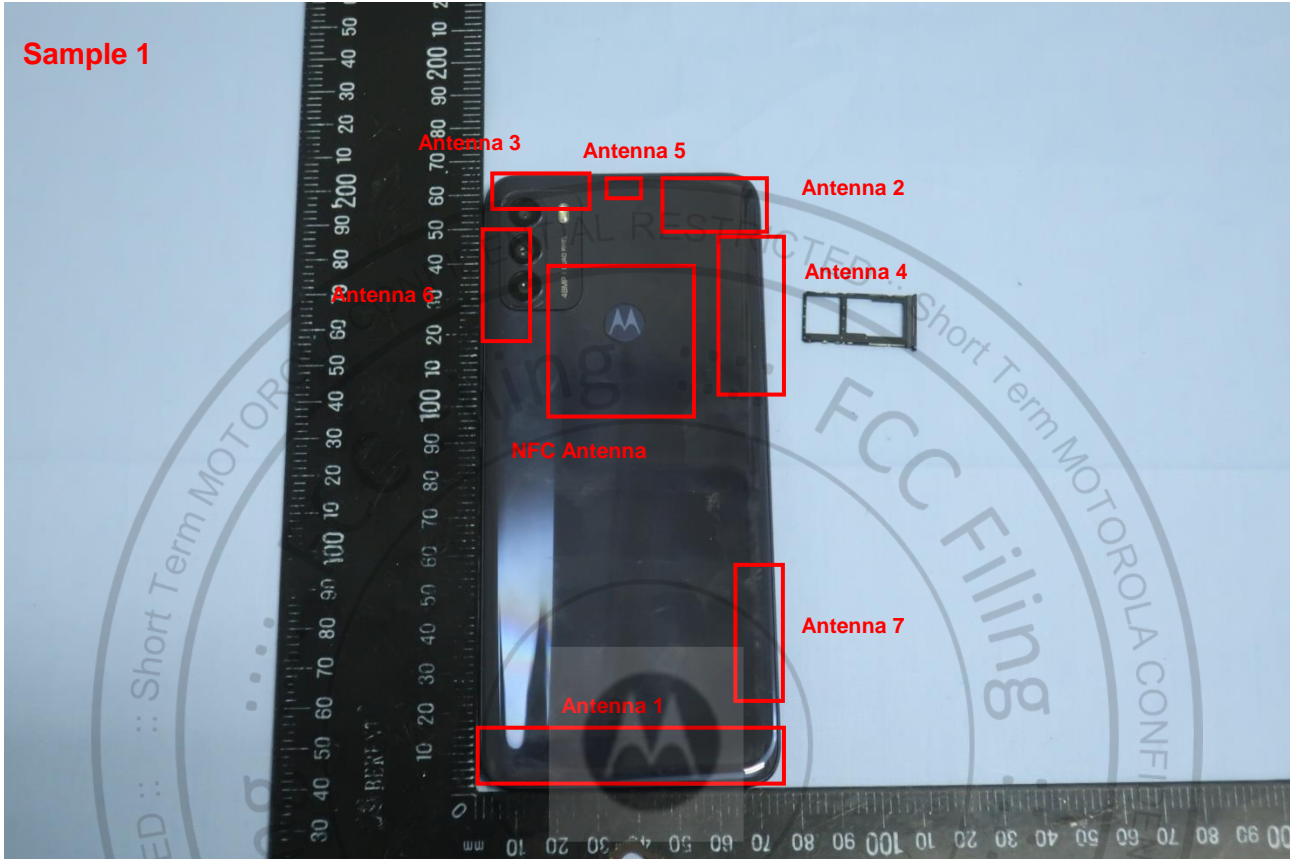

3. Internal Photograph of EUT

Brand Name: Motorola / Model Name: XT2137-1

Brand Name: Motorola / Model Name: XT2137-1

Brand Name: Motorola / Model Name: XT2137-1

Brand Name: Motorola / Model Name: XT2137-1