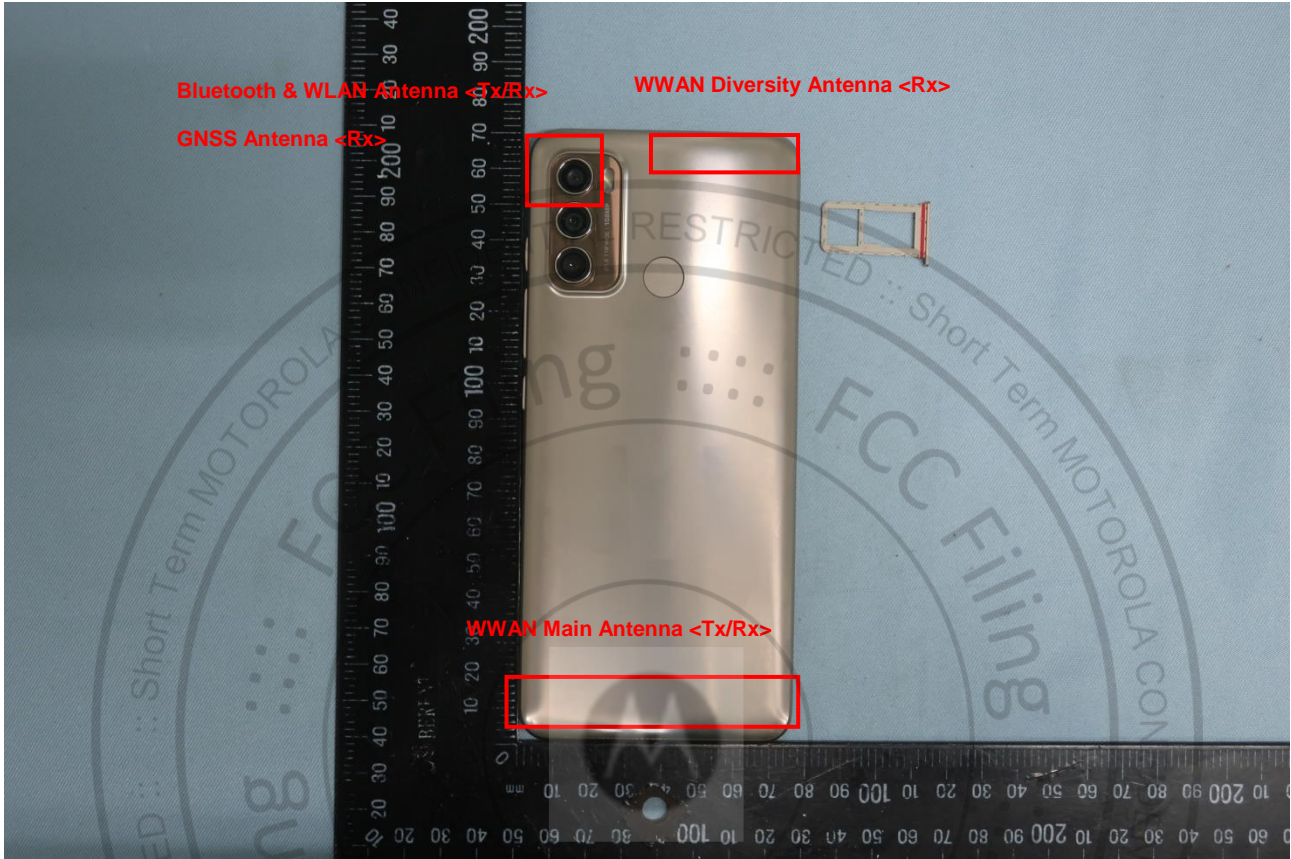

3. Internal Photograph of EUT

Brand Name: Motorola / Model Name: XT2147-1

Brand Name: Motorola / Model Name: XT2147-1

Brand Name: Motorola / Model Name: XT2147-1

Brand Name: Motorola / Model Name: XT2147-1

Brand Name: Motorola / Model Name: XT2147-1

Brand Name: Motorola / Model Name: XT2147-1

Brand Name: Motorola / Model Name: XT2147-1

Brand Name: Motorola / Model Name: XT2147-1

Brand Name: Motorola / Model Name: XT2147-1