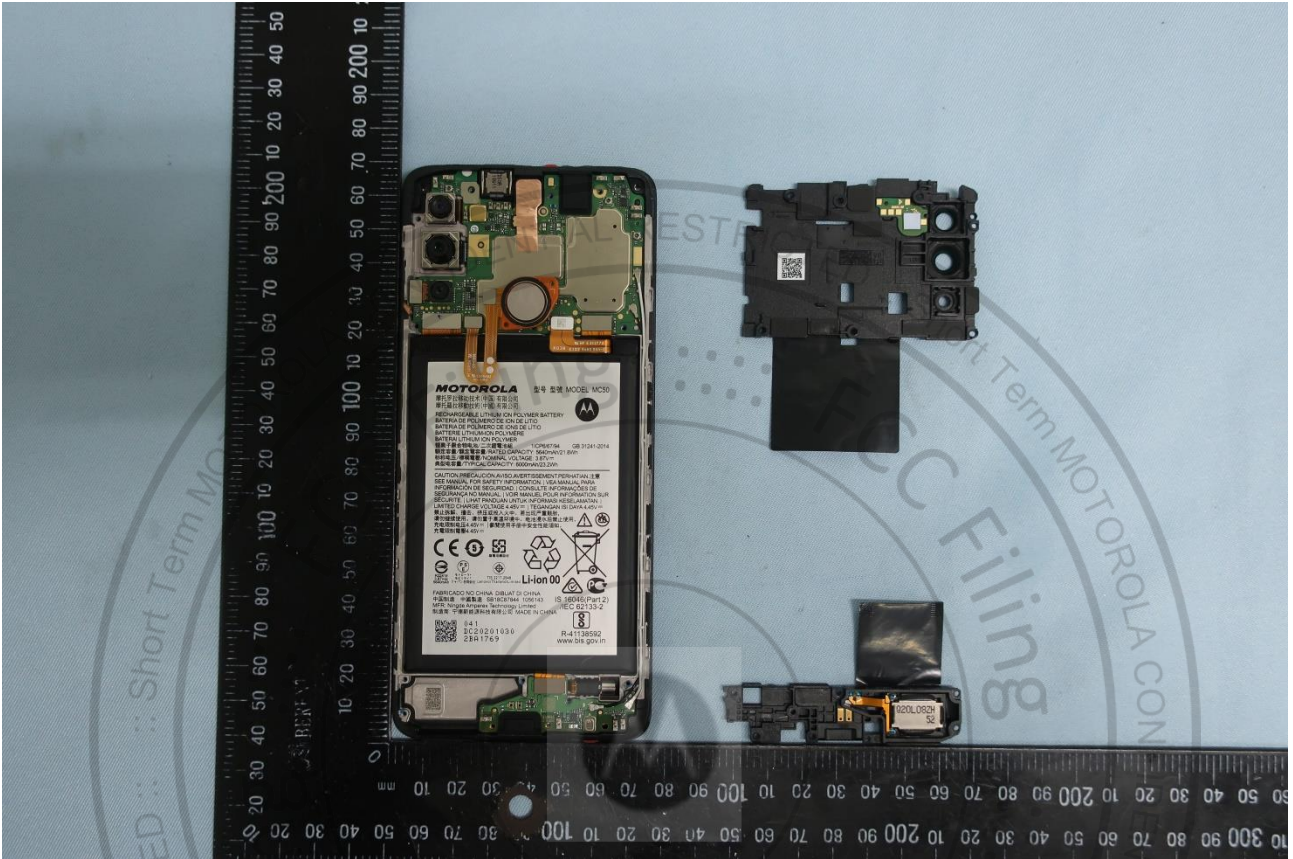

3. Internal Photograph of EUT

Brand Name: Motorola / Model Name: XT2147-1

Brand Name: Motorola / Model Name: XT2147-1

Brand Name: Motorola / Model Name: XT2147-1

Brand Name: Motorola / Model Name: XT2147-1

Brand Name: Motorola / Model Name: XT2147-1

Brand Name: Motorola / Model Name: XT2147-1

Brand Name: Motorola / Model Name: XT2147-1

Brand Name: Motorola / Model Name: XT2147-1

Brand Name: Motorola / Model Name: XT2147-1