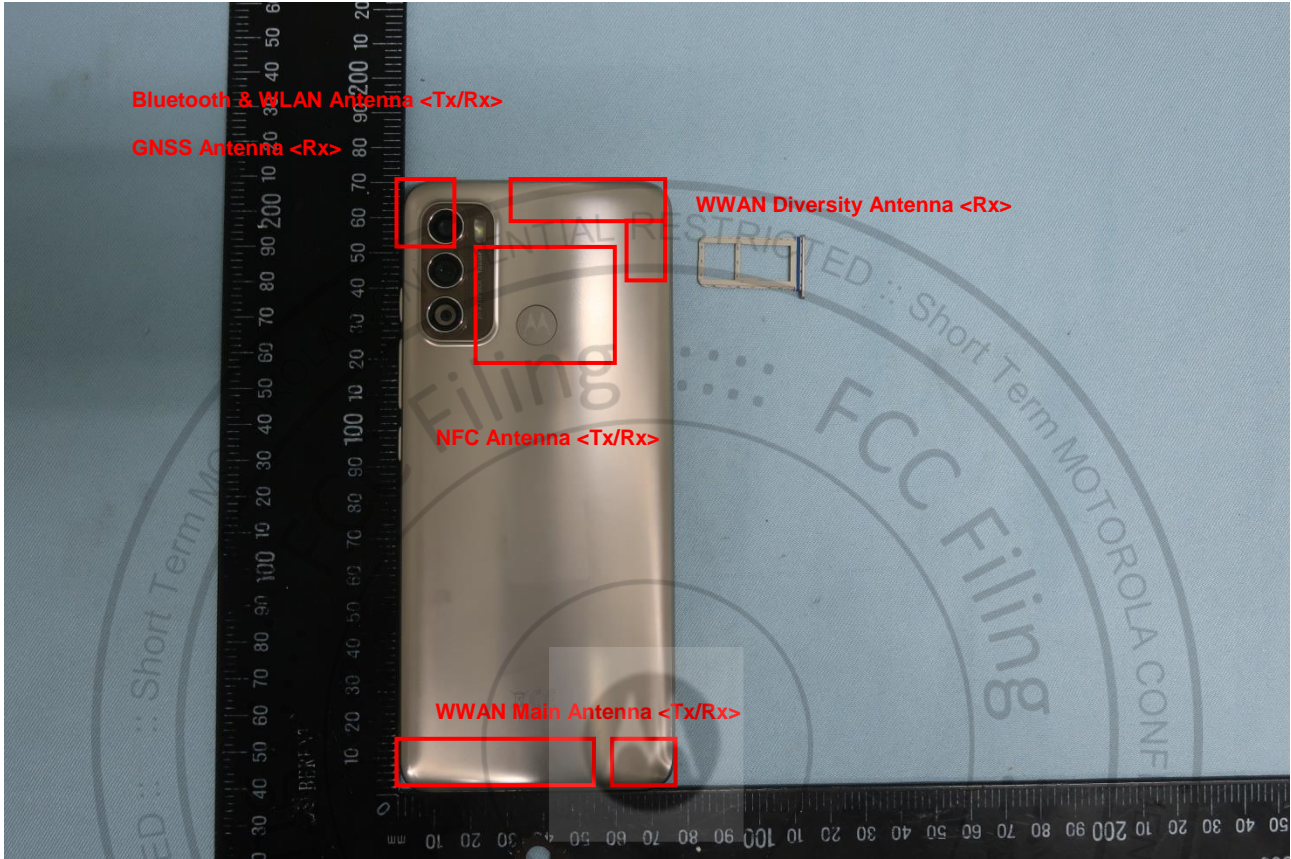

3. Internal Photograph of EUT

Brand Name: Motorola / Model Name: XT2135-1

Brand Name: Motorola / Model Name: XT2135-1

Brand Name: Motorola / Model Name: XT2135-1

Brand Name: Motorola / Model Name: XT2135-1

Brand Name: Motorola / Model Name: XT2135-1

Brand Name: Motorola / Model Name: XT2135-1

Brand Name: Motorola / Model Name: XT2135-1

Brand Name: Motorola / Model Name: XT2135-1

Brand Name: Motorola / Model Name: XT2135-1