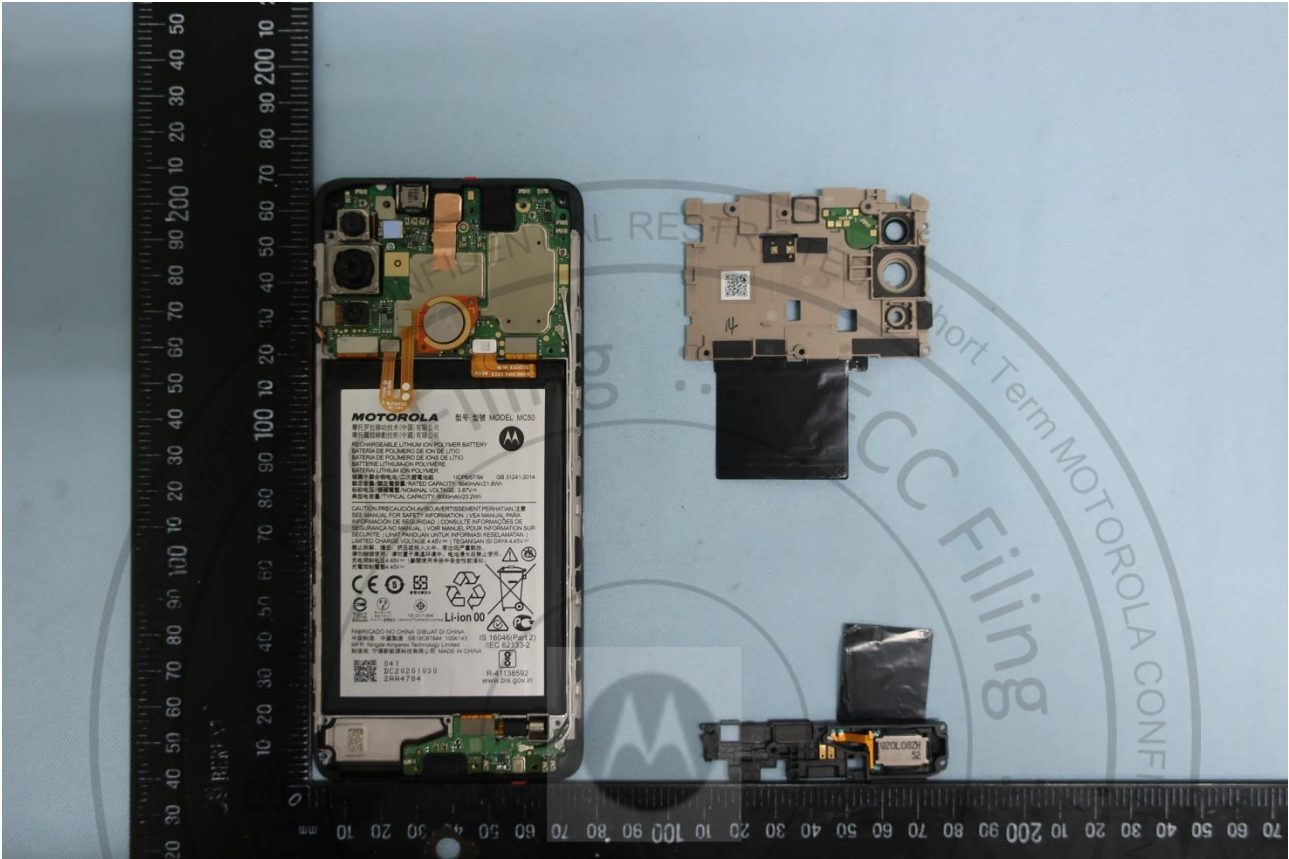

3. Internal Photograph of EUT

Brand Name: Motorola / Model Name: XT2135-1

Brand Name: Motorola / Model Name: XT2135-1

Brand Name: Motorola / Model Name: XT2135-1

Brand Name: Motorola / Model Name: XT2135-1

Brand Name: Motorola / Model Name: XT2135-1

Brand Name: Motorola / Model Name: XT2135-1

Brand Name: Motorola / Model Name: XT2135-1

Brand Name: Motorola / Model Name: XT2135-1

Brand Name: Motorola / Model Name: XT2135-1