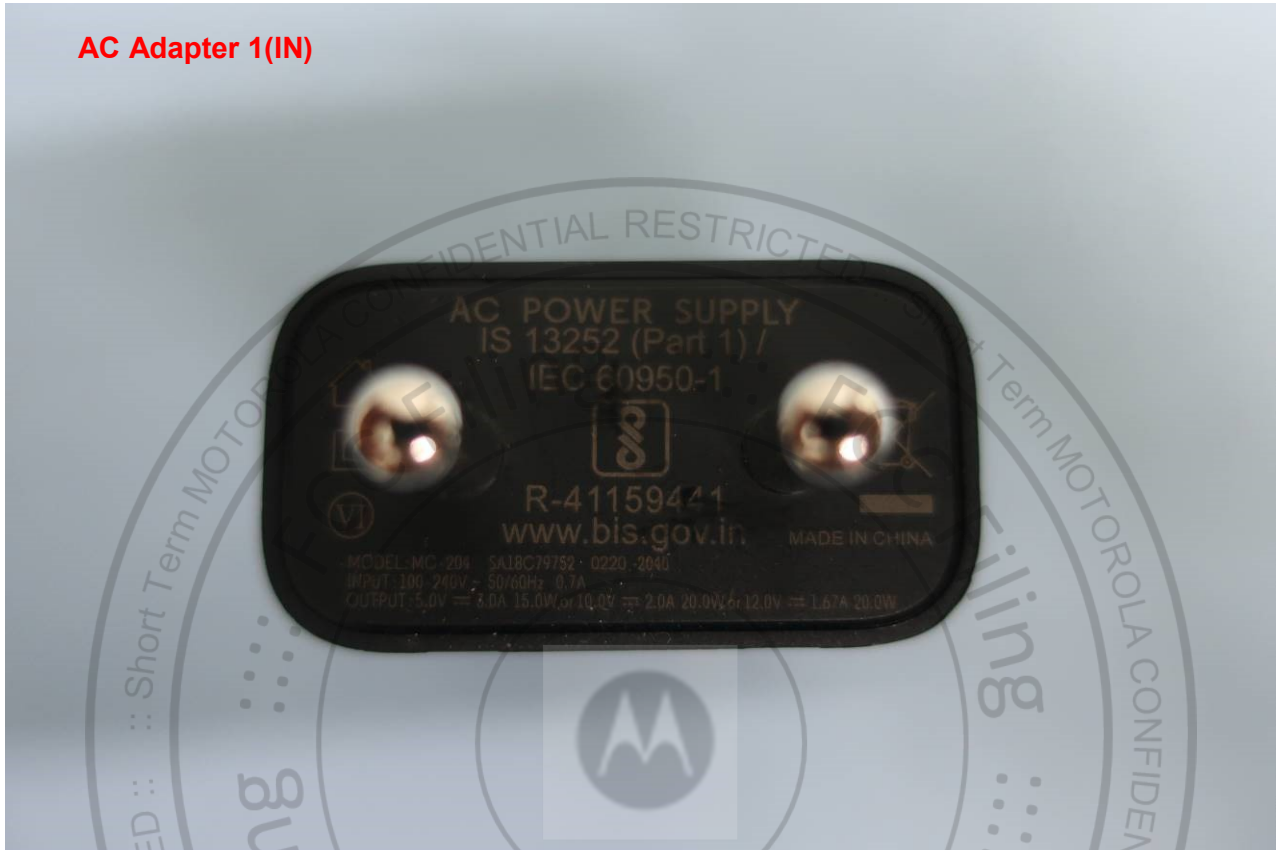

Brand Name: Motorola; Model Name: XT2125-4

AC Adapter 1(IN)