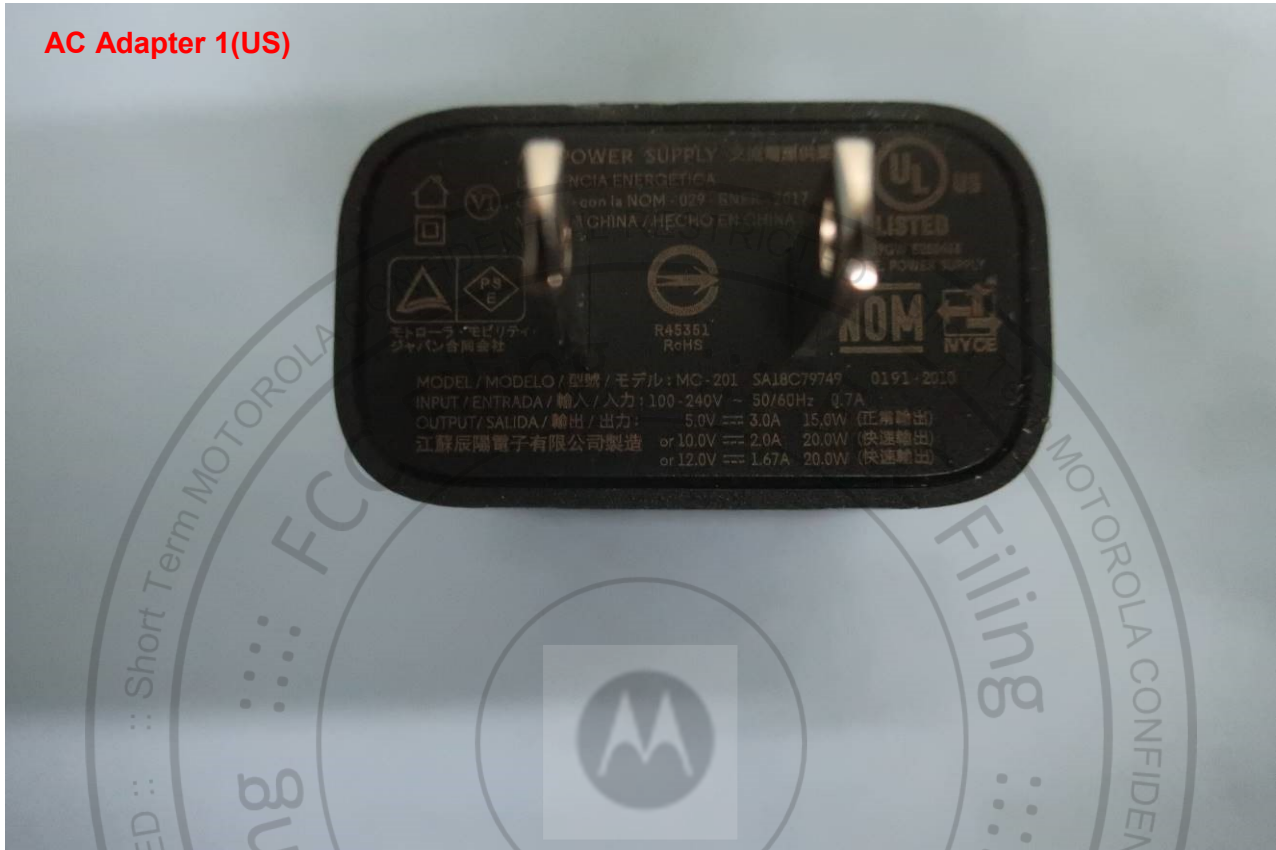

Brand Name: Motorola; Model Name: XT2125-4

AC Adapter 1(US)