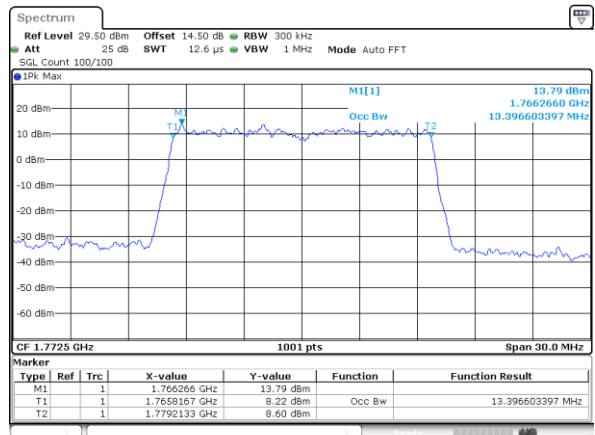

LTE Band 66

Lowest Channel / 15MHz / QPSK

Lowest Channel / 15MHz / 16QAM

Middle Channel / 15MHz / QPSK

Middle Channel / 15MHz / 16QAM

Highest Channel / 15MHz / QPSK

Highest Channel / 15MHz / 16QAM

LTE Band 66