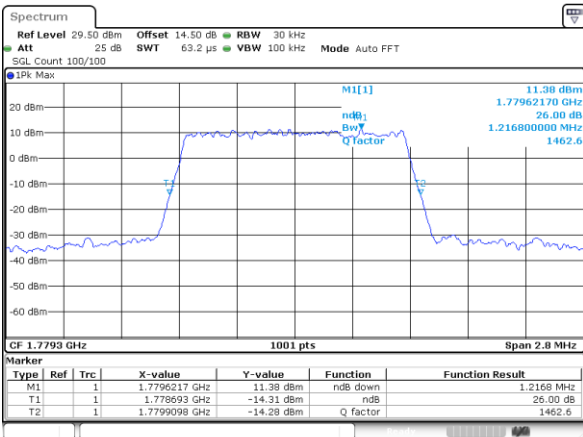

Lowest Channel / 20MHz / QPSK

Lowest Channel / 20MHz / 16QAM

Middle Channel / 20MHz / QPSK

Middle Channel / 20MHz / 16QAM

Highest Channel / 20MHz / QPSK

Highest Channel / 20MHz / 16QAM

LTE Band 66

Lowest Channel / 1.4MHz / 64QAM

Lowest Channel / 3MHz / 64QAM

Middle Channel / 20MHz / 64QAM

Middle Channel / 3MHz / 64QAM

Highest Channel / 20MHz / 64QAM

Highest Channel / 3MHz / 64QAM

LTE Band 66

Lowest Channel / 5MHz / 64QAM

Date: 12.FEB.2021 08:49:55

LTE Band 66

Lowest Channel / 15MHz / 64QAM

Lowest Channel / 20MHz / 64QAM

Middle Channel / 15MHz / 64QAM

Middle Channel / 20MHz / 64QAM

Highest Channel / 15MHz / 64QAM

Highest Channel / 20MHz / 64QAM

Occupied Bandwidth