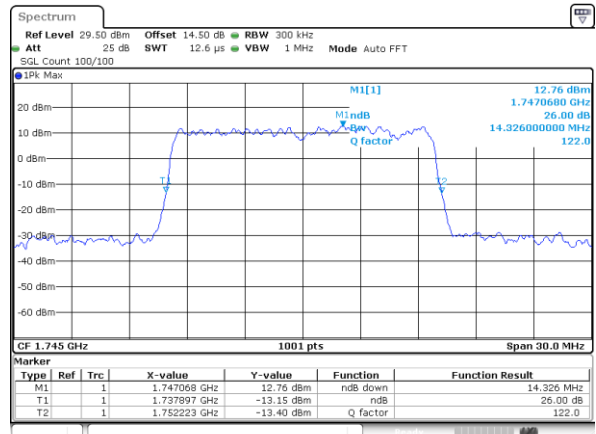

LTE Band 66

Lowest Channel / 15MHz / QPSK

Lowest Channel / 15MHz / 16QAM

Middle Channel / 15MHz / QPSK

Middle Channel / 15MHz / 16QAM

Highest Channel / 15MHz / QPSK

Highest Channel / 15MHz / 16QAM

LTE Band 66

Lowest Channel / 20MHz / QPSK

Lowest Channel / 20MHz / 16QAM

Middle Channel / 20MHz / QPSK

Middle Channel / 20MHz / 16QAM

Highest Channel / 20MHz / QPSK

Highest Channel / 20MHz / 16QAM

LTE Band 66

Lowest Channel / 1.4MHz / 64QAM