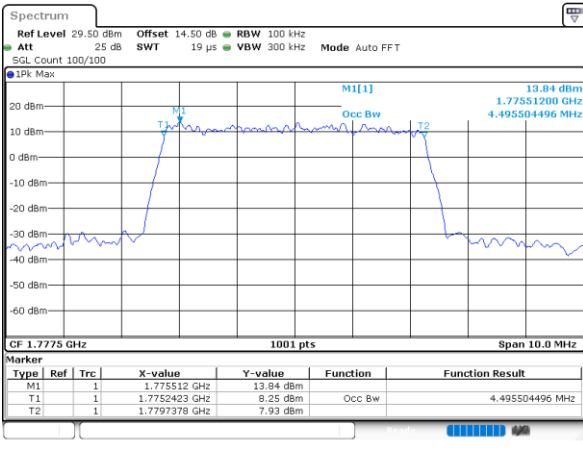

Highest Channel / 20MHz / QPSK

Date: 11.FEB.2021 18:31:10

Highest Channel / 20MHz / 16QAM

Date: 11.FEB.2021 18:31:22

LTE Band 66

Lowest Channel / 1.4MHz / 64QAM

Lowest Channel / 3MHz / 64QAM

Middle Channel / 20MHz / 64QAM

Middle Channel / 3MHz / 64QAM

Highest Channel / 20MHz / 64QAM

Highest Channel / 3MHz / 64QAM

LTE Band 66

Lowest Channel / 5MHz / 64QAM

Date: 12.FEB.2021 09:49:43

Lowest Channel / 10MHz / 64QAM

Middle Channel / 5MHz / 64QAM

Date: 12.FEB.2021 09:52:49

Middle Channel / 10MHz / 64QAM

Highest Channel / 5MHz / 64QAM

Date: 12.FEB.2021 09:54:01

Highest Channel / 10MHz / 64QAM

LTE Band 66

Lowest Channel / 15MHz / 64QAM

Lowest Channel / 20MHz / 64QAM