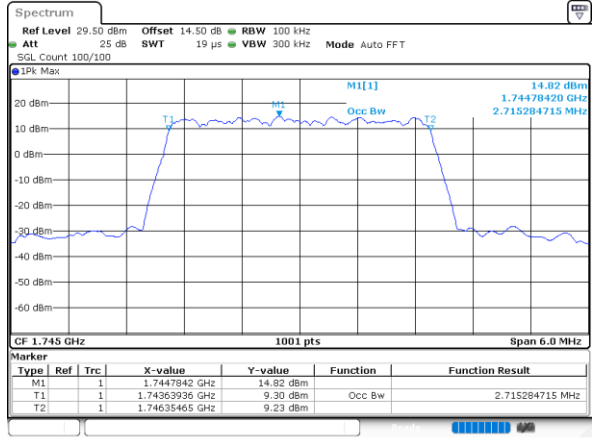

Highest Channel / 20MHz / QPSK

Date: 11.FEB.2021 18:31:10

Highest Channel / 20MHz / 16QAM

Date: 11.FEB.2021 18:31:22

LTE Band 66

Lowest Channel / 1.4MHz / 64QAM

Lowest Channel / 3MHz / 64QAM

Middle Channel / 20MHz / 64QAM

Middle Channel / 3MHz / 64QAM

Highest Channel / 20MHz / 64QAM

Highest Channel / 3MHz / 64QAM

LTE Band 66

Lowest Channel / 5MHz / 64QAM

Date: 12.FEB.2021 09:49:43

Lowest Channel / 10MHz / 64QAM

Middle Channel / 5MHz / 64QAM