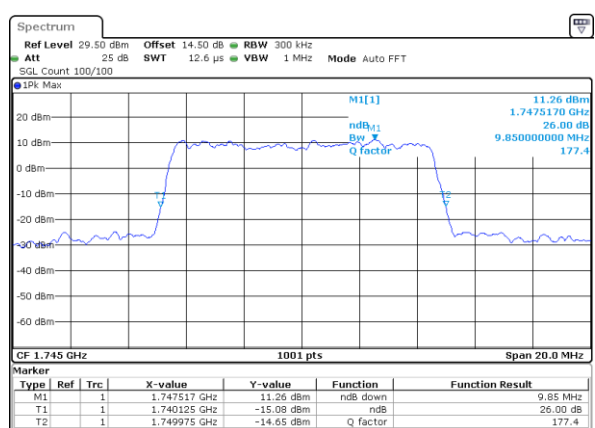

Lowest Channel / 3MHz / 64QAM

Middle Channel / 20MHz / 64QAM

Middle Channel / 3MHz / 64QAM

Highest Channel / 20MHz / 64QAM

Highest Channel / 3MHz / 64QAM

LTE Band 66

Lowest Channel / 5MHz / 64QAM

Date: 12.FEB.2021 08:49:55

Lowest Channel / 10MHz / 64QAM

Middle Channel / 5MHz / 64QAM

Date: 12.FEB.2021 08:53:00

Middle Channel / 10MHz / 64QAM

Highest Channel / 5MHz / 64QAM

Date: 12.FEB.2021 08:54:12

Highest Channel / 10MHz / 64QAM

LTE Band 66

Lowest Channel / 15MHz / 64QAM

Lowest Channel / 20MHz / 64QAM

Middle Channel / 15MHz / 64QAM

Middle Channel / 20MHz / 64QAM

Highest Channel / 15MHz / 64QAM

Highest Channel / 20MHz / 64QAM

Occupied Bandwidth

Mode	LTE Band 66 : 99%OBW(MHz)											
BW	1.4MHz		3MHz		5MHz		10MHz		15MHz		20MHz	
Mod.	QPSK	16QAM	QPSK	16QAM	QPSK	16QAM	QPSK	16QAM	QPSK	16QAM	QPSK	16QAM
Lowest CH	1.10	1.09	2.74	2.72	4.51	4.51	8.99	8.99	13.43	13.43	17.78	17.94
Middle CH	1.09	1.09	2.72	2.72	4.49	4.48	9.05	9.01	13.43	13.43	17.90	17.94
Highest CH	1.09	1.09	2.73	2.72	4.48	4.49	9.03	8.95	13.40	13.40	17.98	17.86
Mode	LTE Band 66 : 99%OBW(MHz)											
BW	1.4MHz		3MHz		5MHz		10MHz		15MHz		20MHz	
Mod.	64QAM		64QAM		64QAM		64QAM		64QAM		64QAM	
Lowest CH	1.08	-	2.75	-	4.49	-	8.99	-	13.40	-	17.94	-
Middle CH	1.09	-	2.72	-	4.49	-	8.97	-	13.43	-	17.98	-
Highest CH	1.09	-	2.72	-	4.50	-	8.97	-	13.43	-	17.82	-