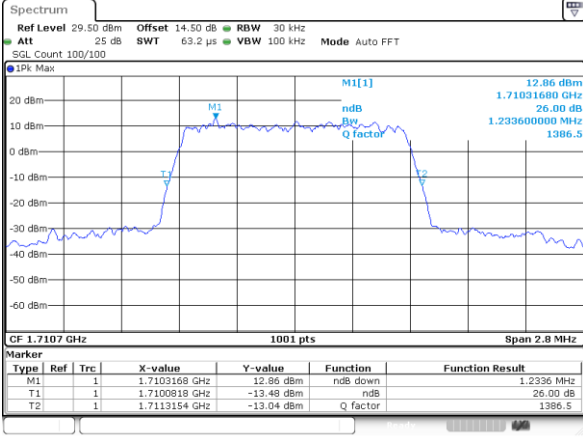

Lowest Channel / 20MHz / QPSK

Lowest Channel / 20MHz / 16QAM

Middle Channel / 20MHz / QPSK

Middle Channel / 20MHz / 16QAM

Highest Channel / 20MHz / QPSK

Highest Channel / 20MHz / 16QAM

LTE Band 66

Lowest Channel / 1.4MHz / 64QAM

Lowest Channel / 3MHz / 64QAM

Middle Channel / 20MHz / 64QAM

Middle Channel / 3MHz / 64QAM

Highest Channel / 20MHz / 64QAM

Highest Channel / 3MHz / 64QAM

LTE Band 66

Lowest Channel / 5MHz / 64QAM

Date: 12.FEB.2021 08:49:55