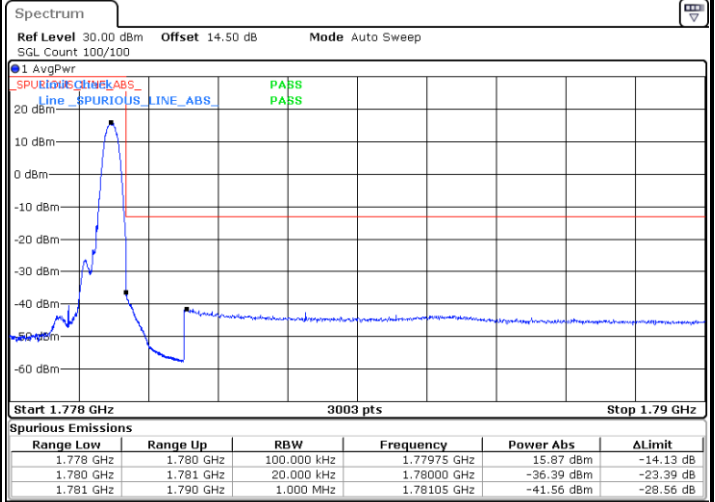

Middle Channel / 15MHz / 64QAM

Middle Channel / 20MHz / 64QAM

Highest Channel / 15MHz / 64QAM

Highest Channel / 20MHz / 64QAM

Conducted Band Edge

LTE Band 66 / 1.4MHz / 16QAM

Lowest Band Edge / 1 RB

Highest Band Edge / 1 RB

Lowest Band Edge / Full RB

Highest Band Edge / Full RB

LTE Band 66 / 1.4MHz / 64QAM

Lowest Band Edge / 1 RB

Highest Band Edge / 1 RB

Lowest Band Edge / Full RB

Highest Band Edge / Full RB

LTE Band 66 / 3MHz / QPSK

Lowest Band Edge / 1RB

Date: 12.FEB.2021 10:22:52

Highest Band Edge / 1 RB

Date: 12.FEB.2021 10:31:16

Lowest Band Edge / Full RB

Date: 11.FEB.2021 17:07:37

Highest Band Edge / Full RB

Date: 11.FEB.2021 17:16:16

LTE Band 66 / 3MHz / 16QAM

Lowest Band Edge / 1 RB

Highest Band Edge / 1 RB

Lowest Band Edge / Full RB

Highest Band Edge / Full RB

LTE Band 66 / 3MHz / 64QAM

Lowest Band Edge / 1 RB

Highest Band Edge / 1 RB