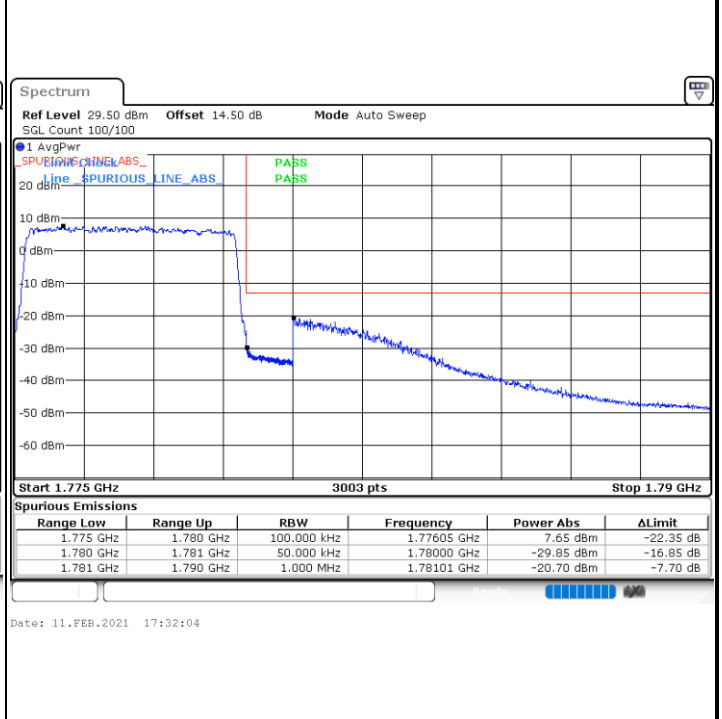

Lowest Band Edge / Full RB

Highest Band Edge / Full RB

LTE Band 66 / 5MHz / QPSK

Lowest Band Edge / 1 RB

Date: 11.FEB.2021 17:20:36

Highest Band Edge / 1 RB

Date: 11.FEB.2021 17:29:14

Lowest Band Edge / Full RB

Date: 11.FEB.2021 17:22:28

Highest Band Edge / Full RB

Date: 11.FEB.2021 17:31:08

LTE Band 66 / 5MHz / 16QAM

Lowest Band Edge / 1RB

Highest Band Edge / 1 RB

Lowest Band Edge / Full RB

Highest Band Edge / Full RB

LTE Band 66 / 5MHz / 64QAM

Lowest Band Edge / 1RB

Date: 12.FEB.2021 08:50:51

Highest Band Edge / 1 RB

Date: 12.FEB.2021 08:55:10

Lowest Band Edge / Full RB

Date: 12.FEB.2021 08:51:48

Highest Band Edge / Full RB

Date: 12.FEB.2021 08:56:06

LTE Band 66 / 10MHz / QPSK

Lowest Band Edge / 1 RB

Highest Band Edge / 1 RB

Lowest Band Edge / Full RB

Highest Band Edge / Full RB

LTE Band 66 / 10MHz / 16QAM

Lowest Band Edge / 1 RB