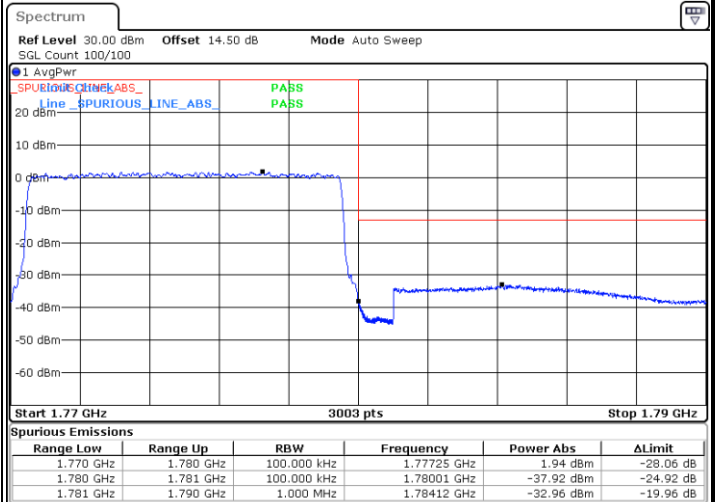

Date: 11.FEB.2021 17:22:28

Highest Band Edge / Full RB

Date: 11.FEB.2021 17:31:08

LTE Band 66 / 5MHz / 16QAM

Lowest Band Edge / 1RB

Highest Band Edge / 1 RB

Lowest Band Edge / Full RB

Highest Band Edge / Full RB

LTE Band 66 / 5MHz / 64QAM

Lowest Band Edge / 1RB

Date: 12.FEB.2021 08:50:51

Highest Band Edge / 1 RB

Date: 12.FEB.2021 08:55:10

Lowest Band Edge / Full RB

Date: 12.FEB.2021 08:51:48

Highest Band Edge / Full RB

Date: 12.FEB.2021 08:56:06

LTE Band 66 / 10MHz / QPSK

Lowest Band Edge / 1 RB

Highest Band Edge / 1 RB

Lowest Band Edge / Full RB

Highest Band Edge / Full RB

LTE Band 66 / 10MHz / 16QAM

Lowest Band Edge / 1 RB

Highest Band Edge / 1 RB

Lowest Band Edge / Full RB

Highest Band Edge / Full RB

LTE Band 66 / 10MHz / 64QAM

Lowest Band Edge / 1 RB

Highest Band Edge / 1 RB

Lowest Band Edge / Full RB

Highest Band Edge / Full RB