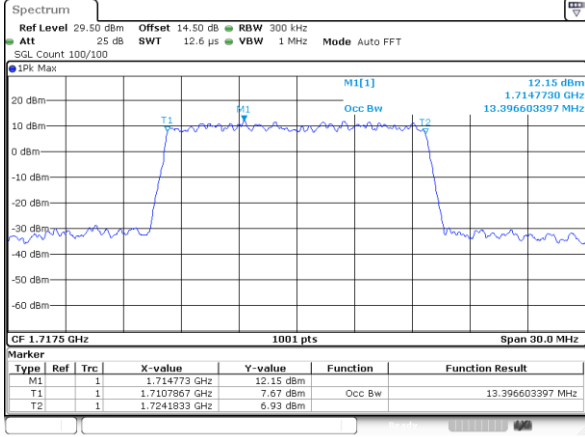

Date: 12.FEB.2021 09:52:49

Middle Channel / 10MHz / 64QAM

Highest Channel / 5MHz / 64QAM

Date: 12.FEB.2021 09:54:01

Highest Channel / 10MHz / 64QAM

LTE Band 66

Lowest Channel / 15MHz / 64QAM

Lowest Channel / 20MHz / 64QAM

Middle Channel / 15MHz / 64QAM

Middle Channel / 20MHz / 64QAM

Highest Channel / 15MHz / 64QAM

Highest Channel / 20MHz / 64QAM

Conducted Band Edge

LTE Band 66 / 1.4MHz / 16QAM

Lowest Band Edge / 1 RB

Highest Band Edge / 1 RB