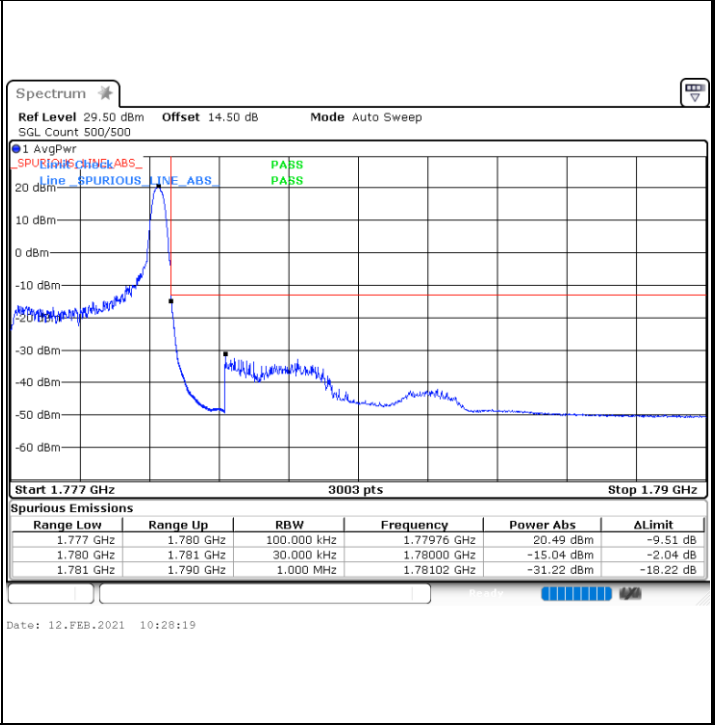

Lowest Band Edge / Full RB

Highest Band Edge / Full RB

LTE Band 66 / 1.4MHz / 64QAM

Lowest Band Edge / 1 RB

Highest Band Edge / 1 RB

Lowest Band Edge / Full RB

Highest Band Edge / Full RB

LTE Band 66 / 3MHz / QPSK

Lowest Band Edge / 1RB

Date: 12.FEB.2021 10:22:52

Highest Band Edge / 1 RB

Date: 12.FEB.2021 10:31:16

Lowest Band Edge / Full RB

Date: 11.FEB.2021 17:07:37

Highest Band Edge / Full RB

Date: 11.FEB.2021 17:16:16

LTE Band 66 / 3MHz / 16QAM

Lowest Band Edge / 1 RB

Highest Band Edge / 1 RB

Lowest Band Edge / Full RB

Highest Band Edge / Full RB

LTE Band 66 / 3MHz / 64QAM

Lowest Band Edge / 1 RB

Highest Band Edge / 1 RB

Lowest Band Edge / Full RB

Highest Band Edge / Full RB

LTE Band 66 / 5MHz / QPSK

Lowest Band Edge / 1 RB

Date: 11.FEB.2021 17:20:36

Highest Band Edge / 1 RB

Date: 11.FEB.2021 17:29:14

Lowest Band Edge / Full RB