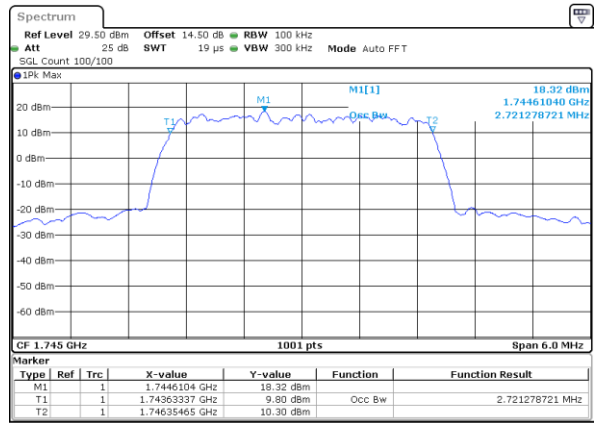

LTE Band 66

Lowest Channel / 1.4MHz / QPSK

Lowest Channel / 1.4MHz / 16QAM

Middle Channel / 1.4MHz / QPSK

Middle Channel / 1.4MHz / 16QAM

Highest Channel / 1.4MHz / QPSK

Highest Channel / 1.4MHz / 16QAM

LTE Band 66

Lowest Channel / 3MHz / QPSK

Date: 11.FEB.2021 17:04:09

Lowest Channel / 3MHz / 16QAM

Date: 11.FEB.2021 17:04:20

Middle Channel / 3MHz / QPSK

Date: 11.FEB.2021 17:10:24

Middle Channel / 3MHz / 16QAM

Date: 11.FEB.2021 17:10:36

Highest Channel / 3MHz / QPSK

Date: 11.FEB.2021 17:12:50

Highest Channel / 3MHz / 16QAM

Date: 11.FEB.2021 17:13:01

LTE Band 66

Lowest Channel / 5MHz / QPSK

Date: 11.FEB.2021 17:19:05

Lowest Channel / 5MHz / 16QAM