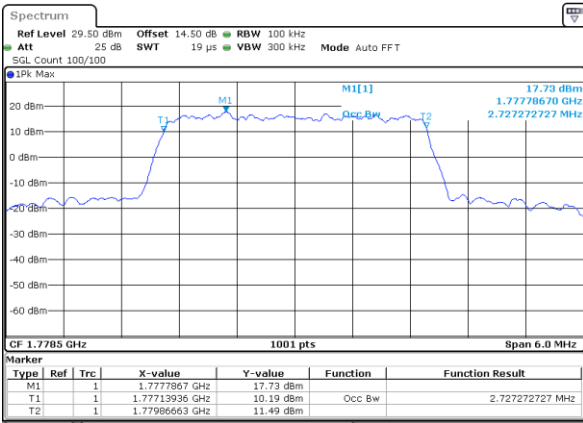

LTE Band 66

Lowest Channel / 1.4MHz / QPSK

Lowest Channel / 1.4MHz / 16QAM

Middle Channel / 1.4MHz / QPSK

Middle Channel / 1.4MHz / 16QAM

Highest Channel / 1.4MHz / QPSK

Highest Channel / 1.4MHz / 16QAM

LTE Band 66

Lowest Channel / 3MHz / QPSK

Date: 11.FEB.2021 17:04:09

Lowest Channel / 3MHz / 16QAM

Date: 11.FEB.2021 17:04:20

Middle Channel / 3MHz / QPSK

Date: 11.FEB.2021 17:10:24

Middle Channel / 3MHz / 16QAM

Date: 11.FEB.2021 17:10:36

Highest Channel / 3MHz / QPSK

Date: 11.FEB.2021 17:12:50

Highest Channel / 3MHz / 16QAM

Date: 11.FEB.2021 17:13:01

LTE Band 66

Lowest Channel / 5MHz / QPSK

Date: 11.FEB.2021 17:19:05

Lowest Channel / 5MHz / 16QAM