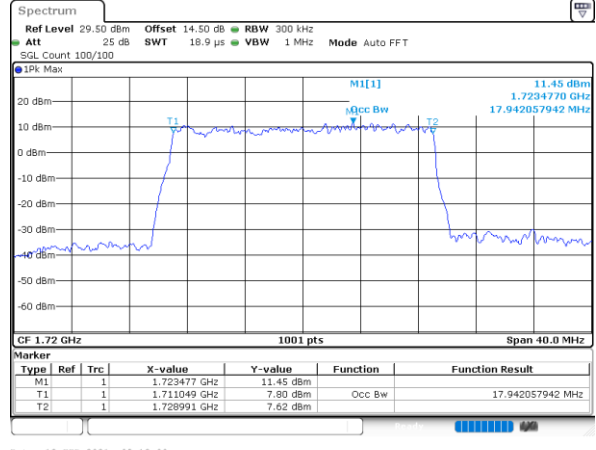

Date: 12.FEB.2021 09:52:49

Middle Channel / 10MHz / 64QAM

Highest Channel / 5MHz / 64QAM

Date: 12.FEB.2021 09:54:01

Highest Channel / 10MHz / 64QAM

LTE Band 66

Lowest Channel / 15MHz / 64QAM

Lowest Channel / 20MHz / 64QAM

Middle Channel / 15MHz / 64QAM

Middle Channel / 20MHz / 64QAM

Highest Channel / 15MHz / 64QAM

Highest Channel / 20MHz / 64QAM

Conducted Band Edge

LTE Band 66 / 1.4MHz / 16QAM

Lowest Band Edge / 1 RB

Highest Band Edge / 1 RB