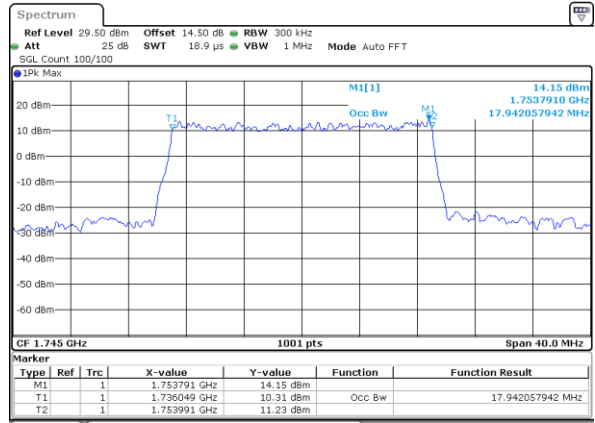

LTE Band 66

Lowest Channel / 15MHz / QPSK

Lowest Channel / 15MHz / 16QAM

Middle Channel / 15MHz / QPSK

Middle Channel / 15MHz / 16QAM

Highest Channel / 15MHz / QPSK

Highest Channel / 15MHz / 16QAM

LTE Band 66

Lowest Channel / 20MHz / QPSK

Date: 11.FEB.2021 18:22:33

Lowest Channel / 20MHz / 16QAM

Date: 11.FEB.2021 18:22:45

Middle Channel / 20MHz / QPSK

Date: 11.FEB.2021 18:28:43

Middle Channel / 20MHz / 16QAM

Date: 11.FEB.2021 18:28:55

Highest Channel / 20MHz / QPSK

Date: 11.FEB.2021 18:31:10

Highest Channel / 20MHz / 16QAM

Date: 11.FEB.2021 18:31:22

LTE Band 66

Lowest Channel / 1.4MHz / 64QAM

Lowest Channel / 3MHz / 64QAM

Middle Channel / 20MHz / 64QAM