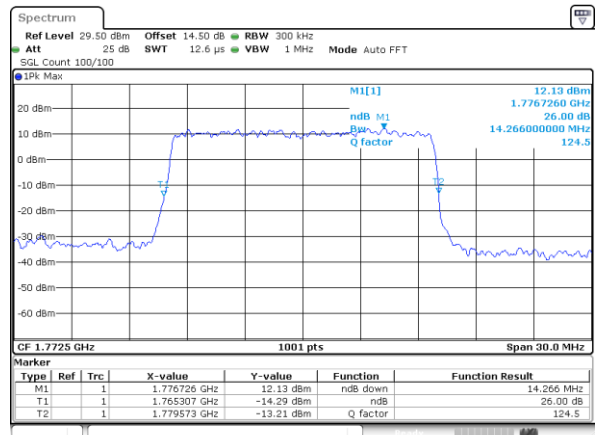

LTE Band 66

Lowest Channel / 15MHz / QPSK

Lowest Channel / 15MHz / 16QAM

Middle Channel / 15MHz / QPSK

Middle Channel / 15MHz / 16QAM

Highest Channel / 15MHz / QPSK

Highest Channel / 15MHz / 16QAM

LTE Band 66

Lowest Channel / 20MHz / QPSK

Lowest Channel / 20MHz / 16QAM

Middle Channel / 20MHz / QPSK

Middle Channel / 20MHz / 16QAM

Highest Channel / 20MHz / QPSK

Highest Channel / 20MHz / 16QAM

LTE Band 66

Lowest Channel / 1.4MHz / 64QAM