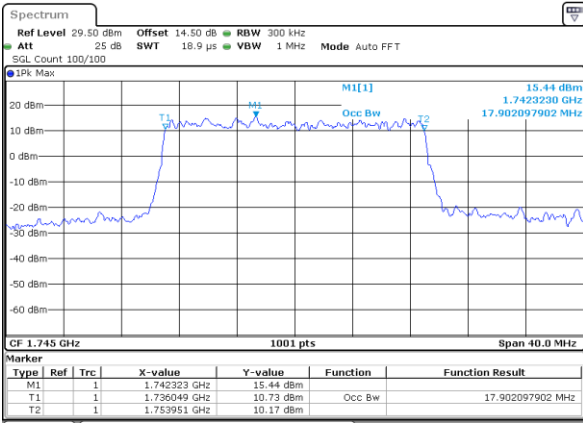

LTE Band 66

Lowest Channel / 15MHz / QPSK

Lowest Channel / 15MHz / 16QAM

Middle Channel / 15MHz / QPSK

Middle Channel / 15MHz / 16QAM

Highest Channel / 15MHz / QPSK

Highest Channel / 15MHz / 16QAM

LTE Band 66

Lowest Channel / 20MHz / QPSK

Date: 11.FEB.2021 18:22:33

Lowest Channel / 20MHz / 16QAM

Date: 11.FEB.2021 18:22:45

Middle Channel / 20MHz / QPSK

Date: 11.FEB.2021 18:28:43

Middle Channel / 20MHz / 16QAM

Date: 11.FEB.2021 18:28:55

Highest Channel / 20MHz / QPSK

Date: 11.FEB.2021 18:31:10

Highest Channel / 20MHz / 16QAM

Date: 11.FEB.2021 18:31:22

LTE Band 66

Lowest Channel / 1.4MHz / 64QAM

Lowest Channel / 3MHz / 64QAM

Middle Channel / 20MHz / 64QAM