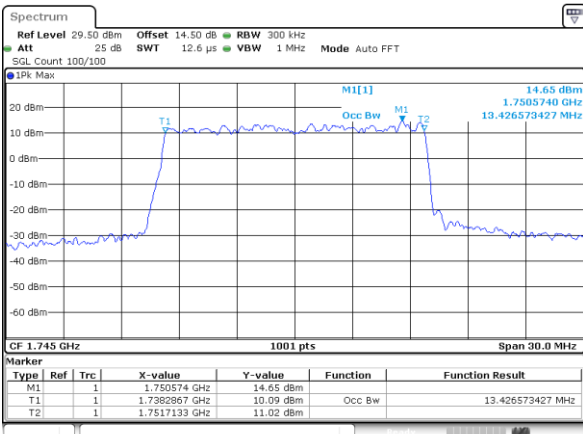

LTE Band 66

Lowest Channel / 15MHz / QPSK

Lowest Channel / 15MHz / 16QAM

Middle Channel / 15MHz / QPSK

Middle Channel / 15MHz / 16QAM

Highest Channel / 15MHz / QPSK

Highest Channel / 15MHz / 16QAM

LTE Band 66