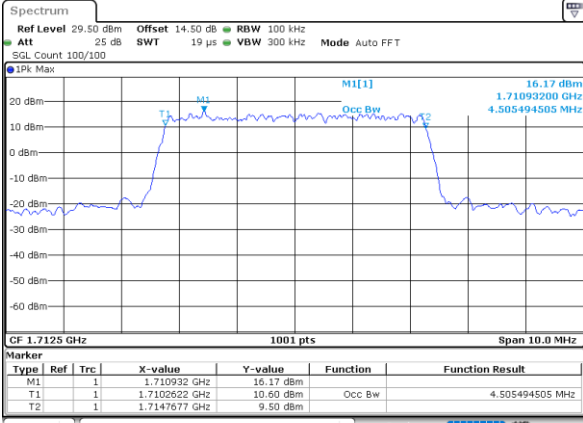

Highest Channel / 3MHz / QPSK

Date: 11.FEB.2021 17:12:50

Highest Channel / 3MHz / 16QAM

Date: 11.FEB.2021 17:13:01

LTE Band 66

Lowest Channel / 5MHz / QPSK

Date: 11.FEB.2021 17:19:05

Lowest Channel / 5MHz / 16QAM