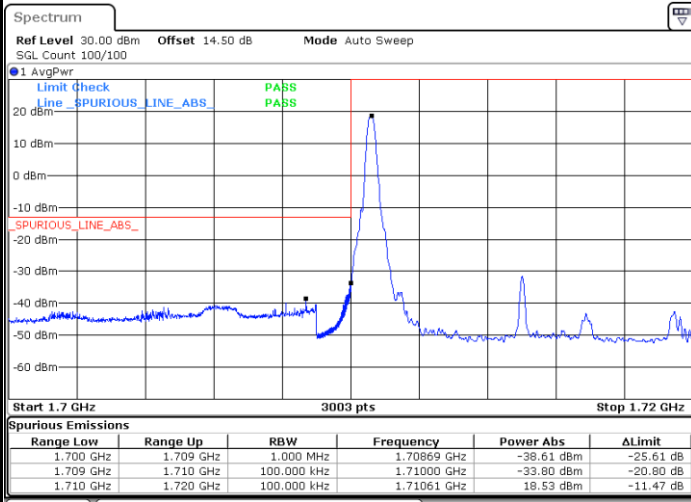

Date: 11.FEB.2021 17:22:28

Highest Band Edge / Full RB

Date: 11.FEB.2021 17:31:08

LTE Band 66 / 5MHz / 16QAM

Lowest Band Edge / 1RB

Highest Band Edge / 1 RB

Lowest Band Edge / Full RB

Highest Band Edge / Full RB

LTE Band 66 / 5MHz / 64QAM

Lowest Band Edge / 1RB

Date: 12.FEB.2021 08:50:51

Highest Band Edge / 1 RB

Date: 12.FEB.2021 08:55:10

Lowest Band Edge / Full RB

Date: 12.FEB.2021 08:51:48

Highest Band Edge / Full RB

Date: 12.FEB.2021 08:56:06

LTE Band 66 / 10MHz / QPSK

Lowest Band Edge / 1 RB

Highest Band Edge / 1 RB

Lowest Band Edge / Full RB

Highest Band Edge / Full RB

LTE Band 66 / 10MHz / 16QAM

Lowest Band Edge / 1 RB

Highest Band Edge / 1 RB

Lowest Band Edge / Full RB

Highest Band Edge / Full RB

LTE Band 66 / 10MHz / 64QAM

Lowest Band Edge / 1 RB

Highest Band Edge / 1 RB

Lowest Band Edge / Full RB

Highest Band Edge / Full RB