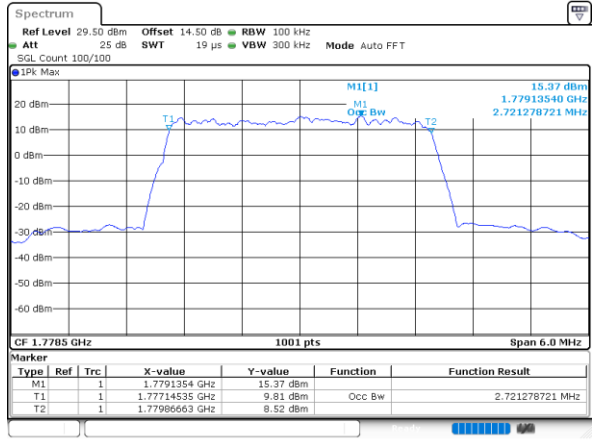

Highest Channel / 20MHz / QPSK

Date: 11.FEB.2021 18:31:10

Highest Channel / 20MHz / 16QAM

Date: 11.FEB.2021 18:31:22

LTE Band 66

Lowest Channel / 1.4MHz / 64QAM

Lowest Channel / 3MHz / 64QAM

Middle Channel / 20MHz / 64QAM

Middle Channel / 3MHz / 64QAM

Highest Channel / 20MHz / 64QAM

Highest Channel / 3MHz / 64QAM

LTE Band 66

Lowest Channel / 5MHz / 64QAM

Date: 12.FEB.2021 09:49:43

Lowest Channel / 10MHz / 64QAM

Middle Channel / 5MHz / 64QAM