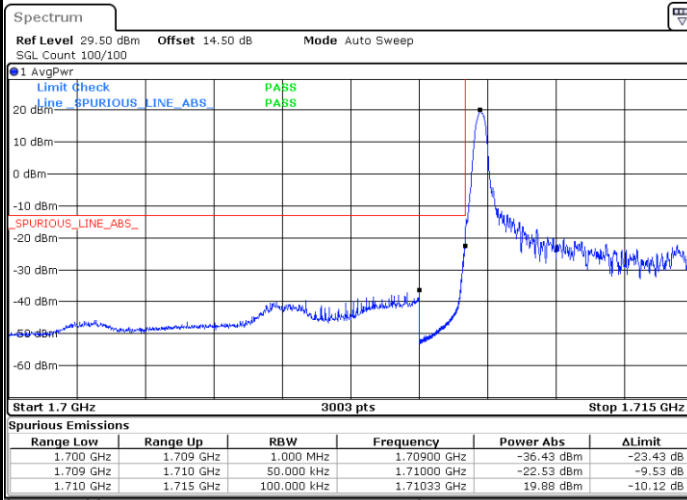

Lowest Band Edge / Full RB

Highest Band Edge / Full RB

LTE Band 66 / 5MHz / QPSK

Lowest Band Edge / 1 RB

Date: 11.FEB.2021 17:20:36

Highest Band Edge / 1 RB

Date: 11.FEB.2021 17:29:14

Lowest Band Edge / Full RB

Date: 11.FEB.2021 17:22:28

Highest Band Edge / Full RB

Date: 11.FEB.2021 17:31:08

LTE Band 66 / 5MHz / 16QAM

Lowest Band Edge / 1RB

Highest Band Edge / 1 RB

Lowest Band Edge / Full RB

Highest Band Edge / Full RB

LTE Band 66 / 5MHz / 64QAM

Lowest Band Edge / 1RB

Date: 12.FEB.2021 08:50:51

Highest Band Edge / 1 RB

Date: 12.FEB.2021 08:55:10

Lowest Band Edge / Full RB

Date: 12.FEB.2021 08:51:48

Highest Band Edge / Full RB

Date: 12.FEB.2021 08:56:06

LTE Band 66 / 10MHz / QPSK

Lowest Band Edge / 1 RB

Highest Band Edge / 1 RB

Lowest Band Edge / Full RB

Highest Band Edge / Full RB

LTE Band 66 / 10MHz / 16QAM

Lowest Band Edge / 1 RB