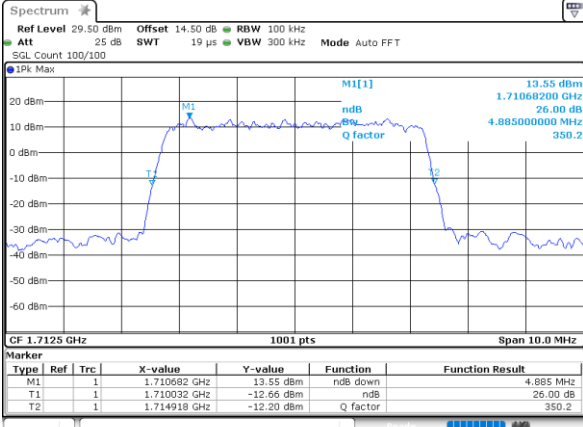

Lowest Channel / 20MHz / QPSK

Lowest Channel / 20MHz / 16QAM

Middle Channel / 20MHz / QPSK

Middle Channel / 20MHz / 16QAM

Highest Channel / 20MHz / QPSK

Highest Channel / 20MHz / 16QAM

LTE Band 66

Lowest Channel / 1.4MHz / 64QAM

Lowest Channel / 3MHz / 64QAM

Middle Channel / 20MHz / 64QAM

Middle Channel / 3MHz / 64QAM

Highest Channel / 20MHz / 64QAM

Highest Channel / 3MHz / 64QAM

LTE Band 66

Lowest Channel / 5MHz / 64QAM

Date: 12.FEB.2021 08:49:55

Lowest Channel / 10MHz / 64QAM

Middle Channel / 5MHz / 64QAM

Date: 12.FEB.2021 08:53:00

Middle Channel / 10MHz / 64QAM

Highest Channel / 5MHz / 64QAM

Date: 12.FEB.2021 08:54:12

Highest Channel / 10MHz / 64QAM

LTE Band 66

Lowest Channel / 15MHz / 64QAM

Lowest Channel / 20MHz / 64QAM

Middle Channel / 15MHz / 64QAM

Middle Channel / 20MHz / 64QAM

Highest Channel / 15MHz / 64QAM

Highest Channel / 20MHz / 64QAM

Occupied Bandwidth