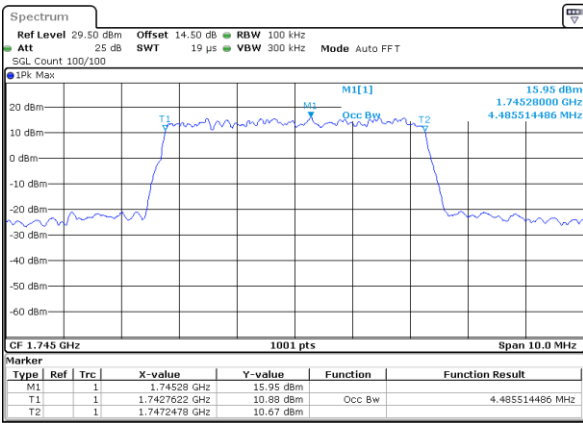

Middle Channel / 5MHz / QPSK

Date: 11.FEB.2021 17:25:16