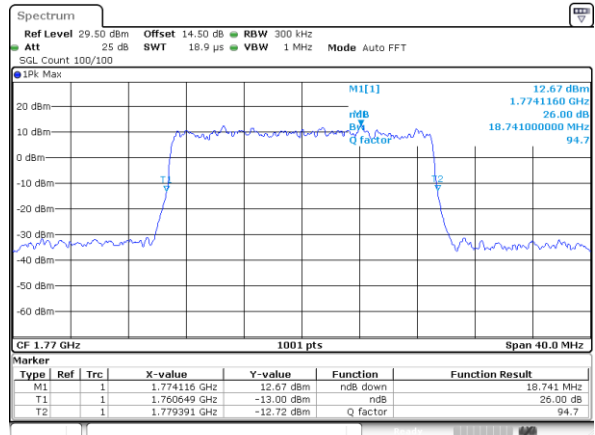

LTE Band 66

Lowest Channel / 15MHz / QPSK

Lowest Channel / 15MHz / 16QAM

Middle Channel / 15MHz / QPSK

Middle Channel / 15MHz / 16QAM

Highest Channel / 15MHz / QPSK

Highest Channel / 15MHz / 16QAM

LTE Band 66

Lowest Channel / 20MHz / QPSK

Lowest Channel / 20MHz / 16QAM

Middle Channel / 20MHz / QPSK

Middle Channel / 20MHz / 16QAM

Highest Channel / 20MHz / QPSK

Highest Channel / 20MHz / 16QAM

LTE Band 66

Lowest Channel / 1.4MHz / 64QAM

Lowest Channel / 3MHz / 64QAM

Middle Channel / 20MHz / 64QAM

Middle Channel / 3MHz / 64QAM

Highest Channel / 20MHz / 64QAM

Highest Channel / 3MHz / 64QAM

LTE Band 66

Lowest Channel / 5MHz / 64QAM

Date: 12.FEB.2021 08:49:55