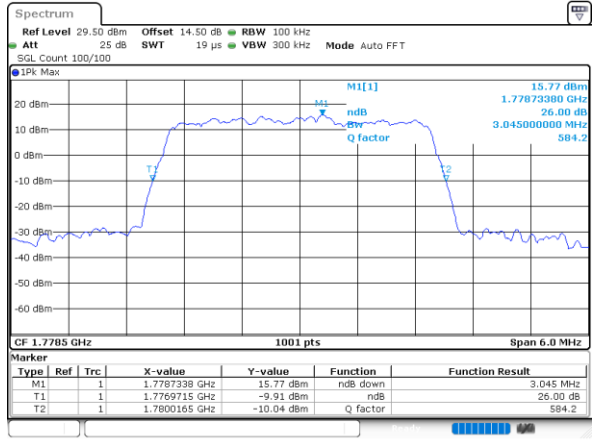

Lowest Channel / 20MHz / QPSK

Lowest Channel / 20MHz / 16QAM

Middle Channel / 20MHz / QPSK

Middle Channel / 20MHz / 16QAM

Highest Channel / 20MHz / QPSK

Highest Channel / 20MHz / 16QAM

LTE Band 66

Lowest Channel / 1.4MHz / 64QAM

Lowest Channel / 3MHz / 64QAM

Middle Channel / 20MHz / 64QAM

Middle Channel / 3MHz / 64QAM

Highest Channel / 20MHz / 64QAM

Highest Channel / 3MHz / 64QAM

LTE Band 66

Lowest Channel / 5MHz / 64QAM

Date: 12.FEB.2021 08:49:55

LTE Band 66

Lowest Channel / 15MHz / 64QAM

Lowest Channel / 20MHz / 64QAM

Middle Channel / 15MHz / 64QAM

Middle Channel / 20MHz / 64QAM

Highest Channel / 15MHz / 64QAM

Highest Channel / 20MHz / 64QAM

Occupied Bandwidth