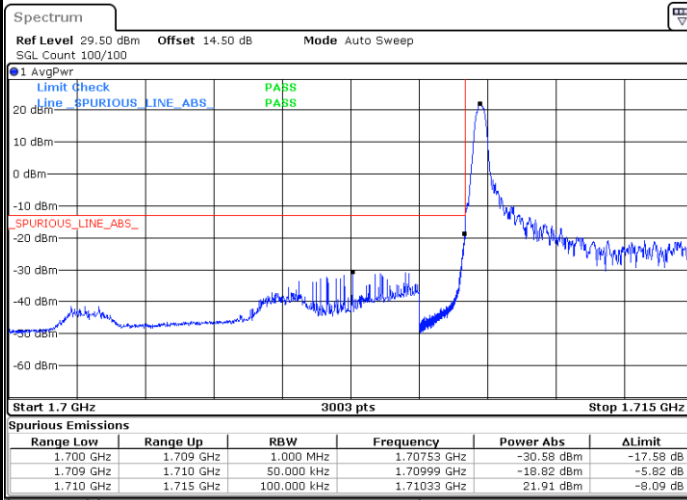

LTE Band 66 / 3MHz / 16QAM

Lowest Band Edge / 1 RB

Highest Band Edge / 1 RB

Lowest Band Edge / Full RB

Highest Band Edge / Full RB

LTE Band 66 / 3MHz / 64QAM

Lowest Band Edge / 1 RB

Highest Band Edge / 1 RB

Lowest Band Edge / Full RB

Highest Band Edge / Full RB

LTE Band 66 / 5MHz / QPSK

Lowest Band Edge / 1 RB

Date: 11.FEB.2021 17:20:36

Highest Band Edge / 1 RB

Date: 11.FEB.2021 17:29:14

Lowest Band Edge / Full RB

Date: 11.FEB.2021 17:22:28

Highest Band Edge / Full RB

Date: 11.FEB.2021 17:31:08

LTE Band 66 / 5MHz / 16QAM

Lowest Band Edge / 1RB

Highest Band Edge / 1 RB

Lowest Band Edge / Full RB

Highest Band Edge / Full RB

LTE Band 66 / 5MHz / 64QAM

Lowest Band Edge / 1RB

Date: 12.FEB.2021 08:50:51

Highest Band Edge / 1 RB

Date: 12.FEB.2021 08:55:10

Lowest Band Edge / Full RB

Date: 12.FEB.2021 08:51:48

Highest Band Edge / Full RB