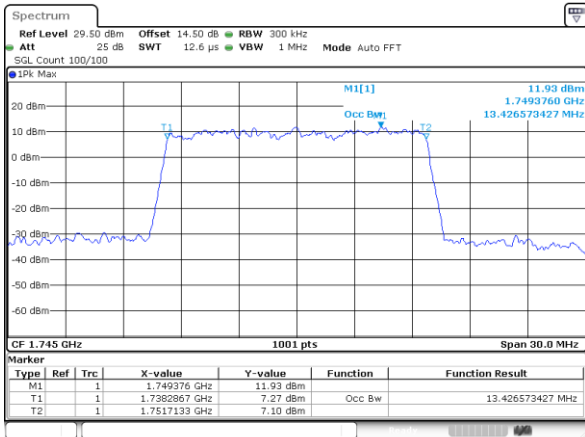

Middle Channel / 3MHz / 64QAM

Highest Channel / 20MHz / 64QAM

Highest Channel / 3MHz / 64QAM

LTE Band 66

Lowest Channel / 5MHz / 64QAM

Date: 12.FEB.2021 09:49:43

Lowest Channel / 10MHz / 64QAM

Middle Channel / 5MHz / 64QAM

Date: 12.FEB.2021 09:52:49

Middle Channel / 10MHz / 64QAM

Highest Channel / 5MHz / 64QAM

Date: 12.FEB.2021 09:54:01

Highest Channel / 10MHz / 64QAM

LTE Band 66

Lowest Channel / 15MHz / 64QAM

Lowest Channel / 20MHz / 64QAM

Middle Channel / 15MHz / 64QAM

Middle Channel / 20MHz / 64QAM

Highest Channel / 15MHz / 64QAM

Highest Channel / 20MHz / 64QAM

Conducted Band Edge

LTE Band 66 / 1.4MHz / 16QAM

Lowest Band Edge / 1 RB

Highest Band Edge / 1 RB

Lowest Band Edge / Full RB

Highest Band Edge / Full RB

LTE Band 66 / 1.4MHz / 64QAM

Lowest Band Edge / 1 RB

Highest Band Edge / 1 RB

Lowest Band Edge / Full RB

Highest Band Edge / Full RB

LTE Band 66 / 3MHz / QPSK