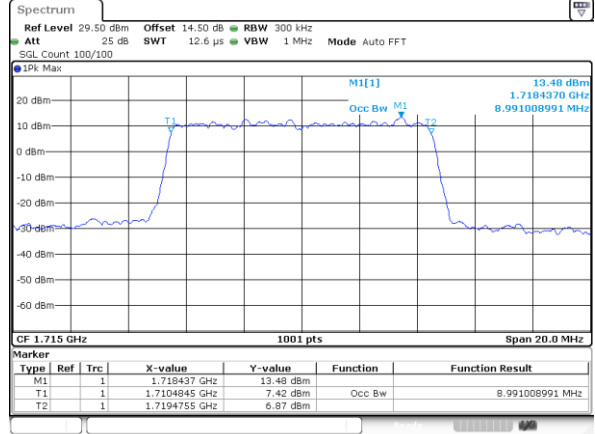

Date: 11.FEB.2021 17:27:53

LTE Band 66

Lowest Channel / 10MHz / QPSK

Lowest Channel / 10MHz / 16QAM

Middle Channel / 10MHz / QPSK

Middle Channel / 10MHz / 16QAM

Highest Channel / 10MHz / QPSK

Highest Channel / 10MHz / 16QAM

LTE Band 66

Lowest Channel / 15MHz / QPSK

Lowest Channel / 15MHz / 16QAM

Middle Channel / 15MHz / QPSK

Middle Channel / 15MHz / 16QAM

Highest Channel / 15MHz / QPSK

Highest Channel / 15MHz / 16QAM

LTE Band 66