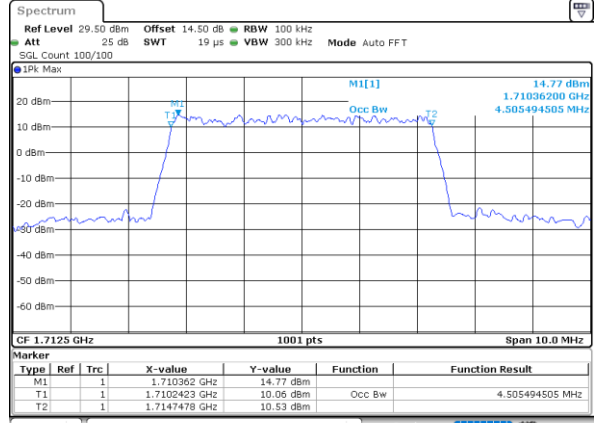

Highest Channel / 3MHz / QPSK

Date: 11.FEB.2021 17:12:50

Highest Channel / 3MHz / 16QAM

Date: 11.FEB.2021 17:13:01

LTE Band 66

Lowest Channel / 5MHz / QPSK

Date: 11.FEB.2021 17:19:05

Lowest Channel / 5MHz / 16QAM