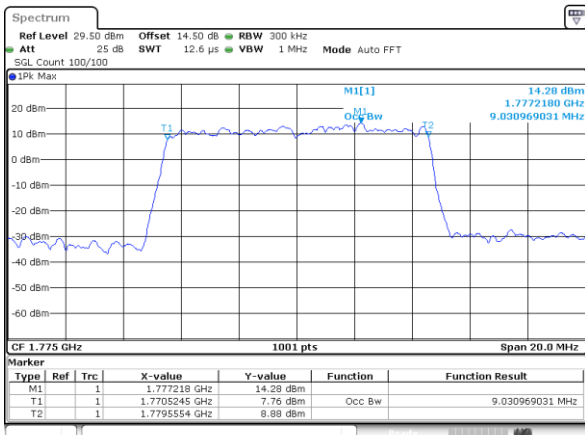

Date: 11.FEB.2021 17:27:53

LTE Band 66

Lowest Channel / 10MHz / QPSK

Lowest Channel / 10MHz / 16QAM

Middle Channel / 10MHz / QPSK

Middle Channel / 10MHz / 16QAM

Highest Channel / 10MHz / QPSK

Highest Channel / 10MHz / 16QAM

LTE Band 66

Lowest Channel / 15MHz / QPSK

Lowest Channel / 15MHz / 16QAM

Middle Channel / 15MHz / QPSK

Middle Channel / 15MHz / 16QAM

Highest Channel / 15MHz / QPSK

Highest Channel / 15MHz / 16QAM

LTE Band 66