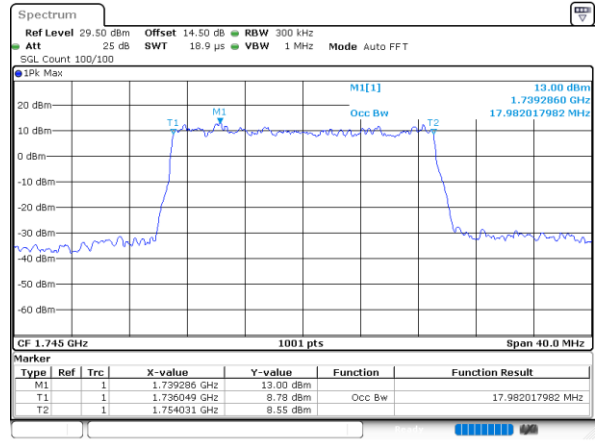

Middle Channel / 3MHz / 64QAM

Highest Channel / 20MHz / 64QAM

Highest Channel / 3MHz / 64QAM

LTE Band 66

Lowest Channel / 5MHz / 64QAM

Date: 12.FEB.2021 09:49:43

Lowest Channel / 10MHz / 64QAM

Middle Channel / 5MHz / 64QAM

Date: 12.FEB.2021 09:52:49

Middle Channel / 10MHz / 64QAM

Highest Channel / 5MHz / 64QAM

Date: 12.FEB.2021 09:54:01

Highest Channel / 10MHz / 64QAM

LTE Band 66

Lowest Channel / 15MHz / 64QAM

Lowest Channel / 20MHz / 64QAM

Middle Channel / 15MHz / 64QAM

Middle Channel / 20MHz / 64QAM

Highest Channel / 15MHz / 64QAM

Highest Channel / 20MHz / 64QAM

Conducted Band Edge

LTE Band 66 / 1.4MHz / 16QAM

Lowest Band Edge / 1 RB

Highest Band Edge / 1 RB

Lowest Band Edge / Full RB

Highest Band Edge / Full RB

LTE Band 66 / 1.4MHz / 64QAM

Lowest Band Edge / 1 RB

Highest Band Edge / 1 RB

Lowest Band Edge / Full RB

Highest Band Edge / Full RB

LTE Band 66 / 3MHz / QPSK