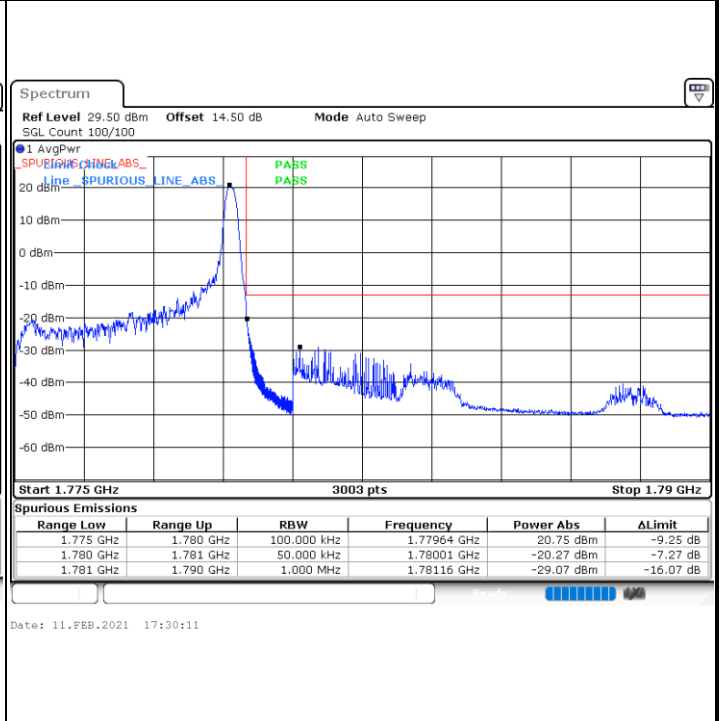

Lowest Band Edge / Full RB

Highest Band Edge / Full RB

LTE Band 66 / 5MHz / QPSK

Lowest Band Edge / 1 RB

Date: 11.FEB.2021 17:20:36

Highest Band Edge / 1 RB

Date: 11.FEB.2021 17:29:14

Lowest Band Edge / Full RB

Date: 11.FEB.2021 17:22:28

Highest Band Edge / Full RB

Date: 11.FEB.2021 17:31:08

LTE Band 66 / 5MHz / 16QAM

Lowest Band Edge / 1RB

Highest Band Edge / 1 RB

Lowest Band Edge / Full RB

Highest Band Edge / Full RB

LTE Band 66 / 5MHz / 64QAM

Lowest Band Edge / 1RB

Date: 12.FEB.2021 08:50:51

Highest Band Edge / 1 RB

Date: 12.FEB.2021 08:55:10

Lowest Band Edge / Full RB

Date: 12.FEB.2021 08:51:48

Highest Band Edge / Full RB

Date: 12.FEB.2021 08:56:06

LTE Band 66 / 10MHz / QPSK

Lowest Band Edge / 1 RB

Highest Band Edge / 1 RB

Lowest Band Edge / Full RB

Highest Band Edge / Full RB

LTE Band 66 / 10MHz / 16QAM

Lowest Band Edge / 1 RB