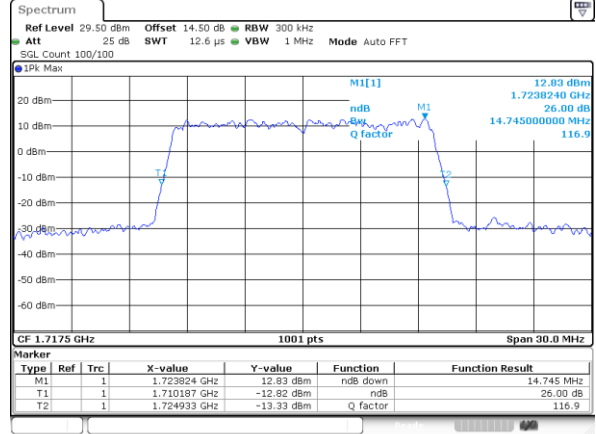

LTE Band 66

Lowest Channel / 15MHz / QPSK

Lowest Channel / 15MHz / 16QAM

Middle Channel / 15MHz / QPSK

Middle Channel / 15MHz / 16QAM

Highest Channel / 15MHz / QPSK

Highest Channel / 15MHz / 16QAM

LTE Band 66

Lowest Channel / 20MHz / QPSK

Lowest Channel / 20MHz / 16QAM

Middle Channel / 20MHz / QPSK

Middle Channel / 20MHz / 16QAM

Highest Channel / 20MHz / QPSK

Highest Channel / 20MHz / 16QAM

LTE Band 66

Lowest Channel / 1.4MHz / 64QAM