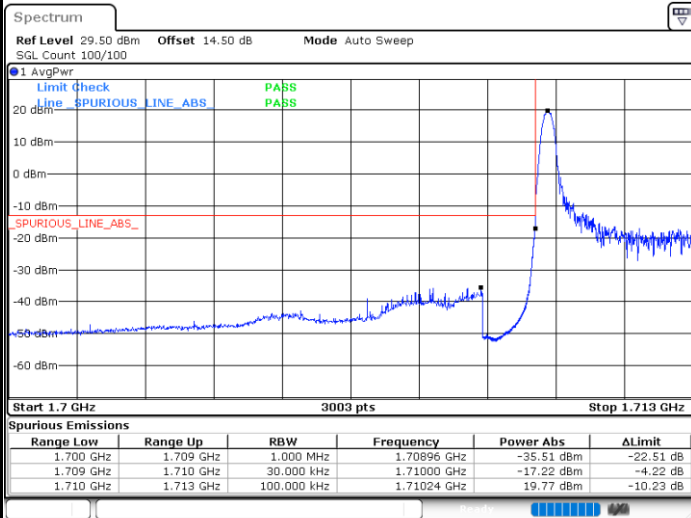

Lowest Band Edge / 1RB

Date: 12.FEB.2021 10:22:52

Highest Band Edge / 1 RB

Date: 12.FEB.2021 10:31:16

Lowest Band Edge / Full RB

Date: 11.FEB.2021 17:07:37

Highest Band Edge / Full RB

Date: 11.FEB.2021 17:16:16

LTE Band 66 / 3MHz / 16QAM

Lowest Band Edge / 1 RB

Highest Band Edge / 1 RB

Lowest Band Edge / Full RB

Highest Band Edge / Full RB

LTE Band 66 / 3MHz / 64QAM

Lowest Band Edge / 1 RB

Highest Band Edge / 1 RB

Lowest Band Edge / Full RB

Highest Band Edge / Full RB

LTE Band 66 / 5MHz / QPSK

Lowest Band Edge / 1 RB

Date: 11.FEB.2021 17:20:36

Highest Band Edge / 1 RB

Date: 11.FEB.2021 17:29:14

Lowest Band Edge / Full RB

Date: 11.FEB.2021 17:22:28

Highest Band Edge / Full RB

Date: 11.FEB.2021 17:31:08

LTE Band 66 / 5MHz / 16QAM

Lowest Band Edge / 1RB

Highest Band Edge / 1 RB

Lowest Band Edge / Full RB

Highest Band Edge / Full RB