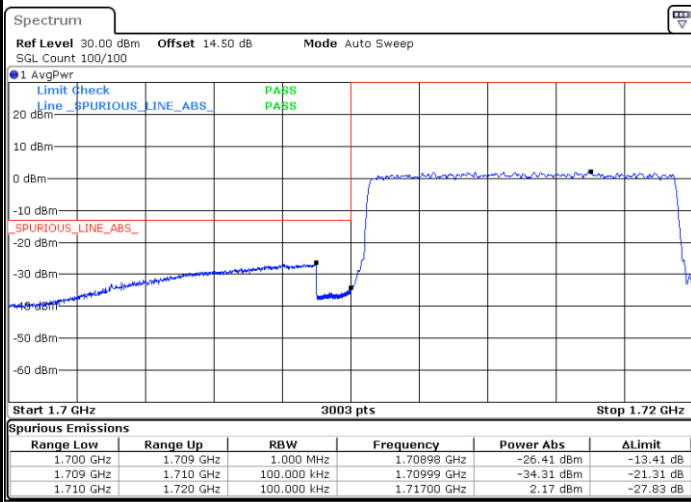

Date: 11.FEB.2021 17:22:28

Highest Band Edge / Full RB

Date: 11.FEB.2021 17:31:08

LTE Band 66 / 5MHz / 16QAM

Lowest Band Edge / 1RB

Highest Band Edge / 1 RB

Lowest Band Edge / Full RB

Highest Band Edge / Full RB

LTE Band 66 / 5MHz / 64QAM

Lowest Band Edge / 1RB

Date: 12.FEB.2021 08:50:51

Highest Band Edge / 1 RB

Date: 12.FEB.2021 08:55:10

Lowest Band Edge / Full RB

Date: 12.FEB.2021 08:51:48

Highest Band Edge / Full RB

Date: 12.FEB.2021 08:56:06

LTE Band 66 / 10MHz / QPSK

Lowest Band Edge / 1 RB

Highest Band Edge / 1 RB

Lowest Band Edge / Full RB

Highest Band Edge / Full RB

LTE Band 66 / 10MHz / 16QAM

Lowest Band Edge / 1 RB

Highest Band Edge / 1 RB

Lowest Band Edge / Full RB

Highest Band Edge / Full RB

LTE Band 66 / 10MHz / 64QAM

Lowest Band Edge / 1 RB

Highest Band Edge / 1 RB

Lowest Band Edge / Full RB

Highest Band Edge / Full RB