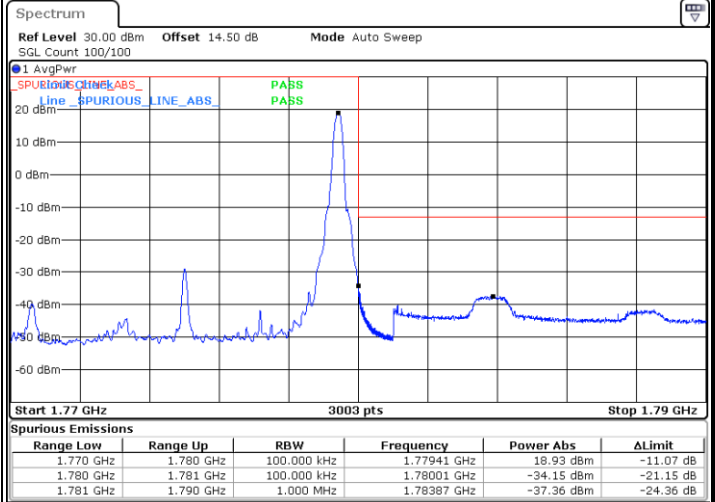

Date: 11.FEB.2021 17:22:28

Highest Band Edge / Full RB

Date: 11.FEB.2021 17:31:08

LTE Band 66 / 5MHz / 16QAM

Lowest Band Edge / 1RB

Highest Band Edge / 1 RB

Lowest Band Edge / Full RB

Highest Band Edge / Full RB

LTE Band 66 / 5MHz / 64QAM

Lowest Band Edge / 1RB

Date: 12.FEB.2021 08:50:51

Highest Band Edge / 1 RB

Date: 12.FEB.2021 08:55:10

Lowest Band Edge / Full RB

Date: 12.FEB.2021 08:51:48

Highest Band Edge / Full RB

Date: 12.FEB.2021 08:56:06

LTE Band 66 / 10MHz / QPSK

Lowest Band Edge / 1 RB

Highest Band Edge / 1 RB

Lowest Band Edge / Full RB

Highest Band Edge / Full RB

LTE Band 66 / 10MHz / 16QAM

Lowest Band Edge / 1 RB

Highest Band Edge / 1 RB

Lowest Band Edge / Full RB

Highest Band Edge / Full RB

LTE Band 66 / 10MHz / 64QAM

Lowest Band Edge / 1 RB

Highest Band Edge / 1 RB

Lowest Band Edge / Full RB

Highest Band Edge / Full RB