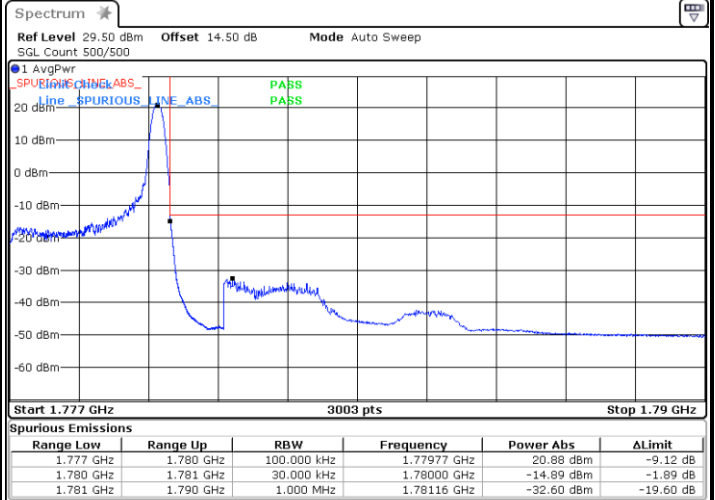

Middle Channel / 15MHz / 64QAM

Middle Channel / 20MHz / 64QAM

Highest Channel / 15MHz / 64QAM

Highest Channel / 20MHz / 64QAM

Conducted Band Edge

LTE Band 66 / 1.4MHz / 16QAM

Lowest Band Edge / 1 RB

Highest Band Edge / 1 RB

Lowest Band Edge / Full RB

Highest Band Edge / Full RB

LTE Band 66 / 1.4MHz / 64QAM

Lowest Band Edge / 1 RB

Highest Band Edge / 1 RB

Lowest Band Edge / Full RB

Highest Band Edge / Full RB

LTE Band 66 / 3MHz / QPSK

Lowest Band Edge / 1RB

Date: 12.FEB.2021 10:22:52

Highest Band Edge / 1 RB

Date: 12.FEB.2021 10:31:16

Lowest Band Edge / Full RB

Date: 11.FEB.2021 17:07:37

Highest Band Edge / Full RB

Date: 11.FEB.2021 17:16:16

LTE Band 66 / 3MHz / 16QAM

Lowest Band Edge / 1 RB

Highest Band Edge / 1 RB

Lowest Band Edge / Full RB

Highest Band Edge / Full RB

LTE Band 66 / 3MHz / 64QAM

Lowest Band Edge / 1 RB

Highest Band Edge / 1 RB