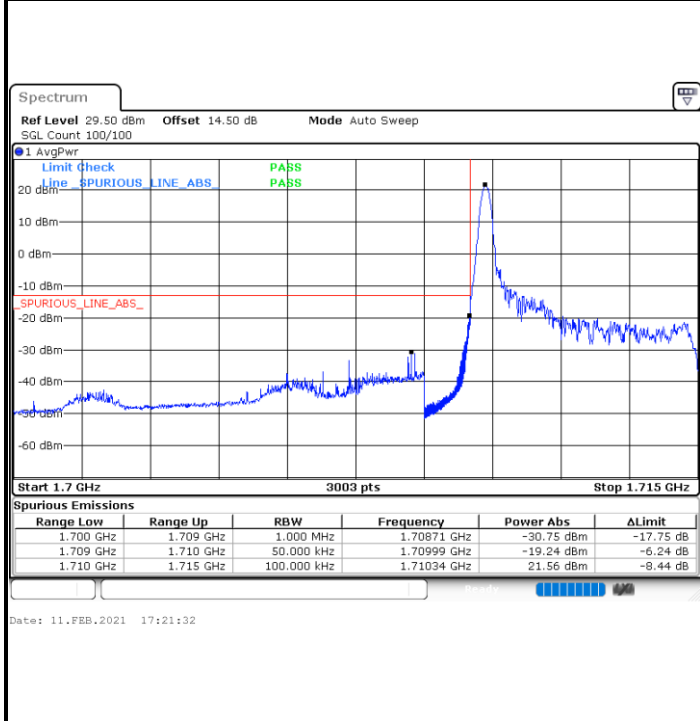

Lowest Band Edge / Full RB

Highest Band Edge / Full RB

LTE Band 66 / 5MHz / QPSK

Lowest Band Edge / 1 RB

Date: 11.FEB.2021 17:20:36

Highest Band Edge / 1 RB

Date: 11.FEB.2021 17:29:14

Lowest Band Edge / Full RB

Date: 11.FEB.2021 17:22:28

Highest Band Edge / Full RB

Date: 11.FEB.2021 17:31:08

LTE Band 66 / 5MHz / 16QAM

Lowest Band Edge / 1RB

Highest Band Edge / 1 RB

Lowest Band Edge / Full RB

Highest Band Edge / Full RB

LTE Band 66 / 5MHz / 64QAM

Lowest Band Edge / 1RB

Date: 12.FEB.2021 08:50:51

Highest Band Edge / 1 RB

Date: 12.FEB.2021 08:55:10

Lowest Band Edge / Full RB

Date: 12.FEB.2021 08:51:48

Highest Band Edge / Full RB

Date: 12.FEB.2021 08:56:06

LTE Band 66 / 10MHz / QPSK

Lowest Band Edge / 1 RB

Highest Band Edge / 1 RB

Lowest Band Edge / Full RB

Highest Band Edge / Full RB

LTE Band 66 / 10MHz / 16QAM

Lowest Band Edge / 1 RB