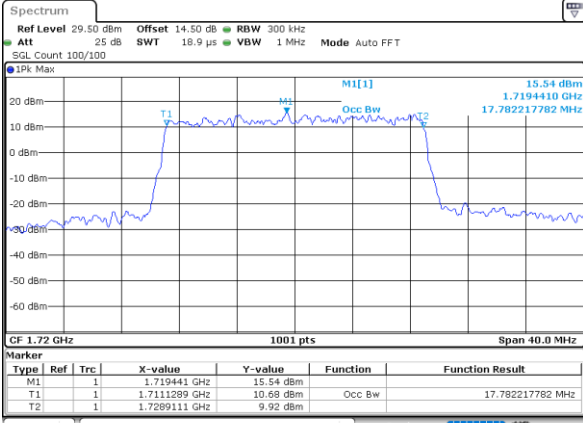

Date: 11.FEB.2021 17:27:53

LTE Band 66

Lowest Channel / 10MHz / QPSK

Lowest Channel / 10MHz / 16QAM

Middle Channel / 10MHz / QPSK

Middle Channel / 10MHz / 16QAM

Highest Channel / 10MHz / QPSK

Highest Channel / 10MHz / 16QAM

LTE Band 66

Lowest Channel / 15MHz / QPSK

Lowest Channel / 15MHz / 16QAM

Middle Channel / 15MHz / QPSK

Middle Channel / 15MHz / 16QAM

Highest Channel / 15MHz / QPSK

Highest Channel / 15MHz / 16QAM

LTE Band 66

Lowest Channel / 20MHz / QPSK

Date: 11.FEB.2021 18:22:33

Lowest Channel / 20MHz / 16QAM

Date: 11.FEB.2021 18:22:45

Middle Channel / 20MHz / QPSK

Date: 11.FEB.2021 18:28:43

Middle Channel / 20MHz / 16QAM

Date: 11.FEB.2021 18:28:55

Highest Channel / 20MHz / QPSK

Date: 11.FEB.2021 18:31:10

Highest Channel / 20MHz / 16QAM

Date: 11.FEB.2021 18:31:22

LTE Band 66

Lowest Channel / 1.4MHz / 64QAM

Lowest Channel / 3MHz / 64QAM

Middle Channel / 20MHz / 64QAM