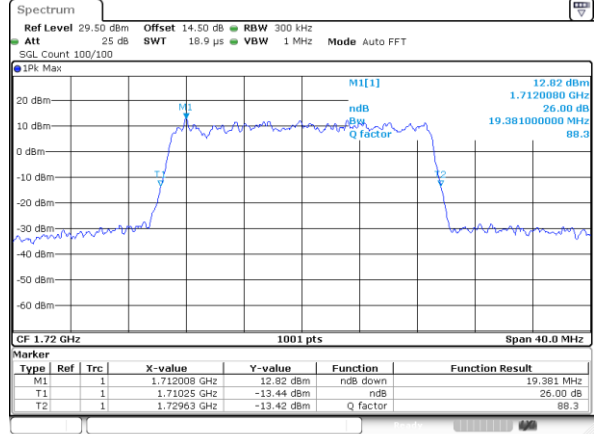

LTE Band 66

Lowest Channel / 15MHz / QPSK

Lowest Channel / 15MHz / 16QAM

Middle Channel / 15MHz / QPSK

Middle Channel / 15MHz / 16QAM

Highest Channel / 15MHz / QPSK

Highest Channel / 15MHz / 16QAM

LTE Band 66

Lowest Channel / 20MHz / QPSK

Lowest Channel / 20MHz / 16QAM

Middle Channel / 20MHz / QPSK

Middle Channel / 20MHz / 16QAM

Highest Channel / 20MHz / QPSK

Highest Channel / 20MHz / 16QAM

LTE Band 66

Lowest Channel / 1.4MHz / 64QAM