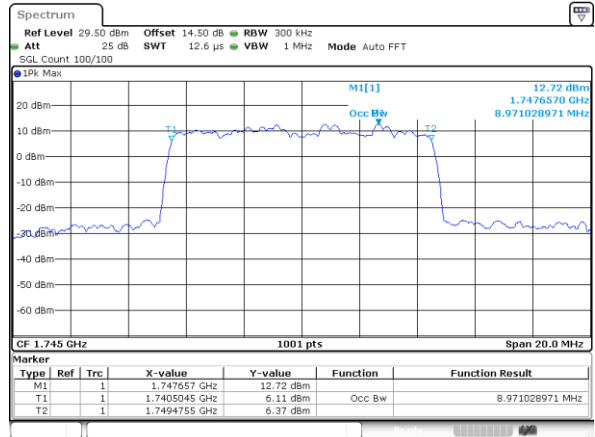

Highest Channel / 20MHz / QPSK

Date: 11.FEB.2021 18:31:10

Highest Channel / 20MHz / 16QAM

Date: 11.FEB.2021 18:31:22

LTE Band 66

Lowest Channel / 1.4MHz / 64QAM

Lowest Channel / 3MHz / 64QAM

Middle Channel / 20MHz / 64QAM

Middle Channel / 3MHz / 64QAM

Highest Channel / 20MHz / 64QAM

Highest Channel / 3MHz / 64QAM

LTE Band 66

Lowest Channel / 5MHz / 64QAM

Date: 12.FEB.2021 09:49:43

Lowest Channel / 10MHz / 64QAM

Middle Channel / 5MHz / 64QAM

Date: 12.FEB.2021 09:52:49

Middle Channel / 10MHz / 64QAM

Highest Channel / 5MHz / 64QAM

Date: 12.FEB.2021 09:54:01

Highest Channel / 10MHz / 64QAM

LTE Band 66

Lowest Channel / 15MHz / 64QAM

Lowest Channel / 20MHz / 64QAM