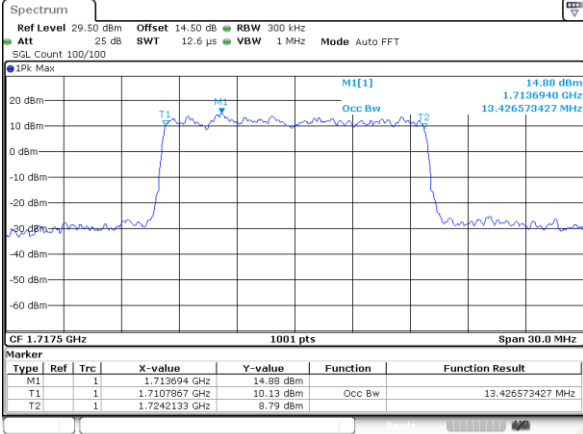

Date: 11.FEB.2021 17:27:53

LTE Band 66

Lowest Channel / 10MHz / QPSK

Lowest Channel / 10MHz / 16QAM

Middle Channel / 10MHz / QPSK

Middle Channel / 10MHz / 16QAM

Highest Channel / 10MHz / QPSK

Highest Channel / 10MHz / 16QAM

LTE Band 66

Lowest Channel / 15MHz / QPSK

Lowest Channel / 15MHz / 16QAM

Middle Channel / 15MHz / QPSK

Middle Channel / 15MHz / 16QAM

Highest Channel / 15MHz / QPSK

Highest Channel / 15MHz / 16QAM

LTE Band 66