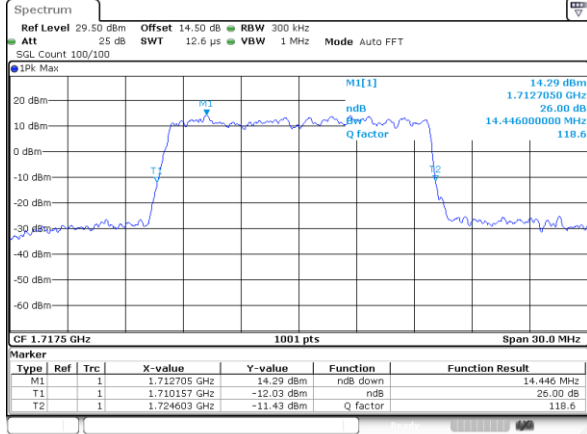

LTE Band 66

Lowest Channel / 15MHz / QPSK

Lowest Channel / 15MHz / 16QAM

Middle Channel / 15MHz / QPSK

Middle Channel / 15MHz / 16QAM

Highest Channel / 15MHz / QPSK

Highest Channel / 15MHz / 16QAM

LTE Band 66

Lowest Channel / 20MHz / QPSK

Lowest Channel / 20MHz / 16QAM

Middle Channel / 20MHz / QPSK

Middle Channel / 20MHz / 16QAM

Highest Channel / 20MHz / QPSK

Highest Channel / 20MHz / 16QAM

LTE Band 66

Lowest Channel / 1.4MHz / 64QAM