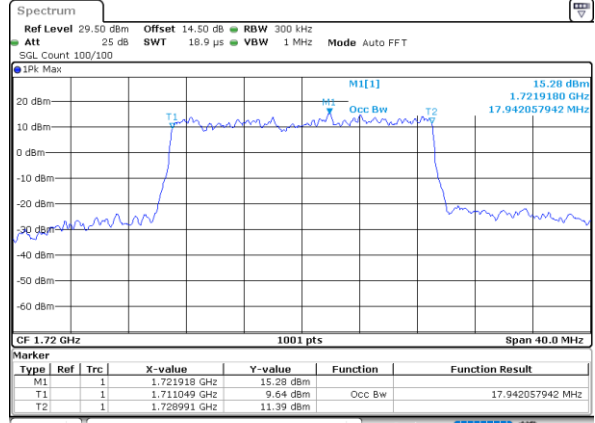

Lowest Channel / 20MHz / 16QAM

Date: 11.FEB.2021 18:22:45