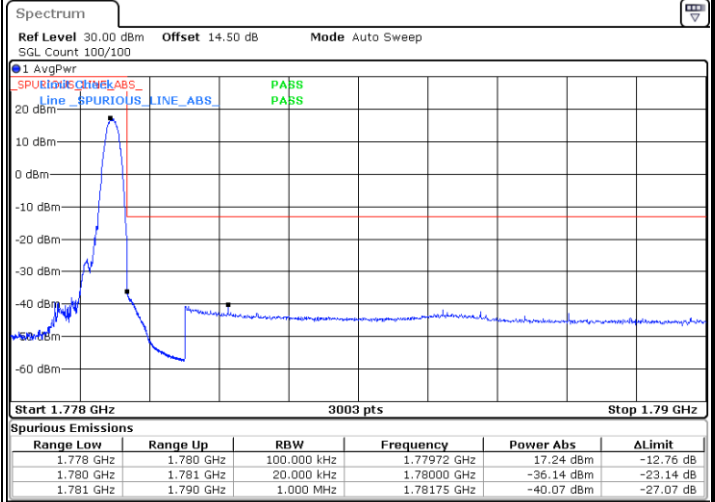

Date: 12.FEB.2021 09:52:49

Middle Channel / 10MHz / 64QAM

Highest Channel / 5MHz / 64QAM

Date: 12.FEB.2021 09:54:01

Highest Channel / 10MHz / 64QAM

LTE Band 66

Lowest Channel / 15MHz / 64QAM

Lowest Channel / 20MHz / 64QAM

Middle Channel / 15MHz / 64QAM

Middle Channel / 20MHz / 64QAM

Highest Channel / 15MHz / 64QAM

Highest Channel / 20MHz / 64QAM

Conducted Band Edge

LTE Band 66 / 1.4MHz / 16QAM

Lowest Band Edge / 1 RB

Highest Band Edge / 1 RB

Lowest Band Edge / Full RB

Highest Band Edge / Full RB

LTE Band 66 / 1.4MHz / 64QAM

Lowest Band Edge / 1 RB

Highest Band Edge / 1 RB

Lowest Band Edge / Full RB

Highest Band Edge / Full RB

LTE Band 66 / 3MHz / QPSK

Lowest Band Edge / 1RB

Date: 12.FEB.2021 10:22:52

Highest Band Edge / 1 RB

Date: 12.FEB.2021 10:31:16

Lowest Band Edge / Full RB

Date: 11.FEB.2021 17:07:37

Highest Band Edge / Full RB

Date: 11.FEB.2021 17:16:16