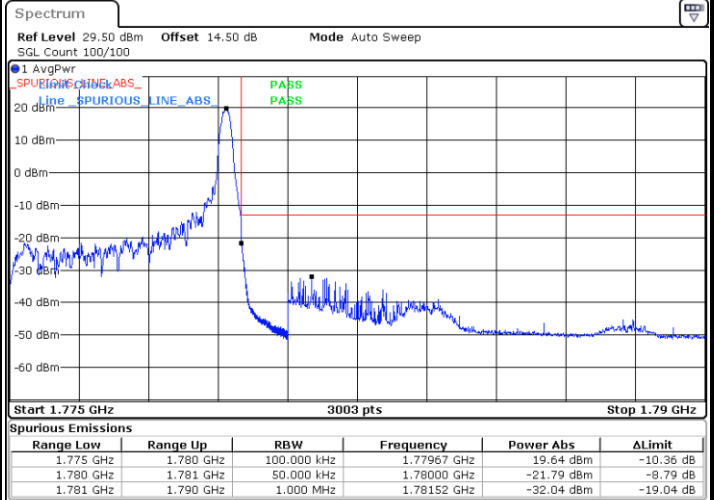

Lowest Band Edge / Full RB

Highest Band Edge / Full RB

LTE Band 66 / 5MHz / QPSK

Lowest Band Edge / 1 RB

Date: 11.FEB.2021 17:20:36

Highest Band Edge / 1 RB

Date: 11.FEB.2021 17:29:14

Lowest Band Edge / Full RB

Date: 11.FEB.2021 17:22:28

Highest Band Edge / Full RB

Date: 11.FEB.2021 17:31:08

LTE Band 66 / 5MHz / 16QAM

Lowest Band Edge / 1RB

Highest Band Edge / 1 RB

Lowest Band Edge / Full RB

Highest Band Edge / Full RB

LTE Band 66 / 5MHz / 64QAM

Lowest Band Edge / 1RB

Date: 12.FEB.2021 08:50:51

Highest Band Edge / 1 RB

Date: 12.FEB.2021 08:55:10

Lowest Band Edge / Full RB

Date: 12.FEB.2021 08:51:48

Highest Band Edge / Full RB

Date: 12.FEB.2021 08:56:06

LTE Band 66 / 10MHz / QPSK

Lowest Band Edge / 1 RB

Highest Band Edge / 1 RB

Lowest Band Edge / Full RB

Highest Band Edge / Full RB

LTE Band 66 / 10MHz / 16QAM

Lowest Band Edge / 1 RB