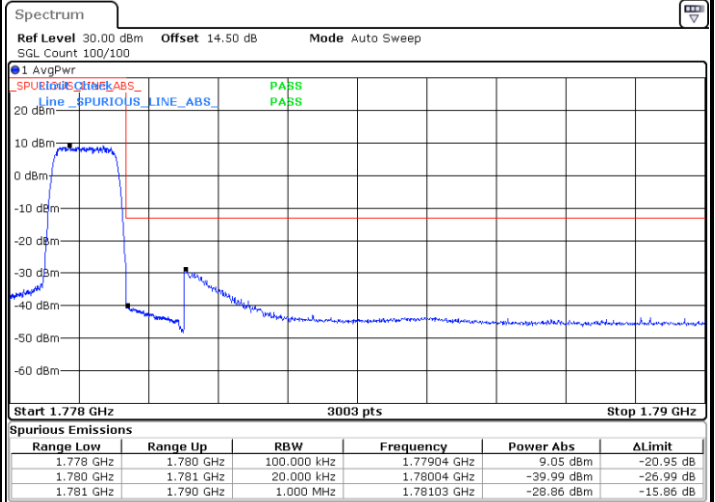

Middle Channel / 15MHz / 64QAM

Middle Channel / 20MHz / 64QAM

Highest Channel / 15MHz / 64QAM

Highest Channel / 20MHz / 64QAM

Conducted Band Edge

LTE Band 66 / 1.4MHz / 16QAM

Lowest Band Edge / 1 RB

Highest Band Edge / 1 RB

Lowest Band Edge / Full RB

Highest Band Edge / Full RB

LTE Band 66 / 1.4MHz / 64QAM

Lowest Band Edge / 1 RB

Highest Band Edge / 1 RB

Lowest Band Edge / Full RB

Highest Band Edge / Full RB

LTE Band 66 / 3MHz / QPSK

Lowest Band Edge / 1RB

Date: 12.FEB.2021 10:22:52

Highest Band Edge / 1 RB

Date: 12.FEB.2021 10:31:16

Lowest Band Edge / Full RB

Date: 11.FEB.2021 17:07:37

Highest Band Edge / Full RB

Date: 11.FEB.2021 17:16:16

LTE Band 66 / 3MHz / 16QAM

Lowest Band Edge / 1 RB

Highest Band Edge / 1 RB

Lowest Band Edge / Full RB

Highest Band Edge / Full RB

LTE Band 66 / 3MHz / 64QAM

Lowest Band Edge / 1 RB

Highest Band Edge / 1 RB