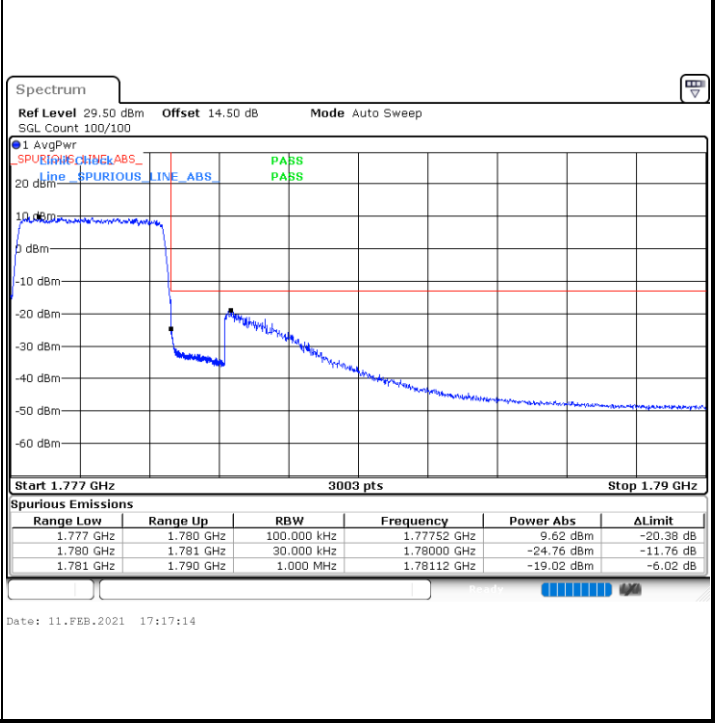

Lowest Band Edge / 1RB

Date: 12.FEB.2021 10:22:52

Highest Band Edge / 1 RB

Date: 12.FEB.2021 10:31:16

Lowest Band Edge / Full RB

Date: 11.FEB.2021 17:07:37

Highest Band Edge / Full RB

Date: 11.FEB.2021 17:16:16

LTE Band 66 / 3MHz / 16QAM

Lowest Band Edge / 1 RB

Highest Band Edge / 1 RB

Lowest Band Edge / Full RB

Highest Band Edge / Full RB

LTE Band 66 / 3MHz / 64QAM

Lowest Band Edge / 1 RB

Highest Band Edge / 1 RB

Lowest Band Edge / Full RB

Highest Band Edge / Full RB

LTE Band 66 / 5MHz / QPSK

Lowest Band Edge / 1 RB

Date: 11.FEB.2021 17:20:36

Highest Band Edge / 1 RB

Date: 11.FEB.2021 17:29:14

Lowest Band Edge / Full RB

Date: 11.FEB.2021 17:22:28

Highest Band Edge / Full RB

Date: 11.FEB.2021 17:31:08

LTE Band 66 / 5MHz / 16QAM

Lowest Band Edge / 1RB

Highest Band Edge / 1 RB

Lowest Band Edge / Full RB

Highest Band Edge / Full RB