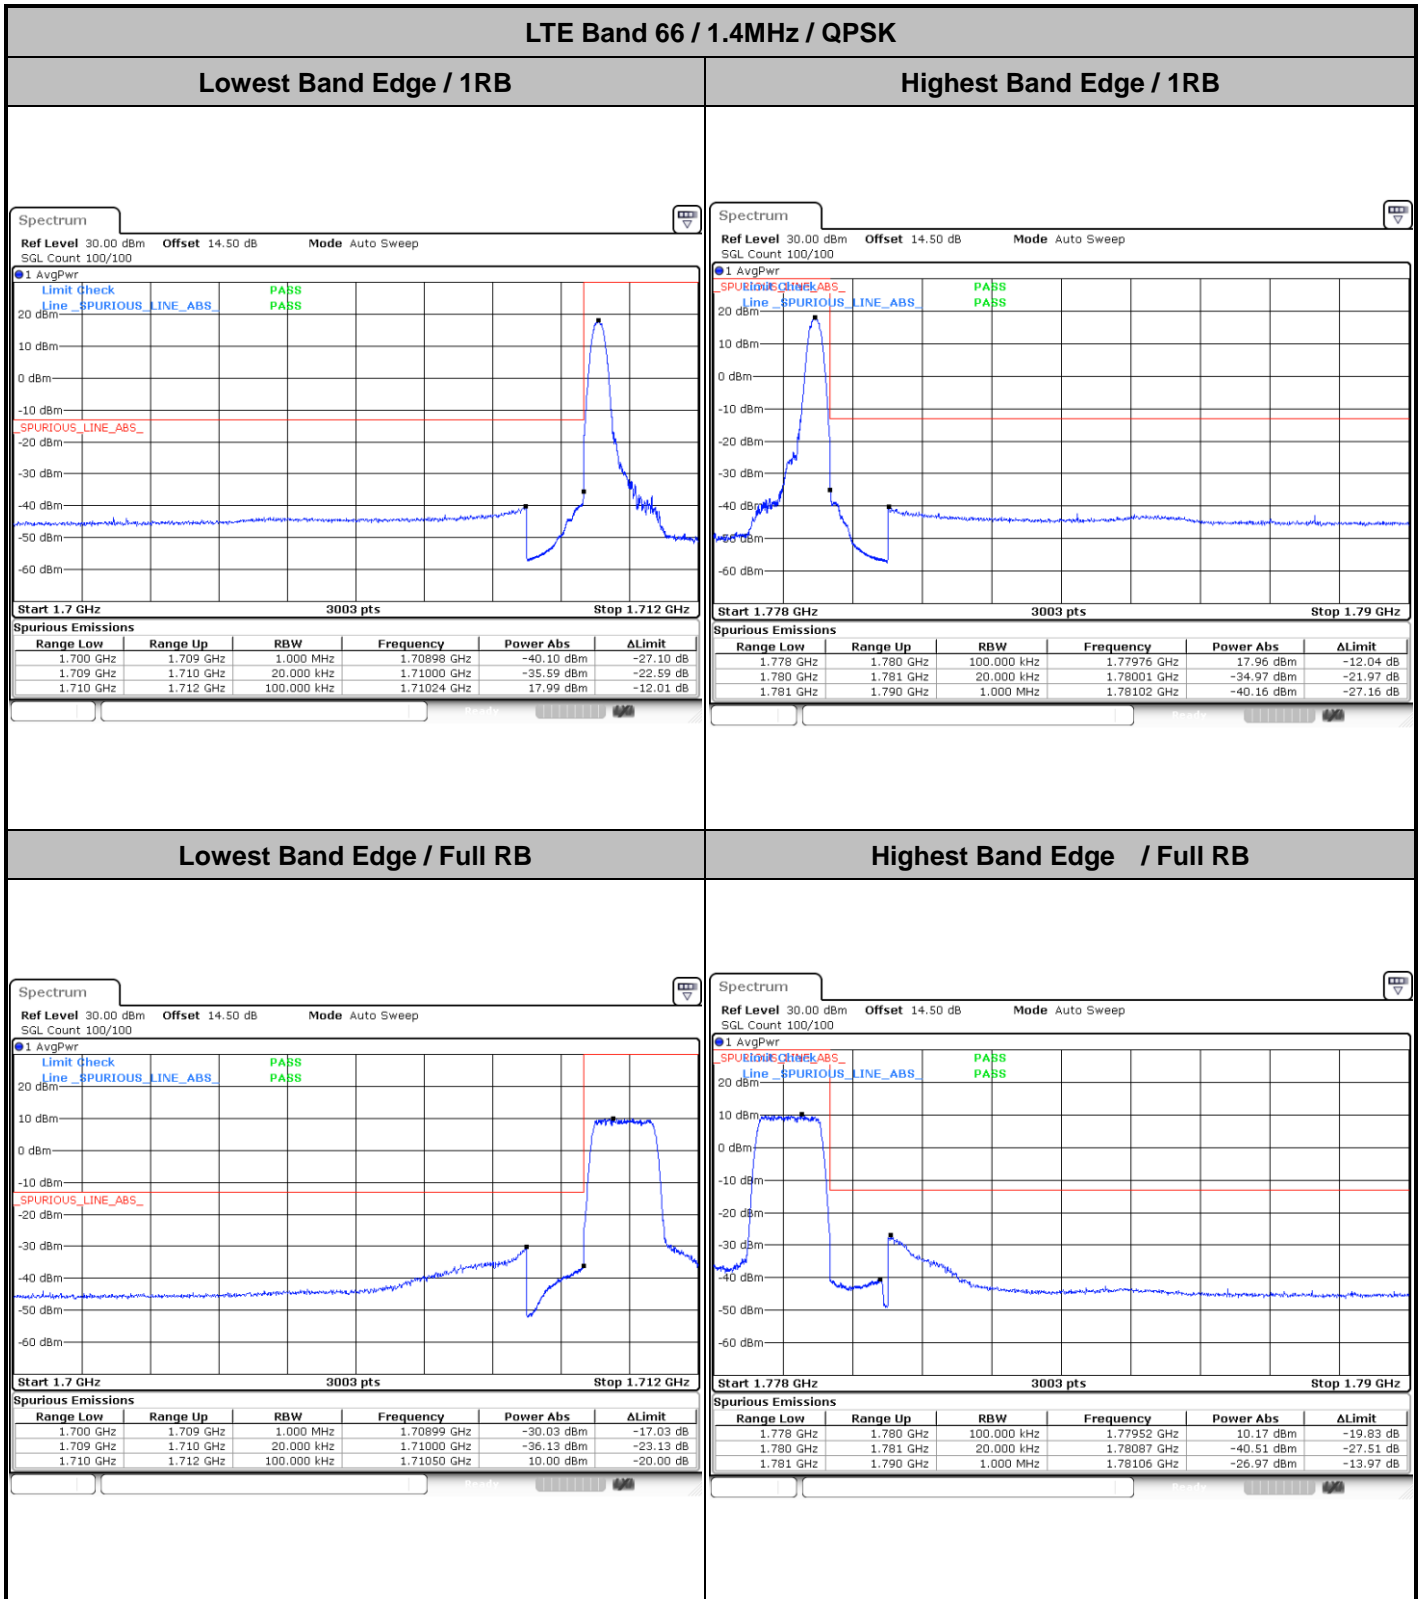

Date: 12.FEB.2021 09:52:49

Middle Channel / 10MHz / 64QAM

Highest Channel / 5MHz / 64QAM

Date: 12.FEB.2021 09:54:01

Highest Channel / 10MHz / 64QAM

LTE Band 66

Lowest Channel / 15MHz / 64QAM

Lowest Channel / 20MHz / 64QAM

Middle Channel / 15MHz / 64QAM

Middle Channel / 20MHz / 64QAM

Highest Channel / 15MHz / 64QAM

Highest Channel / 20MHz / 64QAM

Conducted Band Edge

LTE Band 66 / 1.4MHz / 16QAM

Lowest Band Edge / 1 RB

Highest Band Edge / 1 RB

Lowest Band Edge / Full RB

Highest Band Edge / Full RB

LTE Band 66 / 1.4MHz / 64QAM

Lowest Band Edge / 1 RB

Highest Band Edge / 1 RB

Lowest Band Edge / Full RB

Highest Band Edge / Full RB

LTE Band 66 / 3MHz / QPSK

Lowest Band Edge / 1RB

Date: 12.FEB.2021 10:22:52

Highest Band Edge / 1 RB

Date: 12.FEB.2021 10:31:16

Lowest Band Edge / Full RB

Date: 11.FEB.2021 17:07:37

Highest Band Edge / Full RB

Date: 11.FEB.2021 17:16:16