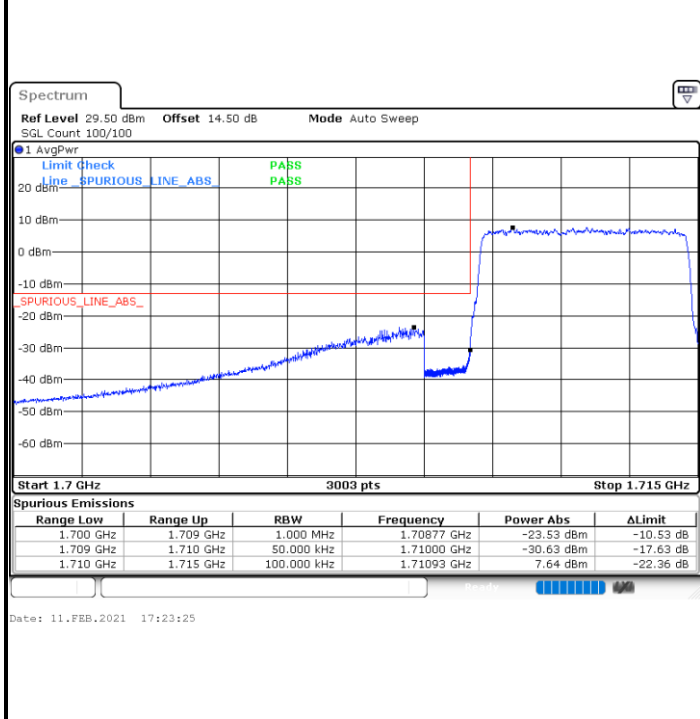

Lowest Band Edge / Full RB

Highest Band Edge / Full RB

LTE Band 66 / 5MHz / QPSK

Lowest Band Edge / 1 RB

Date: 11.FEB.2021 17:20:36

Highest Band Edge / 1 RB

Date: 11.FEB.2021 17:29:14

Lowest Band Edge / Full RB

Date: 11.FEB.2021 17:22:28

Highest Band Edge / Full RB

Date: 11.FEB.2021 17:31:08

LTE Band 66 / 5MHz / 16QAM

Lowest Band Edge / 1RB

Highest Band Edge / 1 RB

Lowest Band Edge / Full RB

Highest Band Edge / Full RB

LTE Band 66 / 5MHz / 64QAM

Lowest Band Edge / 1RB

Date: 12.FEB.2021 08:50:51

Highest Band Edge / 1 RB

Date: 12.FEB.2021 08:55:10

Lowest Band Edge / Full RB

Date: 12.FEB.2021 08:51:48

Highest Band Edge / Full RB

Date: 12.FEB.2021 08:56:06

LTE Band 66 / 10MHz / QPSK

Lowest Band Edge / 1 RB

Highest Band Edge / 1 RB

Lowest Band Edge / Full RB

Highest Band Edge / Full RB

LTE Band 66 / 10MHz / 16QAM

Lowest Band Edge / 1 RB