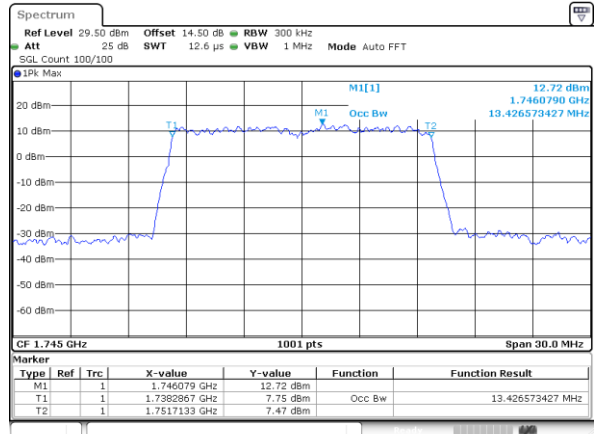

LTE Band 66

Lowest Channel / 15MHz / QPSK

Lowest Channel / 15MHz / 16QAM

Middle Channel / 15MHz / QPSK

Middle Channel / 15MHz / 16QAM

Highest Channel / 15MHz / QPSK

Highest Channel / 15MHz / 16QAM

LTE Band 66