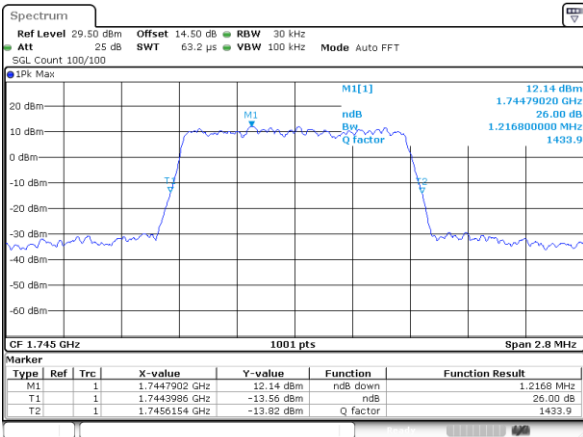

LTE Band 66

Lowest Channel / 15MHz / QPSK

Lowest Channel / 15MHz / 16QAM

Middle Channel / 15MHz / QPSK

Middle Channel / 15MHz / 16QAM

Highest Channel / 15MHz / QPSK

Highest Channel / 15MHz / 16QAM

LTE Band 66

Lowest Channel / 20MHz / QPSK

Lowest Channel / 20MHz / 16QAM

Middle Channel / 20MHz / QPSK

Middle Channel / 20MHz / 16QAM

Highest Channel / 20MHz / QPSK

Highest Channel / 20MHz / 16QAM

LTE Band 66

Lowest Channel / 1.4MHz / 64QAM

Lowest Channel / 3MHz / 64QAM

Middle Channel / 20MHz / 64QAM

Middle Channel / 3MHz / 64QAM

Highest Channel / 20MHz / 64QAM

Highest Channel / 3MHz / 64QAM

LTE Band 66

Lowest Channel / 5MHz / 64QAM

Date: 12.FEB.2021 08:49:55