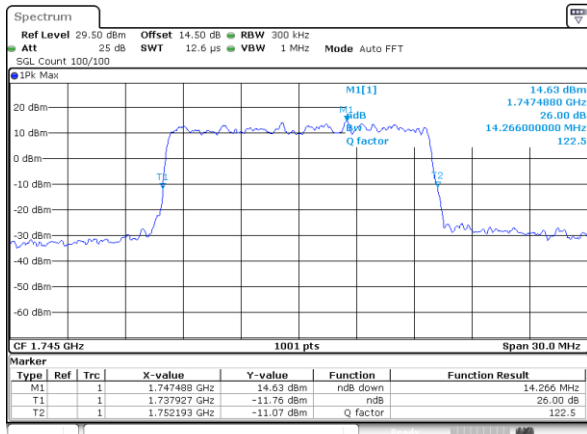

LTE Band 66

Lowest Channel / 15MHz / QPSK

Lowest Channel / 15MHz / 16QAM

Middle Channel / 15MHz / QPSK

Middle Channel / 15MHz / 16QAM

Highest Channel / 15MHz / QPSK

Highest Channel / 15MHz / 16QAM

LTE Band 66

Lowest Channel / 20MHz / QPSK

Lowest Channel / 20MHz / 16QAM

Middle Channel / 20MHz / QPSK

Middle Channel / 20MHz / 16QAM

Highest Channel / 20MHz / QPSK

Highest Channel / 20MHz / 16QAM

LTE Band 66

Lowest Channel / 1.4MHz / 64QAM