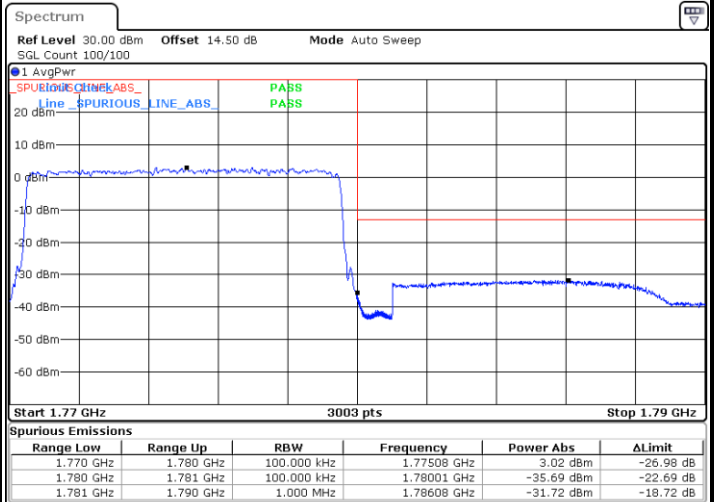

Date: 11.FEB.2021 17:22:28

Highest Band Edge / Full RB

Date: 11.FEB.2021 17:31:08

LTE Band 66 / 5MHz / 16QAM

Lowest Band Edge / 1RB

Highest Band Edge / 1 RB

Lowest Band Edge / Full RB

Highest Band Edge / Full RB

LTE Band 66 / 5MHz / 64QAM

Lowest Band Edge / 1RB

Date: 12.FEB.2021 08:50:51

Highest Band Edge / 1 RB

Date: 12.FEB.2021 08:55:10

Lowest Band Edge / Full RB

Date: 12.FEB.2021 08:51:48

Highest Band Edge / Full RB

Date: 12.FEB.2021 08:56:06

LTE Band 66 / 10MHz / QPSK

Lowest Band Edge / 1 RB

Highest Band Edge / 1 RB

Lowest Band Edge / Full RB

Highest Band Edge / Full RB

LTE Band 66 / 10MHz / 16QAM

Lowest Band Edge / 1 RB

Highest Band Edge / 1 RB

Lowest Band Edge / Full RB

Highest Band Edge / Full RB

LTE Band 66 / 10MHz / 64QAM

Lowest Band Edge / 1 RB

Highest Band Edge / 1 RB

Lowest Band Edge / Full RB

Highest Band Edge / Full RB