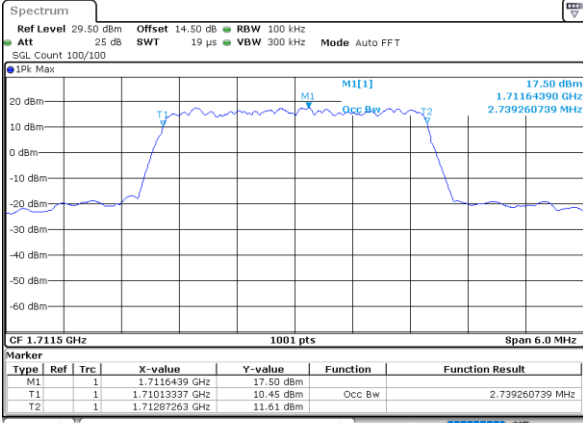

LTE Band 66

Lowest Channel / 3MHz / QPSK

Date: 11.FEB.2021 17:04:09