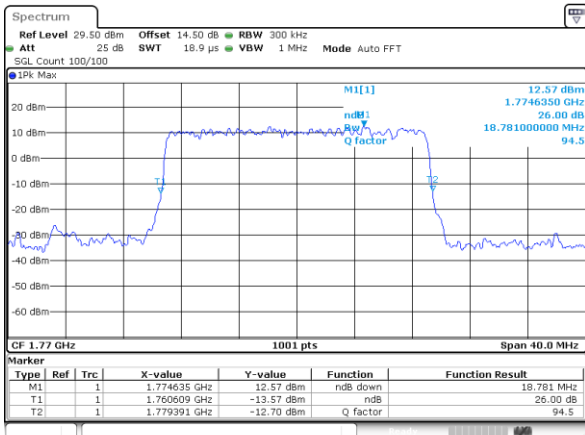

LTE Band 66

Lowest Channel / 15MHz / QPSK

Lowest Channel / 15MHz / 16QAM

Middle Channel / 15MHz / QPSK

Middle Channel / 15MHz / 16QAM

Highest Channel / 15MHz / QPSK

Highest Channel / 15MHz / 16QAM

LTE Band 66

Lowest Channel / 20MHz / QPSK

Lowest Channel / 20MHz / 16QAM

Middle Channel / 20MHz / QPSK

Middle Channel / 20MHz / 16QAM

Highest Channel / 20MHz / QPSK

Highest Channel / 20MHz / 16QAM

LTE Band 66

Lowest Channel / 1.4MHz / 64QAM

Lowest Channel / 3MHz / 64QAM

Middle Channel / 20MHz / 64QAM

Middle Channel / 3MHz / 64QAM

Highest Channel / 20MHz / 64QAM

Highest Channel / 3MHz / 64QAM

LTE Band 66

Lowest Channel / 5MHz / 64QAM

Date: 12.FEB.2021 08:49:55