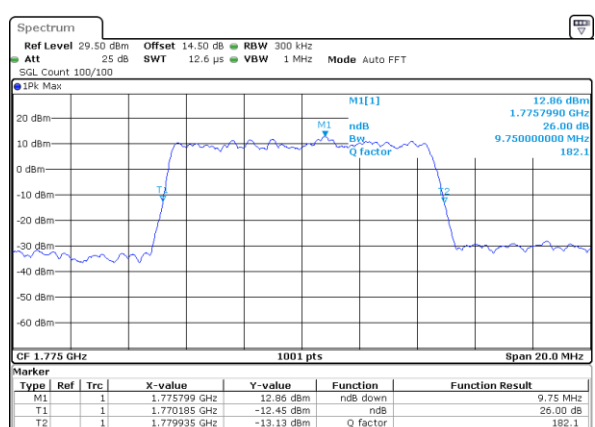

Lowest Channel / 10MHz / 64QAM

Middle Channel / 5MHz / 64QAM

Date: 12.FEB.2021 08:53:00

Middle Channel / 10MHz / 64QAM

Highest Channel / 5MHz / 64QAM

Date: 12.FEB.2021 08:54:12

Highest Channel / 10MHz / 64QAM

LTE Band 66

Lowest Channel / 15MHz / 64QAM

Lowest Channel / 20MHz / 64QAM

Middle Channel / 15MHz / 64QAM

Middle Channel / 20MHz / 64QAM

Highest Channel / 15MHz / 64QAM

Highest Channel / 20MHz / 64QAM

Occupied Bandwidth

Mode	LTE Band 66 : 99%OBW(MHz)											
BW	1.4MHz		3MHz		5MHz		10MHz		15MHz		20MHz	
Mod.	QPSK	16QAM	QPSK	16QAM	QPSK	16QAM	QPSK	16QAM	QPSK	16QAM	QPSK	16QAM
Lowest CH	1.10	1.09	2.74	2.72	4.51	4.51	8.99	8.99	13.43	13.43	17.78	17.94
Middle CH	1.09	1.09	2.72	2.72	4.49	4.48	9.05	9.01	13.43	13.43	17.90	17.94
Highest CH	1.09	1.09	2.73	2.72	4.48	4.49	9.03	8.95	13.40	13.40	17.98	17.86
Mode	LTE Band 66 : 99%OBW(MHz)											
BW	1.4MHz		3MHz		5MHz		10MHz		15MHz		20MHz	
Mod.	64QAM		64QAM		64QAM		64QAM		64QAM		64QAM	
Lowest CH	1.08	-	2.75	-	4.49	-	8.99	-	13.40	-	17.94	-
Middle CH	1.09	-	2.72	-	4.49	-	8.97	-	13.43	-	17.98	-
Highest CH	1.09	-	2.72	-	4.50	-	8.97	-	13.43	-	17.82	-