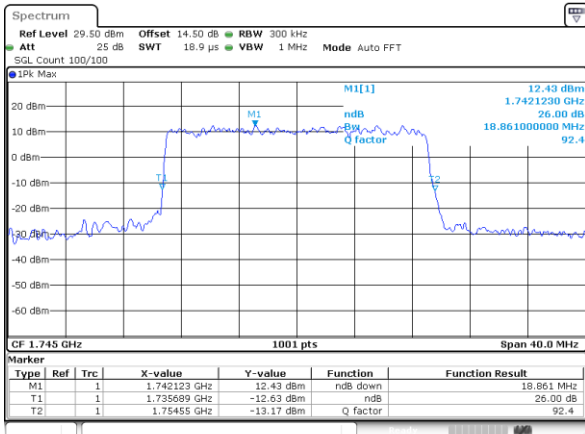

LTE Band 66

Lowest Channel / 15MHz / QPSK

Lowest Channel / 15MHz / 16QAM

Middle Channel / 15MHz / QPSK

Middle Channel / 15MHz / 16QAM

Highest Channel / 15MHz / QPSK

Highest Channel / 15MHz / 16QAM

LTE Band 66

Lowest Channel / 20MHz / QPSK

Lowest Channel / 20MHz / 16QAM

Middle Channel / 20MHz / QPSK

Middle Channel / 20MHz / 16QAM

Highest Channel / 20MHz / QPSK

Highest Channel / 20MHz / 16QAM

LTE Band 66

Lowest Channel / 1.4MHz / 64QAM