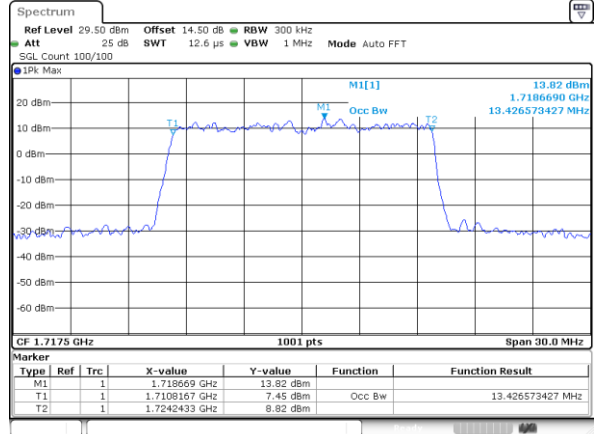

Date: 11.FEB.2021 17:27:53

LTE Band 66

Lowest Channel / 10MHz / QPSK

Lowest Channel / 10MHz / 16QAM

Middle Channel / 10MHz / QPSK

Middle Channel / 10MHz / 16QAM

Highest Channel / 10MHz / QPSK

Highest Channel / 10MHz / 16QAM

LTE Band 66

Lowest Channel / 15MHz / QPSK

Lowest Channel / 15MHz / 16QAM

Middle Channel / 15MHz / QPSK

Middle Channel / 15MHz / 16QAM

Highest Channel / 15MHz / QPSK

Highest Channel / 15MHz / 16QAM

LTE Band 66