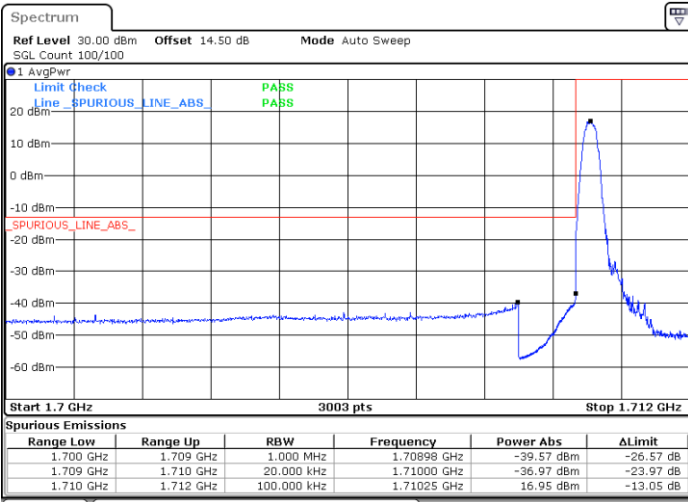

Date: 12.FEB.2021 09:52:49

Middle Channel / 10MHz / 64QAM

Highest Channel / 5MHz / 64QAM

Date: 12.FEB.2021 09:54:01

Highest Channel / 10MHz / 64QAM

LTE Band 66

Lowest Channel / 15MHz / 64QAM

Lowest Channel / 20MHz / 64QAM

Middle Channel / 15MHz / 64QAM

Middle Channel / 20MHz / 64QAM

Highest Channel / 15MHz / 64QAM

Highest Channel / 20MHz / 64QAM

Conducted Band Edge

LTE Band 66 / 1.4MHz / 16QAM

Lowest Band Edge / 1 RB

Highest Band Edge / 1 RB

Lowest Band Edge / Full RB

Highest Band Edge / Full RB

LTE Band 66 / 1.4MHz / 64QAM

Lowest Band Edge / 1 RB

Highest Band Edge / 1 RB

Lowest Band Edge / Full RB

Highest Band Edge / Full RB

LTE Band 66 / 3MHz / QPSK

Lowest Band Edge / 1RB

Date: 12.FEB.2021 10:22:52

Highest Band Edge / 1 RB

Date: 12.FEB.2021 10:31:16

Lowest Band Edge / Full RB

Date: 11.FEB.2021 17:07:37

Highest Band Edge / Full RB

Date: 11.FEB.2021 17:16:16