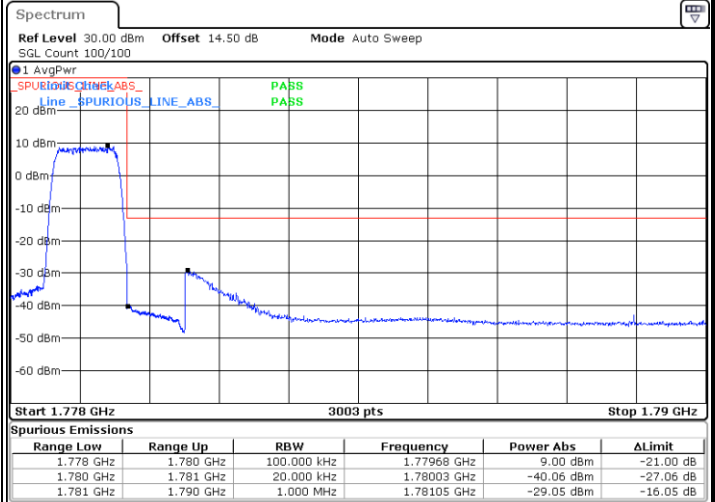

Date: 12.FEB.2021 09:52:49

Middle Channel / 10MHz / 64QAM

Highest Channel / 5MHz / 64QAM

Date: 12.FEB.2021 09:54:01

Highest Channel / 10MHz / 64QAM

LTE Band 66

Lowest Channel / 15MHz / 64QAM

Lowest Channel / 20MHz / 64QAM

Middle Channel / 15MHz / 64QAM

Middle Channel / 20MHz / 64QAM

Highest Channel / 15MHz / 64QAM

Highest Channel / 20MHz / 64QAM

Conducted Band Edge

LTE Band 66 / 1.4MHz / 16QAM

Lowest Band Edge / 1 RB

Highest Band Edge / 1 RB

Lowest Band Edge / Full RB

Highest Band Edge / Full RB

LTE Band 66 / 1.4MHz / 64QAM

Lowest Band Edge / 1 RB

Highest Band Edge / 1 RB

Lowest Band Edge / Full RB

Highest Band Edge / Full RB

LTE Band 66 / 3MHz / QPSK

Lowest Band Edge / 1RB

Date: 12.FEB.2021 10:22:52

Highest Band Edge / 1 RB

Date: 12.FEB.2021 10:31:16

Lowest Band Edge / Full RB

Date: 11.FEB.2021 17:07:37

Highest Band Edge / Full RB

Date: 11.FEB.2021 17:16:16