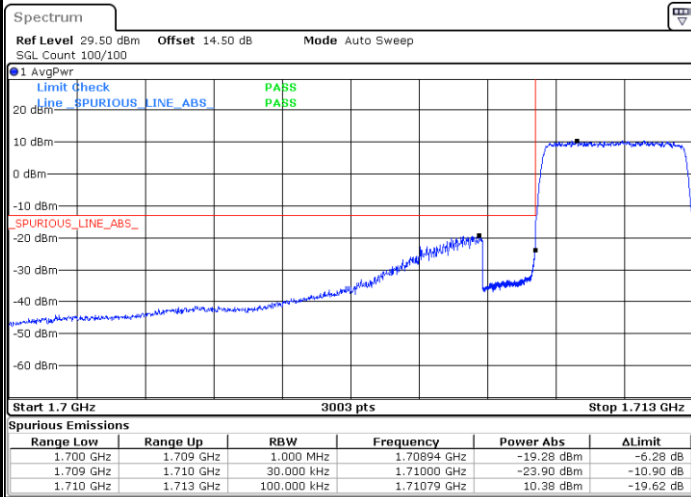

Lowest Band Edge / Full RB

Highest Band Edge / Full RB

LTE Band 66 / 1.4MHz / 64QAM

Lowest Band Edge / 1 RB

Highest Band Edge / 1 RB

Lowest Band Edge / Full RB

Highest Band Edge / Full RB

LTE Band 66 / 3MHz / QPSK

Lowest Band Edge / 1RB

Date: 12.FEB.2021 10:22:52

Highest Band Edge / 1 RB

Date: 12.FEB.2021 10:31:16

Lowest Band Edge / Full RB

Date: 11.FEB.2021 17:07:37

Highest Band Edge / Full RB

Date: 11.FEB.2021 17:16:16

LTE Band 66 / 3MHz / 16QAM

Lowest Band Edge / 1 RB

Highest Band Edge / 1 RB

Lowest Band Edge / Full RB

Highest Band Edge / Full RB

LTE Band 66 / 3MHz / 64QAM

Lowest Band Edge / 1 RB

Highest Band Edge / 1 RB

Lowest Band Edge / Full RB

Highest Band Edge / Full RB

LTE Band 66 / 5MHz / QPSK

Lowest Band Edge / 1 RB

Date: 11.FEB.2021 17:20:36

Highest Band Edge / 1 RB

Date: 11.FEB.2021 17:29:14

Lowest Band Edge / Full RB