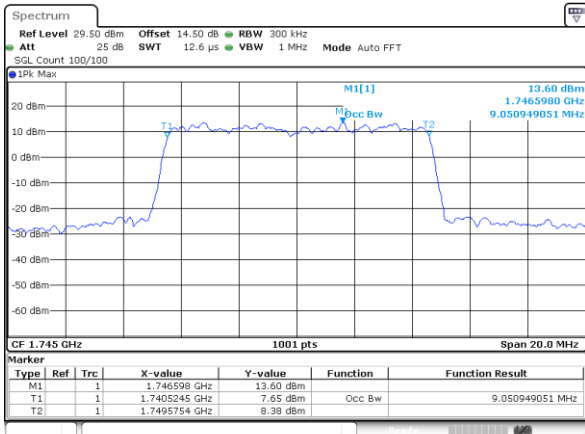

Date: 11.FEB.2021 17:27:53

LTE Band 66

Lowest Channel / 10MHz / QPSK

Lowest Channel / 10MHz / 16QAM

Middle Channel / 10MHz / QPSK

Middle Channel / 10MHz / 16QAM

Highest Channel / 10MHz / QPSK

Highest Channel / 10MHz / 16QAM

LTE Band 66

Lowest Channel / 15MHz / QPSK

Lowest Channel / 15MHz / 16QAM

Middle Channel / 15MHz / QPSK

Middle Channel / 15MHz / 16QAM

Highest Channel / 15MHz / QPSK

Highest Channel / 15MHz / 16QAM

LTE Band 66