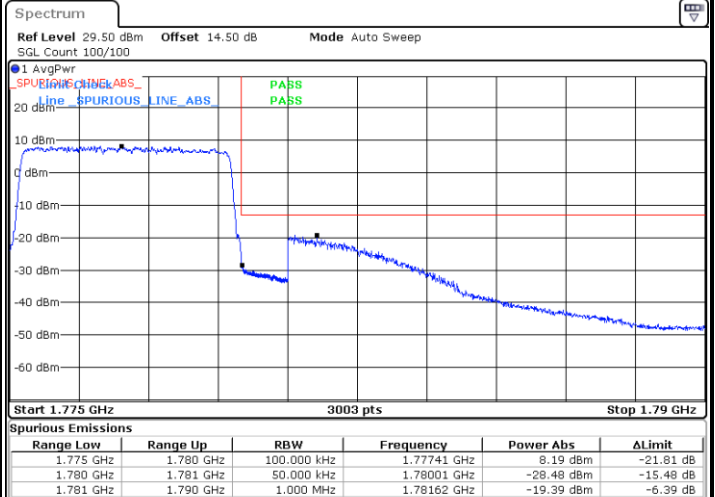

LTE Band 66 / 3MHz / 16QAM

Lowest Band Edge / 1 RB

Highest Band Edge / 1 RB

Lowest Band Edge / Full RB

Highest Band Edge / Full RB

LTE Band 66 / 3MHz / 64QAM

Lowest Band Edge / 1 RB

Highest Band Edge / 1 RB

Lowest Band Edge / Full RB

Highest Band Edge / Full RB

LTE Band 66 / 5MHz / QPSK

Lowest Band Edge / 1 RB

Date: 11.FEB.2021 17:20:36

Highest Band Edge / 1 RB

Date: 11.FEB.2021 17:29:14

Lowest Band Edge / Full RB

Date: 11.FEB.2021 17:22:28

Highest Band Edge / Full RB

Date: 11.FEB.2021 17:31:08

LTE Band 66 / 5MHz / 16QAM

Lowest Band Edge / 1RB

Highest Band Edge / 1 RB

Lowest Band Edge / Full RB

Highest Band Edge / Full RB

LTE Band 66 / 5MHz / 64QAM

Lowest Band Edge / 1RB

Date: 12.FEB.2021 08:50:51

Highest Band Edge / 1 RB

Date: 12.FEB.2021 08:55:10

Lowest Band Edge / Full RB

Date: 12.FEB.2021 08:51:48

Highest Band Edge / Full RB