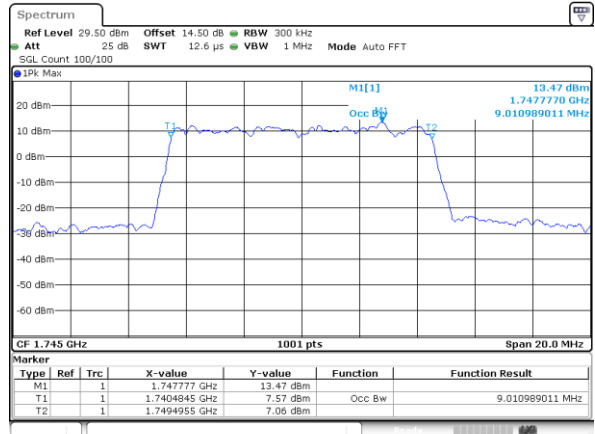

Date: 11.FEB.2021 17:27:53

LTE Band 66

Lowest Channel / 10MHz / QPSK

Lowest Channel / 10MHz / 16QAM

Middle Channel / 10MHz / QPSK

Middle Channel / 10MHz / 16QAM

Highest Channel / 10MHz / QPSK

Highest Channel / 10MHz / 16QAM

LTE Band 66

Lowest Channel / 15MHz / QPSK

Lowest Channel / 15MHz / 16QAM

Middle Channel / 15MHz / QPSK

Middle Channel / 15MHz / 16QAM

Highest Channel / 15MHz / QPSK

Highest Channel / 15MHz / 16QAM

LTE Band 66