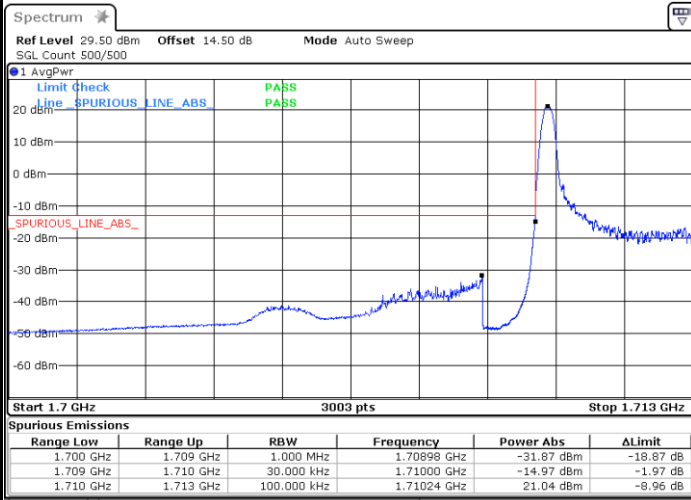

Middle Channel / 15MHz / 64QAM

Middle Channel / 20MHz / 64QAM

Highest Channel / 15MHz / 64QAM

Highest Channel / 20MHz / 64QAM

Conducted Band Edge

LTE Band 66 / 1.4MHz / 16QAM

Lowest Band Edge / 1 RB

Highest Band Edge / 1 RB

Lowest Band Edge / Full RB

Highest Band Edge / Full RB

LTE Band 66 / 1.4MHz / 64QAM

Lowest Band Edge / 1 RB

Highest Band Edge / 1 RB

Lowest Band Edge / Full RB

Highest Band Edge / Full RB

LTE Band 66 / 3MHz / QPSK

Lowest Band Edge / 1RB

Date: 12.FEB.2021 10:22:52

Highest Band Edge / 1 RB

Date: 12.FEB.2021 10:31:16

Lowest Band Edge / Full RB

Date: 11.FEB.2021 17:07:37

Highest Band Edge / Full RB

Date: 11.FEB.2021 17:16:16

LTE Band 66 / 3MHz / 16QAM

Lowest Band Edge / 1 RB

Highest Band Edge / 1 RB

Lowest Band Edge / Full RB

Highest Band Edge / Full RB

LTE Band 66 / 3MHz / 64QAM

Lowest Band Edge / 1 RB

Highest Band Edge / 1 RB