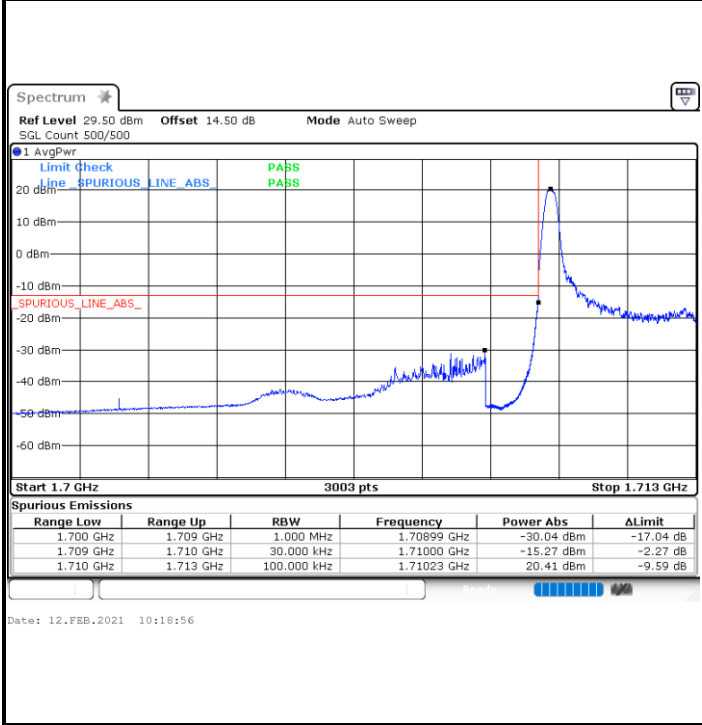

Lowest Band Edge / Full RB

Highest Band Edge / Full RB

LTE Band 66 / 1.4MHz / 64QAM

Lowest Band Edge / 1 RB

Highest Band Edge / 1 RB

Lowest Band Edge / Full RB

Highest Band Edge / Full RB

LTE Band 66 / 3MHz / QPSK

Lowest Band Edge / 1RB

Date: 12.FEB.2021 10:22:52

Highest Band Edge / 1 RB

Date: 12.FEB.2021 10:31:16

Lowest Band Edge / Full RB

Date: 11.FEB.2021 17:07:37

Highest Band Edge / Full RB

Date: 11.FEB.2021 17:16:16

LTE Band 66 / 3MHz / 16QAM

Lowest Band Edge / 1 RB

Highest Band Edge / 1 RB

Lowest Band Edge / Full RB

Highest Band Edge / Full RB

LTE Band 66 / 3MHz / 64QAM

Lowest Band Edge / 1 RB

Highest Band Edge / 1 RB

Lowest Band Edge / Full RB

Highest Band Edge / Full RB

LTE Band 66 / 5MHz / QPSK

Lowest Band Edge / 1 RB

Date: 11.FEB.2021 17:20:36

Highest Band Edge / 1 RB

Date: 11.FEB.2021 17:29:14

Lowest Band Edge / Full RB