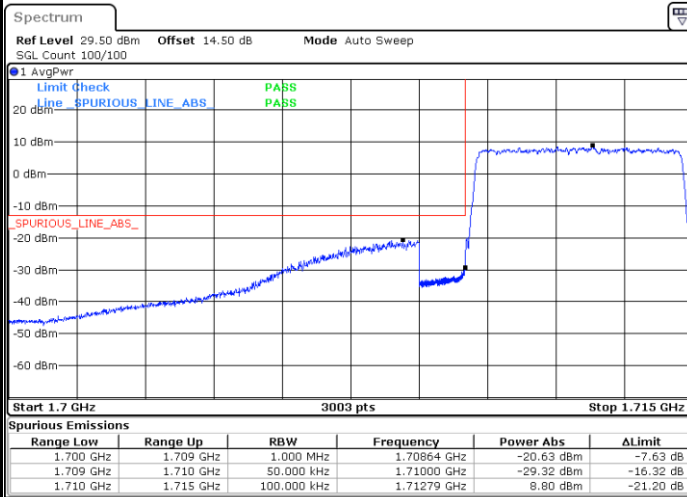

LTE Band 66 / 3MHz / 16QAM

Lowest Band Edge / 1 RB

Highest Band Edge / 1 RB

Lowest Band Edge / Full RB

Highest Band Edge / Full RB

LTE Band 66 / 3MHz / 64QAM

Lowest Band Edge / 1 RB

Highest Band Edge / 1 RB

Lowest Band Edge / Full RB

Highest Band Edge / Full RB

LTE Band 66 / 5MHz / QPSK

Lowest Band Edge / 1 RB

Date: 11.FEB.2021 17:20:36

Highest Band Edge / 1 RB

Date: 11.FEB.2021 17:29:14

Lowest Band Edge / Full RB

Date: 11.FEB.2021 17:22:28

Highest Band Edge / Full RB

Date: 11.FEB.2021 17:31:08

LTE Band 66 / 5MHz / 16QAM

Lowest Band Edge / 1RB

Highest Band Edge / 1 RB

Lowest Band Edge / Full RB

Highest Band Edge / Full RB

LTE Band 66 / 5MHz / 64QAM

Lowest Band Edge / 1RB

Date: 12.FEB.2021 08:50:51

Highest Band Edge / 1 RB

Date: 12.FEB.2021 08:55:10

Lowest Band Edge / Full RB

Date: 12.FEB.2021 08:51:48

Highest Band Edge / Full RB