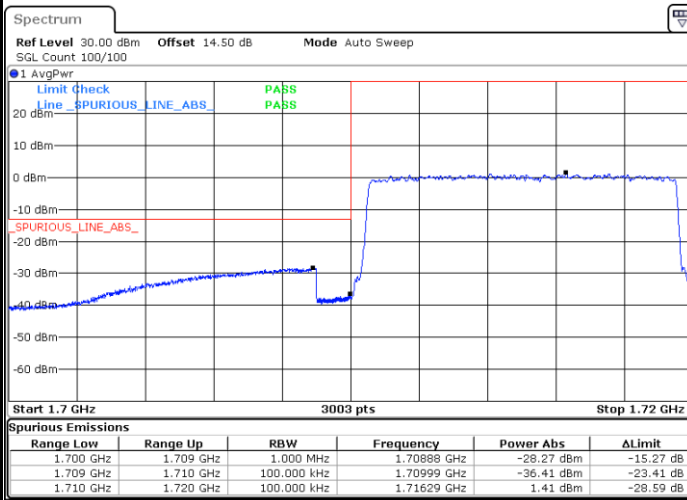

LTE Band 66 / 5MHz / 64QAM

Lowest Band Edge / 1RB

Date: 12.FEB.2021 08:50:51

Highest Band Edge / 1 RB

Date: 12.FEB.2021 08:55:10

Lowest Band Edge / Full RB

Date: 12.FEB.2021 08:51:48

Highest Band Edge / Full RB

Date: 12.FEB.2021 08:56:06

LTE Band 66 / 10MHz / QPSK

Lowest Band Edge / 1 RB

Highest Band Edge / 1 RB

Lowest Band Edge / Full RB

Highest Band Edge / Full RB

LTE Band 66 / 10MHz / 16QAM

Lowest Band Edge / 1 RB

Highest Band Edge / 1 RB

Lowest Band Edge / Full RB

Highest Band Edge / Full RB

LTE Band 66 / 10MHz / 64QAM

Lowest Band Edge / 1 RB

Highest Band Edge / 1 RB

Lowest Band Edge / Full RB

Highest Band Edge / Full RB