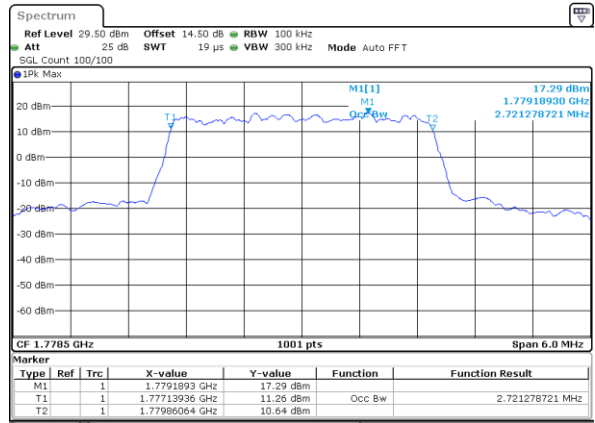

LTE Band 66

Lowest Channel / 1.4MHz / QPSK

Lowest Channel / 1.4MHz / 16QAM

Middle Channel / 1.4MHz / QPSK

Middle Channel / 1.4MHz / 16QAM

Highest Channel / 1.4MHz / QPSK

Highest Channel / 1.4MHz / 16QAM

LTE Band 66

Lowest Channel / 3MHz / QPSK

Date: 11.FEB.2021 17:04:09

Lowest Channel / 3MHz / 16QAM

Date: 11.FEB.2021 17:04:20

Middle Channel / 3MHz / QPSK

Date: 11.FEB.2021 17:10:24

Middle Channel / 3MHz / 16QAM

Date: 11.FEB.2021 17:10:36

Highest Channel / 3MHz / QPSK

Date: 11.FEB.2021 17:12:50

Highest Channel / 3MHz / 16QAM

Date: 11.FEB.2021 17:13:01

LTE Band 66

Lowest Channel / 5MHz / QPSK

Date: 11.FEB.2021 17:19:05

Lowest Channel / 5MHz / 16QAM