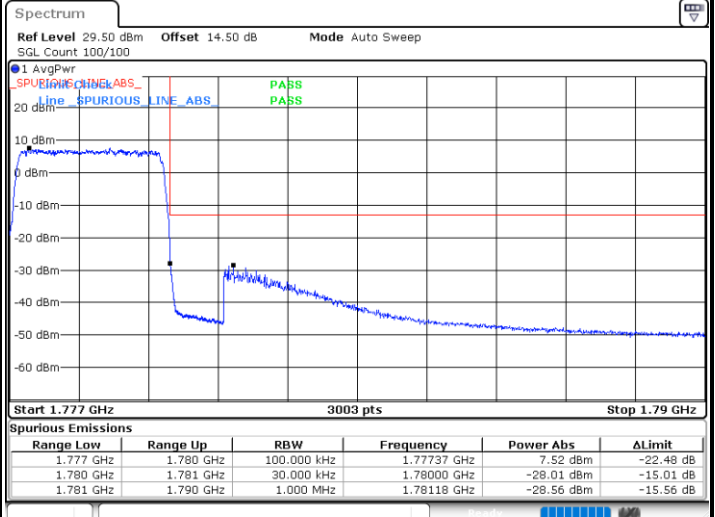

Lowest Band Edge / 1RB

Date: 12.FEB.2021 10:22:52

Highest Band Edge / 1 RB

Date: 12.FEB.2021 10:31:16

Lowest Band Edge / Full RB

Date: 11.FEB.2021 17:07:37

Highest Band Edge / Full RB

Date: 11.FEB.2021 17:16:16

LTE Band 66 / 3MHz / 16QAM

Lowest Band Edge / 1 RB

Highest Band Edge / 1 RB

Lowest Band Edge / Full RB

Highest Band Edge / Full RB

LTE Band 66 / 3MHz / 64QAM

Lowest Band Edge / 1 RB

Highest Band Edge / 1 RB

Lowest Band Edge / Full RB

Highest Band Edge / Full RB

LTE Band 66 / 5MHz / QPSK

Lowest Band Edge / 1 RB

Date: 11.FEB.2021 17:20:36

Highest Band Edge / 1 RB

Date: 11.FEB.2021 17:29:14

Lowest Band Edge / Full RB

Date: 11.FEB.2021 17:22:28

Highest Band Edge / Full RB

Date: 11.FEB.2021 17:31:08

LTE Band 66 / 5MHz / 16QAM

Lowest Band Edge / 1RB

Highest Band Edge / 1 RB

Lowest Band Edge / Full RB

Highest Band Edge / Full RB