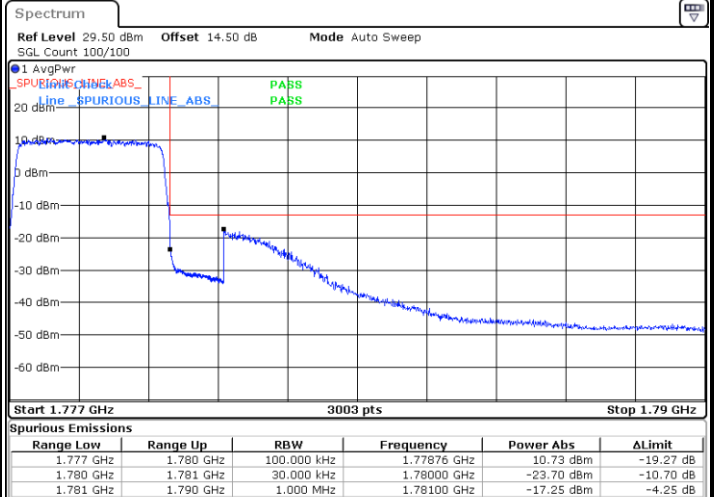

Lowest Band Edge / Full RB

Highest Band Edge / Full RB

LTE Band 66 / 1.4MHz / 64QAM

Lowest Band Edge / 1 RB

Highest Band Edge / 1 RB

Lowest Band Edge / Full RB

Highest Band Edge / Full RB

LTE Band 66 / 3MHz / QPSK

Lowest Band Edge / 1RB

Date: 12.FEB.2021 10:22:52

Highest Band Edge / 1 RB

Date: 12.FEB.2021 10:31:16

Lowest Band Edge / Full RB

Date: 11.FEB.2021 17:07:37

Highest Band Edge / Full RB

Date: 11.FEB.2021 17:16:16

LTE Band 66 / 3MHz / 16QAM

Lowest Band Edge / 1 RB

Highest Band Edge / 1 RB

Lowest Band Edge / Full RB

Highest Band Edge / Full RB

LTE Band 66 / 3MHz / 64QAM

Lowest Band Edge / 1 RB

Highest Band Edge / 1 RB

Lowest Band Edge / Full RB

Highest Band Edge / Full RB

LTE Band 66 / 5MHz / QPSK

Lowest Band Edge / 1 RB

Date: 11.FEB.2021 17:20:36

Highest Band Edge / 1 RB

Date: 11.FEB.2021 17:29:14

Lowest Band Edge / Full RB