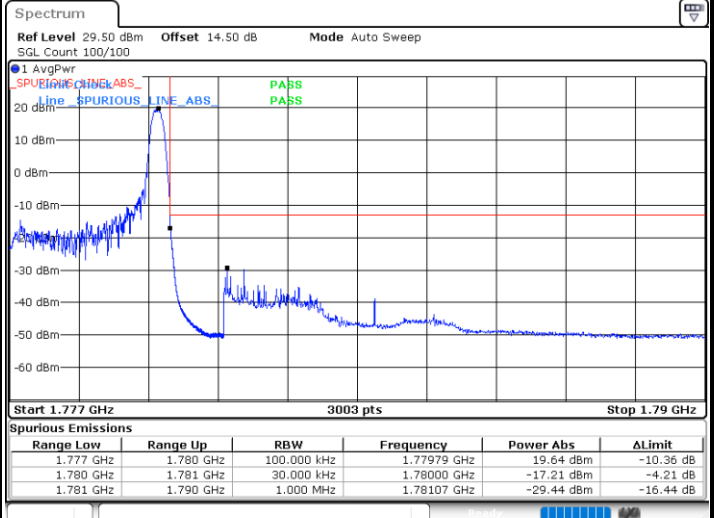

Lowest Band Edge / 1RB

Date: 12.FEB.2021 10:22:52

Highest Band Edge / 1 RB

Date: 12.FEB.2021 10:31:16

Lowest Band Edge / Full RB

Date: 11.FEB.2021 17:07:37

Highest Band Edge / Full RB

Date: 11.FEB.2021 17:16:16

LTE Band 66 / 3MHz / 16QAM

Lowest Band Edge / 1 RB

Highest Band Edge / 1 RB

Lowest Band Edge / Full RB

Highest Band Edge / Full RB

LTE Band 66 / 3MHz / 64QAM

Lowest Band Edge / 1 RB

Highest Band Edge / 1 RB

Lowest Band Edge / Full RB

Highest Band Edge / Full RB

LTE Band 66 / 5MHz / QPSK

Lowest Band Edge / 1 RB

Date: 11.FEB.2021 17:20:36

Highest Band Edge / 1 RB

Date: 11.FEB.2021 17:29:14

Lowest Band Edge / Full RB

Date: 11.FEB.2021 17:22:28

Highest Band Edge / Full RB

Date: 11.FEB.2021 17:31:08

LTE Band 66 / 5MHz / 16QAM

Lowest Band Edge / 1RB

Highest Band Edge / 1 RB

Lowest Band Edge / Full RB

Highest Band Edge / Full RB