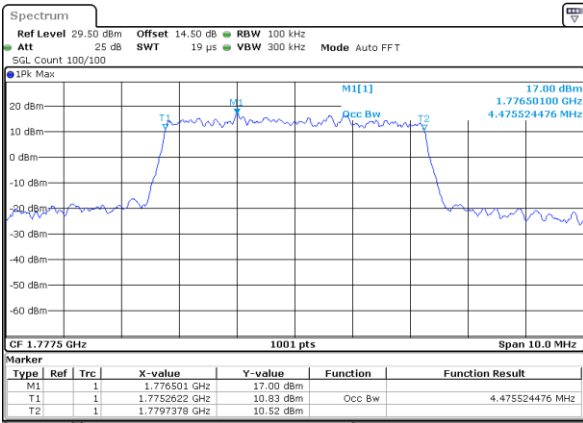

Highest Channel / 3MHz / QPSK

Date: 11.FEB.2021 17:12:50

Highest Channel / 3MHz / 16QAM

Date: 11.FEB.2021 17:13:01

LTE Band 66

Lowest Channel / 5MHz / QPSK

Date: 11.FEB.2021 17:19:05

Lowest Channel / 5MHz / 16QAM

Date: 11.FEB.2021 17:19:17

Middle Channel / 5MHz / QPSK

Date: 11.FEB.2021 17:25:16

Middle Channel / 5MHz / 16QAM

Date: 11.FEB.2021 17:25:27

Highest Channel / 5MHz / QPSK

Date: 11.FEB.2021 17:27:41

Highest Channel / 5MHz / 16QAM

Date: 11.FEB.2021 17:27:53

LTE Band 66

Lowest Channel / 10MHz / QPSK

Lowest Channel / 10MHz / 16QAM

Middle Channel / 10MHz / QPSK

Middle Channel / 10MHz / 16QAM

Highest Channel / 10MHz / QPSK

Highest Channel / 10MHz / 16QAM