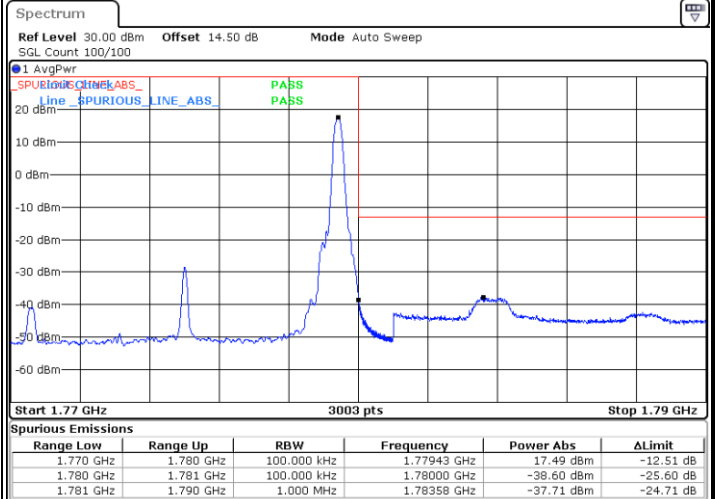

LTE Band 66 / 5MHz / 64QAM

Lowest Band Edge / 1RB

Date: 12.FEB.2021 08:50:51

Highest Band Edge / 1 RB

Date: 12.FEB.2021 08:55:10

Lowest Band Edge / Full RB

Date: 12.FEB.2021 08:51:48

Highest Band Edge / Full RB

Date: 12.FEB.2021 08:56:06

LTE Band 66 / 10MHz / QPSK

Lowest Band Edge / 1 RB

Highest Band Edge / 1 RB

Lowest Band Edge / Full RB

Highest Band Edge / Full RB

LTE Band 66 / 10MHz / 16QAM

Lowest Band Edge / 1 RB

Highest Band Edge / 1 RB

Lowest Band Edge / Full RB

Highest Band Edge / Full RB

LTE Band 66 / 10MHz / 64QAM

Lowest Band Edge / 1 RB

Highest Band Edge / 1 RB

Lowest Band Edge / Full RB

Highest Band Edge / Full RB