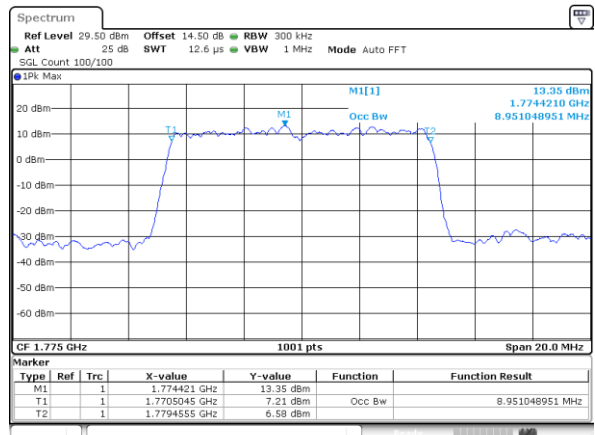

Date: 11.FEB.2021 17:27:53

LTE Band 66

Lowest Channel / 10MHz / QPSK

Lowest Channel / 10MHz / 16QAM

Middle Channel / 10MHz / QPSK

Middle Channel / 10MHz / 16QAM

Highest Channel / 10MHz / QPSK

Highest Channel / 10MHz / 16QAM

LTE Band 66

Lowest Channel / 15MHz / QPSK

Lowest Channel / 15MHz / 16QAM

Middle Channel / 15MHz / QPSK

Middle Channel / 15MHz / 16QAM

Highest Channel / 15MHz / QPSK

Highest Channel / 15MHz / 16QAM

LTE Band 66