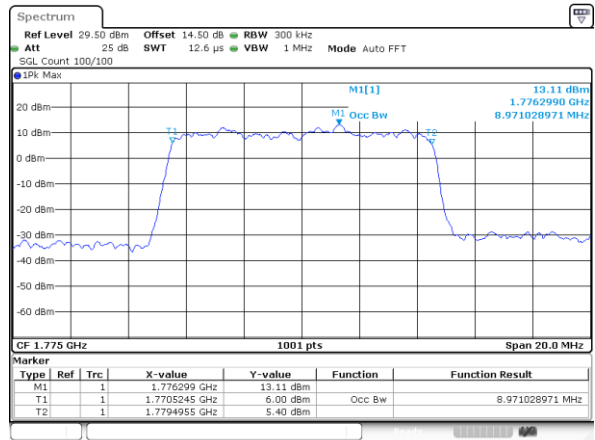

Middle Channel / 3MHz / 64QAM

Highest Channel / 20MHz / 64QAM

Highest Channel / 3MHz / 64QAM

LTE Band 66

Lowest Channel / 5MHz / 64QAM

Date: 12.FEB.2021 09:49:43

Lowest Channel / 10MHz / 64QAM

Middle Channel / 5MHz / 64QAM

Date: 12.FEB.2021 09:52:49

Middle Channel / 10MHz / 64QAM

Highest Channel / 5MHz / 64QAM

Date: 12.FEB.2021 09:54:01

Highest Channel / 10MHz / 64QAM

LTE Band 66

Lowest Channel / 15MHz / 64QAM

Lowest Channel / 20MHz / 64QAM

Middle Channel / 15MHz / 64QAM

Middle Channel / 20MHz / 64QAM

Highest Channel / 15MHz / 64QAM

Highest Channel / 20MHz / 64QAM

Conducted Band Edge

LTE Band 66 / 1.4MHz / 16QAM

Lowest Band Edge / 1 RB

Highest Band Edge / 1 RB