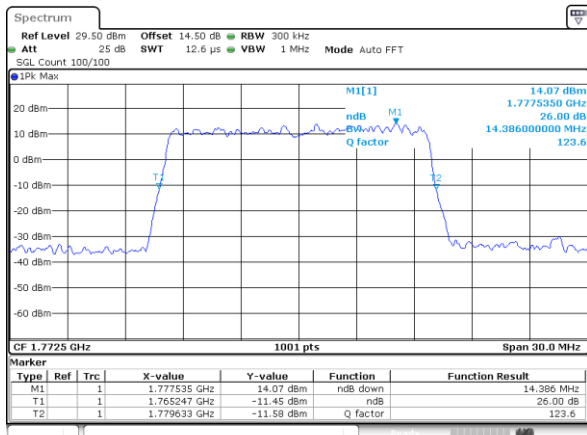

LTE Band 66

Lowest Channel / 15MHz / QPSK

Lowest Channel / 15MHz / 16QAM

Middle Channel / 15MHz / QPSK

Middle Channel / 15MHz / 16QAM

Highest Channel / 15MHz / QPSK

Highest Channel / 15MHz / 16QAM

LTE Band 66

Lowest Channel / 20MHz / QPSK

Lowest Channel / 20MHz / 16QAM

Middle Channel / 20MHz / QPSK

Middle Channel / 20MHz / 16QAM

Highest Channel / 20MHz / QPSK

Highest Channel / 20MHz / 16QAM

LTE Band 66

Lowest Channel / 1.4MHz / 64QAM