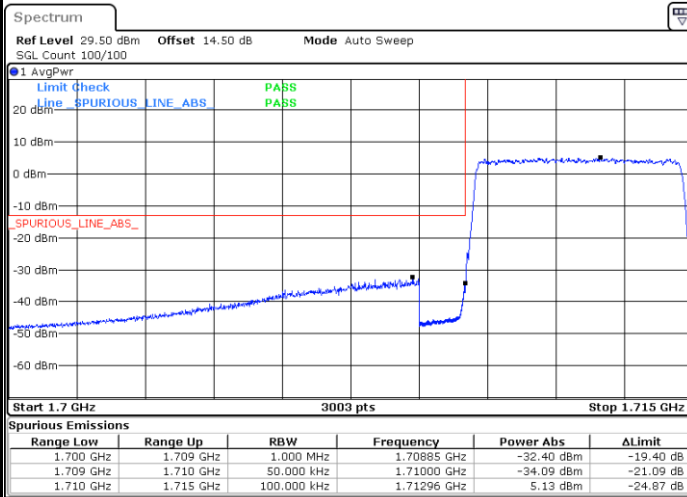

Lowest Band Edge / Full RB

Highest Band Edge / Full RB

LTE Band 66 / 5MHz / QPSK

Lowest Band Edge / 1 RB

Date: 11.FEB.2021 17:20:36

Highest Band Edge / 1 RB

Date: 11.FEB.2021 17:29:14

Lowest Band Edge / Full RB

Date: 11.FEB.2021 17:22:28

Highest Band Edge / Full RB

Date: 11.FEB.2021 17:31:08

LTE Band 66 / 5MHz / 16QAM

Lowest Band Edge / 1RB

Highest Band Edge / 1 RB

Lowest Band Edge / Full RB

Highest Band Edge / Full RB

LTE Band 66 / 5MHz / 64QAM

Lowest Band Edge / 1RB

Date: 12.FEB.2021 08:50:51

Highest Band Edge / 1 RB

Date: 12.FEB.2021 08:55:10

Lowest Band Edge / Full RB

Date: 12.FEB.2021 08:51:48

Highest Band Edge / Full RB

Date: 12.FEB.2021 08:56:06

LTE Band 66 / 10MHz / QPSK

Lowest Band Edge / 1 RB

Highest Band Edge / 1 RB

Lowest Band Edge / Full RB

Highest Band Edge / Full RB

LTE Band 66 / 10MHz / 16QAM

Lowest Band Edge / 1 RB