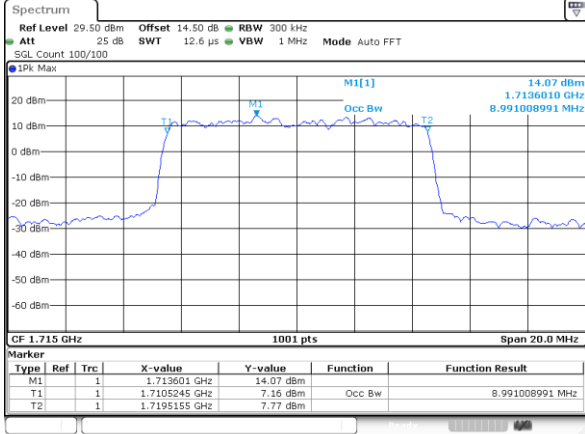

Date: 11.FEB.2021 17:19:17

Middle Channel / 5MHz / QPSK

Date: 11.FEB.2021 17:25:16

Middle Channel / 5MHz / 16QAM

Date: 11.FEB.2021 17:25:27

Highest Channel / 5MHz / QPSK

Date: 11.FEB.2021 17:27:41

Highest Channel / 5MHz / 16QAM

Date: 11.FEB.2021 17:27:53

LTE Band 66

Lowest Channel / 10MHz / QPSK

Lowest Channel / 10MHz / 16QAM

Middle Channel / 10MHz / QPSK

Middle Channel / 10MHz / 16QAM

Highest Channel / 10MHz / QPSK

Highest Channel / 10MHz / 16QAM