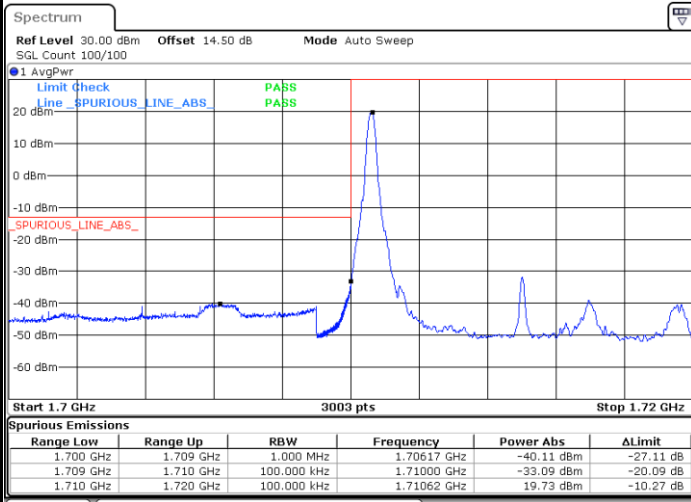

Lowest Band Edge / Full RB

Highest Band Edge / Full RB

LTE Band 66 / 5MHz / QPSK

Lowest Band Edge / 1 RB

Date: 11.FEB.2021 17:20:36

Highest Band Edge / 1 RB

Date: 11.FEB.2021 17:29:14

Lowest Band Edge / Full RB

Date: 11.FEB.2021 17:22:28

Highest Band Edge / Full RB

Date: 11.FEB.2021 17:31:08

LTE Band 66 / 5MHz / 16QAM

Lowest Band Edge / 1RB

Highest Band Edge / 1 RB

Lowest Band Edge / Full RB

Highest Band Edge / Full RB

LTE Band 66 / 5MHz / 64QAM

Lowest Band Edge / 1RB

Date: 12.FEB.2021 08:50:51

Highest Band Edge / 1 RB

Date: 12.FEB.2021 08:55:10

Lowest Band Edge / Full RB

Date: 12.FEB.2021 08:51:48

Highest Band Edge / Full RB

Date: 12.FEB.2021 08:56:06

LTE Band 66 / 10MHz / QPSK

Lowest Band Edge / 1 RB

Highest Band Edge / 1 RB

Lowest Band Edge / Full RB

Highest Band Edge / Full RB

LTE Band 66 / 10MHz / 16QAM

Lowest Band Edge / 1 RB