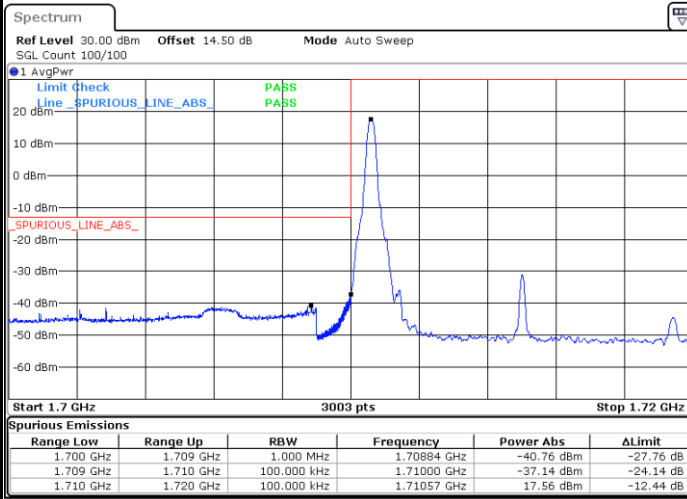

LTE Band 66 / 5MHz / 64QAM

Lowest Band Edge / 1RB

Date: 12.FEB.2021 08:50:51

Highest Band Edge / 1 RB

Date: 12.FEB.2021 08:55:10

Lowest Band Edge / Full RB

Date: 12.FEB.2021 08:51:48

Highest Band Edge / Full RB

Date: 12.FEB.2021 08:56:06

LTE Band 66 / 10MHz / QPSK

Lowest Band Edge / 1 RB

Highest Band Edge / 1 RB

Lowest Band Edge / Full RB

Highest Band Edge / Full RB

LTE Band 66 / 10MHz / 16QAM

Lowest Band Edge / 1 RB

Highest Band Edge / 1 RB

Lowest Band Edge / Full RB

Highest Band Edge / Full RB

LTE Band 66 / 10MHz / 64QAM

Lowest Band Edge / 1 RB

Highest Band Edge / 1 RB

Lowest Band Edge / Full RB

Highest Band Edge / Full RB