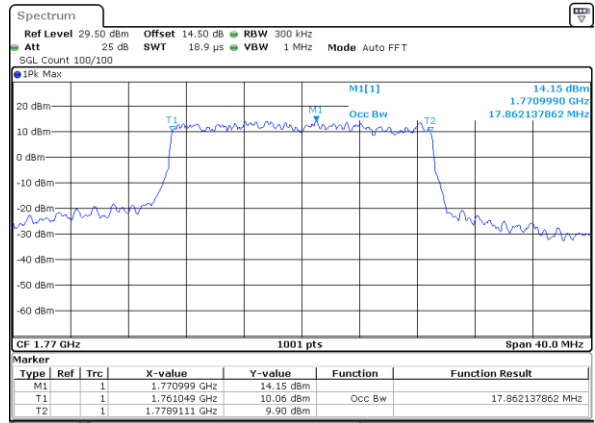

LTE Band 66

Lowest Channel / 15MHz / QPSK

Lowest Channel / 15MHz / 16QAM

Middle Channel / 15MHz / QPSK

Middle Channel / 15MHz / 16QAM

Highest Channel / 15MHz / QPSK

Highest Channel / 15MHz / 16QAM

LTE Band 66

Lowest Channel / 20MHz / QPSK

Date: 11.FEB.2021 18:22:33

Lowest Channel / 20MHz / 16QAM

Date: 11.FEB.2021 18:22:45

Middle Channel / 20MHz / QPSK

Date: 11.FEB.2021 18:28:43

Middle Channel / 20MHz / 16QAM

Date: 11.FEB.2021 18:28:55

Highest Channel / 20MHz / QPSK

Date: 11.FEB.2021 18:31:10

Highest Channel / 20MHz / 16QAM

Date: 11.FEB.2021 18:31:22

LTE Band 66

Lowest Channel / 1.4MHz / 64QAM

Lowest Channel / 3MHz / 64QAM

Middle Channel / 20MHz / 64QAM