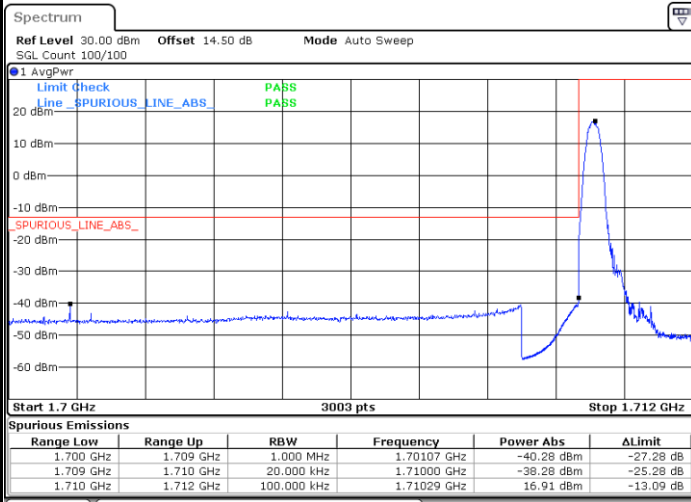

Middle Channel / 15MHz / 64QAM

Middle Channel / 20MHz / 64QAM

Highest Channel / 15MHz / 64QAM

Highest Channel / 20MHz / 64QAM

Conducted Band Edge

LTE Band 66 / 1.4MHz / 16QAM

Lowest Band Edge / 1 RB

Highest Band Edge / 1 RB

Lowest Band Edge / Full RB

Highest Band Edge / Full RB

LTE Band 66 / 1.4MHz / 64QAM

Lowest Band Edge / 1 RB

Highest Band Edge / 1 RB

Lowest Band Edge / Full RB

Highest Band Edge / Full RB

LTE Band 66 / 3MHz / QPSK

Lowest Band Edge / 1RB

Date: 12.FEB.2021 10:22:52

Highest Band Edge / 1 RB

Date: 12.FEB.2021 10:31:16

Lowest Band Edge / Full RB

Date: 11.FEB.2021 17:07:37

Highest Band Edge / Full RB

Date: 11.FEB.2021 17:16:16

LTE Band 66 / 3MHz / 16QAM

Lowest Band Edge / 1 RB

Highest Band Edge / 1 RB

Lowest Band Edge / Full RB

Highest Band Edge / Full RB

LTE Band 66 / 3MHz / 64QAM

Lowest Band Edge / 1 RB

Highest Band Edge / 1 RB