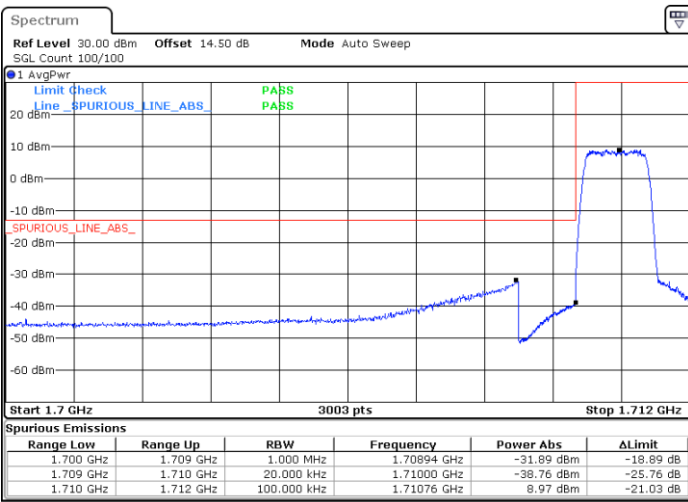

Date: 12.FEB.2021 09:52:49

Middle Channel / 10MHz / 64QAM

Highest Channel / 5MHz / 64QAM

Date: 12.FEB.2021 09:54:01

Highest Channel / 10MHz / 64QAM

LTE Band 66

Lowest Channel / 15MHz / 64QAM

Lowest Channel / 20MHz / 64QAM

Middle Channel / 15MHz / 64QAM

Middle Channel / 20MHz / 64QAM

Highest Channel / 15MHz / 64QAM

Highest Channel / 20MHz / 64QAM

Conducted Band Edge

LTE Band 66 / 1.4MHz / 16QAM

Lowest Band Edge / 1 RB

Highest Band Edge / 1 RB

Lowest Band Edge / Full RB

Highest Band Edge / Full RB

LTE Band 66 / 1.4MHz / 64QAM

Lowest Band Edge / 1 RB

Highest Band Edge / 1 RB

Lowest Band Edge / Full RB

Highest Band Edge / Full RB

LTE Band 66 / 3MHz / QPSK

Lowest Band Edge / 1RB

Date: 12.FEB.2021 10:22:52

Highest Band Edge / 1 RB

Date: 12.FEB.2021 10:31:16

Lowest Band Edge / Full RB

Date: 11.FEB.2021 17:07:37

Highest Band Edge / Full RB

Date: 11.FEB.2021 17:16:16