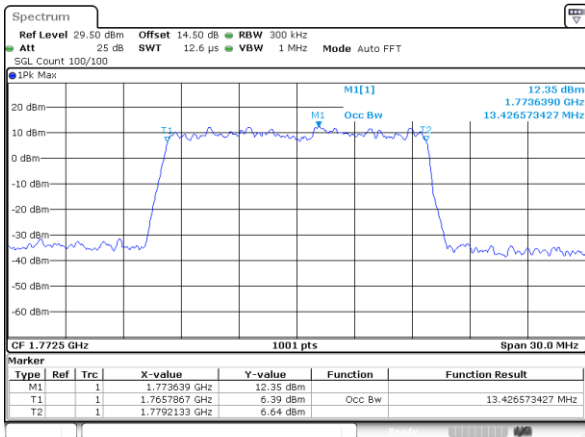

Middle Channel / 3MHz / 64QAM

Highest Channel / 20MHz / 64QAM

Highest Channel / 3MHz / 64QAM

LTE Band 66

Lowest Channel / 5MHz / 64QAM

Date: 12.FEB.2021 09:49:43

Lowest Channel / 10MHz / 64QAM

Middle Channel / 5MHz / 64QAM

Date: 12.FEB.2021 09:52:49

Middle Channel / 10MHz / 64QAM

Highest Channel / 5MHz / 64QAM

Date: 12.FEB.2021 09:54:01

Highest Channel / 10MHz / 64QAM

LTE Band 66

Lowest Channel / 15MHz / 64QAM

Lowest Channel / 20MHz / 64QAM

Middle Channel / 15MHz / 64QAM

Middle Channel / 20MHz / 64QAM

Highest Channel / 15MHz / 64QAM

Highest Channel / 20MHz / 64QAM

Conducted Band Edge

LTE Band 66 / 1.4MHz / 16QAM

Lowest Band Edge / 1 RB

Highest Band Edge / 1 RB