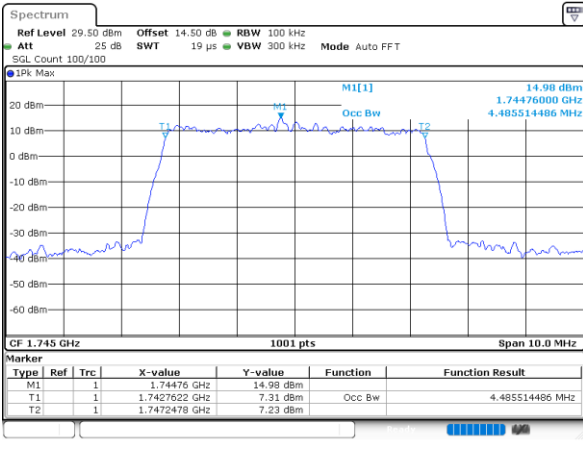

Highest Channel / 20MHz / QPSK

Date: 11.FEB.2021 18:31:10

Highest Channel / 20MHz / 16QAM

Date: 11.FEB.2021 18:31:22

LTE Band 66

Lowest Channel / 1.4MHz / 64QAM

Lowest Channel / 3MHz / 64QAM

Middle Channel / 20MHz / 64QAM

Middle Channel / 3MHz / 64QAM

Highest Channel / 20MHz / 64QAM

Highest Channel / 3MHz / 64QAM

LTE Band 66

Lowest Channel / 5MHz / 64QAM

Date: 12.FEB.2021 09:49:43

Lowest Channel / 10MHz / 64QAM

Middle Channel / 5MHz / 64QAM

Date: 12.FEB.2021 09:52:49

Middle Channel / 10MHz / 64QAM

Highest Channel / 5MHz / 64QAM

Date: 12.FEB.2021 09:54:01

Highest Channel / 10MHz / 64QAM

LTE Band 66

Lowest Channel / 15MHz / 64QAM

Lowest Channel / 20MHz / 64QAM