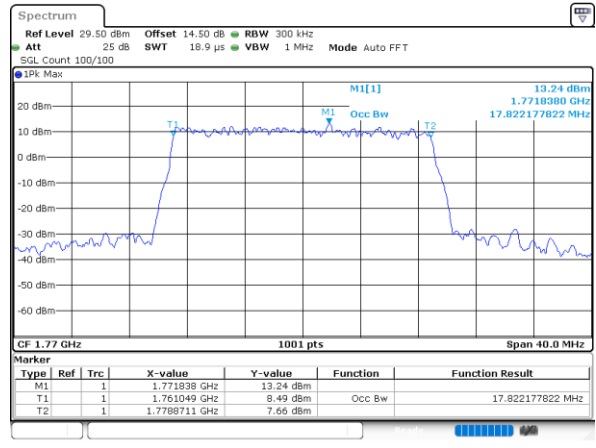

Date: 12.FEB.2021 09:52:49

Middle Channel / 10MHz / 64QAM

Highest Channel / 5MHz / 64QAM

Date: 12.FEB.2021 09:54:01

Highest Channel / 10MHz / 64QAM

LTE Band 66

Lowest Channel / 15MHz / 64QAM

Lowest Channel / 20MHz / 64QAM

Middle Channel / 15MHz / 64QAM

Middle Channel / 20MHz / 64QAM

Highest Channel / 15MHz / 64QAM

Highest Channel / 20MHz / 64QAM

Conducted Band Edge

LTE Band 66 / 1.4MHz / 16QAM

Lowest Band Edge / 1 RB

Highest Band Edge / 1 RB

Lowest Band Edge / Full RB

Highest Band Edge / Full RB

LTE Band 66 / 1.4MHz / 64QAM

Lowest Band Edge / 1 RB

Highest Band Edge / 1 RB

Lowest Band Edge / Full RB

Highest Band Edge / Full RB

LTE Band 66 / 3MHz / QPSK

Lowest Band Edge / 1RB

Date: 12.FEB.2021 10:22:52

Highest Band Edge / 1 RB

Date: 12.FEB.2021 10:31:16

Lowest Band Edge / Full RB

Date: 11.FEB.2021 17:07:37

Highest Band Edge / Full RB

Date: 11.FEB.2021 17:16:16