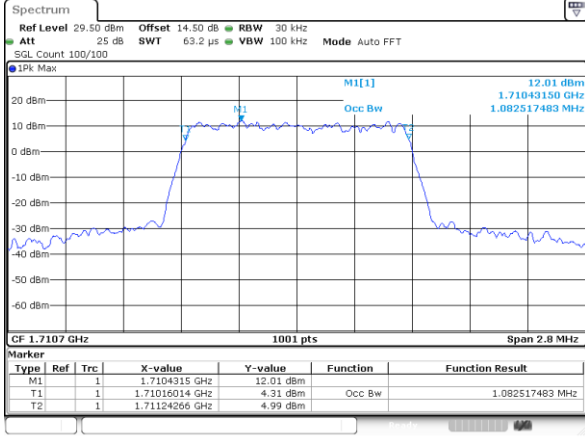

Highest Channel / 20MHz / QPSK

Date: 11.FEB.2021 18:31:10

Highest Channel / 20MHz / 16QAM

Date: 11.FEB.2021 18:31:22

LTE Band 66

Lowest Channel / 1.4MHz / 64QAM

Lowest Channel / 3MHz / 64QAM

Middle Channel / 20MHz / 64QAM

Middle Channel / 3MHz / 64QAM

Highest Channel / 20MHz / 64QAM

Highest Channel / 3MHz / 64QAM

LTE Band 66

Lowest Channel / 5MHz / 64QAM

Date: 12.FEB.2021 09:49:43

Lowest Channel / 10MHz / 64QAM

Middle Channel / 5MHz / 64QAM