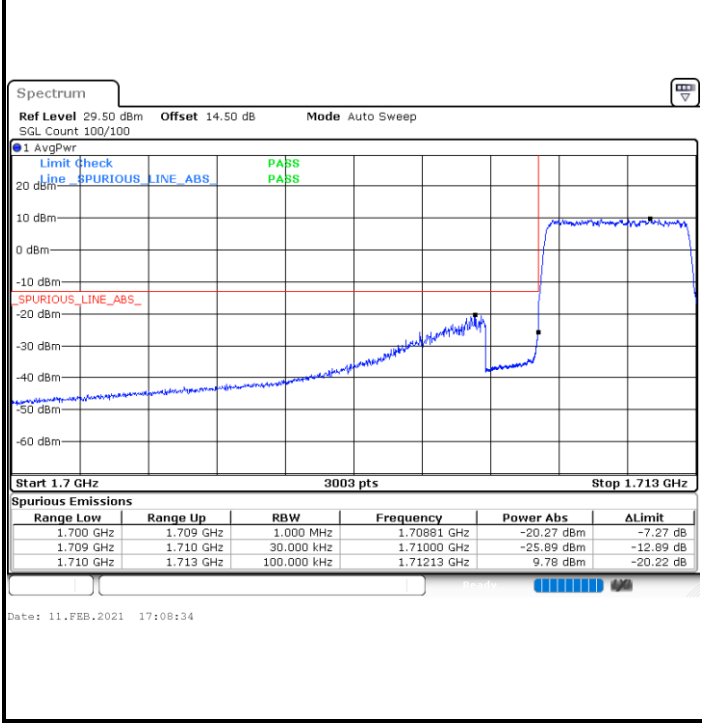

Lowest Band Edge / 1RB

Date: 12.FEB.2021 10:22:52

Highest Band Edge / 1 RB

Date: 12.FEB.2021 10:31:16

Lowest Band Edge / Full RB

Date: 11.FEB.2021 17:07:37

Highest Band Edge / Full RB

Date: 11.FEB.2021 17:16:16

LTE Band 66 / 3MHz / 16QAM

Lowest Band Edge / 1 RB

Highest Band Edge / 1 RB

Lowest Band Edge / Full RB

Highest Band Edge / Full RB

LTE Band 66 / 3MHz / 64QAM

Lowest Band Edge / 1 RB

Highest Band Edge / 1 RB

Lowest Band Edge / Full RB

Highest Band Edge / Full RB

LTE Band 66 / 5MHz / QPSK

Lowest Band Edge / 1 RB

Date: 11.FEB.2021 17:20:36

Highest Band Edge / 1 RB

Date: 11.FEB.2021 17:29:14

Lowest Band Edge / Full RB

Date: 11.FEB.2021 17:22:28

Highest Band Edge / Full RB

Date: 11.FEB.2021 17:31:08

LTE Band 66 / 5MHz / 16QAM

Lowest Band Edge / 1RB

Highest Band Edge / 1 RB

Lowest Band Edge / Full RB

Highest Band Edge / Full RB