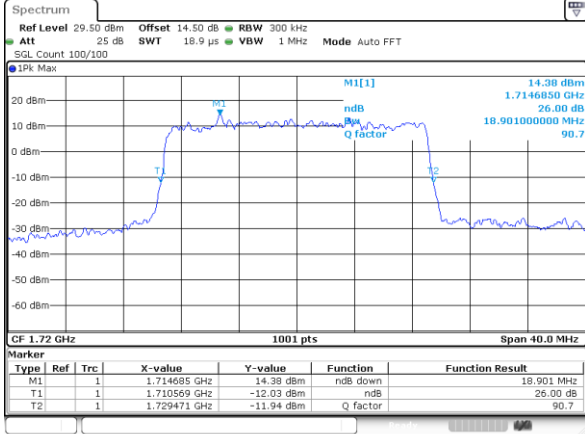

LTE Band 66

Lowest Channel / 15MHz / QPSK

Lowest Channel / 15MHz / 16QAM

Middle Channel / 15MHz / QPSK

Middle Channel / 15MHz / 16QAM

Highest Channel / 15MHz / QPSK

Highest Channel / 15MHz / 16QAM

LTE Band 66

Lowest Channel / 20MHz / QPSK

Lowest Channel / 20MHz / 16QAM

Middle Channel / 20MHz / QPSK

Middle Channel / 20MHz / 16QAM

Highest Channel / 20MHz / QPSK

Highest Channel / 20MHz / 16QAM

LTE Band 66

Lowest Channel / 1.4MHz / 64QAM