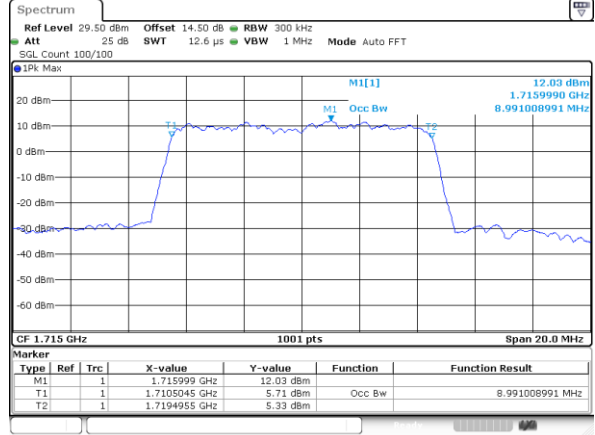

Highest Channel / 20MHz / QPSK

Date: 11.FEB.2021 18:31:10

Highest Channel / 20MHz / 16QAM

Date: 11.FEB.2021 18:31:22

LTE Band 66

Lowest Channel / 1.4MHz / 64QAM

Lowest Channel / 3MHz / 64QAM

Middle Channel / 20MHz / 64QAM

Middle Channel / 3MHz / 64QAM

Highest Channel / 20MHz / 64QAM

Highest Channel / 3MHz / 64QAM

LTE Band 66

Lowest Channel / 5MHz / 64QAM

Date: 12.FEB.2021 09:49:43

Lowest Channel / 10MHz / 64QAM

Middle Channel / 5MHz / 64QAM

Date: 12.FEB.2021 09:52:49

Middle Channel / 10MHz / 64QAM

Highest Channel / 5MHz / 64QAM

Date: 12.FEB.2021 09:54:01

Highest Channel / 10MHz / 64QAM

LTE Band 66

Lowest Channel / 15MHz / 64QAM

Lowest Channel / 20MHz / 64QAM