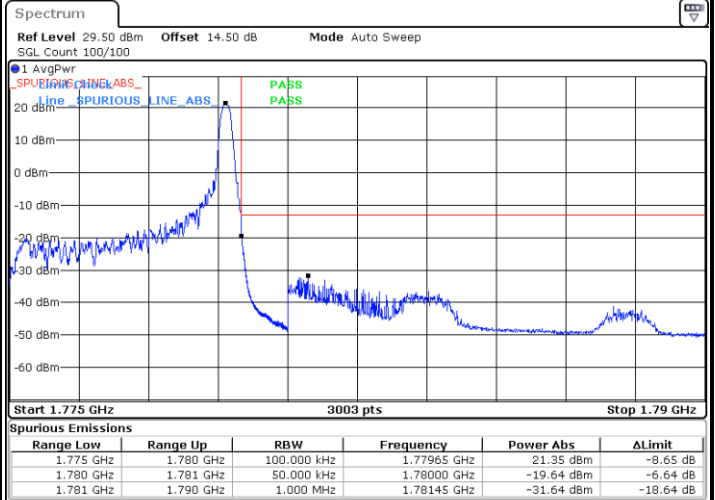

LTE Band 66 / 3MHz / 16QAM

Lowest Band Edge / 1 RB

Highest Band Edge / 1 RB

Lowest Band Edge / Full RB

Highest Band Edge / Full RB

LTE Band 66 / 3MHz / 64QAM

Lowest Band Edge / 1 RB

Highest Band Edge / 1 RB

Lowest Band Edge / Full RB

Highest Band Edge / Full RB

LTE Band 66 / 5MHz / QPSK

Lowest Band Edge / 1 RB

Date: 11.FEB.2021 17:20:36

Highest Band Edge / 1 RB

Date: 11.FEB.2021 17:29:14

Lowest Band Edge / Full RB

Date: 11.FEB.2021 17:22:28

Highest Band Edge / Full RB

Date: 11.FEB.2021 17:31:08

LTE Band 66 / 5MHz / 16QAM

Lowest Band Edge / 1RB

Highest Band Edge / 1 RB

Lowest Band Edge / Full RB

Highest Band Edge / Full RB

LTE Band 66 / 5MHz / 64QAM

Lowest Band Edge / 1RB

Date: 12.FEB.2021 08:50:51

Highest Band Edge / 1 RB

Date: 12.FEB.2021 08:55:10

Lowest Band Edge / Full RB

Date: 12.FEB.2021 08:51:48

Highest Band Edge / Full RB