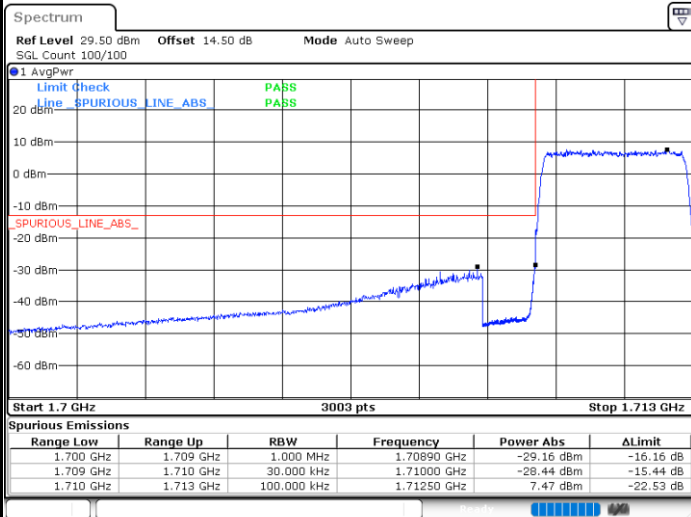

Lowest Band Edge / 1RB

Date: 12.FEB.2021 10:22:52

Highest Band Edge / 1 RB

Date: 12.FEB.2021 10:31:16

Lowest Band Edge / Full RB

Date: 11.FEB.2021 17:07:37

Highest Band Edge / Full RB

Date: 11.FEB.2021 17:16:16

LTE Band 66 / 3MHz / 16QAM

Lowest Band Edge / 1 RB

Highest Band Edge / 1 RB

Lowest Band Edge / Full RB

Highest Band Edge / Full RB

LTE Band 66 / 3MHz / 64QAM

Lowest Band Edge / 1 RB

Highest Band Edge / 1 RB

Lowest Band Edge / Full RB

Highest Band Edge / Full RB

LTE Band 66 / 5MHz / QPSK

Lowest Band Edge / 1 RB

Date: 11.FEB.2021 17:20:36

Highest Band Edge / 1 RB

Date: 11.FEB.2021 17:29:14

Lowest Band Edge / Full RB

Date: 11.FEB.2021 17:22:28

Highest Band Edge / Full RB

Date: 11.FEB.2021 17:31:08

LTE Band 66 / 5MHz / 16QAM

Lowest Band Edge / 1RB

Highest Band Edge / 1 RB

Lowest Band Edge / Full RB

Highest Band Edge / Full RB