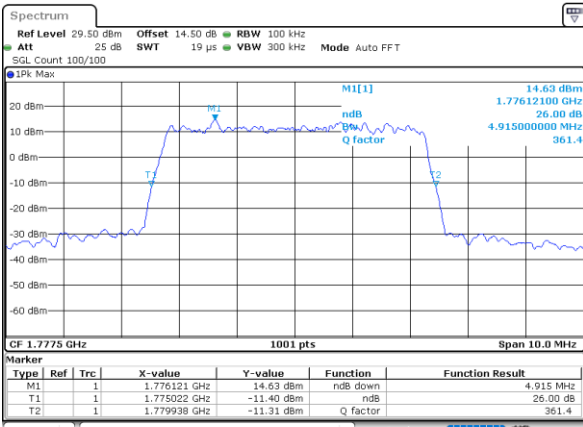

Lowest Channel / 10MHz / 64QAM

Middle Channel / 5MHz / 64QAM

Date: 12.FEB.2021 08:53:00

Middle Channel / 10MHz / 64QAM

Highest Channel / 5MHz / 64QAM

Date: 12.FEB.2021 08:54:12

Highest Channel / 10MHz / 64QAM

LTE Band 66

Lowest Channel / 15MHz / 64QAM

Lowest Channel / 20MHz / 64QAM

Middle Channel / 15MHz / 64QAM

Middle Channel / 20MHz / 64QAM

Highest Channel / 15MHz / 64QAM

Highest Channel / 20MHz / 64QAM

Occupied Bandwidth

Mode	LTE Band 66 : 99%OBW(MHz)											
BW	1.4MHz		3MHz		5MHz		10MHz		15MHz		20MHz	
Mod.	QPSK	16QAM	QPSK	16QAM	QPSK	16QAM	QPSK	16QAM	QPSK	16QAM	QPSK	16QAM
Lowest CH	1.10	1.09	2.74	2.72	4.51	4.51	8.99	8.99	13.43	13.43	17.78	17.94
Middle CH	1.09	1.09	2.72	2.72	4.49	4.48	9.05	9.01	13.43	13.43	17.90	17.94
Highest CH	1.09	1.09	2.73	2.72	4.48	4.49	9.03	8.95	13.40	13.40	17.98	17.86
Mode	LTE Band 66 : 99%OBW(MHz)											
BW	1.4MHz		3MHz		5MHz		10MHz		15MHz		20MHz	
Mod.	64QAM		64QAM		64QAM		64QAM		64QAM		64QAM	
Lowest CH	1.08	-	2.75	-	4.49	-	8.99	-	13.40	-	17.94	-
Middle CH	1.09	-	2.72	-	4.49	-	8.97	-	13.43	-	17.98	-
Highest CH	1.09	-	2.72	-	4.50	-	8.97	-	13.43	-	17.82	-