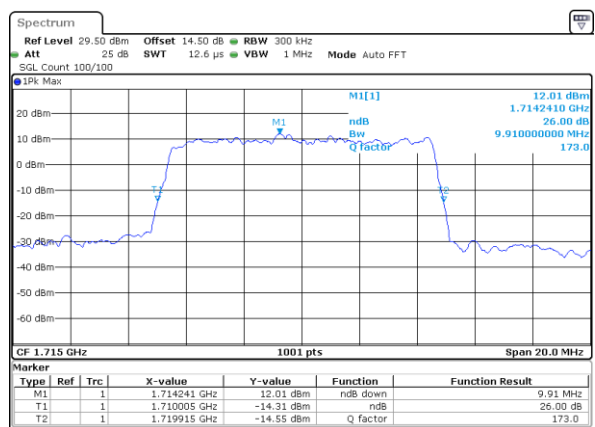

Lowest Channel / 20MHz / QPSK

Lowest Channel / 20MHz / 16QAM

Middle Channel / 20MHz / QPSK

Middle Channel / 20MHz / 16QAM

Highest Channel / 20MHz / QPSK

Highest Channel / 20MHz / 16QAM

LTE Band 66

Lowest Channel / 1.4MHz / 64QAM

Lowest Channel / 3MHz / 64QAM

Middle Channel / 20MHz / 64QAM

Middle Channel / 3MHz / 64QAM

Highest Channel / 20MHz / 64QAM

Highest Channel / 3MHz / 64QAM

LTE Band 66

Lowest Channel / 5MHz / 64QAM

Date: 12.FEB.2021 08:49:55

Lowest Channel / 10MHz / 64QAM

Middle Channel / 5MHz / 64QAM

Date: 12.FEB.2021 08:53:00

Middle Channel / 10MHz / 64QAM

Highest Channel / 5MHz / 64QAM

Date: 12.FEB.2021 08:54:12

Highest Channel / 10MHz / 64QAM

LTE Band 66

Lowest Channel / 15MHz / 64QAM

Lowest Channel / 20MHz / 64QAM

Middle Channel / 15MHz / 64QAM

Middle Channel / 20MHz / 64QAM

Highest Channel / 15MHz / 64QAM

Highest Channel / 20MHz / 64QAM

Occupied Bandwidth