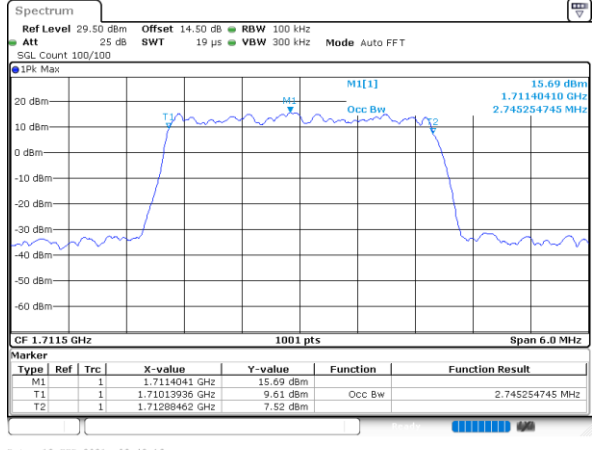

Highest Channel / 20MHz / QPSK

Date: 11.FEB.2021 18:31:10

Highest Channel / 20MHz / 16QAM

Date: 11.FEB.2021 18:31:22

LTE Band 66

Lowest Channel / 1.4MHz / 64QAM

Lowest Channel / 3MHz / 64QAM

Middle Channel / 20MHz / 64QAM

Middle Channel / 3MHz / 64QAM

Highest Channel / 20MHz / 64QAM

Highest Channel / 3MHz / 64QAM

LTE Band 66

Lowest Channel / 5MHz / 64QAM

Date: 12.FEB.2021 09:49:43

Lowest Channel / 10MHz / 64QAM

Middle Channel / 5MHz / 64QAM