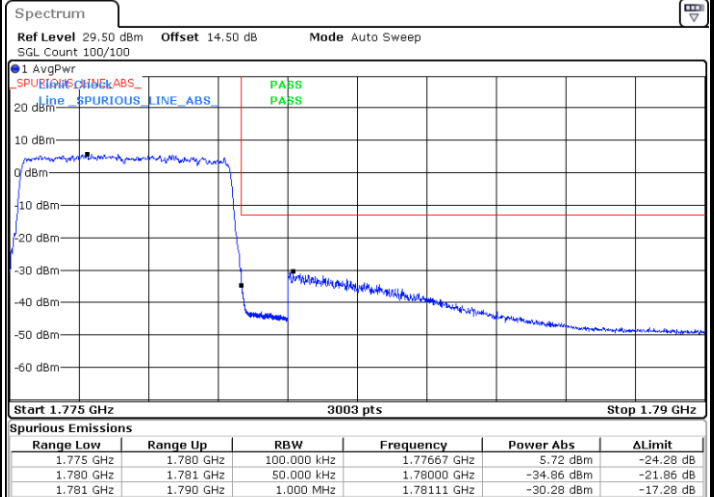

Lowest Band Edge / Full RB

Highest Band Edge / Full RB

LTE Band 66 / 5MHz / QPSK

Lowest Band Edge / 1 RB

Date: 11.FEB.2021 17:20:36

Highest Band Edge / 1 RB

Date: 11.FEB.2021 17:29:14

Lowest Band Edge / Full RB

Date: 11.FEB.2021 17:22:28

Highest Band Edge / Full RB

Date: 11.FEB.2021 17:31:08

LTE Band 66 / 5MHz / 16QAM

Lowest Band Edge / 1RB

Highest Band Edge / 1 RB

Lowest Band Edge / Full RB

Highest Band Edge / Full RB

LTE Band 66 / 5MHz / 64QAM

Lowest Band Edge / 1RB

Date: 12.FEB.2021 08:50:51

Highest Band Edge / 1 RB

Date: 12.FEB.2021 08:55:10

Lowest Band Edge / Full RB

Date: 12.FEB.2021 08:51:48

Highest Band Edge / Full RB

Date: 12.FEB.2021 08:56:06

LTE Band 66 / 10MHz / QPSK

Lowest Band Edge / 1 RB

Highest Band Edge / 1 RB

Lowest Band Edge / Full RB

Highest Band Edge / Full RB

LTE Band 66 / 10MHz / 16QAM

Lowest Band Edge / 1 RB