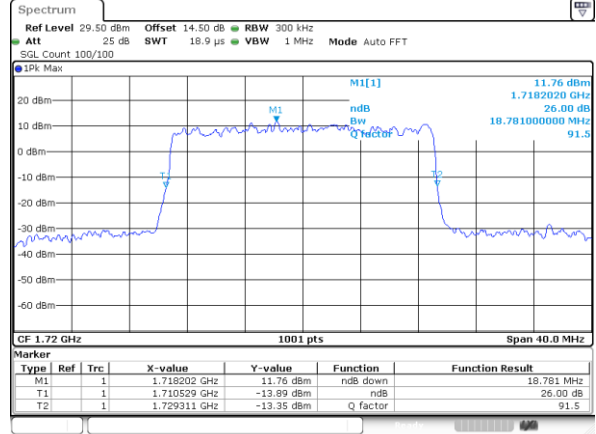

Lowest Channel / 10MHz / 64QAM

Middle Channel / 5MHz / 64QAM

Date: 12.FEB.2021 08:53:00

Middle Channel / 10MHz / 64QAM

Highest Channel / 5MHz / 64QAM

Date: 12.FEB.2021 08:54:12

Highest Channel / 10MHz / 64QAM

LTE Band 66

Lowest Channel / 15MHz / 64QAM

Lowest Channel / 20MHz / 64QAM

Middle Channel / 15MHz / 64QAM

Middle Channel / 20MHz / 64QAM

Highest Channel / 15MHz / 64QAM

Highest Channel / 20MHz / 64QAM

Occupied Bandwidth

Mode	LTE Band 66 : 99%OBW(MHz)											
BW	1.4MHz		3MHz		5MHz		10MHz		15MHz		20MHz	
Mod.	QPSK	16QAM	QPSK	16QAM	QPSK	16QAM	QPSK	16QAM	QPSK	16QAM	QPSK	16QAM
Lowest CH	1.10	1.09	2.74	2.72	4.51	4.51	8.99	8.99	13.43	13.43	17.78	17.94
Middle CH	1.09	1.09	2.72	2.72	4.49	4.48	9.05	9.01	13.43	13.43	17.90	17.94
Highest CH	1.09	1.09	2.73	2.72	4.48	4.49	9.03	8.95	13.40	13.40	17.98	17.86
Mode	LTE Band 66 : 99%OBW(MHz)											
BW	1.4MHz		3MHz		5MHz		10MHz		15MHz		20MHz	
Mod.	64QAM		64QAM		64QAM		64QAM		64QAM		64QAM	
Lowest CH	1.08	-	2.75	-	4.49	-	8.99	-	13.40	-	17.94	-
Middle CH	1.09	-	2.72	-	4.49	-	8.97	-	13.43	-	17.98	-
Highest CH	1.09	-	2.72	-	4.50	-	8.97	-	13.43	-	17.82	-