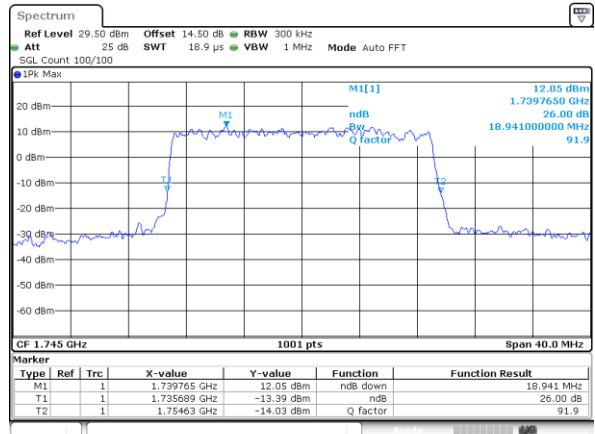

LTE Band 66

Lowest Channel / 15MHz / QPSK

Lowest Channel / 15MHz / 16QAM

Middle Channel / 15MHz / QPSK

Middle Channel / 15MHz / 16QAM

Highest Channel / 15MHz / QPSK

Highest Channel / 15MHz / 16QAM

LTE Band 66

Lowest Channel / 20MHz / QPSK

Lowest Channel / 20MHz / 16QAM

Middle Channel / 20MHz / QPSK

Middle Channel / 20MHz / 16QAM

Highest Channel / 20MHz / QPSK

Highest Channel / 20MHz / 16QAM

LTE Band 66

Lowest Channel / 1.4MHz / 64QAM

Lowest Channel / 3MHz / 64QAM

Middle Channel / 20MHz / 64QAM

Middle Channel / 3MHz / 64QAM

Highest Channel / 20MHz / 64QAM

Highest Channel / 3MHz / 64QAM

LTE Band 66

Lowest Channel / 5MHz / 64QAM

Date: 12.FEB.2021 08:49:55