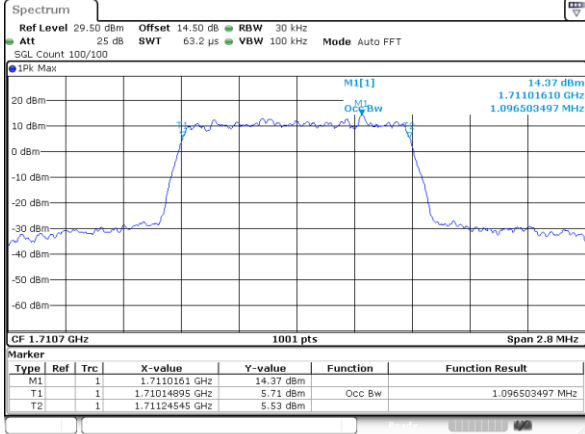

LTE Band 66

Lowest Channel / 1.4MHz / QPSK