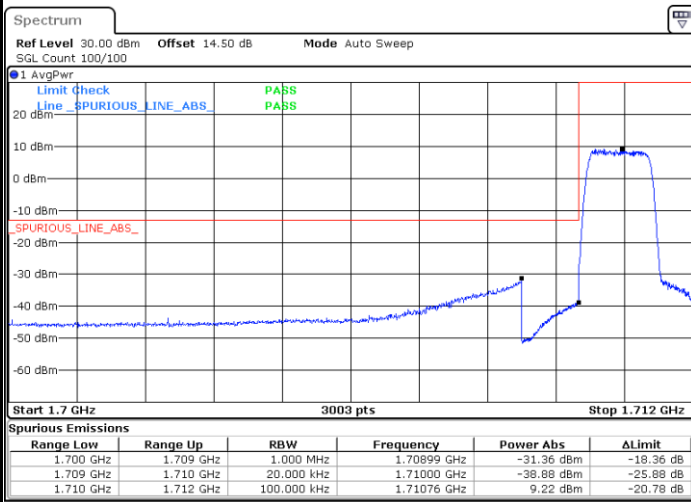

Middle Channel / 15MHz / 64QAM

Middle Channel / 20MHz / 64QAM

Highest Channel / 15MHz / 64QAM

Highest Channel / 20MHz / 64QAM

Conducted Band Edge

LTE Band 66 / 1.4MHz / 16QAM

Lowest Band Edge / 1 RB

Highest Band Edge / 1 RB

Lowest Band Edge / Full RB

Highest Band Edge / Full RB

LTE Band 66 / 1.4MHz / 64QAM

Lowest Band Edge / 1 RB

Highest Band Edge / 1 RB

Lowest Band Edge / Full RB

Highest Band Edge / Full RB

LTE Band 66 / 3MHz / QPSK

Lowest Band Edge / 1RB

Date: 12.FEB.2021 10:22:52

Highest Band Edge / 1 RB

Date: 12.FEB.2021 10:31:16

Lowest Band Edge / Full RB

Date: 11.FEB.2021 17:07:37

Highest Band Edge / Full RB

Date: 11.FEB.2021 17:16:16

LTE Band 66 / 3MHz / 16QAM

Lowest Band Edge / 1 RB

Highest Band Edge / 1 RB

Lowest Band Edge / Full RB

Highest Band Edge / Full RB

LTE Band 66 / 3MHz / 64QAM

Lowest Band Edge / 1 RB

Highest Band Edge / 1 RB