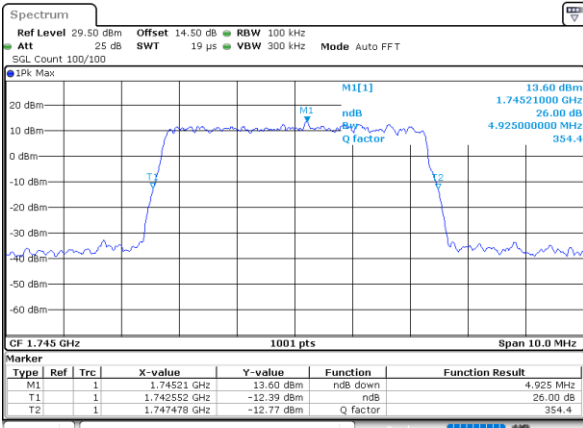

Lowest Channel / 20MHz / QPSK

Lowest Channel / 20MHz / 16QAM

Middle Channel / 20MHz / QPSK

Middle Channel / 20MHz / 16QAM

Highest Channel / 20MHz / QPSK

Highest Channel / 20MHz / 16QAM

LTE Band 66

Lowest Channel / 1.4MHz / 64QAM

Lowest Channel / 3MHz / 64QAM

Middle Channel / 20MHz / 64QAM

Middle Channel / 3MHz / 64QAM

Highest Channel / 20MHz / 64QAM

Highest Channel / 3MHz / 64QAM

LTE Band 66

Lowest Channel / 5MHz / 64QAM

Date: 12.FEB.2021 08:49:55

Lowest Channel / 10MHz / 64QAM

Middle Channel / 5MHz / 64QAM

Date: 12.FEB.2021 08:53:00

Middle Channel / 10MHz / 64QAM

Highest Channel / 5MHz / 64QAM

Date: 12.FEB.2021 08:54:12

Highest Channel / 10MHz / 64QAM

LTE Band 66

Lowest Channel / 15MHz / 64QAM

Lowest Channel / 20MHz / 64QAM

Middle Channel / 15MHz / 64QAM

Middle Channel / 20MHz / 64QAM

Highest Channel / 15MHz / 64QAM

Highest Channel / 20MHz / 64QAM

Occupied Bandwidth