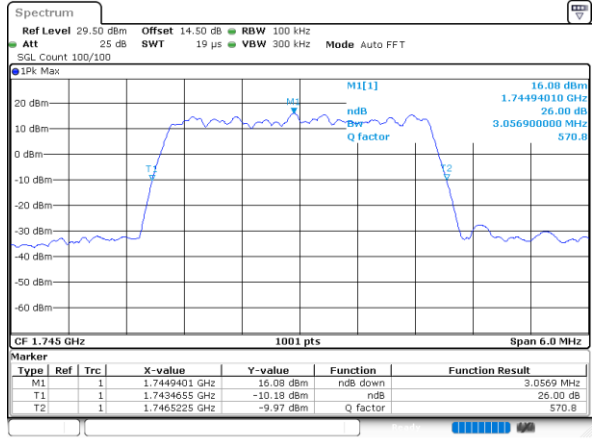

LTE Band 66

Lowest Channel / 15MHz / QPSK

Lowest Channel / 15MHz / 16QAM

Middle Channel / 15MHz / QPSK

Middle Channel / 15MHz / 16QAM

Highest Channel / 15MHz / QPSK

Highest Channel / 15MHz / 16QAM

LTE Band 66

Lowest Channel / 20MHz / QPSK

Lowest Channel / 20MHz / 16QAM

Middle Channel / 20MHz / QPSK

Middle Channel / 20MHz / 16QAM

Highest Channel / 20MHz / QPSK

Highest Channel / 20MHz / 16QAM

LTE Band 66

Lowest Channel / 1.4MHz / 64QAM

Lowest Channel / 3MHz / 64QAM

Middle Channel / 20MHz / 64QAM

Middle Channel / 3MHz / 64QAM

Highest Channel / 20MHz / 64QAM

Highest Channel / 3MHz / 64QAM

LTE Band 66

Lowest Channel / 5MHz / 64QAM

Date: 12.FEB.2021 08:49:55