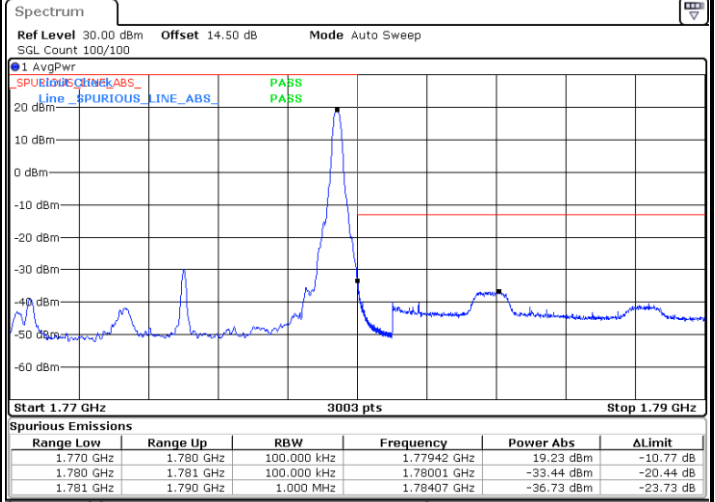

Date: 11.FEB.2021 17:22:28

Highest Band Edge / Full RB

Date: 11.FEB.2021 17:31:08

LTE Band 66 / 5MHz / 16QAM

Lowest Band Edge / 1RB

Highest Band Edge / 1 RB

Lowest Band Edge / Full RB

Highest Band Edge / Full RB

LTE Band 66 / 5MHz / 64QAM

Lowest Band Edge / 1RB

Date: 12.FEB.2021 08:50:51

Highest Band Edge / 1 RB

Date: 12.FEB.2021 08:55:10

Lowest Band Edge / Full RB

Date: 12.FEB.2021 08:51:48

Highest Band Edge / Full RB

Date: 12.FEB.2021 08:56:06

LTE Band 66 / 10MHz / QPSK

Lowest Band Edge / 1 RB

Highest Band Edge / 1 RB

Lowest Band Edge / Full RB

Highest Band Edge / Full RB

LTE Band 66 / 10MHz / 16QAM

Lowest Band Edge / 1 RB

Highest Band Edge / 1 RB

Lowest Band Edge / Full RB

Highest Band Edge / Full RB

LTE Band 66 / 10MHz / 64QAM

Lowest Band Edge / 1 RB

Highest Band Edge / 1 RB

Lowest Band Edge / Full RB

Highest Band Edge / Full RB