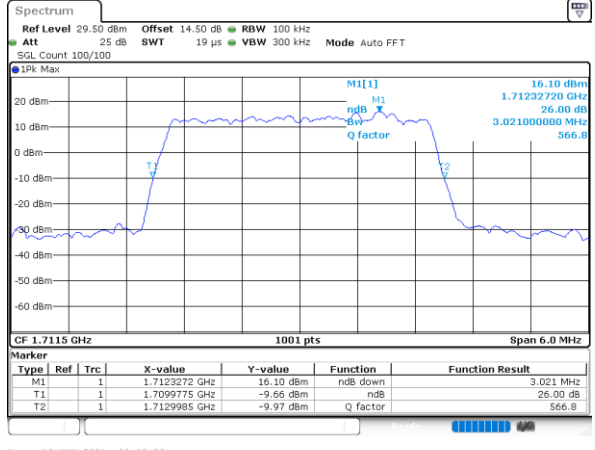

Lowest Channel / 20MHz / QPSK

Lowest Channel / 20MHz / 16QAM

Middle Channel / 20MHz / QPSK

Middle Channel / 20MHz / 16QAM

Highest Channel / 20MHz / QPSK

Highest Channel / 20MHz / 16QAM

LTE Band 66

Lowest Channel / 1.4MHz / 64QAM

Lowest Channel / 3MHz / 64QAM

Middle Channel / 20MHz / 64QAM

Middle Channel / 3MHz / 64QAM

Highest Channel / 20MHz / 64QAM

Highest Channel / 3MHz / 64QAM

LTE Band 66

Lowest Channel / 5MHz / 64QAM

Date: 12.FEB.2021 08:49:55