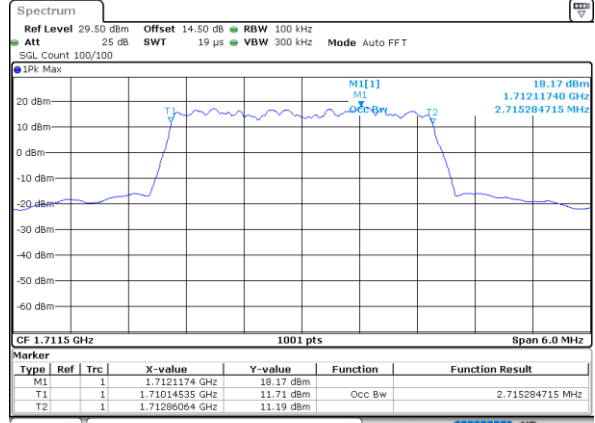

Lowest Channel / 3MHz / 16QAM

Date: 11.FEB.2021 17:04:20