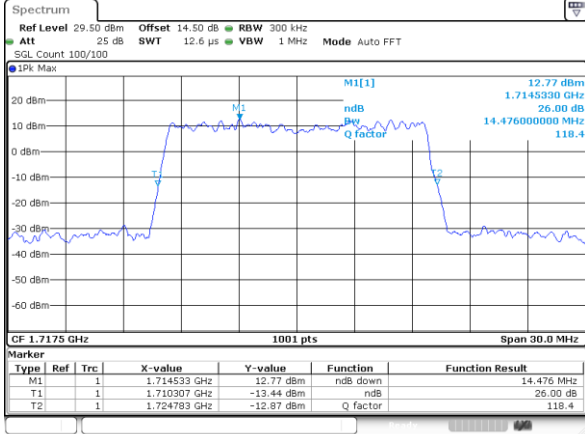

Lowest Channel / 10MHz / 64QAM

Middle Channel / 5MHz / 64QAM

Date: 12.FEB.2021 08:53:00

Middle Channel / 10MHz / 64QAM

Highest Channel / 5MHz / 64QAM

Date: 12.FEB.2021 08:54:12

Highest Channel / 10MHz / 64QAM

LTE Band 66

Lowest Channel / 15MHz / 64QAM

Lowest Channel / 20MHz / 64QAM

Middle Channel / 15MHz / 64QAM

Middle Channel / 20MHz / 64QAM

Highest Channel / 15MHz / 64QAM

Highest Channel / 20MHz / 64QAM

Occupied Bandwidth

Mode	LTE Band 66 : 99%OBW(MHz)											
BW	1.4MHz		3MHz		5MHz		10MHz		15MHz		20MHz	
Mod.	QPSK	16QAM	QPSK	16QAM	QPSK	16QAM	QPSK	16QAM	QPSK	16QAM	QPSK	16QAM
Lowest CH	1.10	1.09	2.74	2.72	4.51	4.51	8.99	8.99	13.43	13.43	17.78	17.94
Middle CH	1.09	1.09	2.72	2.72	4.49	4.48	9.05	9.01	13.43	13.43	17.90	17.94
Highest CH	1.09	1.09	2.73	2.72	4.48	4.49	9.03	8.95	13.40	13.40	17.98	17.86
Mode	LTE Band 66 : 99%OBW(MHz)											
BW	1.4MHz		3MHz		5MHz		10MHz		15MHz		20MHz	
Mod.	64QAM		64QAM		64QAM		64QAM		64QAM		64QAM	
Lowest CH	1.08	-	2.75	-	4.49	-	8.99	-	13.40	-	17.94	-
Middle CH	1.09	-	2.72	-	4.49	-	8.97	-	13.43	-	17.98	-
Highest CH	1.09	-	2.72	-	4.50	-	8.97	-	13.43	-	17.82	-