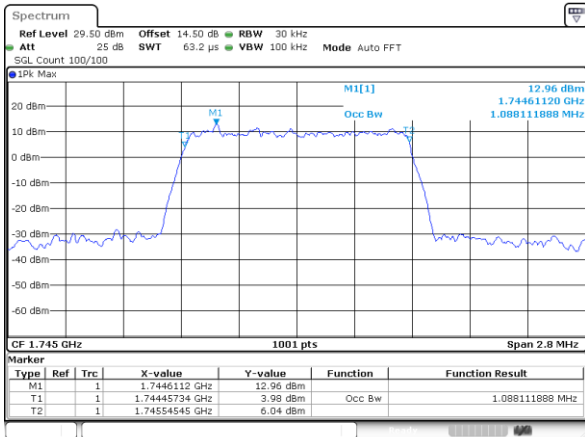

Highest Channel / 20MHz / QPSK

Date: 11.FEB.2021 18:31:10

Highest Channel / 20MHz / 16QAM

Date: 11.FEB.2021 18:31:22

LTE Band 66

Lowest Channel / 1.4MHz / 64QAM

Lowest Channel / 3MHz / 64QAM

Middle Channel / 20MHz / 64QAM

Middle Channel / 3MHz / 64QAM

Highest Channel / 20MHz / 64QAM

Highest Channel / 3MHz / 64QAM

LTE Band 66

Lowest Channel / 5MHz / 64QAM

Date: 12.FEB.2021 09:49:43

Lowest Channel / 10MHz / 64QAM

Middle Channel / 5MHz / 64QAM