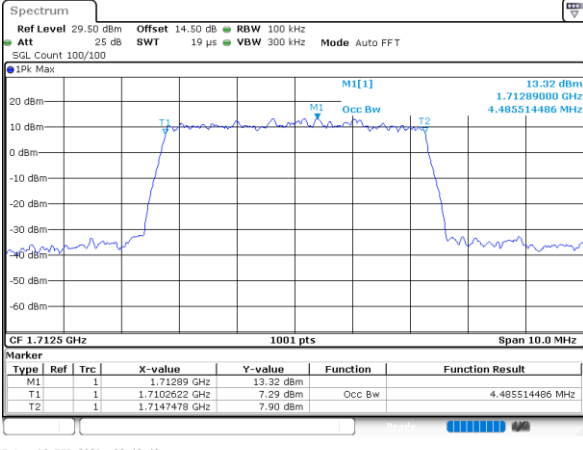

Highest Channel / 20MHz / QPSK

Date: 11.FEB.2021 18:31:10

Highest Channel / 20MHz / 16QAM

Date: 11.FEB.2021 18:31:22

LTE Band 66

Lowest Channel / 1.4MHz / 64QAM

Lowest Channel / 3MHz / 64QAM

Middle Channel / 20MHz / 64QAM

Middle Channel / 3MHz / 64QAM

Highest Channel / 20MHz / 64QAM

Highest Channel / 3MHz / 64QAM

LTE Band 66

Lowest Channel / 5MHz / 64QAM

Date: 12.FEB.2021 09:49:43

Lowest Channel / 10MHz / 64QAM

Middle Channel / 5MHz / 64QAM

Date: 12.FEB.2021 09:52:49

Middle Channel / 10MHz / 64QAM

Highest Channel / 5MHz / 64QAM

Date: 12.FEB.2021 09:54:01

Highest Channel / 10MHz / 64QAM

LTE Band 66

Lowest Channel / 15MHz / 64QAM

Lowest Channel / 20MHz / 64QAM