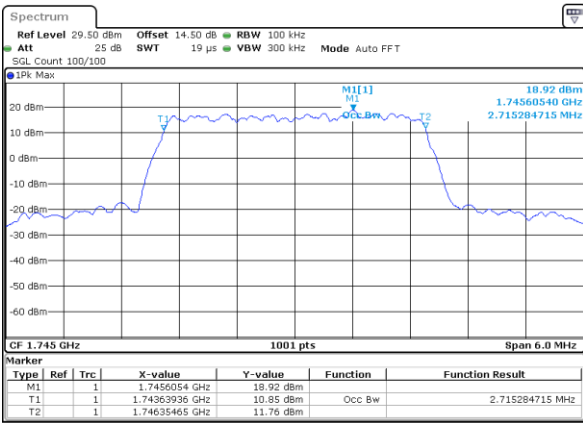

LTE Band 66

Lowest Channel / 1.4MHz / QPSK

Lowest Channel / 1.4MHz / 16QAM

Middle Channel / 1.4MHz / QPSK

Middle Channel / 1.4MHz / 16QAM

Highest Channel / 1.4MHz / QPSK

Highest Channel / 1.4MHz / 16QAM

LTE Band 66

Lowest Channel / 3MHz / QPSK

Date: 11.FEB.2021 17:04:09

Lowest Channel / 3MHz / 16QAM

Date: 11.FEB.2021 17:04:20

Middle Channel / 3MHz / QPSK

Date: 11.FEB.2021 17:10:24

Middle Channel / 3MHz / 16QAM

Date: 11.FEB.2021 17:10:36

Highest Channel / 3MHz / QPSK

Date: 11.FEB.2021 17:12:50

Highest Channel / 3MHz / 16QAM

Date: 11.FEB.2021 17:13:01

LTE Band 66

Lowest Channel / 5MHz / QPSK

Date: 11.FEB.2021 17:19:05

Lowest Channel / 5MHz / 16QAM