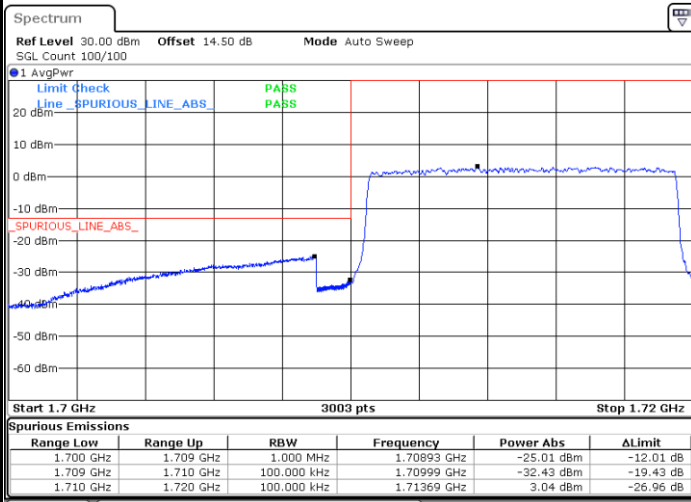

Date: 11.FEB.2021 17:22:28

Highest Band Edge / Full RB

Date: 11.FEB.2021 17:31:08

LTE Band 66 / 5MHz / 16QAM

Lowest Band Edge / 1RB

Highest Band Edge / 1 RB

Lowest Band Edge / Full RB

Highest Band Edge / Full RB

LTE Band 66 / 5MHz / 64QAM

Lowest Band Edge / 1RB

Date: 12.FEB.2021 08:50:51

Highest Band Edge / 1 RB

Date: 12.FEB.2021 08:55:10

Lowest Band Edge / Full RB

Date: 12.FEB.2021 08:51:48

Highest Band Edge / Full RB

Date: 12.FEB.2021 08:56:06

LTE Band 66 / 10MHz / QPSK

Lowest Band Edge / 1 RB

Highest Band Edge / 1 RB

Lowest Band Edge / Full RB

Highest Band Edge / Full RB

LTE Band 66 / 10MHz / 16QAM

Lowest Band Edge / 1 RB

Highest Band Edge / 1 RB

Lowest Band Edge / Full RB

Highest Band Edge / Full RB

LTE Band 66 / 10MHz / 64QAM

Lowest Band Edge / 1 RB

Highest Band Edge / 1 RB

Lowest Band Edge / Full RB

Highest Band Edge / Full RB