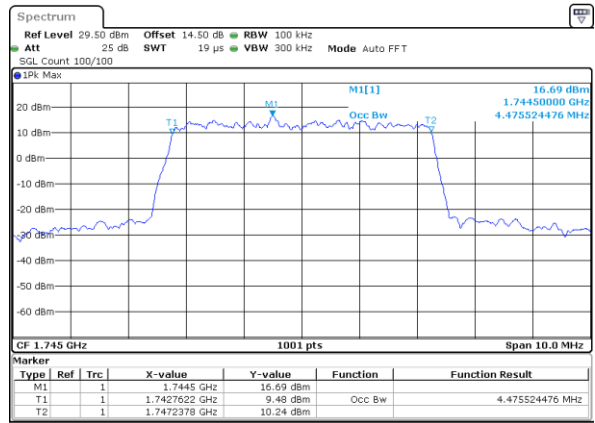

Middle Channel / 5MHz / 16QAM

Date: 11.FEB.2021 17:25:27