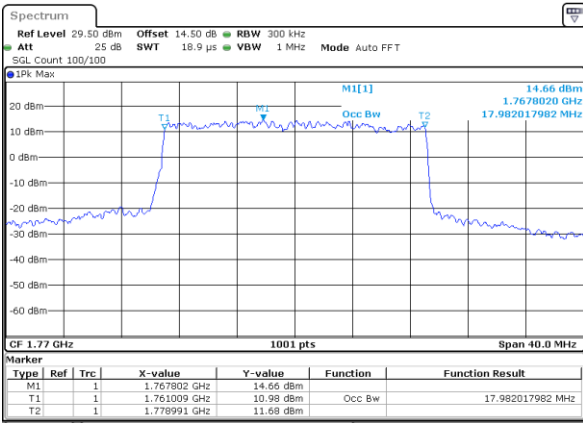

LTE Band 66

Lowest Channel / 15MHz / QPSK

Lowest Channel / 15MHz / 16QAM

Middle Channel / 15MHz / QPSK

Middle Channel / 15MHz / 16QAM

Highest Channel / 15MHz / QPSK

Highest Channel / 15MHz / 16QAM

LTE Band 66

Lowest Channel / 20MHz / QPSK

Date: 11.FEB.2021 18:22:33

Lowest Channel / 20MHz / 16QAM

Date: 11.FEB.2021 18:22:45

Middle Channel / 20MHz / QPSK

Date: 11.FEB.2021 18:28:43

Middle Channel / 20MHz / 16QAM

Date: 11.FEB.2021 18:28:55

Highest Channel / 20MHz / QPSK

Date: 11.FEB.2021 18:31:10

Highest Channel / 20MHz / 16QAM

Date: 11.FEB.2021 18:31:22

LTE Band 66

Lowest Channel / 1.4MHz / 64QAM

Lowest Channel / 3MHz / 64QAM

Middle Channel / 20MHz / 64QAM