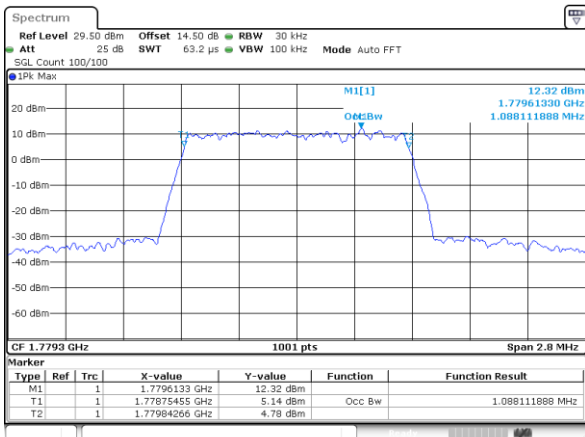

Highest Channel / 20MHz / QPSK

Date: 11.FEB.2021 18:31:10

Highest Channel / 20MHz / 16QAM

Date: 11.FEB.2021 18:31:22

LTE Band 66

Lowest Channel / 1.4MHz / 64QAM

Lowest Channel / 3MHz / 64QAM

Middle Channel / 20MHz / 64QAM

Middle Channel / 3MHz / 64QAM

Highest Channel / 20MHz / 64QAM

Highest Channel / 3MHz / 64QAM

LTE Band 66

Lowest Channel / 5MHz / 64QAM

Date: 12.FEB.2021 09:49:43

Lowest Channel / 10MHz / 64QAM

Middle Channel / 5MHz / 64QAM