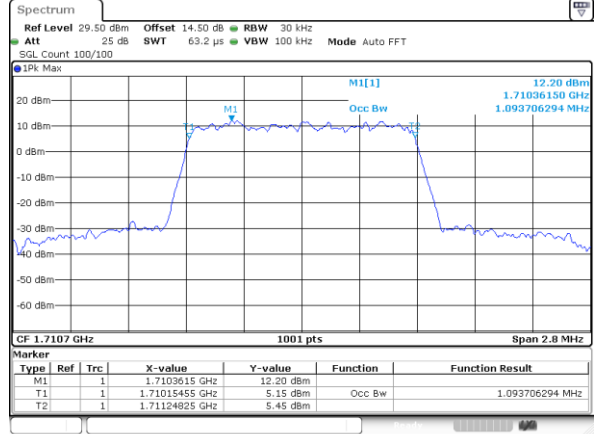

LTE Band 66

Lowest Channel / 15MHz / 64QAM

Lowest Channel / 20MHz / 64QAM

Middle Channel / 15MHz / 64QAM

Middle Channel / 20MHz / 64QAM

Highest Channel / 15MHz / 64QAM

Highest Channel / 20MHz / 64QAM

Occupied Bandwidth

Mode	LTE Band 66 : 99%OBW(MHz)											
BW	1.4MHz		3MHz		5MHz		10MHz		15MHz		20MHz	
Mod.	QPSK	16QAM	QPSK	16QAM	QPSK	16QAM	QPSK	16QAM	QPSK	16QAM	QPSK	16QAM
Lowest CH	1.10	1.09	2.74	2.72	4.51	4.51	8.99	8.99	13.43	13.43	17.78	17.94
Middle CH	1.09	1.09	2.72	2.72	4.49	4.48	9.05	9.01	13.43	13.43	17.90	17.94
Highest CH	1.09	1.09	2.73	2.72	4.48	4.49	9.03	8.95	13.40	13.40	17.98	17.86
Mode	LTE Band 66 : 99%OBW(MHz)											
BW	1.4MHz		3MHz		5MHz		10MHz		15MHz		20MHz	
Mod.	64QAM		64QAM		64QAM		64QAM		64QAM		64QAM	
Lowest CH	1.08	-	2.75	-	4.49	-	8.99	-	13.40	-	17.94	-
Middle CH	1.09	-	2.72	-	4.49	-	8.97	-	13.43	-	17.98	-
Highest CH	1.09	-	2.72	-	4.50	-	8.97	-	13.43	-	17.82	-

LTE Band 66

Lowest Channel / 1.4MHz / QPSK

Lowest Channel / 1.4MHz / 16QAM

Middle Channel / 1.4MHz / QPSK

Middle Channel / 1.4MHz / 16QAM

Highest Channel / 1.4MHz / QPSK

Highest Channel / 1.4MHz / 16QAM

LTE Band 66