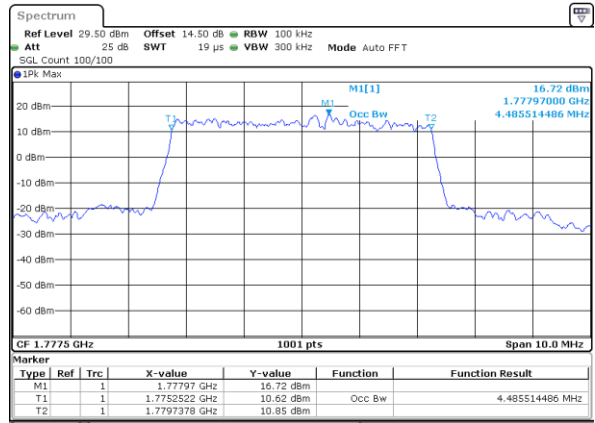

Highest Channel / 3MHz / QPSK

Date: 11.FEB.2021 17:12:50

Highest Channel / 3MHz / 16QAM

Date: 11.FEB.2021 17:13:01

LTE Band 66

Lowest Channel / 5MHz / QPSK

Date: 11.FEB.2021 17:19:05

Lowest Channel / 5MHz / 16QAM

Date: 11.FEB.2021 17:19:17

Middle Channel / 5MHz / QPSK

Date: 11.FEB.2021 17:25:16

Middle Channel / 5MHz / 16QAM

Date: 11.FEB.2021 17:25:27

Highest Channel / 5MHz / QPSK

Date: 11.FEB.2021 17:27:41

Highest Channel / 5MHz / 16QAM

Date: 11.FEB.2021 17:27:53

LTE Band 66

Lowest Channel / 10MHz / QPSK

Lowest Channel / 10MHz / 16QAM

Middle Channel / 10MHz / QPSK

Middle Channel / 10MHz / 16QAM

Highest Channel / 10MHz / QPSK

Highest Channel / 10MHz / 16QAM