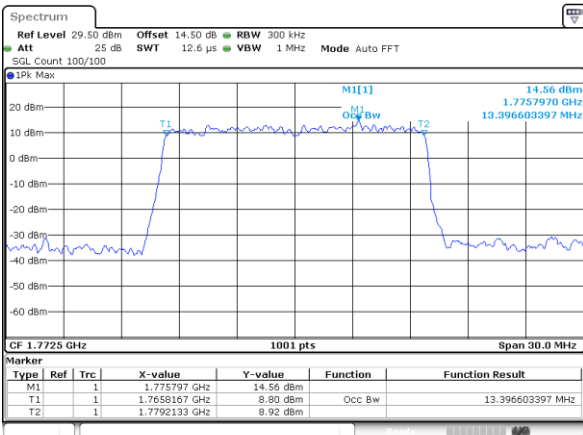

Date: 11.FEB.2021 17:27:53

LTE Band 66

Lowest Channel / 10MHz / QPSK

Lowest Channel / 10MHz / 16QAM

Middle Channel / 10MHz / QPSK

Middle Channel / 10MHz / 16QAM

Highest Channel / 10MHz / QPSK

Highest Channel / 10MHz / 16QAM

LTE Band 66

Lowest Channel / 15MHz / QPSK

Lowest Channel / 15MHz / 16QAM

Middle Channel / 15MHz / QPSK

Middle Channel / 15MHz / 16QAM

Highest Channel / 15MHz / QPSK

Highest Channel / 15MHz / 16QAM

LTE Band 66

Highest Channel / 20MHz / QPSK

Date: 11.FEB.2021 18:31:10

Highest Channel / 20MHz / 16QAM

Date: 11.FEB.2021 18:31:22

LTE Band 66

Lowest Channel / 1.4MHz / 64QAM

Lowest Channel / 3MHz / 64QAM

Middle Channel / 20MHz / 64QAM