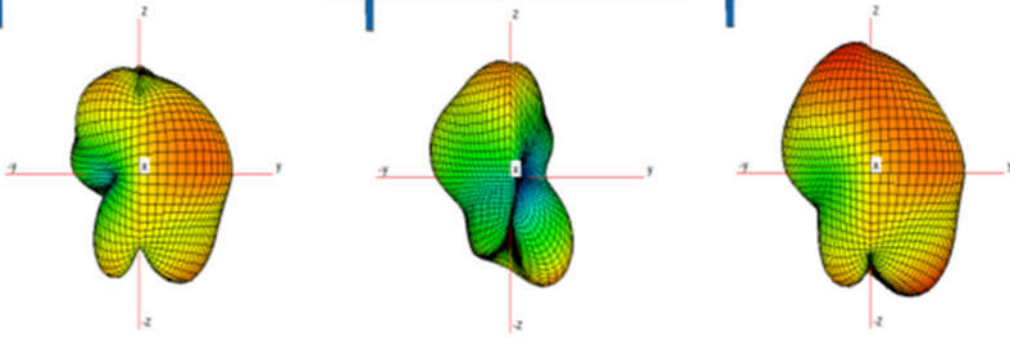

ANT3-WIFI 5G CH1 5500MHz