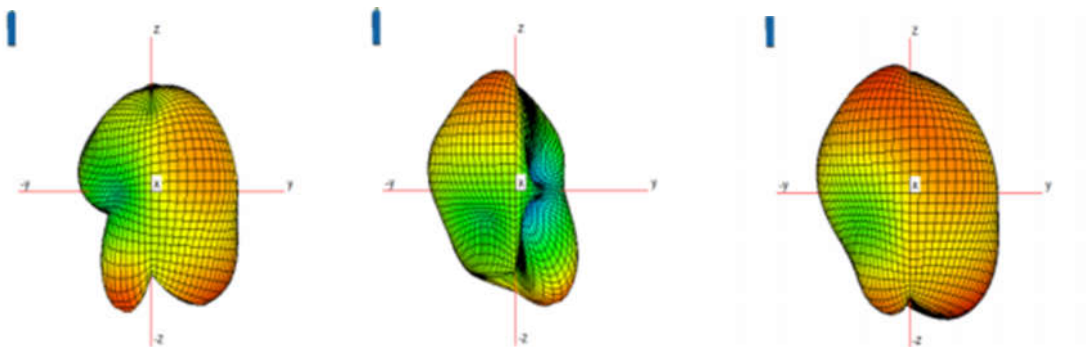

ANT8-WIFI 3G CH1 5200MHz

ANT3-WIFI 5G CH1 5300MHz