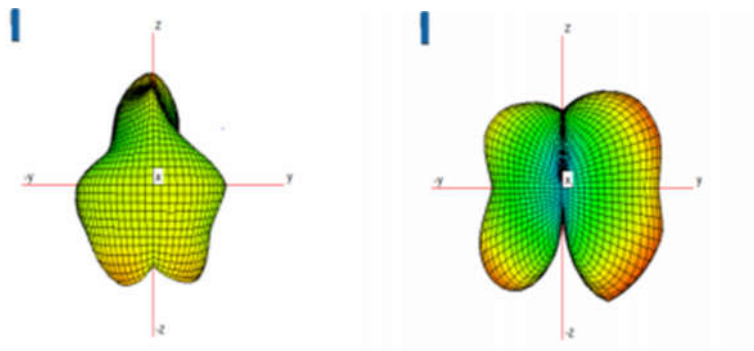

Antenna model name: FPC

Issue date: 2022/11/08

Peak Gain

ANT2&ANT3

Antenna model name: FPC

Antenna type: IFA Antenna

BT/WLAN CH0		Peak Gain (dBi)	
2400~2483.5MHz	-4.5dBi	5470~5725MHz	-2.47 dBi
5150~5250MHz	-2.92 dBi	5725~5850MHz	-6 dBi
5250~5350MHz	-2.57 dBi		