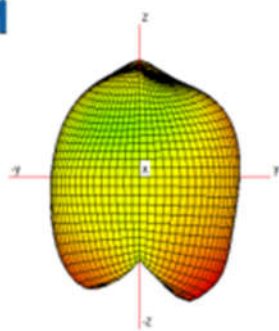

ANT2- WiFi 2.4G