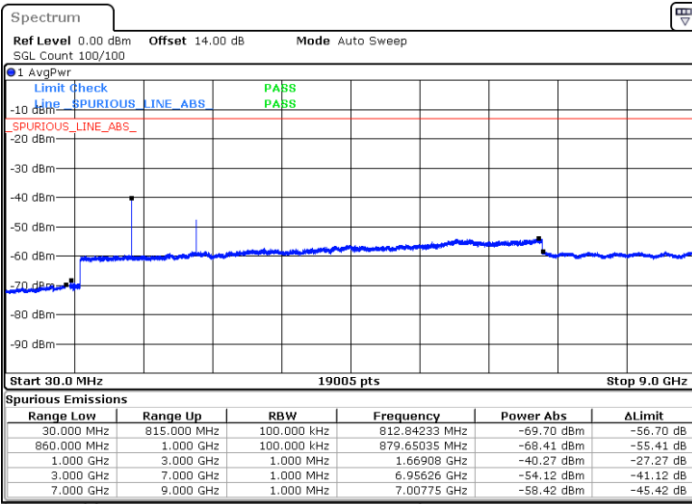

LTE Band 26 / 5MHz

Lowest Channel / QPSK

Lowest Channel / 16QAM

Date: 10.AUG.2021 22:12:00

Date: 10.AUG.2021 22:13:10

Middle Channel / QPSK

Middle Channel / 16QAM

Date: 10.AUG.2021 22:15:48

Date: 10.AUG.2021 22:16:58

LTE Band 26 / 5MHz

Highest Channel / QPSK

Date: 10.AUG.2021 22:27:36

Highest Channel / 16QAM

Date: 10.AUG.2021 22:28:46

LTE Band 26 / 10MHz

Lowest Channel / QPSK