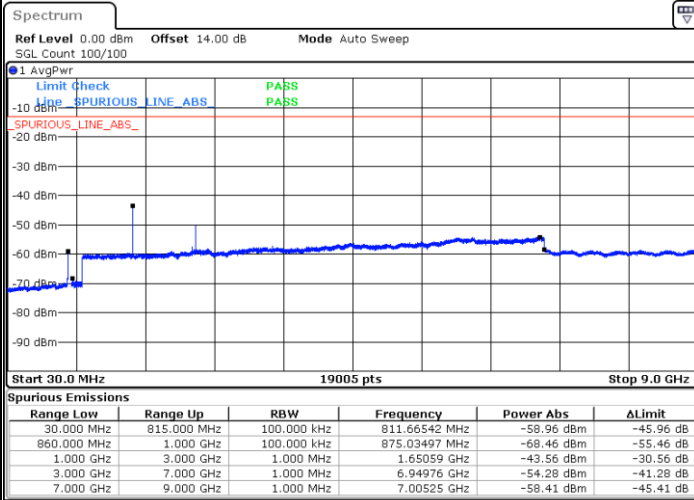

Date: 10.AUG.2021 20:25:44

Highest Channel / 64QAM

Date: 10.AUG.2021 20:31:44

LTE Band 26 / 5MHz

Lowest Channel / 64QAM

Middle Channel / 64QAM

Highest Channel / 64QAM

LTE Band 26 / 10MHz

Lowest Channel / 64QAM

Middle Channel / 64QAM

Date: 10.AUG.2021 21:12:18

Date: 10.AUG.2021 21:14:12

Highest Channel / 64QAM

Date: 10.AUG.2021 21:20:07

LTE Band 26 / 15MHz

Lowest Channel / 64QAM

Middle Channel / 64QAM

Date: 10.AUG.2021 21:26:05

Date: 10.AUG.2021 21:27:59

Highest Channel / 64QAM

Date: 10.AUG.2021 21:33:55

LTE Band 26 / 15MHz

Channel 26765 / QPSK

Channel 26765 / 16QAM

Note: Normal Voltage =3.8 V. ; Battery End Point (BEP) =3.6 V. ; Maximum Voltage =4.4 V.

LTE Band 66

Peak-to-Average Ratio

Mode	LTE Band 66 / 20MHz				
Mod.	QPSK		16QAM		Limit: 13dB
RB Size	1RB	Full RB	1RB	Full RB	Result
Lowest CH	4.49	5.28	5.33	6.17	PASS
Middle CH	4.72	5.36	5.94	6.32	
Highest CH	4.75	5.22	5.59	6.17	
Mode	LTE Band 66 / 20MHz				
Mod.	64QAM				Limit: 13dB
RB Size	1RB	Full RB			Result
Lowest CH	5.83	6.41	-	-	PASS
Middle CH	6.41	6.41	-	-	
Highest CH	6.32	6.38	-	-	