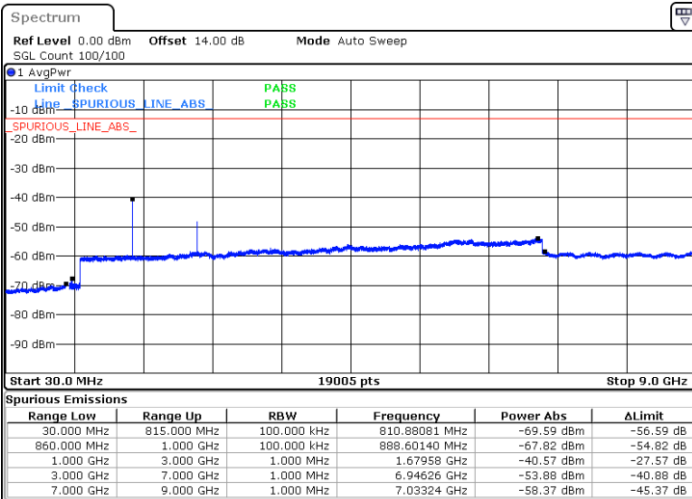

Date: 10.AUG.2021 22:16:58

LTE Band 26 / 5MHz

Highest Channel / QPSK

Date: 10.AUG.2021 22:27:36

Highest Channel / 16QAM

Date: 10.AUG.2021 22:28:46

LTE Band 26 / 10MHz

Lowest Channel / QPSK

Date: 10.AUG.2021 22:39:28

Lowest Channel / 16QAM

Date: 10.AUG.2021 22:40:38

LTE Band 26 / 10MHz

Middle Channel / QPSK

Middle Channel / 16QAM

Date: 10.AUG.2021 22:43:15

Date: 10.AUG.2021 22:44:25

Highest Channel / QPSK

Highest Channel / 16QAM

Date: 10.AUG.2021 22:55:03

Date: 10.AUG.2021 22:56:13

LTE Band 26 / 15MHz

Lowest Channel / QPSK

Lowest Channel / 16QAM

Date: 10.AUG.2021 23:06:54