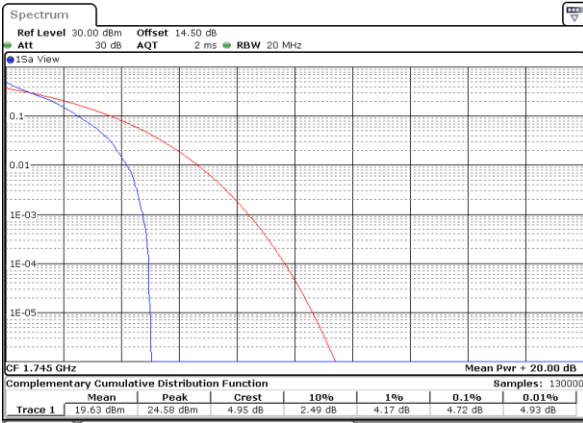

Note: Normal Voltage =3.8 V. ; Battery End Point (BEP) =3.6 V. ; Maximum Voltage =4.4 V.

LTE Band 66

Peak-to-Average Ratio

Mode	LTE Band 66 / 20MHz				
Mod.	QPSK		16QAM		Limit: 13dB
RB Size	1RB	Full RB	1RB	Full RB	Result
Lowest CH	4.49	5.28	5.33	6.17	PASS
Middle CH	4.72	5.36	5.94	6.32	
Highest CH	4.75	5.22	5.59	6.17	
Mode	LTE Band 66 / 20MHz				
Mod.	64QAM				Limit: 13dB
RB Size	1RB	Full RB			Result
Lowest CH	5.83	6.41	-	-	PASS
Middle CH	6.41	6.41	-	-	
Highest CH	6.32	6.38	-	-	

LTE Band 66 / 20MHz / QPSK

Lowest Channel / 1RB

Date: 12_AUG.2021 17:38:22

Lowest Channel / Full RB

Date: 12_AUG.2021 17:38:49

Middle Channel / 1RB

Date: 12_AUG.2021 17:39:17

Middle Channel / Full RB

Date: 12_AUG.2021 17:39:43

Highest Channel / 1RB

Date: 12_AUG.2021 17:40:11

Highest Channel / Full RB

Date: 12_AUG.2021 17:40:40

LTE Band 66 / 20MHz / 16QAM

Lowest Channel / 1RB

Date: 12_AUG.2021 17:35:37

Lowest Channel / Full RB

Date: 12_AUG.2021 17:36:04

Middle Channel / 1RB

Date: 12_AUG.2021 17:36:32

Middle Channel / Full RB

Date: 12_AUG.2021 17:36:59

Highest Channel / 1RB

Date: 12_AUG.2021 17:37:27