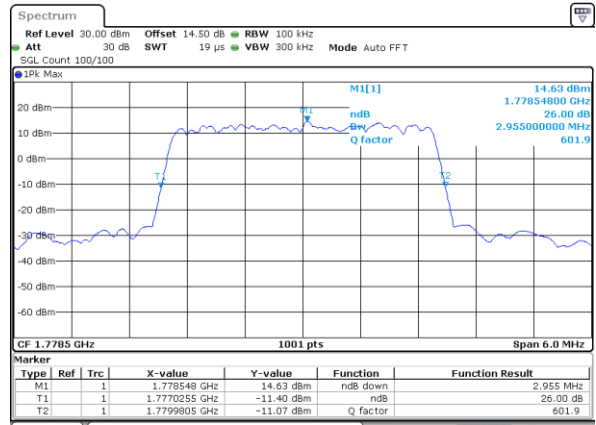

Middle Channel / 20MHz / 16QAM

Date: 12_AUG.2021 17:06:45

Highest Channel / 20MHz / QPSK

Date: 12_AUG.2021 17:10:25

Highest Channel / 20MHz / 16QAM

Date: 12_AUG.2021 17:10:49

LTE Band 66

Lowest Channel / 1.4MHz / 64QAM

Lowest Channel / 3MHz / 64QAM

Middle Channel / 20MHz / 64QAM

Middle Channel / 3MHz / 64QAM

Highest Channel / 20MHz / 64QAM

Highest Channel / 3MHz / 64QAM

LTE Band 66

Lowest Channel / 5MHz / 64QAM

Date: 12_AUG.2021 14:46:35

Lowest Channel / 10MHz / 64QAM

Date: 12_AUG.2021 15:57:24

Middle Channel / 5MHz / 64QAM

Date: 12_AUG.2021 14:52:33

Middle Channel / 10MHz / 64QAM

Date: 12_AUG.2021 16:03:21

Highest Channel / 5MHz / 64QAM

Date: 12_AUG.2021 14:54:27

Highest Channel / 10MHz / 64QAM

Date: 12_AUG.2021 16:05:14

LTE Band 66

Lowest Channel / 15MHz / 64QAM

Date: 12_AUG.2021 16:11:14

Lowest Channel / 20MHz / 64QAM

Date: 12_AUG.2021 17:22:03

Middle Channel / 15MHz / 64QAM