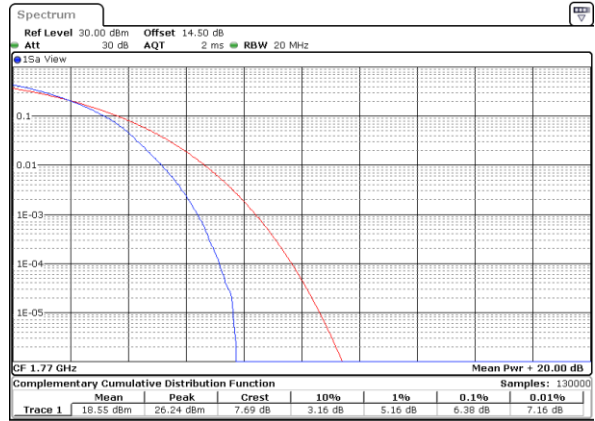

Highest Channel / Full RB

Date: 12_AUG.2021 17:37:54

LTE Band 66 / 20MHz / 64QAM

Lowest Channel / 1RB

Date: 12_AUG.2021 17:41:07

Lowest Channel / Full RB

Date: 12_AUG.2021 17:41:36

Middle Channel / 1RB

Date: 12_AUG.2021 17:42:04

Middle Channel / Full RB

Date: 12_AUG.2021 17:42:33

Highest Channel / 1RB

Date: 12_AUG.2021 17:43:01

Highest Channel / Full RB

Date: 12_AUG.2021 17:43:30

26dB Bandwidth

Mode	LTE Band 66 : 26dB BW(MHz)											
BW	1.4MHz		3MHz		5MHz		10MHz		15MHz		20MHz	
Mod.	QPSK	16QAM	QPSK	16QAM	QPSK	16QAM	QPSK	16QAM	QPSK	16QAM	QPSK	16QAM
Lowest CH	1.27	1.23	2.97	2.96	5.02	5.15	9.65	9.85	14.51	14.42	19.30	19.06
Middle CH	1.28	1.26	2.94	2.96	5.12	4.96	9.87	9.89	14.18	14.21	19.34	19.02
Highest CH	1.26	1.28	2.97	2.92	5.11	5.10	10.01	9.79	14.60	14.60	19.14	18.94
Mode	LTE Band 66 : 26dB BW(MHz)											
BW	1.4MHz		3MHz		5MHz		10MHz		15MHz		20MHz	
Mod.	64QAM		64QAM		64QAM		64QAM		64QAM		64QAM	
Lowest CH	1.26	-	2.94	-	4.97	-	9.99	-	14.75	-	19.02	-
Middle CH	1.27	-	2.95	-	5.06	-	9.71	-	14.84	-	18.70	-
Highest CH	1.26	-	2.96	-	4.94	-	9.91	-	14.99	-	19.26	-