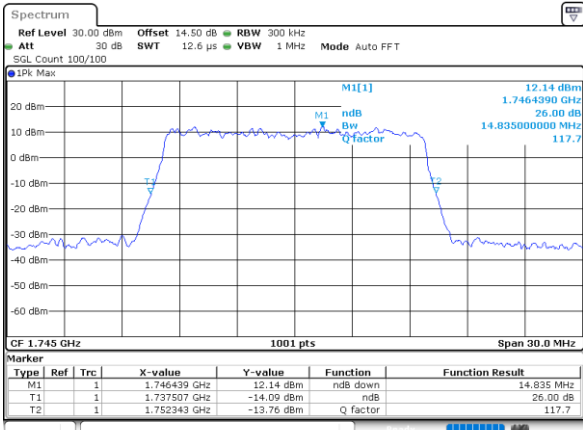

Lowest Channel / 10MHz / 64QAM

Date: 12_AUG.2021 15:57:24

Middle Channel / 5MHz / 64QAM

Date: 12_AUG.2021 14:52:33

Middle Channel / 10MHz / 64QAM

Date: 12_AUG.2021 16:03:21

Highest Channel / 5MHz / 64QAM

Date: 12_AUG.2021 14:54:27

Highest Channel / 10MHz / 64QAM

Date: 12_AUG.2021 16:05:14

LTE Band 66

Lowest Channel / 15MHz / 64QAM

Date: 12_AUG.2021 16:11:14

Lowest Channel / 20MHz / 64QAM

Date: 12_AUG.2021 17:22:03

Middle Channel / 15MHz / 64QAM

Date: 12_AUG.2021 16:17:12

Middle Channel / 20MHz / 64QAM

Date: 12_AUG.2021 17:28:01

Highest Channel / 15MHz / 64QAM

Date: 12_AUG.2021 16:19:07

Highest Channel / 20MHz / 64QAM

Date: 12_AUG.2021 17:29:55

Occupied Bandwidth