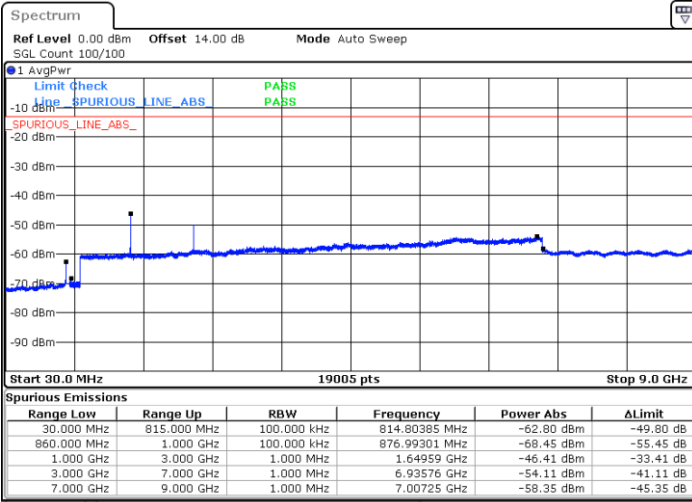

Date: 10.AUG.2021 20:10:12

Date: 10.AUG.2021 20:12:06

Highest Channel / 64QAM

Date: 10.AUG.2021 20:18:05

LTE Band 26 / 3MHz

Lowest Channel / 64QAM

Middle Channel / 64QAM

Date: 10.AUG.2021 20:23:49

Date: 10.AUG.2021 20:25:44

Highest Channel / 64QAM

Date: 10.AUG.2021 20:31:44

LTE Band 26 / 5MHz

Lowest Channel / 64QAM

Middle Channel / 64QAM

Highest Channel / 64QAM

LTE Band 26 / 10MHz

Lowest Channel / 64QAM

Middle Channel / 64QAM

Date: 10.AUG.2021 21:12:18

Date: 10.AUG.2021 21:14:12

Highest Channel / 64QAM

Date: 10.AUG.2021 21:20:07

LTE Band 26 / 15MHz

Lowest Channel / 64QAM