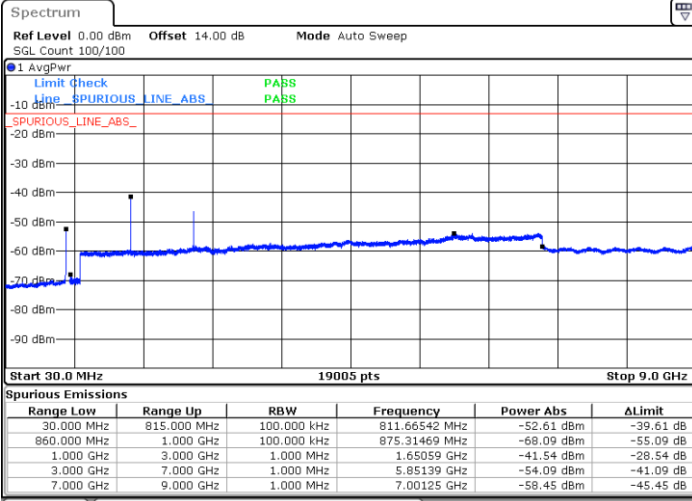

Date: 10.AUG.2021 22:39:28

Lowest Channel / 16QAM

Date: 10.AUG.2021 22:40:38

LTE Band 26 / 10MHz

Middle Channel / QPSK

Middle Channel / 16QAM

Date: 10.AUG.2021 22:43:15

Date: 10.AUG.2021 22:44:25

Highest Channel / QPSK

Highest Channel / 16QAM

Date: 10.AUG.2021 22:55:03

Date: 10.AUG.2021 22:56:13

LTE Band 26 / 15MHz

Lowest Channel / QPSK

Lowest Channel / 16QAM

Date: 10.AUG.2021 23:06:54

Date: 10.AUG.2021 23:08:04

Middle Channel / QPSK

Middle Channel / 16QAM

Date: 10.AUG.2021 23:10:42

Date: 10.AUG.2021 23:11:52

LTE Band 26 / 1.4MHz

Lowest Channel / 64QAM

Middle Channel / 64QAM