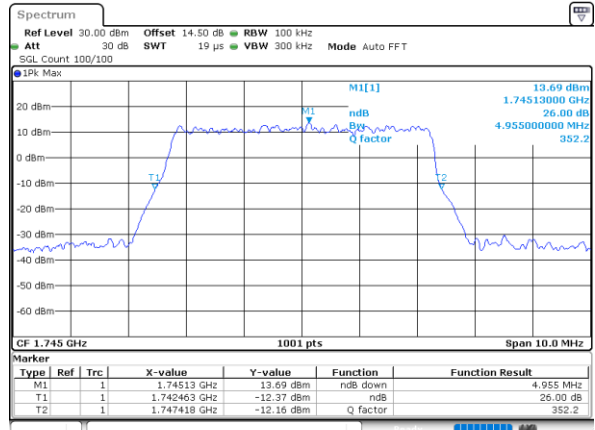

Highest Channel / 3MHz / 16QAM

Date: 12_AUG.2021 14:21:28

LTE Band 66

Lowest Channel / 5MHz / QPSK

Date: 12.AUG.2021 15:00:59

Lowest Channel / 5MHz / 16QAM

Date: 12.AUG.2021 15:01:23

Middle Channel / 5MHz / QPSK

Date: 12.AUG.2021 15:13:12

Middle Channel / 5MHz / 16QAM

Date: 12.AUG.2021 15:13:35

Highest Channel / 5MHz / QPSK

Date: 12.AUG.2021 15:17:15

Highest Channel / 5MHz / 16QAM

Date: 12.AUG.2021 15:17:39

LTE Band 66