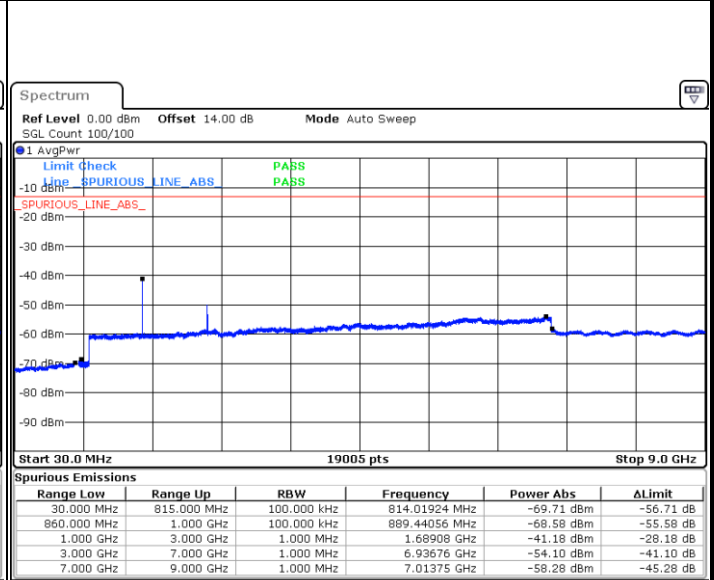

LTE Band 26 / 5MHz

Lowest Channel / QPSK

Lowest Channel / 16QAM

Date: 10.AUG.2021 22:12:00

Date: 10.AUG.2021 22:13:10

Middle Channel / QPSK

Middle Channel / 16QAM

Date: 10.AUG.2021 22:15:48

Date: 10.AUG.2021 22:16:58

LTE Band 26 / 5MHz

Highest Channel / QPSK

Date: 10.AUG.2021 22:27:36

Highest Channel / 16QAM

Date: 10.AUG.2021 22:28:46

LTE Band 26 / 10MHz

Lowest Channel / QPSK

Date: 10.AUG.2021 22:39:28

Lowest Channel / 16QAM

Date: 10.AUG.2021 22:40:38

LTE Band 26 / 10MHz

Middle Channel / QPSK

Middle Channel / 16QAM

Date: 10.AUG.2021 22:43:15

Date: 10.AUG.2021 22:44:25

Highest Channel / QPSK

Highest Channel / 16QAM

Date: 10.AUG.2021 22:55:03

Date: 10.AUG.2021 22:56:13

LTE Band 26 / 15MHz

Lowest Channel / QPSK

Lowest Channel / 16QAM

Date: 10.AUG.2021 23:06:54