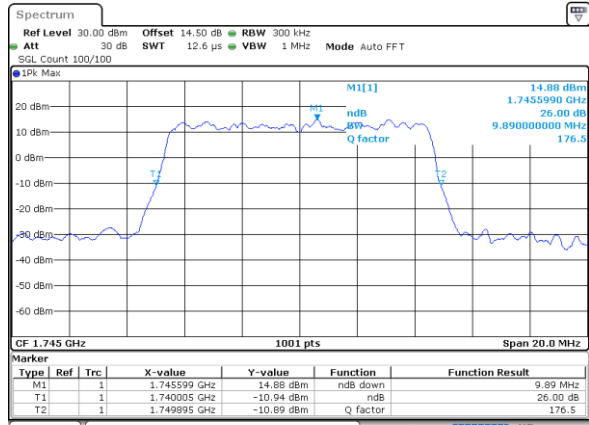

Date: 12.AUG.2021 15:13:12

Middle Channel / 5MHz / 16QAM

Date: 12.AUG.2021 15:13:35

Highest Channel / 5MHz / QPSK

Date: 12.AUG.2021 15:17:15

Highest Channel / 5MHz / 16QAM

Date: 12.AUG.2021 15:17:39

LTE Band 66

Lowest Channel / 10MHz / QPSK

Date: 12_AUG.2021 15:29:28

Lowest Channel / 10MHz / 16QAM

Date: 12_AUG.2021 15:29:52

Middle Channel / 10MHz / QPSK

Date: 12_AUG.2021 15:41:41

Middle Channel / 10MHz / 16QAM

Date: 12_AUG.2021 15:42:04

Highest Channel / 10MHz / QPSK

Date: 12_AUG.2021 15:45:45

Highest Channel / 10MHz / 16QAM

Date: 12_AUG.2021 15:46:09

LTE Band 66

Lowest Channel / 15MHz / QPSK

Date: 12_AUG.2021 16:25:39

Lowest Channel / 15MHz / 16QAM