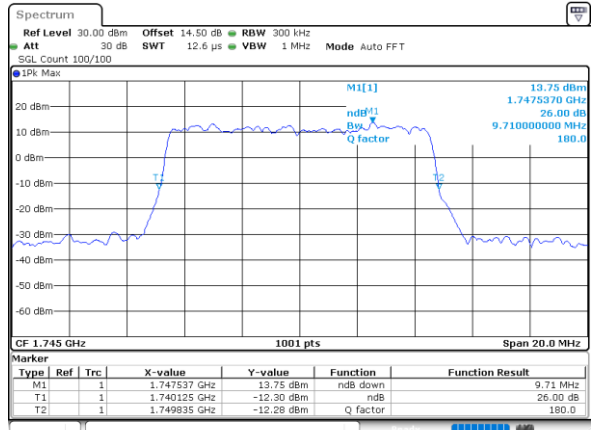

Middle Channel / 20MHz / 16QAM

Date: 12_AUG.2021 17:06:45

Highest Channel / 20MHz / QPSK

Date: 12_AUG.2021 17:10:25

Highest Channel / 20MHz / 16QAM

Date: 12_AUG.2021 17:10:49

LTE Band 66

Lowest Channel / 1.4MHz / 64QAM

Lowest Channel / 3MHz / 64QAM

Middle Channel / 20MHz / 64QAM

Middle Channel / 3MHz / 64QAM

Highest Channel / 20MHz / 64QAM

Highest Channel / 3MHz / 64QAM

LTE Band 66

Lowest Channel / 5MHz / 64QAM

Date: 12_AUG.2021 14:46:35

Lowest Channel / 10MHz / 64QAM

Date: 12_AUG.2021 15:57:24

Middle Channel / 5MHz / 64QAM

Date: 12_AUG.2021 14:52:33

Middle Channel / 10MHz / 64QAM

Date: 12_AUG.2021 16:03:21

Highest Channel / 5MHz / 64QAM

Date: 12_AUG.2021 14:54:27

Highest Channel / 10MHz / 64QAM

Date: 12_AUG.2021 16:05:14

LTE Band 66

Lowest Channel / 15MHz / 64QAM

Date: 12_AUG.2021 16:11:14

Lowest Channel / 20MHz / 64QAM

Date: 12_AUG.2021 17:22:03

Middle Channel / 15MHz / 64QAM