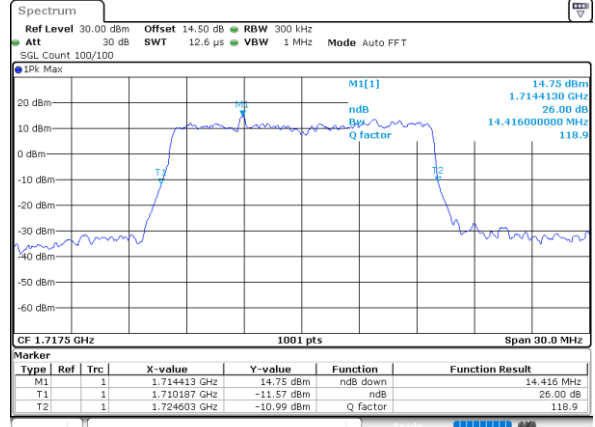

Highest Channel / 10MHz / QPSK

Date: 12_AUG.2021 15:45:45

Highest Channel / 10MHz / 16QAM

Date: 12_AUG.2021 15:46:09

LTE Band 66

Lowest Channel / 15MHz / QPSK

Date: 12_AUG.2021 16:25:39

Lowest Channel / 15MHz / 16QAM