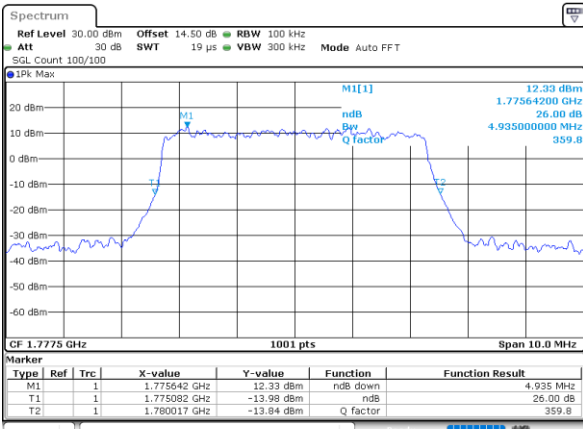

Lowest Channel / 3MHz / 64QAM

Middle Channel / 20MHz / 64QAM

Middle Channel / 3MHz / 64QAM

Highest Channel / 20MHz / 64QAM

Highest Channel / 3MHz / 64QAM

LTE Band 66

Lowest Channel / 5MHz / 64QAM

Date: 12_AUG.2021 14:46:35

Lowest Channel / 10MHz / 64QAM

Date: 12_AUG.2021 15:57:24

Middle Channel / 5MHz / 64QAM

Date: 12_AUG.2021 14:52:33

Middle Channel / 10MHz / 64QAM

Date: 12_AUG.2021 16:03:21

Highest Channel / 5MHz / 64QAM

Date: 12_AUG.2021 14:54:27

Highest Channel / 10MHz / 64QAM

Date: 12_AUG.2021 16:05:14

LTE Band 66

Lowest Channel / 15MHz / 64QAM

Date: 12_AUG.2021 16:11:14

Lowest Channel / 20MHz / 64QAM

Date: 12_AUG.2021 17:22:03

Middle Channel / 15MHz / 64QAM