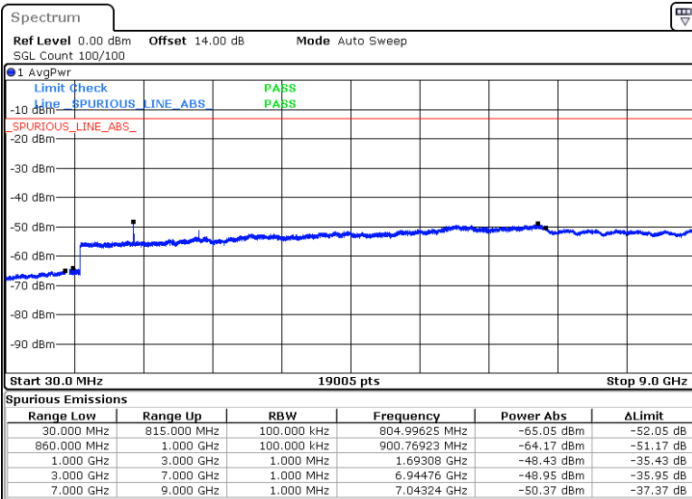

Date: 10.AUG.2021 23:08:04

Middle Channel / QPSK

Middle Channel / 16QAM

Date: 10.AUG.2021 23:10:42

Date: 10.AUG.2021 23:11:52

LTE Band 26 / 1.4MHz

Lowest Channel / 64QAM

Middle Channel / 64QAM

Date: 10.AUG.2021 20:10:12

Date: 10.AUG.2021 20:12:06

Highest Channel / 64QAM

Date: 10.AUG.2021 20:18:05

LTE Band 26 / 3MHz

Lowest Channel / 64QAM

Middle Channel / 64QAM

Date: 10.AUG.2021 20:23:49

Date: 10.AUG.2021 20:25:44

Highest Channel / 64QAM

Date: 10.AUG.2021 20:31:44

LTE Band 26 / 5MHz

Lowest Channel / 64QAM

Middle Channel / 64QAM

Highest Channel / 64QAM

LTE Band 26 / 10MHz