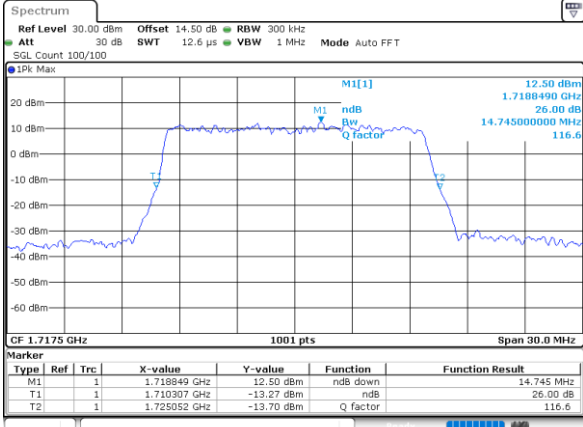

Lowest Channel / 10MHz / 64QAM

Date: 12_AUG.2021 15:57:24

Middle Channel / 5MHz / 64QAM

Date: 12_AUG.2021 14:52:33

Middle Channel / 10MHz / 64QAM

Date: 12_AUG.2021 16:03:21

Highest Channel / 5MHz / 64QAM

Date: 12_AUG.2021 14:54:27

Highest Channel / 10MHz / 64QAM

Date: 12_AUG.2021 16:05:14

LTE Band 66

Lowest Channel / 15MHz / 64QAM

Date: 12_AUG.2021 16:11:14

Lowest Channel / 20MHz / 64QAM

Date: 12_AUG.2021 17:22:03

Middle Channel / 15MHz / 64QAM

Date: 12_AUG.2021 16:17:12

Middle Channel / 20MHz / 64QAM

Date: 12_AUG.2021 17:28:01

Highest Channel / 15MHz / 64QAM

Date: 12_AUG.2021 16:19:07

Highest Channel / 20MHz / 64QAM

Date: 12_AUG.2021 17:29:55

Occupied Bandwidth