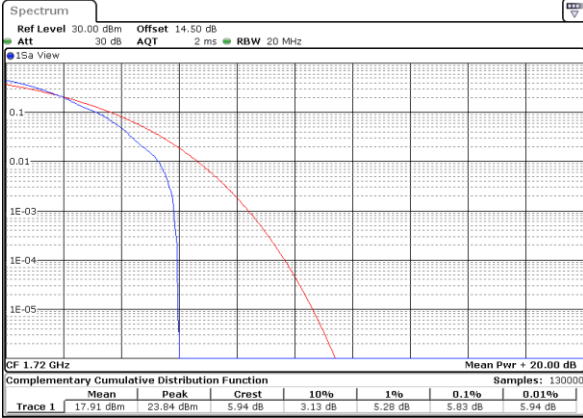

Lowest Channel / Full RB

Date: 12_AUG.2021 17:36:04

Middle Channel / 1RB

Date: 12_AUG.2021 17:36:32

Middle Channel / Full RB

Date: 12_AUG.2021 17:36:59

Highest Channel / 1RB

Date: 12_AUG.2021 17:37:27

Highest Channel / Full RB

Date: 12_AUG.2021 17:37:54

LTE Band 66 / 20MHz / 64QAM

Lowest Channel / 1RB

Date: 12_AUG.2021 17:41:07

Lowest Channel / Full RB

Date: 12_AUG.2021 17:41:36

Middle Channel / 1RB

Date: 12_AUG.2021 17:42:04

Middle Channel / Full RB

Date: 12_AUG.2021 17:42:33

Highest Channel / 1RB

Date: 12_AUG.2021 17:43:01

Highest Channel / Full RB

Date: 12_AUG.2021 17:43:30

26dB Bandwidth