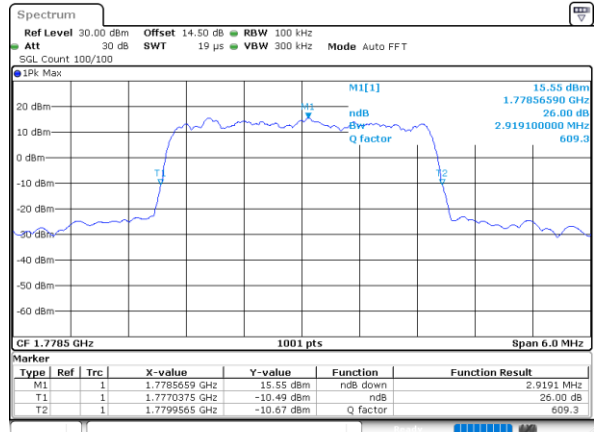

Date: 12_AUG.2021 13:35:08

Highest Channel / 1.4MHz / QPSK

Date: 12_AUG.2021 13:38:48

Highest Channel / 1.4MHz / 16QAM

Date: 12_AUG.2021 13:39:11

LTE Band 66

Lowest Channel / 3MHz / QPSK

Date: 12_AUG.2021 14:04:49

Lowest Channel / 3MHz / 16QAM

Date: 12_AUG.2021 14:05:12

Middle Channel / 3MHz / QPSK

Date: 12_AUG.2021 14:17:01

Middle Channel / 3MHz / 16QAM

Date: 12_AUG.2021 14:17:24

Highest Channel / 3MHz / QPSK

Date: 12_AUG.2021 14:21:04

Highest Channel / 3MHz / 16QAM

Date: 12_AUG.2021 14:21:28

LTE Band 66

Lowest Channel / 5MHz / QPSK

Date: 12.AUG.2021 15:00:59

Lowest Channel / 5MHz / 16QAM

Date: 12.AUG.2021 15:01:23

Middle Channel / 5MHz / QPSK