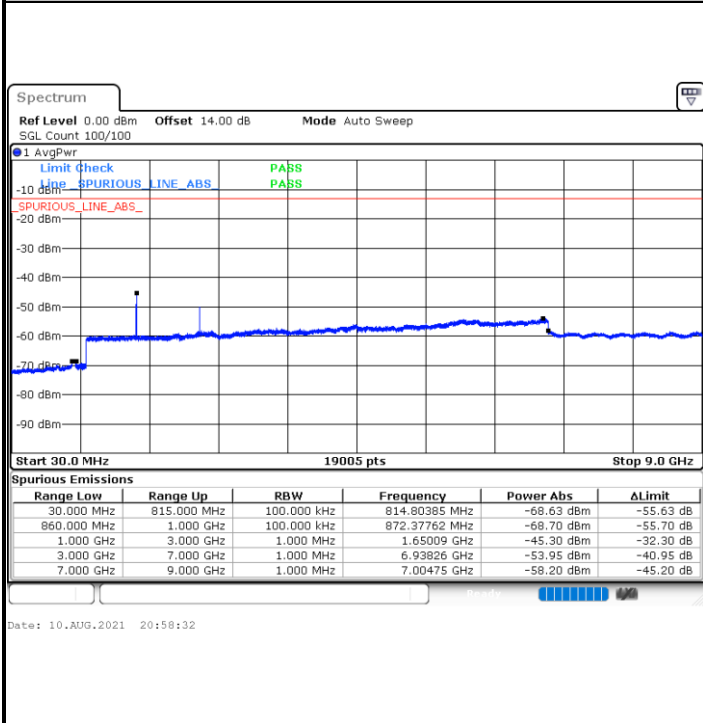

Date: 10.AUG.2021 20:10:12

Date: 10.AUG.2021 20:12:06

Highest Channel / 64QAM

Date: 10.AUG.2021 20:18:05

LTE Band 26 / 3MHz

Lowest Channel / 64QAM

Middle Channel / 64QAM

Date: 10.AUG.2021 20:23:49

Date: 10.AUG.2021 20:25:44

Highest Channel / 64QAM

Date: 10.AUG.2021 20:31:44

LTE Band 26 / 5MHz

Lowest Channel / 64QAM

Middle Channel / 64QAM

Highest Channel / 64QAM

LTE Band 26 / 10MHz

Lowest Channel / 64QAM

Middle Channel / 64QAM

Date: 10.AUG.2021 21:12:18

Date: 10.AUG.2021 21:14:12

Highest Channel / 64QAM

Date: 10.AUG.2021 21:20:07

LTE Band 26 / 15MHz

Lowest Channel / 64QAM

Middle Channel / 64QAM

Date: 10.AUG.2021 21:26:05

Date: 10.AUG.2021 21:27:59

Highest Channel / 64QAM

Date: 10.AUG.2021 21:33:55

LTE Band 26 / 15MHz

Channel 26765 / QPSK

Channel 26765 / 16QAM