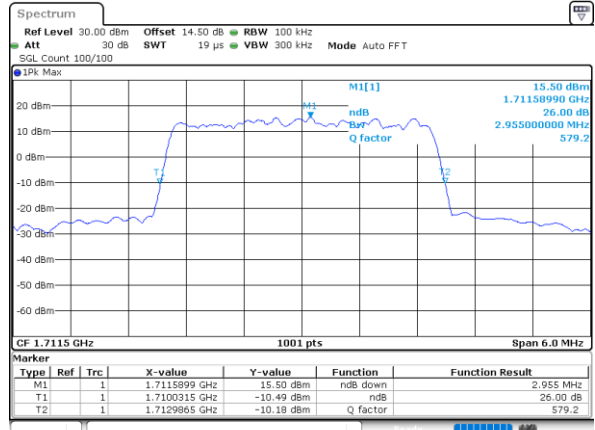

Lowest Channel / 3MHz / 16QAM

Date: 12_AUG.2021 14:05:12