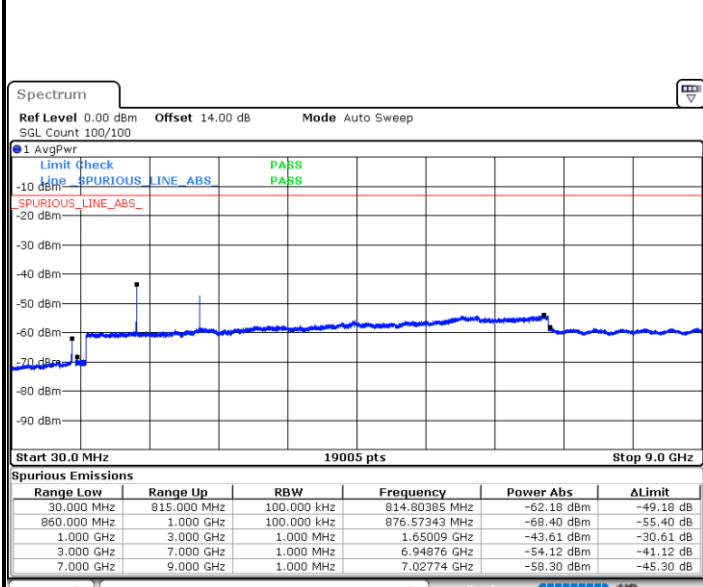

LTE Band 26 / 5MHz

Lowest Channel / QPSK

Lowest Channel / 16QAM

Date: 10.AUG.2021 22:12:00

Date: 10.AUG.2021 22:13:10

Middle Channel / QPSK

Middle Channel / 16QAM

Date: 10.AUG.2021 22:15:48

Date: 10.AUG.2021 22:16:58

LTE Band 26 / 5MHz

Highest Channel / QPSK

Date: 10.AUG.2021 22:27:36

Highest Channel / 16QAM

Date: 10.AUG.2021 22:28:46

LTE Band 26 / 10MHz

Lowest Channel / QPSK

Date: 10.AUG.2021 22:39:28

Lowest Channel / 16QAM

Date: 10.AUG.2021 22:40:38

LTE Band 26 / 10MHz

Middle Channel / QPSK

Middle Channel / 16QAM

Date: 10.AUG.2021 22:43:15

Date: 10.AUG.2021 22:44:25

Highest Channel / QPSK

Highest Channel / 16QAM

Date: 10.AUG.2021 22:55:03

Date: 10.AUG.2021 22:56:13

LTE Band 26 / 15MHz

Lowest Channel / QPSK

Lowest Channel / 16QAM

Date: 10.AUG.2021 23:06:54