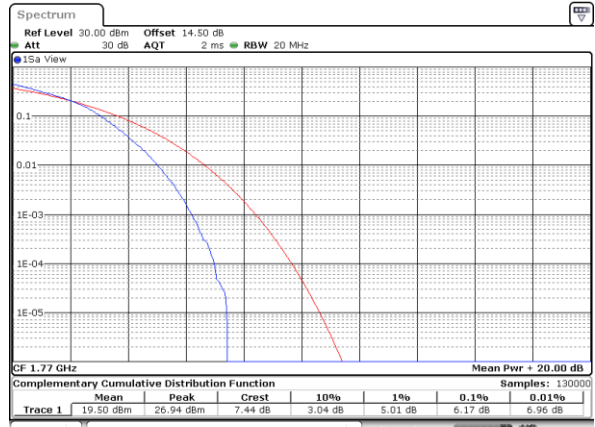

Date: 12_AUG.2021 17:39:43

Highest Channel / 1RB

Date: 12_AUG.2021 17:40:11

Highest Channel / Full RB

Date: 12_AUG.2021 17:40:40

LTE Band 66 / 20MHz / 16QAM

Lowest Channel / 1RB

Date: 12_AUG.2021 17:35:37

Lowest Channel / Full RB

Date: 12_AUG.2021 17:36:04

Middle Channel / 1RB

Date: 12_AUG.2021 17:36:32

Middle Channel / Full RB

Date: 12_AUG.2021 17:36:59

Highest Channel / 1RB

Date: 12_AUG.2021 17:37:27

Highest Channel / Full RB

Date: 12_AUG.2021 17:37:54

LTE Band 66 / 20MHz / 64QAM

Lowest Channel / 1RB

Date: 12_AUG.2021 17:41:07

Lowest Channel / Full RB

Date: 12_AUG.2021 17:41:36

Middle Channel / 1RB

Date: 12_AUG.2021 17:42:04

Middle Channel / Full RB

Date: 12_AUG.2021 17:42:33

Highest Channel / 1RB

Date: 12_AUG.2021 17:43:01

Highest Channel / Full RB

Date: 12_AUG.2021 17:43:30

26dB Bandwidth