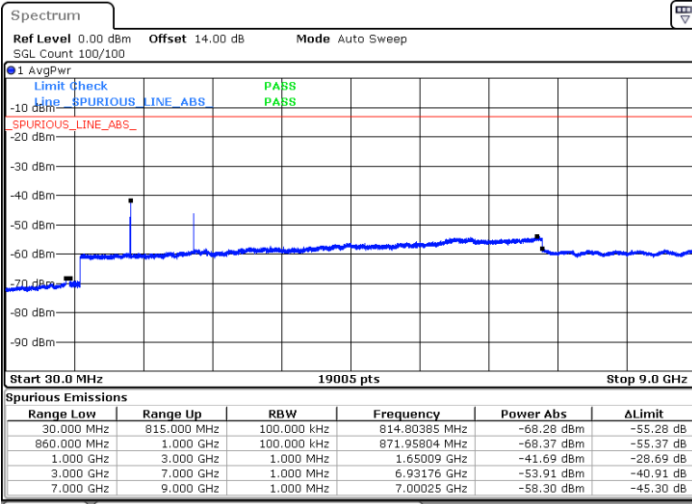

LTE Band 26 / 5MHz

Lowest Channel / QPSK

Lowest Channel / 16QAM

Date: 10.AUG.2021 22:12:00

Date: 10.AUG.2021 22:13:10

Middle Channel / QPSK

Middle Channel / 16QAM

Date: 10.AUG.2021 22:15:48

Date: 10.AUG.2021 22:16:58

LTE Band 26 / 5MHz

Highest Channel / QPSK

Date: 10.AUG.2021 22:27:36

Highest Channel / 16QAM

Date: 10.AUG.2021 22:28:46

LTE Band 26 / 10MHz

Lowest Channel / QPSK