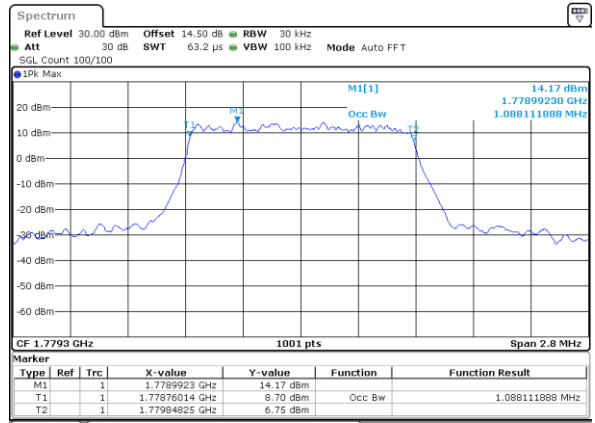

Mode	LTE Band 66 : 99%OBW(MHz)											
BW	1.4MHz		3MHz		5MHz		10MHz		15MHz		20MHz	
Mod.	QPSK	16QAM	QPSK	16QAM	QPSK	16QAM	QPSK	16QAM	QPSK	16QAM	QPSK	16QAM
Lowest CH	1.09	1.10	2.70	2.70	4.51	4.49	9.07	9.01	13.43	13.49	17.86	17.86
Middle CH	1.10	1.09	2.70	2.70	4.49	4.50	9.07	9.03	13.46	13.46	17.94	17.90
Highest CH	1.09	1.09	2.71	2.70	4.51	4.49	9.05	9.01	13.52	13.43	17.82	17.94
Mode	LTE Band 66 : 99%OBW(MHz)											
BW	1.4MHz		3MHz		5MHz		10MHz		15MHz		20MHz	
Mod.	64QAM		64QAM		64QAM		64QAM		64QAM		64QAM	
Lowest CH	1.10	-	2.72	-	4.52	-	9.13	-	13.46	-	17.86	-
Middle CH	1.09	-	2.72	-	4.53	-	9.03	-	13.49	-	17.90	-
Highest CH	1.09	-	2.72	-	4.49	-	9.03	-	13.40	-	17.90	-

LTE Band 66

Lowest Channel / 1.4MHz / QPSK

Date: 12.AUG.2021 13:21:42

Lowest Channel / 1.4MHz / 16QAM

Date: 12.AUG.2021 13:22:07

Middle Channel / 1.4MHz / QPSK

Date: 12.AUG.2021 13:33:54

Middle Channel / 1.4MHz / 16QAM

Date: 12.AUG.2021 13:34:19

Highest Channel / 1.4MHz / QPSK

Date: 12.AUG.2021 13:37:57

Highest Channel / 1.4MHz / 16QAM

Date: 12.AUG.2021 13:38:22