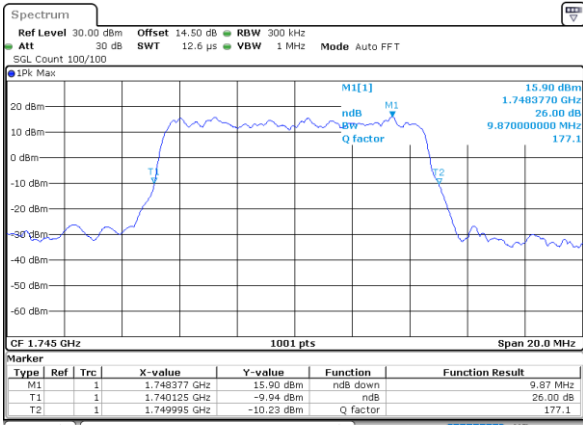

Highest Channel / 3MHz / 16QAM

Date: 12_AUG.2021 14:21:28

LTE Band 66

Lowest Channel / 5MHz / QPSK

Date: 12.AUG.2021 15:00:59

Lowest Channel / 5MHz / 16QAM

Date: 12.AUG.2021 15:01:23

Middle Channel / 5MHz / QPSK

Date: 12.AUG.2021 15:13:12

Middle Channel / 5MHz / 16QAM

Date: 12.AUG.2021 15:13:35

Highest Channel / 5MHz / QPSK

Date: 12.AUG.2021 15:17:15

Highest Channel / 5MHz / 16QAM

Date: 12.AUG.2021 15:17:39

LTE Band 66

Lowest Channel / 10MHz / QPSK

Date: 12_AUG.2021 15:29:28

Lowest Channel / 10MHz / 16QAM

Date: 12_AUG.2021 15:29:52

Middle Channel / 10MHz / QPSK

Date: 12_AUG.2021 15:41:41

Middle Channel / 10MHz / 16QAM

Date: 12_AUG.2021 15:42:04

Highest Channel / 10MHz / QPSK

Date: 12_AUG.2021 15:45:45

Highest Channel / 10MHz / 16QAM

Date: 12_AUG.2021 15:46:09

LTE Band 66

Lowest Channel / 15MHz / QPSK

Date: 12_AUG.2021 16:25:39

Lowest Channel / 15MHz / 16QAM