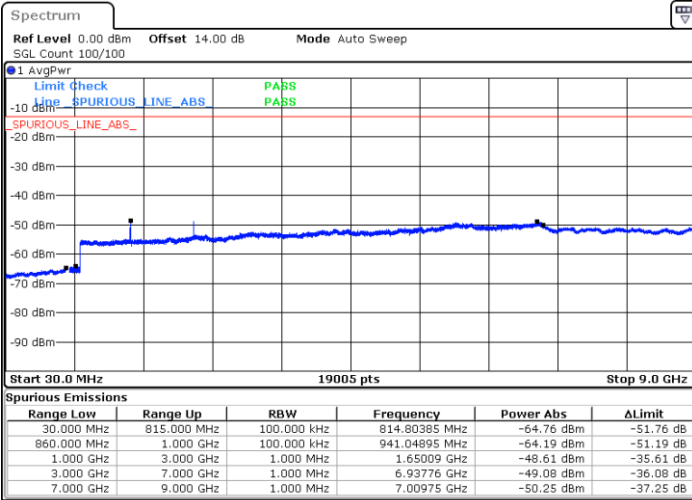

Date: 10.AUG.2021 23:08:04

Middle Channel / QPSK

Middle Channel / 16QAM

Date: 10.AUG.2021 23:10:42

Date: 10.AUG.2021 23:11:52

LTE Band 26 / 1.4MHz

Lowest Channel / 64QAM

Middle Channel / 64QAM

Date: 10.AUG.2021 20:10:12

Date: 10.AUG.2021 20:12:06

Highest Channel / 64QAM

Date: 10.AUG.2021 20:18:05

LTE Band 26 / 3MHz

Lowest Channel / 64QAM

Middle Channel / 64QAM

Date: 10.AUG.2021 20:23:49

Date: 10.AUG.2021 20:25:44

Highest Channel / 64QAM

Date: 10.AUG.2021 20:31:44

LTE Band 26 / 5MHz

Lowest Channel / 64QAM

Middle Channel / 64QAM

Highest Channel / 64QAM

LTE Band 26 / 10MHz