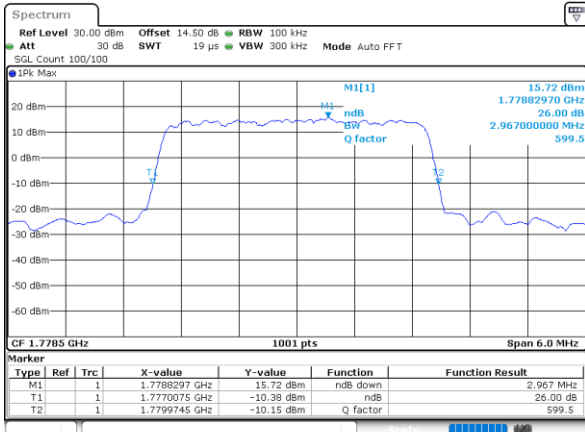

Date: 12_AUG.2021 13:35:08

Highest Channel / 1.4MHz / QPSK

Date: 12_AUG.2021 13:38:48

Highest Channel / 1.4MHz / 16QAM

Date: 12_AUG.2021 13:39:11

LTE Band 66

Lowest Channel / 3MHz / QPSK

Date: 12_AUG.2021 14:04:49

Lowest Channel / 3MHz / 16QAM

Date: 12_AUG.2021 14:05:12

Middle Channel / 3MHz / QPSK

Date: 12_AUG.2021 14:17:01

Middle Channel / 3MHz / 16QAM

Date: 12_AUG.2021 14:17:24

Highest Channel / 3MHz / QPSK

Date: 12_AUG.2021 14:21:04

Highest Channel / 3MHz / 16QAM

Date: 12_AUG.2021 14:21:28

LTE Band 66

Lowest Channel / 5MHz / QPSK

Date: 12.AUG.2021 15:00:59

Lowest Channel / 5MHz / 16QAM

Date: 12.AUG.2021 15:01:23

Middle Channel / 5MHz / QPSK