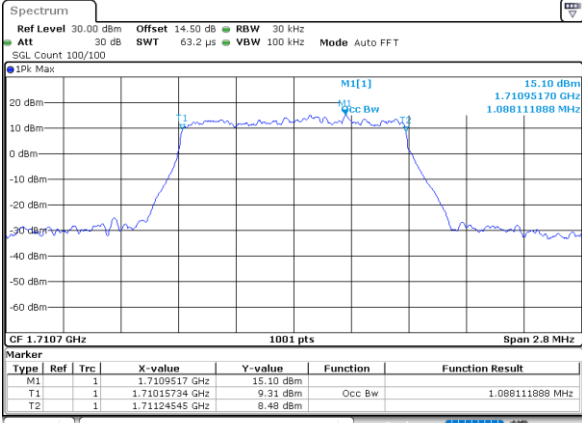

Highest Channel / 10MHz / 64QAM

Date: 12_AUG.2021 16:05:14

LTE Band 66

Lowest Channel / 15MHz / 64QAM

Date: 12_AUG.2021 16:11:14

Lowest Channel / 20MHz / 64QAM

Date: 12_AUG.2021 17:22:03

Middle Channel / 15MHz / 64QAM

Date: 12_AUG.2021 16:17:12

Middle Channel / 20MHz / 64QAM

Date: 12_AUG.2021 17:28:01

Highest Channel / 15MHz / 64QAM

Date: 12_AUG.2021 16:19:07

Highest Channel / 20MHz / 64QAM

Date: 12_AUG.2021 17:29:55

Occupied Bandwidth

Mode	LTE Band 66 : 99%OBW(MHz)											
BW	1.4MHz		3MHz		5MHz		10MHz		15MHz		20MHz	
Mod.	QPSK	16QAM	QPSK	16QAM	QPSK	16QAM	QPSK	16QAM	QPSK	16QAM	QPSK	16QAM
Lowest CH	1.09	1.10	2.70	2.70	4.51	4.49	9.07	9.01	13.43	13.49	17.86	17.86
Middle CH	1.10	1.09	2.70	2.70	4.49	4.50	9.07	9.03	13.46	13.46	17.94	17.90
Highest CH	1.09	1.09	2.71	2.70	4.51	4.49	9.05	9.01	13.52	13.43	17.82	17.94
Mode	LTE Band 66 : 99%OBW(MHz)											
BW	1.4MHz		3MHz		5MHz		10MHz		15MHz		20MHz	
Mod.	64QAM		64QAM		64QAM		64QAM		64QAM		64QAM	
Lowest CH	1.10	-	2.72	-	4.52	-	9.13	-	13.46	-	17.86	-
Middle CH	1.09	-	2.72	-	4.53	-	9.03	-	13.49	-	17.90	-
Highest CH	1.09	-	2.72	-	4.49	-	9.03	-	13.40	-	17.90	-

LTE Band 66

Lowest Channel / 1.4MHz / QPSK

Date: 12.AUG.2021 13:21:42

Lowest Channel / 1.4MHz / 16QAM

Date: 12.AUG.2021 13:22:07

Middle Channel / 1.4MHz / QPSK

Date: 12.AUG.2021 13:33:54

Middle Channel / 1.4MHz / 16QAM