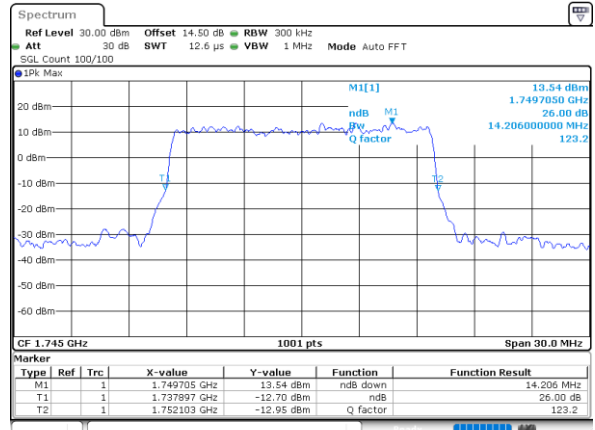

Middle Channel / 15MHz / 16QAM

Date: 12_AUG.2021 16:38:15