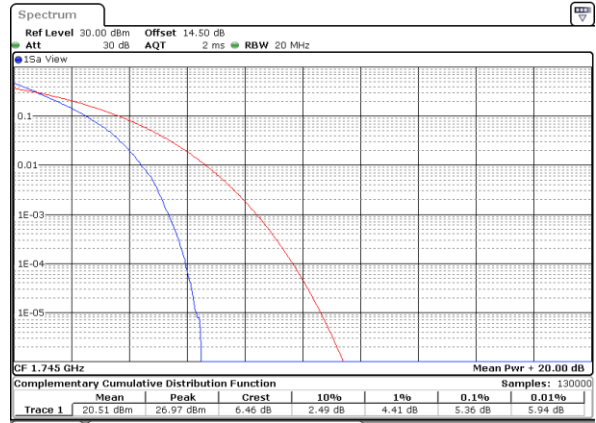

Note: Normal Voltage =3.8 V. ; Battery End Point (BEP) =3.6 V. ; Maximum Voltage =4.4 V.

LTE Band 66

Peak-to-Average Ratio

Mode	LTE Band 66 / 20MHz				
Mod.	QPSK		16QAM		Limit: 13dB
RB Size	1RB	Full RB	1RB	Full RB	Result
Lowest CH	4.49	5.28	5.33	6.17	PASS
Middle CH	4.72	5.36	5.94	6.32	
Highest CH	4.75	5.22	5.59	6.17	
Mode	LTE Band 66 / 20MHz				
Mod.	64QAM				Limit: 13dB
RB Size	1RB	Full RB			Result
Lowest CH	5.83	6.41	-	-	PASS
Middle CH	6.41	6.41	-	-	
Highest CH	6.32	6.38	-	-	

LTE Band 66 / 20MHz / QPSK

Lowest Channel / 1RB

Date: 12_AUG.2021 17:38:22

Lowest Channel / Full RB

Date: 12_AUG.2021 17:38:49

Middle Channel / 1RB

Date: 12_AUG.2021 17:39:17

Middle Channel / Full RB

Date: 12_AUG.2021 17:39:43

Highest Channel / 1RB

Date: 12_AUG.2021 17:40:11

Highest Channel / Full RB

Date: 12_AUG.2021 17:40:40

LTE Band 66 / 20MHz / 16QAM

Lowest Channel / 1RB

Date: 12_AUG.2021 17:35:37