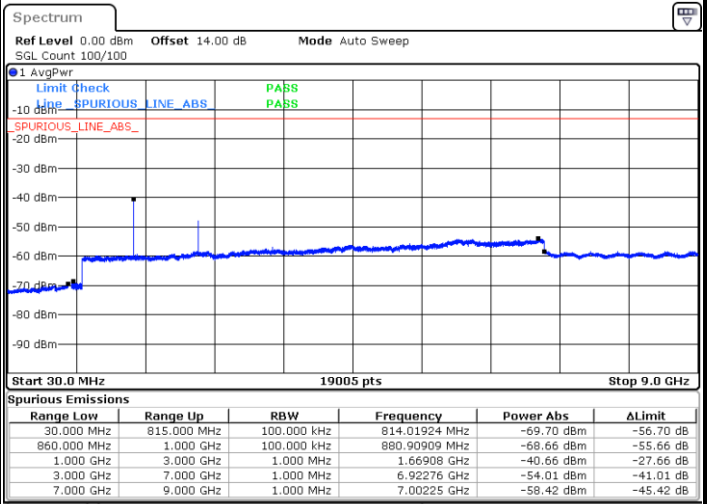

LTE Band 26 / 5MHz

Lowest Channel / QPSK

Lowest Channel / 16QAM

Date: 10.AUG.2021 22:12:00

Date: 10.AUG.2021 22:13:10

Middle Channel / QPSK

Middle Channel / 16QAM

Date: 10.AUG.2021 22:15:48

Date: 10.AUG.2021 22:16:58

LTE Band 26 / 5MHz

Highest Channel / QPSK

Date: 10.AUG.2021 22:27:36

Highest Channel / 16QAM

Date: 10.AUG.2021 22:28:46

LTE Band 26 / 10MHz

Lowest Channel / QPSK