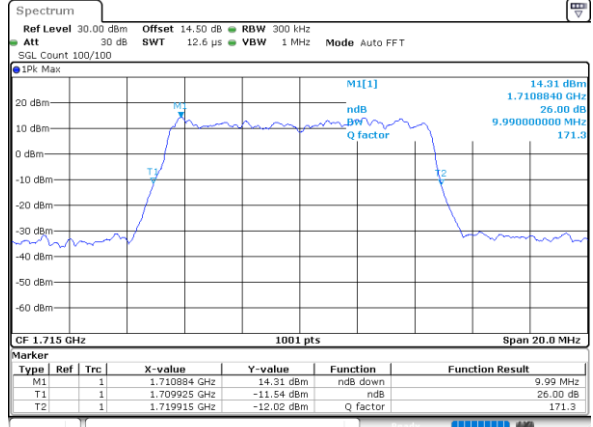

Middle Channel / 20MHz / 16QAM

Date: 12_AUG.2021 17:06:45

Highest Channel / 20MHz / QPSK

Date: 12_AUG.2021 17:10:25

Highest Channel / 20MHz / 16QAM

Date: 12_AUG.2021 17:10:49

LTE Band 66

Lowest Channel / 1.4MHz / 64QAM

Lowest Channel / 3MHz / 64QAM

Middle Channel / 20MHz / 64QAM

Middle Channel / 3MHz / 64QAM

Highest Channel / 20MHz / 64QAM

Highest Channel / 3MHz / 64QAM

LTE Band 66

Lowest Channel / 5MHz / 64QAM

Date: 12_AUG.2021 14:46:35

Lowest Channel / 10MHz / 64QAM

Date: 12_AUG.2021 15:57:24

Middle Channel / 5MHz / 64QAM

Date: 12_AUG.2021 14:52:33

Middle Channel / 10MHz / 64QAM

Date: 12_AUG.2021 16:03:21

Highest Channel / 5MHz / 64QAM

Date: 12_AUG.2021 14:54:27

Highest Channel / 10MHz / 64QAM

Date: 12_AUG.2021 16:05:14

LTE Band 66

Lowest Channel / 15MHz / 64QAM

Date: 12_AUG.2021 16:11:14

Lowest Channel / 20MHz / 64QAM

Date: 12_AUG.2021 17:22:03

Middle Channel / 15MHz / 64QAM