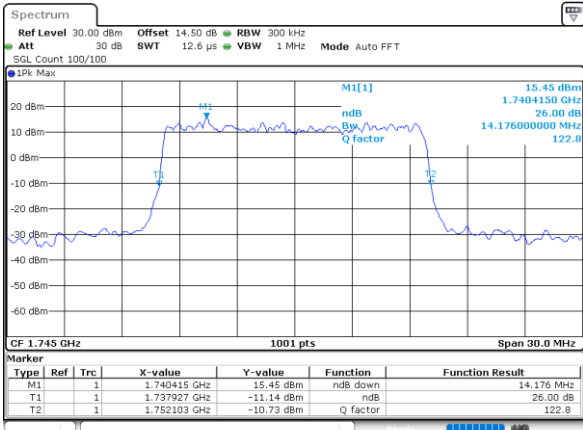

Middle Channel / 15MHz / QPSK

Date: 12_AUG.2021 16:37:51