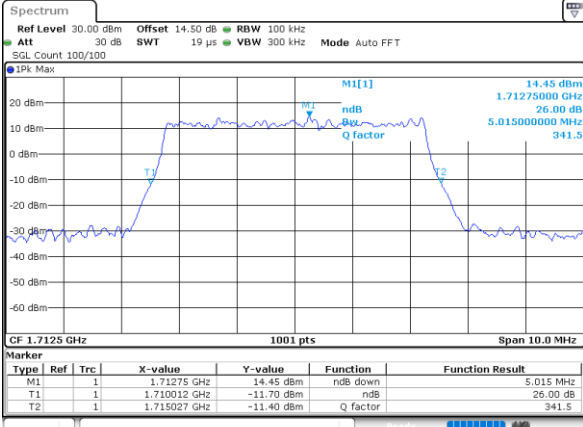

Highest Channel / 3MHz / 16QAM

Date: 12_AUG.2021 14:21:28

LTE Band 66

Lowest Channel / 5MHz / QPSK

Date: 12.AUG.2021 15:00:59

Lowest Channel / 5MHz / 16QAM

Date: 12.AUG.2021 15:01:23

Middle Channel / 5MHz / QPSK

Date: 12.AUG.2021 15:13:12

Middle Channel / 5MHz / 16QAM

Date: 12.AUG.2021 15:13:35

Highest Channel / 5MHz / QPSK

Date: 12.AUG.2021 15:17:15

Highest Channel / 5MHz / 16QAM

Date: 12.AUG.2021 15:17:39

LTE Band 66