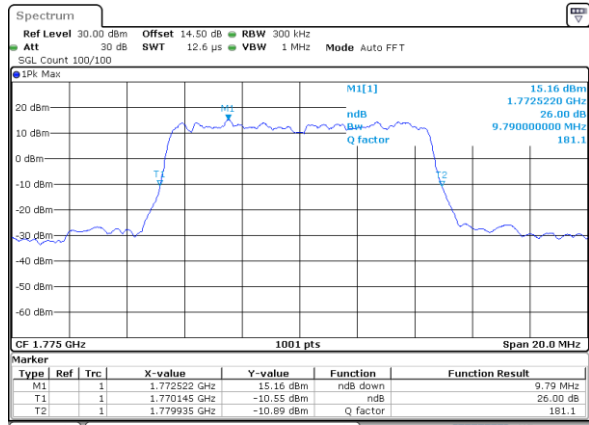

Date: 12.AUG.2021 15:13:12

Middle Channel / 5MHz / 16QAM

Date: 12.AUG.2021 15:13:35

Highest Channel / 5MHz / QPSK

Date: 12.AUG.2021 15:17:15

Highest Channel / 5MHz / 16QAM

Date: 12.AUG.2021 15:17:39

LTE Band 66

Lowest Channel / 10MHz / QPSK

Date: 12_AUG.2021 15:29:28

Lowest Channel / 10MHz / 16QAM

Date: 12_AUG.2021 15:29:52

Middle Channel / 10MHz / QPSK

Date: 12_AUG.2021 15:41:41

Middle Channel / 10MHz / 16QAM

Date: 12_AUG.2021 15:42:04

Highest Channel / 10MHz / QPSK

Date: 12_AUG.2021 15:45:45

Highest Channel / 10MHz / 16QAM

Date: 12_AUG.2021 15:46:09

LTE Band 66

Lowest Channel / 15MHz / QPSK

Date: 12_AUG.2021 16:25:39

Lowest Channel / 15MHz / 16QAM