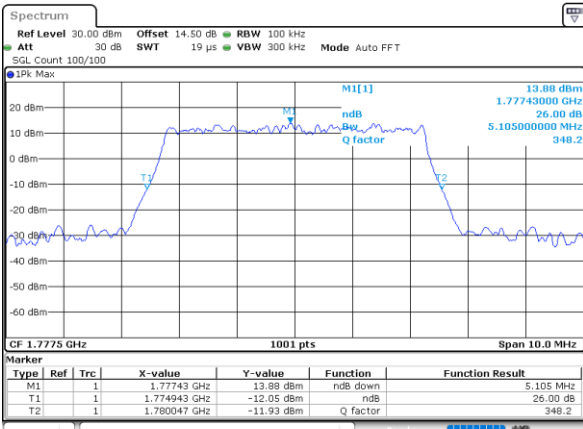

Highest Channel / 3MHz / 16QAM

Date: 12_AUG.2021 14:21:28

LTE Band 66

Lowest Channel / 5MHz / QPSK

Date: 12.AUG.2021 15:00:59

Lowest Channel / 5MHz / 16QAM

Date: 12.AUG.2021 15:01:23

Middle Channel / 5MHz / QPSK

Date: 12.AUG.2021 15:13:12

Middle Channel / 5MHz / 16QAM

Date: 12.AUG.2021 15:13:35

Highest Channel / 5MHz / QPSK

Date: 12.AUG.2021 15:17:15

Highest Channel / 5MHz / 16QAM

Date: 12.AUG.2021 15:17:39

LTE Band 66