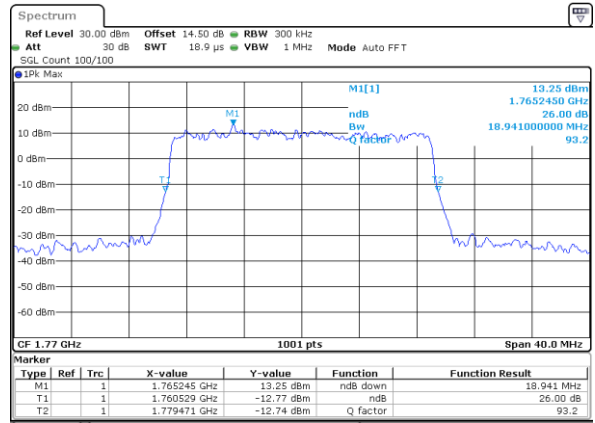

Date: 12_AUG.2021 16:42:20

LTE Band 66

Lowest Channel / 20MHz / QPSK

Date: 12_AUG.2021 16:54:09

Lowest Channel / 20MHz / 16QAM

Date: 12_AUG.2021 16:54:33

Middle Channel / 20MHz / QPSK

Date: 12_AUG.2021 17:06:21

Middle Channel / 20MHz / 16QAM

Date: 12_AUG.2021 17:06:45

Highest Channel / 20MHz / QPSK

Date: 12_AUG.2021 17:10:25

Highest Channel / 20MHz / 16QAM

Date: 12_AUG.2021 17:10:49

LTE Band 66

Lowest Channel / 1.4MHz / 64QAM

Lowest Channel / 3MHz / 64QAM

Middle Channel / 20MHz / 64QAM

Middle Channel / 3MHz / 64QAM

Highest Channel / 20MHz / 64QAM

Highest Channel / 3MHz / 64QAM

LTE Band 66

Lowest Channel / 5MHz / 64QAM

Date: 12_AUG.2021 14:46:35