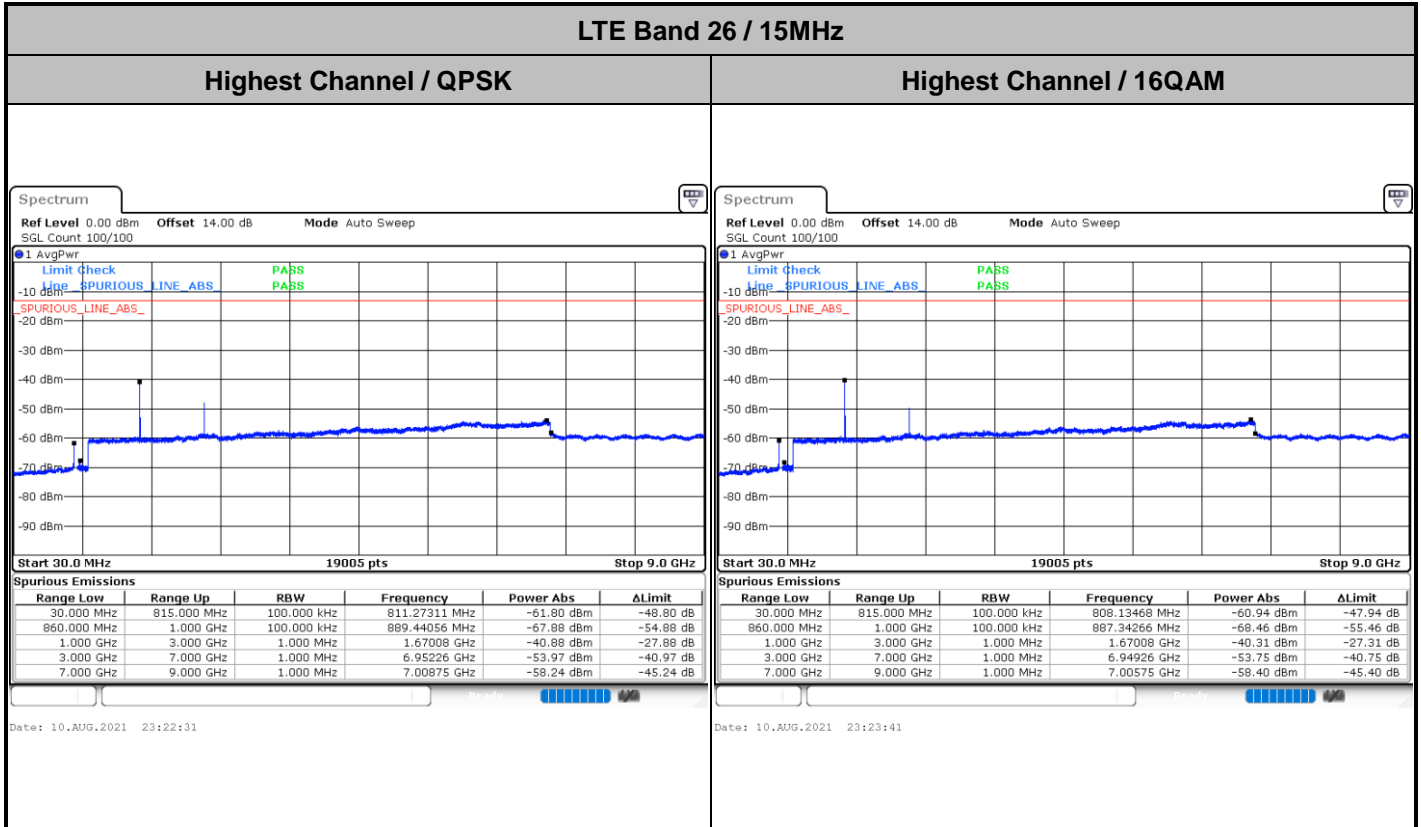

Highest Channel / QPSK

Highest Channel / 16QAM

Date: 10.AUG.2021 22:55:03

Date: 10.AUG.2021 22:56:13

LTE Band 26 / 15MHz

Lowest Channel / QPSK

Lowest Channel / 16QAM

Date: 10.AUG.2021 23:06:54

Date: 10.AUG.2021 23:08:04

Middle Channel / QPSK

Middle Channel / 16QAM

Date: 10.AUG.2021 23:10:42

Date: 10.AUG.2021 23:11:52

LTE Band 26 / 1.4MHz

Lowest Channel / 64QAM

Middle Channel / 64QAM

Date: 10.AUG.2021 20:10:12

Date: 10.AUG.2021 20:12:06

Highest Channel / 64QAM

Date: 10.AUG.2021 20:18:05

LTE Band 26 / 3MHz

Lowest Channel / 64QAM

Middle Channel / 64QAM

Date: 10.AUG.2021 20:23:49