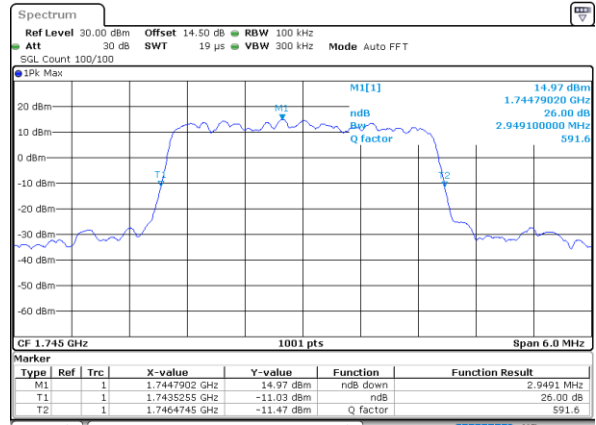

Date: 12_AUG.2021 16:42:20

LTE Band 66

Lowest Channel / 20MHz / QPSK

Date: 12_AUG.2021 16:54:09

Lowest Channel / 20MHz / 16QAM

Date: 12_AUG.2021 16:54:33

Middle Channel / 20MHz / QPSK

Date: 12_AUG.2021 17:06:21

Middle Channel / 20MHz / 16QAM

Date: 12_AUG.2021 17:06:45

Highest Channel / 20MHz / QPSK

Date: 12_AUG.2021 17:10:25

Highest Channel / 20MHz / 16QAM

Date: 12_AUG.2021 17:10:49

LTE Band 66

Lowest Channel / 1.4MHz / 64QAM

Lowest Channel / 3MHz / 64QAM

Middle Channel / 20MHz / 64QAM

Middle Channel / 3MHz / 64QAM

Highest Channel / 20MHz / 64QAM

Highest Channel / 3MHz / 64QAM

LTE Band 66

Lowest Channel / 5MHz / 64QAM

Date: 12_AUG.2021 14:46:35

Lowest Channel / 10MHz / 64QAM

Date: 12_AUG.2021 15:57:24

Middle Channel / 5MHz / 64QAM

Date: 12_AUG.2021 14:52:33

Middle Channel / 10MHz / 64QAM

Date: 12_AUG.2021 16:03:21

Highest Channel / 5MHz / 64QAM

Date: 12_AUG.2021 14:54:27