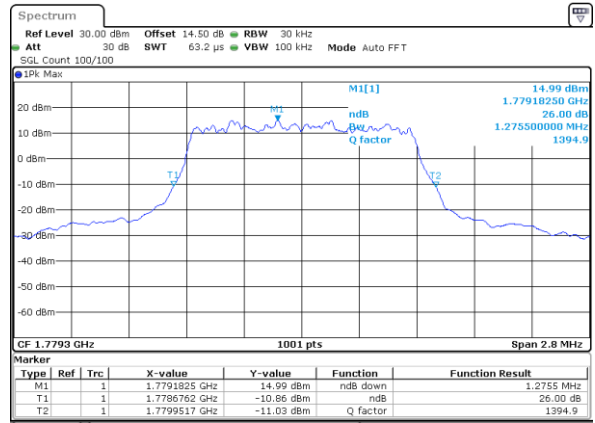

Date: 12_AUG.2021 17:42:04

Middle Channel / Full RB

Date: 12_AUG.2021 17:42:33

Highest Channel / 1RB

Date: 12_AUG.2021 17:43:01

Highest Channel / Full RB

Date: 12_AUG.2021 17:43:30

26dB Bandwidth

Mode	LTE Band 66 : 26dB BW(MHz)											
BW	1.4MHz		3MHz		5MHz		10MHz		15MHz		20MHz	
Mod.	QPSK	16QAM	QPSK	16QAM	QPSK	16QAM	QPSK	16QAM	QPSK	16QAM	QPSK	16QAM
Lowest CH	1.27	1.23	2.97	2.96	5.02	5.15	9.65	9.85	14.51	14.42	19.30	19.06
Middle CH	1.28	1.26	2.94	2.96	5.12	4.96	9.87	9.89	14.18	14.21	19.34	19.02
Highest CH	1.26	1.28	2.97	2.92	5.11	5.10	10.01	9.79	14.60	14.60	19.14	18.94
Mode	LTE Band 66 : 26dB BW(MHz)											
BW	1.4MHz		3MHz		5MHz		10MHz		15MHz		20MHz	
Mod.	64QAM		64QAM		64QAM		64QAM		64QAM		64QAM	
Lowest CH	1.26	-	2.94	-	4.97	-	9.99	-	14.75	-	19.02	-
Middle CH	1.27	-	2.95	-	5.06	-	9.71	-	14.84	-	18.70	-
Highest CH	1.26	-	2.96	-	4.94	-	9.91	-	14.99	-	19.26	-

LTE Band 66

Lowest Channel / 1.4MHz / QPSK

Date: 12_AUG.2021 13:22:32

Lowest Channel / 1.4MHz / 16QAM

Date: 12_AUG.2021 13:22:56

Middle Channel / 1.4MHz / QPSK

Date: 12_AUG.2021 13:34:45

Middle Channel / 1.4MHz / 16QAM

Date: 12_AUG.2021 13:35:08

Highest Channel / 1.4MHz / QPSK

Date: 12_AUG.2021 13:38:48

Highest Channel / 1.4MHz / 16QAM

Date: 12_AUG.2021 13:39:11

LTE Band 66

Lowest Channel / 3MHz / QPSK

Date: 12_AUG.2021 14:04:49