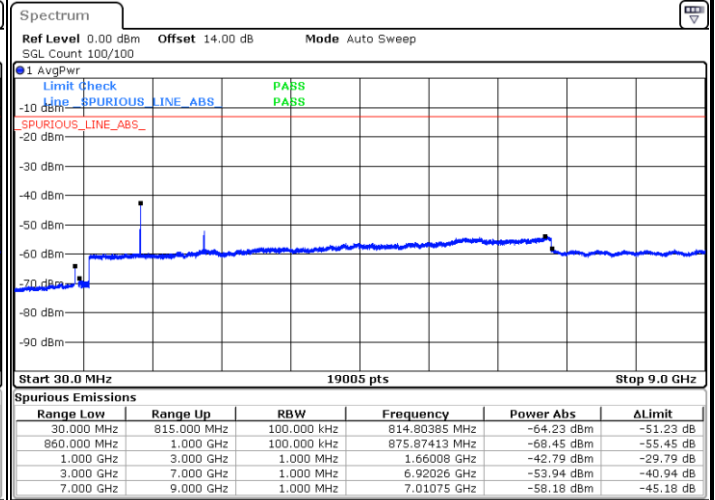

Date: 10.AUG.2021 20:25:44

Highest Channel / 64QAM

Date: 10.AUG.2021 20:31:44

LTE Band 26 / 5MHz

Lowest Channel / 64QAM

Middle Channel / 64QAM

Highest Channel / 64QAM

LTE Band 26 / 10MHz

Lowest Channel / 64QAM

Middle Channel / 64QAM

Date: 10.AUG.2021 21:12:18

Date: 10.AUG.2021 21:14:12

Highest Channel / 64QAM

Date: 10.AUG.2021 21:20:07

LTE Band 26 / 15MHz

Lowest Channel / 64QAM

Middle Channel / 64QAM

Date: 10.AUG.2021 21:26:05

Date: 10.AUG.2021 21:27:59

Highest Channel / 64QAM

Date: 10.AUG.2021 21:33:55

LTE Band 26 / 15MHz

Channel 26765 / QPSK

Channel 26765 / 16QAM

Note: Normal Voltage =3.8 V. ; Battery End Point (BEP) =3.6 V. ; Maximum Voltage =4.4 V.

LTE Band 66

Peak-to-Average Ratio

Mode	LTE Band 66 / 20MHz				
Mod.	QPSK		16QAM		Limit: 13dB
RB Size	1RB	Full RB	1RB	Full RB	Result
Lowest CH	4.49	5.28	5.33	6.17	PASS
Middle CH	4.72	5.36	5.94	6.32	
Highest CH	4.75	5.22	5.59	6.17	
Mode	LTE Band 66 / 20MHz				
Mod.	64QAM				Limit: 13dB
RB Size	1RB	Full RB			Result
Lowest CH	5.83	6.41	-	-	PASS
Middle CH	6.41	6.41	-	-	
Highest CH	6.32	6.38	-	-	