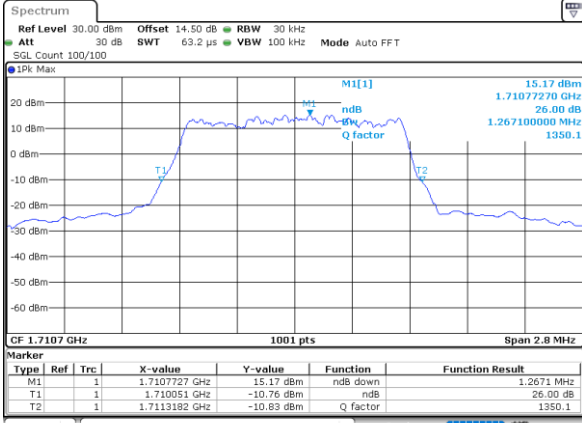

Highest Channel / Full RB

Date: 12_AUG.2021 17:37:54

LTE Band 66 / 20MHz / 64QAM

Lowest Channel / 1RB

Date: 12_AUG.2021 17:41:07

Lowest Channel / Full RB

Date: 12_AUG.2021 17:41:36

Middle Channel / 1RB

Date: 12_AUG.2021 17:42:04

Middle Channel / Full RB

Date: 12_AUG.2021 17:42:33

Highest Channel / 1RB

Date: 12_AUG.2021 17:43:01

Highest Channel / Full RB

Date: 12_AUG.2021 17:43:30

26dB Bandwidth

Mode	LTE Band 66 : 26dB BW(MHz)											
BW	1.4MHz		3MHz		5MHz		10MHz		15MHz		20MHz	
Mod.	QPSK	16QAM	QPSK	16QAM	QPSK	16QAM	QPSK	16QAM	QPSK	16QAM	QPSK	16QAM
Lowest CH	1.27	1.23	2.97	2.96	5.02	5.15	9.65	9.85	14.51	14.42	19.30	19.06
Middle CH	1.28	1.26	2.94	2.96	5.12	4.96	9.87	9.89	14.18	14.21	19.34	19.02
Highest CH	1.26	1.28	2.97	2.92	5.11	5.10	10.01	9.79	14.60	14.60	19.14	18.94
Mode	LTE Band 66 : 26dB BW(MHz)											
BW	1.4MHz		3MHz		5MHz		10MHz		15MHz		20MHz	
Mod.	64QAM		64QAM		64QAM		64QAM		64QAM		64QAM	
Lowest CH	1.26	-	2.94	-	4.97	-	9.99	-	14.75	-	19.02	-
Middle CH	1.27	-	2.95	-	5.06	-	9.71	-	14.84	-	18.70	-
Highest CH	1.26	-	2.96	-	4.94	-	9.91	-	14.99	-	19.26	-

LTE Band 66

Lowest Channel / 1.4MHz / QPSK

Date: 12_AUG.2021 13:22:32

Lowest Channel / 1.4MHz / 16QAM

Date: 12_AUG.2021 13:22:56

Middle Channel / 1.4MHz / QPSK

Date: 12_AUG.2021 13:34:45

Middle Channel / 1.4MHz / 16QAM