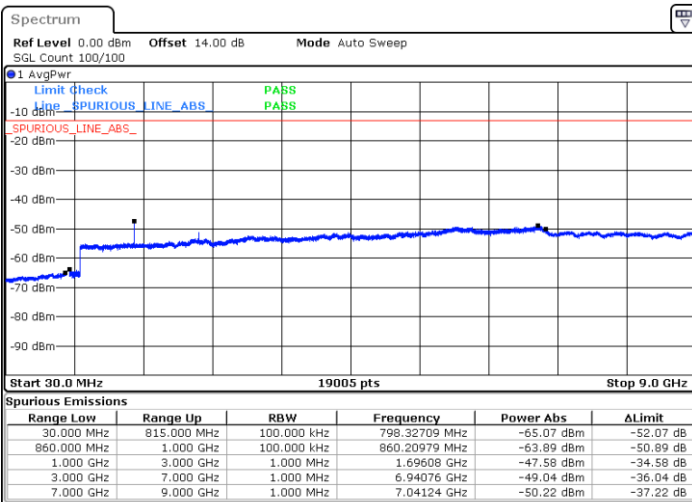

Highest Channel / QPSK

Highest Channel / 16QAM

Date: 10.AUG.2021 22:55:03

Date: 10.AUG.2021 22:56:13

LTE Band 26 / 15MHz

Lowest Channel / QPSK

Lowest Channel / 16QAM

Date: 10.AUG.2021 23:06:54

Date: 10.AUG.2021 23:08:04

Middle Channel / QPSK

Middle Channel / 16QAM

Date: 10.AUG.2021 23:10:42

Date: 10.AUG.2021 23:11:52

LTE Band 26 / 1.4MHz

Lowest Channel / 64QAM

Middle Channel / 64QAM

Date: 10.AUG.2021 20:10:12

Date: 10.AUG.2021 20:12:06

Highest Channel / 64QAM

Date: 10.AUG.2021 20:18:05

LTE Band 26 / 3MHz

Lowest Channel / 64QAM

Middle Channel / 64QAM

Date: 10.AUG.2021 20:23:49