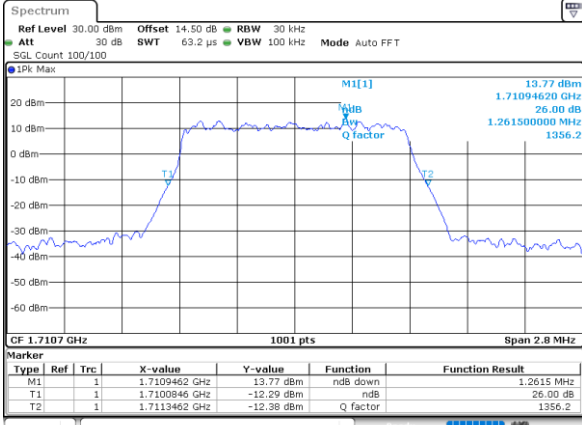

Date: 12_AUG.2021 16:42:20

LTE Band 66

Lowest Channel / 20MHz / QPSK

Date: 12_AUG.2021 16:54:09

Lowest Channel / 20MHz / 16QAM

Date: 12_AUG.2021 16:54:33

Middle Channel / 20MHz / QPSK

Date: 12_AUG.2021 17:06:21

Middle Channel / 20MHz / 16QAM

Date: 12_AUG.2021 17:06:45

Highest Channel / 20MHz / QPSK

Date: 12_AUG.2021 17:10:25

Highest Channel / 20MHz / 16QAM

Date: 12_AUG.2021 17:10:49

LTE Band 66

Lowest Channel / 1.4MHz / 64QAM

Lowest Channel / 3MHz / 64QAM

Middle Channel / 20MHz / 64QAM

Middle Channel / 3MHz / 64QAM

Highest Channel / 20MHz / 64QAM

Highest Channel / 3MHz / 64QAM

LTE Band 66

Lowest Channel / 5MHz / 64QAM

Date: 12_AUG.2021 14:46:35