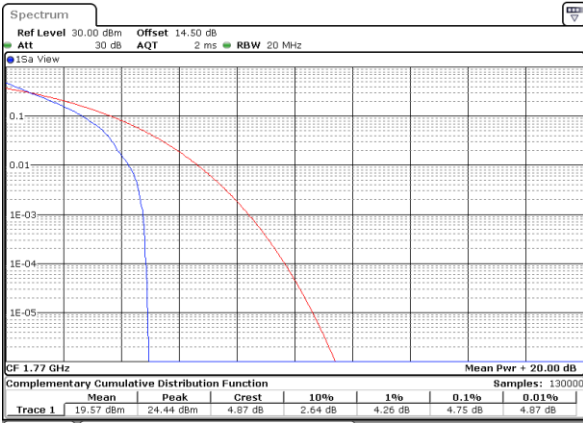

Note: Normal Voltage =3.8 V. ; Battery End Point (BEP) =3.6 V. ; Maximum Voltage =4.4 V.

LTE Band 66

Peak-to-Average Ratio

Mode	LTE Band 66 / 20MHz				
Mod.	QPSK		16QAM		Limit: 13dB
RB Size	1RB	Full RB	1RB	Full RB	Result
Lowest CH	4.49	5.28	5.33	6.17	PASS
Middle CH	4.72	5.36	5.94	6.32	
Highest CH	4.75	5.22	5.59	6.17	
Mode	LTE Band 66 / 20MHz				
Mod.	64QAM				Limit: 13dB
RB Size	1RB	Full RB			Result
Lowest CH	5.83	6.41	-	-	PASS
Middle CH	6.41	6.41	-	-	
Highest CH	6.32	6.38	-	-	

LTE Band 66 / 20MHz / QPSK

Lowest Channel / 1RB

Date: 12_AUG.2021 17:38:22

Lowest Channel / Full RB

Date: 12_AUG.2021 17:38:49

Middle Channel / 1RB

Date: 12_AUG.2021 17:39:17

Middle Channel / Full RB

Date: 12_AUG.2021 17:39:43

Highest Channel / 1RB

Date: 12_AUG.2021 17:40:11

Highest Channel / Full RB

Date: 12_AUG.2021 17:40:40

LTE Band 66 / 20MHz / 16QAM

Lowest Channel / 1RB

Date: 12_AUG.2021 17:35:37

Lowest Channel / Full RB

Date: 12_AUG.2021 17:36:04

Middle Channel / 1RB

Date: 12_AUG.2021 17:36:32

Middle Channel / Full RB

Date: 12_AUG.2021 17:36:59

Highest Channel / 1RB

Date: 12_AUG.2021 17:37:27