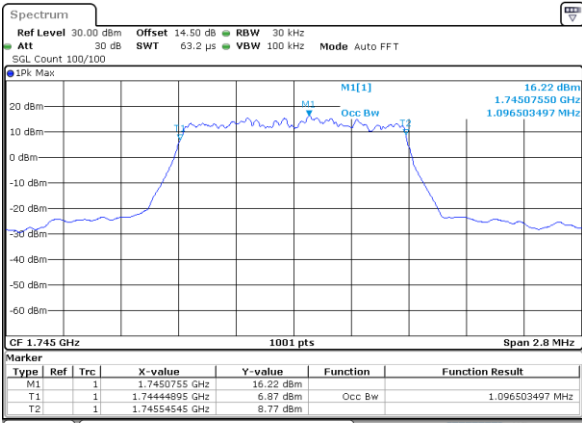

Mode	LTE Band 66 : 99%OBW(MHz)											
BW	1.4MHz		3MHz		5MHz		10MHz		15MHz		20MHz	
Mod.	QPSK	16QAM	QPSK	16QAM	QPSK	16QAM	QPSK	16QAM	QPSK	16QAM	QPSK	16QAM
Lowest CH	1.09	1.10	2.70	2.70	4.51	4.49	9.07	9.01	13.43	13.49	17.86	17.86
Middle CH	1.10	1.09	2.70	2.70	4.49	4.50	9.07	9.03	13.46	13.46	17.94	17.90
Highest CH	1.09	1.09	2.71	2.70	4.51	4.49	9.05	9.01	13.52	13.43	17.82	17.94
Mode	LTE Band 66 : 99%OBW(MHz)											
BW	1.4MHz		3MHz		5MHz		10MHz		15MHz		20MHz	
Mod.	64QAM		64QAM		64QAM		64QAM		64QAM		64QAM	
Lowest CH	1.10	-	2.72	-	4.52	-	9.13	-	13.46	-	17.86	-
Middle CH	1.09	-	2.72	-	4.53	-	9.03	-	13.49	-	17.90	-
Highest CH	1.09	-	2.72	-	4.49	-	9.03	-	13.40	-	17.90	-

LTE Band 66

Lowest Channel / 1.4MHz / QPSK

Date: 12.AUG.2021 13:21:42

Lowest Channel / 1.4MHz / 16QAM

Date: 12.AUG.2021 13:22:07

Middle Channel / 1.4MHz / QPSK

Date: 12.AUG.2021 13:33:54

Middle Channel / 1.4MHz / 16QAM

Date: 12.AUG.2021 13:34:19

Highest Channel / 1.4MHz / QPSK

Date: 12.AUG.2021 13:37:57

Highest Channel / 1.4MHz / 16QAM

Date: 12.AUG.2021 13:38:22