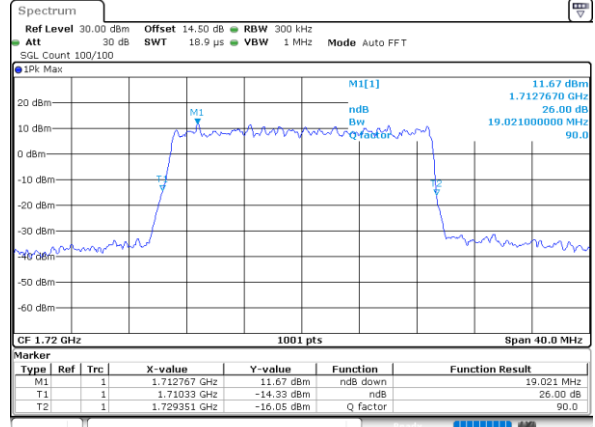

Lowest Channel / 10MHz / 64QAM

Date: 12_AUG.2021 15:57:24

Middle Channel / 5MHz / 64QAM

Date: 12_AUG.2021 14:52:33

Middle Channel / 10MHz / 64QAM

Date: 12_AUG.2021 16:03:21

Highest Channel / 5MHz / 64QAM

Date: 12_AUG.2021 14:54:27

Highest Channel / 10MHz / 64QAM

Date: 12_AUG.2021 16:05:14

LTE Band 66

Lowest Channel / 15MHz / 64QAM

Date: 12_AUG.2021 16:11:14

Lowest Channel / 20MHz / 64QAM

Date: 12_AUG.2021 17:22:03

Middle Channel / 15MHz / 64QAM

Date: 12_AUG.2021 16:17:12

Middle Channel / 20MHz / 64QAM

Date: 12_AUG.2021 17:28:01

Highest Channel / 15MHz / 64QAM

Date: 12_AUG.2021 16:19:07

Highest Channel / 20MHz / 64QAM

Date: 12_AUG.2021 17:29:55

Occupied Bandwidth