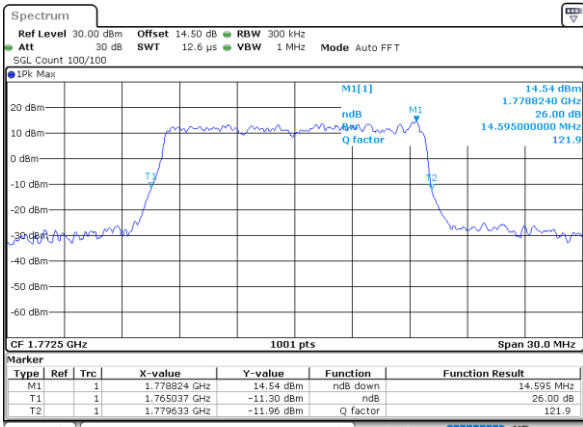

Highest Channel / 10MHz / QPSK

Date: 12_AUG.2021 15:45:45

Highest Channel / 10MHz / 16QAM

Date: 12_AUG.2021 15:46:09

LTE Band 66

Lowest Channel / 15MHz / QPSK

Date: 12_AUG.2021 16:25:39

Lowest Channel / 15MHz / 16QAM

Date: 12_AUG.2021 16:26:02

Middle Channel / 15MHz / QPSK

Date: 12_AUG.2021 16:37:51

Middle Channel / 15MHz / 16QAM

Date: 12_AUG.2021 16:38:15

Highest Channel / 15MHz / QPSK

Date: 12_AUG.2021 16:41:56

Highest Channel / 15MHz / 16QAM

Date: 12_AUG.2021 16:42:20

LTE Band 66

Lowest Channel / 20MHz / QPSK

Date: 12_AUG.2021 16:54:09

Lowest Channel / 20MHz / 16QAM

Date: 12_AUG.2021 16:54:33

Middle Channel / 20MHz / QPSK

Date: 12_AUG.2021 17:06:21