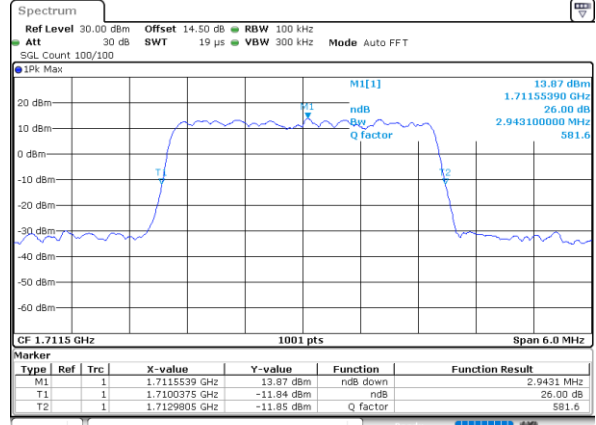

Date: 12_AUG.2021 16:42:20

LTE Band 66

Lowest Channel / 20MHz / QPSK

Date: 12_AUG.2021 16:54:09

Lowest Channel / 20MHz / 16QAM

Date: 12_AUG.2021 16:54:33

Middle Channel / 20MHz / QPSK

Date: 12_AUG.2021 17:06:21

Middle Channel / 20MHz / 16QAM

Date: 12_AUG.2021 17:06:45

Highest Channel / 20MHz / QPSK

Date: 12_AUG.2021 17:10:25

Highest Channel / 20MHz / 16QAM

Date: 12_AUG.2021 17:10:49

LTE Band 66

Lowest Channel / 1.4MHz / 64QAM

Lowest Channel / 3MHz / 64QAM

Middle Channel / 20MHz / 64QAM

Middle Channel / 3MHz / 64QAM

Highest Channel / 20MHz / 64QAM

Highest Channel / 3MHz / 64QAM

LTE Band 66

Lowest Channel / 5MHz / 64QAM

Date: 12_AUG.2021 14:46:35

Lowest Channel / 10MHz / 64QAM

Date: 12_AUG.2021 15:57:24

Middle Channel / 5MHz / 64QAM

Date: 12_AUG.2021 14:52:33

Middle Channel / 10MHz / 64QAM

Date: 12_AUG.2021 16:03:21

Highest Channel / 5MHz / 64QAM

Date: 12_AUG.2021 14:54:27