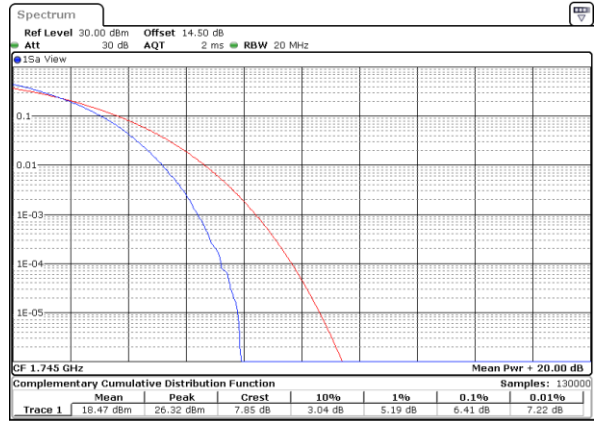

Lowest Channel / Full RB

Date: 12_AUG.2021 17:36:04

Middle Channel / 1RB

Date: 12_AUG.2021 17:36:32

Middle Channel / Full RB

Date: 12_AUG.2021 17:36:59

Highest Channel / 1RB

Date: 12_AUG.2021 17:37:27

Highest Channel / Full RB

Date: 12_AUG.2021 17:37:54

LTE Band 66 / 20MHz / 64QAM

Lowest Channel / 1RB

Date: 12_AUG.2021 17:41:07

Lowest Channel / Full RB

Date: 12_AUG.2021 17:41:36

Middle Channel / 1RB

Date: 12_AUG.2021 17:42:04

Middle Channel / Full RB

Date: 12_AUG.2021 17:42:33

Highest Channel / 1RB

Date: 12_AUG.2021 17:43:01

Highest Channel / Full RB

Date: 12_AUG.2021 17:43:30

26dB Bandwidth