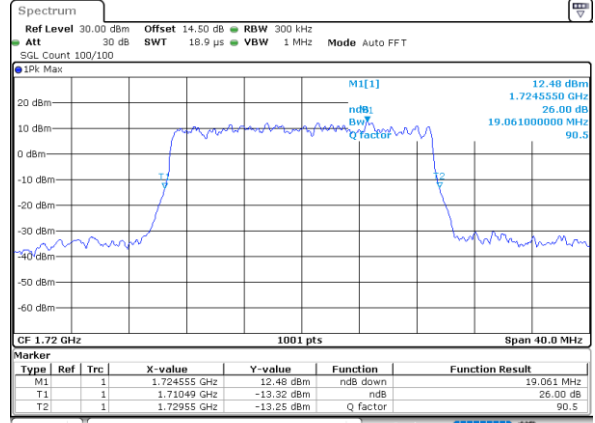

Date: 12_AUG.2021 16:42:20

LTE Band 66

Lowest Channel / 20MHz / QPSK

Date: 12_AUG.2021 16:54:09

Lowest Channel / 20MHz / 16QAM

Date: 12_AUG.2021 16:54:33

Middle Channel / 20MHz / QPSK

Date: 12_AUG.2021 17:06:21

Middle Channel / 20MHz / 16QAM

Date: 12_AUG.2021 17:06:45

Highest Channel / 20MHz / QPSK

Date: 12_AUG.2021 17:10:25

Highest Channel / 20MHz / 16QAM

Date: 12_AUG.2021 17:10:49

LTE Band 66

Lowest Channel / 1.4MHz / 64QAM