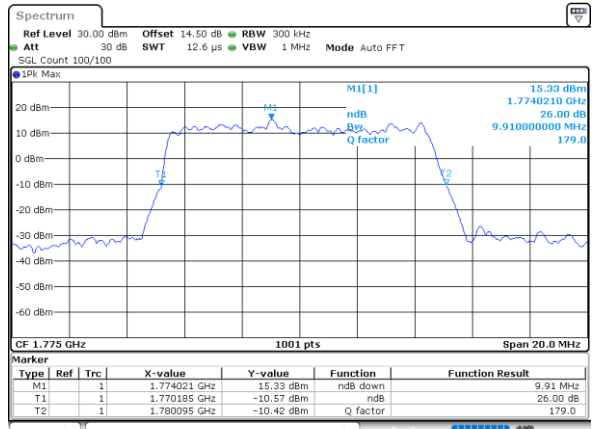

Middle Channel / 20MHz / 16QAM

Date: 12_AUG.2021 17:06:45

Highest Channel / 20MHz / QPSK

Date: 12_AUG.2021 17:10:25

Highest Channel / 20MHz / 16QAM

Date: 12_AUG.2021 17:10:49

LTE Band 66

Lowest Channel / 1.4MHz / 64QAM

Lowest Channel / 3MHz / 64QAM

Middle Channel / 20MHz / 64QAM

Middle Channel / 3MHz / 64QAM

Highest Channel / 20MHz / 64QAM

Highest Channel / 3MHz / 64QAM

LTE Band 66

Lowest Channel / 5MHz / 64QAM

Date: 12_AUG.2021 14:46:35

Lowest Channel / 10MHz / 64QAM

Date: 12_AUG.2021 15:57:24

Middle Channel / 5MHz / 64QAM

Date: 12_AUG.2021 14:52:33

Middle Channel / 10MHz / 64QAM

Date: 12_AUG.2021 16:03:21

Highest Channel / 5MHz / 64QAM

Date: 12_AUG.2021 14:54:27

Highest Channel / 10MHz / 64QAM

Date: 12_AUG.2021 16:05:14

LTE Band 66

Lowest Channel / 15MHz / 64QAM

Date: 12_AUG.2021 16:11:14

Lowest Channel / 20MHz / 64QAM

Date: 12_AUG.2021 17:22:03

Middle Channel / 15MHz / 64QAM