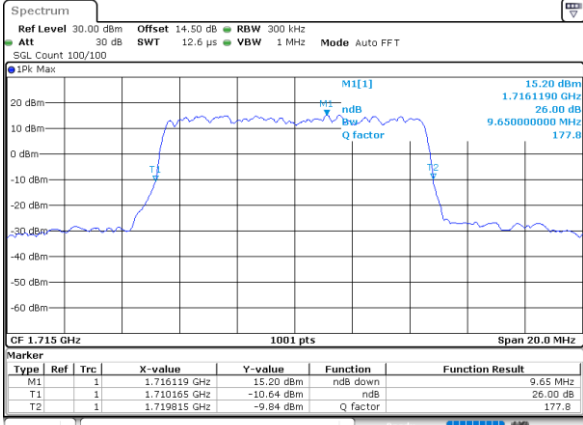

Highest Channel / 3MHz / 16QAM

Date: 12_AUG.2021 14:21:28

LTE Band 66

Lowest Channel / 5MHz / QPSK

Date: 12.AUG.2021 15:00:59

Lowest Channel / 5MHz / 16QAM

Date: 12.AUG.2021 15:01:23

Middle Channel / 5MHz / QPSK

Date: 12.AUG.2021 15:13:12

Middle Channel / 5MHz / 16QAM

Date: 12.AUG.2021 15:13:35

Highest Channel / 5MHz / QPSK

Date: 12.AUG.2021 15:17:15

Highest Channel / 5MHz / 16QAM

Date: 12.AUG.2021 15:17:39

LTE Band 66

Lowest Channel / 10MHz / QPSK

Date: 12_AUG.2021 15:29:28

Lowest Channel / 10MHz / 16QAM

Date: 12_AUG.2021 15:29:52

Middle Channel / 10MHz / QPSK

Date: 12_AUG.2021 15:41:41

Middle Channel / 10MHz / 16QAM

Date: 12_AUG.2021 15:42:04