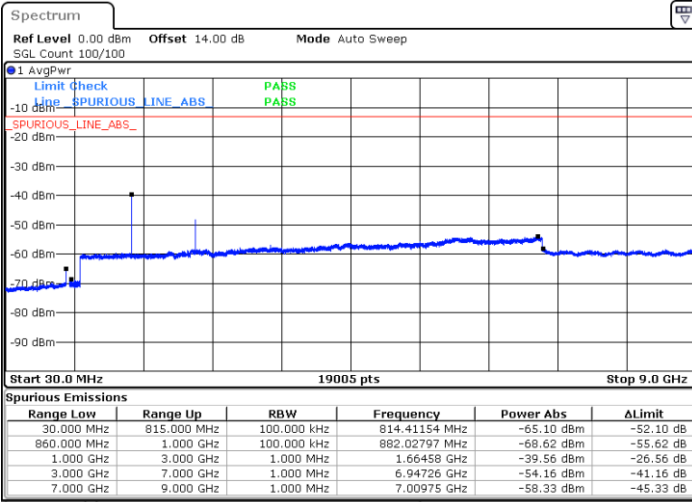

Date: 10.AUG.2021 22:16:58

LTE Band 26 / 5MHz

Highest Channel / QPSK

Date: 10.AUG.2021 22:27:36

Highest Channel / 16QAM

Date: 10.AUG.2021 22:28:46

LTE Band 26 / 10MHz

Lowest Channel / QPSK

Date: 10.AUG.2021 22:39:28

Lowest Channel / 16QAM

Date: 10.AUG.2021 22:40:38

LTE Band 26 / 10MHz

Middle Channel / QPSK

Middle Channel / 16QAM

Date: 10.AUG.2021 22:43:15

Date: 10.AUG.2021 22:44:25

Highest Channel / QPSK

Highest Channel / 16QAM

Date: 10.AUG.2021 22:55:03

Date: 10.AUG.2021 22:56:13

LTE Band 26 / 15MHz

Lowest Channel / QPSK

Lowest Channel / 16QAM

Date: 10.AUG.2021 23:06:54