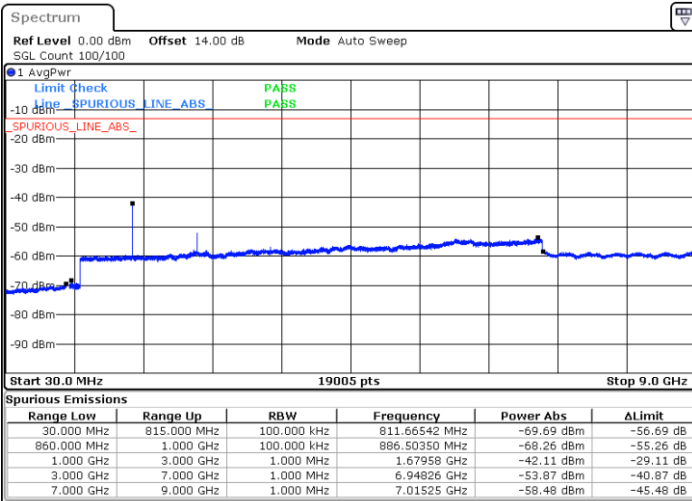

Date: 10.AUG.2021 20:25:44

Highest Channel / 64QAM

Date: 10.AUG.2021 20:31:44

LTE Band 26 / 5MHz

Lowest Channel / 64QAM

Middle Channel / 64QAM

Highest Channel / 64QAM

LTE Band 26 / 10MHz

Lowest Channel / 64QAM

Middle Channel / 64QAM

Date: 10.AUG.2021 21:12:18

Date: 10.AUG.2021 21:14:12

Highest Channel / 64QAM

Date: 10.AUG.2021 21:20:07

LTE Band 26 / 15MHz

Lowest Channel / 64QAM

Middle Channel / 64QAM

Date: 10.AUG.2021 21:26:05

Date: 10.AUG.2021 21:27:59

Highest Channel / 64QAM

Date: 10.AUG.2021 21:33:55

LTE Band 26 / 15MHz

Channel 26765 / QPSK

Channel 26765 / 16QAM

Note: Normal Voltage =3.8 V. ; Battery End Point (BEP) =3.6 V. ; Maximum Voltage =4.4 V.

LTE Band 66

Peak-to-Average Ratio

Mode	LTE Band 66 / 20MHz				
Mod.	QPSK		16QAM		Limit: 13dB
RB Size	1RB	Full RB	1RB	Full RB	Result
Lowest CH	4.49	5.28	5.33	6.17	PASS
Middle CH	4.72	5.36	5.94	6.32	
Highest CH	4.75	5.22	5.59	6.17	
Mode	LTE Band 66 / 20MHz				
Mod.	64QAM				Limit: 13dB
RB Size	1RB	Full RB			Result
Lowest CH	5.83	6.41	-	-	PASS
Middle CH	6.41	6.41	-	-	
Highest CH	6.32	6.38	-	-	