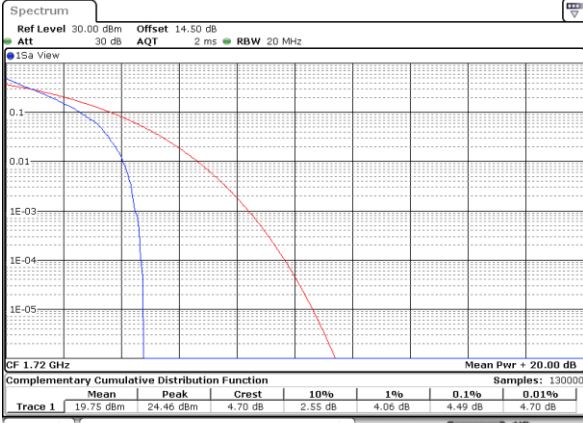

Note: Normal Voltage =3.8 V. ; Battery End Point (BEP) =3.6 V. ; Maximum Voltage =4.4 V.

LTE Band 66

Peak-to-Average Ratio

Mode	LTE Band 66 / 20MHz				
Mod.	QPSK		16QAM		Limit: 13dB
RB Size	1RB	Full RB	1RB	Full RB	Result
Lowest CH	4.49	5.28	5.33	6.17	PASS
Middle CH	4.72	5.36	5.94	6.32	
Highest CH	4.75	5.22	5.59	6.17	
Mode	LTE Band 66 / 20MHz				
Mod.	64QAM				Limit: 13dB
RB Size	1RB	Full RB			Result
Lowest CH	5.83	6.41	-	-	PASS
Middle CH	6.41	6.41	-	-	
Highest CH	6.32	6.38	-	-	

LTE Band 66 / 20MHz / QPSK

Lowest Channel / 1RB

Date: 12_AUG.2021 17:38:22

Lowest Channel / Full RB

Date: 12_AUG.2021 17:38:49

Middle Channel / 1RB

Date: 12_AUG.2021 17:39:17

Middle Channel / Full RB

Date: 12_AUG.2021 17:39:43

Highest Channel / 1RB

Date: 12_AUG.2021 17:40:11

Highest Channel / Full RB

Date: 12_AUG.2021 17:40:40

LTE Band 66 / 20MHz / 16QAM

Lowest Channel / 1RB

Date: 12_AUG.2021 17:35:37