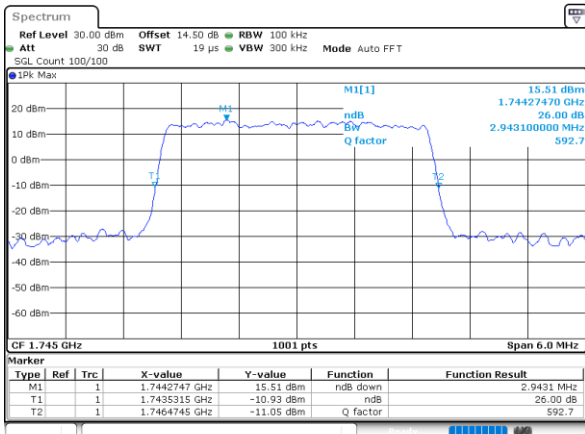

Middle Channel / 3MHz / QPSK

Date: 12_AUG.2021 14:17:01