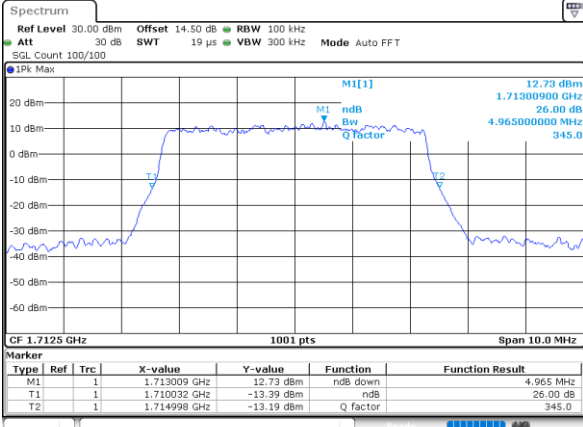

Middle Channel / 20MHz / 16QAM

Date: 12_AUG.2021 17:06:45

Highest Channel / 20MHz / QPSK

Date: 12_AUG.2021 17:10:25

Highest Channel / 20MHz / 16QAM

Date: 12_AUG.2021 17:10:49

LTE Band 66

Lowest Channel / 1.4MHz / 64QAM

Lowest Channel / 3MHz / 64QAM

Middle Channel / 20MHz / 64QAM

Middle Channel / 3MHz / 64QAM

Highest Channel / 20MHz / 64QAM

Highest Channel / 3MHz / 64QAM

LTE Band 66

Lowest Channel / 5MHz / 64QAM

Date: 12_AUG.2021 14:46:35

Lowest Channel / 10MHz / 64QAM

Date: 12_AUG.2021 15:57:24

Middle Channel / 5MHz / 64QAM

Date: 12_AUG.2021 14:52:33

Middle Channel / 10MHz / 64QAM

Date: 12_AUG.2021 16:03:21

Highest Channel / 5MHz / 64QAM

Date: 12_AUG.2021 14:54:27

Highest Channel / 10MHz / 64QAM

Date: 12_AUG.2021 16:05:14

LTE Band 66

Lowest Channel / 15MHz / 64QAM

Date: 12_AUG.2021 16:11:14

Lowest Channel / 20MHz / 64QAM

Date: 12_AUG.2021 17:22:03

Middle Channel / 15MHz / 64QAM