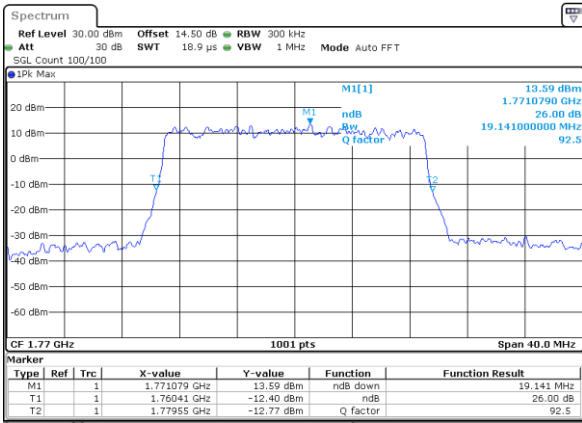

Date: 12_AUG.2021 16:42:20

LTE Band 66

Lowest Channel / 20MHz / QPSK

Date: 12_AUG.2021 16:54:09

Lowest Channel / 20MHz / 16QAM

Date: 12_AUG.2021 16:54:33

Middle Channel / 20MHz / QPSK

Date: 12_AUG.2021 17:06:21

Middle Channel / 20MHz / 16QAM

Date: 12_AUG.2021 17:06:45

Highest Channel / 20MHz / QPSK

Date: 12_AUG.2021 17:10:25

Highest Channel / 20MHz / 16QAM

Date: 12_AUG.2021 17:10:49

LTE Band 66

Lowest Channel / 1.4MHz / 64QAM