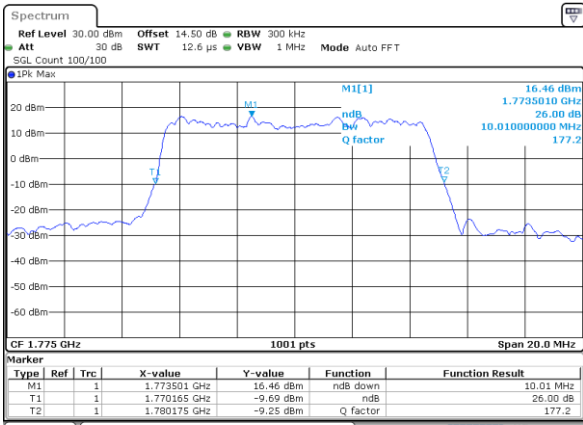

Date: 12.AUG.2021 15:13:12

Middle Channel / 5MHz / 16QAM

Date: 12.AUG.2021 15:13:35

Highest Channel / 5MHz / QPSK

Date: 12.AUG.2021 15:17:15

Highest Channel / 5MHz / 16QAM

Date: 12.AUG.2021 15:17:39

LTE Band 66

Lowest Channel / 10MHz / QPSK

Date: 12_AUG.2021 15:29:28

Lowest Channel / 10MHz / 16QAM

Date: 12_AUG.2021 15:29:52

Middle Channel / 10MHz / QPSK

Date: 12_AUG.2021 15:41:41

Middle Channel / 10MHz / 16QAM

Date: 12_AUG.2021 15:42:04

Highest Channel / 10MHz / QPSK

Date: 12_AUG.2021 15:45:45

Highest Channel / 10MHz / 16QAM

Date: 12_AUG.2021 15:46:09

LTE Band 66

Lowest Channel / 15MHz / QPSK

Date: 12_AUG.2021 16:25:39

Lowest Channel / 15MHz / 16QAM