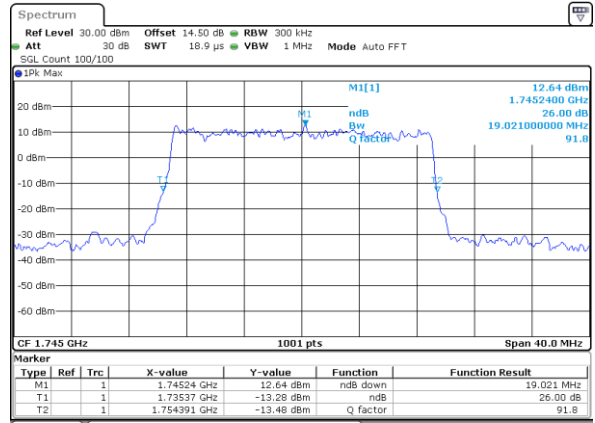

Date: 12_AUG.2021 16:42:20

LTE Band 66

Lowest Channel / 20MHz / QPSK

Date: 12_AUG.2021 16:54:09

Lowest Channel / 20MHz / 16QAM

Date: 12_AUG.2021 16:54:33

Middle Channel / 20MHz / QPSK

Date: 12_AUG.2021 17:06:21

Middle Channel / 20MHz / 16QAM

Date: 12_AUG.2021 17:06:45

Highest Channel / 20MHz / QPSK

Date: 12_AUG.2021 17:10:25

Highest Channel / 20MHz / 16QAM

Date: 12_AUG.2021 17:10:49

LTE Band 66

Lowest Channel / 1.4MHz / 64QAM