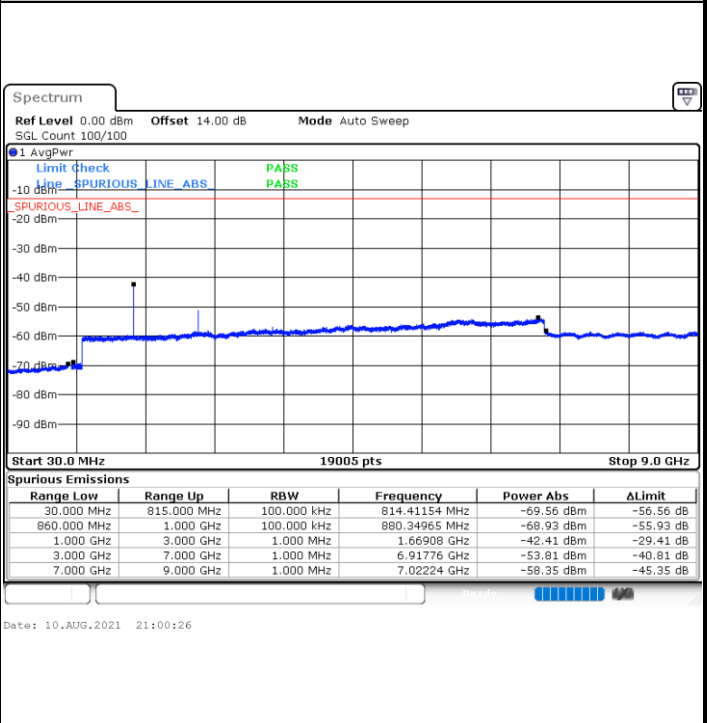

Date: 10.AUG.2021 20:10:12

Date: 10.AUG.2021 20:12:06

Highest Channel / 64QAM

Date: 10.AUG.2021 20:18:05

LTE Band 26 / 3MHz

Lowest Channel / 64QAM

Middle Channel / 64QAM

Date: 10.AUG.2021 20:23:49

Date: 10.AUG.2021 20:25:44

Highest Channel / 64QAM

Date: 10.AUG.2021 20:31:44

LTE Band 26 / 5MHz

Lowest Channel / 64QAM

Middle Channel / 64QAM

Highest Channel / 64QAM

LTE Band 26 / 10MHz

Lowest Channel / 64QAM

Middle Channel / 64QAM

Date: 10.AUG.2021 21:12:18

Date: 10.AUG.2021 21:14:12

Highest Channel / 64QAM

Date: 10.AUG.2021 21:20:07

LTE Band 26 / 15MHz

Lowest Channel / 64QAM