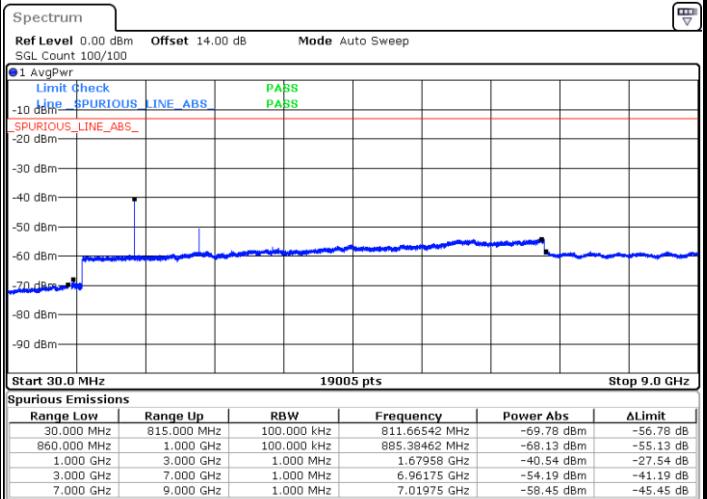

Date: 10.AUG.2021 22:16:58

LTE Band 26 / 5MHz

Highest Channel / QPSK

Date: 10.AUG.2021 22:27:36

Highest Channel / 16QAM

Date: 10.AUG.2021 22:28:46

LTE Band 26 / 10MHz

Lowest Channel / QPSK

Date: 10.AUG.2021 22:39:28

Lowest Channel / 16QAM

Date: 10.AUG.2021 22:40:38

LTE Band 26 / 10MHz

Middle Channel / QPSK

Middle Channel / 16QAM

Date: 10.AUG.2021 22:43:15

Date: 10.AUG.2021 22:44:25

Highest Channel / QPSK

Highest Channel / 16QAM

Date: 10.AUG.2021 22:55:03

Date: 10.AUG.2021 22:56:13

LTE Band 26 / 15MHz

Lowest Channel / QPSK

Lowest Channel / 16QAM

Date: 10.AUG.2021 23:06:54

Date: 10.AUG.2021 23:08:04

Middle Channel / QPSK

Middle Channel / 16QAM

Date: 10.AUG.2021 23:10:42

Date: 10.AUG.2021 23:11:52

LTE Band 26 / 1.4MHz

Lowest Channel / 64QAM

Middle Channel / 64QAM