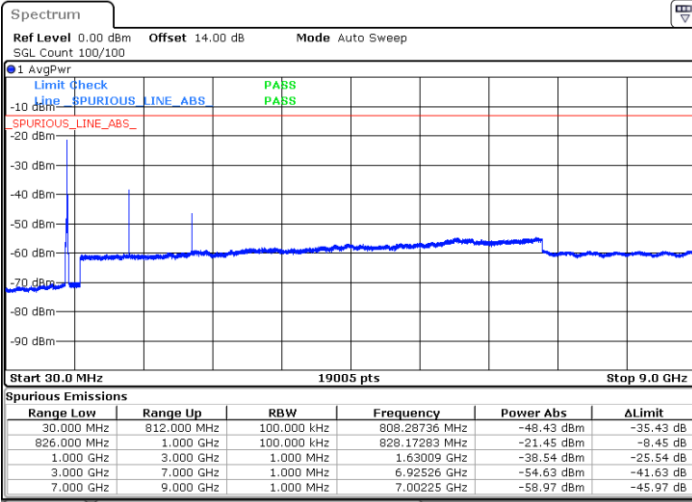

Lowest Channel / 64QAM

Middle Channel / 64QAM

Date: 10.AUG.2021 21:12:18

Date: 10.AUG.2021 21:14:12

Highest Channel / 64QAM

Date: 10.AUG.2021 21:20:07

LTE Band 26 / 15MHz

Lowest Channel / 64QAM

Middle Channel / 64QAM

Date: 10.AUG.2021 21:26:05

Date: 10.AUG.2021 21:27:59

Highest Channel / 64QAM

Date: 10.AUG.2021 21:33:55

LTE Band 26 / 15MHz

Channel 26765 / QPSK

Channel 26765 / 16QAM

Date: 12.AUG.2021 19:43:09

Date: 12.AUG.2021 20:12:10

Channel 26765 / 64QAM

Date: 12.AUG.2021 18:54:56

Frequency Stability

Test Conditions		LTE Band 26 (QPSK) / Middle Channel	Limit
Temperature (°C)	Voltage (Volt)	BW 10MHz	2.5ppm
		Deviation (ppm)	Result
50	Normal Voltage	0.0004	PASS
40	Normal Voltage	0.0016	
30	Normal Voltage	0.0010	
20(Ref.)	Normal Voltage	0.0000	
10	Normal Voltage	0.0018	
0	Normal Voltage	0.0023	
-10	Normal Voltage	0.0001	
-20	Normal Voltage	0.0013	
-30	Normal Voltage	0.0018	
20	Maximum Voltage	0.0014	
20	Normal Voltage	0.0000	
20	Battery End Point	0.0002	

Note: Normal Voltage =3.8 V. ; Battery End Point (BEP) =3.6 V. ; Maximum Voltage =4.4 V.

LTE Band 66

Peak-to-Average Ratio

Mode	LTE Band 66 / 20MHz				
Mod.	QPSK		16QAM		Limit: 13dB
RB Size	1RB	Full RB	1RB	Full RB	Result
Lowest CH	4.49	5.28	5.33	6.17	PASS
Middle CH	4.72	5.36	5.94	6.32	
Highest CH	4.75	5.22	5.59	6.17	
Mode	LTE Band 66 / 20MHz				
Mod.	64QAM				Limit: 13dB
RB Size	1RB	Full RB			Result
Lowest CH	5.83	6.41	-	-	PASS
Middle CH	6.41	6.41	-	-	
Highest CH	6.32	6.38	-	-	