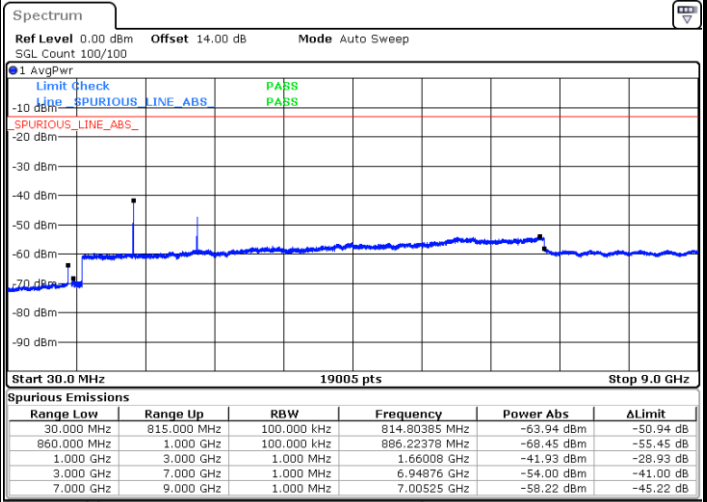

Highest Channel / QPSK

Highest Channel / 16QAM

Date: 10.AUG.2021 22:55:03

Date: 10.AUG.2021 22:56:13

LTE Band 26 / 15MHz

Lowest Channel / QPSK

Lowest Channel / 16QAM

Date: 10.AUG.2021 23:06:54

Date: 10.AUG.2021 23:08:04

Middle Channel / QPSK

Middle Channel / 16QAM

Date: 10.AUG.2021 23:10:42

Date: 10.AUG.2021 23:11:52

LTE Band 26 / 1.4MHz

Lowest Channel / 64QAM

Middle Channel / 64QAM