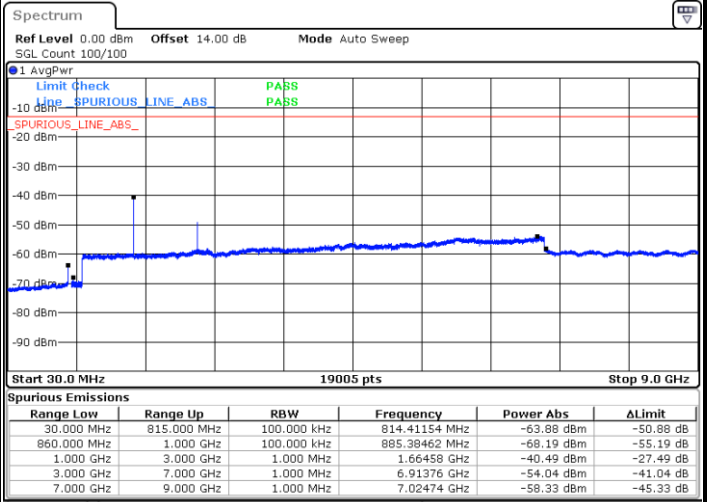

Date: 10.AUG.2021 22:39:28

Lowest Channel / 16QAM

Date: 10.AUG.2021 22:40:38

LTE Band 26 / 10MHz

Middle Channel / QPSK

Middle Channel / 16QAM

Date: 10.AUG.2021 22:43:15

Date: 10.AUG.2021 22:44:25

Highest Channel / QPSK

Highest Channel / 16QAM

Date: 10.AUG.2021 22:55:03

Date: 10.AUG.2021 22:56:13

LTE Band 26 / 15MHz

Lowest Channel / QPSK

Lowest Channel / 16QAM

Date: 10.AUG.2021 23:06:54