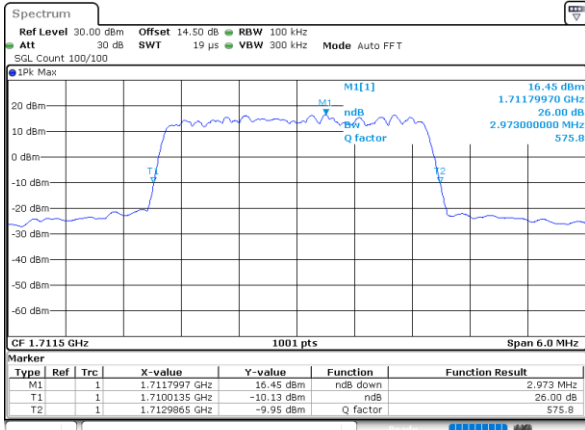

LTE Band 66

Lowest Channel / 1.4MHz / QPSK

Date: 12_AUG.2021 13:22:32

Lowest Channel / 1.4MHz / 16QAM

Date: 12_AUG.2021 13:22:56

Middle Channel / 1.4MHz / QPSK

Date: 12_AUG.2021 13:34:45

Middle Channel / 1.4MHz / 16QAM

Date: 12_AUG.2021 13:35:08

Highest Channel / 1.4MHz / QPSK

Date: 12_AUG.2021 13:38:48

Highest Channel / 1.4MHz / 16QAM

Date: 12_AUG.2021 13:39:11

LTE Band 66

Lowest Channel / 3MHz / QPSK

Date: 12_AUG.2021 14:04:49