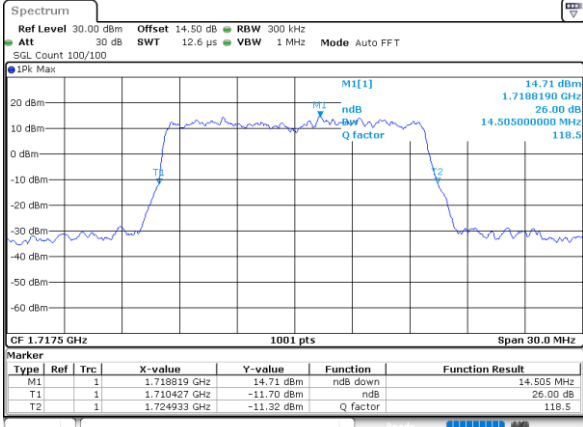

Highest Channel / 10MHz / QPSK

Date: 12_AUG.2021 15:45:45

Highest Channel / 10MHz / 16QAM

Date: 12_AUG.2021 15:46:09

LTE Band 66

Lowest Channel / 15MHz / QPSK

Date: 12_AUG.2021 16:25:39

Lowest Channel / 15MHz / 16QAM