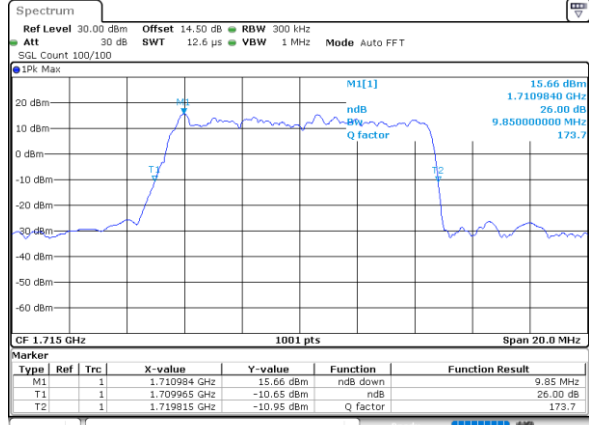

Highest Channel / 3MHz / 16QAM

Date: 12_AUG.2021 14:21:28

LTE Band 66

Lowest Channel / 5MHz / QPSK

Date: 12.AUG.2021 15:00:59

Lowest Channel / 5MHz / 16QAM

Date: 12.AUG.2021 15:01:23

Middle Channel / 5MHz / QPSK

Date: 12.AUG.2021 15:13:12

Middle Channel / 5MHz / 16QAM

Date: 12.AUG.2021 15:13:35

Highest Channel / 5MHz / QPSK

Date: 12.AUG.2021 15:17:15

Highest Channel / 5MHz / 16QAM

Date: 12.AUG.2021 15:17:39

LTE Band 66

Lowest Channel / 10MHz / QPSK

Date: 12_AUG.2021 15:29:28

Lowest Channel / 10MHz / 16QAM

Date: 12_AUG.2021 15:29:52

Middle Channel / 10MHz / QPSK

Date: 12_AUG.2021 15:41:41

Middle Channel / 10MHz / 16QAM

Date: 12_AUG.2021 15:42:04

Highest Channel / 10MHz / QPSK

Date: 12_AUG.2021 15:45:45

Highest Channel / 10MHz / 16QAM

Date: 12_AUG.2021 15:46:09

LTE Band 66

Lowest Channel / 15MHz / QPSK

Date: 12_AUG.2021 16:25:39

Lowest Channel / 15MHz / 16QAM