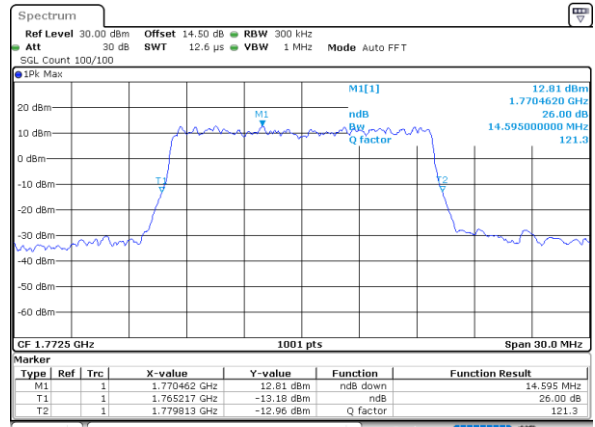

Highest Channel / 10MHz / QPSK

Date: 12_AUG.2021 15:45:45

Highest Channel / 10MHz / 16QAM

Date: 12_AUG.2021 15:46:09

LTE Band 66

Lowest Channel / 15MHz / QPSK

Date: 12_AUG.2021 16:25:39

Lowest Channel / 15MHz / 16QAM

Date: 12_AUG.2021 16:26:02

Middle Channel / 15MHz / QPSK

Date: 12_AUG.2021 16:37:51

Middle Channel / 15MHz / 16QAM

Date: 12_AUG.2021 16:38:15

Highest Channel / 15MHz / QPSK

Date: 12_AUG.2021 16:41:56

Highest Channel / 15MHz / 16QAM

Date: 12_AUG.2021 16:42:20

LTE Band 66

Lowest Channel / 20MHz / QPSK

Date: 12_AUG.2021 16:54:09

Lowest Channel / 20MHz / 16QAM

Date: 12_AUG.2021 16:54:33

Middle Channel / 20MHz / QPSK

Date: 12_AUG.2021 17:06:21

Middle Channel / 20MHz / 16QAM

Date: 12_AUG.2021 17:06:45

Highest Channel / 20MHz / QPSK

Date: 12_AUG.2021 17:10:25

Highest Channel / 20MHz / 16QAM

Date: 12_AUG.2021 17:10:49

LTE Band 66

Lowest Channel / 1.4MHz / 64QAM