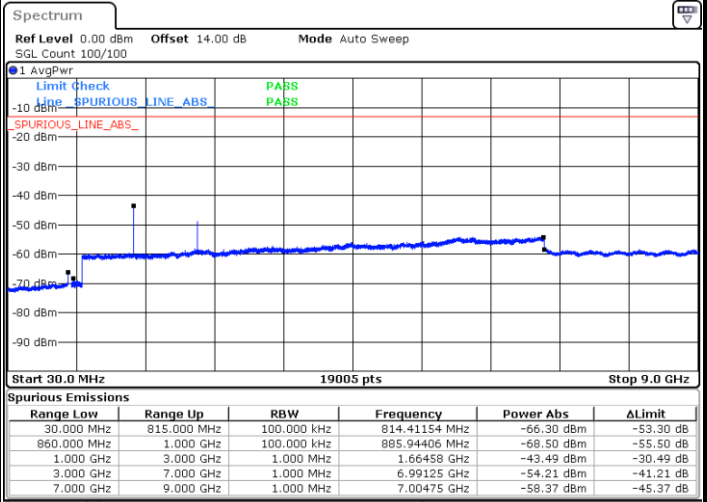

Date: 10.AUG.2021 20:10:12

Date: 10.AUG.2021 20:12:06

Highest Channel / 64QAM

Date: 10.AUG.2021 20:18:05

LTE Band 26 / 3MHz

Lowest Channel / 64QAM

Middle Channel / 64QAM

Date: 10.AUG.2021 20:23:49

Date: 10.AUG.2021 20:25:44

Highest Channel / 64QAM

Date: 10.AUG.2021 20:31:44

LTE Band 26 / 5MHz

Lowest Channel / 64QAM

Middle Channel / 64QAM

Highest Channel / 64QAM

LTE Band 26 / 10MHz

Lowest Channel / 64QAM

Middle Channel / 64QAM

Date: 10.AUG.2021 21:12:18

Date: 10.AUG.2021 21:14:12

Highest Channel / 64QAM

Date: 10.AUG.2021 21:20:07

LTE Band 26 / 15MHz

Lowest Channel / 64QAM