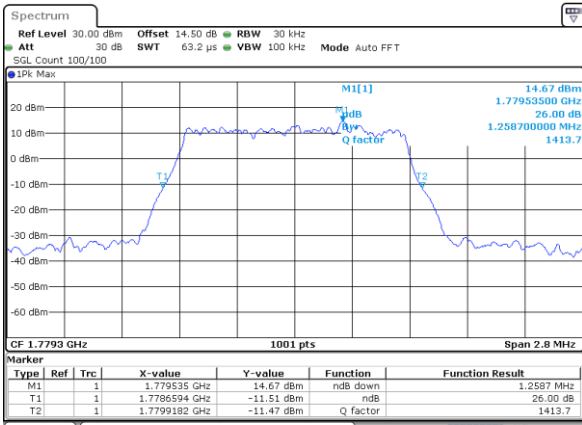

Middle Channel / 20MHz / 16QAM

Date: 12_AUG.2021 17:06:45

Highest Channel / 20MHz / QPSK

Date: 12_AUG.2021 17:10:25

Highest Channel / 20MHz / 16QAM

Date: 12_AUG.2021 17:10:49

LTE Band 66

Lowest Channel / 1.4MHz / 64QAM

Lowest Channel / 3MHz / 64QAM

Middle Channel / 20MHz / 64QAM

Middle Channel / 3MHz / 64QAM

Highest Channel / 20MHz / 64QAM

Highest Channel / 3MHz / 64QAM

LTE Band 66

Lowest Channel / 5MHz / 64QAM

Date: 12_AUG.2021 14:46:35

Lowest Channel / 10MHz / 64QAM

Date: 12_AUG.2021 15:57:24

Middle Channel / 5MHz / 64QAM

Date: 12_AUG.2021 14:52:33

Middle Channel / 10MHz / 64QAM

Date: 12_AUG.2021 16:03:21

Highest Channel / 5MHz / 64QAM

Date: 12_AUG.2021 14:54:27

Highest Channel / 10MHz / 64QAM

Date: 12_AUG.2021 16:05:14

LTE Band 66

Lowest Channel / 15MHz / 64QAM

Date: 12_AUG.2021 16:11:14

Lowest Channel / 20MHz / 64QAM

Date: 12_AUG.2021 17:22:03

Middle Channel / 15MHz / 64QAM