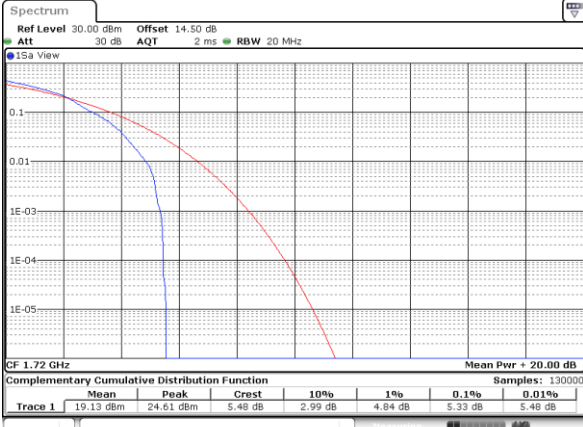

LTE Band 66 / 20MHz / QPSK

Lowest Channel / 1RB

Date: 12_AUG.2021 17:38:22

Lowest Channel / Full RB

Date: 12_AUG.2021 17:38:49

Middle Channel / 1RB

Date: 12_AUG.2021 17:39:17

Middle Channel / Full RB

Date: 12_AUG.2021 17:39:43

Highest Channel / 1RB

Date: 12_AUG.2021 17:40:11

Highest Channel / Full RB

Date: 12_AUG.2021 17:40:40

LTE Band 66 / 20MHz / 16QAM

Lowest Channel / 1RB

Date: 12_AUG.2021 17:35:37

Lowest Channel / Full RB

Date: 12_AUG.2021 17:36:04

Middle Channel / 1RB

Date: 12_AUG.2021 17:36:32

Middle Channel / Full RB

Date: 12_AUG.2021 17:36:59

Highest Channel / 1RB

Date: 12_AUG.2021 17:37:27