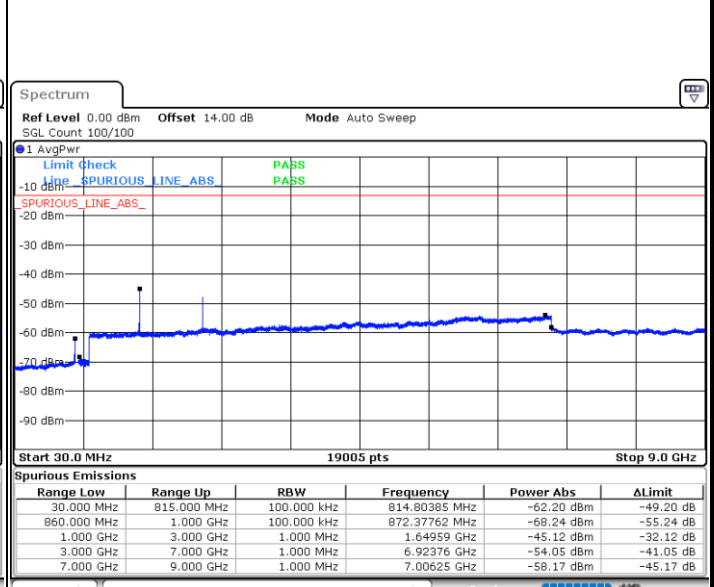

LTE Band 26 / 5MHz

Lowest Channel / QPSK

Lowest Channel / 16QAM

Date: 10.AUG.2021 22:12:00

Date: 10.AUG.2021 22:13:10

Middle Channel / QPSK

Middle Channel / 16QAM

Date: 10.AUG.2021 22:15:48

Date: 10.AUG.2021 22:16:58

LTE Band 26 / 5MHz

Highest Channel / QPSK

Date: 10.AUG.2021 22:27:36

Highest Channel / 16QAM

Date: 10.AUG.2021 22:28:46

LTE Band 26 / 10MHz

Lowest Channel / QPSK

Date: 10.AUG.2021 22:39:28

Lowest Channel / 16QAM

Date: 10.AUG.2021 22:40:38

LTE Band 26 / 10MHz

Middle Channel / QPSK

Middle Channel / 16QAM

Date: 10.AUG.2021 22:43:15

Date: 10.AUG.2021 22:44:25

Highest Channel / QPSK

Highest Channel / 16QAM

Date: 10.AUG.2021 22:55:03

Date: 10.AUG.2021 22:56:13

LTE Band 26 / 15MHz

Lowest Channel / QPSK

Lowest Channel / 16QAM

Date: 10.AUG.2021 23:06:54