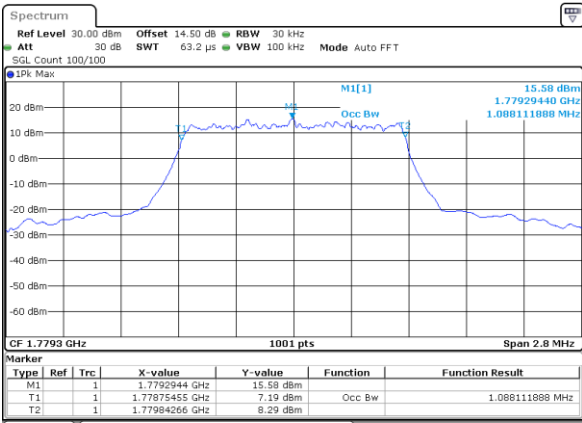

Mode	LTE Band 66 : 99%OBW(MHz)											
BW	1.4MHz		3MHz		5MHz		10MHz		15MHz		20MHz	
Mod.	QPSK	16QAM	QPSK	16QAM	QPSK	16QAM	QPSK	16QAM	QPSK	16QAM	QPSK	16QAM
Lowest CH	1.09	1.10	2.70	2.70	4.51	4.49	9.07	9.01	13.43	13.49	17.86	17.86
Middle CH	1.10	1.09	2.70	2.70	4.49	4.50	9.07	9.03	13.46	13.46	17.94	17.90
Highest CH	1.09	1.09	2.71	2.70	4.51	4.49	9.05	9.01	13.52	13.43	17.82	17.94
Mode	LTE Band 66 : 99%OBW(MHz)											
BW	1.4MHz		3MHz		5MHz		10MHz		15MHz		20MHz	
Mod.	64QAM		64QAM		64QAM		64QAM		64QAM		64QAM	
Lowest CH	1.10	-	2.72	-	4.52	-	9.13	-	13.46	-	17.86	-
Middle CH	1.09	-	2.72	-	4.53	-	9.03	-	13.49	-	17.90	-
Highest CH	1.09	-	2.72	-	4.49	-	9.03	-	13.40	-	17.90	-

LTE Band 66

Lowest Channel / 1.4MHz / QPSK

Date: 12.AUG.2021 13:21:42

Lowest Channel / 1.4MHz / 16QAM

Date: 12.AUG.2021 13:22:07

Middle Channel / 1.4MHz / QPSK

Date: 12.AUG.2021 13:33:54

Middle Channel / 1.4MHz / 16QAM

Date: 12.AUG.2021 13:34:19

Highest Channel / 1.4MHz / QPSK

Date: 12.AUG.2021 13:37:57

Highest Channel / 1.4MHz / 16QAM

Date: 12.AUG.2021 13:38:22