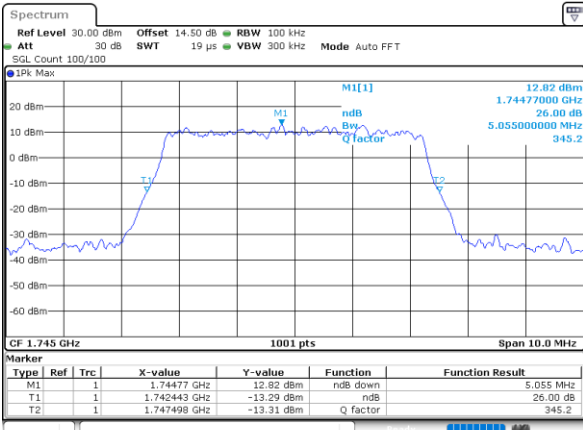

Middle Channel / 20MHz / 16QAM

Date: 12_AUG.2021 17:06:45

Highest Channel / 20MHz / QPSK

Date: 12_AUG.2021 17:10:25

Highest Channel / 20MHz / 16QAM

Date: 12_AUG.2021 17:10:49

LTE Band 66

Lowest Channel / 1.4MHz / 64QAM

Lowest Channel / 3MHz / 64QAM

Middle Channel / 20MHz / 64QAM

Middle Channel / 3MHz / 64QAM

Highest Channel / 20MHz / 64QAM

Highest Channel / 3MHz / 64QAM

LTE Band 66

Lowest Channel / 5MHz / 64QAM

Date: 12_AUG.2021 14:46:35

Lowest Channel / 10MHz / 64QAM

Date: 12_AUG.2021 15:57:24

Middle Channel / 5MHz / 64QAM

Date: 12_AUG.2021 14:52:33

Middle Channel / 10MHz / 64QAM

Date: 12_AUG.2021 16:03:21

Highest Channel / 5MHz / 64QAM

Date: 12_AUG.2021 14:54:27

Highest Channel / 10MHz / 64QAM

Date: 12_AUG.2021 16:05:14

LTE Band 66

Lowest Channel / 15MHz / 64QAM

Date: 12_AUG.2021 16:11:14

Lowest Channel / 20MHz / 64QAM

Date: 12_AUG.2021 17:22:03

Middle Channel / 15MHz / 64QAM