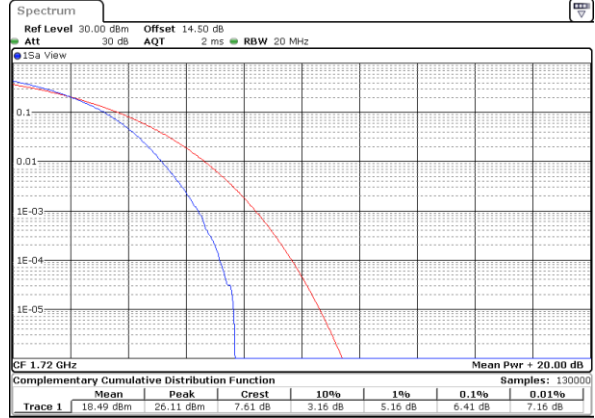

Lowest Channel / Full RB

Date: 12_AUG.2021 17:36:04

Middle Channel / 1RB

Date: 12_AUG.2021 17:36:32

Middle Channel / Full RB

Date: 12_AUG.2021 17:36:59

Highest Channel / 1RB

Date: 12_AUG.2021 17:37:27

Highest Channel / Full RB

Date: 12_AUG.2021 17:37:54

LTE Band 66 / 20MHz / 64QAM

Lowest Channel / 1RB

Date: 12_AUG.2021 17:41:07

Lowest Channel / Full RB

Date: 12_AUG.2021 17:41:36

Middle Channel / 1RB

Date: 12_AUG.2021 17:42:04

Middle Channel / Full RB

Date: 12_AUG.2021 17:42:33

Highest Channel / 1RB

Date: 12_AUG.2021 17:43:01

Highest Channel / Full RB

Date: 12_AUG.2021 17:43:30

26dB Bandwidth