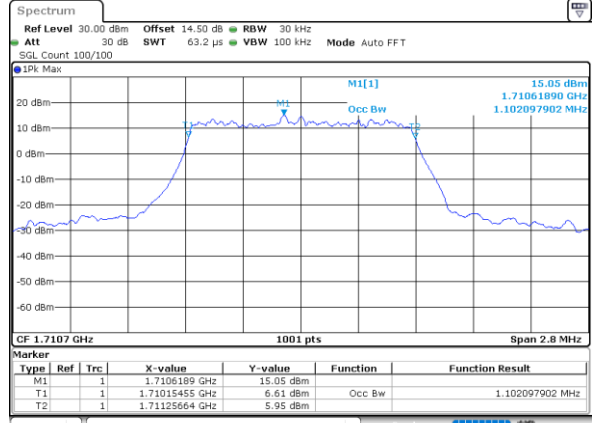

Highest Channel / 10MHz / 64QAM

Date: 12_AUG.2021 16:05:14

LTE Band 66

Lowest Channel / 15MHz / 64QAM

Date: 12_AUG.2021 16:11:14

Lowest Channel / 20MHz / 64QAM

Date: 12_AUG.2021 17:22:03

Middle Channel / 15MHz / 64QAM

Date: 12_AUG.2021 16:17:12

Middle Channel / 20MHz / 64QAM

Date: 12_AUG.2021 17:28:01

Highest Channel / 15MHz / 64QAM

Date: 12_AUG.2021 16:19:07

Highest Channel / 20MHz / 64QAM

Date: 12_AUG.2021 17:29:55

Occupied Bandwidth

Mode	LTE Band 66 : 99%OBW(MHz)											
BW	1.4MHz		3MHz		5MHz		10MHz		15MHz		20MHz	
Mod.	QPSK	16QAM	QPSK	16QAM	QPSK	16QAM	QPSK	16QAM	QPSK	16QAM	QPSK	16QAM
Lowest CH	1.09	1.10	2.70	2.70	4.51	4.49	9.07	9.01	13.43	13.49	17.86	17.86
Middle CH	1.10	1.09	2.70	2.70	4.49	4.50	9.07	9.03	13.46	13.46	17.94	17.90
Highest CH	1.09	1.09	2.71	2.70	4.51	4.49	9.05	9.01	13.52	13.43	17.82	17.94
Mode	LTE Band 66 : 99%OBW(MHz)											
BW	1.4MHz		3MHz		5MHz		10MHz		15MHz		20MHz	
Mod.	64QAM		64QAM		64QAM		64QAM		64QAM		64QAM	
Lowest CH	1.10	-	2.72	-	4.52	-	9.13	-	13.46	-	17.86	-
Middle CH	1.09	-	2.72	-	4.53	-	9.03	-	13.49	-	17.90	-
Highest CH	1.09	-	2.72	-	4.49	-	9.03	-	13.40	-	17.90	-

LTE Band 66

Lowest Channel / 1.4MHz / QPSK

Date: 12.AUG.2021 13:21:42

Lowest Channel / 1.4MHz / 16QAM

Date: 12.AUG.2021 13:22:07

Middle Channel / 1.4MHz / QPSK

Date: 12.AUG.2021 13:33:54

Middle Channel / 1.4MHz / 16QAM