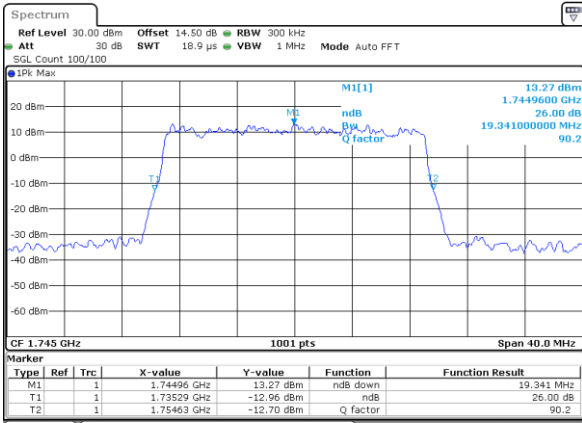

Date: 12_AUG.2021 16:42:20

LTE Band 66

Lowest Channel / 20MHz / QPSK

Date: 12_AUG.2021 16:54:09

Lowest Channel / 20MHz / 16QAM

Date: 12_AUG.2021 16:54:33

Middle Channel / 20MHz / QPSK

Date: 12_AUG.2021 17:06:21

Middle Channel / 20MHz / 16QAM

Date: 12_AUG.2021 17:06:45

Highest Channel / 20MHz / QPSK

Date: 12_AUG.2021 17:10:25

Highest Channel / 20MHz / 16QAM

Date: 12_AUG.2021 17:10:49

LTE Band 66

Lowest Channel / 1.4MHz / 64QAM