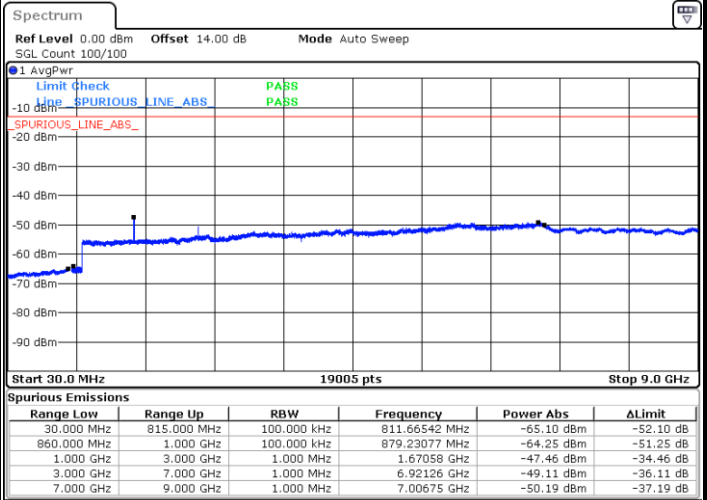

Date: 10.AUG.2021 23:08:04

Middle Channel / QPSK

Middle Channel / 16QAM

Date: 10.AUG.2021 23:10:42

Date: 10.AUG.2021 23:11:52

LTE Band 26 / 1.4MHz

Lowest Channel / 64QAM

Middle Channel / 64QAM

Date: 10.AUG.2021 20:10:12

Date: 10.AUG.2021 20:12:06

Highest Channel / 64QAM

Date: 10.AUG.2021 20:18:05

LTE Band 26 / 3MHz

Lowest Channel / 64QAM

Middle Channel / 64QAM

Date: 10.AUG.2021 20:23:49

Date: 10.AUG.2021 20:25:44

Highest Channel / 64QAM

Date: 10.AUG.2021 20:31:44

LTE Band 26 / 5MHz

Lowest Channel / 64QAM

Middle Channel / 64QAM

Highest Channel / 64QAM

LTE Band 26 / 10MHz