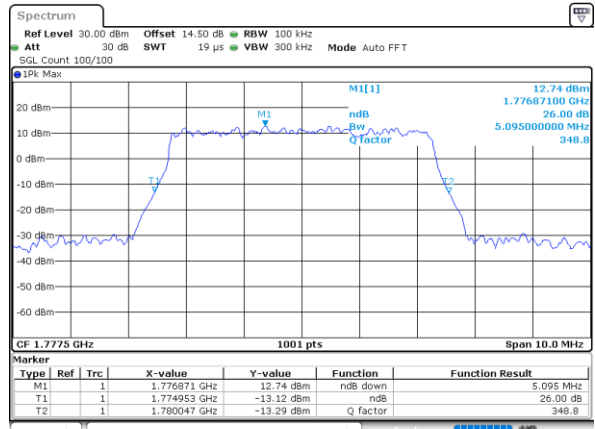

Highest Channel / 3MHz / 16QAM

Date: 12_AUG.2021 14:21:28

LTE Band 66

Lowest Channel / 5MHz / QPSK

Date: 12.AUG.2021 15:00:59

Lowest Channel / 5MHz / 16QAM

Date: 12.AUG.2021 15:01:23

Middle Channel / 5MHz / QPSK

Date: 12.AUG.2021 15:13:12

Middle Channel / 5MHz / 16QAM

Date: 12.AUG.2021 15:13:35

Highest Channel / 5MHz / QPSK

Date: 12.AUG.2021 15:17:15

Highest Channel / 5MHz / 16QAM

Date: 12.AUG.2021 15:17:39

LTE Band 66