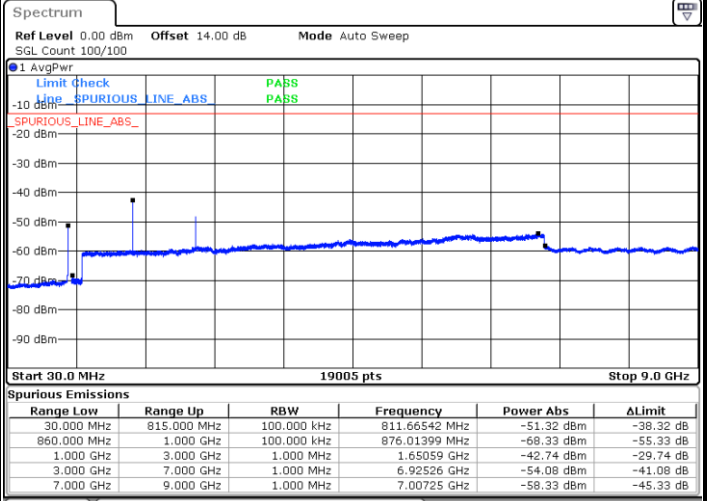

Date: 10.AUG.2021 22:39:28

Lowest Channel / 16QAM

Date: 10.AUG.2021 22:40:38

LTE Band 26 / 10MHz

Middle Channel / QPSK

Middle Channel / 16QAM

Date: 10.AUG.2021 22:43:15

Date: 10.AUG.2021 22:44:25

Highest Channel / QPSK

Highest Channel / 16QAM

Date: 10.AUG.2021 22:55:03

Date: 10.AUG.2021 22:56:13

LTE Band 26 / 15MHz

Lowest Channel / QPSK

Lowest Channel / 16QAM

Date: 10.AUG.2021 23:06:54

Date: 10.AUG.2021 23:08:04

Middle Channel / QPSK

Middle Channel / 16QAM

Date: 10.AUG.2021 23:10:42

Date: 10.AUG.2021 23:11:52

LTE Band 26 / 1.4MHz

Lowest Channel / 64QAM

Middle Channel / 64QAM

Date: 10.AUG.2021 20:10:12

Date: 10.AUG.2021 20:12:06

Highest Channel / 64QAM

Date: 10.AUG.2021 20:18:05

LTE Band 26 / 3MHz

Lowest Channel / 64QAM

Middle Channel / 64QAM

Date: 10.AUG.2021 20:23:49