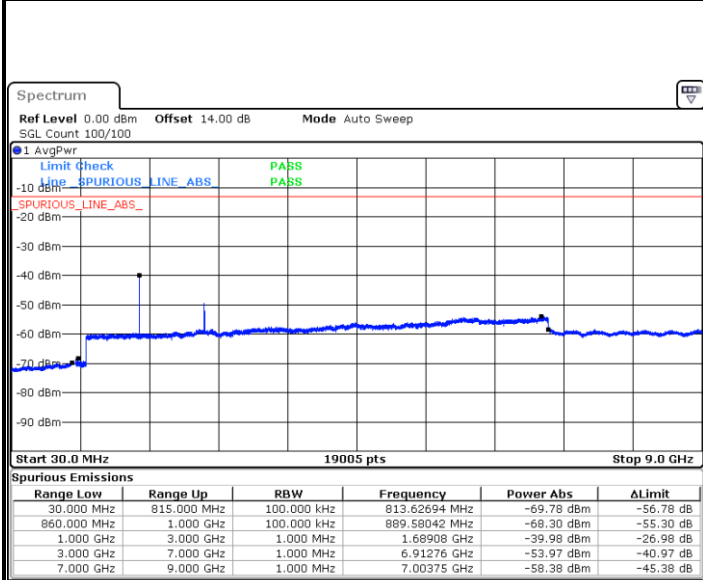

LTE Band 26 / 5MHz

Lowest Channel / QPSK

Lowest Channel / 16QAM

Date: 10.AUG.2021 22:12:00

Date: 10.AUG.2021 22:13:10

Middle Channel / QPSK

Middle Channel / 16QAM

Date: 10.AUG.2021 22:15:48

Date: 10.AUG.2021 22:16:58

LTE Band 26 / 5MHz

Highest Channel / QPSK

Date: 10.AUG.2021 22:27:36

Highest Channel / 16QAM

Date: 10.AUG.2021 22:28:46

LTE Band 26 / 10MHz

Lowest Channel / QPSK

Date: 10.AUG.2021 22:39:28

Lowest Channel / 16QAM

Date: 10.AUG.2021 22:40:38

LTE Band 26 / 10MHz

Middle Channel / QPSK

Middle Channel / 16QAM

Date: 10.AUG.2021 22:43:15

Date: 10.AUG.2021 22:44:25