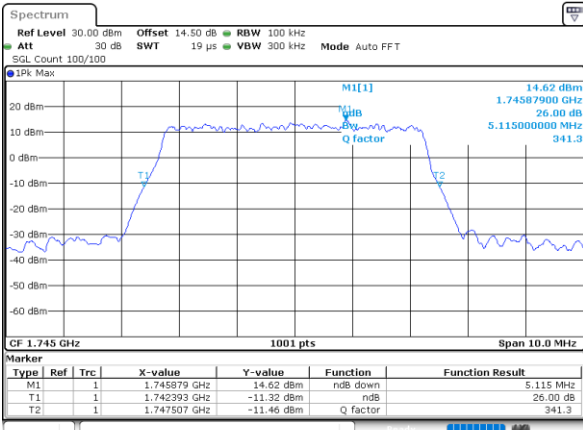

Highest Channel / 3MHz / 16QAM

Date: 12_AUG.2021 14:21:28

LTE Band 66

Lowest Channel / 5MHz / QPSK

Date: 12.AUG.2021 15:00:59

Lowest Channel / 5MHz / 16QAM

Date: 12.AUG.2021 15:01:23

Middle Channel / 5MHz / QPSK

Date: 12.AUG.2021 15:13:12

Middle Channel / 5MHz / 16QAM

Date: 12.AUG.2021 15:13:35

Highest Channel / 5MHz / QPSK

Date: 12.AUG.2021 15:17:15

Highest Channel / 5MHz / 16QAM

Date: 12.AUG.2021 15:17:39

LTE Band 66