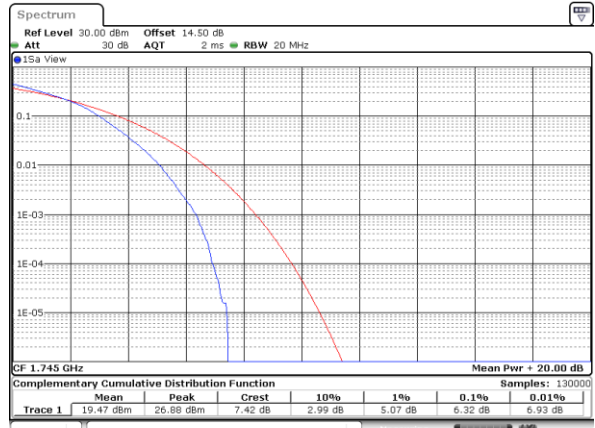

Date: 12_AUG.2021 17:39:43

Highest Channel / 1RB

Date: 12_AUG.2021 17:40:11

Highest Channel / Full RB

Date: 12_AUG.2021 17:40:40

LTE Band 66 / 20MHz / 16QAM

Lowest Channel / 1RB

Date: 12_AUG.2021 17:35:37

Lowest Channel / Full RB

Date: 12_AUG.2021 17:36:04

Middle Channel / 1RB

Date: 12_AUG.2021 17:36:32

Middle Channel / Full RB

Date: 12_AUG.2021 17:36:59

Highest Channel / 1RB

Date: 12_AUG.2021 17:37:27

Highest Channel / Full RB

Date: 12_AUG.2021 17:37:54

LTE Band 66 / 20MHz / 64QAM

Lowest Channel / 1RB

Date: 12_AUG.2021 17:41:07

Lowest Channel / Full RB

Date: 12_AUG.2021 17:41:36

Middle Channel / 1RB

Date: 12_AUG.2021 17:42:04

Middle Channel / Full RB

Date: 12_AUG.2021 17:42:33

Highest Channel / 1RB

Date: 12_AUG.2021 17:43:01

Highest Channel / Full RB

Date: 12_AUG.2021 17:43:30

26dB Bandwidth