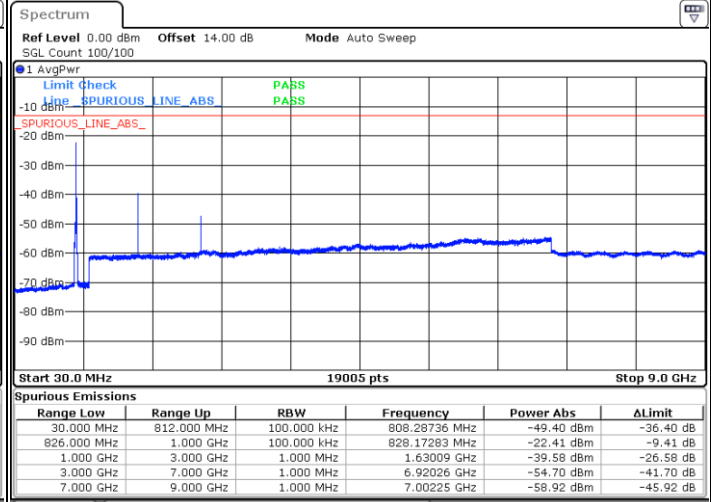

Lowest Channel / 64QAM

Middle Channel / 64QAM

Date: 10.AUG.2021 21:12:18

Date: 10.AUG.2021 21:14:12

Highest Channel / 64QAM

Date: 10.AUG.2021 21:20:07

LTE Band 26 / 15MHz

Lowest Channel / 64QAM

Middle Channel / 64QAM

Date: 10.AUG.2021 21:26:05

Date: 10.AUG.2021 21:27:59

Highest Channel / 64QAM

Date: 10.AUG.2021 21:33:55

LTE Band 26 / 15MHz

Channel 26765 / QPSK

Channel 26765 / 16QAM

Date: 12.AUG.2021 19:43:09

Date: 12.AUG.2021 20:12:10

Channel 26765 / 64QAM

Date: 12.AUG.2021 18:54:56

Frequency Stability

Test Conditions		LTE Band 26 (QPSK) / Middle Channel	Limit
Temperature (°C)	Voltage (Volt)	BW 10MHz	2.5ppm
		Deviation (ppm)	Result
50	Normal Voltage	0.0004	PASS
40	Normal Voltage	0.0016	
30	Normal Voltage	0.0010	
20(Ref.)	Normal Voltage	0.0000	
10	Normal Voltage	0.0018	
0	Normal Voltage	0.0023	
-10	Normal Voltage	0.0001	
-20	Normal Voltage	0.0013	
-30	Normal Voltage	0.0018	
20	Maximum Voltage	0.0014	
20	Normal Voltage	0.0000	
20	Battery End Point	0.0002	

Note: Normal Voltage =3.8 V. ; Battery End Point (BEP) =3.6 V. ; Maximum Voltage =4.4 V.

LTE Band 66

Peak-to-Average Ratio

Mode	LTE Band 66 / 20MHz				
Mod.	QPSK		16QAM		Limit: 13dB
RB Size	1RB	Full RB	1RB	Full RB	Result
Lowest CH	4.49	5.28	5.33	6.17	PASS
Middle CH	4.72	5.36	5.94	6.32	
Highest CH	4.75	5.22	5.59	6.17	
Mode	LTE Band 66 / 20MHz				
Mod.	64QAM				Limit: 13dB
RB Size	1RB	Full RB			Result
Lowest CH	5.83	6.41	-	-	PASS
Middle CH	6.41	6.41	-	-	
Highest CH	6.32	6.38	-	-	