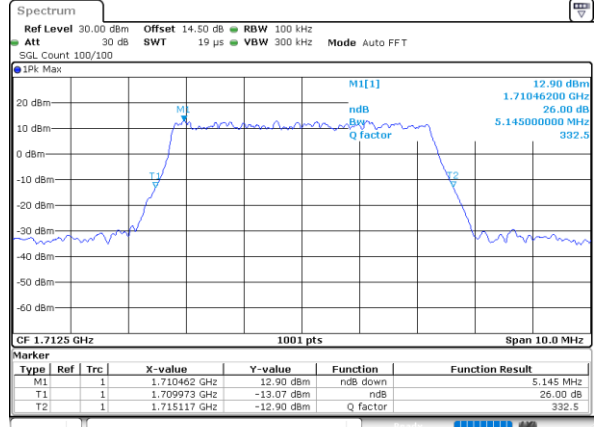

Highest Channel / 3MHz / 16QAM

Date: 12_AUG.2021 14:21:28

LTE Band 66

Lowest Channel / 5MHz / QPSK

Date: 12.AUG.2021 15:00:59

Lowest Channel / 5MHz / 16QAM

Date: 12.AUG.2021 15:01:23

Middle Channel / 5MHz / QPSK

Date: 12.AUG.2021 15:13:12

Middle Channel / 5MHz / 16QAM

Date: 12.AUG.2021 15:13:35

Highest Channel / 5MHz / QPSK

Date: 12.AUG.2021 15:17:15

Highest Channel / 5MHz / 16QAM

Date: 12.AUG.2021 15:17:39

LTE Band 66