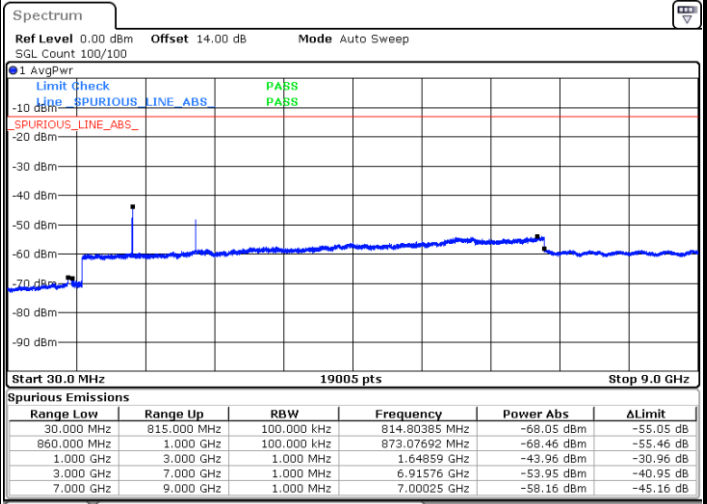

LTE Band 26 / 5MHz

Lowest Channel / QPSK

Lowest Channel / 16QAM

Date: 10.AUG.2021 22:12:00

Date: 10.AUG.2021 22:13:10

Middle Channel / QPSK

Middle Channel / 16QAM

Date: 10.AUG.2021 22:15:48

Date: 10.AUG.2021 22:16:58

LTE Band 26 / 5MHz

Highest Channel / QPSK

Date: 10.AUG.2021 22:27:36

Highest Channel / 16QAM

Date: 10.AUG.2021 22:28:46

LTE Band 26 / 10MHz

Lowest Channel / QPSK