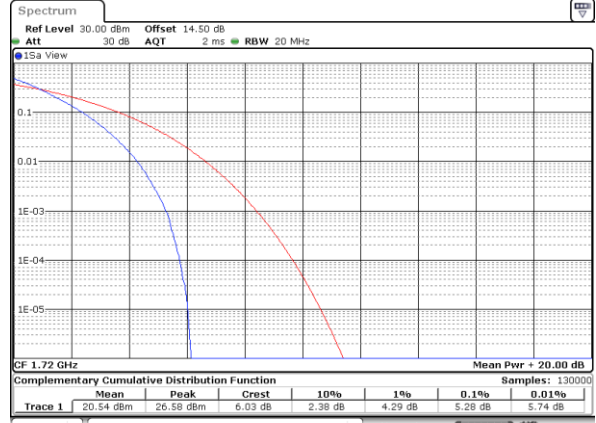

Note: Normal Voltage =3.8 V. ; Battery End Point (BEP) =3.6 V. ; Maximum Voltage =4.4 V.

LTE Band 66

Peak-to-Average Ratio

Mode	LTE Band 66 / 20MHz				
Mod.	QPSK		16QAM		Limit: 13dB
RB Size	1RB	Full RB	1RB	Full RB	Result
Lowest CH	4.49	5.28	5.33	6.17	PASS
Middle CH	4.72	5.36	5.94	6.32	
Highest CH	4.75	5.22	5.59	6.17	
Mode	LTE Band 66 / 20MHz				
Mod.	64QAM				Limit: 13dB
RB Size	1RB	Full RB			Result
Lowest CH	5.83	6.41	-	-	PASS
Middle CH	6.41	6.41	-	-	
Highest CH	6.32	6.38	-	-	

LTE Band 66 / 20MHz / QPSK

Lowest Channel / 1RB

Date: 12_AUG.2021 17:38:22

Lowest Channel / Full RB

Date: 12_AUG.2021 17:38:49

Middle Channel / 1RB

Date: 12_AUG.2021 17:39:17

Middle Channel / Full RB

Date: 12_AUG.2021 17:39:43

Highest Channel / 1RB

Date: 12_AUG.2021 17:40:11

Highest Channel / Full RB

Date: 12_AUG.2021 17:40:40

LTE Band 66 / 20MHz / 16QAM

Lowest Channel / 1RB

Date: 12_AUG.2021 17:35:37