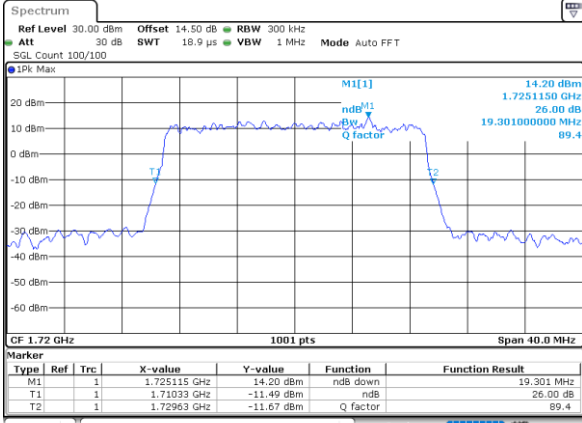

Highest Channel / 10MHz / QPSK

Date: 12_AUG.2021 15:45:45

Highest Channel / 10MHz / 16QAM

Date: 12_AUG.2021 15:46:09

LTE Band 66

Lowest Channel / 15MHz / QPSK

Date: 12_AUG.2021 16:25:39

Lowest Channel / 15MHz / 16QAM

Date: 12_AUG.2021 16:26:02

Middle Channel / 15MHz / QPSK

Date: 12_AUG.2021 16:37:51

Middle Channel / 15MHz / 16QAM

Date: 12_AUG.2021 16:38:15

Highest Channel / 15MHz / QPSK

Date: 12_AUG.2021 16:41:56

Highest Channel / 15MHz / 16QAM

Date: 12_AUG.2021 16:42:20

LTE Band 66

Lowest Channel / 20MHz / QPSK

Date: 12_AUG.2021 16:54:09

Lowest Channel / 20MHz / 16QAM

Date: 12_AUG.2021 16:54:33

Middle Channel / 20MHz / QPSK

Date: 12_AUG.2021 17:06:21

Middle Channel / 20MHz / 16QAM

Date: 12_AUG.2021 17:06:45

Highest Channel / 20MHz / QPSK

Date: 12_AUG.2021 17:10:25

Highest Channel / 20MHz / 16QAM

Date: 12_AUG.2021 17:10:49

LTE Band 66

Lowest Channel / 1.4MHz / 64QAM