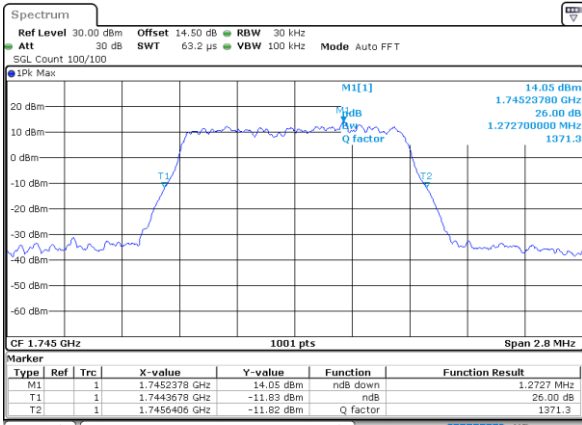

Date: 12_AUG.2021 16:42:20

LTE Band 66

Lowest Channel / 20MHz / QPSK

Date: 12_AUG.2021 16:54:09

Lowest Channel / 20MHz / 16QAM

Date: 12_AUG.2021 16:54:33

Middle Channel / 20MHz / QPSK

Date: 12_AUG.2021 17:06:21

Middle Channel / 20MHz / 16QAM

Date: 12_AUG.2021 17:06:45

Highest Channel / 20MHz / QPSK

Date: 12_AUG.2021 17:10:25

Highest Channel / 20MHz / 16QAM

Date: 12_AUG.2021 17:10:49

LTE Band 66

Lowest Channel / 1.4MHz / 64QAM

Lowest Channel / 3MHz / 64QAM

Middle Channel / 20MHz / 64QAM

Middle Channel / 3MHz / 64QAM

Highest Channel / 20MHz / 64QAM

Highest Channel / 3MHz / 64QAM

LTE Band 66

Lowest Channel / 5MHz / 64QAM

Date: 12_AUG.2021 14:46:35