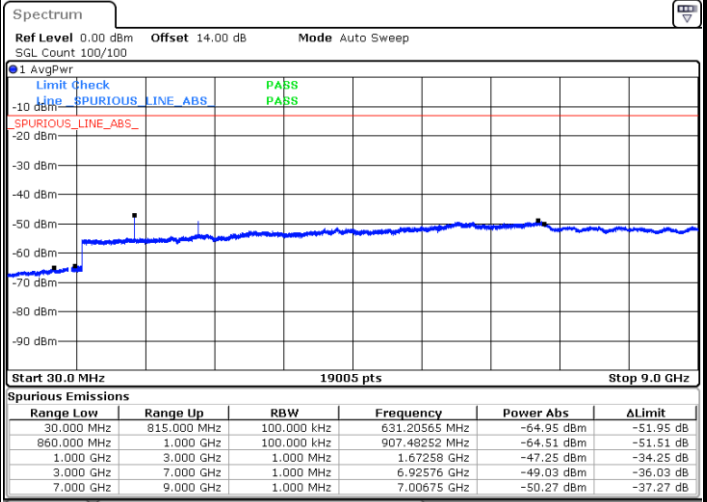

Highest Channel / QPSK

Highest Channel / 16QAM

Date: 10.AUG.2021 22:55:03

Date: 10.AUG.2021 22:56:13

LTE Band 26 / 15MHz

Lowest Channel / QPSK

Lowest Channel / 16QAM

Date: 10.AUG.2021 23:06:54

Date: 10.AUG.2021 23:08:04

Middle Channel / QPSK

Middle Channel / 16QAM

Date: 10.AUG.2021 23:10:42

Date: 10.AUG.2021 23:11:52

LTE Band 26 / 1.4MHz

Lowest Channel / 64QAM

Middle Channel / 64QAM

Date: 10.AUG.2021 20:10:12

Date: 10.AUG.2021 20:12:06

Highest Channel / 64QAM

Date: 10.AUG.2021 20:18:05

LTE Band 26 / 3MHz

Lowest Channel / 64QAM

Middle Channel / 64QAM

Date: 10.AUG.2021 20:23:49

Date: 10.AUG.2021 20:25:44

Highest Channel / 64QAM

Date: 10.AUG.2021 20:31:44

LTE Band 26 / 5MHz

Lowest Channel / 64QAM

Middle Channel / 64QAM

Highest Channel / 64QAM

LTE Band 26 / 10MHz