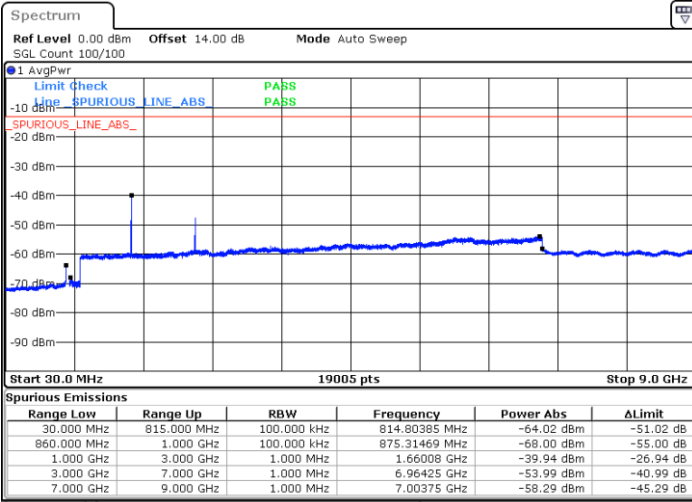

Date: 10.AUG.2021 22:39:28

Lowest Channel / 16QAM

Date: 10.AUG.2021 22:40:38

LTE Band 26 / 10MHz

Middle Channel / QPSK

Middle Channel / 16QAM

Date: 10.AUG.2021 22:43:15

Date: 10.AUG.2021 22:44:25

Highest Channel / QPSK

Highest Channel / 16QAM

Date: 10.AUG.2021 22:55:03

Date: 10.AUG.2021 22:56:13

LTE Band 26 / 15MHz

Lowest Channel / QPSK

Lowest Channel / 16QAM

Date: 10.AUG.2021 23:06:54

Date: 10.AUG.2021 23:08:04

Middle Channel / QPSK

Middle Channel / 16QAM

Date: 10.AUG.2021 23:10:42

Date: 10.AUG.2021 23:11:52

LTE Band 26 / 1.4MHz

Lowest Channel / 64QAM

Middle Channel / 64QAM