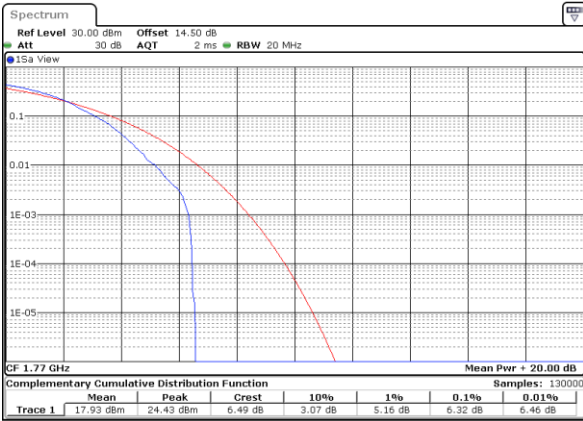

Lowest Channel / Full RB

Date: 12_AUG.2021 17:36:04

Middle Channel / 1RB

Date: 12_AUG.2021 17:36:32

Middle Channel / Full RB

Date: 12_AUG.2021 17:36:59

Highest Channel / 1RB

Date: 12_AUG.2021 17:37:27

Highest Channel / Full RB

Date: 12_AUG.2021 17:37:54

LTE Band 66 / 20MHz / 64QAM

Lowest Channel / 1RB

Date: 12_AUG.2021 17:41:07

Lowest Channel / Full RB

Date: 12_AUG.2021 17:41:36

Middle Channel / 1RB

Date: 12_AUG.2021 17:42:04

Middle Channel / Full RB

Date: 12_AUG.2021 17:42:33

Highest Channel / 1RB

Date: 12_AUG.2021 17:43:01

Highest Channel / Full RB

Date: 12_AUG.2021 17:43:30

26dB Bandwidth