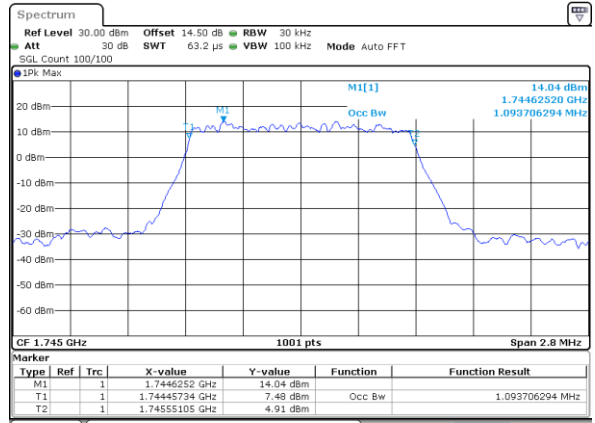

Mode	LTE Band 66 : 99%OBW(MHz)											
BW	1.4MHz		3MHz		5MHz		10MHz		15MHz		20MHz	
Mod.	QPSK	16QAM	QPSK	16QAM	QPSK	16QAM	QPSK	16QAM	QPSK	16QAM	QPSK	16QAM
Lowest CH	1.09	1.10	2.70	2.70	4.51	4.49	9.07	9.01	13.43	13.49	17.86	17.86
Middle CH	1.10	1.09	2.70	2.70	4.49	4.50	9.07	9.03	13.46	13.46	17.94	17.90
Highest CH	1.09	1.09	2.71	2.70	4.51	4.49	9.05	9.01	13.52	13.43	17.82	17.94
Mode	LTE Band 66 : 99%OBW(MHz)											
BW	1.4MHz		3MHz		5MHz		10MHz		15MHz		20MHz	
Mod.	64QAM		64QAM		64QAM		64QAM		64QAM		64QAM	
Lowest CH	1.10	-	2.72	-	4.52	-	9.13	-	13.46	-	17.86	-
Middle CH	1.09	-	2.72	-	4.53	-	9.03	-	13.49	-	17.90	-
Highest CH	1.09	-	2.72	-	4.49	-	9.03	-	13.40	-	17.90	-

LTE Band 66

Lowest Channel / 1.4MHz / QPSK

Date: 12.AUG.2021 13:21:42

Lowest Channel / 1.4MHz / 16QAM

Date: 12.AUG.2021 13:22:07

Middle Channel / 1.4MHz / QPSK

Date: 12.AUG.2021 13:33:54

Middle Channel / 1.4MHz / 16QAM

Date: 12.AUG.2021 13:34:19

Highest Channel / 1.4MHz / QPSK

Date: 12.AUG.2021 13:37:57

Highest Channel / 1.4MHz / 16QAM

Date: 12.AUG.2021 13:38:22