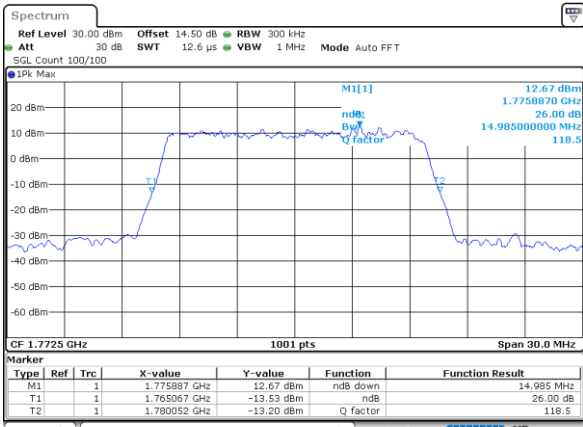

Lowest Channel / 10MHz / 64QAM

Date: 12_AUG.2021 15:57:24

Middle Channel / 5MHz / 64QAM

Date: 12_AUG.2021 14:52:33

Middle Channel / 10MHz / 64QAM

Date: 12_AUG.2021 16:03:21

Highest Channel / 5MHz / 64QAM

Date: 12_AUG.2021 14:54:27

Highest Channel / 10MHz / 64QAM

Date: 12_AUG.2021 16:05:14

LTE Band 66

Lowest Channel / 15MHz / 64QAM

Date: 12_AUG.2021 16:11:14

Lowest Channel / 20MHz / 64QAM

Date: 12_AUG.2021 17:22:03

Middle Channel / 15MHz / 64QAM

Date: 12_AUG.2021 16:17:12

Middle Channel / 20MHz / 64QAM

Date: 12_AUG.2021 17:28:01

Highest Channel / 15MHz / 64QAM

Date: 12_AUG.2021 16:19:07

Highest Channel / 20MHz / 64QAM

Date: 12_AUG.2021 17:29:55

Occupied Bandwidth