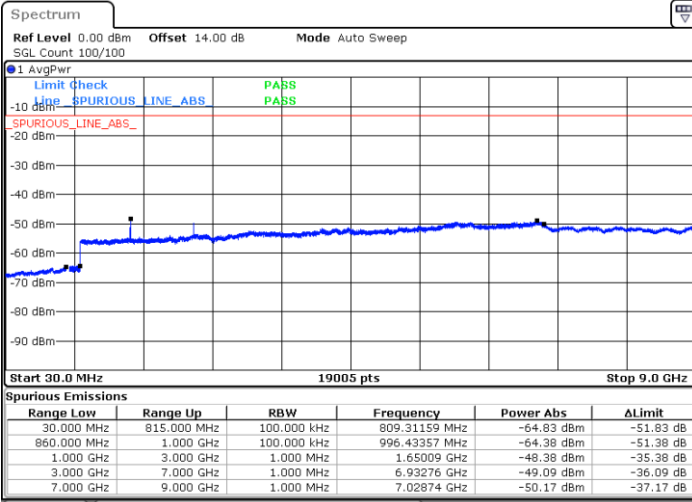

Highest Channel / QPSK

Highest Channel / 16QAM

Date: 10.AUG.2021 22:55:03

Date: 10.AUG.2021 22:56:13

LTE Band 26 / 15MHz

Lowest Channel / QPSK

Lowest Channel / 16QAM

Date: 10.AUG.2021 23:06:54

Date: 10.AUG.2021 23:08:04

Middle Channel / QPSK

Middle Channel / 16QAM

Date: 10.AUG.2021 23:10:42

Date: 10.AUG.2021 23:11:52

LTE Band 26 / 1.4MHz

Lowest Channel / 64QAM

Middle Channel / 64QAM

Date: 10.AUG.2021 20:10:12

Date: 10.AUG.2021 20:12:06

Highest Channel / 64QAM

Date: 10.AUG.2021 20:18:05

LTE Band 26 / 3MHz

Lowest Channel / 64QAM

Middle Channel / 64QAM

Date: 10.AUG.2021 20:23:49