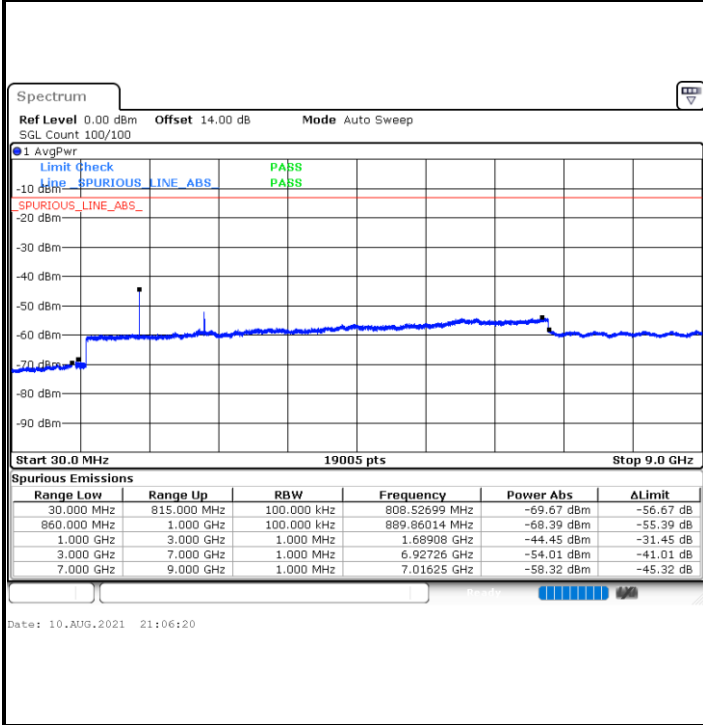

Date: 10.AUG.2021 20:10:12

Date: 10.AUG.2021 20:12:06

Highest Channel / 64QAM

Date: 10.AUG.2021 20:18:05

LTE Band 26 / 3MHz

Lowest Channel / 64QAM

Middle Channel / 64QAM

Date: 10.AUG.2021 20:23:49

Date: 10.AUG.2021 20:25:44

Highest Channel / 64QAM

Date: 10.AUG.2021 20:31:44

LTE Band 26 / 5MHz

Lowest Channel / 64QAM

Middle Channel / 64QAM

Highest Channel / 64QAM

LTE Band 26 / 10MHz

Lowest Channel / 64QAM

Middle Channel / 64QAM

Date: 10.AUG.2021 21:12:18

Date: 10.AUG.2021 21:14:12

Highest Channel / 64QAM

Date: 10.AUG.2021 21:20:07

LTE Band 26 / 15MHz

Lowest Channel / 64QAM

Middle Channel / 64QAM

Date: 10.AUG.2021 21:26:05

Date: 10.AUG.2021 21:27:59

Highest Channel / 64QAM

Date: 10.AUG.2021 21:33:55

LTE Band 26 / 15MHz

Channel 26765 / QPSK

Channel 26765 / 16QAM