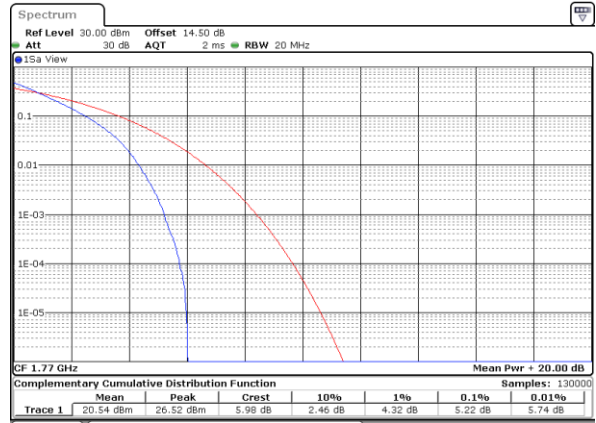

Note: Normal Voltage =3.8 V. ; Battery End Point (BEP) =3.6 V. ; Maximum Voltage =4.4 V.

LTE Band 66

Peak-to-Average Ratio

Mode	LTE Band 66 / 20MHz				
Mod.	QPSK		16QAM		Limit: 13dB
RB Size	1RB	Full RB	1RB	Full RB	Result
Lowest CH	4.49	5.28	5.33	6.17	PASS
Middle CH	4.72	5.36	5.94	6.32	
Highest CH	4.75	5.22	5.59	6.17	
Mode	LTE Band 66 / 20MHz				
Mod.	64QAM				Limit: 13dB
RB Size	1RB	Full RB			Result
Lowest CH	5.83	6.41	-	-	PASS
Middle CH	6.41	6.41	-	-	
Highest CH	6.32	6.38	-	-	

LTE Band 66 / 20MHz / QPSK

Lowest Channel / 1RB

Date: 12_AUG.2021 17:38:22

Lowest Channel / Full RB

Date: 12_AUG.2021 17:38:49

Middle Channel / 1RB

Date: 12_AUG.2021 17:39:17

Middle Channel / Full RB

Date: 12_AUG.2021 17:39:43

Highest Channel / 1RB

Date: 12_AUG.2021 17:40:11

Highest Channel / Full RB

Date: 12_AUG.2021 17:40:40

LTE Band 66 / 20MHz / 16QAM

Lowest Channel / 1RB

Date: 12_AUG.2021 17:35:37