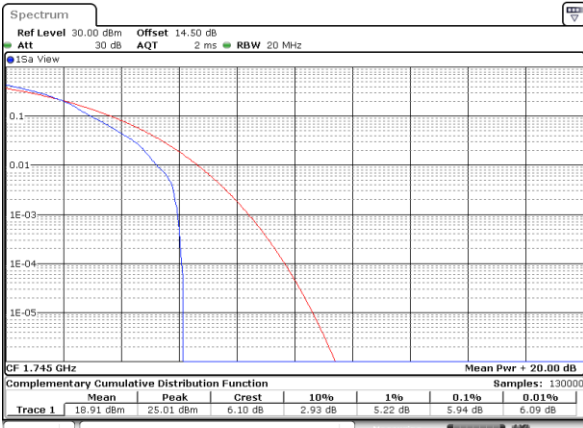

LTE Band 66 / 20MHz / QPSK

Lowest Channel / 1RB

Date: 12_AUG.2021 17:38:22

Lowest Channel / Full RB

Date: 12_AUG.2021 17:38:49

Middle Channel / 1RB

Date: 12_AUG.2021 17:39:17

Middle Channel / Full RB

Date: 12_AUG.2021 17:39:43

Highest Channel / 1RB

Date: 12_AUG.2021 17:40:11

Highest Channel / Full RB

Date: 12_AUG.2021 17:40:40

LTE Band 66 / 20MHz / 16QAM

Lowest Channel / 1RB

Date: 12_AUG.2021 17:35:37

Lowest Channel / Full RB

Date: 12_AUG.2021 17:36:04

Middle Channel / 1RB

Date: 12_AUG.2021 17:36:32

Middle Channel / Full RB

Date: 12_AUG.2021 17:36:59

Highest Channel / 1RB

Date: 12_AUG.2021 17:37:27

Highest Channel / Full RB

Date: 12_AUG.2021 17:37:54

LTE Band 66 / 20MHz / 64QAM

Lowest Channel / 1RB

Date: 12_AUG.2021 17:41:07

Lowest Channel / Full RB

Date: 12_AUG.2021 17:41:36

Middle Channel / 1RB