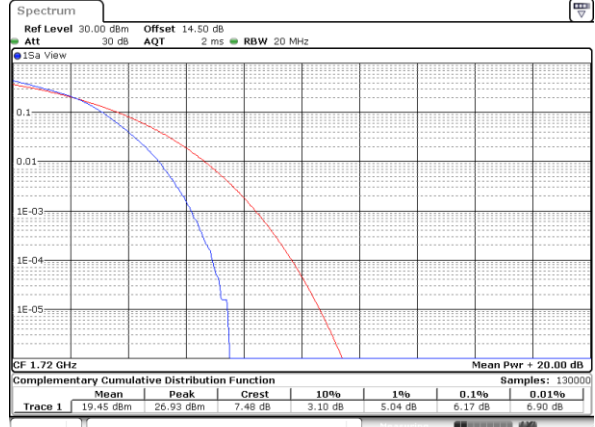

LTE Band 66 / 20MHz / QPSK

Lowest Channel / 1RB

Date: 12_AUG.2021 17:38:22

Lowest Channel / Full RB

Date: 12_AUG.2021 17:38:49

Middle Channel / 1RB

Date: 12_AUG.2021 17:39:17

Middle Channel / Full RB

Date: 12_AUG.2021 17:39:43

Highest Channel / 1RB

Date: 12_AUG.2021 17:40:11

Highest Channel / Full RB

Date: 12_AUG.2021 17:40:40

LTE Band 66 / 20MHz / 16QAM

Lowest Channel / 1RB

Date: 12_AUG.2021 17:35:37

Lowest Channel / Full RB

Date: 12_AUG.2021 17:36:04

Middle Channel / 1RB

Date: 12_AUG.2021 17:36:32

Middle Channel / Full RB

Date: 12_AUG.2021 17:36:59

Highest Channel / 1RB

Date: 12_AUG.2021 17:37:27