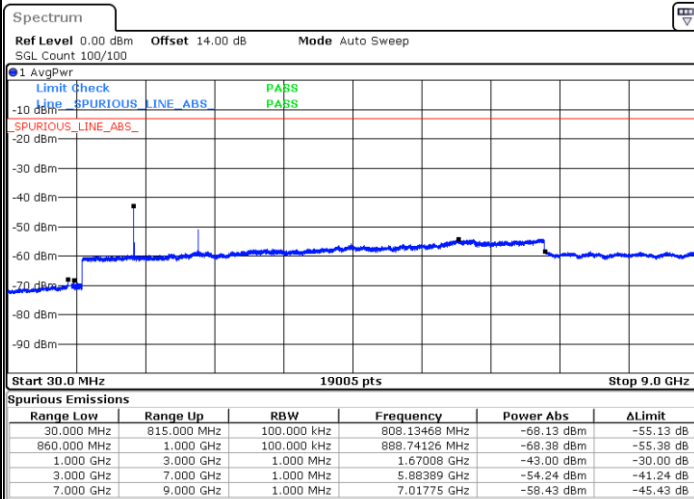

Lowest Channel / 64QAM

Middle Channel / 64QAM

Date: 10.AUG.2021 21:12:18

Date: 10.AUG.2021 21:14:12

Highest Channel / 64QAM

Date: 10.AUG.2021 21:20:07

LTE Band 26 / 15MHz

Lowest Channel / 64QAM

Middle Channel / 64QAM

Date: 10.AUG.2021 21:26:05

Date: 10.AUG.2021 21:27:59

Highest Channel / 64QAM

Date: 10.AUG.2021 21:33:55

LTE Band 26 / 15MHz

Channel 26765 / QPSK

Channel 26765 / 16QAM

Date: 12.AUG.2021 19:43:09

Date: 12.AUG.2021 20:12:10

Channel 26765 / 64QAM

Date: 12.AUG.2021 18:54:56

Frequency Stability

Test Conditions		LTE Band 26 (QPSK) / Middle Channel	Limit
Temperature (°C)	Voltage (Volt)	BW 10MHz	2.5ppm
		Deviation (ppm)	Result
50	Normal Voltage	0.0004	PASS
40	Normal Voltage	0.0016	
30	Normal Voltage	0.0010	
20(Ref.)	Normal Voltage	0.0000	
10	Normal Voltage	0.0018	
0	Normal Voltage	0.0023	
-10	Normal Voltage	0.0001	
-20	Normal Voltage	0.0013	
-30	Normal Voltage	0.0018	
20	Maximum Voltage	0.0014	
20	Normal Voltage	0.0000	
20	Battery End Point	0.0002	

Note: Normal Voltage =3.8 V. ; Battery End Point (BEP) =3.6 V. ; Maximum Voltage =4.4 V.

LTE Band 66

Peak-to-Average Ratio

Mode	LTE Band 66 / 20MHz				
Mod.	QPSK		16QAM		Limit: 13dB
RB Size	1RB	Full RB	1RB	Full RB	Result
Lowest CH	4.49	5.28	5.33	6.17	PASS
Middle CH	4.72	5.36	5.94	6.32	
Highest CH	4.75	5.22	5.59	6.17	
Mode	LTE Band 66 / 20MHz				
Mod.	64QAM				Limit: 13dB
RB Size	1RB	Full RB			Result
Lowest CH	5.83	6.41	-	-	PASS
Middle CH	6.41	6.41	-	-	
Highest CH	6.32	6.38	-	-	