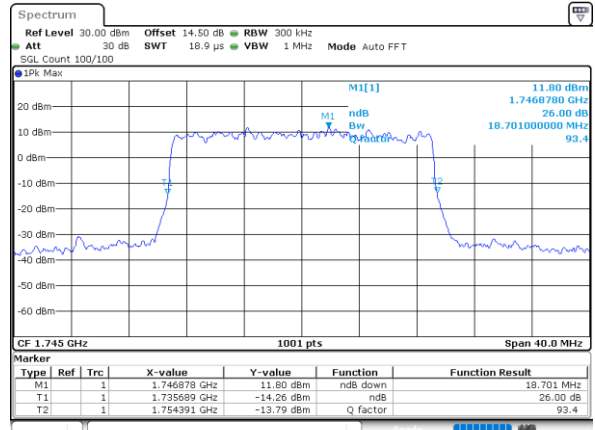

Lowest Channel / 10MHz / 64QAM

Date: 12_AUG.2021 15:57:24

Middle Channel / 5MHz / 64QAM

Date: 12_AUG.2021 14:52:33

Middle Channel / 10MHz / 64QAM

Date: 12_AUG.2021 16:03:21

Highest Channel / 5MHz / 64QAM

Date: 12_AUG.2021 14:54:27

Highest Channel / 10MHz / 64QAM

Date: 12_AUG.2021 16:05:14

LTE Band 66

Lowest Channel / 15MHz / 64QAM

Date: 12_AUG.2021 16:11:14

Lowest Channel / 20MHz / 64QAM

Date: 12_AUG.2021 17:22:03

Middle Channel / 15MHz / 64QAM

Date: 12_AUG.2021 16:17:12

Middle Channel / 20MHz / 64QAM

Date: 12_AUG.2021 17:28:01

Highest Channel / 15MHz / 64QAM

Date: 12_AUG.2021 16:19:07

Highest Channel / 20MHz / 64QAM

Date: 12_AUG.2021 17:29:55

Occupied Bandwidth