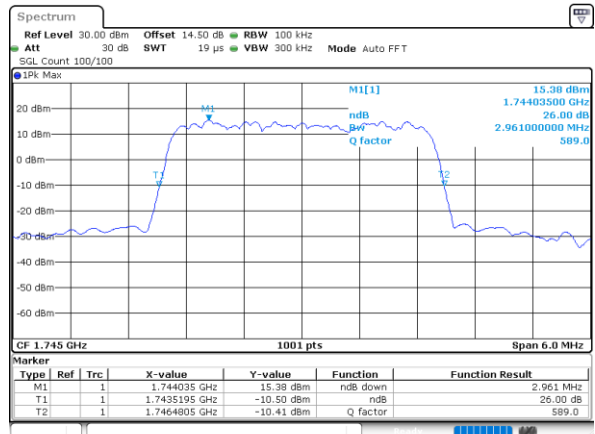

Date: 12_AUG.2021 13:35:08

Highest Channel / 1.4MHz / QPSK

Date: 12_AUG.2021 13:38:48

Highest Channel / 1.4MHz / 16QAM

Date: 12_AUG.2021 13:39:11

LTE Band 66

Lowest Channel / 3MHz / QPSK

Date: 12_AUG.2021 14:04:49

Lowest Channel / 3MHz / 16QAM

Date: 12_AUG.2021 14:05:12

Middle Channel / 3MHz / QPSK

Date: 12_AUG.2021 14:17:01

Middle Channel / 3MHz / 16QAM

Date: 12_AUG.2021 14:17:24

Highest Channel / 3MHz / QPSK

Date: 12_AUG.2021 14:21:04

Highest Channel / 3MHz / 16QAM

Date: 12_AUG.2021 14:21:28

LTE Band 66

Lowest Channel / 5MHz / QPSK

Date: 12.AUG.2021 15:00:59

Lowest Channel / 5MHz / 16QAM

Date: 12.AUG.2021 15:01:23

Middle Channel / 5MHz / QPSK