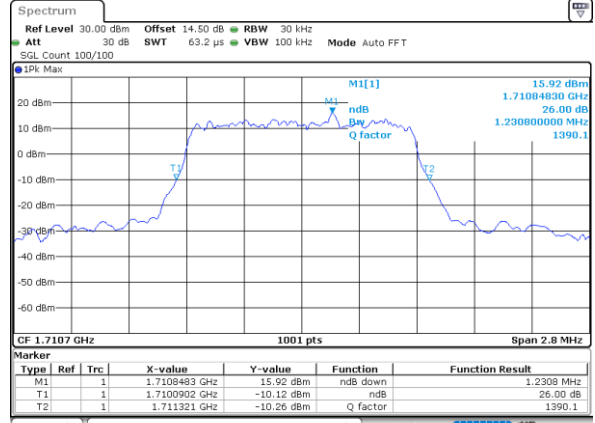

Date: 12_AUG.2021 17:42:04

Middle Channel / Full RB

Date: 12_AUG.2021 17:42:33

Highest Channel / 1RB

Date: 12_AUG.2021 17:43:01

Highest Channel / Full RB

Date: 12_AUG.2021 17:43:30

26dB Bandwidth

Mode	LTE Band 66 : 26dB BW(MHz)											
BW	1.4MHz		3MHz		5MHz		10MHz		15MHz		20MHz	
Mod.	QPSK	16QAM	QPSK	16QAM	QPSK	16QAM	QPSK	16QAM	QPSK	16QAM	QPSK	16QAM
Lowest CH	1.27	1.23	2.97	2.96	5.02	5.15	9.65	9.85	14.51	14.42	19.30	19.06
Middle CH	1.28	1.26	2.94	2.96	5.12	4.96	9.87	9.89	14.18	14.21	19.34	19.02
Highest CH	1.26	1.28	2.97	2.92	5.11	5.10	10.01	9.79	14.60	14.60	19.14	18.94
Mode	LTE Band 66 : 26dB BW(MHz)											
BW	1.4MHz		3MHz		5MHz		10MHz		15MHz		20MHz	
Mod.	64QAM		64QAM		64QAM		64QAM		64QAM		64QAM	
Lowest CH	1.26	-	2.94	-	4.97	-	9.99	-	14.75	-	19.02	-
Middle CH	1.27	-	2.95	-	5.06	-	9.71	-	14.84	-	18.70	-
Highest CH	1.26	-	2.96	-	4.94	-	9.91	-	14.99	-	19.26	-

LTE Band 66

Lowest Channel / 1.4MHz / QPSK

Date: 12_AUG.2021 13:22:32

Lowest Channel / 1.4MHz / 16QAM

Date: 12_AUG.2021 13:22:56

Middle Channel / 1.4MHz / QPSK

Date: 12_AUG.2021 13:34:45

Middle Channel / 1.4MHz / 16QAM

Date: 12_AUG.2021 13:35:08

Highest Channel / 1.4MHz / QPSK

Date: 12_AUG.2021 13:38:48

Highest Channel / 1.4MHz / 16QAM

Date: 12_AUG.2021 13:39:11

LTE Band 66

Lowest Channel / 3MHz / QPSK

Date: 12_AUG.2021 14:04:49