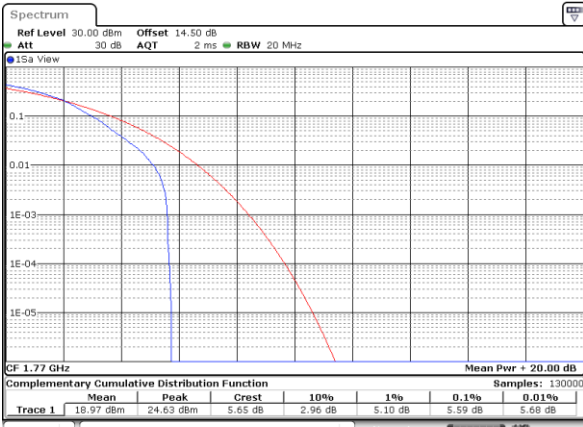

Date: 12_AUG.2021 17:39:43

Highest Channel / 1RB

Date: 12_AUG.2021 17:40:11

Highest Channel / Full RB

Date: 12_AUG.2021 17:40:40

LTE Band 66 / 20MHz / 16QAM

Lowest Channel / 1RB

Date: 12_AUG.2021 17:35:37

Lowest Channel / Full RB

Date: 12_AUG.2021 17:36:04

Middle Channel / 1RB

Date: 12_AUG.2021 17:36:32

Middle Channel / Full RB

Date: 12_AUG.2021 17:36:59

Highest Channel / 1RB

Date: 12_AUG.2021 17:37:27

Highest Channel / Full RB

Date: 12_AUG.2021 17:37:54

LTE Band 66 / 20MHz / 64QAM

Lowest Channel / 1RB

Date: 12_AUG.2021 17:41:07

Lowest Channel / Full RB

Date: 12_AUG.2021 17:41:36

Middle Channel / 1RB

Date: 12_AUG.2021 17:42:04

Middle Channel / Full RB

Date: 12_AUG.2021 17:42:33

Highest Channel / 1RB

Date: 12_AUG.2021 17:43:01

Highest Channel / Full RB

Date: 12_AUG.2021 17:43:30

26dB Bandwidth