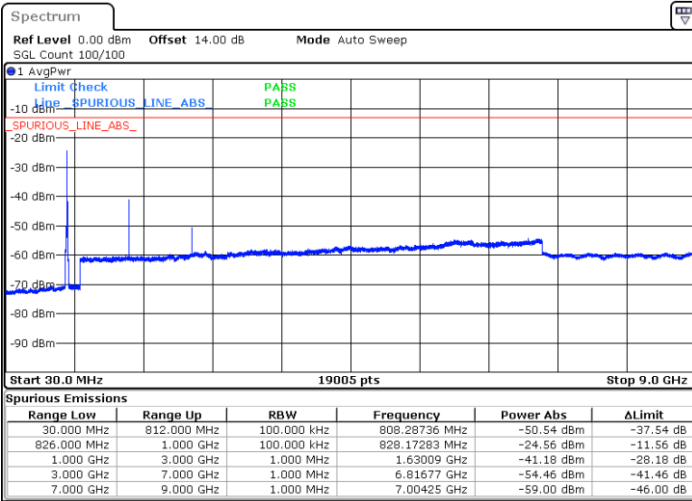

Lowest Channel / 64QAM

Middle Channel / 64QAM

Date: 10.AUG.2021 21:12:18

Date: 10.AUG.2021 21:14:12

Highest Channel / 64QAM

Date: 10.AUG.2021 21:20:07

LTE Band 26 / 15MHz

Lowest Channel / 64QAM

Middle Channel / 64QAM

Date: 10.AUG.2021 21:26:05

Date: 10.AUG.2021 21:27:59

Highest Channel / 64QAM

Date: 10.AUG.2021 21:33:55

LTE Band 26 / 15MHz

Channel 26765 / QPSK

Channel 26765 / 16QAM

Date: 12.AUG.2021 19:43:09

Date: 12.AUG.2021 20:12:10

Channel 26765 / 64QAM

Date: 12.AUG.2021 18:54:56

Frequency Stability

Test Conditions		LTE Band 26 (QPSK) / Middle Channel	Limit
Temperature (°C)	Voltage (Volt)	BW 10MHz	2.5ppm
		Deviation (ppm)	Result
50	Normal Voltage	0.0004	PASS
40	Normal Voltage	0.0016	
30	Normal Voltage	0.0010	
20(Ref.)	Normal Voltage	0.0000	
10	Normal Voltage	0.0018	
0	Normal Voltage	0.0023	
-10	Normal Voltage	0.0001	
-20	Normal Voltage	0.0013	
-30	Normal Voltage	0.0018	
20	Maximum Voltage	0.0014	
20	Normal Voltage	0.0000	
20	Battery End Point	0.0002	

Note: Normal Voltage =3.8 V. ; Battery End Point (BEP) =3.6 V. ; Maximum Voltage =4.4 V.

LTE Band 66

Peak-to-Average Ratio

Mode	LTE Band 66 / 20MHz				
Mod.	QPSK		16QAM		Limit: 13dB
RB Size	1RB	Full RB	1RB	Full RB	Result
Lowest CH	4.49	5.28	5.33	6.17	PASS
Middle CH	4.72	5.36	5.94	6.32	
Highest CH	4.75	5.22	5.59	6.17	
Mode	LTE Band 66 / 20MHz				
Mod.	64QAM				Limit: 13dB
RB Size	1RB	Full RB			Result
Lowest CH	5.83	6.41	-	-	PASS
Middle CH	6.41	6.41	-	-	
Highest CH	6.32	6.38	-	-	