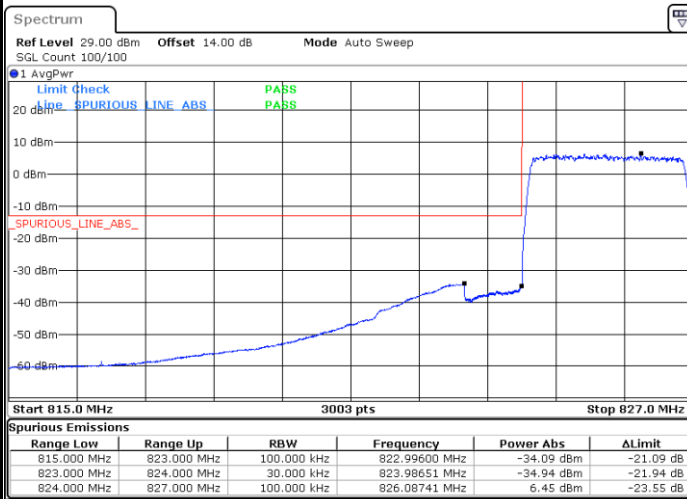

Lowest Band Edge / 1 RB

Date: 10.AUG.2021 21:41:22

Highest Band Edge / 1 RB

Date: 10.AUG.2021 21:54:59

Lowest Band Edge / Full RB

Date: 10.AUG.2021 21:39:22

Highest Band Edge / Full RB

Date: 10.AUG.2021 21:57:00

LTE Band 26 / 3MHz / 64QAM

Lowest Band Edge / 1 RB

Date: 10.AUG.2021 20:22:45

Highest Band Edge / 1 RB

Date: 10.AUG.2021 20:28:28

Lowest Band Edge / Full RB

Date: 10.AUG.2021 20:20:43

Highest Band Edge / Full RB

Date: 10.AUG.2021 20:30:31

LTE Band 26 / 5MHz / QPSK

Lowest Band Edge / 1 RB

Date: 10.AUG.2021 22:10:49

Highest Band Edge / 1 RB

Date: 10.AUG.2021 22:20:26

Lowest Band Edge / Full RB

Date: 10.AUG.2021 22:04:50

Highest Band Edge / Full RB

Date: 10.AUG.2021 22:26:26

LTE Band 26 / 5MHz / 16QAM

Lowest Band Edge / 1RB

Date: 10.AUG.2021 22:08:50

Highest Band Edge / 1 RB

Date: 10.AUG.2021 22:22:26

Lowest Band Edge / Full RB