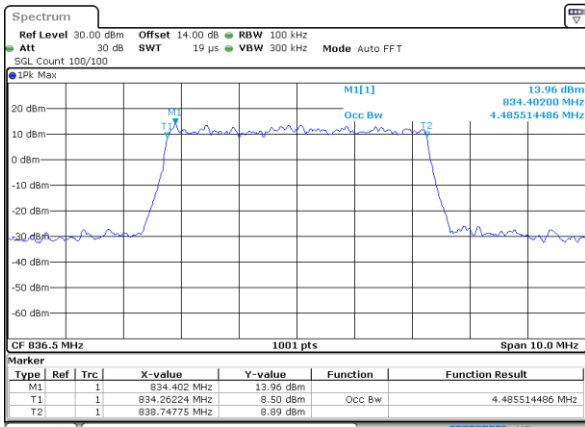

Middle Channel / 5MHz / QPSK

Date: 10_AUG.2021 22:13:33