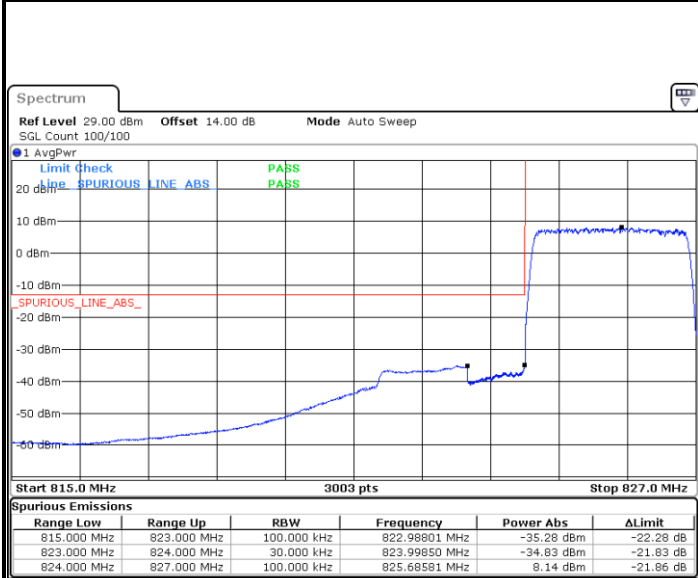

Date: 10_AUG.2021 21:28:22

Channel 26765 / 15MHz / 64QAM

Date: 12_AUG.2021 18:53:22

Conducted Band Edge

LTE Band 26 / 1.4MHz / 16QAM

Lowest Band Edge / 1 RB

Highest Band Edge / 1 RB

Lowest Band Edge / Full RB

Highest Band Edge / Full RB

LTE Band 26 / 1.4MHz / 64QAM

Lowest Band Edge / 1 RB

Highest Band Edge / 1 RB

Lowest Band Edge / Full RB

Highest Band Edge / Full RB

LTE Band 26 / 3MHz / QPSK

Lowest Band Edge / 1RB

Date: 10.AUG.2021 21:43:23

Highest Band Edge / 1 RB

Date: 10.AUG.2021 21:53:00

Lowest Band Edge / Full RB

Date: 10.AUG.2021 21:37:23

Highest Band Edge / Full RB

Date: 10.AUG.2021 21:58:59

LTE Band 26 / 3MHz / 16QAM

Lowest Band Edge / 1 RB

Date: 10.AUG.2021 21:41:22

Highest Band Edge / 1 RB

Date: 10.AUG.2021 21:54:59

Lowest Band Edge / Full RB

Date: 10.AUG.2021 21:39:22

Highest Band Edge / Full RB

Date: 10.AUG.2021 21:57:00