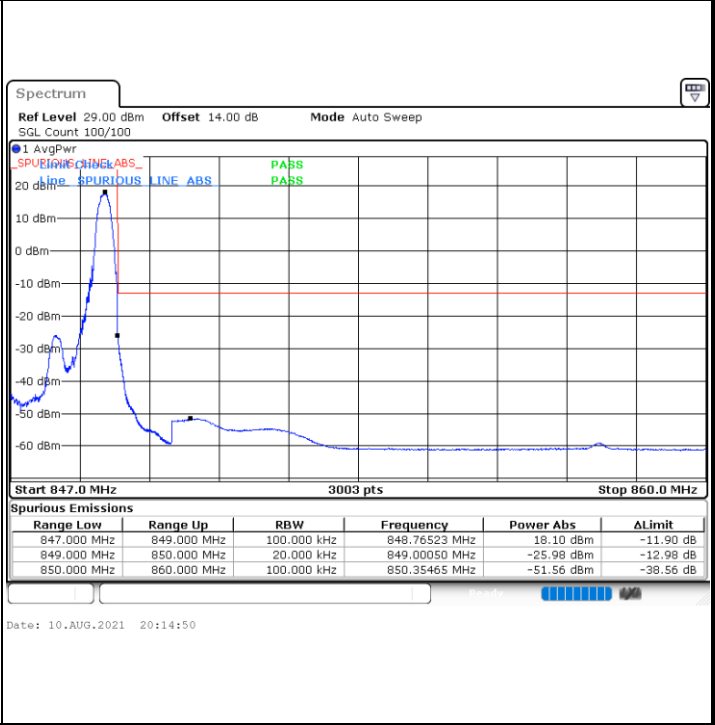

Date: 10_AUG.2021 21:28:22

Channel 26765 / 15MHz / 64QAM

Date: 12_AUG.2021 18:53:22

Conducted Band Edge

LTE Band 26 / 1.4MHz / 16QAM

Lowest Band Edge / 1 RB

Highest Band Edge / 1 RB

Lowest Band Edge / Full RB

Highest Band Edge / Full RB

LTE Band 26 / 1.4MHz / 64QAM

Lowest Band Edge / 1 RB

Highest Band Edge / 1 RB

Lowest Band Edge / Full RB

Highest Band Edge / Full RB

LTE Band 26 / 3MHz / QPSK

Lowest Band Edge / 1RB

Date: 10.AUG.2021 21:43:23

Highest Band Edge / 1 RB

Date: 10.AUG.2021 21:53:00

Lowest Band Edge / Full RB

Date: 10.AUG.2021 21:37:23

Highest Band Edge / Full RB

Date: 10.AUG.2021 21:58:59

LTE Band 26 / 3MHz / 16QAM

Lowest Band Edge / 1 RB

Date: 10.AUG.2021 21:41:22

Highest Band Edge / 1 RB

Date: 10.AUG.2021 21:54:59

Lowest Band Edge / Full RB

Date: 10.AUG.2021 21:39:22

Highest Band Edge / Full RB

Date: 10.AUG.2021 21:57:00