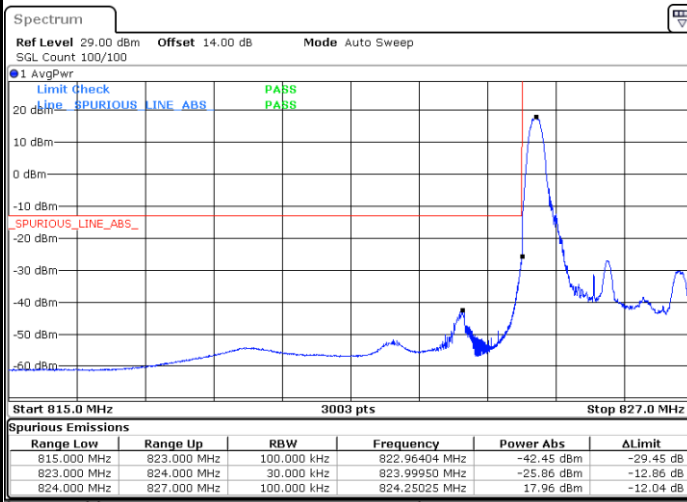

Date: 10.AUG.2021 21:43:23

Highest Band Edge / 1 RB

Date: 10.AUG.2021 21:53:00

Lowest Band Edge / Full RB

Date: 10.AUG.2021 21:37:23

Highest Band Edge / Full RB

Date: 10.AUG.2021 21:58:59

LTE Band 26 / 3MHz / 16QAM

Lowest Band Edge / 1 RB

Date: 10.AUG.2021 21:41:22

Highest Band Edge / 1 RB

Date: 10.AUG.2021 21:54:59

Lowest Band Edge / Full RB

Date: 10.AUG.2021 21:39:22

Highest Band Edge / Full RB

Date: 10.AUG.2021 21:57:00

LTE Band 26 / 3MHz / 64QAM

Lowest Band Edge / 1 RB

Date: 10.AUG.2021 20:22:45

Highest Band Edge / 1 RB

Date: 10.AUG.2021 20:28:28

Lowest Band Edge / Full RB

Date: 10.AUG.2021 20:20:43

Highest Band Edge / Full RB

Date: 10.AUG.2021 20:30:31

LTE Band 26 / 5MHz / QPSK

Lowest Band Edge / 1 RB

Date: 10.AUG.2021 22:10:49

Highest Band Edge / 1 RB

Date: 10.AUG.2021 22:20:26

Lowest Band Edge / Full RB

Date: 10.AUG.2021 22:04:50