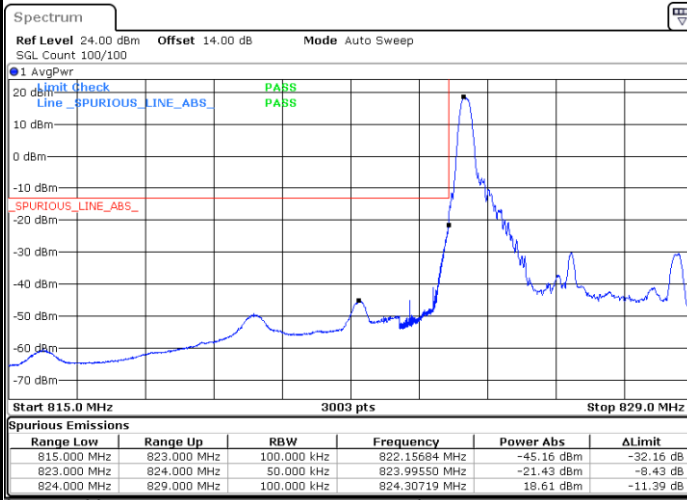

Date: 10.AUG.2021 20:30:31

LTE Band 26 / 5MHz / QPSK

Lowest Band Edge / 1 RB

Date: 10.AUG.2021 22:10:49

Highest Band Edge / 1 RB

Date: 10.AUG.2021 22:20:26

Lowest Band Edge / Full RB

Date: 10.AUG.2021 22:04:50

Highest Band Edge / Full RB

Date: 10.AUG.2021 22:26:26

LTE Band 26 / 5MHz / 16QAM

Lowest Band Edge / 1RB

Date: 10.AUG.2021 22:08:50

Highest Band Edge / 1 RB

Date: 10.AUG.2021 22:22:26

Lowest Band Edge / Full RB

Date: 10.AUG.2021 22:06:50

Highest Band Edge / Full RB

Date: 10.AUG.2021 22:24:27

LTE Band 26 / 5MHz / 64QAM

Lowest Band Edge / 1RB

Date: 10.AUG.2021 20:57:22

Highest Band Edge / 1 RB

Date: 10.AUG.2021 21:03:10

Lowest Band Edge / Full RB

Date: 10.AUG.2021 20:55:22

Highest Band Edge / Full RB

Date: 10.AUG.2021 21:05:11

LTE Band 26 / 10MHz / QPSK

Lowest Band Edge / 1 RB

Date: 10.AUG.2021 22:38:18

Highest Band Edge / 1 RB