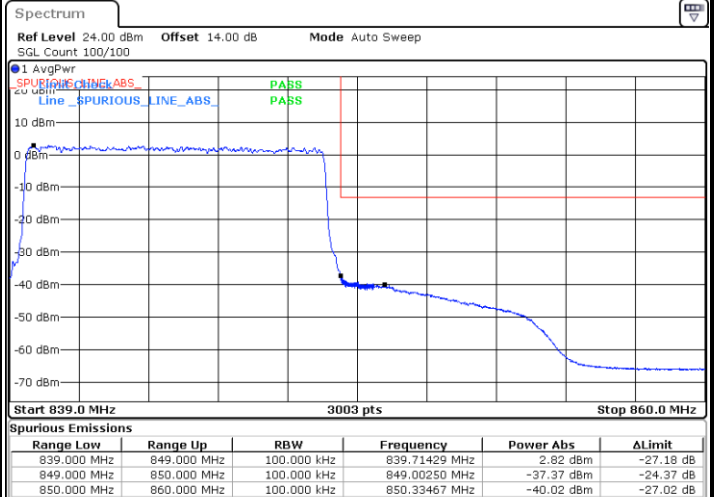

Date: 10.AUG.2021 22:06:50

Highest Band Edge / Full RB

Date: 10.AUG.2021 22:24:27

LTE Band 26 / 5MHz / 64QAM

Lowest Band Edge / 1RB

Date: 10.AUG.2021 20:57:22

Highest Band Edge / 1 RB

Date: 10.AUG.2021 21:03:10

Lowest Band Edge / Full RB

Date: 10.AUG.2021 20:55:22

Highest Band Edge / Full RB

Date: 10.AUG.2021 21:05:11

LTE Band 26 / 10MHz / QPSK

Lowest Band Edge / 1 RB

Date: 10.AUG.2021 22:38:18

Highest Band Edge / 1 RB

Date: 10.AUG.2021 22:47:52

Lowest Band Edge / Full RB

Date: 10.AUG.2021 22:32:16

Highest Band Edge / Full RB

Date: 10.AUG.2021 22:53:52

LTE Band 26 / 10MHz / 16QAM

Lowest Band Edge / 1 RB

Date: 10.AUG.2021 22:36:17

Highest Band Edge / 1 RB

Date: 10.AUG.2021 22:49:53

Lowest Band Edge / Full RB

Date: 10.AUG.2021 22:34:17

Highest Band Edge / Full RB

Date: 10.AUG.2021 22:51:53

LTE Band 26 / 10MHz / 64QAM

Lowest Band Edge / 1 RB