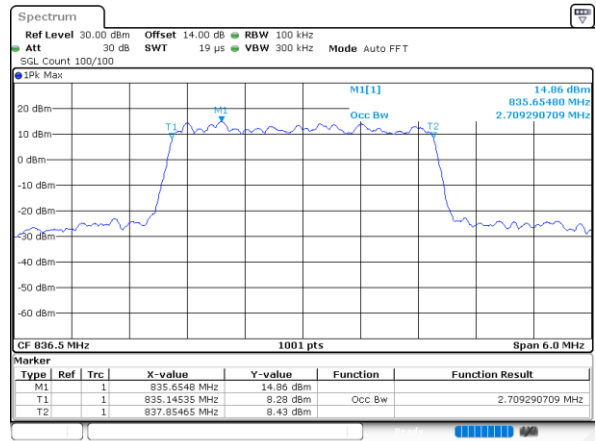

Middle Channel / 3MHz / 64QAM

Date: 10_AUG_2021 20:24:14