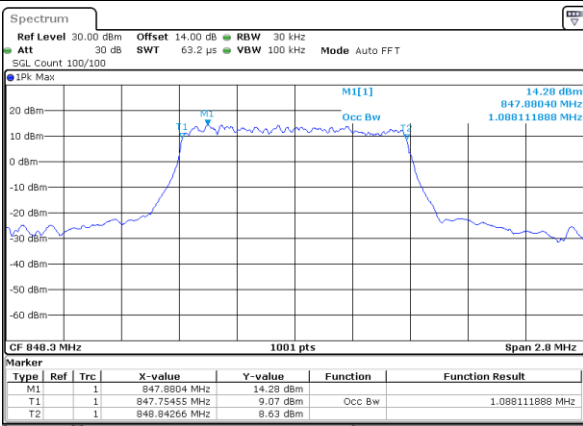

LTE Band 26

Lowest Channel / 1.4MHz / QPSK

Lowest Channel / 1.4MHz / 16QAM

Middle Channel / 1.4MHz / QPSK

Middle Channel / 1.4MHz / 16QAM

Highest Channel / 1.4MHz / QPSK

Highest Channel / 1.4MHz / 16QAM

LTE Band 26