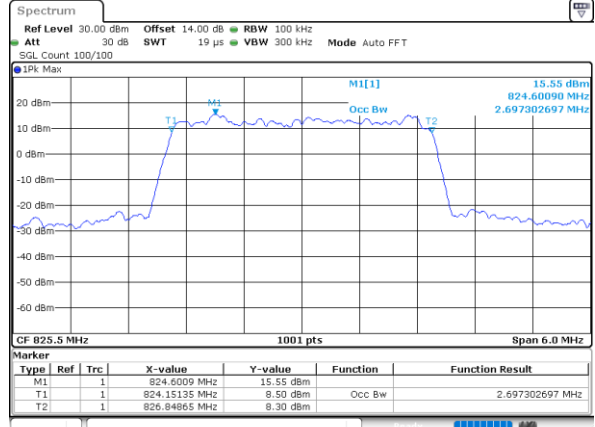

Lowest Channel / 3MHz / 16QAM

Date: 10_AUG.2021 21:34:40