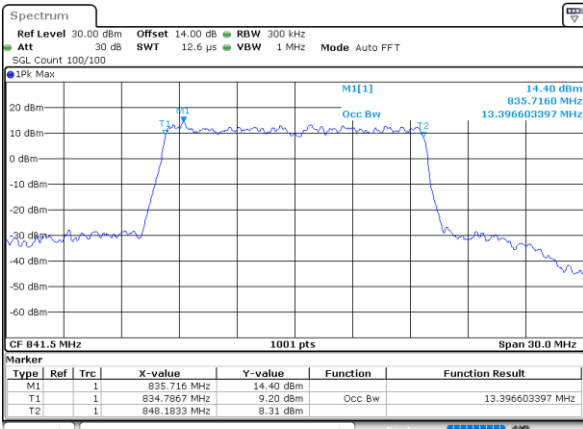

Date: 10_AUG.2021 22:56:39

Lowest Channel / 15MHz / 16QAM

Date: 10_AUG.2021 22:57:01

Middle Channel / 15MHz / QPSK

Date: 10_AUG.2021 23:08:26

Middle Channel / 15MHz / 16QAM

Date: 10_AUG.2021 23:08:49

Highest Channel / 15MHz / QPSK

Date: 10_AUG.2021 23:12:15

Highest Channel / 15MHz / 16QAM

Date: 10_AUG.2021 23:12:37

LTE Band 26

Lowest Channel / 1.4MHz / 64QAM

Date: 10_AUG_2021 20:04:54

Lowest Channel / 3MHz / 64QAM

Date: 10_AUG_2021 20:18:32