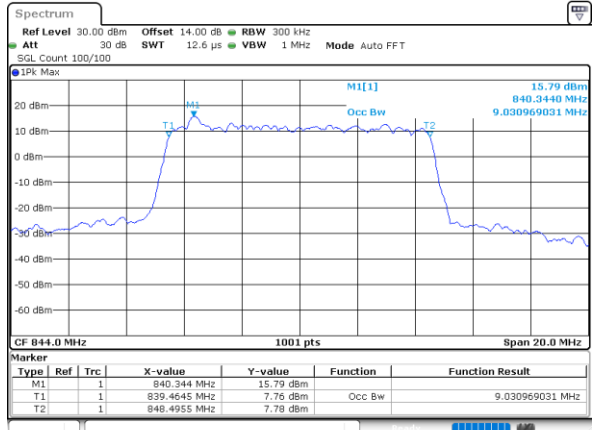

Middle Channel / 10MHz / 64QAM

Date: 10_AUG.2021 21:12:40

Highest Channel / 5MHz / 64QAM

Date: 10_AUG.2021 21:00:48

Highest Channel / 10MHz / 64QAM

Date: 10_AUG.2021 21:14:35

LTE Band 26

Lowest Channel / 15MHz / 64QAM