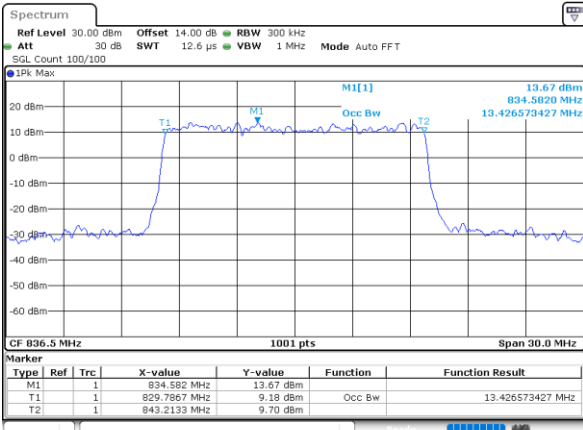

Middle Channel / 15MHz / QPSK

Date: 10_AUG.2021 23:08:26