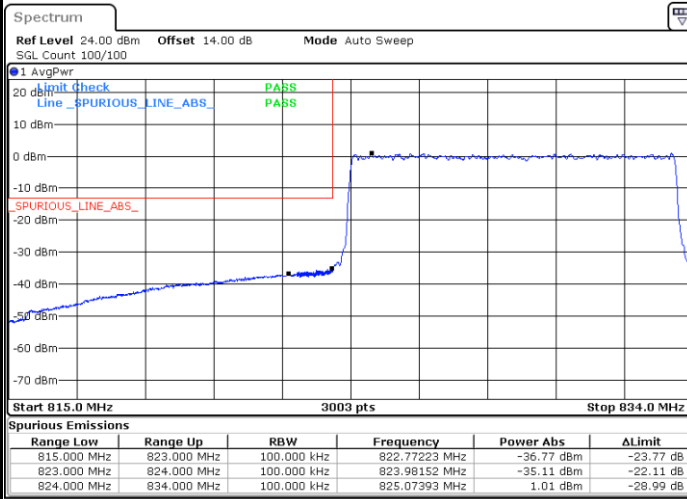

Date: 10.AUG.2021 22:47:52

Lowest Band Edge / Full RB

Date: 10.AUG.2021 22:32:16

Highest Band Edge / Full RB

Date: 10.AUG.2021 22:53:52

LTE Band 26 / 10MHz / 16QAM

Lowest Band Edge / 1 RB

Date: 10.AUG.2021 22:36:17

Highest Band Edge / 1 RB

Date: 10.AUG.2021 22:49:53

Lowest Band Edge / Full RB

Date: 10.AUG.2021 22:34:17

Highest Band Edge / Full RB

Date: 10.AUG.2021 22:51:53

LTE Band 26 / 10MHz / 64QAM

Lowest Band Edge / 1 RB

Date: 10.AUG.2021 21:11:08

Highest Band Edge / 1 RB

Date: 10.AUG.2021 21:16:57

Lowest Band Edge / Full RB

Date: 10.AUG.2021 21:09:08

Highest Band Edge / Full RB

Date: 10.AUG.2021 21:18:57

LTE Band 26 / 15MHz / QPSK

Lowest Band Edge / 1 RB

Date: 10.AUG.2021 23:05:45

Highest Band Edge / 1 RB

Date: 10.AUG.2021 23:15:20

Lowest Band Edge / Full RB

Date: 10.AUG.2021 22:59:44

Highest Band Edge / Full RB

Date: 10.AUG.2021 23:21:21