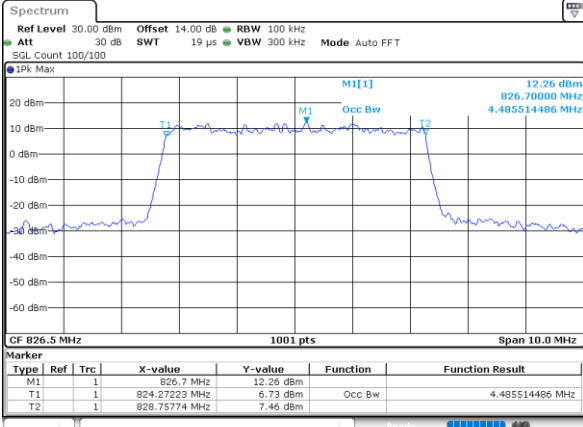

Middle Channel / 1.4MHz / 64QAM

Date: 10_AUG_2021 20:10:36

Middle Channel / 3MHz / 64QAM

Date: 10_AUG_2021 20:24:14

Highest Channel / 1.4MHz / 64QAM

Date: 10_AUG_2021 20:12:31

Highest Channel / 3MHz / 64QAM

Date: 10_AUG_2021 20:26:09

LTE Band 26

Lowest Channel / 5MHz / 64QAM

Date: 10_AUG.2021 20:53:00

Lowest Channel / 10MHz / 64QAM

Date: 10_AUG.2021 21:06:46

Middle Channel / 5MHz / 64QAM

Date: 10_AUG.2021 20:58:54