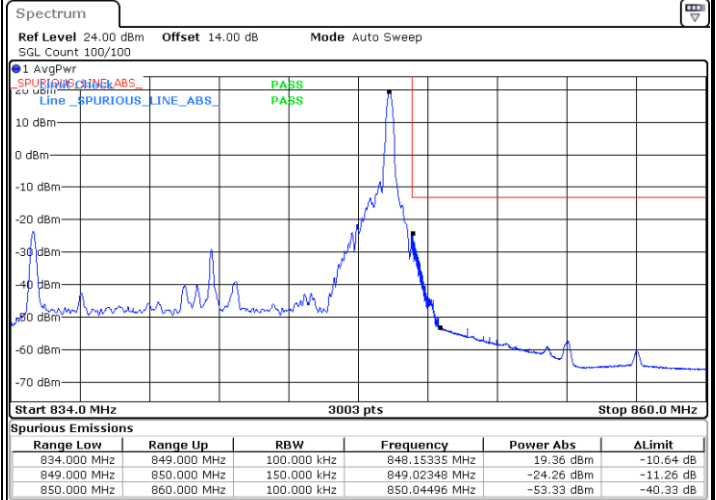

Highest Band Edge / 1 RB

Date: 10.AUG.2021 22:49:53

Lowest Band Edge / Full RB

Date: 10.AUG.2021 22:34:17

Highest Band Edge / Full RB

Date: 10.AUG.2021 22:51:53

LTE Band 26 / 10MHz / 64QAM

Lowest Band Edge / 1 RB

Date: 10.AUG.2021 21:11:08

Highest Band Edge / 1 RB

Date: 10.AUG.2021 21:16:57

Lowest Band Edge / Full RB

Date: 10.AUG.2021 21:09:08

Highest Band Edge / Full RB

Date: 10.AUG.2021 21:18:57

LTE Band 26 / 15MHz / QPSK

Lowest Band Edge / 1 RB

Date: 10.AUG.2021 23:05:45

Highest Band Edge / 1 RB

Date: 10.AUG.2021 23:15:20

Lowest Band Edge / Full RB

Date: 10.AUG.2021 22:59:44

Highest Band Edge / Full RB

Date: 10.AUG.2021 23:21:21

LTE Band 26 / 15MHz / 16QAM

Lowest Band Edge / 1 RB

Date: 10.AUG.2021 23:03:44

Highest Band Edge / 1 RB

Date: 10.AUG.2021 23:17:20

Lowest Band Edge / Full RB

Date: 10.AUG.2021 23:01:44

Highest Band Edge / Full RB