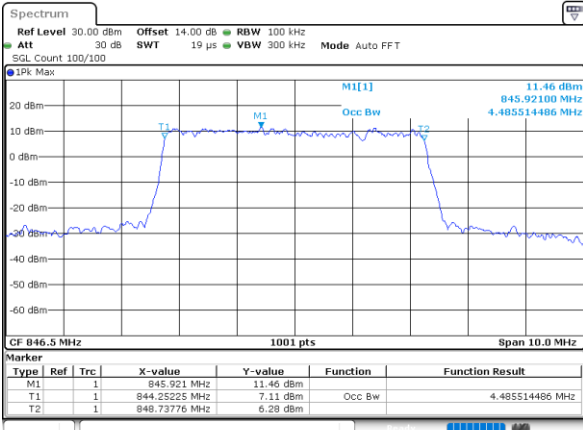

Date: 10_AUG_2021 20:26:09

LTE Band 26

Lowest Channel / 5MHz / 64QAM

Date: 10_AUG.2021 20:53:00

Lowest Channel / 10MHz / 64QAM

Date: 10_AUG.2021 21:06:46

Middle Channel / 5MHz / 64QAM

Date: 10_AUG.2021 20:58:54

Middle Channel / 10MHz / 64QAM

Date: 10_AUG.2021 21:12:40

Highest Channel / 5MHz / 64QAM

Date: 10_AUG.2021 21:00:48

Highest Channel / 10MHz / 64QAM

Date: 10_AUG.2021 21:14:35

LTE Band 26

Lowest Channel / 15MHz / 64QAM