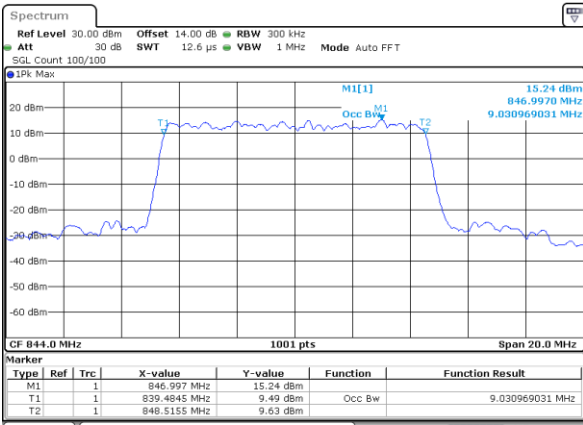

Date: 10_AUG.2021 22:17:43

LTE Band 26

Lowest Channel / 10MHz / QPSK

Date: 10_AUG.2021 22:29:11

Lowest Channel / 10MHz / 16QAM

Date: 10_AUG.2021 22:29:34

Middle Channel / 10MHz / QPSK

Date: 10_AUG.2021 22:41:00

Middle Channel / 10MHz / 16QAM

Date: 10_AUG.2021 22:41:23

Highest Channel / 10MHz / QPSK

Date: 10_AUG.2021 22:44:47

Highest Channel / 10MHz / 16QAM

Date: 10_AUG.2021 22:45:10

LTE Band 26

Lowest Channel / 15MHz / QPSK