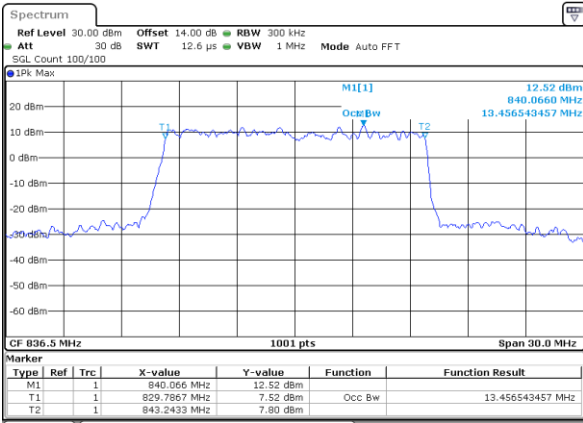

Middle Channel / 15MHz / 64QAM

Date: 10_AUG.2021 21:26:27