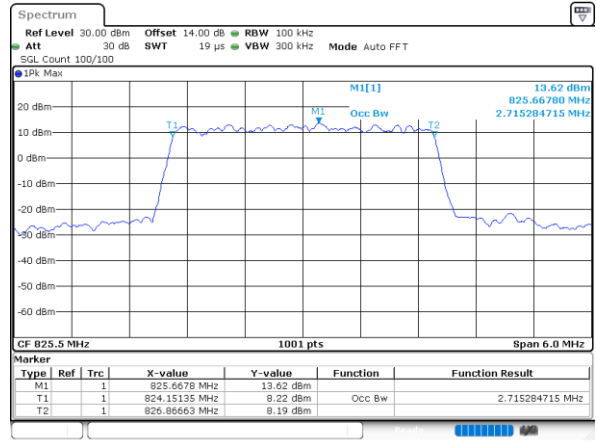

Date: 10_AUG.2021 23:12:15

Highest Channel / 15MHz / 16QAM

Date: 10_AUG.2021 23:12:37

LTE Band 26

Lowest Channel / 1.4MHz / 64QAM

Date: 10_AUG_2021 20:04:54

Lowest Channel / 3MHz / 64QAM

Date: 10_AUG_2021 20:18:32