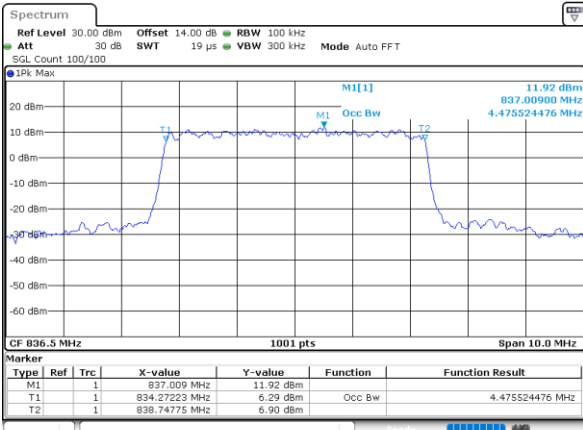

Date: 10_AUG_2021 20:26:09

LTE Band 26

Lowest Channel / 5MHz / 64QAM

Date: 10_AUG.2021 20:53:00

Lowest Channel / 10MHz / 64QAM

Date: 10_AUG.2021 21:06:46

Middle Channel / 5MHz / 64QAM

Date: 10_AUG.2021 20:58:54

Middle Channel / 10MHz / 64QAM

Date: 10_AUG.2021 21:12:40

Highest Channel / 5MHz / 64QAM

Date: 10_AUG.2021 21:00:48

Highest Channel / 10MHz / 64QAM

Date: 10_AUG.2021 21:14:35

LTE Band 26

Lowest Channel / 15MHz / 64QAM