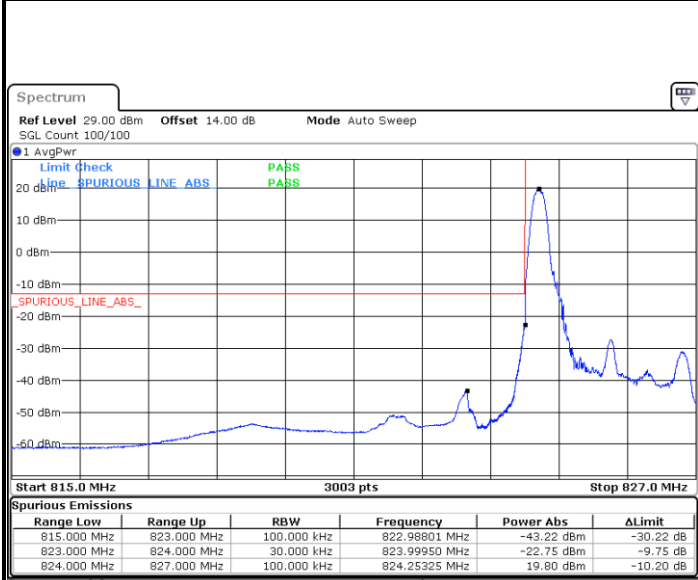

Date: 10_AUG.2021 21:28:22

Channel 26765 / 15MHz / 64QAM

Date: 12_AUG.2021 18:53:22

Conducted Band Edge

LTE Band 26 / 1.4MHz / 16QAM

Lowest Band Edge / 1 RB

Highest Band Edge / 1 RB

Lowest Band Edge / Full RB

Highest Band Edge / Full RB

LTE Band 26 / 1.4MHz / 64QAM

Lowest Band Edge / 1 RB

Highest Band Edge / 1 RB

Lowest Band Edge / Full RB

Highest Band Edge / Full RB

LTE Band 26 / 3MHz / QPSK

Lowest Band Edge / 1RB

Date: 10.AUG.2021 21:43:23

Highest Band Edge / 1 RB

Date: 10.AUG.2021 21:53:00

Lowest Band Edge / Full RB

Date: 10.AUG.2021 21:37:23

Highest Band Edge / Full RB

Date: 10.AUG.2021 21:58:59

LTE Band 26 / 3MHz / 16QAM

Lowest Band Edge / 1 RB

Date: 10.AUG.2021 21:41:22

Highest Band Edge / 1 RB

Date: 10.AUG.2021 21:54:59

Lowest Band Edge / Full RB

Date: 10.AUG.2021 21:39:22

Highest Band Edge / Full RB

Date: 10.AUG.2021 21:57:00