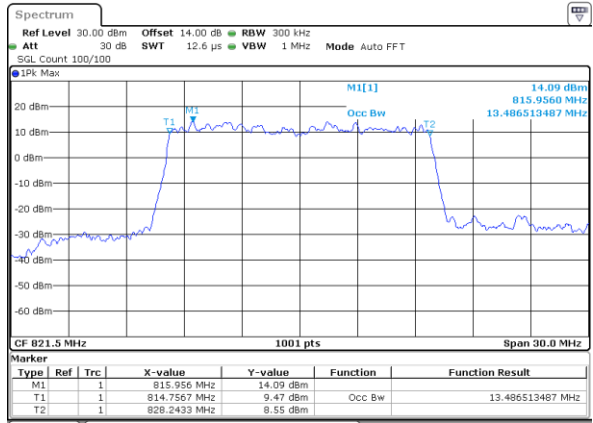

Middle Channel / 10MHz / 64QAM

Date: 10_AUG.2021 21:12:40

Highest Channel / 5MHz / 64QAM

Date: 10_AUG.2021 21:00:48

Highest Channel / 10MHz / 64QAM

Date: 10_AUG.2021 21:14:35

LTE Band 26

Lowest Channel / 15MHz / 64QAM

Date: 10_AUG.2021 21:20:32

Channel 26765 / 15MHz / QPSK

Date: 12_AUG.2021 19:40:50

Middle Channel / 15MHz / 64QAM

Date: 10_AUG.2021 21:26:27

Channel 26765 / 15MHz / 16QAM

Date: 12_AUG.2021 19:41:13

Highest Channel / 15MHz / 64QAM

Date: 10_AUG.2021 21:28:22

Channel 26765 / 15MHz / 64QAM

Date: 12_AUG.2021 18:53:22

Conducted Band Edge

LTE Band 26 / 1.4MHz / 16QAM

Lowest Band Edge / 1 RB

Highest Band Edge / 1 RB

Lowest Band Edge / Full RB

Highest Band Edge / Full RB

LTE Band 26 / 1.4MHz / 64QAM

Lowest Band Edge / 1 RB

Highest Band Edge / 1 RB

Lowest Band Edge / Full RB

Highest Band Edge / Full RB

LTE Band 26 / 3MHz / QPSK

Lowest Band Edge / 1RB