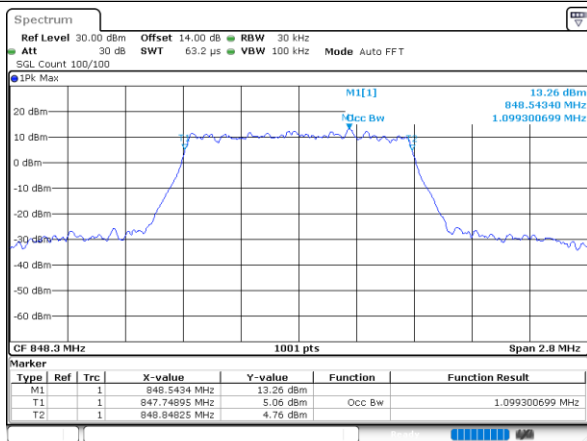

Middle Channel / 1.4MHz / 64QAM

Date: 10_AUG_2021 20:10:36

Middle Channel / 3MHz / 64QAM

Date: 10_AUG_2021 20:24:14

Highest Channel / 1.4MHz / 64QAM

Date: 10_AUG_2021 20:12:31

Highest Channel / 3MHz / 64QAM