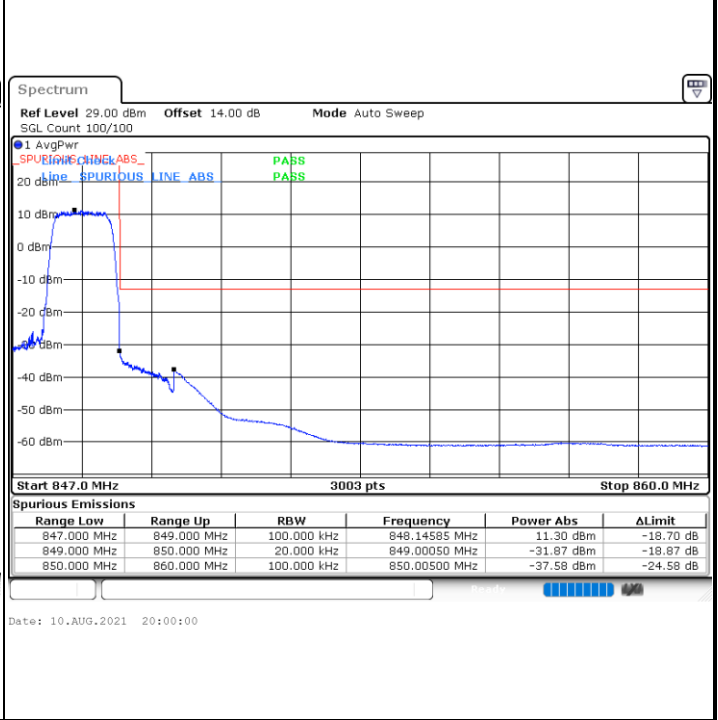

Date: 10_AUG.2021 21:28:22

Channel 26765 / 15MHz / 64QAM

Date: 12_AUG.2021 18:53:22

Conducted Band Edge

LTE Band 26 / 1.4MHz / 16QAM

Lowest Band Edge / 1 RB

Highest Band Edge / 1 RB

Lowest Band Edge / Full RB

Highest Band Edge / Full RB

LTE Band 26 / 1.4MHz / 64QAM

Lowest Band Edge / 1 RB

Highest Band Edge / 1 RB

Lowest Band Edge / Full RB

Highest Band Edge / Full RB

LTE Band 26 / 3MHz / QPSK

Lowest Band Edge / 1RB

Date: 10.AUG.2021 21:43:23

Highest Band Edge / 1 RB

Date: 10.AUG.2021 21:53:00

Lowest Band Edge / Full RB

Date: 10.AUG.2021 21:37:23

Highest Band Edge / Full RB

Date: 10.AUG.2021 21:58:59

LTE Band 26 / 3MHz / 16QAM