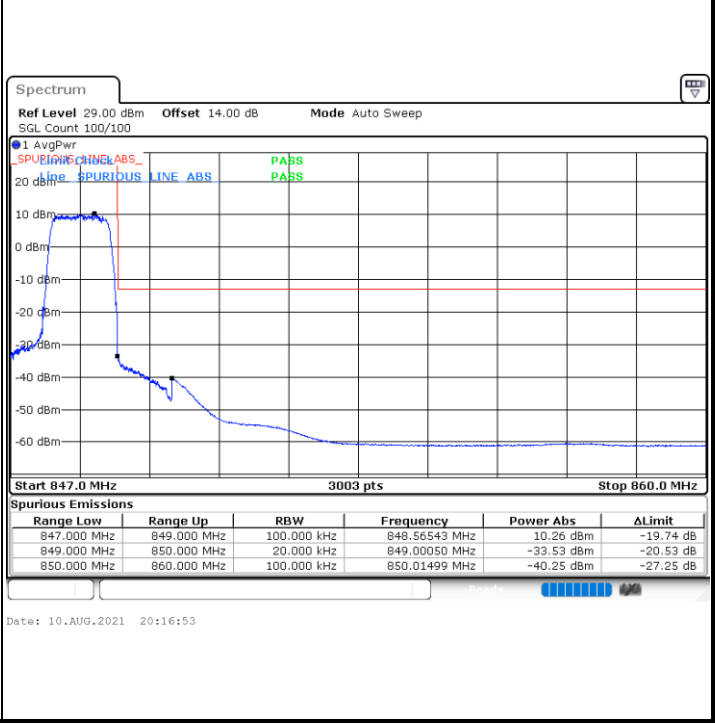

Date: 10_AUG.2021 21:28:22

Channel 26765 / 15MHz / 64QAM

Date: 12_AUG.2021 18:53:22

Conducted Band Edge

LTE Band 26 / 1.4MHz / 16QAM

Lowest Band Edge / 1 RB

Highest Band Edge / 1 RB

Lowest Band Edge / Full RB

Highest Band Edge / Full RB

LTE Band 26 / 1.4MHz / 64QAM

Lowest Band Edge / 1 RB

Highest Band Edge / 1 RB

Lowest Band Edge / Full RB

Highest Band Edge / Full RB

LTE Band 26 / 3MHz / QPSK

Lowest Band Edge / 1RB

Date: 10.AUG.2021 21:43:23

Highest Band Edge / 1 RB

Date: 10.AUG.2021 21:53:00

Lowest Band Edge / Full RB

Date: 10.AUG.2021 21:37:23

Highest Band Edge / Full RB

Date: 10.AUG.2021 21:58:59

LTE Band 26 / 3MHz / 16QAM

Lowest Band Edge / 1 RB

Date: 10.AUG.2021 21:41:22

Highest Band Edge / 1 RB

Date: 10.AUG.2021 21:54:59

Lowest Band Edge / Full RB

Date: 10.AUG.2021 21:39:22

Highest Band Edge / Full RB

Date: 10.AUG.2021 21:57:00