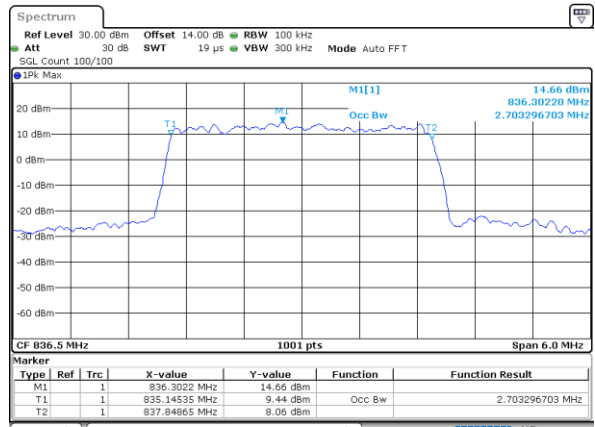

Middle Channel / 3MHz / 16QAM

Date: 10_AUG.2021 21:46:29