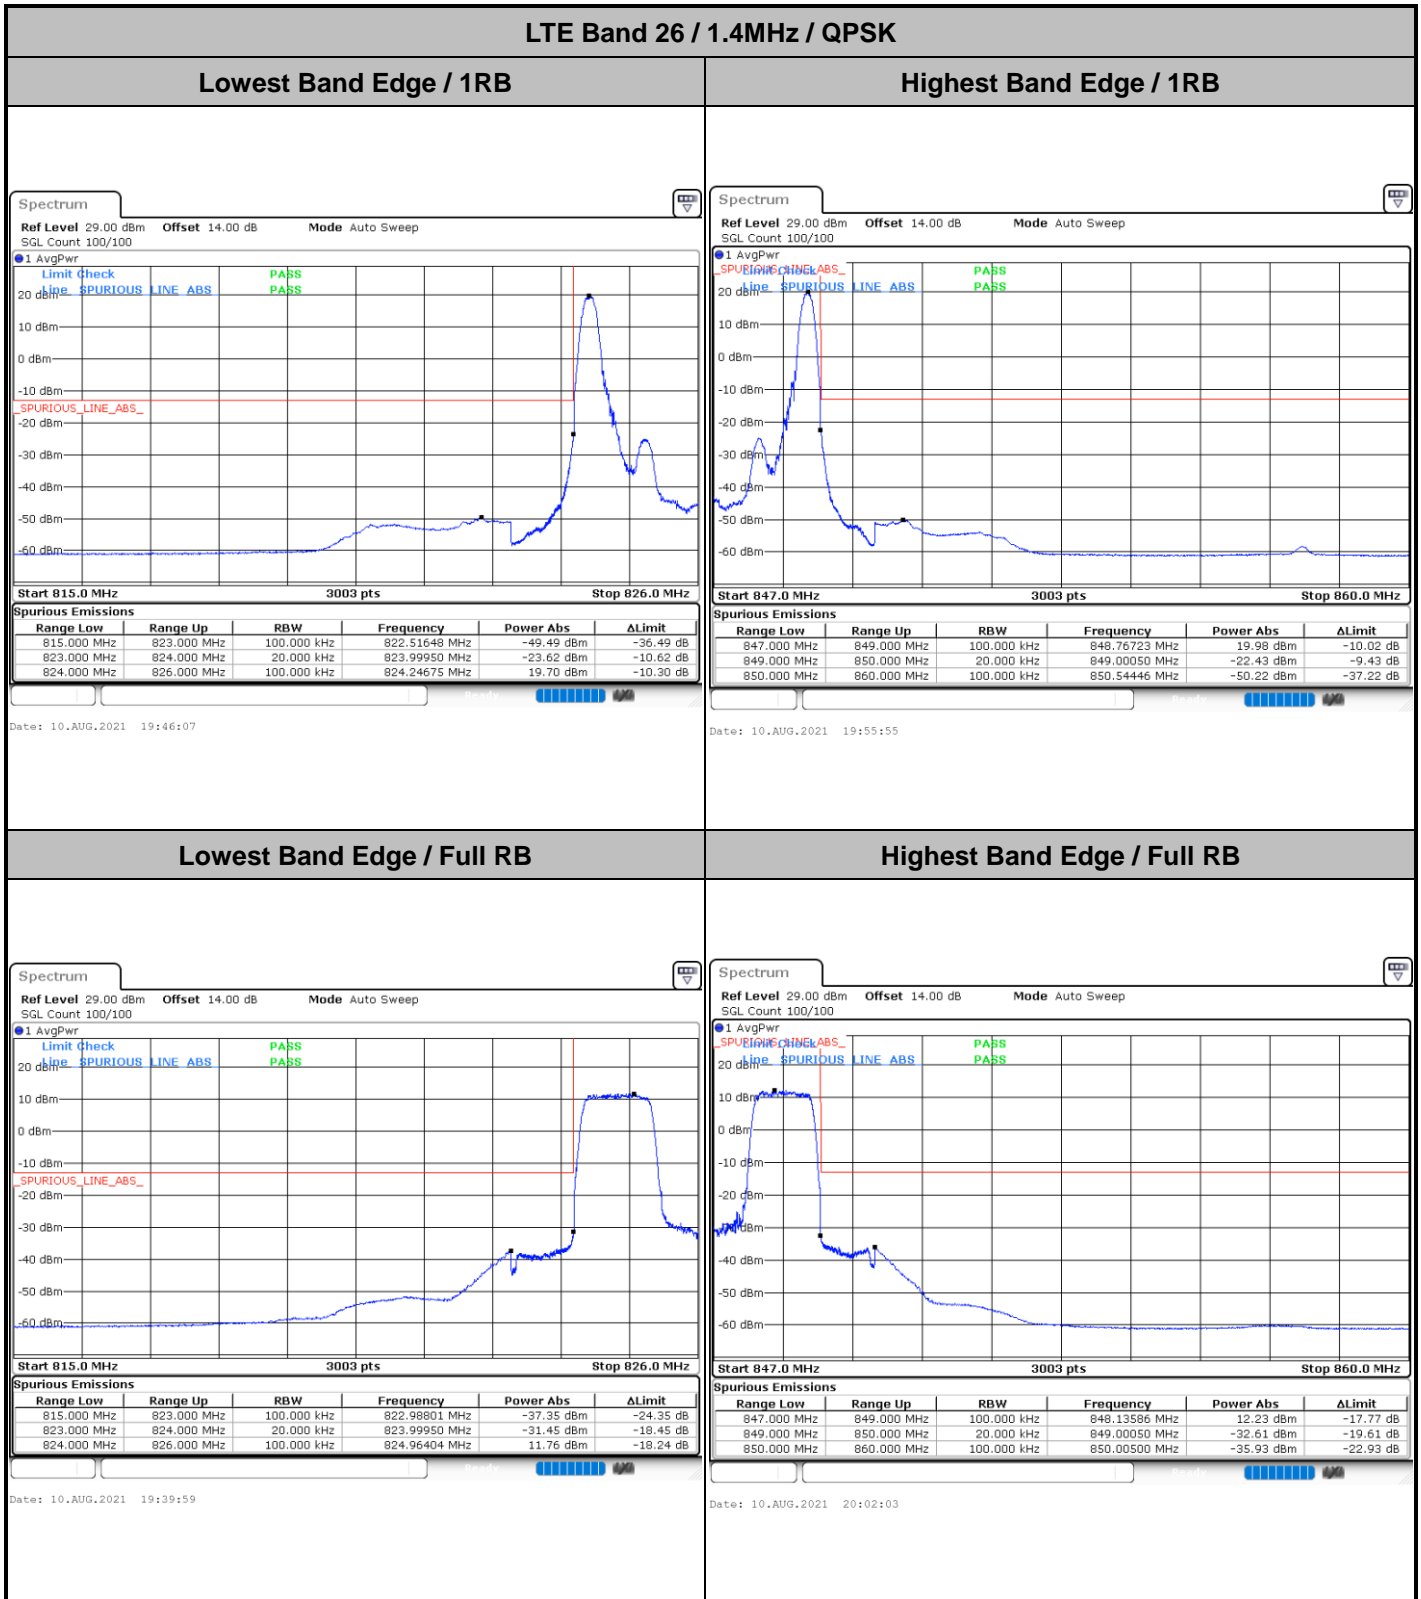

Date: 10_AUG.2021 21:28:22

Channel 26765 / 15MHz / 64QAM

Date: 12_AUG.2021 18:53:22

Conducted Band Edge

LTE Band 26 / 1.4MHz / 16QAM

Lowest Band Edge / 1 RB

Highest Band Edge / 1 RB

Lowest Band Edge / Full RB

Highest Band Edge / Full RB

LTE Band 26 / 1.4MHz / 64QAM

Lowest Band Edge / 1 RB

Highest Band Edge / 1 RB

Lowest Band Edge / Full RB

Highest Band Edge / Full RB

LTE Band 26 / 3MHz / QPSK

Lowest Band Edge / 1RB

Date: 10.AUG.2021 21:43:23

Highest Band Edge / 1 RB

Date: 10.AUG.2021 21:53:00

Lowest Band Edge / Full RB

Date: 10.AUG.2021 21:37:23

Highest Band Edge / Full RB

Date: 10.AUG.2021 21:58:59

LTE Band 26 / 3MHz / 16QAM