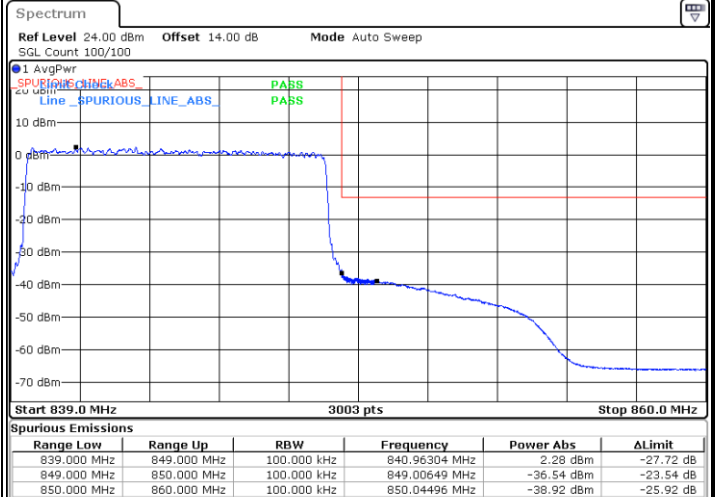

Date: 10.AUG.2021 22:47:52

Lowest Band Edge / Full RB

Date: 10.AUG.2021 22:32:16

Highest Band Edge / Full RB

Date: 10.AUG.2021 22:53:52

LTE Band 26 / 10MHz / 16QAM

Lowest Band Edge / 1 RB

Date: 10.AUG.2021 22:36:17

Highest Band Edge / 1 RB

Date: 10.AUG.2021 22:49:53

Lowest Band Edge / Full RB

Date: 10.AUG.2021 22:34:17

Highest Band Edge / Full RB

Date: 10.AUG.2021 22:51:53

LTE Band 26 / 10MHz / 64QAM

Lowest Band Edge / 1 RB

Date: 10.AUG.2021 21:11:08

Highest Band Edge / 1 RB

Date: 10.AUG.2021 21:16:57

Lowest Band Edge / Full RB

Date: 10.AUG.2021 21:09:08

Highest Band Edge / Full RB

Date: 10.AUG.2021 21:18:57

LTE Band 26 / 15MHz / QPSK

Lowest Band Edge / 1 RB

Date: 10.AUG.2021 23:05:45

Highest Band Edge / 1 RB

Date: 10.AUG.2021 23:15:20

Lowest Band Edge / Full RB

Date: 10.AUG.2021 22:59:44

Highest Band Edge / Full RB

Date: 10.AUG.2021 23:21:21