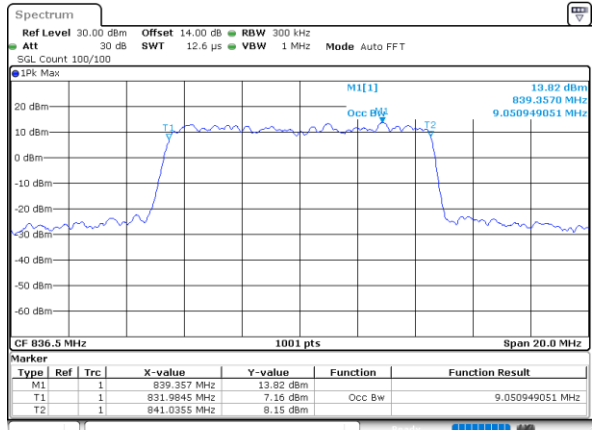

Date: 10_AUG_2021 20:26:09

LTE Band 26

Lowest Channel / 5MHz / 64QAM

Date: 10_AUG.2021 20:53:00

Lowest Channel / 10MHz / 64QAM

Date: 10_AUG.2021 21:06:46

Middle Channel / 5MHz / 64QAM

Date: 10_AUG.2021 20:58:54

Middle Channel / 10MHz / 64QAM

Date: 10_AUG.2021 21:12:40

Highest Channel / 5MHz / 64QAM

Date: 10_AUG.2021 21:00:48

Highest Channel / 10MHz / 64QAM

Date: 10_AUG.2021 21:14:35

LTE Band 26

Lowest Channel / 15MHz / 64QAM