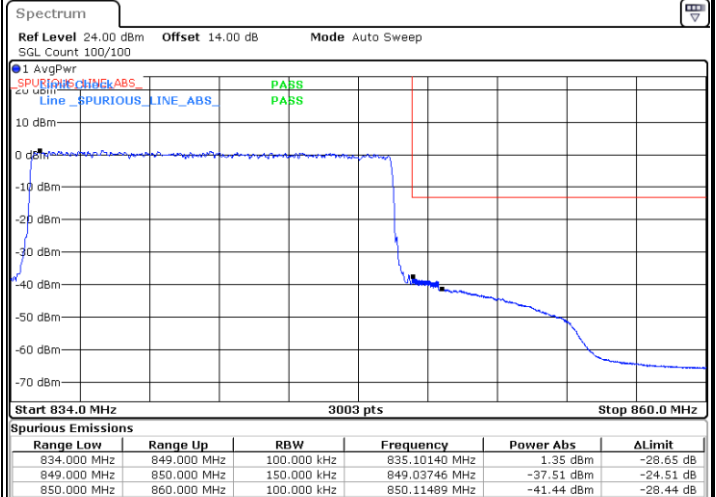

Date: 10.AUG.2021 21:11:08

Highest Band Edge / 1 RB

Date: 10.AUG.2021 21:16:57

Lowest Band Edge / Full RB

Date: 10.AUG.2021 21:09:08

Highest Band Edge / Full RB

Date: 10.AUG.2021 21:18:57

LTE Band 26 / 15MHz / QPSK

Lowest Band Edge / 1 RB

Date: 10.AUG.2021 23:05:45

Highest Band Edge / 1 RB

Date: 10.AUG.2021 23:15:20

Lowest Band Edge / Full RB

Date: 10.AUG.2021 22:59:44

Highest Band Edge / Full RB

Date: 10.AUG.2021 23:21:21

LTE Band 26 / 15MHz / 16QAM

Lowest Band Edge / 1 RB

Date: 10.AUG.2021 23:03:44

Highest Band Edge / 1 RB

Date: 10.AUG.2021 23:17:20

Lowest Band Edge / Full RB

Date: 10.AUG.2021 23:01:44

Highest Band Edge / Full RB

Date: 10.AUG.2021 23:19:21

LTE Band 26 / 15MHz / 64QAM

Lowest Band Edge / 1 RB

Date: 10.AUG.2021 21:24:55

Highest Band Edge / 1 RB

Date: 10.AUG.2021 21:30:44

Lowest Band Edge / Full RB

Date: 10.AUG.2021 21:22:54