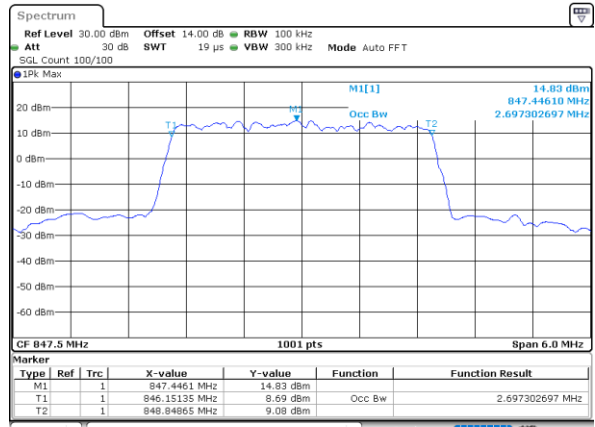

LTE Band 26

Lowest Channel / 1.4MHz / QPSK

Lowest Channel / 1.4MHz / 16QAM

Middle Channel / 1.4MHz / QPSK

Middle Channel / 1.4MHz / 16QAM

Highest Channel / 1.4MHz / QPSK

Highest Channel / 1.4MHz / 16QAM

LTE Band 26

Highest Channel / 3MHz / QPSK

Date: 10_AUG.2021 21:49:55

Highest Channel / 3MHz / 16QAM

Date: 10_AUG.2021 21:50:17

LTE Band 26

Lowest Channel / 5MHz / QPSK

Date: 10_AUG.2021 22:01:45

Lowest Channel / 5MHz / 16QAM