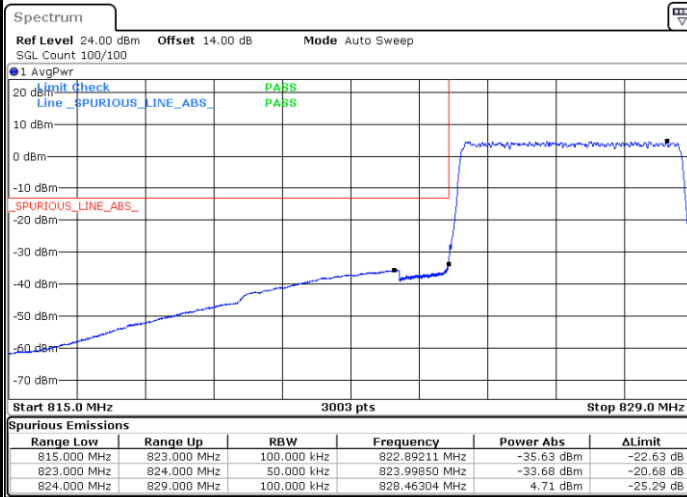

Date: 10.AUG.2021 20:30:31

LTE Band 26 / 5MHz / QPSK

Lowest Band Edge / 1 RB

Date: 10.AUG.2021 22:10:49

Highest Band Edge / 1 RB

Date: 10.AUG.2021 22:20:26

Lowest Band Edge / Full RB

Date: 10.AUG.2021 22:04:50

Highest Band Edge / Full RB

Date: 10.AUG.2021 22:26:26

LTE Band 26 / 5MHz / 16QAM

Lowest Band Edge / 1RB

Date: 10.AUG.2021 22:08:50

Highest Band Edge / 1 RB

Date: 10.AUG.2021 22:22:26

Lowest Band Edge / Full RB

Date: 10.AUG.2021 22:06:50

Highest Band Edge / Full RB

Date: 10.AUG.2021 22:24:27

LTE Band 26 / 5MHz / 64QAM

Lowest Band Edge / 1RB

Date: 10.AUG.2021 20:57:22

Highest Band Edge / 1 RB

Date: 10.AUG.2021 21:03:10

Lowest Band Edge / Full RB

Date: 10.AUG.2021 20:55:22

Highest Band Edge / Full RB

Date: 10.AUG.2021 21:05:11

LTE Band 26 / 10MHz / QPSK

Lowest Band Edge / 1 RB

Date: 10.AUG.2021 22:38:18

Highest Band Edge / 1 RB