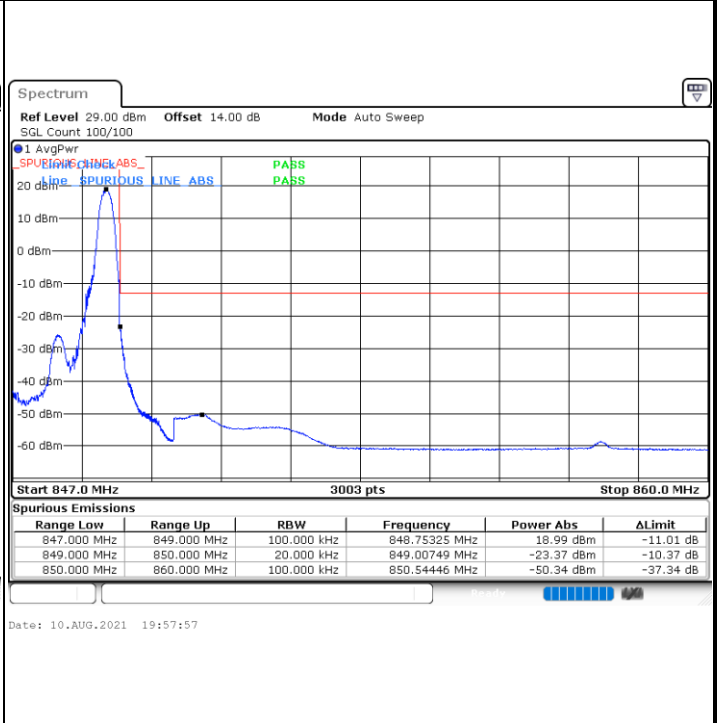

Date: 10_AUG.2021 21:28:22

Channel 26765 / 15MHz / 64QAM

Date: 12_AUG.2021 18:53:22

Conducted Band Edge

LTE Band 26 / 1.4MHz / 16QAM

Lowest Band Edge / 1 RB

Highest Band Edge / 1 RB

Lowest Band Edge / Full RB

Highest Band Edge / Full RB

LTE Band 26 / 1.4MHz / 64QAM

Lowest Band Edge / 1 RB

Highest Band Edge / 1 RB

Lowest Band Edge / Full RB

Highest Band Edge / Full RB

LTE Band 26 / 3MHz / QPSK

Lowest Band Edge / 1RB

Date: 10.AUG.2021 21:43:23

Highest Band Edge / 1 RB

Date: 10.AUG.2021 21:53:00

Lowest Band Edge / Full RB

Date: 10.AUG.2021 21:37:23

Highest Band Edge / Full RB

Date: 10.AUG.2021 21:58:59

LTE Band 26 / 3MHz / 16QAM

Lowest Band Edge / 1 RB

Date: 10.AUG.2021 21:41:22

Highest Band Edge / 1 RB

Date: 10.AUG.2021 21:54:59

Lowest Band Edge / Full RB

Date: 10.AUG.2021 21:39:22

Highest Band Edge / Full RB

Date: 10.AUG.2021 21:57:00