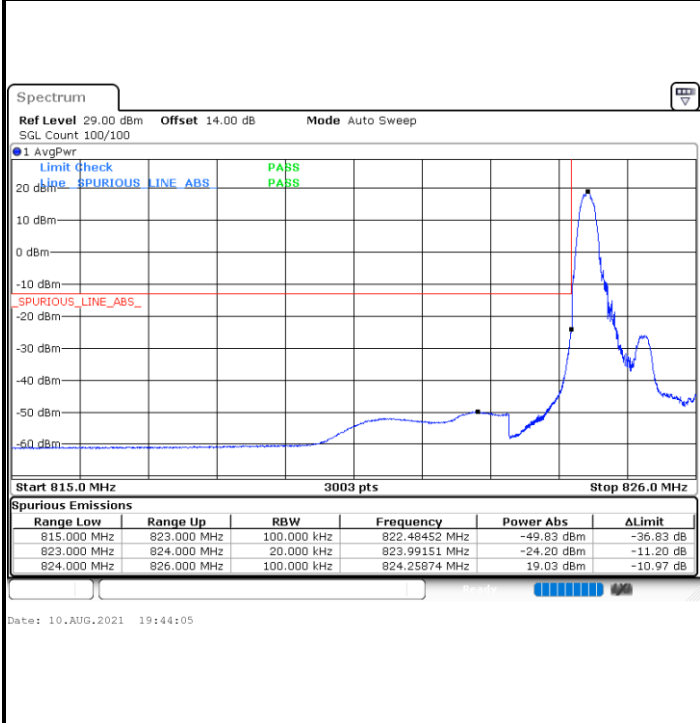

Date: 10_AUG.2021 21:28:22

Channel 26765 / 15MHz / 64QAM

Date: 12_AUG.2021 18:53:22

Conducted Band Edge

LTE Band 26 / 1.4MHz / 16QAM

Lowest Band Edge / 1 RB

Highest Band Edge / 1 RB

Lowest Band Edge / Full RB

Highest Band Edge / Full RB

LTE Band 26 / 1.4MHz / 64QAM

Lowest Band Edge / 1 RB

Highest Band Edge / 1 RB

Lowest Band Edge / Full RB

Highest Band Edge / Full RB

LTE Band 26 / 3MHz / QPSK

Lowest Band Edge / 1RB

Date: 10.AUG.2021 21:43:23

Highest Band Edge / 1 RB

Date: 10.AUG.2021 21:53:00

Lowest Band Edge / Full RB

Date: 10.AUG.2021 21:37:23

Highest Band Edge / Full RB

Date: 10.AUG.2021 21:58:59

LTE Band 26 / 3MHz / 16QAM