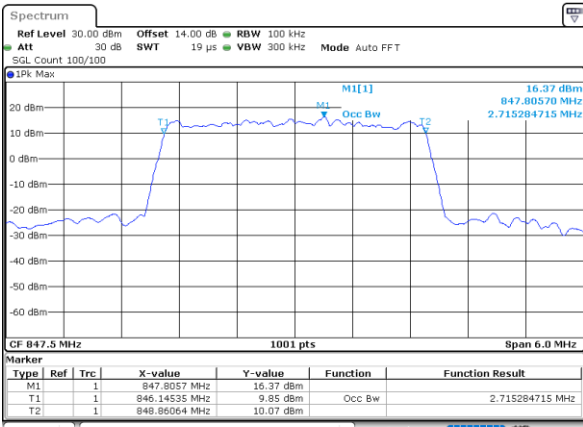

Highest Channel / 3MHz / QPSK

Date: 10_AUG.2021 21:49:55