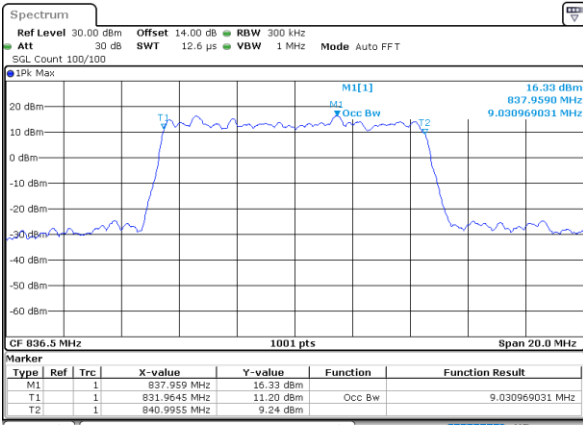

Date: 10_AUG.2021 22:17:43

LTE Band 26

Lowest Channel / 10MHz / QPSK

Date: 10_AUG.2021 22:29:11

Lowest Channel / 10MHz / 16QAM

Date: 10_AUG.2021 22:29:34

Middle Channel / 10MHz / QPSK

Date: 10_AUG.2021 22:41:00

Middle Channel / 10MHz / 16QAM

Date: 10_AUG.2021 22:41:23

Highest Channel / 10MHz / QPSK

Date: 10_AUG.2021 22:44:47

Highest Channel / 10MHz / 16QAM

Date: 10_AUG.2021 22:45:10

LTE Band 26

Lowest Channel / 15MHz / QPSK