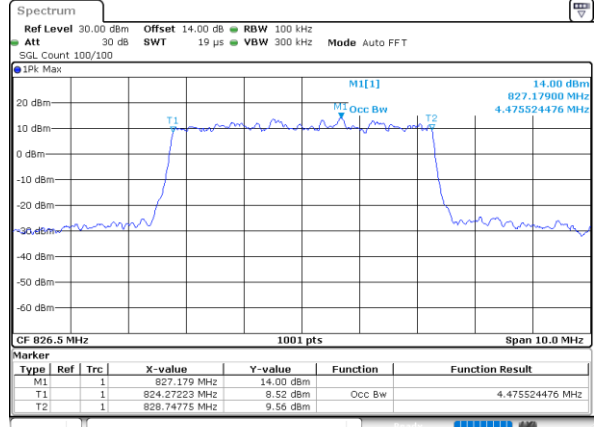

Highest Channel / 3MHz / QPSK

Date: 10_AUG.2021 21:49:55

Highest Channel / 3MHz / 16QAM

Date: 10_AUG.2021 21:50:17

LTE Band 26

Lowest Channel / 5MHz / QPSK

Date: 10_AUG.2021 22:01:45

Lowest Channel / 5MHz / 16QAM