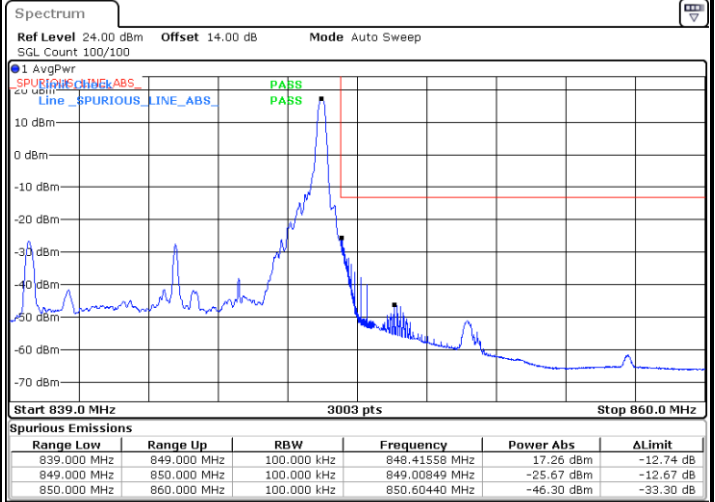

Date: 10.AUG.2021 22:47:52

Lowest Band Edge / Full RB

Date: 10.AUG.2021 22:32:16

Highest Band Edge / Full RB

Date: 10.AUG.2021 22:53:52

LTE Band 26 / 10MHz / 16QAM

Lowest Band Edge / 1 RB

Date: 10.AUG.2021 22:36:17

Highest Band Edge / 1 RB

Date: 10.AUG.2021 22:49:53

Lowest Band Edge / Full RB

Date: 10.AUG.2021 22:34:17

Highest Band Edge / Full RB

Date: 10.AUG.2021 22:51:53

LTE Band 26 / 10MHz / 64QAM

Lowest Band Edge / 1 RB

Date: 10.AUG.2021 21:11:08

Highest Band Edge / 1 RB

Date: 10.AUG.2021 21:16:57

Lowest Band Edge / Full RB

Date: 10.AUG.2021 21:09:08

Highest Band Edge / Full RB

Date: 10.AUG.2021 21:18:57

LTE Band 26 / 15MHz / QPSK

Lowest Band Edge / 1 RB

Date: 10.AUG.2021 23:05:45

Highest Band Edge / 1 RB

Date: 10.AUG.2021 23:15:20

Lowest Band Edge / Full RB

Date: 10.AUG.2021 22:59:44

Highest Band Edge / Full RB

Date: 10.AUG.2021 23:21:21