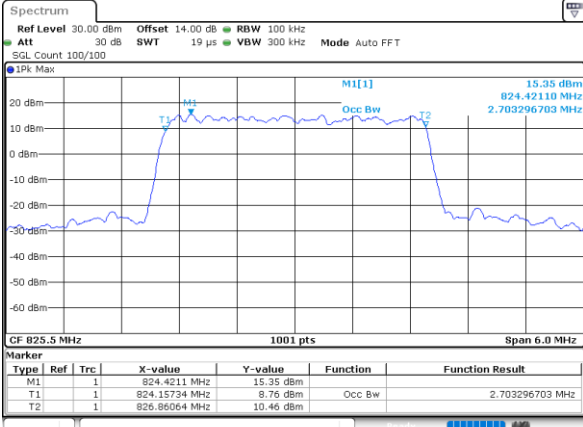

LTE Band 26

Lowest Channel / 3MHz / QPSK

Date: 10_AUG.2021 21:34:18