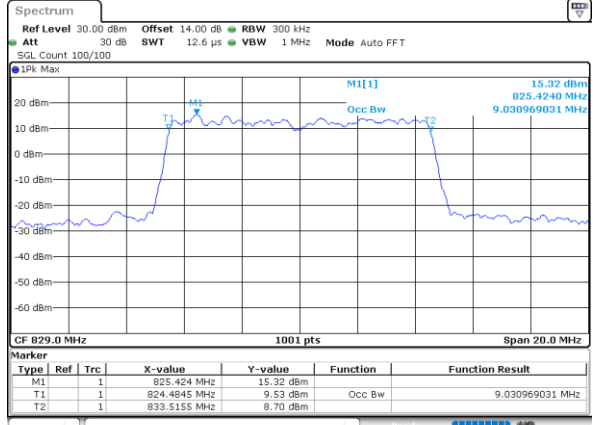

Date: 10_AUG.2021 22:17:43

LTE Band 26

Lowest Channel / 10MHz / QPSK

Date: 10_AUG.2021 22:29:11

Lowest Channel / 10MHz / 16QAM

Date: 10_AUG.2021 22:29:34

Middle Channel / 10MHz / QPSK

Date: 10_AUG.2021 22:41:00

Middle Channel / 10MHz / 16QAM

Date: 10_AUG.2021 22:41:23

Highest Channel / 10MHz / QPSK

Date: 10_AUG.2021 22:44:47

Highest Channel / 10MHz / 16QAM

Date: 10_AUG.2021 22:45:10

LTE Band 26

Lowest Channel / 15MHz / QPSK