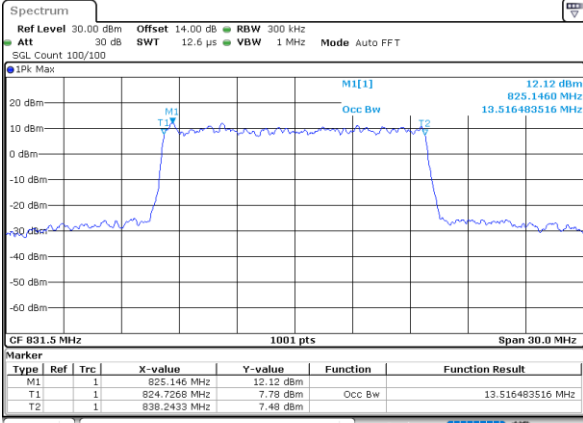

Middle Channel / 10MHz / 64QAM

Date: 10_AUG.2021 21:12:40

Highest Channel / 5MHz / 64QAM

Date: 10_AUG.2021 21:00:48

Highest Channel / 10MHz / 64QAM

Date: 10_AUG.2021 21:14:35

LTE Band 26

Lowest Channel / 15MHz / 64QAM