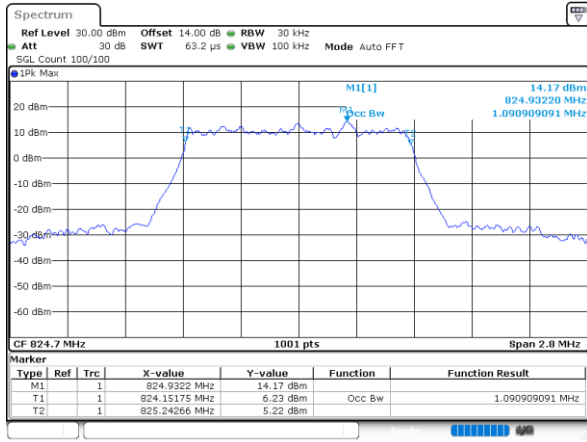

Date: 10_AUG.2021 23:12:15

Highest Channel / 15MHz / 16QAM

Date: 10_AUG.2021 23:12:37

LTE Band 26

Lowest Channel / 1.4MHz / 64QAM

Date: 10_AUG_2021 20:04:54

Lowest Channel / 3MHz / 64QAM

Date: 10_AUG_2021 20:18:32