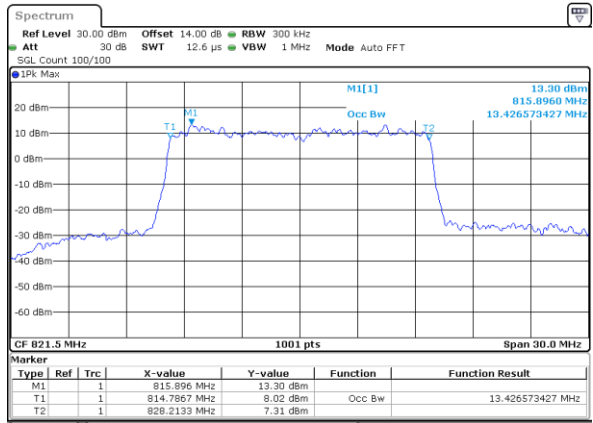

Middle Channel / 10MHz / 64QAM

Date: 10_AUG.2021 21:12:40

Highest Channel / 5MHz / 64QAM

Date: 10_AUG.2021 21:00:48

Highest Channel / 10MHz / 64QAM

Date: 10_AUG.2021 21:14:35

LTE Band 26

Lowest Channel / 15MHz / 64QAM

Date: 10_AUG.2021 21:20:32

Channel 26765 / 15MHz / QPSK

Date: 12_AUG.2021 19:40:50

Middle Channel / 15MHz / 64QAM

Date: 10_AUG.2021 21:26:27

Channel 26765 / 15MHz / 16QAM

Date: 12_AUG.2021 19:41:13

Highest Channel / 15MHz / 64QAM

Date: 10_AUG.2021 21:28:22

Channel 26765 / 15MHz / 64QAM

Date: 12_AUG.2021 18:53:22

Conducted Band Edge

LTE Band 26 / 1.4MHz / 16QAM

Lowest Band Edge / 1 RB

Highest Band Edge / 1 RB

Lowest Band Edge / Full RB

Highest Band Edge / Full RB

LTE Band 26 / 1.4MHz / 64QAM

Lowest Band Edge / 1 RB

Highest Band Edge / 1 RB

Lowest Band Edge / Full RB

Highest Band Edge / Full RB

LTE Band 26 / 3MHz / QPSK

Lowest Band Edge / 1RB