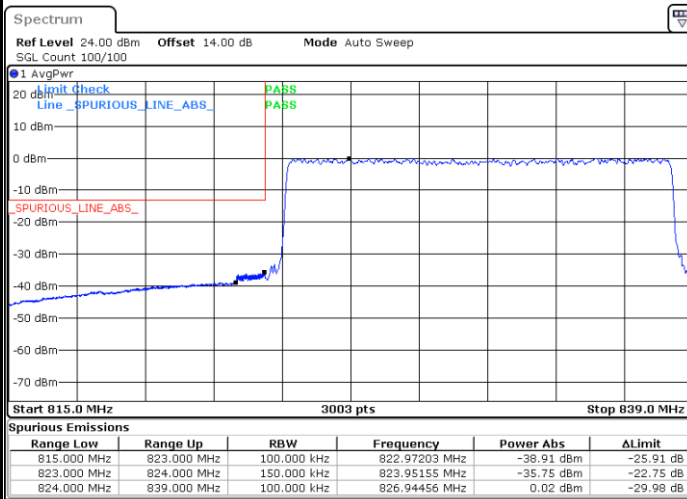

Lowest Band Edge / 1 RB

Date: 10.AUG.2021 23:05:45

Highest Band Edge / 1 RB

Date: 10.AUG.2021 23:15:20

Lowest Band Edge / Full RB

Date: 10.AUG.2021 22:59:44

Highest Band Edge / Full RB

Date: 10.AUG.2021 23:21:21

LTE Band 26 / 15MHz / 16QAM

Lowest Band Edge / 1 RB

Date: 10.AUG.2021 23:03:44

Highest Band Edge / 1 RB

Date: 10.AUG.2021 23:17:20

Lowest Band Edge / Full RB

Date: 10.AUG.2021 23:01:44

Highest Band Edge / Full RB

Date: 10.AUG.2021 23:19:21

LTE Band 26 / 15MHz / 64QAM

Lowest Band Edge / 1 RB

Date: 10.AUG.2021 21:24:55

Highest Band Edge / 1 RB

Date: 10.AUG.2021 21:30:44

Lowest Band Edge / Full RB

Date: 10.AUG.2021 21:22:54

Highest Band Edge / Full RB

Date: 10.AUG.2021 21:32:45

Conducted Spurious Emission

LTE Band 26 / 1.4MHz

Highest Channel / QPSK

Highest Channel / 16QAM

LTE Band 26 / 3MHz

Lowest Channel / QPSK