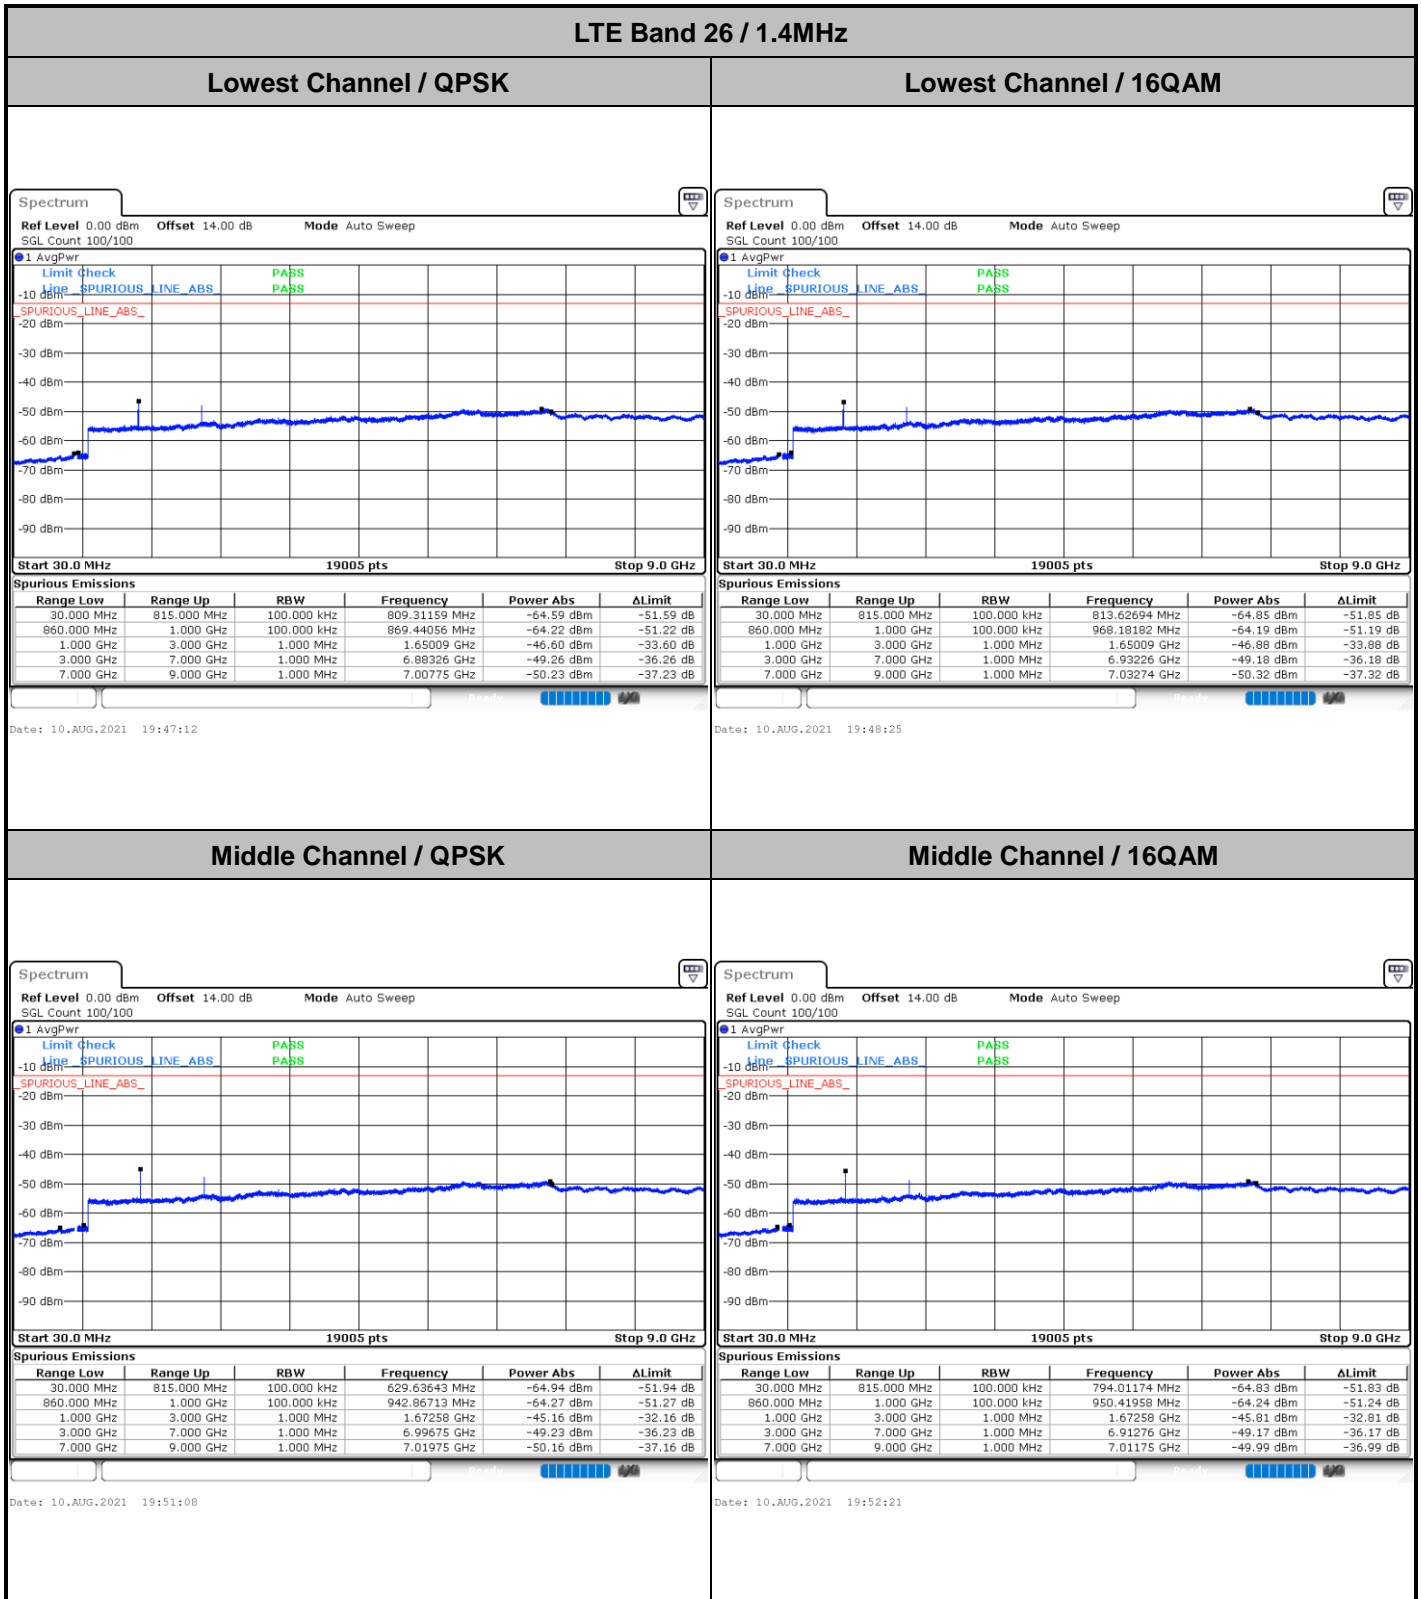

Lowest Band Edge / 1 RB

Date: 10.AUG.2021 23:05:45

Highest Band Edge / 1 RB

Date: 10.AUG.2021 23:15:20

Lowest Band Edge / Full RB

Date: 10.AUG.2021 22:59:44

Highest Band Edge / Full RB

Date: 10.AUG.2021 23:21:21

LTE Band 26 / 15MHz / 16QAM

Lowest Band Edge / 1 RB

Date: 10.AUG.2021 23:03:44

Highest Band Edge / 1 RB

Date: 10.AUG.2021 23:17:20

Lowest Band Edge / Full RB

Date: 10.AUG.2021 23:01:44

Highest Band Edge / Full RB

Date: 10.AUG.2021 23:19:21

LTE Band 26 / 15MHz / 64QAM

Lowest Band Edge / 1 RB

Date: 10.AUG.2021 21:24:55

Highest Band Edge / 1 RB

Date: 10.AUG.2021 21:30:44

Lowest Band Edge / Full RB

Date: 10.AUG.2021 21:22:54

Highest Band Edge / Full RB

Date: 10.AUG.2021 21:32:45

Conducted Spurious Emission

LTE Band 26 / 1.4MHz

Highest Channel / QPSK

Highest Channel / 16QAM

LTE Band 26 / 3MHz

Lowest Channel / QPSK