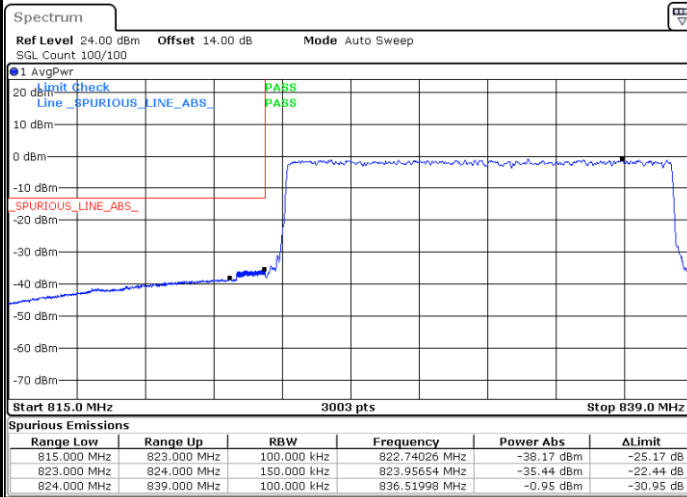

LTE Band 26 / 15MHz / 16QAM

Lowest Band Edge / 1 RB

Date: 10.AUG.2021 23:03:44

Highest Band Edge / 1 RB

Date: 10.AUG.2021 23:17:20

Lowest Band Edge / Full RB

Date: 10.AUG.2021 23:01:44

Highest Band Edge / Full RB

Date: 10.AUG.2021 23:19:21

LTE Band 26 / 15MHz / 64QAM

Lowest Band Edge / 1 RB

Date: 10.AUG.2021 21:24:55

Highest Band Edge / 1 RB

Date: 10.AUG.2021 21:30:44

Lowest Band Edge / Full RB

Date: 10.AUG.2021 21:22:54

Highest Band Edge / Full RB

Date: 10.AUG.2021 21:32:45

Conducted Spurious Emission

LTE Band 26 / 1.4MHz

Highest Channel / QPSK

Highest Channel / 16QAM

LTE Band 26 / 3MHz

Lowest Channel / QPSK