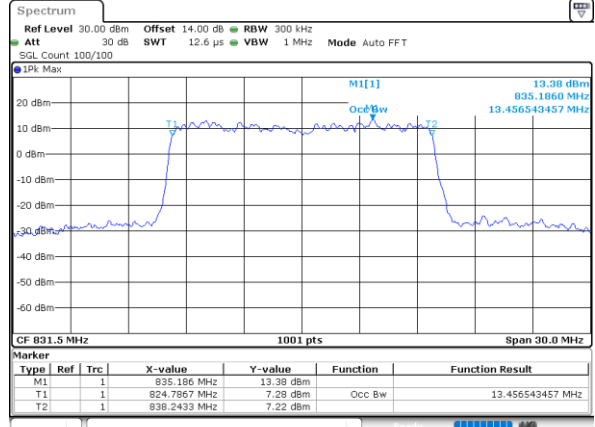

Lowest Channel / 15MHz / 16QAM

Date: 10_AUG.2021 22:57:01