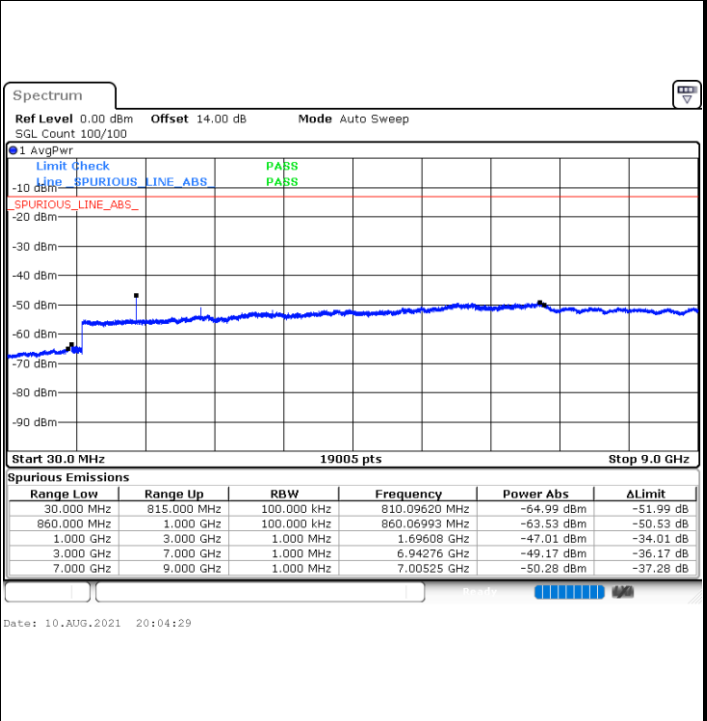

LTE Band 26 / 15MHz / 16QAM

Lowest Band Edge / 1 RB

Date: 10.AUG.2021 23:03:44

Highest Band Edge / 1 RB

Date: 10.AUG.2021 23:17:20

Lowest Band Edge / Full RB

Date: 10.AUG.2021 23:01:44

Highest Band Edge / Full RB

Date: 10.AUG.2021 23:19:21

LTE Band 26 / 15MHz / 64QAM

Lowest Band Edge / 1 RB

Date: 10.AUG.2021 21:24:55

Highest Band Edge / 1 RB

Date: 10.AUG.2021 21:30:44

Lowest Band Edge / Full RB

Date: 10.AUG.2021 21:22:54

Highest Band Edge / Full RB

Date: 10.AUG.2021 21:32:45

Conducted Spurious Emission

LTE Band 26 / 1.4MHz

Highest Channel / QPSK

Highest Channel / 16QAM

LTE Band 26 / 3MHz

Lowest Channel / QPSK

Lowest Channel / 16QAM

LTE Band 26 / 3MHz

Middle Channel / QPSK

Middle Channel / 16QAM

Date: 10.AUG.2021 21:48:22

Date: 10.AUG.2021 21:49:32

Highest Channel / QPSK

Highest Channel / 16QAM