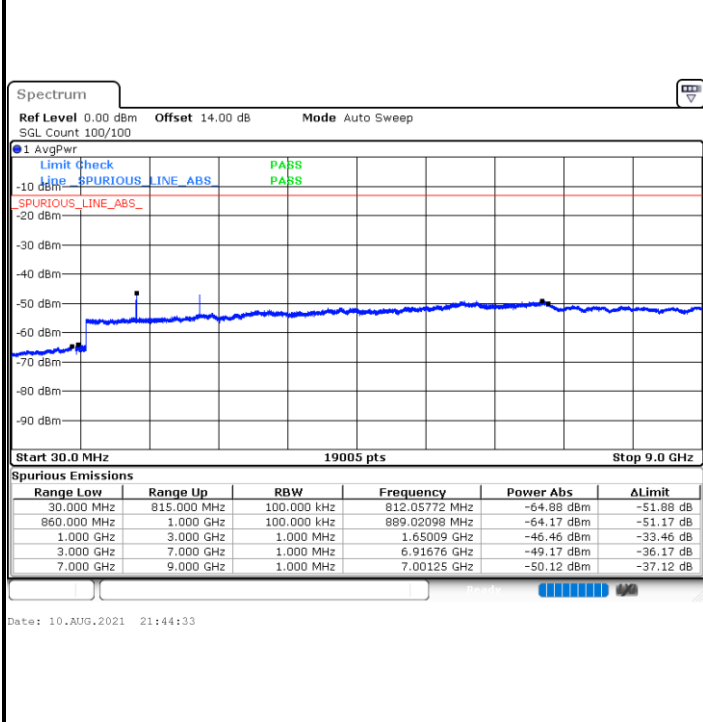

LTE Band 26 / 15MHz / 16QAM

Lowest Band Edge / 1 RB

Date: 10.AUG.2021 23:03:44

Highest Band Edge / 1 RB

Date: 10.AUG.2021 23:17:20

Lowest Band Edge / Full RB

Date: 10.AUG.2021 23:01:44

Highest Band Edge / Full RB

Date: 10.AUG.2021 23:19:21

LTE Band 26 / 15MHz / 64QAM

Lowest Band Edge / 1 RB

Date: 10.AUG.2021 21:24:55

Highest Band Edge / 1 RB

Date: 10.AUG.2021 21:30:44

Lowest Band Edge / Full RB

Date: 10.AUG.2021 21:22:54

Highest Band Edge / Full RB

Date: 10.AUG.2021 21:32:45

Conducted Spurious Emission

LTE Band 26 / 1.4MHz

Highest Channel / QPSK

Highest Channel / 16QAM

LTE Band 26 / 3MHz

Lowest Channel / QPSK

Lowest Channel / 16QAM

LTE Band 26 / 3MHz

Middle Channel / QPSK

Middle Channel / 16QAM

Date: 10.AUG.2021 21:48:22

Date: 10.AUG.2021 21:49:32

Highest Channel / QPSK

Highest Channel / 16QAM