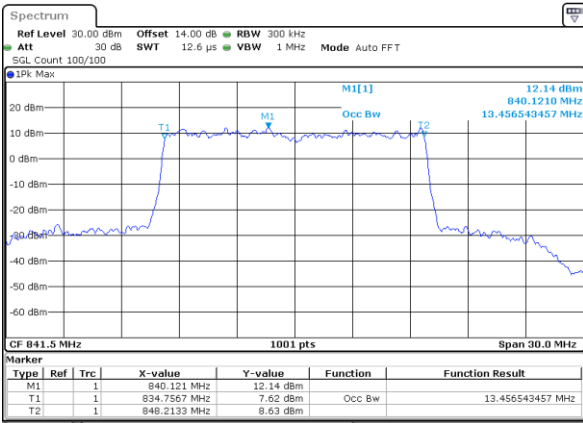

Middle Channel / 10MHz / 64QAM

Date: 10_AUG.2021 21:12:40

Highest Channel / 5MHz / 64QAM

Date: 10_AUG.2021 21:00:48

Highest Channel / 10MHz / 64QAM

Date: 10_AUG.2021 21:14:35

LTE Band 26

Lowest Channel / 15MHz / 64QAM

Date: 10_AUG.2021 21:20:32

Channel 26765 / 15MHz / QPSK

Date: 12_AUG.2021 19:40:50

Middle Channel / 15MHz / 64QAM

Date: 10_AUG.2021 21:26:27

Channel 26765 / 15MHz / 16QAM

Date: 12_AUG.2021 19:41:13

Highest Channel / 15MHz / 64QAM

Date: 10_AUG.2021 21:28:22

Channel 26765 / 15MHz / 64QAM

Date: 12_AUG.2021 18:53:22

Conducted Band Edge

LTE Band 26 / 1.4MHz / 16QAM

Lowest Band Edge / 1 RB

Highest Band Edge / 1 RB

Lowest Band Edge / Full RB

Highest Band Edge / Full RB

LTE Band 26 / 1.4MHz / 64QAM

Lowest Band Edge / 1 RB

Highest Band Edge / 1 RB

Lowest Band Edge / Full RB

Highest Band Edge / Full RB

LTE Band 26 / 3MHz / QPSK

Lowest Band Edge / 1RB