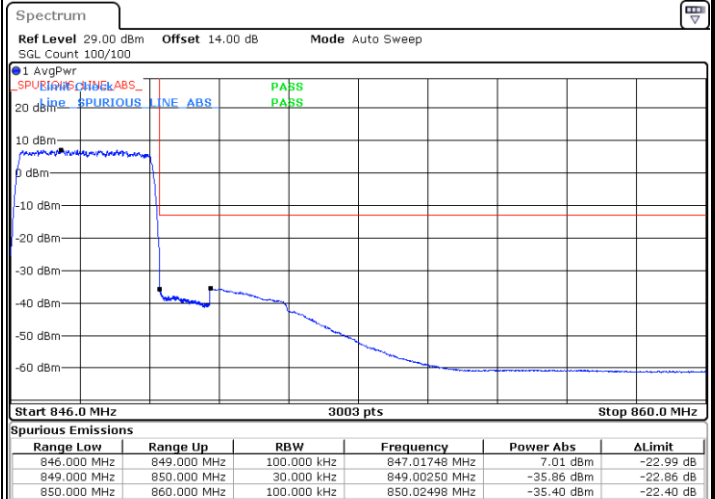

Date: 10.AUG.2021 21:43:23

Highest Band Edge / 1 RB

Date: 10.AUG.2021 21:53:00

Lowest Band Edge / Full RB

Date: 10.AUG.2021 21:37:23

Highest Band Edge / Full RB

Date: 10.AUG.2021 21:58:59

LTE Band 26 / 3MHz / 16QAM

Lowest Band Edge / 1 RB

Date: 10.AUG.2021 21:41:22

Highest Band Edge / 1 RB

Date: 10.AUG.2021 21:54:59

Lowest Band Edge / Full RB

Date: 10.AUG.2021 21:39:22

Highest Band Edge / Full RB

Date: 10.AUG.2021 21:57:00

LTE Band 26 / 3MHz / 64QAM

Lowest Band Edge / 1 RB

Date: 10.AUG.2021 20:22:45

Highest Band Edge / 1 RB

Date: 10.AUG.2021 20:28:28

Lowest Band Edge / Full RB

Date: 10.AUG.2021 20:20:43

Highest Band Edge / Full RB

Date: 10.AUG.2021 20:30:31

LTE Band 26 / 5MHz / QPSK

Lowest Band Edge / 1 RB

Date: 10.AUG.2021 22:10:49

Highest Band Edge / 1 RB

Date: 10.AUG.2021 22:20:26

Lowest Band Edge / Full RB

Date: 10.AUG.2021 22:04:50