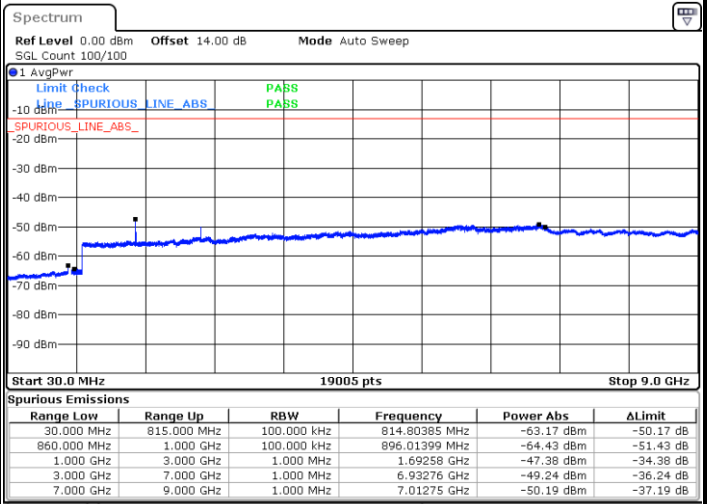

Date: 10.AUG.2021 23:19:21

LTE Band 26 / 15MHz / 64QAM

Lowest Band Edge / 1 RB

Date: 10.AUG.2021 21:24:55

Highest Band Edge / 1 RB

Date: 10.AUG.2021 21:30:44

Lowest Band Edge / Full RB

Date: 10.AUG.2021 21:22:54

Highest Band Edge / Full RB

Date: 10.AUG.2021 21:32:45

Conducted Spurious Emission

LTE Band 26 / 1.4MHz

Highest Channel / QPSK

Highest Channel / 16QAM

LTE Band 26 / 3MHz

Lowest Channel / QPSK

Lowest Channel / 16QAM

LTE Band 26 / 3MHz

Middle Channel / QPSK

Middle Channel / 16QAM

Date: 10.AUG.2021 21:48:22

Date: 10.AUG.2021 21:49:32

Highest Channel / QPSK

Highest Channel / 16QAM