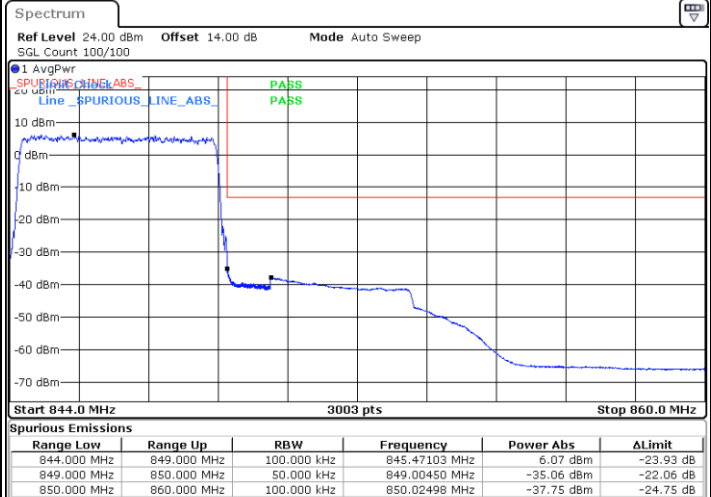

LTE Band 26 / 3MHz / 64QAM

Lowest Band Edge / 1 RB

Date: 10.AUG.2021 20:22:45

Highest Band Edge / 1 RB

Date: 10.AUG.2021 20:28:28

Lowest Band Edge / Full RB

Date: 10.AUG.2021 20:20:43

Highest Band Edge / Full RB

Date: 10.AUG.2021 20:30:31

LTE Band 26 / 5MHz / QPSK

Lowest Band Edge / 1 RB

Date: 10.AUG.2021 22:10:49

Highest Band Edge / 1 RB

Date: 10.AUG.2021 22:20:26

Lowest Band Edge / Full RB

Date: 10.AUG.2021 22:04:50

Highest Band Edge / Full RB

Date: 10.AUG.2021 22:26:26

LTE Band 26 / 5MHz / 16QAM

Lowest Band Edge / 1RB

Date: 10.AUG.2021 22:08:50

Highest Band Edge / 1 RB

Date: 10.AUG.2021 22:22:26

Lowest Band Edge / Full RB

Date: 10.AUG.2021 22:06:50

Highest Band Edge / Full RB

Date: 10.AUG.2021 22:24:27

LTE Band 26 / 5MHz / 64QAM

Lowest Band Edge / 1RB

Date: 10.AUG.2021 20:57:22

Highest Band Edge / 1 RB

Date: 10.AUG.2021 21:03:10