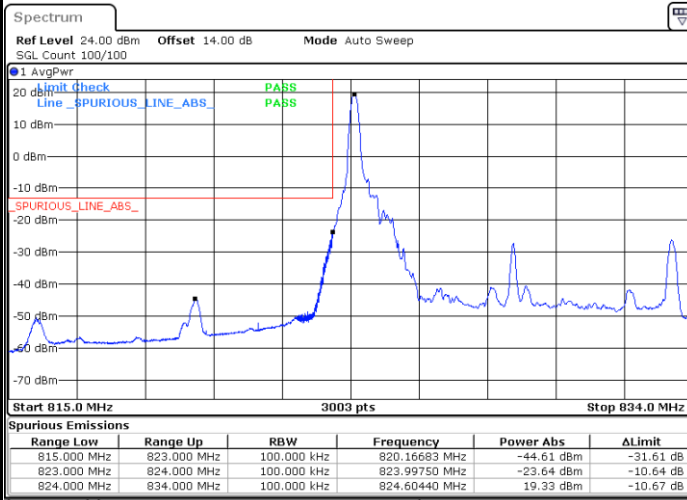

Date: 10.AUG.2021 22:06:50

Highest Band Edge / Full RB

Date: 10.AUG.2021 22:24:27

LTE Band 26 / 5MHz / 64QAM

Lowest Band Edge / 1RB

Date: 10.AUG.2021 20:57:22

Highest Band Edge / 1 RB

Date: 10.AUG.2021 21:03:10

Lowest Band Edge / Full RB

Date: 10.AUG.2021 20:55:22

Highest Band Edge / Full RB

Date: 10.AUG.2021 21:05:11

LTE Band 26 / 10MHz / QPSK

Lowest Band Edge / 1 RB

Date: 10.AUG.2021 22:38:18

Highest Band Edge / 1 RB

Date: 10.AUG.2021 22:47:52

Lowest Band Edge / Full RB

Date: 10.AUG.2021 22:32:16

Highest Band Edge / Full RB

Date: 10.AUG.2021 22:53:52

LTE Band 26 / 10MHz / 16QAM

Lowest Band Edge / 1 RB

Date: 10.AUG.2021 22:36:17

Highest Band Edge / 1 RB

Date: 10.AUG.2021 22:49:53

Lowest Band Edge / Full RB

Date: 10.AUG.2021 22:34:17

Highest Band Edge / Full RB

Date: 10.AUG.2021 22:51:53

LTE Band 26 / 10MHz / 64QAM

Lowest Band Edge / 1 RB