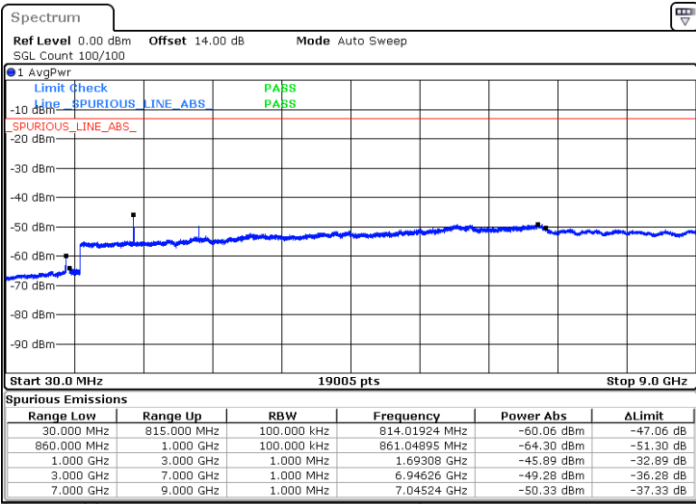

Date: 10.AUG.2021 23:19:21

LTE Band 26 / 15MHz / 64QAM

Lowest Band Edge / 1 RB

Date: 10.AUG.2021 21:24:55

Highest Band Edge / 1 RB

Date: 10.AUG.2021 21:30:44

Lowest Band Edge / Full RB

Date: 10.AUG.2021 21:22:54

Highest Band Edge / Full RB

Date: 10.AUG.2021 21:32:45

Conducted Spurious Emission

LTE Band 26 / 1.4MHz

Highest Channel / QPSK

Highest Channel / 16QAM

LTE Band 26 / 3MHz

Lowest Channel / QPSK

Lowest Channel / 16QAM

LTE Band 26 / 3MHz

Middle Channel / QPSK

Middle Channel / 16QAM

Date: 10.AUG.2021 21:48:22

Date: 10.AUG.2021 21:49:32

Highest Channel / QPSK

Highest Channel / 16QAM