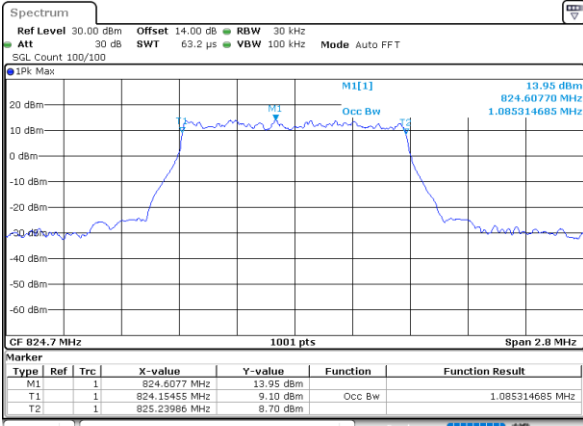

LTE Band 26

Lowest Channel / 1.4MHz / QPSK

Lowest Channel / 1.4MHz / 16QAM

Middle Channel / 1.4MHz / QPSK

Middle Channel / 1.4MHz / 16QAM

Highest Channel / 1.4MHz / QPSK

Highest Channel / 1.4MHz / 16QAM

LTE Band 26