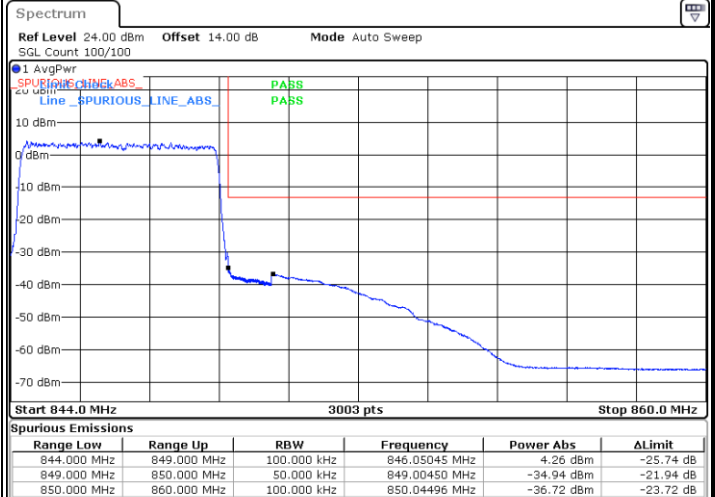

Highest Band Edge / Full RB

Date: 10.AUG.2021 22:26:26

LTE Band 26 / 5MHz / 16QAM

Lowest Band Edge / 1RB

Date: 10.AUG.2021 22:08:50

Highest Band Edge / 1 RB

Date: 10.AUG.2021 22:22:26

Lowest Band Edge / Full RB

Date: 10.AUG.2021 22:06:50

Highest Band Edge / Full RB

Date: 10.AUG.2021 22:24:27

LTE Band 26 / 5MHz / 64QAM

Lowest Band Edge / 1RB

Date: 10.AUG.2021 20:57:22

Highest Band Edge / 1 RB

Date: 10.AUG.2021 21:03:10

Lowest Band Edge / Full RB

Date: 10.AUG.2021 20:55:22

Highest Band Edge / Full RB

Date: 10.AUG.2021 21:05:11

LTE Band 26 / 10MHz / QPSK

Lowest Band Edge / 1 RB

Date: 10.AUG.2021 22:38:18

Highest Band Edge / 1 RB

Date: 10.AUG.2021 22:47:52

Lowest Band Edge / Full RB

Date: 10.AUG.2021 22:32:16

Highest Band Edge / Full RB

Date: 10.AUG.2021 22:53:52

LTE Band 26 / 10MHz / 16QAM

Lowest Band Edge / 1 RB

Date: 10.AUG.2021 22:36:17