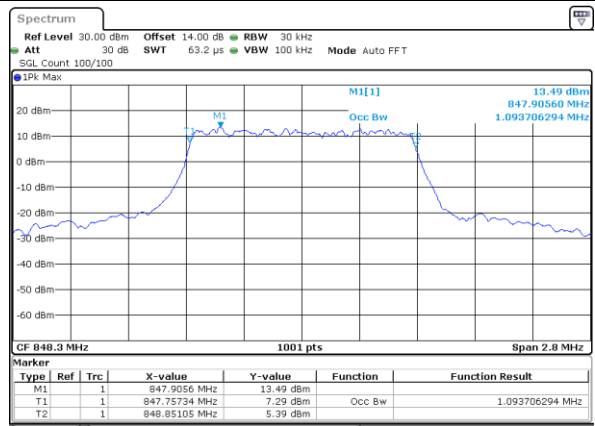

LTE Band 26

Lowest Channel / 1.4MHz / QPSK

Lowest Channel / 1.4MHz / 16QAM

Middle Channel / 1.4MHz / QPSK

Middle Channel / 1.4MHz / 16QAM

Highest Channel / 1.4MHz / QPSK

Highest Channel / 1.4MHz / 16QAM

LTE Band 26