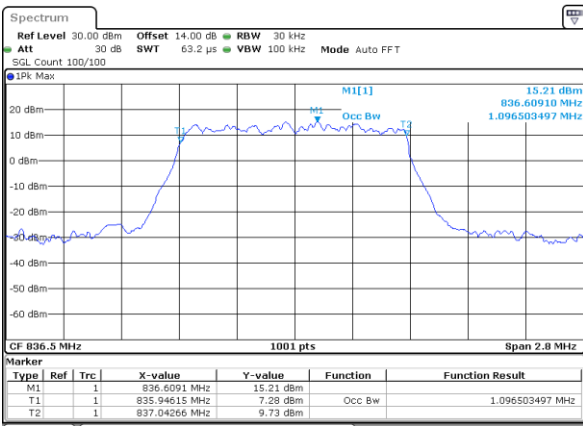

LTE Band 26

Lowest Channel / 1.4MHz / QPSK

Lowest Channel / 1.4MHz / 16QAM

Middle Channel / 1.4MHz / QPSK

Middle Channel / 1.4MHz / 16QAM

Highest Channel / 1.4MHz / QPSK

Highest Channel / 1.4MHz / 16QAM

LTE Band 26