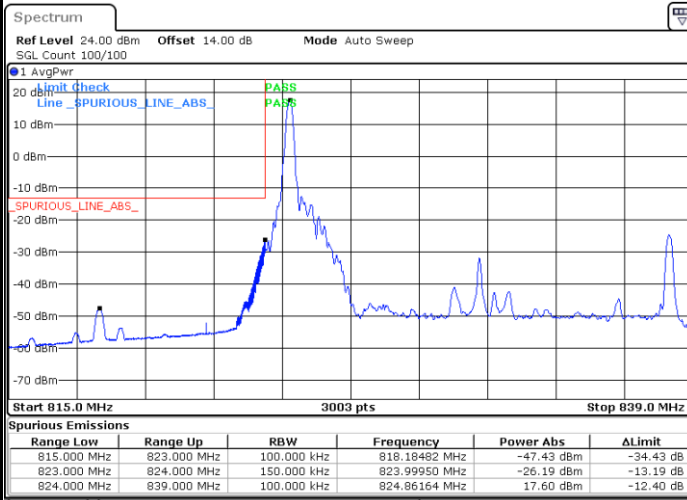

Lowest Band Edge / 1 RB

Date: 10.AUG.2021 23:05:45

Highest Band Edge / 1 RB

Date: 10.AUG.2021 23:15:20

Lowest Band Edge / Full RB

Date: 10.AUG.2021 22:59:44

Highest Band Edge / Full RB

Date: 10.AUG.2021 23:21:21

LTE Band 26 / 15MHz / 16QAM

Lowest Band Edge / 1 RB

Date: 10.AUG.2021 23:03:44

Highest Band Edge / 1 RB

Date: 10.AUG.2021 23:17:20

Lowest Band Edge / Full RB

Date: 10.AUG.2021 23:01:44

Highest Band Edge / Full RB

Date: 10.AUG.2021 23:19:21

LTE Band 26 / 15MHz / 64QAM

Lowest Band Edge / 1 RB

Date: 10.AUG.2021 21:24:55

Highest Band Edge / 1 RB

Date: 10.AUG.2021 21:30:44

Lowest Band Edge / Full RB

Date: 10.AUG.2021 21:22:54

Highest Band Edge / Full RB

Date: 10.AUG.2021 21:32:45

Conducted Spurious Emission

LTE Band 26 / 1.4MHz

Highest Channel / QPSK

Highest Channel / 16QAM

LTE Band 26 / 3MHz

Lowest Channel / QPSK