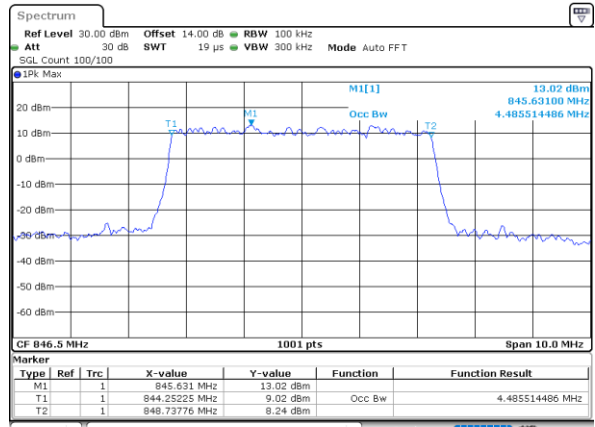

Date: 10_AUG.2021 22:17:43

LTE Band 26

Lowest Channel / 10MHz / QPSK

Date: 10_AUG.2021 22:29:11

Lowest Channel / 10MHz / 16QAM

Date: 10_AUG.2021 22:29:34

Middle Channel / 10MHz / QPSK

Date: 10_AUG.2021 22:41:00