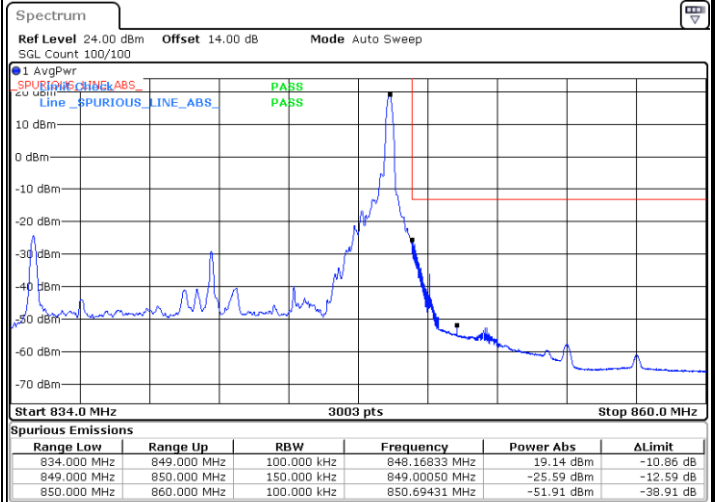

Date: 10.AUG.2021 21:11:08

Highest Band Edge / 1 RB

Date: 10.AUG.2021 21:16:57

Lowest Band Edge / Full RB

Date: 10.AUG.2021 21:09:08

Highest Band Edge / Full RB

Date: 10.AUG.2021 21:18:57

LTE Band 26 / 15MHz / QPSK

Lowest Band Edge / 1 RB

Date: 10.AUG.2021 23:05:45

Highest Band Edge / 1 RB

Date: 10.AUG.2021 23:15:20

Lowest Band Edge / Full RB

Date: 10.AUG.2021 22:59:44

Highest Band Edge / Full RB

Date: 10.AUG.2021 23:21:21

LTE Band 26 / 15MHz / 16QAM

Lowest Band Edge / 1 RB

Date: 10.AUG.2021 23:03:44

Highest Band Edge / 1 RB

Date: 10.AUG.2021 23:17:20

Lowest Band Edge / Full RB

Date: 10.AUG.2021 23:01:44

Highest Band Edge / Full RB

Date: 10.AUG.2021 23:19:21

LTE Band 26 / 15MHz / 64QAM

Lowest Band Edge / 1 RB

Date: 10.AUG.2021 21:24:55

Highest Band Edge / 1 RB

Date: 10.AUG.2021 21:30:44

Lowest Band Edge / Full RB

Date: 10.AUG.2021 21:22:54