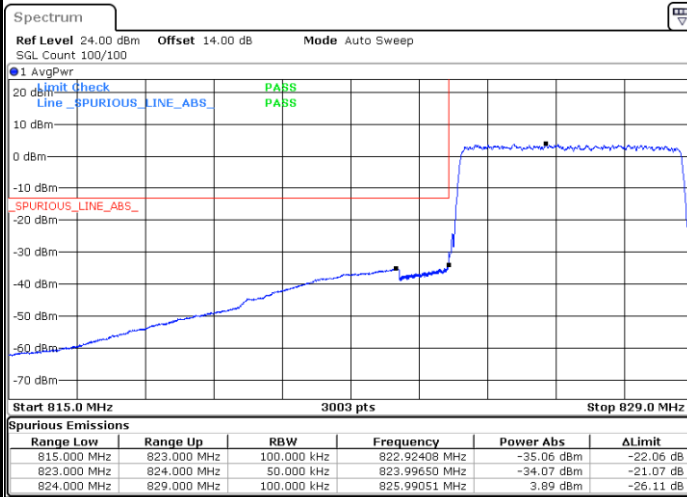

Highest Band Edge / Full RB

Date: 10.AUG.2021 22:26:26

LTE Band 26 / 5MHz / 16QAM

Lowest Band Edge / 1RB

Date: 10.AUG.2021 22:08:50

Highest Band Edge / 1 RB

Date: 10.AUG.2021 22:22:26

Lowest Band Edge / Full RB

Date: 10.AUG.2021 22:06:50

Highest Band Edge / Full RB

Date: 10.AUG.2021 22:24:27

LTE Band 26 / 5MHz / 64QAM

Lowest Band Edge / 1RB

Date: 10.AUG.2021 20:57:22

Highest Band Edge / 1 RB

Date: 10.AUG.2021 21:03:10

Lowest Band Edge / Full RB

Date: 10.AUG.2021 20:55:22

Highest Band Edge / Full RB

Date: 10.AUG.2021 21:05:11

LTE Band 26 / 10MHz / QPSK

Lowest Band Edge / 1 RB

Date: 10.AUG.2021 22:38:18

Highest Band Edge / 1 RB

Date: 10.AUG.2021 22:47:52

Lowest Band Edge / Full RB

Date: 10.AUG.2021 22:32:16

Highest Band Edge / Full RB

Date: 10.AUG.2021 22:53:52

LTE Band 26 / 10MHz / 16QAM

Lowest Band Edge / 1 RB

Date: 10.AUG.2021 22:36:17