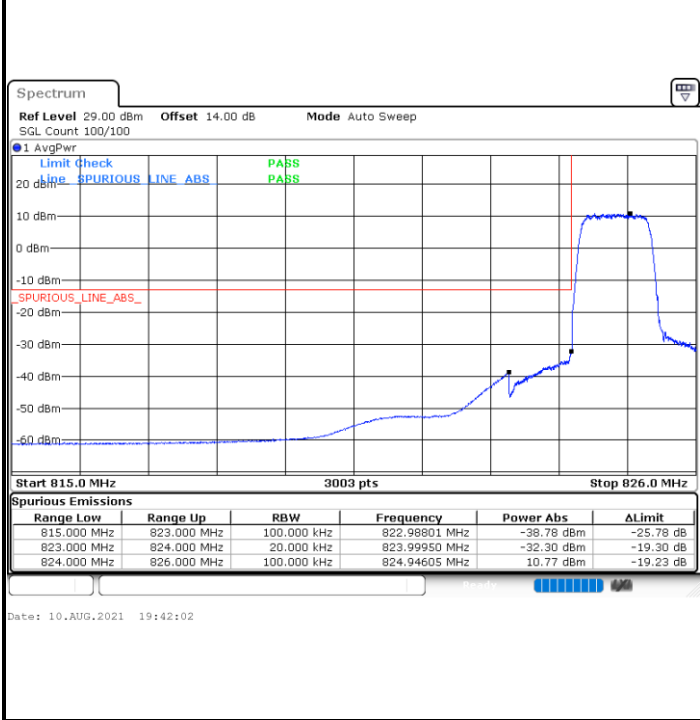

Date: 10_AUG.2021 21:28:22

Channel 26765 / 15MHz / 64QAM

Date: 12_AUG.2021 18:53:22

Conducted Band Edge

LTE Band 26 / 1.4MHz / 16QAM

Lowest Band Edge / 1 RB

Highest Band Edge / 1 RB

Lowest Band Edge / Full RB

Highest Band Edge / Full RB

LTE Band 26 / 1.4MHz / 64QAM

Lowest Band Edge / 1 RB

Highest Band Edge / 1 RB

Lowest Band Edge / Full RB

Highest Band Edge / Full RB

LTE Band 26 / 3MHz / QPSK

Lowest Band Edge / 1RB

Date: 10.AUG.2021 21:43:23

Highest Band Edge / 1 RB

Date: 10.AUG.2021 21:53:00

Lowest Band Edge / Full RB

Date: 10.AUG.2021 21:37:23

Highest Band Edge / Full RB

Date: 10.AUG.2021 21:58:59

LTE Band 26 / 3MHz / 16QAM

Lowest Band Edge / 1 RB

Date: 10.AUG.2021 21:41:22

Highest Band Edge / 1 RB

Date: 10.AUG.2021 21:54:59

Lowest Band Edge / Full RB

Date: 10.AUG.2021 21:39:22

Highest Band Edge / Full RB

Date: 10.AUG.2021 21:57:00