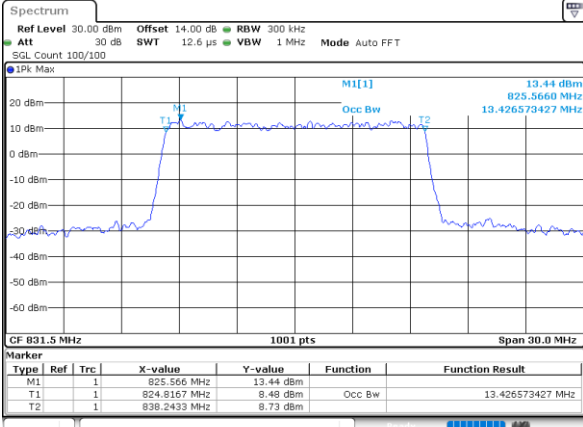

Middle Channel / 10MHz / 16QAM

Date: 10_AUG.2021 22:41:23

Highest Channel / 10MHz / QPSK

Date: 10_AUG.2021 22:44:47

Highest Channel / 10MHz / 16QAM

Date: 10_AUG.2021 22:45:10

LTE Band 26

Lowest Channel / 15MHz / QPSK