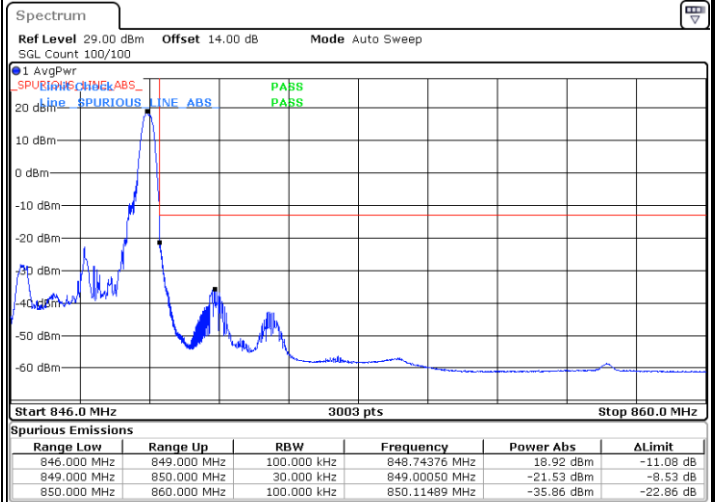

Highest Band Edge / Full RB

LTE Band 26 / 1.4MHz / 64QAM

Lowest Band Edge / 1 RB

Highest Band Edge / 1 RB

Lowest Band Edge / Full RB

Highest Band Edge / Full RB

LTE Band 26 / 3MHz / QPSK

Lowest Band Edge / 1RB

Date: 10.AUG.2021 21:43:23

Highest Band Edge / 1 RB

Date: 10.AUG.2021 21:53:00

Lowest Band Edge / Full RB

Date: 10.AUG.2021 21:37:23

Highest Band Edge / Full RB

Date: 10.AUG.2021 21:58:59

LTE Band 26 / 3MHz / 16QAM

Lowest Band Edge / 1 RB

Date: 10.AUG.2021 21:41:22

Highest Band Edge / 1 RB

Date: 10.AUG.2021 21:54:59

Lowest Band Edge / Full RB

Date: 10.AUG.2021 21:39:22

Highest Band Edge / Full RB

Date: 10.AUG.2021 21:57:00

LTE Band 26 / 3MHz / 64QAM

Lowest Band Edge / 1 RB

Date: 10.AUG.2021 20:22:45

Highest Band Edge / 1 RB

Date: 10.AUG.2021 20:28:28

Lowest Band Edge / Full RB

Date: 10.AUG.2021 20:20:43

Highest Band Edge / Full RB