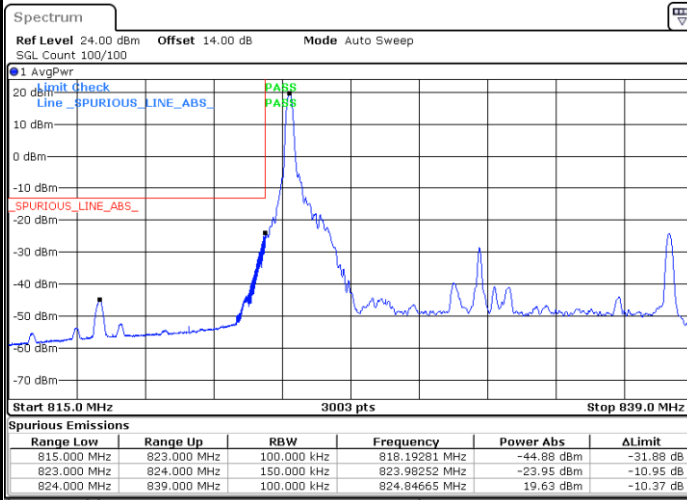

Highest Band Edge / 1 RB

Date: 10.AUG.2021 22:49:53

Lowest Band Edge / Full RB

Date: 10.AUG.2021 22:34:17

Highest Band Edge / Full RB

Date: 10.AUG.2021 22:51:53

LTE Band 26 / 10MHz / 64QAM

Lowest Band Edge / 1 RB

Date: 10.AUG.2021 21:11:08

Highest Band Edge / 1 RB

Date: 10.AUG.2021 21:16:57

Lowest Band Edge / Full RB

Date: 10.AUG.2021 21:09:08

Highest Band Edge / Full RB

Date: 10.AUG.2021 21:18:57

LTE Band 26 / 15MHz / QPSK

Lowest Band Edge / 1 RB

Date: 10.AUG.2021 23:05:45

Highest Band Edge / 1 RB

Date: 10.AUG.2021 23:15:20

Lowest Band Edge / Full RB

Date: 10.AUG.2021 22:59:44

Highest Band Edge / Full RB

Date: 10.AUG.2021 23:21:21

LTE Band 26 / 15MHz / 16QAM

Lowest Band Edge / 1 RB

Date: 10.AUG.2021 23:03:44

Highest Band Edge / 1 RB

Date: 10.AUG.2021 23:17:20

Lowest Band Edge / Full RB

Date: 10.AUG.2021 23:01:44

Highest Band Edge / Full RB