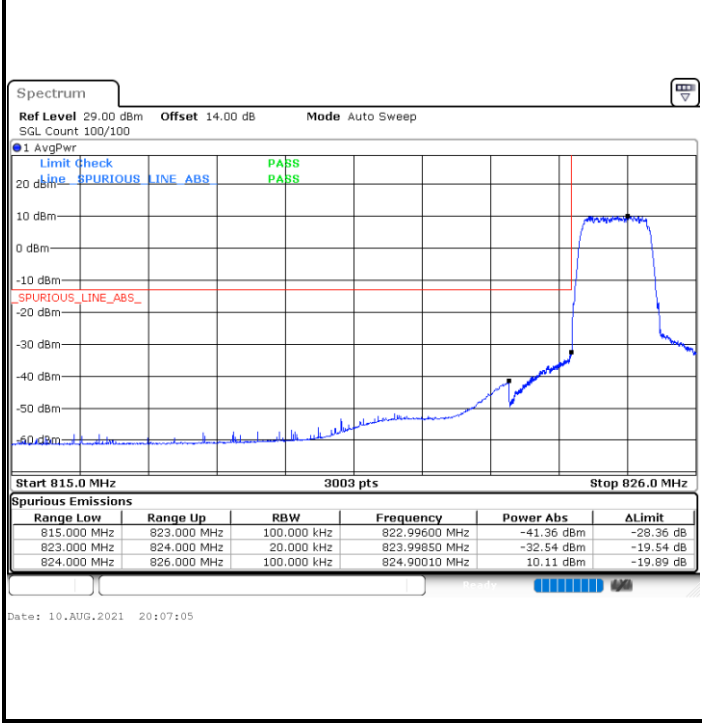

Date: 10_AUG.2021 21:28:22

Channel 26765 / 15MHz / 64QAM

Date: 12_AUG.2021 18:53:22

Conducted Band Edge

LTE Band 26 / 1.4MHz / 16QAM

Lowest Band Edge / 1 RB

Highest Band Edge / 1 RB

Lowest Band Edge / Full RB

Highest Band Edge / Full RB

LTE Band 26 / 1.4MHz / 64QAM

Lowest Band Edge / 1 RB

Highest Band Edge / 1 RB

Lowest Band Edge / Full RB

Highest Band Edge / Full RB

LTE Band 26 / 3MHz / QPSK

Lowest Band Edge / 1RB

Date: 10.AUG.2021 21:43:23

Highest Band Edge / 1 RB

Date: 10.AUG.2021 21:53:00

Lowest Band Edge / Full RB

Date: 10.AUG.2021 21:37:23

Highest Band Edge / Full RB

Date: 10.AUG.2021 21:58:59

LTE Band 26 / 3MHz / 16QAM

Lowest Band Edge / 1 RB

Date: 10.AUG.2021 21:41:22

Highest Band Edge / 1 RB

Date: 10.AUG.2021 21:54:59

Lowest Band Edge / Full RB

Date: 10.AUG.2021 21:39:22

Highest Band Edge / Full RB

Date: 10.AUG.2021 21:57:00