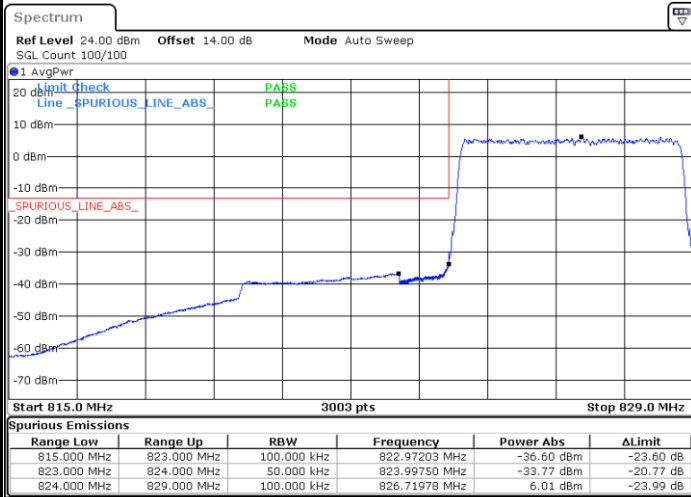

LTE Band 26 / 3MHz / 64QAM

Lowest Band Edge / 1 RB

Date: 10.AUG.2021 20:22:45

Highest Band Edge / 1 RB

Date: 10.AUG.2021 20:28:28

Lowest Band Edge / Full RB

Date: 10.AUG.2021 20:20:43

Highest Band Edge / Full RB

Date: 10.AUG.2021 20:30:31

LTE Band 26 / 5MHz / QPSK

Lowest Band Edge / 1 RB

Date: 10.AUG.2021 22:10:49

Highest Band Edge / 1 RB

Date: 10.AUG.2021 22:20:26

Lowest Band Edge / Full RB

Date: 10.AUG.2021 22:04:50

Highest Band Edge / Full RB

Date: 10.AUG.2021 22:26:26

LTE Band 26 / 5MHz / 16QAM

Lowest Band Edge / 1RB

Date: 10.AUG.2021 22:08:50

Highest Band Edge / 1 RB

Date: 10.AUG.2021 22:22:26

Lowest Band Edge / Full RB

Date: 10.AUG.2021 22:06:50

Highest Band Edge / Full RB

Date: 10.AUG.2021 22:24:27

LTE Band 26 / 5MHz / 64QAM

Lowest Band Edge / 1RB

Date: 10.AUG.2021 20:57:22

Highest Band Edge / 1 RB

Date: 10.AUG.2021 21:03:10