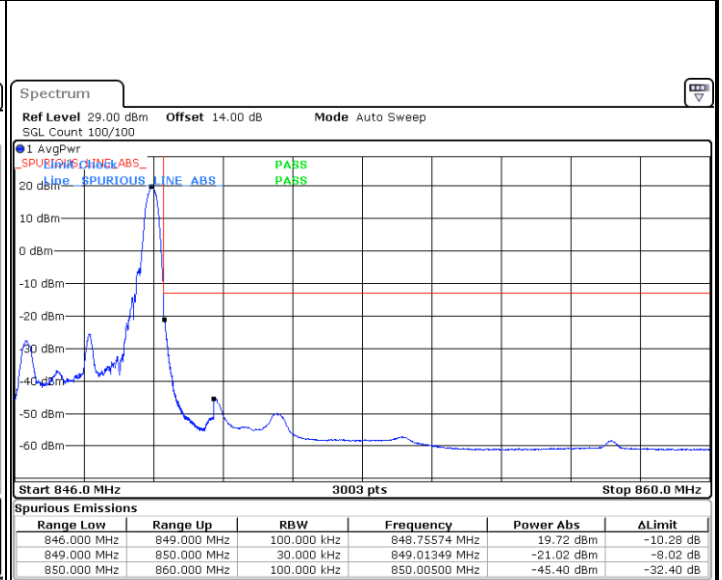

Date: 10_AUG.2021 21:28:22

Channel 26765 / 15MHz / 64QAM

Date: 12_AUG.2021 18:53:22

Conducted Band Edge

LTE Band 26 / 1.4MHz / 16QAM

Lowest Band Edge / 1 RB

Highest Band Edge / 1 RB

Lowest Band Edge / Full RB

Highest Band Edge / Full RB

LTE Band 26 / 1.4MHz / 64QAM

Lowest Band Edge / 1 RB

Highest Band Edge / 1 RB

Lowest Band Edge / Full RB

Highest Band Edge / Full RB

LTE Band 26 / 3MHz / QPSK

Lowest Band Edge / 1RB

Date: 10.AUG.2021 21:43:23

Highest Band Edge / 1 RB

Date: 10.AUG.2021 21:53:00

Lowest Band Edge / Full RB

Date: 10.AUG.2021 21:37:23

Highest Band Edge / Full RB

Date: 10.AUG.2021 21:58:59

LTE Band 26 / 3MHz / 16QAM

Lowest Band Edge / 1 RB

Date: 10.AUG.2021 21:41:22

Highest Band Edge / 1 RB

Date: 10.AUG.2021 21:54:59

Lowest Band Edge / Full RB

Date: 10.AUG.2021 21:39:22

Highest Band Edge / Full RB

Date: 10.AUG.2021 21:57:00