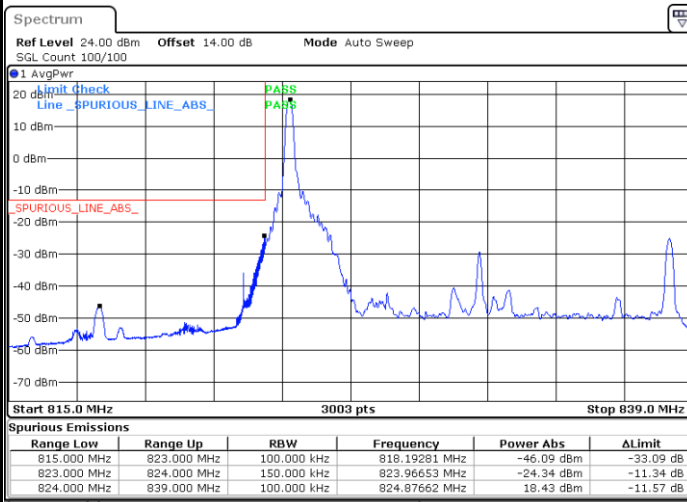

Date: 10.AUG.2021 21:11:08

Highest Band Edge / 1 RB

Date: 10.AUG.2021 21:16:57

Lowest Band Edge / Full RB

Date: 10.AUG.2021 21:09:08

Highest Band Edge / Full RB

Date: 10.AUG.2021 21:18:57

LTE Band 26 / 15MHz / QPSK

Lowest Band Edge / 1 RB

Date: 10.AUG.2021 23:05:45

Highest Band Edge / 1 RB

Date: 10.AUG.2021 23:15:20

Lowest Band Edge / Full RB

Date: 10.AUG.2021 22:59:44

Highest Band Edge / Full RB

Date: 10.AUG.2021 23:21:21

LTE Band 26 / 15MHz / 16QAM

Lowest Band Edge / 1 RB

Date: 10.AUG.2021 23:03:44

Highest Band Edge / 1 RB

Date: 10.AUG.2021 23:17:20

Lowest Band Edge / Full RB

Date: 10.AUG.2021 23:01:44

Highest Band Edge / Full RB

Date: 10.AUG.2021 23:19:21

LTE Band 26 / 15MHz / 64QAM

Lowest Band Edge / 1 RB

Date: 10.AUG.2021 21:24:55

Highest Band Edge / 1 RB

Date: 10.AUG.2021 21:30:44

Lowest Band Edge / Full RB

Date: 10.AUG.2021 21:22:54