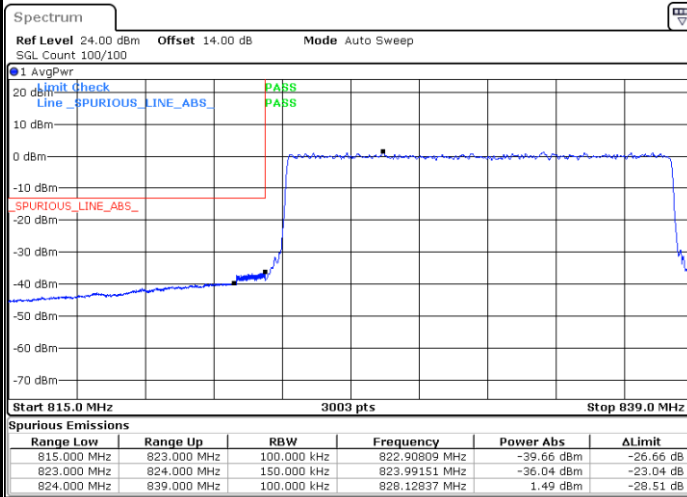

Date: 10.AUG.2021 21:11:08

Highest Band Edge / 1 RB

Date: 10.AUG.2021 21:16:57

Lowest Band Edge / Full RB

Date: 10.AUG.2021 21:09:08

Highest Band Edge / Full RB

Date: 10.AUG.2021 21:18:57

LTE Band 26 / 15MHz / QPSK

Lowest Band Edge / 1 RB

Date: 10.AUG.2021 23:05:45

Highest Band Edge / 1 RB

Date: 10.AUG.2021 23:15:20

Lowest Band Edge / Full RB

Date: 10.AUG.2021 22:59:44

Highest Band Edge / Full RB

Date: 10.AUG.2021 23:21:21

LTE Band 26 / 15MHz / 16QAM

Lowest Band Edge / 1 RB

Date: 10.AUG.2021 23:03:44

Highest Band Edge / 1 RB

Date: 10.AUG.2021 23:17:20

Lowest Band Edge / Full RB

Date: 10.AUG.2021 23:01:44

Highest Band Edge / Full RB

Date: 10.AUG.2021 23:19:21

LTE Band 26 / 15MHz / 64QAM

Lowest Band Edge / 1 RB

Date: 10.AUG.2021 21:24:55

Highest Band Edge / 1 RB

Date: 10.AUG.2021 21:30:44

Lowest Band Edge / Full RB

Date: 10.AUG.2021 21:22:54