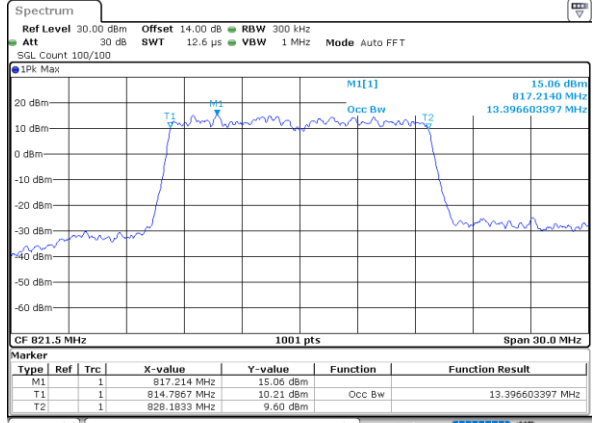

Channel 26765 / 15MHz / QPSK

Date: 12_AUG.2021 19:40:50