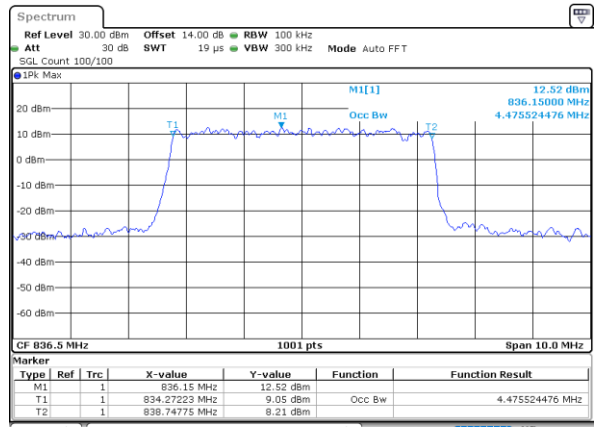

Middle Channel / 5MHz / 16QAM

Date: 10_AUG.2021 22:13:55