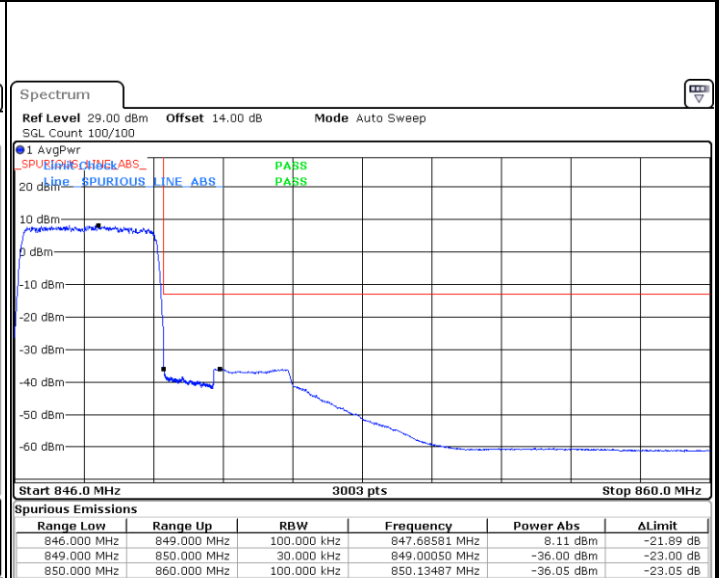

Highest Band Edge / Full RB

LTE Band 26 / 1.4MHz / 64QAM

Lowest Band Edge / 1 RB

Highest Band Edge / 1 RB

Lowest Band Edge / Full RB

Highest Band Edge / Full RB

LTE Band 26 / 3MHz / QPSK

Lowest Band Edge / 1RB

Date: 10.AUG.2021 21:43:23

Highest Band Edge / 1 RB

Date: 10.AUG.2021 21:53:00

Lowest Band Edge / Full RB

Date: 10.AUG.2021 21:37:23

Highest Band Edge / Full RB

Date: 10.AUG.2021 21:58:59

LTE Band 26 / 3MHz / 16QAM

Lowest Band Edge / 1 RB

Date: 10.AUG.2021 21:41:22

Highest Band Edge / 1 RB

Date: 10.AUG.2021 21:54:59

Lowest Band Edge / Full RB

Date: 10.AUG.2021 21:39:22

Highest Band Edge / Full RB

Date: 10.AUG.2021 21:57:00

LTE Band 26 / 3MHz / 64QAM

Lowest Band Edge / 1 RB

Date: 10.AUG.2021 20:22:45

Highest Band Edge / 1 RB

Date: 10.AUG.2021 20:28:28

Lowest Band Edge / Full RB

Date: 10.AUG.2021 20:20:43

Highest Band Edge / Full RB