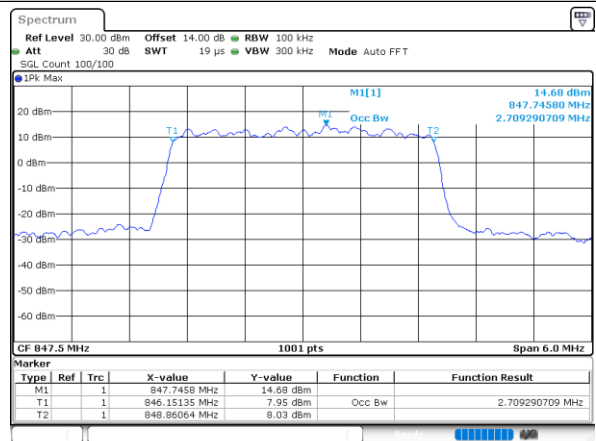

Middle Channel / 1.4MHz / 64QAM

Date: 10_AUG_2021 20:10:36

Middle Channel / 3MHz / 64QAM

Date: 10_AUG_2021 20:24:14

Highest Channel / 1.4MHz / 64QAM

Date: 10_AUG_2021 20:12:31

Highest Channel / 3MHz / 64QAM