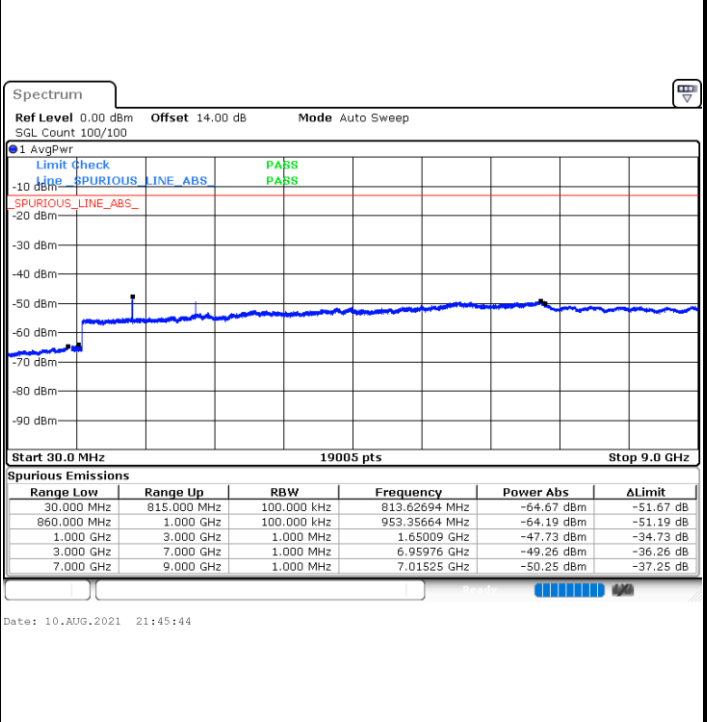

LTE Band 26 / 15MHz / 16QAM

Lowest Band Edge / 1 RB

Date: 10.AUG.2021 23:03:44

Highest Band Edge / 1 RB

Date: 10.AUG.2021 23:17:20

Lowest Band Edge / Full RB

Date: 10.AUG.2021 23:01:44

Highest Band Edge / Full RB

Date: 10.AUG.2021 23:19:21

LTE Band 26 / 15MHz / 64QAM

Lowest Band Edge / 1 RB

Date: 10.AUG.2021 21:24:55

Highest Band Edge / 1 RB

Date: 10.AUG.2021 21:30:44

Lowest Band Edge / Full RB

Date: 10.AUG.2021 21:22:54

Highest Band Edge / Full RB

Date: 10.AUG.2021 21:32:45

Conducted Spurious Emission

LTE Band 26 / 1.4MHz

Highest Channel / QPSK

Highest Channel / 16QAM

LTE Band 26 / 3MHz

Lowest Channel / QPSK

Lowest Channel / 16QAM

LTE Band 26 / 3MHz

Middle Channel / QPSK

Middle Channel / 16QAM

Date: 10.AUG.2021 21:48:22

Date: 10.AUG.2021 21:49:32

Highest Channel / QPSK

Highest Channel / 16QAM