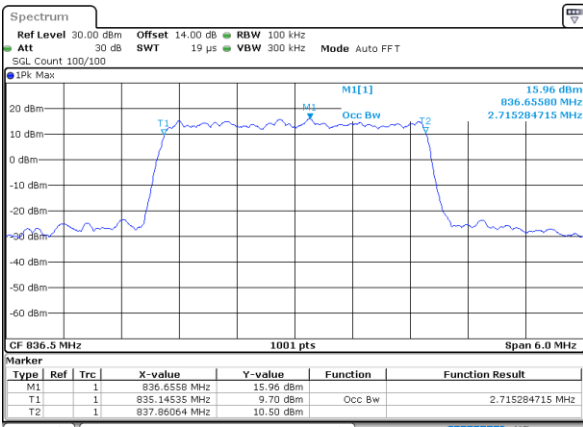

Middle Channel / 3MHz / QPSK

Date: 10_AUG.2021 21:46:06