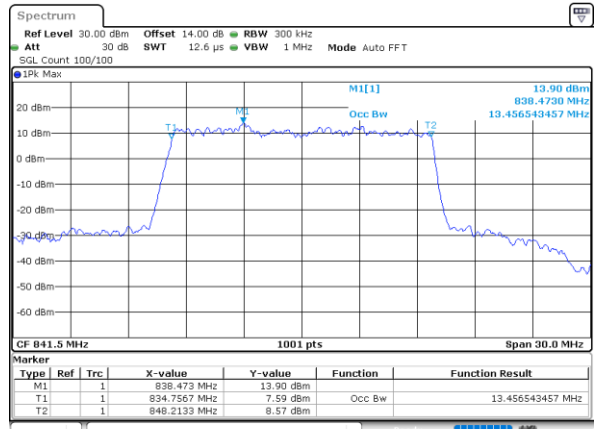

Date: 10_AUG.2021 22:56:39

Lowest Channel / 15MHz / 16QAM

Date: 10_AUG.2021 22:57:01

Middle Channel / 15MHz / QPSK

Date: 10_AUG.2021 23:08:26

Middle Channel / 15MHz / 16QAM

Date: 10_AUG.2021 23:08:49

Highest Channel / 15MHz / QPSK

Date: 10_AUG.2021 23:12:15

Highest Channel / 15MHz / 16QAM

Date: 10_AUG.2021 23:12:37

LTE Band 26

Lowest Channel / 1.4MHz / 64QAM

Date: 10_AUG_2021 20:04:54

Lowest Channel / 3MHz / 64QAM

Date: 10_AUG_2021 20:18:32