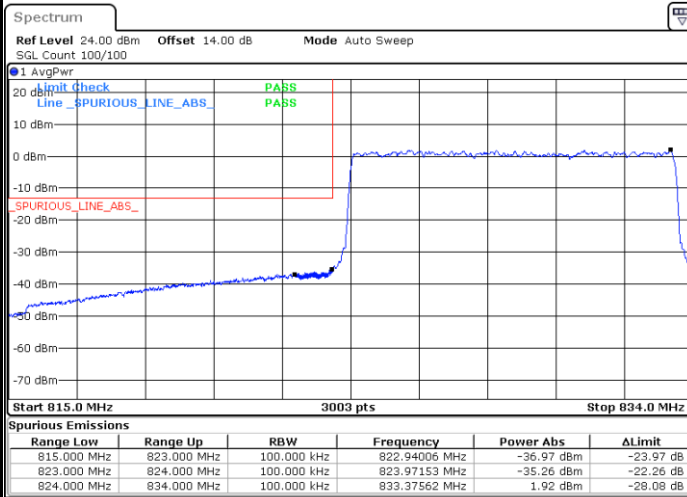

Lowest Band Edge / Full RB

Date: 10.AUG.2021 20:55:22

Highest Band Edge / Full RB

Date: 10.AUG.2021 21:05:11

LTE Band 26 / 10MHz / QPSK

Lowest Band Edge / 1 RB

Date: 10.AUG.2021 22:38:18

Highest Band Edge / 1 RB

Date: 10.AUG.2021 22:47:52

Lowest Band Edge / Full RB

Date: 10.AUG.2021 22:32:16

Highest Band Edge / Full RB

Date: 10.AUG.2021 22:53:52

LTE Band 26 / 10MHz / 16QAM

Lowest Band Edge / 1 RB

Date: 10.AUG.2021 22:36:17

Highest Band Edge / 1 RB

Date: 10.AUG.2021 22:49:53

Lowest Band Edge / Full RB

Date: 10.AUG.2021 22:34:17

Highest Band Edge / Full RB

Date: 10.AUG.2021 22:51:53

LTE Band 26 / 10MHz / 64QAM

Lowest Band Edge / 1 RB

Date: 10.AUG.2021 21:11:08

Highest Band Edge / 1 RB

Date: 10.AUG.2021 21:16:57

Lowest Band Edge / Full RB

Date: 10.AUG.2021 21:09:08

Highest Band Edge / Full RB

Date: 10.AUG.2021 21:18:57

LTE Band 26 / 15MHz / QPSK