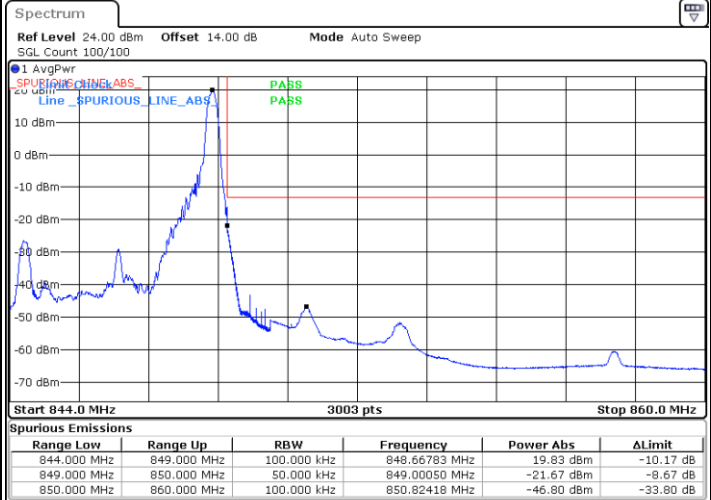

LTE Band 26 / 3MHz / 64QAM

Lowest Band Edge / 1 RB

Date: 10.AUG.2021 20:22:45

Highest Band Edge / 1 RB

Date: 10.AUG.2021 20:28:28

Lowest Band Edge / Full RB

Date: 10.AUG.2021 20:20:43

Highest Band Edge / Full RB

Date: 10.AUG.2021 20:30:31

LTE Band 26 / 5MHz / QPSK

Lowest Band Edge / 1 RB

Date: 10.AUG.2021 22:10:49

Highest Band Edge / 1 RB

Date: 10.AUG.2021 22:20:26

Lowest Band Edge / Full RB

Date: 10.AUG.2021 22:04:50

Highest Band Edge / Full RB

Date: 10.AUG.2021 22:26:26

LTE Band 26 / 5MHz / 16QAM

Lowest Band Edge / 1RB

Date: 10.AUG.2021 22:08:50

Highest Band Edge / 1 RB

Date: 10.AUG.2021 22:22:26

Lowest Band Edge / Full RB

Date: 10.AUG.2021 22:06:50

Highest Band Edge / Full RB

Date: 10.AUG.2021 22:24:27

LTE Band 26 / 5MHz / 64QAM

Lowest Band Edge / 1RB

Date: 10.AUG.2021 20:57:22

Highest Band Edge / 1 RB

Date: 10.AUG.2021 21:03:10