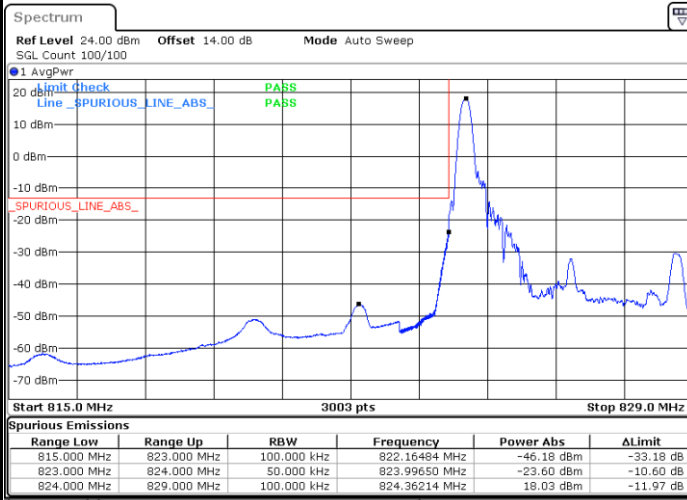

Highest Band Edge / Full RB

Date: 10.AUG.2021 22:26:26

LTE Band 26 / 5MHz / 16QAM

Lowest Band Edge / 1RB

Date: 10.AUG.2021 22:08:50

Highest Band Edge / 1 RB

Date: 10.AUG.2021 22:22:26

Lowest Band Edge / Full RB

Date: 10.AUG.2021 22:06:50

Highest Band Edge / Full RB

Date: 10.AUG.2021 22:24:27

LTE Band 26 / 5MHz / 64QAM

Lowest Band Edge / 1RB

Date: 10.AUG.2021 20:57:22

Highest Band Edge / 1 RB

Date: 10.AUG.2021 21:03:10

Lowest Band Edge / Full RB

Date: 10.AUG.2021 20:55:22

Highest Band Edge / Full RB

Date: 10.AUG.2021 21:05:11

LTE Band 26 / 10MHz / QPSK

Lowest Band Edge / 1 RB

Date: 10.AUG.2021 22:38:18

Highest Band Edge / 1 RB

Date: 10.AUG.2021 22:47:52

Lowest Band Edge / Full RB

Date: 10.AUG.2021 22:32:16

Highest Band Edge / Full RB

Date: 10.AUG.2021 22:53:52

LTE Band 26 / 10MHz / 16QAM

Lowest Band Edge / 1 RB

Date: 10.AUG.2021 22:36:17