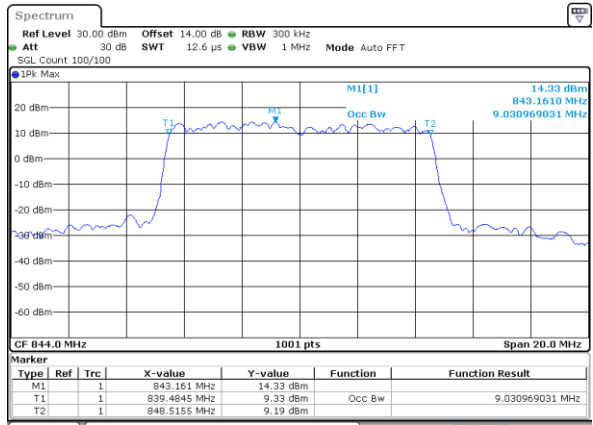

Middle Channel / 10MHz / 16QAM

Date: 10_AUG.2021 22:41:23

Highest Channel / 10MHz / QPSK

Date: 10_AUG.2021 22:44:47

Highest Channel / 10MHz / 16QAM

Date: 10_AUG.2021 22:45:10

LTE Band 26

Lowest Channel / 15MHz / QPSK