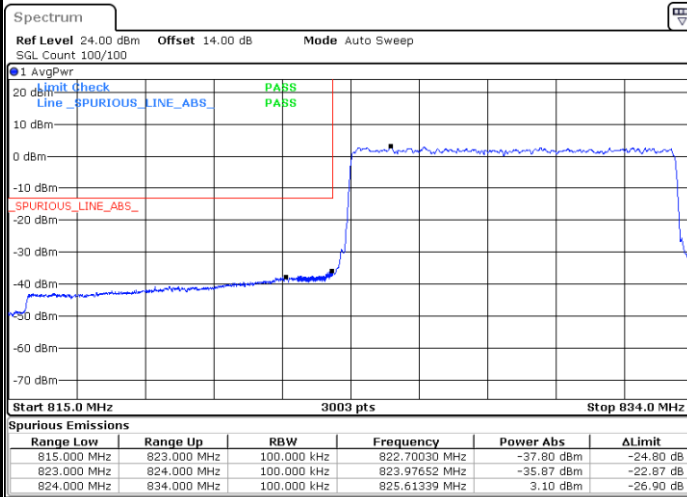

Date: 10.AUG.2021 22:06:50

Highest Band Edge / Full RB

Date: 10.AUG.2021 22:24:27

LTE Band 26 / 5MHz / 64QAM

Lowest Band Edge / 1RB

Date: 10.AUG.2021 20:57:22

Highest Band Edge / 1 RB

Date: 10.AUG.2021 21:03:10

Lowest Band Edge / Full RB

Date: 10.AUG.2021 20:55:22

Highest Band Edge / Full RB

Date: 10.AUG.2021 21:05:11

LTE Band 26 / 10MHz / QPSK

Lowest Band Edge / 1 RB

Date: 10.AUG.2021 22:38:18

Highest Band Edge / 1 RB

Date: 10.AUG.2021 22:47:52

Lowest Band Edge / Full RB

Date: 10.AUG.2021 22:32:16

Highest Band Edge / Full RB

Date: 10.AUG.2021 22:53:52

LTE Band 26 / 10MHz / 16QAM

Lowest Band Edge / 1 RB

Date: 10.AUG.2021 22:36:17

Highest Band Edge / 1 RB

Date: 10.AUG.2021 22:49:53

Lowest Band Edge / Full RB

Date: 10.AUG.2021 22:34:17

Highest Band Edge / Full RB

Date: 10.AUG.2021 22:51:53

LTE Band 26 / 10MHz / 64QAM

Lowest Band Edge / 1 RB