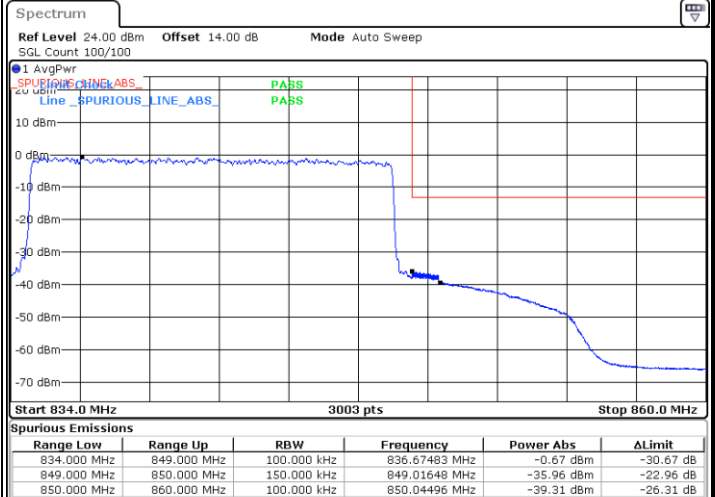

Lowest Band Edge / 1 RB

Date: 10.AUG.2021 23:05:45

Highest Band Edge / 1 RB

Date: 10.AUG.2021 23:15:20

Lowest Band Edge / Full RB

Date: 10.AUG.2021 22:59:44

Highest Band Edge / Full RB

Date: 10.AUG.2021 23:21:21

LTE Band 26 / 15MHz / 16QAM

Lowest Band Edge / 1 RB

Date: 10.AUG.2021 23:03:44

Highest Band Edge / 1 RB

Date: 10.AUG.2021 23:17:20

Lowest Band Edge / Full RB

Date: 10.AUG.2021 23:01:44

Highest Band Edge / Full RB

Date: 10.AUG.2021 23:19:21

LTE Band 26 / 15MHz / 64QAM

Lowest Band Edge / 1 RB

Date: 10.AUG.2021 21:24:55

Highest Band Edge / 1 RB

Date: 10.AUG.2021 21:30:44

Lowest Band Edge / Full RB

Date: 10.AUG.2021 21:22:54

Highest Band Edge / Full RB

Date: 10.AUG.2021 21:32:45

Conducted Spurious Emission

LTE Band 26 / 1.4MHz

Highest Channel / QPSK

Highest Channel / 16QAM

LTE Band 26 / 3MHz

Lowest Channel / QPSK