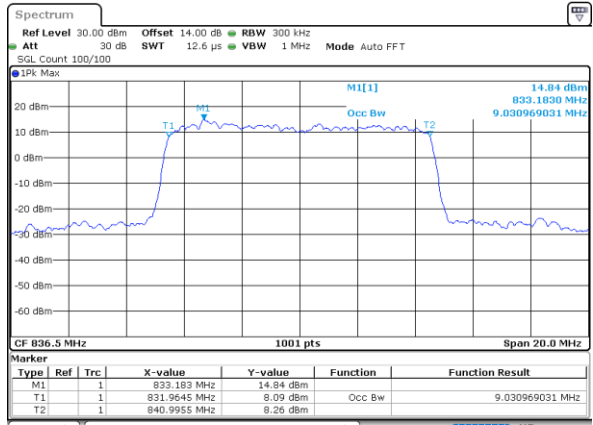

Date: 10_AUG.2021 22:17:43

LTE Band 26

Lowest Channel / 10MHz / QPSK

Date: 10_AUG.2021 22:29:11

Lowest Channel / 10MHz / 16QAM

Date: 10_AUG.2021 22:29:34

Middle Channel / 10MHz / QPSK

Date: 10_AUG.2021 22:41:00

Middle Channel / 10MHz / 16QAM

Date: 10_AUG.2021 22:41:23

Highest Channel / 10MHz / QPSK

Date: 10_AUG.2021 22:44:47

Highest Channel / 10MHz / 16QAM

Date: 10_AUG.2021 22:45:10

LTE Band 26

Lowest Channel / 15MHz / QPSK