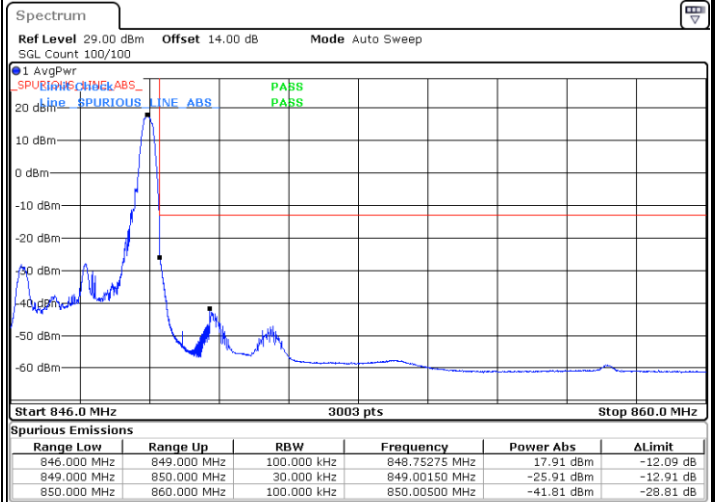

Date: 10.AUG.2021 21:43:23

Highest Band Edge / 1 RB

Date: 10.AUG.2021 21:53:00

Lowest Band Edge / Full RB

Date: 10.AUG.2021 21:37:23

Highest Band Edge / Full RB

Date: 10.AUG.2021 21:58:59

LTE Band 26 / 3MHz / 16QAM

Lowest Band Edge / 1 RB

Date: 10.AUG.2021 21:41:22

Highest Band Edge / 1 RB

Date: 10.AUG.2021 21:54:59

Lowest Band Edge / Full RB

Date: 10.AUG.2021 21:39:22

Highest Band Edge / Full RB

Date: 10.AUG.2021 21:57:00

LTE Band 26 / 3MHz / 64QAM

Lowest Band Edge / 1 RB

Date: 10.AUG.2021 20:22:45

Highest Band Edge / 1 RB

Date: 10.AUG.2021 20:28:28

Lowest Band Edge / Full RB

Date: 10.AUG.2021 20:20:43

Highest Band Edge / Full RB

Date: 10.AUG.2021 20:30:31

LTE Band 26 / 5MHz / QPSK

Lowest Band Edge / 1 RB

Date: 10.AUG.2021 22:10:49

Highest Band Edge / 1 RB

Date: 10.AUG.2021 22:20:26

Lowest Band Edge / Full RB

Date: 10.AUG.2021 22:04:50