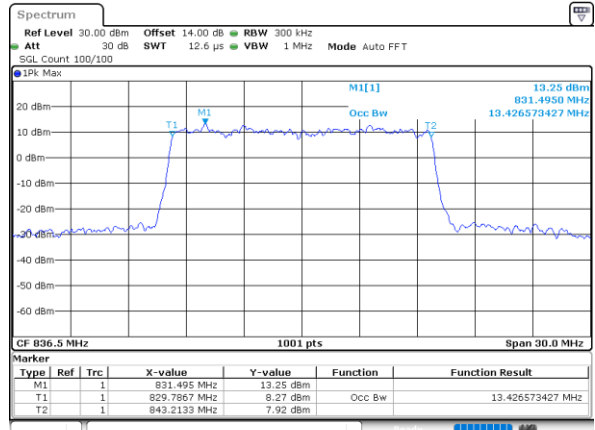

Date: 10_AUG.2021 22:56:39

Lowest Channel / 15MHz / 16QAM

Date: 10_AUG.2021 22:57:01

Middle Channel / 15MHz / QPSK

Date: 10_AUG.2021 23:08:26

Middle Channel / 15MHz / 16QAM

Date: 10_AUG.2021 23:08:49

Highest Channel / 15MHz / QPSK

Date: 10_AUG.2021 23:12:15

Highest Channel / 15MHz / 16QAM

Date: 10_AUG.2021 23:12:37

LTE Band 26

Lowest Channel / 1.4MHz / 64QAM

Date: 10_AUG_2021 20:04:54

Lowest Channel / 3MHz / 64QAM

Date: 10_AUG_2021 20:18:32