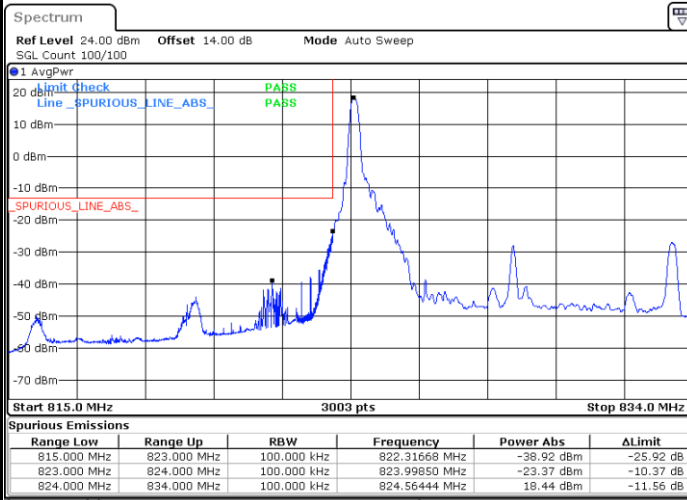

Lowest Band Edge / Full RB

Date: 10.AUG.2021 20:55:22

Highest Band Edge / Full RB

Date: 10.AUG.2021 21:05:11

LTE Band 26 / 10MHz / QPSK

Lowest Band Edge / 1 RB

Date: 10.AUG.2021 22:38:18

Highest Band Edge / 1 RB

Date: 10.AUG.2021 22:47:52

Lowest Band Edge / Full RB

Date: 10.AUG.2021 22:32:16

Highest Band Edge / Full RB

Date: 10.AUG.2021 22:53:52

LTE Band 26 / 10MHz / 16QAM

Lowest Band Edge / 1 RB

Date: 10.AUG.2021 22:36:17

Highest Band Edge / 1 RB

Date: 10.AUG.2021 22:49:53

Lowest Band Edge / Full RB

Date: 10.AUG.2021 22:34:17

Highest Band Edge / Full RB

Date: 10.AUG.2021 22:51:53

LTE Band 26 / 10MHz / 64QAM

Lowest Band Edge / 1 RB

Date: 10.AUG.2021 21:11:08

Highest Band Edge / 1 RB

Date: 10.AUG.2021 21:16:57

Lowest Band Edge / Full RB

Date: 10.AUG.2021 21:09:08

Highest Band Edge / Full RB

Date: 10.AUG.2021 21:18:57

LTE Band 26 / 15MHz / QPSK