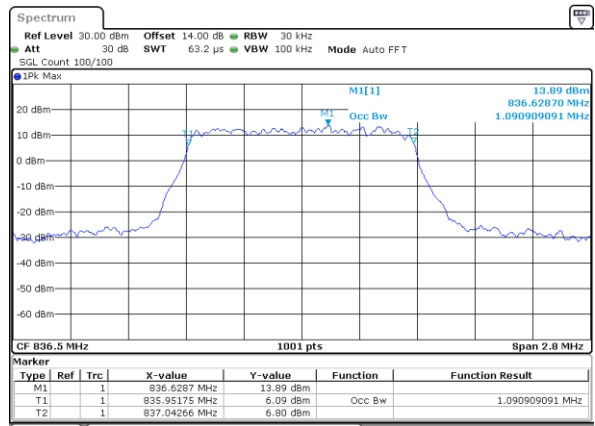

LTE Band 26

Lowest Channel / 1.4MHz / QPSK

Lowest Channel / 1.4MHz / 16QAM

Middle Channel / 1.4MHz / QPSK

Middle Channel / 1.4MHz / 16QAM

Highest Channel / 1.4MHz / QPSK

Highest Channel / 1.4MHz / 16QAM

LTE Band 26