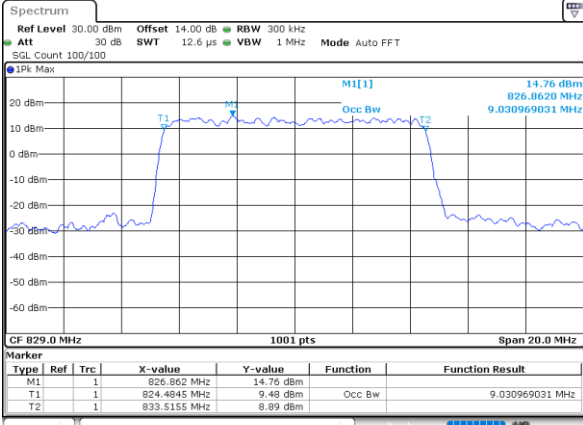

Date: 10_AUG.2021 22:17:43

LTE Band 26

Lowest Channel / 10MHz / QPSK

Date: 10_AUG.2021 22:29:11

Lowest Channel / 10MHz / 16QAM

Date: 10_AUG.2021 22:29:34

Middle Channel / 10MHz / QPSK

Date: 10_AUG.2021 22:41:00