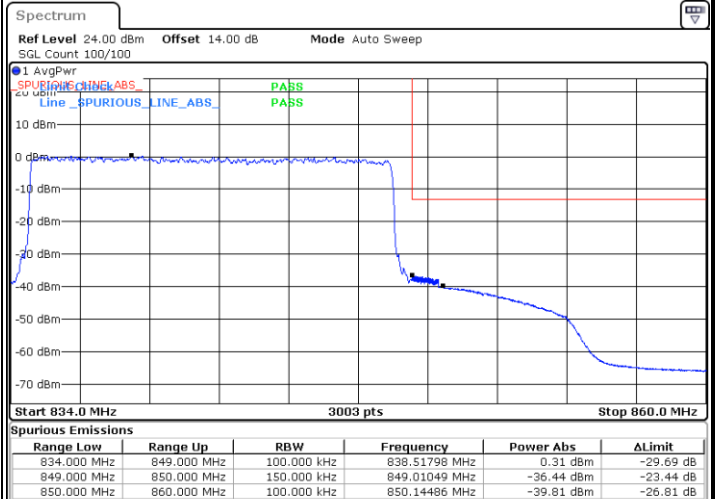

Date: 10.AUG.2021 21:11:08

Highest Band Edge / 1 RB

Date: 10.AUG.2021 21:16:57

Lowest Band Edge / Full RB

Date: 10.AUG.2021 21:09:08

Highest Band Edge / Full RB

Date: 10.AUG.2021 21:18:57

LTE Band 26 / 15MHz / QPSK

Lowest Band Edge / 1 RB

Date: 10.AUG.2021 23:05:45

Highest Band Edge / 1 RB

Date: 10.AUG.2021 23:15:20

Lowest Band Edge / Full RB

Date: 10.AUG.2021 22:59:44

Highest Band Edge / Full RB

Date: 10.AUG.2021 23:21:21

LTE Band 26 / 15MHz / 16QAM

Lowest Band Edge / 1 RB

Date: 10.AUG.2021 23:03:44

Highest Band Edge / 1 RB

Date: 10.AUG.2021 23:17:20

Lowest Band Edge / Full RB

Date: 10.AUG.2021 23:01:44

Highest Band Edge / Full RB

Date: 10.AUG.2021 23:19:21

LTE Band 26 / 15MHz / 64QAM

Lowest Band Edge / 1 RB

Date: 10.AUG.2021 21:24:55

Highest Band Edge / 1 RB

Date: 10.AUG.2021 21:30:44

Lowest Band Edge / Full RB

Date: 10.AUG.2021 21:22:54