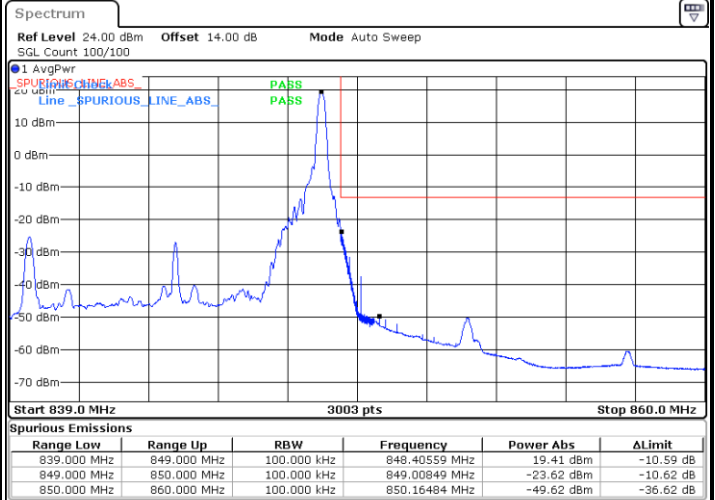

Date: 10.AUG.2021 22:06:50

Highest Band Edge / Full RB

Date: 10.AUG.2021 22:24:27

LTE Band 26 / 5MHz / 64QAM

Lowest Band Edge / 1RB

Date: 10.AUG.2021 20:57:22

Highest Band Edge / 1 RB

Date: 10.AUG.2021 21:03:10

Lowest Band Edge / Full RB

Date: 10.AUG.2021 20:55:22

Highest Band Edge / Full RB

Date: 10.AUG.2021 21:05:11

LTE Band 26 / 10MHz / QPSK

Lowest Band Edge / 1 RB

Date: 10.AUG.2021 22:38:18

Highest Band Edge / 1 RB

Date: 10.AUG.2021 22:47:52

Lowest Band Edge / Full RB

Date: 10.AUG.2021 22:32:16

Highest Band Edge / Full RB

Date: 10.AUG.2021 22:53:52

LTE Band 26 / 10MHz / 16QAM

Lowest Band Edge / 1 RB

Date: 10.AUG.2021 22:36:17

Highest Band Edge / 1 RB

Date: 10.AUG.2021 22:49:53

Lowest Band Edge / Full RB

Date: 10.AUG.2021 22:34:17

Highest Band Edge / Full RB

Date: 10.AUG.2021 22:51:53

LTE Band 26 / 10MHz / 64QAM

Lowest Band Edge / 1 RB