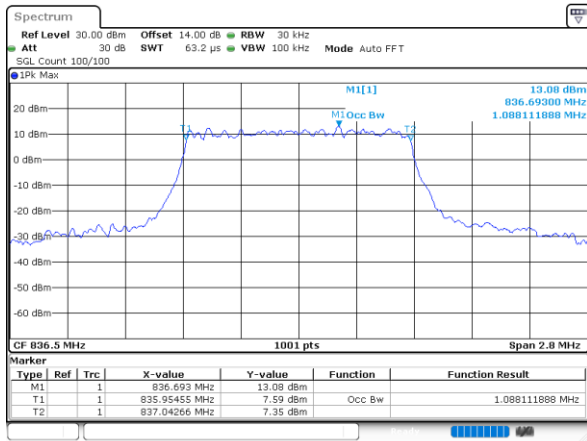

Middle Channel / 1.4MHz / 64QAM

Date: 10_AUG_2021 20:10:36