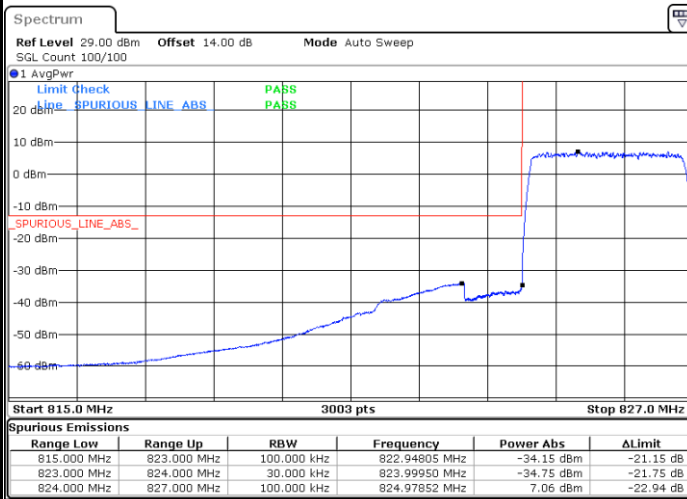

Date: 10.AUG.2021 21:43:23

Highest Band Edge / 1 RB

Date: 10.AUG.2021 21:53:00

Lowest Band Edge / Full RB

Date: 10.AUG.2021 21:37:23

Highest Band Edge / Full RB

Date: 10.AUG.2021 21:58:59

LTE Band 26 / 3MHz / 16QAM

Lowest Band Edge / 1 RB

Date: 10.AUG.2021 21:41:22

Highest Band Edge / 1 RB

Date: 10.AUG.2021 21:54:59

Lowest Band Edge / Full RB

Date: 10.AUG.2021 21:39:22

Highest Band Edge / Full RB

Date: 10.AUG.2021 21:57:00

LTE Band 26 / 3MHz / 64QAM

Lowest Band Edge / 1 RB

Date: 10.AUG.2021 20:22:45

Highest Band Edge / 1 RB

Date: 10.AUG.2021 20:28:28

Lowest Band Edge / Full RB

Date: 10.AUG.2021 20:20:43

Highest Band Edge / Full RB

Date: 10.AUG.2021 20:30:31

LTE Band 26 / 5MHz / QPSK

Lowest Band Edge / 1 RB

Date: 10.AUG.2021 22:10:49

Highest Band Edge / 1 RB

Date: 10.AUG.2021 22:20:26

Lowest Band Edge / Full RB

Date: 10.AUG.2021 22:04:50