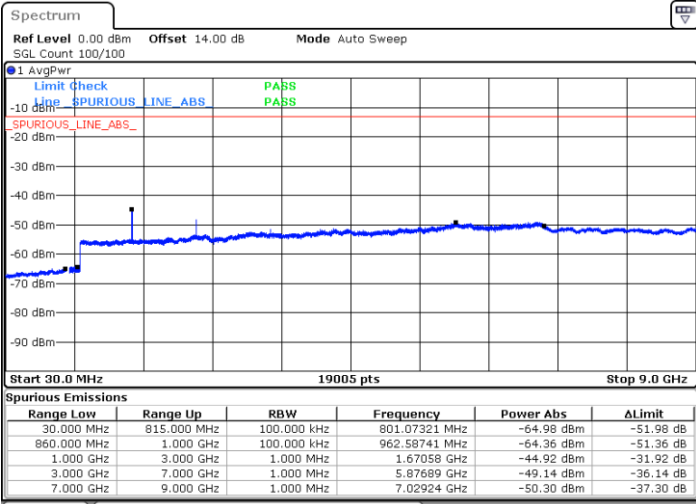

Date: 10.AUG.2021 23:19:21

LTE Band 26 / 15MHz / 64QAM

Lowest Band Edge / 1 RB

Date: 10.AUG.2021 21:24:55

Highest Band Edge / 1 RB

Date: 10.AUG.2021 21:30:44

Lowest Band Edge / Full RB

Date: 10.AUG.2021 21:22:54

Highest Band Edge / Full RB

Date: 10.AUG.2021 21:32:45

Conducted Spurious Emission

LTE Band 26 / 1.4MHz

Highest Channel / QPSK

Highest Channel / 16QAM

LTE Band 26 / 3MHz

Lowest Channel / QPSK

Lowest Channel / 16QAM

LTE Band 26 / 3MHz

Middle Channel / QPSK

Middle Channel / 16QAM

Date: 10.AUG.2021 21:48:22

Date: 10.AUG.2021 21:49:32

Highest Channel / QPSK

Highest Channel / 16QAM