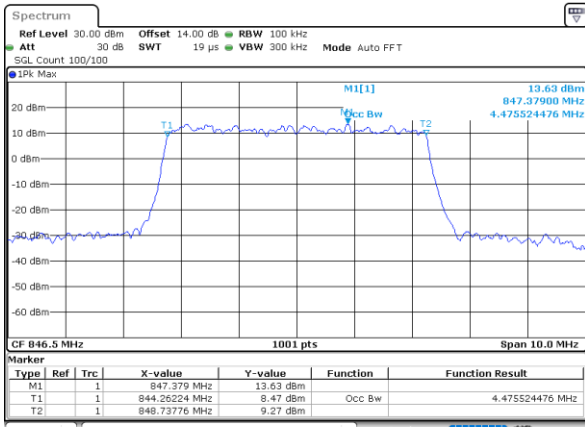

Highest Channel / 5MHz / QPSK

Date: 10_AUG.2021 22:17:21