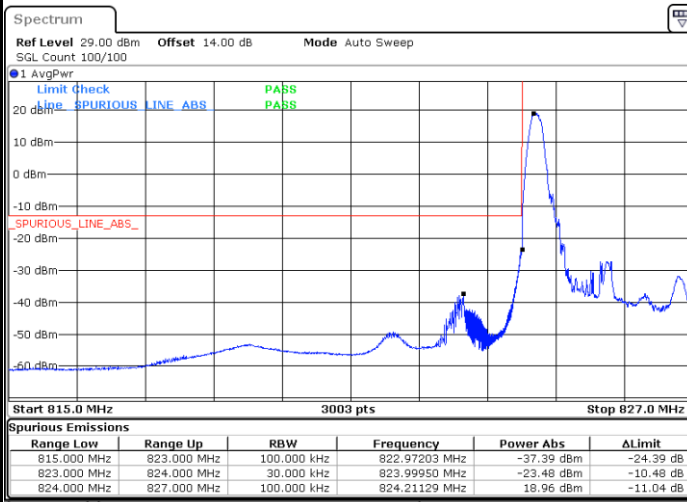

Highest Band Edge / Full RB

LTE Band 26 / 1.4MHz / 64QAM

Lowest Band Edge / 1 RB

Highest Band Edge / 1 RB

Lowest Band Edge / Full RB

Highest Band Edge / Full RB

LTE Band 26 / 3MHz / QPSK

Lowest Band Edge / 1RB

Date: 10.AUG.2021 21:43:23

Highest Band Edge / 1 RB

Date: 10.AUG.2021 21:53:00

Lowest Band Edge / Full RB

Date: 10.AUG.2021 21:37:23

Highest Band Edge / Full RB

Date: 10.AUG.2021 21:58:59

LTE Band 26 / 3MHz / 16QAM

Lowest Band Edge / 1 RB

Date: 10.AUG.2021 21:41:22

Highest Band Edge / 1 RB

Date: 10.AUG.2021 21:54:59

Lowest Band Edge / Full RB

Date: 10.AUG.2021 21:39:22

Highest Band Edge / Full RB

Date: 10.AUG.2021 21:57:00