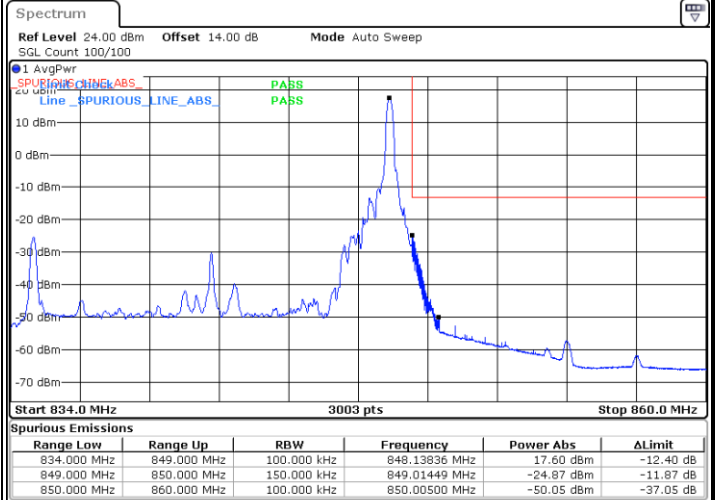

Lowest Band Edge / 1 RB

Date: 10.AUG.2021 23:05:45

Highest Band Edge / 1 RB

Date: 10.AUG.2021 23:15:20

Lowest Band Edge / Full RB

Date: 10.AUG.2021 22:59:44

Highest Band Edge / Full RB

Date: 10.AUG.2021 23:21:21

LTE Band 26 / 15MHz / 16QAM

Lowest Band Edge / 1 RB

Date: 10.AUG.2021 23:03:44

Highest Band Edge / 1 RB

Date: 10.AUG.2021 23:17:20

Lowest Band Edge / Full RB

Date: 10.AUG.2021 23:01:44

Highest Band Edge / Full RB

Date: 10.AUG.2021 23:19:21

LTE Band 26 / 15MHz / 64QAM

Lowest Band Edge / 1 RB

Date: 10.AUG.2021 21:24:55

Highest Band Edge / 1 RB

Date: 10.AUG.2021 21:30:44

Lowest Band Edge / Full RB

Date: 10.AUG.2021 21:22:54

Highest Band Edge / Full RB

Date: 10.AUG.2021 21:32:45

Conducted Spurious Emission

LTE Band 26 / 1.4MHz

Highest Channel / QPSK

Highest Channel / 16QAM

LTE Band 26 / 3MHz

Lowest Channel / QPSK