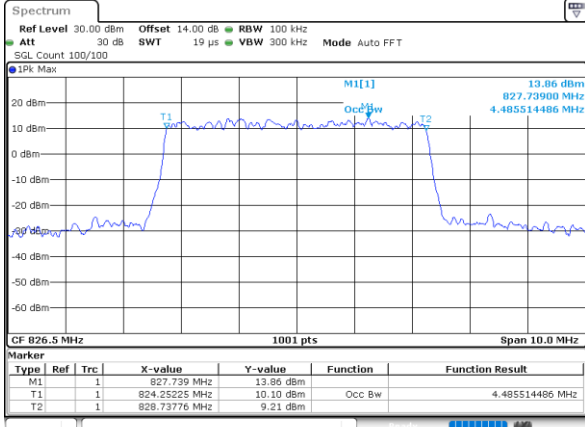

Highest Channel / 3MHz / QPSK

Date: 10_AUG.2021 21:49:55

Highest Channel / 3MHz / 16QAM

Date: 10_AUG.2021 21:50:17

LTE Band 26

Lowest Channel / 5MHz / QPSK

Date: 10_AUG.2021 22:01:45

Lowest Channel / 5MHz / 16QAM