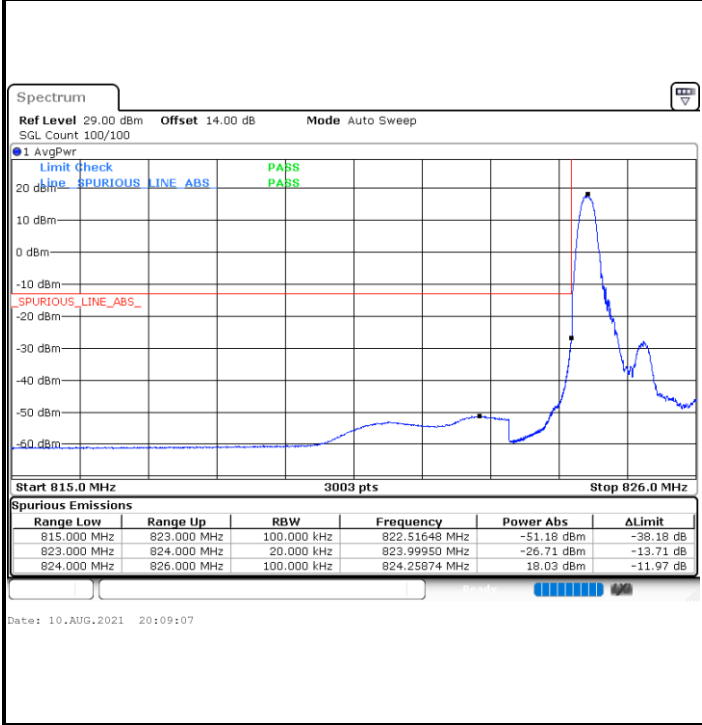

Date: 10_AUG.2021 21:28:22

Channel 26765 / 15MHz / 64QAM

Date: 12_AUG.2021 18:53:22

Conducted Band Edge

LTE Band 26 / 1.4MHz / 16QAM

Lowest Band Edge / 1 RB

Highest Band Edge / 1 RB

Lowest Band Edge / Full RB

Highest Band Edge / Full RB

LTE Band 26 / 1.4MHz / 64QAM

Lowest Band Edge / 1 RB

Highest Band Edge / 1 RB

Lowest Band Edge / Full RB

Highest Band Edge / Full RB

LTE Band 26 / 3MHz / QPSK

Lowest Band Edge / 1RB

Date: 10.AUG.2021 21:43:23

Highest Band Edge / 1 RB

Date: 10.AUG.2021 21:53:00

Lowest Band Edge / Full RB

Date: 10.AUG.2021 21:37:23

Highest Band Edge / Full RB

Date: 10.AUG.2021 21:58:59

LTE Band 26 / 3MHz / 16QAM