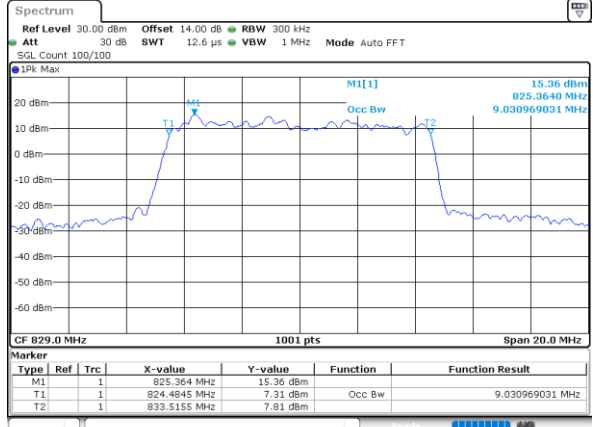

Date: 10_AUG_2021 20:26:09

LTE Band 26

Lowest Channel / 5MHz / 64QAM

Date: 10_AUG.2021 20:53:00

Lowest Channel / 10MHz / 64QAM

Date: 10_AUG.2021 21:06:46

Middle Channel / 5MHz / 64QAM

Date: 10_AUG.2021 20:58:54

Middle Channel / 10MHz / 64QAM

Date: 10_AUG.2021 21:12:40

Highest Channel / 5MHz / 64QAM

Date: 10_AUG.2021 21:00:48

Highest Channel / 10MHz / 64QAM

Date: 10_AUG.2021 21:14:35

LTE Band 26

Lowest Channel / 15MHz / 64QAM