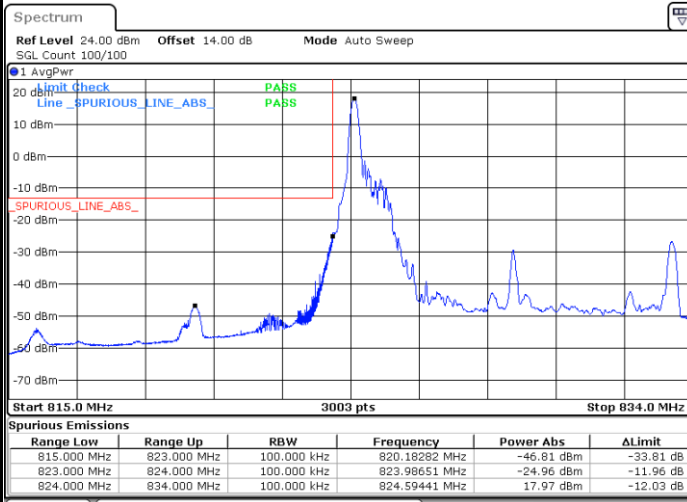

Date: 10.AUG.2021 22:47:52

Lowest Band Edge / Full RB

Date: 10.AUG.2021 22:32:16

Highest Band Edge / Full RB

Date: 10.AUG.2021 22:53:52

LTE Band 26 / 10MHz / 16QAM

Lowest Band Edge / 1 RB

Date: 10.AUG.2021 22:36:17

Highest Band Edge / 1 RB

Date: 10.AUG.2021 22:49:53

Lowest Band Edge / Full RB

Date: 10.AUG.2021 22:34:17

Highest Band Edge / Full RB

Date: 10.AUG.2021 22:51:53

LTE Band 26 / 10MHz / 64QAM

Lowest Band Edge / 1 RB

Date: 10.AUG.2021 21:11:08

Highest Band Edge / 1 RB

Date: 10.AUG.2021 21:16:57

Lowest Band Edge / Full RB

Date: 10.AUG.2021 21:09:08

Highest Band Edge / Full RB

Date: 10.AUG.2021 21:18:57

LTE Band 26 / 15MHz / QPSK

Lowest Band Edge / 1 RB

Date: 10.AUG.2021 23:05:45

Highest Band Edge / 1 RB

Date: 10.AUG.2021 23:15:20

Lowest Band Edge / Full RB

Date: 10.AUG.2021 22:59:44

Highest Band Edge / Full RB

Date: 10.AUG.2021 23:21:21