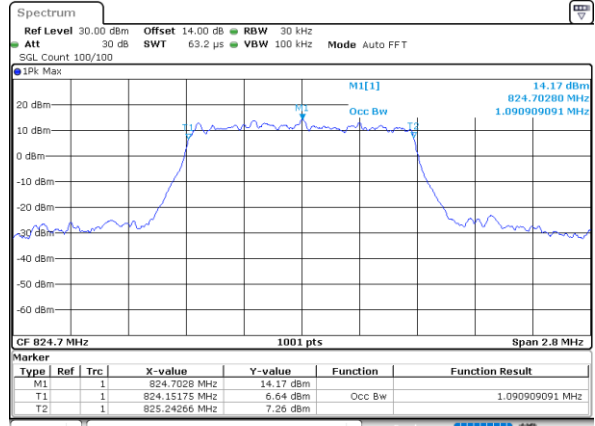

LTE Band 26

Lowest Channel / 1.4MHz / QPSK

Lowest Channel / 1.4MHz / 16QAM

Middle Channel / 1.4MHz / QPSK

Middle Channel / 1.4MHz / 16QAM

Highest Channel / 1.4MHz / QPSK

Highest Channel / 1.4MHz / 16QAM

LTE Band 26