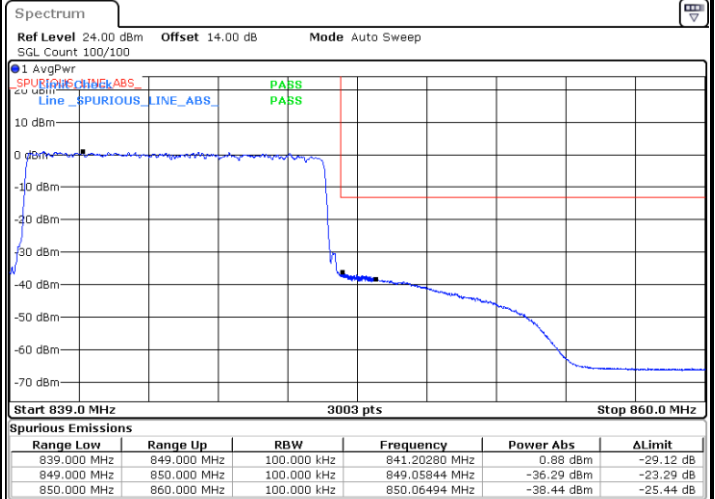

Date: 10.AUG.2021 22:47:52

Lowest Band Edge / Full RB

Date: 10.AUG.2021 22:32:16

Highest Band Edge / Full RB

Date: 10.AUG.2021 22:53:52

LTE Band 26 / 10MHz / 16QAM

Lowest Band Edge / 1 RB

Date: 10.AUG.2021 22:36:17

Highest Band Edge / 1 RB

Date: 10.AUG.2021 22:49:53

Lowest Band Edge / Full RB

Date: 10.AUG.2021 22:34:17

Highest Band Edge / Full RB

Date: 10.AUG.2021 22:51:53

LTE Band 26 / 10MHz / 64QAM

Lowest Band Edge / 1 RB

Date: 10.AUG.2021 21:11:08

Highest Band Edge / 1 RB

Date: 10.AUG.2021 21:16:57

Lowest Band Edge / Full RB

Date: 10.AUG.2021 21:09:08

Highest Band Edge / Full RB

Date: 10.AUG.2021 21:18:57

LTE Band 26 / 15MHz / QPSK

Lowest Band Edge / 1 RB

Date: 10.AUG.2021 23:05:45

Highest Band Edge / 1 RB

Date: 10.AUG.2021 23:15:20

Lowest Band Edge / Full RB

Date: 10.AUG.2021 22:59:44

Highest Band Edge / Full RB

Date: 10.AUG.2021 23:21:21