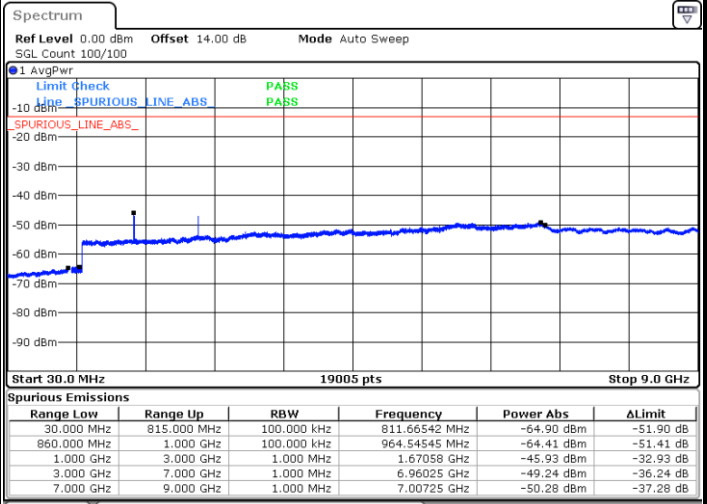

Date: 10.AUG.2021 23:19:21

LTE Band 26 / 15MHz / 64QAM

Lowest Band Edge / 1 RB

Date: 10.AUG.2021 21:24:55

Highest Band Edge / 1 RB

Date: 10.AUG.2021 21:30:44

Lowest Band Edge / Full RB

Date: 10.AUG.2021 21:22:54

Highest Band Edge / Full RB

Date: 10.AUG.2021 21:32:45

Conducted Spurious Emission

LTE Band 26 / 1.4MHz

Highest Channel / QPSK

Highest Channel / 16QAM

LTE Band 26 / 3MHz

Lowest Channel / QPSK

Lowest Channel / 16QAM

LTE Band 26 / 3MHz

Middle Channel / QPSK

Middle Channel / 16QAM

Date: 10.AUG.2021 21:48:22

Date: 10.AUG.2021 21:49:32

Highest Channel / QPSK

Highest Channel / 16QAM