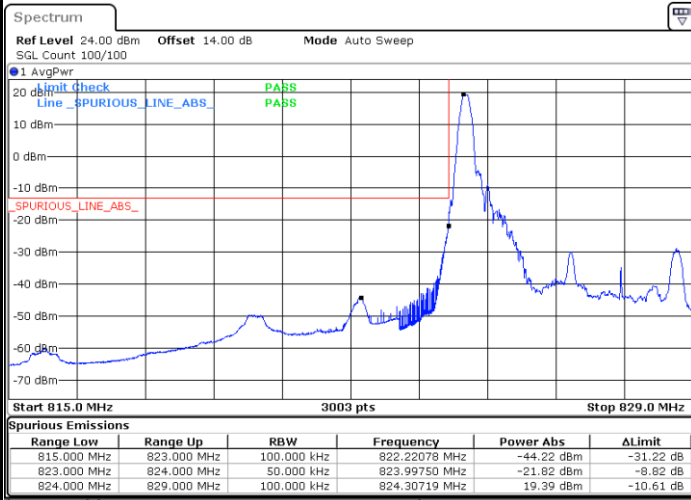

Lowest Band Edge / 1 RB

Date: 10.AUG.2021 21:41:22

Highest Band Edge / 1 RB

Date: 10.AUG.2021 21:54:59

Lowest Band Edge / Full RB

Date: 10.AUG.2021 21:39:22

Highest Band Edge / Full RB

Date: 10.AUG.2021 21:57:00

LTE Band 26 / 3MHz / 64QAM

Lowest Band Edge / 1 RB

Date: 10.AUG.2021 20:22:45

Highest Band Edge / 1 RB

Date: 10.AUG.2021 20:28:28

Lowest Band Edge / Full RB

Date: 10.AUG.2021 20:20:43

Highest Band Edge / Full RB

Date: 10.AUG.2021 20:30:31

LTE Band 26 / 5MHz / QPSK

Lowest Band Edge / 1 RB

Date: 10.AUG.2021 22:10:49

Highest Band Edge / 1 RB

Date: 10.AUG.2021 22:20:26

Lowest Band Edge / Full RB

Date: 10.AUG.2021 22:04:50

Highest Band Edge / Full RB

Date: 10.AUG.2021 22:26:26

LTE Band 26 / 5MHz / 16QAM

Lowest Band Edge / 1RB

Date: 10.AUG.2021 22:08:50

Highest Band Edge / 1 RB

Date: 10.AUG.2021 22:22:26

Lowest Band Edge / Full RB