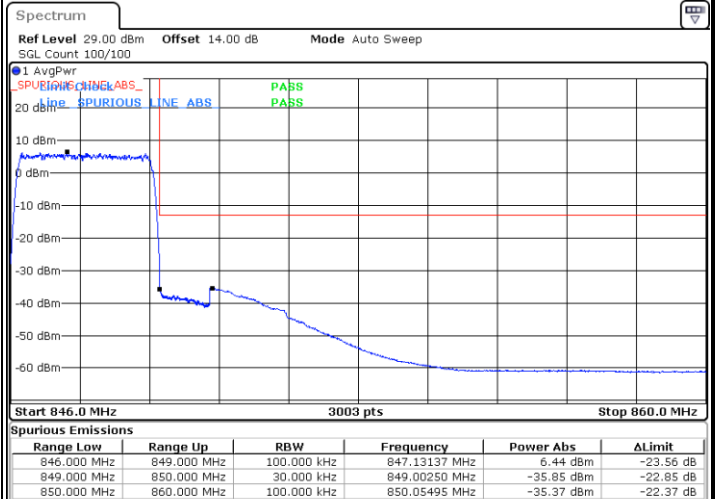

Lowest Band Edge / 1 RB

Date: 10.AUG.2021 21:41:22

Highest Band Edge / 1 RB

Date: 10.AUG.2021 21:54:59

Lowest Band Edge / Full RB

Date: 10.AUG.2021 21:39:22

Highest Band Edge / Full RB

Date: 10.AUG.2021 21:57:00

LTE Band 26 / 3MHz / 64QAM

Lowest Band Edge / 1 RB

Date: 10.AUG.2021 20:22:45

Highest Band Edge / 1 RB

Date: 10.AUG.2021 20:28:28

Lowest Band Edge / Full RB

Date: 10.AUG.2021 20:20:43

Highest Band Edge / Full RB

Date: 10.AUG.2021 20:30:31

LTE Band 26 / 5MHz / QPSK

Lowest Band Edge / 1 RB

Date: 10.AUG.2021 22:10:49

Highest Band Edge / 1 RB

Date: 10.AUG.2021 22:20:26

Lowest Band Edge / Full RB

Date: 10.AUG.2021 22:04:50

Highest Band Edge / Full RB

Date: 10.AUG.2021 22:26:26

LTE Band 26 / 5MHz / 16QAM

Lowest Band Edge / 1RB

Date: 10.AUG.2021 22:08:50

Highest Band Edge / 1 RB

Date: 10.AUG.2021 22:22:26

Lowest Band Edge / Full RB