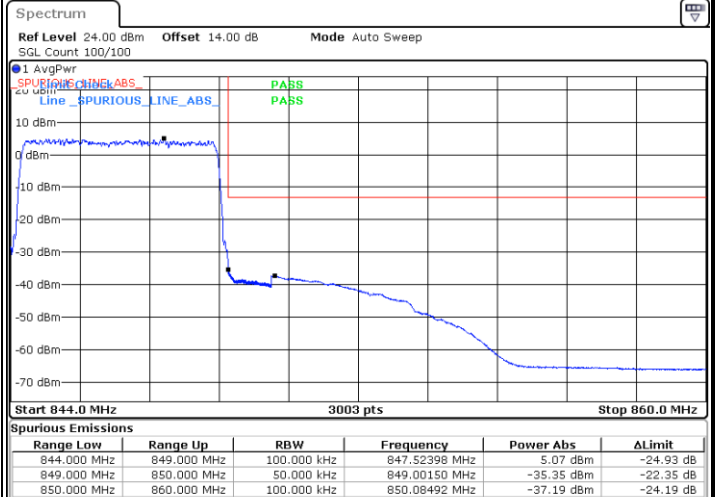

Date: 10.AUG.2021 20:30:31

LTE Band 26 / 5MHz / QPSK

Lowest Band Edge / 1 RB

Date: 10.AUG.2021 22:10:49

Highest Band Edge / 1 RB

Date: 10.AUG.2021 22:20:26

Lowest Band Edge / Full RB

Date: 10.AUG.2021 22:04:50

Highest Band Edge / Full RB

Date: 10.AUG.2021 22:26:26

LTE Band 26 / 5MHz / 16QAM

Lowest Band Edge / 1RB

Date: 10.AUG.2021 22:08:50

Highest Band Edge / 1 RB

Date: 10.AUG.2021 22:22:26

Lowest Band Edge / Full RB

Date: 10.AUG.2021 22:06:50

Highest Band Edge / Full RB

Date: 10.AUG.2021 22:24:27

LTE Band 26 / 5MHz / 64QAM

Lowest Band Edge / 1RB

Date: 10.AUG.2021 20:57:22

Highest Band Edge / 1 RB

Date: 10.AUG.2021 21:03:10

Lowest Band Edge / Full RB

Date: 10.AUG.2021 20:55:22

Highest Band Edge / Full RB

Date: 10.AUG.2021 21:05:11

LTE Band 26 / 10MHz / QPSK

Lowest Band Edge / 1 RB

Date: 10.AUG.2021 22:38:18

Highest Band Edge / 1 RB