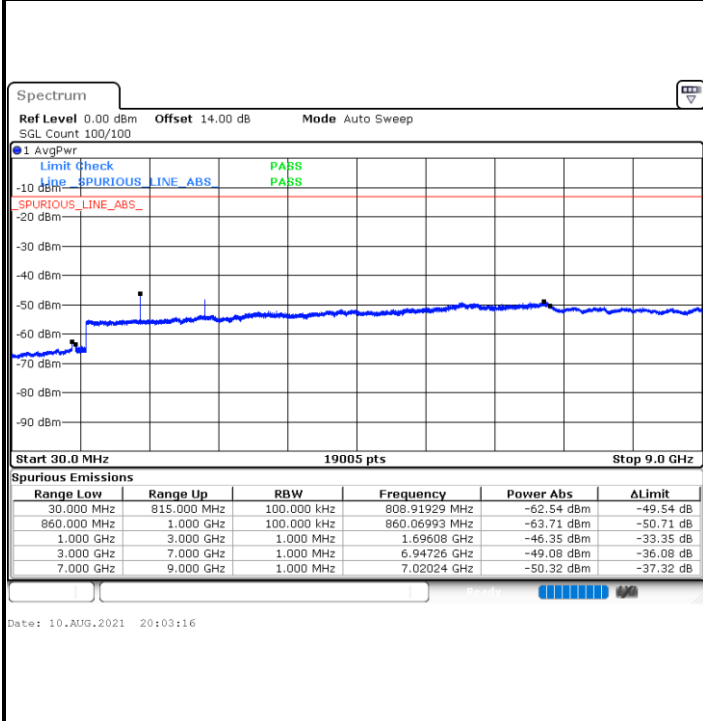

LTE Band 26 / 15MHz / 16QAM

Lowest Band Edge / 1 RB

Date: 10.AUG.2021 23:03:44

Highest Band Edge / 1 RB

Date: 10.AUG.2021 23:17:20

Lowest Band Edge / Full RB

Date: 10.AUG.2021 23:01:44

Highest Band Edge / Full RB

Date: 10.AUG.2021 23:19:21

LTE Band 26 / 15MHz / 64QAM

Lowest Band Edge / 1 RB

Date: 10.AUG.2021 21:24:55

Highest Band Edge / 1 RB

Date: 10.AUG.2021 21:30:44

Lowest Band Edge / Full RB

Date: 10.AUG.2021 21:22:54

Highest Band Edge / Full RB

Date: 10.AUG.2021 21:32:45

Conducted Spurious Emission

LTE Band 26 / 1.4MHz

Highest Channel / QPSK

Highest Channel / 16QAM

LTE Band 26 / 3MHz

Lowest Channel / QPSK

Lowest Channel / 16QAM

LTE Band 26 / 3MHz

Middle Channel / QPSK

Middle Channel / 16QAM

Date: 10.AUG.2021 21:48:22

Date: 10.AUG.2021 21:49:32

Highest Channel / QPSK

Highest Channel / 16QAM