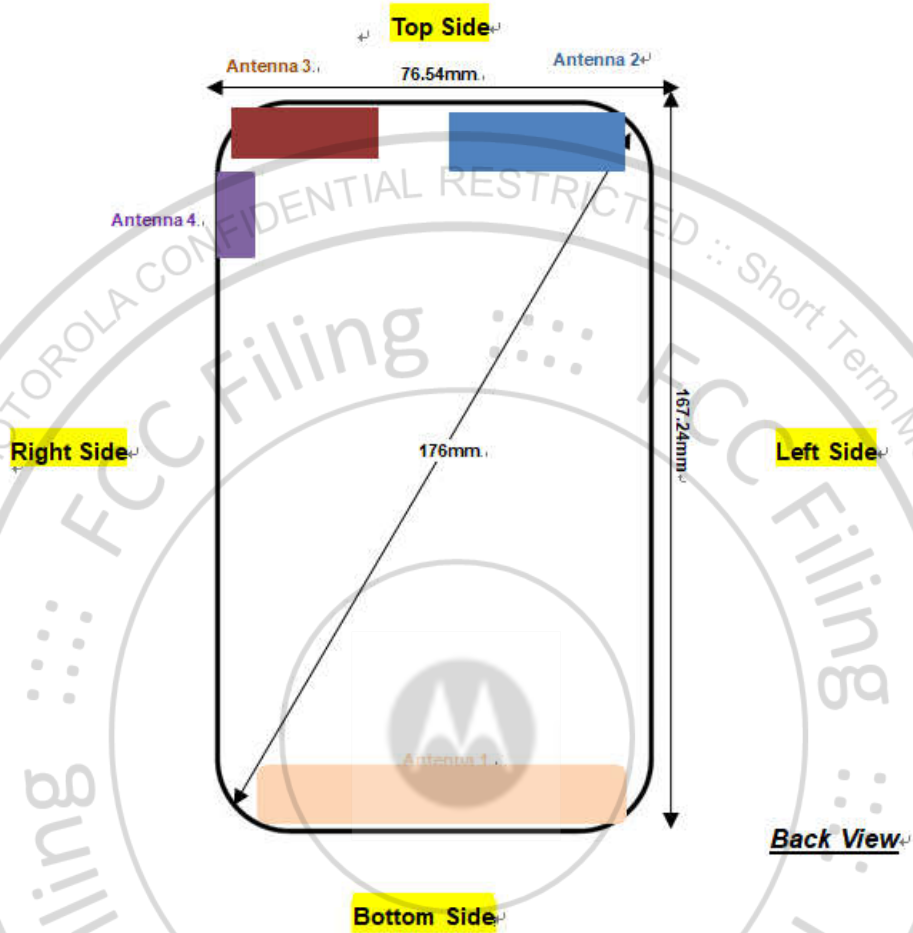

Front, Test Separation 5 mm

Back, Test Separation 5 mm

Left Side, Test Separation 5 mm

Right Side, Test Separation 5 mm

Top Side, Test Separation 5 mm

Bottom Side, Test Separation 5 mm

Body-worn Exposure Condition

Front, Test Separation 5 mm

Back, Test Separation 5 mm

Back with headset, Test Separation 5 mm

Sensor off

Front, Test Separation 19 mm

Back, Test Separation 24 mm

Product Specific 10g SAR

Front, Test Separation 0 mm

Back, Test Separation 0 mm

Left Side, Test Separation 0 mm

Right Side, Test Separation 0 mm

Top Side, Test Separation 0 mm

Bottom Side, Test Separation 0 mm

Antenna Location

Antenna	Support Band
Antenna 1	GSM: 850/1900<TX/RX> WCDMA: B2/B4/B5<TX/RX> LTE: B2/B4/B5/ B12/B13/B14/B30/B66 <TX/RX>
Antenna 2	GSM: 850/1900<TX/RX> WCDMA: B2 /B5<TX/RX> LTE: B2 /B5/ B12 /B30 <TX/RX>
Antenna 3	Bluetooth <TX/RX> WIFI 2.4G <TX/RX>
Antenna 4	WIFI 5G<TX/RX>