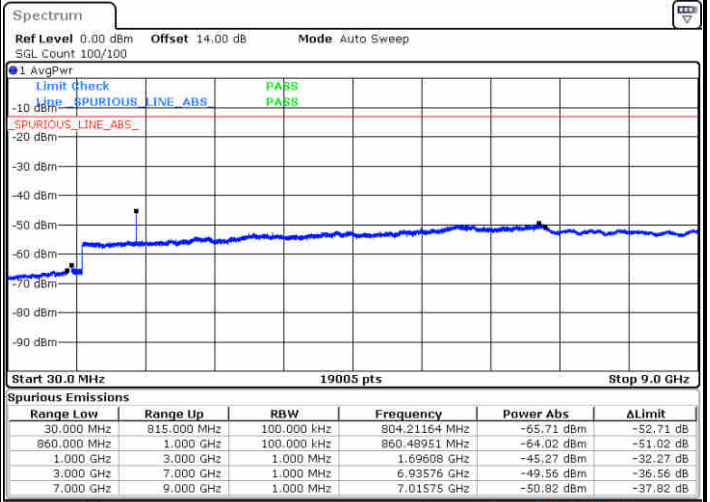

Date: 26.AUG.2021 18:19:06

Highest Band Edge / Full RB

Date: 26.AUG.2021 18:33:37

LTE Band 5 / 10MHz / 64QAM

Lowest Band Edge / 1 RB

Date: 26.AUG.2021 18:39:02

Highest Band Edge / 1 RB

Date: 26.AUG.2021 18:46:00

Lowest Band Edge / Full RB

Date: 26.AUG.2021 18:40:55

Highest Band Edge / Full RB

Date: 26.AUG.2021 18:47:52

# Conducted Spurious Emission

LTE Band 5 / 1.4MHz

Highest Channel / QPSK

Date: 26.AUG.2021 16:42:04

Highest Channel / 16QAM

Date: 26.AUG.2021 16:43:01

LTE Band 5 / 3MHz

Lowest Channel / QPSK

Date: 26.AUG.2021 17:05:16

Lowest Channel / 16QAM

Date: 26.AUG.2021 17:06:14

LTE Band 5 / 3MHz

Middle Channel / QPSK

Date: 26.AUG.2021 17:08:46

Middle Channel / 16QAM

Date: 26.AUG.2021 17:09:43