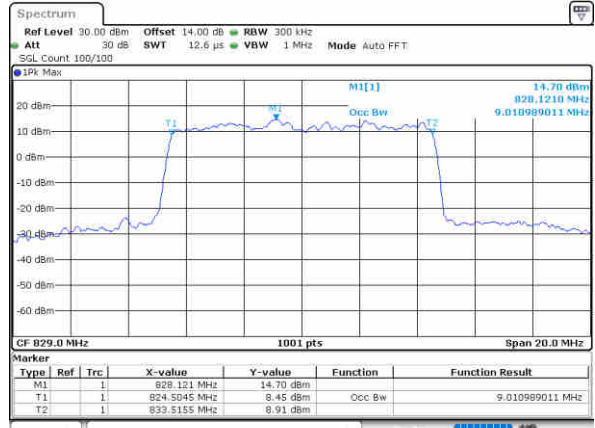

Highest Channel / 3MHz / 64QAM

Date: 26,APR,2021 17:28:07

LTE Band 5

Lowest Channel / 5MHz / 64QAM

Lowest Channel / 10MHz / 64QAM

Middle Channel / 5MHz / 64QAM

Middle Channel / 10MHz / 64QAM

Highest Channel / 5MHz / 64QAM

Highest Channel / 10MHz / 64QAM