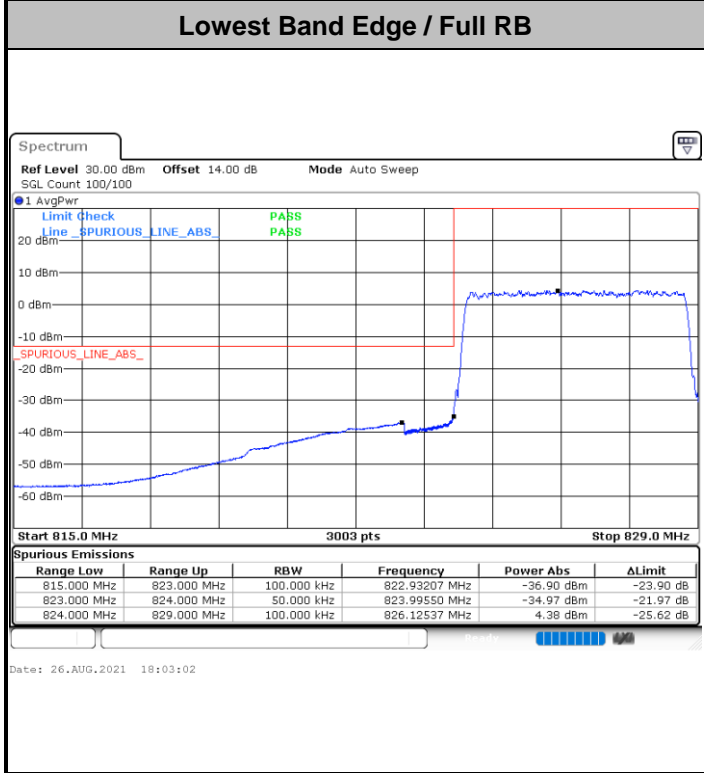

Date: 26.AUG.2021 17:36:34

Highest Band Edge / 1 RB

Date: 26.AUG.2021 17:51:05

Lowest Band Edge / Full RB

Date: 26.AUG.2021 17:40:20

Highest Band Edge / Full RB

Date: 26.AUG.2021 17:54:50

LTE Band 5 / 5MHz / 16QAM

Lowest Band Edge / 1RB

Date: 26.AUG.2021 17:38:27

Highest Band Edge / 1 RB

Date: 26.AUG.2021 17:52:58

Lowest Band Edge / Full RB

Date: 26.AUG.2021 17:42:12

Highest Band Edge / Full RB

Date: 26.AUG.2021 17:56:43

**LTE Band 5 / 5MHz / 64QAM**

LTE Band 5 / 10MHz / QPSK

Lowest Band Edge / 1 RB

Highest Band Edge / 1 RB

Date: 26.AUG.2021 18:13:29

Date: 26.AUG.2021 18:27:59

Lowest Band Edge / Full RB

Highest Band Edge / Full RB

Date: 26.AUG.2021 18:17:14

Date: 26.AUG.2021 18:31:44

LTE Band 5 / 10MHz / 16QAM

Lowest Band Edge / 1 RB

Date: 26.AUG.2021 18:15:21

Highest Band Edge / 1 RB

Date: 26.AUG.2021 18:28:52

Lowest Band Edge / Full RB