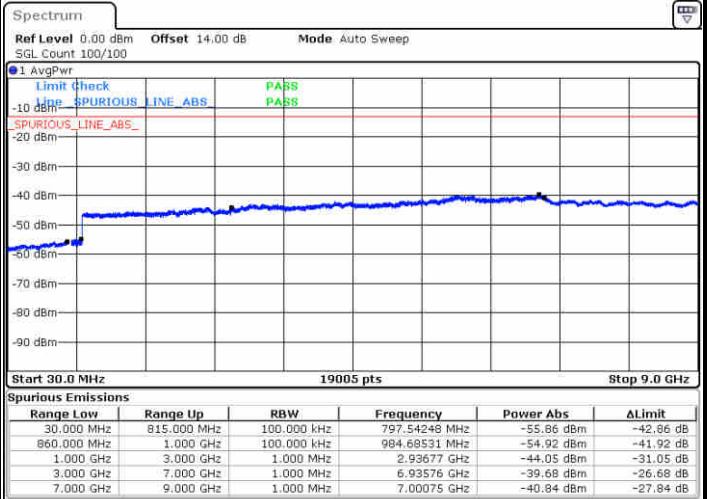

# Conducted Spurious Emission

LTE Band 5 / 1.4MHz

Highest Channel / QPSK

Date: 26.AUG.2021 16:42:04

Highest Channel / 16QAM

Date: 26.AUG.2021 16:43:01

LTE Band 5 / 3MHz

Lowest Channel / QPSK

Date: 26.AUG.2021 17:05:16

Lowest Channel / 16QAM

Date: 26.AUG.2021 17:06:14

LTE Band 5 / 3MHz

Middle Channel / QPSK

Date: 26.AUG.2021 17:08:46

Middle Channel / 16QAM

Date: 26.AUG.2021 17:09:43

Highest Channel / QPSK

Date: 26.AUG.2021 17:19:48

Highest Channel / 16QAM

Date: 26.AUG.2021 17:20:46

LTE Band 5 / 5MHz

Lowest Channel / QPSK

Lowest Channel / 16QAM

Date: 26.AUG.2021 17:43:10

Date: 26.AUG.2021 17:44:07

Middle Channel / QPSK

Middle Channel / 16QAM

Date: 26.AUG.2021 17:46:39

Date: 26.AUG.2021 17:47:36

LTE Band 5 / 5MHz

Highest Channel / QPSK

Highest Channel / 16QAM