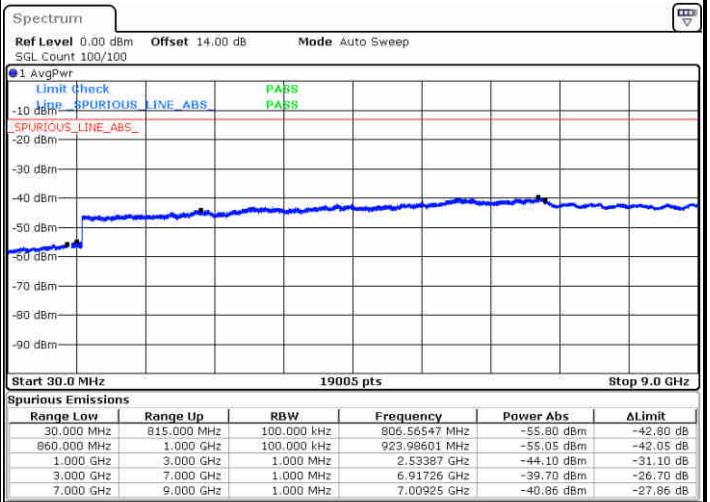

Date: 26.AUG.2021 18:19:06

Highest Band Edge / Full RB

Date: 26.AUG.2021 18:33:37

LTE Band 5 / 10MHz / 64QAM

Lowest Band Edge / 1 RB

Date: 26.AUG.2021 18:39:02

Highest Band Edge / 1 RB

Date: 26.AUG.2021 18:46:00

Lowest Band Edge / Full RB

Date: 26.AUG.2021 18:40:55

Highest Band Edge / Full RB

Date: 26.AUG.2021 18:47:52

# Conducted Spurious Emission

LTE Band 5 / 1.4MHz

Highest Channel / QPSK

Date: 26.AUG.2021 16:42:04

Highest Channel / 16QAM

Date: 26.AUG.2021 16:43:01

LTE Band 5 / 3MHz

Lowest Channel / QPSK

Date: 26.AUG.2021 17:05:16

Lowest Channel / 16QAM

Date: 26.AUG.2021 17:06:14

LTE Band 5 / 3MHz

Middle Channel / QPSK

Date: 26.AUG.2021 17:08:46

Middle Channel / 16QAM

Date: 26.AUG.2021 17:09:43