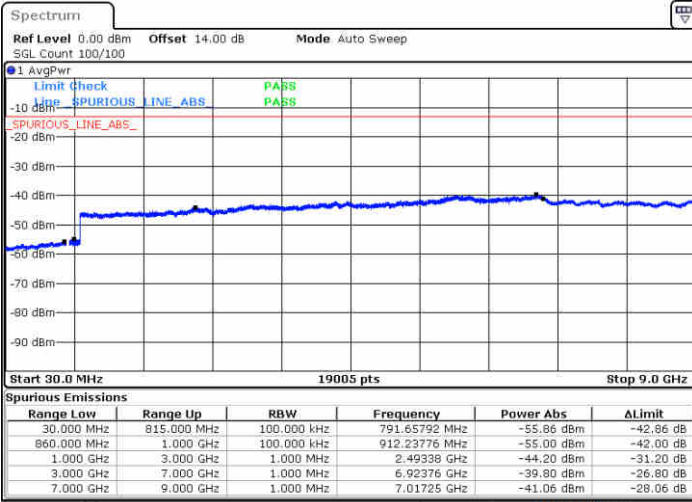

Highest Channel / QPSK

Date: 26.AUG.2021 17:19:48

Highest Channel / 16QAM

Date: 26.AUG.2021 17:20:46

LTE Band 5 / 5MHz

Lowest Channel / QPSK

Lowest Channel / 16QAM

Date: 26.AUG.2021 17:43:10

Date: 26.AUG.2021 17:44:07

Middle Channel / QPSK

Middle Channel / 16QAM

Date: 26.AUG.2021 17:46:39

Date: 26.AUG.2021 17:47:36

LTE Band 5 / 5MHz

Highest Channel / QPSK

Highest Channel / 16QAM

LTE Band 5 / 10MHz

Lowest Channel / QPSK

Lowest Channel / 16QAM

LTE Band 5 / 10MHz

Middle Channel / QPSK

Middle Channel / 16QAM

Date: 26.AUG.2021 18:23:34

Date: 26.AUG.2021 18:24:31

Highest Channel / QPSK

Highest Channel / 16QAM

Date: 26.AUG.2021 18:34:34

Date: 26.AUG.2021 18:35:32