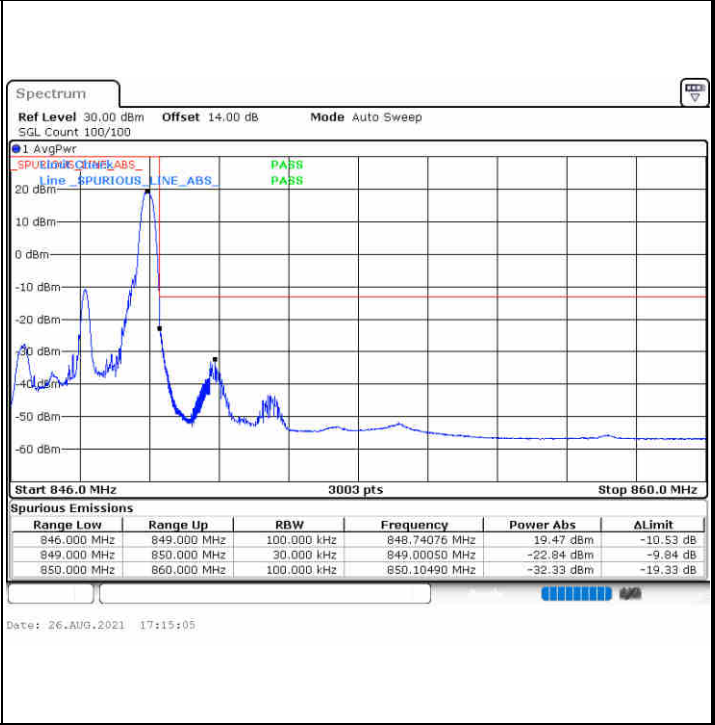

Date: 26.AUG.2021 16:47:25

Highest Band Edge / Full RB

Date: 26.AUG.2021 16:52:21

LTE Band 5 / 3MHz / QPSK

Lowest Band Edge / 1RB

Date: 26.AUG.2021 16:58:41

Highest Band Edge / 1 RB

Date: 26.AUG.2021 17:13:13

Lowest Band Edge / Full RB

Date: 26.AUG.2021 17:02:26

Highest Band Edge / Full RB

Date: 26.AUG.2021 17:16:58

LTE Band 5 / 3MHz / 16QAM

Lowest Band Edge / 1 RB

Highest Band Edge / 1 RB

Lowest Band Edge / Full RB

Highest Band Edge / Full RB

LTE Band 5 / 3MHz / 64QAM

Lowest Band Edge / 1 RB

Highest Band Edge / 1 RB

Lowest Band Edge / Full RB

Highest Band Edge / Full RB

LTE Band 5 / 5MHz / QPSK

Lowest Band Edge / 1 RB

Date: 26.AUG.2021 17:36:34

Highest Band Edge / 1 RB

Date: 26.AUG.2021 17:51:05

Lowest Band Edge / Full RB

Date: 26.AUG.2021 17:40:20

Highest Band Edge / Full RB

Date: 26.AUG.2021 17:54:50

LTE Band 5 / 5MHz / 16QAM