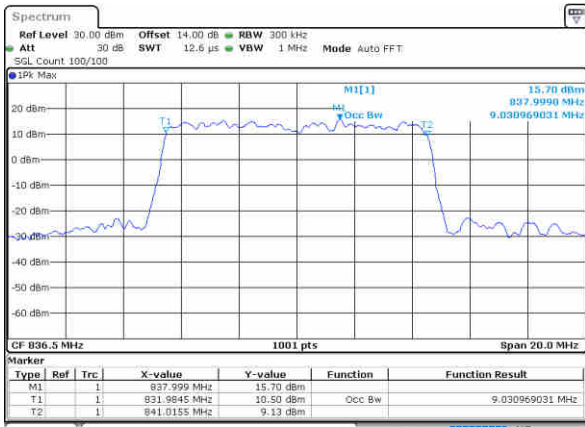

Lowest Channel / 10MHz / QPSK

Date: 26, Aug, 2021 18:19:24

Lowest Channel / 10MHz / 16QAM

Date: 26, Aug, 2021 18:19:48

Middle Channel / 10MHz / QPSK

Date: 26, Aug, 2021 18:21:06

Middle Channel / 10MHz / 16QAM

Date: 26, Aug, 2021 18:21:49

Highest Channel / 10MHz / QPSK

Date: 26, Aug, 2021 18:24:55

Highest Channel / 10MHz / 16QAM

Date: 26, Aug, 2021 18:25:19

LTE Band 5

Lowest Channel / 1.4MHz / 64QAM

Date: 26,APR,2021 16:43:26