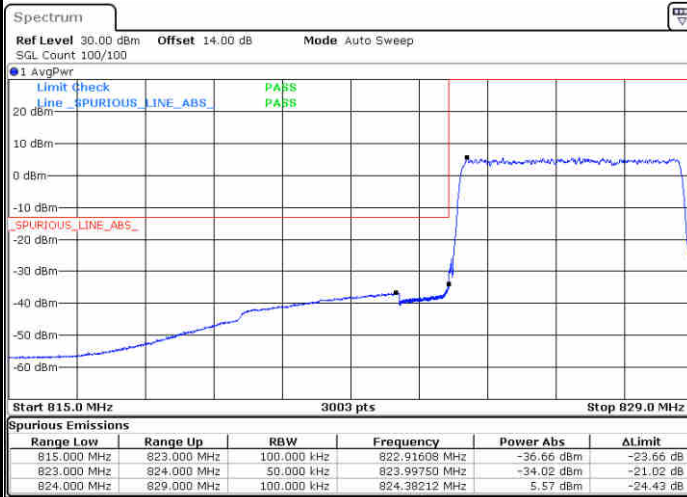

Date: 26.AUG.2021 17:36:34

Highest Band Edge / 1 RB

Date: 26.AUG.2021 17:51:05

Lowest Band Edge / Full RB

Date: 26.AUG.2021 17:40:20

Highest Band Edge / Full RB

Date: 26.AUG.2021 17:54:50

LTE Band 5 / 5MHz / 16QAM

Lowest Band Edge / 1RB

Date: 26.AUG.2021 17:38:27

Highest Band Edge / 1 RB

Date: 26.AUG.2021 17:52:58

Lowest Band Edge / Full RB

Date: 26.AUG.2021 17:42:12

Highest Band Edge / Full RB

Date: 26.AUG.2021 17:56:43

**LTE Band 5 / 5MHz / 64QAM**

LTE Band 5 / 10MHz / QPSK

Lowest Band Edge / 1 RB

Highest Band Edge / 1 RB

Date: 26.AUG.2021 18:13:29

Date: 26.AUG.2021 18:27:59

Lowest Band Edge / Full RB

Highest Band Edge / Full RB

Date: 26.AUG.2021 18:17:14

Date: 26.AUG.2021 18:31:44

LTE Band 5 / 10MHz / 16QAM

Lowest Band Edge / 1 RB

Date: 26.AUG.2021 18:15:21

Highest Band Edge / 1 RB

Date: 26.AUG.2021 18:28:52

Lowest Band Edge / Full RB