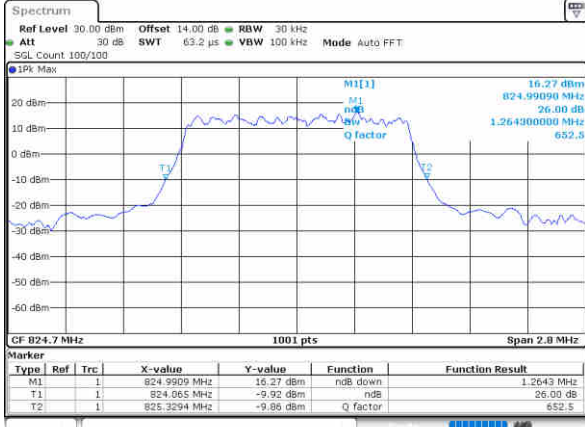

LTE Band 5

Lowest Channel / 1.4MHz / QPSK

Date: 26\_AUG\_2021 16:19:04

Lowest Channel / 1.4MHz / 16QAM

Date: 26\_AUG\_2021 16:18:40

Middle Channel / 1.4MHz / QPSK

Date: 26\_AUG\_2021 16:29:41

Middle Channel / 1.4MHz / 16QAM

Date: 26\_AUG\_2021 16:28:05

Highest Channel / 1.4MHz / QPSK

Date: 26\_AUG\_2021 16:33:12

Highest Channel / 1.4MHz / 16QAM

Date: 26\_AUG\_2021 16:33:36

LTE Band 5

Lowest Channel / 3MHz / QPSK

Date: 26-Aug-2021 16:15:25