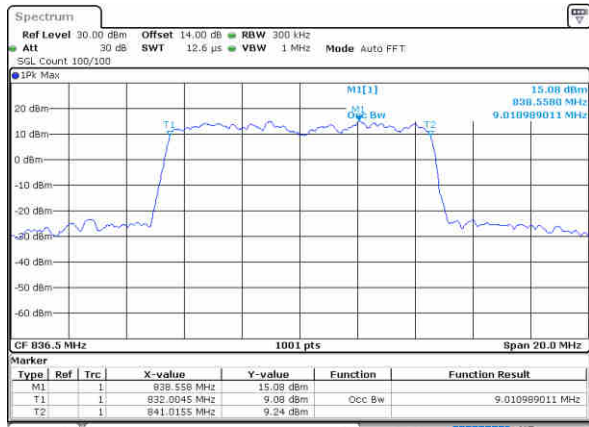

Date: 26-Aug-2021 17:44:33

Middle Channel / 5MHz / 16QAM

Date: 26-Aug-2021 17:44:55

Highest Channel / 5MHz / QPSK

Date: 26-Aug-2021 17:48:00

Highest Channel / 5MHz / 16QAM

Date: 26-Aug-2021 17:48:25

LTE Band 5

Lowest Channel / 10MHz / QPSK

Date: 26, Aug, 2021 18:19:24

Lowest Channel / 10MHz / 16QAM

Date: 26, Aug, 2021 18:19:48

Middle Channel / 10MHz / QPSK

Date: 26, Aug, 2021 18:21:06

Middle Channel / 10MHz / 16QAM

Date: 26, Aug, 2021 18:21:49

Highest Channel / 10MHz / QPSK

Date: 26, Aug, 2021 18:24:55

Highest Channel / 10MHz / 16QAM

Date: 26, Aug, 2021 18:25:19

LTE Band 5

Lowest Channel / 1.4MHz / 64QAM

Date: 26,APR,2021 16:43:26