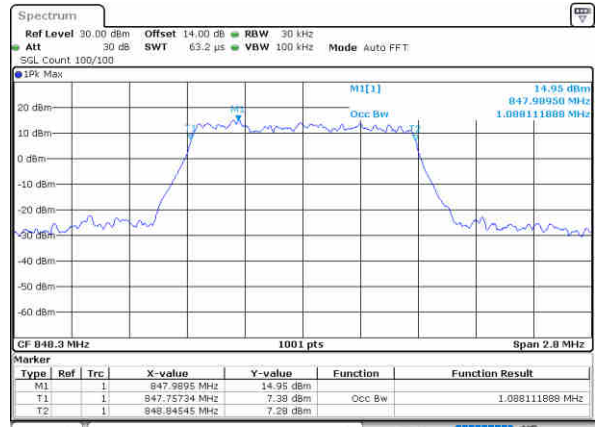

### Occupied Bandwidth

Mode	LTE Band 5 : 99%OBW(MHz)											
BW	1.4MHz		3MHz		5MHz		10MHz		15MHz		20MHz	
Mod.	QPSK	16QAM	QPSK	16QAM	QPSK	16QAM	QPSK	16QAM	QPSK	16QAM	QPSK	16QAM
Lowest CH	1.08	1.10	2.72	2.72	4.49	4.48	9.09	9.05	-	-	-	-
Middle CH	1.09	1.09	2.70	2.69	4.47	4.49	9.03	9.01	-	-	-	-
Highest CH	1.09	1.09	2.70	2.71	4.48	4.48	8.99	9.07	-	-	-	-
Mode	LTE Band 5 : 99%OBW(MHz)											
BW	1.4MHz		3MHz		5MHz		10MHz		15MHz		20MHz	
Mod.	64QAM		64QAM		64QAM		64QAM		64QAM		64QAM	
Lowest CH	1.09	-	2.72	-	4.50	-	9.01	-	-	-	-	-
Middle CH	1.10	-	2.71	-	4.51	-	9.05	-	-	-	-	-
Highest CH	1.10	-	2.69	-	4.48	-	8.95	-	-	-	-	-

LTE Band 5

Lowest Channel / 1.4MHz / QPSK

Date: 26, Aug, 2021 16:18:01

Lowest Channel / 1.4MHz / 16QAM

Date: 26, Aug, 2021 16:18:25

Middle Channel / 1.4MHz / QPSK

Date: 26, Aug, 2021 16:28:54

Middle Channel / 1.4MHz / 16QAM

Date: 26, Aug, 2021 16:29:19

Highest Channel / 1.4MHz / QPSK

Date: 26, Aug, 2021 16:32:23

Highest Channel / 1.4MHz / 16QAM

Date: 26, Aug, 2021 16:32:48

LTE Band 5

Lowest Channel / 3MHz / QPSK

Date: 26, Aug, 2021 16:55:36