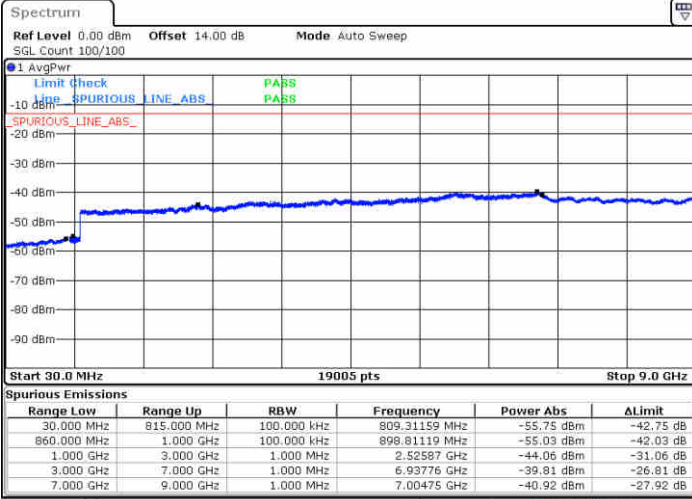

Date: 26.AUG.2021 17:05:16

Lowest Channel / 16QAM

Date: 26.AUG.2021 17:06:14

LTE Band 5 / 3MHz

Middle Channel / QPSK

Date: 26.AUG.2021 17:08:46

Middle Channel / 16QAM

Date: 26.AUG.2021 17:09:43

Highest Channel / QPSK

Date: 26.AUG.2021 17:19:48

Highest Channel / 16QAM

Date: 26.AUG.2021 17:20:46

LTE Band 5 / 5MHz

Lowest Channel / QPSK

Lowest Channel / 16QAM

Date: 26.AUG.2021 17:43:10

Date: 26.AUG.2021 17:44:07

Middle Channel / QPSK

Middle Channel / 16QAM

Date: 26.AUG.2021 17:46:39

Date: 26.AUG.2021 17:47:36

LTE Band 5 / 5MHz

Highest Channel / QPSK

Highest Channel / 16QAM