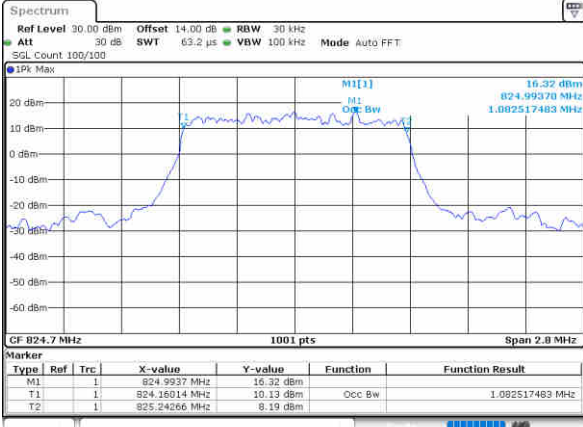

LTE Band 5

Lowest Channel / 1.4MHz / QPSK

Date: 26, Aug, 2021 16:18:01