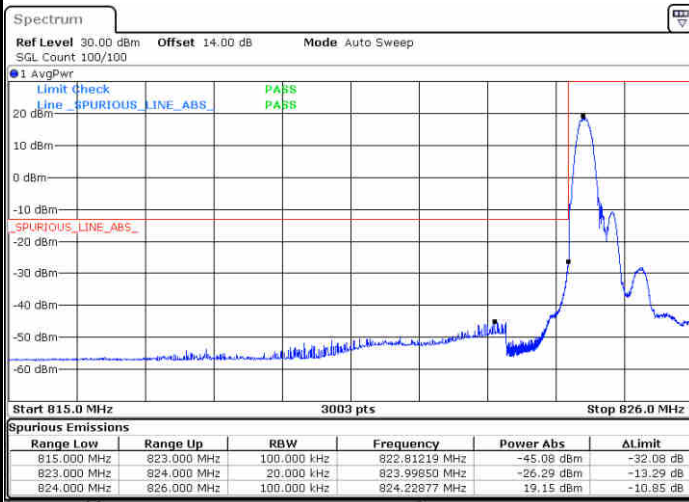

# Conducted Band Edge

LTE Band 5 / 1.4MHz / 16QAM

Lowest Band Edge / 1 RB

Date: 26.AUG.2021 16:22:50

Highest Band Edge / 1 RB

Date: 26.AUG.2021 16:41:06

Lowest Band Edge / Full RB

Date: 26.AUG.2021 16:26:35

Highest Band Edge / Full RB

Date: 26.AUG.2021 16:37:21

LTE Band 5 / 1.4MHz / 64QAM

Lowest Band Edge / 1 RB

Date: 26.AUG.2021 16:45:33

Highest Band Edge / 1 RB

Date: 26.AUG.2021 16:54:14

Lowest Band Edge / Full RB

Date: 26.AUG.2021 16:47:25

Highest Band Edge / Full RB

Date: 26.AUG.2021 16:52:21

LTE Band 5 / 3MHz / QPSK

Lowest Band Edge / 1RB

Date: 26.AUG.2021 16:58:41

Highest Band Edge / 1 RB

Date: 26.AUG.2021 17:13:13

Lowest Band Edge / Full RB

Date: 26.AUG.2021 17:02:26

Highest Band Edge / Full RB

Date: 26.AUG.2021 17:16:58

LTE Band 5 / 3MHz / 16QAM

Lowest Band Edge / 1 RB

Highest Band Edge / 1 RB

Lowest Band Edge / Full RB