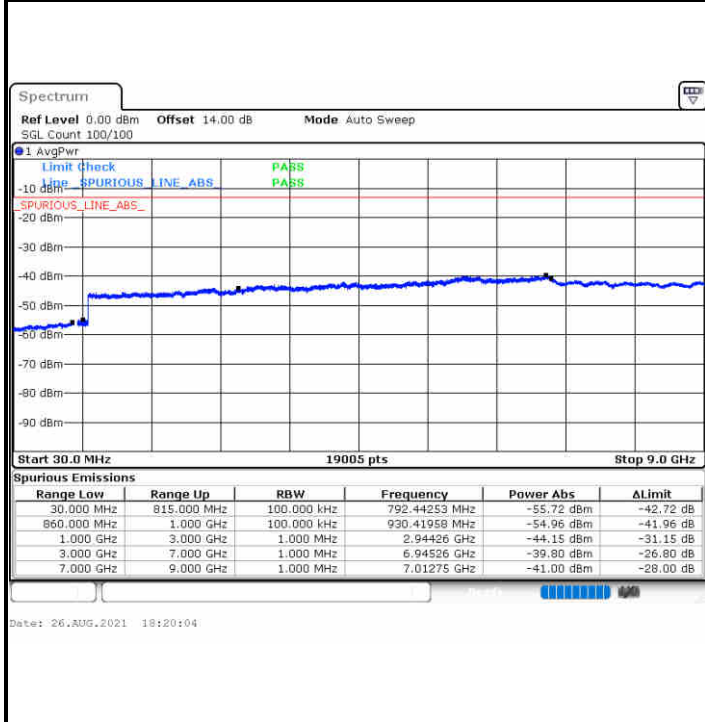

Highest Channel / QPSK

Date: 26.AUG.2021 17:19:48

Highest Channel / 16QAM

Date: 26.AUG.2021 17:20:46

LTE Band 5 / 5MHz

Lowest Channel / QPSK

Lowest Channel / 16QAM

Date: 26.AUG.2021 17:43:10

Date: 26.AUG.2021 17:44:07

Middle Channel / QPSK

Middle Channel / 16QAM

Date: 26.AUG.2021 17:46:39

Date: 26.AUG.2021 17:47:36

LTE Band 5 / 5MHz

Highest Channel / QPSK

Highest Channel / 16QAM

LTE Band 5 / 10MHz

Lowest Channel / QPSK

Lowest Channel / 16QAM

LTE Band 5 / 10MHz

Middle Channel / QPSK

Middle Channel / 16QAM

Date: 26.AUG.2021 18:23:34

Date: 26.AUG.2021 18:24:31