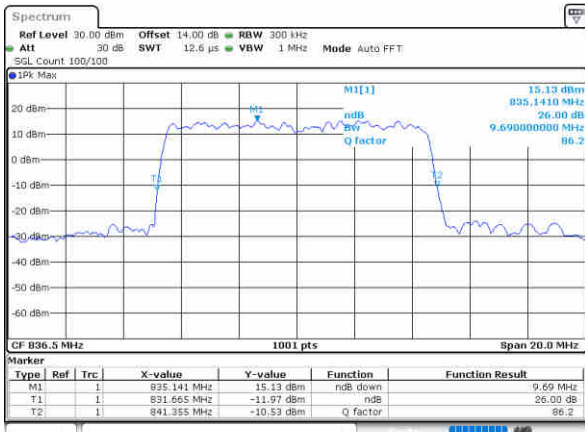

LTE Band 5

Lowest Channel / 10MHz / QPSK

Date: 26, Aug, 2021 18:11:12

Lowest Channel / 10MHz / 16QAM

Date: 26, Aug, 2021 18:11:36

Middle Channel / 10MHz / QPSK

Date: 26, Aug, 2021 18:22:12

Middle Channel / 10MHz / 16QAM

Date: 26, Aug, 2021 18:22:36

Highest Channel / 10MHz / QPSK

Date: 26, Aug, 2021 18:25:43

Highest Channel / 10MHz / 16QAM

Date: 26, Aug, 2021 18:26:07

LTE Band 5

Lowest Channel / 1.4MHz / 64QAM

Date: 26, Aug, 2021 16:43:41