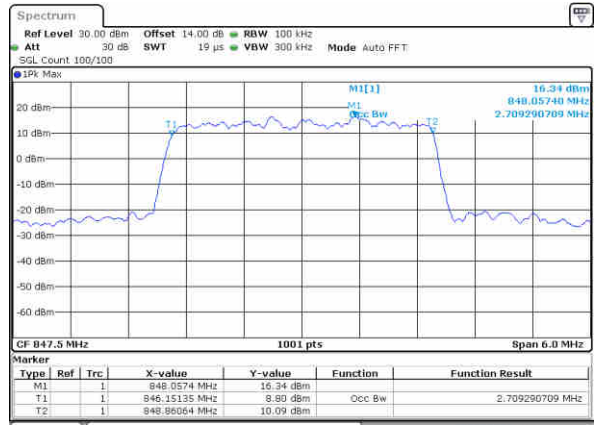

Date: 26, Aug, 2021 16:29:19

Highest Channel / 1.4MHz / QPSK

Date: 26, Aug, 2021 16:32:23

Highest Channel / 1.4MHz / 16QAM

Date: 26, Aug, 2021 16:32:48

LTE Band 5

Lowest Channel / 3MHz / QPSK

Date: 26, Aug, 2021 16:55:36

Lowest Channel / 3MHz / 16QAM

Date: 26, Aug, 2021 16:56:01

Middle Channel / 3MHz / QPSK

Date: 26, Aug, 2021 17:06:38

Middle Channel / 3MHz / 16QAM

Date: 26, Aug, 2021 17:07:02

Highest Channel / 3MHz / QPSK

Date: 26, Aug, 2021 17:19:07

Highest Channel / 3MHz / 16QAM

Date: 26, Aug, 2021 17:19:31

LTE Band 5

Lowest Channel / 5MHz / QPSK

Date: 26-Aug-2021 17:33:30

Lowest Channel / 5MHz / 16QAM

Date: 26-Aug-2021 17:33:54

Middle Channel / 5MHz / QPSK