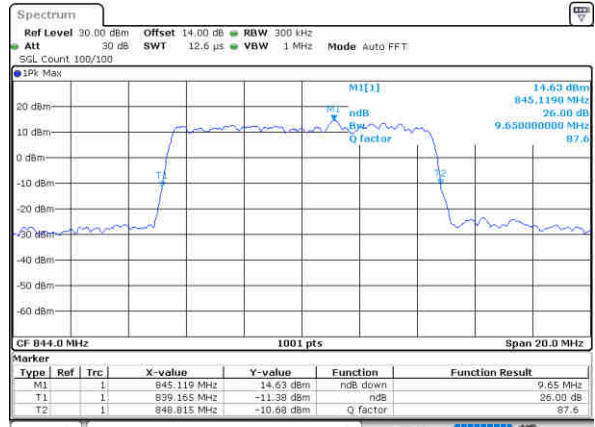

Date: 26, Aug, 2021 16:59:38

Highest Channel / 3MHz / 64QAM

Date: 26, Aug, 2021 17:28:22

LTE Band 5

Lowest Channel / 5MHz / 64QAM

Date: 26-Aug-2021 17:59:17

Lowest Channel / 10MHz / 64QAM

Date: 26-Aug-2021 18:27:10

Middle Channel / 5MHz / 64QAM

Date: 26-Aug-2021 18:04:39

Middle Channel / 10MHz / 64QAM

Date: 26-Aug-2021 18:44:33

Highest Channel / 5MHz / 64QAM

Date: 26-Aug-2021 18:06:15

Highest Channel / 10MHz / 64QAM

Date: 26-Aug-2021 18:44:07

### Occupied Bandwidth

Mode	LTE Band 5 : 99%OBW(MHz)											
BW	1.4MHz		3MHz		5MHz		10MHz		15MHz		20MHz	
Mod.	QPSK	16QAM	QPSK	16QAM	QPSK	16QAM	QPSK	16QAM	QPSK	16QAM	QPSK	16QAM
Lowest CH	1.08	1.10	2.72	2.72	4.49	4.48	9.09	9.05	-	-	-	-
Middle CH	1.09	1.09	2.70	2.69	4.47	4.49	9.03	9.01	-	-	-	-
Highest CH	1.09	1.09	2.70	2.71	4.48	4.48	8.99	9.07	-	-	-	-
Mode	LTE Band 5 : 99%OBW(MHz)											
BW	1.4MHz		3MHz		5MHz		10MHz		15MHz		20MHz	
Mod.	64QAM		64QAM		64QAM		64QAM		64QAM		64QAM	
Lowest CH	1.09	-	2.72	-	4.50	-	9.01	-	-	-	-	-
Middle CH	1.10	-	2.71	-	4.51	-	9.05	-	-	-	-	-
Highest CH	1.10	-	2.69	-	4.48	-	8.95	-	-	-	-	-