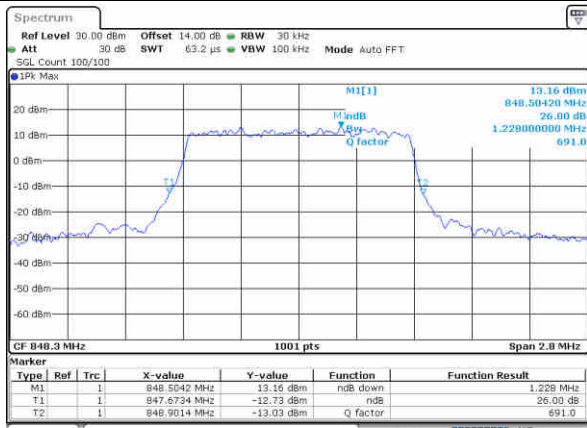

Date: 26, Aug, 2021 18:22:36

Highest Channel / 10MHz / QPSK

Date: 26, Aug, 2021 18:25:43

Highest Channel / 10MHz / 16QAM

Date: 26, Aug, 2021 18:26:07

LTE Band 5

Lowest Channel / 1.4MHz / 64QAM

Date: 26, Aug, 2021 16:43:41

Lowest Channel / 3MHz / 64QAM

Date: 26, Aug, 2021 17:21:25

Middle Channel / 1.4MHz / 64QAM

Date: 26, Aug, 2021 16:49:01

Middle Channel / 3MHz / 64QAM

Date: 26, Aug, 2021 17:26:46

Highest Channel / 1.4MHz / 64QAM

Date: 26, Aug, 2021 16:59:38

Highest Channel / 3MHz / 64QAM

Date: 26, Aug, 2021 17:28:22

LTE Band 5

Lowest Channel / 5MHz / 64QAM

Date: 26-Aug-2021 17:59:17

Lowest Channel / 10MHz / 64QAM

Date: 26-Aug-2021 18:27:10