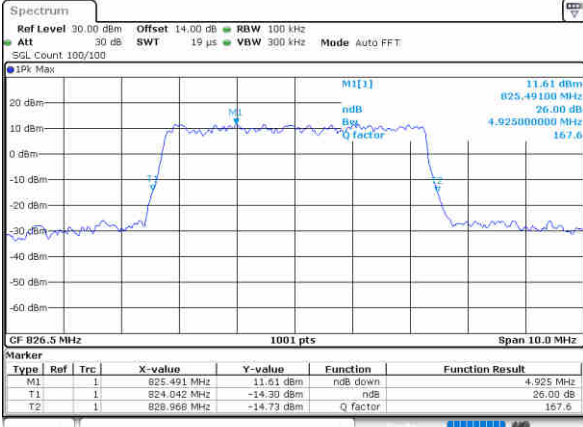

Date: 26, Aug, 2021 16:59:38

Highest Channel / 3MHz / 64QAM

Date: 26, Aug, 2021 17:28:22

LTE Band 5

Lowest Channel / 5MHz / 64QAM

Date: 26-Aug-2021 17:59:17

Lowest Channel / 10MHz / 64QAM

Date: 26-Aug-2021 18:27:10

### Occupied Bandwidth

Mode	LTE Band 5 : 99%OBW(MHz)											
BW	1.4MHz		3MHz		5MHz		10MHz		15MHz		20MHz	
Mod.	QPSK	16QAM	QPSK	16QAM	QPSK	16QAM	QPSK	16QAM	QPSK	16QAM	QPSK	16QAM
Lowest CH	1.08	1.10	2.72	2.72	4.49	4.48	9.09	9.05	-	-	-	-
Middle CH	1.09	1.09	2.70	2.69	4.47	4.49	9.03	9.01	-	-	-	-
Highest CH	1.09	1.09	2.70	2.71	4.48	4.48	8.99	9.07	-	-	-	-
Mode	LTE Band 5 : 99%OBW(MHz)											
BW	1.4MHz		3MHz		5MHz		10MHz		15MHz		20MHz	
Mod.	64QAM		64QAM		64QAM		64QAM		64QAM		64QAM	
Lowest CH	1.09	-	2.72	-	4.50	-	9.01	-	-	-	-	-
Middle CH	1.10	-	2.71	-	4.51	-	9.05	-	-	-	-	-
Highest CH	1.10	-	2.69	-	4.48	-	8.95	-	-	-	-	-