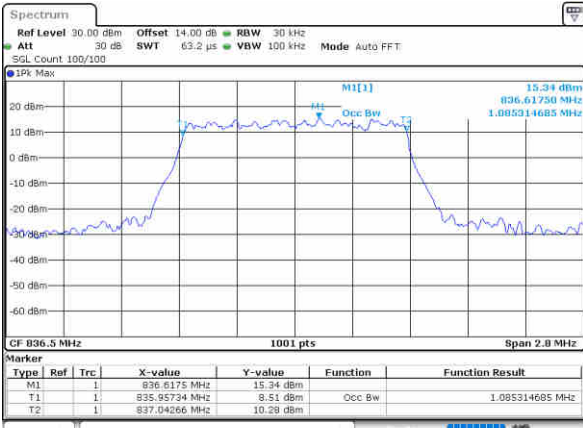

### Occupied Bandwidth

Mode	LTE Band 5 : 99%OBW(MHz)											
BW	1.4MHz		3MHz		5MHz		10MHz		15MHz		20MHz	
Mod.	QPSK	16QAM	QPSK	16QAM	QPSK	16QAM	QPSK	16QAM	QPSK	16QAM	QPSK	16QAM
Lowest CH	1.08	1.10	2.72	2.72	4.49	4.48	9.09	9.05	-	-	-	-
Middle CH	1.09	1.09	2.70	2.69	4.47	4.49	9.03	9.01	-	-	-	-
Highest CH	1.09	1.09	2.70	2.71	4.48	4.48	8.99	9.07	-	-	-	-
Mode	LTE Band 5 : 99%OBW(MHz)											
BW	1.4MHz		3MHz		5MHz		10MHz		15MHz		20MHz	
Mod.	64QAM		64QAM		64QAM		64QAM		64QAM		64QAM	
Lowest CH	1.09	-	2.72	-	4.50	-	9.01	-	-	-	-	-
Middle CH	1.10	-	2.71	-	4.51	-	9.05	-	-	-	-	-
Highest CH	1.10	-	2.69	-	4.48	-	8.95	-	-	-	-	-

LTE Band 5

Lowest Channel / 1.4MHz / QPSK

Date: 26, Aug, 2021 16:18:01

Lowest Channel / 1.4MHz / 16QAM

Date: 26, Aug, 2021 16:18:25

Middle Channel / 1.4MHz / QPSK

Date: 26, Aug, 2021 16:28:54

Middle Channel / 1.4MHz / 16QAM

Date: 26, Aug, 2021 16:29:19

Highest Channel / 1.4MHz / QPSK

Date: 26, Aug, 2021 16:32:23

Highest Channel / 1.4MHz / 16QAM

Date: 26, Aug, 2021 16:32:48

LTE Band 5

Lowest Channel / 3MHz / QPSK

Date: 26, Aug, 2021 16:55:36