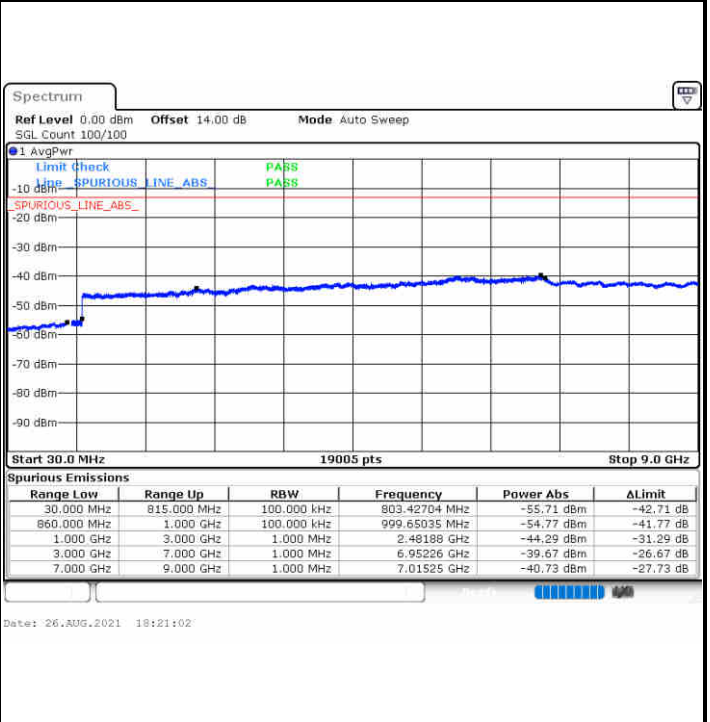

Highest Channel / QPSK

Date: 26.AUG.2021 17:19:48

Highest Channel / 16QAM

Date: 26.AUG.2021 17:20:46

LTE Band 5 / 5MHz

Lowest Channel / QPSK

Lowest Channel / 16QAM

Date: 26.AUG.2021 17:43:10

Date: 26.AUG.2021 17:44:07

Middle Channel / QPSK

Middle Channel / 16QAM

Date: 26.AUG.2021 17:46:39

Date: 26.AUG.2021 17:47:36

LTE Band 5 / 5MHz

Highest Channel / QPSK

Highest Channel / 16QAM

LTE Band 5 / 10MHz

Lowest Channel / QPSK

Lowest Channel / 16QAM

LTE Band 5 / 10MHz

Middle Channel / QPSK

Middle Channel / 16QAM

Date: 26.AUG.2021 18:23:34

Date: 26.AUG.2021 18:24:31