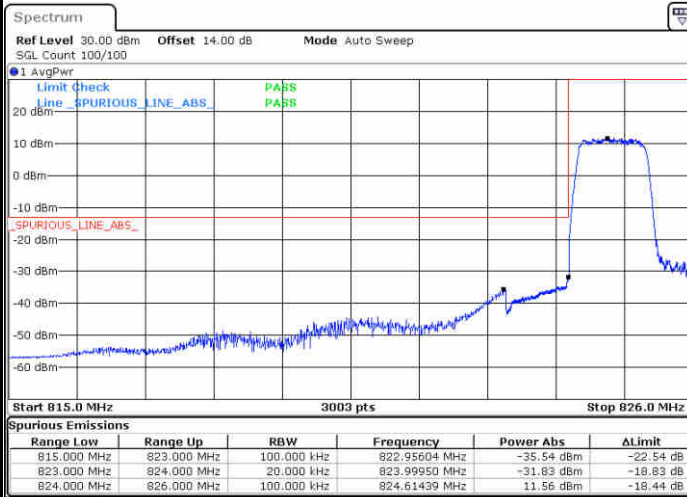

Highest Channel / 10MHz / 64QAM

# Conducted Band Edge

LTE Band 5 / 1.4MHz / 16QAM

Lowest Band Edge / 1 RB

Date: 26.AUG.2021 16:22:50

Highest Band Edge / 1 RB

Date: 26.AUG.2021 16:41:06

Lowest Band Edge / Full RB

Date: 26.AUG.2021 16:26:35

Highest Band Edge / Full RB

Date: 26.AUG.2021 16:37:21

LTE Band 5 / 1.4MHz / 64QAM

Lowest Band Edge / 1 RB

Date: 26.AUG.2021 16:45:33

Highest Band Edge / 1 RB

Date: 26.AUG.2021 16:54:14

Lowest Band Edge / Full RB

Date: 26.AUG.2021 16:47:25

Highest Band Edge / Full RB

Date: 26.AUG.2021 16:52:21

LTE Band 5 / 3MHz / QPSK

Lowest Band Edge / 1RB

Date: 26.AUG.2021 16:58:41

Highest Band Edge / 1 RB

Date: 26.AUG.2021 17:13:13