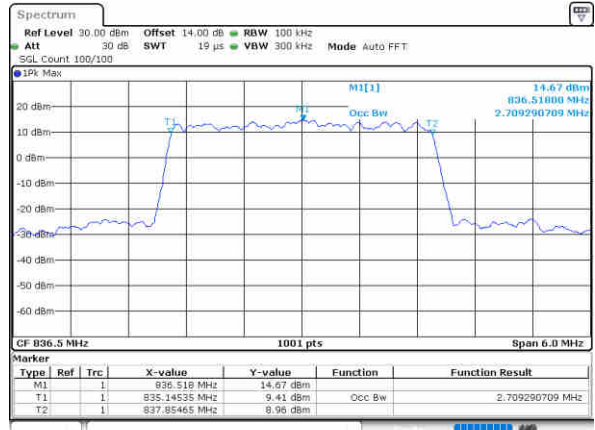

Date: 26, Aug, 2021 18:21:49

Highest Channel / 10MHz / QPSK

Date: 26, Aug, 2021 18:24:55

Highest Channel / 10MHz / 16QAM

Date: 26, Aug, 2021 18:25:19

LTE Band 5

Lowest Channel / 1.4MHz / 64QAM

Date: 26,APR,2021 16:43:26

Lowest Channel / 3MHz / 64QAM

Date: 26,APR,2021 17:21:10

Middle Channel / 1.4MHz / 64QAM

Date: 26,APR,2021 16:48:47

Middle Channel / 3MHz / 64QAM

Date: 26,APR,2021 17:26:31

Highest Channel / 1.4MHz / 64QAM

Date: 26,APR,2021 16:50:23

Highest Channel / 3MHz / 64QAM

Date: 26,APR,2021 17:28:07

LTE Band 5

Lowest Channel / 5MHz / 64QAM

Lowest Channel / 10MHz / 64QAM

Middle Channel / 5MHz / 64QAM

Middle Channel / 10MHz / 64QAM

Highest Channel / 5MHz / 64QAM