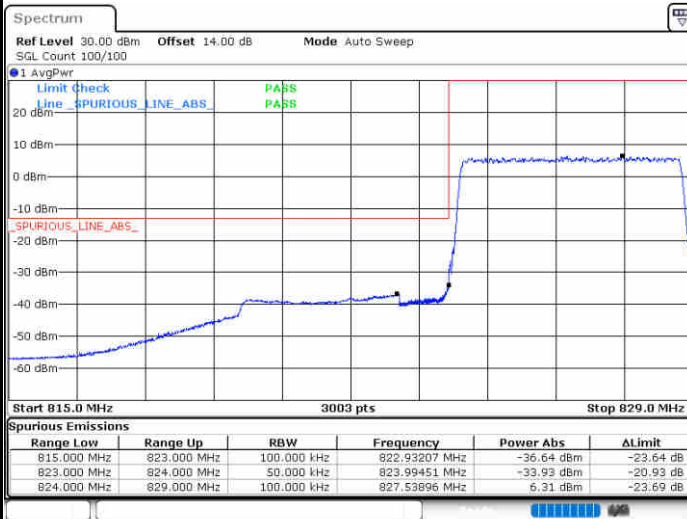

Lowest Band Edge / Full RB

Date: 26.AUG.2021 17:02:26

Highest Band Edge / Full RB

Date: 26.AUG.2021 17:16:58

LTE Band 5 / 3MHz / 16QAM

Lowest Band Edge / 1 RB

Highest Band Edge / 1 RB

Lowest Band Edge / Full RB

Highest Band Edge / Full RB

LTE Band 5 / 3MHz / 64QAM

Lowest Band Edge / 1 RB

Highest Band Edge / 1 RB

Lowest Band Edge / Full RB

Highest Band Edge / Full RB

LTE Band 5 / 5MHz / QPSK

Lowest Band Edge / 1 RB

Date: 26.AUG.2021 17:36:34

Highest Band Edge / 1 RB

Date: 26.AUG.2021 17:51:05

Lowest Band Edge / Full RB

Date: 26.AUG.2021 17:40:20

Highest Band Edge / Full RB

Date: 26.AUG.2021 17:54:50

LTE Band 5 / 5MHz / 16QAM