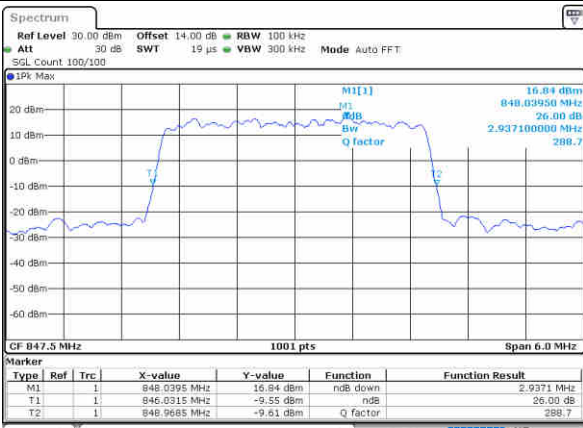

Date: 26\_AUG\_2021 16:28:05

Highest Channel / 1.4MHz / QPSK

Date: 26\_AUG\_2021 16:33:12

Highest Channel / 1.4MHz / 16QAM

Date: 26\_AUG\_2021 16:33:36

LTE Band 5

Lowest Channel / 3MHz / QPSK

Date: 26-Aug-2021 16:15:25

Lowest Channel / 3MHz / 16QAM

Date: 26-Aug-2021 16:15:49

Middle Channel / 3MHz / QPSK

Date: 26-Aug-2021 17:07:25

Middle Channel / 3MHz / 16QAM

Date: 26-Aug-2021 17:07:49

Highest Channel / 3MHz / QPSK

Date: 26-Aug-2021 17:10:55

Highest Channel / 3MHz / 16QAM

Date: 26-Aug-2021 17:11:19

LTE Band 5

Lowest Channel / 5MHz / QPSK

Date: 26, Aug, 2021 17:34:19

Lowest Channel / 5MHz / 16QAM

Date: 26, Aug, 2021 17:34:42

Middle Channel / 5MHz / QPSK