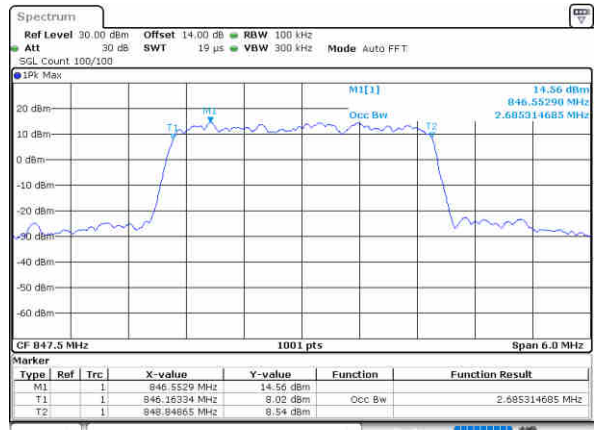

Date: 26, Aug, 2021 18:21:49

Highest Channel / 10MHz / QPSK

Date: 26, Aug, 2021 18:24:55

Highest Channel / 10MHz / 16QAM

Date: 26, Aug, 2021 18:25:19

LTE Band 5

Lowest Channel / 1.4MHz / 64QAM

Date: 26,APR,2021 16:43:26

Lowest Channel / 3MHz / 64QAM

Date: 26,APR,2021 17:21:10

Middle Channel / 1.4MHz / 64QAM

Date: 26,APR,2021 16:48:47

Middle Channel / 3MHz / 64QAM

Date: 26,APR,2021 17:26:31

Highest Channel / 1.4MHz / 64QAM

Date: 26,APR,2021 16:50:23

Highest Channel / 3MHz / 64QAM

Date: 26,APR,2021 17:28:07

LTE Band 5

Lowest Channel / 5MHz / 64QAM

Lowest Channel / 10MHz / 64QAM

Middle Channel / 5MHz / 64QAM

Middle Channel / 10MHz / 64QAM

Highest Channel / 5MHz / 64QAM