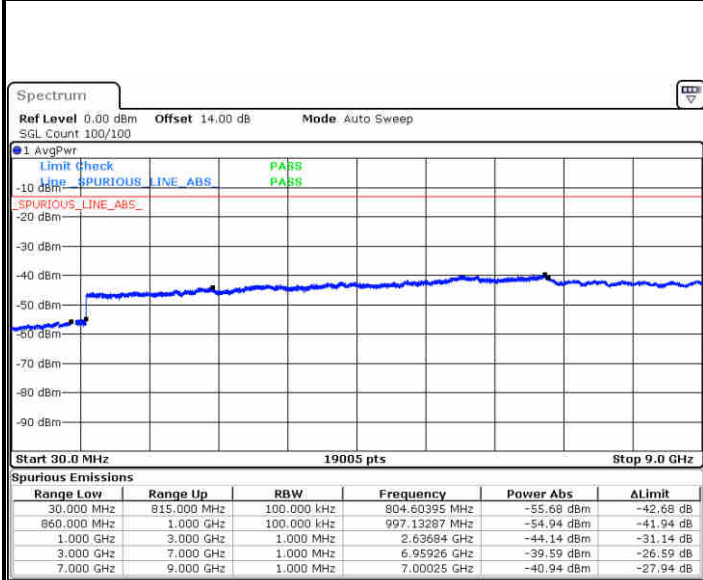

# Conducted Spurious Emission

LTE Band 5 / 1.4MHz

Highest Channel / QPSK

Date: 26.AUG.2021 16:42:04

Highest Channel / 16QAM

Date: 26.AUG.2021 16:43:01

LTE Band 5 / 3MHz

Lowest Channel / QPSK

Date: 26.AUG.2021 17:05:16

Lowest Channel / 16QAM

Date: 26.AUG.2021 17:06:14

LTE Band 5 / 3MHz

Middle Channel / QPSK

Date: 26.AUG.2021 17:08:46

Middle Channel / 16QAM

Date: 26.AUG.2021 17:09:43

Highest Channel / QPSK

Date: 26.AUG.2021 17:19:48

Highest Channel / 16QAM

Date: 26.AUG.2021 17:20:46

LTE Band 5 / 5MHz

Lowest Channel / QPSK

Lowest Channel / 16QAM

Date: 26.AUG.2021 17:43:10