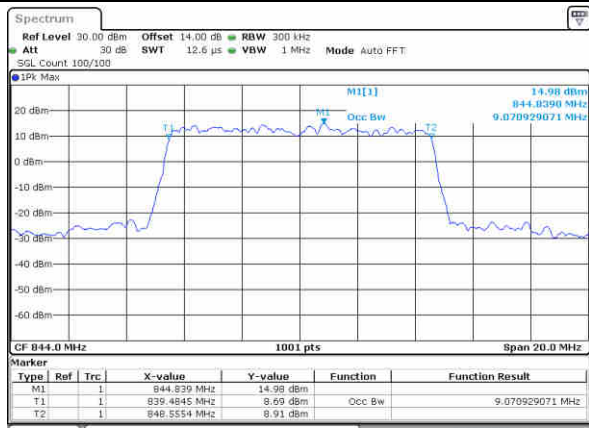

Lowest Channel / 10MHz / QPSK

Date: 26, Aug, 2021 18:19:24

Lowest Channel / 10MHz / 16QAM

Date: 26, Aug, 2021 18:19:48

Middle Channel / 10MHz / QPSK

Date: 26, Aug, 2021 18:21:06

Middle Channel / 10MHz / 16QAM

Date: 26, Aug, 2021 18:21:49

Highest Channel / 10MHz / QPSK

Date: 26, Aug, 2021 18:24:55

Highest Channel / 10MHz / 16QAM

Date: 26, Aug, 2021 18:25:19

LTE Band 5

Lowest Channel / 1.4MHz / 64QAM

Date: 26,APR,2021 16:43:26