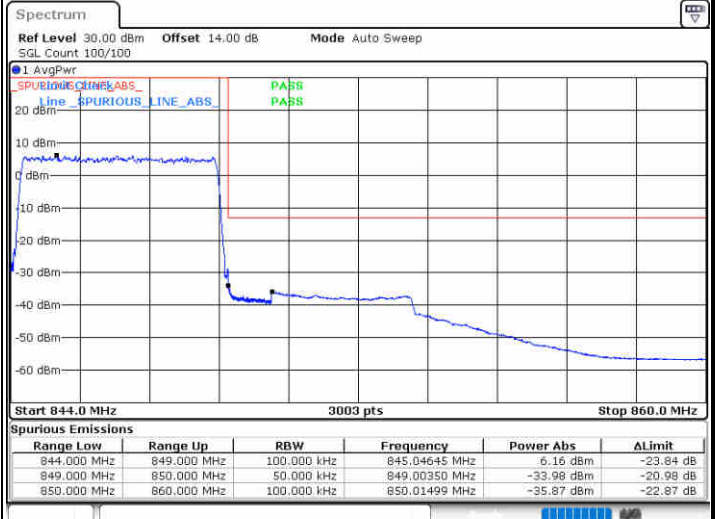

Highest Band Edge / Full RB

LTE Band 5 / 3MHz / 64QAM

Lowest Band Edge / 1 RB

Highest Band Edge / 1 RB

Lowest Band Edge / Full RB

Highest Band Edge / Full RB

LTE Band 5 / 5MHz / QPSK

Lowest Band Edge / 1 RB

Date: 26.AUG.2021 17:36:34

Highest Band Edge / 1 RB

Date: 26.AUG.2021 17:51:05

Lowest Band Edge / Full RB

Date: 26.AUG.2021 17:40:20

Highest Band Edge / Full RB

Date: 26.AUG.2021 17:54:50

LTE Band 5 / 5MHz / 16QAM

Lowest Band Edge / 1RB

Date: 26.AUG.2021 17:38:27

Highest Band Edge / 1 RB

Date: 26.AUG.2021 17:52:58

Lowest Band Edge / Full RB

Date: 26.AUG.2021 17:42:12

Highest Band Edge / Full RB

Date: 26.AUG.2021 17:56:43

**LTE Band 5 / 5MHz / 64QAM**

LTE Band 5 / 10MHz / QPSK

Lowest Band Edge / 1 RB

Highest Band Edge / 1 RB

Date: 26.AUG.2021 18:13:29

Date: 26.AUG.2021 18:27:59

Lowest Band Edge / Full RB

Highest Band Edge / Full RB