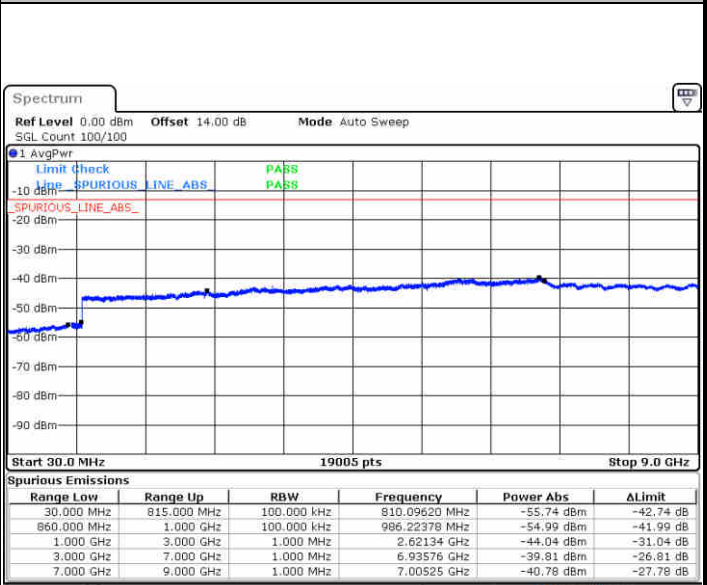

Lowest Band Edge / Full RB

Date: 26.AUG.2021 18:40:55

Highest Band Edge / Full RB

Date: 26.AUG.2021 18:47:52

# Conducted Spurious Emission

LTE Band 5 / 1.4MHz

Highest Channel / QPSK

Date: 26.AUG.2021 16:42:04

Highest Channel / 16QAM

Date: 26.AUG.2021 16:43:01

LTE Band 5 / 3MHz

Lowest Channel / QPSK

Date: 26.AUG.2021 17:05:16

Lowest Channel / 16QAM

Date: 26.AUG.2021 17:06:14

LTE Band 5 / 3MHz

Middle Channel / QPSK

Date: 26.AUG.2021 17:08:46

Middle Channel / 16QAM

Date: 26.AUG.2021 17:09:43

Highest Channel / QPSK

Date: 26.AUG.2021 17:19:48

Highest Channel / 16QAM

Date: 26.AUG.2021 17:20:46

LTE Band 5 / 5MHz

Lowest Channel / QPSK

Lowest Channel / 16QAM

Date: 26.AUG.2021 17:43:10