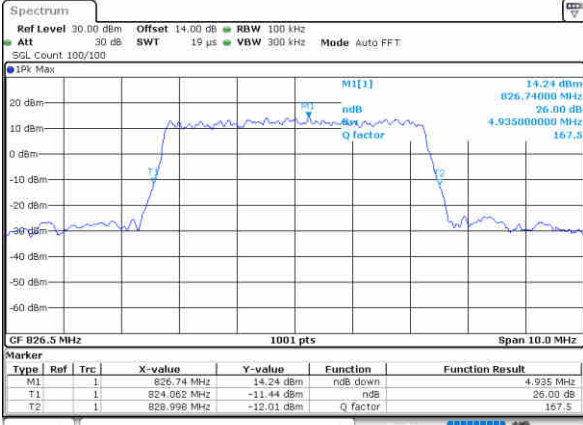

Highest Channel / 3MHz / 16QAM

Date: 26-Aug-2021 17:11:19

LTE Band 5

Lowest Channel / 5MHz / QPSK

Date: 26, Aug, 2021 17:34:19

Lowest Channel / 5MHz / 16QAM

Date: 26, Aug, 2021 17:34:42

Middle Channel / 5MHz / QPSK