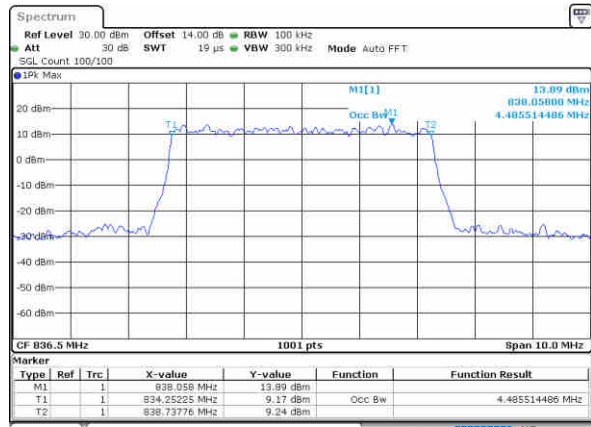

Highest Channel / 3MHz / 16QAM

Date: 26, Aug, 2021 17:19:31

LTE Band 5

Lowest Channel / 5MHz / QPSK

Date: 26-Aug-2021 17:33:30

Lowest Channel / 5MHz / 16QAM

Date: 26-Aug-2021 17:33:54

Middle Channel / 5MHz / QPSK

Date: 26-Aug-2021 17:44:33

Middle Channel / 5MHz / 16QAM

Date: 26-Aug-2021 17:44:55

Highest Channel / 5MHz / QPSK

Date: 26-Aug-2021 17:48:00

Highest Channel / 5MHz / 16QAM

Date: 26-Aug-2021 17:48:25

LTE Band 5