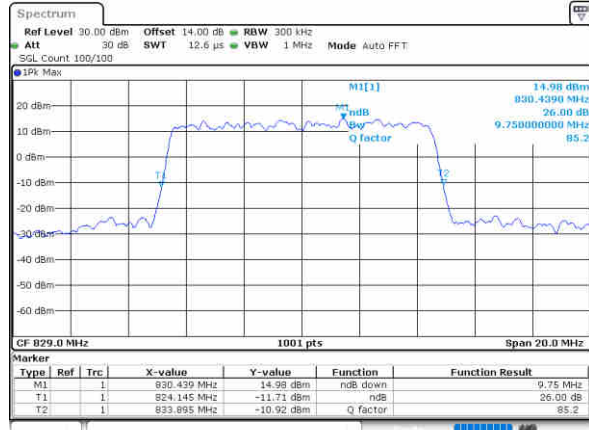

Lowest Channel / 10MHz / 16QAM

Date: 26, Aug, 2021 18:11:36