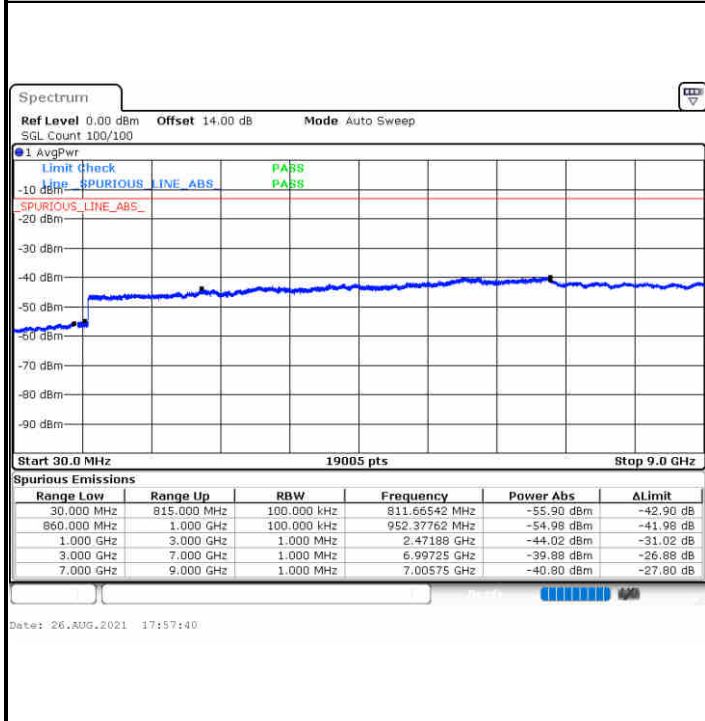

Highest Channel / QPSK

Date: 26.AUG.2021 17:19:48

Highest Channel / 16QAM

Date: 26.AUG.2021 17:20:46

LTE Band 5 / 5MHz

Lowest Channel / QPSK

Lowest Channel / 16QAM

Date: 26.AUG.2021 17:43:10

Date: 26.AUG.2021 17:44:07

Middle Channel / QPSK

Middle Channel / 16QAM

Date: 26.AUG.2021 17:46:39

Date: 26.AUG.2021 17:47:36

LTE Band 5 / 5MHz

Highest Channel / QPSK

Highest Channel / 16QAM

LTE Band 5 / 10MHz

Lowest Channel / QPSK

Lowest Channel / 16QAM

LTE Band 5 / 10MHz

Middle Channel / QPSK

Middle Channel / 16QAM

Date: 26.AUG.2021 18:23:34

Date: 26.AUG.2021 18:24:31