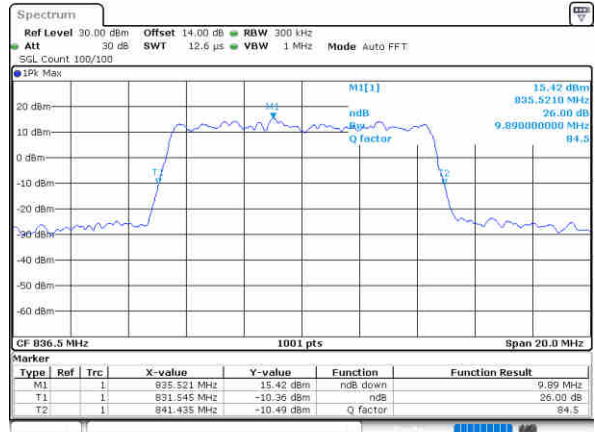

Middle Channel / 10MHz / 64QAM

Date: 26-Aug-2021 18:44:33