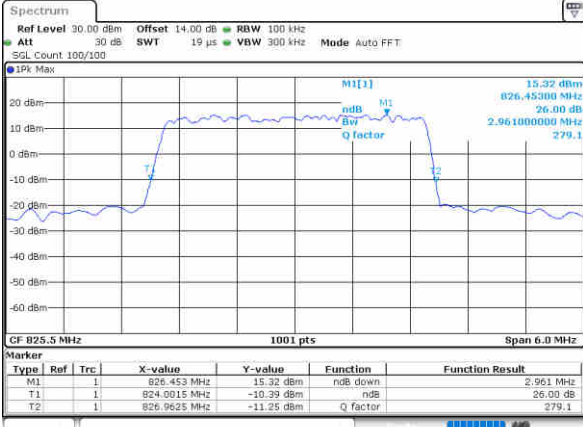

Date: 26\_AUG\_2021 16:28:05

Highest Channel / 1.4MHz / QPSK

Date: 26\_AUG\_2021 16:33:12

Highest Channel / 1.4MHz / 16QAM

Date: 26\_AUG\_2021 16:33:36

LTE Band 5

Lowest Channel / 3MHz / QPSK

Date: 26-Aug-2021 16:15:25