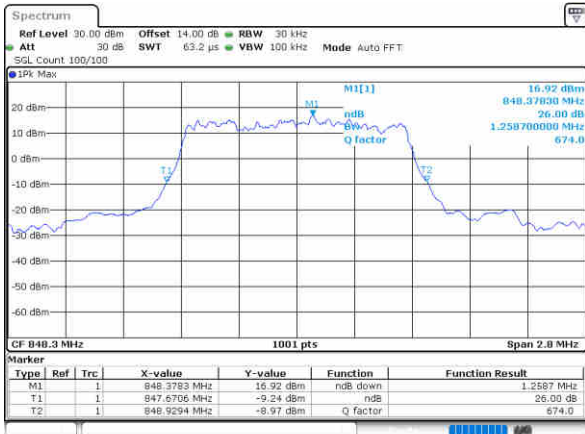

LTE Band 5

Lowest Channel / 1.4MHz / QPSK

Date: 26\_AUG\_2021 16:19:04

Lowest Channel / 1.4MHz / 16QAM

Date: 26\_AUG\_2021 16:18:40

Middle Channel / 1.4MHz / QPSK

Date: 26\_AUG\_2021 16:29:41

Middle Channel / 1.4MHz / 16QAM

Date: 26\_AUG\_2021 16:28:05

Highest Channel / 1.4MHz / QPSK

Date: 26\_AUG\_2021 16:33:12

Highest Channel / 1.4MHz / 16QAM

Date: 26\_AUG\_2021 16:33:36

LTE Band 5

Lowest Channel / 3MHz / QPSK

Date: 26-Aug-2021 16:15:25