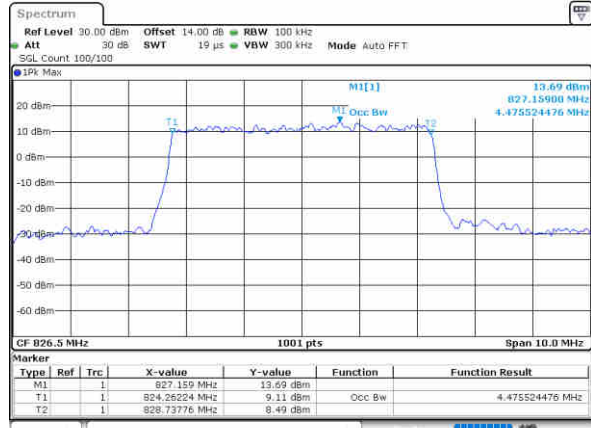

Highest Channel / 3MHz / 16QAM

Date: 26, Aug, 2021 17:19:31

LTE Band 5

Lowest Channel / 5MHz / QPSK

Date: 26-Aug-2021 17:33:30

Lowest Channel / 5MHz / 16QAM

Date: 26-Aug-2021 17:33:54

Middle Channel / 5MHz / QPSK

Date: 26-Aug-2021 17:44:33

Middle Channel / 5MHz / 16QAM

Date: 26-Aug-2021 17:44:55

Highest Channel / 5MHz / QPSK

Date: 26-Aug-2021 17:48:00

Highest Channel / 5MHz / 16QAM

Date: 26-Aug-2021 17:48:25

LTE Band 5