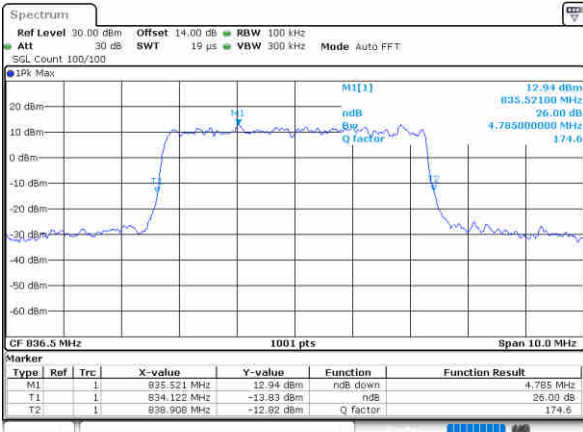

Middle Channel / 5MHz / 64QAM

Date: 26-Aug-2021 18:04:39