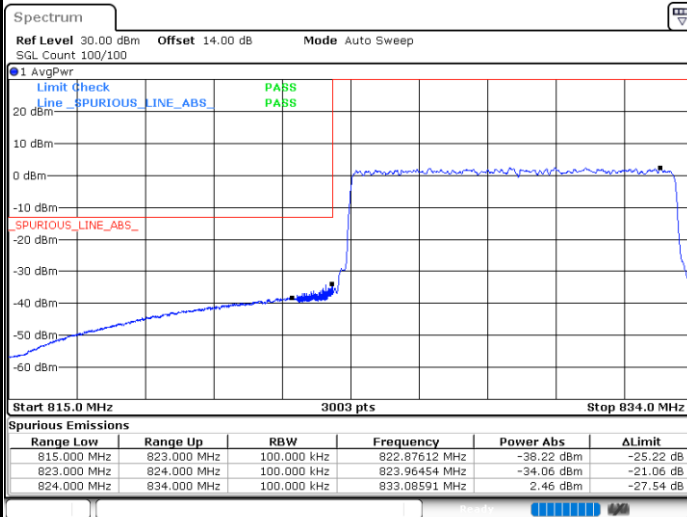

**LTE Band 5 / 5MHz / 64QAM**

LTE Band 5 / 10MHz / QPSK

Lowest Band Edge / 1 RB

Highest Band Edge / 1 RB

Date: 26.AUG.2021 18:13:29

Date: 26.AUG.2021 18:27:59

Lowest Band Edge / Full RB

Highest Band Edge / Full RB

Date: 26.AUG.2021 18:17:14

Date: 26.AUG.2021 18:31:44

LTE Band 5 / 10MHz / 16QAM

Lowest Band Edge / 1 RB

Date: 26.AUG.2021 18:15:21

Highest Band Edge / 1 RB

Date: 26.AUG.2021 18:28:52

Lowest Band Edge / Full RB

Date: 26.AUG.2021 18:19:06

Highest Band Edge / Full RB

Date: 26.AUG.2021 18:33:37

LTE Band 5 / 10MHz / 64QAM

Lowest Band Edge / 1 RB

Date: 26.AUG.2021 18:39:02

Highest Band Edge / 1 RB

Date: 26.AUG.2021 18:46:00

Lowest Band Edge / Full RB

Date: 26.AUG.2021 18:40:55

Highest Band Edge / Full RB

Date: 26.AUG.2021 18:47:52