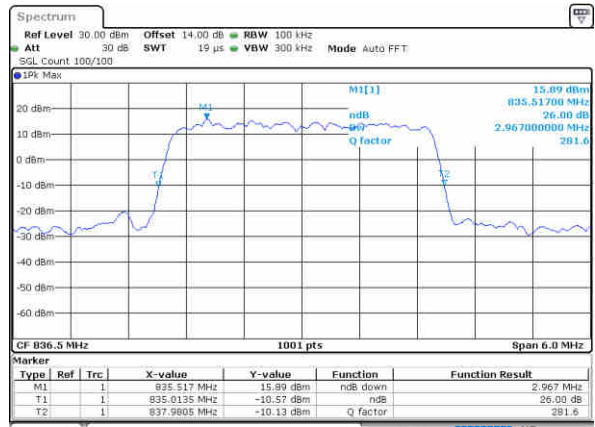

Date: 26\_AUG\_2021 16:28:05

Highest Channel / 1.4MHz / QPSK

Date: 26\_AUG\_2021 16:33:12

Highest Channel / 1.4MHz / 16QAM

Date: 26\_AUG\_2021 16:33:36

LTE Band 5

Lowest Channel / 3MHz / QPSK

Date: 26-Aug-2021 16:15:25

Lowest Channel / 3MHz / 16QAM

Date: 26-Aug-2021 16:15:49

Middle Channel / 3MHz / QPSK

Date: 26-Aug-2021 17:07:25

Middle Channel / 3MHz / 16QAM

Date: 26-Aug-2021 17:07:49

Highest Channel / 3MHz / QPSK

Date: 26-Aug-2021 17:10:55

Highest Channel / 3MHz / 16QAM

Date: 26-Aug-2021 17:11:19

LTE Band 5

Lowest Channel / 5MHz / QPSK

Date: 26, Aug, 2021 17:34:19

Lowest Channel / 5MHz / 16QAM

Date: 26, Aug, 2021 17:34:42

Middle Channel / 5MHz / QPSK