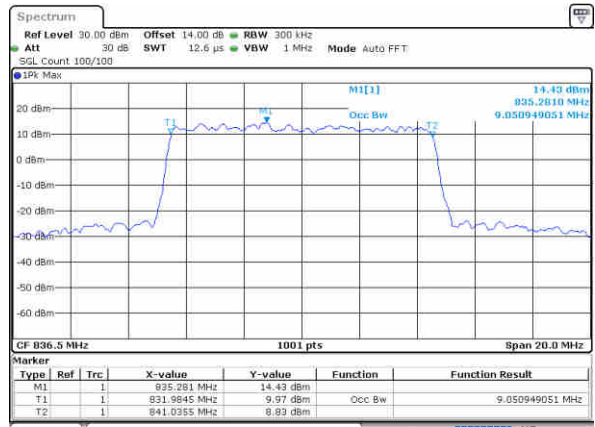

Highest Channel / 3MHz / 64QAM

Date: 26,APR,2021 17:28:07

LTE Band 5

Lowest Channel / 5MHz / 64QAM

Lowest Channel / 10MHz / 64QAM

Middle Channel / 5MHz / 64QAM

Middle Channel / 10MHz / 64QAM

Highest Channel / 5MHz / 64QAM

Highest Channel / 10MHz / 64QAM