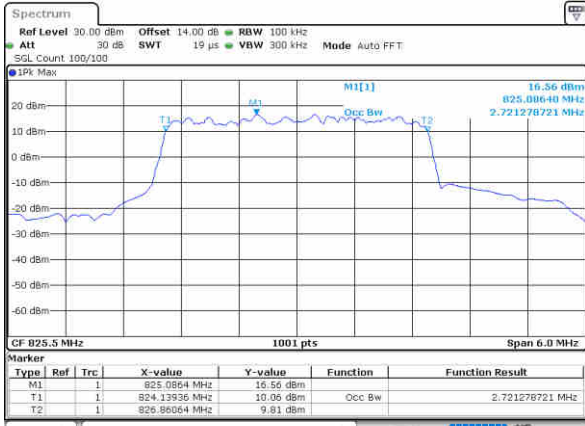

LTE Band 5

Lowest Channel / 1.4MHz / QPSK

Date: 26, Aug, 2021 16:18:01

Lowest Channel / 1.4MHz / 16QAM

Date: 26, Aug, 2021 16:18:25

Middle Channel / 1.4MHz / QPSK

Date: 26, Aug, 2021 16:28:54

Middle Channel / 1.4MHz / 16QAM

Date: 26, Aug, 2021 16:29:19

Highest Channel / 1.4MHz / QPSK

Date: 26, Aug, 2021 16:32:23

Highest Channel / 1.4MHz / 16QAM

Date: 26, Aug, 2021 16:32:48

LTE Band 5

Lowest Channel / 3MHz / QPSK

Date: 26, Aug, 2021 16:55:36