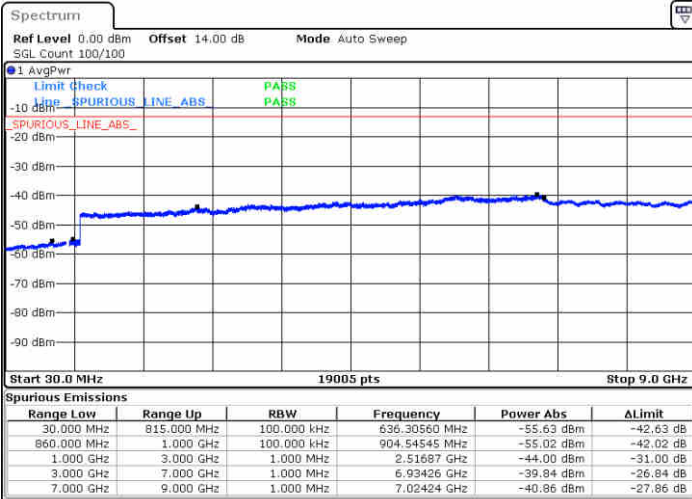

Date: 26.AUG.2021 17:05:16

Lowest Channel / 16QAM

Date: 26.AUG.2021 17:06:14

LTE Band 5 / 3MHz

Middle Channel / QPSK

Date: 26.AUG.2021 17:08:46

Middle Channel / 16QAM

Date: 26.AUG.2021 17:09:43

Highest Channel / QPSK

Date: 26.AUG.2021 17:19:48

Highest Channel / 16QAM

Date: 26.AUG.2021 17:20:46

LTE Band 5 / 5MHz

Lowest Channel / QPSK

Lowest Channel / 16QAM

Date: 26.AUG.2021 17:43:10

Date: 26.AUG.2021 17:44:07

Middle Channel / QPSK

Middle Channel / 16QAM

Date: 26.AUG.2021 17:46:39

Date: 26.AUG.2021 17:47:36

LTE Band 5 / 5MHz

Highest Channel / QPSK

Highest Channel / 16QAM