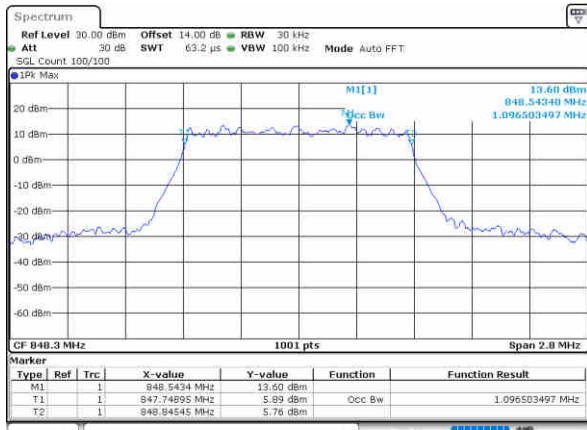

Date: 26, Aug, 2021 18:21:49

Highest Channel / 10MHz / QPSK

Date: 26, Aug, 2021 18:24:55

Highest Channel / 10MHz / 16QAM

Date: 26, Aug, 2021 18:25:19

LTE Band 5

Lowest Channel / 1.4MHz / 64QAM

Date: 26,APR,2021 16:43:26

Lowest Channel / 3MHz / 64QAM

Date: 26,APR,2021 17:21:10

Middle Channel / 1.4MHz / 64QAM

Date: 26,APR,2021 16:48:47

Middle Channel / 3MHz / 64QAM

Date: 26,APR,2021 17:26:31

Highest Channel / 1.4MHz / 64QAM

Date: 26,APR,2021 16:50:23

Highest Channel / 3MHz / 64QAM

Date: 26,APR,2021 17:28:07

LTE Band 5

Lowest Channel / 5MHz / 64QAM

Lowest Channel / 10MHz / 64QAM

Middle Channel / 5MHz / 64QAM

Middle Channel / 10MHz / 64QAM

Highest Channel / 5MHz / 64QAM