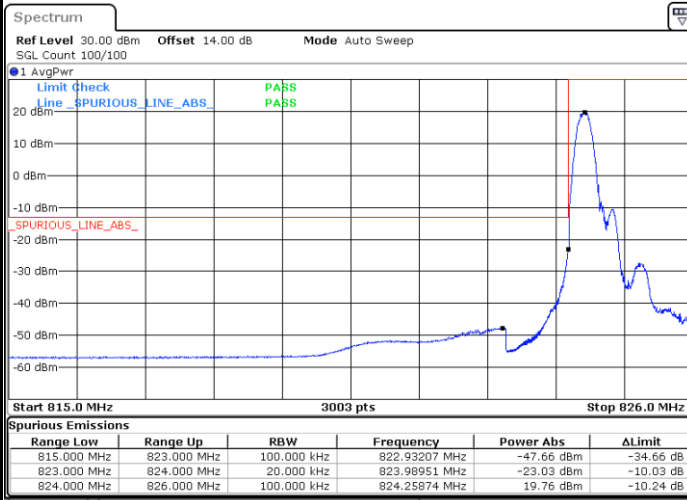

Highest Channel / 10MHz / 64QAM

# Conducted Band Edge

LTE Band 5 / 1.4MHz / 16QAM

Lowest Band Edge / 1 RB

Date: 26.AUG.2021 16:22:50

Highest Band Edge / 1 RB

Date: 26.AUG.2021 16:41:06

Lowest Band Edge / Full RB

Date: 26.AUG.2021 16:26:35

Highest Band Edge / Full RB

Date: 26.AUG.2021 16:37:21

LTE Band 5 / 1.4MHz / 64QAM

Lowest Band Edge / 1 RB

Date: 26.AUG.2021 16:45:33

Highest Band Edge / 1 RB

Date: 26.AUG.2021 16:54:14

Lowest Band Edge / Full RB

Date: 26.AUG.2021 16:47:25

Highest Band Edge / Full RB

Date: 26.AUG.2021 16:52:21

LTE Band 5 / 3MHz / QPSK

Lowest Band Edge / 1RB

Date: 26.AUG.2021 16:58:41

Highest Band Edge / 1 RB

Date: 26.AUG.2021 17:13:13