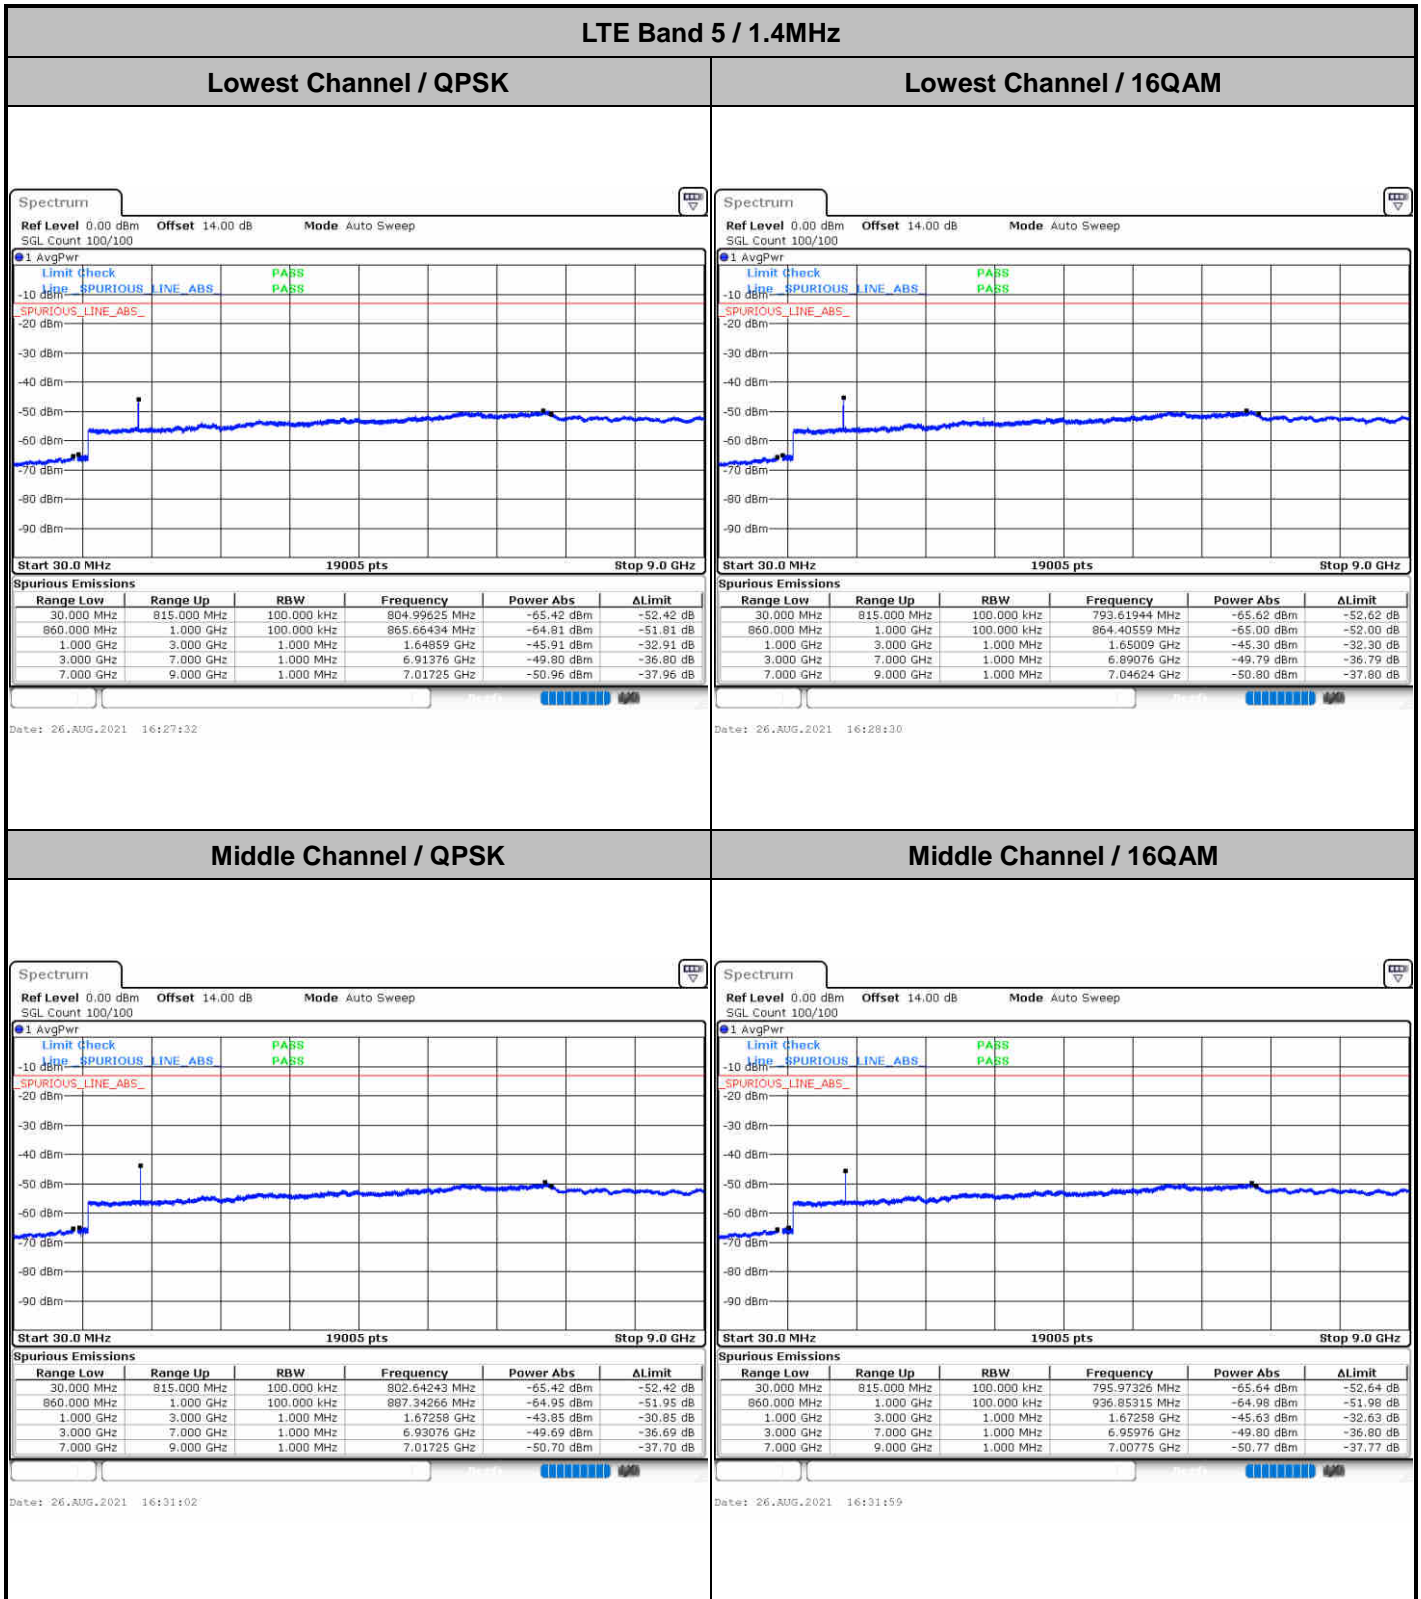

Date: 26.AUG.2021 18:17:14

Date: 26.AUG.2021 18:31:44

LTE Band 5 / 10MHz / 16QAM

Lowest Band Edge / 1 RB

Date: 26.AUG.2021 18:15:21

Highest Band Edge / 1 RB

Date: 26.AUG.2021 18:28:52

Lowest Band Edge / Full RB

Date: 26.AUG.2021 18:19:06

Highest Band Edge / Full RB

Date: 26.AUG.2021 18:33:37

LTE Band 5 / 10MHz / 64QAM

Lowest Band Edge / 1 RB

Date: 26.AUG.2021 18:39:02

Highest Band Edge / 1 RB

Date: 26.AUG.2021 18:46:00

Lowest Band Edge / Full RB

Date: 26.AUG.2021 18:40:55

Highest Band Edge / Full RB

Date: 26.AUG.2021 18:47:52

# Conducted Spurious Emission

LTE Band 5 / 1.4MHz

Highest Channel / QPSK

Date: 26.AUG.2021 16:42:04

Highest Channel / 16QAM

Date: 26.AUG.2021 16:43:01

LTE Band 5 / 3MHz

Lowest Channel / QPSK