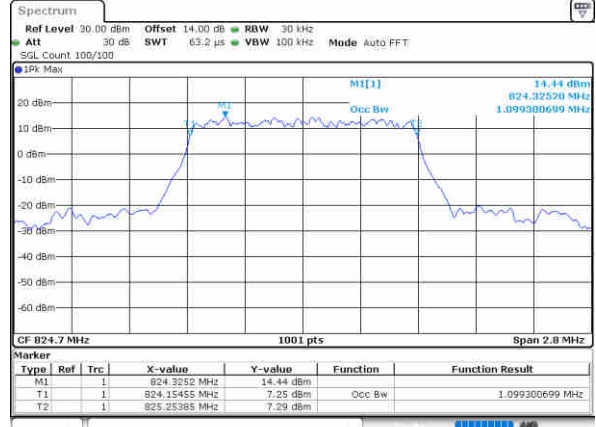

### Occupied Bandwidth

Mode	LTE Band 5 : 99%OBW(MHz)											
BW	1.4MHz		3MHz		5MHz		10MHz		15MHz		20MHz	
Mod.	QPSK	16QAM	QPSK	16QAM	QPSK	16QAM	QPSK	16QAM	QPSK	16QAM	QPSK	16QAM
Lowest CH	1.08	1.10	2.72	2.72	4.49	4.48	9.09	9.05	-	-	-	-
Middle CH	1.09	1.09	2.70	2.69	4.47	4.49	9.03	9.01	-	-	-	-
Highest CH	1.09	1.09	2.70	2.71	4.48	4.48	8.99	9.07	-	-	-	-
Mode	LTE Band 5 : 99%OBW(MHz)											
BW	1.4MHz		3MHz		5MHz		10MHz		15MHz		20MHz	
Mod.	64QAM		64QAM		64QAM		64QAM		64QAM		64QAM	
Lowest CH	1.09	-	2.72	-	4.50	-	9.01	-	-	-	-	-
Middle CH	1.10	-	2.71	-	4.51	-	9.05	-	-	-	-	-
Highest CH	1.10	-	2.69	-	4.48	-	8.95	-	-	-	-	-

LTE Band 5

Lowest Channel / 1.4MHz / QPSK

Date: 26, Aug, 2021 16:18:01

Lowest Channel / 1.4MHz / 16QAM

Date: 26, Aug, 2021 16:18:25

Middle Channel / 1.4MHz / QPSK

Date: 26, Aug, 2021 16:28:54

Middle Channel / 1.4MHz / 16QAM

Date: 26, Aug, 2021 16:29:19

Highest Channel / 1.4MHz / QPSK

Date: 26, Aug, 2021 16:32:23

Highest Channel / 1.4MHz / 16QAM

Date: 26, Aug, 2021 16:32:48

LTE Band 5

Lowest Channel / 3MHz / QPSK

Date: 26, Aug, 2021 16:55:36