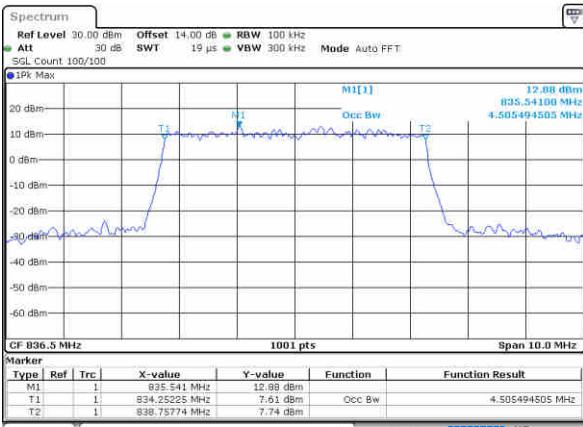

Highest Channel / 3MHz / 64QAM

Date: 26,APR,2021 17:28:07

LTE Band 5

Lowest Channel / 5MHz / 64QAM

Lowest Channel / 10MHz / 64QAM

Middle Channel / 5MHz / 64QAM

Middle Channel / 10MHz / 64QAM

Highest Channel / 5MHz / 64QAM

Highest Channel / 10MHz / 64QAM