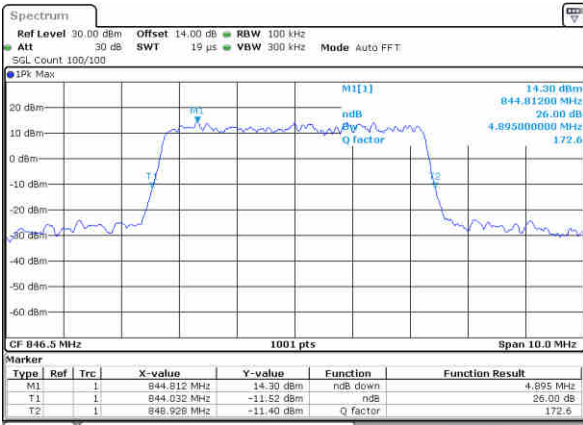

Highest Channel / 5MHz / QPSK

Date: 26, Aug, 2021 17:49:48