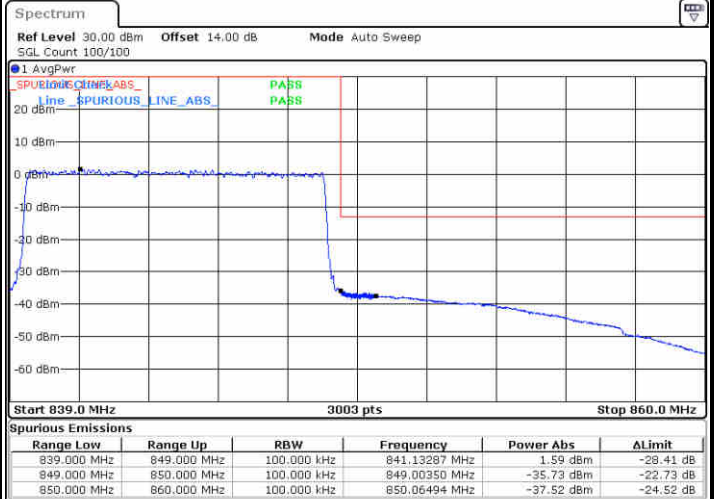

**LTE Band 5 / 5MHz / 64QAM**

LTE Band 5 / 10MHz / QPSK

Lowest Band Edge / 1 RB

Highest Band Edge / 1 RB

Date: 26.AUG.2021 18:13:29

Date: 26.AUG.2021 18:27:59

Lowest Band Edge / Full RB

Highest Band Edge / Full RB

Date: 26.AUG.2021 18:17:14

Date: 26.AUG.2021 18:31:44

LTE Band 5 / 10MHz / 16QAM

Lowest Band Edge / 1 RB

Date: 26.AUG.2021 18:15:21

Highest Band Edge / 1 RB

Date: 26.AUG.2021 18:28:52

Lowest Band Edge / Full RB

Date: 26.AUG.2021 18:19:06

Highest Band Edge / Full RB

Date: 26.AUG.2021 18:33:37

LTE Band 5 / 10MHz / 64QAM

Lowest Band Edge / 1 RB

Date: 26.AUG.2021 18:39:02

Highest Band Edge / 1 RB

Date: 26.AUG.2021 18:46:00

Lowest Band Edge / Full RB

Date: 26.AUG.2021 18:40:55

Highest Band Edge / Full RB

Date: 26.AUG.2021 18:47:52