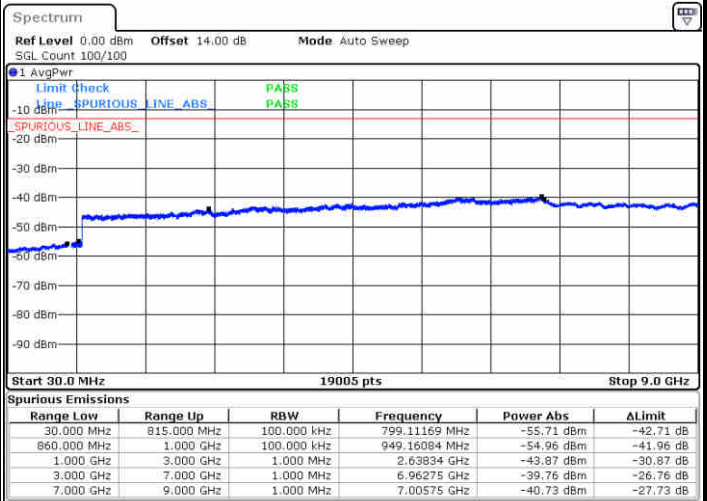

Highest Channel / QPSK

Date: 26.AUG.2021 17:19:48

Highest Channel / 16QAM

Date: 26.AUG.2021 17:20:46

LTE Band 5 / 5MHz

Lowest Channel / QPSK

Lowest Channel / 16QAM

Date: 26.AUG.2021 17:43:10

Date: 26.AUG.2021 17:44:07

Middle Channel / QPSK

Middle Channel / 16QAM

Date: 26.AUG.2021 17:46:39

Date: 26.AUG.2021 17:47:36

LTE Band 5 / 5MHz

Highest Channel / QPSK

Highest Channel / 16QAM

LTE Band 5 / 10MHz

Lowest Channel / QPSK

Lowest Channel / 16QAM

LTE Band 5 / 10MHz

Middle Channel / QPSK

Middle Channel / 16QAM

Date: 26.AUG.2021 18:23:34

Date: 26.AUG.2021 18:24:31

Highest Channel / QPSK

Highest Channel / 16QAM

Date: 26.AUG.2021 18:34:34

Date: 26.AUG.2021 18:35:32