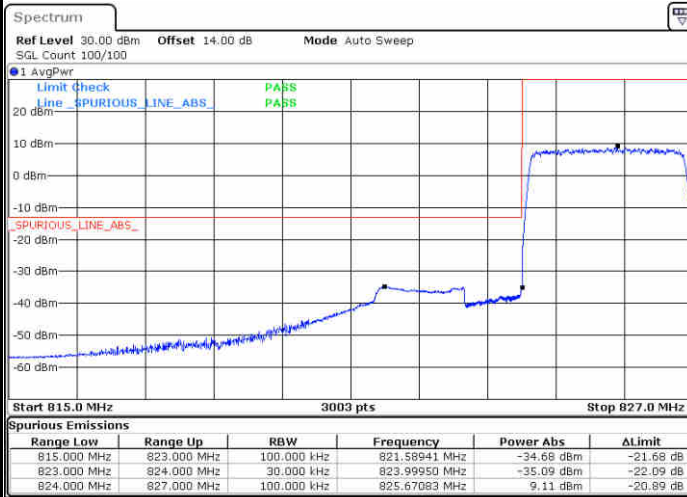

Highest Band Edge / Full RB

Date: 26.AUG.2021 16:37:21

LTE Band 5 / 1.4MHz / 64QAM

Lowest Band Edge / 1 RB

Date: 26.AUG.2021 16:45:33

Highest Band Edge / 1 RB

Date: 26.AUG.2021 16:54:14

Lowest Band Edge / Full RB

Date: 26.AUG.2021 16:47:25

Highest Band Edge / Full RB

Date: 26.AUG.2021 16:52:21

LTE Band 5 / 3MHz / QPSK

Lowest Band Edge / 1RB

Date: 26.AUG.2021 16:58:41

Highest Band Edge / 1 RB

Date: 26.AUG.2021 17:13:13

Lowest Band Edge / Full RB

Date: 26.AUG.2021 17:02:26

Highest Band Edge / Full RB

Date: 26.AUG.2021 17:16:58

LTE Band 5 / 3MHz / 16QAM

Lowest Band Edge / 1 RB

Highest Band Edge / 1 RB

Lowest Band Edge / Full RB

Highest Band Edge / Full RB

LTE Band 5 / 3MHz / 64QAM

Lowest Band Edge / 1 RB

Highest Band Edge / 1 RB

Lowest Band Edge / Full RB

Highest Band Edge / Full RB

LTE Band 5 / 5MHz / QPSK

Lowest Band Edge / 1 RB