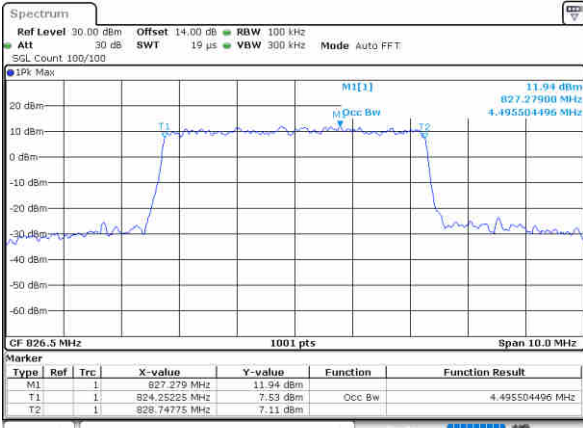

Highest Channel / 3MHz / 64QAM

Date: 26,APR,2021 17:28:07

LTE Band 5

Lowest Channel / 5MHz / 64QAM

Lowest Channel / 10MHz / 64QAM

Middle Channel / 5MHz / 64QAM

Middle Channel / 10MHz / 64QAM

Highest Channel / 5MHz / 64QAM

Highest Channel / 10MHz / 64QAM