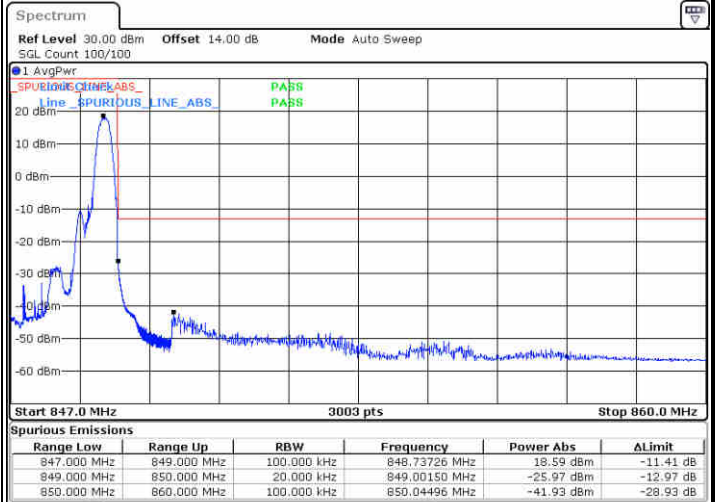

# Conducted Band Edge

LTE Band 5 / 1.4MHz / 16QAM

Lowest Band Edge / 1 RB

Date: 26.AUG.2021 16:22:50

Highest Band Edge / 1 RB

Date: 26.AUG.2021 16:41:06

Lowest Band Edge / Full RB

Date: 26.AUG.2021 16:26:35

Highest Band Edge / Full RB

Date: 26.AUG.2021 16:37:21

LTE Band 5 / 1.4MHz / 64QAM

Lowest Band Edge / 1 RB

Date: 26.AUG.2021 16:45:33

Highest Band Edge / 1 RB

Date: 26.AUG.2021 16:54:14

Lowest Band Edge / Full RB

Date: 26.AUG.2021 16:47:25

Highest Band Edge / Full RB

Date: 26.AUG.2021 16:52:21

LTE Band 5 / 3MHz / QPSK

Lowest Band Edge / 1RB

Date: 26.AUG.2021 16:58:41

Highest Band Edge / 1 RB

Date: 26.AUG.2021 17:13:13

Lowest Band Edge / Full RB

Date: 26.AUG.2021 17:02:26

Highest Band Edge / Full RB

Date: 26.AUG.2021 17:16:58

LTE Band 5 / 3MHz / 16QAM

Lowest Band Edge / 1 RB

Highest Band Edge / 1 RB

Lowest Band Edge / Full RB