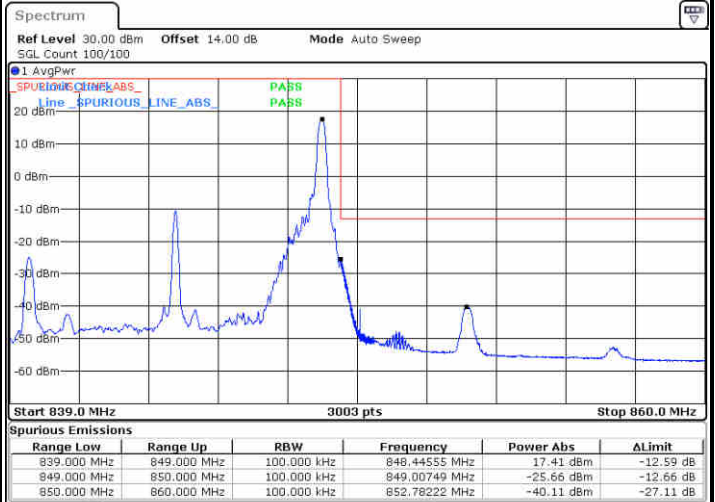

**LTE Band 5 / 5MHz / 64QAM**

LTE Band 5 / 10MHz / QPSK

Lowest Band Edge / 1 RB

Highest Band Edge / 1 RB

Date: 26.AUG.2021 18:13:29

Date: 26.AUG.2021 18:27:59

Lowest Band Edge / Full RB

Highest Band Edge / Full RB

Date: 26.AUG.2021 18:17:14

Date: 26.AUG.2021 18:31:44

LTE Band 5 / 10MHz / 16QAM

Lowest Band Edge / 1 RB

Date: 26.AUG.2021 18:15:21

Highest Band Edge / 1 RB

Date: 26.AUG.2021 18:28:52

Lowest Band Edge / Full RB

Date: 26.AUG.2021 18:19:06

Highest Band Edge / Full RB

Date: 26.AUG.2021 18:33:37

LTE Band 5 / 10MHz / 64QAM

Lowest Band Edge / 1 RB

Date: 26.AUG.2021 18:39:02

Highest Band Edge / 1 RB

Date: 26.AUG.2021 18:46:00

Lowest Band Edge / Full RB

Date: 26.AUG.2021 18:40:55

Highest Band Edge / Full RB

Date: 26.AUG.2021 18:47:52