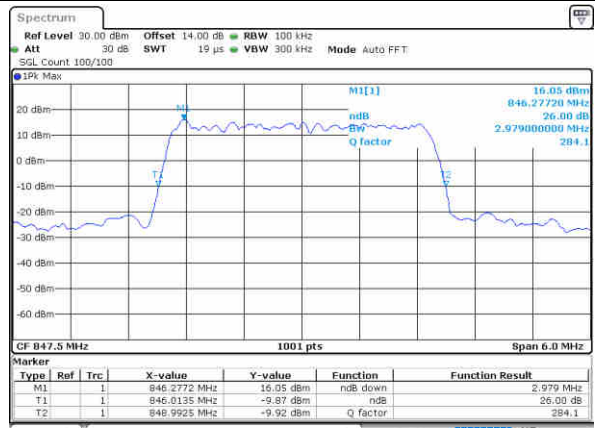

Highest Channel / 3MHz / 16QAM

Date: 26-Aug-2021 17:11:19

LTE Band 5

Lowest Channel / 5MHz / QPSK

Date: 26, Aug, 2021 17:34:19

Lowest Channel / 5MHz / 16QAM

Date: 26, Aug, 2021 17:34:42

Middle Channel / 5MHz / QPSK