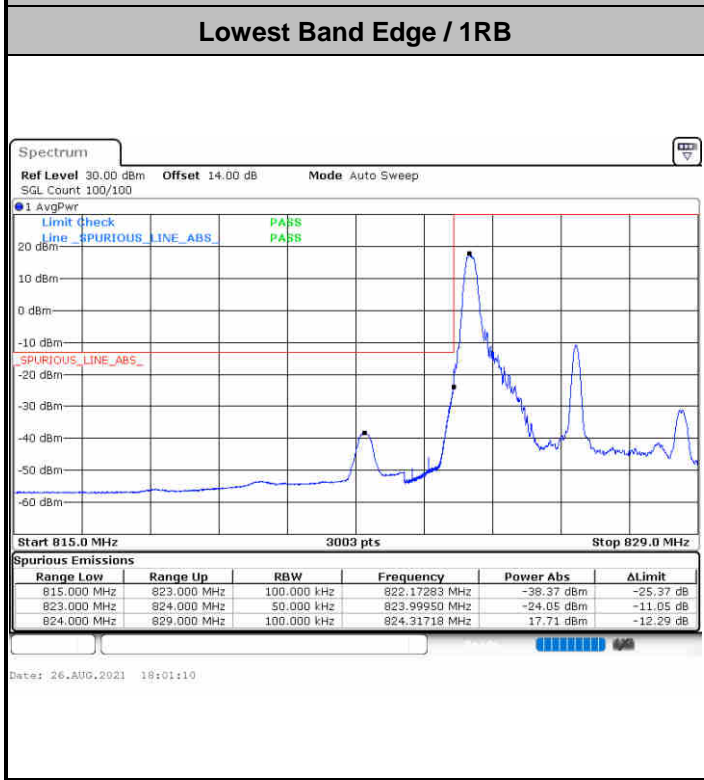

Date: 26.AUG.2021 17:36:34

Highest Band Edge / 1 RB

Date: 26.AUG.2021 17:51:05

Lowest Band Edge / Full RB

Date: 26.AUG.2021 17:40:20

Highest Band Edge / Full RB

Date: 26.AUG.2021 17:54:50

LTE Band 5 / 5MHz / 16QAM

Lowest Band Edge / 1RB

Date: 26.AUG.2021 17:38:27

Highest Band Edge / 1 RB

Date: 26.AUG.2021 17:52:58

Lowest Band Edge / Full RB

Date: 26.AUG.2021 17:42:12

Highest Band Edge / Full RB

Date: 26.AUG.2021 17:56:43

**LTE Band 5 / 5MHz / 64QAM**

LTE Band 5 / 10MHz / QPSK

Lowest Band Edge / 1 RB

Highest Band Edge / 1 RB

Date: 26.AUG.2021 18:13:29

Date: 26.AUG.2021 18:27:59

Lowest Band Edge / Full RB

Highest Band Edge / Full RB

Date: 26.AUG.2021 18:17:14

Date: 26.AUG.2021 18:31:44

LTE Band 5 / 10MHz / 16QAM

Lowest Band Edge / 1 RB

Date: 26.AUG.2021 18:15:21

Highest Band Edge / 1 RB

Date: 26.AUG.2021 18:28:52

Lowest Band Edge / Full RB