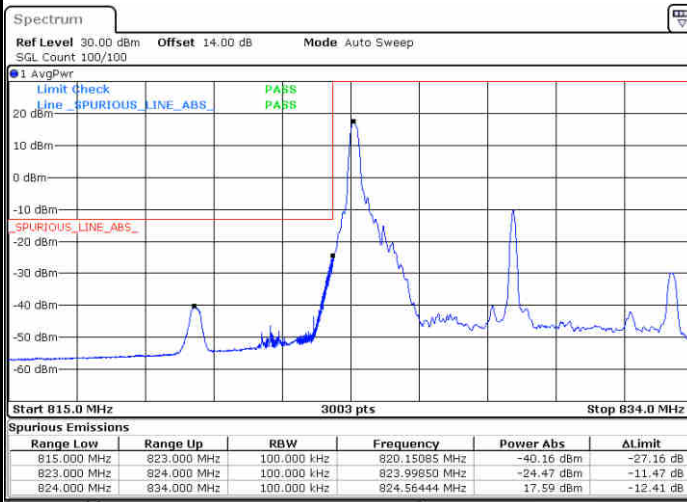

**LTE Band 5 / 5MHz / 64QAM**

LTE Band 5 / 10MHz / QPSK

Lowest Band Edge / 1 RB

Highest Band Edge / 1 RB

Date: 26.AUG.2021 18:13:29

Date: 26.AUG.2021 18:27:59

Lowest Band Edge / Full RB

Highest Band Edge / Full RB

Date: 26.AUG.2021 18:17:14

Date: 26.AUG.2021 18:31:44

LTE Band 5 / 10MHz / 16QAM

Lowest Band Edge / 1 RB

Date: 26.AUG.2021 18:15:21

Highest Band Edge / 1 RB

Date: 26.AUG.2021 18:28:52

Lowest Band Edge / Full RB

Date: 26.AUG.2021 18:19:06

Highest Band Edge / Full RB

Date: 26.AUG.2021 18:33:37

LTE Band 5 / 10MHz / 64QAM

Lowest Band Edge / 1 RB

Date: 26.AUG.2021 18:39:02

Highest Band Edge / 1 RB

Date: 26.AUG.2021 18:46:00

Lowest Band Edge / Full RB

Date: 26.AUG.2021 18:40:55

Highest Band Edge / Full RB

Date: 26.AUG.2021 18:47:52