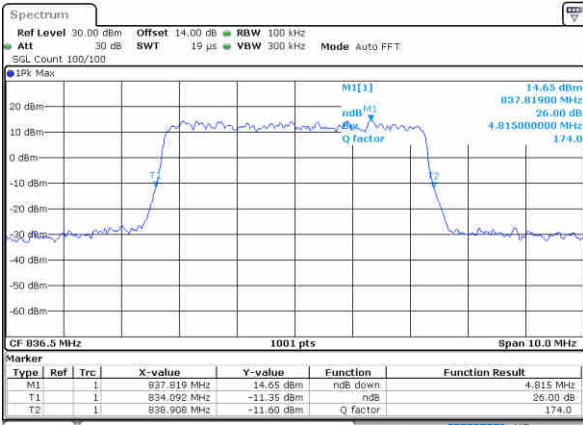

Highest Channel / 3MHz / 16QAM

Date: 26-Aug-2021 17:11:19

LTE Band 5

Lowest Channel / 5MHz / QPSK

Date: 26, Aug, 2021 17:34:19

Lowest Channel / 5MHz / 16QAM

Date: 26, Aug, 2021 17:34:42

Middle Channel / 5MHz / QPSK