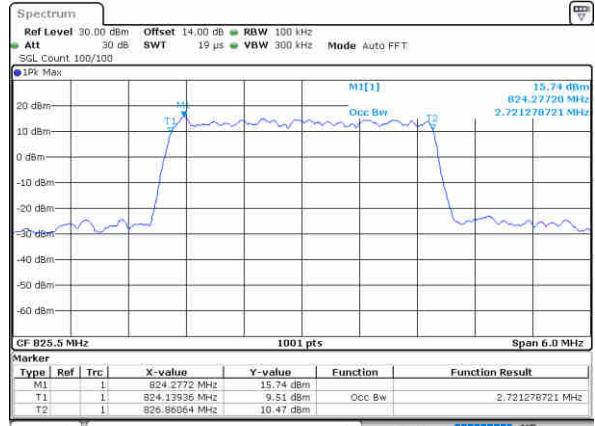

Lowest Channel / 3MHz / 16QAM

Date: 26, Aug, 2021 16:56:01