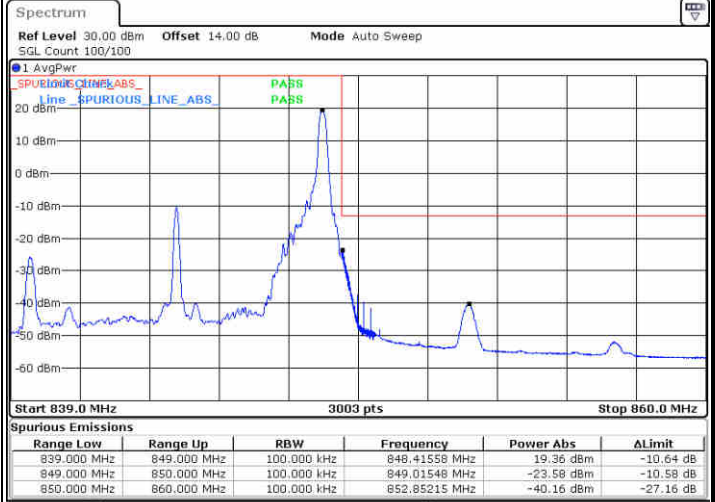

Lowest Band Edge / 1RB

Date: 26.AUG.2021 17:38:27

Highest Band Edge / 1 RB

Date: 26.AUG.2021 17:52:58

Lowest Band Edge / Full RB

Date: 26.AUG.2021 17:42:12

Highest Band Edge / Full RB

Date: 26.AUG.2021 17:56:43

**LTE Band 5 / 5MHz / 64QAM**

LTE Band 5 / 10MHz / QPSK

Lowest Band Edge / 1 RB

Highest Band Edge / 1 RB

Date: 26.AUG.2021 18:13:29

Date: 26.AUG.2021 18:27:59

Lowest Band Edge / Full RB

Highest Band Edge / Full RB

Date: 26.AUG.2021 18:17:14

Date: 26.AUG.2021 18:31:44

LTE Band 5 / 10MHz / 16QAM

Lowest Band Edge / 1 RB

Date: 26.AUG.2021 18:15:21

Highest Band Edge / 1 RB

Date: 26.AUG.2021 18:28:52

Lowest Band Edge / Full RB

Date: 26.AUG.2021 18:19:06

Highest Band Edge / Full RB

Date: 26.AUG.2021 18:33:37

LTE Band 5 / 10MHz / 64QAM

Lowest Band Edge / 1 RB

Date: 26.AUG.2021 18:39:02

Highest Band Edge / 1 RB

Date: 26.AUG.2021 18:46:00