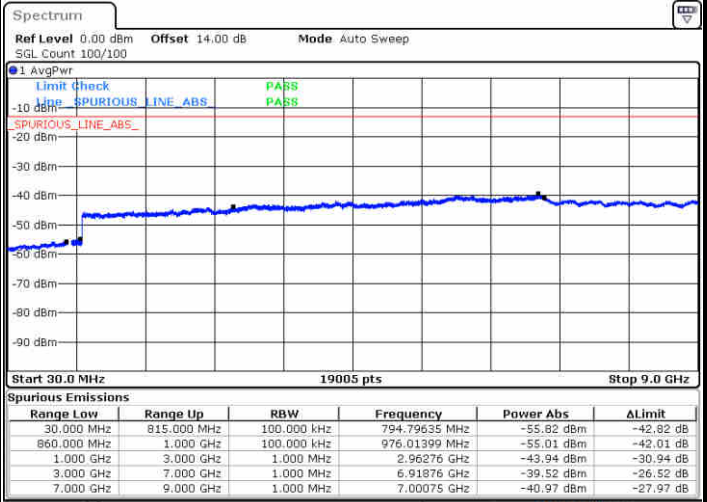

Highest Channel / QPSK

Date: 26.AUG.2021 17:19:48

Highest Channel / 16QAM

Date: 26.AUG.2021 17:20:46

LTE Band 5 / 5MHz

Lowest Channel / QPSK

Lowest Channel / 16QAM

Date: 26.AUG.2021 17:43:10

Date: 26.AUG.2021 17:44:07

Middle Channel / QPSK

Middle Channel / 16QAM

Date: 26.AUG.2021 17:46:39

Date: 26.AUG.2021 17:47:36

LTE Band 5 / 5MHz

Highest Channel / QPSK

Highest Channel / 16QAM

LTE Band 5 / 10MHz

Lowest Channel / QPSK

Lowest Channel / 16QAM

LTE Band 5 / 10MHz

Middle Channel / QPSK

Middle Channel / 16QAM

Date: 26.AUG.2021 18:23:34

Date: 26.AUG.2021 18:24:31

Highest Channel / QPSK

Highest Channel / 16QAM

Date: 26.AUG.2021 18:34:34

Date: 26.AUG.2021 18:35:32