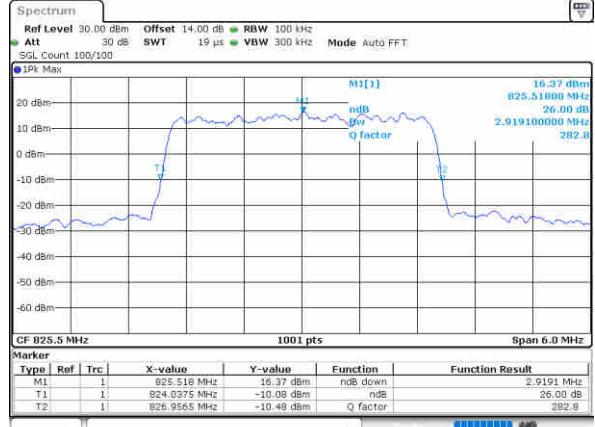

Lowest Channel / 3MHz / 16QAM

Date: 26-Aug-2021 16:15:49