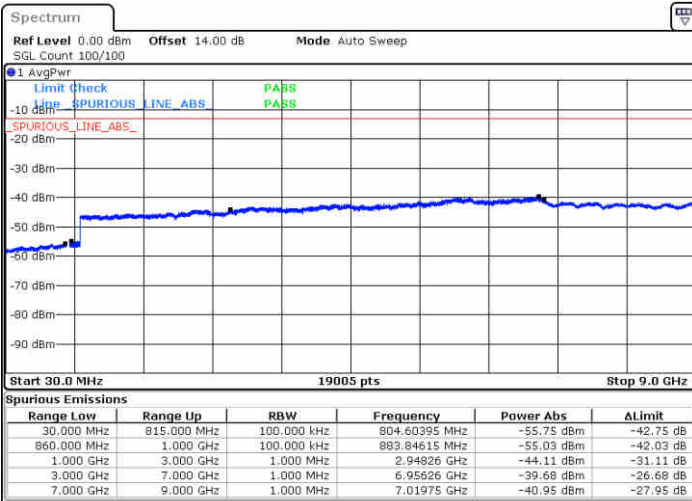

Highest Channel / QPSK

Date: 26.AUG.2021 17:19:48

Highest Channel / 16QAM

Date: 26.AUG.2021 17:20:46

LTE Band 5 / 5MHz

Lowest Channel / QPSK

Lowest Channel / 16QAM

Date: 26.AUG.2021 17:43:10

Date: 26.AUG.2021 17:44:07

Middle Channel / QPSK

Middle Channel / 16QAM

Date: 26.AUG.2021 17:46:39

Date: 26.AUG.2021 17:47:36

LTE Band 5 / 5MHz

Highest Channel / QPSK

Highest Channel / 16QAM

LTE Band 5 / 10MHz

Lowest Channel / QPSK

Lowest Channel / 16QAM

LTE Band 5 / 10MHz

Middle Channel / QPSK

Middle Channel / 16QAM

Date: 26.AUG.2021 18:23:34

Date: 26.AUG.2021 18:24:31

Highest Channel / QPSK

Highest Channel / 16QAM

Date: 26.AUG.2021 18:34:34

Date: 26.AUG.2021 18:35:32