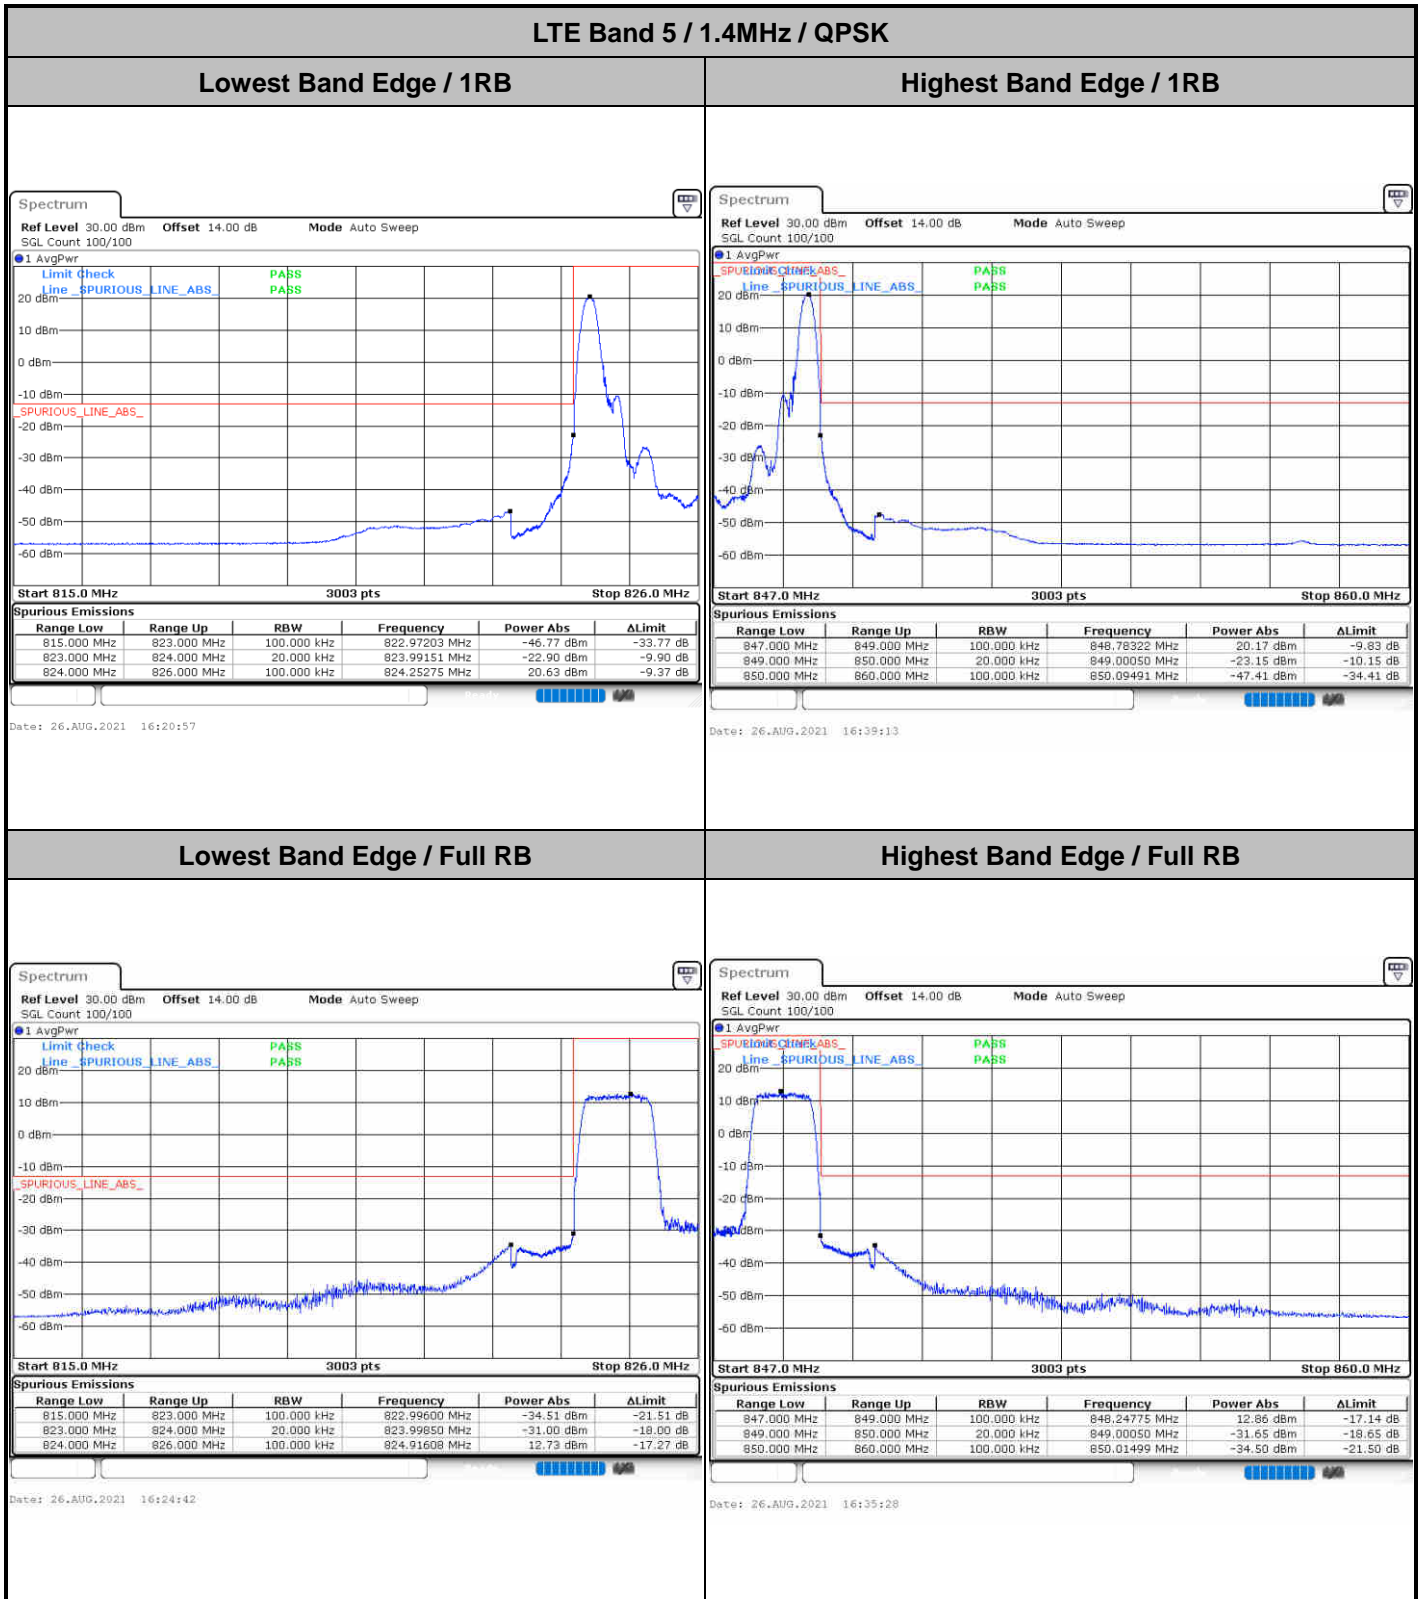

Highest Channel / 3MHz / 64QAM

Date: 26,APR,2021 17:28:07

LTE Band 5

Lowest Channel / 5MHz / 64QAM

Lowest Channel / 10MHz / 64QAM

Middle Channel / 5MHz / 64QAM

Middle Channel / 10MHz / 64QAM

Highest Channel / 5MHz / 64QAM

# Conducted Band Edge

LTE Band 5 / 1.4MHz / 16QAM

Lowest Band Edge / 1 RB

Date: 26.AUG.2021 16:22:50

Highest Band Edge / 1 RB

Date: 26.AUG.2021 16:41:06

Lowest Band Edge / Full RB

Date: 26.AUG.2021 16:26:35