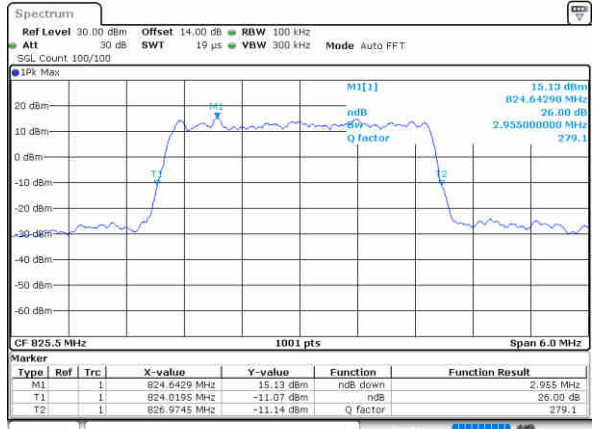

Date: 26, Aug, 2021 18:22:36

Highest Channel / 10MHz / QPSK

Date: 26, Aug, 2021 18:25:43

Highest Channel / 10MHz / 16QAM

Date: 26, Aug, 2021 18:26:07

LTE Band 5

Lowest Channel / 1.4MHz / 64QAM

Date: 26, Aug, 2021 16:43:41

Lowest Channel / 3MHz / 64QAM

Date: 26, Aug, 2021 17:21:25

Middle Channel / 1.4MHz / 64QAM

Date: 26, Aug, 2021 16:49:01

Middle Channel / 3MHz / 64QAM

Date: 26, Aug, 2021 17:26:46

Highest Channel / 1.4MHz / 64QAM