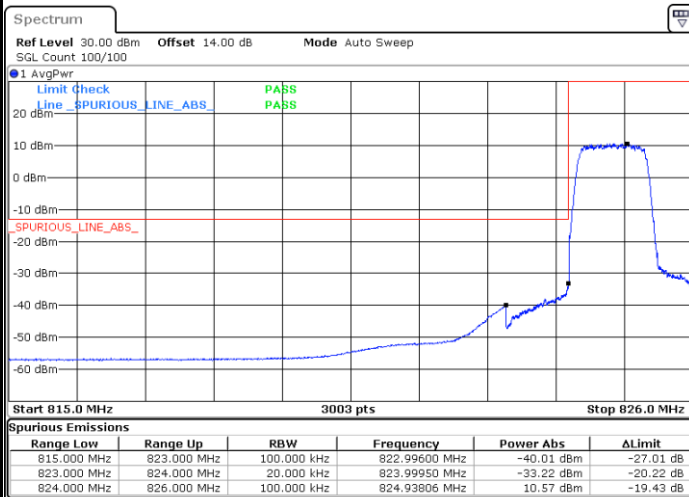

# Conducted Band Edge

LTE Band 5 / 1.4MHz / 16QAM

Lowest Band Edge / 1 RB

Date: 26.AUG.2021 16:22:50

Highest Band Edge / 1 RB

Date: 26.AUG.2021 16:41:06

Lowest Band Edge / Full RB

Date: 26.AUG.2021 16:26:35

Highest Band Edge / Full RB

Date: 26.AUG.2021 16:37:21

LTE Band 5 / 1.4MHz / 64QAM

Lowest Band Edge / 1 RB

Date: 26.AUG.2021 16:45:33

Highest Band Edge / 1 RB

Date: 26.AUG.2021 16:54:14

Lowest Band Edge / Full RB

Date: 26.AUG.2021 16:47:25

Highest Band Edge / Full RB

Date: 26.AUG.2021 16:52:21

LTE Band 5 / 3MHz / QPSK

Lowest Band Edge / 1RB

Date: 26.AUG.2021 16:58:41

Highest Band Edge / 1 RB

Date: 26.AUG.2021 17:13:13

Lowest Band Edge / Full RB

Date: 26.AUG.2021 17:02:26

Highest Band Edge / Full RB

Date: 26.AUG.2021 17:16:58

LTE Band 5 / 3MHz / 16QAM

Lowest Band Edge / 1 RB

Highest Band Edge / 1 RB

Lowest Band Edge / Full RB