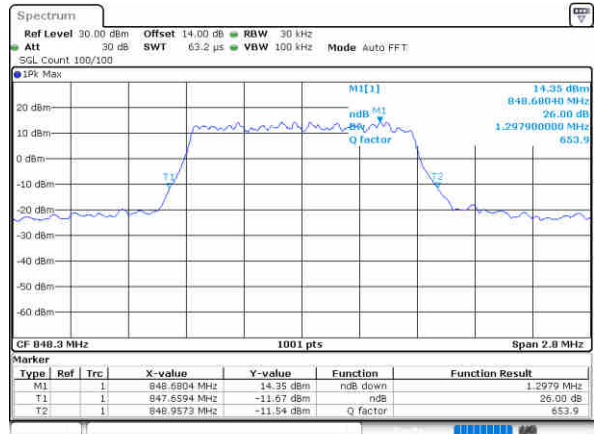

Highest Channel / 1.4MHz / 16QAM

Date: 26_AUG_2021 16:33:36