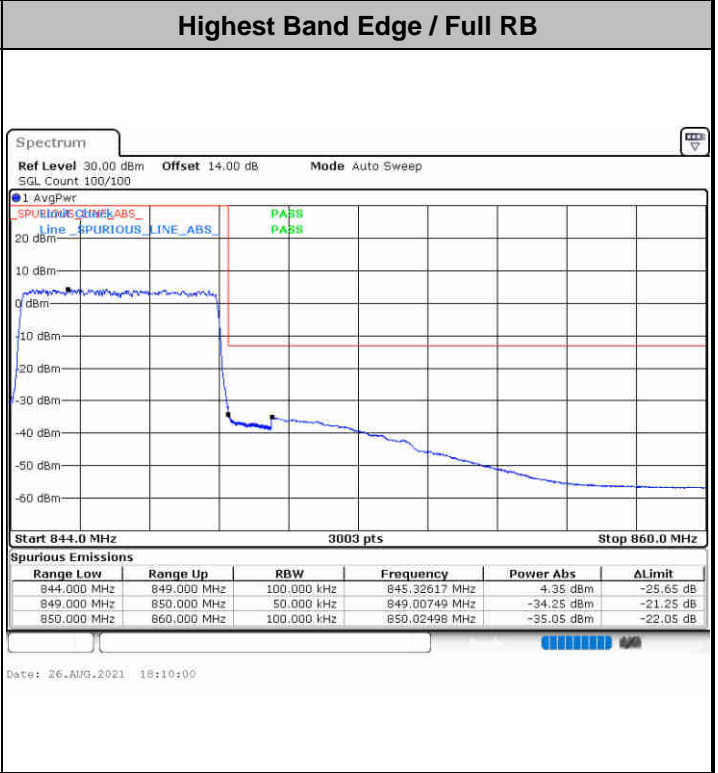

Date: 26.AUG.2021 17:36:34

Highest Band Edge / 1 RB

Date: 26.AUG.2021 17:51:05

Lowest Band Edge / Full RB

Date: 26.AUG.2021 17:40:20

Highest Band Edge / Full RB

Date: 26.AUG.2021 17:54:50

LTE Band 5 / 5MHz / 16QAM

Lowest Band Edge / 1RB

Date: 26.AUG.2021 17:38:27

Highest Band Edge / 1 RB

Date: 26.AUG.2021 17:52:58

Lowest Band Edge / Full RB

Date: 26.AUG.2021 17:42:12

Highest Band Edge / Full RB

Date: 26.AUG.2021 17:56:43

**LTE Band 5 / 5MHz / 64QAM**

LTE Band 5 / 10MHz / QPSK

Lowest Band Edge / 1 RB

Highest Band Edge / 1 RB

Date: 26.AUG.2021 18:13:29

Date: 26.AUG.2021 18:27:59

Lowest Band Edge / Full RB

Highest Band Edge / Full RB

Date: 26.AUG.2021 18:17:14

Date: 26.AUG.2021 18:31:44

LTE Band 5 / 10MHz / 16QAM

Lowest Band Edge / 1 RB

Date: 26.AUG.2021 18:15:21

Highest Band Edge / 1 RB

Date: 26.AUG.2021 18:28:52

Lowest Band Edge / Full RB