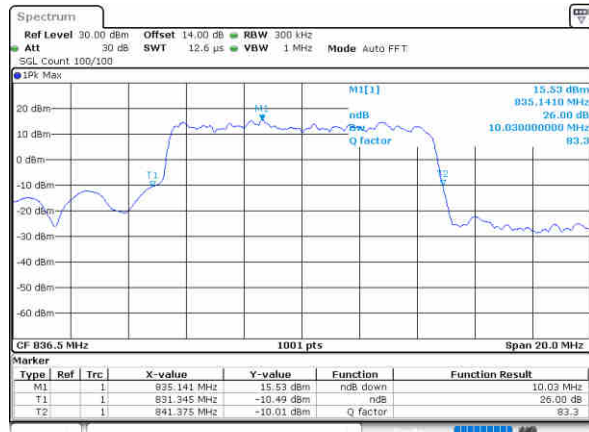

LTE Band 5

Lowest Channel / 10MHz / QPSK

Date: 26, Aug, 2021 18:11:12

Lowest Channel / 10MHz / 16QAM

Date: 26, Aug, 2021 18:11:36

Middle Channel / 10MHz / QPSK

Date: 26, Aug, 2021 18:22:12

Middle Channel / 10MHz / 16QAM

Date: 26, Aug, 2021 18:22:36

Highest Channel / 10MHz / QPSK

Date: 26, Aug, 2021 18:25:43

Highest Channel / 10MHz / 16QAM

Date: 26, Aug, 2021 18:26:07

LTE Band 5

Lowest Channel / 1.4MHz / 64QAM

Date: 26, Aug, 2021 16:43:41