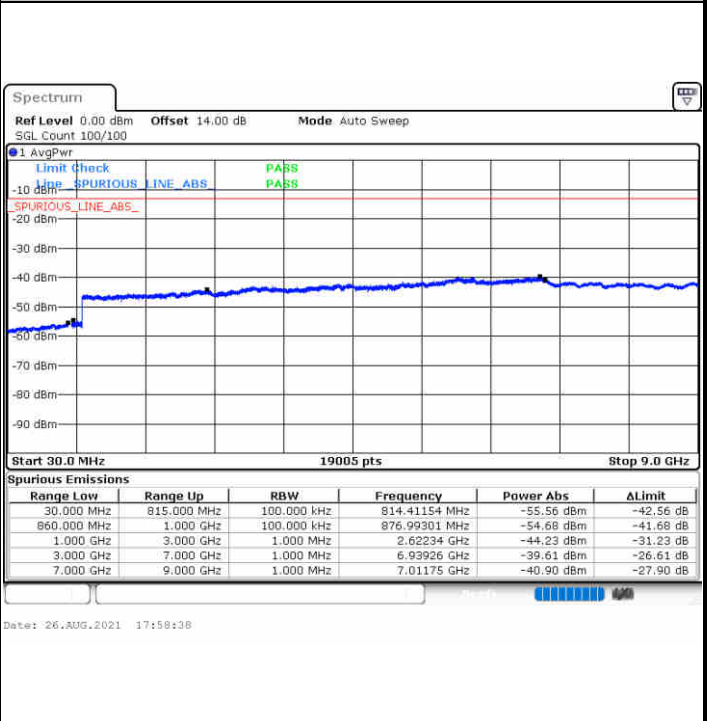

Highest Channel / QPSK

Date: 26.AUG.2021 17:19:48

Highest Channel / 16QAM

Date: 26.AUG.2021 17:20:46

LTE Band 5 / 5MHz

Lowest Channel / QPSK

Lowest Channel / 16QAM

Date: 26.AUG.2021 17:43:10

Date: 26.AUG.2021 17:44:07

Middle Channel / QPSK

Middle Channel / 16QAM

Date: 26.AUG.2021 17:46:39

Date: 26.AUG.2021 17:47:36

LTE Band 5 / 5MHz

Highest Channel / QPSK

Highest Channel / 16QAM

LTE Band 5 / 10MHz

Lowest Channel / QPSK

Lowest Channel / 16QAM

LTE Band 5 / 10MHz

Middle Channel / QPSK

Middle Channel / 16QAM

Date: 26.AUG.2021 18:23:34

Date: 26.AUG.2021 18:24:31