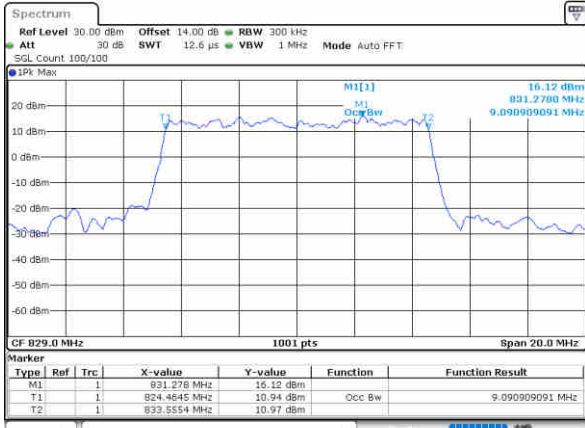

LTE Band 5

Lowest Channel / 10MHz / QPSK

Date: 26, Aug, 2021 18:19:24