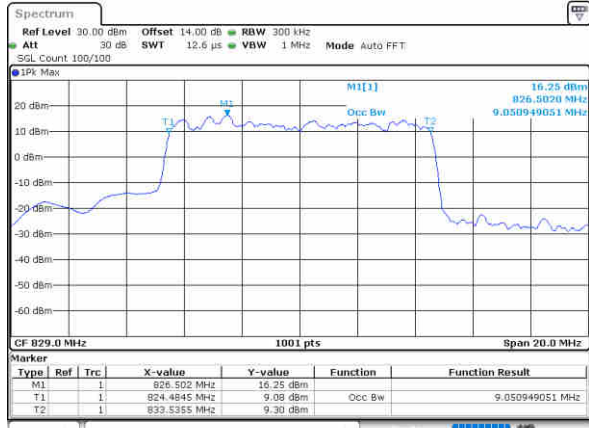

Lowest Channel / 10MHz / 16QAM

Date: 26, Aug, 2021 18:19:48