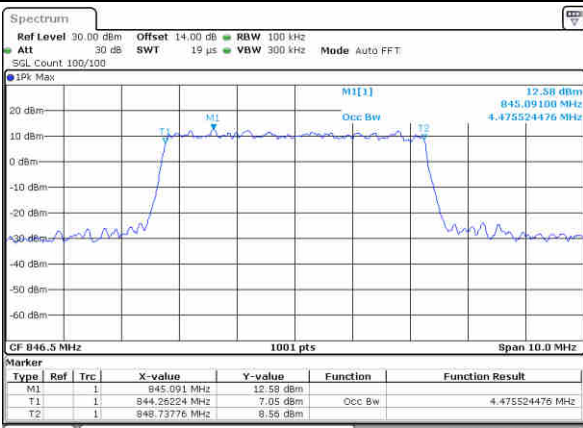

Highest Channel / 3MHz / 64QAM

Date: 26,APR,2021 17:28:07

LTE Band 5

Lowest Channel / 5MHz / 64QAM

Lowest Channel / 10MHz / 64QAM

Middle Channel / 5MHz / 64QAM

Middle Channel / 10MHz / 64QAM

Highest Channel / 5MHz / 64QAM

Highest Channel / 10MHz / 64QAM