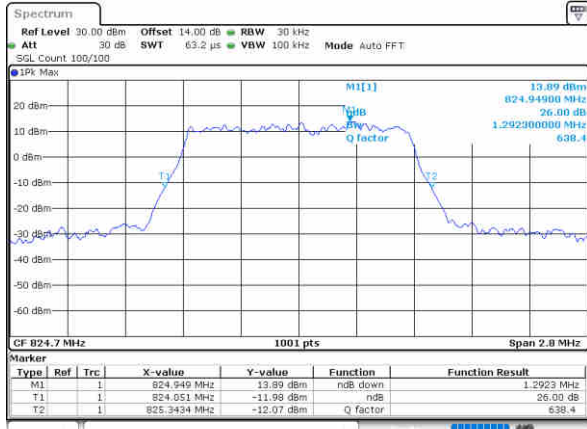

Date: 26, Aug, 2021 18:22:36

Highest Channel / 10MHz / QPSK

Date: 26, Aug, 2021 18:25:43

Highest Channel / 10MHz / 16QAM

Date: 26, Aug, 2021 18:26:07

LTE Band 5

Lowest Channel / 1.4MHz / 64QAM

Date: 26, Aug, 2021 16:43:41

Lowest Channel / 3MHz / 64QAM

Date: 26, Aug, 2021 17:21:25

Middle Channel / 1.4MHz / 64QAM

Date: 26, Aug, 2021 16:49:01

Middle Channel / 3MHz / 64QAM

Date: 26, Aug, 2021 17:26:46

Highest Channel / 1.4MHz / 64QAM

Date: 26, Aug, 2021 16:59:38

Highest Channel / 3MHz / 64QAM

Date: 26, Aug, 2021 17:28:22

LTE Band 5

Lowest Channel / 5MHz / 64QAM

Date: 26-Aug-2021 17:59:17

Lowest Channel / 10MHz / 64QAM

Date: 26-Aug-2021 18:27:10