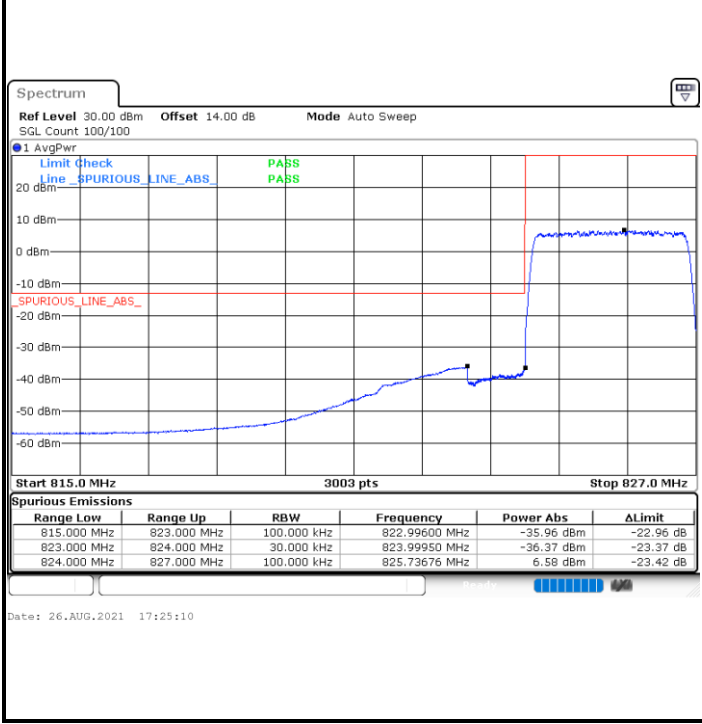

Lowest Band Edge / Full RB

Date: 26.AUG.2021 17:02:26

Highest Band Edge / Full RB

Date: 26.AUG.2021 17:16:58

LTE Band 5 / 3MHz / 16QAM

Lowest Band Edge / 1 RB

Highest Band Edge / 1 RB

Lowest Band Edge / Full RB

Highest Band Edge / Full RB

LTE Band 5 / 3MHz / 64QAM

Lowest Band Edge / 1 RB

Highest Band Edge / 1 RB

Lowest Band Edge / Full RB

Highest Band Edge / Full RB

LTE Band 5 / 5MHz / QPSK

Lowest Band Edge / 1 RB

Date: 26.AUG.2021 17:36:34

Highest Band Edge / 1 RB

Date: 26.AUG.2021 17:51:05

Lowest Band Edge / Full RB

Date: 26.AUG.2021 17:40:20

Highest Band Edge / Full RB

Date: 26.AUG.2021 17:54:50

LTE Band 5 / 5MHz / 16QAM

Lowest Band Edge / 1RB

Date: 26.AUG.2021 17:38:27

Highest Band Edge / 1 RB

Date: 26.AUG.2021 17:52:58

Lowest Band Edge / Full RB

Date: 26.AUG.2021 17:42:12

Highest Band Edge / Full RB

Date: 26.AUG.2021 17:56:43