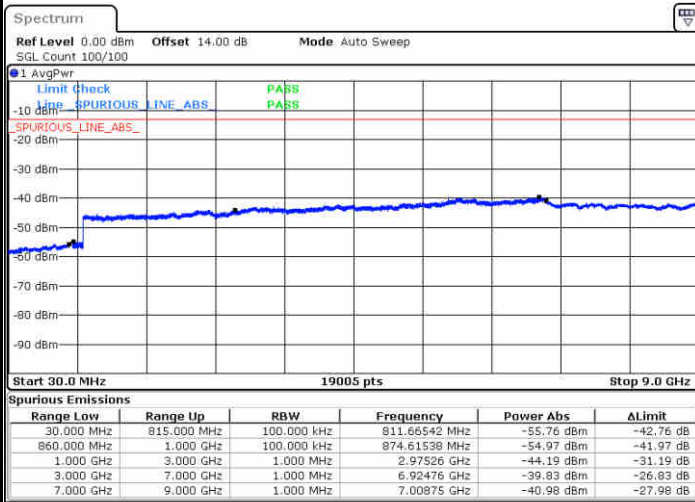

Date: 26.AUG.2021 18:19:06

Highest Band Edge / Full RB

Date: 26.AUG.2021 18:33:37

LTE Band 5 / 10MHz / 64QAM

Lowest Band Edge / 1 RB

Date: 26.AUG.2021 18:39:02

Highest Band Edge / 1 RB

Date: 26.AUG.2021 18:46:00

Lowest Band Edge / Full RB

Date: 26.AUG.2021 18:40:55

Highest Band Edge / Full RB

Date: 26.AUG.2021 18:47:52

# Conducted Spurious Emission

LTE Band 5 / 1.4MHz

Highest Channel / QPSK

Date: 26.AUG.2021 16:42:04

Highest Channel / 16QAM

Date: 26.AUG.2021 16:43:01

LTE Band 5 / 3MHz

Lowest Channel / QPSK

Date: 26.AUG.2021 17:05:16

Lowest Channel / 16QAM

Date: 26.AUG.2021 17:06:14

LTE Band 5 / 3MHz

Middle Channel / QPSK

Date: 26.AUG.2021 17:08:46

Middle Channel / 16QAM

Date: 26.AUG.2021 17:09:43