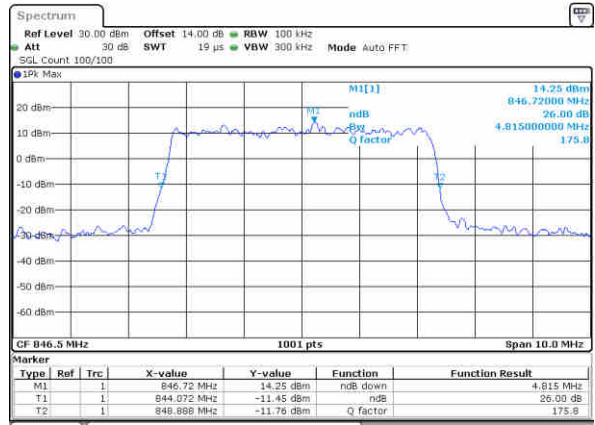

Highest Channel / 3MHz / 16QAM

Date: 26-Aug-2021 17:11:19

LTE Band 5

Lowest Channel / 5MHz / QPSK

Date: 26, Aug, 2021 17:34:19

Lowest Channel / 5MHz / 16QAM

Date: 26, Aug, 2021 17:34:42

Middle Channel / 5MHz / QPSK

Date: 26, Aug, 2021 17:45:19

Middle Channel / 5MHz / 16QAM

Date: 26, Aug, 2021 17:45:42

Highest Channel / 5MHz / QPSK

Date: 26, Aug, 2021 17:49:48

Highest Channel / 5MHz / 16QAM

Date: 26, Aug, 2021 17:49:13

LTE Band 5

Lowest Channel / 10MHz / QPSK

Date: 26, Aug, 2021 18:11:12

Lowest Channel / 10MHz / 16QAM

Date: 26, Aug, 2021 18:11:36

Middle Channel / 10MHz / QPSK

Date: 26, Aug, 2021 18:22:12

Middle Channel / 10MHz / 16QAM

Date: 26, Aug, 2021 18:22:36

Highest Channel / 10MHz / QPSK

Date: 26, Aug, 2021 18:25:43

Highest Channel / 10MHz / 16QAM

Date: 26, Aug, 2021 18:26:07

LTE Band 5

Lowest Channel / 1.4MHz / 64QAM

Date: 26, Aug, 2021 16:43:41