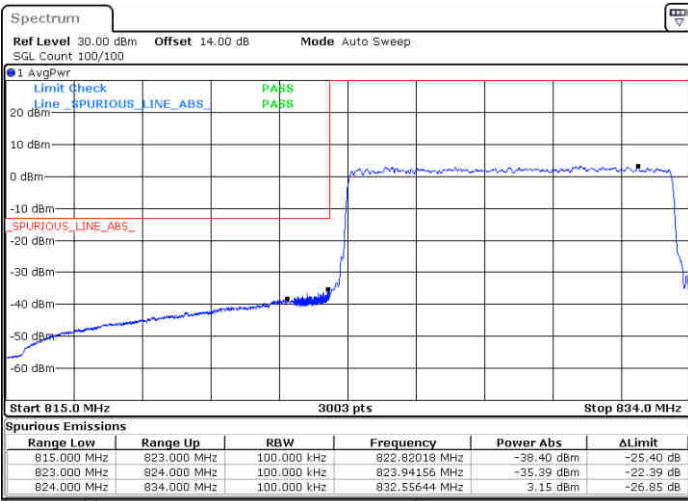

Lowest Band Edge / 1RB

Date: 26.AUG.2021 17:38:27

Highest Band Edge / 1 RB

Date: 26.AUG.2021 17:52:58

Lowest Band Edge / Full RB

Date: 26.AUG.2021 17:42:12

Highest Band Edge / Full RB

Date: 26.AUG.2021 17:56:43

**LTE Band 5 / 5MHz / 64QAM**

LTE Band 5 / 10MHz / QPSK

Lowest Band Edge / 1 RB

Highest Band Edge / 1 RB

Date: 26.AUG.2021 18:13:29

Date: 26.AUG.2021 18:27:59

Lowest Band Edge / Full RB

Highest Band Edge / Full RB

Date: 26.AUG.2021 18:17:14

Date: 26.AUG.2021 18:31:44

LTE Band 5 / 10MHz / 16QAM

Lowest Band Edge / 1 RB

Date: 26.AUG.2021 18:15:21

Highest Band Edge / 1 RB

Date: 26.AUG.2021 18:28:52

Lowest Band Edge / Full RB

Date: 26.AUG.2021 18:19:06

Highest Band Edge / Full RB

Date: 26.AUG.2021 18:33:37

LTE Band 5 / 10MHz / 64QAM

Lowest Band Edge / 1 RB

Date: 26.AUG.2021 18:39:02

Highest Band Edge / 1 RB

Date: 26.AUG.2021 18:46:00