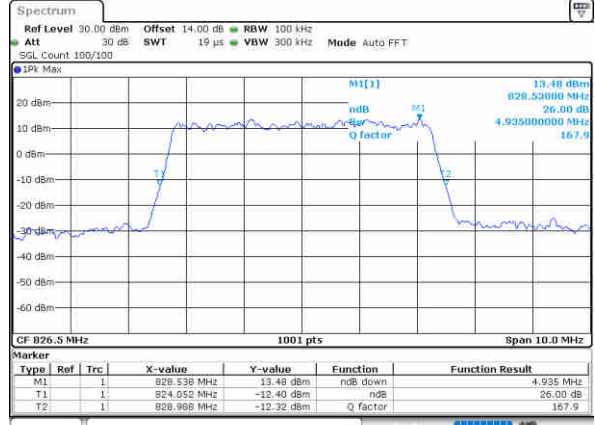

Highest Channel / 3MHz / 16QAM

Date: 26-Aug-2021 17:11:19

LTE Band 5

Lowest Channel / 5MHz / QPSK

Date: 26, Aug, 2021 17:34:19

Lowest Channel / 5MHz / 16QAM

Date: 26, Aug, 2021 17:34:42

Middle Channel / 5MHz / QPSK