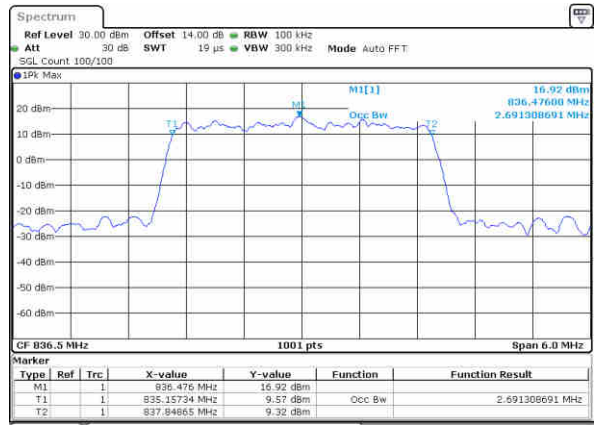

Date: 26, Aug, 2021 16:29:19

Highest Channel / 1.4MHz / QPSK

Date: 26, Aug, 2021 16:32:23

Highest Channel / 1.4MHz / 16QAM

Date: 26, Aug, 2021 16:32:48

LTE Band 5

Lowest Channel / 3MHz / QPSK

Date: 26, Aug, 2021 16:55:36

Lowest Channel / 3MHz / 16QAM

Date: 26, Aug, 2021 16:56:01

Middle Channel / 3MHz / QPSK

Date: 26, Aug, 2021 17:06:38

Middle Channel / 3MHz / 16QAM

Date: 26, Aug, 2021 17:07:02

Highest Channel / 3MHz / QPSK

Date: 26, Aug, 2021 17:19:07

Highest Channel / 3MHz / 16QAM

Date: 26, Aug, 2021 17:19:31

LTE Band 5

Lowest Channel / 5MHz / QPSK

Date: 26-Aug-2021 17:33:30

Lowest Channel / 5MHz / 16QAM

Date: 26-Aug-2021 17:33:54

Middle Channel / 5MHz / QPSK