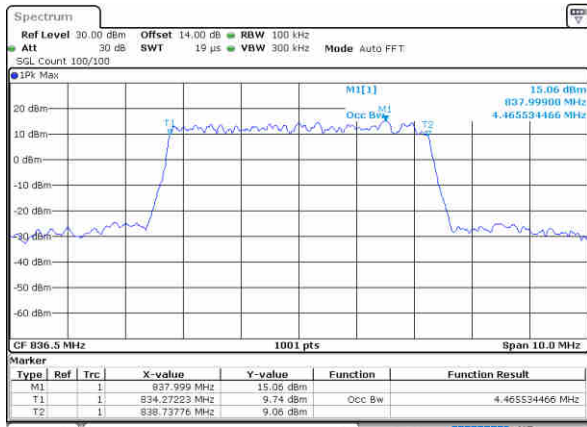

Highest Channel / 3MHz / 16QAM

Date: 26, Aug, 2021 17:19:31

LTE Band 5

Lowest Channel / 5MHz / QPSK

Date: 26-Aug-2021 17:33:30

Lowest Channel / 5MHz / 16QAM

Date: 26-Aug-2021 17:33:54

Middle Channel / 5MHz / QPSK

Date: 26-Aug-2021 17:44:33

Middle Channel / 5MHz / 16QAM

Date: 26-Aug-2021 17:44:55

Highest Channel / 5MHz / QPSK

Date: 26-Aug-2021 17:48:00

Highest Channel / 5MHz / 16QAM

Date: 26-Aug-2021 17:48:25

LTE Band 5