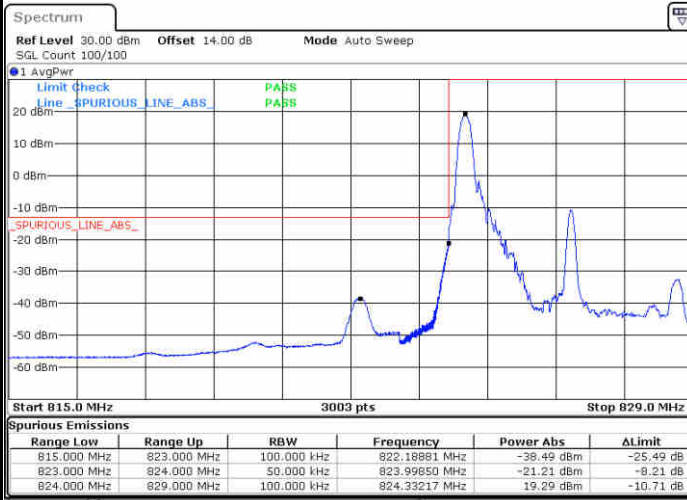

Highest Band Edge / Full RB

LTE Band 5 / 3MHz / 64QAM

Lowest Band Edge / 1 RB

Highest Band Edge / 1 RB

Lowest Band Edge / Full RB

Highest Band Edge / Full RB

LTE Band 5 / 5MHz / QPSK

Lowest Band Edge / 1 RB

Date: 26.AUG.2021 17:36:34

Highest Band Edge / 1 RB

Date: 26.AUG.2021 17:51:05

Lowest Band Edge / Full RB

Date: 26.AUG.2021 17:40:20

Highest Band Edge / Full RB

Date: 26.AUG.2021 17:54:50

LTE Band 5 / 5MHz / 16QAM

Lowest Band Edge / 1RB

Date: 26.AUG.2021 17:38:27

Highest Band Edge / 1 RB

Date: 26.AUG.2021 17:52:58

Lowest Band Edge / Full RB

Date: 26.AUG.2021 17:42:12

Highest Band Edge / Full RB

Date: 26.AUG.2021 17:56:43

**LTE Band 5 / 5MHz / 64QAM**

LTE Band 5 / 10MHz / QPSK

Lowest Band Edge / 1 RB

Highest Band Edge / 1 RB

Date: 26.AUG.2021 18:13:29

Date: 26.AUG.2021 18:27:59

Lowest Band Edge / Full RB

Highest Band Edge / Full RB