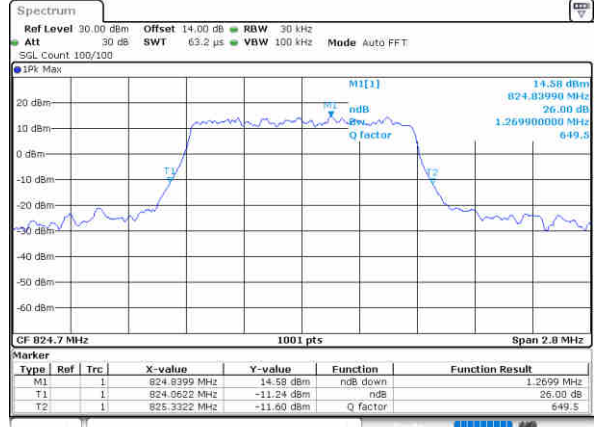

LTE Band 5

Lowest Channel / 1.4MHz / QPSK

Date: 26\_AUG\_2021 16:19:04

Lowest Channel / 1.4MHz / 16QAM

Date: 26\_AUG\_2021 16:18:40

Middle Channel / 1.4MHz / QPSK

Date: 26\_AUG\_2021 16:29:41

Middle Channel / 1.4MHz / 16QAM

Date: 26\_AUG\_2021 16:28:05

Highest Channel / 1.4MHz / QPSK

Date: 26\_AUG\_2021 16:33:12

Highest Channel / 1.4MHz / 16QAM

Date: 26\_AUG\_2021 16:33:36

LTE Band 5

Lowest Channel / 3MHz / QPSK

Date: 26-Aug-2021 16:15:25