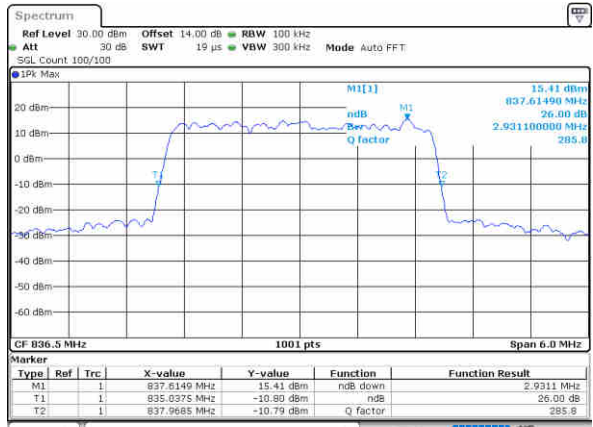

Date: 26, Aug, 2021 18:22:36

Highest Channel / 10MHz / QPSK

Date: 26, Aug, 2021 18:25:43

Highest Channel / 10MHz / 16QAM

Date: 26, Aug, 2021 18:26:07

LTE Band 5

Lowest Channel / 1.4MHz / 64QAM

Date: 26, Aug, 2021 16:43:41

Lowest Channel / 3MHz / 64QAM

Date: 26, Aug, 2021 17:21:25

Middle Channel / 1.4MHz / 64QAM

Date: 26, Aug, 2021 16:49:01

Middle Channel / 3MHz / 64QAM

Date: 26, Aug, 2021 17:26:46

Highest Channel / 1.4MHz / 64QAM

Date: 26, Aug, 2021 16:59:38

Highest Channel / 3MHz / 64QAM

Date: 26, Aug, 2021 17:28:22

LTE Band 5

Lowest Channel / 5MHz / 64QAM

Date: 26-Aug-2021 17:59:17

Lowest Channel / 10MHz / 64QAM

Date: 26-Aug-2021 18:27:10