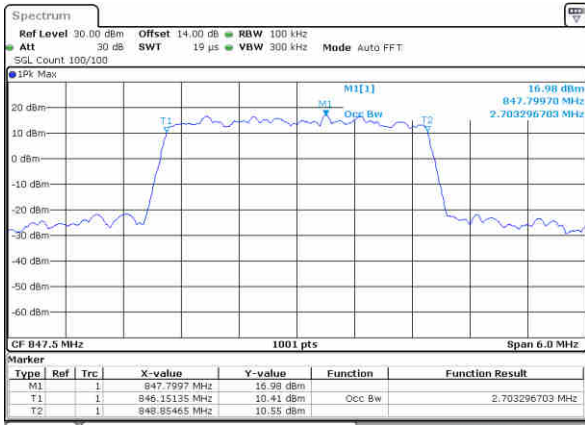

Date: 26, Aug, 2021 16:29:19

Highest Channel / 1.4MHz / QPSK

Date: 26, Aug, 2021 16:32:23

Highest Channel / 1.4MHz / 16QAM

Date: 26, Aug, 2021 16:32:48

LTE Band 5

Lowest Channel / 3MHz / QPSK

Date: 26, Aug, 2021 16:55:36

Lowest Channel / 3MHz / 16QAM

Date: 26, Aug, 2021 16:56:01

Middle Channel / 3MHz / QPSK

Date: 26, Aug, 2021 17:06:38

Middle Channel / 3MHz / 16QAM

Date: 26, Aug, 2021 17:07:02

Highest Channel / 3MHz / QPSK

Date: 26, Aug, 2021 17:19:07

Highest Channel / 3MHz / 16QAM

Date: 26, Aug, 2021 17:19:31

LTE Band 5

Lowest Channel / 5MHz / QPSK

Date: 26-Aug-2021 17:33:30

Lowest Channel / 5MHz / 16QAM

Date: 26-Aug-2021 17:33:54

Middle Channel / 5MHz / QPSK