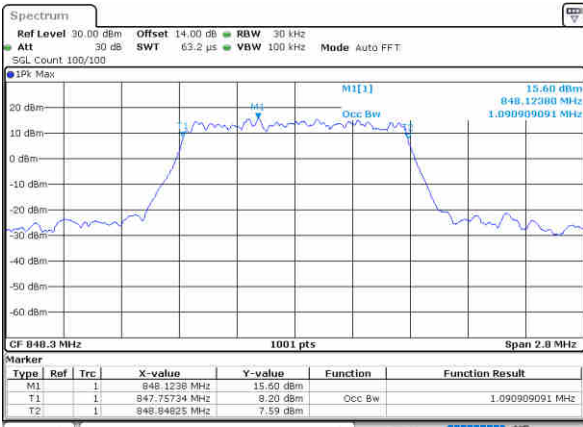

### Occupied Bandwidth

Mode	LTE Band 5 : 99%OBW(MHz)											
BW	1.4MHz		3MHz		5MHz		10MHz		15MHz		20MHz	
Mod.	QPSK	16QAM	QPSK	16QAM	QPSK	16QAM	QPSK	16QAM	QPSK	16QAM	QPSK	16QAM
Lowest CH	1.08	1.10	2.72	2.72	4.49	4.48	9.09	9.05	-	-	-	-
Middle CH	1.09	1.09	2.70	2.69	4.47	4.49	9.03	9.01	-	-	-	-
Highest CH	1.09	1.09	2.70	2.71	4.48	4.48	8.99	9.07	-	-	-	-
Mode	LTE Band 5 : 99%OBW(MHz)											
BW	1.4MHz		3MHz		5MHz		10MHz		15MHz		20MHz	
Mod.	64QAM		64QAM		64QAM		64QAM		64QAM		64QAM	
Lowest CH	1.09	-	2.72	-	4.50	-	9.01	-	-	-	-	-
Middle CH	1.10	-	2.71	-	4.51	-	9.05	-	-	-	-	-
Highest CH	1.10	-	2.69	-	4.48	-	8.95	-	-	-	-	-

LTE Band 5

Lowest Channel / 1.4MHz / QPSK

Date: 26, Aug, 2021 16:18:01

Lowest Channel / 1.4MHz / 16QAM

Date: 26, Aug, 2021 16:18:25

Middle Channel / 1.4MHz / QPSK

Date: 26, Aug, 2021 16:28:54

Middle Channel / 1.4MHz / 16QAM

Date: 26, Aug, 2021 16:29:19

Highest Channel / 1.4MHz / QPSK

Date: 26, Aug, 2021 16:32:23

Highest Channel / 1.4MHz / 16QAM

Date: 26, Aug, 2021 16:32:48

LTE Band 5

Lowest Channel / 3MHz / QPSK

Date: 26, Aug, 2021 16:55:36