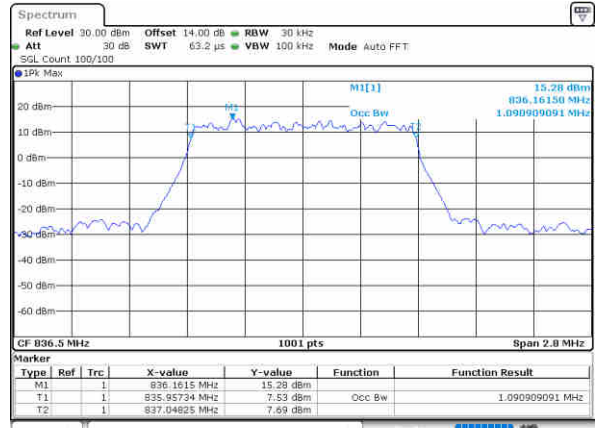

### Occupied Bandwidth

Mode	LTE Band 5 : 99%OBW(MHz)											
BW	1.4MHz		3MHz		5MHz		10MHz		15MHz		20MHz	
Mod.	QPSK	16QAM	QPSK	16QAM	QPSK	16QAM	QPSK	16QAM	QPSK	16QAM	QPSK	16QAM
Lowest CH	1.08	1.10	2.72	2.72	4.49	4.48	9.09	9.05	-	-	-	-
Middle CH	1.09	1.09	2.70	2.69	4.47	4.49	9.03	9.01	-	-	-	-
Highest CH	1.09	1.09	2.70	2.71	4.48	4.48	8.99	9.07	-	-	-	-
Mode	LTE Band 5 : 99%OBW(MHz)											
BW	1.4MHz		3MHz		5MHz		10MHz		15MHz		20MHz	
Mod.	64QAM		64QAM		64QAM		64QAM		64QAM		64QAM	
Lowest CH	1.09	-	2.72	-	4.50	-	9.01	-	-	-	-	-
Middle CH	1.10	-	2.71	-	4.51	-	9.05	-	-	-	-	-
Highest CH	1.10	-	2.69	-	4.48	-	8.95	-	-	-	-	-

LTE Band 5

Lowest Channel / 1.4MHz / QPSK

Date: 26, Aug, 2021 16:18:01

Lowest Channel / 1.4MHz / 16QAM

Date: 26, Aug, 2021 16:18:25

Middle Channel / 1.4MHz / QPSK

Date: 26, Aug, 2021 16:28:54

Middle Channel / 1.4MHz / 16QAM

Date: 26, Aug, 2021 16:29:19

Highest Channel / 1.4MHz / QPSK

Date: 26, Aug, 2021 16:32:23

Highest Channel / 1.4MHz / 16QAM

Date: 26, Aug, 2021 16:32:48

LTE Band 5

Lowest Channel / 3MHz / QPSK

Date: 26, Aug, 2021 16:55:36