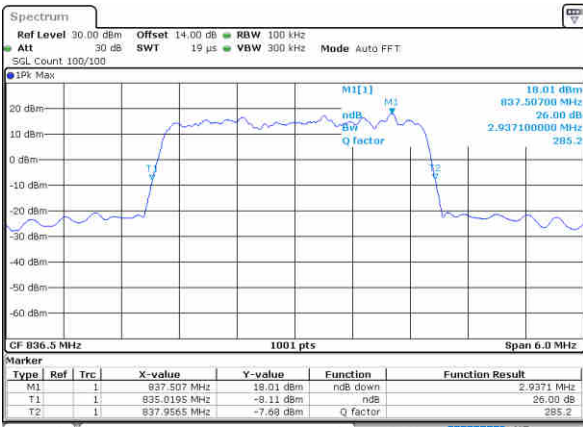

Middle Channel / 3MHz / QPSK

Date: 26-Aug-2021 17:07:25