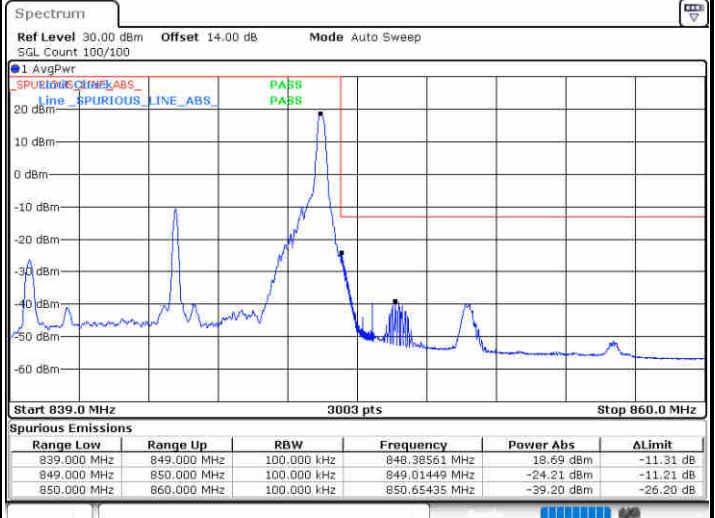

**LTE Band 5 / 5MHz / 64QAM**

LTE Band 5 / 10MHz / QPSK

Lowest Band Edge / 1 RB

Highest Band Edge / 1 RB

Date: 26.AUG.2021 18:13:29

Date: 26.AUG.2021 18:27:59

Lowest Band Edge / Full RB

Highest Band Edge / Full RB

Date: 26.AUG.2021 18:17:14

Date: 26.AUG.2021 18:31:44

LTE Band 5 / 10MHz / 16QAM

Lowest Band Edge / 1 RB

Date: 26.AUG.2021 18:15:21

Highest Band Edge / 1 RB

Date: 26.AUG.2021 18:28:52

Lowest Band Edge / Full RB

Date: 26.AUG.2021 18:19:06

Highest Band Edge / Full RB

Date: 26.AUG.2021 18:33:37

LTE Band 5 / 10MHz / 64QAM

Lowest Band Edge / 1 RB

Date: 26.AUG.2021 18:39:02

Highest Band Edge / 1 RB

Date: 26.AUG.2021 18:46:00

Lowest Band Edge / Full RB

Date: 26.AUG.2021 18:40:55

Highest Band Edge / Full RB

Date: 26.AUG.2021 18:47:52