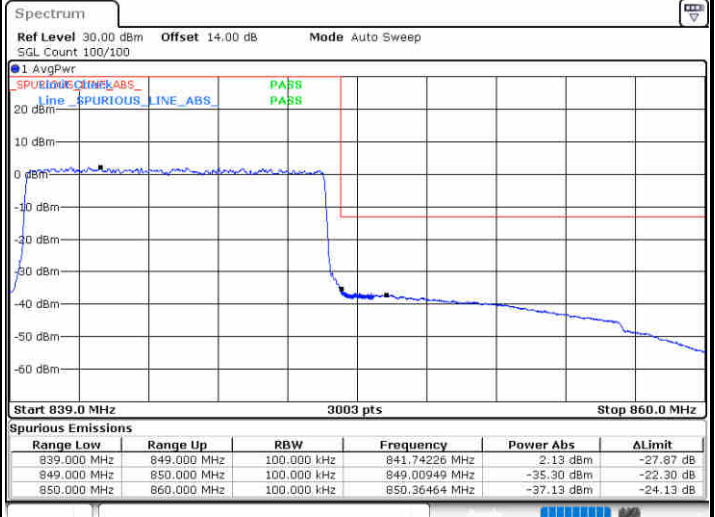

**LTE Band 5 / 5MHz / 64QAM**

LTE Band 5 / 10MHz / QPSK

Lowest Band Edge / 1 RB

Highest Band Edge / 1 RB

Date: 26.AUG.2021 18:13:29

Date: 26.AUG.2021 18:27:59

Lowest Band Edge / Full RB

Highest Band Edge / Full RB

Date: 26.AUG.2021 18:17:14

Date: 26.AUG.2021 18:31:44

LTE Band 5 / 10MHz / 16QAM

Lowest Band Edge / 1 RB

Date: 26.AUG.2021 18:15:21

Highest Band Edge / 1 RB

Date: 26.AUG.2021 18:28:52

Lowest Band Edge / Full RB

Date: 26.AUG.2021 18:19:06

Highest Band Edge / Full RB

Date: 26.AUG.2021 18:33:37

LTE Band 5 / 10MHz / 64QAM

Lowest Band Edge / 1 RB

Date: 26.AUG.2021 18:39:02

Highest Band Edge / 1 RB

Date: 26.AUG.2021 18:46:00

Lowest Band Edge / Full RB

Date: 26.AUG.2021 18:40:55

Highest Band Edge / Full RB

Date: 26.AUG.2021 18:47:52