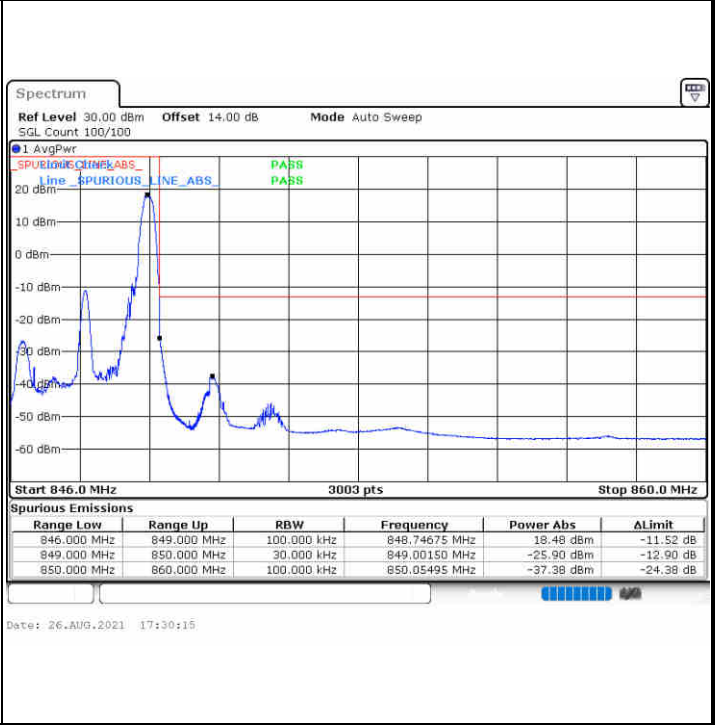

Lowest Band Edge / Full RB

Date: 26.AUG.2021 17:02:26

Highest Band Edge / Full RB

Date: 26.AUG.2021 17:16:58

LTE Band 5 / 3MHz / 16QAM

Lowest Band Edge / 1 RB

Highest Band Edge / 1 RB

Lowest Band Edge / Full RB

Highest Band Edge / Full RB

LTE Band 5 / 3MHz / 64QAM

Lowest Band Edge / 1 RB

Highest Band Edge / 1 RB

Lowest Band Edge / Full RB

Highest Band Edge / Full RB

LTE Band 5 / 5MHz / QPSK

Lowest Band Edge / 1 RB

Date: 26.AUG.2021 17:36:34

Highest Band Edge / 1 RB

Date: 26.AUG.2021 17:51:05

Lowest Band Edge / Full RB

Date: 26.AUG.2021 17:40:20

Highest Band Edge / Full RB

Date: 26.AUG.2021 17:54:50

LTE Band 5 / 5MHz / 16QAM

Lowest Band Edge / 1RB

Date: 26.AUG.2021 17:38:27

Highest Band Edge / 1 RB

Date: 26.AUG.2021 17:52:58

Lowest Band Edge / Full RB

Date: 26.AUG.2021 17:42:12

Highest Band Edge / Full RB

Date: 26.AUG.2021 17:56:43