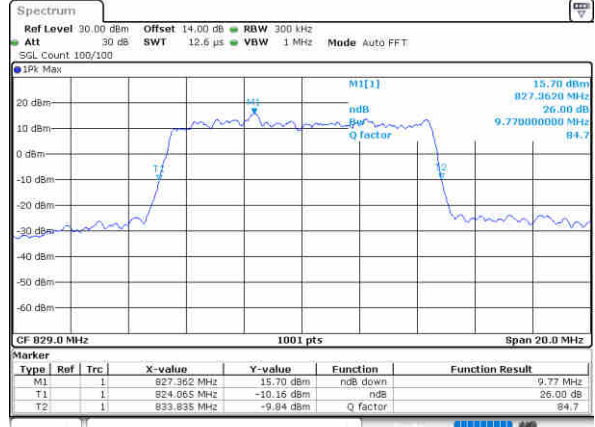

Date: 26, Aug, 2021 16:59:38

Highest Channel / 3MHz / 64QAM

Date: 26, Aug, 2021 17:28:22

LTE Band 5

Lowest Channel / 5MHz / 64QAM

Date: 26-Aug-2021 17:59:17

Lowest Channel / 10MHz / 64QAM

Date: 26-Aug-2021 18:27:10