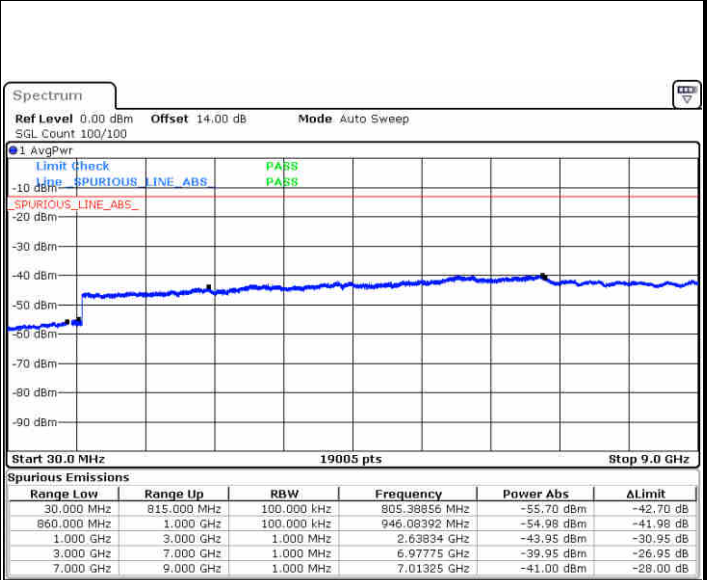

Lowest Band Edge / Full RB

Date: 26.AUG.2021 18:40:55

Highest Band Edge / Full RB

Date: 26.AUG.2021 18:47:52

# Conducted Spurious Emission

LTE Band 5 / 1.4MHz

Highest Channel / QPSK

Date: 26.AUG.2021 16:42:04

Highest Channel / 16QAM

Date: 26.AUG.2021 16:43:01

LTE Band 5 / 3MHz

Lowest Channel / QPSK

Date: 26.AUG.2021 17:05:16

Lowest Channel / 16QAM

Date: 26.AUG.2021 17:06:14

LTE Band 5 / 3MHz

Middle Channel / QPSK

Date: 26.AUG.2021 17:08:46

Middle Channel / 16QAM

Date: 26.AUG.2021 17:09:43

Highest Channel / QPSK

Date: 26.AUG.2021 17:19:48

Highest Channel / 16QAM

Date: 26.AUG.2021 17:20:46

LTE Band 5 / 5MHz

Lowest Channel / QPSK

Lowest Channel / 16QAM

Date: 26.AUG.2021 17:43:10