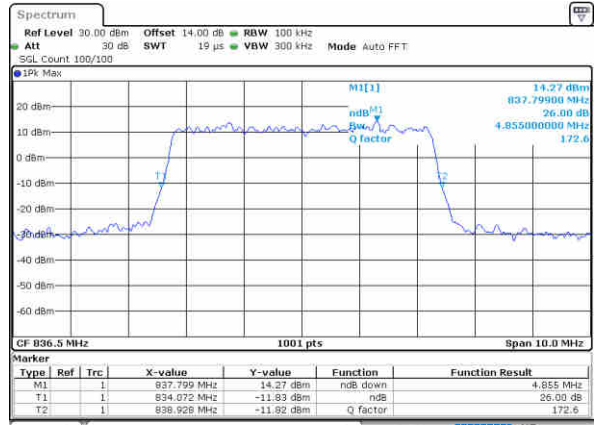

Highest Channel / 3MHz / 16QAM

Date: 26-Aug-2021 17:11:19

LTE Band 5

Lowest Channel / 5MHz / QPSK

Date: 26, Aug, 2021 17:34:19

Lowest Channel / 5MHz / 16QAM

Date: 26, Aug, 2021 17:34:42

Middle Channel / 5MHz / QPSK

Date: 26, Aug, 2021 17:45:19

Middle Channel / 5MHz / 16QAM

Date: 26, Aug, 2021 17:45:42

Highest Channel / 5MHz / QPSK

Date: 26, Aug, 2021 17:49:48

Highest Channel / 5MHz / 16QAM

Date: 26, Aug, 2021 17:49:13