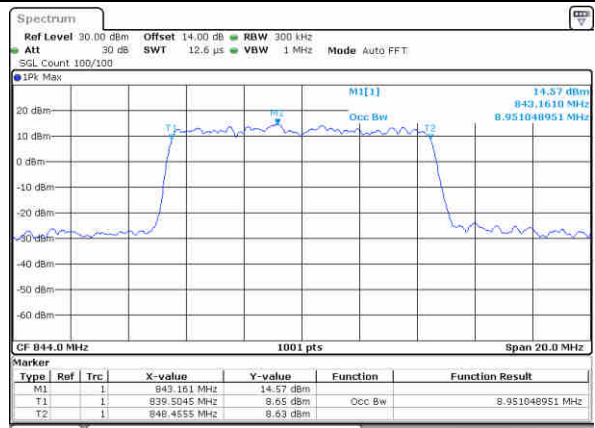

Highest Channel / 3MHz / 64QAM

Date: 26,APR,2021 17:28:07

LTE Band 5

Lowest Channel / 5MHz / 64QAM

Lowest Channel / 10MHz / 64QAM

Middle Channel / 5MHz / 64QAM

Middle Channel / 10MHz / 64QAM

Highest Channel / 5MHz / 64QAM

Highest Channel / 10MHz / 64QAM