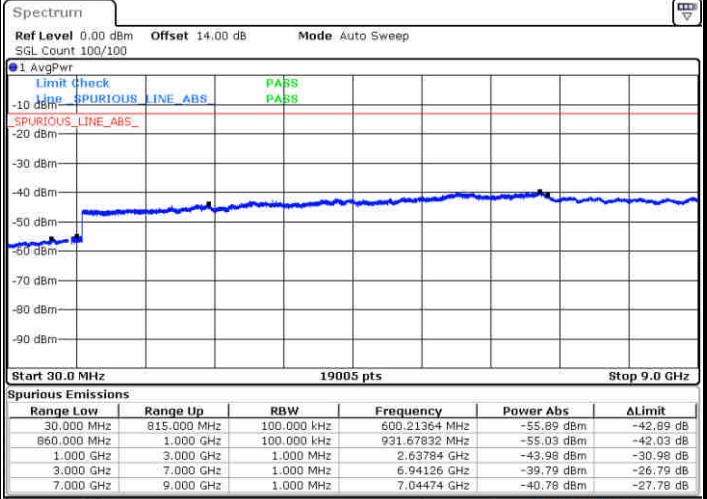

# Conducted Spurious Emission

LTE Band 5 / 1.4MHz

Highest Channel / QPSK

Date: 26.AUG.2021 16:42:04

Highest Channel / 16QAM

Date: 26.AUG.2021 16:43:01

LTE Band 5 / 3MHz

Lowest Channel / QPSK

Date: 26.AUG.2021 17:05:16

Lowest Channel / 16QAM

Date: 26.AUG.2021 17:06:14

LTE Band 5 / 3MHz

Middle Channel / QPSK

Date: 26.AUG.2021 17:08:46

Middle Channel / 16QAM

Date: 26.AUG.2021 17:09:43

Highest Channel / QPSK

Date: 26.AUG.2021 17:19:48

Highest Channel / 16QAM

Date: 26.AUG.2021 17:20:46

LTE Band 5 / 5MHz

Lowest Channel / QPSK

Lowest Channel / 16QAM

Date: 26.AUG.2021 17:43:10

Date: 26.AUG.2021 17:44:07

Middle Channel / QPSK

Middle Channel / 16QAM

Date: 26.AUG.2021 17:46:39

Date: 26.AUG.2021 17:47:36

LTE Band 5 / 5MHz

Highest Channel / QPSK

Highest Channel / 16QAM