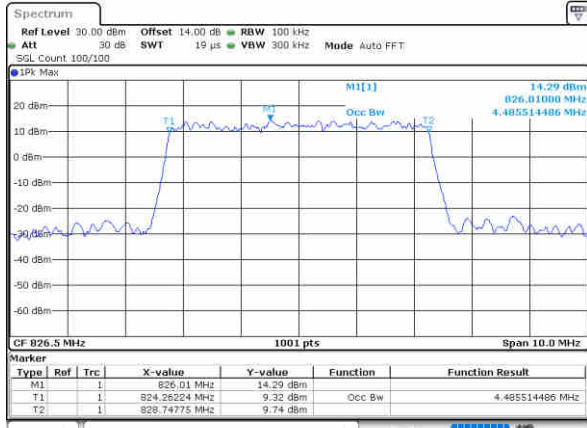

Highest Channel / 3MHz / 16QAM

Date: 26, Aug, 2021 17:19:31

LTE Band 5

Lowest Channel / 5MHz / QPSK

Date: 26-Aug-2021 17:33:30

Lowest Channel / 5MHz / 16QAM

Date: 26-Aug-2021 17:33:54

Middle Channel / 5MHz / QPSK

Date: 26-Aug-2021 17:44:33

Middle Channel / 5MHz / 16QAM

Date: 26-Aug-2021 17:44:55

Highest Channel / 5MHz / QPSK

Date: 26-Aug-2021 17:48:00

Highest Channel / 5MHz / 16QAM

Date: 26-Aug-2021 17:48:25

LTE Band 5