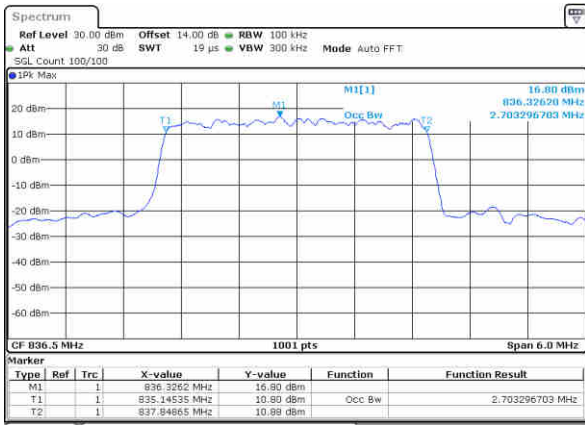

Middle Channel / 3MHz / QPSK

Date: 26, Aug, 2021 17:06:38