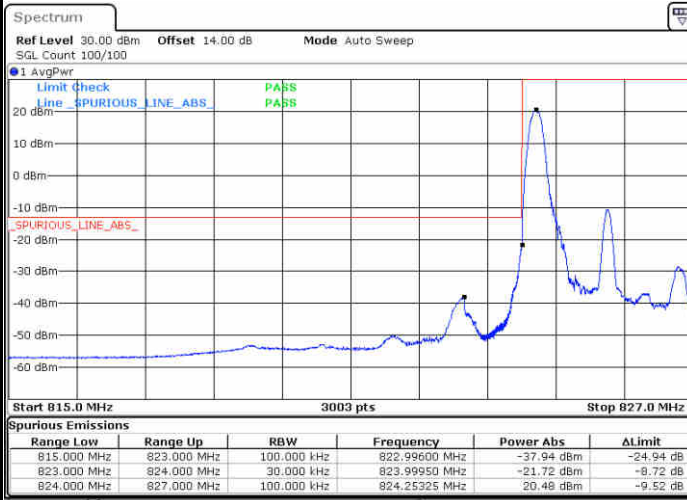

Highest Band Edge / Full RB

Date: 26.AUG.2021 16:37:21

LTE Band 5 / 1.4MHz / 64QAM

Lowest Band Edge / 1 RB

Date: 26.AUG.2021 16:45:33

Highest Band Edge / 1 RB

Date: 26.AUG.2021 16:54:14

Lowest Band Edge / Full RB

Date: 26.AUG.2021 16:47:25

Highest Band Edge / Full RB

Date: 26.AUG.2021 16:52:21

LTE Band 5 / 3MHz / QPSK

Lowest Band Edge / 1RB

Date: 26.AUG.2021 16:58:41

Highest Band Edge / 1 RB

Date: 26.AUG.2021 17:13:13

Lowest Band Edge / Full RB

Date: 26.AUG.2021 17:02:26

Highest Band Edge / Full RB

Date: 26.AUG.2021 17:16:58

LTE Band 5 / 3MHz / 16QAM

Lowest Band Edge / 1 RB

Highest Band Edge / 1 RB

Lowest Band Edge / Full RB

Highest Band Edge / Full RB

LTE Band 5 / 3MHz / 64QAM

Lowest Band Edge / 1 RB

Highest Band Edge / 1 RB

Lowest Band Edge / Full RB

Highest Band Edge / Full RB

LTE Band 5 / 5MHz / QPSK

Lowest Band Edge / 1 RB