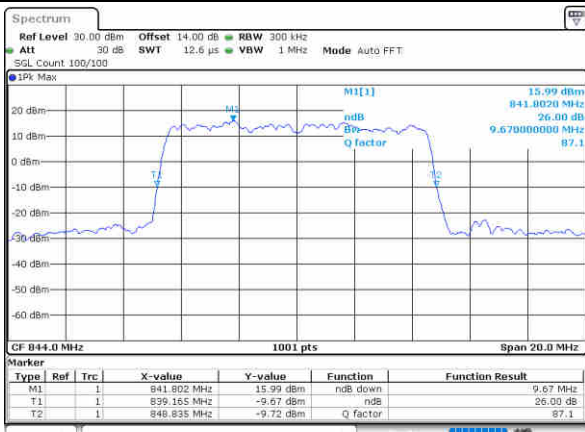

LTE Band 5

Lowest Channel / 10MHz / QPSK

Date: 26, Aug, 2021 18:11:12

Lowest Channel / 10MHz / 16QAM

Date: 26, Aug, 2021 18:11:36

Middle Channel / 10MHz / QPSK

Date: 26, Aug, 2021 18:22:12

Middle Channel / 10MHz / 16QAM

Date: 26, Aug, 2021 18:22:36

Highest Channel / 10MHz / QPSK

Date: 26, Aug, 2021 18:25:43

Highest Channel / 10MHz / 16QAM

Date: 26, Aug, 2021 18:26:07

LTE Band 5

Lowest Channel / 1.4MHz / 64QAM

Date: 26, Aug, 2021 16:43:41