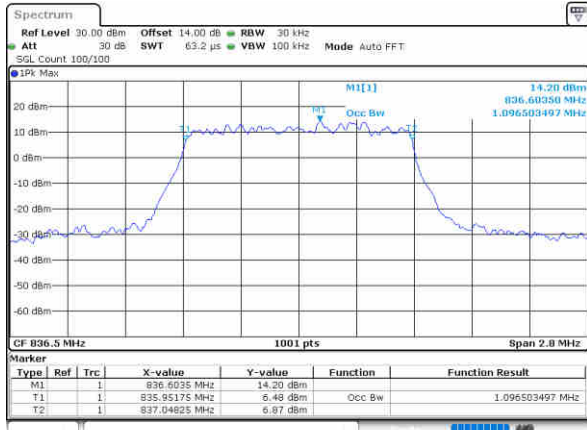

Date: 26, Aug, 2021 18:21:49

Highest Channel / 10MHz / QPSK

Date: 26, Aug, 2021 18:24:55

Highest Channel / 10MHz / 16QAM

Date: 26, Aug, 2021 18:25:19

LTE Band 5

Lowest Channel / 1.4MHz / 64QAM

Date: 26,APR,2021 16:43:26

Lowest Channel / 3MHz / 64QAM

Date: 26,APR,2021 17:21:10

Middle Channel / 1.4MHz / 64QAM

Date: 26,APR,2021 16:48:47

Middle Channel / 3MHz / 64QAM

Date: 26,APR,2021 17:26:31

Highest Channel / 1.4MHz / 64QAM

Date: 26,APR,2021 16:50:23