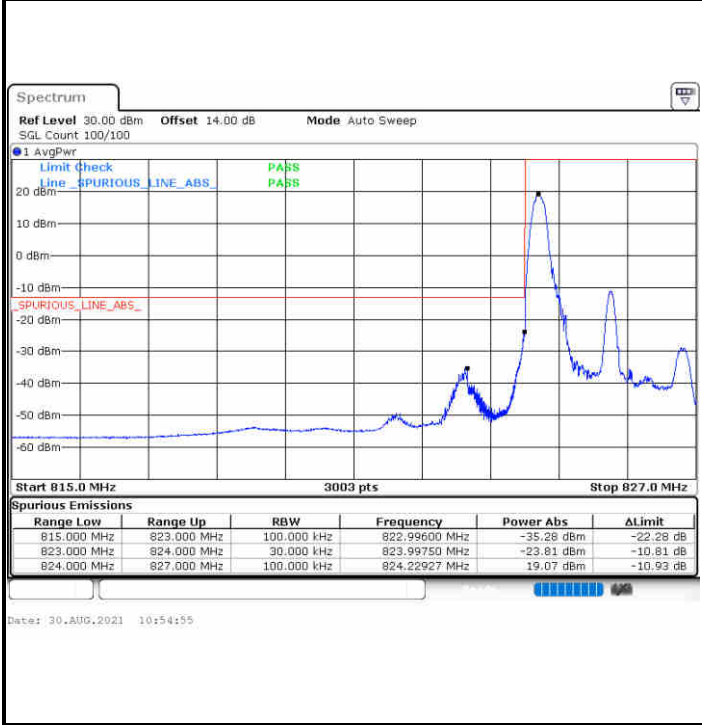

Date: 26.AUG.2021 16:47:25

Highest Band Edge / Full RB

Date: 26.AUG.2021 16:52:21

LTE Band 5 / 3MHz / QPSK

Lowest Band Edge / 1RB

Date: 26.AUG.2021 16:58:41

Highest Band Edge / 1 RB

Date: 26.AUG.2021 17:13:13

Lowest Band Edge / Full RB

Date: 26.AUG.2021 17:02:26

Highest Band Edge / Full RB

Date: 26.AUG.2021 17:16:58

LTE Band 5 / 3MHz / 16QAM

Lowest Band Edge / 1 RB

Highest Band Edge / 1 RB

Lowest Band Edge / Full RB

Highest Band Edge / Full RB

LTE Band 5 / 3MHz / 64QAM

Lowest Band Edge / 1 RB

Highest Band Edge / 1 RB

Lowest Band Edge / Full RB

Highest Band Edge / Full RB

LTE Band 5 / 5MHz / QPSK

Lowest Band Edge / 1 RB

Date: 26.AUG.2021 17:36:34

Highest Band Edge / 1 RB

Date: 26.AUG.2021 17:51:05

Lowest Band Edge / Full RB

Date: 26.AUG.2021 17:40:20

Highest Band Edge / Full RB

Date: 26.AUG.2021 17:54:50

LTE Band 5 / 5MHz / 16QAM