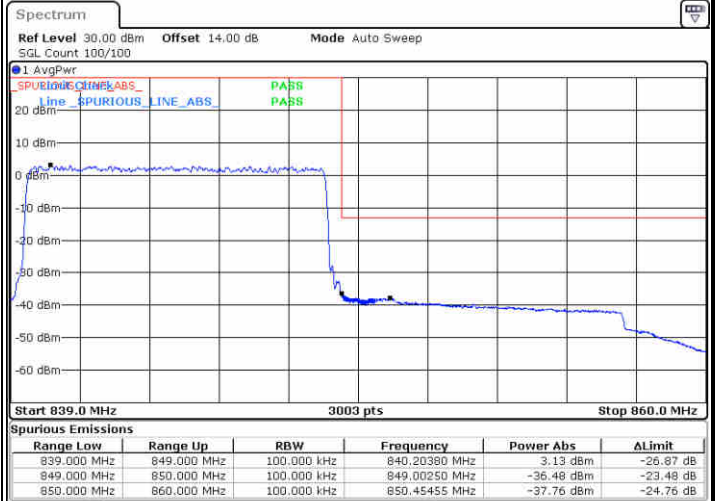

Lowest Band Edge / 1RB

Date: 26.AUG.2021 17:38:27

Highest Band Edge / 1 RB

Date: 26.AUG.2021 17:52:58

Lowest Band Edge / Full RB

Date: 26.AUG.2021 17:42:12

Highest Band Edge / Full RB

Date: 26.AUG.2021 17:56:43

**LTE Band 5 / 5MHz / 64QAM**

LTE Band 5 / 10MHz / QPSK

Lowest Band Edge / 1 RB

Highest Band Edge / 1 RB

Date: 26.AUG.2021 18:13:29

Date: 26.AUG.2021 18:27:59

Lowest Band Edge / Full RB

Highest Band Edge / Full RB

Date: 26.AUG.2021 18:17:14

Date: 26.AUG.2021 18:31:44

LTE Band 5 / 10MHz / 16QAM

Lowest Band Edge / 1 RB

Date: 26.AUG.2021 18:15:21

Highest Band Edge / 1 RB

Date: 26.AUG.2021 18:28:52

Lowest Band Edge / Full RB

Date: 26.AUG.2021 18:19:06

Highest Band Edge / Full RB

Date: 26.AUG.2021 18:33:37

LTE Band 5 / 10MHz / 64QAM

Lowest Band Edge / 1 RB

Date: 26.AUG.2021 18:39:02

Highest Band Edge / 1 RB

Date: 26.AUG.2021 18:46:00