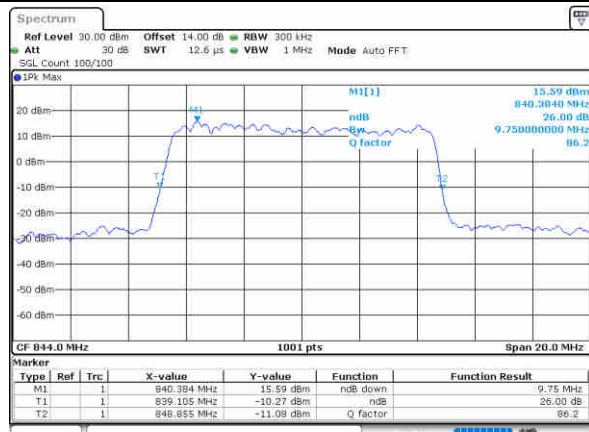

LTE Band 5

Lowest Channel / 10MHz / QPSK

Date: 26, Aug, 2021 18:11:12

Lowest Channel / 10MHz / 16QAM

Date: 26, Aug, 2021 18:11:36

Middle Channel / 10MHz / QPSK

Date: 26, Aug, 2021 18:22:12

Middle Channel / 10MHz / 16QAM

Date: 26, Aug, 2021 18:22:36

Highest Channel / 10MHz / QPSK

Date: 26, Aug, 2021 18:25:43

Highest Channel / 10MHz / 16QAM

Date: 26, Aug, 2021 18:26:07

LTE Band 5

Lowest Channel / 1.4MHz / 64QAM

Date: 26, Aug, 2021 16:43:41