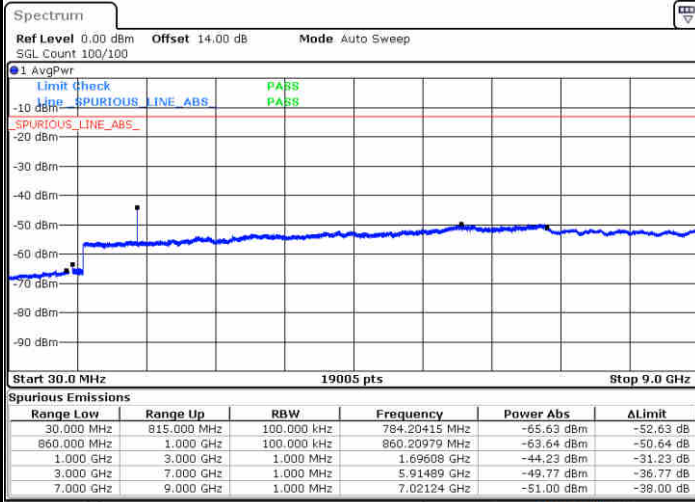

Date: 26.AUG.2021 18:19:06

Highest Band Edge / Full RB

Date: 26.AUG.2021 18:33:37

LTE Band 5 / 10MHz / 64QAM

Lowest Band Edge / 1 RB

Date: 26.AUG.2021 18:39:02

Highest Band Edge / 1 RB

Date: 26.AUG.2021 18:46:00

Lowest Band Edge / Full RB

Date: 26.AUG.2021 18:40:55

Highest Band Edge / Full RB

Date: 26.AUG.2021 18:47:52

# Conducted Spurious Emission

LTE Band 5 / 1.4MHz

Highest Channel / QPSK

Date: 26.AUG.2021 16:42:04

Highest Channel / 16QAM

Date: 26.AUG.2021 16:43:01

LTE Band 5 / 3MHz

Lowest Channel / QPSK

Date: 26.AUG.2021 17:05:16

Lowest Channel / 16QAM

Date: 26.AUG.2021 17:06:14

LTE Band 5 / 3MHz

Middle Channel / QPSK

Date: 26.AUG.2021 17:08:46

Middle Channel / 16QAM

Date: 26.AUG.2021 17:09:43