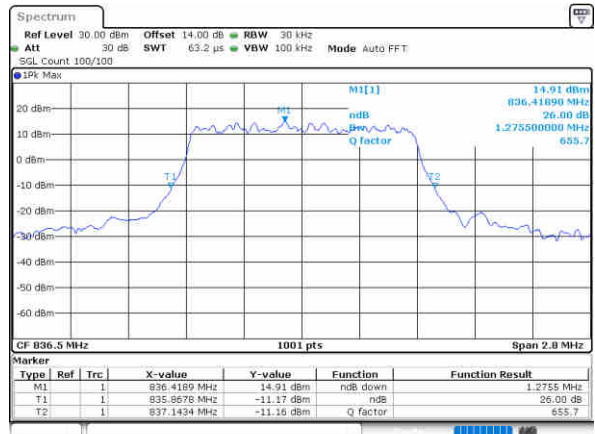

LTE Band 5

Lowest Channel / 1.4MHz / QPSK

Date: 26\_AUG\_2021 16:19:04

Lowest Channel / 1.4MHz / 16QAM

Date: 26\_AUG\_2021 16:18:40

Middle Channel / 1.4MHz / QPSK

Date: 26\_AUG\_2021 16:29:41

Middle Channel / 1.4MHz / 16QAM

Date: 26\_AUG\_2021 16:28:05

Highest Channel / 1.4MHz / QPSK

Date: 26\_AUG\_2021 16:33:12

Highest Channel / 1.4MHz / 16QAM

Date: 26\_AUG\_2021 16:33:36

LTE Band 5

Lowest Channel / 3MHz / QPSK

Date: 26-Aug-2021 16:15:25