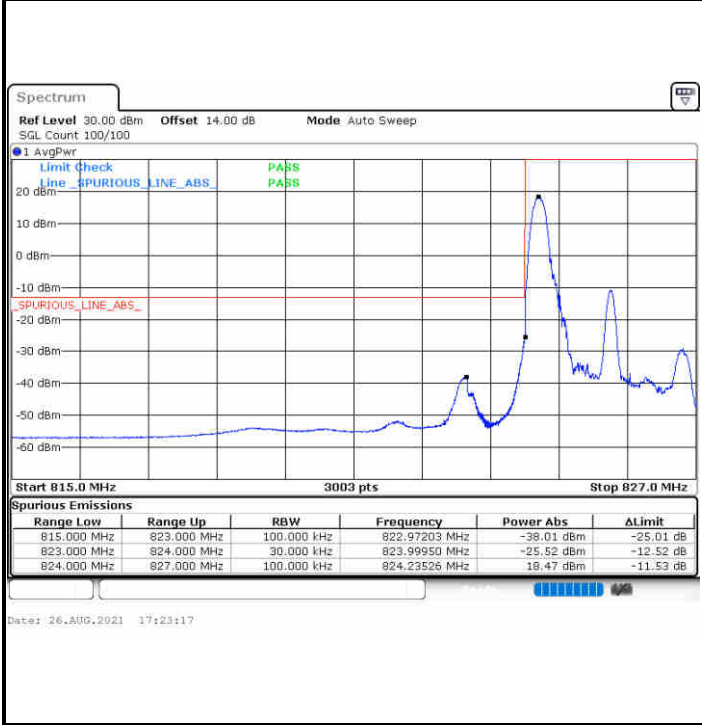

Lowest Band Edge / Full RB

Date: 26.AUG.2021 17:02:26

Highest Band Edge / Full RB

Date: 26.AUG.2021 17:16:58

LTE Band 5 / 3MHz / 16QAM

Lowest Band Edge / 1 RB

Highest Band Edge / 1 RB

Lowest Band Edge / Full RB

Highest Band Edge / Full RB

LTE Band 5 / 3MHz / 64QAM

Lowest Band Edge / 1 RB

Highest Band Edge / 1 RB

Lowest Band Edge / Full RB

Highest Band Edge / Full RB

LTE Band 5 / 5MHz / QPSK

Lowest Band Edge / 1 RB

Date: 26.AUG.2021 17:36:34

Highest Band Edge / 1 RB

Date: 26.AUG.2021 17:51:05

Lowest Band Edge / Full RB

Date: 26.AUG.2021 17:40:20

Highest Band Edge / Full RB

Date: 26.AUG.2021 17:54:50

LTE Band 5 / 5MHz / 16QAM

Lowest Band Edge / 1RB

Date: 26.AUG.2021 17:38:27

Highest Band Edge / 1 RB

Date: 26.AUG.2021 17:52:58

Lowest Band Edge / Full RB

Date: 26.AUG.2021 17:42:12

Highest Band Edge / Full RB

Date: 26.AUG.2021 17:56:43