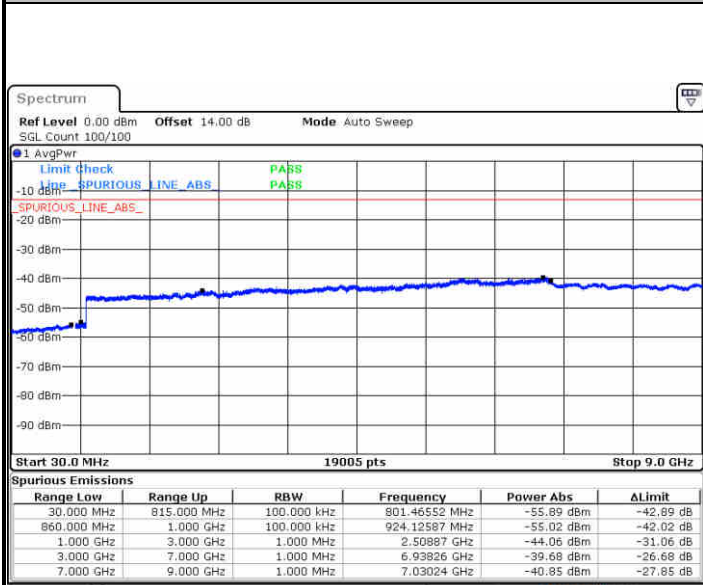

# Conducted Spurious Emission

LTE Band 5 / 1.4MHz

Highest Channel / QPSK

Date: 26.AUG.2021 16:42:04

Highest Channel / 16QAM

Date: 26.AUG.2021 16:43:01

LTE Band 5 / 3MHz

Lowest Channel / QPSK

Date: 26.AUG.2021 17:05:16

Lowest Channel / 16QAM

Date: 26.AUG.2021 17:06:14

LTE Band 5 / 3MHz

Middle Channel / QPSK

Date: 26.AUG.2021 17:08:46

Middle Channel / 16QAM

Date: 26.AUG.2021 17:09:43

Highest Channel / QPSK

Date: 26.AUG.2021 17:19:48

Highest Channel / 16QAM

Date: 26.AUG.2021 17:20:46

LTE Band 5 / 5MHz

Lowest Channel / QPSK

Lowest Channel / 16QAM

Date: 26.AUG.2021 17:43:10