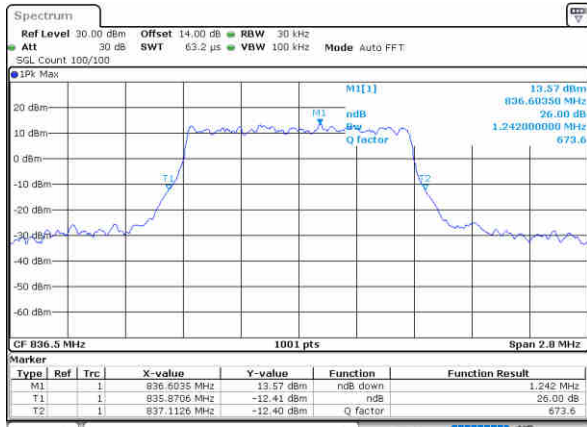

Date: 26, Aug, 2021 18:22:36

Highest Channel / 10MHz / QPSK

Date: 26, Aug, 2021 18:25:43

Highest Channel / 10MHz / 16QAM

Date: 26, Aug, 2021 18:26:07

LTE Band 5

Lowest Channel / 1.4MHz / 64QAM

Date: 26, Aug, 2021 16:43:41

Lowest Channel / 3MHz / 64QAM

Date: 26, Aug, 2021 17:21:25

Middle Channel / 1.4MHz / 64QAM

Date: 26, Aug, 2021 16:49:01

Middle Channel / 3MHz / 64QAM

Date: 26, Aug, 2021 17:26:46

Highest Channel / 1.4MHz / 64QAM