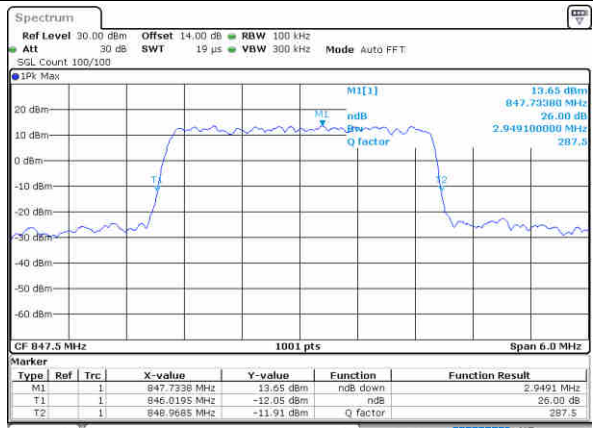

Date: 26, Aug, 2021 18:22:36

Highest Channel / 10MHz / QPSK

Date: 26, Aug, 2021 18:25:43

Highest Channel / 10MHz / 16QAM

Date: 26, Aug, 2021 18:26:07

LTE Band 5

Lowest Channel / 1.4MHz / 64QAM

Date: 26, Aug, 2021 16:43:41

Lowest Channel / 3MHz / 64QAM

Date: 26, Aug, 2021 17:21:25

Middle Channel / 1.4MHz / 64QAM

Date: 26, Aug, 2021 16:49:01

Middle Channel / 3MHz / 64QAM

Date: 26, Aug, 2021 17:26:46

Highest Channel / 1.4MHz / 64QAM

Date: 26, Aug, 2021 16:59:38

Highest Channel / 3MHz / 64QAM

Date: 26, Aug, 2021 17:28:22

LTE Band 5

Lowest Channel / 5MHz / 64QAM

Date: 26-Aug-2021 17:59:17

Lowest Channel / 10MHz / 64QAM

Date: 26-Aug-2021 18:27:10