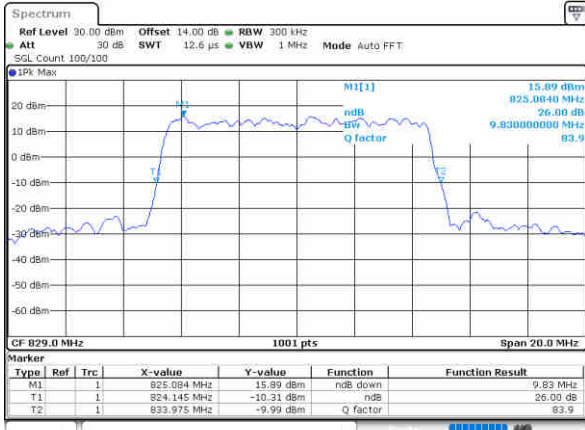

LTE Band 5

Lowest Channel / 10MHz / QPSK

Date: 26, Aug, 2021 18:11:12