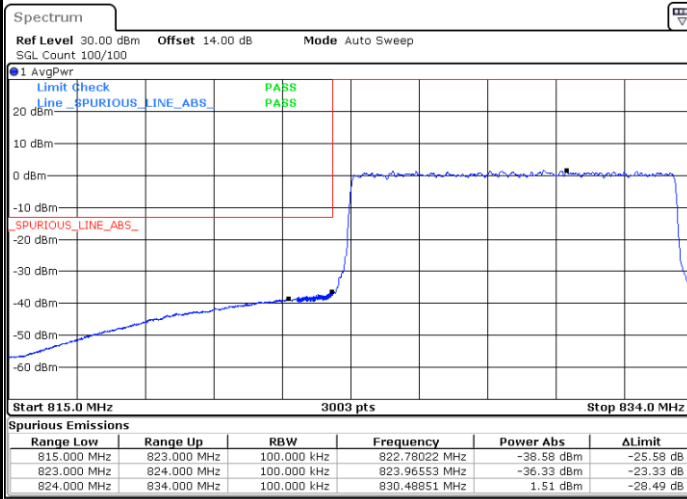

**LTE Band 5 / 5MHz / 64QAM**

LTE Band 5 / 10MHz / QPSK

Lowest Band Edge / 1 RB

Highest Band Edge / 1 RB

Date: 26.AUG.2021 18:13:29

Date: 26.AUG.2021 18:27:59

Lowest Band Edge / Full RB

Highest Band Edge / Full RB

Date: 26.AUG.2021 18:17:14

Date: 26.AUG.2021 18:31:44

LTE Band 5 / 10MHz / 16QAM

Lowest Band Edge / 1 RB

Date: 26.AUG.2021 18:15:21

Highest Band Edge / 1 RB

Date: 26.AUG.2021 18:28:52

Lowest Band Edge / Full RB

Date: 26.AUG.2021 18:19:06

Highest Band Edge / Full RB

Date: 26.AUG.2021 18:33:37

LTE Band 5 / 10MHz / 64QAM

Lowest Band Edge / 1 RB

Date: 26.AUG.2021 18:39:02

Highest Band Edge / 1 RB

Date: 26.AUG.2021 18:46:00

Lowest Band Edge / Full RB

Date: 26.AUG.2021 18:40:55

Highest Band Edge / Full RB

Date: 26.AUG.2021 18:47:52