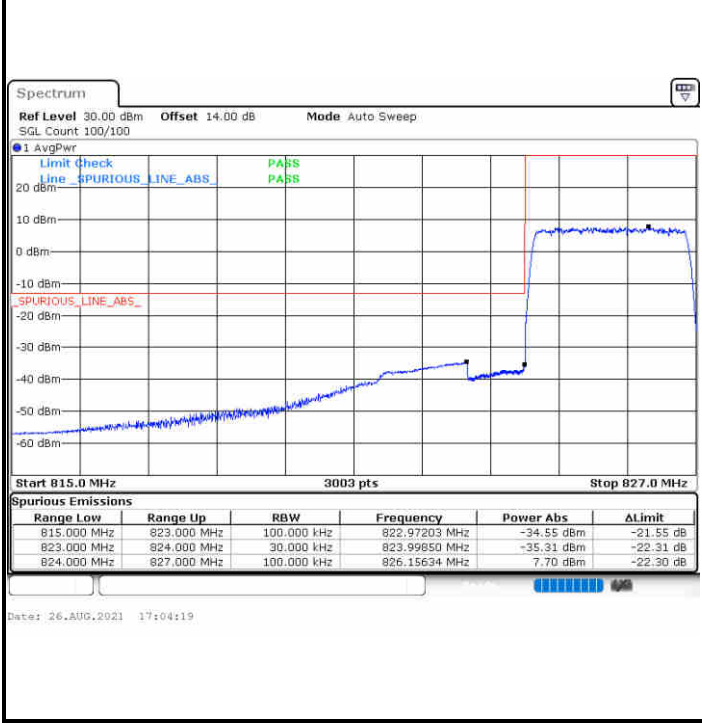

Date: 26.AUG.2021 16:47:25

Highest Band Edge / Full RB

Date: 26.AUG.2021 16:52:21

LTE Band 5 / 3MHz / QPSK

Lowest Band Edge / 1RB

Date: 26.AUG.2021 16:58:41

Highest Band Edge / 1 RB

Date: 26.AUG.2021 17:13:13

Lowest Band Edge / Full RB

Date: 26.AUG.2021 17:02:26

Highest Band Edge / Full RB

Date: 26.AUG.2021 17:16:58

LTE Band 5 / 3MHz / 16QAM

Lowest Band Edge / 1 RB

Highest Band Edge / 1 RB

Lowest Band Edge / Full RB

Highest Band Edge / Full RB

LTE Band 5 / 3MHz / 64QAM

Lowest Band Edge / 1 RB

Highest Band Edge / 1 RB

Lowest Band Edge / Full RB

Highest Band Edge / Full RB

LTE Band 5 / 5MHz / QPSK

Lowest Band Edge / 1 RB

Date: 26.AUG.2021 17:36:34

Highest Band Edge / 1 RB

Date: 26.AUG.2021 17:51:05

Lowest Band Edge / Full RB

Date: 26.AUG.2021 17:40:20

Highest Band Edge / Full RB

Date: 26.AUG.2021 17:54:50

LTE Band 5 / 5MHz / 16QAM