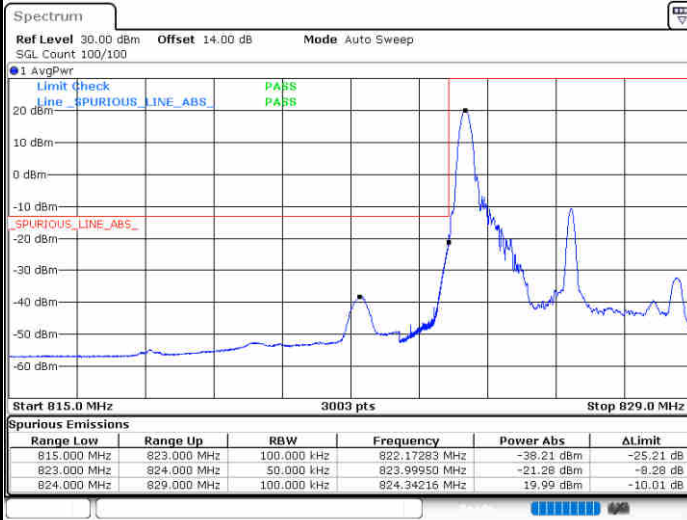

Lowest Band Edge / Full RB

Date: 26.AUG.2021 17:02:26

Highest Band Edge / Full RB

Date: 26.AUG.2021 17:16:58

LTE Band 5 / 3MHz / 16QAM

Lowest Band Edge / 1 RB

Highest Band Edge / 1 RB

Lowest Band Edge / Full RB

Highest Band Edge / Full RB

LTE Band 5 / 3MHz / 64QAM

Lowest Band Edge / 1 RB

Highest Band Edge / 1 RB

Lowest Band Edge / Full RB

Highest Band Edge / Full RB

LTE Band 5 / 5MHz / QPSK

Lowest Band Edge / 1 RB

Date: 26.AUG.2021 17:36:34

Highest Band Edge / 1 RB

Date: 26.AUG.2021 17:51:05

Lowest Band Edge / Full RB

Date: 26.AUG.2021 17:40:20

Highest Band Edge / Full RB

Date: 26.AUG.2021 17:54:50

LTE Band 5 / 5MHz / 16QAM