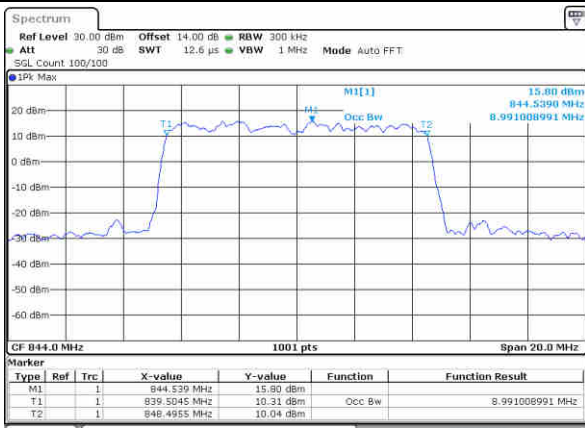

Lowest Channel / 10MHz / QPSK

Date: 26, Aug, 2021 18:19:24

Lowest Channel / 10MHz / 16QAM

Date: 26, Aug, 2021 18:19:48

Middle Channel / 10MHz / QPSK

Date: 26, Aug, 2021 18:21:06

Middle Channel / 10MHz / 16QAM

Date: 26, Aug, 2021 18:21:49

Highest Channel / 10MHz / QPSK

Date: 26, Aug, 2021 18:24:55

Highest Channel / 10MHz / 16QAM

Date: 26, Aug, 2021 18:25:19

LTE Band 5

Lowest Channel / 1.4MHz / 64QAM

Date: 26,APR,2021 16:43:26