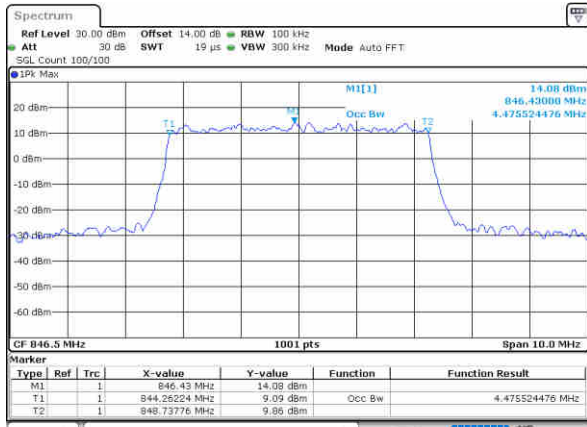

Highest Channel / 3MHz / 16QAM

Date: 26, Aug, 2021 17:19:31

LTE Band 5

Lowest Channel / 5MHz / QPSK

Date: 26-Aug-2021 17:33:30

Lowest Channel / 5MHz / 16QAM

Date: 26-Aug-2021 17:33:54

Middle Channel / 5MHz / QPSK

Date: 26-Aug-2021 17:44:33

Middle Channel / 5MHz / 16QAM

Date: 26-Aug-2021 17:44:55

Highest Channel / 5MHz / QPSK

Date: 26-Aug-2021 17:48:00

Highest Channel / 5MHz / 16QAM

Date: 26-Aug-2021 17:48:25

LTE Band 5