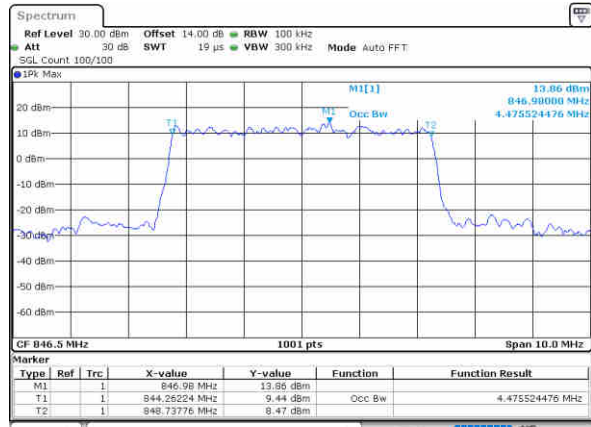

Date: 26-Aug-2021 17:44:33

Middle Channel / 5MHz / 16QAM

Date: 26-Aug-2021 17:44:55

Highest Channel / 5MHz / QPSK

Date: 26-Aug-2021 17:48:00

Highest Channel / 5MHz / 16QAM

Date: 26-Aug-2021 17:48:25

LTE Band 5