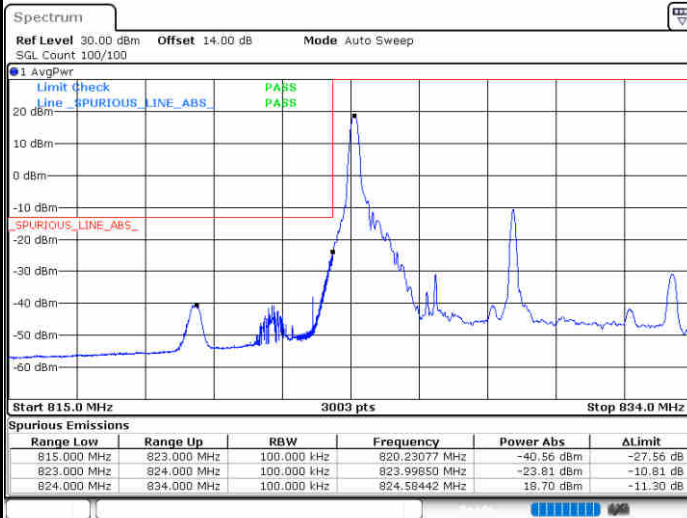

**LTE Band 5 / 5MHz / 64QAM**

LTE Band 5 / 10MHz / QPSK

Lowest Band Edge / 1 RB

Highest Band Edge / 1 RB

Date: 26.AUG.2021 18:13:29

Date: 26.AUG.2021 18:27:59

Lowest Band Edge / Full RB

Highest Band Edge / Full RB

Date: 26.AUG.2021 18:17:14

Date: 26.AUG.2021 18:31:44

LTE Band 5 / 10MHz / 16QAM

Lowest Band Edge / 1 RB

Date: 26.AUG.2021 18:15:21

Highest Band Edge / 1 RB

Date: 26.AUG.2021 18:28:52

Lowest Band Edge / Full RB

Date: 26.AUG.2021 18:19:06

Highest Band Edge / Full RB

Date: 26.AUG.2021 18:33:37

LTE Band 5 / 10MHz / 64QAM

Lowest Band Edge / 1 RB

Date: 26.AUG.2021 18:39:02

Highest Band Edge / 1 RB

Date: 26.AUG.2021 18:46:00

Lowest Band Edge / Full RB

Date: 26.AUG.2021 18:40:55

Highest Band Edge / Full RB

Date: 26.AUG.2021 18:47:52