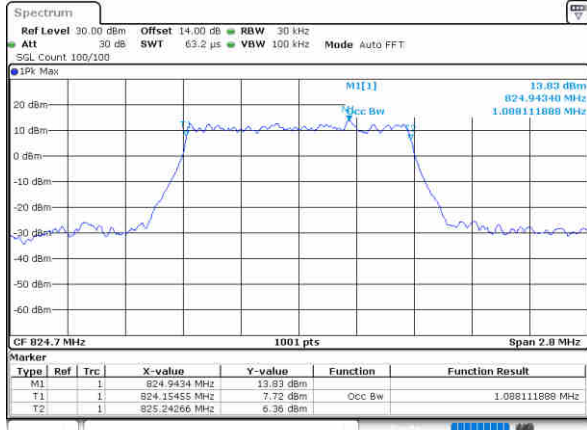

Date: 26, Aug, 2021 18:21:49

Highest Channel / 10MHz / QPSK

Date: 26, Aug, 2021 18:24:55

Highest Channel / 10MHz / 16QAM

Date: 26, Aug, 2021 18:25:19

LTE Band 5

Lowest Channel / 1.4MHz / 64QAM

Date: 26,APR,2021 16:43:26

Lowest Channel / 3MHz / 64QAM

Date: 26,APR,2021 17:21:10

Middle Channel / 1.4MHz / 64QAM

Date: 26,APR,2021 16:48:47

Middle Channel / 3MHz / 64QAM

Date: 26,APR,2021 17:26:31

Highest Channel / 1.4MHz / 64QAM

Date: 26,APR,2021 16:50:23