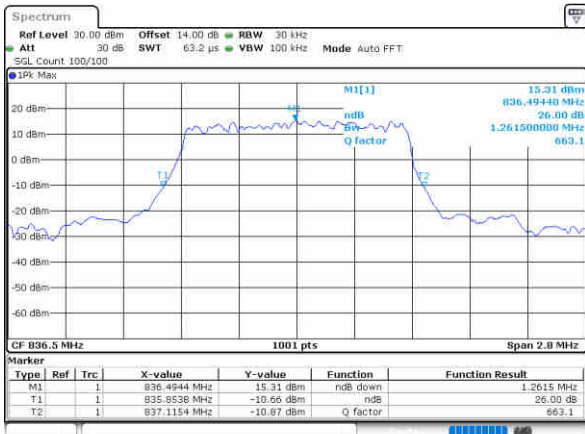

LTE Band 5

Lowest Channel / 1.4MHz / QPSK

Date: 26\_AUG\_2021 16:19:04

Lowest Channel / 1.4MHz / 16QAM

Date: 26\_AUG\_2021 16:18:40

Middle Channel / 1.4MHz / QPSK

Date: 26\_AUG\_2021 16:29:41

Middle Channel / 1.4MHz / 16QAM