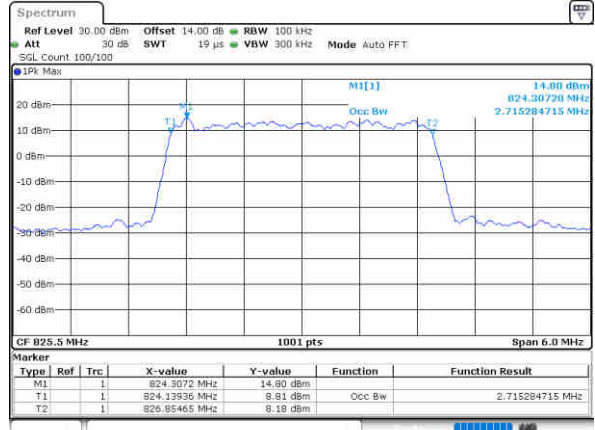

Date: 26, Aug, 2021 18:21:49

Highest Channel / 10MHz / QPSK

Date: 26, Aug, 2021 18:24:55

Highest Channel / 10MHz / 16QAM

Date: 26, Aug, 2021 18:25:19

LTE Band 5

Lowest Channel / 1.4MHz / 64QAM

Date: 26,APR,2021 16:43:26

Lowest Channel / 3MHz / 64QAM

Date: 26,APR,2021 17:21:10

Middle Channel / 1.4MHz / 64QAM

Date: 26,APR,2021 16:48:47

Middle Channel / 3MHz / 64QAM

Date: 26,APR,2021 17:26:31

Highest Channel / 1.4MHz / 64QAM

Date: 26,APR,2021 16:50:23