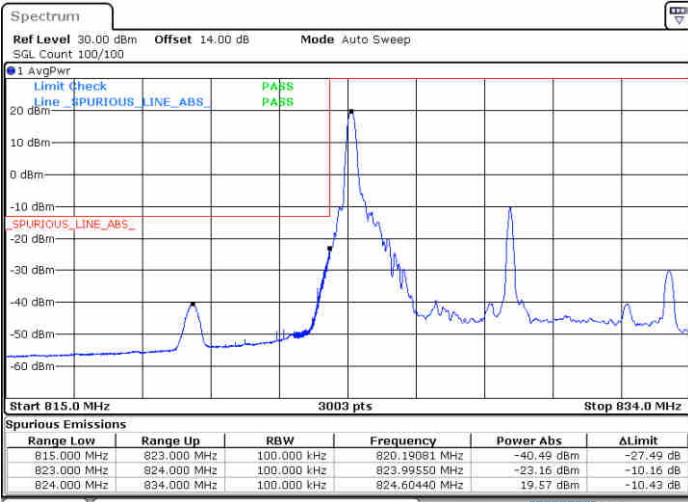

Lowest Band Edge / 1RB

Date: 26.AUG.2021 17:38:27

Highest Band Edge / 1 RB

Date: 26.AUG.2021 17:52:58

Lowest Band Edge / Full RB

Date: 26.AUG.2021 17:42:12

Highest Band Edge / Full RB

Date: 26.AUG.2021 17:56:43

**LTE Band 5 / 5MHz / 64QAM**

LTE Band 5 / 10MHz / QPSK

Lowest Band Edge / 1 RB

Highest Band Edge / 1 RB

Date: 26.AUG.2021 18:13:29

Date: 26.AUG.2021 18:27:59

Lowest Band Edge / Full RB

Highest Band Edge / Full RB

Date: 26.AUG.2021 18:17:14

Date: 26.AUG.2021 18:31:44

LTE Band 5 / 10MHz / 16QAM

Lowest Band Edge / 1 RB

Date: 26.AUG.2021 18:15:21

Highest Band Edge / 1 RB

Date: 26.AUG.2021 18:28:52

Lowest Band Edge / Full RB

Date: 26.AUG.2021 18:19:06

Highest Band Edge / Full RB

Date: 26.AUG.2021 18:33:37

LTE Band 5 / 10MHz / 64QAM

Lowest Band Edge / 1 RB

Date: 26.AUG.2021 18:39:02

Highest Band Edge / 1 RB

Date: 26.AUG.2021 18:46:00