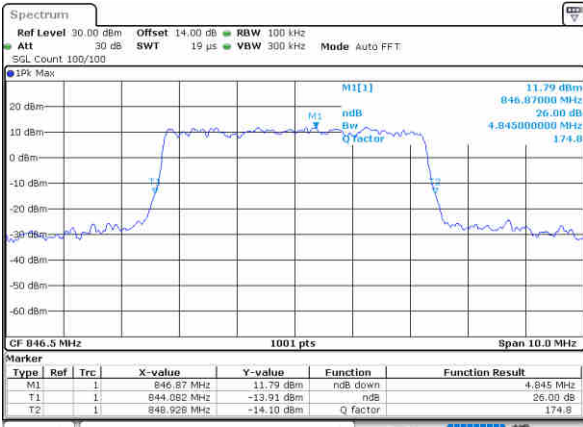

Date: 26, Aug, 2021 16:59:38

Highest Channel / 3MHz / 64QAM

Date: 26, Aug, 2021 17:28:22

LTE Band 5

Lowest Channel / 5MHz / 64QAM

Date: 26-Aug-2021 17:59:17

Lowest Channel / 10MHz / 64QAM

Date: 26-Aug-2021 18:27:10

Middle Channel / 5MHz / 64QAM

Date: 26-Aug-2021 18:04:39

Middle Channel / 10MHz / 64QAM

Date: 26-Aug-2021 18:44:33

Highest Channel / 5MHz / 64QAM

Date: 26-Aug-2021 18:06:15

Highest Channel / 10MHz / 64QAM

Date: 26-Aug-2021 18:44:07

### Occupied Bandwidth

Mode	LTE Band 5 : 99%OBW(MHz)											
BW	1.4MHz		3MHz		5MHz		10MHz		15MHz		20MHz	
Mod.	QPSK	16QAM	QPSK	16QAM	QPSK	16QAM	QPSK	16QAM	QPSK	16QAM	QPSK	16QAM
Lowest CH	1.08	1.10	2.72	2.72	4.49	4.48	9.09	9.05	-	-	-	-
Middle CH	1.09	1.09	2.70	2.69	4.47	4.49	9.03	9.01	-	-	-	-
Highest CH	1.09	1.09	2.70	2.71	4.48	4.48	8.99	9.07	-	-	-	-
Mode	LTE Band 5 : 99%OBW(MHz)											
BW	1.4MHz		3MHz		5MHz		10MHz		15MHz		20MHz	
Mod.	64QAM		64QAM		64QAM		64QAM		64QAM		64QAM	
Lowest CH	1.09	-	2.72	-	4.50	-	9.01	-	-	-	-	-
Middle CH	1.10	-	2.71	-	4.51	-	9.05	-	-	-	-	-
Highest CH	1.10	-	2.69	-	4.48	-	8.95	-	-	-	-	-