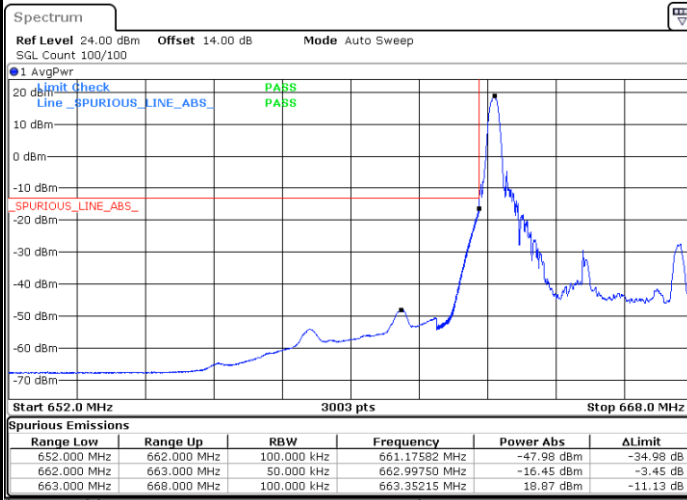

# Conducted Band Edge

LTE Band 71 / 5MHz / 16QAM

Lowest Band Edge / 1 RB

Date: 12.AUG.2021 09:58:33

Highest Band Edge / 1 RB

Date: 12.AUG.2021 10:14:46

Lowest Band Edge / Full RB

Date: 12.AUG.2021 10:02:39

Highest Band Edge / Full RB

Date: 12.AUG.2021 10:18:52

LTE Band 71 / 5MHz / 64QAM

Lowest Band Edge / 1RB

Date: 12.AUG.2021 10:23:58

Highest Band Edge / 1 RB

Date: 12.AUG.2021 10:31:48

Lowest Band Edge / Full RB

Date: 12.AUG.2021 10:26:01

Highest Band Edge / Full RB

Date: 12.AUG.2021 10:33:50

LTE Band 71 / 10MHz / QPSK

Lowest Band Edge / 1 RB

Date: 12.AUG.2021 10:38:45

Highest Band Edge / 1 RB

Date: 12.AUG.2021 10:54:57

Lowest Band Edge / Full RB

Date: 12.AUG.2021 10:42:50

Highest Band Edge / Full RB

Date: 12.AUG.2021 10:59:02

LTE Band 71 / 10MHz / 16QAM

Lowest Band Edge / 1 RB

Date: 12.AUG.2021 10:40:48

Highest Band Edge / 1 RB