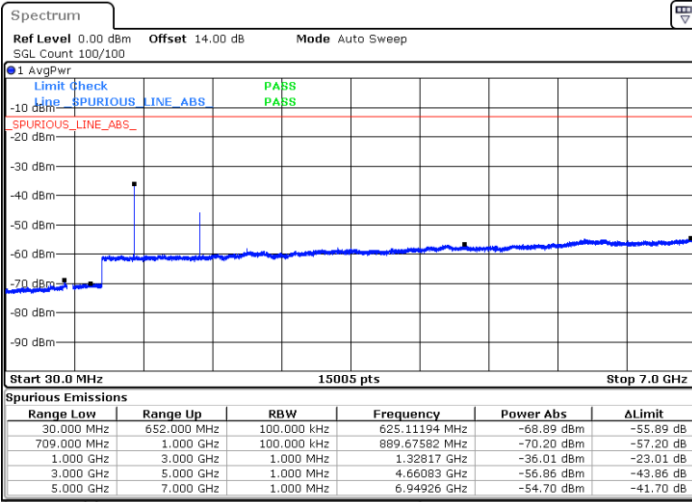

Date: 12.AUG.2021 10:46:04

Lowest Channel / 16QAM

Date: 12.AUG.2021 10:47:15

LTE Band 71 / 10MHz

Middle Channel / QPSK

Date: 12.AUG.2021 10:50:05

Middle Channel / 16QAM

Date: 12.AUG.2021 10:51:16

Highest Channel / QPSK

Date: 12.AUG.2021 11:02:16

Highest Channel / 16QAM

Date: 12.AUG.2021 11:03:27

LTE Band 71 / 15MHz

Lowest Channel / QPSK

Lowest Channel / 16QAM

Date: 12.AUG.2021 11:28:16

Date: 12.AUG.2021 11:29:27

Middle Channel / QPSK

Middle Channel / 16QAM

Date: 12.AUG.2021 11:32:17

Date: 12.AUG.2021 11:33:28

LTE Band71 / 15MHz

Highest Channel / QPSK

Highest Channel / 16QAM

Date: 12.AUG.2021 11:44:29

Date: 12.AUG.2021 11:45:41

LTE Band 71 / 20MHz

Lowest Channel / QPSK

Lowest Channel / 16QAM

Date: 12.AUG.2021 12:11:06

Date: 12.AUG.2021 12:12:17

LTE Band 71 / 20MHz