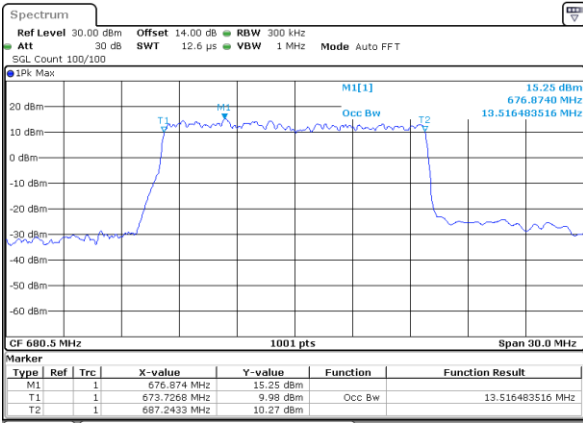

Middle Channel / 15MHz / QPSK

Date: 12_AUG.2021 11:29:52