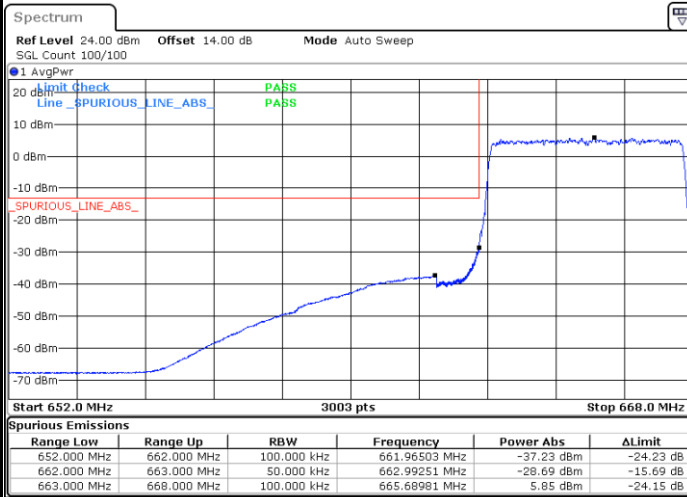

# Conducted Band Edge

LTE Band 71 / 5MHz / 16QAM

Lowest Band Edge / 1 RB

Date: 12.AUG.2021 09:58:33

Highest Band Edge / 1 RB

Date: 12.AUG.2021 10:14:46

Lowest Band Edge / Full RB

Date: 12.AUG.2021 10:02:39

Highest Band Edge / Full RB

Date: 12.AUG.2021 10:18:52

LTE Band 71 / 5MHz / 64QAM

Lowest Band Edge / 1RB

Date: 12.AUG.2021 10:23:58

Highest Band Edge / 1 RB

Date: 12.AUG.2021 10:31:48

Lowest Band Edge / Full RB

Date: 12.AUG.2021 10:26:01

Highest Band Edge / Full RB

Date: 12.AUG.2021 10:33:50

LTE Band 71 / 10MHz / QPSK

Lowest Band Edge / 1 RB

Date: 12.AUG.2021 10:38:45

Highest Band Edge / 1 RB

Date: 12.AUG.2021 10:54:57