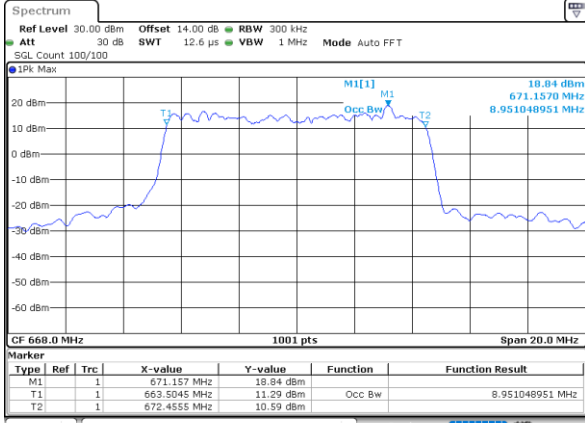

Date: 12\_AUG.2021 10:05:50

Highest Channel / 5MHz / QPSK

Date: 12\_AUG.2021 10:09:26

Highest Channel / 5MHz / 16QAM

Date: 12\_AUG.2021 10:09:51

LTE Band 71

Lowest Channel / 10MHz / QPSK

Date: 12\_AUG.2021 10:35:29