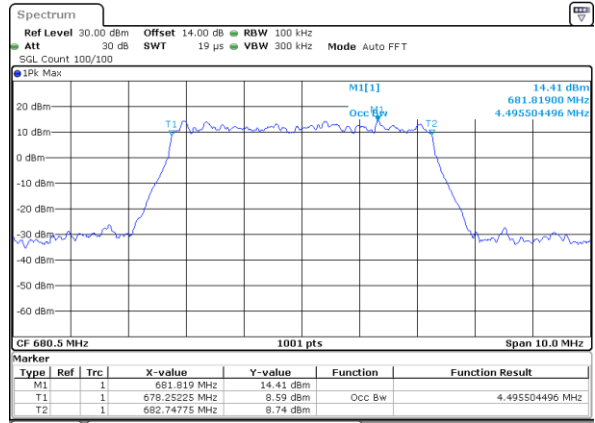

LTE Band 71

Lowest Channel / 5MHz / QPSK

Date: 12\_AUG.2021 09:53:14

Lowest Channel / 5MHz / 16QAM

Date: 12\_AUG.2021 09:53:39

Middle Channel / 5MHz / QPSK

Date: 12\_AUG.2021 10:05:25

Middle Channel / 5MHz / 16QAM

Date: 12\_AUG.2021 10:05:50

Highest Channel / 5MHz / QPSK

Date: 12\_AUG.2021 10:09:26

Highest Channel / 5MHz / 16QAM

Date: 12\_AUG.2021 10:09:51

LTE Band 71

Lowest Channel / 10MHz / QPSK

Date: 12\_AUG.2021 10:35:29