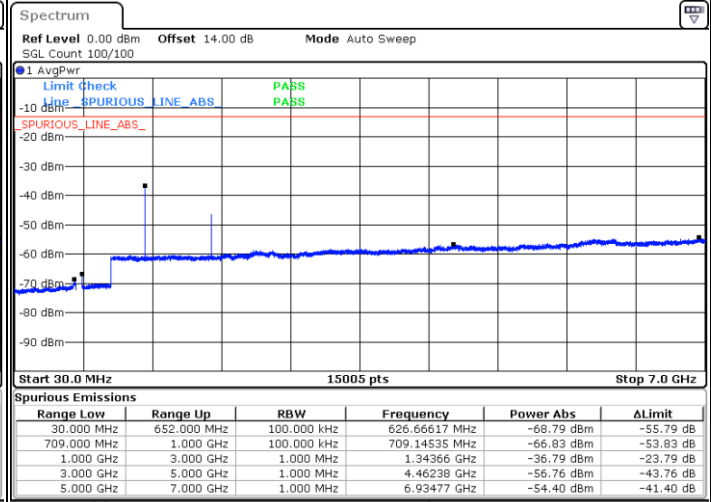

Date: 12.AUG.2021 12:16:19