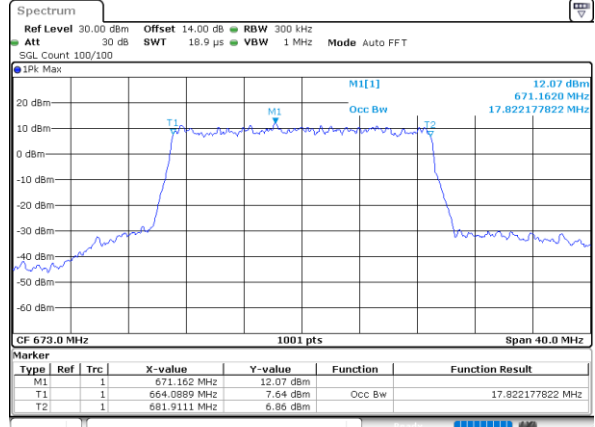

Date: 12\_AUG.2021 10:29:28

Highest Channel / 10MHz / 64QAM

Date: 12\_AUG.2021 11:11:40

LTE Band 71

Lowest Channel / 15MHz / 64QAM

Date: 12\_AUG.2021 11:46:05

Lowest Channel / 20MHz / 64QAM

Date: 12\_AUG.2021 12:28:55