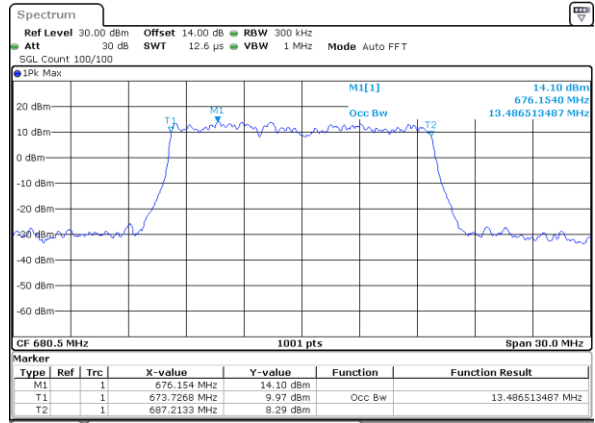

Middle Channel / 15MHz / 16QAM

Date: 12_AUG.2021 11:30:17