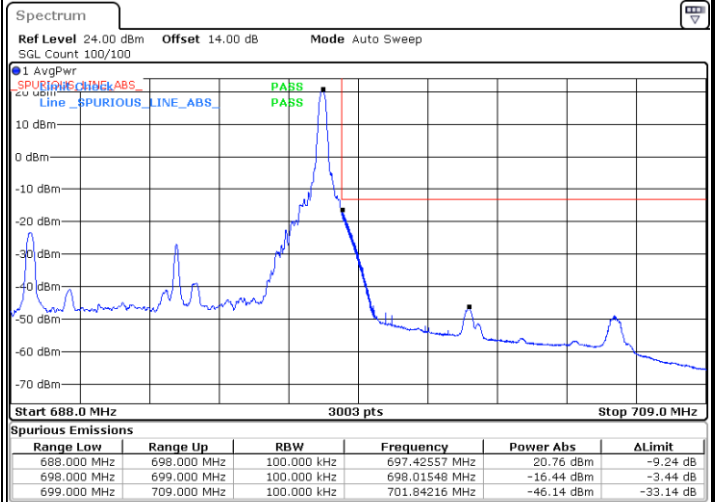

Highest Band Edge / Full RB

Date: 12.AUG.2021 10:18:52

LTE Band 71 / 5MHz / 64QAM

Lowest Band Edge / 1RB

Date: 12.AUG.2021 10:23:58

Highest Band Edge / 1 RB

Date: 12.AUG.2021 10:31:48

Lowest Band Edge / Full RB

Date: 12.AUG.2021 10:26:01

Highest Band Edge / Full RB

Date: 12.AUG.2021 10:33:50

LTE Band 71 / 10MHz / QPSK

Lowest Band Edge / 1 RB

Date: 12.AUG.2021 10:38:45

Highest Band Edge / 1 RB

Date: 12.AUG.2021 10:54:57

Lowest Band Edge / Full RB

Date: 12.AUG.2021 10:42:50

Highest Band Edge / Full RB

Date: 12.AUG.2021 10:59:02

LTE Band 71 / 10MHz / 16QAM

Lowest Band Edge / 1 RB

Date: 12.AUG.2021 10:40:48

Highest Band Edge / 1 RB

Date: 12.AUG.2021 10:56:59

Lowest Band Edge / Full RB

Date: 12.AUG.2021 10:44:53

Highest Band Edge / Full RB

Date: 12.AUG.2021 11:01:05

LTE Band 71 / 10MHz / 64QAM

Lowest Band Edge / 1 RB

Date: 12.AUG.2021 11:06:10