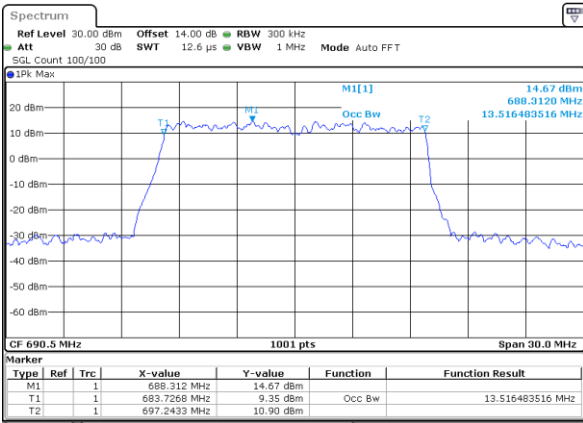

Highest Channel / 15MHz / QPSK

Date: 12_AUG.2021 11:33:52