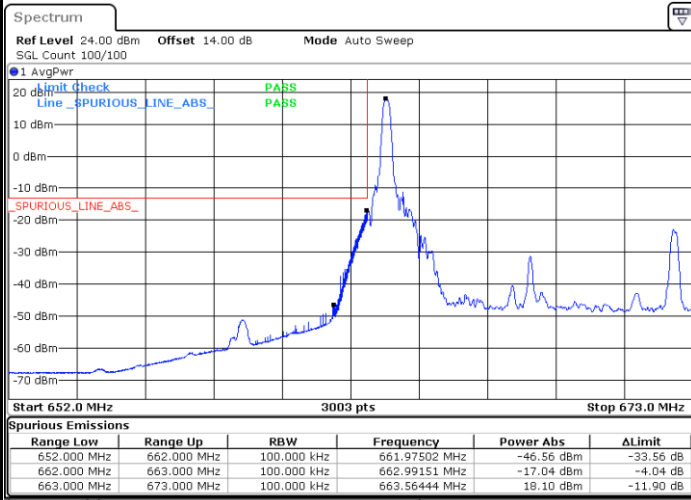

Lowest Band Edge / Full RB

Date: 12.AUG.2021 10:42:50

Highest Band Edge / Full RB

Date: 12.AUG.2021 10:59:02

LTE Band 71 / 10MHz / 16QAM

Lowest Band Edge / 1 RB

Date: 12.AUG.2021 10:40:48

Highest Band Edge / 1 RB

Date: 12.AUG.2021 10:56:59

Lowest Band Edge / Full RB

Date: 12.AUG.2021 10:44:53

Highest Band Edge / Full RB

Date: 12.AUG.2021 11:01:05

LTE Band 71 / 10MHz / 64QAM

Lowest Band Edge / 1 RB

Date: 12.AUG.2021 11:06:10

Highest Band Edge / 1 RB

Date: 12.AUG.2021 11:13:59

Lowest Band Edge / Full RB

Date: 12.AUG.2021 11:08:13

Highest Band Edge / Full RB

Date: 12.AUG.2021 11:16:02

LTE Band 71 / 15MHz / QPSK

Lowest Band Edge / 1 RB

Date: 12.AUG.2021 11:20:57

Highest Band Edge / 1 RB

Date: 12.AUG.2021 11:37:10

Lowest Band Edge / Full RB

Date: 12.AUG.2021 11:25:03

Highest Band Edge / Full RB

Date: 12.AUG.2021 11:41:15

LTE Band 71 / 15MHz / 16QAM