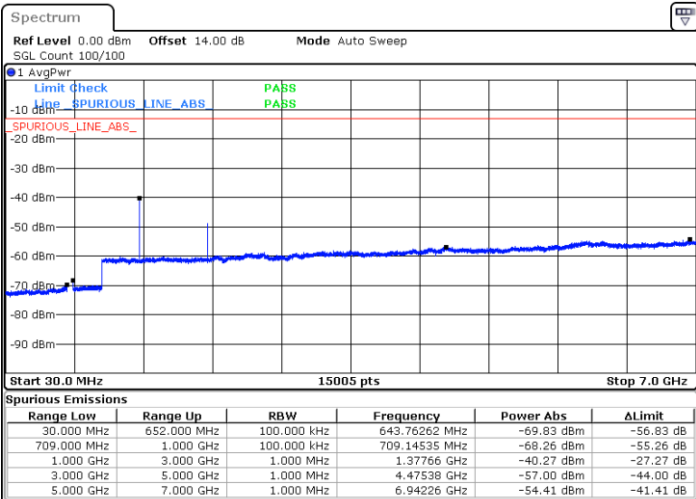

LTE Band 71 / 5MHz

Lowest Channel / 64QAM

Middle Channel / 64QAM

Date: 12.AUG.2021 10:27:12

Date: 12.AUG.2021 10:29:04

Highest Channel / 64QAM

Date: 12.AUG.2021 10:35:02

LTE Band 71 / 10MHz

Lowest Channel / 64QAM

Middle Channel / 64QAM

Date: 12.AUG.2021 11:09:24

Date: 12.AUG.2021 11:11:16

Highest Channel / 64QAM

Date: 12.AUG.2021 11:17:13

LTE Band 71 / 15MHz

Lowest Channel / 64QAM

Middle Channel / 64QAM

Date: 12.AUG.2021 11:51:38

Date: 12.AUG.2021 11:53:30

Highest Channel / 64QAM

Date: 12.AUG.2021 11:59:28