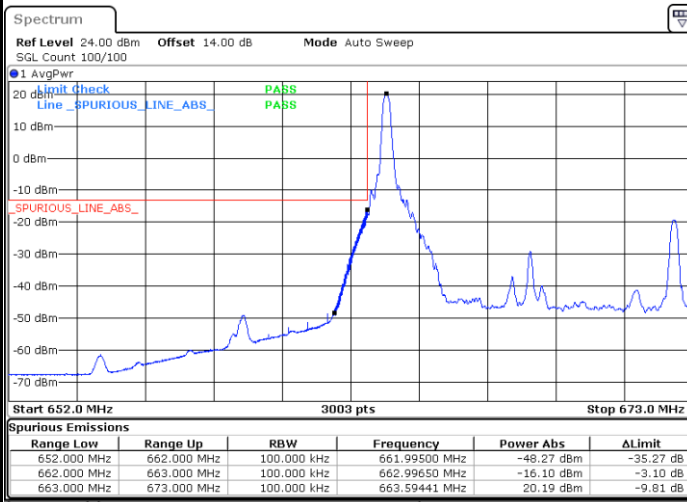

Highest Band Edge / Full RB

Date: 12.AUG.2021 10:18:52

LTE Band 71 / 5MHz / 64QAM

Lowest Band Edge / 1RB

Date: 12.AUG.2021 10:23:58

Highest Band Edge / 1 RB

Date: 12.AUG.2021 10:31:48

Lowest Band Edge / Full RB

Date: 12.AUG.2021 10:26:01

Highest Band Edge / Full RB

Date: 12.AUG.2021 10:33:50

LTE Band 71 / 10MHz / QPSK

Lowest Band Edge / 1 RB

Date: 12.AUG.2021 10:38:45

Highest Band Edge / 1 RB

Date: 12.AUG.2021 10:54:57

Lowest Band Edge / Full RB

Date: 12.AUG.2021 10:42:50

Highest Band Edge / Full RB

Date: 12.AUG.2021 10:59:02

LTE Band 71 / 10MHz / 16QAM

Lowest Band Edge / 1 RB

Date: 12.AUG.2021 10:40:48

Highest Band Edge / 1 RB

Date: 12.AUG.2021 10:56:59

Lowest Band Edge / Full RB

Date: 12.AUG.2021 10:44:53

Highest Band Edge / Full RB

Date: 12.AUG.2021 11:01:05

LTE Band 71 / 10MHz / 64QAM

Lowest Band Edge / 1 RB

Date: 12.AUG.2021 11:06:10