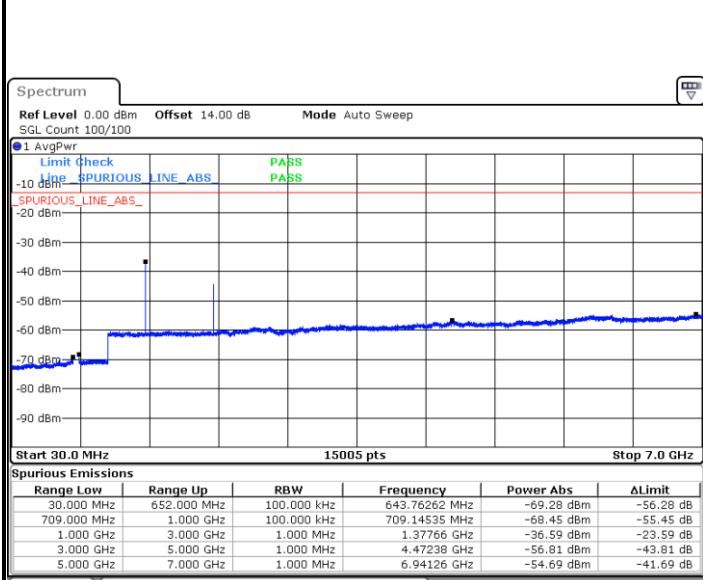

# Conducted Spurious Emission

LTE Band 71 / 5MHz

Highest Channel / QPSK

Date: 12.AUG.2021 10:20:03

Highest Channel / 16QAM

Date: 12.AUG.2021 10:21:14

LTE Band 71 / 10MHz

Lowest Channel / QPSK

Date: 12.AUG.2021 10:46:04

Lowest Channel / 16QAM

Date: 12.AUG.2021 10:47:15

LTE Band 71 / 10MHz

Middle Channel / QPSK

Date: 12.AUG.2021 10:50:05

Middle Channel / 16QAM

Date: 12.AUG.2021 10:51:16

Highest Channel / QPSK

Date: 12.AUG.2021 11:02:16

Highest Channel / 16QAM

Date: 12.AUG.2021 11:03:27

LTE Band 71 / 15MHz

Lowest Channel / QPSK

Lowest Channel / 16QAM

Date: 12.AUG.2021 11:28:16

Date: 12.AUG.2021 11:29:27

Middle Channel / QPSK

Middle Channel / 16QAM

Date: 12.AUG.2021 11:32:17

Date: 12.AUG.2021 11:33:28

LTE Band71 / 15MHz

Highest Channel / QPSK

Highest Channel / 16QAM