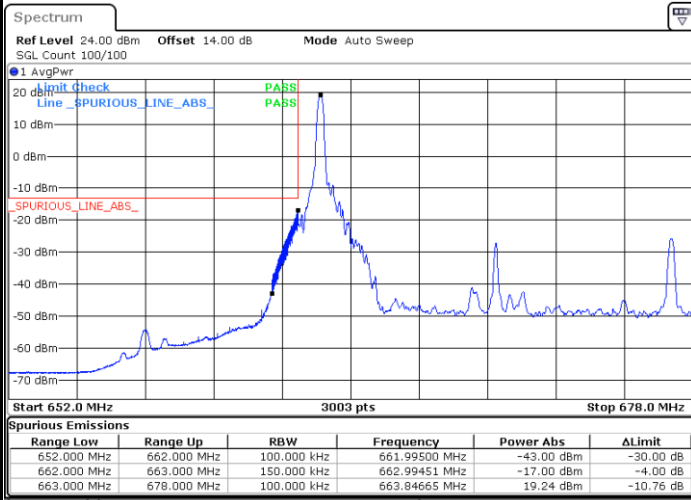

Highest Band Edge / 1 RB

Date: 12.AUG.2021 11:13:59

Lowest Band Edge / Full RB

Date: 12.AUG.2021 11:08:13

Highest Band Edge / Full RB

Date: 12.AUG.2021 11:16:02

LTE Band 71 / 15MHz / QPSK

Lowest Band Edge / 1 RB

Date: 12.AUG.2021 11:20:57

Highest Band Edge / 1 RB

Date: 12.AUG.2021 11:37:10

Lowest Band Edge / Full RB

Date: 12.AUG.2021 11:25:03

Highest Band Edge / Full RB

Date: 12.AUG.2021 11:41:15

LTE Band 71 / 15MHz / 16QAM

Lowest Band Edge / 1 RB

Date: 12.AUG.2021 11:23:00

Highest Band Edge / 1 RB

Date: 12.AUG.2021 11:39:12

Lowest Band Edge / Full RB

Date: 12.AUG.2021 11:27:05

Highest Band Edge / Full RB

Date: 12.AUG.2021 11:43:18

LTE Band 71 / 15MHz / 64QAM

Lowest Band Edge / 1 RB

Date: 12.AUG.2021 11:48:24

Highest Band Edge / 1 RB

Date: 12.AUG.2021 11:56:14

Lowest Band Edge / Full RB

Date: 12.AUG.2021 11:50:27

Highest Band Edge / Full RB