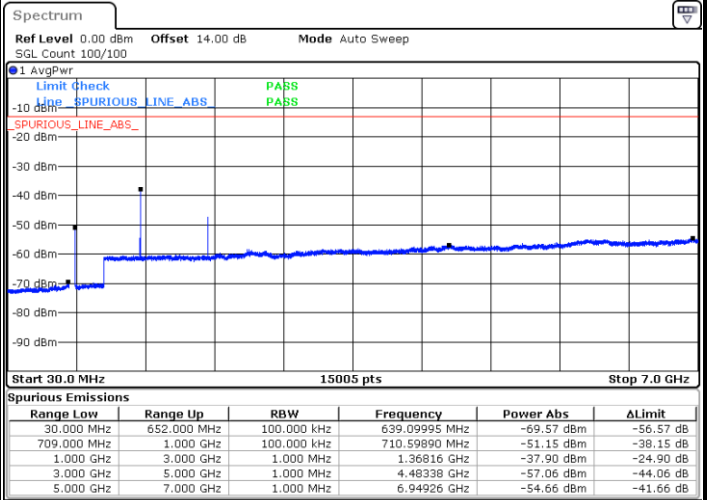

Highest Channel / QPSK

Date: 12.AUG.2021 11:02:16

Highest Channel / 16QAM

Date: 12.AUG.2021 11:03:27

LTE Band 71 / 15MHz

Lowest Channel / QPSK

Lowest Channel / 16QAM

Date: 12.AUG.2021 11:28:16

Date: 12.AUG.2021 11:29:27

Middle Channel / QPSK

Middle Channel / 16QAM

Date: 12.AUG.2021 11:32:17

Date: 12.AUG.2021 11:33:28

LTE Band71 / 15MHz

Highest Channel / QPSK

Highest Channel / 16QAM

Date: 12.AUG.2021 11:44:29

Date: 12.AUG.2021 11:45:41

LTE Band 71 / 20MHz

Lowest Channel / QPSK

Lowest Channel / 16QAM

Date: 12.AUG.2021 12:11:06

Date: 12.AUG.2021 12:12:17

LTE Band 71 / 20MHz