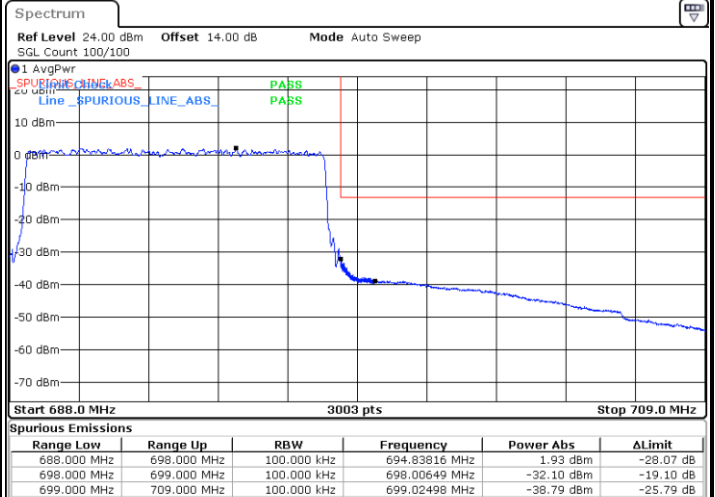

Date: 12.AUG.2021 10:56:59

Lowest Band Edge / Full RB

Date: 12.AUG.2021 10:44:53

Highest Band Edge / Full RB

Date: 12.AUG.2021 11:01:05

LTE Band 71 / 10MHz / 64QAM

Lowest Band Edge / 1 RB

Date: 12.AUG.2021 11:06:10

Highest Band Edge / 1 RB

Date: 12.AUG.2021 11:13:59

Lowest Band Edge / Full RB

Date: 12.AUG.2021 11:08:13

Highest Band Edge / Full RB

Date: 12.AUG.2021 11:16:02

LTE Band 71 / 15MHz / QPSK

Lowest Band Edge / 1 RB

Date: 12.AUG.2021 11:20:57

Highest Band Edge / 1 RB

Date: 12.AUG.2021 11:37:10

Lowest Band Edge / Full RB

Date: 12.AUG.2021 11:25:03

Highest Band Edge / Full RB

Date: 12.AUG.2021 11:41:15

LTE Band 71 / 15MHz / 16QAM

Lowest Band Edge / 1 RB

Date: 12.AUG.2021 11:23:00

Highest Band Edge / 1 RB

Date: 12.AUG.2021 11:39:12

Lowest Band Edge / Full RB

Date: 12.AUG.2021 11:27:05

Highest Band Edge / Full RB

Date: 12.AUG.2021 11:43:18