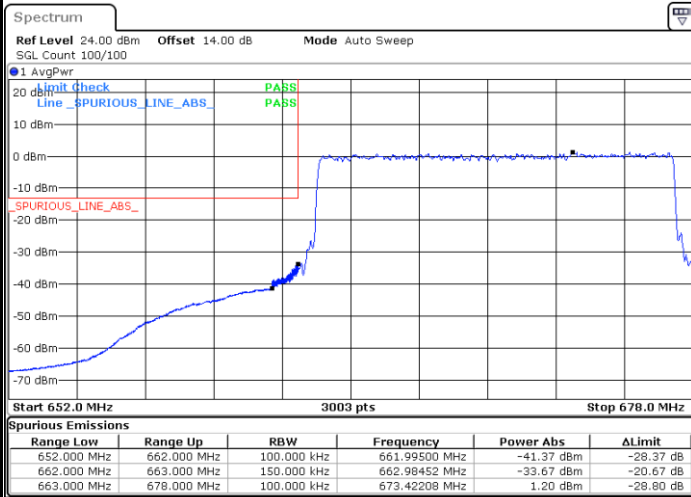

Date: 12.AUG.2021 11:20:57

Highest Band Edge / 1 RB

Date: 12.AUG.2021 11:37:10

Lowest Band Edge / Full RB

Date: 12.AUG.2021 11:25:03

Highest Band Edge / Full RB

Date: 12.AUG.2021 11:41:15

LTE Band 71 / 15MHz / 16QAM

Lowest Band Edge / 1 RB

Date: 12.AUG.2021 11:23:00

Highest Band Edge / 1 RB

Date: 12.AUG.2021 11:39:12

Lowest Band Edge / Full RB

Date: 12.AUG.2021 11:27:05

Highest Band Edge / Full RB

Date: 12.AUG.2021 11:43:18

LTE Band 71 / 15MHz / 64QAM

Lowest Band Edge / 1 RB

Date: 12.AUG.2021 11:48:24

Highest Band Edge / 1 RB

Date: 12.AUG.2021 11:56:14

Lowest Band Edge / Full RB

Date: 12.AUG.2021 11:50:27

Highest Band Edge / Full RB

Date: 12.AUG.2021 11:58:16

LTE Band 71 / 20MHz / 16QAM

Lowest Band Edge / 1 RB

Date: 12.AUG.2021 12:05:49

Highest Band Edge / 1RB

Date: 12.AUG.2021 12:22:03

Lowest Band Edge / Full RB

Date: 12.AUG.2021 12:09:55