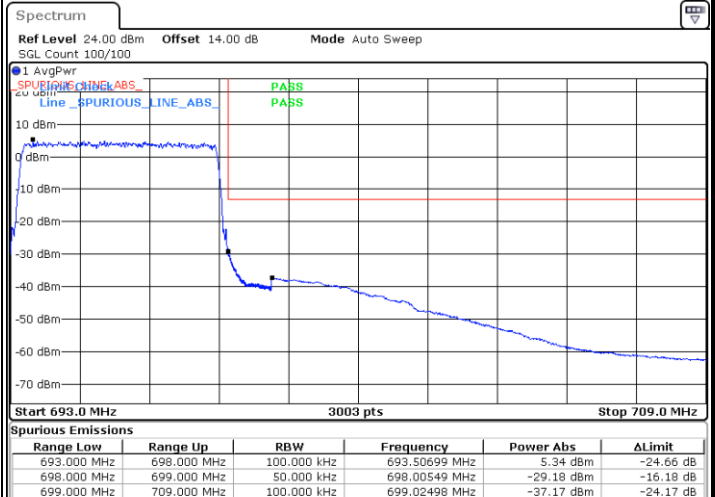

# Conducted Band Edge

LTE Band 71 / 5MHz / 16QAM

Lowest Band Edge / 1 RB

Date: 12.AUG.2021 09:58:33

Highest Band Edge / 1 RB

Date: 12.AUG.2021 10:14:46

Lowest Band Edge / Full RB

Date: 12.AUG.2021 10:02:39

Highest Band Edge / Full RB

Date: 12.AUG.2021 10:18:52

LTE Band 71 / 5MHz / 64QAM

Lowest Band Edge / 1RB

Date: 12.AUG.2021 10:23:58

Highest Band Edge / 1 RB

Date: 12.AUG.2021 10:31:48

Lowest Band Edge / Full RB

Date: 12.AUG.2021 10:26:01

Highest Band Edge / Full RB

Date: 12.AUG.2021 10:33:50

LTE Band 71 / 10MHz / QPSK

Lowest Band Edge / 1 RB

Date: 12.AUG.2021 10:38:45

Highest Band Edge / 1 RB

Date: 12.AUG.2021 10:54:57

Lowest Band Edge / Full RB

Date: 12.AUG.2021 10:42:50

Highest Band Edge / Full RB

Date: 12.AUG.2021 10:59:02

LTE Band 71 / 10MHz / 16QAM

Lowest Band Edge / 1 RB

Date: 12.AUG.2021 10:40:48

Highest Band Edge / 1 RB