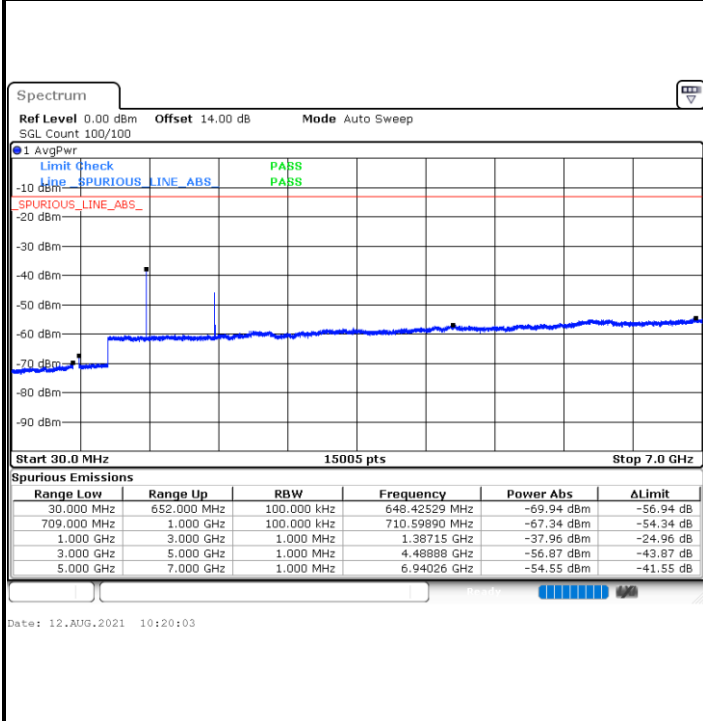

Date: 12.AUG.2021 11:58:16

LTE Band 71 / 20MHz / 16QAM

Lowest Band Edge / 1 RB

Date: 12.AUG.2021 12:05:49

Highest Band Edge / 1RB

Date: 12.AUG.2021 12:22:03

Lowest Band Edge / Full RB

Date: 12.AUG.2021 12:09:55

Highest Band Edge / Full RB

Date: 12.AUG.2021 12:24:06

LTE Band 71 / 20MHz / 64QAM

Lowest Band Edge / 1 RB

Date: 12.AUG.2021 12:31:15

Highest Band Edge / 1 RB

Date: 12.AUG.2021 12:39:05

Lowest Band Edge / Full RB

Date: 12.AUG.2021 12:33:18

Highest Band Edge / Full RB

Date: 12.AUG.2021 12:41:08

# Conducted Spurious Emission

LTE Band 71 / 5MHz

Highest Channel / QPSK

Date: 12.AUG.2021 10:20:03

Highest Channel / 16QAM

Date: 12.AUG.2021 10:21:14

LTE Band 71 / 10MHz

Lowest Channel / QPSK