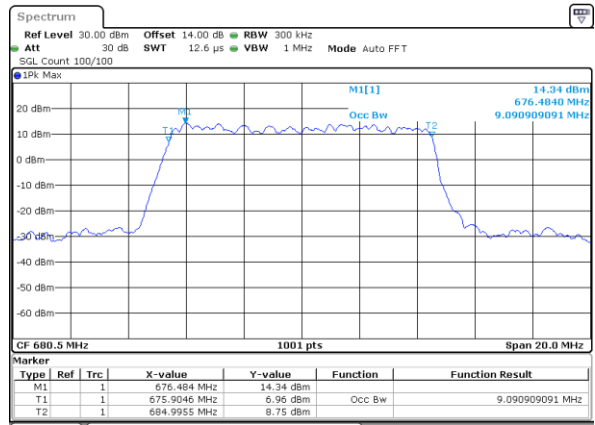

Middle Channel / 20MHz / 16QAM

Date: 12\_AUG.2021 12:13:07

Highest Channel / 20MHz / QPSK

Date: 12\_AUG.2021 12:16:43

Highest Channel / 20MHz / 16QAM

Date: 12\_AUG.2021 12:17:09

LTE Band 71

Lowest Channel / 5MHz / 64QAM

Date: 12\_AUG.2021 10:21:39

Lowest Channel / 10MHz / 64QAM

Date: 12\_AUG.2021 11:03:51

Middle Channel / 5MHz / 64QAM

Date: 12\_AUG.2021 10:27:06

Middle Channel / 10MHz / 64QAM

Date: 12\_AUG.2021 11:09:48

Highest Channel / 5MHz / 64QAM

Date: 12\_AUG.2021 10:29:28

Highest Channel / 10MHz / 64QAM

Date: 12\_AUG.2021 11:11:40

LTE Band 71

Lowest Channel / 15MHz / 64QAM

Date: 12\_AUG.2021 11:46:05

Lowest Channel / 20MHz / 64QAM

Date: 12\_AUG.2021 12:28:55