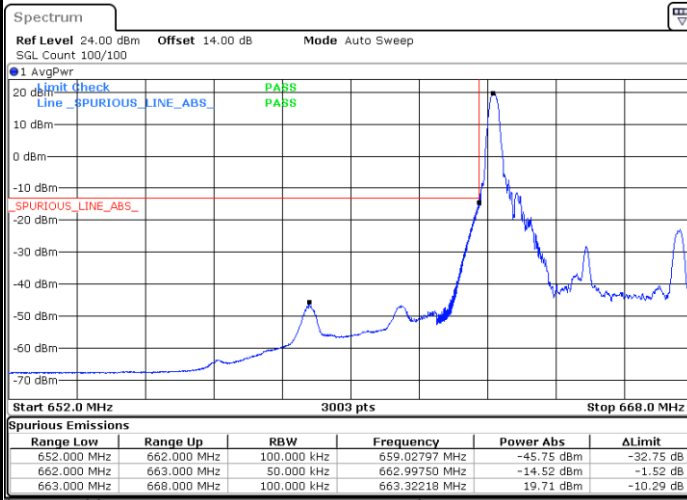

Middle Channel / 15MHz / 64QAM

Date: 12\_AUG.2021 11:52:02

Middle Channel / 20MHz / 64QAM

Date: 12\_AUG.2021 12:34:53

Highest Channel / 15MHz / 64QAM

Date: 12\_AUG.2021 11:53:54

Highest Channel / 20MHz / 64QAM

# Conducted Band Edge

LTE Band 71 / 5MHz / 16QAM

Lowest Band Edge / 1 RB

Date: 12.AUG.2021 09:58:33

Highest Band Edge / 1 RB

Date: 12.AUG.2021 10:14:46

Lowest Band Edge / Full RB

Date: 12.AUG.2021 10:02:39

Highest Band Edge / Full RB

Date: 12.AUG.2021 10:18:52

LTE Band 71 / 5MHz / 64QAM

Lowest Band Edge / 1RB

Date: 12.AUG.2021 10:23:58

Highest Band Edge / 1 RB

Date: 12.AUG.2021 10:31:48

Lowest Band Edge / Full RB