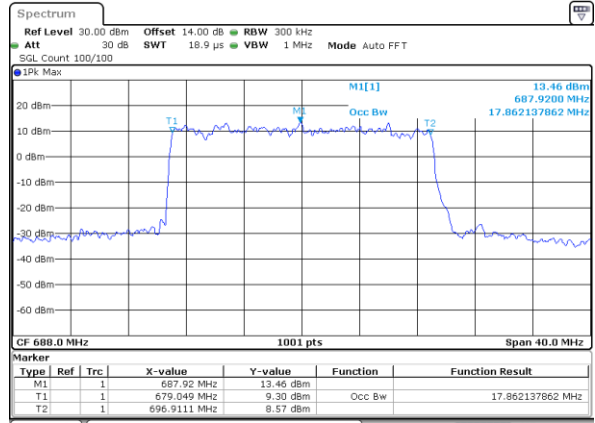

Middle Channel / 20MHz / 16QAM

Date: 12\_AUG.2021 12:13:07

Highest Channel / 20MHz / QPSK

Date: 12\_AUG.2021 12:16:43

Highest Channel / 20MHz / 16QAM

Date: 12\_AUG.2021 12:17:09

LTE Band 71

Lowest Channel / 5MHz / 64QAM