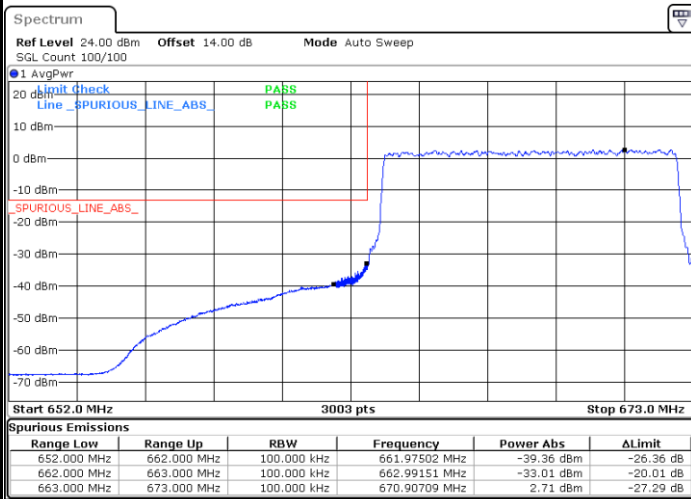

Date: 12.AUG.2021 10:26:01

Highest Band Edge / Full RB

Date: 12.AUG.2021 10:33:50

LTE Band 71 / 10MHz / QPSK

Lowest Band Edge / 1 RB

Date: 12.AUG.2021 10:38:45

Highest Band Edge / 1 RB

Date: 12.AUG.2021 10:54:57

Lowest Band Edge / Full RB

Date: 12.AUG.2021 10:42:50

Highest Band Edge / Full RB

Date: 12.AUG.2021 10:59:02

LTE Band 71 / 10MHz / 16QAM

Lowest Band Edge / 1 RB

Date: 12.AUG.2021 10:40:48

Highest Band Edge / 1 RB

Date: 12.AUG.2021 10:56:59

Lowest Band Edge / Full RB

Date: 12.AUG.2021 10:44:53

Highest Band Edge / Full RB

Date: 12.AUG.2021 11:01:05

LTE Band 71 / 10MHz / 64QAM

Lowest Band Edge / 1 RB

Date: 12.AUG.2021 11:06:10

Highest Band Edge / 1 RB

Date: 12.AUG.2021 11:13:59

Lowest Band Edge / Full RB

Date: 12.AUG.2021 11:08:13

Highest Band Edge / Full RB

Date: 12.AUG.2021 11:16:02

LTE Band 71 / 15MHz / QPSK

Lowest Band Edge / 1 RB