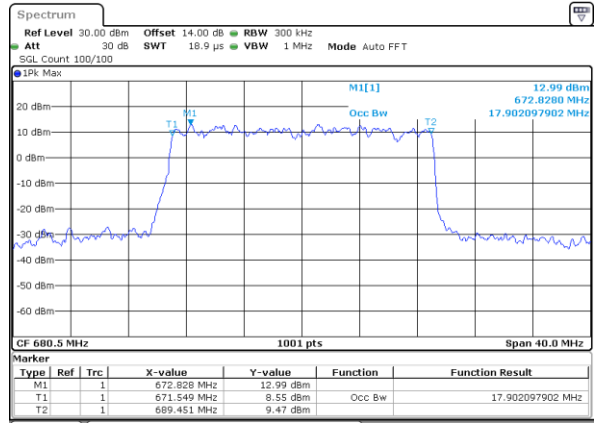

Date: 12\_AUG.2021 11:34:18

LTE Band 71

Lowest Channel / 20MHz / QPSK

Date: 12\_AUG.2021 12:10:29

Lowest Channel / 20MHz / 16QAM

Date: 12\_AUG.2021 12:10:54

Middle Channel / 20MHz / QPSK

Date: 12\_AUG.2021 12:12:42

Middle Channel / 20MHz / 16QAM

Date: 12\_AUG.2021 12:13:07

Highest Channel / 20MHz / QPSK

Date: 12\_AUG.2021 12:16:43

Highest Channel / 20MHz / 16QAM

Date: 12\_AUG.2021 12:17:09

LTE Band 71

Lowest Channel / 5MHz / 64QAM