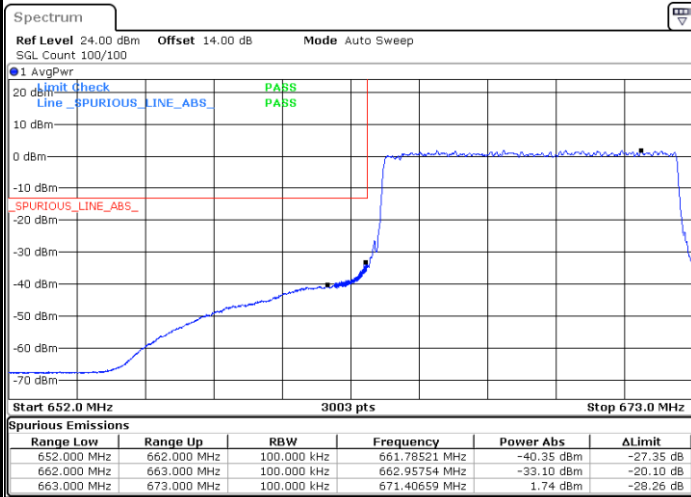

Lowest Band Edge / Full RB

Date: 12.AUG.2021 10:42:50

Highest Band Edge / Full RB

Date: 12.AUG.2021 10:59:02

LTE Band 71 / 10MHz / 16QAM

Lowest Band Edge / 1 RB

Date: 12.AUG.2021 10:40:48

Highest Band Edge / 1 RB

Date: 12.AUG.2021 10:56:59

Lowest Band Edge / Full RB

Date: 12.AUG.2021 10:44:53

Highest Band Edge / Full RB

Date: 12.AUG.2021 11:01:05

LTE Band 71 / 10MHz / 64QAM

Lowest Band Edge / 1 RB

Date: 12.AUG.2021 11:06:10

Highest Band Edge / 1 RB

Date: 12.AUG.2021 11:13:59

Lowest Band Edge / Full RB

Date: 12.AUG.2021 11:08:13

Highest Band Edge / Full RB

Date: 12.AUG.2021 11:16:02

LTE Band 71 / 15MHz / QPSK

Lowest Band Edge / 1 RB

Date: 12.AUG.2021 11:20:57

Highest Band Edge / 1 RB

Date: 12.AUG.2021 11:37:10

Lowest Band Edge / Full RB

Date: 12.AUG.2021 11:25:03

Highest Band Edge / Full RB

Date: 12.AUG.2021 11:41:15

LTE Band 71 / 15MHz / 16QAM