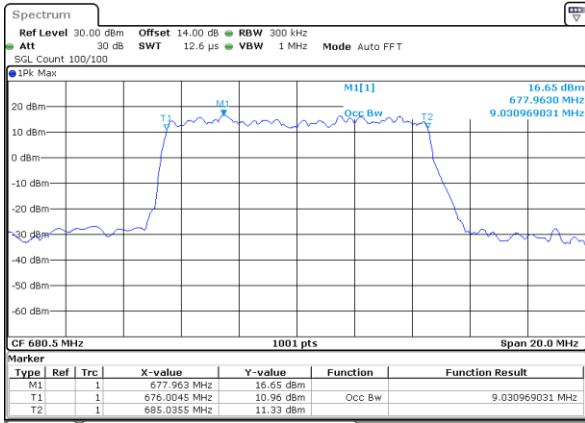

Middle Channel / 10MHz / QPSK

Date: 12_AUG.2021 10:47:40