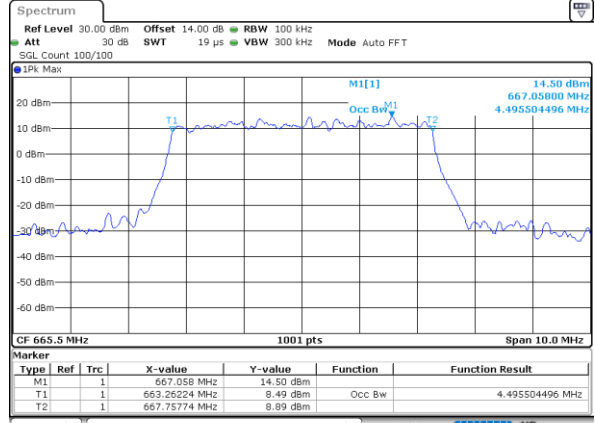

LTE Band 71

Lowest Channel / 5MHz / QPSK

Date: 12\_AUG.2021 09:53:14

Lowest Channel / 5MHz / 16QAM

Date: 12\_AUG.2021 09:53:39

Middle Channel / 5MHz / QPSK

Date: 12\_AUG.2021 10:05:25

Middle Channel / 5MHz / 16QAM

Date: 12\_AUG.2021 10:05:50

Highest Channel / 5MHz / QPSK

Date: 12\_AUG.2021 10:09:26

Highest Channel / 5MHz / 16QAM

Date: 12\_AUG.2021 10:09:51

LTE Band 71

Lowest Channel / 10MHz / QPSK

Date: 12\_AUG.2021 10:35:29