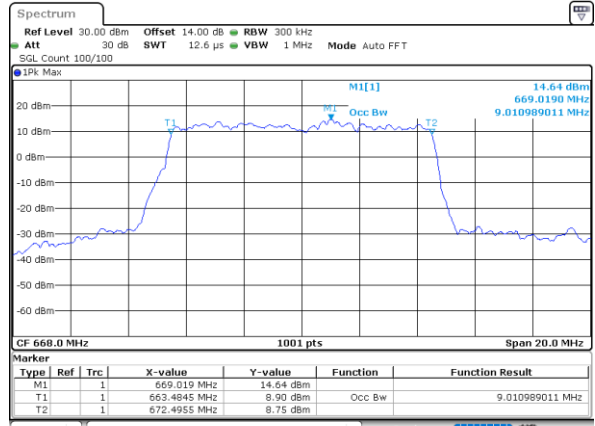

Middle Channel / 20MHz / 16QAM

Date: 12\_AUG.2021 12:13:07

Highest Channel / 20MHz / QPSK

Date: 12\_AUG.2021 12:16:43

Highest Channel / 20MHz / 16QAM

Date: 12\_AUG.2021 12:17:09

LTE Band 71

Lowest Channel / 5MHz / 64QAM

Date: 12\_AUG.2021 10:21:39

Lowest Channel / 10MHz / 64QAM

Date: 12\_AUG.2021 11:03:51

Middle Channel / 5MHz / 64QAM

Date: 12\_AUG.2021 10:27:06

Middle Channel / 10MHz / 64QAM

Date: 12\_AUG.2021 11:09:48

Highest Channel / 5MHz / 64QAM