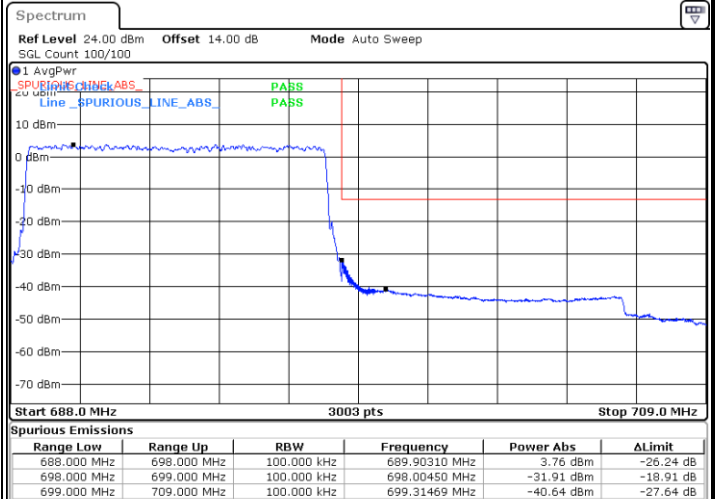

Highest Band Edge / Full RB

Date: 12.AUG.2021 10:18:52

LTE Band 71 / 5MHz / 64QAM

Lowest Band Edge / 1RB

Date: 12.AUG.2021 10:23:58

Highest Band Edge / 1 RB

Date: 12.AUG.2021 10:31:48

Lowest Band Edge / Full RB

Date: 12.AUG.2021 10:26:01

Highest Band Edge / Full RB

Date: 12.AUG.2021 10:33:50

LTE Band 71 / 10MHz / QPSK

Lowest Band Edge / 1 RB

Date: 12.AUG.2021 10:38:45

Highest Band Edge / 1 RB

Date: 12.AUG.2021 10:54:57

Lowest Band Edge / Full RB

Date: 12.AUG.2021 10:42:50

Highest Band Edge / Full RB

Date: 12.AUG.2021 10:59:02

LTE Band 71 / 10MHz / 16QAM

Lowest Band Edge / 1 RB

Date: 12.AUG.2021 10:40:48

Highest Band Edge / 1 RB

Date: 12.AUG.2021 10:56:59

Lowest Band Edge / Full RB

Date: 12.AUG.2021 10:44:53

Highest Band Edge / Full RB

Date: 12.AUG.2021 11:01:05

LTE Band 71 / 10MHz / 64QAM

Lowest Band Edge / 1 RB

Date: 12.AUG.2021 11:06:10