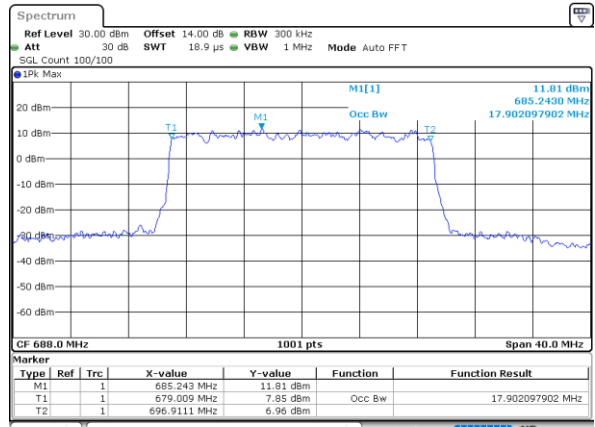

Middle Channel / 15MHz / 64QAM

Date: 12\_AUG.2021 11:52:02

Middle Channel / 20MHz / 64QAM

Date: 12\_AUG.2021 12:34:53

Highest Channel / 15MHz / 64QAM

Date: 12\_AUG.2021 11:53:54

Highest Channel / 20MHz / 64QAM