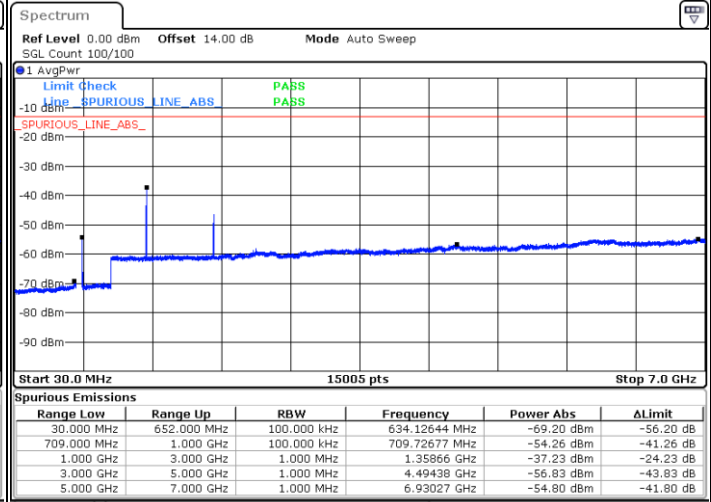

Date: 12.AUG.2021 11:44:29

Date: 12.AUG.2021 11:45:41

LTE Band 71 / 20MHz

Lowest Channel / QPSK

Lowest Channel / 16QAM

Date: 12.AUG.2021 12:11:06

Date: 12.AUG.2021 12:12:17

LTE Band 71 / 20MHz

Middle Channel / QPSK

Middle Channel / 16QAM

Date: 12.AUG.2021 12:15:08

Date: 12.AUG.2021 12:16:19

Highest Channel / QPSK

Highest Channel / 16QAM

Date: 12.AUG.2021 12:27:20

Date: 12.AUG.2021 12:28:31

LTE Band 71 / 5MHz

Lowest Channel / 64QAM

Middle Channel / 64QAM

Date: 12.AUG.2021 10:27:12

Date: 12.AUG.2021 10:29:04

Highest Channel / 64QAM

Date: 12.AUG.2021 10:35:02

LTE Band 71 / 10MHz

Lowest Channel / 64QAM

Middle Channel / 64QAM

Date: 12.AUG.2021 11:09:24

Date: 12.AUG.2021 11:11:16

Highest Channel / 64QAM

Date: 12.AUG.2021 11:17:13

LTE Band 71 / 15MHz

Lowest Channel / 64QAM