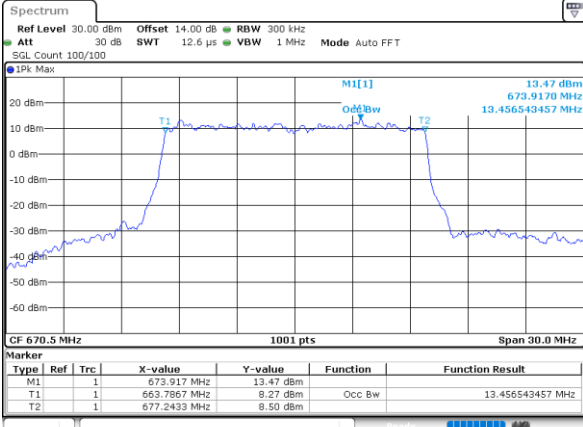

Date: 12\_AUG.2021 10:29:28

Highest Channel / 10MHz / 64QAM

Date: 12\_AUG.2021 11:11:40

LTE Band 71

Lowest Channel / 15MHz / 64QAM

Date: 12\_AUG.2021 11:46:05

Lowest Channel / 20MHz / 64QAM

Date: 12\_AUG.2021 12:28:55

Middle Channel / 15MHz / 64QAM

Date: 12\_AUG.2021 11:52:02

Middle Channel / 20MHz / 64QAM

Date: 12\_AUG.2021 12:34:53

Highest Channel / 15MHz / 64QAM

Date: 12\_AUG.2021 11:53:54

Highest Channel / 20MHz / 64QAM