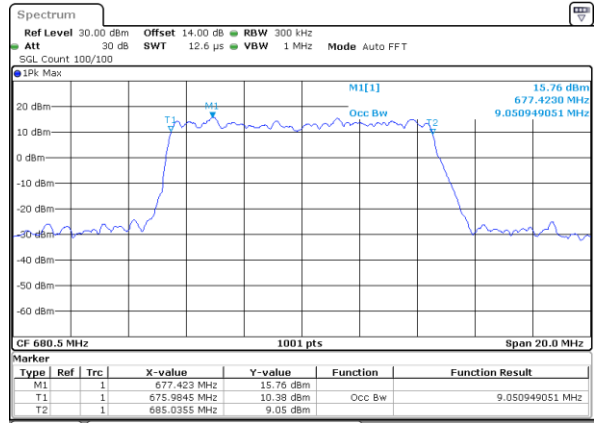

Date: 12\_AUG.2021 10:05:50

Highest Channel / 5MHz / QPSK

Date: 12\_AUG.2021 10:09:26

Highest Channel / 5MHz / 16QAM

Date: 12\_AUG.2021 10:09:51

LTE Band 71

Lowest Channel / 10MHz / QPSK

Date: 12\_AUG.2021 10:35:29

Lowest Channel / 10MHz / 16QAM

Date: 12\_AUG.2021 10:35:54

Middle Channel / 10MHz / QPSK

Date: 12\_AUG.2021 10:47:40

Middle Channel / 10MHz / 16QAM

Date: 12\_AUG.2021 10:48:05

Highest Channel / 10MHz / QPSK

Date: 12\_AUG.2021 10:51:40

Highest Channel / 10MHz / 16QAM

Date: 12\_AUG.2021 10:52:05

LTE Band 71

Lowest Channel / 15MHz / QPSK

Date: 12\_AUG.2021 11:17:40

Lowest Channel / 15MHz / 16QAM

Date: 12\_AUG.2021 11:18:05