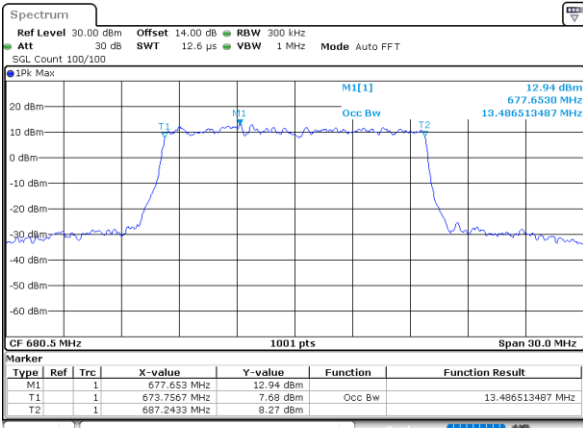

Middle Channel / 15MHz / 64QAM

Date: 12_AUG.2021 11:52:02