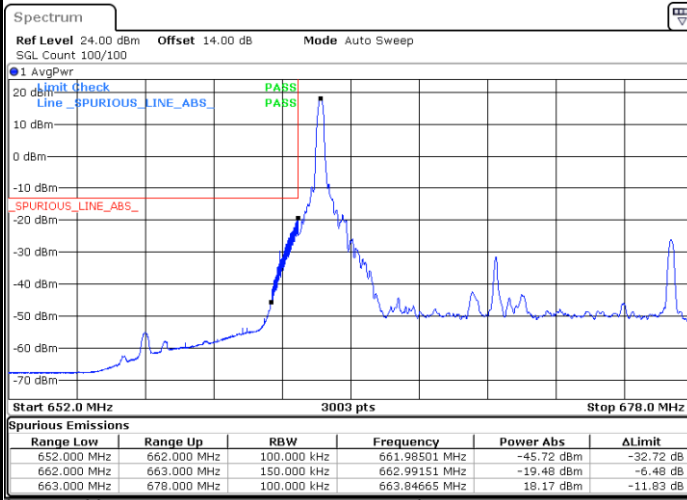

Date: 12.AUG.2021 11:20:57

Highest Band Edge / 1 RB

Date: 12.AUG.2021 11:37:10

Lowest Band Edge / Full RB

Date: 12.AUG.2021 11:25:03

Highest Band Edge / Full RB

Date: 12.AUG.2021 11:41:15

LTE Band 71 / 15MHz / 16QAM

Lowest Band Edge / 1 RB

Date: 12.AUG.2021 11:23:00

Highest Band Edge / 1 RB

Date: 12.AUG.2021 11:39:12

Lowest Band Edge / Full RB

Date: 12.AUG.2021 11:27:05

Highest Band Edge / Full RB

Date: 12.AUG.2021 11:43:18

LTE Band 71 / 15MHz / 64QAM

Lowest Band Edge / 1 RB

Date: 12.AUG.2021 11:48:24

Highest Band Edge / 1 RB

Date: 12.AUG.2021 11:56:14

Lowest Band Edge / Full RB

Date: 12.AUG.2021 11:50:27

Highest Band Edge / Full RB

Date: 12.AUG.2021 11:58:16

LTE Band 71 / 20MHz / 16QAM

Lowest Band Edge / 1 RB

Date: 12.AUG.2021 12:05:49

Highest Band Edge / 1RB

Date: 12.AUG.2021 12:22:03

Lowest Band Edge / Full RB

Date: 12.AUG.2021 12:09:55