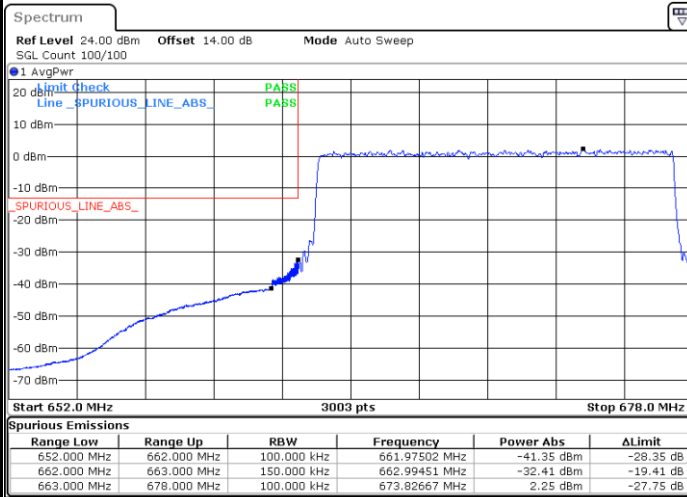

Date: 12.AUG.2021 10:56:59

Lowest Band Edge / Full RB

Date: 12.AUG.2021 10:44:53

Highest Band Edge / Full RB

Date: 12.AUG.2021 11:01:05

LTE Band 71 / 10MHz / 64QAM

Lowest Band Edge / 1 RB

Date: 12.AUG.2021 11:06:10

Highest Band Edge / 1 RB

Date: 12.AUG.2021 11:13:59

Lowest Band Edge / Full RB

Date: 12.AUG.2021 11:08:13

Highest Band Edge / Full RB

Date: 12.AUG.2021 11:16:02

LTE Band 71 / 15MHz / QPSK

Lowest Band Edge / 1 RB

Date: 12.AUG.2021 11:20:57

Highest Band Edge / 1 RB

Date: 12.AUG.2021 11:37:10

Lowest Band Edge / Full RB

Date: 12.AUG.2021 11:25:03

Highest Band Edge / Full RB

Date: 12.AUG.2021 11:41:15

LTE Band 71 / 15MHz / 16QAM

Lowest Band Edge / 1 RB

Date: 12.AUG.2021 11:23:00

Highest Band Edge / 1 RB

Date: 12.AUG.2021 11:39:12

Lowest Band Edge / Full RB

Date: 12.AUG.2021 11:27:05

Highest Band Edge / Full RB

Date: 12.AUG.2021 11:43:18