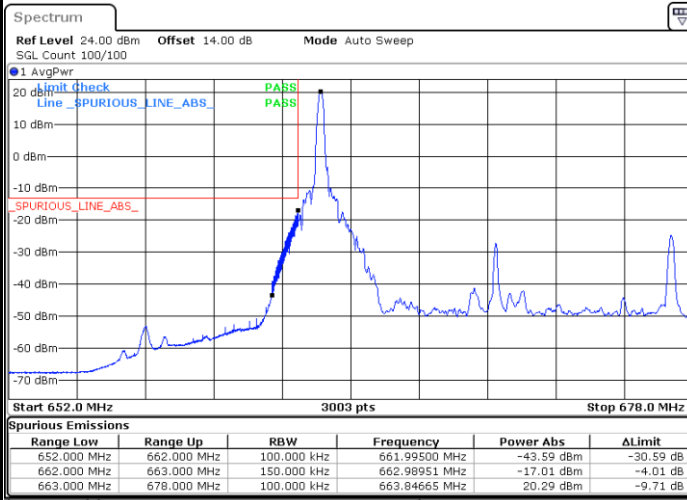

Date: 12.AUG.2021 10:56:59

Lowest Band Edge / Full RB

Date: 12.AUG.2021 10:44:53

Highest Band Edge / Full RB

Date: 12.AUG.2021 11:01:05

LTE Band 71 / 10MHz / 64QAM

Lowest Band Edge / 1 RB

Date: 12.AUG.2021 11:06:10

Highest Band Edge / 1 RB

Date: 12.AUG.2021 11:13:59

Lowest Band Edge / Full RB

Date: 12.AUG.2021 11:08:13

Highest Band Edge / Full RB

Date: 12.AUG.2021 11:16:02

LTE Band 71 / 15MHz / QPSK

Lowest Band Edge / 1 RB

Date: 12.AUG.2021 11:20:57

Highest Band Edge / 1 RB

Date: 12.AUG.2021 11:37:10

Lowest Band Edge / Full RB

Date: 12.AUG.2021 11:25:03

Highest Band Edge / Full RB

Date: 12.AUG.2021 11:41:15

LTE Band 71 / 15MHz / 16QAM

Lowest Band Edge / 1 RB

Date: 12.AUG.2021 11:23:00

Highest Band Edge / 1 RB

Date: 12.AUG.2021 11:39:12

Lowest Band Edge / Full RB

Date: 12.AUG.2021 11:27:05

Highest Band Edge / Full RB

Date: 12.AUG.2021 11:43:18