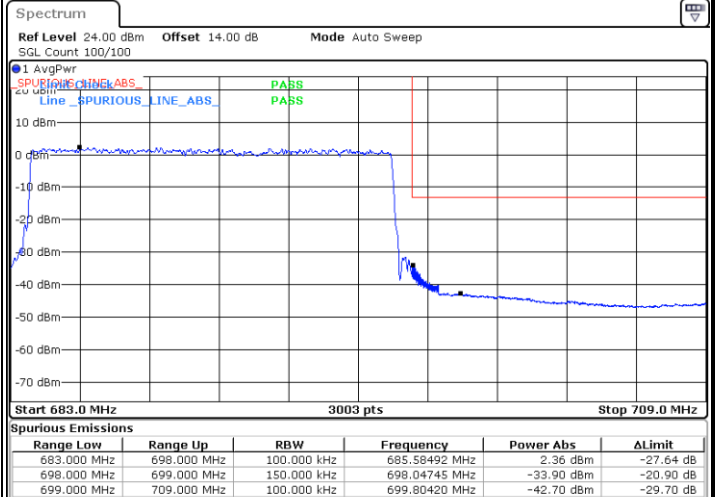

Highest Band Edge / 1 RB

Date: 12.AUG.2021 11:13:59

Lowest Band Edge / Full RB

Date: 12.AUG.2021 11:08:13

Highest Band Edge / Full RB

Date: 12.AUG.2021 11:16:02

LTE Band 71 / 15MHz / QPSK

Lowest Band Edge / 1 RB

Date: 12.AUG.2021 11:20:57

Highest Band Edge / 1 RB

Date: 12.AUG.2021 11:37:10

Lowest Band Edge / Full RB

Date: 12.AUG.2021 11:25:03

Highest Band Edge / Full RB

Date: 12.AUG.2021 11:41:15

LTE Band 71 / 15MHz / 16QAM

Lowest Band Edge / 1 RB

Date: 12.AUG.2021 11:23:00

Highest Band Edge / 1 RB

Date: 12.AUG.2021 11:39:12

Lowest Band Edge / Full RB

Date: 12.AUG.2021 11:27:05

Highest Band Edge / Full RB

Date: 12.AUG.2021 11:43:18

LTE Band 71 / 15MHz / 64QAM

Lowest Band Edge / 1 RB

Date: 12.AUG.2021 11:48:24

Highest Band Edge / 1 RB

Date: 12.AUG.2021 11:56:14

Lowest Band Edge / Full RB

Date: 12.AUG.2021 11:50:27

Highest Band Edge / Full RB