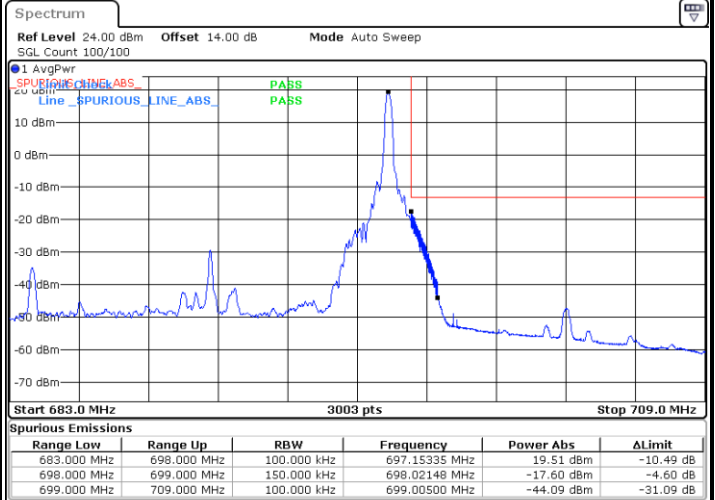

Highest Band Edge / 1 RB

Date: 12.AUG.2021 11:13:59

Lowest Band Edge / Full RB

Date: 12.AUG.2021 11:08:13

Highest Band Edge / Full RB

Date: 12.AUG.2021 11:16:02

LTE Band 71 / 15MHz / QPSK

Lowest Band Edge / 1 RB

Date: 12.AUG.2021 11:20:57

Highest Band Edge / 1 RB

Date: 12.AUG.2021 11:37:10

Lowest Band Edge / Full RB

Date: 12.AUG.2021 11:25:03

Highest Band Edge / Full RB

Date: 12.AUG.2021 11:41:15

LTE Band 71 / 15MHz / 16QAM

Lowest Band Edge / 1 RB

Date: 12.AUG.2021 11:23:00

Highest Band Edge / 1 RB

Date: 12.AUG.2021 11:39:12

Lowest Band Edge / Full RB

Date: 12.AUG.2021 11:27:05

Highest Band Edge / Full RB

Date: 12.AUG.2021 11:43:18

LTE Band 71 / 15MHz / 64QAM

Lowest Band Edge / 1 RB

Date: 12.AUG.2021 11:48:24

Highest Band Edge / 1 RB

Date: 12.AUG.2021 11:56:14

Lowest Band Edge / Full RB

Date: 12.AUG.2021 11:50:27

Highest Band Edge / Full RB