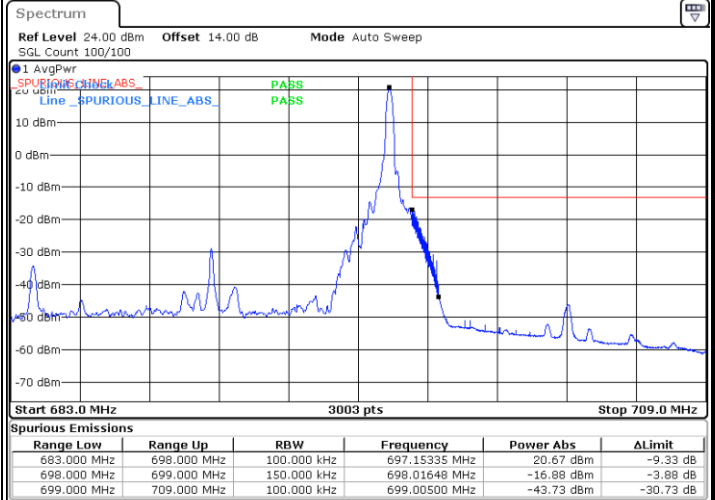

Date: 12.AUG.2021 10:56:59

Lowest Band Edge / Full RB

Date: 12.AUG.2021 10:44:53

Highest Band Edge / Full RB

Date: 12.AUG.2021 11:01:05

LTE Band 71 / 10MHz / 64QAM

Lowest Band Edge / 1 RB

Date: 12.AUG.2021 11:06:10

Highest Band Edge / 1 RB

Date: 12.AUG.2021 11:13:59

Lowest Band Edge / Full RB

Date: 12.AUG.2021 11:08:13

Highest Band Edge / Full RB

Date: 12.AUG.2021 11:16:02

LTE Band 71 / 15MHz / QPSK

Lowest Band Edge / 1 RB

Date: 12.AUG.2021 11:20:57

Highest Band Edge / 1 RB

Date: 12.AUG.2021 11:37:10

Lowest Band Edge / Full RB

Date: 12.AUG.2021 11:25:03

Highest Band Edge / Full RB

Date: 12.AUG.2021 11:41:15

LTE Band 71 / 15MHz / 16QAM

Lowest Band Edge / 1 RB

Date: 12.AUG.2021 11:23:00

Highest Band Edge / 1 RB

Date: 12.AUG.2021 11:39:12

Lowest Band Edge / Full RB

Date: 12.AUG.2021 11:27:05

Highest Band Edge / Full RB

Date: 12.AUG.2021 11:43:18