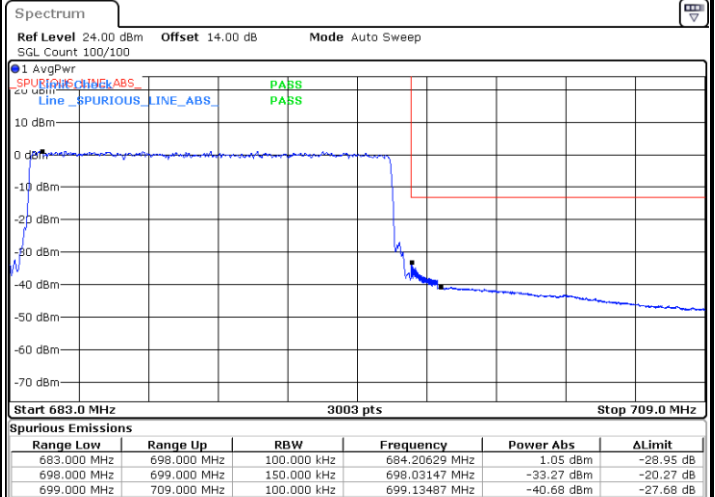

Date: 12.AUG.2021 11:20:57

Highest Band Edge / 1 RB

Date: 12.AUG.2021 11:37:10

Lowest Band Edge / Full RB

Date: 12.AUG.2021 11:25:03

Highest Band Edge / Full RB

Date: 12.AUG.2021 11:41:15

LTE Band 71 / 15MHz / 16QAM

Lowest Band Edge / 1 RB

Date: 12.AUG.2021 11:23:00

Highest Band Edge / 1 RB

Date: 12.AUG.2021 11:39:12

Lowest Band Edge / Full RB

Date: 12.AUG.2021 11:27:05

Highest Band Edge / Full RB

Date: 12.AUG.2021 11:43:18

LTE Band 71 / 15MHz / 64QAM

Lowest Band Edge / 1 RB

Date: 12.AUG.2021 11:48:24

Highest Band Edge / 1 RB

Date: 12.AUG.2021 11:56:14

Lowest Band Edge / Full RB

Date: 12.AUG.2021 11:50:27

Highest Band Edge / Full RB

Date: 12.AUG.2021 11:58:16

LTE Band 71 / 20MHz / 16QAM

Lowest Band Edge / 1 RB

Date: 12.AUG.2021 12:05:49

Highest Band Edge / 1RB

Date: 12.AUG.2021 12:22:03

Lowest Band Edge / Full RB

Date: 12.AUG.2021 12:09:55