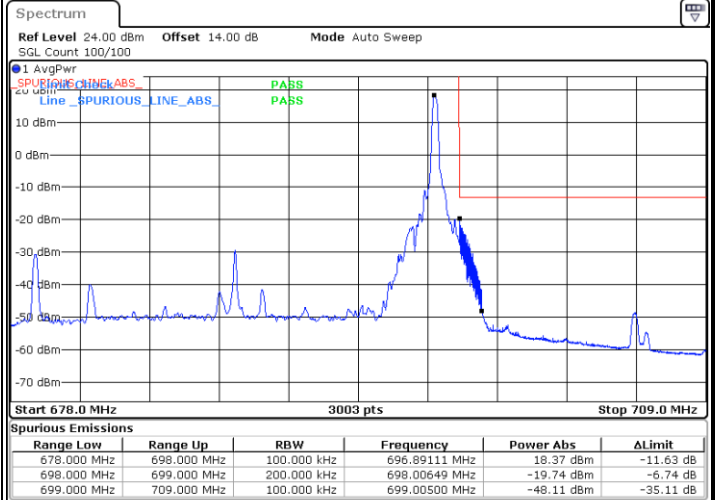

Date: 12.AUG.2021 11:58:16

LTE Band 71 / 20MHz / 16QAM

Lowest Band Edge / 1 RB

Date: 12.AUG.2021 12:05:49

Highest Band Edge / 1RB

Date: 12.AUG.2021 12:22:03

Lowest Band Edge / Full RB

Date: 12.AUG.2021 12:09:55

Highest Band Edge / Full RB

Date: 12.AUG.2021 12:24:06

LTE Band 71 / 20MHz / 64QAM

Lowest Band Edge / 1 RB

Date: 12.AUG.2021 12:31:15

Highest Band Edge / 1 RB

Date: 12.AUG.2021 12:39:05

Lowest Band Edge / Full RB

Date: 12.AUG.2021 12:33:18

Highest Band Edge / Full RB

Date: 12.AUG.2021 12:41:08

# Conducted Spurious Emission

LTE Band 71 / 5MHz

Highest Channel / QPSK

Date: 12.AUG.2021 10:20:03

Highest Channel / 16QAM

Date: 12.AUG.2021 10:21:14

LTE Band 71 / 10MHz

Lowest Channel / QPSK