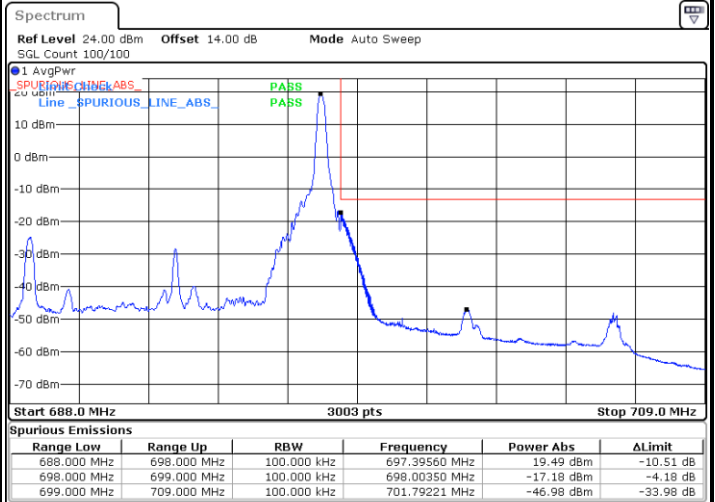

Date: 12.AUG.2021 10:26:01

Highest Band Edge / Full RB

Date: 12.AUG.2021 10:33:50

LTE Band 71 / 10MHz / QPSK

Lowest Band Edge / 1 RB

Date: 12.AUG.2021 10:38:45

Highest Band Edge / 1 RB

Date: 12.AUG.2021 10:54:57

Lowest Band Edge / Full RB

Date: 12.AUG.2021 10:42:50

Highest Band Edge / Full RB

Date: 12.AUG.2021 10:59:02

LTE Band 71 / 10MHz / 16QAM

Lowest Band Edge / 1 RB

Date: 12.AUG.2021 10:40:48

Highest Band Edge / 1 RB

Date: 12.AUG.2021 10:56:59

Lowest Band Edge / Full RB

Date: 12.AUG.2021 10:44:53

Highest Band Edge / Full RB

Date: 12.AUG.2021 11:01:05

LTE Band 71 / 10MHz / 64QAM

Lowest Band Edge / 1 RB

Date: 12.AUG.2021 11:06:10

Highest Band Edge / 1 RB

Date: 12.AUG.2021 11:13:59

Lowest Band Edge / Full RB

Date: 12.AUG.2021 11:08:13

Highest Band Edge / Full RB

Date: 12.AUG.2021 11:16:02

LTE Band 71 / 15MHz / QPSK

Lowest Band Edge / 1 RB