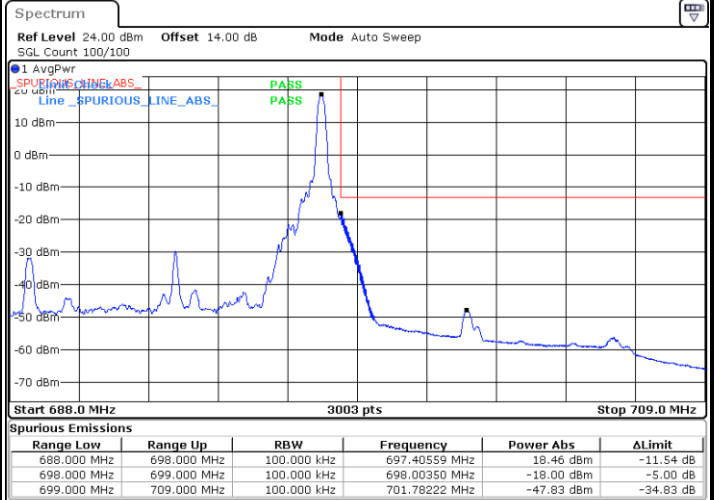

Lowest Band Edge / Full RB

Date: 12.AUG.2021 10:42:50

Highest Band Edge / Full RB

Date: 12.AUG.2021 10:59:02

LTE Band 71 / 10MHz / 16QAM

Lowest Band Edge / 1 RB

Date: 12.AUG.2021 10:40:48

Highest Band Edge / 1 RB

Date: 12.AUG.2021 10:56:59

Lowest Band Edge / Full RB

Date: 12.AUG.2021 10:44:53

Highest Band Edge / Full RB

Date: 12.AUG.2021 11:01:05

LTE Band 71 / 10MHz / 64QAM

Lowest Band Edge / 1 RB

Date: 12.AUG.2021 11:06:10

Highest Band Edge / 1 RB

Date: 12.AUG.2021 11:13:59

Lowest Band Edge / Full RB

Date: 12.AUG.2021 11:08:13

Highest Band Edge / Full RB

Date: 12.AUG.2021 11:16:02

LTE Band 71 / 15MHz / QPSK

Lowest Band Edge / 1 RB

Date: 12.AUG.2021 11:20:57

Highest Band Edge / 1 RB

Date: 12.AUG.2021 11:37:10

Lowest Band Edge / Full RB

Date: 12.AUG.2021 11:25:03

Highest Band Edge / Full RB

Date: 12.AUG.2021 11:41:15

LTE Band 71 / 15MHz / 16QAM