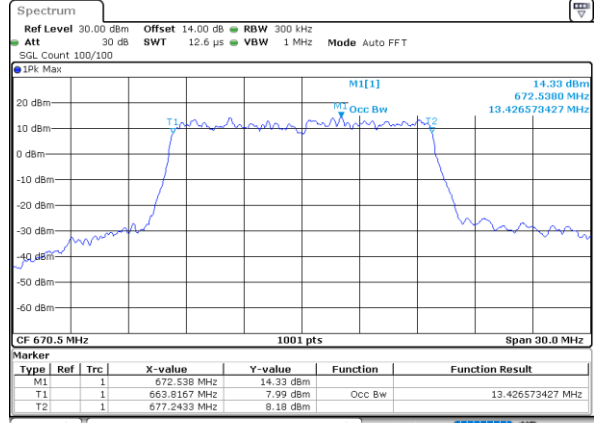

Date: 12\_AUG.2021 10:51:40

Highest Channel / 10MHz / 16QAM

Date: 12\_AUG.2021 10:52:05

LTE Band 71

Lowest Channel / 15MHz / QPSK

Date: 12\_AUG.2021 11:17:40

Lowest Channel / 15MHz / 16QAM

Date: 12\_AUG.2021 11:18:05