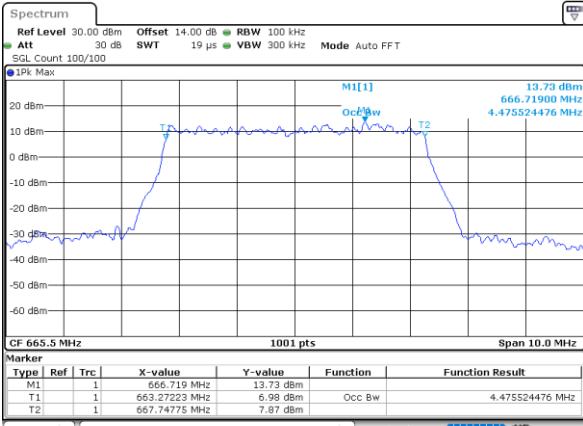

Middle Channel / 20MHz / 16QAM

Date: 12\_AUG.2021 12:13:07

Highest Channel / 20MHz / QPSK

Date: 12\_AUG.2021 12:16:43

Highest Channel / 20MHz / 16QAM

Date: 12\_AUG.2021 12:17:09

LTE Band 71

Lowest Channel / 5MHz / 64QAM