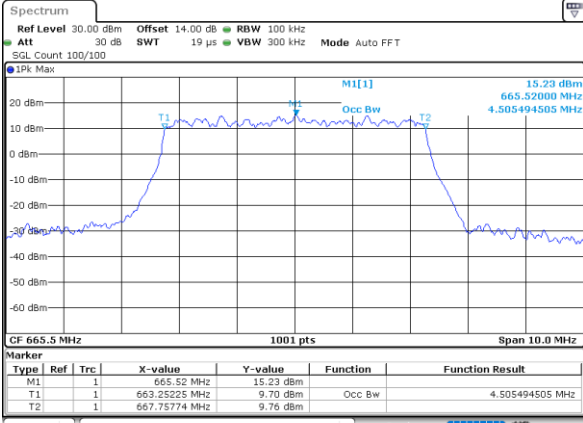

LTE Band 71

Lowest Channel / 5MHz / QPSK

Date: 12\_AUG.2021 09:53:14

Lowest Channel / 5MHz / 16QAM

Date: 12\_AUG.2021 09:53:39

Middle Channel / 5MHz / QPSK

Date: 12\_AUG.2021 10:05:25

Middle Channel / 5MHz / 16QAM

Date: 12\_AUG.2021 10:05:50

Highest Channel / 5MHz / QPSK

Date: 12\_AUG.2021 10:09:26

Highest Channel / 5MHz / 16QAM

Date: 12\_AUG.2021 10:09:51

LTE Band 71

Lowest Channel / 10MHz / QPSK

Date: 12\_AUG.2021 10:35:29