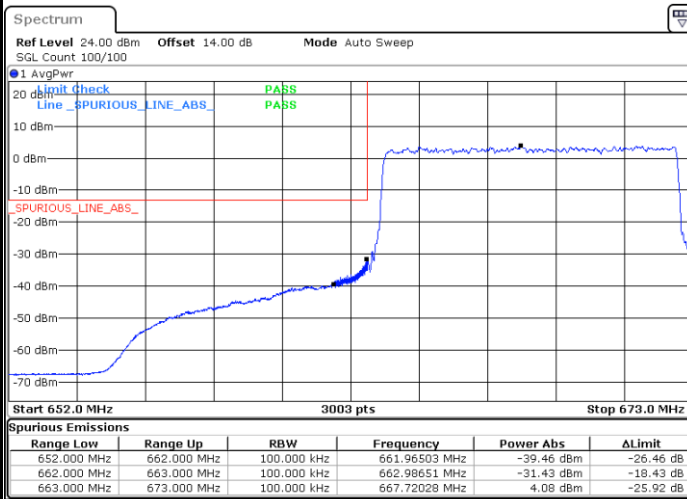

Highest Band Edge / Full RB

Date: 12.AUG.2021 10:18:52

LTE Band 71 / 5MHz / 64QAM

Lowest Band Edge / 1RB

Date: 12.AUG.2021 10:23:58

Highest Band Edge / 1 RB

Date: 12.AUG.2021 10:31:48

Lowest Band Edge / Full RB

Date: 12.AUG.2021 10:26:01

Highest Band Edge / Full RB

Date: 12.AUG.2021 10:33:50

LTE Band 71 / 10MHz / QPSK

Lowest Band Edge / 1 RB

Date: 12.AUG.2021 10:38:45

Highest Band Edge / 1 RB

Date: 12.AUG.2021 10:54:57

Lowest Band Edge / Full RB

Date: 12.AUG.2021 10:42:50

Highest Band Edge / Full RB

Date: 12.AUG.2021 10:59:02

LTE Band 71 / 10MHz / 16QAM

Lowest Band Edge / 1 RB

Date: 12.AUG.2021 10:40:48

Highest Band Edge / 1 RB

Date: 12.AUG.2021 10:56:59

Lowest Band Edge / Full RB

Date: 12.AUG.2021 10:44:53

Highest Band Edge / Full RB

Date: 12.AUG.2021 11:01:05

LTE Band 71 / 10MHz / 64QAM

Lowest Band Edge / 1 RB

Date: 12.AUG.2021 11:06:10