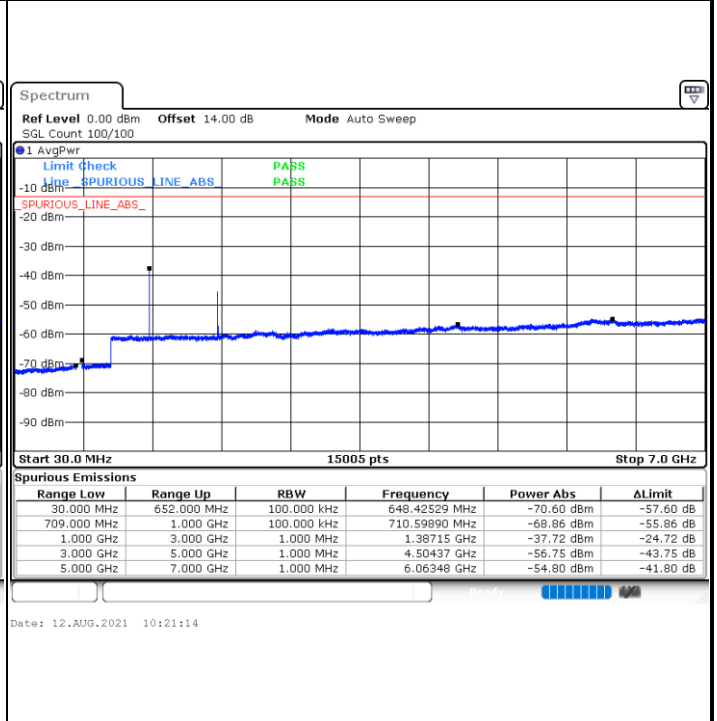

Highest Band Edge / Full RB

Date: 12.AUG.2021 12:24:06

LTE Band 71 / 20MHz / 64QAM

Lowest Band Edge / 1 RB

Date: 12.AUG.2021 12:31:15

Highest Band Edge / 1 RB

Date: 12.AUG.2021 12:39:05

Lowest Band Edge / Full RB

Date: 12.AUG.2021 12:33:18

Highest Band Edge / Full RB

Date: 12.AUG.2021 12:41:08

# Conducted Spurious Emission

LTE Band 71 / 5MHz

Highest Channel / QPSK

Date: 12.AUG.2021 10:20:03

Highest Channel / 16QAM

Date: 12.AUG.2021 10:21:14

LTE Band 71 / 10MHz

Lowest Channel / QPSK

Date: 12.AUG.2021 10:46:04

Lowest Channel / 16QAM

Date: 12.AUG.2021 10:47:15

LTE Band 71 / 10MHz

Middle Channel / QPSK

Date: 12.AUG.2021 10:50:05

Middle Channel / 16QAM

Date: 12.AUG.2021 10:51:16