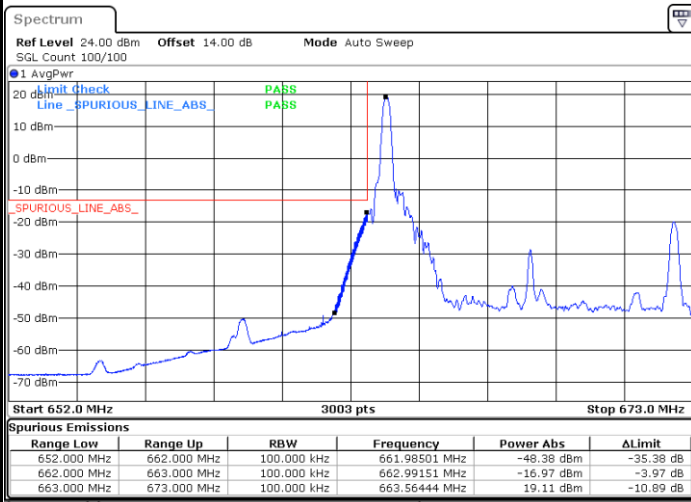

Date: 12.AUG.2021 10:26:01

Highest Band Edge / Full RB

Date: 12.AUG.2021 10:33:50

LTE Band 71 / 10MHz / QPSK

Lowest Band Edge / 1 RB

Date: 12.AUG.2021 10:38:45

Highest Band Edge / 1 RB

Date: 12.AUG.2021 10:54:57

Lowest Band Edge / Full RB

Date: 12.AUG.2021 10:42:50

Highest Band Edge / Full RB

Date: 12.AUG.2021 10:59:02

LTE Band 71 / 10MHz / 16QAM

Lowest Band Edge / 1 RB

Date: 12.AUG.2021 10:40:48

Highest Band Edge / 1 RB

Date: 12.AUG.2021 10:56:59

Lowest Band Edge / Full RB

Date: 12.AUG.2021 10:44:53

Highest Band Edge / Full RB

Date: 12.AUG.2021 11:01:05

LTE Band 71 / 10MHz / 64QAM

Lowest Band Edge / 1 RB

Date: 12.AUG.2021 11:06:10

Highest Band Edge / 1 RB

Date: 12.AUG.2021 11:13:59

Lowest Band Edge / Full RB

Date: 12.AUG.2021 11:08:13

Highest Band Edge / Full RB

Date: 12.AUG.2021 11:16:02

LTE Band 71 / 15MHz / QPSK

Lowest Band Edge / 1 RB