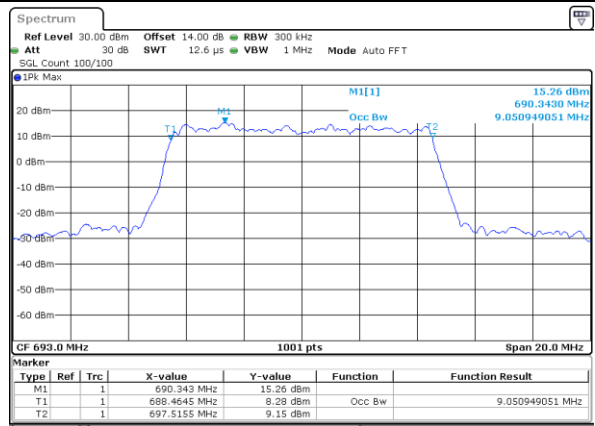

Middle Channel / 20MHz / 16QAM

Date: 12\_AUG.2021 12:13:07

Highest Channel / 20MHz / QPSK

Date: 12\_AUG.2021 12:16:43

Highest Channel / 20MHz / 16QAM

Date: 12\_AUG.2021 12:17:09

LTE Band 71

Lowest Channel / 5MHz / 64QAM

Date: 12\_AUG.2021 10:21:39

Lowest Channel / 10MHz / 64QAM

Date: 12\_AUG.2021 11:03:51

Middle Channel / 5MHz / 64QAM

Date: 12\_AUG.2021 10:27:06

Middle Channel / 10MHz / 64QAM

Date: 12\_AUG.2021 11:09:48

Highest Channel / 5MHz / 64QAM

Date: 12\_AUG.2021 10:29:28

Highest Channel / 10MHz / 64QAM

Date: 12\_AUG.2021 11:11:40

LTE Band 71

Lowest Channel / 15MHz / 64QAM

Date: 12\_AUG.2021 11:46:05

Lowest Channel / 20MHz / 64QAM

Date: 12\_AUG.2021 12:28:55