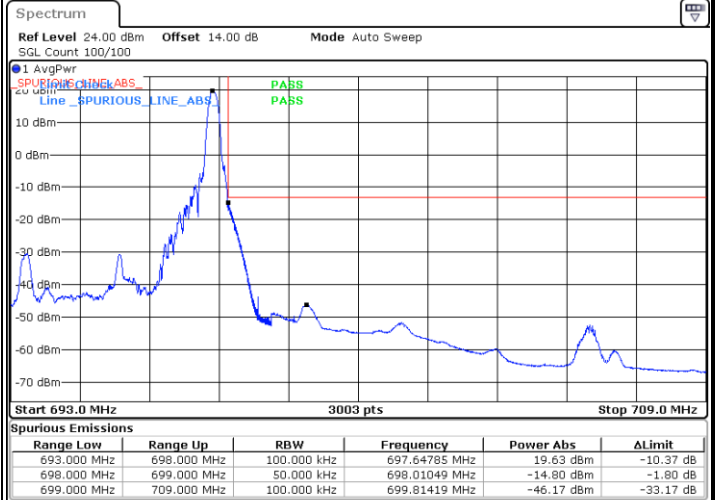

# Conducted Band Edge

LTE Band 71 / 5MHz / 16QAM

Lowest Band Edge / 1 RB

Date: 12.AUG.2021 09:58:33

Highest Band Edge / 1 RB

Date: 12.AUG.2021 10:14:46

Lowest Band Edge / Full RB

Date: 12.AUG.2021 10:02:39

Highest Band Edge / Full RB

Date: 12.AUG.2021 10:18:52

LTE Band 71 / 5MHz / 64QAM

Lowest Band Edge / 1RB

Date: 12.AUG.2021 10:23:58

Highest Band Edge / 1 RB

Date: 12.AUG.2021 10:31:48

Lowest Band Edge / Full RB

Date: 12.AUG.2021 10:26:01

Highest Band Edge / Full RB

Date: 12.AUG.2021 10:33:50

LTE Band 71 / 10MHz / QPSK

Lowest Band Edge / 1 RB

Date: 12.AUG.2021 10:38:45

Highest Band Edge / 1 RB

Date: 12.AUG.2021 10:54:57