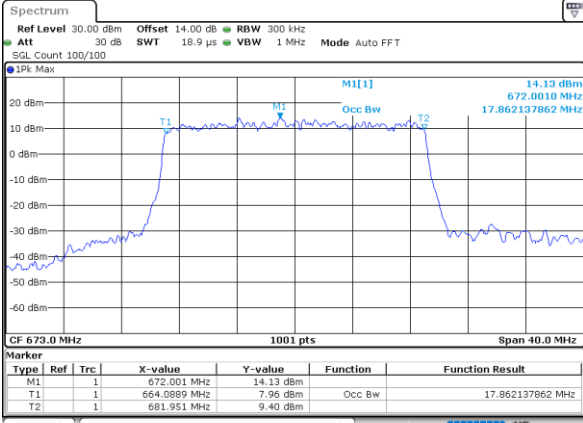

Middle Channel / 15MHz / QPSK

Date: 12\_AUG.2021 11:29:52

Middle Channel / 15MHz / 16QAM

Date: 12\_AUG.2021 11:30:17

Highest Channel / 15MHz / QPSK

Date: 12\_AUG.2021 11:33:52

Highest Channel / 15MHz / 16QAM

Date: 12\_AUG.2021 11:34:18

LTE Band 71

Lowest Channel / 20MHz / QPSK

Date: 12\_AUG.2021 12:10:29

Lowest Channel / 20MHz / 16QAM

Date: 12\_AUG.2021 12:10:54

Middle Channel / 20MHz / QPSK

Date: 12\_AUG.2021 12:12:42