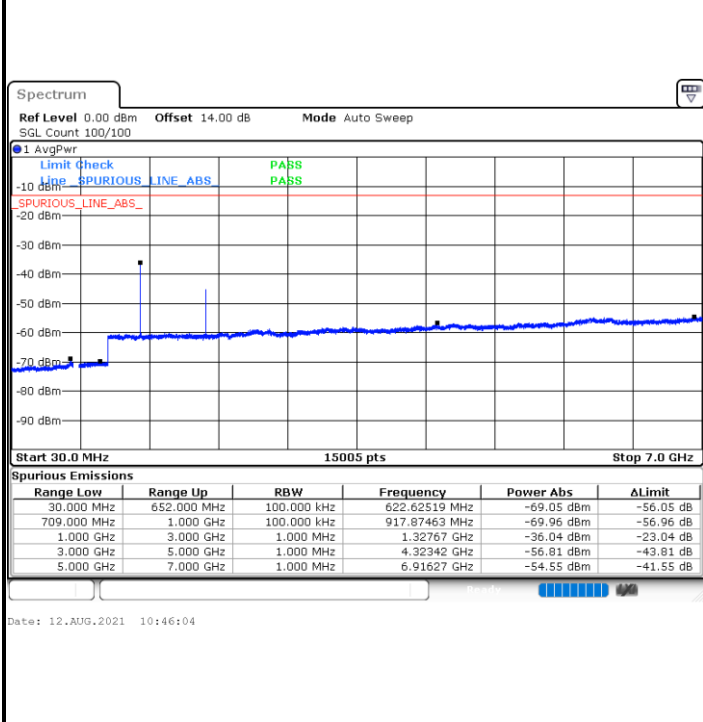

Highest Band Edge / Full RB

Date: 12.AUG.2021 12:24:06

LTE Band 71 / 20MHz / 64QAM

Lowest Band Edge / 1 RB

Date: 12.AUG.2021 12:31:15

Highest Band Edge / 1 RB

Date: 12.AUG.2021 12:39:05

Lowest Band Edge / Full RB

Date: 12.AUG.2021 12:33:18

Highest Band Edge / Full RB

Date: 12.AUG.2021 12:41:08

# Conducted Spurious Emission

LTE Band 71 / 5MHz

Highest Channel / QPSK

Date: 12.AUG.2021 10:20:03

Highest Channel / 16QAM

Date: 12.AUG.2021 10:21:14

LTE Band 71 / 10MHz

Lowest Channel / QPSK

Date: 12.AUG.2021 10:46:04

Lowest Channel / 16QAM

Date: 12.AUG.2021 10:47:15

LTE Band 71 / 10MHz

Middle Channel / QPSK

Date: 12.AUG.2021 10:50:05

Middle Channel / 16QAM

Date: 12.AUG.2021 10:51:16