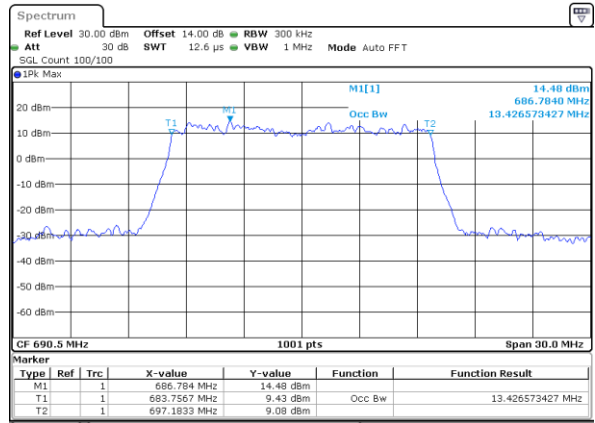

Date: 12\_AUG.2021 10:51:40

Highest Channel / 10MHz / 16QAM

Date: 12\_AUG.2021 10:52:05

LTE Band 71

Lowest Channel / 15MHz / QPSK

Date: 12\_AUG.2021 11:17:40

Lowest Channel / 15MHz / 16QAM

Date: 12\_AUG.2021 11:18:05

Middle Channel / 15MHz / QPSK

Date: 12\_AUG.2021 11:29:52

Middle Channel / 15MHz / 16QAM

Date: 12\_AUG.2021 11:30:17

Highest Channel / 15MHz / QPSK

Date: 12\_AUG.2021 11:33:52

Highest Channel / 15MHz / 16QAM

Date: 12\_AUG.2021 11:34:18

LTE Band 71

Lowest Channel / 20MHz / QPSK

Date: 12\_AUG.2021 12:10:29

Lowest Channel / 20MHz / 16QAM

Date: 12\_AUG.2021 12:10:54

Middle Channel / 20MHz / QPSK

Date: 12\_AUG.2021 12:12:42