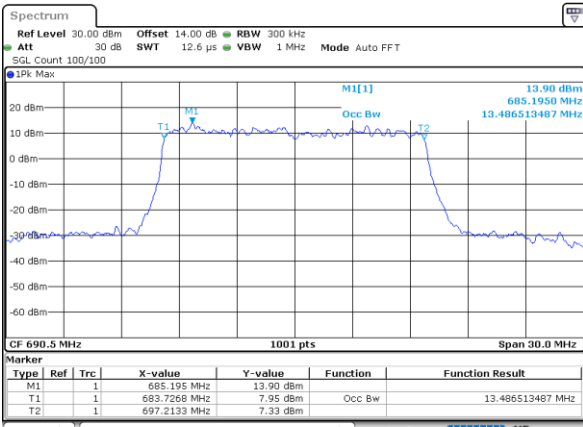

Middle Channel / 15MHz / 64QAM

Date: 12\_AUG.2021 11:52:02

Middle Channel / 20MHz / 64QAM

Date: 12\_AUG.2021 12:34:53

Highest Channel / 15MHz / 64QAM

Date: 12\_AUG.2021 11:53:54

Highest Channel / 20MHz / 64QAM