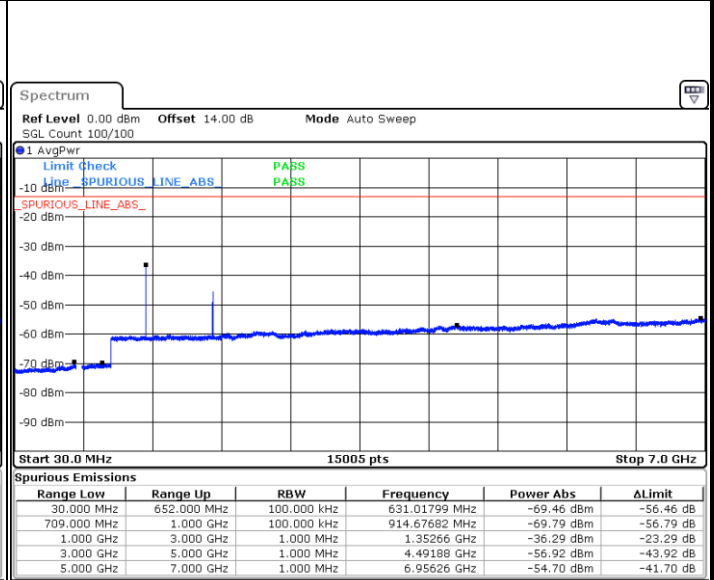

# Conducted Spurious Emission

LTE Band 71 / 5MHz

Highest Channel / QPSK

Date: 12.AUG.2021 10:20:03

Highest Channel / 16QAM

Date: 12.AUG.2021 10:21:14

LTE Band 71 / 10MHz

Lowest Channel / QPSK

Date: 12.AUG.2021 10:46:04

Lowest Channel / 16QAM

Date: 12.AUG.2021 10:47:15

LTE Band 71 / 10MHz

Middle Channel / QPSK

Date: 12.AUG.2021 10:50:05

Middle Channel / 16QAM

Date: 12.AUG.2021 10:51:16

Highest Channel / QPSK

Date: 12.AUG.2021 11:02:16

Highest Channel / 16QAM

Date: 12.AUG.2021 11:03:27

LTE Band 71 / 15MHz

Lowest Channel / QPSK

Lowest Channel / 16QAM

Date: 12.AUG.2021 11:28:16