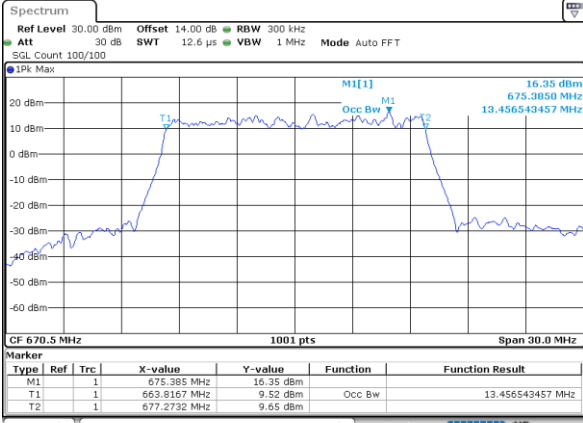

Date: 12\_AUG.2021 10:51:40

Highest Channel / 10MHz / 16QAM

Date: 12\_AUG.2021 10:52:05

LTE Band 71

Lowest Channel / 15MHz / QPSK

Date: 12\_AUG.2021 11:17:40

Lowest Channel / 15MHz / 16QAM

Date: 12\_AUG.2021 11:18:05