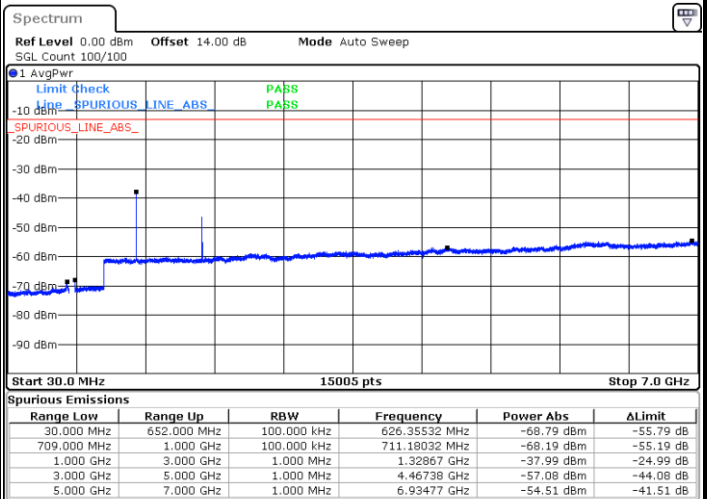

Highest Channel / QPSK

Date: 12.AUG.2021 11:02:16

Highest Channel / 16QAM

Date: 12.AUG.2021 11:03:27

LTE Band 71 / 15MHz

Lowest Channel / QPSK

Lowest Channel / 16QAM

Date: 12.AUG.2021 11:28:16

Date: 12.AUG.2021 11:29:27

Middle Channel / QPSK

Middle Channel / 16QAM

Date: 12.AUG.2021 11:32:17

Date: 12.AUG.2021 11:33:28

LTE Band71 / 15MHz

Highest Channel / QPSK

Highest Channel / 16QAM

Date: 12.AUG.2021 11:44:29

Date: 12.AUG.2021 11:45:41

LTE Band 71 / 20MHz

Lowest Channel / QPSK

Lowest Channel / 16QAM

Date: 12.AUG.2021 12:11:06

Date: 12.AUG.2021 12:12:17

LTE Band 71 / 20MHz

LTE Band 71 / 5MHz

Lowest Channel / 64QAM

Middle Channel / 64QAM

Date: 12.AUG.2021 10:27:12

Date: 12.AUG.2021 10:29:04

Highest Channel / 64QAM

Date: 12.AUG.2021 10:35:02

LTE Band 71 / 10MHz