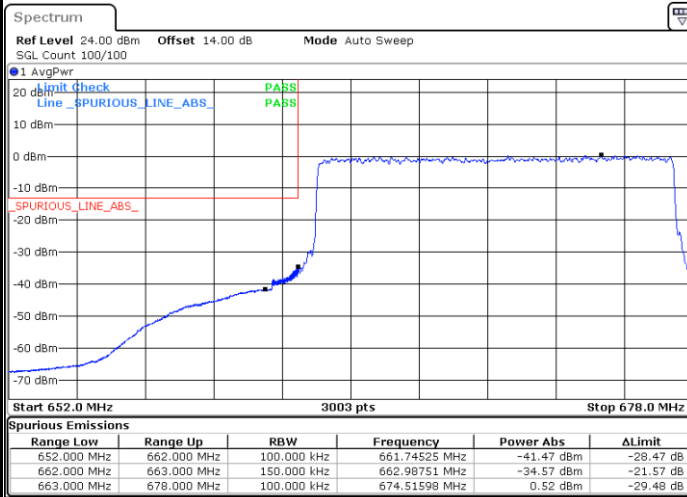

Lowest Band Edge / 1 RB

Date: 12.AUG.2021 11:23:00

Highest Band Edge / 1 RB

Date: 12.AUG.2021 11:39:12

Lowest Band Edge / Full RB

Date: 12.AUG.2021 11:27:05

Highest Band Edge / Full RB

Date: 12.AUG.2021 11:43:18

LTE Band 71 / 15MHz / 64QAM

Lowest Band Edge / 1 RB

Date: 12.AUG.2021 11:48:24

Highest Band Edge / 1 RB

Date: 12.AUG.2021 11:56:14

Lowest Band Edge / Full RB

Date: 12.AUG.2021 11:50:27

Highest Band Edge / Full RB

Date: 12.AUG.2021 11:58:16

LTE Band 71 / 20MHz / 16QAM

Lowest Band Edge / 1 RB

Date: 12.AUG.2021 12:05:49

Highest Band Edge / 1RB

Date: 12.AUG.2021 12:22:03

Lowest Band Edge / Full RB

Date: 12.AUG.2021 12:09:55

Highest Band Edge / Full RB

Date: 12.AUG.2021 12:24:06

LTE Band 71 / 20MHz / 64QAM

Lowest Band Edge / 1 RB

Date: 12.AUG.2021 12:31:15

Highest Band Edge / 1 RB

Date: 12.AUG.2021 12:39:05

Lowest Band Edge / Full RB