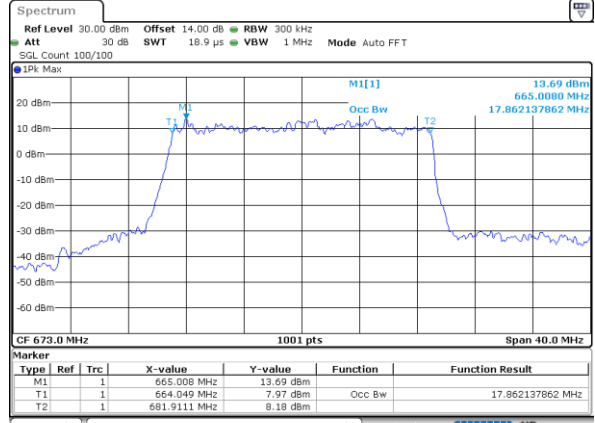

Date: 12\_AUG.2021 11:34:18

LTE Band 71

Lowest Channel / 20MHz / QPSK

Date: 12\_AUG.2021 12:10:29

Lowest Channel / 20MHz / 16QAM

Date: 12\_AUG.2021 12:10:54

Middle Channel / 20MHz / QPSK

Date: 12\_AUG.2021 12:12:42

Middle Channel / 20MHz / 16QAM

Date: 12\_AUG.2021 12:13:07

Highest Channel / 20MHz / QPSK

Date: 12\_AUG.2021 12:16:43

Highest Channel / 20MHz / 16QAM

Date: 12\_AUG.2021 12:17:09

LTE Band 71

Lowest Channel / 5MHz / 64QAM