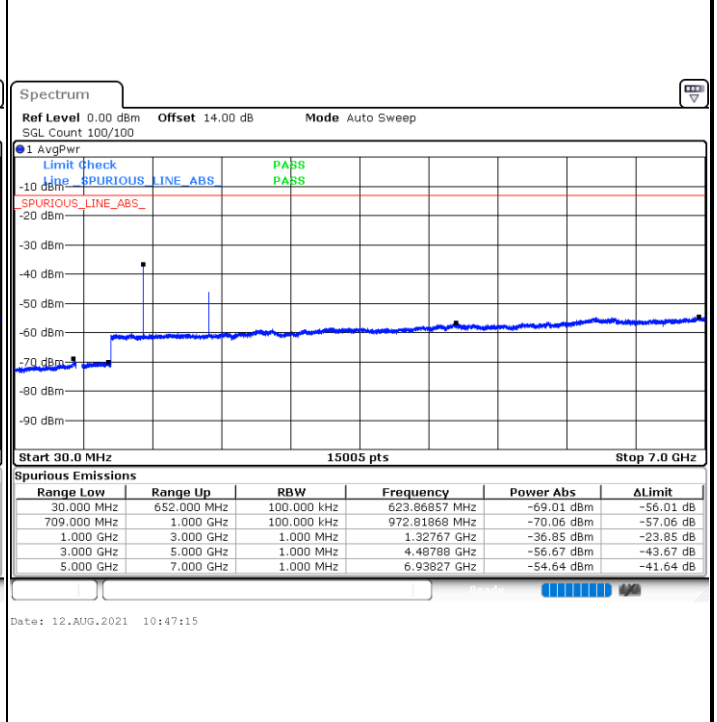

Highest Band Edge / Full RB

Date: 12.AUG.2021 12:24:06

LTE Band 71 / 20MHz / 64QAM

Lowest Band Edge / 1 RB

Date: 12.AUG.2021 12:31:15

Highest Band Edge / 1 RB

Date: 12.AUG.2021 12:39:05

Lowest Band Edge / Full RB

Date: 12.AUG.2021 12:33:18

Highest Band Edge / Full RB

Date: 12.AUG.2021 12:41:08

# Conducted Spurious Emission

LTE Band 71 / 5MHz

Highest Channel / QPSK

Date: 12.AUG.2021 10:20:03

Highest Channel / 16QAM

Date: 12.AUG.2021 10:21:14

LTE Band 71 / 10MHz

Lowest Channel / QPSK

Date: 12.AUG.2021 10:46:04

Lowest Channel / 16QAM

Date: 12.AUG.2021 10:47:15

LTE Band 71 / 10MHz

Middle Channel / QPSK

Date: 12.AUG.2021 10:50:05

Middle Channel / 16QAM

Date: 12.AUG.2021 10:51:16