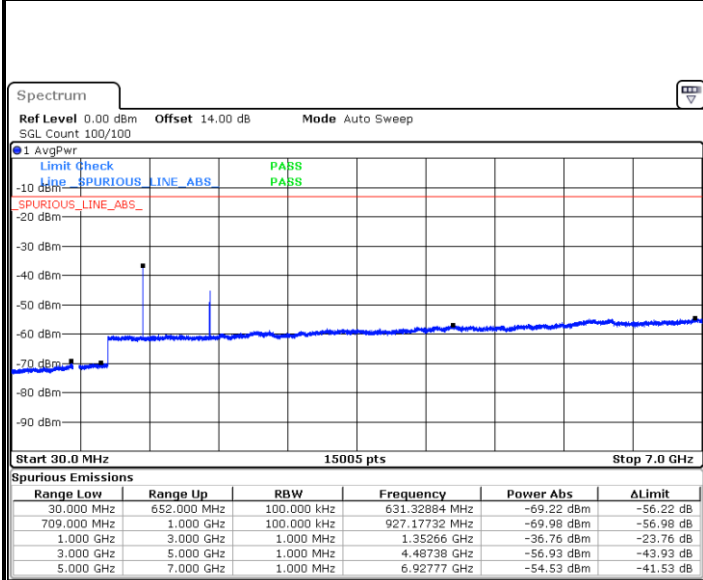

# Conducted Spurious Emission

LTE Band 71 / 5MHz

Highest Channel / QPSK

Date: 12.AUG.2021 10:20:03

Highest Channel / 16QAM

Date: 12.AUG.2021 10:21:14

LTE Band 71 / 10MHz

Lowest Channel / QPSK

Date: 12.AUG.2021 10:46:04

Lowest Channel / 16QAM

Date: 12.AUG.2021 10:47:15

LTE Band 71 / 10MHz

Middle Channel / QPSK

Date: 12.AUG.2021 10:50:05

Middle Channel / 16QAM

Date: 12.AUG.2021 10:51:16

Highest Channel / QPSK

Date: 12.AUG.2021 11:02:16

Highest Channel / 16QAM

Date: 12.AUG.2021 11:03:27

LTE Band 71 / 15MHz

Lowest Channel / QPSK

Lowest Channel / 16QAM

Date: 12.AUG.2021 11:28:16