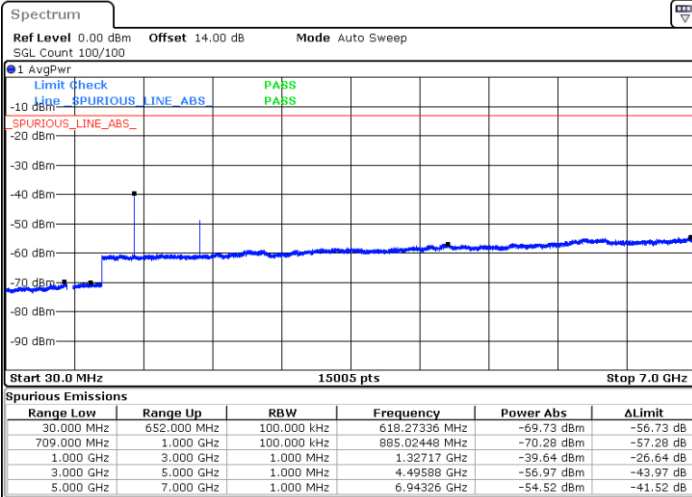

Date: 12.AUG.2021 11:44:29

Date: 12.AUG.2021 11:45:41

LTE Band 71 / 20MHz

Lowest Channel / QPSK

Lowest Channel / 16QAM

Date: 12.AUG.2021 12:11:06

Date: 12.AUG.2021 12:12:17

LTE Band 71 / 20MHz

Middle Channel / QPSK

Middle Channel / 16QAM

Date: 12.AUG.2021 12:15:08

Date: 12.AUG.2021 12:16:19

Highest Channel / QPSK

Highest Channel / 16QAM

Date: 12.AUG.2021 12:27:20

Date: 12.AUG.2021 12:28:31

LTE Band 71 / 5MHz

Lowest Channel / 64QAM

Middle Channel / 64QAM

Date: 12.AUG.2021 10:27:12

Date: 12.AUG.2021 10:29:04

Highest Channel / 64QAM

Date: 12.AUG.2021 10:35:02

LTE Band 71 / 10MHz

Lowest Channel / 64QAM

Middle Channel / 64QAM

Date: 12.AUG.2021 11:09:24

Date: 12.AUG.2021 11:11:16

Highest Channel / 64QAM

Date: 12.AUG.2021 11:17:13

LTE Band 71 / 15MHz

Lowest Channel / 64QAM