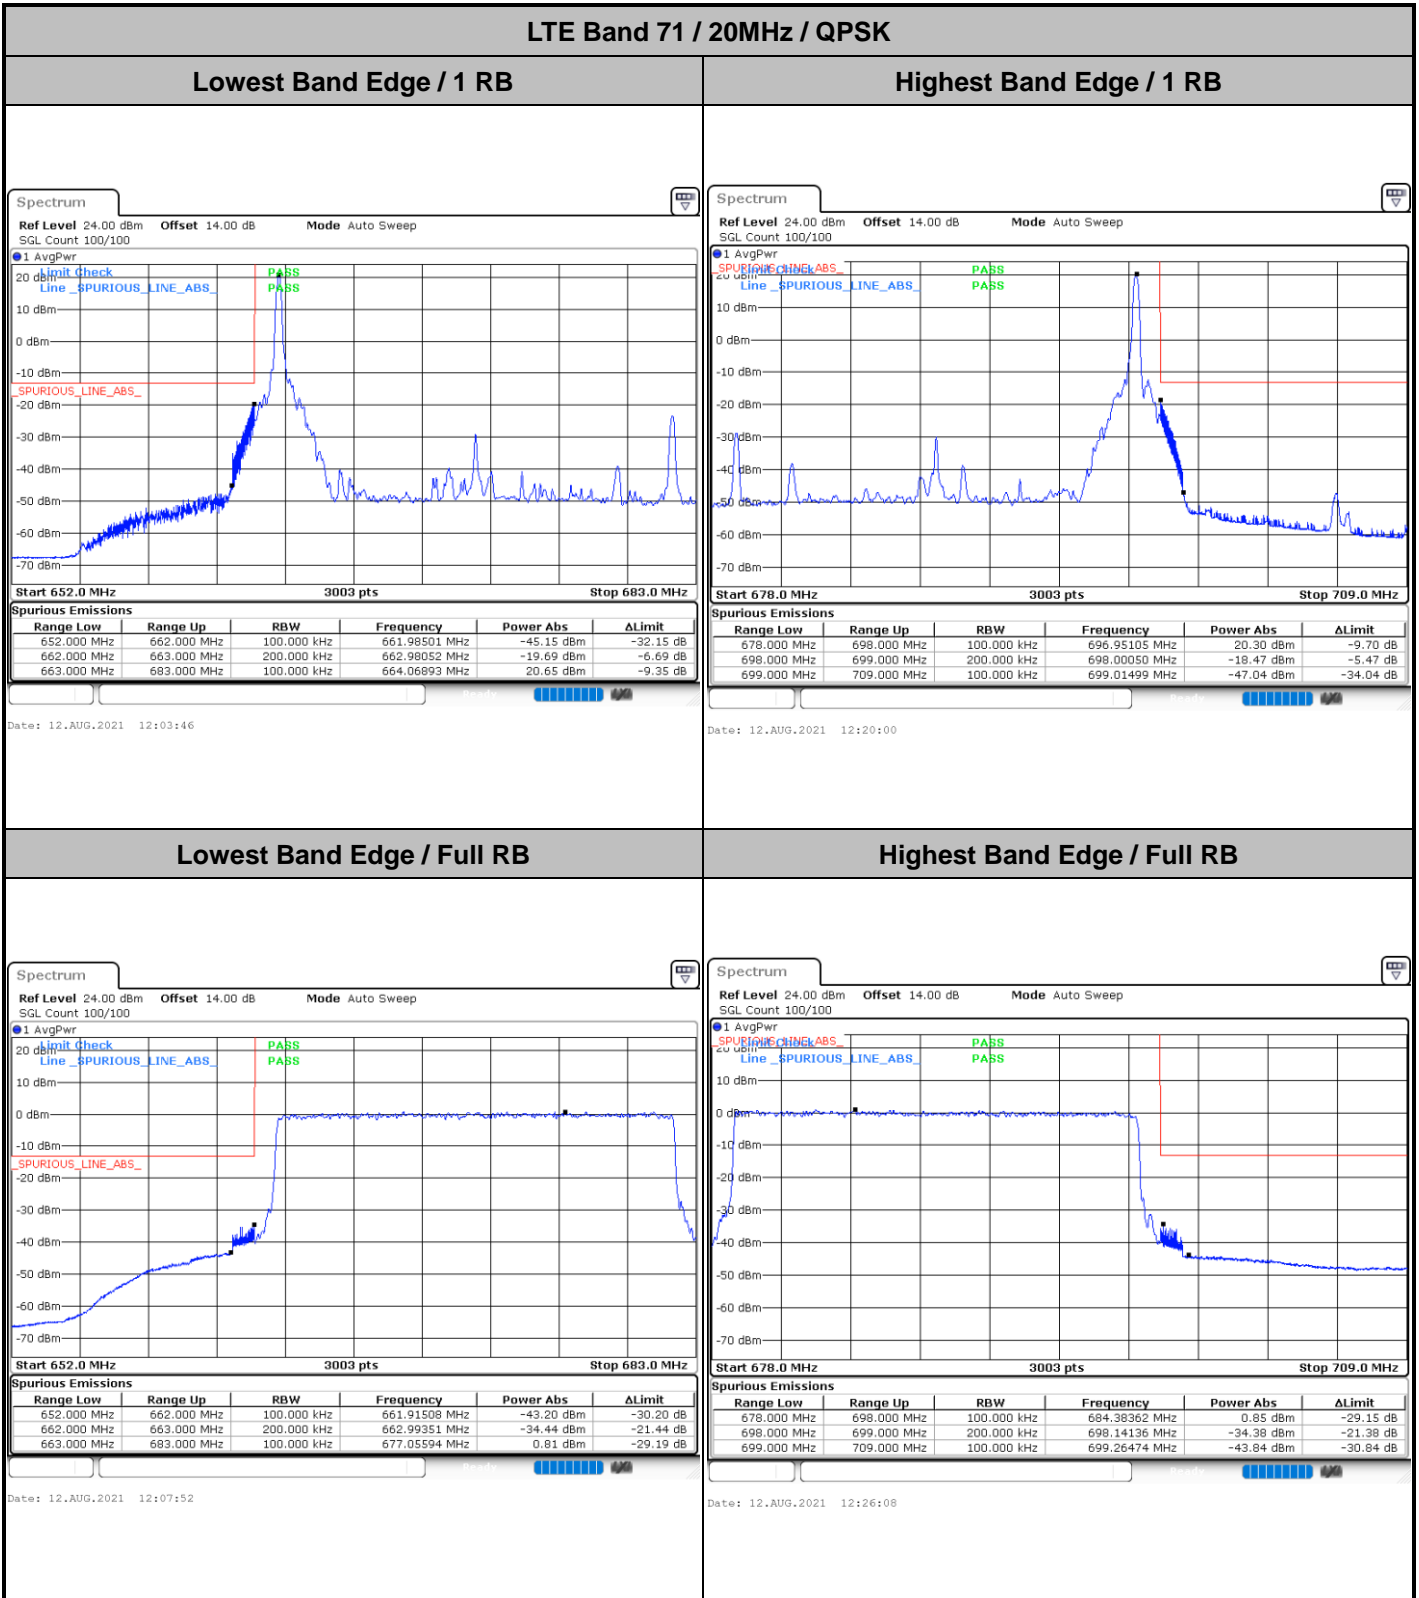

Lowest Band Edge / 1 RB

Date: 12.AUG.2021 11:23:00

Highest Band Edge / 1 RB

Date: 12.AUG.2021 11:39:12

Lowest Band Edge / Full RB

Date: 12.AUG.2021 11:27:05

Highest Band Edge / Full RB

Date: 12.AUG.2021 11:43:18

LTE Band 71 / 15MHz / 64QAM

Lowest Band Edge / 1 RB

Date: 12.AUG.2021 11:48:24

Highest Band Edge / 1 RB

Date: 12.AUG.2021 11:56:14

Lowest Band Edge / Full RB

Date: 12.AUG.2021 11:50:27

Highest Band Edge / Full RB

Date: 12.AUG.2021 11:58:16

LTE Band 71 / 20MHz / 16QAM

Lowest Band Edge / 1 RB

Date: 12.AUG.2021 12:05:49

Highest Band Edge / 1RB

Date: 12.AUG.2021 12:22:03

Lowest Band Edge / Full RB

Date: 12.AUG.2021 12:09:55

Highest Band Edge / Full RB

Date: 12.AUG.2021 12:24:06

LTE Band 71 / 20MHz / 64QAM

Lowest Band Edge / 1 RB

Date: 12.AUG.2021 12:31:15

Highest Band Edge / 1 RB

Date: 12.AUG.2021 12:39:05

Lowest Band Edge / Full RB