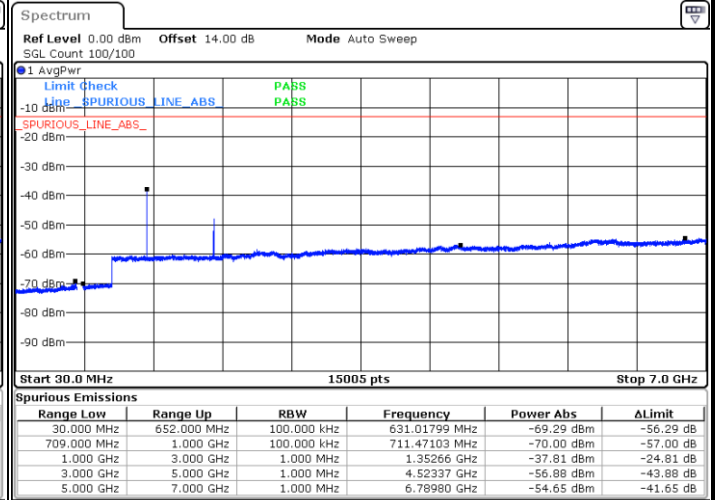

Date: 12.AUG.2021 11:44:29

Date: 12.AUG.2021 11:45:41

LTE Band 71 / 20MHz

Lowest Channel / QPSK

Lowest Channel / 16QAM

Date: 12.AUG.2021 12:11:06

Date: 12.AUG.2021 12:12:17

LTE Band 71 / 20MHz

LTE Band 71 / 5MHz

Lowest Channel / 64QAM

Middle Channel / 64QAM

Date: 12.AUG.2021 10:27:12

Date: 12.AUG.2021 10:29:04

Highest Channel / 64QAM

Date: 12.AUG.2021 10:35:02

LTE Band 71 / 10MHz

Lowest Channel / 64QAM

Middle Channel / 64QAM

Date: 12.AUG.2021 11:09:24

Date: 12.AUG.2021 11:11:16

Highest Channel / 64QAM

Date: 12.AUG.2021 11:17:13

LTE Band 71 / 15MHz

Lowest Channel / 64QAM