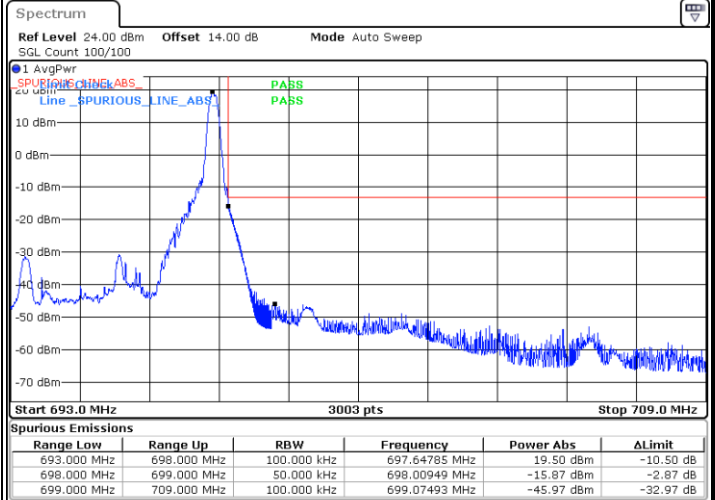

# Conducted Band Edge

LTE Band 71 / 5MHz / 16QAM

Lowest Band Edge / 1 RB

Date: 12.AUG.2021 09:58:33

Highest Band Edge / 1 RB

Date: 12.AUG.2021 10:14:46

Lowest Band Edge / Full RB

Date: 12.AUG.2021 10:02:39

Highest Band Edge / Full RB

Date: 12.AUG.2021 10:18:52

LTE Band 71 / 5MHz / 64QAM

Lowest Band Edge / 1RB

Date: 12.AUG.2021 10:23:58

Highest Band Edge / 1 RB

Date: 12.AUG.2021 10:31:48

Lowest Band Edge / Full RB

Date: 12.AUG.2021 10:26:01

Highest Band Edge / Full RB

Date: 12.AUG.2021 10:33:50

LTE Band 71 / 10MHz / QPSK

Lowest Band Edge / 1 RB

Date: 12.AUG.2021 10:38:45

Highest Band Edge / 1 RB

Date: 12.AUG.2021 10:54:57

Lowest Band Edge / Full RB

Date: 12.AUG.2021 10:42:50

Highest Band Edge / Full RB

Date: 12.AUG.2021 10:59:02

LTE Band 71 / 10MHz / 16QAM

Lowest Band Edge / 1 RB

Date: 12.AUG.2021 10:40:48

Highest Band Edge / 1 RB