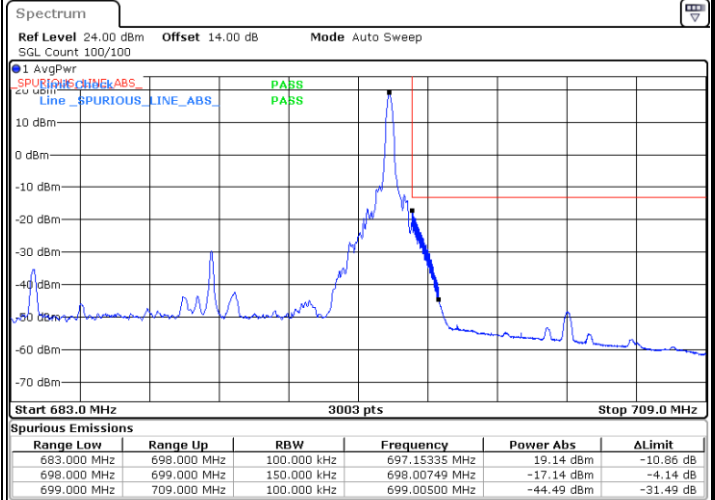

Date: 12.AUG.2021 11:20:57

Highest Band Edge / 1 RB

Date: 12.AUG.2021 11:37:10

Lowest Band Edge / Full RB

Date: 12.AUG.2021 11:25:03

Highest Band Edge / Full RB

Date: 12.AUG.2021 11:41:15

LTE Band 71 / 15MHz / 16QAM

Lowest Band Edge / 1 RB

Date: 12.AUG.2021 11:23:00

Highest Band Edge / 1 RB

Date: 12.AUG.2021 11:39:12

Lowest Band Edge / Full RB

Date: 12.AUG.2021 11:27:05

Highest Band Edge / Full RB

Date: 12.AUG.2021 11:43:18

LTE Band 71 / 15MHz / 64QAM

Lowest Band Edge / 1 RB

Date: 12.AUG.2021 11:48:24

Highest Band Edge / 1 RB

Date: 12.AUG.2021 11:56:14

Lowest Band Edge / Full RB

Date: 12.AUG.2021 11:50:27

Highest Band Edge / Full RB

Date: 12.AUG.2021 11:58:16

LTE Band 71 / 20MHz / 16QAM

Lowest Band Edge / 1 RB

Date: 12.AUG.2021 12:05:49

Highest Band Edge / 1RB

Date: 12.AUG.2021 12:22:03

Lowest Band Edge / Full RB

Date: 12.AUG.2021 12:09:55