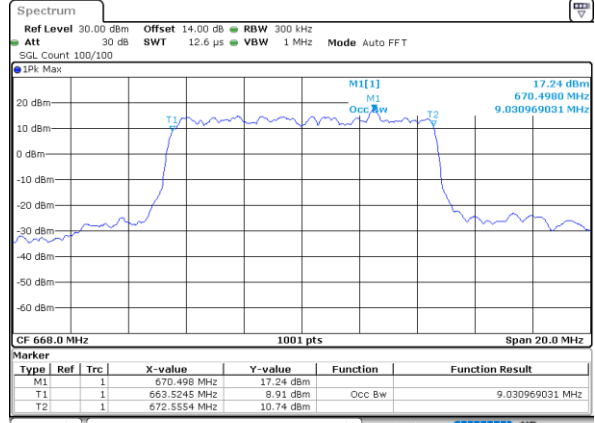

Lowest Channel / 10MHz / 16QAM

Date: 12_AUG.2021 10:35:54