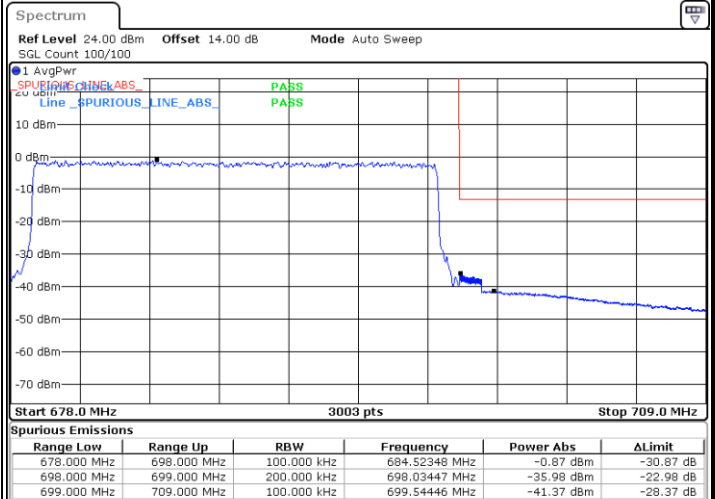

Date: 12.AUG.2021 11:58:16

LTE Band 71 / 20MHz / 16QAM

Lowest Band Edge / 1 RB

Date: 12.AUG.2021 12:05:49

Highest Band Edge / 1RB

Date: 12.AUG.2021 12:22:03

Lowest Band Edge / Full RB

Date: 12.AUG.2021 12:09:55

Highest Band Edge / Full RB

Date: 12.AUG.2021 12:24:06

LTE Band 71 / 20MHz / 64QAM

Lowest Band Edge / 1 RB

Date: 12.AUG.2021 12:31:15

Highest Band Edge / 1 RB

Date: 12.AUG.2021 12:39:05

Lowest Band Edge / Full RB

Date: 12.AUG.2021 12:33:18

Highest Band Edge / Full RB

Date: 12.AUG.2021 12:41:08