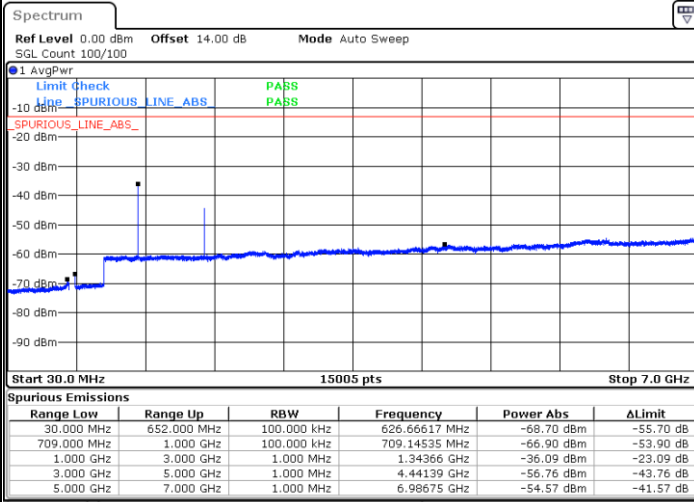

LTE Band 71 / 20MHz

Middle Channel / QPSK

Middle Channel / 16QAM

Date: 12.AUG.2021 12:15:08