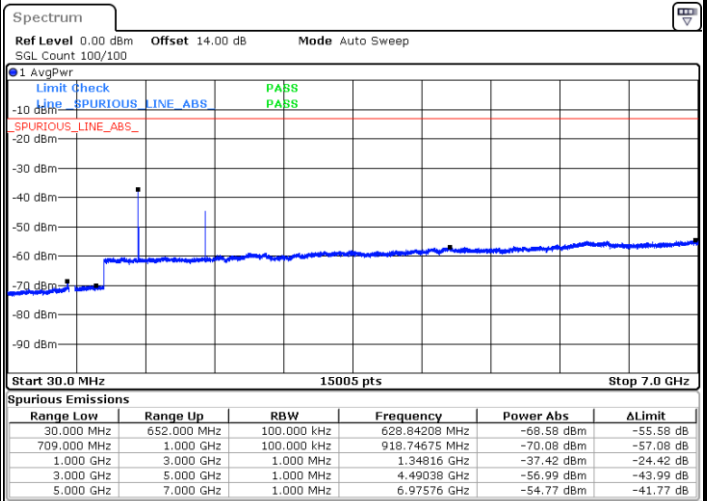

Date: 12.AUG.2021 10:46:04

Lowest Channel / 16QAM

Date: 12.AUG.2021 10:47:15

LTE Band 71 / 10MHz

Middle Channel / QPSK

Date: 12.AUG.2021 10:50:05

Middle Channel / 16QAM

Date: 12.AUG.2021 10:51:16

Highest Channel / QPSK

Date: 12.AUG.2021 11:02:16

Highest Channel / 16QAM

Date: 12.AUG.2021 11:03:27

LTE Band 71 / 15MHz

Lowest Channel / QPSK

Lowest Channel / 16QAM

Date: 12.AUG.2021 11:28:16

Date: 12.AUG.2021 11:29:27

Middle Channel / QPSK

Middle Channel / 16QAM

Date: 12.AUG.2021 11:32:17

Date: 12.AUG.2021 11:33:28

LTE Band71 / 15MHz

Highest Channel / QPSK

Highest Channel / 16QAM

Date: 12.AUG.2021 11:44:29

Date: 12.AUG.2021 11:45:41

LTE Band 71 / 20MHz

Lowest Channel / QPSK

Lowest Channel / 16QAM

Date: 12.AUG.2021 12:11:06

Date: 12.AUG.2021 12:12:17

LTE Band 71 / 20MHz