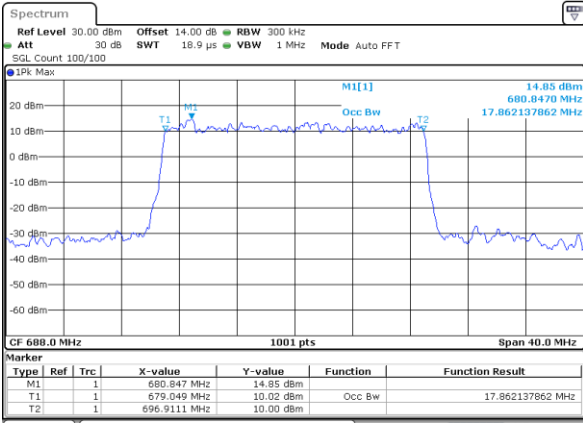

Date: 12\_AUG.2021 11:34:18

LTE Band 71

Lowest Channel / 20MHz / QPSK

Date: 12\_AUG.2021 12:10:29

Lowest Channel / 20MHz / 16QAM

Date: 12\_AUG.2021 12:10:54

Middle Channel / 20MHz / QPSK

Date: 12\_AUG.2021 12:12:42

Middle Channel / 20MHz / 16QAM

Date: 12\_AUG.2021 12:13:07

Highest Channel / 20MHz / QPSK

Date: 12\_AUG.2021 12:16:43

Highest Channel / 20MHz / 16QAM

Date: 12\_AUG.2021 12:17:09

LTE Band 71

Lowest Channel / 5MHz / 64QAM