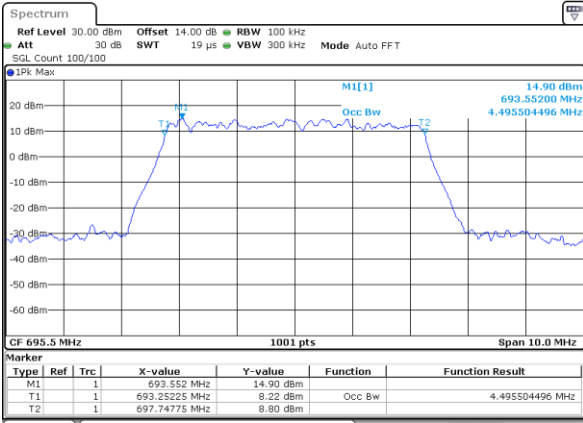

LTE Band 71

Lowest Channel / 5MHz / QPSK

Date: 12\_AUG.2021 09:53:14

Lowest Channel / 5MHz / 16QAM

Date: 12\_AUG.2021 09:53:39

Middle Channel / 5MHz / QPSK

Date: 12\_AUG.2021 10:05:25

Middle Channel / 5MHz / 16QAM

Date: 12\_AUG.2021 10:05:50

Highest Channel / 5MHz / QPSK

Date: 12\_AUG.2021 10:09:26

Highest Channel / 5MHz / 16QAM

Date: 12\_AUG.2021 10:09:51

LTE Band 71

Lowest Channel / 10MHz / QPSK

Date: 12\_AUG.2021 10:35:29