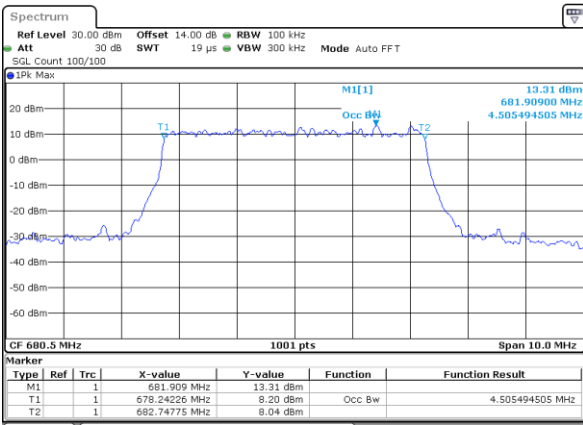

Middle Channel / 20MHz / 16QAM

Date: 12\_AUG.2021 12:13:07

Highest Channel / 20MHz / QPSK

Date: 12\_AUG.2021 12:16:43

Highest Channel / 20MHz / 16QAM

Date: 12\_AUG.2021 12:17:09

LTE Band 71

Lowest Channel / 5MHz / 64QAM

Date: 12\_AUG.2021 10:21:39

Lowest Channel / 10MHz / 64QAM

Date: 12\_AUG.2021 11:03:51

Middle Channel / 5MHz / 64QAM

Date: 12\_AUG.2021 10:27:06

Middle Channel / 10MHz / 64QAM

Date: 12\_AUG.2021 11:09:48

Highest Channel / 5MHz / 64QAM