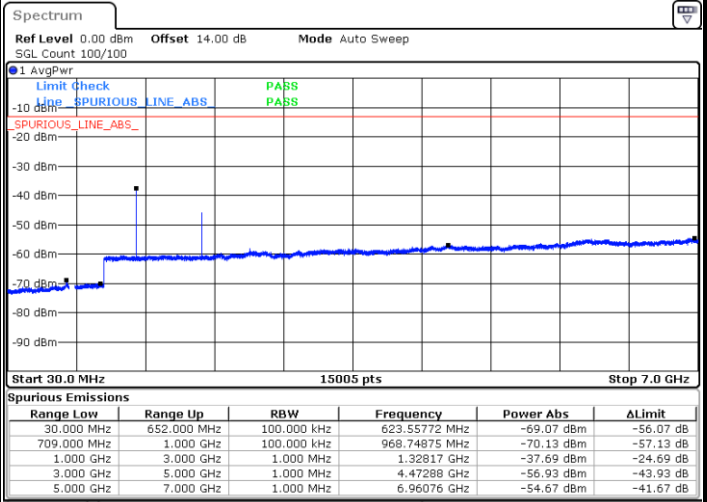

Date: 12.AUG.2021 10:46:04

Lowest Channel / 16QAM

Date: 12.AUG.2021 10:47:15

LTE Band 71 / 10MHz

Middle Channel / QPSK

Date: 12.AUG.2021 10:50:05

Middle Channel / 16QAM

Date: 12.AUG.2021 10:51:16

Highest Channel / QPSK

Date: 12.AUG.2021 11:02:16

Highest Channel / 16QAM

Date: 12.AUG.2021 11:03:27

LTE Band 71 / 15MHz

Lowest Channel / QPSK

Lowest Channel / 16QAM

Date: 12.AUG.2021 11:28:16

Date: 12.AUG.2021 11:29:27

Middle Channel / QPSK

Middle Channel / 16QAM

Date: 12.AUG.2021 11:32:17

Date: 12.AUG.2021 11:33:28

LTE Band71 / 15MHz

Highest Channel / QPSK

Highest Channel / 16QAM

Date: 12.AUG.2021 11:44:29

Date: 12.AUG.2021 11:45:41

LTE Band 71 / 20MHz

Lowest Channel / QPSK

Lowest Channel / 16QAM

Date: 12.AUG.2021 12:11:06

Date: 12.AUG.2021 12:12:17

LTE Band 71 / 20MHz