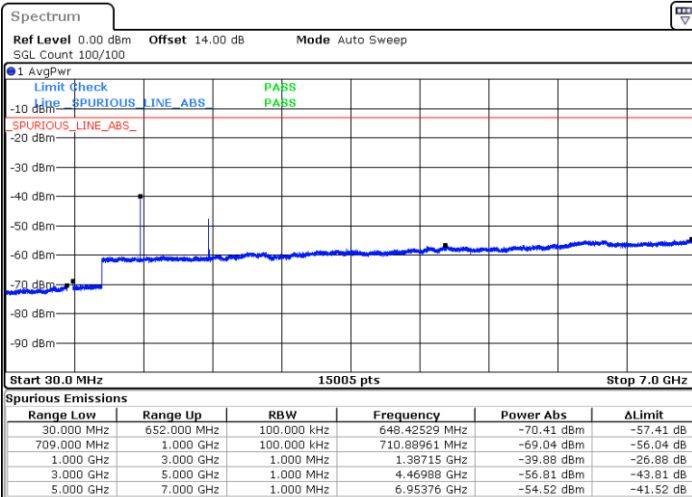

LTE Band 71 / 5MHz

Lowest Channel / 64QAM

Middle Channel / 64QAM

Date: 12.AUG.2021 10:27:12

Date: 12.AUG.2021 10:29:04

Highest Channel / 64QAM

Date: 12.AUG.2021 10:35:02

LTE Band 71 / 10MHz

Lowest Channel / 64QAM

Middle Channel / 64QAM

Date: 12.AUG.2021 11:09:24

Date: 12.AUG.2021 11:11:16

Highest Channel / 64QAM

Date: 12.AUG.2021 11:17:13

LTE Band 71 / 15MHz

Lowest Channel / 64QAM