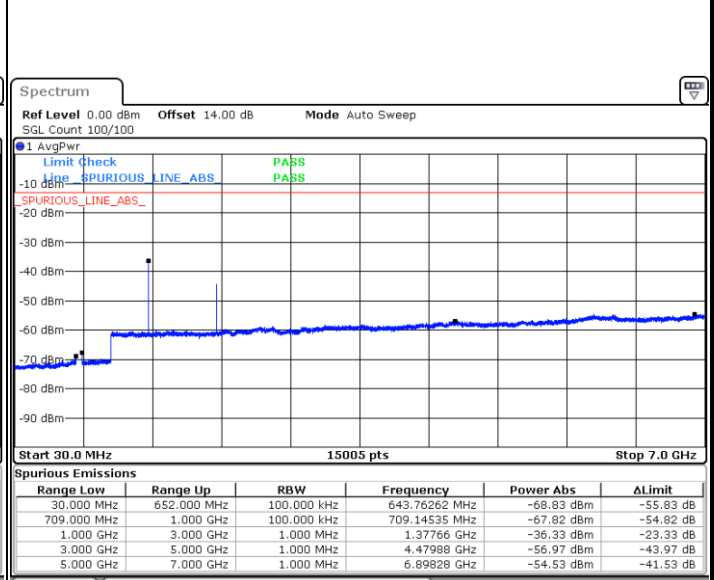

# Conducted Spurious Emission

LTE Band 71 / 5MHz

Highest Channel / QPSK

Date: 12.AUG.2021 10:20:03

Highest Channel / 16QAM

Date: 12.AUG.2021 10:21:14

LTE Band 71 / 10MHz

Lowest Channel / QPSK

Date: 12.AUG.2021 10:46:04

Lowest Channel / 16QAM

Date: 12.AUG.2021 10:47:15

LTE Band 71 / 10MHz

Middle Channel / QPSK

Date: 12.AUG.2021 10:50:05

Middle Channel / 16QAM

Date: 12.AUG.2021 10:51:16

Highest Channel / QPSK

Date: 12.AUG.2021 11:02:16

Highest Channel / 16QAM

Date: 12.AUG.2021 11:03:27

LTE Band 71 / 15MHz

Lowest Channel / QPSK

Lowest Channel / 16QAM

Date: 12.AUG.2021 11:28:16

Date: 12.AUG.2021 11:29:27

Middle Channel / QPSK

Middle Channel / 16QAM

Date: 12.AUG.2021 11:32:17

Date: 12.AUG.2021 11:33:28

LTE Band71 / 15MHz

Highest Channel / QPSK

Highest Channel / 16QAM