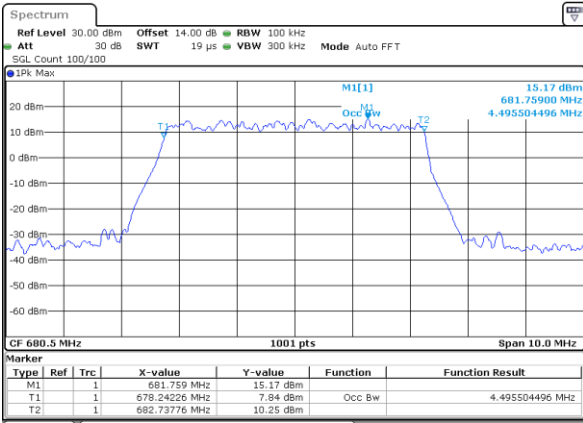

LTE Band 71

Lowest Channel / 5MHz / QPSK

Date: 12\_AUG.2021 09:53:14

Lowest Channel / 5MHz / 16QAM

Date: 12\_AUG.2021 09:53:39

Middle Channel / 5MHz / QPSK

Date: 12\_AUG.2021 10:05:25

Middle Channel / 5MHz / 16QAM

Date: 12\_AUG.2021 10:05:50

Highest Channel / 5MHz / QPSK

Date: 12\_AUG.2021 10:09:26

Highest Channel / 5MHz / 16QAM

Date: 12\_AUG.2021 10:09:51

LTE Band 71

Lowest Channel / 10MHz / QPSK

Date: 12\_AUG.2021 10:35:29