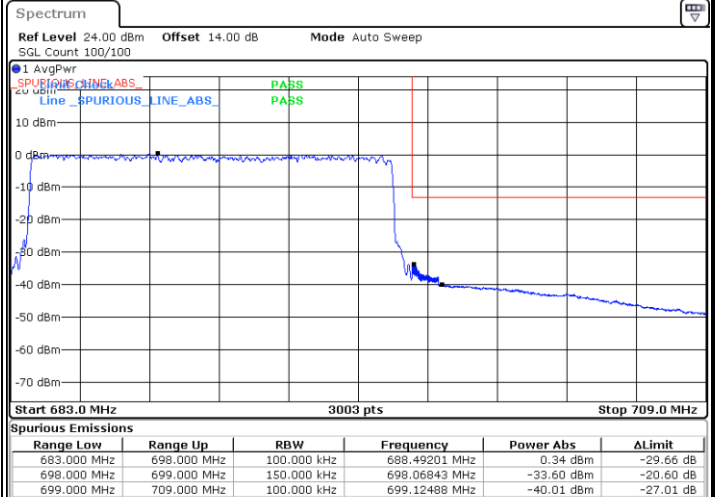

Lowest Band Edge / 1 RB

Date: 12.AUG.2021 11:23:00

Highest Band Edge / 1 RB

Date: 12.AUG.2021 11:39:12

Lowest Band Edge / Full RB

Date: 12.AUG.2021 11:27:05

Highest Band Edge / Full RB

Date: 12.AUG.2021 11:43:18

LTE Band 71 / 15MHz / 64QAM

Lowest Band Edge / 1 RB

Date: 12.AUG.2021 11:48:24

Highest Band Edge / 1 RB

Date: 12.AUG.2021 11:56:14

Lowest Band Edge / Full RB

Date: 12.AUG.2021 11:50:27

Highest Band Edge / Full RB

Date: 12.AUG.2021 11:58:16

LTE Band 71 / 20MHz / 16QAM

Lowest Band Edge / 1 RB

Date: 12.AUG.2021 12:05:49

Highest Band Edge / 1RB

Date: 12.AUG.2021 12:22:03

Lowest Band Edge / Full RB

Date: 12.AUG.2021 12:09:55

Highest Band Edge / Full RB

Date: 12.AUG.2021 12:24:06

LTE Band 71 / 20MHz / 64QAM

Lowest Band Edge / 1 RB

Date: 12.AUG.2021 12:31:15

Highest Band Edge / 1 RB

Date: 12.AUG.2021 12:39:05

Lowest Band Edge / Full RB