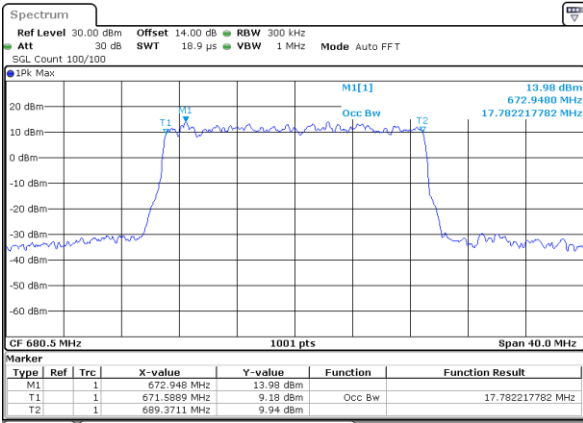

Date: 12\_AUG.2021 11:34:18

LTE Band 71

Lowest Channel / 20MHz / QPSK

Date: 12\_AUG.2021 12:10:29

Lowest Channel / 20MHz / 16QAM

Date: 12\_AUG.2021 12:10:54

Middle Channel / 20MHz / QPSK

Date: 12\_AUG.2021 12:12:42

Middle Channel / 20MHz / 16QAM

Date: 12\_AUG.2021 12:13:07

Highest Channel / 20MHz / QPSK

Date: 12\_AUG.2021 12:16:43

Highest Channel / 20MHz / 16QAM

Date: 12\_AUG.2021 12:17:09

LTE Band 71

Lowest Channel / 5MHz / 64QAM