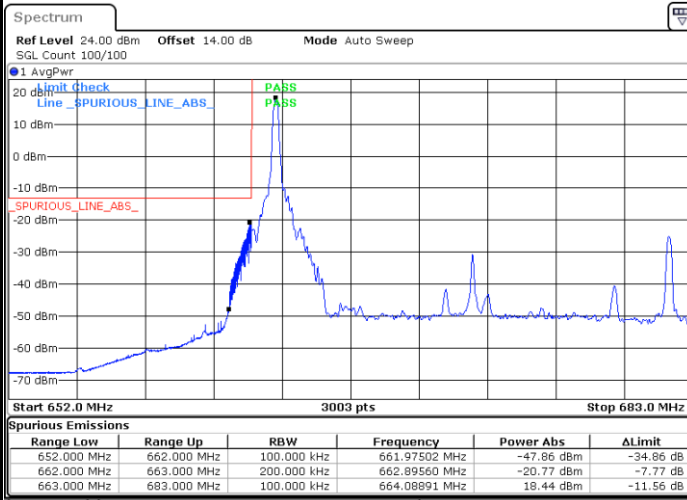

Date: 12.AUG.2021 11:58:16

LTE Band 71 / 20MHz / 16QAM

Lowest Band Edge / 1 RB

Date: 12.AUG.2021 12:05:49

Highest Band Edge / 1RB

Date: 12.AUG.2021 12:22:03

Lowest Band Edge / Full RB

Date: 12.AUG.2021 12:09:55

Highest Band Edge / Full RB

Date: 12.AUG.2021 12:24:06

LTE Band 71 / 20MHz / 64QAM

Lowest Band Edge / 1 RB

Date: 12.AUG.2021 12:31:15

Highest Band Edge / 1 RB

Date: 12.AUG.2021 12:39:05

Lowest Band Edge / Full RB

Date: 12.AUG.2021 12:33:18

Highest Band Edge / Full RB

Date: 12.AUG.2021 12:41:08