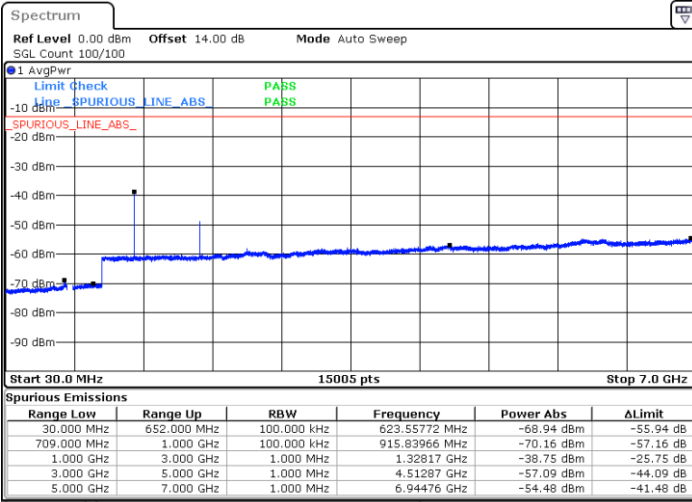

LTE Band 71 / 5MHz

Lowest Channel / 64QAM

Middle Channel / 64QAM

Date: 12.AUG.2021 10:27:12

Date: 12.AUG.2021 10:29:04

Highest Channel / 64QAM

Date: 12.AUG.2021 10:35:02

LTE Band 71 / 10MHz

Lowest Channel / 64QAM

Middle Channel / 64QAM

Date: 12.AUG.2021 11:09:24

Date: 12.AUG.2021 11:11:16

Highest Channel / 64QAM

Date: 12.AUG.2021 11:17:13

LTE Band 71 / 15MHz

Lowest Channel / 64QAM

Middle Channel / 64QAM

Date: 12.AUG.2021 11:51:38

Date: 12.AUG.2021 11:53:30

Highest Channel / 64QAM

Date: 12.AUG.2021 11:59:28