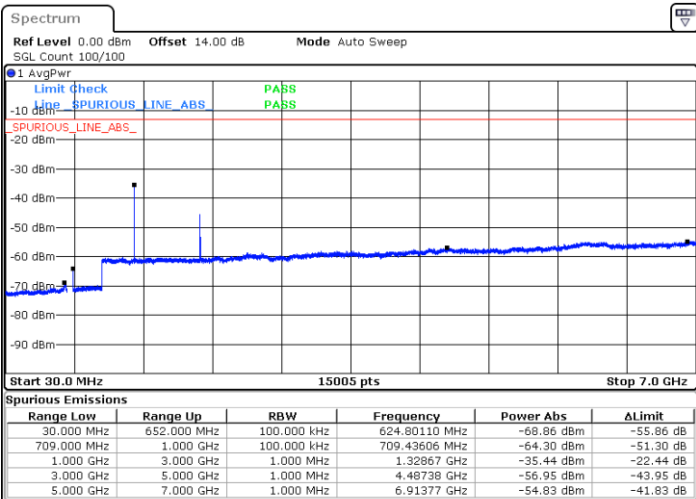

Highest Channel / QPSK

Date: 12.AUG.2021 11:02:16

Highest Channel / 16QAM

Date: 12.AUG.2021 11:03:27

LTE Band 71 / 15MHz

Lowest Channel / QPSK

Lowest Channel / 16QAM

Date: 12.AUG.2021 11:28:16

Date: 12.AUG.2021 11:29:27

Middle Channel / QPSK

Middle Channel / 16QAM

Date: 12.AUG.2021 11:32:17

Date: 12.AUG.2021 11:33:28

LTE Band71 / 15MHz

Highest Channel / QPSK

Highest Channel / 16QAM

Date: 12.AUG.2021 11:44:29

Date: 12.AUG.2021 11:45:41

LTE Band 71 / 20MHz

Lowest Channel / QPSK

Lowest Channel / 16QAM

Date: 12.AUG.2021 12:11:06

Date: 12.AUG.2021 12:12:17

LTE Band 71 / 20MHz

LTE Band 71 / 5MHz

Lowest Channel / 64QAM

Middle Channel / 64QAM

Date: 12.AUG.2021 10:27:12

Date: 12.AUG.2021 10:29:04

Highest Channel / 64QAM

Date: 12.AUG.2021 10:35:02

LTE Band 71 / 10MHz