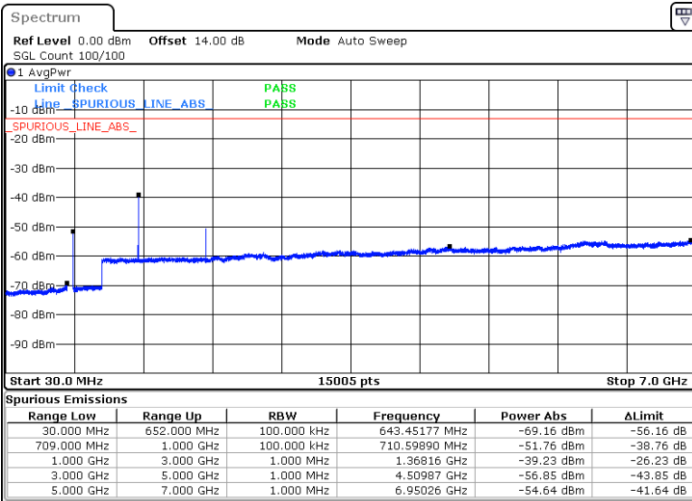

LTE Band 71 / 5MHz

Lowest Channel / 64QAM

Middle Channel / 64QAM

Date: 12.AUG.2021 10:27:12

Date: 12.AUG.2021 10:29:04

Highest Channel / 64QAM

Date: 12.AUG.2021 10:35:02

LTE Band 71 / 10MHz

Lowest Channel / 64QAM

Middle Channel / 64QAM

Date: 12.AUG.2021 11:09:24

Date: 12.AUG.2021 11:11:16

Highest Channel / 64QAM

Date: 12.AUG.2021 11:17:13

LTE Band 71 / 15MHz

Lowest Channel / 64QAM

Middle Channel / 64QAM

Date: 12.AUG.2021 11:51:38

Date: 12.AUG.2021 11:53:30

Highest Channel / 64QAM

Date: 12.AUG.2021 11:59:28