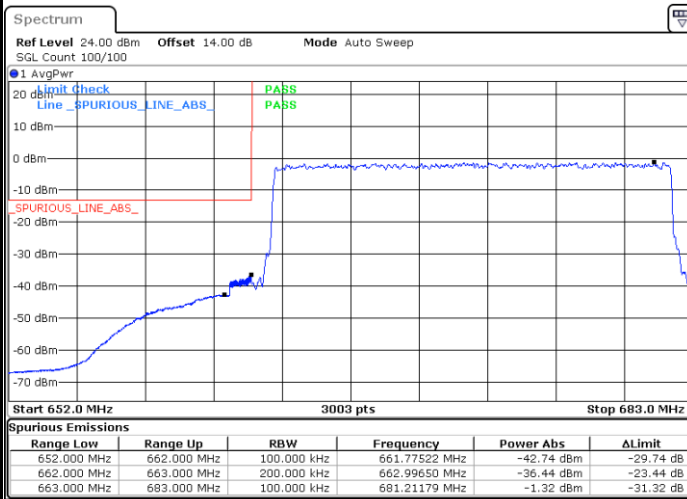

Date: 12.AUG.2021 11:58:16

LTE Band 71 / 20MHz / 16QAM

Lowest Band Edge / 1 RB

Date: 12.AUG.2021 12:05:49

Highest Band Edge / 1RB

Date: 12.AUG.2021 12:22:03

Lowest Band Edge / Full RB

Date: 12.AUG.2021 12:09:55

Highest Band Edge / Full RB

Date: 12.AUG.2021 12:24:06

LTE Band 71 / 20MHz / 64QAM

Lowest Band Edge / 1 RB

Date: 12.AUG.2021 12:31:15

Highest Band Edge / 1 RB

Date: 12.AUG.2021 12:39:05

Lowest Band Edge / Full RB

Date: 12.AUG.2021 12:33:18

Highest Band Edge / Full RB

Date: 12.AUG.2021 12:41:08