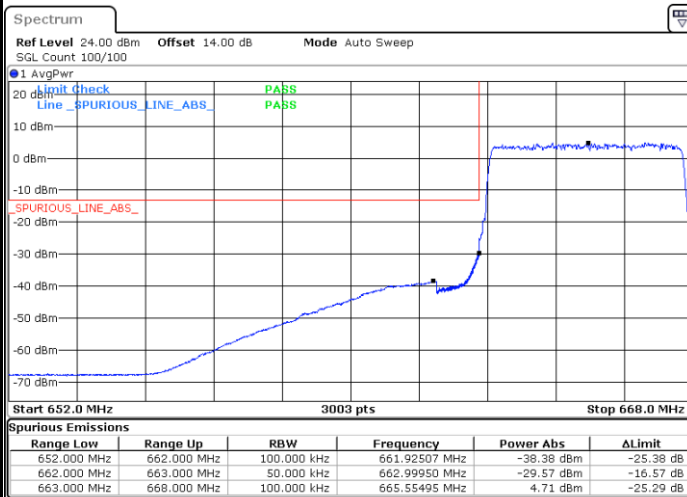

# Conducted Band Edge

LTE Band 71 / 5MHz / 16QAM

Lowest Band Edge / 1 RB

Date: 12.AUG.2021 09:58:33

Highest Band Edge / 1 RB

Date: 12.AUG.2021 10:14:46

Lowest Band Edge / Full RB

Date: 12.AUG.2021 10:02:39

Highest Band Edge / Full RB

Date: 12.AUG.2021 10:18:52

LTE Band 71 / 5MHz / 64QAM

Lowest Band Edge / 1RB

Date: 12.AUG.2021 10:23:58

Highest Band Edge / 1 RB

Date: 12.AUG.2021 10:31:48

Lowest Band Edge / Full RB

Date: 12.AUG.2021 10:26:01

Highest Band Edge / Full RB

Date: 12.AUG.2021 10:33:50

LTE Band 71 / 10MHz / QPSK

Lowest Band Edge / 1 RB

Date: 12.AUG.2021 10:38:45

Highest Band Edge / 1 RB

Date: 12.AUG.2021 10:54:57

Lowest Band Edge / Full RB

Date: 12.AUG.2021 10:42:50

Highest Band Edge / Full RB

Date: 12.AUG.2021 10:59:02

LTE Band 71 / 10MHz / 16QAM

Lowest Band Edge / 1 RB

Date: 12.AUG.2021 10:40:48

Highest Band Edge / 1 RB