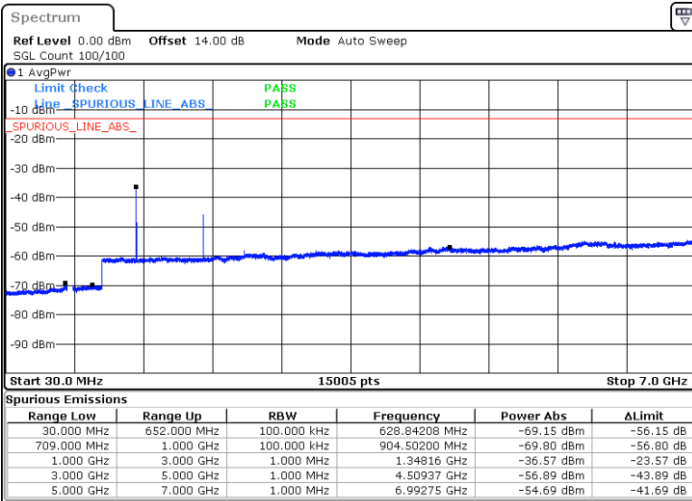

Date: 12.AUG.2021 10:46:04

Lowest Channel / 16QAM

Date: 12.AUG.2021 10:47:15

LTE Band 71 / 10MHz

Middle Channel / QPSK

Date: 12.AUG.2021 10:50:05

Middle Channel / 16QAM

Date: 12.AUG.2021 10:51:16

Highest Channel / QPSK

Date: 12.AUG.2021 11:02:16

Highest Channel / 16QAM

Date: 12.AUG.2021 11:03:27

LTE Band 71 / 15MHz

Lowest Channel / QPSK

Lowest Channel / 16QAM

Date: 12.AUG.2021 11:28:16

Date: 12.AUG.2021 11:29:27

Middle Channel / QPSK

Middle Channel / 16QAM

Date: 12.AUG.2021 11:32:17

Date: 12.AUG.2021 11:33:28

LTE Band71 / 15MHz

Highest Channel / QPSK

Highest Channel / 16QAM

Date: 12.AUG.2021 11:44:29

Date: 12.AUG.2021 11:45:41

LTE Band 71 / 20MHz

Lowest Channel / QPSK

Lowest Channel / 16QAM

Date: 12.AUG.2021 12:11:06

Date: 12.AUG.2021 12:12:17

LTE Band 71 / 20MHz