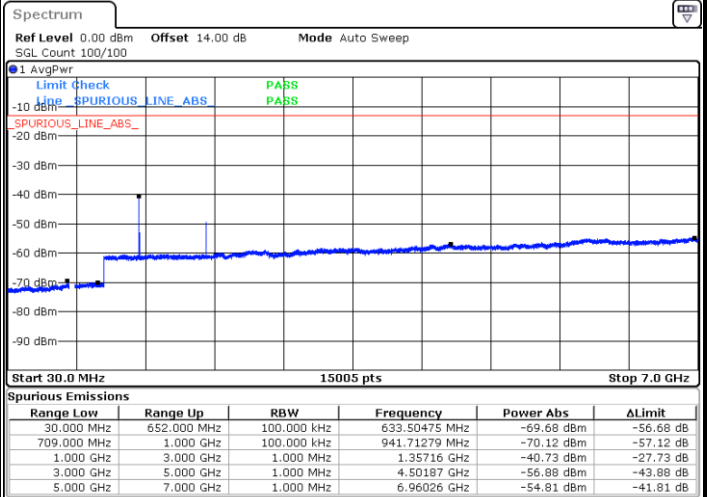

Date: 12.AUG.2021 11:44:29

Date: 12.AUG.2021 11:45:41

LTE Band 71 / 20MHz

Lowest Channel / QPSK

Lowest Channel / 16QAM

Date: 12.AUG.2021 12:11:06

Date: 12.AUG.2021 12:12:17

LTE Band 71 / 20MHz

Middle Channel / QPSK

Middle Channel / 16QAM

Date: 12.AUG.2021 12:15:08

Date: 12.AUG.2021 12:16:19

Highest Channel / QPSK

Highest Channel / 16QAM

Date: 12.AUG.2021 12:27:20

Date: 12.AUG.2021 12:28:31

LTE Band 71 / 5MHz

Lowest Channel / 64QAM

Middle Channel / 64QAM

Date: 12.AUG.2021 10:27:12

Date: 12.AUG.2021 10:29:04

Highest Channel / 64QAM

Date: 12.AUG.2021 10:35:02

LTE Band 71 / 10MHz

Lowest Channel / 64QAM

Middle Channel / 64QAM

Date: 12.AUG.2021 11:09:24

Date: 12.AUG.2021 11:11:16

Highest Channel / 64QAM

Date: 12.AUG.2021 11:17:13

LTE Band 71 / 15MHz

Lowest Channel / 64QAM