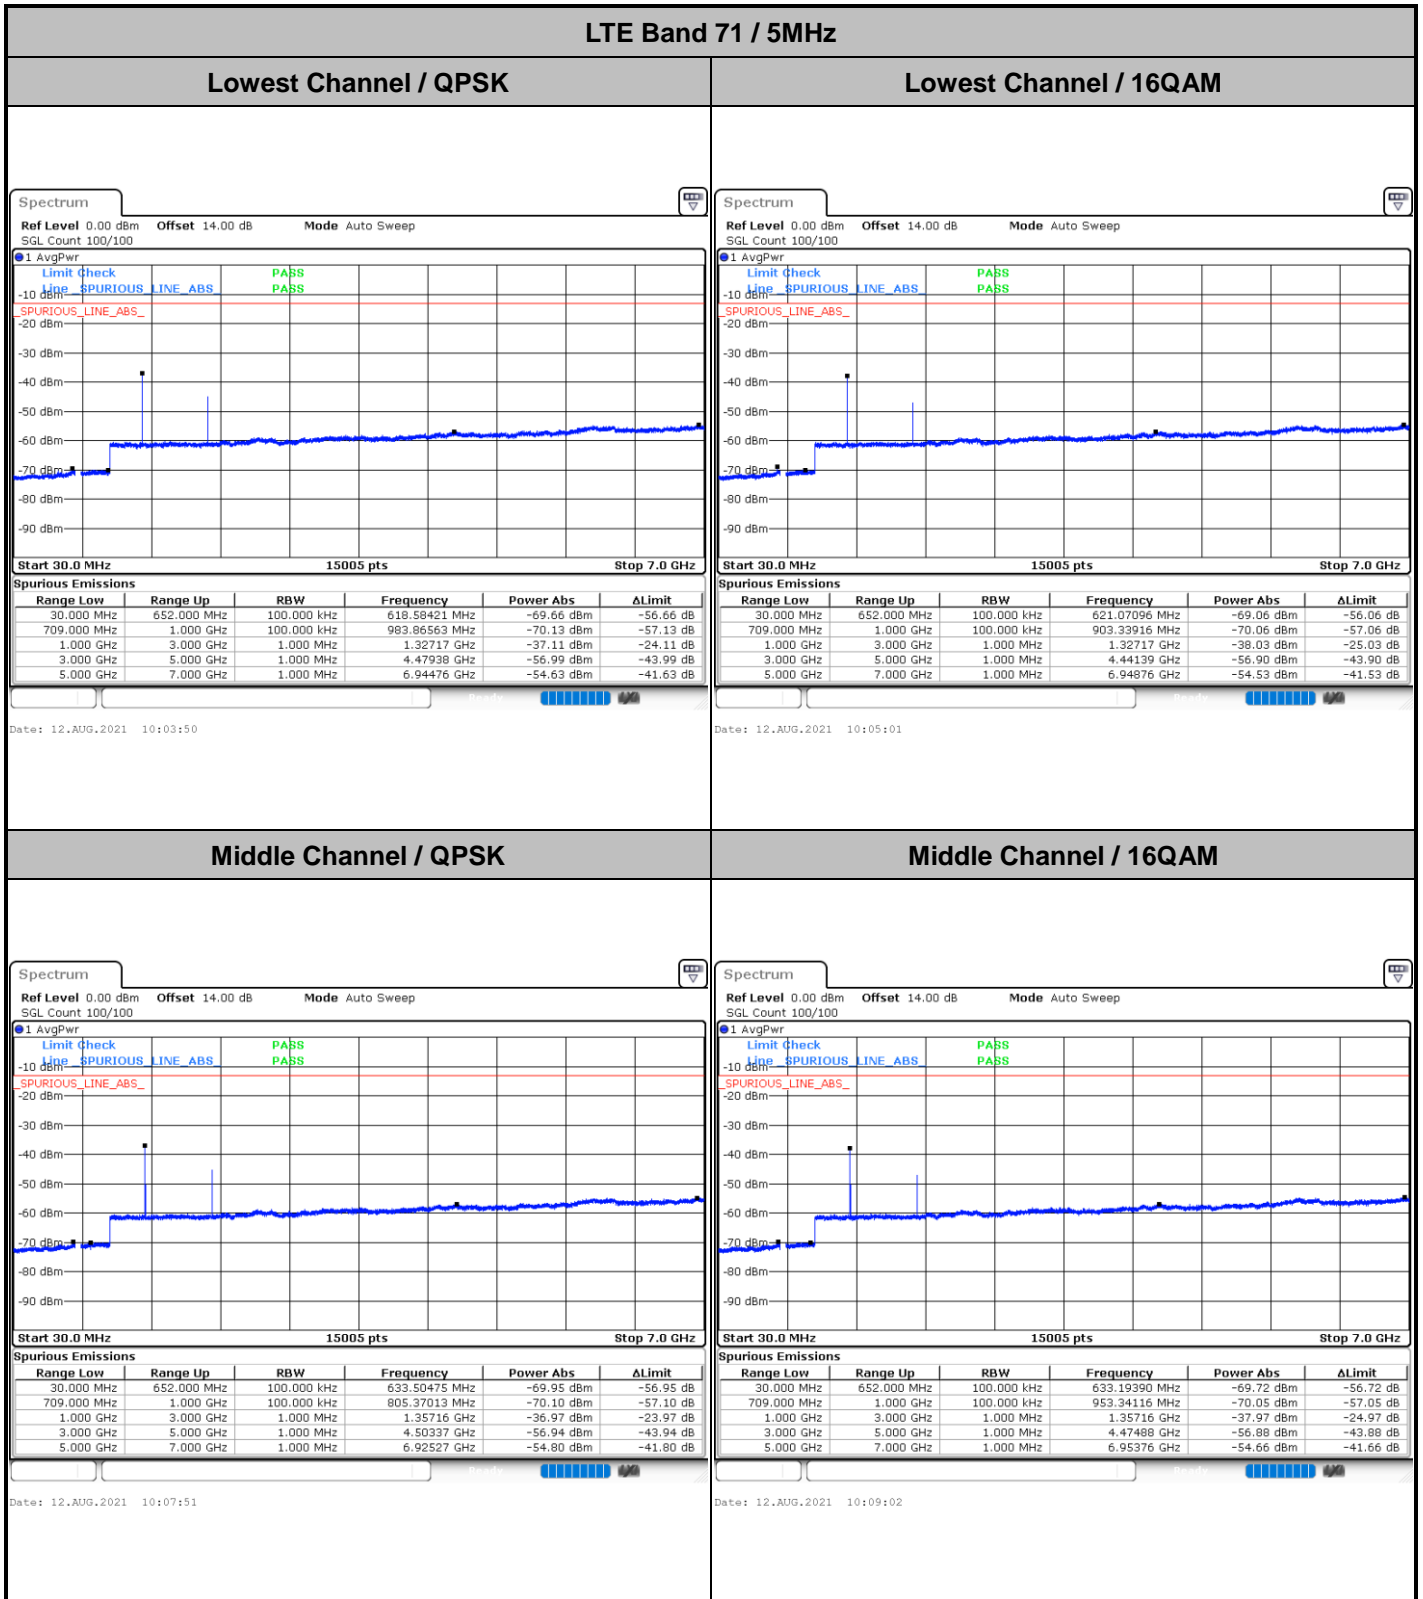

Date: 12.AUG.2021 11:58:16

LTE Band 71 / 20MHz / 16QAM

Lowest Band Edge / 1 RB

Date: 12.AUG.2021 12:05:49

Highest Band Edge / 1RB

Date: 12.AUG.2021 12:22:03

Lowest Band Edge / Full RB

Date: 12.AUG.2021 12:09:55

Highest Band Edge / Full RB

Date: 12.AUG.2021 12:24:06

LTE Band 71 / 20MHz / 64QAM

Lowest Band Edge / 1 RB

Date: 12.AUG.2021 12:31:15

Highest Band Edge / 1 RB

Date: 12.AUG.2021 12:39:05

Lowest Band Edge / Full RB

Date: 12.AUG.2021 12:33:18

Highest Band Edge / Full RB

Date: 12.AUG.2021 12:41:08

# Conducted Spurious Emission

LTE Band 71 / 5MHz

Highest Channel / QPSK

Date: 12.AUG.2021 10:20:03

Highest Channel / 16QAM

Date: 12.AUG.2021 10:21:14

LTE Band 71 / 10MHz

Lowest Channel / QPSK