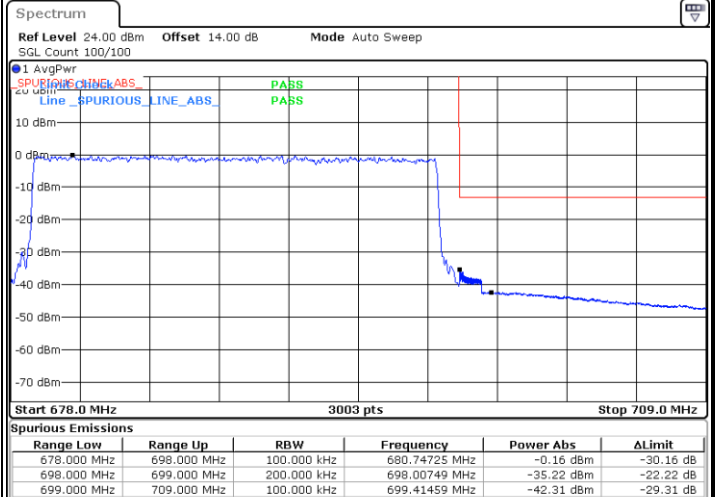

LTE Band 71 / 15MHz / 64QAM

Lowest Band Edge / 1 RB

Date: 12.AUG.2021 11:48:24

Highest Band Edge / 1 RB

Date: 12.AUG.2021 11:56:14

Lowest Band Edge / Full RB

Date: 12.AUG.2021 11:50:27

Highest Band Edge / Full RB

Date: 12.AUG.2021 11:58:16

LTE Band 71 / 20MHz / 16QAM

Lowest Band Edge / 1 RB

Date: 12.AUG.2021 12:05:49

Highest Band Edge / 1RB

Date: 12.AUG.2021 12:22:03

Lowest Band Edge / Full RB

Date: 12.AUG.2021 12:09:55

Highest Band Edge / Full RB

Date: 12.AUG.2021 12:24:06

LTE Band 71 / 20MHz / 64QAM

Lowest Band Edge / 1 RB

Date: 12.AUG.2021 12:31:15

Highest Band Edge / 1 RB

Date: 12.AUG.2021 12:39:05

Lowest Band Edge / Full RB

Date: 12.AUG.2021 12:33:18

Highest Band Edge / Full RB

Date: 12.AUG.2021 12:41:08