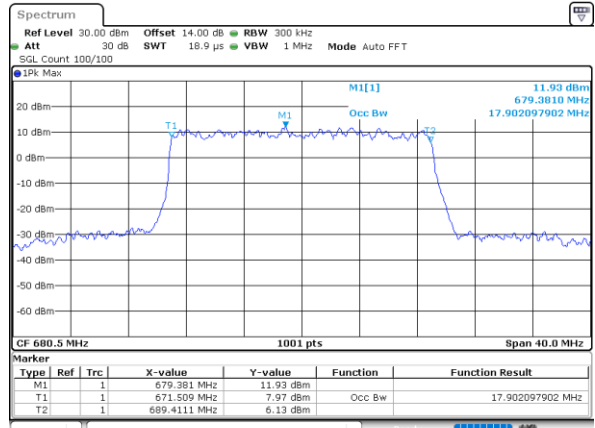

Middle Channel / 20MHz / 64QAM

Date: 12_AUG.2021 12:34:53