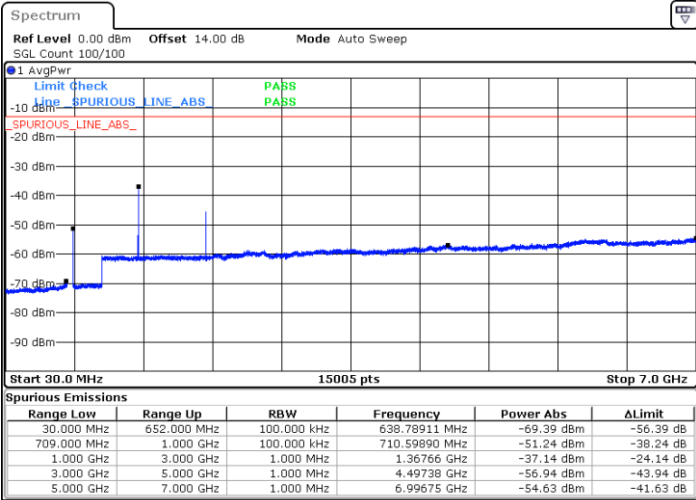

Highest Channel / QPSK

Date: 12.AUG.2021 11:02:16

Highest Channel / 16QAM

Date: 12.AUG.2021 11:03:27

LTE Band 71 / 15MHz

Lowest Channel / QPSK

Lowest Channel / 16QAM

Date: 12.AUG.2021 11:28:16

Date: 12.AUG.2021 11:29:27

Middle Channel / QPSK

Middle Channel / 16QAM

Date: 12.AUG.2021 11:32:17

Date: 12.AUG.2021 11:33:28

LTE Band71 / 15MHz

Highest Channel / QPSK

Highest Channel / 16QAM

Date: 12.AUG.2021 11:44:29

Date: 12.AUG.2021 11:45:41

LTE Band 71 / 20MHz

Lowest Channel / QPSK

Lowest Channel / 16QAM

Date: 12.AUG.2021 12:11:06

Date: 12.AUG.2021 12:12:17

LTE Band 71 / 20MHz