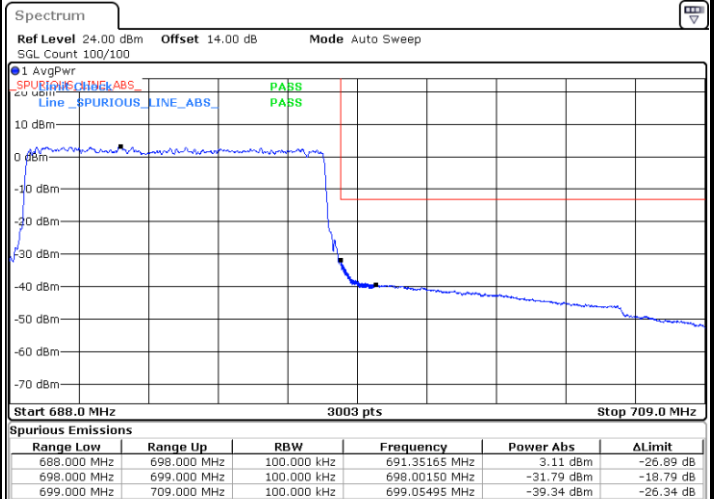

Date: 12.AUG.2021 10:26:01

Highest Band Edge / Full RB

Date: 12.AUG.2021 10:33:50

LTE Band 71 / 10MHz / QPSK

Lowest Band Edge / 1 RB

Date: 12.AUG.2021 10:38:45

Highest Band Edge / 1 RB

Date: 12.AUG.2021 10:54:57

Lowest Band Edge / Full RB

Date: 12.AUG.2021 10:42:50

Highest Band Edge / Full RB

Date: 12.AUG.2021 10:59:02

LTE Band 71 / 10MHz / 16QAM

Lowest Band Edge / 1 RB

Date: 12.AUG.2021 10:40:48

Highest Band Edge / 1 RB

Date: 12.AUG.2021 10:56:59

Lowest Band Edge / Full RB

Date: 12.AUG.2021 10:44:53

Highest Band Edge / Full RB

Date: 12.AUG.2021 11:01:05

LTE Band 71 / 10MHz / 64QAM

Lowest Band Edge / 1 RB

Date: 12.AUG.2021 11:06:10

Highest Band Edge / 1 RB

Date: 12.AUG.2021 11:13:59

Lowest Band Edge / Full RB

Date: 12.AUG.2021 11:08:13

Highest Band Edge / Full RB

Date: 12.AUG.2021 11:16:02

LTE Band 71 / 15MHz / QPSK

Lowest Band Edge / 1 RB