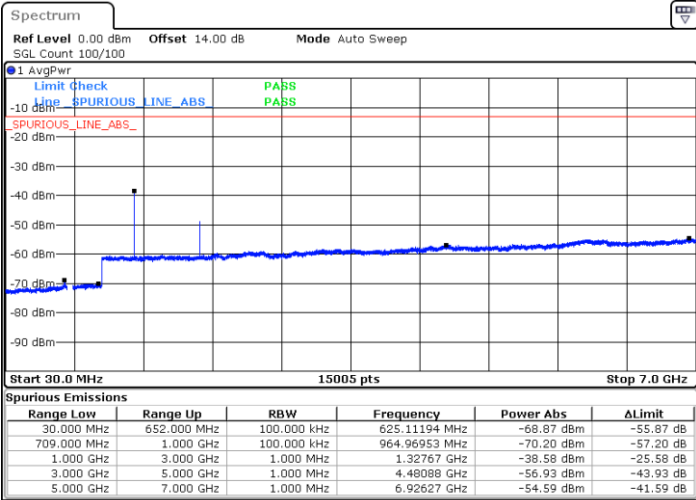

Date: 12.AUG.2021 11:44:29

Date: 12.AUG.2021 11:45:41

LTE Band 71 / 20MHz

Lowest Channel / QPSK

Lowest Channel / 16QAM

Date: 12.AUG.2021 12:11:06

Date: 12.AUG.2021 12:12:17

LTE Band 71 / 20MHz

Middle Channel / QPSK

Middle Channel / 16QAM

Date: 12.AUG.2021 12:15:08

Date: 12.AUG.2021 12:16:19

Highest Channel / QPSK

Highest Channel / 16QAM

Date: 12.AUG.2021 12:27:20

Date: 12.AUG.2021 12:28:31

LTE Band 71 / 5MHz

Lowest Channel / 64QAM

Middle Channel / 64QAM

Date: 12.AUG.2021 10:27:12

Date: 12.AUG.2021 10:29:04

Highest Channel / 64QAM

Date: 12.AUG.2021 10:35:02

LTE Band 71 / 10MHz

Lowest Channel / 64QAM

Middle Channel / 64QAM

Date: 12.AUG.2021 11:09:24

Date: 12.AUG.2021 11:11:16

Highest Channel / 64QAM

Date: 12.AUG.2021 11:17:13

LTE Band 71 / 15MHz

Lowest Channel / 64QAM