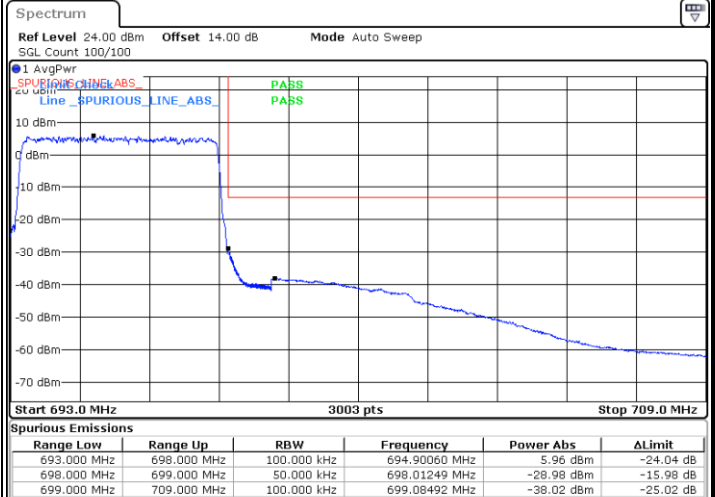

# Conducted Band Edge

LTE Band 71 / 5MHz / 16QAM

Lowest Band Edge / 1 RB

Date: 12.AUG.2021 09:58:33

Highest Band Edge / 1 RB

Date: 12.AUG.2021 10:14:46

Lowest Band Edge / Full RB

Date: 12.AUG.2021 10:02:39

Highest Band Edge / Full RB

Date: 12.AUG.2021 10:18:52

LTE Band 71 / 5MHz / 64QAM

Lowest Band Edge / 1RB

Date: 12.AUG.2021 10:23:58

Highest Band Edge / 1 RB

Date: 12.AUG.2021 10:31:48

Lowest Band Edge / Full RB

Date: 12.AUG.2021 10:26:01

Highest Band Edge / Full RB

Date: 12.AUG.2021 10:33:50

LTE Band 71 / 10MHz / QPSK

Lowest Band Edge / 1 RB

Date: 12.AUG.2021 10:38:45

Highest Band Edge / 1 RB

Date: 12.AUG.2021 10:54:57