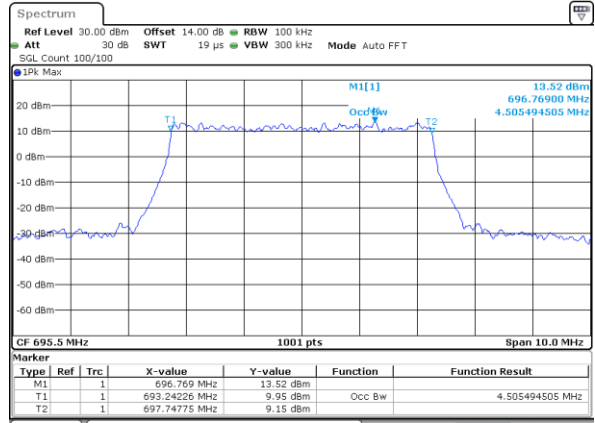

LTE Band 71

Lowest Channel / 5MHz / QPSK

Date: 12\_AUG.2021 09:53:14

Lowest Channel / 5MHz / 16QAM

Date: 12\_AUG.2021 09:53:39

Middle Channel / 5MHz / QPSK

Date: 12\_AUG.2021 10:05:25

Middle Channel / 5MHz / 16QAM

Date: 12\_AUG.2021 10:05:50

Highest Channel / 5MHz / QPSK

Date: 12\_AUG.2021 10:09:26

Highest Channel / 5MHz / 16QAM

Date: 12\_AUG.2021 10:09:51

LTE Band 71

Lowest Channel / 10MHz / QPSK

Date: 12\_AUG.2021 10:35:29