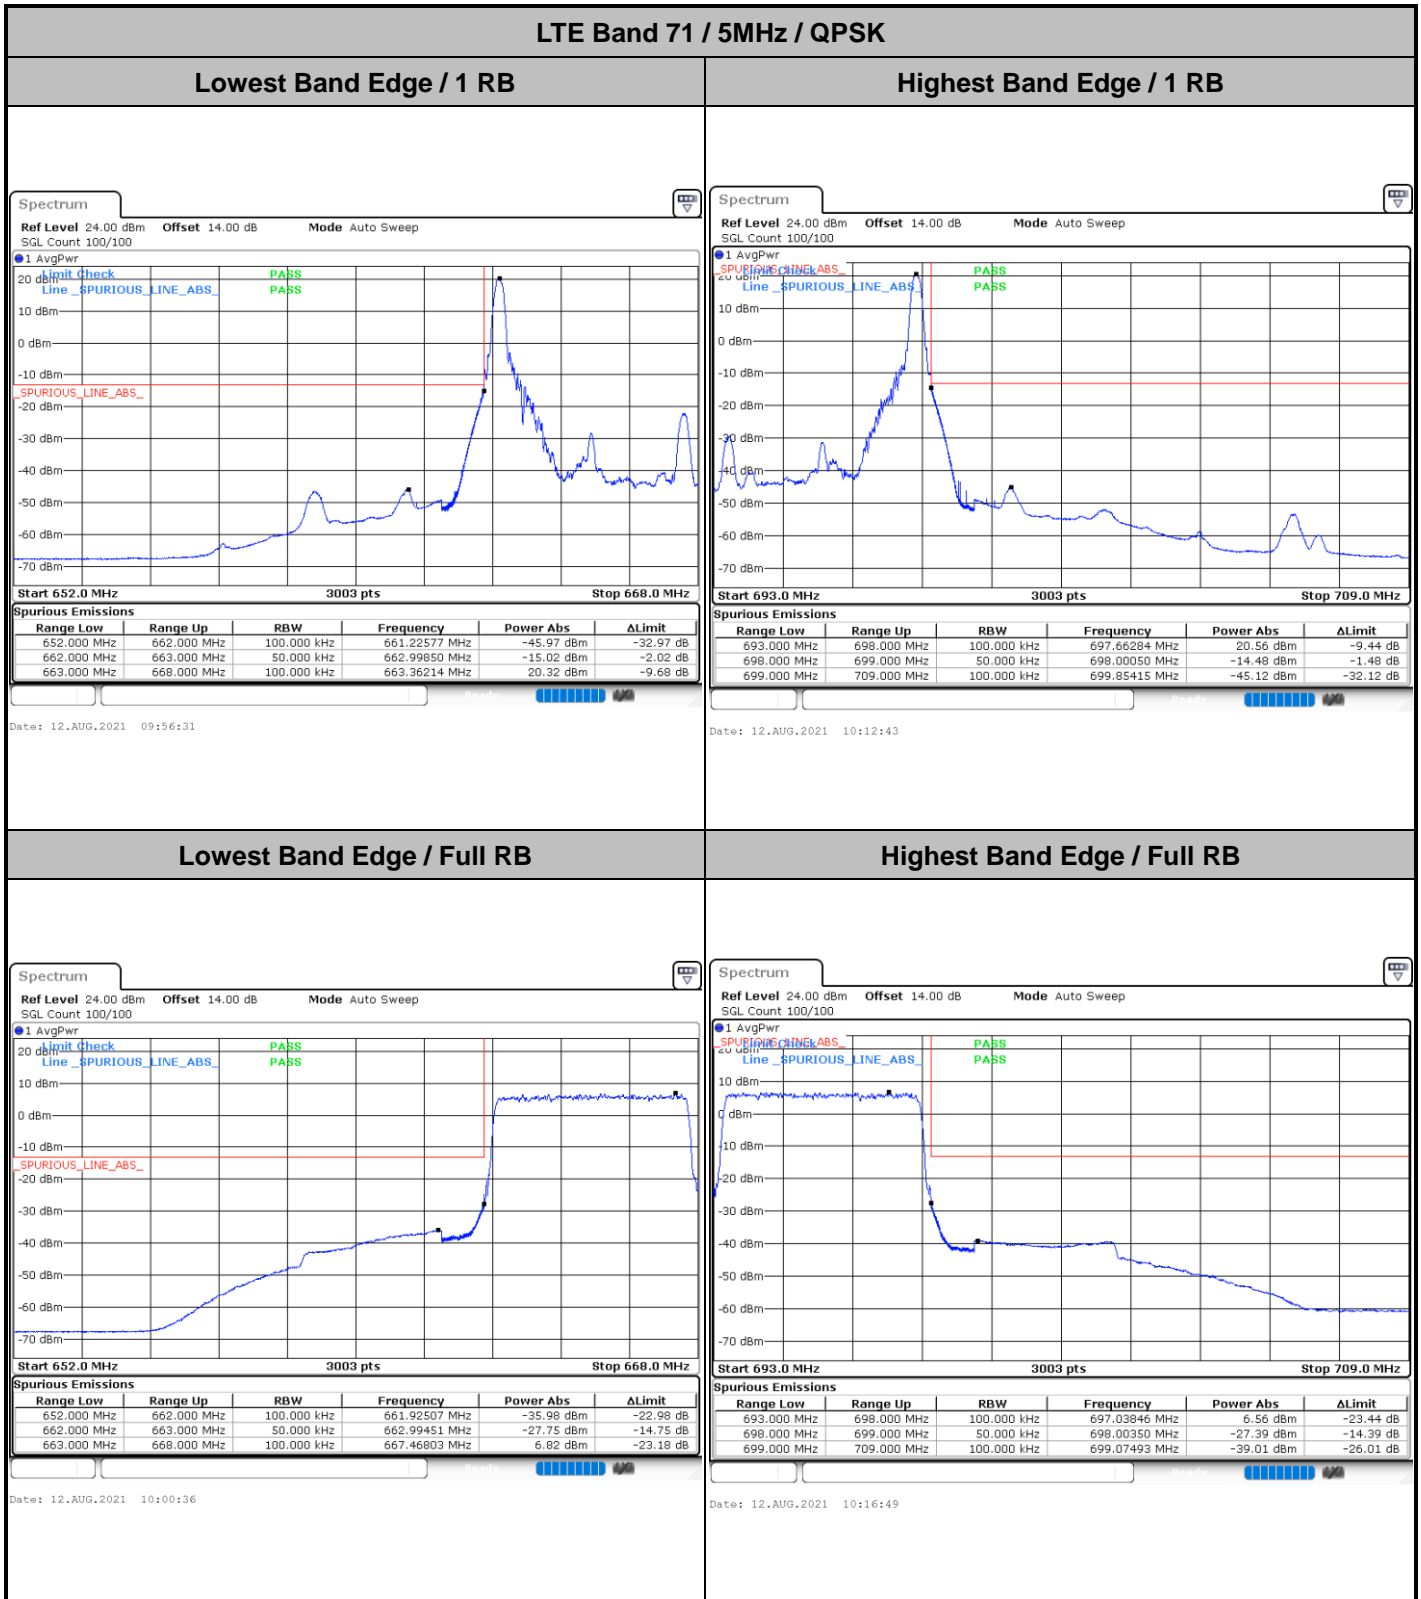

Conducted Band Edge