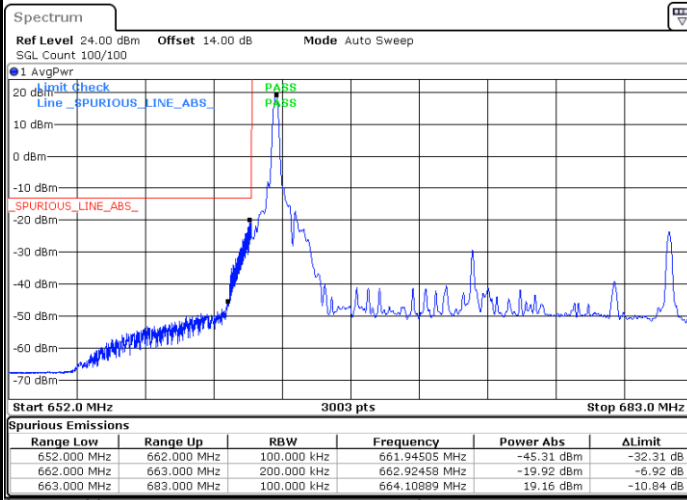

LTE Band 71 / 15MHz / 64QAM

Lowest Band Edge / 1 RB

Date: 12.AUG.2021 11:48:24

Highest Band Edge / 1 RB

Date: 12.AUG.2021 11:56:14

Lowest Band Edge / Full RB

Date: 12.AUG.2021 11:50:27

Highest Band Edge / Full RB

Date: 12.AUG.2021 11:58:16

LTE Band 71 / 20MHz / 16QAM

Lowest Band Edge / 1 RB

Date: 12.AUG.2021 12:05:49

Highest Band Edge / 1RB

Date: 12.AUG.2021 12:22:03

Lowest Band Edge / Full RB

Date: 12.AUG.2021 12:09:55

Highest Band Edge / Full RB

Date: 12.AUG.2021 12:24:06

LTE Band 71 / 20MHz / 64QAM

Lowest Band Edge / 1 RB

Date: 12.AUG.2021 12:31:15

Highest Band Edge / 1 RB

Date: 12.AUG.2021 12:39:05

Lowest Band Edge / Full RB

Date: 12.AUG.2021 12:33:18

Highest Band Edge / Full RB

Date: 12.AUG.2021 12:41:08