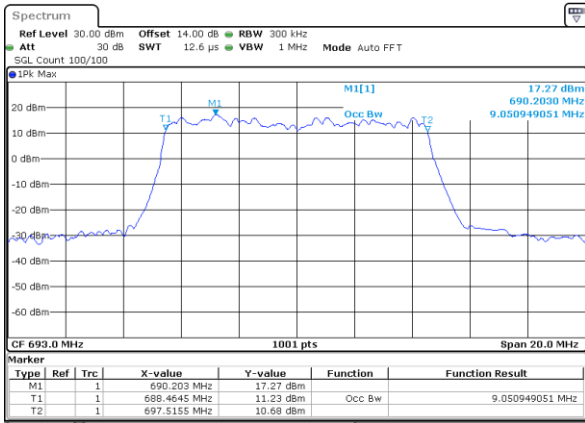

Date: 12\_AUG.2021 10:05:50

Highest Channel / 5MHz / QPSK

Date: 12\_AUG.2021 10:09:26

Highest Channel / 5MHz / 16QAM

Date: 12\_AUG.2021 10:09:51

LTE Band 71

Lowest Channel / 10MHz / QPSK

Date: 12\_AUG.2021 10:35:29

Lowest Channel / 10MHz / 16QAM

Date: 12\_AUG.2021 10:35:54

Middle Channel / 10MHz / QPSK

Date: 12\_AUG.2021 10:47:40

Middle Channel / 10MHz / 16QAM

Date: 12\_AUG.2021 10:48:05

Highest Channel / 10MHz / QPSK

Date: 12\_AUG.2021 10:51:40

Highest Channel / 10MHz / 16QAM

Date: 12\_AUG.2021 10:52:05

LTE Band 71

Lowest Channel / 15MHz / QPSK

Date: 12\_AUG.2021 11:17:40

Lowest Channel / 15MHz / 16QAM

Date: 12\_AUG.2021 11:18:05