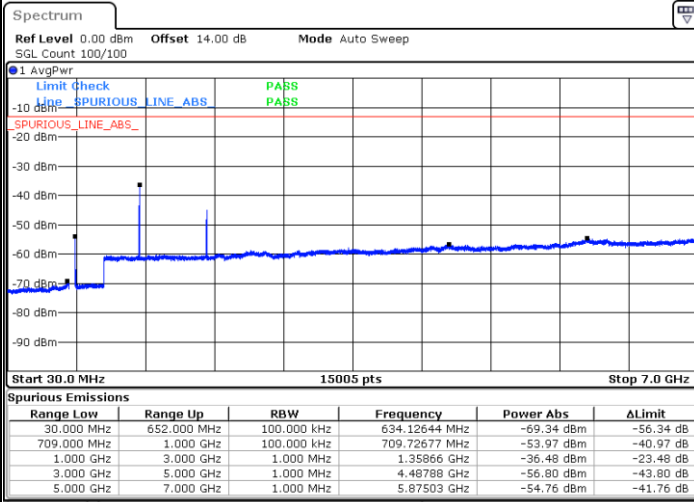

Date: 12.AUG.2021 11:44:29

Date: 12.AUG.2021 11:45:41

LTE Band 71 / 20MHz

Lowest Channel / QPSK

Lowest Channel / 16QAM

Date: 12.AUG.2021 12:11:06

Date: 12.AUG.2021 12:12:17

LTE Band 71 / 20MHz

Middle Channel / QPSK

Middle Channel / 16QAM

Date: 12.AUG.2021 12:15:08

Date: 12.AUG.2021 12:16:19

Highest Channel / QPSK

Highest Channel / 16QAM

Date: 12.AUG.2021 12:27:20

Date: 12.AUG.2021 12:28:31

LTE Band 71 / 5MHz

Lowest Channel / 64QAM

Middle Channel / 64QAM

Date: 12.AUG.2021 10:27:12

Date: 12.AUG.2021 10:29:04

Highest Channel / 64QAM

Date: 12.AUG.2021 10:35:02

LTE Band 71 / 10MHz

Lowest Channel / 64QAM

Middle Channel / 64QAM

Date: 12.AUG.2021 11:09:24

Date: 12.AUG.2021 11:11:16

Highest Channel / 64QAM

Date: 12.AUG.2021 11:17:13

LTE Band 71 / 15MHz

Lowest Channel / 64QAM