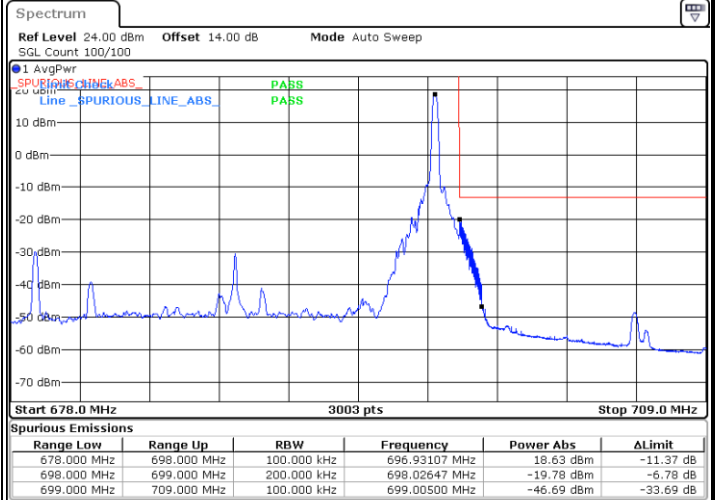

LTE Band 71 / 15MHz / 64QAM

Lowest Band Edge / 1 RB

Date: 12.AUG.2021 11:48:24

Highest Band Edge / 1 RB

Date: 12.AUG.2021 11:56:14

Lowest Band Edge / Full RB

Date: 12.AUG.2021 11:50:27

Highest Band Edge / Full RB

Date: 12.AUG.2021 11:58:16

LTE Band 71 / 20MHz / 16QAM

Lowest Band Edge / 1 RB

Date: 12.AUG.2021 12:05:49

Highest Band Edge / 1RB

Date: 12.AUG.2021 12:22:03

Lowest Band Edge / Full RB

Date: 12.AUG.2021 12:09:55

Highest Band Edge / Full RB

Date: 12.AUG.2021 12:24:06

LTE Band 71 / 20MHz / 64QAM

Lowest Band Edge / 1 RB

Date: 12.AUG.2021 12:31:15

Highest Band Edge / 1 RB

Date: 12.AUG.2021 12:39:05

Lowest Band Edge / Full RB

Date: 12.AUG.2021 12:33:18

Highest Band Edge / Full RB

Date: 12.AUG.2021 12:41:08