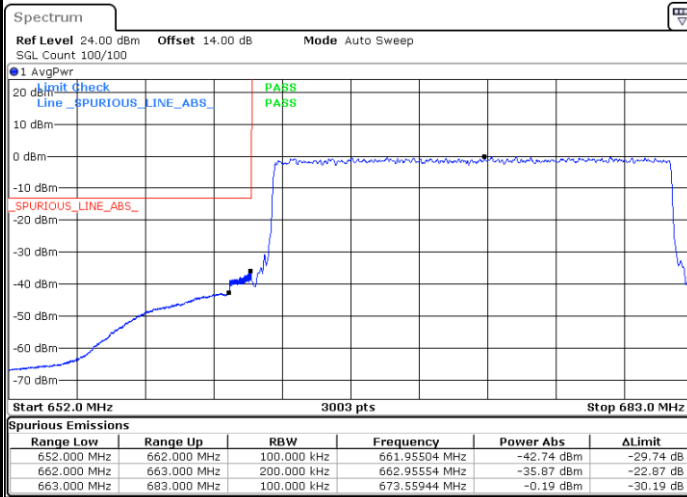

LTE Band 71 / 15MHz / 64QAM

Lowest Band Edge / 1 RB

Date: 12.AUG.2021 11:48:24

Highest Band Edge / 1 RB

Date: 12.AUG.2021 11:56:14

Lowest Band Edge / Full RB

Date: 12.AUG.2021 11:50:27

Highest Band Edge / Full RB

Date: 12.AUG.2021 11:58:16

LTE Band 71 / 20MHz / 16QAM

Lowest Band Edge / 1 RB

Date: 12.AUG.2021 12:05:49

Highest Band Edge / 1RB

Date: 12.AUG.2021 12:22:03

Lowest Band Edge / Full RB

Date: 12.AUG.2021 12:09:55

Highest Band Edge / Full RB

Date: 12.AUG.2021 12:24:06

LTE Band 71 / 20MHz / 64QAM

Lowest Band Edge / 1 RB

Date: 12.AUG.2021 12:31:15

Highest Band Edge / 1 RB

Date: 12.AUG.2021 12:39:05

Lowest Band Edge / Full RB