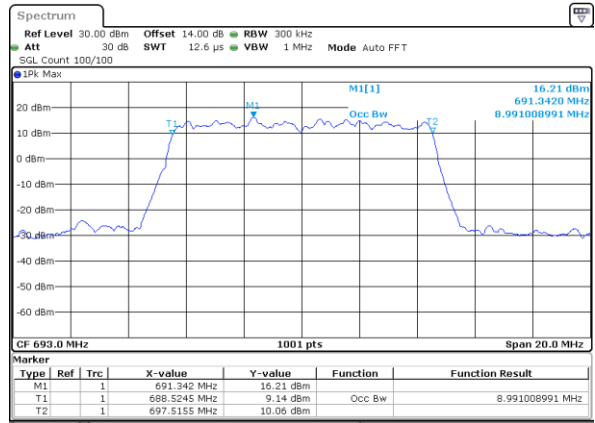

Date: 12\_AUG.2021 10:05:50

Highest Channel / 5MHz / QPSK

Date: 12\_AUG.2021 10:09:26

Highest Channel / 5MHz / 16QAM

Date: 12\_AUG.2021 10:09:51

LTE Band 71

Lowest Channel / 10MHz / QPSK

Date: 12\_AUG.2021 10:35:29

Lowest Channel / 10MHz / 16QAM

Date: 12\_AUG.2021 10:35:54

Middle Channel / 10MHz / QPSK

Date: 12\_AUG.2021 10:47:40

Middle Channel / 10MHz / 16QAM

Date: 12\_AUG.2021 10:48:05

Highest Channel / 10MHz / QPSK

Date: 12\_AUG.2021 10:51:40

Highest Channel / 10MHz / 16QAM

Date: 12\_AUG.2021 10:52:05

LTE Band 71

Lowest Channel / 15MHz / QPSK

Date: 12\_AUG.2021 11:17:40

Lowest Channel / 15MHz / 16QAM

Date: 12\_AUG.2021 11:18:05