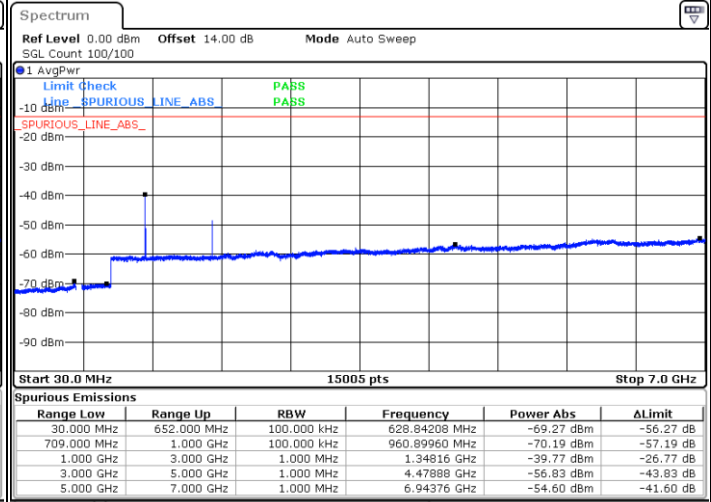

LTE Band 71 / 5MHz

Lowest Channel / 64QAM

Middle Channel / 64QAM

Date: 12.AUG.2021 10:27:12

Date: 12.AUG.2021 10:29:04

Highest Channel / 64QAM

Date: 12.AUG.2021 10:35:02

LTE Band 71 / 10MHz

Lowest Channel / 64QAM

Middle Channel / 64QAM

Date: 12.AUG.2021 11:09:24

Date: 12.AUG.2021 11:11:16

Highest Channel / 64QAM

Date: 12.AUG.2021 11:17:13

LTE Band 71 / 15MHz

Lowest Channel / 64QAM

Middle Channel / 64QAM

Date: 12.AUG.2021 11:51:38

Date: 12.AUG.2021 11:53:30

Highest Channel / 64QAM

Date: 12.AUG.2021 11:59:28