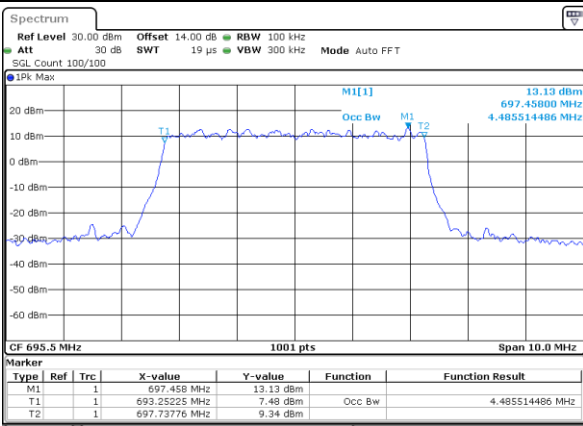

Date: 12\_AUG.2021 10:21:39

Lowest Channel / 10MHz / 64QAM

Date: 12\_AUG.2021 11:03:51

Middle Channel / 5MHz / 64QAM

Date: 12\_AUG.2021 10:27:06

Middle Channel / 10MHz / 64QAM

Date: 12\_AUG.2021 11:09:48

Highest Channel / 5MHz / 64QAM

Date: 12\_AUG.2021 10:29:28

Highest Channel / 10MHz / 64QAM

Date: 12\_AUG.2021 11:11:40

LTE Band 71

Lowest Channel / 15MHz / 64QAM

Date: 12\_AUG.2021 11:46:05

Lowest Channel / 20MHz / 64QAM

Date: 12\_AUG.2021 12:28:55