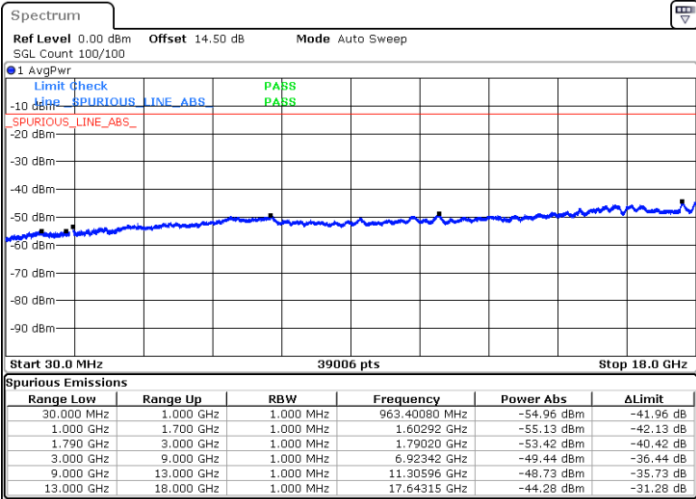

Conducted Spurious Emission

LTE Band 66 / 1.4MHz

Highest Channel / QPSK

Date: 12.AUG.2021 13:48:32

Highest Channel / 16QAM

Date: 12.AUG.2021 13:49:44

LTE Band 66 / 3MHz

Lowest Channel / QPSK

Date: 12.AUG.2021 14:14:33

Lowest Channel / 16QAM

Date: 12.AUG.2021 14:15:46

LTE Band 66 / 3MHz

Middle Channel / QPSK

Middle Channel / 16QAM

Date: 12.AUG.2021 14:18:37

Date: 12.AUG.2021 14:19:49

Highest Channel / QPSK

Highest Channel / 16QAM

Date: 12.AUG.2021 14:30:48

Date: 12.AUG.2021 14:32:01

LTE Band 66 / 5MHz

Lowest Channel / QPSK

Lowest Channel / 16QAM

Date: 12.AUG.2021 15:10:44