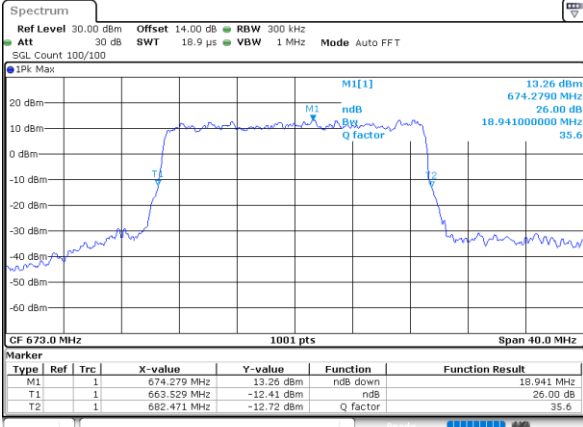

Highest Channel / 10MHz / 16QAM

Date: 12_AUG.2021 10:52:54

LTE Band 71

Lowest Channel / 15MHz / QPSK

Date: 12_AUG.2021 11:18:31

Lowest Channel / 15MHz / 16QAM

Date: 12_AUG.2021 11:18:54

Middle Channel / 15MHz / QPSK

Date: 12_AUG.2021 11:30:42

Middle Channel / 15MHz / 16QAM

Date: 12_AUG.2021 11:31:06

Highest Channel / 15MHz / QPSK

Date: 12_AUG.2021 11:34:43

Highest Channel / 15MHz / 16QAM

Date: 12_AUG.2021 11:35:07

LTE Band 71

Lowest Channel / 20MHz / QPSK

Date: 12_AUG.2021 12:01:20

Lowest Channel / 20MHz / 16QAM

Date: 12_AUG.2021 12:01:43

Middle Channel / 20MHz / QPSK

Date: 12_AUG.2021 12:13:03

Middle Channel / 20MHz / 16QAM

Date: 12_AUG.2021 12:13:56