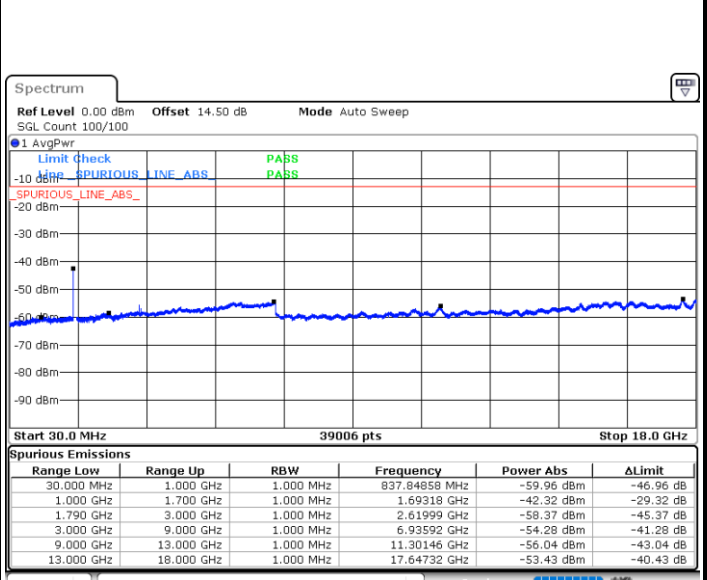

Date: 12.AUG.2021 15:11:56

Middle Channel / QPSK

Middle Channel / 16QAM

Date: 12.AUG.2021 15:14:47

Date: 12.AUG.2021 15:16:00

LTE Band 66 / 5MHz

Highest Channel / QPSK

Date: 12.AUG.2021 15:27:00

Highest Channel / 16QAM

Date: 12.AUG.2021 15:28:12

LTE Band 66 / 10MHz

Lowest Channel / QPSK

Date: 12.AUG.2021 15:39:13

Lowest Channel / 16QAM

Date: 12.AUG.2021 15:40:26

LTE Band 66 / 10MHz