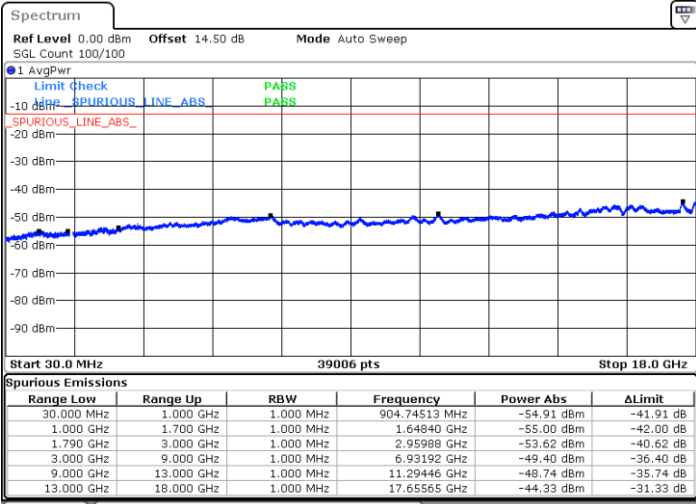

Highest Channel / QPSK

Highest Channel / 16QAM

Date: 12.AUG.2021 17:20:10

Date: 12.AUG.2021 17:21:22

LTE Band 66 / 1.4MHz

Lowest Channel / 64QAM

Middle Channel / 64QAM

Date: 12.AUG.2021 13:55:43

Date: 12.AUG.2021 13:57:36

Highest Channel / 64QAM

Date: 12.AUG.2021 14:03:33

LTE Band 66 / 3MHz

Lowest Channel / 64QAM

Middle Channel / 64QAM

Date: 12.AUG.2021 14:37:59

Date: 12.AUG.2021 14:39:52

Highest Channel / 64QAM

Date: 12.AUG.2021 14:45:52

LTE Band 66 / 5MHz

Lowest Channel / 64QAM

Middle Channel / 64QAM

Date: 12.AUG.2021 14:51:52

Date: 12.AUG.2021 14:53:46

Highest Channel / 64QAM