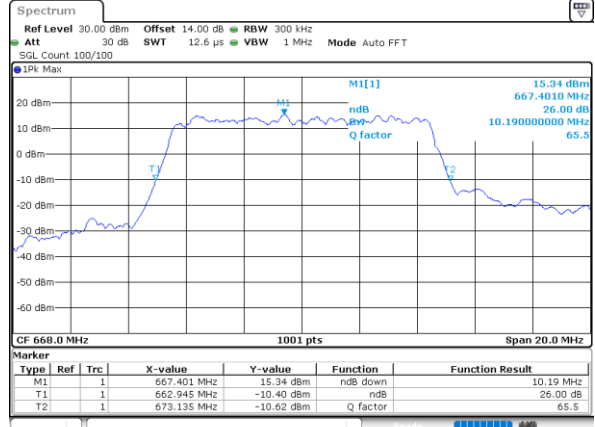

LTE Band 71

Lowest Channel / 5MHz / QPSK

Date: 12.AUG.2021 09:54:04

Lowest Channel / 5MHz / 16QAM

Date: 12.AUG.2021 09:54:28

Middle Channel / 5MHz / QPSK

Date: 12.AUG.2021 10:06:16

Middle Channel / 5MHz / 16QAM

Date: 12.AUG.2021 10:06:39

Highest Channel / 5MHz / QPSK

Date: 12.AUG.2021 10:10:17

Highest Channel / 5MHz / 16QAM

Date: 12.AUG.2021 10:10:40

LTE Band 71

Lowest Channel / 10MHz / QPSK

Date: 12_AUG.2021 10:36:19

Lowest Channel / 10MHz / 16QAM

Date: 12_AUG.2021 10:36:43

Middle Channel / 10MHz / QPSK

Date: 12_AUG.2021 10:48:30

Middle Channel / 10MHz / 16QAM

Date: 12_AUG.2021 10:48:53

Highest Channel / 10MHz / QPSK

Date: 12_AUG.2021 10:52:30