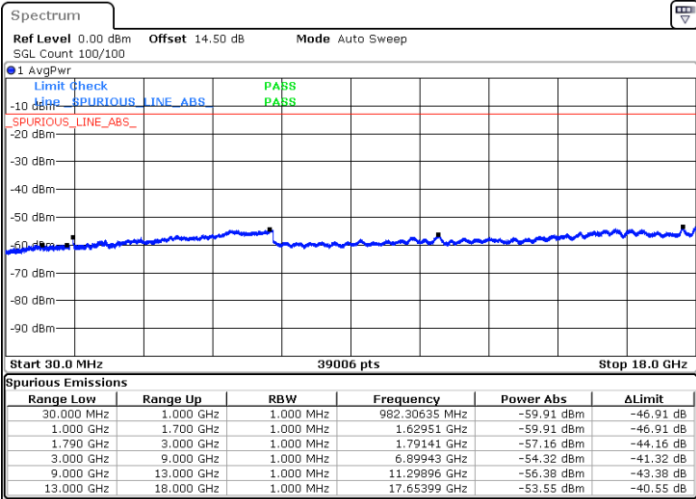

Date: 12.AUG.2021 13:57:36

Highest Channel / 64QAM

Date: 12.AUG.2021 14:03:33

LTE Band 66 / 3MHz

Lowest Channel / 64QAM

Middle Channel / 64QAM

Date: 12.AUG.2021 14:37:59

Date: 12.AUG.2021 14:39:52

Highest Channel / 64QAM

Date: 12.AUG.2021 14:45:52

LTE Band 66 / 5MHz

Lowest Channel / 64QAM

Middle Channel / 64QAM

Date: 12.AUG.2021 14:51:52

Date: 12.AUG.2021 14:53:46

Highest Channel / 64QAM

Date: 12.AUG.2021 14:59:43

LTE Band 66 / 10MHz

Lowest Channel / 64QAM

Middle Channel / 64QAM

Date: 12.AUG.2021 16:02:40

Date: 12.AUG.2021 16:04:33

Highest Channel / 64QAM

Date: 12.AUG.2021 16:10:32

LTE Band 66 / 15MHz

Lowest Channel / 64QAM

Middle Channel / 64QAM

Date: 12.AUG.2021 16:16:31

Date: 12.AUG.2021 16:18:25

Highest Channel / 64QAM

Date: 12.AUG.2021 16:24:24

LTE Band 66 / 20MHz