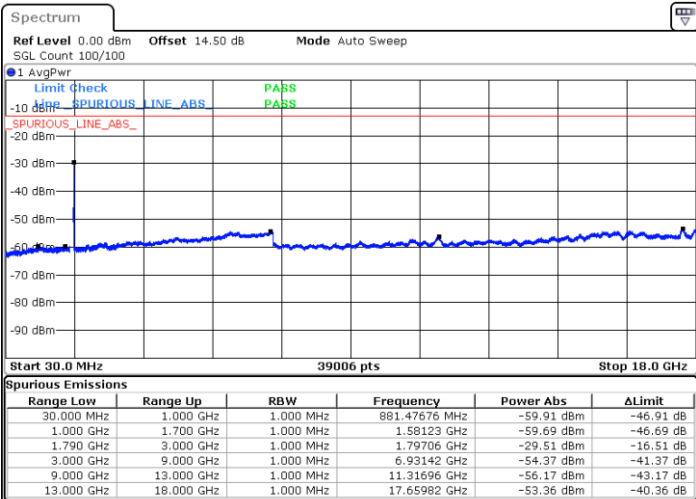

Date: 12.AUG.2021 16:40:40

LTE Band 66 / 15MHz

Highest Channel / QPSK

Date: 12.AUG.2021 16:51:41

Highest Channel / 16QAM

Date: 12.AUG.2021 16:52:54

LTE Band 66 / 20MHz

Lowest Channel / QPSK

Date: 12.AUG.2021 17:03:54

Lowest Channel / 16QAM

Date: 12.AUG.2021 17:05:06

LTE Band 66 / 20MHz

Middle Channel / QPSK

Middle Channel / 16QAM

Date: 12.AUG.2021 17:07:57

Date: 12.AUG.2021 17:09:10

Highest Channel / QPSK

Highest Channel / 16QAM

Date: 12.AUG.2021 17:20:10

Date: 12.AUG.2021 17:21:22

LTE Band 66 / 1.4MHz

Lowest Channel / 64QAM

Middle Channel / 64QAM

Date: 12.AUG.2021 13:55:43