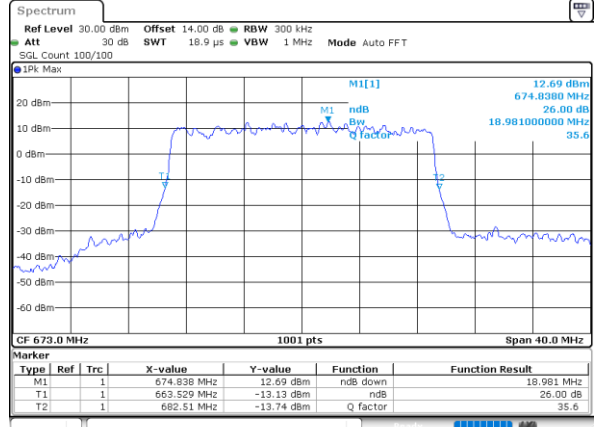

Date: 12_AUG.2021 11:11:56

LTE Band 71

Lowest Channel / 15MHz / 64QAM

Date: 12_AUG.2021 11:46:21

Lowest Channel / 20MHz / 64QAM

Date: 12_AUG.2021 12:129:12

Middle Channel / 15MHz / 64QAM

Date: 12_AUG.2021 11:52:19