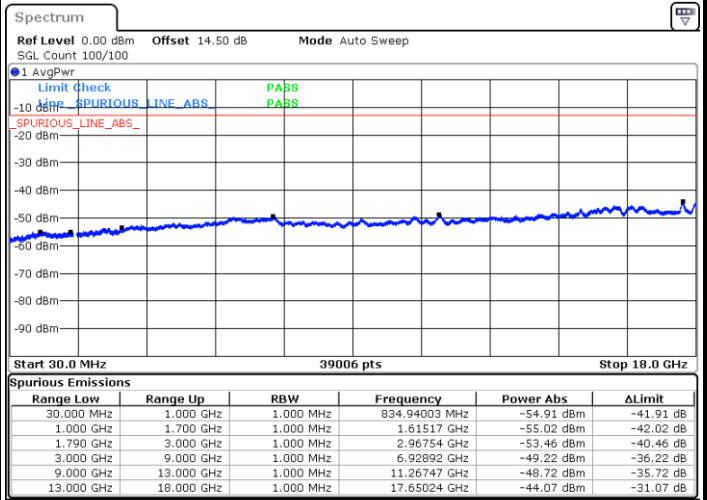

Date: 12.AUG.2021 17:03:54

Lowest Channel / 16QAM

Date: 12.AUG.2021 17:05:06

LTE Band 66 / 20MHz

Middle Channel / QPSK

Middle Channel / 16QAM

Date: 12.AUG.2021 17:07:57

Date: 12.AUG.2021 17:09:10

Highest Channel / QPSK

Highest Channel / 16QAM

Date: 12.AUG.2021 17:20:10

Date: 12.AUG.2021 17:21:22

LTE Band 66 / 1.4MHz

Lowest Channel / 64QAM

Middle Channel / 64QAM

Date: 12.AUG.2021 13:55:43

Date: 12.AUG.2021 13:57:36

Highest Channel / 64QAM

Date: 12.AUG.2021 14:03:33

LTE Band 66 / 3MHz

Lowest Channel / 64QAM

Middle Channel / 64QAM

Date: 12.AUG.2021 14:37:59

Date: 12.AUG.2021 14:39:52