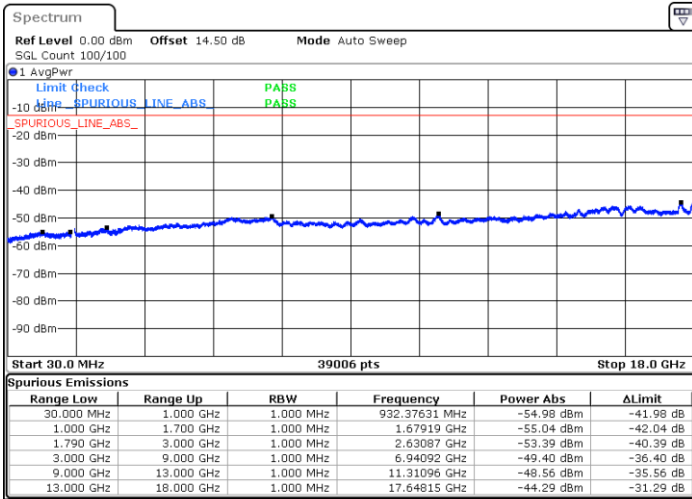

Date: 12.AUG.2021 17:03:54

Lowest Channel / 16QAM

Date: 12.AUG.2021 17:05:06

LTE Band 66 / 20MHz

Middle Channel / QPSK

Middle Channel / 16QAM

Date: 12.AUG.2021 17:07:57

Date: 12.AUG.2021 17:09:10

Highest Channel / QPSK

Highest Channel / 16QAM

Date: 12.AUG.2021 17:20:10

Date: 12.AUG.2021 17:21:22

LTE Band 66 / 1.4MHz

Lowest Channel / 64QAM

Middle Channel / 64QAM

Date: 12.AUG.2021 13:55:43

Date: 12.AUG.2021 13:57:36

Highest Channel / 64QAM

Date: 12.AUG.2021 14:03:33

LTE Band 66 / 3MHz

Lowest Channel / 64QAM

Middle Channel / 64QAM

Date: 12.AUG.2021 14:37:59

Date: 12.AUG.2021 14:39:52