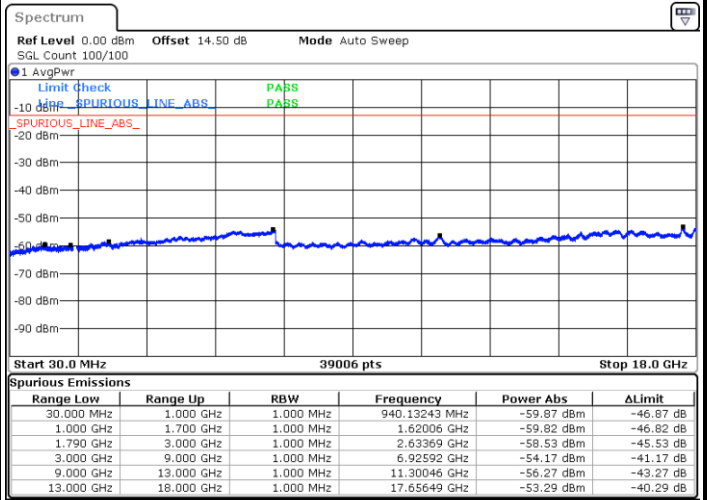

Date: 12.AUG.2021 13:57:36

Highest Channel / 64QAM

Date: 12.AUG.2021 14:03:33

LTE Band 66 / 3MHz

Lowest Channel / 64QAM

Middle Channel / 64QAM

Date: 12.AUG.2021 14:37:59

Date: 12.AUG.2021 14:39:52

Highest Channel / 64QAM

Date: 12.AUG.2021 14:45:52

LTE Band 66 / 5MHz

Lowest Channel / 64QAM

Middle Channel / 64QAM

Date: 12.AUG.2021 14:51:52

Date: 12.AUG.2021 14:53:46

Highest Channel / 64QAM

Date: 12.AUG.2021 14:59:43

LTE Band 66 / 10MHz

Lowest Channel / 64QAM

Middle Channel / 64QAM

Date: 12.AUG.2021 16:02:40

Date: 12.AUG.2021 16:04:33

Highest Channel / 64QAM

Date: 12.AUG.2021 16:10:32