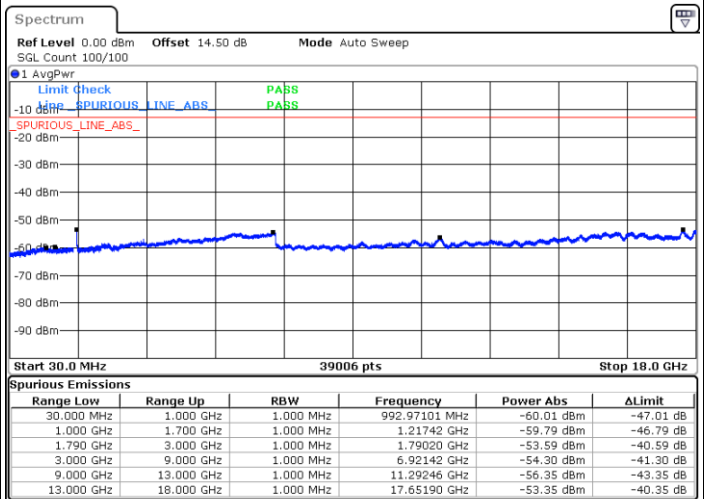

Highest Channel / 16QAM

Date: 12.AUG.2021 15:28:12

LTE Band 66 / 10MHz

Lowest Channel / QPSK

Date: 12.AUG.2021 15:39:13

Lowest Channel / 16QAM

Date: 12.AUG.2021 15:40:26

LTE Band 66 / 10MHz

Middle Channel / QPSK

Middle Channel / 16QAM

Date: 12.AUG.2021 15:43:17

Date: 12.AUG.2021 15:44:29

Highest Channel / QPSK

Highest Channel / 16QAM

Date: 12.AUG.2021 15:55:30

Date: 12.AUG.2021 15:56:42

LTE Band 66 / 15MHz

Lowest Channel / QPSK

Lowest Channel / 16QAM

Date: 12.AUG.2021 16:35:24

Date: 12.AUG.2021 16:36:36

Middle Channel / QPSK

Middle Channel / 16QAM

Date: 12.AUG.2021 16:39:27