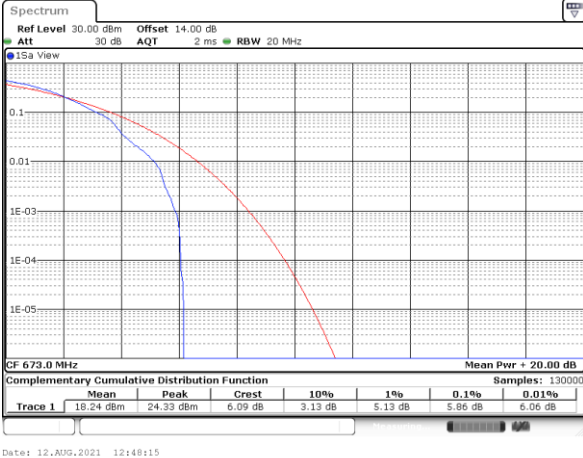

Lowest Channel / Full RB

Date: 12_AUG.2021 12:43:12

Middle Channel / 1RB

Date: 12_AUG.2021 12:43:40

Middle Channel / Full RB

Date: 12_AUG.2021 12:44:07

Highest Channel / 1RB

Date: 12_AUG.2021 12:44:35

Highest Channel / Full RB

Date: 12_AUG.2021 12:45:02

LTE Band 71 / 20MHz / 64QAM

Lowest Channel / 1RB

Date: 12_AUG.2021 12:48:15

Lowest Channel / Full RB

Date: 12_AUG.2021 12:48:42

Middle Channel / 1RB

Date: 12_AUG.2021 12:49:10

Middle Channel / Full RB

Date: 12_AUG.2021 12:49:37

Highest Channel / 1RB

Date: 12_AUG.2021 12:50:05

Highest Channel / Full RB

Date: 12_AUG.2021 12:50:32

26dB Bandwidth