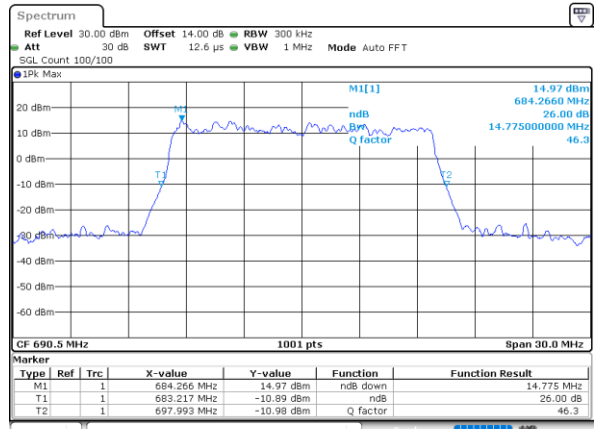

Highest Channel / 10MHz / 16QAM

Date: 12_AUG.2021 10:52:54

LTE Band 71

Lowest Channel / 15MHz / QPSK

Date: 12_AUG.2021 11:18:31

Lowest Channel / 15MHz / 16QAM

Date: 12_AUG.2021 11:18:54

Middle Channel / 15MHz / QPSK

Date: 12_AUG.2021 11:30:42

Middle Channel / 15MHz / 16QAM

Date: 12_AUG.2021 11:31:06

Highest Channel / 15MHz / QPSK

Date: 12_AUG.2021 11:34:43

Highest Channel / 15MHz / 16QAM

Date: 12_AUG.2021 11:35:07

LTE Band 71