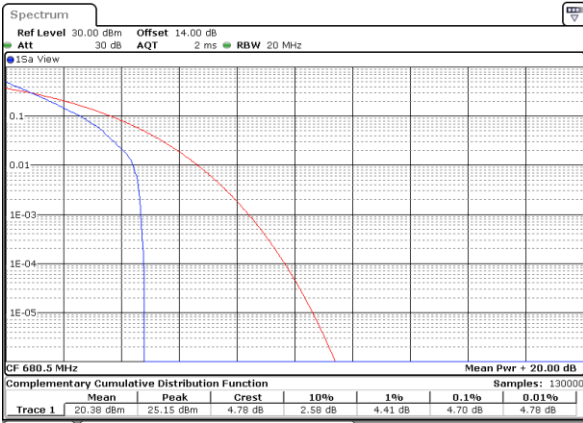

LTE Band 71 / 20MHz / QPSK

Lowest Channel / 1RB

Date: 12_AUG.2021 12:45:30

Lowest Channel / Full RB

Date: 12_AUG.2021 12:45:57

Middle Channel / 1RB

Date: 12_AUG.2021 12:46:25

Middle Channel / Full RB

Date: 12_AUG.2021 12:46:52

Highest Channel / 1RB

Date: 12_AUG.2021 12:47:19

Highest Channel / Full RB

Date: 12_AUG.2021 12:47:46

LTE Band 71 / 20MHz / 16QAM

Lowest Channel / 1RB

Date: 12_AUG.2021 12:42:45

Lowest Channel / Full RB

Date: 12_AUG.2021 12:43:12

Middle Channel / 1RB

Date: 12_AUG.2021 12:43:40

Middle Channel / Full RB

Date: 12_AUG.2021 12:44:07

Highest Channel / 1RB

Date: 12_AUG.2021 12:44:35