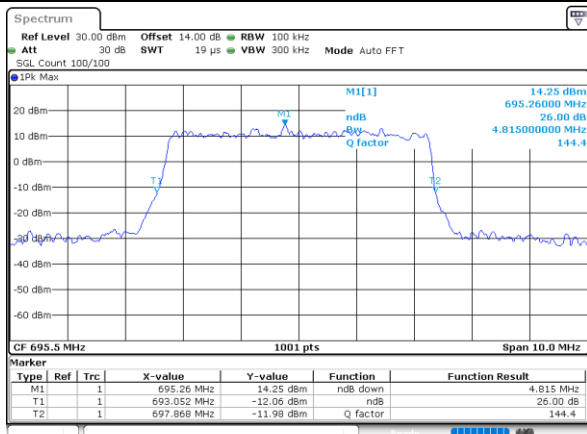

Highest Channel / 20MHz / QPSK

Date: 12_AUG.2021 12:17:34

Highest Channel / 20MHz / 16QAM

Date: 12_AUG.2021 12:17:57

LTE Band 71

Lowest Channel / 5MHz / 64QAM

Date: 12_AUG.2021 10:21:56

Lowest Channel / 10MHz / 64QAM

Date: 12_AUG.2021 11:04:08

Middle Channel / 5MHz / 64QAM

Date: 12_AUG.2021 10:27:53

Middle Channel / 10MHz / 64QAM

Date: 12_AUG.2021 11:10:05

Highest Channel / 5MHz / 64QAM

Date: 12_AUG.2021 10:29:45

Highest Channel / 10MHz / 64QAM

Date: 12_AUG.2021 11:11:56

LTE Band 71

Lowest Channel / 15MHz / 64QAM

Date: 12_AUG.2021 11:46:21

Lowest Channel / 20MHz / 64QAM

Date: 12_AUG.2021 12:129:12

Middle Channel / 15MHz / 64QAM

Date: 12_AUG.2021 11:52:19