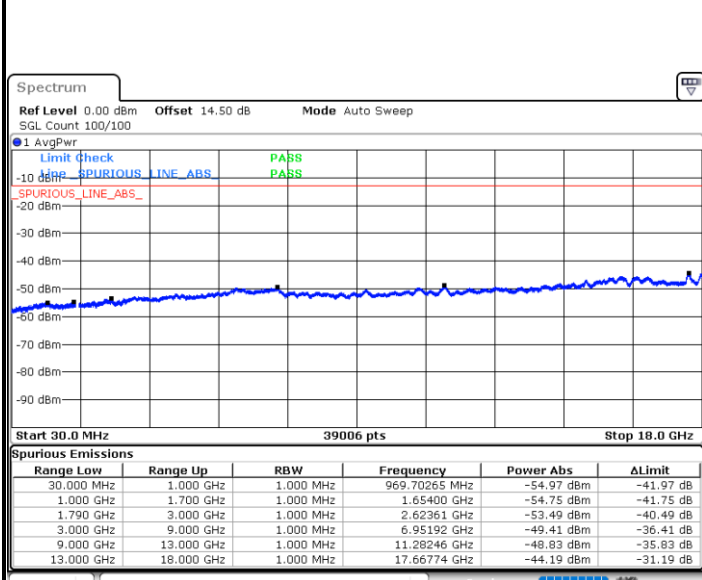

Conducted Spurious Emission

LTE Band 66 / 1.4MHz

Highest Channel / QPSK

Date: 12.AUG.2021 13:48:32

Highest Channel / 16QAM

Date: 12.AUG.2021 13:49:44

LTE Band 66 / 3MHz

Lowest Channel / QPSK

Date: 12.AUG.2021 14:14:33

Lowest Channel / 16QAM

Date: 12.AUG.2021 14:15:46

LTE Band 66 / 3MHz

Middle Channel / QPSK

Middle Channel / 16QAM

Date: 12.AUG.2021 14:18:37

Date: 12.AUG.2021 14:19:49

Highest Channel / QPSK

Highest Channel / 16QAM

Date: 12.AUG.2021 14:30:48

Date: 12.AUG.2021 14:32:01

LTE Band 66 / 5MHz

Lowest Channel / QPSK

Lowest Channel / 16QAM

Date: 12.AUG.2021 15:10:44