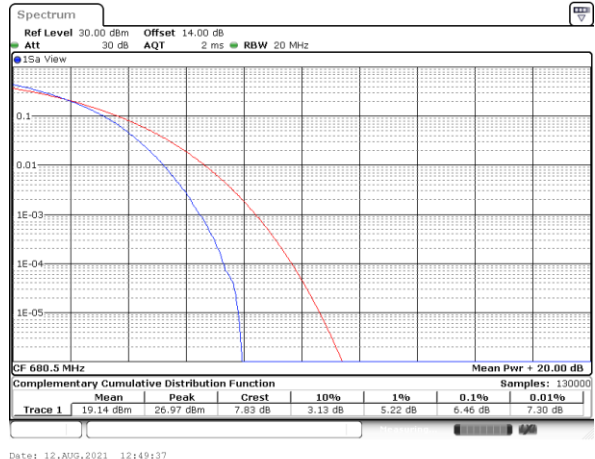

Lowest Channel / Full RB

Date: 12_AUG.2021 12:43:12

Middle Channel / 1RB

Date: 12_AUG.2021 12:43:40

Middle Channel / Full RB

Date: 12_AUG.2021 12:44:07

Highest Channel / 1RB

Date: 12_AUG.2021 12:44:35

Highest Channel / Full RB

Date: 12_AUG.2021 12:45:02

LTE Band 71 / 20MHz / 64QAM

Lowest Channel / 1RB

Date: 12_AUG.2021 12:48:15

Lowest Channel / Full RB

Date: 12_AUG.2021 12:48:42

Middle Channel / 1RB

Date: 12_AUG.2021 12:49:10

Middle Channel / Full RB

Date: 12_AUG.2021 12:49:37

Highest Channel / 1RB

Date: 12_AUG.2021 12:50:05

Highest Channel / Full RB

Date: 12_AUG.2021 12:50:32

26dB Bandwidth