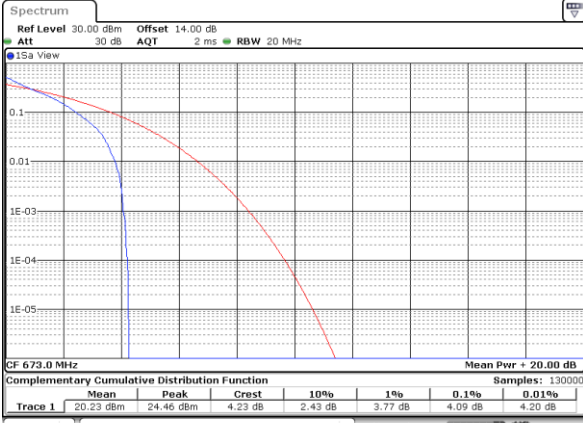

Lowest Channel / 64QAM

Date: 12.AUG.2021 17:27:20

Middle Channel / 64QAM

Date: 12.AUG.2021 17:29:14

Highest Channel / 64QAM

Date: 12.AUG.2021 17:35:11

Frequency Stability

Test Conditions		LTE Band 66 (QPSK) / Middle Channel	Limit
Temperature (°C)	Voltage (Volt)	BW 10MHz	Note 2.
		Deviation (ppm)	Result
50	Normal Voltage	0.0002	PASS
40	Normal Voltage	0.0091	
30	Normal Voltage	0.0010	
20(Ref.)	Normal Voltage	0.0000	
10	Normal Voltage	0.0003	
0	Normal Voltage	0.0087	
-10	Normal Voltage	0.0002	
-20	Normal Voltage	0.0009	
-30	Normal Voltage	0.0009	
20	Maximum Voltage	0.0093	
20	Normal Voltage	0.0000	
20	Battery End Point	0.0003	

Note:

1. Normal Voltage =3.8 V. ; Battery End Point (BEP) =3.6 V. ; Maximum Voltage =4.4 V.
2. Note: The frequency fundamental emissions stay within the authorized frequency block.

LTE Band 71

Peak-to-Average Ratio

Mode	LTE Band 71 / 20MHz				
Mod.	QPSK		16QAM		Limit: 13dB
RB Size	1RB	Full RB	1RB	Full RB	Result
Lowest CH	4.09	5.28	5.19	6.23	PASS
Middle CH	4.70	5.36	5.51	6.35	
Highest CH	5.01	5.33	5.83	6.20	
Mode	LTE Band 71 / 20MHz				
Mod.	64QAM				Limit: 13dB
RB Size	1RB	Full RB			Result
Lowest CH	5.86	6.52	-	-	PASS
Middle CH	6.61	6.46	-	-	
Highest CH	6.35	6.55	-	-	

LTE Band 71 / 20MHz / QPSK

Lowest Channel / 1RB

Date: 12_AUG.2021 12:45:30

Lowest Channel / Full RB

Date: 12_AUG.2021 12:45:57

Middle Channel / 1RB

Date: 12_AUG.2021 12:46:25

Middle Channel / Full RB