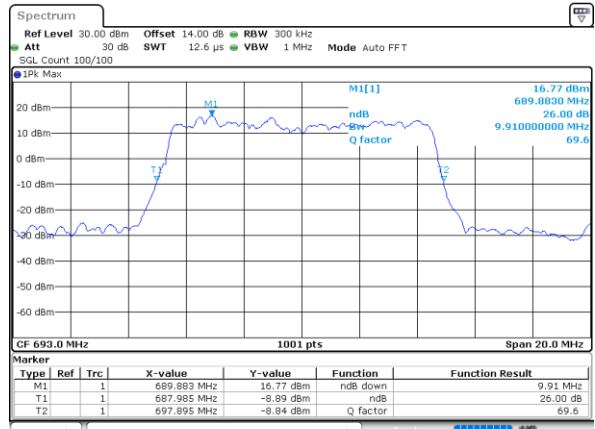

Date: 12.AUG.2021 10:06:39

Highest Channel / 5MHz / QPSK

Date: 12.AUG.2021 10:10:17

Highest Channel / 5MHz / 16QAM

Date: 12.AUG.2021 10:10:40

LTE Band 71

Lowest Channel / 10MHz / QPSK

Date: 12_AUG.2021 10:36:19

Lowest Channel / 10MHz / 16QAM

Date: 12_AUG.2021 10:36:43

Middle Channel / 10MHz / QPSK

Date: 12_AUG.2021 10:48:30

Middle Channel / 10MHz / 16QAM

Date: 12_AUG.2021 10:48:53

Highest Channel / 10MHz / QPSK

Date: 12_AUG.2021 10:52:30

Highest Channel / 10MHz / 16QAM

Date: 12_AUG.2021 10:52:54

LTE Band 71

Lowest Channel / 15MHz / QPSK

Date: 12_AUG.2021 11:18:31

Lowest Channel / 15MHz / 16QAM

Date: 12_AUG.2021 11:18:54

Middle Channel / 15MHz / QPSK