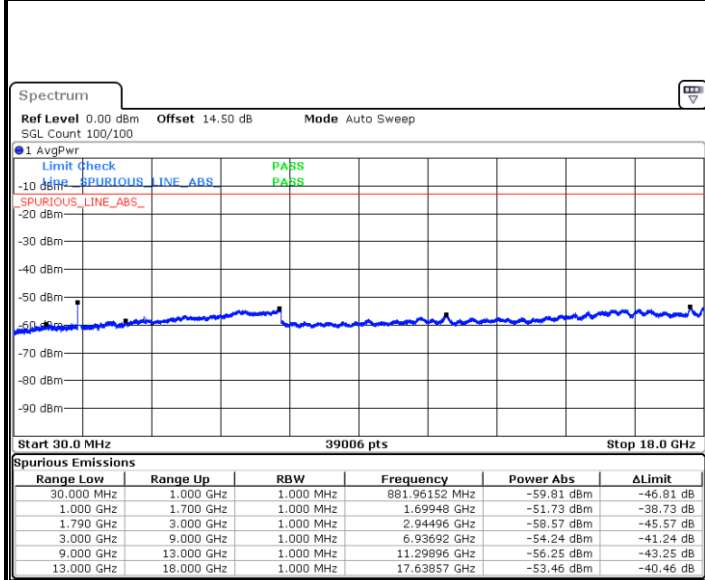

Date: 12.AUG.2021 14:59:43

LTE Band 66 / 10MHz

Lowest Channel / 64QAM

Middle Channel / 64QAM

Date: 12.AUG.2021 16:02:40

Date: 12.AUG.2021 16:04:33

Highest Channel / 64QAM

Date: 12.AUG.2021 16:10:32

LTE Band 66 / 15MHz

Lowest Channel / 64QAM

Middle Channel / 64QAM

Date: 12.AUG.2021 16:16:31

Date: 12.AUG.2021 16:18:25

Highest Channel / 64QAM

Date: 12.AUG.2021 16:24:24

LTE Band 66 / 20MHz

Lowest Channel / 64QAM

Date: 12.AUG.2021 17:27:20

Middle Channel / 64QAM

Date: 12.AUG.2021 17:29:14

Highest Channel / 64QAM

Date: 12.AUG.2021 17:35:11

Frequency Stability

Test Conditions		LTE Band 66 (QPSK) / Middle Channel	Limit
Temperature (°C)	Voltage (Volt)	BW 10MHz	Note 2.
		Deviation (ppm)	Result
50	Normal Voltage	0.0002	PASS
40	Normal Voltage	0.0091	
30	Normal Voltage	0.0010	
20(Ref.)	Normal Voltage	0.0000	
10	Normal Voltage	0.0003	
0	Normal Voltage	0.0087	
-10	Normal Voltage	0.0002	
-20	Normal Voltage	0.0009	
-30	Normal Voltage	0.0009	
20	Maximum Voltage	0.0093	
20	Normal Voltage	0.0000	
20	Battery End Point	0.0003	