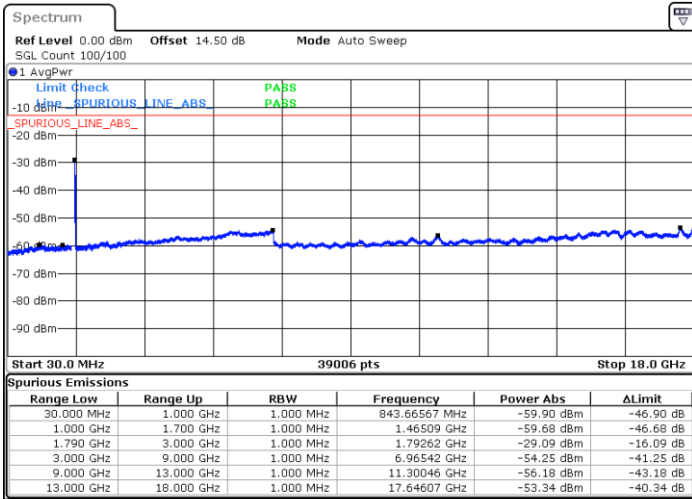

Date: 12.AUG.2021 14:59:43

LTE Band 66 / 10MHz

Lowest Channel / 64QAM

Middle Channel / 64QAM

Date: 12.AUG.2021 16:02:40

Date: 12.AUG.2021 16:04:33

Highest Channel / 64QAM

Date: 12.AUG.2021 16:10:32

LTE Band 66 / 15MHz

Lowest Channel / 64QAM

Middle Channel / 64QAM

Date: 12.AUG.2021 16:16:31

Date: 12.AUG.2021 16:18:25

Highest Channel / 64QAM

Date: 12.AUG.2021 16:24:24

LTE Band 66 / 20MHz

Note:

1. Normal Voltage =3.8 V. ; Battery End Point (BEP) =3.6 V. ; Maximum Voltage =4.4 V.
2. Note: The frequency fundamental emissions stay within the authorized frequency block.

LTE Band 71

Peak-to-Average Ratio