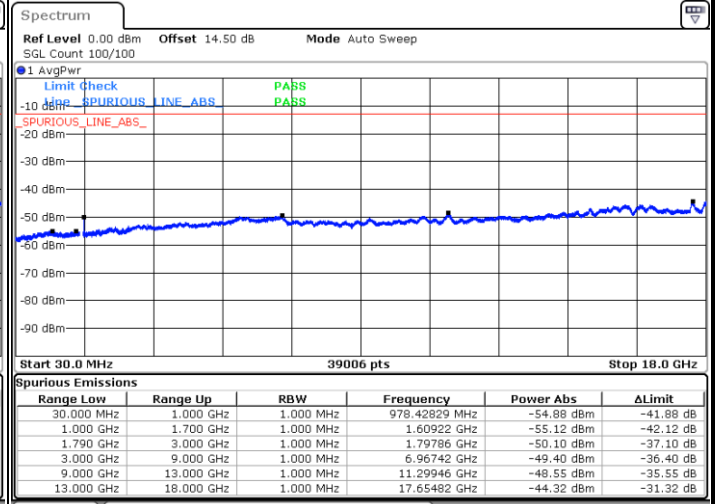

Highest Channel / QPSK

Highest Channel / 16QAM

Date: 12.AUG.2021 17:20:10

Date: 12.AUG.2021 17:21:22

LTE Band 66 / 1.4MHz

Lowest Channel / 64QAM

Middle Channel / 64QAM

Date: 12.AUG.2021 13:55:43

Date: 12.AUG.2021 13:57:36

Highest Channel / 64QAM

Date: 12.AUG.2021 14:03:33

LTE Band 66 / 3MHz

Lowest Channel / 64QAM

Middle Channel / 64QAM

Date: 12.AUG.2021 14:37:59

Date: 12.AUG.2021 14:39:52

Highest Channel / 64QAM

Date: 12.AUG.2021 14:45:52

LTE Band 66 / 5MHz

Lowest Channel / 64QAM

Middle Channel / 64QAM

Date: 12.AUG.2021 14:51:52

Date: 12.AUG.2021 14:53:46

Highest Channel / 64QAM

Date: 12.AUG.2021 14:59:43

LTE Band 66 / 10MHz

Lowest Channel / 64QAM

Middle Channel / 64QAM

Date: 12.AUG.2021 16:02:40

Date: 12.AUG.2021 16:04:33

Highest Channel / 64QAM

Date: 12.AUG.2021 16:10:32