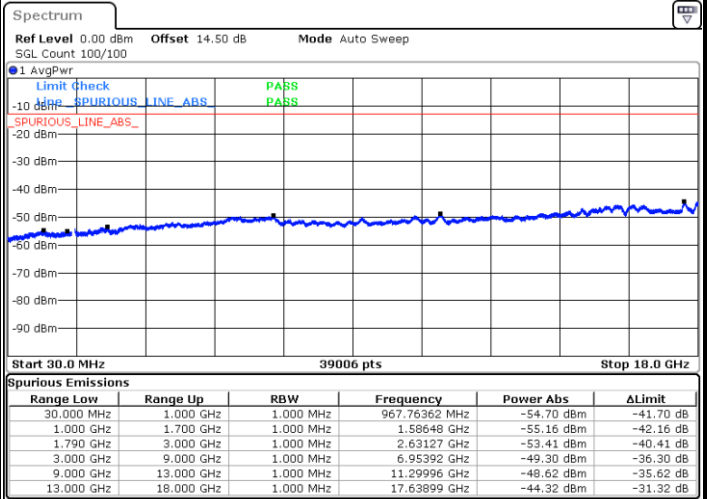

Conducted Spurious Emission

LTE Band 66 / 1.4MHz

Highest Channel / QPSK

Date: 12.AUG.2021 13:48:32

Highest Channel / 16QAM

Date: 12.AUG.2021 13:49:44

LTE Band 66 / 3MHz

Lowest Channel / QPSK

Date: 12.AUG.2021 14:14:33

Lowest Channel / 16QAM

Date: 12.AUG.2021 14:15:46

LTE Band 66 / 3MHz

Middle Channel / QPSK

Middle Channel / 16QAM

Date: 12.AUG.2021 14:18:37

Date: 12.AUG.2021 14:19:49

Highest Channel / QPSK

Highest Channel / 16QAM

Date: 12.AUG.2021 14:30:48

Date: 12.AUG.2021 14:32:01

LTE Band 66 / 5MHz

Lowest Channel / QPSK

Lowest Channel / 16QAM

Date: 12.AUG.2021 15:10:44