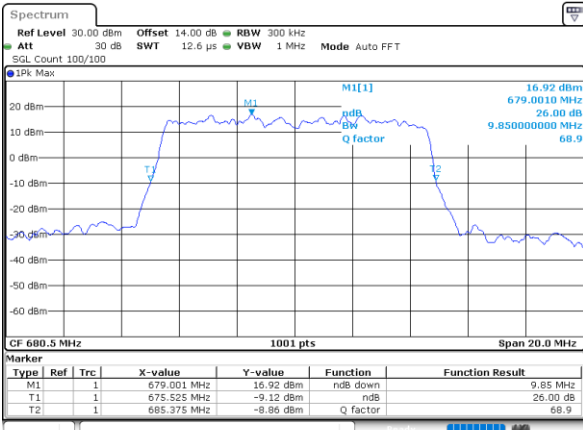

LTE Band 71

Lowest Channel / 5MHz / QPSK

Date: 12.AUG.2021 09:54:04

Lowest Channel / 5MHz / 16QAM

Date: 12.AUG.2021 09:54:28

Middle Channel / 5MHz / QPSK

Date: 12.AUG.2021 10:06:16

Middle Channel / 5MHz / 16QAM

Date: 12.AUG.2021 10:06:39

Highest Channel / 5MHz / QPSK

Date: 12.AUG.2021 10:10:17

Highest Channel / 5MHz / 16QAM

Date: 12.AUG.2021 10:10:40

LTE Band 71

Lowest Channel / 10MHz / QPSK

Date: 12_AUG.2021 10:36:19

Lowest Channel / 10MHz / 16QAM

Date: 12_AUG.2021 10:36:43

Middle Channel / 10MHz / QPSK

Date: 12_AUG.2021 10:48:30

Middle Channel / 10MHz / 16QAM

Date: 12_AUG.2021 10:48:53

Highest Channel / 10MHz / QPSK

Date: 12_AUG.2021 10:52:30