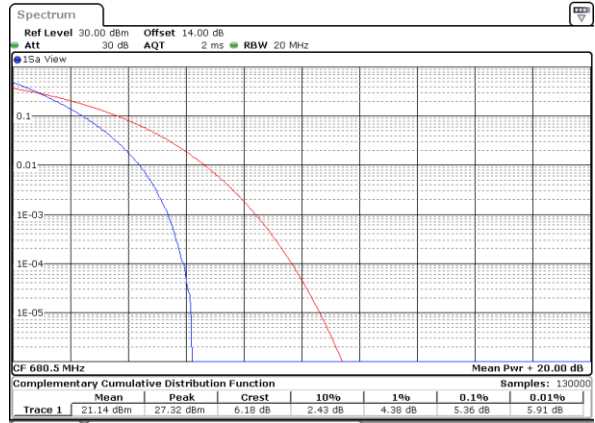

LTE Band 71 / 20MHz / QPSK

Lowest Channel / 1RB

Date: 12_AUG.2021 12:45:30

Lowest Channel / Full RB

Date: 12_AUG.2021 12:45:57

Middle Channel / 1RB

Date: 12_AUG.2021 12:46:25

Middle Channel / Full RB

Date: 12_AUG.2021 12:46:52

Highest Channel / 1RB

Date: 12_AUG.2021 12:47:19

Highest Channel / Full RB

Date: 12_AUG.2021 12:47:46

LTE Band 71 / 20MHz / 16QAM

Lowest Channel / 1RB

Date: 12_AUG.2021 12:42:45

Lowest Channel / Full RB

Date: 12_AUG.2021 12:43:12

Middle Channel / 1RB

Date: 12_AUG.2021 12:43:40

Middle Channel / Full RB

Date: 12_AUG.2021 12:44:07

Highest Channel / 1RB

Date: 12_AUG.2021 12:44:35