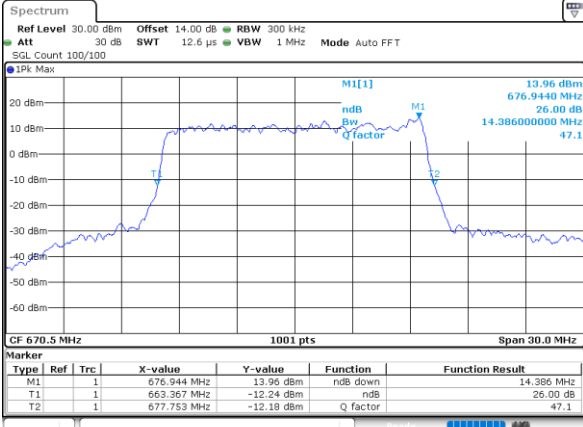

Highest Channel / 20MHz / QPSK

Date: 12_AUG.2021 12:17:34

Highest Channel / 20MHz / 16QAM

Date: 12_AUG.2021 12:17:57

LTE Band 71

Lowest Channel / 5MHz / 64QAM

Date: 12_AUG.2021 10:21:56

Lowest Channel / 10MHz / 64QAM

Date: 12_AUG.2021 11:04:08

Middle Channel / 5MHz / 64QAM

Date: 12_AUG.2021 10:27:53

Middle Channel / 10MHz / 64QAM

Date: 12_AUG.2021 11:10:05

Highest Channel / 5MHz / 64QAM

Date: 12_AUG.2021 10:29:45

Highest Channel / 10MHz / 64QAM

Date: 12_AUG.2021 11:11:56

LTE Band 71

Lowest Channel / 15MHz / 64QAM

Date: 12_AUG.2021 11:46:21

Lowest Channel / 20MHz / 64QAM

Date: 12_AUG.2021 12:129:12

Middle Channel / 15MHz / 64QAM

Date: 12_AUG.2021 11:52:19