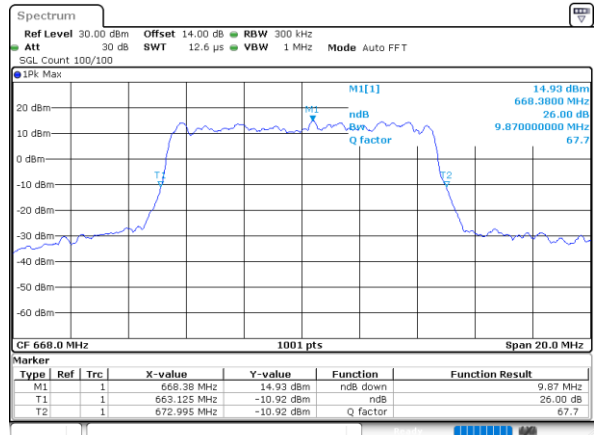

Highest Channel / 20MHz / QPSK

Date: 12_AUG.2021 12:17:34

Highest Channel / 20MHz / 16QAM

Date: 12_AUG.2021 12:17:57

LTE Band 71

Lowest Channel / 5MHz / 64QAM

Date: 12_AUG.2021 10:21:56

Lowest Channel / 10MHz / 64QAM

Date: 12_AUG.2021 11:04:08

Middle Channel / 5MHz / 64QAM

Date: 12_AUG.2021 10:27:53

Middle Channel / 10MHz / 64QAM

Date: 12_AUG.2021 11:10:05

Highest Channel / 5MHz / 64QAM

Date: 12_AUG.2021 10:29:45

Highest Channel / 10MHz / 64QAM