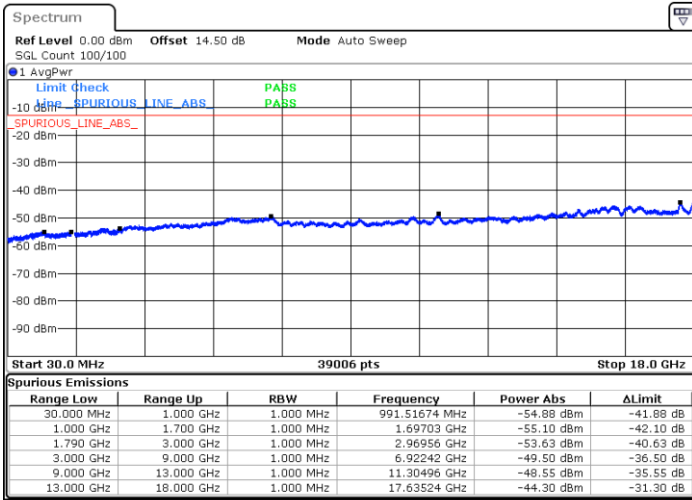

Highest Channel / QPSK

Highest Channel / 16QAM

Date: 12.AUG.2021 17:20:10

Date: 12.AUG.2021 17:21:22

LTE Band 66 / 1.4MHz

Lowest Channel / 64QAM

Middle Channel / 64QAM

Date: 12.AUG.2021 13:55:43

Date: 12.AUG.2021 13:57:36

Highest Channel / 64QAM

Date: 12.AUG.2021 14:03:33

LTE Band 66 / 3MHz

Lowest Channel / 64QAM

Middle Channel / 64QAM

Date: 12.AUG.2021 14:37:59

Date: 12.AUG.2021 14:39:52