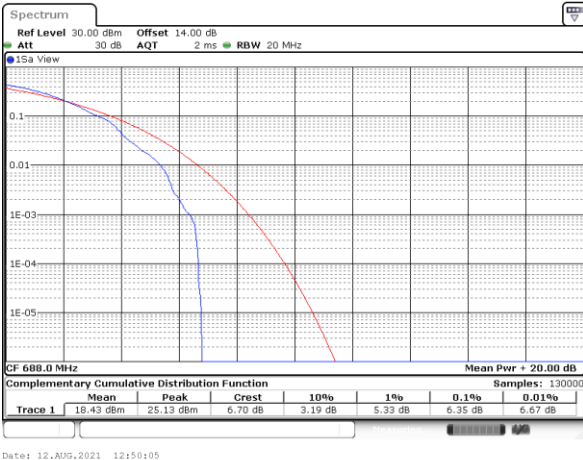

Lowest Channel / Full RB

Date: 12_AUG.2021 12:43:12

Middle Channel / 1RB

Date: 12_AUG.2021 12:43:40

Middle Channel / Full RB

Date: 12_AUG.2021 12:44:07

Highest Channel / 1RB

Date: 12_AUG.2021 12:44:35

Highest Channel / Full RB

Date: 12_AUG.2021 12:45:02

LTE Band 71 / 20MHz / 64QAM

Lowest Channel / 1RB

Date: 12_AUG.2021 12:48:15

Lowest Channel / Full RB

Date: 12_AUG.2021 12:48:42

Middle Channel / 1RB

Date: 12_AUG.2021 12:49:10

Middle Channel / Full RB

Date: 12_AUG.2021 12:49:37

Highest Channel / 1RB

Date: 12_AUG.2021 12:50:05

Highest Channel / Full RB

Date: 12_AUG.2021 12:50:32

26dB Bandwidth