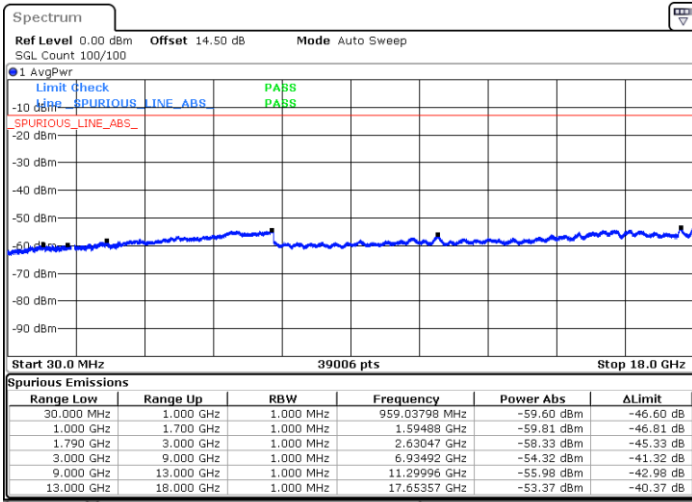

LTE Band 66 / 15MHz

Lowest Channel / QPSK

Lowest Channel / 16QAM

Date: 12.AUG.2021 16:35:24

Date: 12.AUG.2021 16:36:36

Middle Channel / QPSK

Middle Channel / 16QAM

Date: 12.AUG.2021 16:39:27

Date: 12.AUG.2021 16:40:40

LTE Band 66 / 15MHz

Highest Channel / QPSK

Date: 12.AUG.2021 16:51:41

Highest Channel / 16QAM

Date: 12.AUG.2021 16:52:54

LTE Band 66 / 20MHz

Lowest Channel / QPSK