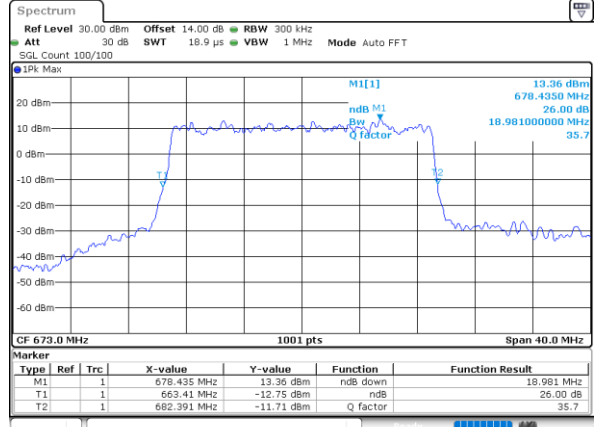

Lowest Channel / 20MHz / 16QAM

Date: 12_AUG.2021 12:01:43