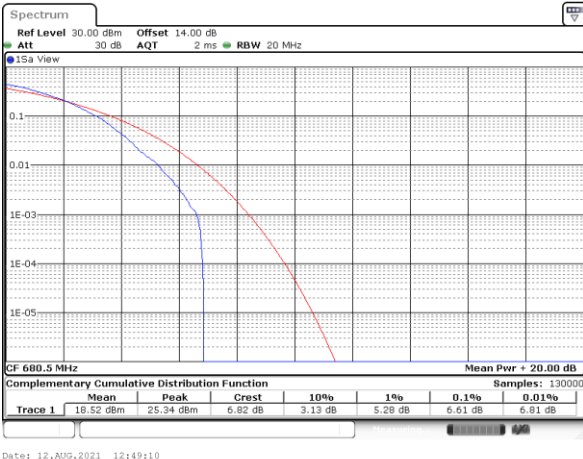

Lowest Channel / Full RB

Date: 12_AUG.2021 12:43:12

Middle Channel / 1RB

Date: 12_AUG.2021 12:43:40

Middle Channel / Full RB

Date: 12_AUG.2021 12:44:07

Highest Channel / 1RB

Date: 12_AUG.2021 12:44:35

Highest Channel / Full RB

Date: 12_AUG.2021 12:45:02

LTE Band 71 / 20MHz / 64QAM

Lowest Channel / 1RB

Date: 12_AUG.2021 12:48:15

Lowest Channel / Full RB

Date: 12_AUG.2021 12:48:42

Middle Channel / 1RB

Date: 12_AUG.2021 12:49:10

Middle Channel / Full RB

Date: 12_AUG.2021 12:49:37

Highest Channel / 1RB

Date: 12_AUG.2021 12:50:05

Highest Channel / Full RB

Date: 12_AUG.2021 12:50:32

26dB Bandwidth