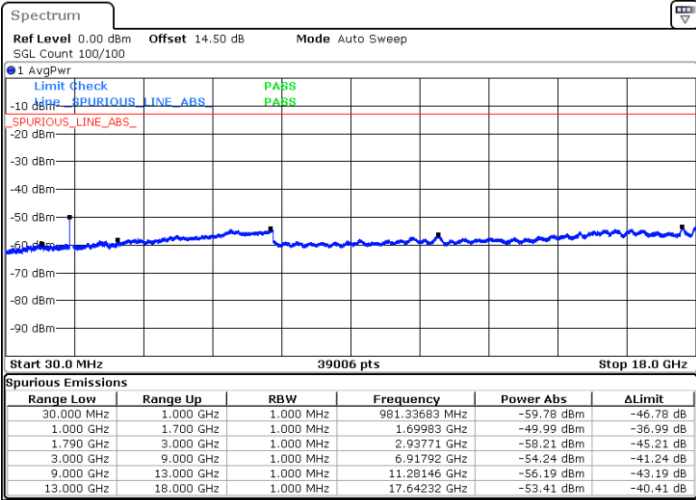

Date: 12.AUG.2021 16:40:40

LTE Band 66 / 15MHz

Highest Channel / QPSK

Date: 12.AUG.2021 16:51:41

Highest Channel / 16QAM

Date: 12.AUG.2021 16:52:54

LTE Band 66 / 20MHz

Lowest Channel / QPSK

Date: 12.AUG.2021 17:03:54

Lowest Channel / 16QAM

Date: 12.AUG.2021 17:05:06

LTE Band 66 / 20MHz

Middle Channel / QPSK

Middle Channel / 16QAM

Date: 12.AUG.2021 17:07:57

Date: 12.AUG.2021 17:09:10

Highest Channel / QPSK

Highest Channel / 16QAM

Date: 12.AUG.2021 17:20:10

Date: 12.AUG.2021 17:21:22

LTE Band 66 / 1.4MHz

Lowest Channel / 64QAM

Middle Channel / 64QAM

Date: 12.AUG.2021 13:55:43