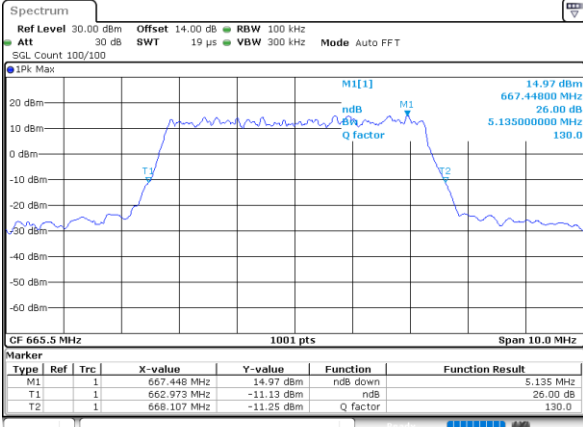

LTE Band 71

Lowest Channel / 5MHz / QPSK

Date: 12.AUG.2021 09:54:04