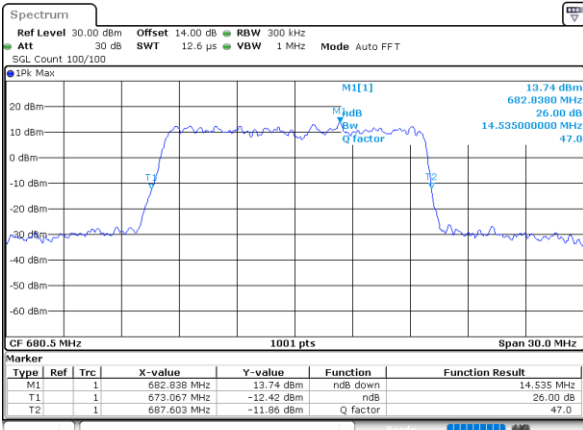

Highest Channel / 20MHz / QPSK

Date: 12_AUG.2021 12:17:34

Highest Channel / 20MHz / 16QAM

Date: 12_AUG.2021 12:17:57

LTE Band 71

Lowest Channel / 5MHz / 64QAM

Date: 12_AUG.2021 10:21:56

Lowest Channel / 10MHz / 64QAM

Date: 12_AUG.2021 11:11:56

LTE Band 71

Lowest Channel / 15MHz / 64QAM

Date: 12_AUG.2021 11:46:21

Lowest Channel / 20MHz / 64QAM

Date: 12_AUG.2021 12:129:12

Middle Channel / 15MHz / 64QAM

Date: 12_AUG.2021 11:52:19

Middle Channel / 20MHz / 64QAM

Date: 12_AUG.2021 12:135:10

Highest Channel / 15MHz / 64QAM

Date: 12_AUG.2021 11:54:11

Highest Channel / 20MHz / 64QAM

Date: 12_AUG.2021 12:137:02

Occupied Bandwidth

Mode	LTE Band 71 : 99%OBW(MHz)											
BW	1.4MHz		3MHz		5MHz		10MHz		15MHz		20MHz	
Mod.	QPSK	16QAM	QPSK	16QAM	QPSK	16QAM	QPSK	16QAM	QPSK	16QAM	QPSK	16QAM
Lowest CH	-	-	-	-	4.51	4.50	8.95	9.03	13.46	13.43	17.86	17.86
Middle CH	-	-	-	-	4.50	4.50	9.03	9.05	13.52	13.49	17.78	17.90
Highest CH	-	-	-	-	4.50	4.51	9.05	8.99	13.52	13.43	17.86	17.86
Mode	LTE Band 71 : 99%OBW(MHz)											
BW	1.4MHz		3MHz		5MHz		10MHz		15MHz		20MHz	
Mod.	64QAM		64QAM		64QAM		64QAM		64QAM		64QAM	
Lowest CH	-	-	-	-	4.48	-	9.01	-	13.46	-	17.82	-
Middle CH	-	-	-	-	4.51	-	9.09	-	13.49	-	17.90	-
Highest CH	-	-	-	-	4.49	-	9.05	-	13.49	-	17.90	-