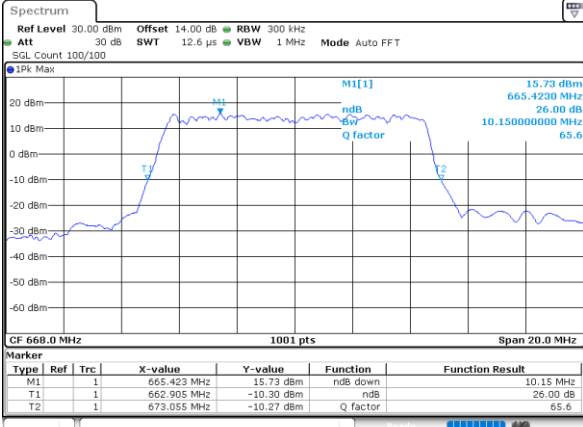

LTE Band 71

Lowest Channel / 5MHz / QPSK

Date: 12.AUG.2021 09:54:04

Lowest Channel / 5MHz / 16QAM

Date: 12.AUG.2021 09:54:28

Middle Channel / 5MHz / QPSK

Date: 12.AUG.2021 10:06:16

Middle Channel / 5MHz / 16QAM

Date: 12.AUG.2021 10:06:39

Highest Channel / 5MHz / QPSK

Date: 12.AUG.2021 10:10:17

Highest Channel / 5MHz / 16QAM

Date: 12.AUG.2021 10:10:40

LTE Band 71

Lowest Channel / 10MHz / QPSK

Date: 12_AUG.2021 10:36:19

Lowest Channel / 10MHz / 16QAM

Date: 12_AUG.2021 10:36:43

Middle Channel / 10MHz / QPSK

Date: 12_AUG.2021 10:48:30

Middle Channel / 10MHz / 16QAM

Date: 12_AUG.2021 10:48:53

Highest Channel / 10MHz / QPSK

Date: 12_AUG.2021 10:52:30