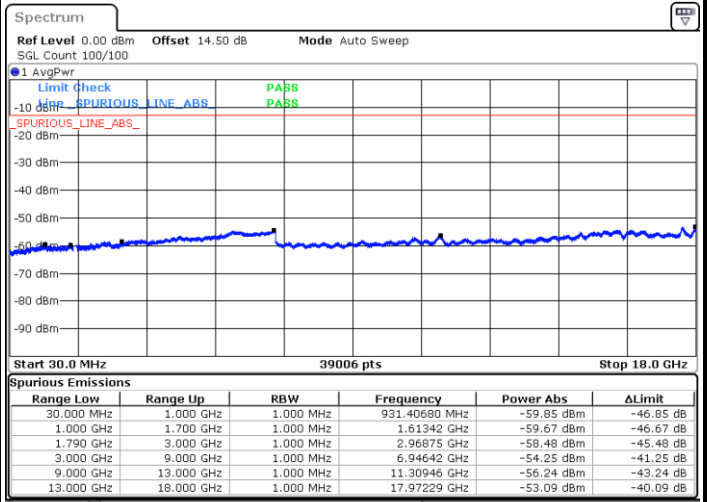

LTE Band 66 / 15MHz

Lowest Channel / QPSK

Lowest Channel / 16QAM

Date: 12.AUG.2021 16:35:24

Date: 12.AUG.2021 16:36:36

Middle Channel / QPSK

Middle Channel / 16QAM

Date: 12.AUG.2021 16:39:27

Date: 12.AUG.2021 16:40:40

LTE Band 66 / 15MHz

Highest Channel / QPSK

Date: 12.AUG.2021 16:51:41

Highest Channel / 16QAM

Date: 12.AUG.2021 16:52:54

LTE Band 66 / 20MHz

Lowest Channel / QPSK