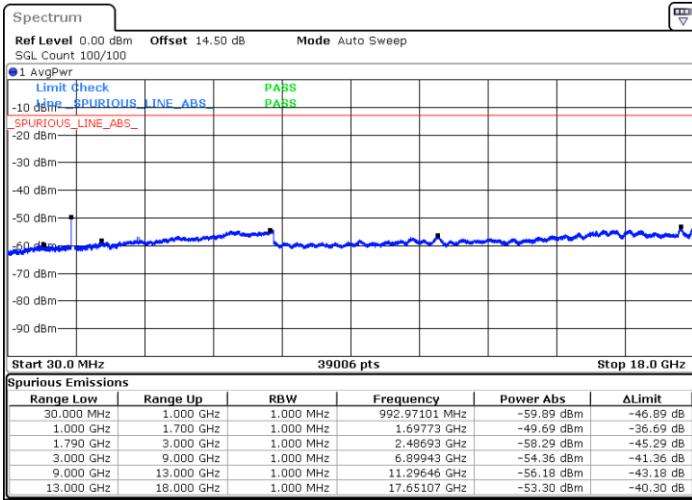

Highest Channel / 64QAM

Date: 12.AUG.2021 14:45:52

LTE Band 66 / 5MHz

Lowest Channel / 64QAM

Middle Channel / 64QAM

Date: 12.AUG.2021 14:51:52

Date: 12.AUG.2021 14:53:46

Highest Channel / 64QAM

Date: 12.AUG.2021 14:59:43

LTE Band 66 / 10MHz

Lowest Channel / 64QAM

Middle Channel / 64QAM

Date: 12.AUG.2021 16:02:40

Date: 12.AUG.2021 16:04:33

Highest Channel / 64QAM

Date: 12.AUG.2021 16:10:32

LTE Band 66 / 15MHz

Lowest Channel / 64QAM

Middle Channel / 64QAM

Date: 12.AUG.2021 16:16:31

Date: 12.AUG.2021 16:18:25

Highest Channel / 64QAM

Date: 12.AUG.2021 16:24:24

LTE Band 66 / 20MHz