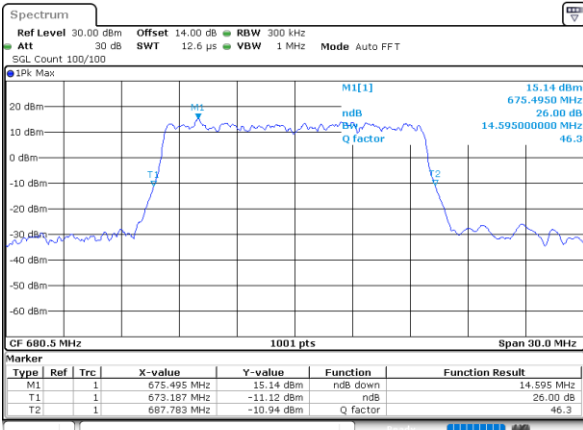

Highest Channel / 10MHz / 16QAM

Date: 12_AUG.2021 10:52:54

LTE Band 71

Lowest Channel / 15MHz / QPSK

Date: 12_AUG.2021 11:18:31

Lowest Channel / 15MHz / 16QAM

Date: 12_AUG.2021 11:18:54

Middle Channel / 15MHz / QPSK

Date: 12_AUG.2021 11:30:42

Middle Channel / 15MHz / 16QAM

Date: 12_AUG.2021 11:31:06

Highest Channel / 15MHz / QPSK

Date: 12_AUG.2021 11:34:43

Highest Channel / 15MHz / 16QAM

Date: 12_AUG.2021 11:35:07

LTE Band 71