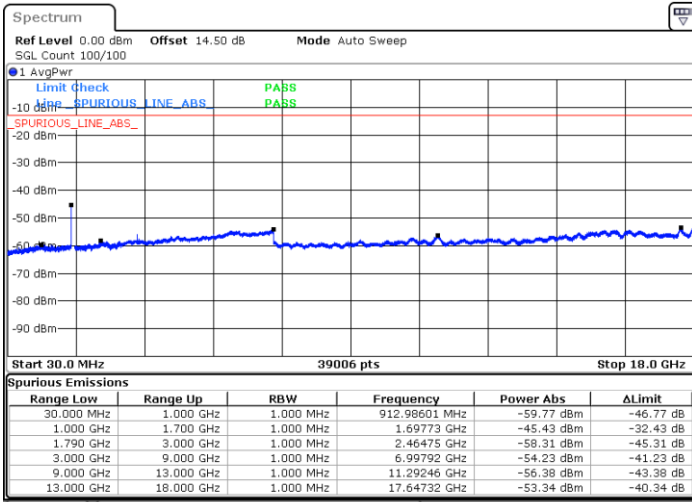

Highest Channel / 16QAM

Date: 12.AUG.2021 15:28:12

LTE Band 66 / 10MHz

Lowest Channel / QPSK

Date: 12.AUG.2021 15:39:13

Lowest Channel / 16QAM

Date: 12.AUG.2021 15:40:26

LTE Band 66 / 10MHz

Middle Channel / QPSK

Middle Channel / 16QAM

Date: 12.AUG.2021 15:43:17

Date: 12.AUG.2021 15:44:29

Highest Channel / QPSK

Highest Channel / 16QAM

Date: 12.AUG.2021 15:55:30

Date: 12.AUG.2021 15:56:42

LTE Band 66 / 15MHz

Lowest Channel / QPSK

Lowest Channel / 16QAM

Date: 12.AUG.2021 16:35:24

Date: 12.AUG.2021 16:36:36

Middle Channel / QPSK

Middle Channel / 16QAM

Date: 12.AUG.2021 16:39:27