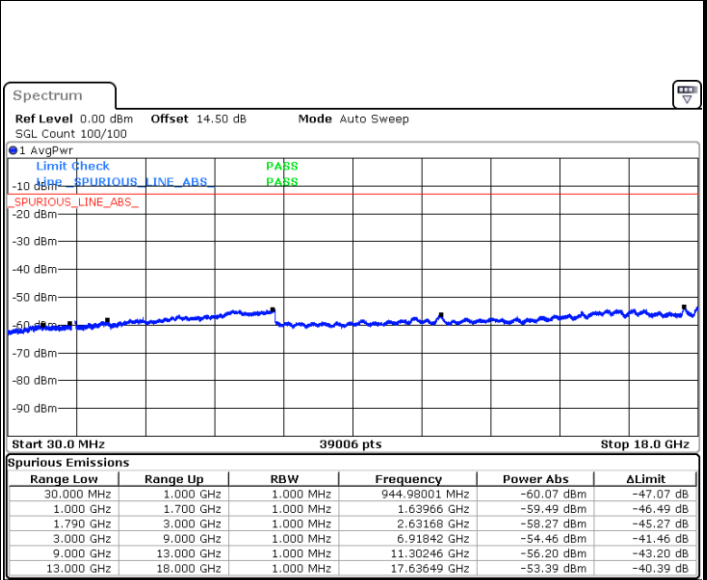

Highest Channel / QPSK

Highest Channel / 16QAM

Date: 12.AUG.2021 14:30:48

Date: 12.AUG.2021 14:32:01

LTE Band 66 / 5MHz

Lowest Channel / QPSK

Lowest Channel / 16QAM

Date: 12.AUG.2021 15:10:44

Date: 12.AUG.2021 15:11:56

Middle Channel / QPSK

Middle Channel / 16QAM

Date: 12.AUG.2021 15:14:47

Date: 12.AUG.2021 15:16:00

LTE Band 66 / 5MHz

Highest Channel / QPSK

Date: 12.AUG.2021 15:27:00

Highest Channel / 16QAM

Date: 12.AUG.2021 15:28:12

LTE Band 66 / 10MHz

Lowest Channel / QPSK

Date: 12.AUG.2021 15:39:13

Lowest Channel / 16QAM

Date: 12.AUG.2021 15:40:26

LTE Band 66 / 10MHz