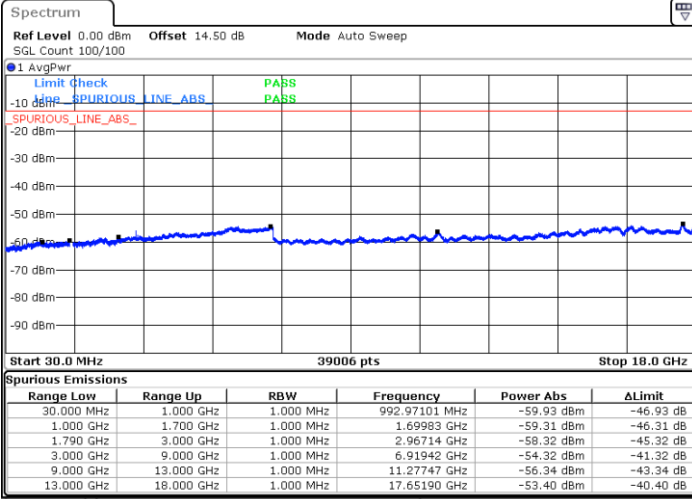

Highest Channel / QPSK

Highest Channel / 16QAM

Date: 12.AUG.2021 14:30:48

Date: 12.AUG.2021 14:32:01

LTE Band 66 / 5MHz

Lowest Channel / QPSK

Lowest Channel / 16QAM

Date: 12.AUG.2021 15:10:44

Date: 12.AUG.2021 15:11:56

Middle Channel / QPSK

Middle Channel / 16QAM

Date: 12.AUG.2021 15:14:47

Date: 12.AUG.2021 15:16:00

LTE Band 66 / 5MHz

Highest Channel / QPSK

Date: 12.AUG.2021 15:27:00

Highest Channel / 16QAM

Date: 12.AUG.2021 15:28:12

LTE Band 66 / 10MHz

Lowest Channel / QPSK

Date: 12.AUG.2021 15:39:13

Lowest Channel / 16QAM

Date: 12.AUG.2021 15:40:26

LTE Band 66 / 10MHz