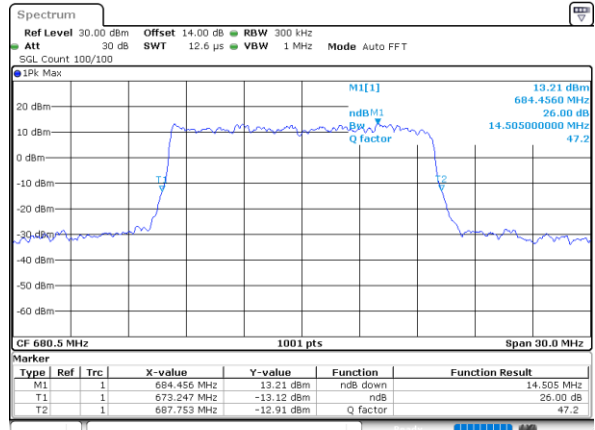

Highest Channel / 10MHz / 16QAM

Date: 12_AUG.2021 10:52:54

LTE Band 71

Lowest Channel / 15MHz / QPSK

Date: 12_AUG.2021 11:18:31

Lowest Channel / 15MHz / 16QAM

Date: 12_AUG.2021 11:18:54

Middle Channel / 15MHz / QPSK

Date: 12_AUG.2021 11:30:42

Middle Channel / 15MHz / 16QAM

Date: 12_AUG.2021 11:31:06

Highest Channel / 15MHz / QPSK

Date: 12_AUG.2021 11:34:43

Highest Channel / 15MHz / 16QAM

Date: 12_AUG.2021 11:35:07

LTE Band 71