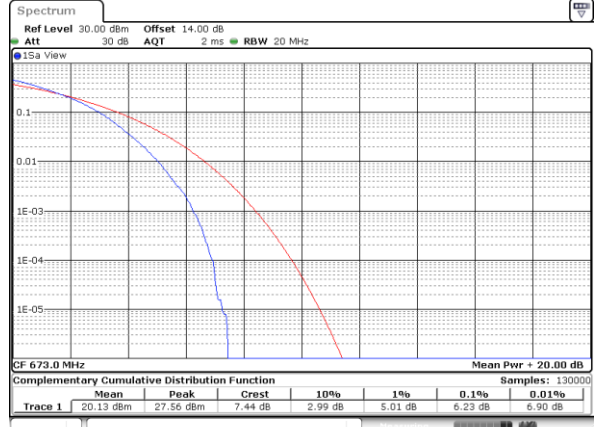

LTE Band 71 / 20MHz / QPSK

Lowest Channel / 1RB

Date: 12_AUG.2021 12:45:30

Lowest Channel / Full RB

Date: 12_AUG.2021 12:45:57

Middle Channel / 1RB

Date: 12_AUG.2021 12:46:25

Middle Channel / Full RB

Date: 12_AUG.2021 12:46:52

Highest Channel / 1RB

Date: 12_AUG.2021 12:47:19

Highest Channel / Full RB

Date: 12_AUG.2021 12:47:46

LTE Band 71 / 20MHz / 16QAM

Lowest Channel / 1RB

Date: 12_AUG.2021 12:42:45

Lowest Channel / Full RB

Date: 12_AUG.2021 12:43:12

Middle Channel / 1RB

Date: 12_AUG.2021 12:43:40

Middle Channel / Full RB

Date: 12_AUG.2021 12:44:07

Highest Channel / 1RB

Date: 12_AUG.2021 12:44:35