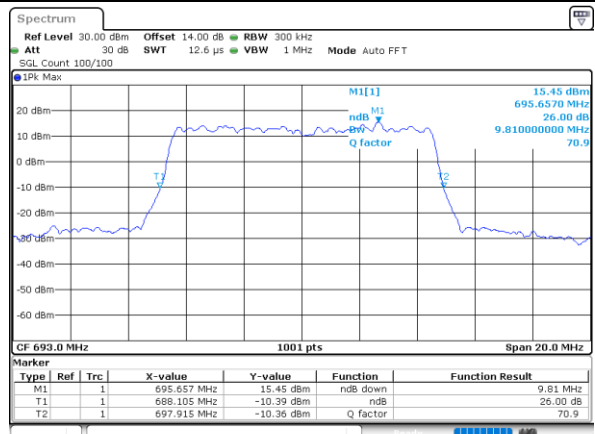

Highest Channel / 20MHz / QPSK

Date: 12_AUG.2021 12:17:34

Highest Channel / 20MHz / 16QAM

Date: 12_AUG.2021 12:17:57

LTE Band 71

Lowest Channel / 5MHz / 64QAM

Date: 12_AUG.2021 10:21:56

Lowest Channel / 10MHz / 64QAM

Date: 12_AUG.2021 11:04:08

Middle Channel / 5MHz / 64QAM

Date: 12_AUG.2021 10:27:53

Middle Channel / 10MHz / 64QAM

Date: 12_AUG.2021 11:10:05

Highest Channel / 5MHz / 64QAM

Date: 12_AUG.2021 10:29:45

Highest Channel / 10MHz / 64QAM

Date: 12_AUG.2021 11:11:56

LTE Band 71

Lowest Channel / 15MHz / 64QAM

Date: 12_AUG.2021 11:46:21

Lowest Channel / 20MHz / 64QAM

Date: 12_AUG.2021 12:129:12

Middle Channel / 15MHz / 64QAM

Date: 12_AUG.2021 11:52:19