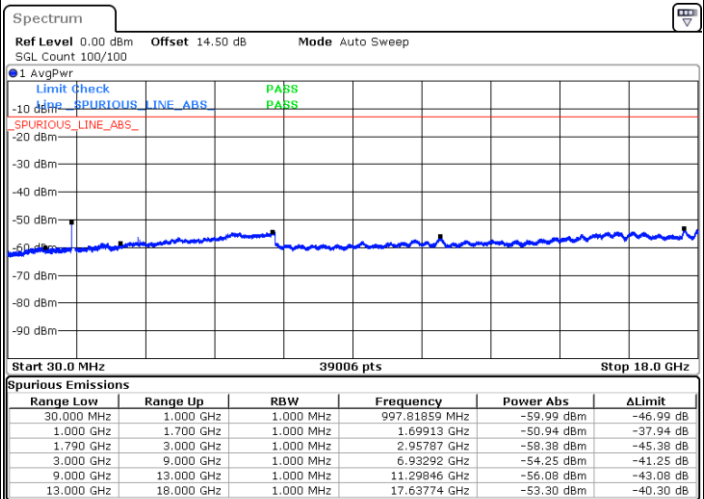

LTE Band 66 / 15MHz

Lowest Channel / QPSK

Lowest Channel / 16QAM

Date: 12.AUG.2021 16:35:24

Date: 12.AUG.2021 16:36:36

Middle Channel / QPSK

Middle Channel / 16QAM

Date: 12.AUG.2021 16:39:27

Date: 12.AUG.2021 16:40:40

LTE Band 66 / 15MHz

Highest Channel / QPSK

Date: 12.AUG.2021 16:51:41

Highest Channel / 16QAM

Date: 12.AUG.2021 16:52:54

LTE Band 66 / 20MHz

Lowest Channel / QPSK

Date: 12.AUG.2021 17:03:54

Lowest Channel / 16QAM

Date: 12.AUG.2021 17:05:06

LTE Band 66 / 20MHz

Middle Channel / QPSK

Middle Channel / 16QAM

Date: 12.AUG.2021 17:07:57

Date: 12.AUG.2021 17:09:10

Highest Channel / QPSK

Highest Channel / 16QAM

Date: 12.AUG.2021 17:20:10

Date: 12.AUG.2021 17:21:22

LTE Band 66 / 1.4MHz

Lowest Channel / 64QAM

Middle Channel / 64QAM

Date: 12.AUG.2021 13:55:43