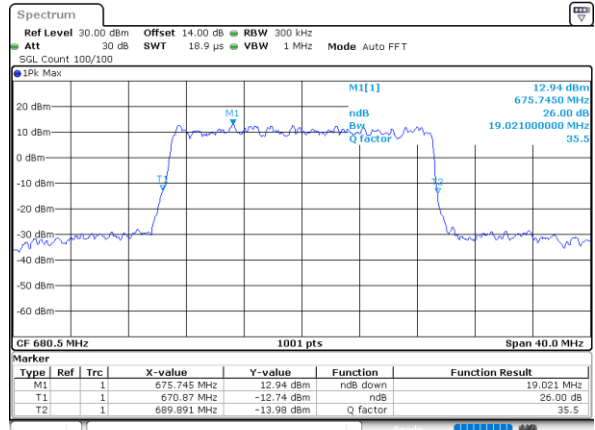

Date: 12_AUG.2021 11:30:42

Middle Channel / 15MHz / 16QAM

Date: 12_AUG.2021 11:31:06

Highest Channel / 15MHz / QPSK

Date: 12_AUG.2021 11:34:43

Highest Channel / 15MHz / 16QAM

Date: 12_AUG.2021 11:35:07

LTE Band 71

Lowest Channel / 20MHz / QPSK

Date: 12_AUG.2021 12:01:20

Lowest Channel / 20MHz / 16QAM

Date: 12_AUG.2021 12:01:43

Middle Channel / 20MHz / QPSK

Date: 12_AUG.2021 12:13:03

Middle Channel / 20MHz / 16QAM

Date: 12_AUG.2021 12:13:56

Highest Channel / 20MHz / QPSK

Date: 12_AUG.2021 12:17:34

Highest Channel / 20MHz / 16QAM

Date: 12_AUG.2021 12:17:57

LTE Band 71

Lowest Channel / 5MHz / 64QAM

Date: 12_AUG.2021 10:21:56

Lowest Channel / 10MHz / 64QAM