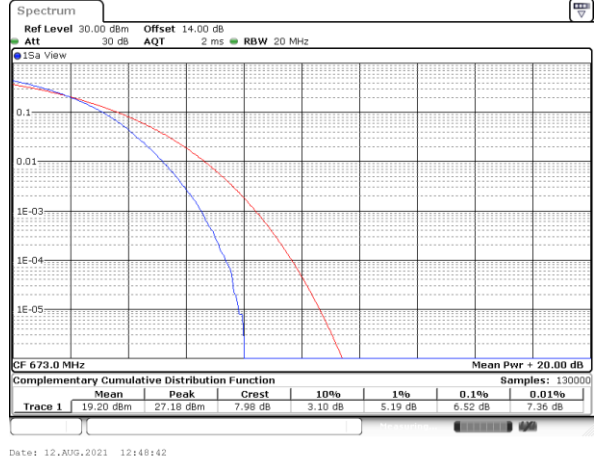

Lowest Channel / Full RB

Date: 12_AUG.2021 12:43:12

Middle Channel / 1RB

Date: 12_AUG.2021 12:43:40

Middle Channel / Full RB

Date: 12_AUG.2021 12:44:07

Highest Channel / 1RB

Date: 12_AUG.2021 12:44:35

Highest Channel / Full RB

Date: 12_AUG.2021 12:45:02

LTE Band 71 / 20MHz / 64QAM

Lowest Channel / 1RB

Date: 12_AUG.2021 12:48:15

Lowest Channel / Full RB

Date: 12_AUG.2021 12:48:42

Middle Channel / 1RB

Date: 12_AUG.2021 12:49:10

Middle Channel / Full RB

Date: 12_AUG.2021 12:49:37

Highest Channel / 1RB

Date: 12_AUG.2021 12:50:05

Highest Channel / Full RB

Date: 12_AUG.2021 12:50:32

26dB Bandwidth