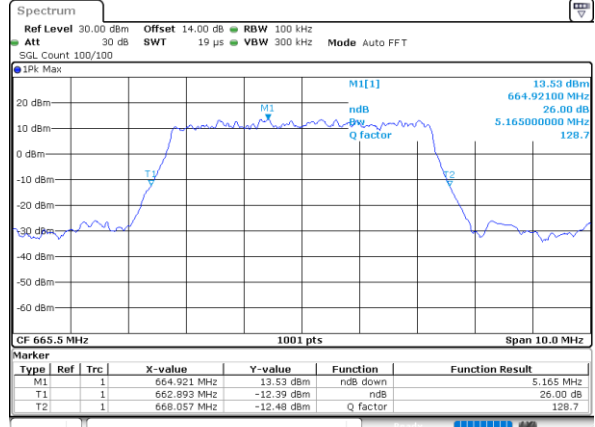

Date: 12_AUG.2021 12:49:10

Middle Channel / Full RB

Date: 12_AUG.2021 12:49:37

Highest Channel / 1RB

Date: 12_AUG.2021 12:50:05

Highest Channel / Full RB

Date: 12_AUG.2021 12:50:32

26dB Bandwidth

Mode	LTE Band 71 : 26dB BW(MHz)											
BW	1.4MHz		3MHz		5MHz		10MHz		15MHz		20MHz	
Mod.	QPSK	16QAM	QPSK	16QAM	QPSK	16QAM	QPSK	16QAM	QPSK	16QAM	QPSK	16QAM
Lowest CH	-	-	-	-	5.14	5.17	10.15	10.19	14.48	14.87	18.94	18.98
Middle CH	-	-	-	-	5.13	5.11	9.85	9.93	14.60	14.51	19.22	19.02
Highest CH	-	-	-	-	5.08	5.13	9.63	9.91	14.39	14.78	19.26	18.74
Mode	LTE Band 71 : 26dB BW(MHz)											
BW	1.4MHz		3MHz		5MHz		10MHz		15MHz		20MHz	
Mod.	64QAM		64QAM		64QAM		64QAM		64QAM		64QAM	
Lowest CH	-	-	-	-	4.97	-	9.87	-	14.39	-	18.98	-
Middle CH	-	-	-	-	4.99	-	9.95	-	14.54	-	18.82	-
Highest CH	-	-	-	-	4.82	-	9.81	-	14.45	-	19.14	-

LTE Band 71

Lowest Channel / 5MHz / QPSK

Date: 12.AUG.2021 09:54:04

Lowest Channel / 5MHz / 16QAM

Date: 12.AUG.2021 09:54:28

Middle Channel / 5MHz / QPSK

Date: 12.AUG.2021 10:06:16

Middle Channel / 5MHz / 16QAM