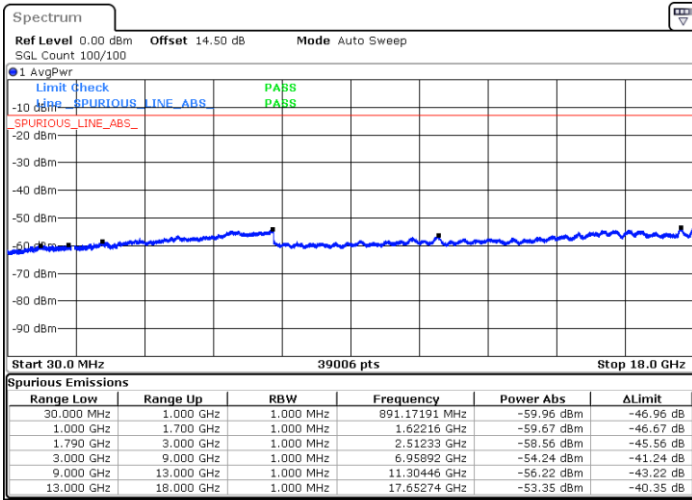

LTE Band 66 / 10MHz

Middle Channel / QPSK

Middle Channel / 16QAM

Date: 12.AUG.2021 15:43:17

Date: 12.AUG.2021 15:44:29