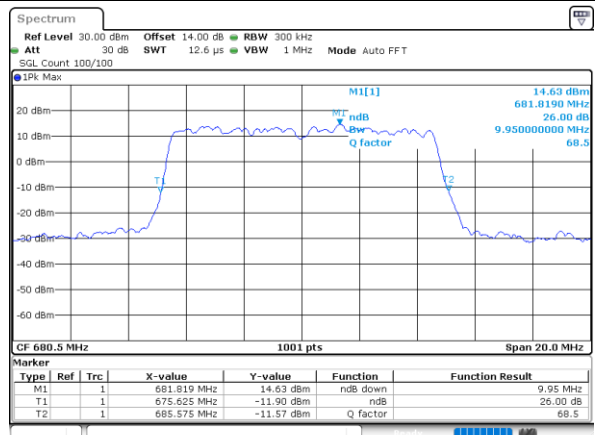

Middle Channel / 10MHz / 64QAM

Date: 12_AUG.2021 11:10:05