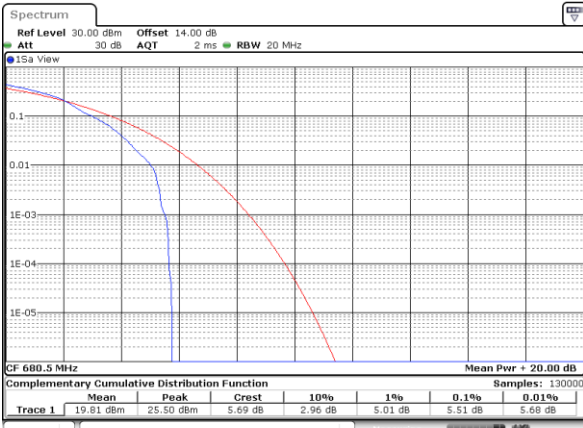

LTE Band 71 / 20MHz / QPSK

Lowest Channel / 1RB

Date: 12_AUG.2021 12:45:30

Lowest Channel / Full RB

Date: 12_AUG.2021 12:45:57

Middle Channel / 1RB

Date: 12_AUG.2021 12:46:25

Middle Channel / Full RB

Date: 12_AUG.2021 12:46:52

Highest Channel / 1RB

Date: 12_AUG.2021 12:47:19

Highest Channel / Full RB

Date: 12_AUG.2021 12:47:46

LTE Band 71 / 20MHz / 16QAM

Lowest Channel / 1RB

Date: 12_AUG.2021 12:42:45

Lowest Channel / Full RB

Date: 12_AUG.2021 12:43:12

Middle Channel / 1RB

Date: 12_AUG.2021 12:43:40

Middle Channel / Full RB

Date: 12_AUG.2021 12:44:07

Highest Channel / 1RB

Date: 12_AUG.2021 12:44:35

Highest Channel / Full RB

Date: 12_AUG.2021 12:45:02

LTE Band 71 / 20MHz / 64QAM

Lowest Channel / 1RB

Date: 12_AUG.2021 12:48:15

Lowest Channel / Full RB

Date: 12_AUG.2021 12:48:42

Middle Channel / 1RB