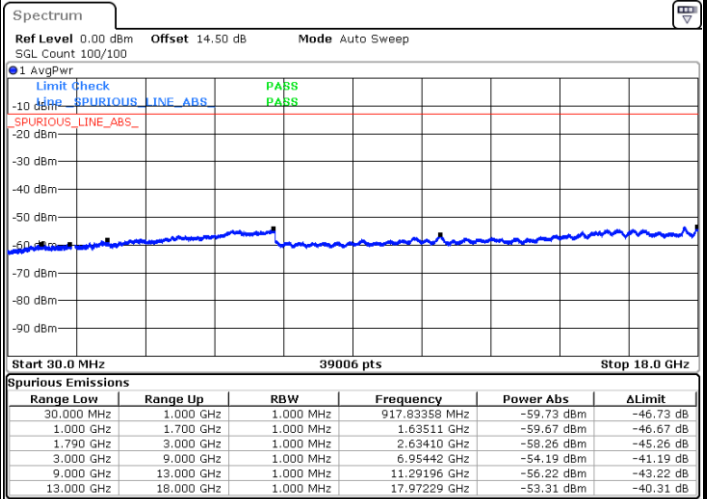

Highest Channel / QPSK

Highest Channel / 16QAM

Date: 12.AUG.2021 14:30:48

Date: 12.AUG.2021 14:32:01

LTE Band 66 / 5MHz

Lowest Channel / QPSK

Lowest Channel / 16QAM

Date: 12.AUG.2021 15:10:44

Date: 12.AUG.2021 15:11:56

Middle Channel / QPSK

Middle Channel / 16QAM

Date: 12.AUG.2021 15:14:47

Date: 12.AUG.2021 15:16:00

LTE Band 66 / 5MHz

Highest Channel / QPSK

Date: 12.AUG.2021 15:27:00