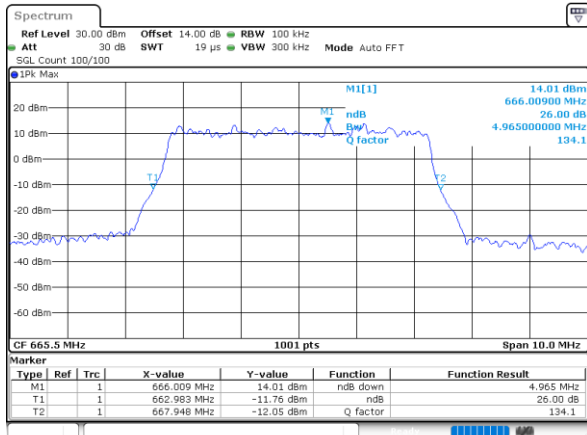

Highest Channel / 20MHz / QPSK

Date: 12_AUG.2021 12:17:34

Highest Channel / 20MHz / 16QAM

Date: 12_AUG.2021 12:17:57

LTE Band 71

Lowest Channel / 5MHz / 64QAM

Date: 12_AUG.2021 10:21:56

Lowest Channel / 10MHz / 64QAM

Date: 12_AUG.2021 11:04:08

Middle Channel / 5MHz / 64QAM

Date: 12_AUG.2021 10:27:53

Middle Channel / 10MHz / 64QAM

Date: 12_AUG.2021 11:10:05

Highest Channel / 5MHz / 64QAM

Date: 12_AUG.2021 10:29:45

Highest Channel / 10MHz / 64QAM