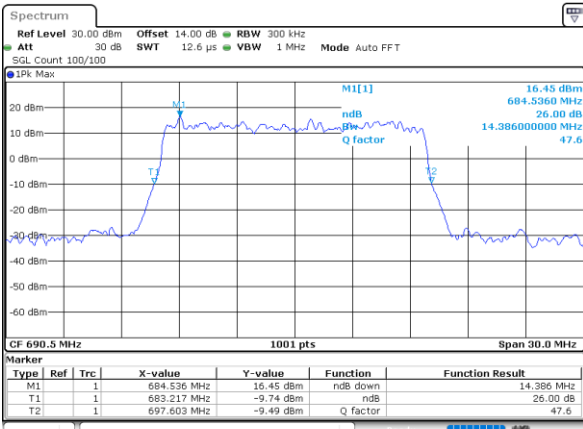

Highest Channel / 10MHz / 16QAM

Date: 12_AUG.2021 10:52:54

LTE Band 71

Lowest Channel / 15MHz / QPSK

Date: 12_AUG.2021 11:18:31

Lowest Channel / 15MHz / 16QAM

Date: 12_AUG.2021 11:18:54

Middle Channel / 15MHz / QPSK

Date: 12_AUG.2021 11:30:42

Middle Channel / 15MHz / 16QAM

Date: 12_AUG.2021 11:31:06

Highest Channel / 15MHz / QPSK

Date: 12_AUG.2021 11:34:43

Highest Channel / 15MHz / 16QAM

Date: 12_AUG.2021 11:35:07

LTE Band 71