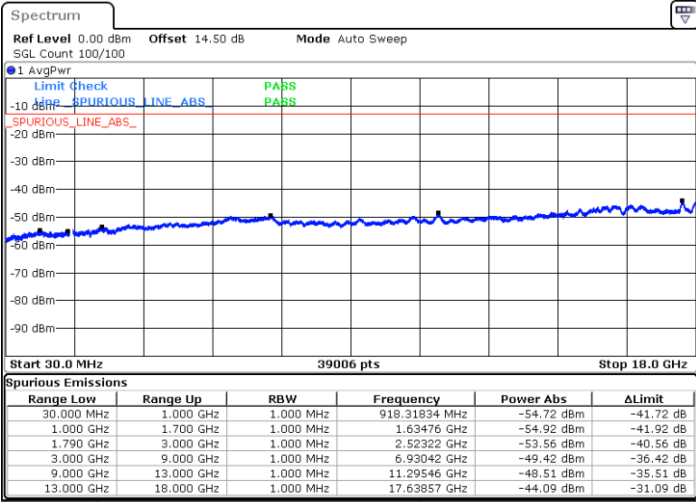

Highest Channel / QPSK

Highest Channel / 16QAM

Date: 12.AUG.2021 17:20:10

Date: 12.AUG.2021 17:21:22

LTE Band 66 / 1.4MHz

Lowest Channel / 64QAM

Middle Channel / 64QAM

Date: 12.AUG.2021 13:55:43

Date: 12.AUG.2021 13:57:36

Highest Channel / 64QAM

Date: 12.AUG.2021 14:03:33

LTE Band 66 / 3MHz

Lowest Channel / 64QAM

Middle Channel / 64QAM

Date: 12.AUG.2021 14:37:59

Date: 12.AUG.2021 14:39:52

Highest Channel / 64QAM

Date: 12.AUG.2021 14:45:52

LTE Band 66 / 5MHz

Lowest Channel / 64QAM

Middle Channel / 64QAM

Date: 12.AUG.2021 14:51:52

Date: 12.AUG.2021 14:53:46

Highest Channel / 64QAM