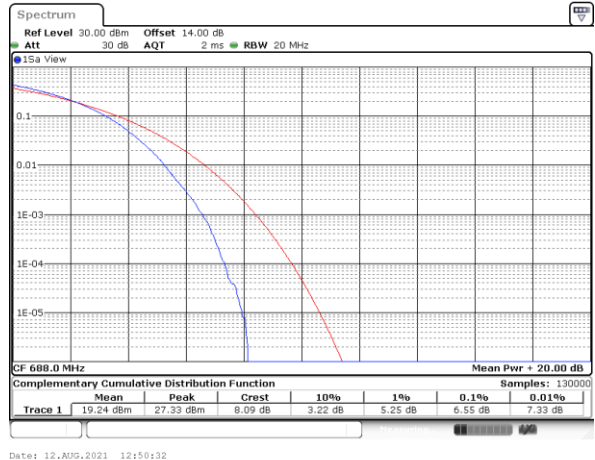

Highest Channel / Full RB

Date: 12_AUG.2021 12:45:02

LTE Band 71 / 20MHz / 64QAM

Lowest Channel / 1RB

Date: 12_AUG.2021 12:48:15

Lowest Channel / Full RB

Date: 12_AUG.2021 12:48:42

Middle Channel / 1RB

Date: 12_AUG.2021 12:49:10

Middle Channel / Full RB

Date: 12_AUG.2021 12:49:37

Highest Channel / 1RB

Date: 12_AUG.2021 12:50:05

Highest Channel / Full RB

Date: 12_AUG.2021 12:50:32

26dB Bandwidth

Mode	LTE Band 71 : 26dB BW(MHz)											
BW	1.4MHz		3MHz		5MHz		10MHz		15MHz		20MHz	
Mod.	QPSK	16QAM	QPSK	16QAM	QPSK	16QAM	QPSK	16QAM	QPSK	16QAM	QPSK	16QAM
Lowest CH	-	-	-	-	5.14	5.17	10.15	10.19	14.48	14.87	18.94	18.98
Middle CH	-	-	-	-	5.13	5.11	9.85	9.93	14.60	14.51	19.22	19.02
Highest CH	-	-	-	-	5.08	5.13	9.63	9.91	14.39	14.78	19.26	18.74
Mode	LTE Band 71 : 26dB BW(MHz)											
BW	1.4MHz		3MHz		5MHz		10MHz		15MHz		20MHz	
Mod.	64QAM		64QAM		64QAM		64QAM		64QAM		64QAM	
Lowest CH	-	-	-	-	4.97	-	9.87	-	14.39	-	18.98	-
Middle CH	-	-	-	-	4.99	-	9.95	-	14.54	-	18.82	-
Highest CH	-	-	-	-	4.82	-	9.81	-	14.45	-	19.14	-