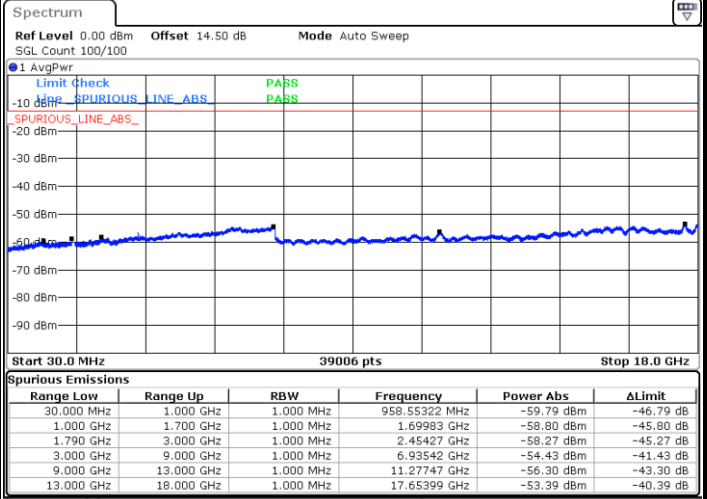

Highest Channel / QPSK

Highest Channel / 16QAM

Date: 12.AUG.2021 14:30:48

Date: 12.AUG.2021 14:32:01

LTE Band 66 / 5MHz

Lowest Channel / QPSK

Lowest Channel / 16QAM

Date: 12.AUG.2021 15:10:44

Date: 12.AUG.2021 15:11:56

Middle Channel / QPSK

Middle Channel / 16QAM

Date: 12.AUG.2021 15:14:47

Date: 12.AUG.2021 15:16:00

LTE Band 66 / 5MHz

Highest Channel / QPSK

Date: 12.AUG.2021 15:27:00

Highest Channel / 16QAM

Date: 12.AUG.2021 15:28:12

LTE Band 66 / 10MHz

Lowest Channel / QPSK

Date: 12.AUG.2021 15:39:13

Lowest Channel / 16QAM

Date: 12.AUG.2021 15:40:26

LTE Band 66 / 10MHz