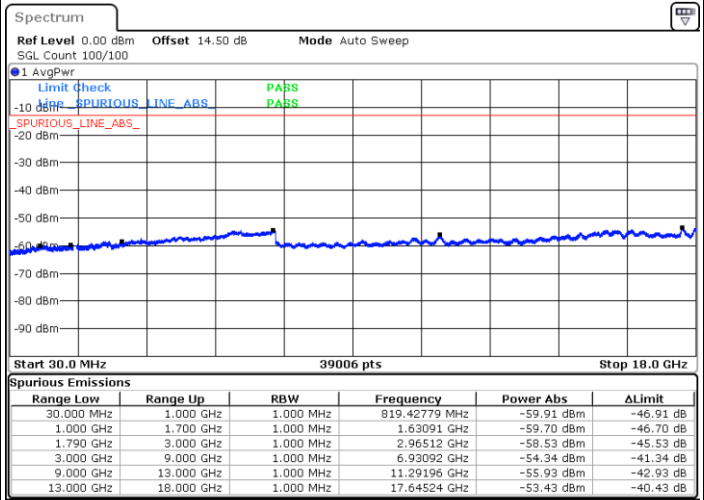

LTE Band 66 / 10MHz

Middle Channel / QPSK

Middle Channel / 16QAM

Date: 12.AUG.2021 15:43:17

Date: 12.AUG.2021 15:44:29