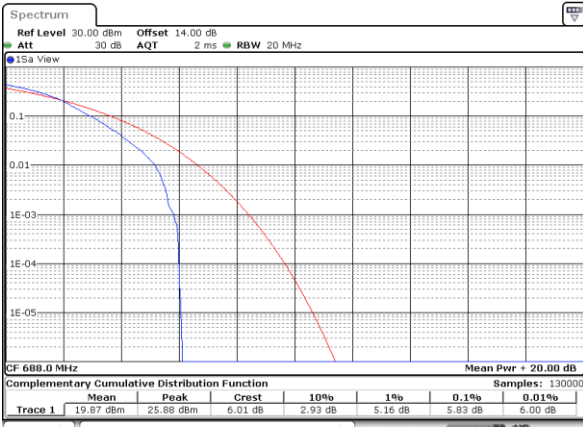

Date: 12_AUG.2021 12:46:52

Highest Channel / 1RB

Date: 12_AUG.2021 12:47:19

Highest Channel / Full RB

Date: 12_AUG.2021 12:47:46

LTE Band 71 / 20MHz / 16QAM

Lowest Channel / 1RB

Date: 12_AUG.2021 12:42:45

Lowest Channel / Full RB

Date: 12_AUG.2021 12:43:12

Middle Channel / 1RB

Date: 12_AUG.2021 12:43:40

Middle Channel / Full RB

Date: 12_AUG.2021 12:44:07

Highest Channel / 1RB

Date: 12_AUG.2021 12:44:35

Highest Channel / Full RB

Date: 12_AUG.2021 12:45:02

LTE Band 71 / 20MHz / 64QAM

Lowest Channel / 1RB

Date: 12_AUG.2021 12:48:15

Lowest Channel / Full RB

Date: 12_AUG.2021 12:48:42

Middle Channel / 1RB

Date: 12_AUG.2021 12:49:10

Middle Channel / Full RB

Date: 12_AUG.2021 12:49:37

Highest Channel / 1RB

Date: 12_AUG.2021 12:50:05

Highest Channel / Full RB

Date: 12_AUG.2021 12:50:32

26dB Bandwidth