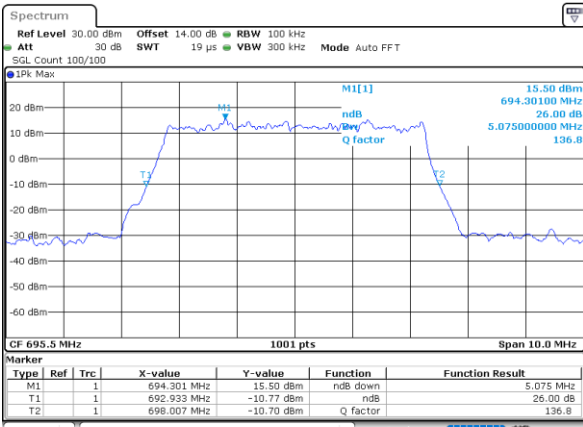

Mode	LTE Band 71 : 26dB BW(MHz)											
BW	1.4MHz		3MHz		5MHz		10MHz		15MHz		20MHz	
Mod.	QPSK	16QAM	QPSK	16QAM	QPSK	16QAM	QPSK	16QAM	QPSK	16QAM	QPSK	16QAM
Lowest CH	-	-	-	-	5.14	5.17	10.15	10.19	14.48	14.87	18.94	18.98
Middle CH	-	-	-	-	5.13	5.11	9.85	9.93	14.60	14.51	19.22	19.02
Highest CH	-	-	-	-	5.08	5.13	9.63	9.91	14.39	14.78	19.26	18.74
Mode	LTE Band 71 : 26dB BW(MHz)											
BW	1.4MHz		3MHz		5MHz		10MHz		15MHz		20MHz	
Mod.	64QAM		64QAM		64QAM		64QAM		64QAM		64QAM	
Lowest CH	-	-	-	-	4.97	-	9.87	-	14.39	-	18.98	-
Middle CH	-	-	-	-	4.99	-	9.95	-	14.54	-	18.82	-
Highest CH	-	-	-	-	4.82	-	9.81	-	14.45	-	19.14	-

LTE Band 71

Lowest Channel / 5MHz / QPSK

Date: 12.AUG.2021 09:54:04

Lowest Channel / 5MHz / 16QAM

Date: 12.AUG.2021 09:54:28

Middle Channel / 5MHz / QPSK

Date: 12.AUG.2021 10:06:16

Middle Channel / 5MHz / 16QAM

Date: 12.AUG.2021 10:06:39

Highest Channel / 5MHz / QPSK

Date: 12.AUG.2021 10:10:17

Highest Channel / 5MHz / 16QAM

Date: 12.AUG.2021 10:10:40

LTE Band 71

Lowest Channel / 10MHz / QPSK

Date: 12_AUG.2021 10:36:19