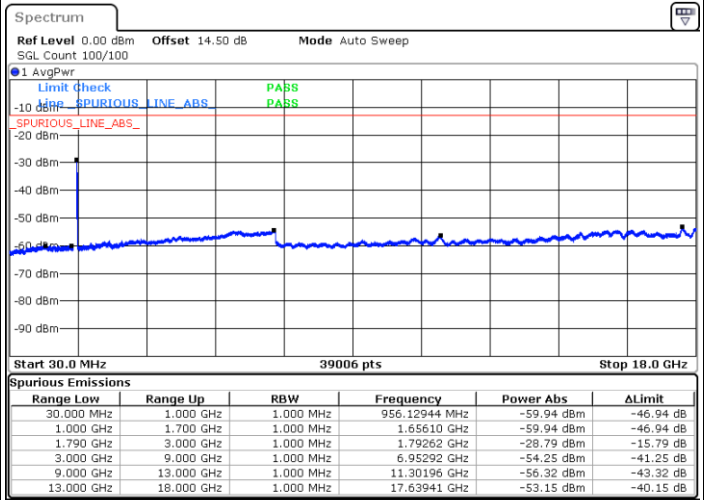

LTE Band 66 / 15MHz

Lowest Channel / QPSK

Lowest Channel / 16QAM

Date: 12.AUG.2021 16:35:24

Date: 12.AUG.2021 16:36:36

Middle Channel / QPSK

Middle Channel / 16QAM

Date: 12.AUG.2021 16:39:27

Date: 12.AUG.2021 16:40:40

LTE Band 66 / 15MHz

Highest Channel / QPSK

Date: 12.AUG.2021 16:51:41

Highest Channel / 16QAM

Date: 12.AUG.2021 16:52:54

LTE Band 66 / 20MHz

Lowest Channel / QPSK

Date: 12.AUG.2021 17:03:54

Lowest Channel / 16QAM

Date: 12.AUG.2021 17:05:06

LTE Band 66 / 20MHz

Middle Channel / QPSK

Middle Channel / 16QAM

Date: 12.AUG.2021 17:07:57

Date: 12.AUG.2021 17:09:10

Highest Channel / QPSK

Highest Channel / 16QAM

Date: 12.AUG.2021 17:20:10

Date: 12.AUG.2021 17:21:22

LTE Band 66 / 1.4MHz

Lowest Channel / 64QAM

Middle Channel / 64QAM

Date: 12.AUG.2021 13:55:43