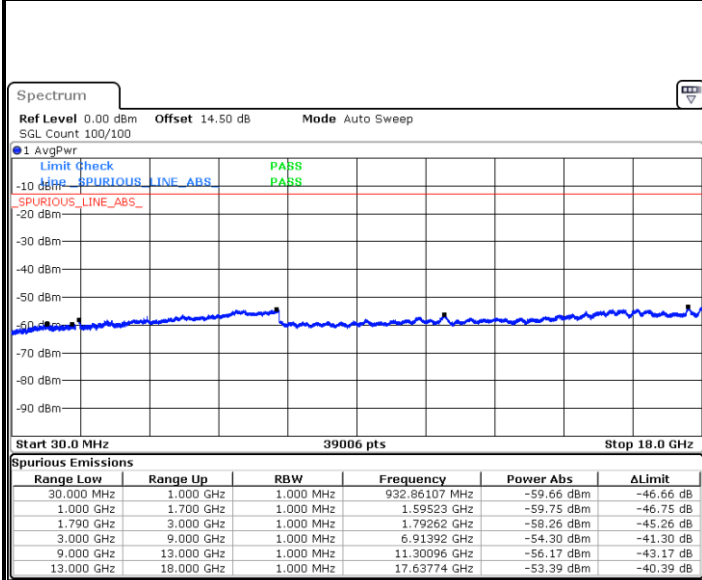

Highest Channel / QPSK

Highest Channel / 16QAM

Date: 12.AUG.2021 14:30:48

Date: 12.AUG.2021 14:32:01

LTE Band 66 / 5MHz

Lowest Channel / QPSK

Lowest Channel / 16QAM

Date: 12.AUG.2021 15:10:44

Date: 12.AUG.2021 15:11:56

Middle Channel / QPSK

Middle Channel / 16QAM

Date: 12.AUG.2021 15:14:47

Date: 12.AUG.2021 15:16:00

LTE Band 66 / 5MHz

Highest Channel / QPSK

Date: 12.AUG.2021 15:27:00

Highest Channel / 16QAM

Date: 12.AUG.2021 15:28:12

LTE Band 66 / 10MHz

Lowest Channel / QPSK

Date: 12.AUG.2021 15:39:13

Lowest Channel / 16QAM

Date: 12.AUG.2021 15:40:26

LTE Band 66 / 10MHz