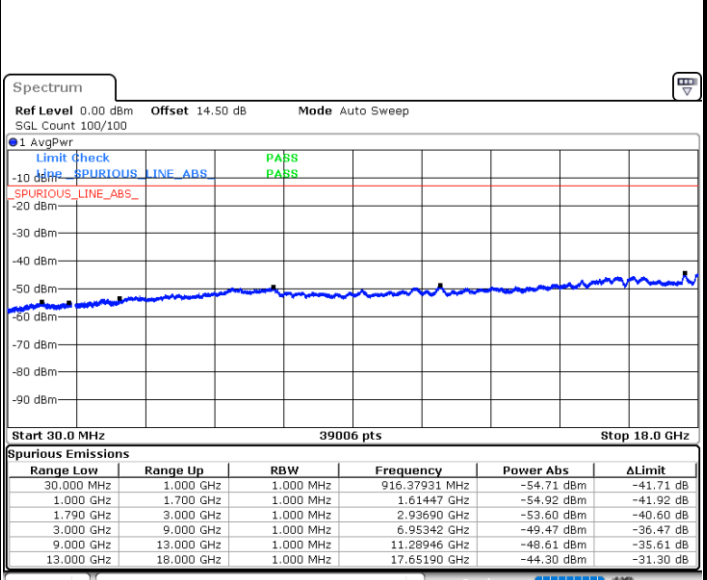

Conducted Spurious Emission

LTE Band 66 / 1.4MHz

Highest Channel / QPSK

Date: 12.AUG.2021 13:48:32

Highest Channel / 16QAM

Date: 12.AUG.2021 13:49:44

LTE Band 66 / 3MHz

Lowest Channel / QPSK

Date: 12.AUG.2021 14:14:33

Lowest Channel / 16QAM

Date: 12.AUG.2021 14:15:46

LTE Band 66 / 3MHz

Middle Channel / QPSK

Middle Channel / 16QAM

Date: 12.AUG.2021 14:18:37

Date: 12.AUG.2021 14:19:49

Highest Channel / QPSK

Highest Channel / 16QAM

Date: 12.AUG.2021 14:30:48

Date: 12.AUG.2021 14:32:01

LTE Band 66 / 5MHz

Lowest Channel / QPSK

Lowest Channel / 16QAM

Date: 12.AUG.2021 15:10:44