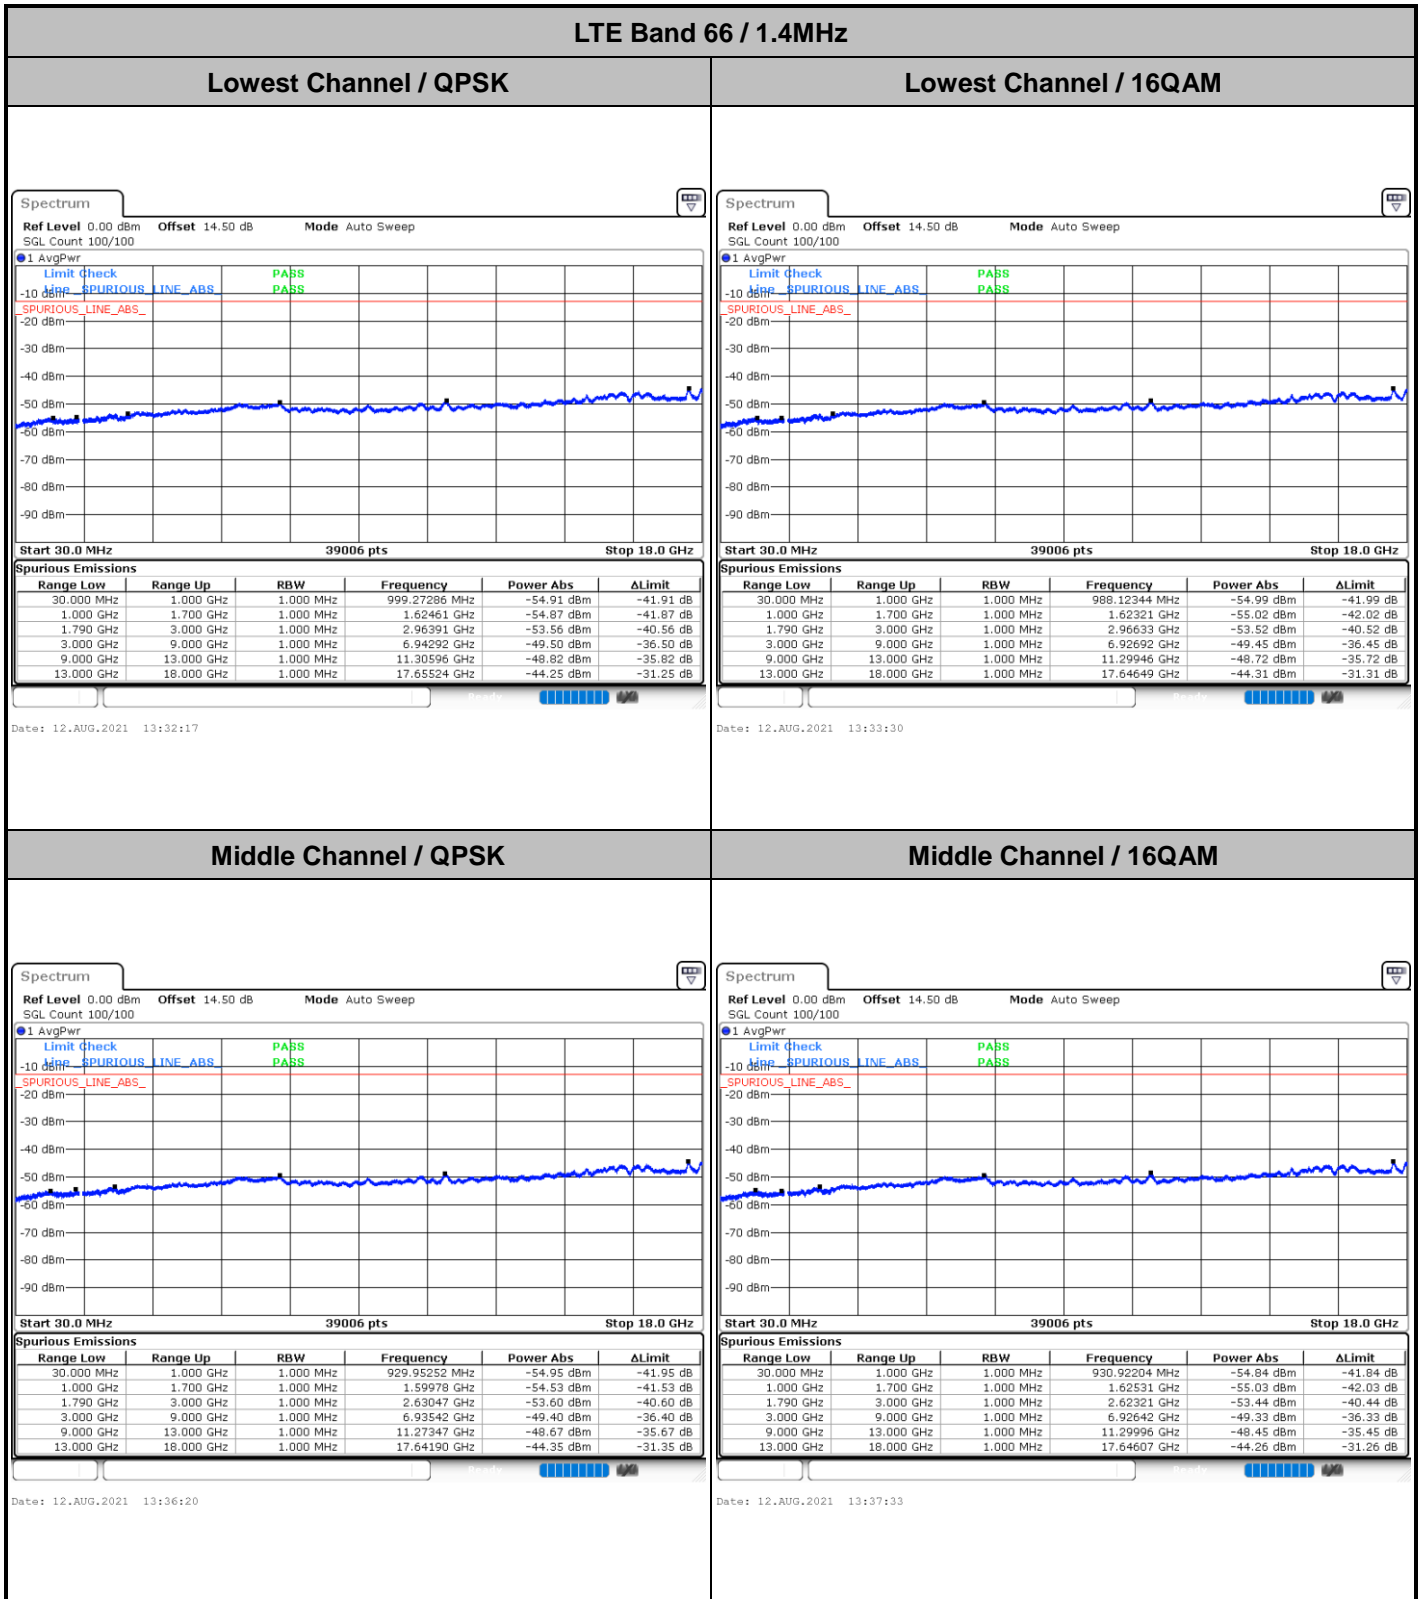

Conducted Spurious Emission

LTE Band 66 / 1.4MHz

Highest Channel / QPSK

Date: 12.AUG.2021 13:48:32

Highest Channel / 16QAM

Date: 12.AUG.2021 13:49:44

LTE Band 66 / 3MHz

Lowest Channel / QPSK

Date: 12.AUG.2021 14:14:33

Lowest Channel / 16QAM

Date: 12.AUG.2021 14:15:46

LTE Band 66 / 3MHz

Middle Channel / QPSK

Middle Channel / 16QAM

Date: 12.AUG.2021 14:18:37

Date: 12.AUG.2021 14:19:49

Highest Channel / QPSK

Highest Channel / 16QAM

Date: 12.AUG.2021 14:30:48

Date: 12.AUG.2021 14:32:01

LTE Band 66 / 5MHz

Lowest Channel / QPSK

Lowest Channel / 16QAM

Date: 12.AUG.2021 15:10:44