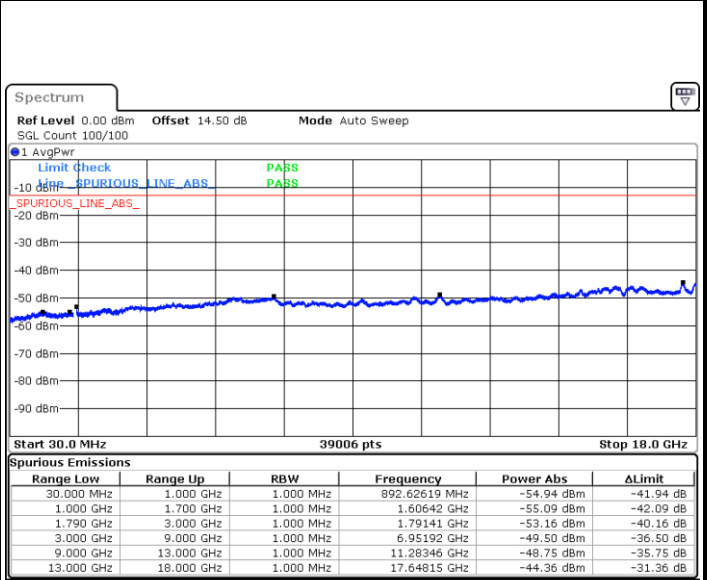

Conducted Spurious Emission

LTE Band 66 / 1.4MHz

Highest Channel / QPSK

Date: 12.AUG.2021 13:48:32

Highest Channel / 16QAM

Date: 12.AUG.2021 13:49:44

LTE Band 66 / 3MHz

Lowest Channel / QPSK

Date: 12.AUG.2021 14:14:33

Lowest Channel / 16QAM

Date: 12.AUG.2021 14:15:46

LTE Band 66 / 3MHz

Middle Channel / QPSK

Middle Channel / 16QAM

Date: 12.AUG.2021 14:18:37

Date: 12.AUG.2021 14:19:49

Highest Channel / QPSK

Highest Channel / 16QAM

Date: 12.AUG.2021 14:30:48

Date: 12.AUG.2021 14:32:01

LTE Band 66 / 5MHz

Lowest Channel / QPSK

Lowest Channel / 16QAM

Date: 12.AUG.2021 15:10:44