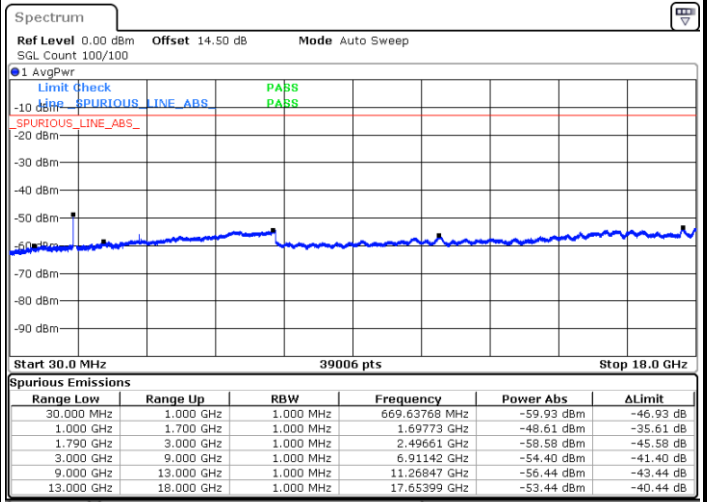

Highest Channel / 16QAM

Date: 12.AUG.2021 15:28:12

LTE Band 66 / 10MHz

Lowest Channel / QPSK

Date: 12.AUG.2021 15:39:13

Lowest Channel / 16QAM

Date: 12.AUG.2021 15:40:26

LTE Band 66 / 10MHz

Middle Channel / QPSK

Middle Channel / 16QAM

Date: 12.AUG.2021 15:43:17

Date: 12.AUG.2021 15:44:29

Highest Channel / QPSK

Highest Channel / 16QAM

Date: 12.AUG.2021 15:55:30

Date: 12.AUG.2021 15:56:42

LTE Band 66 / 15MHz

Lowest Channel / QPSK

Lowest Channel / 16QAM

Date: 12.AUG.2021 16:35:24

Date: 12.AUG.2021 16:36:36

Middle Channel / QPSK

Middle Channel / 16QAM

Date: 12.AUG.2021 16:39:27