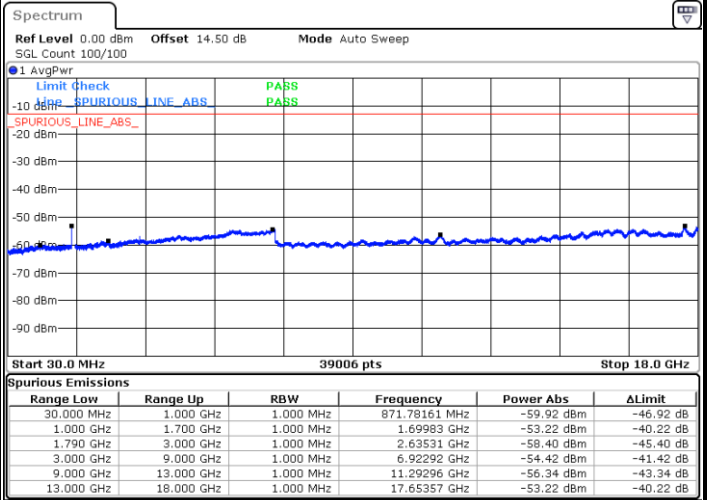

Date: 12.AUG.2021 16:40:40

LTE Band 66 / 15MHz

Highest Channel / QPSK

Date: 12.AUG.2021 16:51:41

Highest Channel / 16QAM

Date: 12.AUG.2021 16:52:54

LTE Band 66 / 20MHz

Lowest Channel / QPSK

Date: 12.AUG.2021 17:03:54

Lowest Channel / 16QAM

Date: 12.AUG.2021 17:05:06

LTE Band 66 / 20MHz

Middle Channel / QPSK

Middle Channel / 16QAM

Date: 12.AUG.2021 17:07:57

Date: 12.AUG.2021 17:09:10

Highest Channel / QPSK

Highest Channel / 16QAM

Date: 12.AUG.2021 17:20:10

Date: 12.AUG.2021 17:21:22

LTE Band 66 / 1.4MHz

Lowest Channel / 64QAM

Middle Channel / 64QAM

Date: 12.AUG.2021 13:55:43