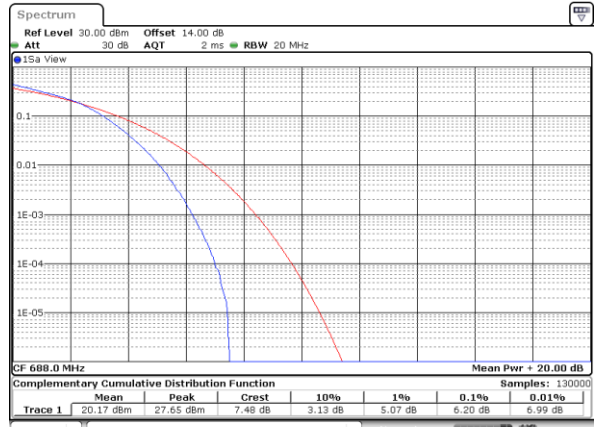

Date: 12_AUG.2021 12:46:52

Highest Channel / 1RB

Date: 12_AUG.2021 12:47:19

Highest Channel / Full RB

Date: 12_AUG.2021 12:47:46

LTE Band 71 / 20MHz / 16QAM

Lowest Channel / 1RB

Date: 12_AUG.2021 12:42:45

Lowest Channel / Full RB

Date: 12_AUG.2021 12:43:12

Middle Channel / 1RB

Date: 12_AUG.2021 12:43:40

Middle Channel / Full RB

Date: 12_AUG.2021 12:44:07

Highest Channel / 1RB

Date: 12_AUG.2021 12:44:35

Highest Channel / Full RB

Date: 12_AUG.2021 12:45:02

LTE Band 71 / 20MHz / 64QAM

Lowest Channel / 1RB

Date: 12_AUG.2021 12:48:15

Lowest Channel / Full RB

Date: 12_AUG.2021 12:48:42

Middle Channel / 1RB

Date: 12_AUG.2021 12:49:10

Middle Channel / Full RB

Date: 12_AUG.2021 12:49:37

Highest Channel / 1RB

Date: 12_AUG.2021 12:50:05

Highest Channel / Full RB

Date: 12_AUG.2021 12:50:32

26dB Bandwidth