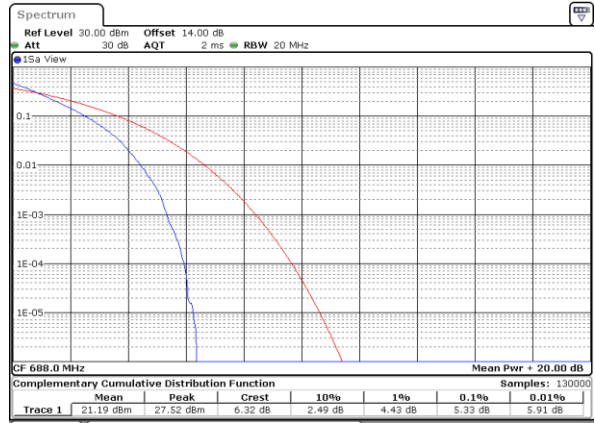

LTE Band 71 / 20MHz / QPSK

Lowest Channel / 1RB

Date: 12_AUG.2021 12:45:30

Lowest Channel / Full RB

Date: 12_AUG.2021 12:45:57

Middle Channel / 1RB

Date: 12_AUG.2021 12:46:25

Middle Channel / Full RB

Date: 12_AUG.2021 12:46:52

Highest Channel / 1RB

Date: 12_AUG.2021 12:47:19

Highest Channel / Full RB

Date: 12_AUG.2021 12:47:46

LTE Band 71 / 20MHz / 16QAM

Lowest Channel / 1RB

Date: 12_AUG.2021 12:42:45

Lowest Channel / Full RB

Date: 12_AUG.2021 12:43:12

Middle Channel / 1RB

Date: 12_AUG.2021 12:43:40

Middle Channel / Full RB

Date: 12_AUG.2021 12:44:07

Highest Channel / 1RB

Date: 12_AUG.2021 12:44:35