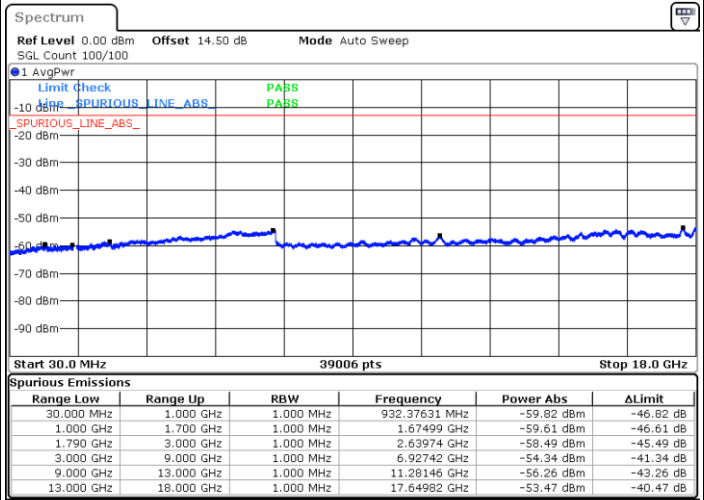

Highest Channel / 64QAM

Date: 12.AUG.2021 14:45:52

LTE Band 66 / 5MHz

Lowest Channel / 64QAM

Middle Channel / 64QAM

Date: 12.AUG.2021 14:51:52

Date: 12.AUG.2021 14:53:46

Highest Channel / 64QAM

Date: 12.AUG.2021 14:59:43

LTE Band 66 / 10MHz

Lowest Channel / 64QAM

Middle Channel / 64QAM

Date: 12.AUG.2021 16:02:40

Date: 12.AUG.2021 16:04:33

Highest Channel / 64QAM

Date: 12.AUG.2021 16:10:32

LTE Band 66 / 15MHz

Lowest Channel / 64QAM

Middle Channel / 64QAM

Date: 12.AUG.2021 16:16:31

Date: 12.AUG.2021 16:18:25

Highest Channel / 64QAM

Date: 12.AUG.2021 16:24:24

LTE Band 66 / 20MHz