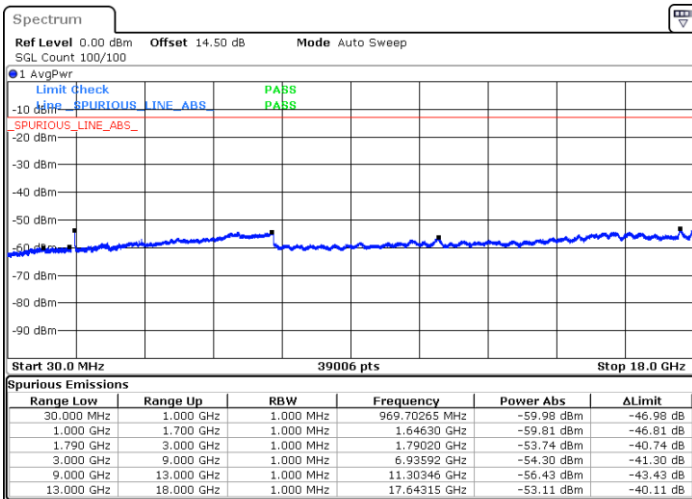

Highest Channel / QPSK

Highest Channel / 16QAM

Date: 12.AUG.2021 15:55:30

Date: 12.AUG.2021 15:56:42