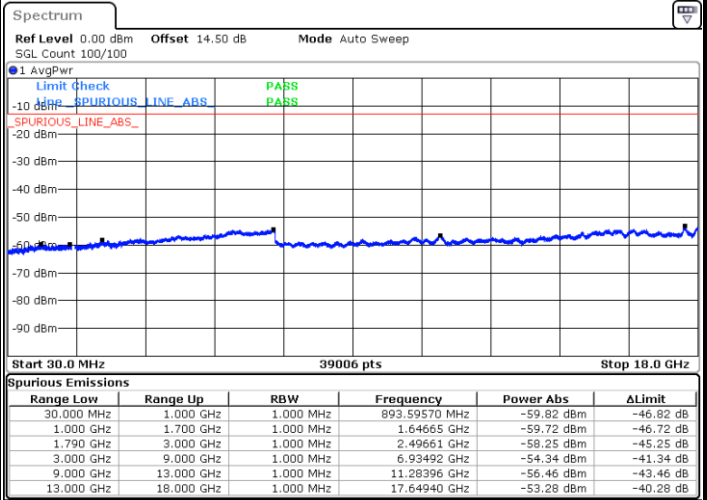

Date: 12.AUG.2021 13:57:36

Highest Channel / 64QAM

Date: 12.AUG.2021 14:03:33

LTE Band 66 / 3MHz

Lowest Channel / 64QAM

Middle Channel / 64QAM

Date: 12.AUG.2021 14:37:59

Date: 12.AUG.2021 14:39:52

Highest Channel / 64QAM

Date: 12.AUG.2021 14:45:52

LTE Band 66 / 5MHz

Lowest Channel / 64QAM

Middle Channel / 64QAM

Date: 12.AUG.2021 14:51:52

Date: 12.AUG.2021 14:53:46

Highest Channel / 64QAM

Date: 12.AUG.2021 14:59:43

LTE Band 66 / 10MHz

Lowest Channel / 64QAM

Middle Channel / 64QAM

Date: 12.AUG.2021 16:02:40

Date: 12.AUG.2021 16:04:33

Highest Channel / 64QAM

Date: 12.AUG.2021 16:10:32

LTE Band 66 / 15MHz

Lowest Channel / 64QAM

Middle Channel / 64QAM

Date: 12.AUG.2021 16:16:31

Date: 12.AUG.2021 16:18:25

Highest Channel / 64QAM

Date: 12.AUG.2021 16:24:24

LTE Band 66 / 20MHz