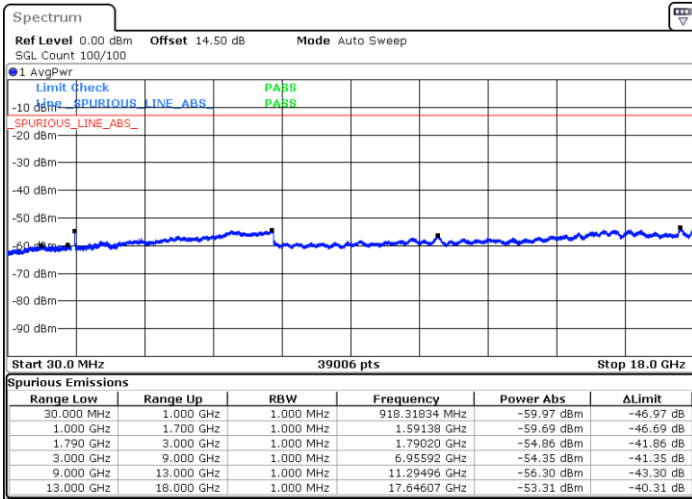

Highest Channel / 64QAM

Date: 12.AUG.2021 14:45:52

LTE Band 66 / 5MHz

Lowest Channel / 64QAM

Middle Channel / 64QAM

Date: 12.AUG.2021 14:51:52

Date: 12.AUG.2021 14:53:46

Highest Channel / 64QAM

Date: 12.AUG.2021 14:59:43

LTE Band 66 / 10MHz

Lowest Channel / 64QAM

Middle Channel / 64QAM

Date: 12.AUG.2021 16:02:40

Date: 12.AUG.2021 16:04:33

Highest Channel / 64QAM

Date: 12.AUG.2021 16:10:32

LTE Band 66 / 15MHz

Lowest Channel / 64QAM

Middle Channel / 64QAM

Date: 12.AUG.2021 16:16:31

Date: 12.AUG.2021 16:18:25

Highest Channel / 64QAM

Date: 12.AUG.2021 16:24:24

LTE Band 66 / 20MHz