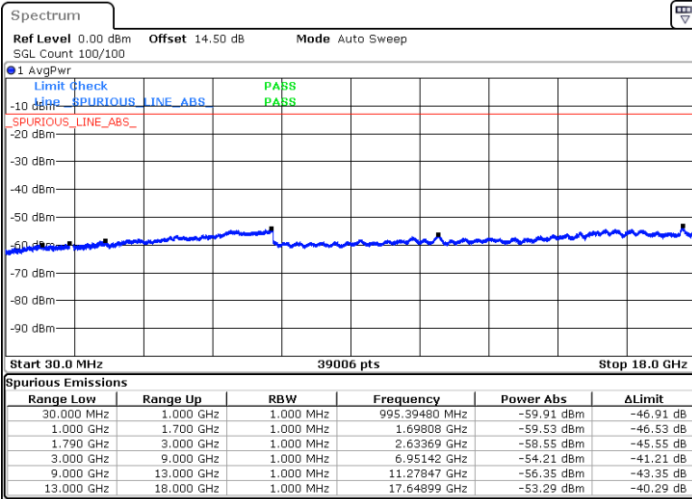

Highest Channel / QPSK

Highest Channel / 16QAM

Date: 12.AUG.2021 14:30:48

Date: 12.AUG.2021 14:32:01

LTE Band 66 / 5MHz

Lowest Channel / QPSK

Lowest Channel / 16QAM

Date: 12.AUG.2021 15:10:44

Date: 12.AUG.2021 15:11:56

Middle Channel / QPSK

Middle Channel / 16QAM

Date: 12.AUG.2021 15:14:47

Date: 12.AUG.2021 15:16:00

LTE Band 66 / 5MHz

Highest Channel / QPSK

Date: 12.AUG.2021 15:27:00