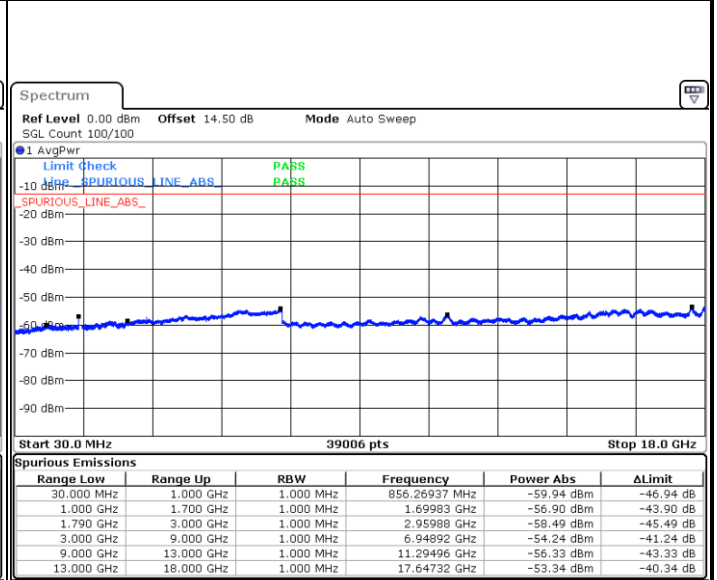

Date: 12.AUG.2021 14:59:43

LTE Band 66 / 10MHz

Lowest Channel / 64QAM

Middle Channel / 64QAM

Date: 12.AUG.2021 16:02:40

Date: 12.AUG.2021 16:04:33

Highest Channel / 64QAM

Date: 12.AUG.2021 16:10:32

LTE Band 66 / 15MHz

Lowest Channel / 64QAM

Middle Channel / 64QAM

Date: 12.AUG.2021 16:16:31

Date: 12.AUG.2021 16:18:25

Highest Channel / 64QAM

Date: 12.AUG.2021 16:24:24

LTE Band 66 / 20MHz

Lowest Channel / 64QAM

Date: 12.AUG.2021 17:27:20

Middle Channel / 64QAM

Date: 12.AUG.2021 17:29:14

Highest Channel / 64QAM

Date: 12.AUG.2021 17:35:11

Frequency Stability

Test Conditions		LTE Band 66 (QPSK) / Middle Channel	Limit
Temperature (°C)	Voltage (Volt)	BW 10MHz	Note 2.
		Deviation (ppm)	Result
50	Normal Voltage	0.0002	PASS
40	Normal Voltage	0.0091	
30	Normal Voltage	0.0010	
20(Ref.)	Normal Voltage	0.0000	
10	Normal Voltage	0.0003	
0	Normal Voltage	0.0087	
-10	Normal Voltage	0.0002	
-20	Normal Voltage	0.0009	
-30	Normal Voltage	0.0009	
20	Maximum Voltage	0.0093	
20	Normal Voltage	0.0000	
20	Battery End Point	0.0003	

Note:

1. Normal Voltage =3.8 V. ; Battery End Point (BEP) =3.6 V. ; Maximum Voltage =4.4 V.
2. Note: The frequency fundamental emissions stay within the authorized frequency block.

LTE Band 71

Peak-to-Average Ratio