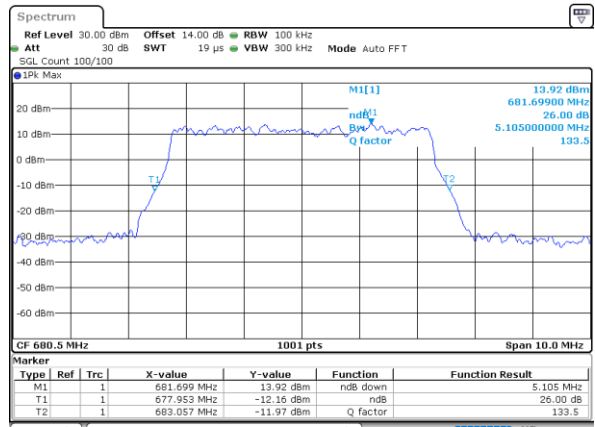

Date: 12_AUG.2021 12:49:10

Middle Channel / Full RB

Date: 12_AUG.2021 12:49:37

Highest Channel / 1RB

Date: 12_AUG.2021 12:50:05

Highest Channel / Full RB

Date: 12_AUG.2021 12:50:32

26dB Bandwidth

Mode	LTE Band 71 : 26dB BW(MHz)											
BW	1.4MHz		3MHz		5MHz		10MHz		15MHz		20MHz	
Mod.	QPSK	16QAM	QPSK	16QAM	QPSK	16QAM	QPSK	16QAM	QPSK	16QAM	QPSK	16QAM
Lowest CH	-	-	-	-	5.14	5.17	10.15	10.19	14.48	14.87	18.94	18.98
Middle CH	-	-	-	-	5.13	5.11	9.85	9.93	14.60	14.51	19.22	19.02
Highest CH	-	-	-	-	5.08	5.13	9.63	9.91	14.39	14.78	19.26	18.74
Mode	LTE Band 71 : 26dB BW(MHz)											
BW	1.4MHz		3MHz		5MHz		10MHz		15MHz		20MHz	
Mod.	64QAM		64QAM		64QAM		64QAM		64QAM		64QAM	
Lowest CH	-	-	-	-	4.97	-	9.87	-	14.39	-	18.98	-
Middle CH	-	-	-	-	4.99	-	9.95	-	14.54	-	18.82	-
Highest CH	-	-	-	-	4.82	-	9.81	-	14.45	-	19.14	-

LTE Band 71

Lowest Channel / 5MHz / QPSK

Date: 12.AUG.2021 09:54:04

Lowest Channel / 5MHz / 16QAM

Date: 12.AUG.2021 09:54:28

Middle Channel / 5MHz / QPSK

Date: 12.AUG.2021 10:06:16

Middle Channel / 5MHz / 16QAM

Date: 12.AUG.2021 10:06:39

Highest Channel / 5MHz / QPSK

Date: 12.AUG.2021 10:10:17

Highest Channel / 5MHz / 16QAM

Date: 12.AUG.2021 10:10:40

LTE Band 71

Lowest Channel / 10MHz / QPSK

Date: 12_AUG.2021 10:36:19