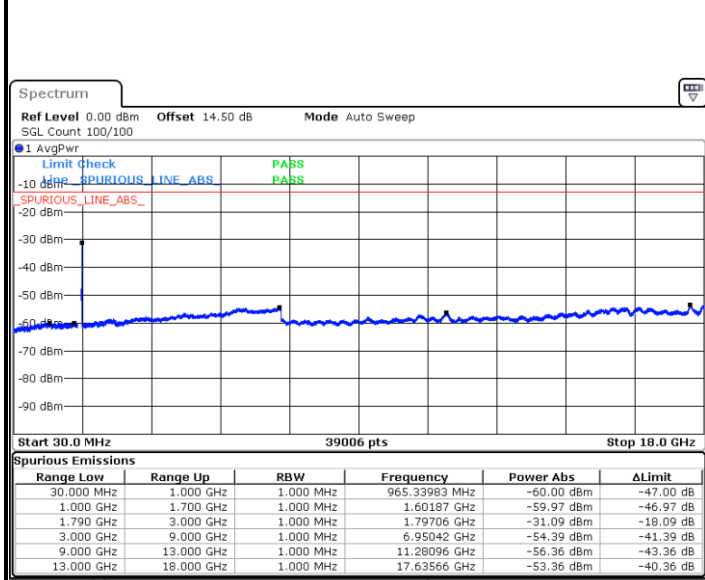

LTE Band 66 / 15MHz

Lowest Channel / 64QAM

Middle Channel / 64QAM

Date: 12.AUG.2021 16:16:31

Date: 12.AUG.2021 16:18:25

Highest Channel / 64QAM

Date: 12.AUG.2021 16:24:24

LTE Band 66 / 20MHz

Lowest Channel / 64QAM

Date: 12.AUG.2021 17:27:20

Middle Channel / 64QAM

Date: 12.AUG.2021 17:29:14

Highest Channel / 64QAM

Date: 12.AUG.2021 17:35:11

Frequency Stability

Test Conditions		LTE Band 66 (QPSK) / Middle Channel	Limit
Temperature (°C)	Voltage (Volt)	BW 10MHz	Note 2.
		Deviation (ppm)	Result
50	Normal Voltage	0.0002	PASS
40	Normal Voltage	0.0091	
30	Normal Voltage	0.0010	
20(Ref.)	Normal Voltage	0.0000	
10	Normal Voltage	0.0003	
0	Normal Voltage	0.0087	
-10	Normal Voltage	0.0002	
-20	Normal Voltage	0.0009	
-30	Normal Voltage	0.0009	
20	Maximum Voltage	0.0093	
20	Normal Voltage	0.0000	
20	Battery End Point	0.0003	

Note:

1. Normal Voltage =3.8 V. ; Battery End Point (BEP) =3.6 V. ; Maximum Voltage =4.4 V.
2. Note: The frequency fundamental emissions stay within the authorized frequency block.

LTE Band 71

Peak-to-Average Ratio

Mode	LTE Band 71 / 20MHz				
Mod.	QPSK		16QAM		Limit: 13dB
RB Size	1RB	Full RB	1RB	Full RB	Result
Lowest CH	4.09	5.28	5.19	6.23	PASS
Middle CH	4.70	5.36	5.51	6.35	
Highest CH	5.01	5.33	5.83	6.20	
Mode	LTE Band 71 / 20MHz				
Mod.	64QAM				Limit: 13dB
RB Size	1RB	Full RB			Result
Lowest CH	5.86	6.52	-	-	PASS
Middle CH	6.61	6.46	-	-	
Highest CH	6.35	6.55	-	-	