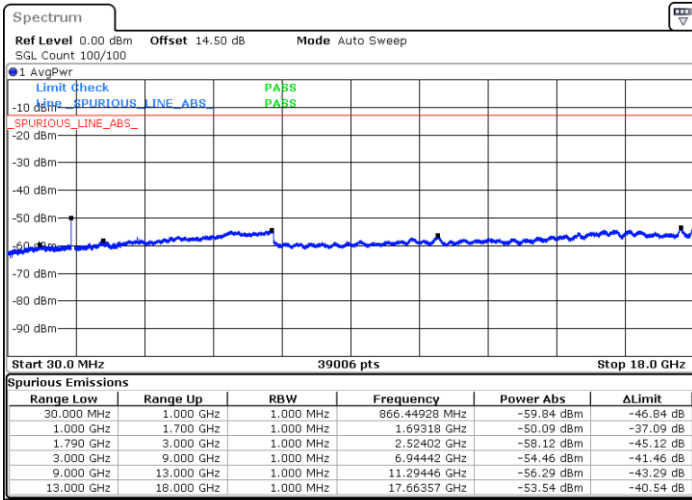

Date: 12.AUG.2021 13:57:36

Highest Channel / 64QAM

Date: 12.AUG.2021 14:03:33

LTE Band 66 / 3MHz

Lowest Channel / 64QAM

Middle Channel / 64QAM

Date: 12.AUG.2021 14:37:59

Date: 12.AUG.2021 14:39:52

Highest Channel / 64QAM

Date: 12.AUG.2021 14:45:52

LTE Band 66 / 5MHz

Lowest Channel / 64QAM

Middle Channel / 64QAM

Date: 12.AUG.2021 14:51:52

Date: 12.AUG.2021 14:53:46

Highest Channel / 64QAM

Date: 12.AUG.2021 14:59:43

LTE Band 66 / 10MHz

Lowest Channel / 64QAM

Middle Channel / 64QAM

Date: 12.AUG.2021 16:02:40

Date: 12.AUG.2021 16:04:33

Highest Channel / 64QAM

Date: 12.AUG.2021 16:10:32