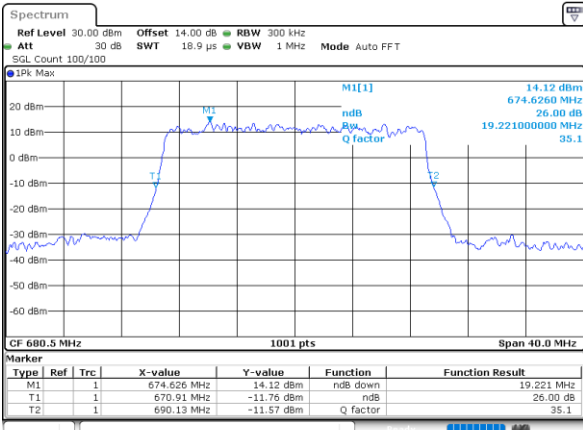

Date: 12_AUG.2021 11:30:42

Middle Channel / 15MHz / 16QAM

Date: 12_AUG.2021 11:31:06

Highest Channel / 15MHz / QPSK

Date: 12_AUG.2021 11:34:43

Highest Channel / 15MHz / 16QAM

Date: 12_AUG.2021 11:35:07

LTE Band 71

Lowest Channel / 20MHz / QPSK

Date: 12_AUG.2021 12:01:20

Lowest Channel / 20MHz / 16QAM

Date: 12_AUG.2021 12:01:43

Middle Channel / 20MHz / QPSK

Date: 12_AUG.2021 12:13:03

Middle Channel / 20MHz / 16QAM

Date: 12_AUG.2021 12:13:56

Highest Channel / 20MHz / QPSK

Date: 12_AUG.2021 12:17:34

Highest Channel / 20MHz / 16QAM

Date: 12_AUG.2021 12:17:57

LTE Band 71

Lowest Channel / 5MHz / 64QAM

Date: 12_AUG.2021 10:21:56

Lowest Channel / 10MHz / 64QAM