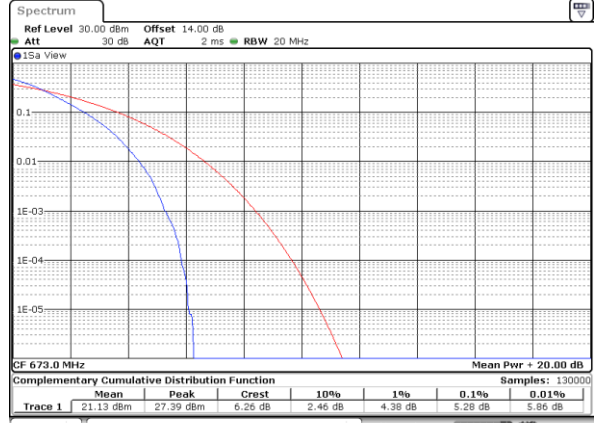

Note:

1. Normal Voltage =3.8 V. ; Battery End Point (BEP) =3.6 V. ; Maximum Voltage =4.4 V.
2. Note: The frequency fundamental emissions stay within the authorized frequency block.

LTE Band 71

Peak-to-Average Ratio

Mode	LTE Band 71 / 20MHz				
Mod.	QPSK		16QAM		Limit: 13dB
RB Size	1RB	Full RB	1RB	Full RB	Result
Lowest CH	4.09	5.28	5.19	6.23	PASS
Middle CH	4.70	5.36	5.51	6.35	
Highest CH	5.01	5.33	5.83	6.20	
Mode	LTE Band 71 / 20MHz				
Mod.	64QAM				Limit: 13dB
RB Size	1RB	Full RB			Result
Lowest CH	5.86	6.52	-	-	PASS
Middle CH	6.61	6.46	-	-	
Highest CH	6.35	6.55	-	-	

LTE Band 71 / 20MHz / QPSK

Lowest Channel / 1RB

Date: 12_AUG.2021 12:45:30

Lowest Channel / Full RB

Date: 12_AUG.2021 12:45:57

Middle Channel / 1RB

Date: 12_AUG.2021 12:46:25

Middle Channel / Full RB