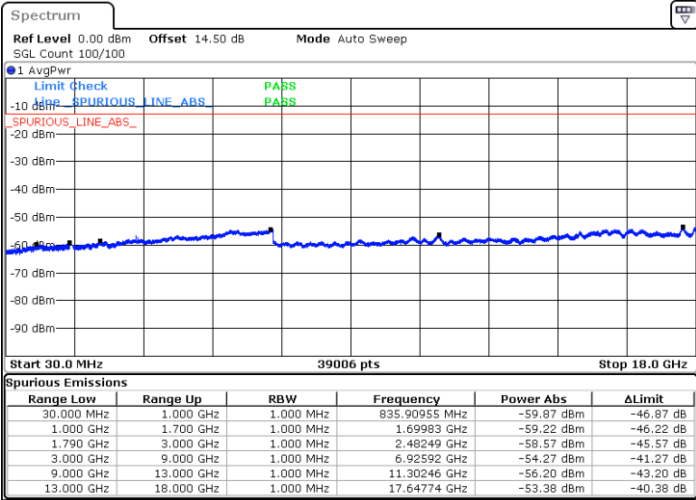

Date: 12.AUG.2021 13:57:36

Highest Channel / 64QAM

Date: 12.AUG.2021 14:03:33

LTE Band 66 / 3MHz

Lowest Channel / 64QAM

Middle Channel / 64QAM

Date: 12.AUG.2021 14:37:59

Date: 12.AUG.2021 14:39:52

Highest Channel / 64QAM

Date: 12.AUG.2021 14:45:52

LTE Band 66 / 5MHz

Lowest Channel / 64QAM

Middle Channel / 64QAM

Date: 12.AUG.2021 14:51:52

Date: 12.AUG.2021 14:53:46

Highest Channel / 64QAM

Date: 12.AUG.2021 14:59:43

LTE Band 66 / 10MHz

Lowest Channel / 64QAM

Middle Channel / 64QAM

Date: 12.AUG.2021 16:02:40

Date: 12.AUG.2021 16:04:33

Highest Channel / 64QAM

Date: 12.AUG.2021 16:10:32

LTE Band 66 / 15MHz

Lowest Channel / 64QAM

Middle Channel / 64QAM

Date: 12.AUG.2021 16:16:31

Date: 12.AUG.2021 16:18:25

Highest Channel / 64QAM

Date: 12.AUG.2021 16:24:24

LTE Band 66 / 20MHz