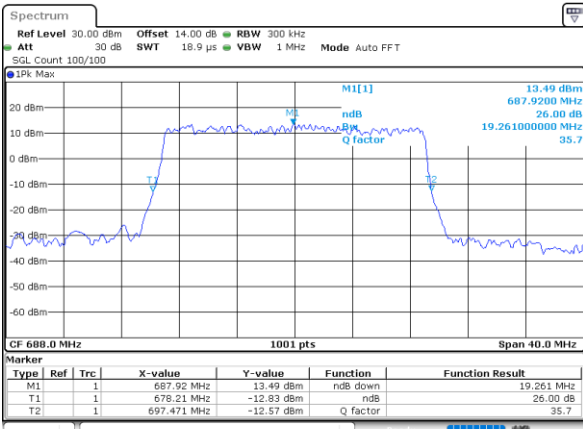

Date: 12_AUG.2021 11:30:42

Middle Channel / 15MHz / 16QAM

Date: 12_AUG.2021 11:31:06

Highest Channel / 15MHz / QPSK

Date: 12_AUG.2021 11:34:43

Highest Channel / 15MHz / 16QAM

Date: 12_AUG.2021 11:35:07

LTE Band 71

Lowest Channel / 20MHz / QPSK

Date: 12_AUG.2021 12:01:20

Lowest Channel / 20MHz / 16QAM

Date: 12_AUG.2021 12:01:43

Middle Channel / 20MHz / QPSK

Date: 12_AUG.2021 12:13:03

Middle Channel / 20MHz / 16QAM

Date: 12_AUG.2021 12:13:56

Highest Channel / 20MHz / QPSK

Date: 12_AUG.2021 12:17:34

Highest Channel / 20MHz / 16QAM

Date: 12_AUG.2021 12:17:57

LTE Band 71

Lowest Channel / 5MHz / 64QAM

Date: 12_AUG.2021 10:21:56

Lowest Channel / 10MHz / 64QAM