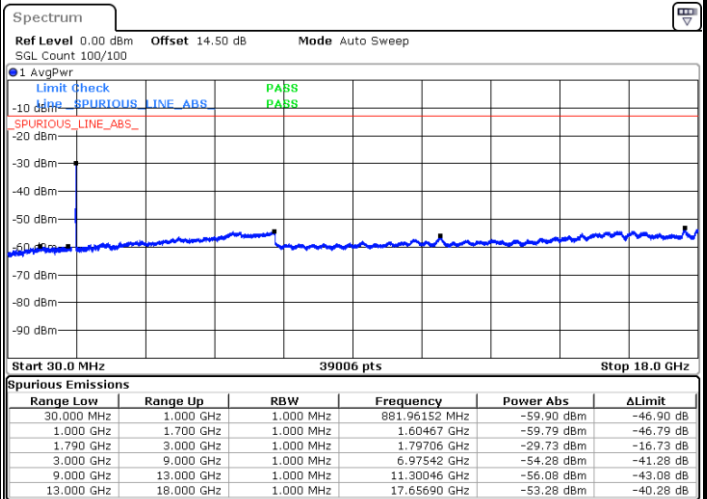

Date: 12.AUG.2021 16:40:40

LTE Band 66 / 15MHz

Highest Channel / QPSK

Date: 12.AUG.2021 16:51:41

Highest Channel / 16QAM

Date: 12.AUG.2021 16:52:54

LTE Band 66 / 20MHz

Lowest Channel / QPSK

Date: 12.AUG.2021 17:03:54

Lowest Channel / 16QAM

Date: 12.AUG.2021 17:05:06

LTE Band 66 / 20MHz

Middle Channel / QPSK

Middle Channel / 16QAM

Date: 12.AUG.2021 17:07:57

Date: 12.AUG.2021 17:09:10

Highest Channel / QPSK

Highest Channel / 16QAM

Date: 12.AUG.2021 17:20:10

Date: 12.AUG.2021 17:21:22

LTE Band 66 / 1.4MHz

Lowest Channel / 64QAM

Middle Channel / 64QAM

Date: 12.AUG.2021 13:55:43