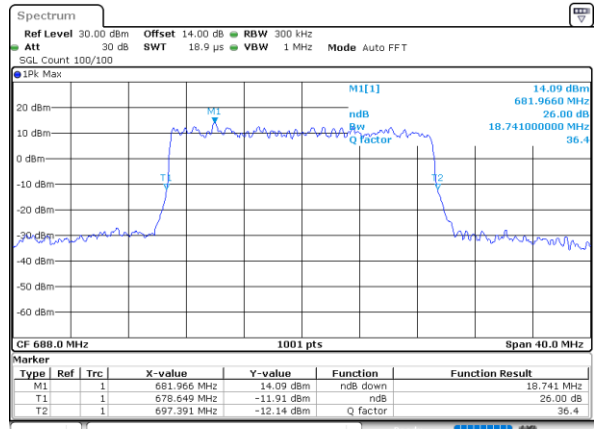

Date: 12_AUG.2021 11:30:42

Middle Channel / 15MHz / 16QAM

Date: 12_AUG.2021 11:31:06

Highest Channel / 15MHz / QPSK

Date: 12_AUG.2021 11:34:43

Highest Channel / 15MHz / 16QAM

Date: 12_AUG.2021 11:35:07

LTE Band 71

Lowest Channel / 20MHz / QPSK

Date: 12_AUG.2021 12:01:20

Lowest Channel / 20MHz / 16QAM

Date: 12_AUG.2021 12:01:43

Middle Channel / 20MHz / QPSK

Date: 12_AUG.2021 12:13:03

Middle Channel / 20MHz / 16QAM

Date: 12_AUG.2021 12:13:56

Highest Channel / 20MHz / QPSK

Date: 12_AUG.2021 12:17:34

Highest Channel / 20MHz / 16QAM

Date: 12_AUG.2021 12:17:57

LTE Band 71

Lowest Channel / 5MHz / 64QAM

Date: 12_AUG.2021 10:21:56

Lowest Channel / 10MHz / 64QAM