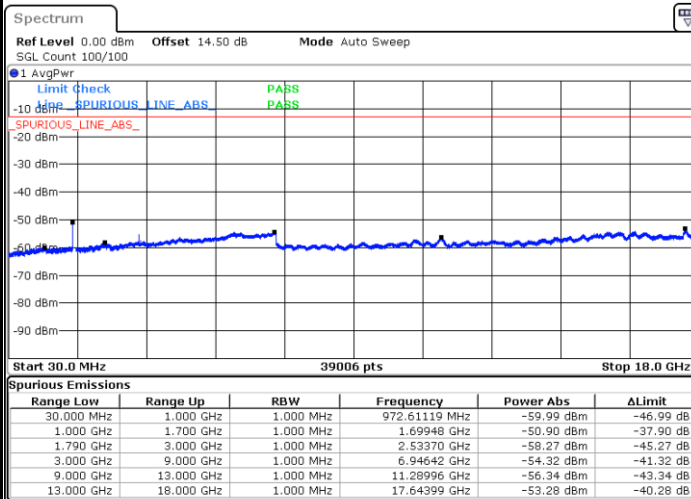

LTE Band 66 / 15MHz

Lowest Channel / QPSK

Lowest Channel / 16QAM

Date: 12.AUG.2021 16:35:24

Date: 12.AUG.2021 16:36:36

Middle Channel / QPSK

Middle Channel / 16QAM

Date: 12.AUG.2021 16:39:27

Date: 12.AUG.2021 16:40:40

LTE Band 66 / 15MHz

Highest Channel / QPSK

Date: 12.AUG.2021 16:51:41

Highest Channel / 16QAM

Date: 12.AUG.2021 16:52:54

LTE Band 66 / 20MHz

Lowest Channel / QPSK

Date: 12.AUG.2021 17:03:54

Lowest Channel / 16QAM

Date: 12.AUG.2021 17:05:06

LTE Band 66 / 20MHz

Middle Channel / QPSK

Middle Channel / 16QAM

Date: 12.AUG.2021 17:07:57

Date: 12.AUG.2021 17:09:10