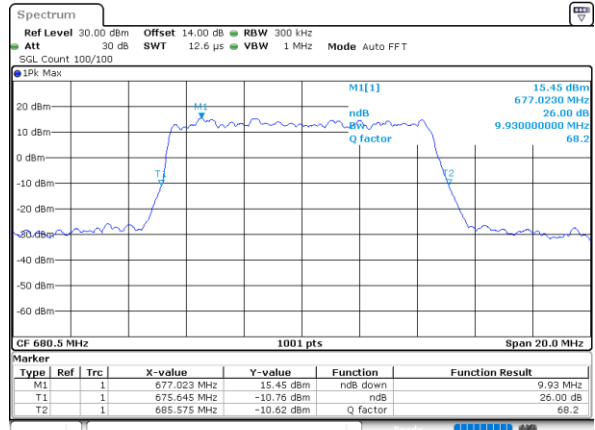

Date: 12.AUG.2021 10:06:39

Highest Channel / 5MHz / QPSK

Date: 12.AUG.2021 10:10:17

Highest Channel / 5MHz / 16QAM

Date: 12.AUG.2021 10:10:40

LTE Band 71

Lowest Channel / 10MHz / QPSK

Date: 12_AUG.2021 10:36:19

Lowest Channel / 10MHz / 16QAM

Date: 12_AUG.2021 10:36:43

Middle Channel / 10MHz / QPSK

Date: 12_AUG.2021 10:48:30

Middle Channel / 10MHz / 16QAM

Date: 12_AUG.2021 10:48:53

Highest Channel / 10MHz / QPSK

Date: 12_AUG.2021 10:52:30

Highest Channel / 10MHz / 16QAM

Date: 12_AUG.2021 10:52:54

LTE Band 71

Lowest Channel / 15MHz / QPSK

Date: 12_AUG.2021 11:18:31

Lowest Channel / 15MHz / 16QAM

Date: 12_AUG.2021 11:18:54

Middle Channel / 15MHz / QPSK