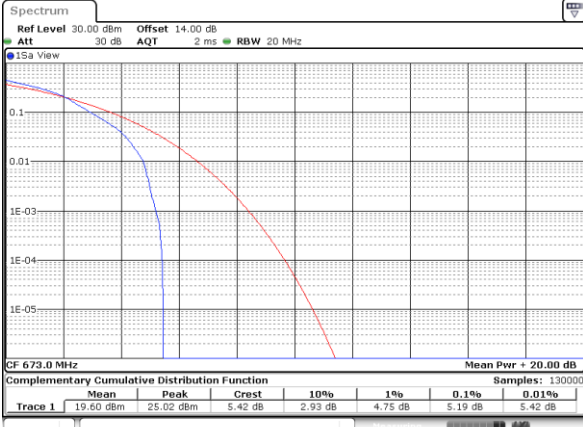

LTE Band 71 / 20MHz / QPSK

Lowest Channel / 1RB

Date: 12_AUG.2021 12:45:30

Lowest Channel / Full RB

Date: 12_AUG.2021 12:45:57

Middle Channel / 1RB

Date: 12_AUG.2021 12:46:25

Middle Channel / Full RB

Date: 12_AUG.2021 12:46:52

Highest Channel / 1RB

Date: 12_AUG.2021 12:47:19

Highest Channel / Full RB

Date: 12_AUG.2021 12:47:46

LTE Band 71 / 20MHz / 16QAM

Lowest Channel / 1RB

Date: 12_AUG.2021 12:42:45

Lowest Channel / Full RB

Date: 12_AUG.2021 12:43:12

Middle Channel / 1RB

Date: 12_AUG.2021 12:43:40

Middle Channel / Full RB

Date: 12_AUG.2021 12:44:07

Highest Channel / 1RB

Date: 12_AUG.2021 12:44:35

Highest Channel / Full RB

Date: 12_AUG.2021 12:45:02

LTE Band 71 / 20MHz / 64QAM

Lowest Channel / 1RB

Date: 12_AUG.2021 12:48:15

Lowest Channel / Full RB

Date: 12_AUG.2021 12:48:42

Middle Channel / 1RB