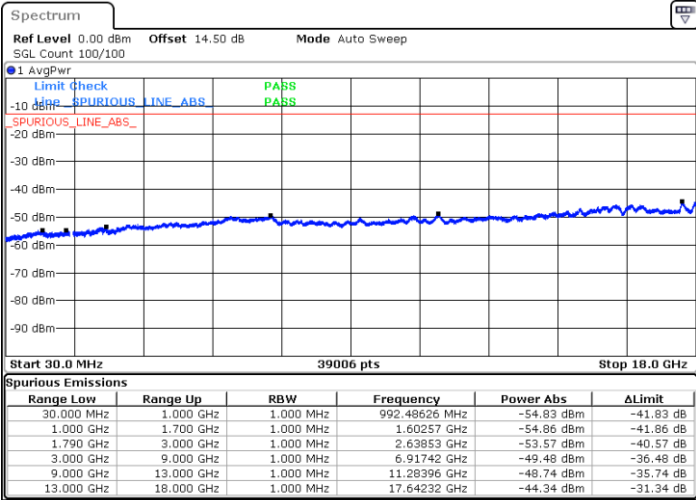

Conducted Spurious Emission

LTE Band 66 / 1.4MHz

Highest Channel / QPSK

Date: 12.AUG.2021 13:48:32

Highest Channel / 16QAM

Date: 12.AUG.2021 13:49:44

LTE Band 66 / 3MHz

Lowest Channel / QPSK

Date: 12.AUG.2021 14:14:33

Lowest Channel / 16QAM

Date: 12.AUG.2021 14:15:46

LTE Band 66 / 3MHz

Middle Channel / QPSK

Middle Channel / 16QAM

Date: 12.AUG.2021 14:18:37

Date: 12.AUG.2021 14:19:49

Highest Channel / QPSK

Highest Channel / 16QAM

Date: 12.AUG.2021 14:30:48

Date: 12.AUG.2021 14:32:01

LTE Band 66 / 5MHz

Lowest Channel / QPSK

Lowest Channel / 16QAM

Date: 12.AUG.2021 15:10:44