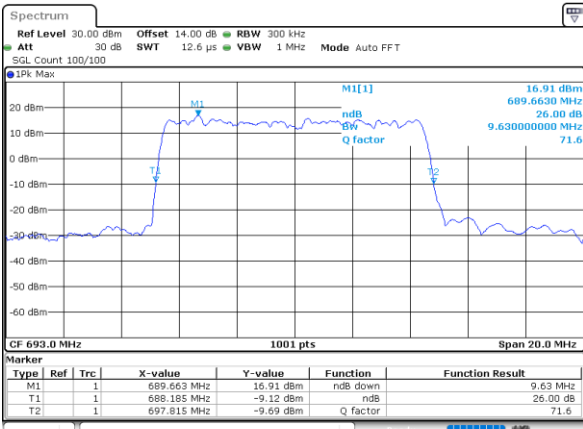

Date: 12.AUG.2021 10:06:39

Highest Channel / 5MHz / QPSK

Date: 12.AUG.2021 10:10:17

Highest Channel / 5MHz / 16QAM

Date: 12.AUG.2021 10:10:40

LTE Band 71

Lowest Channel / 10MHz / QPSK

Date: 12_AUG.2021 10:36:19

Lowest Channel / 10MHz / 16QAM

Date: 12_AUG.2021 10:36:43

Middle Channel / 10MHz / QPSK

Date: 12_AUG.2021 10:48:30

Middle Channel / 10MHz / 16QAM

Date: 12_AUG.2021 10:48:53

Highest Channel / 10MHz / QPSK

Date: 12_AUG.2021 10:52:30

Highest Channel / 10MHz / 16QAM

Date: 12_AUG.2021 10:52:54

LTE Band 71

Lowest Channel / 15MHz / QPSK

Date: 12_AUG.2021 11:18:31

Lowest Channel / 15MHz / 16QAM

Date: 12_AUG.2021 11:18:54

Middle Channel / 15MHz / QPSK