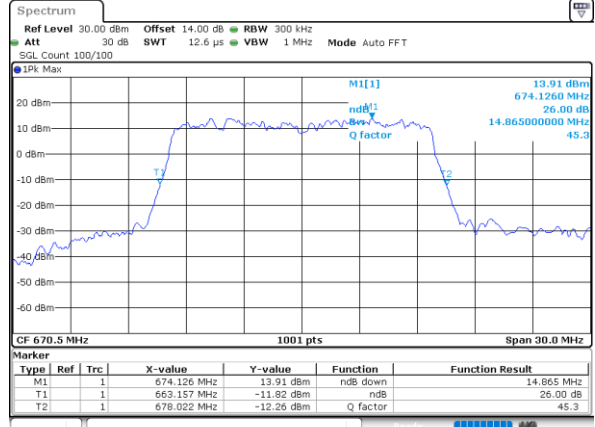

Highest Channel / 10MHz / 16QAM

Date: 12_AUG.2021 10:52:54

LTE Band 71

Lowest Channel / 15MHz / QPSK

Date: 12_AUG.2021 11:18:31

Lowest Channel / 15MHz / 16QAM

Date: 12_AUG.2021 11:18:54

Middle Channel / 15MHz / QPSK

Date: 12_AUG.2021 11:30:42

Middle Channel / 15MHz / 16QAM

Date: 12_AUG.2021 11:31:06

Highest Channel / 15MHz / QPSK

Date: 12_AUG.2021 11:34:43

Highest Channel / 15MHz / 16QAM

Date: 12_AUG.2021 11:35:07

LTE Band 71