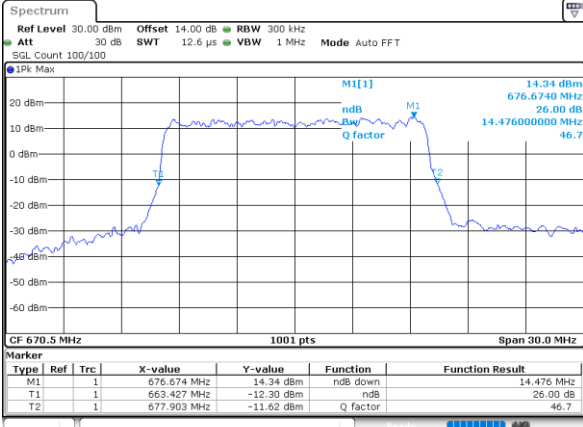

Highest Channel / 10MHz / 16QAM

Date: 12_AUG.2021 10:52:54

LTE Band 71

Lowest Channel / 15MHz / QPSK

Date: 12_AUG.2021 11:18:31

Lowest Channel / 15MHz / 16QAM

Date: 12_AUG.2021 11:18:54

Middle Channel / 15MHz / QPSK

Date: 12_AUG.2021 11:30:42

Middle Channel / 15MHz / 16QAM

Date: 12_AUG.2021 11:31:06

Highest Channel / 15MHz / QPSK

Date: 12_AUG.2021 11:34:43

Highest Channel / 15MHz / 16QAM

Date: 12_AUG.2021 11:35:07

LTE Band 71