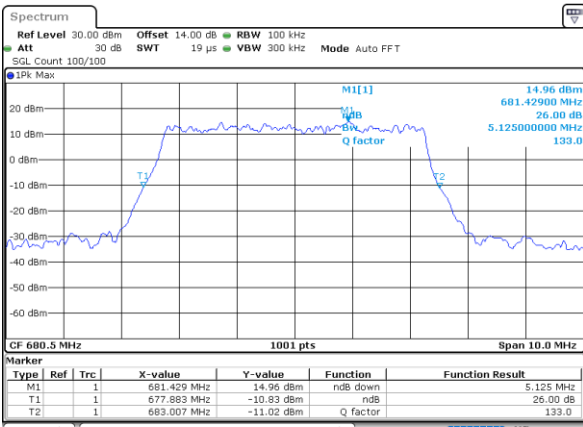

Date: 12_AUG.2021 12:49:10

Middle Channel / Full RB

Date: 12_AUG.2021 12:49:37

Highest Channel / 1RB

Date: 12_AUG.2021 12:50:05

Highest Channel / Full RB

Date: 12_AUG.2021 12:50:32

26dB Bandwidth

Mode	LTE Band 71 : 26dB BW(MHz)											
BW	1.4MHz		3MHz		5MHz		10MHz		15MHz		20MHz	
Mod.	QPSK	16QAM	QPSK	16QAM	QPSK	16QAM	QPSK	16QAM	QPSK	16QAM	QPSK	16QAM
Lowest CH	-	-	-	-	5.14	5.17	10.15	10.19	14.48	14.87	18.94	18.98
Middle CH	-	-	-	-	5.13	5.11	9.85	9.93	14.60	14.51	19.22	19.02
Highest CH	-	-	-	-	5.08	5.13	9.63	9.91	14.39	14.78	19.26	18.74
Mode	LTE Band 71 : 26dB BW(MHz)											
BW	1.4MHz		3MHz		5MHz		10MHz		15MHz		20MHz	
Mod.	64QAM		64QAM		64QAM		64QAM		64QAM		64QAM	
Lowest CH	-	-	-	-	4.97	-	9.87	-	14.39	-	18.98	-
Middle CH	-	-	-	-	4.99	-	9.95	-	14.54	-	18.82	-
Highest CH	-	-	-	-	4.82	-	9.81	-	14.45	-	19.14	-

LTE Band 71

Lowest Channel / 5MHz / QPSK

Date: 12.AUG.2021 09:54:04

Lowest Channel / 5MHz / 16QAM

Date: 12.AUG.2021 09:54:28

Middle Channel / 5MHz / QPSK

Date: 12.AUG.2021 10:06:16

Middle Channel / 5MHz / 16QAM

Date: 12.AUG.2021 10:06:39

Highest Channel / 5MHz / QPSK

Date: 12.AUG.2021 10:10:17

Highest Channel / 5MHz / 16QAM

Date: 12.AUG.2021 10:10:40

LTE Band 71

Lowest Channel / 10MHz / QPSK

Date: 12_AUG.2021 10:36:19