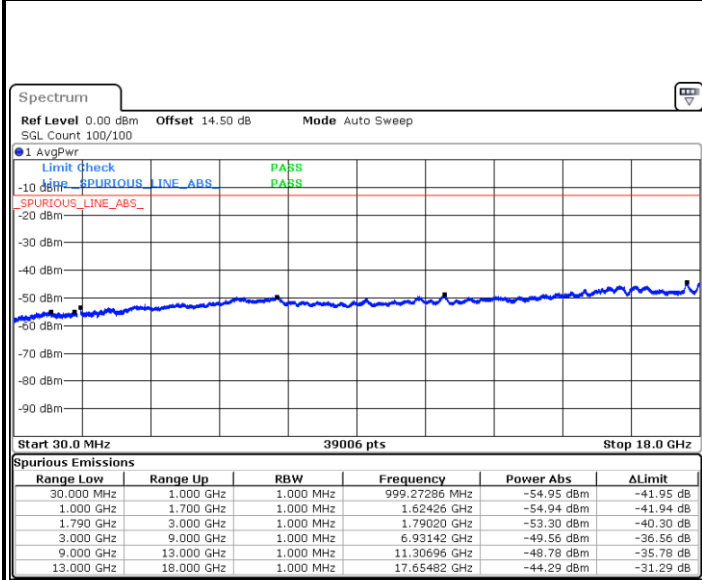

Conducted Spurious Emission

LTE Band 66 / 1.4MHz

Highest Channel / QPSK

Date: 12.AUG.2021 13:48:32

Highest Channel / 16QAM

Date: 12.AUG.2021 13:49:44

LTE Band 66 / 3MHz

Lowest Channel / QPSK

Date: 12.AUG.2021 14:14:33

Lowest Channel / 16QAM

Date: 12.AUG.2021 14:15:46

LTE Band 66 / 3MHz

Middle Channel / QPSK

Middle Channel / 16QAM

Date: 12.AUG.2021 14:18:37

Date: 12.AUG.2021 14:19:49

Highest Channel / QPSK

Highest Channel / 16QAM

Date: 12.AUG.2021 14:30:48

Date: 12.AUG.2021 14:32:01

LTE Band 66 / 5MHz

Lowest Channel / QPSK

Lowest Channel / 16QAM

Date: 12.AUG.2021 15:10:44