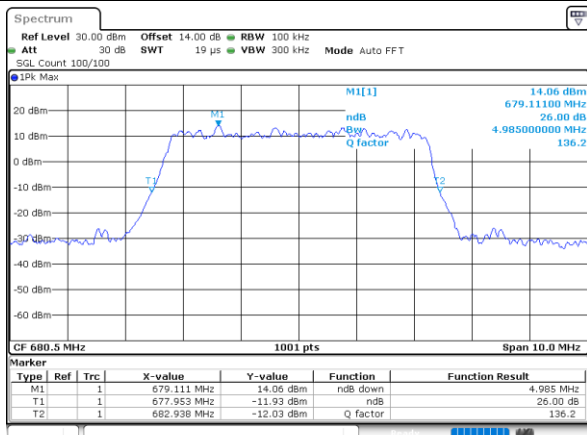

Middle Channel / 5MHz / 64QAM

Date: 12_AUG.2021 10:27:53