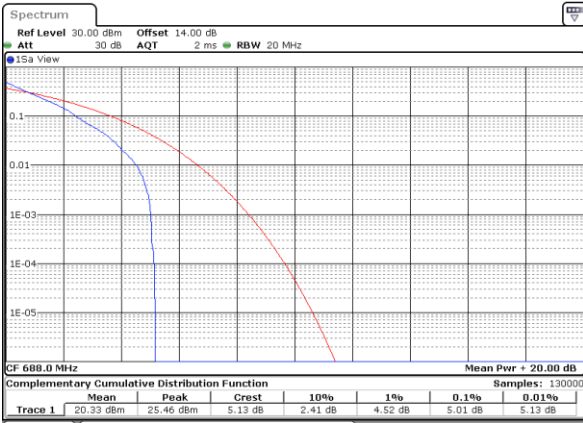

LTE Band 71 / 20MHz / QPSK

Lowest Channel / 1RB

Date: 12_AUG.2021 12:45:30

Lowest Channel / Full RB

Date: 12_AUG.2021 12:45:57

Middle Channel / 1RB

Date: 12_AUG.2021 12:46:25

Middle Channel / Full RB

Date: 12_AUG.2021 12:46:52

Highest Channel / 1RB

Date: 12_AUG.2021 12:47:19

Highest Channel / Full RB

Date: 12_AUG.2021 12:47:46

LTE Band 71 / 20MHz / 16QAM

Lowest Channel / 1RB

Date: 12_AUG.2021 12:42:45

Lowest Channel / Full RB

Date: 12_AUG.2021 12:43:12

Middle Channel / 1RB

Date: 12_AUG.2021 12:43:40

Middle Channel / Full RB

Date: 12_AUG.2021 12:44:07

Highest Channel / 1RB

Date: 12_AUG.2021 12:44:35