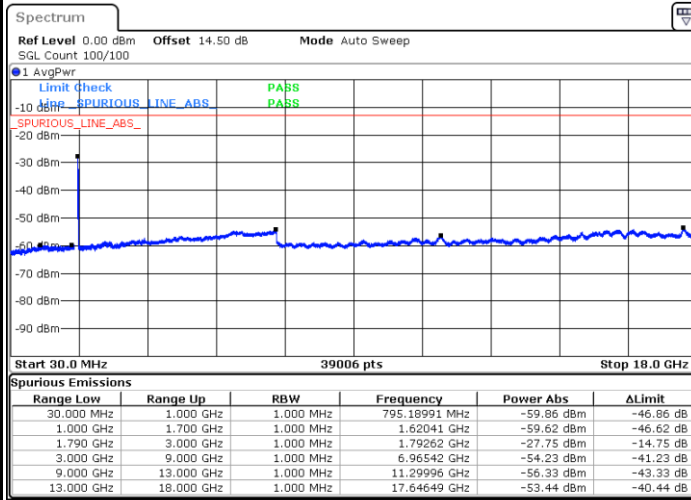

LTE Band 66 / 15MHz

Lowest Channel / QPSK

Lowest Channel / 16QAM

Date: 12.AUG.2021 16:35:24

Date: 12.AUG.2021 16:36:36

Middle Channel / QPSK

Middle Channel / 16QAM

Date: 12.AUG.2021 16:39:27

Date: 12.AUG.2021 16:40:40

LTE Band 66 / 15MHz

Highest Channel / QPSK

Date: 12.AUG.2021 16:51:41

Highest Channel / 16QAM

Date: 12.AUG.2021 16:52:54

LTE Band 66 / 20MHz

Lowest Channel / QPSK