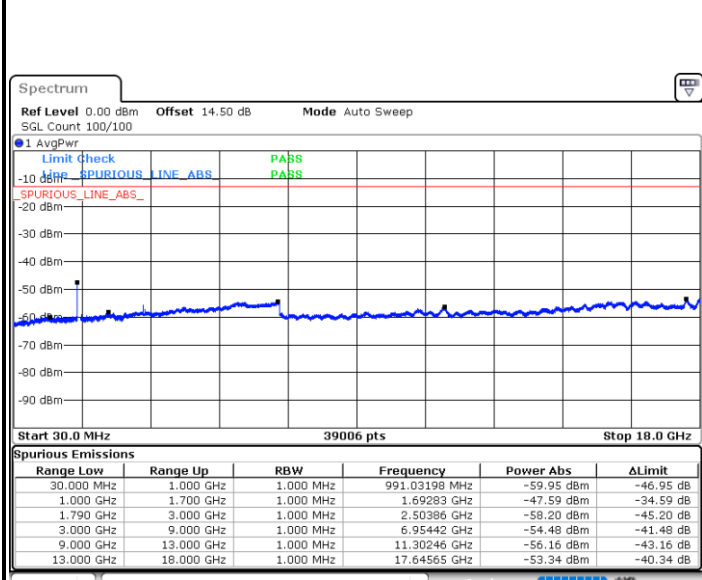

Highest Channel / QPSK

Highest Channel / 16QAM

Date: 12.AUG.2021 14:30:48

Date: 12.AUG.2021 14:32:01

LTE Band 66 / 5MHz

Lowest Channel / QPSK

Lowest Channel / 16QAM

Date: 12.AUG.2021 15:10:44

Date: 12.AUG.2021 15:11:56

Middle Channel / QPSK

Middle Channel / 16QAM

Date: 12.AUG.2021 15:14:47

Date: 12.AUG.2021 15:16:00

LTE Band 66 / 5MHz

Highest Channel / QPSK

Date: 12.AUG.2021 15:27:00

Highest Channel / 16QAM

Date: 12.AUG.2021 15:28:12

LTE Band 66 / 10MHz

Lowest Channel / QPSK

Date: 12.AUG.2021 15:39:13

Lowest Channel / 16QAM

Date: 12.AUG.2021 15:40:26

LTE Band 66 / 10MHz