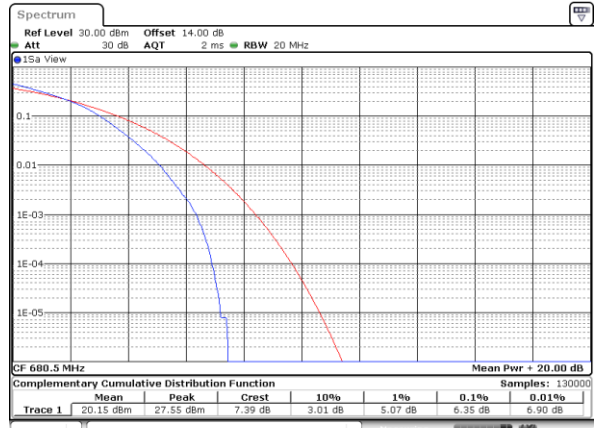

Date: 12_AUG.2021 12:46:52

Highest Channel / 1RB

Date: 12_AUG.2021 12:47:19

Highest Channel / Full RB

Date: 12_AUG.2021 12:47:46

LTE Band 71 / 20MHz / 16QAM

Lowest Channel / 1RB

Date: 12_AUG.2021 12:42:45

Lowest Channel / Full RB

Date: 12_AUG.2021 12:43:12

Middle Channel / 1RB

Date: 12_AUG.2021 12:43:40

Middle Channel / Full RB

Date: 12_AUG.2021 12:44:07

Highest Channel / 1RB

Date: 12_AUG.2021 12:44:35

Highest Channel / Full RB

Date: 12_AUG.2021 12:45:02

LTE Band 71 / 20MHz / 64QAM

Lowest Channel / 1RB

Date: 12_AUG.2021 12:48:15

Lowest Channel / Full RB

Date: 12_AUG.2021 12:48:42

Middle Channel / 1RB

Date: 12_AUG.2021 12:49:10

Middle Channel / Full RB

Date: 12_AUG.2021 12:49:37

Highest Channel / 1RB

Date: 12_AUG.2021 12:50:05

Highest Channel / Full RB

Date: 12_AUG.2021 12:50:32

26dB Bandwidth