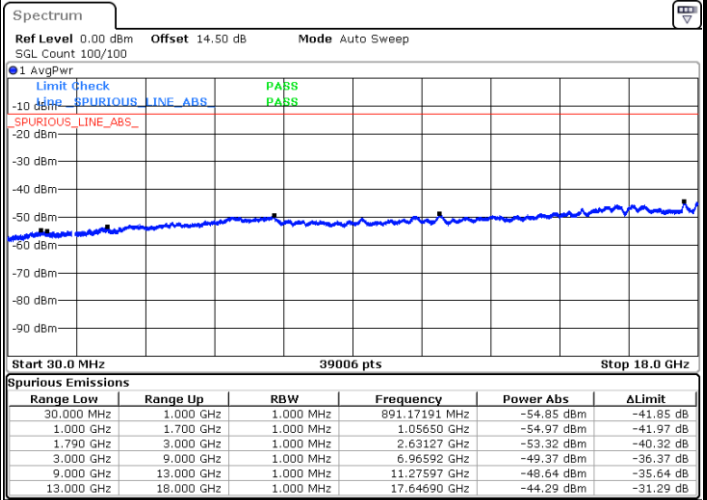

Conducted Spurious Emission

LTE Band 66 / 1.4MHz

Highest Channel / QPSK

Date: 12.AUG.2021 13:48:32

Highest Channel / 16QAM

Date: 12.AUG.2021 13:49:44

LTE Band 66 / 3MHz

Lowest Channel / QPSK

Date: 12.AUG.2021 14:14:33

Lowest Channel / 16QAM

Date: 12.AUG.2021 14:15:46

LTE Band 66 / 3MHz

Middle Channel / QPSK

Middle Channel / 16QAM

Date: 12.AUG.2021 14:18:37

Date: 12.AUG.2021 14:19:49

Highest Channel / QPSK

Highest Channel / 16QAM

Date: 12.AUG.2021 14:30:48

Date: 12.AUG.2021 14:32:01

LTE Band 66 / 5MHz

Lowest Channel / QPSK

Lowest Channel / 16QAM

Date: 12.AUG.2021 15:10:44