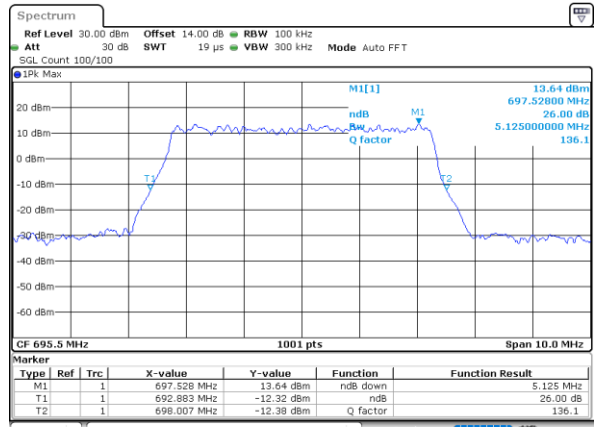

Date: 12_AUG.2021 12:49:10

Middle Channel / Full RB

Date: 12_AUG.2021 12:49:37

Highest Channel / 1RB

Date: 12_AUG.2021 12:50:05

Highest Channel / Full RB

Date: 12_AUG.2021 12:50:32

26dB Bandwidth

Mode	LTE Band 71 : 26dB BW(MHz)											
BW	1.4MHz		3MHz		5MHz		10MHz		15MHz		20MHz	
Mod.	QPSK	16QAM	QPSK	16QAM	QPSK	16QAM	QPSK	16QAM	QPSK	16QAM	QPSK	16QAM
Lowest CH	-	-	-	-	5.14	5.17	10.15	10.19	14.48	14.87	18.94	18.98
Middle CH	-	-	-	-	5.13	5.11	9.85	9.93	14.60	14.51	19.22	19.02
Highest CH	-	-	-	-	5.08	5.13	9.63	9.91	14.39	14.78	19.26	18.74
Mode	LTE Band 71 : 26dB BW(MHz)											
BW	1.4MHz		3MHz		5MHz		10MHz		15MHz		20MHz	
Mod.	64QAM		64QAM		64QAM		64QAM		64QAM		64QAM	
Lowest CH	-	-	-	-	4.97	-	9.87	-	14.39	-	18.98	-
Middle CH	-	-	-	-	4.99	-	9.95	-	14.54	-	18.82	-
Highest CH	-	-	-	-	4.82	-	9.81	-	14.45	-	19.14	-

LTE Band 71

Lowest Channel / 5MHz / QPSK

Date: 12.AUG.2021 09:54:04

Lowest Channel / 5MHz / 16QAM

Date: 12.AUG.2021 09:54:28

Middle Channel / 5MHz / QPSK

Date: 12.AUG.2021 10:06:16

Middle Channel / 5MHz / 16QAM

Date: 12.AUG.2021 10:06:39

Highest Channel / 5MHz / QPSK

Date: 12.AUG.2021 10:10:17

Highest Channel / 5MHz / 16QAM

Date: 12.AUG.2021 10:10:40

LTE Band 71

Lowest Channel / 10MHz / QPSK

Date: 12_AUG.2021 10:36:19