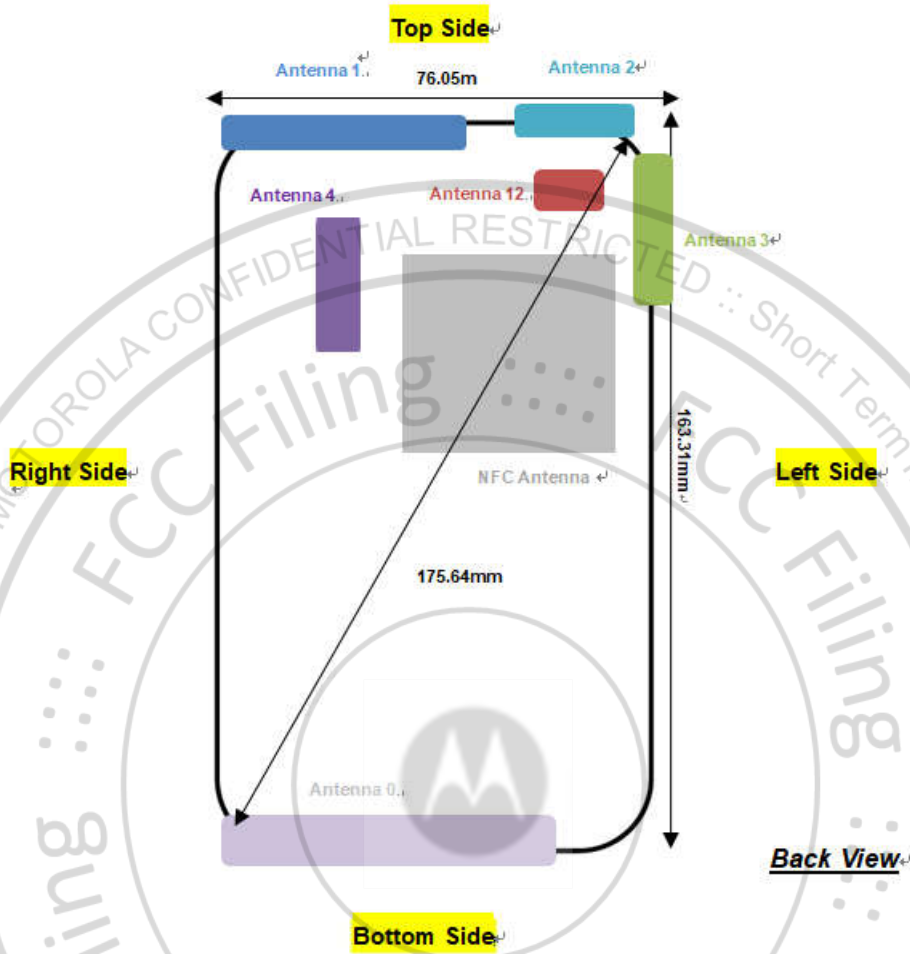

Front, Test Separation 5 mm

Back, Test Separation 5 mm

Left Side, Test Separation 5 mm

Right Side, Test Separation 5 mm

Top Side, Test Separation 5 mm

Bottom Side, Test Separation 5 mm

Body-worn Exposure Condition

Front, Test Separation 5 mm

Back, Test Separation 5 mm

Back with headset, Test Separation 5 mm

Sensor off

Front, Test Separation 15 mm

Back, Test Separation 20 mm

Product Specific 10g SAR

Front, Test Separation 0 mm

Back, Test Separation 0 mm

Left Side, Test Separation 0 mm

Right Side, Test Separation 0 mm

Top Side, Test Separation 0 mm

Bottom Side, Test Separation 0 mm

Sensor off

Front, Test Separation 7 mm

Back, Test Separation 13 mm

Front, Test Separation 8 mm

Back, Test Separation 12 mm

Left Side, Test Separation 6 mm

Back, Test Separation 15 mm

Top Side, Test Separation 10 mm

Bottom Side, Test Separation 12 mm

Antenna Location

Length: 163.31mm
 Width: 76.05mm
 Diagonal: 175.64mm