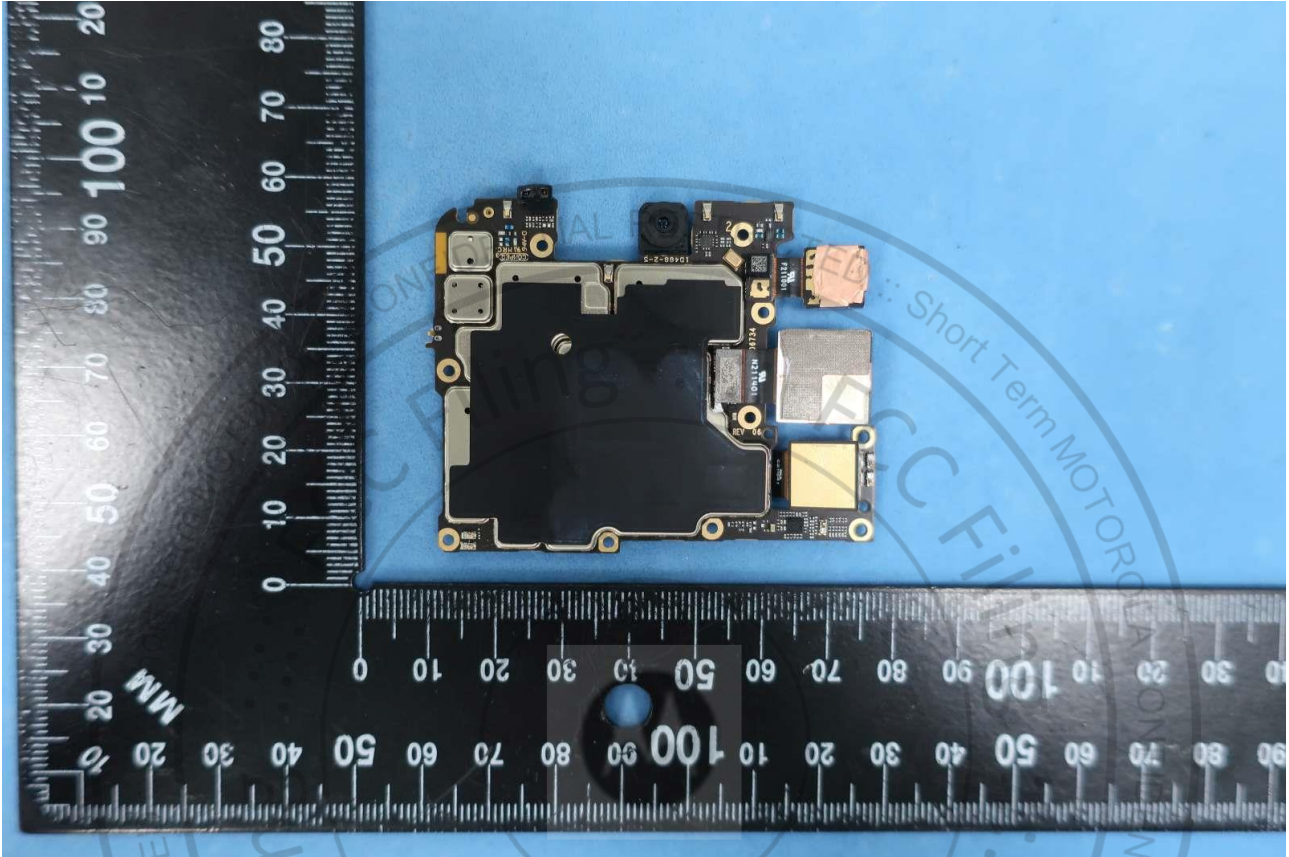

3. Internal Photograph of EUT

Brand Name: Motorola / Model Name: XT2143-1

Brand Name: Motorola / Model Name: XT2143-1

Brand Name: Motorola / Model Name: XT2143-1

Brand Name: Motorola / Model Name: XT2143-1

Brand Name: Motorola / Model Name: XT2143-1

Brand Name: Motorola / Model Name: XT2143-1

Brand Name: Motorola / Model Name: XT2143-1

Brand Name: Motorola / Model Name: XT2143-1

Brand Name: Motorola / Model Name: XT2143-1