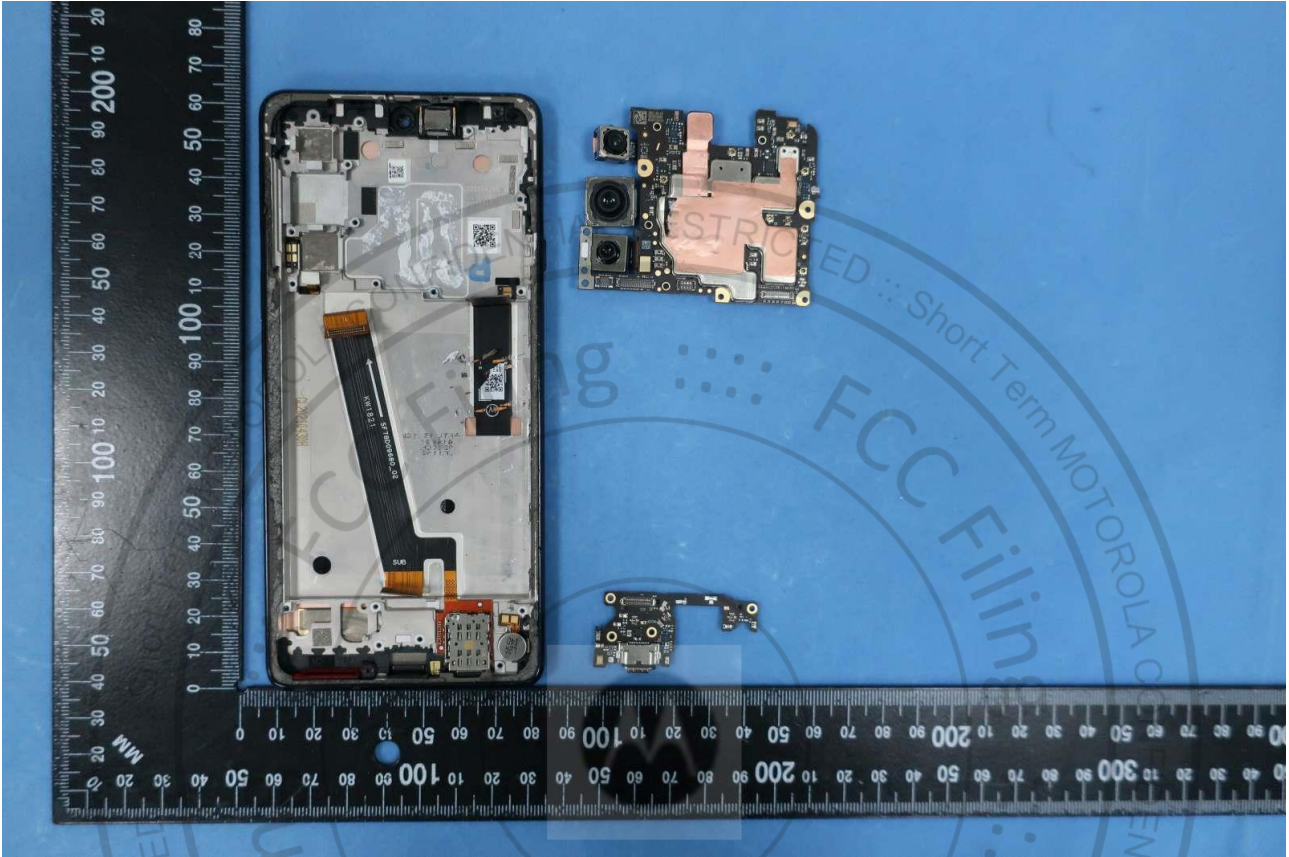

3. Internal Photograph of EUT

Brand Name: Motorola / Model Name: XT2143-1

Brand Name: Motorola / Model Name: XT2143-1

Brand Name: Motorola / Model Name: XT2143-1

Brand Name: Motorola / Model Name: XT2143-1

Brand Name: Motorola / Model Name: XT2143-1

Brand Name: Motorola / Model Name: XT2143-1

Brand Name: Motorola / Model Name: XT2143-1

Brand Name: Motorola / Model Name: XT2143-1

Brand Name: Motorola / Model Name: XT2143-1