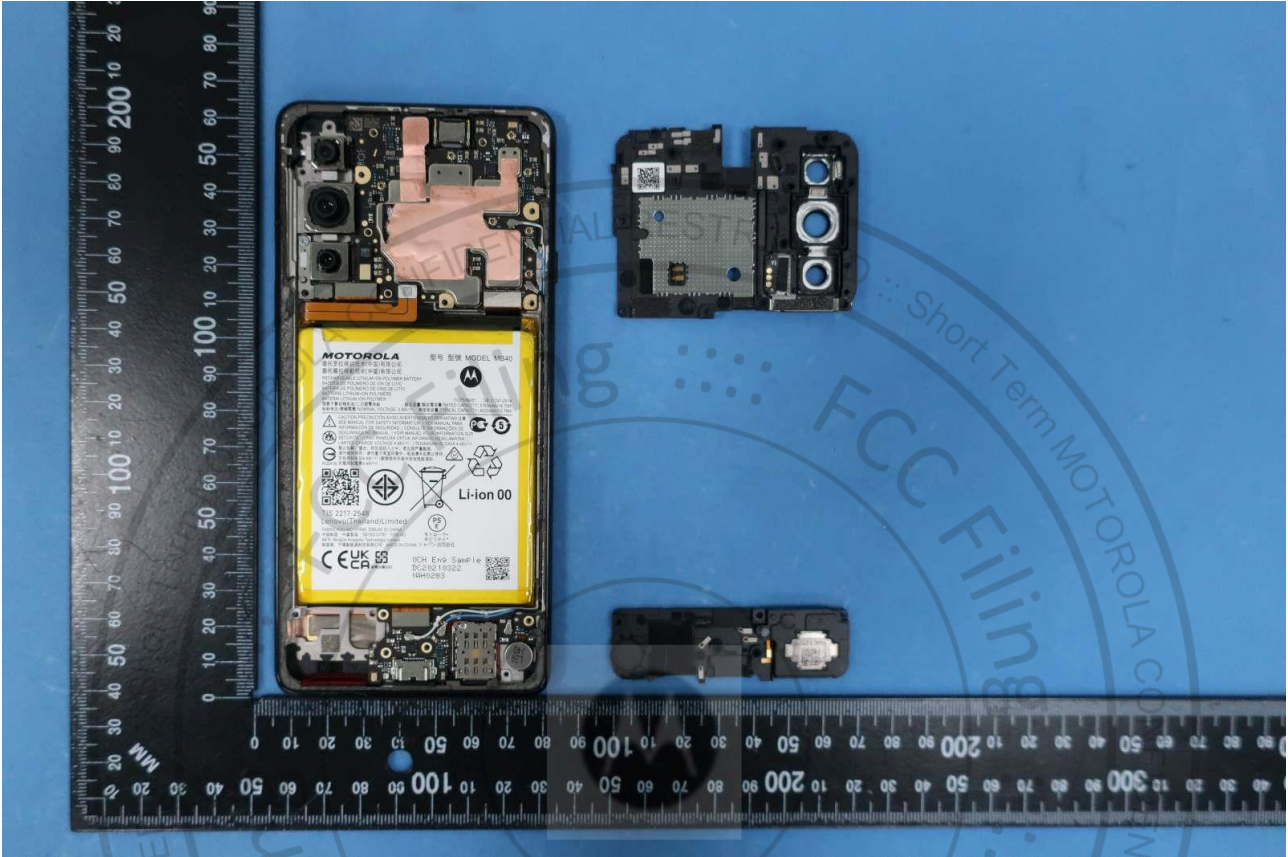

3. Internal Photograph of EUT

Brand Name: Motorola / Model Name: XT2143-1

Brand Name: Motorola / Model Name: XT2143-1

Brand Name: Motorola / Model Name: XT2143-1

Brand Name: Motorola / Model Name: XT2143-1

Brand Name: Motorola / Model Name: XT2143-1

Brand Name: Motorola / Model Name: XT2143-1

Brand Name: Motorola / Model Name: XT2143-1

Brand Name: Motorola / Model Name: XT2143-1

Brand Name: Motorola / Model Name: XT2143-1