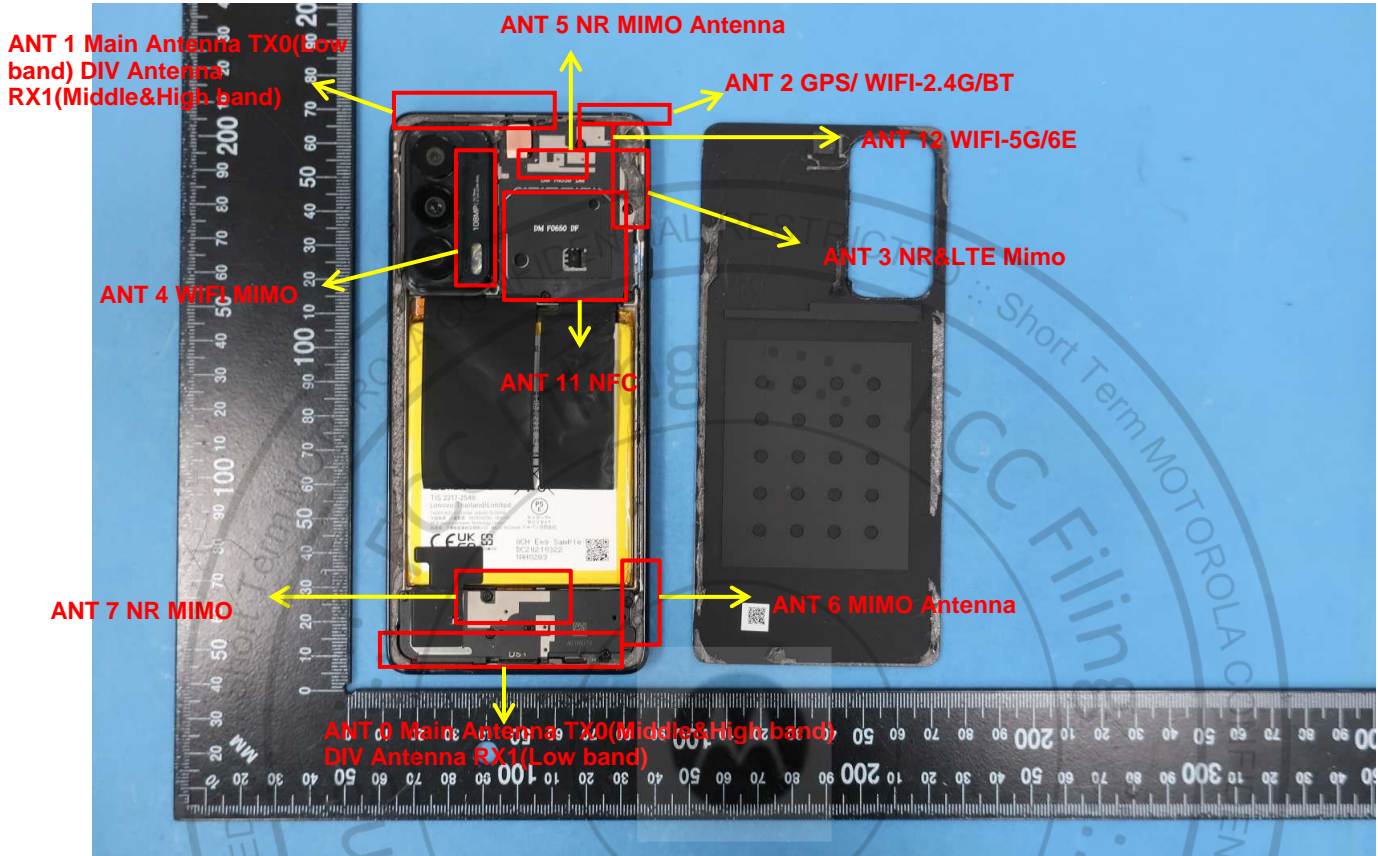

3. Internal Photograph of EUT

Brand Name: Motorola / Model Name: XT2143-1

Brand Name: Motorola / Model Name: XT2143-1

Brand Name: Motorola / Model Name: XT2143-1

Brand Name: Motorola / Model Name: XT2143-1

Brand Name: Motorola / Model Name: XT2143-1

Brand Name: Motorola / Model Name: XT2143-1

Brand Name: Motorola / Model Name: XT2143-1

Brand Name: Motorola / Model Name: XT2143-1

Brand Name: Motorola / Model Name: XT2143-1