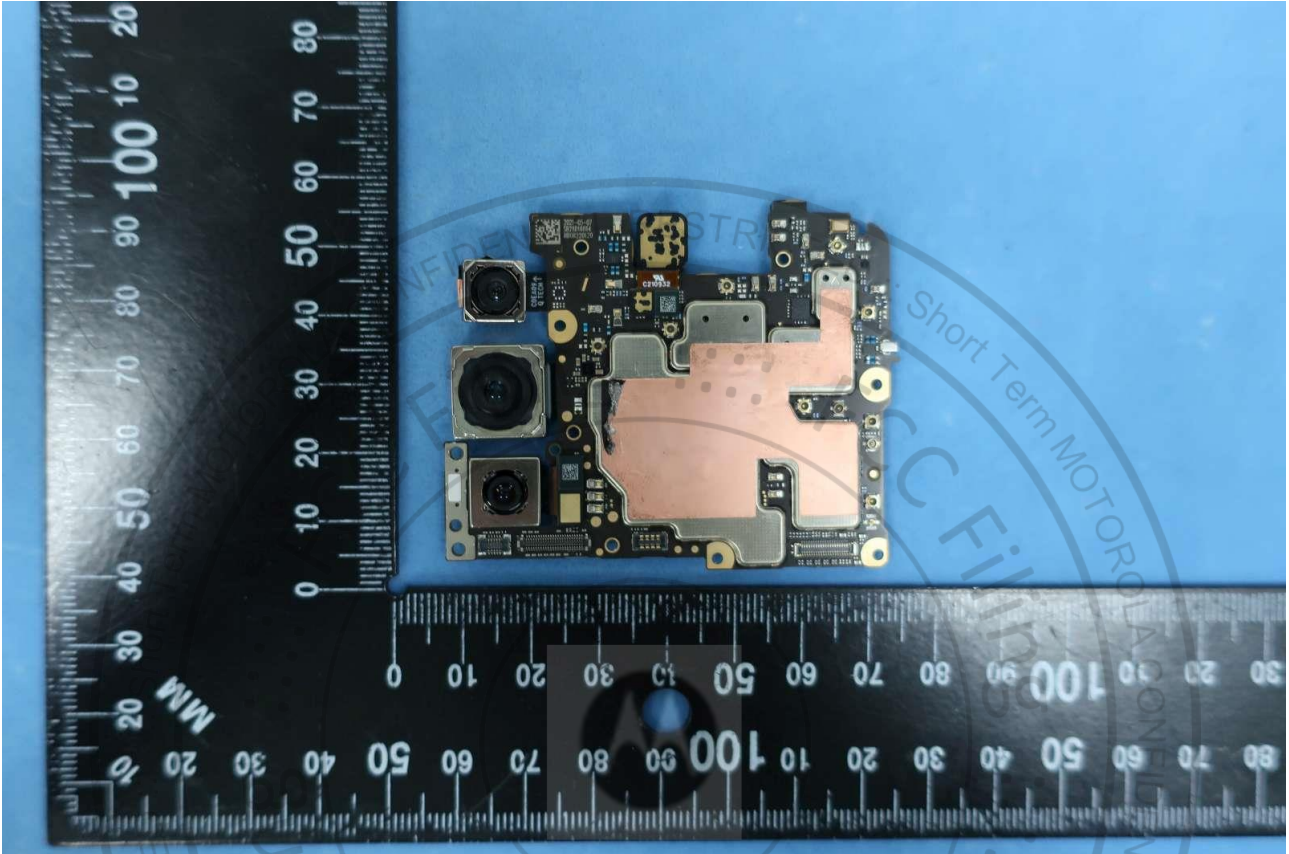

3. Internal Photograph of EUT

Brand Name: Motorola / Model Name: XT2143-1

Brand Name: Motorola / Model Name: XT2143-1

Brand Name: Motorola / Model Name: XT2143-1

Brand Name: Motorola / Model Name: XT2143-1

Brand Name: Motorola / Model Name: XT2143-1

Brand Name: Motorola / Model Name: XT2143-1

Brand Name: Motorola / Model Name: XT2143-1

Brand Name: Motorola / Model Name: XT2143-1

Brand Name: Motorola / Model Name: XT2143-1