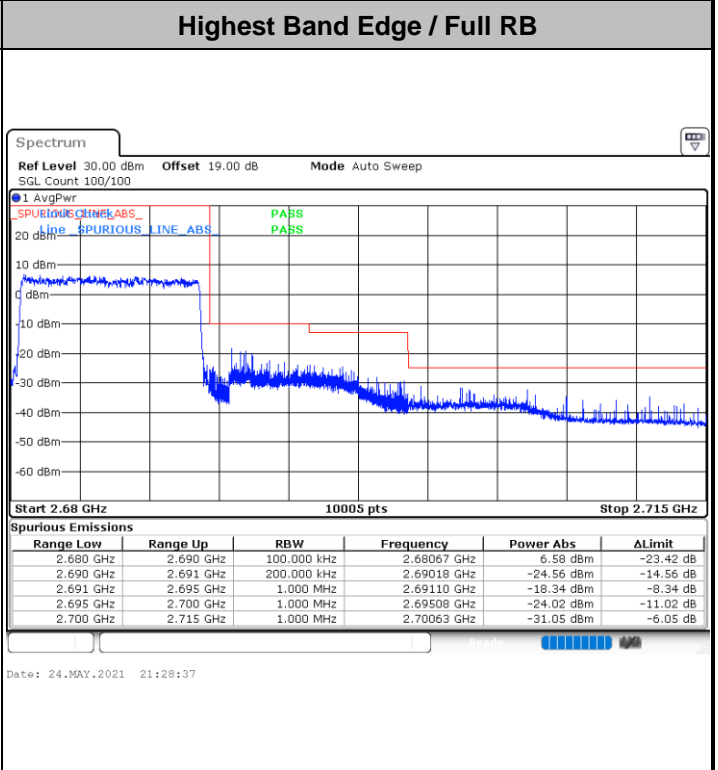

Lowest Band Edge / 1RB

Date: 24.MAY.2021 20:50:53

Highest Band Edge / 1 RB

Date: 24.MAY.2021 21:02:02

Lowest Band Edge / Full RB

Date: 24.MAY.2021 20:46:40

Highest Band Edge / Full RB

Date: 24.MAY.2021 21:03:37

LTE Band 41 / 5MHz / 64QAM

Lowest Band Edge / 1RB

Date: 24.MAY.2021 20:48:22

Highest Band Edge / 1 RB

Date: 24.MAY.2021 21:02:26

Lowest Band Edge / Full RB

Date: 24.MAY.2021 20:47:03

Highest Band Edge / Full RB

Date: 24.MAY.2021 21:02:49

LTE Band 41 / 10MHz / QPSK

LTE Band 41 / 10MHz / 16QAM

Lowest Band Edge / 1 RB

Date: 24.MAY.2021 21:09:34

Highest Band Edge / 1 RB

Date: 24.MAY.2021 21:27:09

Lowest Band Edge / Full RB

Date: 24.MAY.2021 21:05:20

Highest Band Edge / Full RB

Date: 24.MAY.2021 21:28:23

LTE Band 41 / 10MHz / 64QAM

Lowest Band Edge / 1 RB

Date: 24.MAY.2021 21:07:38

Highest Band Edge / 1 RB

Date: 24.MAY.2021 21:27:27