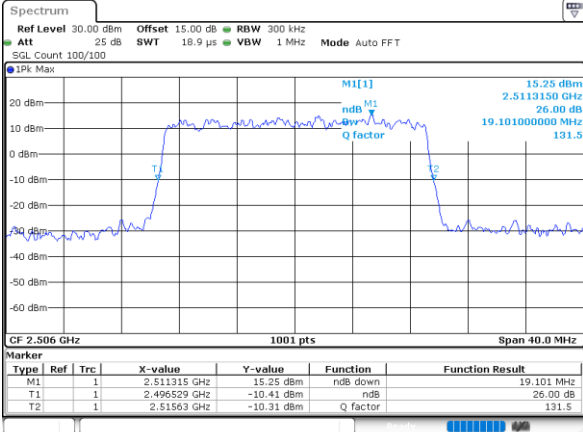

Date: 24.MAY.2021 22:57:27

Highest Channel / 15MHz / QPSK

Date: 24.MAY.2021 22:58:00

Highest Channel / 15MHz / 16QAM

Date: 24.MAY.2021 22:58:11

LTE Band 41

Lowest Channel / 20MHz / QPSK

Date: 24.MAY.2021 22:58:44