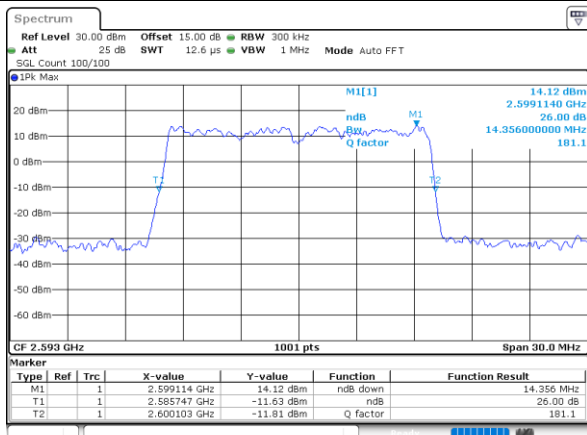

Lowest Channel / 15MHz / 64QAM

Date: 24.MAY.2021 23:02:58

Lowest Channel / 20MHz / 64QAM

Date: 24.MAY.2021 23:04:05

Middle Channel / 15MHz / 64QAM

Date: 24.MAY.2021 23:03:20

Middle Channel / 20MHz / 64QAM

Date: 24.MAY.2021 23:04:28