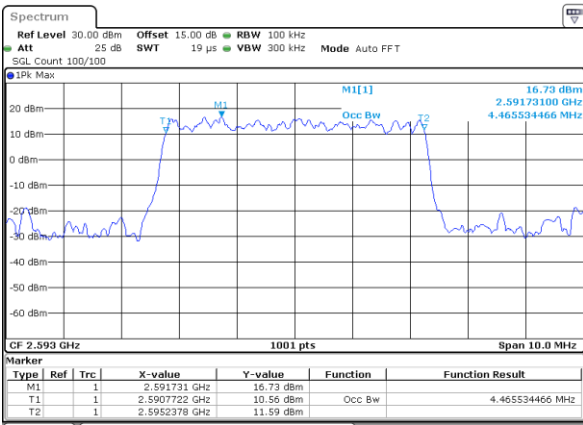

LTE Band 41

Lowest Channel / 5MHz / QPSK

Date: 24.MAY.2021 22:51:43

Lowest Channel / 5MHz / 16QAM

Date: 24.MAY.2021 22:51:54

Middle Channel / 5MHz / QPSK

Date: 24.MAY.2021 22:52:28

Middle Channel / 5MHz / 16QAM

Date: 24.MAY.2021 22:52:39

Highest Channel / 5MHz / QPSK

Date: 24.MAY.2021 22:53:12

Highest Channel / 5MHz / 16QAM

Date: 24.MAY.2021 22:53:23

LTE Band 41

Lowest Channel / 10MHz / QPSK

Date: 24.MAY.2021 22:53:57