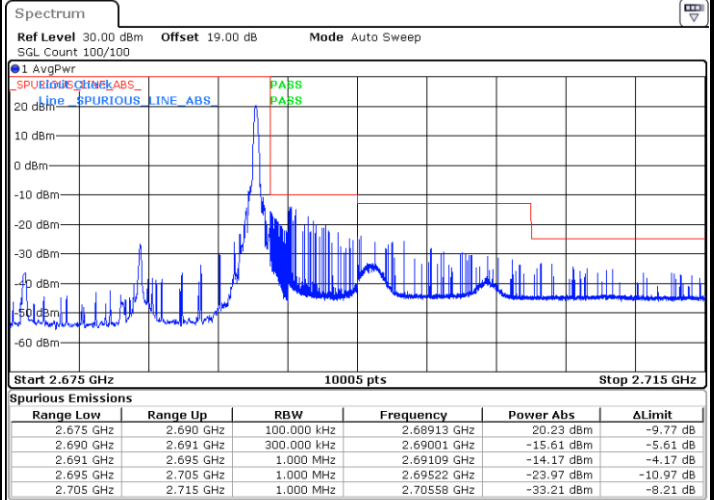

Date: 24.MAY.2021 21:51:48

Lowest Band Edge / Full RB

Date: 24.MAY.2021 21:29:27

Highest Band Edge / Full RB

Date: 24.MAY.2021 21:55:45

LTE Band 41 / 15MHz / 16QAM

Lowest Band Edge / 1 RB

Date: 24.MAY.2021 21:33:06

Highest Band Edge / 1 RB

Date: 24.MAY.2021 21:52:05

Lowest Band Edge / Full RB

Date: 24.MAY.2021 21:29:57

Highest Band Edge / Full RB

Date: 24.MAY.2021 21:55:27

LTE Band 41 / 15MHz / 64QAM

Lowest Band Edge / 1 RB

Date: 24.MAY.2021 21:31:23

Highest Band Edge / 1 RB

Date: 24.MAY.2021 21:52:36

Lowest Band Edge / Full RB

Date: 24.MAY.2021 21:30:17

Highest Band Edge / Full RB

Date: 24.MAY.2021 21:53:05

LTE Band 41 / 20MHz / QPSK

Lowest Band Edge / 1 RB

Date: 24.MAY.2021 22:03:06

Highest Band Edge / 1 RB

Date: 24.MAY.2021 22:16:14

Lowest Band Edge / Full RB

Date: 24.MAY.2021 21:56:36

Highest Band Edge / Full RB

Date: 24.MAY.2021 22:17:58