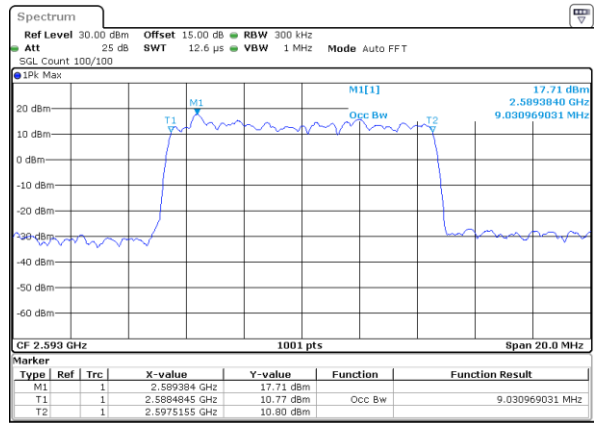

Highest Channel / 20MHz / QPSK

Date: 24.MAY.2021 22:59:50

Highest Channel / 20MHz / 16QAM

Date: 24.MAY.2021 23:00:01

LTE Band 41

Lowest Channel / 5MHz / 64QAM

Date: 24.MAY.2021 23:00:34

Lowest Channel / 10MHz / 64QAM

Date: 24.MAY.2021 23:01:40

Middle Channel / 5MHz / 64QAM

Date: 24.MAY.2021 23:00:56

Middle Channel / 10MHz / 64QAM

Date: 24.MAY.2021 23:02:03

Highest Channel / 5MHz / 64QAM

Date: 24.MAY.2021 23:01:18

Highest Channel / 10MHz / 64QAM