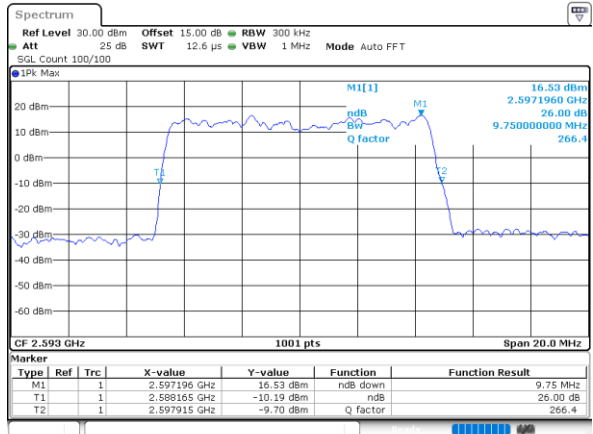

Middle Channel / 10MHz / 64QAM

Date: 24.MAY.2021 23:02:14