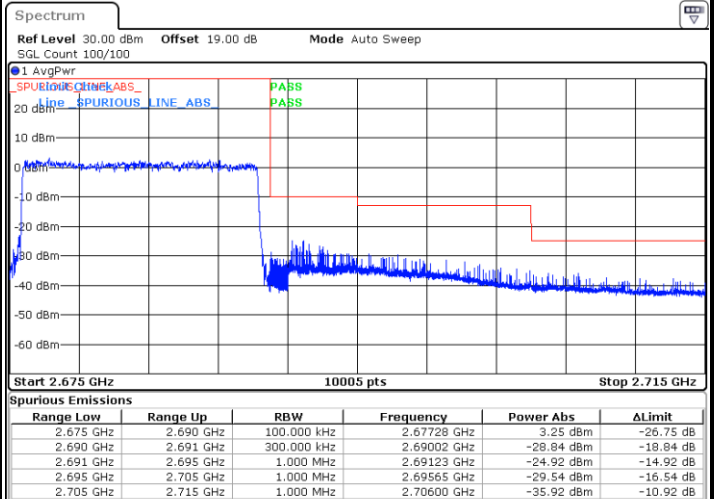

Highest Band Edge / 1 RB

Date: 24.MAY.2021 21:52:05

Lowest Band Edge / Full RB

Date: 24.MAY.2021 21:29:57

Highest Band Edge / Full RB

Date: 24.MAY.2021 21:55:27

LTE Band 41 / 15MHz / 64QAM

Lowest Band Edge / 1 RB

Date: 24.MAY.2021 21:31:23

Highest Band Edge / 1 RB

Date: 24.MAY.2021 21:52:36

Lowest Band Edge / Full RB

Date: 24.MAY.2021 21:30:17

Highest Band Edge / Full RB

Date: 24.MAY.2021 21:53:05

LTE Band 41 / 20MHz / QPSK

Lowest Band Edge / 1 RB

Date: 24.MAY.2021 22:03:06

Highest Band Edge / 1 RB

Date: 24.MAY.2021 22:16:14

Lowest Band Edge / Full RB

Date: 24.MAY.2021 21:56:36

Highest Band Edge / Full RB

Date: 24.MAY.2021 22:17:58

LTE Band 41 / 20MHz / 16QAM

Lowest Band Edge / 1 RB

Date: 24.MAY.2021 22:00:48

Highest Band Edge / 1 RB

Date: 24.MAY.2021 22:16:33

Lowest Band Edge / Full RB

Date: 24.MAY.2021 21:57:13

Highest Band Edge / Full RB