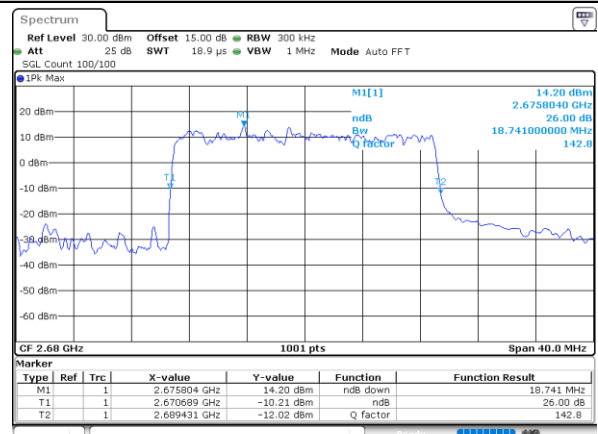

Lowest Channel / 15MHz / 64QAM

Date: 24.MAY.2021 23:02:58

Lowest Channel / 20MHz / 64QAM

Date: 24.MAY.2021 23:04:05

Middle Channel / 15MHz / 64QAM

Date: 24.MAY.2021 23:03:20

Middle Channel / 20MHz / 64QAM

Date: 24.MAY.2021 23:04:28

Highest Channel / 15MHz / 64QAM

Date: 24.MAY.2021 23:03:43

Highest Channel / 20MHz / 64QAM

Date: 24.MAY.2021 23:04:51

Occupied Bandwidth

Mode	LTE Band 41 : 99%OBW(MHz)											
BW	1.4MHz		3MHz		5MHz		10MHz		15MHz		20MHz	
Mod.	QPSK	16QAM	QPSK	16QAM	QPSK	16QAM	QPSK	16QAM	QPSK	16QAM	QPSK	16QAM
Lowest CH	-	-	-	-	4.51	4.48	9.03	9.05	13.43	13.40	17.94	17.78
Middle CH	-	-	-	-	4.47	4.51	9.03	8.99	13.40	13.43	17.86	17.90
Highest CH	-	-	-	-	4.48	4.49	9.03	9.03	13.46	13.46	17.86	17.90
Mode	LTE Band 41 : 99%OBW(MHz)											
BW	1.4MHz		3MHz		5MHz		10MHz		15MHz		20MHz	
Mod.	64QAM	-	64QAM	-	64QAM	-	64QAM	-	64QAM	-	64QAM	-
Lowest CH	-	-	-	-	4.51	-	9.09	-	13.46	-	17.90	-
Middle CH	-	-	-	-	4.51	-	9.03	-	13.43	-	17.86	-
Highest CH	-	-	-	-	4.50	-	9.05	-	13.43	-	17.86	-