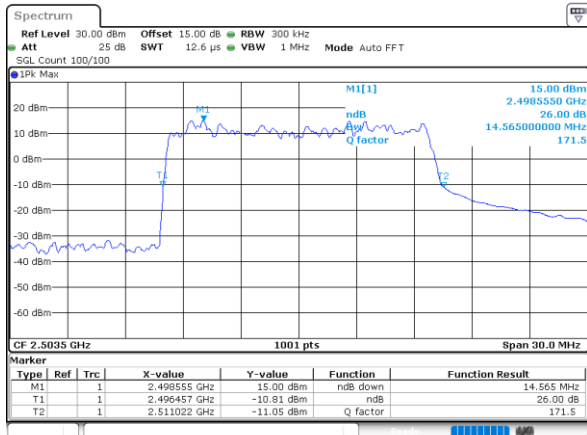

LTE Band 41

Lowest Channel / 15MHz / 64QAM

Date: 24.MAY.2021 23:02:58