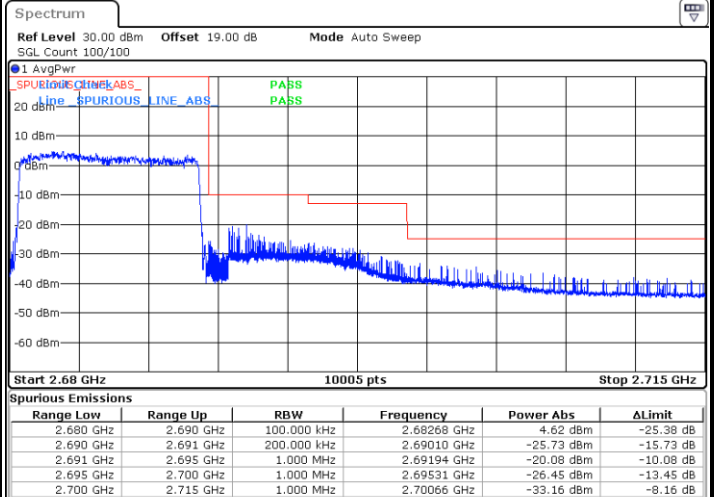

Date: 24.MAY.2021 21:02:49

LTE Band 41 / 10MHz / QPSK

LTE Band 41 / 10MHz / 16QAM

Lowest Band Edge / 1 RB

Date: 24.MAY.2021 21:09:34

Highest Band Edge / 1 RB

Date: 24.MAY.2021 21:27:09

Lowest Band Edge / Full RB

Date: 24.MAY.2021 21:05:20

Highest Band Edge / Full RB

Date: 24.MAY.2021 21:28:23

LTE Band 41 / 10MHz / 64QAM

Lowest Band Edge / 1 RB

Date: 24.MAY.2021 21:07:38

Highest Band Edge / 1 RB

Date: 24.MAY.2021 21:27:27

Lowest Band Edge / Full RB

Date: 24.MAY.2021 21:05:36

Highest Band Edge / Full RB

Date: 24.MAY.2021 21:27:52

LTE Band 41 / 15MHz / QPSK

Lowest Band Edge / 1 RB

Date: 24.MAY.2021 21:35:00

Highest Band Edge / 1 RB

Date: 24.MAY.2021 21:51:48

Lowest Band Edge / Full RB

Date: 24.MAY.2021 21:29:27

Highest Band Edge / Full RB

Date: 24.MAY.2021 21:55:45

LTE Band 41 / 15MHz / 16QAM

Lowest Band Edge / 1 RB

Date: 24.MAY.2021 21:33:06