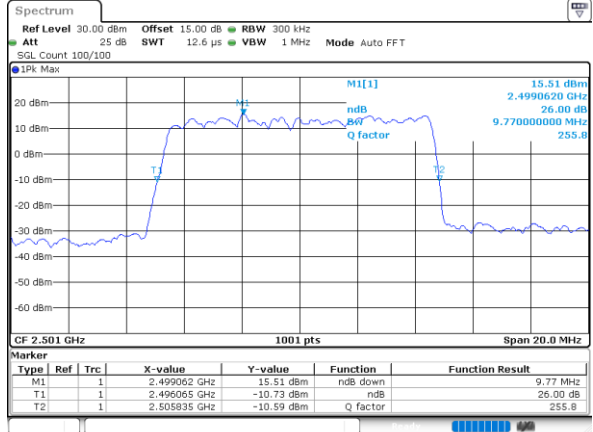

Highest Channel / 20MHz / 16QAM

Date: 24.MAY.2021 23:00:23

LTE Band 41

Lowest Channel / 5MHz / 64QAM

Date: 24.MAY.2021 23:00:45

Lowest Channel / 10MHz / 64QAM

Date: 24.MAY.2021 23:01:51

Middle Channel / 5MHz / 64QAM