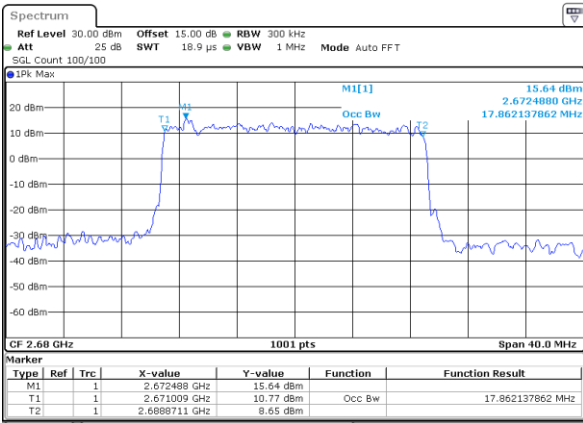

Lowest Channel / 20MHz / QPSK

Date: 24.MAY.2021 22:58:22

Lowest Channel / 20MHz / 16QAM

Date: 24.MAY.2021 22:58:33

Middle Channel / 20MHz / QPSK

Date: 24.MAY.2021 22:59:06

Middle Channel / 20MHz / 16QAM

Date: 24.MAY.2021 22:59:17

Highest Channel / 20MHz / QPSK

Date: 24.MAY.2021 22:59:50

Highest Channel / 20MHz / 16QAM

Date: 24.MAY.2021 23:00:01

LTE Band 41

Lowest Channel / 5MHz / 64QAM

Date: 24.MAY.2021 23:00:34

Lowest Channel / 10MHz / 64QAM