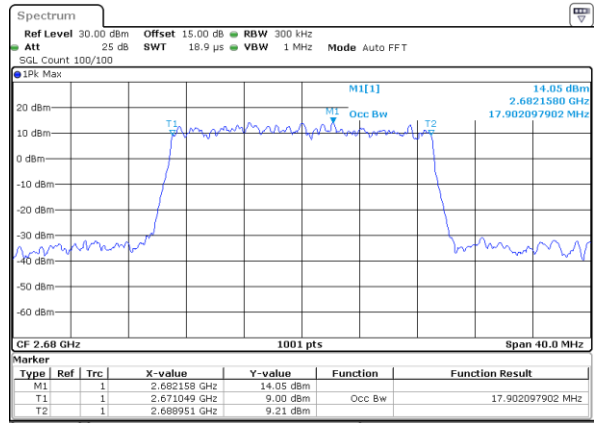

Date: 24.MAY.2021 22:56:54

Middle Channel / 15MHz / 16QAM

Date: 24.MAY.2021 22:57:05

Highest Channel / 15MHz / QPSK

Date: 24.MAY.2021 22:57:38

Highest Channel / 15MHz / 16QAM

Date: 24.MAY.2021 22:57:49

LTE Band 41

Lowest Channel / 20MHz / QPSK

Date: 24.MAY.2021 22:58:22

Lowest Channel / 20MHz / 16QAM

Date: 24.MAY.2021 22:58:33

Middle Channel / 20MHz / QPSK

Date: 24.MAY.2021 22:59:06

Middle Channel / 20MHz / 16QAM

Date: 24.MAY.2021 22:59:17

Highest Channel / 20MHz / QPSK

Date: 24.MAY.2021 22:59:50

Highest Channel / 20MHz / 16QAM

Date: 24.MAY.2021 23:00:01

LTE Band 41

Lowest Channel / 5MHz / 64QAM

Date: 24.MAY.2021 23:00:34

Lowest Channel / 10MHz / 64QAM