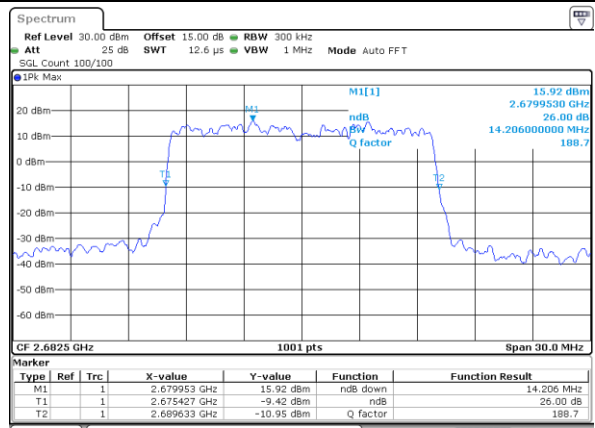

LTE Band 41

Lowest Channel / 15MHz / QPSK

Date: 24.MAY.2021 22:56:32

Lowest Channel / 15MHz / 16QAM

Date: 24.MAY.2021 22:56:42

Middle Channel / 15MHz / QPSK

Date: 24.MAY.2021 22:57:16

Middle Channel / 15MHz / 16QAM

Date: 24.MAY.2021 22:57:27

Highest Channel / 15MHz / QPSK

Date: 24.MAY.2021 22:58:00

Highest Channel / 15MHz / 16QAM

Date: 24.MAY.2021 22:58:11

LTE Band 41

Lowest Channel / 20MHz / QPSK

Date: 24.MAY.2021 22:58:44