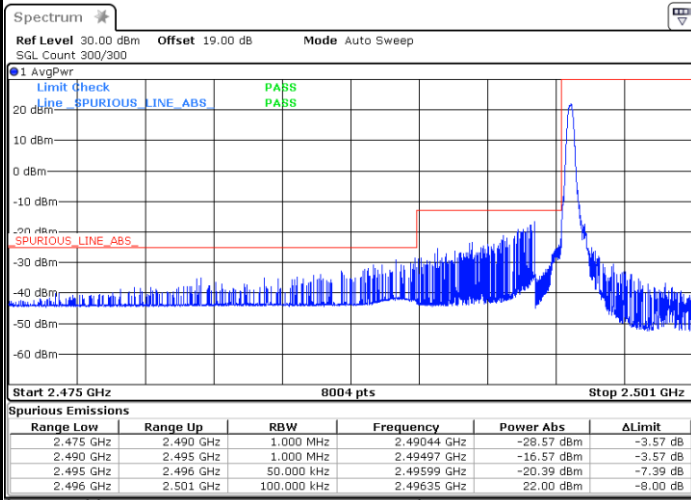

Middle Channel / 20MHz / 64QAM

Date: 24.MAY.2021 23:04:17

Highest Channel / 15MHz / 64QAM

Date: 24.MAY.2021 23:03:13

Highest Channel / 20MHz / 64QAM

Date: 24.MAY.2021 23:04:40

Conducted Band Edge

LTE Band 41 / 5MHz / 16QAM

Lowest Band Edge / 1RB

Date: 24.MAY.2021 20:50:53

Highest Band Edge / 1 RB

Date: 24.MAY.2021 21:02:02

Lowest Band Edge / Full RB

Date: 24.MAY.2021 20:46:40

Highest Band Edge / Full RB

Date: 24.MAY.2021 21:03:37