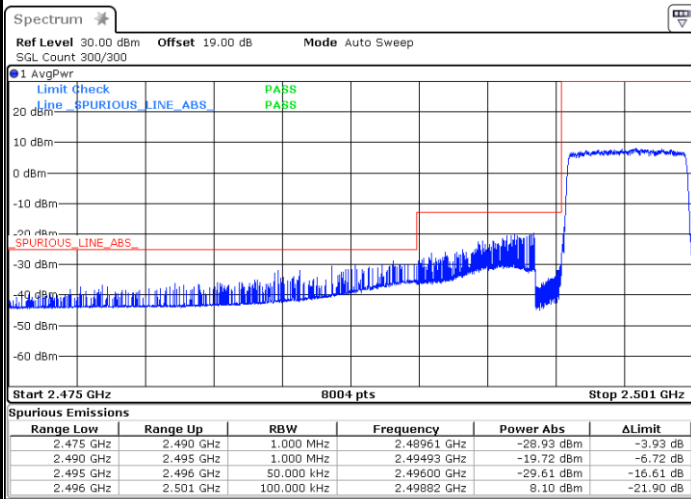

Middle Channel / 20MHz / 64QAM

Date: 24.MAY.2021 23:04:17

Highest Channel / 15MHz / 64QAM

Date: 24.MAY.2021 23:03:13

Highest Channel / 20MHz / 64QAM

Date: 24.MAY.2021 23:04:40

Conducted Band Edge

LTE Band 41 / 5MHz / 16QAM

Lowest Band Edge / 1RB

Date: 24.MAY.2021 20:50:53

Highest Band Edge / 1 RB

Date: 24.MAY.2021 21:02:02

Lowest Band Edge / Full RB

Date: 24.MAY.2021 20:46:40

Highest Band Edge / Full RB

Date: 24.MAY.2021 21:03:37

LTE Band 41 / 5MHz / 64QAM

Lowest Band Edge / 1RB

Date: 24.MAY.2021 20:48:22

Highest Band Edge / 1 RB

Date: 24.MAY.2021 21:02:26

Lowest Band Edge / Full RB

Date: 24.MAY.2021 20:47:03

Highest Band Edge / Full RB