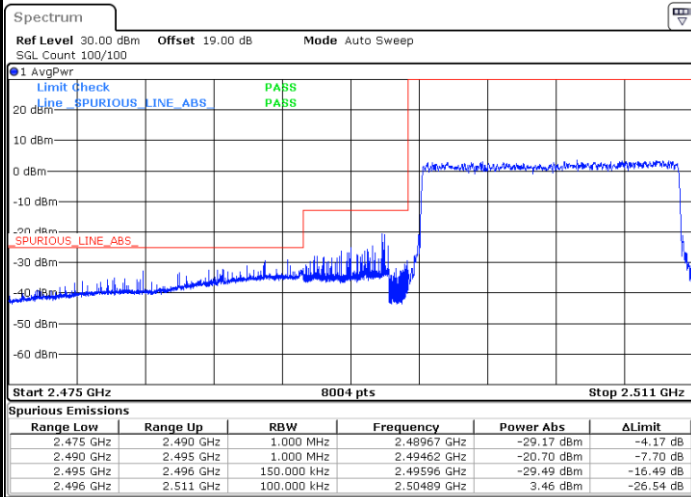

Lowest Band Edge / Full RB

Date: 24.MAY.2021 21:05:36

Highest Band Edge / Full RB

Date: 24.MAY.2021 21:27:52

LTE Band 41 / 15MHz / QPSK

Lowest Band Edge / 1 RB

Date: 24.MAY.2021 21:35:00

Highest Band Edge / 1 RB

Date: 24.MAY.2021 21:51:48

Lowest Band Edge / Full RB

Date: 24.MAY.2021 21:29:27

Highest Band Edge / Full RB

Date: 24.MAY.2021 21:55:45

LTE Band 41 / 15MHz / 16QAM

Lowest Band Edge / 1 RB

Date: 24.MAY.2021 21:33:06

Highest Band Edge / 1 RB

Date: 24.MAY.2021 21:52:05

Lowest Band Edge / Full RB

Date: 24.MAY.2021 21:29:57

Highest Band Edge / Full RB

Date: 24.MAY.2021 21:55:27

LTE Band 41 / 15MHz / 64QAM

Lowest Band Edge / 1 RB

Date: 24.MAY.2021 21:31:23

Highest Band Edge / 1 RB

Date: 24.MAY.2021 21:52:36

Lowest Band Edge / Full RB

Date: 24.MAY.2021 21:30:17

Highest Band Edge / Full RB

Date: 24.MAY.2021 21:53:05

LTE Band 41 / 20MHz / QPSK