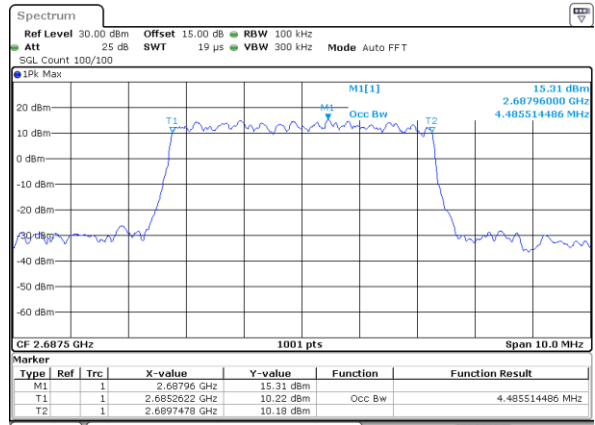

LTE Band 41

Lowest Channel / 5MHz / QPSK

Date: 24.MAY.2021 22:51:43

Lowest Channel / 5MHz / 16QAM

Date: 24.MAY.2021 22:51:54

Middle Channel / 5MHz / QPSK

Date: 24.MAY.2021 22:52:28

Middle Channel / 5MHz / 16QAM

Date: 24.MAY.2021 22:52:39

Highest Channel / 5MHz / QPSK

Date: 24.MAY.2021 22:53:12

Highest Channel / 5MHz / 16QAM

Date: 24.MAY.2021 22:53:23

LTE Band 41

Lowest Channel / 10MHz / QPSK

Date: 24.MAY.2021 22:53:57