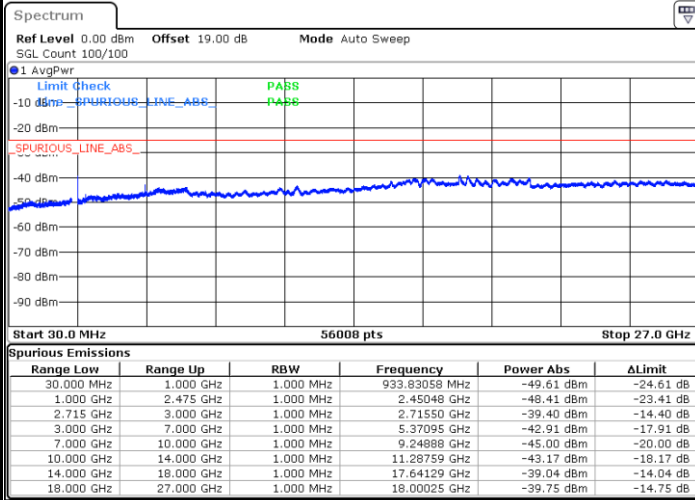

LTE Band 41 / 20MHz / 16QAM

Lowest Band Edge / 1 RB

Date: 24.MAY.2021 22:00:48

Highest Band Edge / 1 RB

Date: 24.MAY.2021 22:16:33

Lowest Band Edge / Full RB

Date: 24.MAY.2021 21:57:13

Highest Band Edge / Full RB

Date: 24.MAY.2021 22:17:40

LTE Band 41 / 20MHz / 64QAM

Lowest Band Edge / 1 RB

Date: 24.MAY.2021 21:59:06

Highest Band Edge / 1 RB

Date: 24.MAY.2021 22:17:00

Lowest Band Edge / Full RB

Date: 24.MAY.2021 21:57:53

Highest Band Edge / Full RB

Date: 24.MAY.2021 22:17:25

Conducted Spurious Emission

LTE Band 41 / 5MHz

Highest Channel / QPSK

Date: 24.MAY.2021 21:00:16

Highest Channel / 16QAM

Date: 24.MAY.2021 20:58:53

LTE Band 41 / 10MHz

Lowest Channel / QPSK

Date: 24.MAY.2021 21:11:49

Lowest Channel / 16QAM

Date: 24.MAY.2021 21:10:20