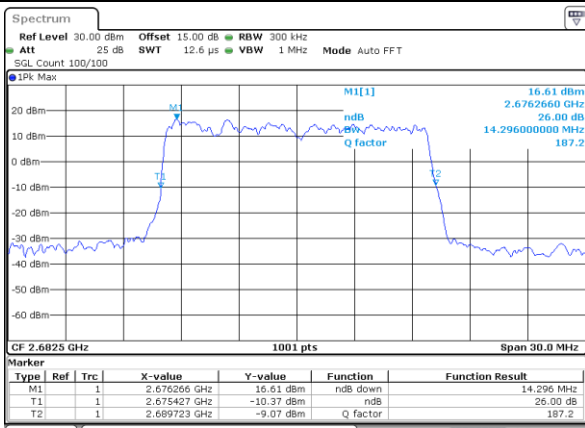

LTE Band 41

Lowest Channel / 15MHz / QPSK

Date: 24.MAY.2021 22:56:32

Lowest Channel / 15MHz / 16QAM

Date: 24.MAY.2021 22:56:42

Middle Channel / 15MHz / QPSK

Date: 24.MAY.2021 22:57:16

Middle Channel / 15MHz / 16QAM

Date: 24.MAY.2021 22:57:27

Highest Channel / 15MHz / QPSK

Date: 24.MAY.2021 22:58:00

Highest Channel / 15MHz / 16QAM

Date: 24.MAY.2021 22:58:11

LTE Band 41

Lowest Channel / 20MHz / QPSK

Date: 24.MAY.2021 22:58:44