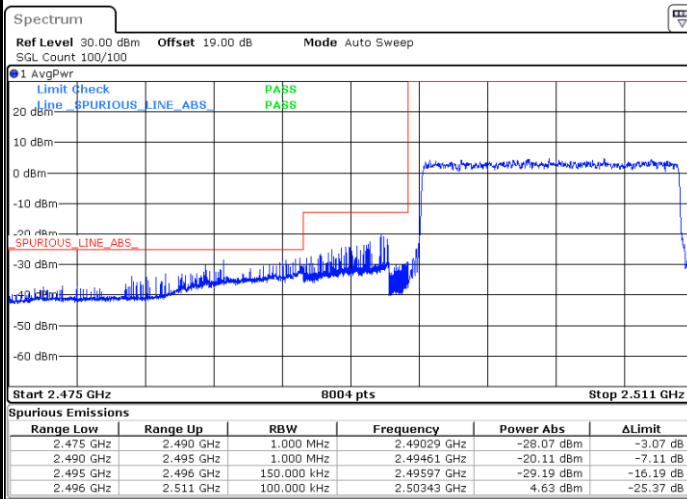

Date: 24.MAY.2021 21:05:20

Highest Band Edge / Full RB

Date: 24.MAY.2021 21:28:23

LTE Band 41 / 10MHz / 64QAM

Lowest Band Edge / 1 RB

Date: 24.MAY.2021 21:07:38

Highest Band Edge / 1 RB

Date: 24.MAY.2021 21:27:27

Lowest Band Edge / Full RB

Date: 24.MAY.2021 21:05:36

Highest Band Edge / Full RB

Date: 24.MAY.2021 21:27:52

LTE Band 41 / 15MHz / QPSK

Lowest Band Edge / 1 RB

Date: 24.MAY.2021 21:35:00

Highest Band Edge / 1 RB

Date: 24.MAY.2021 21:51:48

Lowest Band Edge / Full RB

Date: 24.MAY.2021 21:29:27

Highest Band Edge / Full RB

Date: 24.MAY.2021 21:55:45

LTE Band 41 / 15MHz / 16QAM

Lowest Band Edge / 1 RB

Date: 24.MAY.2021 21:33:06

Highest Band Edge / 1 RB

Date: 24.MAY.2021 21:52:05

Lowest Band Edge / Full RB

Date: 24.MAY.2021 21:29:57

Highest Band Edge / Full RB

Date: 24.MAY.2021 21:55:27

LTE Band 41 / 15MHz / 64QAM

Lowest Band Edge / 1 RB