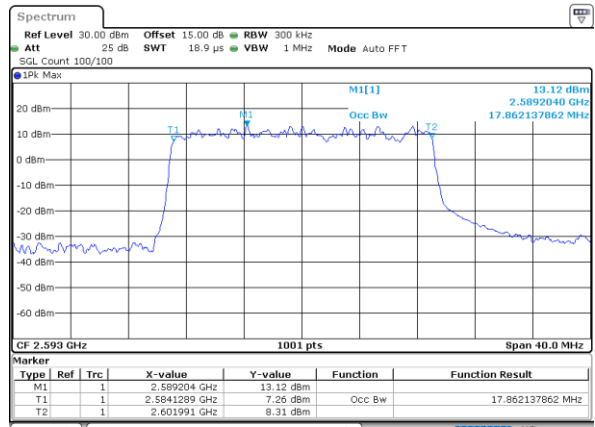

Date: 24.MAY.2021 23:01:40

Middle Channel / 5MHz / 64QAM

Date: 24.MAY.2021 23:00:56

Middle Channel / 10MHz / 64QAM

Date: 24.MAY.2021 23:02:03

Highest Channel / 5MHz / 64QAM

Date: 24.MAY.2021 23:01:18

Highest Channel / 10MHz / 64QAM

Date: 24.MAY.2021 23:02:25

LTE Band 41

Lowest Channel / 15MHz / 64QAM

Date: 24.MAY.2021 23:02:47

Lowest Channel / 20MHz / 64QAM

Date: 24.MAY.2021 23:03:54

Middle Channel / 15MHz / 64QAM

Date: 24.MAY.2021 23:03:09

Middle Channel / 20MHz / 64QAM

Date: 24.MAY.2021 23:04:17

Highest Channel / 15MHz / 64QAM

Date: 24.MAY.2021 23:03:13

Highest Channel / 20MHz / 64QAM

Date: 24.MAY.2021 23:04:40

Conducted Band Edge

LTE Band 41 / 5MHz / 16QAM

Lowest Band Edge / 1RB

Date: 24.MAY.2021 20:50:53

Highest Band Edge / 1 RB

Date: 24.MAY.2021 21:02:02

Lowest Band Edge / Full RB

Date: 24.MAY.2021 20:46:40

Highest Band Edge / Full RB

Date: 24.MAY.2021 21:03:37