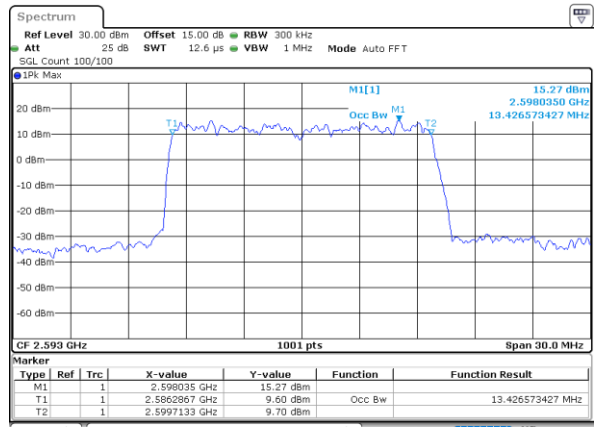

Highest Channel / 10MHz / 16QAM

Date: 24.MAY.2021 22:55:36

LTE Band 41

Lowest Channel / 15MHz / QPSK

Date: 24.MAY.2021 22:56:09

Lowest Channel / 15MHz / 16QAM

Date: 24.MAY.2021 22:56:12

Middle Channel / 15MHz / QPSK

Date: 24.MAY.2021 22:56:54

Middle Channel / 15MHz / 16QAM

Date: 24.MAY.2021 22:57:05

Highest Channel / 15MHz / QPSK

Date: 24.MAY.2021 22:57:38

Highest Channel / 15MHz / 16QAM

Date: 24.MAY.2021 22:57:49

LTE Band 41