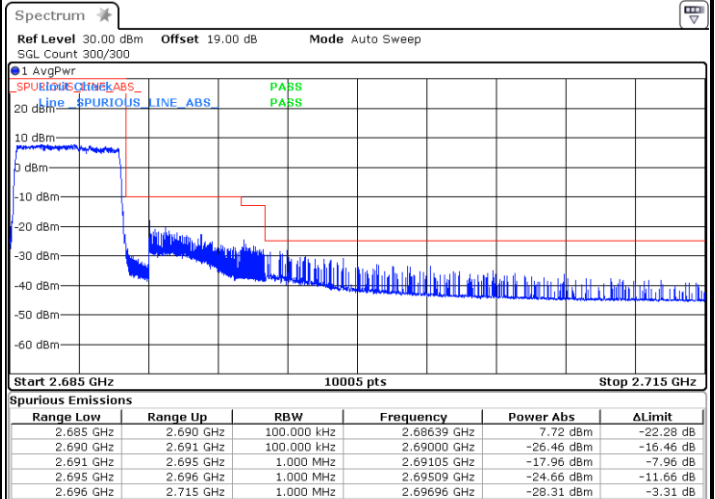

Middle Channel / 20MHz / 64QAM

Date: 24.MAY.2021 23:04:17

Highest Channel / 15MHz / 64QAM

Date: 24.MAY.2021 23:03:13

Highest Channel / 20MHz / 64QAM

Date: 24.MAY.2021 23:04:40

Conducted Band Edge

LTE Band 41 / 5MHz / 16QAM

Lowest Band Edge / 1RB

Date: 24.MAY.2021 20:50:53

Highest Band Edge / 1 RB

Date: 24.MAY.2021 21:02:02

Lowest Band Edge / Full RB

Date: 24.MAY.2021 20:46:40

Highest Band Edge / Full RB

Date: 24.MAY.2021 21:03:37

LTE Band 41 / 5MHz / 64QAM

Lowest Band Edge / 1RB

Date: 24.MAY.2021 20:48:22

Highest Band Edge / 1 RB

Date: 24.MAY.2021 21:02:26

Lowest Band Edge / Full RB

Date: 24.MAY.2021 20:47:03

Highest Band Edge / Full RB

Date: 24.MAY.2021 21:02:49

LTE Band 41 / 10MHz / QPSK

LTE Band 41 / 10MHz / 16QAM

Lowest Band Edge / 1 RB

Date: 24.MAY.2021 21:09:34

Highest Band Edge / 1 RB

Date: 24.MAY.2021 21:27:09

Lowest Band Edge / Full RB