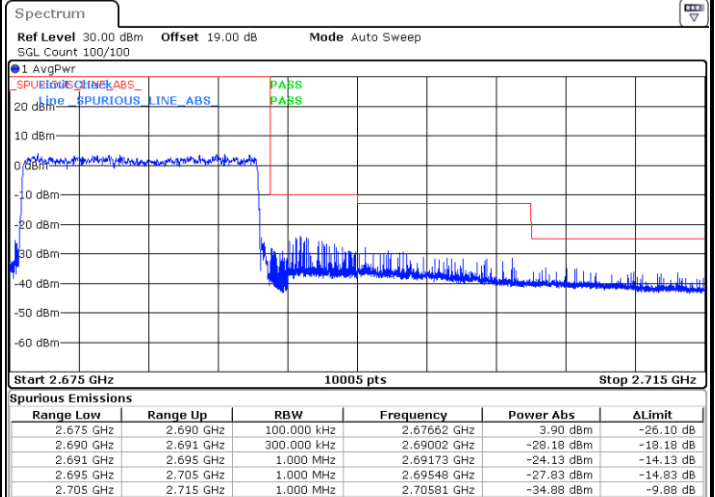

Date: 24.MAY.2021 21:51:48

Lowest Band Edge / Full RB

Date: 24.MAY.2021 21:29:27

Highest Band Edge / Full RB

Date: 24.MAY.2021 21:55:45

LTE Band 41 / 15MHz / 16QAM

Lowest Band Edge / 1 RB

Date: 24.MAY.2021 21:33:06

Highest Band Edge / 1 RB

Date: 24.MAY.2021 21:52:05

Lowest Band Edge / Full RB

Date: 24.MAY.2021 21:29:57

Highest Band Edge / Full RB

Date: 24.MAY.2021 21:55:27

LTE Band 41 / 15MHz / 64QAM

Lowest Band Edge / 1 RB

Date: 24.MAY.2021 21:31:23

Highest Band Edge / 1 RB

Date: 24.MAY.2021 21:52:36

Lowest Band Edge / Full RB

Date: 24.MAY.2021 21:30:17

Highest Band Edge / Full RB

Date: 24.MAY.2021 21:53:05

LTE Band 41 / 20MHz / QPSK

Lowest Band Edge / 1 RB

Date: 24.MAY.2021 22:03:06

Highest Band Edge / 1 RB

Date: 24.MAY.2021 22:16:14

Lowest Band Edge / Full RB

Date: 24.MAY.2021 21:56:36

Highest Band Edge / Full RB

Date: 24.MAY.2021 22:17:58