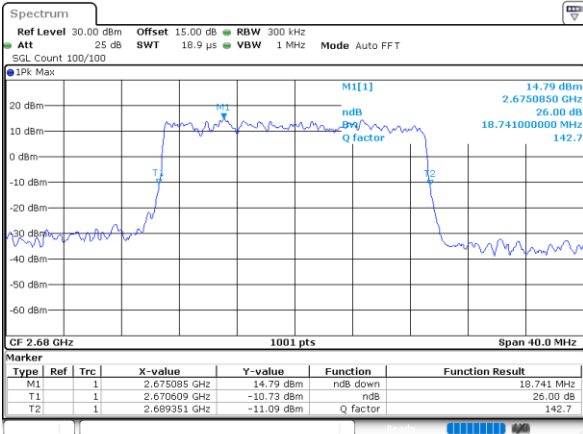

Lowest Channel / 20MHz / 16QAM

Date: 24.MAY.2021 22:58:55

Middle Channel / 20MHz / QPSK

Date: 24.MAY.2021 22:59:28

Middle Channel / 20MHz / 16QAM

Date: 24.MAY.2021 22:59:39

Highest Channel / 20MHz / QPSK

Date: 24.MAY.2021 23:00:12

Highest Channel / 20MHz / 16QAM

Date: 24.MAY.2021 23:00:23

LTE Band 41

Lowest Channel / 5MHz / 64QAM

Date: 24.MAY.2021 23:00:45

Lowest Channel / 10MHz / 64QAM

Date: 24.MAY.2021 23:01:51

Middle Channel / 5MHz / 64QAM