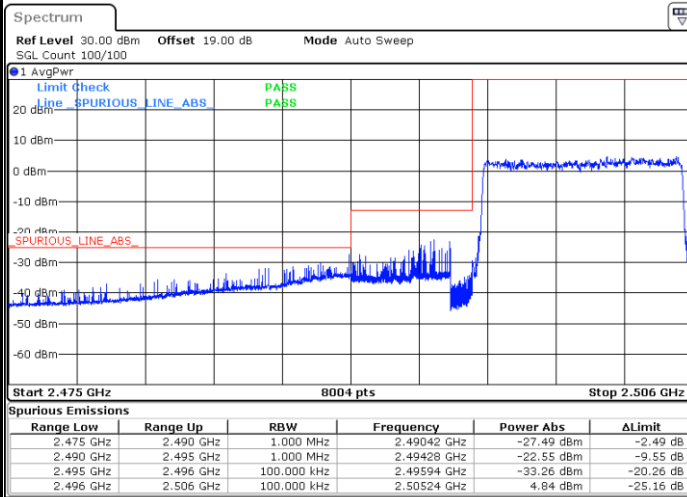

Date: 24.MAY.2021 21:02:49

LTE Band 41 / 10MHz / QPSK

LTE Band 41 / 10MHz / 16QAM

Lowest Band Edge / 1 RB

Date: 24.MAY.2021 21:09:34

Highest Band Edge / 1 RB

Date: 24.MAY.2021 21:27:09

Lowest Band Edge / Full RB

Date: 24.MAY.2021 21:05:20

Highest Band Edge / Full RB

Date: 24.MAY.2021 21:28:23

LTE Band 41 / 10MHz / 64QAM

Lowest Band Edge / 1 RB

Date: 24.MAY.2021 21:07:38

Highest Band Edge / 1 RB

Date: 24.MAY.2021 21:27:27

Lowest Band Edge / Full RB

Date: 24.MAY.2021 21:05:36

Highest Band Edge / Full RB

Date: 24.MAY.2021 21:27:52

LTE Band 41 / 15MHz / QPSK

Lowest Band Edge / 1 RB

Date: 24.MAY.2021 21:35:00

Highest Band Edge / 1 RB

Date: 24.MAY.2021 21:51:48

Lowest Band Edge / Full RB

Date: 24.MAY.2021 21:29:27

Highest Band Edge / Full RB

Date: 24.MAY.2021 21:55:45

LTE Band 41 / 15MHz / 16QAM

Lowest Band Edge / 1 RB

Date: 24.MAY.2021 21:33:06