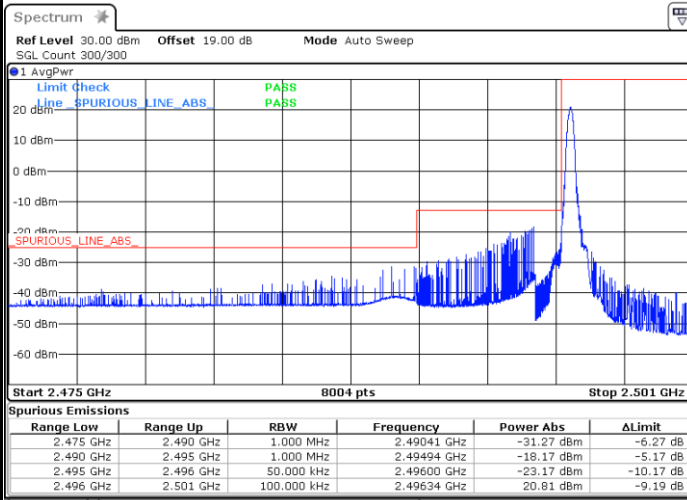

Middle Channel / 20MHz / 64QAM

Date: 24.MAY.2021 23:04:17

Highest Channel / 15MHz / 64QAM

Date: 24.MAY.2021 23:03:13

Highest Channel / 20MHz / 64QAM

Date: 24.MAY.2021 23:04:40

Conducted Band Edge

LTE Band 41 / 5MHz / 16QAM

Lowest Band Edge / 1RB

Date: 24.MAY.2021 20:50:53

Highest Band Edge / 1 RB

Date: 24.MAY.2021 21:02:02

Lowest Band Edge / Full RB

Date: 24.MAY.2021 20:46:40

Highest Band Edge / Full RB

Date: 24.MAY.2021 21:03:37

LTE Band 41 / 5MHz / 64QAM

Lowest Band Edge / 1RB

Date: 24.MAY.2021 20:48:22

Highest Band Edge / 1 RB

Date: 24.MAY.2021 21:02:26

Lowest Band Edge / Full RB

Date: 24.MAY.2021 20:47:03

Highest Band Edge / Full RB

Date: 24.MAY.2021 21:02:49

LTE Band 41 / 10MHz / QPSK

LTE Band 41 / 10MHz / 16QAM

Lowest Band Edge / 1 RB

Date: 24.MAY.2021 21:09:34

Highest Band Edge / 1 RB

Date: 24.MAY.2021 21:27:09

Lowest Band Edge / Full RB