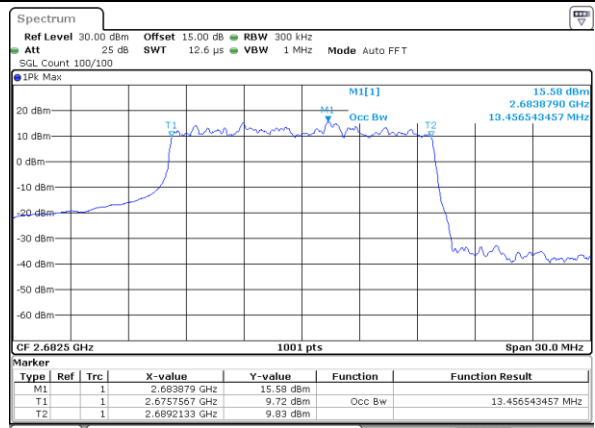

Highest Channel / 10MHz / 16QAM

Date: 24.MAY.2021 22:55:36

LTE Band 41

Lowest Channel / 15MHz / QPSK

Date: 24.MAY.2021 22:56:09

Lowest Channel / 15MHz / 16QAM

Date: 24.MAY.2021 22:56:12

Middle Channel / 15MHz / QPSK

Date: 24.MAY.2021 22:56:54

Middle Channel / 15MHz / 16QAM

Date: 24.MAY.2021 22:57:05

Highest Channel / 15MHz / QPSK

Date: 24.MAY.2021 22:57:38

Highest Channel / 15MHz / 16QAM

Date: 24.MAY.2021 22:57:49

LTE Band 41