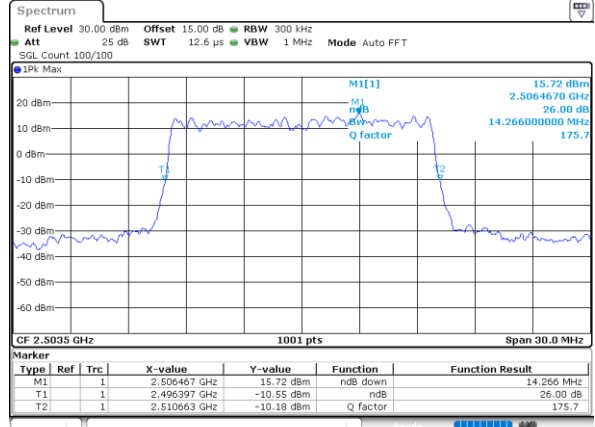

LTE Band 41

Lowest Channel / 15MHz / QPSK

Date: 24.MAY.2021 22:56:32

Lowest Channel / 15MHz / 16QAM

Date: 24.MAY.2021 22:56:42

Middle Channel / 15MHz / QPSK

Date: 24.MAY.2021 22:57:16

Middle Channel / 15MHz / 16QAM

Date: 24.MAY.2021 22:57:27

Highest Channel / 15MHz / QPSK

Date: 24.MAY.2021 22:58:00

Highest Channel / 15MHz / 16QAM

Date: 24.MAY.2021 22:58:11

LTE Band 41

Lowest Channel / 20MHz / QPSK

Date: 24.MAY.2021 22:58:44