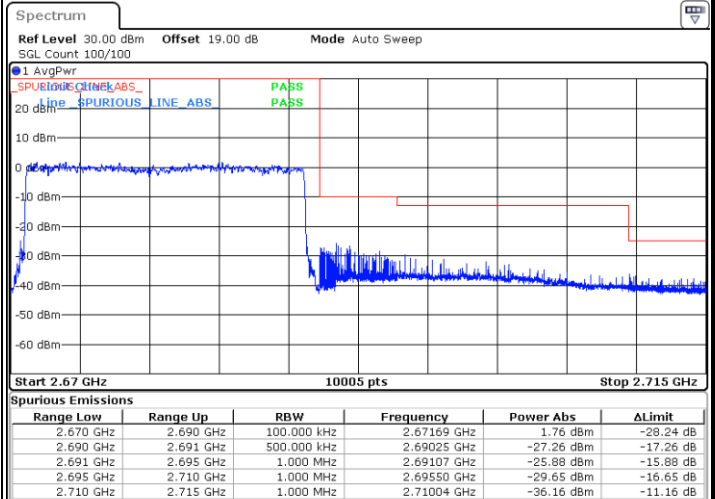

Lowest Band Edge / 1 RB

Date: 24.MAY.2021 22:03:06

Highest Band Edge / 1 RB

Date: 24.MAY.2021 22:16:14

Lowest Band Edge / Full RB

Date: 24.MAY.2021 21:56:36

Highest Band Edge / Full RB

Date: 24.MAY.2021 22:17:58

LTE Band 41 / 20MHz / 16QAM

Lowest Band Edge / 1 RB

Date: 24.MAY.2021 22:00:48

Highest Band Edge / 1 RB

Date: 24.MAY.2021 22:16:33

Lowest Band Edge / Full RB

Date: 24.MAY.2021 21:57:13

Highest Band Edge / Full RB

Date: 24.MAY.2021 22:17:40

LTE Band 41 / 20MHz / 64QAM

Lowest Band Edge / 1 RB

Date: 24.MAY.2021 21:59:06

Highest Band Edge / 1 RB

Date: 24.MAY.2021 22:17:00

Lowest Band Edge / Full RB

Date: 24.MAY.2021 21:57:53

Highest Band Edge / Full RB

Date: 24.MAY.2021 22:17:25

Conducted Spurious Emission

LTE Band 41 / 5MHz

Highest Channel / QPSK

Date: 24.MAY.2021 21:00:16

Highest Channel / 16QAM

Date: 24.MAY.2021 20:58:53