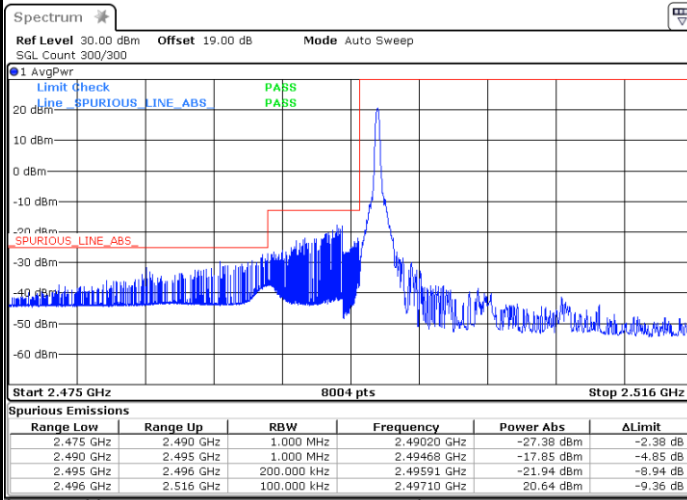

Date: 24.MAY.2021 21:31:23

Highest Band Edge / 1 RB

Date: 24.MAY.2021 21:52:36

Lowest Band Edge / Full RB

Date: 24.MAY.2021 21:30:17

Highest Band Edge / Full RB

Date: 24.MAY.2021 21:53:05

LTE Band 41 / 20MHz / QPSK

Lowest Band Edge / 1 RB

Date: 24.MAY.2021 22:03:06

Highest Band Edge / 1 RB

Date: 24.MAY.2021 22:16:14

Lowest Band Edge / Full RB

Date: 24.MAY.2021 21:56:36

Highest Band Edge / Full RB

Date: 24.MAY.2021 22:17:58

LTE Band 41 / 20MHz / 16QAM

Lowest Band Edge / 1 RB

Date: 24.MAY.2021 22:00:48

Highest Band Edge / 1 RB

Date: 24.MAY.2021 22:16:33

Lowest Band Edge / Full RB

Date: 24.MAY.2021 21:57:13

Highest Band Edge / Full RB

Date: 24.MAY.2021 22:17:40

LTE Band 41 / 20MHz / 64QAM

Lowest Band Edge / 1 RB

Date: 24.MAY.2021 21:59:06

Highest Band Edge / 1 RB

Date: 24.MAY.2021 22:17:00

Lowest Band Edge / Full RB

Date: 24.MAY.2021 21:57:53