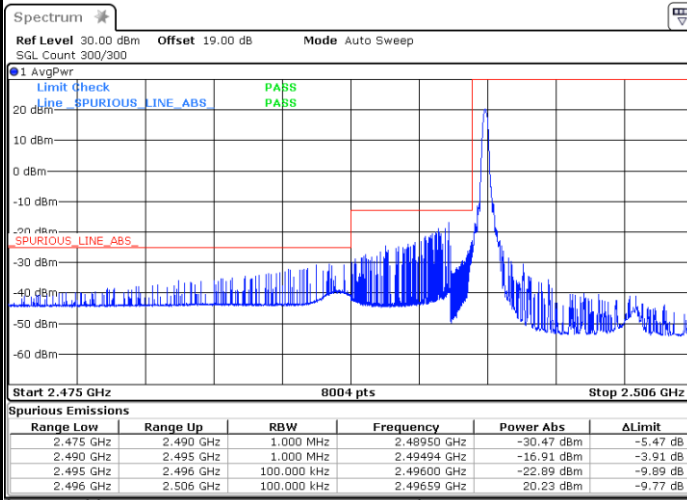

Date: 24.MAY.2021 21:02:49

LTE Band 41 / 10MHz / QPSK

LTE Band 41 / 10MHz / 16QAM

Lowest Band Edge / 1 RB

Date: 24.MAY.2021 21:09:34

Highest Band Edge / 1 RB

Date: 24.MAY.2021 21:27:09

Lowest Band Edge / Full RB

Date: 24.MAY.2021 21:05:20

Highest Band Edge / Full RB

Date: 24.MAY.2021 21:28:23

LTE Band 41 / 10MHz / 64QAM

Lowest Band Edge / 1 RB

Date: 24.MAY.2021 21:07:38

Highest Band Edge / 1 RB

Date: 24.MAY.2021 21:27:27

Lowest Band Edge / Full RB

Date: 24.MAY.2021 21:05:36

Highest Band Edge / Full RB

Date: 24.MAY.2021 21:27:52

LTE Band 41 / 15MHz / QPSK

Lowest Band Edge / 1 RB

Date: 24.MAY.2021 21:35:00

Highest Band Edge / 1 RB

Date: 24.MAY.2021 21:51:48

Lowest Band Edge / Full RB

Date: 24.MAY.2021 21:29:27

Highest Band Edge / Full RB

Date: 24.MAY.2021 21:55:45

LTE Band 41 / 15MHz / 16QAM

Lowest Band Edge / 1 RB

Date: 24.MAY.2021 21:33:06