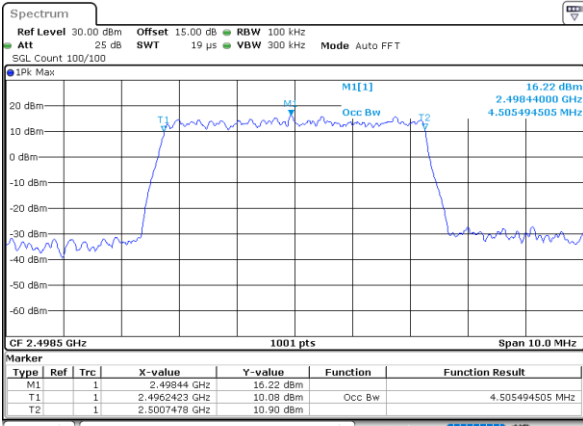

LTE Band 41

Lowest Channel / 5MHz / QPSK

Date: 24.MAY.2021 22:51:43