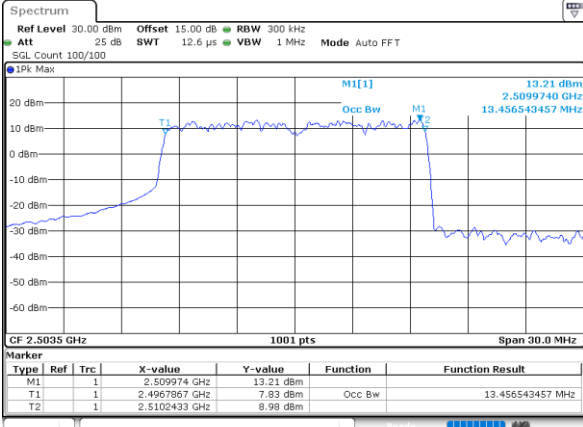

Highest Channel / 20MHz / QPSK

Date: 24.MAY.2021 22:59:50

Highest Channel / 20MHz / 16QAM

Date: 24.MAY.2021 23:00:01

LTE Band 41

Lowest Channel / 5MHz / 64QAM

Date: 24.MAY.2021 23:00:34

Lowest Channel / 10MHz / 64QAM

Date: 24.MAY.2021 23:01:40

Middle Channel / 5MHz / 64QAM

Date: 24.MAY.2021 23:00:56

Middle Channel / 10MHz / 64QAM

Date: 24.MAY.2021 23:02:03

Highest Channel / 5MHz / 64QAM

Date: 24.MAY.2021 23:01:18

Highest Channel / 10MHz / 64QAM

Date: 24.MAY.2021 23:02:25

LTE Band 41

Lowest Channel / 15MHz / 64QAM

Date: 24.MAY.2021 23:02:47

Lowest Channel / 20MHz / 64QAM

Date: 24.MAY.2021 23:03:54

Middle Channel / 15MHz / 64QAM

Date: 24.MAY.2021 23:03:09

Middle Channel / 20MHz / 64QAM

Date: 24.MAY.2021 23:04:17

Highest Channel / 15MHz / 64QAM

Date: 24.MAY.2021 23:03:13

Highest Channel / 20MHz / 64QAM

Date: 24.MAY.2021 23:04:40

Conducted Band Edge

LTE Band 41 / 5MHz / 16QAM