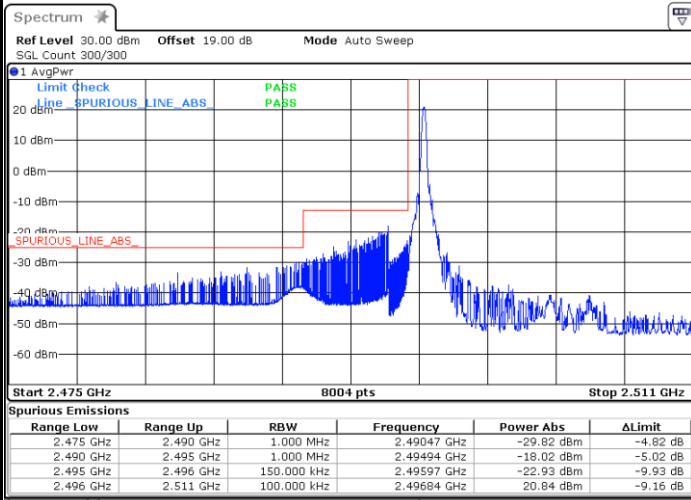

Lowest Band Edge / Full RB

Date: 24.MAY.2021 21:05:36

Highest Band Edge / Full RB

Date: 24.MAY.2021 21:27:52

LTE Band 41 / 15MHz / QPSK

Lowest Band Edge / 1 RB

Date: 24.MAY.2021 21:35:00

Highest Band Edge / 1 RB

Date: 24.MAY.2021 21:51:48

Lowest Band Edge / Full RB

Date: 24.MAY.2021 21:29:27

Highest Band Edge / Full RB

Date: 24.MAY.2021 21:55:45

LTE Band 41 / 15MHz / 16QAM

Lowest Band Edge / 1 RB

Date: 24.MAY.2021 21:33:06

Highest Band Edge / 1 RB

Date: 24.MAY.2021 21:52:05

Lowest Band Edge / Full RB

Date: 24.MAY.2021 21:29:57

Highest Band Edge / Full RB

Date: 24.MAY.2021 21:55:27

LTE Band 41 / 15MHz / 64QAM

Lowest Band Edge / 1 RB

Date: 24.MAY.2021 21:31:23

Highest Band Edge / 1 RB

Date: 24.MAY.2021 21:52:36

Lowest Band Edge / Full RB

Date: 24.MAY.2021 21:30:17

Highest Band Edge / Full RB

Date: 24.MAY.2021 21:53:05

LTE Band 41 / 20MHz / QPSK