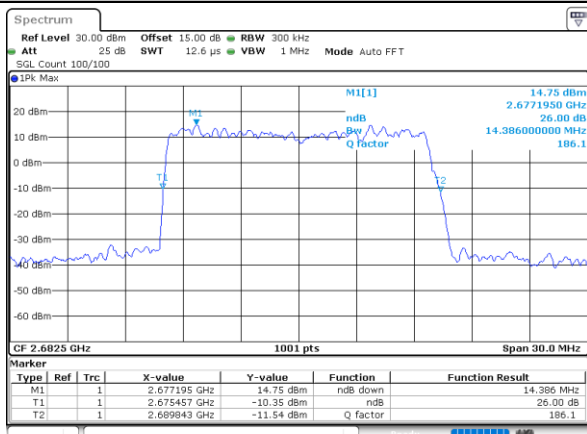

Highest Channel / 15MHz / 64QAM

Date: 24.MAY.2021 23:03:43