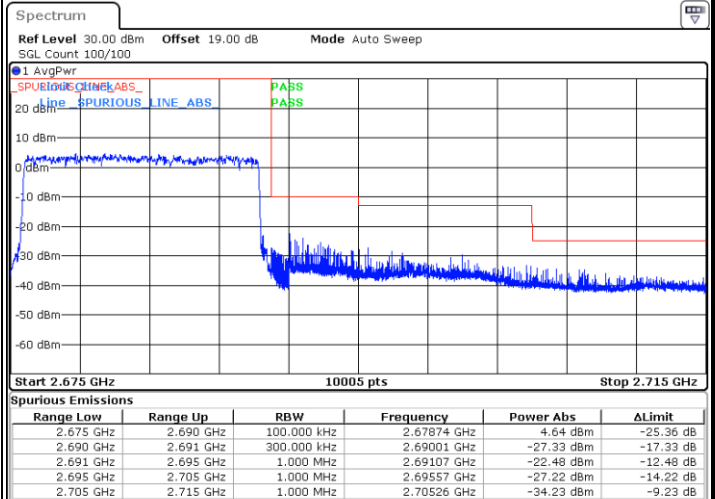

Date: 24.MAY.2021 21:05:20

Highest Band Edge / Full RB

Date: 24.MAY.2021 21:28:23

LTE Band 41 / 10MHz / 64QAM

Lowest Band Edge / 1 RB

Date: 24.MAY.2021 21:07:38

Highest Band Edge / 1 RB

Date: 24.MAY.2021 21:27:27

Lowest Band Edge / Full RB

Date: 24.MAY.2021 21:05:36

Highest Band Edge / Full RB

Date: 24.MAY.2021 21:27:52

LTE Band 41 / 15MHz / QPSK

Lowest Band Edge / 1 RB

Date: 24.MAY.2021 21:35:00

Highest Band Edge / 1 RB

Date: 24.MAY.2021 21:51:48

Lowest Band Edge / Full RB

Date: 24.MAY.2021 21:29:27

Highest Band Edge / Full RB

Date: 24.MAY.2021 21:55:45

LTE Band 41 / 15MHz / 16QAM

Lowest Band Edge / 1 RB

Date: 24.MAY.2021 21:33:06

Highest Band Edge / 1 RB

Date: 24.MAY.2021 21:52:05

Lowest Band Edge / Full RB

Date: 24.MAY.2021 21:29:57

Highest Band Edge / Full RB

Date: 24.MAY.2021 21:55:27

LTE Band 41 / 15MHz / 64QAM

Lowest Band Edge / 1 RB