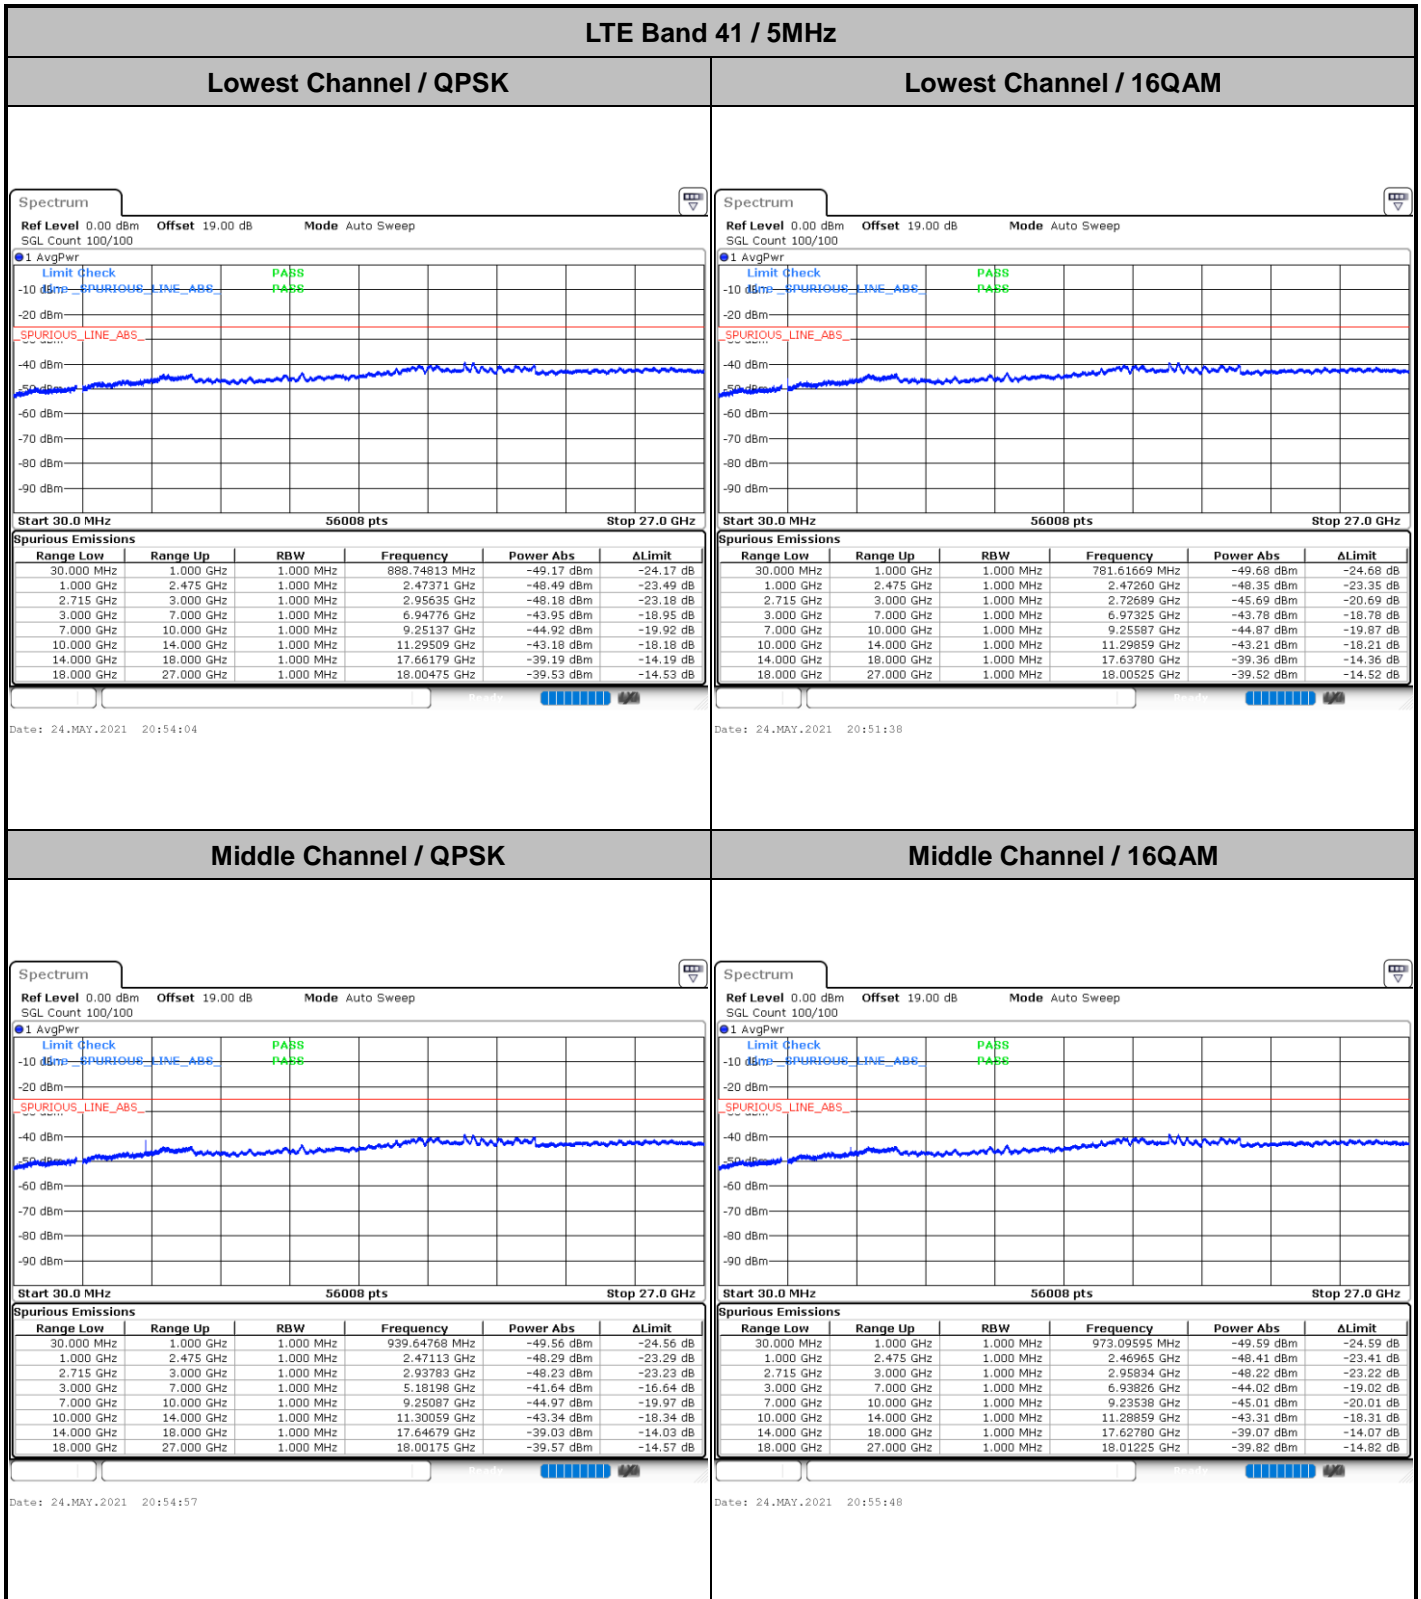

Lowest Band Edge / 1 RB

Date: 24.MAY.2021 22:03:06

Highest Band Edge / 1 RB

Date: 24.MAY.2021 22:16:14

Lowest Band Edge / Full RB

Date: 24.MAY.2021 21:56:36

Highest Band Edge / Full RB

Date: 24.MAY.2021 22:17:58

LTE Band 41 / 20MHz / 16QAM

Lowest Band Edge / 1 RB

Date: 24.MAY.2021 22:00:48

Highest Band Edge / 1 RB

Date: 24.MAY.2021 22:16:33

Lowest Band Edge / Full RB

Date: 24.MAY.2021 21:57:13

Highest Band Edge / Full RB

Date: 24.MAY.2021 22:17:40

LTE Band 41 / 20MHz / 64QAM

Lowest Band Edge / 1 RB

Date: 24.MAY.2021 21:59:06

Highest Band Edge / 1 RB

Date: 24.MAY.2021 22:17:00

Lowest Band Edge / Full RB

Date: 24.MAY.2021 21:57:53

Highest Band Edge / Full RB

Date: 24.MAY.2021 22:17:25

Conducted Spurious Emission

LTE Band 41 / 5MHz

Highest Channel / QPSK

Date: 24.MAY.2021 21:00:16

Highest Channel / 16QAM

Date: 24.MAY.2021 20:58:53