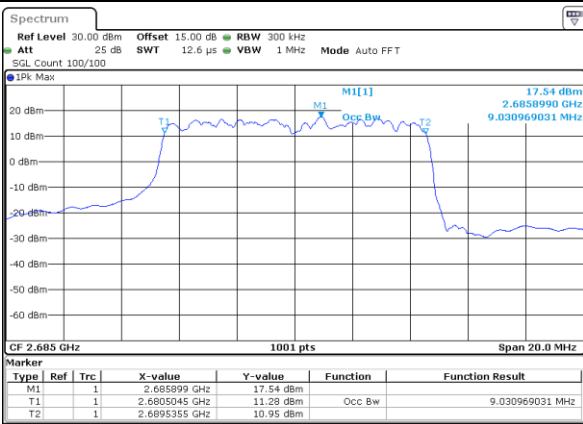

Date: 24.MAY.2021 22:52:39

Highest Channel / 5MHz / QPSK

Date: 24.MAY.2021 22:53:12

Highest Channel / 5MHz / 16QAM

Date: 24.MAY.2021 22:53:23

LTE Band 41

Lowest Channel / 10MHz / QPSK

Date: 24.MAY.2021 22:53:57

Lowest Channel / 10MHz / 16QAM

Date: 24.MAY.2021 22:54:08

Middle Channel / 10MHz / QPSK

Date: 24.MAY.2021 22:54:41

Middle Channel / 10MHz / 16QAM

Date: 24.MAY.2021 22:54:52

Highest Channel / 10MHz / QPSK

Date: 24.MAY.2021 22:55:25

Highest Channel / 10MHz / 16QAM

Date: 24.MAY.2021 22:55:36

LTE Band 41

Lowest Channel / 15MHz / QPSK

Date: 24.MAY.2021 22:56:09

Lowest Channel / 15MHz / 16QAM

Date: 24.MAY.2021 22:56:12

Middle Channel / 15MHz / QPSK