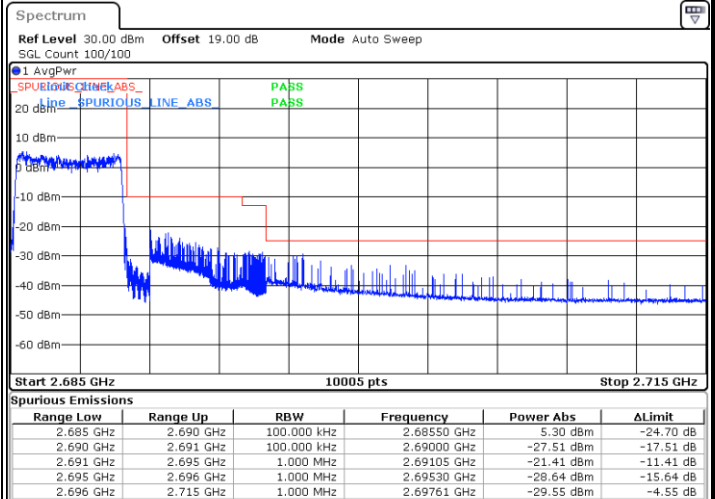

Lowest Band Edge / 1RB

Date: 24.MAY.2021 20:50:53

Highest Band Edge / 1 RB

Date: 24.MAY.2021 21:02:02

Lowest Band Edge / Full RB

Date: 24.MAY.2021 20:46:40

Highest Band Edge / Full RB

Date: 24.MAY.2021 21:03:37

LTE Band 41 / 5MHz / 64QAM

Lowest Band Edge / 1RB

Date: 24.MAY.2021 20:48:22

Highest Band Edge / 1 RB

Date: 24.MAY.2021 21:02:26

Lowest Band Edge / Full RB

Date: 24.MAY.2021 20:47:03

Highest Band Edge / Full RB

Date: 24.MAY.2021 21:02:49

LTE Band 41 / 10MHz / QPSK

LTE Band 41 / 10MHz / 16QAM

Lowest Band Edge / 1 RB

Date: 24.MAY.2021 21:09:34

Highest Band Edge / 1 RB

Date: 24.MAY.2021 21:27:09

Lowest Band Edge / Full RB

Date: 24.MAY.2021 21:05:20

Highest Band Edge / Full RB

Date: 24.MAY.2021 21:28:23

LTE Band 41 / 10MHz / 64QAM

Lowest Band Edge / 1 RB

Date: 24.MAY.2021 21:07:38

Highest Band Edge / 1 RB

Date: 24.MAY.2021 21:27:27