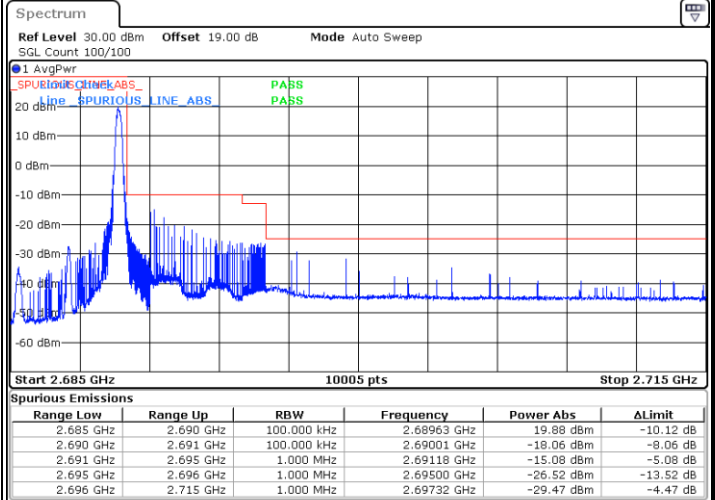

Middle Channel / 20MHz / 64QAM

Date: 24.MAY.2021 23:04:17

Highest Channel / 15MHz / 64QAM

Date: 24.MAY.2021 23:03:13

Highest Channel / 20MHz / 64QAM

Date: 24.MAY.2021 23:04:40

Conducted Band Edge

LTE Band 41 / 5MHz / 16QAM

Lowest Band Edge / 1RB

Date: 24.MAY.2021 20:50:53

Highest Band Edge / 1 RB

Date: 24.MAY.2021 21:02:02

Lowest Band Edge / Full RB

Date: 24.MAY.2021 20:46:40

Highest Band Edge / Full RB

Date: 24.MAY.2021 21:03:37

LTE Band 41 / 5MHz / 64QAM

Lowest Band Edge / 1RB

Date: 24.MAY.2021 20:48:22

Highest Band Edge / 1 RB

Date: 24.MAY.2021 21:02:26

Lowest Band Edge / Full RB

Date: 24.MAY.2021 20:47:03

Highest Band Edge / Full RB

Date: 24.MAY.2021 21:02:49

LTE Band 41 / 10MHz / QPSK

LTE Band 41 / 10MHz / 16QAM

Lowest Band Edge / 1 RB

Date: 24.MAY.2021 21:09:34

Highest Band Edge / 1 RB

Date: 24.MAY.2021 21:27:09

Lowest Band Edge / Full RB