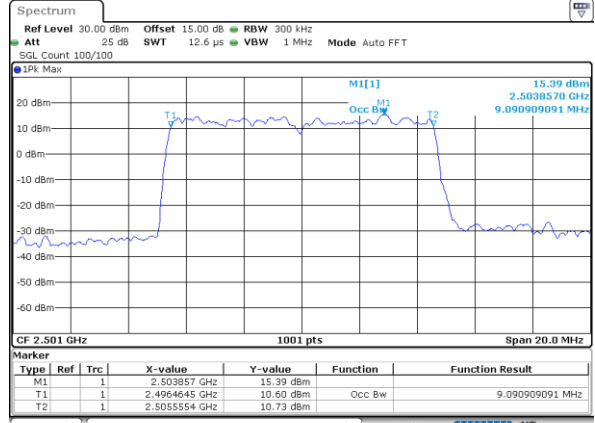

Highest Channel / 20MHz / QPSK

Date: 24.MAY.2021 22:59:50

Highest Channel / 20MHz / 16QAM

Date: 24.MAY.2021 23:00:01

LTE Band 41

Lowest Channel / 5MHz / 64QAM

Date: 24.MAY.2021 23:00:34

Lowest Channel / 10MHz / 64QAM

Date: 24.MAY.2021 23:01:40

Middle Channel / 5MHz / 64QAM

Date: 24.MAY.2021 23:00:56

Middle Channel / 10MHz / 64QAM

Date: 24.MAY.2021 23:02:03

Highest Channel / 5MHz / 64QAM

Date: 24.MAY.2021 23:01:18

Highest Channel / 10MHz / 64QAM