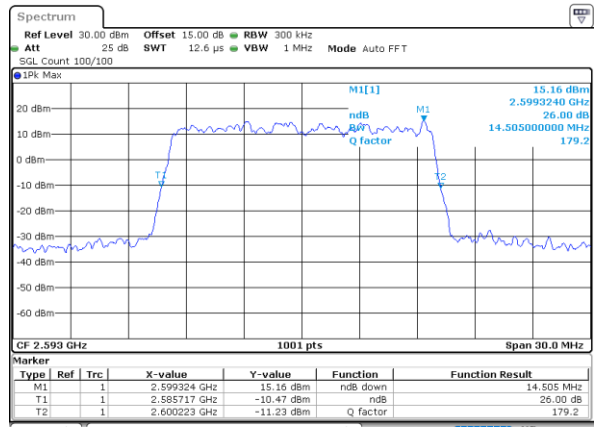

LTE Band 41

Lowest Channel / 15MHz / QPSK

Date: 24.MAY.2021 22:56:32

Lowest Channel / 15MHz / 16QAM

Date: 24.MAY.2021 22:56:42

Middle Channel / 15MHz / QPSK

Date: 24.MAY.2021 22:57:16

Middle Channel / 15MHz / 16QAM

Date: 24.MAY.2021 22:57:27

Highest Channel / 15MHz / QPSK

Date: 24.MAY.2021 22:58:00

Highest Channel / 15MHz / 16QAM

Date: 24.MAY.2021 22:58:11

LTE Band 41

Lowest Channel / 20MHz / QPSK

Date: 24.MAY.2021 22:58:44