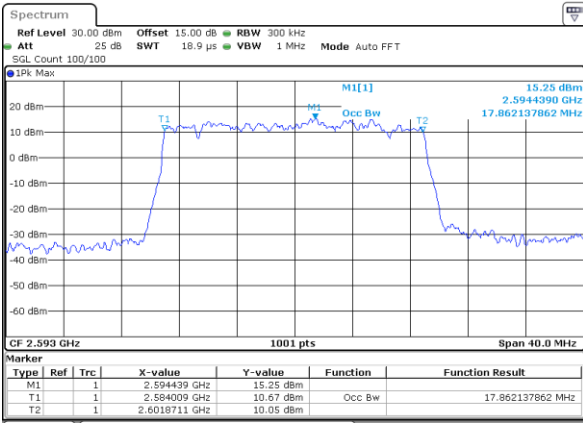

Date: 24.MAY.2021 22:56:54

Middle Channel / 15MHz / 16QAM

Date: 24.MAY.2021 22:57:05

Highest Channel / 15MHz / QPSK

Date: 24.MAY.2021 22:57:38

Highest Channel / 15MHz / 16QAM

Date: 24.MAY.2021 22:57:49

LTE Band 41

Lowest Channel / 20MHz / QPSK

Date: 24.MAY.2021 22:58:22

Lowest Channel / 20MHz / 16QAM

Date: 24.MAY.2021 22:58:33

Middle Channel / 20MHz / QPSK

Date: 24.MAY.2021 22:59:06

Middle Channel / 20MHz / 16QAM

Date: 24.MAY.2021 22:59:17

Highest Channel / 20MHz / QPSK

Date: 24.MAY.2021 22:59:50

Highest Channel / 20MHz / 16QAM

Date: 24.MAY.2021 23:00:01

LTE Band 41

Lowest Channel / 5MHz / 64QAM

Date: 24.MAY.2021 23:00:34

Lowest Channel / 10MHz / 64QAM