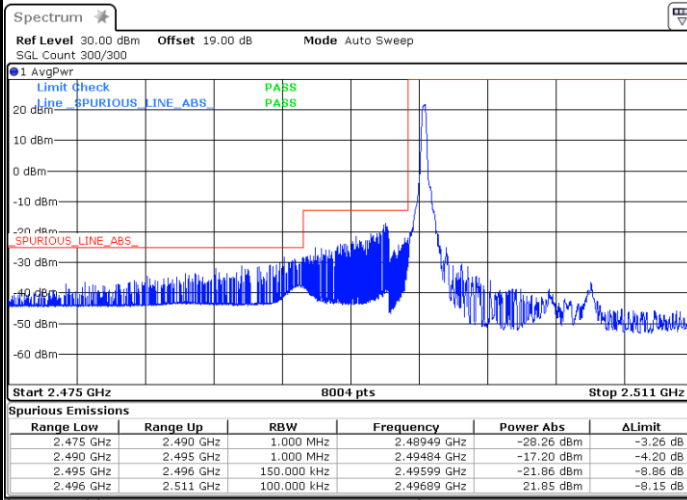

Date: 24.MAY.2021 21:05:20

Highest Band Edge / Full RB

Date: 24.MAY.2021 21:28:23

LTE Band 41 / 10MHz / 64QAM

Lowest Band Edge / 1 RB

Date: 24.MAY.2021 21:07:38

Highest Band Edge / 1 RB

Date: 24.MAY.2021 21:27:27

Lowest Band Edge / Full RB

Date: 24.MAY.2021 21:05:36

Highest Band Edge / Full RB

Date: 24.MAY.2021 21:27:52

LTE Band 41 / 15MHz / QPSK

Lowest Band Edge / 1 RB

Date: 24.MAY.2021 21:35:00

Highest Band Edge / 1 RB

Date: 24.MAY.2021 21:51:48

Lowest Band Edge / Full RB

Date: 24.MAY.2021 21:29:27

Highest Band Edge / Full RB

Date: 24.MAY.2021 21:55:45

LTE Band 41 / 15MHz / 16QAM

Lowest Band Edge / 1 RB

Date: 24.MAY.2021 21:33:06

Highest Band Edge / 1 RB

Date: 24.MAY.2021 21:52:05

Lowest Band Edge / Full RB

Date: 24.MAY.2021 21:29:57

Highest Band Edge / Full RB

Date: 24.MAY.2021 21:55:27

LTE Band 41 / 15MHz / 64QAM

Lowest Band Edge / 1 RB