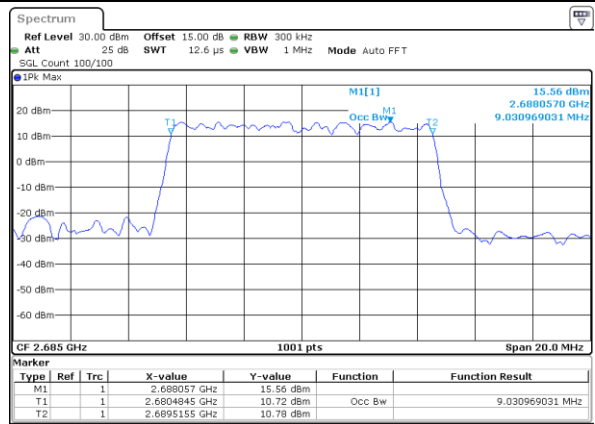

Lowest Channel / 10MHz / 16QAM

Date: 24.MAY.2021 22:54:08

Middle Channel / 10MHz / QPSK

Date: 24.MAY.2021 22:54:41

Middle Channel / 10MHz / 16QAM

Date: 24.MAY.2021 22:54:52

Highest Channel / 10MHz / QPSK

Date: 24.MAY.2021 22:55:25

Highest Channel / 10MHz / 16QAM

Date: 24.MAY.2021 22:55:36

LTE Band 41

Lowest Channel / 15MHz / QPSK

Date: 24.MAY.2021 22:56:09

Lowest Channel / 15MHz / 16QAM

Date: 24.MAY.2021 22:56:12

Middle Channel / 15MHz / QPSK