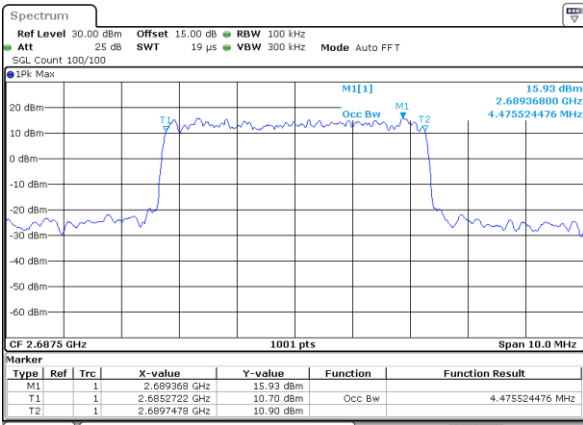

LTE Band 41

Lowest Channel / 5MHz / QPSK

Date: 24.MAY.2021 22:51:43

Lowest Channel / 5MHz / 16QAM

Date: 24.MAY.2021 22:51:54

Middle Channel / 5MHz / QPSK

Date: 24.MAY.2021 22:52:28

Middle Channel / 5MHz / 16QAM

Date: 24.MAY.2021 22:52:39

Highest Channel / 5MHz / QPSK

Date: 24.MAY.2021 22:53:12

Highest Channel / 5MHz / 16QAM

Date: 24.MAY.2021 22:53:23

LTE Band 41

Lowest Channel / 10MHz / QPSK

Date: 24.MAY.2021 22:53:57