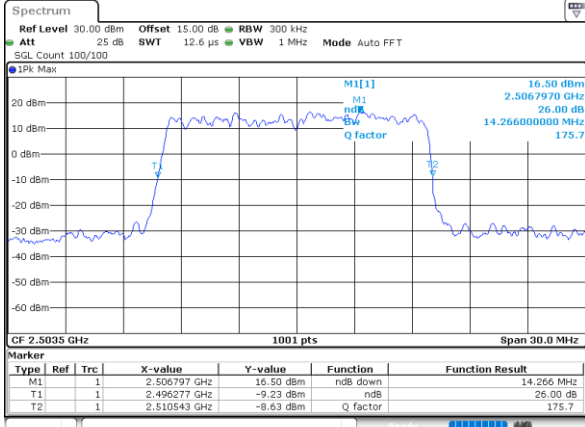

LTE Band 41

Lowest Channel / 15MHz / QPSK

Date: 24.MAY.2021 22:56:32

Lowest Channel / 15MHz / 16QAM

Date: 24.MAY.2021 22:56:42

Middle Channel / 15MHz / QPSK

Date: 24.MAY.2021 22:57:16

Middle Channel / 15MHz / 16QAM

Date: 24.MAY.2021 22:57:27

Highest Channel / 15MHz / QPSK

Date: 24.MAY.2021 22:58:00

Highest Channel / 15MHz / 16QAM

Date: 24.MAY.2021 22:58:11

LTE Band 41

Lowest Channel / 20MHz / QPSK

Date: 24.MAY.2021 22:58:44