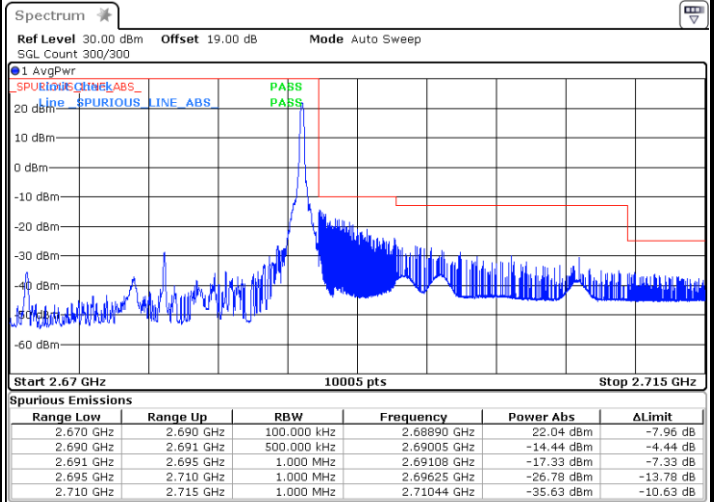

Highest Band Edge / 1 RB

Date: 24.MAY.2021 21:52:05

Lowest Band Edge / Full RB

Date: 24.MAY.2021 21:29:57

Highest Band Edge / Full RB

Date: 24.MAY.2021 21:55:27

LTE Band 41 / 15MHz / 64QAM

Lowest Band Edge / 1 RB

Date: 24.MAY.2021 21:31:23

Highest Band Edge / 1 RB

Date: 24.MAY.2021 21:52:36

Lowest Band Edge / Full RB

Date: 24.MAY.2021 21:30:17

Highest Band Edge / Full RB

Date: 24.MAY.2021 21:53:05

LTE Band 41 / 20MHz / QPSK

Lowest Band Edge / 1 RB

Date: 24.MAY.2021 22:03:06

Highest Band Edge / 1 RB

Date: 24.MAY.2021 22:16:14

Lowest Band Edge / Full RB

Date: 24.MAY.2021 21:56:36

Highest Band Edge / Full RB

Date: 24.MAY.2021 22:17:58

LTE Band 41 / 20MHz / 16QAM

Lowest Band Edge / 1 RB

Date: 24.MAY.2021 22:00:48

Highest Band Edge / 1 RB

Date: 24.MAY.2021 22:16:33

Lowest Band Edge / Full RB

Date: 24.MAY.2021 21:57:13

Highest Band Edge / Full RB