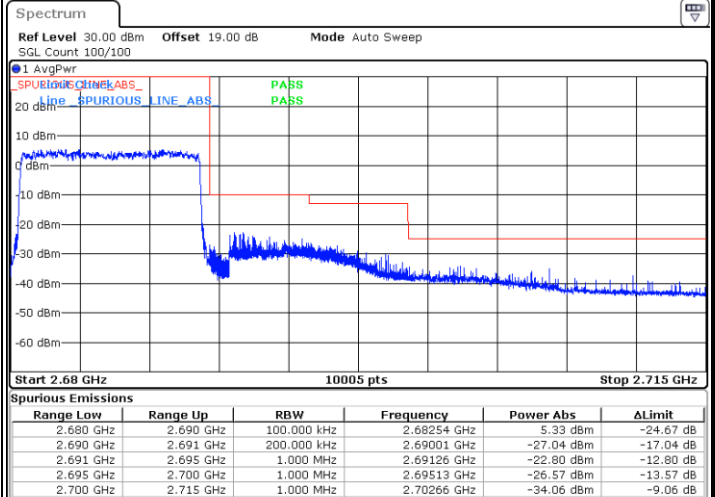

LTE Band 41 / 5MHz / 64QAM

Lowest Band Edge / 1RB

Date: 24.MAY.2021 20:48:22

Highest Band Edge / 1 RB

Date: 24.MAY.2021 21:02:26

Lowest Band Edge / Full RB

Date: 24.MAY.2021 20:47:03

Highest Band Edge / Full RB

Date: 24.MAY.2021 21:02:49

LTE Band 41 / 10MHz / QPSK

LTE Band 41 / 10MHz / 16QAM

Lowest Band Edge / 1 RB

Date: 24.MAY.2021 21:09:34

Highest Band Edge / 1 RB

Date: 24.MAY.2021 21:27:09

Lowest Band Edge / Full RB

Date: 24.MAY.2021 21:05:20

Highest Band Edge / Full RB

Date: 24.MAY.2021 21:28:23

LTE Band 41 / 10MHz / 64QAM

Lowest Band Edge / 1 RB

Date: 24.MAY.2021 21:07:38

Highest Band Edge / 1 RB

Date: 24.MAY.2021 21:27:27

Lowest Band Edge / Full RB

Date: 24.MAY.2021 21:05:36

Highest Band Edge / Full RB

Date: 24.MAY.2021 21:27:52

LTE Band 41 / 15MHz / QPSK

Lowest Band Edge / 1 RB

Date: 24.MAY.2021 21:35:00

Highest Band Edge / 1 RB