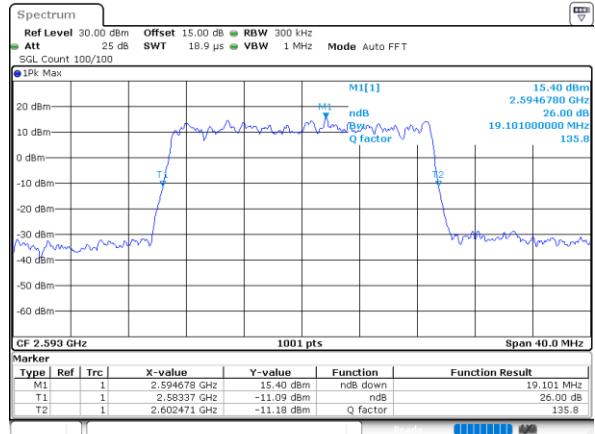

Lowest Channel / 20MHz / 16QAM

Date: 24.MAY.2021 22:58:55

Middle Channel / 20MHz / QPSK

Date: 24.MAY.2021 22:59:28

Middle Channel / 20MHz / 16QAM

Date: 24.MAY.2021 22:59:39

Highest Channel / 20MHz / QPSK

Date: 24.MAY.2021 23:00:12

Highest Channel / 20MHz / 16QAM

Date: 24.MAY.2021 23:00:23

LTE Band 41

Lowest Channel / 5MHz / 64QAM

Date: 24.MAY.2021 23:00:45

Lowest Channel / 10MHz / 64QAM

Date: 24.MAY.2021 23:01:51

Middle Channel / 5MHz / 64QAM