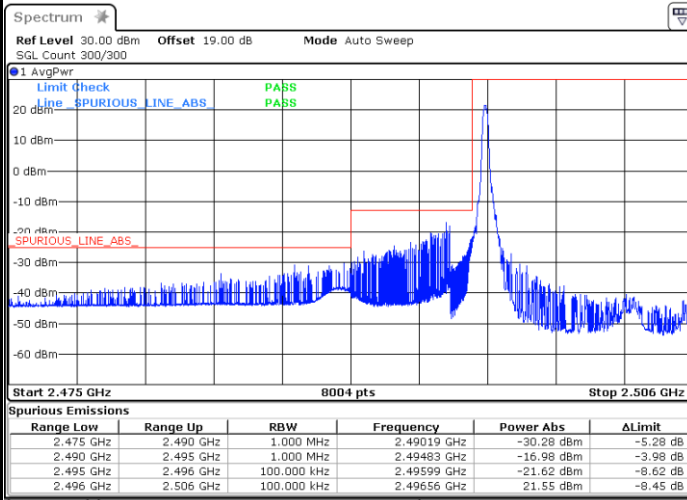

LTE Band 41 / 5MHz / 64QAM

Lowest Band Edge / 1RB

Date: 24.MAY.2021 20:48:22

Highest Band Edge / 1 RB

Date: 24.MAY.2021 21:02:26

Lowest Band Edge / Full RB

Date: 24.MAY.2021 20:47:03

Highest Band Edge / Full RB

Date: 24.MAY.2021 21:02:49

LTE Band 41 / 10MHz / QPSK

LTE Band 41 / 10MHz / 16QAM

Lowest Band Edge / 1 RB

Date: 24.MAY.2021 21:09:34

Highest Band Edge / 1 RB

Date: 24.MAY.2021 21:27:09

Lowest Band Edge / Full RB

Date: 24.MAY.2021 21:05:20

Highest Band Edge / Full RB

Date: 24.MAY.2021 21:28:23

LTE Band 41 / 10MHz / 64QAM

Lowest Band Edge / 1 RB

Date: 24.MAY.2021 21:07:38

Highest Band Edge / 1 RB

Date: 24.MAY.2021 21:27:27

Lowest Band Edge / Full RB

Date: 24.MAY.2021 21:05:36

Highest Band Edge / Full RB

Date: 24.MAY.2021 21:27:52

LTE Band 41 / 15MHz / QPSK

Lowest Band Edge / 1 RB

Date: 24.MAY.2021 21:35:00

Highest Band Edge / 1 RB