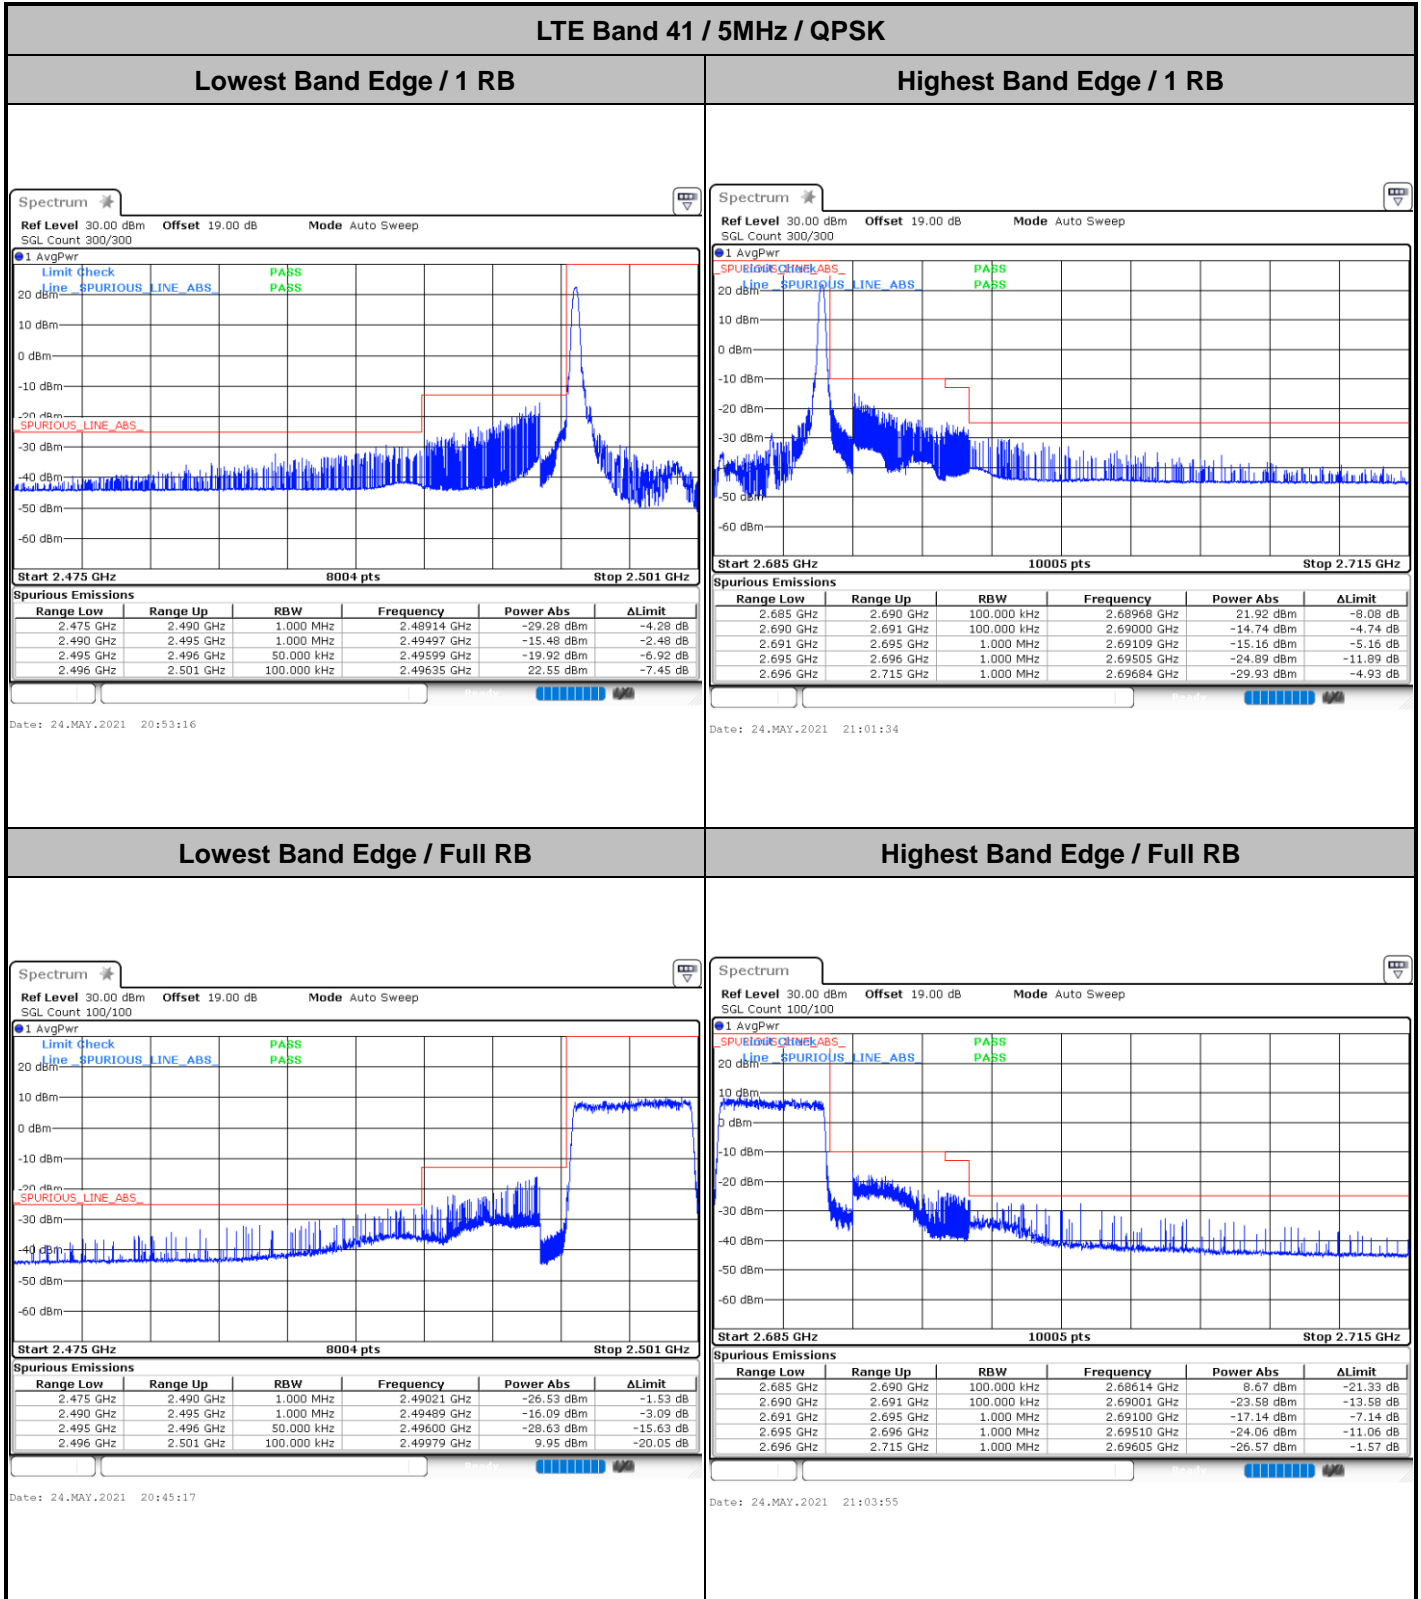

Date: 24.MAY.2021 23:02:25

LTE Band 41

Lowest Channel / 15MHz / 64QAM

Date: 24.MAY.2021 23:02:47

Lowest Channel / 20MHz / 64QAM

Date: 24.MAY.2021 23:03:54

Middle Channel / 15MHz / 64QAM

Date: 24.MAY.2021 23:03:09

Middle Channel / 20MHz / 64QAM

Date: 24.MAY.2021 23:04:17

Highest Channel / 15MHz / 64QAM

Date: 24.MAY.2021 23:03:13

Highest Channel / 20MHz / 64QAM

Date: 24.MAY.2021 23:04:40

Conducted Band Edge

LTE Band 41 / 5MHz / 16QAM

Lowest Band Edge / 1RB

Date: 24.MAY.2021 20:50:53

Highest Band Edge / 1 RB

Date: 24.MAY.2021 21:02:02

Lowest Band Edge / Full RB

Date: 24.MAY.2021 20:46:40

Highest Band Edge / Full RB

Date: 24.MAY.2021 21:03:37

LTE Band 41 / 5MHz / 64QAM

Lowest Band Edge / 1RB

Date: 24.MAY.2021 20:48:22

Highest Band Edge / 1 RB

Date: 24.MAY.2021 21:02:26

Lowest Band Edge / Full RB

Date: 24.MAY.2021 20:47:03

Highest Band Edge / Full RB