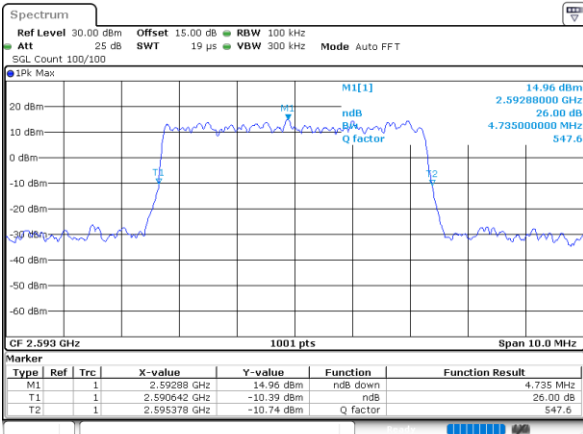

Highest Channel / 20MHz / 16QAM

Date: 24.MAY.2021 23:00:23

LTE Band 41

Lowest Channel / 5MHz / 64QAM

Date: 24.MAY.2021 23:00:45

Lowest Channel / 10MHz / 64QAM

Date: 24.MAY.2021 23:01:51

Middle Channel / 5MHz / 64QAM

Date: 24.MAY.2021 23:01:07

Middle Channel / 10MHz / 64QAM

Date: 24.MAY.2021 23:02:14

Highest Channel / 5MHz / 64QAM

Date: 24.MAY.2021 23:01:29

Highest Channel / 10MHz / 64QAM

Date: 24.MAY.2021 23:02:36

LTE Band 41