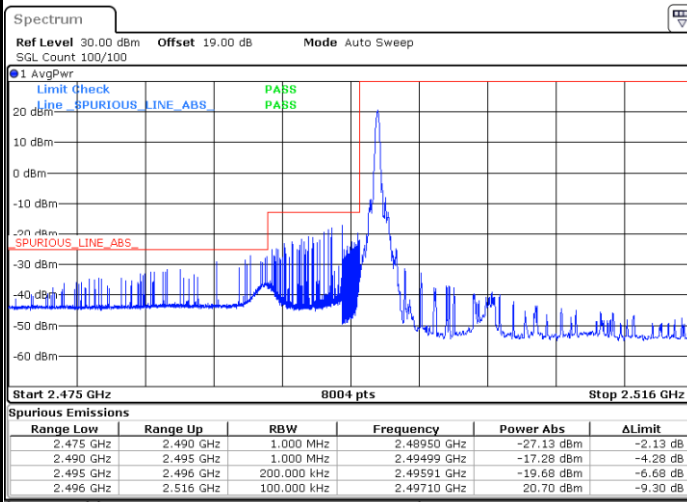

Date: 24.MAY.2021 21:31:23

Highest Band Edge / 1 RB

Date: 24.MAY.2021 21:52:36

Lowest Band Edge / Full RB

Date: 24.MAY.2021 21:30:17

Highest Band Edge / Full RB

Date: 24.MAY.2021 21:53:05

LTE Band 41 / 20MHz / QPSK

Lowest Band Edge / 1 RB

Date: 24.MAY.2021 22:03:06

Highest Band Edge / 1 RB

Date: 24.MAY.2021 22:16:14

Lowest Band Edge / Full RB

Date: 24.MAY.2021 21:56:36

Highest Band Edge / Full RB

Date: 24.MAY.2021 22:17:58

LTE Band 41 / 20MHz / 16QAM

Lowest Band Edge / 1 RB

Date: 24.MAY.2021 22:00:48

Highest Band Edge / 1 RB

Date: 24.MAY.2021 22:16:33

Lowest Band Edge / Full RB

Date: 24.MAY.2021 21:57:13

Highest Band Edge / Full RB

Date: 24.MAY.2021 22:17:40

LTE Band 41 / 20MHz / 64QAM

Lowest Band Edge / 1 RB

Date: 24.MAY.2021 21:59:06

Highest Band Edge / 1 RB

Date: 24.MAY.2021 22:17:00

Lowest Band Edge / Full RB

Date: 24.MAY.2021 21:57:53