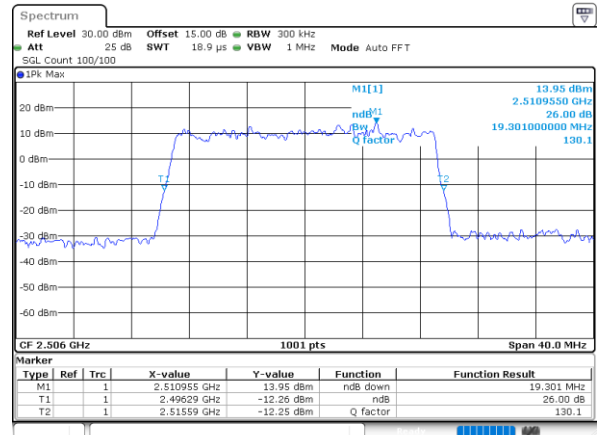

Lowest Channel / 20MHz / 64QAM

Date: 24.MAY.2021 23:04:05