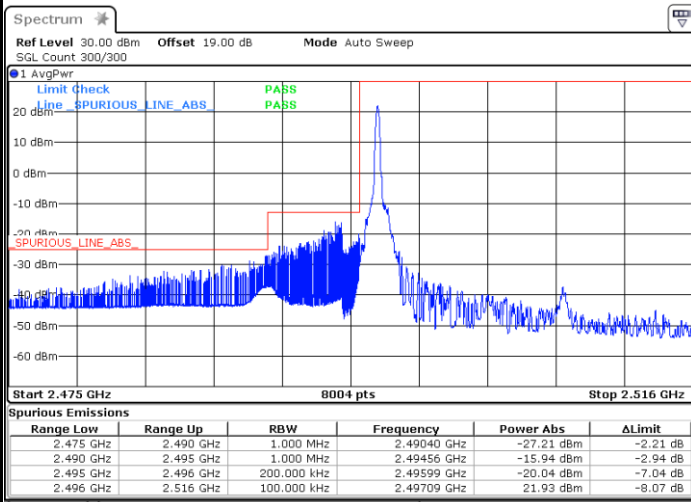

Highest Band Edge / 1 RB

Date: 24.MAY.2021 21:52:05

Lowest Band Edge / Full RB

Date: 24.MAY.2021 21:29:57

Highest Band Edge / Full RB

Date: 24.MAY.2021 21:55:27

LTE Band 41 / 15MHz / 64QAM

Lowest Band Edge / 1 RB

Date: 24.MAY.2021 21:31:23

Highest Band Edge / 1 RB

Date: 24.MAY.2021 21:52:36

Lowest Band Edge / Full RB

Date: 24.MAY.2021 21:30:17

Highest Band Edge / Full RB

Date: 24.MAY.2021 21:53:05

LTE Band 41 / 20MHz / QPSK

Lowest Band Edge / 1 RB

Date: 24.MAY.2021 22:03:06

Highest Band Edge / 1 RB

Date: 24.MAY.2021 22:16:14

Lowest Band Edge / Full RB

Date: 24.MAY.2021 21:56:36

Highest Band Edge / Full RB

Date: 24.MAY.2021 22:17:58

LTE Band 41 / 20MHz / 16QAM

Lowest Band Edge / 1 RB

Date: 24.MAY.2021 22:00:48

Highest Band Edge / 1 RB

Date: 24.MAY.2021 22:16:33

Lowest Band Edge / Full RB

Date: 24.MAY.2021 21:57:13

Highest Band Edge / Full RB