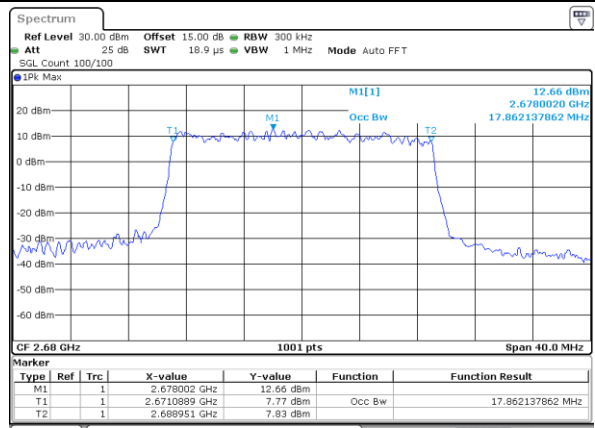

Middle Channel / 20MHz / 64QAM

Date: 24.MAY.2021 23:04:17

Highest Channel / 15MHz / 64QAM

Date: 24.MAY.2021 23:03:13

Highest Channel / 20MHz / 64QAM

Date: 24.MAY.2021 23:04:40

Conducted Band Edge

LTE Band 41 / 5MHz / 16QAM

Lowest Band Edge / 1RB

Date: 24.MAY.2021 20:50:53

Highest Band Edge / 1 RB

Date: 24.MAY.2021 21:02:02

Lowest Band Edge / Full RB

Date: 24.MAY.2021 20:46:40

Highest Band Edge / Full RB

Date: 24.MAY.2021 21:03:37