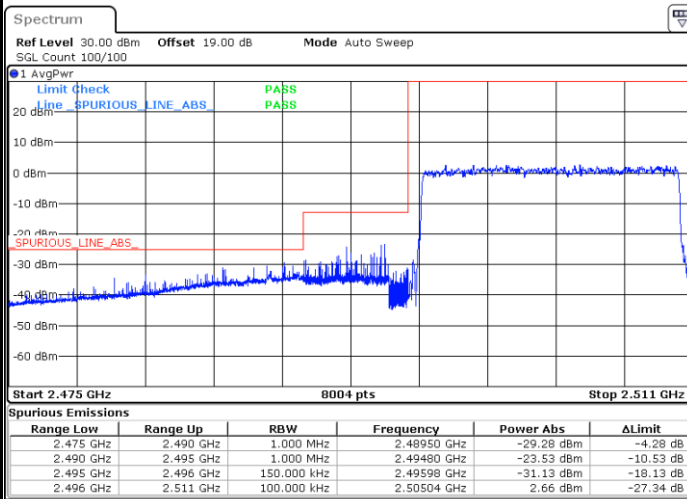

Date: 24.MAY.2021 21:51:48

Lowest Band Edge / Full RB

Date: 24.MAY.2021 21:29:27

Highest Band Edge / Full RB

Date: 24.MAY.2021 21:55:45

LTE Band 41 / 15MHz / 16QAM

Lowest Band Edge / 1 RB

Date: 24.MAY.2021 21:33:06

Highest Band Edge / 1 RB

Date: 24.MAY.2021 21:52:05

Lowest Band Edge / Full RB

Date: 24.MAY.2021 21:29:57

Highest Band Edge / Full RB

Date: 24.MAY.2021 21:55:27

LTE Band 41 / 15MHz / 64QAM

Lowest Band Edge / 1 RB

Date: 24.MAY.2021 21:31:23

Highest Band Edge / 1 RB

Date: 24.MAY.2021 21:52:36

Lowest Band Edge / Full RB

Date: 24.MAY.2021 21:30:17

Highest Band Edge / Full RB

Date: 24.MAY.2021 21:53:05

LTE Band 41 / 20MHz / QPSK

Lowest Band Edge / 1 RB

Date: 24.MAY.2021 22:03:06

Highest Band Edge / 1 RB

Date: 24.MAY.2021 22:16:14

Lowest Band Edge / Full RB

Date: 24.MAY.2021 21:56:36

Highest Band Edge / Full RB

Date: 24.MAY.2021 22:17:58