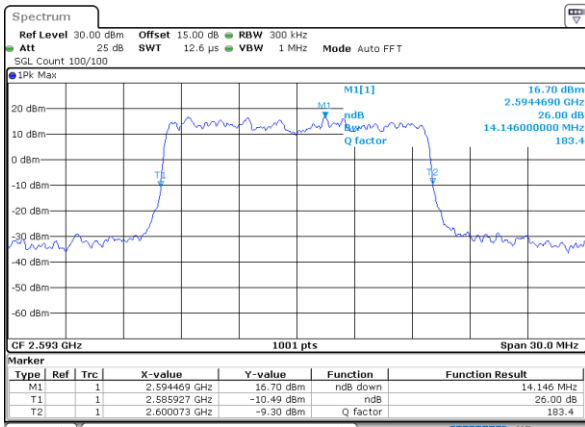

LTE Band 41

Lowest Channel / 15MHz / QPSK

Date: 24.MAY.2021 22:56:32

Lowest Channel / 15MHz / 16QAM

Date: 24.MAY.2021 22:56:42

Middle Channel / 15MHz / QPSK

Date: 24.MAY.2021 22:57:16

Middle Channel / 15MHz / 16QAM

Date: 24.MAY.2021 22:57:27

Highest Channel / 15MHz / QPSK

Date: 24.MAY.2021 22:58:00

Highest Channel / 15MHz / 16QAM

Date: 24.MAY.2021 22:58:11

LTE Band 41

Lowest Channel / 20MHz / QPSK

Date: 24.MAY.2021 22:58:44