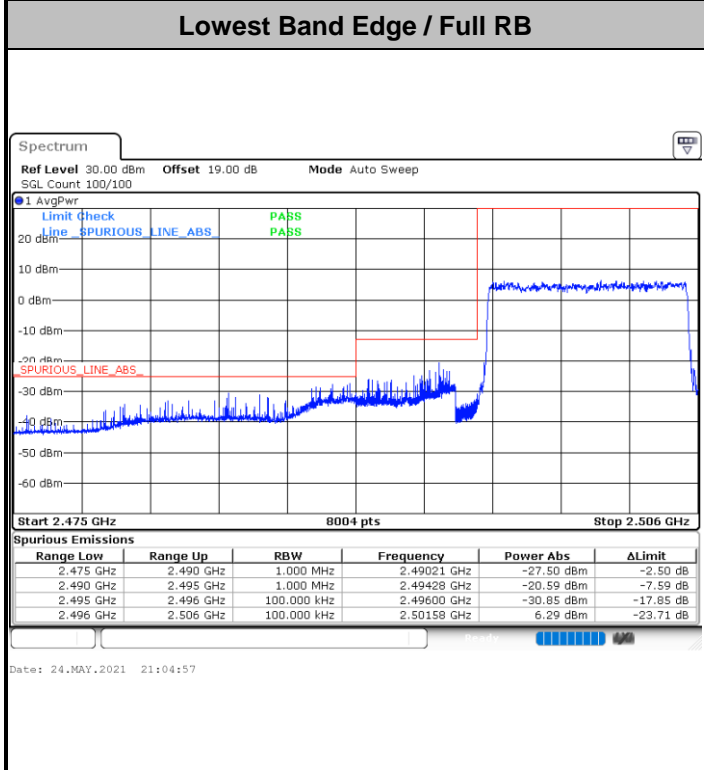

Lowest Band Edge / 1RB

Date: 24.MAY.2021 20:50:53

Highest Band Edge / 1 RB

Date: 24.MAY.2021 21:02:02

Lowest Band Edge / Full RB

Date: 24.MAY.2021 20:46:40

Highest Band Edge / Full RB

Date: 24.MAY.2021 21:03:37

LTE Band 41 / 5MHz / 64QAM

Lowest Band Edge / 1RB

Date: 24.MAY.2021 20:48:22

Highest Band Edge / 1 RB

Date: 24.MAY.2021 21:02:26

Lowest Band Edge / Full RB

Date: 24.MAY.2021 20:47:03

Highest Band Edge / Full RB

Date: 24.MAY.2021 21:02:49

LTE Band 41 / 10MHz / QPSK

LTE Band 41 / 10MHz / 16QAM

Lowest Band Edge / 1 RB

Date: 24.MAY.2021 21:09:34

Highest Band Edge / 1 RB

Date: 24.MAY.2021 21:27:09

Lowest Band Edge / Full RB

Date: 24.MAY.2021 21:05:20

Highest Band Edge / Full RB

Date: 24.MAY.2021 21:28:23

LTE Band 41 / 10MHz / 64QAM

Lowest Band Edge / 1 RB

Date: 24.MAY.2021 21:07:38

Highest Band Edge / 1 RB

Date: 24.MAY.2021 21:27:27