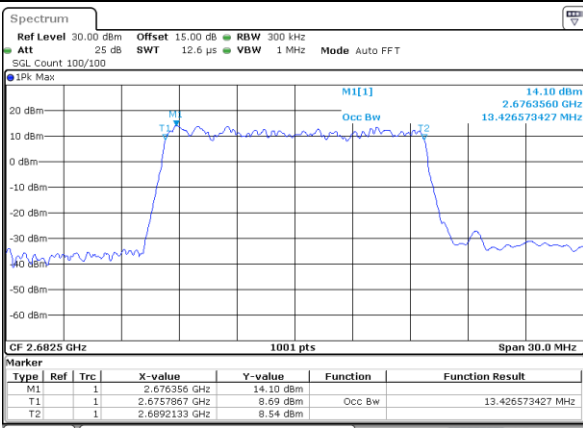

Date: 24.MAY.2021 23:01:40

Middle Channel / 5MHz / 64QAM

Date: 24.MAY.2021 23:00:56

Middle Channel / 10MHz / 64QAM

Date: 24.MAY.2021 23:02:03

Highest Channel / 5MHz / 64QAM

Date: 24.MAY.2021 23:01:18

Highest Channel / 10MHz / 64QAM

Date: 24.MAY.2021 23:02:25

LTE Band 41

Lowest Channel / 15MHz / 64QAM

Date: 24.MAY.2021 23:02:47

Lowest Channel / 20MHz / 64QAM

Date: 24.MAY.2021 23:03:54

Middle Channel / 15MHz / 64QAM

Date: 24.MAY.2021 23:03:09

Middle Channel / 20MHz / 64QAM

Date: 24.MAY.2021 23:04:17

Highest Channel / 15MHz / 64QAM

Date: 24.MAY.2021 23:03:13

Highest Channel / 20MHz / 64QAM

Date: 24.MAY.2021 23:04:40

Conducted Band Edge

LTE Band 41 / 5MHz / 16QAM