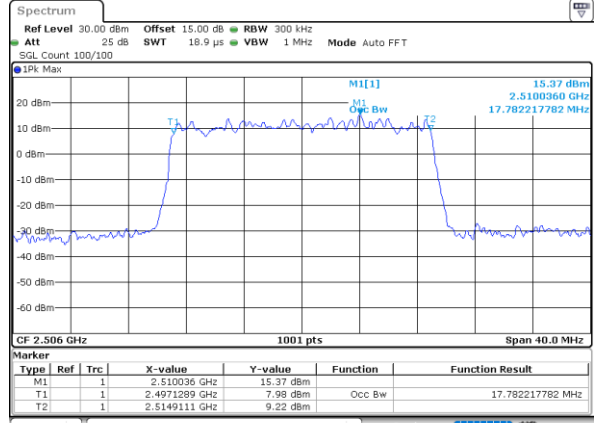

Lowest Channel / 20MHz / 16QAM

Date: 24.MAY.2021 22:58:33