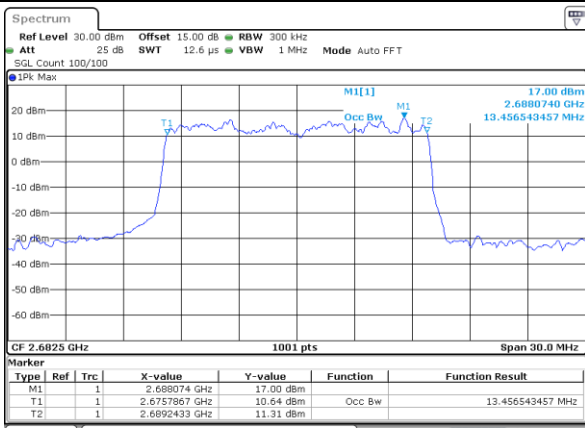

Highest Channel / 10MHz / 16QAM

Date: 24.MAY.2021 22:55:36

LTE Band 41

Lowest Channel / 15MHz / QPSK

Date: 24.MAY.2021 22:56:09

Lowest Channel / 15MHz / 16QAM

Date: 24.MAY.2021 22:56:12

Middle Channel / 15MHz / QPSK

Date: 24.MAY.2021 22:56:54

Middle Channel / 15MHz / 16QAM

Date: 24.MAY.2021 22:57:05

Highest Channel / 15MHz / QPSK

Date: 24.MAY.2021 22:57:38

Highest Channel / 15MHz / 16QAM

Date: 24.MAY.2021 22:57:49

LTE Band 41