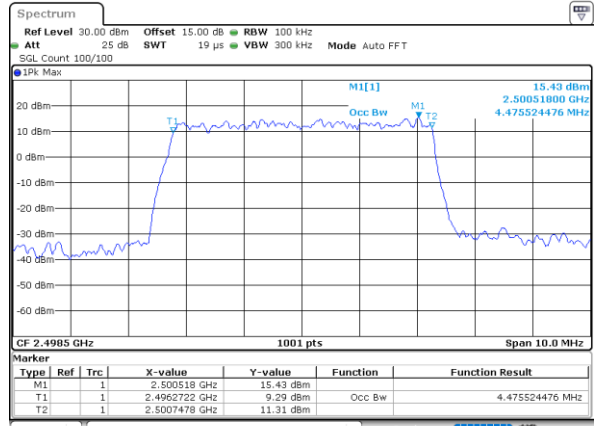

Highest Channel / 15MHz / 64QAM

Date: 24.MAY.2021 23:03:43

Highest Channel / 20MHz / 64QAM

Date: 24.MAY.2021 23:04:51

Occupied Bandwidth

Mode	LTE Band 41 : 99%OBW(MHz)											
BW	1.4MHz		3MHz		5MHz		10MHz		15MHz		20MHz	
Mod.	QPSK	16QAM	QPSK	16QAM	QPSK	16QAM	QPSK	16QAM	QPSK	16QAM	QPSK	16QAM
Lowest CH	-	-	-	-	4.51	4.48	9.03	9.05	13.43	13.40	17.94	17.78
Middle CH	-	-	-	-	4.47	4.51	9.03	8.99	13.40	13.43	17.86	17.90
Highest CH	-	-	-	-	4.48	4.49	9.03	9.03	13.46	13.46	17.86	17.90
Mode	LTE Band 41 : 99%OBW(MHz)											
BW	1.4MHz		3MHz		5MHz		10MHz		15MHz		20MHz	
Mod.	64QAM	-	64QAM	-	64QAM	-	64QAM	-	64QAM	-	64QAM	-
Lowest CH	-	-	-	-	4.51	-	9.09	-	13.46	-	17.90	-
Middle CH	-	-	-	-	4.51	-	9.03	-	13.43	-	17.86	-
Highest CH	-	-	-	-	4.50	-	9.05	-	13.43	-	17.86	-

LTE Band 41

Lowest Channel / 5MHz / QPSK

Date: 24.MAY.2021 22:51:43

Lowest Channel / 5MHz / 16QAM

Date: 24.MAY.2021 22:51:54

Middle Channel / 5MHz / QPSK

Date: 24.MAY.2021 22:52:28

Middle Channel / 5MHz / 16QAM