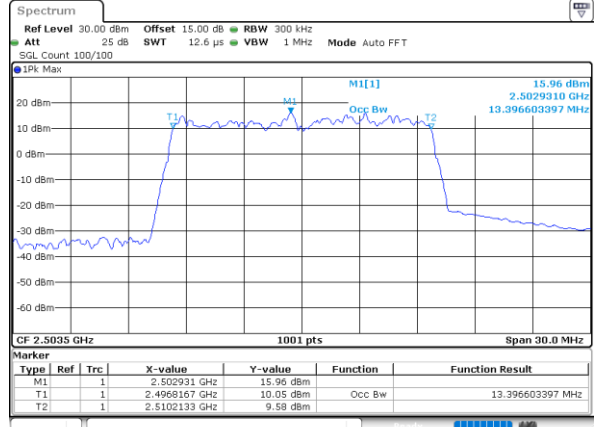

Highest Channel / 10MHz / 16QAM

Date: 24.MAY.2021 22:55:36

LTE Band 41

Lowest Channel / 15MHz / QPSK

Date: 24.MAY.2021 22:56:09

Lowest Channel / 15MHz / 16QAM

Date: 24.MAY.2021 22:56:12

Middle Channel / 15MHz / QPSK

Date: 24.MAY.2021 22:56:54

Middle Channel / 15MHz / 16QAM

Date: 24.MAY.2021 22:57:05

Highest Channel / 15MHz / QPSK

Date: 24.MAY.2021 22:57:38

Highest Channel / 15MHz / 16QAM

Date: 24.MAY.2021 22:57:49

LTE Band 41