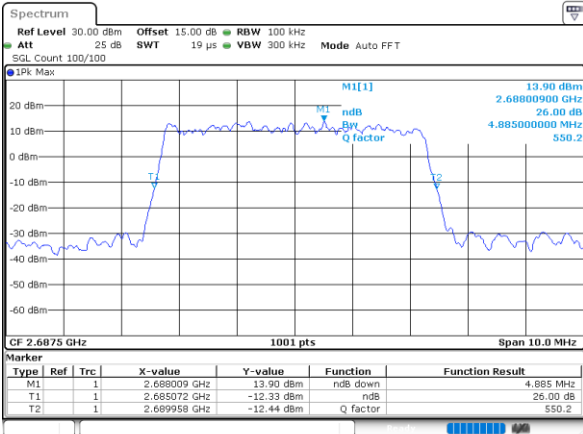

Highest Channel / 5MHz / 64QAM

Date: 24.MAY.2021 23:01:29