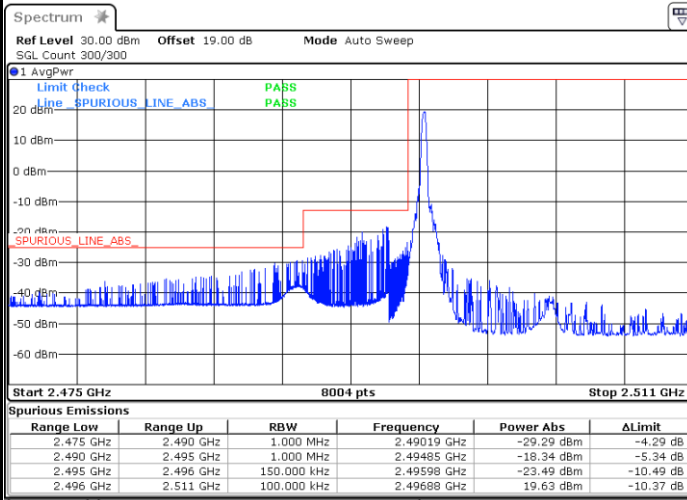

Date: 24.MAY.2021 21:51:48

Lowest Band Edge / Full RB

Date: 24.MAY.2021 21:29:27

Highest Band Edge / Full RB

Date: 24.MAY.2021 21:55:45

LTE Band 41 / 15MHz / 16QAM

Lowest Band Edge / 1 RB

Date: 24.MAY.2021 21:33:06

Highest Band Edge / 1 RB

Date: 24.MAY.2021 21:52:05

Lowest Band Edge / Full RB

Date: 24.MAY.2021 21:29:57

Highest Band Edge / Full RB

Date: 24.MAY.2021 21:55:27

LTE Band 41 / 15MHz / 64QAM

Lowest Band Edge / 1 RB

Date: 24.MAY.2021 21:31:23

Highest Band Edge / 1 RB

Date: 24.MAY.2021 21:52:36

Lowest Band Edge / Full RB

Date: 24.MAY.2021 21:30:17

Highest Band Edge / Full RB

Date: 24.MAY.2021 21:53:05

LTE Band 41 / 20MHz / QPSK

Lowest Band Edge / 1 RB

Date: 24.MAY.2021 22:03:06

Highest Band Edge / 1 RB

Date: 24.MAY.2021 22:16:14

Lowest Band Edge / Full RB

Date: 24.MAY.2021 21:56:36

Highest Band Edge / Full RB

Date: 24.MAY.2021 22:17:58