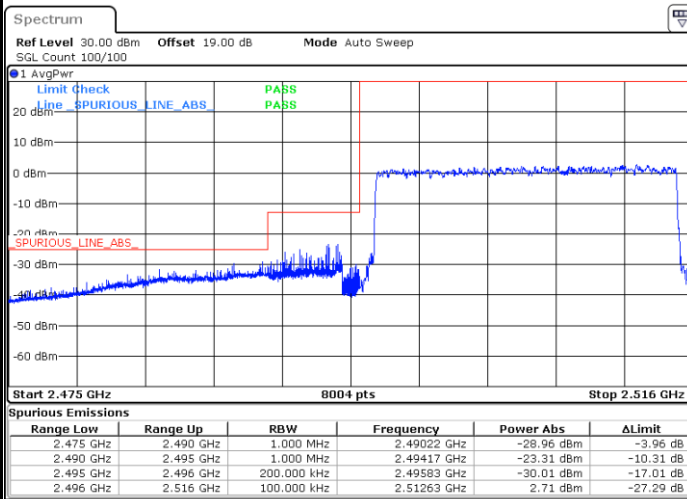

Date: 24.MAY.2021 21:31:23

Highest Band Edge / 1 RB

Date: 24.MAY.2021 21:52:36

Lowest Band Edge / Full RB

Date: 24.MAY.2021 21:30:17

Highest Band Edge / Full RB

Date: 24.MAY.2021 21:53:05

LTE Band 41 / 20MHz / QPSK

Lowest Band Edge / 1 RB

Date: 24.MAY.2021 22:03:06

Highest Band Edge / 1 RB

Date: 24.MAY.2021 22:16:14

Lowest Band Edge / Full RB

Date: 24.MAY.2021 21:56:36

Highest Band Edge / Full RB

Date: 24.MAY.2021 22:17:58

LTE Band 41 / 20MHz / 16QAM

Lowest Band Edge / 1 RB

Date: 24.MAY.2021 22:00:48

Highest Band Edge / 1 RB

Date: 24.MAY.2021 22:16:33

Lowest Band Edge / Full RB

Date: 24.MAY.2021 21:57:13

Highest Band Edge / Full RB

Date: 24.MAY.2021 22:17:40

LTE Band 41 / 20MHz / 64QAM

Lowest Band Edge / 1 RB

Date: 24.MAY.2021 21:59:06

Highest Band Edge / 1 RB

Date: 24.MAY.2021 22:17:00

Lowest Band Edge / Full RB

Date: 24.MAY.2021 21:57:53