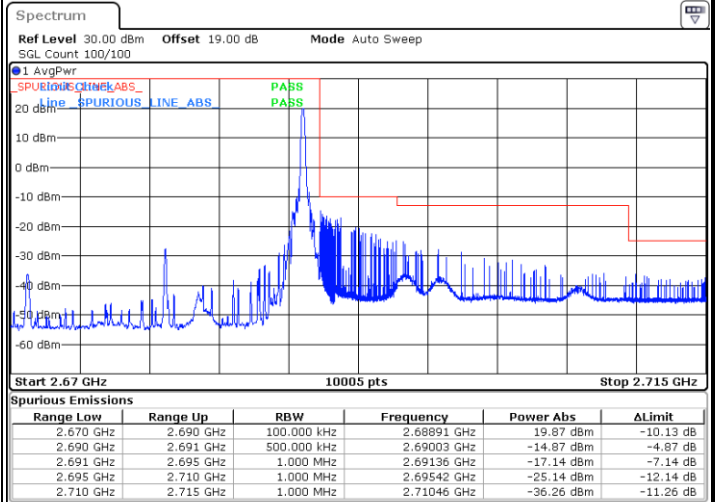

Lowest Band Edge / 1 RB

Date: 24.MAY.2021 22:03:06

Highest Band Edge / 1 RB

Date: 24.MAY.2021 22:16:14

Lowest Band Edge / Full RB

Date: 24.MAY.2021 21:56:36

Highest Band Edge / Full RB

Date: 24.MAY.2021 22:17:58

LTE Band 41 / 20MHz / 16QAM

Lowest Band Edge / 1 RB

Date: 24.MAY.2021 22:00:48

Highest Band Edge / 1 RB

Date: 24.MAY.2021 22:16:33

Lowest Band Edge / Full RB

Date: 24.MAY.2021 21:57:13

Highest Band Edge / Full RB

Date: 24.MAY.2021 22:17:40

LTE Band 41 / 20MHz / 64QAM

Lowest Band Edge / 1 RB

Date: 24.MAY.2021 21:59:06

Highest Band Edge / 1 RB

Date: 24.MAY.2021 22:17:00

Lowest Band Edge / Full RB

Date: 24.MAY.2021 21:57:53

Highest Band Edge / Full RB

Date: 24.MAY.2021 22:17:25

Conducted Spurious Emission

LTE Band 41 / 5MHz

Highest Channel / QPSK

Date: 24.MAY.2021 21:00:16

Highest Channel / 16QAM

Date: 24.MAY.2021 20:58:53