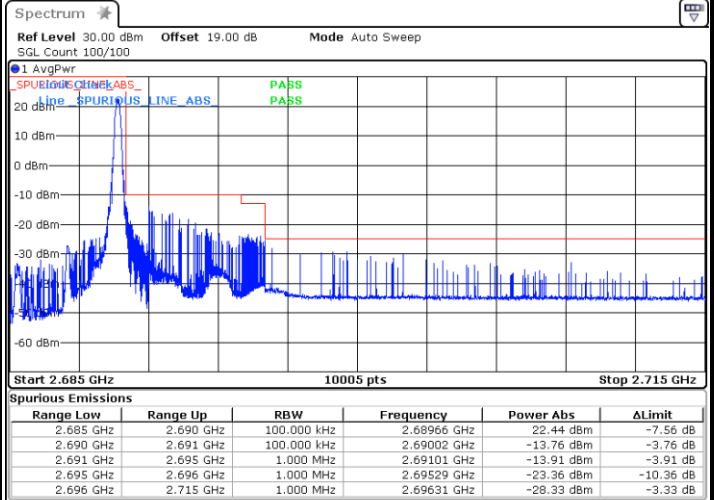

Date: 24.MAY.2021 23:02:25

LTE Band 41

Lowest Channel / 15MHz / 64QAM

Date: 24.MAY.2021 23:02:47

Lowest Channel / 20MHz / 64QAM

Date: 24.MAY.2021 23:03:54

Middle Channel / 15MHz / 64QAM

Date: 24.MAY.2021 23:03:09

Middle Channel / 20MHz / 64QAM

Date: 24.MAY.2021 23:04:17

Highest Channel / 15MHz / 64QAM

Date: 24.MAY.2021 23:03:13

Highest Channel / 20MHz / 64QAM

Date: 24.MAY.2021 23:04:40

Conducted Band Edge

LTE Band 41 / 5MHz / 16QAM

Lowest Band Edge / 1RB

Date: 24.MAY.2021 20:50:53

Highest Band Edge / 1 RB

Date: 24.MAY.2021 21:02:02

Lowest Band Edge / Full RB

Date: 24.MAY.2021 20:46:40

Highest Band Edge / Full RB

Date: 24.MAY.2021 21:03:37

LTE Band 41 / 5MHz / 64QAM

Lowest Band Edge / 1RB

Date: 24.MAY.2021 20:48:22

Highest Band Edge / 1 RB

Date: 24.MAY.2021 21:02:26

Lowest Band Edge / Full RB

Date: 24.MAY.2021 20:47:03

Highest Band Edge / Full RB