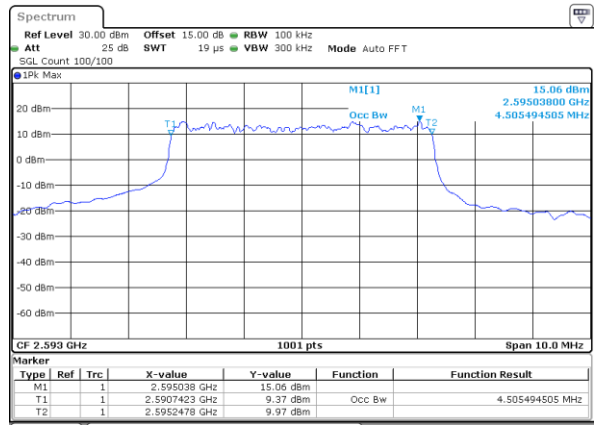

Highest Channel / 15MHz / 64QAM

Date: 24.MAY.2021 23:03:43

Highest Channel / 20MHz / 64QAM

Date: 24.MAY.2021 23:04:51

Occupied Bandwidth

Mode	LTE Band 41 : 99%OBW(MHz)											
BW	1.4MHz		3MHz		5MHz		10MHz		15MHz		20MHz	
Mod.	QPSK	16QAM	QPSK	16QAM	QPSK	16QAM	QPSK	16QAM	QPSK	16QAM	QPSK	16QAM
Lowest CH	-	-	-	-	4.51	4.48	9.03	9.05	13.43	13.40	17.94	17.78
Middle CH	-	-	-	-	4.47	4.51	9.03	8.99	13.40	13.43	17.86	17.90
Highest CH	-	-	-	-	4.48	4.49	9.03	9.03	13.46	13.46	17.86	17.90
Mode	LTE Band 41 : 99%OBW(MHz)											
BW	1.4MHz		3MHz		5MHz		10MHz		15MHz		20MHz	
Mod.	64QAM	-	64QAM	-	64QAM	-	64QAM	-	64QAM	-	64QAM	-
Lowest CH	-	-	-	-	4.51	-	9.09	-	13.46	-	17.90	-
Middle CH	-	-	-	-	4.51	-	9.03	-	13.43	-	17.86	-
Highest CH	-	-	-	-	4.50	-	9.05	-	13.43	-	17.86	-

LTE Band 41

Lowest Channel / 5MHz / QPSK

Date: 24.MAY.2021 22:51:43

Lowest Channel / 5MHz / 16QAM

Date: 24.MAY.2021 22:51:54

Middle Channel / 5MHz / QPSK

Date: 24.MAY.2021 22:52:28

Middle Channel / 5MHz / 16QAM

Date: 24.MAY.2021 22:52:39

Highest Channel / 5MHz / QPSK

Date: 24.MAY.2021 22:53:12

Highest Channel / 5MHz / 16QAM

Date: 24.MAY.2021 22:53:23

LTE Band 41

Lowest Channel / 10MHz / QPSK

Date: 24.MAY.2021 22:53:57