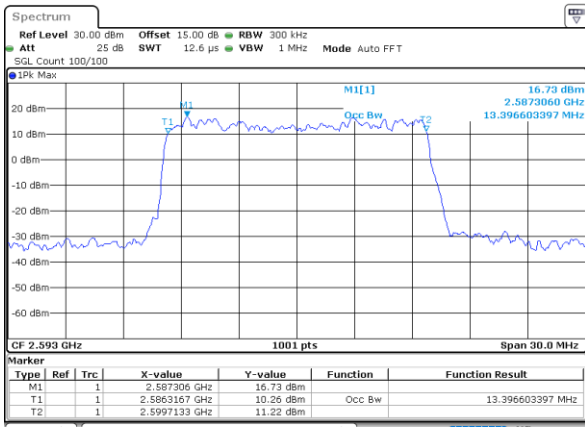

Highest Channel / 10MHz / 16QAM

Date: 24.MAY.2021 22:55:36

LTE Band 41

Lowest Channel / 15MHz / QPSK

Date: 24.MAY.2021 22:56:09

Lowest Channel / 15MHz / 16QAM

Date: 24.MAY.2021 22:56:12

Middle Channel / 15MHz / QPSK

Date: 24.MAY.2021 22:56:54

Middle Channel / 15MHz / 16QAM

Date: 24.MAY.2021 22:57:05

Highest Channel / 15MHz / QPSK

Date: 24.MAY.2021 22:57:38

Highest Channel / 15MHz / 16QAM

Date: 24.MAY.2021 22:57:49

LTE Band 41