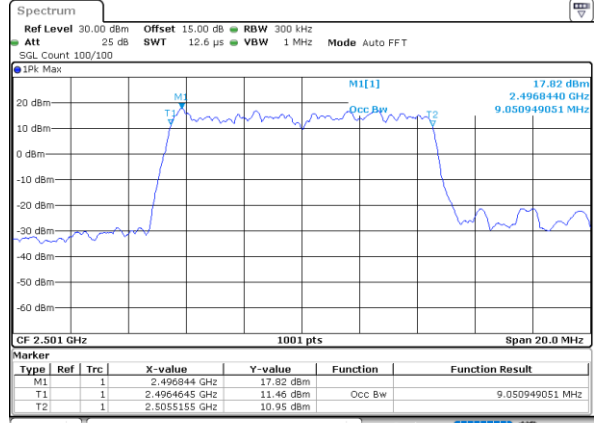

Lowest Channel / 10MHz / 16QAM

Date: 24.MAY.2021 22:54:08