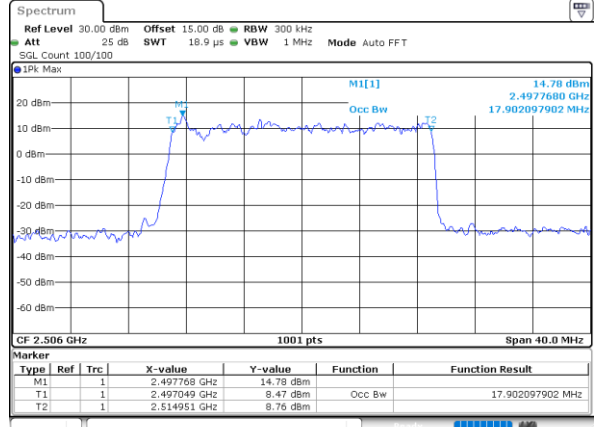

Date: 24.MAY.2021 23:01:40

Middle Channel / 5MHz / 64QAM

Date: 24.MAY.2021 23:00:56

Middle Channel / 10MHz / 64QAM

Date: 24.MAY.2021 23:02:03

Highest Channel / 5MHz / 64QAM

Date: 24.MAY.2021 23:01:18

Highest Channel / 10MHz / 64QAM

Date: 24.MAY.2021 23:02:25

LTE Band 41

Lowest Channel / 15MHz / 64QAM

Date: 24.MAY.2021 23:02:47

Lowest Channel / 20MHz / 64QAM

Date: 24.MAY.2021 23:03:54

Middle Channel / 15MHz / 64QAM

Date: 24.MAY.2021 23:03:09

Middle Channel / 20MHz / 64QAM

Date: 24.MAY.2021 23:04:17

Highest Channel / 15MHz / 64QAM

Date: 24.MAY.2021 23:03:13

Highest Channel / 20MHz / 64QAM

Date: 24.MAY.2021 23:04:40

Conducted Band Edge

LTE Band 41 / 5MHz / 16QAM

Lowest Band Edge / 1RB

Date: 24.MAY.2021 20:50:53

Highest Band Edge / 1 RB

Date: 24.MAY.2021 21:02:02

Lowest Band Edge / Full RB

Date: 24.MAY.2021 20:46:40

Highest Band Edge / Full RB

Date: 24.MAY.2021 21:03:37