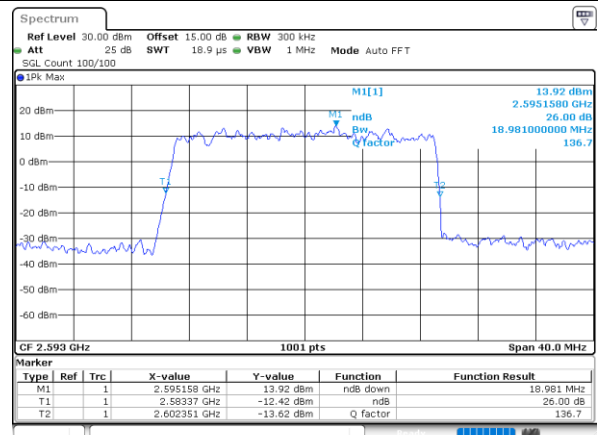

Lowest Channel / 15MHz / 64QAM

Date: 24.MAY.2021 23:02:58

Lowest Channel / 20MHz / 64QAM

Date: 24.MAY.2021 23:04:05

Middle Channel / 15MHz / 64QAM

Date: 24.MAY.2021 23:03:20

Middle Channel / 20MHz / 64QAM

Date: 24.MAY.2021 23:04:28