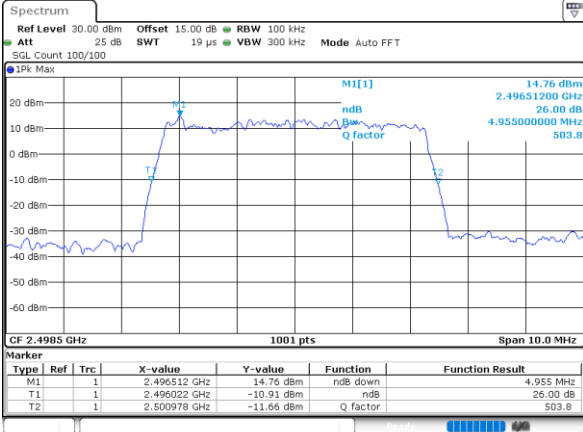

Highest Channel / 20MHz / 16QAM

Date: 24.MAY.2021 23:00:23

LTE Band 41

Lowest Channel / 5MHz / 64QAM

Date: 24.MAY.2021 23:00:45

Lowest Channel / 10MHz / 64QAM

Date: 24.MAY.2021 23:01:51

Middle Channel / 5MHz / 64QAM