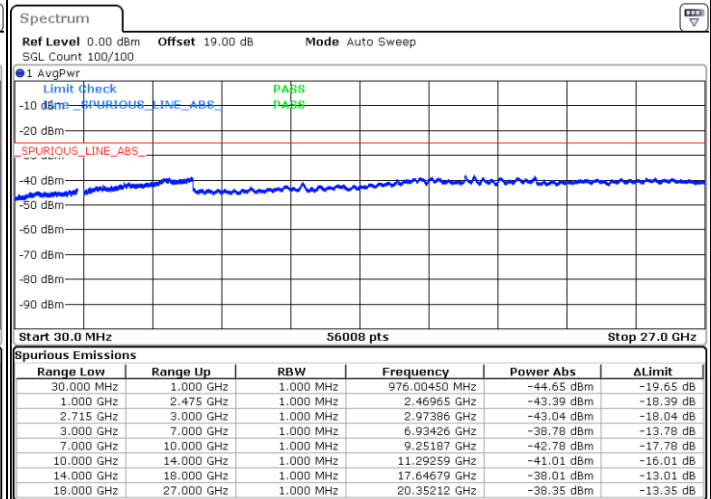

LTE Band 41 / 20MHz / 16QAM

Lowest Band Edge / 1 RB

Date: 24.MAY.2021 22:00:48

Highest Band Edge / 1 RB

Date: 24.MAY.2021 22:16:33

Lowest Band Edge / Full RB

Date: 24.MAY.2021 21:57:13

Highest Band Edge / Full RB

Date: 24.MAY.2021 22:17:40

LTE Band 41 / 20MHz / 64QAM

Lowest Band Edge / 1 RB

Date: 24.MAY.2021 21:59:06

Highest Band Edge / 1 RB

Date: 24.MAY.2021 22:17:00

Lowest Band Edge / Full RB

Date: 24.MAY.2021 21:57:53

Highest Band Edge / Full RB

Date: 24.MAY.2021 22:17:25

Conducted Spurious Emission

LTE Band 41 / 5MHz

Highest Channel / QPSK

Date: 24.MAY.2021 21:00:16

Highest Channel / 16QAM

Date: 24.MAY.2021 20:58:53

LTE Band 41 / 10MHz

Lowest Channel / QPSK

Date: 24.MAY.2021 21:11:49

Lowest Channel / 16QAM

Date: 24.MAY.2021 21:10:20