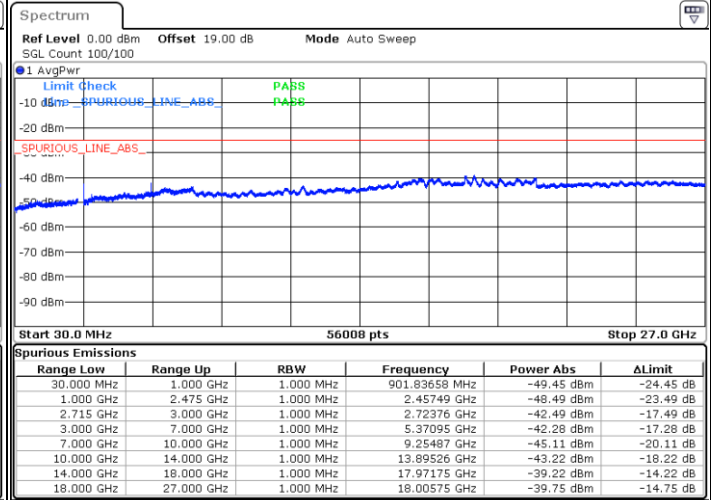

LTE Band 41 / 20MHz / 16QAM

Lowest Band Edge / 1 RB

Date: 24.MAY.2021 22:00:48

Highest Band Edge / 1 RB

Date: 24.MAY.2021 22:16:33

Lowest Band Edge / Full RB

Date: 24.MAY.2021 21:57:13

Highest Band Edge / Full RB

Date: 24.MAY.2021 22:17:40

LTE Band 41 / 20MHz / 64QAM

Lowest Band Edge / 1 RB

Date: 24.MAY.2021 21:59:06

Highest Band Edge / 1 RB

Date: 24.MAY.2021 22:17:00

Lowest Band Edge / Full RB

Date: 24.MAY.2021 21:57:53

Highest Band Edge / Full RB

Date: 24.MAY.2021 22:17:25

Conducted Spurious Emission

LTE Band 41 / 5MHz

Highest Channel / QPSK

Date: 24.MAY.2021 21:00:16

Highest Channel / 16QAM

Date: 24.MAY.2021 20:58:53

LTE Band 41 / 10MHz

Lowest Channel / QPSK

Date: 24.MAY.2021 21:11:49

Lowest Channel / 16QAM

Date: 24.MAY.2021 21:10:20