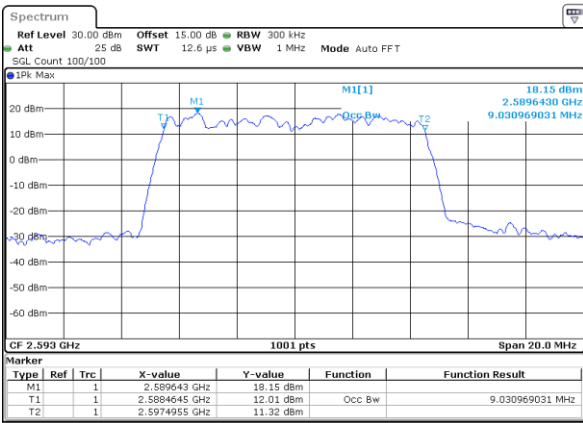

Middle Channel / 10MHz / QPSK

Date: 24.MAY.2021 22:54:41