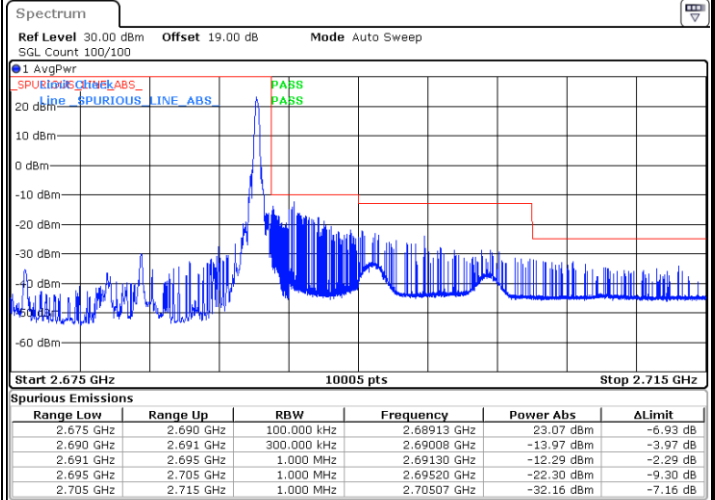

Date: 24.MAY.2021 21:05:20

Highest Band Edge / Full RB

Date: 24.MAY.2021 21:28:23

LTE Band 41 / 10MHz / 64QAM

Lowest Band Edge / 1 RB

Date: 24.MAY.2021 21:07:38

Highest Band Edge / 1 RB

Date: 24.MAY.2021 21:27:27

Lowest Band Edge / Full RB

Date: 24.MAY.2021 21:05:36

Highest Band Edge / Full RB

Date: 24.MAY.2021 21:27:52

LTE Band 41 / 15MHz / QPSK

Lowest Band Edge / 1 RB

Date: 24.MAY.2021 21:35:00

Highest Band Edge / 1 RB

Date: 24.MAY.2021 21:51:48

Lowest Band Edge / Full RB

Date: 24.MAY.2021 21:29:27

Highest Band Edge / Full RB

Date: 24.MAY.2021 21:55:45

LTE Band 41 / 15MHz / 16QAM

Lowest Band Edge / 1 RB

Date: 24.MAY.2021 21:33:06

Highest Band Edge / 1 RB

Date: 24.MAY.2021 21:52:05

Lowest Band Edge / Full RB

Date: 24.MAY.2021 21:29:57

Highest Band Edge / Full RB

Date: 24.MAY.2021 21:55:27

LTE Band 41 / 15MHz / 64QAM

Lowest Band Edge / 1 RB