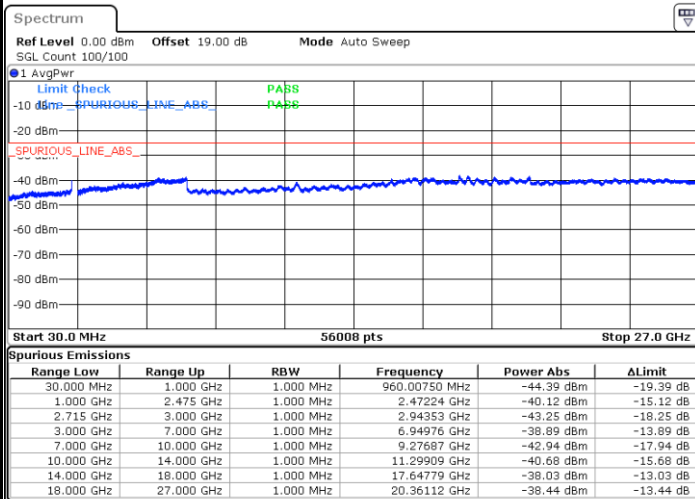

LTE Band 41 / 20MHz / 16QAM

Lowest Band Edge / 1 RB

Date: 24.MAY.2021 22:00:48

Highest Band Edge / 1 RB

Date: 24.MAY.2021 22:16:33

Lowest Band Edge / Full RB

Date: 24.MAY.2021 21:57:13

Highest Band Edge / Full RB

Date: 24.MAY.2021 22:17:40

LTE Band 41 / 20MHz / 64QAM

Lowest Band Edge / 1 RB

Date: 24.MAY.2021 21:59:06

Highest Band Edge / 1 RB

Date: 24.MAY.2021 22:17:00

Lowest Band Edge / Full RB

Date: 24.MAY.2021 21:57:53

Highest Band Edge / Full RB

Date: 24.MAY.2021 22:17:25

Conducted Spurious Emission

LTE Band 41 / 5MHz

Highest Channel / QPSK

Date: 24.MAY.2021 21:00:16

Highest Channel / 16QAM

Date: 24.MAY.2021 20:58:53

LTE Band 41 / 10MHz

Lowest Channel / QPSK

Date: 24.MAY.2021 21:11:49

Lowest Channel / 16QAM

Date: 24.MAY.2021 21:10:20