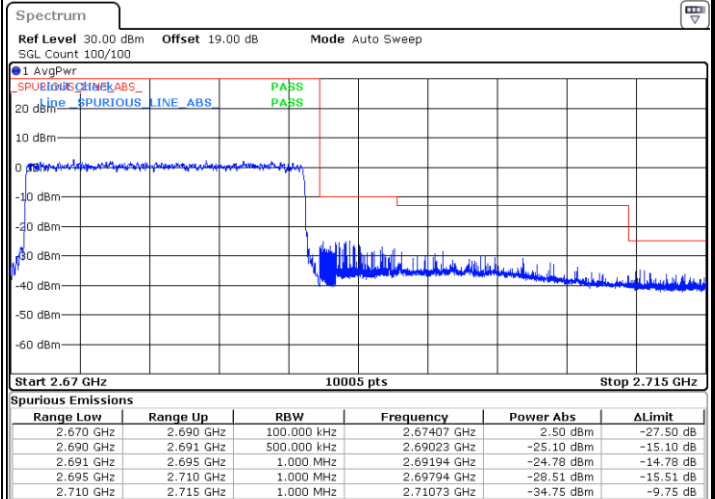

Date: 24.MAY.2021 21:31:23

Highest Band Edge / 1 RB

Date: 24.MAY.2021 21:52:36

Lowest Band Edge / Full RB

Date: 24.MAY.2021 21:30:17

Highest Band Edge / Full RB

Date: 24.MAY.2021 21:53:05

LTE Band 41 / 20MHz / QPSK

Lowest Band Edge / 1 RB

Date: 24.MAY.2021 22:03:06

Highest Band Edge / 1 RB

Date: 24.MAY.2021 22:16:14

Lowest Band Edge / Full RB

Date: 24.MAY.2021 21:56:36

Highest Band Edge / Full RB

Date: 24.MAY.2021 22:17:58

LTE Band 41 / 20MHz / 16QAM

Lowest Band Edge / 1 RB

Date: 24.MAY.2021 22:00:48

Highest Band Edge / 1 RB

Date: 24.MAY.2021 22:16:33

Lowest Band Edge / Full RB

Date: 24.MAY.2021 21:57:13

Highest Band Edge / Full RB

Date: 24.MAY.2021 22:17:40

LTE Band 41 / 20MHz / 64QAM

Lowest Band Edge / 1 RB

Date: 24.MAY.2021 21:59:06

Highest Band Edge / 1 RB

Date: 24.MAY.2021 22:17:00

Lowest Band Edge / Full RB

Date: 24.MAY.2021 21:57:53