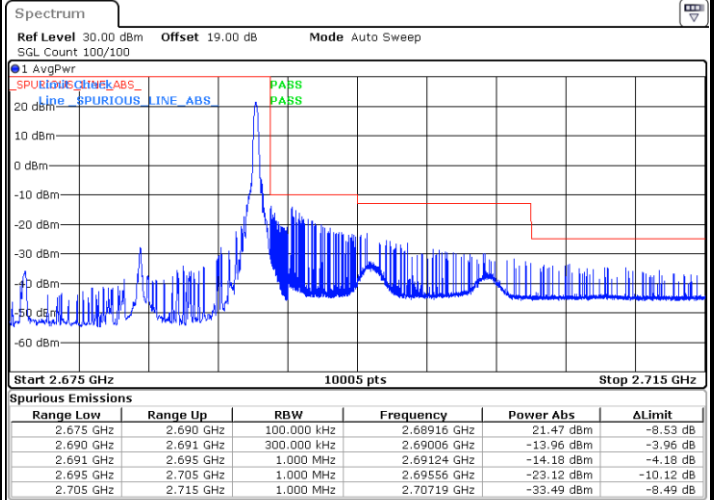

Lowest Band Edge / Full RB

Date: 24.MAY.2021 21:05:36

Highest Band Edge / Full RB

Date: 24.MAY.2021 21:27:52

LTE Band 41 / 15MHz / QPSK

Lowest Band Edge / 1 RB

Date: 24.MAY.2021 21:35:00

Highest Band Edge / 1 RB

Date: 24.MAY.2021 21:51:48

Lowest Band Edge / Full RB

Date: 24.MAY.2021 21:29:27

Highest Band Edge / Full RB

Date: 24.MAY.2021 21:55:45

LTE Band 41 / 15MHz / 16QAM

Lowest Band Edge / 1 RB

Date: 24.MAY.2021 21:33:06

Highest Band Edge / 1 RB

Date: 24.MAY.2021 21:52:05

Lowest Band Edge / Full RB

Date: 24.MAY.2021 21:29:57

Highest Band Edge / Full RB

Date: 24.MAY.2021 21:55:27

LTE Band 41 / 15MHz / 64QAM

Lowest Band Edge / 1 RB

Date: 24.MAY.2021 21:31:23

Highest Band Edge / 1 RB

Date: 24.MAY.2021 21:52:36

Lowest Band Edge / Full RB

Date: 24.MAY.2021 21:30:17

Highest Band Edge / Full RB

Date: 24.MAY.2021 21:53:05

LTE Band 41 / 20MHz / QPSK