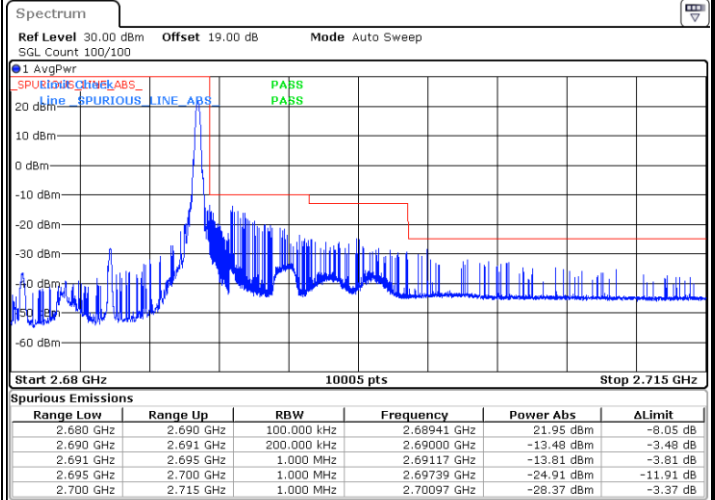

LTE Band 41 / 5MHz / 64QAM

Lowest Band Edge / 1RB

Date: 24.MAY.2021 20:48:22

Highest Band Edge / 1 RB

Date: 24.MAY.2021 21:02:26

Lowest Band Edge / Full RB

Date: 24.MAY.2021 20:47:03

Highest Band Edge / Full RB

Date: 24.MAY.2021 21:02:49

LTE Band 41 / 10MHz / QPSK

LTE Band 41 / 10MHz / 16QAM

Lowest Band Edge / 1 RB

Date: 24.MAY.2021 21:09:34

Highest Band Edge / 1 RB

Date: 24.MAY.2021 21:27:09

Lowest Band Edge / Full RB

Date: 24.MAY.2021 21:05:20

Highest Band Edge / Full RB

Date: 24.MAY.2021 21:28:23

LTE Band 41 / 10MHz / 64QAM

Lowest Band Edge / 1 RB

Date: 24.MAY.2021 21:07:38

Highest Band Edge / 1 RB

Date: 24.MAY.2021 21:27:27

Lowest Band Edge / Full RB

Date: 24.MAY.2021 21:05:36

Highest Band Edge / Full RB

Date: 24.MAY.2021 21:27:52

LTE Band 41 / 15MHz / QPSK

Lowest Band Edge / 1 RB

Date: 24.MAY.2021 21:35:00

Highest Band Edge / 1 RB