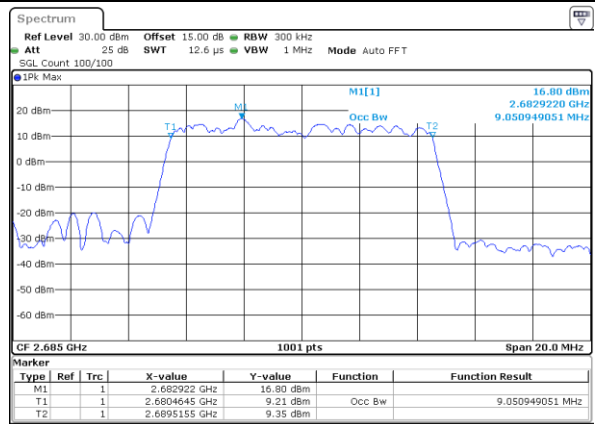

Highest Channel / 20MHz / QPSK

Date: 24.MAY.2021 22:59:50

Highest Channel / 20MHz / 16QAM

Date: 24.MAY.2021 23:00:01

LTE Band 41

Lowest Channel / 5MHz / 64QAM

Date: 24.MAY.2021 23:00:34

Lowest Channel / 10MHz / 64QAM

Date: 24.MAY.2021 23:01:40

Middle Channel / 5MHz / 64QAM

Date: 24.MAY.2021 23:00:56

Middle Channel / 10MHz / 64QAM

Date: 24.MAY.2021 23:02:03

Highest Channel / 5MHz / 64QAM

Date: 24.MAY.2021 23:01:18

Highest Channel / 10MHz / 64QAM