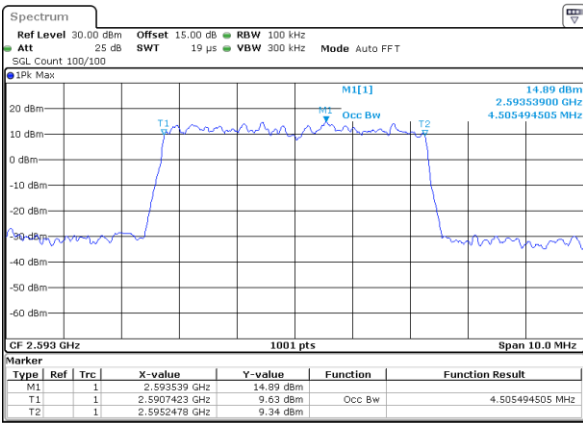

Highest Channel / 20MHz / QPSK

Date: 24.MAY.2021 22:59:50

Highest Channel / 20MHz / 16QAM

Date: 24.MAY.2021 23:00:01

LTE Band 41

Lowest Channel / 5MHz / 64QAM

Date: 24.MAY.2021 23:00:34

Lowest Channel / 10MHz / 64QAM

Date: 24.MAY.2021 23:01:40

Middle Channel / 5MHz / 64QAM

Date: 24.MAY.2021 23:00:56

Middle Channel / 10MHz / 64QAM

Date: 24.MAY.2021 23:02:03

Highest Channel / 5MHz / 64QAM

Date: 24.MAY.2021 23:01:18

Highest Channel / 10MHz / 64QAM