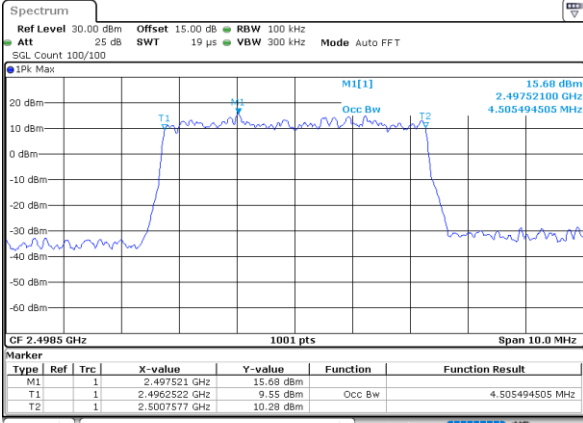

Highest Channel / 20MHz / QPSK

Date: 24.MAY.2021 22:59:50

Highest Channel / 20MHz / 16QAM

Date: 24.MAY.2021 23:00:01

LTE Band 41

Lowest Channel / 5MHz / 64QAM

Date: 24.MAY.2021 23:00:34

Lowest Channel / 10MHz / 64QAM

Date: 24.MAY.2021 23:01:40

Middle Channel / 5MHz / 64QAM

Date: 24.MAY.2021 23:00:56

Middle Channel / 10MHz / 64QAM

Date: 24.MAY.2021 23:02:03

Highest Channel / 5MHz / 64QAM

Date: 24.MAY.2021 23:01:18

Highest Channel / 10MHz / 64QAM