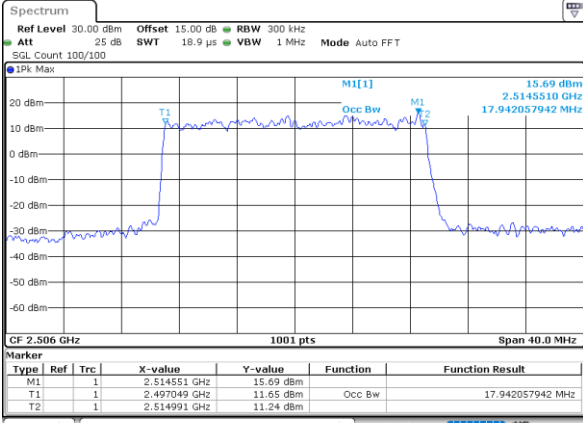

Highest Channel / 10MHz / 16QAM

Date: 24.MAY.2021 22:55:36

LTE Band 41

Lowest Channel / 15MHz / QPSK

Date: 24.MAY.2021 22:56:09

Lowest Channel / 15MHz / 16QAM

Date: 24.MAY.2021 22:56:12

Middle Channel / 15MHz / QPSK

Date: 24.MAY.2021 22:56:54

Middle Channel / 15MHz / 16QAM

Date: 24.MAY.2021 22:57:05

Highest Channel / 15MHz / QPSK

Date: 24.MAY.2021 22:57:38

Highest Channel / 15MHz / 16QAM

Date: 24.MAY.2021 22:57:49

LTE Band 41

Lowest Channel / 20MHz / QPSK

Date: 24.MAY.2021 22:58:22

Lowest Channel / 20MHz / 16QAM

Date: 24.MAY.2021 22:58:33

Middle Channel / 20MHz / QPSK

Date: 24.MAY.2021 22:59:06

Middle Channel / 20MHz / 16QAM

Date: 24.MAY.2021 22:59:17