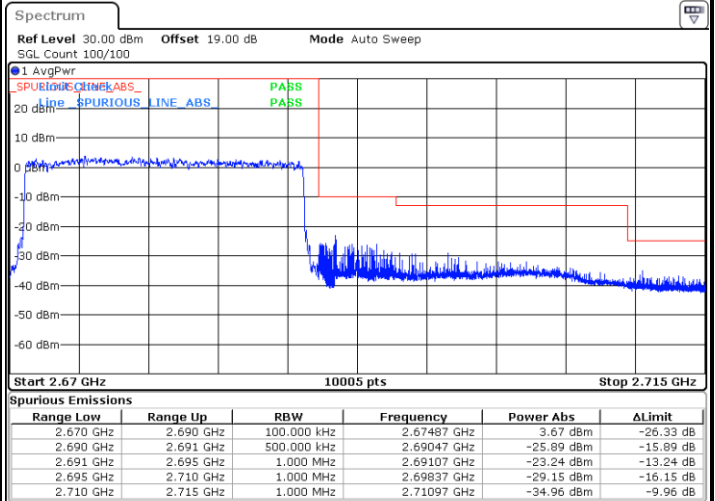

Date: 24.MAY.2021 21:31:23

Highest Band Edge / 1 RB

Date: 24.MAY.2021 21:52:36

Lowest Band Edge / Full RB

Date: 24.MAY.2021 21:30:17

Highest Band Edge / Full RB

Date: 24.MAY.2021 21:53:05

LTE Band 41 / 20MHz / QPSK

Lowest Band Edge / 1 RB

Date: 24.MAY.2021 22:03:06

Highest Band Edge / 1 RB

Date: 24.MAY.2021 22:16:14

Lowest Band Edge / Full RB

Date: 24.MAY.2021 21:56:36

Highest Band Edge / Full RB

Date: 24.MAY.2021 22:17:58

LTE Band 41 / 20MHz / 16QAM

Lowest Band Edge / 1 RB

Date: 24.MAY.2021 22:00:48

Highest Band Edge / 1 RB

Date: 24.MAY.2021 22:16:33

Lowest Band Edge / Full RB

Date: 24.MAY.2021 21:57:13

Highest Band Edge / Full RB

Date: 24.MAY.2021 22:17:40

LTE Band 41 / 20MHz / 64QAM

Lowest Band Edge / 1 RB

Date: 24.MAY.2021 21:59:06

Highest Band Edge / 1 RB

Date: 24.MAY.2021 22:17:00

Lowest Band Edge / Full RB

Date: 24.MAY.2021 21:57:53