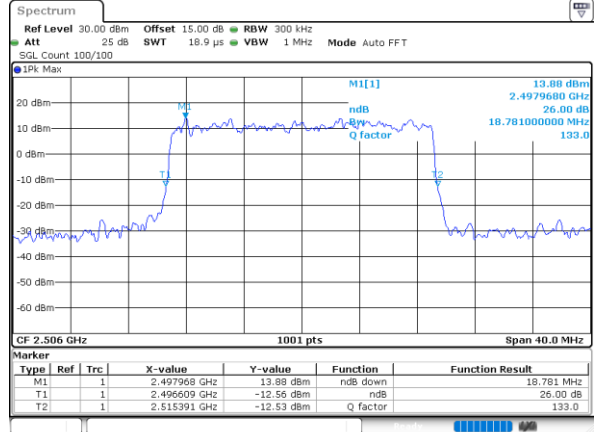

Lowest Channel / 20MHz / 16QAM

Date: 24.MAY.2021 22:58:55