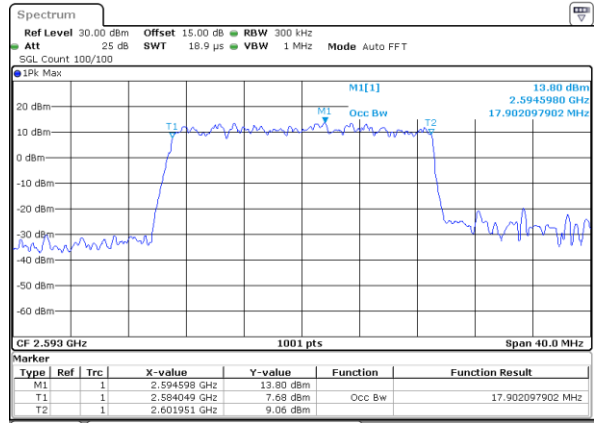

Date: 24.MAY.2021 22:56:54

Middle Channel / 15MHz / 16QAM

Date: 24.MAY.2021 22:57:05

Highest Channel / 15MHz / QPSK

Date: 24.MAY.2021 22:57:38

Highest Channel / 15MHz / 16QAM

Date: 24.MAY.2021 22:57:49

LTE Band 41

Lowest Channel / 20MHz / QPSK

Date: 24.MAY.2021 22:58:22

Lowest Channel / 20MHz / 16QAM

Date: 24.MAY.2021 22:58:33

Middle Channel / 20MHz / QPSK

Date: 24.MAY.2021 22:59:06

Middle Channel / 20MHz / 16QAM

Date: 24.MAY.2021 22:59:17

Highest Channel / 20MHz / QPSK

Date: 24.MAY.2021 22:59:50

Highest Channel / 20MHz / 16QAM

Date: 24.MAY.2021 23:00:01

LTE Band 41

Lowest Channel / 5MHz / 64QAM

Date: 24.MAY.2021 23:00:34

Lowest Channel / 10MHz / 64QAM