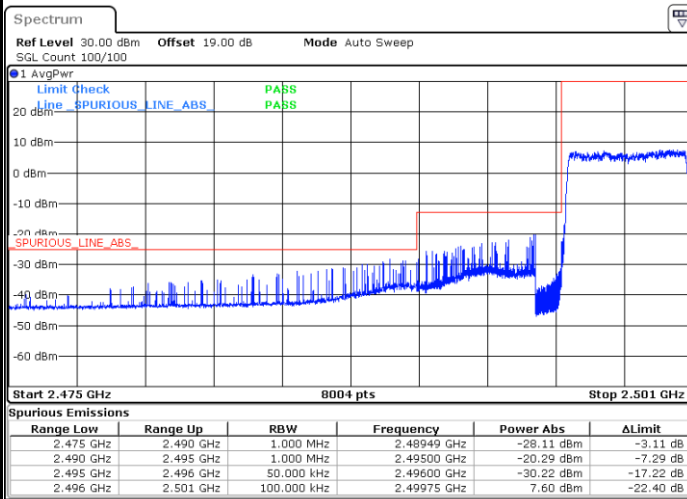

Lowest Band Edge / 1RB

Date: 24.MAY.2021 20:50:53

Highest Band Edge / 1 RB

Date: 24.MAY.2021 21:02:02

Lowest Band Edge / Full RB

Date: 24.MAY.2021 20:46:40

Highest Band Edge / Full RB

Date: 24.MAY.2021 21:03:37

LTE Band 41 / 5MHz / 64QAM

Lowest Band Edge / 1RB

Date: 24.MAY.2021 20:48:22

Highest Band Edge / 1 RB

Date: 24.MAY.2021 21:02:26

Lowest Band Edge / Full RB

Date: 24.MAY.2021 20:47:03

Highest Band Edge / Full RB

Date: 24.MAY.2021 21:02:49

LTE Band 41 / 10MHz / QPSK

LTE Band 41 / 10MHz / 16QAM

Lowest Band Edge / 1 RB

Date: 24.MAY.2021 21:09:34

Highest Band Edge / 1 RB

Date: 24.MAY.2021 21:27:09

Lowest Band Edge / Full RB

Date: 24.MAY.2021 21:05:20

Highest Band Edge / Full RB

Date: 24.MAY.2021 21:28:23

LTE Band 41 / 10MHz / 64QAM

Lowest Band Edge / 1 RB

Date: 24.MAY.2021 21:07:38

Highest Band Edge / 1 RB

Date: 24.MAY.2021 21:27:27