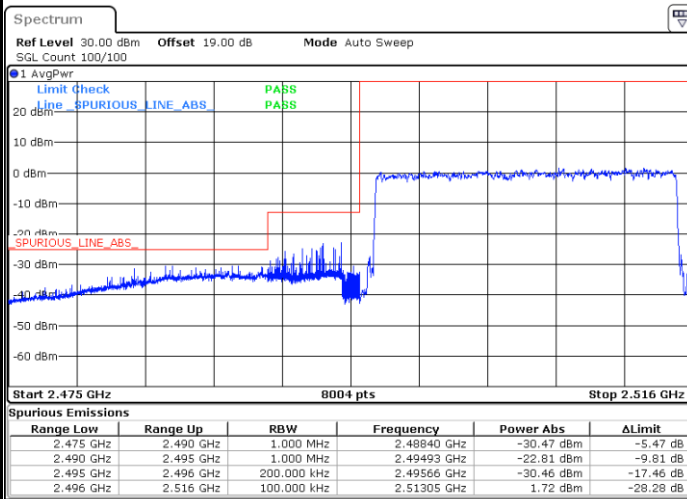

Lowest Band Edge / 1 RB

Date: 24.MAY.2021 22:03:06

Highest Band Edge / 1 RB

Date: 24.MAY.2021 22:16:14

Lowest Band Edge / Full RB

Date: 24.MAY.2021 21:56:36

Highest Band Edge / Full RB

Date: 24.MAY.2021 22:17:58

LTE Band 41 / 20MHz / 16QAM

Lowest Band Edge / 1 RB

Date: 24.MAY.2021 22:00:48

Highest Band Edge / 1 RB

Date: 24.MAY.2021 22:16:33

Lowest Band Edge / Full RB

Date: 24.MAY.2021 21:57:13

Highest Band Edge / Full RB

Date: 24.MAY.2021 22:17:40

LTE Band 41 / 20MHz / 64QAM

Lowest Band Edge / 1 RB

Date: 24.MAY.2021 21:59:06

Highest Band Edge / 1 RB

Date: 24.MAY.2021 22:17:00

Lowest Band Edge / Full RB

Date: 24.MAY.2021 21:57:53

Highest Band Edge / Full RB

Date: 24.MAY.2021 22:17:25

Conducted Spurious Emission

LTE Band 41 / 5MHz

Highest Channel / QPSK

Date: 24.MAY.2021 21:00:16

Highest Channel / 16QAM

Date: 24.MAY.2021 20:58:53