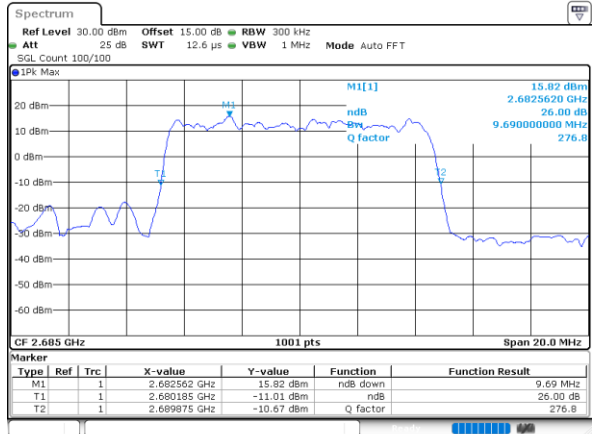

Date: 24.MAY.2021 23:01:07

Middle Channel / 10MHz / 64QAM

Date: 24.MAY.2021 23:02:14

Highest Channel / 5MHz / 64QAM

Date: 24.MAY.2021 23:01:29

Highest Channel / 10MHz / 64QAM

Date: 24.MAY.2021 23:02:36

LTE Band 41