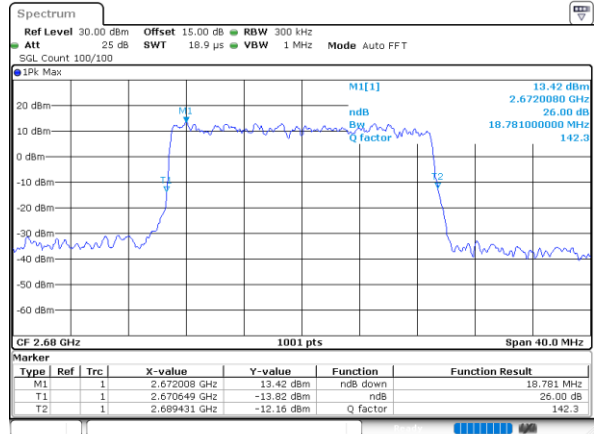

Lowest Channel / 20MHz / 16QAM

Date: 24.MAY.2021 22:58:55

Middle Channel / 20MHz / QPSK

Date: 24.MAY.2021 22:59:28

Middle Channel / 20MHz / 16QAM

Date: 24.MAY.2021 22:59:39

Highest Channel / 20MHz / QPSK

Date: 24.MAY.2021 23:00:12

Highest Channel / 20MHz / 16QAM

Date: 24.MAY.2021 23:00:23

LTE Band 41

Lowest Channel / 5MHz / 64QAM

Date: 24.MAY.2021 23:00:45

Lowest Channel / 10MHz / 64QAM

Date: 24.MAY.2021 23:01:51

Middle Channel / 5MHz / 64QAM