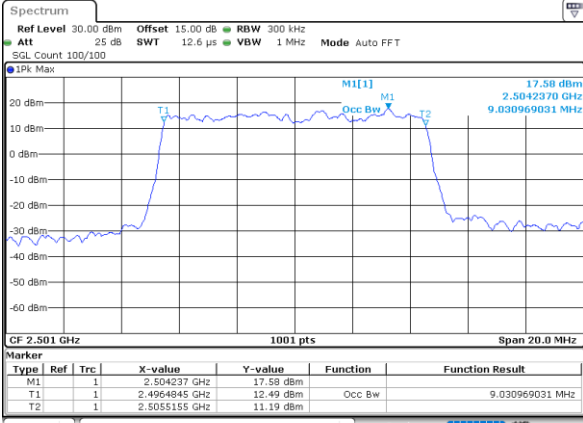

Date: 24.MAY.2021 22:52:39

Highest Channel / 5MHz / QPSK

Date: 24.MAY.2021 22:53:12

Highest Channel / 5MHz / 16QAM

Date: 24.MAY.2021 22:53:23

LTE Band 41

Lowest Channel / 10MHz / QPSK

Date: 24.MAY.2021 22:53:57