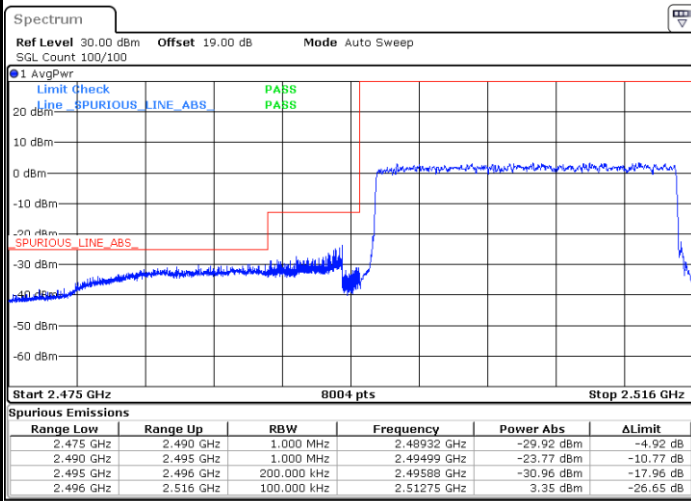

Date: 24.MAY.2021 21:31:23

Highest Band Edge / 1 RB

Date: 24.MAY.2021 21:52:36

Lowest Band Edge / Full RB

Date: 24.MAY.2021 21:30:17

Highest Band Edge / Full RB

Date: 24.MAY.2021 21:53:05

LTE Band 41 / 20MHz / QPSK

Lowest Band Edge / 1 RB

Date: 24.MAY.2021 22:03:06

Highest Band Edge / 1 RB

Date: 24.MAY.2021 22:16:14

Lowest Band Edge / Full RB

Date: 24.MAY.2021 21:56:36

Highest Band Edge / Full RB

Date: 24.MAY.2021 22:17:58

LTE Band 41 / 20MHz / 16QAM

Lowest Band Edge / 1 RB

Date: 24.MAY.2021 22:00:48

Highest Band Edge / 1 RB

Date: 24.MAY.2021 22:16:33

Lowest Band Edge / Full RB

Date: 24.MAY.2021 21:57:13

Highest Band Edge / Full RB

Date: 24.MAY.2021 22:17:40

LTE Band 41 / 20MHz / 64QAM

Lowest Band Edge / 1 RB

Date: 24.MAY.2021 21:59:06

Highest Band Edge / 1 RB

Date: 24.MAY.2021 22:17:00

Lowest Band Edge / Full RB

Date: 24.MAY.2021 21:57:53