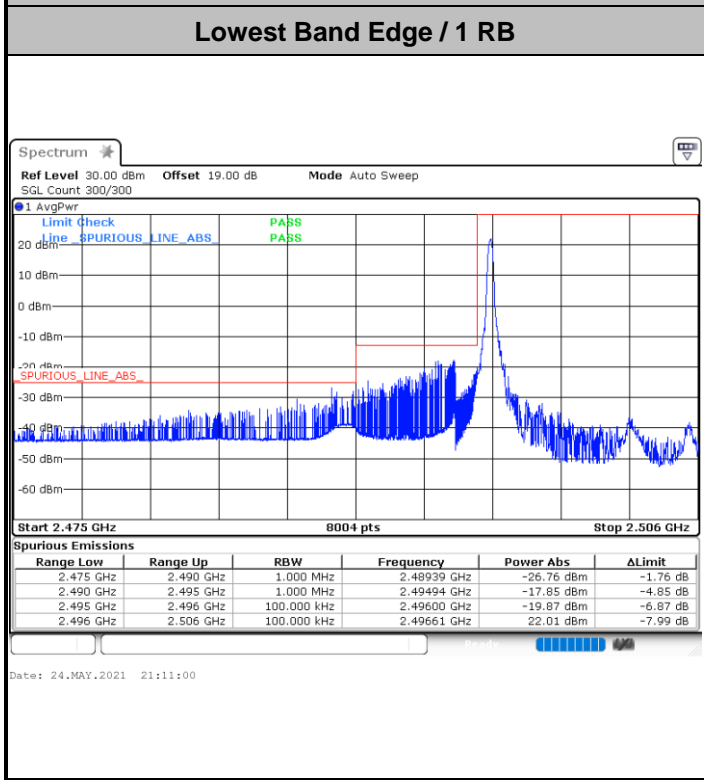

Lowest Band Edge / 1RB

Date: 24.MAY.2021 20:50:53

Highest Band Edge / 1 RB

Date: 24.MAY.2021 21:02:02

Lowest Band Edge / Full RB

Date: 24.MAY.2021 20:46:40

Highest Band Edge / Full RB

Date: 24.MAY.2021 21:03:37

LTE Band 41 / 5MHz / 64QAM

Lowest Band Edge / 1RB

Date: 24.MAY.2021 20:48:22

Highest Band Edge / 1 RB

Date: 24.MAY.2021 21:02:26

Lowest Band Edge / Full RB

Date: 24.MAY.2021 20:47:03

Highest Band Edge / Full RB

Date: 24.MAY.2021 21:02:49

LTE Band 41 / 10MHz / QPSK

LTE Band 41 / 10MHz / 16QAM

Lowest Band Edge / 1 RB

Date: 24.MAY.2021 21:09:34

Highest Band Edge / 1 RB

Date: 24.MAY.2021 21:27:09

Lowest Band Edge / Full RB

Date: 24.MAY.2021 21:05:20

Highest Band Edge / Full RB

Date: 24.MAY.2021 21:28:23

LTE Band 41 / 10MHz / 64QAM

Lowest Band Edge / 1 RB

Date: 24.MAY.2021 21:07:38

Highest Band Edge / 1 RB

Date: 24.MAY.2021 21:27:27