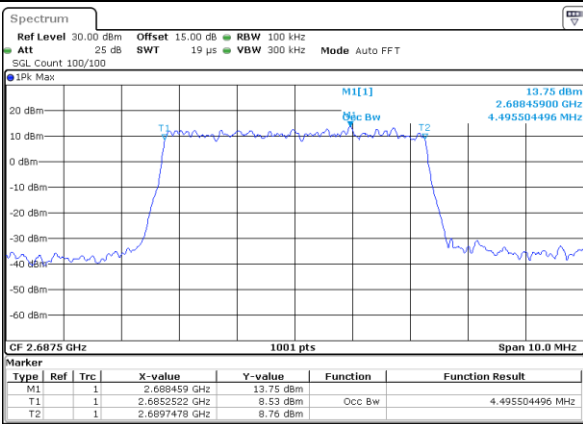

Highest Channel / 20MHz / QPSK

Date: 24.MAY.2021 22:59:50

Highest Channel / 20MHz / 16QAM

Date: 24.MAY.2021 23:00:01

LTE Band 41

Lowest Channel / 5MHz / 64QAM

Date: 24.MAY.2021 23:00:34

Lowest Channel / 10MHz / 64QAM

Date: 24.MAY.2021 23:01:40

Middle Channel / 5MHz / 64QAM

Date: 24.MAY.2021 23:00:56

Middle Channel / 10MHz / 64QAM

Date: 24.MAY.2021 23:02:03

Highest Channel / 5MHz / 64QAM

Date: 24.MAY.2021 23:01:18

Highest Channel / 10MHz / 64QAM

Date: 24.MAY.2021 23:02:25

LTE Band 41

Lowest Channel / 15MHz / 64QAM

Date: 24.MAY.2021 23:02:47

Lowest Channel / 20MHz / 64QAM

Date: 24.MAY.2021 23:03:54

Middle Channel / 15MHz / 64QAM

Date: 24.MAY.2021 23:03:09