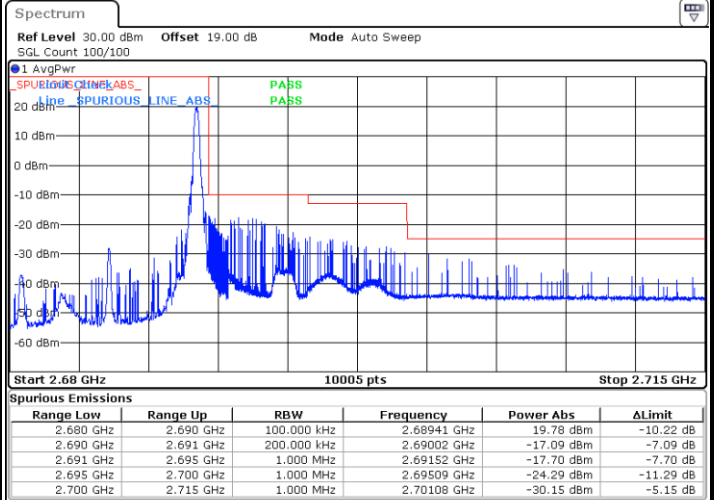

Date: 24.MAY.2021 21:02:49

LTE Band 41 / 10MHz / QPSK

LTE Band 41 / 10MHz / 16QAM

Lowest Band Edge / 1 RB

Date: 24.MAY.2021 21:09:34

Highest Band Edge / 1 RB

Date: 24.MAY.2021 21:27:09

Lowest Band Edge / Full RB

Date: 24.MAY.2021 21:05:20

Highest Band Edge / Full RB

Date: 24.MAY.2021 21:28:23

LTE Band 41 / 10MHz / 64QAM

Lowest Band Edge / 1 RB

Date: 24.MAY.2021 21:07:38

Highest Band Edge / 1 RB

Date: 24.MAY.2021 21:27:27

Lowest Band Edge / Full RB

Date: 24.MAY.2021 21:05:36

Highest Band Edge / Full RB

Date: 24.MAY.2021 21:27:52

LTE Band 41 / 15MHz / QPSK

Lowest Band Edge / 1 RB

Date: 24.MAY.2021 21:35:00

Highest Band Edge / 1 RB

Date: 24.MAY.2021 21:51:48

Lowest Band Edge / Full RB

Date: 24.MAY.2021 21:29:27

Highest Band Edge / Full RB

Date: 24.MAY.2021 21:55:45

LTE Band 41 / 15MHz / 16QAM

Lowest Band Edge / 1 RB

Date: 24.MAY.2021 21:33:06