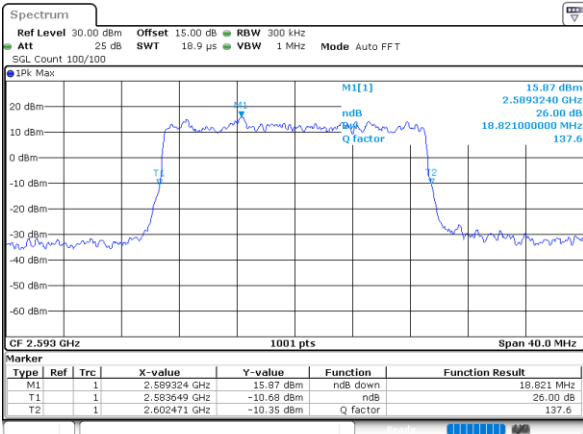

Middle Channel / 20MHz / QPSK

Date: 24.MAY.2021 22:59:28