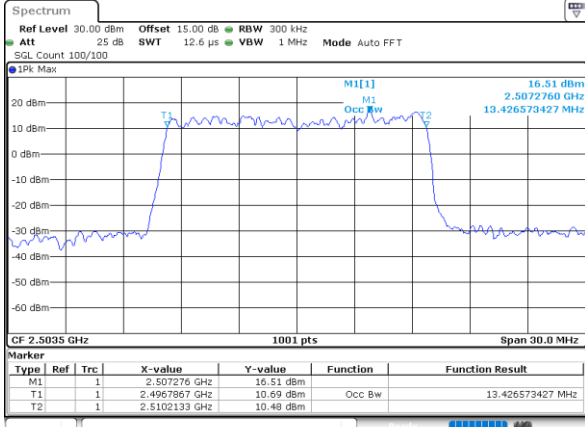

Highest Channel / 10MHz / 16QAM

Date: 24.MAY.2021 22:55:36

LTE Band 41

Lowest Channel / 15MHz / QPSK

Date: 24.MAY.2021 22:56:09

Lowest Channel / 15MHz / 16QAM

Date: 24.MAY.2021 22:56:12

Middle Channel / 15MHz / QPSK

Date: 24.MAY.2021 22:56:54

Middle Channel / 15MHz / 16QAM

Date: 24.MAY.2021 22:57:05

Highest Channel / 15MHz / QPSK

Date: 24.MAY.2021 22:57:38

Highest Channel / 15MHz / 16QAM

Date: 24.MAY.2021 22:57:49

LTE Band 41