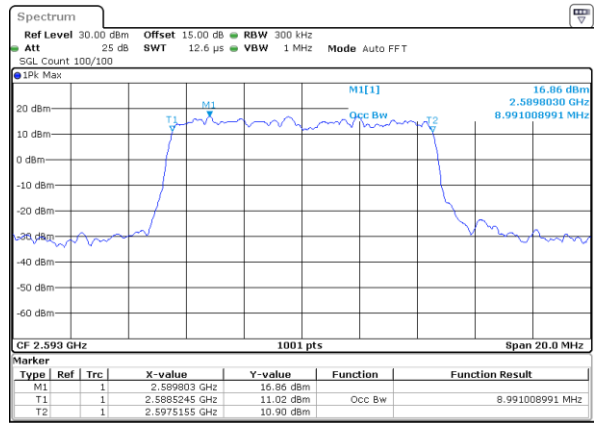

Date: 24.MAY.2021 22:52:39

Highest Channel / 5MHz / QPSK

Date: 24.MAY.2021 22:53:12

Highest Channel / 5MHz / 16QAM

Date: 24.MAY.2021 22:53:23

LTE Band 41

Lowest Channel / 10MHz / QPSK

Date: 24.MAY.2021 22:53:57

Lowest Channel / 10MHz / 16QAM

Date: 24.MAY.2021 22:54:08

Middle Channel / 10MHz / QPSK

Date: 24.MAY.2021 22:54:41

Middle Channel / 10MHz / 16QAM

Date: 24.MAY.2021 22:54:52

Highest Channel / 10MHz / QPSK

Date: 24.MAY.2021 22:55:25

Highest Channel / 10MHz / 16QAM

Date: 24.MAY.2021 22:55:36

LTE Band 41

Lowest Channel / 15MHz / QPSK

Date: 24.MAY.2021 22:56:09

Lowest Channel / 15MHz / 16QAM

Date: 24.MAY.2021 22:56:12

Middle Channel / 15MHz / QPSK

Date: 24.MAY.2021 22:56:54

Middle Channel / 15MHz / 16QAM

Date: 24.MAY.2021 22:57:05

Highest Channel / 15MHz / QPSK

Date: 24.MAY.2021 22:57:38

Highest Channel / 15MHz / 16QAM

Date: 24.MAY.2021 22:57:49

LTE Band 41