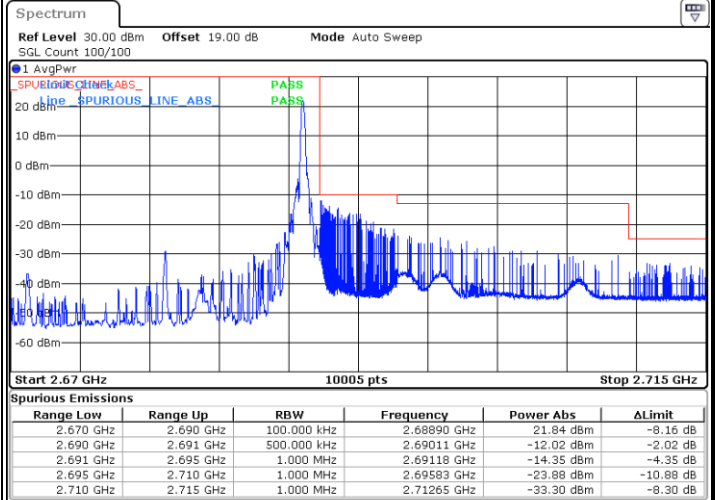

Date: 24.MAY.2021 21:31:23

Highest Band Edge / 1 RB

Date: 24.MAY.2021 21:52:36

Lowest Band Edge / Full RB

Date: 24.MAY.2021 21:30:17

Highest Band Edge / Full RB

Date: 24.MAY.2021 21:53:05

LTE Band 41 / 20MHz / QPSK

Lowest Band Edge / 1 RB

Date: 24.MAY.2021 22:03:06

Highest Band Edge / 1 RB

Date: 24.MAY.2021 22:16:14

Lowest Band Edge / Full RB

Date: 24.MAY.2021 21:56:36

Highest Band Edge / Full RB

Date: 24.MAY.2021 22:17:58

LTE Band 41 / 20MHz / 16QAM

Lowest Band Edge / 1 RB

Date: 24.MAY.2021 22:00:48

Highest Band Edge / 1 RB

Date: 24.MAY.2021 22:16:33

Lowest Band Edge / Full RB

Date: 24.MAY.2021 21:57:13

Highest Band Edge / Full RB

Date: 24.MAY.2021 22:17:40

LTE Band 41 / 20MHz / 64QAM

Lowest Band Edge / 1 RB

Date: 24.MAY.2021 21:59:06

Highest Band Edge / 1 RB

Date: 24.MAY.2021 22:17:00

Lowest Band Edge / Full RB

Date: 24.MAY.2021 21:57:53