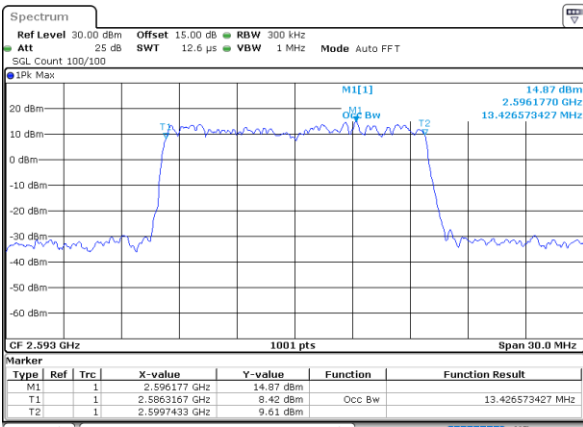

Date: 24.MAY.2021 23:01:40

Middle Channel / 5MHz / 64QAM

Date: 24.MAY.2021 23:00:56

Middle Channel / 10MHz / 64QAM

Date: 24.MAY.2021 23:02:03

Highest Channel / 5MHz / 64QAM

Date: 24.MAY.2021 23:01:18

Highest Channel / 10MHz / 64QAM

Date: 24.MAY.2021 23:02:25

LTE Band 41

Lowest Channel / 15MHz / 64QAM

Date: 24.MAY.2021 23:02:47

Lowest Channel / 20MHz / 64QAM

Date: 24.MAY.2021 23:03:54

Middle Channel / 15MHz / 64QAM

Date: 24.MAY.2021 23:03:09

Middle Channel / 20MHz / 64QAM

Date: 24.MAY.2021 23:04:17

Highest Channel / 15MHz / 64QAM

Date: 24.MAY.2021 23:03:13

Highest Channel / 20MHz / 64QAM

Date: 24.MAY.2021 23:04:40

Conducted Band Edge

LTE Band 41 / 5MHz / 16QAM

Lowest Band Edge / 1RB

Date: 24.MAY.2021 20:50:53

Highest Band Edge / 1 RB

Date: 24.MAY.2021 21:02:02

Lowest Band Edge / Full RB

Date: 24.MAY.2021 20:46:40

Highest Band Edge / Full RB

Date: 24.MAY.2021 21:03:37