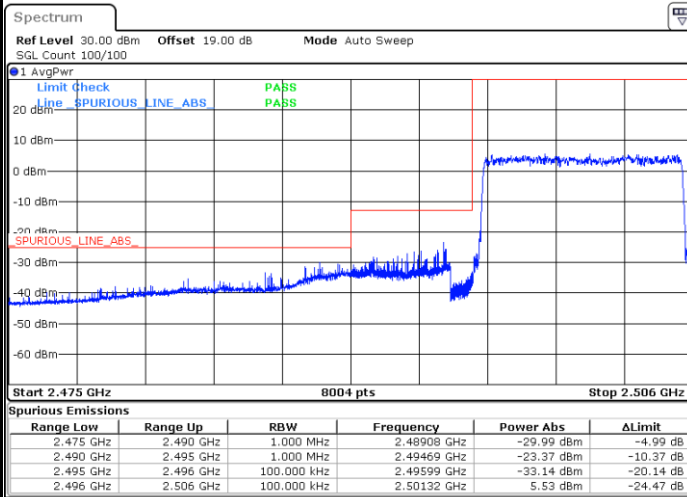

LTE Band 41 / 5MHz / 64QAM

Lowest Band Edge / 1RB

Date: 24.MAY.2021 20:48:22

Highest Band Edge / 1 RB

Date: 24.MAY.2021 21:02:26

Lowest Band Edge / Full RB

Date: 24.MAY.2021 20:47:03

Highest Band Edge / Full RB

Date: 24.MAY.2021 21:02:49

LTE Band 41 / 10MHz / QPSK

LTE Band 41 / 10MHz / 16QAM

Lowest Band Edge / 1 RB

Date: 24.MAY.2021 21:09:34

Highest Band Edge / 1 RB

Date: 24.MAY.2021 21:27:09

Lowest Band Edge / Full RB

Date: 24.MAY.2021 21:05:20

Highest Band Edge / Full RB

Date: 24.MAY.2021 21:28:23

LTE Band 41 / 10MHz / 64QAM

Lowest Band Edge / 1 RB

Date: 24.MAY.2021 21:07:38

Highest Band Edge / 1 RB

Date: 24.MAY.2021 21:27:27

Lowest Band Edge / Full RB

Date: 24.MAY.2021 21:05:36

Highest Band Edge / Full RB

Date: 24.MAY.2021 21:27:52

LTE Band 41 / 15MHz / QPSK

Lowest Band Edge / 1 RB

Date: 24.MAY.2021 21:35:00

Highest Band Edge / 1 RB