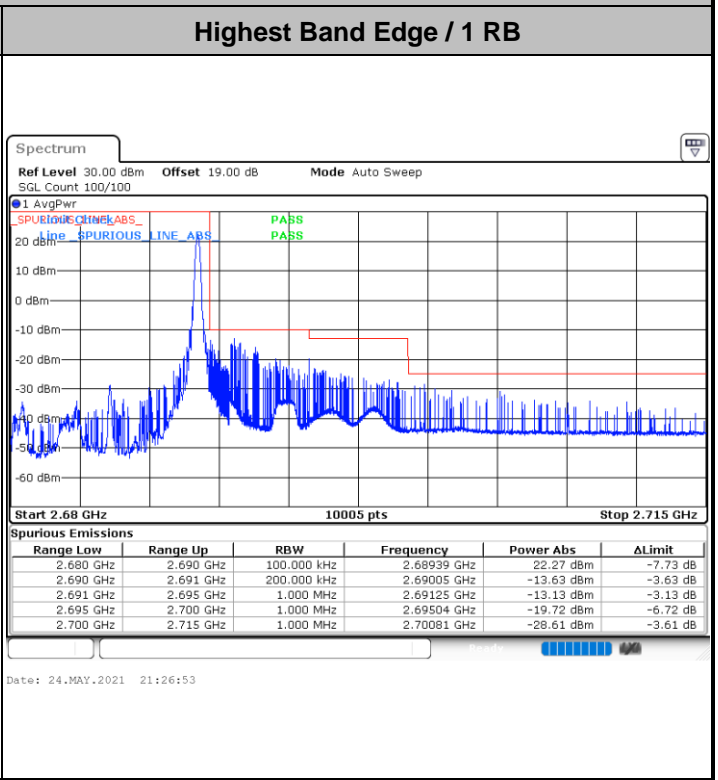

Lowest Band Edge / 1RB

Date: 24.MAY.2021 20:50:53

Highest Band Edge / 1 RB

Date: 24.MAY.2021 21:02:02

Lowest Band Edge / Full RB

Date: 24.MAY.2021 20:46:40

Highest Band Edge / Full RB

Date: 24.MAY.2021 21:03:37

LTE Band 41 / 5MHz / 64QAM

Lowest Band Edge / 1RB

Date: 24.MAY.2021 20:48:22

Highest Band Edge / 1 RB

Date: 24.MAY.2021 21:02:26

Lowest Band Edge / Full RB

Date: 24.MAY.2021 20:47:03

Highest Band Edge / Full RB

Date: 24.MAY.2021 21:02:49

LTE Band 41 / 10MHz / QPSK

LTE Band 41 / 10MHz / 16QAM

Lowest Band Edge / 1 RB

Date: 24.MAY.2021 21:09:34

Highest Band Edge / 1 RB

Date: 24.MAY.2021 21:27:09

Lowest Band Edge / Full RB

Date: 24.MAY.2021 21:05:20

Highest Band Edge / Full RB

Date: 24.MAY.2021 21:28:23

LTE Band 41 / 10MHz / 64QAM

Lowest Band Edge / 1 RB

Date: 24.MAY.2021 21:07:38

Highest Band Edge / 1 RB

Date: 24.MAY.2021 21:27:27