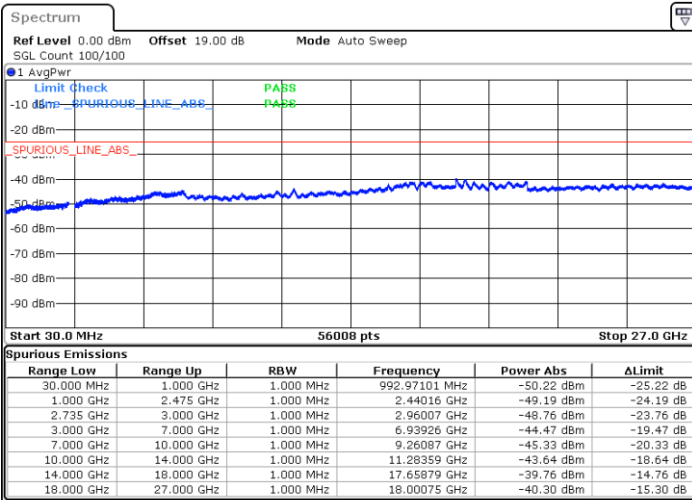

Date: 26.MAY.2021 14:31:42

Date: 26.MAY.2021 16:01:38

Highest Channel / FullIRB

N/A

Date: 26.MAY.2021 14:22:56

LTE Band 41C_CA / 10MHz+20MHz

64QAM

Lowest Channel / 1RB0 and 1RB99

Lowest Channel / 1RB49 and 1RB0

Date: 26.MAY.2021 16:24:48

Date: 26.MAY.2021 16:30:10

Lowest Channel / FullIRB

N/A

Date: 26.MAY.2021 16:17:52

LTE Band 41C_CA / 10MHz+20MHz

64QAM

Middle Channel / 1RB0 and 1RB99

Middle Channel / 1RB49 and 1RB0

Date: 26.MAY.2021 16:45:04

Date: 26.MAY.2021 16:52:16

Middle Channel / FullIRB

N/A

Date: 26.MAY.2021 16:36:38

LTE Band 41C_CA / 10MHz+20MHz