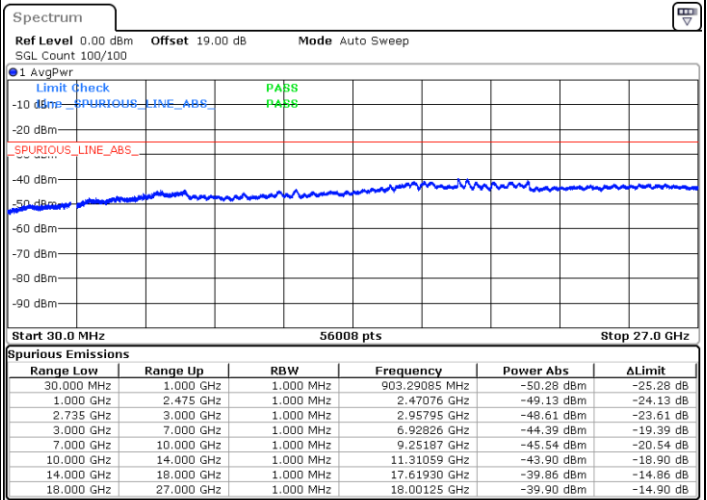

Date: 28.MAY.2021 14:33:44

Date: 28.MAY.2021 14:42:11

Lowest Channel / FullRB

N/A

Date: 28.MAY.2021 14:24:43

LTE Band 41C_CA / 20MHz+20MHz

16QAM

MiddleChannel / 1RB0 and 1RB99

Middle Channel / 1RB99 and 1RB0

Date: 28.MAY.2021 14:58:20

Date: 28.MAY.2021 15:14:35

Middle Channel / FullIRB

N/A

Date: 28.MAY.2021 14:52:32

LTE Band 41C_CA / 20MHz+20MHz

16QAM

Highest Channel / 1RB0 and 1RB99

Highest Channel / 1RB99 and 1RB0

Date: 28.MAY.2021 15:49:27

Date: 28.MAY.2021 16:04:57

Highest Channel / FullIRB

N/A

Date: 28.MAY.2021 15:28:46

LTE Band 41C_CA / 5MHz+20MHz