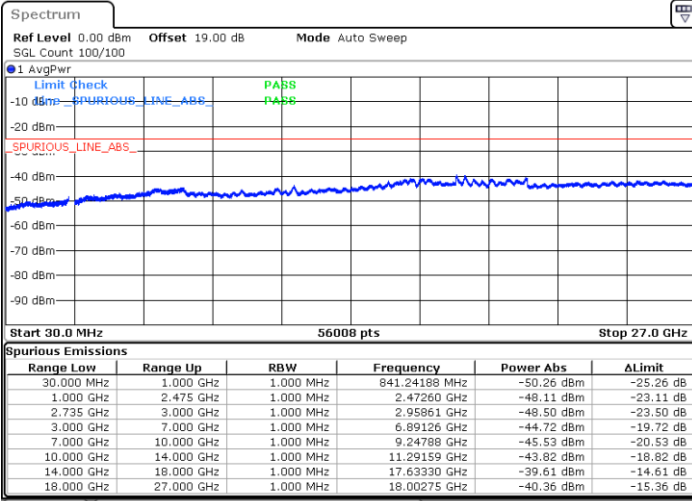

Middle Channel / FullIRB

N/A

Date: 28.MAY.2021 11:49:18

LTE Band 41C_CA / 20MHz+15MHz

16QAM

Highest Channel / 1RB0 and 1RB74

Highest Channel / 1RB99 and 1RB0

Date: 28.MAY.2021 13:41:47

Date: 28.MAY.2021 13:51:40

Highest Channel / FullIRB

N/A

Date: 28.MAY.2021 13:37:33

LTE Band 41C_CA / 20MHz+20MHz

16QAM

Lowest Channel / 1RB0 and 1RB99

Lowest Channel / 1RB99 and 1RB0

Date: 28.MAY.2021 14:33:44

Date: 28.MAY.2021 14:42:11

Lowest Channel / FullRB

N/A

Date: 28.MAY.2021 14:24:43

LTE Band 41C_CA / 20MHz+20MHz

16QAM

MiddleChannel / 1RB0 and 1RB99

Highest Channel / 1RB0 and 1RB99

Highest Channel / 1RB99 and 1RB0

Date: 28.MAY.2021 15:49:27

Date: 28.MAY.2021 16:04:57

Highest Channel / FullIRB

N/A

Date: 28.MAY.2021 15:28:46

LTE Band 41C_CA / 5MHz+20MHz