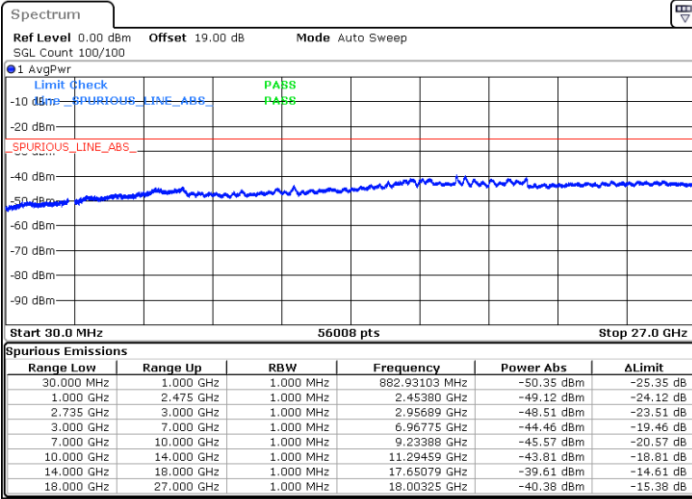

Date: 28.MAY.2021 13:51:40

Highest Channel / FullIRB

N/A

Date: 28.MAY.2021 13:37:33

LTE Band 41C_CA / 20MHz+20MHz

16QAM

Lowest Channel / 1RB0 and 1RB99

Lowest Channel / 1RB99 and 1RB0

Date: 28.MAY.2021 14:33:44

Date: 28.MAY.2021 14:42:11

Lowest Channel / FullRB

N/A

Date: 28.MAY.2021 14:24:43

LTE Band 41C_CA / 20MHz+20MHz

16QAM

MiddleChannel / 1RB0 and 1RB99

Middle Channel / 1RB99 and 1RB0

Date: 28.MAY.2021 14:58:20

Date: 28.MAY.2021 15:14:35

Middle Channel / FullIRB

N/A

Date: 28.MAY.2021 14:52:32

LTE Band 41C_CA / 20MHz+20MHz

16QAM

Highest Channel / 1RB0 and 1RB99

Highest Channel / 1RB99 and 1RB0

Date: 28.MAY.2021 15:49:27

Date: 28.MAY.2021 16:04:57

Highest Channel / FullIRB

N/A

Date: 28.MAY.2021 15:28:46

LTE Band 41C_CA / 5MHz+20MHz