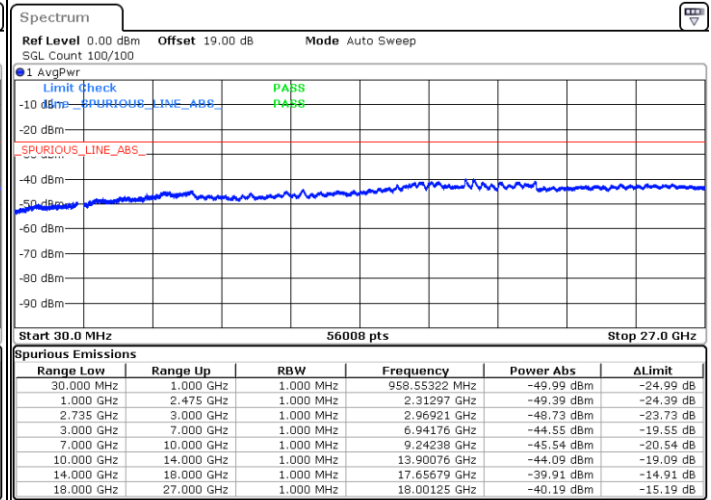

Date: 26.MAY.2021 14:31:42

Date: 26.MAY.2021 16:01:38

Highest Channel / FullIRB

N/A

Date: 26.MAY.2021 14:22:56

LTE Band 41C_CA / 10MHz+20MHz

64QAM

Lowest Channel / 1RB0 and 1RB99

Lowest Channel / 1RB49 and 1RB0

Date: 26.MAY.2021 16:24:48

Date: 26.MAY.2021 16:30:10

Lowest Channel / FullIRB

N/A

Date: 26.MAY.2021 16:17:52

LTE Band 41C_CA / 10MHz+20MHz

64QAM

Middle Channel / 1RB0 and 1RB99

Middle Channel / 1RB49 and 1RB0

Date: 26.MAY.2021 16:45:04

Date: 26.MAY.2021 16:52:16

Middle Channel / FullIRB

N/A

Date: 26.MAY.2021 16:36:38

LTE Band 41C_CA / 10MHz+20MHz