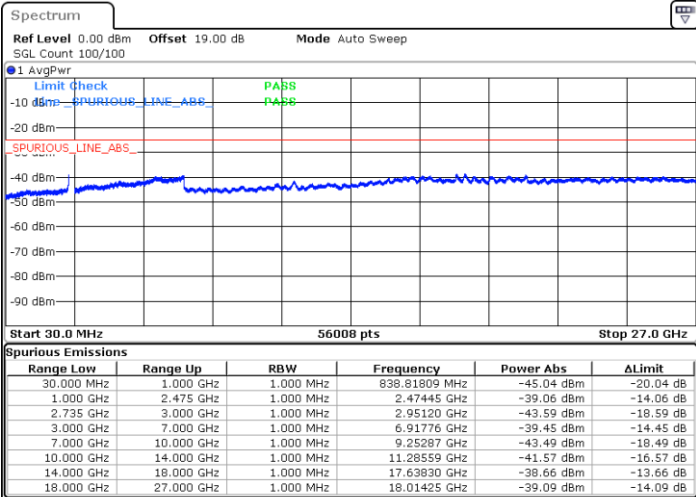

N/A

Date: 27.MAY.2021 09:49:31

LTE Band 41C_CA / 15MHz+10MHz

64QAM

Highest Channel / 1RB0 and 1RB49

Highest Channel / 1RB74 and 1RB0

Date: 27.MAY.2021 10:14:08

Date: 27.MAY.2021 10:21:53

Highest Channel / FullIRB

N/A

Date: 27.MAY.2021 10:07:02

LTE Band 41C_CA / 15MHz+15MHz

64QAM

Lowest Channel / 1RB0 and 1RB74

Lowest Channel / 1RB74 and 1RB0

Date: 27.MAY.2021 10:44:11

Date: 27.MAY.2021 10:50:52

Lowest Channel / FullIRB

N/A

Date: 27.MAY.2021 10:36:16

LTE Band 41C_CA / 15MHz+15MHz

64QAM

Middle Channel / 1RB0 and 1RB74

Middle Channel / 1RB74 and 1RB0