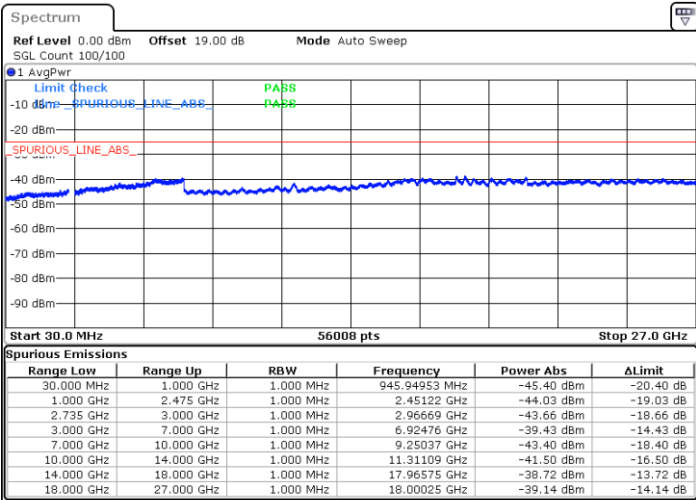

Date: 27.MAY.2021 10:50:52

Lowest Channel / FullIRB

N/A

Date: 27.MAY.2021 10:36:16

LTE Band 41C_CA / 15MHz+15MHz

64QAM

Middle Channel / 1RB0 and 1RB74

Middle Channel / 1RB74 and 1RB0

Date: 27.MAY.2021 11:11:45

Date: 27.MAY.2021 11:15:02

Middle Channel / FullIRB

N/A

Date: 27.MAY.2021 11:05:20

LTE Band 41C_CA / 15MHz+15MHz

64QAM

Highest Channel / 1RB0 and 1RB74

Highest Channel / 1RB74 and 1RB0

Date: 28.MAY.2021 09:02:54

Date: 27.MAY.2021 11:36:51

Highest Channel / FullIRB

N/A

Date: 27.MAY.2021 11:27:34

LTE Band 41C_CA / 15MHz+20MHz

64QAM

Lowest Channel / 1RB0 and 1RB99

Lowest Channel / 1RB74 and 1RB0

Date: 27.MAY.2021 13:42:52

Date: 27.MAY.2021 13:48:12

Lowest Channel / FullIRB

N/A

Date: 27.MAY.2021 13:34:35

LTE Band 41C_CA / 15MHz+20MHz