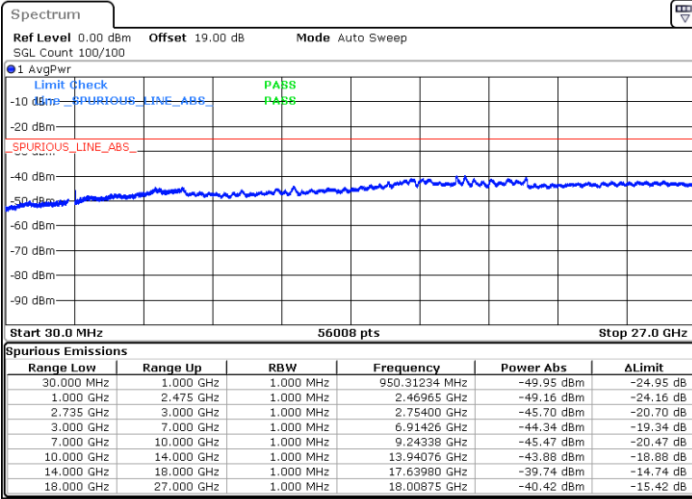

Middle Channel / FullIRB

N/A

Date: 28.MAY.2021 11:49:18

LTE Band 41C_CA / 20MHz+15MHz

16QAM

Highest Channel / 1RB0 and 1RB74

Highest Channel / 1RB99 and 1RB0

Date: 28.MAY.2021 13:41:47

Date: 28.MAY.2021 13:51:40

Highest Channel / FullIRB

N/A

Date: 28.MAY.2021 13:37:33

LTE Band 41C_CA / 20MHz+20MHz

16QAM

Lowest Channel / 1RB0 and 1RB99

Lowest Channel / 1RB99 and 1RB0