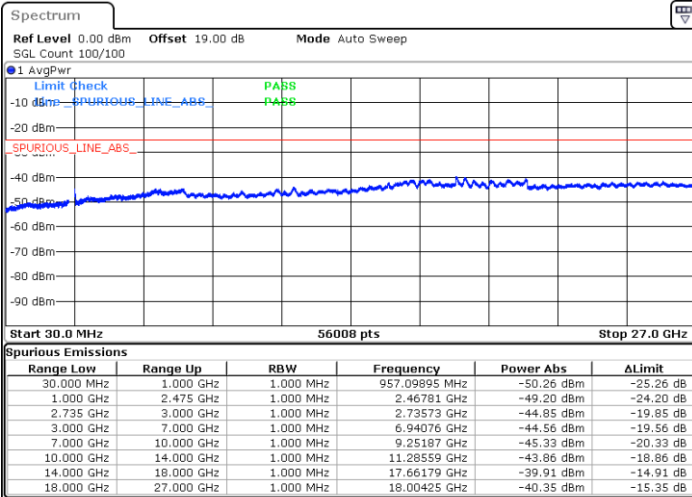

LTE Band 41C_CA / 20MHz+10MHz

16QAM

Highest Channel / 1RB0 and 1RB49

Highest Channel / 1RB99 and 1RB0

Date: 28.MAY.2021 10:44:26

Date: 28.MAY.2021 10:57:49

Highest Channel / FullIRB

N/A

Date: 28.MAY.2021 10:39:52

LTE Band 41C_CA / 20MHz+15MHz

16QAM

Lowest Channel / 1RB0 and 1RB74

Lowest Channel / 1RB99 and 1RB0

Date: 28.MAY.2021 11:27:47

Date: 28.MAY.2021 11:37:25

Lowest Channel / FullRB