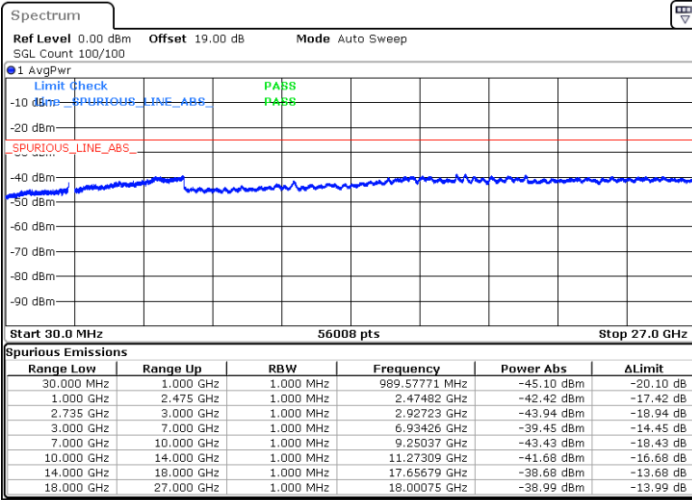

64QAM

Highest Channel / 1RB0 and 1RB99

Highest Channel / 1RB49 and 1RB0

Date: 26.MAY.2021 17:08:30

Date: 26.MAY.2021 17:13:48

Highest Channel / FullIRB

N/A

Date: 26.MAY.2021 17:01:58

LTE Band 41C_CA / 15MHz+10MHz

64QAM

Lowest Channel / 1RB0 and 1RB49

Lowest Channel / 1RB74 and 1RB80

Date: 27.MAY.2021 09:31:38

Date: 27.MAY.2021 09:37:02

Lowest Channel / FullIRB

N/A

Date: 27.MAY.2021 09:20:47

LTE Band 41C_CA / 15MHz+10MHz

64QAM

Middle Channel / 1RB0 and 1RB49

Middle Channel / 1RB74 and 1RB0

Date: 27.MAY.2021 09:54:40

Date: 27.MAY.2021 09:58:14

Middle Channel / FullIRB