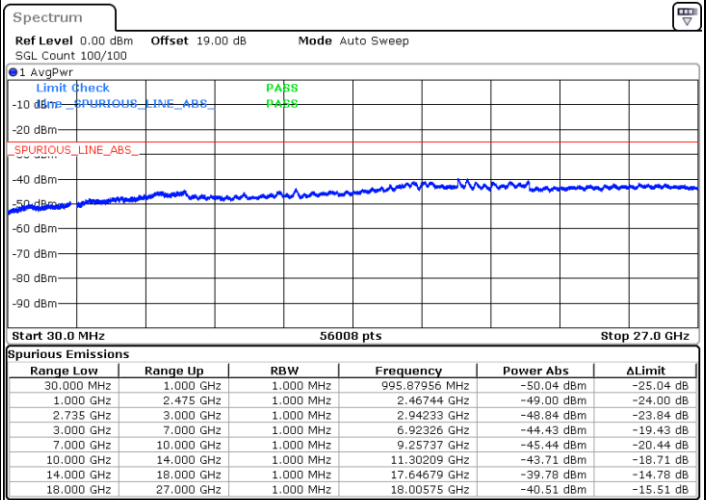

Lowest Channel / 1RB49 and 1RB0

Date: 26.MAY.2021 16:24:48

Date: 26.MAY.2021 16:30:10

Lowest Channel / FullIRB

N/A

Date: 26.MAY.2021 16:17:52

LTE Band 41C_CA / 10MHz+20MHz

64QAM

Middle Channel / 1RB0 and 1RB99

Middle Channel / 1RB49 and 1RB0

Date: 26.MAY.2021 16:45:04

Date: 26.MAY.2021 16:52:16

Middle Channel / FullIRB

N/A

Date: 26.MAY.2021 16:36:38

LTE Band 41C_CA / 10MHz+20MHz

64QAM

Highest Channel / 1RB0 and 1RB99

Highest Channel / 1RB49 and 1RB0

Date: 26.MAY.2021 17:08:30

Date: 26.MAY.2021 17:13:48

Highest Channel / FullIRB

N/A

Date: 26.MAY.2021 17:01:58