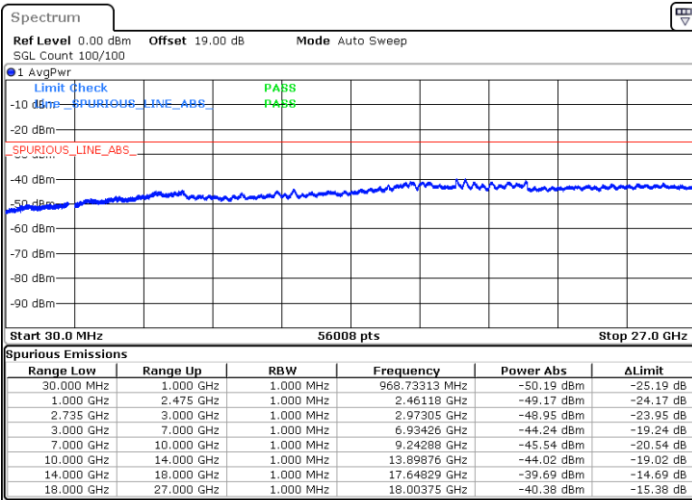

Date: 28.MAY.2021 14:33:44

Date: 28.MAY.2021 14:42:11

Lowest Channel / FullRB

N/A

Date: 28.MAY.2021 14:24:43

LTE Band 41C_CA / 20MHz+20MHz

16QAM

MiddleChannel / 1RB0 and 1RB99

Middle Channel / 1RB99 and 1RB0

Date: 28.MAY.2021 14:58:20

Date: 28.MAY.2021 15:14:35

Middle Channel / FullIRB

N/A

Date: 28.MAY.2021 14:52:32

LTE Band 41C_CA / 20MHz+20MHz

16QAM

Highest Channel / 1RB0 and 1RB99

Highest Channel / 1RB99 and 1RB0

Date: 28.MAY.2021 15:49:27

Date: 28.MAY.2021 16:04:57

Highest Channel / FullIRB

N/A

Date: 28.MAY.2021 15:28:46

LTE Band 41C_CA / 5MHz+20MHz