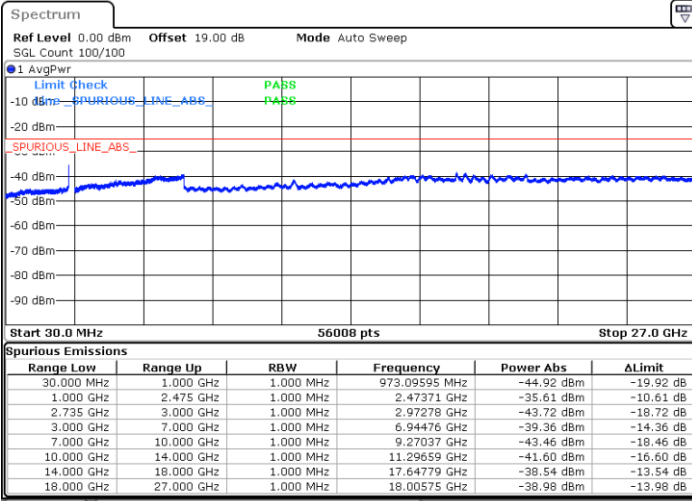

Middle Channel / 1RB0 and 1RB99

Middle Channel / 1RB49 and 1RB0

Date: 26.MAY.2021 16:45:04

Date: 26.MAY.2021 16:52:16

Middle Channel / FullIRB

N/A

Date: 26.MAY.2021 16:36:38

LTE Band 41C_CA / 10MHz+20MHz

64QAM

Highest Channel / 1RB0 and 1RB99

Highest Channel / 1RB49 and 1RB0

Date: 26.MAY.2021 17:08:30

Date: 26.MAY.2021 17:13:48

Highest Channel / FullIRB

N/A

Date: 26.MAY.2021 17:01:58

LTE Band 41C_CA / 15MHz+10MHz

64QAM

Lowest Channel / 1RB0 and 1RB49

Lowest Channel / 1RB74 and 1RB80

Date: 27.MAY.2021 09:31:38

Date: 27.MAY.2021 09:37:02

Lowest Channel / FullIRB

N/A