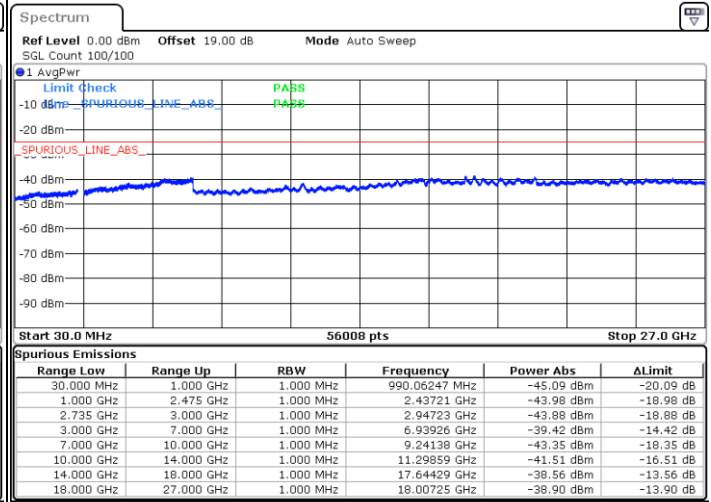

Highest Channel / FullIRB

N/A

Date: 27.MAY.2021 10:07:02

LTE Band 41C_CA / 15MHz+15MHz

64QAM

Lowest Channel / 1RB0 and 1RB74

Lowest Channel / 1RB74 and 1RB0

Date: 27.MAY.2021 10:44:11

Date: 27.MAY.2021 10:50:52

Lowest Channel / FullIRB

N/A

Date: 27.MAY.2021 10:36:16

LTE Band 41C_CA / 15MHz+15MHz

64QAM

Middle Channel / 1RB0 and 1RB74

Middle Channel / 1RB74 and 1RB0

Date: 27.MAY.2021 11:11:45

Date: 27.MAY.2021 11:15:02

Middle Channel / FullIRB

N/A

Date: 27.MAY.2021 11:05:20

LTE Band 41C_CA / 15MHz+15MHz

64QAM

Highest Channel / 1RB0 and 1RB74

Highest Channel / 1RB74 and 1RB0

Date: 28.MAY.2021 09:02:54

Date: 27.MAY.2021 11:36:51

Highest Channel / FullIRB

N/A

Date: 27.MAY.2021 11:27:34

LTE Band 41C_CA / 15MHz+20MHz

64QAM