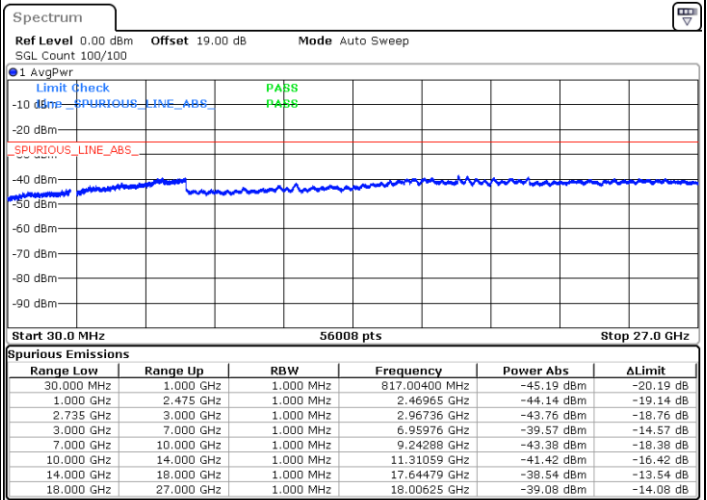

N/A

Date: 26.MAY.2021 11:23:16

LTE Band 41C_CA / 10MHz+15MHz

64QAM

Lowest Channel / 1RB0 and 1RB74

Lowest Channel / 1RB49 and 1RB0

Date: 26.MAY.2021 13:40:49

Date: 26.MAY.2021 16:08:24

Lowest Channel / FullIRB

N/A

Date: 26.MAY.2021 13:35:20

LTE Band 41C_CA / 10MHz+15MHz

64QAM

MiddleChannel / 1RB0 and 1RB74

Middle Channel / 1RB49 and 1RB0

Date: 26.MAY.2021 13:59:06

Date: 26.MAY.2021 14:04:10

Middle Channel / FullIRB

N/A

Date: 26.MAY.2021 13:53:41

LTE Band 41C_CA / 10MHz+15MHz

64QAM

Highest Channel / 1RB0 and 1RB74

Highest Channel / 1RB49 and 1RB0

Date: 26.MAY.2021 14:31:42

Date: 26.MAY.2021 16:01:38

Highest Channel / FullIRB

N/A

Date: 26.MAY.2021 14:22:56

LTE Band 41C_CA / 10MHz+20MHz

64QAM

Lowest Channel / 1RB0 and 1RB99