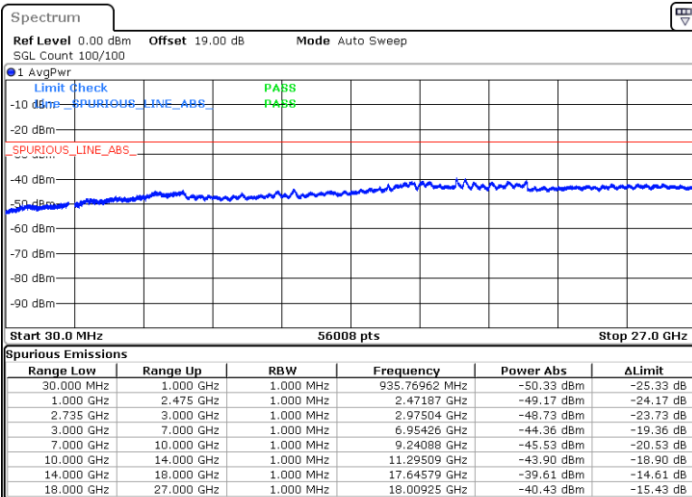

Lowest Channel / 1RB49 and 1RB0

Date: 26.MAY.2021 16:24:48

Date: 26.MAY.2021 16:30:10

Lowest Channel / FullIRB

N/A

Date: 26.MAY.2021 16:17:52

LTE Band 41C_CA / 10MHz+20MHz

64QAM

Middle Channel / 1RB0 and 1RB99

Middle Channel / 1RB49 and 1RB0

Date: 26.MAY.2021 16:45:04

Date: 26.MAY.2021 16:52:16

Middle Channel / FullIRB

N/A

Date: 26.MAY.2021 16:36:38

LTE Band 41C_CA / 10MHz+20MHz

64QAM

Highest Channel / 1RB0 and 1RB99

Highest Channel / 1RB49 and 1RB0

Date: 26.MAY.2021 17:08:30

Date: 26.MAY.2021 17:13:48

Highest Channel / FullIRB

N/A

Date: 26.MAY.2021 17:01:58