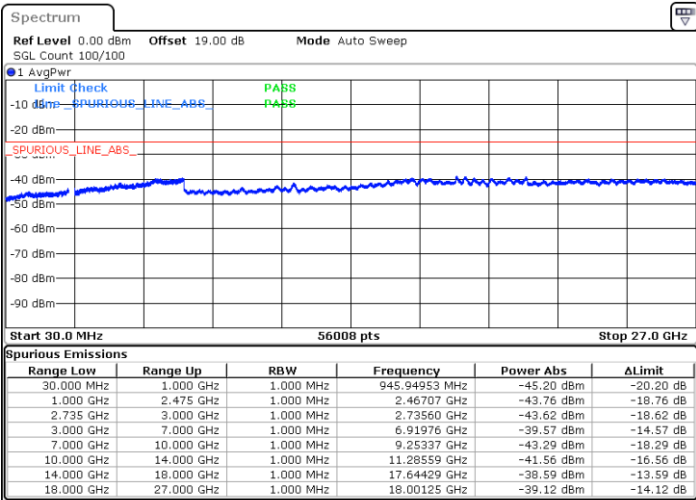

Date: 27.MAY.2021 09:20:47

LTE Band 41C_CA / 15MHz+10MHz

64QAM

Middle Channel / 1RB0 and 1RB49

Middle Channel / 1RB74 and 1RB0

Date: 27.MAY.2021 09:54:40

Date: 27.MAY.2021 09:58:14

Middle Channel / FullIRB

N/A

Date: 27.MAY.2021 09:49:31

LTE Band 41C_CA / 15MHz+10MHz

64QAM

Highest Channel / 1RB0 and 1RB49

Highest Channel / 1RB74 and 1RB0

Date: 27.MAY.2021 10:14:08

Date: 27.MAY.2021 10:21:53

Highest Channel / FullIRB

N/A

Date: 27.MAY.2021 10:07:02

LTE Band 41C_CA / 15MHz+15MHz

64QAM

Lowest Channel / 1RB0 and 1RB74

Lowest Channel / 1RB74 and 1RB0

Date: 27.MAY.2021 10:44:11