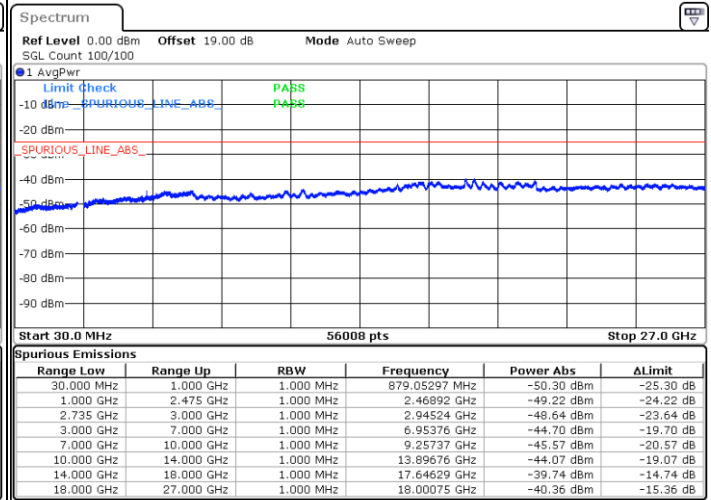

Date: 27.MAY.2021 14:02:42