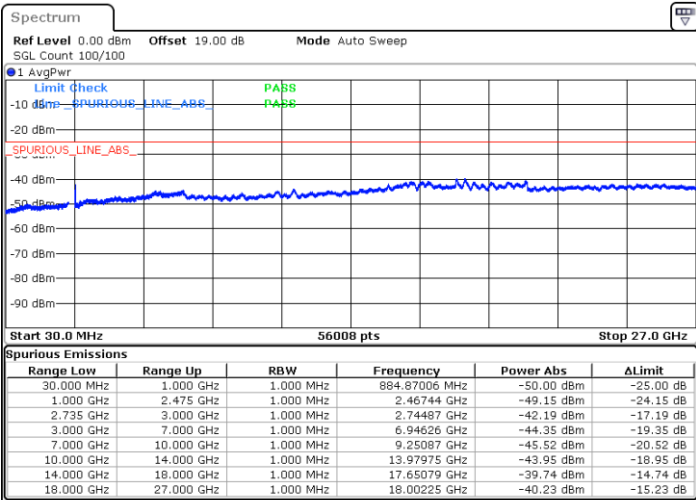

Lowest Channel / 1RB49 and 1RB0

Date: 26.MAY.2021 16:24:48

Date: 26.MAY.2021 16:30:10

Lowest Channel / FullIRB

N/A

Date: 26.MAY.2021 16:17:52

LTE Band 41C_CA / 10MHz+20MHz

64QAM

Middle Channel / 1RB0 and 1RB99

Middle Channel / 1RB49 and 1RB0

Date: 26.MAY.2021 16:45:04

Date: 26.MAY.2021 16:52:16

Middle Channel / FullIRB

N/A

Date: 26.MAY.2021 16:36:38

LTE Band 41C_CA / 10MHz+20MHz

64QAM

Highest Channel / 1RB0 and 1RB99

Highest Channel / 1RB49 and 1RB0

Date: 26.MAY.2021 17:08:30

Date: 26.MAY.2021 17:13:48

Highest Channel / FullIRB

N/A

Date: 26.MAY.2021 17:01:58