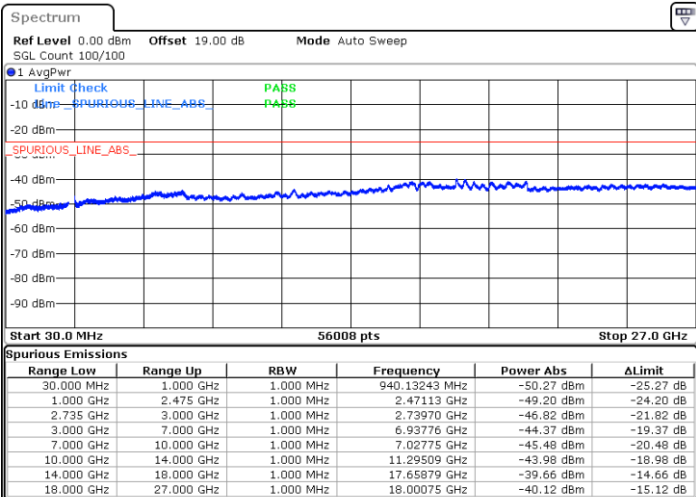

N/A

Date: 27.MAY.2021 16:30:43

LTE Band 41C_CA / 20MHz+5MHz

64QAM

Middle Channel / 1RB0 and 1RB24

Middle Channel / 1RB99 and 1RB0

Date: 28.MAY.2021 09:19:45

Date: 28.MAY.2021 09:27:20

Middle Channel / FullIRB

N/A

Date: 28.MAY.2021 09:14:51

LTE Band 41C_CA / 20MHz+5MHz

64QAM

Highest Channel / 1RB0 and 1RB24

Highest Channel / 1RB99 and 1RB0

Date: 28.MAY.2021 09:37:04

Date: 28.MAY.2021 09:41:21

Highest Channel / FullIRB

N/A

Date: 28.MAY.2021 09:32:24

LTE Band 41C_CA / 20MHz+10MHz

64QAM

Lowest Channel / 1RB0 and 1RB49

Lowest Channel / 1RB99 and 1RB0