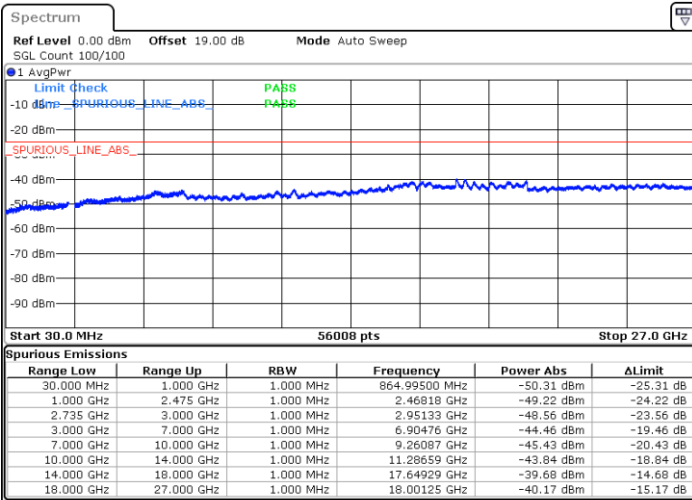

LTE Band 41C_CA / 15MHz+20MHz

64QAM

Middle Channel / 1RB0 and 1RB99

Middle Channel / 1RB74 and 1RB0

Date: 27.MAY.2021 13:59:29