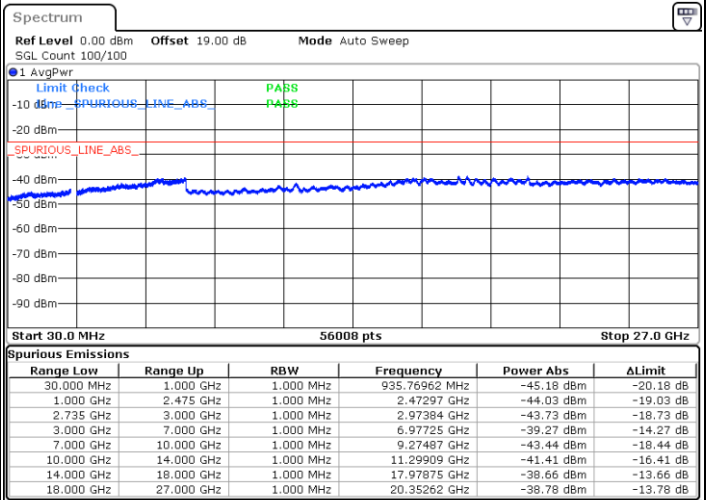

LTE Band 41C_CA / 15MHz+10MHz

64QAM

Lowest Channel / 1RB0 and 1RB49

Lowest Channel / 1RB74 and 1RB80

Date: 27.MAY.2021 09:31:38

Date: 27.MAY.2021 09:37:02

Lowest Channel / FullIRB

N/A

Date: 27.MAY.2021 09:20:47

LTE Band 41C_CA / 15MHz+10MHz

64QAM

Middle Channel / 1RB0 and 1RB49

Middle Channel / 1RB74 and 1RB0

Date: 27.MAY.2021 09:54:40

Date: 27.MAY.2021 09:58:14

Middle Channel / FullIRB

N/A

Date: 27.MAY.2021 09:49:31

LTE Band 41C_CA / 15MHz+10MHz

64QAM

Highest Channel / 1RB0 and 1RB49

Highest Channel / 1RB74 and 1RB0

Date: 27.MAY.2021 10:14:08

Date: 27.MAY.2021 10:21:53

Highest Channel / FullIRB

N/A

Date: 27.MAY.2021 10:07:02

LTE Band 41C_CA / 15MHz+15MHz

64QAM

Lowest Channel / 1RB0 and 1RB74

Lowest Channel / 1RB74 and 1RB0

Date: 27.MAY.2021 10:44:11