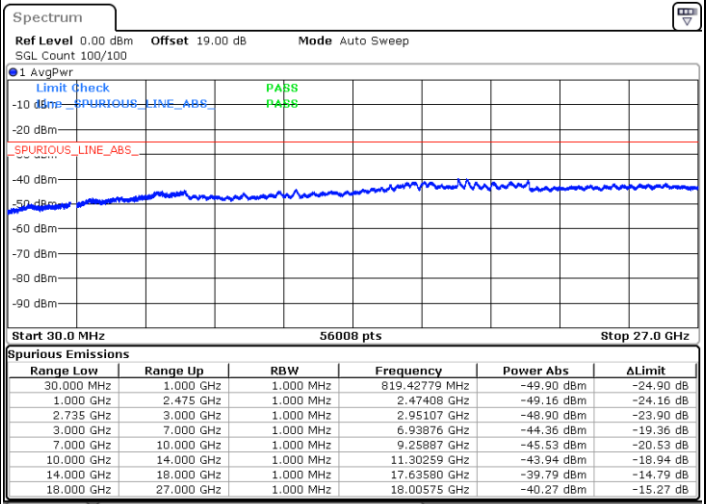

LTE Band 41C_CA / 20MHz+10MHz

16QAM

Highest Channel / 1RB0 and 1RB49

Highest Channel / 1RB99 and 1RB0

Date: 28.MAY.2021 10:44:26

Date: 28.MAY.2021 10:57:49

Highest Channel / FullIRB

N/A

Date: 28.MAY.2021 10:39:52

LTE Band 41C_CA / 20MHz+15MHz

16QAM

Lowest Channel / 1RB0 and 1RB74

Lowest Channel / 1RB99 and 1RB0

Date: 28.MAY.2021 11:27:47

Date: 28.MAY.2021 11:37:25

Lowest Channel / FullRB

N/A

Date: 28.MAY.2021 11:13:53

LTE Band 41C_CA / 20MHz+15MHz

16QAM

Middle Channel / 1RB0 and 1RB74

Middle Channel / 1RB99 and 1RB0

Date: 28.MAY.2021 13:29:01

Date: 28.MAY.2021 13:32:02

Middle Channel / FullIRB

N/A

Date: 28.MAY.2021 11:49:18

LTE Band 41C_CA / 20MHz+15MHz

16QAM

Highest Channel / 1RB0 and 1RB74

Highest Channel / 1RB99 and 1RB0

Date: 28.MAY.2021 13:41:47