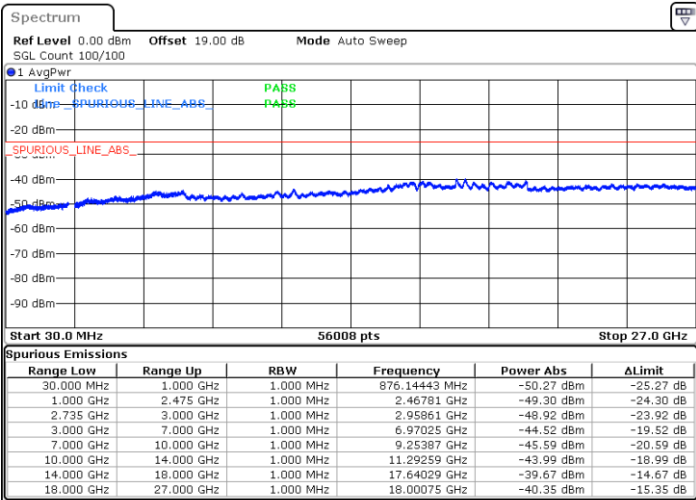

Highest Channel / 1RB0 and 1RB99

Highest Channel / 1RB99 and 1RB0

Date: 28.MAY.2021 15:49:27

Date: 28.MAY.2021 16:04:57

Highest Channel / FullIRB

N/A

Date: 28.MAY.2021 15:28:46

LTE Band 41C_CA / 5MHz+20MHz

64QAM

Lowest Channel / 1RB0 and 1RB99

Lowest Channel / 1RB24 and 1RB0

Date: 26.MAY.2021 10:32:02

Date: 26.MAY.2021 10:38:14

Lowest Channel / FullRB

N/A

Date: 26.MAY.2021 10:14:52

LTE Band 41C_CA / 5MHz+20MHz

64QAM

Middle Channel / 1RB0 and 1RB9

Middle Channel / 1RB24 and 1RB0

Date: 26.MAY.2021 11:05:42

Date: 26.MAY.2021 11:12:16

Middle Channel / FullRB

N/A

Date: 26.MAY.2021 10:57:18

LTE Band 41C_CA / 5MHz+20MHz

64QAM

Highest Channel / 1RB0 and 1RB99

Highest Channel / 1RB24 and 1RB0

Date: 26.MAY.2021 11:29:04

Date: 26.MAY.2021 11:33:01

Highest Channel / FullIRB