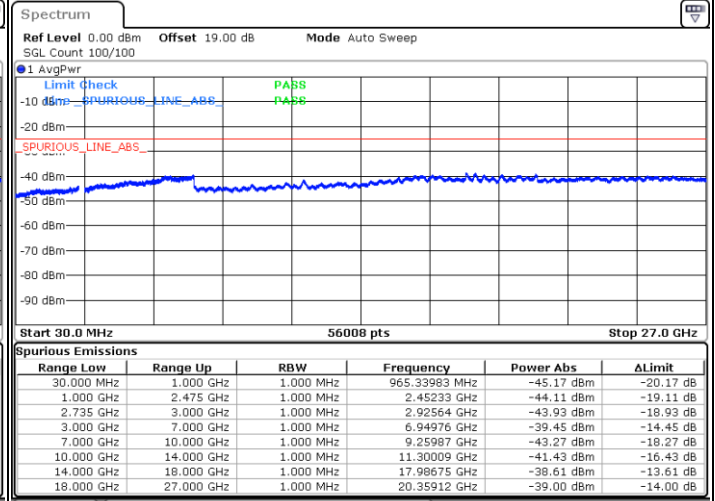

N/A

Date: 27.MAY.2021 09:49:31

LTE Band 41C_CA / 15MHz+10MHz

64QAM

Highest Channel / 1RB0 and 1RB49

Highest Channel / 1RB74 and 1RB0

Date: 27.MAY.2021 10:14:08

Date: 27.MAY.2021 10:21:53

Highest Channel / FullIRB

N/A

Date: 27.MAY.2021 10:07:02

LTE Band 41C_CA / 15MHz+15MHz

64QAM

Lowest Channel / 1RB0 and 1RB74

Lowest Channel / 1RB74 and 1RB0

Date: 27.MAY.2021 10:44:11

Date: 27.MAY.2021 10:50:52

Lowest Channel / FullIRB

N/A

Date: 27.MAY.2021 10:36:16

LTE Band 41C_CA / 15MHz+15MHz

64QAM

Middle Channel / 1RB0 and 1RB74

Middle Channel / 1RB74 and 1RB0

Date: 27.MAY.2021 11:11:45

Date: 27.MAY.2021 11:15:02

Middle Channel / FullIRB

N/A

Date: 27.MAY.2021 11:05:20

LTE Band 41C_CA / 15MHz+15MHz

64QAM

Highest Channel / 1RB0 and 1RB74