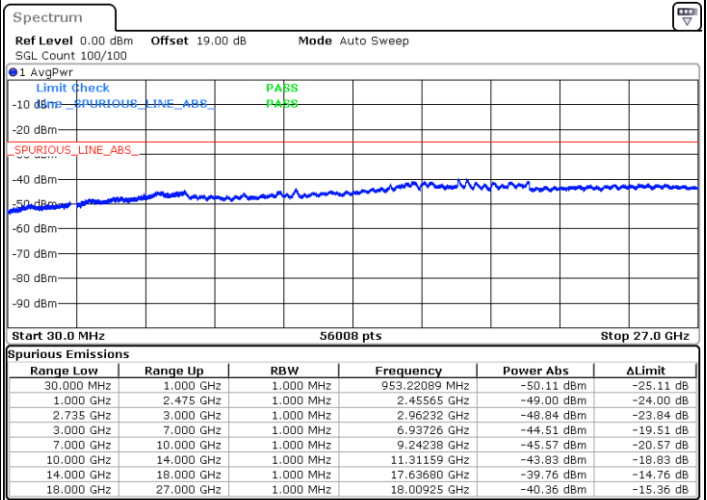

Date: 26.MAY.2021 10:57:18

LTE Band 41C_CA / 5MHz+20MHz

64QAM

Highest Channel / 1RB0 and 1RB99

Highest Channel / 1RB24 and 1RB0

Date: 26.MAY.2021 11:29:04

Date: 26.MAY.2021 11:33:01

Highest Channel / FullIRB

N/A

Date: 26.MAY.2021 11:23:16

LTE Band 41C_CA / 10MHz+15MHz

64QAM

Lowest Channel / 1RB0 and 1RB74

Lowest Channel / 1RB49 and 1RB0

Date: 26.MAY.2021 13:40:49

Date: 26.MAY.2021 16:08:24