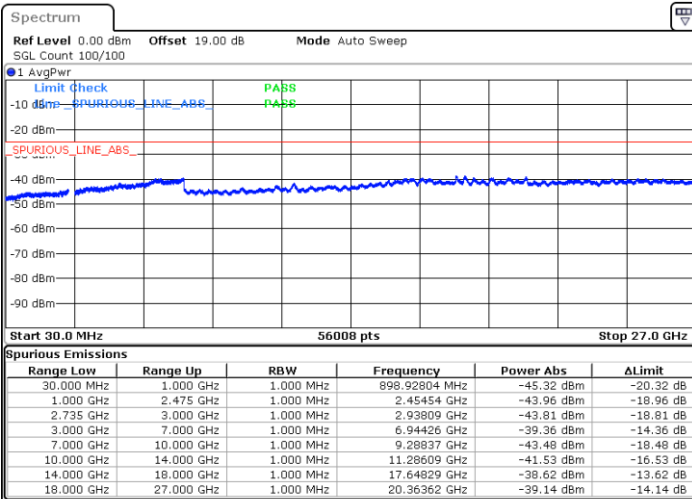

Highest Channel / FullIRB

N/A

Date: 27.MAY.2021 10:07:02

LTE Band 41C_CA / 15MHz+15MHz

64QAM

Lowest Channel / 1RB0 and 1RB74

Lowest Channel / 1RB74 and 1RB0

Date: 27.MAY.2021 10:44:11

Date: 27.MAY.2021 10:50:52

Lowest Channel / FullIRB

N/A

Date: 27.MAY.2021 10:36:16

LTE Band 41C_CA / 15MHz+15MHz

64QAM

Middle Channel / 1RB0 and 1RB74

Middle Channel / 1RB74 and 1RB0

Date: 27.MAY.2021 11:11:45

Date: 27.MAY.2021 11:15:02

Middle Channel / FullIRB

N/A

Date: 27.MAY.2021 11:05:20

LTE Band 41C_CA / 15MHz+15MHz

64QAM

Highest Channel / 1RB0 and 1RB74

Highest Channel / 1RB74 and 1RB0

Date: 28.MAY.2021 09:02:54

Date: 27.MAY.2021 11:36:51

Highest Channel / FullIRB

N/A

Date: 27.MAY.2021 11:27:34

LTE Band 41C_CA / 15MHz+20MHz

64QAM