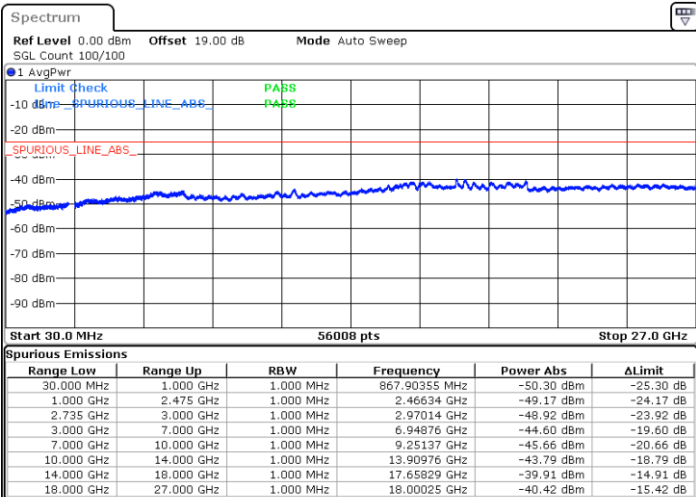

Date: 27.MAY.2021 15:36:33

LTE Band 41C_CA / 20MHz+5MHz

64QAM

Lowest Channel / 1RB0 and 1RB24

Lowest Channel / 1RB99 and 1RB0

Date: 27.MAY.2021 16:40:50

Date: 27.MAY.2021 17:04:54

Lowest Channel / FullRB

N/A

Date: 27.MAY.2021 16:30:43

LTE Band 41C_CA / 20MHz+5MHz

64QAM

Middle Channel / 1RB0 and 1RB24

Middle Channel / 1RB99 and 1RB0

Date: 28.MAY.2021 09:19:45

Date: 28.MAY.2021 09:27:20

Middle Channel / FullIRB

N/A

Date: 28.MAY.2021 09:14:51

LTE Band 41C_CA / 20MHz+5MHz

64QAM

Highest Channel / 1RB0 and 1RB24

Highest Channel / 1RB99 and 1RB0

Date: 28.MAY.2021 09:37:04

Date: 28.MAY.2021 09:41:21

Highest Channel / FullIRB

N/A

Date: 28.MAY.2021 09:32:24

LTE Band 41C_CA / 20MHz+10MHz

64QAM

Lowest Channel / 1RB0 and 1RB49

Lowest Channel / 1RB99 and 1RB0