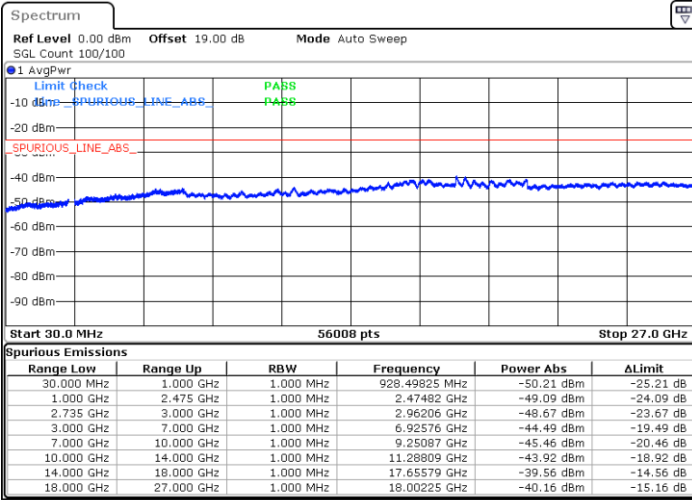

Date: 28.MAY.2021 10:39:52

LTE Band 41C_CA / 20MHz+15MHz

16QAM

Lowest Channel / 1RB0 and 1RB74

Lowest Channel / 1RB99 and 1RB0

Date: 28.MAY.2021 11:27:47

Date: 28.MAY.2021 11:37:25

Lowest Channel / FullRB

N/A

Date: 28.MAY.2021 11:13:53

LTE Band 41C_CA / 20MHz+15MHz

16QAM

Middle Channel / 1RB0 and 1RB74

Middle Channel / 1RB99 and 1RB0

Date: 28.MAY.2021 13:29:01

Date: 28.MAY.2021 13:32:02

Middle Channel / FullIRB

N/A

Date: 28.MAY.2021 11:49:18

LTE Band 41C_CA / 20MHz+15MHz

16QAM

Highest Channel / 1RB0 and 1RB74

Highest Channel / 1RB99 and 1RB0

Date: 28.MAY.2021 13:41:47

Date: 28.MAY.2021 13:51:40

Highest Channel / FullIRB

N/A

Date: 28.MAY.2021 13:37:33

LTE Band 41C_CA / 20MHz+20MHz

16QAM

Lowest Channel / 1RB0 and 1RB99

Lowest Channel / 1RB99 and 1RB0