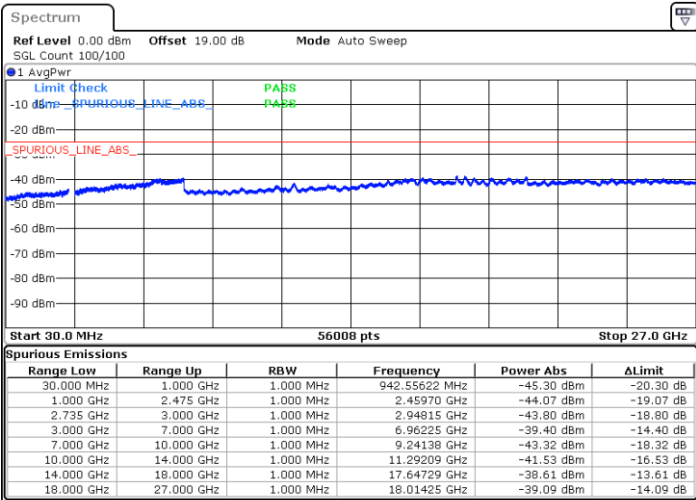

LTE Band 41C_CA / 15MHz+10MHz

64QAM

Lowest Channel / 1RB0 and 1RB49

Lowest Channel / 1RB74 and 1RB80

Date: 27.MAY.2021 09:31:38

Date: 27.MAY.2021 09:37:02

Lowest Channel / FullIRB

N/A

Date: 27.MAY.2021 09:20:47

LTE Band 41C_CA / 15MHz+10MHz

64QAM

Middle Channel / 1RB0 and 1RB49

Middle Channel / 1RB74 and 1RB0

Date: 27.MAY.2021 09:54:40

Date: 27.MAY.2021 09:58:14

Middle Channel / FullIRB

N/A

Date: 27.MAY.2021 09:49:31

LTE Band 41C_CA / 15MHz+10MHz

64QAM

Highest Channel / 1RB0 and 1RB49

Highest Channel / 1RB74 and 1RB0

Date: 27.MAY.2021 10:14:08

Date: 27.MAY.2021 10:21:53

Highest Channel / FullIRB

N/A

Date: 27.MAY.2021 10:07:02

LTE Band 41C_CA / 15MHz+15MHz

64QAM

Lowest Channel / 1RB0 and 1RB74

Lowest Channel / 1RB74 and 1RB0

Date: 27.MAY.2021 10:44:11