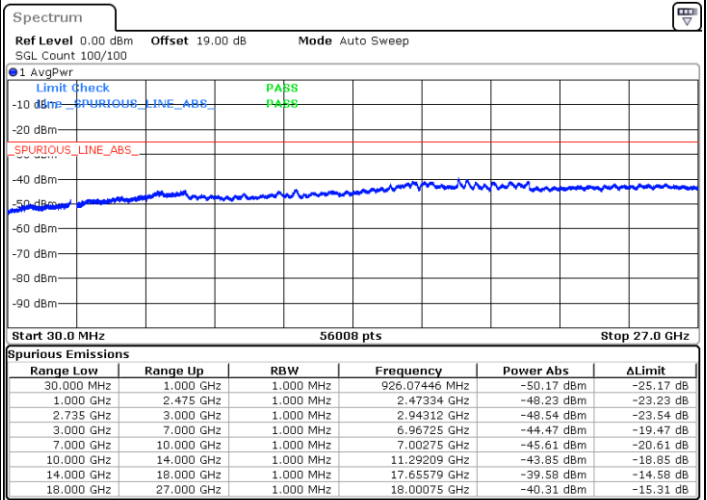

Middle Channel / FullIRB

N/A

Date: 28.MAY.2021 09:14:51

LTE Band 41C_CA / 20MHz+5MHz

64QAM

Highest Channel / 1RB0 and 1RB24

Highest Channel / 1RB99 and 1RB0

Date: 28.MAY.2021 09:37:04

Date: 28.MAY.2021 09:41:21

Highest Channel / FullIRB

N/A

Date: 28.MAY.2021 09:32:24

LTE Band 41C_CA / 20MHz+10MHz

64QAM

Lowest Channel / 1RB0 and 1RB49

Lowest Channel / 1RB99 and 1RB0

Date: 28.MAY.2021 10:14:39

Date: 28.MAY.2021 11:05:45

Lowest Channel / FullRB

N/A

Date: 28.MAY.2021 10:04:03