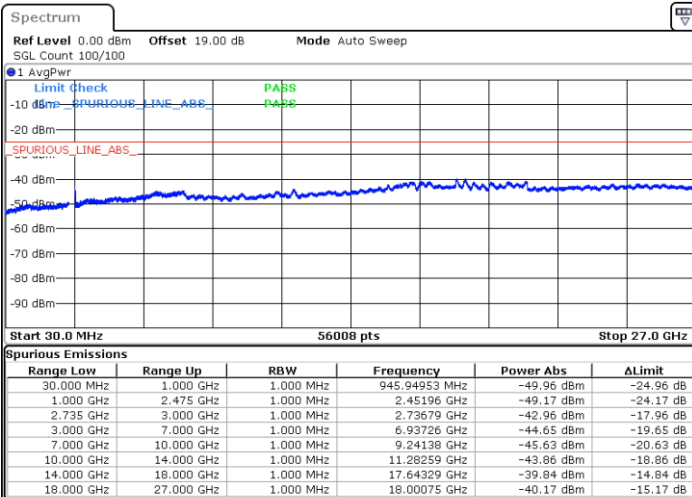

Middle Channel / 1RB99 and 1RB0

Date: 28.MAY.2021 14:58:20

Date: 28.MAY.2021 15:14:35

Middle Channel / FullIRB

N/A

Date: 28.MAY.2021 14:52:32

LTE Band 41C_CA / 20MHz+20MHz

16QAM

Highest Channel / 1RB0 and 1RB99

Highest Channel / 1RB99 and 1RB0

Date: 28.MAY.2021 15:49:27

Date: 28.MAY.2021 16:04:57

Highest Channel / FullIRB

N/A

Date: 28.MAY.2021 15:28:46

LTE Band 41C_CA / 5MHz+20MHz

64QAM

Lowest Channel / 1RB0 and 1RB99

Lowest Channel / 1RB24 and 1RB0

Date: 26.MAY.2021 10:32:02

Date: 26.MAY.2021 10:38:14

Lowest Channel / FullRB

N/A

Date: 26.MAY.2021 10:14:52