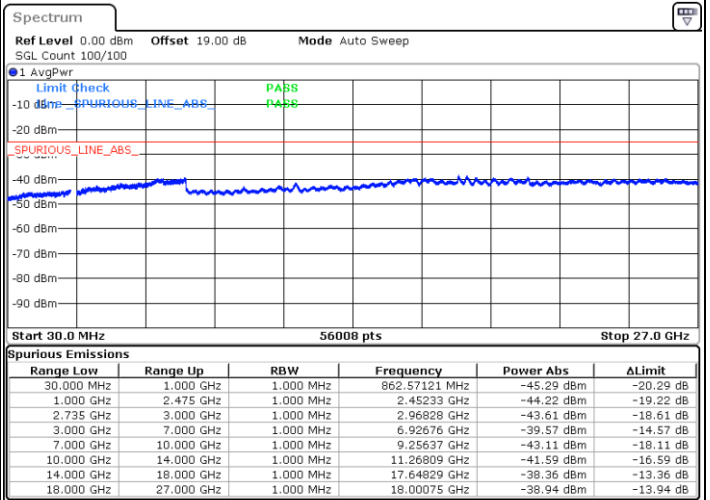

Date: 27.MAY.2021 10:50:52

Lowest Channel / FullIRB

N/A

Date: 27.MAY.2021 10:36:16

LTE Band 41C_CA / 15MHz+15MHz

64QAM

Middle Channel / 1RB0 and 1RB74

Middle Channel / 1RB74 and 1RB0

Date: 27.MAY.2021 11:11:45

Date: 27.MAY.2021 11:15:02

Middle Channel / FullIRB

N/A

Date: 27.MAY.2021 11:05:20

LTE Band 41C_CA / 15MHz+15MHz

64QAM

Highest Channel / 1RB0 and 1RB74

Highest Channel / 1RB74 and 1RB0

Date: 28.MAY.2021 09:02:54

Date: 27.MAY.2021 11:36:51

Highest Channel / FullIRB

N/A

Date: 27.MAY.2021 11:27:34

LTE Band 41C_CA / 15MHz+20MHz

64QAM

Lowest Channel / 1RB0 and 1RB99

Lowest Channel / 1RB74 and 1RB0

Date: 27.MAY.2021 13:42:52

Date: 27.MAY.2021 13:48:12

Lowest Channel / FullIRB

N/A

Date: 27.MAY.2021 13:34:35

LTE Band 41C_CA / 15MHz+20MHz