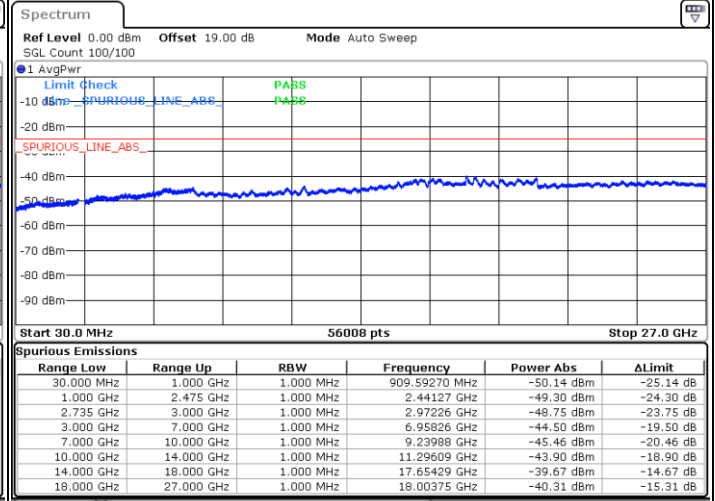

Date: 27.MAY.2021 11:11:45

Date: 27.MAY.2021 11:15:02

Middle Channel / FullIRB

N/A

Date: 27.MAY.2021 11:05:20

LTE Band 41C_CA / 15MHz+15MHz

64QAM

Highest Channel / 1RB0 and 1RB74

Highest Channel / 1RB74 and 1RB0

Date: 28.MAY.2021 09:02:54

Date: 27.MAY.2021 11:36:51

Highest Channel / FullIRB

N/A

Date: 27.MAY.2021 11:27:34

LTE Band 41C_CA / 15MHz+20MHz

64QAM

Lowest Channel / 1RB0 and 1RB99

Lowest Channel / 1RB74 and 1RB0

Date: 27.MAY.2021 13:42:52

Date: 27.MAY.2021 13:48:12

Lowest Channel / FullIRB

N/A

Date: 27.MAY.2021 13:34:35

LTE Band 41C_CA / 15MHz+20MHz