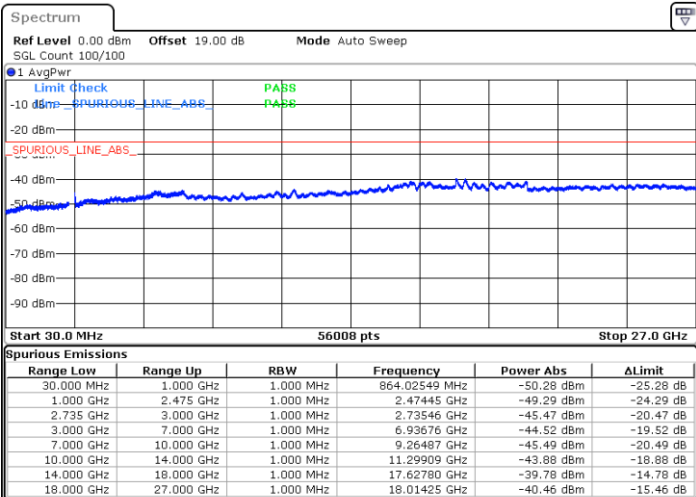

Lowest Channel / 1RB0 and 1RB99

Lowest Channel / 1RB74 and 1RB0

Date: 27.MAY.2021 13:42:52

Date: 27.MAY.2021 13:48:12

Lowest Channel / FullIRB

N/A

Date: 27.MAY.2021 13:34:35

LTE Band 41C_CA / 15MHz+20MHz

LTE Band 41C_CA / 15MHz+20MHz

64QAM

Highest Channel / 1RB0 and 1RB99

Highest Channel / 1RB74 and 1RB0

Date: 27.MAY.2021 15:44:48

Date: 27.MAY.2021 16:01:54

Highest Channel / FullIRB

N/A

Date: 27.MAY.2021 15:36:33

LTE Band 41C_CA / 20MHz+5MHz

64QAM

Lowest Channel / 1RB0 and 1RB24

Lowest Channel / 1RB99 and 1RB0

Date: 27.MAY.2021 16:40:50

Date: 27.MAY.2021 17:04:54

Lowest Channel / FullRB