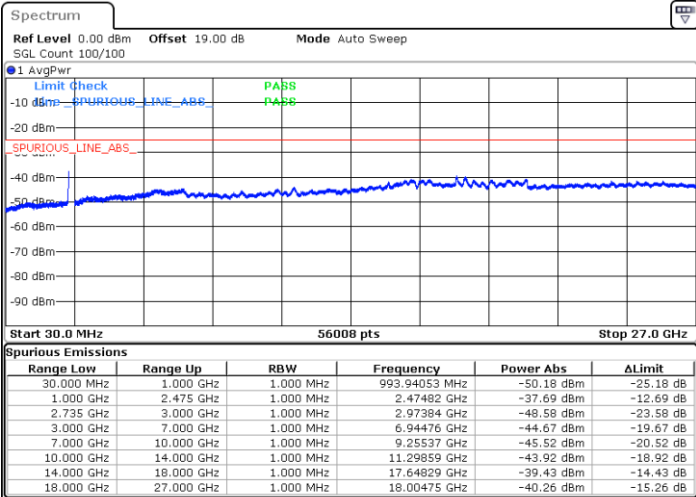

Highest Channel / 1RB74 and 1RB0

Date: 28.MAY.2021 09:02:54

Date: 27.MAY.2021 11:36:51

Highest Channel / FullIRB

N/A

Date: 27.MAY.2021 11:27:34

LTE Band 41C_CA / 15MHz+20MHz

64QAM

Lowest Channel / 1RB0 and 1RB99

Lowest Channel / 1RB74 and 1RB0

Date: 27.MAY.2021 13:42:52

Date: 27.MAY.2021 13:48:12

Lowest Channel / FullIRB

N/A

Date: 27.MAY.2021 13:34:35

LTE Band 41C_CA / 15MHz+20MHz

LTE Band 41C_CA / 15MHz+20MHz

64QAM

Highest Channel / 1RB0 and 1RB99

Highest Channel / 1RB74 and 1RB0

Date: 27.MAY.2021 15:44:48

Date: 27.MAY.2021 16:01:54

Highest Channel / FullIRB

N/A