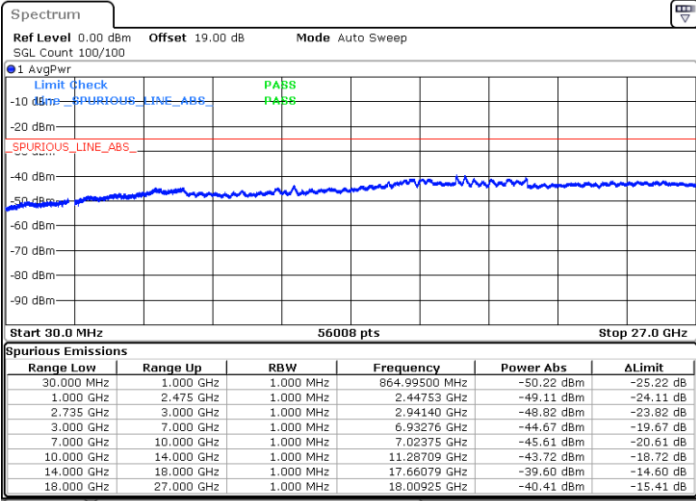

Date: 27.MAY.2021 11:11:45

Date: 27.MAY.2021 11:15:02

Middle Channel / FullIRB

N/A

Date: 27.MAY.2021 11:05:20

LTE Band 41C_CA / 15MHz+15MHz

64QAM

Highest Channel / 1RB0 and 1RB74

Highest Channel / 1RB74 and 1RB0

Date: 28.MAY.2021 09:02:54

Date: 27.MAY.2021 11:36:51

Highest Channel / FullIRB

N/A

Date: 27.MAY.2021 11:27:34

LTE Band 41C_CA / 15MHz+20MHz

64QAM

Lowest Channel / 1RB0 and 1RB99

Lowest Channel / 1RB74 and 1RB0

Date: 27.MAY.2021 13:42:52

Date: 27.MAY.2021 13:48:12

Lowest Channel / FullIRB

N/A

Date: 27.MAY.2021 13:34:35

LTE Band 41C_CA / 15MHz+20MHz