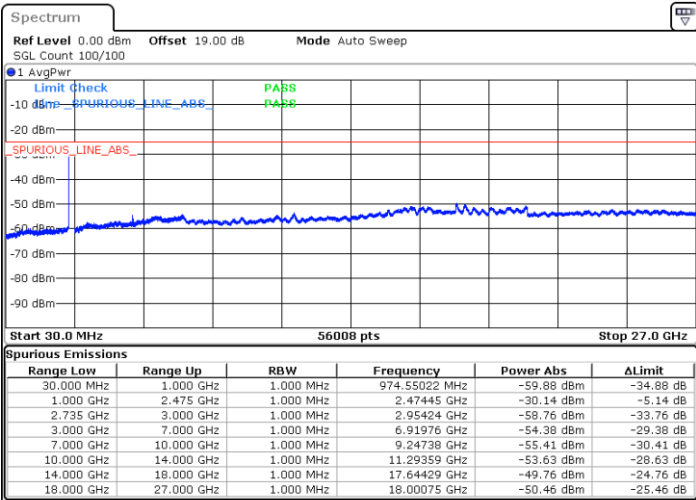

LTE Band 41C_CA / 15MHz+20MHz

64QAM

Highest Channel / 1RB0 and 1RB99

Highest Channel / 1RB74 and 1RB0

Date: 27.MAY.2021 15:44:48

Date: 27.MAY.2021 16:01:54

Highest Channel / FullIRB

N/A

Date: 27.MAY.2021 15:36:33

LTE Band 41C_CA / 20MHz+5MHz

64QAM

Lowest Channel / 1RB0 and 1RB24

Lowest Channel / 1RB99 and 1RB0

Date: 27.MAY.2021 16:40:50

Date: 27.MAY.2021 17:04:54

Lowest Channel / FullRB

N/A

Date: 27.MAY.2021 16:30:43

LTE Band 41C_CA / 20MHz+5MHz

64QAM

Middle Channel / 1RB0 and 1RB24

Middle Channel / 1RB99 and 1RB0

Date: 28.MAY.2021 09:19:45

Date: 28.MAY.2021 09:27:20