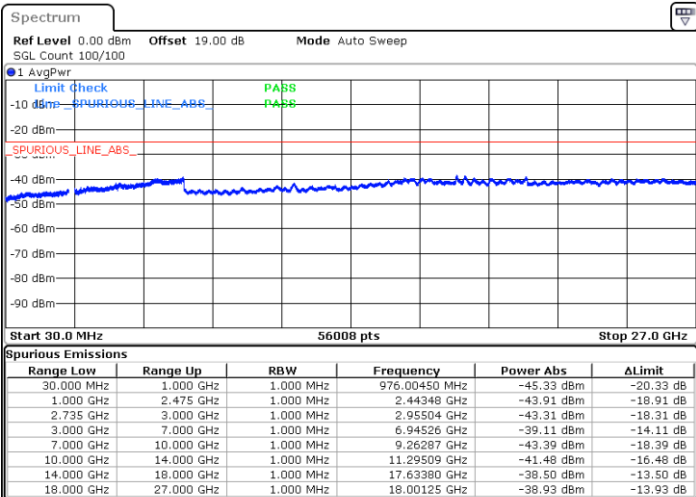

Date: 27.MAY.2021 11:11:45

Date: 27.MAY.2021 11:15:02

Middle Channel / FullIRB

N/A

Date: 27.MAY.2021 11:05:20

LTE Band 41C_CA / 15MHz+15MHz

64QAM

Highest Channel / 1RB0 and 1RB74

Highest Channel / 1RB74 and 1RB0

Date: 28.MAY.2021 09:02:54

Date: 27.MAY.2021 11:36:51

Highest Channel / FullIRB

N/A

Date: 27.MAY.2021 11:27:34

LTE Band 41C_CA / 15MHz+20MHz

64QAM

Lowest Channel / 1RB0 and 1RB99

Lowest Channel / 1RB74 and 1RB0

Date: 27.MAY.2021 13:42:52

Date: 27.MAY.2021 13:48:12

Lowest Channel / FullIRB

N/A

Date: 27.MAY.2021 13:34:35

LTE Band 41C_CA / 15MHz+20MHz