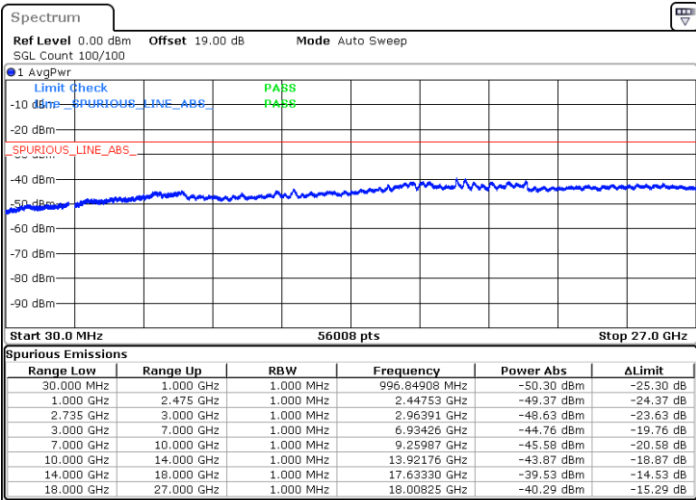

Date: 27.MAY.2021 15:36:33

LTE Band 41C_CA / 20MHz+5MHz

64QAM

Lowest Channel / 1RB0 and 1RB24

Lowest Channel / 1RB99 and 1RB0

Date: 27.MAY.2021 16:40:50

Date: 27.MAY.2021 17:04:54

Lowest Channel / FullRB

N/A

Date: 27.MAY.2021 16:30:43

LTE Band 41C_CA / 20MHz+5MHz

64QAM

Middle Channel / 1RB0 and 1RB24

Middle Channel / 1RB99 and 1RB0

Date: 28.MAY.2021 09:19:45

Date: 28.MAY.2021 09:27:20

Middle Channel / FullIRB

N/A

Date: 28.MAY.2021 09:14:51

LTE Band 41C_CA / 20MHz+5MHz

64QAM

Highest Channel / 1RB0 and 1RB24

Highest Channel / 1RB99 and 1RB0

Date: 28.MAY.2021 09:37:04

Date: 28.MAY.2021 09:41:21

Highest Channel / FullIRB

N/A

Date: 28.MAY.2021 09:32:24

LTE Band 41C_CA / 20MHz+10MHz

64QAM

Lowest Channel / 1RB0 and 1RB49

Lowest Channel / 1RB99 and 1RB0