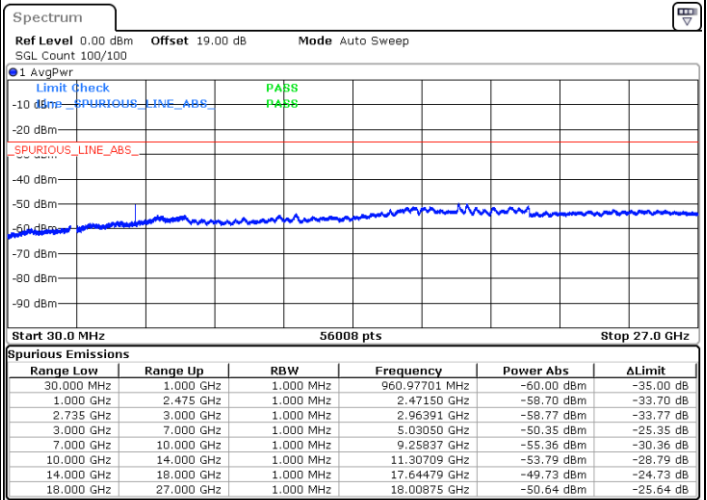

LTE Band 41C_CA / 15MHz+20MHz

64QAM

Highest Channel / 1RB0 and 1RB99

Highest Channel / 1RB74 and 1RB0

Date: 27.MAY.2021 15:44:48

Date: 27.MAY.2021 16:01:54

Highest Channel / FullIRB

N/A

Date: 27.MAY.2021 15:36:33

LTE Band 41C_CA / 20MHz+5MHz

64QAM

Lowest Channel / 1RB0 and 1RB24

Lowest Channel / 1RB99 and 1RB0

Date: 27.MAY.2021 16:40:50

Date: 27.MAY.2021 17:04:54

Lowest Channel / FullRB

N/A

Date: 27.MAY.2021 16:30:43

LTE Band 41C_CA / 20MHz+5MHz

64QAM

Middle Channel / 1RB0 and 1RB24

Middle Channel / 1RB99 and 1RB0

Date: 28.MAY.2021 09:19:45

Date: 28.MAY.2021 09:27:20