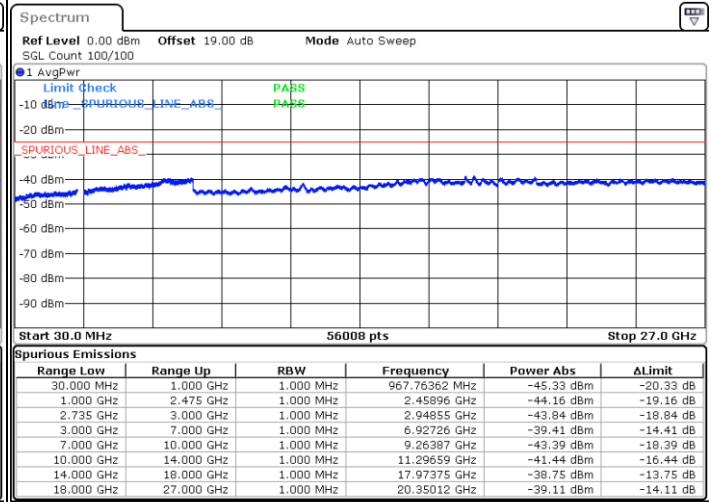

Date: 26.MAY.2021 10:57:18

LTE Band 41C_CA / 5MHz+20MHz

64QAM

Highest Channel / 1RB0 and 1RB99

Highest Channel / 1RB24 and 1RB0

Date: 26.MAY.2021 11:29:04

Date: 26.MAY.2021 11:33:01

Highest Channel / FullIRB

N/A

Date: 26.MAY.2021 11:23:16

LTE Band 41C_CA / 10MHz+15MHz

64QAM

Lowest Channel / 1RB0 and 1RB74

Lowest Channel / 1RB49 and 1RB0

Date: 26.MAY.2021 13:40:49

Date: 26.MAY.2021 16:08:24

Lowest Channel / FullIRB

N/A

Date: 26.MAY.2021 13:35:20

LTE Band 41C_CA / 10MHz+15MHz

64QAM

MiddleChannel / 1RB0 and 1RB74

Middle Channel / 1RB49 and 1RB0

Date: 26.MAY.2021 13:59:06

Date: 26.MAY.2021 14:04:10

Middle Channel / FullIRB

N/A

Date: 26.MAY.2021 13:53:41

LTE Band 41C_CA / 10MHz+15MHz

64QAM

Highest Channel / 1RB0 and 1RB74

Highest Channel / 1RB49 and 1RB0