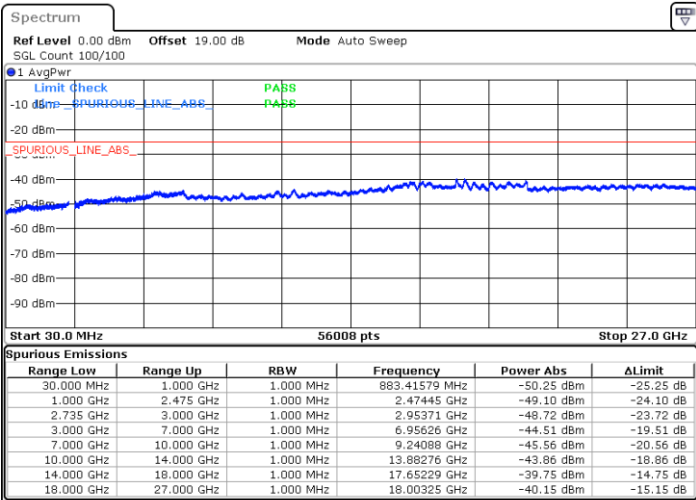

Highest Channel / 1RB74 and 1RB0

Date: 28.MAY.2021 09:02:54

Date: 27.MAY.2021 11:36:51

Highest Channel / FullIRB

N/A

Date: 27.MAY.2021 11:27:34

LTE Band 41C_CA / 15MHz+20MHz

64QAM

Lowest Channel / 1RB0 and 1RB99

Lowest Channel / 1RB74 and 1RB0

Date: 27.MAY.2021 13:42:52

Date: 27.MAY.2021 13:48:12

Lowest Channel / FullIRB

N/A

Date: 27.MAY.2021 13:34:35

LTE Band 41C_CA / 15MHz+20MHz

64QAM

Middle Channel / 1RB0 and 1RB99

Middle Channel / 1RB74 and 1RB0

Date: 27.MAY.2021 13:59:29

Date: 27.MAY.2021 14:02:42

Middle Channel / FullIRB

N/A

Date: 27.MAY.2021 13:55:02

LTE Band 41C_CA / 15MHz+20MHz

64QAM

Highest Channel / 1RB0 and 1RB99

Highest Channel / 1RB74 and 1RB0

Date: 27.MAY.2021 15:44:48

Date: 27.MAY.2021 16:01:54

Highest Channel / FullIRB

N/A