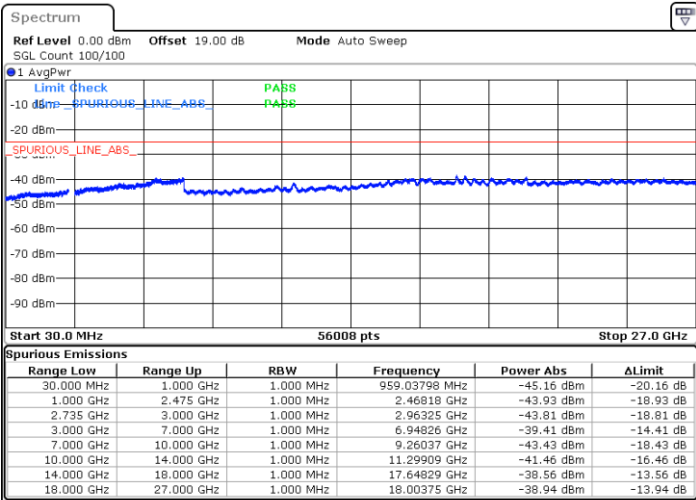

N/A

Date: 26.MAY.2021 11:23:16

LTE Band 41C_CA / 10MHz+15MHz

64QAM

Lowest Channel / 1RB0 and 1RB74

Lowest Channel / 1RB49 and 1RB0

Date: 26.MAY.2021 13:40:49

Date: 26.MAY.2021 16:08:24

Lowest Channel / FullIRB

N/A

Date: 26.MAY.2021 13:35:20

LTE Band 41C_CA / 10MHz+15MHz

64QAM

MiddleChannel / 1RB0 and 1RB74

Middle Channel / 1RB49 and 1RB0

Date: 26.MAY.2021 13:59:06

Date: 26.MAY.2021 14:04:10

Middle Channel / FullIRB

N/A

Date: 26.MAY.2021 13:53:41

LTE Band 41C_CA / 10MHz+15MHz

64QAM

Highest Channel / 1RB0 and 1RB74

Highest Channel / 1RB49 and 1RB0

Date: 26.MAY.2021 14:31:42

Date: 26.MAY.2021 16:01:38

Highest Channel / FullIRB

N/A

Date: 26.MAY.2021 14:22:56

LTE Band 41C_CA / 10MHz+20MHz

64QAM

Lowest Channel / 1RB0 and 1RB99