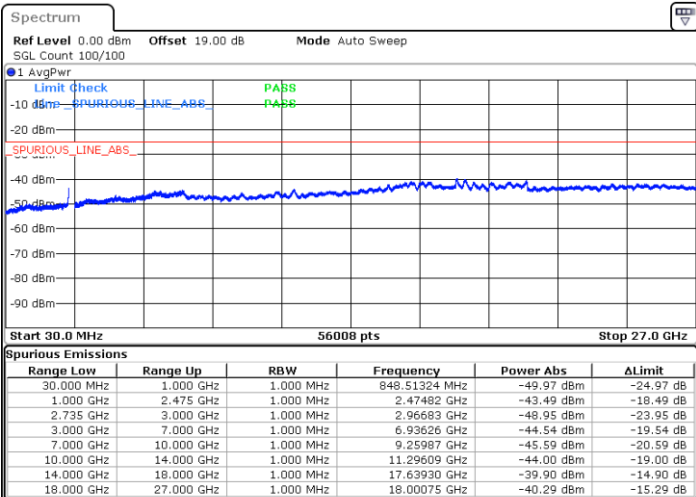

Highest Channel / 1RB0 and 1RB99

Highest Channel / 1RB99 and 1RB0

Date: 28.MAY.2021 15:49:27

Date: 28.MAY.2021 16:04:57

Highest Channel / FullIRB

N/A

Date: 28.MAY.2021 15:28:46

LTE Band 41C_CA / 5MHz+20MHz

64QAM

Lowest Channel / 1RB0 and 1RB99

Lowest Channel / 1RB24 and 1RB0

Date: 26.MAY.2021 10:32:02

Date: 26.MAY.2021 10:38:14

Lowest Channel / FullRB

N/A

Date: 26.MAY.2021 10:14:52

LTE Band 41C_CA / 5MHz+20MHz

64QAM

Middle Channel / 1RB0 and 1RB9

Middle Channel / 1RB24 and 1RB0

Date: 26.MAY.2021 11:05:42

Date: 26.MAY.2021 11:12:16

Middle Channel / FullRB

N/A

Date: 26.MAY.2021 10:57:18

LTE Band 41C_CA / 5MHz+20MHz

64QAM

Highest Channel / 1RB0 and 1RB99

Highest Channel / 1RB24 and 1RB0

Date: 26.MAY.2021 11:29:04

Date: 26.MAY.2021 11:33:01

Highest Channel / FullIRB