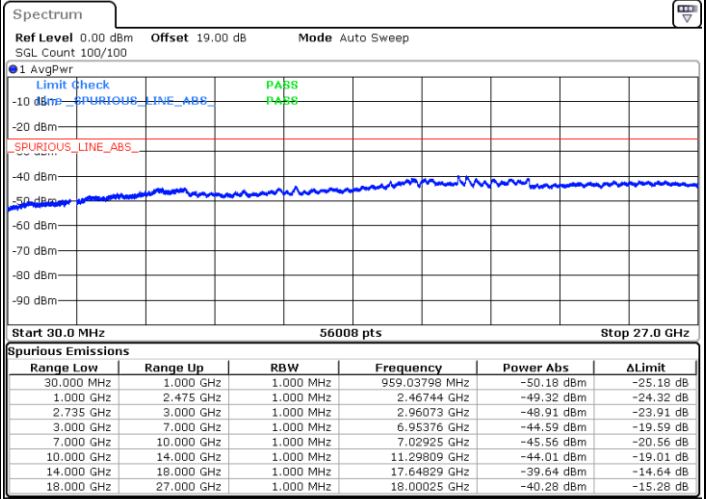

Date: 28.MAY.2021 13:51:40

Highest Channel / FullIRB

N/A

Date: 28.MAY.2021 13:37:33

LTE Band 41C_CA / 20MHz+20MHz

16QAM

Lowest Channel / 1RB0 and 1RB99

Lowest Channel / 1RB99 and 1RB0

Date: 28.MAY.2021 14:33:44

Date: 28.MAY.2021 14:42:11

Lowest Channel / FullRB

N/A

Date: 28.MAY.2021 14:24:43

LTE Band 41C_CA / 20MHz+20MHz

16QAM

MiddleChannel / 1RB0 and 1RB99

Middle Channel / 1RB99 and 1RB0

Date: 28.MAY.2021 14:58:20

Date: 28.MAY.2021 15:14:35

Middle Channel / FullIRB

N/A

Date: 28.MAY.2021 14:52:32

LTE Band 41C_CA / 20MHz+20MHz

16QAM

Highest Channel / 1RB0 and 1RB99

Highest Channel / 1RB99 and 1RB0

Date: 28.MAY.2021 15:49:27

Date: 28.MAY.2021 16:04:57

Highest Channel / FullIRB

N/A

Date: 28.MAY.2021 15:28:46

LTE Band 41C_CA / 5MHz+20MHz