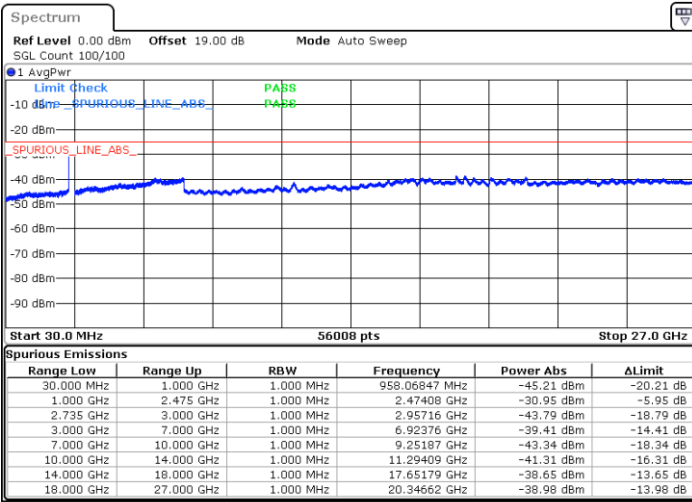

Date: 26.MAY.2021 10:57:18

LTE Band 41C_CA / 5MHz+20MHz

64QAM

Highest Channel / 1RB0 and 1RB99

Highest Channel / 1RB24 and 1RB0

Date: 26.MAY.2021 11:29:04

Date: 26.MAY.2021 11:33:01

Highest Channel / FullIRB

N/A

Date: 26.MAY.2021 11:23:16

LTE Band 41C_CA / 10MHz+15MHz

64QAM

Lowest Channel / 1RB0 and 1RB74

Lowest Channel / 1RB49 and 1RB0

Date: 26.MAY.2021 13:40:49

Date: 26.MAY.2021 16:08:24

Lowest Channel / FullIRB

N/A

Date: 26.MAY.2021 13:35:20

LTE Band 41C_CA / 10MHz+15MHz

64QAM

MiddleChannel / 1RB0 and 1RB74

Middle Channel / 1RB49 and 1RB0

Date: 26.MAY.2021 13:59:06

Date: 26.MAY.2021 14:04:10

Middle Channel / FullIRB

N/A

Date: 26.MAY.2021 13:53:41

LTE Band 41C_CA / 10MHz+15MHz

64QAM

Highest Channel / 1RB0 and 1RB74

Highest Channel / 1RB49 and 1RB0