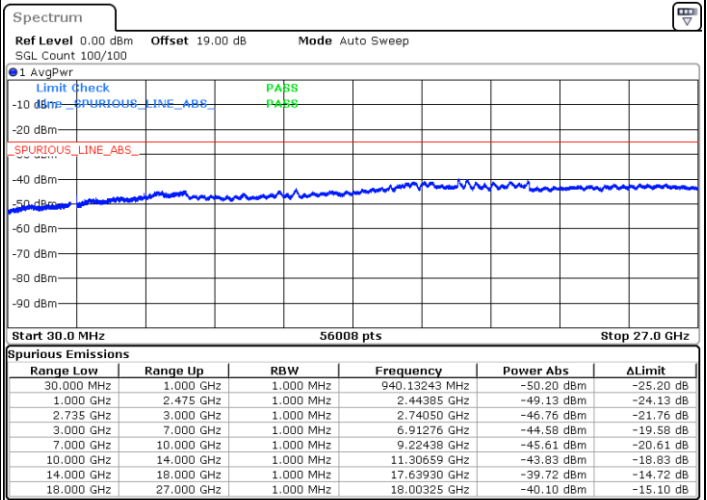

N/A

Date: 27.MAY.2021 16:30:43

LTE Band 41C_CA / 20MHz+5MHz

64QAM

Middle Channel / 1RB0 and 1RB24

Middle Channel / 1RB99 and 1RB0

Date: 28.MAY.2021 09:19:45

Date: 28.MAY.2021 09:27:20

Middle Channel / FullIRB

N/A

Date: 28.MAY.2021 09:14:51

LTE Band 41C_CA / 20MHz+5MHz

64QAM

Highest Channel / 1RB0 and 1RB24

Highest Channel / 1RB99 and 1RB0

Date: 28.MAY.2021 09:37:04

Date: 28.MAY.2021 09:41:21

Highest Channel / FullIRB

N/A

Date: 28.MAY.2021 09:32:24

LTE Band 41C_CA / 20MHz+10MHz

64QAM

Lowest Channel / 1RB0 and 1RB49

Lowest Channel / 1RB99 and 1RB0