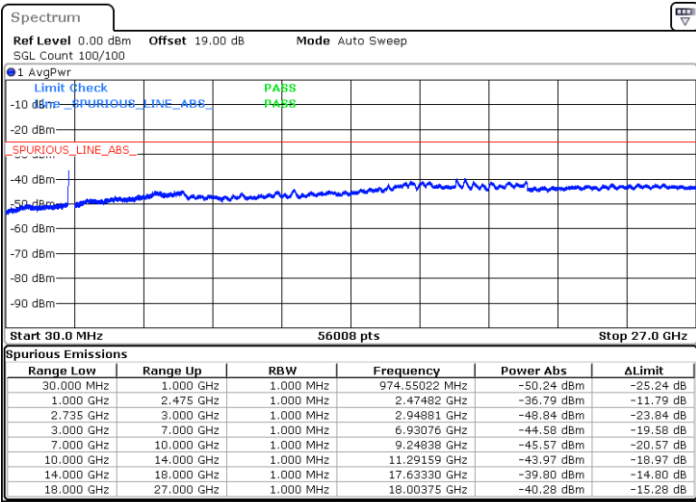

LTE Band 41C_CA / 20MHz+10MHz

16QAM

Highest Channel / 1RB0 and 1RB49

Highest Channel / 1RB99 and 1RB0

Date: 28.MAY.2021 10:44:26

Date: 28.MAY.2021 10:57:49

Highest Channel / FullIRB

N/A

Date: 28.MAY.2021 10:39:52

LTE Band 41C_CA / 20MHz+15MHz

16QAM

Lowest Channel / 1RB0 and 1RB74

Lowest Channel / 1RB99 and 1RB0

Date: 28.MAY.2021 11:27:47

Date: 28.MAY.2021 11:37:25

Lowest Channel / FullRB

N/A

Date: 28.MAY.2021 11:13:53

LTE Band 41C_CA / 20MHz+15MHz

16QAM

Middle Channel / 1RB0 and 1RB74

Middle Channel / 1RB99 and 1RB0

Date: 28.MAY.2021 13:29:01

Date: 28.MAY.2021 13:32:02

Middle Channel / FullIRB

N/A

Date: 28.MAY.2021 11:49:18

LTE Band 41C_CA / 20MHz+15MHz

16QAM

Highest Channel / 1RB0 and 1RB74

Highest Channel / 1RB99 and 1RB0

Date: 28.MAY.2021 13:41:47