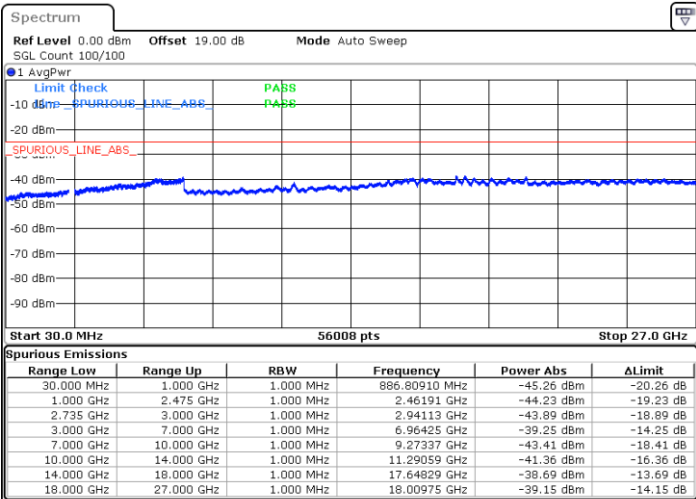

Date: 27.MAY.2021 09:20:47

LTE Band 41C_CA / 15MHz+10MHz

64QAM

Middle Channel / 1RB0 and 1RB49

Middle Channel / 1RB74 and 1RB0

Date: 27.MAY.2021 09:54:40

Date: 27.MAY.2021 09:58:14

Middle Channel / FullIRB

N/A

Date: 27.MAY.2021 09:49:31

LTE Band 41C_CA / 15MHz+10MHz

64QAM

Highest Channel / 1RB0 and 1RB49

Highest Channel / 1RB74 and 1RB0

Date: 27.MAY.2021 10:14:08

Date: 27.MAY.2021 10:21:53

Highest Channel / FullIRB

N/A

Date: 27.MAY.2021 10:07:02

LTE Band 41C_CA / 15MHz+15MHz

64QAM

Lowest Channel / 1RB0 and 1RB74

Lowest Channel / 1RB74 and 1RB0

Date: 27.MAY.2021 10:44:11