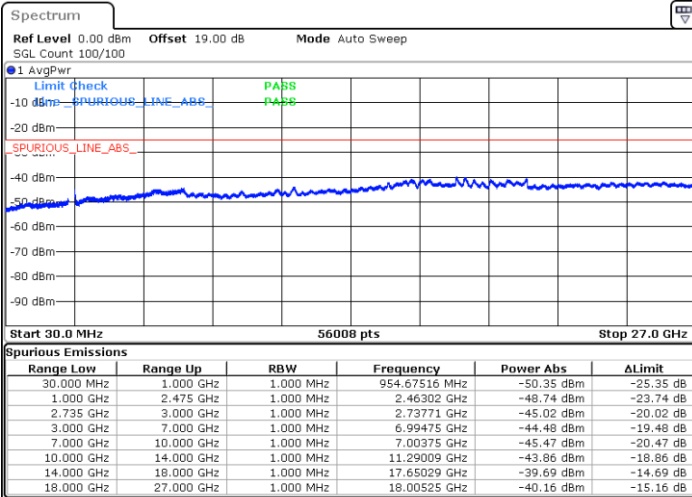

N/A

Date: 28.MAY.2021 11:13:53

LTE Band 41C_CA / 20MHz+15MHz

16QAM

Middle Channel / 1RB0 and 1RB74

Middle Channel / 1RB99 and 1RB0

Date: 28.MAY.2021 13:29:01

Date: 28.MAY.2021 13:32:02

Middle Channel / FullIRB

N/A

Date: 28.MAY.2021 11:49:18

LTE Band 41C_CA / 20MHz+15MHz

16QAM

Highest Channel / 1RB0 and 1RB74

Highest Channel / 1RB99 and 1RB0

Date: 28.MAY.2021 13:41:47

Date: 28.MAY.2021 13:51:40

Highest Channel / FullIRB

N/A

Date: 28.MAY.2021 13:37:33

LTE Band 41C_CA / 20MHz+20MHz

16QAM

Lowest Channel / 1RB0 and 1RB99

Lowest Channel / 1RB99 and 1RB0