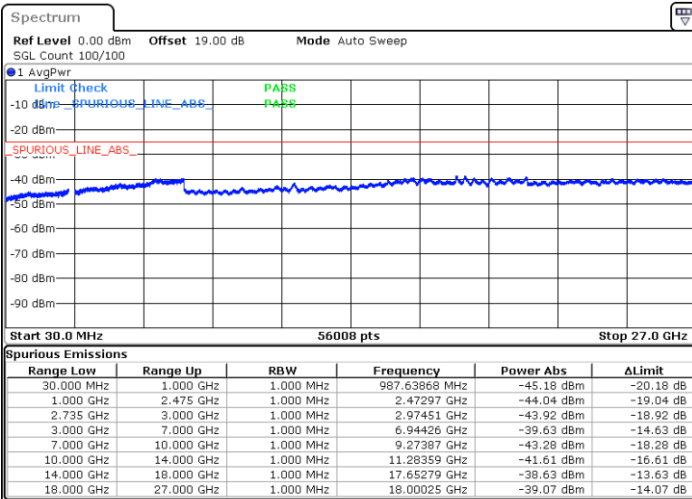

Lowest Channel / FullIRB

N/A

Date: 26.MAY.2021 13:35:20

LTE Band 41C_CA / 10MHz+15MHz

64QAM

MiddleChannel / 1RB0 and 1RB74

Middle Channel / 1RB49 and 1RB0

Date: 26.MAY.2021 13:59:06

Date: 26.MAY.2021 14:04:10

Middle Channel / FullIRB

N/A

Date: 26.MAY.2021 13:53:41

LTE Band 41C_CA / 10MHz+15MHz

64QAM

Highest Channel / 1RB0 and 1RB74

Highest Channel / 1RB49 and 1RB0

Date: 26.MAY.2021 14:31:42

Date: 26.MAY.2021 16:01:38

Highest Channel / FullIRB

N/A

Date: 26.MAY.2021 14:22:56

LTE Band 41C_CA / 10MHz+20MHz

64QAM

Lowest Channel / 1RB0 and 1RB99

Lowest Channel / 1RB49 and 1RB0

Date: 26.MAY.2021 16:24:48

Date: 26.MAY.2021 16:30:10

Lowest Channel / FullIRB

N/A

Date: 26.MAY.2021 16:17:52

LTE Band 41C_CA / 10MHz+20MHz

64QAM