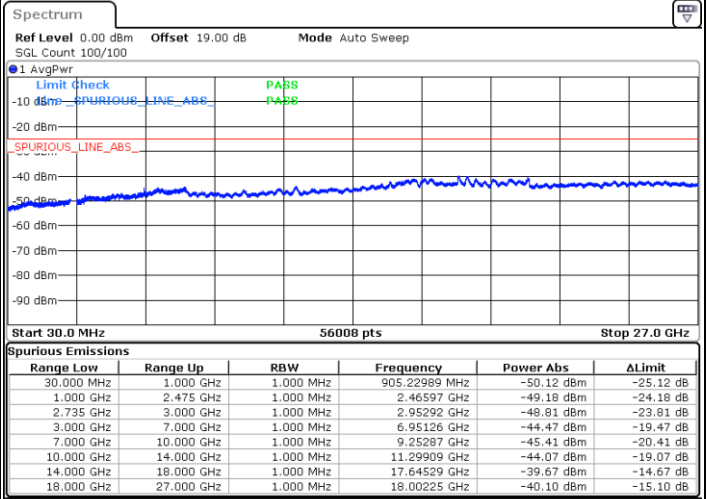

LTE Band 41C_CA / 20MHz+10MHz

16QAM

Highest Channel / 1RB0 and 1RB49

Highest Channel / 1RB99 and 1RB0

Date: 28.MAY.2021 10:44:26

Date: 28.MAY.2021 10:57:49

Highest Channel / FullIRB

N/A

Date: 28.MAY.2021 10:39:52

LTE Band 41C_CA / 20MHz+15MHz

16QAM

Lowest Channel / 1RB0 and 1RB74

Lowest Channel / 1RB99 and 1RB0

Date: 28.MAY.2021 11:27:47

Date: 28.MAY.2021 11:37:25

Lowest Channel / FullRB