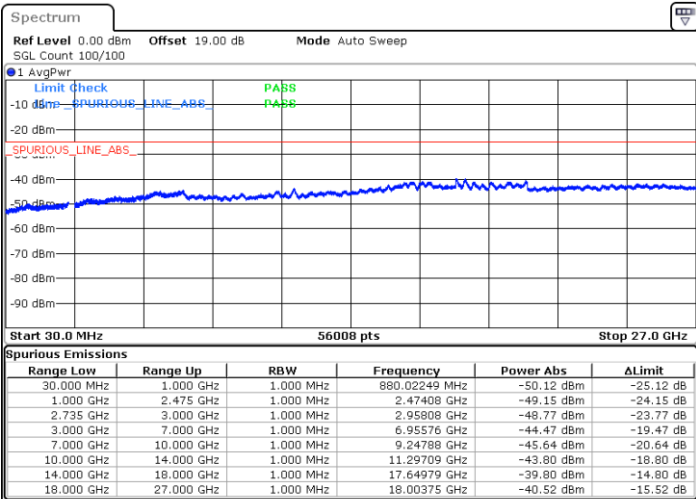

Highest Channel / 1RB0 and 1RB99

Highest Channel / 1RB99 and 1RB0

Date: 28.MAY.2021 15:49:27

Date: 28.MAY.2021 16:04:57

Highest Channel / FullIRB

N/A

Date: 28.MAY.2021 15:28:46

LTE Band 41C_CA / 5MHz+20MHz

LTE Band 41C_CA / 5MHz+20MHz

64QAM

Middle Channel / 1RB0 and 1RB9

Middle Channel / 1RB24 and 1RB0

Date: 26.MAY.2021 11:05:42

Date: 26.MAY.2021 11:12:16

Middle Channel / FullRB

N/A

Date: 26.MAY.2021 10:57:18

LTE Band 41C_CA / 5MHz+20MHz

64QAM

Highest Channel / 1RB0 and 1RB99

Highest Channel / 1RB24 and 1RB0

Date: 26.MAY.2021 11:29:04

Date: 26.MAY.2021 11:33:01

Highest Channel / FullIRB