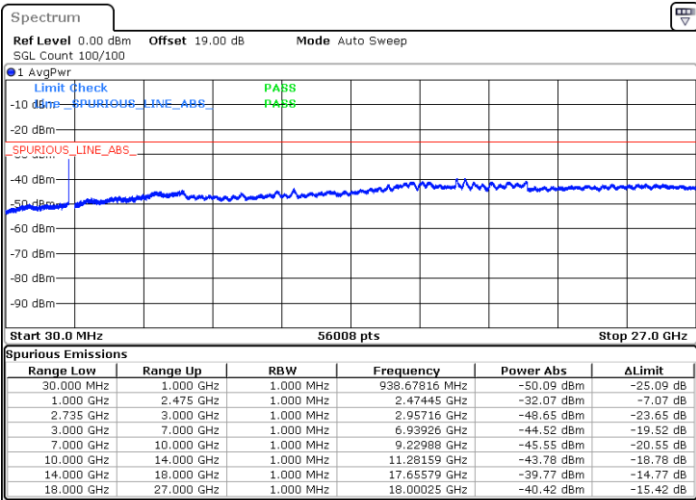

Middle Channel / 1RB99 and 1RB0

Date: 28.MAY.2021 14:58:20

Date: 28.MAY.2021 15:14:35

Middle Channel / FullIRB

N/A

Date: 28.MAY.2021 14:52:32

LTE Band 41C_CA / 20MHz+20MHz

16QAM

Highest Channel / 1RB0 and 1RB99

Highest Channel / 1RB99 and 1RB0

Date: 28.MAY.2021 15:49:27

Date: 28.MAY.2021 16:04:57

Highest Channel / FullIRB

N/A

Date: 28.MAY.2021 15:28:46

LTE Band 41C_CA / 5MHz+20MHz

64QAM

Lowest Channel / 1RB0 and 1RB99

Lowest Channel / 1RB24 and 1RB0

Date: 26.MAY.2021 10:32:02

Date: 26.MAY.2021 10:38:14

Lowest Channel / FullRB

N/A

Date: 26.MAY.2021 10:14:52