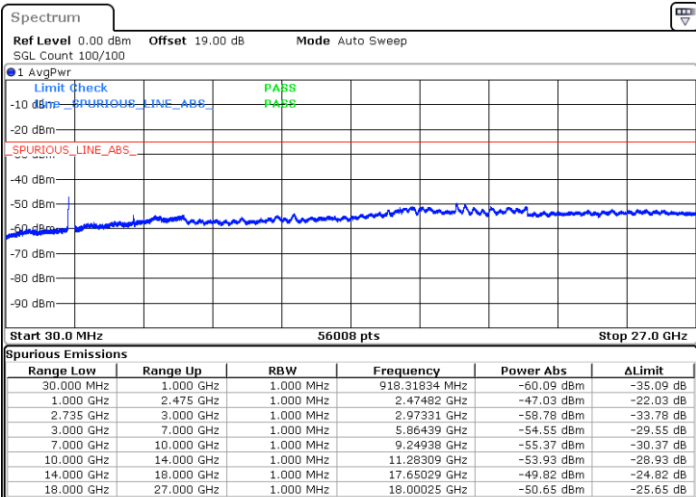

LTE Band 41C_CA / 15MHz+20MHz

64QAM

Highest Channel / 1RB0 and 1RB99

Highest Channel / 1RB74 and 1RB0

Date: 27.MAY.2021 15:44:48

Date: 27.MAY.2021 16:01:54

Highest Channel / FullIRB

N/A

Date: 27.MAY.2021 15:36:33

LTE Band 41C_CA / 20MHz+5MHz

64QAM

Lowest Channel / 1RB0 and 1RB24

Lowest Channel / 1RB99 and 1RB0

Date: 27.MAY.2021 16:40:50

Date: 27.MAY.2021 17:04:54

Lowest Channel / FullRB

N/A

Date: 27.MAY.2021 16:30:43

LTE Band 41C_CA / 20MHz+5MHz

64QAM

Middle Channel / 1RB0 and 1RB24

Middle Channel / 1RB99 and 1RB0

Date: 28.MAY.2021 09:19:45

Date: 28.MAY.2021 09:27:20