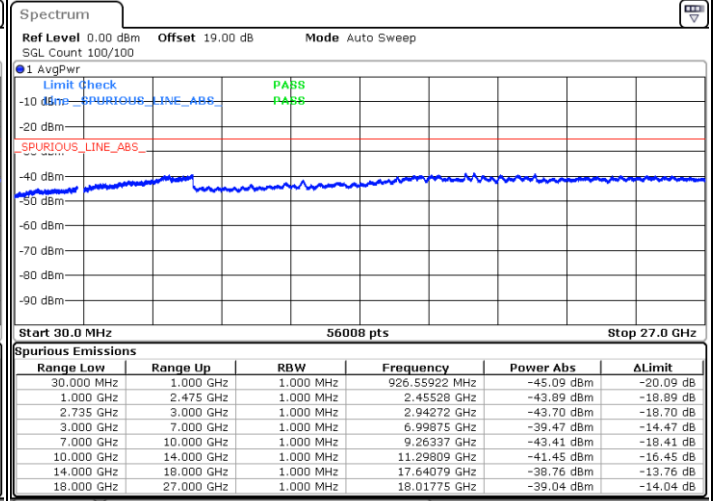

64QAM

Highest Channel / 1RB0 and 1RB99

Highest Channel / 1RB49 and 1RB0

Date: 26.MAY.2021 17:08:30

Date: 26.MAY.2021 17:13:48

Highest Channel / FullIRB

N/A

Date: 26.MAY.2021 17:01:58

LTE Band 41C_CA / 15MHz+10MHz

64QAM

Lowest Channel / 1RB0 and 1RB49

Lowest Channel / 1RB74 and 1RB80

Date: 27.MAY.2021 09:31:38

Date: 27.MAY.2021 09:37:02

Lowest Channel / FullIRB

N/A

Date: 27.MAY.2021 09:20:47

LTE Band 41C_CA / 15MHz+10MHz

64QAM

Middle Channel / 1RB0 and 1RB49

Middle Channel / 1RB74 and 1RB0

Date: 27.MAY.2021 09:54:40

Date: 27.MAY.2021 09:58:14

Middle Channel / FullIRB

N/A

Date: 27.MAY.2021 09:49:31

LTE Band 41C_CA / 15MHz+10MHz

64QAM

Highest Channel / 1RB0 and 1RB49

Highest Channel / 1RB74 and 1RB0

Date: 27.MAY.2021 10:14:08

Date: 27.MAY.2021 10:21:53