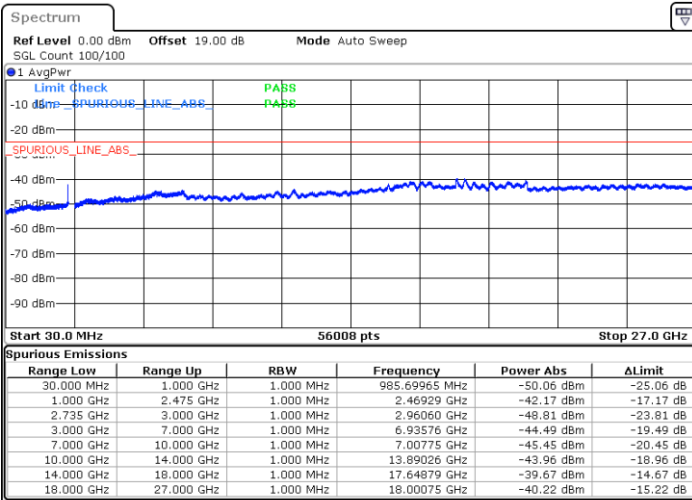

Date: 26.MAY.2021 14:04:10

Middle Channel / FullIRB

N/A

Date: 26.MAY.2021 13:53:41

LTE Band 41C_CA / 10MHz+15MHz

64QAM

Highest Channel / 1RB0 and 1RB74

Highest Channel / 1RB49 and 1RB0

Date: 26.MAY.2021 14:31:42

Date: 26.MAY.2021 16:01:38

Highest Channel / FullIRB

N/A

Date: 26.MAY.2021 14:22:56

LTE Band 41C_CA / 10MHz+20MHz

64QAM

Lowest Channel / 1RB0 and 1RB99

Lowest Channel / 1RB49 and 1RB0

Date: 26.MAY.2021 16:24:48

Date: 26.MAY.2021 16:30:10

Lowest Channel / FullIRB

N/A

Date: 26.MAY.2021 16:17:52

LTE Band 41C_CA / 10MHz+20MHz

64QAM