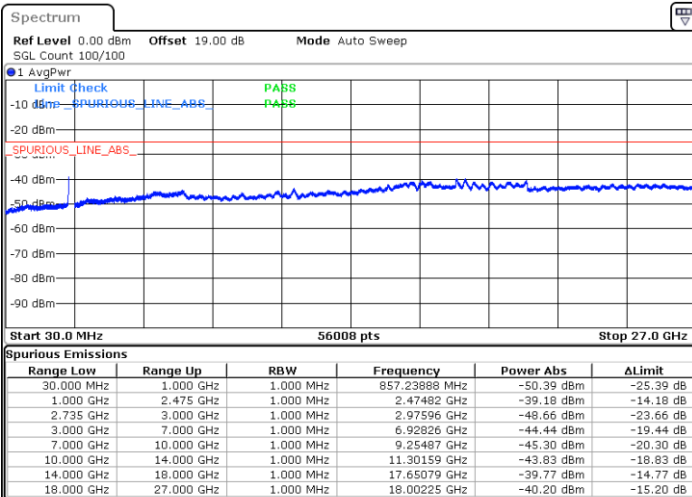

Date: 26.MAY.2021 14:31:42

Date: 26.MAY.2021 16:01:38

Highest Channel / FullIRB

N/A

Date: 26.MAY.2021 14:22:56

LTE Band 41C_CA / 10MHz+20MHz

64QAM

Lowest Channel / 1RB0 and 1RB99

Lowest Channel / 1RB49 and 1RB0

Date: 26.MAY.2021 16:24:48

Date: 26.MAY.2021 16:30:10

Lowest Channel / FullIRB

N/A

Date: 26.MAY.2021 16:17:52

LTE Band 41C_CA / 10MHz+20MHz

64QAM

Middle Channel / 1RB0 and 1RB99

Middle Channel / 1RB49 and 1RB0

Date: 26.MAY.2021 16:45:04

Date: 26.MAY.2021 16:52:16

Middle Channel / FullIRB

N/A

Date: 26.MAY.2021 16:36:38

LTE Band 41C_CA / 10MHz+20MHz