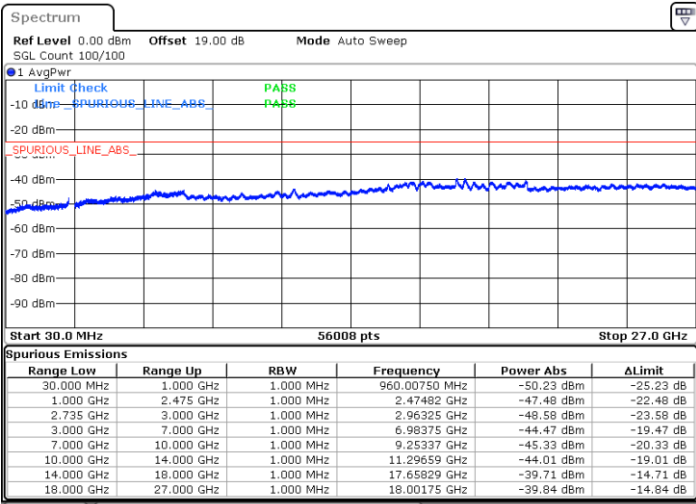

LTE Band 41C_CA / 20MHz+10MHz

16QAM

Highest Channel / 1RB0 and 1RB49

Highest Channel / 1RB99 and 1RB0

Date: 28.MAY.2021 10:44:26

Date: 28.MAY.2021 10:57:49

Highest Channel / FullIRB

N/A

Date: 28.MAY.2021 10:39:52

LTE Band 41C_CA / 20MHz+15MHz

16QAM

Lowest Channel / 1RB0 and 1RB74

Lowest Channel / 1RB99 and 1RB0

Date: 28.MAY.2021 11:27:47

Date: 28.MAY.2021 11:37:25

Lowest Channel / FullRB

N/A

Date: 28.MAY.2021 11:13:53

LTE Band 41C_CA / 20MHz+15MHz

16QAM

Middle Channel / 1RB0 and 1RB74

Middle Channel / 1RB99 and 1RB0

Date: 28.MAY.2021 13:29:01

Date: 28.MAY.2021 13:32:02

Middle Channel / FullIRB

N/A

Date: 28.MAY.2021 11:49:18

LTE Band 41C_CA / 20MHz+15MHz

16QAM

Highest Channel / 1RB0 and 1RB74

Highest Channel / 1RB99 and 1RB0

Date: 28.MAY.2021 13:41:47