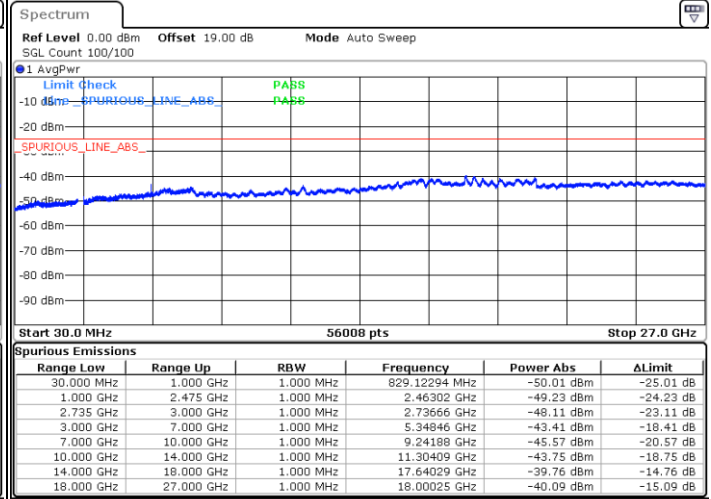

Middle Channel / FullIRB

N/A

Date: 28.MAY.2021 11:49:18

LTE Band 41C_CA / 20MHz+15MHz

16QAM

Highest Channel / 1RB0 and 1RB74

Highest Channel / 1RB99 and 1RB0

Date: 28.MAY.2021 13:41:47

Date: 28.MAY.2021 13:51:40

Highest Channel / FullIRB

N/A

Date: 28.MAY.2021 13:37:33

LTE Band 41C_CA / 20MHz+20MHz

16QAM

Lowest Channel / 1RB0 and 1RB99

Lowest Channel / 1RB99 and 1RB0