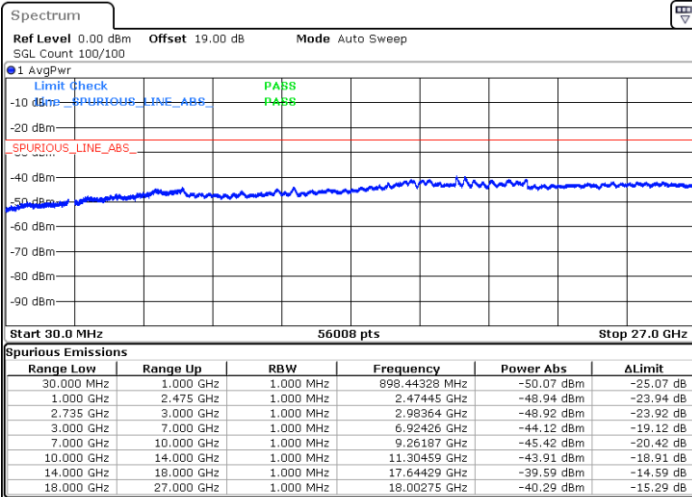

Date: 28.MAY.2021 14:33:44

Date: 28.MAY.2021 14:42:11

Lowest Channel / FullRB

N/A

Date: 28.MAY.2021 14:24:43

LTE Band 41C_CA / 20MHz+20MHz

16QAM

MiddleChannel / 1RB0 and 1RB99

Middle Channel / 1RB99 and 1RB0

Date: 28.MAY.2021 14:58:20

Date: 28.MAY.2021 15:14:35

Middle Channel / FullIRB

N/A

Date: 28.MAY.2021 14:52:32

LTE Band 41C_CA / 20MHz+20MHz

16QAM

Highest Channel / 1RB0 and 1RB99

Highest Channel / 1RB99 and 1RB0

Date: 28.MAY.2021 15:49:27

Date: 28.MAY.2021 16:04:57

Highest Channel / FullIRB

N/A

Date: 28.MAY.2021 15:28:46

LTE Band 41C_CA / 5MHz+20MHz