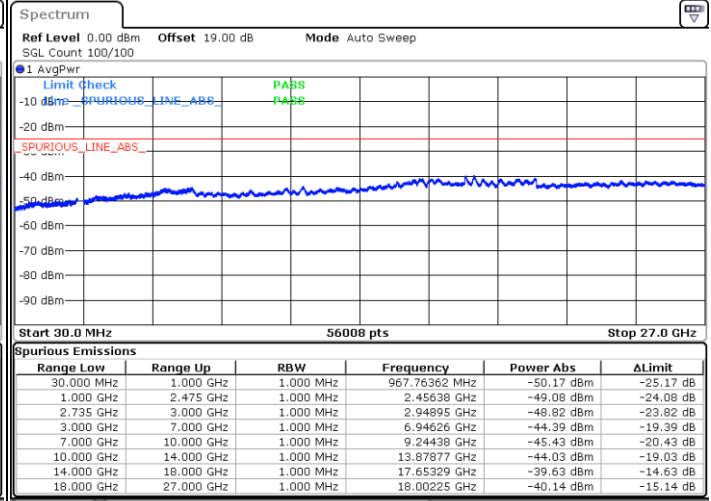

Middle Channel / FullIRB

N/A

Date: 28.MAY.2021 11:49:18

LTE Band 41C_CA / 20MHz+15MHz

16QAM

Highest Channel / 1RB0 and 1RB74

Highest Channel / 1RB99 and 1RB0

Date: 28.MAY.2021 13:41:47

Date: 28.MAY.2021 13:51:40

Highest Channel / FullIRB

N/A

Date: 28.MAY.2021 13:37:33

LTE Band 41C_CA / 20MHz+20MHz

16QAM

Lowest Channel / 1RB0 and 1RB99

Lowest Channel / 1RB99 and 1RB0

Date: 28.MAY.2021 14:33:44

Date: 28.MAY.2021 14:42:11

Lowest Channel / FullRB

N/A

Date: 28.MAY.2021 14:24:43

LTE Band 41C_CA / 20MHz+20MHz

16QAM

MiddleChannel / 1RB0 and 1RB99

Highest Channel / 1RB0 and 1RB99

Highest Channel / 1RB99 and 1RB0

Date: 28.MAY.2021 15:49:27

Date: 28.MAY.2021 16:04:57

Highest Channel / FullIRB

N/A

Date: 28.MAY.2021 15:28:46

LTE Band 41C_CA / 5MHz+20MHz