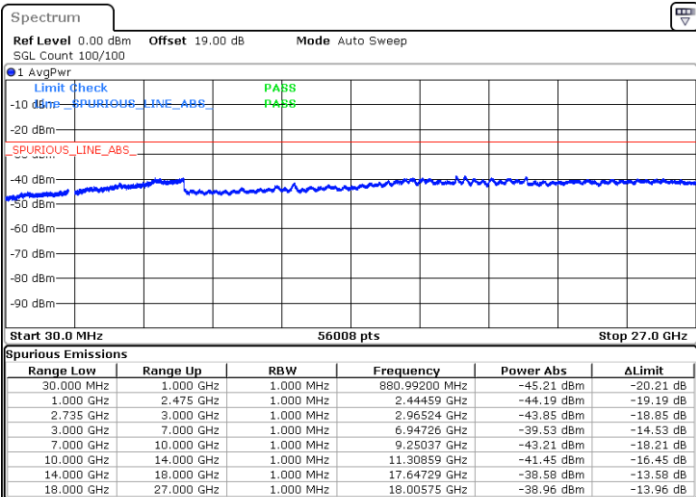

LTE Band 41C_CA / 15MHz+10MHz

64QAM

Lowest Channel / 1RB0 and 1RB49

Lowest Channel / 1RB74 and 1RB80

Date: 27.MAY.2021 09:31:38

Date: 27.MAY.2021 09:37:02

Lowest Channel / FullIRB

N/A

Date: 27.MAY.2021 09:20:47

LTE Band 41C_CA / 15MHz+10MHz

64QAM

Middle Channel / 1RB0 and 1RB49

Middle Channel / 1RB74 and 1RB0

Date: 27.MAY.2021 09:54:40

Date: 27.MAY.2021 09:58:14

Middle Channel / FullIRB

N/A

Date: 27.MAY.2021 09:49:31

LTE Band 41C_CA / 15MHz+10MHz

64QAM

Highest Channel / 1RB0 and 1RB49

Highest Channel / 1RB74 and 1RB0

Date: 27.MAY.2021 10:14:08

Date: 27.MAY.2021 10:21:53

Highest Channel / FullIRB

N/A

Date: 27.MAY.2021 10:07:02

LTE Band 41C_CA / 15MHz+15MHz

64QAM

Lowest Channel / 1RB0 and 1RB74

Lowest Channel / 1RB74 and 1RB0

Date: 27.MAY.2021 10:44:11