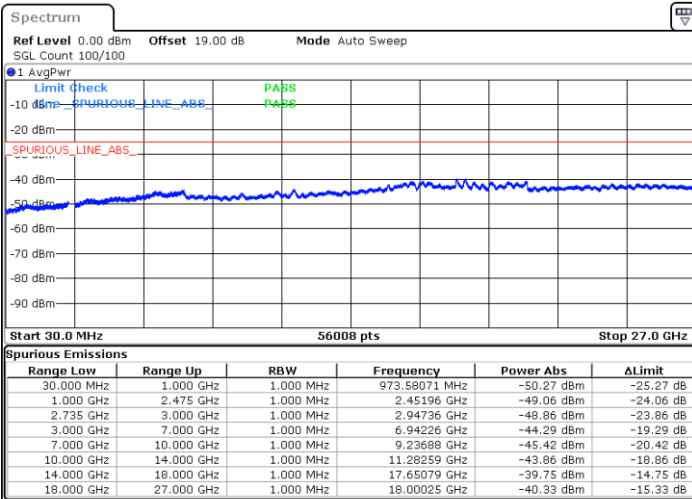

Highest Channel / 1RB74 and 1RB0

Date: 28.MAY.2021 09:02:54

Date: 27.MAY.2021 11:36:51

Highest Channel / FullIRB

N/A

Date: 27.MAY.2021 11:27:34

LTE Band 41C_CA / 15MHz+20MHz

64QAM

Lowest Channel / 1RB0 and 1RB99

Lowest Channel / 1RB74 and 1RB0

Date: 27.MAY.2021 13:42:52

Date: 27.MAY.2021 13:48:12

Lowest Channel / FullIRB

N/A

Date: 27.MAY.2021 13:34:35

LTE Band 41C_CA / 15MHz+20MHz

64QAM

Middle Channel / 1RB0 and 1RB99

Middle Channel / 1RB74 and 1RB0

Date: 27.MAY.2021 13:59:29

Date: 27.MAY.2021 14:02:42

Middle Channel / FullIRB

N/A

Date: 27.MAY.2021 13:55:02

LTE Band 41C_CA / 15MHz+20MHz

64QAM

Highest Channel / 1RB0 and 1RB99

Highest Channel / 1RB74 and 1RB0

Date: 27.MAY.2021 15:44:48

Date: 27.MAY.2021 16:01:54

Highest Channel / FullIRB

N/A