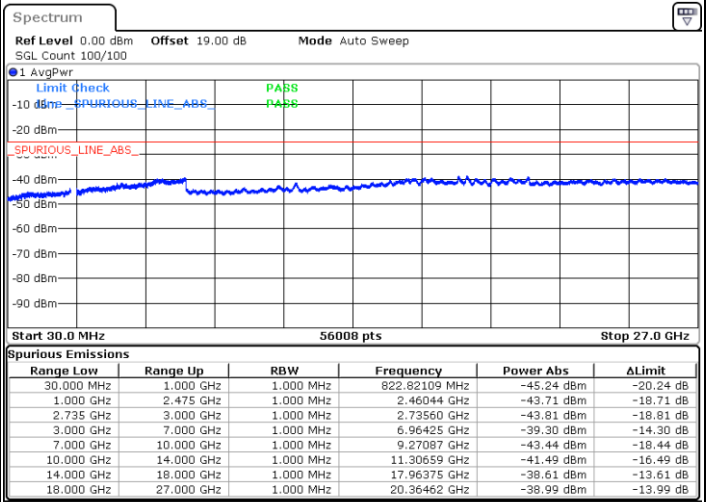

Lowest Channel / FullIRB

N/A

Date: 26.MAY.2021 13:35:20

LTE Band 41C_CA / 10MHz+15MHz

64QAM

MiddleChannel / 1RB0 and 1RB74

Middle Channel / 1RB49 and 1RB0

Date: 26.MAY.2021 13:59:06

Date: 26.MAY.2021 14:04:10

Middle Channel / FullIRB

N/A

Date: 26.MAY.2021 13:53:41

LTE Band 41C_CA / 10MHz+15MHz

64QAM

Highest Channel / 1RB0 and 1RB74

Highest Channel / 1RB49 and 1RB0

Date: 26.MAY.2021 14:31:42

Date: 26.MAY.2021 16:01:38

Highest Channel / FullIRB

N/A

Date: 26.MAY.2021 14:22:56

LTE Band 41C_CA / 10MHz+20MHz

64QAM

Lowest Channel / 1RB0 and 1RB99

Lowest Channel / 1RB49 and 1RB0

Date: 26.MAY.2021 16:24:48

Date: 26.MAY.2021 16:30:10

Lowest Channel / FullIRB

N/A

Date: 26.MAY.2021 16:17:52

LTE Band 41C_CA / 10MHz+20MHz

64QAM