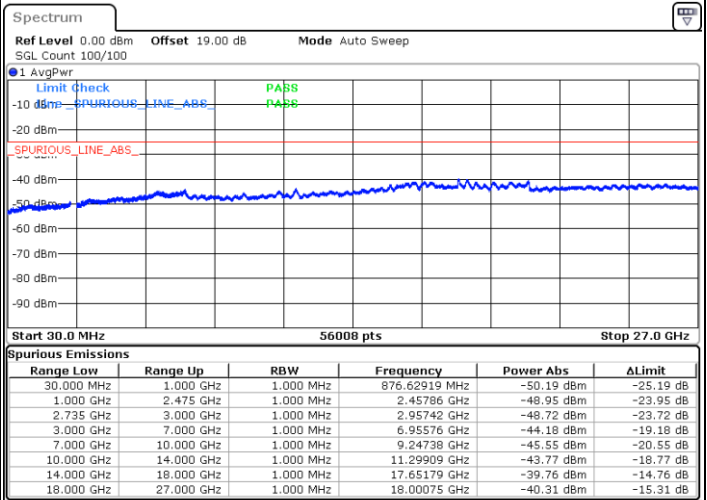

Highest Channel / 1RB0 and 1RB99

Highest Channel / 1RB99 and 1RB0

Date: 28.MAY.2021 15:49:27

Date: 28.MAY.2021 16:04:57

Highest Channel / FullIRB

N/A

Date: 28.MAY.2021 15:28:46

LTE Band 41C_CA / 5MHz+20MHz

LTE Band 41C_CA / 5MHz+20MHz

64QAM

Middle Channel / 1RB0 and 1RB9

Middle Channel / 1RB24 and 1RB0

Date: 26.MAY.2021 11:05:42

Date: 26.MAY.2021 11:12:16

Middle Channel / FullRB

N/A

Date: 26.MAY.2021 10:57:18

LTE Band 41C_CA / 5MHz+20MHz

64QAM

Highest Channel / 1RB0 and 1RB99

Highest Channel / 1RB24 and 1RB0

Date: 26.MAY.2021 11:29:04

Date: 26.MAY.2021 11:33:01

Highest Channel / FullIRB