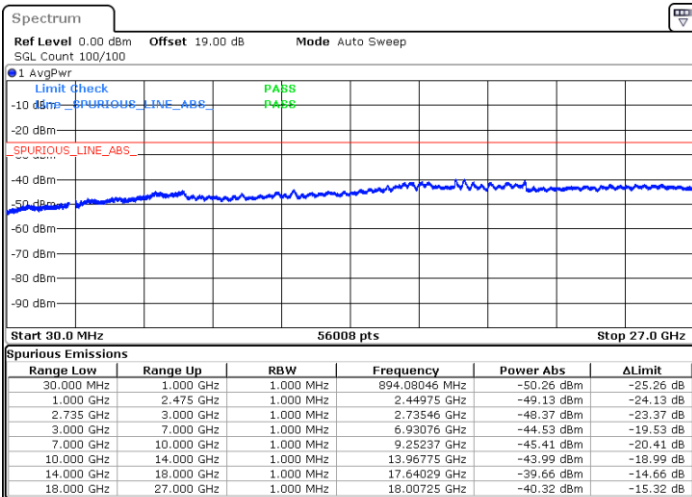

Date: 26.MAY.2021 10:57:18

LTE Band 41C_CA / 5MHz+20MHz

64QAM

Highest Channel / 1RB0 and 1RB99

Highest Channel / 1RB24 and 1RB0

Date: 26.MAY.2021 11:29:04

Date: 26.MAY.2021 11:33:01

Highest Channel / FullIRB

N/A

Date: 26.MAY.2021 11:23:16

LTE Band 41C_CA / 10MHz+15MHz

64QAM

Lowest Channel / 1RB0 and 1RB74

Lowest Channel / 1RB49 and 1RB0

Date: 26.MAY.2021 13:40:49

Date: 26.MAY.2021 16:08:24