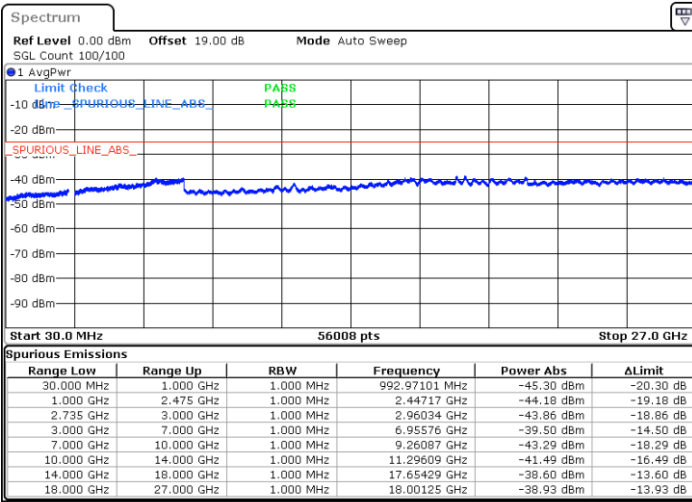

Highest Channel / FullIRB

N/A

Date: 27.MAY.2021 10:07:02

LTE Band 41C_CA / 15MHz+15MHz

64QAM

Lowest Channel / 1RB0 and 1RB74

Lowest Channel / 1RB74 and 1RB0

Date: 27.MAY.2021 10:44:11

Date: 27.MAY.2021 10:50:52

Lowest Channel / FullIRB

N/A

Date: 27.MAY.2021 10:36:16

LTE Band 41C_CA / 15MHz+15MHz

64QAM

Middle Channel / 1RB0 and 1RB74

Middle Channel / 1RB74 and 1RB0

Date: 27.MAY.2021 11:11:45

Date: 27.MAY.2021 11:15:02

Middle Channel / FullIRB

N/A

Date: 27.MAY.2021 11:05:20

LTE Band 41C_CA / 15MHz+15MHz

64QAM

Highest Channel / 1RB0 and 1RB74

Highest Channel / 1RB74 and 1RB0

Date: 28.MAY.2021 09:02:54

Date: 27.MAY.2021 11:36:51

Highest Channel / FullIRB

N/A

Date: 27.MAY.2021 11:27:34

LTE Band 41C_CA / 15MHz+20MHz

64QAM