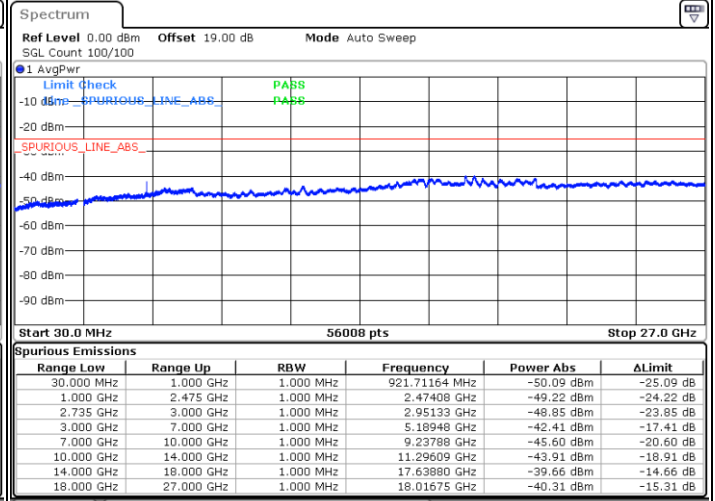

Date: 28.MAY.2021 10:39:52

LTE Band 41C_CA / 20MHz+15MHz

16QAM

Lowest Channel / 1RB0 and 1RB74

Lowest Channel / 1RB99 and 1RB0

Date: 28.MAY.2021 11:27:47

Date: 28.MAY.2021 11:37:25

Lowest Channel / FullRB

N/A

Date: 28.MAY.2021 11:13:53

LTE Band 41C_CA / 20MHz+15MHz

16QAM

Middle Channel / 1RB0 and 1RB74

Middle Channel / 1RB99 and 1RB0

Date: 28.MAY.2021 13:29:01

Date: 28.MAY.2021 13:32:02

Middle Channel / FullIRB

N/A

Date: 28.MAY.2021 11:49:18

LTE Band 41C_CA / 20MHz+15MHz

16QAM

Highest Channel / 1RB0 and 1RB74

Highest Channel / 1RB99 and 1RB0

Date: 28.MAY.2021 13:41:47

Date: 28.MAY.2021 13:51:40

Highest Channel / FullIRB

N/A

Date: 28.MAY.2021 13:37:33

LTE Band 41C_CA / 20MHz+20MHz

16QAM

Lowest Channel / 1RB0 and 1RB99

Lowest Channel / 1RB99 and 1RB0