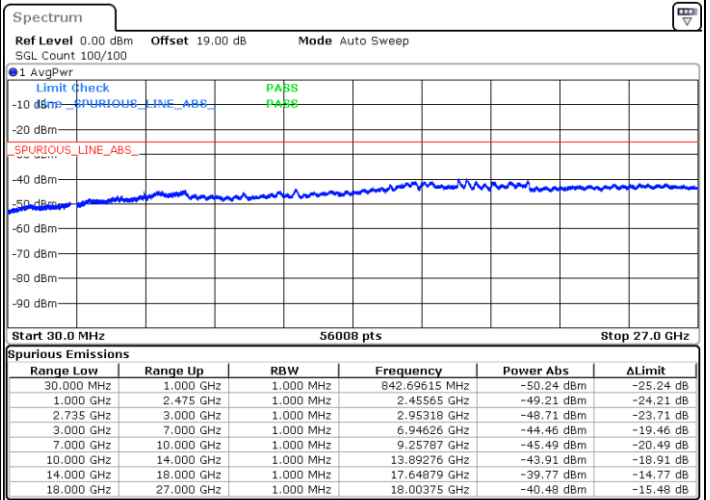

Highest Channel / 1RB74 and 1RB0

Date: 28.MAY.2021 09:02:54

Date: 27.MAY.2021 11:36:51

Highest Channel / FullIRB

N/A

Date: 27.MAY.2021 11:27:34

LTE Band 41C_CA / 15MHz+20MHz

64QAM

Lowest Channel / 1RB0 and 1RB99

Lowest Channel / 1RB74 and 1RB0

Date: 27.MAY.2021 13:42:52

Date: 27.MAY.2021 13:48:12

Lowest Channel / FullIRB

N/A

Date: 27.MAY.2021 13:34:35

LTE Band 41C_CA / 15MHz+20MHz

64QAM

Middle Channel / 1RB0 and 1RB99

Middle Channel / 1RB74 and 1RB0

Date: 27.MAY.2021 13:59:29

Date: 27.MAY.2021 14:02:42

Middle Channel / FullIRB

N/A

Date: 27.MAY.2021 13:55:02

LTE Band 41C_CA / 15MHz+20MHz

64QAM

Highest Channel / 1RB0 and 1RB99

Highest Channel / 1RB74 and 1RB0

Date: 27.MAY.2021 15:44:48

Date: 27.MAY.2021 16:01:54

Highest Channel / FullIRB

N/A