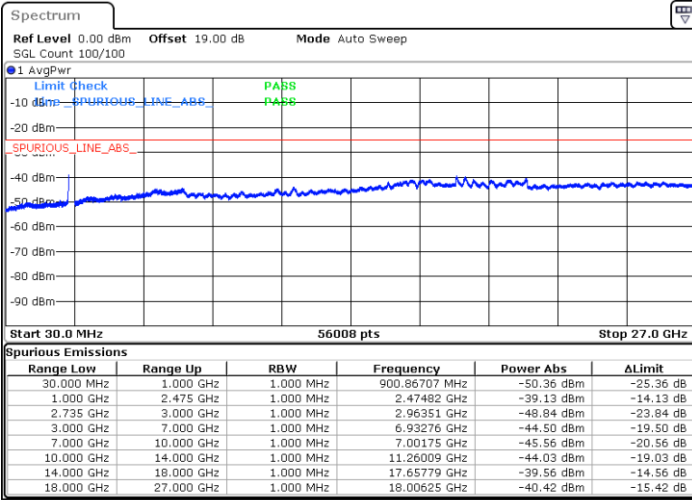

Middle Channel / FullIRB

N/A

Date: 28.MAY.2021 11:49:18

LTE Band 41C_CA / 20MHz+15MHz

16QAM

Highest Channel / 1RB0 and 1RB74

Highest Channel / 1RB99 and 1RB0

Date: 28.MAY.2021 13:41:47

Date: 28.MAY.2021 13:51:40

Highest Channel / FullIRB

N/A

Date: 28.MAY.2021 13:37:33

LTE Band 41C_CA / 20MHz+20MHz

16QAM

Lowest Channel / 1RB0 and 1RB99

Lowest Channel / 1RB99 and 1RB0

Date: 28.MAY.2021 14:33:44

Date: 28.MAY.2021 14:42:11

Lowest Channel / FullRB

N/A

Date: 28.MAY.2021 14:24:43

LTE Band 41C_CA / 20MHz+20MHz

16QAM

MiddleChannel / 1RB0 and 1RB99