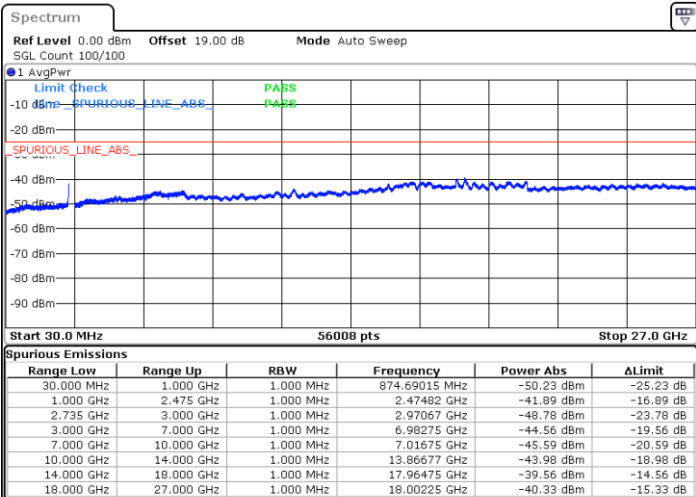

Middle Channel / FullIRB

N/A

Date: 28.MAY.2021 09:14:51

LTE Band 41C_CA / 20MHz+5MHz

64QAM

Highest Channel / 1RB0 and 1RB24

Highest Channel / 1RB99 and 1RB0

Date: 28.MAY.2021 09:37:04

Date: 28.MAY.2021 09:41:21

Highest Channel / FullIRB

N/A

Date: 28.MAY.2021 09:32:24

LTE Band 41C_CA / 20MHz+10MHz

64QAM

Lowest Channel / 1RB0 and 1RB49

Lowest Channel / 1RB99 and 1RB0

Date: 28.MAY.2021 10:14:39

Date: 28.MAY.2021 11:05:45

Lowest Channel / FullRB

N/A

Date: 28.MAY.2021 10:04:03