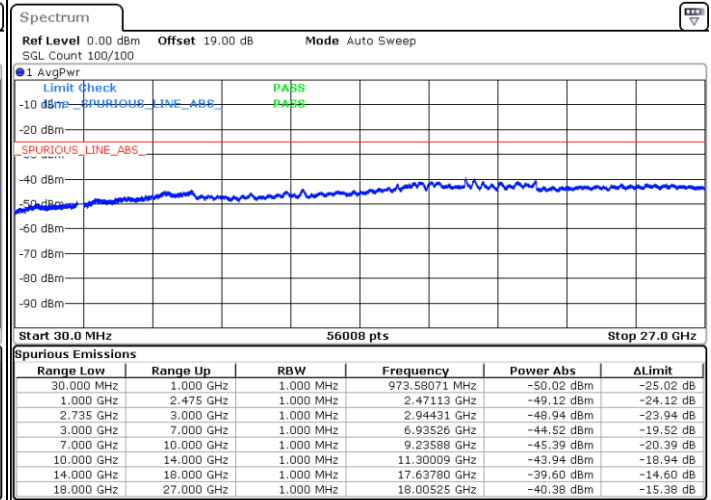

Date: 26.MAY.2021 14:04:10

Middle Channel / FullIRB

N/A

Date: 26.MAY.2021 13:53:41

LTE Band 41C_CA / 10MHz+15MHz

64QAM

Highest Channel / 1RB0 and 1RB74

Highest Channel / 1RB49 and 1RB0

Date: 26.MAY.2021 14:31:42

Date: 26.MAY.2021 16:01:38

Highest Channel / FullIRB

N/A

Date: 26.MAY.2021 14:22:56

LTE Band 41C_CA / 10MHz+20MHz

64QAM

Lowest Channel / 1RB0 and 1RB99

Lowest Channel / 1RB49 and 1RB0

Date: 26.MAY.2021 16:24:48

Date: 26.MAY.2021 16:30:10

Lowest Channel / FullIRB

N/A

Date: 26.MAY.2021 16:17:52

LTE Band 41C_CA / 10MHz+20MHz

64QAM