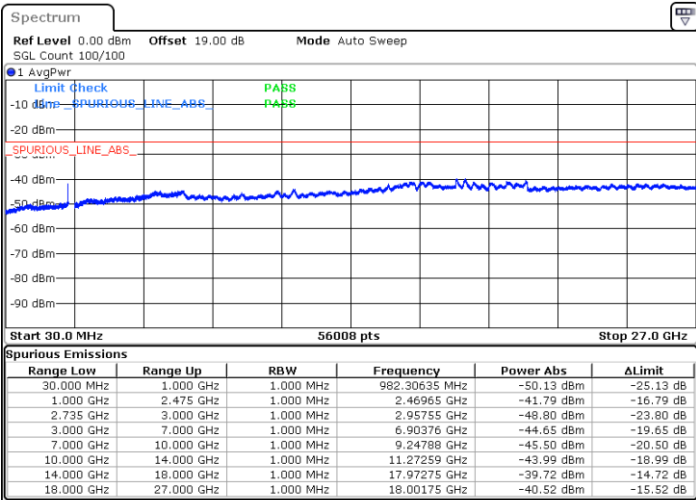

Middle Channel / FullIRB

N/A

Date: 28.MAY.2021 09:14:51

LTE Band 41C_CA / 20MHz+5MHz

64QAM

Highest Channel / 1RB0 and 1RB24

Highest Channel / 1RB99 and 1RB0

Date: 28.MAY.2021 09:37:04

Date: 28.MAY.2021 09:41:21

Highest Channel / FullIRB

N/A

Date: 28.MAY.2021 09:32:24

LTE Band 41C_CA / 20MHz+10MHz

64QAM

Lowest Channel / 1RB0 and 1RB49

Lowest Channel / 1RB99 and 1RB0

Date: 28.MAY.2021 10:14:39

Date: 28.MAY.2021 11:05:45

Lowest Channel / FullRB

N/A

Date: 28.MAY.2021 10:04:03