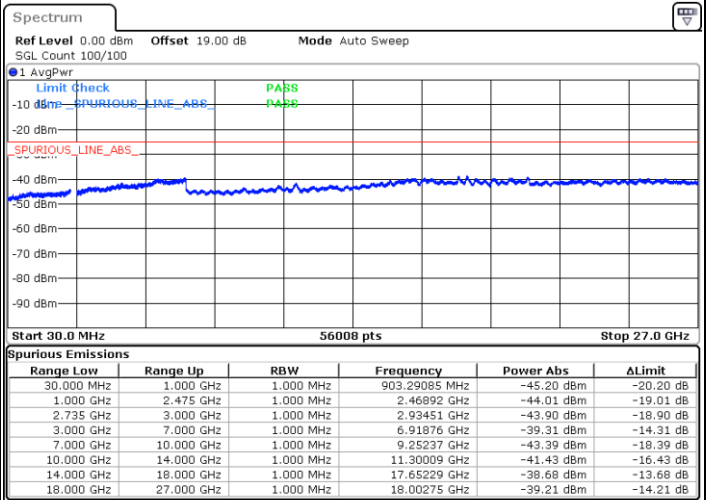

Date: 27.MAY.2021 09:20:47

LTE Band 41C_CA / 15MHz+10MHz

64QAM

Middle Channel / 1RB0 and 1RB49

Middle Channel / 1RB74 and 1RB0

Date: 27.MAY.2021 09:54:40

Date: 27.MAY.2021 09:58:14

Middle Channel / FullIRB

N/A

Date: 27.MAY.2021 09:49:31

LTE Band 41C_CA / 15MHz+10MHz

64QAM

Highest Channel / 1RB0 and 1RB49

Highest Channel / 1RB74 and 1RB0

Date: 27.MAY.2021 10:14:08

Date: 27.MAY.2021 10:21:53

Highest Channel / FullIRB

N/A

Date: 27.MAY.2021 10:07:02

LTE Band 41C_CA / 15MHz+15MHz

64QAM

Lowest Channel / 1RB0 and 1RB74

Lowest Channel / 1RB74 and 1RB0

Date: 27.MAY.2021 10:44:11