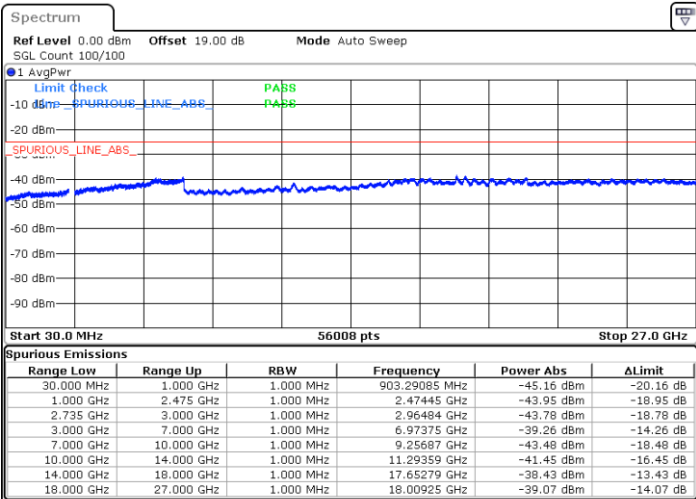

N/A

Date: 26.MAY.2021 11:23:16

LTE Band 41C_CA / 10MHz+15MHz

64QAM

Lowest Channel / 1RB0 and 1RB74

Lowest Channel / 1RB49 and 1RB0

Date: 26.MAY.2021 13:40:49

Date: 26.MAY.2021 16:08:24

Lowest Channel / FullIRB

N/A

Date: 26.MAY.2021 13:35:20

LTE Band 41C_CA / 10MHz+15MHz

64QAM

MiddleChannel / 1RB0 and 1RB74

Middle Channel / 1RB49 and 1RB0

Date: 26.MAY.2021 13:59:06

Date: 26.MAY.2021 14:04:10

Middle Channel / FullIRB

N/A

Date: 26.MAY.2021 13:53:41

LTE Band 41C_CA / 10MHz+15MHz

64QAM

Highest Channel / 1RB0 and 1RB74

Highest Channel / 1RB49 and 1RB0

Date: 26.MAY.2021 14:31:42

Date: 26.MAY.2021 16:01:38

Highest Channel / FullIRB

N/A

Date: 26.MAY.2021 14:22:56

LTE Band 41C_CA / 10MHz+20MHz

64QAM

Lowest Channel / 1RB0 and 1RB99