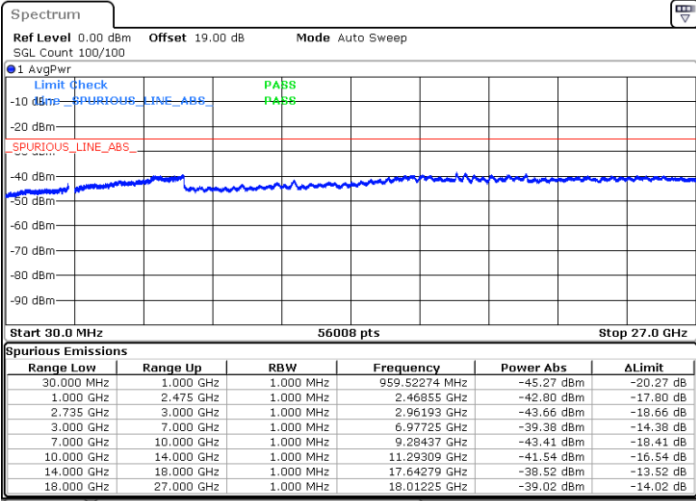

N/A

Date: 27.MAY.2021 09:49:31

LTE Band 41C_CA / 15MHz+10MHz

64QAM

Highest Channel / 1RB0 and 1RB49

Highest Channel / 1RB74 and 1RB0

Date: 27.MAY.2021 10:14:08

Date: 27.MAY.2021 10:21:53

Highest Channel / FullIRB

N/A

Date: 27.MAY.2021 10:07:02

LTE Band 41C_CA / 15MHz+15MHz

64QAM

Lowest Channel / 1RB0 and 1RB74

Lowest Channel / 1RB74 and 1RB0

Date: 27.MAY.2021 10:44:11

Date: 27.MAY.2021 10:50:52

Lowest Channel / FullIRB

N/A

Date: 27.MAY.2021 10:36:16

LTE Band 41C_CA / 15MHz+15MHz

64QAM

Middle Channel / 1RB0 and 1RB74

Middle Channel / 1RB74 and 1RB0