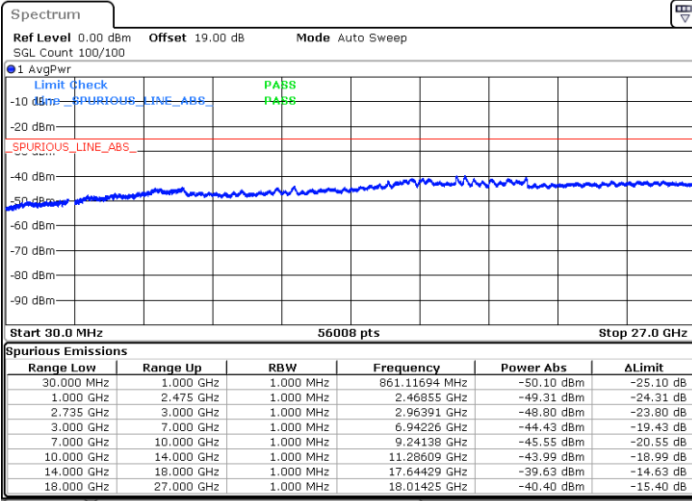

Date: 28.MAY.2021 10:39:52

LTE Band 41C_CA / 20MHz+15MHz

16QAM

Lowest Channel / 1RB0 and 1RB74

Lowest Channel / 1RB99 and 1RB0

Date: 28.MAY.2021 11:27:47

Date: 28.MAY.2021 11:37:25

Lowest Channel / FullRB

N/A

Date: 28.MAY.2021 11:13:53

LTE Band 41C_CA / 20MHz+15MHz

16QAM

Middle Channel / 1RB0 and 1RB74

Middle Channel / 1RB99 and 1RB0

Date: 28.MAY.2021 13:29:01

Date: 28.MAY.2021 13:32:02

Middle Channel / FullIRB

N/A

Date: 28.MAY.2021 11:49:18

LTE Band 41C_CA / 20MHz+15MHz

16QAM

Highest Channel / 1RB0 and 1RB74

Highest Channel / 1RB99 and 1RB0

Date: 28.MAY.2021 13:41:47

Date: 28.MAY.2021 13:51:40

Highest Channel / FullIRB

N/A

Date: 28.MAY.2021 13:37:33

LTE Band 41C_CA / 20MHz+20MHz

16QAM

Lowest Channel / 1RB0 and 1RB99

Lowest Channel / 1RB99 and 1RB0