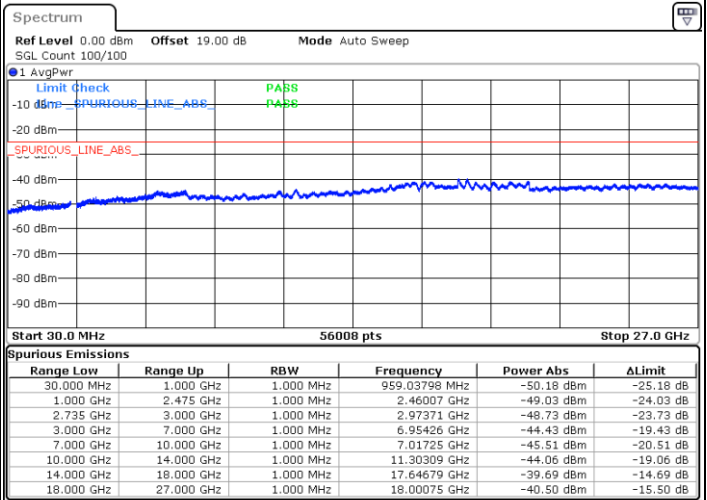

Date: 27.MAY.2021 15:36:33

LTE Band 41C_CA / 20MHz+5MHz

64QAM

Lowest Channel / 1RB0 and 1RB24

Lowest Channel / 1RB99 and 1RB0

Date: 27.MAY.2021 16:40:50

Date: 27.MAY.2021 17:04:54

Lowest Channel / FullRB

N/A

Date: 27.MAY.2021 16:30:43

LTE Band 41C_CA / 20MHz+5MHz

64QAM

Middle Channel / 1RB0 and 1RB24

Middle Channel / 1RB99 and 1RB0

Date: 28.MAY.2021 09:19:45

Date: 28.MAY.2021 09:27:20

Middle Channel / FullIRB

N/A

Date: 28.MAY.2021 09:14:51

LTE Band 41C_CA / 20MHz+5MHz

64QAM

Highest Channel / 1RB0 and 1RB24

Highest Channel / 1RB99 and 1RB0

Date: 28.MAY.2021 09:37:04

Date: 28.MAY.2021 09:41:21

Highest Channel / FullIRB

N/A

Date: 28.MAY.2021 09:32:24

LTE Band 41C_CA / 20MHz+10MHz

64QAM

Lowest Channel / 1RB0 and 1RB49

Lowest Channel / 1RB99 and 1RB0