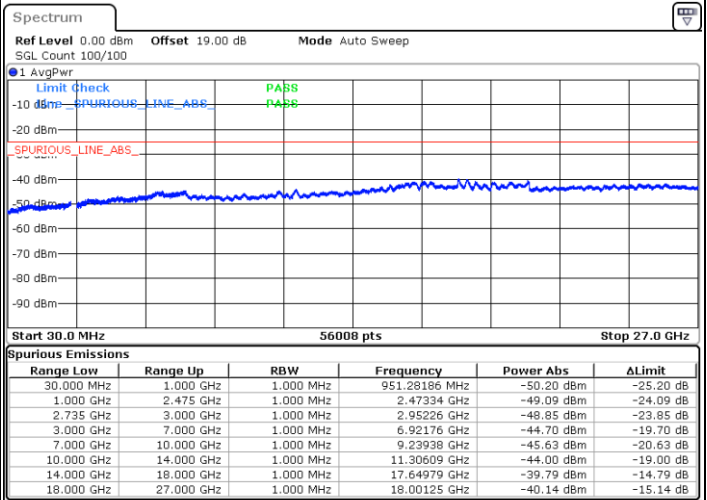

Middle Channel / 1RB99 and 1RB0

Date: 28.MAY.2021 14:58:20

Date: 28.MAY.2021 15:14:35

Middle Channel / FullIRB

N/A

Date: 28.MAY.2021 14:52:32

LTE Band 41C_CA / 20MHz+20MHz

16QAM

Highest Channel / 1RB0 and 1RB99

Highest Channel / 1RB99 and 1RB0

Date: 28.MAY.2021 15:49:27

Date: 28.MAY.2021 16:04:57

Highest Channel / FullIRB

N/A

Date: 28.MAY.2021 15:28:46

LTE Band 41C_CA / 5MHz+20MHz

64QAM

Lowest Channel / 1RB0 and 1RB99

Lowest Channel / 1RB24 and 1RB0

Date: 26.MAY.2021 10:32:02

Date: 26.MAY.2021 10:38:14

Lowest Channel / FullRB

N/A

Date: 26.MAY.2021 10:14:52