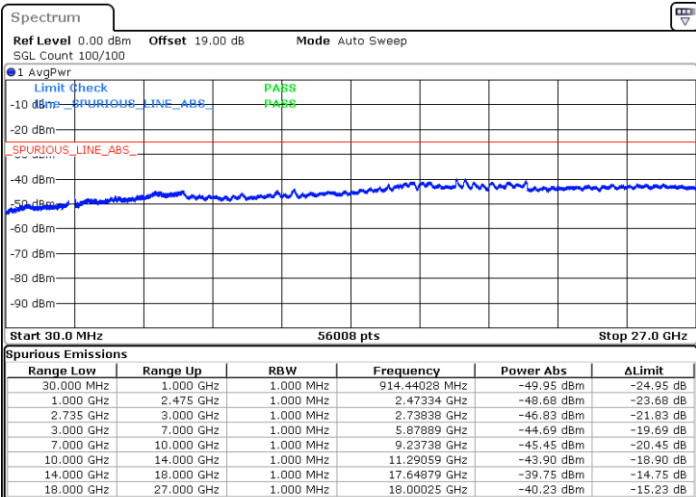

Middle Channel / 1RB0 and 1RB99

Middle Channel / 1RB49 and 1RB0

Date: 26.MAY.2021 16:45:04

Date: 26.MAY.2021 16:52:16

Middle Channel / FullIRB

N/A

Date: 26.MAY.2021 16:36:38

LTE Band 41C_CA / 10MHz+20MHz

64QAM

Highest Channel / 1RB0 and 1RB99

Highest Channel / 1RB49 and 1RB0

Date: 26.MAY.2021 17:08:30

Date: 26.MAY.2021 17:13:48

Highest Channel / FullIRB

N/A

Date: 26.MAY.2021 17:01:58

LTE Band 41C_CA / 15MHz+10MHz

64QAM

Lowest Channel / 1RB0 and 1RB49

Lowest Channel / 1RB74 and 1RB80

Date: 27.MAY.2021 09:31:38

Date: 27.MAY.2021 09:37:02

Lowest Channel / FullIRB

N/A