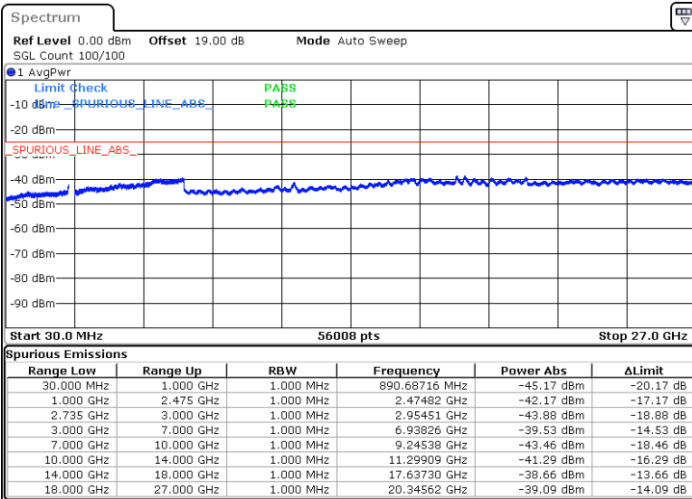

Date: 26.MAY.2021 10:57:18

LTE Band 41C_CA / 5MHz+20MHz

64QAM

Highest Channel / 1RB0 and 1RB99

Highest Channel / 1RB24 and 1RB0

Date: 26.MAY.2021 11:29:04

Date: 26.MAY.2021 11:33:01

Highest Channel / FullIRB

N/A

Date: 26.MAY.2021 11:23:16

LTE Band 41C_CA / 10MHz+15MHz

64QAM

Lowest Channel / 1RB0 and 1RB74

Lowest Channel / 1RB49 and 1RB0

Date: 26.MAY.2021 13:40:49

Date: 26.MAY.2021 16:08:24

Lowest Channel / FullIRB

N/A

Date: 26.MAY.2021 13:35:20

LTE Band 41C_CA / 10MHz+15MHz

64QAM

MiddleChannel / 1RB0 and 1RB74

Middle Channel / 1RB49 and 1RB0

Date: 26.MAY.2021 13:59:06

Date: 26.MAY.2021 14:04:10

Middle Channel / FullIRB

N/A

Date: 26.MAY.2021 13:53:41

LTE Band 41C_CA / 10MHz+15MHz

64QAM

Highest Channel / 1RB0 and 1RB74

Highest Channel / 1RB49 and 1RB0