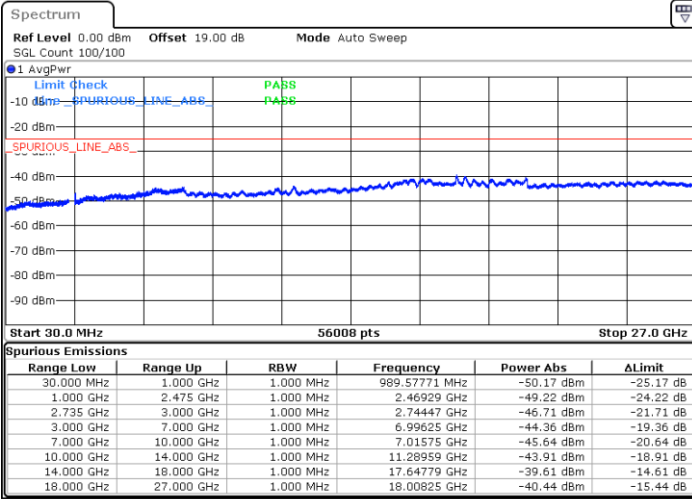

LTE Band 41C_CA / 20MHz+10MHz

16QAM

Highest Channel / 1RB0 and 1RB49

Highest Channel / 1RB99 and 1RB0

Date: 28.MAY.2021 10:44:26

Date: 28.MAY.2021 10:57:49

Highest Channel / FullIRB

N/A

Date: 28.MAY.2021 10:39:52

LTE Band 41C_CA / 20MHz+15MHz

16QAM

Lowest Channel / 1RB0 and 1RB74

Lowest Channel / 1RB99 and 1RB0

Date: 28.MAY.2021 11:27:47

Date: 28.MAY.2021 11:37:25

Lowest Channel / FullRB