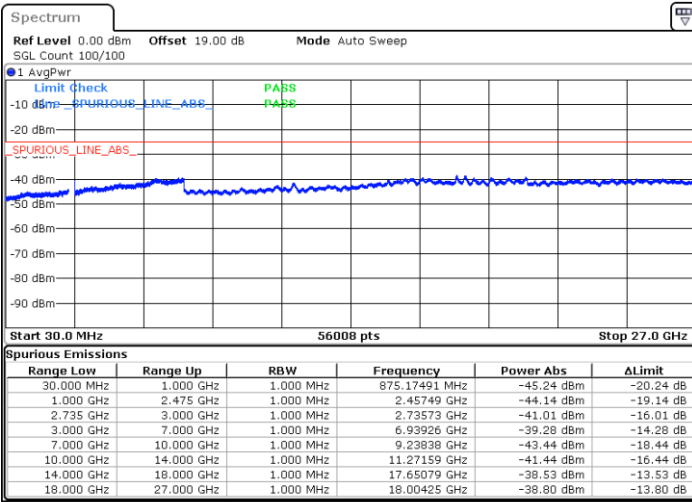

Lowest Channel / FullIRB

N/A

Date: 26.MAY.2021 13:35:20

LTE Band 41C_CA / 10MHz+15MHz

64QAM

MiddleChannel / 1RB0 and 1RB74

Middle Channel / 1RB49 and 1RB0

Date: 26.MAY.2021 13:59:06

Date: 26.MAY.2021 14:04:10

Middle Channel / FullIRB

N/A

Date: 26.MAY.2021 13:53:41

LTE Band 41C_CA / 10MHz+15MHz

64QAM

Highest Channel / 1RB0 and 1RB74

Highest Channel / 1RB49 and 1RB0

Date: 26.MAY.2021 14:31:42

Date: 26.MAY.2021 16:01:38

Highest Channel / FullIRB

N/A

Date: 26.MAY.2021 14:22:56

LTE Band 41C_CA / 10MHz+20MHz

64QAM

Lowest Channel / 1RB0 and 1RB99

Lowest Channel / 1RB49 and 1RB0

Date: 26.MAY.2021 16:24:48

Date: 26.MAY.2021 16:30:10

Lowest Channel / FullIRB

N/A

Date: 26.MAY.2021 16:17:52

LTE Band 41C_CA / 10MHz+20MHz

64QAM