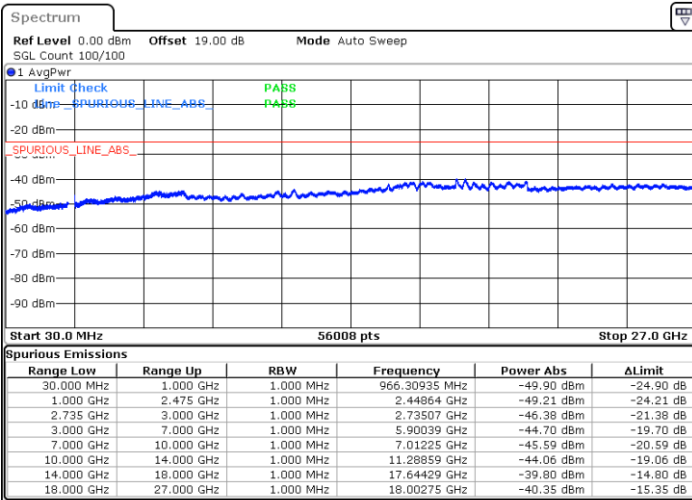

Date: 26.MAY.2021 10:57:18

LTE Band 41C_CA / 5MHz+20MHz

64QAM

Highest Channel / 1RB0 and 1RB99

Highest Channel / 1RB24 and 1RB0

Date: 26.MAY.2021 11:29:04

Date: 26.MAY.2021 11:33:01

Highest Channel / FullIRB

N/A

Date: 26.MAY.2021 11:23:16

LTE Band 41C_CA / 10MHz+15MHz

64QAM

Lowest Channel / 1RB0 and 1RB74

Lowest Channel / 1RB49 and 1RB0

Date: 26.MAY.2021 13:40:49

Date: 26.MAY.2021 16:08:24