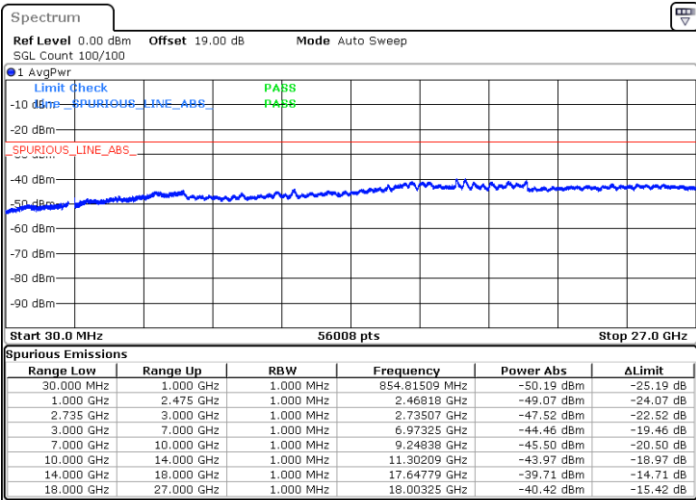

N/A

Date: 27.MAY.2021 16:30:43

LTE Band 41C_CA / 20MHz+5MHz

64QAM

Middle Channel / 1RB0 and 1RB24

Middle Channel / 1RB99 and 1RB0

Date: 28.MAY.2021 09:19:45

Date: 28.MAY.2021 09:27:20

Middle Channel / FullIRB

N/A

Date: 28.MAY.2021 09:14:51

LTE Band 41C_CA / 20MHz+5MHz

64QAM

Highest Channel / 1RB0 and 1RB24

Highest Channel / 1RB99 and 1RB0

Date: 28.MAY.2021 09:37:04

Date: 28.MAY.2021 09:41:21

Highest Channel / FullIRB

N/A

Date: 28.MAY.2021 09:32:24

LTE Band 41C_CA / 20MHz+10MHz

64QAM

Lowest Channel / 1RB0 and 1RB49

Lowest Channel / 1RB99 and 1RB0