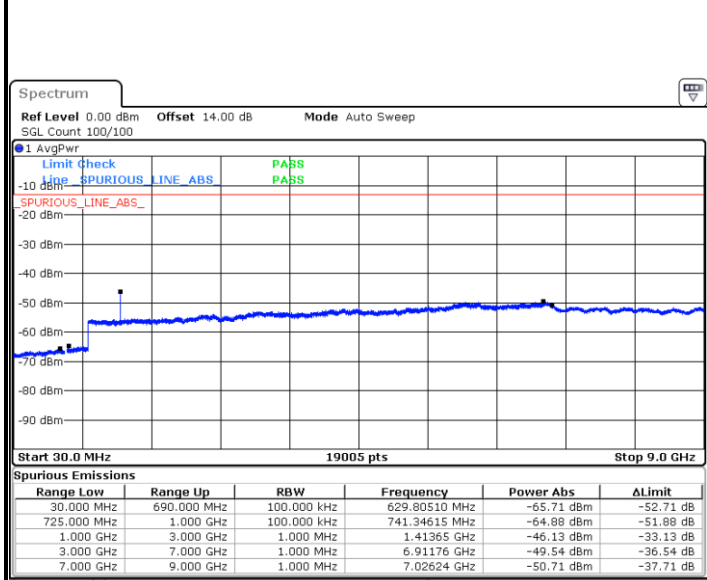

Date: 21.MAY.2021 16:11:39

Highest Channel / 64QAM

Date: 21.MAY.2021 16:16:14

LTE Band 12 / 5MHz

Lowest Channel / 64QAM

Middle Channel / 64QAM

Highest Channel / 64QAM

LTE Band 12 / 10MHz

Lowest Channel / 64QAM

Date: 21.MAY.2021 17:16:28

Middle Channel / 64QAM

Date: 21.MAY.2021 17:18:07

Highest Channel / 64QAM

Date: 21.MAY.2021 17:22:43

Frequency Stability

Test Conditions		LTE Band 12 (QPSK) / Middle Channel	Limit
Temperature (°C)	Voltage (Volt)	BW 10MHz	Note 2.
		Deviation (ppm)	Result
50	Normal Voltage	0.0092	PASS
40	Normal Voltage	0.0017	
30	Normal Voltage	0.0004	
20(Ref.)	Normal Voltage	0.0000	
10	Normal Voltage	0.0085	
0	Normal Voltage	0.0007	
-10	Normal Voltage	0.0082	
-20	Normal Voltage	0.0004	
-30	Normal Voltage	0.0001	
20	Maximum Voltage	0.0016	
20	Normal Voltage	0.0000	
20	Battery End Point	0.0011	

Note:

1. Normal Voltage =3.8 V. ; Battery End Point (BEP) =3.6 V. ; Maximum Voltage =4.51 V.
2. Note: The frequency fundamental emissions stay within the authorized frequency block.

LTE Band 26_Part 22H

Peak-to-Average Ratio

Mode	LTE Band 26 / 15MHz				
Mod.	QPSK		16QAM		Limit: 13dB
RB Size	1RB	Full RB	1RB	Full RB	Result
Lowest CH	3.51	5.01	5.36	5.65	PASS
Middle CH	3.57	4.96	5.10	5.74	
Highest CH	3.59	5.01	5.19	5.77	
Mode	LTE Band 26 / 15MHz				
Mod.	64QAM				Limit: 13dB
RB Size	1RB	Full RB			Result
Lowest CH	5.45	5.65	-	-	PASS
Middle CH	5.42	5.68	-	-	
Highest CH	5.45	5.71	-	-	