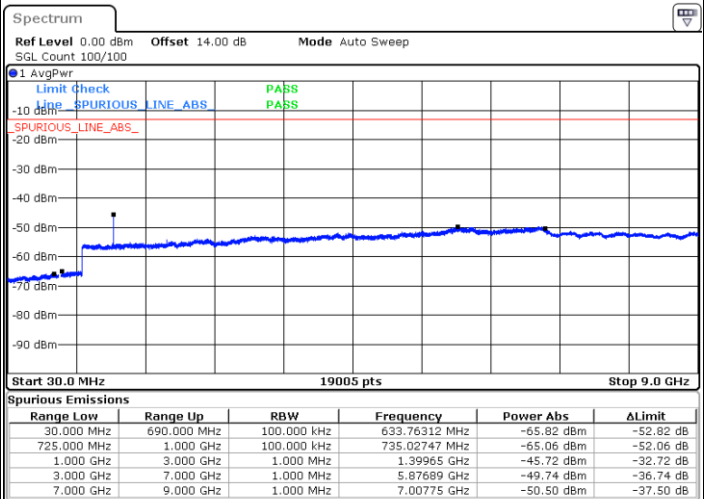

Date: 21.MAY.2021 16:39:41

Date: 21.MAY.2021 16:38:43

LTE Band 12 / 5MHz

Highest Channel / QPSK

Date: 21.MAY.2021 16:49:10

Highest Channel / 16QAM

Date: 21.MAY.2021 16:48:12

LTE Band 12 / 10MHz

Lowest Channel / QPSK

Date: 21.MAY.2021 16:58:09

Lowest Channel / 16QAM

Date: 21.MAY.2021 16:59:07

LTE Band 12 / 10MHz

Middle Channel / QPSK

Date: 21.MAY.2021 17:02:33

Middle Channel / 16QAM