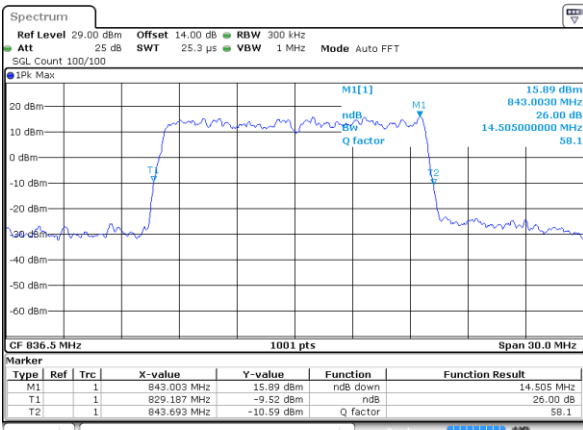

Highest Channel / 10MHz / QPSK

Date: 20 MAY 2021 20:09:12

Highest Channel / 10MHz / 16QAM

Date: 20 MAY 2021 20:09:01

LTE Band 26

Lowest Channel / 15MHz / QPSK

Date: 20 MAY 2021 20:14:29

Lowest Channel / 15MHz / 16QAM

Date: 20 MAY 2021 20:14:19

Middle Channel / 15MHz / QPSK

Date: 20 MAY 2021 20:18:48

Middle Channel / 15MHz / 16QAM

Date: 20 MAY 2021 20:19:37

Highest Channel / 15MHz / QPSK

Date: 20 MAY 2021 20:21:50

Highest Channel / 15MHz / 16QAM

Date: 20 MAY 2021 20:21:39

LTE Band 26

Lowest Channel / 1.4MHz / 64QAM

Date: 24 MAY 2021 16:19:52

Lowest Channel / 3MHz / 64QAM

Date: 20 MAY 2021 19:10:10

Middle Channel / 1.4MHz / 64QAM

Date: 24 MAY 2021 16:28:09