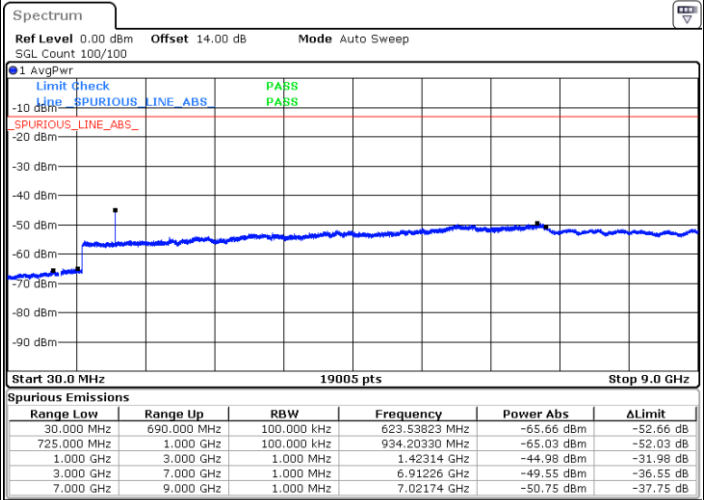

Date: 21.MAY.2021 16:39:41

Date: 21.MAY.2021 16:38:43

LTE Band 12 / 5MHz

Highest Channel / QPSK

Date: 21.MAY.2021 16:49:10

Highest Channel / 16QAM

Date: 21.MAY.2021 16:48:12

LTE Band 12 / 10MHz

Lowest Channel / QPSK

Date: 21.MAY.2021 16:58:09

Lowest Channel / 16QAM

Date: 21.MAY.2021 16:59:07

LTE Band 12 / 10MHz

Middle Channel / QPSK

Date: 21.MAY.2021 17:02:33

Middle Channel / 16QAM