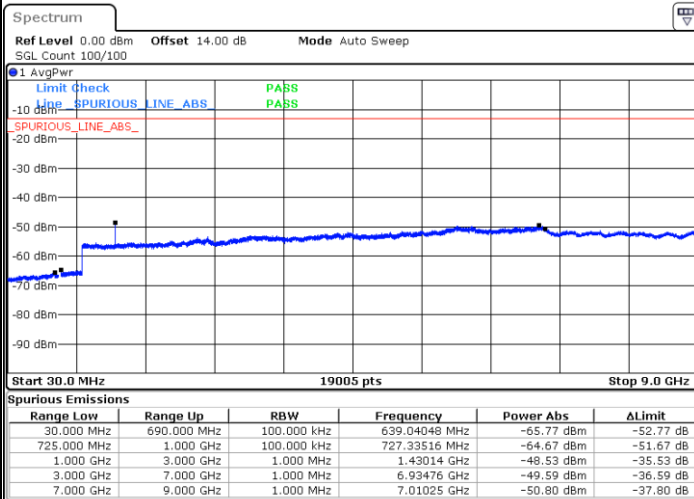

Date: 21.MAY.2021 17:01:35

Highest Channel / QPSK

Date: 21.MAY.2021 17:11:03

Highest Channel / 16QAM

Date: 21.MAY.2021 17:12:01

LTE Band 12 / 1.4MHz

Lowest Channel / 64QAM

Middle Channel / 64QAM

Date: 21.MAY.2021 17:50:02

Date: 21.MAY.2021 17:51:40

Highest Channel / 64QAM

Date: 21.MAY.2021 17:56:16

LTE Band 12 / 3MHz

Lowest Channel / 64QAM

Middle Channel / 64QAM

Date: 21.MAY.2021 16:10:01