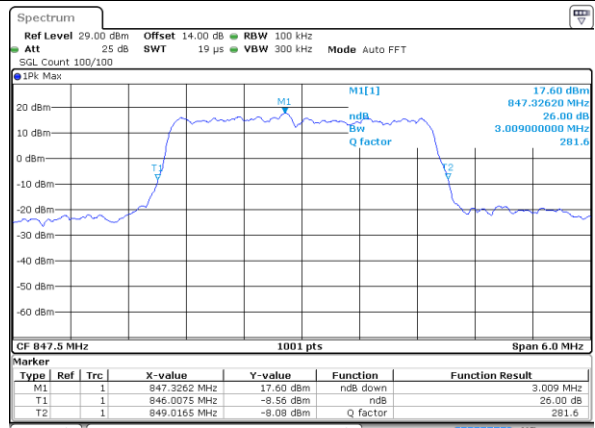

Date: 24.MAY.2021 15:41:38

Highest Channel / 1.4MHz / QPSK

Date: 24.MAY.2021 15:43:52

Highest Channel / 1.4MHz / 16QAM

Date: 24.MAY.2021 15:43:41

LTE Band 26

Lowest Channel / 3MHz / QPSK

Date: 20 MAY 2021 19:36:04

Lowest Channel / 3MHz / 16QAM

Date: 20 MAY 2021 19:35:53

Middle Channel / 3MHz / QPSK

Date: 20 MAY 2021 19:41:29

Middle Channel / 3MHz / 16QAM

Date: 20 MAY 2021 19:41:18

Highest Channel / 3MHz / QPSK

Date: 20 MAY 2021 19:43:31

Highest Channel / 3MHz / 16QAM

Date: 20 MAY 2021 19:43:21

LTE Band 26

Lowest Channel / 5MHz / QPSK

Date: 20 MAY 2021 19:49:13

Lowest Channel / 5MHz / 16QAM

Date: 20 MAY 2021 19:49:02

Middle Channel / 5MHz / QPSK

Date: 20 MAY 2021 19:54:31

Middle Channel / 5MHz / 16QAM

Date: 20 MAY 2021 19:54:20

Highest Channel / 5MHz / QPSK

Date: 20 MAY 2021 19:56:34

Highest Channel / 5MHz / 16QAM

Date: 20 MAY 2021 19:56:23

LTE Band 26