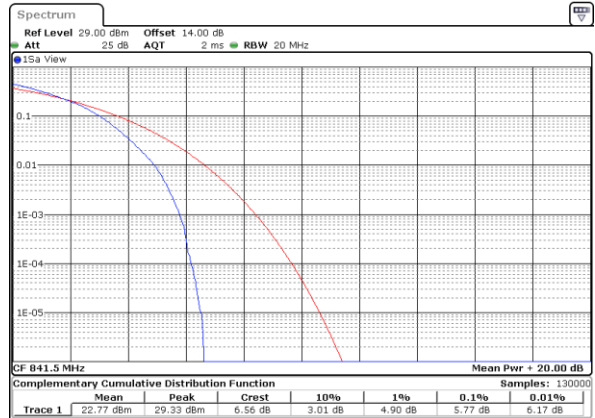

Date: 24.MAY.2021 17:02:48

Highest Channel / 1RB

Date: 24.MAY.2021 17:13:48

Highest Channel / Full RB

Date: 24.MAY.2021 17:03:00

LTE Band 26 / 15MHz / 16QAM

Lowest Channel / 1RB

Date: 24.MAY.2021 17:01:44

Lowest Channel / Full RB

Date: 24.MAY.2021 17:01:28

Middle Channel / 1RB

Date: 24.MAY.2021 17:02:23

Middle Channel / Full RB

Date: 24.MAY.2021 17:02:36

Highest Channel / 1RB

Date: 24.MAY.2021 17:13:36

Highest Channel / Full RB

Date: 24.MAY.2021 17:03:17

LTE Band 26 / 15MHz / 64QAM

Lowest Channel / 1RB

Date: 24.MAY.2021 17:14:40

Lowest Channel / Full RB

Date: 24.MAY.2021 17:14:30

Middle Channel / 1RB

Date: 24.MAY.2021 17:15:16

Middle Channel / Full RB

Date: 24.MAY.2021 17:15:35

Highest Channel / 1RB

Date: 24.MAY.2021 17:18:02

Highest Channel / Full RB

Date: 24.MAY.2021 17:16:13

26dB Bandwidth