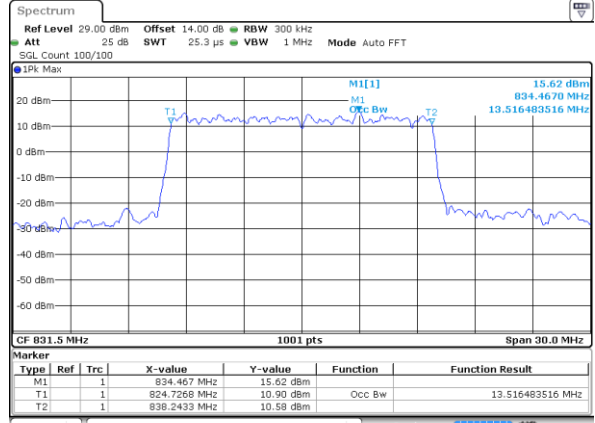

Date: 20 MAY 2021 19:56:12

LTE Band 26

Lowest Channel / 10MHz / QPSK

Date: 20 MAY 2021 20:01:19

Lowest Channel / 10MHz / 16QAM

Date: 20 MAY 2021 20:01:30

Middle Channel / 10MHz / QPSK

Date: 20 MAY 2021 20:06:36

Middle Channel / 10MHz / 16QAM

Date: 20 MAY 2021 20:06:48

Highest Channel / 10MHz / QPSK

Date: 20 MAY 2021 20:08:39

Highest Channel / 10MHz / 16QAM

Date: 20 MAY 2021 20:08:50

LTE Band 26

Lowest Channel / 15MHz / QPSK

Date: 20 MAY 2021 20:13:57

Lowest Channel / 15MHz / 16QAM

Date: 20 MAY 2021 20:14:08

Middle Channel / 15MHz / QPSK

Date: 20 MAY 2021 20:18:15

Middle Channel / 15MHz / 16QAM

Date: 20 MAY 2021 20:19:26

Highest Channel / 15MHz / QPSK