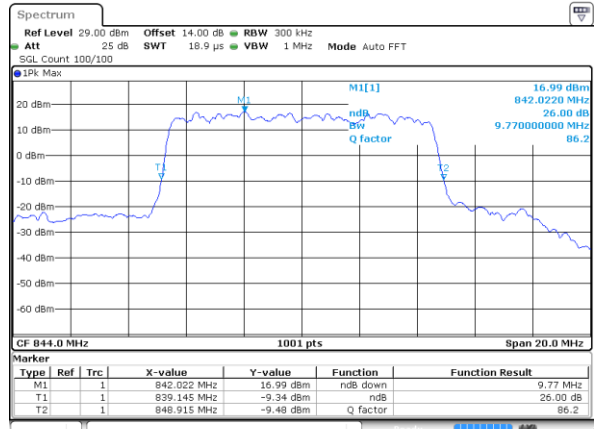

Middle Channel / 3MHz / 64QAM

Date: 20 MAY 2021 19:12:53

Highest Channel / 1.4MHz / 64QAM

Date: 24 MAY 2021 16:30:00

Highest Channel / 3MHz / 64QAM

Date: 20 MAY 2021 19:13:54

LTE Band 26

Lowest Channel / 5MHz / 64QAM

Date: 20 MAY 2021 19:16:44

Lowest Channel / 10MHz / 64QAM

Date: 20 MAY 2021 19:23:03

Middle Channel / 5MHz / 64QAM

Date: 20 MAY 2021 19:19:23

Middle Channel / 10MHz / 64QAM

Date: 20 MAY 2021 19:25:42

Highest Channel / 5MHz / 64QAM

Date: 20 MAY 2021 19:20:24

Highest Channel / 10MHz / 64QAM

Date: 20 MAY 2021 19:26:43

LTE Band 26

Lowest Channel / 15MHz / 64QAM

Date: 20 MAY 2021 19:29:22

Middle Channel / 15MHz / 64QAM

Date: 20 MAY 2021 19:32:02