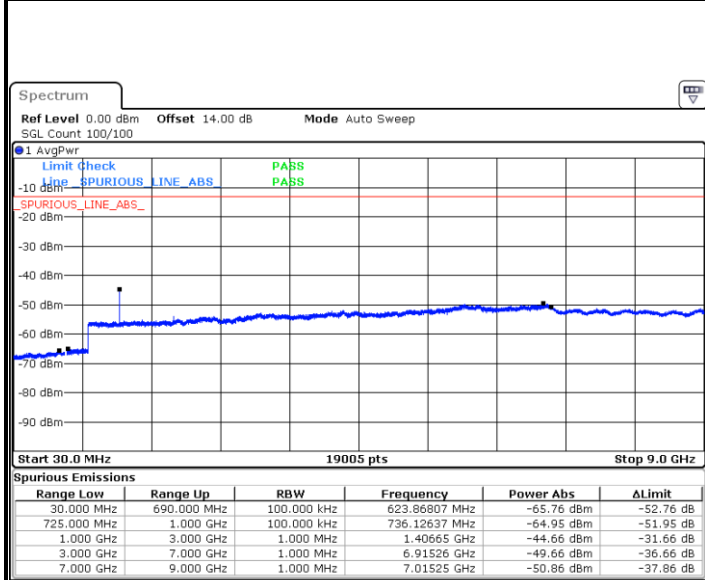

Date: 21.MAY.2021 16:39:41

Date: 21.MAY.2021 16:38:43

LTE Band 12 / 5MHz

Highest Channel / QPSK

Date: 21.MAY.2021 16:49:10

Highest Channel / 16QAM

Date: 21.MAY.2021 16:48:12

LTE Band 12 / 10MHz

Lowest Channel / QPSK

Date: 21.MAY.2021 16:58:09

Lowest Channel / 16QAM

Date: 21.MAY.2021 16:59:07

LTE Band 12 / 10MHz

Middle Channel / QPSK

Date: 21.MAY.2021 17:02:33

Middle Channel / 16QAM

Date: 21.MAY.2021 17:01:35

Highest Channel / QPSK

Date: 21.MAY.2021 17:11:03

Highest Channel / 16QAM

Date: 21.MAY.2021 17:12:01

LTE Band 12 / 1.4MHz

Lowest Channel / 64QAM

Middle Channel / 64QAM