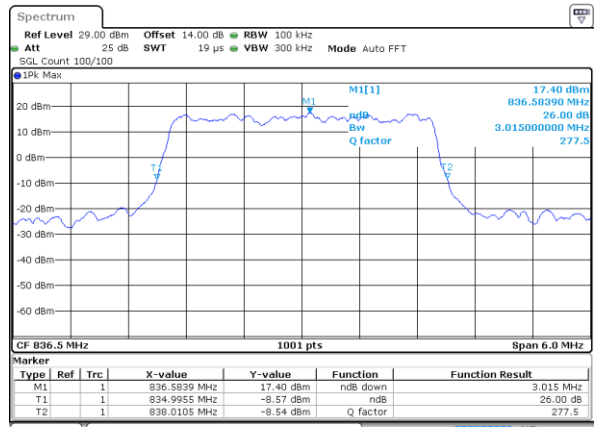

Date: 24.MAY.2021 15:41:38

Highest Channel / 1.4MHz / QPSK

Date: 24.MAY.2021 15:43:52

Highest Channel / 1.4MHz / 16QAM

Date: 24.MAY.2021 15:43:41

LTE Band 26

Lowest Channel / 3MHz / QPSK

Date: 20 MAY 2021 19:36:04

Lowest Channel / 3MHz / 16QAM

Date: 20 MAY 2021 19:35:53

Middle Channel / 3MHz / QPSK

Date: 20 MAY 2021 19:41:29

Middle Channel / 3MHz / 16QAM

Date: 20 MAY 2021 19:41:18

Highest Channel / 3MHz / QPSK

Date: 20 MAY 2021 19:43:31

Highest Channel / 3MHz / 16QAM

Date: 20 MAY 2021 19:43:21

LTE Band 26

Lowest Channel / 5MHz / QPSK

Date: 20 MAY 2021 19:49:13

Lowest Channel / 5MHz / 16QAM

Date: 20 MAY 2021 19:49:02

Middle Channel / 5MHz / QPSK

Date: 20 MAY 2021 19:54:31

Middle Channel / 5MHz / 16QAM

Date: 20 MAY 2021 19:54:20

Highest Channel / 5MHz / QPSK

Date: 20 MAY 2021 19:56:34

Highest Channel / 5MHz / 16QAM

Date: 20 MAY 2021 19:56:23

LTE Band 26