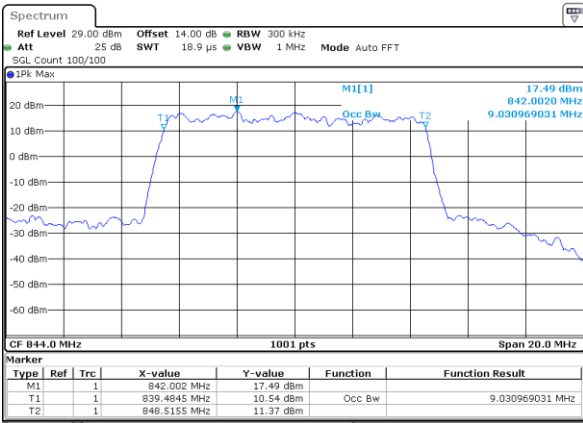

Date: 20 MAY 2021 19:56:12

LTE Band 26

Lowest Channel / 10MHz / QPSK

Date: 20 MAY 2021 20:01:19

Lowest Channel / 10MHz / 16QAM

Date: 20 MAY 2021 20:01:30

Middle Channel / 10MHz / QPSK

Date: 20 MAY 2021 20:06:36

Middle Channel / 10MHz / 16QAM

Date: 20 MAY 2021 20:06:48

Highest Channel / 10MHz / QPSK

Date: 20 MAY 2021 20:08:39

Highest Channel / 10MHz / 16QAM

Date: 20 MAY 2021 20:08:50

LTE Band 26

Lowest Channel / 15MHz / QPSK