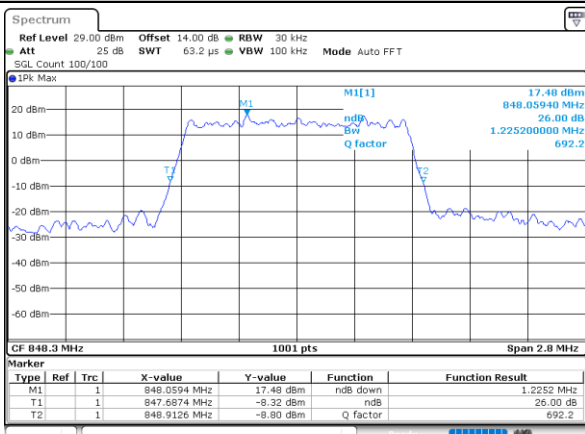

Date: 20 MAY 2021 20:21:39

LTE Band 26

Lowest Channel / 1.4MHz / 64QAM

Date: 24 MAY 2021 16:19:52

Lowest Channel / 3MHz / 64QAM

Date: 20 MAY 2021 19:10:10

Middle Channel / 1.4MHz / 64QAM

Date: 24 MAY 2021 16:28:09

Middle Channel / 3MHz / 64QAM

Date: 20 MAY 2021 19:12:53

Highest Channel / 1.4MHz / 64QAM

Date: 24 MAY 2021 16:30:00

Highest Channel / 3MHz / 64QAM

Date: 20 MAY 2021 19:13:54

LTE Band 26

Lowest Channel / 5MHz / 64QAM