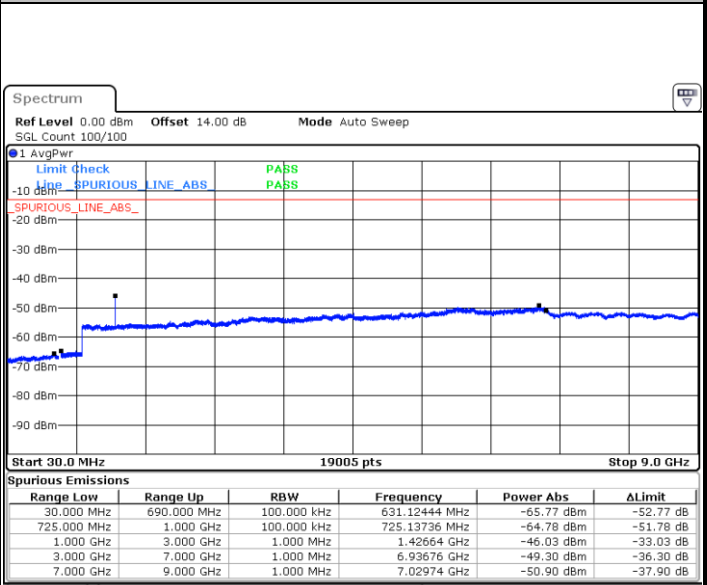

LTE Band 12 / 3MHz

Middle Channel / QPSK

Date: 21.MAY.2021 15:56:08

Middle Channel / 16QAM

Date: 21.MAY.2021 15:55:10

Highest Channel / QPSK

Date: 21.MAY.2021 16:04:37

Highest Channel / 16QAM

Date: 21.MAY.2021 16:05:35

LTE Band 12 / 5MHz

Lowest Channel / QPSK

Lowest Channel / 16QAM

Date: 21.MAY.2021 16:35:18

Date: 21.MAY.2021 16:36:16

Middle Channel / QPSK

Middle Channel / 16QAM