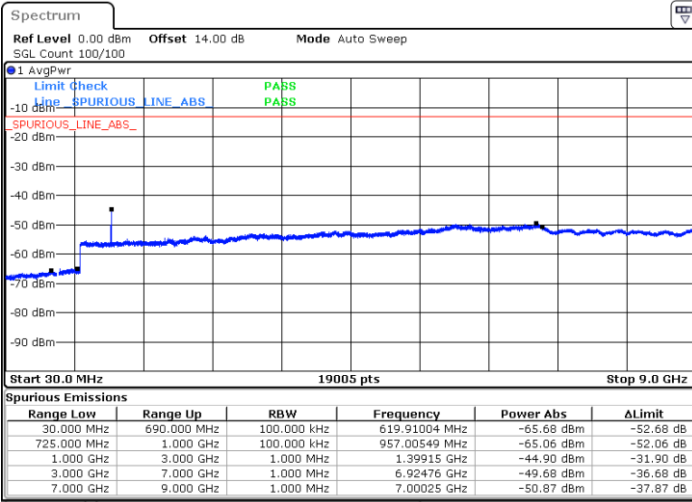

LTE Band 12 / 3MHz

Middle Channel / QPSK

Date: 21.MAY.2021 15:56:08

Middle Channel / 16QAM

Date: 21.MAY.2021 15:55:10

Highest Channel / QPSK

Date: 21.MAY.2021 16:04:37

Highest Channel / 16QAM

Date: 21.MAY.2021 16:05:35

LTE Band 12 / 5MHz

Lowest Channel / QPSK

Lowest Channel / 16QAM

Date: 21.MAY.2021 16:35:18

Date: 21.MAY.2021 16:36:16

Middle Channel / QPSK

Middle Channel / 16QAM