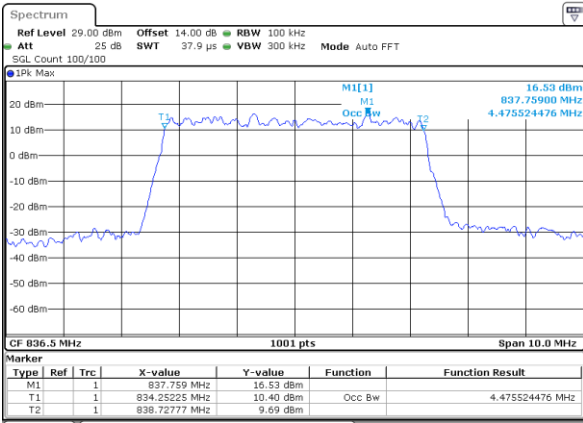

Highest Channel / 3MHz / QPSK

Date: 20 MAY 2021 19:42:59

Highest Channel / 3MHz / 16QAM

Date: 20 MAY 2021 19:43:10

LTE Band 26

Lowest Channel / 5MHz / QPSK

Date: 20 MAY 2021 19:48:40

Lowest Channel / 5MHz / 16QAM

Date: 20 MAY 2021 19:48:52

Middle Channel / 5MHz / QPSK

Date: 20 MAY 2021 19:53:58

Middle Channel / 5MHz / 16QAM

Date: 20 MAY 2021 19:54:10

Highest Channel / 5MHz / QPSK

Date: 20 MAY 2021 19:56:01

Highest Channel / 5MHz / 16QAM

Date: 20 MAY 2021 19:56:12

LTE Band 26

Lowest Channel / 10MHz / QPSK

Date: 20 MAY 2021 20:01:19

Lowest Channel / 10MHz / 16QAM

Date: 20 MAY 2021 20:01:30

Middle Channel / 10MHz / QPSK

Date: 20 MAY 2021 20:06:36