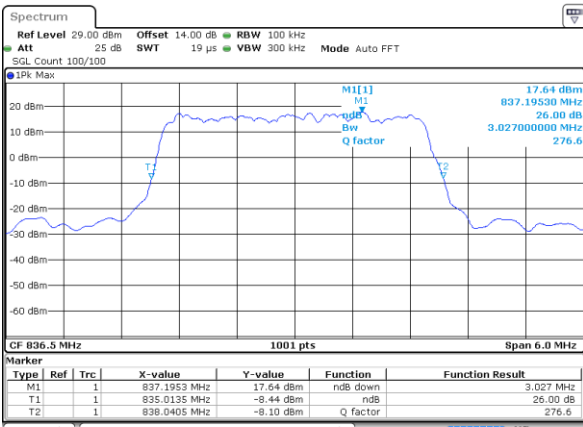

LTE Band 26

Lowest Channel / 1.4MHz / QPSK

Date: 24.MAY.2021 15:34:22

Lowest Channel / 1.4MHz / 16QAM

Date: 24.MAY.2021 15:34:11

Middle Channel / 1.4MHz / QPSK

Date: 24.MAY.2021 15:41:49

Middle Channel / 1.4MHz / 16QAM

Date: 24.MAY.2021 15:41:38

Highest Channel / 1.4MHz / QPSK

Date: 24.MAY.2021 15:43:52

Highest Channel / 1.4MHz / 16QAM

Date: 24.MAY.2021 15:43:41

LTE Band 26

Lowest Channel / 3MHz / QPSK

Date: 20 MAY 2021 19:36:04

Lowest Channel / 3MHz / 16QAM

Date: 20 MAY 2021 19:35:53

Middle Channel / 3MHz / QPSK

Date: 20 MAY 2021 19:41:29

Middle Channel / 3MHz / 16QAM

Date: 20 MAY 2021 19:41:18

Highest Channel / 3MHz / QPSK

Date: 20 MAY 2021 19:43:31

Highest Channel / 3MHz / 16QAM

Date: 20 MAY 2021 19:43:21

LTE Band 26

Lowest Channel / 5MHz / QPSK

Date: 20 MAY 2021 19:49:13

Lowest Channel / 5MHz / 16QAM

Date: 20 MAY 2021 19:49:02

Middle Channel / 5MHz / QPSK