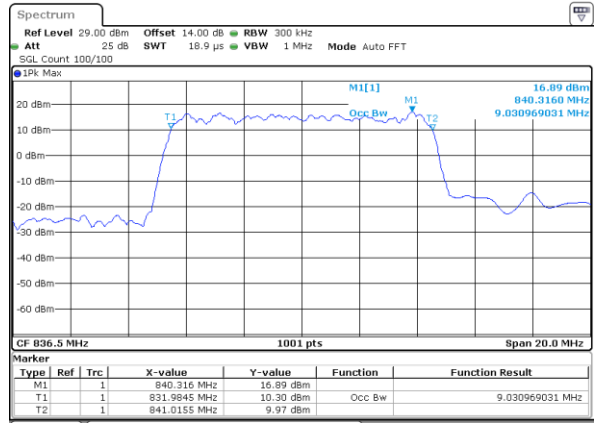

Highest Channel / 3MHz / QPSK

Date: 20 MAY 2021 19:42:59

Highest Channel / 3MHz / 16QAM

Date: 20 MAY 2021 19:43:10

LTE Band 26

Lowest Channel / 5MHz / QPSK

Date: 20 MAY 2021 19:48:40

Lowest Channel / 5MHz / 16QAM

Date: 20 MAY 2021 19:56:12

LTE Band 26

Lowest Channel / 10MHz / QPSK

Date: 20 MAY 2021 20:01:19

Lowest Channel / 10MHz / 16QAM

Date: 20 MAY 2021 20:01:30

Middle Channel / 10MHz / QPSK

Date: 20 MAY 2021 20:06:36

Middle Channel / 10MHz / 16QAM

Date: 20 MAY 2021 20:06:48

Highest Channel / 10MHz / QPSK

Date: 20 MAY 2021 20:08:39

Highest Channel / 10MHz / 16QAM

Date: 20 MAY 2021 20:08:50

LTE Band 26

Lowest Channel / 15MHz / QPSK