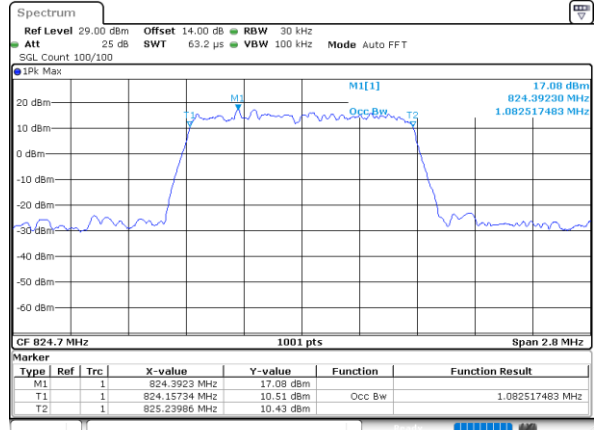

Lowest Channel / 1.4MHz / 16QAM