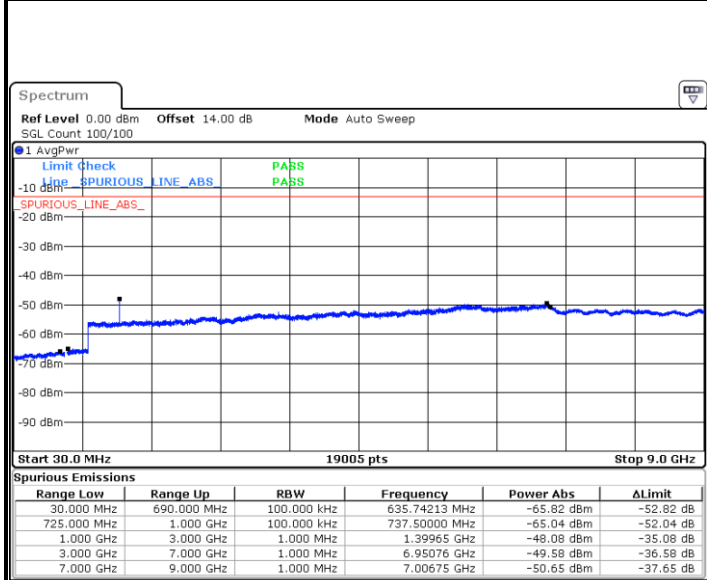

Date: 21.MAY.2021 17:50:02

Date: 21.MAY.2021 17:51:40

Highest Channel / 64QAM

Date: 21.MAY.2021 17:56:16

LTE Band 12 / 3MHz

Lowest Channel / 64QAM

Middle Channel / 64QAM

Date: 21.MAY.2021 16:10:01

Date: 21.MAY.2021 16:11:39

Highest Channel / 64QAM

Date: 21.MAY.2021 16:16:14

LTE Band 12 / 5MHz

Lowest Channel / 64QAM

Middle Channel / 64QAM

Highest Channel / 64QAM

LTE Band 12 / 10MHz

Lowest Channel / 64QAM

Date: 21.MAY.2021 17:16:28

Middle Channel / 64QAM

Date: 21.MAY.2021 17:18:07

Highest Channel / 64QAM

Date: 21.MAY.2021 17:22:43

Frequency Stability

Test Conditions		LTE Band 12 (QPSK) / Middle Channel	Limit
Temperature (°C)	Voltage (Volt)	BW 10MHz	Note 2.
		Deviation (ppm)	Result
50	Normal Voltage	0.0092	PASS
40	Normal Voltage	0.0017	
30	Normal Voltage	0.0004	
20(Ref.)	Normal Voltage	0.0000	
10	Normal Voltage	0.0085	
0	Normal Voltage	0.0007	
-10	Normal Voltage	0.0082	
-20	Normal Voltage	0.0004	
-30	Normal Voltage	0.0001	
20	Maximum Voltage	0.0016	
20	Normal Voltage	0.0000	
20	Battery End Point	0.0011	

Note:

1. Normal Voltage =3.8 V. ; Battery End Point (BEP) =3.6 V. ; Maximum Voltage =4.51 V.
2. Note: The frequency fundamental emissions stay within the authorized frequency block.

LTE Band 26_Part 22H