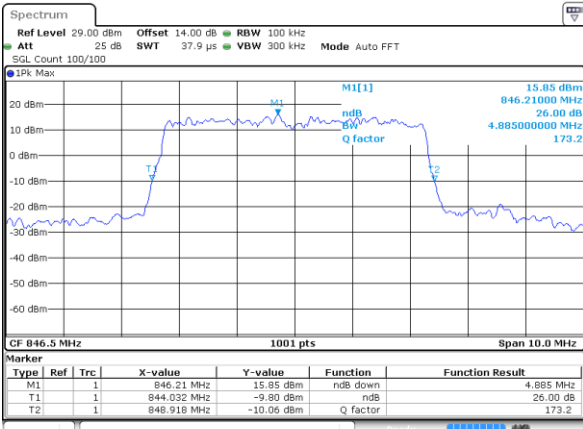

Middle Channel / 3MHz / 64QAM

Date: 20 MAY 2021 19:12:53

Highest Channel / 1.4MHz / 64QAM

Date: 24 MAY 2021 16:30:00

Highest Channel / 3MHz / 64QAM

Date: 20 MAY 2021 19:13:54

LTE Band 26

Lowest Channel / 5MHz / 64QAM

Date: 20 MAY 2021 19:16:44

Lowest Channel / 10MHz / 64QAM

Date: 20 MAY 2021 19:23:03

Middle Channel / 5MHz / 64QAM

Date: 20 MAY 2021 19:19:23

Middle Channel / 10MHz / 64QAM

Date: 20 MAY 2021 19:25:42

Highest Channel / 5MHz / 64QAM

Date: 20 MAY 2021 19:20:24

Highest Channel / 10MHz / 64QAM

Date: 20 MAY 2021 19:26:43

LTE Band 26

Lowest Channel / 15MHz / 64QAM

Date: 20 MAY 2021 19:29:22

Middle Channel / 15MHz / 64QAM

Date: 20 MAY 2021 19:32:02