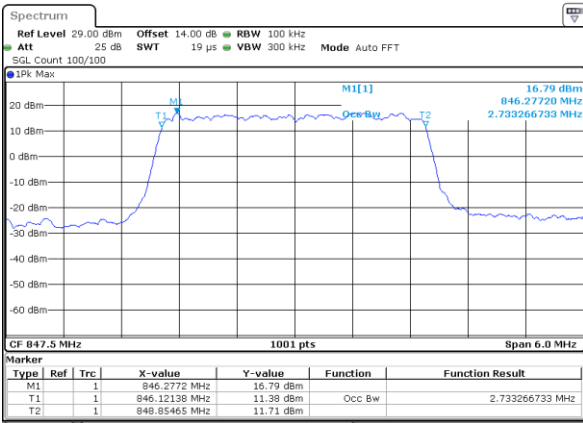

LTE Band 26

Lowest Channel / 1.4MHz / QPSK

Lowest Channel / 1.4MHz / 16QAM

Middle Channel / 1.4MHz / QPSK

Middle Channel / 1.4MHz / 16QAM

Highest Channel / 1.4MHz / QPSK

Highest Channel / 1.4MHz / 16QAM

LTE Band 26

Lowest Channel / 3MHz / QPSK

Date: 20 MAY 2021 19:35:31

Lowest Channel / 3MHz / 16QAM

Date: 20 MAY 2021 19:35:42

Middle Channel / 3MHz / QPSK

Date: 20 MAY 2021 19:40:56

Middle Channel / 3MHz / 16QAM

Date: 20 MAY 2021 19:41:08

Highest Channel / 3MHz / QPSK

Date: 20 MAY 2021 19:42:59

Highest Channel / 3MHz / 16QAM

Date: 20 MAY 2021 19:43:10

LTE Band 26

Lowest Channel / 5MHz / QPSK

Date: 20 MAY 2021 19:48:40

Lowest Channel / 5MHz / 16QAM