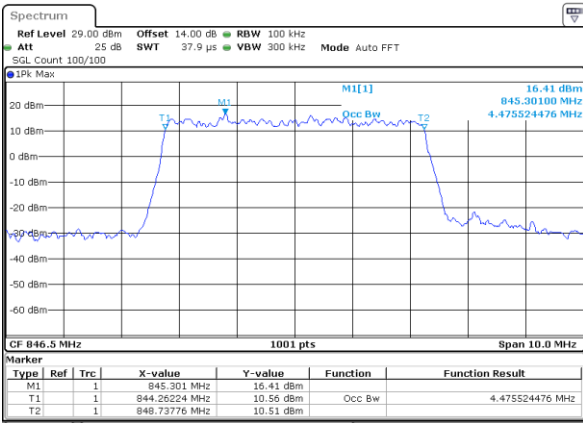

Highest Channel / 3MHz / QPSK

Date: 20 MAY 2021 19:42:59

Highest Channel / 3MHz / 16QAM

Date: 20 MAY 2021 19:43:10

LTE Band 26

Lowest Channel / 5MHz / QPSK

Date: 20 MAY 2021 19:48:40

Lowest Channel / 5MHz / 16QAM

Date: 20 MAY 2021 19:48:52

Middle Channel / 5MHz / QPSK

Date: 20 MAY 2021 19:53:58

Middle Channel / 5MHz / 16QAM

Date: 20 MAY 2021 19:54:10

Highest Channel / 5MHz / QPSK

Date: 20 MAY 2021 19:56:01

Highest Channel / 5MHz / 16QAM

Date: 20 MAY 2021 19:56:12

LTE Band 26

Lowest Channel / 10MHz / QPSK

Date: 20 MAY 2021 20:01:19

Lowest Channel / 10MHz / 16QAM

Date: 20 MAY 2021 20:01:30

Middle Channel / 10MHz / QPSK

Date: 20 MAY 2021 20:06:36

Middle Channel / 10MHz / 16QAM

Date: 20 MAY 2021 20:06:48

Highest Channel / 10MHz / QPSK

Date: 20 MAY 2021 20:08:39

Highest Channel / 10MHz / 16QAM

Date: 20 MAY 2021 20:08:50

LTE Band 26

Lowest Channel / 15MHz / QPSK