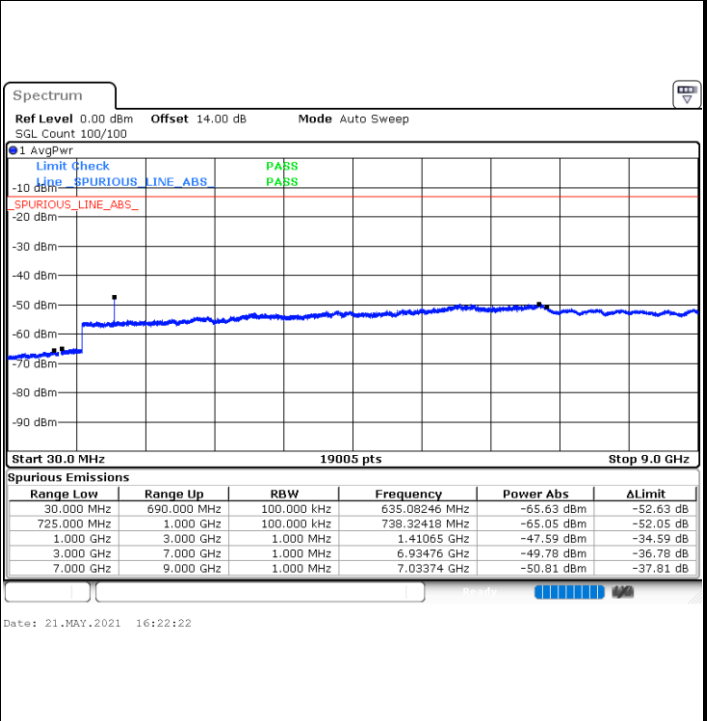

Date: 21.MAY.2021 17:50:02

Date: 21.MAY.2021 17:51:40

Highest Channel / 64QAM

Date: 21.MAY.2021 17:56:16

LTE Band 12 / 3MHz

Lowest Channel / 64QAM

Middle Channel / 64QAM

Date: 21.MAY.2021 16:10:01

Date: 21.MAY.2021 16:11:39

Highest Channel / 64QAM

Date: 21.MAY.2021 16:16:14

LTE Band 12 / 5MHz

Lowest Channel / 64QAM

Middle Channel / 64QAM

Highest Channel / 64QAM

LTE Band 12 / 10MHz

Lowest Channel / 64QAM

Date: 21.MAY.2021 17:16:28

Middle Channel / 64QAM

Date: 21.MAY.2021 17:18:07

Highest Channel / 64QAM

Date: 21.MAY.2021 17:22:43

Frequency Stability

Test Conditions		LTE Band 12 (QPSK) / Middle Channel	Limit
Temperature (°C)	Voltage (Volt)	BW 10MHz	Note 2.
		Deviation (ppm)	Result
50	Normal Voltage	0.0092	PASS
40	Normal Voltage	0.0017	
30	Normal Voltage	0.0004	
20(Ref.)	Normal Voltage	0.0000	
10	Normal Voltage	0.0085	
0	Normal Voltage	0.0007	
-10	Normal Voltage	0.0082	
-20	Normal Voltage	0.0004	
-30	Normal Voltage	0.0001	
20	Maximum Voltage	0.0016	
20	Normal Voltage	0.0000	
20	Battery End Point	0.0011	

Note:

1. Normal Voltage =3.8 V. ; Battery End Point (BEP) =3.6 V. ; Maximum Voltage =4.51 V.
2. Note: The frequency fundamental emissions stay within the authorized frequency block.

LTE Band 26_Part 22H