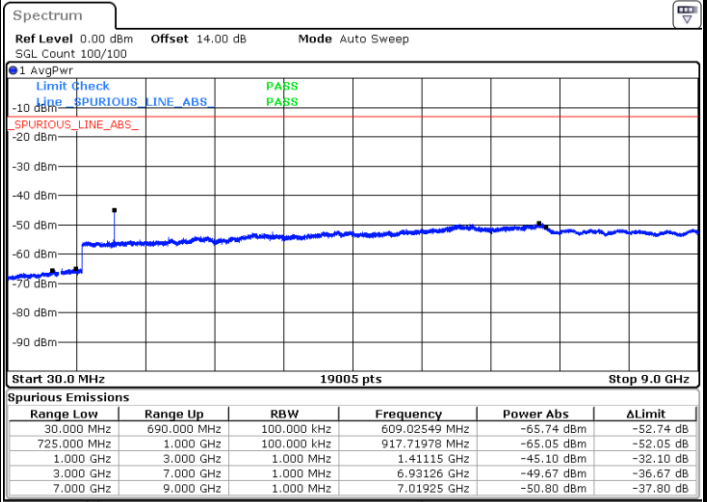

Date: 21.MAY.2021 16:05:35

LTE Band 12 / 5MHz

Lowest Channel / QPSK

Lowest Channel / 16QAM

Date: 21.MAY.2021 16:35:18

Date: 21.MAY.2021 16:36:16

Middle Channel / QPSK

Middle Channel / 16QAM

Date: 21.MAY.2021 16:39:41

Date: 21.MAY.2021 16:38:43

LTE Band 12 / 5MHz

Highest Channel / QPSK

Date: 21.MAY.2021 16:49:10

Highest Channel / 16QAM

Date: 21.MAY.2021 16:48:12

LTE Band 12 / 10MHz