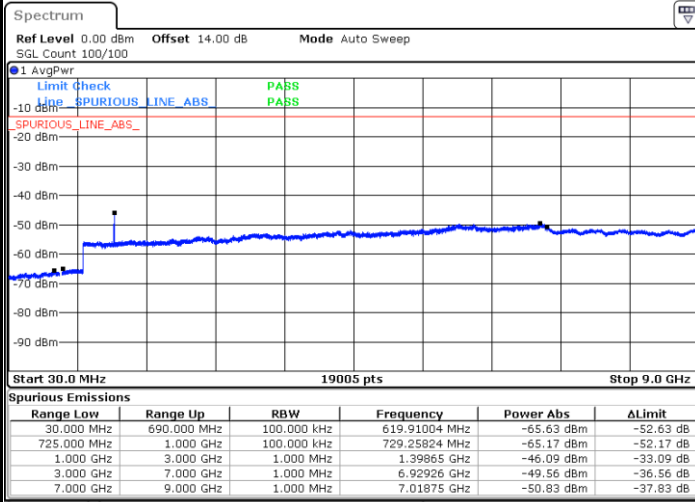

Date: 21.MAY.2021 17:01:35

Highest Channel / QPSK

Date: 21.MAY.2021 17:11:03

Highest Channel / 16QAM

Date: 21.MAY.2021 17:12:01

LTE Band 12 / 1.4MHz

Lowest Channel / 64QAM

Middle Channel / 64QAM

Date: 21.MAY.2021 17:50:02

Date: 21.MAY.2021 17:51:40

Highest Channel / 64QAM

Date: 21.MAY.2021 17:56:16

LTE Band 12 / 3MHz

Lowest Channel / 64QAM

Middle Channel / 64QAM

Date: 21.MAY.2021 16:10:01

Date: 21.MAY.2021 16:11:39

Highest Channel / 64QAM

Date: 21.MAY.2021 16:16:14

LTE Band 12 / 5MHz

Lowest Channel / 64QAM

Middle Channel / 64QAM

Highest Channel / 64QAM

LTE Band 12 / 10MHz