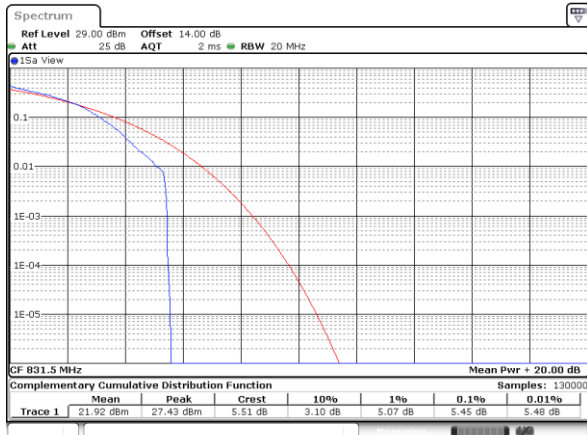

Lowest Channel / Full RB

Date: 24.MAY.2021 17:01:28

Middle Channel / 1RB

Date: 24.MAY.2021 17:02:23

Middle Channel / Full RB

Date: 24.MAY.2021 17:02:36

Highest Channel / 1RB

Date: 24.MAY.2021 17:13:36

Highest Channel / Full RB

Date: 24.MAY.2021 17:03:17

LTE Band 26 / 15MHz / 64QAM

Lowest Channel / 1RB

Date: 24.MAY.2021 17:14:40

Lowest Channel / Full RB

Date: 24.MAY.2021 17:14:30

Middle Channel / 1RB

Date: 24.MAY.2021 17:15:16

Middle Channel / Full RB

Date: 24.MAY.2021 17:15:35

Highest Channel / 1RB

Date: 24.MAY.2021 17:18:02

Highest Channel / Full RB

Date: 24.MAY.2021 17:16:13

26dB Bandwidth

Mode	LTE Band 26 : 26dB BW(MHz)											
BW	1.4MHz		3MHz		5MHz		10MHz		15MHz		20MHz	
Mod.	QPSK	16QAM	QPSK	16QAM	QPSK	16QAM	QPSK	16QAM	QPSK	16QAM	QPSK	16QAM
Lowest CH	1.24	1.22	3.00	3.06	4.89	4.90	9.73	9.81	14.27	14.33	-	-
Middle CH	1.23	1.23	3.03	3.02	4.95	4.88	9.85	9.73	14.51	14.45	-	-
Highest CH	1.23	1.22	3.03	3.01	4.93	4.87	9.77	9.89	14.51	14.30	-	-
Mode	LTE Band 26 : 26dB BW(MHz)											
BW	1.4MHz		3MHz		5MHz		10MHz		15MHz		20MHz	
Mod.	64QAM		64QAM		64QAM		64QAM		64QAM		64QAM	
Lowest CH	1.22	-	2.98	-	4.93	-	9.71	-	14.48	-	-	-
Middle CH	1.22	-	3.01	-	4.96	-	9.85	-	14.24	-	-	-
Highest CH	1.23	-	3.00	-	4.89	-	9.77	-	14.39	-	-	-