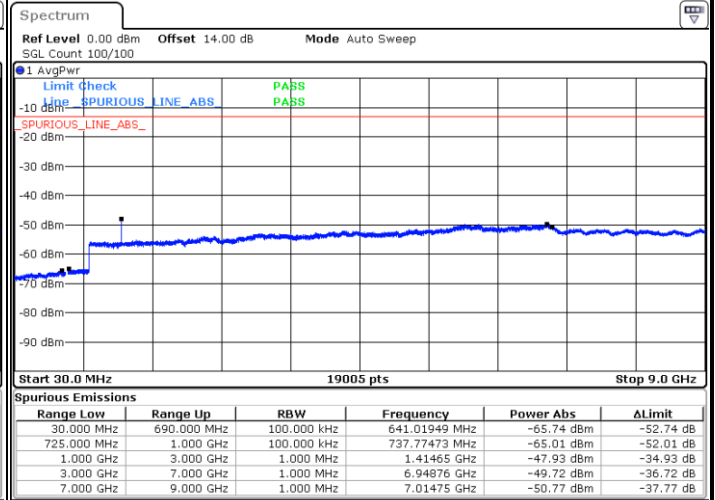

Date: 21.MAY.2021 17:01:35

Highest Channel / QPSK

Date: 21.MAY.2021 17:11:03

Highest Channel / 16QAM

Date: 21.MAY.2021 17:12:01

LTE Band 12 / 1.4MHz

Lowest Channel / 64QAM

Middle Channel / 64QAM

Date: 21.MAY.2021 17:50:02

Date: 21.MAY.2021 17:51:40

Highest Channel / 64QAM

Date: 21.MAY.2021 17:56:16

LTE Band 12 / 3MHz

Lowest Channel / 64QAM

Middle Channel / 64QAM

Date: 21.MAY.2021 16:10:01