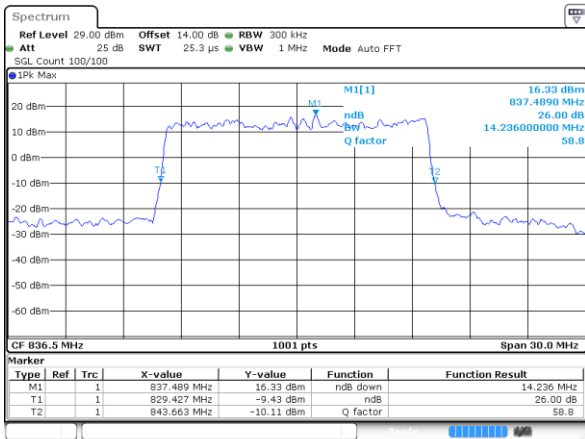

Date: 20 MAY 2021 19:16:44

Lowest Channel / 10MHz / 64QAM

Date: 20 MAY 2021 19:23:03

Middle Channel / 5MHz / 64QAM

Date: 20 MAY 2021 19:19:23

Middle Channel / 10MHz / 64QAM

Date: 20 MAY 2021 19:25:42

Highest Channel / 5MHz / 64QAM

Date: 20 MAY 2021 19:20:24

Highest Channel / 10MHz / 64QAM

Date: 20 MAY 2021 19:26:43

LTE Band 26

Lowest Channel / 15MHz / 64QAM

Date: 20 MAY 2021 19:29:22

Middle Channel / 15MHz / 64QAM

Date: 20 MAY 2021 19:32:02