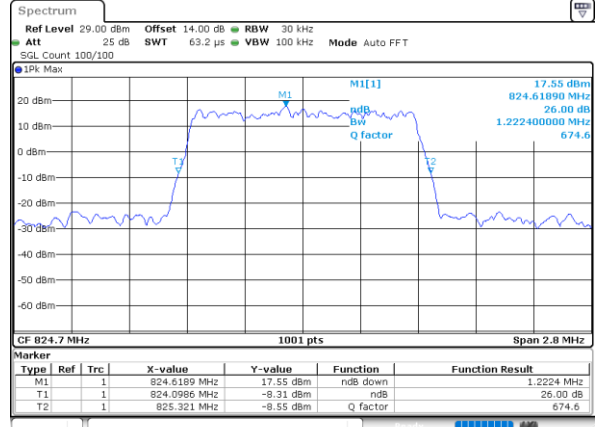

Date: 24.MAY.2021 17:15:16

Middle Channel / Full RB

Date: 24.MAY.2021 17:15:35

Highest Channel / 1RB

Date: 24.MAY.2021 17:18:02

Highest Channel / Full RB

Date: 24.MAY.2021 17:16:13

26dB Bandwidth

Mode	LTE Band 26 : 26dB BW(MHz)											
BW	1.4MHz		3MHz		5MHz		10MHz		15MHz		20MHz	
Mod.	QPSK	16QAM	QPSK	16QAM	QPSK	16QAM	QPSK	16QAM	QPSK	16QAM	QPSK	16QAM
Lowest CH	1.24	1.22	3.00	3.06	4.89	4.90	9.73	9.81	14.27	14.33	-	-
Middle CH	1.23	1.23	3.03	3.02	4.95	4.88	9.85	9.73	14.51	14.45	-	-
Highest CH	1.23	1.22	3.03	3.01	4.93	4.87	9.77	9.89	14.51	14.30	-	-
Mode	LTE Band 26 : 26dB BW(MHz)											
BW	1.4MHz		3MHz		5MHz		10MHz		15MHz		20MHz	
Mod.	64QAM		64QAM		64QAM		64QAM		64QAM		64QAM	
Lowest CH	1.22	-	2.98	-	4.93	-	9.71	-	14.48	-	-	-
Middle CH	1.22	-	3.01	-	4.96	-	9.85	-	14.24	-	-	-
Highest CH	1.23	-	3.00	-	4.89	-	9.77	-	14.39	-	-	-

LTE Band 26

Lowest Channel / 1.4MHz / QPSK

Date: 24.MAY.2021 15:34:22

Lowest Channel / 1.4MHz / 16QAM

Date: 24.MAY.2021 15:34:11

Middle Channel / 1.4MHz / QPSK

Date: 24.MAY.2021 15:41:49

Middle Channel / 1.4MHz / 16QAM

Date: 24.MAY.2021 15:41:38

Highest Channel / 1.4MHz / QPSK

Date: 24.MAY.2021 15:43:52

Highest Channel / 1.4MHz / 16QAM

Date: 24.MAY.2021 15:43:41

LTE Band 26

Lowest Channel / 3MHz / QPSK

Date: 20 MAY 2021 19:36:04