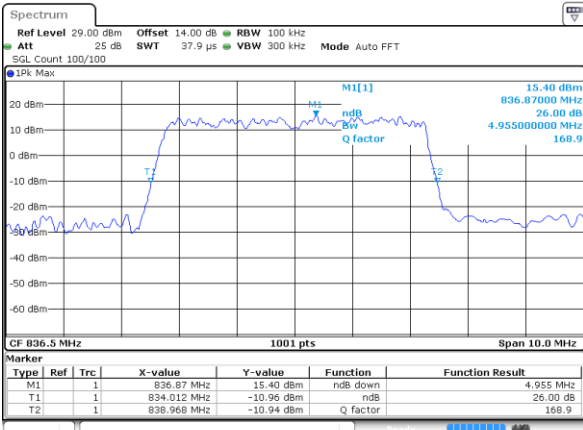

Date: 20 MAY 2021 20:21:39

LTE Band 26

Lowest Channel / 1.4MHz / 64QAM

Date: 24 MAY 2021 16:19:52

Lowest Channel / 3MHz / 64QAM

Date: 20 MAY 2021 19:10:10

Middle Channel / 1.4MHz / 64QAM

Date: 24 MAY 2021 16:28:09

Middle Channel / 3MHz / 64QAM

Date: 20 MAY 2021 19:12:53

Highest Channel / 1.4MHz / 64QAM

Date: 24 MAY 2021 16:30:00

Highest Channel / 3MHz / 64QAM

Date: 20 MAY 2021 19:13:54

LTE Band 26

Lowest Channel / 5MHz / 64QAM

Date: 20 MAY 2021 19:16:44

Lowest Channel / 10MHz / 64QAM

Date: 20 MAY 2021 19:23:03

Middle Channel / 5MHz / 64QAM

Date: 20 MAY 2021 19:19:23

Middle Channel / 10MHz / 64QAM

Date: 20 MAY 2021 19:25:42

Highest Channel / 5MHz / 64QAM

Date: 20 MAY 2021 19:20:24

Highest Channel / 10MHz / 64QAM

Date: 20 MAY 2021 19:26:43

LTE Band 26

Lowest Channel / 15MHz / 64QAM

Date: 20 MAY 2021 19:29:22

Middle Channel / 15MHz / 64QAM

Date: 20 MAY 2021 19:32:02