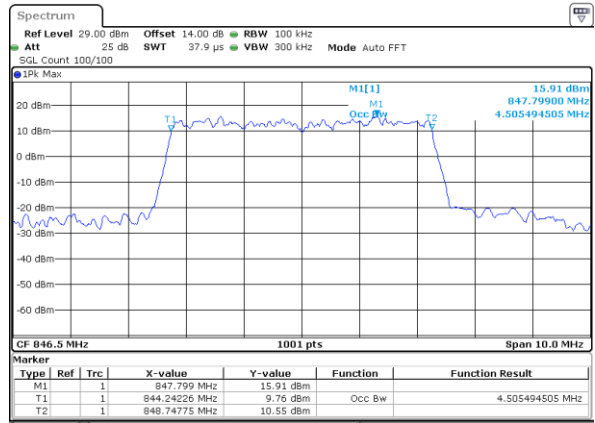

Highest Channel / 3MHz / QPSK

Date: 20 MAY 2021 19:42:59

Highest Channel / 3MHz / 16QAM

Date: 20 MAY 2021 19:43:10

LTE Band 26

Lowest Channel / 5MHz / QPSK

Date: 20 MAY 2021 19:48:40

Lowest Channel / 5MHz / 16QAM

Date: 20 MAY 2021 19:48:52

Middle Channel / 5MHz / QPSK

Date: 20 MAY 2021 19:53:58

Middle Channel / 5MHz / 16QAM

Date: 20 MAY 2021 19:54:10

Highest Channel / 5MHz / QPSK

Date: 20 MAY 2021 19:56:01

Highest Channel / 5MHz / 16QAM

Date: 20 MAY 2021 19:56:12

LTE Band 26

Lowest Channel / 10MHz / QPSK

Date: 20 MAY 2021 20:01:19

Lowest Channel / 10MHz / 16QAM

Date: 20 MAY 2021 20:01:30

Middle Channel / 10MHz / QPSK

Date: 20 MAY 2021 20:06:36

Middle Channel / 10MHz / 16QAM

Date: 20 MAY 2021 20:06:48

Highest Channel / 10MHz / QPSK

Date: 20 MAY 2021 20:08:39

Highest Channel / 10MHz / 16QAM

Date: 20 MAY 2021 20:08:50

LTE Band 26

Lowest Channel / 15MHz / QPSK