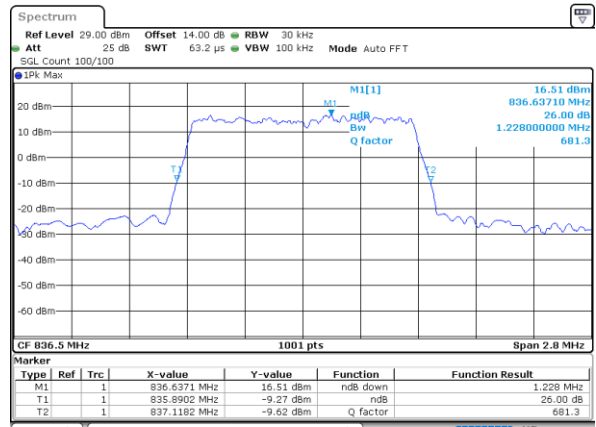

Date: 24.MAY.2021 17:15:16

Middle Channel / Full RB

Date: 24.MAY.2021 17:15:35

Highest Channel / 1RB

Date: 24.MAY.2021 17:18:02

Highest Channel / Full RB

Date: 24.MAY.2021 17:16:13

26dB Bandwidth

Mode	LTE Band 26 : 26dB BW(MHz)											
BW	1.4MHz		3MHz		5MHz		10MHz		15MHz		20MHz	
Mod.	QPSK	16QAM	QPSK	16QAM	QPSK	16QAM	QPSK	16QAM	QPSK	16QAM	QPSK	16QAM
Lowest CH	1.24	1.22	3.00	3.06	4.89	4.90	9.73	9.81	14.27	14.33	-	-
Middle CH	1.23	1.23	3.03	3.02	4.95	4.88	9.85	9.73	14.51	14.45	-	-
Highest CH	1.23	1.22	3.03	3.01	4.93	4.87	9.77	9.89	14.51	14.30	-	-
Mode	LTE Band 26 : 26dB BW(MHz)											
BW	1.4MHz		3MHz		5MHz		10MHz		15MHz		20MHz	
Mod.	64QAM		64QAM		64QAM		64QAM		64QAM		64QAM	
Lowest CH	1.22	-	2.98	-	4.93	-	9.71	-	14.48	-	-	-
Middle CH	1.22	-	3.01	-	4.96	-	9.85	-	14.24	-	-	-
Highest CH	1.23	-	3.00	-	4.89	-	9.77	-	14.39	-	-	-

LTE Band 26

Lowest Channel / 1.4MHz / QPSK

Date: 24.MAY.2021 15:34:22

Lowest Channel / 1.4MHz / 16QAM

Date: 24.MAY.2021 15:34:11

Middle Channel / 1.4MHz / QPSK

Date: 24.MAY.2021 15:41:49

Middle Channel / 1.4MHz / 16QAM

Date: 24.MAY.2021 15:41:38

Highest Channel / 1.4MHz / QPSK

Date: 24.MAY.2021 15:43:52

Highest Channel / 1.4MHz / 16QAM

Date: 24.MAY.2021 15:43:41

LTE Band 26

Lowest Channel / 3MHz / QPSK

Date: 20 MAY 2021 19:36:04