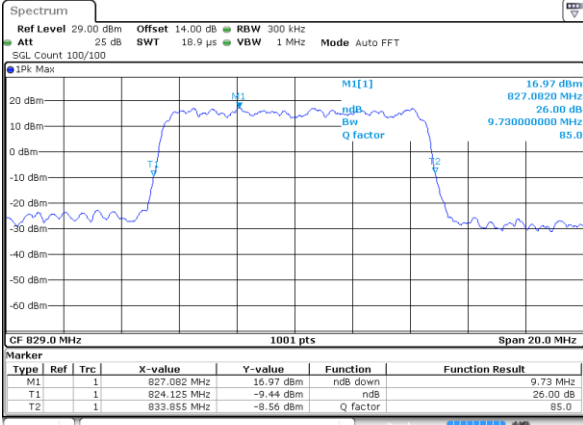

LTE Band 26

Lowest Channel / 10MHz / QPSK

Date: 20 MAY 2021 20:01:51