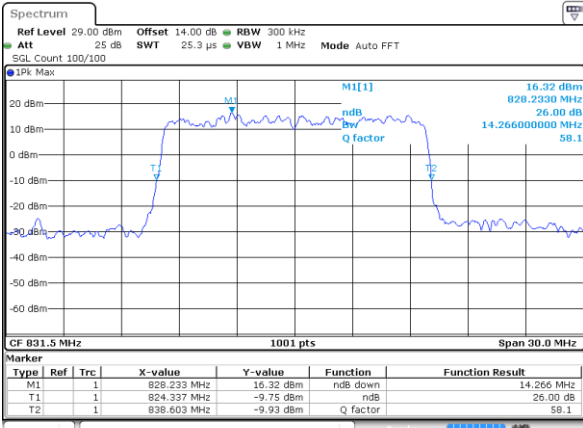

Highest Channel / 10MHz / QPSK

Date: 20 MAY 2021 20:09:12

Highest Channel / 10MHz / 16QAM

Date: 20 MAY 2021 20:09:01

LTE Band 26

Lowest Channel / 15MHz / QPSK

Date: 20 MAY 2021 20:14:29

Lowest Channel / 15MHz / 16QAM