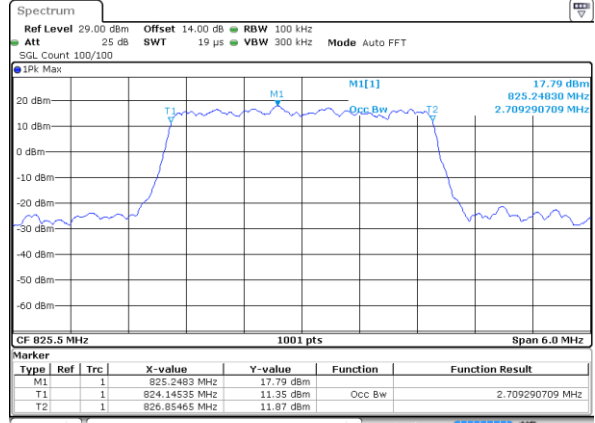

Lowest Channel / 3MHz / 16QAM

Date: 20 MAY 2021 19:35:42