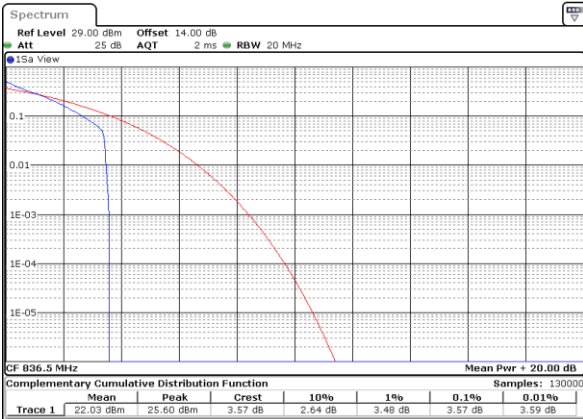

Peak-to-Average Ratio

Mode	LTE Band 26 / 15MHz				
Mod.	QPSK		16QAM		Limit: 13dB
RB Size	1RB	Full RB	1RB	Full RB	Result
Lowest CH	3.51	5.01	5.36	5.65	PASS
Middle CH	3.57	4.96	5.10	5.74	
Highest CH	3.59	5.01	5.19	5.77	
Mode	LTE Band 26 / 15MHz				
Mod.	64QAM				Limit: 13dB
RB Size	1RB	Full RB			Result
Lowest CH	5.45	5.65	-	-	PASS
Middle CH	5.42	5.68	-	-	
Highest CH	5.45	5.71	-	-	

LTE Band 26 / 15MHz / QPSK

Lowest Channel / 1RB

Date: 24.MAY.2021 17:01:57

Lowest Channel / Full RB

Date: 24.MAY.2021 17:01:11

Middle Channel / 1RB

Date: 24.MAY.2021 17:02:09

Middle Channel / Full RB

Date: 24.MAY.2021 17:02:48

Highest Channel / 1RB

Date: 24.MAY.2021 17:13:48

Highest Channel / Full RB

Date: 24.MAY.2021 17:03:00

LTE Band 26 / 15MHz / 16QAM

Lowest Channel / 1RB

Date: 24.MAY.2021 17:01:44

Lowest Channel / Full RB

Date: 24.MAY.2021 17:01:28

Middle Channel / 1RB

Date: 24.MAY.2021 17:02:23

Middle Channel / Full RB

Date: 24.MAY.2021 17:02:36

Highest Channel / 1RB

Date: 24.MAY.2021 17:13:36