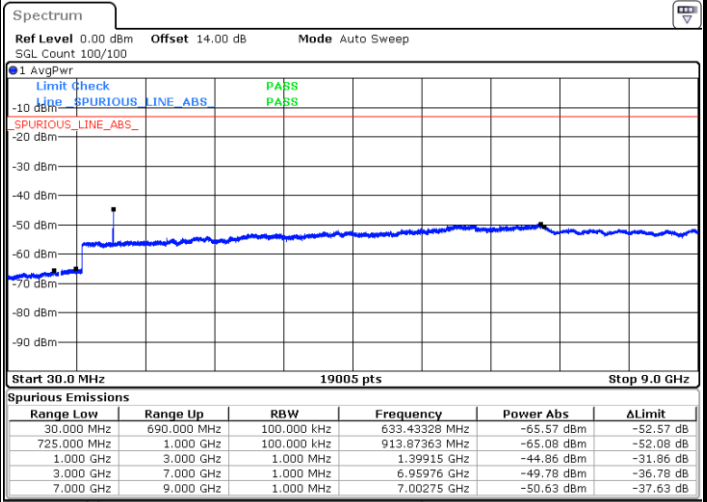

LTE Band 12 / 5MHz

Lowest Channel / QPSK

Lowest Channel / 16QAM

Date: 21.MAY.2021 16:35:18

Date: 21.MAY.2021 16:36:16