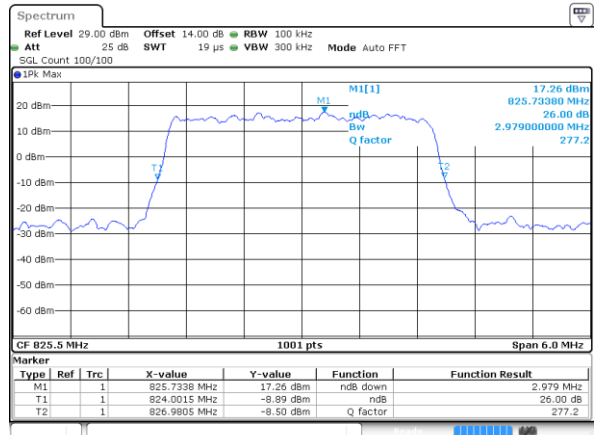

Date: 20 MAY 2021 20:21:39

LTE Band 26

Lowest Channel / 1.4MHz / 64QAM

Date: 24 MAY 2021 16:19:52

Lowest Channel / 3MHz / 64QAM

Date: 20 MAY 2021 19:10:10

Middle Channel / 1.4MHz / 64QAM

Date: 24 MAY 2021 16:28:09

Middle Channel / 3MHz / 64QAM

Date: 20 MAY 2021 19:12:53

Highest Channel / 1.4MHz / 64QAM

Date: 24 MAY 2021 16:30:00

Highest Channel / 3MHz / 64QAM

Date: 20 MAY 2021 19:13:54

LTE Band 26

Lowest Channel / 5MHz / 64QAM