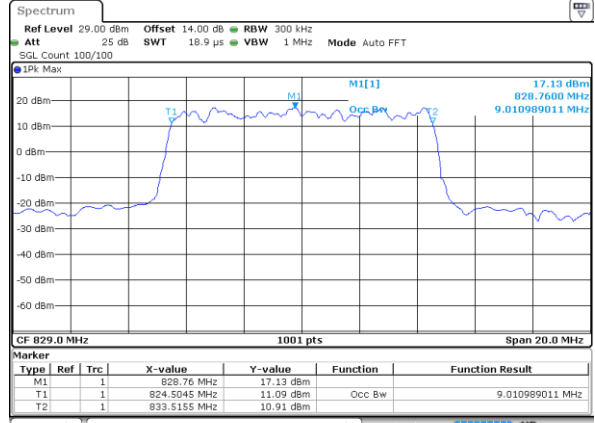

Date: 20 MAY 2021 19:56:12

LTE Band 26

Lowest Channel / 10MHz / QPSK

Date: 20 MAY 2021 20:01:19

Lowest Channel / 10MHz / 16QAM

Date: 20 MAY 2021 20:01:30

Middle Channel / 10MHz / QPSK

Date: 20 MAY 2021 20:06:36

Middle Channel / 10MHz / 16QAM

Date: 20 MAY 2021 20:06:48

Highest Channel / 10MHz / QPSK

Date: 20 MAY 2021 20:08:39

Highest Channel / 10MHz / 16QAM

Date: 20 MAY 2021 20:08:50

LTE Band 26

Lowest Channel / 15MHz / QPSK