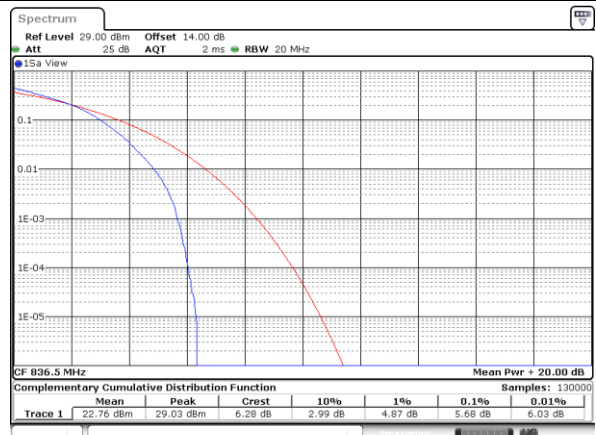

Lowest Channel / Full RB

Date: 24.MAY.2021 17:01:28

Middle Channel / 1RB

Date: 24.MAY.2021 17:02:23

Middle Channel / Full RB

Date: 24.MAY.2021 17:02:36

Highest Channel / 1RB

Date: 24.MAY.2021 17:13:36

Highest Channel / Full RB

Date: 24.MAY.2021 17:03:17

LTE Band 26 / 15MHz / 64QAM

Lowest Channel / 1RB

Date: 24.MAY.2021 17:14:40

Lowest Channel / Full RB

Date: 24.MAY.2021 17:14:30

Middle Channel / 1RB

Date: 24.MAY.2021 17:15:16

Middle Channel / Full RB

Date: 24.MAY.2021 17:15:35

Highest Channel / 1RB

Date: 24.MAY.2021 17:18:02

Highest Channel / Full RB

Date: 24.MAY.2021 17:16:13

26dB Bandwidth

Mode	LTE Band 26 : 26dB BW(MHz)											
BW	1.4MHz		3MHz		5MHz		10MHz		15MHz		20MHz	
Mod.	QPSK	16QAM	QPSK	16QAM	QPSK	16QAM	QPSK	16QAM	QPSK	16QAM	QPSK	16QAM
Lowest CH	1.24	1.22	3.00	3.06	4.89	4.90	9.73	9.81	14.27	14.33	-	-
Middle CH	1.23	1.23	3.03	3.02	4.95	4.88	9.85	9.73	14.51	14.45	-	-
Highest CH	1.23	1.22	3.03	3.01	4.93	4.87	9.77	9.89	14.51	14.30	-	-
Mode	LTE Band 26 : 26dB BW(MHz)											
BW	1.4MHz		3MHz		5MHz		10MHz		15MHz		20MHz	
Mod.	64QAM		64QAM		64QAM		64QAM		64QAM		64QAM	
Lowest CH	1.22	-	2.98	-	4.93	-	9.71	-	14.48	-	-	-
Middle CH	1.22	-	3.01	-	4.96	-	9.85	-	14.24	-	-	-
Highest CH	1.23	-	3.00	-	4.89	-	9.77	-	14.39	-	-	-