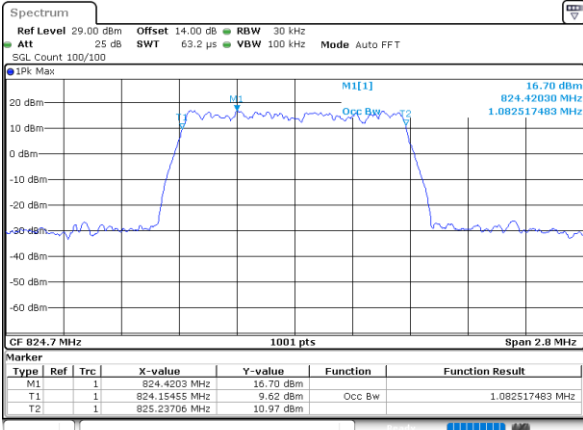

Date: 20 MAY 2021 19:20:24

Highest Channel / 10MHz / 64QAM

Date: 20 MAY 2021 19:26:43

LTE Band 26

Lowest Channel / 15MHz / 64QAM

Date: 20 MAY 2021 19:29:22

Middle Channel / 15MHz / 64QAM

Date: 20 MAY 2021 19:32:02

Highest Channel / 15MHz / 64QAM

Date: 20 MAY 2021 19:33:03

Occupied Bandwidth

Mode	LTE Band 26 : 99%OBW(MHz)											
BW	1.4MHz		3MHz		5MHz		10MHz		15MHz		CH26765	
Mod.	QPSK	16QAM	QPSK	16QAM	QPSK	16QAM	QPSK	16QAM	QPSK	16QAM	QPSK	16QAM
Lowest CH	1.08	1.08	2.71	2.71	4.50	4.51	9.05	9.01	13.49	13.52	13.43	13.43
Middle CH	1.09	1.09	2.72	2.72	4.48	4.50	9.01	9.03	13.43	13.37	-	-
Highest CH	1.10	1.10	2.73	2.72	4.48	4.51	9.03	8.99	13.43	13.43	-	-
Mode	LTE Band 26 : 99%OBW(MHz)											
BW	1.4MHz		3MHz		5MHz		10MHz		15MHz		CH26765	
Mod.	64QAM		64QAM		64QAM		64QAM		64QAM		64QAM	
Lowest CH	1.08	-	2.72	-	4.48	-	9.01	-	13.40	-	13.43	-
Middle CH	1.08	-	2.72	-	4.49	-	8.99	-	13.49	-	-	-
Highest CH	1.09	-	2.72	-	4.49	-	8.99	-	13.43	-	-	-

LTE Band 26

Lowest Channel / 1.4MHz / QPSK

Lowest Channel / 1.4MHz / 16QAM

Middle Channel / 1.4MHz / QPSK

Middle Channel / 1.4MHz / 16QAM

Highest Channel / 1.4MHz / QPSK

Highest Channel / 1.4MHz / 16QAM

LTE Band 26