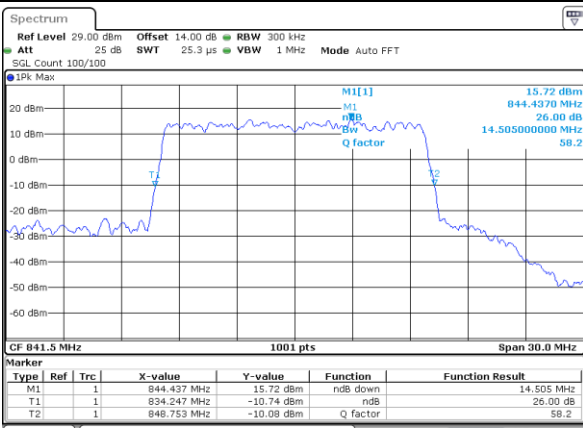

Highest Channel / 10MHz / QPSK

Date: 20 MAY 2021 20:09:12

Highest Channel / 10MHz / 16QAM

Date: 20 MAY 2021 20:09:01

LTE Band 26

Lowest Channel / 15MHz / QPSK

Date: 20 MAY 2021 20:14:29

Lowest Channel / 15MHz / 16QAM

Date: 20 MAY 2021 20:14:19

Middle Channel / 15MHz / QPSK

Date: 20 MAY 2021 20:18:48

Middle Channel / 15MHz / 16QAM

Date: 20 MAY 2021 20:19:37

Highest Channel / 15MHz / QPSK

Date: 20 MAY 2021 20:21:50

Highest Channel / 15MHz / 16QAM

Date: 20 MAY 2021 20:21:39

LTE Band 26

Lowest Channel / 1.4MHz / 64QAM

Date: 24 MAY 2021 16:19:52

Lowest Channel / 3MHz / 64QAM

Date: 20 MAY 2021 19:10:10

Middle Channel / 1.4MHz / 64QAM

Date: 24 MAY 2021 16:28:09

Middle Channel / 3MHz / 64QAM

Date: 20 MAY 2021 19:12:53

Highest Channel / 1.4MHz / 64QAM

Date: 24 MAY 2021 16:30:00

Highest Channel / 3MHz / 64QAM

Date: 20 MAY 2021 19:13:54

LTE Band 26

Lowest Channel / 5MHz / 64QAM