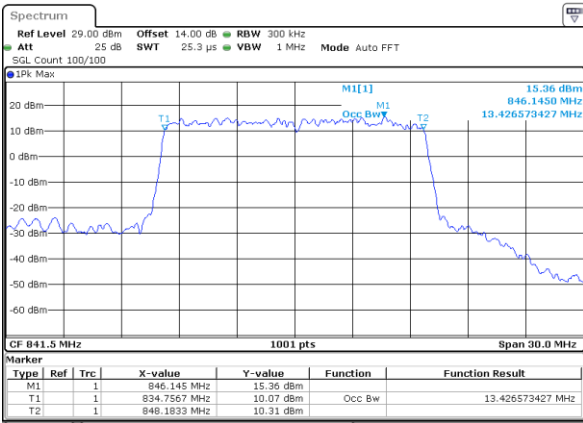

Middle Channel / 10MHz / 16QAM

Date: 20 MAY 2021 20:06:48

Highest Channel / 10MHz / QPSK

Date: 20 MAY 2021 20:08:39

Highest Channel / 10MHz / 16QAM

Date: 20 MAY 2021 20:08:50

LTE Band 26

Lowest Channel / 15MHz / QPSK

Date: 20 MAY 2021 20:13:57

Lowest Channel / 15MHz / 16QAM

Date: 20 MAY 2021 20:14:08

Middle Channel / 15MHz / QPSK

Date: 20 MAY 2021 20:18:15

Middle Channel / 15MHz / 16QAM

Date: 20 MAY 2021 20:19:26

Highest Channel / 15MHz / QPSK

Date: 20 MAY 2021 20:21:17

Highest Channel / 15MHz / 16QAM

Date: 20 MAY 2021 20:21:28