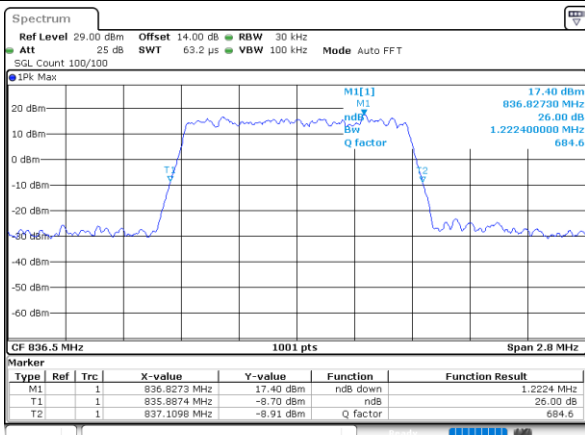

Date: 20 MAY 2021 20:21:39

LTE Band 26

Lowest Channel / 1.4MHz / 64QAM

Date: 24 MAY 2021 16:19:52

Lowest Channel / 3MHz / 64QAM

Date: 20 MAY 2021 19:10:10

Middle Channel / 1.4MHz / 64QAM

Date: 24 MAY 2021 16:28:09

Middle Channel / 3MHz / 64QAM

Date: 20 MAY 2021 19:12:53

Highest Channel / 1.4MHz / 64QAM

Date: 24 MAY 2021 16:30:00

Highest Channel / 3MHz / 64QAM

Date: 20 MAY 2021 19:13:54

LTE Band 26

Lowest Channel / 5MHz / 64QAM