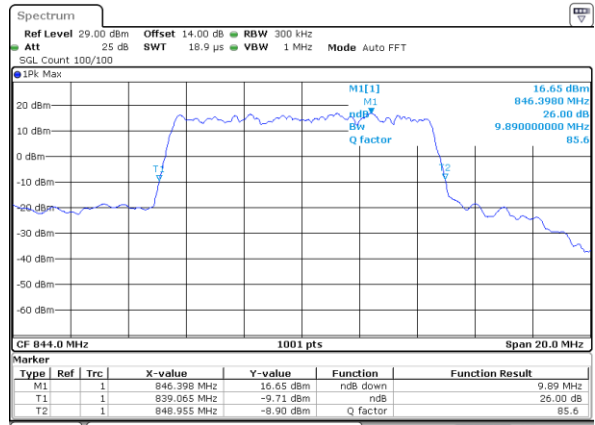

Highest Channel / 3MHz / 16QAM

Date: 20 MAY 2021 19:43:21

LTE Band 26

Lowest Channel / 5MHz / QPSK

Date: 20 MAY 2021 19:49:13

Lowest Channel / 5MHz / 16QAM

Date: 20 MAY 2021 19:49:02

Middle Channel / 5MHz / QPSK

Date: 20 MAY 2021 19:54:31

Middle Channel / 5MHz / 16QAM

Date: 20 MAY 2021 19:54:20

Highest Channel / 5MHz / QPSK

Date: 20 MAY 2021 19:56:34

Highest Channel / 5MHz / 16QAM

Date: 20 MAY 2021 19:56:23

LTE Band 26

Lowest Channel / 10MHz / QPSK

Date: 20 MAY 2021 20:01:51

Lowest Channel / 10MHz / 16QAM

Date: 20 MAY 2021 20:01:41

Middle Channel / 10MHz / QPSK

Date: 20 MAY 2021 20:07:09

Middle Channel / 10MHz / 16QAM

Date: 20 MAY 2021 20:06:59

Highest Channel / 10MHz / QPSK

Date: 20 MAY 2021 20:09:12

Highest Channel / 10MHz / 16QAM

Date: 20 MAY 2021 20:09:01

LTE Band 26

Lowest Channel / 15MHz / QPSK

Date: 20 MAY 2021 20:14:29

Lowest Channel / 15MHz / 16QAM