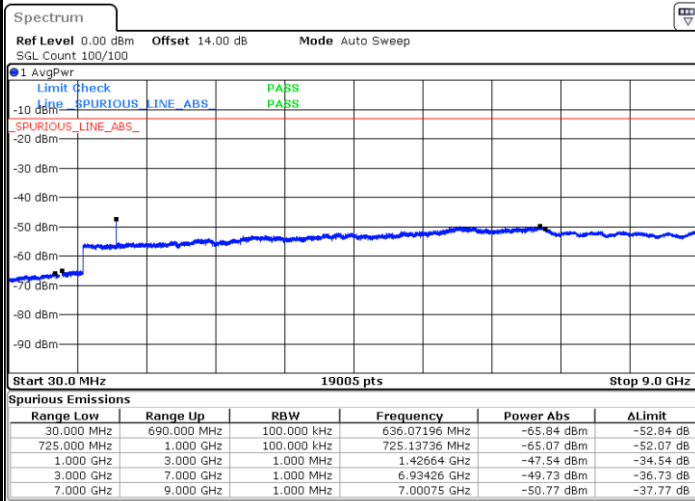

Date: 21.MAY.2021 17:01:35

Highest Channel / QPSK

Date: 21.MAY.2021 17:11:03

Highest Channel / 16QAM

Date: 21.MAY.2021 17:12:01

LTE Band 12 / 1.4MHz

Lowest Channel / 64QAM

Middle Channel / 64QAM

Date: 21.MAY.2021 17:50:02

Date: 21.MAY.2021 17:51:40

Highest Channel / 64QAM

Date: 21.MAY.2021 17:56:16

LTE Band 12 / 3MHz

Lowest Channel / 64QAM

Middle Channel / 64QAM

Date: 21.MAY.2021 16:10:01

Date: 21.MAY.2021 16:11:39

Highest Channel / 64QAM

Date: 21.MAY.2021 16:16:14

LTE Band 12 / 5MHz

Lowest Channel / 64QAM

Middle Channel / 64QAM

Highest Channel / 64QAM

LTE Band 12 / 10MHz