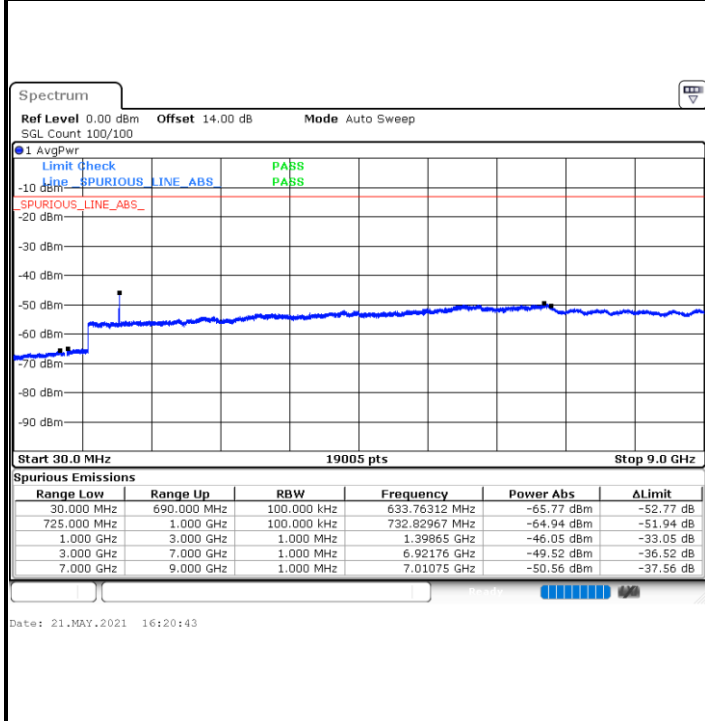

Date: 21.MAY.2021 17:50:02

Date: 21.MAY.2021 17:51:40

Highest Channel / 64QAM

Date: 21.MAY.2021 17:56:16

LTE Band 12 / 3MHz

Lowest Channel / 64QAM

Middle Channel / 64QAM

Date: 21.MAY.2021 16:10:01

Date: 21.MAY.2021 16:11:39

Highest Channel / 64QAM

Date: 21.MAY.2021 16:16:14

LTE Band 12 / 5MHz

Lowest Channel / 64QAM

Middle Channel / 64QAM

Highest Channel / 64QAM

LTE Band 12 / 10MHz

Lowest Channel / 64QAM

Date: 21.MAY.2021 17:16:28

Middle Channel / 64QAM

Date: 21.MAY.2021 17:18:07

Highest Channel / 64QAM

Date: 21.MAY.2021 17:22:43

Frequency Stability

Test Conditions		LTE Band 12 (QPSK) / Middle Channel	Limit
Temperature (°C)	Voltage (Volt)	BW 10MHz	Note 2.
		Deviation (ppm)	Result
50	Normal Voltage	0.0092	PASS
40	Normal Voltage	0.0017	
30	Normal Voltage	0.0004	
20(Ref.)	Normal Voltage	0.0000	
10	Normal Voltage	0.0085	
0	Normal Voltage	0.0007	
-10	Normal Voltage	0.0082	
-20	Normal Voltage	0.0004	
-30	Normal Voltage	0.0001	
20	Maximum Voltage	0.0016	
20	Normal Voltage	0.0000	
20	Battery End Point	0.0011	

Note:

1. Normal Voltage =3.8 V. ; Battery End Point (BEP) =3.6 V. ; Maximum Voltage =4.51 V.
2. Note: The frequency fundamental emissions stay within the authorized frequency block.

LTE Band 26_Part 22H