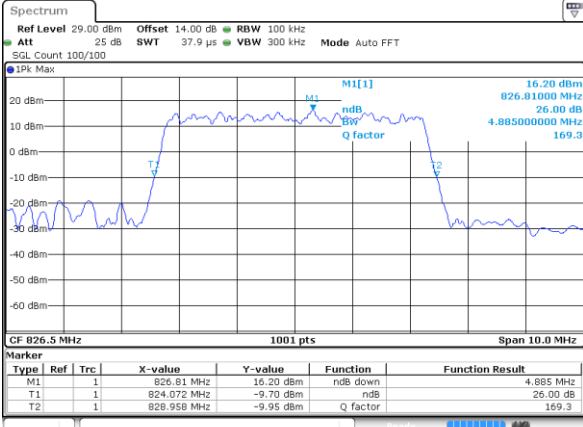

Highest Channel / 3MHz / 16QAM

Date: 20 MAY 2021 19:43:21

LTE Band 26

Lowest Channel / 5MHz / QPSK

Date: 20 MAY 2021 19:49:13

Lowest Channel / 5MHz / 16QAM

Date: 20 MAY 2021 19:49:02

Middle Channel / 5MHz / QPSK

Date: 20 MAY 2021 19:54:31

Middle Channel / 5MHz / 16QAM

Date: 20 MAY 2021 19:54:20

Highest Channel / 5MHz / QPSK

Date: 20 MAY 2021 19:56:34

Highest Channel / 5MHz / 16QAM

Date: 20 MAY 2021 19:56:23

LTE Band 26