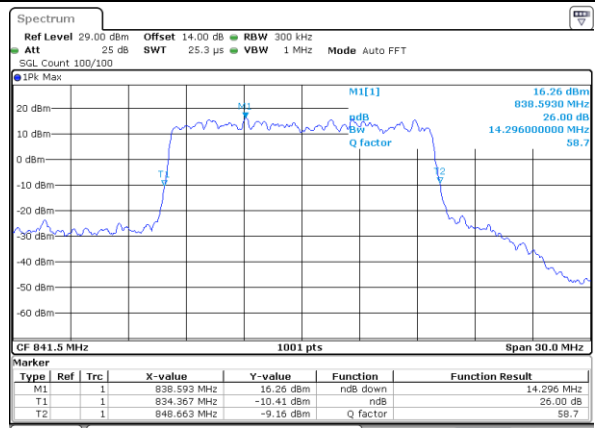

Highest Channel / 10MHz / QPSK

Date: 20 MAY 2021 20:09:12

Highest Channel / 10MHz / 16QAM

Date: 20 MAY 2021 20:09:01

LTE Band 26

Lowest Channel / 15MHz / QPSK

Date: 20 MAY 2021 20:14:29

Lowest Channel / 15MHz / 16QAM

Date: 20 MAY 2021 20:14:19

Middle Channel / 15MHz / QPSK

Date: 20 MAY 2021 20:18:48

Middle Channel / 15MHz / 16QAM

Date: 20 MAY 2021 20:19:37

Highest Channel / 15MHz / QPSK

Date: 20 MAY 2021 20:21:50

Highest Channel / 15MHz / 16QAM

Date: 20 MAY 2021 20:21:39

LTE Band 26

Lowest Channel / 1.4MHz / 64QAM

Date: 24 MAY 2021 16:19:52

Lowest Channel / 3MHz / 64QAM

Date: 20 MAY 2021 19:10:10

Middle Channel / 1.4MHz / 64QAM

Date: 24 MAY 2021 16:28:09

Middle Channel / 3MHz / 64QAM

Date: 20 MAY 2021 19:12:53

Highest Channel / 1.4MHz / 64QAM

Date: 24 MAY 2021 16:30:00

Highest Channel / 3MHz / 64QAM

Date: 20 MAY 2021 19:13:54

LTE Band 26

Lowest Channel / 5MHz / 64QAM