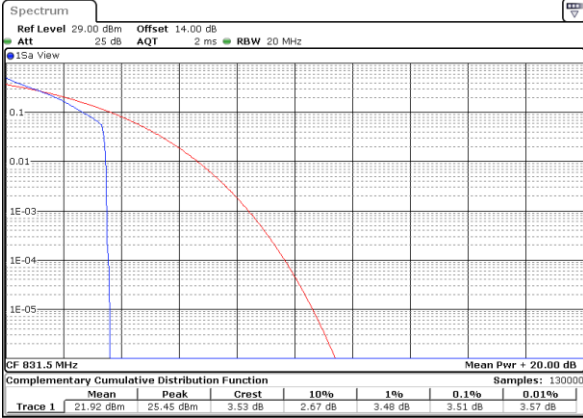

LTE Band 26 / 15MHz / QPSK

Lowest Channel / 1RB

Date: 24.MAY.2021 17:01:57