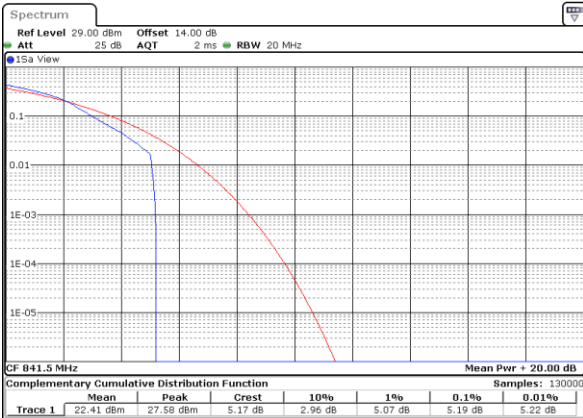

Date: 24.MAY.2021 17:02:48

Highest Channel / 1RB

Date: 24.MAY.2021 17:13:48

Highest Channel / Full RB

Date: 24.MAY.2021 17:03:00

LTE Band 26 / 15MHz / 16QAM

Lowest Channel / 1RB

Date: 24.MAY.2021 17:01:44

Lowest Channel / Full RB

Date: 24.MAY.2021 17:01:28

Middle Channel / 1RB

Date: 24.MAY.2021 17:02:23

Middle Channel / Full RB

Date: 24.MAY.2021 17:02:36

Highest Channel / 1RB

Date: 24.MAY.2021 17:13:36

Highest Channel / Full RB

Date: 24.MAY.2021 17:03:17

LTE Band 26 / 15MHz / 64QAM

Lowest Channel / 1RB

Date: 24.MAY.2021 17:14:40

Lowest Channel / Full RB

Date: 24.MAY.2021 17:14:30

Middle Channel / 1RB

Date: 24.MAY.2021 17:15:16

Middle Channel / Full RB

Date: 24.MAY.2021 17:15:35

Highest Channel / 1RB

Date: 24.MAY.2021 17:18:02

Highest Channel / Full RB

Date: 24.MAY.2021 17:16:13

26dB Bandwidth