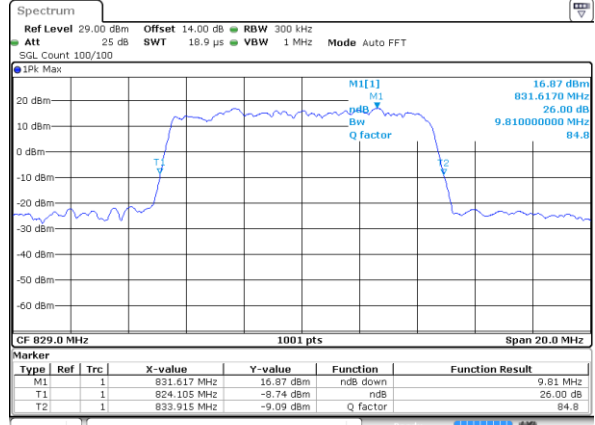

Highest Channel / 3MHz / 16QAM

Date: 20 MAY 2021 19:43:21

LTE Band 26

Lowest Channel / 5MHz / QPSK

Date: 20 MAY 2021 19:49:13

Lowest Channel / 5MHz / 16QAM

Date: 20 MAY 2021 19:49:02

Middle Channel / 5MHz / QPSK

Date: 20 MAY 2021 19:54:31

Middle Channel / 5MHz / 16QAM

Date: 20 MAY 2021 19:54:20

Highest Channel / 5MHz / QPSK

Date: 20 MAY 2021 19:56:34

Highest Channel / 5MHz / 16QAM

Date: 20 MAY 2021 19:56:23

LTE Band 26

Lowest Channel / 10MHz / QPSK

Date: 20 MAY 2021 20:01:51

Lowest Channel / 10MHz / 16QAM

Date: 20 MAY 2021 20:01:41

Middle Channel / 10MHz / QPSK

Date: 20 MAY 2021 20:07:09

Middle Channel / 10MHz / 16QAM

Date: 20 MAY 2021 20:06:59

Highest Channel / 10MHz / QPSK

Date: 20 MAY 2021 20:09:12

Highest Channel / 10MHz / 16QAM

Date: 20 MAY 2021 20:09:01

LTE Band 26

Lowest Channel / 15MHz / QPSK

Date: 20 MAY 2021 20:14:29

Lowest Channel / 15MHz / 16QAM