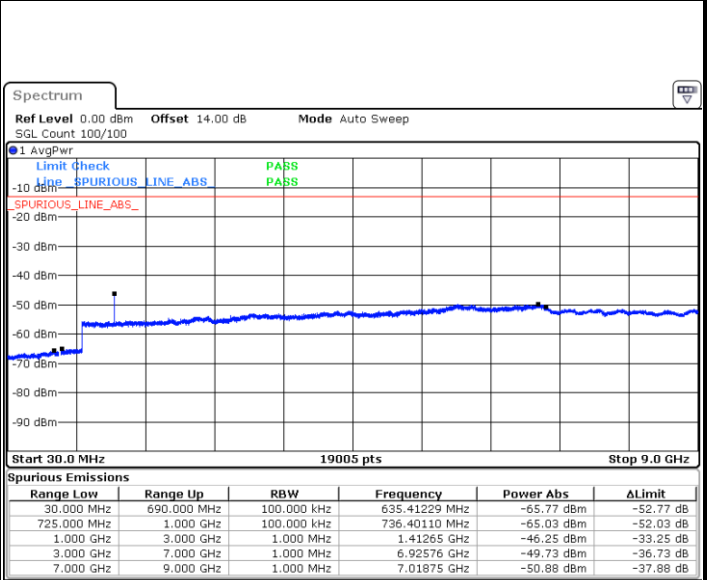

LTE Band 12 / 3MHz

Middle Channel / QPSK

Date: 21.MAY.2021 15:56:08

Middle Channel / 16QAM

Date: 21.MAY.2021 15:55:10

Highest Channel / QPSK

Date: 21.MAY.2021 16:04:37

Highest Channel / 16QAM

Date: 21.MAY.2021 16:05:35

LTE Band 12 / 5MHz

Lowest Channel / QPSK

Lowest Channel / 16QAM

Date: 21.MAY.2021 16:35:18

Date: 21.MAY.2021 16:36:16

Middle Channel / QPSK

Middle Channel / 16QAM