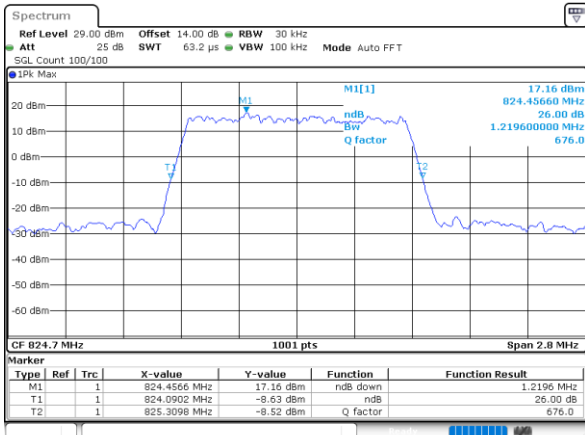

Highest Channel / 10MHz / QPSK

Date: 20 MAY 2021 20:09:12

Highest Channel / 10MHz / 16QAM

Date: 20 MAY 2021 20:09:01

LTE Band 26

Lowest Channel / 15MHz / QPSK

Date: 20 MAY 2021 20:14:29

Lowest Channel / 15MHz / 16QAM

Date: 20 MAY 2021 20:14:19

Middle Channel / 15MHz / QPSK

Date: 20 MAY 2021 20:18:48

Middle Channel / 15MHz / 16QAM

Date: 20 MAY 2021 20:19:37

Highest Channel / 15MHz / QPSK

Date: 20 MAY 2021 20:21:50

Highest Channel / 15MHz / 16QAM

Date: 20 MAY 2021 20:21:39

LTE Band 26

Lowest Channel / 1.4MHz / 64QAM

Date: 24 MAY 2021 16:19:52

Lowest Channel / 3MHz / 64QAM

Date: 20 MAY 2021 19:10:10

Middle Channel / 1.4MHz / 64QAM

Date: 24 MAY 2021 16:28:09

Middle Channel / 3MHz / 64QAM

Date: 20 MAY 2021 19:12:53

Highest Channel / 1.4MHz / 64QAM

Date: 24 MAY 2021 16:30:00

Highest Channel / 3MHz / 64QAM

Date: 20 MAY 2021 19:13:54

LTE Band 26

Lowest Channel / 5MHz / 64QAM