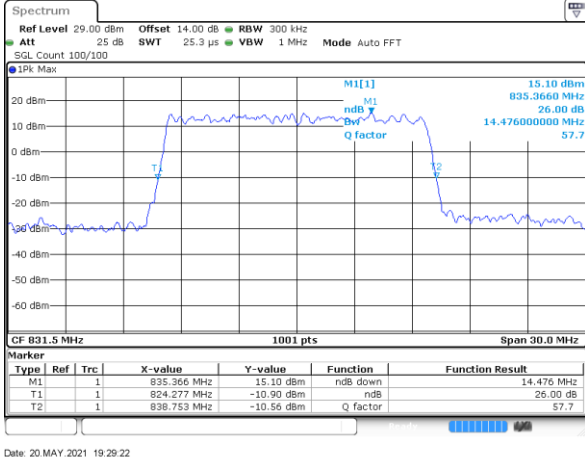

Date: 20 MAY 2021 19:16:44

Lowest Channel / 10MHz / 64QAM

Date: 20 MAY 2021 19:23:03

Middle Channel / 5MHz / 64QAM

Date: 20 MAY 2021 19:19:23

Middle Channel / 10MHz / 64QAM

Date: 20 MAY 2021 19:25:42

Highest Channel / 5MHz / 64QAM

Date: 20 MAY 2021 19:20:24

Highest Channel / 10MHz / 64QAM

Date: 20 MAY 2021 19:26:43

LTE Band 26

Lowest Channel / 15MHz / 64QAM

Date: 20 MAY 2021 19:29:22

Middle Channel / 15MHz / 64QAM

Date: 20 MAY 2021 19:32:02