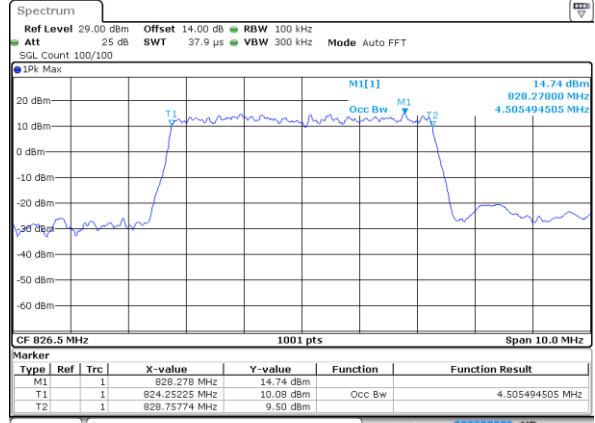

Highest Channel / 3MHz / QPSK

Date: 20 MAY 2021 19:42:59

Highest Channel / 3MHz / 16QAM

Date: 20 MAY 2021 19:43:10

LTE Band 26

Lowest Channel / 5MHz / QPSK

Date: 20 MAY 2021 19:48:40

Lowest Channel / 5MHz / 16QAM

Date: 20 MAY 2021 19:48:52

Middle Channel / 5MHz / QPSK

Date: 20 MAY 2021 19:53:58

Middle Channel / 5MHz / 16QAM

Date: 20 MAY 2021 19:54:10

Highest Channel / 5MHz / QPSK

Date: 20 MAY 2021 19:56:01

Highest Channel / 5MHz / 16QAM