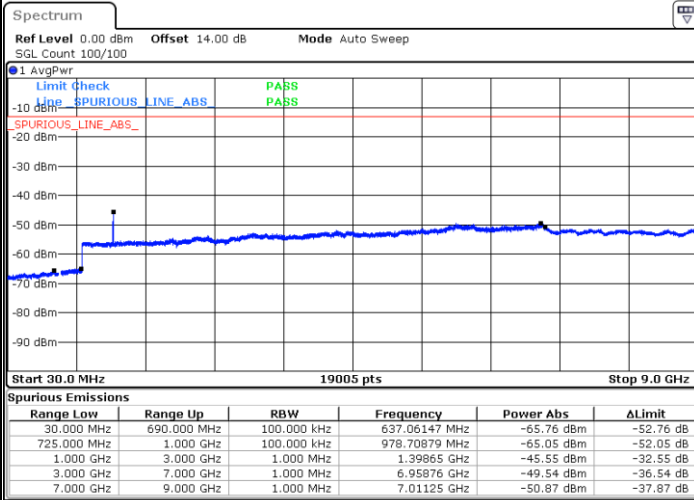

Date: 21.MAY.2021 17:01:35

Highest Channel / QPSK

Date: 21.MAY.2021 17:11:03

Highest Channel / 16QAM

Date: 21.MAY.2021 17:12:01

LTE Band 12 / 1.4MHz

Lowest Channel / 64QAM

Middle Channel / 64QAM

Date: 21.MAY.2021 17:50:02

Date: 21.MAY.2021 17:51:40

Highest Channel / 64QAM

Date: 21.MAY.2021 17:56:16

LTE Band 12 / 3MHz

Lowest Channel / 64QAM

Middle Channel / 64QAM

Date: 21.MAY.2021 16:10:01