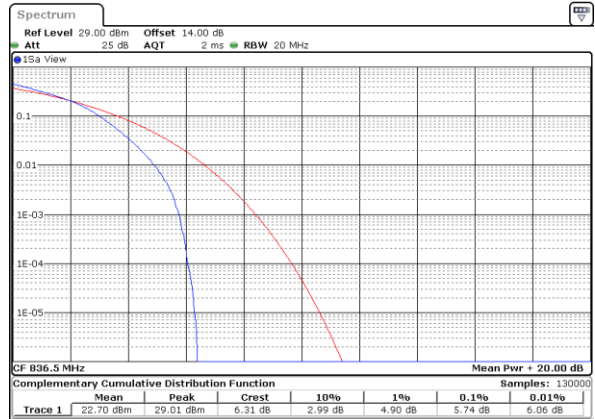

Date: 24.MAY.2021 17:02:48

Highest Channel / 1RB

Date: 24.MAY.2021 17:13:48

Highest Channel / Full RB

Date: 24.MAY.2021 17:03:00

LTE Band 26 / 15MHz / 16QAM

Lowest Channel / 1RB

Date: 24.MAY.2021 17:01:44

Lowest Channel / Full RB

Date: 24.MAY.2021 17:01:28

Middle Channel / 1RB

Date: 24.MAY.2021 17:02:23

Middle Channel / Full RB

Date: 24.MAY.2021 17:02:36

Highest Channel / 1RB

Date: 24.MAY.2021 17:13:36

Highest Channel / Full RB

Date: 24.MAY.2021 17:03:17

LTE Band 26 / 15MHz / 64QAM

Lowest Channel / 1RB

Date: 24.MAY.2021 17:14:40

Lowest Channel / Full RB

Date: 24.MAY.2021 17:14:30

Middle Channel / 1RB

Date: 24.MAY.2021 17:15:16

Middle Channel / Full RB

Date: 24.MAY.2021 17:15:35

Highest Channel / 1RB

Date: 24.MAY.2021 17:18:02

Highest Channel / Full RB

Date: 24.MAY.2021 17:16:13

26dB Bandwidth