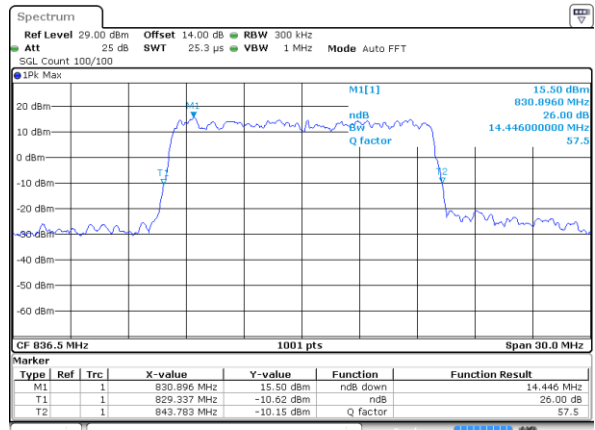

Middle Channel / 15MHz / 16QAM

Date: 20 MAY 2021 20:19:37