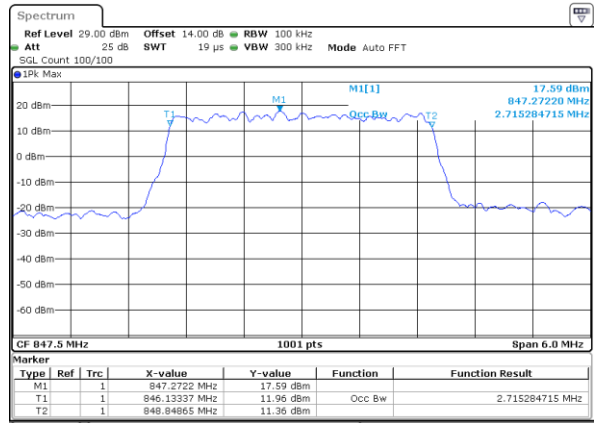

LTE Band 26

Lowest Channel / 1.4MHz / QPSK

Lowest Channel / 1.4MHz / 16QAM

Middle Channel / 1.4MHz / QPSK

Middle Channel / 1.4MHz / 16QAM

Highest Channel / 1.4MHz / QPSK

Highest Channel / 1.4MHz / 16QAM

LTE Band 26

Lowest Channel / 3MHz / QPSK

Date: 20 MAY 2021 19:35:31

Lowest Channel / 3MHz / 16QAM

Date: 20 MAY 2021 19:35:42

Middle Channel / 3MHz / QPSK

Date: 20 MAY 2021 19:40:56

Middle Channel / 3MHz / 16QAM

Date: 20 MAY 2021 19:41:08

Highest Channel / 3MHz / QPSK

Date: 20 MAY 2021 19:42:59

Highest Channel / 3MHz / 16QAM

Date: 20 MAY 2021 19:43:10

LTE Band 26

Lowest Channel / 5MHz / QPSK

Date: 20 MAY 2021 19:48:40

Lowest Channel / 5MHz / 16QAM