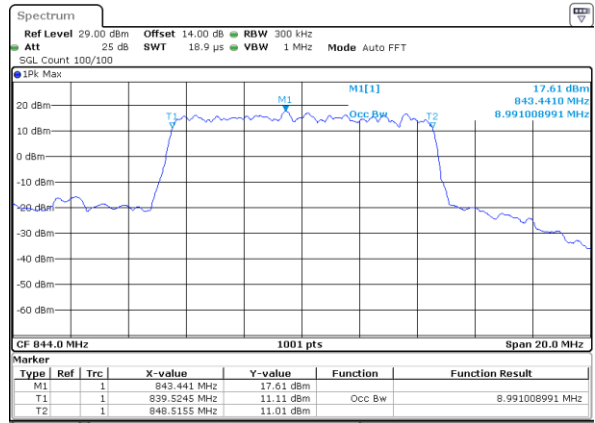

Date: 20 MAY 2021 19:56:12

LTE Band 26

Lowest Channel / 10MHz / QPSK

Date: 20 MAY 2021 20:01:19

Lowest Channel / 10MHz / 16QAM

Date: 20 MAY 2021 20:01:30

Middle Channel / 10MHz / QPSK

Date: 20 MAY 2021 20:06:36

Middle Channel / 10MHz / 16QAM

Date: 20 MAY 2021 20:06:48

Highest Channel / 10MHz / QPSK

Date: 20 MAY 2021 20:08:39

Highest Channel / 10MHz / 16QAM

Date: 20 MAY 2021 20:08:50

LTE Band 26

Lowest Channel / 15MHz / QPSK

Date: 20 MAY 2021 20:13:57

Lowest Channel / 15MHz / 16QAM

Date: 20 MAY 2021 20:14:08

Middle Channel / 15MHz / QPSK

Date: 20 MAY 2021 20:18:15

Middle Channel / 15MHz / 16QAM

Date: 20 MAY 2021 20:19:26

Highest Channel / 15MHz / QPSK