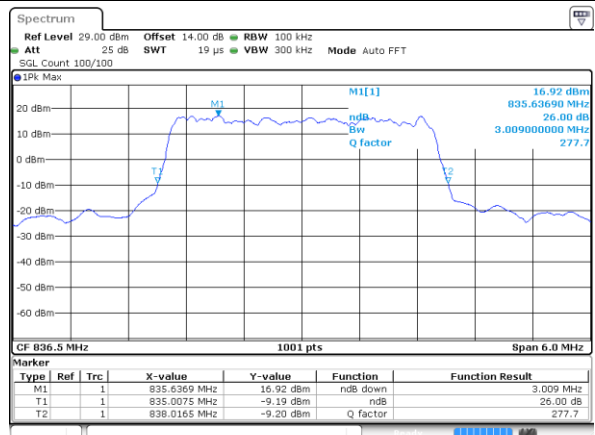

Date: 20 MAY 2021 20:21:39

LTE Band 26

Lowest Channel / 1.4MHz / 64QAM

Date: 24 MAY 2021 16:19:52

Lowest Channel / 3MHz / 64QAM

Date: 20 MAY 2021 19:10:10

Middle Channel / 1.4MHz / 64QAM

Date: 24 MAY 2021 16:28:09

Middle Channel / 3MHz / 64QAM

Date: 20 MAY 2021 19:12:53

Highest Channel / 1.4MHz / 64QAM

Date: 24 MAY 2021 16:30:00

Highest Channel / 3MHz / 64QAM

Date: 20 MAY 2021 19:13:54

LTE Band 26

Lowest Channel / 5MHz / 64QAM