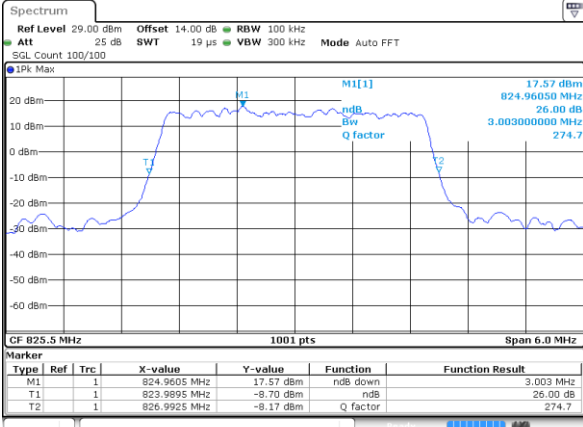

LTE Band 26

Lowest Channel / 1.4MHz / QPSK

Date: 24.MAY.2021 15:34:22

Lowest Channel / 1.4MHz / 16QAM

Date: 24.MAY.2021 15:34:11

Middle Channel / 1.4MHz / QPSK

Date: 24.MAY.2021 15:41:49

Middle Channel / 1.4MHz / 16QAM

Date: 24.MAY.2021 15:41:38

Highest Channel / 1.4MHz / QPSK

Date: 24.MAY.2021 15:43:52

Highest Channel / 1.4MHz / 16QAM

Date: 24.MAY.2021 15:43:41

LTE Band 26

Lowest Channel / 3MHz / QPSK

Date: 20 MAY 2021 19:36:04

Lowest Channel / 3MHz / 16QAM

Date: 20 MAY 2021 19:35:53

Middle Channel / 3MHz / QPSK

Date: 20 MAY 2021 19:41:29

Middle Channel / 3MHz / 16QAM

Date: 20 MAY 2021 19:41:18

Highest Channel / 3MHz / QPSK

Date: 20 MAY 2021 19:43:31

Highest Channel / 3MHz / 16QAM

Date: 20 MAY 2021 19:43:21

LTE Band 26

Lowest Channel / 5MHz / QPSK

Date: 20 MAY 2021 19:49:13

Lowest Channel / 5MHz / 16QAM

Date: 20 MAY 2021 19:49:02

Middle Channel / 5MHz / QPSK