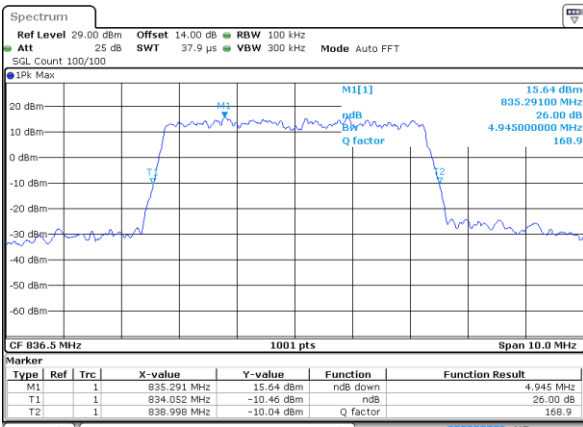

Highest Channel / 3MHz / 16QAM

Date: 20 MAY 2021 19:43:21

LTE Band 26

Lowest Channel / 5MHz / QPSK

Date: 20 MAY 2021 19:49:13

Lowest Channel / 5MHz / 16QAM

Date: 20 MAY 2021 19:49:02

Middle Channel / 5MHz / QPSK

Date: 20 MAY 2021 19:54:31

Middle Channel / 5MHz / 16QAM

Date: 20 MAY 2021 19:54:20

Highest Channel / 5MHz / QPSK

Date: 20 MAY 2021 19:56:34

Highest Channel / 5MHz / 16QAM

Date: 20 MAY 2021 19:56:23

LTE Band 26