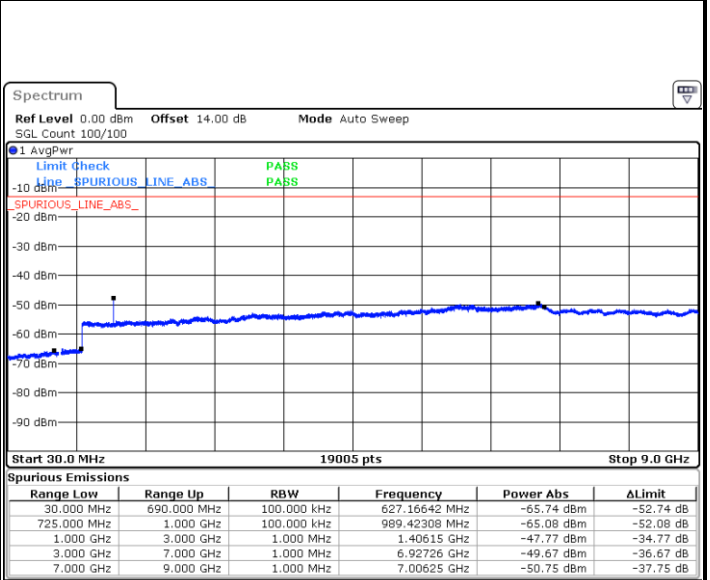

Date: 21.MAY.2021 17:50:02

Date: 21.MAY.2021 17:51:40

Highest Channel / 64QAM

Date: 21.MAY.2021 17:56:16

LTE Band 12 / 3MHz

Lowest Channel / 64QAM

Middle Channel / 64QAM

Date: 21.MAY.2021 16:10:01

Date: 21.MAY.2021 16:11:39

Highest Channel / 64QAM

Date: 21.MAY.2021 16:16:14

LTE Band 12 / 5MHz

Lowest Channel / 64QAM

Middle Channel / 64QAM

Highest Channel / 64QAM

LTE Band 12 / 10MHz

Lowest Channel / 64QAM

Date: 21.MAY.2021 17:16:28

Middle Channel / 64QAM

Date: 21.MAY.2021 17:18:07

Highest Channel / 64QAM

Date: 21.MAY.2021 17:22:43

Frequency Stability

Test Conditions		LTE Band 12 (QPSK) / Middle Channel	Limit
Temperature (°C)	Voltage (Volt)	BW 10MHz	Note 2.
		Deviation (ppm)	Result
50	Normal Voltage	0.0092	PASS
40	Normal Voltage	0.0017	
30	Normal Voltage	0.0004	
20(Ref.)	Normal Voltage	0.0000	
10	Normal Voltage	0.0085	
0	Normal Voltage	0.0007	
-10	Normal Voltage	0.0082	
-20	Normal Voltage	0.0004	
-30	Normal Voltage	0.0001	
20	Maximum Voltage	0.0016	
20	Normal Voltage	0.0000	
20	Battery End Point	0.0011	

Note:

1. Normal Voltage =3.8 V. ; Battery End Point (BEP) =3.6 V. ; Maximum Voltage =4.51 V.
2. Note: The frequency fundamental emissions stay within the authorized frequency block.

LTE Band 26_Part 22H