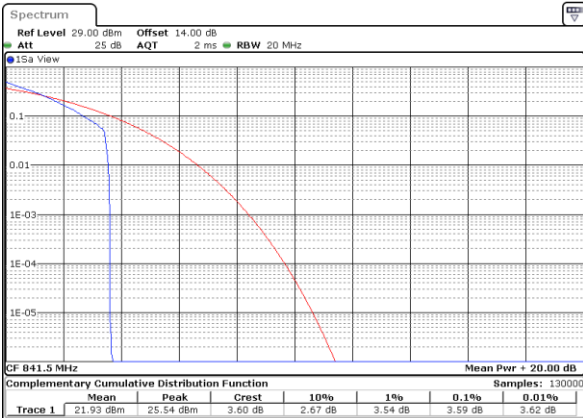

Peak-to-Average Ratio

Mode	LTE Band 26 / 15MHz				
Mod.	QPSK		16QAM		Limit: 13dB
RB Size	1RB	Full RB	1RB	Full RB	Result
Lowest CH	3.51	5.01	5.36	5.65	PASS
Middle CH	3.57	4.96	5.10	5.74	
Highest CH	3.59	5.01	5.19	5.77	
Mode	LTE Band 26 / 15MHz				
Mod.	64QAM				Limit: 13dB
RB Size	1RB	Full RB			Result
Lowest CH	5.45	5.65	-	-	PASS
Middle CH	5.42	5.68	-	-	
Highest CH	5.45	5.71	-	-	

LTE Band 26 / 15MHz / QPSK

Lowest Channel / 1RB

Date: 24.MAY.2021 17:01:57

Lowest Channel / Full RB

Date: 24.MAY.2021 17:01:11

Middle Channel / 1RB

Date: 24.MAY.2021 17:02:09

Middle Channel / Full RB

Date: 24.MAY.2021 17:02:48

Highest Channel / 1RB

Date: 24.MAY.2021 17:13:48

Highest Channel / Full RB

Date: 24.MAY.2021 17:03:00

LTE Band 26 / 15MHz / 16QAM

Lowest Channel / 1RB

Date: 24.MAY.2021 17:01:44