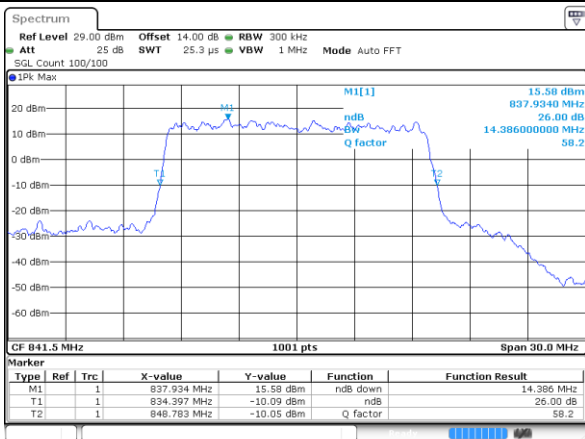

Highest Channel / 15MHz / 64QAM

Date: 20 MAY 2021 19:33:03