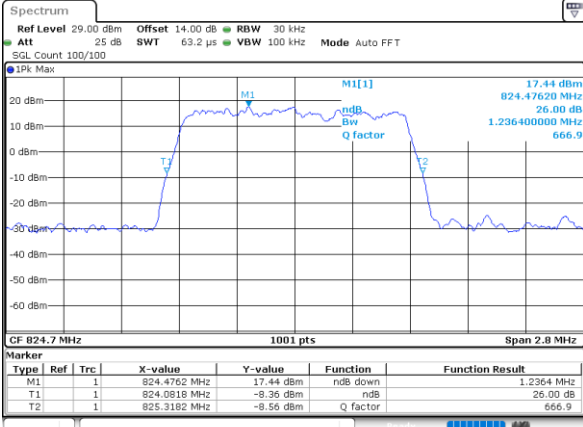

LTE Band 26

Lowest Channel / 1.4MHz / QPSK

Date: 24.MAY.2021 15:34:22