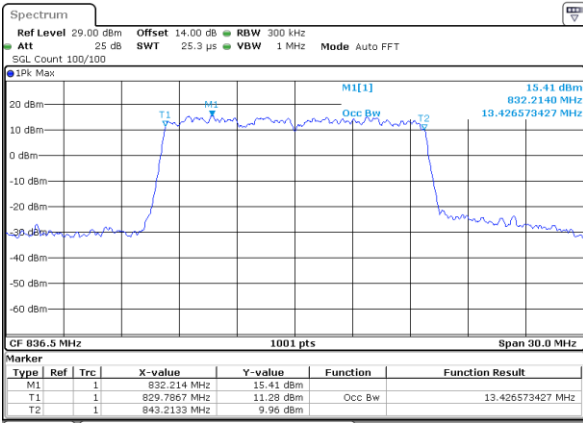

Date: 20 MAY 2021 19:56:12

LTE Band 26

Lowest Channel / 10MHz / QPSK

Date: 20 MAY 2021 20:01:19

Lowest Channel / 10MHz / 16QAM

Date: 20 MAY 2021 20:01:30

Middle Channel / 10MHz / QPSK

Date: 20 MAY 2021 20:06:36

Middle Channel / 10MHz / 16QAM

Date: 20 MAY 2021 20:06:48

Highest Channel / 10MHz / QPSK

Date: 20 MAY 2021 20:08:39

Highest Channel / 10MHz / 16QAM

Date: 20 MAY 2021 20:08:50

LTE Band 26

Lowest Channel / 15MHz / QPSK

Date: 20 MAY 2021 20:13:57

Lowest Channel / 15MHz / 16QAM

Date: 20 MAY 2021 20:14:08

Middle Channel / 15MHz / QPSK

Date: 20 MAY 2021 20:18:15

Middle Channel / 15MHz / 16QAM

Date: 20 MAY 2021 20:19:26

Highest Channel / 15MHz / QPSK