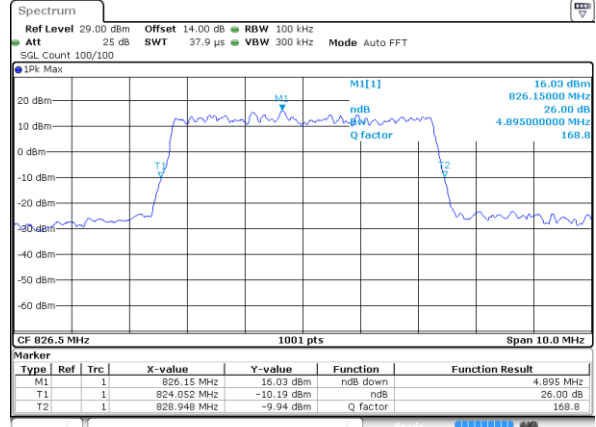

Highest Channel / 3MHz / 16QAM

Date: 20 MAY 2021 19:43:21

LTE Band 26

Lowest Channel / 5MHz / QPSK

Date: 20 MAY 2021 19:49:13

Lowest Channel / 5MHz / 16QAM

Date: 20 MAY 2021 19:49:02

Middle Channel / 5MHz / QPSK

Date: 20 MAY 2021 19:54:31

Middle Channel / 5MHz / 16QAM

Date: 20 MAY 2021 19:54:20

Highest Channel / 5MHz / QPSK

Date: 20 MAY 2021 19:56:34

Highest Channel / 5MHz / 16QAM

Date: 20 MAY 2021 19:56:23

LTE Band 26