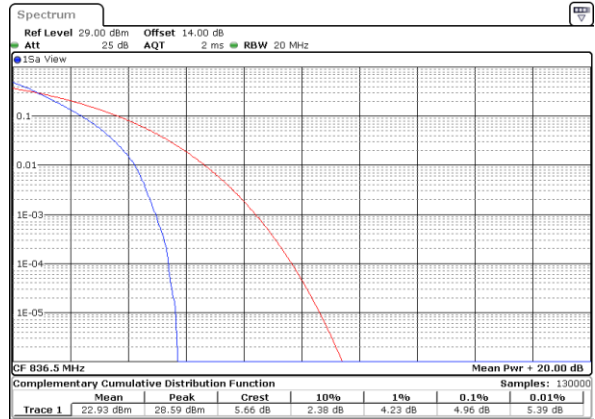

Peak-to-Average Ratio

Mode	LTE Band 26 / 15MHz				
Mod.	QPSK		16QAM		Limit: 13dB
RB Size	1RB	Full RB	1RB	Full RB	Result
Lowest CH	3.51	5.01	5.36	5.65	PASS
Middle CH	3.57	4.96	5.10	5.74	
Highest CH	3.59	5.01	5.19	5.77	
Mode	LTE Band 26 / 15MHz				
Mod.	64QAM				Limit: 13dB
RB Size	1RB	Full RB			Result
Lowest CH	5.45	5.65	-	-	PASS
Middle CH	5.42	5.68	-	-	
Highest CH	5.45	5.71	-	-	

LTE Band 26 / 15MHz / QPSK

Lowest Channel / 1RB

Date: 24.MAY.2021 17:01:57

Lowest Channel / Full RB

Date: 24.MAY.2021 17:01:11

Middle Channel / 1RB

Date: 24.MAY.2021 17:02:09

Middle Channel / Full RB

Date: 24.MAY.2021 17:02:48

Highest Channel / 1RB

Date: 24.MAY.2021 17:13:48

Highest Channel / Full RB

Date: 24.MAY.2021 17:03:00

LTE Band 26 / 15MHz / 16QAM

Lowest Channel / 1RB

Date: 24.MAY.2021 17:01:44

Lowest Channel / Full RB

Date: 24.MAY.2021 17:01:28

Middle Channel / 1RB

Date: 24.MAY.2021 17:02:23

Middle Channel / Full RB

Date: 24.MAY.2021 17:02:36

Highest Channel / 1RB

Date: 24.MAY.2021 17:13:36