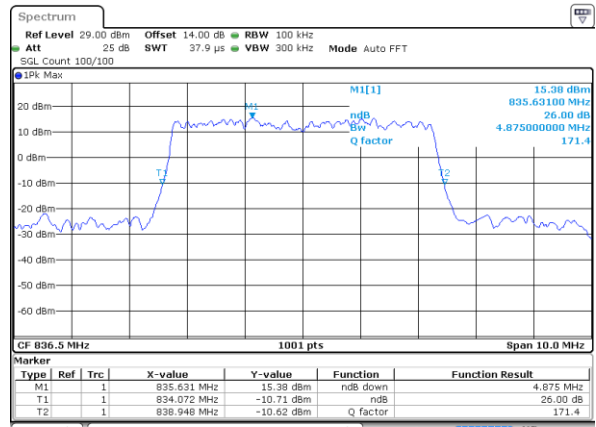

Highest Channel / 3MHz / 16QAM

Date: 20 MAY 2021 19:43:21

LTE Band 26

Lowest Channel / 5MHz / QPSK

Date: 20 MAY 2021 19:49:13

Lowest Channel / 5MHz / 16QAM

Date: 20 MAY 2021 19:49:02

Middle Channel / 5MHz / QPSK

Date: 20 MAY 2021 19:54:31

Middle Channel / 5MHz / 16QAM

Date: 20 MAY 2021 19:54:20

Highest Channel / 5MHz / QPSK

Date: 20 MAY 2021 19:56:34

Highest Channel / 5MHz / 16QAM

Date: 20 MAY 2021 19:56:23

LTE Band 26