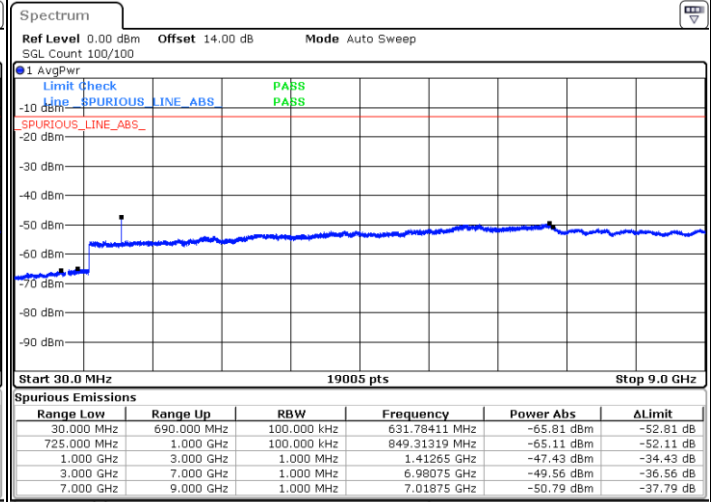

Date: 21.MAY.2021 17:01:35

Highest Channel / QPSK

Date: 21.MAY.2021 17:11:03

Highest Channel / 16QAM

Date: 21.MAY.2021 17:12:01

LTE Band 12 / 1.4MHz

Lowest Channel / 64QAM

Middle Channel / 64QAM

Date: 21.MAY.2021 17:50:02

Date: 21.MAY.2021 17:51:40

Highest Channel / 64QAM

Date: 21.MAY.2021 17:56:16

LTE Band 12 / 3MHz

Lowest Channel / 64QAM

Middle Channel / 64QAM

Date: 21.MAY.2021 16:10:01

Date: 21.MAY.2021 16:11:39

Highest Channel / 64QAM

Date: 21.MAY.2021 16:16:14

LTE Band 12 / 5MHz

Lowest Channel / 64QAM

Middle Channel / 64QAM

Highest Channel / 64QAM

LTE Band 12 / 10MHz