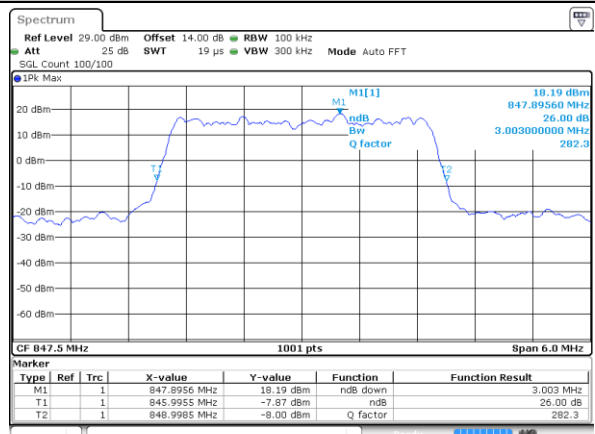

Date: 20 MAY 2021 20:21:39

LTE Band 26

Lowest Channel / 1.4MHz / 64QAM

Date: 24 MAY 2021 16:19:52

Lowest Channel / 3MHz / 64QAM

Date: 20 MAY 2021 19:10:10

Middle Channel / 1.4MHz / 64QAM

Date: 24 MAY 2021 16:28:09

Middle Channel / 3MHz / 64QAM

Date: 20 MAY 2021 19:12:53

Highest Channel / 1.4MHz / 64QAM

Date: 24 MAY 2021 16:30:00

Highest Channel / 3MHz / 64QAM

Date: 20 MAY 2021 19:13:54

LTE Band 26

Lowest Channel / 5MHz / 64QAM

Date: 20 MAY 2021 19:16:44

Lowest Channel / 10MHz / 64QAM

Date: 20 MAY 2021 19:23:03

Middle Channel / 5MHz / 64QAM

Date: 20 MAY 2021 19:19:23

Middle Channel / 10MHz / 64QAM

Date: 20 MAY 2021 19:25:42

Highest Channel / 5MHz / 64QAM

Date: 20 MAY 2021 19:20:24

Highest Channel / 10MHz / 64QAM

Date: 20 MAY 2021 19:26:43

LTE Band 26

Lowest Channel / 15MHz / 64QAM

Date: 20 MAY 2021 19:29:22

Middle Channel / 15MHz / 64QAM

Date: 20 MAY 2021 19:32:02