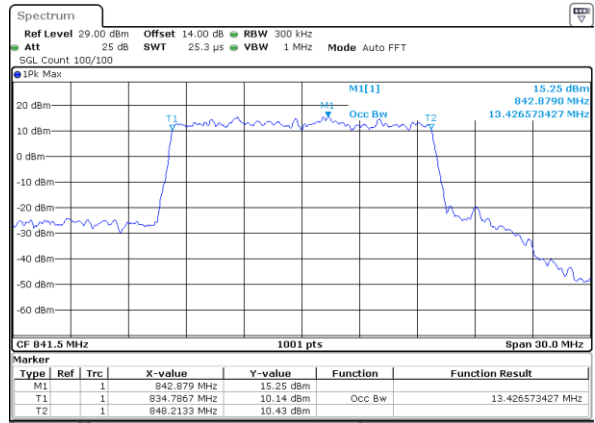

Date: 20 MAY 2021 19:56:12

LTE Band 26

Lowest Channel / 10MHz / QPSK

Date: 20 MAY 2021 20:01:19

Lowest Channel / 10MHz / 16QAM

Date: 20 MAY 2021 20:01:30

Middle Channel / 10MHz / QPSK

Date: 20 MAY 2021 20:06:36

Middle Channel / 10MHz / 16QAM

Date: 20 MAY 2021 20:06:48

Highest Channel / 10MHz / QPSK

Date: 20 MAY 2021 20:08:39

Highest Channel / 10MHz / 16QAM

Date: 20 MAY 2021 20:08:50

LTE Band 26

Lowest Channel / 15MHz / QPSK

Date: 20 MAY 2021 20:13:57

Lowest Channel / 15MHz / 16QAM

Date: 20 MAY 2021 20:14:08

Middle Channel / 15MHz / QPSK

Date: 20 MAY 2021 20:18:15

Middle Channel / 15MHz / 16QAM

Date: 20 MAY 2021 20:19:26

Highest Channel / 15MHz / QPSK

Date: 20 MAY 2021 20:21:17

Highest Channel / 15MHz / 16QAM

Date: 20 MAY 2021 20:21:28