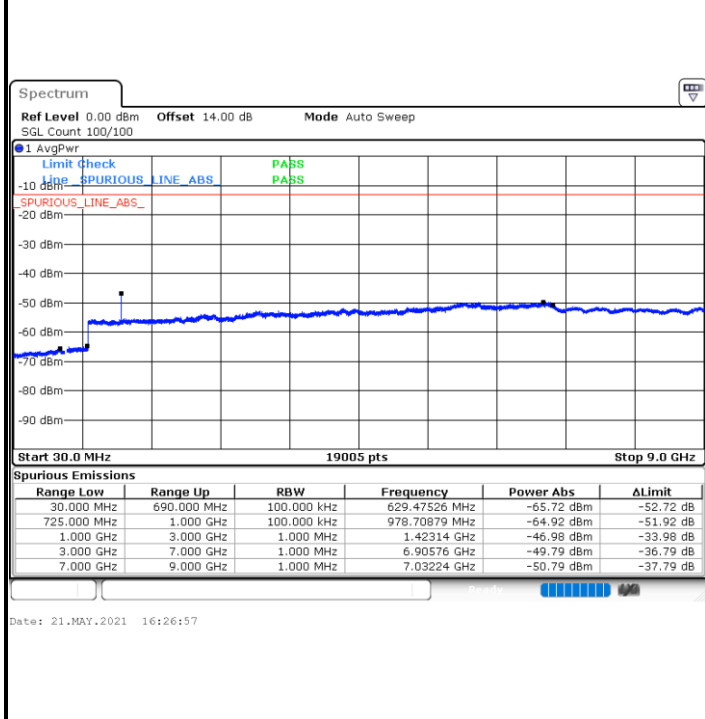

Date: 21.MAY.2021 17:50:02

Date: 21.MAY.2021 17:51:40

Highest Channel / 64QAM

Date: 21.MAY.2021 17:56:16

LTE Band 12 / 3MHz

Lowest Channel / 64QAM

Middle Channel / 64QAM

Date: 21.MAY.2021 16:10:01

Date: 21.MAY.2021 16:11:39

Highest Channel / 64QAM

Date: 21.MAY.2021 16:16:14

LTE Band 12 / 5MHz

Lowest Channel / 64QAM

Middle Channel / 64QAM

Highest Channel / 64QAM

LTE Band 12 / 10MHz

Lowest Channel / 64QAM

Date: 21.MAY.2021 17:16:28

Middle Channel / 64QAM

Date: 21.MAY.2021 17:18:07

Highest Channel / 64QAM

Date: 21.MAY.2021 17:22:43

Frequency Stability

Test Conditions		LTE Band 12 (QPSK) / Middle Channel	Limit
Temperature (°C)	Voltage (Volt)	BW 10MHz	Note 2.
		Deviation (ppm)	Result
50	Normal Voltage	0.0092	PASS
40	Normal Voltage	0.0017	
30	Normal Voltage	0.0004	
20(Ref.)	Normal Voltage	0.0000	
10	Normal Voltage	0.0085	
0	Normal Voltage	0.0007	
-10	Normal Voltage	0.0082	
-20	Normal Voltage	0.0004	
-30	Normal Voltage	0.0001	
20	Maximum Voltage	0.0016	
20	Normal Voltage	0.0000	
20	Battery End Point	0.0011	

Note:

1. Normal Voltage =3.8 V. ; Battery End Point (BEP) =3.6 V. ; Maximum Voltage =4.51 V.
2. Note: The frequency fundamental emissions stay within the authorized frequency block.

LTE Band 26_Part 22H