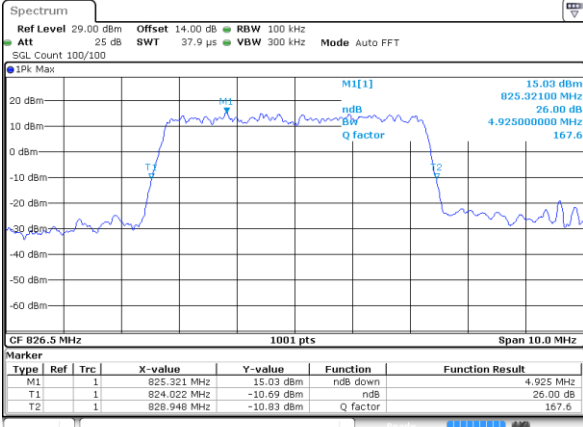

Date: 20 MAY 2021 20:21:39

LTE Band 26

Lowest Channel / 1.4MHz / 64QAM

Date: 24 MAY 2021 16:19:52

Lowest Channel / 3MHz / 64QAM

Date: 20 MAY 2021 19:10:10

Middle Channel / 1.4MHz / 64QAM

Date: 24 MAY 2021 16:28:09

Middle Channel / 3MHz / 64QAM

Date: 20 MAY 2021 19:12:53

Highest Channel / 1.4MHz / 64QAM

Date: 24 MAY 2021 16:30:00

Highest Channel / 3MHz / 64QAM

Date: 20 MAY 2021 19:13:54

LTE Band 26

Lowest Channel / 5MHz / 64QAM

Date: 20 MAY 2021 19:16:44

Lowest Channel / 10MHz / 64QAM

Date: 20 MAY 2021 19:23:03

Middle Channel / 5MHz / 64QAM

Date: 20 MAY 2021 19:19:23

Middle Channel / 10MHz / 64QAM

Date: 20 MAY 2021 19:25:42

Highest Channel / 5MHz / 64QAM

Date: 20 MAY 2021 19:20:24

Highest Channel / 10MHz / 64QAM

Date: 20 MAY 2021 19:26:43

LTE Band 26

Lowest Channel / 15MHz / 64QAM

Date: 20 MAY 2021 19:29:22

Middle Channel / 15MHz / 64QAM

Date: 20 MAY 2021 19:32:02