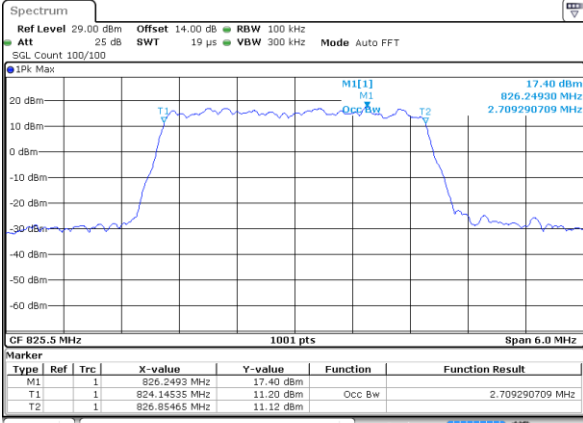

Date: 20 MAY 2021 19:20:24

Highest Channel / 10MHz / 64QAM

Date: 20 MAY 2021 19:26:43

LTE Band 26

Lowest Channel / 15MHz / 64QAM

Date: 20 MAY 2021 19:29:22

Middle Channel / 15MHz / 64QAM

Date: 20 MAY 2021 19:32:02

LTE Band 26

Lowest Channel / 1.4MHz / QPSK

Lowest Channel / 1.4MHz / 16QAM

Middle Channel / 1.4MHz / QPSK

Middle Channel / 1.4MHz / 16QAM

Highest Channel / 1.4MHz / QPSK

Highest Channel / 1.4MHz / 16QAM

LTE Band 26

Lowest Channel / 3MHz / QPSK

Date: 20 MAY 2021 19:35:31

Lowest Channel / 3MHz / 16QAM

Date: 20 MAY 2021 19:35:42

Middle Channel / 3MHz / QPSK

Date: 20 MAY 2021 19:40:56

Middle Channel / 3MHz / 16QAM

Date: 20 MAY 2021 19:41:08

Highest Channel / 3MHz / QPSK

Date: 20 MAY 2021 19:42:59

Highest Channel / 3MHz / 16QAM

Date: 20 MAY 2021 19:43:10

LTE Band 26

Lowest Channel / 5MHz / QPSK

Date: 20 MAY 2021 19:48:40

Lowest Channel / 5MHz / 16QAM