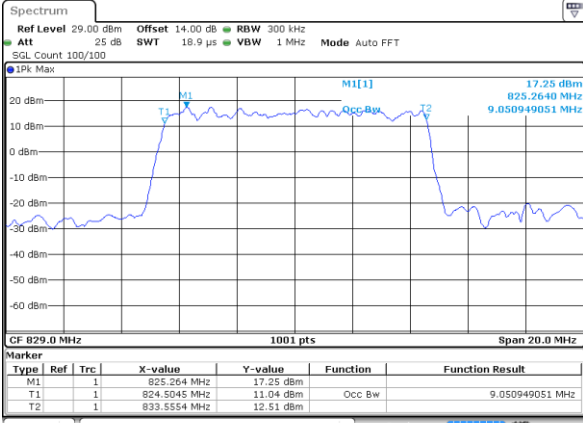

Highest Channel / 3MHz / QPSK

Date: 20 MAY 2021 19:42:59

Highest Channel / 3MHz / 16QAM

Date: 20 MAY 2021 19:43:10

LTE Band 26

Lowest Channel / 5MHz / QPSK

Date: 20 MAY 2021 19:48:40

Lowest Channel / 5MHz / 16QAM

Date: 20 MAY 2021 19:48:52

Middle Channel / 5MHz / QPSK

Date: 20 MAY 2021 19:53:58

Middle Channel / 5MHz / 16QAM

Date: 20 MAY 2021 19:54:10

Highest Channel / 5MHz / QPSK

Date: 20 MAY 2021 19:56:01

Highest Channel / 5MHz / 16QAM

Date: 20 MAY 2021 19:56:12

LTE Band 26

Lowest Channel / 10MHz / QPSK

Date: 20 MAY 2021 20:01:19

Lowest Channel / 10MHz / 16QAM

Date: 20 MAY 2021 20:01:30

Middle Channel / 10MHz / QPSK

Date: 20 MAY 2021 20:06:36

Middle Channel / 10MHz / 16QAM

Date: 20 MAY 2021 20:06:48

Highest Channel / 10MHz / QPSK

Date: 20 MAY 2021 20:08:39

Highest Channel / 10MHz / 16QAM

Date: 20 MAY 2021 20:08:50

LTE Band 26

Lowest Channel / 15MHz / QPSK