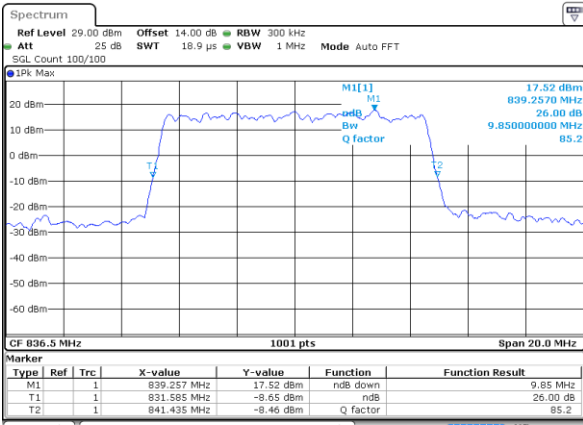

Date: 20 MAY 2021 19:54:31

Middle Channel / 5MHz / 16QAM

Date: 20 MAY 2021 19:54:20

Highest Channel / 5MHz / QPSK

Date: 20 MAY 2021 19:56:34

Highest Channel / 5MHz / 16QAM

Date: 20 MAY 2021 19:56:23

LTE Band 26

Lowest Channel / 10MHz / QPSK

Date: 20 MAY 2021 20:01:51

Lowest Channel / 10MHz / 16QAM

Date: 20 MAY 2021 20:01:41

Middle Channel / 10MHz / QPSK

Date: 20 MAY 2021 20:07:09

Middle Channel / 10MHz / 16QAM

Date: 20 MAY 2021 20:06:59

Highest Channel / 10MHz / QPSK

Date: 20 MAY 2021 20:09:12

Highest Channel / 10MHz / 16QAM

Date: 20 MAY 2021 20:09:01

LTE Band 26

Lowest Channel / 15MHz / QPSK

Date: 20 MAY 2021 20:14:29

Lowest Channel / 15MHz / 16QAM