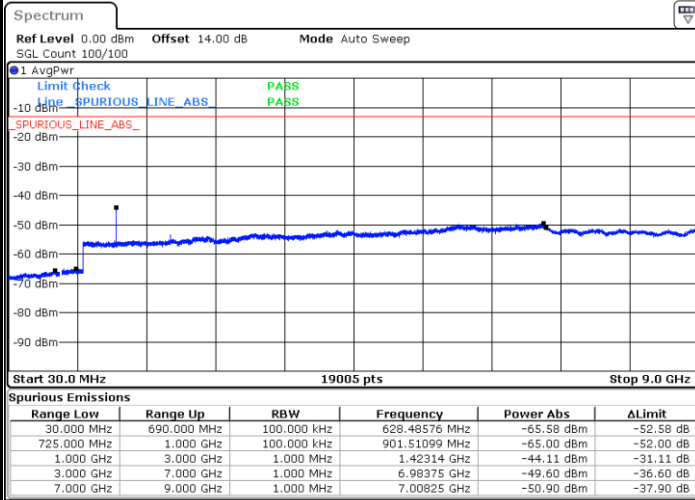

Date: 21.MAY.2021 16:05:35

LTE Band 12 / 5MHz

Lowest Channel / QPSK

Lowest Channel / 16QAM

Date: 21.MAY.2021 16:35:18

Date: 21.MAY.2021 16:36:16

Middle Channel / QPSK

Middle Channel / 16QAM

Date: 21.MAY.2021 16:39:41

Date: 21.MAY.2021 16:38:43

LTE Band 12 / 5MHz

Highest Channel / QPSK

Date: 21.MAY.2021 16:49:10

Highest Channel / 16QAM

Date: 21.MAY.2021 16:48:12

LTE Band 12 / 10MHz