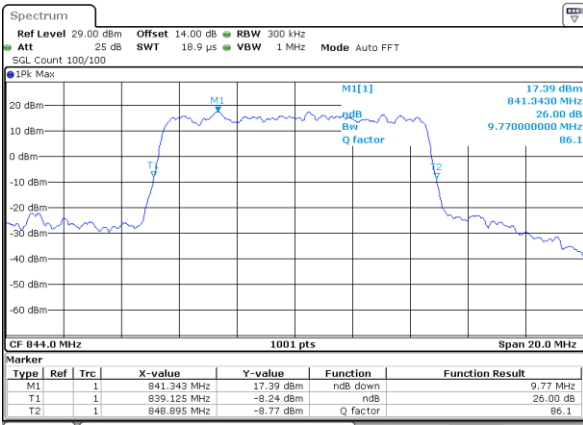

Date: 20 MAY 2021 19:54:31

Middle Channel / 5MHz / 16QAM

Date: 20 MAY 2021 19:54:20

Highest Channel / 5MHz / QPSK

Date: 20 MAY 2021 19:56:34

Highest Channel / 5MHz / 16QAM

Date: 20 MAY 2021 19:56:23

LTE Band 26

Lowest Channel / 10MHz / QPSK

Date: 20 MAY 2021 20:01:51

Lowest Channel / 10MHz / 16QAM

Date: 20 MAY 2021 20:01:41

Middle Channel / 10MHz / QPSK

Date: 20 MAY 2021 20:07:09

Middle Channel / 10MHz / 16QAM

Date: 20 MAY 2021 20:06:59

Highest Channel / 10MHz / QPSK

Date: 20 MAY 2021 20:09:12

Highest Channel / 10MHz / 16QAM

Date: 20 MAY 2021 20:09:01

LTE Band 26

Lowest Channel / 15MHz / QPSK

Date: 20 MAY 2021 20:14:29

Lowest Channel / 15MHz / 16QAM