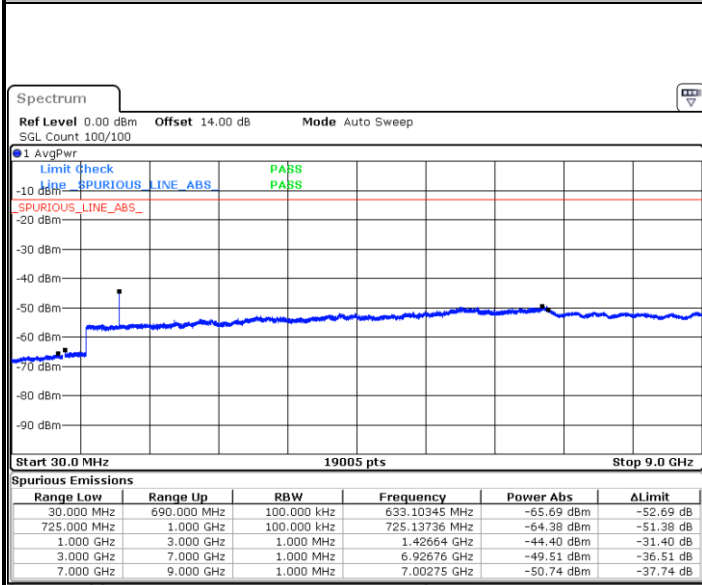

LTE Band 12 / 3MHz

Middle Channel / QPSK

Date: 21.MAY.2021 15:56:08

Middle Channel / 16QAM

Date: 21.MAY.2021 15:55:10

Highest Channel / QPSK

Date: 21.MAY.2021 16:04:37

Highest Channel / 16QAM

Date: 21.MAY.2021 16:05:35

LTE Band 12 / 5MHz

Lowest Channel / QPSK

Lowest Channel / 16QAM

Date: 21.MAY.2021 16:35:18

Date: 21.MAY.2021 16:36:16

Middle Channel / QPSK

Middle Channel / 16QAM