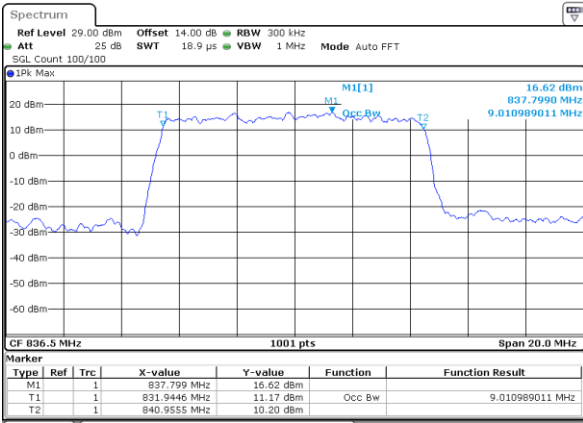

Highest Channel / 3MHz / QPSK

Date: 20 MAY 2021 19:42:59

Highest Channel / 3MHz / 16QAM

Date: 20 MAY 2021 19:43:10

LTE Band 26

Lowest Channel / 5MHz / QPSK

Date: 20 MAY 2021 19:48:40

Lowest Channel / 5MHz / 16QAM

Date: 20 MAY 2021 19:56:12

LTE Band 26

Lowest Channel / 10MHz / QPSK

Date: 20 MAY 2021 20:01:19

Lowest Channel / 10MHz / 16QAM

Date: 20 MAY 2021 20:01:30

Middle Channel / 10MHz / QPSK

Date: 20 MAY 2021 20:06:36

Middle Channel / 10MHz / 16QAM

Date: 20 MAY 2021 20:06:48

Highest Channel / 10MHz / QPSK

Date: 20 MAY 2021 20:08:39

Highest Channel / 10MHz / 16QAM

Date: 20 MAY 2021 20:08:50

LTE Band 26

Lowest Channel / 15MHz / QPSK