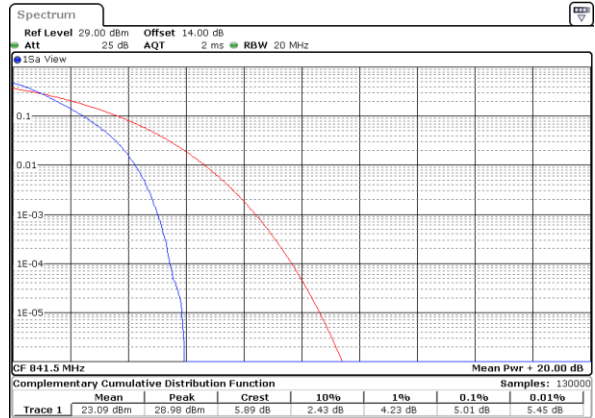

Peak-to-Average Ratio

Mode	LTE Band 26 / 15MHz				
Mod.	QPSK		16QAM		Limit: 13dB
RB Size	1RB	Full RB	1RB	Full RB	Result
Lowest CH	3.51	5.01	5.36	5.65	PASS
Middle CH	3.57	4.96	5.10	5.74	
Highest CH	3.59	5.01	5.19	5.77	
Mode	LTE Band 26 / 15MHz				
Mod.	64QAM				Limit: 13dB
RB Size	1RB	Full RB			Result
Lowest CH	5.45	5.65	-	-	PASS
Middle CH	5.42	5.68	-	-	
Highest CH	5.45	5.71	-	-	

LTE Band 26 / 15MHz / QPSK

Lowest Channel / 1RB

Date: 24.MAY.2021 17:01:57

Lowest Channel / Full RB

Date: 24.MAY.2021 17:01:11

Middle Channel / 1RB

Date: 24.MAY.2021 17:02:09

Middle Channel / Full RB

Date: 24.MAY.2021 17:02:48

Highest Channel / 1RB

Date: 24.MAY.2021 17:13:48

Highest Channel / Full RB

Date: 24.MAY.2021 17:03:00

LTE Band 26 / 15MHz / 16QAM

Lowest Channel / 1RB

Date: 24.MAY.2021 17:01:44