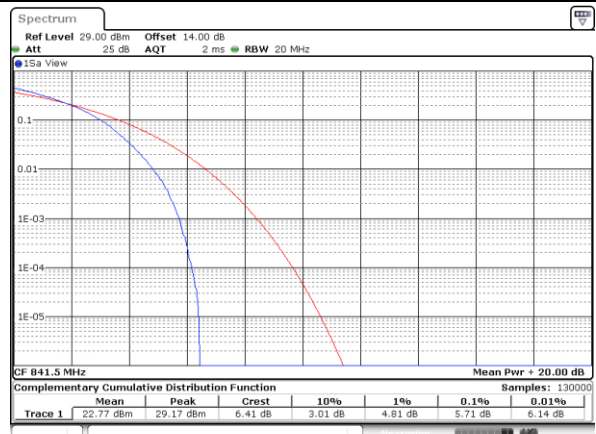

Lowest Channel / Full RB

Date: 24.MAY.2021 17:01:28

Middle Channel / 1RB

Date: 24.MAY.2021 17:02:23

Middle Channel / Full RB

Date: 24.MAY.2021 17:02:36

Highest Channel / 1RB

Date: 24.MAY.2021 17:13:36

Highest Channel / Full RB

Date: 24.MAY.2021 17:03:17

LTE Band 26 / 15MHz / 64QAM

Lowest Channel / 1RB

Date: 24.MAY.2021 17:14:40

Lowest Channel / Full RB

Date: 24.MAY.2021 17:14:30

Middle Channel / 1RB

Date: 24.MAY.2021 17:15:16

Middle Channel / Full RB

Date: 24.MAY.2021 17:15:35

Highest Channel / 1RB

Date: 24.MAY.2021 17:18:02

Highest Channel / Full RB

Date: 24.MAY.2021 17:16:13

26dB Bandwidth

Mode	LTE Band 26 : 26dB BW(MHz)											
BW	1.4MHz		3MHz		5MHz		10MHz		15MHz		20MHz	
Mod.	QPSK	16QAM	QPSK	16QAM	QPSK	16QAM	QPSK	16QAM	QPSK	16QAM	QPSK	16QAM
Lowest CH	1.24	1.22	3.00	3.06	4.89	4.90	9.73	9.81	14.27	14.33	-	-
Middle CH	1.23	1.23	3.03	3.02	4.95	4.88	9.85	9.73	14.51	14.45	-	-
Highest CH	1.23	1.22	3.03	3.01	4.93	4.87	9.77	9.89	14.51	14.30	-	-
Mode	LTE Band 26 : 26dB BW(MHz)											
BW	1.4MHz		3MHz		5MHz		10MHz		15MHz		20MHz	
Mod.	64QAM		64QAM		64QAM		64QAM		64QAM		64QAM	
Lowest CH	1.22	-	2.98	-	4.93	-	9.71	-	14.48	-	-	-
Middle CH	1.22	-	3.01	-	4.96	-	9.85	-	14.24	-	-	-
Highest CH	1.23	-	3.00	-	4.89	-	9.77	-	14.39	-	-	-