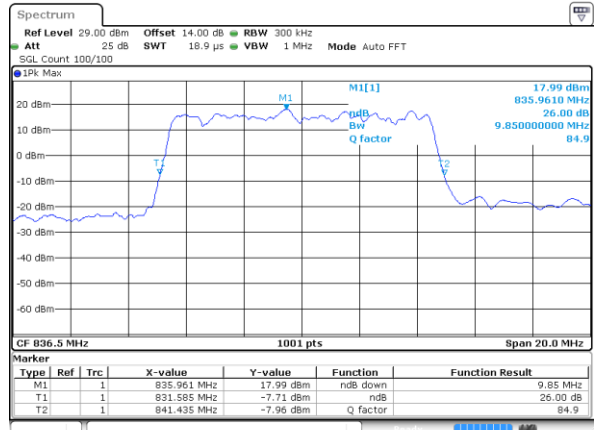

Middle Channel / 3MHz / 64QAM

Date: 20 MAY 2021 19:12:53

Highest Channel / 1.4MHz / 64QAM

Date: 24 MAY 2021 16:30:00

Highest Channel / 3MHz / 64QAM

Date: 20 MAY 2021 19:13:54

LTE Band 26

Lowest Channel / 5MHz / 64QAM

Date: 20 MAY 2021 19:16:44

Lowest Channel / 10MHz / 64QAM

Date: 20 MAY 2021 19:23:03

Middle Channel / 5MHz / 64QAM

Date: 20 MAY 2021 19:19:23

Middle Channel / 10MHz / 64QAM

Date: 20 MAY 2021 19:25:42

Highest Channel / 5MHz / 64QAM

Date: 20 MAY 2021 19:20:24

Highest Channel / 10MHz / 64QAM

Date: 20 MAY 2021 19:26:43

LTE Band 26

Lowest Channel / 15MHz / 64QAM

Date: 20 MAY 2021 19:29:22

Middle Channel / 15MHz / 64QAM

Date: 20 MAY 2021 19:32:02