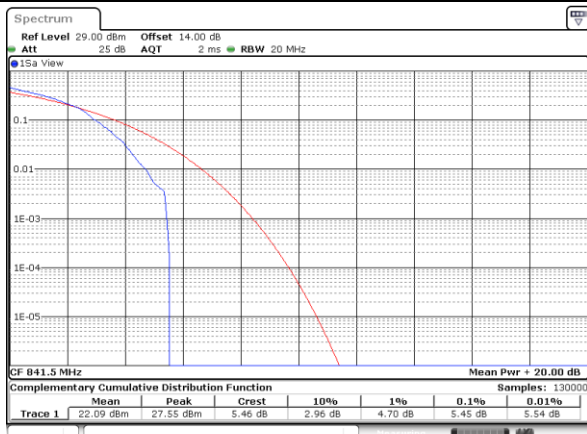

Lowest Channel / Full RB

Date: 24.MAY.2021 17:01:28

Middle Channel / 1RB

Date: 24.MAY.2021 17:02:23

Middle Channel / Full RB

Date: 24.MAY.2021 17:02:36

Highest Channel / 1RB

Date: 24.MAY.2021 17:13:36

Highest Channel / Full RB

Date: 24.MAY.2021 17:03:17

LTE Band 26 / 15MHz / 64QAM

Lowest Channel / 1RB

Date: 24.MAY.2021 17:14:40

Lowest Channel / Full RB

Date: 24.MAY.2021 17:14:30

Middle Channel / 1RB

Date: 24.MAY.2021 17:15:16

Middle Channel / Full RB

Date: 24.MAY.2021 17:15:35

Highest Channel / 1RB

Date: 24.MAY.2021 17:18:02

Highest Channel / Full RB

Date: 24.MAY.2021 17:16:13

26dB Bandwidth