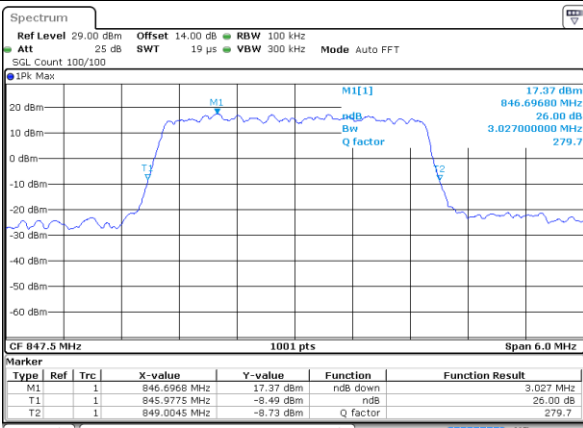

Date: 24.MAY.2021 15:41:38

Highest Channel / 1.4MHz / QPSK

Date: 24.MAY.2021 15:43:52

Highest Channel / 1.4MHz / 16QAM

Date: 24.MAY.2021 15:43:41

LTE Band 26

Lowest Channel / 3MHz / QPSK

Date: 20 MAY 2021 19:36:04

Lowest Channel / 3MHz / 16QAM

Date: 20 MAY 2021 19:35:53

Middle Channel / 3MHz / QPSK

Date: 20 MAY 2021 19:41:29

Middle Channel / 3MHz / 16QAM

Date: 20 MAY 2021 19:41:18

Highest Channel / 3MHz / QPSK

Date: 20 MAY 2021 19:43:31

Highest Channel / 3MHz / 16QAM

Date: 20 MAY 2021 19:43:21

LTE Band 26

Lowest Channel / 5MHz / QPSK

Date: 20 MAY 2021 19:49:13

Lowest Channel / 5MHz / 16QAM

Date: 20 MAY 2021 19:49:02

Middle Channel / 5MHz / QPSK