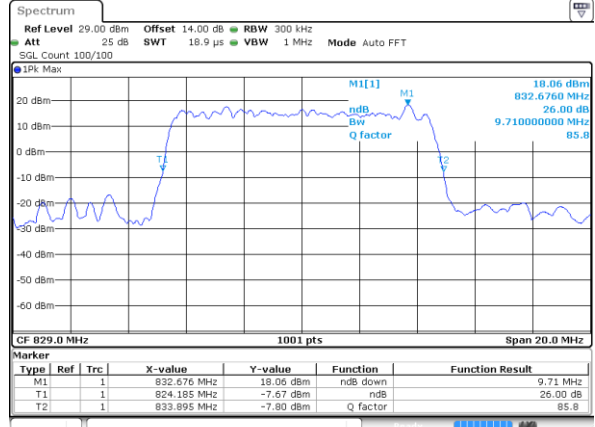

Date: 20 MAY 2021 20:21:39

LTE Band 26

Lowest Channel / 1.4MHz / 64QAM

Date: 24 MAY 2021 16:19:52

Lowest Channel / 3MHz / 64QAM

Date: 20 MAY 2021 19:10:10

Middle Channel / 1.4MHz / 64QAM

Date: 24 MAY 2021 16:28:09

Middle Channel / 3MHz / 64QAM

Date: 20 MAY 2021 19:12:53

Highest Channel / 1.4MHz / 64QAM

Date: 24 MAY 2021 16:30:00

Highest Channel / 3MHz / 64QAM

Date: 20 MAY 2021 19:13:54

LTE Band 26

Lowest Channel / 5MHz / 64QAM

Date: 20 MAY 2021 19:16:44

Lowest Channel / 10MHz / 64QAM

Date: 20 MAY 2021 19:23:03

Middle Channel / 5MHz / 64QAM

Date: 20 MAY 2021 19:19:23

Middle Channel / 10MHz / 64QAM

Date: 20 MAY 2021 19:25:42

Highest Channel / 5MHz / 64QAM

Date: 20 MAY 2021 19:20:24

Highest Channel / 10MHz / 64QAM

Date: 20 MAY 2021 19:26:43

LTE Band 26

Lowest Channel / 15MHz / 64QAM

Date: 20 MAY 2021 19:29:22

Middle Channel / 15MHz / 64QAM

Date: 20 MAY 2021 19:32:02