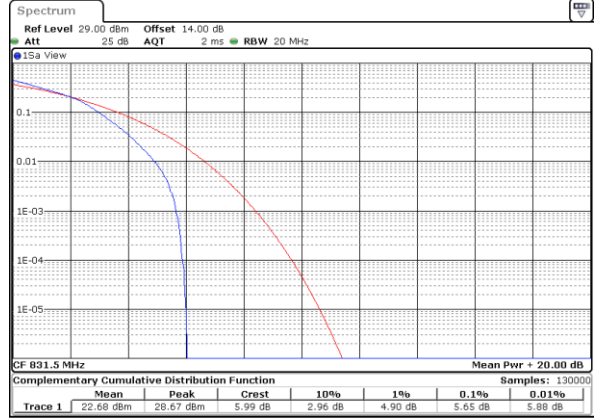

Date: 24.MAY.2021 17:02:48

Highest Channel / 1RB

Date: 24.MAY.2021 17:13:48

Highest Channel / Full RB

Date: 24.MAY.2021 17:03:00

LTE Band 26 / 15MHz / 16QAM

Lowest Channel / 1RB

Date: 24.MAY.2021 17:01:44

Lowest Channel / Full RB

Date: 24.MAY.2021 17:01:28

Middle Channel / 1RB

Date: 24.MAY.2021 17:02:23

Middle Channel / Full RB

Date: 24.MAY.2021 17:02:36

Highest Channel / 1RB

Date: 24.MAY.2021 17:13:36