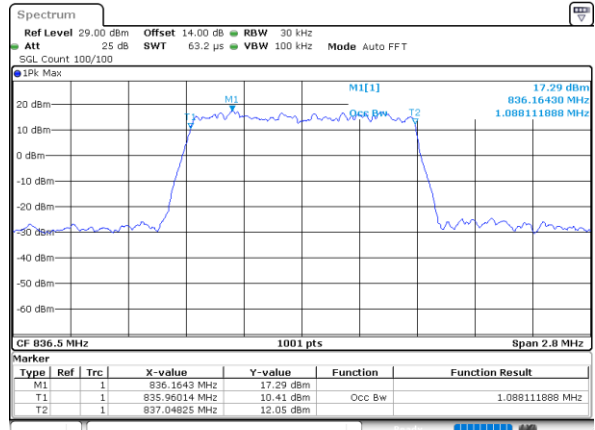

LTE Band 26

Lowest Channel / 1.4MHz / QPSK

Lowest Channel / 1.4MHz / 16QAM

Middle Channel / 1.4MHz / QPSK

Middle Channel / 1.4MHz / 16QAM

Highest Channel / 1.4MHz / QPSK

Highest Channel / 1.4MHz / 16QAM

LTE Band 26