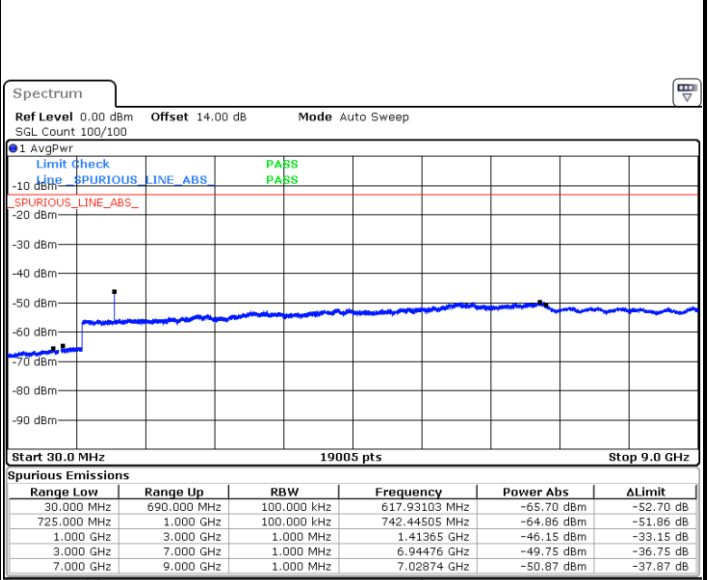

Date: 21.MAY.2021 16:39:41

Date: 21.MAY.2021 16:38:43

LTE Band 12 / 5MHz

Highest Channel / QPSK

Date: 21.MAY.2021 16:49:10

Highest Channel / 16QAM

Date: 21.MAY.2021 16:48:12

LTE Band 12 / 10MHz

Lowest Channel / QPSK

Date: 21.MAY.2021 16:58:09

Lowest Channel / 16QAM

Date: 21.MAY.2021 16:59:07

LTE Band 12 / 10MHz

Middle Channel / QPSK

Date: 21.MAY.2021 17:02:33

Middle Channel / 16QAM

Date: 21.MAY.2021 17:01:35

Highest Channel / QPSK

Date: 21.MAY.2021 17:11:03

Highest Channel / 16QAM

Date: 21.MAY.2021 17:12:01

LTE Band 12 / 1.4MHz

Lowest Channel / 64QAM

Middle Channel / 64QAM