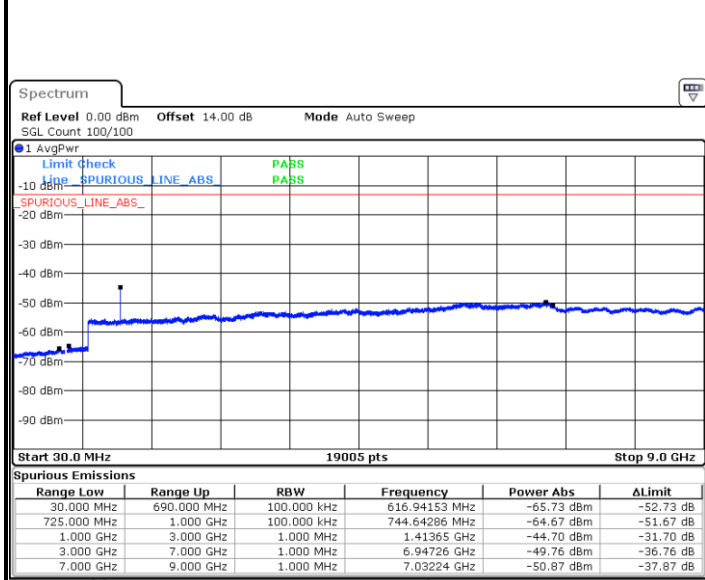

Date: 21.MAY.2021 16:39:41

Date: 21.MAY.2021 16:38:43

LTE Band 12 / 5MHz

Highest Channel / QPSK

Date: 21.MAY.2021 16:49:10

Highest Channel / 16QAM

Date: 21.MAY.2021 16:48:12

LTE Band 12 / 10MHz

Lowest Channel / QPSK

Date: 21.MAY.2021 16:58:09

Lowest Channel / 16QAM

Date: 21.MAY.2021 16:59:07

LTE Band 12 / 10MHz

Middle Channel / QPSK

Date: 21.MAY.2021 17:02:33

Middle Channel / 16QAM

Date: 21.MAY.2021 17:01:35

Highest Channel / QPSK

Date: 21.MAY.2021 17:11:03

Highest Channel / 16QAM

Date: 21.MAY.2021 17:12:01

LTE Band 12 / 1.4MHz

Lowest Channel / 64QAM

Middle Channel / 64QAM