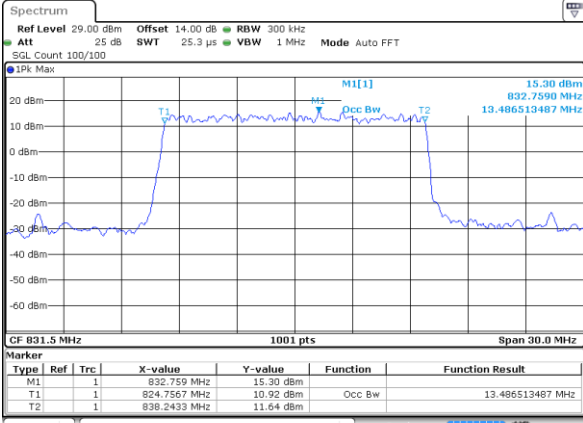

Date: 20 MAY 2021 19:56:12

LTE Band 26

Lowest Channel / 10MHz / QPSK

Date: 20 MAY 2021 20:01:19

Lowest Channel / 10MHz / 16QAM

Date: 20 MAY 2021 20:01:30

Middle Channel / 10MHz / QPSK

Date: 20 MAY 2021 20:06:36

Middle Channel / 10MHz / 16QAM

Date: 20 MAY 2021 20:06:48

Highest Channel / 10MHz / QPSK

Date: 20 MAY 2021 20:08:39

Highest Channel / 10MHz / 16QAM

Date: 20 MAY 2021 20:08:50

LTE Band 26

Lowest Channel / 15MHz / QPSK

Date: 20 MAY 2021 20:13:57

Lowest Channel / 15MHz / 16QAM

Date: 20 MAY 2021 20:14:08

Middle Channel / 15MHz / QPSK

Date: 20 MAY 2021 20:18:15

Middle Channel / 15MHz / 16QAM

Date: 20 MAY 2021 20:19:26

Highest Channel / 15MHz / QPSK