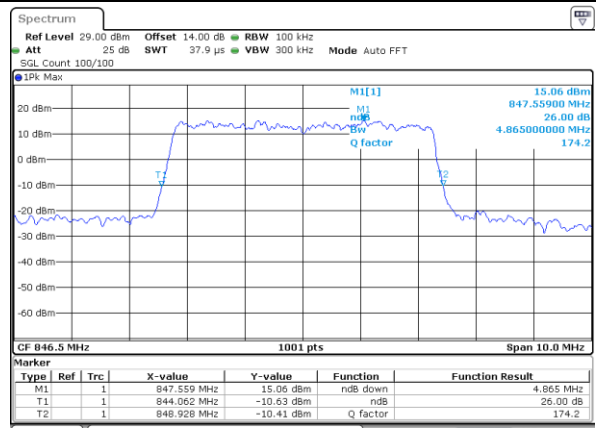

Highest Channel / 3MHz / 16QAM

Date: 20 MAY 2021 19:43:21

LTE Band 26

Lowest Channel / 5MHz / QPSK

Date: 20 MAY 2021 19:49:13

Lowest Channel / 5MHz / 16QAM

Date: 20 MAY 2021 19:49:02

Middle Channel / 5MHz / QPSK

Date: 20 MAY 2021 19:54:31

Middle Channel / 5MHz / 16QAM

Date: 20 MAY 2021 19:54:20

Highest Channel / 5MHz / QPSK

Date: 20 MAY 2021 19:56:34

Highest Channel / 5MHz / 16QAM

Date: 20 MAY 2021 19:56:23

LTE Band 26

Lowest Channel / 10MHz / QPSK

Date: 20 MAY 2021 20:01:51

Lowest Channel / 10MHz / 16QAM

Date: 20 MAY 2021 20:01:41

Middle Channel / 10MHz / QPSK

Date: 20 MAY 2021 20:07:09

Middle Channel / 10MHz / 16QAM

Date: 20 MAY 2021 20:06:59

Highest Channel / 10MHz / QPSK

Date: 20 MAY 2021 20:09:12

Highest Channel / 10MHz / 16QAM

Date: 20 MAY 2021 20:09:01

LTE Band 26

Lowest Channel / 15MHz / QPSK

Date: 20 MAY 2021 20:14:29

Lowest Channel / 15MHz / 16QAM