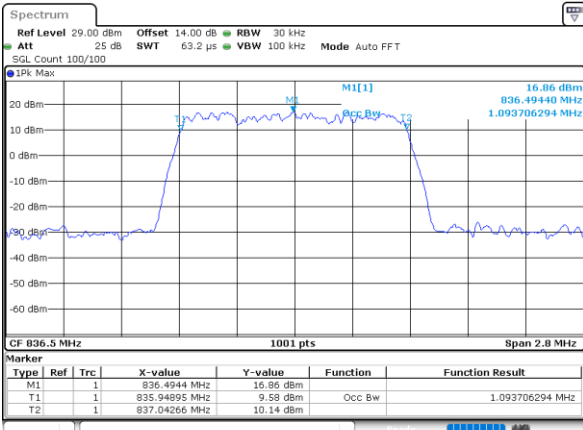

LTE Band 26

Lowest Channel / 1.4MHz / QPSK

Lowest Channel / 1.4MHz / 16QAM

Middle Channel / 1.4MHz / QPSK

Middle Channel / 1.4MHz / 16QAM

Highest Channel / 1.4MHz / QPSK

Highest Channel / 1.4MHz / 16QAM

LTE Band 26