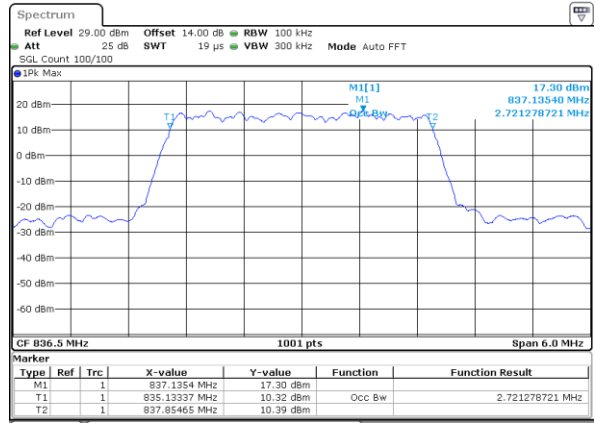

LTE Band 26

Lowest Channel / 1.4MHz / QPSK

Lowest Channel / 1.4MHz / 16QAM

Middle Channel / 1.4MHz / QPSK

Middle Channel / 1.4MHz / 16QAM

Highest Channel / 1.4MHz / QPSK

Highest Channel / 1.4MHz / 16QAM

LTE Band 26

Lowest Channel / 3MHz / QPSK

Date: 20 MAY 2021 19:35:31

Lowest Channel / 3MHz / 16QAM

Date: 20 MAY 2021 19:35:42

Middle Channel / 3MHz / QPSK

Date: 20 MAY 2021 19:40:56

Middle Channel / 3MHz / 16QAM

Date: 20 MAY 2021 19:41:08

Highest Channel / 3MHz / QPSK

Date: 20 MAY 2021 19:42:59

Highest Channel / 3MHz / 16QAM

Date: 20 MAY 2021 19:43:10

LTE Band 26

Lowest Channel / 5MHz / QPSK

Date: 20 MAY 2021 19:48:40

Lowest Channel / 5MHz / 16QAM