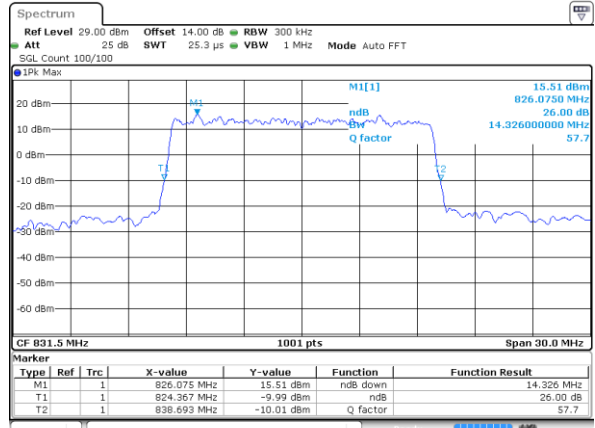

Highest Channel / 10MHz / QPSK

Date: 20 MAY 2021 20:09:12

Highest Channel / 10MHz / 16QAM

Date: 20 MAY 2021 20:09:01

LTE Band 26

Lowest Channel / 15MHz / QPSK

Date: 20 MAY 2021 20:14:29

Lowest Channel / 15MHz / 16QAM

Date: 20 MAY 2021 20:14:19

Middle Channel / 15MHz / QPSK

Date: 20 MAY 2021 20:18:48

Middle Channel / 15MHz / 16QAM

Date: 20 MAY 2021 20:19:37

Highest Channel / 15MHz / QPSK

Date: 20 MAY 2021 20:21:50

Highest Channel / 15MHz / 16QAM

Date: 20 MAY 2021 20:21:39

LTE Band 26

Lowest Channel / 1.4MHz / 64QAM

Date: 24 MAY 2021 16:19:52

Lowest Channel / 3MHz / 64QAM

Date: 20 MAY 2021 19:10:10

Middle Channel / 1.4MHz / 64QAM

Date: 24 MAY 2021 16:28:09