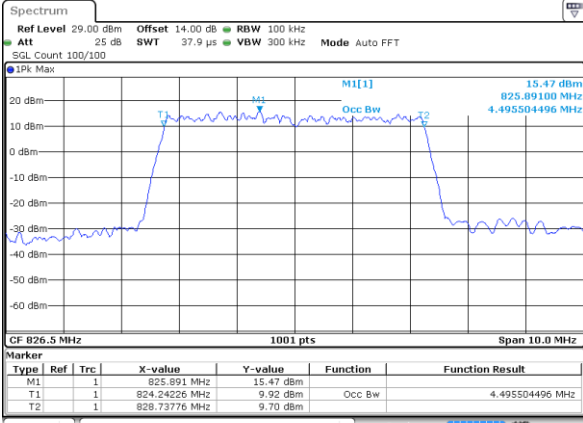

Highest Channel / 3MHz / QPSK

Date: 20 MAY 2021 19:42:59

Highest Channel / 3MHz / 16QAM

Date: 20 MAY 2021 19:43:10

LTE Band 26

Lowest Channel / 5MHz / QPSK

Date: 20 MAY 2021 19:48:40

Lowest Channel / 5MHz / 16QAM