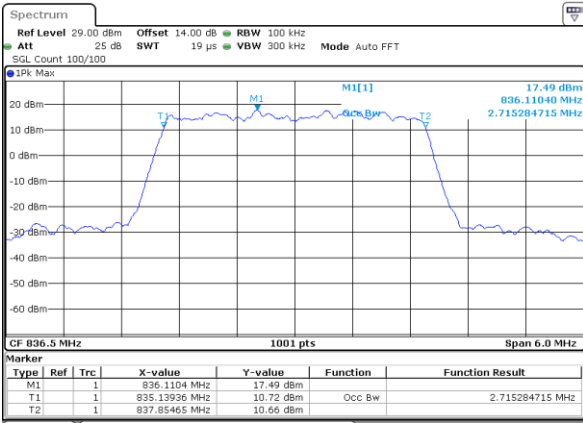

LTE Band 26

Lowest Channel / 1.4MHz / QPSK

Lowest Channel / 1.4MHz / 16QAM

Middle Channel / 1.4MHz / QPSK

Middle Channel / 1.4MHz / 16QAM

Highest Channel / 1.4MHz / QPSK

Highest Channel / 1.4MHz / 16QAM

LTE Band 26

Lowest Channel / 3MHz / QPSK

Date: 20 MAY 2021 19:35:31

Lowest Channel / 3MHz / 16QAM

Date: 20 MAY 2021 19:35:42

Middle Channel / 3MHz / QPSK

Date: 20 MAY 2021 19:40:56

Middle Channel / 3MHz / 16QAM

Date: 20 MAY 2021 19:41:08

Highest Channel / 3MHz / QPSK

Date: 20 MAY 2021 19:42:59

Highest Channel / 3MHz / 16QAM

Date: 20 MAY 2021 19:43:10

LTE Band 26

Lowest Channel / 5MHz / QPSK

Date: 20 MAY 2021 19:48:40

Lowest Channel / 5MHz / 16QAM