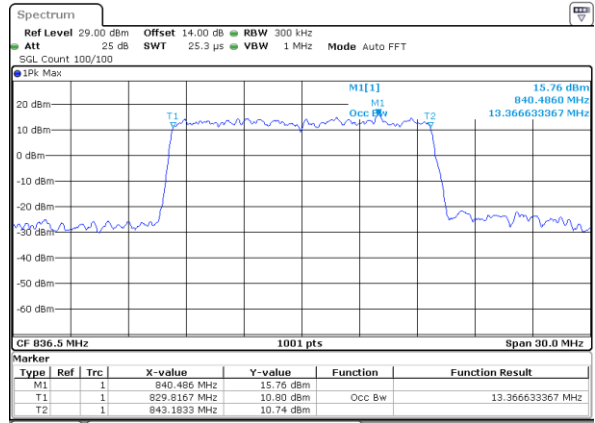

Middle Channel / 10MHz / 16QAM

Date: 20 MAY 2021 20:06:48

Highest Channel / 10MHz / QPSK

Date: 20 MAY 2021 20:08:39

Highest Channel / 10MHz / 16QAM

Date: 20 MAY 2021 20:08:50

LTE Band 26

Lowest Channel / 15MHz / QPSK

Date: 20 MAY 2021 20:13:57

Lowest Channel / 15MHz / 16QAM

Date: 20 MAY 2021 20:14:08

Middle Channel / 15MHz / QPSK

Date: 20 MAY 2021 20:18:15

Middle Channel / 15MHz / 16QAM

Date: 20 MAY 2021 20:19:26

Highest Channel / 15MHz / QPSK

Date: 20 MAY 2021 20:21:17

Highest Channel / 15MHz / 16QAM

Date: 20 MAY 2021 20:21:28