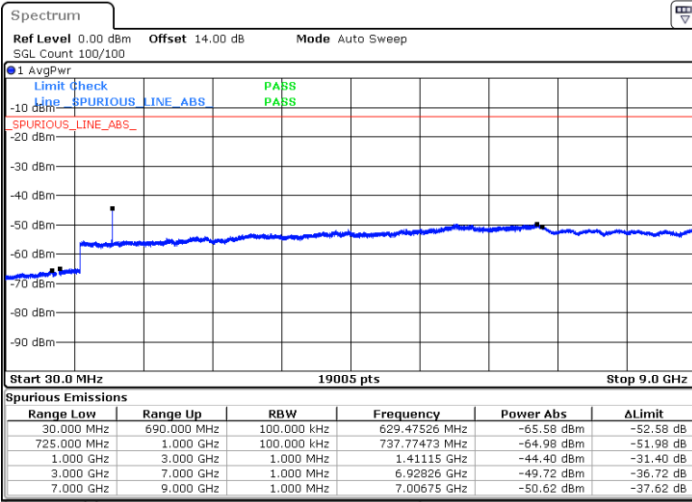

Date: 21.MAY.2021 16:05:35

LTE Band 12 / 5MHz

Lowest Channel / QPSK

Lowest Channel / 16QAM

Date: 21.MAY.2021 16:35:18

Date: 21.MAY.2021 16:36:16

Middle Channel / QPSK

Middle Channel / 16QAM

Date: 21.MAY.2021 16:39:41

Date: 21.MAY.2021 16:38:43

LTE Band 12 / 5MHz

Highest Channel / QPSK

Date: 21.MAY.2021 16:49:10

Highest Channel / 16QAM

Date: 21.MAY.2021 16:48:12

LTE Band 12 / 10MHz