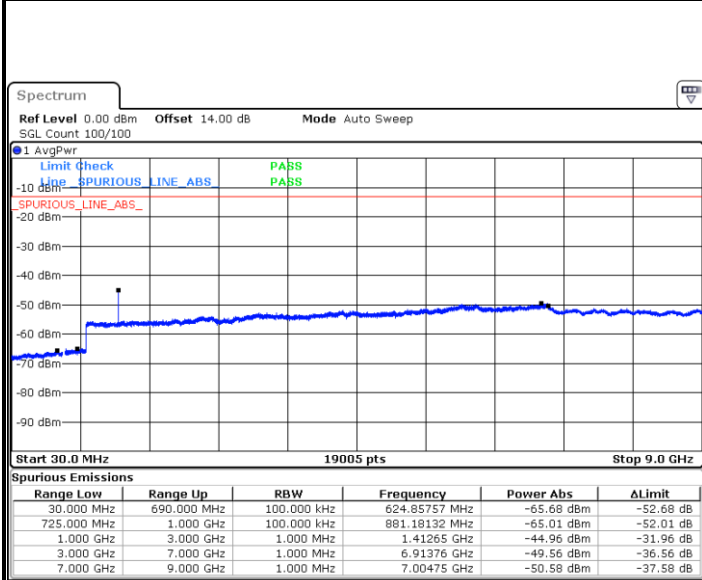

LTE Band 12 / 3MHz

Middle Channel / QPSK

Date: 21.MAY.2021 15:56:08

Middle Channel / 16QAM

Date: 21.MAY.2021 15:55:10

Highest Channel / QPSK

Date: 21.MAY.2021 16:04:37

Highest Channel / 16QAM

Date: 21.MAY.2021 16:05:35

LTE Band 12 / 5MHz

Lowest Channel / QPSK

Lowest Channel / 16QAM

Date: 21.MAY.2021 16:35:18

Date: 21.MAY.2021 16:36:16

Middle Channel / QPSK

Middle Channel / 16QAM

Date: 21.MAY.2021 16:39:41

Date: 21.MAY.2021 16:38:43

LTE Band 12 / 5MHz

Highest Channel / QPSK

Date: 21.MAY.2021 16:49:10

Highest Channel / 16QAM

Date: 21.MAY.2021 16:48:12

LTE Band 12 / 10MHz