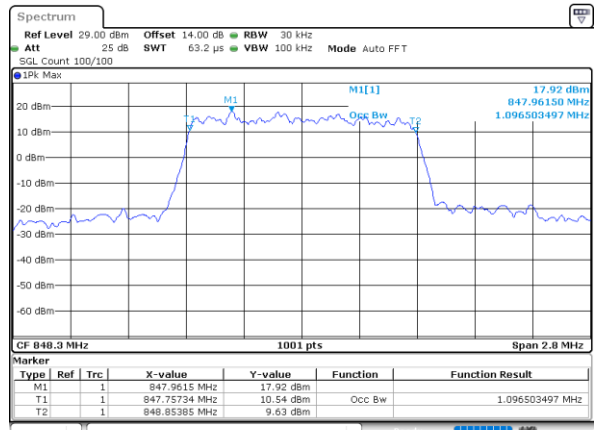

LTE Band 26

Lowest Channel / 1.4MHz / QPSK

Lowest Channel / 1.4MHz / 16QAM

Middle Channel / 1.4MHz / QPSK

Middle Channel / 1.4MHz / 16QAM

Highest Channel / 1.4MHz / QPSK

Highest Channel / 1.4MHz / 16QAM

LTE Band 26