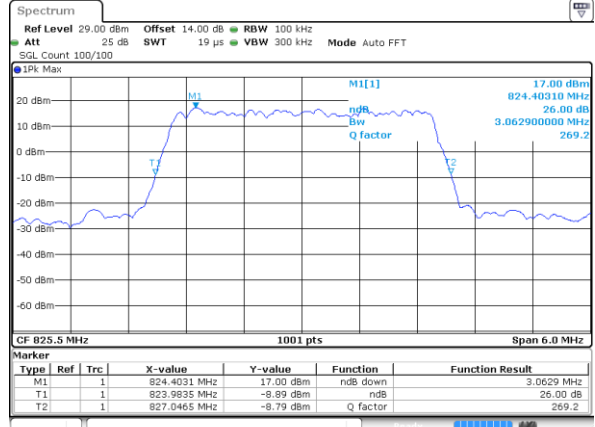

LTE Band 26

Lowest Channel / 1.4MHz / QPSK

Date: 24.MAY.2021 15:34:22

Lowest Channel / 1.4MHz / 16QAM

Date: 24.MAY.2021 15:34:11

Middle Channel / 1.4MHz / QPSK

Date: 24.MAY.2021 15:41:49

Middle Channel / 1.4MHz / 16QAM

Date: 24.MAY.2021 15:41:38

Highest Channel / 1.4MHz / QPSK

Date: 24.MAY.2021 15:43:52

Highest Channel / 1.4MHz / 16QAM

Date: 24.MAY.2021 15:43:41

LTE Band 26

Lowest Channel / 3MHz / QPSK

Date: 20 MAY 2021 19:36:04

Lowest Channel / 3MHz / 16QAM

Date: 20 MAY 2021 19:35:53

Middle Channel / 3MHz / QPSK

Date: 20 MAY 2021 19:41:29

Middle Channel / 3MHz / 16QAM

Date: 20 MAY 2021 19:41:18

Highest Channel / 3MHz / QPSK

Date: 20 MAY 2021 19:43:31

Highest Channel / 3MHz / 16QAM

Date: 20 MAY 2021 19:43:21

LTE Band 26

Lowest Channel / 5MHz / QPSK

Date: 20 MAY 2021 19:49:13

Lowest Channel / 5MHz / 16QAM

Date: 20 MAY 2021 19:49:02

Middle Channel / 5MHz / QPSK