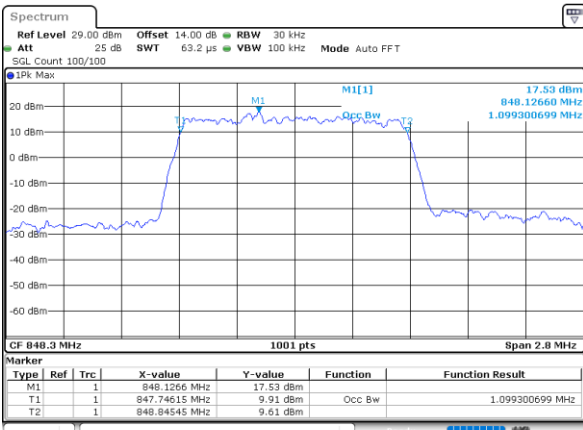

Date: 20 MAY 2021 19:20:24

Highest Channel / 10MHz / 64QAM

Date: 20 MAY 2021 19:26:43

LTE Band 26

Lowest Channel / 15MHz / 64QAM

Date: 20 MAY 2021 19:29:22

Middle Channel / 15MHz / 64QAM

Date: 20 MAY 2021 19:32:02

LTE Band 26

Lowest Channel / 1.4MHz / QPSK

Lowest Channel / 1.4MHz / 16QAM

Middle Channel / 1.4MHz / QPSK

Middle Channel / 1.4MHz / 16QAM

Highest Channel / 1.4MHz / QPSK

Highest Channel / 1.4MHz / 16QAM

LTE Band 26

Highest Channel / 3MHz / QPSK

Date: 20 MAY 2021 19:42:59

Highest Channel / 3MHz / 16QAM

Date: 20 MAY 2021 19:43:10

LTE Band 26

Lowest Channel / 5MHz / QPSK

Date: 20 MAY 2021 19:48:40

Lowest Channel / 5MHz / 16QAM