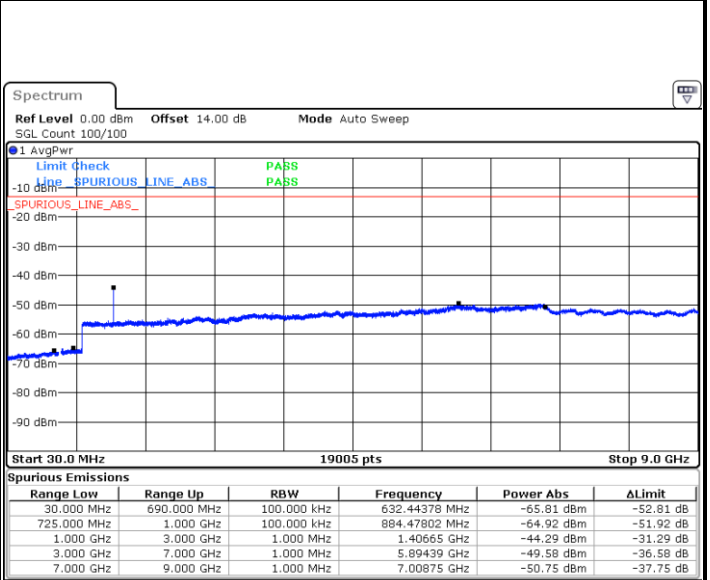

Date: 21.MAY.2021 16:39:41

Date: 21.MAY.2021 16:38:43

LTE Band 12 / 5MHz

Highest Channel / QPSK

Date: 21.MAY.2021 16:49:10

Highest Channel / 16QAM

Date: 21.MAY.2021 16:48:12

LTE Band 12 / 10MHz

Lowest Channel / QPSK

Date: 21.MAY.2021 16:58:09

Lowest Channel / 16QAM

Date: 21.MAY.2021 16:59:07

LTE Band 12 / 10MHz

Middle Channel / QPSK

Date: 21.MAY.2021 17:02:33

Middle Channel / 16QAM

Date: 21.MAY.2021 17:01:35

Highest Channel / QPSK

Date: 21.MAY.2021 17:11:03

Highest Channel / 16QAM

Date: 21.MAY.2021 17:12:01

LTE Band 12 / 1.4MHz

Lowest Channel / 64QAM

Middle Channel / 64QAM