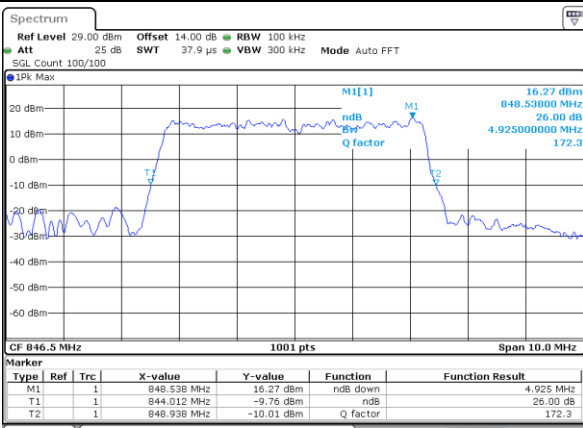

Highest Channel / 3MHz / 16QAM

Date: 20 MAY 2021 19:43:21

LTE Band 26

Lowest Channel / 5MHz / QPSK

Date: 20 MAY 2021 19:49:13

Lowest Channel / 5MHz / 16QAM

Date: 20 MAY 2021 19:49:02

Middle Channel / 5MHz / QPSK

Date: 20 MAY 2021 19:54:31

Middle Channel / 5MHz / 16QAM

Date: 20 MAY 2021 19:54:20

Highest Channel / 5MHz / QPSK

Date: 20 MAY 2021 19:56:34

Highest Channel / 5MHz / 16QAM

Date: 20 MAY 2021 19:56:23

LTE Band 26