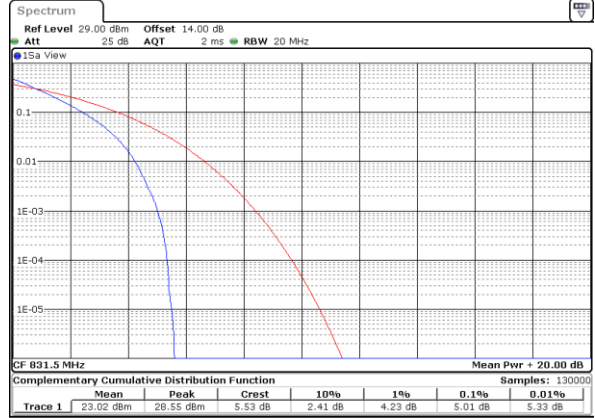

Note:

1. Normal Voltage =3.8 V. ; Battery End Point (BEP) =3.6 V. ; Maximum Voltage =4.51 V.
2. Note: The frequency fundamental emissions stay within the authorized frequency block.

LTE Band 26_Part 22H

Peak-to-Average Ratio

Mode	LTE Band 26 / 15MHz				
Mod.	QPSK		16QAM		Limit: 13dB
RB Size	1RB	Full RB	1RB	Full RB	Result
Lowest CH	3.51	5.01	5.36	5.65	PASS
Middle CH	3.57	4.96	5.10	5.74	
Highest CH	3.59	5.01	5.19	5.77	
Mode	LTE Band 26 / 15MHz				
Mod.	64QAM				Limit: 13dB
RB Size	1RB	Full RB			Result
Lowest CH	5.45	5.65	-	-	PASS
Middle CH	5.42	5.68	-	-	
Highest CH	5.45	5.71	-	-	

LTE Band 26 / 15MHz / QPSK

Lowest Channel / 1RB

Date: 24.MAY.2021 17:01:57

Lowest Channel / Full RB

Date: 24.MAY.2021 17:01:11

Middle Channel / 1RB

Date: 24.MAY.2021 17:02:09

Middle Channel / Full RB