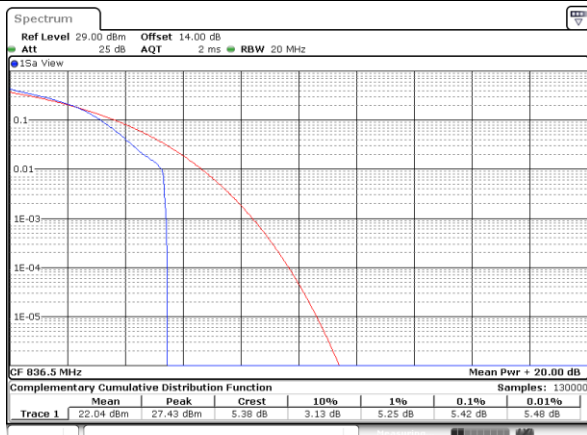

Lowest Channel / Full RB

Date: 24.MAY.2021 17:01:28

Middle Channel / 1RB

Date: 24.MAY.2021 17:02:23

Middle Channel / Full RB

Date: 24.MAY.2021 17:02:36

Highest Channel / 1RB

Date: 24.MAY.2021 17:13:36

Highest Channel / Full RB

Date: 24.MAY.2021 17:03:17

LTE Band 26 / 15MHz / 64QAM

Lowest Channel / 1RB

Date: 24.MAY.2021 17:14:40

Lowest Channel / Full RB

Date: 24.MAY.2021 17:14:30

Middle Channel / 1RB

Date: 24.MAY.2021 17:15:16

Middle Channel / Full RB

Date: 24.MAY.2021 17:15:35

Highest Channel / 1RB

Date: 24.MAY.2021 17:18:02

Highest Channel / Full RB

Date: 24.MAY.2021 17:16:13

26dB Bandwidth

Mode	LTE Band 26 : 26dB BW(MHz)											
BW	1.4MHz		3MHz		5MHz		10MHz		15MHz		20MHz	
Mod.	QPSK	16QAM	QPSK	16QAM	QPSK	16QAM	QPSK	16QAM	QPSK	16QAM	QPSK	16QAM
Lowest CH	1.24	1.22	3.00	3.06	4.89	4.90	9.73	9.81	14.27	14.33	-	-
Middle CH	1.23	1.23	3.03	3.02	4.95	4.88	9.85	9.73	14.51	14.45	-	-
Highest CH	1.23	1.22	3.03	3.01	4.93	4.87	9.77	9.89	14.51	14.30	-	-
Mode	LTE Band 26 : 26dB BW(MHz)											
BW	1.4MHz		3MHz		5MHz		10MHz		15MHz		20MHz	
Mod.	64QAM		64QAM		64QAM		64QAM		64QAM		64QAM	
Lowest CH	1.22	-	2.98	-	4.93	-	9.71	-	14.48	-	-	-
Middle CH	1.22	-	3.01	-	4.96	-	9.85	-	14.24	-	-	-
Highest CH	1.23	-	3.00	-	4.89	-	9.77	-	14.39	-	-	-