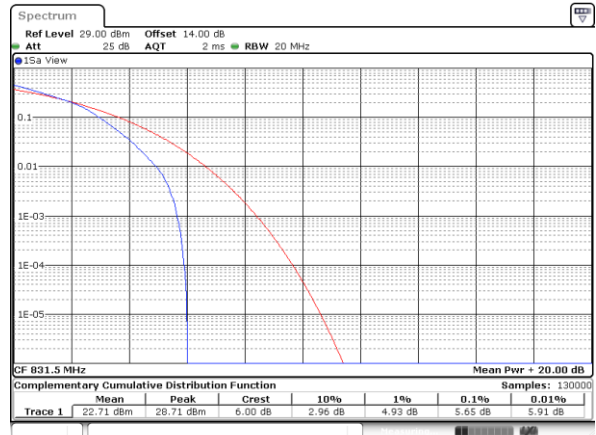

Lowest Channel / Full RB

Date: 24.MAY.2021 17:01:28

Middle Channel / 1RB

Date: 24.MAY.2021 17:02:23

Middle Channel / Full RB

Date: 24.MAY.2021 17:02:36

Highest Channel / 1RB

Date: 24.MAY.2021 17:13:36

Highest Channel / Full RB

Date: 24.MAY.2021 17:03:17

LTE Band 26 / 15MHz / 64QAM

Lowest Channel / 1RB

Date: 24.MAY.2021 17:14:40

Lowest Channel / Full RB

Date: 24.MAY.2021 17:14:30

Middle Channel / 1RB

Date: 24.MAY.2021 17:15:16

Middle Channel / Full RB

Date: 24.MAY.2021 17:15:35

Highest Channel / 1RB

Date: 24.MAY.2021 17:18:02

Highest Channel / Full RB

Date: 24.MAY.2021 17:16:13

26dB Bandwidth

Mode	LTE Band 26 : 26dB BW(MHz)											
BW	1.4MHz		3MHz		5MHz		10MHz		15MHz		20MHz	
Mod.	QPSK	16QAM	QPSK	16QAM	QPSK	16QAM	QPSK	16QAM	QPSK	16QAM	QPSK	16QAM
Lowest CH	1.24	1.22	3.00	3.06	4.89	4.90	9.73	9.81	14.27	14.33	-	-
Middle CH	1.23	1.23	3.03	3.02	4.95	4.88	9.85	9.73	14.51	14.45	-	-
Highest CH	1.23	1.22	3.03	3.01	4.93	4.87	9.77	9.89	14.51	14.30	-	-
Mode	LTE Band 26 : 26dB BW(MHz)											
BW	1.4MHz		3MHz		5MHz		10MHz		15MHz		20MHz	
Mod.	64QAM		64QAM		64QAM		64QAM		64QAM		64QAM	
Lowest CH	1.22	-	2.98	-	4.93	-	9.71	-	14.48	-	-	-
Middle CH	1.22	-	3.01	-	4.96	-	9.85	-	14.24	-	-	-
Highest CH	1.23	-	3.00	-	4.89	-	9.77	-	14.39	-	-	-