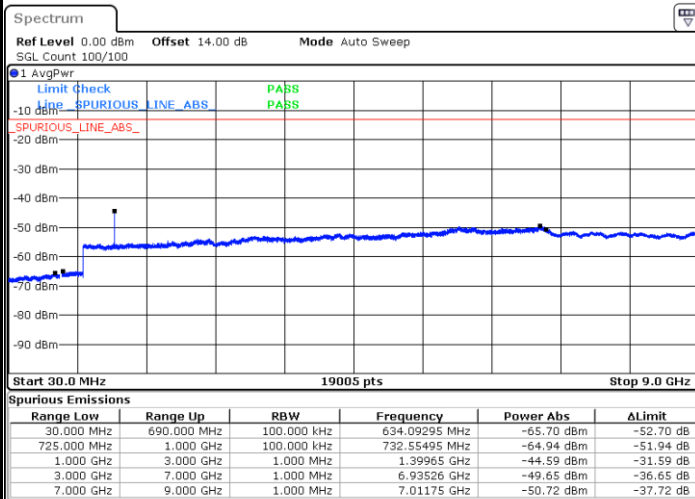

Date: 21.MAY.2021 16:39:41

Date: 21.MAY.2021 16:38:43

LTE Band 12 / 5MHz

Highest Channel / QPSK

Date: 21.MAY.2021 16:49:10

Highest Channel / 16QAM

Date: 21.MAY.2021 16:48:12

LTE Band 12 / 10MHz

Lowest Channel / QPSK

Date: 21.MAY.2021 16:58:09

Lowest Channel / 16QAM

Date: 21.MAY.2021 16:59:07

LTE Band 12 / 10MHz

Middle Channel / QPSK

Date: 21.MAY.2021 17:02:33

Middle Channel / 16QAM