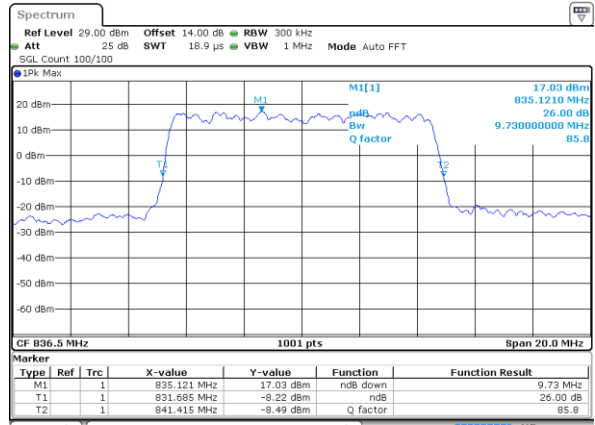

Highest Channel / 3MHz / 16QAM

Date: 20 MAY 2021 19:43:21

LTE Band 26

Lowest Channel / 5MHz / QPSK

Date: 20 MAY 2021 19:49:13

Lowest Channel / 5MHz / 16QAM

Date: 20 MAY 2021 19:49:02

Middle Channel / 5MHz / QPSK

Date: 20 MAY 2021 19:54:31

Middle Channel / 5MHz / 16QAM

Date: 20 MAY 2021 19:54:20

Highest Channel / 5MHz / QPSK

Date: 20 MAY 2021 19:56:34

Highest Channel / 5MHz / 16QAM

Date: 20 MAY 2021 19:56:23

LTE Band 26

Lowest Channel / 10MHz / QPSK

Date: 20 MAY 2021 20:01:51

Lowest Channel / 10MHz / 16QAM

Date: 20 MAY 2021 20:01:41

Middle Channel / 10MHz / QPSK

Date: 20 MAY 2021 20:07:09

Middle Channel / 10MHz / 16QAM

Date: 20 MAY 2021 20:06:59

Highest Channel / 10MHz / QPSK

Date: 20 MAY 2021 20:09:12

Highest Channel / 10MHz / 16QAM

Date: 20 MAY 2021 20:09:01

LTE Band 26

Lowest Channel / 15MHz / QPSK

Date: 20 MAY 2021 20:14:29

Lowest Channel / 15MHz / 16QAM