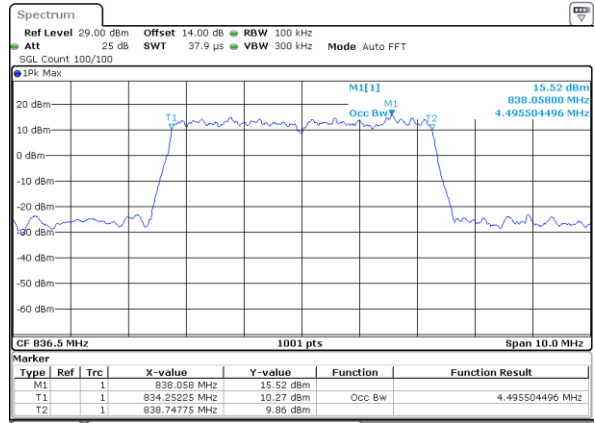

Lowest Channel / 3MHz / QPSK

Date: 20 MAY 2021 19:35:31

Lowest Channel / 3MHz / 16QAM

Date: 20 MAY 2021 19:35:42

Middle Channel / 3MHz / QPSK

Date: 20 MAY 2021 19:40:56

Middle Channel / 3MHz / 16QAM

Date: 20 MAY 2021 19:41:08

Highest Channel / 3MHz / QPSK

Date: 20 MAY 2021 19:42:59

Highest Channel / 3MHz / 16QAM

Date: 20 MAY 2021 19:43:10

LTE Band 26

Lowest Channel / 5MHz / QPSK

Date: 20 MAY 2021 19:48:40

Lowest Channel / 5MHz / 16QAM

Date: 20 MAY 2021 19:48:52

Middle Channel / 5MHz / QPSK

Date: 20 MAY 2021 19:53:58

Middle Channel / 5MHz / 16QAM

Date: 20 MAY 2021 19:54:10

Highest Channel / 5MHz / QPSK

Date: 20 MAY 2021 19:56:01

Highest Channel / 5MHz / 16QAM

Date: 20 MAY 2021 19:56:12

LTE Band 26

Lowest Channel / 10MHz / QPSK

Date: 20 MAY 2021 20:01:19

Lowest Channel / 10MHz / 16QAM

Date: 20 MAY 2021 20:01:30

Middle Channel / 10MHz / QPSK

Date: 20 MAY 2021 20:06:36