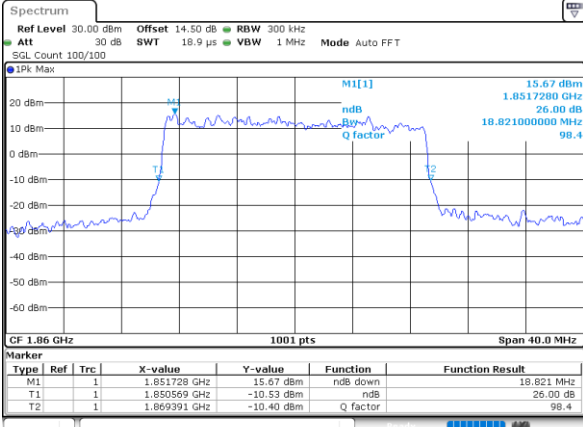

Highest Channel / 10MHz / QPSK

Date: 31.MAY.2021 20:06:42

Highest Channel / 10MHz / 16QAM

Date: 31.MAY.2021 20:06:19

LTE Band 25

Lowest Channel / 15MHz / QPSK

Date: 31.MAY.2021 20:38:24

Lowest Channel / 15MHz / 16QAM

Date: 31.MAY.2021 20:38:47

Middle Channel / 15MHz / QPSK

Date: 31.MAY.2021 20:48:07

Middle Channel / 15MHz / 16QAM

Date: 31.MAY.2021 20:48:30

Highest Channel / 15MHz / QPSK

Date: 31.MAY.2021 20:51:55

Highest Channel / 15MHz / 16QAM

Date: 31.MAY.2021 20:51:31

LTE Band 25

Lowest Channel / 20MHz / QPSK

Date: 31.MAY.2021 21:01:45

Lowest Channel / 20MHz / 16QAM

Date: 31.MAY.2021 21:02:08

Middle Channel / 20MHz / QPSK

Date: 31.MAY.2021 21:11:27

Middle Channel / 20MHz / 16QAM

Date: 31.MAY.2021 21:11:51

Highest Channel / 20MHz / QPSK

Date: 31.MAY.2021 21:15:15

Highest Channel / 20MHz / 16QAM

Date: 31.MAY.2021 21:14:52

LTE Band 25

Lowest Channel / 1.4MHz / 64QAM