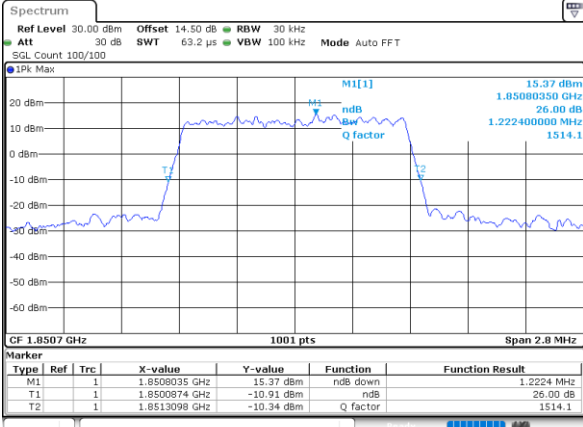

Middle Channel / 20MHz / 16QAM

Date: 31.MAY.2021 21:11:51

Highest Channel / 20MHz / QPSK

Date: 31.MAY.2021 21:15:15

Highest Channel / 20MHz / 16QAM

Date: 31.MAY.2021 21:14:52

LTE Band 25

Lowest Channel / 1.4MHz / 64QAM

Date: 1.JUN.2021 19:05:42

Lowest Channel / 3MHz / 64QAM

Date: 31.MAY.2021 18:44:01

Middle Channel / 1.4MHz / 64QAM

Date: 1.JUN.2021 19:10:24

Middle Channel / 3MHz / 64QAM

Date: 31.MAY.2021 18:48:44

Highest Channel / 1.4MHz / 64QAM