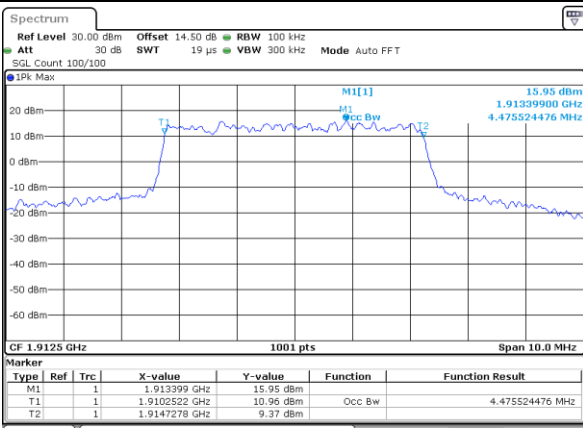

Highest Channel / 3MHz / 16QAM

Date: 31.MAY.2021 19:08:22

LTE Band 25

Lowest Channel / 5MHz / QPSK

Date: 31.MAY.2021 19:18:04

Lowest Channel / 5MHz / 16QAM

Date: 31.MAY.2021 19:18:29

Middle Channel / 5MHz / QPSK

Date: 31.MAY.2021 19:27:47

Middle Channel / 5MHz / 16QAM

Date: 31.MAY.2021 19:28:12

Highest Channel / 5MHz / QPSK

Date: 31.MAY.2021 19:31:20

Highest Channel / 5MHz / 16QAM

Date: 31.MAY.2021 19:31:45

LTE Band 25