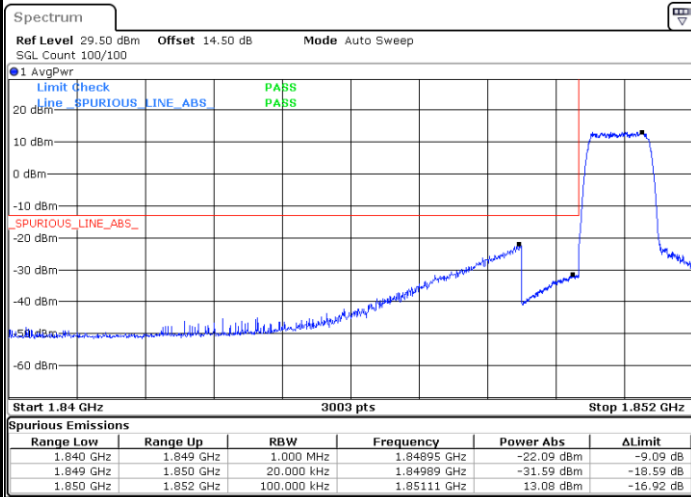

Date: 31.MAY.2021 21:28:19

Highest Channel / 15MHz / 64QAM

Date: 31.MAY.2021 20:32:59

Highest Channel / 20MHz / 64QAM

Date: 31.MAY.2021 21:29:57

# Conducted Band Edge

LTE Band 25 / 1.4MHz / 16QAM

Lowest Band Edge / 1 RB

Date: 1.JUN.2021 18:47:03

Highest Band Edge / 1 RB

Date: 1.JUN.2021 19:01:33

Lowest Band Edge / Full RB

Date: 1.JUN.2021 18:50:07

Highest Band Edge / Full RB

Date: 1.JUN.2021 19:00:01

LTE Band 25 / 1.4MHz / 64QAM

Lowest Band Edge / 1 RB

Date: 1.JUN.2021 19:07:14

Highest Band Edge / 1 RB

Date: 1.JUN.2021 19:14:58

Lowest Band Edge / Full RB

Date: 1.JUN.2021 19:08:46

Highest Band Edge / Full RB

Date: 1.JUN.2021 19:13:25

LTE Band 25 / 3MHz / QPSK

Lowest Band Edge / 1RB

Date: 31.MAY.2021 18:57:27

Highest Band Edge / 1 RB

Date: 31.MAY.2021 19:15:02