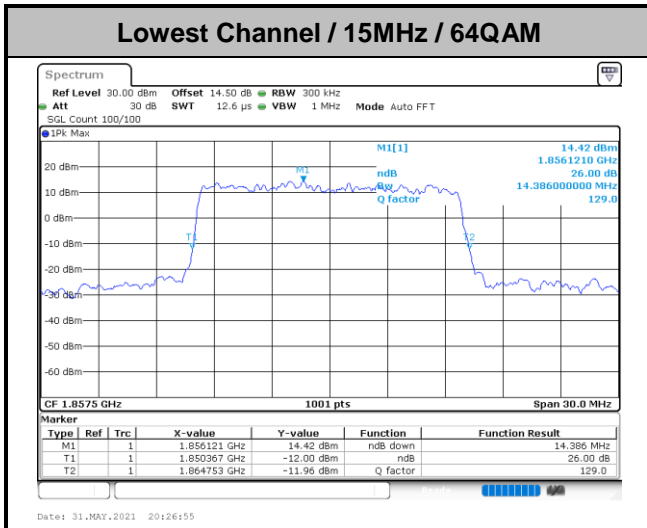

Date: 1.JUN.2021 19:12:02

Highest Channel / 3MHz / 64QAM

Date: 31.MAY.2021 18:50:22

LTE Band 25

Lowest Channel / 5MHz / 64QAM

Date: 31.MAY.2021 19:41:02

Lowest Channel / 10MHz / 64QAM

Date: 31.MAY.2021 20:15:19

Middle Channel / 5MHz / 64QAM

Date: 31.MAY.2021 19:45:45

Middle Channel / 10MHz / 64QAM

Date: 31.MAY.2021 20:20:02

Highest Channel / 5MHz / 64QAM

Date: 31.MAY.2021 19:47:23

Highest Channel / 10MHz / 64QAM

Date: 31.MAY.2021 20:21:40

LTE Band 25

Occupied Bandwidth

Mode	LTE Band 25 : 99%OBW(MHz)											
BW	1.4MHz		3MHz		5MHz		10MHz		15MHz		20MHz	
Mod.	QPSK	16QAM	QPSK	16QAM	QPSK	16QAM	QPSK	16QAM	QPSK	16QAM	QPSK	16QAM
Lowest CH	1.09	1.09	2.72	2.71	4.50	4.50	9.01	9.05	13.46	13.49	17.94	17.90
Middle CH	1.09	1.09	2.70	2.73	4.49	4.51	9.03	9.03	13.40	13.52	17.86	17.98
Highest CH	1.09	1.10	2.72	2.75	4.48	4.49	9.09	9.05	13.43	13.43	17.86	17.86
Mode	LTE Band 25 : 99%OBW(MHz)											
BW	1.4MHz		3MHz		5MHz		10MHz		15MHz		20MHz	
Mod.	64QAM		64QAM		64QAM		64QAM		64QAM		64QAM	
Lowest CH	1.09	-	2.72	-	4.53	-	9.03	-	13.37	-	17.90	-
Middle CH	1.09	-	2.72	-	4.50	-	9.03	-	13.46	-	17.90	-
Highest CH	1.10	-	2.73	-	4.50	-	9.05	-	13.43	-	17.90	-