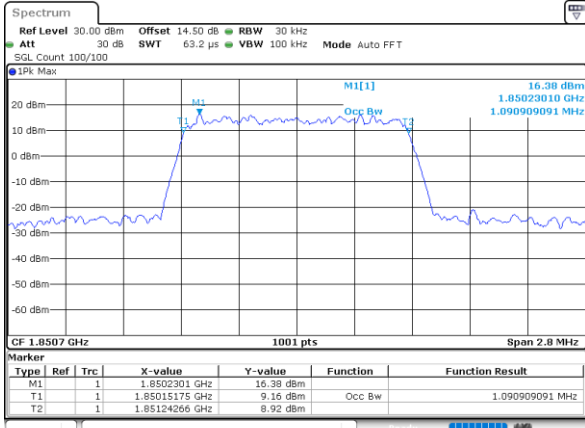

LTE Band 25

Occupied Bandwidth

Mode	LTE Band 25 : 99%OBW(MHz)											
BW	1.4MHz		3MHz		5MHz		10MHz		15MHz		20MHz	
Mod.	QPSK	16QAM	QPSK	16QAM	QPSK	16QAM	QPSK	16QAM	QPSK	16QAM	QPSK	16QAM
Lowest CH	1.09	1.09	2.72	2.71	4.50	4.50	9.01	9.05	13.46	13.49	17.94	17.90
Middle CH	1.09	1.09	2.70	2.73	4.49	4.51	9.03	9.03	13.40	13.52	17.86	17.98
Highest CH	1.09	1.10	2.72	2.75	4.48	4.49	9.09	9.05	13.43	13.43	17.86	17.86
Mode	LTE Band 25 : 99%OBW(MHz)											
BW	1.4MHz		3MHz		5MHz		10MHz		15MHz		20MHz	
Mod.	64QAM		64QAM		64QAM		64QAM		64QAM		64QAM	
Lowest CH	1.09	-	2.72	-	4.53	-	9.03	-	13.37	-	17.90	-
Middle CH	1.09	-	2.72	-	4.50	-	9.03	-	13.46	-	17.90	-
Highest CH	1.10	-	2.73	-	4.50	-	9.05	-	13.43	-	17.90	-

LTE Band 25

Lowest Channel / 1.4MHz / QPSK

Date: 1 JUN 2021 18:42:19

Lowest Channel / 1.4MHz / 16QAM

Date: 1 JUN 2021 18:42:44

Middle Channel / 1.4MHz / QPSK

Date: 1 JUN 2021 18:52:27

Middle Channel / 1.4MHz / 16QAM

Date: 1 JUN 2021 18:52:52

Highest Channel / 1.4MHz / QPSK

Date: 1 JUN 2021 18:56:00

Highest Channel / 1.4MHz / 16QAM

Date: 1 JUN 2021 18:56:25

LTE Band 25

Lowest Channel / 3MHz / QPSK

Date: 31.MAY.2021 19:54:41