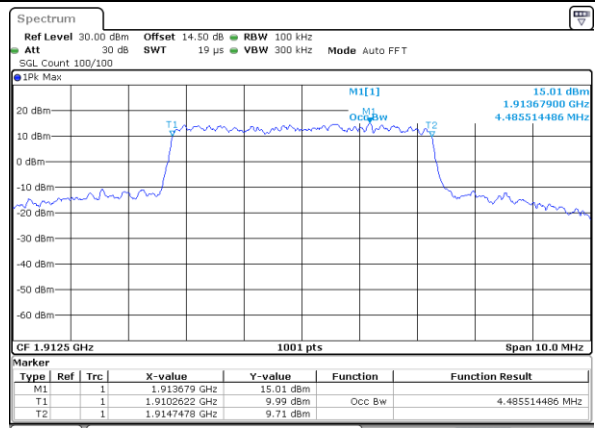

Highest Channel / 3MHz / 16QAM

Date: 31.MAY.2021 19:08:22

LTE Band 25

Lowest Channel / 5MHz / QPSK

Date: 31.MAY.2021 19:18:04

Lowest Channel / 5MHz / 16QAM

Date: 31.MAY.2021 19:18:29

Middle Channel / 5MHz / QPSK

Date: 31.MAY.2021 19:27:47

Middle Channel / 5MHz / 16QAM

Date: 31.MAY.2021 19:28:12

Highest Channel / 5MHz / QPSK

Date: 31.MAY.2021 19:31:20

Highest Channel / 5MHz / 16QAM

Date: 31.MAY.2021 19:31:45

LTE Band 25