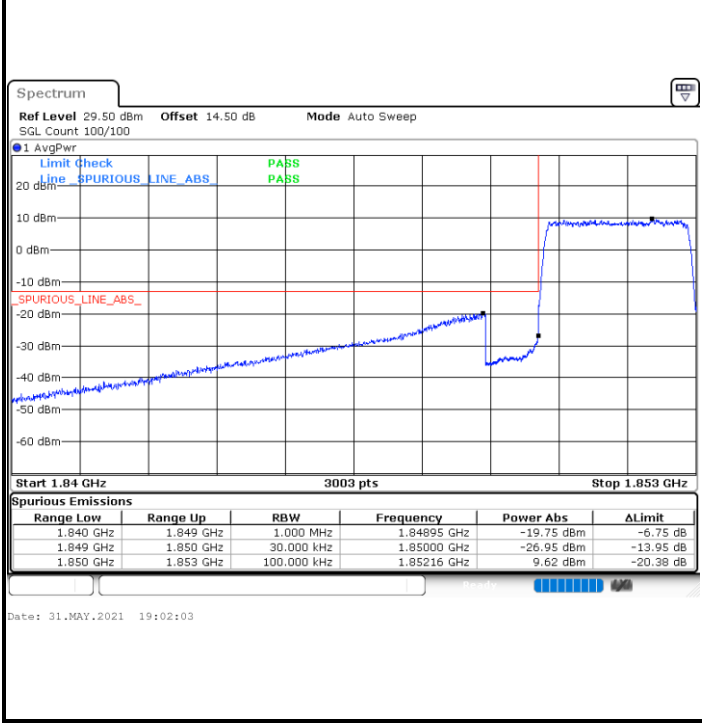

Date: 1.JUN.2021 19:08:46

Highest Band Edge / Full RB

Date: 1.JUN.2021 19:13:25

LTE Band 25 / 3MHz / QPSK

Lowest Band Edge / 1RB

Date: 31.MAY.2021 18:57:27

Highest Band Edge / 1 RB

Date: 31.MAY.2021 19:15:02

Lowest Band Edge / Full RB

Date: 31.MAY.2021 19:00:31

Highest Band Edge / Full RB

Date: 2.JUN.2021 16:45:31

**LTE Band 25 / 3MHz / 16QAM**

**Lowest Band Edge / 1 RB**

**Highest Band Edge / 1 RB**

**Lowest Band Edge / Full RB**

**Highest Band Edge / Full RB**

LTE Band 25 / 3MHz / 64QAM

Lowest Band Edge / 1 RB

Date: 31.MAY.2021 18:45:33

Highest Band Edge / 1 RB

Date: 31.MAY.2021 18:53:18

Lowest Band Edge / Full RB

Date: 31.MAY.2021 18:47:06

Highest Band Edge / Full RB

Date: 31.MAY.2021 18:51:45

**LTE Band 25 / 5MHz / QPSK**