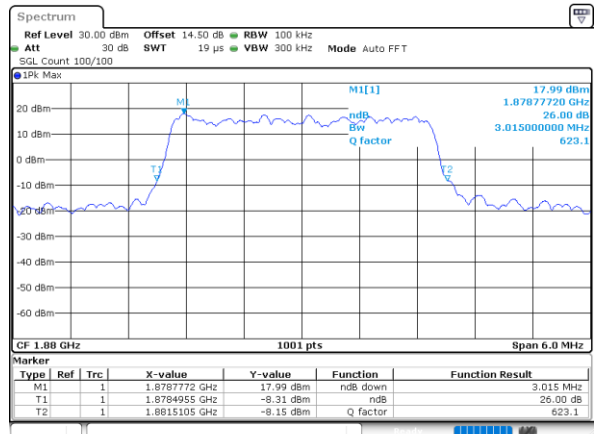

Middle Channel / 3MHz / 16QAM

Date: 31.MAY.2021 19:05:17