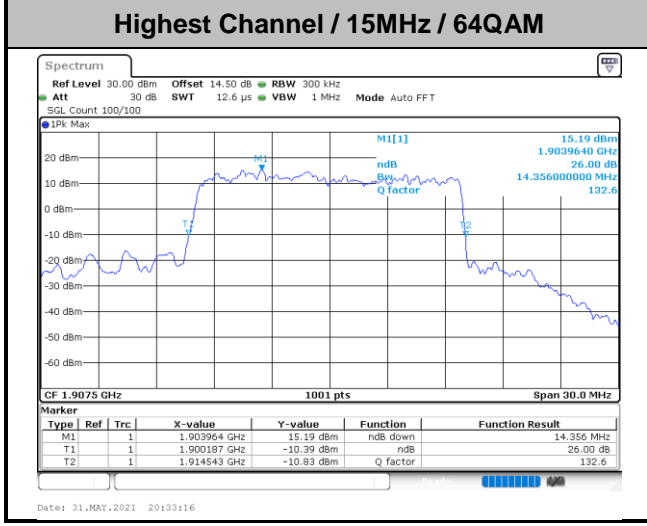

Date: 1.JUN.2021 19:12:02

Highest Channel / 3MHz / 64QAM

Date: 31.MAY.2021 18:50:22

LTE Band 25

Lowest Channel / 5MHz / 64QAM

Date: 31.MAY.2021 19:41:02

Lowest Channel / 10MHz / 64QAM

Date: 31.MAY.2021 20:15:19

Middle Channel / 5MHz / 64QAM

Date: 31.MAY.2021 19:45:45

Middle Channel / 10MHz / 64QAM

Date: 31.MAY.2021 20:20:02

Highest Channel / 5MHz / 64QAM

Date: 31.MAY.2021 19:47:23

Highest Channel / 10MHz / 64QAM

Date: 31.MAY.2021 20:21:40

LTE Band 25

Occupied Bandwidth

Mode	LTE Band 25 : 99%OBW(MHz)											
BW	1.4MHz		3MHz		5MHz		10MHz		15MHz		20MHz	
Mod.	QPSK	16QAM	QPSK	16QAM	QPSK	16QAM	QPSK	16QAM	QPSK	16QAM	QPSK	16QAM
Lowest CH	1.09	1.09	2.72	2.71	4.50	4.50	9.01	9.05	13.46	13.49	17.94	17.90
Middle CH	1.09	1.09	2.70	2.73	4.49	4.51	9.03	9.03	13.40	13.52	17.86	17.98
Highest CH	1.09	1.10	2.72	2.75	4.48	4.49	9.09	9.05	13.43	13.43	17.86	17.86
Mode	LTE Band 25 : 99%OBW(MHz)											
BW	1.4MHz		3MHz		5MHz		10MHz		15MHz		20MHz	
Mod.	64QAM		64QAM		64QAM		64QAM		64QAM		64QAM	
Lowest CH	1.09	-	2.72	-	4.53	-	9.03	-	13.37	-	17.90	-
Middle CH	1.09	-	2.72	-	4.50	-	9.03	-	13.46	-	17.90	-
Highest CH	1.10	-	2.73	-	4.50	-	9.05	-	13.43	-	17.90	-