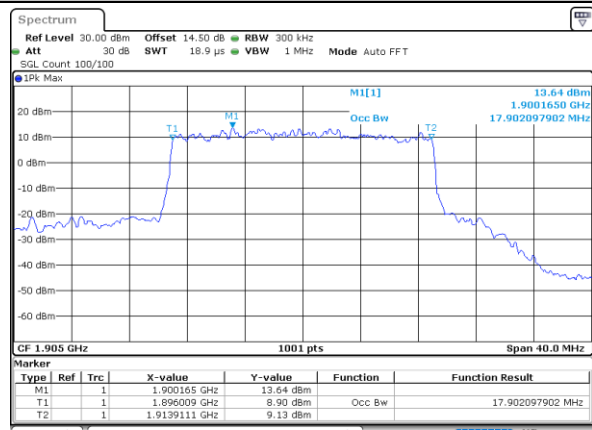

LTE Band 25

Lowest Channel / 15MHz / 64QAM

Date: 31.MAY.2021 20:26:38

Lowest Channel / 20MHz / 64QAM

Date: 31.MAY.2021 21:23:36

Middle Channel / 15MHz / 64QAM

Date: 31.MAY.2021 20:31:21

Middle Channel / 20MHz / 64QAM

Date: 31.MAY.2021 21:28:19

Highest Channel / 15MHz / 64QAM

Date: 31.MAY.2021 20:32:59

Highest Channel / 20MHz / 64QAM

Date: 31.MAY.2021 21:29:57