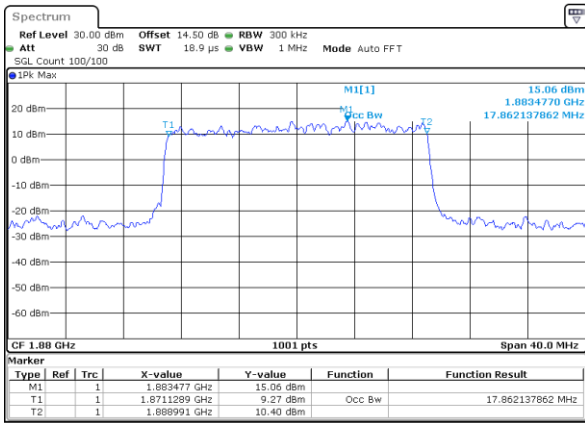

Date: 31.MAY.2021 20:51:15

LTE Band 25

Lowest Channel / 20MHz / QPSK

Date: 31.MAY.2021 21:00:55

Lowest Channel / 20MHz / 16QAM

Date: 31.MAY.2021 21:01:20

Middle Channel / 20MHz / QPSK

Date: 31.MAY.2021 21:10:37

Middle Channel / 20MHz / 16QAM

Date: 31.MAY.2021 21:11:02

Highest Channel / 20MHz / QPSK

Date: 31.MAY.2021 21:14:10

Highest Channel / 20MHz / 16QAM

Date: 31.MAY.2021 21:14:35

LTE Band 25

Lowest Channel / 1.4MHz / 64QAM

Date: 1.JUN.2021 19:05:26

Lowest Channel / 3MHz / 64QAM

Date: 31.MAY.2021 18:43:44

Middle Channel / 1.4MHz / 64QAM

Date: 1.JUN.2021 19:10:08

Middle Channel / 3MHz / 64QAM

Date: 31.MAY.2021 18:48:28

Highest Channel / 1.4MHz / 64QAM