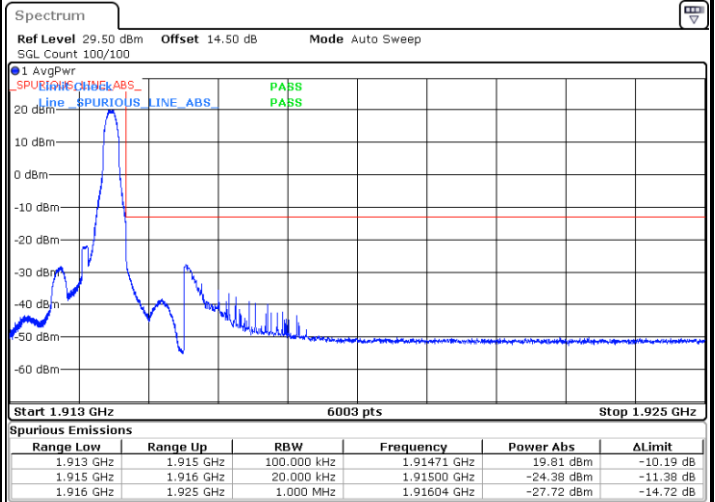

# Conducted Band Edge

LTE Band 25 / 1.4MHz / 16QAM

Lowest Band Edge / 1 RB

Date: 1.JUN.2021 18:47:03

Highest Band Edge / 1 RB

Date: 1.JUN.2021 19:01:33

Lowest Band Edge / Full RB

Date: 1.JUN.2021 18:50:07

Highest Band Edge / Full RB

Date: 1.JUN.2021 19:00:01

LTE Band 25 / 1.4MHz / 64QAM

Lowest Band Edge / 1 RB

Date: 1.JUN.2021 19:07:14

Highest Band Edge / 1 RB

Date: 1.JUN.2021 19:14:58

Lowest Band Edge / Full RB

Date: 1.JUN.2021 19:08:46

Highest Band Edge / Full RB

Date: 1.JUN.2021 19:13:25

LTE Band 25 / 3MHz / QPSK

Lowest Band Edge / 1RB

Date: 31.MAY.2021 18:57:27

Highest Band Edge / 1 RB

Date: 31.MAY.2021 19:15:02

Lowest Band Edge / Full RB

Date: 31.MAY.2021 19:00:31

Highest Band Edge / Full RB

Date: 2.JUN.2021 16:45:31

**LTE Band 25 / 3MHz / 16QAM**

**Lowest Band Edge / 1 RB**

**Highest Band Edge / 1 RB**

**Lowest Band Edge / Full RB**