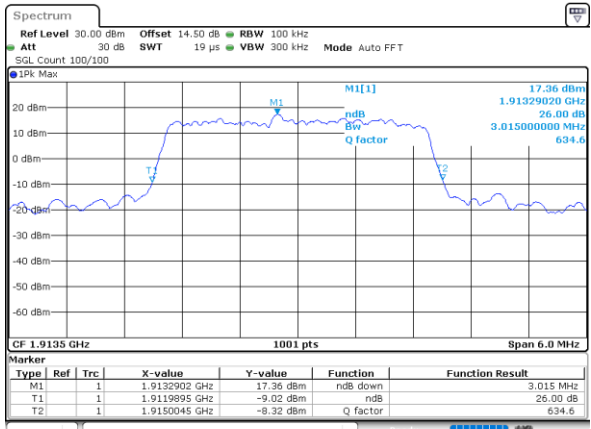

Middle Channel / 20MHz / 16QAM

Date: 31.MAY.2021 21:11:51

Highest Channel / 20MHz / QPSK

Date: 31.MAY.2021 21:15:15

Highest Channel / 20MHz / 16QAM

Date: 31.MAY.2021 21:14:52

LTE Band 25

Lowest Channel / 1.4MHz / 64QAM

Date: 1.JUN.2021 19:05:42

Lowest Channel / 3MHz / 64QAM

Date: 31.MAY.2021 18:44:01

Middle Channel / 1.4MHz / 64QAM

Date: 1.JUN.2021 19:10:24

Middle Channel / 3MHz / 64QAM

Date: 31.MAY.2021 18:48:44

Highest Channel / 1.4MHz / 64QAM

Date: 1.JUN.2021 19:12:02

Highest Channel / 3MHz / 64QAM

Date: 31.MAY.2021 18:50:22

LTE Band 25

Lowest Channel / 5MHz / 64QAM

Date: 31.MAY.2021 19:41:02

Lowest Channel / 10MHz / 64QAM

Date: 31.MAY.2021 20:15:19