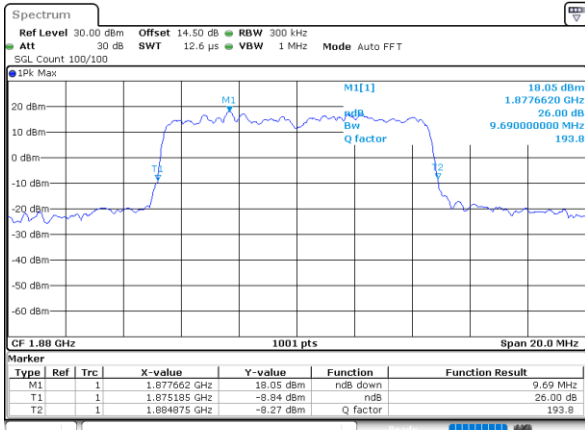

Lowest Channel / 10MHz / QPSK

Date: 31.MAY.2021 19:53:11

Lowest Channel / 10MHz / 16QAM

Date: 31.MAY.2021 19:53:35

Middle Channel / 10MHz / QPSK

Date: 31.MAY.2021 20:02:54

Middle Channel / 10MHz / 16QAM

Date: 31.MAY.2021 20:03:18

Highest Channel / 10MHz / QPSK

Date: 31.MAY.2021 20:06:42

Highest Channel / 10MHz / 16QAM

Date: 31.MAY.2021 20:06:19

LTE Band 25

Lowest Channel / 15MHz / QPSK

Date: 31.MAY.2021 20:38:24

Lowest Channel / 15MHz / 16QAM