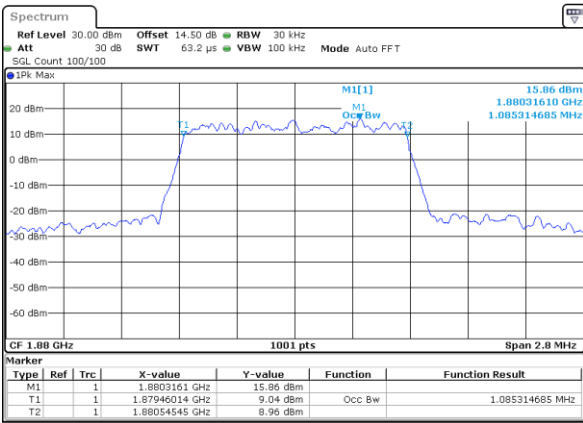

Middle Channel / 20MHz / 16QAM

Date: 31.MAY.2021 21:11:02

Highest Channel / 20MHz / QPSK

Date: 31.MAY.2021 21:14:10

Highest Channel / 20MHz / 16QAM

Date: 31.MAY.2021 21:14:35

LTE Band 25

Lowest Channel / 1.4MHz / 64QAM

Date: 1.JUN.2021 19:05:26

Lowest Channel / 3MHz / 64QAM

Date: 31.MAY.2021 18:43:44

Middle Channel / 1.4MHz / 64QAM

Date: 1.JUN.2021 19:10:08

Middle Channel / 3MHz / 64QAM

Date: 31.MAY.2021 18:48:28

Highest Channel / 1.4MHz / 64QAM