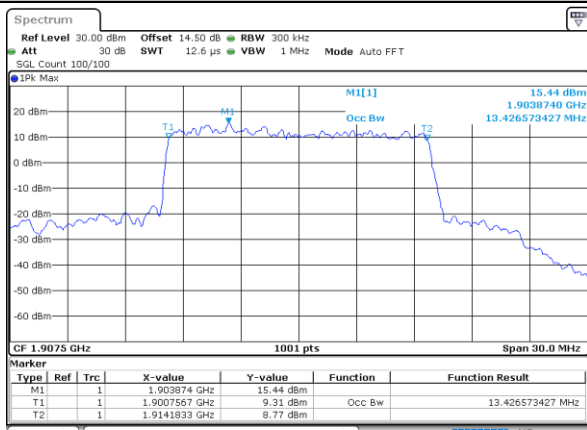

LTE Band 25

Lowest Channel / 15MHz / 64QAM

Date: 31.MAY.2021 20:26:38

Lowest Channel / 20MHz / 64QAM

Date: 31.MAY.2021 21:23:36

Middle Channel / 15MHz / 64QAM

Date: 31.MAY.2021 20:31:21

Middle Channel / 20MHz / 64QAM

Date: 31.MAY.2021 21:28:19

Highest Channel / 15MHz / 64QAM

Date: 31.MAY.2021 20:32:59

Highest Channel / 20MHz / 64QAM

Date: 31.MAY.2021 21:29:57