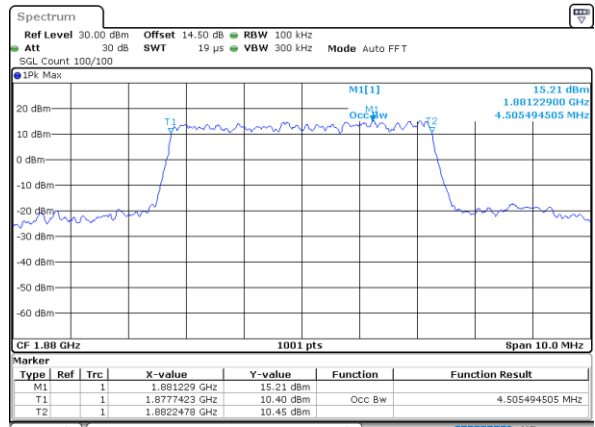

Date: 1 JUN 2021 18:52:52

Highest Channel / 1.4MHz / QPSK

Date: 1 JUN 2021 18:56:00

Highest Channel / 1.4MHz / 16QAM

Date: 1 JUN 2021 18:56:25

LTE Band 25

Lowest Channel / 3MHz / QPSK

Date: 31.MAY.2021 19:54:41

Highest Channel / 3MHz / 16QAM

Date: 31.MAY.2021 19:08:22

LTE Band 25

Lowest Channel / 5MHz / QPSK

Date: 31.MAY.2021 19:18:04

Lowest Channel / 5MHz / 16QAM

Date: 31.MAY.2021 19:18:29

Middle Channel / 5MHz / QPSK

Date: 31.MAY.2021 19:27:47

Middle Channel / 5MHz / 16QAM

Date: 31.MAY.2021 19:28:12

Highest Channel / 5MHz / QPSK

Date: 31.MAY.2021 19:31:20

Highest Channel / 5MHz / 16QAM

Date: 31.MAY.2021 19:31:45

LTE Band 25