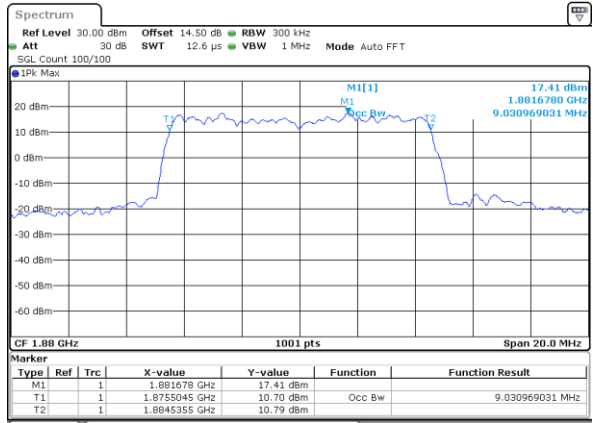

Date: 31.MAY.2021 19:27:47

Middle Channel / 5MHz / 16QAM

Date: 31.MAY.2021 19:28:12

Highest Channel / 5MHz / QPSK

Date: 31.MAY.2021 19:31:20

Highest Channel / 5MHz / 16QAM

Date: 31.MAY.2021 19:31:45

LTE Band 25

Lowest Channel / 10MHz / QPSK

Date: 31.MAY.2021 19:52:21

Lowest Channel / 10MHz / 16QAM

Date: 31.MAY.2021 19:52:46

Middle Channel / 10MHz / QPSK

Date: 31.MAY.2021 20:02:04

Middle Channel / 10MHz / 16QAM

Date: 31.MAY.2021 20:02:29

Highest Channel / 10MHz / QPSK

Date: 31.MAY.2021 20:05:37

Highest Channel / 10MHz / 16QAM

Date: 31.MAY.2021 20:06:03

LTE Band 25

Lowest Channel / 15MHz / QPSK

Date: 31.MAY.2021 20:37:13

Lowest Channel / 15MHz / 16QAM