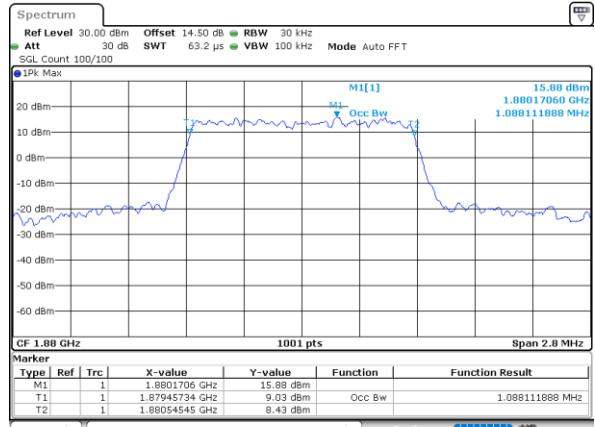

LTE Band 25

Occupied Bandwidth

Mode	LTE Band 25 : 99%OBW(MHz)											
BW	1.4MHz		3MHz		5MHz		10MHz		15MHz		20MHz	
Mod.	QPSK	16QAM	QPSK	16QAM	QPSK	16QAM	QPSK	16QAM	QPSK	16QAM	QPSK	16QAM
Lowest CH	1.09	1.09	2.72	2.71	4.50	4.50	9.01	9.05	13.46	13.49	17.94	17.90
Middle CH	1.09	1.09	2.70	2.73	4.49	4.51	9.03	9.03	13.40	13.52	17.86	17.98
Highest CH	1.09	1.10	2.72	2.75	4.48	4.49	9.09	9.05	13.43	13.43	17.86	17.86
Mode	LTE Band 25 : 99%OBW(MHz)											
BW	1.4MHz		3MHz		5MHz		10MHz		15MHz		20MHz	
Mod.	64QAM		64QAM		64QAM		64QAM		64QAM		64QAM	
Lowest CH	1.09	-	2.72	-	4.53	-	9.03	-	13.37	-	17.90	-
Middle CH	1.09	-	2.72	-	4.50	-	9.03	-	13.46	-	17.90	-
Highest CH	1.10	-	2.73	-	4.50	-	9.05	-	13.43	-	17.90	-

LTE Band 25

Lowest Channel / 1.4MHz / QPSK

Date: 1 JUN 2021 18:42:19

Lowest Channel / 1.4MHz / 16QAM

Date: 1 JUN 2021 18:42:44

Middle Channel / 1.4MHz / QPSK

Date: 1 JUN 2021 18:52:27

Middle Channel / 1.4MHz / 16QAM

Date: 1 JUN 2021 18:52:52

Highest Channel / 1.4MHz / QPSK

Date: 1 JUN 2021 18:56:00

Highest Channel / 1.4MHz / 16QAM

Date: 1 JUN 2021 18:56:25

LTE Band 25

Lowest Channel / 3MHz / QPSK

Date: 31.MAY.2021 19:54:41