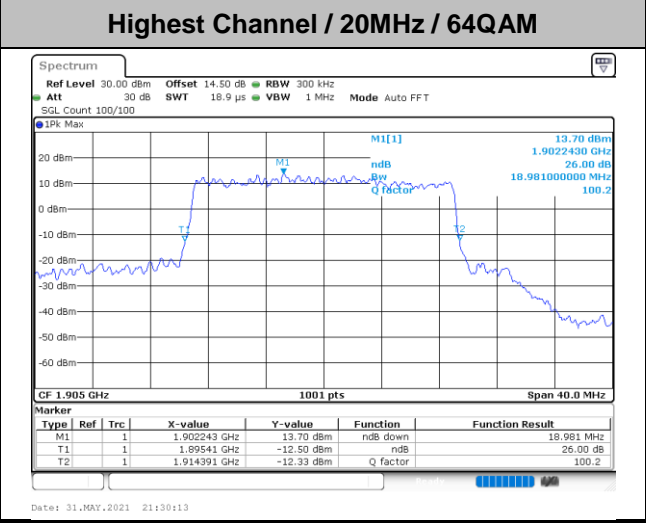

Date: 1.JUN.2021 19:12:02

Highest Channel / 3MHz / 64QAM

Date: 31.MAY.2021 18:50:22

LTE Band 25

Lowest Channel / 5MHz / 64QAM

Date: 31.MAY.2021 19:41:02

Lowest Channel / 10MHz / 64QAM

Date: 31.MAY.2021 20:15:19

Middle Channel / 5MHz / 64QAM

Date: 31.MAY.2021 19:45:45

Middle Channel / 10MHz / 64QAM

Date: 31.MAY.2021 20:20:02

Highest Channel / 5MHz / 64QAM

Date: 31.MAY.2021 19:47:23

Highest Channel / 10MHz / 64QAM

Date: 31.MAY.2021 20:21:40

LTE Band 25

Occupied Bandwidth

Mode	LTE Band 25 : 99%OBW(MHz)											
BW	1.4MHz		3MHz		5MHz		10MHz		15MHz		20MHz	
Mod.	QPSK	16QAM	QPSK	16QAM	QPSK	16QAM	QPSK	16QAM	QPSK	16QAM	QPSK	16QAM
Lowest CH	1.09	1.09	2.72	2.71	4.50	4.50	9.01	9.05	13.46	13.49	17.94	17.90
Middle CH	1.09	1.09	2.70	2.73	4.49	4.51	9.03	9.03	13.40	13.52	17.86	17.98
Highest CH	1.09	1.10	2.72	2.75	4.48	4.49	9.09	9.05	13.43	13.43	17.86	17.86
Mode	LTE Band 25 : 99%OBW(MHz)											
BW	1.4MHz		3MHz		5MHz		10MHz		15MHz		20MHz	
Mod.	64QAM		64QAM		64QAM		64QAM		64QAM		64QAM	
Lowest CH	1.09	-	2.72	-	4.53	-	9.03	-	13.37	-	17.90	-
Middle CH	1.09	-	2.72	-	4.50	-	9.03	-	13.46	-	17.90	-
Highest CH	1.10	-	2.73	-	4.50	-	9.05	-	13.43	-	17.90	-