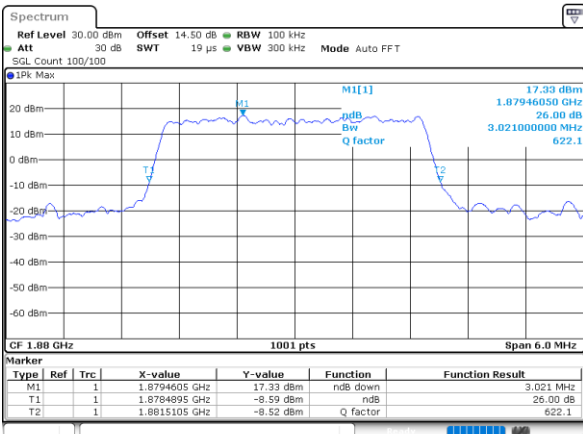

Middle Channel / 3MHz / QPSK

Date: 31.MAY.2021 19:05:13