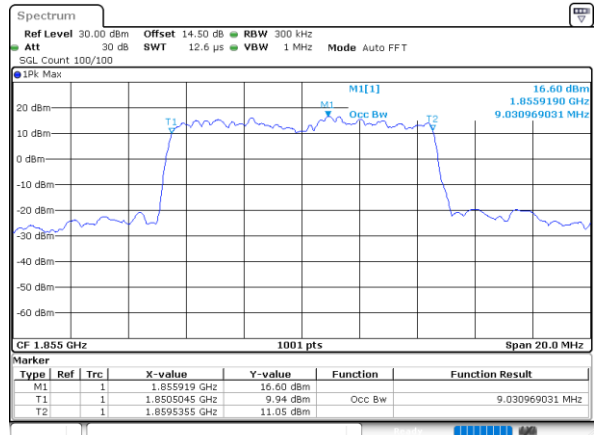

Date: 1.JUN.2021 19:05:26

Lowest Channel / 3MHz / 64QAM

Date: 31.MAY.2021 18:43:44

Middle Channel / 1.4MHz / 64QAM

Date: 1.JUN.2021 19:10:08

Middle Channel / 3MHz / 64QAM

Date: 31.MAY.2021 18:48:28

Highest Channel / 1.4MHz / 64QAM

Date: 1.JUN.2021 19:11:46

Highest Channel / 3MHz / 64QAM

Date: 31.MAY.2021 18:50:06

LTE Band 25

Lowest Channel / 5MHz / 64QAM

Date: 31.MAY.2021 19:40:45

Lowest Channel / 10MHz / 64QAM

Date: 31.MAY.2021 20:15:03

Middle Channel / 5MHz / 64QAM

Date: 31.MAY.2021 19:45:28

Middle Channel / 10MHz / 64QAM

Date: 31.MAY.2021 20:19:46

Highest Channel / 5MHz / 64QAM

Date: 31.MAY.2021 19:47:06

Highest Channel / 10MHz / 64QAM

Date: 31.MAY.2021 20:21:24