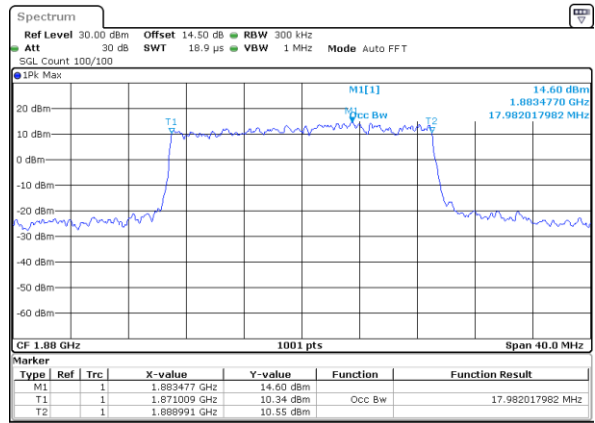

Date: 31.MAY.2021 20:51:15

LTE Band 25

Lowest Channel / 20MHz / QPSK

Date: 31.MAY.2021 21:00:55

Lowest Channel / 20MHz / 16QAM

Date: 31.MAY.2021 21:01:20

Middle Channel / 20MHz / QPSK

Date: 31.MAY.2021 21:10:37

Middle Channel / 20MHz / 16QAM

Date: 31.MAY.2021 21:11:02

Highest Channel / 20MHz / QPSK

Date: 31.MAY.2021 21:14:10

Highest Channel / 20MHz / 16QAM

Date: 31.MAY.2021 21:14:35

LTE Band 25

Lowest Channel / 1.4MHz / 64QAM