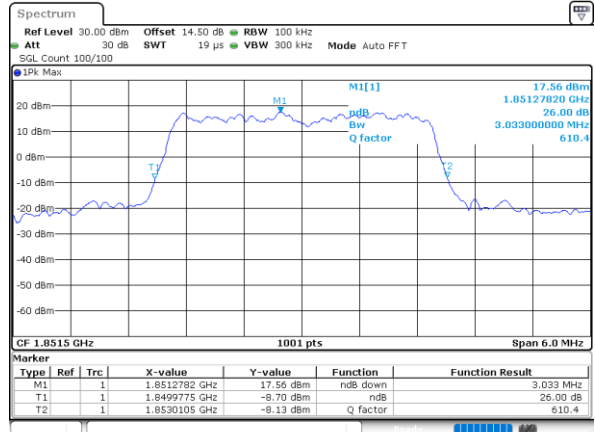

Lowest Channel / 3MHz / 16QAM

Date: 31.MAY.2021 18:55:55