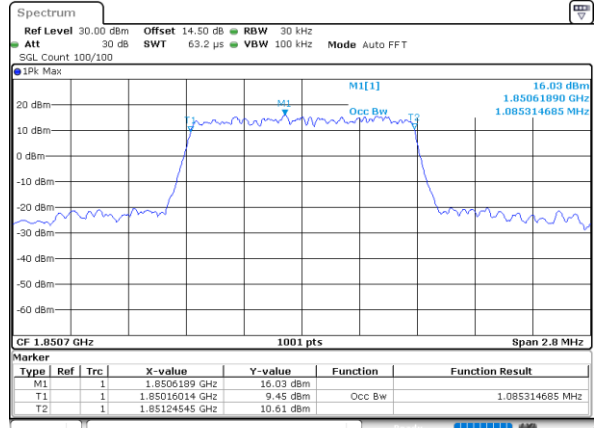

LTE Band 25

Occupied Bandwidth

Mode	LTE Band 25 : 99%OBW(MHz)											
BW	1.4MHz		3MHz		5MHz		10MHz		15MHz		20MHz	
Mod.	QPSK	16QAM	QPSK	16QAM	QPSK	16QAM	QPSK	16QAM	QPSK	16QAM	QPSK	16QAM
Lowest CH	1.09	1.09	2.72	2.71	4.50	4.50	9.01	9.05	13.46	13.49	17.94	17.90
Middle CH	1.09	1.09	2.70	2.73	4.49	4.51	9.03	9.03	13.40	13.52	17.86	17.98
Highest CH	1.09	1.10	2.72	2.75	4.48	4.49	9.09	9.05	13.43	13.43	17.86	17.86
Mode	LTE Band 25 : 99%OBW(MHz)											
BW	1.4MHz		3MHz		5MHz		10MHz		15MHz		20MHz	
Mod.	64QAM		64QAM		64QAM		64QAM		64QAM		64QAM	
Lowest CH	1.09	-	2.72	-	4.53	-	9.03	-	13.37	-	17.90	-
Middle CH	1.09	-	2.72	-	4.50	-	9.03	-	13.46	-	17.90	-
Highest CH	1.10	-	2.73	-	4.50	-	9.05	-	13.43	-	17.90	-

LTE Band 25

Lowest Channel / 1.4MHz / QPSK

Date: 1 JUN 2021 18:42:19

Lowest Channel / 1.4MHz / 16QAM

Date: 1 JUN 2021 18:42:44

Middle Channel / 1.4MHz / QPSK

Date: 1 JUN 2021 18:52:27

Middle Channel / 1.4MHz / 16QAM

Date: 1 JUN 2021 18:52:52

Highest Channel / 1.4MHz / QPSK

Date: 1 JUN 2021 18:56:00

Highest Channel / 1.4MHz / 16QAM

Date: 1 JUN 2021 18:56:25

LTE Band 25

Lowest Channel / 3MHz / QPSK

Date: 31.MAY.2021 19:54:41