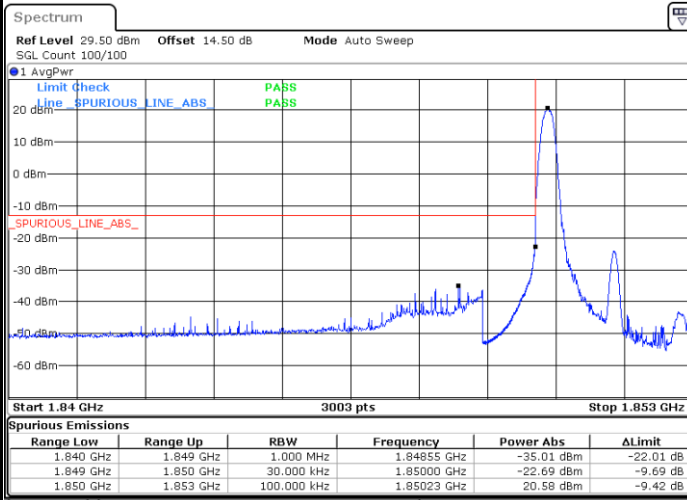

Date: 1.JUN.2021 19:08:46

Highest Band Edge / Full RB

Date: 1.JUN.2021 19:13:25

LTE Band 25 / 3MHz / QPSK

Lowest Band Edge / 1RB

Date: 31.MAY.2021 18:57:27

Highest Band Edge / 1 RB

Date: 31.MAY.2021 19:15:02

Lowest Band Edge / Full RB

Date: 31.MAY.2021 19:00:31

Highest Band Edge / Full RB

Date: 2.JUN.2021 16:45:31

**LTE Band 25 / 3MHz / 16QAM**

**Lowest Band Edge / 1 RB**

**Highest Band Edge / 1 RB**

**Lowest Band Edge / Full RB**

**Highest Band Edge / Full RB**

LTE Band 25 / 3MHz / 64QAM

Lowest Band Edge / 1 RB

Date: 31.MAY.2021 18:45:33

Highest Band Edge / 1 RB

Date: 31.MAY.2021 18:53:18

Lowest Band Edge / Full RB

Date: 31.MAY.2021 18:47:06

Highest Band Edge / Full RB

Date: 31.MAY.2021 18:51:45

**LTE Band 25 / 5MHz / QPSK**