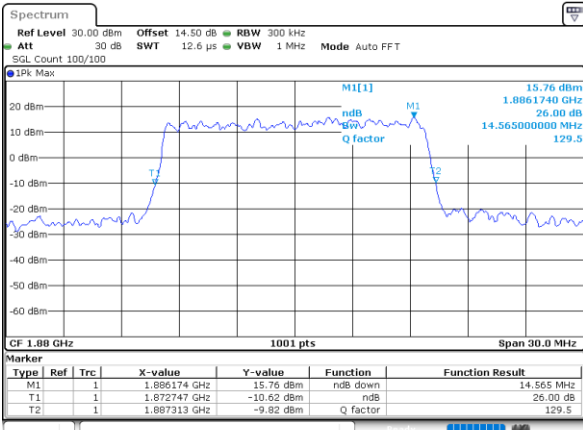

Middle Channel / 15MHz / QPSK

Date: 31.MAY.2021 20:48:07