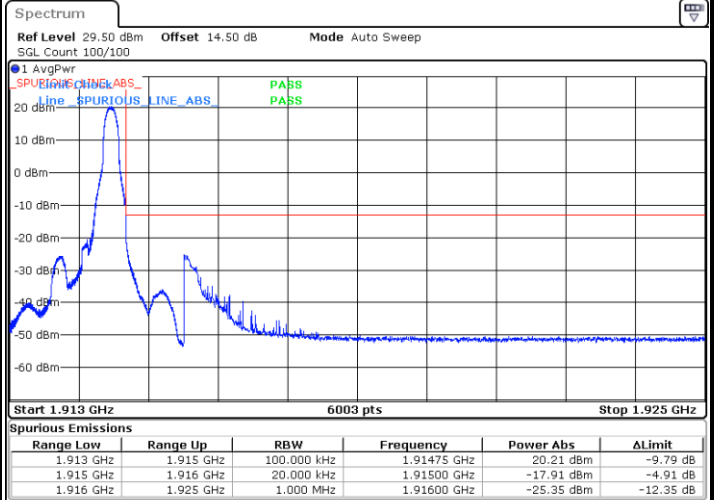

Date: 31.MAY.2021 21:28:19

Highest Channel / 15MHz / 64QAM

Date: 31.MAY.2021 20:32:59

Highest Channel / 20MHz / 64QAM

Date: 31.MAY.2021 21:29:57

# Conducted Band Edge

LTE Band 25 / 1.4MHz / 16QAM

Lowest Band Edge / 1 RB

Date: 1.JUN.2021 18:47:03

Highest Band Edge / 1 RB

Date: 1.JUN.2021 19:01:33

Lowest Band Edge / Full RB

Date: 1.JUN.2021 18:50:07

Highest Band Edge / Full RB

Date: 1.JUN.2021 19:00:01

LTE Band 25 / 1.4MHz / 64QAM

Lowest Band Edge / 1 RB

Date: 1.JUN.2021 19:07:14

Highest Band Edge / 1 RB

Date: 1.JUN.2021 19:14:58

Lowest Band Edge / Full RB

Date: 1.JUN.2021 19:08:46

Highest Band Edge / Full RB

Date: 1.JUN.2021 19:13:25

LTE Band 25 / 3MHz / QPSK

Lowest Band Edge / 1RB

Date: 31.MAY.2021 18:57:27

Highest Band Edge / 1 RB

Date: 31.MAY.2021 19:15:02