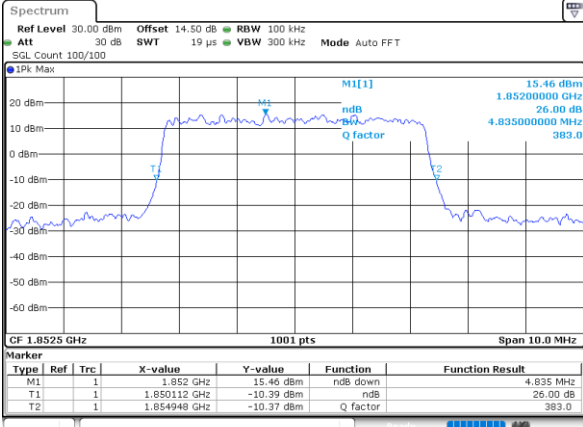

Highest Channel / 3MHz / 16QAM

Date: 31.MAY.2021 19:08:38

LTE Band 25

Lowest Channel / 5MHz / QPSK

Date: 31.MAY.2021 19:18:54

Lowest Channel / 5MHz / 16QAM

Date: 31.MAY.2021 19:19:18

Middle Channel / 5MHz / QPSK

Date: 31.MAY.2021 19:28:37

Middle Channel / 5MHz / 16QAM

Date: 31.MAY.2021 19:29:01

Highest Channel / 5MHz / QPSK

Date: 31.MAY.2021 19:32:25

Highest Channel / 5MHz / 16QAM

Date: 31.MAY.2021 19:32:02

LTE Band 25