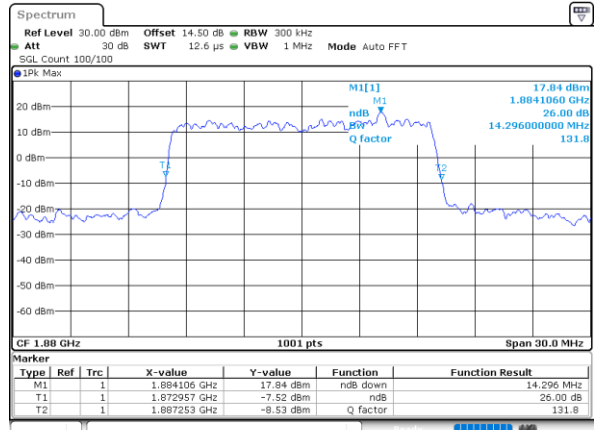

Middle Channel / 15MHz / 16QAM

Date: 31.MAY.2021 20:48:30