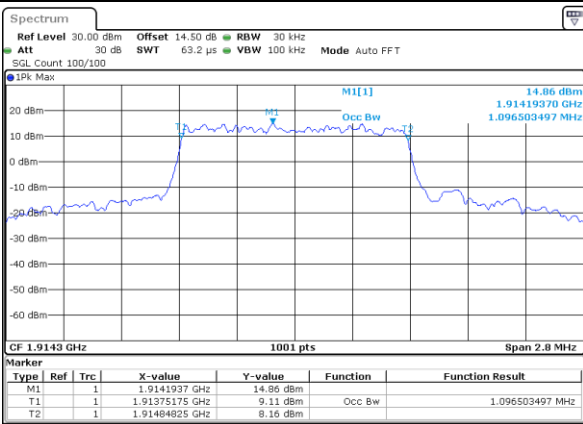

Middle Channel / 20MHz / 16QAM

Date: 31.MAY.2021 21:11:02

Highest Channel / 20MHz / QPSK

Date: 31.MAY.2021 21:14:10

Highest Channel / 20MHz / 16QAM

Date: 31.MAY.2021 21:14:35

LTE Band 25

Lowest Channel / 1.4MHz / 64QAM

Date: 1.JUN.2021 19:05:26

Lowest Channel / 3MHz / 64QAM

Date: 31.MAY.2021 18:43:44

Middle Channel / 1.4MHz / 64QAM

Date: 1.JUN.2021 19:10:08

Middle Channel / 3MHz / 64QAM

Date: 31.MAY.2021 18:48:28

Highest Channel / 1.4MHz / 64QAM

Date: 1.JUN.2021 19:11:46

Highest Channel / 3MHz / 64QAM

Date: 31.MAY.2021 18:50:06

LTE Band 25

Lowest Channel / 5MHz / 64QAM

Date: 31.MAY.2021 19:40:45

Lowest Channel / 10MHz / 64QAM

Date: 31.MAY.2021 20:15:03