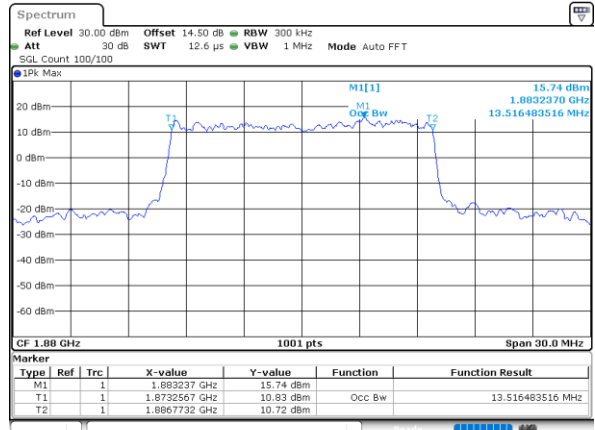

Highest Channel / 10MHz / QPSK

Date: 31.MAY.2021 20:05:37

Highest Channel / 10MHz / 16QAM

Date: 31.MAY.2021 20:06:03

LTE Band 25

Lowest Channel / 15MHz / QPSK

Date: 31.MAY.2021 20:37:13

Lowest Channel / 15MHz / 16QAM

Date: 31.MAY.2021 20:37:58

Middle Channel / 15MHz / QPSK

Date: 31.MAY.2021 20:47:16

Middle Channel / 15MHz / 16QAM

Date: 31.MAY.2021 20:47:42

Highest Channel / 15MHz / QPSK

Date: 31.MAY.2021 20:50:50

Highest Channel / 15MHz / 16QAM