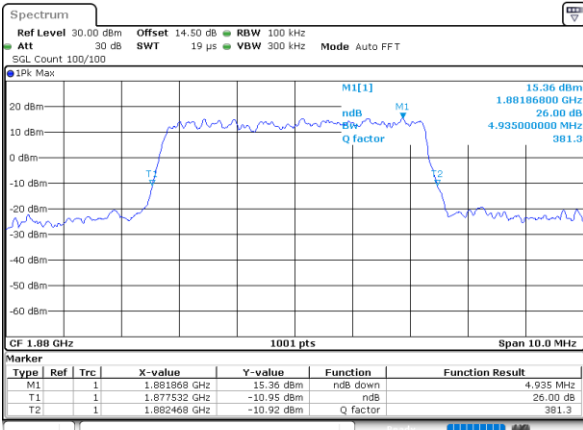

Highest Channel / 3MHz / 16QAM

Date: 31.MAY.2021 19:08:38

LTE Band 25

Lowest Channel / 5MHz / QPSK

Date: 31.MAY.2021 19:18:54

Lowest Channel / 5MHz / 16QAM

Date: 31.MAY.2021 19:19:18

Middle Channel / 5MHz / QPSK

Date: 31.MAY.2021 19:28:37

Middle Channel / 5MHz / 16QAM

Date: 31.MAY.2021 19:29:01

Highest Channel / 5MHz / QPSK

Date: 31.MAY.2021 19:32:25

Highest Channel / 5MHz / 16QAM

Date: 31.MAY.2021 19:32:02

LTE Band 25