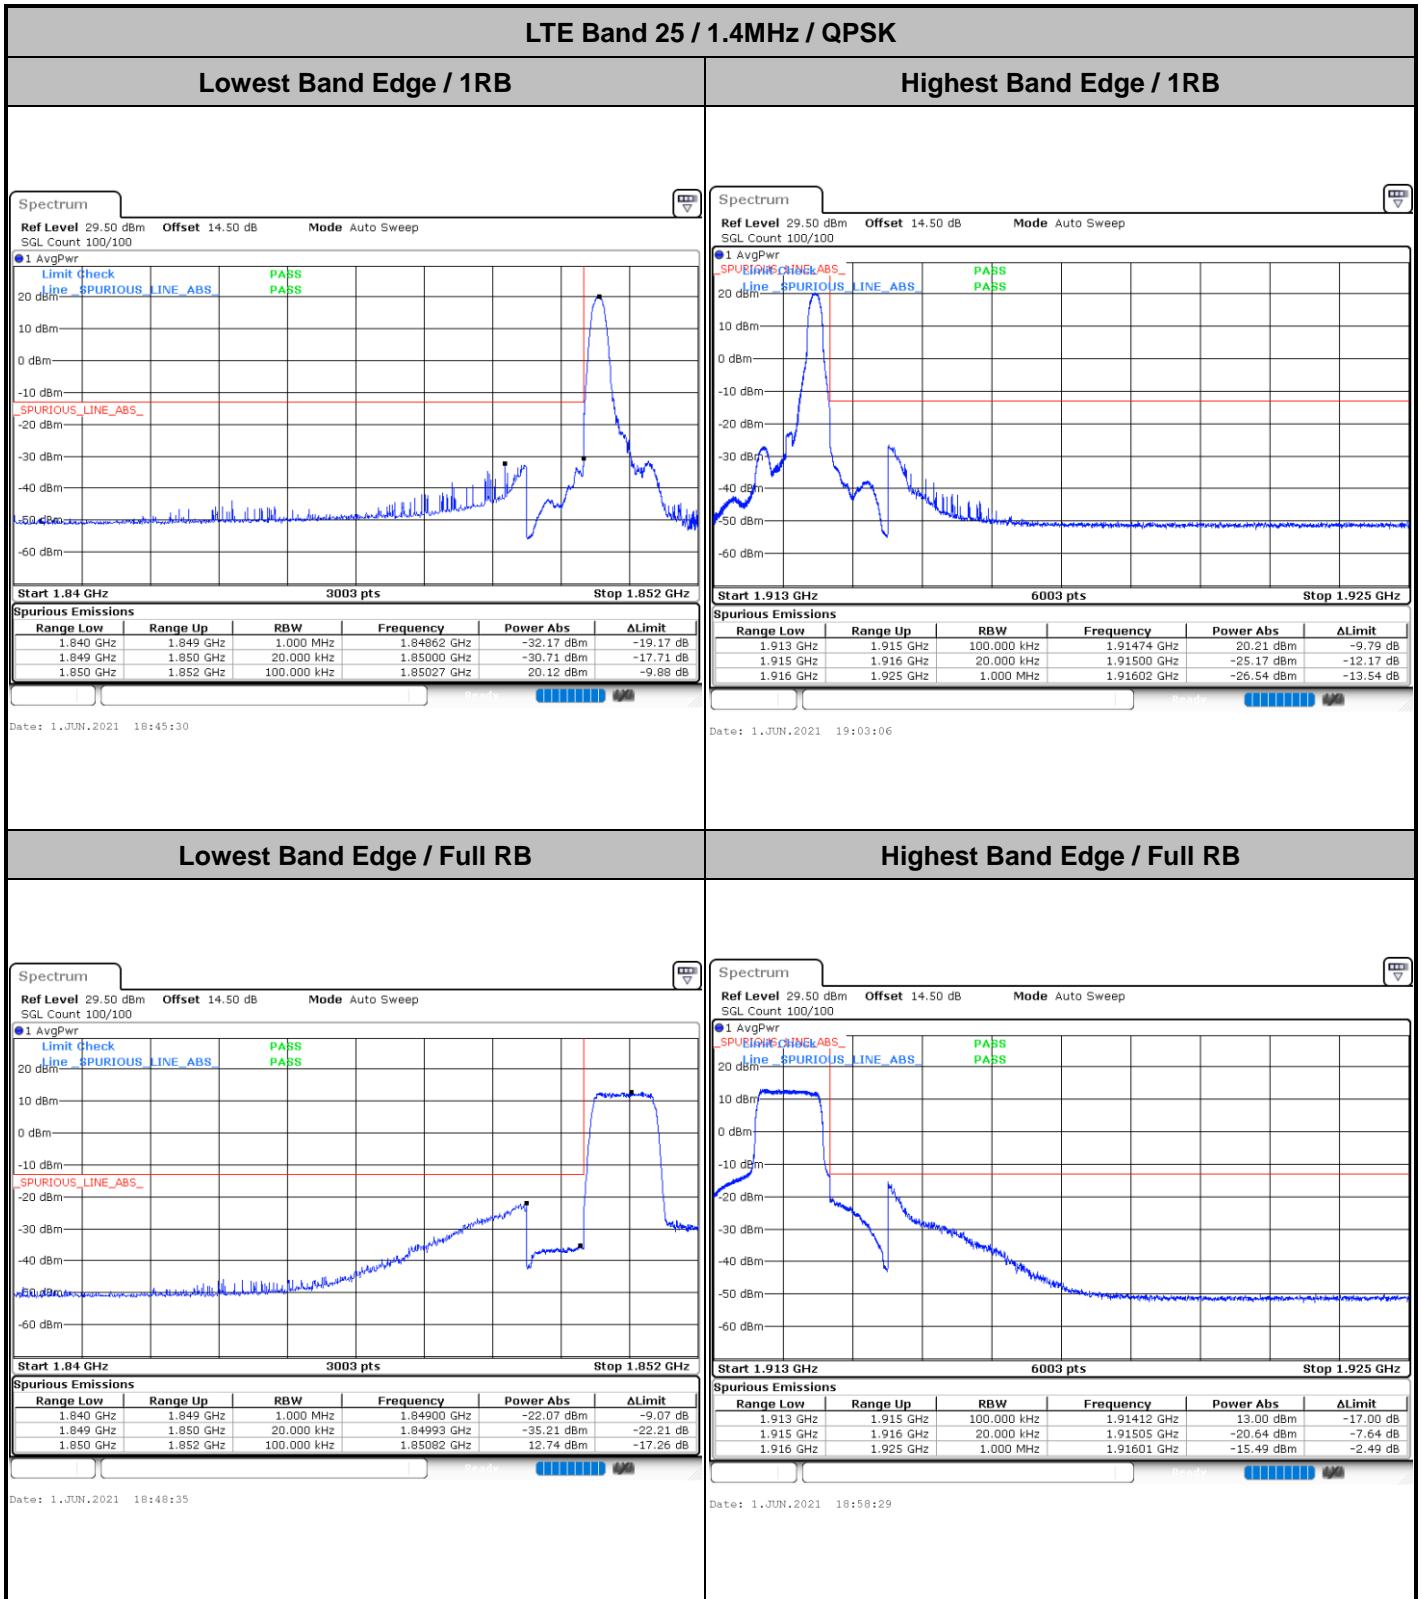

Date: 31.MAY.2021 21:28:19

Highest Channel / 15MHz / 64QAM

Date: 31.MAY.2021 20:32:59

Highest Channel / 20MHz / 64QAM

Date: 31.MAY.2021 21:29:57

# Conducted Band Edge

LTE Band 25 / 1.4MHz / 16QAM

Lowest Band Edge / 1 RB

Date: 1.JUN.2021 18:47:03

Highest Band Edge / 1 RB

Date: 1.JUN.2021 19:01:33

Lowest Band Edge / Full RB

Date: 1.JUN.2021 18:50:07

Highest Band Edge / Full RB

Date: 1.JUN.2021 19:00:01

LTE Band 25 / 1.4MHz / 64QAM

Lowest Band Edge / 1 RB

Date: 1.JUN.2021 19:07:14

Highest Band Edge / 1 RB

Date: 1.JUN.2021 19:14:58

Lowest Band Edge / Full RB

Date: 1.JUN.2021 19:08:46

Highest Band Edge / Full RB

Date: 1.JUN.2021 19:13:25

LTE Band 25 / 3MHz / QPSK

Lowest Band Edge / 1RB

Date: 31.MAY.2021 18:57:27

Highest Band Edge / 1 RB

Date: 31.MAY.2021 19:15:02