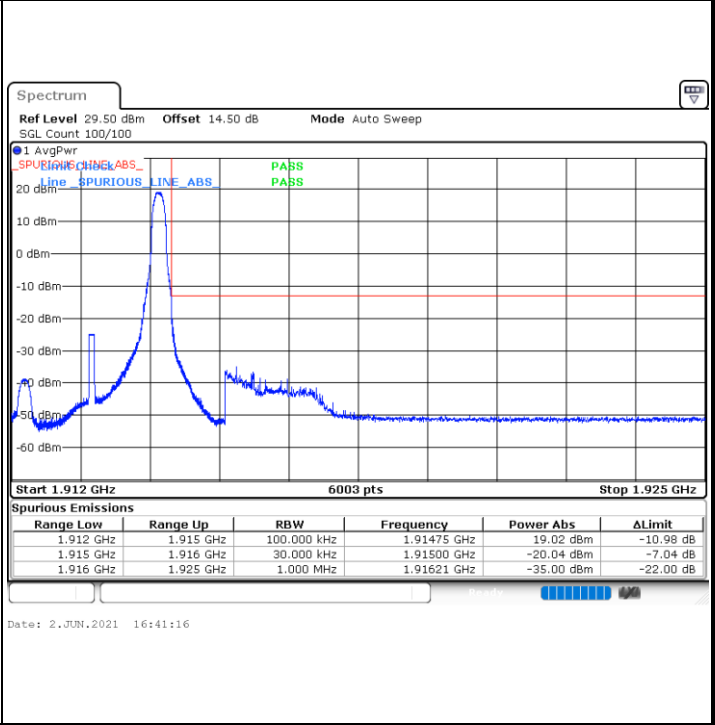

Date: 1.JUN.2021 19:08:46

Highest Band Edge / Full RB

Date: 1.JUN.2021 19:13:25

LTE Band 25 / 3MHz / QPSK

Lowest Band Edge / 1RB

Date: 31.MAY.2021 18:57:27

Highest Band Edge / 1 RB

Date: 31.MAY.2021 19:15:02

Lowest Band Edge / Full RB

Date: 31.MAY.2021 19:00:31

Highest Band Edge / Full RB

Date: 2.JUN.2021 16:45:31

**LTE Band 25 / 3MHz / 16QAM**

**Lowest Band Edge / 1 RB**

**Highest Band Edge / 1 RB**

**Lowest Band Edge / Full RB**

**Highest Band Edge / Full RB**

LTE Band 25 / 3MHz / 64QAM

Lowest Band Edge / 1 RB

Date: 31.MAY.2021 18:45:33

Highest Band Edge / 1 RB

Date: 31.MAY.2021 18:53:18

Lowest Band Edge / Full RB

Date: 31.MAY.2021 18:47:06

Highest Band Edge / Full RB

Date: 31.MAY.2021 18:51:45

**LTE Band 25 / 5MHz / QPSK**