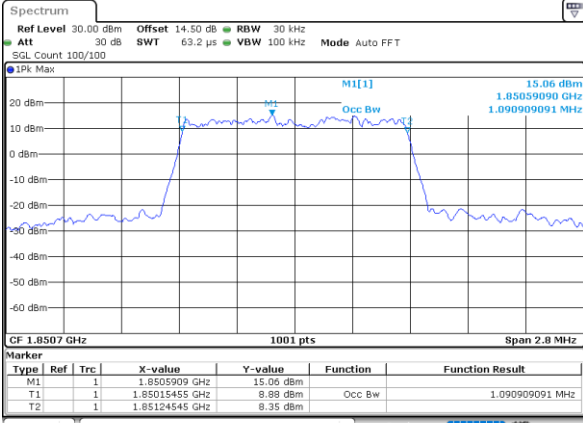

Date: 31.MAY.2021 20:51:15

LTE Band 25

Lowest Channel / 20MHz / QPSK

Date: 31.MAY.2021 21:00:55

Lowest Channel / 20MHz / 16QAM

Date: 31.MAY.2021 21:01:20

Middle Channel / 20MHz / QPSK

Date: 31.MAY.2021 21:10:37

Middle Channel / 20MHz / 16QAM

Date: 31.MAY.2021 21:11:02

Highest Channel / 20MHz / QPSK

Date: 31.MAY.2021 21:14:10

Highest Channel / 20MHz / 16QAM

Date: 31.MAY.2021 21:14:35

LTE Band 25

Lowest Channel / 1.4MHz / 64QAM

Date: 1.JUN.2021 19:05:26

Lowest Channel / 3MHz / 64QAM

Date: 31.MAY.2021 18:43:44

Middle Channel / 1.4MHz / 64QAM

Date: 1.JUN.2021 19:10:08

Middle Channel / 3MHz / 64QAM

Date: 31.MAY.2021 18:48:28

Highest Channel / 1.4MHz / 64QAM

Date: 1.JUN.2021 19:11:46

Highest Channel / 3MHz / 64QAM

Date: 31.MAY.2021 18:50:06

LTE Band 25

Lowest Channel / 5MHz / 64QAM

Date: 31.MAY.2021 19:40:45

Lowest Channel / 10MHz / 64QAM

Date: 31.MAY.2021 20:15:03