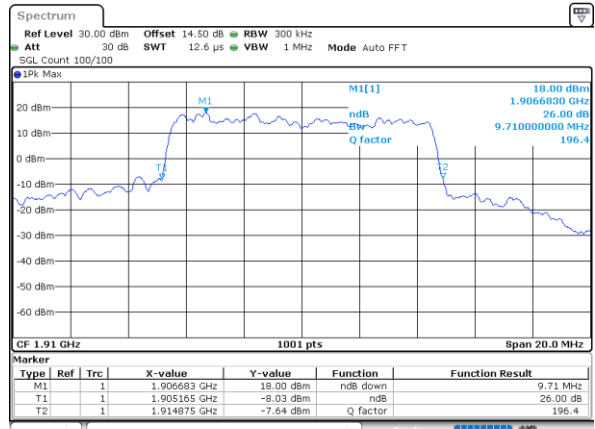

Date: 31.MAY.2021 19:28:37

Middle Channel / 5MHz / 16QAM

Date: 31.MAY.2021 19:29:01

Highest Channel / 5MHz / QPSK

Date: 31.MAY.2021 19:32:25

Highest Channel / 5MHz / 16QAM

Date: 31.MAY.2021 19:32:02

LTE Band 25

Lowest Channel / 10MHz / QPSK

Date: 31.MAY.2021 19:53:11

Lowest Channel / 10MHz / 16QAM

Date: 31.MAY.2021 19:53:35

Middle Channel / 10MHz / QPSK

Date: 31.MAY.2021 20:02:54

Middle Channel / 10MHz / 16QAM

Date: 31.MAY.2021 20:03:18

Highest Channel / 10MHz / QPSK

Date: 31.MAY.2021 20:06:42

Highest Channel / 10MHz / 16QAM

Date: 31.MAY.2021 20:06:19

LTE Band 25

Lowest Channel / 15MHz / QPSK

Date: 31.MAY.2021 20:38:24

Lowest Channel / 15MHz / 16QAM