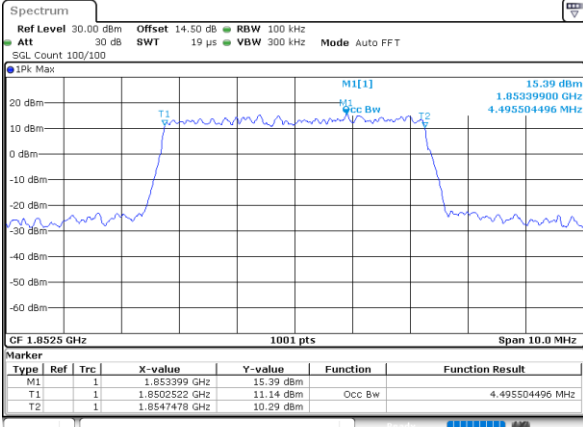

Highest Channel / 3MHz / 16QAM

Date: 31.MAY.2021 19:08:22

LTE Band 25

Lowest Channel / 5MHz / QPSK

Date: 31.MAY.2021 19:18:04

Lowest Channel / 5MHz / 16QAM

Date: 31.MAY.2021 19:18:29

Middle Channel / 5MHz / QPSK

Date: 31.MAY.2021 19:27:47

Middle Channel / 5MHz / 16QAM

Date: 31.MAY.2021 19:28:12

Highest Channel / 5MHz / QPSK

Date: 31.MAY.2021 19:31:20

Highest Channel / 5MHz / 16QAM

Date: 31.MAY.2021 19:31:45

LTE Band 25