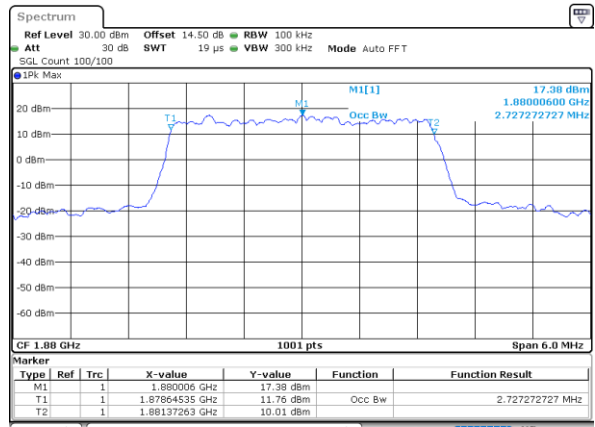

Date: 1 JUN 2021 18:52:52

Highest Channel / 1.4MHz / QPSK

Date: 1 JUN 2021 18:56:00

Highest Channel / 1.4MHz / 16QAM

Date: 1 JUN 2021 18:56:25

LTE Band 25

Lowest Channel / 3MHz / QPSK

Date: 31.MAY.2021 19:54:41

Lowest Channel / 3MHz / 16QAM

Date: 31.MAY.2021 19:55:06

Middle Channel / 3MHz / QPSK

Date: 31.MAY.2021 19:04:23

Middle Channel / 3MHz / 16QAM

Date: 31.MAY.2021 19:04:48

Highest Channel / 3MHz / QPSK

Date: 31.MAY.2021 19:07:57

Highest Channel / 3MHz / 16QAM

Date: 31.MAY.2021 19:08:22

LTE Band 25

Lowest Channel / 5MHz / QPSK

Date: 31.MAY.2021 19:18:04

Lowest Channel / 5MHz / 16QAM

Date: 31.MAY.2021 19:18:29

Middle Channel / 5MHz / QPSK