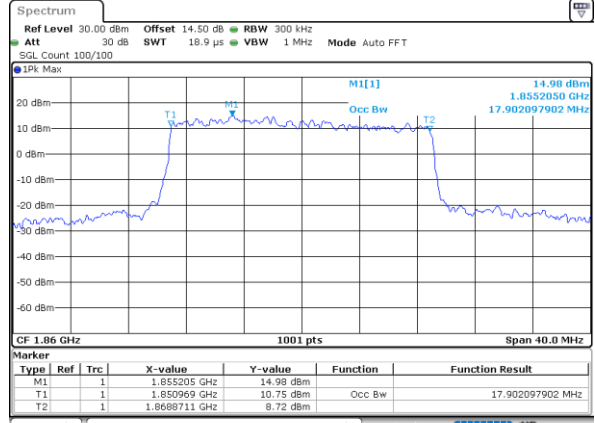

Date: 31.MAY.2021 20:51:15

LTE Band 25

Lowest Channel / 20MHz / QPSK

Date: 31.MAY.2021 21:00:55

Lowest Channel / 20MHz / 16QAM

Date: 31.MAY.2021 21:01:20

Middle Channel / 20MHz / QPSK

Date: 31.MAY.2021 21:10:37

Middle Channel / 20MHz / 16QAM

Date: 31.MAY.2021 21:11:02

Highest Channel / 20MHz / QPSK

Date: 31.MAY.2021 21:14:10

Highest Channel / 20MHz / 16QAM

Date: 31.MAY.2021 21:14:35

LTE Band 25

Lowest Channel / 1.4MHz / 64QAM