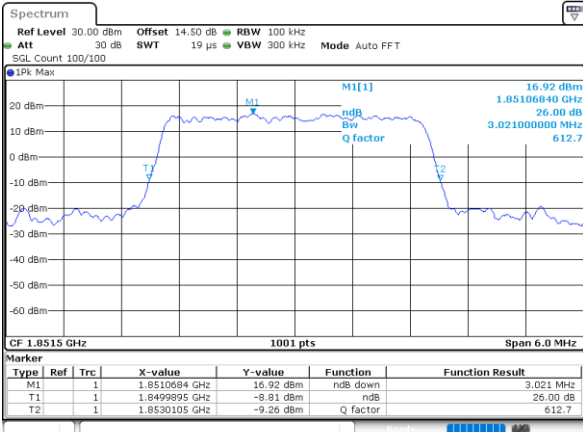

Date: 1 JUN 2021 18:53:41

Highest Channel / 1.4MHz / QPSK

Date: 1 JUN 2021 18:57:06

Highest Channel / 1.4MHz / 16QAM

Date: 1 JUN 2021 18:56:42

LTE Band 25

Lowest Channel / 3MHz / QPSK

Date: 31.MAY.2021 18:55:13