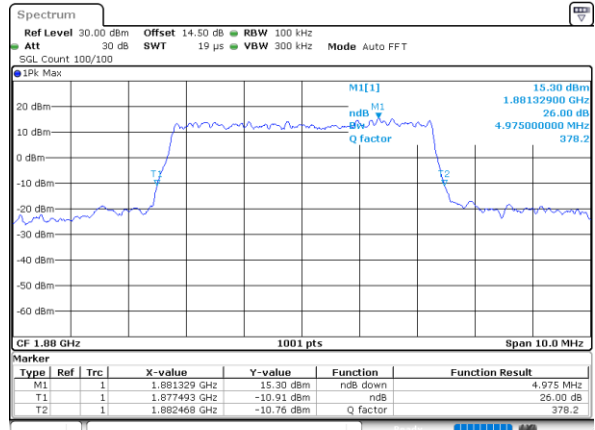

Highest Channel / 3MHz / 16QAM

Date: 31.MAY.2021 19:08:38

LTE Band 25

Lowest Channel / 5MHz / QPSK

Date: 31.MAY.2021 19:18:54

Lowest Channel / 5MHz / 16QAM

Date: 31.MAY.2021 19:19:18

Middle Channel / 5MHz / QPSK

Date: 31.MAY.2021 19:28:37

Middle Channel / 5MHz / 16QAM

Date: 31.MAY.2021 19:29:01

Highest Channel / 5MHz / QPSK

Date: 31.MAY.2021 19:32:25

Highest Channel / 5MHz / 16QAM

Date: 31.MAY.2021 19:32:02

LTE Band 25