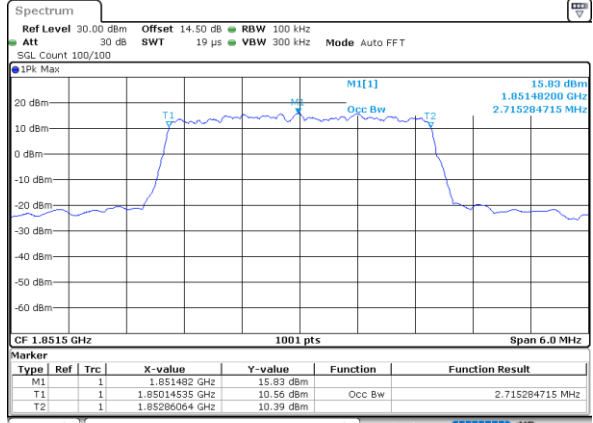

Date: 31.MAY.2021 20:51:15

LTE Band 25

Lowest Channel / 20MHz / QPSK

Date: 31.MAY.2021 21:00:55

Lowest Channel / 20MHz / 16QAM

Date: 31.MAY.2021 21:01:20

Middle Channel / 20MHz / QPSK

Date: 31.MAY.2021 21:10:37

Middle Channel / 20MHz / 16QAM

Date: 31.MAY.2021 21:11:02

Highest Channel / 20MHz / QPSK

Date: 31.MAY.2021 21:14:10

Highest Channel / 20MHz / 16QAM

Date: 31.MAY.2021 21:14:35

LTE Band 25

Lowest Channel / 1.4MHz / 64QAM

Date: 1.JUN.2021 19:05:26

Lowest Channel / 3MHz / 64QAM

Date: 31.MAY.2021 18:43:44

Middle Channel / 1.4MHz / 64QAM

Date: 1.JUN.2021 19:10:08

Middle Channel / 3MHz / 64QAM

Date: 31.MAY.2021 18:48:28

Highest Channel / 1.4MHz / 64QAM

Date: 1.JUN.2021 19:11:46

Highest Channel / 3MHz / 64QAM

Date: 31.MAY.2021 18:50:06

LTE Band 25

Lowest Channel / 5MHz / 64QAM

Date: 31.MAY.2021 19:40:45

Lowest Channel / 10MHz / 64QAM

Date: 31.MAY.2021 20:15:03