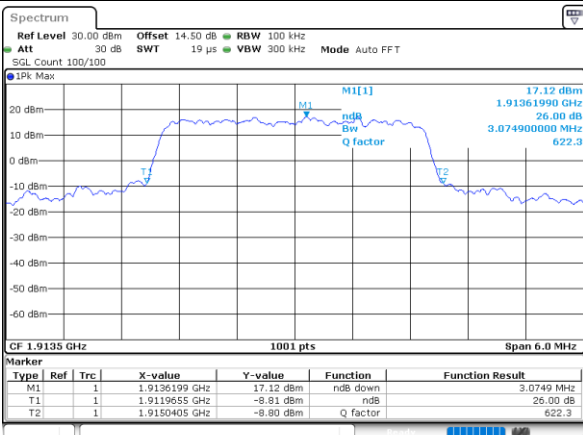

Highest Channel / 3MHz / QPSK

Date: 31.MAY.2021 19:09:02