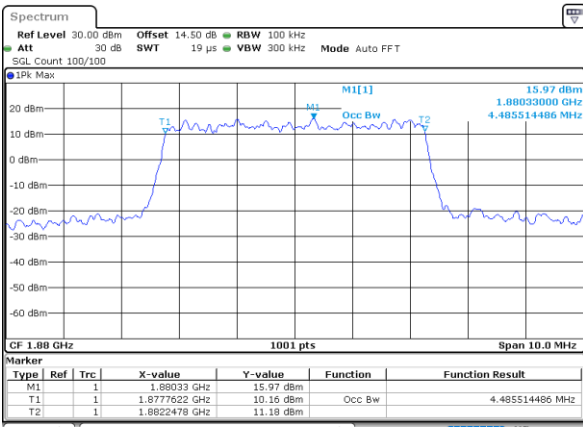

Highest Channel / 3MHz / 16QAM

Date: 31.MAY.2021 19:08:22

LTE Band 25

Lowest Channel / 5MHz / QPSK

Date: 31.MAY.2021 19:18:04

Lowest Channel / 5MHz / 16QAM

Date: 31.MAY.2021 19:18:29

Middle Channel / 5MHz / QPSK

Date: 31.MAY.2021 19:27:47

Middle Channel / 5MHz / 16QAM

Date: 31.MAY.2021 19:28:12

Highest Channel / 5MHz / QPSK

Date: 31.MAY.2021 19:31:20

Highest Channel / 5MHz / 16QAM

Date: 31.MAY.2021 19:31:45

LTE Band 25