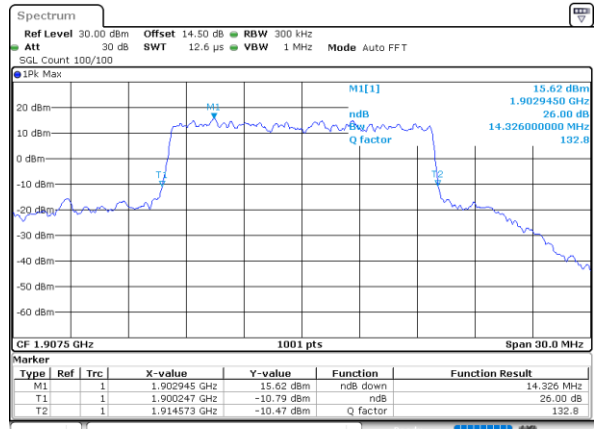

Highest Channel / 10MHz / QPSK

Date: 31.MAY.2021 20:06:42

Highest Channel / 10MHz / 16QAM

Date: 31.MAY.2021 20:06:19

LTE Band 25

Lowest Channel / 15MHz / QPSK

Date: 31.MAY.2021 20:38:24

Lowest Channel / 15MHz / 16QAM

Date: 31.MAY.2021 20:38:47

Middle Channel / 15MHz / QPSK

Date: 31.MAY.2021 20:48:07

Middle Channel / 15MHz / 16QAM

Date: 31.MAY.2021 20:48:30

Highest Channel / 15MHz / QPSK

Date: 31.MAY.2021 20:51:55

Highest Channel / 15MHz / 16QAM

Date: 31.MAY.2021 20:51:31

LTE Band 25

Lowest Channel / 20MHz / QPSK

Date: 31.MAY.2021 21:01:45

Lowest Channel / 20MHz / 16QAM

Date: 31.MAY.2021 21:02:08

Middle Channel / 20MHz / QPSK

Date: 31.MAY.2021 21:11:27

Middle Channel / 20MHz / 16QAM

Date: 31.MAY.2021 21:11:51

Highest Channel / 20MHz / QPSK

Date: 31.MAY.2021 21:15:15

Highest Channel / 20MHz / 16QAM

Date: 31.MAY.2021 21:14:52

LTE Band 25

Lowest Channel / 1.4MHz / 64QAM