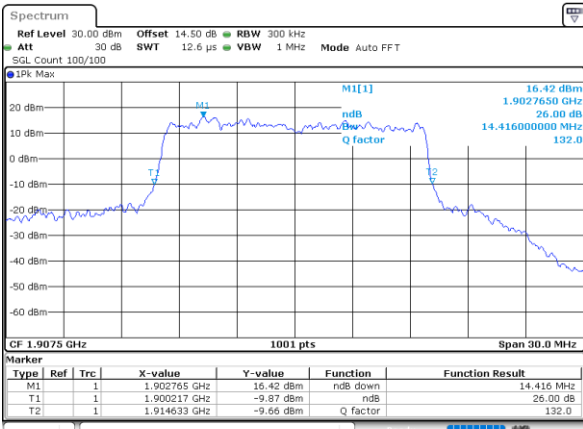

Highest Channel / 10MHz / QPSK

Date: 31.MAY.2021 20:06:42

Highest Channel / 10MHz / 16QAM

Date: 31.MAY.2021 20:06:19

LTE Band 25

Lowest Channel / 15MHz / QPSK

Date: 31.MAY.2021 20:38:24

Lowest Channel / 15MHz / 16QAM

Date: 31.MAY.2021 20:38:47

Middle Channel / 15MHz / QPSK

Date: 31.MAY.2021 20:48:07

Middle Channel / 15MHz / 16QAM

Date: 31.MAY.2021 20:48:30

Highest Channel / 15MHz / QPSK

Date: 31.MAY.2021 20:51:55

Highest Channel / 15MHz / 16QAM

Date: 31.MAY.2021 20:51:31

LTE Band 25

Lowest Channel / 20MHz / QPSK

Date: 31.MAY.2021 21:01:45

Lowest Channel / 20MHz / 16QAM

Date: 31.MAY.2021 21:02:08

Middle Channel / 20MHz / QPSK

Date: 31.MAY.2021 21:11:27