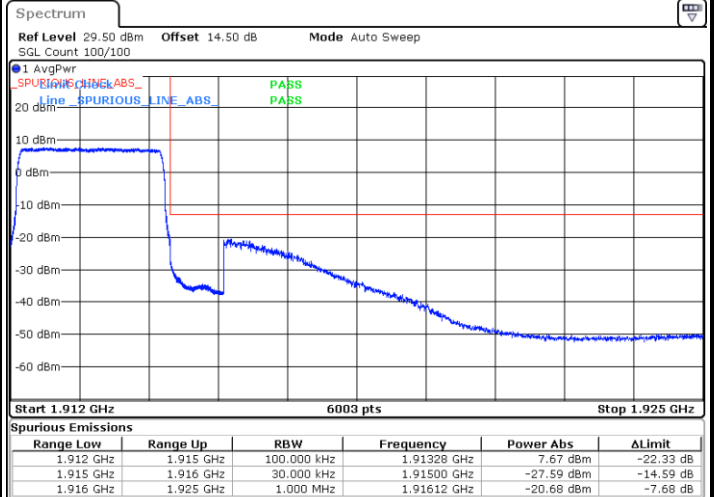

Highest Band Edge / Full RB

Date: 1.JUN.2021 19:00:01

LTE Band 25 / 1.4MHz / 64QAM

Lowest Band Edge / 1 RB

Date: 1.JUN.2021 19:07:14

Highest Band Edge / 1 RB

Date: 1.JUN.2021 19:14:58

Lowest Band Edge / Full RB

Date: 1.JUN.2021 19:08:46

Highest Band Edge / Full RB

Date: 1.JUN.2021 19:13:25

LTE Band 25 / 3MHz / QPSK

Lowest Band Edge / 1RB

Date: 31.MAY.2021 18:57:27

Highest Band Edge / 1 RB

Date: 31.MAY.2021 19:15:02

Lowest Band Edge / Full RB

Date: 31.MAY.2021 19:00:31

Highest Band Edge / Full RB

Date: 2.JUN.2021 16:45:31

**LTE Band 25 / 3MHz / 16QAM**

**Lowest Band Edge / 1 RB**

**Highest Band Edge / 1 RB**

**Lowest Band Edge / Full RB**

**Highest Band Edge / Full RB**

LTE Band 25 / 3MHz / 64QAM

Lowest Band Edge / 1 RB

Date: 31.MAY.2021 18:45:33

Highest Band Edge / 1 RB

Date: 31.MAY.2021 18:53:18

Lowest Band Edge / Full RB

Date: 31.MAY.2021 18:47:06