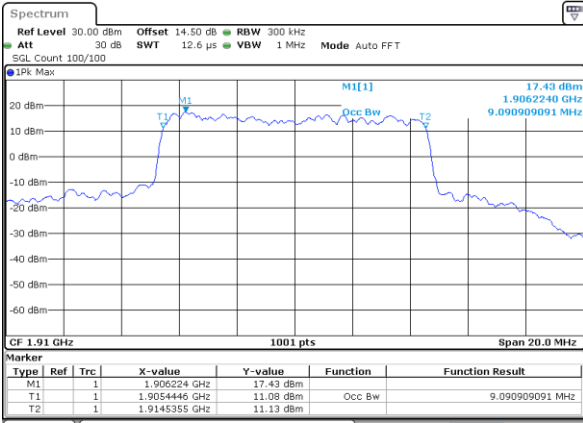

Date: 31.MAY.2021 19:27:47

Middle Channel / 5MHz / 16QAM

Date: 31.MAY.2021 19:28:12

Highest Channel / 5MHz / QPSK

Date: 31.MAY.2021 19:31:20

Highest Channel / 5MHz / 16QAM

Date: 31.MAY.2021 19:31:45

LTE Band 25

Lowest Channel / 10MHz / QPSK

Date: 31.MAY.2021 19:52:21

Lowest Channel / 10MHz / 16QAM

Date: 31.MAY.2021 19:52:46

Middle Channel / 10MHz / QPSK

Date: 31.MAY.2021 20:02:04

Middle Channel / 10MHz / 16QAM

Date: 31.MAY.2021 20:02:29

Highest Channel / 10MHz / QPSK

Date: 31.MAY.2021 20:05:37

Highest Channel / 10MHz / 16QAM

Date: 31.MAY.2021 20:06:03

LTE Band 25

Lowest Channel / 15MHz / QPSK

Date: 31.MAY.2021 20:37:13

Lowest Channel / 15MHz / 16QAM