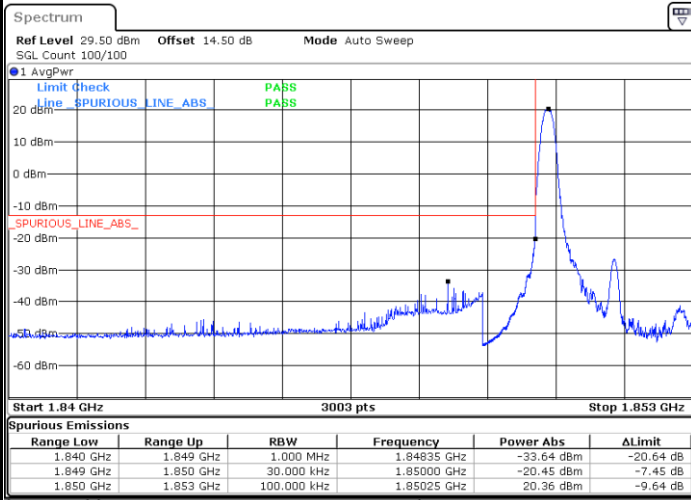

Highest Band Edge / Full RB

Date: 1.JUN.2021 19:00:01

LTE Band 25 / 1.4MHz / 64QAM

Lowest Band Edge / 1 RB

Date: 1.JUN.2021 19:07:14

Highest Band Edge / 1 RB

Date: 1.JUN.2021 19:14:58

Lowest Band Edge / Full RB

Date: 1.JUN.2021 19:08:46

Highest Band Edge / Full RB

Date: 1.JUN.2021 19:13:25

LTE Band 25 / 3MHz / QPSK

Lowest Band Edge / 1RB

Date: 31.MAY.2021 18:57:27

Highest Band Edge / 1 RB

Date: 31.MAY.2021 19:15:02

Lowest Band Edge / Full RB

Date: 31.MAY.2021 19:00:31

Highest Band Edge / Full RB

Date: 2.JUN.2021 16:45:31

**LTE Band 25 / 3MHz / 16QAM**

**Lowest Band Edge / 1 RB**

**Highest Band Edge / 1 RB**

**Lowest Band Edge / Full RB**

**Highest Band Edge / Full RB**

LTE Band 25 / 3MHz / 64QAM

Lowest Band Edge / 1 RB

Date: 31.MAY.2021 18:45:33

Highest Band Edge / 1 RB

Date: 31.MAY.2021 18:53:18

Lowest Band Edge / Full RB

Date: 31.MAY.2021 18:47:06