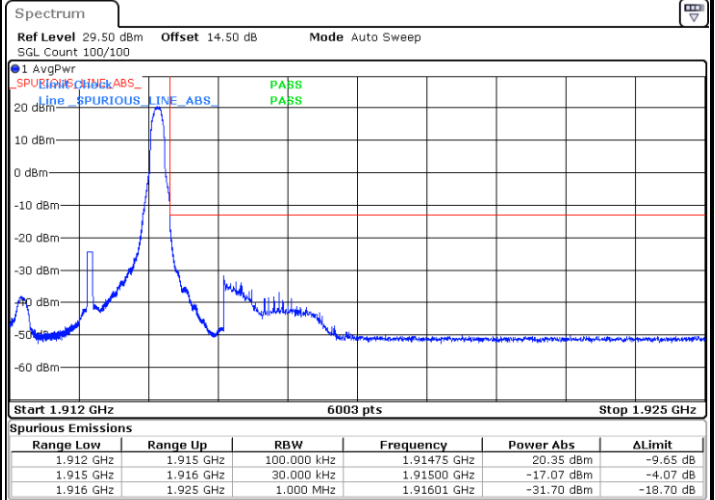

Highest Band Edge / Full RB

Date: 1.JUN.2021 19:00:01

LTE Band 25 / 1.4MHz / 64QAM

Lowest Band Edge / 1 RB

Date: 1.JUN.2021 19:07:14

Highest Band Edge / 1 RB

Date: 1.JUN.2021 19:14:58

Lowest Band Edge / Full RB

Date: 1.JUN.2021 19:08:46

Highest Band Edge / Full RB

Date: 1.JUN.2021 19:13:25

LTE Band 25 / 3MHz / QPSK

Lowest Band Edge / 1RB

Date: 31.MAY.2021 18:57:27

Highest Band Edge / 1 RB

Date: 31.MAY.2021 19:15:02

Lowest Band Edge / Full RB

Date: 31.MAY.2021 19:00:31

Highest Band Edge / Full RB

Date: 2.JUN.2021 16:45:31

**LTE Band 25 / 3MHz / 16QAM**

**Lowest Band Edge / 1 RB**

**Highest Band Edge / 1 RB**

**Lowest Band Edge / Full RB**

**Highest Band Edge / Full RB**

LTE Band 25 / 3MHz / 64QAM

Lowest Band Edge / 1 RB

Date: 31.MAY.2021 18:45:33

Highest Band Edge / 1 RB

Date: 31.MAY.2021 18:53:18

Lowest Band Edge / Full RB

Date: 31.MAY.2021 18:47:06