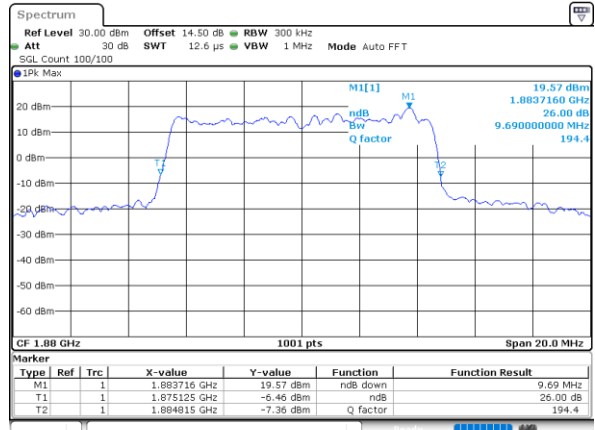

Date: 31.MAY.2021 19:28:37

Middle Channel / 5MHz / 16QAM

Date: 31.MAY.2021 19:29:01

Highest Channel / 5MHz / QPSK

Date: 31.MAY.2021 19:32:25

Highest Channel / 5MHz / 16QAM

Date: 31.MAY.2021 19:32:02

LTE Band 25

Lowest Channel / 10MHz / QPSK

Date: 31.MAY.2021 19:53:11

Lowest Channel / 10MHz / 16QAM

Date: 31.MAY.2021 19:53:35

Middle Channel / 10MHz / QPSK

Date: 31.MAY.2021 20:02:54

Middle Channel / 10MHz / 16QAM

Date: 31.MAY.2021 20:03:18

Highest Channel / 10MHz / QPSK

Date: 31.MAY.2021 20:06:42

Highest Channel / 10MHz / 16QAM

Date: 31.MAY.2021 20:06:19

LTE Band 25

Lowest Channel / 15MHz / QPSK

Date: 31.MAY.2021 20:38:24

Lowest Channel / 15MHz / 16QAM