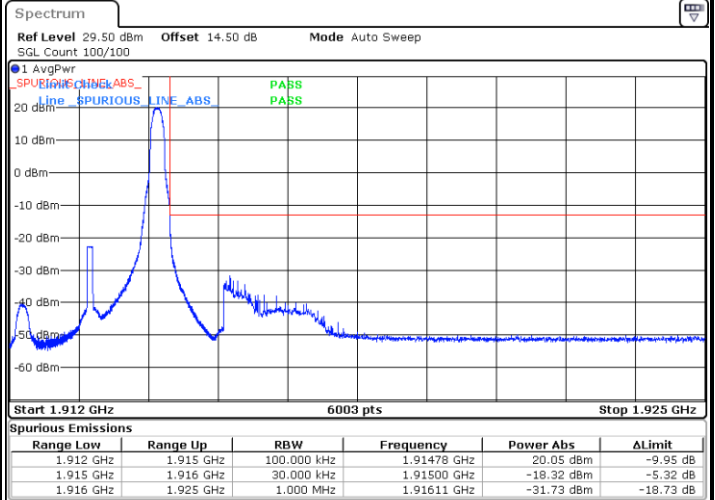

Date: 1.JUN.2021 19:08:46

Highest Band Edge / Full RB

Date: 1.JUN.2021 19:13:25

LTE Band 25 / 3MHz / QPSK

Lowest Band Edge / 1RB

Date: 31.MAY.2021 18:57:27

Highest Band Edge / 1 RB

Date: 31.MAY.2021 19:15:02

Lowest Band Edge / Full RB

Date: 31.MAY.2021 19:00:31

Highest Band Edge / Full RB

Date: 2.JUN.2021 16:45:31

**LTE Band 25 / 3MHz / 16QAM**

**Lowest Band Edge / 1 RB**

**Highest Band Edge / 1 RB**

**Lowest Band Edge / Full RB**

**Highest Band Edge / Full RB**

LTE Band 25 / 3MHz / 64QAM

Lowest Band Edge / 1 RB

Date: 31.MAY.2021 18:45:33

Highest Band Edge / 1 RB

Date: 31.MAY.2021 18:53:18

Lowest Band Edge / Full RB

Date: 31.MAY.2021 18:47:06

Highest Band Edge / Full RB

Date: 31.MAY.2021 18:51:45

**LTE Band 25 / 5MHz / QPSK**