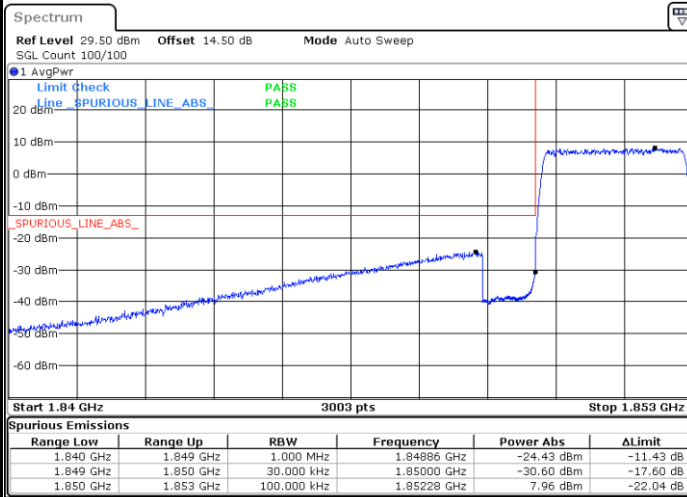

Lowest Band Edge / Full RB

Date: 31.MAY.2021 19:00:31

Highest Band Edge / Full RB

Date: 2.JUN.2021 16:45:31

**LTE Band 25 / 3MHz / 16QAM**

**Lowest Band Edge / 1 RB**

**Highest Band Edge / 1 RB**

**Lowest Band Edge / Full RB**

**Highest Band Edge / Full RB**

LTE Band 25 / 3MHz / 64QAM

Lowest Band Edge / 1 RB

Date: 31.MAY.2021 18:45:33

Highest Band Edge / 1 RB

Date: 31.MAY.2021 18:53:18

Lowest Band Edge / Full RB

Date: 31.MAY.2021 18:47:06

Highest Band Edge / Full RB

Date: 31.MAY.2021 18:51:45

**LTE Band 25 / 5MHz / QPSK**