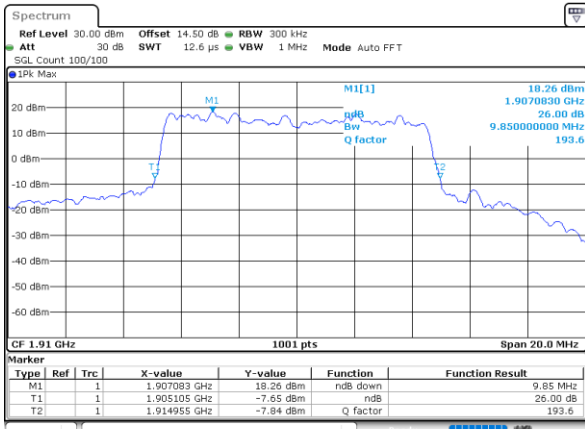

Date: 31.MAY.2021 19:28:37

Middle Channel / 5MHz / 16QAM

Date: 31.MAY.2021 19:29:01

Highest Channel / 5MHz / QPSK

Date: 31.MAY.2021 19:32:25

Highest Channel / 5MHz / 16QAM

Date: 31.MAY.2021 19:32:02

LTE Band 25

Lowest Channel / 10MHz / QPSK

Date: 31.MAY.2021 19:53:11

Lowest Channel / 10MHz / 16QAM

Date: 31.MAY.2021 19:53:35

Middle Channel / 10MHz / QPSK

Date: 31.MAY.2021 20:02:54

Middle Channel / 10MHz / 16QAM

Date: 31.MAY.2021 20:03:18

Highest Channel / 10MHz / QPSK

Date: 31.MAY.2021 20:06:42

Highest Channel / 10MHz / 16QAM

Date: 31.MAY.2021 20:06:19

LTE Band 25

Lowest Channel / 15MHz / QPSK

Date: 31.MAY.2021 20:38:24

Lowest Channel / 15MHz / 16QAM