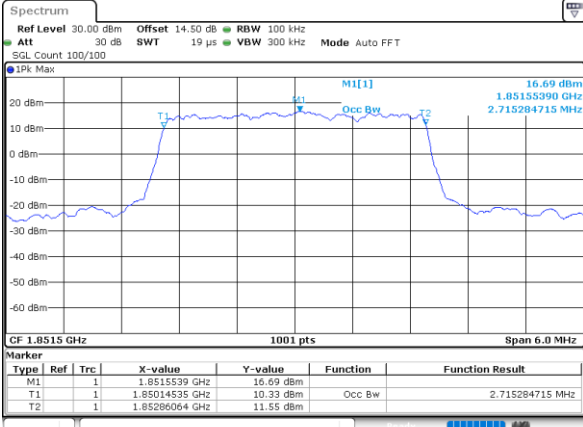

Date: 1 JUN 2021 18:52:52

Highest Channel / 1.4MHz / QPSK

Date: 1 JUN 2021 18:56:00

Highest Channel / 1.4MHz / 16QAM

Date: 1 JUN 2021 18:56:25

LTE Band 25

Lowest Channel / 3MHz / QPSK

Date: 31.MAY.2021 19:54:41