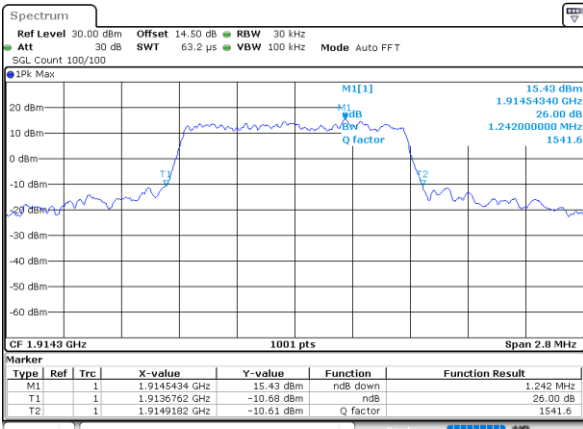

Middle Channel / 20MHz / 16QAM

Date: 31.MAY.2021 21:11:51

Highest Channel / 20MHz / QPSK

Date: 31.MAY.2021 21:15:15

Highest Channel / 20MHz / 16QAM

Date: 31.MAY.2021 21:14:52

LTE Band 25

Lowest Channel / 1.4MHz / 64QAM

Date: 1.JUN.2021 19:05:42

Lowest Channel / 3MHz / 64QAM

Date: 31.MAY.2021 18:44:01

Middle Channel / 1.4MHz / 64QAM

Date: 1.JUN.2021 19:10:24

Middle Channel / 3MHz / 64QAM

Date: 31.MAY.2021 18:48:44

Highest Channel / 1.4MHz / 64QAM

Date: 1.JUN.2021 19:12:02

Highest Channel / 3MHz / 64QAM

Date: 31.MAY.2021 18:50:22

LTE Band 25

Lowest Channel / 5MHz / 64QAM

Date: 31.MAY.2021 19:41:02

Lowest Channel / 10MHz / 64QAM

Date: 31.MAY.2021 20:15:19