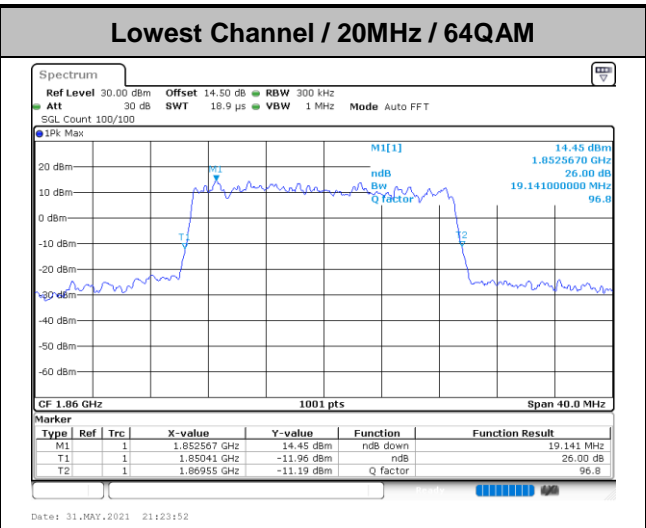

Date: 1.JUN.2021 19:12:02

Highest Channel / 3MHz / 64QAM

Date: 31.MAY.2021 18:50:22

LTE Band 25

Lowest Channel / 5MHz / 64QAM

Date: 31.MAY.2021 19:41:02

Lowest Channel / 10MHz / 64QAM

Date: 31.MAY.2021 20:15:19

Middle Channel / 5MHz / 64QAM

Date: 31.MAY.2021 19:45:45

Middle Channel / 10MHz / 64QAM

Date: 31.MAY.2021 20:20:02

Highest Channel / 5MHz / 64QAM

Date: 31.MAY.2021 19:47:23

Highest Channel / 10MHz / 64QAM

Date: 31.MAY.2021 20:21:40

LTE Band 25

Occupied Bandwidth

Mode	LTE Band 25 : 99%OBW(MHz)											
BW	1.4MHz		3MHz		5MHz		10MHz		15MHz		20MHz	
Mod.	QPSK	16QAM	QPSK	16QAM	QPSK	16QAM	QPSK	16QAM	QPSK	16QAM	QPSK	16QAM
Lowest CH	1.09	1.09	2.72	2.71	4.50	4.50	9.01	9.05	13.46	13.49	17.94	17.90
Middle CH	1.09	1.09	2.70	2.73	4.49	4.51	9.03	9.03	13.40	13.52	17.86	17.98
Highest CH	1.09	1.10	2.72	2.75	4.48	4.49	9.09	9.05	13.43	13.43	17.86	17.86
Mode	LTE Band 25 : 99%OBW(MHz)											
BW	1.4MHz		3MHz		5MHz		10MHz		15MHz		20MHz	
Mod.	64QAM		64QAM		64QAM		64QAM		64QAM		64QAM	
Lowest CH	1.09	-	2.72	-	4.53	-	9.03	-	13.37	-	17.90	-
Middle CH	1.09	-	2.72	-	4.50	-	9.03	-	13.46	-	17.90	-
Highest CH	1.10	-	2.73	-	4.50	-	9.05	-	13.43	-	17.90	-

LTE Band 25

Lowest Channel / 1.4MHz / QPSK

Date: 1 JUN 2021 18:42:19

Lowest Channel / 1.4MHz / 16QAM

Date: 1 JUN 2021 18:42:44

Middle Channel / 1.4MHz / QPSK

Date: 1 JUN 2021 18:52:27

Middle Channel / 1.4MHz / 16QAM