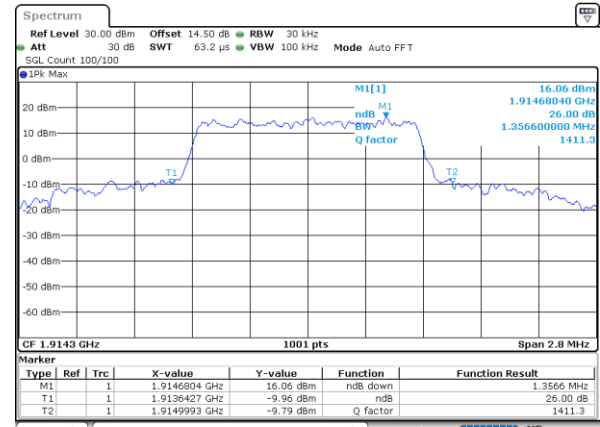

LTE Band 25

Lowest Channel / 1.4MHz / QPSK

Date: 1 JUN 2021 18:43:35

Lowest Channel / 1.4MHz / 16QAM

Date: 1 JUN 2021 18:43:58

Middle Channel / 1.4MHz / QPSK

Date: 1 JUN 2021 18:53:17

Middle Channel / 1.4MHz / 16QAM

Date: 1 JUN 2021 18:53:41

Highest Channel / 1.4MHz / QPSK

Date: 1 JUN 2021 18:57:06

Highest Channel / 1.4MHz / 16QAM

Date: 1 JUN 2021 18:56:42

LTE Band 25

Lowest Channel / 3MHz / QPSK

Date: 31.MAY.2021 18:55:13