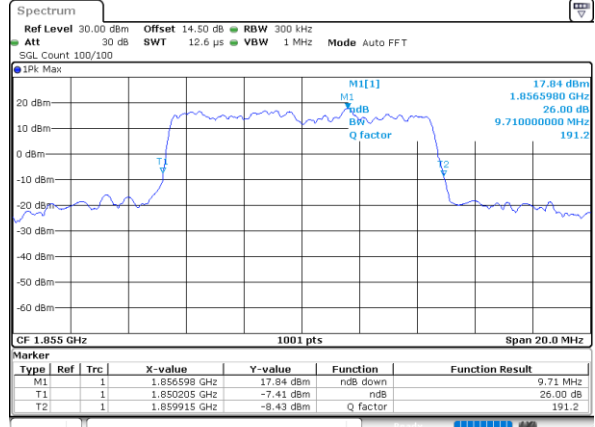

Lowest Channel / 10MHz / 16QAM

Date: 31.MAY.2021 19:53:35