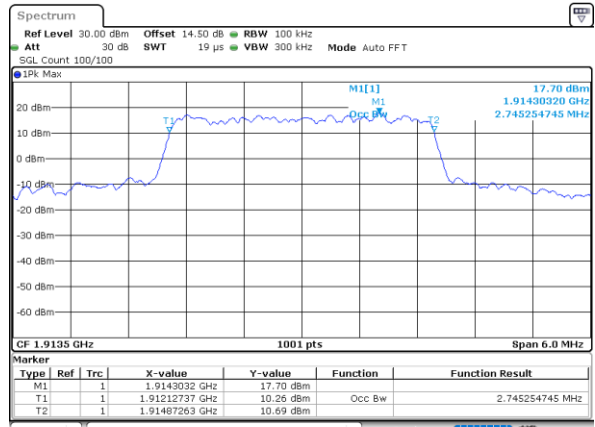

Date: 1 JUN 2021 18:52:52

Highest Channel / 1.4MHz / QPSK

Date: 1 JUN 2021 18:56:00

Highest Channel / 1.4MHz / 16QAM

Date: 1 JUN 2021 18:56:25

LTE Band 25

Lowest Channel / 3MHz / QPSK

Date: 31.MAY.2021 19:54:41

Lowest Channel / 3MHz / 16QAM

Date: 31.MAY.2021 19:55:06

Middle Channel / 3MHz / QPSK

Date: 31.MAY.2021 19:04:23

Middle Channel / 3MHz / 16QAM

Date: 31.MAY.2021 19:04:48

Highest Channel / 3MHz / QPSK

Date: 31.MAY.2021 19:07:57

Highest Channel / 3MHz / 16QAM

Date: 31.MAY.2021 19:08:22

LTE Band 25

Lowest Channel / 5MHz / QPSK

Date: 31.MAY.2021 19:18:04

Lowest Channel / 5MHz / 16QAM

Date: 31.MAY.2021 19:18:29

Middle Channel / 5MHz / QPSK