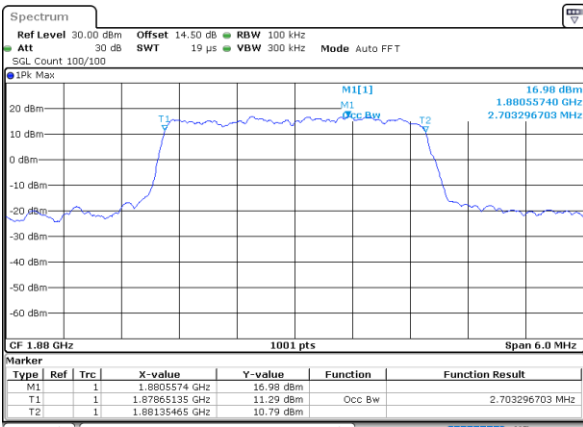

Middle Channel / 3MHz / QPSK

Date: 31.MAY.2021 19:04:23