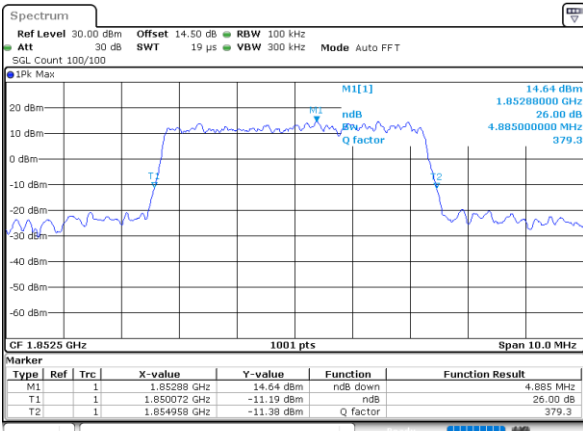

Date: 1.JUN.2021 19:05:42

Lowest Channel / 3MHz / 64QAM

Date: 31.MAY.2021 18:44:01

Middle Channel / 1.4MHz / 64QAM

Date: 1.JUN.2021 19:10:24

Middle Channel / 3MHz / 64QAM

Date: 31.MAY.2021 18:48:44

Highest Channel / 1.4MHz / 64QAM

Date: 1.JUN.2021 19:12:02

Highest Channel / 3MHz / 64QAM

Date: 31.MAY.2021 18:50:22

LTE Band 25

Lowest Channel / 5MHz / 64QAM

Date: 31.MAY.2021 19:41:02

Lowest Channel / 10MHz / 64QAM

Date: 31.MAY.2021 20:15:19

Middle Channel / 5MHz / 64QAM

Date: 31.MAY.2021 19:45:45

Middle Channel / 10MHz / 64QAM

Date: 31.MAY.2021 20:20:02

Highest Channel / 5MHz / 64QAM

Date: 31.MAY.2021 19:47:23

Highest Channel / 10MHz / 64QAM

Date: 31.MAY.2021 20:21:40