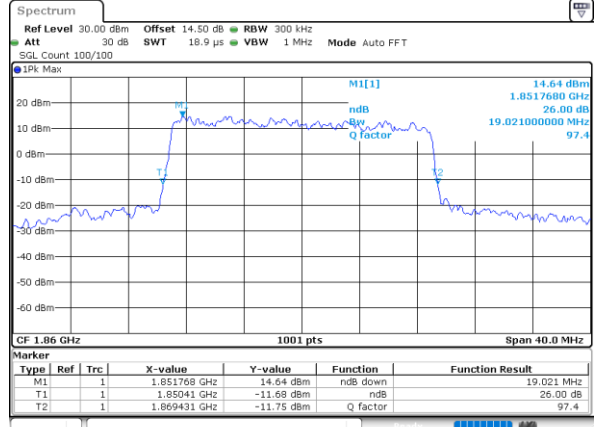

Date: 31.MAY.2021 20:51:31

LTE Band 25

Lowest Channel / 20MHz / QPSK

Date: 31.MAY.2021 21:01:45

Lowest Channel / 20MHz / 16QAM

Date: 31.MAY.2021 21:02:08

Middle Channel / 20MHz / QPSK

Date: 31.MAY.2021 21:11:27

Middle Channel / 20MHz / 16QAM

Date: 31.MAY.2021 21:11:51

Highest Channel / 20MHz / QPSK

Date: 31.MAY.2021 21:15:15

Highest Channel / 20MHz / 16QAM

Date: 31.MAY.2021 21:14:52

LTE Band 25

Lowest Channel / 1.4MHz / 64QAM