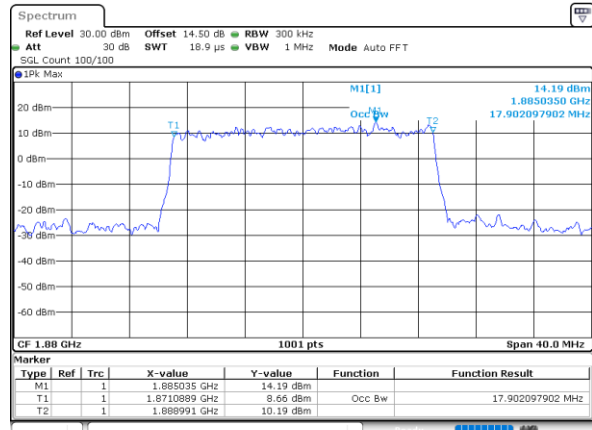

Middle Channel / 5MHz / 64QAM

Date: 31.MAY.2021 19:45:28

Middle Channel / 10MHz / 64QAM

Date: 31.MAY.2021 20:19:46

Highest Channel / 5MHz / 64QAM

Date: 31.MAY.2021 19:47:06

Highest Channel / 10MHz / 64QAM

Date: 31.MAY.2021 20:21:24

LTE Band 25

Lowest Channel / 15MHz / 64QAM

Date: 31.MAY.2021 20:26:38

Lowest Channel / 20MHz / 64QAM

Date: 31.MAY.2021 21:23:36

Middle Channel / 15MHz / 64QAM

Date: 31.MAY.2021 20:31:21

Middle Channel / 20MHz / 64QAM

Date: 31.MAY.2021 21:28:19

Highest Channel / 15MHz / 64QAM

Date: 31.MAY.2021 20:32:59

Highest Channel / 20MHz / 64QAM

Date: 31.MAY.2021 21:29:57