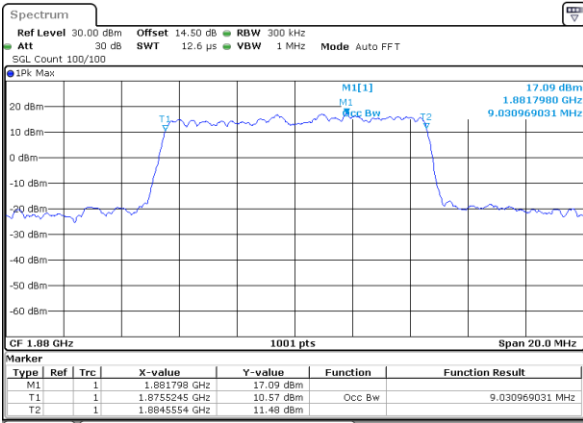

Date: 31.MAY.2021 19:27:47

Middle Channel / 5MHz / 16QAM

Date: 31.MAY.2021 19:28:12

Highest Channel / 5MHz / QPSK

Date: 31.MAY.2021 19:31:20

Highest Channel / 5MHz / 16QAM

Date: 31.MAY.2021 19:31:45

LTE Band 25

Lowest Channel / 10MHz / QPSK

Date: 31.MAY.2021 19:52:21

Lowest Channel / 10MHz / 16QAM

Date: 31.MAY.2021 19:52:46

Middle Channel / 10MHz / QPSK

Date: 31.MAY.2021 20:02:04

Middle Channel / 10MHz / 16QAM

Date: 31.MAY.2021 20:02:29

Highest Channel / 10MHz / QPSK

Date: 31.MAY.2021 20:05:37

Highest Channel / 10MHz / 16QAM

Date: 31.MAY.2021 20:06:03

LTE Band 25

Lowest Channel / 15MHz / QPSK

Date: 31.MAY.2021 20:37:13

Lowest Channel / 15MHz / 16QAM