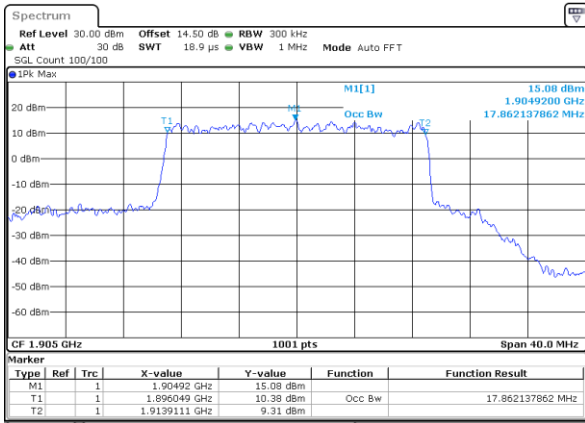

Date: 31.MAY.2021 20:51:15

LTE Band 25

Lowest Channel / 20MHz / QPSK

Date: 31.MAY.2021 21:00:55

Lowest Channel / 20MHz / 16QAM

Date: 31.MAY.2021 21:01:20

Middle Channel / 20MHz / QPSK

Date: 31.MAY.2021 21:10:37

Middle Channel / 20MHz / 16QAM

Date: 31.MAY.2021 21:11:02

Highest Channel / 20MHz / QPSK

Date: 31.MAY.2021 21:14:10

Highest Channel / 20MHz / 16QAM

Date: 31.MAY.2021 21:14:35

LTE Band 25

Lowest Channel / 1.4MHz / 64QAM

Date: 1.JUN.2021 19:05:26

Lowest Channel / 3MHz / 64QAM

Date: 31.MAY.2021 18:43:44

Middle Channel / 1.4MHz / 64QAM

Date: 1.JUN.2021 19:10:08

Middle Channel / 3MHz / 64QAM

Date: 31.MAY.2021 18:48:28

Highest Channel / 1.4MHz / 64QAM