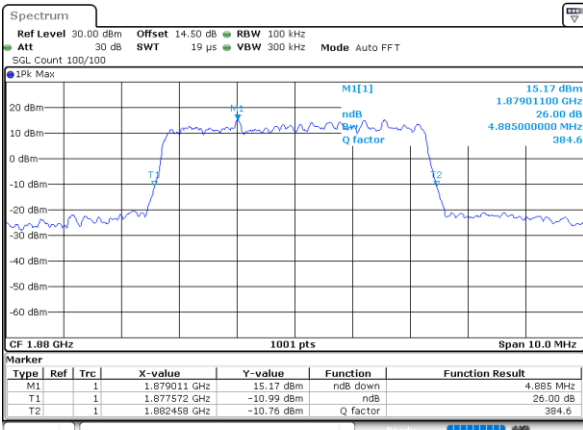

Date: 1.JUN.2021 19:05:42

Lowest Channel / 3MHz / 64QAM

Date: 31.MAY.2021 18:44:01

Middle Channel / 1.4MHz / 64QAM

Date: 1.JUN.2021 19:10:24

Middle Channel / 3MHz / 64QAM

Date: 31.MAY.2021 18:48:44

Highest Channel / 1.4MHz / 64QAM

Date: 1.JUN.2021 19:12:02

Highest Channel / 3MHz / 64QAM

Date: 31.MAY.2021 18:50:22

LTE Band 25

Lowest Channel / 5MHz / 64QAM

Date: 31.MAY.2021 19:41:02

Lowest Channel / 10MHz / 64QAM

Date: 31.MAY.2021 20:15:19

Middle Channel / 5MHz / 64QAM

Date: 31.MAY.2021 19:45:45

Middle Channel / 10MHz / 64QAM

Date: 31.MAY.2021 20:20:02

Highest Channel / 5MHz / 64QAM

Date: 31.MAY.2021 19:47:23

Highest Channel / 10MHz / 64QAM

Date: 31.MAY.2021 20:21:40