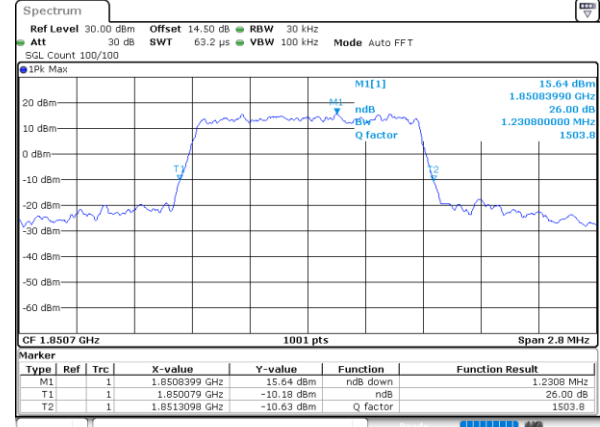

LTE Band 25

Lowest Channel / 1.4MHz / QPSK

Date: 1 JUN 2021 18:43:35

Lowest Channel / 1.4MHz / 16QAM

Date: 1 JUN 2021 18:43:58

Middle Channel / 1.4MHz / QPSK

Date: 1 JUN 2021 18:53:17

Middle Channel / 1.4MHz / 16QAM

Date: 1 JUN 2021 18:53:41

Highest Channel / 1.4MHz / QPSK

Date: 1 JUN 2021 18:57:06

Highest Channel / 1.4MHz / 16QAM

Date: 1 JUN 2021 18:56:42

LTE Band 25

Lowest Channel / 3MHz / QPSK

Date: 31.MAY.2021 18:55:13