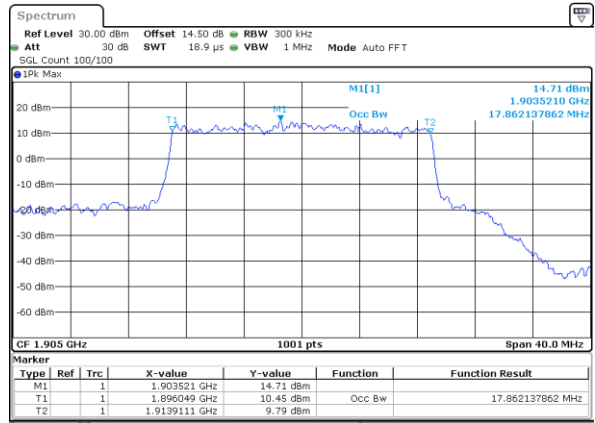

Date: 31.MAY.2021 20:51:15

LTE Band 25

Lowest Channel / 20MHz / QPSK

Date: 31.MAY.2021 21:00:55

Lowest Channel / 20MHz / 16QAM

Date: 31.MAY.2021 21:01:20

Middle Channel / 20MHz / QPSK

Date: 31.MAY.2021 21:10:37

Middle Channel / 20MHz / 16QAM

Date: 31.MAY.2021 21:11:02

Highest Channel / 20MHz / QPSK

Date: 31.MAY.2021 21:14:10

Highest Channel / 20MHz / 16QAM

Date: 31.MAY.2021 21:14:35

LTE Band 25

Lowest Channel / 1.4MHz / 64QAM

Date: 1.JUN.2021 19:05:26

Lowest Channel / 3MHz / 64QAM

Date: 31.MAY.2021 18:43:44

Middle Channel / 1.4MHz / 64QAM

Date: 1.JUN.2021 19:10:08

Middle Channel / 3MHz / 64QAM

Date: 31.MAY.2021 18:48:28

Highest Channel / 1.4MHz / 64QAM

Date: 1.JUN.2021 19:11:46

Highest Channel / 3MHz / 64QAM

Date: 31.MAY.2021 18:50:06

LTE Band 25

Lowest Channel / 5MHz / 64QAM

Date: 31.MAY.2021 19:40:45

Lowest Channel / 10MHz / 64QAM

Date: 31.MAY.2021 20:15:03