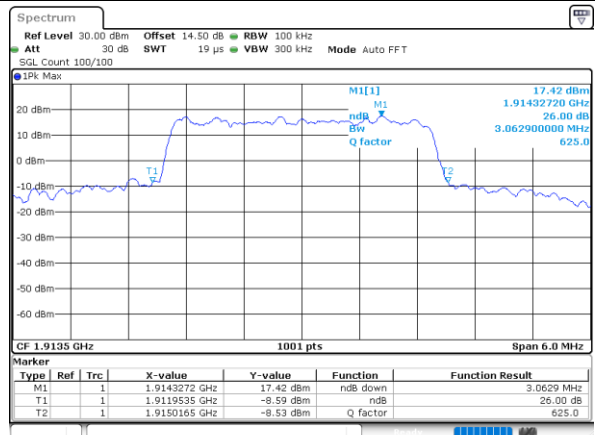

Highest Channel / 3MHz / 16QAM

Date: 31.MAY.2021 19:08:38