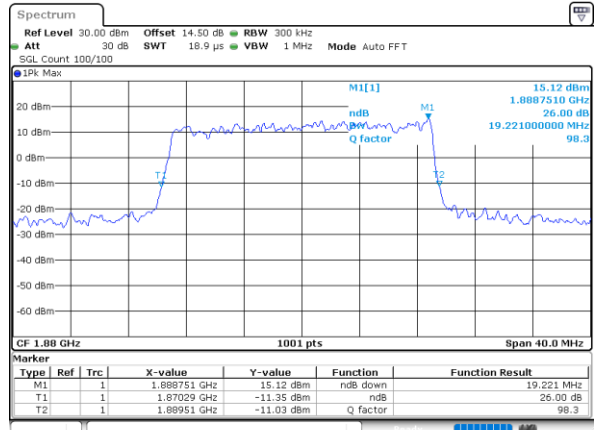

Date: 31.MAY.2021 20:51:31

LTE Band 25

Lowest Channel / 20MHz / QPSK

Date: 31.MAY.2021 21:01:45

Lowest Channel / 20MHz / 16QAM

Date: 31.MAY.2021 21:02:08

Middle Channel / 20MHz / QPSK

Date: 31.MAY.2021 21:11:27

Middle Channel / 20MHz / 16QAM

Date: 31.MAY.2021 21:11:51

Highest Channel / 20MHz / QPSK

Date: 31.MAY.2021 21:15:15

Highest Channel / 20MHz / 16QAM

Date: 31.MAY.2021 21:14:52

LTE Band 25

Lowest Channel / 1.4MHz / 64QAM