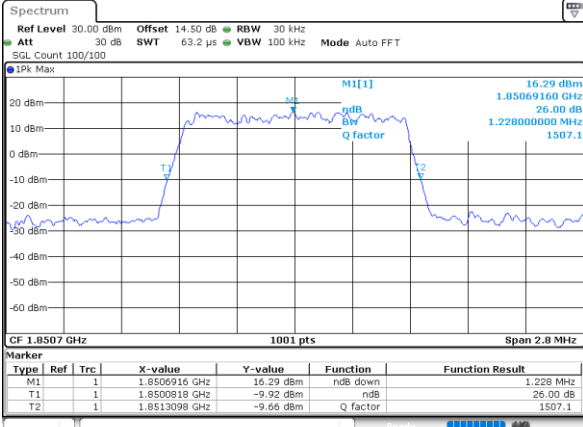

LTE Band 25

Lowest Channel / 1.4MHz / QPSK

Date: 1 JUN 2021 18:43:35

Lowest Channel / 1.4MHz / 16QAM

Date: 1 JUN 2021 18:43:58

Middle Channel / 1.4MHz / QPSK

Date: 1 JUN 2021 18:53:17

Middle Channel / 1.4MHz / 16QAM

Date: 1 JUN 2021 18:53:41

Highest Channel / 1.4MHz / QPSK

Date: 1 JUN 2021 18:57:06

Highest Channel / 1.4MHz / 16QAM

Date: 1 JUN 2021 18:56:42

LTE Band 25

Lowest Channel / 3MHz / QPSK

Date: 31.MAY.2021 18:55:13