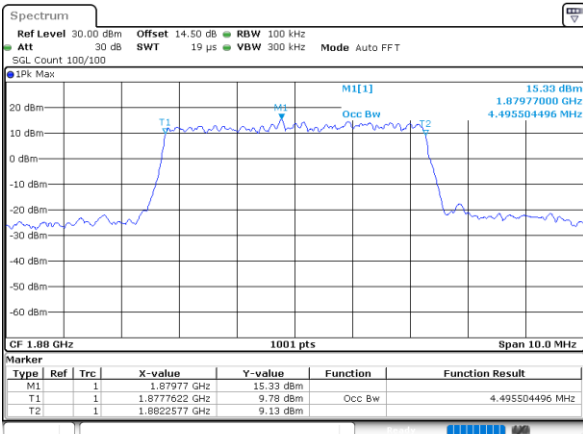

Date: 1.JUN.2021 19:05:26

Lowest Channel / 3MHz / 64QAM

Date: 31.MAY.2021 18:43:44

Middle Channel / 1.4MHz / 64QAM

Date: 1.JUN.2021 19:10:08

Middle Channel / 3MHz / 64QAM

Date: 31.MAY.2021 18:48:28

Highest Channel / 1.4MHz / 64QAM

Date: 1.JUN.2021 19:11:46

Highest Channel / 3MHz / 64QAM

Date: 31.MAY.2021 18:50:06

LTE Band 25

Lowest Channel / 5MHz / 64QAM

Date: 31.MAY.2021 19:40:45

Lowest Channel / 10MHz / 64QAM

Date: 31.MAY.2021 20:15:03

Middle Channel / 5MHz / 64QAM

Date: 31.MAY.2021 19:45:28

Middle Channel / 10MHz / 64QAM

Date: 31.MAY.2021 20:19:46

Highest Channel / 5MHz / 64QAM

Date: 31.MAY.2021 19:47:06

Highest Channel / 10MHz / 64QAM

Date: 31.MAY.2021 20:21:24