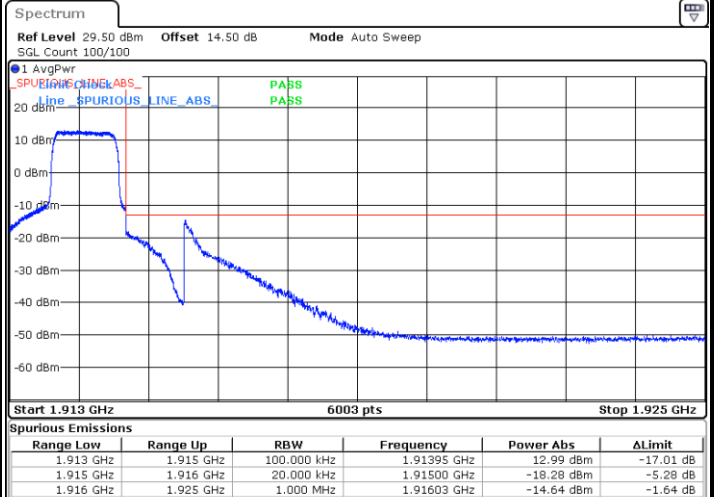

Date: 31.MAY.2021 21:28:19

Highest Channel / 15MHz / 64QAM

Date: 31.MAY.2021 20:32:59

Highest Channel / 20MHz / 64QAM

Date: 31.MAY.2021 21:29:57

# Conducted Band Edge

LTE Band 25 / 1.4MHz / 16QAM

Lowest Band Edge / 1 RB

Date: 1.JUN.2021 18:47:03

Highest Band Edge / 1 RB

Date: 1.JUN.2021 19:01:33

Lowest Band Edge / Full RB

Date: 1.JUN.2021 18:50:07

Highest Band Edge / Full RB

Date: 1.JUN.2021 19:00:01

LTE Band 25 / 1.4MHz / 64QAM

Lowest Band Edge / 1 RB

Date: 1.JUN.2021 19:07:14

Highest Band Edge / 1 RB

Date: 1.JUN.2021 19:14:58

Lowest Band Edge / Full RB

Date: 1.JUN.2021 19:08:46

Highest Band Edge / Full RB

Date: 1.JUN.2021 19:13:25

LTE Band 25 / 3MHz / QPSK

Lowest Band Edge / 1RB

Date: 31.MAY.2021 18:57:27

Highest Band Edge / 1 RB

Date: 31.MAY.2021 19:15:02