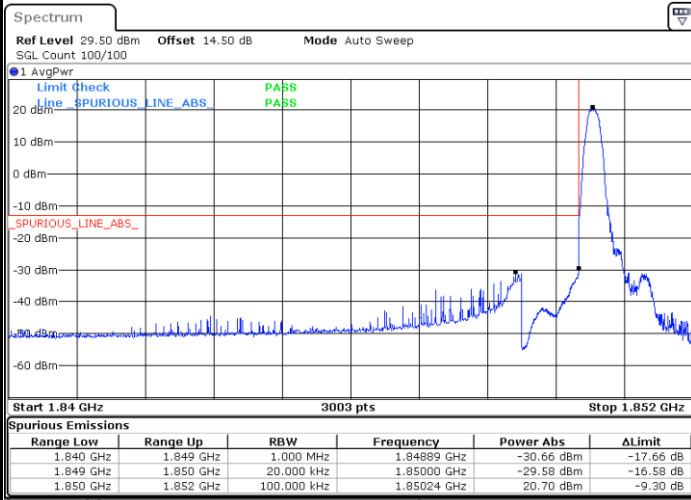

LTE Band 25

Lowest Channel / 15MHz / 64QAM

Date: 31.MAY.2021 20:26:38

Lowest Channel / 20MHz / 64QAM

Date: 31.MAY.2021 21:23:36

Middle Channel / 15MHz / 64QAM

Date: 31.MAY.2021 20:31:21

Middle Channel / 20MHz / 64QAM

Date: 31.MAY.2021 21:28:19

Highest Channel / 15MHz / 64QAM

Date: 31.MAY.2021 20:32:59

Highest Channel / 20MHz / 64QAM

Date: 31.MAY.2021 21:29:57

# Conducted Band Edge

LTE Band 25 / 1.4MHz / 16QAM

Lowest Band Edge / 1 RB

Date: 1.JUN.2021 18:47:03

Highest Band Edge / 1 RB

Date: 1.JUN.2021 19:01:33

Lowest Band Edge / Full RB

Date: 1.JUN.2021 18:50:07

Highest Band Edge / Full RB

Date: 1.JUN.2021 19:00:01

LTE Band 25 / 1.4MHz / 64QAM

Lowest Band Edge / 1 RB

Date: 1.JUN.2021 19:07:14

Highest Band Edge / 1 RB

Date: 1.JUN.2021 19:14:58

Lowest Band Edge / Full RB