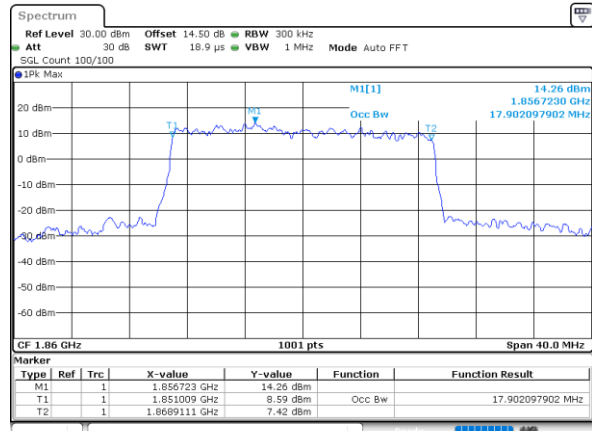

Date: 1.JUN.2021 19:11:46

Highest Channel / 3MHz / 64QAM

Date: 31.MAY.2021 18:50:06

LTE Band 25

Lowest Channel / 5MHz / 64QAM

Date: 31.MAY.2021 19:40:45

Lowest Channel / 10MHz / 64QAM

Date: 31.MAY.2021 20:15:03

Middle Channel / 5MHz / 64QAM

Date: 31.MAY.2021 19:45:28

Middle Channel / 10MHz / 64QAM

Date: 31.MAY.2021 20:19:46

Highest Channel / 5MHz / 64QAM

Date: 31.MAY.2021 19:47:06

Highest Channel / 10MHz / 64QAM

Date: 31.MAY.2021 20:21:24

LTE Band 25

Lowest Channel / 15MHz / 64QAM

Date: 31.MAY.2021 20:26:38

Lowest Channel / 20MHz / 64QAM

Date: 31.MAY.2021 21:23:36

Middle Channel / 15MHz / 64QAM

Date: 31.MAY.2021 20:31:21

Middle Channel / 20MHz / 64QAM

Date: 31.MAY.2021 21:28:19

Highest Channel / 15MHz / 64QAM

Date: 31.MAY.2021 20:32:59

Highest Channel / 20MHz / 64QAM

Date: 31.MAY.2021 21:29:57