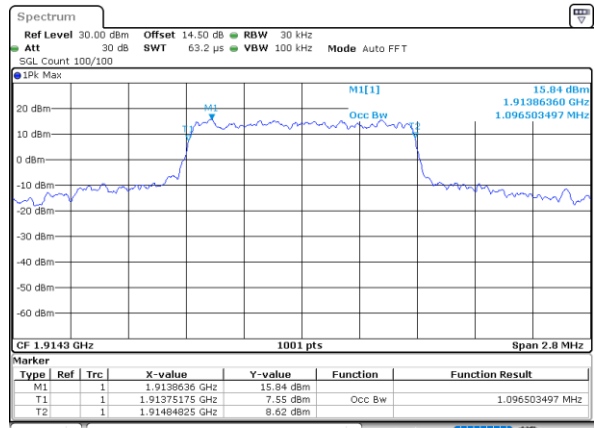

LTE Band 25

Occupied Bandwidth

Mode	LTE Band 25 : 99%OBW(MHz)											
BW	1.4MHz		3MHz		5MHz		10MHz		15MHz		20MHz	
Mod.	QPSK	16QAM	QPSK	16QAM	QPSK	16QAM	QPSK	16QAM	QPSK	16QAM	QPSK	16QAM
Lowest CH	1.09	1.09	2.72	2.71	4.50	4.50	9.01	9.05	13.46	13.49	17.94	17.90
Middle CH	1.09	1.09	2.70	2.73	4.49	4.51	9.03	9.03	13.40	13.52	17.86	17.98
Highest CH	1.09	1.10	2.72	2.75	4.48	4.49	9.09	9.05	13.43	13.43	17.86	17.86
Mode	LTE Band 25 : 99%OBW(MHz)											
BW	1.4MHz		3MHz		5MHz		10MHz		15MHz		20MHz	
Mod.	64QAM		64QAM		64QAM		64QAM		64QAM		64QAM	
Lowest CH	1.09	-	2.72	-	4.53	-	9.03	-	13.37	-	17.90	-
Middle CH	1.09	-	2.72	-	4.50	-	9.03	-	13.46	-	17.90	-
Highest CH	1.10	-	2.73	-	4.50	-	9.05	-	13.43	-	17.90	-

LTE Band 25

Lowest Channel / 1.4MHz / QPSK

Date: 1 JUN 2021 18:42:19

Lowest Channel / 1.4MHz / 16QAM

Date: 1 JUN 2021 18:42:44

Middle Channel / 1.4MHz / QPSK

Date: 1 JUN 2021 18:52:27

Middle Channel / 1.4MHz / 16QAM

Date: 1 JUN 2021 18:52:52

Highest Channel / 1.4MHz / QPSK

Date: 1 JUN 2021 18:56:00

Highest Channel / 1.4MHz / 16QAM

Date: 1 JUN 2021 18:56:25

LTE Band 25

Lowest Channel / 3MHz / QPSK

Date: 31.MAY.2021 19:54:41