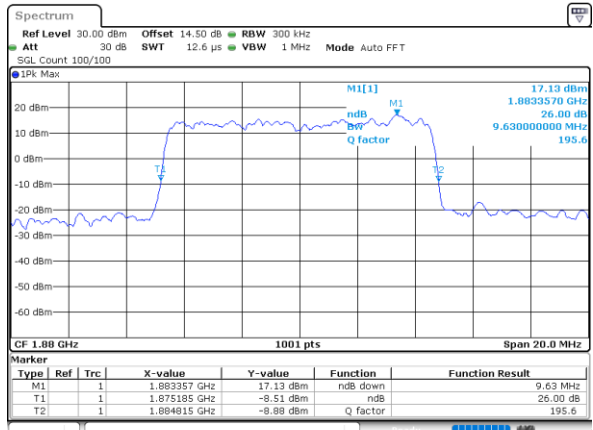

Date: 1.JUN.2021 19:05:42

Lowest Channel / 3MHz / 64QAM

Date: 31.MAY.2021 18:44:01

Middle Channel / 1.4MHz / 64QAM

Date: 1.JUN.2021 19:10:24

Middle Channel / 3MHz / 64QAM

Date: 31.MAY.2021 18:48:44

Highest Channel / 1.4MHz / 64QAM

Date: 1.JUN.2021 19:12:02

Highest Channel / 3MHz / 64QAM

Date: 31.MAY.2021 18:50:22

LTE Band 25

Lowest Channel / 5MHz / 64QAM

Date: 31.MAY.2021 19:41:02

Lowest Channel / 10MHz / 64QAM

Date: 31.MAY.2021 20:15:19

Middle Channel / 5MHz / 64QAM

Date: 31.MAY.2021 19:45:45

Middle Channel / 10MHz / 64QAM

Date: 31.MAY.2021 20:20:02

Highest Channel / 5MHz / 64QAM

Date: 31.MAY.2021 19:47:23

Highest Channel / 10MHz / 64QAM

Date: 31.MAY.2021 20:21:40