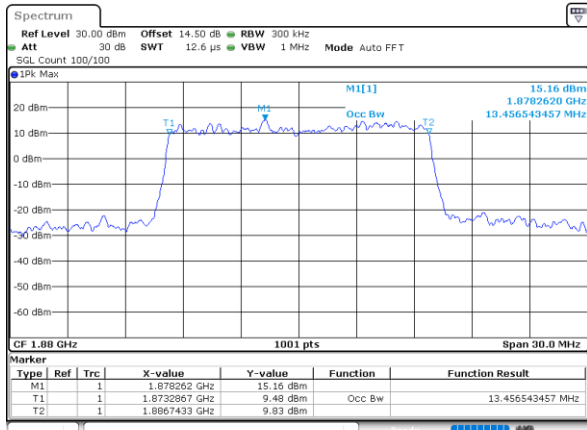

Middle Channel / 5MHz / 64QAM

Date: 31.MAY.2021 19:45:28

Middle Channel / 10MHz / 64QAM

Date: 31.MAY.2021 20:19:46

Highest Channel / 5MHz / 64QAM

Date: 31.MAY.2021 19:47:06

Highest Channel / 10MHz / 64QAM

Date: 31.MAY.2021 20:21:24

LTE Band 25

Lowest Channel / 15MHz / 64QAM

Date: 31.MAY.2021 20:26:38

Lowest Channel / 20MHz / 64QAM

Date: 31.MAY.2021 21:23:36

Middle Channel / 15MHz / 64QAM

Date: 31.MAY.2021 20:31:21

Middle Channel / 20MHz / 64QAM

Date: 31.MAY.2021 21:28:19

Highest Channel / 15MHz / 64QAM

Date: 31.MAY.2021 20:32:59

Highest Channel / 20MHz / 64QAM

Date: 31.MAY.2021 21:29:57

# Conducted Band Edge

LTE Band 25 / 1.4MHz / 16QAM

Lowest Band Edge / 1 RB

Date: 1.JUN.2021 18:47:03

Highest Band Edge / 1 RB

Date: 1.JUN.2021 19:01:33

Lowest Band Edge / Full RB

Date: 1.JUN.2021 18:50:07