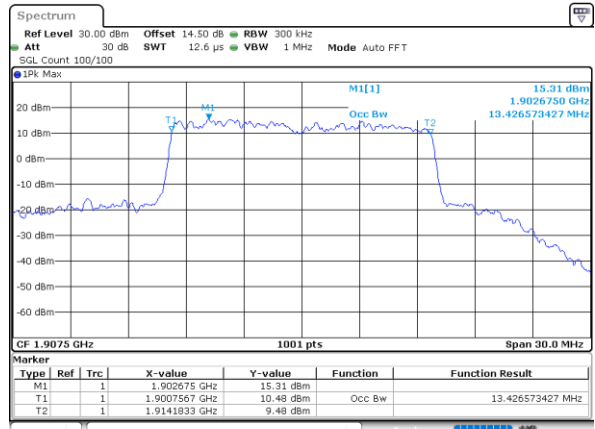

Highest Channel / 10MHz / QPSK

Date: 31.MAY.2021 20:05:37

Highest Channel / 10MHz / 16QAM

Date: 31.MAY.2021 20:06:03

LTE Band 25

Lowest Channel / 15MHz / QPSK

Date: 31.MAY.2021 20:37:13

Lowest Channel / 15MHz / 16QAM

Date: 31.MAY.2021 20:37:58

Middle Channel / 15MHz / QPSK

Date: 31.MAY.2021 20:47:16

Middle Channel / 15MHz / 16QAM

Date: 31.MAY.2021 20:47:42

Highest Channel / 15MHz / QPSK

Date: 31.MAY.2021 20:50:50

Highest Channel / 15MHz / 16QAM

Date: 31.MAY.2021 20:51:15

LTE Band 25

Lowest Channel / 20MHz / QPSK

Date: 31.MAY.2021 21:00:55

Lowest Channel / 20MHz / 16QAM

Date: 31.MAY.2021 21:01:20

Middle Channel / 20MHz / QPSK

Date: 31.MAY.2021 21:10:37

Middle Channel / 20MHz / 16QAM

Date: 31.MAY.2021 21:11:02

Highest Channel / 20MHz / QPSK

Date: 31.MAY.2021 21:14:10

Highest Channel / 20MHz / 16QAM

Date: 31.MAY.2021 21:14:35

LTE Band 25

Lowest Channel / 1.4MHz / 64QAM