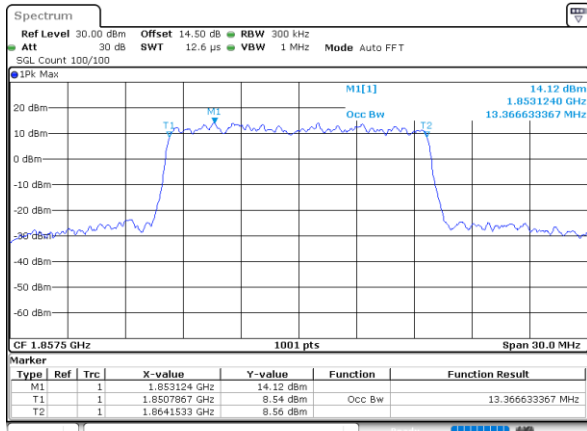

Date: 1.JUN.2021 19:11:46

Highest Channel / 3MHz / 64QAM

Date: 31.MAY.2021 18:50:06

LTE Band 25

Lowest Channel / 5MHz / 64QAM

Date: 31.MAY.2021 19:40:45

Lowest Channel / 10MHz / 64QAM

Date: 31.MAY.2021 20:15:03

Middle Channel / 5MHz / 64QAM

Date: 31.MAY.2021 19:45:28

Middle Channel / 10MHz / 64QAM

Date: 31.MAY.2021 20:19:46

Highest Channel / 5MHz / 64QAM

Date: 31.MAY.2021 19:47:06

Highest Channel / 10MHz / 64QAM

Date: 31.MAY.2021 20:21:24

LTE Band 25

Lowest Channel / 15MHz / 64QAM

Date: 31.MAY.2021 20:26:38

Lowest Channel / 20MHz / 64QAM

Date: 31.MAY.2021 21:23:36

Middle Channel / 15MHz / 64QAM

Date: 31.MAY.2021 20:31:21

Middle Channel / 20MHz / 64QAM

Date: 31.MAY.2021 21:28:19

Highest Channel / 15MHz / 64QAM

Date: 31.MAY.2021 20:32:59

Highest Channel / 20MHz / 64QAM

Date: 31.MAY.2021 21:29:57