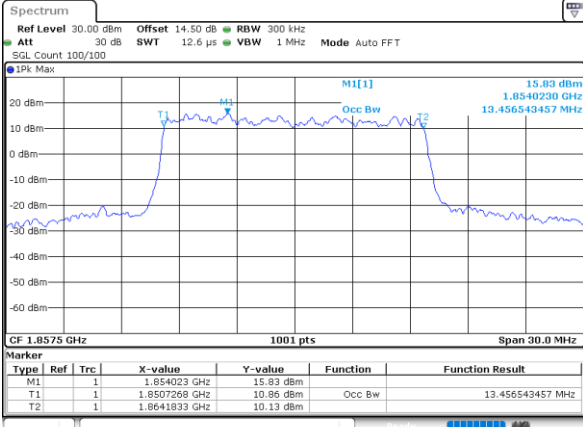

Highest Channel / 10MHz / QPSK

Date: 31.MAY.2021 20:05:37

Highest Channel / 10MHz / 16QAM

Date: 31.MAY.2021 20:06:03

LTE Band 25

Lowest Channel / 15MHz / QPSK

Date: 31.MAY.2021 20:37:13

Lowest Channel / 15MHz / 16QAM