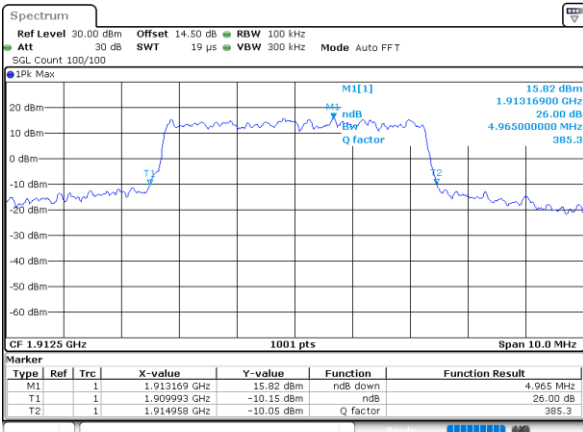

Highest Channel / 3MHz / 16QAM

Date: 31.MAY.2021 19:08:38

LTE Band 25

Lowest Channel / 5MHz / QPSK

Date: 31.MAY.2021 19:18:54

Lowest Channel / 5MHz / 16QAM

Date: 31.MAY.2021 19:19:18

Middle Channel / 5MHz / QPSK

Date: 31.MAY.2021 19:28:37

Middle Channel / 5MHz / 16QAM

Date: 31.MAY.2021 19:29:01

Highest Channel / 5MHz / QPSK

Date: 31.MAY.2021 19:32:25

Highest Channel / 5MHz / 16QAM

Date: 31.MAY.2021 19:32:02

LTE Band 25