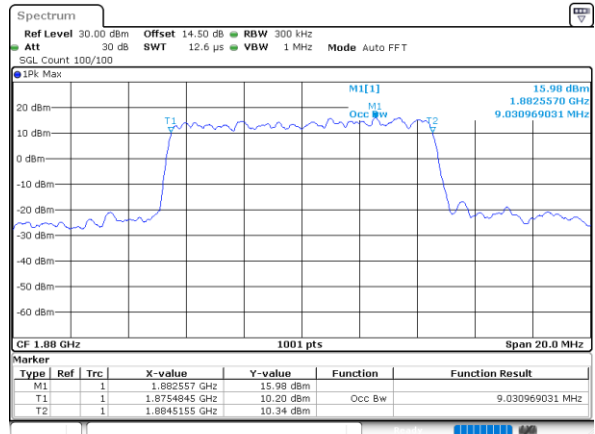

Date: 1.JUN.2021 19:05:26

Lowest Channel / 3MHz / 64QAM

Date: 31.MAY.2021 18:43:44

Middle Channel / 1.4MHz / 64QAM

Date: 1.JUN.2021 19:10:08

Middle Channel / 3MHz / 64QAM

Date: 31.MAY.2021 18:48:28

Highest Channel / 1.4MHz / 64QAM

Date: 1.JUN.2021 19:11:46

Highest Channel / 3MHz / 64QAM

Date: 31.MAY.2021 18:50:06

LTE Band 25

Lowest Channel / 5MHz / 64QAM

Date: 31.MAY.2021 19:40:45

Lowest Channel / 10MHz / 64QAM

Date: 31.MAY.2021 20:15:03

Middle Channel / 5MHz / 64QAM

Date: 31.MAY.2021 19:45:28

Middle Channel / 10MHz / 64QAM

Date: 31.MAY.2021 20:19:46

Highest Channel / 5MHz / 64QAM

Date: 31.MAY.2021 19:47:06

Highest Channel / 10MHz / 64QAM

Date: 31.MAY.2021 20:21:24