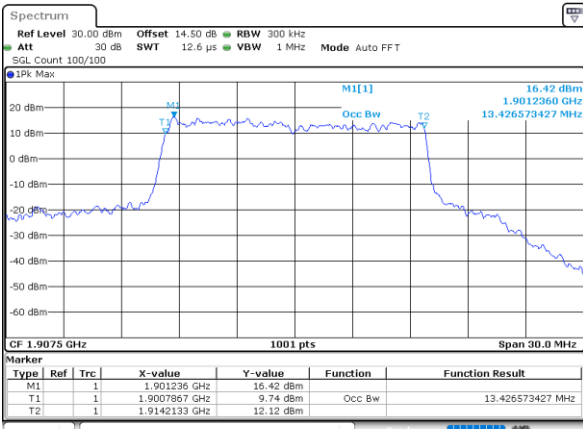

Highest Channel / 10MHz / QPSK

Date: 31.MAY.2021 20:05:37

Highest Channel / 10MHz / 16QAM

Date: 31.MAY.2021 20:06:03

LTE Band 25

Lowest Channel / 15MHz / QPSK

Date: 31.MAY.2021 20:37:13

Lowest Channel / 15MHz / 16QAM

Date: 31.MAY.2021 20:37:58

Middle Channel / 15MHz / QPSK

Date: 31.MAY.2021 20:47:16

Middle Channel / 15MHz / 16QAM

Date: 31.MAY.2021 20:47:42

Highest Channel / 15MHz / QPSK

Date: 31.MAY.2021 20:50:50

Highest Channel / 15MHz / 16QAM

Date: 31.MAY.2021 20:51:15

LTE Band 25

Lowest Channel / 20MHz / QPSK

Date: 31.MAY.2021 21:00:55

Lowest Channel / 20MHz / 16QAM

Date: 31.MAY.2021 21:01:20

Middle Channel / 20MHz / QPSK

Date: 31.MAY.2021 21:10:37