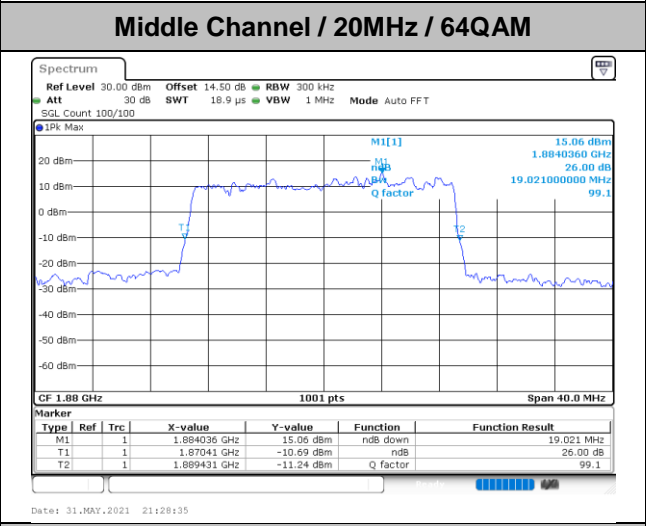

Date: 1.JUN.2021 19:12:02

Highest Channel / 3MHz / 64QAM

Date: 31.MAY.2021 18:50:22

LTE Band 25

Lowest Channel / 5MHz / 64QAM

Date: 31.MAY.2021 19:41:02

Lowest Channel / 10MHz / 64QAM

Date: 31.MAY.2021 20:15:19

Middle Channel / 5MHz / 64QAM

Date: 31.MAY.2021 19:45:45

Middle Channel / 10MHz / 64QAM

Date: 31.MAY.2021 20:20:02

Highest Channel / 5MHz / 64QAM

Date: 31.MAY.2021 19:47:23

Highest Channel / 10MHz / 64QAM

Date: 31.MAY.2021 20:21:40

LTE Band 25

Occupied Bandwidth

Mode	LTE Band 25 : 99%OBW(MHz)											
BW	1.4MHz		3MHz		5MHz		10MHz		15MHz		20MHz	
Mod.	QPSK	16QAM	QPSK	16QAM	QPSK	16QAM	QPSK	16QAM	QPSK	16QAM	QPSK	16QAM
Lowest CH	1.09	1.09	2.72	2.71	4.50	4.50	9.01	9.05	13.46	13.49	17.94	17.90
Middle CH	1.09	1.09	2.70	2.73	4.49	4.51	9.03	9.03	13.40	13.52	17.86	17.98
Highest CH	1.09	1.10	2.72	2.75	4.48	4.49	9.09	9.05	13.43	13.43	17.86	17.86
Mode	LTE Band 25 : 99%OBW(MHz)											
BW	1.4MHz		3MHz		5MHz		10MHz		15MHz		20MHz	
Mod.	64QAM		64QAM		64QAM		64QAM		64QAM		64QAM	
Lowest CH	1.09	-	2.72	-	4.53	-	9.03	-	13.37	-	17.90	-
Middle CH	1.09	-	2.72	-	4.50	-	9.03	-	13.46	-	17.90	-
Highest CH	1.10	-	2.73	-	4.50	-	9.05	-	13.43	-	17.90	-

LTE Band 25

Lowest Channel / 1.4MHz / QPSK

Date: 1 JUN 2021 18:42:19

Lowest Channel / 1.4MHz / 16QAM

Date: 1 JUN 2021 18:42:44

Middle Channel / 1.4MHz / QPSK

Date: 1 JUN 2021 18:52:27

Middle Channel / 1.4MHz / 16QAM