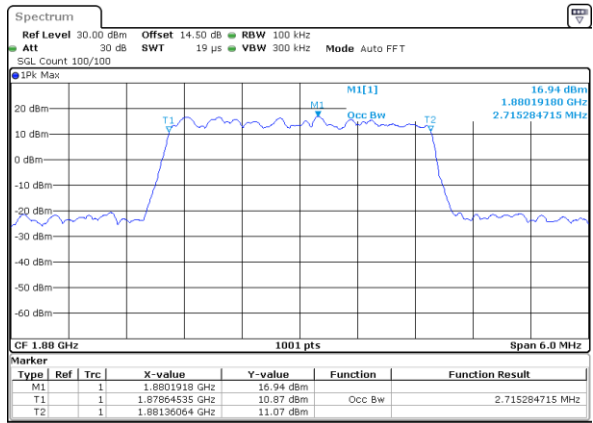

Middle Channel / 20MHz / 16QAM

Date: 31.MAY.2021 21:11:02

Highest Channel / 20MHz / QPSK

Date: 31.MAY.2021 21:14:10

Highest Channel / 20MHz / 16QAM

Date: 31.MAY.2021 21:14:35

LTE Band 25

Lowest Channel / 1.4MHz / 64QAM

Date: 1.JUN.2021 19:05:26

Lowest Channel / 3MHz / 64QAM

Date: 31.MAY.2021 18:43:44

Middle Channel / 1.4MHz / 64QAM

Date: 1.JUN.2021 19:10:08

Middle Channel / 3MHz / 64QAM

Date: 31.MAY.2021 18:48:28

Highest Channel / 1.4MHz / 64QAM

Date: 1.JUN.2021 19:11:46

Highest Channel / 3MHz / 64QAM

Date: 31.MAY.2021 18:50:06

LTE Band 25

Lowest Channel / 5MHz / 64QAM

Date: 31.MAY.2021 19:40:45

Lowest Channel / 10MHz / 64QAM

Date: 31.MAY.2021 20:15:03