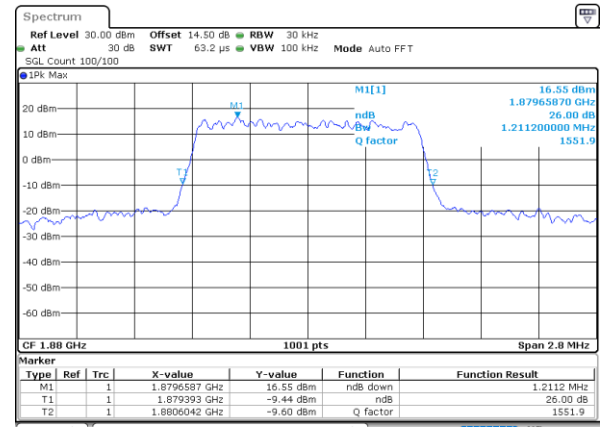

LTE Band 25

Lowest Channel / 1.4MHz / QPSK

Date: 1 JUN 2021 18:43:35

Lowest Channel / 1.4MHz / 16QAM

Date: 1 JUN 2021 18:43:58

Middle Channel / 1.4MHz / QPSK

Date: 1 JUN 2021 18:53:17

Middle Channel / 1.4MHz / 16QAM

Date: 1 JUN 2021 18:53:41

Highest Channel / 1.4MHz / QPSK

Date: 1 JUN 2021 18:57:06

Highest Channel / 1.4MHz / 16QAM

Date: 1 JUN 2021 18:56:42

LTE Band 25

Lowest Channel / 3MHz / QPSK

Date: 31.MAY.2021 18:55:13