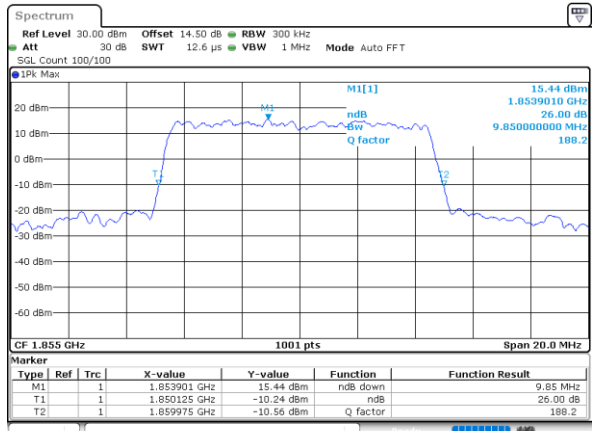

Date: 1.JUN.2021 19:05:42

Lowest Channel / 3MHz / 64QAM

Date: 31.MAY.2021 18:44:01

Middle Channel / 1.4MHz / 64QAM

Date: 1.JUN.2021 19:10:24

Middle Channel / 3MHz / 64QAM

Date: 31.MAY.2021 18:48:44

Highest Channel / 1.4MHz / 64QAM

Date: 1.JUN.2021 19:12:02

Highest Channel / 3MHz / 64QAM

Date: 31.MAY.2021 18:50:22

LTE Band 25

Lowest Channel / 5MHz / 64QAM

Date: 31.MAY.2021 19:41:02

Lowest Channel / 10MHz / 64QAM

Date: 31.MAY.2021 20:15:19

Middle Channel / 5MHz / 64QAM

Date: 31.MAY.2021 19:45:45

Middle Channel / 10MHz / 64QAM

Date: 31.MAY.2021 20:20:02

Highest Channel / 5MHz / 64QAM

Date: 31.MAY.2021 19:47:23

Highest Channel / 10MHz / 64QAM

Date: 31.MAY.2021 20:21:40