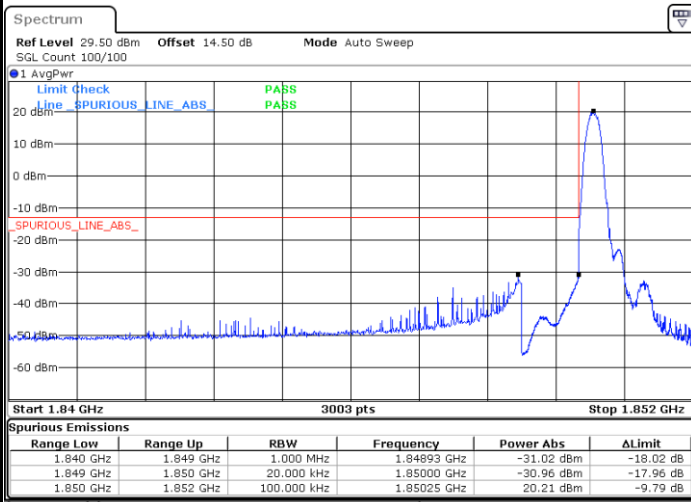

# Conducted Band Edge

LTE Band 25 / 1.4MHz / 16QAM

Lowest Band Edge / 1 RB

Date: 1.JUN.2021 18:47:03

Highest Band Edge / 1 RB

Date: 1.JUN.2021 19:01:33

Lowest Band Edge / Full RB

Date: 1.JUN.2021 18:50:07

Highest Band Edge / Full RB

Date: 1.JUN.2021 19:00:01

LTE Band 25 / 1.4MHz / 64QAM

Lowest Band Edge / 1 RB

Date: 1.JUN.2021 19:07:14

Highest Band Edge / 1 RB

Date: 1.JUN.2021 19:14:58

Lowest Band Edge / Full RB

Date: 1.JUN.2021 19:08:46

Highest Band Edge / Full RB

Date: 1.JUN.2021 19:13:25

LTE Band 25 / 3MHz / QPSK

Lowest Band Edge / 1RB

Date: 31.MAY.2021 18:57:27

Highest Band Edge / 1 RB

Date: 31.MAY.2021 19:15:02

Lowest Band Edge / Full RB

Date: 31.MAY.2021 19:00:31

Highest Band Edge / Full RB

Date: 2.JUN.2021 16:45:31

**LTE Band 25 / 3MHz / 16QAM**

**Lowest Band Edge / 1 RB**

**Highest Band Edge / 1 RB**

**Lowest Band Edge / Full RB**