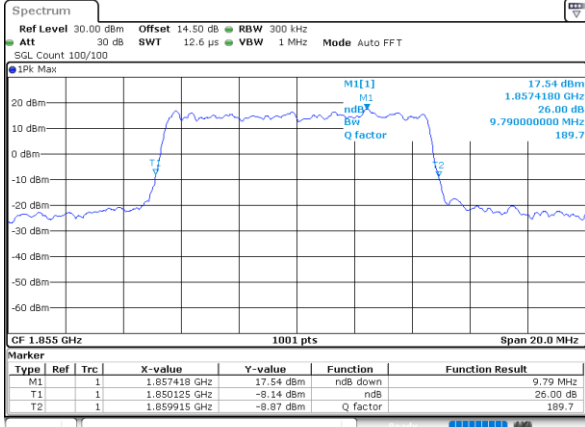

LTE Band 25

Lowest Channel / 10MHz / QPSK

Date: 31.MAY.2021 19:53:11