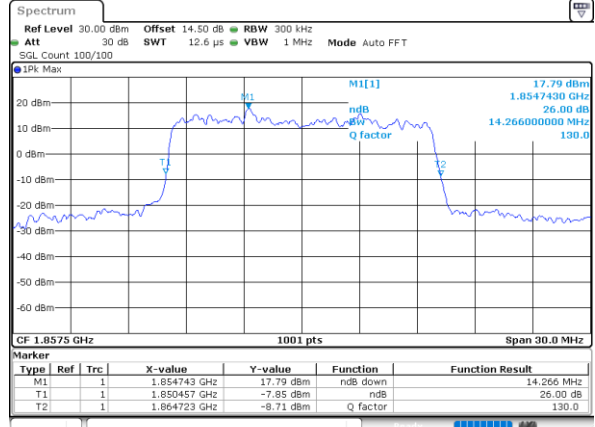

Highest Channel / 10MHz / QPSK

Date: 31.MAY.2021 20:06:42

Highest Channel / 10MHz / 16QAM

Date: 31.MAY.2021 20:06:19

LTE Band 25

Lowest Channel / 15MHz / QPSK

Date: 31.MAY.2021 20:38:24

Lowest Channel / 15MHz / 16QAM