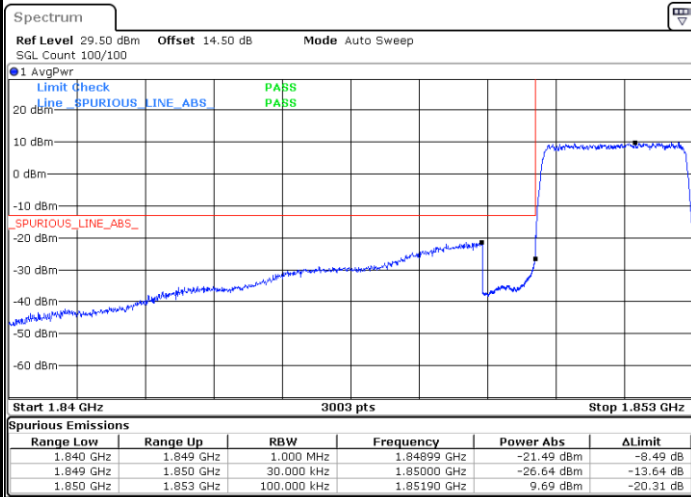

Highest Band Edge / Full RB

Date: 1.JUN.2021 19:00:01

LTE Band 25 / 1.4MHz / 64QAM

Lowest Band Edge / 1 RB

Date: 1.JUN.2021 19:07:14

Highest Band Edge / 1 RB

Date: 1.JUN.2021 19:14:58

Lowest Band Edge / Full RB

Date: 1.JUN.2021 19:08:46

Highest Band Edge / Full RB

Date: 1.JUN.2021 19:13:25

LTE Band 25 / 3MHz / QPSK

Lowest Band Edge / 1RB

Date: 31.MAY.2021 18:57:27

Highest Band Edge / 1 RB

Date: 31.MAY.2021 19:15:02

Lowest Band Edge / Full RB

Date: 31.MAY.2021 19:00:31

Highest Band Edge / Full RB

Date: 2.JUN.2021 16:45:31

**LTE Band 25 / 3MHz / 16QAM**

**Lowest Band Edge / 1 RB**

**Highest Band Edge / 1 RB**

**Lowest Band Edge / Full RB**

**Highest Band Edge / Full RB**

LTE Band 25 / 3MHz / 64QAM

Lowest Band Edge / 1 RB

Date: 31.MAY.2021 18:45:33

Highest Band Edge / 1 RB

Date: 31.MAY.2021 18:53:18

Lowest Band Edge / Full RB

Date: 31.MAY.2021 18:47:06