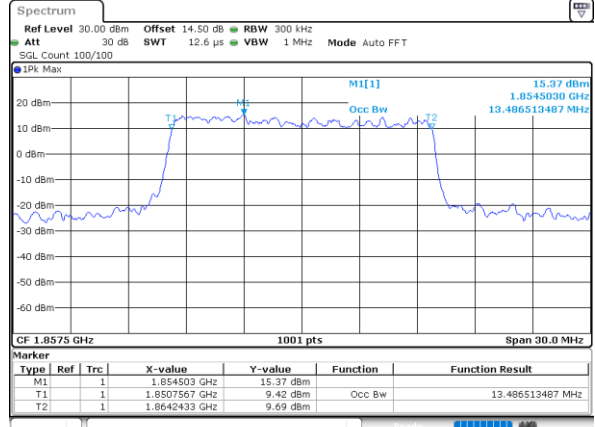

Highest Channel / 10MHz / QPSK

Date: 31.MAY.2021 20:05:37

Highest Channel / 10MHz / 16QAM

Date: 31.MAY.2021 20:06:03

LTE Band 25

Lowest Channel / 15MHz / QPSK

Date: 31.MAY.2021 20:37:13

Lowest Channel / 15MHz / 16QAM