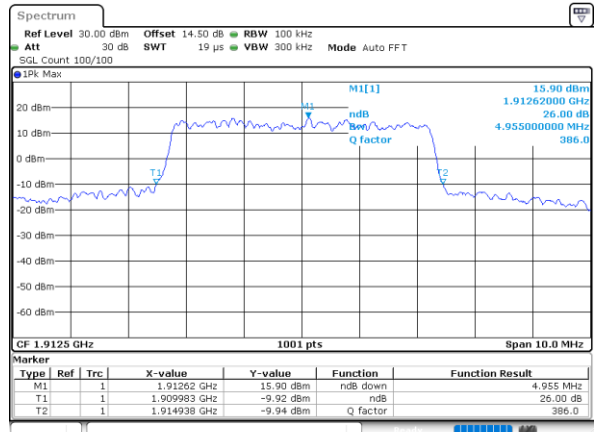

Date: 31.MAY.2021 19:28:37

Middle Channel / 5MHz / 16QAM

Date: 31.MAY.2021 19:29:01

Highest Channel / 5MHz / QPSK

Date: 31.MAY.2021 19:32:25

Highest Channel / 5MHz / 16QAM

Date: 31.MAY.2021 19:32:02

LTE Band 25