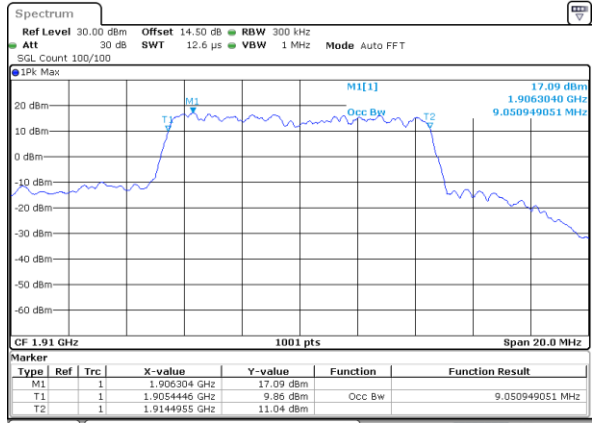

Date: 31.MAY.2021 19:27:47

Middle Channel / 5MHz / 16QAM

Date: 31.MAY.2021 19:28:12

Highest Channel / 5MHz / QPSK

Date: 31.MAY.2021 19:31:20

Highest Channel / 5MHz / 16QAM

Date: 31.MAY.2021 19:31:45

LTE Band 25

Lowest Channel / 10MHz / QPSK

Date: 31.MAY.2021 19:52:21

Lowest Channel / 10MHz / 16QAM

Date: 31.MAY.2021 19:52:46

Middle Channel / 10MHz / QPSK

Date: 31.MAY.2021 20:02:04

Middle Channel / 10MHz / 16QAM

Date: 31.MAY.2021 20:02:29

Highest Channel / 10MHz / QPSK

Date: 31.MAY.2021 20:05:37

Highest Channel / 10MHz / 16QAM

Date: 31.MAY.2021 20:06:03

LTE Band 25

Lowest Channel / 15MHz / QPSK

Date: 31.MAY.2021 20:37:13

Lowest Channel / 15MHz / 16QAM