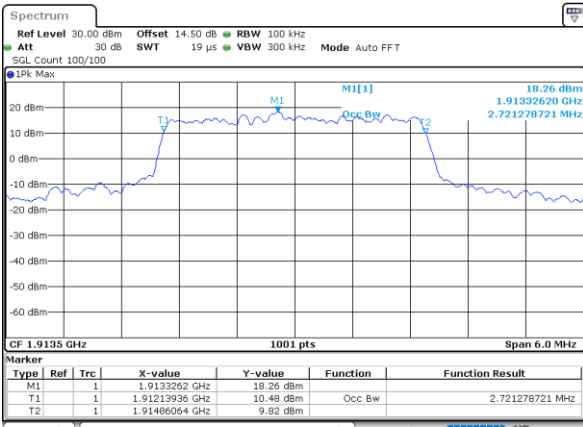

Date: 1 JUN 2021 18:52:52

Highest Channel / 1.4MHz / QPSK

Date: 1 JUN 2021 18:56:00

Highest Channel / 1.4MHz / 16QAM

Date: 1 JUN 2021 18:56:25

LTE Band 25

Lowest Channel / 3MHz / QPSK

Date: 31.MAY.2021 19:54:41

Lowest Channel / 3MHz / 16QAM

Date: 31.MAY.2021 19:55:06

Middle Channel / 3MHz / QPSK

Date: 31.MAY.2021 19:04:23

Middle Channel / 3MHz / 16QAM

Date: 31.MAY.2021 19:04:48

Highest Channel / 3MHz / QPSK

Date: 31.MAY.2021 19:07:57

Highest Channel / 3MHz / 16QAM

Date: 31.MAY.2021 19:08:22

LTE Band 25

Lowest Channel / 5MHz / QPSK

Date: 31.MAY.2021 19:18:04

Lowest Channel / 5MHz / 16QAM

Date: 31.MAY.2021 19:18:29

Middle Channel / 5MHz / QPSK