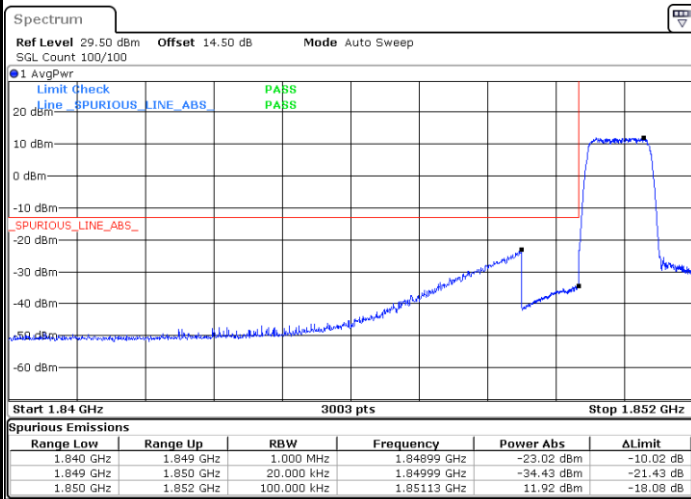

# Conducted Band Edge

LTE Band 25 / 1.4MHz / 16QAM

Lowest Band Edge / 1 RB

Date: 1.JUN.2021 18:47:03

Highest Band Edge / 1 RB

Date: 1.JUN.2021 19:01:33

Lowest Band Edge / Full RB

Date: 1.JUN.2021 18:50:07

Highest Band Edge / Full RB

Date: 1.JUN.2021 19:00:01

LTE Band 25 / 1.4MHz / 64QAM

Lowest Band Edge / 1 RB

Date: 1.JUN.2021 19:07:14

Highest Band Edge / 1 RB

Date: 1.JUN.2021 19:14:58

Lowest Band Edge / Full RB

Date: 1.JUN.2021 19:08:46

Highest Band Edge / Full RB

Date: 1.JUN.2021 19:13:25

LTE Band 25 / 3MHz / QPSK

Lowest Band Edge / 1RB

Date: 31.MAY.2021 18:57:27

Highest Band Edge / 1 RB

Date: 31.MAY.2021 19:15:02

Lowest Band Edge / Full RB

Date: 31.MAY.2021 19:00:31

Highest Band Edge / Full RB

Date: 2.JUN.2021 16:45:31

**LTE Band 25 / 3MHz / 16QAM**

**Lowest Band Edge / 1 RB**

**Highest Band Edge / 1 RB**

**Lowest Band Edge / Full RB**