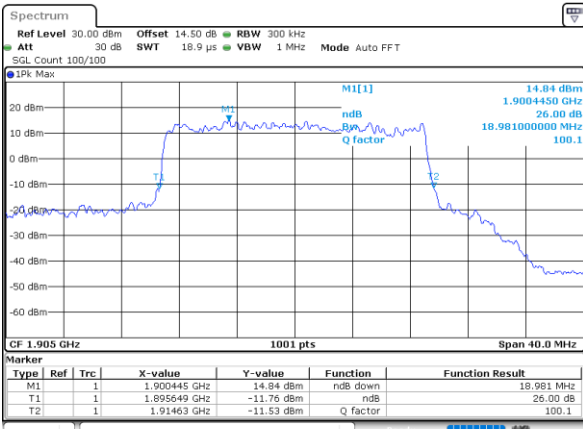

Date: 31.MAY.2021 20:51:31

LTE Band 25

Lowest Channel / 20MHz / QPSK

Date: 31.MAY.2021 21:01:45

Lowest Channel / 20MHz / 16QAM

Date: 31.MAY.2021 21:02:08

Middle Channel / 20MHz / QPSK

Date: 31.MAY.2021 21:11:27

Middle Channel / 20MHz / 16QAM

Date: 31.MAY.2021 21:11:51

Highest Channel / 20MHz / QPSK

Date: 31.MAY.2021 21:15:15

Highest Channel / 20MHz / 16QAM

Date: 31.MAY.2021 21:14:52

LTE Band 25

Lowest Channel / 1.4MHz / 64QAM