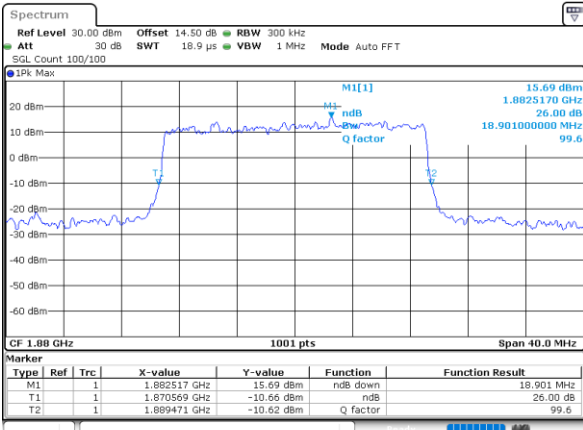

Date: 31.MAY.2021 20:51:31

LTE Band 25

Lowest Channel / 20MHz / QPSK

Date: 31.MAY.2021 21:01:45

Lowest Channel / 20MHz / 16QAM

Date: 31.MAY.2021 21:02:08

Middle Channel / 20MHz / QPSK

Date: 31.MAY.2021 21:11:27

Middle Channel / 20MHz / 16QAM

Date: 31.MAY.2021 21:11:51

Highest Channel / 20MHz / QPSK

Date: 31.MAY.2021 21:15:15

Highest Channel / 20MHz / 16QAM

Date: 31.MAY.2021 21:14:52

LTE Band 25

Lowest Channel / 1.4MHz / 64QAM