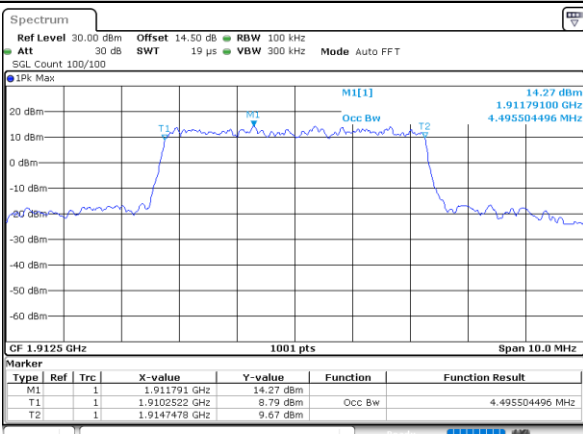

Date: 1.JUN.2021 19:11:46

Highest Channel / 3MHz / 64QAM

Date: 31.MAY.2021 18:50:06

LTE Band 25

Lowest Channel / 5MHz / 64QAM

Date: 31.MAY.2021 19:40:45

Lowest Channel / 10MHz / 64QAM

Date: 31.MAY.2021 20:15:03

Middle Channel / 5MHz / 64QAM

Date: 31.MAY.2021 19:45:28

Middle Channel / 10MHz / 64QAM

Date: 31.MAY.2021 20:19:46

Highest Channel / 5MHz / 64QAM

Date: 31.MAY.2021 19:47:06

Highest Channel / 10MHz / 64QAM

Date: 31.MAY.2021 20:21:24

LTE Band 25

Lowest Channel / 15MHz / 64QAM

Date: 31.MAY.2021 20:26:38

Lowest Channel / 20MHz / 64QAM

Date: 31.MAY.2021 21:23:36

Middle Channel / 15MHz / 64QAM

Date: 31.MAY.2021 20:31:21

Middle Channel / 20MHz / 64QAM