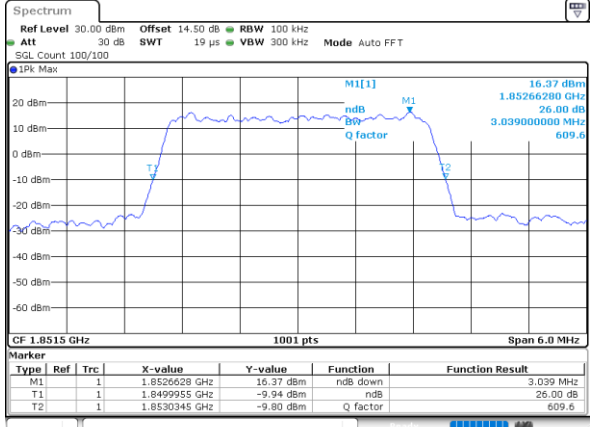

Middle Channel / 20MHz / 16QAM

Date: 31.MAY.2021 21:11:51

Highest Channel / 20MHz / QPSK

Date: 31.MAY.2021 21:15:15

Highest Channel / 20MHz / 16QAM

Date: 31.MAY.2021 21:14:52

LTE Band 25

Lowest Channel / 1.4MHz / 64QAM

Date: 1.JUN.2021 19:05:42

Lowest Channel / 3MHz / 64QAM

Date: 31.MAY.2021 18:44:01

Middle Channel / 1.4MHz / 64QAM

Date: 1.JUN.2021 19:10:24

Middle Channel / 3MHz / 64QAM

Date: 31.MAY.2021 18:48:44

Highest Channel / 1.4MHz / 64QAM