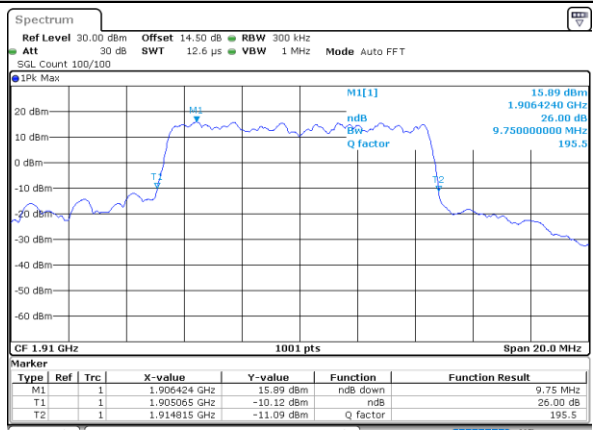

Date: 1.JUN.2021 19:12:02

Highest Channel / 3MHz / 64QAM

Date: 31.MAY.2021 18:50:22

LTE Band 25

Lowest Channel / 5MHz / 64QAM

Date: 31.MAY.2021 19:41:02

Lowest Channel / 10MHz / 64QAM

Date: 31.MAY.2021 20:15:19

Middle Channel / 5MHz / 64QAM

Date: 31.MAY.2021 19:45:45

Middle Channel / 10MHz / 64QAM

Date: 31.MAY.2021 20:20:02

Highest Channel / 5MHz / 64QAM

Date: 31.MAY.2021 19:47:23

Highest Channel / 10MHz / 64QAM

Date: 31.MAY.2021 20:21:40

LTE Band 25

Occupied Bandwidth

Mode	LTE Band 25 : 99%OBW(MHz)											
BW	1.4MHz		3MHz		5MHz		10MHz		15MHz		20MHz	
Mod.	QPSK	16QAM	QPSK	16QAM	QPSK	16QAM	QPSK	16QAM	QPSK	16QAM	QPSK	16QAM
Lowest CH	1.09	1.09	2.72	2.71	4.50	4.50	9.01	9.05	13.46	13.49	17.94	17.90
Middle CH	1.09	1.09	2.70	2.73	4.49	4.51	9.03	9.03	13.40	13.52	17.86	17.98
Highest CH	1.09	1.10	2.72	2.75	4.48	4.49	9.09	9.05	13.43	13.43	17.86	17.86
Mode	LTE Band 25 : 99%OBW(MHz)											
BW	1.4MHz		3MHz		5MHz		10MHz		15MHz		20MHz	
Mod.	64QAM		64QAM		64QAM		64QAM		64QAM		64QAM	
Lowest CH	1.09	-	2.72	-	4.53	-	9.03	-	13.37	-	17.90	-
Middle CH	1.09	-	2.72	-	4.50	-	9.03	-	13.46	-	17.90	-
Highest CH	1.10	-	2.73	-	4.50	-	9.05	-	13.43	-	17.90	-