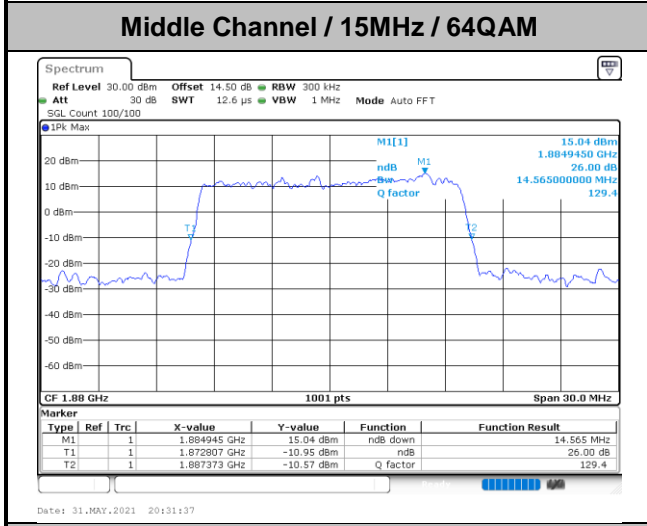

Date: 1.JUN.2021 19:12:02

Highest Channel / 3MHz / 64QAM

Date: 31.MAY.2021 18:50:22

LTE Band 25

Lowest Channel / 5MHz / 64QAM

Date: 31.MAY.2021 19:41:02

Lowest Channel / 10MHz / 64QAM

Date: 31.MAY.2021 20:15:19

Middle Channel / 5MHz / 64QAM

Date: 31.MAY.2021 19:45:45

Middle Channel / 10MHz / 64QAM

Date: 31.MAY.2021 20:20:02

Highest Channel / 5MHz / 64QAM

Date: 31.MAY.2021 19:47:23

Highest Channel / 10MHz / 64QAM

Date: 31.MAY.2021 20:21:40

LTE Band 25

Occupied Bandwidth

Mode	LTE Band 25 : 99%OBW(MHz)											
BW	1.4MHz		3MHz		5MHz		10MHz		15MHz		20MHz	
Mod.	QPSK	16QAM	QPSK	16QAM	QPSK	16QAM	QPSK	16QAM	QPSK	16QAM	QPSK	16QAM
Lowest CH	1.09	1.09	2.72	2.71	4.50	4.50	9.01	9.05	13.46	13.49	17.94	17.90
Middle CH	1.09	1.09	2.70	2.73	4.49	4.51	9.03	9.03	13.40	13.52	17.86	17.98
Highest CH	1.09	1.10	2.72	2.75	4.48	4.49	9.09	9.05	13.43	13.43	17.86	17.86
Mode	LTE Band 25 : 99%OBW(MHz)											
BW	1.4MHz		3MHz		5MHz		10MHz		15MHz		20MHz	
Mod.	64QAM		64QAM		64QAM		64QAM		64QAM		64QAM	
Lowest CH	1.09	-	2.72	-	4.53	-	9.03	-	13.37	-	17.90	-
Middle CH	1.09	-	2.72	-	4.50	-	9.03	-	13.46	-	17.90	-
Highest CH	1.10	-	2.73	-	4.50	-	9.05	-	13.43	-	17.90	-