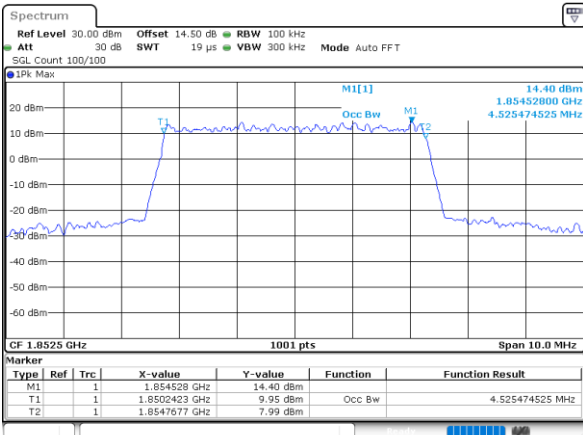

Date: 1.JUN.2021 19:05:26

Lowest Channel / 3MHz / 64QAM

Date: 31.MAY.2021 18:43:44

Middle Channel / 1.4MHz / 64QAM

Date: 1.JUN.2021 19:10:08

Middle Channel / 3MHz / 64QAM

Date: 31.MAY.2021 18:48:28

Highest Channel / 1.4MHz / 64QAM

Date: 1.JUN.2021 19:11:46

Highest Channel / 3MHz / 64QAM

Date: 31.MAY.2021 18:50:06

LTE Band 25

Lowest Channel / 5MHz / 64QAM

Date: 31.MAY.2021 19:40:45

Lowest Channel / 10MHz / 64QAM

Date: 31.MAY.2021 20:15:03

Middle Channel / 5MHz / 64QAM

Date: 31.MAY.2021 19:45:28

Middle Channel / 10MHz / 64QAM

Date: 31.MAY.2021 20:19:46

Highest Channel / 5MHz / 64QAM

Date: 31.MAY.2021 19:47:06

Highest Channel / 10MHz / 64QAM

Date: 31.MAY.2021 20:21:24