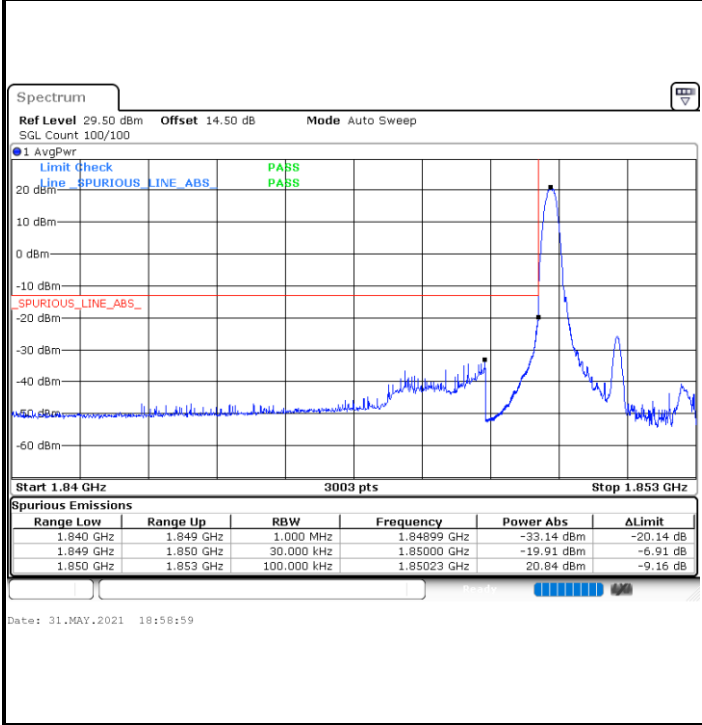

Date: 1.JUN.2021 19:08:46

Highest Band Edge / Full RB

Date: 1.JUN.2021 19:13:25

LTE Band 25 / 3MHz / QPSK

Lowest Band Edge / 1RB

Date: 31.MAY.2021 18:57:27

Highest Band Edge / 1 RB

Date: 31.MAY.2021 19:15:02

Lowest Band Edge / Full RB

Date: 31.MAY.2021 19:00:31

Highest Band Edge / Full RB

Date: 2.JUN.2021 16:45:31

**LTE Band 25 / 3MHz / 16QAM**

**Lowest Band Edge / 1 RB**

**Highest Band Edge / 1 RB**

**Lowest Band Edge / Full RB**

**Highest Band Edge / Full RB**

LTE Band 25 / 3MHz / 64QAM

Lowest Band Edge / 1 RB

Date: 31.MAY.2021 18:45:33

Highest Band Edge / 1 RB

Date: 31.MAY.2021 18:53:18

Lowest Band Edge / Full RB

Date: 31.MAY.2021 18:47:06

Highest Band Edge / Full RB

Date: 31.MAY.2021 18:51:45

**LTE Band 25 / 5MHz / QPSK**