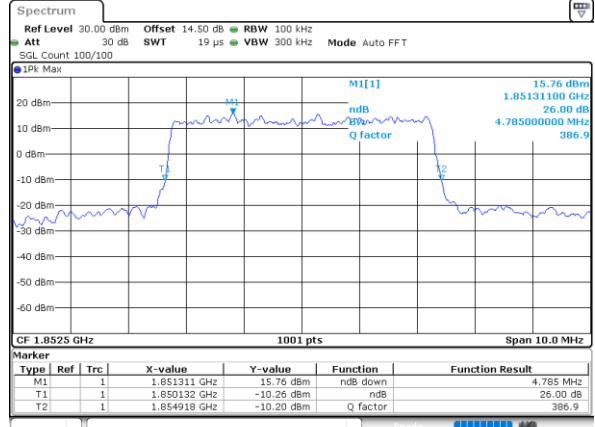

Highest Channel / 3MHz / 16QAM

Date: 31.MAY.2021 19:08:38

LTE Band 25

Lowest Channel / 5MHz / QPSK

Date: 31.MAY.2021 19:18:54

Lowest Channel / 5MHz / 16QAM

Date: 31.MAY.2021 19:19:18

Middle Channel / 5MHz / QPSK

Date: 31.MAY.2021 19:28:37

Middle Channel / 5MHz / 16QAM

Date: 31.MAY.2021 19:29:01

Highest Channel / 5MHz / QPSK

Date: 31.MAY.2021 19:32:25

Highest Channel / 5MHz / 16QAM

Date: 31.MAY.2021 19:32:02

LTE Band 25