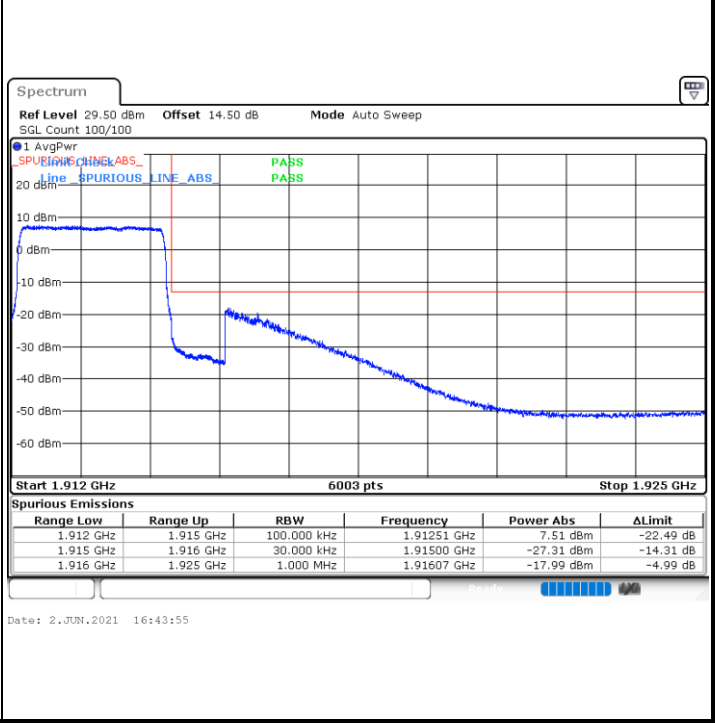

Date: 1.JUN.2021 19:08:46

Highest Band Edge / Full RB

Date: 1.JUN.2021 19:13:25

LTE Band 25 / 3MHz / QPSK

Lowest Band Edge / 1RB

Date: 31.MAY.2021 18:57:27

Highest Band Edge / 1 RB

Date: 31.MAY.2021 19:15:02

Lowest Band Edge / Full RB

Date: 31.MAY.2021 19:00:31

Highest Band Edge / Full RB

Date: 2.JUN.2021 16:45:31

**LTE Band 25 / 3MHz / 16QAM**

**Lowest Band Edge / 1 RB**

**Highest Band Edge / 1 RB**

**Lowest Band Edge / Full RB**

**Highest Band Edge / Full RB**

LTE Band 25 / 3MHz / 64QAM

Lowest Band Edge / 1 RB

Date: 31.MAY.2021 18:45:33

Highest Band Edge / 1 RB

Date: 31.MAY.2021 18:53:18

Lowest Band Edge / Full RB

Date: 31.MAY.2021 18:47:06

Highest Band Edge / Full RB

Date: 31.MAY.2021 18:51:45

**LTE Band 25 / 5MHz / QPSK**