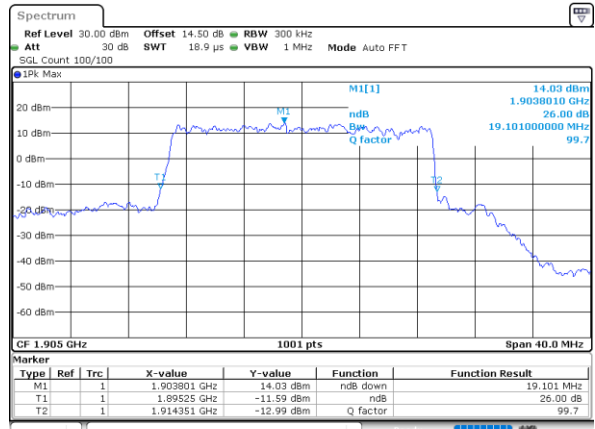

Middle Channel / 20MHz / 16QAM

Date: 31.MAY.2021 21:11:51

Highest Channel / 20MHz / QPSK

Date: 31.MAY.2021 21:15:15

Highest Channel / 20MHz / 16QAM

Date: 31.MAY.2021 21:14:52

LTE Band 25

Lowest Channel / 1.4MHz / 64QAM

Date: 1.JUN.2021 19:05:42

Lowest Channel / 3MHz / 64QAM

Date: 31.MAY.2021 18:44:01

Middle Channel / 1.4MHz / 64QAM

Date: 1.JUN.2021 19:10:24

Middle Channel / 3MHz / 64QAM

Date: 31.MAY.2021 18:48:44

Highest Channel / 1.4MHz / 64QAM