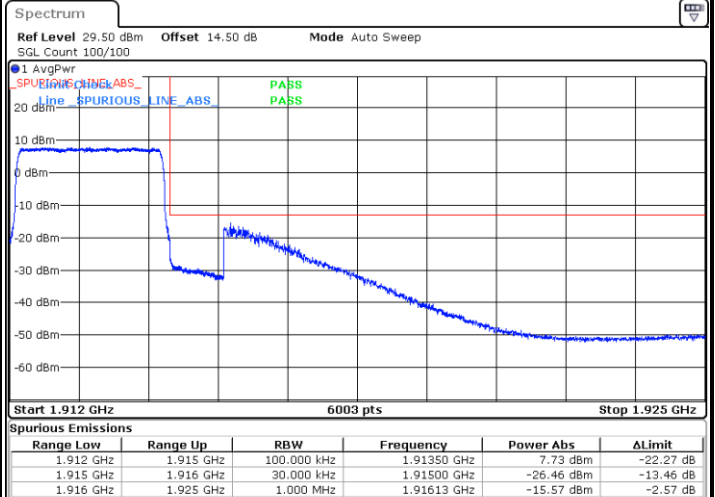

Date: 1.JUN.2021 19:08:46

Highest Band Edge / Full RB

Date: 1.JUN.2021 19:13:25

LTE Band 25 / 3MHz / QPSK

Lowest Band Edge / 1RB

Date: 31.MAY.2021 18:57:27

Highest Band Edge / 1 RB

Date: 31.MAY.2021 19:15:02

Lowest Band Edge / Full RB

Date: 31.MAY.2021 19:00:31

Highest Band Edge / Full RB

Date: 2.JUN.2021 16:45:31

**LTE Band 25 / 3MHz / 16QAM**

**Lowest Band Edge / 1 RB**

**Highest Band Edge / 1 RB**

**Lowest Band Edge / Full RB**

**Highest Band Edge / Full RB**

LTE Band 25 / 3MHz / 64QAM

Lowest Band Edge / 1 RB

Date: 31.MAY.2021 18:45:33

Highest Band Edge / 1 RB

Date: 31.MAY.2021 18:53:18

Lowest Band Edge / Full RB

Date: 31.MAY.2021 18:47:06

Highest Band Edge / Full RB

Date: 31.MAY.2021 18:51:45

**LTE Band 25 / 5MHz / QPSK**