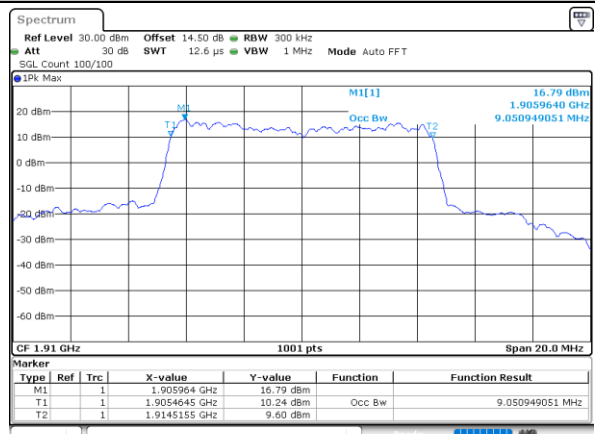

Date: 1.JUN.2021 19:11:46

Highest Channel / 3MHz / 64QAM

Date: 31.MAY.2021 18:50:06

LTE Band 25

Lowest Channel / 5MHz / 64QAM

Date: 31.MAY.2021 19:40:45

Lowest Channel / 10MHz / 64QAM

Date: 31.MAY.2021 20:15:03

Middle Channel / 5MHz / 64QAM

Date: 31.MAY.2021 19:45:28

Middle Channel / 10MHz / 64QAM

Date: 31.MAY.2021 20:19:46

Highest Channel / 5MHz / 64QAM

Date: 31.MAY.2021 19:47:06

Highest Channel / 10MHz / 64QAM

Date: 31.MAY.2021 20:21:24

LTE Band 25

Lowest Channel / 15MHz / 64QAM

Date: 31.MAY.2021 20:26:38

Lowest Channel / 20MHz / 64QAM

Date: 31.MAY.2021 21:23:36

Middle Channel / 15MHz / 64QAM

Date: 31.MAY.2021 20:31:21

Middle Channel / 20MHz / 64QAM