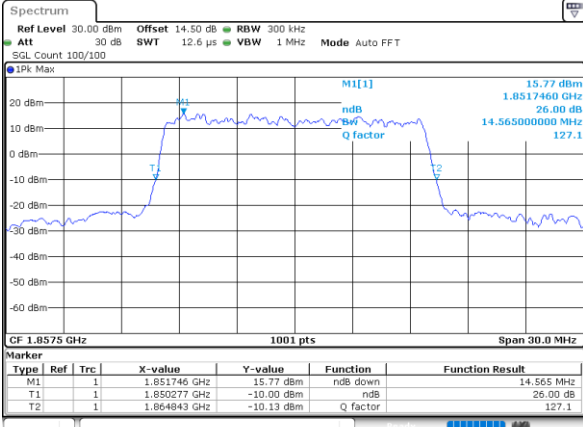

Highest Channel / 10MHz / QPSK

Date: 31.MAY.2021 20:06:42

Highest Channel / 10MHz / 16QAM

Date: 31.MAY.2021 20:06:19

LTE Band 25

Lowest Channel / 15MHz / QPSK

Date: 31.MAY.2021 20:38:24

Lowest Channel / 15MHz / 16QAM