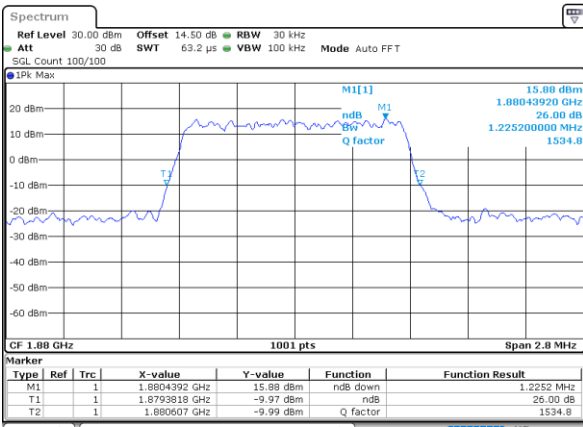

LTE Band 25

Lowest Channel / 1.4MHz / QPSK

Date: 1 JUN 2021 18:43:35

Lowest Channel / 1.4MHz / 16QAM

Date: 1 JUN 2021 18:43:58

Middle Channel / 1.4MHz / QPSK

Date: 1 JUN 2021 18:53:17

Middle Channel / 1.4MHz / 16QAM

Date: 1 JUN 2021 18:53:41

Highest Channel / 1.4MHz / QPSK

Date: 1 JUN 2021 18:57:06

Highest Channel / 1.4MHz / 16QAM

Date: 1 JUN 2021 18:56:42

LTE Band 25

Lowest Channel / 3MHz / QPSK

Date: 31.MAY.2021 18:55:13