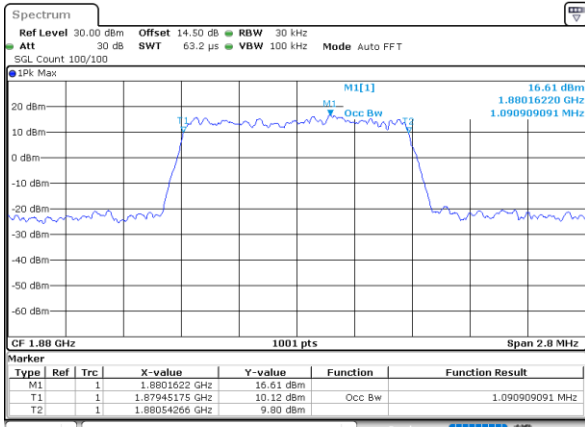

LTE Band 25

Occupied Bandwidth

Mode	LTE Band 25 : 99%OBW(MHz)											
BW	1.4MHz		3MHz		5MHz		10MHz		15MHz		20MHz	
Mod.	QPSK	16QAM	QPSK	16QAM	QPSK	16QAM	QPSK	16QAM	QPSK	16QAM	QPSK	16QAM
Lowest CH	1.09	1.09	2.72	2.71	4.50	4.50	9.01	9.05	13.46	13.49	17.94	17.90
Middle CH	1.09	1.09	2.70	2.73	4.49	4.51	9.03	9.03	13.40	13.52	17.86	17.98
Highest CH	1.09	1.10	2.72	2.75	4.48	4.49	9.09	9.05	13.43	13.43	17.86	17.86
Mode	LTE Band 25 : 99%OBW(MHz)											
BW	1.4MHz		3MHz		5MHz		10MHz		15MHz		20MHz	
Mod.	64QAM		64QAM		64QAM		64QAM		64QAM		64QAM	
Lowest CH	1.09	-	2.72	-	4.53	-	9.03	-	13.37	-	17.90	-
Middle CH	1.09	-	2.72	-	4.50	-	9.03	-	13.46	-	17.90	-
Highest CH	1.10	-	2.73	-	4.50	-	9.05	-	13.43	-	17.90	-

LTE Band 25

Lowest Channel / 1.4MHz / QPSK

Date: 1 JUN 2021 18:42:19

Lowest Channel / 1.4MHz / 16QAM

Date: 1 JUN 2021 18:42:44

Middle Channel / 1.4MHz / QPSK

Date: 1 JUN 2021 18:52:27

Middle Channel / 1.4MHz / 16QAM

Date: 1 JUN 2021 18:52:52

Highest Channel / 1.4MHz / QPSK

Date: 1 JUN 2021 18:56:00

Highest Channel / 1.4MHz / 16QAM

Date: 1 JUN 2021 18:56:25

LTE Band 25

Lowest Channel / 3MHz / QPSK

Date: 31.MAY.2021 19:54:41