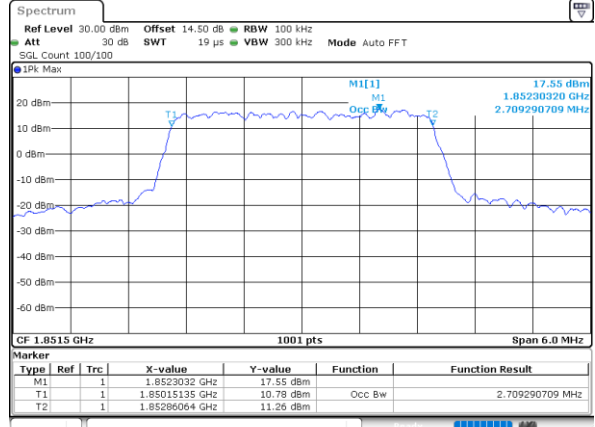

Lowest Channel / 3MHz / 16QAM

Date: 31.MAY.2021 19:55:06