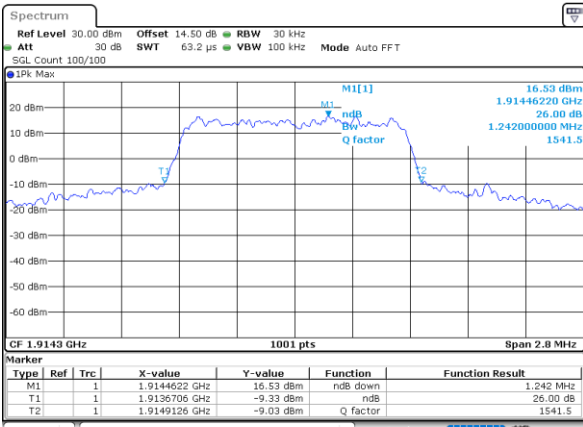

LTE Band 25

Lowest Channel / 1.4MHz / QPSK

Date: 1 JUN 2021 18:43:35

Lowest Channel / 1.4MHz / 16QAM

Date: 1 JUN 2021 18:43:58

Middle Channel / 1.4MHz / QPSK

Date: 1 JUN 2021 18:53:17

Middle Channel / 1.4MHz / 16QAM

Date: 1 JUN 2021 18:53:41

Highest Channel / 1.4MHz / QPSK

Date: 1 JUN 2021 18:57:06

Highest Channel / 1.4MHz / 16QAM

Date: 1 JUN 2021 18:56:42

LTE Band 25

Lowest Channel / 3MHz / QPSK

Date: 31.MAY.2021 18:55:13