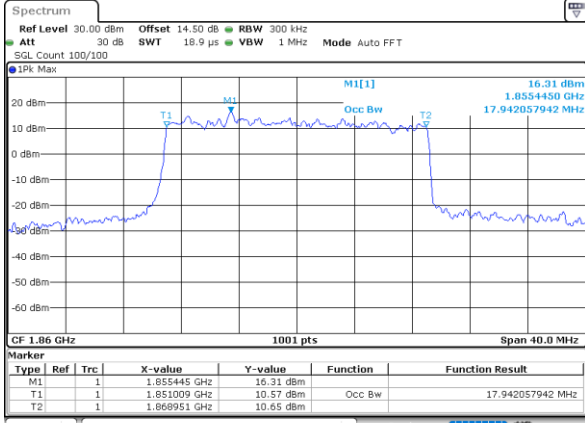

Highest Channel / 10MHz / QPSK

Date: 31.MAY.2021 20:05:37

Highest Channel / 10MHz / 16QAM

Date: 31.MAY.2021 20:06:03

LTE Band 25

Lowest Channel / 15MHz / QPSK

Date: 31.MAY.2021 20:37:13

Lowest Channel / 15MHz / 16QAM

Date: 31.MAY.2021 20:37:58

Middle Channel / 15MHz / QPSK

Date: 31.MAY.2021 20:47:16

Middle Channel / 15MHz / 16QAM

Date: 31.MAY.2021 20:47:42

Highest Channel / 15MHz / QPSK

Date: 31.MAY.2021 20:50:50

Highest Channel / 15MHz / 16QAM

Date: 31.MAY.2021 20:51:15

LTE Band 25

Lowest Channel / 20MHz / QPSK

Date: 31.MAY.2021 21:00:55

Lowest Channel / 20MHz / 16QAM

Date: 31.MAY.2021 21:01:20

Middle Channel / 20MHz / QPSK

Date: 31.MAY.2021 21:10:37