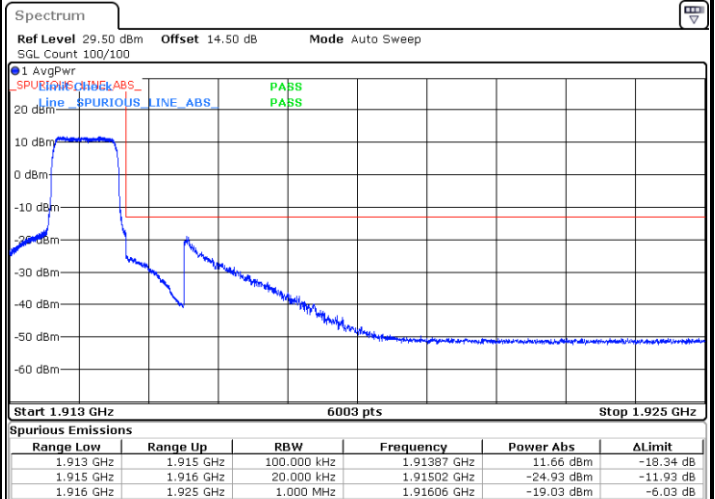

# Conducted Band Edge

LTE Band 25 / 1.4MHz / 16QAM

Lowest Band Edge / 1 RB

Date: 1.JUN.2021 18:47:03

Highest Band Edge / 1 RB

Date: 1.JUN.2021 19:01:33

Lowest Band Edge / Full RB

Date: 1.JUN.2021 18:50:07

Highest Band Edge / Full RB

Date: 1.JUN.2021 19:00:01

LTE Band 25 / 1.4MHz / 64QAM

Lowest Band Edge / 1 RB

Date: 1.JUN.2021 19:07:14

Highest Band Edge / 1 RB

Date: 1.JUN.2021 19:14:58

Lowest Band Edge / Full RB

Date: 1.JUN.2021 19:08:46

Highest Band Edge / Full RB

Date: 1.JUN.2021 19:13:25

LTE Band 25 / 3MHz / QPSK

Lowest Band Edge / 1RB

Date: 31.MAY.2021 18:57:27

Highest Band Edge / 1 RB

Date: 31.MAY.2021 19:15:02

Lowest Band Edge / Full RB

Date: 31.MAY.2021 19:00:31

Highest Band Edge / Full RB

Date: 2.JUN.2021 16:45:31

**LTE Band 25 / 3MHz / 16QAM**

**Lowest Band Edge / 1 RB**

**Highest Band Edge / 1 RB**

**Lowest Band Edge / Full RB**