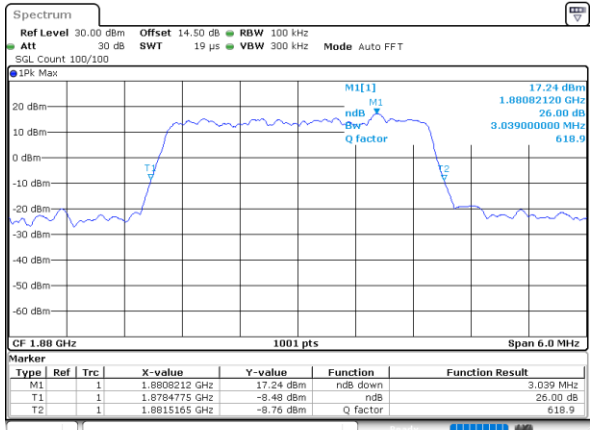

Middle Channel / 20MHz / 16QAM

Date: 31.MAY.2021 21:11:51

Highest Channel / 20MHz / QPSK

Date: 31.MAY.2021 21:15:15

Highest Channel / 20MHz / 16QAM

Date: 31.MAY.2021 21:14:52

LTE Band 25

Lowest Channel / 1.4MHz / 64QAM

Date: 1.JUN.2021 19:05:42

Lowest Channel / 3MHz / 64QAM

Date: 31.MAY.2021 18:44:01

Middle Channel / 1.4MHz / 64QAM

Date: 1.JUN.2021 19:10:24

Middle Channel / 3MHz / 64QAM

Date: 31.MAY.2021 18:48:44

Highest Channel / 1.4MHz / 64QAM

Date: 1.JUN.2021 19:12:02

Highest Channel / 3MHz / 64QAM

Date: 31.MAY.2021 18:50:22

LTE Band 25

Lowest Channel / 5MHz / 64QAM

Date: 31.MAY.2021 19:41:02

Lowest Channel / 10MHz / 64QAM

Date: 31.MAY.2021 20:15:19