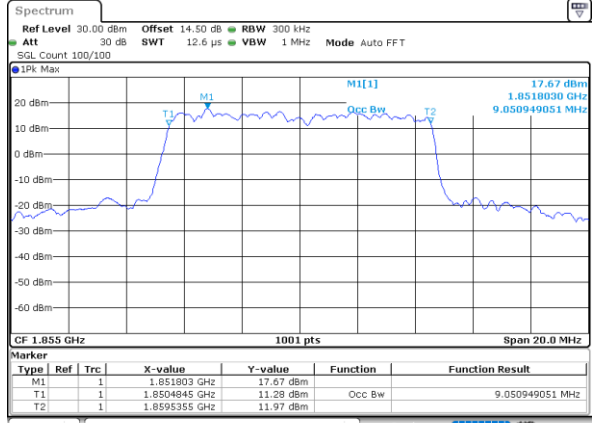

Lowest Channel / 10MHz / 16QAM

Date: 31.MAY.2021 19:52:46