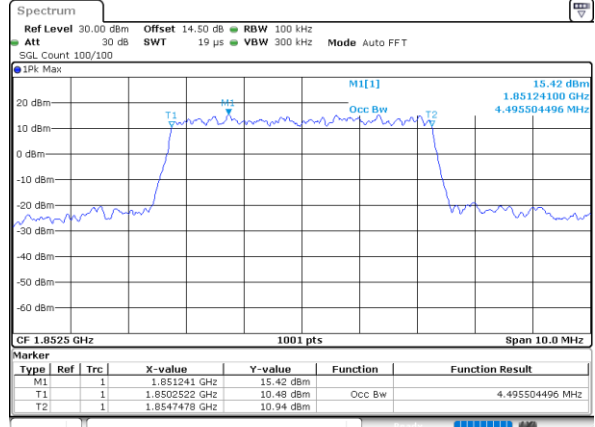

Highest Channel / 3MHz / 16QAM

Date: 31.MAY.2021 19:08:22

LTE Band 25

Lowest Channel / 5MHz / QPSK

Date: 31.MAY.2021 19:18:04

Lowest Channel / 5MHz / 16QAM

Date: 31.MAY.2021 19:18:29

Middle Channel / 5MHz / QPSK

Date: 31.MAY.2021 19:27:47

Middle Channel / 5MHz / 16QAM

Date: 31.MAY.2021 19:28:12

Highest Channel / 5MHz / QPSK

Date: 31.MAY.2021 19:31:20

Highest Channel / 5MHz / 16QAM

Date: 31.MAY.2021 19:31:45

LTE Band 25