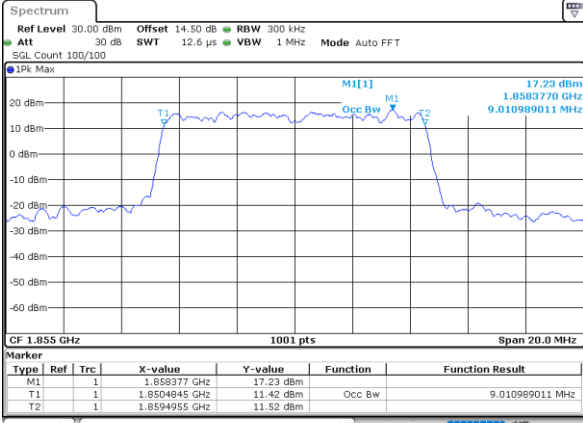

LTE Band 25

Lowest Channel / 10MHz / QPSK

Date: 31.MAY.2021 19:52:21