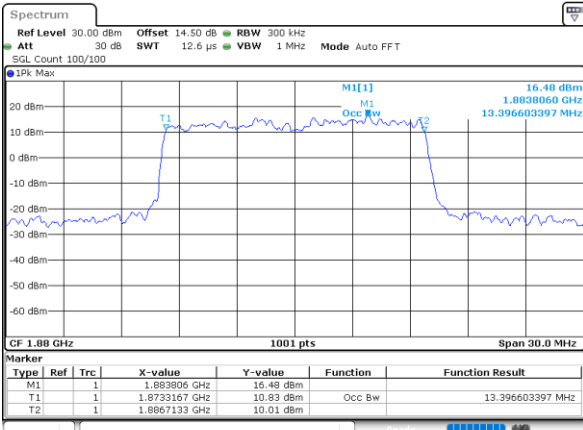

Highest Channel / 10MHz / QPSK

Date: 31.MAY.2021 20:05:37

Highest Channel / 10MHz / 16QAM

Date: 31.MAY.2021 20:06:03

LTE Band 25

Lowest Channel / 15MHz / QPSK

Date: 31.MAY.2021 20:37:13

Lowest Channel / 15MHz / 16QAM

Date: 31.MAY.2021 20:37:58

Middle Channel / 15MHz / QPSK

Date: 31.MAY.2021 20:47:16

Middle Channel / 15MHz / 16QAM

Date: 31.MAY.2021 20:47:42

Highest Channel / 15MHz / QPSK

Date: 31.MAY.2021 20:50:50

Highest Channel / 15MHz / 16QAM