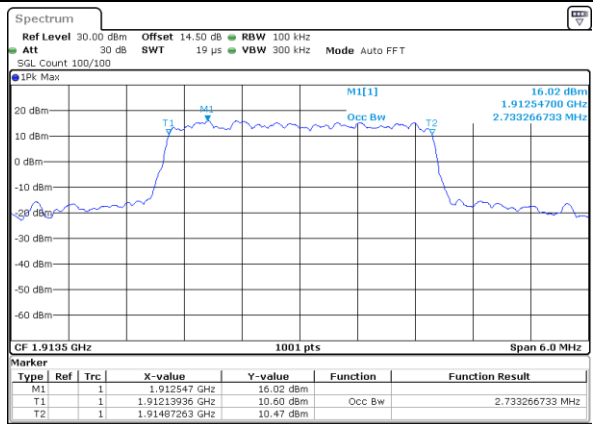

Middle Channel / 20MHz / 16QAM

Date: 31.MAY.2021 21:11:02

Highest Channel / 20MHz / QPSK

Date: 31.MAY.2021 21:14:10

Highest Channel / 20MHz / 16QAM

Date: 31.MAY.2021 21:14:35

LTE Band 25

Lowest Channel / 1.4MHz / 64QAM

Date: 1.JUN.2021 19:05:26

Lowest Channel / 3MHz / 64QAM

Date: 31.MAY.2021 18:43:44

Middle Channel / 1.4MHz / 64QAM

Date: 1.JUN.2021 19:10:08

Middle Channel / 3MHz / 64QAM

Date: 31.MAY.2021 18:48:28

Highest Channel / 1.4MHz / 64QAM

Date: 1.JUN.2021 19:11:46

Highest Channel / 3MHz / 64QAM

Date: 31.MAY.2021 18:50:06

LTE Band 25

Lowest Channel / 5MHz / 64QAM

Date: 31.MAY.2021 19:40:45

Lowest Channel / 10MHz / 64QAM

Date: 31.MAY.2021 20:15:03