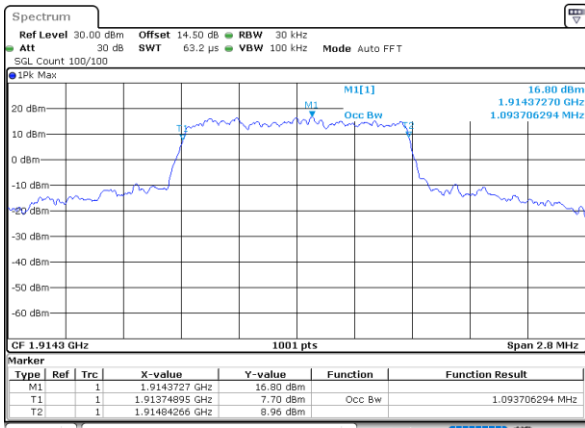

LTE Band 25

Occupied Bandwidth

Mode	LTE Band 25 : 99%OBW(MHz)											
BW	1.4MHz		3MHz		5MHz		10MHz		15MHz		20MHz	
Mod.	QPSK	16QAM	QPSK	16QAM	QPSK	16QAM	QPSK	16QAM	QPSK	16QAM	QPSK	16QAM
Lowest CH	1.09	1.09	2.72	2.71	4.50	4.50	9.01	9.05	13.46	13.49	17.94	17.90
Middle CH	1.09	1.09	2.70	2.73	4.49	4.51	9.03	9.03	13.40	13.52	17.86	17.98
Highest CH	1.09	1.10	2.72	2.75	4.48	4.49	9.09	9.05	13.43	13.43	17.86	17.86
Mode	LTE Band 25 : 99%OBW(MHz)											
BW	1.4MHz		3MHz		5MHz		10MHz		15MHz		20MHz	
Mod.	64QAM		64QAM		64QAM		64QAM		64QAM		64QAM	
Lowest CH	1.09	-	2.72	-	4.53	-	9.03	-	13.37	-	17.90	-
Middle CH	1.09	-	2.72	-	4.50	-	9.03	-	13.46	-	17.90	-
Highest CH	1.10	-	2.73	-	4.50	-	9.05	-	13.43	-	17.90	-

LTE Band 25

Lowest Channel / 1.4MHz / QPSK

Date: 1 JUN 2021 18:42:19

Lowest Channel / 1.4MHz / 16QAM

Date: 1 JUN 2021 18:42:44

Middle Channel / 1.4MHz / QPSK

Date: 1 JUN 2021 18:52:27

Middle Channel / 1.4MHz / 16QAM

Date: 1 JUN 2021 18:52:52

Highest Channel / 1.4MHz / QPSK

Date: 1 JUN 2021 18:56:00

Highest Channel / 1.4MHz / 16QAM

Date: 1 JUN 2021 18:56:25

LTE Band 25

Lowest Channel / 3MHz / QPSK

Date: 31.MAY.2021 19:54:41