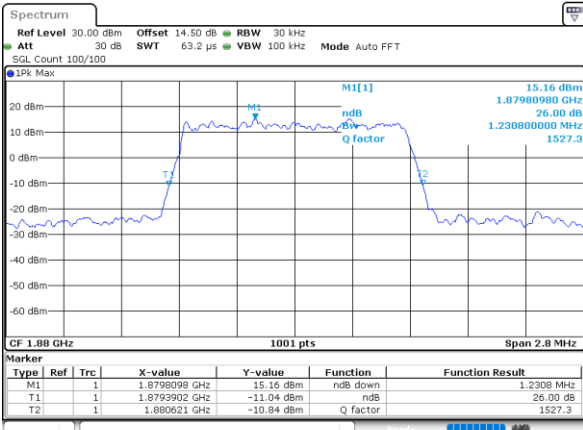

Middle Channel / 20MHz / 16QAM

Date: 31.MAY.2021 21:11:51

Highest Channel / 20MHz / QPSK

Date: 31.MAY.2021 21:15:15

Highest Channel / 20MHz / 16QAM

Date: 31.MAY.2021 21:14:52

LTE Band 25

Lowest Channel / 1.4MHz / 64QAM

Date: 1.JUN.2021 19:05:42

Lowest Channel / 3MHz / 64QAM

Date: 31.MAY.2021 18:44:01

Middle Channel / 1.4MHz / 64QAM

Date: 1.JUN.2021 19:10:24

Middle Channel / 3MHz / 64QAM

Date: 31.MAY.2021 18:48:44

Highest Channel / 1.4MHz / 64QAM