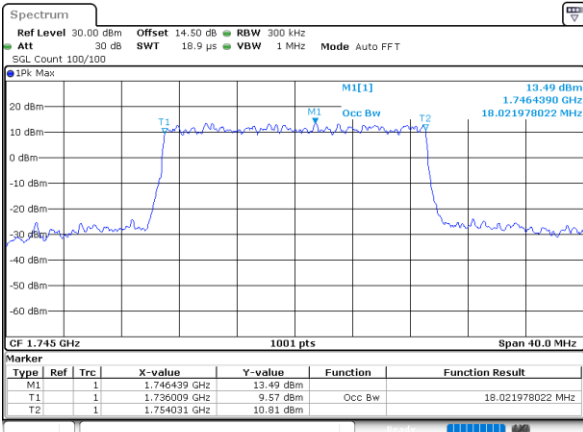

Date: 31.MAY.2021 16:53:37

LTE Band 66

Lowest Channel / 20MHz / QPSK

Date: 31.MAY.2021 17:03:29

Lowest Channel / 20MHz / 16QAM

Date: 31.MAY.2021 17:03:54

Middle Channel / 20MHz / QPSK

Date: 31.MAY.2021 17:13:10

Middle Channel / 20MHz / 16QAM

Date: 31.MAY.2021 17:13:35

Highest Channel / 20MHz / QPSK

Date: 31.MAY.2021 17:16:42

Highest Channel / 20MHz / 16QAM

Date: 31.MAY.2021 17:17:07

LTE Band 66

Lowest Channel / 1.4MHz / 64QAM