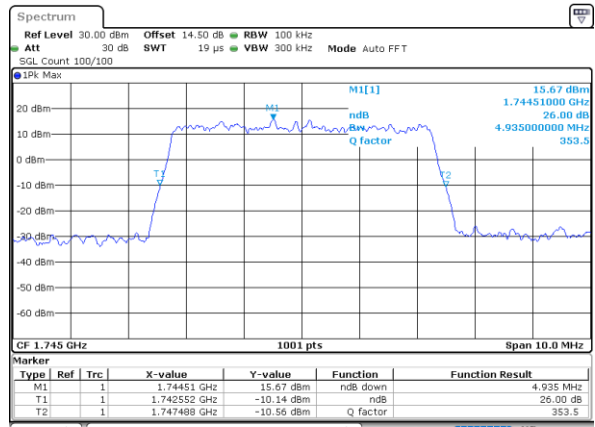

Highest Channel / 3MHz / 16QAM

Date: 31.MAY.2021 14:59:42

LTE Band 66

Lowest Channel / 5MHz / QPSK

Date: 31.MAY.2021 15:31:40

Lowest Channel / 5MHz / 16QAM

Date: 31.MAY.2021 15:32:04

Middle Channel / 5MHz / QPSK

Date: 31.MAY.2021 15:41:21

Middle Channel / 5MHz / 16QAM

Date: 31.MAY.2021 15:41:45

Highest Channel / 5MHz / QPSK

Date: 31.MAY.2021 15:44:53

Highest Channel / 5MHz / 16QAM

Date: 31.MAY.2021 15:45:16

LTE Band 66