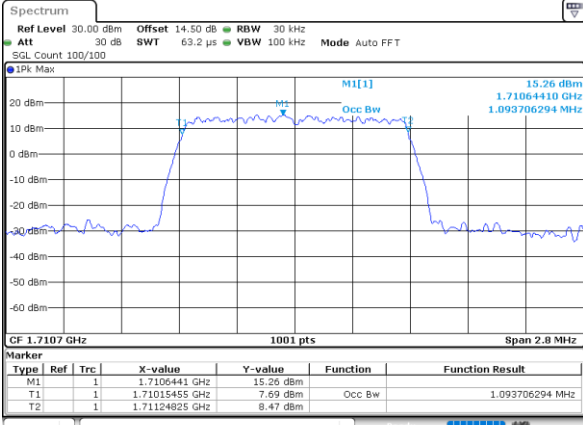

Date: 31.MAY.2021 16:53:37

LTE Band 66

Lowest Channel / 20MHz / QPSK

Date: 31.MAY.2021 17:03:29

Lowest Channel / 20MHz / 16QAM

Date: 31.MAY.2021 17:03:54

Middle Channel / 20MHz / QPSK

Date: 31.MAY.2021 17:13:10

Middle Channel / 20MHz / 16QAM

Date: 31.MAY.2021 17:13:35

Highest Channel / 20MHz / QPSK

Date: 31.MAY.2021 17:16:42

Highest Channel / 20MHz / 16QAM

Date: 31.MAY.2021 17:17:07

LTE Band 66

Lowest Channel / 1.4MHz / 64QAM

Date: 31.MAY.2021 14:33:13

Lowest Channel / 3MHz / 64QAM

Date: 31.MAY.2021 15:08:10

Middle Channel / 20MHz / 64QAM

Date: 31.MAY.2021 14:38:12

Middle Channel / 3MHz / 64QAM

Date: 31.MAY.2021 15:12:51

Highest Channel / 20MHz / 64QAM

Date: 31.MAY.2021 14:39:50

Highest Channel / 3MHz / 64QAM

Date: 31.MAY.2021 15:14:29

LTE Band 66

Lowest Channel / 5MHz / 64QAM

Date: 31.MAY.2021 15:19:50

Lowest Channel / 10MHz / 64QAM

Date: 31.MAY.2021 16:17:16