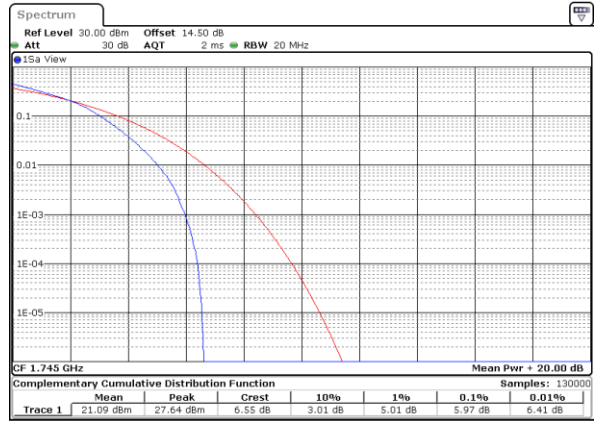

Date: 31.MAY.2021 17:41:128

Highest Channel / 1RB

Date: 31.MAY.2021 17:41:55

Highest Channel / Full RB

Date: 31.MAY.2021 17:42:122

LTE Band 66 / 20MHz / 16QAM

Lowest Channel / 1RB

Date: 31.MAY.2021 17:37:25

Lowest Channel / Full RB

Date: 31.MAY.2021 17:37:52

Middle Channel / 1RB

Date: 31.MAY.2021 17:38:19

Middle Channel / Full RB

Date: 31.MAY.2021 17:38:46

Highest Channel / 1RB

Date: 31.MAY.2021 17:39:13

Highest Channel / Full RB

Date: 31.MAY.2021 17:39:40

LTE Band 66 / 20MHz / 64QAM

Lowest Channel / 1RB

Date: 31.MAY.2021 17:42:49

Lowest Channel / Full RB

Date: 31.MAY.2021 17:43:16

Middle Channel / 1RB