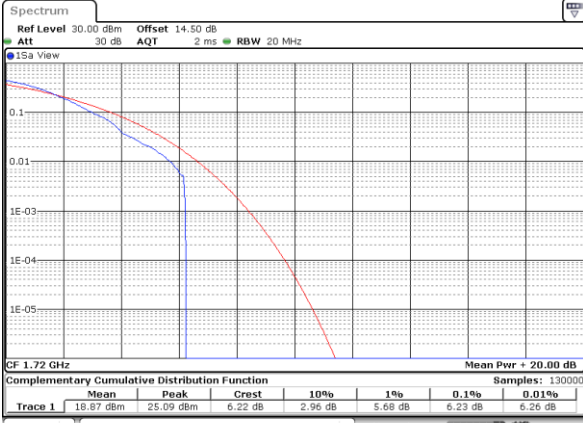

Lowest Channel / Full RB

Date: 31.MAY.2021 17:37:52

Middle Channel / 1RB

Date: 31.MAY.2021 17:38:19

Middle Channel / Full RB

Date: 31.MAY.2021 17:38:46

Highest Channel / 1RB

Date: 31.MAY.2021 17:39:13

Highest Channel / Full RB

Date: 31.MAY.2021 17:39:40

LTE Band 66 / 20MHz / 64QAM

Lowest Channel / 1RB

Date: 31.MAY.2021 17:42:49

Lowest Channel / Full RB

Date: 31.MAY.2021 17:43:16

Middle Channel / 1RB

Date: 31.MAY.2021 17:43:43

Middle Channel / Full RB

Date: 31.MAY.2021 17:44:10

Highest Channel / 1RB

Date: 31.MAY.2021 17:44:37

Highest Channel / Full RB

Date: 31.MAY.2021 17:45:04

26dB Bandwidth

Mode	LTE Band 66 : 26dB BW(MHz)											
BW	1.4MHz		3MHz		5MHz		10MHz		15MHz		20MHz	
Mod.	QPSK	16QAM	QPSK	16QAM	QPSK	16QAM	QPSK	16QAM	QPSK	16QAM	QPSK	16QAM
Lowest CH	1.23	1.23	3.02	2.96	4.96	4.94	9.89	9.77	14.48	14.27	19.02	18.74
Middle CH	1.24	1.22	3.06	3.00	4.91	4.94	9.81	9.83	14.30	14.51	19.02	19.06
Highest CH	1.22	1.23	3.02	3.07	4.95	4.99	9.69	9.81	14.45	14.30	18.98	19.18
Mode	LTE Band 66 : 26dB BW(MHz)											
BW	1.4MHz		3MHz		5MHz		10MHz		15MHz		20MHz	
Mod.	64QAM		64QAM		64QAM		64QAM		64QAM		64QAM	
Lowest CH	1.23	-	2.97	-	4.85	-	9.85	-	14.48	-	19.02	-
Middle CH	1.25	-	3.02	-	4.89	-	9.69	-	14.27	-	19.26	-
Highest CH	1.23	-	3.02	-	4.92	-	9.85	-	14.42	-	18.74	-