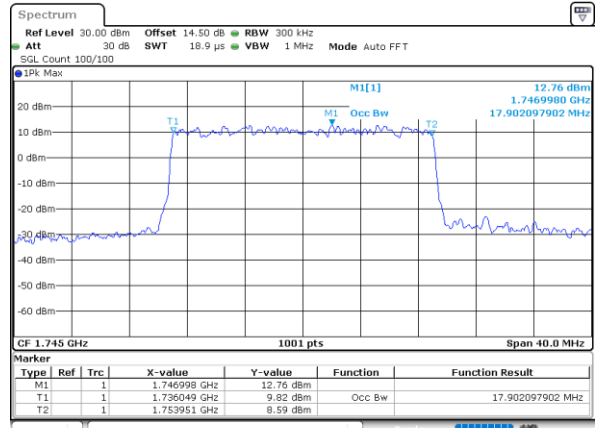

LTE Band 66

Lowest Channel / 15MHz / 64QAM

Date: 31.MAY.2021 16:28:50

Lowest Channel / 20MHz / 64QAM

Date: 31.MAY.2021 17:26:22

Middle Channel / 15MHz / 64QAM

Date: 31.MAY.2021 16:33:40

Middle Channel / 20MHz / 64QAM

Date: 31.MAY.2021 17:32:05

Highest Channel / 15MHz / 64QAM

Date: 31.MAY.2021 16:35:17

Highest Channel / 20MHz / 64QAM

Date: 31.MAY.2021 17:32:42

Conducted Band Edge

LTE Band 66 / 1.4MHz / 16QAM

Lowest Band Edge / 1 RB