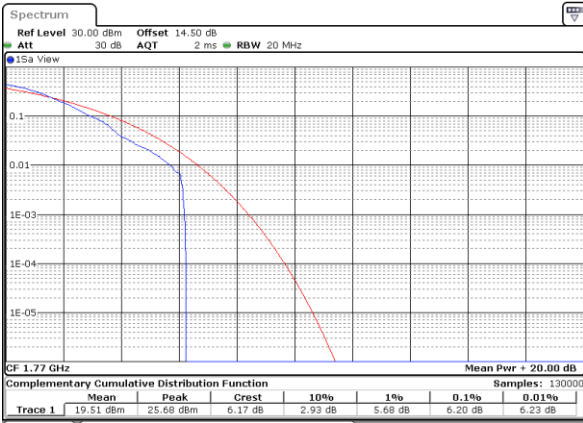

Lowest Channel / Full RB

Date: 31.MAY.2021 17:37:52

Middle Channel / 1RB

Date: 31.MAY.2021 17:38:19

Middle Channel / Full RB

Date: 31.MAY.2021 17:38:46

Highest Channel / 1RB

Date: 31.MAY.2021 17:39:13

Highest Channel / Full RB

Date: 31.MAY.2021 17:39:40

LTE Band 66 / 20MHz / 64QAM

Lowest Channel / 1RB

Date: 31.MAY.2021 17:42:49

Lowest Channel / Full RB

Date: 31.MAY.2021 17:43:16

Middle Channel / 1RB

Date: 31.MAY.2021 17:43:43

Middle Channel / Full RB

Date: 31.MAY.2021 17:44:10

Highest Channel / 1RB

Date: 31.MAY.2021 17:44:37

Highest Channel / Full RB

Date: 31.MAY.2021 17:45:04

26dB Bandwidth

Mode	LTE Band 66 : 26dB BW(MHz)											
BW	1.4MHz		3MHz		5MHz		10MHz		15MHz		20MHz	
Mod.	QPSK	16QAM	QPSK	16QAM	QPSK	16QAM	QPSK	16QAM	QPSK	16QAM	QPSK	16QAM
Lowest CH	1.23	1.23	3.02	2.96	4.96	4.94	9.89	9.77	14.48	14.27	19.02	18.74
Middle CH	1.24	1.22	3.06	3.00	4.91	4.94	9.81	9.83	14.30	14.51	19.02	19.06
Highest CH	1.22	1.23	3.02	3.07	4.95	4.99	9.69	9.81	14.45	14.30	18.98	19.18
Mode	LTE Band 66 : 26dB BW(MHz)											
BW	1.4MHz		3MHz		5MHz		10MHz		15MHz		20MHz	
Mod.	64QAM		64QAM		64QAM		64QAM		64QAM		64QAM	
Lowest CH	1.23	-	2.97	-	4.85	-	9.85	-	14.48	-	19.02	-
Middle CH	1.25	-	3.02	-	4.89	-	9.69	-	14.27	-	19.26	-
Highest CH	1.23	-	3.02	-	4.92	-	9.85	-	14.42	-	18.74	-