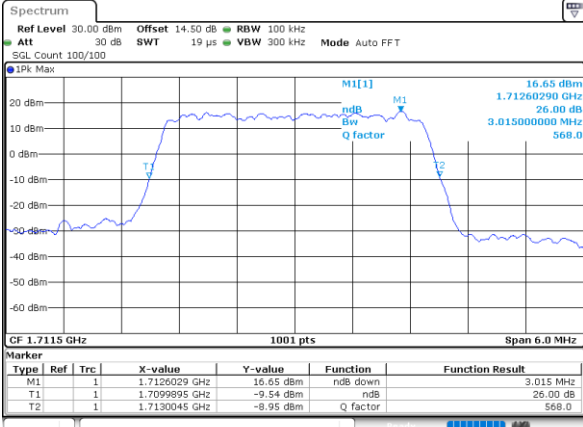

LTE Band 66

Lowest Channel / 1.4MHz / QPSK

Date: 31.MAY.2021 14:11:20

Lowest Channel / 1.4MHz / 16QAM

Date: 31.MAY.2021 14:11:51

Middle Channel / 1.4MHz / QPSK

Date: 31.MAY.2021 14:21:08

Middle Channel / 1.4MHz / 16QAM

Date: 31.MAY.2021 14:21:32

Highest Channel / 1.4MHz / QPSK

Date: 31.MAY.2021 14:24:40

Highest Channel / 1.4MHz / 16QAM

Date: 31.MAY.2021 14:25:04

LTE Band 66

Lowest Channel / 3MHz / QPSK

Date: 31.MAY.2021 14:46:04