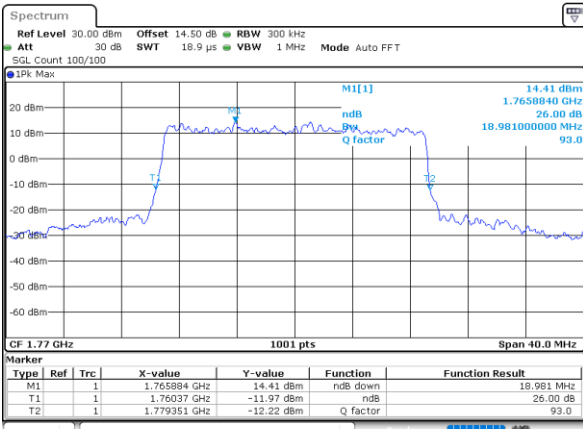

Date: 31.MAY.2021 16:54:25

LTE Band 66

Lowest Channel / 20MHz / QPSK

Date: 31.MAY.2021 17:04:19

Lowest Channel / 20MHz / 16QAM

Date: 31.MAY.2021 17:04:43

Middle Channel / 20MHz / QPSK

Date: 31.MAY.2021 17:14:00

Middle Channel / 20MHz / 16QAM

Date: 31.MAY.2021 17:14:23

Highest Channel / 20MHz / QPSK

Date: 31.MAY.2021 17:17:32

Highest Channel / 20MHz / 16QAM

Date: 31.MAY.2021 17:17:56

LTE Band 66

Lowest Channel / 1.4MHz / 64QAM