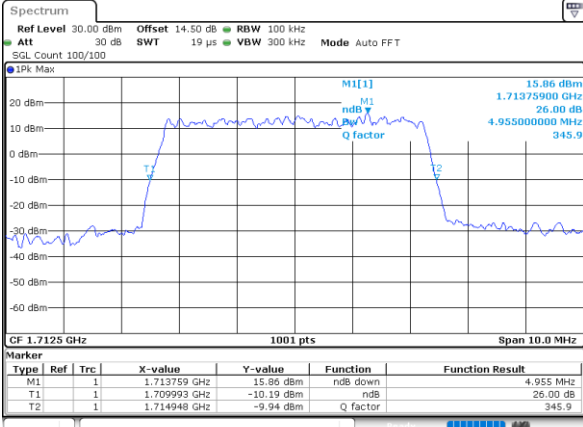

Highest Channel / 3MHz / 16QAM

Date: 31.MAY.2021 14:59:42

LTE Band 66

Lowest Channel / 5MHz / QPSK

Date: 31.MAY.2021 15:31:40

Lowest Channel / 5MHz / 16QAM

Date: 31.MAY.2021 15:32:04

Middle Channel / 5MHz / QPSK

Date: 31.MAY.2021 15:41:21

Middle Channel / 5MHz / 16QAM

Date: 31.MAY.2021 15:41:45

Highest Channel / 5MHz / QPSK

Date: 31.MAY.2021 15:44:53

Highest Channel / 5MHz / 16QAM

Date: 31.MAY.2021 15:45:16

LTE Band 66