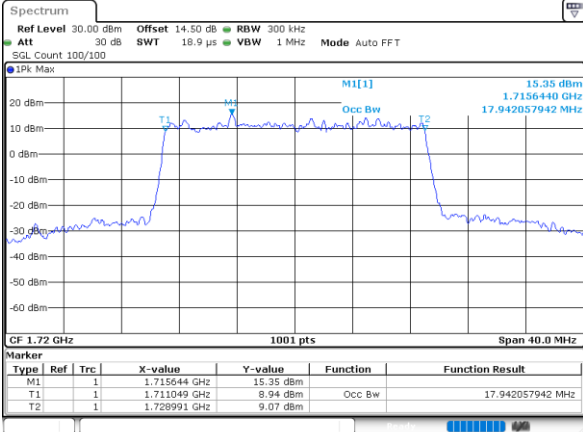

Highest Channel / 10MHz / QPSK

Date: 31.MAY.2021 16:07:36

Highest Channel / 10MHz / 16QAM

Date: 31.MAY.2021 16:08:01

LTE Band 66

Lowest Channel / 15MHz / QPSK

Date: 31.MAY.2021 16:39:59

Lowest Channel / 15MHz / 16QAM

Date: 31.MAY.2021 16:40:24

Middle Channel / 15MHz / QPSK

Date: 31.MAY.2021 16:49:39

Middle Channel / 15MHz / 16QAM

Date: 31.MAY.2021 16:50:04

Highest Channel / 15MHz / QPSK

Date: 31.MAY.2021 16:53:12

Highest Channel / 15MHz / 16QAM

Date: 31.MAY.2021 16:53:37

LTE Band 66

Lowest Channel / 20MHz / QPSK

Date: 31.MAY.2021 17:03:29

Lowest Channel / 20MHz / 16QAM

Date: 31.MAY.2021 17:03:54

Middle Channel / 20MHz / QPSK

Date: 31.MAY.2021 17:13:10