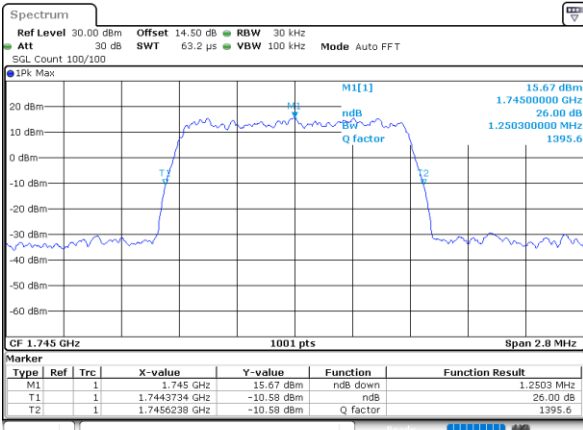

Date: 31.MAY.2021 16:54:25

LTE Band 66

Lowest Channel / 20MHz / QPSK

Date: 31.MAY.2021 17:04:19

Lowest Channel / 20MHz / 16QAM

Date: 31.MAY.2021 17:04:43

Middle Channel / 20MHz / QPSK

Date: 31.MAY.2021 17:14:00

Middle Channel / 20MHz / 16QAM

Date: 31.MAY.2021 17:14:23

Highest Channel / 20MHz / QPSK

Date: 31.MAY.2021 17:17:32

Highest Channel / 20MHz / 16QAM

Date: 31.MAY.2021 17:17:56

LTE Band 66

Lowest Channel / 1.4MHz / 64QAM

Date: 31.MAY.2021 14:33:47

Lowest Channel / 3MHz / 64QAM

Date: 31.MAY.2021 15:08:26

Middle Channel / 20MHz / 64QAM

Date: 31.MAY.2021 14:38:29

Middle Channel / 3MHz / 64QAM

Date: 31.MAY.2021 15:13:08

Highest Channel / 20MHz / 64QAM