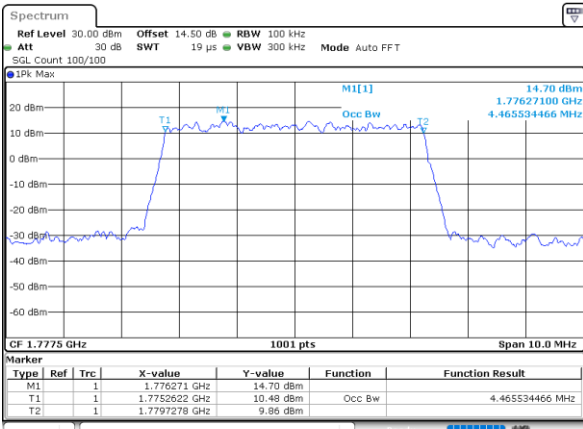

Highest Channel / 3MHz / 16QAM

Date: 31.MAY.2021 14:58:53

LTE Band 66

Lowest Channel / 5MHz / QPSK

Date: 31.MAY.2021 15:30:50

Lowest Channel / 5MHz / 16QAM

Date: 31.MAY.2021 15:31:15

Middle Channel / 5MHz / QPSK

Date: 31.MAY.2021 15:40:31

Middle Channel / 5MHz / 16QAM

Date: 31.MAY.2021 15:40:56

Highest Channel / 5MHz / QPSK

Date: 31.MAY.2021 15:44:03

Highest Channel / 5MHz / 16QAM

Date: 31.MAY.2021 15:44:28

LTE Band 66