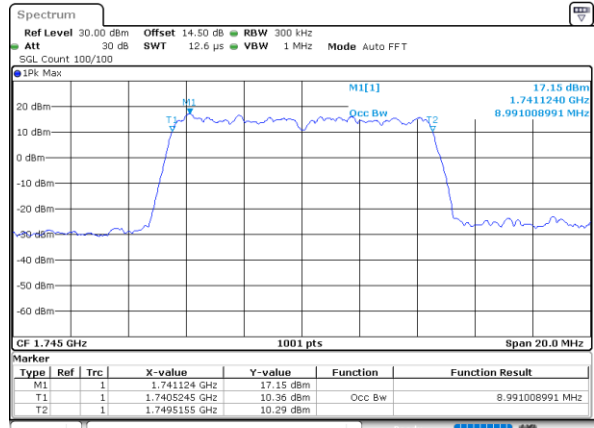

Date: 31.MAY.2021 15:40:31

Middle Channel / 5MHz / 16QAM

Date: 31.MAY.2021 15:40:56

Highest Channel / 5MHz / QPSK

Date: 31.MAY.2021 15:44:03

Highest Channel / 5MHz / 16QAM

Date: 31.MAY.2021 15:44:28

LTE Band 66

Lowest Channel / 10MHz / QPSK

Date: 31.MAY.2021 15:54:23

Lowest Channel / 10MHz / 16QAM

Date: 31.MAY.2021 15:54:48

Middle Channel / 10MHz / QPSK

Date: 31.MAY.2021 16:04:04

Middle Channel / 10MHz / 16QAM

Date: 31.MAY.2021 16:04:29

Highest Channel / 10MHz / QPSK

Date: 31.MAY.2021 16:07:36

Highest Channel / 10MHz / 16QAM

Date: 31.MAY.2021 16:08:01

LTE Band 66

Lowest Channel / 15MHz / QPSK

Date: 31.MAY.2021 16:39:59

Lowest Channel / 15MHz / 16QAM