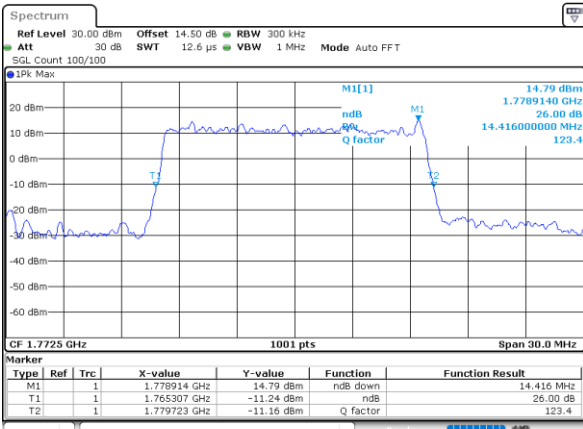

LTE Band 66

Lowest Channel / 15MHz / 64QAM

Date: 31.MAY.2021 16:29:14

Lowest Channel / 20MHz / 64QAM

Date: 31.MAY.2021 17:26:139

Middle Channel / 15MHz / 64QAM

Date: 31.MAY.2021 16:33:06

Middle Channel / 20MHz / 64QAM

Date: 31.MAY.2021 17:31:121

Highest Channel / 15MHz / 64QAM

Date: 31.MAY.2021 16:35:33

Highest Channel / 20MHz / 64QAM

Date: 31.MAY.2021 17:32:159

Occupied Bandwidth

Mode		LTE Band 66 : 99%OBW(MHz)											
BW	1.4MHz		3MHz		5MHz		10MHz		15MHz		20MHz		
Mod.	QPSK	16QAM	QPSK	16QAM	QPSK	16QAM	QPSK	16QAM	QPSK	16QAM	QPSK	16QAM	
Lowest CH	1.08	1.09	2.72	2.70	4.51	4.50	9.07	9.03	13.49	13.46	17.94	17.90	
Middle CH	1.09	1.09	2.71	2.72	4.47	4.47	9.01	8.99	13.46	13.46	18.02	17.98	
Highest CH	1.09	1.09	2.72	2.72	4.47	4.50	9.05	9.05	13.52	13.55	17.90	17.90	
Mode		LTE Band 66 : 99%OBW(MHz)											
BW	1.4MHz		3MHz		5MHz		10MHz		15MHz		20MHz		
Mod.	64QAM		64QAM		64QAM		64QAM		64QAM		64QAM		
Lowest CH	1.09	-	2.73	-	4.51	-	9.05	-	13.46	-	17.86	-	
Middle CH	1.08	-	2.72	-	4.50	-	9.07	-	13.46	-	17.90	-	
Highest CH	1.09	-	2.72	-	4.51	-	9.03	-	13.49	-	17.94	-	