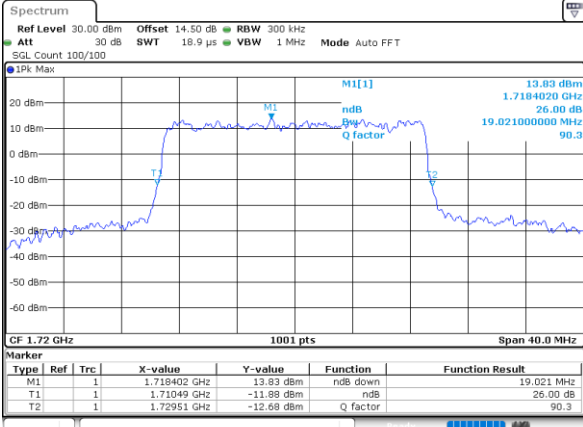

Highest Channel / 10MHz / QPSK

Date: 31.MAY.2021 16:08:26

Highest Channel / 10MHz / 16QAM

Date: 31.MAY.2021 16:08:50

LTE Band 66

Lowest Channel / 15MHz / QPSK

Date: 31.MAY.2021 16:40:49

Lowest Channel / 15MHz / 16QAM

Date: 31.MAY.2021 16:41:12

Middle Channel / 15MHz / QPSK

Date: 31.MAY.2021 16:50:29

Middle Channel / 15MHz / 16QAM

Date: 31.MAY.2021 16:50:53

Highest Channel / 15MHz / QPSK

Date: 31.MAY.2021 16:54:02

Highest Channel / 15MHz / 16QAM

Date: 31.MAY.2021 16:54:25

LTE Band 66

Lowest Channel / 20MHz / QPSK

Date: 31.MAY.2021 17:04:19

Lowest Channel / 20MHz / 16QAM

Date: 31.MAY.2021 17:04:43

Middle Channel / 20MHz / QPSK

Date: 31.MAY.2021 17:14:00

Middle Channel / 20MHz / 16QAM

Date: 31.MAY.2021 17:14:23

Highest Channel / 20MHz / QPSK

Date: 31.MAY.2021 17:17:32

Highest Channel / 20MHz / 16QAM

Date: 31.MAY.2021 17:17:56

LTE Band 66

Lowest Channel / 1.4MHz / 64QAM