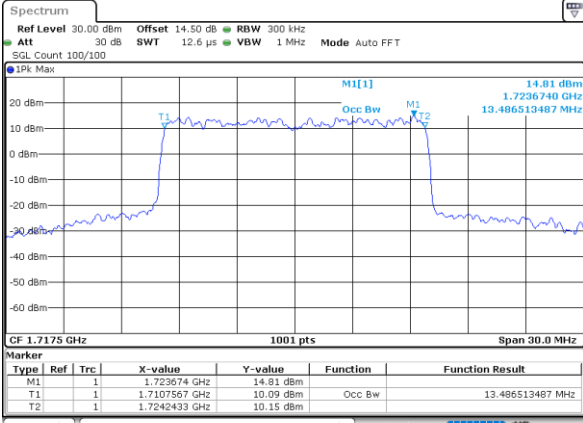

Highest Channel / 10MHz / QPSK

Date: 31.MAY.2021 16:07:36

Highest Channel / 10MHz / 16QAM

Date: 31.MAY.2021 16:08:01

LTE Band 66

Lowest Channel / 15MHz / QPSK

Date: 31.MAY.2021 16:39:59

Lowest Channel / 15MHz / 16QAM

Date: 31.MAY.2021 16:40:24

Middle Channel / 15MHz / QPSK

Date: 31.MAY.2021 16:49:39

Middle Channel / 15MHz / 16QAM

Date: 31.MAY.2021 16:50:04

Highest Channel / 15MHz / QPSK

Date: 31.MAY.2021 16:53:12

Highest Channel / 15MHz / 16QAM