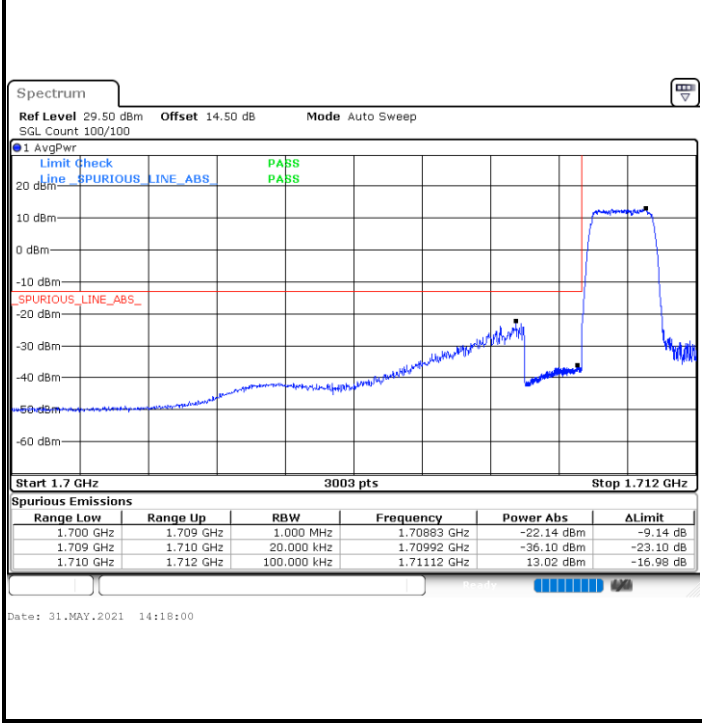

LTE Band 66

Lowest Channel / 15MHz / 64QAM

Date: 31.MAY.2021 16:28:50

Lowest Channel / 20MHz / 64QAM

Date: 31.MAY.2021 17:26:22

Middle Channel / 15MHz / 64QAM

Date: 31.MAY.2021 16:33:40

Middle Channel / 20MHz / 64QAM

Date: 31.MAY.2021 17:32:05

Highest Channel / 15MHz / 64QAM

Date: 31.MAY.2021 16:35:17

Highest Channel / 20MHz / 64QAM

Date: 31.MAY.2021 17:32:42

Conducted Band Edge

LTE Band 66 / 1.4MHz / 16QAM

Lowest Band Edge / 1 RB

Highest Band Edge / 1 RB

Lowest Band Edge / Full RB

Highest Band Edge / Full RB