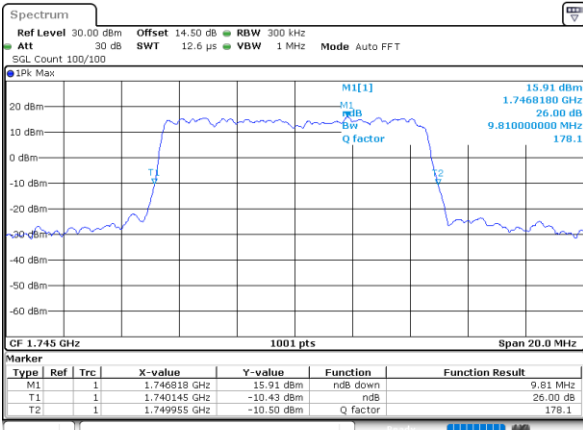

Date: 31.MAY.2021 15:41:21

Middle Channel / 5MHz / 16QAM

Date: 31.MAY.2021 15:41:45

Highest Channel / 5MHz / QPSK

Date: 31.MAY.2021 15:44:53

Highest Channel / 5MHz / 16QAM

Date: 31.MAY.2021 15:45:16

LTE Band 66

Lowest Channel / 10MHz / QPSK

Date: 31.MAY.2021 15:55:13

Lowest Channel / 10MHz / 16QAM

Date: 31.MAY.2021 15:55:37

Middle Channel / 10MHz / QPSK

Date: 31.MAY.2021 16:04:54

Middle Channel / 10MHz / 16QAM

Date: 31.MAY.2021 16:05:18

Highest Channel / 10MHz / QPSK

Date: 31.MAY.2021 16:08:26

Highest Channel / 10MHz / 16QAM

Date: 31.MAY.2021 16:08:50

LTE Band 66

Lowest Channel / 15MHz / QPSK

Date: 31.MAY.2021 16:40:49

Lowest Channel / 15MHz / 16QAM