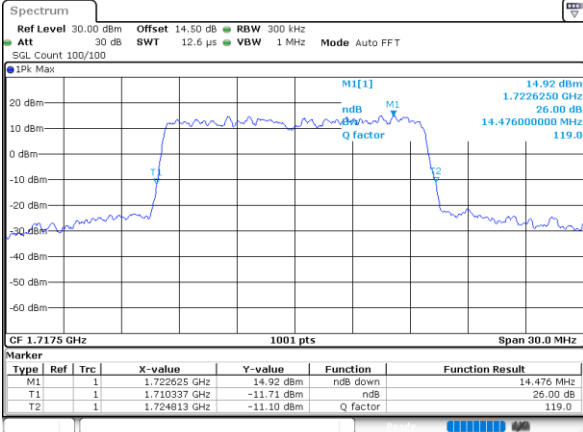

Highest Channel / 10MHz / QPSK

Date: 31.MAY.2021 16:08:26

Highest Channel / 10MHz / 16QAM

Date: 31.MAY.2021 16:08:50

LTE Band 66

Lowest Channel / 15MHz / QPSK

Date: 31.MAY.2021 16:40:49

Lowest Channel / 15MHz / 16QAM