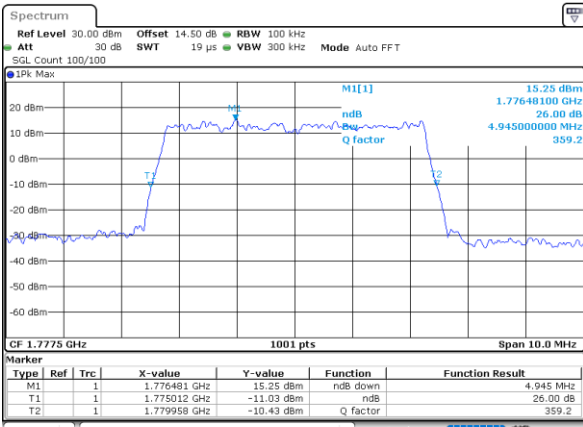

Highest Channel / 3MHz / 16QAM

Date: 31.MAY.2021 14:59:42

LTE Band 66

Lowest Channel / 5MHz / QPSK

Date: 31.MAY.2021 15:31:40

Lowest Channel / 5MHz / 16QAM

Date: 31.MAY.2021 15:32:04

Middle Channel / 5MHz / QPSK

Date: 31.MAY.2021 15:41:21

Middle Channel / 5MHz / 16QAM

Date: 31.MAY.2021 15:41:45

Highest Channel / 5MHz / QPSK

Date: 31.MAY.2021 15:44:53

Highest Channel / 5MHz / 16QAM

Date: 31.MAY.2021 15:45:16

LTE Band 66