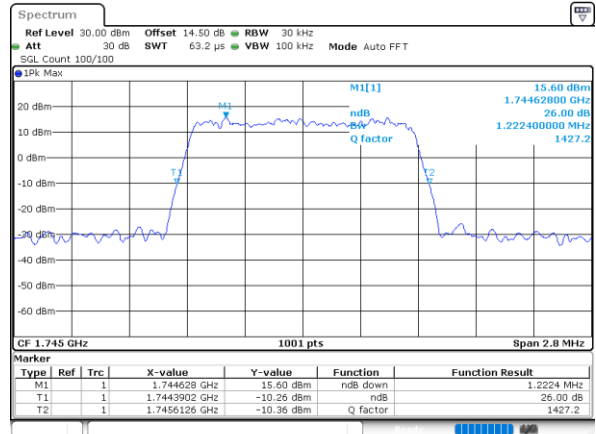

Mode	LTE Band 66 : 26dB BW(MHz)											
BW	1.4MHz		3MHz		5MHz		10MHz		15MHz		20MHz	
Mod.	QPSK	16QAM	QPSK	16QAM	QPSK	16QAM	QPSK	16QAM	QPSK	16QAM	QPSK	16QAM
Lowest CH	1.23	1.23	3.02	2.96	4.96	4.94	9.89	9.77	14.48	14.27	19.02	18.74
Middle CH	1.24	1.22	3.06	3.00	4.91	4.94	9.81	9.83	14.30	14.51	19.02	19.06
Highest CH	1.22	1.23	3.02	3.07	4.95	4.99	9.69	9.81	14.45	14.30	18.98	19.18
Mode	LTE Band 66 : 26dB BW(MHz)											
BW	1.4MHz		3MHz		5MHz		10MHz		15MHz		20MHz	
Mod.	64QAM		64QAM		64QAM		64QAM		64QAM		64QAM	
Lowest CH	1.23	-	2.97	-	4.85	-	9.85	-	14.48	-	19.02	-
Middle CH	1.25	-	3.02	-	4.89	-	9.69	-	14.27	-	19.26	-
Highest CH	1.23	-	3.02	-	4.92	-	9.85	-	14.42	-	18.74	-

LTE Band 66

Lowest Channel / 1.4MHz / QPSK

Date: 31.MAY.2021 14:11:20

Lowest Channel / 1.4MHz / 16QAM

Date: 31.MAY.2021 14:11:51

Middle Channel / 1.4MHz / QPSK

Date: 31.MAY.2021 14:21:08

Middle Channel / 1.4MHz / 16QAM

Date: 31.MAY.2021 14:21:32

Highest Channel / 1.4MHz / QPSK

Date: 31.MAY.2021 14:24:40

Highest Channel / 1.4MHz / 16QAM

Date: 31.MAY.2021 14:25:04

LTE Band 66

Lowest Channel / 3MHz / QPSK

Date: 31.MAY.2021 14:46:04