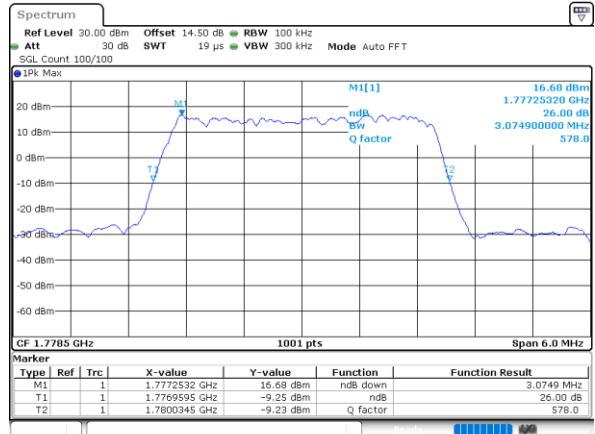

Date: 31.MAY.2021 14:21:32

Highest Channel / 1.4MHz / QPSK

Date: 31.MAY.2021 14:24:40

Highest Channel / 1.4MHz / 16QAM

Date: 31.MAY.2021 14:25:04

LTE Band 66

Lowest Channel / 3MHz / QPSK

Date: 31.MAY.2021 14:46:04

Lowest Channel / 3MHz / 16QAM

Date: 31.MAY.2021 14:46:28

Middle Channel / 3MHz / QPSK

Date: 31.MAY.2021 14:55:45

Middle Channel / 3MHz / 16QAM

Date: 31.MAY.2021 14:56:08

Highest Channel / 3MHz / QPSK

Date: 31.MAY.2021 14:59:18

Highest Channel / 3MHz / 16QAM

Date: 31.MAY.2021 14:59:42

LTE Band 66

Lowest Channel / 5MHz / QPSK

Date: 31.MAY.2021 15:31:40

Lowest Channel / 5MHz / 16QAM

Date: 31.MAY.2021 15:32:04

Middle Channel / 5MHz / QPSK