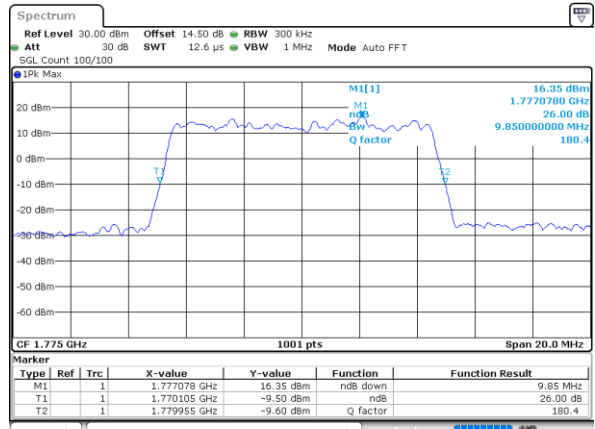

Date: 31.MAY.2021 14:40:06

Highest Channel / 3MHz / 64QAM

Date: 31.MAY.2021 15:14:45

LTE Band 66

Lowest Channel / 5MHz / 64QAM

Date: 31.MAY.2021 15:20:06

Lowest Channel / 10MHz / 64QAM

Date: 31.MAY.2021 16:17:33

Middle Channel / 5MHz / 64QAM

Date: 31.MAY.2021 15:24:48

Middle Channel / 10MHz / 64QAM

Date: 31.MAY.2021 16:22:15

Highest Channel / 5MHz / 64QAM

Date: 31.MAY.2021 15:26:25

Highest Channel / 10MHz / 64QAM

Date: 31.MAY.2021 16:23:53

LTE Band 66

Lowest Channel / 15MHz / 64QAM

Date: 31.MAY.2021 16:29:14

Lowest Channel / 20MHz / 64QAM

Date: 31.MAY.2021 17:26:139

Middle Channel / 15MHz / 64QAM

Date: 31.MAY.2021 16:33:06

Middle Channel / 20MHz / 64QAM