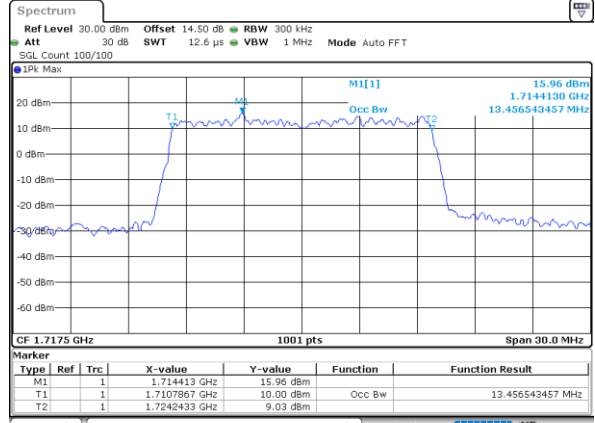

Highest Channel / 10MHz / QPSK

Date: 31.MAY.2021 16:07:36

Highest Channel / 10MHz / 16QAM

Date: 31.MAY.2021 16:08:01

LTE Band 66

Lowest Channel / 15MHz / QPSK

Date: 31.MAY.2021 16:39:59

Lowest Channel / 15MHz / 16QAM