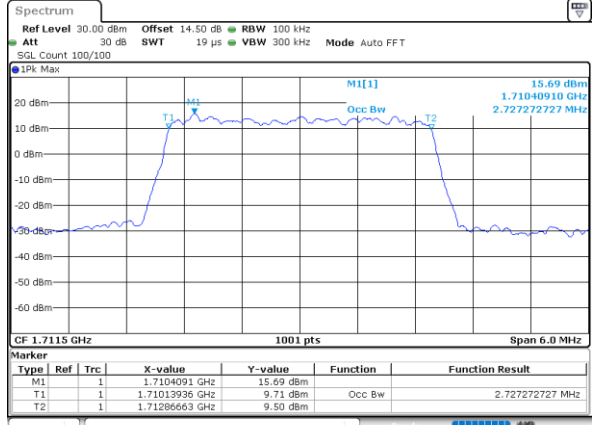

Date: 31.MAY.2021 16:53:37

LTE Band 66

Lowest Channel / 20MHz / QPSK

Date: 31.MAY.2021 17:03:29

Lowest Channel / 20MHz / 16QAM

Date: 31.MAY.2021 17:03:54

Middle Channel / 20MHz / QPSK

Date: 31.MAY.2021 17:13:10

Middle Channel / 20MHz / 16QAM

Date: 31.MAY.2021 17:13:35

Highest Channel / 20MHz / QPSK

Date: 31.MAY.2021 17:16:42

Highest Channel / 20MHz / 16QAM

Date: 31.MAY.2021 17:17:07

LTE Band 66

Lowest Channel / 1.4MHz / 64QAM

Date: 31.MAY.2021 14:33:13

Lowest Channel / 3MHz / 64QAM

Date: 31.MAY.2021 15:08:10

Middle Channel / 20MHz / 64QAM

Date: 31.MAY.2021 14:38:12

Middle Channel / 3MHz / 64QAM

Date: 31.MAY.2021 15:12:51

Highest Channel / 20MHz / 64QAM

Date: 31.MAY.2021 14:39:50

Highest Channel / 3MHz / 64QAM

Date: 31.MAY.2021 15:14:29

LTE Band 66

Lowest Channel / 5MHz / 64QAM

Date: 31.MAY.2021 15:19:50

Lowest Channel / 10MHz / 64QAM

Date: 31.MAY.2021 16:17:16