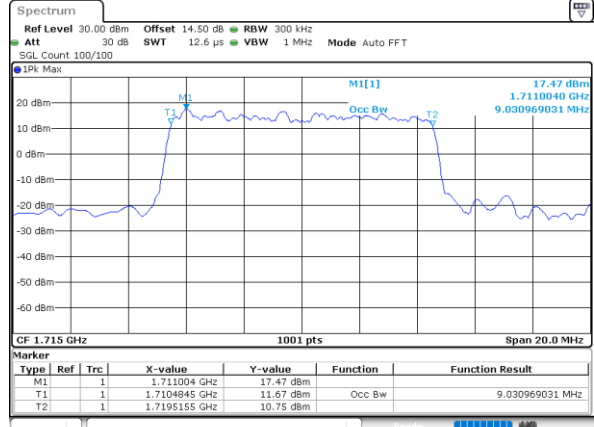

Lowest Channel / 10MHz / 16QAM

Date: 31.MAY.2021 15:54:48