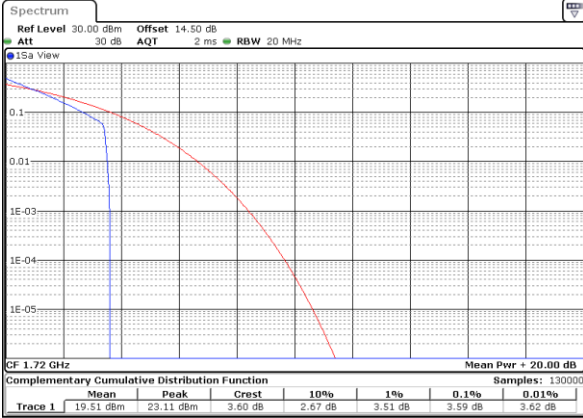

LTE Band 66 / 20MHz / QPSK

Lowest Channel / 1RB

Date: 31.MAY.2021 17:40:07

Lowest Channel / Full RB

Date: 31.MAY.2021 17:40:134

Middle Channel / 1RB

Date: 31.MAY.2021 17:41:01

Middle Channel / Full RB

Date: 31.MAY.2021 17:41:128

Highest Channel / 1RB

Date: 31.MAY.2021 17:41:55

Highest Channel / Full RB

Date: 31.MAY.2021 17:42:122

LTE Band 66 / 20MHz / 16QAM

Lowest Channel / 1RB

Date: 31.MAY.2021 17:37:25