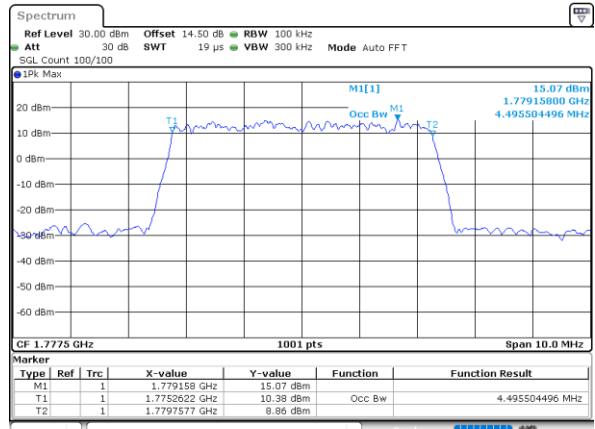

Highest Channel / 3MHz / 16QAM

Date: 31.MAY.2021 14:58:53

LTE Band 66

Lowest Channel / 5MHz / QPSK

Date: 31.MAY.2021 15:30:50

Lowest Channel / 5MHz / 16QAM

Date: 31.MAY.2021 15:31:15

Middle Channel / 5MHz / QPSK

Date: 31.MAY.2021 15:40:31

Middle Channel / 5MHz / 16QAM

Date: 31.MAY.2021 15:40:56

Highest Channel / 5MHz / QPSK

Date: 31.MAY.2021 15:44:03

Highest Channel / 5MHz / 16QAM

Date: 31.MAY.2021 15:44:28

LTE Band 66