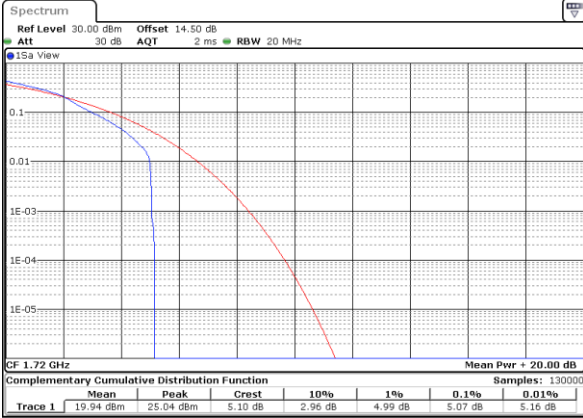

LTE Band 66 / 20MHz / QPSK

Lowest Channel / 1RB

Date: 31.MAY.2021 17:40:07

Lowest Channel / Full RB

Date: 31.MAY.2021 17:40:134

Middle Channel / 1RB

Date: 31.MAY.2021 17:41:01

Middle Channel / Full RB

Date: 31.MAY.2021 17:41:128

Highest Channel / 1RB

Date: 31.MAY.2021 17:41:55

Highest Channel / Full RB

Date: 31.MAY.2021 17:42:122

LTE Band 66 / 20MHz / 16QAM

Lowest Channel / 1RB

Date: 31.MAY.2021 17:37:25

Lowest Channel / Full RB

Date: 31.MAY.2021 17:37:52

Middle Channel / 1RB

Date: 31.MAY.2021 17:38:19

Middle Channel / Full RB

Date: 31.MAY.2021 17:38:46

Highest Channel / 1RB

Date: 31.MAY.2021 17:39:13