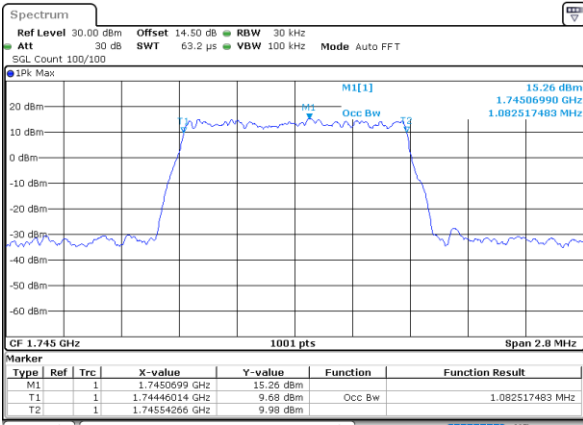

Date: 31.MAY.2021 16:53:37

LTE Band 66

Lowest Channel / 20MHz / QPSK

Date: 31.MAY.2021 17:03:29

Lowest Channel / 20MHz / 16QAM

Date: 31.MAY.2021 17:03:54

Middle Channel / 20MHz / QPSK

Date: 31.MAY.2021 17:13:10

Middle Channel / 20MHz / 16QAM

Date: 31.MAY.2021 17:13:35

Highest Channel / 20MHz / QPSK

Date: 31.MAY.2021 17:16:42

Highest Channel / 20MHz / 16QAM

Date: 31.MAY.2021 17:17:07

LTE Band 66

Lowest Channel / 1.4MHz / 64QAM

Date: 31.MAY.2021 14:33:13

Lowest Channel / 3MHz / 64QAM

Date: 31.MAY.2021 15:08:10

Middle Channel / 20MHz / 64QAM

Date: 31.MAY.2021 14:38:12

Middle Channel / 3MHz / 64QAM

Date: 31.MAY.2021 15:12:51

Highest Channel / 20MHz / 64QAM

Date: 31.MAY.2021 14:39:50

Highest Channel / 3MHz / 64QAM

Date: 31.MAY.2021 15:14:29

LTE Band 66

Lowest Channel / 5MHz / 64QAM

Date: 31.MAY.2021 15:19:50

Lowest Channel / 10MHz / 64QAM

Date: 31.MAY.2021 16:17:16