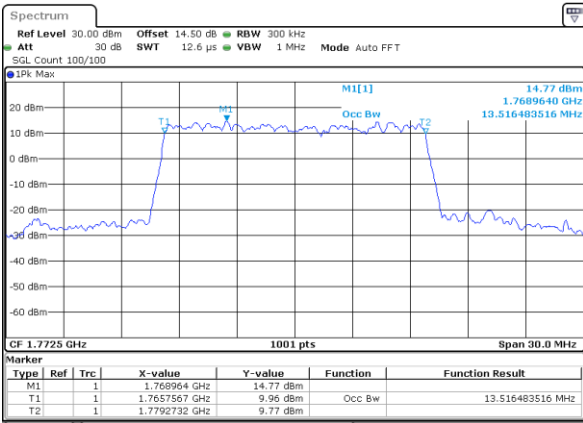

Highest Channel / 10MHz / QPSK

Date: 31.MAY.2021 16:07:36

Highest Channel / 10MHz / 16QAM

Date: 31.MAY.2021 16:08:01

LTE Band 66

Lowest Channel / 15MHz / QPSK

Date: 31.MAY.2021 16:39:59

Lowest Channel / 15MHz / 16QAM

Date: 31.MAY.2021 16:40:24

Middle Channel / 15MHz / QPSK

Date: 31.MAY.2021 16:49:39

Middle Channel / 15MHz / 16QAM

Date: 31.MAY.2021 16:50:04

Highest Channel / 15MHz / QPSK

Date: 31.MAY.2021 16:53:12

Highest Channel / 15MHz / 16QAM

Date: 31.MAY.2021 16:53:37

LTE Band 66

Lowest Channel / 20MHz / QPSK

Date: 31.MAY.2021 17:03:29

Lowest Channel / 20MHz / 16QAM

Date: 31.MAY.2021 17:03:54

Middle Channel / 20MHz / QPSK

Date: 31.MAY.2021 17:13:10

Middle Channel / 20MHz / 16QAM

Date: 31.MAY.2021 17:13:35

Highest Channel / 20MHz / QPSK

Date: 31.MAY.2021 17:16:42

Highest Channel / 20MHz / 16QAM

Date: 31.MAY.2021 17:17:07

LTE Band 66

Lowest Channel / 1.4MHz / 64QAM