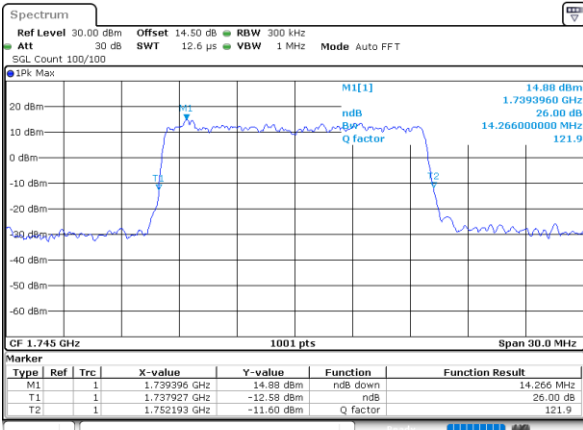

LTE Band 66

Lowest Channel / 15MHz / 64QAM

Date: 31.MAY.2021 16:29:14

Lowest Channel / 20MHz / 64QAM

Date: 31.MAY.2021 17:26:139

Middle Channel / 15MHz / 64QAM

Date: 31.MAY.2021 16:33:06

Middle Channel / 20MHz / 64QAM

Date: 31.MAY.2021 17:31:121

Highest Channel / 15MHz / 64QAM

Date: 31.MAY.2021 16:35:33

Highest Channel / 20MHz / 64QAM

Date: 31.MAY.2021 17:32:159

Occupied Bandwidth

Mode		LTE Band 66 : 99%OBW(MHz)											
BW	1.4MHz		3MHz		5MHz		10MHz		15MHz		20MHz		
Mod.	QPSK	16QAM	QPSK	16QAM	QPSK	16QAM	QPSK	16QAM	QPSK	16QAM	QPSK	16QAM	
Lowest CH	1.08	1.09	2.72	2.70	4.51	4.50	9.07	9.03	13.49	13.46	17.94	17.90	
Middle CH	1.09	1.09	2.71	2.72	4.47	4.47	9.01	8.99	13.46	13.46	18.02	17.98	
Highest CH	1.09	1.09	2.72	2.72	4.47	4.50	9.05	9.05	13.52	13.55	17.90	17.90	
Mode		LTE Band 66 : 99%OBW(MHz)											
BW	1.4MHz		3MHz		5MHz		10MHz		15MHz		20MHz		
Mod.	64QAM		64QAM		64QAM		64QAM		64QAM		64QAM		
Lowest CH	1.09	-	2.73	-	4.51	-	9.05	-	13.46	-	17.86	-	
Middle CH	1.08	-	2.72	-	4.50	-	9.07	-	13.46	-	17.90	-	
Highest CH	1.09	-	2.72	-	4.51	-	9.03	-	13.49	-	17.94	-	