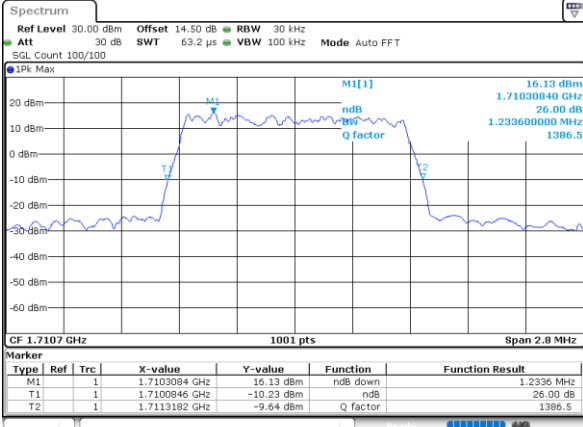

Date: 31.MAY.2021 16:54:25

LTE Band 66

Lowest Channel / 20MHz / QPSK

Date: 31.MAY.2021 17:04:19

Lowest Channel / 20MHz / 16QAM

Date: 31.MAY.2021 17:04:43

Middle Channel / 20MHz / QPSK

Date: 31.MAY.2021 17:14:00

Middle Channel / 20MHz / 16QAM

Date: 31.MAY.2021 17:14:23

Highest Channel / 20MHz / QPSK

Date: 31.MAY.2021 17:17:32

Highest Channel / 20MHz / 16QAM

Date: 31.MAY.2021 17:17:56

LTE Band 66

Lowest Channel / 1.4MHz / 64QAM

Date: 31.MAY.2021 14:33:47

Lowest Channel / 3MHz / 64QAM

Date: 31.MAY.2021 15:08:26

Middle Channel / 20MHz / 64QAM

Date: 31.MAY.2021 14:38:29

Middle Channel / 3MHz / 64QAM

Date: 31.MAY.2021 15:13:08

Highest Channel / 20MHz / 64QAM