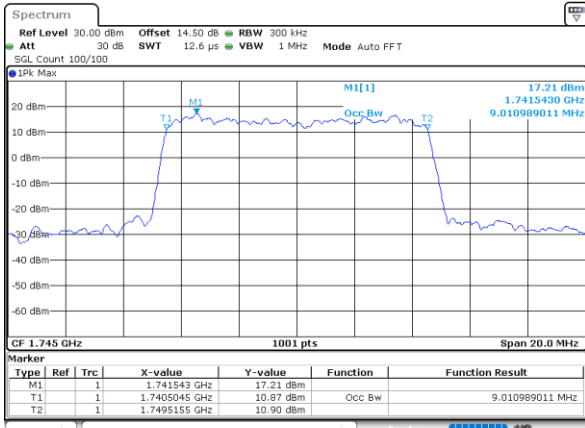

Date: 31.MAY.2021 15:40:31

Middle Channel / 5MHz / 16QAM

Date: 31.MAY.2021 15:40:56

Highest Channel / 5MHz / QPSK

Date: 31.MAY.2021 15:44:03

Highest Channel / 5MHz / 16QAM

Date: 31.MAY.2021 15:44:28

LTE Band 66

Lowest Channel / 10MHz / QPSK

Date: 31.MAY.2021 15:54:23

Lowest Channel / 10MHz / 16QAM

Date: 31.MAY.2021 15:54:48

Middle Channel / 10MHz / QPSK

Date: 31.MAY.2021 16:04:04

Middle Channel / 10MHz / 16QAM

Date: 31.MAY.2021 16:04:29

Highest Channel / 10MHz / QPSK

Date: 31.MAY.2021 16:07:36

Highest Channel / 10MHz / 16QAM

Date: 31.MAY.2021 16:08:01

LTE Band 66

Lowest Channel / 15MHz / QPSK

Date: 31.MAY.2021 16:39:59

Lowest Channel / 15MHz / 16QAM