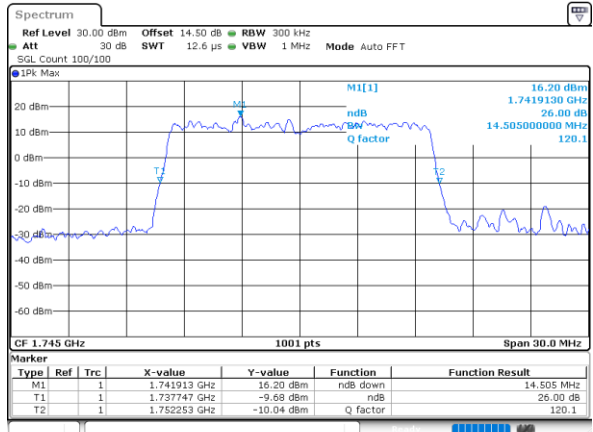

Middle Channel / 15MHz / 16QAM

Date: 31.MAY.2021 16:50:53