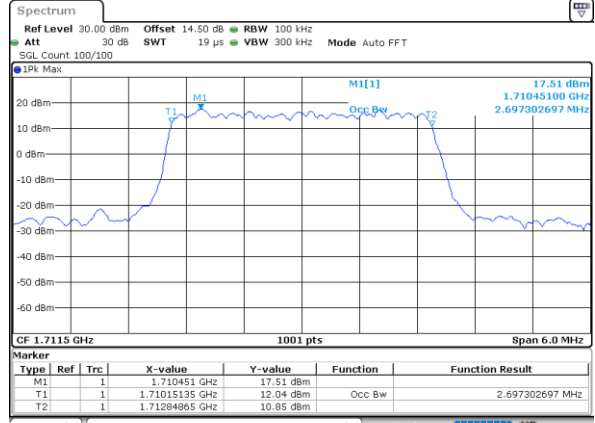

Lowest Channel / 3MHz / 16QAM

Date: 31.MAY.2021 14:45:19