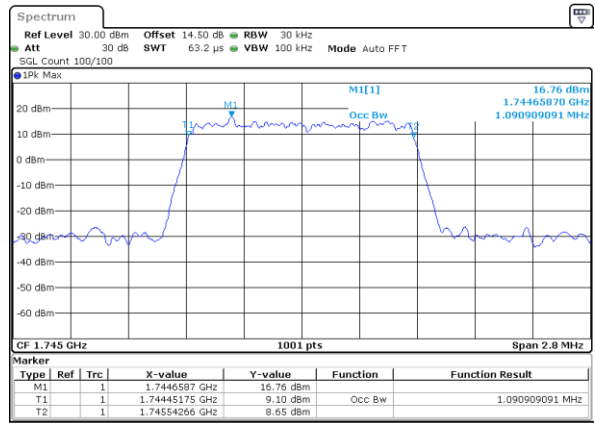

Date: 31.MAY.2021 17:31:121

Highest Channel / 15MHz / 64QAM

Date: 31.MAY.2021 16:35:33

Highest Channel / 20MHz / 64QAM

Date: 31.MAY.2021 17:32:159

Occupied Bandwidth

Mode		LTE Band 66 : 99%OBW(MHz)											
BW	1.4MHz		3MHz		5MHz		10MHz		15MHz		20MHz		
Mod.	QPSK	16QAM	QPSK	16QAM	QPSK	16QAM	QPSK	16QAM	QPSK	16QAM	QPSK	16QAM	
Lowest CH	1.08	1.09	2.72	2.70	4.51	4.50	9.07	9.03	13.49	13.46	17.94	17.90	
Middle CH	1.09	1.09	2.71	2.72	4.47	4.47	9.01	8.99	13.46	13.46	18.02	17.98	
Highest CH	1.09	1.09	2.72	2.72	4.47	4.50	9.05	9.05	13.52	13.55	17.90	17.90	
Mode		LTE Band 66 : 99%OBW(MHz)											
BW	1.4MHz		3MHz		5MHz		10MHz		15MHz		20MHz		
Mod.	64QAM		64QAM		64QAM		64QAM		64QAM		64QAM		
Lowest CH	1.09	-	2.73	-	4.51	-	9.05	-	13.46	-	17.86	-	
Middle CH	1.08	-	2.72	-	4.50	-	9.07	-	13.46	-	17.90	-	
Highest CH	1.09	-	2.72	-	4.51	-	9.03	-	13.49	-	17.94	-	

LTE Band 66

Lowest Channel / 1.4MHz / QPSK

Date: 31.MAY.2021 14:10:37

Lowest Channel / 1.4MHz / 16QAM

Date: 31.MAY.2021 14:11:02

Middle Channel / 1.4MHz / QPSK

Date: 31.MAY.2021 14:20:18

Middle Channel / 1.4MHz / 16QAM

Date: 31.MAY.2021 14:20:43

Highest Channel / 1.4MHz / QPSK

Date: 31.MAY.2021 14:23:50

Highest Channel / 1.4MHz / 16QAM

Date: 31.MAY.2021 14:24:15

LTE Band 66

Lowest Channel / 3MHz / QPSK

Date: 31.MAY.2021 14:45:14