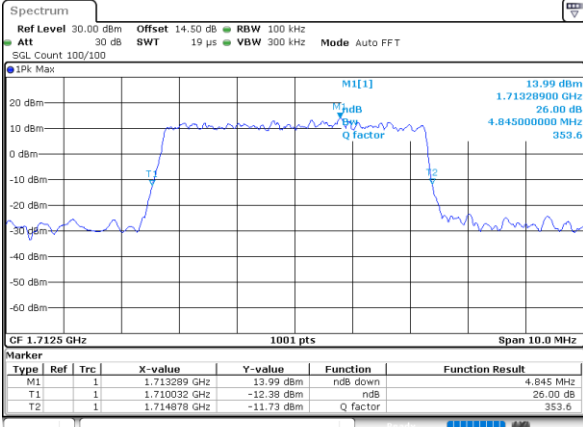

Date: 31.MAY.2021 14:40:06

Highest Channel / 3MHz / 64QAM

Date: 31.MAY.2021 15:14:45

LTE Band 66

Lowest Channel / 5MHz / 64QAM

Date: 31.MAY.2021 15:20:06

Lowest Channel / 10MHz / 64QAM

Date: 31.MAY.2021 16:17:33

Middle Channel / 5MHz / 64QAM

Date: 31.MAY.2021 15:24:48

Middle Channel / 10MHz / 64QAM

Date: 31.MAY.2021 16:22:15

Highest Channel / 5MHz / 64QAM

Date: 31.MAY.2021 15:26:25

Highest Channel / 10MHz / 64QAM

Date: 31.MAY.2021 16:23:53