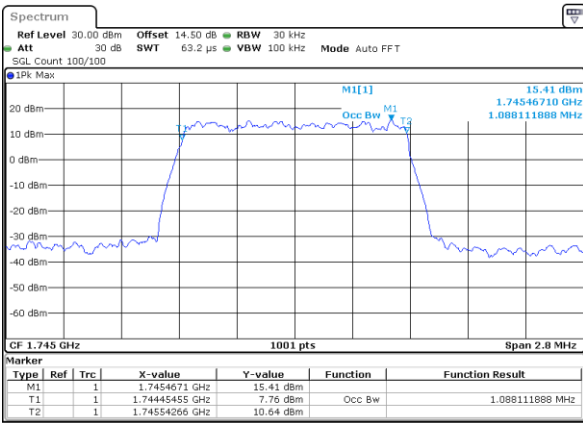

Date: 31.MAY.2021 17:31:121

Highest Channel / 15MHz / 64QAM

Date: 31.MAY.2021 16:35:33

Highest Channel / 20MHz / 64QAM

Date: 31.MAY.2021 17:32:159

Occupied Bandwidth

Mode		LTE Band 66 : 99%OBW(MHz)											
BW	1.4MHz		3MHz		5MHz		10MHz		15MHz		20MHz		
Mod.	QPSK	16QAM	QPSK	16QAM	QPSK	16QAM	QPSK	16QAM	QPSK	16QAM	QPSK	16QAM	
Lowest CH	1.08	1.09	2.72	2.70	4.51	4.50	9.07	9.03	13.49	13.46	17.94	17.90	
Middle CH	1.09	1.09	2.71	2.72	4.47	4.47	9.01	8.99	13.46	13.46	18.02	17.98	
Highest CH	1.09	1.09	2.72	2.72	4.47	4.50	9.05	9.05	13.52	13.55	17.90	17.90	
Mode		LTE Band 66 : 99%OBW(MHz)											
BW	1.4MHz		3MHz		5MHz		10MHz		15MHz		20MHz		
Mod.	64QAM		64QAM		64QAM		64QAM		64QAM		64QAM		
Lowest CH	1.09	-	2.73	-	4.51	-	9.05	-	13.46	-	17.86	-	
Middle CH	1.08	-	2.72	-	4.50	-	9.07	-	13.46	-	17.90	-	
Highest CH	1.09	-	2.72	-	4.51	-	9.03	-	13.49	-	17.94	-	

LTE Band 66

Lowest Channel / 1.4MHz / QPSK

Date: 31.MAY.2021 14:10:37

Lowest Channel / 1.4MHz / 16QAM

Date: 31.MAY.2021 14:11:02

Middle Channel / 1.4MHz / QPSK

Date: 31.MAY.2021 14:20:18

Middle Channel / 1.4MHz / 16QAM

Date: 31.MAY.2021 14:20:43

Highest Channel / 1.4MHz / QPSK

Date: 31.MAY.2021 14:23:50

Highest Channel / 1.4MHz / 16QAM

Date: 31.MAY.2021 14:24:15

LTE Band 66

Lowest Channel / 3MHz / QPSK

Date: 31.MAY.2021 14:45:14