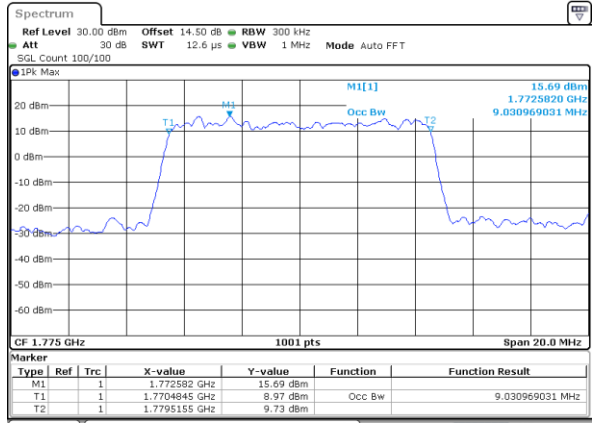

Date: 31.MAY.2021 14:39:50

Highest Channel / 3MHz / 64QAM

Date: 31.MAY.2021 15:14:29

LTE Band 66

Lowest Channel / 5MHz / 64QAM

Date: 31.MAY.2021 15:19:50

Lowest Channel / 10MHz / 64QAM

Date: 31.MAY.2021 16:17:16

Middle Channel / 5MHz / 64QAM

Date: 31.MAY.2021 15:24:01

Middle Channel / 10MHz / 64QAM

Date: 31.MAY.2021 16:21:58

Highest Channel / 5MHz / 64QAM

Date: 31.MAY.2021 15:26:08

Highest Channel / 10MHz / 64QAM

Date: 31.MAY.2021 16:23:36

LTE Band 66

Lowest Channel / 15MHz / 64QAM

Date: 31.MAY.2021 16:28:50

Lowest Channel / 20MHz / 64QAM

Date: 31.MAY.2021 17:26:22

Middle Channel / 15MHz / 64QAM

Date: 31.MAY.2021 16:33:40

Middle Channel / 20MHz / 64QAM

Date: 31.MAY.2021 17:32:05

Highest Channel / 15MHz / 64QAM

Date: 31.MAY.2021 16:35:17

Highest Channel / 20MHz / 64QAM

Date: 31.MAY.2021 17:32:42

Conducted Band Edge

LTE Band 66 / 1.4MHz / 16QAM

Lowest Band Edge / 1 RB