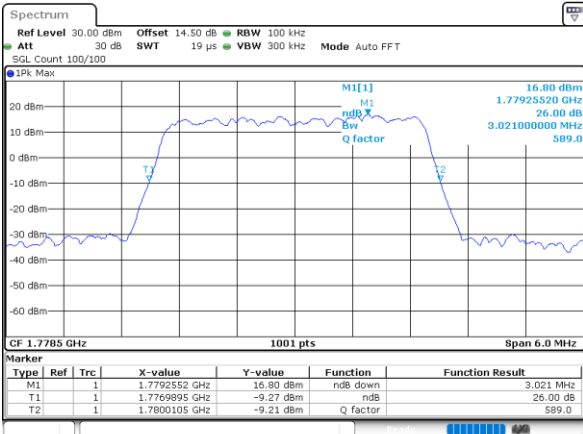

Date: 31.MAY.2021 14:21:32

Highest Channel / 1.4MHz / QPSK

Date: 31.MAY.2021 14:24:40

Highest Channel / 1.4MHz / 16QAM

Date: 31.MAY.2021 14:25:04

LTE Band 66

Lowest Channel / 3MHz / QPSK

Date: 31.MAY.2021 14:46:04

Lowest Channel / 3MHz / 16QAM

Date: 31.MAY.2021 14:46:28

Middle Channel / 3MHz / QPSK

Date: 31.MAY.2021 14:55:45

Middle Channel / 3MHz / 16QAM

Date: 31.MAY.2021 14:56:08

Highest Channel / 3MHz / QPSK

Date: 31.MAY.2021 14:59:18

Highest Channel / 3MHz / 16QAM

Date: 31.MAY.2021 14:59:42

LTE Band 66

Lowest Channel / 5MHz / QPSK

Date: 31.MAY.2021 15:31:40

Lowest Channel / 5MHz / 16QAM

Date: 31.MAY.2021 15:32:04

Middle Channel / 5MHz / QPSK