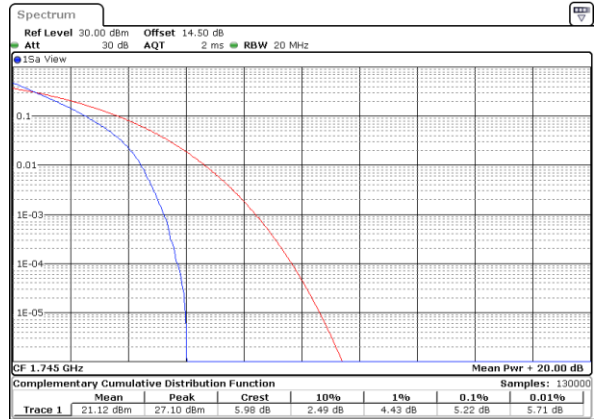

LTE Band 66 / 20MHz / QPSK

Lowest Channel / 1RB

Date: 31.MAY.2021 17:40:07

Lowest Channel / Full RB

Date: 31.MAY.2021 17:40:134

Middle Channel / 1RB

Date: 31.MAY.2021 17:41:01

Middle Channel / Full RB

Date: 31.MAY.2021 17:41:128

Highest Channel / 1RB

Date: 31.MAY.2021 17:41:55

Highest Channel / Full RB

Date: 31.MAY.2021 17:42:122

LTE Band 66 / 20MHz / 16QAM

Lowest Channel / 1RB

Date: 31.MAY.2021 17:37:25