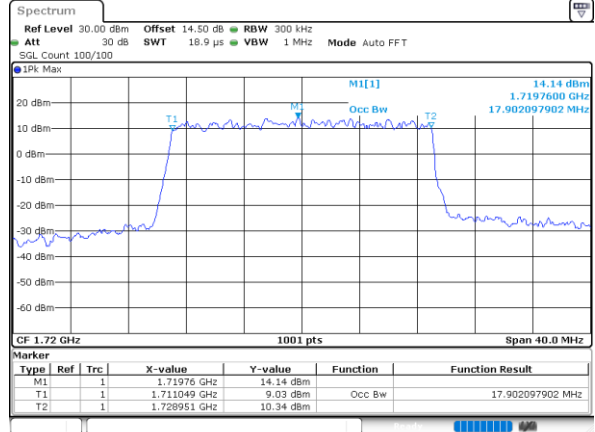

Date: 31.MAY.2021 16:53:37

LTE Band 66

Lowest Channel / 20MHz / QPSK

Date: 31.MAY.2021 17:03:29

Lowest Channel / 20MHz / 16QAM

Date: 31.MAY.2021 17:03:54

Middle Channel / 20MHz / QPSK

Date: 31.MAY.2021 17:13:10

Middle Channel / 20MHz / 16QAM

Date: 31.MAY.2021 17:13:35

Highest Channel / 20MHz / QPSK

Date: 31.MAY.2021 17:16:42

Highest Channel / 20MHz / 16QAM

Date: 31.MAY.2021 17:17:07

LTE Band 66

Lowest Channel / 1.4MHz / 64QAM