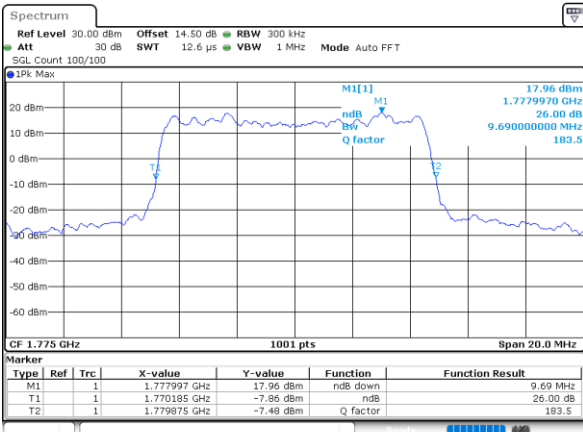

Date: 31.MAY.2021 15:41:21

Middle Channel / 5MHz / 16QAM

Date: 31.MAY.2021 15:41:45

Highest Channel / 5MHz / QPSK

Date: 31.MAY.2021 15:44:53

Highest Channel / 5MHz / 16QAM

Date: 31.MAY.2021 15:45:16

LTE Band 66

Lowest Channel / 10MHz / QPSK

Date: 31.MAY.2021 15:55:13

Lowest Channel / 10MHz / 16QAM

Date: 31.MAY.2021 15:55:37

Middle Channel / 10MHz / QPSK

Date: 31.MAY.2021 16:04:54

Middle Channel / 10MHz / 16QAM

Date: 31.MAY.2021 16:05:18

Highest Channel / 10MHz / QPSK

Date: 31.MAY.2021 16:08:26

Highest Channel / 10MHz / 16QAM

Date: 31.MAY.2021 16:08:50

LTE Band 66

Lowest Channel / 15MHz / QPSK

Date: 31.MAY.2021 16:40:49

Lowest Channel / 15MHz / 16QAM