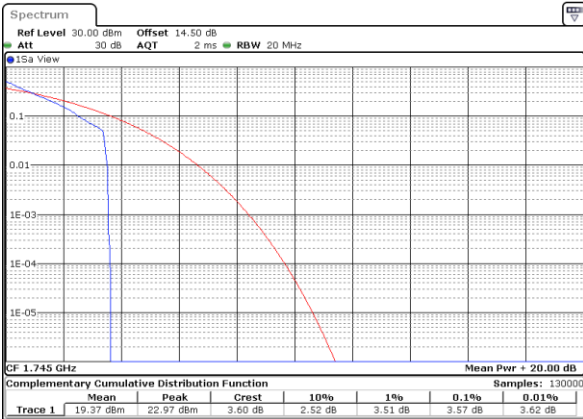

LTE Band 66 / 20MHz / QPSK

Lowest Channel / 1RB

Date: 31.MAY.2021 17:40:07

Lowest Channel / Full RB

Date: 31.MAY.2021 17:40:134

Middle Channel / 1RB

Date: 31.MAY.2021 17:41:01

Middle Channel / Full RB

Date: 31.MAY.2021 17:41:128

Highest Channel / 1RB

Date: 31.MAY.2021 17:41:55

Highest Channel / Full RB

Date: 31.MAY.2021 17:42:122

LTE Band 66 / 20MHz / 16QAM

Lowest Channel / 1RB

Date: 31.MAY.2021 17:37:25