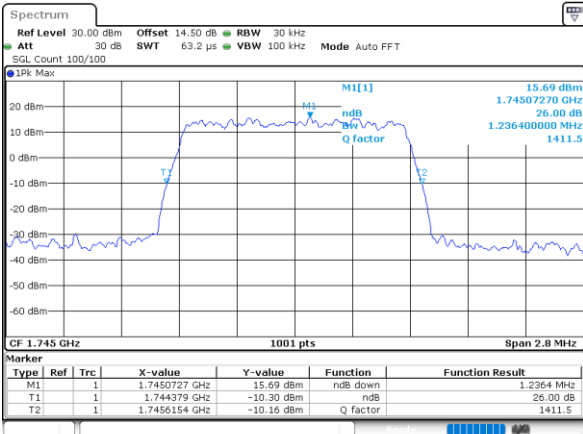

Mode	LTE Band 66 : 26dB BW(MHz)											
BW	1.4MHz		3MHz		5MHz		10MHz		15MHz		20MHz	
Mod.	QPSK	16QAM	QPSK	16QAM	QPSK	16QAM	QPSK	16QAM	QPSK	16QAM	QPSK	16QAM
Lowest CH	1.23	1.23	3.02	2.96	4.96	4.94	9.89	9.77	14.48	14.27	19.02	18.74
Middle CH	1.24	1.22	3.06	3.00	4.91	4.94	9.81	9.83	14.30	14.51	19.02	19.06
Highest CH	1.22	1.23	3.02	3.07	4.95	4.99	9.69	9.81	14.45	14.30	18.98	19.18
Mode	LTE Band 66 : 26dB BW(MHz)											
BW	1.4MHz		3MHz		5MHz		10MHz		15MHz		20MHz	
Mod.	64QAM		64QAM		64QAM		64QAM		64QAM		64QAM	
Lowest CH	1.23	-	2.97	-	4.85	-	9.85	-	14.48	-	19.02	-
Middle CH	1.25	-	3.02	-	4.89	-	9.69	-	14.27	-	19.26	-
Highest CH	1.23	-	3.02	-	4.92	-	9.85	-	14.42	-	18.74	-

LTE Band 66

Lowest Channel / 1.4MHz / QPSK

Date: 31.MAY.2021 14:11:20

Lowest Channel / 1.4MHz / 16QAM

Date: 31.MAY.2021 14:11:51

Middle Channel / 1.4MHz / QPSK

Date: 31.MAY.2021 14:21:08

Middle Channel / 1.4MHz / 16QAM

Date: 31.MAY.2021 14:21:32

Highest Channel / 1.4MHz / QPSK

Date: 31.MAY.2021 14:24:40

Highest Channel / 1.4MHz / 16QAM

Date: 31.MAY.2021 14:25:04

LTE Band 66

Lowest Channel / 3MHz / QPSK

Date: 31.MAY.2021 14:46:04