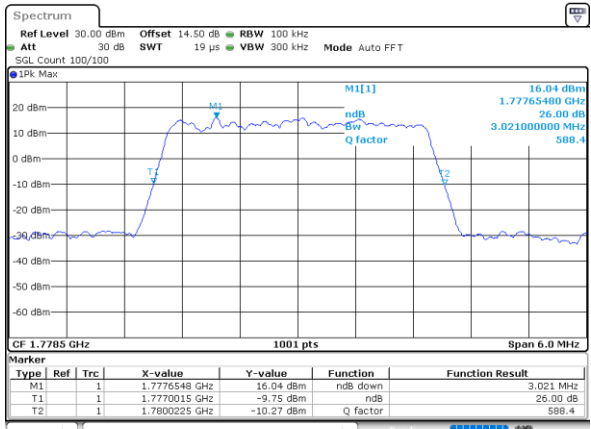

Middle Channel / 20MHz / 16QAM

Date: 31.MAY.2021 17:14:23

Highest Channel / 20MHz / QPSK

Date: 31.MAY.2021 17:17:32

Highest Channel / 20MHz / 16QAM

Date: 31.MAY.2021 17:17:56

LTE Band 66

Lowest Channel / 1.4MHz / 64QAM

Date: 31.MAY.2021 14:33:47

Lowest Channel / 3MHz / 64QAM

Date: 31.MAY.2021 15:08:26

Middle Channel / 20MHz / 64QAM

Date: 31.MAY.2021 14:38:29

Middle Channel / 3MHz / 64QAM

Date: 31.MAY.2021 15:13:08

Highest Channel / 20MHz / 64QAM

Date: 31.MAY.2021 14:40:06

Highest Channel / 3MHz / 64QAM

Date: 31.MAY.2021 15:14:45

LTE Band 66

Lowest Channel / 5MHz / 64QAM

Date: 31.MAY.2021 15:20:06

Lowest Channel / 10MHz / 64QAM

Date: 31.MAY.2021 16:17:33