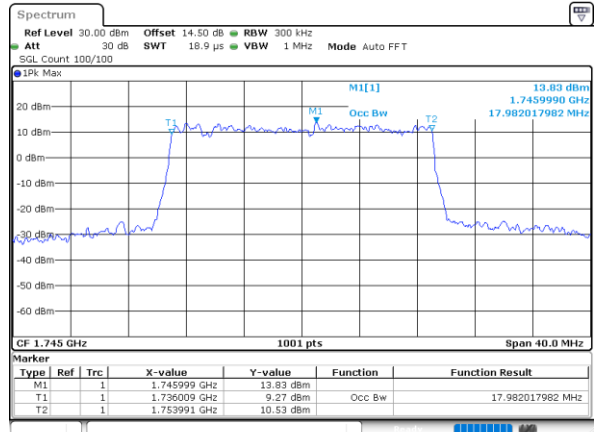

Date: 31.MAY.2021 16:53:37

LTE Band 66

Lowest Channel / 20MHz / QPSK

Date: 31.MAY.2021 17:03:29

Lowest Channel / 20MHz / 16QAM

Date: 31.MAY.2021 17:03:54

Middle Channel / 20MHz / QPSK

Date: 31.MAY.2021 17:13:10

Middle Channel / 20MHz / 16QAM

Date: 31.MAY.2021 17:13:35

Highest Channel / 20MHz / QPSK

Date: 31.MAY.2021 17:16:42

Highest Channel / 20MHz / 16QAM

Date: 31.MAY.2021 17:17:07

LTE Band 66

Lowest Channel / 1.4MHz / 64QAM