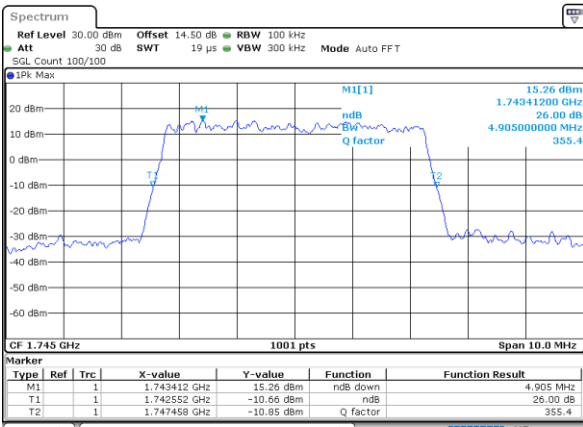

Highest Channel / 3MHz / 16QAM

Date: 31.MAY.2021 14:59:42

LTE Band 66

Lowest Channel / 5MHz / QPSK

Date: 31.MAY.2021 15:31:40

Lowest Channel / 5MHz / 16QAM

Date: 31.MAY.2021 15:32:04

Middle Channel / 5MHz / QPSK

Date: 31.MAY.2021 15:41:21

Middle Channel / 5MHz / 16QAM

Date: 31.MAY.2021 15:41:45

Highest Channel / 5MHz / QPSK

Date: 31.MAY.2021 15:44:53

Highest Channel / 5MHz / 16QAM

Date: 31.MAY.2021 15:45:16

LTE Band 66