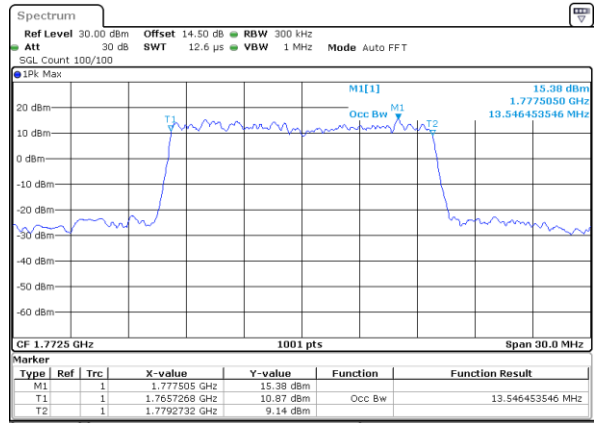

Highest Channel / 10MHz / QPSK

Date: 31.MAY.2021 16:07:36

Highest Channel / 10MHz / 16QAM

Date: 31.MAY.2021 16:08:01

LTE Band 66

Lowest Channel / 15MHz / QPSK

Date: 31.MAY.2021 16:39:59

Lowest Channel / 15MHz / 16QAM

Date: 31.MAY.2021 16:40:24

Middle Channel / 15MHz / QPSK

Date: 31.MAY.2021 16:49:39

Middle Channel / 15MHz / 16QAM

Date: 31.MAY.2021 16:50:04

Highest Channel / 15MHz / QPSK

Date: 31.MAY.2021 16:53:12

Highest Channel / 15MHz / 16QAM

Date: 31.MAY.2021 16:53:37

LTE Band 66

Lowest Channel / 20MHz / QPSK

Date: 31.MAY.2021 17:03:29

Lowest Channel / 20MHz / 16QAM

Date: 31.MAY.2021 17:03:54

Middle Channel / 20MHz / QPSK

Date: 31.MAY.2021 17:13:10

Middle Channel / 20MHz / 16QAM

Date: 31.MAY.2021 17:13:35

Highest Channel / 20MHz / QPSK

Date: 31.MAY.2021 17:16:42

Highest Channel / 20MHz / 16QAM

Date: 31.MAY.2021 17:17:07

LTE Band 66

Lowest Channel / 1.4MHz / 64QAM