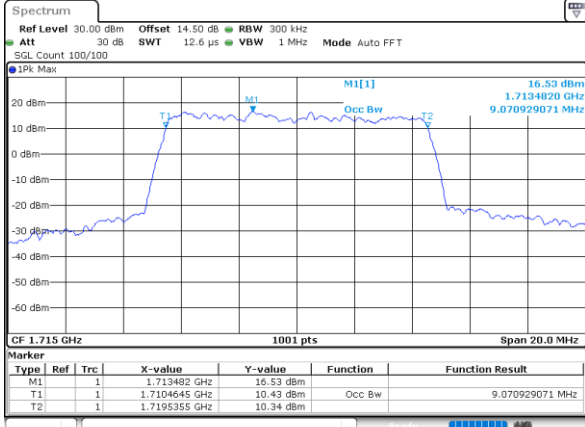

LTE Band 66

Lowest Channel / 10MHz / QPSK

Date: 31.MAY.2021 15:54:23