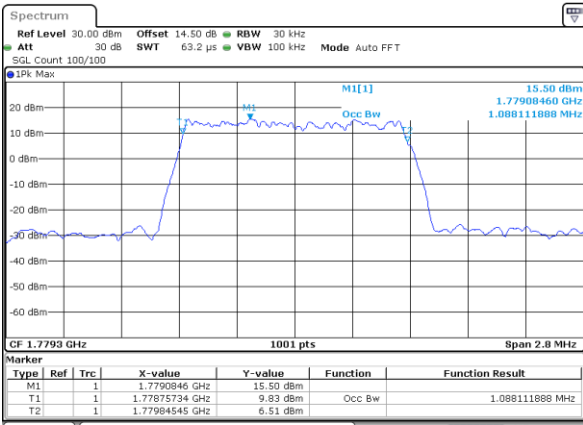

Middle Channel / 20MHz / 16QAM

Date: 31.MAY.2021 17:13:35

Highest Channel / 20MHz / QPSK

Date: 31.MAY.2021 17:16:42

Highest Channel / 20MHz / 16QAM

Date: 31.MAY.2021 17:17:07

LTE Band 66

Lowest Channel / 1.4MHz / 64QAM

Date: 31.MAY.2021 14:33:13

Lowest Channel / 3MHz / 64QAM

Date: 31.MAY.2021 15:08:10

Middle Channel / 20MHz / 64QAM

Date: 31.MAY.2021 14:38:12

Middle Channel / 3MHz / 64QAM

Date: 31.MAY.2021 15:12:51

Highest Channel / 20MHz / 64QAM

Date: 31.MAY.2021 14:39:50

Highest Channel / 3MHz / 64QAM

Date: 31.MAY.2021 15:14:29

LTE Band 66

Lowest Channel / 5MHz / 64QAM

Date: 31.MAY.2021 15:19:50

Lowest Channel / 10MHz / 64QAM

Date: 31.MAY.2021 16:17:16