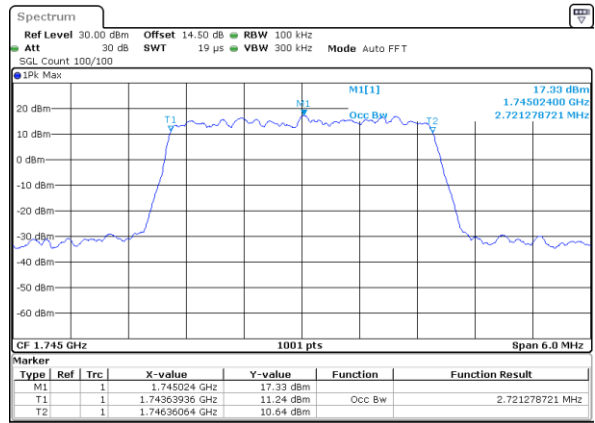

Date: 31.MAY.2021 14:20:43

Highest Channel / 1.4MHz / QPSK

Date: 31.MAY.2021 14:23:50

Highest Channel / 1.4MHz / 16QAM

Date: 31.MAY.2021 14:24:15

LTE Band 66

Lowest Channel / 3MHz / QPSK

Date: 31.MAY.2021 14:45:14

Lowest Channel / 3MHz / 16QAM

Date: 31.MAY.2021 14:45:19

Middle Channel / 3MHz / QPSK

Date: 31.MAY.2021 14:54:55

Middle Channel / 3MHz / 16QAM

Date: 31.MAY.2021 14:55:20

Highest Channel / 3MHz / QPSK

Date: 31.MAY.2021 14:58:27

Highest Channel / 3MHz / 16QAM

Date: 31.MAY.2021 14:58:53

LTE Band 66

Lowest Channel / 5MHz / QPSK

Date: 31.MAY.2021 15:30:50

Lowest Channel / 5MHz / 16QAM

Date: 31.MAY.2021 15:31:15

Middle Channel / 5MHz / QPSK

Date: 31.MAY.2021 15:40:31

Middle Channel / 5MHz / 16QAM

Date: 31.MAY.2021 15:40:56

Highest Channel / 5MHz / QPSK

Date: 31.MAY.2021 15:44:03

Highest Channel / 5MHz / 16QAM

Date: 31.MAY.2021 15:44:28

LTE Band 66