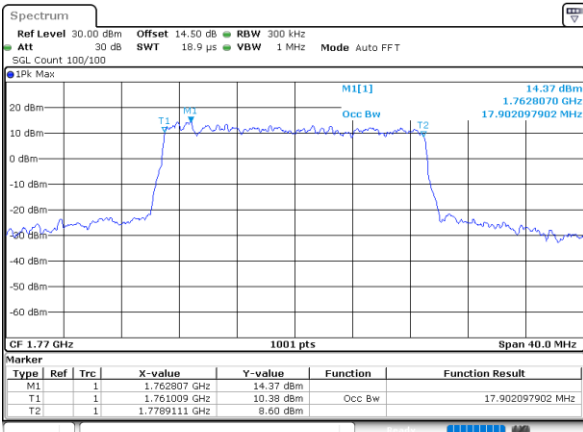

Date: 31.MAY.2021 16:53:37

LTE Band 66

Lowest Channel / 20MHz / QPSK

Date: 31.MAY.2021 17:03:29

Lowest Channel / 20MHz / 16QAM

Date: 31.MAY.2021 17:03:54

Middle Channel / 20MHz / QPSK

Date: 31.MAY.2021 17:13:10

Middle Channel / 20MHz / 16QAM

Date: 31.MAY.2021 17:13:35

Highest Channel / 20MHz / QPSK

Date: 31.MAY.2021 17:16:42

Highest Channel / 20MHz / 16QAM

Date: 31.MAY.2021 17:17:07

LTE Band 66

Lowest Channel / 1.4MHz / 64QAM