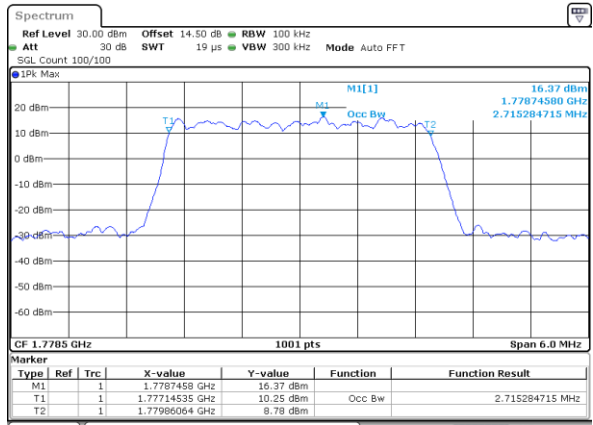

Middle Channel / 20MHz / 16QAM

Date: 31.MAY.2021 17:13:35

Highest Channel / 20MHz / QPSK

Date: 31.MAY.2021 17:16:42

Highest Channel / 20MHz / 16QAM

Date: 31.MAY.2021 17:17:07

LTE Band 66

Lowest Channel / 1.4MHz / 64QAM

Date: 31.MAY.2021 14:33:13

Lowest Channel / 3MHz / 64QAM

Date: 31.MAY.2021 15:08:10

Middle Channel / 20MHz / 64QAM

Date: 31.MAY.2021 14:38:12

Middle Channel / 3MHz / 64QAM

Date: 31.MAY.2021 15:12:51

Highest Channel / 20MHz / 64QAM

Date: 31.MAY.2021 14:39:50

Highest Channel / 3MHz / 64QAM

Date: 31.MAY.2021 15:14:29

LTE Band 66

Lowest Channel / 5MHz / 64QAM

Date: 31.MAY.2021 15:19:50

Lowest Channel / 10MHz / 64QAM

Date: 31.MAY.2021 16:17:16