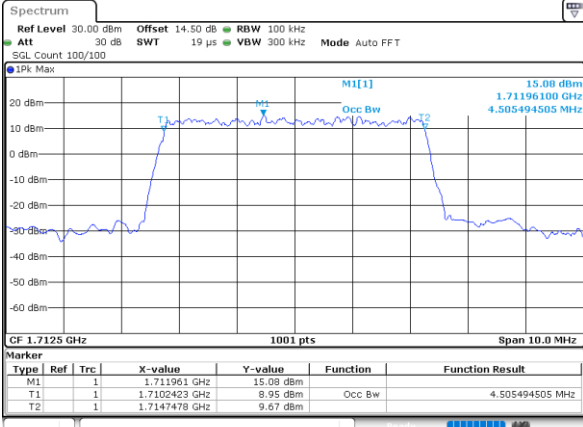

Highest Channel / 3MHz / 16QAM

Date: 31.MAY.2021 14:58:53

LTE Band 66

Lowest Channel / 5MHz / QPSK

Date: 31.MAY.2021 15:30:50

Lowest Channel / 5MHz / 16QAM

Date: 31.MAY.2021 15:31:15

Middle Channel / 5MHz / QPSK

Date: 31.MAY.2021 15:40:31

Middle Channel / 5MHz / 16QAM

Date: 31.MAY.2021 15:40:56

Highest Channel / 5MHz / QPSK

Date: 31.MAY.2021 15:44:03

Highest Channel / 5MHz / 16QAM

Date: 31.MAY.2021 15:44:28

LTE Band 66