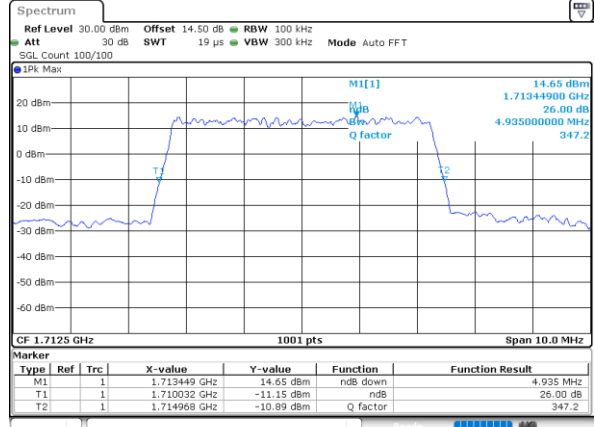

Highest Channel / 3MHz / 16QAM

Date: 31.MAY.2021 14:59:42

LTE Band 66

Lowest Channel / 5MHz / QPSK

Date: 31.MAY.2021 15:31:40

Lowest Channel / 5MHz / 16QAM

Date: 31.MAY.2021 15:32:04

Middle Channel / 5MHz / QPSK

Date: 31.MAY.2021 15:41:21

Middle Channel / 5MHz / 16QAM

Date: 31.MAY.2021 15:41:45

Highest Channel / 5MHz / QPSK

Date: 31.MAY.2021 15:44:53

Highest Channel / 5MHz / 16QAM

Date: 31.MAY.2021 15:45:16

LTE Band 66