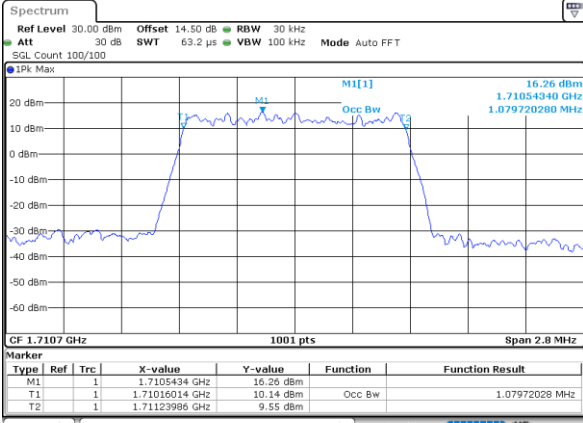

LTE Band 66

Lowest Channel / 15MHz / 64QAM

Date: 31.MAY.2021 16:29:14

Lowest Channel / 20MHz / 64QAM

Date: 31.MAY.2021 17:26:139

Middle Channel / 15MHz / 64QAM

Date: 31.MAY.2021 16:33:06

Middle Channel / 20MHz / 64QAM

Date: 31.MAY.2021 17:31:121

Highest Channel / 15MHz / 64QAM

Date: 31.MAY.2021 16:35:33

Highest Channel / 20MHz / 64QAM

Date: 31.MAY.2021 17:32:159

Occupied Bandwidth

Mode		LTE Band 66 : 99%OBW(MHz)											
BW	1.4MHz		3MHz		5MHz		10MHz		15MHz		20MHz		
Mod.	QPSK	16QAM	QPSK	16QAM	QPSK	16QAM	QPSK	16QAM	QPSK	16QAM	QPSK	16QAM	
Lowest CH	1.08	1.09	2.72	2.70	4.51	4.50	9.07	9.03	13.49	13.46	17.94	17.90	
Middle CH	1.09	1.09	2.71	2.72	4.47	4.47	9.01	8.99	13.46	13.46	18.02	17.98	
Highest CH	1.09	1.09	2.72	2.72	4.47	4.50	9.05	9.05	13.52	13.55	17.90	17.90	
Mode		LTE Band 66 : 99%OBW(MHz)											
BW	1.4MHz		3MHz		5MHz		10MHz		15MHz		20MHz		
Mod.	64QAM		64QAM		64QAM		64QAM		64QAM		64QAM		
Lowest CH	1.09	-	2.73	-	4.51	-	9.05	-	13.46	-	17.86	-	
Middle CH	1.08	-	2.72	-	4.50	-	9.07	-	13.46	-	17.90	-	
Highest CH	1.09	-	2.72	-	4.51	-	9.03	-	13.49	-	17.94	-	

LTE Band 66

Lowest Channel / 1.4MHz / QPSK

Date: 31.MAY.2021 14:10:37

Lowest Channel / 1.4MHz / 16QAM

Date: 31.MAY.2021 14:11:02

Middle Channel / 1.4MHz / QPSK

Date: 31.MAY.2021 14:20:18

Middle Channel / 1.4MHz / 16QAM

Date: 31.MAY.2021 14:20:43

Highest Channel / 1.4MHz / QPSK

Date: 31.MAY.2021 14:23:50

Highest Channel / 1.4MHz / 16QAM

Date: 31.MAY.2021 14:24:15

LTE Band 66

Lowest Channel / 3MHz / QPSK

Date: 31.MAY.2021 14:45:14