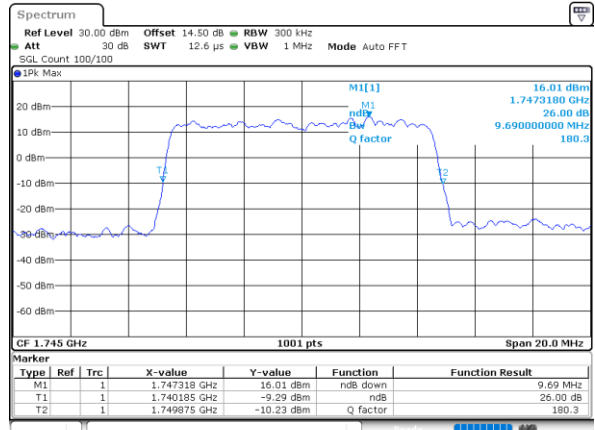

Date: 31.MAY.2021 14:33:47

Lowest Channel / 3MHz / 64QAM

Date: 31.MAY.2021 15:08:26

Middle Channel / 20MHz / 64QAM

Date: 31.MAY.2021 14:38:29

Middle Channel / 3MHz / 64QAM

Date: 31.MAY.2021 15:13:08

Highest Channel / 20MHz / 64QAM

Date: 31.MAY.2021 14:40:06

Highest Channel / 3MHz / 64QAM

Date: 31.MAY.2021 15:14:45

LTE Band 66

Lowest Channel / 5MHz / 64QAM

Date: 31.MAY.2021 15:20:06

Lowest Channel / 10MHz / 64QAM

Date: 31.MAY.2021 16:17:33

Middle Channel / 5MHz / 64QAM

Date: 31.MAY.2021 15:24:48

Middle Channel / 10MHz / 64QAM

Date: 31.MAY.2021 16:22:15

Highest Channel / 5MHz / 64QAM

Date: 31.MAY.2021 15:26:25

Highest Channel / 10MHz / 64QAM

Date: 31.MAY.2021 16:23:53