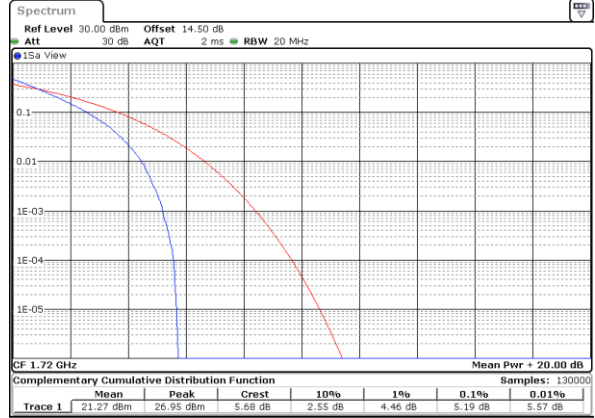

LTE Band 66 / 20MHz / QPSK

Lowest Channel / 1RB

Date: 31.MAY.2021 17:40:07

Lowest Channel / Full RB

Date: 31.MAY.2021 17:40:134

Middle Channel / 1RB

Date: 31.MAY.2021 17:41:01

Middle Channel / Full RB

Date: 31.MAY.2021 17:41:128

Highest Channel / 1RB

Date: 31.MAY.2021 17:41:55

Highest Channel / Full RB

Date: 31.MAY.2021 17:42:122

LTE Band 66 / 20MHz / 16QAM

Lowest Channel / 1RB

Date: 31.MAY.2021 17:37:25