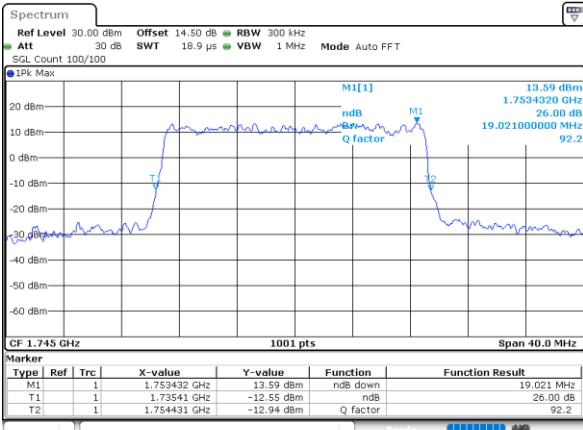

Date: 31.MAY.2021 16:54:25

LTE Band 66

Lowest Channel / 20MHz / QPSK

Date: 31.MAY.2021 17:04:19

Lowest Channel / 20MHz / 16QAM

Date: 31.MAY.2021 17:04:43

Middle Channel / 20MHz / QPSK

Date: 31.MAY.2021 17:14:00

Middle Channel / 20MHz / 16QAM

Date: 31.MAY.2021 17:14:23

Highest Channel / 20MHz / QPSK

Date: 31.MAY.2021 17:17:32

Highest Channel / 20MHz / 16QAM

Date: 31.MAY.2021 17:17:56

LTE Band 66

Lowest Channel / 1.4MHz / 64QAM