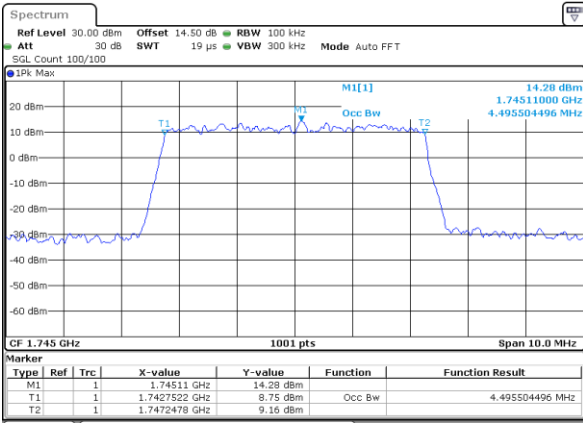

Middle Channel / 20MHz / 16QAM

Date: 31.MAY.2021 17:13:35

Highest Channel / 20MHz / QPSK

Date: 31.MAY.2021 17:16:42

Highest Channel / 20MHz / 16QAM

Date: 31.MAY.2021 17:17:07

LTE Band 66

Lowest Channel / 1.4MHz / 64QAM

Date: 31.MAY.2021 14:33:13

Lowest Channel / 3MHz / 64QAM

Date: 31.MAY.2021 15:08:10

Middle Channel / 20MHz / 64QAM

Date: 31.MAY.2021 14:38:12

Middle Channel / 3MHz / 64QAM

Date: 31.MAY.2021 15:12:51

Highest Channel / 20MHz / 64QAM

Date: 31.MAY.2021 14:39:50

Highest Channel / 3MHz / 64QAM

Date: 31.MAY.2021 15:14:29

LTE Band 66

Lowest Channel / 5MHz / 64QAM

Date: 31.MAY.2021 15:19:50

Lowest Channel / 10MHz / 64QAM

Date: 31.MAY.2021 16:17:16

Middle Channel / 5MHz / 64QAM

Date: 31.MAY.2021 15:24:01

Middle Channel / 10MHz / 64QAM

Date: 31.MAY.2021 16:21:58

Highest Channel / 5MHz / 64QAM

Date: 31.MAY.2021 15:26:08

Highest Channel / 10MHz / 64QAM

Date: 31.MAY.2021 16:23:36