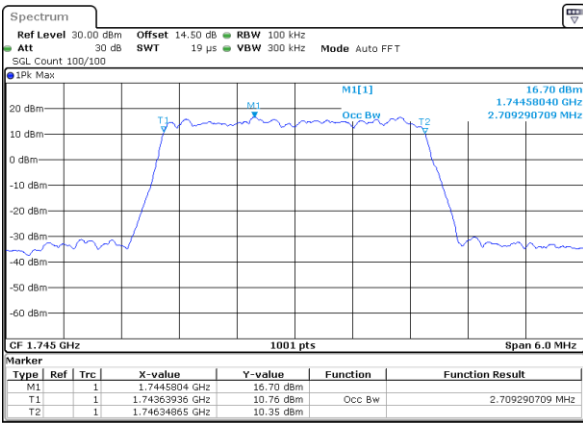

Middle Channel / 3MHz / QPSK

Date: 31.MAY.2021 14:54:55