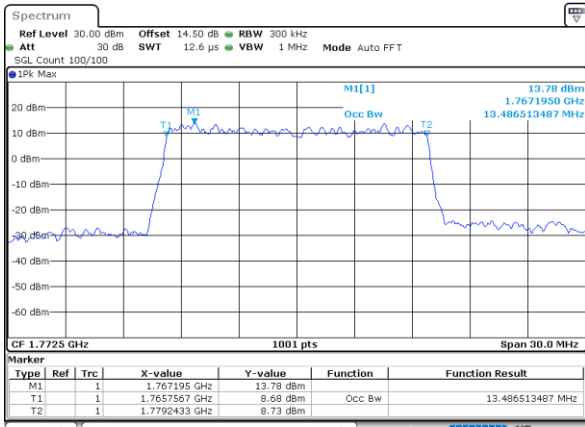

LTE Band 66

Lowest Channel / 15MHz / 64QAM

Date: 31.MAY.2021 16:28:50

Lowest Channel / 20MHz / 64QAM

Date: 31.MAY.2021 17:26:22

Middle Channel / 15MHz / 64QAM

Date: 31.MAY.2021 16:33:40

Middle Channel / 20MHz / 64QAM

Date: 31.MAY.2021 17:32:05

Highest Channel / 15MHz / 64QAM

Date: 31.MAY.2021 16:35:17

Highest Channel / 20MHz / 64QAM

Date: 31.MAY.2021 17:32:42

Conducted Band Edge

LTE Band 66 / 1.4MHz / 16QAM

Lowest Band Edge / 1 RB