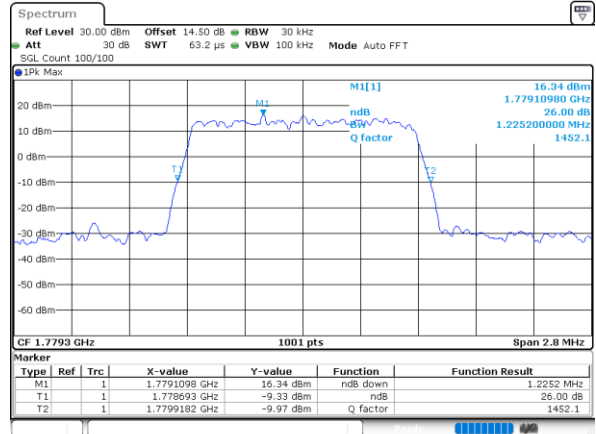

Mode	LTE Band 66 : 26dB BW(MHz)											
BW	1.4MHz		3MHz		5MHz		10MHz		15MHz		20MHz	
Mod.	QPSK	16QAM	QPSK	16QAM	QPSK	16QAM	QPSK	16QAM	QPSK	16QAM	QPSK	16QAM
Lowest CH	1.23	1.23	3.02	2.96	4.96	4.94	9.89	9.77	14.48	14.27	19.02	18.74
Middle CH	1.24	1.22	3.06	3.00	4.91	4.94	9.81	9.83	14.30	14.51	19.02	19.06
Highest CH	1.22	1.23	3.02	3.07	4.95	4.99	9.69	9.81	14.45	14.30	18.98	19.18
Mode	LTE Band 66 : 26dB BW(MHz)											
BW	1.4MHz		3MHz		5MHz		10MHz		15MHz		20MHz	
Mod.	64QAM		64QAM		64QAM		64QAM		64QAM		64QAM	
Lowest CH	1.23	-	2.97	-	4.85	-	9.85	-	14.48	-	19.02	-
Middle CH	1.25	-	3.02	-	4.89	-	9.69	-	14.27	-	19.26	-
Highest CH	1.23	-	3.02	-	4.92	-	9.85	-	14.42	-	18.74	-

LTE Band 66

Lowest Channel / 1.4MHz / QPSK

Date: 31.MAY.2021 14:11:20

Lowest Channel / 1.4MHz / 16QAM

Date: 31.MAY.2021 14:11:51

Middle Channel / 1.4MHz / QPSK

Date: 31.MAY.2021 14:21:08

Middle Channel / 1.4MHz / 16QAM

Date: 31.MAY.2021 14:21:32

Highest Channel / 1.4MHz / QPSK

Date: 31.MAY.2021 14:24:40

Highest Channel / 1.4MHz / 16QAM

Date: 31.MAY.2021 14:25:04

LTE Band 66

Lowest Channel / 3MHz / QPSK

Date: 31.MAY.2021 14:46:04