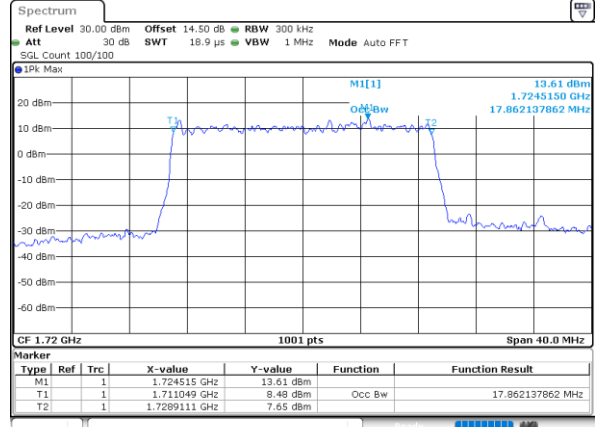

Date: 31.MAY.2021 14:39:50

Highest Channel / 3MHz / 64QAM

Date: 31.MAY.2021 15:14:29

LTE Band 66

Lowest Channel / 5MHz / 64QAM

Date: 31.MAY.2021 15:19:50

Lowest Channel / 10MHz / 64QAM

Date: 31.MAY.2021 16:17:16

Middle Channel / 5MHz / 64QAM

Date: 31.MAY.2021 15:24:01

Middle Channel / 10MHz / 64QAM

Date: 31.MAY.2021 16:21:58

Highest Channel / 5MHz / 64QAM

Date: 31.MAY.2021 15:26:08

Highest Channel / 10MHz / 64QAM

Date: 31.MAY.2021 16:23:36

LTE Band 66

Lowest Channel / 15MHz / 64QAM

Date: 31.MAY.2021 16:28:50

Lowest Channel / 20MHz / 64QAM

Date: 31.MAY.2021 17:26:22

Middle Channel / 15MHz / 64QAM

Date: 31.MAY.2021 16:33:40

Middle Channel / 20MHz / 64QAM

Date: 31.MAY.2021 17:32:05

Highest Channel / 15MHz / 64QAM

Date: 31.MAY.2021 16:35:17

Highest Channel / 20MHz / 64QAM

Date: 31.MAY.2021 17:32:42

Conducted Band Edge

LTE Band 66 / 1.4MHz / 16QAM

Lowest Band Edge / 1 RB