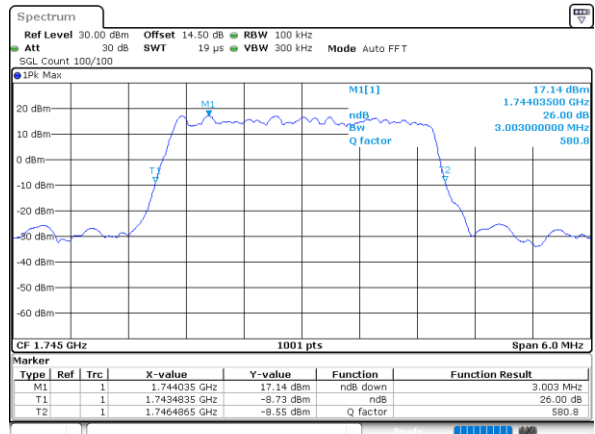

Date: 31.MAY.2021 14:21:32

Highest Channel / 1.4MHz / QPSK

Date: 31.MAY.2021 14:24:40

Highest Channel / 1.4MHz / 16QAM

Date: 31.MAY.2021 14:25:04

LTE Band 66

Lowest Channel / 3MHz / QPSK

Date: 31.MAY.2021 14:46:04

Lowest Channel / 3MHz / 16QAM

Date: 31.MAY.2021 14:46:28

Middle Channel / 3MHz / QPSK

Date: 31.MAY.2021 14:55:45

Middle Channel / 3MHz / 16QAM

Date: 31.MAY.2021 14:56:08

Highest Channel / 3MHz / QPSK

Date: 31.MAY.2021 14:59:18

Highest Channel / 3MHz / 16QAM

Date: 31.MAY.2021 14:59:42

LTE Band 66

Lowest Channel / 5MHz / QPSK

Date: 31.MAY.2021 15:31:40

Lowest Channel / 5MHz / 16QAM

Date: 31.MAY.2021 15:32:04

Middle Channel / 5MHz / QPSK