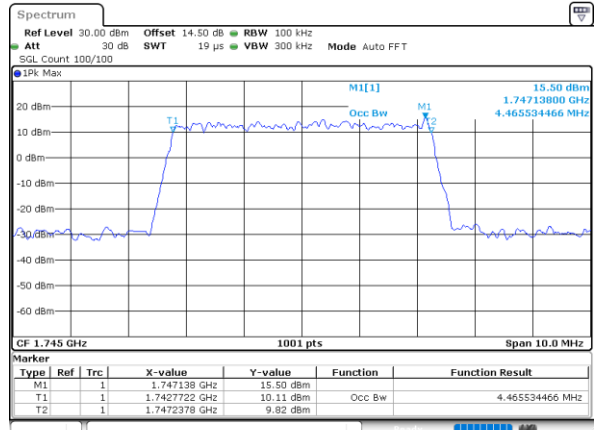

Date: 31.MAY.2021 14:20:43

Highest Channel / 1.4MHz / QPSK

Date: 31.MAY.2021 14:23:50

Highest Channel / 1.4MHz / 16QAM

Date: 31.MAY.2021 14:24:15

LTE Band 66

Lowest Channel / 3MHz / QPSK

Date: 31.MAY.2021 14:45:14

Highest Channel / 3MHz / 16QAM

Date: 31.MAY.2021 14:58:53

LTE Band 66

Lowest Channel / 5MHz / QPSK

Date: 31.MAY.2021 15:30:50

Lowest Channel / 5MHz / 16QAM

Date: 31.MAY.2021 15:31:15

Middle Channel / 5MHz / QPSK

Date: 31.MAY.2021 15:40:31

Middle Channel / 5MHz / 16QAM

Date: 31.MAY.2021 15:40:56

Highest Channel / 5MHz / QPSK

Date: 31.MAY.2021 15:44:03

Highest Channel / 5MHz / 16QAM

Date: 31.MAY.2021 15:44:28

LTE Band 66