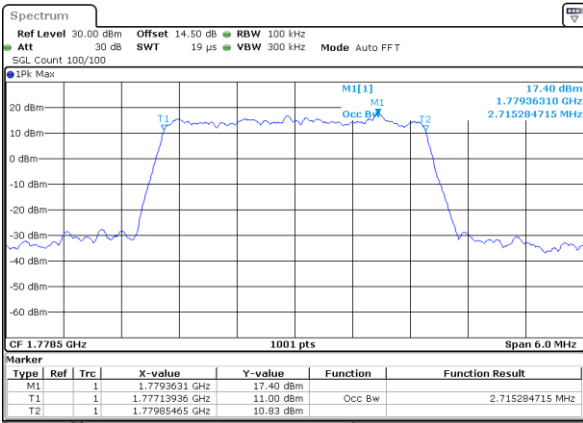

Date: 31.MAY.2021 14:20:43

Highest Channel / 1.4MHz / QPSK

Date: 31.MAY.2021 14:23:50

Highest Channel / 1.4MHz / 16QAM

Date: 31.MAY.2021 14:24:15

LTE Band 66

Lowest Channel / 3MHz / QPSK

Date: 31.MAY.2021 14:45:14

Lowest Channel / 3MHz / 16QAM

Date: 31.MAY.2021 14:45:19

Middle Channel / 3MHz / QPSK

Date: 31.MAY.2021 14:54:55

Middle Channel / 3MHz / 16QAM

Date: 31.MAY.2021 14:55:20

Highest Channel / 3MHz / QPSK

Date: 31.MAY.2021 14:58:27

Highest Channel / 3MHz / 16QAM

Date: 31.MAY.2021 14:58:53

LTE Band 66

Lowest Channel / 5MHz / QPSK

Date: 31.MAY.2021 15:30:50

Lowest Channel / 5MHz / 16QAM

Date: 31.MAY.2021 15:31:15

Middle Channel / 5MHz / QPSK