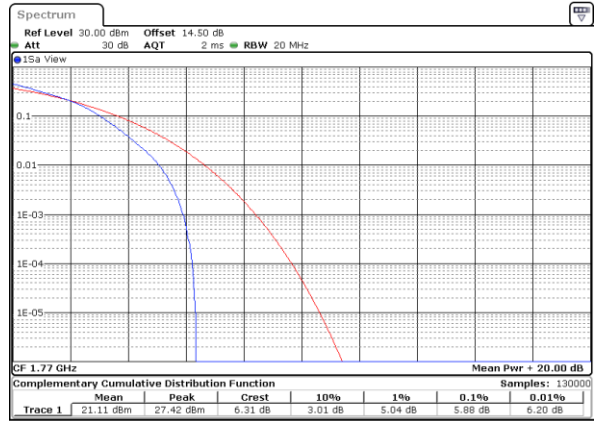

Date: 31.MAY.2021 17:41:128

Highest Channel / 1RB

Date: 31.MAY.2021 17:41:55

Highest Channel / Full RB

Date: 31.MAY.2021 17:42:122

LTE Band 66 / 20MHz / 16QAM

Lowest Channel / 1RB

Date: 31.MAY.2021 17:37:25

Lowest Channel / Full RB

Date: 31.MAY.2021 17:37:52

Middle Channel / 1RB

Date: 31.MAY.2021 17:38:19

Middle Channel / Full RB

Date: 31.MAY.2021 17:38:46

Highest Channel / 1RB

Date: 31.MAY.2021 17:39:13

Highest Channel / Full RB

Date: 31.MAY.2021 17:39:40

LTE Band 66 / 20MHz / 64QAM

Lowest Channel / 1RB

Date: 31.MAY.2021 17:42:49

Lowest Channel / Full RB

Date: 31.MAY.2021 17:43:16

Middle Channel / 1RB