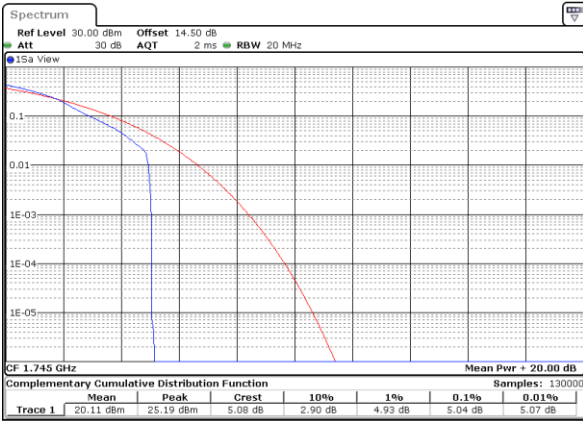

LTE Band 66 / 20MHz / QPSK

Lowest Channel / 1RB

Date: 31.MAY.2021 17:40:07

Lowest Channel / Full RB

Date: 31.MAY.2021 17:40:134

Middle Channel / 1RB

Date: 31.MAY.2021 17:41:01

Middle Channel / Full RB

Date: 31.MAY.2021 17:41:128

Highest Channel / 1RB

Date: 31.MAY.2021 17:41:55

Highest Channel / Full RB

Date: 31.MAY.2021 17:42:122

LTE Band 66 / 20MHz / 16QAM

Lowest Channel / 1RB

Date: 31.MAY.2021 17:37:25

Lowest Channel / Full RB

Date: 31.MAY.2021 17:37:52

Middle Channel / 1RB

Date: 31.MAY.2021 17:38:19

Middle Channel / Full RB

Date: 31.MAY.2021 17:38:46

Highest Channel / 1RB

Date: 31.MAY.2021 17:39:13