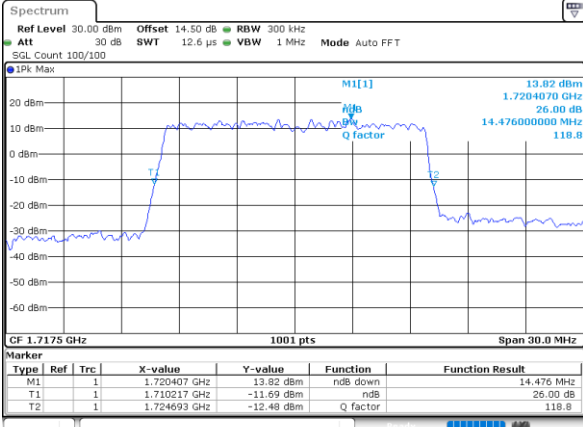

Date: 31.MAY.2021 14:40:06

Highest Channel / 3MHz / 64QAM

Date: 31.MAY.2021 15:14:45

LTE Band 66

Lowest Channel / 5MHz / 64QAM

Date: 31.MAY.2021 15:20:06

Lowest Channel / 10MHz / 64QAM

Date: 31.MAY.2021 16:17:33

Middle Channel / 5MHz / 64QAM

Date: 31.MAY.2021 15:24:48

Middle Channel / 10MHz / 64QAM

Date: 31.MAY.2021 16:22:15

Highest Channel / 5MHz / 64QAM

Date: 31.MAY.2021 15:26:25

Highest Channel / 10MHz / 64QAM

Date: 31.MAY.2021 16:23:53

LTE Band 66

Lowest Channel / 15MHz / 64QAM

Date: 31.MAY.2021 16:29:14

Lowest Channel / 20MHz / 64QAM

Date: 31.MAY.2021 17:26:139

Middle Channel / 15MHz / 64QAM

Date: 31.MAY.2021 16:33:06

Middle Channel / 20MHz / 64QAM