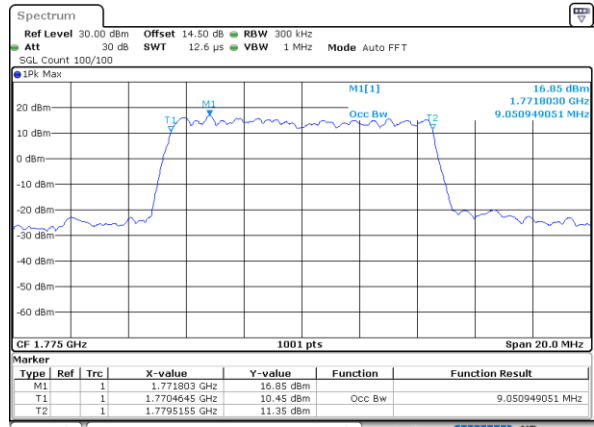

Date: 31.MAY.2021 15:40:31

Middle Channel / 5MHz / 16QAM

Date: 31.MAY.2021 15:40:56

Highest Channel / 5MHz / QPSK

Date: 31.MAY.2021 15:44:03

Highest Channel / 5MHz / 16QAM

Date: 31.MAY.2021 15:44:28

LTE Band 66

Lowest Channel / 10MHz / QPSK

Date: 31.MAY.2021 15:54:23

Lowest Channel / 10MHz / 16QAM

Date: 31.MAY.2021 15:54:48

Middle Channel / 10MHz / QPSK

Date: 31.MAY.2021 16:04:04

Middle Channel / 10MHz / 16QAM

Date: 31.MAY.2021 16:04:29

Highest Channel / 10MHz / QPSK

Date: 31.MAY.2021 16:07:36

Highest Channel / 10MHz / 16QAM

Date: 31.MAY.2021 16:08:01

LTE Band 66

Lowest Channel / 15MHz / QPSK

Date: 31.MAY.2021 16:39:59

Lowest Channel / 15MHz / 16QAM