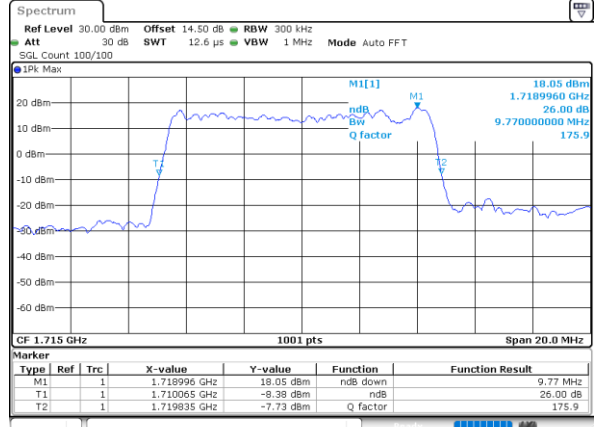

Lowest Channel / 10MHz / 16QAM

Date: 31.MAY.2021 15:55:37