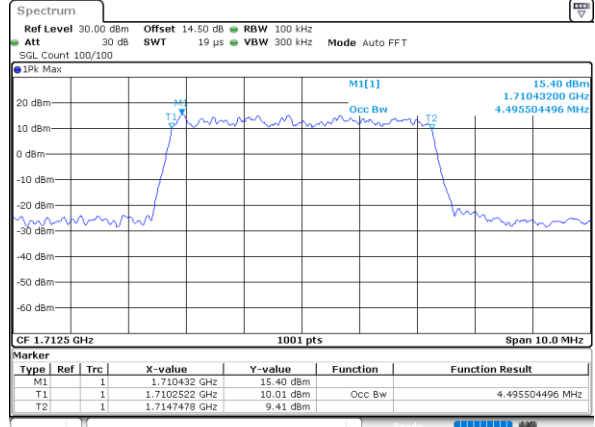

Date: 31.MAY.2021 14:20:43

Highest Channel / 1.4MHz / QPSK

Date: 31.MAY.2021 14:23:50

Highest Channel / 1.4MHz / 16QAM

Date: 31.MAY.2021 14:24:15

LTE Band 66

Lowest Channel / 3MHz / QPSK

Date: 31.MAY.2021 14:45:14

Highest Channel / 3MHz / 16QAM

Date: 31.MAY.2021 14:58:53

LTE Band 66

Lowest Channel / 5MHz / QPSK

Date: 31.MAY.2021 15:30:50

Lowest Channel / 5MHz / 16QAM

Date: 31.MAY.2021 15:31:15

Middle Channel / 5MHz / QPSK

Date: 31.MAY.2021 15:40:31

Middle Channel / 5MHz / 16QAM

Date: 31.MAY.2021 15:40:56

Highest Channel / 5MHz / QPSK

Date: 31.MAY.2021 15:44:03

Highest Channel / 5MHz / 16QAM

Date: 31.MAY.2021 15:44:28

LTE Band 66