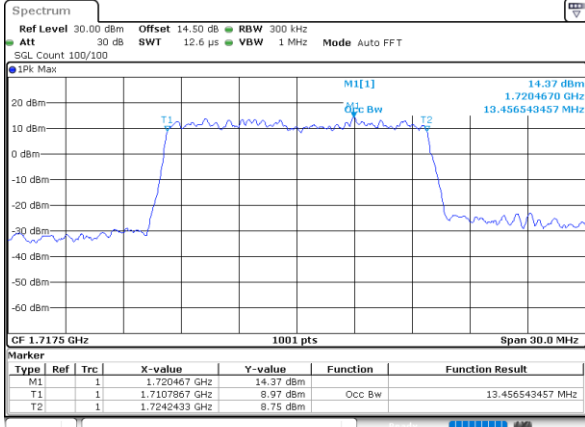

Date: 31.MAY.2021 14:39:50

Highest Channel / 3MHz / 64QAM

Date: 31.MAY.2021 15:14:29

LTE Band 66

Lowest Channel / 5MHz / 64QAM

Date: 31.MAY.2021 15:19:50

Lowest Channel / 10MHz / 64QAM

Date: 31.MAY.2021 16:17:16

Middle Channel / 5MHz / 64QAM

Date: 31.MAY.2021 15:24:01

Middle Channel / 10MHz / 64QAM

Date: 31.MAY.2021 16:21:58

Highest Channel / 5MHz / 64QAM

Date: 31.MAY.2021 15:26:08

Highest Channel / 10MHz / 64QAM

Date: 31.MAY.2021 16:23:36

LTE Band 66

Lowest Channel / 15MHz / 64QAM

Date: 31.MAY.2021 16:28:50

Lowest Channel / 20MHz / 64QAM

Date: 31.MAY.2021 17:26:22

Middle Channel / 15MHz / 64QAM

Date: 31.MAY.2021 16:33:40

Middle Channel / 20MHz / 64QAM

Date: 31.MAY.2021 17:32:05

Highest Channel / 15MHz / 64QAM

Date: 31.MAY.2021 16:35:17

Highest Channel / 20MHz / 64QAM

Date: 31.MAY.2021 17:32:42

Conducted Band Edge

LTE Band 66 / 1.4MHz / 16QAM

Lowest Band Edge / 1 RB