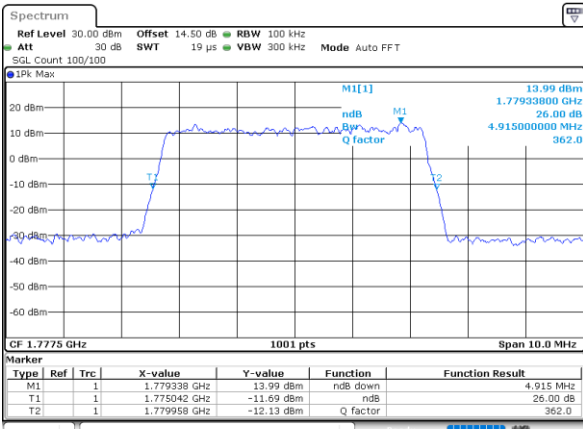

Date: 31.MAY.2021 14:40:06

Highest Channel / 3MHz / 64QAM

Date: 31.MAY.2021 15:14:45

LTE Band 66

Lowest Channel / 5MHz / 64QAM

Date: 31.MAY.2021 15:20:06

Lowest Channel / 10MHz / 64QAM

Date: 31.MAY.2021 16:17:33

Middle Channel / 5MHz / 64QAM

Date: 31.MAY.2021 15:24:48

Middle Channel / 10MHz / 64QAM

Date: 31.MAY.2021 16:22:15

Highest Channel / 5MHz / 64QAM

Date: 31.MAY.2021 15:26:25

Highest Channel / 10MHz / 64QAM

Date: 31.MAY.2021 16:23:53

LTE Band 66

Lowest Channel / 15MHz / 64QAM

Date: 31.MAY.2021 16:29:14

Lowest Channel / 20MHz / 64QAM

Date: 31.MAY.2021 17:26:139

Middle Channel / 15MHz / 64QAM

Date: 31.MAY.2021 16:33:06

Middle Channel / 20MHz / 64QAM