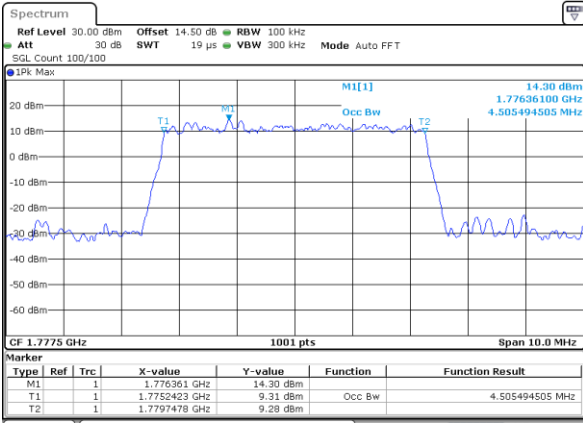

Date: 31.MAY.2021 14:39:50

Highest Channel / 3MHz / 64QAM

Date: 31.MAY.2021 15:14:29

LTE Band 66

Lowest Channel / 5MHz / 64QAM

Date: 31.MAY.2021 15:19:50

Lowest Channel / 10MHz / 64QAM

Date: 31.MAY.2021 16:17:16

Middle Channel / 5MHz / 64QAM

Date: 31.MAY.2021 15:24:01

Middle Channel / 10MHz / 64QAM

Date: 31.MAY.2021 16:21:58

Highest Channel / 5MHz / 64QAM

Date: 31.MAY.2021 15:26:08

Highest Channel / 10MHz / 64QAM

Date: 31.MAY.2021 16:23:36

LTE Band 66

Lowest Channel / 15MHz / 64QAM

Date: 31.MAY.2021 16:28:50

Lowest Channel / 20MHz / 64QAM

Date: 31.MAY.2021 17:26:22

Middle Channel / 15MHz / 64QAM

Date: 31.MAY.2021 16:33:40

Middle Channel / 20MHz / 64QAM

Date: 31.MAY.2021 17:32:05

Highest Channel / 15MHz / 64QAM

Date: 31.MAY.2021 16:35:17

Highest Channel / 20MHz / 64QAM

Date: 31.MAY.2021 17:32:42

Conducted Band Edge

LTE Band 66 / 1.4MHz / 16QAM

Lowest Band Edge / 1 RB