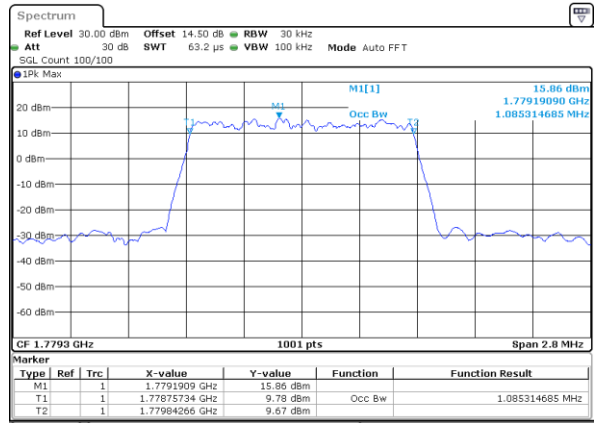

Date: 31.MAY.2021 17:31:121

Highest Channel / 15MHz / 64QAM

Date: 31.MAY.2021 16:35:33

Highest Channel / 20MHz / 64QAM

Date: 31.MAY.2021 17:32:159

Occupied Bandwidth

Mode		LTE Band 66 : 99%OBW(MHz)											
BW	1.4MHz		3MHz		5MHz		10MHz		15MHz		20MHz		
Mod.	QPSK	16QAM	QPSK	16QAM	QPSK	16QAM	QPSK	16QAM	QPSK	16QAM	QPSK	16QAM	
Lowest CH	1.08	1.09	2.72	2.70	4.51	4.50	9.07	9.03	13.49	13.46	17.94	17.90	
Middle CH	1.09	1.09	2.71	2.72	4.47	4.47	9.01	8.99	13.46	13.46	18.02	17.98	
Highest CH	1.09	1.09	2.72	2.72	4.47	4.50	9.05	9.05	13.52	13.55	17.90	17.90	
Mode		LTE Band 66 : 99%OBW(MHz)											
BW	1.4MHz		3MHz		5MHz		10MHz		15MHz		20MHz		
Mod.	64QAM		64QAM		64QAM		64QAM		64QAM		64QAM		
Lowest CH	1.09	-	2.73	-	4.51	-	9.05	-	13.46	-	17.86	-	
Middle CH	1.08	-	2.72	-	4.50	-	9.07	-	13.46	-	17.90	-	
Highest CH	1.09	-	2.72	-	4.51	-	9.03	-	13.49	-	17.94	-	

LTE Band 66

Lowest Channel / 1.4MHz / QPSK

Date: 31.MAY.2021 14:10:37

Lowest Channel / 1.4MHz / 16QAM

Date: 31.MAY.2021 14:11:02

Middle Channel / 1.4MHz / QPSK

Date: 31.MAY.2021 14:20:18

Middle Channel / 1.4MHz / 16QAM

Date: 31.MAY.2021 14:20:43

Highest Channel / 1.4MHz / QPSK

Date: 31.MAY.2021 14:23:50

Highest Channel / 1.4MHz / 16QAM

Date: 31.MAY.2021 14:24:15

LTE Band 66

Lowest Channel / 3MHz / QPSK

Date: 31.MAY.2021 14:45:14