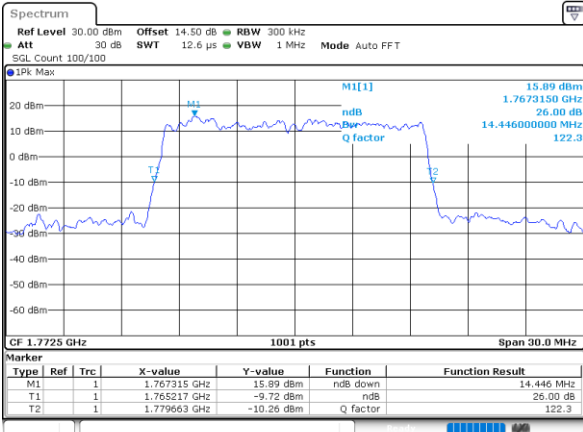

Highest Channel / 10MHz / QPSK

Date: 31.MAY.2021 16:08:26

Highest Channel / 10MHz / 16QAM

Date: 31.MAY.2021 16:08:50

LTE Band 66

Lowest Channel / 15MHz / QPSK

Date: 31.MAY.2021 16:40:49

Lowest Channel / 15MHz / 16QAM

Date: 31.MAY.2021 16:41:12

Middle Channel / 15MHz / QPSK

Date: 31.MAY.2021 16:50:29

Middle Channel / 15MHz / 16QAM

Date: 31.MAY.2021 16:50:53

Highest Channel / 15MHz / QPSK

Date: 31.MAY.2021 16:54:02

Highest Channel / 15MHz / 16QAM

Date: 31.MAY.2021 16:54:25

LTE Band 66

Lowest Channel / 20MHz / QPSK

Date: 31.MAY.2021 17:04:19

Lowest Channel / 20MHz / 16QAM

Date: 31.MAY.2021 17:04:43

Middle Channel / 20MHz / QPSK

Date: 31.MAY.2021 17:14:00