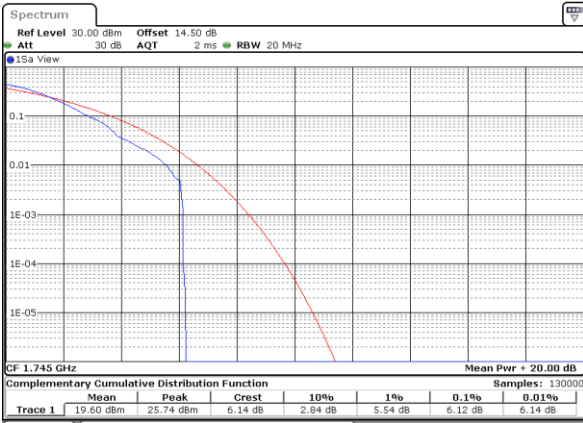

Lowest Channel / Full RB

Date: 31.MAY.2021 17:37:52

Middle Channel / 1RB

Date: 31.MAY.2021 17:38:19

Middle Channel / Full RB

Date: 31.MAY.2021 17:38:46

Highest Channel / 1RB

Date: 31.MAY.2021 17:39:13

Highest Channel / Full RB

Date: 31.MAY.2021 17:39:40

LTE Band 66 / 20MHz / 64QAM

Lowest Channel / 1RB

Date: 31.MAY.2021 17:42:49

Lowest Channel / Full RB

Date: 31.MAY.2021 17:43:16

Middle Channel / 1RB

Date: 31.MAY.2021 17:43:43

Middle Channel / Full RB

Date: 31.MAY.2021 17:44:10

Highest Channel / 1RB

Date: 31.MAY.2021 17:44:37

Highest Channel / Full RB

Date: 31.MAY.2021 17:45:04

26dB Bandwidth

Mode	LTE Band 66 : 26dB BW(MHz)											
BW	1.4MHz		3MHz		5MHz		10MHz		15MHz		20MHz	
Mod.	QPSK	16QAM	QPSK	16QAM	QPSK	16QAM	QPSK	16QAM	QPSK	16QAM	QPSK	16QAM
Lowest CH	1.23	1.23	3.02	2.96	4.96	4.94	9.89	9.77	14.48	14.27	19.02	18.74
Middle CH	1.24	1.22	3.06	3.00	4.91	4.94	9.81	9.83	14.30	14.51	19.02	19.06
Highest CH	1.22	1.23	3.02	3.07	4.95	4.99	9.69	9.81	14.45	14.30	18.98	19.18
Mode	LTE Band 66 : 26dB BW(MHz)											
BW	1.4MHz		3MHz		5MHz		10MHz		15MHz		20MHz	
Mod.	64QAM		64QAM		64QAM		64QAM		64QAM		64QAM	
Lowest CH	1.23	-	2.97	-	4.85	-	9.85	-	14.48	-	19.02	-
Middle CH	1.25	-	3.02	-	4.89	-	9.69	-	14.27	-	19.26	-
Highest CH	1.23	-	3.02	-	4.92	-	9.85	-	14.42	-	18.74	-