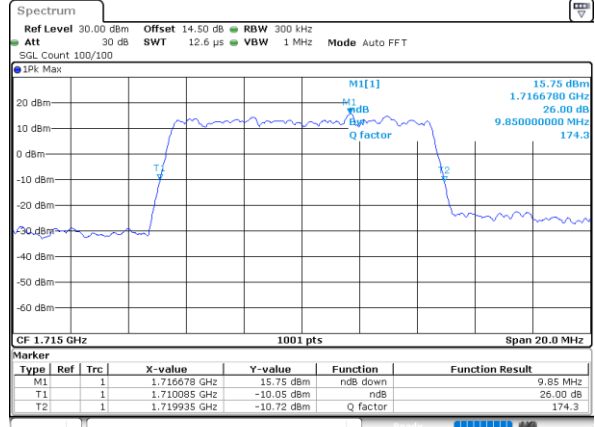

Date: 31.MAY.2021 14:40:06

Highest Channel / 3MHz / 64QAM

Date: 31.MAY.2021 15:14:45

LTE Band 66

Lowest Channel / 5MHz / 64QAM

Date: 31.MAY.2021 15:20:06

Lowest Channel / 10MHz / 64QAM

Date: 31.MAY.2021 16:17:33

Middle Channel / 5MHz / 64QAM

Date: 31.MAY.2021 15:24:48

Middle Channel / 10MHz / 64QAM

Date: 31.MAY.2021 16:22:15

Highest Channel / 5MHz / 64QAM

Date: 31.MAY.2021 15:26:25

Highest Channel / 10MHz / 64QAM

Date: 31.MAY.2021 16:23:53