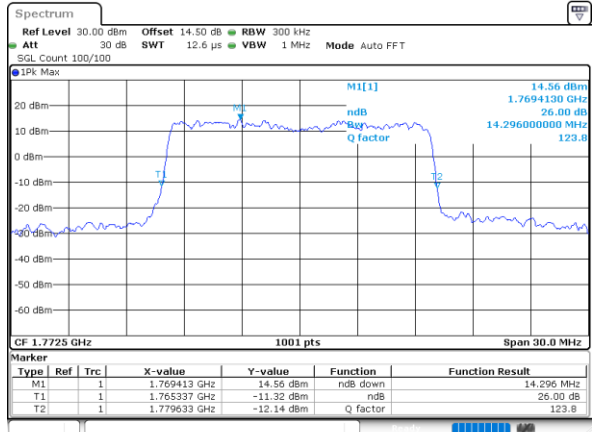

Highest Channel / 10MHz / QPSK

Date: 31.MAY.2021 16:08:26

Highest Channel / 10MHz / 16QAM

Date: 31.MAY.2021 16:08:50

LTE Band 66

Lowest Channel / 15MHz / QPSK

Date: 31.MAY.2021 16:40:49

Lowest Channel / 15MHz / 16QAM

Date: 31.MAY.2021 16:41:12

Middle Channel / 15MHz / QPSK

Date: 31.MAY.2021 16:50:29

Middle Channel / 15MHz / 16QAM

Date: 31.MAY.2021 16:50:53

Highest Channel / 15MHz / QPSK

Date: 31.MAY.2021 16:54:02

Highest Channel / 15MHz / 16QAM

Date: 31.MAY.2021 16:54:25

LTE Band 66

Lowest Channel / 20MHz / QPSK

Date: 31.MAY.2021 17:04:19

Lowest Channel / 20MHz / 16QAM

Date: 31.MAY.2021 17:04:43

Middle Channel / 20MHz / QPSK

Date: 31.MAY.2021 17:14:00