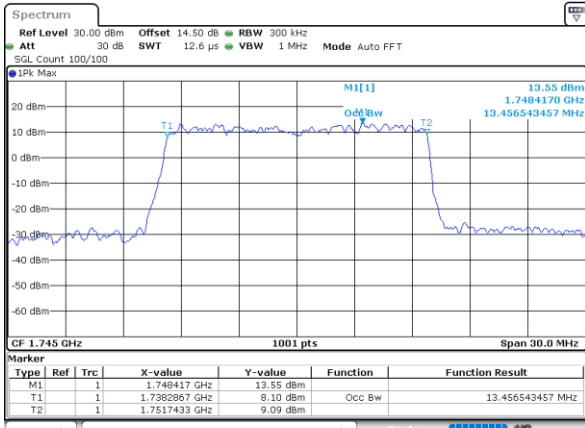

LTE Band 66

Lowest Channel / 15MHz / 64QAM

Date: 31.MAY.2021 16:28:50

Lowest Channel / 20MHz / 64QAM

Date: 31.MAY.2021 17:26:22

Middle Channel / 15MHz / 64QAM

Date: 31.MAY.2021 16:33:40

Middle Channel / 20MHz / 64QAM

Date: 31.MAY.2021 17:32:05

Highest Channel / 15MHz / 64QAM

Date: 31.MAY.2021 16:35:17

Highest Channel / 20MHz / 64QAM

Date: 31.MAY.2021 17:32:42

Conducted Band Edge

LTE Band 66 / 1.4MHz / 16QAM

Lowest Band Edge / 1 RB