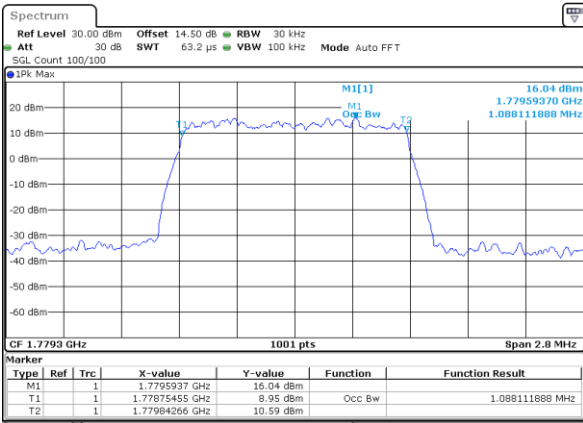

Date: 31.MAY.2021 17:31:121

Highest Channel / 15MHz / 64QAM

Date: 31.MAY.2021 16:35:33

Highest Channel / 20MHz / 64QAM

Date: 31.MAY.2021 17:32:159

Occupied Bandwidth

Mode		LTE Band 66 : 99%OBW(MHz)											
BW	1.4MHz		3MHz		5MHz		10MHz		15MHz		20MHz		
Mod.	QPSK	16QAM	QPSK	16QAM	QPSK	16QAM	QPSK	16QAM	QPSK	16QAM	QPSK	16QAM	
Lowest CH	1.08	1.09	2.72	2.70	4.51	4.50	9.07	9.03	13.49	13.46	17.94	17.90	
Middle CH	1.09	1.09	2.71	2.72	4.47	4.47	9.01	8.99	13.46	13.46	18.02	17.98	
Highest CH	1.09	1.09	2.72	2.72	4.47	4.50	9.05	9.05	13.52	13.55	17.90	17.90	
Mode		LTE Band 66 : 99%OBW(MHz)											
BW	1.4MHz		3MHz		5MHz		10MHz		15MHz		20MHz		
Mod.	64QAM		64QAM		64QAM		64QAM		64QAM		64QAM		
Lowest CH	1.09	-	2.73	-	4.51	-	9.05	-	13.46	-	17.86	-	
Middle CH	1.08	-	2.72	-	4.50	-	9.07	-	13.46	-	17.90	-	
Highest CH	1.09	-	2.72	-	4.51	-	9.03	-	13.49	-	17.94	-	

LTE Band 66

Lowest Channel / 1.4MHz / QPSK

Date: 31.MAY.2021 14:10:37

Lowest Channel / 1.4MHz / 16QAM

Date: 31.MAY.2021 14:11:02

Middle Channel / 1.4MHz / QPSK

Date: 31.MAY.2021 14:20:18

Middle Channel / 1.4MHz / 16QAM

Date: 31.MAY.2021 14:20:43

Highest Channel / 1.4MHz / QPSK

Date: 31.MAY.2021 14:23:50

Highest Channel / 1.4MHz / 16QAM

Date: 31.MAY.2021 14:24:15

LTE Band 66

Lowest Channel / 3MHz / QPSK

Date: 31.MAY.2021 14:45:14