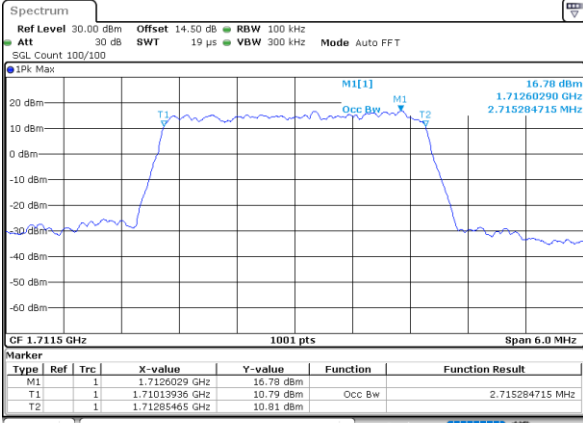

LTE Band 66

Lowest Channel / 1.4MHz / QPSK

Date: 31.MAY.2021 14:10:37

Lowest Channel / 1.4MHz / 16QAM

Date: 31.MAY.2021 14:11:02

Middle Channel / 1.4MHz / QPSK

Date: 31.MAY.2021 14:20:18

Middle Channel / 1.4MHz / 16QAM

Date: 31.MAY.2021 14:20:43

Highest Channel / 1.4MHz / QPSK

Date: 31.MAY.2021 14:23:50

Highest Channel / 1.4MHz / 16QAM

Date: 31.MAY.2021 14:24:15

LTE Band 66

Lowest Channel / 3MHz / QPSK

Date: 31.MAY.2021 14:45:14

Lowest Channel / 3MHz / 16QAM

Date: 31.MAY.2021 14:45:19

Middle Channel / 3MHz / QPSK

Date: 31.MAY.2021 14:54:55

Middle Channel / 3MHz / 16QAM

Date: 31.MAY.2021 14:55:20

Highest Channel / 3MHz / QPSK

Date: 31.MAY.2021 14:58:27

Highest Channel / 3MHz / 16QAM

Date: 31.MAY.2021 14:58:53

LTE Band 66

Lowest Channel / 5MHz / QPSK

Date: 31.MAY.2021 15:30:50

Lowest Channel / 5MHz / 16QAM

Date: 31.MAY.2021 15:31:15

Middle Channel / 5MHz / QPSK