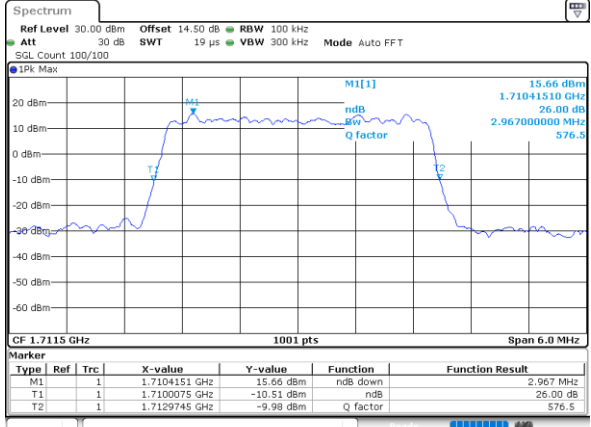

Date: 31.MAY.2021 16:54:25

LTE Band 66

Lowest Channel / 20MHz / QPSK

Date: 31.MAY.2021 17:04:19

Lowest Channel / 20MHz / 16QAM

Date: 31.MAY.2021 17:04:43

Middle Channel / 20MHz / QPSK

Date: 31.MAY.2021 17:14:00

Middle Channel / 20MHz / 16QAM

Date: 31.MAY.2021 17:14:23

Highest Channel / 20MHz / QPSK

Date: 31.MAY.2021 17:17:32

Highest Channel / 20MHz / 16QAM

Date: 31.MAY.2021 17:17:56

LTE Band 66

Lowest Channel / 1.4MHz / 64QAM

Date: 31.MAY.2021 14:33:47

Lowest Channel / 3MHz / 64QAM

Date: 31.MAY.2021 15:08:26

Middle Channel / 20MHz / 64QAM

Date: 31.MAY.2021 14:38:29

Middle Channel / 3MHz / 64QAM

Date: 31.MAY.2021 15:13:08

Highest Channel / 20MHz / 64QAM