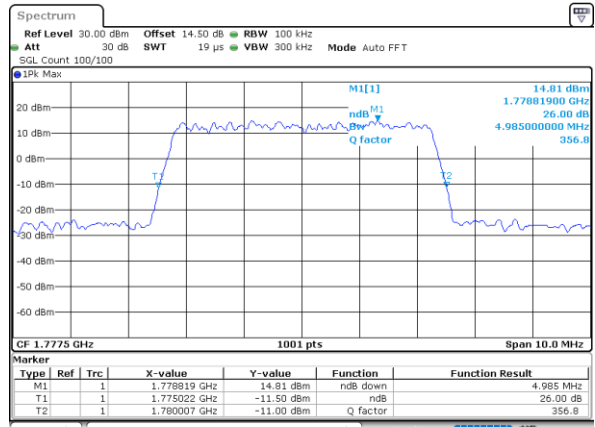

Highest Channel / 3MHz / 16QAM

Date: 31.MAY.2021 14:59:42

LTE Band 66

Lowest Channel / 5MHz / QPSK

Date: 31.MAY.2021 15:31:40

Lowest Channel / 5MHz / 16QAM

Date: 31.MAY.2021 15:32:04

Middle Channel / 5MHz / QPSK

Date: 31.MAY.2021 15:41:21

Middle Channel / 5MHz / 16QAM

Date: 31.MAY.2021 15:41:45

Highest Channel / 5MHz / QPSK

Date: 31.MAY.2021 15:44:53

Highest Channel / 5MHz / 16QAM

Date: 31.MAY.2021 15:45:16

LTE Band 66