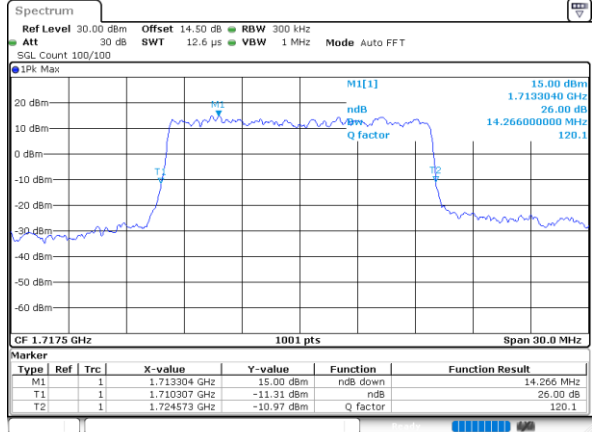

Highest Channel / 10MHz / QPSK

Date: 31.MAY.2021 16:08:26

Highest Channel / 10MHz / 16QAM

Date: 31.MAY.2021 16:08:50

LTE Band 66

Lowest Channel / 15MHz / QPSK

Date: 31.MAY.2021 16:40:49

Lowest Channel / 15MHz / 16QAM