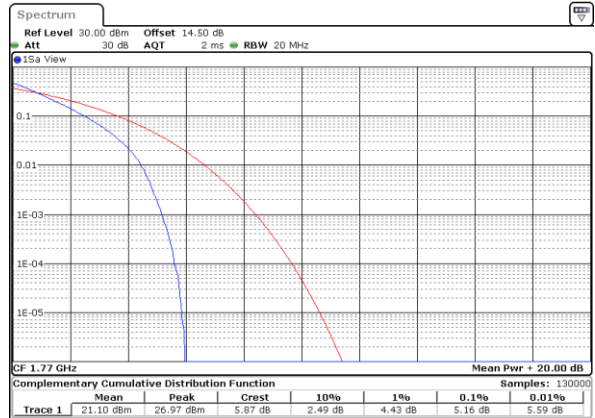

LTE Band 66 / 20MHz / QPSK

Lowest Channel / 1RB

Date: 31.MAY.2021 17:40:07

Lowest Channel / Full RB

Date: 31.MAY.2021 17:40:134

Middle Channel / 1RB

Date: 31.MAY.2021 17:41:01

Middle Channel / Full RB

Date: 31.MAY.2021 17:41:128

Highest Channel / 1RB

Date: 31.MAY.2021 17:41:55

Highest Channel / Full RB

Date: 31.MAY.2021 17:42:122

LTE Band 66 / 20MHz / 16QAM

Lowest Channel / 1RB

Date: 31.MAY.2021 17:37:25