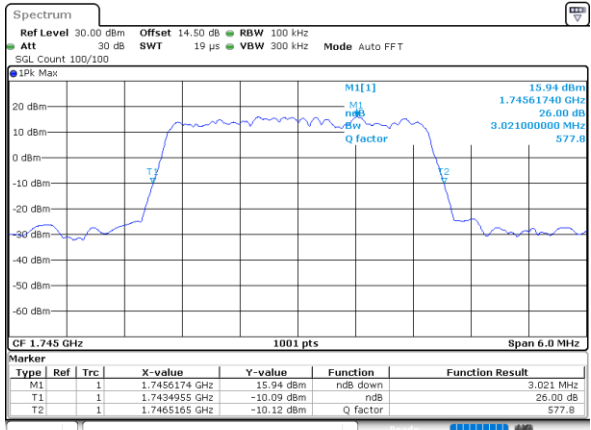

Middle Channel / 20MHz / 16QAM

Date: 31.MAY.2021 17:14:23

Highest Channel / 20MHz / QPSK

Date: 31.MAY.2021 17:17:32

Highest Channel / 20MHz / 16QAM

Date: 31.MAY.2021 17:17:56

LTE Band 66

Lowest Channel / 1.4MHz / 64QAM

Date: 31.MAY.2021 14:33:47

Lowest Channel / 3MHz / 64QAM

Date: 31.MAY.2021 15:08:26

Middle Channel / 20MHz / 64QAM

Date: 31.MAY.2021 14:38:29

Middle Channel / 3MHz / 64QAM

Date: 31.MAY.2021 15:13:08

Highest Channel / 20MHz / 64QAM

Date: 31.MAY.2021 14:40:06

Highest Channel / 3MHz / 64QAM

Date: 31.MAY.2021 15:14:45

LTE Band 66

Lowest Channel / 5MHz / 64QAM

Date: 31.MAY.2021 15:20:06

Lowest Channel / 10MHz / 64QAM

Date: 31.MAY.2021 16:17:33