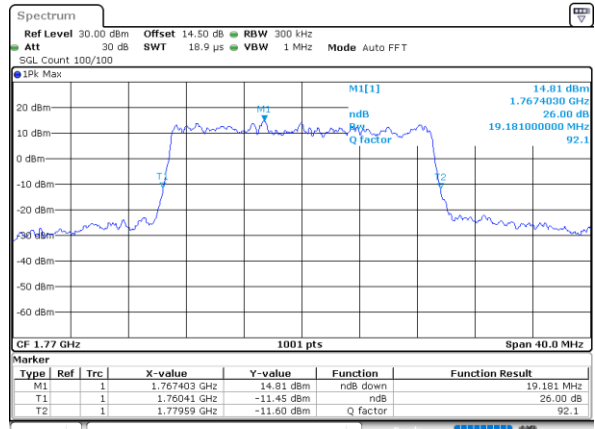

Date: 31.MAY.2021 16:54:25

LTE Band 66

Lowest Channel / 20MHz / QPSK

Date: 31.MAY.2021 17:04:19

Lowest Channel / 20MHz / 16QAM

Date: 31.MAY.2021 17:04:43

Middle Channel / 20MHz / QPSK

Date: 31.MAY.2021 17:14:00

Middle Channel / 20MHz / 16QAM

Date: 31.MAY.2021 17:14:23

Highest Channel / 20MHz / QPSK

Date: 31.MAY.2021 17:17:32

Highest Channel / 20MHz / 16QAM

Date: 31.MAY.2021 17:17:56

LTE Band 66

Lowest Channel / 1.4MHz / 64QAM

Date: 31.MAY.2021 14:33:47

Lowest Channel / 3MHz / 64QAM

Date: 31.MAY.2021 15:08:26

Middle Channel / 20MHz / 64QAM

Date: 31.MAY.2021 14:38:29

Middle Channel / 3MHz / 64QAM

Date: 31.MAY.2021 15:13:08

Highest Channel / 20MHz / 64QAM