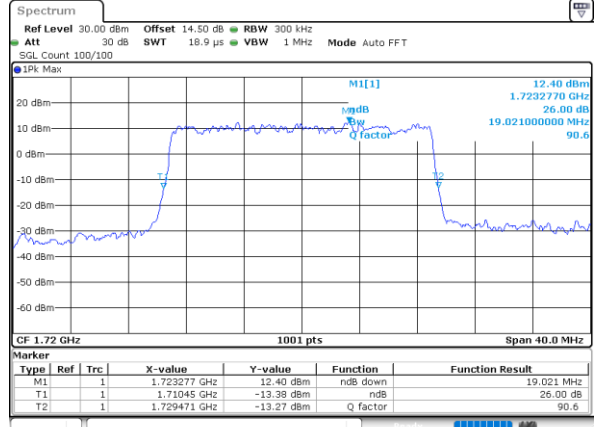

Date: 31.MAY.2021 14:40:06

Highest Channel / 3MHz / 64QAM

Date: 31.MAY.2021 15:14:45

LTE Band 66

Lowest Channel / 5MHz / 64QAM

Date: 31.MAY.2021 15:20:06

Lowest Channel / 10MHz / 64QAM

Date: 31.MAY.2021 16:17:33

Middle Channel / 5MHz / 64QAM

Date: 31.MAY.2021 15:24:48

Middle Channel / 10MHz / 64QAM

Date: 31.MAY.2021 16:22:15

Highest Channel / 5MHz / 64QAM

Date: 31.MAY.2021 15:26:25

Highest Channel / 10MHz / 64QAM

Date: 31.MAY.2021 16:23:53

LTE Band 66

Lowest Channel / 15MHz / 64QAM

Date: 31.MAY.2021 16:29:14

Lowest Channel / 20MHz / 64QAM

Date: 31.MAY.2021 17:26:139

Middle Channel / 15MHz / 64QAM

Date: 31.MAY.2021 16:33:06

Middle Channel / 20MHz / 64QAM