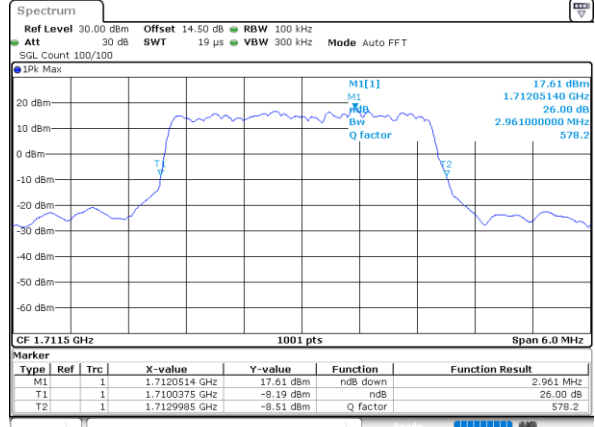

Lowest Channel / 3MHz / 16QAM

Date: 31.MAY.2021 14:46:28