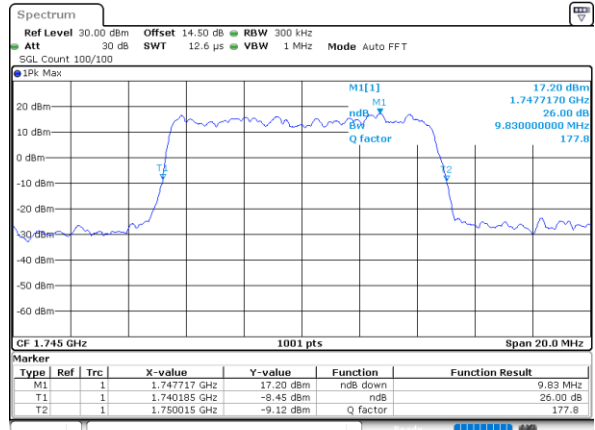

Date: 31.MAY.2021 15:41:21

Middle Channel / 5MHz / 16QAM

Date: 31.MAY.2021 15:41:45

Highest Channel / 5MHz / QPSK

Date: 31.MAY.2021 15:44:53

Highest Channel / 5MHz / 16QAM

Date: 31.MAY.2021 15:45:16

LTE Band 66

Lowest Channel / 10MHz / QPSK

Date: 31.MAY.2021 15:55:13

Lowest Channel / 10MHz / 16QAM

Date: 31.MAY.2021 15:55:37

Middle Channel / 10MHz / QPSK

Date: 31.MAY.2021 16:04:54

Middle Channel / 10MHz / 16QAM

Date: 31.MAY.2021 16:05:18

Highest Channel / 10MHz / QPSK

Date: 31.MAY.2021 16:08:26

Highest Channel / 10MHz / 16QAM

Date: 31.MAY.2021 16:08:50

LTE Band 66

Lowest Channel / 15MHz / QPSK

Date: 31.MAY.2021 16:40:49

Lowest Channel / 15MHz / 16QAM