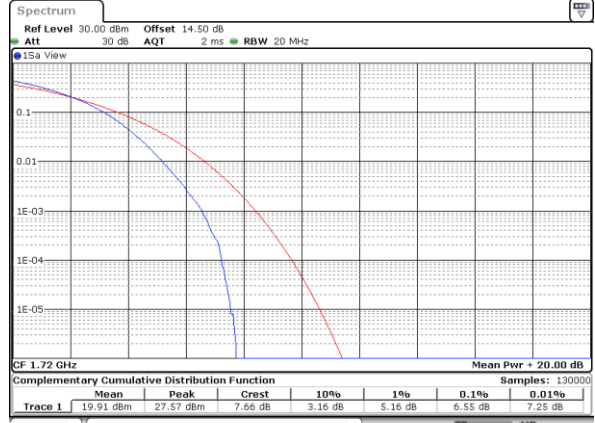

Lowest Channel / Full RB

Date: 31.MAY.2021 17:37:52

Middle Channel / 1RB

Date: 31.MAY.2021 17:38:19

Middle Channel / Full RB

Date: 31.MAY.2021 17:38:46

Highest Channel / 1RB

Date: 31.MAY.2021 17:39:13

Highest Channel / Full RB

Date: 31.MAY.2021 17:39:40

LTE Band 66 / 20MHz / 64QAM

Lowest Channel / 1RB

Date: 31.MAY.2021 17:42:49

Lowest Channel / Full RB

Date: 31.MAY.2021 17:43:16

Middle Channel / 1RB

Date: 31.MAY.2021 17:43:43

Middle Channel / Full RB

Date: 31.MAY.2021 17:44:10

Highest Channel / 1RB

Date: 31.MAY.2021 17:44:37

Highest Channel / Full RB

Date: 31.MAY.2021 17:45:04

26dB Bandwidth

Mode	LTE Band 66 : 26dB BW(MHz)											
BW	1.4MHz		3MHz		5MHz		10MHz		15MHz		20MHz	
Mod.	QPSK	16QAM	QPSK	16QAM	QPSK	16QAM	QPSK	16QAM	QPSK	16QAM	QPSK	16QAM
Lowest CH	1.23	1.23	3.02	2.96	4.96	4.94	9.89	9.77	14.48	14.27	19.02	18.74
Middle CH	1.24	1.22	3.06	3.00	4.91	4.94	9.81	9.83	14.30	14.51	19.02	19.06
Highest CH	1.22	1.23	3.02	3.07	4.95	4.99	9.69	9.81	14.45	14.30	18.98	19.18
Mode	LTE Band 66 : 26dB BW(MHz)											
BW	1.4MHz		3MHz		5MHz		10MHz		15MHz		20MHz	
Mod.	64QAM		64QAM		64QAM		64QAM		64QAM		64QAM	
Lowest CH	1.23	-	2.97	-	4.85	-	9.85	-	14.48	-	19.02	-
Middle CH	1.25	-	3.02	-	4.89	-	9.69	-	14.27	-	19.26	-
Highest CH	1.23	-	3.02	-	4.92	-	9.85	-	14.42	-	18.74	-