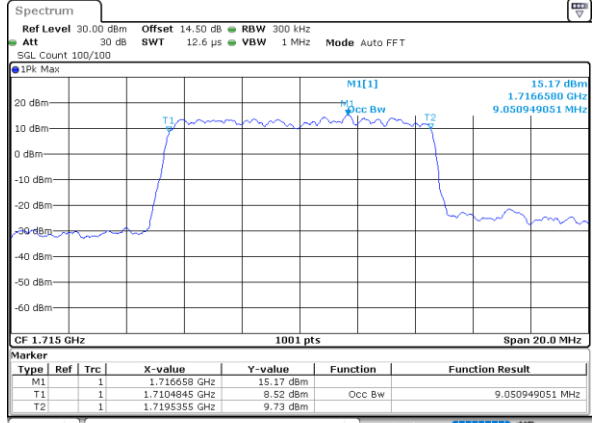

Middle Channel / 20MHz / 16QAM

Date: 31.MAY.2021 17:13:35

Highest Channel / 20MHz / QPSK

Date: 31.MAY.2021 17:16:42

Highest Channel / 20MHz / 16QAM

Date: 31.MAY.2021 17:17:07

LTE Band 66

Lowest Channel / 1.4MHz / 64QAM

Date: 31.MAY.2021 14:33:13

Lowest Channel / 3MHz / 64QAM

Date: 31.MAY.2021 15:08:10

Middle Channel / 20MHz / 64QAM

Date: 31.MAY.2021 14:38:12

Middle Channel / 3MHz / 64QAM

Date: 31.MAY.2021 15:12:51

Highest Channel / 20MHz / 64QAM

Date: 31.MAY.2021 14:39:50

Highest Channel / 3MHz / 64QAM

Date: 31.MAY.2021 15:14:29

LTE Band 66

Lowest Channel / 5MHz / 64QAM

Date: 31.MAY.2021 15:19:50

Lowest Channel / 10MHz / 64QAM

Date: 31.MAY.2021 16:17:16

Middle Channel / 5MHz / 64QAM

Date: 31.MAY.2021 15:24:01

Middle Channel / 10MHz / 64QAM

Date: 31.MAY.2021 16:21:58

Highest Channel / 5MHz / 64QAM

Date: 31.MAY.2021 15:26:08

Highest Channel / 10MHz / 64QAM

Date: 31.MAY.2021 16:23:36