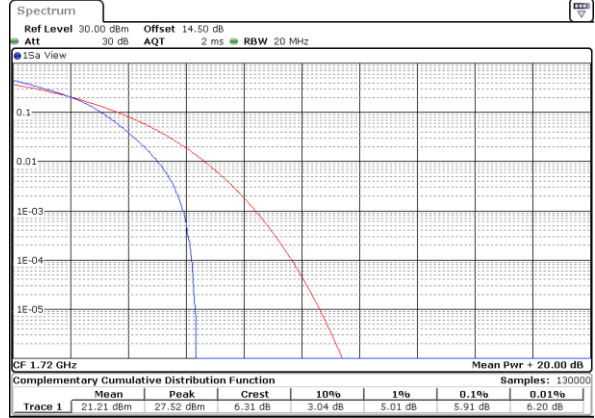

LTE Band 66 / 20MHz / QPSK

Lowest Channel / 1RB

Date: 31.MAY.2021 17:40:07

Lowest Channel / Full RB

Date: 31.MAY.2021 17:40:134

Middle Channel / 1RB

Date: 31.MAY.2021 17:41:01

Middle Channel / Full RB

Date: 31.MAY.2021 17:41:128

Highest Channel / 1RB

Date: 31.MAY.2021 17:41:55

Highest Channel / Full RB

Date: 31.MAY.2021 17:42:122

LTE Band 66 / 20MHz / 16QAM

Lowest Channel / 1RB

Date: 31.MAY.2021 17:37:25

Lowest Channel / Full RB

Date: 31.MAY.2021 17:37:52

Middle Channel / 1RB

Date: 31.MAY.2021 17:38:19

Middle Channel / Full RB

Date: 31.MAY.2021 17:38:46

Highest Channel / 1RB

Date: 31.MAY.2021 17:39:13