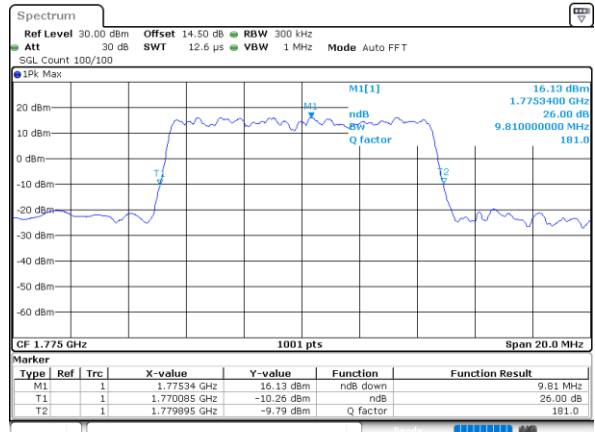

Date: 31.MAY.2021 15:41:21

Middle Channel / 5MHz / 16QAM

Date: 31.MAY.2021 15:41:45

Highest Channel / 5MHz / QPSK

Date: 31.MAY.2021 15:44:53

Highest Channel / 5MHz / 16QAM

Date: 31.MAY.2021 15:45:16

LTE Band 66

Lowest Channel / 10MHz / QPSK

Date: 31.MAY.2021 15:55:13

Lowest Channel / 10MHz / 16QAM

Date: 31.MAY.2021 15:55:37

Middle Channel / 10MHz / QPSK

Date: 31.MAY.2021 16:04:54

Middle Channel / 10MHz / 16QAM

Date: 31.MAY.2021 16:05:18

Highest Channel / 10MHz / QPSK

Date: 31.MAY.2021 16:08:26

Highest Channel / 10MHz / 16QAM

Date: 31.MAY.2021 16:08:50

LTE Band 66

Lowest Channel / 15MHz / QPSK

Date: 31.MAY.2021 16:40:49

Lowest Channel / 15MHz / 16QAM