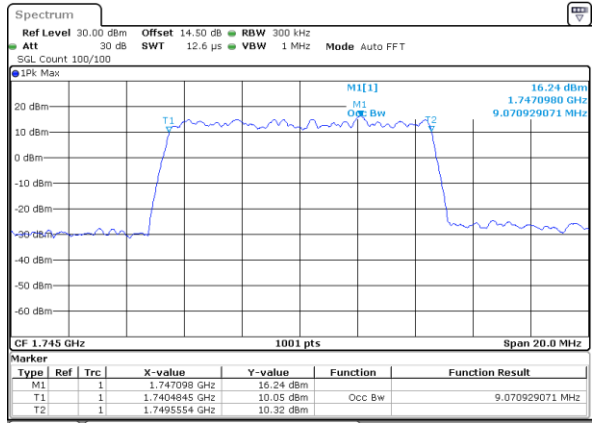

Date: 31.MAY.2021 14:33:13

Lowest Channel / 3MHz / 64QAM

Date: 31.MAY.2021 15:08:10

Middle Channel / 20MHz / 64QAM

Date: 31.MAY.2021 14:38:12

Middle Channel / 3MHz / 64QAM

Date: 31.MAY.2021 15:12:51

Highest Channel / 20MHz / 64QAM

Date: 31.MAY.2021 14:39:50

Highest Channel / 3MHz / 64QAM

Date: 31.MAY.2021 15:14:29

LTE Band 66

Lowest Channel / 5MHz / 64QAM

Date: 31.MAY.2021 15:19:50

Lowest Channel / 10MHz / 64QAM

Date: 31.MAY.2021 16:17:16

Middle Channel / 5MHz / 64QAM

Date: 31.MAY.2021 15:24:01

Middle Channel / 10MHz / 64QAM

Date: 31.MAY.2021 16:21:58

Highest Channel / 5MHz / 64QAM

Date: 31.MAY.2021 15:26:08

Highest Channel / 10MHz / 64QAM

Date: 31.MAY.2021 16:23:36