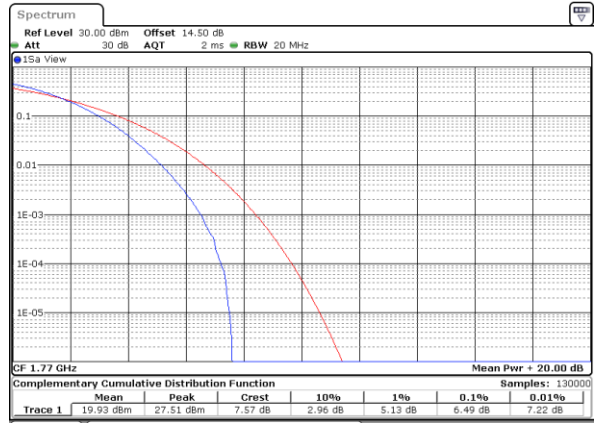

Highest Channel / Full RB

Date: 31.MAY.2021 17:39:40

LTE Band 66 / 20MHz / 64QAM

Lowest Channel / 1RB

Date: 31.MAY.2021 17:42:49

Lowest Channel / Full RB

Date: 31.MAY.2021 17:43:16

Middle Channel / 1RB

Date: 31.MAY.2021 17:43:43

Middle Channel / Full RB

Date: 31.MAY.2021 17:44:10

Highest Channel / 1RB

Date: 31.MAY.2021 17:44:37

Highest Channel / Full RB

Date: 31.MAY.2021 17:45:04

26dB Bandwidth

Mode	LTE Band 66 : 26dB BW(MHz)											
BW	1.4MHz		3MHz		5MHz		10MHz		15MHz		20MHz	
Mod.	QPSK	16QAM	QPSK	16QAM	QPSK	16QAM	QPSK	16QAM	QPSK	16QAM	QPSK	16QAM
Lowest CH	1.23	1.23	3.02	2.96	4.96	4.94	9.89	9.77	14.48	14.27	19.02	18.74
Middle CH	1.24	1.22	3.06	3.00	4.91	4.94	9.81	9.83	14.30	14.51	19.02	19.06
Highest CH	1.22	1.23	3.02	3.07	4.95	4.99	9.69	9.81	14.45	14.30	18.98	19.18
Mode	LTE Band 66 : 26dB BW(MHz)											
BW	1.4MHz		3MHz		5MHz		10MHz		15MHz		20MHz	
Mod.	64QAM		64QAM		64QAM		64QAM		64QAM		64QAM	
Lowest CH	1.23	-	2.97	-	4.85	-	9.85	-	14.48	-	19.02	-
Middle CH	1.25	-	3.02	-	4.89	-	9.69	-	14.27	-	19.26	-
Highest CH	1.23	-	3.02	-	4.92	-	9.85	-	14.42	-	18.74	-