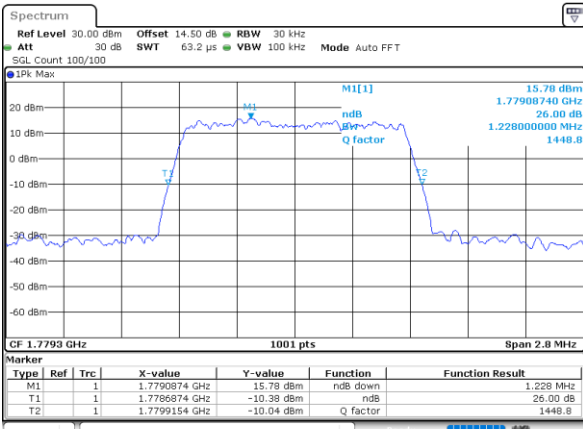

Middle Channel / 20MHz / 16QAM

Date: 31.MAY.2021 17:14:23

Highest Channel / 20MHz / QPSK

Date: 31.MAY.2021 17:17:32

Highest Channel / 20MHz / 16QAM

Date: 31.MAY.2021 17:17:56

LTE Band 66

Lowest Channel / 1.4MHz / 64QAM

Date: 31.MAY.2021 14:33:47

Lowest Channel / 3MHz / 64QAM

Date: 31.MAY.2021 15:08:26

Middle Channel / 20MHz / 64QAM

Date: 31.MAY.2021 14:38:29

Middle Channel / 3MHz / 64QAM

Date: 31.MAY.2021 15:13:08

Highest Channel / 20MHz / 64QAM

Date: 31.MAY.2021 14:40:06

Highest Channel / 3MHz / 64QAM

Date: 31.MAY.2021 15:14:45

LTE Band 66

Lowest Channel / 5MHz / 64QAM

Date: 31.MAY.2021 15:20:06

Lowest Channel / 10MHz / 64QAM

Date: 31.MAY.2021 16:17:33