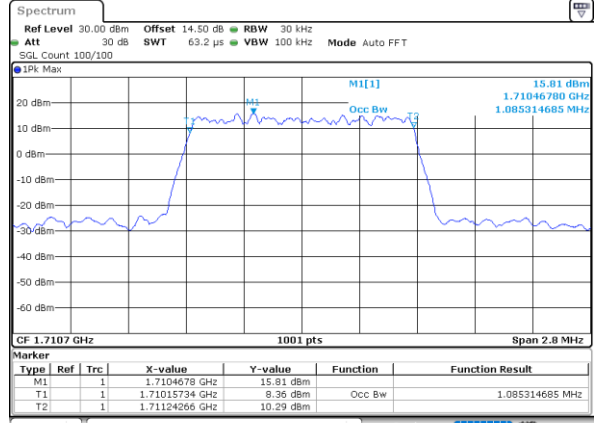

LTE Band 66

Lowest Channel / 15MHz / 64QAM

Date: 31.MAY.2021 16:29:14

Lowest Channel / 20MHz / 64QAM

Date: 31.MAY.2021 17:26:139

Middle Channel / 15MHz / 64QAM

Date: 31.MAY.2021 16:33:06

Middle Channel / 20MHz / 64QAM

Date: 31.MAY.2021 17:31:121

Highest Channel / 15MHz / 64QAM

Date: 31.MAY.2021 16:35:33

Highest Channel / 20MHz / 64QAM

Date: 31.MAY.2021 17:32:159

Occupied Bandwidth

Mode		LTE Band 66 : 99%OBW(MHz)											
BW	1.4MHz		3MHz		5MHz		10MHz		15MHz		20MHz		
Mod.	QPSK	16QAM	QPSK	16QAM	QPSK	16QAM	QPSK	16QAM	QPSK	16QAM	QPSK	16QAM	
Lowest CH	1.08	1.09	2.72	2.70	4.51	4.50	9.07	9.03	13.49	13.46	17.94	17.90	
Middle CH	1.09	1.09	2.71	2.72	4.47	4.47	9.01	8.99	13.46	13.46	18.02	17.98	
Highest CH	1.09	1.09	2.72	2.72	4.47	4.50	9.05	9.05	13.52	13.55	17.90	17.90	
Mode		LTE Band 66 : 99%OBW(MHz)											
BW	1.4MHz		3MHz		5MHz		10MHz		15MHz		20MHz		
Mod.	64QAM		64QAM		64QAM		64QAM		64QAM		64QAM		
Lowest CH	1.09	-	2.73	-	4.51	-	9.05	-	13.46	-	17.86	-	
Middle CH	1.08	-	2.72	-	4.50	-	9.07	-	13.46	-	17.90	-	
Highest CH	1.09	-	2.72	-	4.51	-	9.03	-	13.49	-	17.94	-	

LTE Band 66

Lowest Channel / 1.4MHz / QPSK

Date: 31.MAY.2021 14:10:37

Lowest Channel / 1.4MHz / 16QAM

Date: 31.MAY.2021 14:11:02

Middle Channel / 1.4MHz / QPSK

Date: 31.MAY.2021 14:20:18

Middle Channel / 1.4MHz / 16QAM

Date: 31.MAY.2021 14:20:43

Highest Channel / 1.4MHz / QPSK

Date: 31.MAY.2021 14:23:50

Highest Channel / 1.4MHz / 16QAM

Date: 31.MAY.2021 14:24:15

LTE Band 66

Lowest Channel / 3MHz / QPSK

Date: 31.MAY.2021 14:45:14