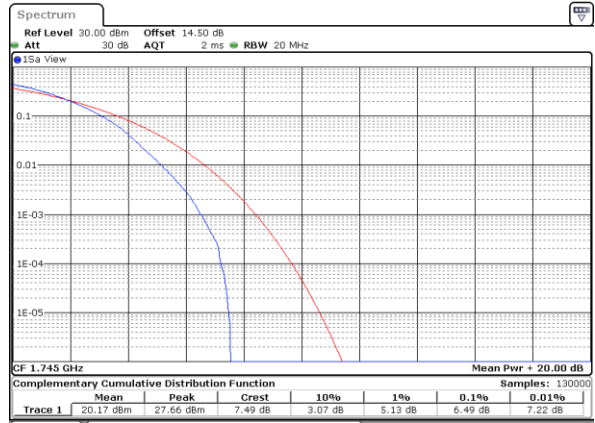

Lowest Channel / Full RB

Date: 31.MAY.2021 17:37:52

Middle Channel / 1RB

Date: 31.MAY.2021 17:38:19

Middle Channel / Full RB

Date: 31.MAY.2021 17:38:46

Highest Channel / 1RB

Date: 31.MAY.2021 17:39:13

Highest Channel / Full RB

Date: 31.MAY.2021 17:39:40

LTE Band 66 / 20MHz / 64QAM

Lowest Channel / 1RB

Date: 31.MAY.2021 17:42:49

Lowest Channel / Full RB

Date: 31.MAY.2021 17:43:16

Middle Channel / 1RB

Date: 31.MAY.2021 17:43:43

Middle Channel / Full RB

Date: 31.MAY.2021 17:44:10

Highest Channel / 1RB

Date: 31.MAY.2021 17:44:37

Highest Channel / Full RB

Date: 31.MAY.2021 17:45:04

26dB Bandwidth

Mode	LTE Band 66 : 26dB BW(MHz)											
BW	1.4MHz		3MHz		5MHz		10MHz		15MHz		20MHz	
Mod.	QPSK	16QAM	QPSK	16QAM	QPSK	16QAM	QPSK	16QAM	QPSK	16QAM	QPSK	16QAM
Lowest CH	1.23	1.23	3.02	2.96	4.96	4.94	9.89	9.77	14.48	14.27	19.02	18.74
Middle CH	1.24	1.22	3.06	3.00	4.91	4.94	9.81	9.83	14.30	14.51	19.02	19.06
Highest CH	1.22	1.23	3.02	3.07	4.95	4.99	9.69	9.81	14.45	14.30	18.98	19.18
Mode	LTE Band 66 : 26dB BW(MHz)											
BW	1.4MHz		3MHz		5MHz		10MHz		15MHz		20MHz	
Mod.	64QAM		64QAM		64QAM		64QAM		64QAM		64QAM	
Lowest CH	1.23	-	2.97	-	4.85	-	9.85	-	14.48	-	19.02	-
Middle CH	1.25	-	3.02	-	4.89	-	9.69	-	14.27	-	19.26	-
Highest CH	1.23	-	3.02	-	4.92	-	9.85	-	14.42	-	18.74	-