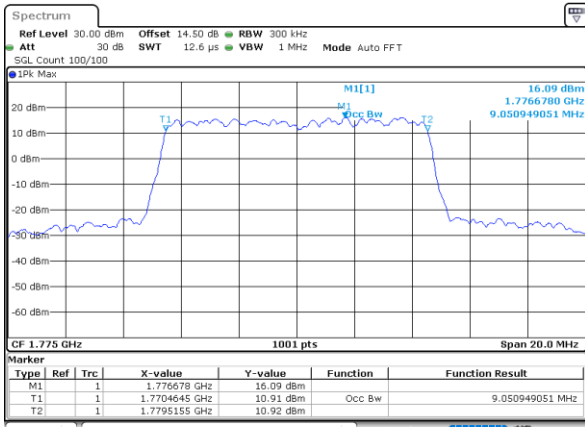

Highest Channel / 3MHz / 16QAM

Date: 31.MAY.2021 14:58:53

LTE Band 66

Lowest Channel / 5MHz / QPSK

Date: 31.MAY.2021 15:30:50

Lowest Channel / 5MHz / 16QAM

Date: 31.MAY.2021 15:31:15

Middle Channel / 5MHz / QPSK

Date: 31.MAY.2021 15:40:31

Middle Channel / 5MHz / 16QAM

Date: 31.MAY.2021 15:40:56

Highest Channel / 5MHz / QPSK

Date: 31.MAY.2021 15:44:03

Highest Channel / 5MHz / 16QAM

Date: 31.MAY.2021 15:44:28

LTE Band 66

Lowest Channel / 10MHz / QPSK

Date: 31.MAY.2021 15:54:23

Lowest Channel / 10MHz / 16QAM

Date: 31.MAY.2021 15:54:48

Middle Channel / 10MHz / QPSK

Date: 31.MAY.2021 16:04:04

Middle Channel / 10MHz / 16QAM

Date: 31.MAY.2021 16:04:29

Highest Channel / 10MHz / QPSK

Date: 31.MAY.2021 16:07:36

Highest Channel / 10MHz / 16QAM

Date: 31.MAY.2021 16:08:01

LTE Band 66

Lowest Channel / 15MHz / QPSK

Date: 31.MAY.2021 16:39:59

Lowest Channel / 15MHz / 16QAM