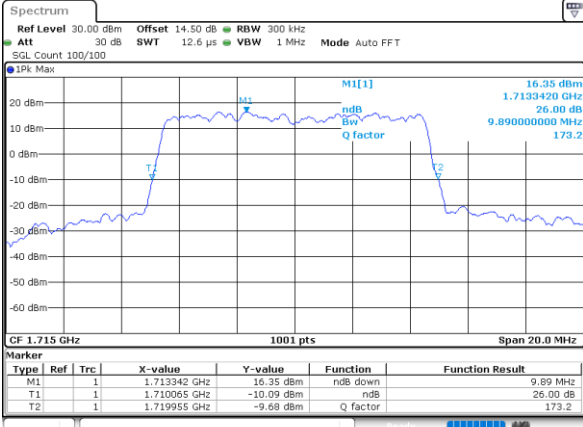

LTE Band 66

Lowest Channel / 10MHz / QPSK

Date: 31.MAY.2021 15:55:13