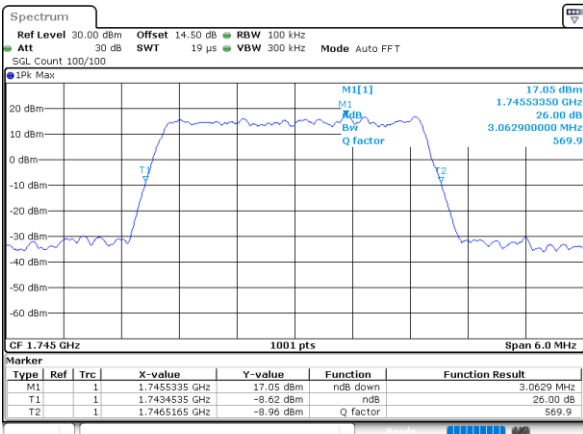

Middle Channel / 3MHz / QPSK

Date: 31.MAY.2021 14:55:45