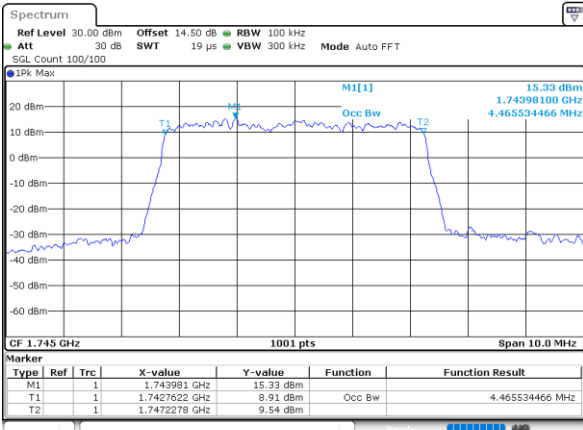

Highest Channel / 3MHz / 16QAM

Date: 31.MAY.2021 14:58:53

LTE Band 66

Lowest Channel / 5MHz / QPSK

Date: 31.MAY.2021 15:30:50

Lowest Channel / 5MHz / 16QAM

Date: 31.MAY.2021 15:31:15

Middle Channel / 5MHz / QPSK

Date: 31.MAY.2021 15:40:31

Middle Channel / 5MHz / 16QAM

Date: 31.MAY.2021 15:40:56

Highest Channel / 5MHz / QPSK

Date: 31.MAY.2021 15:44:03

Highest Channel / 5MHz / 16QAM

Date: 31.MAY.2021 15:44:28

LTE Band 66