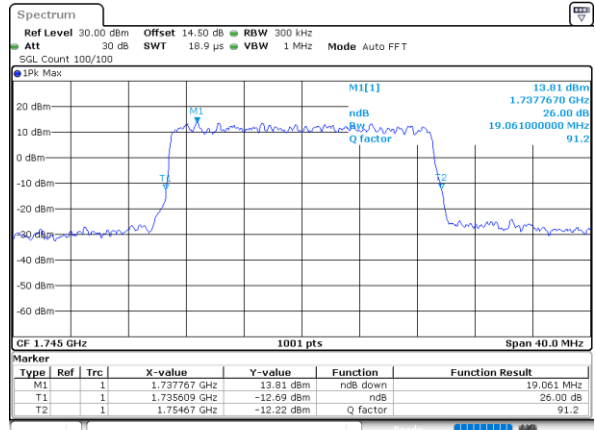

Date: 31.MAY.2021 16:54:25

LTE Band 66

Lowest Channel / 20MHz / QPSK

Date: 31.MAY.2021 17:04:19

Lowest Channel / 20MHz / 16QAM

Date: 31.MAY.2021 17:04:43

Middle Channel / 20MHz / QPSK

Date: 31.MAY.2021 17:14:00

Middle Channel / 20MHz / 16QAM

Date: 31.MAY.2021 17:14:23

Highest Channel / 20MHz / QPSK

Date: 31.MAY.2021 17:17:32

Highest Channel / 20MHz / 16QAM

Date: 31.MAY.2021 17:17:56

LTE Band 66

Lowest Channel / 1.4MHz / 64QAM