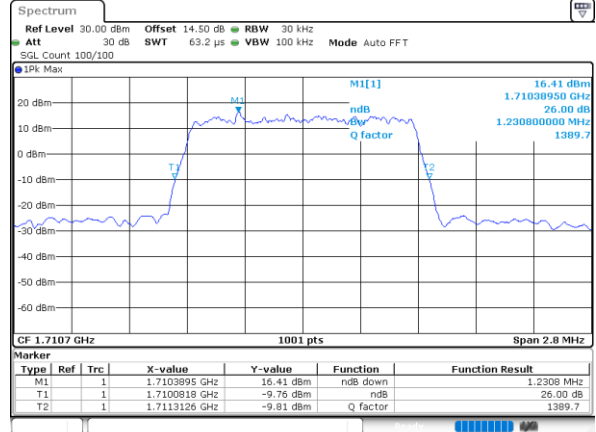

Date: 31.MAY.2021 17:43:43

Middle Channel / Full RB

Date: 31.MAY.2021 17:44:10

Highest Channel / 1RB

Date: 31.MAY.2021 17:44:37

Highest Channel / Full RB

Date: 31.MAY.2021 17:45:04

26dB Bandwidth

Mode	LTE Band 66 : 26dB BW(MHz)											
BW	1.4MHz		3MHz		5MHz		10MHz		15MHz		20MHz	
Mod.	QPSK	16QAM	QPSK	16QAM	QPSK	16QAM	QPSK	16QAM	QPSK	16QAM	QPSK	16QAM
Lowest CH	1.23	1.23	3.02	2.96	4.96	4.94	9.89	9.77	14.48	14.27	19.02	18.74
Middle CH	1.24	1.22	3.06	3.00	4.91	4.94	9.81	9.83	14.30	14.51	19.02	19.06
Highest CH	1.22	1.23	3.02	3.07	4.95	4.99	9.69	9.81	14.45	14.30	18.98	19.18
Mode	LTE Band 66 : 26dB BW(MHz)											
BW	1.4MHz		3MHz		5MHz		10MHz		15MHz		20MHz	
Mod.	64QAM		64QAM		64QAM		64QAM		64QAM		64QAM	
Lowest CH	1.23	-	2.97	-	4.85	-	9.85	-	14.48	-	19.02	-
Middle CH	1.25	-	3.02	-	4.89	-	9.69	-	14.27	-	19.26	-
Highest CH	1.23	-	3.02	-	4.92	-	9.85	-	14.42	-	18.74	-

LTE Band 66

Lowest Channel / 1.4MHz / QPSK

Date: 31.MAY.2021 14:11:20

Lowest Channel / 1.4MHz / 16QAM

Date: 31.MAY.2021 14:11:51

Middle Channel / 1.4MHz / QPSK

Date: 31.MAY.2021 14:21:08

Middle Channel / 1.4MHz / 16QAM