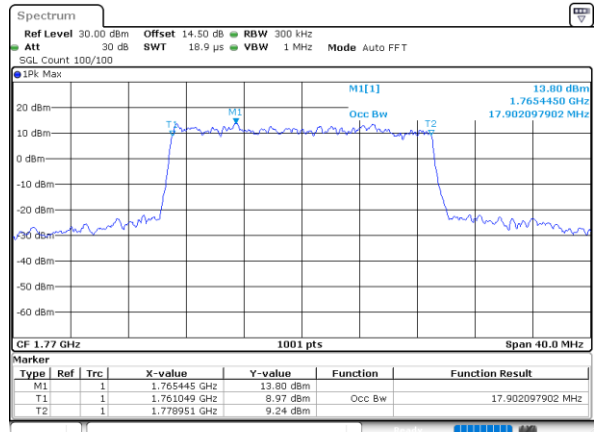

Date: 31.MAY.2021 16:53:37

LTE Band 66

Lowest Channel / 20MHz / QPSK

Date: 31.MAY.2021 17:03:29

Lowest Channel / 20MHz / 16QAM

Date: 31.MAY.2021 17:03:54

Middle Channel / 20MHz / QPSK

Date: 31.MAY.2021 17:13:10

Middle Channel / 20MHz / 16QAM

Date: 31.MAY.2021 17:13:35

Highest Channel / 20MHz / QPSK

Date: 31.MAY.2021 17:16:42

Highest Channel / 20MHz / 16QAM

Date: 31.MAY.2021 17:17:07

LTE Band 66

Lowest Channel / 1.4MHz / 64QAM

Date: 31.MAY.2021 14:33:13

Lowest Channel / 3MHz / 64QAM

Date: 31.MAY.2021 15:08:10

Middle Channel / 20MHz / 64QAM

Date: 31.MAY.2021 14:38:12

Middle Channel / 3MHz / 64QAM

Date: 31.MAY.2021 15:12:51

Highest Channel / 20MHz / 64QAM

Date: 31.MAY.2021 14:39:50

Highest Channel / 3MHz / 64QAM

Date: 31.MAY.2021 15:14:29

LTE Band 66

Lowest Channel / 5MHz / 64QAM

Date: 31.MAY.2021 15:19:50

Lowest Channel / 10MHz / 64QAM

Date: 31.MAY.2021 16:17:16