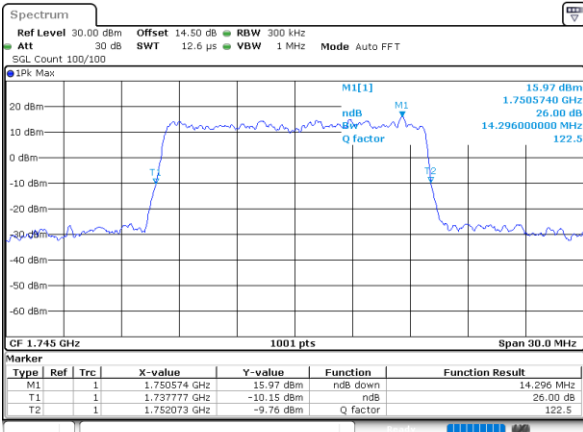

Middle Channel / 15MHz / QPSK

Date: 31.MAY.2021 16:50:29