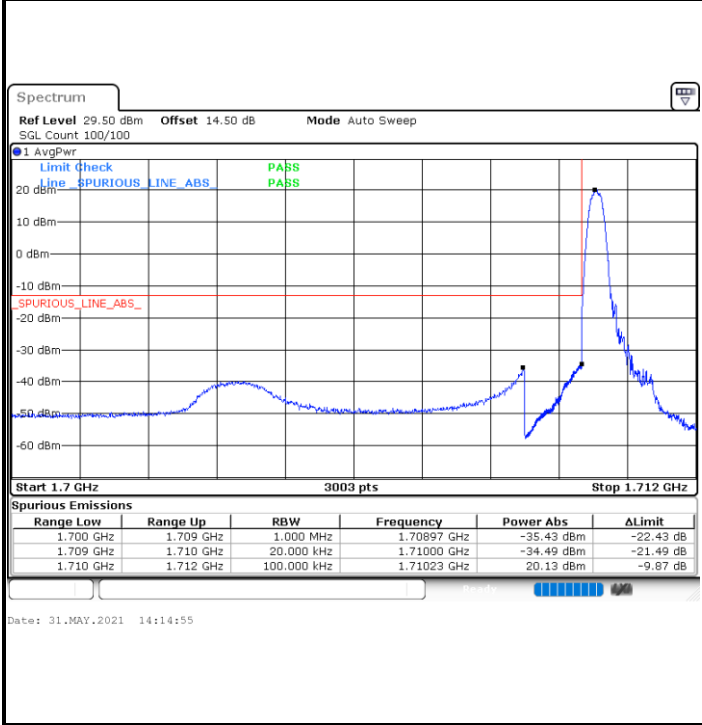

LTE Band 66

Lowest Channel / 15MHz / 64QAM

Date: 31.MAY.2021 16:28:50

Lowest Channel / 20MHz / 64QAM

Date: 31.MAY.2021 17:26:22

Middle Channel / 15MHz / 64QAM

Date: 31.MAY.2021 16:33:40

Middle Channel / 20MHz / 64QAM

Date: 31.MAY.2021 17:32:05

Highest Channel / 15MHz / 64QAM

Date: 31.MAY.2021 16:35:17

Highest Channel / 20MHz / 64QAM

Date: 31.MAY.2021 17:32:42

Conducted Band Edge

LTE Band 66 / 1.4MHz / 16QAM

Lowest Band Edge / 1 RB

Highest Band Edge / 1 RB

Lowest Band Edge / Full RB

Highest Band Edge / Full RB