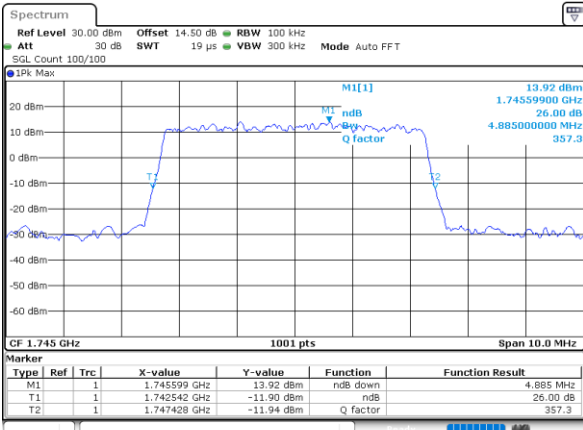

Date: 31.MAY.2021 14:40:06

Highest Channel / 3MHz / 64QAM

Date: 31.MAY.2021 15:14:45

LTE Band 66

Lowest Channel / 5MHz / 64QAM

Date: 31.MAY.2021 15:20:06

Lowest Channel / 10MHz / 64QAM

Date: 31.MAY.2021 16:17:33

Middle Channel / 5MHz / 64QAM

Date: 31.MAY.2021 15:24:48

Middle Channel / 10MHz / 64QAM

Date: 31.MAY.2021 16:22:15

Highest Channel / 5MHz / 64QAM

Date: 31.MAY.2021 15:26:25

Highest Channel / 10MHz / 64QAM

Date: 31.MAY.2021 16:23:53