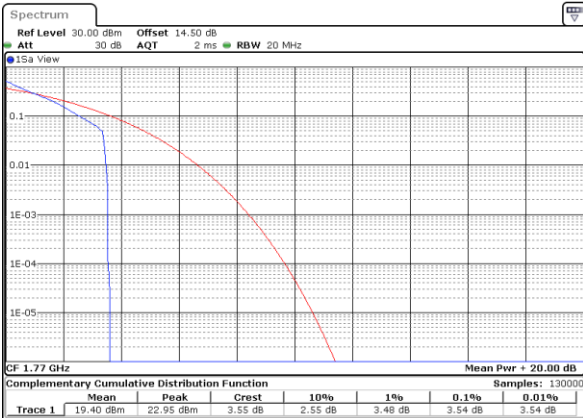

LTE Band 66 / 20MHz / QPSK

Lowest Channel / 1RB

Date: 31.MAY.2021 17:40:07

Lowest Channel / Full RB

Date: 31.MAY.2021 17:40:134

Middle Channel / 1RB

Date: 31.MAY.2021 17:41:01

Middle Channel / Full RB

Date: 31.MAY.2021 17:41:128

Highest Channel / 1RB

Date: 31.MAY.2021 17:41:55

Highest Channel / Full RB

Date: 31.MAY.2021 17:42:122

LTE Band 66 / 20MHz / 16QAM

Lowest Channel / 1RB

Date: 31.MAY.2021 17:37:25