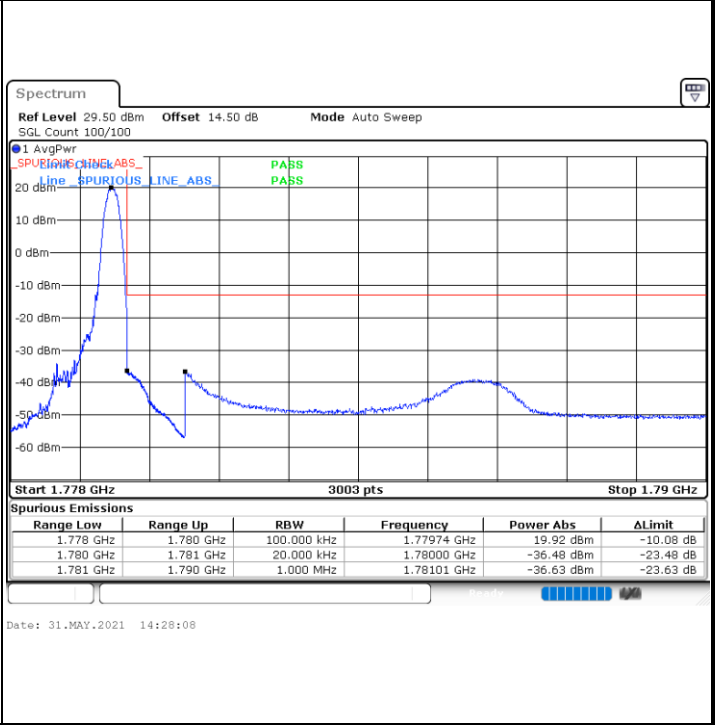

LTE Band 66

Lowest Channel / 15MHz / 64QAM

Date: 31.MAY.2021 16:28:50

Lowest Channel / 20MHz / 64QAM

Date: 31.MAY.2021 17:26:22

Middle Channel / 15MHz / 64QAM

Date: 31.MAY.2021 16:33:40

Middle Channel / 20MHz / 64QAM

Date: 31.MAY.2021 17:32:05

Highest Channel / 15MHz / 64QAM

Date: 31.MAY.2021 16:35:17

Highest Channel / 20MHz / 64QAM

Date: 31.MAY.2021 17:32:42

Conducted Band Edge

LTE Band 66 / 1.4MHz / 16QAM

Lowest Band Edge / 1 RB

Highest Band Edge / 1 RB

Lowest Band Edge / Full RB

Highest Band Edge / Full RB