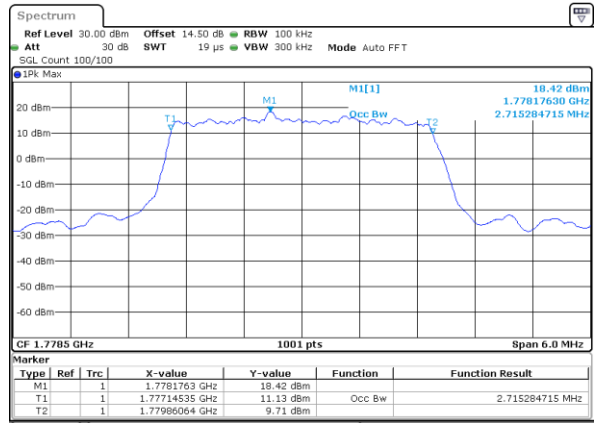

Date: 31.MAY.2021 14:20:43

Highest Channel / 1.4MHz / QPSK

Date: 31.MAY.2021 14:23:50

Highest Channel / 1.4MHz / 16QAM

Date: 31.MAY.2021 14:24:15

LTE Band 66

Lowest Channel / 3MHz / QPSK

Date: 31.MAY.2021 14:45:14

Lowest Channel / 3MHz / 16QAM

Date: 31.MAY.2021 14:45:19

Middle Channel / 3MHz / QPSK

Date: 31.MAY.2021 14:54:55

Middle Channel / 3MHz / 16QAM

Date: 31.MAY.2021 14:55:20

Highest Channel / 3MHz / QPSK

Date: 31.MAY.2021 14:58:27

Highest Channel / 3MHz / 16QAM

Date: 31.MAY.2021 14:58:53

LTE Band 66

Lowest Channel / 5MHz / QPSK

Date: 31.MAY.2021 15:30:50

Lowest Channel / 5MHz / 16QAM

Date: 31.MAY.2021 15:31:15

Middle Channel / 5MHz / QPSK

Date: 31.MAY.2021 15:40:31

Middle Channel / 5MHz / 16QAM

Date: 31.MAY.2021 15:40:56

Highest Channel / 5MHz / QPSK

Date: 31.MAY.2021 15:44:03

Highest Channel / 5MHz / 16QAM

Date: 31.MAY.2021 15:44:28

LTE Band 66