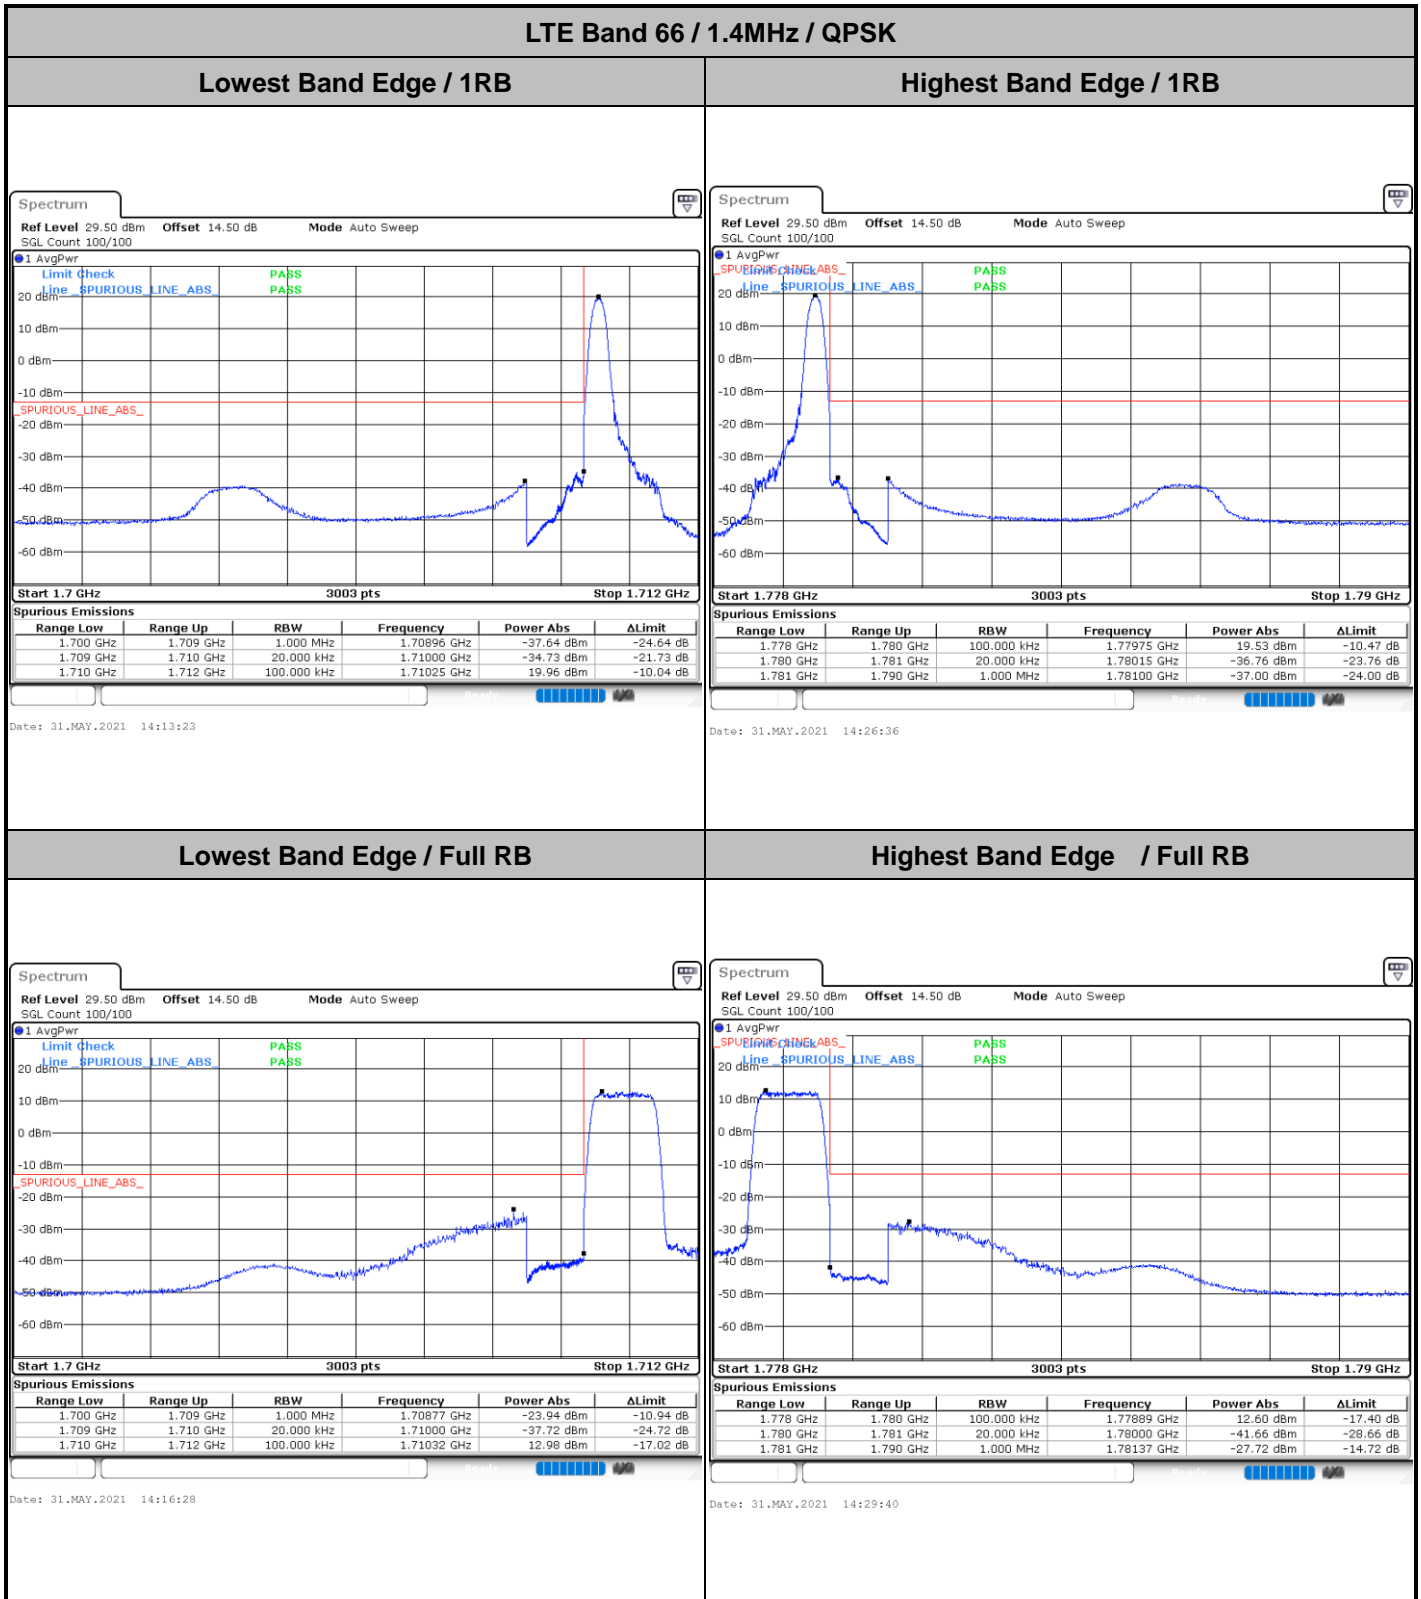

LTE Band 66

Lowest Channel / 15MHz / 64QAM

Date: 31.MAY.2021 16:28:50

Lowest Channel / 20MHz / 64QAM

Date: 31.MAY.2021 17:26:22

Middle Channel / 15MHz / 64QAM

Date: 31.MAY.2021 16:33:40

Middle Channel / 20MHz / 64QAM

Date: 31.MAY.2021 17:32:05

Highest Channel / 15MHz / 64QAM

Date: 31.MAY.2021 16:35:17

Highest Channel / 20MHz / 64QAM

Date: 31.MAY.2021 17:32:42

Conducted Band Edge

LTE Band 66 / 1.4MHz / 16QAM

Lowest Band Edge / 1 RB

Highest Band Edge / 1 RB

Lowest Band Edge / Full RB

Highest Band Edge / Full RB