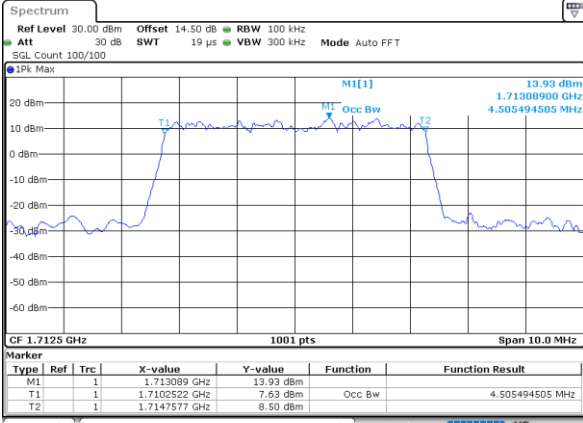

Middle Channel / 20MHz / 16QAM

Date: 31.MAY.2021 17:13:35

Highest Channel / 20MHz / QPSK

Date: 31.MAY.2021 17:16:42

Highest Channel / 20MHz / 16QAM

Date: 31.MAY.2021 17:17:07

LTE Band 66

Lowest Channel / 1.4MHz / 64QAM

Date: 31.MAY.2021 14:33:13

Lowest Channel / 3MHz / 64QAM

Date: 31.MAY.2021 15:08:10

Middle Channel / 20MHz / 64QAM

Date: 31.MAY.2021 14:38:12

Middle Channel / 3MHz / 64QAM

Date: 31.MAY.2021 15:12:51

Highest Channel / 20MHz / 64QAM

Date: 31.MAY.2021 14:39:50

Highest Channel / 3MHz / 64QAM

Date: 31.MAY.2021 15:14:29

LTE Band 66

Lowest Channel / 5MHz / 64QAM

Date: 31.MAY.2021 15:19:50

Lowest Channel / 10MHz / 64QAM

Date: 31.MAY.2021 16:17:16

Middle Channel / 5MHz / 64QAM

Date: 31.MAY.2021 15:24:01

Middle Channel / 10MHz / 64QAM

Date: 31.MAY.2021 16:21:58

Highest Channel / 5MHz / 64QAM

Date: 31.MAY.2021 15:26:08

Highest Channel / 10MHz / 64QAM

Date: 31.MAY.2021 16:23:36