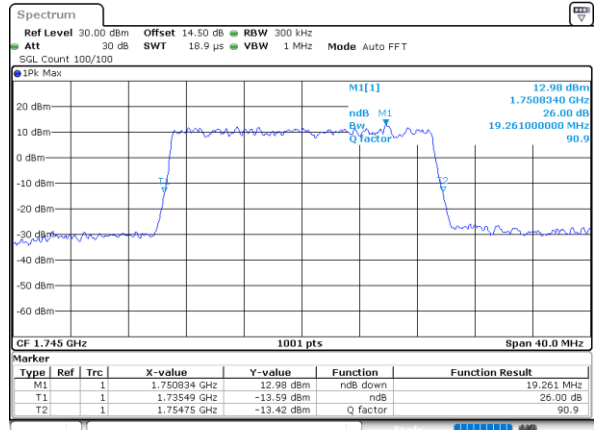

LTE Band 66

Lowest Channel / 15MHz / 64QAM

Date: 31.MAY.2021 16:29:14

Lowest Channel / 20MHz / 64QAM

Date: 31.MAY.2021 17:26:139

Middle Channel / 15MHz / 64QAM

Date: 31.MAY.2021 16:33:06

Middle Channel / 20MHz / 64QAM

Date: 31.MAY.2021 17:31:121

Highest Channel / 15MHz / 64QAM

Date: 31.MAY.2021 16:35:33

Highest Channel / 20MHz / 64QAM

Date: 31.MAY.2021 17:32:159

Occupied Bandwidth

Mode		LTE Band 66 : 99%OBW(MHz)											
BW	1.4MHz		3MHz		5MHz		10MHz		15MHz		20MHz		
Mod.	QPSK	16QAM	QPSK	16QAM	QPSK	16QAM	QPSK	16QAM	QPSK	16QAM	QPSK	16QAM	
Lowest CH	1.08	1.09	2.72	2.70	4.51	4.50	9.07	9.03	13.49	13.46	17.94	17.90	
Middle CH	1.09	1.09	2.71	2.72	4.47	4.47	9.01	8.99	13.46	13.46	18.02	17.98	
Highest CH	1.09	1.09	2.72	2.72	4.47	4.50	9.05	9.05	13.52	13.55	17.90	17.90	
Mode		LTE Band 66 : 99%OBW(MHz)											
BW	1.4MHz		3MHz		5MHz		10MHz		15MHz		20MHz		
Mod.	64QAM		64QAM		64QAM		64QAM		64QAM		64QAM		
Lowest CH	1.09	-	2.73	-	4.51	-	9.05	-	13.46	-	17.86	-	
Middle CH	1.08	-	2.72	-	4.50	-	9.07	-	13.46	-	17.90	-	
Highest CH	1.09	-	2.72	-	4.51	-	9.03	-	13.49	-	17.94	-	