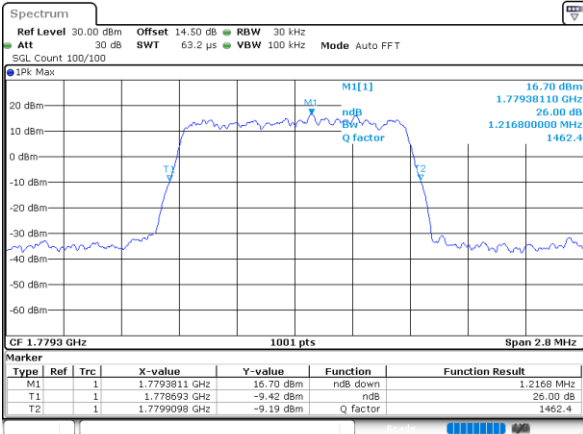

Mode	LTE Band 66 : 26dB BW(MHz)											
BW	1.4MHz		3MHz		5MHz		10MHz		15MHz		20MHz	
Mod.	QPSK	16QAM	QPSK	16QAM	QPSK	16QAM	QPSK	16QAM	QPSK	16QAM	QPSK	16QAM
Lowest CH	1.23	1.23	3.02	2.96	4.96	4.94	9.89	9.77	14.48	14.27	19.02	18.74
Middle CH	1.24	1.22	3.06	3.00	4.91	4.94	9.81	9.83	14.30	14.51	19.02	19.06
Highest CH	1.22	1.23	3.02	3.07	4.95	4.99	9.69	9.81	14.45	14.30	18.98	19.18
Mode	LTE Band 66 : 26dB BW(MHz)											
BW	1.4MHz		3MHz		5MHz		10MHz		15MHz		20MHz	
Mod.	64QAM		64QAM		64QAM		64QAM		64QAM		64QAM	
Lowest CH	1.23	-	2.97	-	4.85	-	9.85	-	14.48	-	19.02	-
Middle CH	1.25	-	3.02	-	4.89	-	9.69	-	14.27	-	19.26	-
Highest CH	1.23	-	3.02	-	4.92	-	9.85	-	14.42	-	18.74	-

LTE Band 66

Lowest Channel / 1.4MHz / QPSK

Date: 31.MAY.2021 14:11:20

Lowest Channel / 1.4MHz / 16QAM

Date: 31.MAY.2021 14:11:51

Middle Channel / 1.4MHz / QPSK

Date: 31.MAY.2021 14:21:08

Middle Channel / 1.4MHz / 16QAM

Date: 31.MAY.2021 14:21:32

Highest Channel / 1.4MHz / QPSK

Date: 31.MAY.2021 14:24:40

Highest Channel / 1.4MHz / 16QAM

Date: 31.MAY.2021 14:25:04

LTE Band 66

Lowest Channel / 3MHz / QPSK

Date: 31.MAY.2021 14:46:04