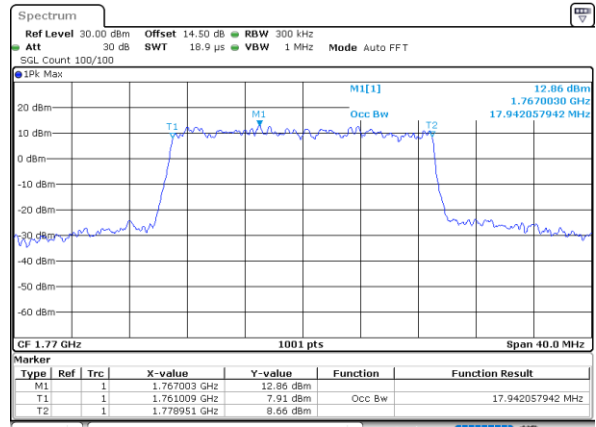

LTE Band 66

Lowest Channel / 15MHz / 64QAM

Date: 31.MAY.2021 16:28:50

Lowest Channel / 20MHz / 64QAM

Date: 31.MAY.2021 17:26:22

Middle Channel / 15MHz / 64QAM

Date: 31.MAY.2021 16:33:40

Middle Channel / 20MHz / 64QAM

Date: 31.MAY.2021 17:32:05

Highest Channel / 15MHz / 64QAM

Date: 31.MAY.2021 16:35:17

Highest Channel / 20MHz / 64QAM

Date: 31.MAY.2021 17:32:42

Conducted Band Edge

LTE Band 66 / 1.4MHz / 16QAM

Lowest Band Edge / 1 RB