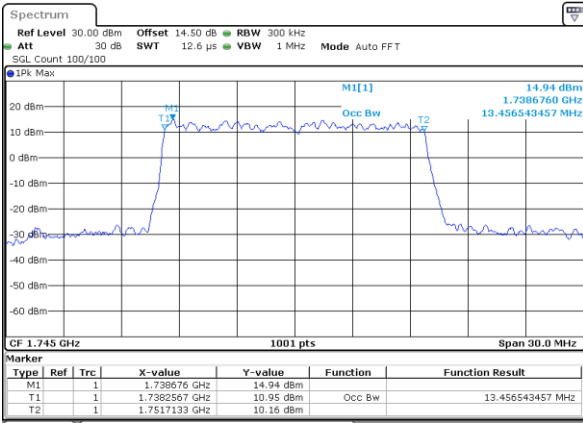

Middle Channel / 15MHz / QPSK

Date: 31.MAY.2021 16:49:39