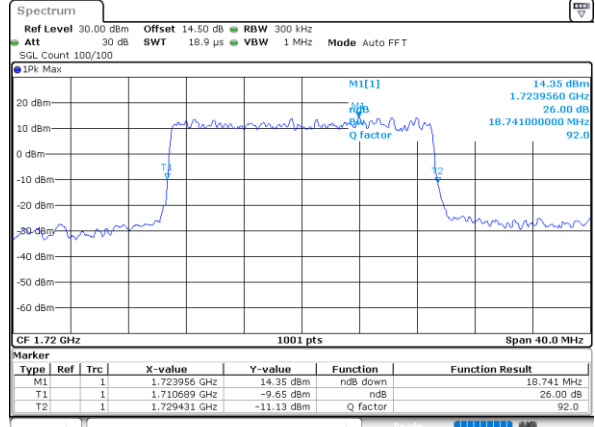

Date: 31.MAY.2021 16:54:25

LTE Band 66

Lowest Channel / 20MHz / QPSK

Date: 31.MAY.2021 17:04:19

Lowest Channel / 20MHz / 16QAM

Date: 31.MAY.2021 17:04:43

Middle Channel / 20MHz / QPSK

Date: 31.MAY.2021 17:14:00

Middle Channel / 20MHz / 16QAM

Date: 31.MAY.2021 17:14:23

Highest Channel / 20MHz / QPSK

Date: 31.MAY.2021 17:17:32

Highest Channel / 20MHz / 16QAM

Date: 31.MAY.2021 17:17:56

LTE Band 66

Lowest Channel / 1.4MHz / 64QAM