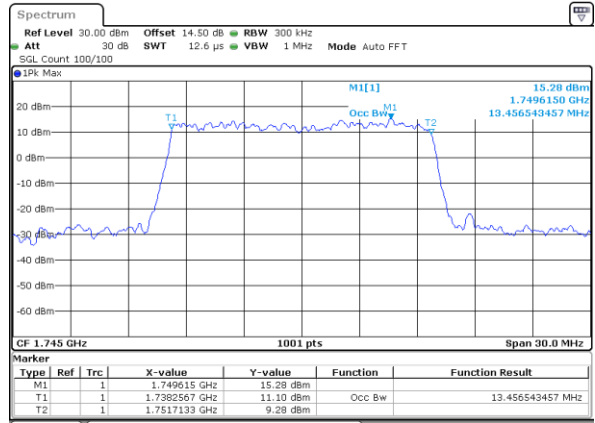

Highest Channel / 10MHz / QPSK

Date: 31.MAY.2021 16:07:36

Highest Channel / 10MHz / 16QAM

Date: 31.MAY.2021 16:08:01

LTE Band 66

Lowest Channel / 15MHz / QPSK

Date: 31.MAY.2021 16:39:59

Lowest Channel / 15MHz / 16QAM

Date: 31.MAY.2021 16:40:24

Middle Channel / 15MHz / QPSK

Date: 31.MAY.2021 16:49:39

Middle Channel / 15MHz / 16QAM

Date: 31.MAY.2021 16:50:04

Highest Channel / 15MHz / QPSK

Date: 31.MAY.2021 16:53:12

Highest Channel / 15MHz / 16QAM