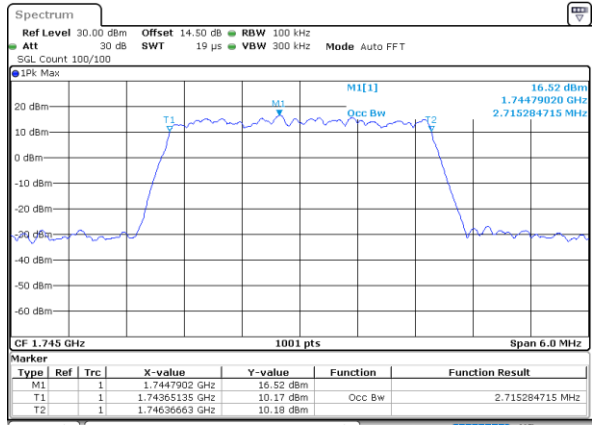

Date: 31.MAY.2021 16:53:37

LTE Band 66

Lowest Channel / 20MHz / QPSK

Date: 31.MAY.2021 17:03:29

Lowest Channel / 20MHz / 16QAM

Date: 31.MAY.2021 17:03:54

Middle Channel / 20MHz / QPSK

Date: 31.MAY.2021 17:13:10

Middle Channel / 20MHz / 16QAM

Date: 31.MAY.2021 17:13:35

Highest Channel / 20MHz / QPSK

Date: 31.MAY.2021 17:16:42

Highest Channel / 20MHz / 16QAM

Date: 31.MAY.2021 17:17:07

LTE Band 66

Lowest Channel / 1.4MHz / 64QAM

Date: 31.MAY.2021 14:33:13

Lowest Channel / 3MHz / 64QAM

Date: 31.MAY.2021 15:08:10

Middle Channel / 20MHz / 64QAM

Date: 31.MAY.2021 14:38:12

Middle Channel / 3MHz / 64QAM

Date: 31.MAY.2021 15:12:51

Highest Channel / 20MHz / 64QAM

Date: 31.MAY.2021 14:39:50

Highest Channel / 3MHz / 64QAM

Date: 31.MAY.2021 15:14:29

LTE Band 66

Lowest Channel / 5MHz / 64QAM

Date: 31.MAY.2021 15:19:50

Lowest Channel / 10MHz / 64QAM

Date: 31.MAY.2021 16:17:16