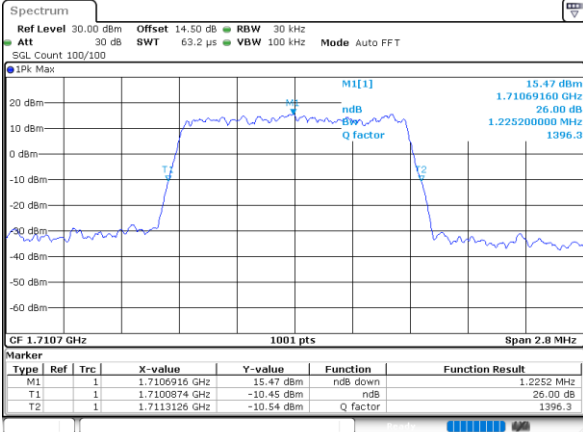

LTE Band 66

Lowest Channel / 1.4MHz / QPSK

Date: 31.MAY.2021 14:11:20