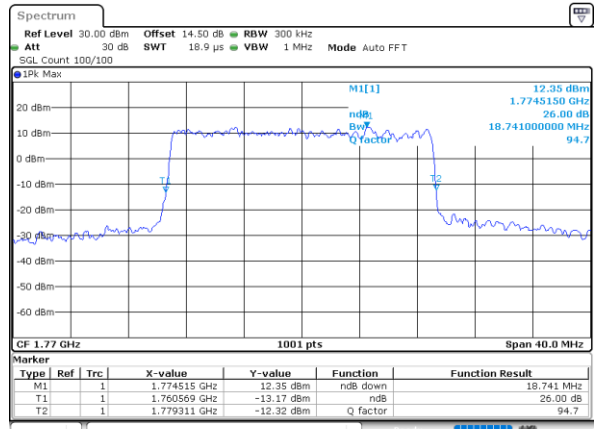

LTE Band 66

Lowest Channel / 15MHz / 64QAM

Date: 31.MAY.2021 16:29:14

Lowest Channel / 20MHz / 64QAM

Date: 31.MAY.2021 17:26:139

Middle Channel / 15MHz / 64QAM

Date: 31.MAY.2021 16:33:06

Middle Channel / 20MHz / 64QAM

Date: 31.MAY.2021 17:31:121

Highest Channel / 15MHz / 64QAM

Date: 31.MAY.2021 16:35:33

Highest Channel / 20MHz / 64QAM

Date: 31.MAY.2021 17:32:159

Occupied Bandwidth

Mode		LTE Band 66 : 99%OBW(MHz)											
BW	1.4MHz		3MHz		5MHz		10MHz		15MHz		20MHz		
Mod.	QPSK	16QAM	QPSK	16QAM	QPSK	16QAM	QPSK	16QAM	QPSK	16QAM	QPSK	16QAM	
Lowest CH	1.08	1.09	2.72	2.70	4.51	4.50	9.07	9.03	13.49	13.46	17.94	17.90	
Middle CH	1.09	1.09	2.71	2.72	4.47	4.47	9.01	8.99	13.46	13.46	18.02	17.98	
Highest CH	1.09	1.09	2.72	2.72	4.47	4.50	9.05	9.05	13.52	13.55	17.90	17.90	
Mode		LTE Band 66 : 99%OBW(MHz)											
BW	1.4MHz		3MHz		5MHz		10MHz		15MHz		20MHz		
Mod.	64QAM		64QAM		64QAM		64QAM		64QAM		64QAM		
Lowest CH	1.09	-	2.73	-	4.51	-	9.05	-	13.46	-	17.86	-	
Middle CH	1.08	-	2.72	-	4.50	-	9.07	-	13.46	-	17.90	-	
Highest CH	1.09	-	2.72	-	4.51	-	9.03	-	13.49	-	17.94	-	