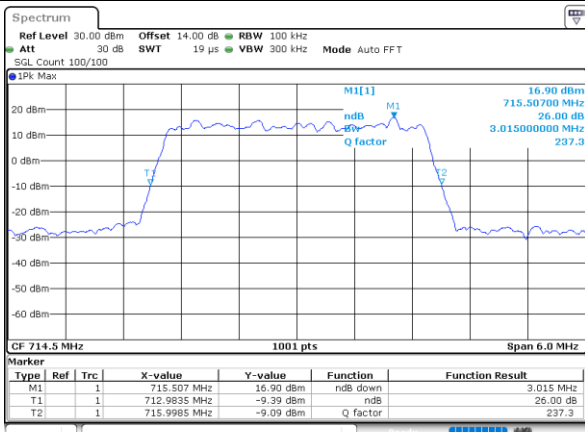

Highest Channel / 3MHz / QPSK

Date: 21.MAY.2021 15:57:38