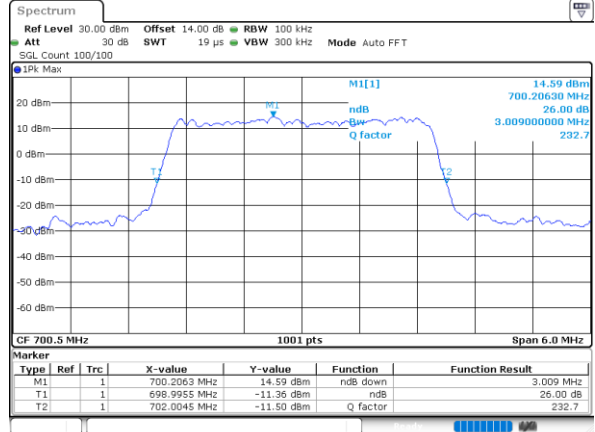

Lowest Channel / 3MHz / 16QAM

Date: 21.MAY.2021 15:44:32