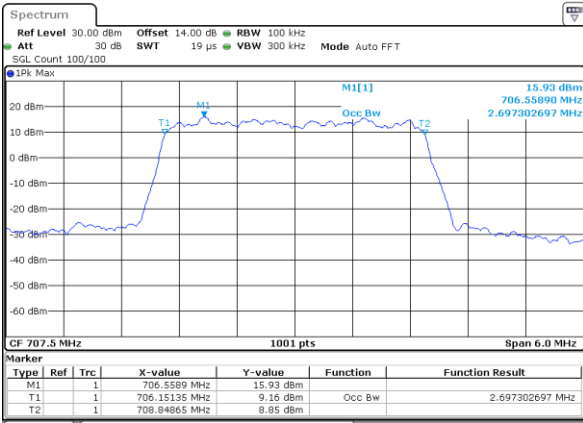

Middle Channel / 3MHz / QPSK

Date: 21.MAY.2021 15:53:33