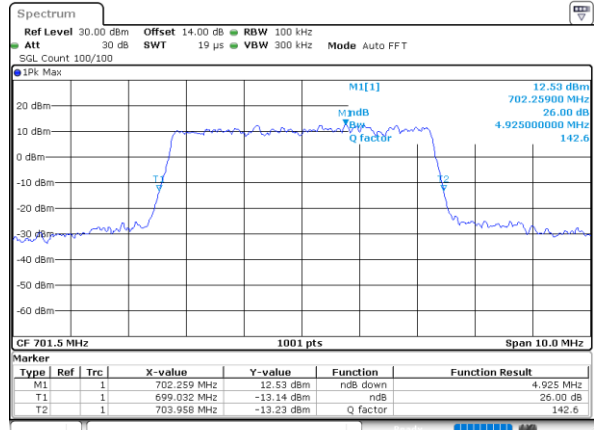

Highest Channel / 3MHz / 16QAM

Date: 21.MAY.2021 15:57:14

LTE Band 12

Lowest Channel / 5MHz / QPSK

Date: 21.MAY.2021 16:28:27

Lowest Channel / 5MHz / 16QAM

Date: 21.MAY.2021 16:28:03

Middle Channel / 5MHz / QPSK

Date: 21.MAY.2021 16:37:23

Middle Channel / 5MHz / 16QAM

Date: 21.MAY.2021 16:37:46

Highest Channel / 5MHz / QPSK

Date: 21.MAY.2021 16:41:12

Highest Channel / 5MHz / 16QAM

Date: 21.MAY.2021 16:40:48

LTE Band 12