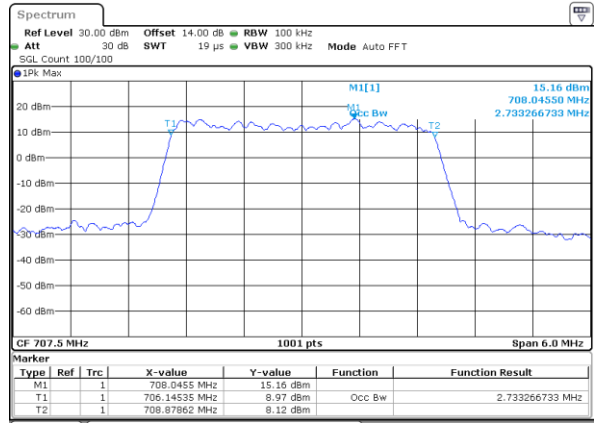

Date: 21.MAY.2021 17:33:05

Highest Channel / 1.4MHz / QPSK

Date: 21.MAY.2021 17:36:31

Highest Channel / 1.4MHz / 16QAM

Date: 21.MAY.2021 17:36:56

LTE Band 12

Lowest Channel / 3MHz / QPSK

Date: 21.MAY.2021 15:43:50

Lowest Channel / 3MHz / 16QAM

Date: 21.MAY.2021 15:44:15

Middle Channel / 3MHz / QPSK

Date: 21.MAY.2021 15:53:33

Middle Channel / 3MHz / 16QAM

Date: 21.MAY.2021 15:53:07

Highest Channel / 3MHz / QPSK

Date: 21.MAY.2021 15:56:33

Highest Channel / 3MHz / 16QAM

Date: 21.MAY.2021 15:56:58

LTE Band 12

Lowest Channel / 5MHz / QPSK

Date: 21.MAY.2021 16:27:22

Lowest Channel / 5MHz / 16QAM

Date: 21.MAY.2021 16:27:47

Middle Channel / 5MHz / QPSK