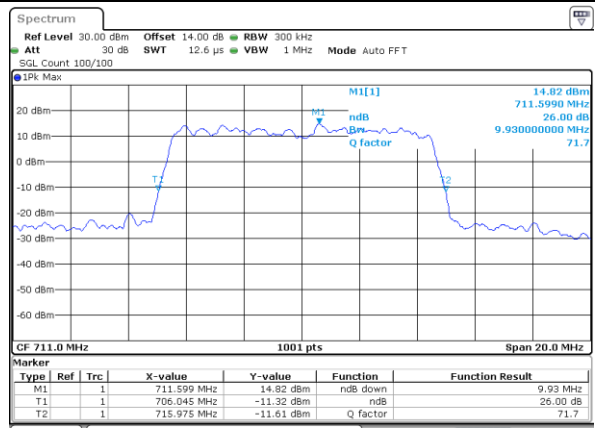

Lowest Channel / 10MHz / QPSK

Date: 21.MAY.2021 16:51:18

Lowest Channel / 10MHz / 16QAM

Date: 21.MAY.2021 16:50:54

Middle Channel / 10MHz / QPSK

Date: 21.MAY.2021 17:00:14

Middle Channel / 10MHz / 16QAM

Date: 21.MAY.2021 17:00:37

Highest Channel / 10MHz / QPSK

Date: 21.MAY.2021 17:04:03

Highest Channel / 10MHz / 16QAM

Date: 21.MAY.2021 17:03:39

LTE Band 12

Lowest Channel / 1.4MHz / 64QAM

Date: 21.MAY.2021 17:46:16

Lowest Channel / 3MHz / 64QAM