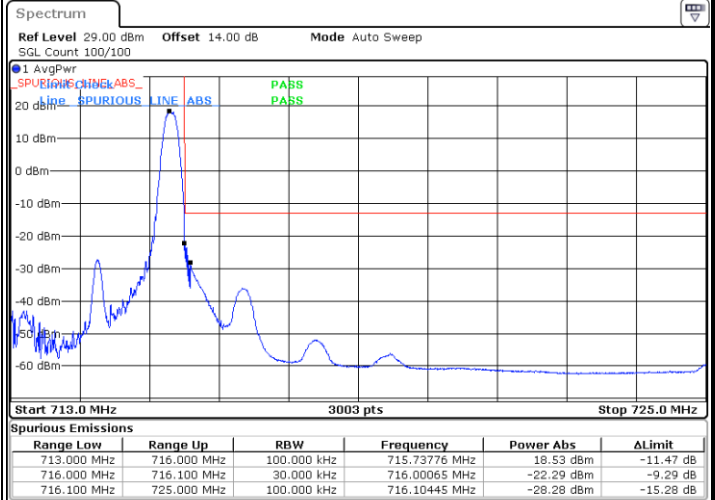

Highest Band Edge / Full RB

Date: 21.MAY.2021 17:53:45

LTE Band 12 / 3MHz / QPSK

Lowest Band Edge / 1RB

Date: 21.MAY.2021 15:50:56

Highest Band Edge / 1 RB

Date: 21.MAY.2021 16:03:39

Lowest Band Edge / Full RB

Date: 21.MAY.2021 15:46:18

Highest Band Edge / Full RB

Date: 21.MAY.2021 15:59:01

LTE Band 12 / 3MHz / 16QAM

Lowest Band Edge / 1 RB

Date: 21.MAY.2021 15:49:23

Highest Band Edge / 1 RB

Date: 21.MAY.2021 16:02:07

Lowest Band Edge / Full RB

Date: 21.MAY.2021 15:47:51

Highest Band Edge / Full RB

Date: 21.MAY.2021 16:00:34

**LTE Band 12 / 3MHz / 64QAM**

**Lowest Band Edge / 1 RB**

**Highest Band Edge / 1 RB**

**Lowest Band Edge / Full RB**

**Highest Band Edge / Full RB**

LTE Band 12 / 5MHz / QPSK

Lowest Band Edge / 1 RB

Date: 21.MAY.2021 16:34:29

Highest Band Edge / 1 RB

Date: 21.MAY.2021 16:45:41

Lowest Band Edge / Full RB

Date: 21.MAY.2021 16:29:50