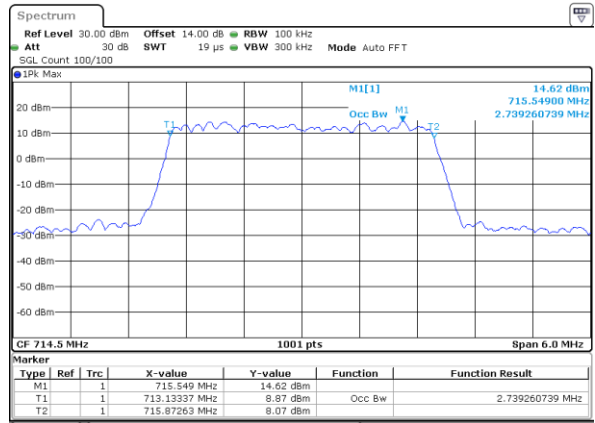

Date: 21.MAY.2021 17:33:05

Highest Channel / 1.4MHz / QPSK

Date: 21.MAY.2021 17:36:31

Highest Channel / 1.4MHz / 16QAM

Date: 21.MAY.2021 17:36:56

LTE Band 12

Lowest Channel / 3MHz / QPSK

Date: 21.MAY.2021 15:43:50

Lowest Channel / 3MHz / 16QAM

Date: 21.MAY.2021 15:44:15

Middle Channel / 3MHz / QPSK

Date: 21.MAY.2021 15:53:33

Middle Channel / 3MHz / 16QAM

Date: 21.MAY.2021 15:53:07

Highest Channel / 3MHz / QPSK

Date: 21.MAY.2021 15:56:33

Highest Channel / 3MHz / 16QAM

Date: 21.MAY.2021 15:56:58

LTE Band 12

Lowest Channel / 5MHz / QPSK

Date: 21.MAY.2021 16:27:22

Lowest Channel / 5MHz / 16QAM

Date: 21.MAY.2021 16:27:47

Middle Channel / 5MHz / QPSK