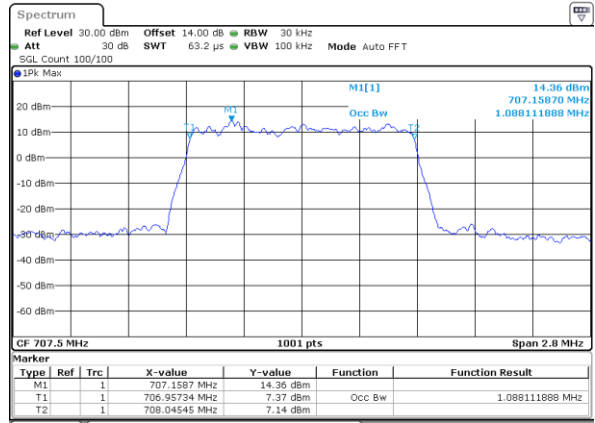

### Occupied Bandwidth

Mode	LTE Band 12 : 99%OBW(MHz)											
BW	1.4MHz		3MHz		5MHz		10MHz		15MHz		20MHz	
Mod.	QPSK	16QAM	QPSK	16QAM	QPSK	16QAM	QPSK	16QAM	QPSK	16QAM	QPSK	16QAM
Lowest CH	1.09	1.09	2.72	2.70	4.52	4.51	9.03	8.99	-	-	-	-
Middle CH	1.09	1.09	2.70	2.73	4.50	4.49	9.07	9.01	-	-	-	-
Highest CH	1.09	1.09	2.72	2.74	4.48	4.50	9.01	9.05	-	-	-	-
Mode	LTE Band 12 : 99%OBW(MHz)											
BW	1.4MHz		3MHz		5MHz		10MHz		15MHz		20MHz	
Mod.	64QAM		64QAM		64QAM		64QAM		64QAM		64QAM	
Lowest CH	1.09	-	2.73	-	4.49	-	9.05	-	-	-	-	-
Middle CH	1.09	-	2.73	-	4.51	-	9.01	-	-	-	-	-
Highest CH	1.09	-	2.72	-	4.48	-	9.03	-	-	-	-	-

LTE Band 12

Lowest Channel / 1.4MHz / QPSK

Date: 21.MAY.2021 17:23:46

Lowest Channel / 1.4MHz / 16QAM

Date: 21.MAY.2021 17:24:11

Middle Channel / 1.4MHz / QPSK

Date: 21.MAY.2021 17:33:31

Middle Channel / 1.4MHz / 16QAM

Date: 21.MAY.2021 17:33:05

Highest Channel / 1.4MHz / QPSK

Date: 21.MAY.2021 17:36:31

Highest Channel / 1.4MHz / 16QAM

Date: 21.MAY.2021 17:36:56

LTE Band 12

Lowest Channel / 3MHz / QPSK

Date: 21.MAY.2021 15:43:50