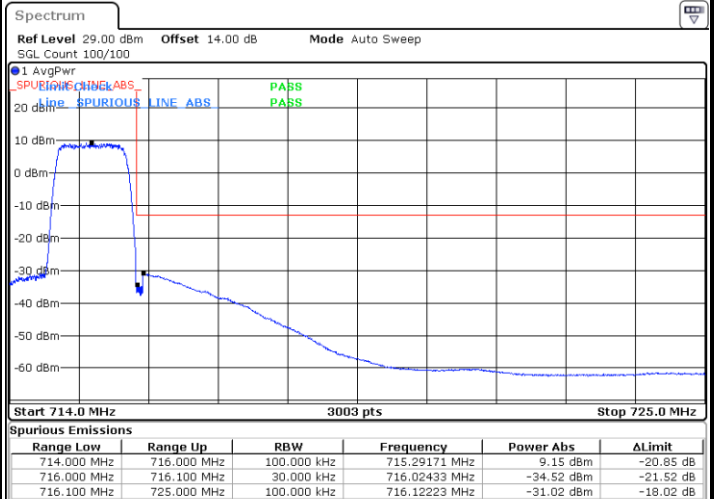

LTE Band 12 / 1.4MHz / 16QAM

Lowest Band Edge / 1 RB

Date: 21.MAY.2021 17:29:20

Highest Band Edge / 1 RB

Date: 21.MAY.2021 17:42:06

Lowest Band Edge / Full RB

Date: 21.MAY.2021 17:27:47

Highest Band Edge / Full RB

Date: 21.MAY.2021 17:40:33

LTE Band 12 / 1.4MHz / 64QAM

Lowest Band Edge / 1 RB

Date: 21.MAY.2021 17:49:13

Highest Band Edge / 1 RB

Date: 21.MAY.2021 17:55:18

Lowest Band Edge / Full RB

Date: 21.MAY.2021 17:47:40

Highest Band Edge / Full RB

Date: 21.MAY.2021 17:53:45

LTE Band 12 / 3MHz / QPSK

Lowest Band Edge / 1RB

Date: 21.MAY.2021 15:50:56

Highest Band Edge / 1 RB

Date: 21.MAY.2021 16:03:39

Lowest Band Edge / Full RB

Date: 21.MAY.2021 15:46:18

Highest Band Edge / Full RB

Date: 21.MAY.2021 15:59:01

LTE Band 12 / 3MHz / 16QAM

Lowest Band Edge / 1 RB

Date: 21.MAY.2021 15:49:23

Highest Band Edge / 1 RB

Date: 21.MAY.2021 16:02:07