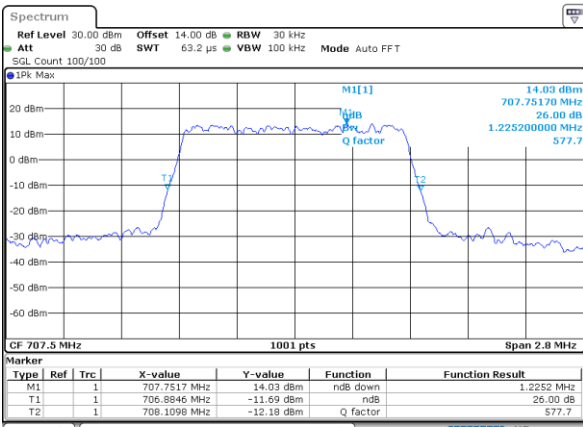

LTE Band 12

Lowest Channel / 1.4MHz / QPSK

Date: 21.MAY.2021 17:24:51

Lowest Channel / 1.4MHz / 16QAM

Date: 21.MAY.2021 17:24:28

Middle Channel / 1.4MHz / QPSK

Date: 21.MAY.2021 17:33:47

Middle Channel / 1.4MHz / 16QAM

Date: 21.MAY.2021 17:34:11

Highest Channel / 1.4MHz / QPSK

Date: 21.MAY.2021 17:37:37

Highest Channel / 1.4MHz / 16QAM

Date: 21.MAY.2021 17:37:13

LTE Band 12

Lowest Channel / 3MHz / QPSK

Date: 21.MAY.2021 15:44:55