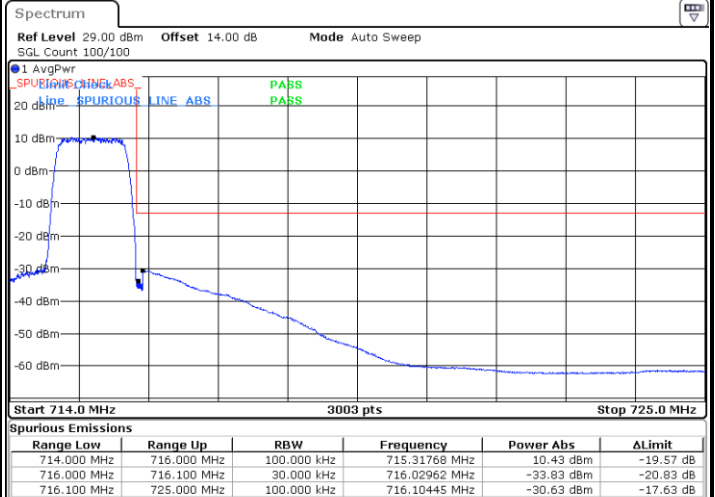

Lowest Band Edge / 1 RB

Date: 21.MAY.2021 17:30:53

Highest Band Edge / 1RB

Date: 21.MAY.2021 17:43:39

Lowest Band Edge / Full RB

Date: 21.MAY.2021 17:26:15

Highest Band Edge / Full RB

Date: 21.MAY.2021 17:39:00

LTE Band 12 / 1.4MHz / 16QAM

Lowest Band Edge / 1 RB

Date: 21.MAY.2021 17:29:20

Highest Band Edge / 1 RB

Date: 21.MAY.2021 17:42:06

Lowest Band Edge / Full RB

Date: 21.MAY.2021 17:27:47

Highest Band Edge / Full RB

Date: 21.MAY.2021 17:40:33

LTE Band 12 / 1.4MHz / 64QAM

Lowest Band Edge / 1 RB

Date: 21.MAY.2021 17:49:13

Highest Band Edge / 1 RB

Date: 21.MAY.2021 17:55:18

Lowest Band Edge / Full RB

Date: 21.MAY.2021 17:47:40

Highest Band Edge / Full RB

Date: 21.MAY.2021 17:53:45

LTE Band 12 / 3MHz / QPSK

Lowest Band Edge / 1RB

Date: 21.MAY.2021 15:50:56

Highest Band Edge / 1 RB

Date: 21.MAY.2021 16:03:39

Lowest Band Edge / Full RB