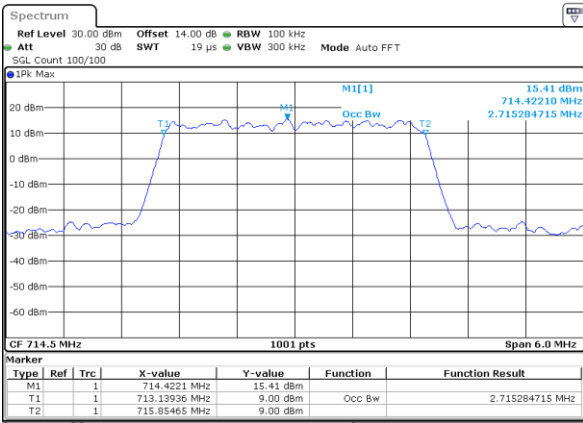

Date: 21.MAY.2021 17:33:05

Highest Channel / 1.4MHz / QPSK

Date: 21.MAY.2021 17:36:31

Highest Channel / 1.4MHz / 16QAM

Date: 21.MAY.2021 17:36:56

LTE Band 12

Lowest Channel / 3MHz / QPSK

Date: 21.MAY.2021 15:43:50

Lowest Channel / 3MHz / 16QAM

Date: 21.MAY.2021 15:44:15

Middle Channel / 3MHz / QPSK

Date: 21.MAY.2021 15:53:33

Middle Channel / 3MHz / 16QAM

Date: 21.MAY.2021 15:53:07

Highest Channel / 3MHz / QPSK

Date: 21.MAY.2021 15:56:33

Highest Channel / 3MHz / 16QAM

Date: 21.MAY.2021 15:56:58

LTE Band 12

Lowest Channel / 5MHz / QPSK

Date: 21.MAY.2021 16:27:22

Lowest Channel / 5MHz / 16QAM

Date: 21.MAY.2021 16:27:47

Middle Channel / 5MHz / QPSK