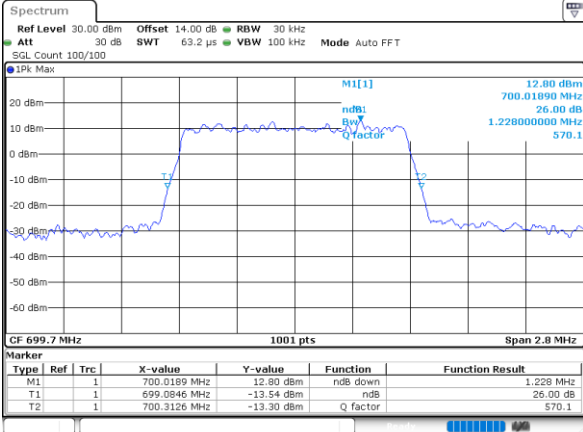

Highest Channel / 10MHz / QPSK

Date: 21.MAY.2021 17:04:03

Highest Channel / 10MHz / 16QAM

Date: 21.MAY.2021 17:03:39

LTE Band 12

Lowest Channel / 1.4MHz / 64QAM

Date: 21.MAY.2021 17:46:16

Lowest Channel / 3MHz / 64QAM