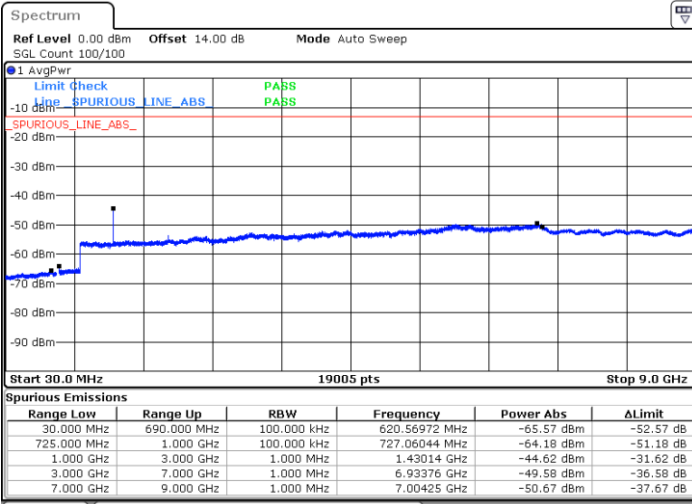

Highest Band Edge / Full RB

Date: 21.MAY.2021 17:06:59

LTE Band 12 / 10MHz / 64QAM

Lowest Band Edge / 1 RB

Date: 21.MAY.2021 17:15:39

Highest Band Edge / 1 RB

Date: 21.MAY.2021 17:21:45

Lowest Band Edge / Full RB

Date: 21.MAY.2021 17:14:06

Highest Band Edge / Full RB

Date: 21.MAY.2021 17:20:12

**Conducted Spurious Emission**

LTE Band 12 / 1.4MHz

Lowest Channel / QPSK

Lowest Channel / 16QAM

Date: 21.MAY.2021 17:31:42

Date: 21.MAY.2021 17:32:40

Middle Channel / QPSK

Middle Channel / 16QAM

Date: 21.MAY.2021 17:36:06

Date: 21.MAY.2021 17:35:08

LTE Band 12 / 1.4MHz

Highest Channel / QPSK

Highest Channel / 16QAM

Date: 21.MAY.2021 17:44:37

Date: 21.MAY.2021 17:45:35

LTE Band 12 / 3MHz

Lowest Channel / QPSK

Lowest Channel / 16QAM

Date: 21.MAY.2021 15:51:45

Date: 21.MAY.2021 15:52:43