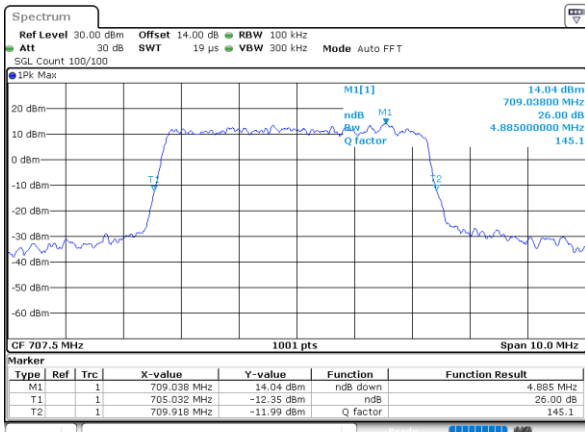

Highest Channel / 3MHz / 16QAM

Date: 21.MAY.2021 15:57:14

LTE Band 12

Lowest Channel / 5MHz / QPSK

Date: 21.MAY.2021 16:28:27

Lowest Channel / 5MHz / 16QAM

Date: 21.MAY.2021 16:28:03

Middle Channel / 5MHz / QPSK