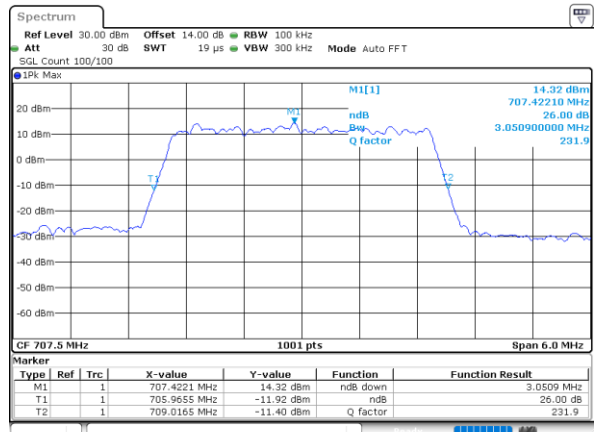

Middle Channel / 3MHz / 64QAM

Date: 21.MAY.2021 16:10:42