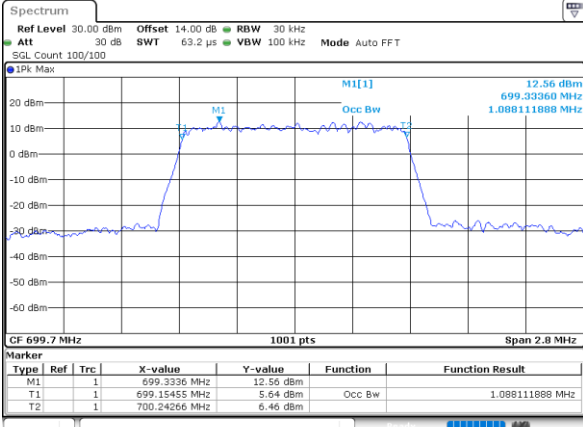

Highest Channel / 10MHz / QPSK

Date: 21.MAY.2021 17:02:57

Highest Channel / 10MHz / 16QAM

Date: 21.MAY.2021 17:03:23

LTE Band 12

Lowest Channel / 1.4MHz / 64QAM

Date: 21.MAY.2021 17:46:00

Lowest Channel / 3MHz / 64QAM

Date: 21.MAY.2021 16:05:59

Middle Channel / 1.4MHz / 64QAM

Date: 21.MAY.2021 17:50:27

Middle Channel / 3MHz / 64QAM

Date: 21.MAY.2021 16:10:25

Highest Channel / 1.4MHz / 64QAM

Date: 21.MAY.2021 17:52:05

Highest Channel / 3MHz / 64QAM