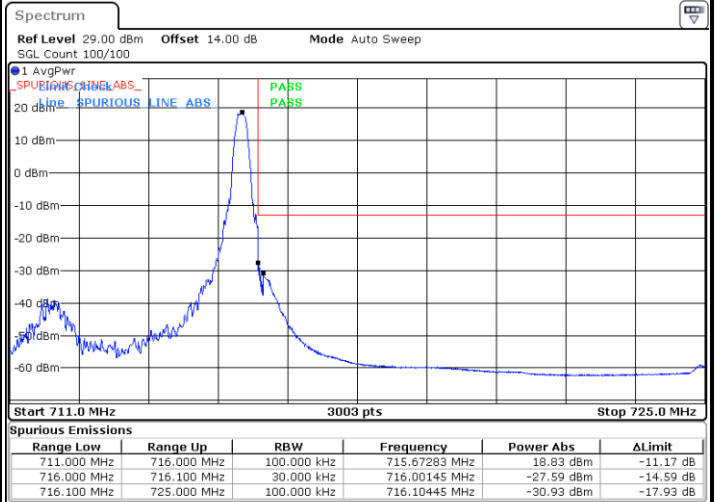

Lowest Band Edge / Full RB

Date: 21.MAY.2021 15:47:51

Highest Band Edge / Full RB

Date: 21.MAY.2021 16:00:34

**LTE Band 12 / 3MHz / 64QAM**

**Lowest Band Edge / 1 RB**

**Highest Band Edge / 1 RB**

**Lowest Band Edge / Full RB**

**Highest Band Edge / Full RB**

LTE Band 12 / 5MHz / QPSK

Lowest Band Edge / 1 RB

Date: 21.MAY.2021 16:34:29

Highest Band Edge / 1 RB

Date: 21.MAY.2021 16:45:41

Lowest Band Edge / Full RB

Date: 21.MAY.2021 16:29:50

Highest Band Edge / Full RB

Date: 21.MAY.2021 16:42:35

LTE Band 12 / 5MHz / 16QAM

Lowest Band Edge / 1RB

Highest Band Edge / 1 RB

Lowest Band Edge / Full RB

Highest Band Edge / Full RB

LTE Band 12 / 5MHz / 64QAM

Lowest Band Edge / 1RB

Date: 21.MAY.2021 16:19:54

Highest Band Edge / 1 RB

Date: 21.MAY.2021 16:25:59

Lowest Band Edge / Full RB

Date: 21.MAY.2021 16:18:21

Highest Band Edge / Full RB

Date: 21.MAY.2021 16:24:26