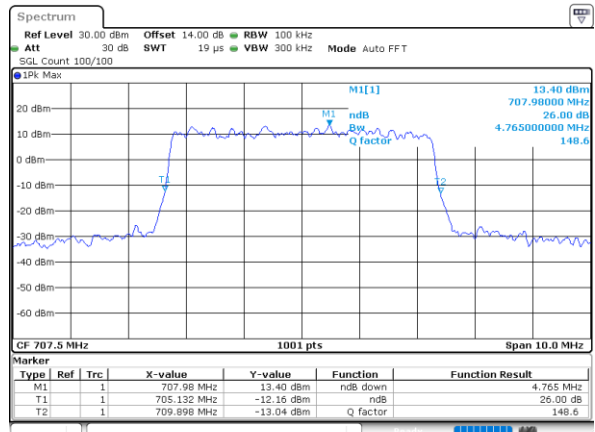

Middle Channel / 5MHz / 16QAM

Date: 21.MAY.2021 16:37:46