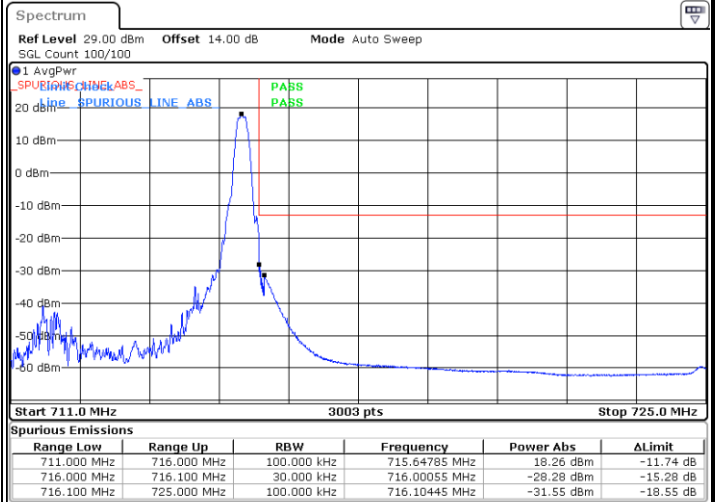

**Highest Band Edge / Full RB**

LTE Band 12 / 5MHz / QPSK

Lowest Band Edge / 1 RB

Date: 21.MAY.2021 16:34:29

Highest Band Edge / 1 RB

Date: 21.MAY.2021 16:45:41

Lowest Band Edge / Full RB

Date: 21.MAY.2021 16:29:50

Highest Band Edge / Full RB

Date: 21.MAY.2021 16:42:35

LTE Band 12 / 5MHz / 16QAM

Lowest Band Edge / 1RB

Highest Band Edge / 1 RB

Lowest Band Edge / Full RB

Highest Band Edge / Full RB

LTE Band 12 / 5MHz / 64QAM

Lowest Band Edge / 1RB

Date: 21.MAY.2021 16:19:54

Highest Band Edge / 1 RB

Date: 21.MAY.2021 16:25:59

Lowest Band Edge / Full RB

Date: 21.MAY.2021 16:18:21

Highest Band Edge / Full RB

Date: 21.MAY.2021 16:24:26

LTE Band 12 / 10MHz / QPSK

Lowest Band Edge / 1 RB

Date: 21.MAY.2021 16:57:19

Highest Band Edge / 1 RB

Date: 21.MAY.2021 17:10:05

Lowest Band Edge / Full RB

Date: 21.MAY.2021 16:52:41

Highest Band Edge / Full RB