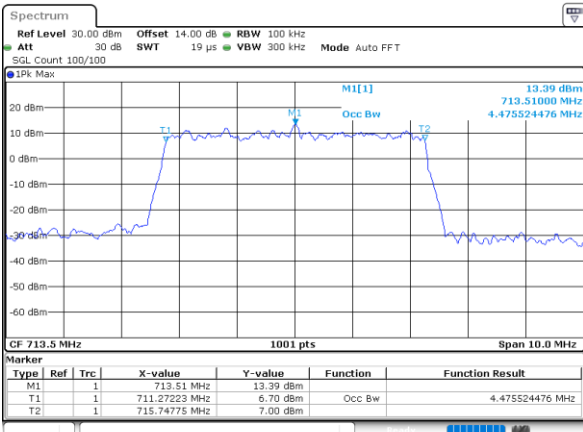

Date: 21.MAY.2021 16:05:59

Middle Channel / 1.4MHz / 64QAM

Date: 21.MAY.2021 17:50:27

Middle Channel / 3MHz / 64QAM

Date: 21.MAY.2021 16:10:25

Highest Channel / 1.4MHz / 64QAM

Date: 21.MAY.2021 17:52:05

Highest Channel / 3MHz / 64QAM

Date: 21.MAY.2021 16:12:04

LTE Band 12

Lowest Channel / 5MHz / 64QAM

Date: 21.MAY.2021 16:16:42

Lowest Channel / 10MHz / 64QAM

Date: 21.MAY.2021 17:11:26

Middle Channel / 5MHz / 64QAM

Date: 21.MAY.2021 16:21:08

Middle Channel / 10MHz / 64QAM

Date: 21.MAY.2021 17:16:53

Highest Channel / 5MHz / 64QAM

Date: 21.MAY.2021 16:22:46

Highest Channel / 10MHz / 64QAM

Date: 21.MAY.2021 17:18:32

**Conducted Band Edge**

LTE Band 12 / 1.4MHz / QPSK

Lowest Band Edge / 1 RB

Date: 21.MAY.2021 17:30:53

Highest Band Edge / 1RB

Date: 21.MAY.2021 17:43:39

Lowest Band Edge / Full RB

Date: 21.MAY.2021 17:26:15

Highest Band Edge / Full RB

Date: 21.MAY.2021 17:39:00