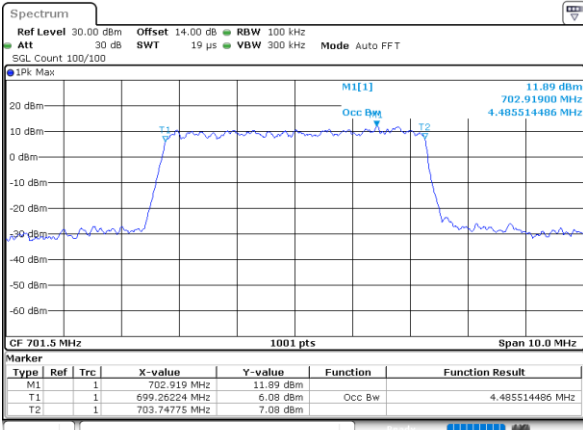

Highest Channel / 10MHz / QPSK

Date: 21.MAY.2021 17:02:57

Highest Channel / 10MHz / 16QAM

Date: 21.MAY.2021 17:03:23

LTE Band 12

Lowest Channel / 1.4MHz / 64QAM

Date: 21.MAY.2021 17:46:00

Lowest Channel / 3MHz / 64QAM

Date: 21.MAY.2021 16:05:59

Middle Channel / 1.4MHz / 64QAM

Date: 21.MAY.2021 17:50:27

Middle Channel / 3MHz / 64QAM

Date: 21.MAY.2021 16:10:25

Highest Channel / 1.4MHz / 64QAM

Date: 21.MAY.2021 17:52:05

Highest Channel / 3MHz / 64QAM

Date: 21.MAY.2021 16:12:04

LTE Band 12

Lowest Channel / 5MHz / 64QAM

Date: 21.MAY.2021 16:16:42

Lowest Channel / 10MHz / 64QAM

Date: 21.MAY.2021 17:11:26

Middle Channel / 5MHz / 64QAM

Date: 21.MAY.2021 16:21:08