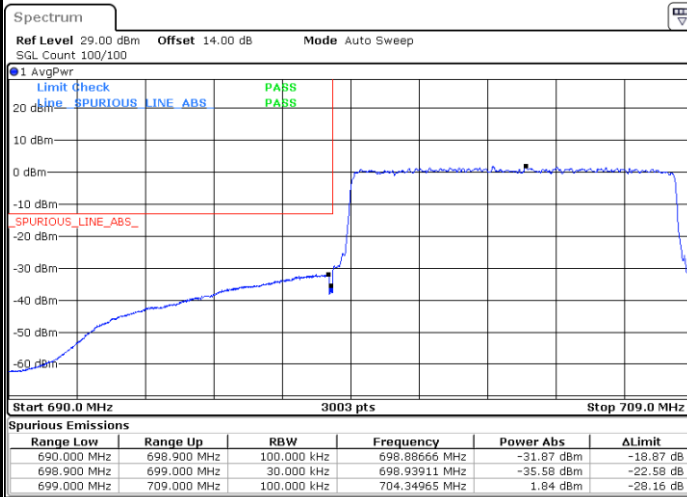

LTE Band 12 / 10MHz / QPSK

Lowest Band Edge / 1 RB

Date: 21.MAY.2021 16:57:19

Highest Band Edge / 1 RB

Date: 21.MAY.2021 17:10:05

Lowest Band Edge / Full RB

Date: 21.MAY.2021 16:52:41

Highest Band Edge / Full RB

Date: 21.MAY.2021 17:05:26

LTE Band 12 / 10MHz / 16QAM

Lowest Band Edge / 1 RB

Date: 21.MAY.2021 16:55:47

Highest Band Edge / 1 RB

Date: 21.MAY.2021 17:08:32

Lowest Band Edge / Full RB

Date: 21.MAY.2021 16:54:14

Highest Band Edge / Full RB

Date: 21.MAY.2021 17:06:59

LTE Band 12 / 10MHz / 64QAM

Lowest Band Edge / 1 RB

Date: 21.MAY.2021 17:15:39

Highest Band Edge / 1 RB

Date: 21.MAY.2021 17:21:45

Lowest Band Edge / Full RB

Date: 21.MAY.2021 17:14:06

Highest Band Edge / Full RB

Date: 21.MAY.2021 17:20:12

**Conducted Spurious Emission**

LTE Band 12 / 1.4MHz

Lowest Channel / QPSK

Lowest Channel / 16QAM

Date: 21.MAY.2021 17:31:42