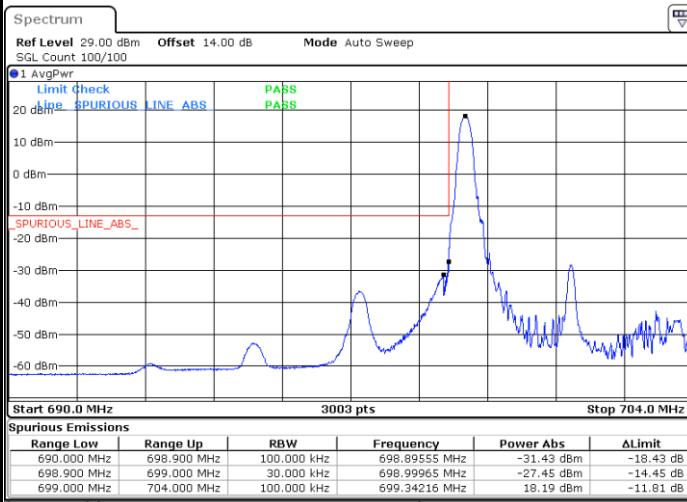

**Highest Band Edge / Full RB**

LTE Band 12 / 5MHz / QPSK

Lowest Band Edge / 1 RB

Date: 21.MAY.2021 16:34:29

Highest Band Edge / 1 RB

Date: 21.MAY.2021 16:45:41

Lowest Band Edge / Full RB

Date: 21.MAY.2021 16:29:50

Highest Band Edge / Full RB

Date: 21.MAY.2021 16:42:35

LTE Band 12 / 5MHz / 16QAM

Lowest Band Edge / 1RB

Highest Band Edge / 1 RB

Lowest Band Edge / Full RB

Highest Band Edge / Full RB

LTE Band 12 / 5MHz / 64QAM

Lowest Band Edge / 1RB

Date: 21.MAY.2021 16:19:54

Highest Band Edge / 1 RB

Date: 21.MAY.2021 16:25:59

Lowest Band Edge / Full RB

Date: 21.MAY.2021 16:18:21

Highest Band Edge / Full RB

Date: 21.MAY.2021 16:24:26

LTE Band 12 / 10MHz / QPSK

Lowest Band Edge / 1 RB

Date: 21.MAY.2021 16:57:19

Highest Band Edge / 1 RB

Date: 21.MAY.2021 17:10:05

Lowest Band Edge / Full RB

Date: 21.MAY.2021 16:52:41

Highest Band Edge / Full RB