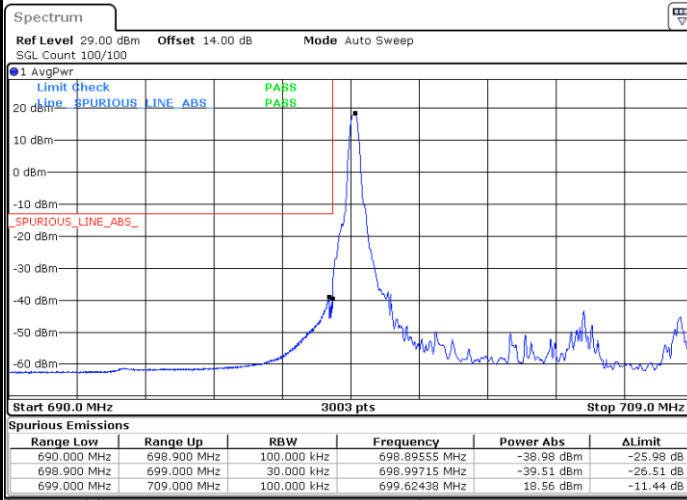

Lowest Band Edge / 1RB

Date: 21.MAY.2021 16:19:54

Highest Band Edge / 1 RB

Date: 21.MAY.2021 16:25:59

Lowest Band Edge / Full RB

Date: 21.MAY.2021 16:18:21

Highest Band Edge / Full RB

Date: 21.MAY.2021 16:24:26

LTE Band 12 / 10MHz / QPSK

Lowest Band Edge / 1 RB

Date: 21.MAY.2021 16:57:19

Highest Band Edge / 1 RB

Date: 21.MAY.2021 17:10:05

Lowest Band Edge / Full RB

Date: 21.MAY.2021 16:52:41

Highest Band Edge / Full RB

Date: 21.MAY.2021 17:05:26

LTE Band 12 / 10MHz / 16QAM

Lowest Band Edge / 1 RB

Date: 21.MAY.2021 16:55:47

Highest Band Edge / 1 RB

Date: 21.MAY.2021 17:08:32

Lowest Band Edge / Full RB

Date: 21.MAY.2021 16:54:14

Highest Band Edge / Full RB

Date: 21.MAY.2021 17:06:59

LTE Band 12 / 10MHz / 64QAM

Lowest Band Edge / 1 RB

Date: 21.MAY.2021 17:15:39

Highest Band Edge / 1 RB

Date: 21.MAY.2021 17:21:45

Lowest Band Edge / Full RB