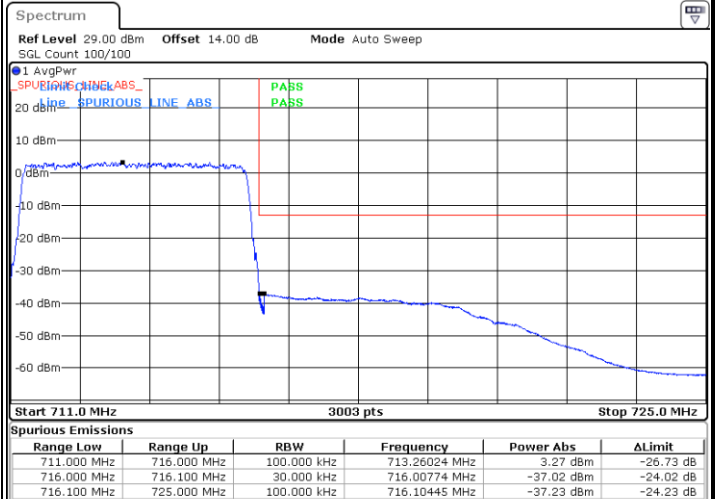

**Highest Band Edge / Full RB**

LTE Band 12 / 5MHz / QPSK

Lowest Band Edge / 1 RB

Date: 21.MAY.2021 16:34:29

Highest Band Edge / 1 RB

Date: 21.MAY.2021 16:45:41

Lowest Band Edge / Full RB

Date: 21.MAY.2021 16:29:50

Highest Band Edge / Full RB

Date: 21.MAY.2021 16:42:35

LTE Band 12 / 5MHz / 16QAM

Lowest Band Edge / 1RB

Highest Band Edge / 1 RB

Lowest Band Edge / Full RB

Highest Band Edge / Full RB

LTE Band 12 / 5MHz / 64QAM

Lowest Band Edge / 1RB

Date: 21.MAY.2021 16:19:54

Highest Band Edge / 1 RB

Date: 21.MAY.2021 16:25:59

Lowest Band Edge / Full RB

Date: 21.MAY.2021 16:18:21

Highest Band Edge / Full RB

Date: 21.MAY.2021 16:24:26

LTE Band 12 / 10MHz / QPSK

Lowest Band Edge / 1 RB

Date: 21.MAY.2021 16:57:19

Highest Band Edge / 1 RB

Date: 21.MAY.2021 17:10:05

Lowest Band Edge / Full RB

Date: 21.MAY.2021 16:52:41

Highest Band Edge / Full RB