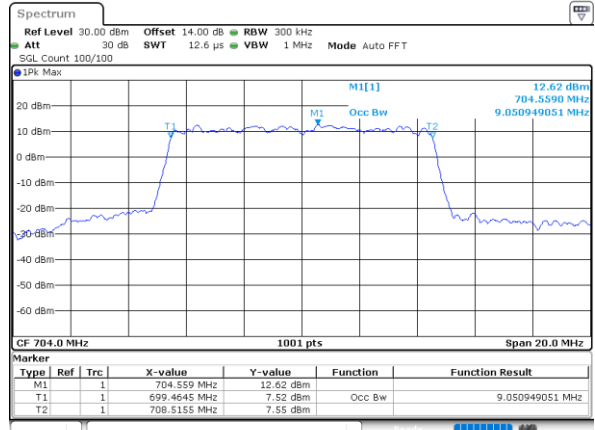

Date: 21.MAY.2021 16:05:59

Middle Channel / 1.4MHz / 64QAM

Date: 21.MAY.2021 17:50:27

Middle Channel / 3MHz / 64QAM

Date: 21.MAY.2021 16:10:25

Highest Channel / 1.4MHz / 64QAM

Date: 21.MAY.2021 17:52:05

Highest Channel / 3MHz / 64QAM

Date: 21.MAY.2021 16:12:04

LTE Band 12

Lowest Channel / 5MHz / 64QAM

Date: 21.MAY.2021 16:16:42

Lowest Channel / 10MHz / 64QAM

Date: 21.MAY.2021 17:11:26

Middle Channel / 5MHz / 64QAM

Date: 21.MAY.2021 16:21:08

Middle Channel / 10MHz / 64QAM

Date: 21.MAY.2021 17:16:53

Highest Channel / 5MHz / 64QAM

Date: 21.MAY.2021 16:22:46

Highest Channel / 10MHz / 64QAM

Date: 21.MAY.2021 17:18:32

**Conducted Band Edge**

LTE Band 12 / 1.4MHz / QPSK