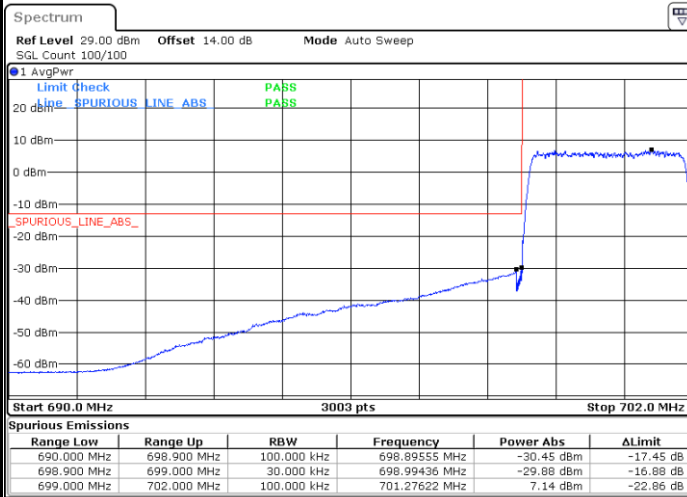

Highest Band Edge / Full RB

Date: 21.MAY.2021 17:53:45

LTE Band 12 / 3MHz / QPSK

Lowest Band Edge / 1RB

Date: 21.MAY.2021 15:50:56

Highest Band Edge / 1 RB

Date: 21.MAY.2021 16:03:39

Lowest Band Edge / Full RB

Date: 21.MAY.2021 15:46:18

Highest Band Edge / Full RB

Date: 21.MAY.2021 15:59:01

LTE Band 12 / 3MHz / 16QAM

Lowest Band Edge / 1 RB

Date: 21.MAY.2021 15:49:23

Highest Band Edge / 1 RB

Date: 21.MAY.2021 16:02:07

Lowest Band Edge / Full RB

Date: 21.MAY.2021 15:47:51

Highest Band Edge / Full RB

Date: 21.MAY.2021 16:00:34

**LTE Band 12 / 3MHz / 64QAM**

**Lowest Band Edge / 1 RB**

**Highest Band Edge / 1 RB**

**Lowest Band Edge / Full RB**

**Highest Band Edge / Full RB**

LTE Band 12 / 5MHz / QPSK

Lowest Band Edge / 1 RB

Date: 21.MAY.2021 16:34:29

Highest Band Edge / 1 RB

Date: 21.MAY.2021 16:45:41

Lowest Band Edge / Full RB

Date: 21.MAY.2021 16:29:50