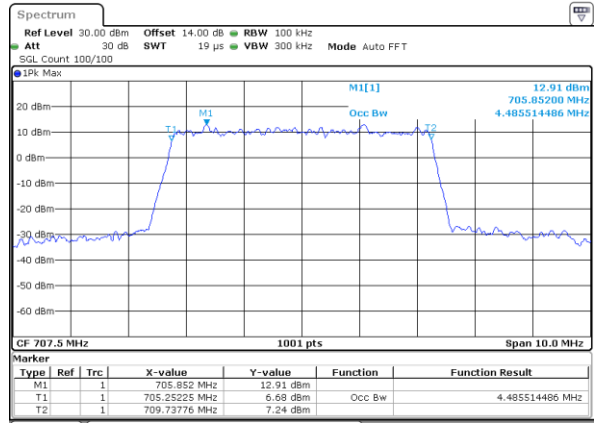

Highest Channel / 3MHz / 16QAM

Date: 21.MAY.2021 15:56:58

LTE Band 12

Lowest Channel / 5MHz / QPSK

Date: 21.MAY.2021 16:27:22

Lowest Channel / 5MHz / 16QAM

Date: 21.MAY.2021 16:27:47

Middle Channel / 5MHz / QPSK

Date: 21.MAY.2021 16:37:06

Middle Channel / 5MHz / 16QAM

Date: 21.MAY.2021 16:36:41

Highest Channel / 5MHz / QPSK

Date: 21.MAY.2021 16:40:06

Highest Channel / 5MHz / 16QAM

Date: 21.MAY.2021 16:40:32

LTE Band 12