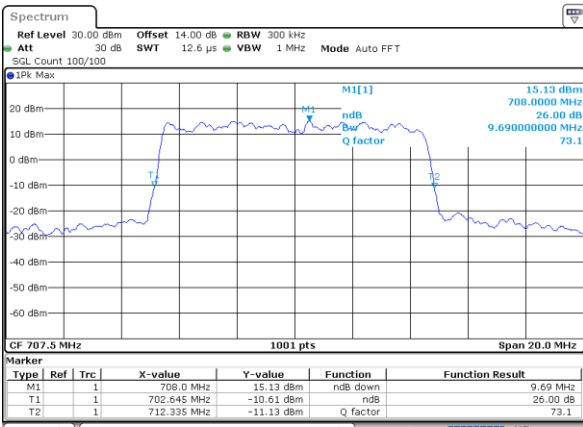

Date: 21.MAY.2021 16:37:23

Middle Channel / 5MHz / 16QAM

Date: 21.MAY.2021 16:37:46

Highest Channel / 5MHz / QPSK

Date: 21.MAY.2021 16:41:12

Highest Channel / 5MHz / 16QAM

Date: 21.MAY.2021 16:40:48

LTE Band 12

Lowest Channel / 10MHz / QPSK

Date: 21.MAY.2021 16:51:18

Lowest Channel / 10MHz / 16QAM

Date: 21.MAY.2021 16:50:54

Middle Channel / 10MHz / QPSK

Date: 21.MAY.2021 17:00:14

Middle Channel / 10MHz / 16QAM

Date: 21.MAY.2021 17:00:37

Highest Channel / 10MHz / QPSK

Date: 21.MAY.2021 17:04:03

Highest Channel / 10MHz / 16QAM

Date: 21.MAY.2021 17:03:39

LTE Band 12

Lowest Channel / 1.4MHz / 64QAM

Date: 21.MAY.2021 17:46:16

Lowest Channel / 3MHz / 64QAM