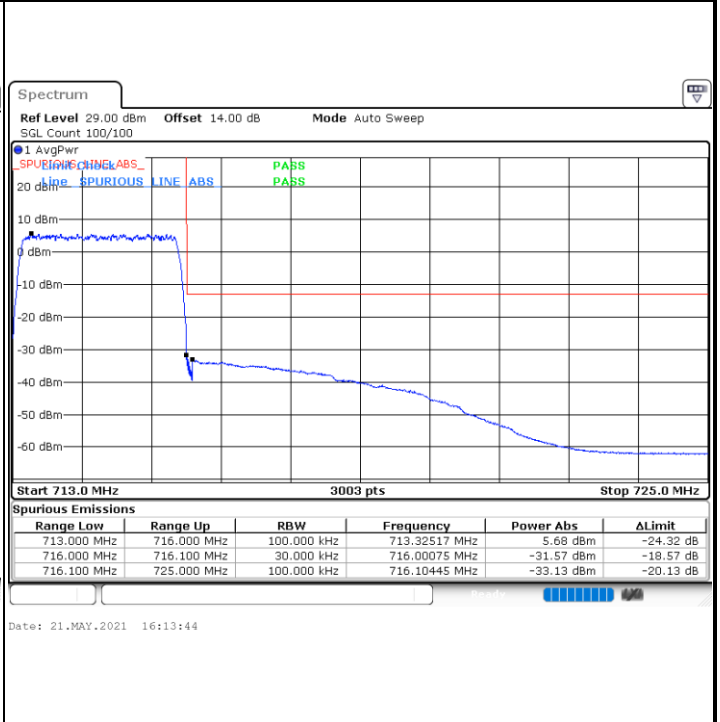

Date: 21.MAY.2021 15:46:18

Highest Band Edge / Full RB

Date: 21.MAY.2021 15:59:01

LTE Band 12 / 3MHz / 16QAM

Lowest Band Edge / 1 RB

Date: 21.MAY.2021 15:49:23

Highest Band Edge / 1 RB

Date: 21.MAY.2021 16:02:07

Lowest Band Edge / Full RB

Date: 21.MAY.2021 15:47:51

Highest Band Edge / Full RB

Date: 21.MAY.2021 16:00:34

**LTE Band 12 / 3MHz / 64QAM**

**Lowest Band Edge / 1 RB**

**Highest Band Edge / 1 RB**

**Lowest Band Edge / Full RB**

**Highest Band Edge / Full RB**

LTE Band 12 / 5MHz / QPSK

Lowest Band Edge / 1 RB

Date: 21.MAY.2021 16:34:29

Highest Band Edge / 1 RB

Date: 21.MAY.2021 16:45:41

Lowest Band Edge / Full RB

Date: 21.MAY.2021 16:29:50

Highest Band Edge / Full RB

Date: 21.MAY.2021 16:42:35

LTE Band 12 / 5MHz / 16QAM

Lowest Band Edge / 1RB

Highest Band Edge / 1 RB

Lowest Band Edge / Full RB

Highest Band Edge / Full RB

LTE Band 12 / 5MHz / 64QAM