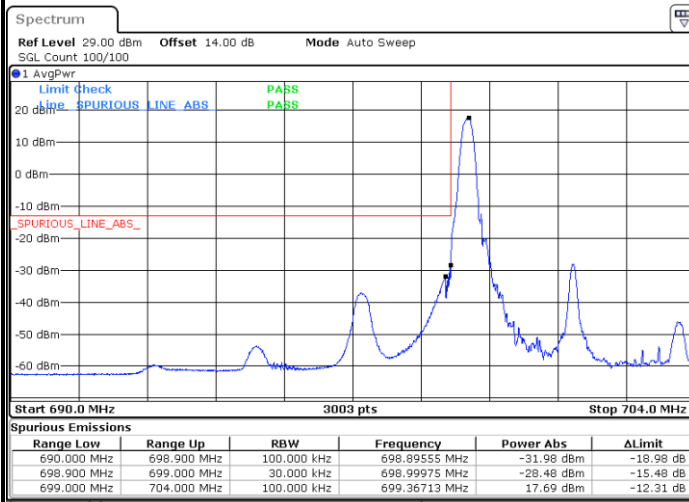

**Highest Band Edge / Full RB**

LTE Band 12 / 5MHz / QPSK

Lowest Band Edge / 1 RB

Date: 21.MAY.2021 16:34:29

Highest Band Edge / 1 RB

Date: 21.MAY.2021 16:45:41

Lowest Band Edge / Full RB

Date: 21.MAY.2021 16:29:50

Highest Band Edge / Full RB

Date: 21.MAY.2021 16:42:35

LTE Band 12 / 5MHz / 16QAM

Lowest Band Edge / 1RB

Highest Band Edge / 1 RB

Lowest Band Edge / Full RB

Highest Band Edge / Full RB

LTE Band 12 / 5MHz / 64QAM

Lowest Band Edge / 1RB

Date: 21.MAY.2021 16:19:54

Highest Band Edge / 1 RB

Date: 21.MAY.2021 16:25:59

Lowest Band Edge / Full RB

Date: 21.MAY.2021 16:18:21

Highest Band Edge / Full RB

Date: 21.MAY.2021 16:24:26

LTE Band 12 / 10MHz / QPSK

Lowest Band Edge / 1 RB

Date: 21.MAY.2021 16:57:19

Highest Band Edge / 1 RB

Date: 21.MAY.2021 17:10:05

Lowest Band Edge / Full RB

Date: 21.MAY.2021 16:52:41

Highest Band Edge / Full RB