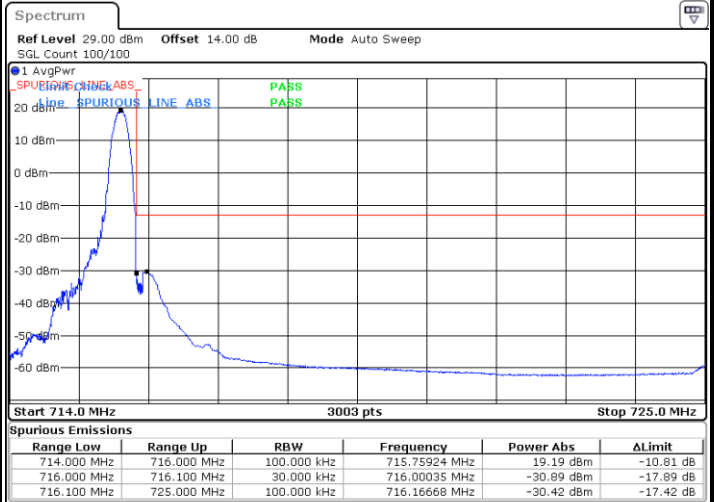

Date: 21.MAY.2021 16:12:04

LTE Band 12

Lowest Channel / 5MHz / 64QAM

Date: 21.MAY.2021 16:16:42

Lowest Channel / 10MHz / 64QAM

Date: 21.MAY.2021 17:11:26

Middle Channel / 5MHz / 64QAM

Date: 21.MAY.2021 16:21:08

Middle Channel / 10MHz / 64QAM

Date: 21.MAY.2021 17:16:53

Highest Channel / 5MHz / 64QAM

Date: 21.MAY.2021 16:22:46

Highest Channel / 10MHz / 64QAM

Date: 21.MAY.2021 17:18:32

**Conducted Band Edge**

LTE Band 12 / 1.4MHz / QPSK

Lowest Band Edge / 1 RB

Date: 21.MAY.2021 17:30:53

Highest Band Edge / 1RB

Date: 21.MAY.2021 17:43:39

Lowest Band Edge / Full RB

Date: 21.MAY.2021 17:26:15

Highest Band Edge / Full RB

Date: 21.MAY.2021 17:39:00

LTE Band 12 / 1.4MHz / 16QAM

Lowest Band Edge / 1 RB

Date: 21.MAY.2021 17:29:20

Highest Band Edge / 1 RB

Date: 21.MAY.2021 17:42:06

Lowest Band Edge / Full RB

Date: 21.MAY.2021 17:27:47

Highest Band Edge / Full RB