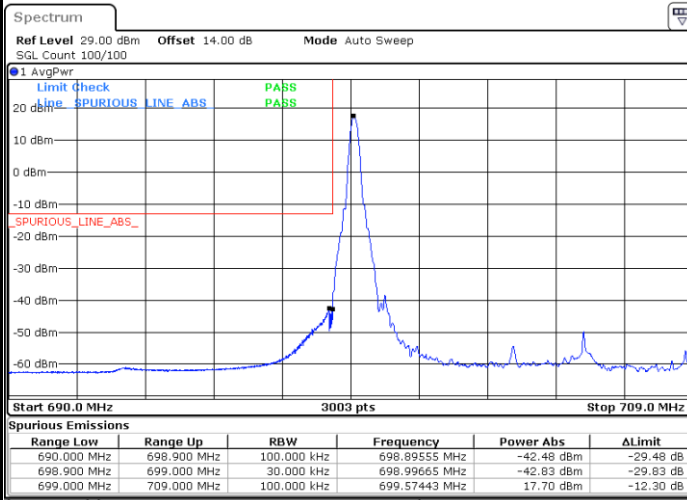

LTE Band 12 / 10MHz / QPSK

Lowest Band Edge / 1 RB

Date: 21.MAY.2021 16:57:19

Highest Band Edge / 1 RB

Date: 21.MAY.2021 17:10:05

Lowest Band Edge / Full RB

Date: 21.MAY.2021 16:52:41

Highest Band Edge / Full RB

Date: 21.MAY.2021 17:05:26

LTE Band 12 / 10MHz / 16QAM

Lowest Band Edge / 1 RB

Date: 21.MAY.2021 16:55:47

Highest Band Edge / 1 RB

Date: 21.MAY.2021 17:08:32

Lowest Band Edge / Full RB

Date: 21.MAY.2021 16:54:14

Highest Band Edge / Full RB

Date: 21.MAY.2021 17:06:59

LTE Band 12 / 10MHz / 64QAM

Lowest Band Edge / 1 RB

Date: 21.MAY.2021 17:15:39

Highest Band Edge / 1 RB

Date: 21.MAY.2021 17:21:45

Lowest Band Edge / Full RB

Date: 21.MAY.2021 17:14:06

Highest Band Edge / Full RB

Date: 21.MAY.2021 17:20:12

**Conducted Spurious Emission**

LTE Band 12 / 1.4MHz

Lowest Channel / QPSK

Lowest Channel / 16QAM

Date: 21.MAY.2021 17:31:42