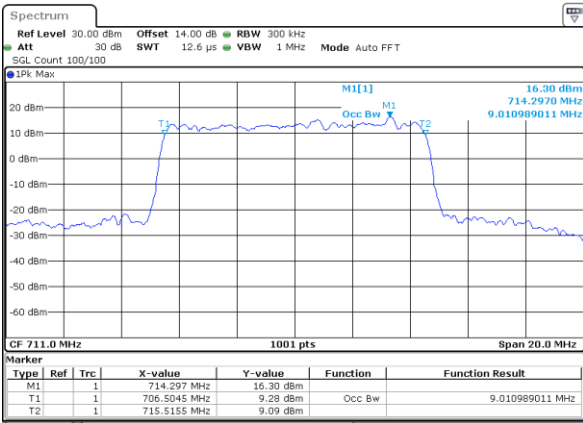

Date: 21.MAY.2021 16:37:06

Middle Channel / 5MHz / 16QAM

Date: 21.MAY.2021 16:36:41

Highest Channel / 5MHz / QPSK

Date: 21.MAY.2021 16:40:06

Highest Channel / 5MHz / 16QAM

Date: 21.MAY.2021 16:40:32

LTE Band 12

Lowest Channel / 10MHz / QPSK

Date: 21.MAY.2021 16:50:12

Lowest Channel / 10MHz / 16QAM

Date: 21.MAY.2021 16:50:37

Middle Channel / 10MHz / QPSK

Date: 21.MAY.2021 16:59:57

Middle Channel / 10MHz / 16QAM

Date: 21.MAY.2021 16:59:32

Highest Channel / 10MHz / QPSK

Date: 21.MAY.2021 17:02:57

Highest Channel / 10MHz / 16QAM

Date: 21.MAY.2021 17:03:23

LTE Band 12

Lowest Channel / 1.4MHz / 64QAM

Date: 21.MAY.2021 17:46:00

Lowest Channel / 3MHz / 64QAM