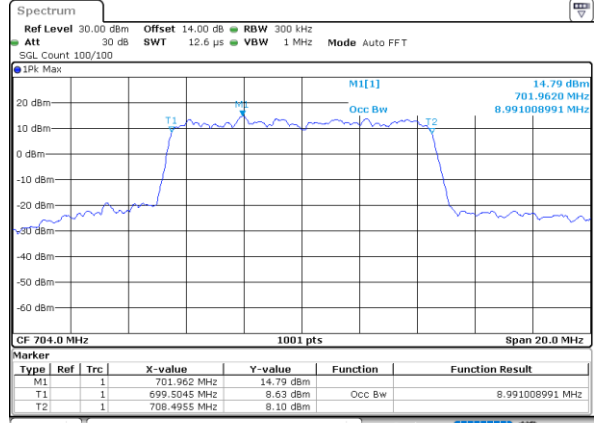

Lowest Channel / 10MHz / 16QAM

Date: 21.MAY.2021 16:50:37