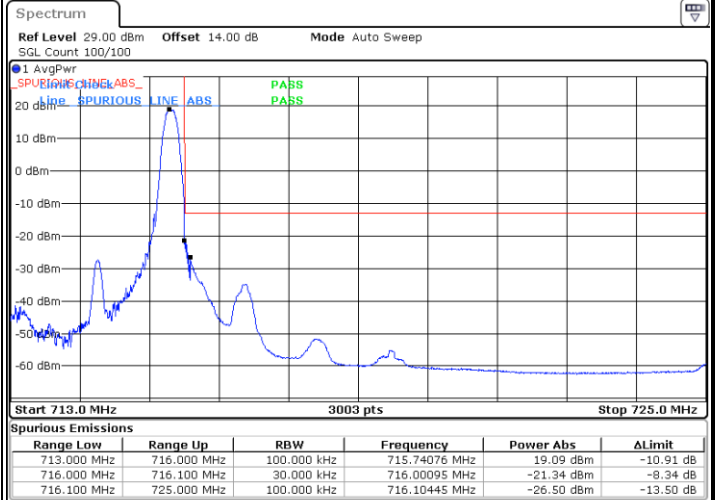

Date: 21.MAY.2021 17:40:33

LTE Band 12 / 1.4MHz / 64QAM

Lowest Band Edge / 1 RB

Date: 21.MAY.2021 17:49:13

Highest Band Edge / 1 RB

Date: 21.MAY.2021 17:55:18

Lowest Band Edge / Full RB

Date: 21.MAY.2021 17:47:40

Highest Band Edge / Full RB

Date: 21.MAY.2021 17:53:45

LTE Band 12 / 3MHz / QPSK

Lowest Band Edge / 1RB

Date: 21.MAY.2021 15:50:56

Highest Band Edge / 1 RB

Date: 21.MAY.2021 16:03:39

Lowest Band Edge / Full RB

Date: 21.MAY.2021 15:46:18

Highest Band Edge / Full RB

Date: 21.MAY.2021 15:59:01

LTE Band 12 / 3MHz / 16QAM

Lowest Band Edge / 1 RB

Date: 21.MAY.2021 15:49:23

Highest Band Edge / 1 RB

Date: 21.MAY.2021 16:02:07

Lowest Band Edge / Full RB

Date: 21.MAY.2021 15:47:51

Highest Band Edge / Full RB

Date: 21.MAY.2021 16:00:34

**LTE Band 12 / 3MHz / 64QAM**

**Lowest Band Edge / 1 RB**

**Highest Band Edge / 1 RB**

**Lowest Band Edge / Full RB**