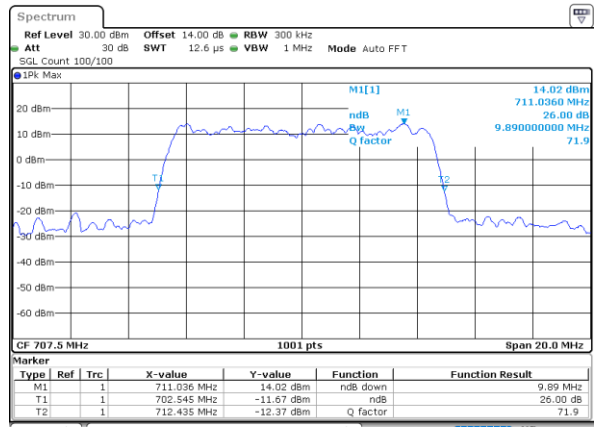

Lowest Channel / 10MHz / QPSK

Date: 21.MAY.2021 16:51:18

Lowest Channel / 10MHz / 16QAM

Date: 21.MAY.2021 16:50:54

Middle Channel / 10MHz / QPSK

Date: 21.MAY.2021 17:00:14

Middle Channel / 10MHz / 16QAM

Date: 21.MAY.2021 17:00:37

Highest Channel / 10MHz / QPSK

Date: 21.MAY.2021 17:04:03

Highest Channel / 10MHz / 16QAM

Date: 21.MAY.2021 17:03:39

LTE Band 12

Lowest Channel / 1.4MHz / 64QAM

Date: 21.MAY.2021 17:46:16

Lowest Channel / 3MHz / 64QAM