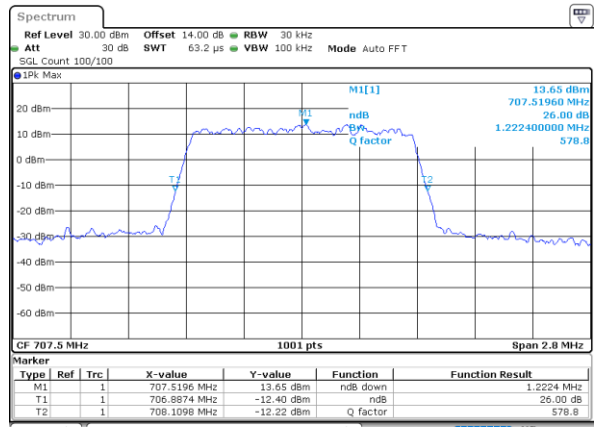

LTE Band 12

Lowest Channel / 1.4MHz / QPSK

Date: 21.MAY.2021 17:24:51

Lowest Channel / 1.4MHz / 16QAM

Date: 21.MAY.2021 17:24:28

Middle Channel / 1.4MHz / QPSK

Date: 21.MAY.2021 17:33:47

Middle Channel / 1.4MHz / 16QAM

Date: 21.MAY.2021 17:34:11

Highest Channel / 1.4MHz / QPSK

Date: 21.MAY.2021 17:37:37

Highest Channel / 1.4MHz / 16QAM

Date: 21.MAY.2021 17:37:13

LTE Band 12

Lowest Channel / 3MHz / QPSK

Date: 21.MAY.2021 15:44:55