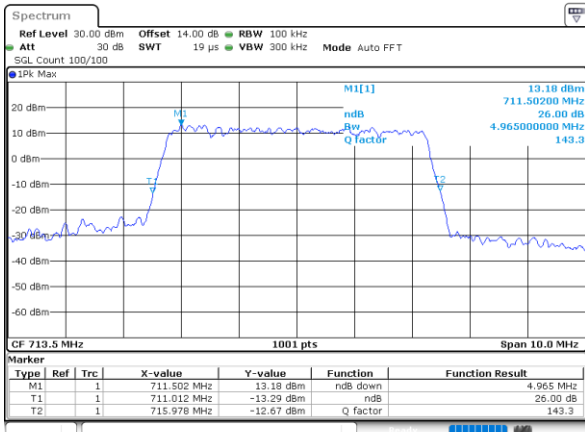

Highest Channel / 5MHz / QPSK

Date: 21.MAY.2021 16:41:12