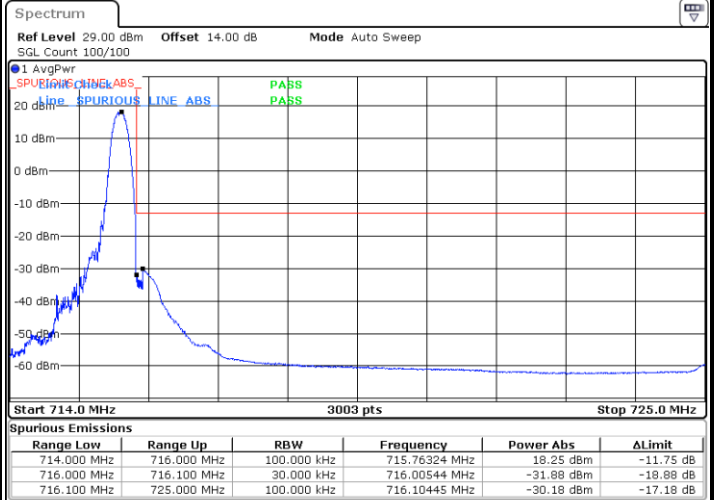

Middle Channel / 10MHz / 64QAM

Date: 21.MAY.2021 17:16:53

Highest Channel / 5MHz / 64QAM

Date: 21.MAY.2021 16:22:46

Highest Channel / 10MHz / 64QAM

Date: 21.MAY.2021 17:18:32

**Conducted Band Edge**

LTE Band 12 / 1.4MHz / QPSK

Lowest Band Edge / 1 RB

Date: 21.MAY.2021 17:30:53

Highest Band Edge / 1RB

Date: 21.MAY.2021 17:43:39

Lowest Band Edge / Full RB

Date: 21.MAY.2021 17:26:15

Highest Band Edge / Full RB

Date: 21.MAY.2021 17:39:00

LTE Band 12 / 1.4MHz / 16QAM

Lowest Band Edge / 1 RB

Date: 21.MAY.2021 17:29:20

Highest Band Edge / 1 RB

Date: 21.MAY.2021 17:42:06

Lowest Band Edge / Full RB

Date: 21.MAY.2021 17:27:47

Highest Band Edge / Full RB

Date: 21.MAY.2021 17:40:33

LTE Band 12 / 1.4MHz / 64QAM

Lowest Band Edge / 1 RB

Date: 21.MAY.2021 17:49:13

Highest Band Edge / 1 RB

Date: 21.MAY.2021 17:55:18

Lowest Band Edge / Full RB

Date: 21.MAY.2021 17:47:40