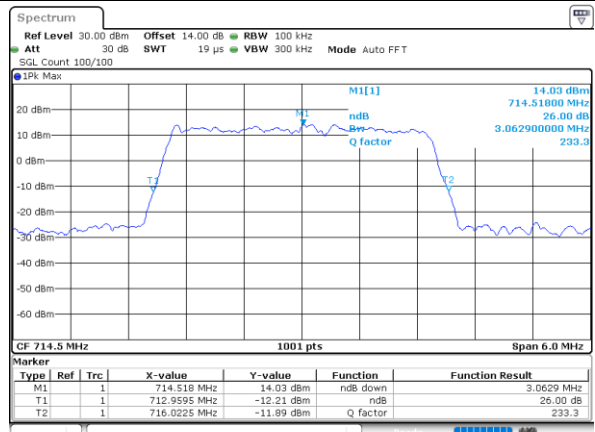

Highest Channel / 3MHz / 16QAM

Date: 21.MAY.2021 15:57:14

LTE Band 12

Lowest Channel / 5MHz / QPSK

Date: 21.MAY.2021 16:28:27

Lowest Channel / 5MHz / 16QAM

Date: 21.MAY.2021 16:28:03

Middle Channel / 5MHz / QPSK