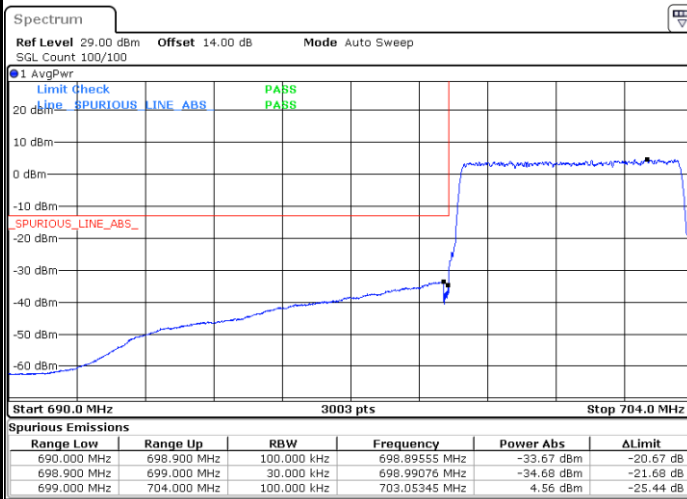

**Highest Band Edge / Full RB**

LTE Band 12 / 5MHz / QPSK

Lowest Band Edge / 1 RB

Date: 21.MAY.2021 16:34:29

Highest Band Edge / 1 RB

Date: 21.MAY.2021 16:45:41

Lowest Band Edge / Full RB

Date: 21.MAY.2021 16:29:50

Highest Band Edge / Full RB

Date: 21.MAY.2021 16:42:35

LTE Band 12 / 5MHz / 16QAM

Lowest Band Edge / 1RB

Highest Band Edge / 1 RB

Lowest Band Edge / Full RB

Highest Band Edge / Full RB

LTE Band 12 / 5MHz / 64QAM

Lowest Band Edge / 1RB

Date: 21.MAY.2021 16:19:54

Highest Band Edge / 1 RB

Date: 21.MAY.2021 16:25:59

Lowest Band Edge / Full RB

Date: 21.MAY.2021 16:18:21

Highest Band Edge / Full RB

Date: 21.MAY.2021 16:24:26

LTE Band 12 / 10MHz / QPSK

Lowest Band Edge / 1 RB

Date: 21.MAY.2021 16:57:19

Highest Band Edge / 1 RB

Date: 21.MAY.2021 17:10:05

Lowest Band Edge / Full RB

Date: 21.MAY.2021 16:52:41

Highest Band Edge / Full RB