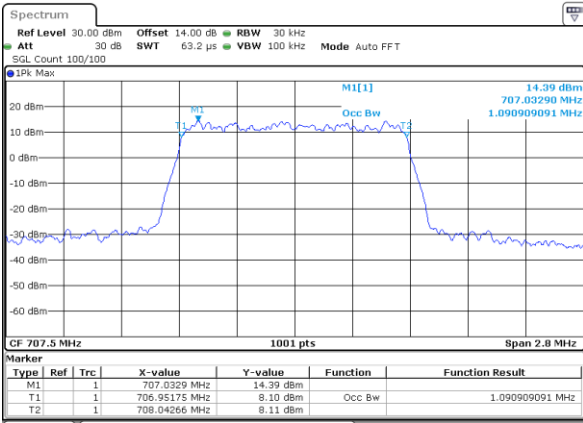

### Occupied Bandwidth

Mode	LTE Band 12 : 99%OBW(MHz)											
BW	1.4MHz		3MHz		5MHz		10MHz		15MHz		20MHz	
Mod.	QPSK	16QAM	QPSK	16QAM	QPSK	16QAM	QPSK	16QAM	QPSK	16QAM	QPSK	16QAM
Lowest CH	1.09	1.09	2.72	2.70	4.52	4.51	9.03	8.99	-	-	-	-
Middle CH	1.09	1.09	2.70	2.73	4.50	4.49	9.07	9.01	-	-	-	-
Highest CH	1.09	1.09	2.72	2.74	4.48	4.50	9.01	9.05	-	-	-	-
Mode	LTE Band 12 : 99%OBW(MHz)											
BW	1.4MHz		3MHz		5MHz		10MHz		15MHz		20MHz	
Mod.	64QAM		64QAM		64QAM		64QAM		64QAM		64QAM	
Lowest CH	1.09	-	2.73	-	4.49	-	9.05	-	-	-	-	-
Middle CH	1.09	-	2.73	-	4.51	-	9.01	-	-	-	-	-
Highest CH	1.09	-	2.72	-	4.48	-	9.03	-	-	-	-	-

LTE Band 12

Lowest Channel / 1.4MHz / QPSK

Date: 21.MAY.2021 17:23:46

Lowest Channel / 1.4MHz / 16QAM

Date: 21.MAY.2021 17:24:11

Middle Channel / 1.4MHz / QPSK

Date: 21.MAY.2021 17:33:31

Middle Channel / 1.4MHz / 16QAM

Date: 21.MAY.2021 17:33:05

Highest Channel / 1.4MHz / QPSK

Date: 21.MAY.2021 17:36:31

Highest Channel / 1.4MHz / 16QAM

Date: 21.MAY.2021 17:36:56

LTE Band 12

Lowest Channel / 3MHz / QPSK

Date: 21.MAY.2021 15:43:50