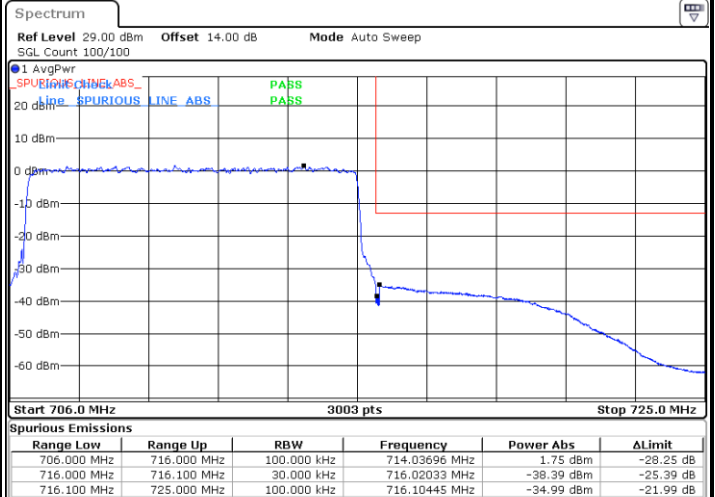

LTE Band 12 / 10MHz / QPSK

Lowest Band Edge / 1 RB

Date: 21.MAY.2021 16:57:19

Highest Band Edge / 1 RB

Date: 21.MAY.2021 17:10:05

Lowest Band Edge / Full RB

Date: 21.MAY.2021 16:52:41

Highest Band Edge / Full RB

Date: 21.MAY.2021 17:05:26

LTE Band 12 / 10MHz / 16QAM

Lowest Band Edge / 1 RB

Date: 21.MAY.2021 16:55:47

Highest Band Edge / 1 RB

Date: 21.MAY.2021 17:08:32

Lowest Band Edge / Full RB

Date: 21.MAY.2021 16:54:14

Highest Band Edge / Full RB

Date: 21.MAY.2021 17:06:59

LTE Band 12 / 10MHz / 64QAM

Lowest Band Edge / 1 RB

Date: 21.MAY.2021 17:15:39

Highest Band Edge / 1 RB

Date: 21.MAY.2021 17:21:45

Lowest Band Edge / Full RB

Date: 21.MAY.2021 17:14:06

Highest Band Edge / Full RB

Date: 21.MAY.2021 17:20:12

**Conducted Spurious Emission**

LTE Band 12 / 1.4MHz

Lowest Channel / QPSK

Lowest Channel / 16QAM

Date: 21.MAY.2021 17:31:42