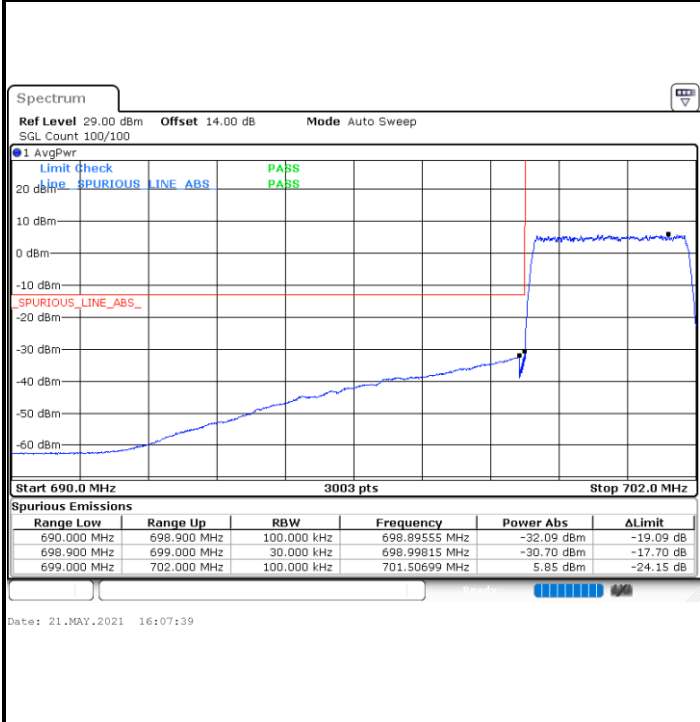

Date: 21.MAY.2021 15:46:18

Highest Band Edge / Full RB

Date: 21.MAY.2021 15:59:01

LTE Band 12 / 3MHz / 16QAM

Lowest Band Edge / 1 RB

Date: 21.MAY.2021 15:49:23

Highest Band Edge / 1 RB

Date: 21.MAY.2021 16:02:07

Lowest Band Edge / Full RB

Date: 21.MAY.2021 15:47:51

Highest Band Edge / Full RB

Date: 21.MAY.2021 16:00:34

**LTE Band 12 / 3MHz / 64QAM**

**Lowest Band Edge / 1 RB**

**Highest Band Edge / 1 RB**

**Lowest Band Edge / Full RB**

**Highest Band Edge / Full RB**

LTE Band 12 / 5MHz / QPSK

Lowest Band Edge / 1 RB

Date: 21.MAY.2021 16:34:29

Highest Band Edge / 1 RB

Date: 21.MAY.2021 16:45:41

Lowest Band Edge / Full RB

Date: 21.MAY.2021 16:29:50

Highest Band Edge / Full RB

Date: 21.MAY.2021 16:42:35

LTE Band 12 / 5MHz / 16QAM

Lowest Band Edge / 1RB

Highest Band Edge / 1 RB

Lowest Band Edge / Full RB

Highest Band Edge / Full RB

LTE Band 12 / 5MHz / 64QAM