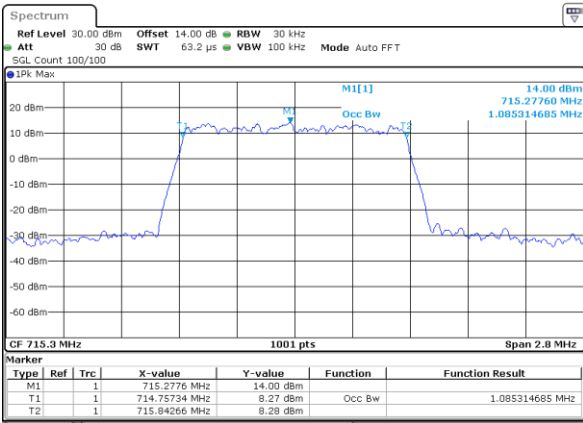

### Occupied Bandwidth

Mode	LTE Band 12 : 99%OBW(MHz)											
BW	1.4MHz		3MHz		5MHz		10MHz		15MHz		20MHz	
Mod.	QPSK	16QAM	QPSK	16QAM	QPSK	16QAM	QPSK	16QAM	QPSK	16QAM	QPSK	16QAM
Lowest CH	1.09	1.09	2.72	2.70	4.52	4.51	9.03	8.99	-	-	-	-
Middle CH	1.09	1.09	2.70	2.73	4.50	4.49	9.07	9.01	-	-	-	-
Highest CH	1.09	1.09	2.72	2.74	4.48	4.50	9.01	9.05	-	-	-	-
Mode	LTE Band 12 : 99%OBW(MHz)											
BW	1.4MHz		3MHz		5MHz		10MHz		15MHz		20MHz	
Mod.	64QAM		64QAM		64QAM		64QAM		64QAM		64QAM	
Lowest CH	1.09	-	2.73	-	4.49	-	9.05	-	-	-	-	-
Middle CH	1.09	-	2.73	-	4.51	-	9.01	-	-	-	-	-
Highest CH	1.09	-	2.72	-	4.48	-	9.03	-	-	-	-	-

LTE Band 12

Lowest Channel / 1.4MHz / QPSK

Date: 21.MAY.2021 17:23:46

Lowest Channel / 1.4MHz / 16QAM

Date: 21.MAY.2021 17:24:11

Middle Channel / 1.4MHz / QPSK

Date: 21.MAY.2021 17:33:31

Middle Channel / 1.4MHz / 16QAM

Date: 21.MAY.2021 17:33:05

Highest Channel / 1.4MHz / QPSK

Date: 21.MAY.2021 17:36:31

Highest Channel / 1.4MHz / 16QAM

Date: 21.MAY.2021 17:36:56

LTE Band 12

Lowest Channel / 3MHz / QPSK

Date: 21.MAY.2021 15:43:50