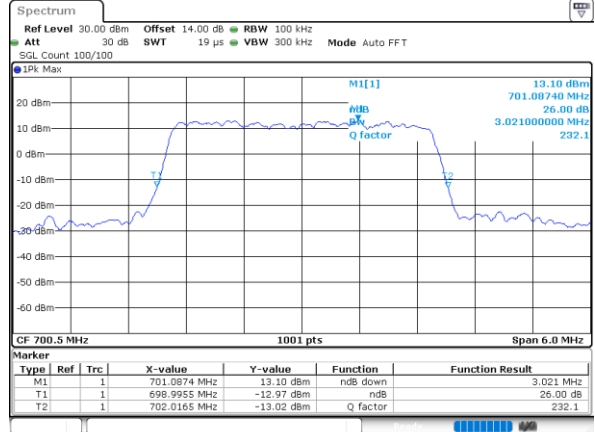

Highest Channel / 10MHz / QPSK

Date: 21.MAY.2021 17:04:03

Highest Channel / 10MHz / 16QAM

Date: 21.MAY.2021 17:03:39

LTE Band 12

Lowest Channel / 1.4MHz / 64QAM

Date: 21.MAY.2021 17:46:16

Lowest Channel / 3MHz / 64QAM