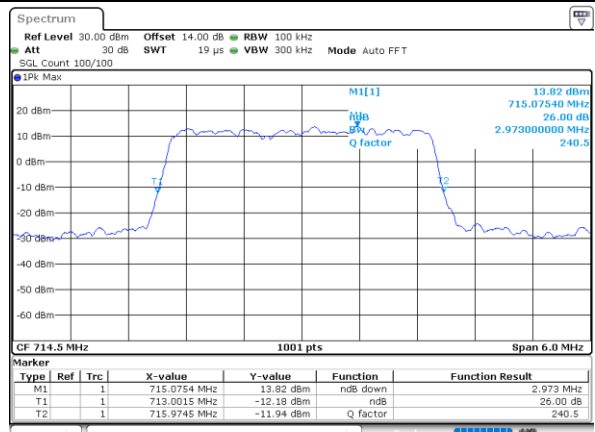

Highest Channel / 10MHz / QPSK

Date: 21.MAY.2021 17:04:03

Highest Channel / 10MHz / 16QAM

Date: 21.MAY.2021 17:03:39

LTE Band 12

Lowest Channel / 1.4MHz / 64QAM

Date: 21.MAY.2021 17:46:16

Lowest Channel / 3MHz / 64QAM

Date: 21.MAY.2021 16:06:16

Middle Channel / 1.4MHz / 64QAM

Date: 21.MAY.2021 17:50:43

Middle Channel / 3MHz / 64QAM

Date: 21.MAY.2021 16:10:42

Highest Channel / 1.4MHz / 64QAM

Date: 21.MAY.2021 17:52:22

Highest Channel / 3MHz / 64QAM

Date: 21.MAY.2021 16:12:20

LTE Band 12

Lowest Channel / 5MHz / 64QAM

Date: 21.MAY.2021 16:16:50

Lowest Channel / 10MHz / 64QAM

Date: 21.MAY.2021 17:11:43

Middle Channel / 5MHz / 64QAM

Date: 21.MAY.2021 16:21:25