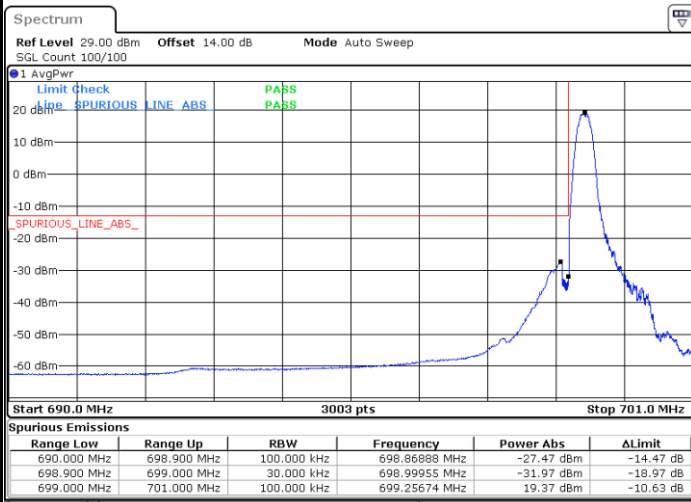

Date: 21.MAY.2021 16:12:04

LTE Band 12

Lowest Channel / 5MHz / 64QAM

Date: 21.MAY.2021 16:16:42

Lowest Channel / 10MHz / 64QAM

Date: 21.MAY.2021 17:11:26

Middle Channel / 5MHz / 64QAM

Date: 21.MAY.2021 16:21:08

Middle Channel / 10MHz / 64QAM

Date: 21.MAY.2021 17:16:53

Highest Channel / 5MHz / 64QAM

Date: 21.MAY.2021 16:22:46

Highest Channel / 10MHz / 64QAM

Date: 21.MAY.2021 17:18:32

**Conducted Band Edge**

LTE Band 12 / 1.4MHz / QPSK

Lowest Band Edge / 1 RB

Date: 21.MAY.2021 17:30:53

Highest Band Edge / 1RB

Date: 21.MAY.2021 17:43:39

Lowest Band Edge / Full RB

Date: 21.MAY.2021 17:26:15

Highest Band Edge / Full RB

Date: 21.MAY.2021 17:39:00