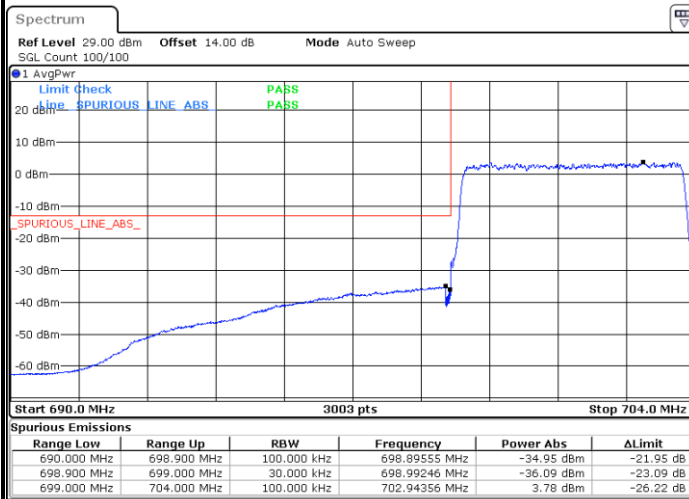

**Highest Band Edge / Full RB**

LTE Band 12 / 5MHz / QPSK

Lowest Band Edge / 1 RB

Date: 21.MAY.2021 16:34:29

Highest Band Edge / 1 RB

Date: 21.MAY.2021 16:45:41

Lowest Band Edge / Full RB

Date: 21.MAY.2021 16:29:50

Highest Band Edge / Full RB

Date: 21.MAY.2021 16:42:35

LTE Band 12 / 5MHz / 16QAM

Lowest Band Edge / 1RB

Highest Band Edge / 1 RB

Lowest Band Edge / Full RB

Highest Band Edge / Full RB

LTE Band 12 / 5MHz / 64QAM

Lowest Band Edge / 1RB

Date: 21.MAY.2021 16:19:54

Highest Band Edge / 1 RB

Date: 21.MAY.2021 16:25:59

Lowest Band Edge / Full RB

Date: 21.MAY.2021 16:18:21

Highest Band Edge / Full RB

Date: 21.MAY.2021 16:24:26

LTE Band 12 / 10MHz / QPSK

Lowest Band Edge / 1 RB

Date: 21.MAY.2021 16:57:19

Highest Band Edge / 1 RB

Date: 21.MAY.2021 17:10:05

Lowest Band Edge / Full RB

Date: 21.MAY.2021 16:52:41

Highest Band Edge / Full RB