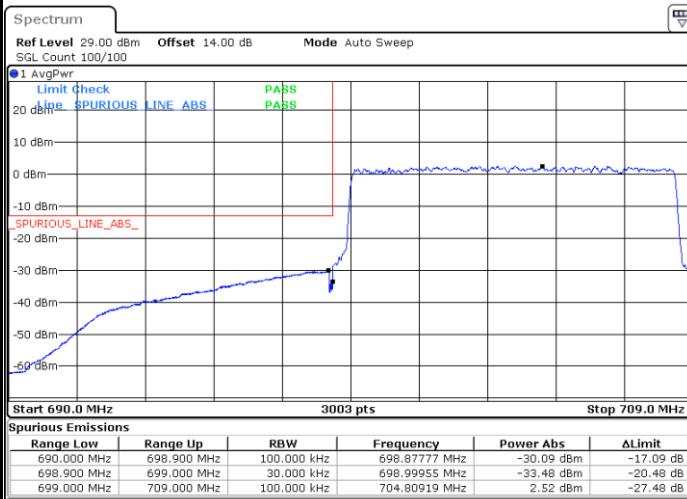

Lowest Band Edge / 1RB

Date: 21.MAY.2021 16:19:54

Highest Band Edge / 1 RB

Date: 21.MAY.2021 16:25:59

Lowest Band Edge / Full RB

Date: 21.MAY.2021 16:18:21

Highest Band Edge / Full RB

Date: 21.MAY.2021 16:24:26

LTE Band 12 / 10MHz / QPSK

Lowest Band Edge / 1 RB

Date: 21.MAY.2021 16:57:19

Highest Band Edge / 1 RB

Date: 21.MAY.2021 17:10:05

Lowest Band Edge / Full RB

Date: 21.MAY.2021 16:52:41

Highest Band Edge / Full RB

Date: 21.MAY.2021 17:05:26

LTE Band 12 / 10MHz / 16QAM

Lowest Band Edge / 1 RB

Date: 21.MAY.2021 16:55:47

Highest Band Edge / 1 RB

Date: 21.MAY.2021 17:08:32

Lowest Band Edge / Full RB

Date: 21.MAY.2021 16:54:14

Highest Band Edge / Full RB

Date: 21.MAY.2021 17:06:59

LTE Band 12 / 10MHz / 64QAM

Lowest Band Edge / 1 RB

Date: 21.MAY.2021 17:15:39

Highest Band Edge / 1 RB

Date: 21.MAY.2021 17:21:45

Lowest Band Edge / Full RB