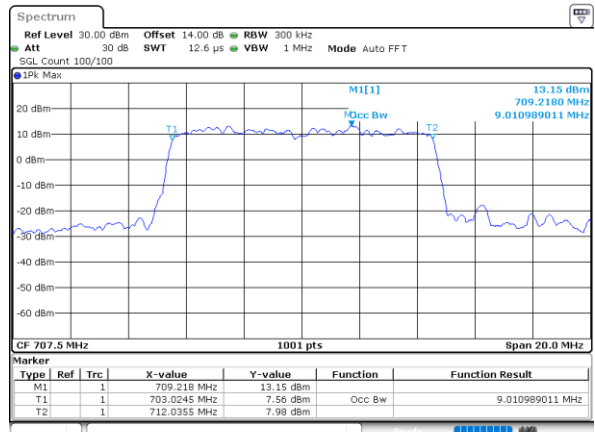

Date: 21.MAY.2021 16:12:04

LTE Band 12

Lowest Channel / 5MHz / 64QAM

Date: 21.MAY.2021 16:16:42

Lowest Channel / 10MHz / 64QAM

Date: 21.MAY.2021 17:11:26

Middle Channel / 5MHz / 64QAM

Date: 21.MAY.2021 16:21:08

Middle Channel / 10MHz / 64QAM

Date: 21.MAY.2021 17:16:53

Highest Channel / 5MHz / 64QAM

Date: 21.MAY.2021 16:22:46

Highest Channel / 10MHz / 64QAM

Date: 21.MAY.2021 17:18:32

**Conducted Band Edge**

LTE Band 12 / 1.4MHz / QPSK