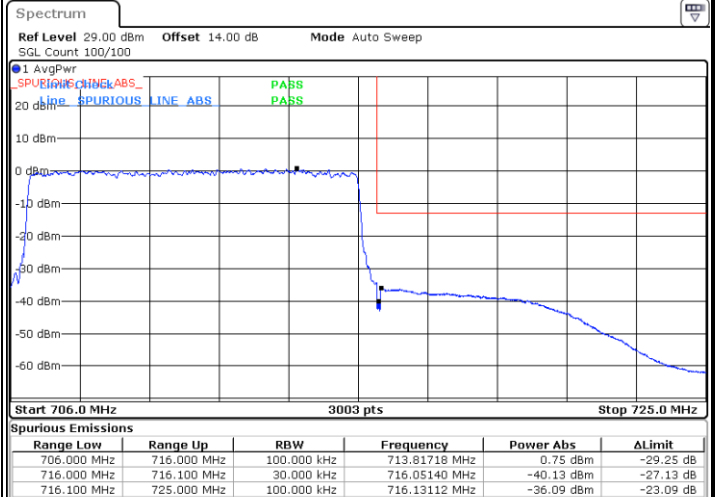

LTE Band 12 / 10MHz / QPSK

Lowest Band Edge / 1 RB

Date: 21.MAY.2021 16:57:19

Highest Band Edge / 1 RB

Date: 21.MAY.2021 17:10:05

Lowest Band Edge / Full RB

Date: 21.MAY.2021 16:52:41

Highest Band Edge / Full RB

Date: 21.MAY.2021 17:05:26

LTE Band 12 / 10MHz / 16QAM

Lowest Band Edge / 1 RB

Date: 21.MAY.2021 16:55:47

Highest Band Edge / 1 RB

Date: 21.MAY.2021 17:08:32

Lowest Band Edge / Full RB

Date: 21.MAY.2021 16:54:14

Highest Band Edge / Full RB

Date: 21.MAY.2021 17:06:59

LTE Band 12 / 10MHz / 64QAM

Lowest Band Edge / 1 RB

Date: 21.MAY.2021 17:15:39

Highest Band Edge / 1 RB

Date: 21.MAY.2021 17:21:45

Lowest Band Edge / Full RB

Date: 21.MAY.2021 17:14:06

Highest Band Edge / Full RB

Date: 21.MAY.2021 17:20:12

**Conducted Spurious Emission**

LTE Band 12 / 1.4MHz

Lowest Channel / QPSK

Lowest Channel / 16QAM

Date: 21.MAY.2021 17:31:42