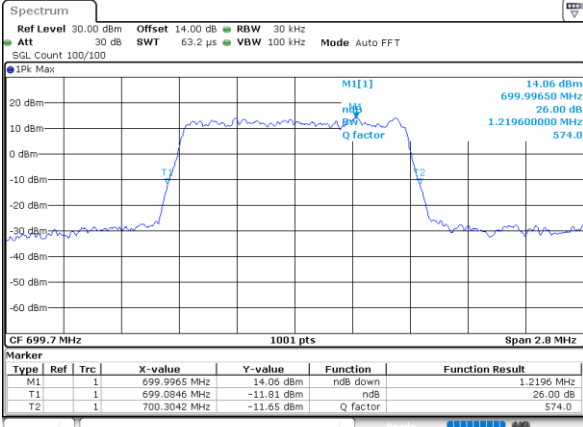

LTE Band 12

Lowest Channel / 1.4MHz / QPSK

Date: 21.MAY.2021 17:24:51

Lowest Channel / 1.4MHz / 16QAM

Date: 21.MAY.2021 17:24:28

Middle Channel / 1.4MHz / QPSK

Date: 21.MAY.2021 17:33:47

Middle Channel / 1.4MHz / 16QAM