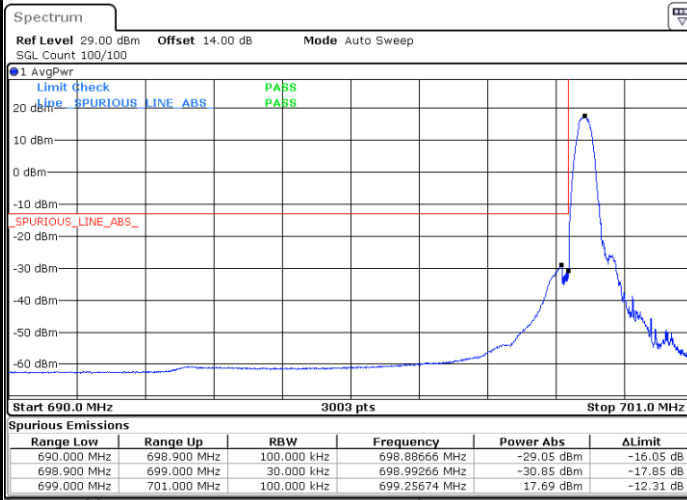

Lowest Band Edge / 1 RB

Date: 21.MAY.2021 17:30:53

Highest Band Edge / 1RB

Date: 21.MAY.2021 17:43:39

Lowest Band Edge / Full RB

Date: 21.MAY.2021 17:26:15

Highest Band Edge / Full RB

Date: 21.MAY.2021 17:39:00

LTE Band 12 / 1.4MHz / 16QAM

Lowest Band Edge / 1 RB

Date: 21.MAY.2021 17:29:20

Highest Band Edge / 1 RB

Date: 21.MAY.2021 17:42:06

Lowest Band Edge / Full RB

Date: 21.MAY.2021 17:27:47

Highest Band Edge / Full RB

Date: 21.MAY.2021 17:40:33

LTE Band 12 / 1.4MHz / 64QAM

Lowest Band Edge / 1 RB

Date: 21.MAY.2021 17:49:13

Highest Band Edge / 1 RB

Date: 21.MAY.2021 17:55:18

Lowest Band Edge / Full RB

Date: 21.MAY.2021 17:47:40

Highest Band Edge / Full RB

Date: 21.MAY.2021 17:53:45

LTE Band 12 / 3MHz / QPSK

Lowest Band Edge / 1RB

Date: 21.MAY.2021 15:50:56

Highest Band Edge / 1 RB

Date: 21.MAY.2021 16:03:39

Lowest Band Edge / Full RB