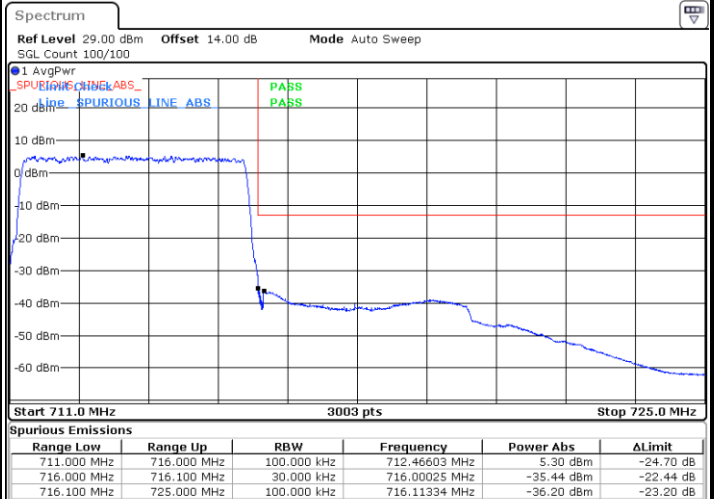

Lowest Band Edge / Full RB

Date: 21.MAY.2021 15:47:51

Highest Band Edge / Full RB

Date: 21.MAY.2021 16:00:34

**LTE Band 12 / 3MHz / 64QAM**

**Lowest Band Edge / 1 RB**

**Highest Band Edge / 1 RB**

**Lowest Band Edge / Full RB**

**Highest Band Edge / Full RB**

LTE Band 12 / 5MHz / QPSK

Lowest Band Edge / 1 RB

Date: 21.MAY.2021 16:34:29

Highest Band Edge / 1 RB

Date: 21.MAY.2021 16:45:41

Lowest Band Edge / Full RB

Date: 21.MAY.2021 16:29:50

Highest Band Edge / Full RB

Date: 21.MAY.2021 16:42:35

LTE Band 12 / 5MHz / 16QAM

Lowest Band Edge / 1RB

Highest Band Edge / 1 RB

Lowest Band Edge / Full RB

Highest Band Edge / Full RB

LTE Band 12 / 5MHz / 64QAM

Lowest Band Edge / 1RB

Date: 21.MAY.2021 16:19:54

Highest Band Edge / 1 RB

Date: 21.MAY.2021 16:25:59

Lowest Band Edge / Full RB

Date: 21.MAY.2021 16:18:21

Highest Band Edge / Full RB

Date: 21.MAY.2021 16:24:26