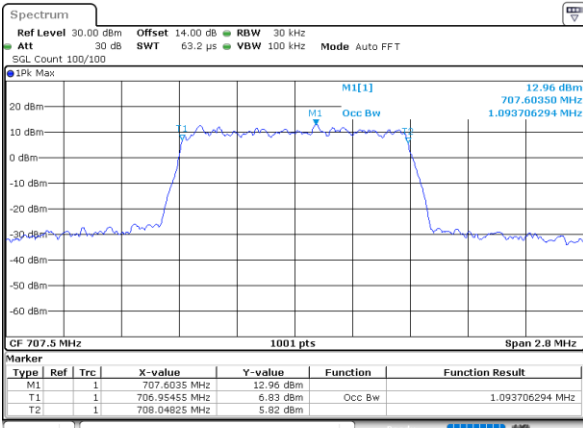

Highest Channel / 10MHz / QPSK

Date: 21.MAY.2021 17:02:57

Highest Channel / 10MHz / 16QAM

Date: 21.MAY.2021 17:03:23

LTE Band 12

Lowest Channel / 1.4MHz / 64QAM

Date: 21.MAY.2021 17:46:00

Lowest Channel / 3MHz / 64QAM

Date: 21.MAY.2021 16:05:59

Middle Channel / 1.4MHz / 64QAM

Date: 21.MAY.2021 17:50:27

Middle Channel / 3MHz / 64QAM

Date: 21.MAY.2021 16:10:25

Highest Channel / 1.4MHz / 64QAM

Date: 21.MAY.2021 17:52:05

Highest Channel / 3MHz / 64QAM