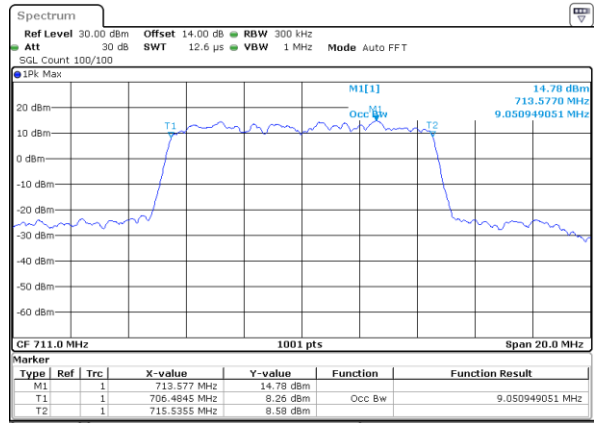

Date: 21.MAY.2021 16:37:06

Middle Channel / 5MHz / 16QAM

Date: 21.MAY.2021 16:36:41

Highest Channel / 5MHz / QPSK

Date: 21.MAY.2021 16:40:06

Highest Channel / 5MHz / 16QAM

Date: 21.MAY.2021 16:40:32

LTE Band 12

Lowest Channel / 10MHz / QPSK

Date: 21.MAY.2021 16:50:12

Lowest Channel / 10MHz / 16QAM

Date: 21.MAY.2021 16:50:37

Middle Channel / 10MHz / QPSK

Date: 21.MAY.2021 16:59:57

Middle Channel / 10MHz / 16QAM

Date: 21.MAY.2021 16:59:32

Highest Channel / 10MHz / QPSK

Date: 21.MAY.2021 17:02:57

Highest Channel / 10MHz / 16QAM

Date: 21.MAY.2021 17:03:23

LTE Band 12

Lowest Channel / 1.4MHz / 64QAM

Date: 21.MAY.2021 17:46:00

Lowest Channel / 3MHz / 64QAM