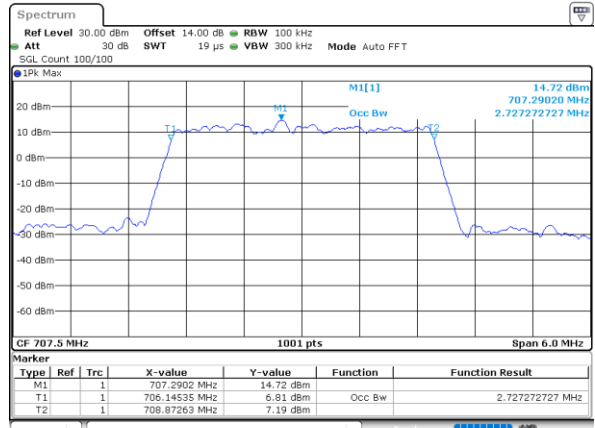

Highest Channel / 10MHz / QPSK

Date: 21.MAY.2021 17:02:57

Highest Channel / 10MHz / 16QAM

Date: 21.MAY.2021 17:03:23

LTE Band 12

Lowest Channel / 1.4MHz / 64QAM

Date: 21.MAY.2021 17:46:00

Lowest Channel / 3MHz / 64QAM

Date: 21.MAY.2021 16:05:59

Middle Channel / 1.4MHz / 64QAM

Date: 21.MAY.2021 17:50:27

Middle Channel / 3MHz / 64QAM

Date: 21.MAY.2021 16:10:25

Highest Channel / 1.4MHz / 64QAM

Date: 21.MAY.2021 17:52:05

Highest Channel / 3MHz / 64QAM