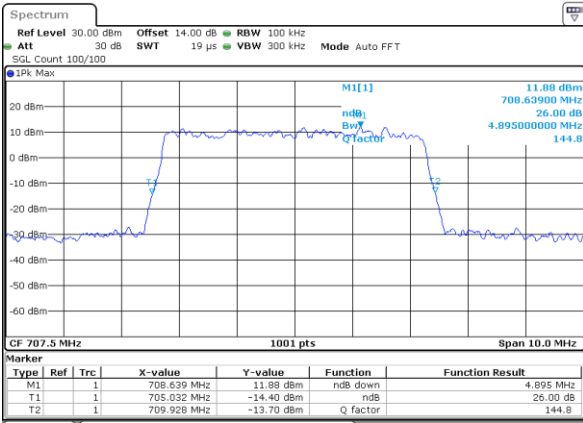

Date: 21.MAY.2021 16:12:20

LTE Band 12

Lowest Channel / 5MHz / 64QAM

Date: 21.MAY.2021 16:16:50

Lowest Channel / 10MHz / 64QAM

Date: 21.MAY.2021 17:11:43

Middle Channel / 5MHz / 64QAM

Date: 21.MAY.2021 16:21:25

Middle Channel / 10MHz / 64QAM

Date: 21.MAY.2021 17:11:10

Highest Channel / 5MHz / 64QAM

Date: 21.MAY.2021 16:23:03

Highest Channel / 10MHz / 64QAM

Date: 21.MAY.2021 17:18:49

### Occupied Bandwidth

Mode	LTE Band 12 : 99%OBW(MHz)											
BW	1.4MHz		3MHz		5MHz		10MHz		15MHz		20MHz	
Mod.	QPSK	16QAM	QPSK	16QAM	QPSK	16QAM	QPSK	16QAM	QPSK	16QAM	QPSK	16QAM
Lowest CH	1.09	1.09	2.72	2.70	4.52	4.51	9.03	8.99	-	-	-	-
Middle CH	1.09	1.09	2.70	2.73	4.50	4.49	9.07	9.01	-	-	-	-
Highest CH	1.09	1.09	2.72	2.74	4.48	4.50	9.01	9.05	-	-	-	-
Mode	LTE Band 12 : 99%OBW(MHz)											
BW	1.4MHz		3MHz		5MHz		10MHz		15MHz		20MHz	
Mod.	64QAM		64QAM		64QAM		64QAM		64QAM		64QAM	
Lowest CH	1.09	-	2.73	-	4.49	-	9.05	-	-	-	-	-
Middle CH	1.09	-	2.73	-	4.51	-	9.01	-	-	-	-	-
Highest CH	1.09	-	2.72	-	4.48	-	9.03	-	-	-	-	-