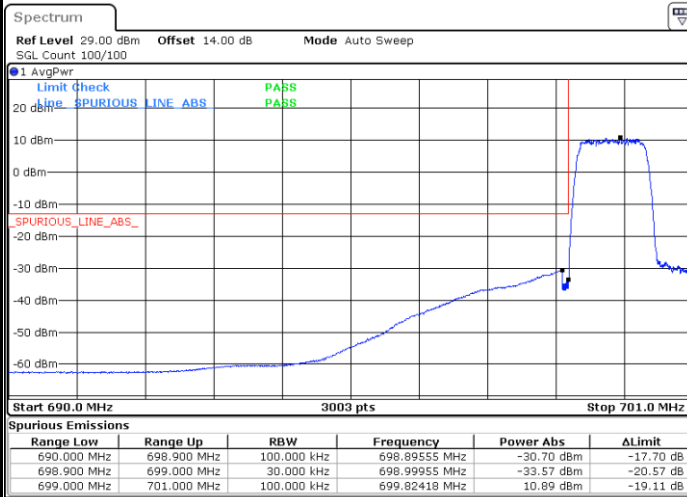

Lowest Band Edge / 1 RB

Date: 21.MAY.2021 17:30:53

Highest Band Edge / 1RB

Date: 21.MAY.2021 17:43:39

Lowest Band Edge / Full RB

Date: 21.MAY.2021 17:26:15

Highest Band Edge / Full RB

Date: 21.MAY.2021 17:39:00

LTE Band 12 / 1.4MHz / 16QAM

Lowest Band Edge / 1 RB

Date: 21.MAY.2021 17:29:20

Highest Band Edge / 1 RB

Date: 21.MAY.2021 17:42:06

Lowest Band Edge / Full RB

Date: 21.MAY.2021 17:27:47

Highest Band Edge / Full RB

Date: 21.MAY.2021 17:40:33

LTE Band 12 / 1.4MHz / 64QAM

Lowest Band Edge / 1 RB

Date: 21.MAY.2021 17:49:13

Highest Band Edge / 1 RB

Date: 21.MAY.2021 17:55:18

Lowest Band Edge / Full RB

Date: 21.MAY.2021 17:47:40

Highest Band Edge / Full RB

Date: 21.MAY.2021 17:53:45

LTE Band 12 / 3MHz / QPSK

Lowest Band Edge / 1RB

Date: 21.MAY.2021 15:50:56

Highest Band Edge / 1 RB

Date: 21.MAY.2021 16:03:39

Lowest Band Edge / Full RB