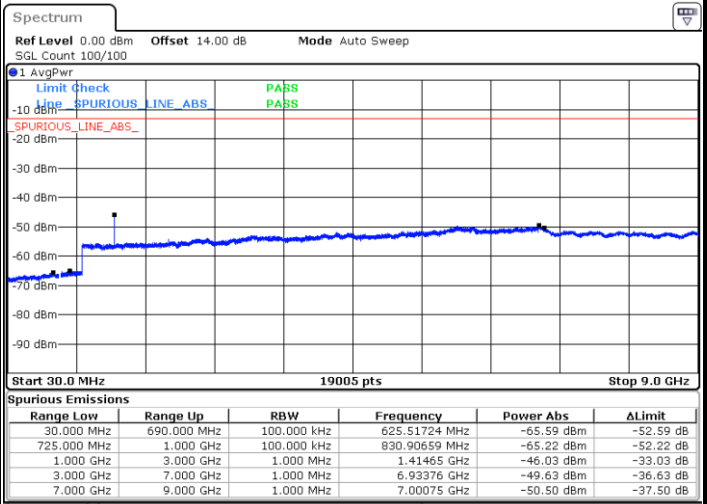

Date: 21.MAY.2021 17:05:26

LTE Band 12 / 10MHz / 16QAM

Lowest Band Edge / 1 RB

Date: 21.MAY.2021 16:55:47

Highest Band Edge / 1 RB

Date: 21.MAY.2021 17:08:32

Lowest Band Edge / Full RB

Date: 21.MAY.2021 16:54:14

Highest Band Edge / Full RB

Date: 21.MAY.2021 17:06:59

LTE Band 12 / 10MHz / 64QAM

Lowest Band Edge / 1 RB

Date: 21.MAY.2021 17:15:39

Highest Band Edge / 1 RB

Date: 21.MAY.2021 17:21:45

Lowest Band Edge / Full RB

Date: 21.MAY.2021 17:14:06

Highest Band Edge / Full RB

Date: 21.MAY.2021 17:20:12

**Conducted Spurious Emission**

LTE Band 12 / 1.4MHz

Lowest Channel / QPSK

Lowest Channel / 16QAM

Date: 21.MAY.2021 17:31:42

Date: 21.MAY.2021 17:32:40

Middle Channel / QPSK

Middle Channel / 16QAM

Date: 21.MAY.2021 17:36:06

Date: 21.MAY.2021 17:35:08

LTE Band 12 / 1.4MHz

Highest Channel / QPSK

Highest Channel / 16QAM