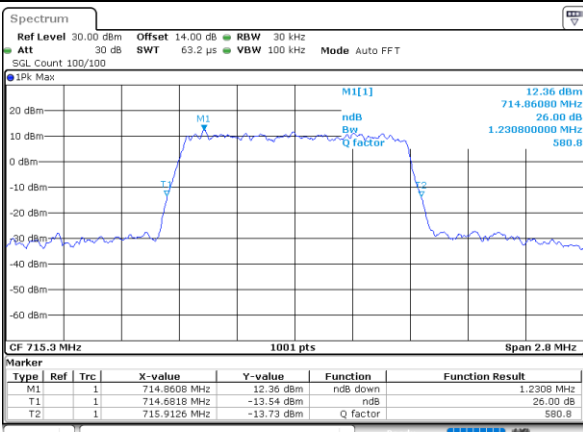

Date: 21.MAY.2021 16:06:16

Middle Channel / 1.4MHz / 64QAM

Date: 21.MAY.2021 17:50:43

Middle Channel / 3MHz / 64QAM

Date: 21.MAY.2021 16:10:42

Highest Channel / 1.4MHz / 64QAM

Date: 21.MAY.2021 17:52:22

Highest Channel / 3MHz / 64QAM