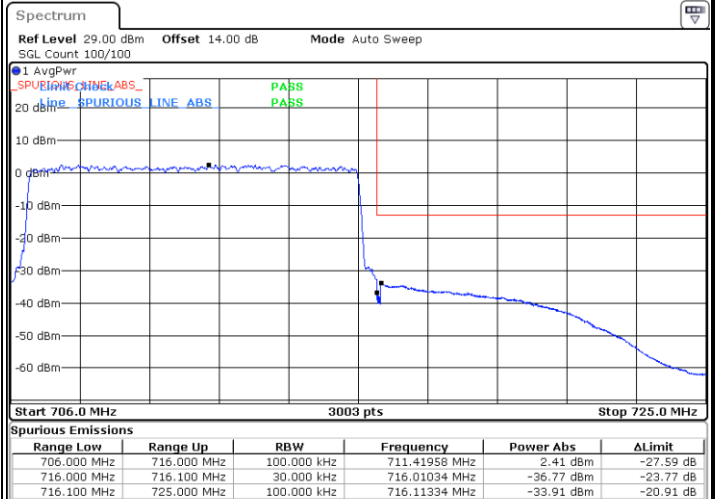

Lowest Band Edge / 1RB

Date: 21.MAY.2021 16:19:54

Highest Band Edge / 1 RB

Date: 21.MAY.2021 16:25:59

Lowest Band Edge / Full RB

Date: 21.MAY.2021 16:18:21

Highest Band Edge / Full RB

Date: 21.MAY.2021 16:24:26

LTE Band 12 / 10MHz / QPSK

Lowest Band Edge / 1 RB

Date: 21.MAY.2021 16:57:19

Highest Band Edge / 1 RB

Date: 21.MAY.2021 17:10:05

Lowest Band Edge / Full RB

Date: 21.MAY.2021 16:52:41

Highest Band Edge / Full RB

Date: 21.MAY.2021 17:05:26

LTE Band 12 / 10MHz / 16QAM

Lowest Band Edge / 1 RB

Date: 21.MAY.2021 16:55:47

Highest Band Edge / 1 RB

Date: 21.MAY.2021 17:08:32

Lowest Band Edge / Full RB

Date: 21.MAY.2021 16:54:14

Highest Band Edge / Full RB

Date: 21.MAY.2021 17:06:59

LTE Band 12 / 10MHz / 64QAM

Lowest Band Edge / 1 RB

Date: 21.MAY.2021 17:15:39

Highest Band Edge / 1 RB

Date: 21.MAY.2021 17:21:45

Lowest Band Edge / Full RB