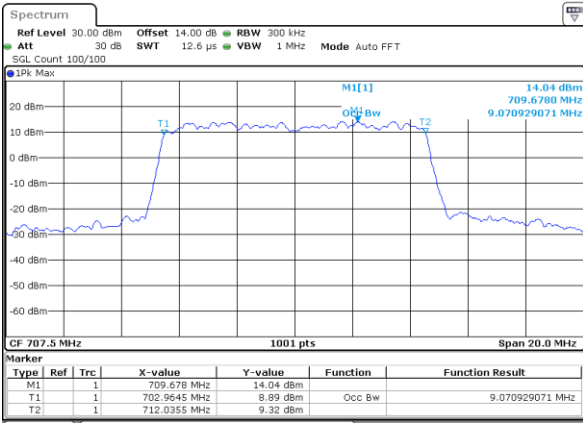

Date: 21.MAY.2021 16:37:06

Middle Channel / 5MHz / 16QAM

Date: 21.MAY.2021 16:36:41

Highest Channel / 5MHz / QPSK

Date: 21.MAY.2021 16:40:06

Highest Channel / 5MHz / 16QAM

Date: 21.MAY.2021 16:40:32

LTE Band 12

Lowest Channel / 10MHz / QPSK

Date: 21.MAY.2021 16:50:12

Lowest Channel / 10MHz / 16QAM

Date: 21.MAY.2021 16:50:37

Middle Channel / 10MHz / QPSK

Date: 21.MAY.2021 16:59:57

Middle Channel / 10MHz / 16QAM

Date: 21.MAY.2021 16:59:32

Highest Channel / 10MHz / QPSK

Date: 21.MAY.2021 17:02:57

Highest Channel / 10MHz / 16QAM

Date: 21.MAY.2021 17:03:23

LTE Band 12

Lowest Channel / 1.4MHz / 64QAM

Date: 21.MAY.2021 17:46:00

Lowest Channel / 3MHz / 64QAM