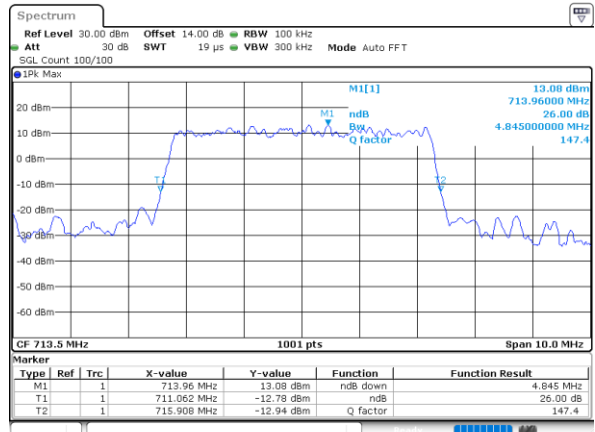

Date: 21.MAY.2021 16:37:23

Middle Channel / 5MHz / 16QAM

Date: 21.MAY.2021 16:37:46

Highest Channel / 5MHz / QPSK

Date: 21.MAY.2021 16:41:12

Highest Channel / 5MHz / 16QAM

Date: 21.MAY.2021 16:40:48

LTE Band 12