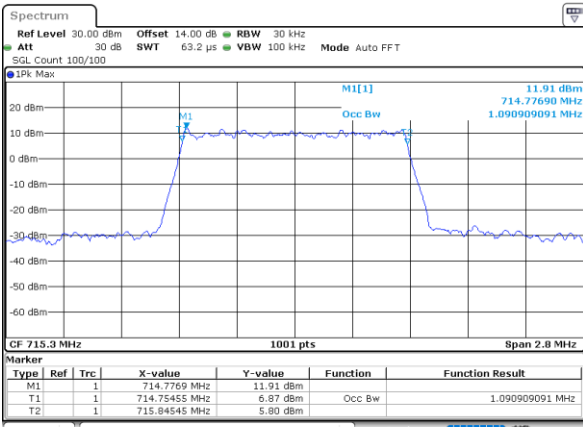

Date: 21.MAY.2021 16:05:59

Middle Channel / 1.4MHz / 64QAM

Date: 21.MAY.2021 17:50:27

Middle Channel / 3MHz / 64QAM

Date: 21.MAY.2021 16:10:25

Highest Channel / 1.4MHz / 64QAM

Date: 21.MAY.2021 17:52:05

Highest Channel / 3MHz / 64QAM