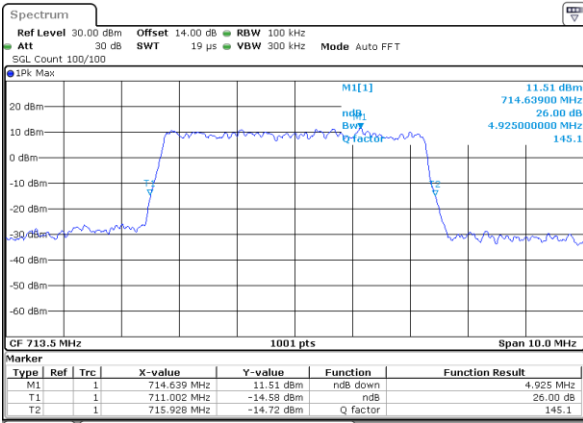

Date: 21.MAY.2021 16:12:20

LTE Band 12

Lowest Channel / 5MHz / 64QAM

Date: 21.MAY.2021 16:16:50

Lowest Channel / 10MHz / 64QAM

Date: 21.MAY.2021 17:11:43

Middle Channel / 5MHz / 64QAM

Date: 21.MAY.2021 16:21:25

Middle Channel / 10MHz / 64QAM

Date: 21.MAY.2021 17:11:10

Highest Channel / 5MHz / 64QAM

Date: 21.MAY.2021 16:23:03

Highest Channel / 10MHz / 64QAM

Date: 21.MAY.2021 17:18:49

### Occupied Bandwidth

Mode	LTE Band 12 : 99%OBW(MHz)											
BW	1.4MHz		3MHz		5MHz		10MHz		15MHz		20MHz	
Mod.	QPSK	16QAM	QPSK	16QAM	QPSK	16QAM	QPSK	16QAM	QPSK	16QAM	QPSK	16QAM
Lowest CH	1.09	1.09	2.72	2.70	4.52	4.51	9.03	8.99	-	-	-	-
Middle CH	1.09	1.09	2.70	2.73	4.50	4.49	9.07	9.01	-	-	-	-
Highest CH	1.09	1.09	2.72	2.74	4.48	4.50	9.01	9.05	-	-	-	-
Mode	LTE Band 12 : 99%OBW(MHz)											
BW	1.4MHz		3MHz		5MHz		10MHz		15MHz		20MHz	
Mod.	64QAM		64QAM		64QAM		64QAM		64QAM		64QAM	
Lowest CH	1.09	-	2.73	-	4.49	-	9.05	-	-	-	-	-
Middle CH	1.09	-	2.73	-	4.51	-	9.01	-	-	-	-	-
Highest CH	1.09	-	2.72	-	4.48	-	9.03	-	-	-	-	-