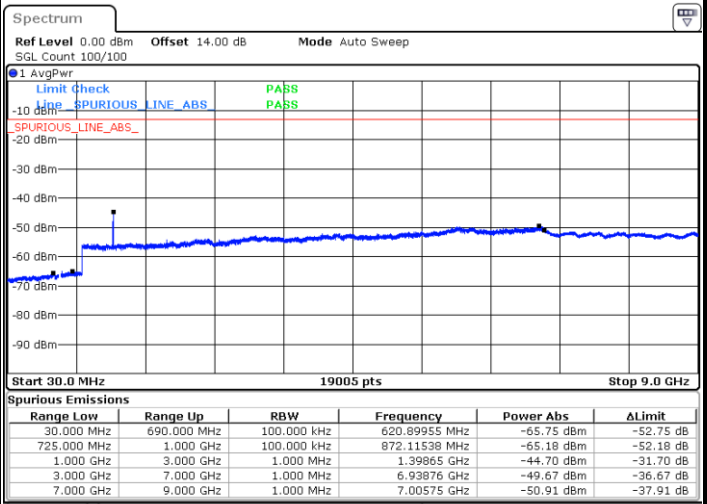

Highest Band Edge / Full RB

Date: 21.MAY.2021 17:06:59

LTE Band 12 / 10MHz / 64QAM

Lowest Band Edge / 1 RB

Date: 21.MAY.2021 17:15:39

Highest Band Edge / 1 RB

Date: 21.MAY.2021 17:21:45

Lowest Band Edge / Full RB

Date: 21.MAY.2021 17:14:06

Highest Band Edge / Full RB

Date: 21.MAY.2021 17:20:12

**Conducted Spurious Emission**

LTE Band 12 / 1.4MHz

Lowest Channel / QPSK

Lowest Channel / 16QAM

Date: 21.MAY.2021 17:31:42

Date: 21.MAY.2021 17:32:40

Middle Channel / QPSK

Middle Channel / 16QAM

Date: 21.MAY.2021 17:36:06

Date: 21.MAY.2021 17:35:08

LTE Band 12 / 1.4MHz

Highest Channel / QPSK

Highest Channel / 16QAM

Date: 21.MAY.2021 17:44:37

Date: 21.MAY.2021 17:45:35

LTE Band 12 / 3MHz

Lowest Channel / QPSK

Lowest Channel / 16QAM

Date: 21.MAY.2021 15:51:45

Date: 21.MAY.2021 15:52:43