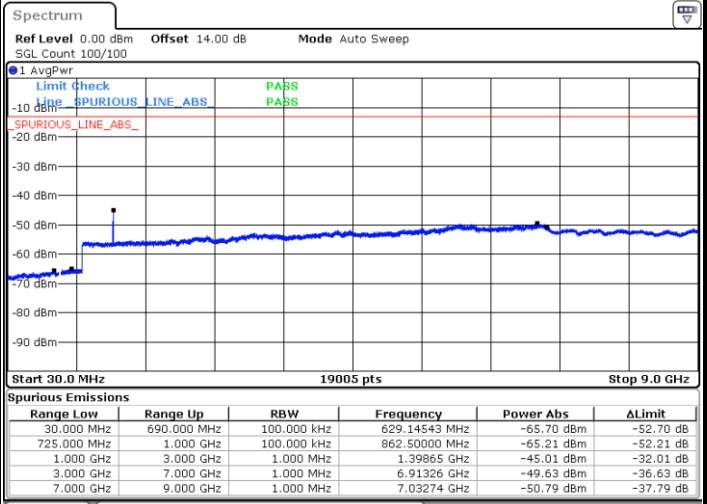

Date: 21.MAY.2021 17:05:26

LTE Band 12 / 10MHz / 16QAM

Lowest Band Edge / 1 RB

Date: 21.MAY.2021 16:55:47

Highest Band Edge / 1 RB

Date: 21.MAY.2021 17:08:32

Lowest Band Edge / Full RB

Date: 21.MAY.2021 16:54:14

Highest Band Edge / Full RB

Date: 21.MAY.2021 17:06:59

LTE Band 12 / 10MHz / 64QAM

Lowest Band Edge / 1 RB

Date: 21.MAY.2021 17:15:39

Highest Band Edge / 1 RB

Date: 21.MAY.2021 17:21:45

Lowest Band Edge / Full RB

Date: 21.MAY.2021 17:14:06

Highest Band Edge / Full RB

Date: 21.MAY.2021 17:20:12

**Conducted Spurious Emission**

LTE Band 12 / 1.4MHz

Lowest Channel / QPSK

Lowest Channel / 16QAM

Date: 21.MAY.2021 17:31:42

Date: 21.MAY.2021 17:32:40

Middle Channel / QPSK

Middle Channel / 16QAM

Date: 21.MAY.2021 17:36:06

Date: 21.MAY.2021 17:35:08

LTE Band 12 / 1.4MHz

Highest Channel / QPSK

Highest Channel / 16QAM