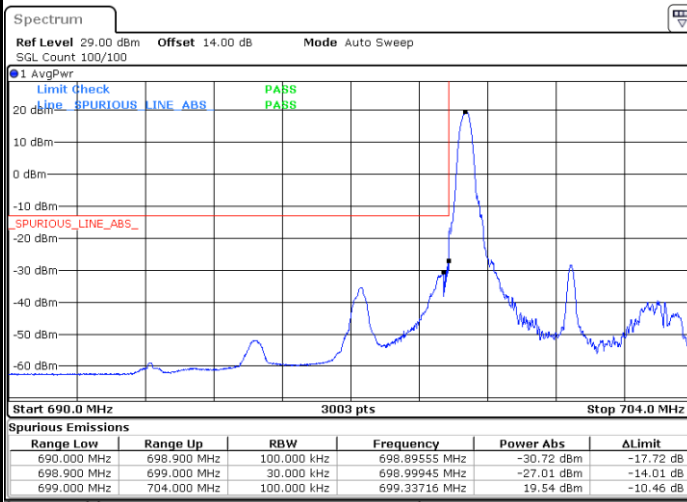

Date: 21.MAY.2021 15:46:18

Highest Band Edge / Full RB

Date: 21.MAY.2021 15:59:01

LTE Band 12 / 3MHz / 16QAM

Lowest Band Edge / 1 RB

Date: 21.MAY.2021 15:49:23

Highest Band Edge / 1 RB

Date: 21.MAY.2021 16:02:07

Lowest Band Edge / Full RB

Date: 21.MAY.2021 15:47:51

Highest Band Edge / Full RB

Date: 21.MAY.2021 16:00:34

**LTE Band 12 / 3MHz / 64QAM**

**Lowest Band Edge / 1 RB**

**Highest Band Edge / 1 RB**

**Lowest Band Edge / Full RB**

**Highest Band Edge / Full RB**

LTE Band 12 / 5MHz / QPSK

Lowest Band Edge / 1 RB

Date: 21.MAY.2021 16:34:29

Highest Band Edge / 1 RB

Date: 21.MAY.2021 16:45:41

Lowest Band Edge / Full RB

Date: 21.MAY.2021 16:29:50

Highest Band Edge / Full RB

Date: 21.MAY.2021 16:42:35

LTE Band 12 / 5MHz / 16QAM

Lowest Band Edge / 1RB

Highest Band Edge / 1 RB

Lowest Band Edge / Full RB

Highest Band Edge / Full RB

LTE Band 12 / 5MHz / 64QAM