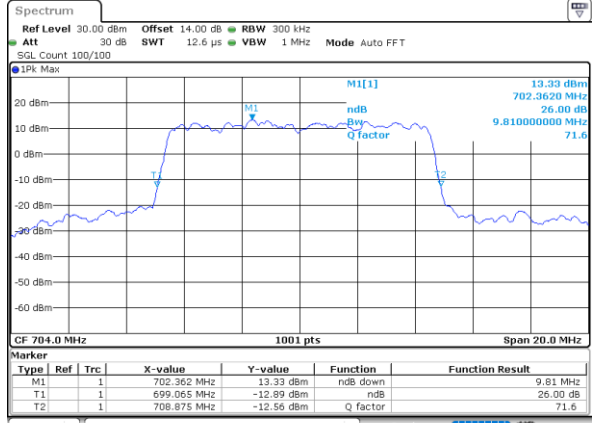

Date: 21.MAY.2021 16:06:16

Middle Channel / 1.4MHz / 64QAM

Date: 21.MAY.2021 17:50:43

Middle Channel / 3MHz / 64QAM

Date: 21.MAY.2021 16:10:42

Highest Channel / 1.4MHz / 64QAM

Date: 21.MAY.2021 17:52:22

Highest Channel / 3MHz / 64QAM

Date: 21.MAY.2021 16:12:20

LTE Band 12

Lowest Channel / 5MHz / 64QAM

Date: 21.MAY.2021 16:16:50

Lowest Channel / 10MHz / 64QAM

Date: 21.MAY.2021 17:11:43

Middle Channel / 5MHz / 64QAM

Date: 21.MAY.2021 16:21:25

Middle Channel / 10MHz / 64QAM

Date: 21.MAY.2021 17:11:10

Highest Channel / 5MHz / 64QAM

Date: 21.MAY.2021 16:23:03

Highest Channel / 10MHz / 64QAM

Date: 21.MAY.2021 17:18:49

### Occupied Bandwidth

Mode	LTE Band 12 : 99%OBW(MHz)											
BW	1.4MHz		3MHz		5MHz		10MHz		15MHz		20MHz	
Mod.	QPSK	16QAM	QPSK	16QAM	QPSK	16QAM	QPSK	16QAM	QPSK	16QAM	QPSK	16QAM
Lowest CH	1.09	1.09	2.72	2.70	4.52	4.51	9.03	8.99	-	-	-	-
Middle CH	1.09	1.09	2.70	2.73	4.50	4.49	9.07	9.01	-	-	-	-
Highest CH	1.09	1.09	2.72	2.74	4.48	4.50	9.01	9.05	-	-	-	-
Mode	LTE Band 12 : 99%OBW(MHz)											
BW	1.4MHz		3MHz		5MHz		10MHz		15MHz		20MHz	
Mod.	64QAM		64QAM		64QAM		64QAM		64QAM		64QAM	
Lowest CH	1.09	-	2.73	-	4.49	-	9.05	-	-	-	-	-
Middle CH	1.09	-	2.73	-	4.51	-	9.01	-	-	-	-	-
Highest CH	1.09	-	2.72	-	4.48	-	9.03	-	-	-	-	-