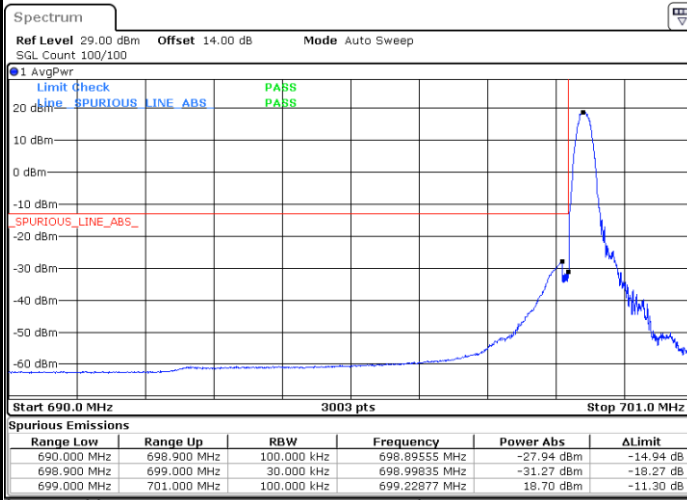

Middle Channel / 10MHz / 64QAM

Date: 21.MAY.2021 17:16:53

Highest Channel / 5MHz / 64QAM

Date: 21.MAY.2021 16:22:46

Highest Channel / 10MHz / 64QAM

Date: 21.MAY.2021 17:18:32

**Conducted Band Edge**

LTE Band 12 / 1.4MHz / QPSK

Lowest Band Edge / 1 RB

Date: 21.MAY.2021 17:30:53

Highest Band Edge / 1RB

Date: 21.MAY.2021 17:43:39

Lowest Band Edge / Full RB

Date: 21.MAY.2021 17:26:15

Highest Band Edge / Full RB

Date: 21.MAY.2021 17:39:00

LTE Band 12 / 1.4MHz / 16QAM

Lowest Band Edge / 1 RB

Date: 21.MAY.2021 17:29:20

Highest Band Edge / 1 RB

Date: 21.MAY.2021 17:42:06

Lowest Band Edge / Full RB

Date: 21.MAY.2021 17:27:47

Highest Band Edge / Full RB

Date: 21.MAY.2021 17:40:33

LTE Band 12 / 1.4MHz / 64QAM

Lowest Band Edge / 1 RB

Date: 21.MAY.2021 17:49:13

Highest Band Edge / 1 RB

Date: 21.MAY.2021 17:55:18

Lowest Band Edge / Full RB

Date: 21.MAY.2021 17:47:40