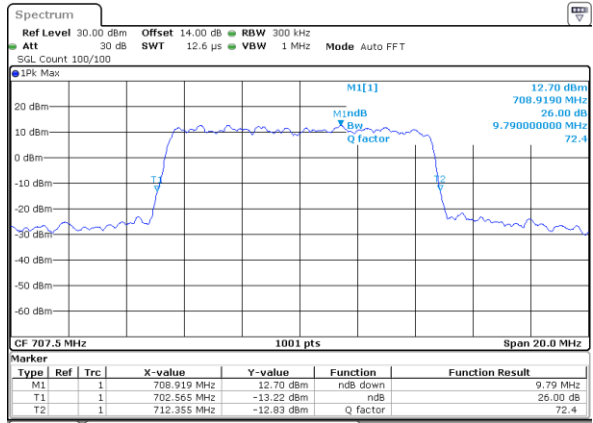

Date: 21.MAY.2021 16:06:16

Middle Channel / 1.4MHz / 64QAM

Date: 21.MAY.2021 17:50:43

Middle Channel / 3MHz / 64QAM

Date: 21.MAY.2021 16:10:42

Highest Channel / 1.4MHz / 64QAM

Date: 21.MAY.2021 17:52:22

Highest Channel / 3MHz / 64QAM

Date: 21.MAY.2021 16:12:20

LTE Band 12

Lowest Channel / 5MHz / 64QAM

Date: 21.MAY.2021 16:16:50

Lowest Channel / 10MHz / 64QAM

Date: 21.MAY.2021 17:11:43

Middle Channel / 5MHz / 64QAM

Date: 21.MAY.2021 16:21:25

Middle Channel / 10MHz / 64QAM

Date: 21.MAY.2021 17:11:10

Highest Channel / 5MHz / 64QAM

Date: 21.MAY.2021 16:23:03

Highest Channel / 10MHz / 64QAM

Date: 21.MAY.2021 17:18:49

### Occupied Bandwidth

Mode	LTE Band 12 : 99%OBW(MHz)											
BW	1.4MHz		3MHz		5MHz		10MHz		15MHz		20MHz	
Mod.	QPSK	16QAM	QPSK	16QAM	QPSK	16QAM	QPSK	16QAM	QPSK	16QAM	QPSK	16QAM
Lowest CH	1.09	1.09	2.72	2.70	4.52	4.51	9.03	8.99	-	-	-	-
Middle CH	1.09	1.09	2.70	2.73	4.50	4.49	9.07	9.01	-	-	-	-
Highest CH	1.09	1.09	2.72	2.74	4.48	4.50	9.01	9.05	-	-	-	-
Mode	LTE Band 12 : 99%OBW(MHz)											
BW	1.4MHz		3MHz		5MHz		10MHz		15MHz		20MHz	
Mod.	64QAM		64QAM		64QAM		64QAM		64QAM		64QAM	
Lowest CH	1.09	-	2.73	-	4.49	-	9.05	-	-	-	-	-
Middle CH	1.09	-	2.73	-	4.51	-	9.01	-	-	-	-	-
Highest CH	1.09	-	2.72	-	4.48	-	9.03	-	-	-	-	-