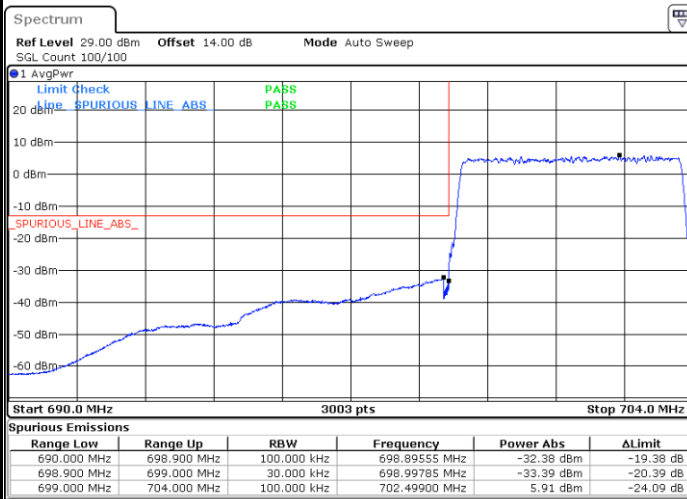

Lowest Band Edge / Full RB

Date: 21.MAY.2021 15:47:51

Highest Band Edge / Full RB

Date: 21.MAY.2021 16:00:34

**LTE Band 12 / 3MHz / 64QAM**

**Lowest Band Edge / 1 RB**

**Highest Band Edge / 1 RB**

**Lowest Band Edge / Full RB**

**Highest Band Edge / Full RB**

LTE Band 12 / 5MHz / QPSK

Lowest Band Edge / 1 RB

Date: 21.MAY.2021 16:34:29

Highest Band Edge / 1 RB

Date: 21.MAY.2021 16:45:41

Lowest Band Edge / Full RB

Date: 21.MAY.2021 16:29:50

Highest Band Edge / Full RB

Date: 21.MAY.2021 16:42:35

LTE Band 12 / 5MHz / 16QAM

Lowest Band Edge / 1RB

Highest Band Edge / 1 RB

Lowest Band Edge / Full RB

Highest Band Edge / Full RB

LTE Band 12 / 5MHz / 64QAM

Lowest Band Edge / 1RB

Date: 21.MAY.2021 16:19:54

Highest Band Edge / 1 RB

Date: 21.MAY.2021 16:25:59

Lowest Band Edge / Full RB

Date: 21.MAY.2021 16:18:21

Highest Band Edge / Full RB

Date: 21.MAY.2021 16:24:26