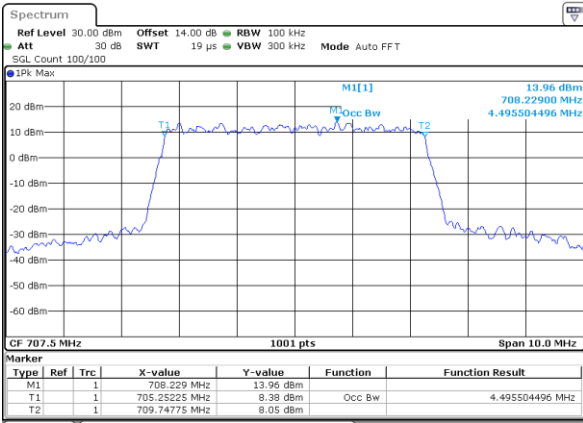

Highest Channel / 3MHz / 16QAM

Date: 21.MAY.2021 15:56:58

LTE Band 12

Lowest Channel / 5MHz / QPSK

Date: 21.MAY.2021 16:27:22

Lowest Channel / 5MHz / 16QAM

Date: 21.MAY.2021 16:27:47

Middle Channel / 5MHz / QPSK

Date: 21.MAY.2021 16:37:06

Middle Channel / 5MHz / 16QAM

Date: 21.MAY.2021 16:36:41

Highest Channel / 5MHz / QPSK

Date: 21.MAY.2021 16:40:06

Highest Channel / 5MHz / 16QAM

Date: 21.MAY.2021 16:40:32

LTE Band 12