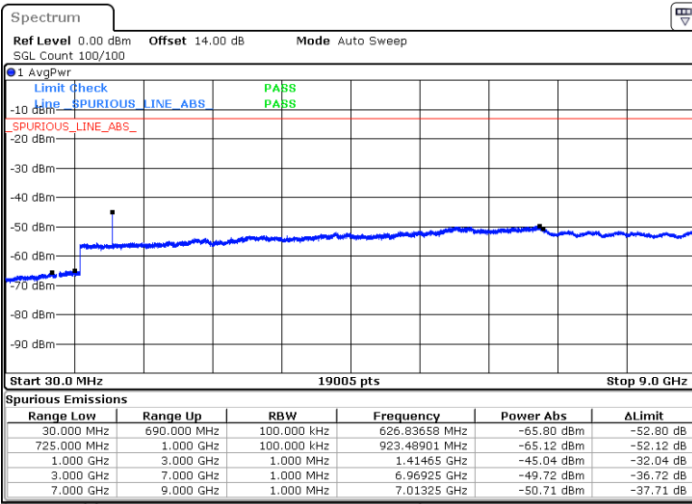

Date: 21.MAY.2021 17:05:26

LTE Band 12 / 10MHz / 16QAM

Lowest Band Edge / 1 RB

Date: 21.MAY.2021 16:55:47

Highest Band Edge / 1 RB

Date: 21.MAY.2021 17:08:32

Lowest Band Edge / Full RB

Date: 21.MAY.2021 16:54:14

Highest Band Edge / Full RB

Date: 21.MAY.2021 17:06:59

LTE Band 12 / 10MHz / 64QAM

Lowest Band Edge / 1 RB

Date: 21.MAY.2021 17:15:39

Highest Band Edge / 1 RB

Date: 21.MAY.2021 17:21:45

Lowest Band Edge / Full RB

Date: 21.MAY.2021 17:14:06

Highest Band Edge / Full RB

Date: 21.MAY.2021 17:20:12

**Conducted Spurious Emission**

LTE Band 12 / 1.4MHz

Lowest Channel / QPSK

Lowest Channel / 16QAM

Date: 21.MAY.2021 17:31:42

Date: 21.MAY.2021 17:32:40

Middle Channel / QPSK

Middle Channel / 16QAM

Date: 21.MAY.2021 17:36:06

Date: 21.MAY.2021 17:35:08

LTE Band 12 / 1.4MHz

Highest Channel / QPSK

Highest Channel / 16QAM