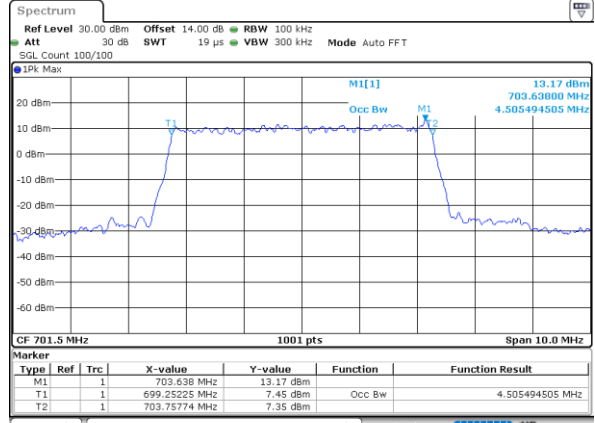

Highest Channel / 3MHz / 16QAM

Date: 21.MAY.2021 15:56:58

LTE Band 12

Lowest Channel / 5MHz / QPSK

Date: 21.MAY.2021 16:27:22

Lowest Channel / 5MHz / 16QAM

Date: 21.MAY.2021 16:27:47

Middle Channel / 5MHz / QPSK

Date: 21.MAY.2021 16:37:06

Middle Channel / 5MHz / 16QAM

Date: 21.MAY.2021 16:36:41

Highest Channel / 5MHz / QPSK

Date: 21.MAY.2021 16:40:06

Highest Channel / 5MHz / 16QAM

Date: 21.MAY.2021 16:40:32

LTE Band 12