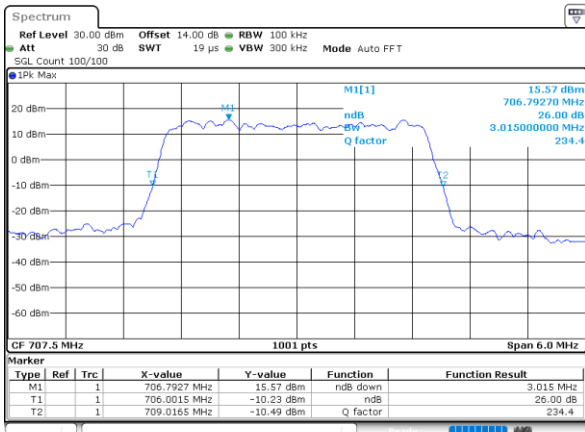

Middle Channel / 3MHz / QPSK

Date: 21.MAY.2021 15:53:49