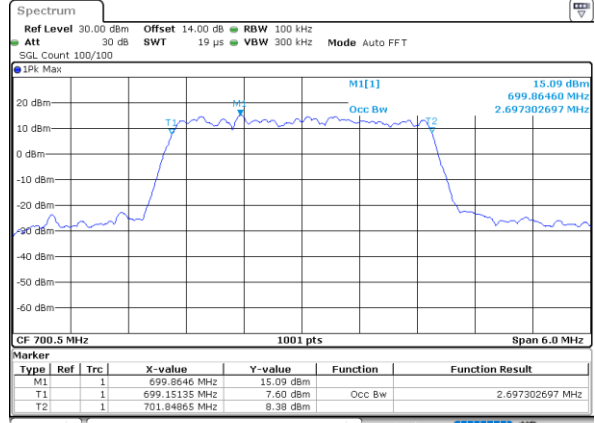

Lowest Channel / 3MHz / 16QAM

Date: 21.MAY.2021 15:44:15