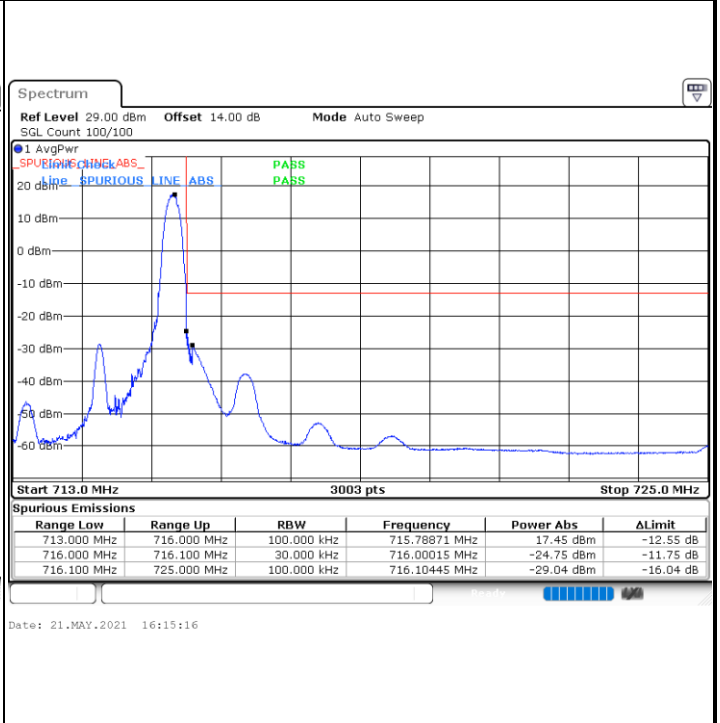

Date: 21.MAY.2021 15:46:18

Highest Band Edge / Full RB

Date: 21.MAY.2021 15:59:01

LTE Band 12 / 3MHz / 16QAM

Lowest Band Edge / 1 RB

Date: 21.MAY.2021 15:49:23

Highest Band Edge / 1 RB

Date: 21.MAY.2021 16:02:07

Lowest Band Edge / Full RB

Date: 21.MAY.2021 15:47:51

Highest Band Edge / Full RB

Date: 21.MAY.2021 16:00:34

**LTE Band 12 / 3MHz / 64QAM**

**Lowest Band Edge / 1 RB**

**Highest Band Edge / 1 RB**

**Lowest Band Edge / Full RB**

**Highest Band Edge / Full RB**

LTE Band 12 / 5MHz / QPSK

Lowest Band Edge / 1 RB

Date: 21.MAY.2021 16:34:29

Highest Band Edge / 1 RB

Date: 21.MAY.2021 16:45:41

Lowest Band Edge / Full RB

Date: 21.MAY.2021 16:29:50

Highest Band Edge / Full RB

Date: 21.MAY.2021 16:42:35

LTE Band 12 / 5MHz / 16QAM

Lowest Band Edge / 1RB

Highest Band Edge / 1 RB

Lowest Band Edge / Full RB

Highest Band Edge / Full RB

LTE Band 12 / 5MHz / 64QAM