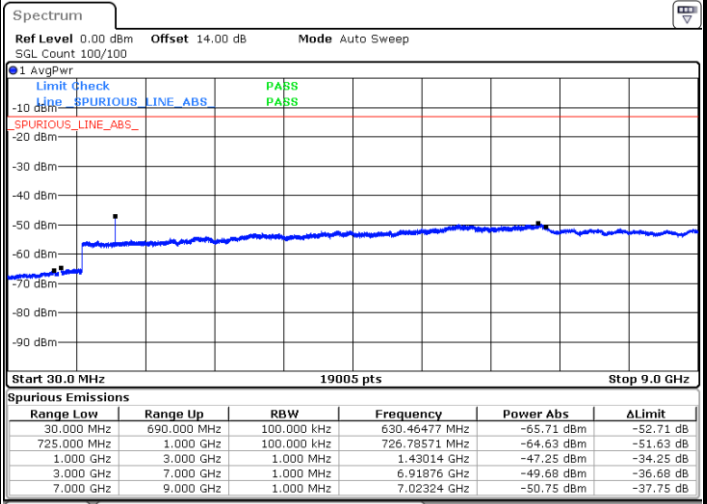

Highest Band Edge / Full RB

Date: 21.MAY.2021 17:06:59

LTE Band 12 / 10MHz / 64QAM

Lowest Band Edge / 1 RB

Date: 21.MAY.2021 17:15:39

Highest Band Edge / 1 RB

Date: 21.MAY.2021 17:21:45

Lowest Band Edge / Full RB

Date: 21.MAY.2021 17:14:06

Highest Band Edge / Full RB

Date: 21.MAY.2021 17:20:12

**Conducted Spurious Emission**

LTE Band 12 / 1.4MHz

Lowest Channel / QPSK

Lowest Channel / 16QAM

Date: 21.MAY.2021 17:31:42

Date: 21.MAY.2021 17:32:40

Middle Channel / QPSK

Middle Channel / 16QAM

Date: 21.MAY.2021 17:36:06

Date: 21.MAY.2021 17:35:08

LTE Band 12 / 1.4MHz

Highest Channel / QPSK

Highest Channel / 16QAM

Date: 21.MAY.2021 17:44:37

Date: 21.MAY.2021 17:45:35

LTE Band 12 / 3MHz

Lowest Channel / QPSK

Lowest Channel / 16QAM

Date: 21.MAY.2021 15:51:45

Date: 21.MAY.2021 15:52:43