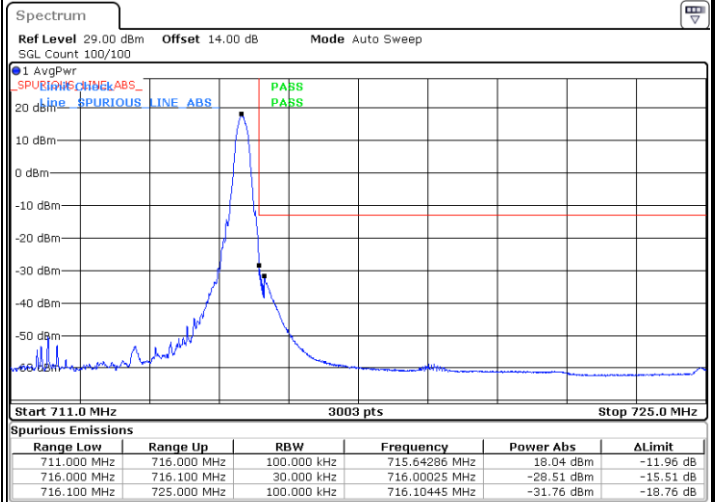

**Highest Band Edge / Full RB**

LTE Band 12 / 5MHz / QPSK

Lowest Band Edge / 1 RB

Date: 21.MAY.2021 16:34:29

Highest Band Edge / 1 RB

Date: 21.MAY.2021 16:45:41

Lowest Band Edge / Full RB

Date: 21.MAY.2021 16:29:50

Highest Band Edge / Full RB

Date: 21.MAY.2021 16:42:35

LTE Band 12 / 5MHz / 16QAM

Lowest Band Edge / 1RB

Highest Band Edge / 1 RB

Lowest Band Edge / Full RB

Highest Band Edge / Full RB

LTE Band 12 / 5MHz / 64QAM

Lowest Band Edge / 1RB

Date: 21.MAY.2021 16:19:54

Highest Band Edge / 1 RB

Date: 21.MAY.2021 16:25:59

Lowest Band Edge / Full RB

Date: 21.MAY.2021 16:18:21

Highest Band Edge / Full RB

Date: 21.MAY.2021 16:24:26

LTE Band 12 / 10MHz / QPSK

Lowest Band Edge / 1 RB

Date: 21.MAY.2021 16:57:19

Highest Band Edge / 1 RB

Date: 21.MAY.2021 17:10:05

Lowest Band Edge / Full RB

Date: 21.MAY.2021 16:52:41

Highest Band Edge / Full RB