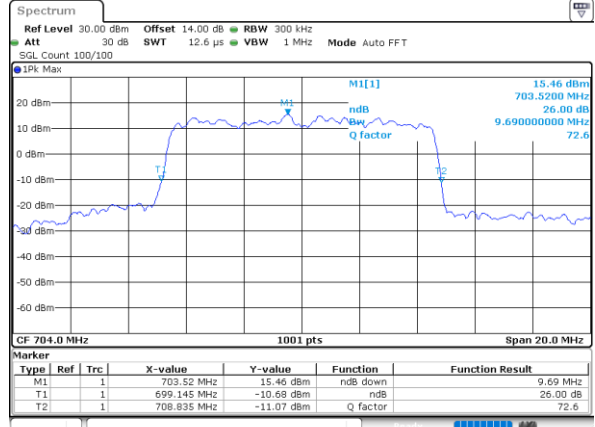

Lowest Channel / 10MHz / 16QAM

Date: 21.MAY.2021 16:50:54