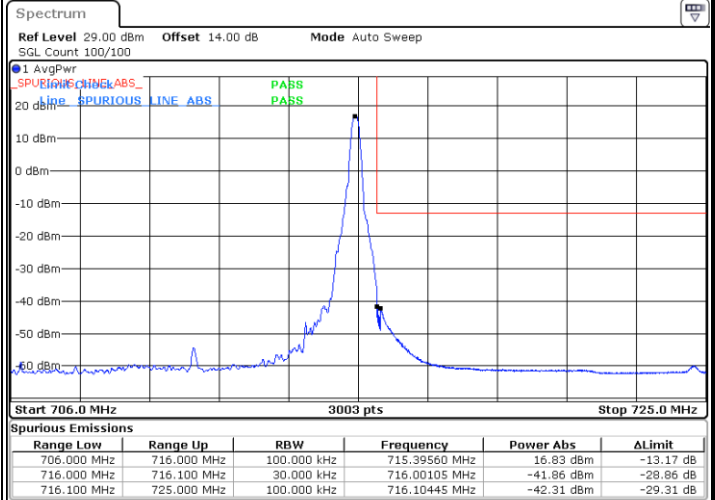

LTE Band 12 / 10MHz / QPSK

Lowest Band Edge / 1 RB

Date: 21.MAY.2021 16:57:19

Highest Band Edge / 1 RB

Date: 21.MAY.2021 17:10:05

Lowest Band Edge / Full RB

Date: 21.MAY.2021 16:52:41

Highest Band Edge / Full RB

Date: 21.MAY.2021 17:05:26

LTE Band 12 / 10MHz / 16QAM

Lowest Band Edge / 1 RB

Date: 21.MAY.2021 16:55:47

Highest Band Edge / 1 RB

Date: 21.MAY.2021 17:08:32

Lowest Band Edge / Full RB

Date: 21.MAY.2021 16:54:14

Highest Band Edge / Full RB

Date: 21.MAY.2021 17:06:59

LTE Band 12 / 10MHz / 64QAM

Lowest Band Edge / 1 RB

Date: 21.MAY.2021 17:15:39

Highest Band Edge / 1 RB

Date: 21.MAY.2021 17:21:45

Lowest Band Edge / Full RB

Date: 21.MAY.2021 17:14:06

Highest Band Edge / Full RB

Date: 21.MAY.2021 17:20:12

**Conducted Spurious Emission**

LTE Band 12 / 1.4MHz

Lowest Channel / QPSK

Lowest Channel / 16QAM

Date: 21.MAY.2021 17:31:42