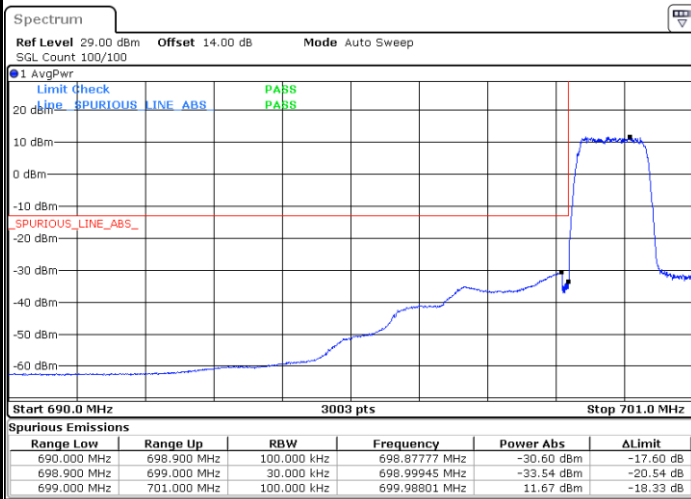

Middle Channel / 10MHz / 64QAM

Date: 21.MAY.2021 17:16:53

Highest Channel / 5MHz / 64QAM

Date: 21.MAY.2021 16:22:46

Highest Channel / 10MHz / 64QAM

Date: 21.MAY.2021 17:18:32

**Conducted Band Edge**

LTE Band 12 / 1.4MHz / QPSK

Lowest Band Edge / 1 RB

Date: 21.MAY.2021 17:30:53

Highest Band Edge / 1RB

Date: 21.MAY.2021 17:43:39

Lowest Band Edge / Full RB

Date: 21.MAY.2021 17:26:15

Highest Band Edge / Full RB

Date: 21.MAY.2021 17:39:00

LTE Band 12 / 1.4MHz / 16QAM

Lowest Band Edge / 1 RB

Date: 21.MAY.2021 17:29:20

Highest Band Edge / 1 RB

Date: 21.MAY.2021 17:42:06

Lowest Band Edge / Full RB

Date: 21.MAY.2021 17:27:47

Highest Band Edge / Full RB

Date: 21.MAY.2021 17:40:33

LTE Band 12 / 1.4MHz / 64QAM

Lowest Band Edge / 1 RB

Date: 21.MAY.2021 17:49:13

Highest Band Edge / 1 RB

Date: 21.MAY.2021 17:55:18

Lowest Band Edge / Full RB

Date: 21.MAY.2021 17:47:40