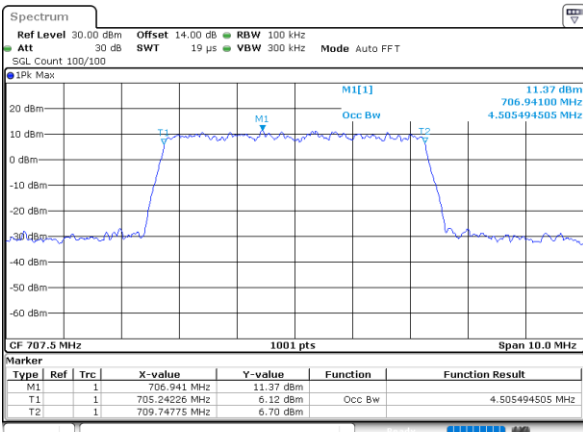

Date: 21.MAY.2021 16:12:04

LTE Band 12

Lowest Channel / 5MHz / 64QAM

Date: 21.MAY.2021 16:16:42

Lowest Channel / 10MHz / 64QAM

Date: 21.MAY.2021 17:11:26

Middle Channel / 5MHz / 64QAM

Date: 21.MAY.2021 16:21:08

Middle Channel / 10MHz / 64QAM

Date: 21.MAY.2021 17:16:53

Highest Channel / 5MHz / 64QAM

Date: 21.MAY.2021 16:22:46

Highest Channel / 10MHz / 64QAM

Date: 21.MAY.2021 17:18:32

**Conducted Band Edge**

LTE Band 12 / 1.4MHz / QPSK