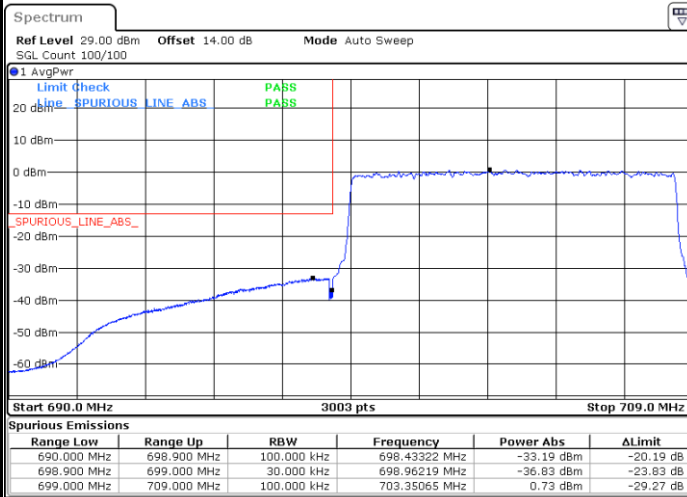

LTE Band 12 / 10MHz / QPSK

Lowest Band Edge / 1 RB

Date: 21.MAY.2021 16:57:19

Highest Band Edge / 1 RB

Date: 21.MAY.2021 17:10:05

Lowest Band Edge / Full RB

Date: 21.MAY.2021 16:52:41

Highest Band Edge / Full RB

Date: 21.MAY.2021 17:05:26

LTE Band 12 / 10MHz / 16QAM

Lowest Band Edge / 1 RB

Date: 21.MAY.2021 16:55:47

Highest Band Edge / 1 RB

Date: 21.MAY.2021 17:08:32

Lowest Band Edge / Full RB

Date: 21.MAY.2021 16:54:14

Highest Band Edge / Full RB

Date: 21.MAY.2021 17:06:59

LTE Band 12 / 10MHz / 64QAM

Lowest Band Edge / 1 RB

Date: 21.MAY.2021 17:15:39

Highest Band Edge / 1 RB

Date: 21.MAY.2021 17:21:45

Lowest Band Edge / Full RB

Date: 21.MAY.2021 17:14:06

Highest Band Edge / Full RB

Date: 21.MAY.2021 17:20:12

**Conducted Spurious Emission**

LTE Band 12 / 1.4MHz

Lowest Channel / QPSK

Lowest Channel / 16QAM

Date: 21.MAY.2021 17:31:42