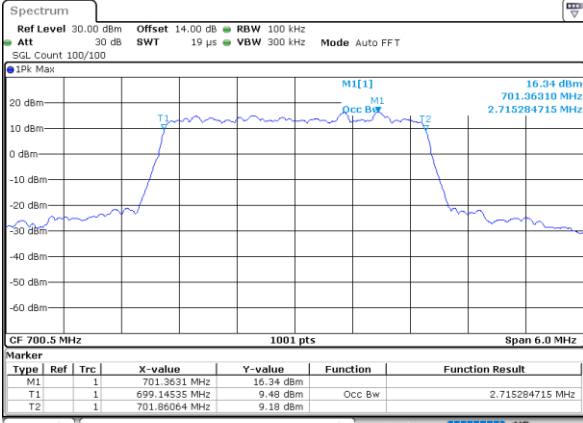

LTE Band 12

Lowest Channel / 1.4MHz / QPSK

Date: 21.MAY.2021 17:23:46

Lowest Channel / 1.4MHz / 16QAM

Date: 21.MAY.2021 17:24:11

Middle Channel / 1.4MHz / QPSK

Date: 21.MAY.2021 17:33:31

Middle Channel / 1.4MHz / 16QAM

Date: 21.MAY.2021 17:33:05

Highest Channel / 1.4MHz / QPSK

Date: 21.MAY.2021 17:36:31

Highest Channel / 1.4MHz / 16QAM

Date: 21.MAY.2021 17:36:56

LTE Band 12

Lowest Channel / 3MHz / QPSK

Date: 21.MAY.2021 15:43:50

Lowest Channel / 3MHz / 16QAM

Date: 21.MAY.2021 15:44:15

Middle Channel / 3MHz / QPSK

Date: 21.MAY.2021 15:53:33

Middle Channel / 3MHz / 16QAM

Date: 21.MAY.2021 15:53:07

Highest Channel / 3MHz / QPSK

Date: 21.MAY.2021 15:56:33