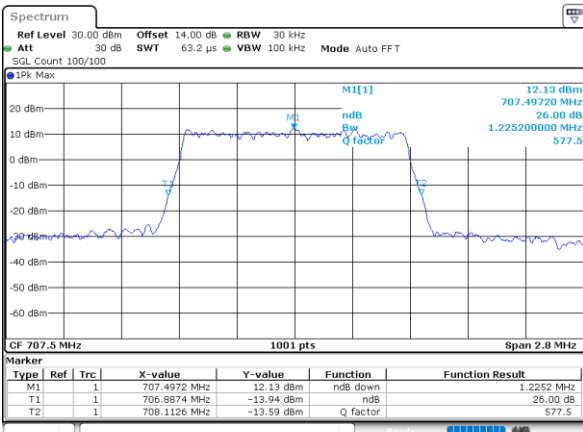

Middle Channel / 1.4MHz / 64QAM

Date: 21.MAY.2021 17:50:43