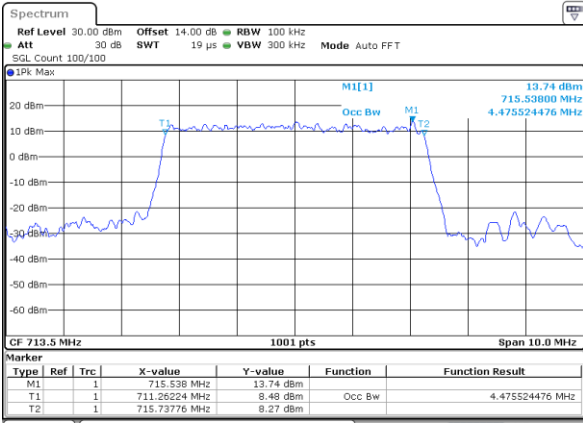

Highest Channel / 3MHz / 16QAM

Date: 21.MAY.2021 15:56:58

LTE Band 12

Lowest Channel / 5MHz / QPSK

Date: 21.MAY.2021 16:27:22

Lowest Channel / 5MHz / 16QAM

Date: 21.MAY.2021 16:27:47

Middle Channel / 5MHz / QPSK

Date: 21.MAY.2021 16:37:06

Middle Channel / 5MHz / 16QAM

Date: 21.MAY.2021 16:36:41

Highest Channel / 5MHz / QPSK

Date: 21.MAY.2021 16:40:06

Highest Channel / 5MHz / 16QAM

Date: 21.MAY.2021 16:40:32

LTE Band 12