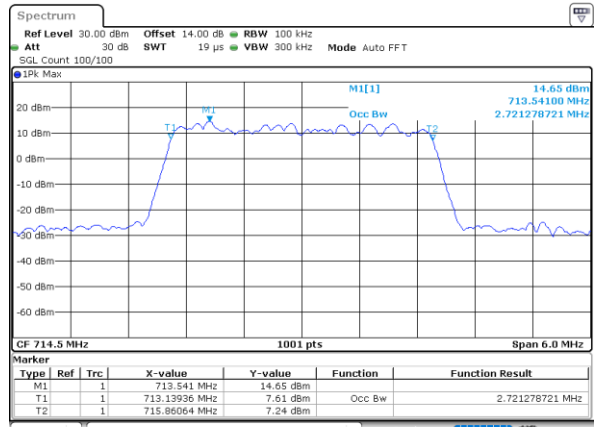

Highest Channel / 10MHz / QPSK

Date: 21.MAY.2021 17:02:57

Highest Channel / 10MHz / 16QAM

Date: 21.MAY.2021 17:03:23

LTE Band 12

Lowest Channel / 1.4MHz / 64QAM

Date: 21.MAY.2021 17:46:00

Lowest Channel / 3MHz / 64QAM

Date: 21.MAY.2021 16:05:59

Middle Channel / 1.4MHz / 64QAM

Date: 21.MAY.2021 17:50:27

Middle Channel / 3MHz / 64QAM

Date: 21.MAY.2021 16:10:25

Highest Channel / 1.4MHz / 64QAM

Date: 21.MAY.2021 17:52:05

Highest Channel / 3MHz / 64QAM