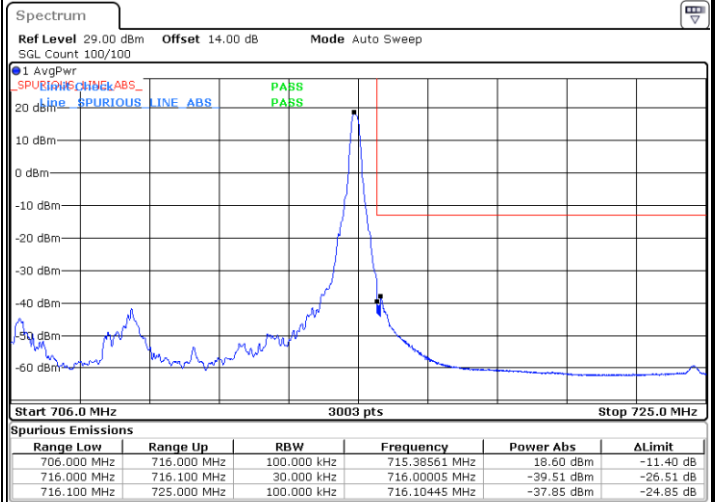

**Highest Band Edge / Full RB**

LTE Band 12 / 5MHz / QPSK

Lowest Band Edge / 1 RB

Date: 21.MAY.2021 16:34:29

Highest Band Edge / 1 RB

Date: 21.MAY.2021 16:45:41

Lowest Band Edge / Full RB

Date: 21.MAY.2021 16:29:50

Highest Band Edge / Full RB

Date: 21.MAY.2021 16:42:35

LTE Band 12 / 5MHz / 16QAM

Lowest Band Edge / 1RB

Highest Band Edge / 1 RB

Lowest Band Edge / Full RB

Highest Band Edge / Full RB

LTE Band 12 / 5MHz / 64QAM

Lowest Band Edge / 1RB

Date: 21.MAY.2021 16:19:54

Highest Band Edge / 1 RB

Date: 21.MAY.2021 16:25:59

Lowest Band Edge / Full RB

Date: 21.MAY.2021 16:18:21

Highest Band Edge / Full RB

Date: 21.MAY.2021 16:24:26

LTE Band 12 / 10MHz / QPSK

Lowest Band Edge / 1 RB

Date: 21.MAY.2021 16:57:19

Highest Band Edge / 1 RB

Date: 21.MAY.2021 17:10:05

Lowest Band Edge / Full RB

Date: 21.MAY.2021 16:52:41

Highest Band Edge / Full RB