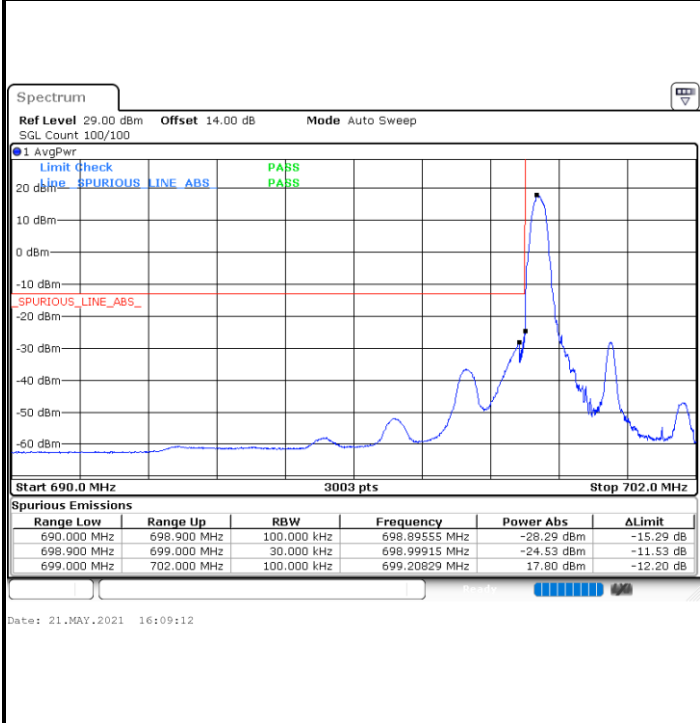

Date: 21.MAY.2021 15:46:18

Highest Band Edge / Full RB

Date: 21.MAY.2021 15:59:01

LTE Band 12 / 3MHz / 16QAM

Lowest Band Edge / 1 RB

Date: 21.MAY.2021 15:49:23

Highest Band Edge / 1 RB

Date: 21.MAY.2021 16:02:07

Lowest Band Edge / Full RB

Date: 21.MAY.2021 15:47:51

Highest Band Edge / Full RB

Date: 21.MAY.2021 16:00:34

**LTE Band 12 / 3MHz / 64QAM**

**Lowest Band Edge / 1 RB**

**Highest Band Edge / 1 RB**

**Lowest Band Edge / Full RB**

**Highest Band Edge / Full RB**

LTE Band 12 / 5MHz / QPSK

Lowest Band Edge / 1 RB

Date: 21.MAY.2021 16:34:29

Highest Band Edge / 1 RB

Date: 21.MAY.2021 16:45:41

Lowest Band Edge / Full RB

Date: 21.MAY.2021 16:29:50

Highest Band Edge / Full RB

Date: 21.MAY.2021 16:42:35

LTE Band 12 / 5MHz / 16QAM

Lowest Band Edge / 1RB

Highest Band Edge / 1 RB

Lowest Band Edge / Full RB

Highest Band Edge / Full RB

LTE Band 12 / 5MHz / 64QAM