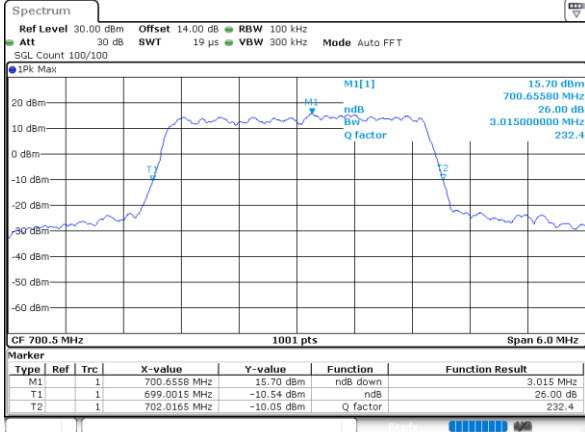

Date: 21.MAY.2021 17:34:11

Highest Channel / 1.4MHz / QPSK

Date: 21.MAY.2021 17:37:37

Highest Channel / 1.4MHz / 16QAM

Date: 21.MAY.2021 17:37:13

LTE Band 12

Lowest Channel / 3MHz / QPSK

Date: 21.MAY.2021 15:44:55