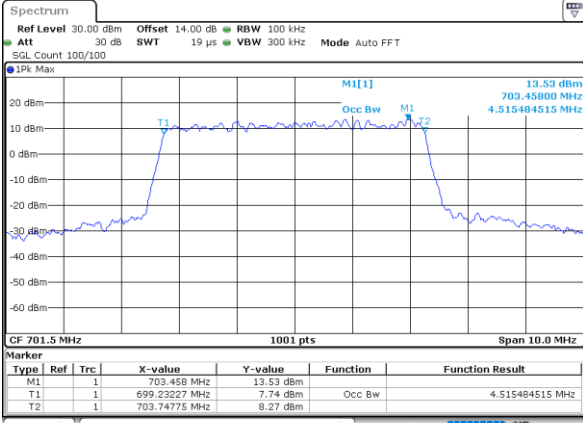

Highest Channel / 3MHz / 16QAM

Date: 21.MAY.2021 15:56:58

LTE Band 12

Lowest Channel / 5MHz / QPSK

Date: 21.MAY.2021 16:27:22

Lowest Channel / 5MHz / 16QAM

Date: 21.MAY.2021 16:27:47

Middle Channel / 5MHz / QPSK

Date: 21.MAY.2021 16:37:06

Middle Channel / 5MHz / 16QAM

Date: 21.MAY.2021 16:36:41

Highest Channel / 5MHz / QPSK

Date: 21.MAY.2021 16:40:06

Highest Channel / 5MHz / 16QAM

Date: 21.MAY.2021 16:40:32

LTE Band 12