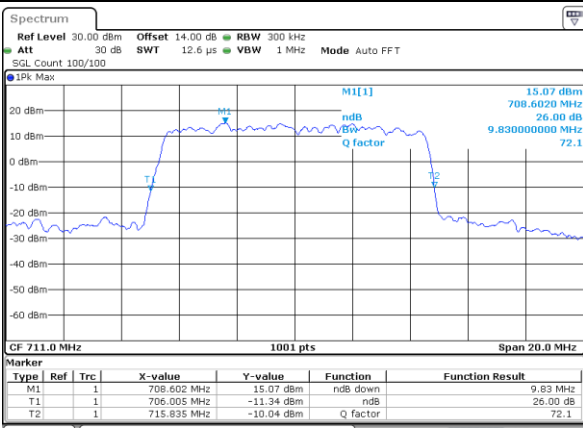

Lowest Channel / 10MHz / QPSK

Date: 21.MAY.2021 16:51:18

Lowest Channel / 10MHz / 16QAM

Date: 21.MAY.2021 16:50:54

Middle Channel / 10MHz / QPSK

Date: 21.MAY.2021 17:00:14

Middle Channel / 10MHz / 16QAM

Date: 21.MAY.2021 17:00:37

Highest Channel / 10MHz / QPSK

Date: 21.MAY.2021 17:04:03

Highest Channel / 10MHz / 16QAM

Date: 21.MAY.2021 17:03:39

LTE Band 12

Lowest Channel / 1.4MHz / 64QAM

Date: 21.MAY.2021 17:46:16

Lowest Channel / 3MHz / 64QAM