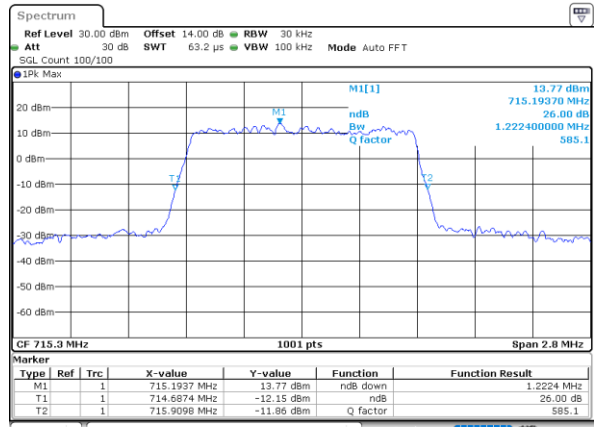

Highest Channel / 1.4MHz / 16QAM

Date: 21.MAY.2021 17:37:13