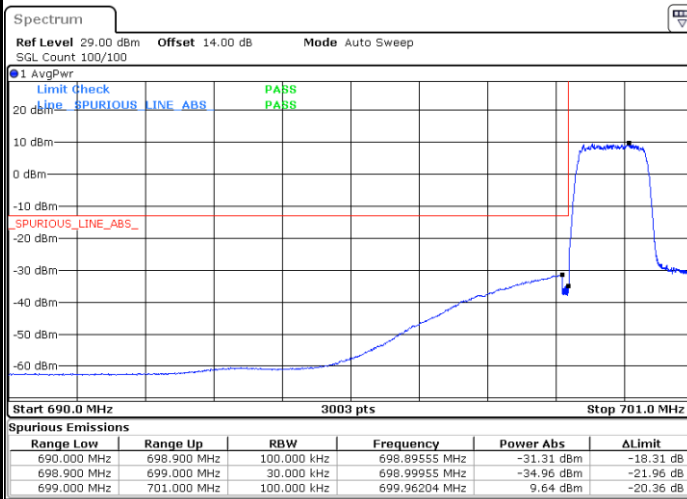

LTE Band 12 / 1.4MHz / 16QAM

Lowest Band Edge / 1 RB

Date: 21.MAY.2021 17:29:20

Highest Band Edge / 1 RB

Date: 21.MAY.2021 17:42:06

Lowest Band Edge / Full RB

Date: 21.MAY.2021 17:27:47

Highest Band Edge / Full RB

Date: 21.MAY.2021 17:40:33

LTE Band 12 / 1.4MHz / 64QAM

Lowest Band Edge / 1 RB

Date: 21.MAY.2021 17:49:13

Highest Band Edge / 1 RB

Date: 21.MAY.2021 17:55:18

Lowest Band Edge / Full RB

Date: 21.MAY.2021 17:47:40

Highest Band Edge / Full RB

Date: 21.MAY.2021 17:53:45

LTE Band 12 / 3MHz / QPSK

Lowest Band Edge / 1RB

Date: 21.MAY.2021 15:50:56

Highest Band Edge / 1 RB

Date: 21.MAY.2021 16:03:39

Lowest Band Edge / Full RB

Date: 21.MAY.2021 15:46:18

Highest Band Edge / Full RB

Date: 21.MAY.2021 15:59:01

LTE Band 12 / 3MHz / 16QAM

Lowest Band Edge / 1 RB

Date: 21.MAY.2021 15:49:23

Highest Band Edge / 1 RB

Date: 21.MAY.2021 16:02:07