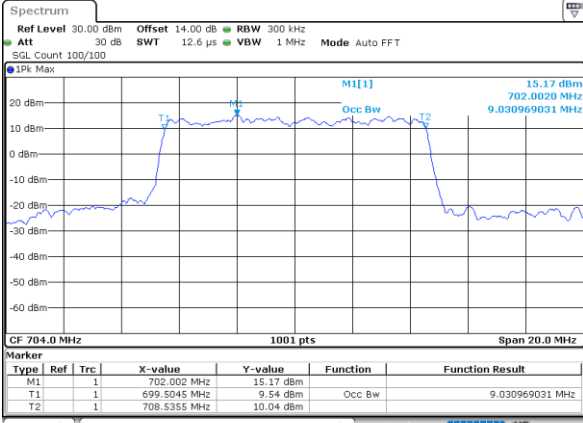

Highest Channel / 3MHz / 16QAM

Date: 21.MAY.2021 15:56:58

LTE Band 12

Lowest Channel / 5MHz / QPSK

Date: 21.MAY.2021 16:27:22

Lowest Channel / 5MHz / 16QAM

Date: 21.MAY.2021 16:27:47

Middle Channel / 5MHz / QPSK

Date: 21.MAY.2021 16:37:06

Middle Channel / 5MHz / 16QAM

Date: 21.MAY.2021 16:36:41

Highest Channel / 5MHz / QPSK

Date: 21.MAY.2021 16:40:06

Highest Channel / 5MHz / 16QAM

Date: 21.MAY.2021 16:40:32

LTE Band 12

Lowest Channel / 10MHz / QPSK

Date: 21.MAY.2021 16:50:12

Lowest Channel / 10MHz / 16QAM

Date: 21.MAY.2021 16:50:37

Middle Channel / 10MHz / QPSK

Date: 21.MAY.2021 16:59:57

Middle Channel / 10MHz / 16QAM

Date: 21.MAY.2021 16:59:32

Highest Channel / 10MHz / QPSK

Date: 21.MAY.2021 17:02:57

Highest Channel / 10MHz / 16QAM

Date: 21.MAY.2021 17:03:23

LTE Band 12

Lowest Channel / 1.4MHz / 64QAM

Date: 21.MAY.2021 17:46:00

Lowest Channel / 3MHz / 64QAM