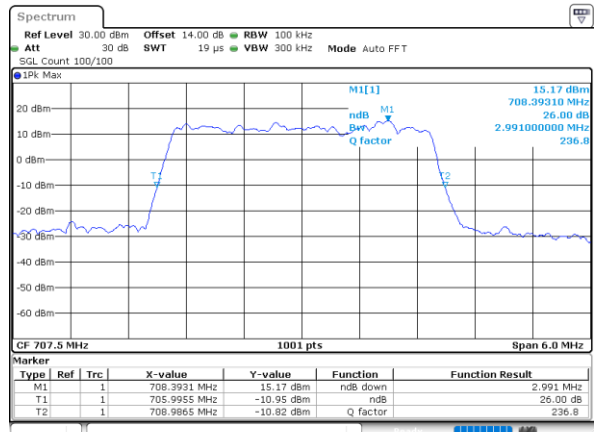

Middle Channel / 3MHz / 16QAM

Date: 21.MAY.2021 15:54:13