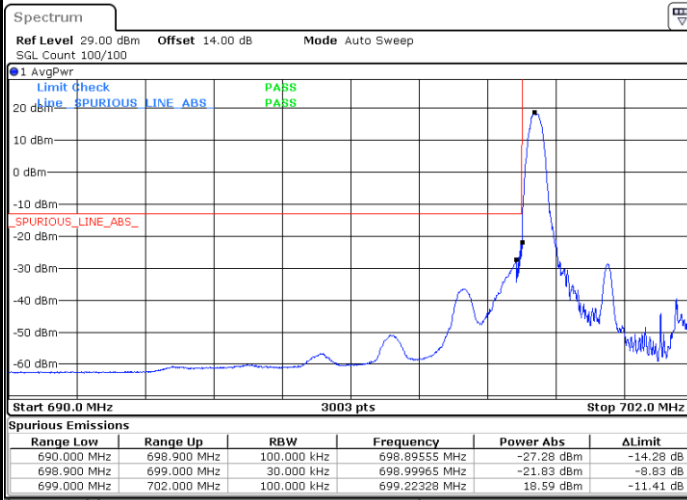

Highest Band Edge / Full RB

Date: 21.MAY.2021 17:53:45

LTE Band 12 / 3MHz / QPSK

Lowest Band Edge / 1RB

Date: 21.MAY.2021 15:50:56

Highest Band Edge / 1 RB

Date: 21.MAY.2021 16:03:39

Lowest Band Edge / Full RB

Date: 21.MAY.2021 15:46:18

Highest Band Edge / Full RB

Date: 21.MAY.2021 15:59:01

LTE Band 12 / 3MHz / 16QAM

Lowest Band Edge / 1 RB

Date: 21.MAY.2021 15:49:23

Highest Band Edge / 1 RB

Date: 21.MAY.2021 16:02:07

Lowest Band Edge / Full RB

Date: 21.MAY.2021 15:47:51

Highest Band Edge / Full RB

Date: 21.MAY.2021 16:00:34

**LTE Band 12 / 3MHz / 64QAM**

**Lowest Band Edge / 1 RB**

**Highest Band Edge / 1 RB**

**Lowest Band Edge / Full RB**

**Highest Band Edge / Full RB**

LTE Band 12 / 5MHz / QPSK

Lowest Band Edge / 1 RB

Date: 21.MAY.2021 16:34:29

Highest Band Edge / 1 RB

Date: 21.MAY.2021 16:45:41

Lowest Band Edge / Full RB

Date: 21.MAY.2021 16:29:50