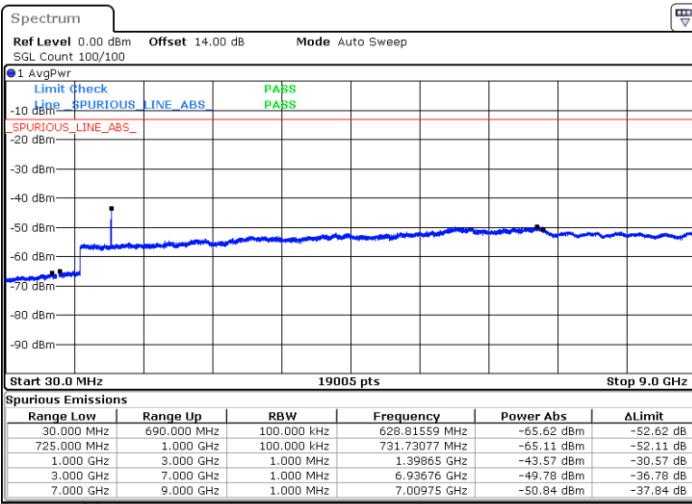

Highest Band Edge / Full RB

Date: 21.MAY.2021 17:06:59

LTE Band 12 / 10MHz / 64QAM

Lowest Band Edge / 1 RB

Date: 21.MAY.2021 17:15:39

Highest Band Edge / 1 RB

Date: 21.MAY.2021 17:21:45

Lowest Band Edge / Full RB

Date: 21.MAY.2021 17:14:06

Highest Band Edge / Full RB

Date: 21.MAY.2021 17:20:12

**Conducted Spurious Emission**

LTE Band 12 / 1.4MHz

Lowest Channel / QPSK

Lowest Channel / 16QAM

Date: 21.MAY.2021 17:31:42

Date: 21.MAY.2021 17:32:40

Middle Channel / QPSK

Middle Channel / 16QAM

Date: 21.MAY.2021 17:36:06

Date: 21.MAY.2021 17:35:08

LTE Band 12 / 1.4MHz

Highest Channel / QPSK

Highest Channel / 16QAM

Date: 21.MAY.2021 17:44:37

Date: 21.MAY.2021 17:45:35

LTE Band 12 / 3MHz

Lowest Channel / QPSK

Lowest Channel / 16QAM

Date: 21.MAY.2021 15:51:45

Date: 21.MAY.2021 15:52:43