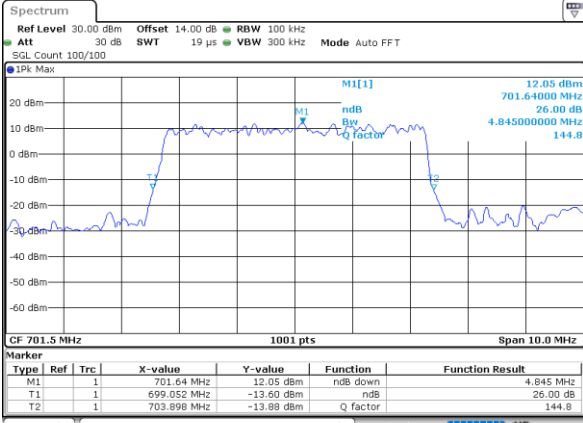

Highest Channel / 10MHz / QPSK

Date: 21.MAY.2021 17:04:03

Highest Channel / 10MHz / 16QAM

Date: 21.MAY.2021 17:03:39

LTE Band 12

Lowest Channel / 1.4MHz / 64QAM

Date: 21.MAY.2021 17:46:16

Lowest Channel / 3MHz / 64QAM

Date: 21.MAY.2021 16:06:16

Middle Channel / 1.4MHz / 64QAM

Date: 21.MAY.2021 17:50:43

Middle Channel / 3MHz / 64QAM

Date: 21.MAY.2021 16:10:42

Highest Channel / 1.4MHz / 64QAM

Date: 21.MAY.2021 17:52:22

Highest Channel / 3MHz / 64QAM

Date: 21.MAY.2021 16:12:20

LTE Band 12

Lowest Channel / 5MHz / 64QAM

Date: 21.MAY.2021 16:16:50

Lowest Channel / 10MHz / 64QAM

Date: 21.MAY.2021 17:11:43

Middle Channel / 5MHz / 64QAM

Date: 21.MAY.2021 16:21:25