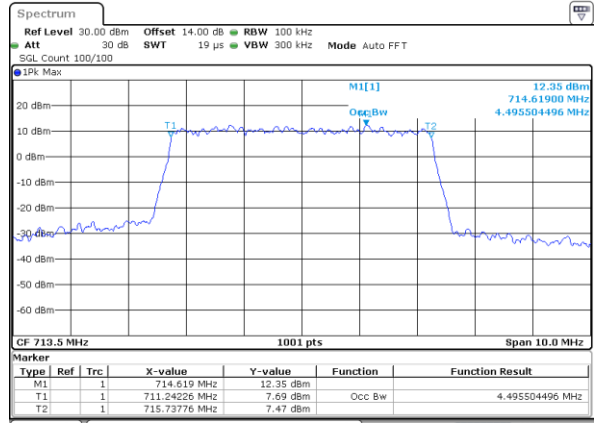

Highest Channel / 3MHz / 16QAM

Date: 21.MAY.2021 15:56:58

LTE Band 12

Lowest Channel / 5MHz / QPSK

Date: 21.MAY.2021 16:27:22

Lowest Channel / 5MHz / 16QAM

Date: 21.MAY.2021 16:27:47

Middle Channel / 5MHz / QPSK

Date: 21.MAY.2021 16:37:06

Middle Channel / 5MHz / 16QAM

Date: 21.MAY.2021 16:36:41

Highest Channel / 5MHz / QPSK

Date: 21.MAY.2021 16:40:06

Highest Channel / 5MHz / 16QAM

Date: 21.MAY.2021 16:40:32

LTE Band 12