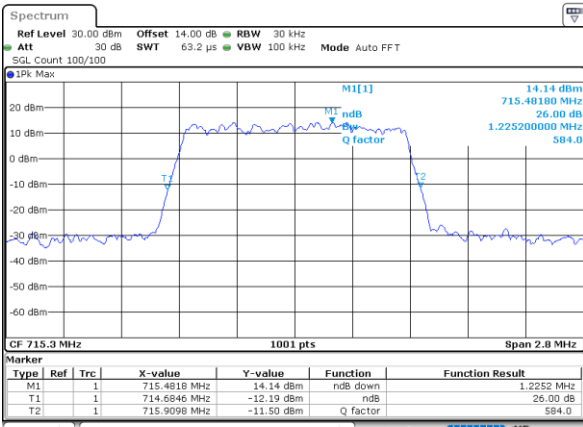

Highest Channel / 1.4MHz / QPSK

Date: 21.MAY.2021 17:37:37