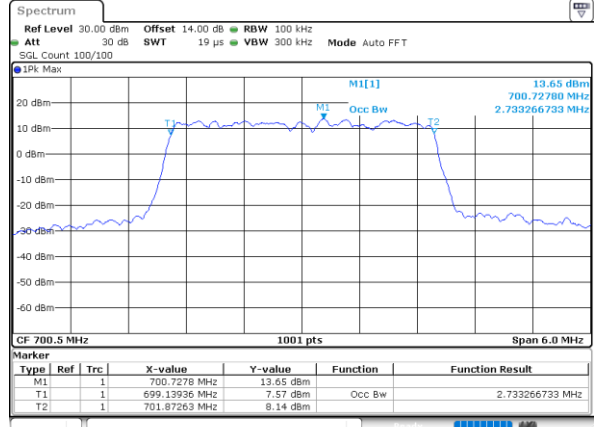

Highest Channel / 10MHz / QPSK

Date: 21.MAY.2021 17:02:57

Highest Channel / 10MHz / 16QAM

Date: 21.MAY.2021 17:03:23

LTE Band 12

Lowest Channel / 1.4MHz / 64QAM

Date: 21.MAY.2021 17:46:00

Lowest Channel / 3MHz / 64QAM

Date: 21.MAY.2021 16:05:59

Middle Channel / 1.4MHz / 64QAM

Date: 21.MAY.2021 17:50:27

Middle Channel / 3MHz / 64QAM

Date: 21.MAY.2021 16:10:25

Highest Channel / 1.4MHz / 64QAM

Date: 21.MAY.2021 17:52:05

Highest Channel / 3MHz / 64QAM