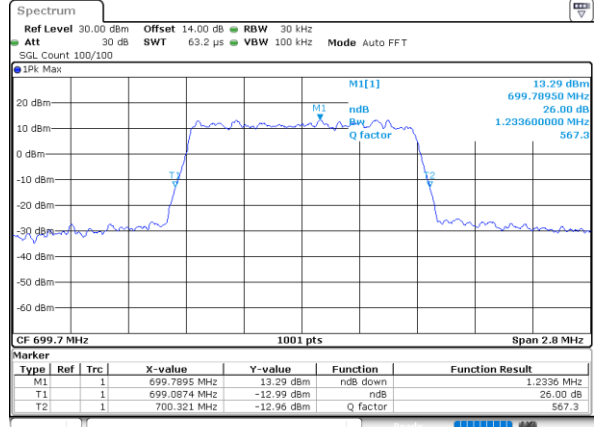

LTE Band 12

Lowest Channel / 1.4MHz / QPSK

Date: 21.MAY.2021 17:24:51

Lowest Channel / 1.4MHz / 16QAM

Date: 21.MAY.2021 17:24:28

Middle Channel / 1.4MHz / QPSK

Date: 21.MAY.2021 17:33:47

Middle Channel / 1.4MHz / 16QAM

Date: 21.MAY.2021 17:34:11

Highest Channel / 1.4MHz / QPSK

Date: 21.MAY.2021 17:37:37

Highest Channel / 1.4MHz / 16QAM

Date: 21.MAY.2021 17:37:13

LTE Band 12

Lowest Channel / 3MHz / QPSK

Date: 21.MAY.2021 15:44:55