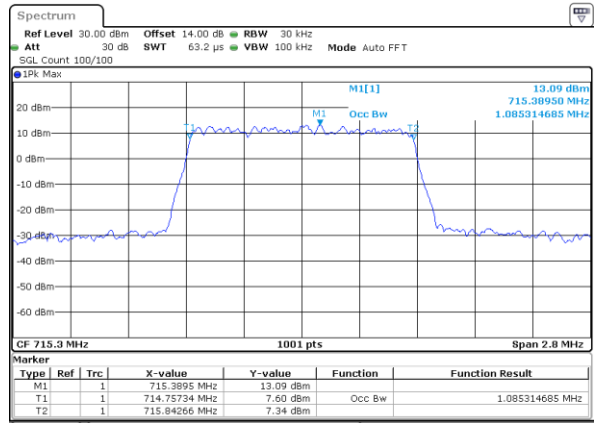

### Occupied Bandwidth

Mode	LTE Band 12 : 99%OBW(MHz)											
BW	1.4MHz		3MHz		5MHz		10MHz		15MHz		20MHz	
Mod.	QPSK	16QAM	QPSK	16QAM	QPSK	16QAM	QPSK	16QAM	QPSK	16QAM	QPSK	16QAM
Lowest CH	1.09	1.09	2.72	2.70	4.52	4.51	9.03	8.99	-	-	-	-
Middle CH	1.09	1.09	2.70	2.73	4.50	4.49	9.07	9.01	-	-	-	-
Highest CH	1.09	1.09	2.72	2.74	4.48	4.50	9.01	9.05	-	-	-	-
Mode	LTE Band 12 : 99%OBW(MHz)											
BW	1.4MHz		3MHz		5MHz		10MHz		15MHz		20MHz	
Mod.	64QAM		64QAM		64QAM		64QAM		64QAM		64QAM	
Lowest CH	1.09	-	2.73	-	4.49	-	9.05	-	-	-	-	-
Middle CH	1.09	-	2.73	-	4.51	-	9.01	-	-	-	-	-
Highest CH	1.09	-	2.72	-	4.48	-	9.03	-	-	-	-	-

LTE Band 12

Lowest Channel / 1.4MHz / QPSK

Date: 21.MAY.2021 17:23:46

Lowest Channel / 1.4MHz / 16QAM

Date: 21.MAY.2021 17:24:11

Middle Channel / 1.4MHz / QPSK

Date: 21.MAY.2021 17:33:31

Middle Channel / 1.4MHz / 16QAM

Date: 21.MAY.2021 17:33:05

Highest Channel / 1.4MHz / QPSK

Date: 21.MAY.2021 17:36:31

Highest Channel / 1.4MHz / 16QAM

Date: 21.MAY.2021 17:36:56

LTE Band 12

Lowest Channel / 3MHz / QPSK

Date: 21.MAY.2021 15:43:50