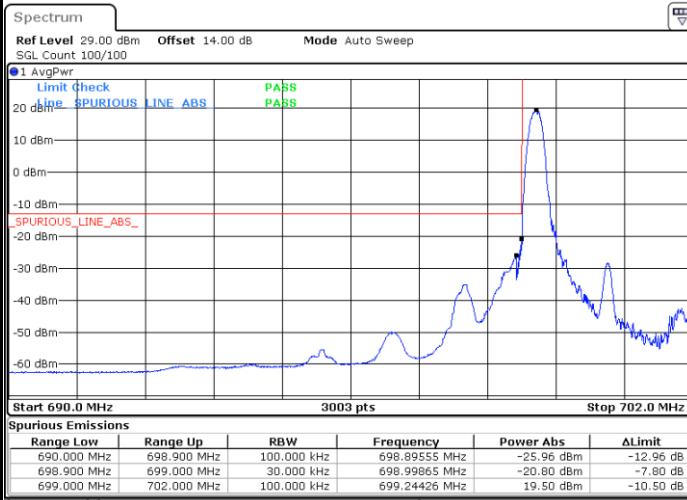

Date: 21.MAY.2021 17:40:33

LTE Band 12 / 1.4MHz / 64QAM

Lowest Band Edge / 1 RB

Date: 21.MAY.2021 17:49:13

Highest Band Edge / 1 RB

Date: 21.MAY.2021 17:55:18

Lowest Band Edge / Full RB

Date: 21.MAY.2021 17:47:40

Highest Band Edge / Full RB

Date: 21.MAY.2021 17:53:45

LTE Band 12 / 3MHz / QPSK

Lowest Band Edge / 1RB

Date: 21.MAY.2021 15:50:56

Highest Band Edge / 1 RB

Date: 21.MAY.2021 16:03:39

Lowest Band Edge / Full RB

Date: 21.MAY.2021 15:46:18

Highest Band Edge / Full RB

Date: 21.MAY.2021 15:59:01

LTE Band 12 / 3MHz / 16QAM

Lowest Band Edge / 1 RB

Date: 21.MAY.2021 15:49:23

Highest Band Edge / 1 RB

Date: 21.MAY.2021 16:02:07

Lowest Band Edge / Full RB

Date: 21.MAY.2021 15:47:51

Highest Band Edge / Full RB

Date: 21.MAY.2021 16:00:34

**LTE Band 12 / 3MHz / 64QAM**

**Lowest Band Edge / 1 RB**

**Highest Band Edge / 1 RB**

**Lowest Band Edge / Full RB**