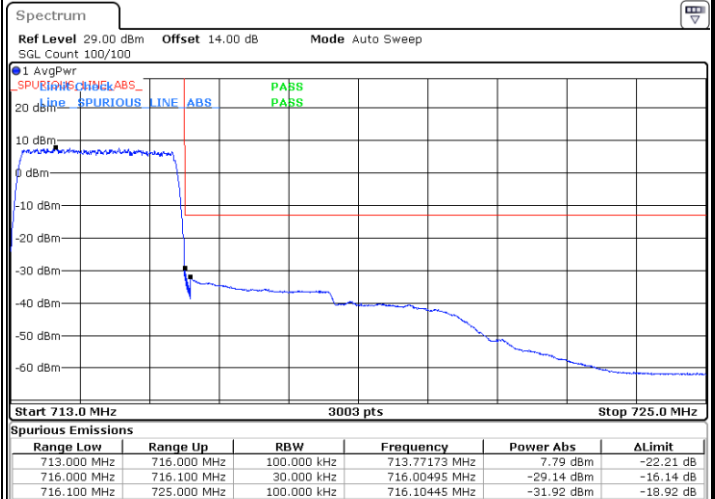

Date: 21.MAY.2021 17:40:33

LTE Band 12 / 1.4MHz / 64QAM

Lowest Band Edge / 1 RB

Date: 21.MAY.2021 17:49:13

Highest Band Edge / 1 RB

Date: 21.MAY.2021 17:55:18

Lowest Band Edge / Full RB

Date: 21.MAY.2021 17:47:40

Highest Band Edge / Full RB

Date: 21.MAY.2021 17:53:45

LTE Band 12 / 3MHz / QPSK

Lowest Band Edge / 1RB

Date: 21.MAY.2021 15:50:56

Highest Band Edge / 1 RB

Date: 21.MAY.2021 16:03:39

Lowest Band Edge / Full RB

Date: 21.MAY.2021 15:46:18

Highest Band Edge / Full RB

Date: 21.MAY.2021 15:59:01

LTE Band 12 / 3MHz / 16QAM

Lowest Band Edge / 1 RB

Date: 21.MAY.2021 15:49:23

Highest Band Edge / 1 RB

Date: 21.MAY.2021 16:02:07

Lowest Band Edge / Full RB

Date: 21.MAY.2021 15:47:51

Highest Band Edge / Full RB

Date: 21.MAY.2021 16:00:34

**LTE Band 12 / 3MHz / 64QAM**

**Lowest Band Edge / 1 RB**

**Highest Band Edge / 1 RB**

**Lowest Band Edge / Full RB**