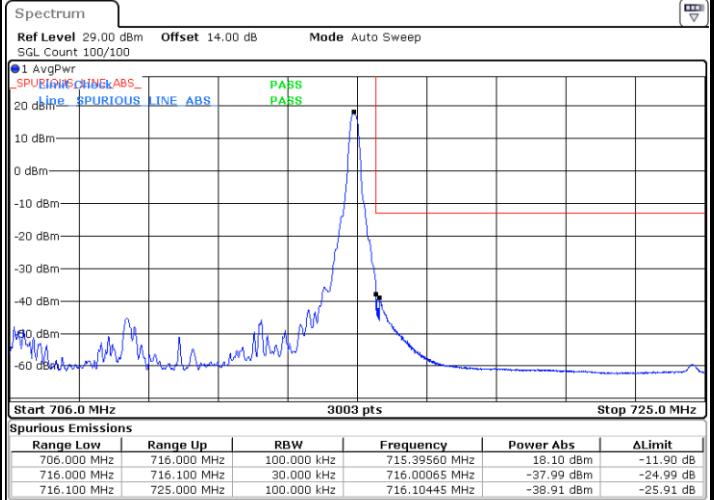

LTE Band 12 / 10MHz / QPSK

Lowest Band Edge / 1 RB

Date: 21.MAY.2021 16:57:19

Highest Band Edge / 1 RB

Date: 21.MAY.2021 17:10:05

Lowest Band Edge / Full RB

Date: 21.MAY.2021 16:52:41

Highest Band Edge / Full RB

Date: 21.MAY.2021 17:05:26

LTE Band 12 / 10MHz / 16QAM

Lowest Band Edge / 1 RB

Date: 21.MAY.2021 16:55:47

Highest Band Edge / 1 RB

Date: 21.MAY.2021 17:08:32

Lowest Band Edge / Full RB

Date: 21.MAY.2021 16:54:14

Highest Band Edge / Full RB

Date: 21.MAY.2021 17:06:59

LTE Band 12 / 10MHz / 64QAM

Lowest Band Edge / 1 RB

Date: 21.MAY.2021 17:15:39

Highest Band Edge / 1 RB

Date: 21.MAY.2021 17:21:45

Lowest Band Edge / Full RB

Date: 21.MAY.2021 17:14:06

Highest Band Edge / Full RB

Date: 21.MAY.2021 17:20:12

**Conducted Spurious Emission**

LTE Band 12 / 1.4MHz

Lowest Channel / QPSK

Lowest Channel / 16QAM

Date: 21.MAY.2021 17:31:42