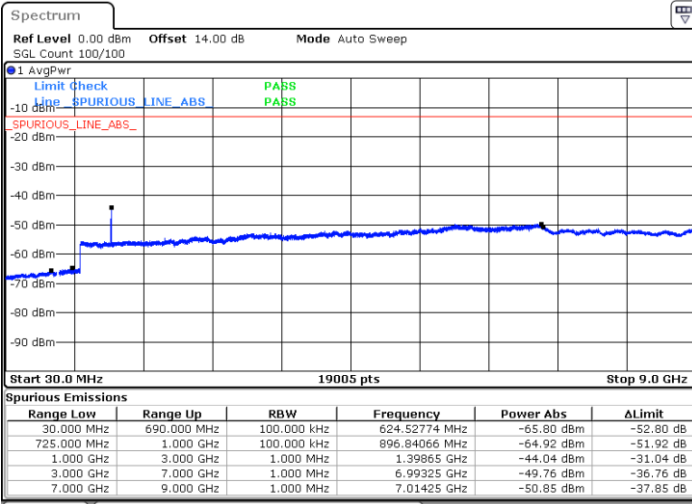

Date: 21.MAY.2021 17:05:26

LTE Band 12 / 10MHz / 16QAM

Lowest Band Edge / 1 RB

Date: 21.MAY.2021 16:55:47

Highest Band Edge / 1 RB

Date: 21.MAY.2021 17:08:32

Lowest Band Edge / Full RB

Date: 21.MAY.2021 16:54:14

Highest Band Edge / Full RB

Date: 21.MAY.2021 17:06:59

LTE Band 12 / 10MHz / 64QAM

Lowest Band Edge / 1 RB

Date: 21.MAY.2021 17:15:39

Highest Band Edge / 1 RB

Date: 21.MAY.2021 17:21:45

Lowest Band Edge / Full RB

Date: 21.MAY.2021 17:14:06

Highest Band Edge / Full RB

Date: 21.MAY.2021 17:20:12

**Conducted Spurious Emission**

LTE Band 12 / 1.4MHz

Lowest Channel / QPSK

Lowest Channel / 16QAM

Date: 21.MAY.2021 17:31:42

Date: 21.MAY.2021 17:32:40

Middle Channel / QPSK

Middle Channel / 16QAM

Date: 21.MAY.2021 17:36:06

Date: 21.MAY.2021 17:35:08

LTE Band 12 / 1.4MHz

Highest Channel / QPSK

Highest Channel / 16QAM