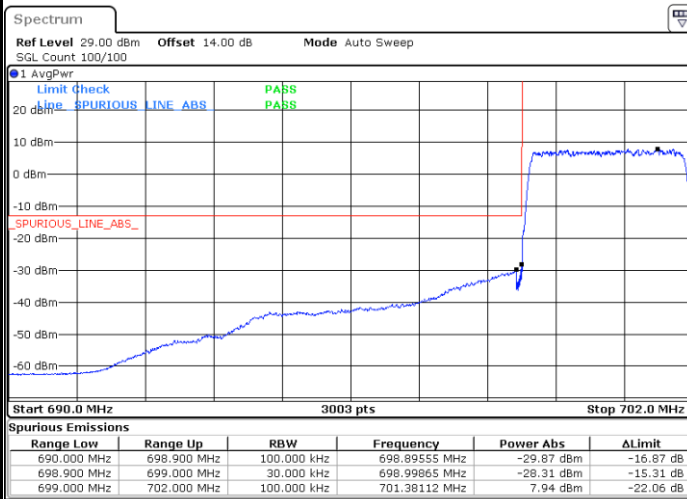

Date: 21.MAY.2021 17:40:33

LTE Band 12 / 1.4MHz / 64QAM

Lowest Band Edge / 1 RB

Date: 21.MAY.2021 17:49:13

Highest Band Edge / 1 RB

Date: 21.MAY.2021 17:55:18

Lowest Band Edge / Full RB

Date: 21.MAY.2021 17:47:40

Highest Band Edge / Full RB

Date: 21.MAY.2021 17:53:45

LTE Band 12 / 3MHz / QPSK

Lowest Band Edge / 1RB

Date: 21.MAY.2021 15:50:56

Highest Band Edge / 1 RB

Date: 21.MAY.2021 16:03:39

Lowest Band Edge / Full RB

Date: 21.MAY.2021 15:46:18

Highest Band Edge / Full RB

Date: 21.MAY.2021 15:59:01

LTE Band 12 / 3MHz / 16QAM

Lowest Band Edge / 1 RB

Date: 21.MAY.2021 15:49:23

Highest Band Edge / 1 RB

Date: 21.MAY.2021 16:02:07

Lowest Band Edge / Full RB

Date: 21.MAY.2021 15:47:51

Highest Band Edge / Full RB

Date: 21.MAY.2021 16:00:34

**LTE Band 12 / 3MHz / 64QAM**

**Lowest Band Edge / 1 RB**

**Highest Band Edge / 1 RB**

**Lowest Band Edge / Full RB**