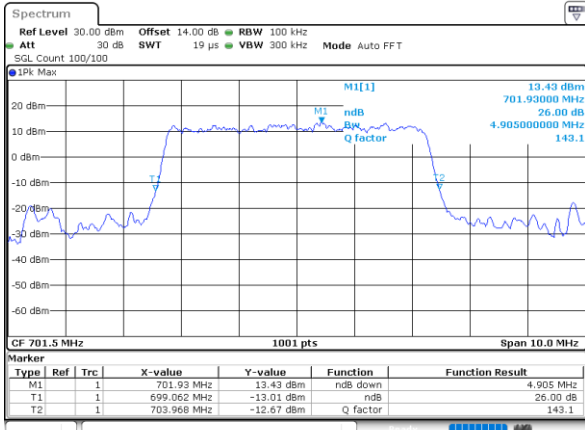

Highest Channel / 3MHz / 16QAM

Date: 21.MAY.2021 15:57:14

LTE Band 12

Lowest Channel / 5MHz / QPSK

Date: 21.MAY.2021 16:28:27

Lowest Channel / 5MHz / 16QAM

Date: 21.MAY.2021 16:28:03

Middle Channel / 5MHz / QPSK