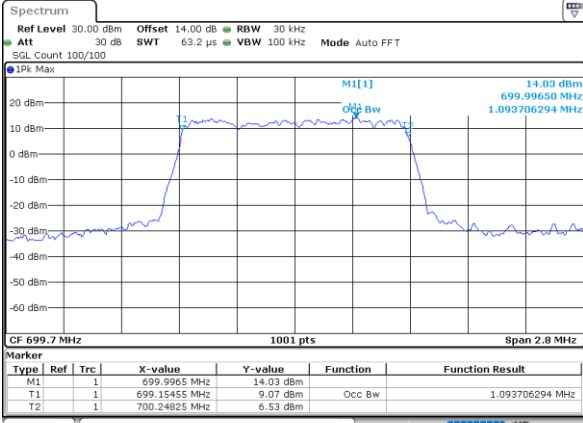

LTE Band 12

Lowest Channel / 1.4MHz / QPSK

Date: 21.MAY.2021 17:23:46