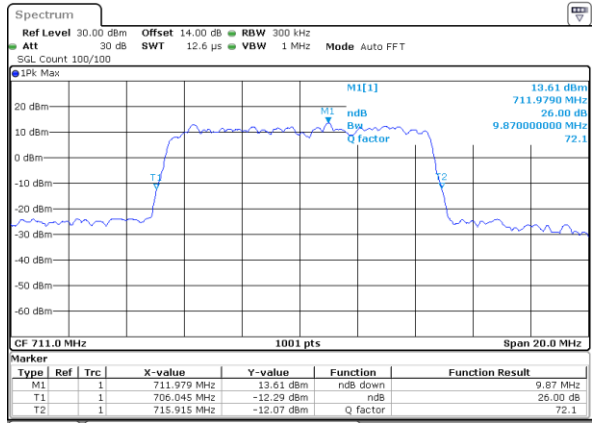

Date: 21.MAY.2021 16:12:20

LTE Band 12

Lowest Channel / 5MHz / 64QAM

Date: 21.MAY.2021 16:16:50

Lowest Channel / 10MHz / 64QAM

Date: 21.MAY.2021 17:11:43

Middle Channel / 5MHz / 64QAM

Date: 21.MAY.2021 16:21:25

Middle Channel / 10MHz / 64QAM

Date: 21.MAY.2021 17:11:10

Highest Channel / 5MHz / 64QAM

Date: 21.MAY.2021 16:23:03

Highest Channel / 10MHz / 64QAM

Date: 21.MAY.2021 17:18:49

### Occupied Bandwidth

Mode	LTE Band 12 : 99%OBW(MHz)											
BW	1.4MHz		3MHz		5MHz		10MHz		15MHz		20MHz	
Mod.	QPSK	16QAM	QPSK	16QAM	QPSK	16QAM	QPSK	16QAM	QPSK	16QAM	QPSK	16QAM
Lowest CH	1.09	1.09	2.72	2.70	4.52	4.51	9.03	8.99	-	-	-	-
Middle CH	1.09	1.09	2.70	2.73	4.50	4.49	9.07	9.01	-	-	-	-
Highest CH	1.09	1.09	2.72	2.74	4.48	4.50	9.01	9.05	-	-	-	-
Mode	LTE Band 12 : 99%OBW(MHz)											
BW	1.4MHz		3MHz		5MHz		10MHz		15MHz		20MHz	
Mod.	64QAM		64QAM		64QAM		64QAM		64QAM		64QAM	
Lowest CH	1.09	-	2.73	-	4.49	-	9.05	-	-	-	-	-
Middle CH	1.09	-	2.73	-	4.51	-	9.01	-	-	-	-	-
Highest CH	1.09	-	2.72	-	4.48	-	9.03	-	-	-	-	-