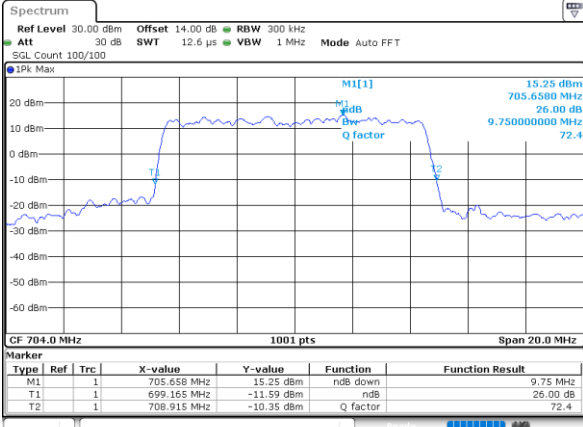

LTE Band 12

Lowest Channel / 10MHz / QPSK

Date: 21.MAY.2021 16:51:18