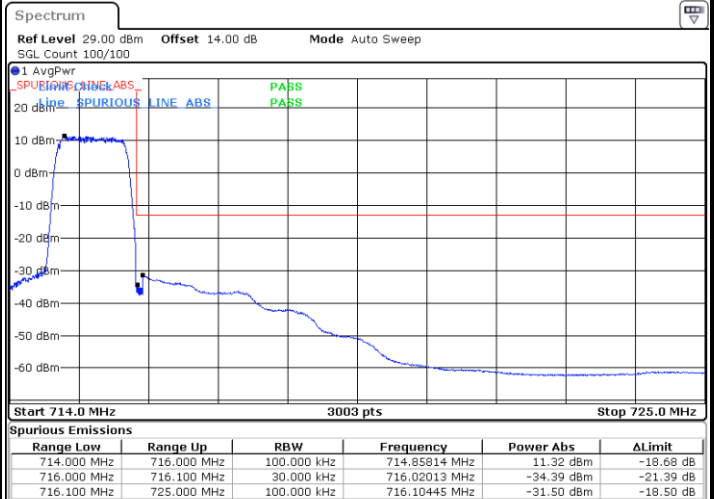

Middle Channel / 10MHz / 64QAM

Date: 21.MAY.2021 17:16:53

Highest Channel / 5MHz / 64QAM

Date: 21.MAY.2021 16:22:46

Highest Channel / 10MHz / 64QAM

Date: 21.MAY.2021 17:18:32

**Conducted Band Edge**

LTE Band 12 / 1.4MHz / QPSK

Lowest Band Edge / 1 RB

Date: 21.MAY.2021 17:30:53

Highest Band Edge / 1RB

Date: 21.MAY.2021 17:43:39

Lowest Band Edge / Full RB

Date: 21.MAY.2021 17:26:15

Highest Band Edge / Full RB

Date: 21.MAY.2021 17:39:00

LTE Band 12 / 1.4MHz / 16QAM

Lowest Band Edge / 1 RB

Date: 21.MAY.2021 17:29:20

Highest Band Edge / 1 RB

Date: 21.MAY.2021 17:42:06

Lowest Band Edge / Full RB

Date: 21.MAY.2021 17:27:47

Highest Band Edge / Full RB

Date: 21.MAY.2021 17:40:33

LTE Band 12 / 1.4MHz / 64QAM

Lowest Band Edge / 1 RB

Date: 21.MAY.2021 17:49:13

Highest Band Edge / 1 RB

Date: 21.MAY.2021 17:55:18

Lowest Band Edge / Full RB

Date: 21.MAY.2021 17:47:40