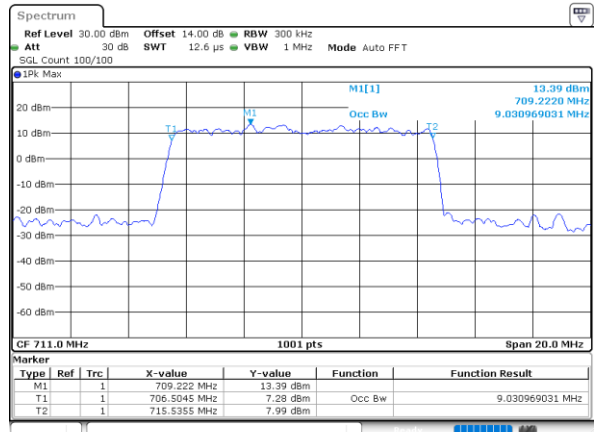

Middle Channel / 10MHz / 64QAM

Date: 21.MAY.2021 17:16:53

Highest Channel / 5MHz / 64QAM

Date: 21.MAY.2021 16:22:46

Highest Channel / 10MHz / 64QAM

Date: 21.MAY.2021 17:18:32

**Conducted Band Edge**

LTE Band 12 / 1.4MHz / QPSK

Lowest Band Edge / 1 RB

Date: 21.MAY.2021 17:30:53

Highest Band Edge / 1RB

Date: 21.MAY.2021 17:43:39

Lowest Band Edge / Full RB

Date: 21.MAY.2021 17:26:15

Highest Band Edge / Full RB

Date: 21.MAY.2021 17:39:00