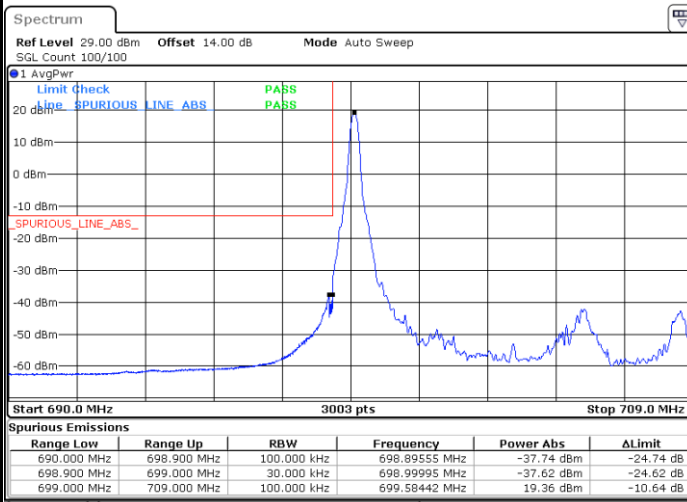

**Highest Band Edge / Full RB**

LTE Band 12 / 5MHz / QPSK

Lowest Band Edge / 1 RB

Date: 21.MAY.2021 16:34:29

Highest Band Edge / 1 RB

Date: 21.MAY.2021 16:45:41

Lowest Band Edge / Full RB

Date: 21.MAY.2021 16:29:50

Highest Band Edge / Full RB

Date: 21.MAY.2021 16:42:35

LTE Band 12 / 5MHz / 16QAM

Lowest Band Edge / 1RB

Highest Band Edge / 1 RB

Lowest Band Edge / Full RB

Highest Band Edge / Full RB

LTE Band 12 / 5MHz / 64QAM

Lowest Band Edge / 1RB

Date: 21.MAY.2021 16:19:54

Highest Band Edge / 1 RB

Date: 21.MAY.2021 16:25:59

Lowest Band Edge / Full RB

Date: 21.MAY.2021 16:18:21

Highest Band Edge / Full RB

Date: 21.MAY.2021 16:24:26

LTE Band 12 / 10MHz / QPSK

Lowest Band Edge / 1 RB

Date: 21.MAY.2021 16:57:19

Highest Band Edge / 1 RB

Date: 21.MAY.2021 17:10:05

Lowest Band Edge / Full RB

Date: 21.MAY.2021 16:52:41

Highest Band Edge / Full RB