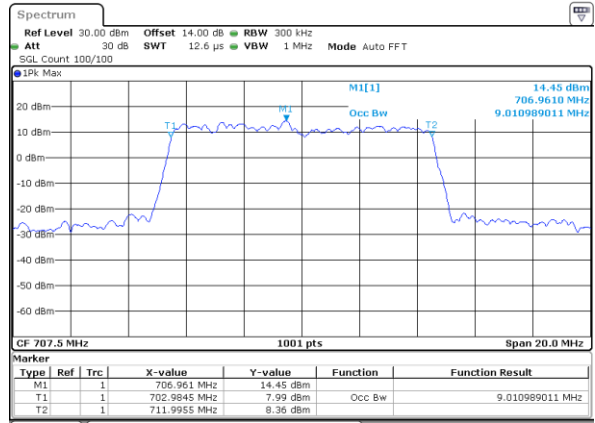

Date: 21.MAY.2021 16:37:06

Middle Channel / 5MHz / 16QAM

Date: 21.MAY.2021 16:36:41

Highest Channel / 5MHz / QPSK

Date: 21.MAY.2021 16:40:06

Highest Channel / 5MHz / 16QAM

Date: 21.MAY.2021 16:40:32

LTE Band 12

Lowest Channel / 10MHz / QPSK

Date: 21.MAY.2021 16:50:12

Lowest Channel / 10MHz / 16QAM

Date: 21.MAY.2021 16:50:37

Middle Channel / 10MHz / QPSK

Date: 21.MAY.2021 16:59:57

Middle Channel / 10MHz / 16QAM

Date: 21.MAY.2021 16:59:32

Highest Channel / 10MHz / QPSK

Date: 21.MAY.2021 17:02:57

Highest Channel / 10MHz / 16QAM

Date: 21.MAY.2021 17:03:23

LTE Band 12

Lowest Channel / 1.4MHz / 64QAM

Date: 21.MAY.2021 17:46:00

Lowest Channel / 3MHz / 64QAM