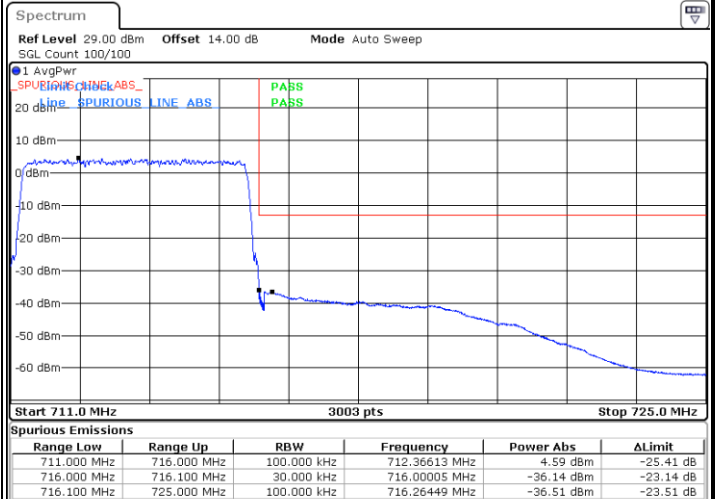

**Highest Band Edge / Full RB**

LTE Band 12 / 5MHz / QPSK

Lowest Band Edge / 1 RB

Date: 21.MAY.2021 16:34:29

Highest Band Edge / 1 RB

Date: 21.MAY.2021 16:45:41

Lowest Band Edge / Full RB

Date: 21.MAY.2021 16:29:50

Highest Band Edge / Full RB

Date: 21.MAY.2021 16:42:35

LTE Band 12 / 5MHz / 16QAM

Lowest Band Edge / 1RB

Highest Band Edge / 1 RB

Lowest Band Edge / Full RB

Highest Band Edge / Full RB

LTE Band 12 / 5MHz / 64QAM

Lowest Band Edge / 1RB

Date: 21.MAY.2021 16:19:54

Highest Band Edge / 1 RB

Date: 21.MAY.2021 16:25:59

Lowest Band Edge / Full RB

Date: 21.MAY.2021 16:18:21

Highest Band Edge / Full RB

Date: 21.MAY.2021 16:24:26

LTE Band 12 / 10MHz / QPSK

Lowest Band Edge / 1 RB

Date: 21.MAY.2021 16:57:19

Highest Band Edge / 1 RB

Date: 21.MAY.2021 17:10:05

Lowest Band Edge / Full RB

Date: 21.MAY.2021 16:52:41

Highest Band Edge / Full RB