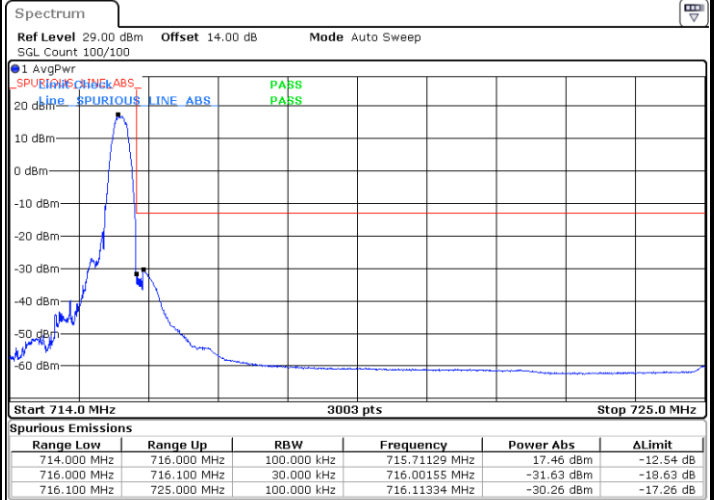

LTE Band 12 / 1.4MHz / 16QAM

Lowest Band Edge / 1 RB

Date: 21.MAY.2021 17:29:20

Highest Band Edge / 1 RB

Date: 21.MAY.2021 17:42:06

Lowest Band Edge / Full RB

Date: 21.MAY.2021 17:27:47

Highest Band Edge / Full RB

Date: 21.MAY.2021 17:40:33

LTE Band 12 / 1.4MHz / 64QAM

Lowest Band Edge / 1 RB

Date: 21.MAY.2021 17:49:13

Highest Band Edge / 1 RB

Date: 21.MAY.2021 17:55:18

Lowest Band Edge / Full RB

Date: 21.MAY.2021 17:47:40

Highest Band Edge / Full RB

Date: 21.MAY.2021 17:53:45

LTE Band 12 / 3MHz / QPSK

Lowest Band Edge / 1RB

Date: 21.MAY.2021 15:50:56

Highest Band Edge / 1 RB

Date: 21.MAY.2021 16:03:39

Lowest Band Edge / Full RB

Date: 21.MAY.2021 15:46:18

Highest Band Edge / Full RB

Date: 21.MAY.2021 15:59:01

LTE Band 12 / 3MHz / 16QAM

Lowest Band Edge / 1 RB

Date: 21.MAY.2021 15:49:23

Highest Band Edge / 1 RB

Date: 21.MAY.2021 16:02:07