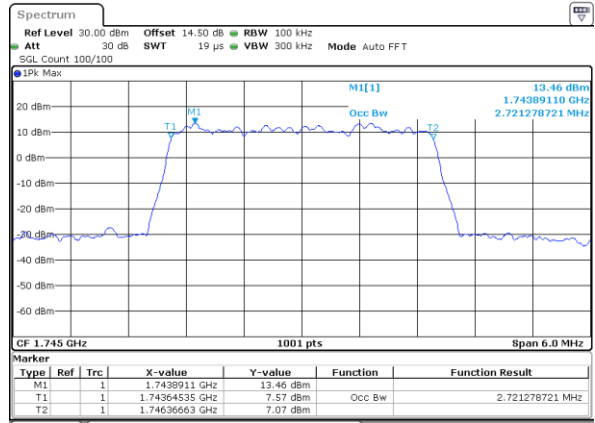

Middle Channel / 20MHz / 16QAM

Date: 21.MAY.2021 12:20:40

Highest Channel / 20MHz / QPSK

Date: 21.MAY.2021 12:23:50

Highest Channel / 20MHz / 16QAM

Date: 21.MAY.2021 12:24:15

LTE Band 66

Lowest Channel / 1.4MHz / 64QAM

Date: 21.MAY.2021 09:39:13

Lowest Channel / 3MHz / 64QAM

Date: 21.MAY.2021 10:14:06

Middle Channel / 20MHz / 64QAM

Date: 21.MAY.2021 09:43:58

Middle Channel / 3MHz / 64QAM

Date: 21.MAY.2021 10:18:51

Highest Channel / 20MHz / 64QAM

Date: 21.MAY.2021 09:45:37

Highest Channel / 3MHz / 64QAM

Date: 21.MAY.2021 10:20:30

LTE Band 66

Lowest Channel / 5MHz / 64QAM

Date: 21.MAY.2021 10:25:52

Lowest Channel / 10MHz / 64QAM

Date: 21.MAY.2021 11:23:54