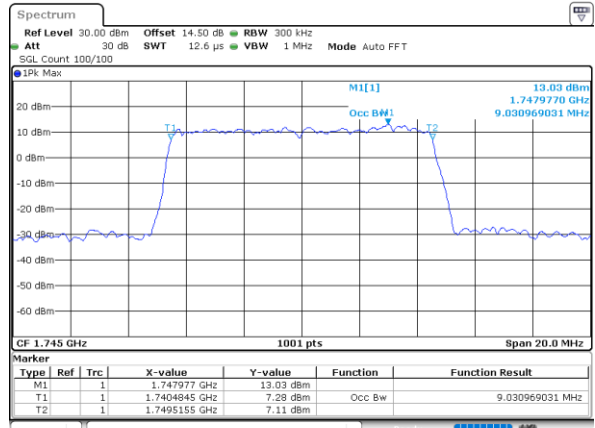

Middle Channel / 20MHz / 16QAM

Date: 21.MAY.2021 12:20:40

Highest Channel / 20MHz / QPSK

Date: 21.MAY.2021 12:23:50

Highest Channel / 20MHz / 16QAM

Date: 21.MAY.2021 12:24:15

LTE Band 66

Lowest Channel / 1.4MHz / 64QAM

Date: 21.MAY.2021 09:45:37

Highest Channel / 3MHz / 64QAM

Date: 21.MAY.2021 10:20:30

LTE Band 66

Lowest Channel / 5MHz / 64QAM

Date: 21.MAY.2021 10:25:52

Lowest Channel / 10MHz / 64QAM

Date: 21.MAY.2021 11:23:54

Middle Channel / 5MHz / 64QAM

Date: 21.MAY.2021 10:30:37

Middle Channel / 10MHz / 64QAM

Date: 21.MAY.2021 11:26:38

Highest Channel / 5MHz / 64QAM

Date: 21.MAY.2021 10:32:16

Highest Channel / 10MHz / 64QAM

Date: 21.MAY.2021 11:30:17