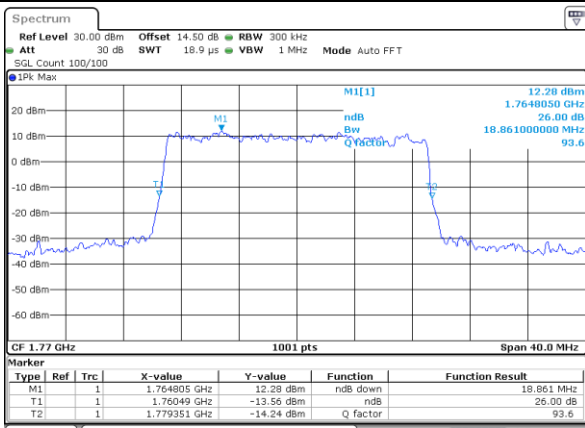

Date: 21.MAY.2021 12:01:21

LTE Band 66

Lowest Channel / 20MHz / QPSK

Date: 21.MAY.2021 12:11:20

Lowest Channel / 20MHz / 16QAM

Date: 21.MAY.2021 12:11:43

Middle Channel / 20MHz / QPSK

Date: 21.MAY.2021 12:21:06

Middle Channel / 20MHz / 16QAM

Date: 21.MAY.2021 12:21:29

Highest Channel / 20MHz / QPSK

Date: 21.MAY.2021 12:24:40

Highest Channel / 20MHz / 16QAM

Date: 21.MAY.2021 12:25:04

LTE Band 66

Lowest Channel / 1.4MHz / 64QAM