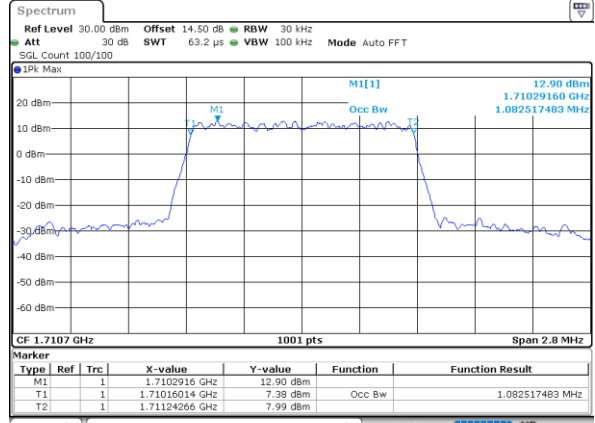

LTE Band 66

Lowest Channel / 15MHz / 64QAM

Date: 21.MAY.2021 11:35:56

Lowest Channel / 20MHz / 64QAM

Date: 21.MAY.2021 12:33:52

Middle Channel / 15MHz / 64QAM

Date: 21.MAY.2021 11:40:40

Middle Channel / 20MHz / 64QAM

Date: 21.MAY.2021 12:38:36

Highest Channel / 15MHz / 64QAM

Date: 21.MAY.2021 11:42:19

Highest Channel / 20MHz / 64QAM

Date: 21.MAY.2021 12:40:15

Occupied Bandwidth

| Mode | LTE Band 66 : 99%OBW(MHz) | | | | | | | | | | | |
|------------|---------------------------|-------|-------|-------|-------|-------|-------|-------|-------|-------|-------|-------|
| BW | 1.4MHz | | 3MHz | | 5MHz | | 10MHz | | 15MHz | | 20MHz | |
| Mod. | QPSK | 16QAM | QPSK | 16QAM | QPSK | 16QAM | QPSK | 16QAM | QPSK | 16QAM | QPSK | 16QAM |
| Lowest CH | 1.09 | 1.08 | 2.72 | 2.71 | 4.53 | 4.49 | 8.99 | 9.01 | 13.40 | 13.46 | 17.90 | 17.86 |
| Middle CH | 1.10 | 1.09 | 2.70 | 2.71 | 4.50 | 4.49 | 9.11 | 9.01 | 13.46 | 13.46 | 17.90 | 17.94 |
| Highest CH | 1.09 | 1.09 | 2.70 | 2.70 | 4.49 | 4.50 | 9.03 | 9.05 | 13.40 | 13.46 | 17.90 | 17.86 |
| Mode | LTE Band 66 : 99%OBW(MHz) | | | | | | | | | | | |
| BW | 1.4MHz | | 3MHz | | 5MHz | | 10MHz | | 15MHz | | 20MHz | |
| Mod. | 64QAM | | 64QAM | | 64QAM | | 64QAM | | 64QAM | | 64QAM | |
| Lowest CH | 1.08 | - | 2.72 | - | 4.48 | - | 9.05 | - | 13.49 | - | 17.86 | - |
| Middle CH | 1.09 | - | 2.72 | - | 4.49 | - | 9.03 | - | 13.46 | - | 17.86 | - |
| Highest CH | 1.09 | - | 2.73 | - | 4.51 | - | 9.01 | - | 13.43 | - | 17.90 | - |

LTE Band 66

Lowest Channel / 1.4MHz / QPSK

Date: 31.MAY.2021 09:57:24

Lowest Channel / 1.4MHz / 16QAM

Date: 21.MAY.2021 09:11:31

Middle Channel / 1.4MHz / QPSK

Date: 21.MAY.2021 09:25:52

Middle Channel / 1.4MHz / 16QAM

Date: 21.MAY.2021 09:26:17

Highest Channel / 1.4MHz / QPSK

Date: 21.MAY.2021 09:29:27

Highest Channel / 1.4MHz / 16QAM

Date: 21.MAY.2021 09:29:52

LTE Band 66

Lowest Channel / 3MHz / QPSK

Date: 21.MAY.2021 09:50:59