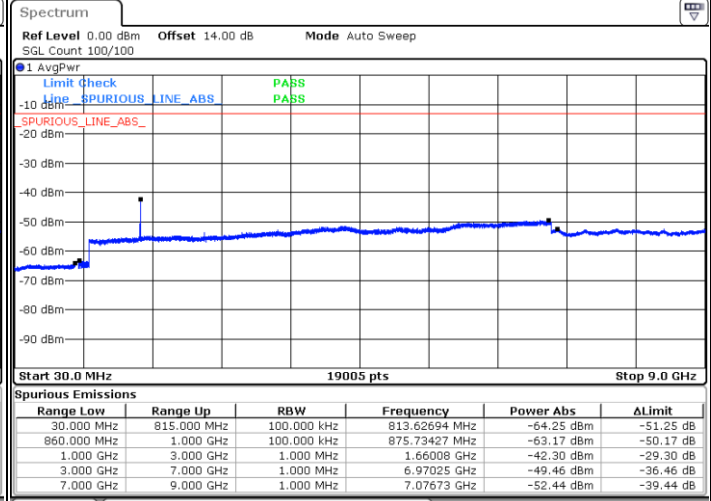

Middle Channel / 64QAM

Date: 20 MAY 2021 19:32:41