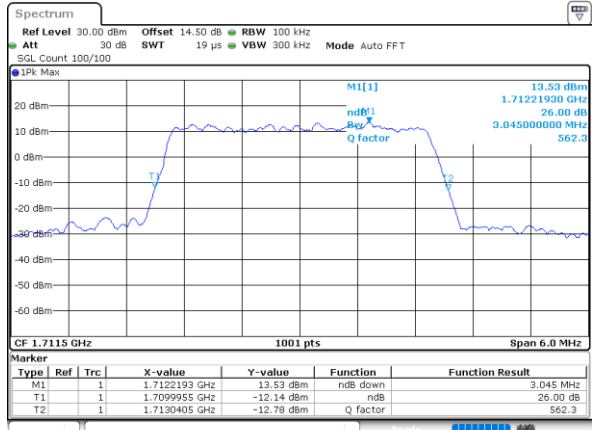

Lowest Channel / 3MHz / 64QAM

Date: 21.MAY.2021 10:14:23