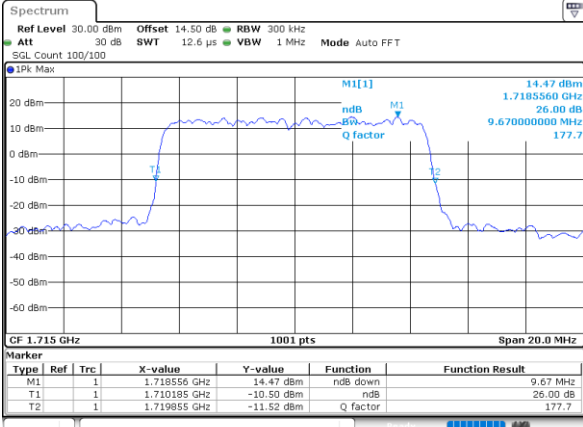

LTE Band 66

Lowest Channel / 10MHz / QPSK

Date: 21.MAY.2021 11:01:37