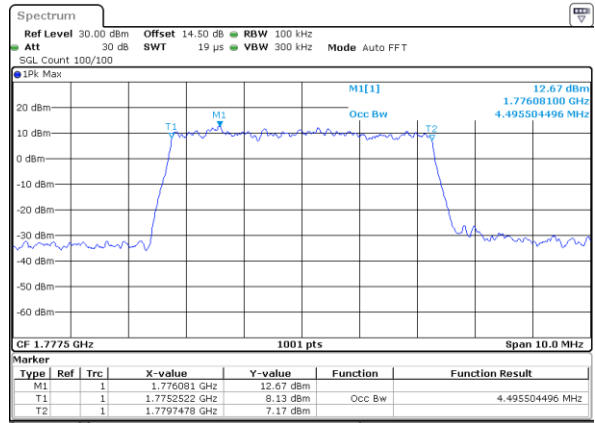

Highest Channel / 3MHz / 16QAM

Date: 21.MAY.2021 10:04:45

LTE Band 66

Lowest Channel / 5MHz / QPSK

Date: 21.MAY.2021 10:37:01

Lowest Channel / 5MHz / 16QAM

Date: 21.MAY.2021 10:37:26

Middle Channel / 5MHz / QPSK

Date: 21.MAY.2021 10:46:48

Middle Channel / 5MHz / 16QAM

Date: 21.MAY.2021 10:47:13

Highest Channel / 5MHz / QPSK

Date: 21.MAY.2021 10:50:22

Highest Channel / 5MHz / 16QAM

Date: 21.MAY.2021 10:50:48

LTE Band 66

Highest Channel / 10MHz / QPSK

Date: 21.MAY.2021 11:14:07

Highest Channel / 10MHz / 16QAM

Date: 21.MAY.2021 11:14:33

LTE Band 66

Lowest Channel / 15MHz / QPSK

Date: 21.MAY.2021 11:46:46

Lowest Channel / 15MHz / 16QAM