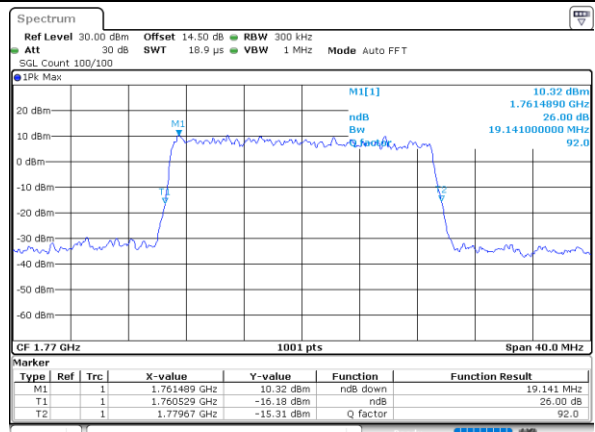

LTE Band 66

Lowest Channel / 15MHz / 64QAM

Date: 21.MAY.2021 11:35:56

Lowest Channel / 20MHz / 64QAM

Date: 21.MAY.2021 12:33:52

Middle Channel / 15MHz / 64QAM

Date: 21.MAY.2021 11:40:40

Middle Channel / 20MHz / 64QAM

Date: 21.MAY.2021 12:38:36

Highest Channel / 15MHz / 64QAM

Date: 21.MAY.2021 11:42:19

Highest Channel / 20MHz / 64QAM

Date: 21.MAY.2021 12:40:15

Occupied Bandwidth

| Mode | LTE Band 66 : 99%OBW(MHz) | | | | | | | | | | | |
|------------|---------------------------|-------|-------|-------|-------|-------|-------|-------|-------|-------|-------|-------|
| BW | 1.4MHz | | 3MHz | | 5MHz | | 10MHz | | 15MHz | | 20MHz | |
| Mod. | QPSK | 16QAM | QPSK | 16QAM | QPSK | 16QAM | QPSK | 16QAM | QPSK | 16QAM | QPSK | 16QAM |
| Lowest CH | 1.09 | 1.08 | 2.72 | 2.71 | 4.53 | 4.49 | 8.99 | 9.01 | 13.40 | 13.46 | 17.90 | 17.86 |
| Middle CH | 1.10 | 1.09 | 2.70 | 2.71 | 4.50 | 4.49 | 9.11 | 9.01 | 13.46 | 13.46 | 17.90 | 17.94 |
| Highest CH | 1.09 | 1.09 | 2.70 | 2.70 | 4.49 | 4.50 | 9.03 | 9.05 | 13.40 | 13.46 | 17.90 | 17.86 |
| Mode | LTE Band 66 : 99%OBW(MHz) | | | | | | | | | | | |
| BW | 1.4MHz | | 3MHz | | 5MHz | | 10MHz | | 15MHz | | 20MHz | |
| Mod. | 64QAM | | 64QAM | | 64QAM | | 64QAM | | 64QAM | | 64QAM | |
| Lowest CH | 1.08 | - | 2.72 | - | 4.48 | - | 9.05 | - | 13.49 | - | 17.86 | - |
| Middle CH | 1.09 | - | 2.72 | - | 4.49 | - | 9.03 | - | 13.46 | - | 17.86 | - |
| Highest CH | 1.09 | - | 2.73 | - | 4.51 | - | 9.01 | - | 13.43 | - | 17.90 | - |