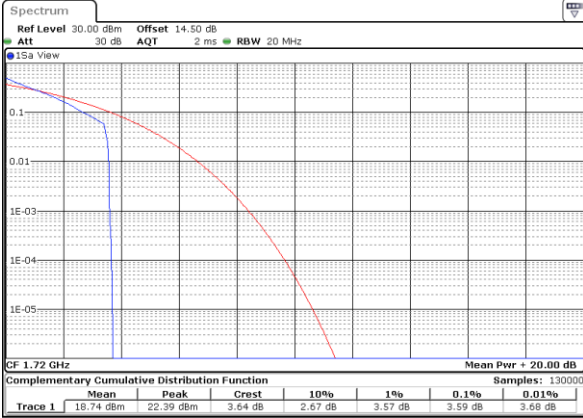

LTE Band 66 / 20MHz / QPSK

Lowest Channel / 1RB

Date: 21.MAY.2021 12:47:32