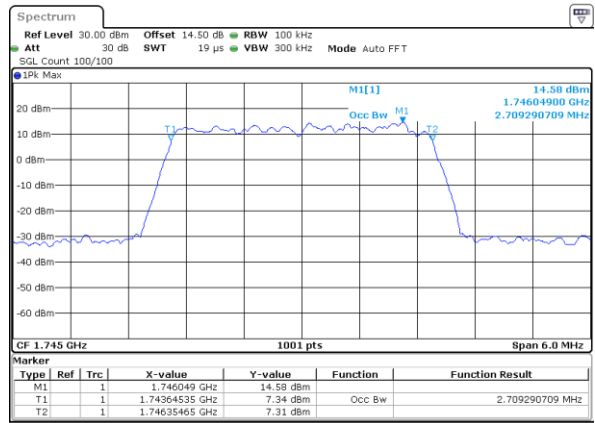

Date: 21.MAY.2021 09:26:17

Highest Channel / 1.4MHz / QPSK

Date: 21.MAY.2021 09:29:27

Highest Channel / 1.4MHz / 16QAM

Date: 21.MAY.2021 09:29:52

LTE Band 66

Lowest Channel / 3MHz / QPSK

Date: 21.MAY.2021 09:50:59

Lowest Channel / 3MHz / 16QAM

Date: 21.MAY.2021 09:51:24

Middle Channel / 3MHz / QPSK

Date: 21.MAY.2021 10:00:45

Middle Channel / 3MHz / 16QAM

Date: 21.MAY.2021 10:01:11

Highest Channel / 3MHz / QPSK

Date: 21.MAY.2021 10:04:20

Highest Channel / 3MHz / 16QAM

Date: 21.MAY.2021 10:04:45

LTE Band 66

Lowest Channel / 5MHz / QPSK

Date: 21.MAY.2021 10:37:01

Lowest Channel / 5MHz / 16QAM

Date: 21.MAY.2021 10:37:26

Middle Channel / 5MHz / QPSK