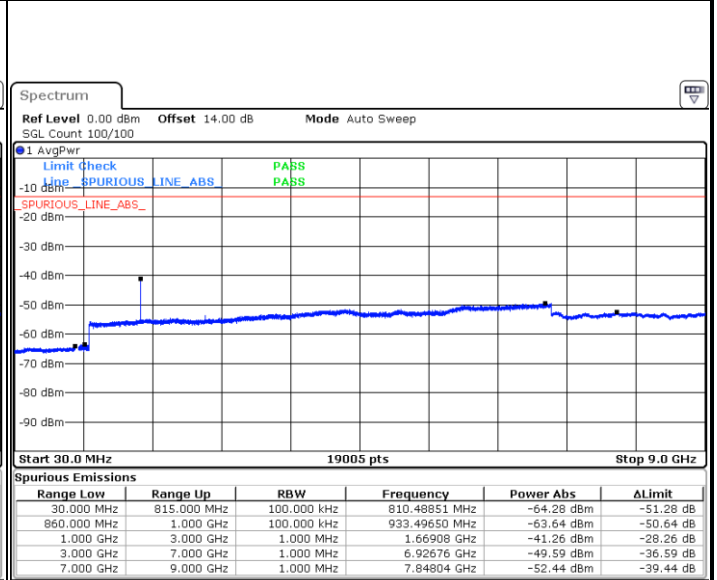

LTE Band 26 / 3MHz

Lowest Channel / 64QAM

Middle Channel / 64QAM

Date: 20 MAY 2021 19:12:31

Date: 20 MAY 2021 19:13:32

Highest Channel / 64QAM

Date: 20 MAY 2021 19:16:23

LTE Band 26 / 5MHz

Lowest Channel / 64QAM

Date: 20 MAY 2021 19:19:02

Middle Channel / 64QAM

Date: 20 MAY 2021 19:20:03

Highest Channel / 64QAM

Date: 20 MAY 2021 19:22:42

LTE Band 26 / 10MHz

Lowest Channel / 64QAM