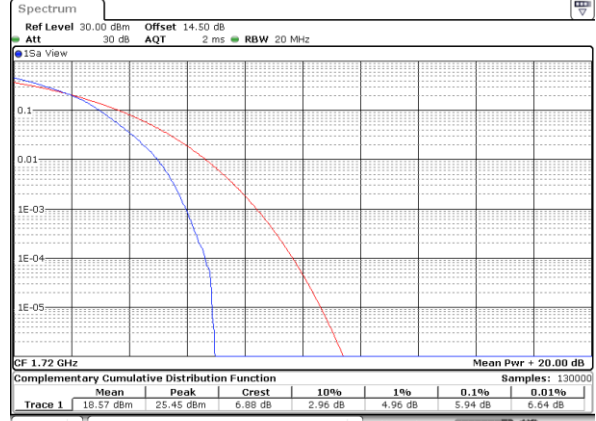

LTE Band 66 / 20MHz / QPSK

Lowest Channel / 1RB

Date: 21.MAY.2021 12:47:32

Lowest Channel / Full RB

Date: 21.MAY.2021 12:48:00

Middle Channel / 1RB

Date: 21.MAY.2021 12:48:29

Middle Channel / Full RB

Date: 21.MAY.2021 12:48:57

Highest Channel / 1RB

Date: 21.MAY.2021 12:49:25

Highest Channel / Full RB

Date: 21.MAY.2021 12:49:53

LTE Band 66 / 20MHz / 16QAM

Lowest Channel / 1RB

Date: 21.MAY.2021 12:44:44

Lowest Channel / Full RB

Date: 21.MAY.2021 12:45:12

Middle Channel / 1RB

Date: 21.MAY.2021 12:45:41

Middle Channel / Full RB

Date: 21.MAY.2021 12:46:08

Highest Channel / 1RB

Date: 21.MAY.2021 12:46:36