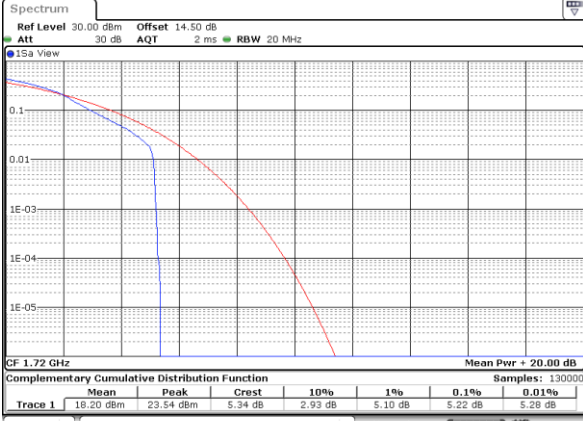

LTE Band 66 / 20MHz / QPSK

Lowest Channel / 1RB

Date: 21.MAY.2021 12:47:32

Lowest Channel / Full RB

Date: 21.MAY.2021 12:48:00

Middle Channel / 1RB

Date: 21.MAY.2021 12:48:29

Middle Channel / Full RB

Date: 21.MAY.2021 12:48:57

Highest Channel / 1RB

Date: 21.MAY.2021 12:49:25

Highest Channel / Full RB

Date: 21.MAY.2021 12:49:53

LTE Band 66 / 20MHz / 16QAM

Lowest Channel / 1RB

Date: 21.MAY.2021 12:44:44

Lowest Channel / Full RB

Date: 21.MAY.2021 12:45:12

Middle Channel / 1RB

Date: 21.MAY.2021 12:45:41

Middle Channel / Full RB

Date: 21.MAY.2021 12:46:08

Highest Channel / 1RB

Date: 21.MAY.2021 12:46:36

Highest Channel / Full RB

Date: 21.MAY.2021 12:47:05

LTE Band 66 / 20MHz / 64QAM

Lowest Channel / 1RB

Date: 21.MAY.2021 13:49:47

Lowest Channel / Full RB

Date: 21.MAY.2021 12:50:49

Middle Channel / 1RB