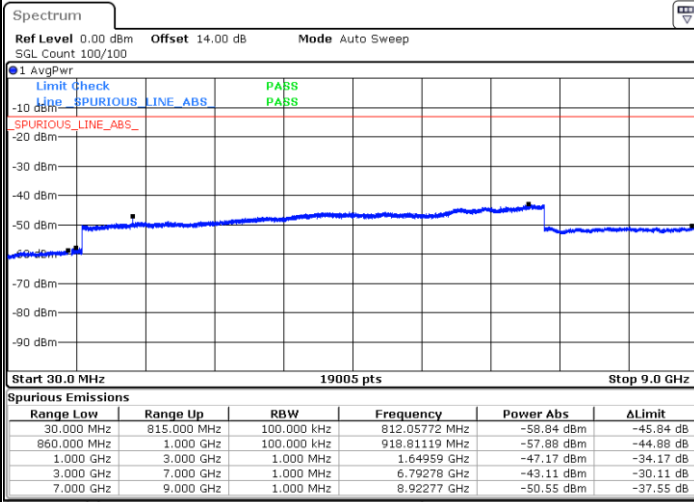

LTE Band 26 / 3MHz

Lowest Channel / 64QAM

Middle Channel / 64QAM

Date: 20 MAY 2021 19:12:31

Date: 20 MAY 2021 19:13:32

Highest Channel / 64QAM

Date: 20 MAY 2021 19:16:23

LTE Band 26 / 5MHz

Lowest Channel / 64QAM

Date: 20 MAY 2021 19:19:02

Middle Channel / 64QAM

Date: 20 MAY 2021 19:20:03

Highest Channel / 64QAM

Date: 20 MAY 2021 19:22:42

LTE Band 26 / 10MHz

Lowest Channel / 64QAM

Middle Channel / 64QAM

Date: 20 MAY 2021 19:25:21

Date: 20 MAY 2021 19:26:22

Highest Channel / 64QAM

Date: 20 MAY 2021 19:29:01

LTE Band 26 / 15MHz

Lowest Channel / 64QAM

Date: 20 MAY 2021 19:31:40

Note:

1. Normal Voltage =3.8 V. ; Battery End Point (BEP) =3.6 V. ; Maximum Voltage =4.51 V.
2. Note: The frequency fundamental emissions stay within the authorized frequency block.

LTE Band 66

Peak-to-Average Ratio