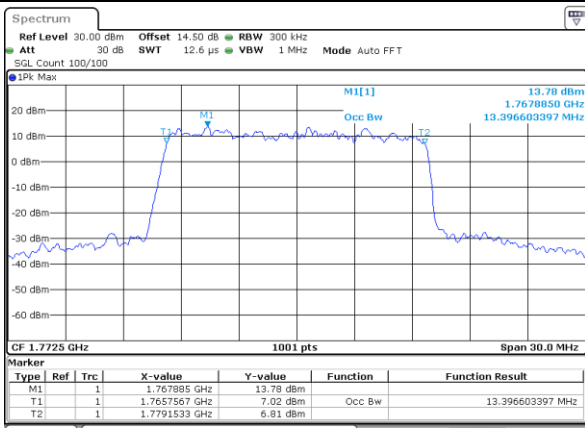

Highest Channel / 10MHz / QPSK

Date: 21.MAY.2021 11:14:07

Highest Channel / 10MHz / 16QAM

Date: 21.MAY.2021 11:14:33

LTE Band 66

Lowest Channel / 15MHz / QPSK

Date: 21.MAY.2021 11:46:46

Lowest Channel / 15MHz / 16QAM

Date: 21.MAY.2021 11:47:12

Middle Channel / 15MHz / QPSK

Date: 21.MAY.2021 11:56:33

Middle Channel / 15MHz / 16QAM

Date: 21.MAY.2021 11:56:58

Highest Channel / 15MHz / QPSK

Date: 21.MAY.2021 12:00:07

Highest Channel / 15MHz / 16QAM

Date: 21.MAY.2021 12:00:32

LTE Band 66

Lowest Channel / 20MHz / QPSK

Date: 21.MAY.2021 12:10:29

Lowest Channel / 20MHz / 16QAM

Date: 21.MAY.2021 12:10:55

Middle Channel / 20MHz / QPSK

Date: 21.MAY.2021 12:20:15