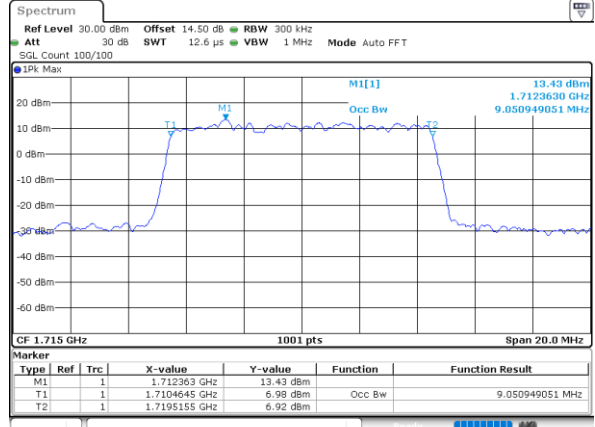

Date: 21.MAY.2021 09:45:37

Highest Channel / 3MHz / 64QAM

Date: 21.MAY.2021 10:20:30

LTE Band 66

Lowest Channel / 5MHz / 64QAM

Date: 21.MAY.2021 10:25:52

Lowest Channel / 10MHz / 64QAM

Date: 21.MAY.2021 11:23:54