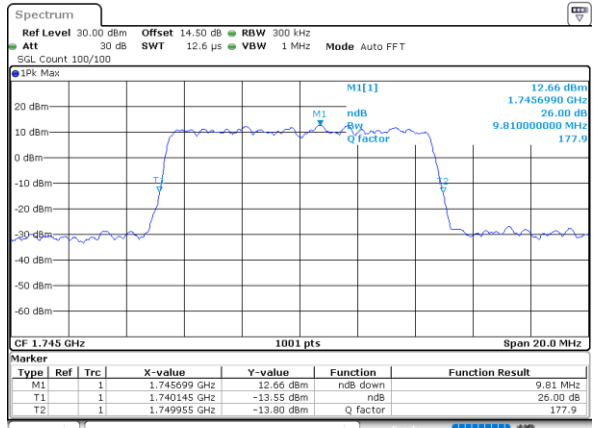

Middle Channel / 20MHz / 16QAM

Date: 21.MAY.2021 12:21:29

Highest Channel / 20MHz / QPSK

Date: 21.MAY.2021 12:24:40

Highest Channel / 20MHz / 16QAM

Date: 21.MAY.2021 12:25:04

LTE Band 66

Lowest Channel / 1.4MHz / 64QAM

Date: 21.MAY.2021 09:39:30

Lowest Channel / 3MHz / 64QAM

Date: 21.MAY.2021 10:14:23

Middle Channel / 20MHz / 64QAM

Date: 21.MAY.2021 09:44:15

Middle Channel / 3MHz / 64QAM

Date: 21.MAY.2021 10:19:08

Highest Channel / 20MHz / 64QAM

Date: 21.MAY.2021 09:45:54

Highest Channel / 3MHz / 64QAM

Date: 21.MAY.2021 10:20:46

LTE Band 66

Lowest Channel / 5MHz / 64QAM

Date: 21.MAY.2021 10:26:09

Lowest Channel / 10MHz / 64QAM

Date: 21.MAY.2021 11:24:10

Middle Channel / 5MHz / 64QAM

Date: 21.MAY.2021 10:30:53

Middle Channel / 10MHz / 64QAM

Date: 21.MAY.2021 11:28:55

Highest Channel / 5MHz / 64QAM

Date: 21.MAY.2021 10:32:32

Highest Channel / 10MHz / 64QAM

Date: 21.MAY.2021 11:30:34