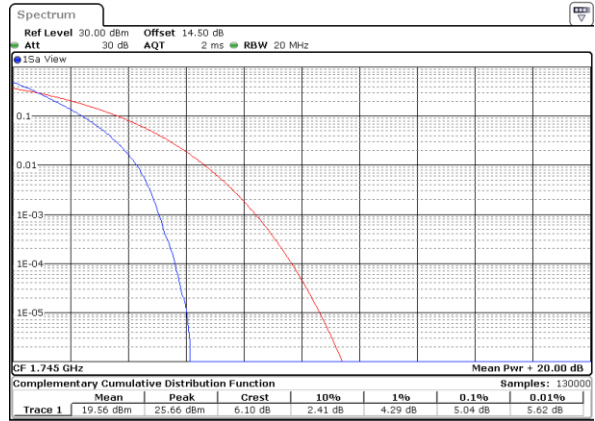

Note:

1. Normal Voltage =3.8 V. ; Battery End Point (BEP) =3.6 V. ; Maximum Voltage =4.51 V.
2. Note: The frequency fundamental emissions stay within the authorized frequency block.

LTE Band 66

Peak-to-Average Ratio

| Mode | LTE Band 66 / 20MHz | | | | |
|------------|---------------------|---------|-------|---------|-------------|
| Mod. | QPSK | | 16QAM | | Limit: 13dB |
| RB Size | 1RB | Full RB | 1RB | Full RB | Result |
| Lowest CH | 3.59 | 5.10 | 5.22 | 5.94 | PASS |
| Middle CH | 3.51 | 5.04 | 5.25 | 5.88 | |
| Highest CH | 3.62 | 5.04 | 5.36 | 5.86 | |
| Mode | LTE Band 66 / 20MHz | | | | |
| Mod. | 64QAM | | | | Limit: 13dB |
| RB Size | 1RB | Full RB | | | Result |
| Lowest CH | 6.29 | 6.43 | - | - | PASS |
| Middle CH | 6.17 | 6.41 | - | - | |
| Highest CH | 7.19 | 6.43 | - | - | |

LTE Band 66 / 20MHz / QPSK

Lowest Channel / 1RB

Date: 21.MAY.2021 12:47:32

Lowest Channel / Full RB

Date: 21.MAY.2021 12:48:00

Middle Channel / 1RB

Date: 21.MAY.2021 12:48:29

Middle Channel / Full RB

Date: 21.MAY.2021 12:48:57

Highest Channel / 1RB

Date: 21.MAY.2021 12:49:25

Highest Channel / Full RB

Date: 21.MAY.2021 12:49:53

LTE Band 66 / 20MHz / 16QAM

Lowest Channel / 1RB

Date: 21.MAY.2021 12:44:44