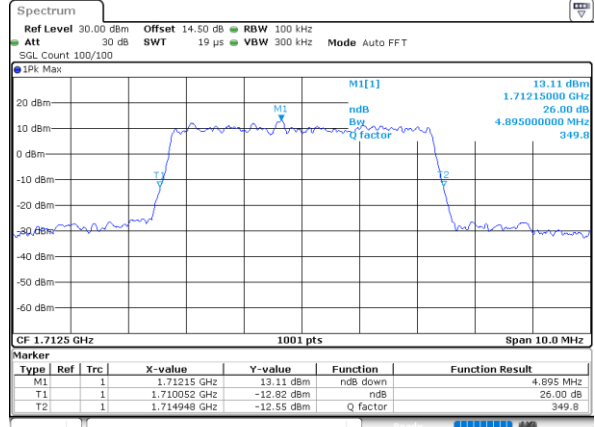

Highest Channel / 3MHz / 16QAM

Date: 21.MAY.2021 10:05:34

LTE Band 66

Lowest Channel / 5MHz / QPSK

Date: 21.MAY.2021 10:37:51

Lowest Channel / 5MHz / 16QAM

Date: 21.MAY.2021 10:38:15

Middle Channel / 5MHz / QPSK

Date: 21.MAY.2021 10:47:38

Middle Channel / 5MHz / 16QAM

Date: 21.MAY.2021 10:48:02

Highest Channel / 5MHz / QPSK

Date: 21.MAY.2021 10:51:14

Highest Channel / 5MHz / 16QAM

Date: 21.MAY.2021 10:51:38

LTE Band 66