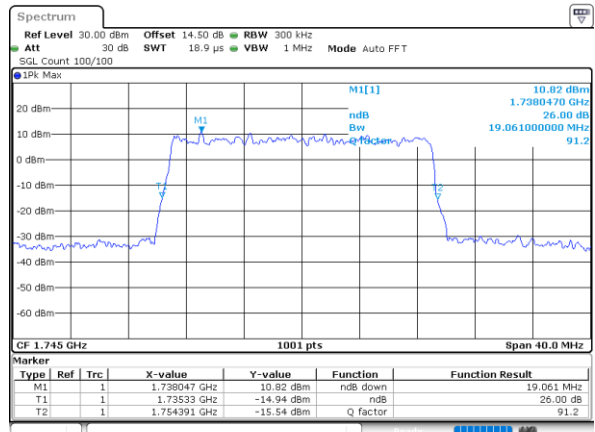

LTE Band 66

Lowest Channel / 15MHz / 64QAM

Date: 21.MAY.2021 11:35:56

Lowest Channel / 20MHz / 64QAM

Date: 21.MAY.2021 12:33:52

Middle Channel / 15MHz / 64QAM

Date: 21.MAY.2021 11:40:40

Middle Channel / 20MHz / 64QAM

Date: 21.MAY.2021 12:38:36

Highest Channel / 15MHz / 64QAM

Date: 21.MAY.2021 11:42:19

Highest Channel / 20MHz / 64QAM

Date: 21.MAY.2021 12:40:15

Occupied Bandwidth

| Mode | LTE Band 66 : 99%OBW(MHz) | | | | | | | | | | | |
|------------|---------------------------|-------|-------|-------|-------|-------|-------|-------|-------|-------|-------|-------|
| BW | 1.4MHz | | 3MHz | | 5MHz | | 10MHz | | 15MHz | | 20MHz | |
| Mod. | QPSK | 16QAM | QPSK | 16QAM | QPSK | 16QAM | QPSK | 16QAM | QPSK | 16QAM | QPSK | 16QAM |
| Lowest CH | 1.09 | 1.08 | 2.72 | 2.71 | 4.53 | 4.49 | 8.99 | 9.01 | 13.40 | 13.46 | 17.90 | 17.86 |
| Middle CH | 1.10 | 1.09 | 2.70 | 2.71 | 4.50 | 4.49 | 9.11 | 9.01 | 13.46 | 13.46 | 17.90 | 17.94 |
| Highest CH | 1.09 | 1.09 | 2.70 | 2.70 | 4.49 | 4.50 | 9.03 | 9.05 | 13.40 | 13.46 | 17.90 | 17.86 |
| Mode | LTE Band 66 : 99%OBW(MHz) | | | | | | | | | | | |
| BW | 1.4MHz | | 3MHz | | 5MHz | | 10MHz | | 15MHz | | 20MHz | |
| Mod. | 64QAM | | 64QAM | | 64QAM | | 64QAM | | 64QAM | | 64QAM | |
| Lowest CH | 1.08 | - | 2.72 | - | 4.48 | - | 9.05 | - | 13.49 | - | 17.86 | - |
| Middle CH | 1.09 | - | 2.72 | - | 4.49 | - | 9.03 | - | 13.46 | - | 17.86 | - |
| Highest CH | 1.09 | - | 2.73 | - | 4.51 | - | 9.01 | - | 13.43 | - | 17.90 | - |