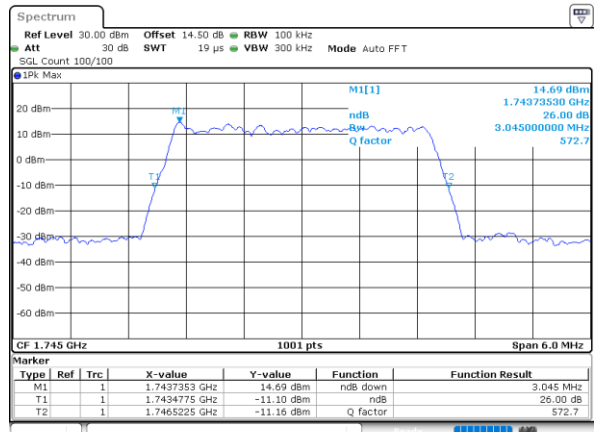

Date: 21.MAY.2021 09:27:06

Highest Channel / 1.4MHz / QPSK

Date: 21.MAY.2021 09:30:18

Highest Channel / 1.4MHz / 16QAM

Date: 21.MAY.2021 09:30:41

LTE Band 66

Lowest Channel / 3MHz / QPSK

Date: 21.MAY.2021 09:51:49

Lowest Channel / 3MHz / 16QAM

Date: 21.MAY.2021 09:52:13

Middle Channel / 3MHz / QPSK

Date: 21.MAY.2021 10:01:06

Middle Channel / 3MHz / 16QAM

Date: 21.MAY.2021 10:02:00

Highest Channel / 3MHz / QPSK

Date: 21.MAY.2021 10:05:11

Highest Channel / 3MHz / 16QAM

Date: 21.MAY.2021 10:05:34

LTE Band 66

Lowest Channel / 5MHz / QPSK

Date: 21.MAY.2021 10:37:51

Lowest Channel / 5MHz / 16QAM

Date: 21.MAY.2021 10:38:15

Middle Channel / 5MHz / QPSK