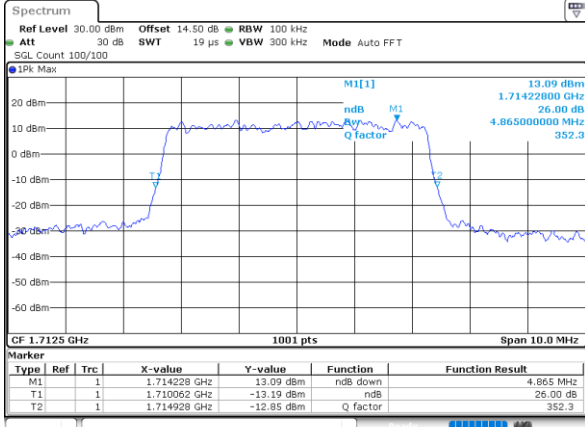

Highest Channel / 3MHz / 16QAM

Date: 21.MAY.2021 10:05:34

LTE Band 66

Lowest Channel / 5MHz / QPSK

Date: 21.MAY.2021 10:37:51

Lowest Channel / 5MHz / 16QAM

Date: 21.MAY.2021 10:38:15

Middle Channel / 5MHz / QPSK

Date: 21.MAY.2021 10:47:38

Middle Channel / 5MHz / 16QAM

Date: 21.MAY.2021 10:48:02

Highest Channel / 5MHz / QPSK

Date: 21.MAY.2021 10:51:14

Highest Channel / 5MHz / 16QAM

Date: 21.MAY.2021 10:51:38

LTE Band 66