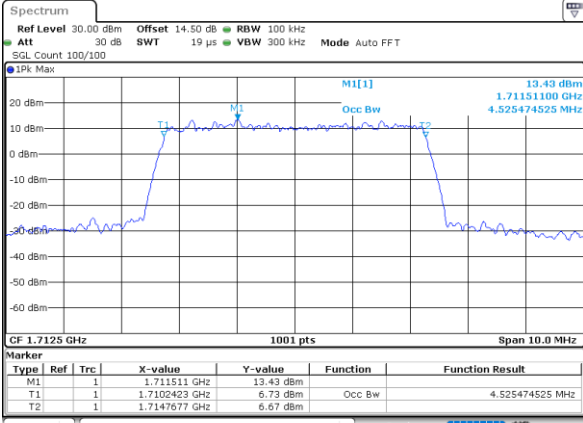

Date: 21.MAY.2021 09:26:17

Highest Channel / 1.4MHz / QPSK

Date: 21.MAY.2021 09:29:27

Highest Channel / 1.4MHz / 16QAM

Date: 21.MAY.2021 09:29:52

LTE Band 66

Lowest Channel / 3MHz / QPSK

Date: 21.MAY.2021 09:50:59

Highest Channel / 3MHz / 16QAM

Date: 21.MAY.2021 10:04:45

LTE Band 66

Lowest Channel / 5MHz / QPSK

Date: 21.MAY.2021 10:37:01

Lowest Channel / 5MHz / 16QAM

Date: 21.MAY.2021 10:37:26

Middle Channel / 5MHz / QPSK

Date: 21.MAY.2021 10:46:48

Middle Channel / 5MHz / 16QAM

Date: 21.MAY.2021 10:47:13

Highest Channel / 5MHz / QPSK

Date: 21.MAY.2021 10:50:22

Highest Channel / 5MHz / 16QAM

Date: 21.MAY.2021 10:50:48

LTE Band 66