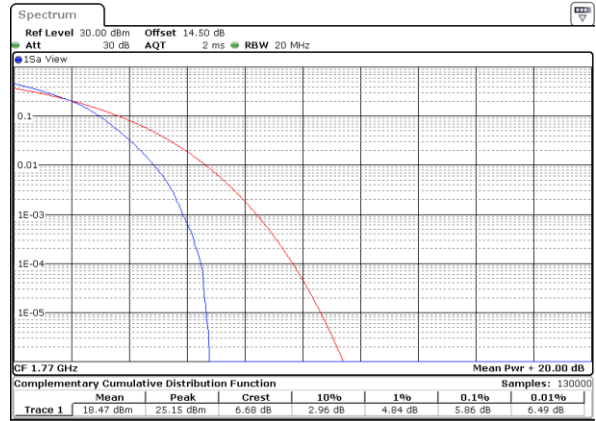

Date: 21.MAY.2021 12:48:57

Highest Channel / 1RB

Date: 21.MAY.2021 12:49:25

Highest Channel / Full RB

Date: 21.MAY.2021 12:49:53

LTE Band 66 / 20MHz / 16QAM

Lowest Channel / 1RB

Date: 21.MAY.2021 12:44:44

Lowest Channel / Full RB

Date: 21.MAY.2021 12:45:12

Middle Channel / 1RB

Date: 21.MAY.2021 12:45:41

Middle Channel / Full RB

Date: 21.MAY.2021 12:46:08

Highest Channel / 1RB

Date: 21.MAY.2021 12:46:36

Highest Channel / Full RB

Date: 21.MAY.2021 12:47:05

LTE Band 66 / 20MHz / 64QAM

Lowest Channel / 1RB

Date: 21.MAY.2021 13:49:47

Lowest Channel / Full RB

Date: 21.MAY.2021 12:50:49

Middle Channel / 1RB

Date: 21.MAY.2021 13:51:08

Middle Channel / Full RB

Date: 21.MAY.2021 12:51:45

Highest Channel / 1RB

Date: 21.MAY.2021 13:53:11

Highest Channel / Full RB

Date: 21.MAY.2021 12:52:41

26dB Bandwidth