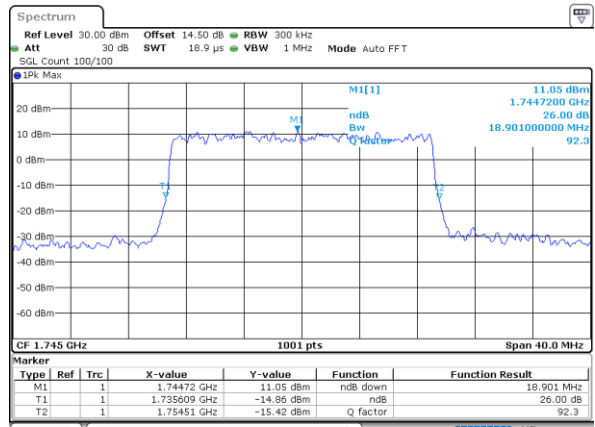

Date: 21.MAY.2021 12:01:21

LTE Band 66

Lowest Channel / 20MHz / QPSK

Date: 21.MAY.2021 12:11:20

Lowest Channel / 20MHz / 16QAM

Date: 21.MAY.2021 12:11:43

Middle Channel / 20MHz / QPSK

Date: 21.MAY.2021 12:21:06

Middle Channel / 20MHz / 16QAM

Date: 21.MAY.2021 12:21:29

Highest Channel / 20MHz / QPSK

Date: 21.MAY.2021 12:24:40

Highest Channel / 20MHz / 16QAM

Date: 21.MAY.2021 12:25:04

LTE Band 66

Lowest Channel / 1.4MHz / 64QAM