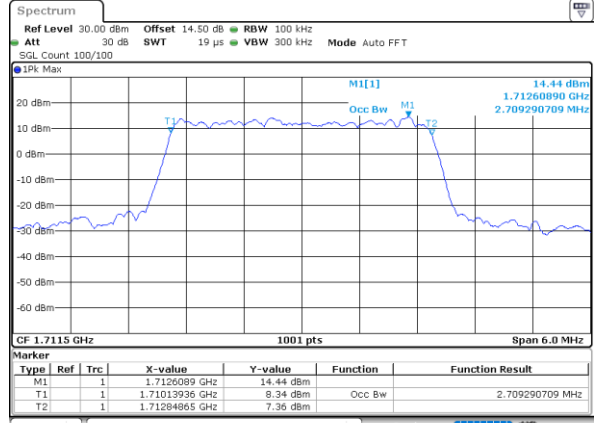

Lowest Channel / 3MHz / 16QAM

Date: 21.MAY.2021 09:51:24