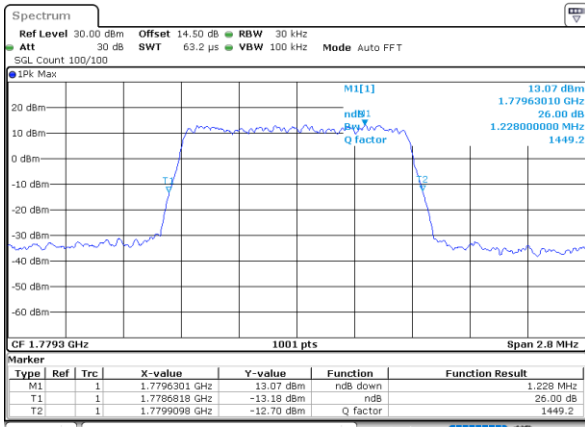

| Mode | LTE Band 66 : 26dB BW(MHz) | | | | | | | | | | | |
|------------|----------------------------|-------|-------|-------|-------|-------|-------|-------|-------|-------|-------|-------|
| BW | 1.4MHz | | 3MHz | | 5MHz | | 10MHz | | 15MHz | | 20MHz | |
| Mod. | QPSK | 16QAM | QPSK | 16QAM | QPSK | 16QAM | QPSK | 16QAM | QPSK | 16QAM | QPSK | 16QAM |
| Lowest CH | 1.22 | 1.22 | 2.97 | 3.01 | 4.87 | 4.90 | 9.67 | 9.75 | 14.42 | 14.39 | 19.10 | 19.02 |
| Middle CH | 1.23 | 1.23 | 3.01 | 3.05 | 4.76 | 4.95 | 9.95 | 9.69 | 14.39 | 14.60 | 19.10 | 18.90 |
| Highest CH | 1.23 | 1.21 | 3.02 | 3.03 | 4.98 | 4.90 | 9.75 | 9.75 | 14.21 | 14.51 | 18.86 | 18.74 |
| Mode | LTE Band 66 : 26dB BW(MHz) | | | | | | | | | | | |
| BW | 1.4MHz | | 3MHz | | 5MHz | | 10MHz | | 15MHz | | 20MHz | |
| Mod. | 64QAM | | 64QAM | | 64QAM | | 64QAM | | 64QAM | | 64QAM | |
| Lowest CH | 1.23 | - | 3.05 | - | 4.90 | - | 9.87 | - | 14.66 | - | 18.90 | - |
| Middle CH | 1.21 | - | 3.07 | - | 4.95 | - | 9.81 | - | 14.51 | - | 19.06 | - |
| Highest CH | 1.22 | - | 3.02 | - | 4.83 | - | 9.75 | - | 14.45 | - | 19.14 | - |

LTE Band 66

Lowest Channel / 1.4MHz / QPSK

Date: 21.MAY.2021 09:16:56

Lowest Channel / 1.4MHz / 16QAM

Date: 21.MAY.2021 09:17:20

Middle Channel / 1.4MHz / QPSK

Date: 21.MAY.2021 09:26:43

Middle Channel / 1.4MHz / 16QAM

Date: 21.MAY.2021 09:27:06

Highest Channel / 1.4MHz / QPSK

Date: 21.MAY.2021 09:30:18

Highest Channel / 1.4MHz / 16QAM

Date: 21.MAY.2021 09:30:41

LTE Band 66

Lowest Channel / 3MHz / QPSK

Date: 21.MAY.2021 09:51:49