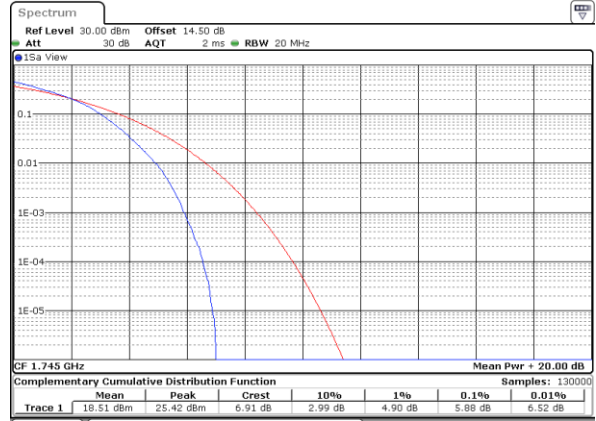

Date: 21.MAY.2021 12:48:57

Highest Channel / 1RB

Date: 21.MAY.2021 12:49:25

Highest Channel / Full RB

Date: 21.MAY.2021 12:49:53

LTE Band 66 / 20MHz / 16QAM

Lowest Channel / 1RB

Date: 21.MAY.2021 12:44:44

Lowest Channel / Full RB

Date: 21.MAY.2021 12:45:12

Middle Channel / 1RB

Date: 21.MAY.2021 12:45:41

Middle Channel / Full RB

Date: 21.MAY.2021 12:46:08

Highest Channel / 1RB

Date: 21.MAY.2021 12:46:36

Highest Channel / Full RB

Date: 21.MAY.2021 12:47:05

LTE Band 66 / 20MHz / 64QAM

Lowest Channel / 1RB

Date: 21.MAY.2021 13:49:47

Lowest Channel / Full RB

Date: 21.MAY.2021 12:50:49

Middle Channel / 1RB

Date: 21.MAY.2021 13:51:08

Middle Channel / Full RB

Date: 21.MAY.2021 12:51:45

Highest Channel / 1RB

Date: 21.MAY.2021 13:53:11

Highest Channel / Full RB

Date: 21.MAY.2021 12:52:41

26dB Bandwidth