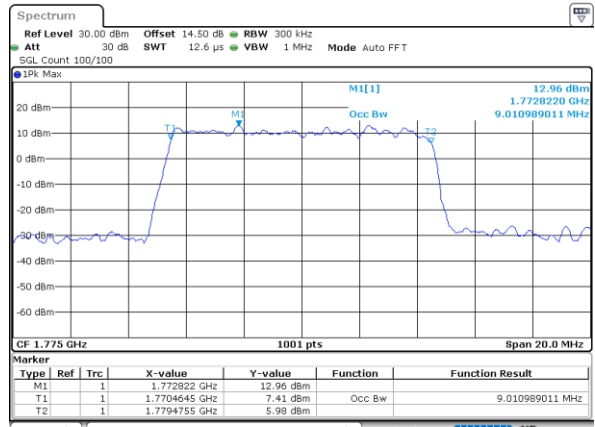

Date: 21.MAY.2021 09:45:37

Highest Channel / 3MHz / 64QAM

Date: 21.MAY.2021 10:20:30

LTE Band 66

Lowest Channel / 5MHz / 64QAM

Date: 21.MAY.2021 10:25:52

Lowest Channel / 10MHz / 64QAM

Date: 21.MAY.2021 11:23:54

Middle Channel / 5MHz / 64QAM

Date: 21.MAY.2021 10:30:37

Middle Channel / 10MHz / 64QAM

Date: 21.MAY.2021 11:26:38

Highest Channel / 5MHz / 64QAM

Date: 21.MAY.2021 10:32:16

Highest Channel / 10MHz / 64QAM

Date: 21.MAY.2021 11:30:17