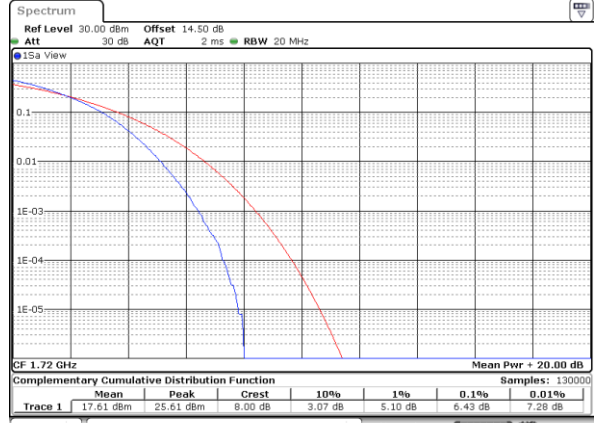

Lowest Channel / Full RB

Date: 21.MAY.2021 12:45:12

Middle Channel / 1RB

Date: 21.MAY.2021 12:45:41

Middle Channel / Full RB

Date: 21.MAY.2021 12:46:08

Highest Channel / 1RB

Date: 21.MAY.2021 12:46:36

Highest Channel / Full RB

Date: 21.MAY.2021 12:47:05

LTE Band 66 / 20MHz / 64QAM

Lowest Channel / 1RB

Date: 21.MAY.2021 13:49:47

Lowest Channel / Full RB

Date: 21.MAY.2021 12:50:49

Middle Channel / 1RB

Date: 21.MAY.2021 13:51:08

Middle Channel / Full RB

Date: 21.MAY.2021 12:51:45

Highest Channel / 1RB

Date: 21.MAY.2021 13:53:11

Highest Channel / Full RB

Date: 21.MAY.2021 12:52:41

26dB Bandwidth