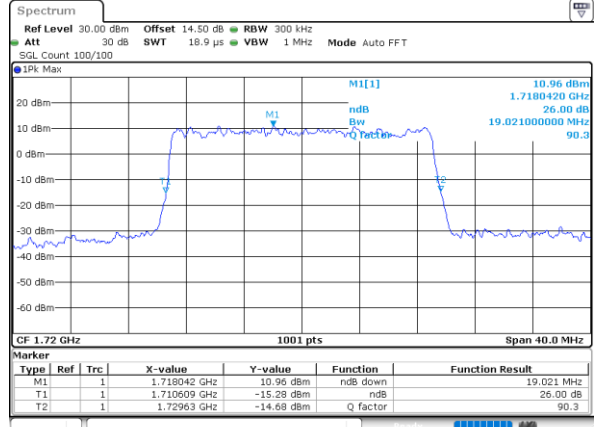

Date: 21.MAY.2021 12:01:21

LTE Band 66

Lowest Channel / 20MHz / QPSK

Date: 21.MAY.2021 12:11:20

Lowest Channel / 20MHz / 16QAM

Date: 21.MAY.2021 12:11:43

Middle Channel / 20MHz / QPSK

Date: 21.MAY.2021 12:21:06

Middle Channel / 20MHz / 16QAM

Date: 21.MAY.2021 12:21:29

Highest Channel / 20MHz / QPSK

Date: 21.MAY.2021 12:24:40

Highest Channel / 20MHz / 16QAM

Date: 21.MAY.2021 12:25:04

LTE Band 66

Lowest Channel / 1.4MHz / 64QAM