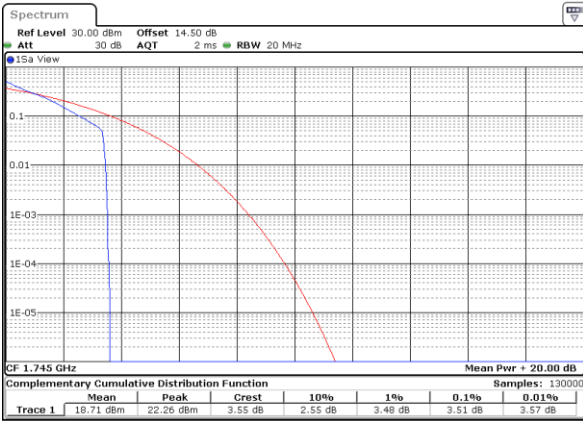

Note:

1. Normal Voltage =3.8 V. ; Battery End Point (BEP) =3.6 V. ; Maximum Voltage =4.51 V.
2. Note: The frequency fundamental emissions stay within the authorized frequency block.

LTE Band 66

Peak-to-Average Ratio

| Mode | LTE Band 66 / 20MHz | | | | |
|------------|---------------------|---------|-------|---------|-------------|
| Mod. | QPSK | | 16QAM | | Limit: 13dB |
| RB Size | 1RB | Full RB | 1RB | Full RB | Result |
| Lowest CH | 3.59 | 5.10 | 5.22 | 5.94 | PASS |
| Middle CH | 3.51 | 5.04 | 5.25 | 5.88 | |
| Highest CH | 3.62 | 5.04 | 5.36 | 5.86 | |
| Mode | LTE Band 66 / 20MHz | | | | |
| Mod. | 64QAM | | | | Limit: 13dB |
| RB Size | 1RB | Full RB | | | Result |
| Lowest CH | 6.29 | 6.43 | - | - | PASS |
| Middle CH | 6.17 | 6.41 | - | - | |
| Highest CH | 7.19 | 6.43 | - | - | |

LTE Band 66 / 20MHz / QPSK

Lowest Channel / 1RB

Date: 21.MAY.2021 12:47:32

Lowest Channel / Full RB

Date: 21.MAY.2021 12:48:00

Middle Channel / 1RB

Date: 21.MAY.2021 12:48:29

Middle Channel / Full RB

Date: 21.MAY.2021 12:48:57

Highest Channel / 1RB

Date: 21.MAY.2021 12:49:25

Highest Channel / Full RB

Date: 21.MAY.2021 12:49:53

LTE Band 66 / 20MHz / 16QAM

Lowest Channel / 1RB

Date: 21.MAY.2021 12:44:44