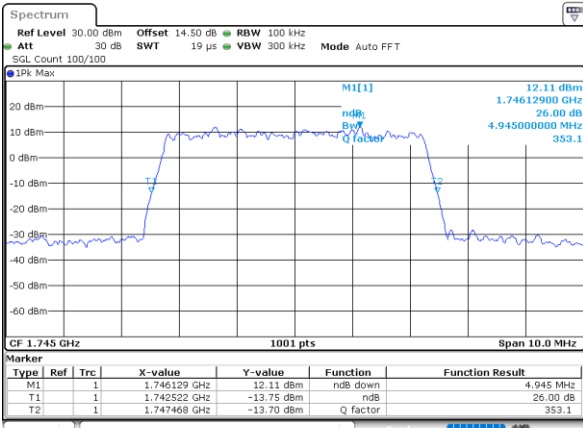

Date: 21.MAY.2021 09:45:54

Highest Channel / 3MHz / 64QAM

Date: 21.MAY.2021 10:20:46

LTE Band 66

Lowest Channel / 5MHz / 64QAM

Date: 21.MAY.2021 10:26:09

Lowest Channel / 10MHz / 64QAM

Date: 21.MAY.2021 11:24:10

Middle Channel / 5MHz / 64QAM

Date: 21.MAY.2021 10:30:53

Middle Channel / 10MHz / 64QAM

Date: 21.MAY.2021 11:28:55

Highest Channel / 5MHz / 64QAM

Date: 21.MAY.2021 10:32:32

Highest Channel / 10MHz / 64QAM

Date: 21.MAY.2021 11:30:34