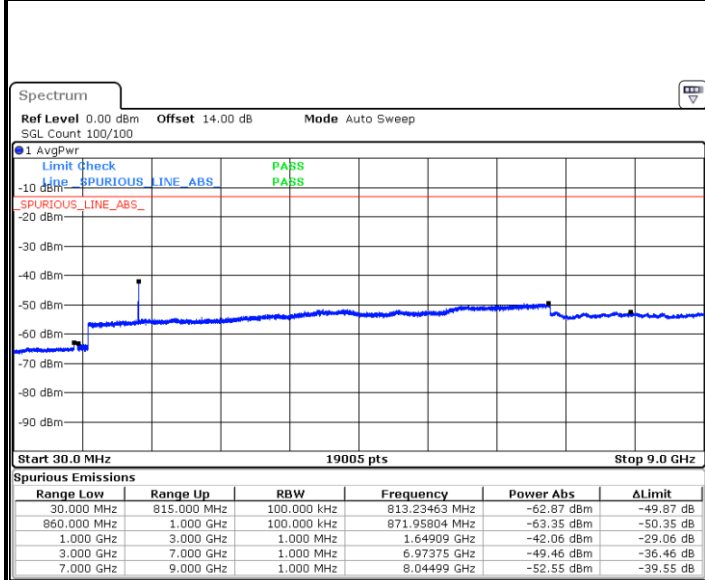

LTE Band 26 / 3MHz

Lowest Channel / 64QAM

Middle Channel / 64QAM

Date: 20 MAY 2021 19:12:31

Date: 20 MAY 2021 19:13:32

Highest Channel / 64QAM

Date: 20 MAY 2021 19:16:23

LTE Band 26 / 5MHz

Lowest Channel / 64QAM

Date: 20 MAY 2021 19:19:02

Middle Channel / 64QAM

Date: 20 MAY 2021 19:20:03

Highest Channel / 64QAM

Date: 20 MAY 2021 19:22:42

LTE Band 26 / 10MHz

Lowest Channel / 64QAM