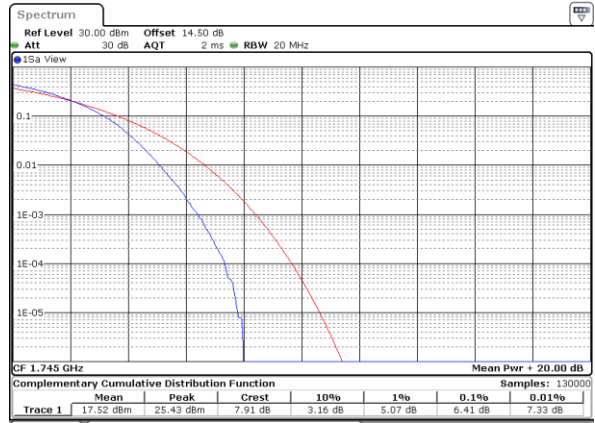

Lowest Channel / Full RB

Date: 21.MAY.2021 12:45:12

Middle Channel / 1RB

Date: 21.MAY.2021 12:45:41

Middle Channel / Full RB

Date: 21.MAY.2021 12:46:08

Highest Channel / 1RB

Date: 21.MAY.2021 12:46:36

Highest Channel / Full RB

Date: 21.MAY.2021 12:47:05

LTE Band 66 / 20MHz / 64QAM

Lowest Channel / 1RB

Date: 21.MAY.2021 13:49:47

Lowest Channel / Full RB

Date: 21.MAY.2021 12:50:49

Middle Channel / 1RB

Date: 21.MAY.2021 13:51:08

Middle Channel / Full RB

Date: 21.MAY.2021 12:51:45

Highest Channel / 1RB

Date: 21.MAY.2021 13:53:11

Highest Channel / Full RB

Date: 21.MAY.2021 12:52:41

26dB Bandwidth

| Mode | LTE Band 66 : 26dB BW(MHz) | | | | | | | | | | | |
|------------|----------------------------|-------|-------|-------|-------|-------|-------|-------|-------|-------|-------|-------|
| BW | 1.4MHz | | 3MHz | | 5MHz | | 10MHz | | 15MHz | | 20MHz | |
| Mod. | QPSK | 16QAM | QPSK | 16QAM | QPSK | 16QAM | QPSK | 16QAM | QPSK | 16QAM | QPSK | 16QAM |
| Lowest CH | 1.22 | 1.22 | 2.97 | 3.01 | 4.87 | 4.90 | 9.67 | 9.75 | 14.42 | 14.39 | 19.10 | 19.02 |
| Middle CH | 1.23 | 1.23 | 3.01 | 3.05 | 4.76 | 4.95 | 9.95 | 9.69 | 14.39 | 14.60 | 19.10 | 18.90 |
| Highest CH | 1.23 | 1.21 | 3.02 | 3.03 | 4.98 | 4.90 | 9.75 | 9.75 | 14.21 | 14.51 | 18.86 | 18.74 |
| Mode | LTE Band 66 : 26dB BW(MHz) | | | | | | | | | | | |
| BW | 1.4MHz | | 3MHz | | 5MHz | | 10MHz | | 15MHz | | 20MHz | |
| Mod. | 64QAM | | 64QAM | | 64QAM | | 64QAM | | 64QAM | | 64QAM | |
| Lowest CH | 1.23 | - | 3.05 | - | 4.90 | - | 9.87 | - | 14.66 | - | 18.90 | - |
| Middle CH | 1.21 | - | 3.07 | - | 4.95 | - | 9.81 | - | 14.51 | - | 19.06 | - |
| Highest CH | 1.22 | - | 3.02 | - | 4.83 | - | 9.75 | - | 14.45 | - | 19.14 | - |