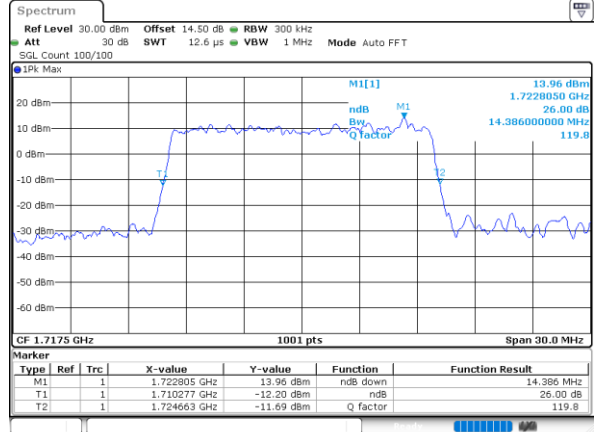

Highest Channel / 10MHz / QPSK

Date: 21.MAY.2021 11:14:58

Highest Channel / 10MHz / 16QAM

Date: 21.MAY.2021 11:15:22

LTE Band 66

Lowest Channel / 15MHz / QPSK

Date: 21.MAY.2021 11:47:37

Lowest Channel / 15MHz / 16QAM