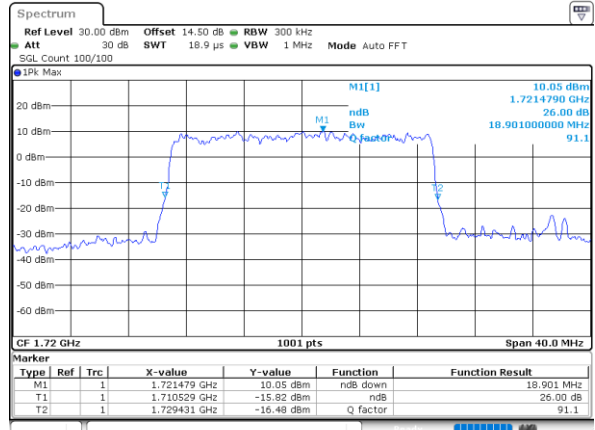

Date: 21.MAY.2021 09:45:54

Highest Channel / 3MHz / 64QAM

Date: 21.MAY.2021 10:20:46

LTE Band 66

Lowest Channel / 5MHz / 64QAM

Date: 21.MAY.2021 10:26:09

Lowest Channel / 10MHz / 64QAM

Date: 21.MAY.2021 11:24:10

Middle Channel / 5MHz / 64QAM

Date: 21.MAY.2021 10:30:53

Middle Channel / 10MHz / 64QAM

Date: 21.MAY.2021 11:28:55

Highest Channel / 5MHz / 64QAM

Date: 21.MAY.2021 10:32:32

Highest Channel / 10MHz / 64QAM

Date: 21.MAY.2021 11:30:34

LTE Band 66

Lowest Channel / 15MHz / 64QAM

Date: 21.MAY.2021 11:35:56

Lowest Channel / 20MHz / 64QAM

Date: 21.MAY.2021 12:33:52

Middle Channel / 15MHz / 64QAM

Date: 21.MAY.2021 11:40:40

Middle Channel / 20MHz / 64QAM