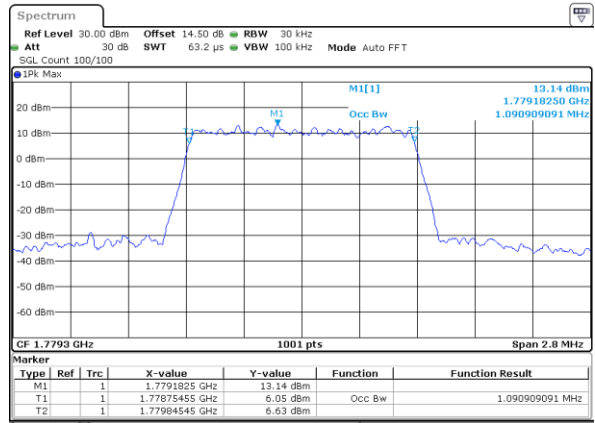

Date: 21.MAY.2021 12:38:36

Highest Channel / 15MHz / 64QAM

Date: 21.MAY.2021 11:42:19

Highest Channel / 20MHz / 64QAM

Date: 21.MAY.2021 12:40:15

Occupied Bandwidth

| Mode | LTE Band 66 : 99%OBW(MHz) | | | | | | | | | | | |
|------------|---------------------------|-------|-------|-------|-------|-------|-------|-------|-------|-------|-------|-------|
| BW | 1.4MHz | | 3MHz | | 5MHz | | 10MHz | | 15MHz | | 20MHz | |
| Mod. | QPSK | 16QAM | QPSK | 16QAM | QPSK | 16QAM | QPSK | 16QAM | QPSK | 16QAM | QPSK | 16QAM |
| Lowest CH | 1.09 | 1.08 | 2.72 | 2.71 | 4.53 | 4.49 | 8.99 | 9.01 | 13.40 | 13.46 | 17.90 | 17.86 |
| Middle CH | 1.10 | 1.09 | 2.70 | 2.71 | 4.50 | 4.49 | 9.11 | 9.01 | 13.46 | 13.46 | 17.90 | 17.94 |
| Highest CH | 1.09 | 1.09 | 2.70 | 2.70 | 4.49 | 4.50 | 9.03 | 9.05 | 13.40 | 13.46 | 17.90 | 17.86 |
| Mode | LTE Band 66 : 99%OBW(MHz) | | | | | | | | | | | |
| BW | 1.4MHz | | 3MHz | | 5MHz | | 10MHz | | 15MHz | | 20MHz | |
| Mod. | 64QAM | | 64QAM | | 64QAM | | 64QAM | | 64QAM | | 64QAM | |
| Lowest CH | 1.08 | - | 2.72 | - | 4.48 | - | 9.05 | - | 13.49 | - | 17.86 | - |
| Middle CH | 1.09 | - | 2.72 | - | 4.49 | - | 9.03 | - | 13.46 | - | 17.86 | - |
| Highest CH | 1.09 | - | 2.73 | - | 4.51 | - | 9.01 | - | 13.43 | - | 17.90 | - |

LTE Band 66

Lowest Channel / 1.4MHz / QPSK

Date: 31.MAY.2021 09:57:24

Lowest Channel / 1.4MHz / 16QAM

Date: 21.MAY.2021 09:11:31

Middle Channel / 1.4MHz / QPSK

Date: 21.MAY.2021 09:25:52

Middle Channel / 1.4MHz / 16QAM

Date: 21.MAY.2021 09:26:17

Highest Channel / 1.4MHz / QPSK

Date: 21.MAY.2021 09:29:27

Highest Channel / 1.4MHz / 16QAM

Date: 21.MAY.2021 09:29:52

LTE Band 66

Lowest Channel / 3MHz / QPSK

Date: 21.MAY.2021 09:50:59