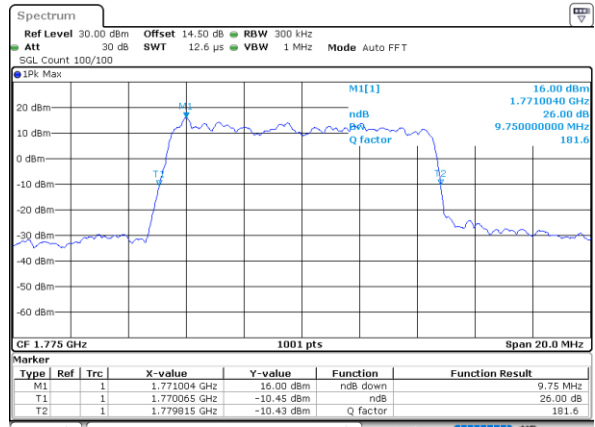

Date: 21.MAY.2021 10:47:38

Middle Channel / 5MHz / 16QAM

Date: 21.MAY.2021 10:48:02

Highest Channel / 5MHz / QPSK

Date: 21.MAY.2021 10:51:14

Highest Channel / 5MHz / 16QAM

Date: 21.MAY.2021 10:51:38

LTE Band 66

Lowest Channel / 10MHz / QPSK

Date: 21.MAY.2021 11:01:37

Lowest Channel / 10MHz / 16QAM

Date: 21.MAY.2021 11:02:01

Middle Channel / 10MHz / QPSK

Date: 21.MAY.2021 11:11:23

Middle Channel / 10MHz / 16QAM

Date: 21.MAY.2021 11:11:47

Highest Channel / 10MHz / QPSK

Date: 21.MAY.2021 11:14:58

Highest Channel / 10MHz / 16QAM

Date: 21.MAY.2021 11:15:22

LTE Band 66

Lowest Channel / 15MHz / QPSK

Date: 21.MAY.2021 11:47:37

Lowest Channel / 15MHz / 16QAM