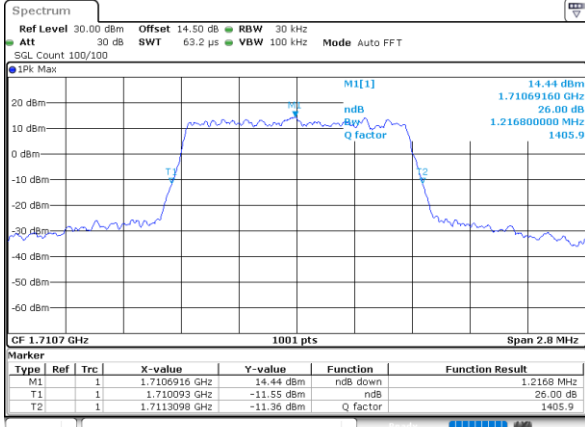

LTE Band 66

Lowest Channel / 1.4MHz / QPSK

Date: 21.MAY.2021 09:16:56