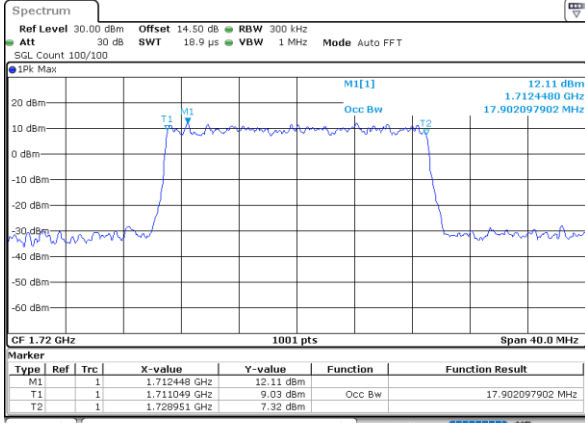

Highest Channel / 10MHz / QPSK

Date: 21.MAY.2021 11:14:07

Highest Channel / 10MHz / 16QAM

Date: 21.MAY.2021 11:14:33

LTE Band 66

Lowest Channel / 15MHz / QPSK

Date: 21.MAY.2021 11:46:46

Lowest Channel / 15MHz / 16QAM

Date: 21.MAY.2021 11:47:12

Middle Channel / 15MHz / QPSK

Date: 21.MAY.2021 11:56:33

Middle Channel / 15MHz / 16QAM

Date: 21.MAY.2021 11:56:58

Highest Channel / 15MHz / QPSK

Date: 21.MAY.2021 12:00:07

Highest Channel / 15MHz / 16QAM

Date: 21.MAY.2021 12:00:32

LTE Band 66

Lowest Channel / 20MHz / QPSK

Date: 21.MAY.2021 12:10:29

Lowest Channel / 20MHz / 16QAM

Date: 21.MAY.2021 12:10:55

Middle Channel / 20MHz / QPSK

Date: 21.MAY.2021 12:20:15