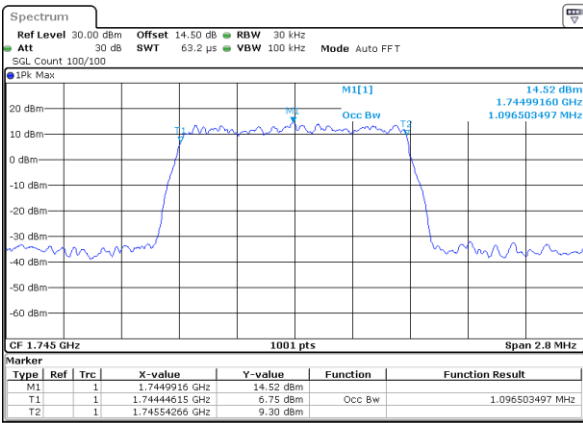

LTE Band 66

Lowest Channel / 1.4MHz / QPSK

Date: 31.MAY.2021 09:57:24

Lowest Channel / 1.4MHz / 16QAM

Date: 21.MAY.2021 09:11:31

Middle Channel / 1.4MHz / QPSK

Date: 21.MAY.2021 09:25:52

Middle Channel / 1.4MHz / 16QAM

Date: 21.MAY.2021 09:26:17

Highest Channel / 1.4MHz / QPSK

Date: 21.MAY.2021 09:29:27

Highest Channel / 1.4MHz / 16QAM

Date: 21.MAY.2021 09:29:52

LTE Band 66

Lowest Channel / 3MHz / QPSK

Date: 21.MAY.2021 09:50:59