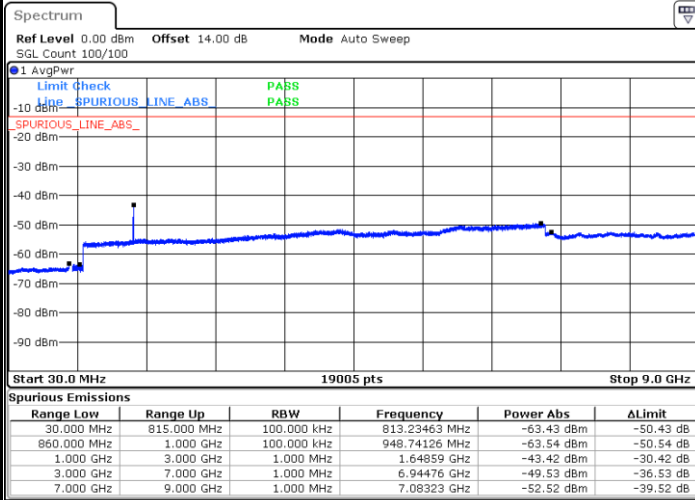

LTE Band 26 / 3MHz

Lowest Channel / 64QAM

Middle Channel / 64QAM

Date: 20 MAY 2021 19:12:31

Date: 20 MAY 2021 19:13:32

Highest Channel / 64QAM

Date: 20 MAY 2021 19:16:23

LTE Band 26 / 5MHz

Lowest Channel / 64QAM

Date: 20 MAY 2021 19:19:02

Middle Channel / 64QAM

Date: 20 MAY 2021 19:20:03

Highest Channel / 64QAM

Date: 20 MAY 2021 19:22:42

LTE Band 26 / 10MHz

Lowest Channel / 64QAM

Note:

1. Normal Voltage =3.8 V. ; Battery End Point (BEP) =3.6 V. ; Maximum Voltage =4.51 V.
2. Note: The frequency fundamental emissions stay within the authorized frequency block.

LTE Band 66

Peak-to-Average Ratio