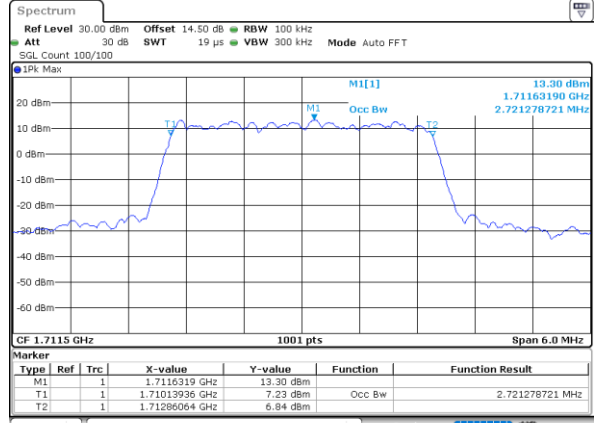

Date: 21.MAY.2021 12:00:32

LTE Band 66

Lowest Channel / 20MHz / QPSK

Date: 21.MAY.2021 12:10:29

Lowest Channel / 20MHz / 16QAM

Date: 21.MAY.2021 12:10:55

Middle Channel / 20MHz / QPSK

Date: 21.MAY.2021 12:20:15

Middle Channel / 20MHz / 16QAM

Date: 21.MAY.2021 12:20:40

Highest Channel / 20MHz / QPSK

Date: 21.MAY.2021 12:23:50

Highest Channel / 20MHz / 16QAM

Date: 21.MAY.2021 12:24:15

LTE Band 66

Lowest Channel / 1.4MHz / 64QAM

Date: 21.MAY.2021 09:39:13

Lowest Channel / 3MHz / 64QAM

Date: 21.MAY.2021 10:14:06

Middle Channel / 20MHz / 64QAM

Date: 21.MAY.2021 09:43:58

Middle Channel / 3MHz / 64QAM

Date: 21.MAY.2021 10:18:51

Highest Channel / 20MHz / 64QAM

Date: 21.MAY.2021 09:45:37

Highest Channel / 3MHz / 64QAM

Date: 21.MAY.2021 10:20:30

LTE Band 66

Lowest Channel / 5MHz / 64QAM

Date: 21.MAY.2021 10:25:52

Lowest Channel / 10MHz / 64QAM

Date: 21.MAY.2021 11:23:54