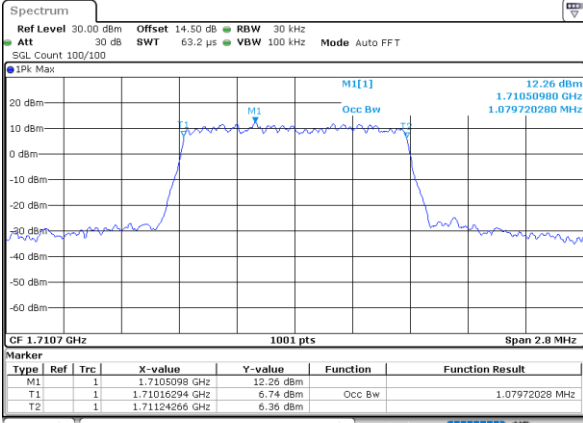

Date: 21.MAY.2021 12:00:32

LTE Band 66

Lowest Channel / 20MHz / QPSK

Date: 21.MAY.2021 12:10:29

Lowest Channel / 20MHz / 16QAM

Date: 21.MAY.2021 12:10:55

Middle Channel / 20MHz / QPSK

Date: 21.MAY.2021 12:20:15

Middle Channel / 20MHz / 16QAM

Date: 21.MAY.2021 12:20:40

Highest Channel / 20MHz / QPSK

Date: 21.MAY.2021 12:23:50

Highest Channel / 20MHz / 16QAM

Date: 21.MAY.2021 12:24:15

LTE Band 66

Lowest Channel / 1.4MHz / 64QAM

Date: 21.MAY.2021 09:39:13

Lowest Channel / 3MHz / 64QAM

Date: 21.MAY.2021 10:14:06

Middle Channel / 20MHz / 64QAM

Date: 21.MAY.2021 09:43:58

Middle Channel / 3MHz / 64QAM

Date: 21.MAY.2021 10:18:51

Highest Channel / 20MHz / 64QAM

Date: 21.MAY.2021 09:45:37

Highest Channel / 3MHz / 64QAM

Date: 21.MAY.2021 10:20:30

LTE Band 66

Lowest Channel / 5MHz / 64QAM

Date: 21.MAY.2021 10:25:52

Lowest Channel / 10MHz / 64QAM

Date: 21.MAY.2021 11:23:54