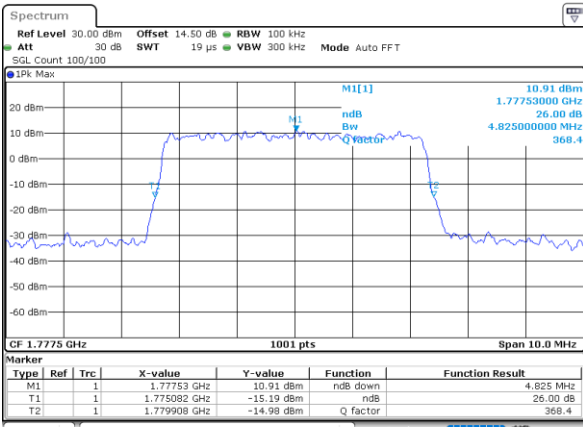

Date: 21.MAY.2021 09:45:54

Highest Channel / 3MHz / 64QAM

Date: 21.MAY.2021 10:20:46

LTE Band 66

Lowest Channel / 5MHz / 64QAM

Date: 21.MAY.2021 10:26:09

Lowest Channel / 10MHz / 64QAM

Date: 21.MAY.2021 11:24:10

Middle Channel / 5MHz / 64QAM

Date: 21.MAY.2021 10:30:53

Middle Channel / 10MHz / 64QAM

Date: 21.MAY.2021 11:28:55

Highest Channel / 5MHz / 64QAM

Date: 21.MAY.2021 10:32:32

Highest Channel / 10MHz / 64QAM

Date: 21.MAY.2021 11:30:34

LTE Band 66

Lowest Channel / 15MHz / 64QAM

Date: 21.MAY.2021 11:35:56

Lowest Channel / 20MHz / 64QAM

Date: 21.MAY.2021 12:33:52

Middle Channel / 15MHz / 64QAM

Date: 21.MAY.2021 11:40:40

Middle Channel / 20MHz / 64QAM