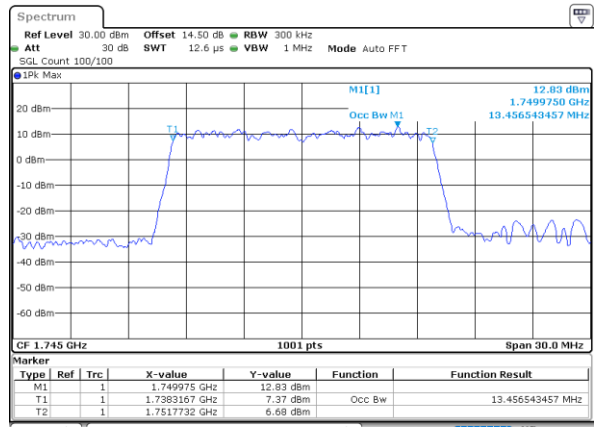

Middle Channel / 15MHz / 16QAM

Date: 21.MAY.2021 11:56:58