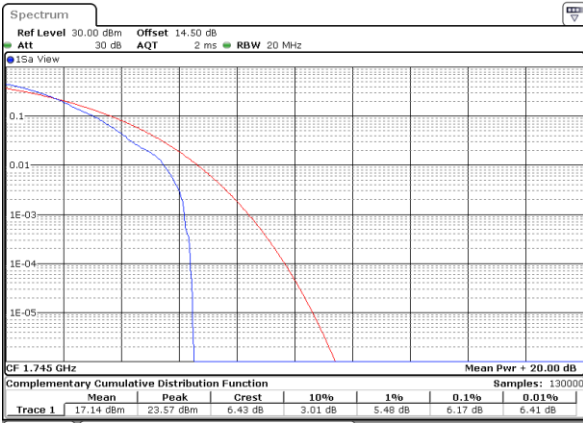

Lowest Channel / Full RB

Date: 21.MAY.2021 12:45:12

Middle Channel / 1RB

Date: 21.MAY.2021 12:45:41

Middle Channel / Full RB

Date: 21.MAY.2021 12:46:08

Highest Channel / 1RB

Date: 21.MAY.2021 12:46:36

Highest Channel / Full RB

Date: 21.MAY.2021 12:47:05

LTE Band 66 / 20MHz / 64QAM

Lowest Channel / 1RB

Date: 21.MAY.2021 13:49:47

Lowest Channel / Full RB

Date: 21.MAY.2021 12:50:49

Middle Channel / 1RB

Date: 21.MAY.2021 13:51:08

Middle Channel / Full RB

Date: 21.MAY.2021 12:51:45

Highest Channel / 1RB

Date: 21.MAY.2021 13:53:11

Highest Channel / Full RB

Date: 21.MAY.2021 12:52:41

26dB Bandwidth

| Mode | LTE Band 66 : 26dB BW(MHz) | | | | | | | | | | | |
|------------|----------------------------|-------|-------|-------|-------|-------|-------|-------|-------|-------|-------|-------|
| BW | 1.4MHz | | 3MHz | | 5MHz | | 10MHz | | 15MHz | | 20MHz | |
| Mod. | QPSK | 16QAM | QPSK | 16QAM | QPSK | 16QAM | QPSK | 16QAM | QPSK | 16QAM | QPSK | 16QAM |
| Lowest CH | 1.22 | 1.22 | 2.97 | 3.01 | 4.87 | 4.90 | 9.67 | 9.75 | 14.42 | 14.39 | 19.10 | 19.02 |
| Middle CH | 1.23 | 1.23 | 3.01 | 3.05 | 4.76 | 4.95 | 9.95 | 9.69 | 14.39 | 14.60 | 19.10 | 18.90 |
| Highest CH | 1.23 | 1.21 | 3.02 | 3.03 | 4.98 | 4.90 | 9.75 | 9.75 | 14.21 | 14.51 | 18.86 | 18.74 |
| Mode | LTE Band 66 : 26dB BW(MHz) | | | | | | | | | | | |
| BW | 1.4MHz | | 3MHz | | 5MHz | | 10MHz | | 15MHz | | 20MHz | |
| Mod. | 64QAM | | 64QAM | | 64QAM | | 64QAM | | 64QAM | | 64QAM | |
| Lowest CH | 1.23 | - | 3.05 | - | 4.90 | - | 9.87 | - | 14.66 | - | 18.90 | - |
| Middle CH | 1.21 | - | 3.07 | - | 4.95 | - | 9.81 | - | 14.51 | - | 19.06 | - |
| Highest CH | 1.22 | - | 3.02 | - | 4.83 | - | 9.75 | - | 14.45 | - | 19.14 | - |