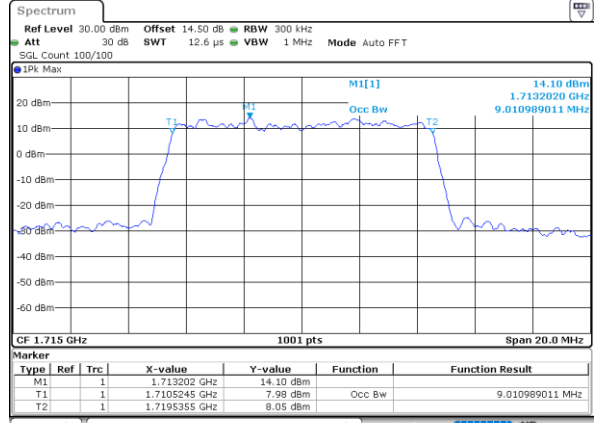

Lowest Channel / 10MHz / 16QAM

Date: 21.MAY.2021 11:01:11