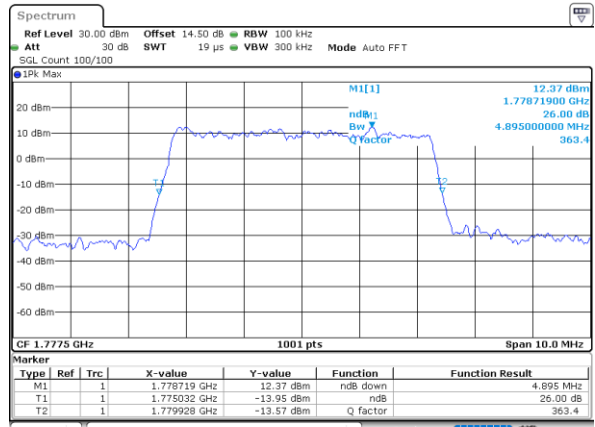

Highest Channel / 3MHz / 16QAM

Date: 21.MAY.2021 10:05:34

LTE Band 66

Lowest Channel / 5MHz / QPSK

Date: 21.MAY.2021 10:37:51

Lowest Channel / 5MHz / 16QAM

Date: 21.MAY.2021 10:38:15

Middle Channel / 5MHz / QPSK

Date: 21.MAY.2021 10:47:38

Middle Channel / 5MHz / 16QAM

Date: 21.MAY.2021 10:48:02

Highest Channel / 5MHz / QPSK

Date: 21.MAY.2021 10:51:14

Highest Channel / 5MHz / 16QAM

Date: 21.MAY.2021 10:51:38

LTE Band 66