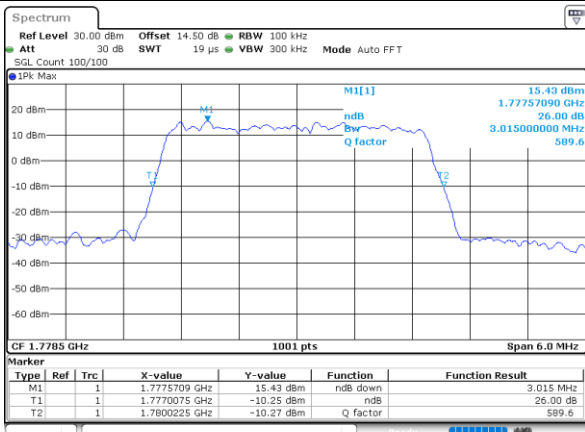

Highest Channel / 3MHz / QPSK

Date: 21.MAY.2021 10:05:11