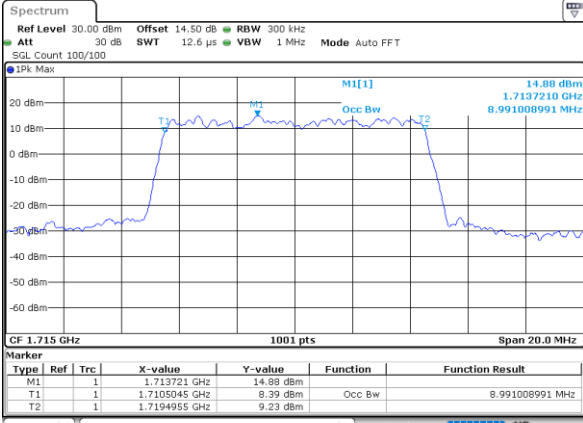

LTE Band 66

Lowest Channel / 10MHz / QPSK

Date: 21.MAY.2021 11:00:46