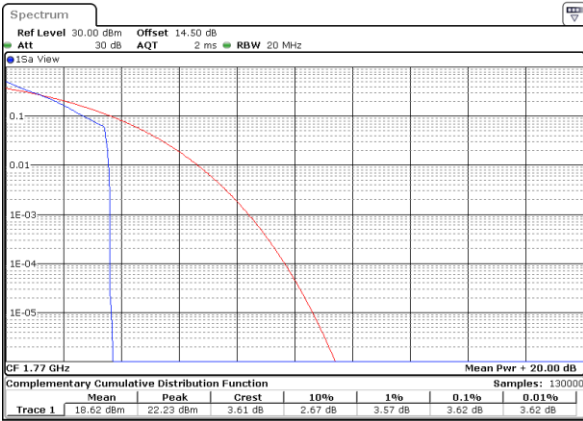

Note:

1. Normal Voltage =3.8 V. ; Battery End Point (BEP) =3.6 V. ; Maximum Voltage =4.51 V.
2. Note: The frequency fundamental emissions stay within the authorized frequency block.

LTE Band 66

Peak-to-Average Ratio

| Mode | LTE Band 66 / 20MHz | | | | |
|------------|---------------------|---------|-------|---------|-------------|
| Mod. | QPSK | | 16QAM | | Limit: 13dB |
| RB Size | 1RB | Full RB | 1RB | Full RB | Result |
| Lowest CH | 3.59 | 5.10 | 5.22 | 5.94 | PASS |
| Middle CH | 3.51 | 5.04 | 5.25 | 5.88 | |
| Highest CH | 3.62 | 5.04 | 5.36 | 5.86 | |
| Mode | LTE Band 66 / 20MHz | | | | |
| Mod. | 64QAM | | | | Limit: 13dB |
| RB Size | 1RB | Full RB | | | Result |
| Lowest CH | 6.29 | 6.43 | - | - | PASS |
| Middle CH | 6.17 | 6.41 | - | - | |
| Highest CH | 7.19 | 6.43 | - | - | |

LTE Band 66 / 20MHz / QPSK

Lowest Channel / 1RB

Date: 21.MAY.2021 12:47:32

Lowest Channel / Full RB

Date: 21.MAY.2021 12:48:00

Middle Channel / 1RB

Date: 21.MAY.2021 12:48:29

Middle Channel / Full RB

Date: 21.MAY.2021 12:48:57

Highest Channel / 1RB

Date: 21.MAY.2021 12:49:25

Highest Channel / Full RB

Date: 21.MAY.2021 12:49:53

LTE Band 66 / 20MHz / 16QAM

Lowest Channel / 1RB

Date: 21.MAY.2021 12:44:44