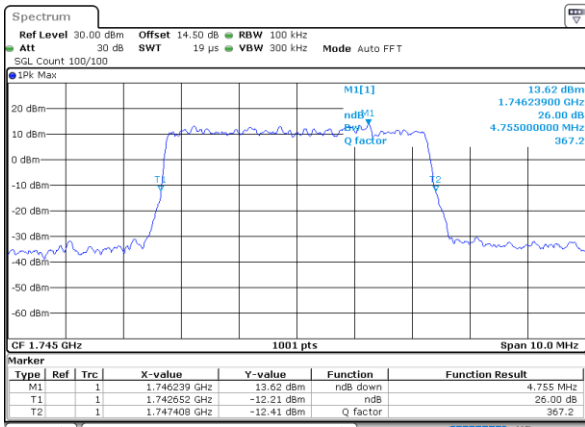

Highest Channel / 3MHz / 16QAM

Date: 21.MAY.2021 10:05:34

LTE Band 66

Lowest Channel / 5MHz / QPSK

Date: 21.MAY.2021 10:37:51

Lowest Channel / 5MHz / 16QAM

Date: 21.MAY.2021 10:38:15

Middle Channel / 5MHz / QPSK

Date: 21.MAY.2021 10:47:38

Middle Channel / 5MHz / 16QAM

Date: 21.MAY.2021 10:48:02

Highest Channel / 5MHz / QPSK

Date: 21.MAY.2021 10:51:14

Highest Channel / 5MHz / 16QAM

Date: 21.MAY.2021 10:51:38

LTE Band 66