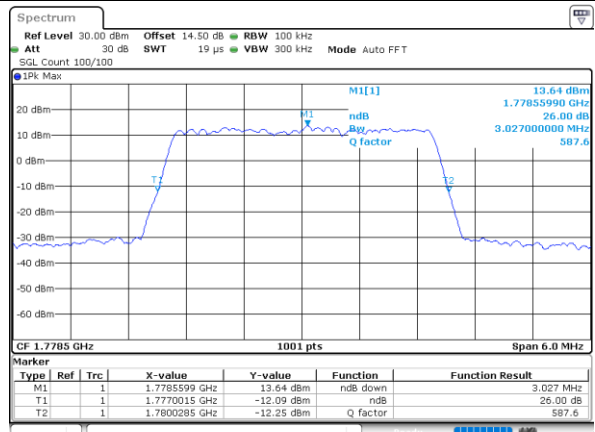

Date: 21.MAY.2021 09:27:06

Highest Channel / 1.4MHz / QPSK

Date: 21.MAY.2021 09:30:18

Highest Channel / 1.4MHz / 16QAM

Date: 21.MAY.2021 09:30:41

LTE Band 66

Lowest Channel / 3MHz / QPSK

Date: 21.MAY.2021 09:51:49

Lowest Channel / 3MHz / 16QAM

Date: 21.MAY.2021 09:52:13

Middle Channel / 3MHz / QPSK

Date: 21.MAY.2021 10:01:06

Middle Channel / 3MHz / 16QAM

Date: 21.MAY.2021 10:02:00

Highest Channel / 3MHz / QPSK

Date: 21.MAY.2021 10:05:11

Highest Channel / 3MHz / 16QAM

Date: 21.MAY.2021 10:05:34

LTE Band 66

Lowest Channel / 5MHz / QPSK

Date: 21.MAY.2021 10:37:51

Lowest Channel / 5MHz / 16QAM

Date: 21.MAY.2021 10:38:15

Middle Channel / 5MHz / QPSK