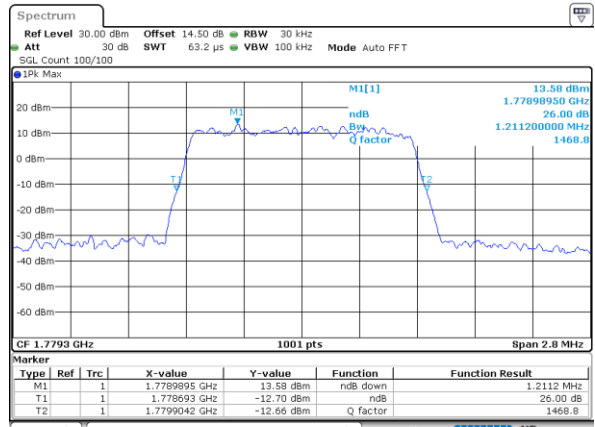

| Mode | LTE Band 66 : 26dB BW(MHz) | | | | | | | | | | | |
|------------|----------------------------|-------|-------|-------|-------|-------|-------|-------|-------|-------|-------|-------|
| BW | 1.4MHz | | 3MHz | | 5MHz | | 10MHz | | 15MHz | | 20MHz | |
| Mod. | QPSK | 16QAM | QPSK | 16QAM | QPSK | 16QAM | QPSK | 16QAM | QPSK | 16QAM | QPSK | 16QAM |
| Lowest CH | 1.22 | 1.22 | 2.97 | 3.01 | 4.87 | 4.90 | 9.67 | 9.75 | 14.42 | 14.39 | 19.10 | 19.02 |
| Middle CH | 1.23 | 1.23 | 3.01 | 3.05 | 4.76 | 4.95 | 9.95 | 9.69 | 14.39 | 14.60 | 19.10 | 18.90 |
| Highest CH | 1.23 | 1.21 | 3.02 | 3.03 | 4.98 | 4.90 | 9.75 | 9.75 | 14.21 | 14.51 | 18.86 | 18.74 |
| Mode | LTE Band 66 : 26dB BW(MHz) | | | | | | | | | | | |
| BW | 1.4MHz | | 3MHz | | 5MHz | | 10MHz | | 15MHz | | 20MHz | |
| Mod. | 64QAM | | 64QAM | | 64QAM | | 64QAM | | 64QAM | | 64QAM | |
| Lowest CH | 1.23 | - | 3.05 | - | 4.90 | - | 9.87 | - | 14.66 | - | 18.90 | - |
| Middle CH | 1.21 | - | 3.07 | - | 4.95 | - | 9.81 | - | 14.51 | - | 19.06 | - |
| Highest CH | 1.22 | - | 3.02 | - | 4.83 | - | 9.75 | - | 14.45 | - | 19.14 | - |

LTE Band 66

Lowest Channel / 1.4MHz / QPSK

Date: 21.MAY.2021 09:16:56

Lowest Channel / 1.4MHz / 16QAM

Date: 21.MAY.2021 09:17:20

Middle Channel / 1.4MHz / QPSK

Date: 21.MAY.2021 09:26:43

Middle Channel / 1.4MHz / 16QAM

Date: 21.MAY.2021 09:27:06

Highest Channel / 1.4MHz / QPSK

Date: 21.MAY.2021 09:30:18

Highest Channel / 1.4MHz / 16QAM

Date: 21.MAY.2021 09:30:41

LTE Band 66

Lowest Channel / 3MHz / QPSK

Date: 21.MAY.2021 09:51:49