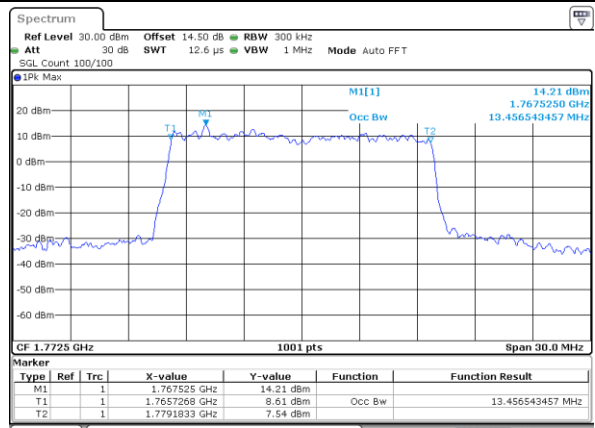

Highest Channel / 10MHz / QPSK

Date: 21.MAY.2021 11:14:07

Highest Channel / 10MHz / 16QAM

Date: 21.MAY.2021 11:14:33

LTE Band 66

Lowest Channel / 15MHz / QPSK

Date: 21.MAY.2021 11:46:46

Lowest Channel / 15MHz / 16QAM

Date: 21.MAY.2021 11:47:12

Middle Channel / 15MHz / QPSK

Date: 21.MAY.2021 11:56:33

Middle Channel / 15MHz / 16QAM

Date: 21.MAY.2021 11:56:58

Highest Channel / 15MHz / QPSK

Date: 21.MAY.2021 12:00:07

Highest Channel / 15MHz / 16QAM

Date: 21.MAY.2021 12:00:32

LTE Band 66

Lowest Channel / 20MHz / QPSK

Date: 21.MAY.2021 12:10:29

Lowest Channel / 20MHz / 16QAM

Date: 21.MAY.2021 12:10:55

Middle Channel / 20MHz / QPSK

Date: 21.MAY.2021 12:20:15

Middle Channel / 20MHz / 16QAM

Date: 21.MAY.2021 12:20:40

Highest Channel / 20MHz / QPSK

Date: 21.MAY.2021 12:23:50

Highest Channel / 20MHz / 16QAM

Date: 21.MAY.2021 12:24:15

LTE Band 66

Lowest Channel / 1.4MHz / 64QAM