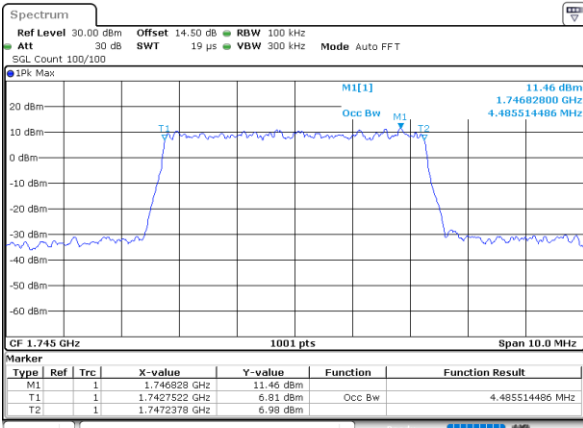

Middle Channel / 5MHz / 64QAM

Date: 21.MAY.2021 10:30:37