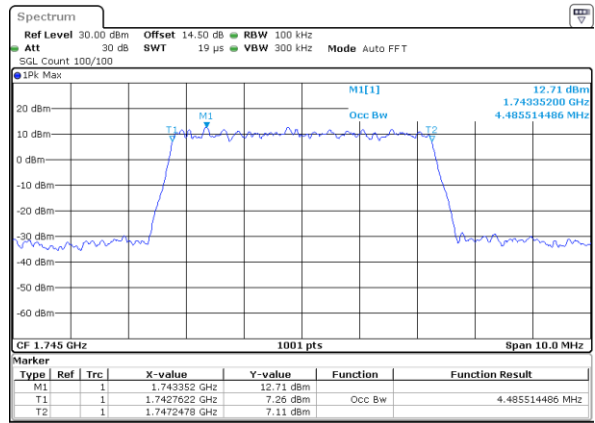

Highest Channel / 3MHz / 16QAM

Date: 21.MAY.2021 10:04:45

LTE Band 66

Lowest Channel / 5MHz / QPSK

Date: 21.MAY.2021 10:37:01

Lowest Channel / 5MHz / 16QAM

Date: 21.MAY.2021 10:37:26

Middle Channel / 5MHz / QPSK

Date: 21.MAY.2021 10:46:48

Middle Channel / 5MHz / 16QAM

Date: 21.MAY.2021 10:47:13

Highest Channel / 5MHz / QPSK

Date: 21.MAY.2021 10:50:22

Highest Channel / 5MHz / 16QAM

Date: 21.MAY.2021 10:50:48

LTE Band 66