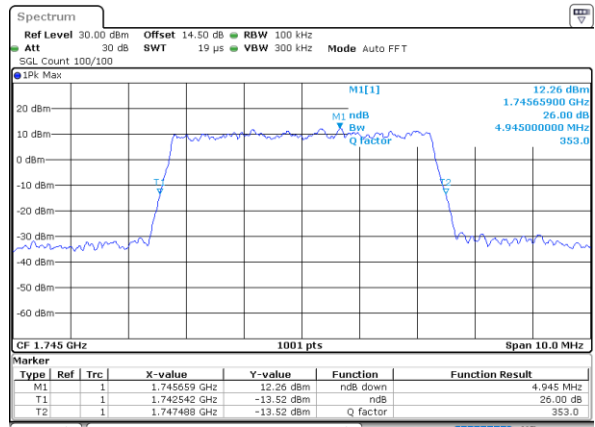

Date: 21.MAY.2021 09:27:06

Highest Channel / 1.4MHz / QPSK

Date: 21.MAY.2021 09:30:18

Highest Channel / 1.4MHz / 16QAM

Date: 21.MAY.2021 09:30:41

LTE Band 66

Lowest Channel / 3MHz / QPSK

Date: 21.MAY.2021 09:51:49

Highest Channel / 3MHz / 16QAM

Date: 21.MAY.2021 10:05:34

LTE Band 66

Lowest Channel / 5MHz / QPSK

Date: 21.MAY.2021 10:37:51

Lowest Channel / 5MHz / 16QAM

Date: 21.MAY.2021 10:38:15

Middle Channel / 5MHz / QPSK

Date: 21.MAY.2021 10:47:38

Middle Channel / 5MHz / 16QAM

Date: 21.MAY.2021 10:48:02

Highest Channel / 5MHz / QPSK

Date: 21.MAY.2021 10:51:14

Highest Channel / 5MHz / 16QAM

Date: 21.MAY.2021 10:51:38

LTE Band 66