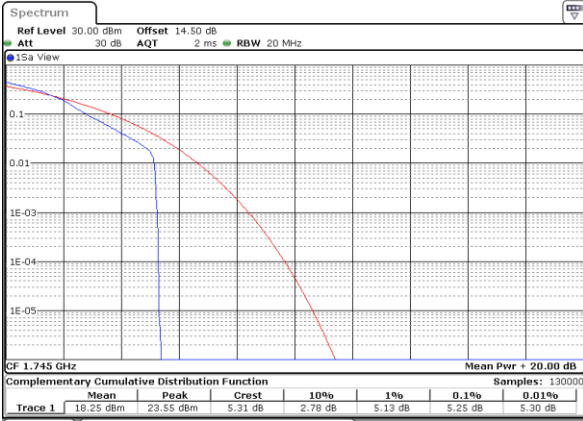

LTE Band 66 / 20MHz / QPSK

Lowest Channel / 1RB

Date: 21.MAY.2021 12:47:32

Lowest Channel / Full RB

Date: 21.MAY.2021 12:48:00

Middle Channel / 1RB

Date: 21.MAY.2021 12:48:29

Middle Channel / Full RB

Date: 21.MAY.2021 12:48:57

Highest Channel / 1RB

Date: 21.MAY.2021 12:49:25

Highest Channel / Full RB

Date: 21.MAY.2021 12:49:53

LTE Band 66 / 20MHz / 16QAM

Lowest Channel / 1RB

Date: 21.MAY.2021 12:44:44

Lowest Channel / Full RB

Date: 21.MAY.2021 12:45:12

Middle Channel / 1RB

Date: 21.MAY.2021 12:45:41

Middle Channel / Full RB

Date: 21.MAY.2021 12:46:08

Highest Channel / 1RB

Date: 21.MAY.2021 12:46:36

Highest Channel / Full RB

Date: 21.MAY.2021 12:47:05

LTE Band 66 / 20MHz / 64QAM

Lowest Channel / 1RB

Date: 21.MAY.2021 13:49:47

Lowest Channel / Full RB

Date: 21.MAY.2021 12:50:49

Middle Channel / 1RB