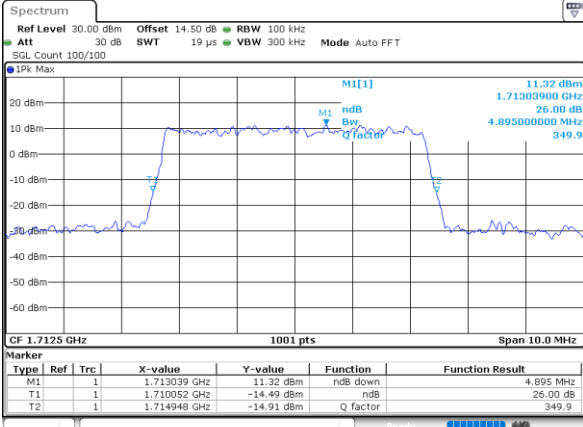

Middle Channel / 20MHz / 16QAM

Date: 21.MAY.2021 12:21:29

Highest Channel / 20MHz / QPSK

Date: 21.MAY.2021 12:24:40

Highest Channel / 20MHz / 16QAM

Date: 21.MAY.2021 12:25:04

LTE Band 66

Lowest Channel / 1.4MHz / 64QAM

Date: 21.MAY.2021 09:39:30

Lowest Channel / 3MHz / 64QAM

Date: 21.MAY.2021 10:14:23

Middle Channel / 20MHz / 64QAM

Date: 21.MAY.2021 09:44:15

Middle Channel / 3MHz / 64QAM

Date: 21.MAY.2021 10:19:08

Highest Channel / 20MHz / 64QAM

Date: 21.MAY.2021 09:45:54

Highest Channel / 3MHz / 64QAM

Date: 21.MAY.2021 10:20:46

LTE Band 66

Lowest Channel / 5MHz / 64QAM

Date: 21.MAY.2021 10:26:09

Lowest Channel / 10MHz / 64QAM

Date: 21.MAY.2021 11:24:10

Middle Channel / 5MHz / 64QAM

Date: 21.MAY.2021 10:30:53

Middle Channel / 10MHz / 64QAM

Date: 21.MAY.2021 11:28:55

Highest Channel / 5MHz / 64QAM

Date: 21.MAY.2021 10:32:32

Highest Channel / 10MHz / 64QAM

Date: 21.MAY.2021 11:30:34