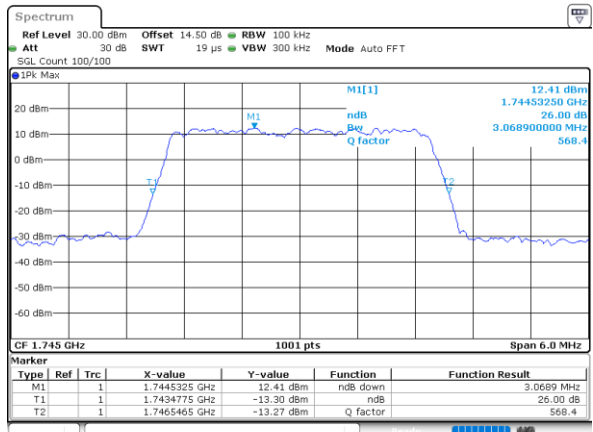

Middle Channel / 20MHz / 16QAM

Date: 21.MAY.2021 12:21:29

Highest Channel / 20MHz / QPSK

Date: 21.MAY.2021 12:24:40

Highest Channel / 20MHz / 16QAM

Date: 21.MAY.2021 12:25:04

LTE Band 66

Lowest Channel / 1.4MHz / 64QAM

Date: 21.MAY.2021 09:39:30

Lowest Channel / 3MHz / 64QAM

Date: 21.MAY.2021 10:14:23

Middle Channel / 20MHz / 64QAM

Date: 21.MAY.2021 09:44:15

Middle Channel / 3MHz / 64QAM

Date: 21.MAY.2021 10:19:08

Highest Channel / 20MHz / 64QAM

Date: 21.MAY.2021 09:45:54

Highest Channel / 3MHz / 64QAM

Date: 21.MAY.2021 10:20:46

LTE Band 66

Lowest Channel / 5MHz / 64QAM

Date: 21.MAY.2021 10:26:09

Lowest Channel / 10MHz / 64QAM

Date: 21.MAY.2021 11:24:10