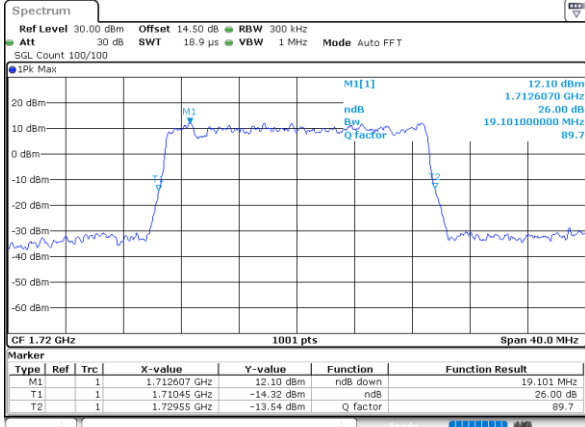

Highest Channel / 10MHz / QPSK

Date: 21.MAY.2021 11:14:58

Highest Channel / 10MHz / 16QAM

Date: 21.MAY.2021 11:15:22

LTE Band 66

Lowest Channel / 15MHz / QPSK

Date: 21.MAY.2021 11:47:37

Lowest Channel / 15MHz / 16QAM

Date: 21.MAY.2021 11:48:01

Middle Channel / 15MHz / QPSK

Date: 21.MAY.2021 11:57:23

Middle Channel / 15MHz / 16QAM

Date: 21.MAY.2021 11:57:47

Highest Channel / 15MHz / QPSK

Date: 21.MAY.2021 12:00:57

Highest Channel / 15MHz / 16QAM

Date: 21.MAY.2021 12:01:21

LTE Band 66

Lowest Channel / 20MHz / QPSK

Date: 21.MAY.2021 12:11:20

Lowest Channel / 20MHz / 16QAM

Date: 21.MAY.2021 12:11:43

Middle Channel / 20MHz / QPSK

Date: 21.MAY.2021 12:21:06