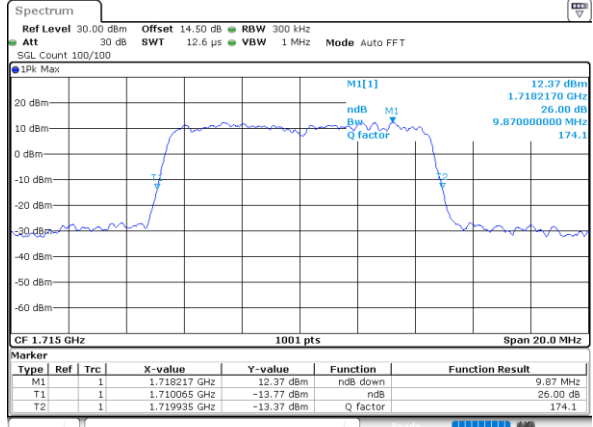

Date: 21.MAY.2021 09:45:54

Highest Channel / 3MHz / 64QAM

Date: 21.MAY.2021 10:20:46

LTE Band 66

Lowest Channel / 5MHz / 64QAM

Date: 21.MAY.2021 10:26:09

Lowest Channel / 10MHz / 64QAM

Date: 21.MAY.2021 11:24:10

Middle Channel / 5MHz / 64QAM

Date: 21.MAY.2021 10:30:53

Middle Channel / 10MHz / 64QAM

Date: 21.MAY.2021 11:28:55

Highest Channel / 5MHz / 64QAM

Date: 21.MAY.2021 10:32:32

Highest Channel / 10MHz / 64QAM

Date: 21.MAY.2021 11:30:34