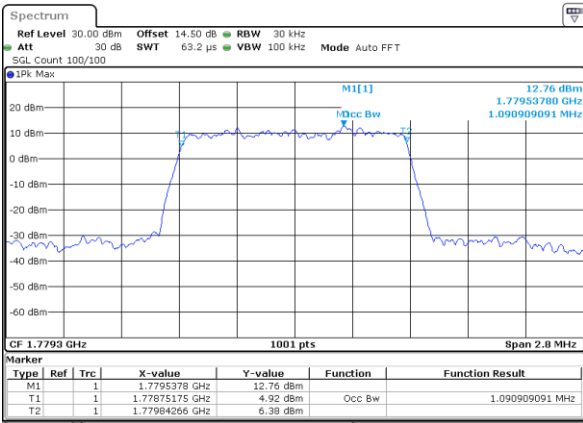

Middle Channel / 20MHz / 16QAM

Date: 21.MAY.2021 12:20:40

Highest Channel / 20MHz / QPSK

Date: 21.MAY.2021 12:23:50

Highest Channel / 20MHz / 16QAM

Date: 21.MAY.2021 12:24:15

LTE Band 66

Lowest Channel / 1.4MHz / 64QAM

Date: 21.MAY.2021 09:39:13

Lowest Channel / 3MHz / 64QAM

Date: 21.MAY.2021 10:14:06

Middle Channel / 20MHz / 64QAM

Date: 21.MAY.2021 09:43:58

Middle Channel / 3MHz / 64QAM

Date: 21.MAY.2021 10:18:51

Highest Channel / 20MHz / 64QAM

Date: 21.MAY.2021 09:45:37

Highest Channel / 3MHz / 64QAM

Date: 21.MAY.2021 10:20:30

LTE Band 66

Lowest Channel / 5MHz / 64QAM

Date: 21.MAY.2021 10:25:52

Lowest Channel / 10MHz / 64QAM

Date: 21.MAY.2021 11:23:54