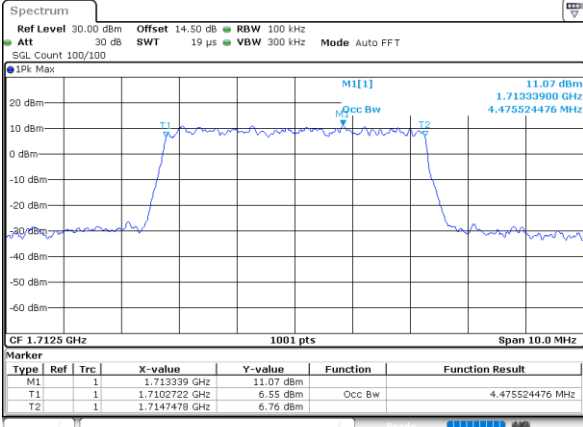

Date: 21.MAY.2021 09:45:37

Highest Channel / 3MHz / 64QAM

Date: 21.MAY.2021 10:20:30

LTE Band 66

Lowest Channel / 5MHz / 64QAM

Date: 21.MAY.2021 10:25:52

Lowest Channel / 10MHz / 64QAM

Date: 21.MAY.2021 11:23:54

Middle Channel / 5MHz / 64QAM

Date: 21.MAY.2021 10:30:37

Middle Channel / 10MHz / 64QAM

Date: 21.MAY.2021 11:26:38

Highest Channel / 5MHz / 64QAM

Date: 21.MAY.2021 10:32:16

Highest Channel / 10MHz / 64QAM

Date: 21.MAY.2021 11:30:17