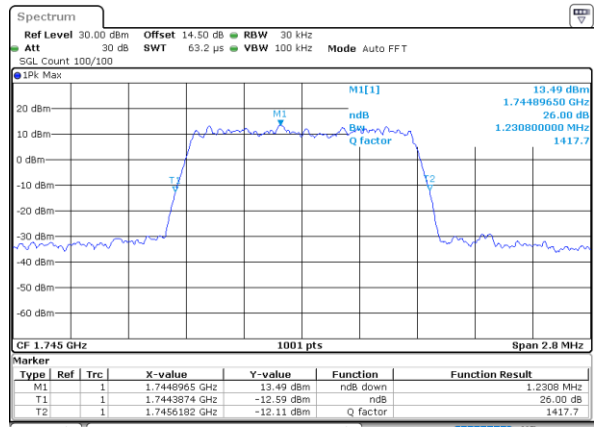

| Mode | LTE Band 66 : 26dB BW(MHz) | | | | | | | | | | | |
|------------|----------------------------|-------|-------|-------|-------|-------|-------|-------|-------|-------|-------|-------|
| BW | 1.4MHz | | 3MHz | | 5MHz | | 10MHz | | 15MHz | | 20MHz | |
| Mod. | QPSK | 16QAM | QPSK | 16QAM | QPSK | 16QAM | QPSK | 16QAM | QPSK | 16QAM | QPSK | 16QAM |
| Lowest CH | 1.22 | 1.22 | 2.97 | 3.01 | 4.87 | 4.90 | 9.67 | 9.75 | 14.42 | 14.39 | 19.10 | 19.02 |
| Middle CH | 1.23 | 1.23 | 3.01 | 3.05 | 4.76 | 4.95 | 9.95 | 9.69 | 14.39 | 14.60 | 19.10 | 18.90 |
| Highest CH | 1.23 | 1.21 | 3.02 | 3.03 | 4.98 | 4.90 | 9.75 | 9.75 | 14.21 | 14.51 | 18.86 | 18.74 |
| Mode | LTE Band 66 : 26dB BW(MHz) | | | | | | | | | | | |
| BW | 1.4MHz | | 3MHz | | 5MHz | | 10MHz | | 15MHz | | 20MHz | |
| Mod. | 64QAM | | 64QAM | | 64QAM | | 64QAM | | 64QAM | | 64QAM | |
| Lowest CH | 1.23 | - | 3.05 | - | 4.90 | - | 9.87 | - | 14.66 | - | 18.90 | - |
| Middle CH | 1.21 | - | 3.07 | - | 4.95 | - | 9.81 | - | 14.51 | - | 19.06 | - |
| Highest CH | 1.22 | - | 3.02 | - | 4.83 | - | 9.75 | - | 14.45 | - | 19.14 | - |

LTE Band 66

Lowest Channel / 1.4MHz / QPSK

Date: 21.MAY.2021 09:16:56

Lowest Channel / 1.4MHz / 16QAM

Date: 21.MAY.2021 09:17:20

Middle Channel / 1.4MHz / QPSK

Date: 21.MAY.2021 09:26:43

Middle Channel / 1.4MHz / 16QAM

Date: 21.MAY.2021 09:27:06

Highest Channel / 1.4MHz / QPSK

Date: 21.MAY.2021 09:30:18

Highest Channel / 1.4MHz / 16QAM

Date: 21.MAY.2021 09:30:41

LTE Band 66

Lowest Channel / 3MHz / QPSK

Date: 21.MAY.2021 09:51:49