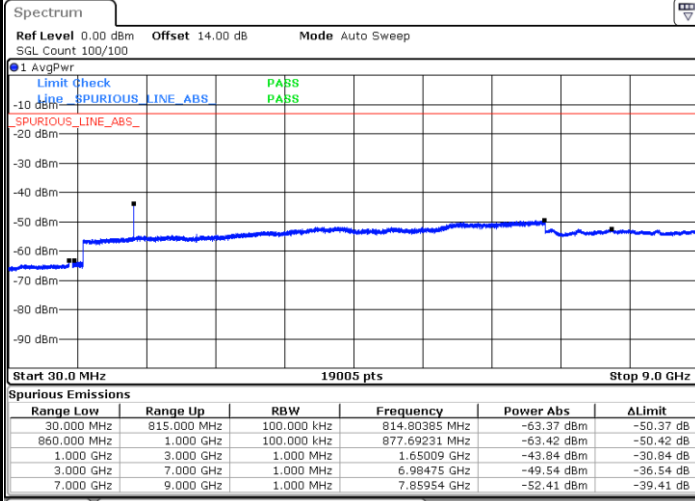

Lowest Channel / 64QAM

Date: 20 MAY 2021 19:19:02

Middle Channel / 64QAM

Date: 20 MAY 2021 19:20:03

Highest Channel / 64QAM

Date: 20 MAY 2021 19:22:42

LTE Band 26 / 10MHz

Lowest Channel / 64QAM

Middle Channel / 64QAM

Date: 20 MAY 2021 19:25:21

Date: 20 MAY 2021 19:26:22

Highest Channel / 64QAM

Date: 20 MAY 2021 19:29:01

LTE Band 26 / 15MHz

Lowest Channel / 64QAM

Date: 20 MAY 2021 19:31:40

Middle Channel / 64QAM

Date: 20 MAY 2021 19:32:41

Highest Channel / 64QAM

Date: 20 MAY 2021 19:35:21

CH26765 / 64QAM

Date: 20 MAY 2021 22:31:20

Frequency Stability

| Test Conditions | | LTE Band 26 (QPSK) / Middle Channel | Limit |
|------------------|-------------------|-------------------------------------|---------|
| Temperature (°C) | Voltage (Volt) | BW 10MHz | Note 2. |
| | | Deviation (ppm) | Result |
| 50 | Normal Voltage | 0.0031 | PASS |
| 40 | Normal Voltage | 0.0035 | |
| 30 | Normal Voltage | 0.0014 | |
| 20(Ref.) | Normal Voltage | 0.0000 | |
| 10 | Normal Voltage | 0.0012 | |
| 0 | Normal Voltage | 0.0027 | |
| -10 | Normal Voltage | 0.0136 | |
| -20 | Normal Voltage | 0.0019 | |
| -30 | Normal Voltage | 0.0014 | |
| 20 | Maximum Voltage | 0.0012 | |
| 20 | Normal Voltage | 0.0000 | |
| 20 | Battery End Point | 0.0155 | |

Note:

1. Normal Voltage =3.8 V. ; Battery End Point (BEP) =3.6 V. ; Maximum Voltage =4.51 V.
2. Note: The frequency fundamental emissions stay within the authorized frequency block.

LTE Band 66

Peak-to-Average Ratio