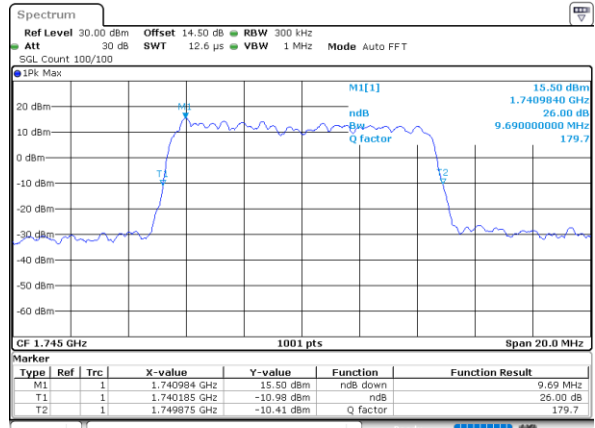

Date: 21.MAY.2021 10:47:38

Middle Channel / 5MHz / 16QAM

Date: 21.MAY.2021 10:48:02

Highest Channel / 5MHz / QPSK

Date: 21.MAY.2021 10:51:14

Highest Channel / 5MHz / 16QAM

Date: 21.MAY.2021 10:51:38

LTE Band 66

Lowest Channel / 10MHz / QPSK

Date: 21.MAY.2021 11:01:37

Lowest Channel / 10MHz / 16QAM

Date: 21.MAY.2021 11:02:01

Middle Channel / 10MHz / QPSK

Date: 21.MAY.2021 11:11:23

Middle Channel / 10MHz / 16QAM

Date: 21.MAY.2021 11:11:47

Highest Channel / 10MHz / QPSK

Date: 21.MAY.2021 11:14:58

Highest Channel / 10MHz / 16QAM

Date: 21.MAY.2021 11:15:22

LTE Band 66

Lowest Channel / 15MHz / QPSK

Date: 21.MAY.2021 11:47:37

Lowest Channel / 15MHz / 16QAM