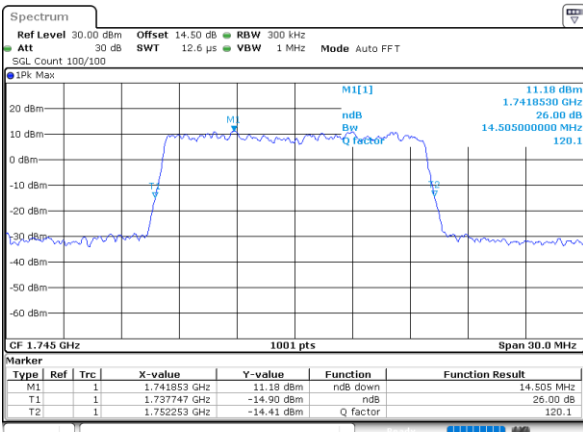

Middle Channel / 5MHz / 64QAM

Date: 21.MAY.2021 10:30:53

Middle Channel / 10MHz / 64QAM

Date: 21.MAY.2021 11:28:55

Highest Channel / 5MHz / 64QAM

Date: 21.MAY.2021 10:32:32

Highest Channel / 10MHz / 64QAM

Date: 21.MAY.2021 11:30:34

LTE Band 66

Lowest Channel / 15MHz / 64QAM

Date: 21.MAY.2021 11:35:56

Lowest Channel / 20MHz / 64QAM

Date: 21.MAY.2021 12:33:52

Middle Channel / 15MHz / 64QAM

Date: 21.MAY.2021 11:40:40

Middle Channel / 20MHz / 64QAM

Date: 21.MAY.2021 12:38:36

Highest Channel / 15MHz / 64QAM

Date: 21.MAY.2021 11:42:19

Highest Channel / 20MHz / 64QAM

Date: 21.MAY.2021 12:40:15

Occupied Bandwidth

| Mode | LTE Band 66 : 99%OBW(MHz) | | | | | | | | | | | |
|------------|---------------------------|-------|-------|-------|-------|-------|-------|-------|-------|-------|-------|-------|
| BW | 1.4MHz | | 3MHz | | 5MHz | | 10MHz | | 15MHz | | 20MHz | |
| Mod. | QPSK | 16QAM | QPSK | 16QAM | QPSK | 16QAM | QPSK | 16QAM | QPSK | 16QAM | QPSK | 16QAM |
| Lowest CH | 1.09 | 1.08 | 2.72 | 2.71 | 4.53 | 4.49 | 8.99 | 9.01 | 13.40 | 13.46 | 17.90 | 17.86 |
| Middle CH | 1.10 | 1.09 | 2.70 | 2.71 | 4.50 | 4.49 | 9.11 | 9.01 | 13.46 | 13.46 | 17.90 | 17.94 |
| Highest CH | 1.09 | 1.09 | 2.70 | 2.70 | 4.49 | 4.50 | 9.03 | 9.05 | 13.40 | 13.46 | 17.90 | 17.86 |
| Mode | LTE Band 66 : 99%OBW(MHz) | | | | | | | | | | | |
| BW | 1.4MHz | | 3MHz | | 5MHz | | 10MHz | | 15MHz | | 20MHz | |
| Mod. | 64QAM | | 64QAM | | 64QAM | | 64QAM | | 64QAM | | 64QAM | |
| Lowest CH | 1.08 | - | 2.72 | - | 4.48 | - | 9.05 | - | 13.49 | - | 17.86 | - |
| Middle CH | 1.09 | - | 2.72 | - | 4.49 | - | 9.03 | - | 13.46 | - | 17.86 | - |
| Highest CH | 1.09 | - | 2.73 | - | 4.51 | - | 9.01 | - | 13.43 | - | 17.90 | - |