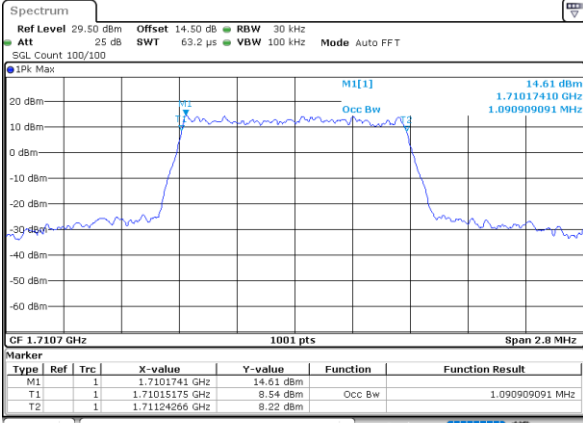

LTE Band 66

Lowest Channel / 15MHz / 64QAM

Date: 21.MAY.2021 11:35:56

Lowest Channel / 20MHz / 64QAM

Date: 21.MAY.2021 12:33:52

Middle Channel / 15MHz / 64QAM

Date: 21.MAY.2021 11:40:40

Middle Channel / 20MHz / 64QAM

Date: 21.MAY.2021 12:38:36

Highest Channel / 15MHz / 64QAM

Date: 21.MAY.2021 11:42:19

Highest Channel / 20MHz / 64QAM

Date: 21.MAY.2021 12:40:15

Occupied Bandwidth

| Mode | LTE Band 66 : 99%OBW(MHz) | | | | | | | | | | | |
|------------|---------------------------|-------|-------|-------|-------|-------|-------|-------|-------|-------|-------|-------|
| BW | 1.4MHz | | 3MHz | | 5MHz | | 10MHz | | 15MHz | | 20MHz | |
| Mod. | QPSK | 16QAM | QPSK | 16QAM | QPSK | 16QAM | QPSK | 16QAM | QPSK | 16QAM | QPSK | 16QAM |
| Lowest CH | 1.09 | 1.08 | 2.72 | 2.71 | 4.53 | 4.49 | 8.99 | 9.01 | 13.40 | 13.46 | 17.90 | 17.86 |
| Middle CH | 1.10 | 1.09 | 2.70 | 2.71 | 4.50 | 4.49 | 9.11 | 9.01 | 13.46 | 13.46 | 17.90 | 17.94 |
| Highest CH | 1.09 | 1.09 | 2.70 | 2.70 | 4.49 | 4.50 | 9.03 | 9.05 | 13.40 | 13.46 | 17.90 | 17.86 |
| Mode | LTE Band 66 : 99%OBW(MHz) | | | | | | | | | | | |
| BW | 1.4MHz | | 3MHz | | 5MHz | | 10MHz | | 15MHz | | 20MHz | |
| Mod. | 64QAM | | 64QAM | | 64QAM | | 64QAM | | 64QAM | | 64QAM | |
| Lowest CH | 1.08 | - | 2.72 | - | 4.48 | - | 9.05 | - | 13.49 | - | 17.86 | - |
| Middle CH | 1.09 | - | 2.72 | - | 4.49 | - | 9.03 | - | 13.46 | - | 17.86 | - |
| Highest CH | 1.09 | - | 2.73 | - | 4.51 | - | 9.01 | - | 13.43 | - | 17.90 | - |

LTE Band 66

Lowest Channel / 1.4MHz / QPSK

Date: 31.MAY.2021 09:57:24

Lowest Channel / 1.4MHz / 16QAM

Date: 21.MAY.2021 09:11:31

Middle Channel / 1.4MHz / QPSK

Date: 21.MAY.2021 09:25:52

Middle Channel / 1.4MHz / 16QAM

Date: 21.MAY.2021 09:26:17

Highest Channel / 1.4MHz / QPSK

Date: 21.MAY.2021 09:29:27

Highest Channel / 1.4MHz / 16QAM

Date: 21.MAY.2021 09:29:52

LTE Band 66

Lowest Channel / 3MHz / QPSK

Date: 21.MAY.2021 09:50:59