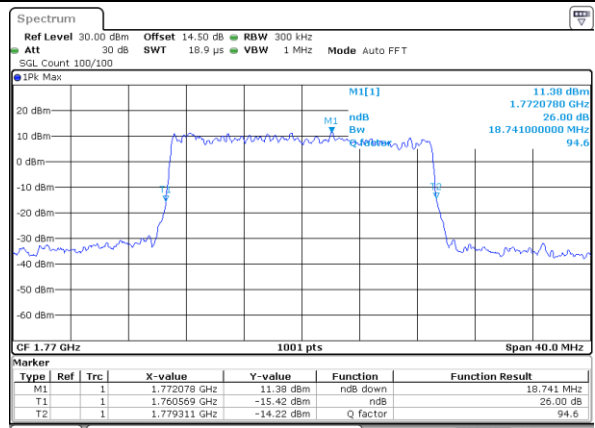

Date: 21.MAY.2021 12:01:21

LTE Band 66

Lowest Channel / 20MHz / QPSK

Date: 21.MAY.2021 12:11:20

Lowest Channel / 20MHz / 16QAM

Date: 21.MAY.2021 12:11:43

Middle Channel / 20MHz / QPSK

Date: 21.MAY.2021 12:21:06

Middle Channel / 20MHz / 16QAM

Date: 21.MAY.2021 12:21:29

Highest Channel / 20MHz / QPSK

Date: 21.MAY.2021 12:24:40

Highest Channel / 20MHz / 16QAM

Date: 21.MAY.2021 12:25:04

LTE Band 66

Lowest Channel / 1.4MHz / 64QAM

Date: 21.MAY.2021 09:39:30

Lowest Channel / 3MHz / 64QAM

Date: 21.MAY.2021 10:14:23

Middle Channel / 20MHz / 64QAM

Date: 21.MAY.2021 09:44:15

Middle Channel / 3MHz / 64QAM

Date: 21.MAY.2021 10:19:08

Highest Channel / 20MHz / 64QAM