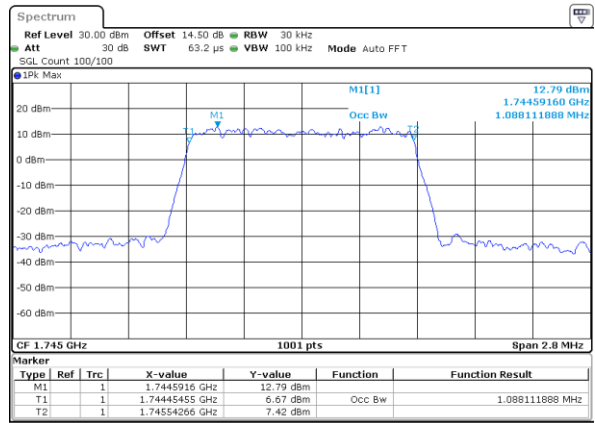

Date: 21.MAY.2021 12:38:36

Highest Channel / 15MHz / 64QAM

Date: 21.MAY.2021 11:42:19

Highest Channel / 20MHz / 64QAM

Date: 21.MAY.2021 12:40:15

Occupied Bandwidth

| Mode | LTE Band 66 : 99%OBW(MHz) | | | | | | | | | | | |
|------------|---------------------------|-------|-------|-------|-------|-------|-------|-------|-------|-------|-------|-------|
| BW | 1.4MHz | | 3MHz | | 5MHz | | 10MHz | | 15MHz | | 20MHz | |
| Mod. | QPSK | 16QAM | QPSK | 16QAM | QPSK | 16QAM | QPSK | 16QAM | QPSK | 16QAM | QPSK | 16QAM |
| Lowest CH | 1.09 | 1.08 | 2.72 | 2.71 | 4.53 | 4.49 | 8.99 | 9.01 | 13.40 | 13.46 | 17.90 | 17.86 |
| Middle CH | 1.10 | 1.09 | 2.70 | 2.71 | 4.50 | 4.49 | 9.11 | 9.01 | 13.46 | 13.46 | 17.90 | 17.94 |
| Highest CH | 1.09 | 1.09 | 2.70 | 2.70 | 4.49 | 4.50 | 9.03 | 9.05 | 13.40 | 13.46 | 17.90 | 17.86 |
| Mode | LTE Band 66 : 99%OBW(MHz) | | | | | | | | | | | |
| BW | 1.4MHz | | 3MHz | | 5MHz | | 10MHz | | 15MHz | | 20MHz | |
| Mod. | 64QAM | | 64QAM | | 64QAM | | 64QAM | | 64QAM | | 64QAM | |
| Lowest CH | 1.08 | - | 2.72 | - | 4.48 | - | 9.05 | - | 13.49 | - | 17.86 | - |
| Middle CH | 1.09 | - | 2.72 | - | 4.49 | - | 9.03 | - | 13.46 | - | 17.86 | - |
| Highest CH | 1.09 | - | 2.73 | - | 4.51 | - | 9.01 | - | 13.43 | - | 17.90 | - |

LTE Band 66

Lowest Channel / 1.4MHz / QPSK

Date: 31.MAY.2021 09:57:24

Lowest Channel / 1.4MHz / 16QAM

Date: 21.MAY.2021 09:11:31

Middle Channel / 1.4MHz / QPSK

Date: 21.MAY.2021 09:25:52

Middle Channel / 1.4MHz / 16QAM

Date: 21.MAY.2021 09:26:17

Highest Channel / 1.4MHz / QPSK

Date: 21.MAY.2021 09:29:27

Highest Channel / 1.4MHz / 16QAM

Date: 21.MAY.2021 09:29:52

LTE Band 66

Lowest Channel / 3MHz / QPSK

Date: 21.MAY.2021 09:50:59