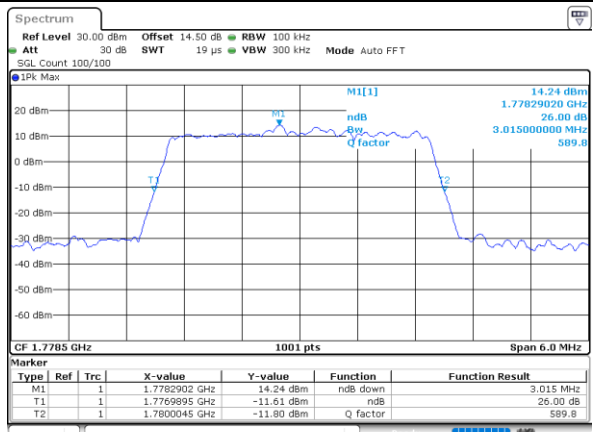

Middle Channel / 20MHz / 16QAM

Date: 21.MAY.2021 12:21:29

Highest Channel / 20MHz / QPSK

Date: 21.MAY.2021 12:24:40

Highest Channel / 20MHz / 16QAM

Date: 21.MAY.2021 12:25:04

LTE Band 66

Lowest Channel / 1.4MHz / 64QAM

Date: 21.MAY.2021 09:39:30

Lowest Channel / 3MHz / 64QAM

Date: 21.MAY.2021 10:14:23

Middle Channel / 20MHz / 64QAM

Date: 21.MAY.2021 09:44:15

Middle Channel / 3MHz / 64QAM

Date: 21.MAY.2021 10:19:08

Highest Channel / 20MHz / 64QAM

Date: 21.MAY.2021 09:45:54

Highest Channel / 3MHz / 64QAM

Date: 21.MAY.2021 10:20:46

LTE Band 66

Lowest Channel / 5MHz / 64QAM

Date: 21.MAY.2021 10:26:09

Lowest Channel / 10MHz / 64QAM

Date: 21.MAY.2021 11:24:10