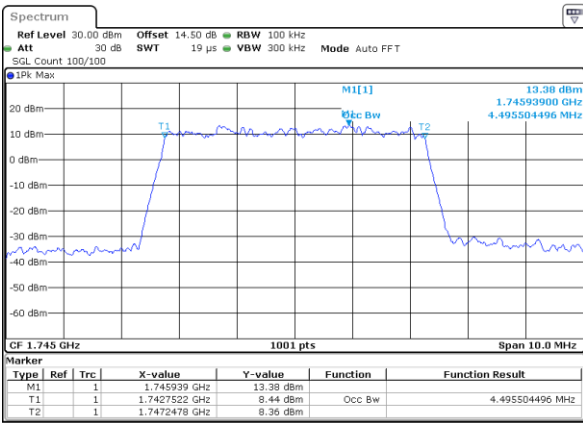

Highest Channel / 3MHz / 16QAM

Date: 21.MAY.2021 10:04:45

LTE Band 66

Lowest Channel / 5MHz / QPSK

Date: 21.MAY.2021 10:37:01

Lowest Channel / 5MHz / 16QAM

Date: 21.MAY.2021 10:37:26

Middle Channel / 5MHz / QPSK

Date: 21.MAY.2021 10:46:48

Middle Channel / 5MHz / 16QAM

Date: 21.MAY.2021 10:47:13

Highest Channel / 5MHz / QPSK

Date: 21.MAY.2021 10:50:22

Highest Channel / 5MHz / 16QAM

Date: 21.MAY.2021 10:50:48

LTE Band 66