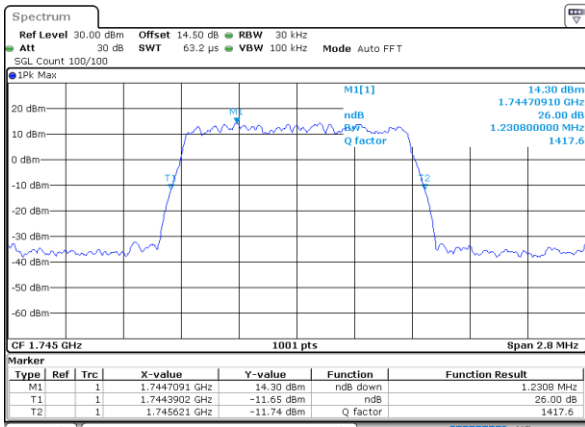

| Mode | LTE Band 66 : 26dB BW(MHz) | | | | | | | | | | | |
|------------|----------------------------|-------|-------|-------|-------|-------|-------|-------|-------|-------|-------|-------|
| BW | 1.4MHz | | 3MHz | | 5MHz | | 10MHz | | 15MHz | | 20MHz | |
| Mod. | QPSK | 16QAM | QPSK | 16QAM | QPSK | 16QAM | QPSK | 16QAM | QPSK | 16QAM | QPSK | 16QAM |
| Lowest CH | 1.22 | 1.22 | 2.97 | 3.01 | 4.87 | 4.90 | 9.67 | 9.75 | 14.42 | 14.39 | 19.10 | 19.02 |
| Middle CH | 1.23 | 1.23 | 3.01 | 3.05 | 4.76 | 4.95 | 9.95 | 9.69 | 14.39 | 14.60 | 19.10 | 18.90 |
| Highest CH | 1.23 | 1.21 | 3.02 | 3.03 | 4.98 | 4.90 | 9.75 | 9.75 | 14.21 | 14.51 | 18.86 | 18.74 |
| Mode | LTE Band 66 : 26dB BW(MHz) | | | | | | | | | | | |
| BW | 1.4MHz | | 3MHz | | 5MHz | | 10MHz | | 15MHz | | 20MHz | |
| Mod. | 64QAM | | 64QAM | | 64QAM | | 64QAM | | 64QAM | | 64QAM | |
| Lowest CH | 1.23 | - | 3.05 | - | 4.90 | - | 9.87 | - | 14.66 | - | 18.90 | - |
| Middle CH | 1.21 | - | 3.07 | - | 4.95 | - | 9.81 | - | 14.51 | - | 19.06 | - |
| Highest CH | 1.22 | - | 3.02 | - | 4.83 | - | 9.75 | - | 14.45 | - | 19.14 | - |

LTE Band 66

Lowest Channel / 1.4MHz / QPSK

Date: 21.MAY.2021 09:16:56

Lowest Channel / 1.4MHz / 16QAM

Date: 21.MAY.2021 09:17:20

Middle Channel / 1.4MHz / QPSK

Date: 21.MAY.2021 09:26:43

Middle Channel / 1.4MHz / 16QAM

Date: 21.MAY.2021 09:27:06

Highest Channel / 1.4MHz / QPSK

Date: 21.MAY.2021 09:30:18

Highest Channel / 1.4MHz / 16QAM

Date: 21.MAY.2021 09:30:41

LTE Band 66

Lowest Channel / 3MHz / QPSK

Date: 21.MAY.2021 09:51:49