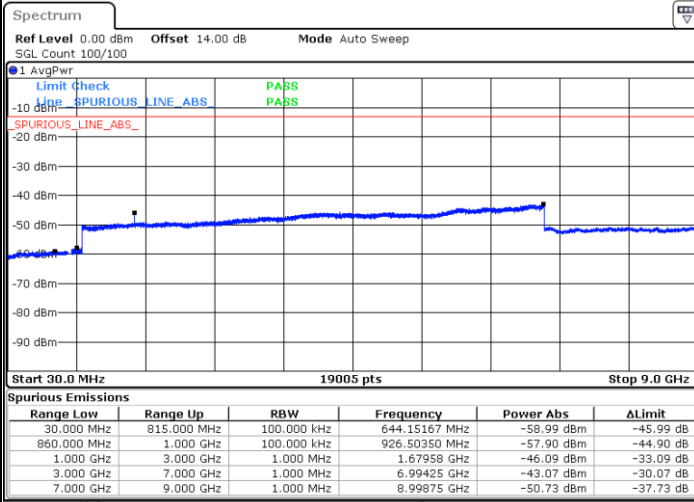

Lowest Channel / 64QAM

Date: 20 MAY 2021 19:19:02

Middle Channel / 64QAM

Date: 20 MAY 2021 19:20:03

Highest Channel / 64QAM

Date: 20 MAY 2021 19:22:42

LTE Band 26 / 10MHz

Lowest Channel / 64QAM

Middle Channel / 64QAM

Date: 20 MAY 2021 19:25:21

Date: 20 MAY 2021 19:26:22

Highest Channel / 64QAM

Date: 20 MAY 2021 19:29:01

LTE Band 26 / 15MHz

Lowest Channel / 64QAM

Date: 20 MAY 2021 19:31:40

Note:

1. Normal Voltage =3.8 V. ; Battery End Point (BEP) =3.6 V. ; Maximum Voltage =4.51 V.
2. Note: The frequency fundamental emissions stay within the authorized frequency block.

LTE Band 66

Peak-to-Average Ratio