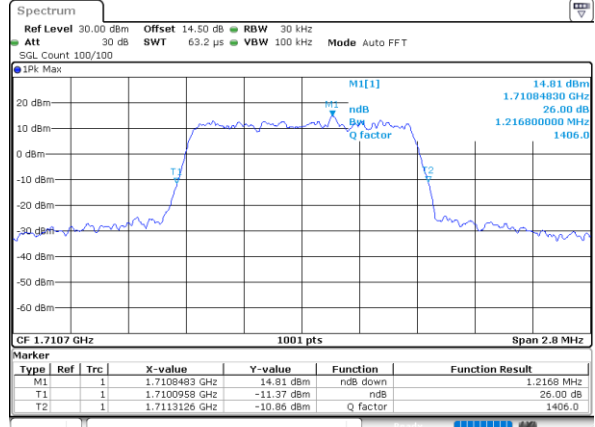

Date: 21.MAY.2021 13:51:08

Middle Channel / Full RB

Date: 21.MAY.2021 12:51:45

Highest Channel / 1RB

Date: 21.MAY.2021 13:53:11

Highest Channel / Full RB

Date: 21.MAY.2021 12:52:41

26dB Bandwidth

| Mode | LTE Band 66 : 26dB BW(MHz) | | | | | | | | | | | |
|------------|----------------------------|-------|-------|-------|-------|-------|-------|-------|-------|-------|-------|-------|
| BW | 1.4MHz | | 3MHz | | 5MHz | | 10MHz | | 15MHz | | 20MHz | |
| Mod. | QPSK | 16QAM | QPSK | 16QAM | QPSK | 16QAM | QPSK | 16QAM | QPSK | 16QAM | QPSK | 16QAM |
| Lowest CH | 1.22 | 1.22 | 2.97 | 3.01 | 4.87 | 4.90 | 9.67 | 9.75 | 14.42 | 14.39 | 19.10 | 19.02 |
| Middle CH | 1.23 | 1.23 | 3.01 | 3.05 | 4.76 | 4.95 | 9.95 | 9.69 | 14.39 | 14.60 | 19.10 | 18.90 |
| Highest CH | 1.23 | 1.21 | 3.02 | 3.03 | 4.98 | 4.90 | 9.75 | 9.75 | 14.21 | 14.51 | 18.86 | 18.74 |
| Mode | LTE Band 66 : 26dB BW(MHz) | | | | | | | | | | | |
| BW | 1.4MHz | | 3MHz | | 5MHz | | 10MHz | | 15MHz | | 20MHz | |
| Mod. | 64QAM | | 64QAM | | 64QAM | | 64QAM | | 64QAM | | 64QAM | |
| Lowest CH | 1.23 | - | 3.05 | - | 4.90 | - | 9.87 | - | 14.66 | - | 18.90 | - |
| Middle CH | 1.21 | - | 3.07 | - | 4.95 | - | 9.81 | - | 14.51 | - | 19.06 | - |
| Highest CH | 1.22 | - | 3.02 | - | 4.83 | - | 9.75 | - | 14.45 | - | 19.14 | - |

LTE Band 66

Lowest Channel / 1.4MHz / QPSK

Date: 21.MAY.2021 09:16:56

Lowest Channel / 1.4MHz / 16QAM

Date: 21.MAY.2021 09:17:20

Middle Channel / 1.4MHz / QPSK

Date: 21.MAY.2021 09:26:43

Middle Channel / 1.4MHz / 16QAM

Date: 21.MAY.2021 09:27:06

Highest Channel / 1.4MHz / QPSK

Date: 21.MAY.2021 09:30:18

Highest Channel / 1.4MHz / 16QAM

Date: 21.MAY.2021 09:30:41

LTE Band 66

Lowest Channel / 3MHz / QPSK

Date: 21.MAY.2021 09:51:49