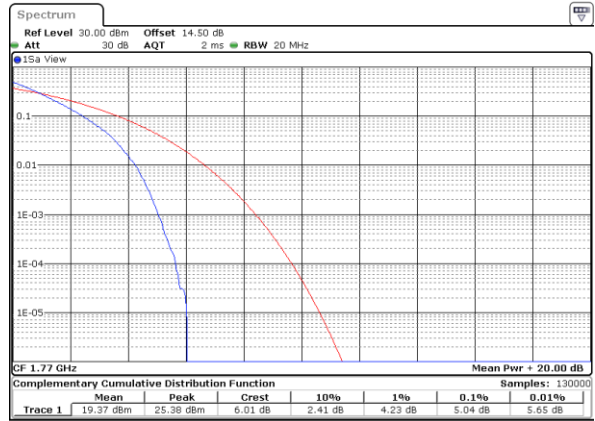

Note:

1. Normal Voltage =3.8 V. ; Battery End Point (BEP) =3.6 V. ; Maximum Voltage =4.51 V.
2. Note: The frequency fundamental emissions stay within the authorized frequency block.

LTE Band 66

Peak-to-Average Ratio

| Mode | LTE Band 66 / 20MHz | | | | |
|------------|---------------------|---------|-------|---------|-------------|
| Mod. | QPSK | | 16QAM | | Limit: 13dB |
| RB Size | 1RB | Full RB | 1RB | Full RB | Result |
| Lowest CH | 3.59 | 5.10 | 5.22 | 5.94 | PASS |
| Middle CH | 3.51 | 5.04 | 5.25 | 5.88 | |
| Highest CH | 3.62 | 5.04 | 5.36 | 5.86 | |
| Mode | LTE Band 66 / 20MHz | | | | |
| Mod. | 64QAM | | | | Limit: 13dB |
| RB Size | 1RB | Full RB | | | Result |
| Lowest CH | 6.29 | 6.43 | - | - | PASS |
| Middle CH | 6.17 | 6.41 | - | - | |
| Highest CH | 7.19 | 6.43 | - | - | |

LTE Band 66 / 20MHz / QPSK

Lowest Channel / 1RB

Date: 21.MAY.2021 12:47:32

Lowest Channel / Full RB

Date: 21.MAY.2021 12:48:00

Middle Channel / 1RB

Date: 21.MAY.2021 12:48:29

Middle Channel / Full RB

Date: 21.MAY.2021 12:48:57

Highest Channel / 1RB

Date: 21.MAY.2021 12:49:25

Highest Channel / Full RB

Date: 21.MAY.2021 12:49:53

LTE Band 66 / 20MHz / 16QAM

Lowest Channel / 1RB

Date: 21.MAY.2021 12:44:44