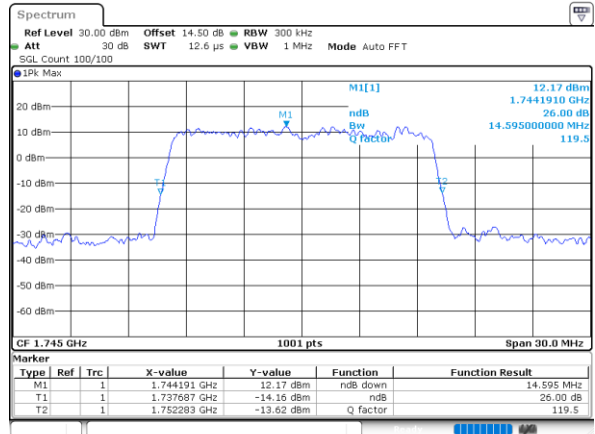

Middle Channel / 15MHz / 16QAM

Date: 21.MAY.2021 11:57:47