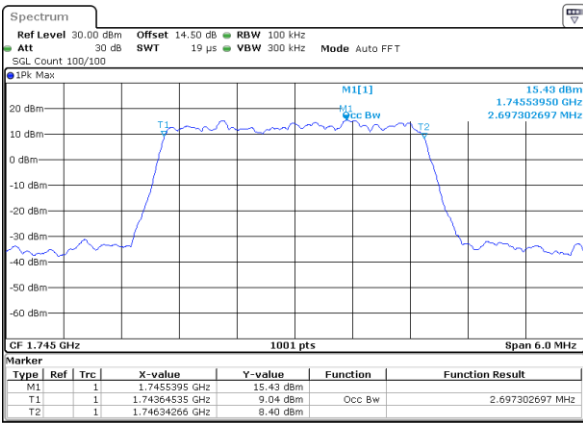

Middle Channel / 3MHz / QPSK

Date: 21.MAY.2021 10:00:45