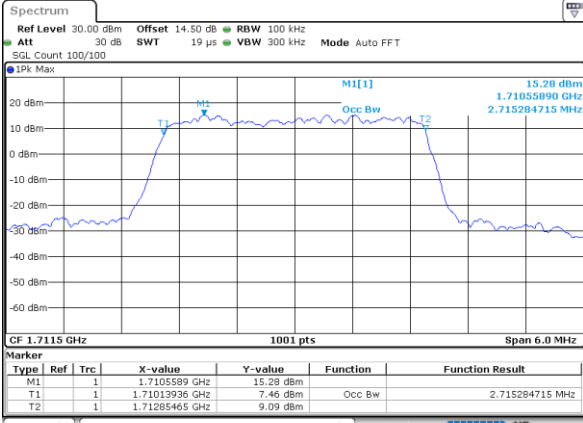

LTE Band 66

Lowest Channel / 1.4MHz / QPSK

Date: 31.MAY.2021 09:57:24

Lowest Channel / 1.4MHz / 16QAM

Date: 21.MAY.2021 09:11:31

Middle Channel / 1.4MHz / QPSK

Date: 21.MAY.2021 09:25:52

Middle Channel / 1.4MHz / 16QAM

Date: 21.MAY.2021 09:26:17

Highest Channel / 1.4MHz / QPSK

Date: 21.MAY.2021 09:29:27

Highest Channel / 1.4MHz / 16QAM

Date: 21.MAY.2021 09:29:52

LTE Band 66

Lowest Channel / 3MHz / QPSK

Date: 21.MAY.2021 09:50:59

Lowest Channel / 3MHz / 16QAM

Date: 21.MAY.2021 09:51:24

Middle Channel / 3MHz / QPSK

Date: 21.MAY.2021 10:00:45

Middle Channel / 3MHz / 16QAM

Date: 21.MAY.2021 10:01:11

Highest Channel / 3MHz / QPSK

Date: 21.MAY.2021 10:04:20

Highest Channel / 3MHz / 16QAM

Date: 21.MAY.2021 10:04:45

LTE Band 66

Lowest Channel / 5MHz / QPSK

Date: 21.MAY.2021 10:37:01

Lowest Channel / 5MHz / 16QAM

Date: 21.MAY.2021 10:37:26

Middle Channel / 5MHz / QPSK