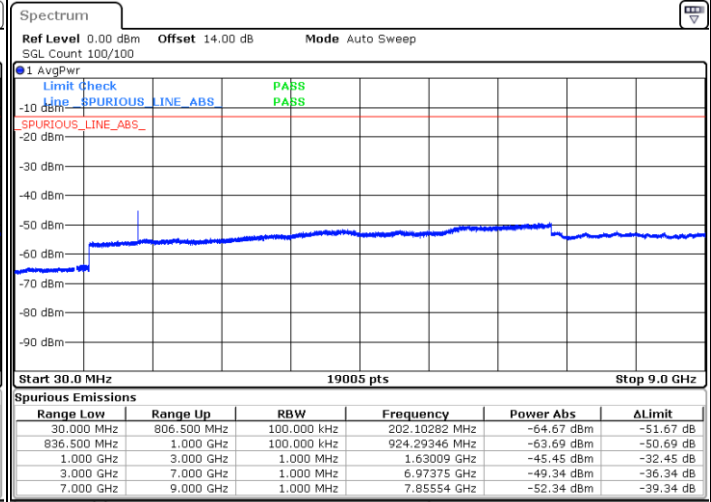

Middle Channel / 64QAM

Date: 20 MAY 2021 19:25:21

Date: 20 MAY 2021 19:26:22

Highest Channel / 64QAM

Date: 20 MAY 2021 19:29:01

LTE Band 26 / 15MHz

Lowest Channel / 64QAM

Date: 20 MAY 2021 19:31:40

Middle Channel / 64QAM

Date: 20 MAY 2021 19:32:41

Highest Channel / 64QAM

Date: 20 MAY 2021 19:35:21

CH26765 / 64QAM

Date: 20 MAY 2021 22:31:20

Frequency Stability

| Test Conditions | | LTE Band 26 (QPSK) / Middle Channel | Limit |
|------------------|-------------------|-------------------------------------|---------|
| Temperature (°C) | Voltage (Volt) | BW 10MHz | Note 2. |
| | | Deviation (ppm) | Result |
| 50 | Normal Voltage | 0.0031 | PASS |
| 40 | Normal Voltage | 0.0035 | |
| 30 | Normal Voltage | 0.0014 | |
| 20(Ref.) | Normal Voltage | 0.0000 | |
| 10 | Normal Voltage | 0.0012 | |
| 0 | Normal Voltage | 0.0027 | |
| -10 | Normal Voltage | 0.0136 | |
| -20 | Normal Voltage | 0.0019 | |
| -30 | Normal Voltage | 0.0014 | |
| 20 | Maximum Voltage | 0.0012 | |
| 20 | Normal Voltage | 0.0000 | |
| 20 | Battery End Point | 0.0155 | |

Note:

1. Normal Voltage =3.8 V. ; Battery End Point (BEP) =3.6 V. ; Maximum Voltage =4.51 V.
2. Note: The frequency fundamental emissions stay within the authorized frequency block.

LTE Band 66

Peak-to-Average Ratio

| Mode | LTE Band 66 / 20MHz | | | | |
|------------|---------------------|---------|-------|---------|-------------|
| Mod. | QPSK | | 16QAM | | Limit: 13dB |
| RB Size | 1RB | Full RB | 1RB | Full RB | Result |
| Lowest CH | 3.59 | 5.10 | 5.22 | 5.94 | PASS |
| Middle CH | 3.51 | 5.04 | 5.25 | 5.88 | |
| Highest CH | 3.62 | 5.04 | 5.36 | 5.86 | |
| Mode | LTE Band 66 / 20MHz | | | | |
| Mod. | 64QAM | | | | Limit: 13dB |
| RB Size | 1RB | Full RB | | | Result |
| Lowest CH | 6.29 | 6.43 | - | - | PASS |
| Middle CH | 6.17 | 6.41 | - | - | |
| Highest CH | 7.19 | 6.43 | - | - | |