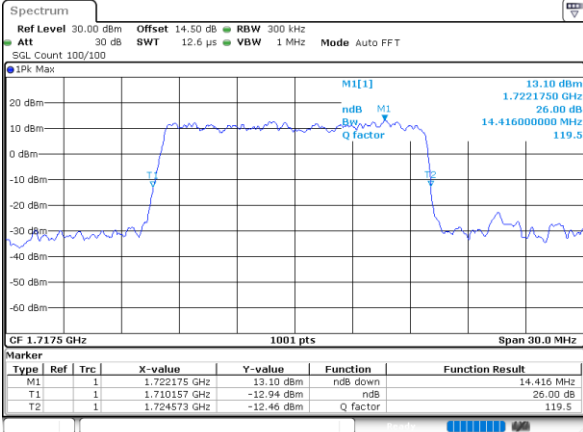

Highest Channel / 10MHz / QPSK

Date: 21.MAY.2021 11:14:58

Highest Channel / 10MHz / 16QAM

Date: 21.MAY.2021 11:15:22

LTE Band 66

Lowest Channel / 15MHz / QPSK

Date: 21.MAY.2021 11:47:37

Lowest Channel / 15MHz / 16QAM