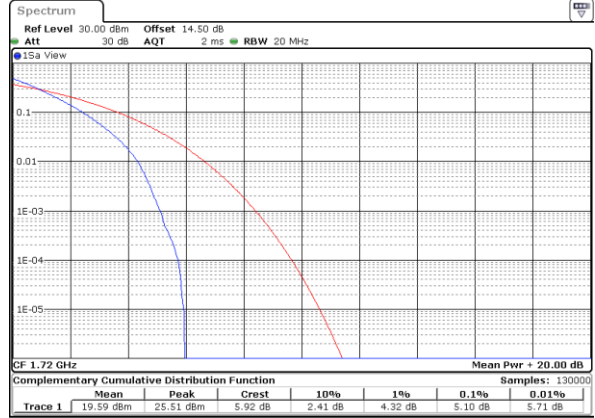

Note:

1. Normal Voltage =3.8 V. ; Battery End Point (BEP) =3.6 V. ; Maximum Voltage =4.51 V.
2. Note: The frequency fundamental emissions stay within the authorized frequency block.

LTE Band 66

Peak-to-Average Ratio

| Mode | LTE Band 66 / 20MHz | | | | |
|------------|---------------------|---------|-------|---------|-------------|
| Mod. | QPSK | | 16QAM | | Limit: 13dB |
| RB Size | 1RB | Full RB | 1RB | Full RB | Result |
| Lowest CH | 3.59 | 5.10 | 5.22 | 5.94 | PASS |
| Middle CH | 3.51 | 5.04 | 5.25 | 5.88 | |
| Highest CH | 3.62 | 5.04 | 5.36 | 5.86 | |
| Mode | LTE Band 66 / 20MHz | | | | |
| Mod. | 64QAM | | | | Limit: 13dB |
| RB Size | 1RB | Full RB | | | Result |
| Lowest CH | 6.29 | 6.43 | - | - | PASS |
| Middle CH | 6.17 | 6.41 | - | - | |
| Highest CH | 7.19 | 6.43 | - | - | |

LTE Band 66 / 20MHz / QPSK

Lowest Channel / 1RB

Date: 21.MAY.2021 12:47:32

Lowest Channel / Full RB

Date: 21.MAY.2021 12:48:00

Middle Channel / 1RB

Date: 21.MAY.2021 12:48:29

Middle Channel / Full RB