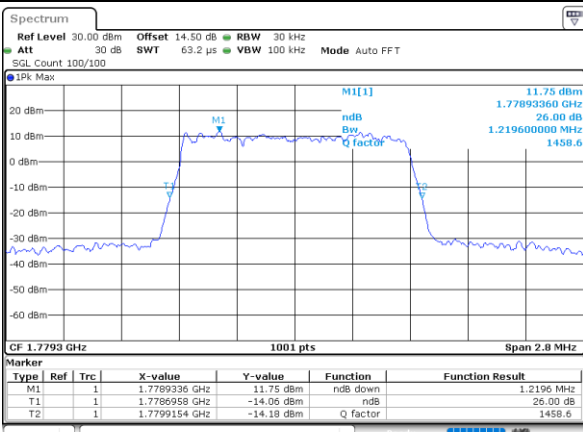

Middle Channel / 20MHz / 16QAM

Date: 21.MAY.2021 12:21:29

Highest Channel / 20MHz / QPSK

Date: 21.MAY.2021 12:24:40

Highest Channel / 20MHz / 16QAM

Date: 21.MAY.2021 12:25:04

LTE Band 66

Lowest Channel / 1.4MHz / 64QAM

Date: 21.MAY.2021 09:39:30

Lowest Channel / 3MHz / 64QAM

Date: 21.MAY.2021 10:14:23

Middle Channel / 20MHz / 64QAM

Date: 21.MAY.2021 09:44:15

Middle Channel / 3MHz / 64QAM

Date: 21.MAY.2021 10:19:08

Highest Channel / 20MHz / 64QAM

Date: 21.MAY.2021 09:45:54

Highest Channel / 3MHz / 64QAM

Date: 21.MAY.2021 10:20:46

LTE Band 66

Lowest Channel / 5MHz / 64QAM

Date: 21.MAY.2021 10:26:09

Lowest Channel / 10MHz / 64QAM

Date: 21.MAY.2021 11:24:10