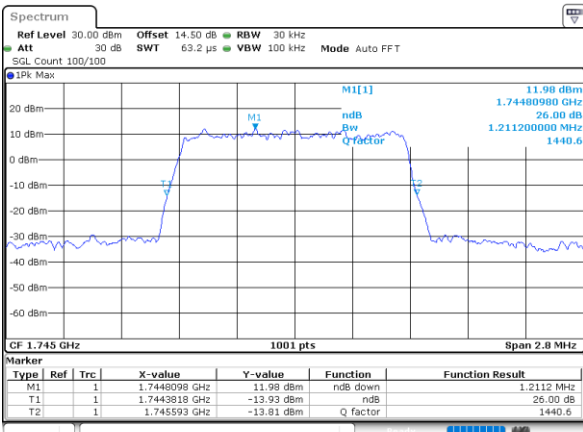

Middle Channel / 20MHz / 64QAM

Date: 21.MAY.2021 09:44:15