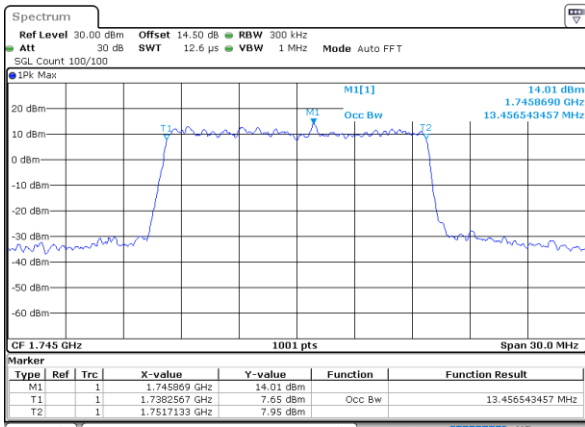

Middle Channel / 15MHz / QPSK

Date: 21.MAY.2021 11:56:33