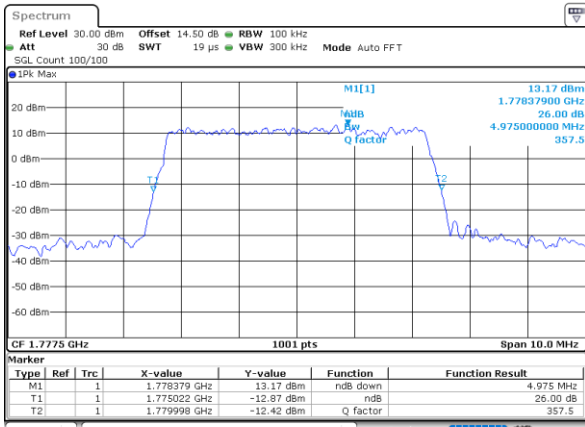

Highest Channel / 3MHz / 16QAM

Date: 21.MAY.2021 10:05:34

LTE Band 66

Lowest Channel / 5MHz / QPSK

Date: 21.MAY.2021 10:37:51

Lowest Channel / 5MHz / 16QAM

Date: 21.MAY.2021 10:38:15

Middle Channel / 5MHz / QPSK

Date: 21.MAY.2021 10:47:38

Middle Channel / 5MHz / 16QAM

Date: 21.MAY.2021 10:48:02

Highest Channel / 5MHz / QPSK

Date: 21.MAY.2021 10:51:14

Highest Channel / 5MHz / 16QAM

Date: 21.MAY.2021 10:51:38

LTE Band 66