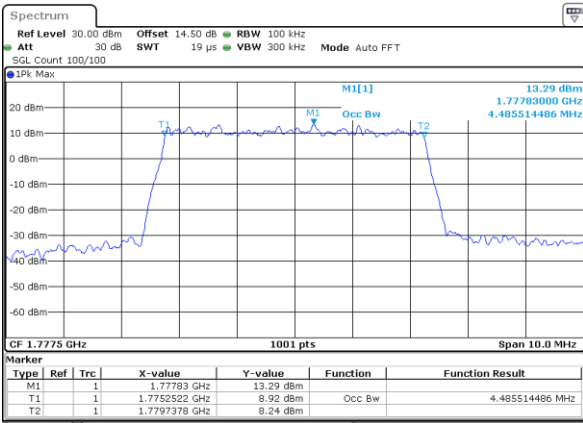

Highest Channel / 3MHz / 16QAM

Date: 21.MAY.2021 10:04:45

LTE Band 66

Lowest Channel / 5MHz / QPSK

Date: 21.MAY.2021 10:37:01

Lowest Channel / 5MHz / 16QAM

Date: 21.MAY.2021 10:37:26

Middle Channel / 5MHz / QPSK

Date: 21.MAY.2021 10:46:48

Middle Channel / 5MHz / 16QAM

Date: 21.MAY.2021 10:47:13

Highest Channel / 5MHz / QPSK

Date: 21.MAY.2021 10:50:22

Highest Channel / 5MHz / 16QAM

Date: 21.MAY.2021 10:50:48

LTE Band 66