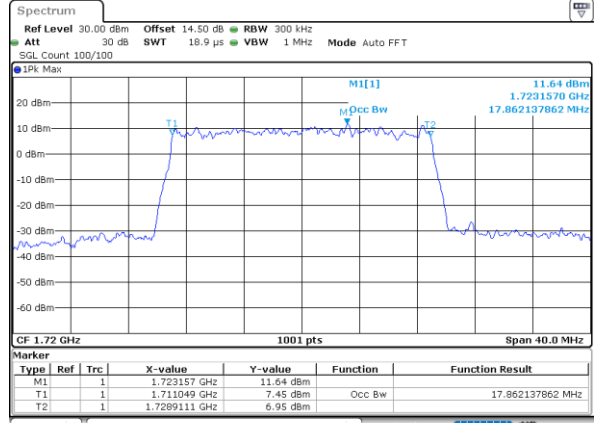

Highest Channel / 10MHz / QPSK

Date: 21.MAY.2021 11:14:07

Highest Channel / 10MHz / 16QAM

Date: 21.MAY.2021 11:14:33

LTE Band 66

Lowest Channel / 15MHz / QPSK

Date: 21.MAY.2021 11:46:46

Lowest Channel / 15MHz / 16QAM

Date: 21.MAY.2021 12:00:32

LTE Band 66

Lowest Channel / 20MHz / QPSK

Date: 21.MAY.2021 12:10:29

Lowest Channel / 20MHz / 16QAM

Date: 21.MAY.2021 12:10:55

Middle Channel / 20MHz / QPSK

Date: 21.MAY.2021 12:20:15

Middle Channel / 20MHz / 16QAM

Date: 21.MAY.2021 12:20:40

Highest Channel / 20MHz / QPSK

Date: 21.MAY.2021 12:23:50

Highest Channel / 20MHz / 16QAM

Date: 21.MAY.2021 12:24:15

LTE Band 66

Lowest Channel / 1.4MHz / 64QAM