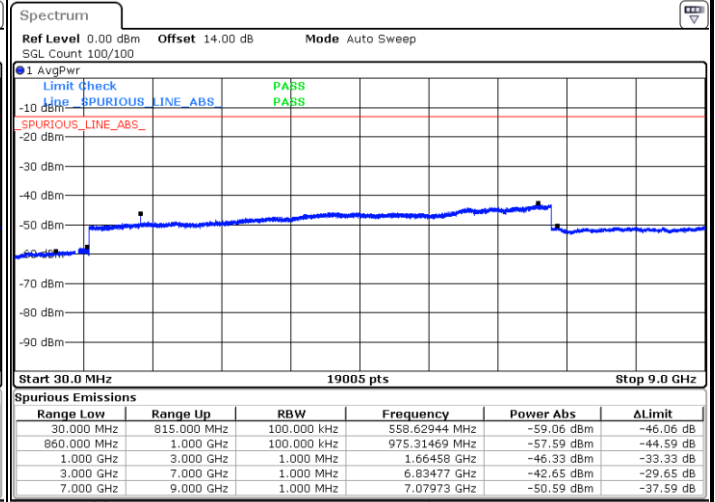

LTE Band 26 / 3MHz

Lowest Channel / 64QAM

Middle Channel / 64QAM

Date: 20 MAY 2021 19:12:31

Date: 20 MAY 2021 19:13:32

Highest Channel / 64QAM

Date: 20 MAY 2021 19:16:23

LTE Band 26 / 5MHz

Lowest Channel / 64QAM

Date: 20 MAY 2021 19:19:02

Middle Channel / 64QAM

Date: 20 MAY 2021 19:20:03

Highest Channel / 64QAM

Date: 20 MAY 2021 19:22:42

LTE Band 26 / 10MHz

Lowest Channel / 64QAM

Middle Channel / 64QAM

Date: 20 MAY 2021 19:25:21

Date: 20 MAY 2021 19:26:22

Highest Channel / 64QAM

Date: 20 MAY 2021 19:29:01

LTE Band 26 / 15MHz

Lowest Channel / 64QAM

Date: 20 MAY 2021 19:31:40

Note:

1. Normal Voltage =3.8 V. ; Battery End Point (BEP) =3.6 V. ; Maximum Voltage =4.51 V.
2. Note: The frequency fundamental emissions stay within the authorized frequency block.

LTE Band 66

Peak-to-Average Ratio