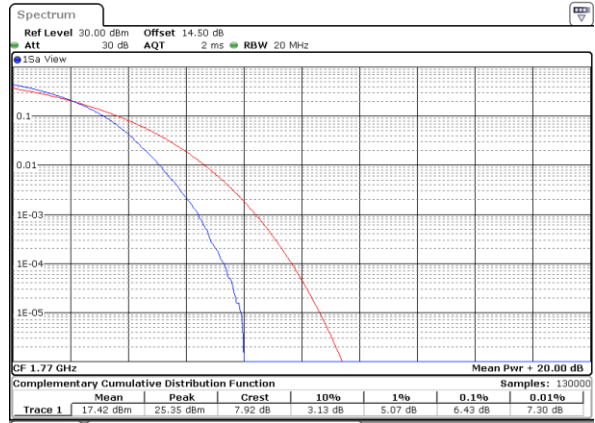

Highest Channel / Full RB

Date: 21.MAY.2021 12:47:05

LTE Band 66 / 20MHz / 64QAM

Lowest Channel / 1RB

Date: 21.MAY.2021 13:49:47

Lowest Channel / Full RB

Date: 21.MAY.2021 12:50:49

Middle Channel / 1RB

Date: 21.MAY.2021 13:51:08

Middle Channel / Full RB

Date: 21.MAY.2021 12:51:45

Highest Channel / 1RB

Date: 21.MAY.2021 13:53:11

Highest Channel / Full RB

Date: 21.MAY.2021 12:52:41

26dB Bandwidth

| Mode | LTE Band 66 : 26dB BW(MHz) | | | | | | | | | | | |
|------------|----------------------------|-------|-------|-------|-------|-------|-------|-------|-------|-------|-------|-------|
| BW | 1.4MHz | | 3MHz | | 5MHz | | 10MHz | | 15MHz | | 20MHz | |
| Mod. | QPSK | 16QAM | QPSK | 16QAM | QPSK | 16QAM | QPSK | 16QAM | QPSK | 16QAM | QPSK | 16QAM |
| Lowest CH | 1.22 | 1.22 | 2.97 | 3.01 | 4.87 | 4.90 | 9.67 | 9.75 | 14.42 | 14.39 | 19.10 | 19.02 |
| Middle CH | 1.23 | 1.23 | 3.01 | 3.05 | 4.76 | 4.95 | 9.95 | 9.69 | 14.39 | 14.60 | 19.10 | 18.90 |
| Highest CH | 1.23 | 1.21 | 3.02 | 3.03 | 4.98 | 4.90 | 9.75 | 9.75 | 14.21 | 14.51 | 18.86 | 18.74 |
| Mode | LTE Band 66 : 26dB BW(MHz) | | | | | | | | | | | |
| BW | 1.4MHz | | 3MHz | | 5MHz | | 10MHz | | 15MHz | | 20MHz | |
| Mod. | 64QAM | | 64QAM | | 64QAM | | 64QAM | | 64QAM | | 64QAM | |
| Lowest CH | 1.23 | - | 3.05 | - | 4.90 | - | 9.87 | - | 14.66 | - | 18.90 | - |
| Middle CH | 1.21 | - | 3.07 | - | 4.95 | - | 9.81 | - | 14.51 | - | 19.06 | - |
| Highest CH | 1.22 | - | 3.02 | - | 4.83 | - | 9.75 | - | 14.45 | - | 19.14 | - |