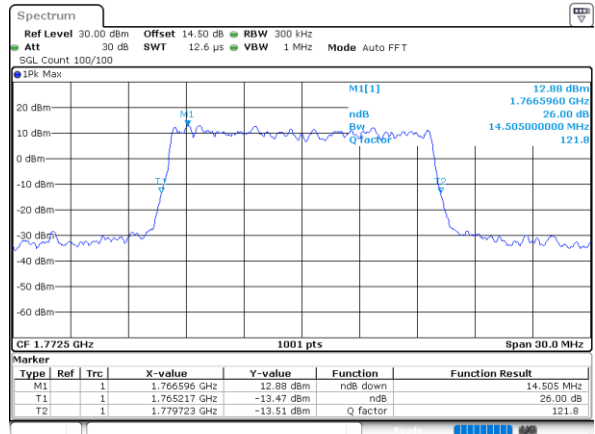

Highest Channel / 10MHz / QPSK

Date: 21.MAY.2021 11:14:58

Highest Channel / 10MHz / 16QAM

Date: 21.MAY.2021 11:15:22

LTE Band 66

Lowest Channel / 15MHz / QPSK

Date: 21.MAY.2021 11:47:37

Lowest Channel / 15MHz / 16QAM

Date: 21.MAY.2021 11:48:01

Middle Channel / 15MHz / QPSK

Date: 21.MAY.2021 11:57:23

Middle Channel / 15MHz / 16QAM

Date: 21.MAY.2021 11:57:47

Highest Channel / 15MHz / QPSK

Date: 21.MAY.2021 12:00:57

Highest Channel / 15MHz / 16QAM

Date: 21.MAY.2021 12:01:21

LTE Band 66

Lowest Channel / 20MHz / QPSK

Date: 21.MAY.2021 12:11:20

Lowest Channel / 20MHz / 16QAM

Date: 21.MAY.2021 12:11:43

Middle Channel / 20MHz / QPSK

Date: 21.MAY.2021 12:21:06

Middle Channel / 20MHz / 16QAM

Date: 21.MAY.2021 12:21:29

Highest Channel / 20MHz / QPSK

Date: 21.MAY.2021 12:24:40

Highest Channel / 20MHz / 16QAM

Date: 21.MAY.2021 12:25:04

LTE Band 66

Lowest Channel / 1.4MHz / 64QAM