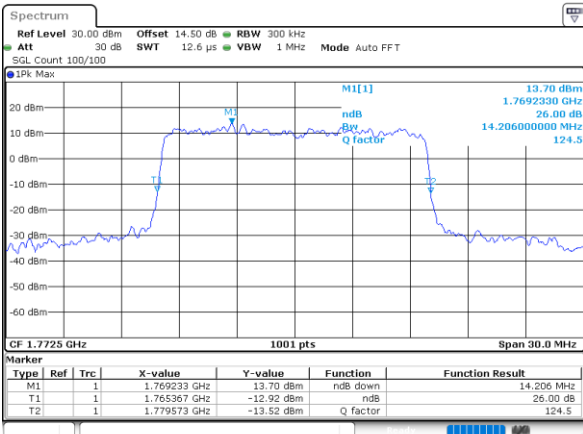

Highest Channel / 10MHz / QPSK

Date: 21.MAY.2021 11:14:58

Highest Channel / 10MHz / 16QAM

Date: 21.MAY.2021 11:15:22

LTE Band 66

Lowest Channel / 15MHz / QPSK

Date: 21.MAY.2021 11:47:37

Lowest Channel / 15MHz / 16QAM

Date: 21.MAY.2021 11:48:01

Middle Channel / 15MHz / QPSK

Date: 21.MAY.2021 11:57:23

Middle Channel / 15MHz / 16QAM

Date: 21.MAY.2021 11:57:47

Highest Channel / 15MHz / QPSK

Date: 21.MAY.2021 12:00:57

Highest Channel / 15MHz / 16QAM

Date: 21.MAY.2021 12:01:21

LTE Band 66

Lowest Channel / 20MHz / QPSK

Date: 21.MAY.2021 12:11:20

Lowest Channel / 20MHz / 16QAM

Date: 21.MAY.2021 12:11:43

Middle Channel / 20MHz / QPSK

Date: 21.MAY.2021 12:21:06

Middle Channel / 20MHz / 16QAM

Date: 21.MAY.2021 12:21:29

Highest Channel / 20MHz / QPSK

Date: 21.MAY.2021 12:24:40

Highest Channel / 20MHz / 16QAM

Date: 21.MAY.2021 12:25:04

LTE Band 66

Lowest Channel / 1.4MHz / 64QAM