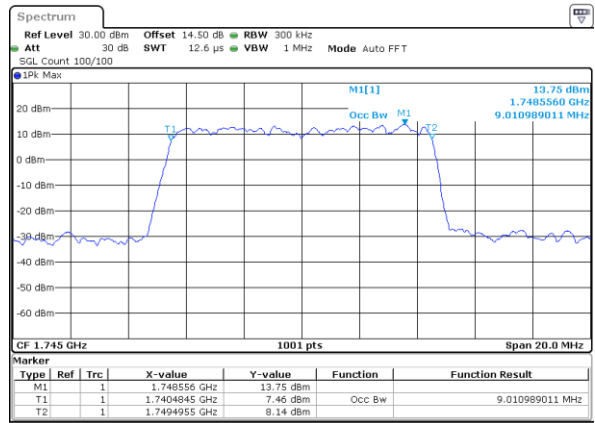

Date: 21.MAY.2021 10:46:48

Middle Channel / 5MHz / 16QAM

Date: 21.MAY.2021 10:47:13

Highest Channel / 5MHz / QPSK

Date: 21.MAY.2021 10:50:22

Highest Channel / 5MHz / 16QAM

Date: 21.MAY.2021 10:50:48

LTE Band 66

Lowest Channel / 10MHz / QPSK

Date: 21.MAY.2021 11:00:46

Lowest Channel / 10MHz / 16QAM

Date: 21.MAY.2021 11:01:11

Middle Channel / 10MHz / QPSK

Date: 21.MAY.2021 11:10:33

Middle Channel / 10MHz / 16QAM

Date: 21.MAY.2021 11:10:58

Highest Channel / 10MHz / QPSK

Date: 21.MAY.2021 11:14:07

Highest Channel / 10MHz / 16QAM

Date: 21.MAY.2021 11:14:33

LTE Band 66

Lowest Channel / 15MHz / QPSK

Date: 21.MAY.2021 11:46:46

Lowest Channel / 15MHz / 16QAM