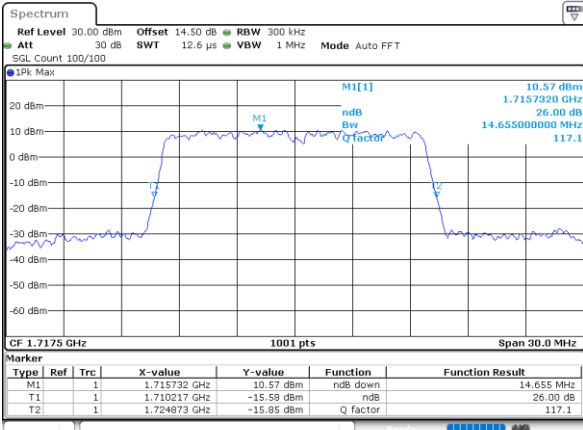

Date: 21.MAY.2021 09:45:54

Highest Channel / 3MHz / 64QAM

Date: 21.MAY.2021 10:20:46

LTE Band 66

Lowest Channel / 5MHz / 64QAM

Date: 21.MAY.2021 10:26:09

Lowest Channel / 10MHz / 64QAM

Date: 21.MAY.2021 11:24:10

Middle Channel / 5MHz / 64QAM

Date: 21.MAY.2021 10:30:53

Middle Channel / 10MHz / 64QAM

Date: 21.MAY.2021 11:28:55

Highest Channel / 5MHz / 64QAM

Date: 21.MAY.2021 10:32:32

Highest Channel / 10MHz / 64QAM

Date: 21.MAY.2021 11:30:34

LTE Band 66

Lowest Channel / 15MHz / 64QAM

Date: 21.MAY.2021 11:35:56

Lowest Channel / 20MHz / 64QAM

Date: 21.MAY.2021 12:33:52

Middle Channel / 15MHz / 64QAM

Date: 21.MAY.2021 11:40:40

Middle Channel / 20MHz / 64QAM