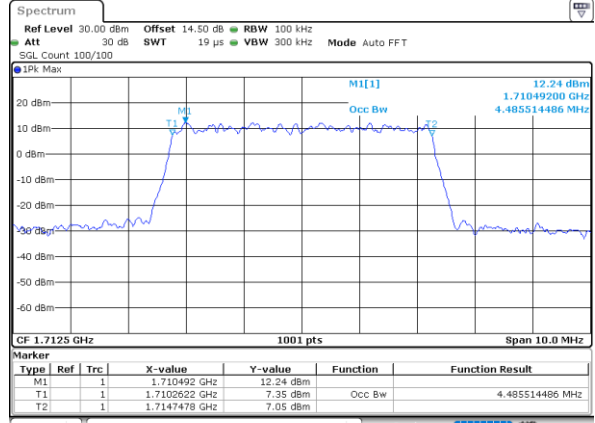

Date: 21.MAY.2021 09:26:17

Highest Channel / 1.4MHz / QPSK

Date: 21.MAY.2021 09:29:27

Highest Channel / 1.4MHz / 16QAM

Date: 21.MAY.2021 09:29:52

LTE Band 66

Lowest Channel / 3MHz / QPSK

Date: 21.MAY.2021 09:50:59

Highest Channel / 3MHz / 16QAM

Date: 21.MAY.2021 10:04:45

LTE Band 66

Lowest Channel / 5MHz / QPSK

Date: 21.MAY.2021 10:37:01

Lowest Channel / 5MHz / 16QAM

Date: 21.MAY.2021 10:37:26

Middle Channel / 5MHz / QPSK

Date: 21.MAY.2021 10:46:48

Middle Channel / 5MHz / 16QAM

Date: 21.MAY.2021 10:47:13

Highest Channel / 5MHz / QPSK

Date: 21.MAY.2021 10:50:22

Highest Channel / 5MHz / 16QAM

Date: 21.MAY.2021 10:50:48

LTE Band 66