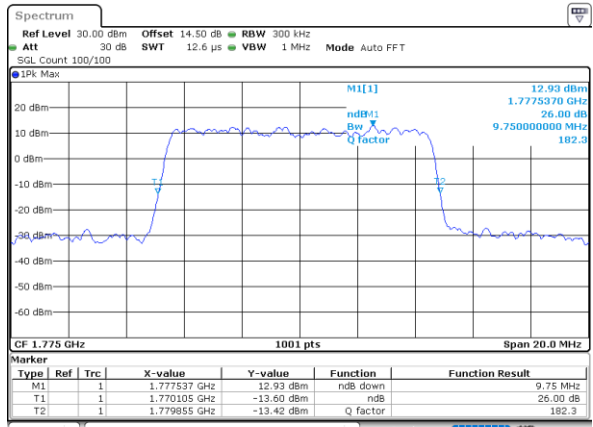

Date: 21.MAY.2021 09:45:54

Highest Channel / 3MHz / 64QAM

Date: 21.MAY.2021 10:20:46

LTE Band 66

Lowest Channel / 5MHz / 64QAM

Date: 21.MAY.2021 10:26:09

Lowest Channel / 10MHz / 64QAM

Date: 21.MAY.2021 11:24:10

Middle Channel / 5MHz / 64QAM

Date: 21.MAY.2021 10:30:53

Middle Channel / 10MHz / 64QAM

Date: 21.MAY.2021 11:28:55

Highest Channel / 5MHz / 64QAM

Date: 21.MAY.2021 10:32:32

Highest Channel / 10MHz / 64QAM

Date: 21.MAY.2021 11:30:34

LTE Band 66

Lowest Channel / 15MHz / 64QAM

Date: 21.MAY.2021 11:35:56

Lowest Channel / 20MHz / 64QAM

Date: 21.MAY.2021 12:33:52

Middle Channel / 15MHz / 64QAM

Date: 21.MAY.2021 11:40:40

Middle Channel / 20MHz / 64QAM