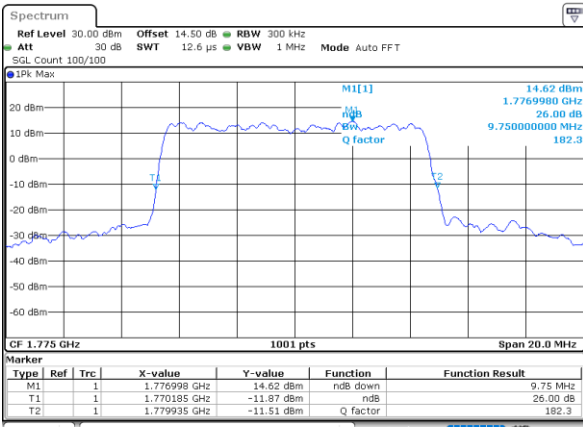

Date: 21.MAY.2021 10:47:38

Middle Channel / 5MHz / 16QAM

Date: 21.MAY.2021 10:48:02

Highest Channel / 5MHz / QPSK

Date: 21.MAY.2021 10:51:14

Highest Channel / 5MHz / 16QAM

Date: 21.MAY.2021 10:51:38

LTE Band 66

Lowest Channel / 10MHz / QPSK

Date: 21.MAY.2021 11:01:37

Lowest Channel / 10MHz / 16QAM

Date: 21.MAY.2021 11:02:01

Middle Channel / 10MHz / QPSK

Date: 21.MAY.2021 11:11:23

Middle Channel / 10MHz / 16QAM

Date: 21.MAY.2021 11:11:47

Highest Channel / 10MHz / QPSK

Date: 21.MAY.2021 11:14:58

Highest Channel / 10MHz / 16QAM

Date: 21.MAY.2021 11:15:22

LTE Band 66

Lowest Channel / 15MHz / QPSK

Date: 21.MAY.2021 11:47:37

Lowest Channel / 15MHz / 16QAM