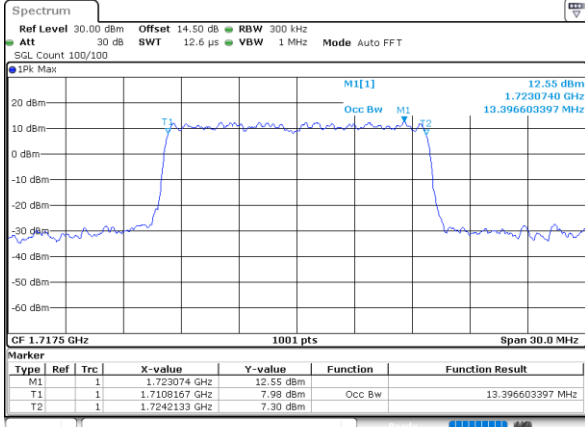

Highest Channel / 10MHz / QPSK

Date: 21.MAY.2021 11:14:07

Highest Channel / 10MHz / 16QAM

Date: 21.MAY.2021 11:14:33

LTE Band 66

Lowest Channel / 15MHz / QPSK

Date: 21.MAY.2021 11:46:46

Lowest Channel / 15MHz / 16QAM