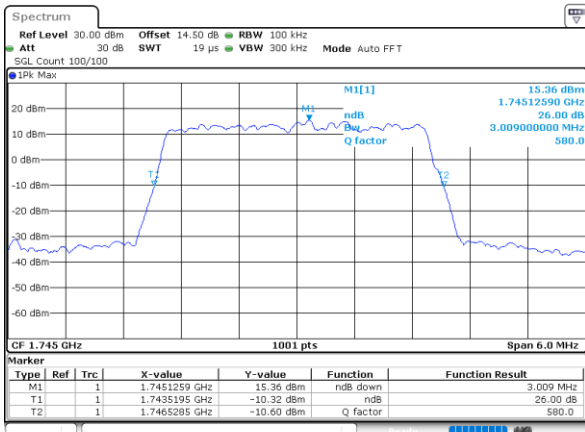

Middle Channel / 3MHz / QPSK

Date: 21.MAY.2021 10:01:06