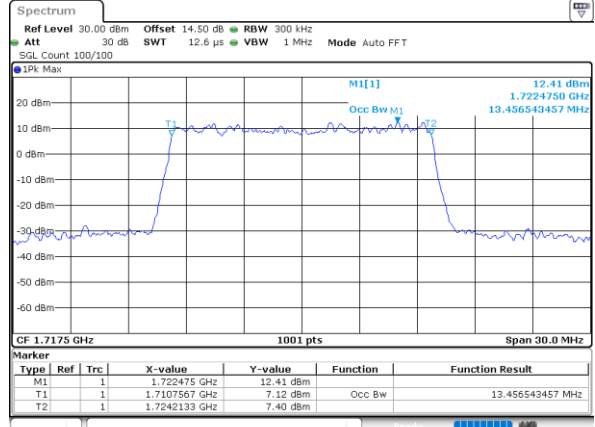

Highest Channel / 10MHz / QPSK

Date: 21.MAY.2021 11:14:07

Highest Channel / 10MHz / 16QAM

Date: 21.MAY.2021 11:14:33

LTE Band 66

Lowest Channel / 15MHz / QPSK

Date: 21.MAY.2021 11:46:46

Lowest Channel / 15MHz / 16QAM