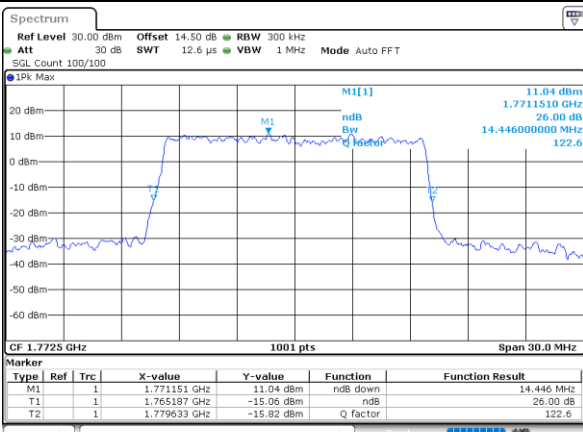

Middle Channel / 5MHz / 64QAM

Date: 21.MAY.2021 10:30:53

Middle Channel / 10MHz / 64QAM

Date: 21.MAY.2021 11:28:55

Highest Channel / 5MHz / 64QAM

Date: 21.MAY.2021 10:32:32

Highest Channel / 10MHz / 64QAM

Date: 21.MAY.2021 11:30:34

LTE Band 66

Lowest Channel / 15MHz / 64QAM

Date: 21.MAY.2021 11:35:56

Lowest Channel / 20MHz / 64QAM

Date: 21.MAY.2021 12:33:52

Middle Channel / 15MHz / 64QAM

Date: 21.MAY.2021 11:40:40

Middle Channel / 20MHz / 64QAM

Date: 21.MAY.2021 12:38:36

Highest Channel / 15MHz / 64QAM

Date: 21.MAY.2021 11:42:19

Highest Channel / 20MHz / 64QAM

Date: 21.MAY.2021 12:40:15

Occupied Bandwidth

| Mode | LTE Band 66 : 99%OBW(MHz) | | | | | | | | | | | |
|------------|---------------------------|-------|-------|-------|-------|-------|-------|-------|-------|-------|-------|-------|
| BW | 1.4MHz | | 3MHz | | 5MHz | | 10MHz | | 15MHz | | 20MHz | |
| Mod. | QPSK | 16QAM | QPSK | 16QAM | QPSK | 16QAM | QPSK | 16QAM | QPSK | 16QAM | QPSK | 16QAM |
| Lowest CH | 1.09 | 1.08 | 2.72 | 2.71 | 4.53 | 4.49 | 8.99 | 9.01 | 13.40 | 13.46 | 17.90 | 17.86 |
| Middle CH | 1.10 | 1.09 | 2.70 | 2.71 | 4.50 | 4.49 | 9.11 | 9.01 | 13.46 | 13.46 | 17.90 | 17.94 |
| Highest CH | 1.09 | 1.09 | 2.70 | 2.70 | 4.49 | 4.50 | 9.03 | 9.05 | 13.40 | 13.46 | 17.90 | 17.86 |
| Mode | LTE Band 66 : 99%OBW(MHz) | | | | | | | | | | | |
| BW | 1.4MHz | | 3MHz | | 5MHz | | 10MHz | | 15MHz | | 20MHz | |
| Mod. | 64QAM | | 64QAM | | 64QAM | | 64QAM | | 64QAM | | 64QAM | |
| Lowest CH | 1.08 | - | 2.72 | - | 4.48 | - | 9.05 | - | 13.49 | - | 17.86 | - |
| Middle CH | 1.09 | - | 2.72 | - | 4.49 | - | 9.03 | - | 13.46 | - | 17.86 | - |
| Highest CH | 1.09 | - | 2.73 | - | 4.51 | - | 9.01 | - | 13.43 | - | 17.90 | - |