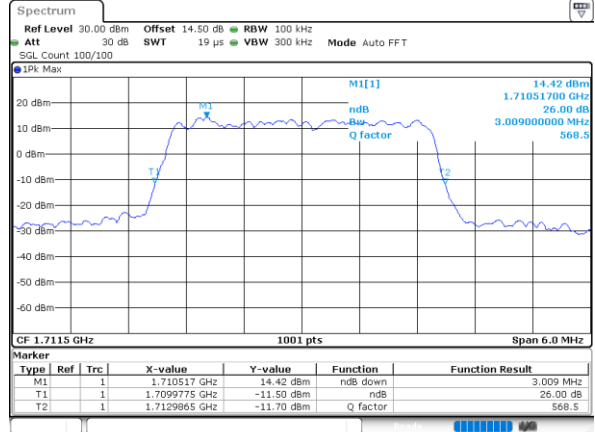

Lowest Channel / 3MHz / 16QAM

Date: 21.MAY.2021 09:52:13