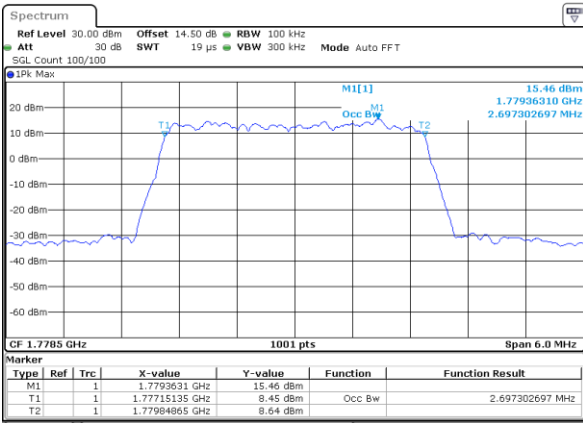

Date: 21.MAY.2021 09:26:17

Highest Channel / 1.4MHz / QPSK

Date: 21.MAY.2021 09:29:27

Highest Channel / 1.4MHz / 16QAM

Date: 21.MAY.2021 09:29:52

LTE Band 66

Lowest Channel / 3MHz / QPSK

Date: 21.MAY.2021 09:50:59

Lowest Channel / 3MHz / 16QAM

Date: 21.MAY.2021 09:51:24

Middle Channel / 3MHz / QPSK

Date: 21.MAY.2021 10:00:45

Middle Channel / 3MHz / 16QAM

Date: 21.MAY.2021 10:01:11

Highest Channel / 3MHz / QPSK

Date: 21.MAY.2021 10:04:20

Highest Channel / 3MHz / 16QAM

Date: 21.MAY.2021 10:04:45

LTE Band 66

Lowest Channel / 5MHz / QPSK

Date: 21.MAY.2021 10:37:01

Lowest Channel / 5MHz / 16QAM

Date: 21.MAY.2021 10:37:26

Middle Channel / 5MHz / QPSK