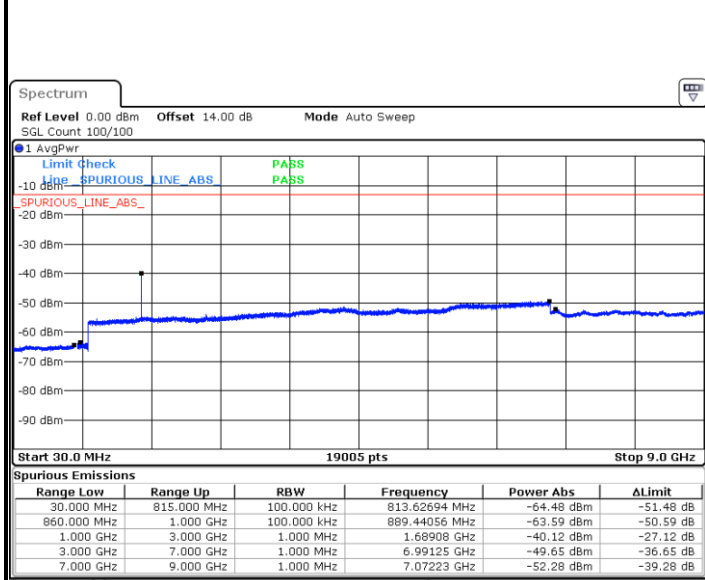

LTE Band 26 / 3MHz

Lowest Channel / 64QAM

Middle Channel / 64QAM

Date: 20 MAY 2021 19:12:31

Date: 20 MAY 2021 19:13:32

Highest Channel / 64QAM

Date: 20 MAY 2021 19:16:23

LTE Band 26 / 5MHz

Lowest Channel / 64QAM

Date: 20 MAY 2021 19:19:02

Middle Channel / 64QAM

Date: 20 MAY 2021 19:20:03

Highest Channel / 64QAM

Date: 20 MAY 2021 19:22:42

LTE Band 26 / 10MHz

Lowest Channel / 64QAM

Middle Channel / 64QAM

Date: 20 MAY 2021 19:25:21

Date: 20 MAY 2021 19:26:22

Highest Channel / 64QAM

Date: 20 MAY 2021 19:29:01

LTE Band 26 / 15MHz

Lowest Channel / 64QAM

Date: 20 MAY 2021 19:31:40

Note:

1. Normal Voltage =3.8 V. ; Battery End Point (BEP) =3.6 V. ; Maximum Voltage =4.51 V.
2. Note: The frequency fundamental emissions stay within the authorized frequency block.

LTE Band 66

Peak-to-Average Ratio