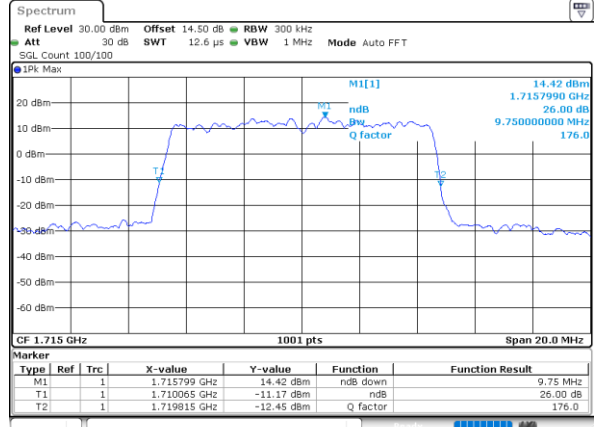

Lowest Channel / 10MHz / 16QAM

Date: 21.MAY.2021 11:02:01