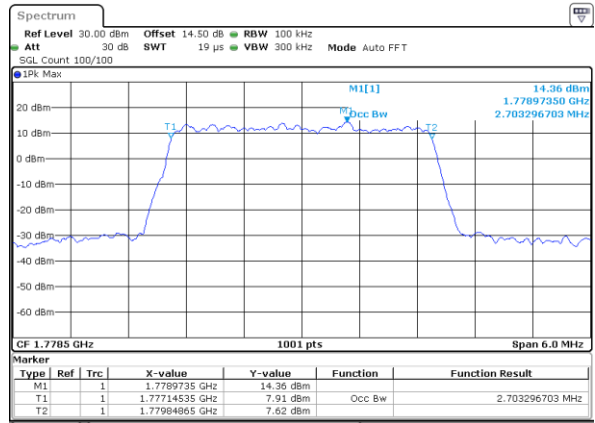

LTE Band 66

Lowest Channel / 1.4MHz / QPSK

Date: 31.MAY.2021 09:57:24

Lowest Channel / 1.4MHz / 16QAM

Date: 21.MAY.2021 09:11:31

Middle Channel / 1.4MHz / QPSK

Date: 21.MAY.2021 09:25:52

Middle Channel / 1.4MHz / 16QAM

Date: 21.MAY.2021 09:26:17

Highest Channel / 1.4MHz / QPSK

Date: 21.MAY.2021 09:29:27

Highest Channel / 1.4MHz / 16QAM

Date: 21.MAY.2021 09:29:52

LTE Band 66

Lowest Channel / 3MHz / QPSK

Date: 21.MAY.2021 09:50:59

Lowest Channel / 3MHz / 16QAM

Date: 21.MAY.2021 09:51:24

Middle Channel / 3MHz / QPSK

Date: 21.MAY.2021 10:00:45

Middle Channel / 3MHz / 16QAM

Date: 21.MAY.2021 10:01:11

Highest Channel / 3MHz / QPSK

Date: 21.MAY.2021 10:04:20

Highest Channel / 3MHz / 16QAM

Date: 21.MAY.2021 10:04:45

LTE Band 66

Lowest Channel / 5MHz / QPSK

Date: 21.MAY.2021 10:37:01

Lowest Channel / 5MHz / 16QAM

Date: 21.MAY.2021 10:37:26

Middle Channel / 5MHz / QPSK