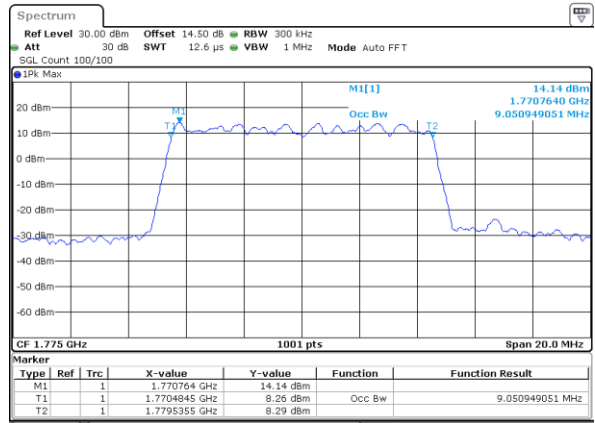

Date: 21.MAY.2021 10:46:48

Middle Channel / 5MHz / 16QAM

Date: 21.MAY.2021 10:47:13

Highest Channel / 5MHz / QPSK

Date: 21.MAY.2021 10:50:22

Highest Channel / 5MHz / 16QAM

Date: 21.MAY.2021 10:50:48

LTE Band 66

Lowest Channel / 10MHz / QPSK

Date: 21.MAY.2021 11:00:46

Lowest Channel / 10MHz / 16QAM

Date: 21.MAY.2021 11:01:11

Middle Channel / 10MHz / QPSK

Date: 21.MAY.2021 11:10:33

Middle Channel / 10MHz / 16QAM

Date: 21.MAY.2021 11:10:58

Highest Channel / 10MHz / QPSK

Date: 21.MAY.2021 11:14:07

Highest Channel / 10MHz / 16QAM

Date: 21.MAY.2021 11:14:33

LTE Band 66

Lowest Channel / 15MHz / QPSK

Date: 21.MAY.2021 11:46:46

Lowest Channel / 15MHz / 16QAM