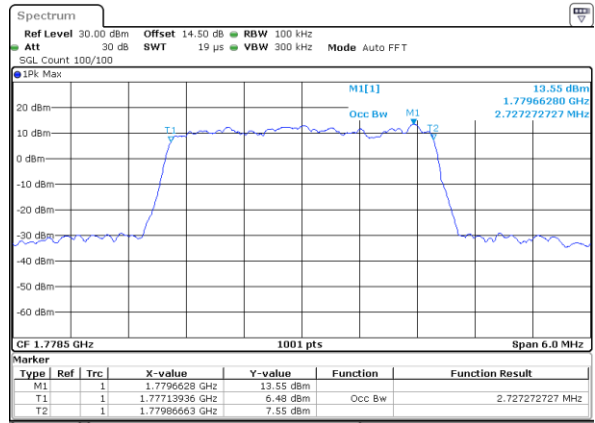

Date: 21.MAY.2021 12:00:32

LTE Band 66

Lowest Channel / 20MHz / QPSK

Date: 21.MAY.2021 12:10:29

Lowest Channel / 20MHz / 16QAM

Date: 21.MAY.2021 12:10:55

Middle Channel / 20MHz / QPSK

Date: 21.MAY.2021 12:20:15

Middle Channel / 20MHz / 16QAM

Date: 21.MAY.2021 12:20:40

Highest Channel / 20MHz / QPSK

Date: 21.MAY.2021 12:23:50

Highest Channel / 20MHz / 16QAM

Date: 21.MAY.2021 12:24:15

LTE Band 66

Lowest Channel / 1.4MHz / 64QAM

Date: 21.MAY.2021 09:39:13

Lowest Channel / 3MHz / 64QAM

Date: 21.MAY.2021 10:14:06

Middle Channel / 20MHz / 64QAM

Date: 21.MAY.2021 09:43:58

Middle Channel / 3MHz / 64QAM

Date: 21.MAY.2021 10:18:51

Highest Channel / 20MHz / 64QAM

Date: 21.MAY.2021 09:45:37

Highest Channel / 3MHz / 64QAM

Date: 21.MAY.2021 10:20:30

LTE Band 66

Lowest Channel / 5MHz / 64QAM

Date: 21.MAY.2021 10:25:52

Lowest Channel / 10MHz / 64QAM

Date: 21.MAY.2021 11:23:54