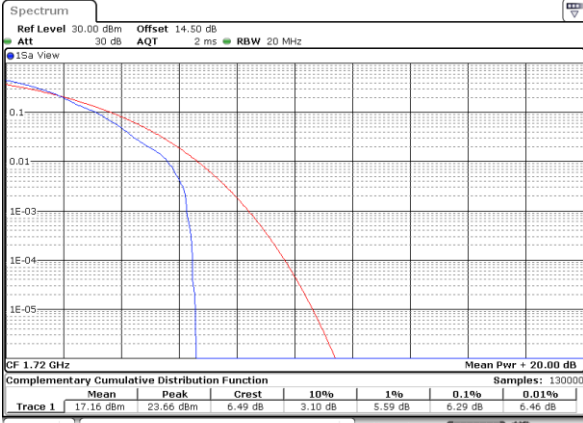

Lowest Channel / Full RB

Date: 21.MAY.2021 12:45:12

Middle Channel / 1RB

Date: 21.MAY.2021 12:45:41

Middle Channel / Full RB

Date: 21.MAY.2021 12:46:08

Highest Channel / 1RB

Date: 21.MAY.2021 12:46:36

Highest Channel / Full RB

Date: 21.MAY.2021 12:47:05

LTE Band 66 / 20MHz / 64QAM

Lowest Channel / 1RB

Date: 21.MAY.2021 13:49:47

Lowest Channel / Full RB

Date: 21.MAY.2021 12:50:49

Middle Channel / 1RB

Date: 21.MAY.2021 13:51:08

Middle Channel / Full RB

Date: 21.MAY.2021 12:51:45

Highest Channel / 1RB

Date: 21.MAY.2021 13:53:11

Highest Channel / Full RB

Date: 21.MAY.2021 12:52:41

26dB Bandwidth

| Mode | LTE Band 66 : 26dB BW(MHz) | | | | | | | | | | | |
|------------|----------------------------|-------|-------|-------|-------|-------|-------|-------|-------|-------|-------|-------|
| BW | 1.4MHz | | 3MHz | | 5MHz | | 10MHz | | 15MHz | | 20MHz | |
| Mod. | QPSK | 16QAM | QPSK | 16QAM | QPSK | 16QAM | QPSK | 16QAM | QPSK | 16QAM | QPSK | 16QAM |
| Lowest CH | 1.22 | 1.22 | 2.97 | 3.01 | 4.87 | 4.90 | 9.67 | 9.75 | 14.42 | 14.39 | 19.10 | 19.02 |
| Middle CH | 1.23 | 1.23 | 3.01 | 3.05 | 4.76 | 4.95 | 9.95 | 9.69 | 14.39 | 14.60 | 19.10 | 18.90 |
| Highest CH | 1.23 | 1.21 | 3.02 | 3.03 | 4.98 | 4.90 | 9.75 | 9.75 | 14.21 | 14.51 | 18.86 | 18.74 |
| Mode | LTE Band 66 : 26dB BW(MHz) | | | | | | | | | | | |
| BW | 1.4MHz | | 3MHz | | 5MHz | | 10MHz | | 15MHz | | 20MHz | |
| Mod. | 64QAM | | 64QAM | | 64QAM | | 64QAM | | 64QAM | | 64QAM | |
| Lowest CH | 1.23 | - | 3.05 | - | 4.90 | - | 9.87 | - | 14.66 | - | 18.90 | - |
| Middle CH | 1.21 | - | 3.07 | - | 4.95 | - | 9.81 | - | 14.51 | - | 19.06 | - |
| Highest CH | 1.22 | - | 3.02 | - | 4.83 | - | 9.75 | - | 14.45 | - | 19.14 | - |