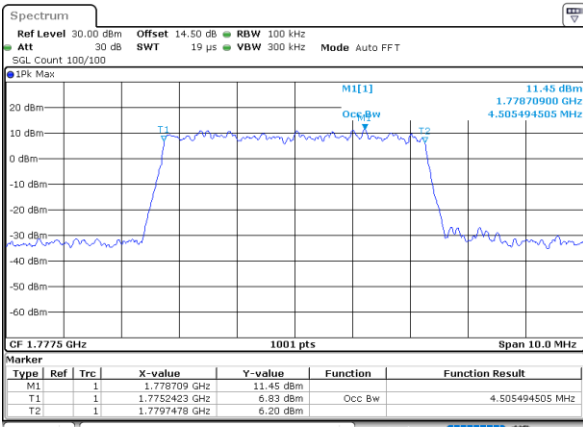

Date: 21.MAY.2021 09:45:37

Highest Channel / 3MHz / 64QAM

Date: 21.MAY.2021 10:20:30

LTE Band 66

Lowest Channel / 5MHz / 64QAM

Date: 21.MAY.2021 10:25:52

Lowest Channel / 10MHz / 64QAM

Date: 21.MAY.2021 11:23:54

Middle Channel / 5MHz / 64QAM

Date: 21.MAY.2021 10:30:37

Middle Channel / 10MHz / 64QAM

Date: 21.MAY.2021 11:26:38

Highest Channel / 5MHz / 64QAM

Date: 21.MAY.2021 10:32:16

Highest Channel / 10MHz / 64QAM

Date: 21.MAY.2021 11:30:17