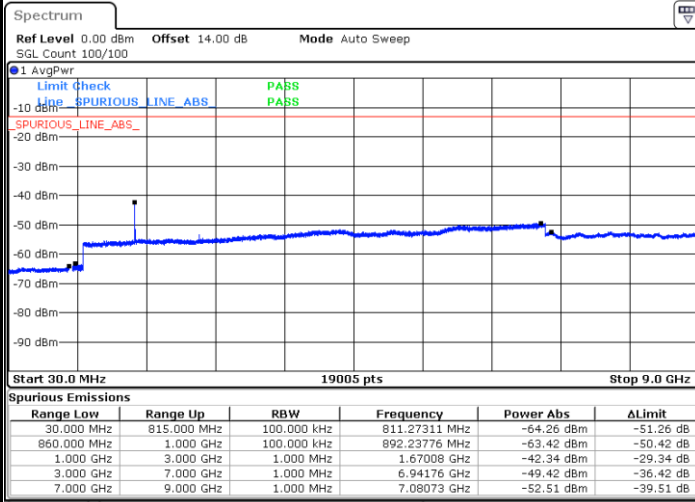

Highest Channel / 64QAM

Date: 20 MAY 2021 19:35:21