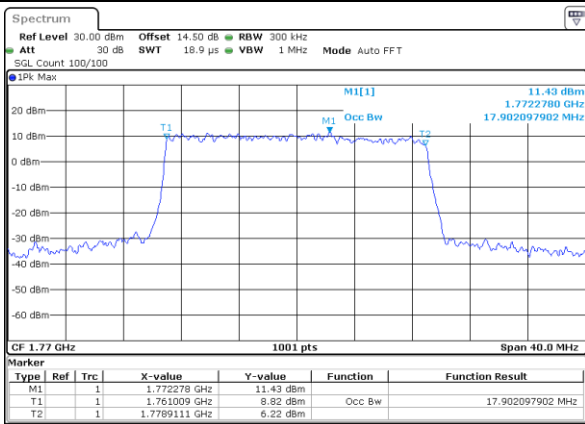

Date: 21.MAY.2021 12:00:32

LTE Band 66

Lowest Channel / 20MHz / QPSK

Date: 21.MAY.2021 12:10:29

Lowest Channel / 20MHz / 16QAM

Date: 21.MAY.2021 12:10:55

Middle Channel / 20MHz / QPSK

Date: 21.MAY.2021 12:20:15

Middle Channel / 20MHz / 16QAM

Date: 21.MAY.2021 12:20:40

Highest Channel / 20MHz / QPSK

Date: 21.MAY.2021 12:23:50

Highest Channel / 20MHz / 16QAM

Date: 21.MAY.2021 12:24:15

LTE Band 66

Lowest Channel / 1.4MHz / 64QAM