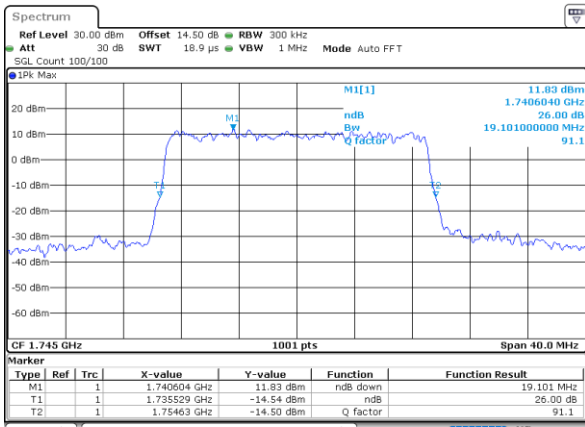

Date: 21.MAY.2021 12:01:21

LTE Band 66

Lowest Channel / 20MHz / QPSK

Date: 21.MAY.2021 12:11:20

Lowest Channel / 20MHz / 16QAM

Date: 21.MAY.2021 12:11:43

Middle Channel / 20MHz / QPSK

Date: 21.MAY.2021 12:21:06

Middle Channel / 20MHz / 16QAM

Date: 21.MAY.2021 12:21:29

Highest Channel / 20MHz / QPSK

Date: 21.MAY.2021 12:24:40

Highest Channel / 20MHz / 16QAM

Date: 21.MAY.2021 12:25:04

LTE Band 66

Lowest Channel / 1.4MHz / 64QAM