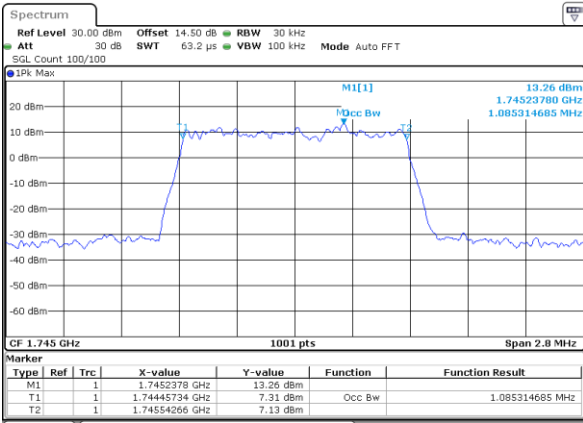

Date: 21.MAY.2021 12:00:32

LTE Band 66

Lowest Channel / 20MHz / QPSK

Date: 21.MAY.2021 12:10:29

Lowest Channel / 20MHz / 16QAM

Date: 21.MAY.2021 12:10:55

Middle Channel / 20MHz / QPSK

Date: 21.MAY.2021 12:20:15

Middle Channel / 20MHz / 16QAM

Date: 21.MAY.2021 12:20:40

Highest Channel / 20MHz / QPSK

Date: 21.MAY.2021 12:23:50

Highest Channel / 20MHz / 16QAM

Date: 21.MAY.2021 12:24:15

LTE Band 66

Lowest Channel / 1.4MHz / 64QAM

Date: 21.MAY.2021 09:39:13

Lowest Channel / 3MHz / 64QAM

Date: 21.MAY.2021 10:14:06

Middle Channel / 20MHz / 64QAM

Date: 21.MAY.2021 09:43:58

Middle Channel / 3MHz / 64QAM

Date: 21.MAY.2021 10:18:51

Highest Channel / 20MHz / 64QAM

Date: 21.MAY.2021 09:45:37

Highest Channel / 3MHz / 64QAM

Date: 21.MAY.2021 10:20:30

LTE Band 66

Lowest Channel / 5MHz / 64QAM

Date: 21.MAY.2021 10:25:52

Lowest Channel / 10MHz / 64QAM

Date: 21.MAY.2021 11:23:54