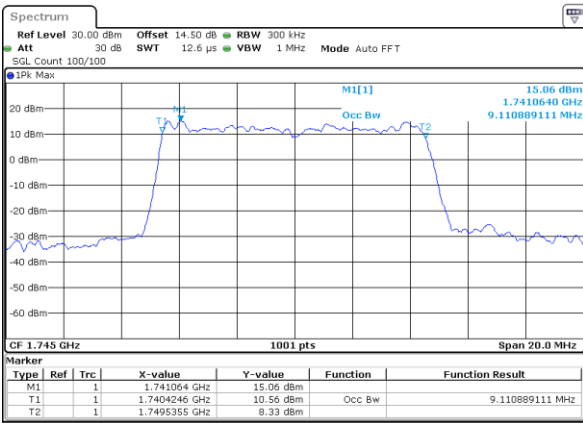

Date: 21.MAY.2021 10:46:48

Middle Channel / 5MHz / 16QAM

Date: 21.MAY.2021 10:47:13

Highest Channel / 5MHz / QPSK

Date: 21.MAY.2021 10:50:22

Highest Channel / 5MHz / 16QAM

Date: 21.MAY.2021 10:50:48

LTE Band 66

Lowest Channel / 10MHz / QPSK

Date: 21.MAY.2021 11:00:46

Lowest Channel / 10MHz / 16QAM

Date: 21.MAY.2021 11:01:11

Middle Channel / 10MHz / QPSK

Date: 21.MAY.2021 11:10:33

Middle Channel / 10MHz / 16QAM

Date: 21.MAY.2021 11:10:58

Highest Channel / 10MHz / QPSK

Date: 21.MAY.2021 11:14:07

Highest Channel / 10MHz / 16QAM

Date: 21.MAY.2021 11:14:33

LTE Band 66

Lowest Channel / 15MHz / QPSK

Date: 21.MAY.2021 11:46:46

Lowest Channel / 15MHz / 16QAM