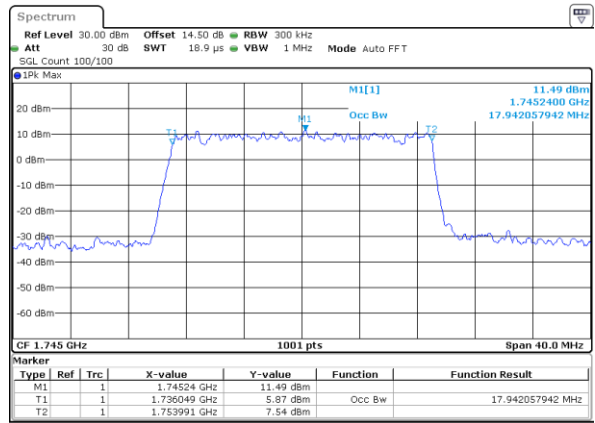

Date: 21.MAY.2021 12:00:32

LTE Band 66

Lowest Channel / 20MHz / QPSK

Date: 21.MAY.2021 12:10:29

Lowest Channel / 20MHz / 16QAM

Date: 21.MAY.2021 12:10:55

Middle Channel / 20MHz / QPSK

Date: 21.MAY.2021 12:20:15

Middle Channel / 20MHz / 16QAM

Date: 21.MAY.2021 12:20:40

Highest Channel / 20MHz / QPSK

Date: 21.MAY.2021 12:23:50

Highest Channel / 20MHz / 16QAM

Date: 21.MAY.2021 12:24:15

LTE Band 66

Lowest Channel / 1.4MHz / 64QAM