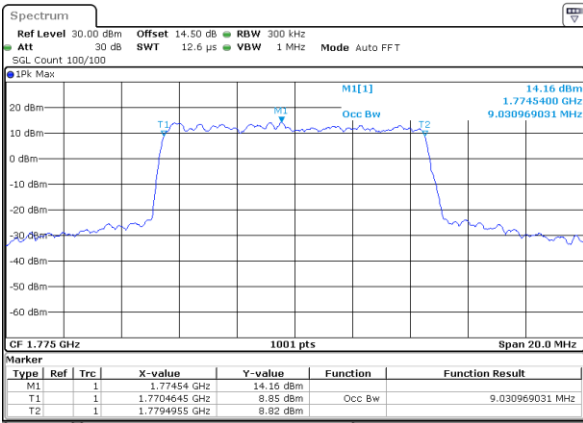

Date: 21.MAY.2021 10:46:48

Middle Channel / 5MHz / 16QAM

Date: 21.MAY.2021 10:47:13

Highest Channel / 5MHz / QPSK

Date: 21.MAY.2021 10:50:22

Highest Channel / 5MHz / 16QAM

Date: 21.MAY.2021 10:50:48

LTE Band 66

Lowest Channel / 10MHz / QPSK

Date: 21.MAY.2021 11:00:46

Lowest Channel / 10MHz / 16QAM

Date: 21.MAY.2021 11:01:11

Middle Channel / 10MHz / QPSK

Date: 21.MAY.2021 11:10:33

Middle Channel / 10MHz / 16QAM

Date: 21.MAY.2021 11:10:58

Highest Channel / 10MHz / QPSK

Date: 21.MAY.2021 11:14:07

Highest Channel / 10MHz / 16QAM

Date: 21.MAY.2021 11:14:33

LTE Band 66

Lowest Channel / 15MHz / QPSK

Date: 21.MAY.2021 11:46:46

Lowest Channel / 15MHz / 16QAM