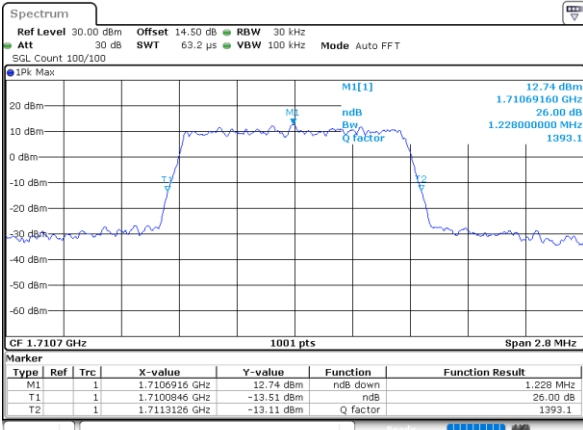

Date: 21.MAY.2021 12:01:21

LTE Band 66

Lowest Channel / 20MHz / QPSK

Date: 21.MAY.2021 12:11:20

Lowest Channel / 20MHz / 16QAM

Date: 21.MAY.2021 12:11:43

Middle Channel / 20MHz / QPSK

Date: 21.MAY.2021 12:21:06

Middle Channel / 20MHz / 16QAM

Date: 21.MAY.2021 12:21:29

Highest Channel / 20MHz / QPSK

Date: 21.MAY.2021 12:24:40

Highest Channel / 20MHz / 16QAM

Date: 21.MAY.2021 12:25:04

LTE Band 66

Lowest Channel / 1.4MHz / 64QAM