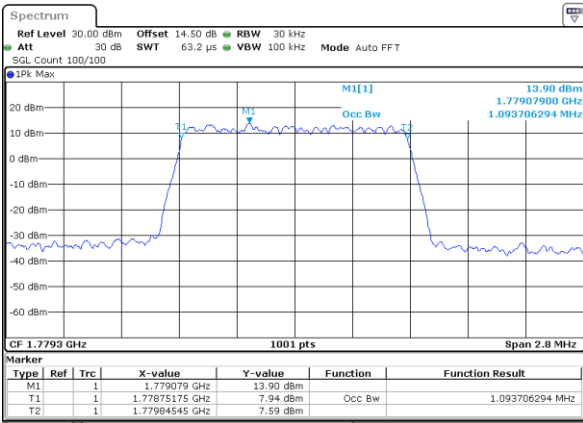

Date: 21.MAY.2021 12:38:36

Highest Channel / 15MHz / 64QAM

Date: 21.MAY.2021 11:42:19

Highest Channel / 20MHz / 64QAM

Date: 21.MAY.2021 12:40:15

Occupied Bandwidth

| Mode | LTE Band 66 : 99%OBW(MHz) | | | | | | | | | | | |
|------------|---------------------------|-------|-------|-------|-------|-------|-------|-------|-------|-------|-------|-------|
| BW | 1.4MHz | | 3MHz | | 5MHz | | 10MHz | | 15MHz | | 20MHz | |
| Mod. | QPSK | 16QAM | QPSK | 16QAM | QPSK | 16QAM | QPSK | 16QAM | QPSK | 16QAM | QPSK | 16QAM |
| Lowest CH | 1.09 | 1.08 | 2.72 | 2.71 | 4.53 | 4.49 | 8.99 | 9.01 | 13.40 | 13.46 | 17.90 | 17.86 |
| Middle CH | 1.10 | 1.09 | 2.70 | 2.71 | 4.50 | 4.49 | 9.11 | 9.01 | 13.46 | 13.46 | 17.90 | 17.94 |
| Highest CH | 1.09 | 1.09 | 2.70 | 2.70 | 4.49 | 4.50 | 9.03 | 9.05 | 13.40 | 13.46 | 17.90 | 17.86 |
| Mode | LTE Band 66 : 99%OBW(MHz) | | | | | | | | | | | |
| BW | 1.4MHz | | 3MHz | | 5MHz | | 10MHz | | 15MHz | | 20MHz | |
| Mod. | 64QAM | | 64QAM | | 64QAM | | 64QAM | | 64QAM | | 64QAM | |
| Lowest CH | 1.08 | - | 2.72 | - | 4.48 | - | 9.05 | - | 13.49 | - | 17.86 | - |
| Middle CH | 1.09 | - | 2.72 | - | 4.49 | - | 9.03 | - | 13.46 | - | 17.86 | - |
| Highest CH | 1.09 | - | 2.73 | - | 4.51 | - | 9.01 | - | 13.43 | - | 17.90 | - |

LTE Band 66

Lowest Channel / 1.4MHz / QPSK

Date: 31.MAY.2021 09:57:24

Lowest Channel / 1.4MHz / 16QAM

Date: 21.MAY.2021 09:11:31

Middle Channel / 1.4MHz / QPSK

Date: 21.MAY.2021 09:25:52

Middle Channel / 1.4MHz / 16QAM

Date: 21.MAY.2021 09:26:17

Highest Channel / 1.4MHz / QPSK

Date: 21.MAY.2021 09:29:27

Highest Channel / 1.4MHz / 16QAM

Date: 21.MAY.2021 09:29:52

LTE Band 66

Lowest Channel / 3MHz / QPSK

Date: 21.MAY.2021 09:50:59