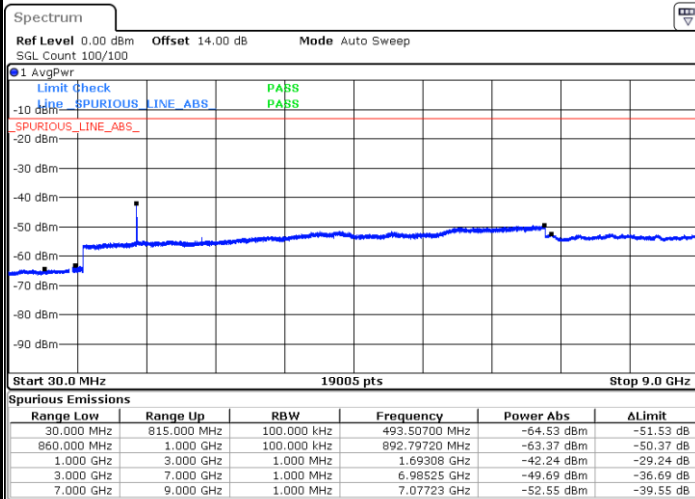

LTE Band 26 / 3MHz

Lowest Channel / 64QAM

Middle Channel / 64QAM

Date: 20 MAY 2021 19:12:31

Date: 20 MAY 2021 19:13:32

Highest Channel / 64QAM

Date: 20 MAY 2021 19:16:23

LTE Band 26 / 5MHz

Lowest Channel / 64QAM

Date: 20 MAY 2021 19:19:02

Middle Channel / 64QAM

Date: 20 MAY 2021 19:20:03

Highest Channel / 64QAM

Date: 20 MAY 2021 19:22:42

LTE Band 26 / 10MHz

Lowest Channel / 64QAM

Note:

1. Normal Voltage =3.8 V. ; Battery End Point (BEP) =3.6 V. ; Maximum Voltage =4.51 V.
2. Note: The frequency fundamental emissions stay within the authorized frequency block.

LTE Band 66

Peak-to-Average Ratio