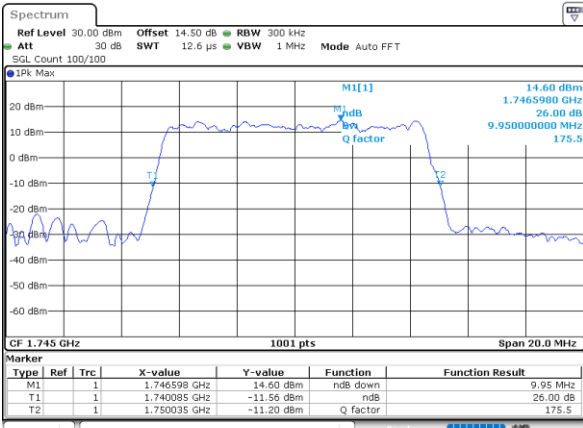

Date: 21.MAY.2021 10:47:38

Middle Channel / 5MHz / 16QAM

Date: 21.MAY.2021 10:48:02

Highest Channel / 5MHz / QPSK

Date: 21.MAY.2021 10:51:14

Highest Channel / 5MHz / 16QAM

Date: 21.MAY.2021 10:51:38

LTE Band 66

Lowest Channel / 10MHz / QPSK

Date: 21.MAY.2021 11:01:37

Lowest Channel / 10MHz / 16QAM

Date: 21.MAY.2021 11:02:01

Middle Channel / 10MHz / QPSK

Date: 21.MAY.2021 11:11:23

Middle Channel / 10MHz / 16QAM

Date: 21.MAY.2021 11:11:47

Highest Channel / 10MHz / QPSK

Date: 21.MAY.2021 11:14:58

Highest Channel / 10MHz / 16QAM

Date: 21.MAY.2021 11:15:22

LTE Band 66

Lowest Channel / 15MHz / QPSK

Date: 21.MAY.2021 11:47:37

Lowest Channel / 15MHz / 16QAM