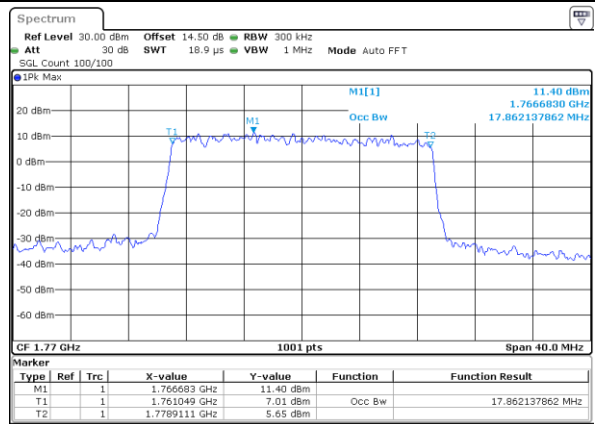

Date: 21.MAY.2021 12:00:32

LTE Band 66

Lowest Channel / 20MHz / QPSK

Date: 21.MAY.2021 12:10:29

Lowest Channel / 20MHz / 16QAM

Date: 21.MAY.2021 12:10:55

Middle Channel / 20MHz / QPSK

Date: 21.MAY.2021 12:20:15

Middle Channel / 20MHz / 16QAM

Date: 21.MAY.2021 12:20:40

Highest Channel / 20MHz / QPSK

Date: 21.MAY.2021 12:23:50

Highest Channel / 20MHz / 16QAM

Date: 21.MAY.2021 12:24:15

LTE Band 66

Lowest Channel / 1.4MHz / 64QAM