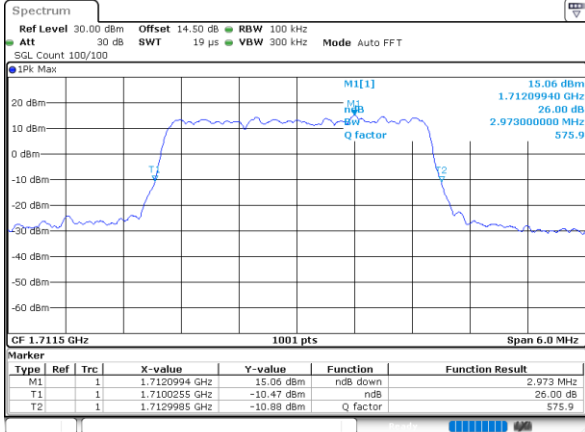

LTE Band 66

Lowest Channel / 1.4MHz / QPSK

Date: 21.MAY.2021 09:16:56

Lowest Channel / 1.4MHz / 16QAM

Date: 21.MAY.2021 09:17:20

Middle Channel / 1.4MHz / QPSK

Date: 21.MAY.2021 09:26:43

Middle Channel / 1.4MHz / 16QAM

Date: 21.MAY.2021 09:27:06

Highest Channel / 1.4MHz / QPSK

Date: 21.MAY.2021 09:30:18

Highest Channel / 1.4MHz / 16QAM

Date: 21.MAY.2021 09:30:41

LTE Band 66

Lowest Channel / 3MHz / QPSK

Date: 21.MAY.2021 09:51:49