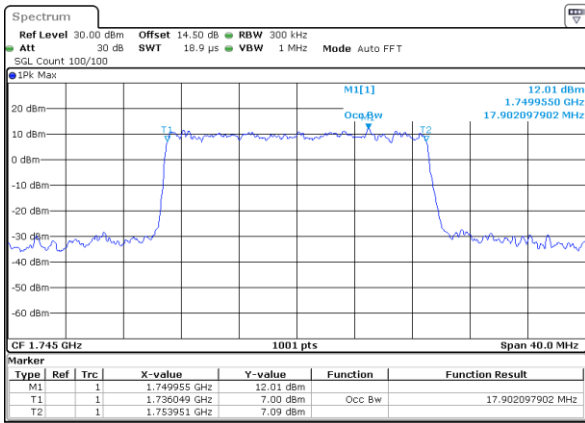

Date: 21.MAY.2021 12:00:32

LTE Band 66

Lowest Channel / 20MHz / QPSK

Date: 21.MAY.2021 12:10:29

Lowest Channel / 20MHz / 16QAM

Date: 21.MAY.2021 12:10:55

Middle Channel / 20MHz / QPSK

Date: 21.MAY.2021 12:20:15

Middle Channel / 20MHz / 16QAM

Date: 21.MAY.2021 12:20:40

Highest Channel / 20MHz / QPSK

Date: 21.MAY.2021 12:23:50

Highest Channel / 20MHz / 16QAM

Date: 21.MAY.2021 12:24:15

LTE Band 66

Lowest Channel / 1.4MHz / 64QAM