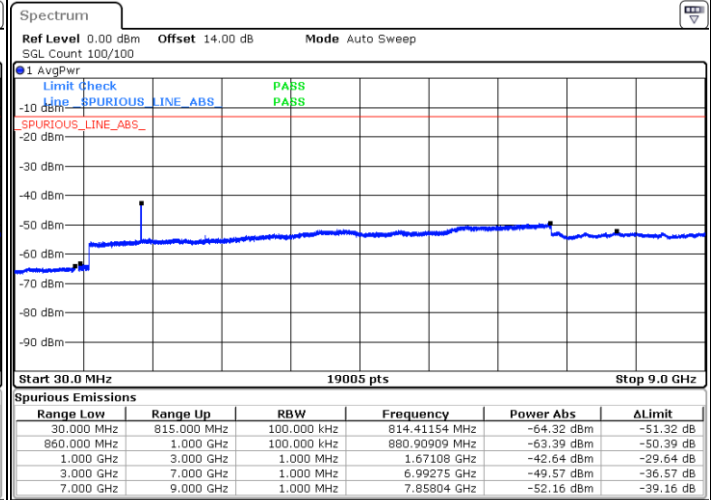

LTE Band 26 / 3MHz

Lowest Channel / 64QAM

Middle Channel / 64QAM

Date: 20 MAY 2021 19:12:31

Date: 20 MAY 2021 19:13:32

Highest Channel / 64QAM

Date: 20 MAY 2021 19:16:23

LTE Band 26 / 5MHz

Lowest Channel / 64QAM

Date: 20 MAY 2021 19:19:02

Middle Channel / 64QAM

Date: 20 MAY 2021 19:20:03

Highest Channel / 64QAM

Date: 20 MAY 2021 19:22:42

LTE Band 26 / 10MHz

Lowest Channel / 64QAM

Note:

1. Normal Voltage =3.8 V. ; Battery End Point (BEP) =3.6 V. ; Maximum Voltage =4.51 V.
2. Note: The frequency fundamental emissions stay within the authorized frequency block.

LTE Band 66

Peak-to-Average Ratio