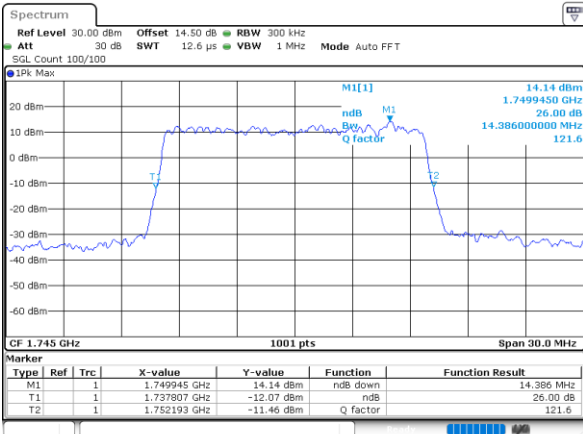

Middle Channel / 15MHz / QPSK

Date: 21.MAY.2021 11:57:23