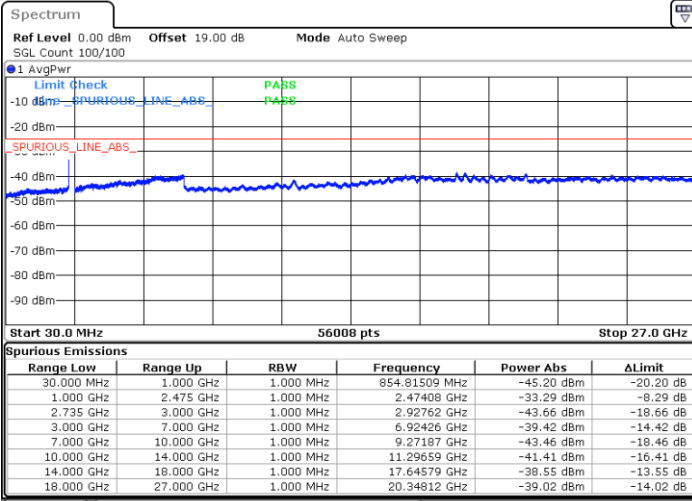

Date: 26.MAY.2021 16:46:17

Middle Channel / FullIRB

N/A

Date: 26.MAY.2021 16:33:42

LTE Band 41C_CA / 10MHz+20MHz

QPSK

Highest Channel / 1RB0 and 1RB99

Highest Channel / 1RB49 and 1RB0

Date: 26.MAY.2021 17:04:31

Date: 28.MAY.2021 09:00:28

Highest Channel / FullIRB

N/A

Date: 26.MAY.2021 16:55:24

LTE Band 41C_CA / 15MHz+10MHz

QPSK

Lowest Channel / 1RB0 and 1RB49

Lowest Channel / 1RB74 and 1RB80

Date: 27.MAY.2021 09:22:48

Date: 27.MAY.2021 09:33:06

Lowest Channel / FullIRB

N/A

Date: 27.MAY.2021 09:16:42

LTE Band 41C_CA / 15MHz+10MHz

QPSK