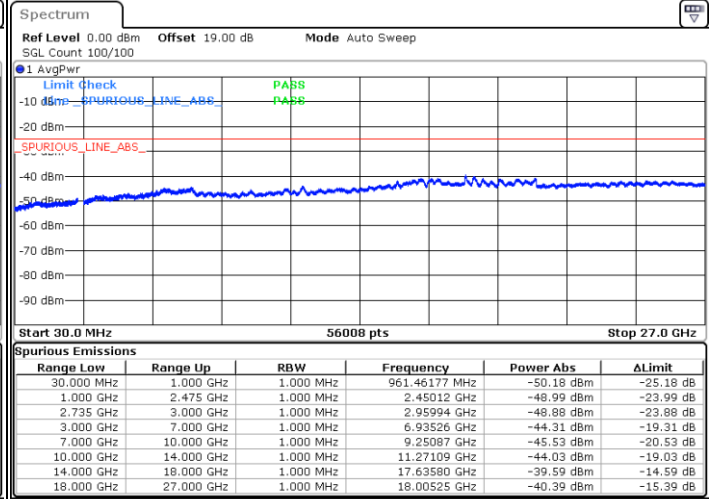

N/A

Date: 27.MAY.2021 11:01:07

LTE Band 41C_CA / 15MHz+15MHz

QPSK

Highest Channel / 1RB0 and 1RB74

Highest Channel / 1RB74 and 1RB0

Date: 27.MAY.2021 11:29:30

Date: 27.MAY.2021 11:33:51

Highest Channel / FullIRB

N/A

Date: 27.MAY.2021 11:21:38

LTE Band 41C_CA / 15MHz+20MHz

QPSK

Lowest Channel / 1RB0 and 1RB99

Lowest Channel / 1RB74 and 1RB0

Date: 27.MAY.2021 13:37:59

Date: 27.MAY.2021 13:44:39

Lowest Channel / FullIRB

N/A

Date: 27.MAY.2021 13:29:41

LTE Band 41C_CA / 15MHz+20MHz

QPSK

Middle Channel / 1RB0 and 1RB9

Middle Channel / 1RB74 and 1RB0

Date: 27.MAY.2021 13:56:58

Date: 27.MAY.2021 14:00:46

Middle Channel / FullRB

N/A

Date: 27.MAY.2021 13:52:05

LTE Band 41C_CA / 15MHz+20MHz

QPSK

Highest Channel / 1RB0 and 1RB99