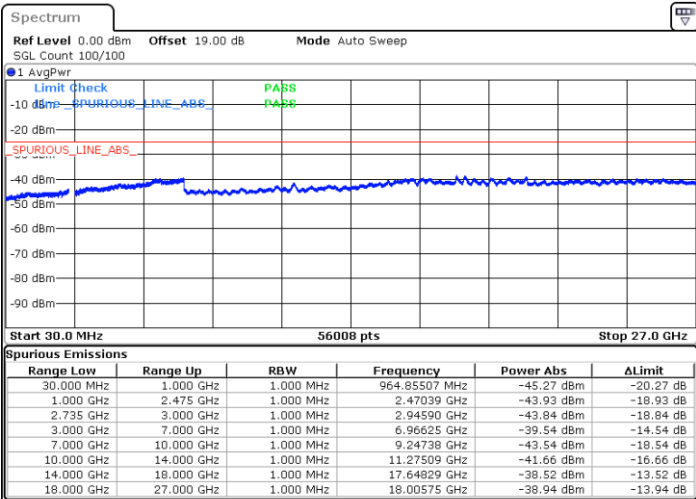

LTE Band 41C_CA / 15MHz+15MHz

QPSK

Lowest Channel / 1RB0 and 1RB74

Lowest Channel / 1RB74 and 1RB0

Date: 27.MAY.2021 10:38:15

Date: 27.MAY.2021 10:47:17

Lowest Channel / FullIRB

N/A

Date: 27.MAY.2021 10:30:10

LTE Band 41C_CA / 15MHz+15MHz

QPSK

Middle Channel / 1RB0 and 1RB74

Middle Channel / 1RB74 and 1RB0

Date: 27.MAY.2021 11:09:35

Date: 27.MAY.2021 11:12:57

Middle Channel / FullIRB

N/A

Date: 27.MAY.2021 11:01:07

LTE Band 41C_CA / 15MHz+15MHz

QPSK

Highest Channel / 1RB0 and 1RB74

Highest Channel / 1RB74 and 1RB0

Date: 27.MAY.2021 11:29:30

Date: 27.MAY.2021 11:33:51

Highest Channel / FullIRB

N/A

Date: 27.MAY.2021 11:21:38

LTE Band 41C_CA / 15MHz+20MHz

QPSK

Lowest Channel / 1RB0 and 1RB99

Lowest Channel / 1RB74 and 1RB0

Date: 27.MAY.2021 13:37:59