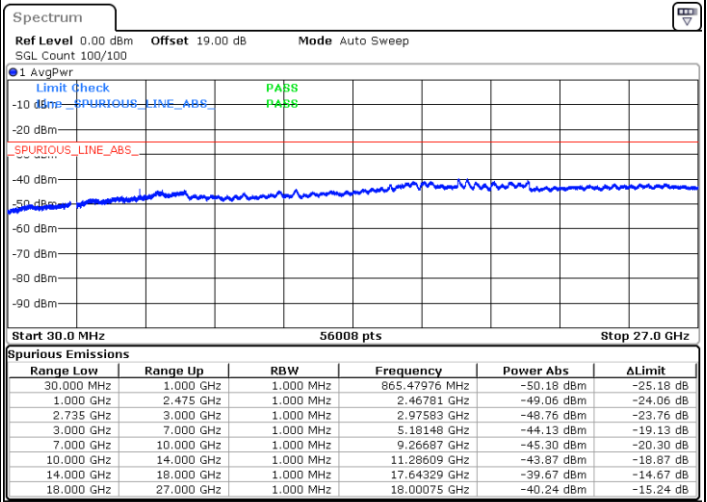

Highest Channel / FullIRB

N/A

Date: 27.MAY.2021 11:21:38

LTE Band 41C_CA / 15MHz+20MHz

QPSK

Lowest Channel / 1RB0 and 1RB99

Lowest Channel / 1RB74 and 1RB0

Date: 27.MAY.2021 13:37:59

Date: 27.MAY.2021 13:44:39

Lowest Channel / FullIRB

N/A

Date: 27.MAY.2021 13:29:41

LTE Band 41C_CA / 15MHz+20MHz

QPSK

Middle Channel / 1RB0 and 1RB9

Middle Channel / 1RB74 and 1RB0

Date: 27.MAY.2021 13:56:58

Date: 27.MAY.2021 14:00:46

Middle Channel / FullRB

N/A

Date: 27.MAY.2021 13:52:05

LTE Band 41C_CA / 15MHz+20MHz

QPSK

Highest Channel / 1RB0 and 1RB99

Highest Channel / 1RB74 and 1RB0

Date: 27.MAY.2021 15:39:08

Date: 27.MAY.2021 15:57:33

Highest Channel / FullIRB

N/A

Date: 27.MAY.2021 15:30:10

LTE Band 41C_CA / 20MHz+5MHz

QPSK