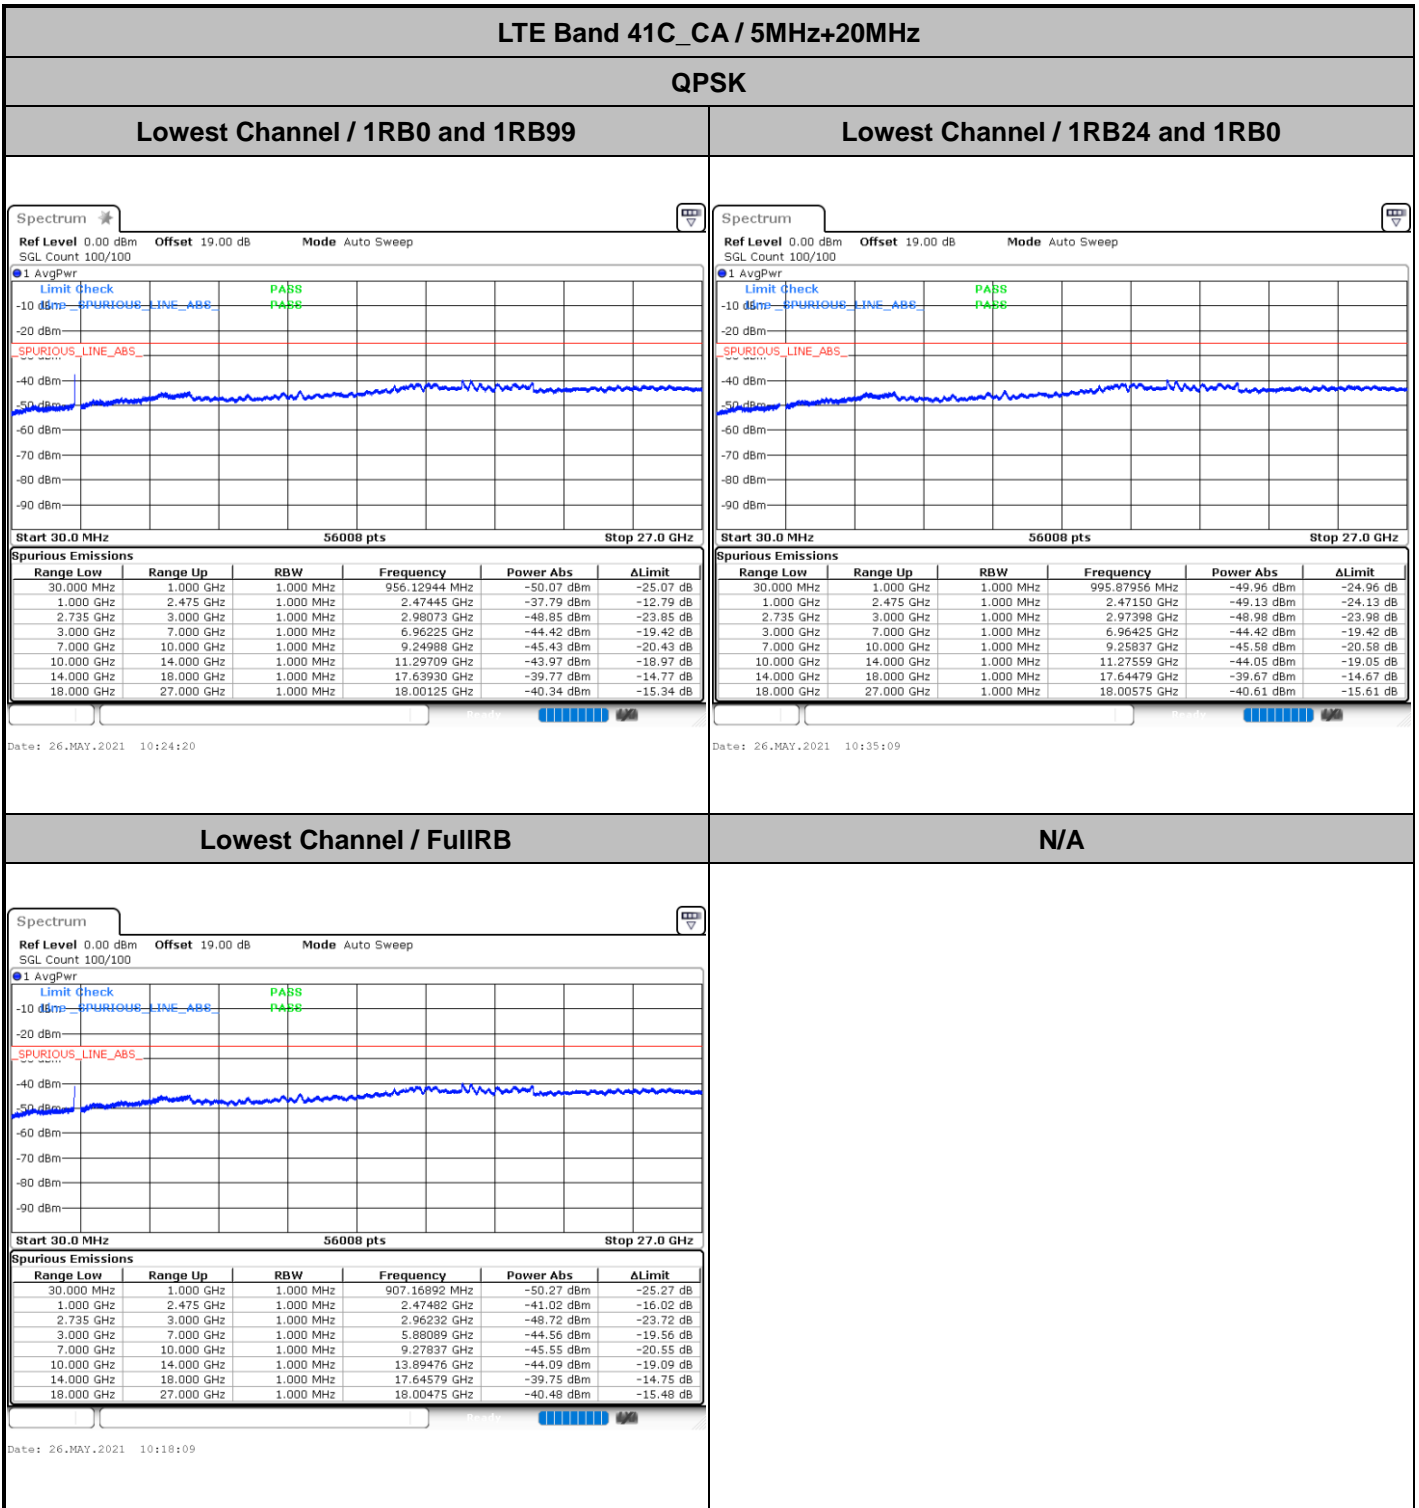

Highest Band Edge / 1RB0 and 1RB99

Date: 28_MAY.2021 14:34:47

Date: 28_MAY.2021 15:51:02

Lowest Band Edge / 1RB99 and 1RB0

Highest Band Edge / 1RB99 and 1RB0

Date: 28_MAY.2021 14:42:46

Date: 28_MAY.2021 16:05:29

Lowest Band Edge / Full RB

Highest Band Edge / Full RB

Date: 28_MAY.2021 14:26:09

Date: 28_MAY.2021 15:41:54

Conducted Spurious Emission

LTE Band 41C_CA / 5MHz+20MHz

QPSK

Middle Channel / 1RB0 and 1RB9

Middle Channel / 1RB24 and 1RB0

Date: 26.MAY.2021 11:03:05

Date: 26.MAY.2021 11:10:03

Middle Channel / FullRB

N/A

Date: 26.MAY.2021 10:41:58

LTE Band 41C_CA / 5MHz+20MHz

QPSK

Highest Channel / 1RB0 and 1RB99

Highest Channel / 1RB24 and 1RB0

Date: 26.MAY.2021 11:25:35

Date: 26.MAY.2021 11:30:38

Highest Channel / FullIRB

N/A

Date: 26.MAY.2021 11:18:47

LTE Band 41C_CA / 10MHz+15MHz