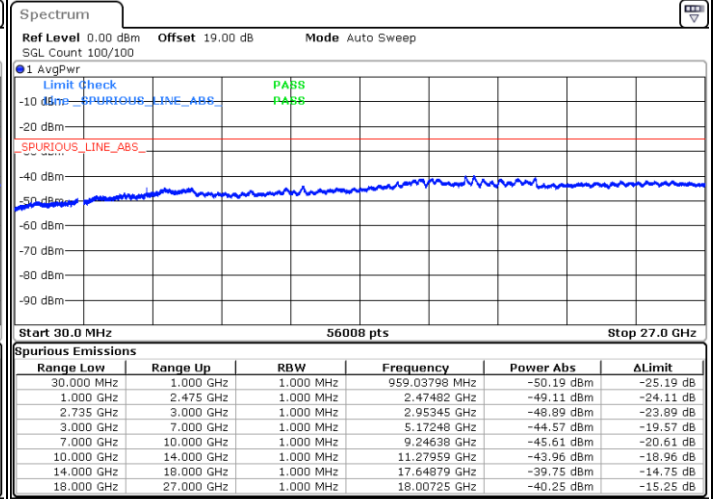

Highest Band Edge / 1RB0 and 1RB99

Date: 28_MAY.2021 14:34:47

Date: 28_MAY.2021 15:51:02

Lowest Band Edge / 1RB99 and 1RB0

Highest Band Edge / 1RB99 and 1RB0

Date: 28_MAY.2021 14:42:46

Date: 28_MAY.2021 16:05:29

Lowest Band Edge / Full RB

Highest Band Edge / Full RB

Date: 28_MAY.2021 14:26:09

Date: 28_MAY.2021 15:41:54

Conducted Spurious Emission

LTE Band 41C_CA / 5MHz+20MHz

QPSK

Middle Channel / 1RB0 and 1RB9

Middle Channel / 1RB24 and 1RB0

Date: 26.MAY.2021 11:03:05

Date: 26.MAY.2021 11:10:03

Middle Channel / FullRB

N/A

Date: 26.MAY.2021 10:41:58

LTE Band 41C_CA / 5MHz+20MHz

QPSK

Highest Channel / 1RB0 and 1RB99

Highest Channel / 1RB24 and 1RB0

Date: 26.MAY.2021 11:25:35

Date: 26.MAY.2021 11:30:38

Highest Channel / FullIRB

N/A

Date: 26.MAY.2021 11:18:47

LTE Band 41C_CA / 10MHz+15MHz