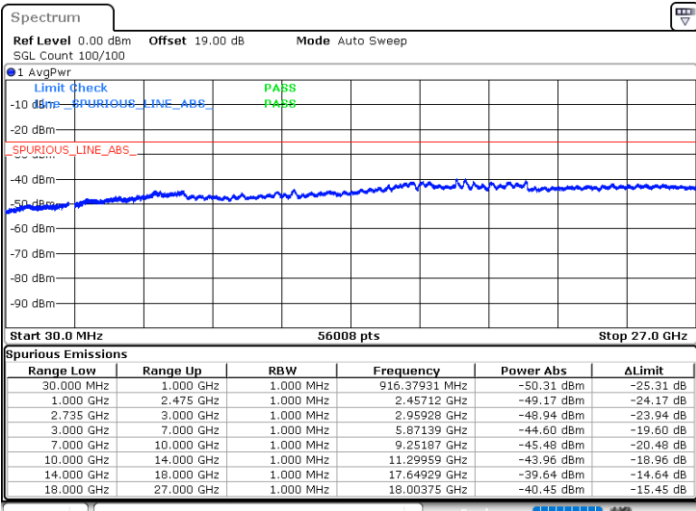

Date: 28.MAY.2021 09:29:08

LTE Band 41C_CA / 20MHz+10MHz

QPSK

Lowest Channel / 1RB0 and 1RB49

Lowest Channel / 1RB99 and 1RB0

Date: 28.MAY.2021 10:11:27

Date: 28.MAY.2021 10:17:47

Lowest Channel / FullIRB

N/A

Date: 28.MAY.2021 09:43:51

LTE Band 41C_CA / 20MHz+10MHz

QPSK

Middle Channel / 1RB0 and 1RB49

Middle Channel / 1RB99 and 1RB0

Date: 28.MAY.2021 10:27:50

Date: 28.MAY.2021 10:33:26

Middle Channel / FullRB

N/A

Date: 28.MAY.2021 10:20:53

LTE Band 41C_CA / 20MHz+10MHz

QPSK

Highest Channel / 1RB0 and 1RB49

Highest Channel / 1RB99 and 1RB0

Date: 28.MAY.2021 10:43:17