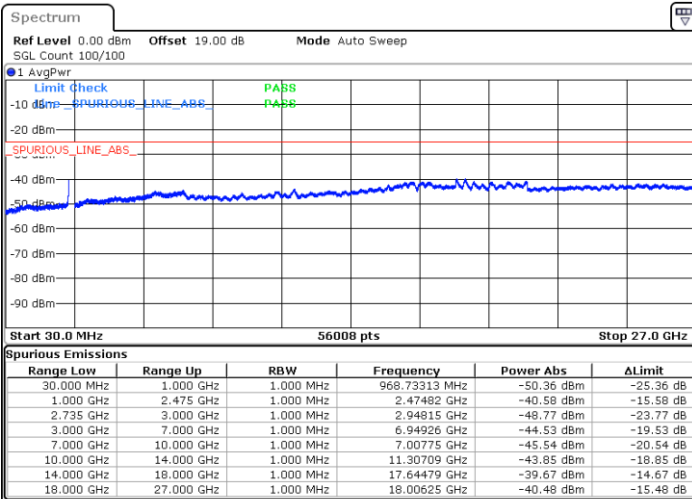

LTE Band 41C_CA / 20MHz+5MHz

QPSK

Highest Channel / 1RB0 and 1RB24

Highest Channel / 1RB99 and 1RB0

Date: 28.MAY.2021 09:34:44

Date: 28.MAY.2021 09:38:39

Highest Channel / FullIRB

N/A

Date: 28.MAY.2021 09:29:08

LTE Band 41C_CA / 20MHz+10MHz

QPSK

Lowest Channel / 1RB0 and 1RB49

Lowest Channel / 1RB99 and 1RB0

Date: 28.MAY.2021 10:11:27

Date: 28.MAY.2021 10:17:47

Lowest Channel / FullIRB

N/A

Date: 28.MAY.2021 09:43:51

LTE Band 41C_CA / 20MHz+10MHz

QPSK

Middle Channel / 1RB0 and 1RB49

Middle Channel / 1RB99 and 1RB0

Date: 28.MAY.2021 10:27:50

Date: 28.MAY.2021 10:33:26