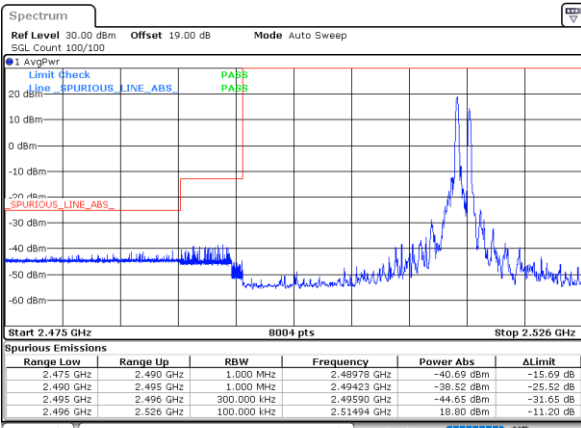

LTE Band 41C_CA / 20MHz+10MHz

64QAM

Lowest Band Edge / 1RB0 and 1RB49

Highest Band Edge / 1RB0 and 1RB49

Date: 28_MAY.2021 10:13:35

Date: 28_MAY.2021 10:44:47

Lowest Band Edge / 1RB99 and 1RB0

Highest Band Edge / 1RB99 and 1RB0

Date: 28_MAY.2021 11:04:58

Date: 28_MAY.2021 10:58:23

Lowest Band Edge / Full RB

Highest Band Edge / Full RB

Date: 28_MAY.2021 10:04:16

Date: 28_MAY.2021 10:41:04

LTE Band 41C_CA / 20MHz+15MHz

64QAM