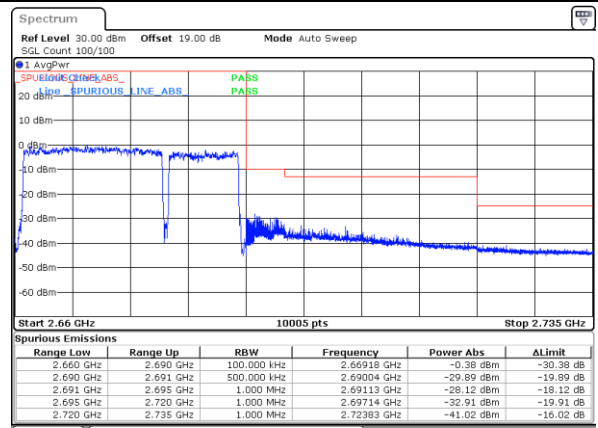

LTE Band 41C_CA / 20MHz+10MHz

64QAM

Lowest Band Edge / 1RB0 and 1RB49

Highest Band Edge / 1RB0 and 1RB49

Date: 28_MAY.2021 10:13:35

Date: 28_MAY.2021 10:44:47

Lowest Band Edge / 1RB99 and 1RB0

Highest Band Edge / 1RB99 and 1RB0

Date: 28_MAY.2021 11:04:58

Date: 28_MAY.2021 10:58:23

Lowest Band Edge / Full RB

Highest Band Edge / Full RB

Date: 28_MAY.2021 10:04:16

Date: 28_MAY.2021 10:41:04

LTE Band 41C_CA / 20MHz+15MHz

64QAM