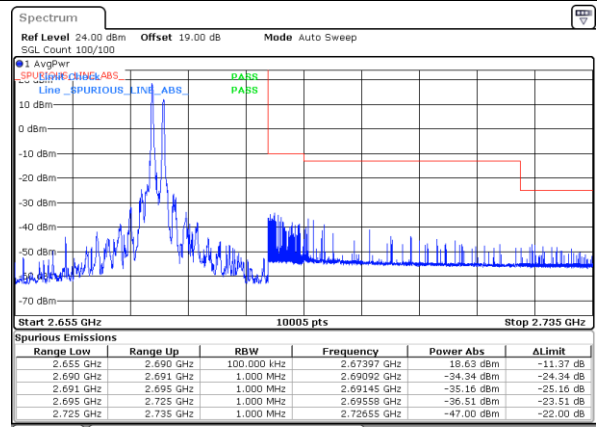

Date: 28_MAY.2021 11:04:58

Date: 28_MAY.2021 10:58:23

Lowest Band Edge / Full RB

Highest Band Edge / Full RB

Date: 28_MAY.2021 10:04:16

Date: 28_MAY.2021 10:41:04

LTE Band 41C_CA / 20MHz+15MHz

64QAM

Lowest Band Edge / 1RB0 and 1RB74

Highest Band Edge / 1RB0 and 1RB74

Date: 28_MAY.2021 11:29:06

Date: 28_MAY.2021 13:42:51

Lowest Band Edge / 1RB99 and 1RB0

Highest Band Edge / 1RB99 and 1RB0

Date: 28_MAY.2021 11:39:31

Date: 28_MAY.2021 13:53:09

Lowest Band Edge / Full RB

Highest Band Edge / Full RB

Date: 28_MAY.2021 11:20:53

Date: 28_MAY.2021 13:58:03

LTE Band 41C_CA / 20MHz+20MHz

64QAM

Lowest Band Edge / 1RB0 and 1RB99