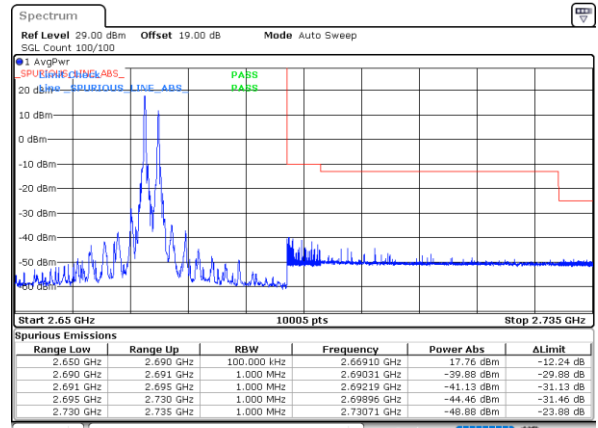

Date: 28_MAY.2021 13:53:09

Lowest Band Edge / Full RB

Highest Band Edge / Full RB

Date: 28_MAY.2021 11:20:53

Date: 28_MAY.2021 13:58:03

LTE Band 41C_CA / 20MHz+20MHz

64QAM

Lowest Band Edge / 1RB0 and 1RB99

Highest Band Edge / 1RB0 and 1RB99

Date: 28_MAY.2021 14:34:47

Date: 28_MAY.2021 15:51:02

Lowest Band Edge / 1RB99 and 1RB0

Highest Band Edge / 1RB99 and 1RB0

Date: 28_MAY.2021 14:42:46

Date: 28_MAY.2021 16:05:29

Lowest Band Edge / Full RB

Highest Band Edge / Full RB

Date: 28_MAY.2021 14:26:09

Date: 28_MAY.2021 15:41:54

Conducted Spurious Emission

LTE Band 41C_CA / 5MHz+20MHz

QPSK

Middle Channel / 1RB0 and 1RB9