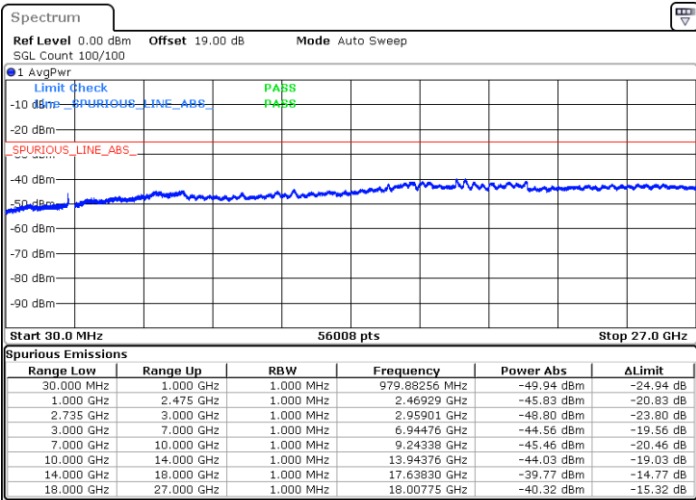

Date: 26.MAY.2021 13:43:34

LTE Band 41C_CA / 10MHz+15MHz

QPSK

Highest Channel / 1RB0 and 1RB74

Highest Channel / 1RB49 and 1RB0

Date: 26.MAY.2021 14:28:19

Date: 26.MAY.2021 14:53:57

Highest Channel / FullIRB

N/A

Date: 26.MAY.2021 14:11:31

LTE Band 41C_CA / 10MHz+20MHz

QPSK

Lowest Channel / 1RB0 and 1RB99

Lowest Channel / 1RB49 and 1RB0

Date: 26.MAY.2021 16:21:37

Date: 26.MAY.2021 16:27:02

Lowest Channel / FullIRB

N/A

Date: 26.MAY.2021 16:13:26

LTE Band 41C_CA / 10MHz+20MHz

QPSK

Middle Channel / 1RB0 and 1RB99

Middle Channel / 1RB49 and 1RB0

Date: 26.MAY.2021 16:38:21

Date: 26.MAY.2021 16:46:17

Middle Channel / FullIRB

N/A

Date: 26.MAY.2021 16:33:42

LTE Band 41C_CA / 10MHz+20MHz

QPSK

Highest Channel / 1RB0 and 1RB99

Highest Channel / 1RB49 and 1RB0