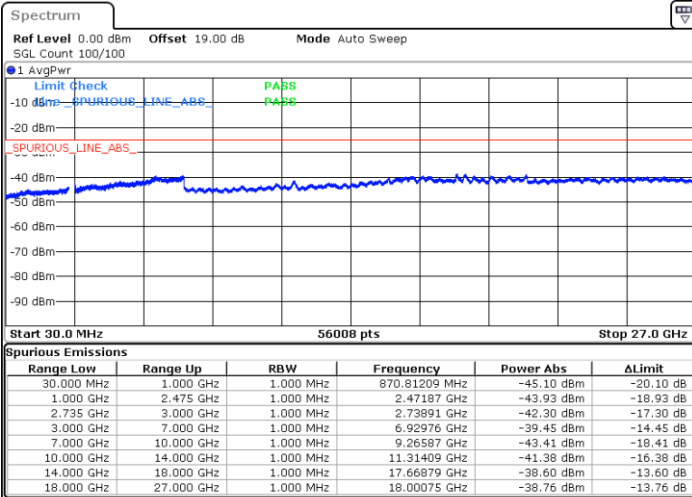

Date: 27.MAY.2021 10:30:10

LTE Band 41C_CA / 15MHz+15MHz

QPSK

Middle Channel / 1RB0 and 1RB74

Middle Channel / 1RB74 and 1RB0

Date: 27.MAY.2021 11:09:35

Date: 27.MAY.2021 11:12:57

Middle Channel / FullIRB

N/A

Date: 27.MAY.2021 11:01:07

LTE Band 41C_CA / 15MHz+15MHz

QPSK

Highest Channel / 1RB0 and 1RB74

Highest Channel / 1RB74 and 1RB0

Date: 27.MAY.2021 11:29:30

Date: 27.MAY.2021 11:33:51

Highest Channel / FullIRB

N/A

Date: 27.MAY.2021 11:21:38

LTE Band 41C_CA / 15MHz+20MHz

QPSK

Lowest Channel / 1RB0 and 1RB99

Lowest Channel / 1RB74 and 1RB0

Date: 27.MAY.2021 13:37:59