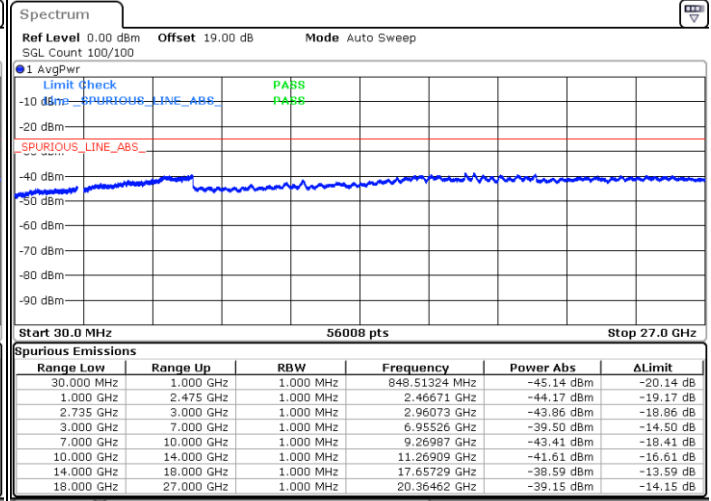

QPSK

Highest Channel / 1RB0 and 1RB49

Highest Channel / 1RB74 and 1RB0

Date: 27.MAY.2021 10:10:01

Date: 27.MAY.2021 10:17:15

Highest Channel / FullIRB

N/A

Date: 27.MAY.2021 10:00:31

LTE Band 41C_CA / 15MHz+15MHz

QPSK

Lowest Channel / 1RB0 and 1RB74

Lowest Channel / 1RB74 and 1RB0

Date: 27.MAY.2021 10:38:15

Date: 27.MAY.2021 10:47:17

Lowest Channel / FullIRB

N/A

Date: 27.MAY.2021 10:30:10

LTE Band 41C_CA / 15MHz+15MHz

QPSK

Middle Channel / 1RB0 and 1RB74

Middle Channel / 1RB74 and 1RB0

Date: 27.MAY.2021 11:09:35

Date: 27.MAY.2021 11:12:57

Middle Channel / FullIRB