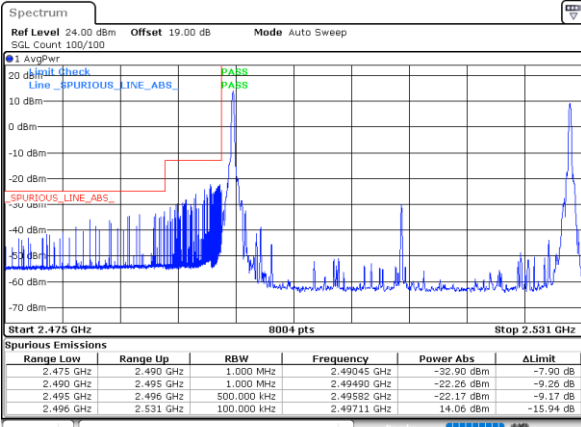

LTE Band 41C_CA / 20MHz+10MHz

64QAM

Lowest Band Edge / 1RB0 and 1RB49

Highest Band Edge / 1RB0 and 1RB49

Date: 28_MAY.2021 10:13:35

Date: 28_MAY.2021 10:44:47

Lowest Band Edge / 1RB99 and 1RB0

Highest Band Edge / 1RB99 and 1RB0

Date: 28_MAY.2021 11:04:58

Date: 28_MAY.2021 10:58:23

Lowest Band Edge / Full RB

Highest Band Edge / Full RB

Date: 28_MAY.2021 10:04:16

Date: 28_MAY.2021 10:41:04

LTE Band 41C_CA / 20MHz+15MHz

64QAM

Lowest Band Edge / 1RB0 and 1RB74

Highest Band Edge / 1RB0 and 1RB74

Date: 28_MAY.2021 11:29:06

Date: 28_MAY.2021 13:42:51

Lowest Band Edge / 1RB99 and 1RB0

Highest Band Edge / 1RB99 and 1RB0

Date: 28_MAY.2021 11:39:31