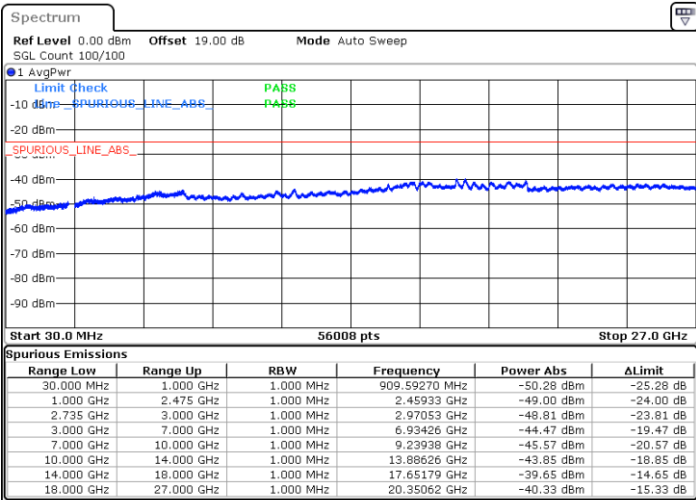

N/A

Date: 26.MAY.2021 14:11:31

LTE Band 41C_CA / 10MHz+20MHz

QPSK

Lowest Channel / 1RB0 and 1RB99

Lowest Channel / 1RB49 and 1RB0

Date: 26.MAY.2021 16:21:37

Date: 26.MAY.2021 16:27:02

Lowest Channel / FullIRB

N/A

Date: 26.MAY.2021 16:13:26

LTE Band 41C_CA / 10MHz+20MHz

QPSK

Middle Channel / 1RB0 and 1RB99

Middle Channel / 1RB49 and 1RB0

Date: 26.MAY.2021 16:38:21

Date: 26.MAY.2021 16:46:17

Middle Channel / FullIRB

N/A

Date: 26.MAY.2021 16:33:42

LTE Band 41C_CA / 10MHz+20MHz

QPSK

Highest Channel / 1RB0 and 1RB99

Highest Channel / 1RB49 and 1RB0

Date: 26.MAY.2021 17:04:31

Date: 28.MAY.2021 09:00:28

Highest Channel / FullIRB

N/A

Date: 26.MAY.2021 16:55:24

LTE Band 41C_CA / 15MHz+10MHz

QPSK

Lowest Channel / 1RB0 and 1RB49