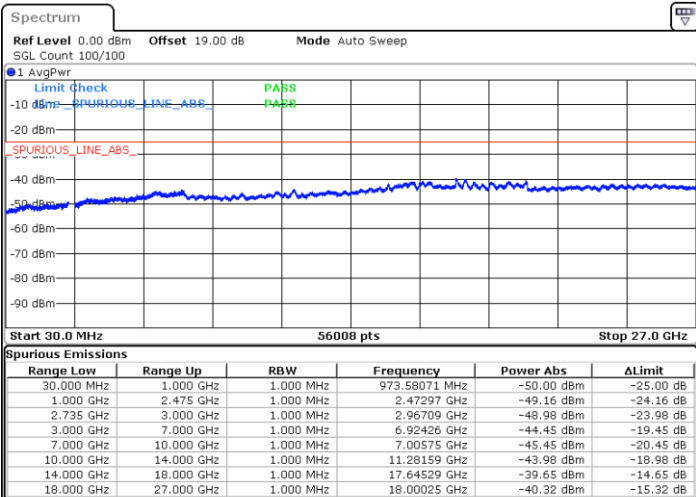

N/A

Date: 26.MAY.2021 14:11:31

LTE Band 41C_CA / 10MHz+20MHz

QPSK

Lowest Channel / 1RB0 and 1RB99

Lowest Channel / 1RB49 and 1RB0

Date: 26.MAY.2021 16:21:37

Date: 26.MAY.2021 16:27:02

Lowest Channel / FullIRB

N/A

Date: 26.MAY.2021 16:13:26

LTE Band 41C_CA / 10MHz+20MHz

QPSK

Middle Channel / 1RB0 and 1RB99

Middle Channel / 1RB49 and 1RB0

Date: 26.MAY.2021 16:38:21

Date: 26.MAY.2021 16:46:17

Middle Channel / FullIRB

N/A

Date: 26.MAY.2021 16:33:42

LTE Band 41C_CA / 10MHz+20MHz

QPSK

Highest Channel / 1RB0 and 1RB99

Highest Channel / 1RB49 and 1RB0

Date: 26.MAY.2021 17:04:31

Date: 28.MAY.2021 09:00:28

Highest Channel / FullIRB

N/A

Date: 26.MAY.2021 16:55:24

LTE Band 41C_CA / 15MHz+10MHz

QPSK

Lowest Channel / 1RB0 and 1RB49