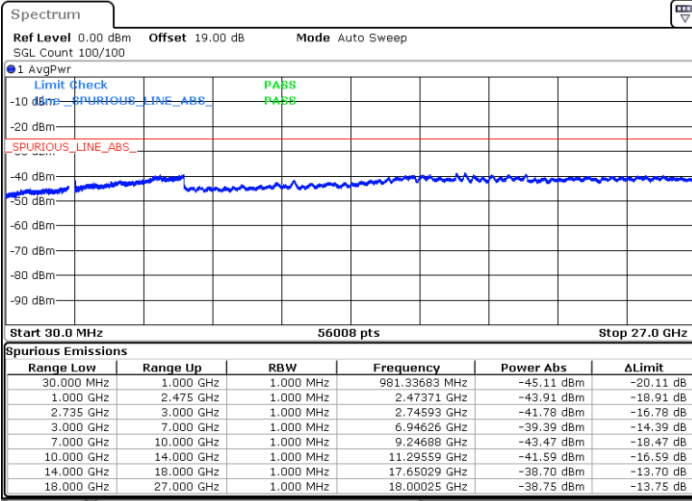

Date: 27.MAY.2021 10:30:10

LTE Band 41C_CA / 15MHz+15MHz

QPSK

Middle Channel / 1RB0 and 1RB74

Middle Channel / 1RB74 and 1RB0

Date: 27.MAY.2021 11:09:35

Date: 27.MAY.2021 11:12:57

Middle Channel / FullIRB

N/A

Date: 27.MAY.2021 11:01:07

LTE Band 41C_CA / 15MHz+15MHz

QPSK

Highest Channel / 1RB0 and 1RB74

Highest Channel / 1RB74 and 1RB0

Date: 27.MAY.2021 11:29:30

Date: 27.MAY.2021 11:33:51

Highest Channel / FullIRB

N/A

Date: 27.MAY.2021 11:21:38

LTE Band 41C_CA / 15MHz+20MHz

QPSK

Lowest Channel / 1RB0 and 1RB99

Lowest Channel / 1RB74 and 1RB0

Date: 27.MAY.2021 13:37:59