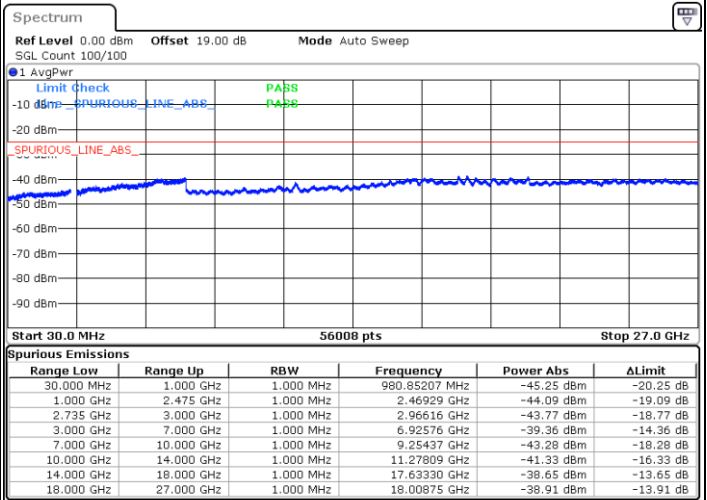

Highest Channel / 1RB0 and 1RB99

Highest Channel / 1RB24 and 1RB0

Date: 26.MAY.2021 11:25:35

Date: 26.MAY.2021 11:30:38

Highest Channel / FullIRB

N/A

Date: 26.MAY.2021 11:18:47

LTE Band 41C_CA / 10MHz+15MHz

QPSK

Lowest Channel / 1RB0 and 1RB74

Lowest Channel / 1RB49 and 1RB0

Date: 26.MAY.2021 13:36:59

Date: 26.MAY.2021 16:04:46

Lowest Channel / FullIRB

N/A

Date: 26.MAY.2021 13:31:25

LTE Band 41C_CA / 10MHz+15MHz

QPSK

MiddleChannel / 1RB0 and 1RB74

Middle Channel / 1RB49 and 1RB0

Date: 26.MAY.2021 13:55:38

Date: 26.MAY.2021 14:01:24

Middle Channel / FullIRB

N/A

Date: 26.MAY.2021 13:43:34

LTE Band 41C_CA / 10MHz+15MHz

QPSK

Highest Channel / 1RB0 and 1RB74

Highest Channel / 1RB49 and 1RB0

Date: 26.MAY.2021 14:28:19

Date: 26.MAY.2021 14:53:57

Highest Channel / FullIRB