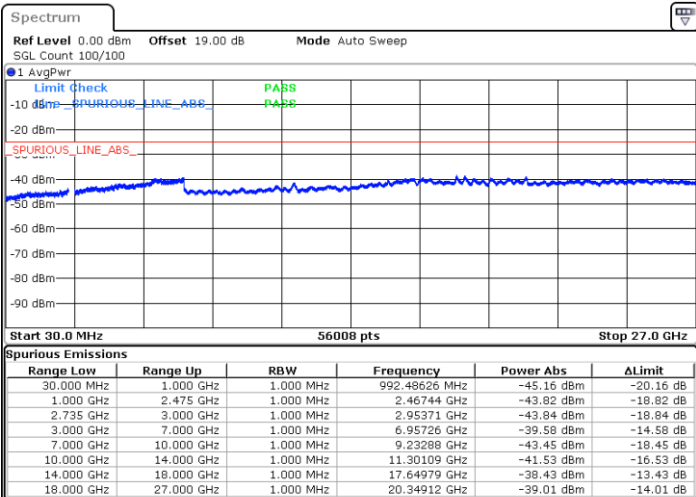

LTE Band 41C_CA / 10MHz+15MHz

QPSK

MiddleChannel / 1RB0 and 1RB74

Middle Channel / 1RB49 and 1RB0

Date: 26.MAY.2021 13:55:38

Date: 26.MAY.2021 14:01:24

Middle Channel / FullIRB

N/A

Date: 26.MAY.2021 13:43:34

LTE Band 41C_CA / 10MHz+15MHz

QPSK

Highest Channel / 1RB0 and 1RB74

Highest Channel / 1RB49 and 1RB0

Date: 26.MAY.2021 14:28:19

Date: 26.MAY.2021 14:53:57

Highest Channel / FullIRB

N/A

Date: 26.MAY.2021 14:11:31

LTE Band 41C_CA / 10MHz+20MHz

QPSK

Lowest Channel / 1RB0 and 1RB99

Lowest Channel / 1RB49 and 1RB0

Date: 26.MAY.2021 16:21:37

Date: 26.MAY.2021 16:27:02