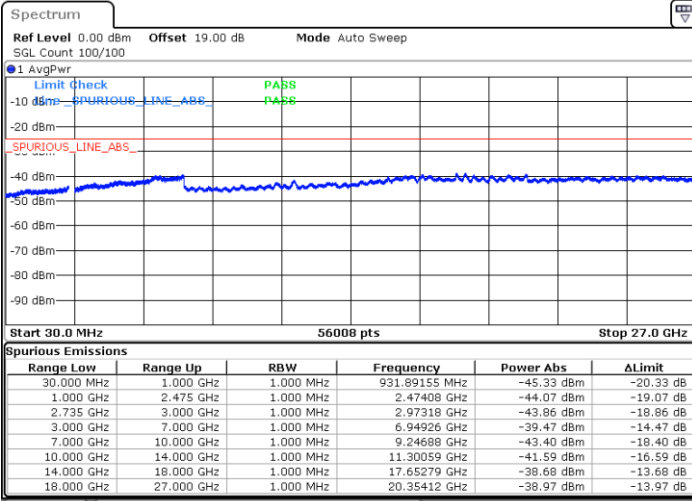

Middle Channel / 1RB0 and 1RB49

Middle Channel / 1RB74 and 1RB0

Date: 27.MAY.2021 09:52:19

Date: 27.MAY.2021 09:56:04

Middle Channel / FullIRB

N/A

Date: 27.MAY.2021 09:45:23

LTE Band 41C_CA / 15MHz+10MHz

QPSK

Highest Channel / 1RB0 and 1RB49

Highest Channel / 1RB74 and 1RB0

Date: 27.MAY.2021 10:10:01

Date: 27.MAY.2021 10:17:15

Highest Channel / FullIRB

N/A

Date: 27.MAY.2021 10:00:31

LTE Band 41C_CA / 15MHz+15MHz

QPSK

Lowest Channel / 1RB0 and 1RB74

Lowest Channel / 1RB74 and 1RB0

Date: 27.MAY.2021 10:38:15

Date: 27.MAY.2021 10:47:17

Lowest Channel / FullIRB

N/A