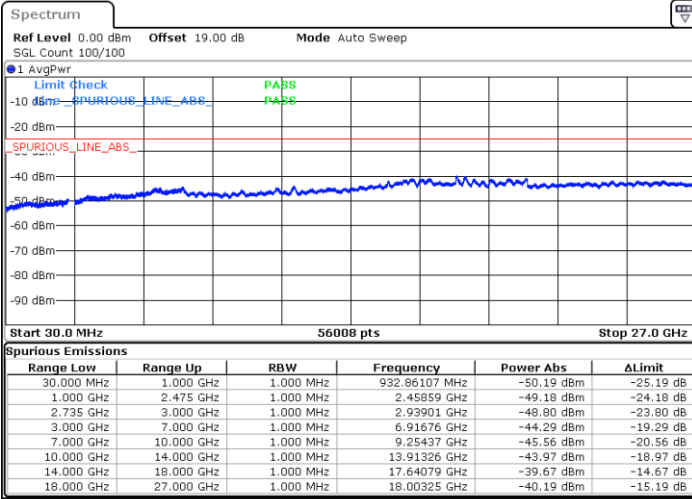

N/A

Date: 27.MAY.2021 11:01:07

LTE Band 41C_CA / 15MHz+15MHz

QPSK

Highest Channel / 1RB0 and 1RB74

Highest Channel / 1RB74 and 1RB0

Date: 27.MAY.2021 11:29:30

Date: 27.MAY.2021 11:33:51

Highest Channel / FullIRB

N/A

Date: 27.MAY.2021 11:21:38

LTE Band 41C_CA / 15MHz+20MHz

QPSK

Lowest Channel / 1RB0 and 1RB99

Lowest Channel / 1RB74 and 1RB0

Date: 27.MAY.2021 13:37:59

Date: 27.MAY.2021 13:44:39

Lowest Channel / FullIRB

N/A

Date: 27.MAY.2021 13:29:41

LTE Band 41C_CA / 15MHz+20MHz

QPSK

Middle Channel / 1RB0 and 1RB9

Middle Channel / 1RB74 and 1RB0