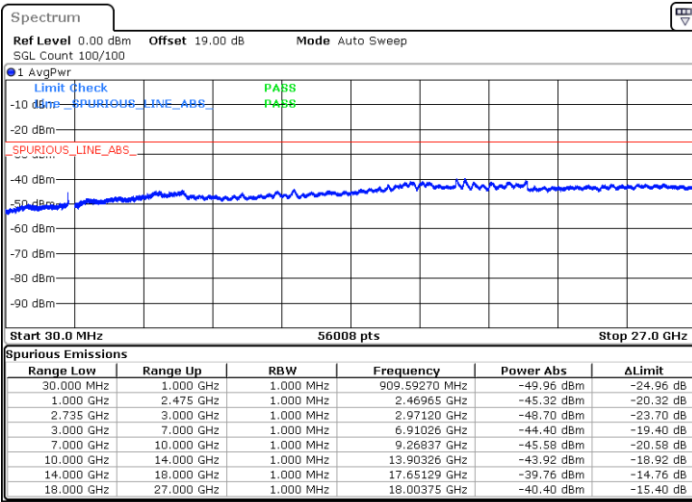

LTE Band 41C_CA / 20MHz+5MHz

QPSK

Highest Channel / 1RB0 and 1RB24

Highest Channel / 1RB99 and 1RB0

Date: 28.MAY.2021 09:34:44

Date: 28.MAY.2021 09:38:39

Highest Channel / FullIRB

N/A

Date: 28.MAY.2021 09:29:08

LTE Band 41C_CA / 20MHz+10MHz

QPSK

Lowest Channel / 1RB0 and 1RB49

Lowest Channel / 1RB99 and 1RB0

Date: 28.MAY.2021 10:11:27

Date: 28.MAY.2021 10:17:47

Lowest Channel / FullIRB

N/A

Date: 28.MAY.2021 09:43:51

LTE Band 41C_CA / 20MHz+10MHz

QPSK

Middle Channel / 1RB0 and 1RB49

Middle Channel / 1RB99 and 1RB0

Date: 28.MAY.2021 10:27:50

Date: 28.MAY.2021 10:33:26