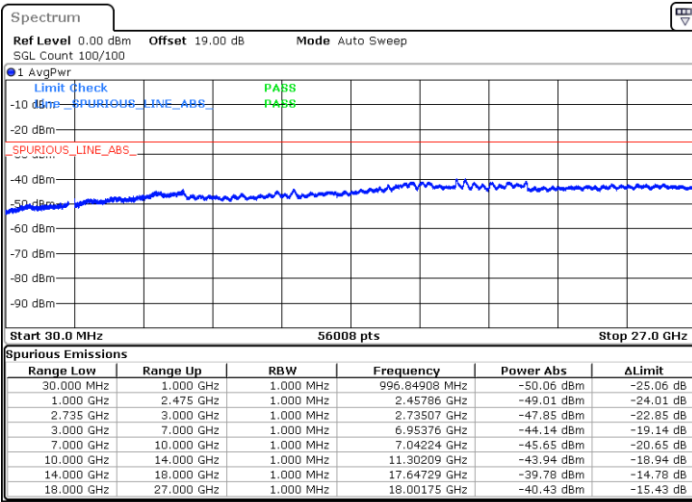

Highest Channel / 1RB74 and 1RB0

Date: 27.MAY.2021 15:39:08

Date: 27.MAY.2021 15:57:33

Highest Channel / FullIRB

N/A

Date: 27.MAY.2021 15:30:10

LTE Band 41C_CA / 20MHz+5MHz

QPSK

Lowest Channel / 1RB0 and 1RB24

Lowest Channel / 1RB99 and 1RB0

Date: 27.MAY.2021 16:37:36

Date: 27.MAY.2021 17:01:30

Lowest Channel / FullIRB

N/A

Date: 27.MAY.2021 16:19:53

LTE Band 41C_CA / 20MHz+5MHz

QPSK

Middle Channel / 1RB0 and 1RB24

Middle Channel / 1RB99 and 1RB0

Date: 28.MAY.2021 09:16:20

Date: 28.MAY.2021 09:21:36

Middle Channel / FullIRB

N/A

Date: 28.MAY.2021 09:08:08

LTE Band 41C_CA / 20MHz+5MHz

QPSK

Highest Channel / 1RB0 and 1RB24

Highest Channel / 1RB99 and 1RB0

Date: 28.MAY.2021 09:34:44

Date: 28.MAY.2021 09:38:39

Highest Channel / FullIRB

N/A