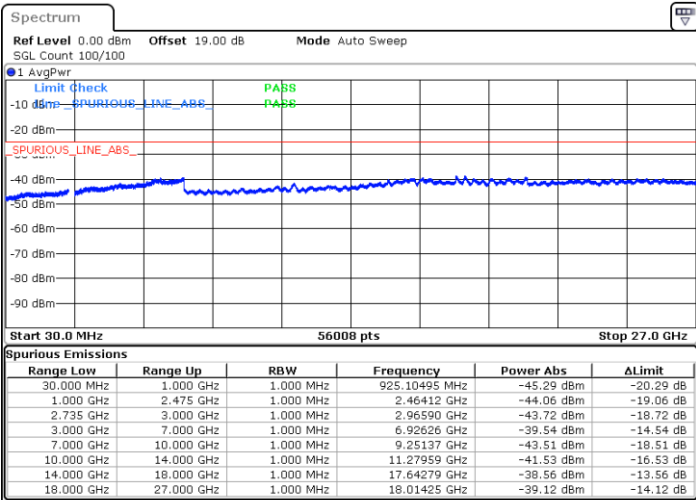

LTE Band 41C_CA / 15MHz+15MHz

QPSK

Lowest Channel / 1RB0 and 1RB74

Lowest Channel / 1RB74 and 1RB0

Date: 27.MAY.2021 10:38:15

Date: 27.MAY.2021 10:47:17

Lowest Channel / FullIRB

N/A

Date: 27.MAY.2021 10:30:10

LTE Band 41C_CA / 15MHz+15MHz

QPSK

Middle Channel / 1RB0 and 1RB74

Middle Channel / 1RB74 and 1RB0

Date: 27.MAY.2021 11:09:35

Date: 27.MAY.2021 11:12:57

Middle Channel / FullIRB

N/A

Date: 27.MAY.2021 11:01:07

LTE Band 41C_CA / 15MHz+15MHz

QPSK

Highest Channel / 1RB0 and 1RB74

Highest Channel / 1RB74 and 1RB0

Date: 27.MAY.2021 11:29:30

Date: 27.MAY.2021 11:33:51

Highest Channel / FullIRB

N/A

Date: 27.MAY.2021 11:21:38

LTE Band 41C_CA / 15MHz+20MHz

QPSK

Lowest Channel / 1RB0 and 1RB99

Lowest Channel / 1RB74 and 1RB0

Date: 27.MAY.2021 13:37:59