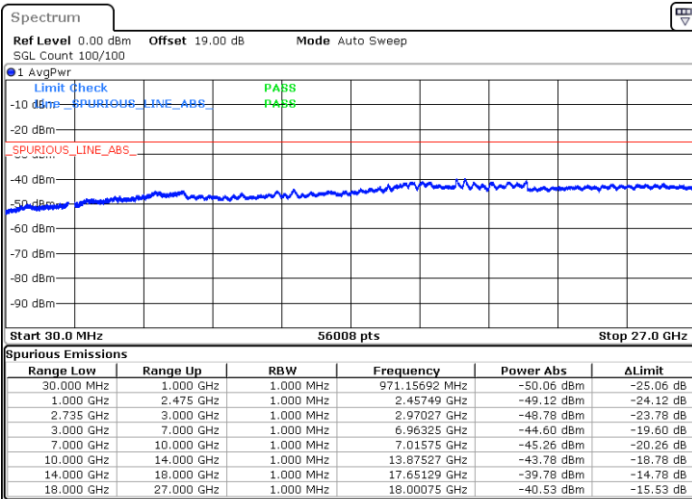

Highest Channel / FullIRB

N/A

Date: 27.MAY.2021 11:21:38

LTE Band 41C_CA / 15MHz+20MHz

QPSK

Lowest Channel / 1RB0 and 1RB99

Lowest Channel / 1RB74 and 1RB0

Date: 27.MAY.2021 13:37:59

Date: 27.MAY.2021 13:44:39

Lowest Channel / FullIRB

N/A

Date: 27.MAY.2021 13:29:41

LTE Band 41C_CA / 15MHz+20MHz

QPSK

Middle Channel / 1RB0 and 1RB9

Middle Channel / 1RB74 and 1RB0

Date: 27.MAY.2021 13:56:58

Date: 27.MAY.2021 14:00:46

Middle Channel / FullRB

N/A

Date: 27.MAY.2021 13:52:05

LTE Band 41C_CA / 15MHz+20MHz

QPSK

Highest Channel / 1RB0 and 1RB99

Highest Channel / 1RB74 and 1RB0

Date: 27.MAY.2021 15:39:08

Date: 27.MAY.2021 15:57:33

Highest Channel / FullIRB

N/A

Date: 27.MAY.2021 15:30:10

LTE Band 41C_CA / 20MHz+5MHz

QPSK