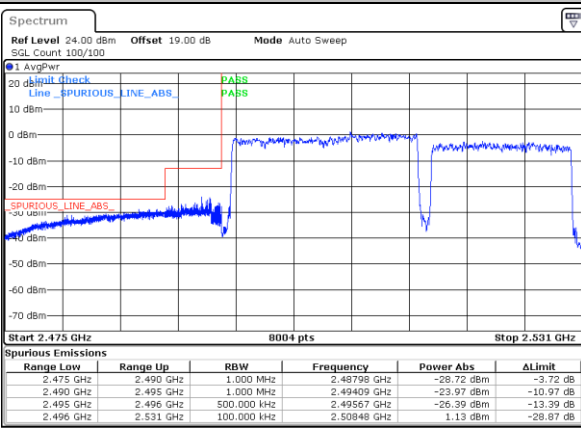

Lowest Band Edge / 1RB0 and 1RB74

Highest Band Edge / 1RB0 and 1RB74

Date: 28_MAY.2021 11:29:06

Date: 28_MAY.2021 13:42:51

Lowest Band Edge / 1RB99 and 1RB0

Highest Band Edge / 1RB99 and 1RB0

Date: 28_MAY.2021 11:39:31

Date: 28_MAY.2021 13:53:09

Lowest Band Edge / Full RB

Highest Band Edge / Full RB

Date: 28_MAY.2021 11:20:53

Date: 28_MAY.2021 13:58:03

LTE Band 41C_CA / 20MHz+20MHz

64QAM

Lowest Band Edge / 1RB0 and 1RB99