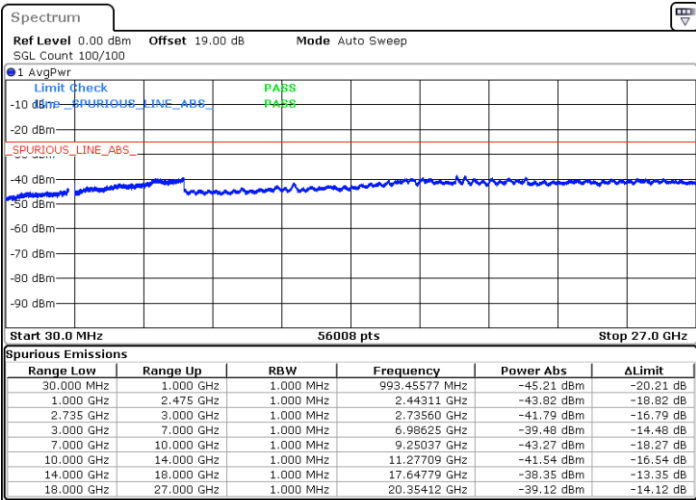

LTE Band 41C_CA / 10MHz+15MHz

QPSK

MiddleChannel / 1RB0 and 1RB74

Middle Channel / 1RB49 and 1RB0

Date: 26.MAY.2021 13:55:38

Date: 26.MAY.2021 14:01:24

Middle Channel / FullIRB

N/A

Date: 26.MAY.2021 13:43:34

LTE Band 41C_CA / 10MHz+15MHz

QPSK

Highest Channel / 1RB0 and 1RB74

Highest Channel / 1RB49 and 1RB0

Date: 26.MAY.2021 14:28:19

Date: 26.MAY.2021 14:53:57

Highest Channel / FullIRB

N/A

Date: 26.MAY.2021 14:11:31

LTE Band 41C_CA / 10MHz+20MHz

QPSK

Lowest Channel / 1RB0 and 1RB99

Lowest Channel / 1RB49 and 1RB0

Date: 26.MAY.2021 16:21:37

Date: 26.MAY.2021 16:27:02