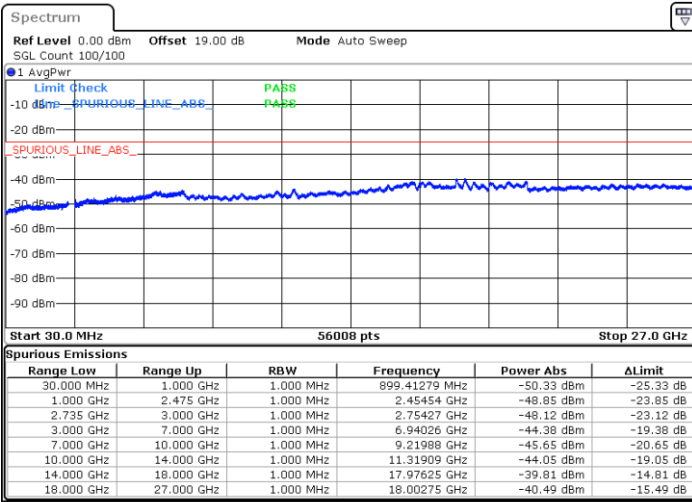

Date: 27.MAY.2021 13:44:39

Lowest Channel / FullIRB

N/A

Date: 27.MAY.2021 13:29:41

LTE Band 41C_CA / 15MHz+20MHz

QPSK

Middle Channel / 1RB0 and 1RB9

Middle Channel / 1RB74 and 1RB0

Date: 27.MAY.2021 13:56:58

Date: 27.MAY.2021 14:00:46

Middle Channel / FullRB

N/A

Date: 27.MAY.2021 13:52:05

LTE Band 41C_CA / 15MHz+20MHz

QPSK

Highest Channel / 1RB0 and 1RB99

Highest Channel / 1RB74 and 1RB0

Date: 27.MAY.2021 15:39:08

Date: 27.MAY.2021 15:57:33

Highest Channel / FullIRB

N/A

Date: 27.MAY.2021 15:30:10

LTE Band 41C_CA / 20MHz+5MHz

QPSK

Lowest Channel / 1RB0 and 1RB24

Lowest Channel / 1RB99 and 1RB0

Date: 27.MAY.2021 16:37:36

Date: 27.MAY.2021 17:01:30

Lowest Channel / FullIRB

N/A

Date: 27.MAY.2021 16:19:53

LTE Band 41C_CA / 20MHz+5MHz