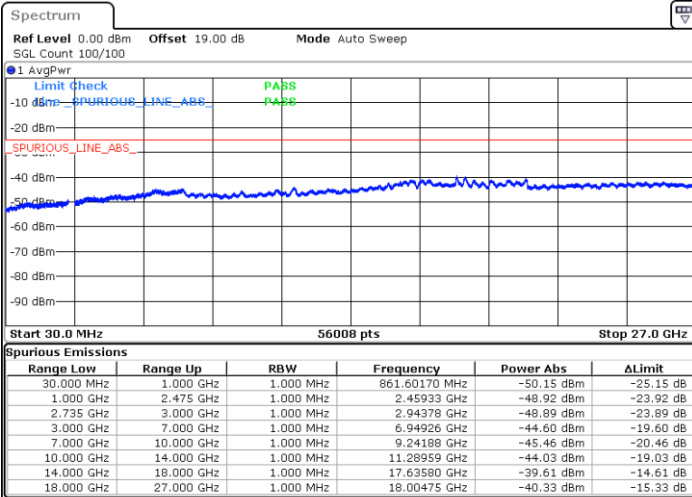

Lowest Band Edge / Full RB

Highest Band Edge / Full RB

Date: 28_MAY.2021 14:26:09

Date: 28_MAY.2021 15:41:54

Conducted Spurious Emission

LTE Band 41C_CA / 5MHz+20MHz

QPSK

Middle Channel / 1RB0 and 1RB9

Middle Channel / 1RB24 and 1RB0

Date: 26.MAY.2021 11:03:05

Date: 26.MAY.2021 11:10:03

Middle Channel / FullRB

N/A

Date: 26.MAY.2021 10:41:58

LTE Band 41C_CA / 5MHz+20MHz

QPSK

Highest Channel / 1RB0 and 1RB99

Highest Channel / 1RB24 and 1RB0

Date: 26.MAY.2021 11:25:35

Date: 26.MAY.2021 11:30:38

Highest Channel / FullIRB

N/A

Date: 26.MAY.2021 11:18:47

LTE Band 41C_CA / 10MHz+15MHz