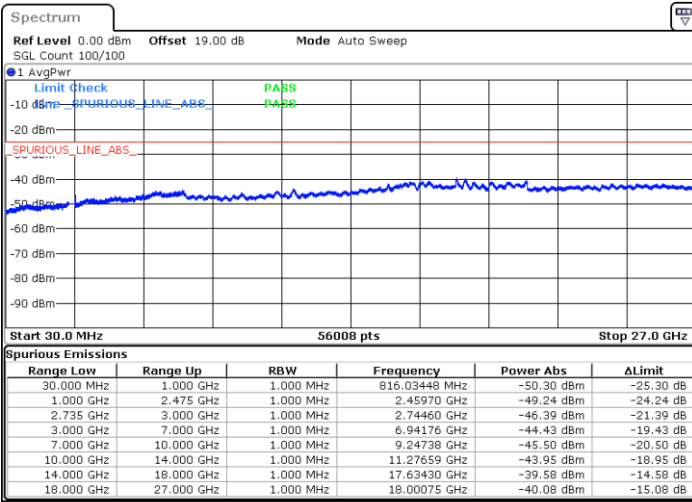

Date: 28.MAY.2021 09:29:08

LTE Band 41C_CA / 20MHz+10MHz

QPSK

Lowest Channel / 1RB0 and 1RB49

Lowest Channel / 1RB99 and 1RB0

Date: 28.MAY.2021 10:11:27

Date: 28.MAY.2021 10:17:47

Lowest Channel / FullIRB

N/A

Date: 28.MAY.2021 09:43:51

LTE Band 41C_CA / 20MHz+10MHz

QPSK

Middle Channel / 1RB0 and 1RB49

Middle Channel / 1RB99 and 1RB0

Date: 28.MAY.2021 10:27:50

Date: 28.MAY.2021 10:33:26

Middle Channel / FullRB

N/A

Date: 28.MAY.2021 10:20:53

LTE Band 41C_CA / 20MHz+10MHz

QPSK

Highest Channel / 1RB0 and 1RB49

Highest Channel / 1RB99 and 1RB0

Date: 28.MAY.2021 10:43:17