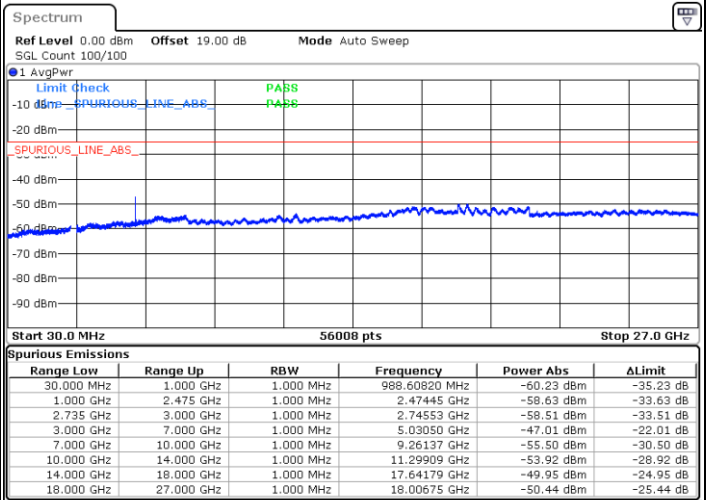

Date: 27.MAY.2021 13:56:58

Date: 27.MAY.2021 14:00:46

Middle Channel / FullRB

N/A

Date: 27.MAY.2021 13:52:05

LTE Band 41C_CA / 15MHz+20MHz

QPSK

Highest Channel / 1RB0 and 1RB99

Highest Channel / 1RB74 and 1RB0

Date: 27.MAY.2021 15:39:08

Date: 27.MAY.2021 15:57:33

Highest Channel / FullIRB

N/A

Date: 27.MAY.2021 15:30:10

LTE Band 41C_CA / 20MHz+5MHz

QPSK

Lowest Channel / 1RB0 and 1RB24

Lowest Channel / 1RB99 and 1RB0

Date: 27.MAY.2021 16:37:36

Date: 27.MAY.2021 17:01:30

Lowest Channel / FullIRB

N/A

Date: 27.MAY.2021 16:19:53

LTE Band 41C_CA / 20MHz+5MHz