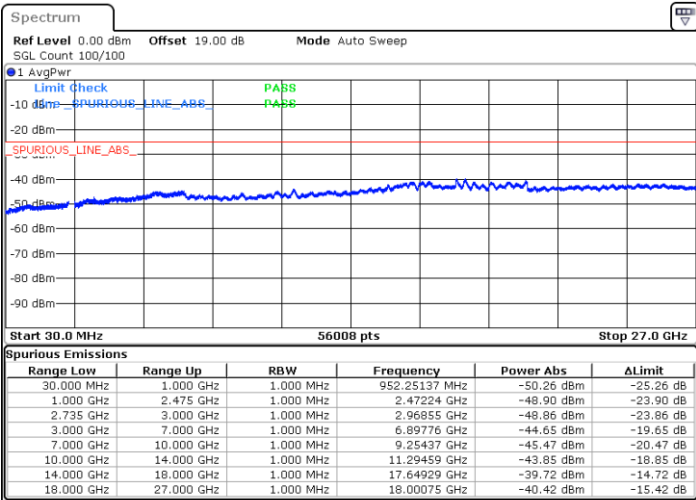

Lowest Band Edge / Full RB

Highest Band Edge / Full RB

Date: 28_MAY.2021 14:26:09

Date: 28_MAY.2021 15:41:54

Conducted Spurious Emission

LTE Band 41C_CA / 5MHz+20MHz

QPSK

Middle Channel / 1RB0 and 1RB9

Middle Channel / 1RB24 and 1RB0

Date: 26.MAY.2021 11:03:05

Date: 26.MAY.2021 11:10:03

Middle Channel / FullRB

N/A

Date: 26.MAY.2021 10:41:58

LTE Band 41C_CA / 5MHz+20MHz

QPSK

Highest Channel / 1RB0 and 1RB99

Highest Channel / 1RB24 and 1RB0

Date: 26.MAY.2021 11:25:35

Date: 26.MAY.2021 11:30:38

Highest Channel / FullIRB

N/A

Date: 26.MAY.2021 11:18:47

LTE Band 41C_CA / 10MHz+15MHz