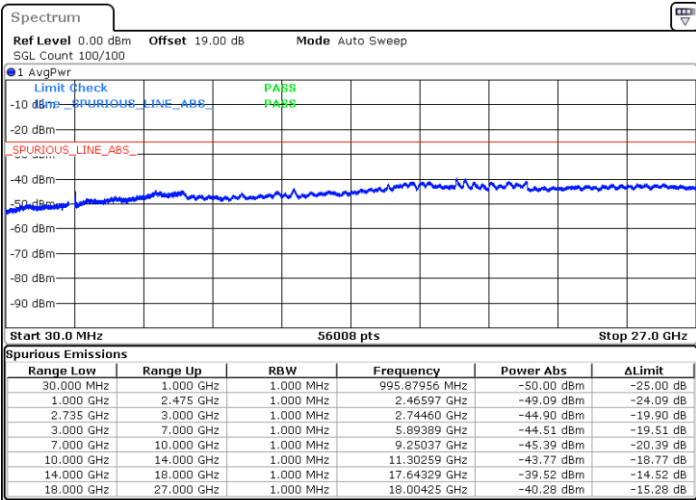

Lowest Channel / FullIRB

N/A

Date: 26.MAY.2021 16:13:26

LTE Band 41C_CA / 10MHz+20MHz

QPSK

Middle Channel / 1RB0 and 1RB99

Middle Channel / 1RB49 and 1RB0

Date: 26.MAY.2021 16:38:21

Date: 26.MAY.2021 16:46:17

Middle Channel / FullIRB

N/A

Date: 26.MAY.2021 16:33:42

LTE Band 41C_CA / 10MHz+20MHz

QPSK

Highest Channel / 1RB0 and 1RB99

Highest Channel / 1RB49 and 1RB0

Date: 26.MAY.2021 17:04:31

Date: 28.MAY.2021 09:00:28

Highest Channel / FullIRB

N/A

Date: 26.MAY.2021 16:55:24

LTE Band 41C_CA / 15MHz+10MHz

QPSK

Lowest Channel / 1RB0 and 1RB49

Lowest Channel / 1RB74 and 1RB80

Date: 27.MAY.2021 09:22:48

Date: 27.MAY.2021 09:33:06

Lowest Channel / FullIRB

N/A

Date: 27.MAY.2021 09:16:42

LTE Band 41C_CA / 15MHz+10MHz

QPSK