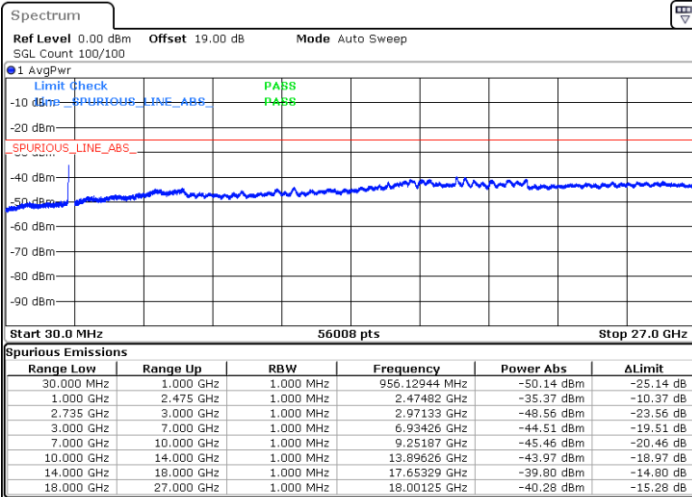

N/A

Date: 27.MAY.2021 11:01:07

LTE Band 41C_CA / 15MHz+15MHz

QPSK

Highest Channel / 1RB0 and 1RB74

Highest Channel / 1RB74 and 1RB0

Date: 27.MAY.2021 11:29:30

Date: 27.MAY.2021 11:33:51

Highest Channel / FullIRB

N/A

Date: 27.MAY.2021 11:21:38

LTE Band 41C_CA / 15MHz+20MHz

QPSK

Lowest Channel / 1RB0 and 1RB99

Lowest Channel / 1RB74 and 1RB0

Date: 27.MAY.2021 13:37:59

Date: 27.MAY.2021 13:44:39

Lowest Channel / FullIRB

N/A

Date: 27.MAY.2021 13:29:41

LTE Band 41C_CA / 15MHz+20MHz

QPSK

Middle Channel / 1RB0 and 1RB9

Middle Channel / 1RB74 and 1RB0