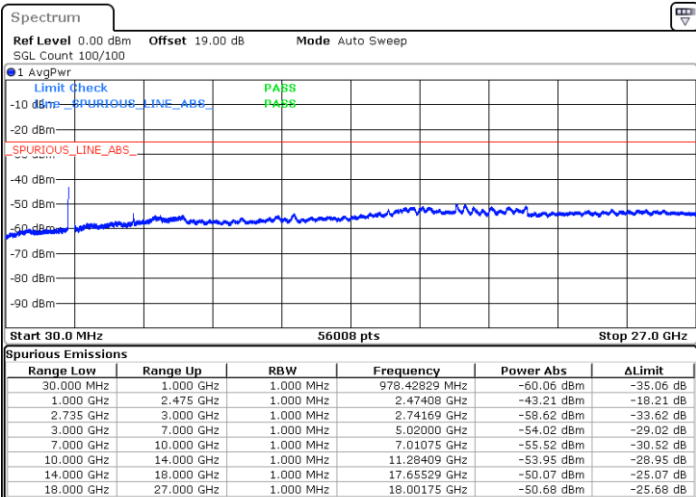

Highest Channel / 1RB74 and 1RB0

Date: 27.MAY.2021 15:39:08

Date: 27.MAY.2021 15:57:33

Highest Channel / FullIRB

N/A

Date: 27.MAY.2021 15:30:10

LTE Band 41C_CA / 20MHz+5MHz

QPSK

Lowest Channel / 1RB0 and 1RB24

Lowest Channel / 1RB99 and 1RB0

Date: 27.MAY.2021 16:37:36

Date: 27.MAY.2021 17:01:30

Lowest Channel / FullIRB

N/A

Date: 27.MAY.2021 16:19:53

LTE Band 41C_CA / 20MHz+5MHz