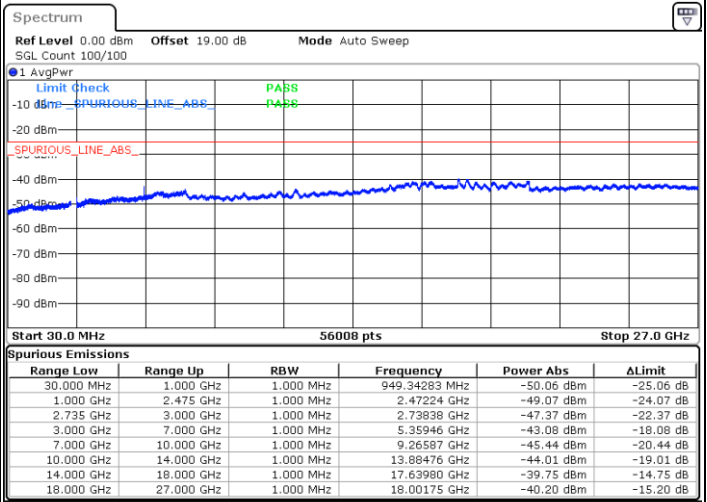

Date: 28.MAY.2021 09:29:08

LTE Band 41C_CA / 20MHz+10MHz

QPSK

Lowest Channel / 1RB0 and 1RB49

Lowest Channel / 1RB99 and 1RB0

Date: 28.MAY.2021 10:11:27

Date: 28.MAY.2021 10:17:47

Lowest Channel / FullIRB

N/A

Date: 28.MAY.2021 09:43:51

LTE Band 41C_CA / 20MHz+10MHz

QPSK

Middle Channel / 1RB0 and 1RB49

Middle Channel / 1RB99 and 1RB0

Date: 28.MAY.2021 10:27:50

Date: 28.MAY.2021 10:33:26

Middle Channel / FullRB

N/A

Date: 28.MAY.2021 10:20:53

LTE Band 41C_CA / 20MHz+10MHz

QPSK

Highest Channel / 1RB0 and 1RB49

Highest Channel / 1RB99 and 1RB0

Date: 28.MAY.2021 10:43:17