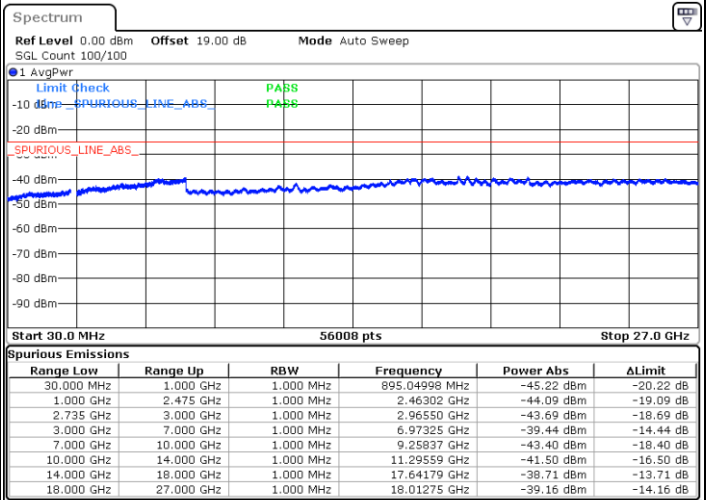

LTE Band 41C_CA / 10MHz+15MHz

QPSK

MiddleChannel / 1RB0 and 1RB74

Middle Channel / 1RB49 and 1RB0

Date: 26.MAY.2021 13:55:38

Date: 26.MAY.2021 14:01:24

Middle Channel / FullIRB

N/A

Date: 26.MAY.2021 13:43:34

LTE Band 41C_CA / 10MHz+15MHz

QPSK

Highest Channel / 1RB0 and 1RB74

Highest Channel / 1RB49 and 1RB0

Date: 26.MAY.2021 14:28:19

Date: 26.MAY.2021 14:53:57

Highest Channel / FullIRB

N/A

Date: 26.MAY.2021 14:11:31

LTE Band 41C_CA / 10MHz+20MHz

QPSK

Lowest Channel / 1RB0 and 1RB99

Lowest Channel / 1RB49 and 1RB0

Date: 26.MAY.2021 16:21:37

Date: 26.MAY.2021 16:27:02