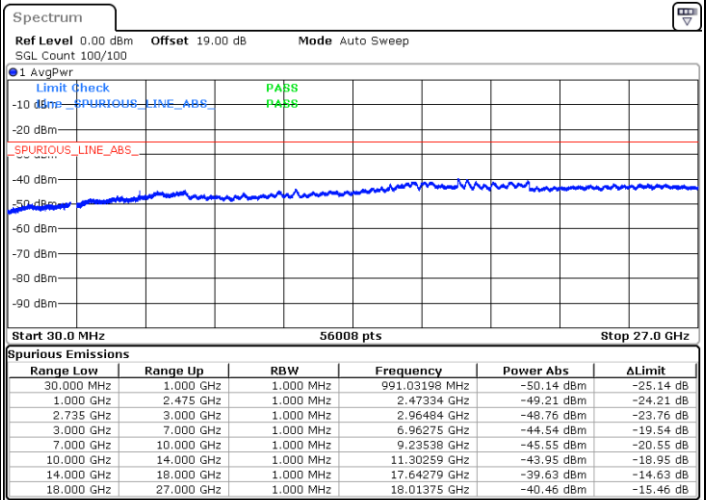

N/A

Date: 26.MAY.2021 14:11:31

LTE Band 41C_CA / 10MHz+20MHz

QPSK

Lowest Channel / 1RB0 and 1RB99

Lowest Channel / 1RB49 and 1RB0

Date: 26.MAY.2021 16:21:37

Date: 26.MAY.2021 16:27:02

Lowest Channel / FullIRB

N/A

Date: 26.MAY.2021 16:13:26

LTE Band 41C_CA / 10MHz+20MHz

QPSK

Middle Channel / 1RB0 and 1RB99

Middle Channel / 1RB49 and 1RB0

Date: 26.MAY.2021 16:38:21

Date: 26.MAY.2021 16:46:17

Middle Channel / FullIRB

N/A

Date: 26.MAY.2021 16:33:42

LTE Band 41C_CA / 10MHz+20MHz

QPSK

Highest Channel / 1RB0 and 1RB99

Highest Channel / 1RB49 and 1RB0

Date: 26.MAY.2021 17:04:31

Date: 28.MAY.2021 09:00:28

Highest Channel / FullIRB

N/A

Date: 26.MAY.2021 16:55:24

LTE Band 41C_CA / 15MHz+10MHz

QPSK

Lowest Channel / 1RB0 and 1RB49