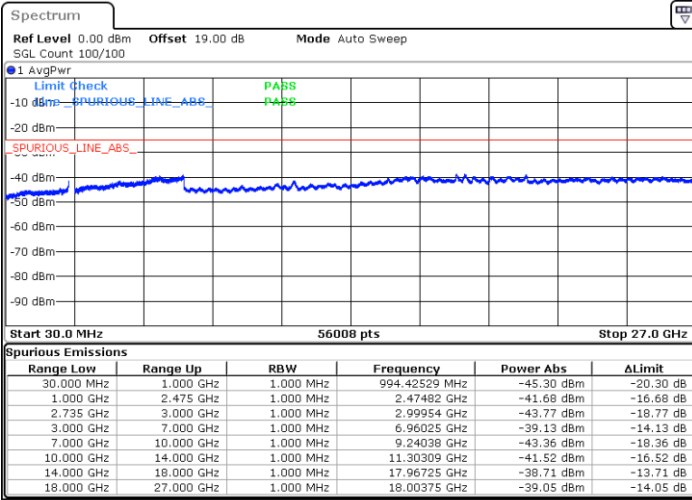

Date: 26.MAY.2021 17:04:31

Date: 28.MAY.2021 09:00:28

Highest Channel / FullIRB

N/A

Date: 26.MAY.2021 16:55:24

LTE Band 41C_CA / 15MHz+10MHz

QPSK

Lowest Channel / 1RB0 and 1RB49

Lowest Channel / 1RB74 and 1RB80

Date: 27.MAY.2021 09:22:48

Date: 27.MAY.2021 09:33:06

Lowest Channel / FullIRB

N/A

Date: 27.MAY.2021 09:16:42

LTE Band 41C_CA / 15MHz+10MHz

QPSK

Middle Channel / 1RB0 and 1RB49

Middle Channel / 1RB74 and 1RB0

Date: 27.MAY.2021 09:52:19

Date: 27.MAY.2021 09:56:04

Middle Channel / FullIRB

N/A

Date: 27.MAY.2021 09:45:23

LTE Band 41C_CA / 15MHz+10MHz

QPSK

Highest Channel / 1RB0 and 1RB49

Highest Channel / 1RB74 and 1RB0

Date: 27.MAY.2021 10:10:01

Date: 27.MAY.2021 10:17:15

Highest Channel / FullIRB

N/A

Date: 27.MAY.2021 10:00:31