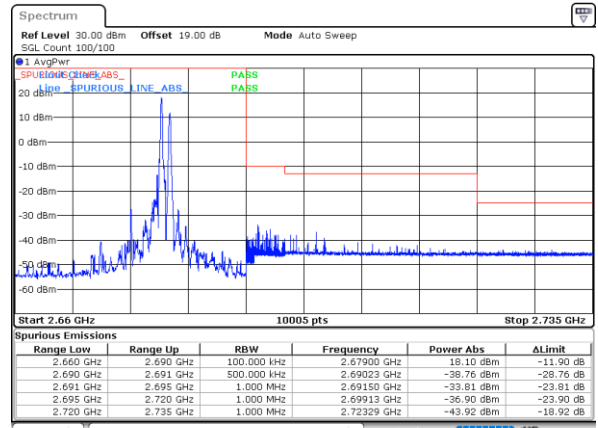

LTE Band 41C_CA / 20MHz+10MHz

64QAM

Lowest Band Edge / 1RB0 and 1RB49

Highest Band Edge / 1RB0 and 1RB49

Date: 28_MAY.2021 10:13:35

Date: 28_MAY.2021 10:44:47

Lowest Band Edge / 1RB99 and 1RB0

Highest Band Edge / 1RB99 and 1RB0

Date: 28_MAY.2021 11:04:58

Date: 28_MAY.2021 10:58:23

Lowest Band Edge / Full RB

Highest Band Edge / Full RB

Date: 28_MAY.2021 10:04:16

Date: 28_MAY.2021 10:41:04

LTE Band 41C_CA / 20MHz+15MHz

64QAM