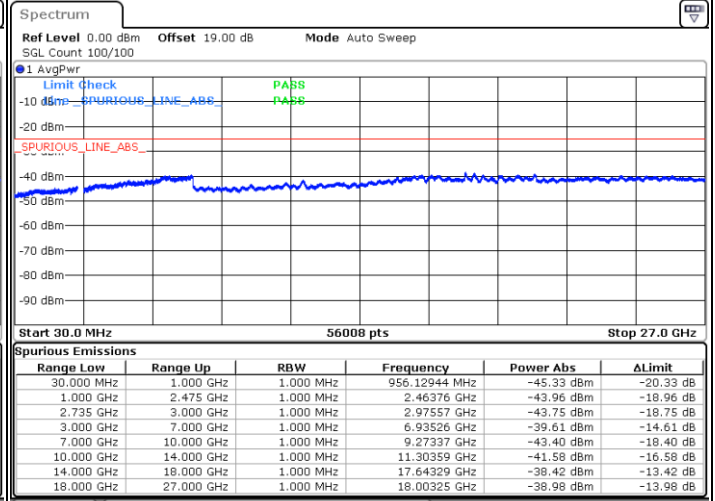

Date: 26.MAY.2021 17:04:31

Date: 28.MAY.2021 09:00:28

Highest Channel / FullIRB

N/A

Date: 26.MAY.2021 16:55:24

LTE Band 41C_CA / 15MHz+10MHz

QPSK

Lowest Channel / 1RB0 and 1RB49

Lowest Channel / 1RB74 and 1RB80

Date: 27.MAY.2021 09:22:48

Date: 27.MAY.2021 09:33:06

Lowest Channel / FullIRB

N/A

Date: 27.MAY.2021 09:16:42

LTE Band 41C_CA / 15MHz+10MHz

QPSK

Middle Channel / 1RB0 and 1RB49

Middle Channel / 1RB74 and 1RB0

Date: 27.MAY.2021 09:52:19

Date: 27.MAY.2021 09:56:04

Middle Channel / FullIRB

N/A

Date: 27.MAY.2021 09:45:23

LTE Band 41C_CA / 15MHz+10MHz

QPSK

Highest Channel / 1RB0 and 1RB49

Highest Channel / 1RB74 and 1RB0

Date: 27.MAY.2021 10:10:01

Date: 27.MAY.2021 10:17:15

Highest Channel / FullIRB

N/A

Date: 27.MAY.2021 10:00:31