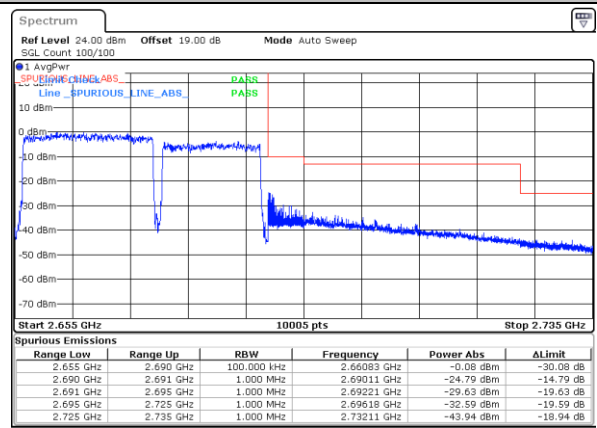

Date: 28_MAY.2021 11:04:58

Date: 28_MAY.2021 10:58:23

Lowest Band Edge / Full RB

Highest Band Edge / Full RB

Date: 28_MAY.2021 10:04:16

Date: 28_MAY.2021 10:41:04

LTE Band 41C_CA / 20MHz+15MHz

64QAM

Lowest Band Edge / 1RB0 and 1RB74

Highest Band Edge / 1RB0 and 1RB74

Date: 28_MAY.2021 11:29:06

Date: 28_MAY.2021 13:42:51

Lowest Band Edge / 1RB99 and 1RB0

Highest Band Edge / 1RB99 and 1RB0

Date: 28_MAY.2021 11:39:31

Date: 28_MAY.2021 13:53:09

Lowest Band Edge / Full RB

Highest Band Edge / Full RB

Date: 28_MAY.2021 11:20:53

Date: 28_MAY.2021 13:58:03

LTE Band 41C_CA / 20MHz+20MHz

64QAM

Lowest Band Edge / 1RB0 and 1RB99