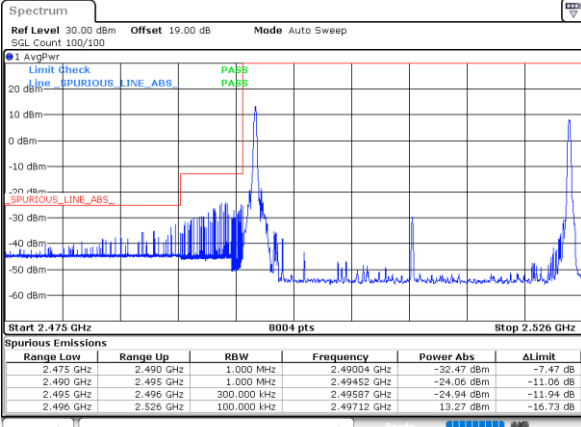

LTE Band 41C_CA / 20MHz+10MHz

64QAM

Lowest Band Edge / 1RB0 and 1RB49

Highest Band Edge / 1RB0 and 1RB49

Date: 28_MAY.2021 10:13:35

Date: 28_MAY.2021 10:44:47

Lowest Band Edge / 1RB99 and 1RB0

Highest Band Edge / 1RB99 and 1RB0

Date: 28_MAY.2021 11:04:58

Date: 28_MAY.2021 10:58:23

Lowest Band Edge / Full RB

Highest Band Edge / Full RB

Date: 28_MAY.2021 10:04:16

Date: 28_MAY.2021 10:41:04

LTE Band 41C_CA / 20MHz+15MHz

64QAM