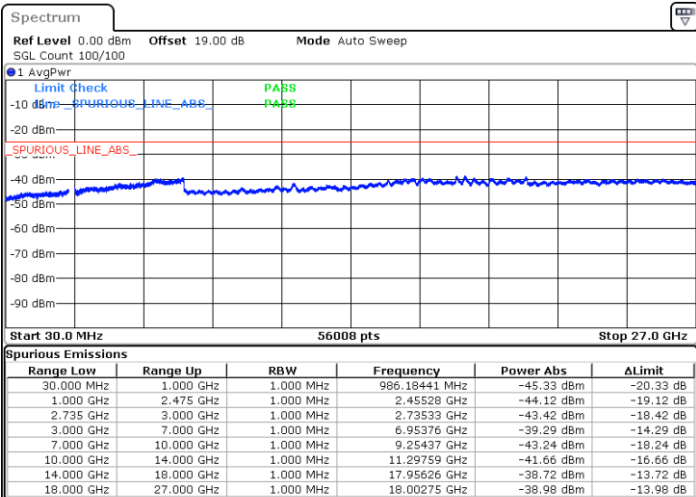

Middle Channel / 1RB0 and 1RB49

Middle Channel / 1RB74 and 1RB0

Date: 27.MAY.2021 09:52:19

Date: 27.MAY.2021 09:56:04

Middle Channel / FullIRB

N/A

Date: 27.MAY.2021 09:45:23

LTE Band 41C_CA / 15MHz+10MHz

QPSK

Highest Channel / 1RB0 and 1RB49

Highest Channel / 1RB74 and 1RB0

Date: 27.MAY.2021 10:10:01

Date: 27.MAY.2021 10:17:15

Highest Channel / FullIRB

N/A

Date: 27.MAY.2021 10:00:31

LTE Band 41C_CA / 15MHz+15MHz

QPSK

Lowest Channel / 1RB0 and 1RB74

Lowest Channel / 1RB74 and 1RB0

Date: 27.MAY.2021 10:38:15

Date: 27.MAY.2021 10:47:17

Lowest Channel / FullIRB

N/A