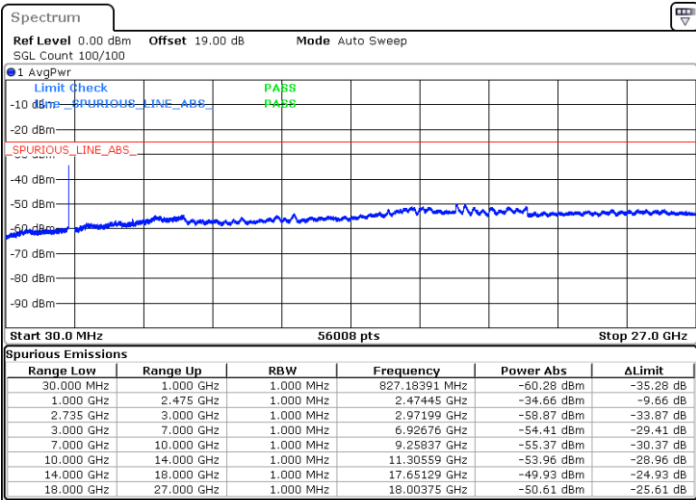

Date: 27.MAY.2021 13:56:58

Date: 27.MAY.2021 14:00:46

Middle Channel / FullRB

N/A

Date: 27.MAY.2021 13:52:05

LTE Band 41C_CA / 15MHz+20MHz

QPSK

Highest Channel / 1RB0 and 1RB99

Highest Channel / 1RB74 and 1RB0

Date: 27.MAY.2021 15:39:08

Date: 27.MAY.2021 15:57:33

Highest Channel / FullIRB

N/A

Date: 27.MAY.2021 15:30:10

LTE Band 41C_CA / 20MHz+5MHz

QPSK

Lowest Channel / 1RB0 and 1RB24

Lowest Channel / 1RB99 and 1RB0

Date: 27.MAY.2021 16:37:36

Date: 27.MAY.2021 17:01:30

Lowest Channel / FullIRB

N/A

Date: 27.MAY.2021 16:19:53

LTE Band 41C_CA / 20MHz+5MHz