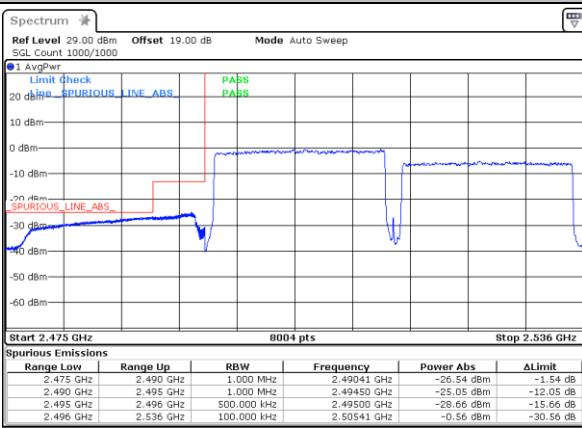

Highest Band Edge / 1RB0 and 1RB99

Date: 28_MAY.2021 14:34:47

Date: 28_MAY.2021 15:51:02

Lowest Band Edge / 1RB99 and 1RB0

Highest Band Edge / 1RB99 and 1RB0

Date: 28_MAY.2021 14:42:46

Date: 28_MAY.2021 16:05:29

Lowest Band Edge / Full RB

Highest Band Edge / Full RB

Date: 28_MAY.2021 14:26:09

Date: 28_MAY.2021 15:41:54

Conducted Spurious Emission

LTE Band 41C_CA / 5MHz+20MHz

QPSK

Middle Channel / 1RB0 and 1RB9