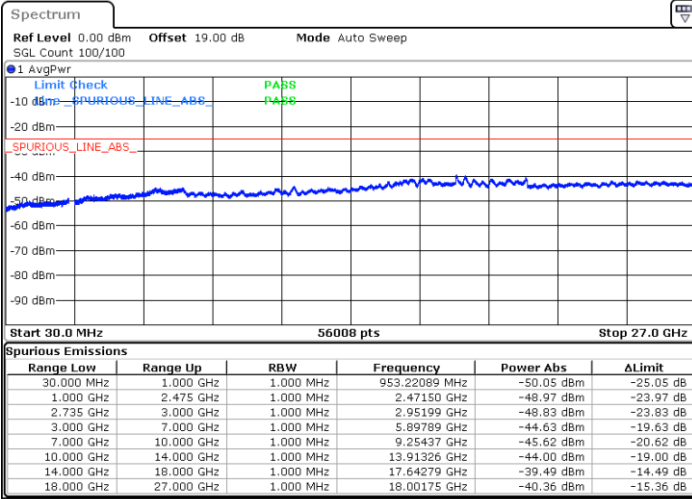

Highest Band Edge / 1RB0 and 1RB99

Date: 28_MAY.2021 14:34:47

Date: 28_MAY.2021 15:51:02

Lowest Band Edge / 1RB99 and 1RB0

Highest Band Edge / 1RB99 and 1RB0

Date: 28_MAY.2021 14:42:46

Date: 28_MAY.2021 16:05:29

Lowest Band Edge / Full RB

Highest Band Edge / Full RB

Date: 28_MAY.2021 14:26:09

Date: 28_MAY.2021 15:41:54

Conducted Spurious Emission

LTE Band 41C_CA / 5MHz+20MHz

QPSK

Middle Channel / 1RB0 and 1RB9

Middle Channel / 1RB24 and 1RB0

Date: 26.MAY.2021 11:03:05

Date: 26.MAY.2021 11:10:03

Middle Channel / FullRB

N/A

Date: 26.MAY.2021 10:41:58

LTE Band 41C_CA / 5MHz+20MHz

QPSK

Highest Channel / 1RB0 and 1RB99

Highest Channel / 1RB24 and 1RB0

Date: 26.MAY.2021 11:25:35

Date: 26.MAY.2021 11:30:38

Highest Channel / FullIRB

N/A

Date: 26.MAY.2021 11:18:47

LTE Band 41C_CA / 10MHz+15MHz