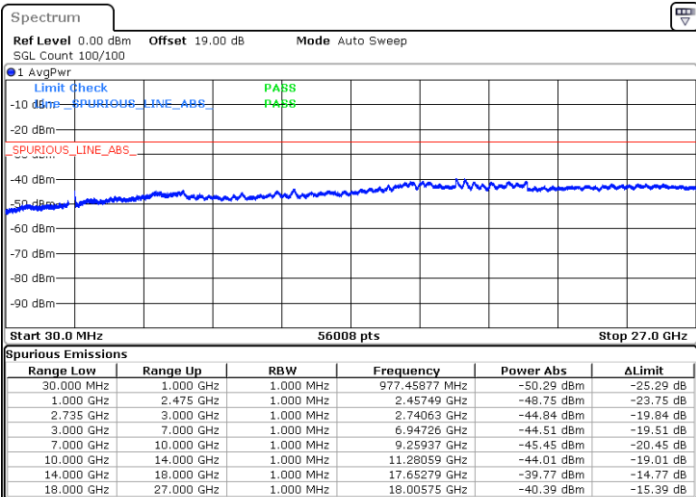

Lowest Channel / FullIRB

N/A

Date: 26.MAY.2021 16:13:26

LTE Band 41C_CA / 10MHz+20MHz

QPSK

Middle Channel / 1RB0 and 1RB99

Middle Channel / 1RB49 and 1RB0

Date: 26.MAY.2021 16:38:21

Date: 26.MAY.2021 16:46:17

Middle Channel / FullIRB

N/A

Date: 26.MAY.2021 16:33:42

LTE Band 41C_CA / 10MHz+20MHz

QPSK

Highest Channel / 1RB0 and 1RB99

Highest Channel / 1RB49 and 1RB0

Date: 26.MAY.2021 17:04:31

Date: 28.MAY.2021 09:00:28

Highest Channel / FullIRB

N/A

Date: 26.MAY.2021 16:55:24

LTE Band 41C_CA / 15MHz+10MHz

QPSK

Lowest Channel / 1RB0 and 1RB49

Lowest Channel / 1RB74 and 1RB80

Date: 27.MAY.2021 09:22:48

Date: 27.MAY.2021 09:33:06

Lowest Channel / FullIRB

N/A

Date: 27.MAY.2021 09:16:42

LTE Band 41C_CA / 15MHz+10MHz

QPSK