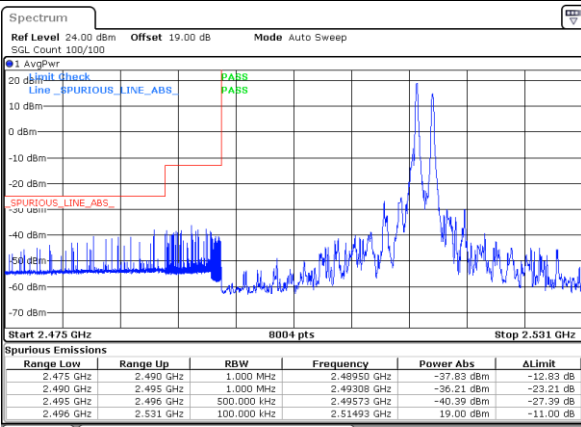

Lowest Band Edge / 1RB0 and 1RB74

Highest Band Edge / 1RB0 and 1RB74

Date: 28_MAY.2021 11:29:06

Date: 28_MAY.2021 13:42:51

Lowest Band Edge / 1RB99 and 1RB0

Highest Band Edge / 1RB99 and 1RB0

Date: 28_MAY.2021 11:39:31

Date: 28_MAY.2021 13:53:09

Lowest Band Edge / Full RB

Highest Band Edge / Full RB

Date: 28_MAY.2021 11:20:53

Date: 28_MAY.2021 13:58:03

LTE Band 41C_CA / 20MHz+20MHz

64QAM

Lowest Band Edge / 1RB0 and 1RB99