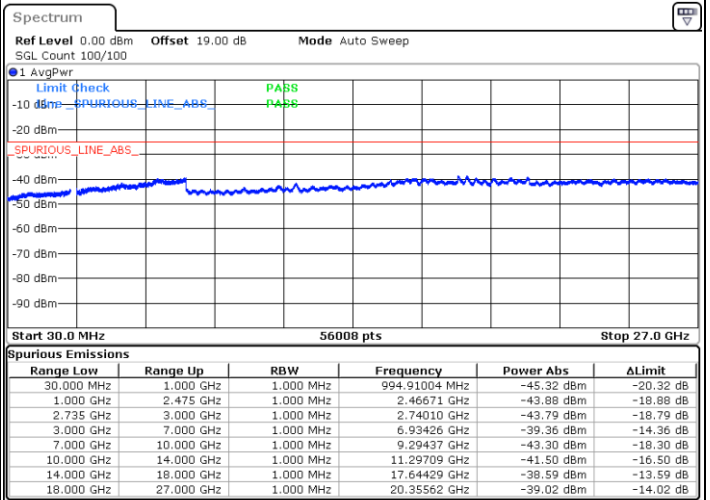

Lowest Channel / 1RB74 and 1RB80

Date: 27.MAY.2021 09:22:48

Date: 27.MAY.2021 09:33:06

Lowest Channel / FullIRB

N/A

Date: 27.MAY.2021 09:16:42

LTE Band 41C_CA / 15MHz+10MHz

QPSK

Middle Channel / 1RB0 and 1RB49

Middle Channel / 1RB74 and 1RB0

Date: 27.MAY.2021 09:52:19

Date: 27.MAY.2021 09:56:04

Middle Channel / FullIRB

N/A

Date: 27.MAY.2021 09:45:23

LTE Band 41C_CA / 15MHz+10MHz

QPSK

Highest Channel / 1RB0 and 1RB49

Highest Channel / 1RB74 and 1RB0

Date: 27.MAY.2021 10:10:01

Date: 27.MAY.2021 10:17:15

Highest Channel / FullIRB

N/A

Date: 27.MAY.2021 10:00:31