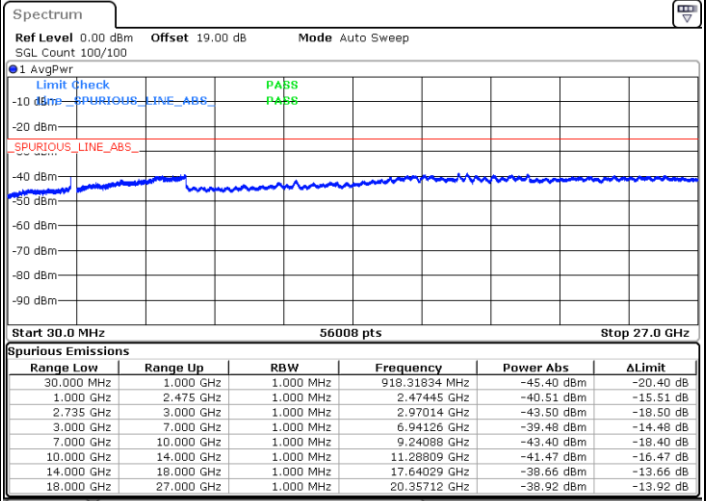

Date: 26.MAY.2021 16:46:17

Middle Channel / FullIRB

N/A

Date: 26.MAY.2021 16:33:42

LTE Band 41C_CA / 10MHz+20MHz

QPSK

Highest Channel / 1RB0 and 1RB99

Highest Channel / 1RB49 and 1RB0

Date: 26.MAY.2021 17:04:31

Date: 28.MAY.2021 09:00:28

Highest Channel / FullIRB

N/A

Date: 26.MAY.2021 16:55:24

LTE Band 41C_CA / 15MHz+10MHz

QPSK

Lowest Channel / 1RB0 and 1RB49

Lowest Channel / 1RB74 and 1RB80

Date: 27.MAY.2021 09:22:48

Date: 27.MAY.2021 09:33:06

Lowest Channel / FullIRB

N/A

Date: 27.MAY.2021 09:16:42

LTE Band 41C_CA / 15MHz+10MHz

QPSK