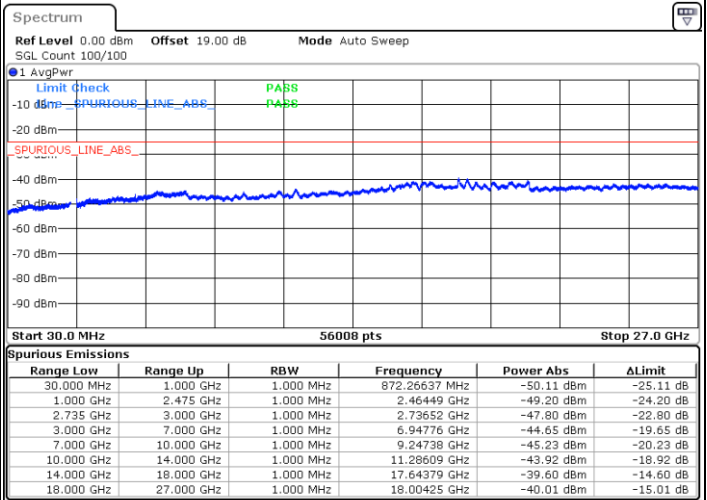

Date: 26.MAY.2021 13:43:34

LTE Band 41C_CA / 10MHz+15MHz

QPSK

Highest Channel / 1RB0 and 1RB74

Highest Channel / 1RB49 and 1RB0

Date: 26.MAY.2021 14:28:19

Date: 26.MAY.2021 14:53:57

Highest Channel / FullIRB

N/A

Date: 26.MAY.2021 14:11:31

LTE Band 41C_CA / 10MHz+20MHz

QPSK

Lowest Channel / 1RB0 and 1RB99

Lowest Channel / 1RB49 and 1RB0

Date: 26.MAY.2021 16:21:37

Date: 26.MAY.2021 16:27:02

Lowest Channel / FullIRB

N/A

Date: 26.MAY.2021 16:13:26

LTE Band 41C_CA / 10MHz+20MHz

QPSK

Middle Channel / 1RB0 and 1RB99

Middle Channel / 1RB49 and 1RB0

Date: 26.MAY.2021 16:38:21

Date: 26.MAY.2021 16:46:17

Middle Channel / FullIRB

N/A

Date: 26.MAY.2021 16:33:42

LTE Band 41C_CA / 10MHz+20MHz

QPSK

Highest Channel / 1RB0 and 1RB99

Highest Channel / 1RB49 and 1RB0