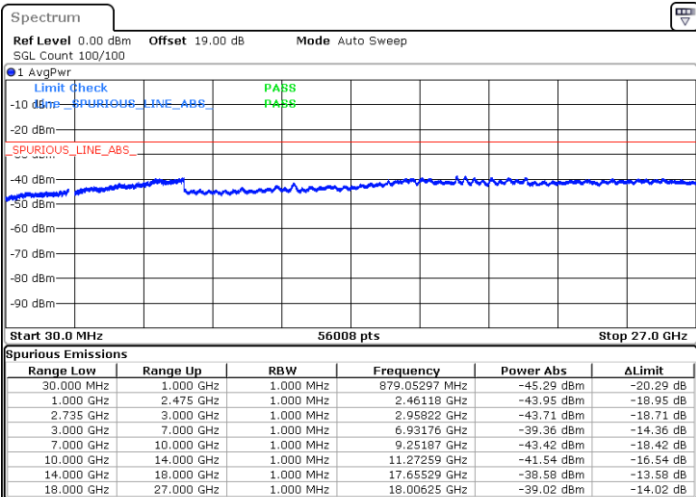

QPSK

Lowest Channel / 1RB0 and 1RB74

Lowest Channel / 1RB49 and 1RB0

Date: 26.MAY.2021 13:36:59

Date: 26.MAY.2021 16:04:46

Lowest Channel / FullIRB

N/A

Date: 26.MAY.2021 13:31:25

LTE Band 41C_CA / 10MHz+15MHz

QPSK

MiddleChannel / 1RB0 and 1RB74

Middle Channel / 1RB49 and 1RB0

Date: 26.MAY.2021 13:55:38

Date: 26.MAY.2021 14:01:24

Middle Channel / FullIRB

N/A

Date: 26.MAY.2021 13:43:34

LTE Band 41C_CA / 10MHz+15MHz

QPSK

Highest Channel / 1RB0 and 1RB74

Highest Channel / 1RB49 and 1RB0

Date: 26.MAY.2021 14:28:19

Date: 26.MAY.2021 14:53:57

Highest Channel / FullIRB