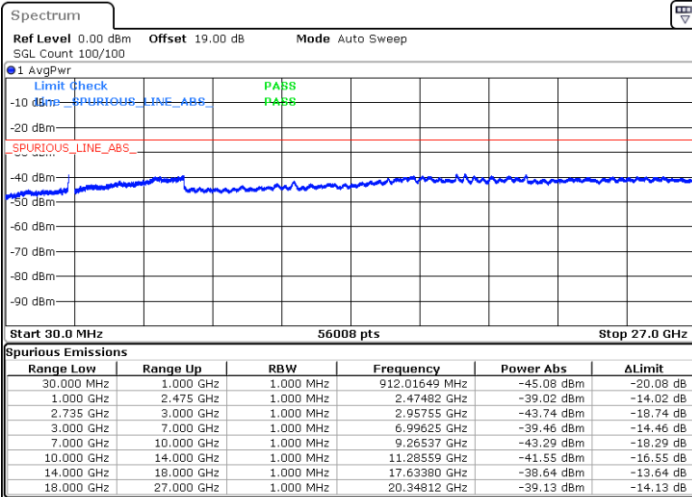

QPSK

Highest Channel / 1RB0 and 1RB49

Highest Channel / 1RB74 and 1RB0

Date: 27.MAY.2021 10:10:01

Date: 27.MAY.2021 10:17:15

Highest Channel / FullIRB

N/A

Date: 27.MAY.2021 10:00:31

LTE Band 41C_CA / 15MHz+15MHz

QPSK

Lowest Channel / 1RB0 and 1RB74

Lowest Channel / 1RB74 and 1RB0

Date: 27.MAY.2021 10:38:15

Date: 27.MAY.2021 10:47:17

Lowest Channel / FullIRB

N/A

Date: 27.MAY.2021 10:30:10

LTE Band 41C_CA / 15MHz+15MHz

QPSK

Middle Channel / 1RB0 and 1RB74

Middle Channel / 1RB74 and 1RB0

Date: 27.MAY.2021 11:09:35

Date: 27.MAY.2021 11:12:57

Middle Channel / FullIRB