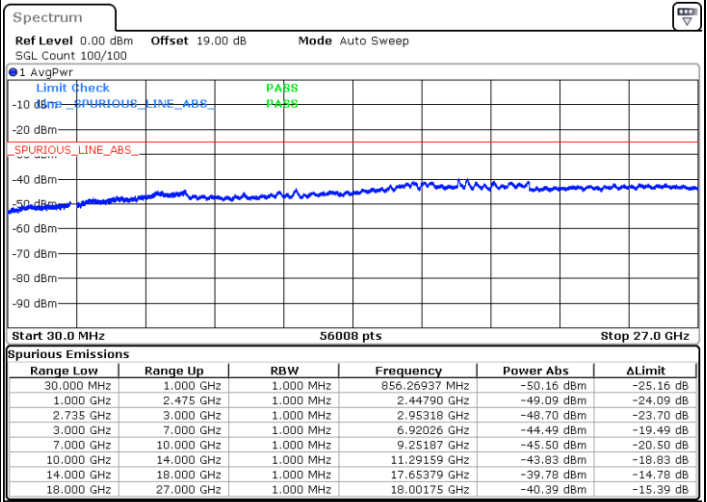

LTE Band 41C_CA / 20MHz+5MHz

QPSK

Highest Channel / 1RB0 and 1RB24

Highest Channel / 1RB99 and 1RB0

Date: 28.MAY.2021 09:34:44

Date: 28.MAY.2021 09:38:39

Highest Channel / FullIRB

N/A

Date: 28.MAY.2021 09:29:08

LTE Band 41C_CA / 20MHz+10MHz

QPSK

Lowest Channel / 1RB0 and 1RB49

Lowest Channel / 1RB99 and 1RB0

Date: 28.MAY.2021 10:11:27

Date: 28.MAY.2021 10:17:47

Lowest Channel / FullIRB

N/A

Date: 28.MAY.2021 09:43:51

LTE Band 41C_CA / 20MHz+10MHz

QPSK

Middle Channel / 1RB0 and 1RB49

Middle Channel / 1RB99 and 1RB0

Date: 28.MAY.2021 10:27:50

Date: 28.MAY.2021 10:33:26