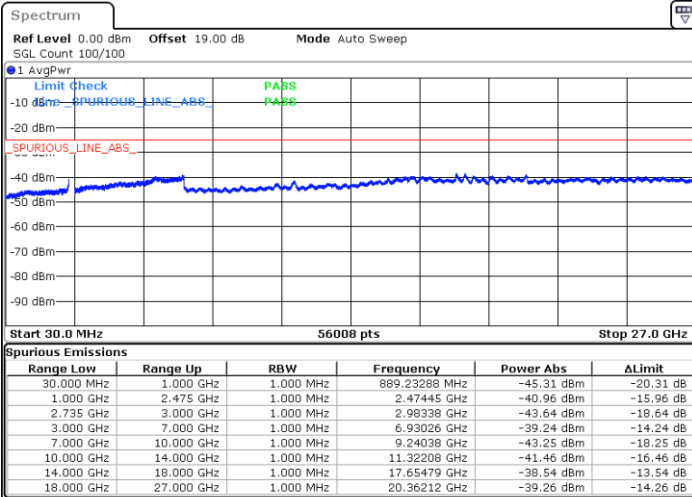

Highest Channel / 1RB0 and 1RB99

Highest Channel / 1RB24 and 1RB0

Date: 26.MAY.2021 11:25:35

Date: 26.MAY.2021 11:30:38

Highest Channel / FullIRB

N/A

Date: 26.MAY.2021 11:18:47

LTE Band 41C_CA / 10MHz+15MHz

QPSK

Lowest Channel / 1RB0 and 1RB74

Lowest Channel / 1RB49 and 1RB0

Date: 26.MAY.2021 13:36:59

Date: 26.MAY.2021 16:04:46

Lowest Channel / FullIRB

N/A

Date: 26.MAY.2021 13:31:25

LTE Band 41C_CA / 10MHz+15MHz

QPSK

MiddleChannel / 1RB0 and 1RB74

Middle Channel / 1RB49 and 1RB0

Date: 26.MAY.2021 13:55:38

Date: 26.MAY.2021 14:01:24

Middle Channel / FullIRB

N/A

Date: 26.MAY.2021 13:43:34

LTE Band 41C_CA / 10MHz+15MHz

QPSK

Highest Channel / 1RB0 and 1RB74

Highest Channel / 1RB49 and 1RB0

Date: 26.MAY.2021 14:28:19

Date: 26.MAY.2021 14:53:57

Highest Channel / FullIRB