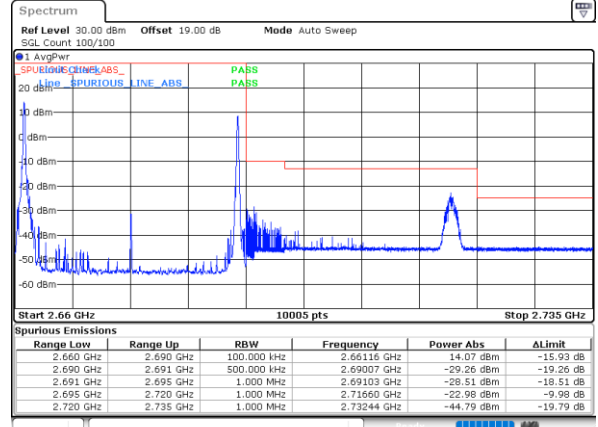

LTE Band 41C_CA / 20MHz+10MHz

64QAM

Lowest Band Edge / 1RB0 and 1RB49

Highest Band Edge / 1RB0 and 1RB49

Date: 28_MAY.2021 10:13:35

Date: 28_MAY.2021 10:44:47

Lowest Band Edge / 1RB99 and 1RB0

Highest Band Edge / 1RB99 and 1RB0

Date: 28_MAY.2021 11:04:58

Date: 28_MAY.2021 10:58:23

Lowest Band Edge / Full RB

Highest Band Edge / Full RB

Date: 28_MAY.2021 10:04:16

Date: 28_MAY.2021 10:41:04

LTE Band 41C_CA / 20MHz+15MHz

64QAM