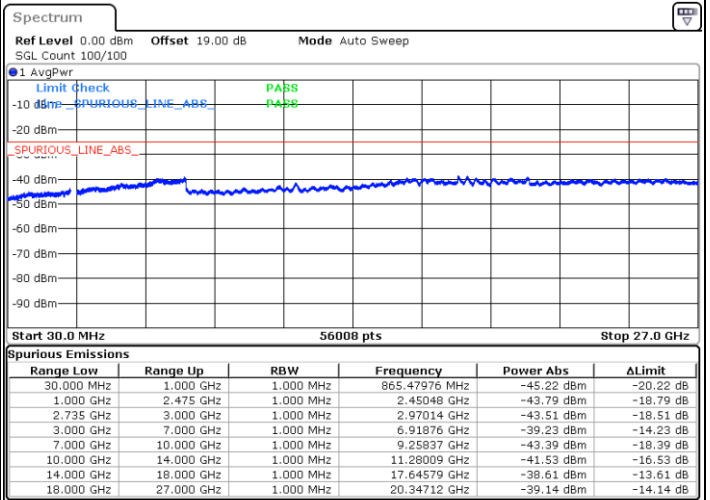

LTE Band 41C_CA / 15MHz+15MHz

QPSK

Lowest Channel / 1RB0 and 1RB74

Lowest Channel / 1RB74 and 1RB0

Date: 27.MAY.2021 10:38:15

Date: 27.MAY.2021 10:47:17

Lowest Channel / FullIRB

N/A

Date: 27.MAY.2021 10:30:10

LTE Band 41C_CA / 15MHz+15MHz

QPSK

Middle Channel / 1RB0 and 1RB74

Middle Channel / 1RB74 and 1RB0

Date: 27.MAY.2021 11:09:35

Date: 27.MAY.2021 11:12:57

Middle Channel / FullIRB

N/A

Date: 27.MAY.2021 11:01:07

LTE Band 41C_CA / 15MHz+15MHz

QPSK

Highest Channel / 1RB0 and 1RB74

Highest Channel / 1RB74 and 1RB0

Date: 27.MAY.2021 11:29:30

Date: 27.MAY.2021 11:33:51

Highest Channel / FullIRB

N/A

Date: 27.MAY.2021 11:21:38

LTE Band 41C_CA / 15MHz+20MHz

QPSK

Lowest Channel / 1RB0 and 1RB99

Lowest Channel / 1RB74 and 1RB0

Date: 27.MAY.2021 13:37:59