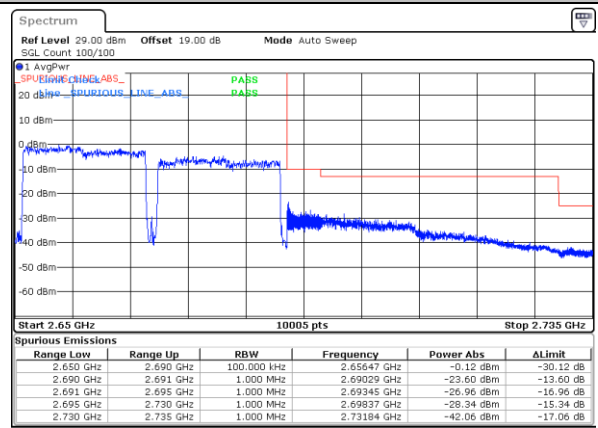

Date: 28_MAY.2021 13:53:09

Lowest Band Edge / Full RB

Highest Band Edge / Full RB

Date: 28_MAY.2021 11:20:53

Date: 28_MAY.2021 13:58:03

LTE Band 41C_CA / 20MHz+20MHz

64QAM

Lowest Band Edge / 1RB0 and 1RB99

Highest Band Edge / 1RB0 and 1RB99

Date: 28_MAY.2021 14:34:47

Date: 28_MAY.2021 15:51:02

Lowest Band Edge / 1RB99 and 1RB0

Highest Band Edge / 1RB99 and 1RB0

Date: 28_MAY.2021 14:42:46

Date: 28_MAY.2021 16:05:29

Lowest Band Edge / Full RB

Highest Band Edge / Full RB

Date: 28_MAY.2021 14:26:09

Date: 28_MAY.2021 15:41:54

Conducted Spurious Emission

LTE Band 41C_CA / 5MHz+20MHz

QPSK

Middle Channel / 1RB0 and 1RB9