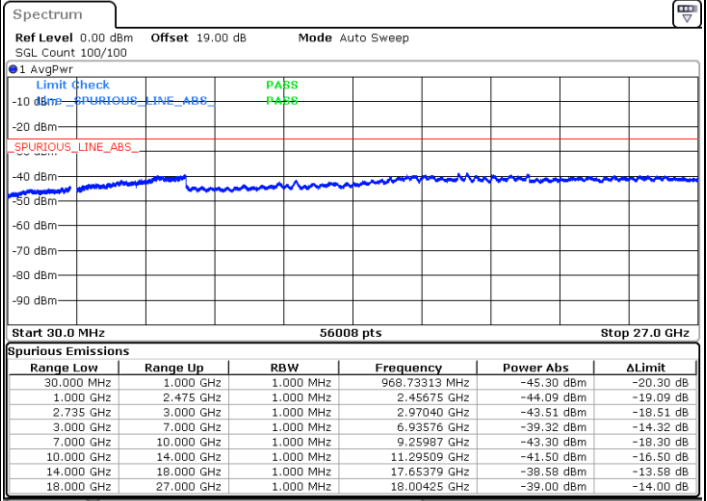

Date: 27.MAY.2021 10:30:10

LTE Band 41C_CA / 15MHz+15MHz

QPSK

Middle Channel / 1RB0 and 1RB74

Middle Channel / 1RB74 and 1RB0

Date: 27.MAY.2021 11:09:35

Date: 27.MAY.2021 11:12:57

Middle Channel / FullIRB

N/A

Date: 27.MAY.2021 11:01:07

LTE Band 41C_CA / 15MHz+15MHz

QPSK

Highest Channel / 1RB0 and 1RB74

Highest Channel / 1RB74 and 1RB0

Date: 27.MAY.2021 11:29:30

Date: 27.MAY.2021 11:33:51

Highest Channel / FullIRB

N/A

Date: 27.MAY.2021 11:21:38

LTE Band 41C_CA / 15MHz+20MHz

QPSK

Lowest Channel / 1RB0 and 1RB99

Lowest Channel / 1RB74 and 1RB0

Date: 27.MAY.2021 13:37:59