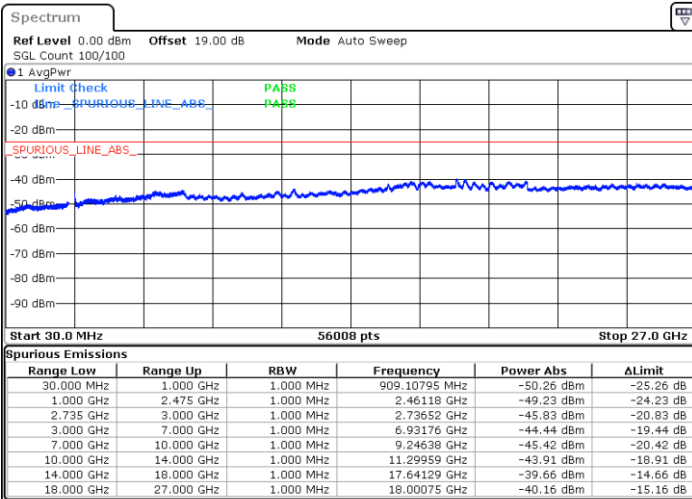

Highest Channel / FullIRB

N/A

Date: 28.MAY.2021 10:37:30