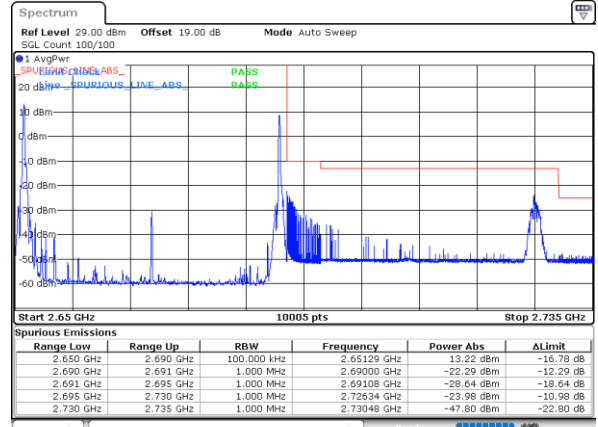

Date: 28_MAY.2021 13:53:09

Lowest Band Edge / Full RB

Highest Band Edge / Full RB

Date: 28_MAY.2021 11:20:53

Date: 28_MAY.2021 13:58:03

LTE Band 41C_CA / 20MHz+20MHz

64QAM

Lowest Band Edge / 1RB0 and 1RB99

Highest Band Edge / 1RB0 and 1RB99

Date: 28_MAY.2021 14:34:47

Date: 28_MAY.2021 15:51:02

Lowest Band Edge / 1RB99 and 1RB0

Highest Band Edge / 1RB99 and 1RB0

Date: 28_MAY.2021 14:42:46

Date: 28_MAY.2021 16:05:29