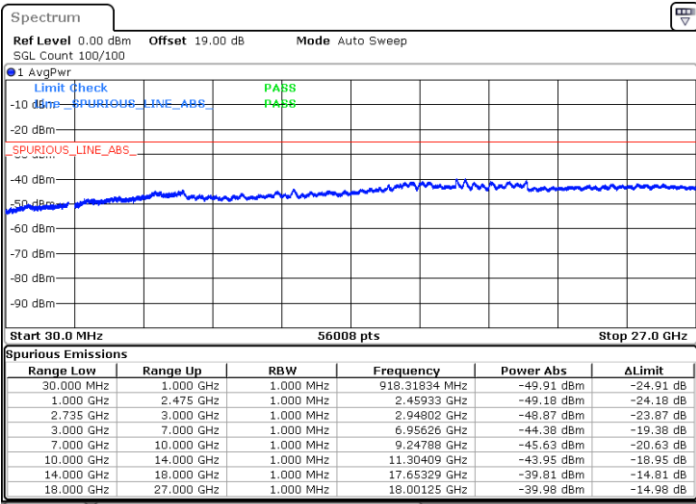

Highest Channel / 1RB74 and 1RB0

Date: 27.MAY.2021 15:39:08

Date: 27.MAY.2021 15:57:33

Highest Channel / FullIRB

N/A

Date: 27.MAY.2021 15:30:10

LTE Band 41C_CA / 20MHz+5MHz

QPSK

Lowest Channel / 1RB0 and 1RB24

Lowest Channel / 1RB99 and 1RB0

Date: 27.MAY.2021 16:37:36

Date: 27.MAY.2021 17:01:30

Lowest Channel / FullIRB

N/A

Date: 27.MAY.2021 16:19:53

LTE Band 41C_CA / 20MHz+5MHz

QPSK

Middle Channel / 1RB0 and 1RB24

Middle Channel / 1RB99 and 1RB0

Date: 28.MAY.2021 09:16:20

Date: 28.MAY.2021 09:21:36

Middle Channel / FullIRB

N/A

Date: 28.MAY.2021 09:08:08