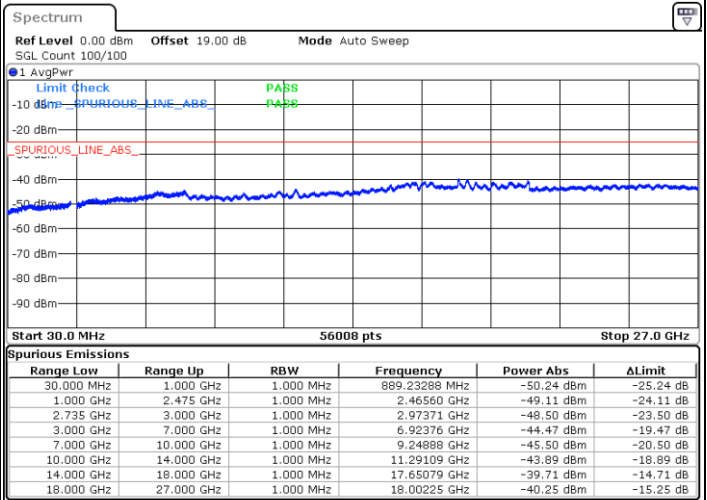

Lowest Channel / FullIRB

N/A

Date: 26.MAY.2021 16:13:26

LTE Band 41C_CA / 10MHz+20MHz

QPSK

Middle Channel / 1RB0 and 1RB99

Middle Channel / 1RB49 and 1RB0

Date: 26.MAY.2021 16:38:21

Date: 26.MAY.2021 16:46:17

Middle Channel / FullIRB

N/A

Date: 26.MAY.2021 16:33:42

LTE Band 41C_CA / 10MHz+20MHz

QPSK

Highest Channel / 1RB0 and 1RB99

Highest Channel / 1RB49 and 1RB0

Date: 26.MAY.2021 17:04:31

Date: 28.MAY.2021 09:00:28

Highest Channel / FullIRB

N/A

Date: 26.MAY.2021 16:55:24

LTE Band 41C_CA / 15MHz+10MHz

QPSK

Lowest Channel / 1RB0 and 1RB49

Lowest Channel / 1RB74 and 1RB80

Date: 27.MAY.2021 09:22:48

Date: 27.MAY.2021 09:33:06

Lowest Channel / FullIRB

N/A

Date: 27.MAY.2021 09:16:42

LTE Band 41C_CA / 15MHz+10MHz

QPSK