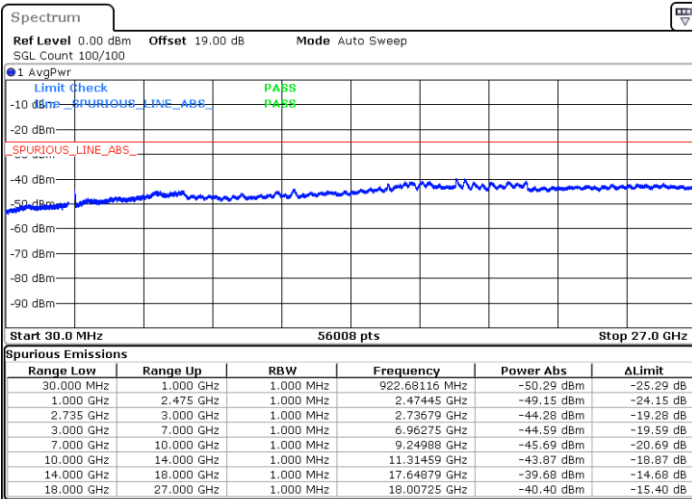

Date: 27.MAY.2021 13:56:58

Date: 27.MAY.2021 14:00:46

Middle Channel / FullRB

N/A

Date: 27.MAY.2021 13:52:05

LTE Band 41C_CA / 15MHz+20MHz

QPSK

Highest Channel / 1RB0 and 1RB99

Highest Channel / 1RB74 and 1RB0

Date: 27.MAY.2021 15:39:08

Date: 27.MAY.2021 15:57:33

Highest Channel / FullIRB

N/A

Date: 27.MAY.2021 15:30:10

LTE Band 41C_CA / 20MHz+5MHz

QPSK

Lowest Channel / 1RB0 and 1RB24

Lowest Channel / 1RB99 and 1RB0

Date: 27.MAY.2021 16:37:36

Date: 27.MAY.2021 17:01:30

Lowest Channel / FullIRB

N/A

Date: 27.MAY.2021 16:19:53

LTE Band 41C_CA / 20MHz+5MHz