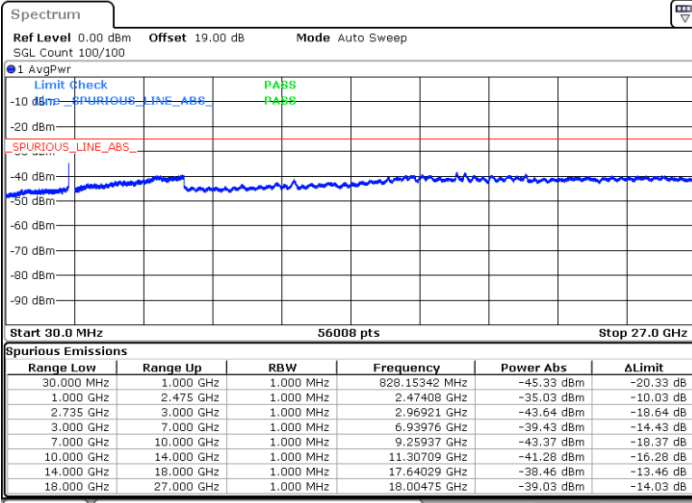

Highest Channel / 1RB0 and 1RB99

Highest Channel / 1RB24 and 1RB0

Date: 26.MAY.2021 11:25:35

Date: 26.MAY.2021 11:30:38

Highest Channel / FullIRB

N/A

Date: 26.MAY.2021 11:18:47

LTE Band 41C_CA / 10MHz+15MHz

QPSK

Lowest Channel / 1RB0 and 1RB74

Lowest Channel / 1RB49 and 1RB0

Date: 26.MAY.2021 13:36:59

Date: 26.MAY.2021 16:04:46

Lowest Channel / FullIRB

N/A

Date: 26.MAY.2021 13:31:25