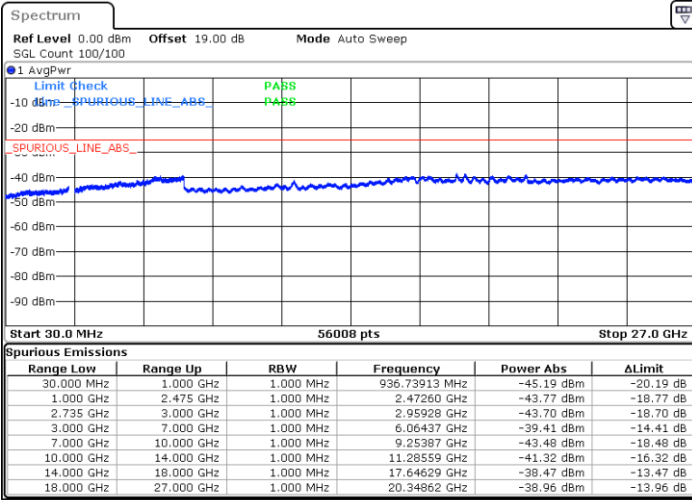

Lowest Channel / 1RB74 and 1RB80

Date: 27.MAY.2021 09:22:48

Date: 27.MAY.2021 09:33:06

Lowest Channel / FullIRB

N/A

Date: 27.MAY.2021 09:16:42

LTE Band 41C_CA / 15MHz+10MHz

QPSK

Middle Channel / 1RB0 and 1RB49

Middle Channel / 1RB74 and 1RB0

Date: 27.MAY.2021 09:52:19

Date: 27.MAY.2021 09:56:04

Middle Channel / FullIRB

N/A

Date: 27.MAY.2021 09:45:23

LTE Band 41C_CA / 15MHz+10MHz

QPSK

Highest Channel / 1RB0 and 1RB49

Highest Channel / 1RB74 and 1RB0

Date: 27.MAY.2021 10:10:01

Date: 27.MAY.2021 10:17:15

Highest Channel / FullIRB

N/A

Date: 27.MAY.2021 10:00:31