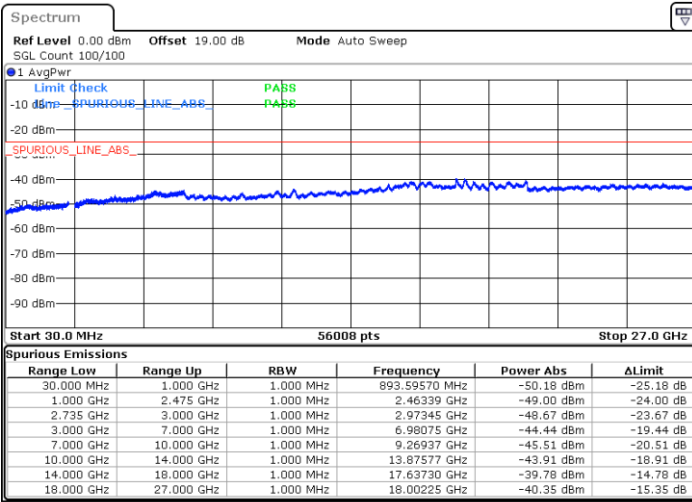

Highest Channel / FullIRB

N/A

Date: 27.MAY.2021 11:21:38

LTE Band 41C_CA / 15MHz+20MHz

QPSK

Lowest Channel / 1RB0 and 1RB99

Lowest Channel / 1RB74 and 1RB0

Date: 27.MAY.2021 13:37:59

Date: 27.MAY.2021 13:44:39

Lowest Channel / FullIRB

N/A

Date: 27.MAY.2021 13:29:41

LTE Band 41C_CA / 15MHz+20MHz

QPSK

Middle Channel / 1RB0 and 1RB9

Middle Channel / 1RB74 and 1RB0

Date: 27.MAY.2021 13:56:58

Date: 27.MAY.2021 14:00:46

Middle Channel / FullRB

N/A

Date: 27.MAY.2021 13:52:05

LTE Band 41C_CA / 15MHz+20MHz

QPSK

Highest Channel / 1RB0 and 1RB99

Highest Channel / 1RB74 and 1RB0

Date: 27.MAY.2021 15:39:08

Date: 27.MAY.2021 15:57:33

Highest Channel / FullIRB

N/A

Date: 27.MAY.2021 15:30:10

LTE Band 41C_CA / 20MHz+5MHz

QPSK