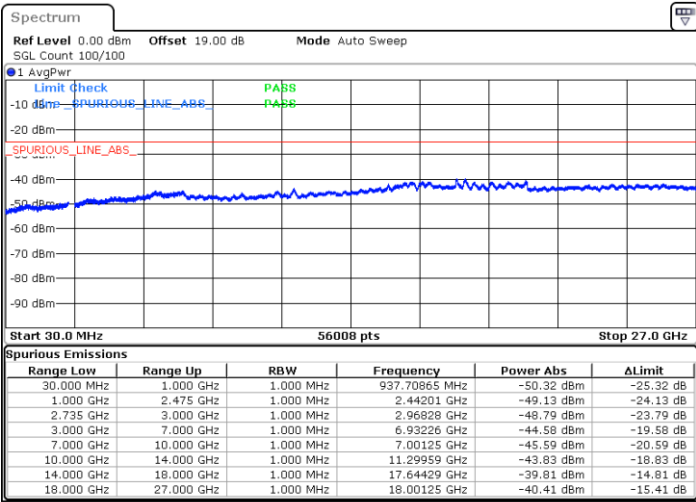

Highest Channel / 1RB74 and 1RB0

Date: 27.MAY.2021 15:39:08

Date: 27.MAY.2021 15:57:33

Highest Channel / FullIRB

N/A

Date: 27.MAY.2021 15:30:10

LTE Band 41C_CA / 20MHz+5MHz

QPSK

Lowest Channel / 1RB0 and 1RB24

Lowest Channel / 1RB99 and 1RB0

Date: 27.MAY.2021 16:37:36

Date: 27.MAY.2021 17:01:30

Lowest Channel / FullIRB

N/A

Date: 27.MAY.2021 16:19:53

LTE Band 41C_CA / 20MHz+5MHz

QPSK

Middle Channel / 1RB0 and 1RB24

Middle Channel / 1RB99 and 1RB0

Date: 28.MAY.2021 09:16:20

Date: 28.MAY.2021 09:21:36

Middle Channel / FullIRB

N/A

Date: 28.MAY.2021 09:08:08

LTE Band 41C_CA / 20MHz+5MHz

QPSK

Highest Channel / 1RB0 and 1RB24

Highest Channel / 1RB99 and 1RB0

Date: 28.MAY.2021 09:34:44

Date: 28.MAY.2021 09:38:39

Highest Channel / FullIRB

N/A