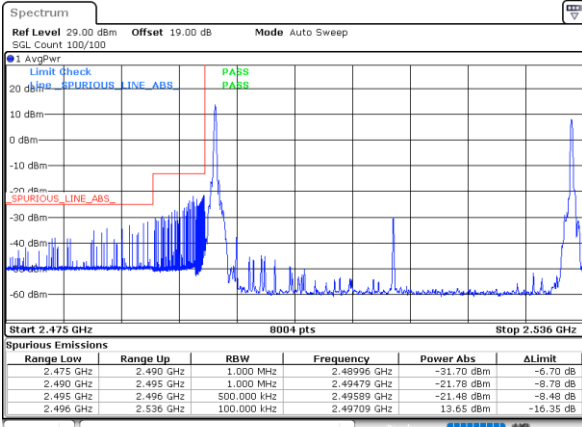

Date: 28_MAY.2021 13:53:09

Lowest Band Edge / Full RB

Highest Band Edge / Full RB

Date: 28_MAY.2021 11:20:53

Date: 28_MAY.2021 13:58:03

LTE Band 41C_CA / 20MHz+20MHz

64QAM

Lowest Band Edge / 1RB0 and 1RB99

Highest Band Edge / 1RB0 and 1RB99

Date: 28_MAY.2021 14:34:47

Date: 28_MAY.2021 15:51:02

Lowest Band Edge / 1RB99 and 1RB0

Highest Band Edge / 1RB99 and 1RB0

Date: 28_MAY.2021 14:42:46

Date: 28_MAY.2021 16:05:29