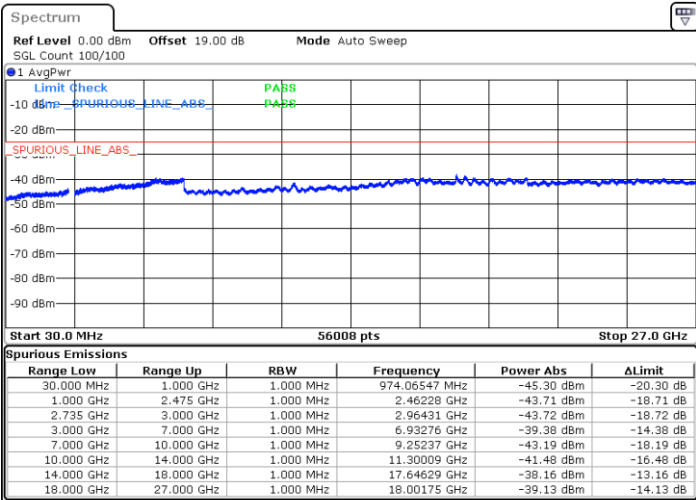

Highest Channel / 1RB0 and 1RB99

Highest Channel / 1RB24 and 1RB0

Date: 26.MAY.2021 11:25:35

Date: 26.MAY.2021 11:30:38

Highest Channel / FullIRB

N/A

Date: 26.MAY.2021 11:18:47

LTE Band 41C_CA / 10MHz+15MHz

QPSK

Lowest Channel / 1RB0 and 1RB74

Lowest Channel / 1RB49 and 1RB0

Date: 26.MAY.2021 13:36:59

Date: 26.MAY.2021 16:04:46

Lowest Channel / FullIRB

N/A

Date: 26.MAY.2021 13:31:25

LTE Band 41C_CA / 10MHz+15MHz

QPSK

MiddleChannel / 1RB0 and 1RB74

Middle Channel / 1RB49 and 1RB0

Date: 26.MAY.2021 13:55:38

Date: 26.MAY.2021 14:01:24

Middle Channel / FullIRB

N/A

Date: 26.MAY.2021 13:43:34

LTE Band 41C_CA / 10MHz+15MHz

QPSK

Highest Channel / 1RB0 and 1RB74

Highest Channel / 1RB49 and 1RB0

Date: 26.MAY.2021 14:28:19

Date: 26.MAY.2021 14:53:57

Highest Channel / FullIRB