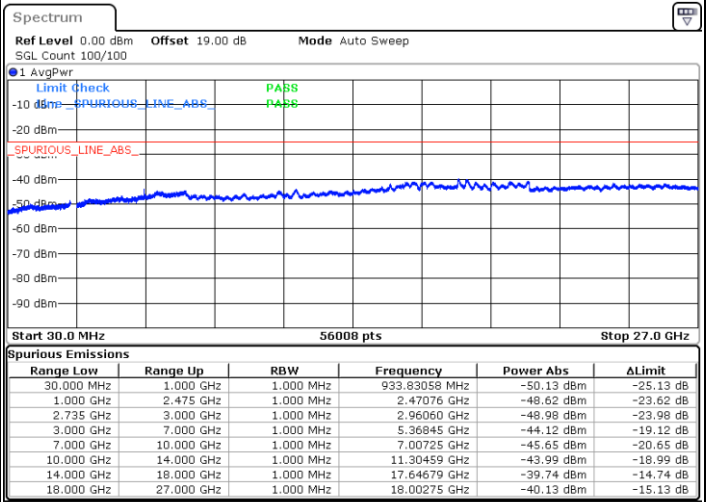

Lowest Channel / 1RB0 and 1RB24

Lowest Channel / 1RB99 and 1RB0

Date: 27.MAY.2021 16:37:36

Date: 27.MAY.2021 17:01:30

Lowest Channel / FullIRB

N/A

Date: 27.MAY.2021 16:19:53

LTE Band 41C_CA / 20MHz+5MHz

LTE Band 41C_CA / 20MHz+5MHz

QPSK

Highest Channel / 1RB0 and 1RB24

Highest Channel / 1RB99 and 1RB0

Date: 28.MAY.2021 09:34:44

Date: 28.MAY.2021 09:38:39

Highest Channel / FullIRB

N/A

Date: 28.MAY.2021 09:29:08

LTE Band 41C_CA / 20MHz+10MHz

QPSK

Lowest Channel / 1RB0 and 1RB49

Lowest Channel / 1RB99 and 1RB0

Date: 28.MAY.2021 10:11:27

Date: 28.MAY.2021 10:17:47

Lowest Channel / FullIRB