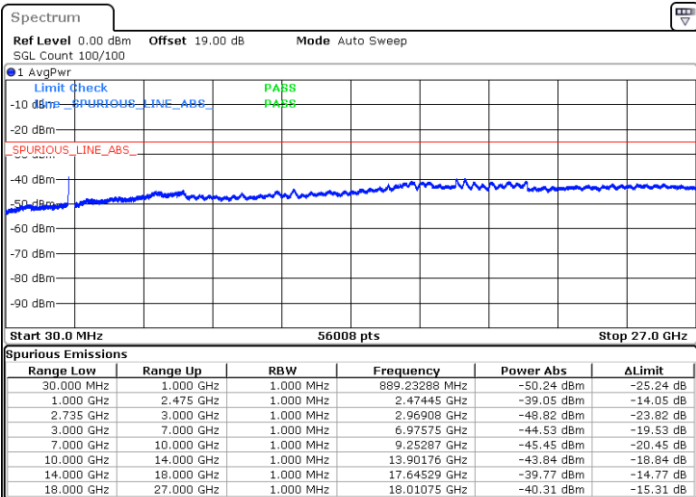

Date: 26.MAY.2021 13:43:34

LTE Band 41C_CA / 10MHz+15MHz

QPSK

Highest Channel / 1RB0 and 1RB74

Highest Channel / 1RB49 and 1RB0

Date: 26.MAY.2021 14:28:19

Date: 26.MAY.2021 14:53:57

Highest Channel / FullIRB

N/A

Date: 26.MAY.2021 14:11:31

LTE Band 41C_CA / 10MHz+20MHz

QPSK

Lowest Channel / 1RB0 and 1RB99

Lowest Channel / 1RB49 and 1RB0

Date: 26.MAY.2021 16:21:37

Date: 26.MAY.2021 16:27:02

Lowest Channel / FullIRB

N/A

Date: 26.MAY.2021 16:13:26

LTE Band 41C_CA / 10MHz+20MHz

QPSK

Middle Channel / 1RB0 and 1RB99

Middle Channel / 1RB49 and 1RB0

Date: 26.MAY.2021 16:38:21

Date: 26.MAY.2021 16:46:17

Middle Channel / FullIRB

N/A

Date: 26.MAY.2021 16:33:42

LTE Band 41C_CA / 10MHz+20MHz

QPSK

Highest Channel / 1RB0 and 1RB99

Highest Channel / 1RB49 and 1RB0