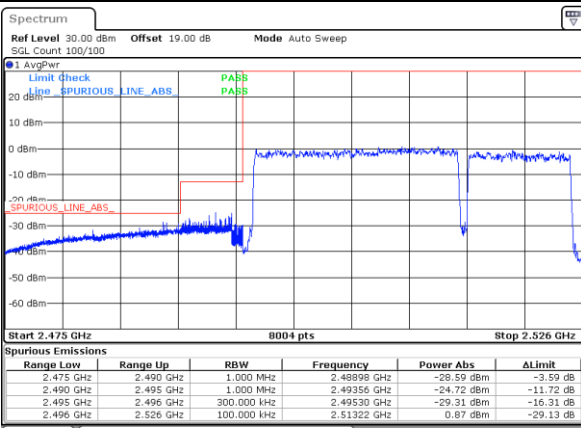

Lowest Band Edge / Full RB

Highest Band Edge / Full RB

Date: 28_MAY.2021 10:04:16

Date: 28_MAY.2021 10:41:04