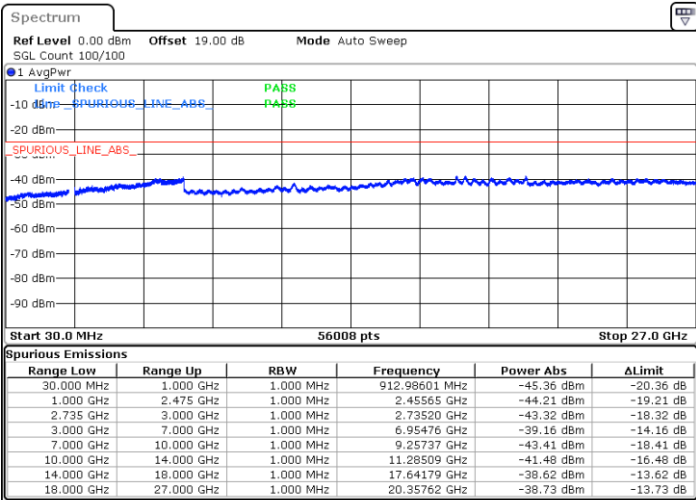

Date: 26.MAY.2021 17:04:31

Date: 28.MAY.2021 09:00:28

Highest Channel / FullIRB

N/A

Date: 26.MAY.2021 16:55:24

LTE Band 41C_CA / 15MHz+10MHz

QPSK

Lowest Channel / 1RB0 and 1RB49

Lowest Channel / 1RB74 and 1RB80

Date: 27.MAY.2021 09:22:48

Date: 27.MAY.2021 09:33:06

Lowest Channel / FullIRB

N/A

Date: 27.MAY.2021 09:16:42

LTE Band 41C_CA / 15MHz+10MHz

QPSK

Middle Channel / 1RB0 and 1RB49

Middle Channel / 1RB74 and 1RB0

Date: 27.MAY.2021 09:52:19

Date: 27.MAY.2021 09:56:04

Middle Channel / FullIRB

N/A

Date: 27.MAY.2021 09:45:23

LTE Band 41C_CA / 15MHz+10MHz

QPSK

Highest Channel / 1RB0 and 1RB49

Highest Channel / 1RB74 and 1RB0

Date: 27.MAY.2021 10:10:01

Date: 27.MAY.2021 10:17:15

Highest Channel / FullIRB

N/A

Date: 27.MAY.2021 10:00:31