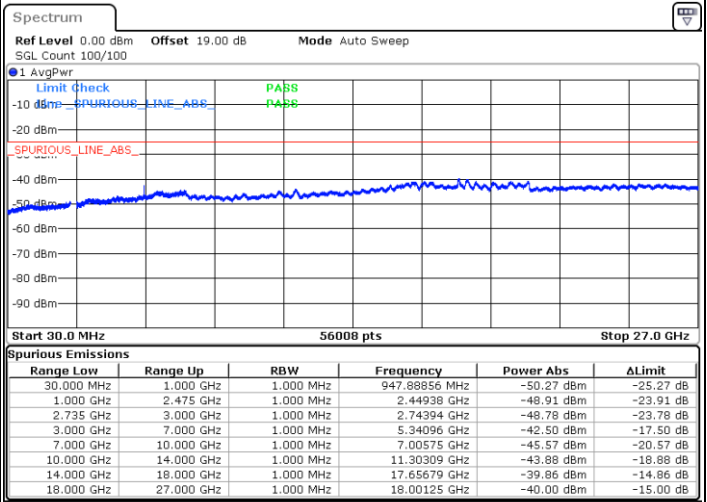

Date: 27.MAY.2021 13:44:39

Lowest Channel / FullIRB

N/A

Date: 27.MAY.2021 13:29:41

LTE Band 41C_CA / 15MHz+20MHz

QPSK

Middle Channel / 1RB0 and 1RB9

Middle Channel / 1RB74 and 1RB0

Date: 27.MAY.2021 13:56:58

Date: 27.MAY.2021 14:00:46

Middle Channel / FullRB

N/A

Date: 27.MAY.2021 13:52:05

LTE Band 41C_CA / 15MHz+20MHz

QPSK

Highest Channel / 1RB0 and 1RB99

Highest Channel / 1RB74 and 1RB0

Date: 27.MAY.2021 15:39:08

Date: 27.MAY.2021 15:57:33

Highest Channel / FullIRB

N/A

Date: 27.MAY.2021 15:30:10

LTE Band 41C_CA / 20MHz+5MHz

QPSK

Lowest Channel / 1RB0 and 1RB24

Lowest Channel / 1RB99 and 1RB0

Date: 27.MAY.2021 16:37:36

Date: 27.MAY.2021 17:01:30

Lowest Channel / FullIRB

N/A

Date: 27.MAY.2021 16:19:53

LTE Band 41C_CA / 20MHz+5MHz