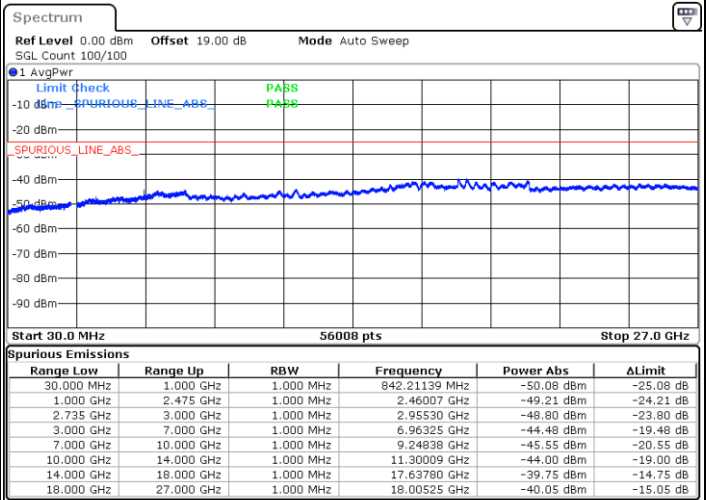

Lowest Band Edge / Full RB

Highest Band Edge / Full RB

Date: 28_MAY.2021 14:26:09

Date: 28_MAY.2021 15:41:54

Conducted Spurious Emission

LTE Band 41C_CA / 5MHz+20MHz

QPSK

Middle Channel / 1RB0 and 1RB9

Middle Channel / 1RB24 and 1RB0

Date: 26.MAY.2021 11:03:05

Date: 26.MAY.2021 11:10:03

Middle Channel / FullRB

N/A

Date: 26.MAY.2021 10:41:58

LTE Band 41C_CA / 5MHz+20MHz

QPSK

Highest Channel / 1RB0 and 1RB99

Highest Channel / 1RB24 and 1RB0

Date: 26.MAY.2021 11:25:35

Date: 26.MAY.2021 11:30:38

Highest Channel / FullIRB

N/A

Date: 26.MAY.2021 11:18:47

LTE Band 41C_CA / 10MHz+15MHz