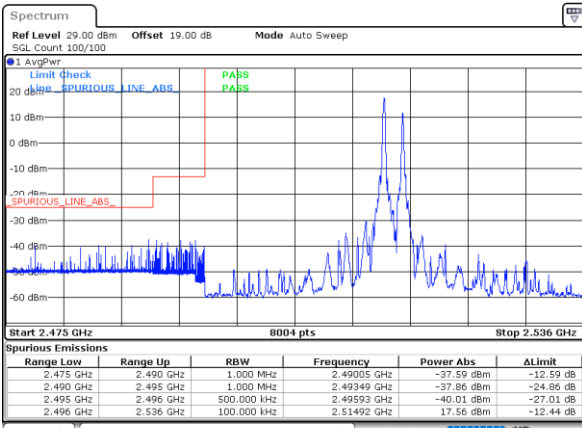

Highest Band Edge / 1RB0 and 1RB99

Date: 28_MAY.2021 14:34:47

Date: 28_MAY.2021 15:51:02

Lowest Band Edge / 1RB99 and 1RB0

Highest Band Edge / 1RB99 and 1RB0

Date: 28_MAY.2021 14:42:46

Date: 28_MAY.2021 16:05:29

Lowest Band Edge / Full RB

Highest Band Edge / Full RB

Date: 28_MAY.2021 14:26:09

Date: 28_MAY.2021 15:41:54

Conducted Spurious Emission

LTE Band 41C_CA / 5MHz+20MHz

QPSK

Middle Channel / 1RB0 and 1RB9