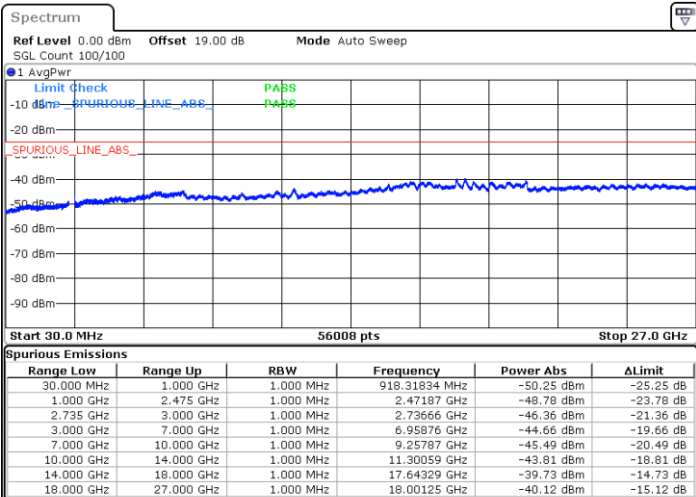

Highest Channel / 1RB0 and 1RB99

Highest Channel / 1RB24 and 1RB0

Date: 26.MAY.2021 11:25:35

Date: 26.MAY.2021 11:30:38

Highest Channel / FullIRB

N/A

Date: 26.MAY.2021 11:18:47

LTE Band 41C_CA / 10MHz+15MHz

QPSK

Lowest Channel / 1RB0 and 1RB74

Lowest Channel / 1RB49 and 1RB0

Date: 26.MAY.2021 13:36:59

Date: 26.MAY.2021 16:04:46

Lowest Channel / FullIRB

N/A

Date: 26.MAY.2021 13:31:25