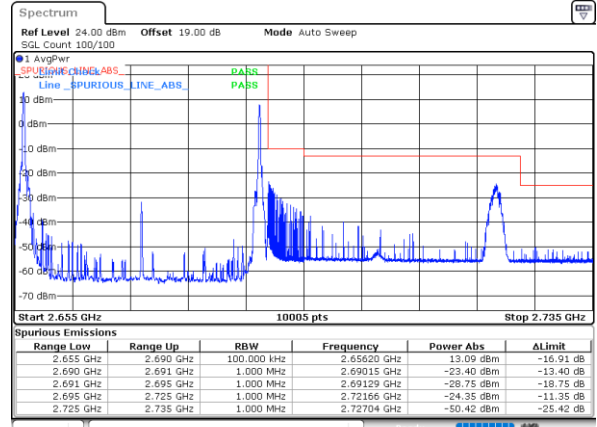

LTE Band 41C_CA / 20MHz+10MHz

64QAM

Lowest Band Edge / 1RB0 and 1RB49

Highest Band Edge / 1RB0 and 1RB49

Date: 28_MAY.2021 10:13:35

Date: 28_MAY.2021 10:44:47

Lowest Band Edge / 1RB99 and 1RB0

Highest Band Edge / 1RB99 and 1RB0

Date: 28_MAY.2021 11:04:58

Date: 28_MAY.2021 10:58:23

Lowest Band Edge / Full RB

Highest Band Edge / Full RB

Date: 28_MAY.2021 10:04:16

Date: 28_MAY.2021 10:41:04

LTE Band 41C_CA / 20MHz+15MHz

64QAM

Lowest Band Edge / 1RB0 and 1RB74

Highest Band Edge / 1RB0 and 1RB74

Date: 28_MAY.2021 11:29:06

Date: 28_MAY.2021 13:42:51

Lowest Band Edge / 1RB99 and 1RB0

Highest Band Edge / 1RB99 and 1RB0

Date: 28_MAY.2021 11:39:31