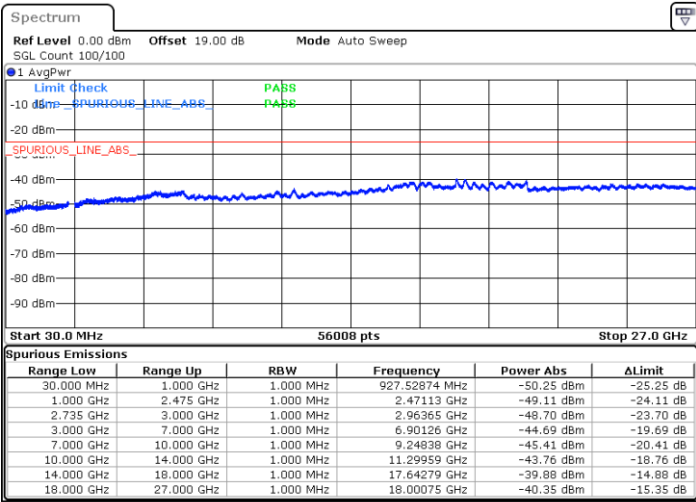

Date: 28.MAY.2021 09:29:08

LTE Band 41C_CA / 20MHz+10MHz

QPSK

Lowest Channel / 1RB0 and 1RB49

Lowest Channel / 1RB99 and 1RB0

Date: 28.MAY.2021 10:11:27

Date: 28.MAY.2021 10:17:47

Lowest Channel / FullIRB

N/A

Date: 28.MAY.2021 09:43:51

LTE Band 41C_CA / 20MHz+10MHz

QPSK

Middle Channel / 1RB0 and 1RB49

Middle Channel / 1RB99 and 1RB0

Date: 28.MAY.2021 10:27:50

Date: 28.MAY.2021 10:33:26

Middle Channel / FullRB

N/A

Date: 28.MAY.2021 10:20:53

LTE Band 41C_CA / 20MHz+10MHz

QPSK

Highest Channel / 1RB0 and 1RB49

Highest Channel / 1RB99 and 1RB0

Date: 28.MAY.2021 10:43:17