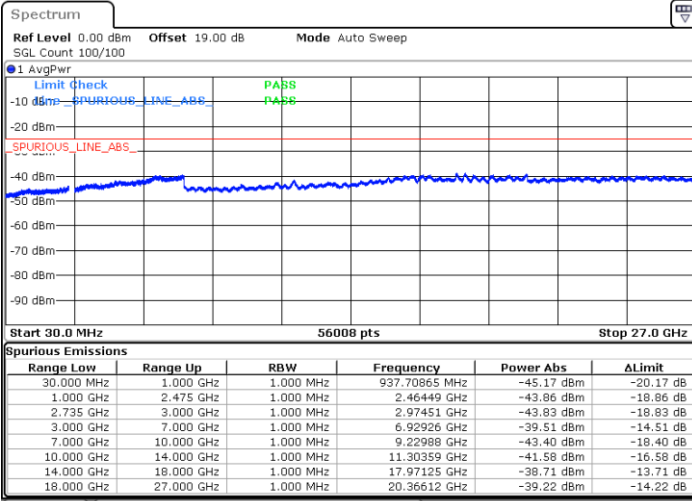

Date: 26.MAY.2021 17:04:31

Date: 28.MAY.2021 09:00:28

Highest Channel / FullIRB

N/A

Date: 26.MAY.2021 16:55:24

LTE Band 41C_CA / 15MHz+10MHz

QPSK

Lowest Channel / 1RB0 and 1RB49

Lowest Channel / 1RB74 and 1RB80

Date: 27.MAY.2021 09:22:48

Date: 27.MAY.2021 09:33:06

Lowest Channel / FullIRB

N/A

Date: 27.MAY.2021 09:16:42

LTE Band 41C_CA / 15MHz+10MHz

QPSK

Middle Channel / 1RB0 and 1RB49

Middle Channel / 1RB74 and 1RB0

Date: 27.MAY.2021 09:52:19

Date: 27.MAY.2021 09:56:04

Middle Channel / FullIRB

N/A

Date: 27.MAY.2021 09:45:23

LTE Band 41C_CA / 15MHz+10MHz

QPSK

Highest Channel / 1RB0 and 1RB49

Highest Channel / 1RB74 and 1RB0

Date: 27.MAY.2021 10:10:01

Date: 27.MAY.2021 10:17:15

Highest Channel / FullIRB

N/A

Date: 27.MAY.2021 10:00:31