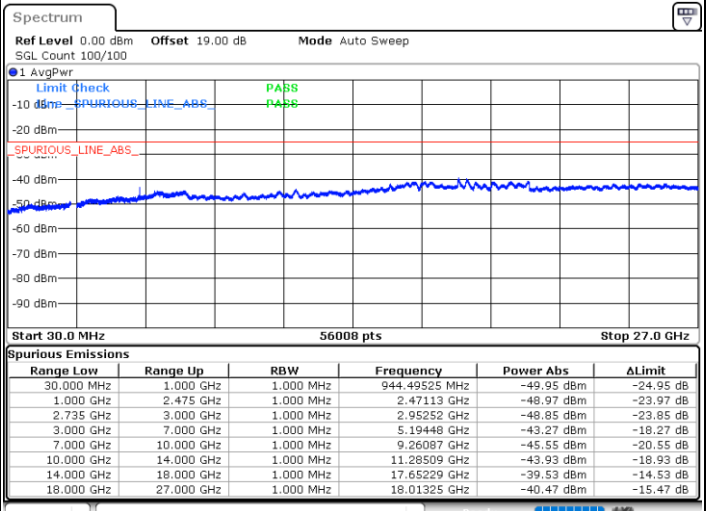

Date: 28.MAY.2021 09:29:08

LTE Band 41C_CA / 20MHz+10MHz

QPSK

Lowest Channel / 1RB0 and 1RB49

Lowest Channel / 1RB99 and 1RB0

Date: 28.MAY.2021 10:11:27

Date: 28.MAY.2021 10:17:47

Lowest Channel / FullIRB

N/A

Date: 28.MAY.2021 09:43:51

LTE Band 41C_CA / 20MHz+10MHz

QPSK

Middle Channel / 1RB0 and 1RB49

Middle Channel / 1RB99 and 1RB0

Date: 28.MAY.2021 10:27:50

Date: 28.MAY.2021 10:33:26

Middle Channel / FullRB

N/A

Date: 28.MAY.2021 10:20:53

LTE Band 41C_CA / 20MHz+10MHz

QPSK

Highest Channel / 1RB0 and 1RB49

Highest Channel / 1RB99 and 1RB0

Date: 28.MAY.2021 10:43:17