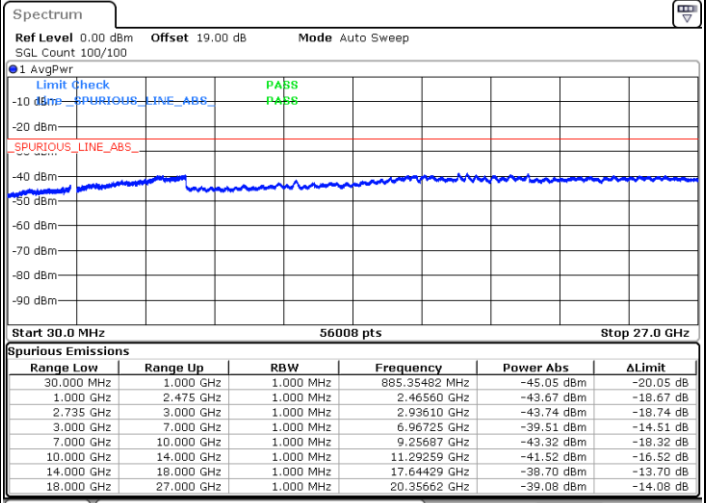

Highest Channel / 1RB0 and 1RB99

Highest Channel / 1RB24 and 1RB0

Date: 26.MAY.2021 11:25:35

Date: 26.MAY.2021 11:30:38

Highest Channel / FullIRB

N/A

Date: 26.MAY.2021 11:18:47

LTE Band 41C_CA / 10MHz+15MHz

QPSK

Lowest Channel / 1RB0 and 1RB74

Lowest Channel / 1RB49 and 1RB0

Date: 26.MAY.2021 13:36:59

Date: 26.MAY.2021 16:04:46

Lowest Channel / FullIRB

N/A

Date: 26.MAY.2021 13:31:25