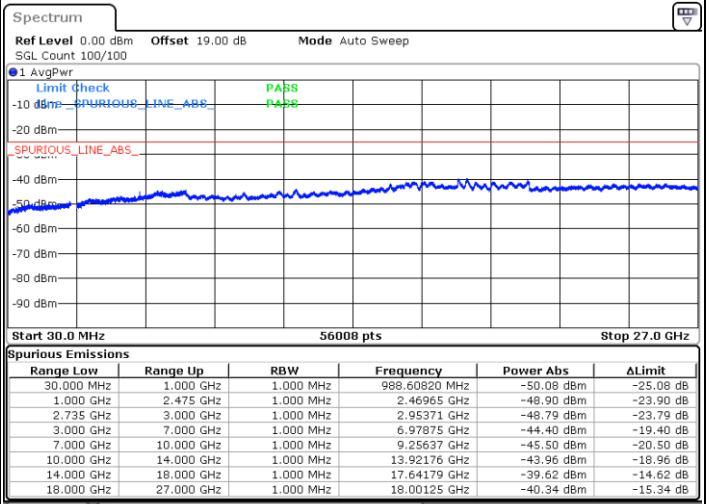

LTE Band 41C_CA / 20MHz+5MHz

QPSK

Middle Channel / 1RB0 and 1RB24

Middle Channel / 1RB99 and 1RB0

Date: 28.MAY.2021 09:16:20

Date: 28.MAY.2021 09:21:36