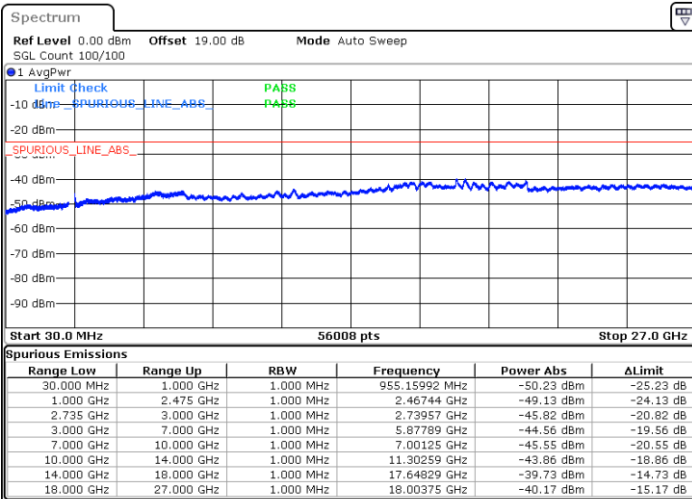

Lowest Channel / 1RB0 and 1RB24

Lowest Channel / 1RB99 and 1RB0

Date: 27.MAY.2021 16:37:36

Date: 27.MAY.2021 17:01:30

Lowest Channel / FullIRB

N/A

Date: 27.MAY.2021 16:19:53

LTE Band 41C_CA / 20MHz+5MHz

LTE Band 41C_CA / 20MHz+5MHz

QPSK

Highest Channel / 1RB0 and 1RB24

Highest Channel / 1RB99 and 1RB0

Date: 28.MAY.2021 09:34:44

Date: 28.MAY.2021 09:38:39

Highest Channel / FullIRB

N/A

Date: 28.MAY.2021 09:29:08

LTE Band 41C_CA / 20MHz+10MHz

QPSK

Lowest Channel / 1RB0 and 1RB49

Lowest Channel / 1RB99 and 1RB0

Date: 28.MAY.2021 10:11:27

Date: 28.MAY.2021 10:17:47

Lowest Channel / FullIRB