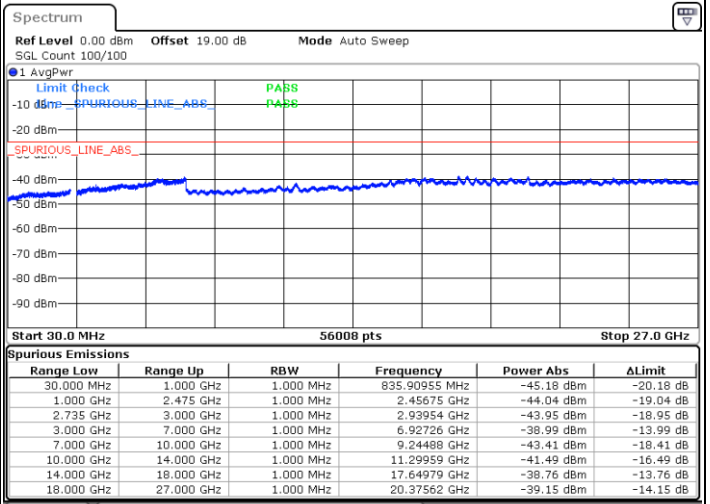

Highest Channel / 1RB0 and 1RB99

Highest Channel / 1RB49 and 1RB0

Date: 26.MAY.2021 17:06:31

Date: 26.MAY.2021 17:12:22

Highest Channel / FullIRB

N/A

Date: 26.MAY.2021 16:58:33

LTE Band 41C_CA / 15MHz+10MHz

16QAM

Lowest Channel / 1RB0 and 1RB49

Lowest Channel / 1RB74 and 1RB0

Date: 27.MAY.2021 09:29:52

Date: 27.MAY.2021 09:34:36

Lowest Channel / FullIRB

N/A

Date: 27.MAY.2021 09:17:51

LTE Band 41C_CA / 15MHz+10MHz

16QAM

Middle Channel / 1RB0 and 1RB49

Middle Channel / 1RB74 and 1RB0

Date: 27.MAY.2021 09:53:32

Date: 27.MAY.2021 09:57:07

Middle Channel / FullIRB

N/A