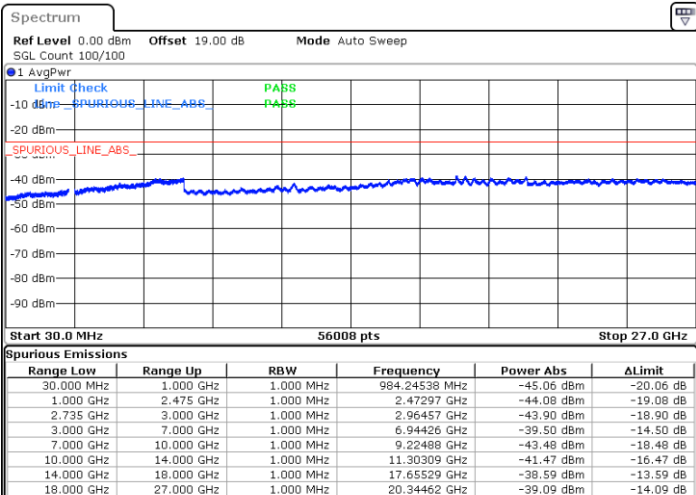

N/A

Date: 26.MAY.2021 13:32:54

LTE Band 41C_CA / 10MHz+15MHz

16QAM

MiddleChannel / 1RB0 and 1RB74

Middle Channel / 1RB49 and 1RB0

Date: 26.MAY.2021 13:57:45

Date: 26.MAY.2021 14:02:38

Middle Channel / FullIRB

N/A

Date: 26.MAY.2021 13:45:12

LTE Band 41C_CA / 10MHz+15MHz

16QAM

Highest Channel / 1RB0 and 1RB74

Highest Channel / 1RB49 and 1RB0

Date: 26.MAY.2021 14:30:23

Date: 26.MAY.2021 14:58:51

Highest Channel / FullIRB

N/A

Date: 26.MAY.2021 14:20:28

LTE Band 41C_CA / 10MHz+20MHz

16QAM

Lowest Channel / 1RB0 and 1RB99

Lowest Channel / 1RB49 and 1RB0

Date: 26.MAY.2021 16:23:28

Date: 26.MAY.2021 16:28:21

Lowest Channel / FullIRB

N/A

Date: 26.MAY.2021 16:16:31

LTE Band 41C_CA / 10MHz+20MHz

16QAM

Middle Channel / 1RB0 and 1RB99