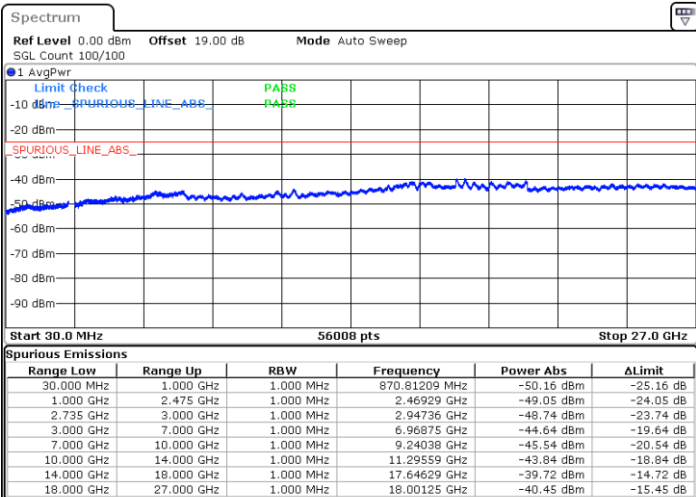

LTE Band 41C_CA / 20MHz+15MHz

QPSK

Lowest Channel / 1RB0 and 1RB74

Lowest Channel / 1RB99 and 1RB0

Date: 28.MAY.2021 11:24:25

Date: 28.MAY.2021 11:35:55

Lowest Channel / FullIRB

N/A

Date: 28.MAY.2021 11:09:36

LTE Band 41C_CA / 20MHz+15MHz

QPSK

Middle Channel / 1RB0 and 1RB74

Middle Channel / 1RB99 and 1RB0

Date: 28.MAY.2021 13:27:18

Date: 28.MAY.2021 13:32:59

Middle Channel / FullIRB

N/A

Date: 28.MAY.2021 11:46:44

LTE Band 41C_CA / 20MHz+15MHz

QPSK

Highest Channel / 1RB0 and 1RB74

Highest Channel / 1RB99 and 1RB0

Date: 28.MAY.2021 13:40:40

Date: 28.MAY.2021 13:50:00

Highest Channel / FullIRB

N/A

Date: 28.MAY.2021 13:35:09

LTE Band 41C_CA / 20MHz+20MHz

QPSK

Lowest Channel / 1RB0 and 1RB99

Lowest Channel / 1RB99 and 1RB0

Date: 28.MAY.2021 14:31:30