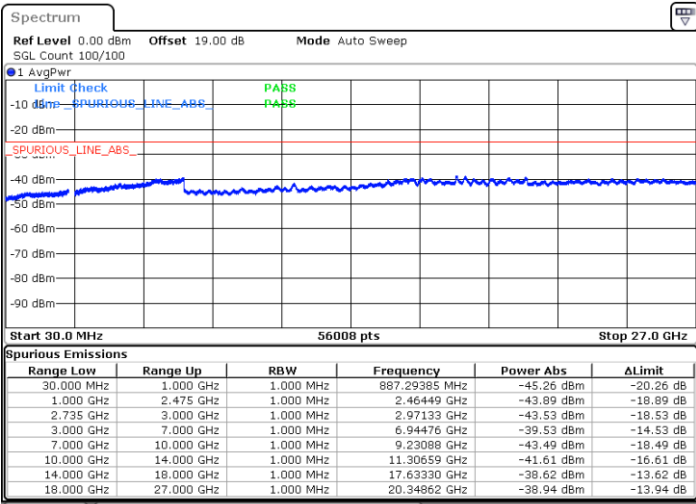

Highest Channel / 1RB0 and 1RB99

Highest Channel / 1RB49 and 1RB0

Date: 26.MAY.2021 17:06:31

Date: 26.MAY.2021 17:12:22

Highest Channel / FullIRB

N/A

Date: 26.MAY.2021 16:58:33

LTE Band 41C_CA / 15MHz+10MHz

16QAM

Lowest Channel / 1RB0 and 1RB49

Lowest Channel / 1RB74 and 1RB0

Date: 27.MAY.2021 09:29:52

Date: 27.MAY.2021 09:34:36

Lowest Channel / FullIRB

N/A

Date: 27.MAY.2021 09:17:51

LTE Band 41C_CA / 15MHz+10MHz

16QAM

Middle Channel / 1RB0 and 1RB49

Middle Channel / 1RB74 and 1RB0

Date: 27.MAY.2021 09:53:32

Date: 27.MAY.2021 09:57:07

Middle Channel / FullIRB

N/A