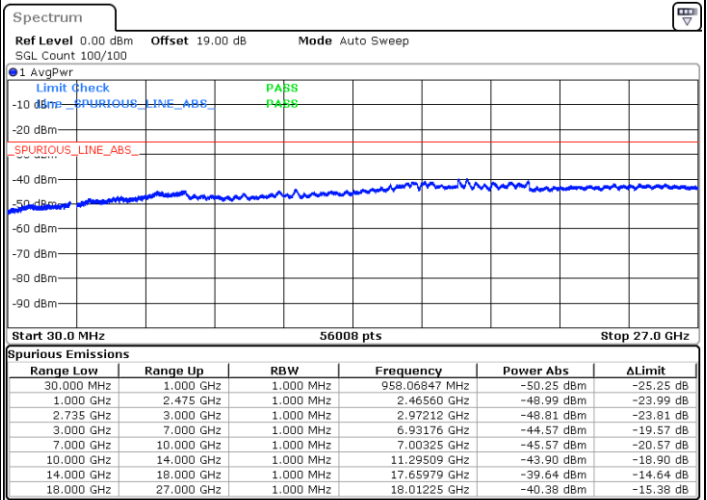

N/A

Date: 28.MAY.2021 09:09:13

LTE Band 41C_CA / 20MHz+5MHz

16QAM

Highest Channel / 1RB0 and 1RB24

Highest Channel / 1RB99 and 1RB0

Date: 28.MAY.2021 09:35:51

Date: 28.MAY.2021 09:39:44

Highest Channel / FullIRB

N/A

Date: 28.MAY.2021 09:31:27

LTE Band 41C_CA / 20MHz+10MHz

16QAM

Lowest Channel / 1RB0 and 1RB49

Lowest Channel / 1RB99 and 1RB0

Date: 28.MAY.2021 10:13:10

Date: 28.MAY.2021 11:04:20

Lowest Channel / FullRB

N/A

Date: 28.MAY.2021 10:02:13

LTE Band 41C_CA / 20MHz+10MHz

16QAM

Middle Channel / 1RB0 and 1RB49

Middle Channel / 1RB99 and 1RB0