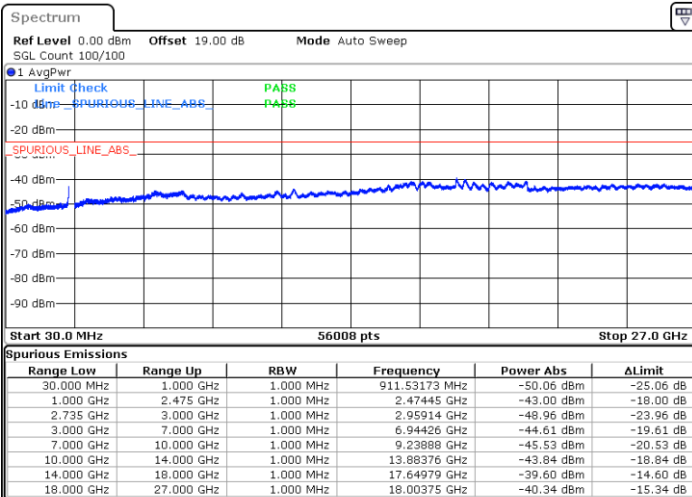

Highest Channel / 1RB99 and 1RB0

Date: 28.MAY.2021 15:45:57

Date: 28.MAY.2021 16:02:26

Highest Channel / FullIRB

N/A

Date: 28.MAY.2021 15:18:59

LTE Band 41C_CA / 5MHz+20MHz

16QAM

Lowest Channel / 1RB0 and 1RB99

Lowest Channel / 1RB24 and 1RB0

Date: 26.MAY.2021 10:29:32

Date: 26.MAY.2021 10:36:57

Lowest Channel / FullIRB

N/A

Date: 26.MAY.2021 10:16:19

LTE Band 41C_CA / 5MHz+20MHz

LTE Band 41C_CA / 5MHz+20MHz

16QAM

Highest Channel / 1RB0 and 1RB99

Highest Channel / 1RB24 and 1RB0

Date: 26.MAY.2021 11:27:18

Date: 26.MAY.2021 11:31:44

Highest Channel / FullIRB

N/A