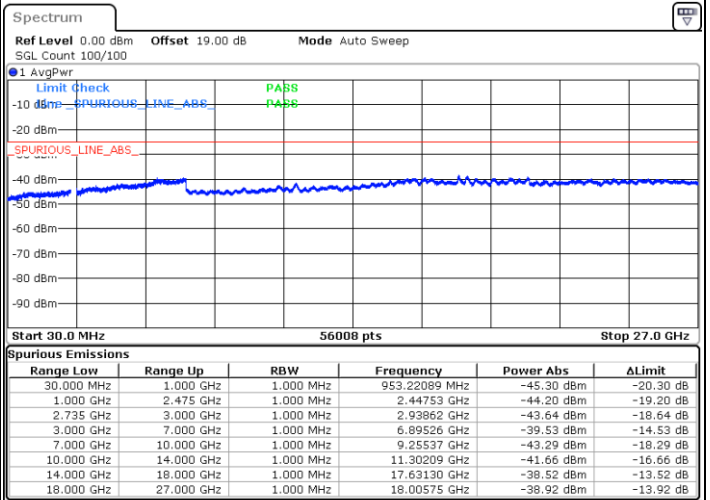

Date: 27.MAY.2021 09:47:35

LTE Band 41C_CA / 15MHz+10MHz

16QAM

Highest Channel / 1RB0 and 1RB49

Highest Channel / 1RB74 and 1RB0

Date: 27.MAY.2021 10:12:11

Date: 27.MAY.2021 10:18:37

Highest Channel / FullIRB

N/A

Date: 27.MAY.2021 10:04:00

LTE Band 41C_CA / 15MHz+15MHz

16QAM

Lowest Channel / 1RB0 and 1RB74

Lowest Channel / 1RB74 and 1RB0

Date: 27.MAY.2021 10:40:56

Date: 27.MAY.2021 10:48:58