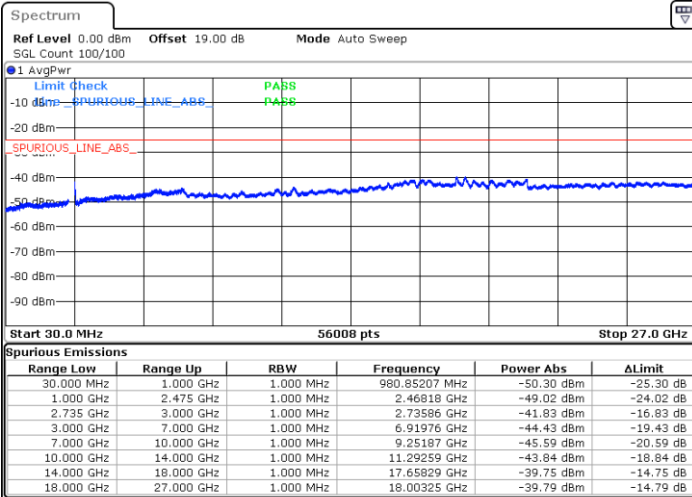

Date: 28.MAY.2021 14:57:16

Date: 28.MAY.2021 15:12:13

Middle Channel / FullIRB

N/A

Date: 28.MAY.2021 14:50:16

LTE Band 41C_CA / 20MHz+20MHz

QPSK

Highest Channel / 1RB0 and 1RB99

Highest Channel / 1RB99 and 1RB0

Date: 28.MAY.2021 15:45:57

Date: 28.MAY.2021 16:02:26

Highest Channel / FullIRB

N/A

Date: 28.MAY.2021 15:18:59

LTE Band 41C_CA / 5MHz+20MHz

16QAM

Lowest Channel / 1RB0 and 1RB99

Lowest Channel / 1RB24 and 1RB0

Date: 26.MAY.2021 10:29:32

Date: 26.MAY.2021 10:36:57

Lowest Channel / FullIRB

N/A

Date: 26.MAY.2021 10:16:19

LTE Band 41C_CA / 5MHz+20MHz