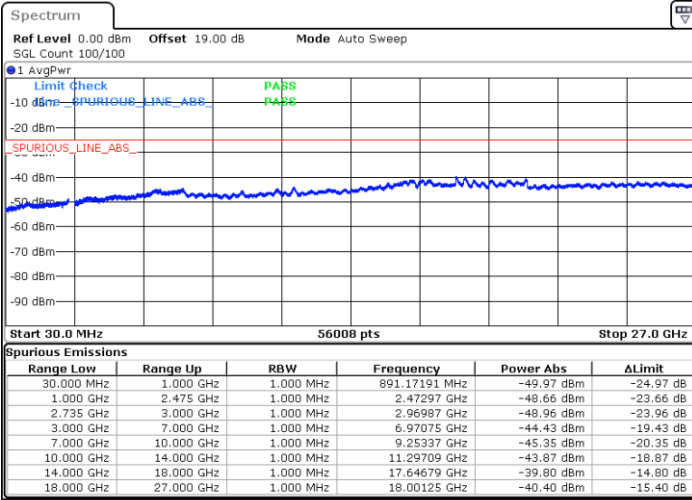

Highest Channel / FullIRB

N/A

Date: 28.MAY.2021 13:35:09

LTE Band 41C_CA / 20MHz+20MHz

QPSK

Lowest Channel / 1RB0 and 1RB99

Lowest Channel / 1RB99 and 1RB0

Date: 28.MAY.2021 14:31:30

Date: 28.MAY.2021 14:39:27

Lowest Channel / FullRB

N/A

Date: 28.MAY.2021 14:21:38

LTE Band 41C_CA / 20MHz+20MHz

QPSK

MiddleChannel / 1RB0 and 1RB99

Middle Channel / 1RB99 and 1RB0

Date: 28.MAY.2021 14:57:16

Date: 28.MAY.2021 15:12:13

Middle Channel / FullIRB

N/A

Date: 28.MAY.2021 14:50:16

LTE Band 41C_CA / 20MHz+20MHz

QPSK

Highest Channel / 1RB0 and 1RB99

Highest Channel / 1RB99 and 1RB0

Date: 28.MAY.2021 15:45:57

Date: 28.MAY.2021 16:02:26

Highest Channel / FullIRB

N/A

Date: 28.MAY.2021 15:18:59

LTE Band 41C_CA / 5MHz+20MHz

16QAM