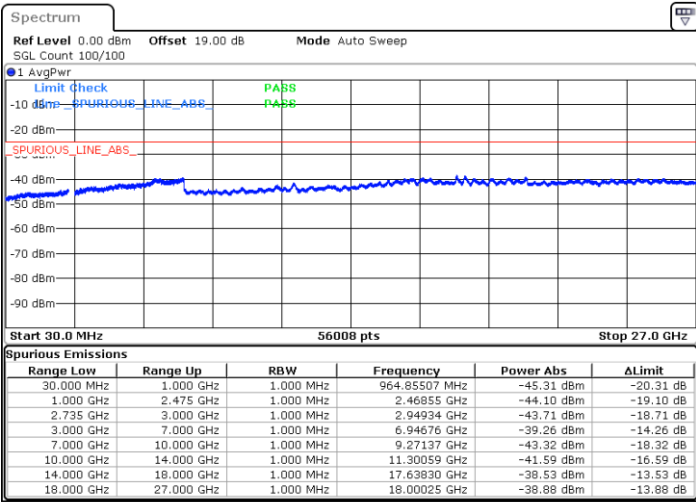

Lowest Channel / FullIRB

N/A

Date: 27.MAY.2021 10:31:23

LTE Band 41C_CA / 15MHz+15MHz

16QAM

Middle Channel / 1RB0 and 1RB74

Middle Channel / 1RB74 and 1RB0

Date: 27.MAY.2021 11:10:47

Date: 27.MAY.2021 11:14:03

Middle Channel / FullIRB

N/A

Date: 27.MAY.2021 11:04:16

LTE Band 41C_CA / 15MHz+15MHz

16QAM

Highest Channel / 1RB0 and 1RB74

Highest Channel / 1RB74 and 1RB0

Date: 27.MAY.2021 11:31:02

Date: 27.MAY.2021 11:35:25

Highest Channel / FullIRB

N/A

Date: 27.MAY.2021 11:24:45

LTE Band 41C_CA / 15MHz+20MHz

16QAM

Lowest Channel / 1RB0 and 1RB99