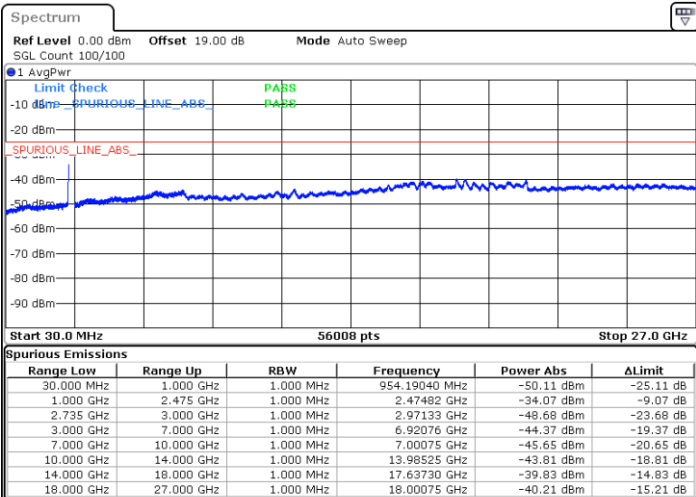

LTE Band 41C_CA / 20MHz+15MHz

QPSK

Lowest Channel / 1RB0 and 1RB74

Lowest Channel / 1RB99 and 1RB0

Date: 28.MAY.2021 11:24:25

Date: 28.MAY.2021 11:35:55

Lowest Channel / FullIRB

N/A

Date: 28.MAY.2021 11:09:36

LTE Band 41C_CA / 20MHz+15MHz

QPSK

Middle Channel / 1RB0 and 1RB74

Middle Channel / 1RB99 and 1RB0

Date: 28.MAY.2021 13:27:18

Date: 28.MAY.2021 13:32:59

Middle Channel / FullIRB

N/A

Date: 28.MAY.2021 11:46:44

LTE Band 41C_CA / 20MHz+15MHz

QPSK

Highest Channel / 1RB0 and 1RB74

Highest Channel / 1RB99 and 1RB0

Date: 28.MAY.2021 13:40:40

Date: 28.MAY.2021 13:50:00