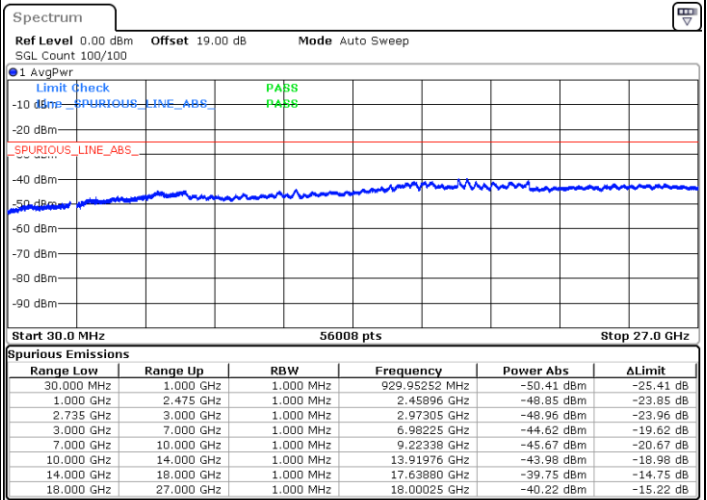

Date: 28.MAY.2021 14:57:16

Date: 28.MAY.2021 15:12:13

Middle Channel / FullIRB

N/A

Date: 28.MAY.2021 14:50:16

LTE Band 41C_CA / 20MHz+20MHz

QPSK

Highest Channel / 1RB0 and 1RB99

Highest Channel / 1RB99 and 1RB0

Date: 28.MAY.2021 15:45:57

Date: 28.MAY.2021 16:02:26

Highest Channel / FullIRB

N/A

Date: 28.MAY.2021 15:18:59

LTE Band 41C_CA / 5MHz+20MHz

16QAM

Lowest Channel / 1RB0 and 1RB99

Lowest Channel / 1RB24 and 1RB0

Date: 26.MAY.2021 10:29:32

Date: 26.MAY.2021 10:36:57

Lowest Channel / FullIRB

N/A

Date: 26.MAY.2021 10:16:19

LTE Band 41C_CA / 5MHz+20MHz