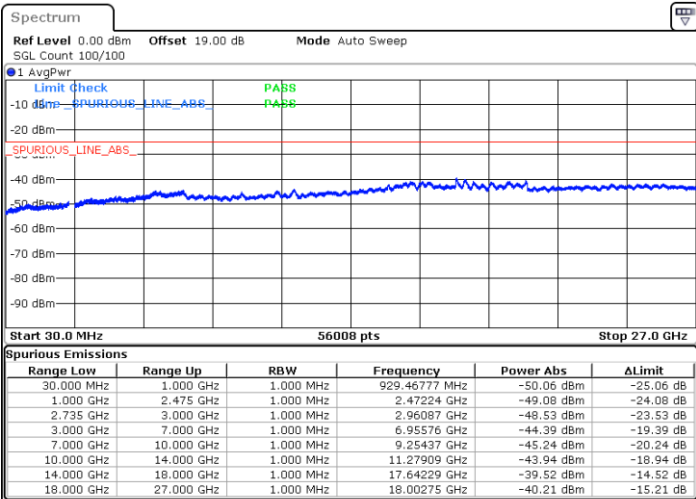

Lowest Channel / 1RB0 and 1RB99

Lowest Channel / 1RB24 and 1RB0

Date: 26.MAY.2021 10:29:32

Date: 26.MAY.2021 10:36:57

Lowest Channel / FullIRB

N/A

Date: 26.MAY.2021 10:16:19

LTE Band 41C_CA / 5MHz+20MHz

16QAM

Middle Channel / 1RB0 and 1RB9

Middle Channel / 1RB24 and 1RB0

Date: 26.MAY.2021 11:04:23

Date: 26.MAY.2021 11:11:14

Middle Channel / FullIRB

N/A

Date: 26.MAY.2021 10:56:00

LTE Band 41C_CA / 5MHz+20MHz

16QAM

Highest Channel / 1RB0 and 1RB99

Highest Channel / 1RB24 and 1RB0

Date: 26.MAY.2021 11:27:18

Date: 26.MAY.2021 11:31:44

Highest Channel / FullIRB

N/A

Date: 26.MAY.2021 11:21:52

LTE Band 41C_CA / 10MHz+15MHz

16QAM

Lowest Channel / 1RB0 and 1RB74

Lowest Channel / 1RB49 and 1RB0

Date: 26.MAY.2021 13:39:11

Date: 26.MAY.2021 16:06:38

Lowest Channel / FullIRB