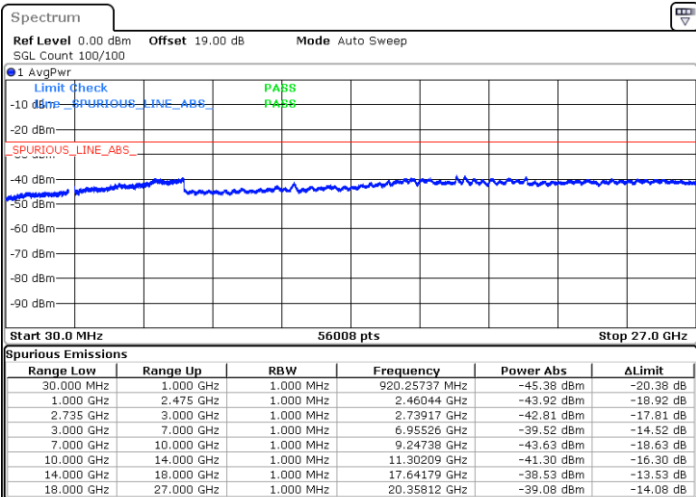

Date: 27.MAY.2021 09:47:35

LTE Band 41C_CA / 15MHz+10MHz

16QAM

Highest Channel / 1RB0 and 1RB49

Highest Channel / 1RB74 and 1RB0

Date: 27.MAY.2021 10:12:11

Date: 27.MAY.2021 10:18:37

Highest Channel / FullIRB

N/A

Date: 27.MAY.2021 10:04:00

LTE Band 41C_CA / 15MHz+15MHz

16QAM

Lowest Channel / 1RB0 and 1RB74

Lowest Channel / 1RB74 and 1RB0

Date: 27.MAY.2021 10:40:56

Date: 27.MAY.2021 10:48:58