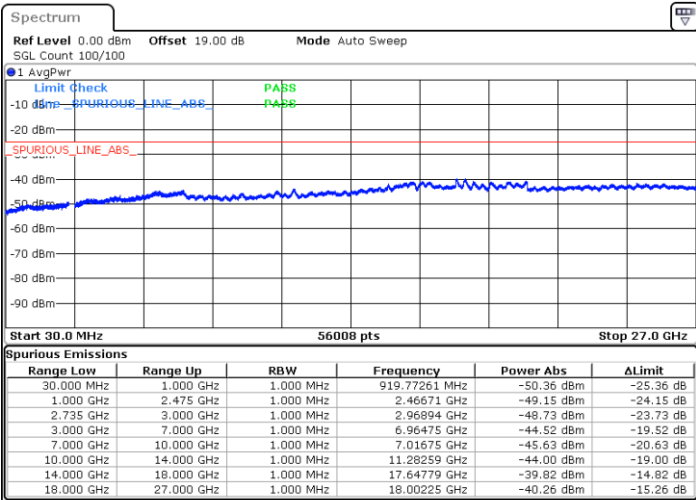

LTE Band 41C_CA / 20MHz+15MHz

QPSK

Lowest Channel / 1RB0 and 1RB74

Lowest Channel / 1RB99 and 1RB0

Date: 28.MAY.2021 11:24:25

Date: 28.MAY.2021 11:35:55

Lowest Channel / FullIRB

N/A

Date: 28.MAY.2021 11:09:36

LTE Band 41C_CA / 20MHz+15MHz

QPSK

Middle Channel / 1RB0 and 1RB74

Middle Channel / 1RB99 and 1RB0

Date: 28.MAY.2021 13:27:18

Date: 28.MAY.2021 13:32:59

Middle Channel / FullIRB

N/A

Date: 28.MAY.2021 11:46:44

LTE Band 41C_CA / 20MHz+15MHz

QPSK

Highest Channel / 1RB0 and 1RB74

Highest Channel / 1RB99 and 1RB0

Date: 28.MAY.2021 13:40:40

Date: 28.MAY.2021 13:50:00

Highest Channel / FullIRB

N/A

Date: 28.MAY.2021 13:35:09

LTE Band 41C_CA / 20MHz+20MHz

QPSK

Lowest Channel / 1RB0 and 1RB99

Lowest Channel / 1RB99 and 1RB0

Date: 28.MAY.2021 14:31:30