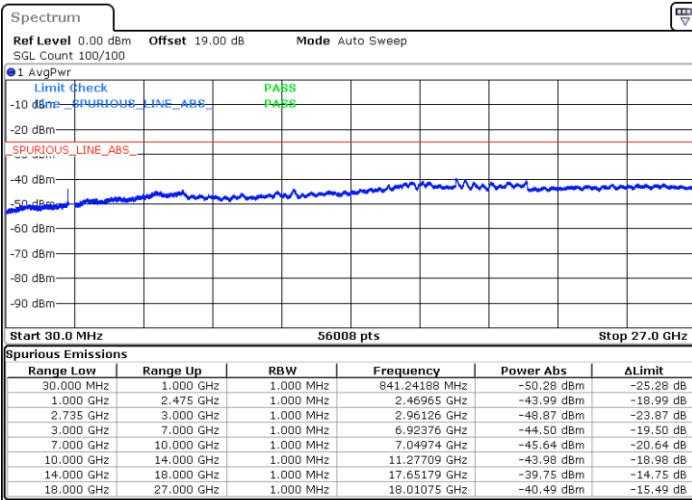

N/A

Date: 28.MAY.2021 09:09:13

LTE Band 41C_CA / 20MHz+5MHz

16QAM

Highest Channel / 1RB0 and 1RB24

Highest Channel / 1RB99 and 1RB0

Date: 28.MAY.2021 09:35:51

Date: 28.MAY.2021 09:39:44

Highest Channel / FullIRB

N/A

Date: 28.MAY.2021 09:31:27

LTE Band 41C_CA / 20MHz+10MHz

16QAM

Lowest Channel / 1RB0 and 1RB49

Lowest Channel / 1RB99 and 1RB0

Date: 28.MAY.2021 10:13:10

Date: 28.MAY.2021 11:04:20

Lowest Channel / FullRB

N/A

Date: 28.MAY.2021 10:02:13

LTE Band 41C_CA / 20MHz+10MHz

16QAM

Middle Channel / 1RB0 and 1RB49

Middle Channel / 1RB99 and 1RB0