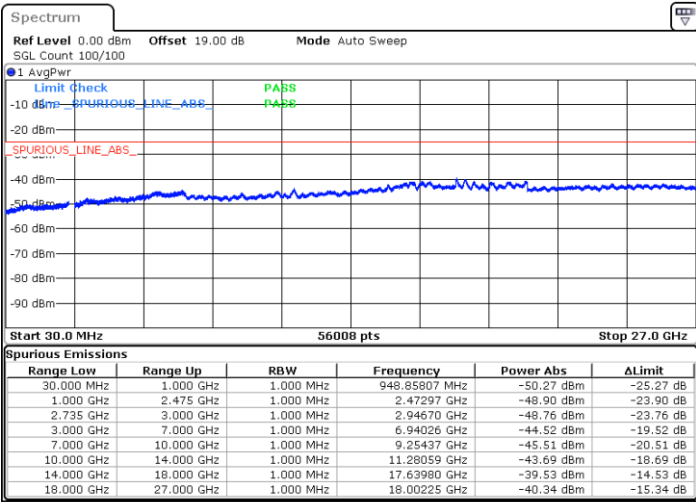

Middle Channel / FullRB

N/A

Date: 28.MAY.2021 10:23:19