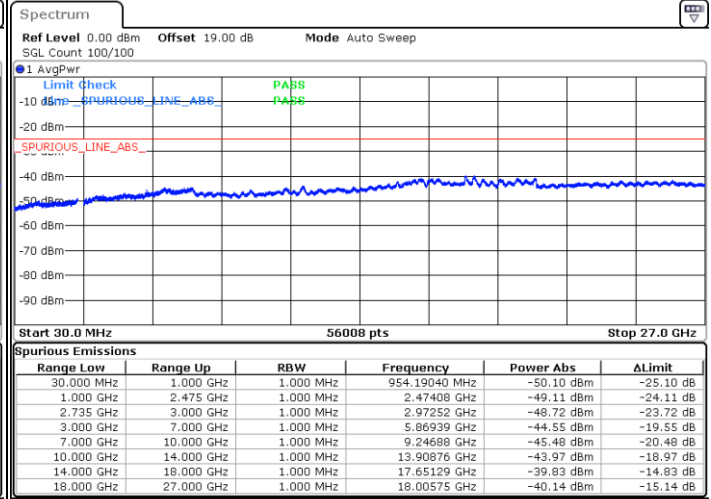

Highest Channel / FullIRB

N/A

Date: 28.MAY.2021 13:35:09

LTE Band 41C_CA / 20MHz+20MHz

QPSK

Lowest Channel / 1RB0 and 1RB99

Lowest Channel / 1RB99 and 1RB0

Date: 28.MAY.2021 14:31:30

Date: 28.MAY.2021 14:39:27

Lowest Channel / FullRB

N/A

Date: 28.MAY.2021 14:21:38

LTE Band 41C_CA / 20MHz+20MHz

QPSK

MiddleChannel / 1RB0 and 1RB99

Middle Channel / 1RB99 and 1RB0

Date: 28.MAY.2021 14:57:16

Date: 28.MAY.2021 15:12:13

Middle Channel / FullIRB

N/A

Date: 28.MAY.2021 14:50:16

LTE Band 41C_CA / 20MHz+20MHz

QPSK

Highest Channel / 1RB0 and 1RB99

Highest Channel / 1RB99 and 1RB0

Date: 28.MAY.2021 15:45:57

Date: 28.MAY.2021 16:02:26

Highest Channel / FullIRB

N/A

Date: 28.MAY.2021 15:18:59

LTE Band 41C_CA / 5MHz+20MHz

16QAM