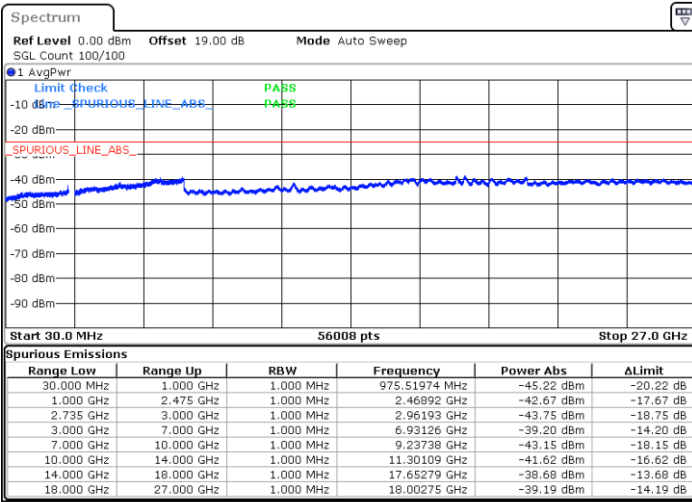

Date: 27.MAY.2021 09:47:35

LTE Band 41C_CA / 15MHz+10MHz

16QAM

Highest Channel / 1RB0 and 1RB49

Highest Channel / 1RB74 and 1RB0

Date: 27.MAY.2021 10:12:11

Date: 27.MAY.2021 10:18:37

Highest Channel / FullIRB

N/A

Date: 27.MAY.2021 10:04:00

LTE Band 41C_CA / 15MHz+15MHz

16QAM

Lowest Channel / 1RB0 and 1RB74

Lowest Channel / 1RB74 and 1RB0

Date: 27.MAY.2021 10:40:56

Date: 27.MAY.2021 10:48:58

Lowest Channel / FullIRB

N/A

Date: 27.MAY.2021 10:31:23

LTE Band 41C_CA / 15MHz+15MHz

16QAM

Middle Channel / 1RB0 and 1RB74

Middle Channel / 1RB74 and 1RB0

Date: 27.MAY.2021 11:10:47

Date: 27.MAY.2021 11:14:03

Middle Channel / FullIRB

N/A

Date: 27.MAY.2021 11:04:16

LTE Band 41C_CA / 15MHz+15MHz

16QAM

Highest Channel / 1RB0 and 1RB74

Highest Channel / 1RB74 and 1RB0