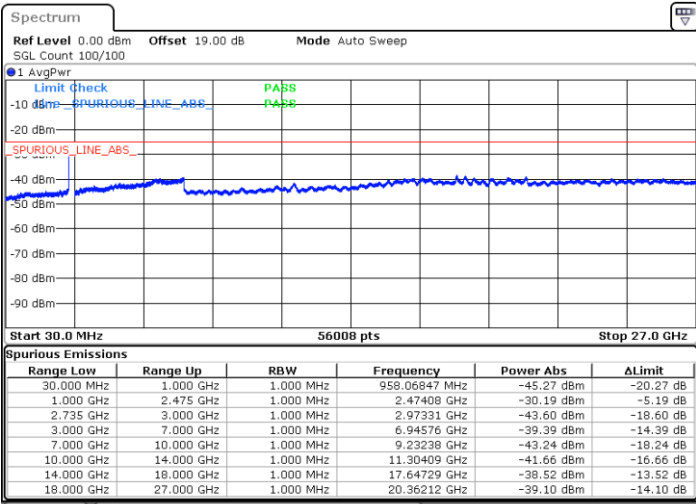

LTE Band 41C_CA / 5MHz+20MHz

16QAM

Highest Channel / 1RB0 and 1RB99

Highest Channel / 1RB24 and 1RB0

Date: 26.MAY.2021 11:27:18

Date: 26.MAY.2021 11:31:44

Highest Channel / FullIRB

N/A

Date: 26.MAY.2021 11:21:52

LTE Band 41C_CA / 10MHz+15MHz

16QAM

Lowest Channel / 1RB0 and 1RB74

Lowest Channel / 1RB49 and 1RB0

Date: 26.MAY.2021 13:39:11

Date: 26.MAY.2021 16:06:38

Lowest Channel / FullIRB

N/A

Date: 26.MAY.2021 13:32:54

LTE Band 41C_CA / 10MHz+15MHz

16QAM

MiddleChannel / 1RB0 and 1RB74

Middle Channel / 1RB49 and 1RB0

Date: 26.MAY.2021 13:57:45

Date: 26.MAY.2021 14:02:38