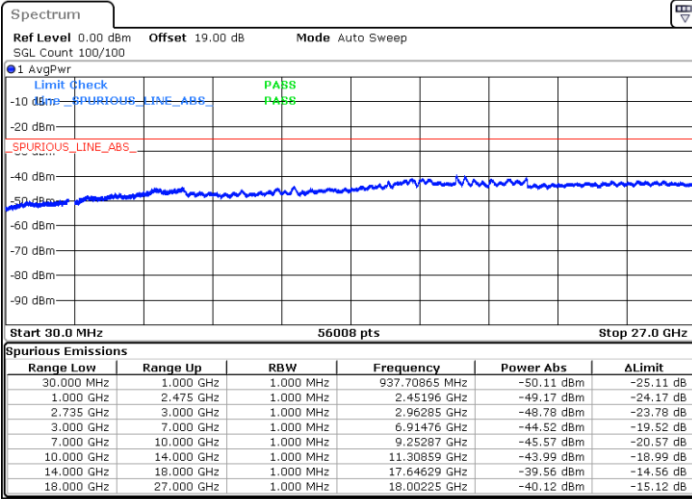

N/A

Date: 28.MAY.2021 11:46:44

LTE Band 41C_CA / 20MHz+15MHz

QPSK

Highest Channel / 1RB0 and 1RB74

Highest Channel / 1RB99 and 1RB0

Date: 28.MAY.2021 13:40:40

Date: 28.MAY.2021 13:50:00

Highest Channel / FullIRB

N/A

Date: 28.MAY.2021 13:35:09

LTE Band 41C_CA / 20MHz+20MHz

QPSK

Lowest Channel / 1RB0 and 1RB99

Lowest Channel / 1RB99 and 1RB0

Date: 28.MAY.2021 14:31:30

Date: 28.MAY.2021 14:39:27

Lowest Channel / FullRB

N/A

Date: 28.MAY.2021 14:21:38

LTE Band 41C_CA / 20MHz+20MHz

QPSK

MiddleChannel / 1RB0 and 1RB99

Middle Channel / 1RB99 and 1RB0

Date: 28.MAY.2021 14:57:16

Date: 28.MAY.2021 15:12:13

Middle Channel / FullIRB

N/A

Date: 28.MAY.2021 14:50:16

LTE Band 41C_CA / 20MHz+20MHz

QPSK

Highest Channel / 1RB0 and 1RB99