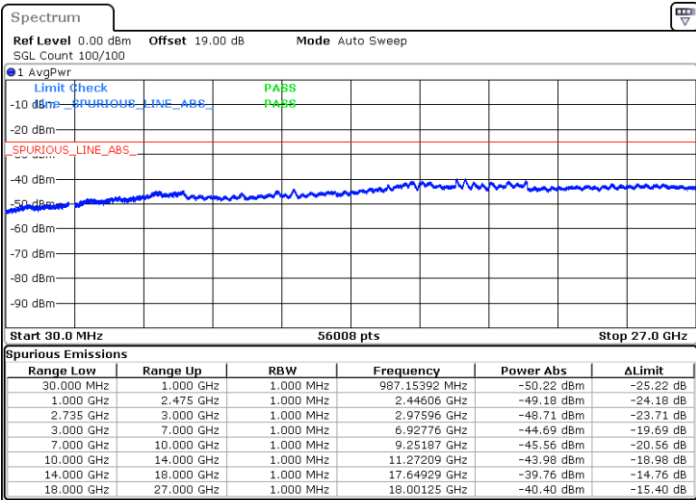

LTE Band 41C_CA / 5MHz+20MHz

16QAM

Middle Channel / 1RB0 and 1RB9

Middle Channel / 1RB24 and 1RB0

Date: 26.MAY.2021 11:04:23

Date: 26.MAY.2021 11:11:14