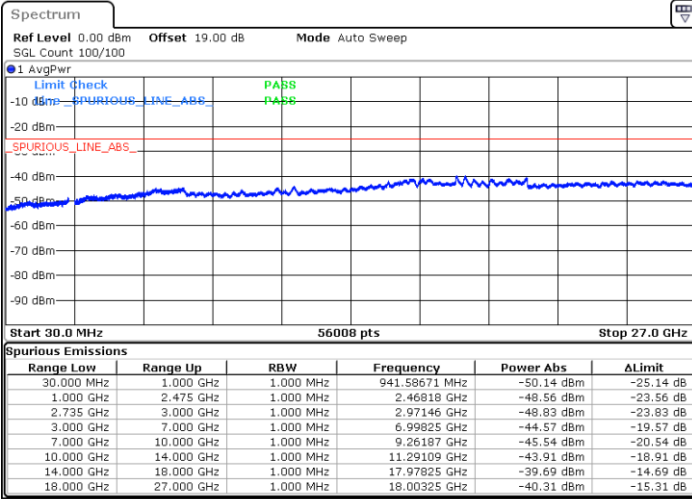

Highest Channel / FullIRB

N/A

Date: 28.MAY.2021 13:35:09

LTE Band 41C_CA / 20MHz+20MHz

QPSK

Lowest Channel / 1RB0 and 1RB99

Lowest Channel / 1RB99 and 1RB0

Date: 28.MAY.2021 14:31:30

Date: 28.MAY.2021 14:39:27

Lowest Channel / FullRB

N/A

Date: 28.MAY.2021 14:21:38

LTE Band 41C_CA / 20MHz+20MHz

QPSK

MiddleChannel / 1RB0 and 1RB99

Middle Channel / 1RB99 and 1RB0

Date: 28.MAY.2021 14:57:16

Date: 28.MAY.2021 15:12:13

Middle Channel / FullIRB

N/A

Date: 28.MAY.2021 14:50:16

LTE Band 41C_CA / 20MHz+20MHz

QPSK

Highest Channel / 1RB0 and 1RB99

Highest Channel / 1RB99 and 1RB0

Date: 28.MAY.2021 15:45:57

Date: 28.MAY.2021 16:02:26

Highest Channel / FullIRB

N/A

Date: 28.MAY.2021 15:18:59

LTE Band 41C_CA / 5MHz+20MHz

16QAM