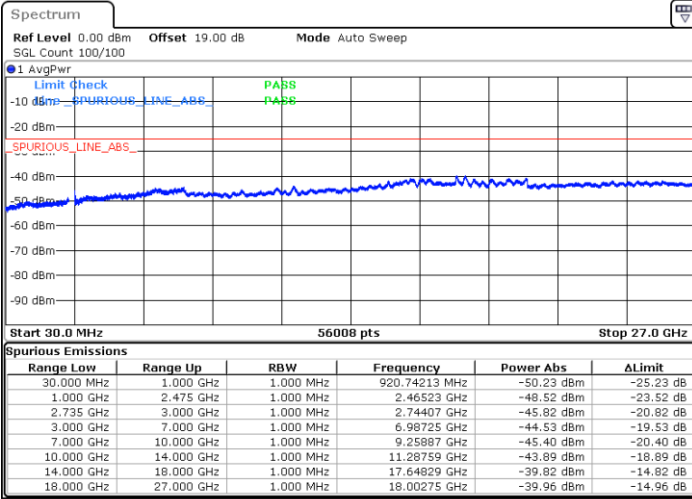

Date: 26.MAY.2021 16:23:28

Date: 26.MAY.2021 16:28:21

Lowest Channel / FullIRB

N/A

Date: 26.MAY.2021 16:16:31

LTE Band 41C_CA / 10MHz+20MHz

16QAM

Middle Channel / 1RB0 and 1RB99

Middle Channel / 1RB49 and 1RB0

Date: 26.MAY.2021 16:43:30

Date: 26.MAY.2021 16:47:49

Middle Channel / FullRB

N/A

Date: 26.MAY.2021 16:34:43

LTE Band 41C_CA / 10MHz+20MHz

16QAM

Highest Channel / 1RB0 and 1RB99

Highest Channel / 1RB49 and 1RB0

Date: 26.MAY.2021 17:06:31

Date: 26.MAY.2021 17:12:22

Highest Channel / FullIRB

N/A

Date: 26.MAY.2021 16:58:33

LTE Band 41C_CA / 15MHz+10MHz