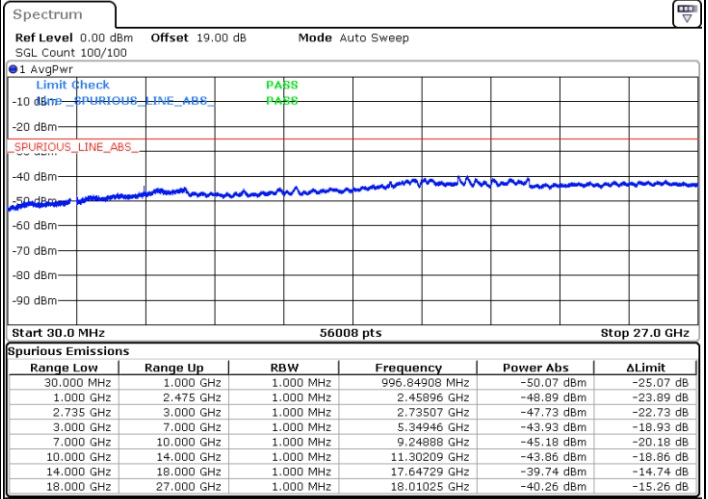

Date: 28.MAY.2021 11:09:36

LTE Band 41C_CA / 20MHz+15MHz

QPSK

Middle Channel / 1RB0 and 1RB74

Middle Channel / 1RB99 and 1RB0

Date: 28.MAY.2021 13:27:18

Date: 28.MAY.2021 13:32:59

Middle Channel / FullIRB

N/A

Date: 28.MAY.2021 11:46:44

LTE Band 41C_CA / 20MHz+15MHz

QPSK

Highest Channel / 1RB0 and 1RB74

Highest Channel / 1RB99 and 1RB0

Date: 28.MAY.2021 13:40:40

Date: 28.MAY.2021 13:50:00

Highest Channel / FullIRB

N/A

Date: 28.MAY.2021 13:35:09

LTE Band 41C_CA / 20MHz+20MHz

QPSK

Lowest Channel / 1RB0 and 1RB99

Lowest Channel / 1RB99 and 1RB0

Date: 28.MAY.2021 14:31:30

Date: 28.MAY.2021 14:39:27

Lowest Channel / FullRB

N/A

Date: 28.MAY.2021 14:21:38

LTE Band 41C_CA / 20MHz+20MHz

QPSK

MiddleChannel / 1RB0 and 1RB99

Middle Channel / 1RB99 and 1RB0