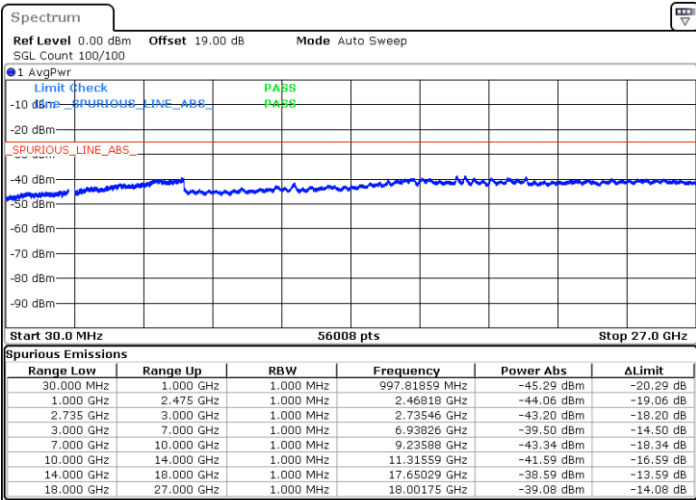

LTE Band 41C_CA / 15MHz+10MHz

16QAM

Middle Channel / 1RB0 and 1RB49

Middle Channel / 1RB74 and 1RB0

Date: 27.MAY.2021 09:53:32

Date: 27.MAY.2021 09:57:07

Middle Channel / FullIRB

N/A

Date: 27.MAY.2021 09:47:35

LTE Band 41C_CA / 15MHz+10MHz

16QAM

Highest Channel / 1RB0 and 1RB49

Highest Channel / 1RB74 and 1RB0

Date: 27.MAY.2021 10:12:11

Date: 27.MAY.2021 10:18:37

Highest Channel / FullIRB

N/A

Date: 27.MAY.2021 10:04:00

LTE Band 41C_CA / 15MHz+15MHz

16QAM

Lowest Channel / 1RB0 and 1RB74

Lowest Channel / 1RB74 and 1RB0

Date: 27.MAY.2021 10:40:56

Date: 27.MAY.2021 10:48:58