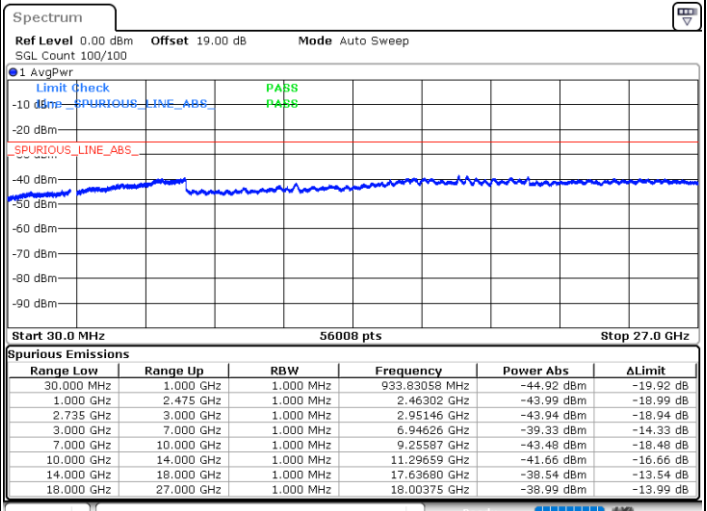

Date: 26.MAY.2021 11:21:52

LTE Band 41C_CA / 10MHz+15MHz

16QAM

Lowest Channel / 1RB0 and 1RB74

Lowest Channel / 1RB49 and 1RB0

Date: 26.MAY.2021 13:39:11

Date: 26.MAY.2021 16:06:38

Lowest Channel / FullIRB

N/A

Date: 26.MAY.2021 13:32:54

LTE Band 41C_CA / 10MHz+15MHz

16QAM

MiddleChannel / 1RB0 and 1RB74

Middle Channel / 1RB49 and 1RB0

Date: 26.MAY.2021 13:57:45

Date: 26.MAY.2021 14:02:38

Middle Channel / FullIRB

N/A

Date: 26.MAY.2021 13:45:12

LTE Band 41C_CA / 10MHz+15MHz

16QAM

Highest Channel / 1RB0 and 1RB74

Highest Channel / 1RB49 and 1RB0

Date: 26.MAY.2021 14:30:23