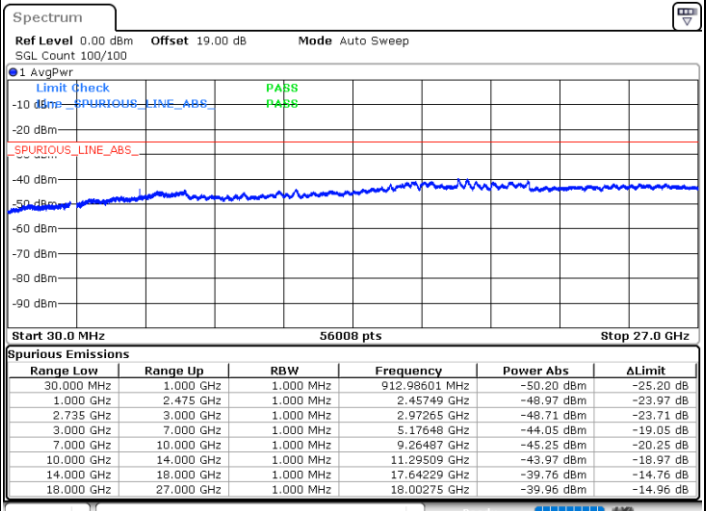

Date: 26.MAY.2021 14:58:51

Highest Channel / FullIRB

N/A

Date: 26.MAY.2021 14:20:28

LTE Band 41C_CA / 10MHz+20MHz

16QAM

Lowest Channel / 1RB0 and 1RB99

Lowest Channel / 1RB49 and 1RB0

Date: 26.MAY.2021 16:23:28

Date: 26.MAY.2021 16:28:21

Lowest Channel / FullIRB

N/A

Date: 26.MAY.2021 16:16:31

LTE Band 41C_CA / 10MHz+20MHz

16QAM

Middle Channel / 1RB0 and 1RB99

Middle Channel / 1RB49 and 1RB0

Date: 26.MAY.2021 16:43:30

Date: 26.MAY.2021 16:47:49

Middle Channel / FullRB

N/A

Date: 26.MAY.2021 16:34:43

LTE Band 41C_CA / 10MHz+20MHz

16QAM

Highest Channel / 1RB0 and 1RB99

Highest Channel / 1RB49 and 1RB0

Date: 26.MAY.2021 17:06:31

Date: 26.MAY.2021 17:12:22

Highest Channel / FullIRB

N/A

Date: 26.MAY.2021 16:58:33

LTE Band 41C_CA / 15MHz+10MHz