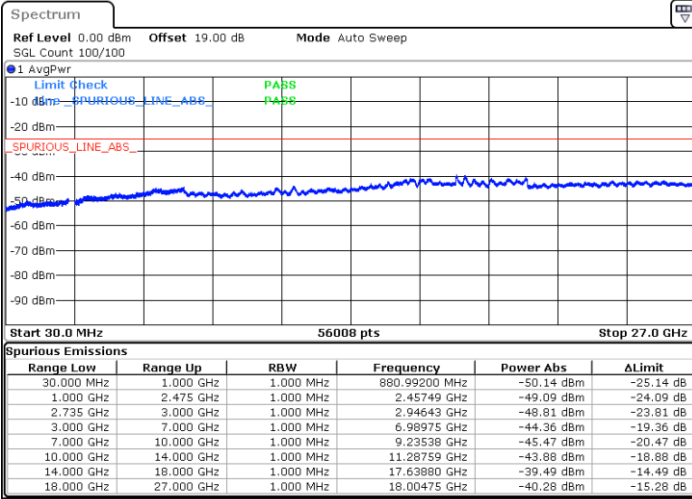

Date: 27.MAY.2021 11:31:02

Date: 27.MAY.2021 11:35:25

Highest Channel / FullIRB

N/A

Date: 27.MAY.2021 11:24:45

LTE Band 41C_CA / 15MHz+20MHz

16QAM

Lowest Channel / 1RB0 and 1RB99

Lowest Channel / 1RB74 and 1RB0

Date: 27.MAY.2021 13:41:17

Date: 27.MAY.2021 13:45:52

Lowest Channel / FullIRB

N/A

Date: 27.MAY.2021 13:33:00

LTE Band 41C_CA / 15MHz+20MHz

16QAM

Middle Channel / 1RB0 and 1RB9

Middle Channel / 1RB74 and 1RB0

Date: 27.MAY.2021 13:58:17

Date: 27.MAY.2021 14:01:51

Middle Channel / FullIRB

N/A

Date: 27.MAY.2021 13:54:03

LTE Band 41C_CA / 15MHz+20MHz

16QAM

Highest Channel / 1RB0 and 1RB99

Highest Channel / 1RB74 and 1RB0

Date: 27.MAY.2021 15:42:20

Date: 27.MAY.2021 16:00:11

Highest Channel / FullIRB

N/A

Date: 27.MAY.2021 15:31:48