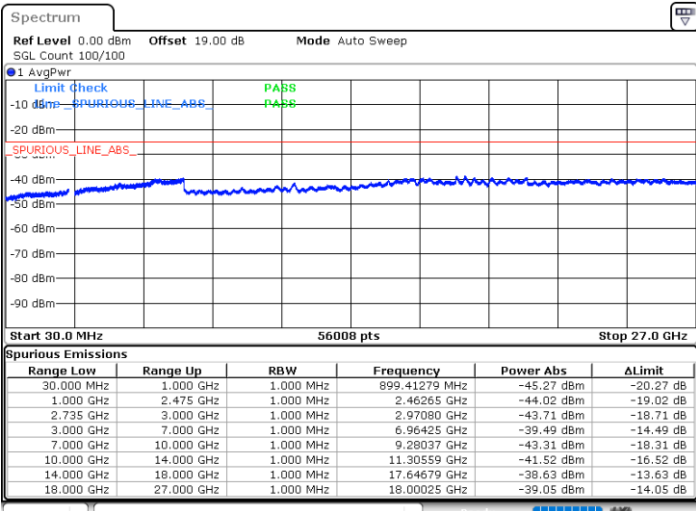

Date: 26.MAY.2021 11:21:52

LTE Band 41C_CA / 10MHz+15MHz

16QAM

Lowest Channel / 1RB0 and 1RB74

Lowest Channel / 1RB49 and 1RB0

Date: 26.MAY.2021 13:39:11

Date: 26.MAY.2021 16:06:38

Lowest Channel / FullIRB

N/A

Date: 26.MAY.2021 13:32:54

LTE Band 41C_CA / 10MHz+15MHz

16QAM

MiddleChannel / 1RB0 and 1RB74

Middle Channel / 1RB49 and 1RB0

Date: 26.MAY.2021 13:57:45

Date: 26.MAY.2021 14:02:38

Middle Channel / FullIRB

N/A

Date: 26.MAY.2021 13:45:12

LTE Band 41C_CA / 10MHz+15MHz

16QAM

Highest Channel / 1RB0 and 1RB74

Highest Channel / 1RB49 and 1RB0

Date: 26.MAY.2021 14:30:23