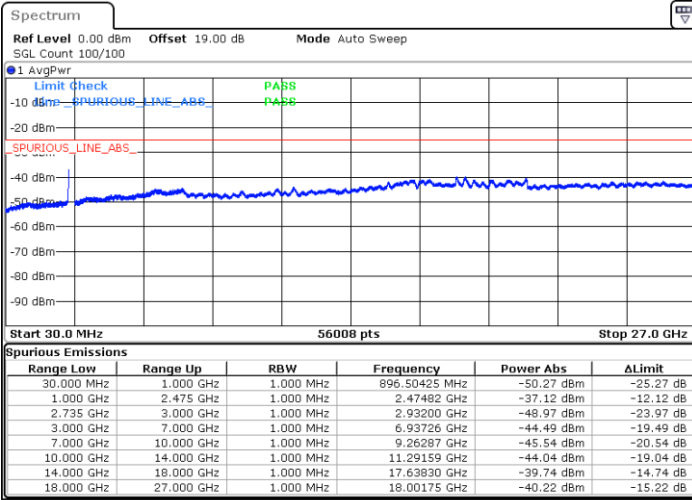

Date: 27.MAY.2021 11:31:02

Date: 27.MAY.2021 11:35:25

Highest Channel / FullIRB

N/A

Date: 27.MAY.2021 11:24:45

LTE Band 41C_CA / 15MHz+20MHz

16QAM

Lowest Channel / 1RB0 and 1RB99

Lowest Channel / 1RB74 and 1RB0

Date: 27.MAY.2021 13:41:17

Date: 27.MAY.2021 13:45:52

Lowest Channel / FullIRB

N/A

Date: 27.MAY.2021 13:33:00

LTE Band 41C_CA / 15MHz+20MHz

16QAM

Middle Channel / 1RB0 and 1RB9

Middle Channel / 1RB74 and 1RB0

Date: 27.MAY.2021 13:58:17

Date: 27.MAY.2021 14:01:51

Middle Channel / FullIRB

N/A

Date: 27.MAY.2021 13:54:03

LTE Band 41C_CA / 15MHz+20MHz

16QAM

Highest Channel / 1RB0 and 1RB99

Highest Channel / 1RB74 and 1RB0

Date: 27.MAY.2021 15:42:20

Date: 27.MAY.2021 16:00:11

Highest Channel / FullIRB

N/A

Date: 27.MAY.2021 15:31:48