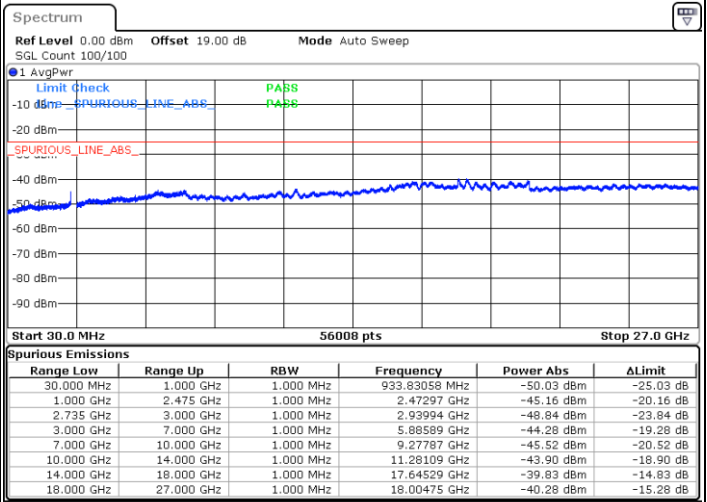

Middle Channel / FullIRB

N/A

Date: 26.MAY.2021 13:45:12

LTE Band 41C_CA / 10MHz+15MHz

16QAM

Highest Channel / 1RB0 and 1RB74

Highest Channel / 1RB49 and 1RB0

Date: 26.MAY.2021 14:30:23

Date: 26.MAY.2021 14:58:51

Highest Channel / FullIRB

N/A

Date: 26.MAY.2021 14:20:28

LTE Band 41C_CA / 10MHz+20MHz

16QAM

Lowest Channel / 1RB0 and 1RB99

Lowest Channel / 1RB49 and 1RB0

Date: 26.MAY.2021 16:23:28

Date: 26.MAY.2021 16:28:21

Lowest Channel / FullIRB

N/A

Date: 26.MAY.2021 16:16:31

LTE Band 41C_CA / 10MHz+20MHz

16QAM

Middle Channel / 1RB0 and 1RB99