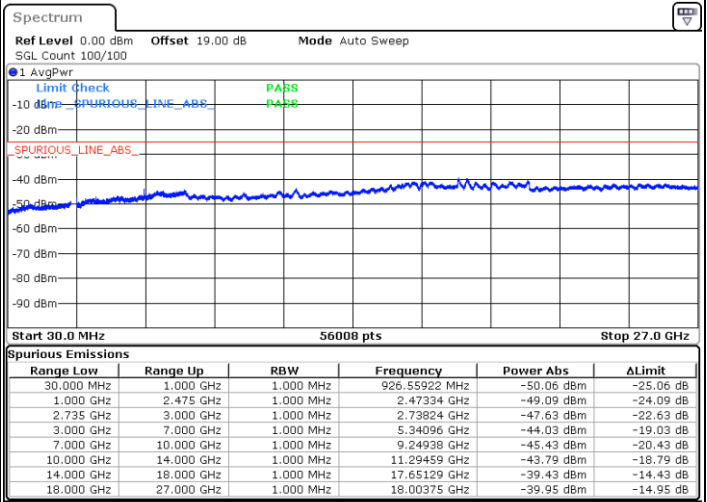

Date: 27.MAY.2021 11:31:02

Date: 27.MAY.2021 11:35:25

Highest Channel / FullIRB

N/A

Date: 27.MAY.2021 11:24:45

LTE Band 41C_CA / 15MHz+20MHz

16QAM

Lowest Channel / 1RB0 and 1RB99

Lowest Channel / 1RB74 and 1RB0

Date: 27.MAY.2021 13:41:17

Date: 27.MAY.2021 13:45:52

Lowest Channel / FullIRB

N/A

Date: 27.MAY.2021 13:33:00

LTE Band 41C_CA / 15MHz+20MHz

16QAM

Middle Channel / 1RB0 and 1RB9

Middle Channel / 1RB74 and 1RB0

Date: 27.MAY.2021 13:58:17

Date: 27.MAY.2021 14:01:51

Middle Channel / FullIRB

N/A

Date: 27.MAY.2021 13:54:03

LTE Band 41C_CA / 15MHz+20MHz

16QAM

Highest Channel / 1RB0 and 1RB99

Highest Channel / 1RB74 and 1RB0

Date: 27.MAY.2021 15:42:20

Date: 27.MAY.2021 16:00:11

Highest Channel / FullIRB

N/A

Date: 27.MAY.2021 15:31:48