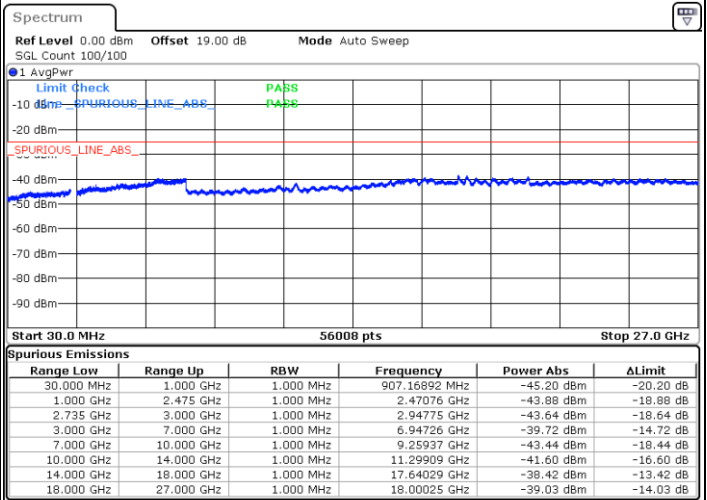

Highest Channel / 1RB0 and 1RB99

Highest Channel / 1RB49 and 1RB0

Date: 26.MAY.2021 17:06:31

Date: 26.MAY.2021 17:12:22

Highest Channel / FullIRB

N/A

Date: 26.MAY.2021 16:58:33

LTE Band 41C_CA / 15MHz+10MHz

16QAM

Lowest Channel / 1RB0 and 1RB49

Lowest Channel / 1RB74 and 1RB0

Date: 27.MAY.2021 09:29:52

Date: 27.MAY.2021 09:34:36

Lowest Channel / FullIRB

N/A

Date: 27.MAY.2021 09:17:51