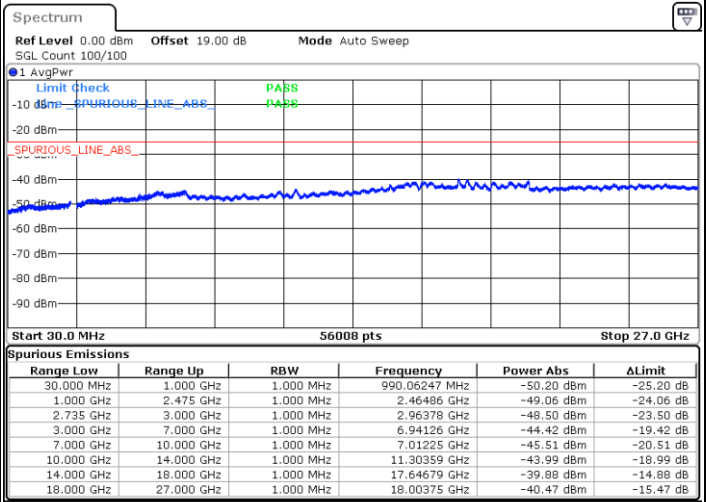

LTE Band 41C_CA / 20MHz+5MHz

16QAM

Lowest Channel / 1RB0 and 1RB24

Lowest Channel / 1RB99 and 1RB0

Date: 27.MAY.2021 16:39:52

Date: 27.MAY.2021 17:03:25

Lowest Channel / FullIRB

N/A

Date: 27.MAY.2021 16:29:05

LTE Band 41C_CA / 20MHz+5MHz

16QAM

Middle Channel / 1RB0 and 1RB24

Middle Channel / 1RB99 and 1RB0

Date: 28.MAY.2021 09:18:14

Date: 28.MAY.2021 09:26:12

Middle Channel / FullRB

N/A

Date: 28.MAY.2021 09:09:13

LTE Band 41C_CA / 20MHz+5MHz

16QAM

Highest Channel / 1RB0 and 1RB24

Highest Channel / 1RB99 and 1RB0

Date: 28.MAY.2021 09:35:51

Date: 28.MAY.2021 09:39:44

Highest Channel / FullIRB

N/A

Date: 28.MAY.2021 09:31:27

LTE Band 41C_CA / 20MHz+10MHz

16QAM

Lowest Channel / 1RB0 and 1RB49

Lowest Channel / 1RB99 and 1RB0

Date: 28.MAY.2021 10:13:10