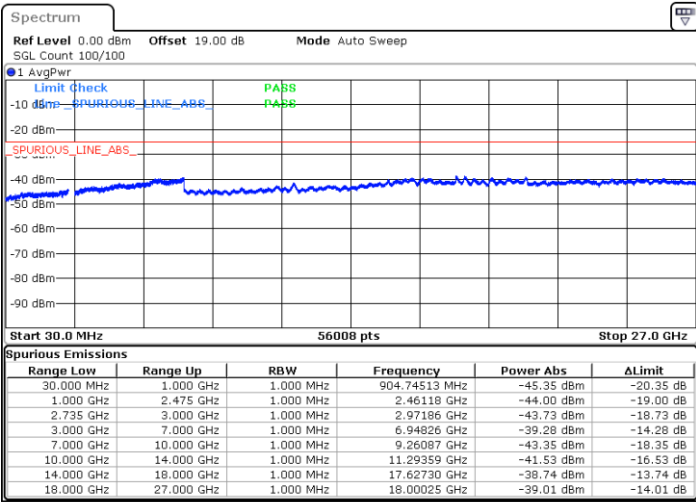

Highest Channel / 1RB0 and 1RB99

Highest Channel / 1RB49 and 1RB0

Date: 26.MAY.2021 17:06:31

Date: 26.MAY.2021 17:12:22

Highest Channel / FullIRB

N/A

Date: 26.MAY.2021 16:58:33

LTE Band 41C_CA / 15MHz+10MHz

16QAM

Lowest Channel / 1RB0 and 1RB49

Lowest Channel / 1RB74 and 1RB0

Date: 27.MAY.2021 09:29:52

Date: 27.MAY.2021 09:34:36

Lowest Channel / FullIRB

N/A

Date: 27.MAY.2021 09:17:51

LTE Band 41C_CA / 15MHz+10MHz

16QAM

Middle Channel / 1RB0 and 1RB49

Middle Channel / 1RB74 and 1RB0

Date: 27.MAY.2021 09:53:32

Date: 27.MAY.2021 09:57:07

Middle Channel / FullIRB

N/A

Date: 27.MAY.2021 09:47:35

LTE Band 41C_CA / 15MHz+10MHz

16QAM

Highest Channel / 1RB0 and 1RB49

Highest Channel / 1RB74 and 1RB0

Date: 27.MAY.2021 10:12:11

Date: 27.MAY.2021 10:18:37

Highest Channel / FullIRB