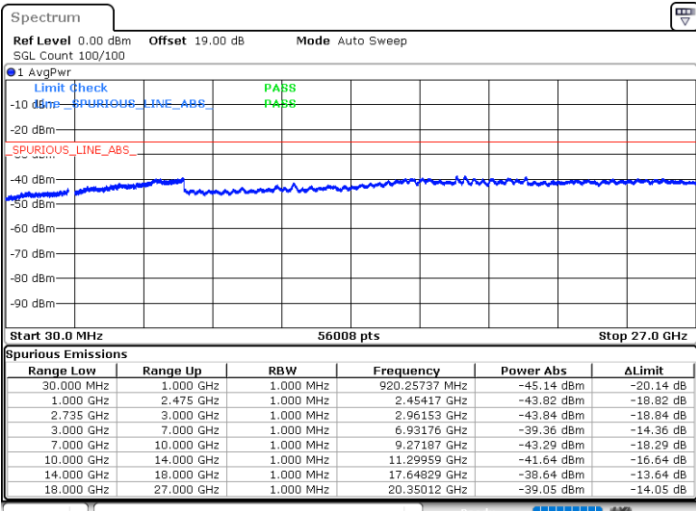

Lowest Channel / FullIRB

N/A

Date: 27.MAY.2021 10:31:23

LTE Band 41C_CA / 15MHz+15MHz

16QAM

Middle Channel / 1RB0 and 1RB74

Middle Channel / 1RB74 and 1RB0

Date: 27.MAY.2021 11:10:47

Date: 27.MAY.2021 11:14:03

Middle Channel / FullIRB

N/A

Date: 27.MAY.2021 11:04:16

LTE Band 41C_CA / 15MHz+15MHz

16QAM

Highest Channel / 1RB0 and 1RB74

Highest Channel / 1RB74 and 1RB0