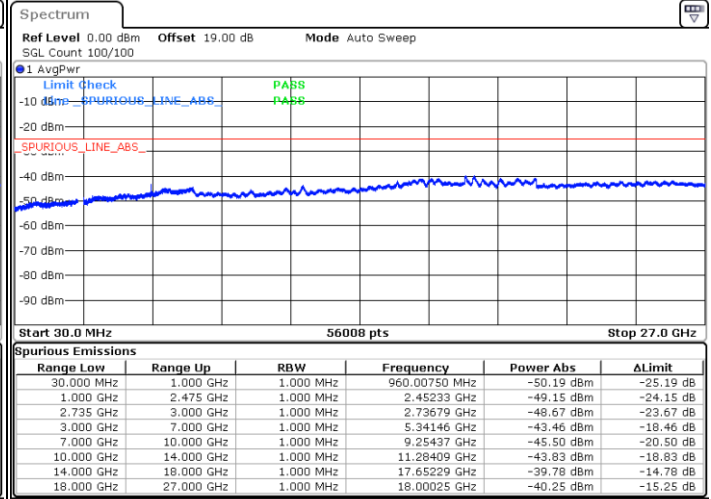

Date: 26.MAY.2021 16:23:28

Date: 26.MAY.2021 16:28:21

Lowest Channel / FullIRB

N/A

Date: 26.MAY.2021 16:16:31

LTE Band 41C_CA / 10MHz+20MHz

16QAM

Middle Channel / 1RB0 and 1RB99

Middle Channel / 1RB49 and 1RB0

Date: 26.MAY.2021 16:43:30

Date: 26.MAY.2021 16:47:49

Middle Channel / FullRB

N/A

Date: 26.MAY.2021 16:34:43

LTE Band 41C_CA / 10MHz+20MHz

16QAM

Highest Channel / 1RB0 and 1RB99

Highest Channel / 1RB49 and 1RB0

Date: 26.MAY.2021 17:06:31

Date: 26.MAY.2021 17:12:22

Highest Channel / FullIRB

N/A

Date: 26.MAY.2021 16:58:33

LTE Band 41C_CA / 15MHz+10MHz