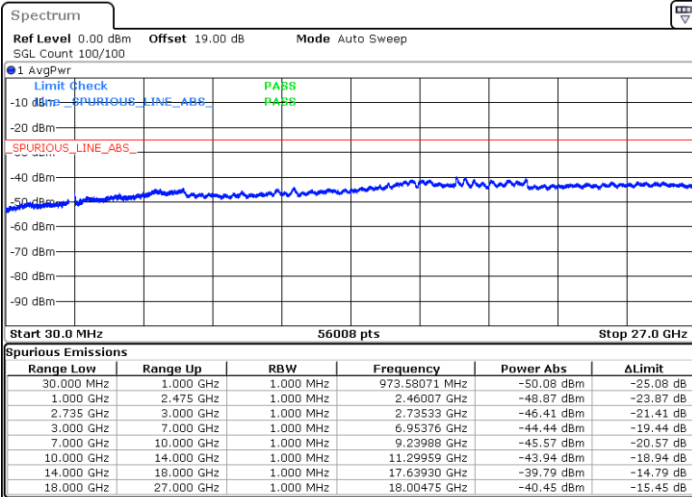

Date: 27.MAY.2021 16:29:05

LTE Band 41C_CA / 20MHz+5MHz

16QAM

Middle Channel / 1RB0 and 1RB24

Middle Channel / 1RB99 and 1RB0

Date: 28.MAY.2021 09:18:14

Date: 28.MAY.2021 09:26:12

Middle Channel / FullRB

N/A

Date: 28.MAY.2021 09:09:13

LTE Band 41C_CA / 20MHz+5MHz

16QAM

Highest Channel / 1RB0 and 1RB24

Highest Channel / 1RB99 and 1RB0

Date: 28.MAY.2021 09:35:51

Date: 28.MAY.2021 09:39:44

Highest Channel / FullIRB

N/A

Date: 28.MAY.2021 09:31:27

LTE Band 41C_CA / 20MHz+10MHz

16QAM

Lowest Channel / 1RB0 and 1RB49

Lowest Channel / 1RB99 and 1RB0

Date: 28.MAY.2021 10:13:10