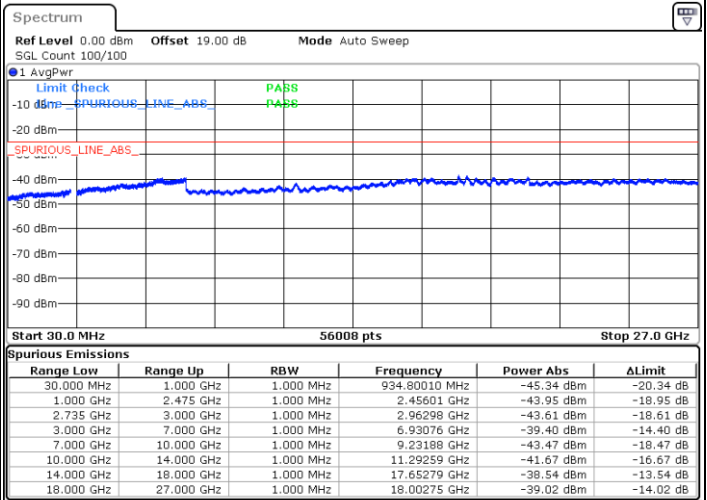

Lowest Channel / FullIRB

N/A

Date: 27.MAY.2021 10:31:23

LTE Band 41C_CA / 15MHz+15MHz

16QAM

Middle Channel / 1RB0 and 1RB74

Middle Channel / 1RB74 and 1RB0

Date: 27.MAY.2021 11:10:47

Date: 27.MAY.2021 11:14:03

Middle Channel / FullIRB

N/A

Date: 27.MAY.2021 11:04:16

LTE Band 41C_CA / 15MHz+15MHz

16QAM

Highest Channel / 1RB0 and 1RB74

Highest Channel / 1RB74 and 1RB0

Date: 27.MAY.2021 11:31:02

Date: 27.MAY.2021 11:35:25

Highest Channel / FullIRB

N/A

Date: 27.MAY.2021 11:24:45

LTE Band 41C_CA / 15MHz+20MHz

16QAM

Lowest Channel / 1RB0 and 1RB99

Lowest Channel / 1RB74 and 1RB0

Date: 27.MAY.2021 13:41:17

Date: 27.MAY.2021 13:45:52

Lowest Channel / FullIRB

N/A

Date: 27.MAY.2021 13:33:00

LTE Band 41C_CA / 15MHz+20MHz

16QAM