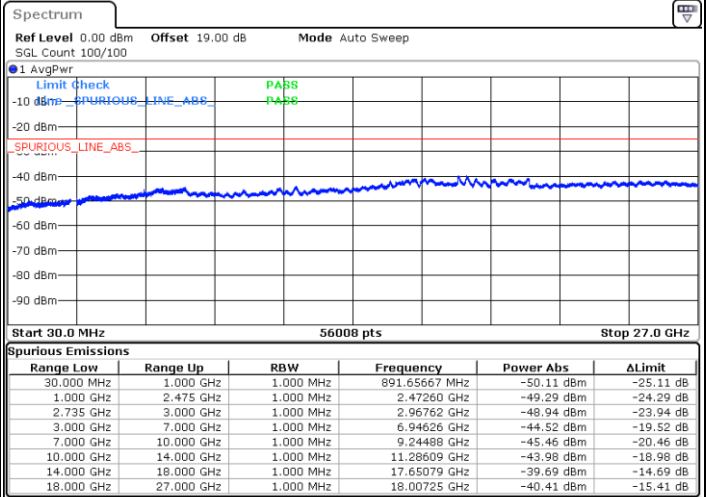

LTE Band 41C_CA / 5MHz+20MHz

16QAM

Highest Channel / 1RB0 and 1RB99

Highest Channel / 1RB24 and 1RB0

Date: 26.MAY.2021 11:27:18

Date: 26.MAY.2021 11:31:44

Highest Channel / FullIRB

N/A

Date: 26.MAY.2021 11:21:52

LTE Band 41C_CA / 10MHz+15MHz

16QAM

Lowest Channel / 1RB0 and 1RB74

Lowest Channel / 1RB49 and 1RB0

Date: 26.MAY.2021 13:39:11

Date: 26.MAY.2021 16:06:38

Lowest Channel / FullIRB