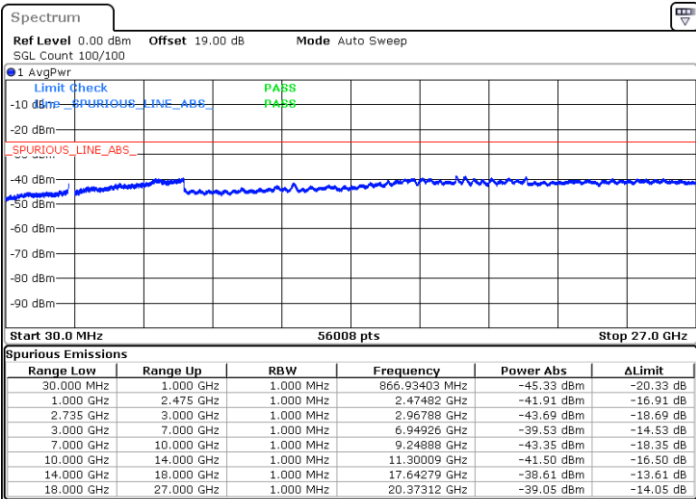

LTE Band 41C_CA / 5MHz+20MHz

16QAM

Highest Channel / 1RB0 and 1RB99

Highest Channel / 1RB24 and 1RB0

Date: 26.MAY.2021 11:27:18

Date: 26.MAY.2021 11:31:44

Highest Channel / FullIRB

N/A

Date: 26.MAY.2021 11:21:52

LTE Band 41C_CA / 10MHz+15MHz

16QAM

Lowest Channel / 1RB0 and 1RB74

Lowest Channel / 1RB49 and 1RB0

Date: 26.MAY.2021 13:39:11

Date: 26.MAY.2021 16:06:38

Lowest Channel / FullIRB

N/A

Date: 26.MAY.2021 13:32:54

LTE Band 41C_CA / 10MHz+15MHz

16QAM

MiddleChannel / 1RB0 and 1RB74

Middle Channel / 1RB49 and 1RB0

Date: 26.MAY.2021 13:57:45

Date: 26.MAY.2021 14:02:38

Middle Channel / FullIRB

N/A

Date: 26.MAY.2021 13:45:12

LTE Band 41C_CA / 10MHz+15MHz

16QAM

Highest Channel / 1RB0 and 1RB74

Highest Channel / 1RB49 and 1RB0

Date: 26.MAY.2021 14:30:23