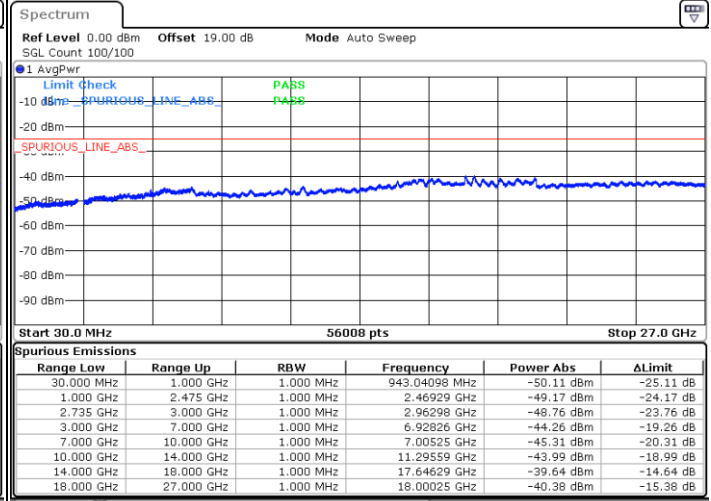

Date: 28.MAY.2021 14:39:27

Lowest Channel / FullRB

N/A

Date: 28.MAY.2021 14:21:38

LTE Band 41C_CA / 20MHz+20MHz

QPSK

MiddleChannel / 1RB0 and 1RB99

Middle Channel / 1RB99 and 1RB0

Date: 28.MAY.2021 14:57:16

Date: 28.MAY.2021 15:12:13

Middle Channel / FullIRB

N/A

Date: 28.MAY.2021 14:50:16

LTE Band 41C_CA / 20MHz+20MHz

QPSK

Highest Channel / 1RB0 and 1RB99

Highest Channel / 1RB99 and 1RB0

Date: 28.MAY.2021 15:45:57

Date: 28.MAY.2021 16:02:26

Highest Channel / FullIRB

N/A

Date: 28.MAY.2021 15:18:59

LTE Band 41C_CA / 5MHz+20MHz

16QAM

Lowest Channel / 1RB0 and 1RB99

Lowest Channel / 1RB24 and 1RB0

Date: 26.MAY.2021 10:29:32

Date: 26.MAY.2021 10:36:57

Lowest Channel / FullIRB

N/A

Date: 26.MAY.2021 10:16:19

LTE Band 41C_CA / 5MHz+20MHz