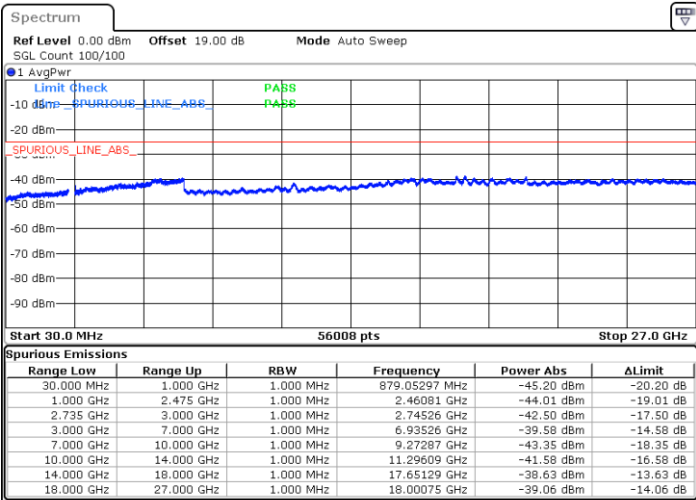

Lowest Channel / FullIRB

N/A

Date: 27.MAY.2021 10:31:23

LTE Band 41C_CA / 15MHz+15MHz

16QAM

Middle Channel / 1RB0 and 1RB74

Middle Channel / 1RB74 and 1RB0

Date: 27.MAY.2021 11:10:47

Date: 27.MAY.2021 11:14:03

Middle Channel / FullIRB

N/A

Date: 27.MAY.2021 11:04:16

LTE Band 41C_CA / 15MHz+15MHz

16QAM

Highest Channel / 1RB0 and 1RB74

Highest Channel / 1RB74 and 1RB0

Date: 27.MAY.2021 11:31:02

Date: 27.MAY.2021 11:35:25

Highest Channel / FullIRB

N/A

Date: 27.MAY.2021 11:24:45

LTE Band 41C_CA / 15MHz+20MHz

16QAM

Lowest Channel / 1RB0 and 1RB99

Lowest Channel / 1RB74 and 1RB0

Date: 27.MAY.2021 13:41:17

Date: 27.MAY.2021 13:45:52

Lowest Channel / FullIRB

N/A

Date: 27.MAY.2021 13:33:00

LTE Band 41C_CA / 15MHz+20MHz

16QAM