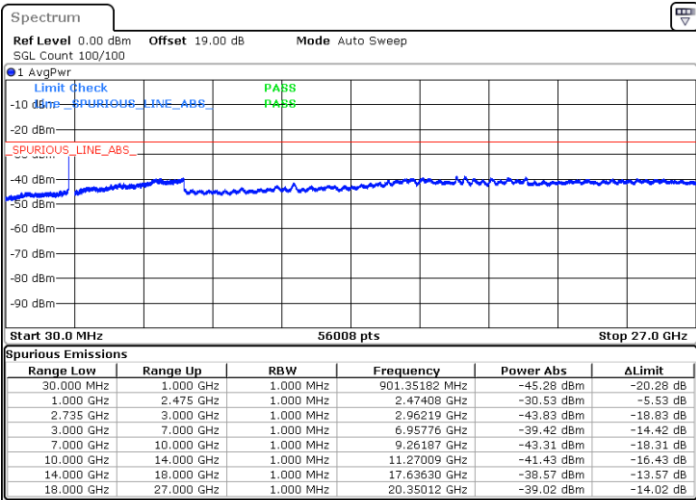

Highest Channel / 1RB0 and 1RB99

Highest Channel / 1RB49 and 1RB0

Date: 26.MAY.2021 17:06:31

Date: 26.MAY.2021 17:12:22

Highest Channel / FullIRB

N/A

Date: 26.MAY.2021 16:58:33

LTE Band 41C_CA / 15MHz+10MHz

16QAM

Lowest Channel / 1RB0 and 1RB49

Lowest Channel / 1RB74 and 1RB0

Date: 27.MAY.2021 09:29:52

Date: 27.MAY.2021 09:34:36

Lowest Channel / FullIRB

N/A

Date: 27.MAY.2021 09:17:51