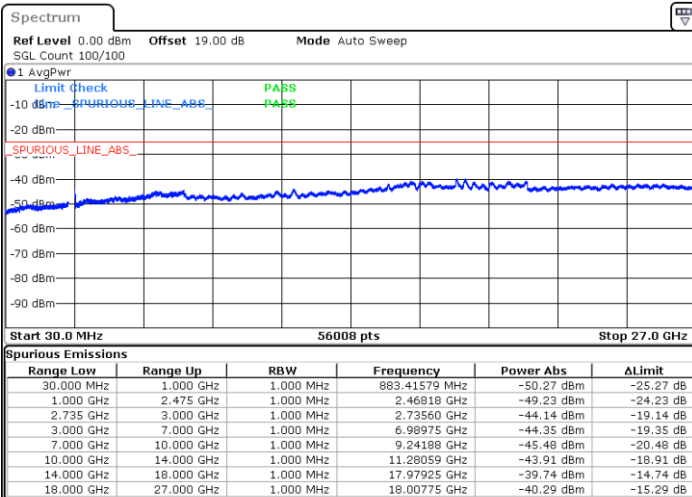

Date: 28.MAY.2021 11:09:36

LTE Band 41C_CA / 20MHz+15MHz

QPSK

Middle Channel / 1RB0 and 1RB74

Middle Channel / 1RB99 and 1RB0

Date: 28.MAY.2021 13:27:18

Date: 28.MAY.2021 13:32:59

Middle Channel / FullIRB

N/A

Date: 28.MAY.2021 11:46:44

LTE Band 41C_CA / 20MHz+15MHz

QPSK

Highest Channel / 1RB0 and 1RB74

Highest Channel / 1RB99 and 1RB0

Date: 28.MAY.2021 13:40:40

Date: 28.MAY.2021 13:50:00

Highest Channel / FullIRB

N/A

Date: 28.MAY.2021 13:35:09

LTE Band 41C_CA / 20MHz+20MHz

QPSK

Lowest Channel / 1RB0 and 1RB99

Lowest Channel / 1RB99 and 1RB0

Date: 28.MAY.2021 14:31:30

Date: 28.MAY.2021 14:39:27

Lowest Channel / FullRB

N/A

Date: 28.MAY.2021 14:21:38

LTE Band 41C_CA / 20MHz+20MHz

QPSK

MiddleChannel / 1RB0 and 1RB99

Middle Channel / 1RB99 and 1RB0