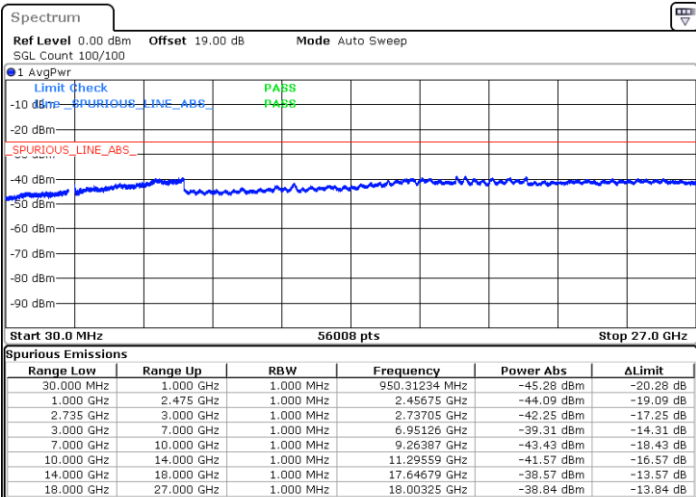

Lowest Channel / FullIRB

N/A

Date: 27.MAY.2021 10:31:23

LTE Band 41C_CA / 15MHz+15MHz

16QAM

Middle Channel / 1RB0 and 1RB74

Middle Channel / 1RB74 and 1RB0

Date: 27.MAY.2021 11:10:47

Date: 27.MAY.2021 11:14:03

Middle Channel / FullIRB

N/A

Date: 27.MAY.2021 11:04:16

LTE Band 41C_CA / 15MHz+15MHz

16QAM

Highest Channel / 1RB0 and 1RB74

Highest Channel / 1RB74 and 1RB0

Date: 27.MAY.2021 11:31:02

Date: 27.MAY.2021 11:35:25

Highest Channel / FullIRB

N/A

Date: 27.MAY.2021 11:24:45

LTE Band 41C_CA / 15MHz+20MHz

16QAM

Lowest Channel / 1RB0 and 1RB99

Lowest Channel / 1RB74 and 1RB0

Date: 27.MAY.2021 13:41:17

Date: 27.MAY.2021 13:45:52

Lowest Channel / FullIRB

N/A

Date: 27.MAY.2021 13:33:00

LTE Band 41C_CA / 15MHz+20MHz

16QAM