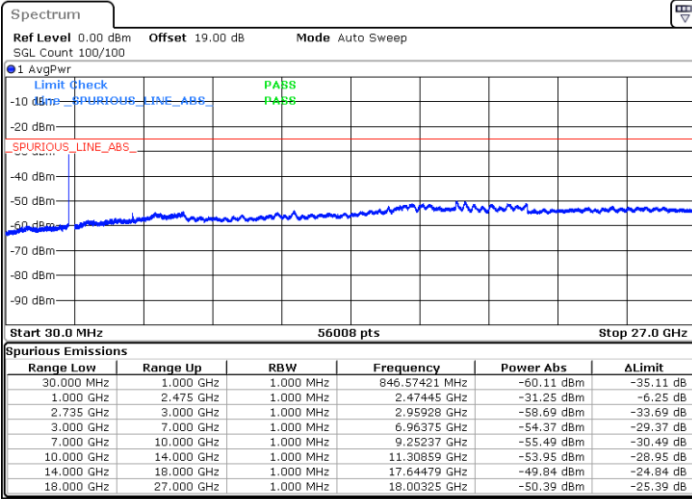

Middle Channel / 1RB0 and 1RB9

Middle Channel / 1RB74 and 1RB0

Date: 27.MAY.2021 13:58:17

Date: 27.MAY.2021 14:01:51

Middle Channel / FullIRB

N/A

Date: 27.MAY.2021 13:54:03

LTE Band 41C_CA / 15MHz+20MHz

16QAM

Highest Channel / 1RB0 and 1RB99

Highest Channel / 1RB74 and 1RB0

Date: 27.MAY.2021 15:42:20

Date: 27.MAY.2021 16:00:11

Highest Channel / FullIRB

N/A

Date: 27.MAY.2021 15:31:48

LTE Band 41C_CA / 20MHz+5MHz

16QAM

Lowest Channel / 1RB0 and 1RB24

Lowest Channel / 1RB99 and 1RB0

Date: 27.MAY.2021 16:39:52

Date: 27.MAY.2021 17:03:25

Lowest Channel / FullIRB

N/A