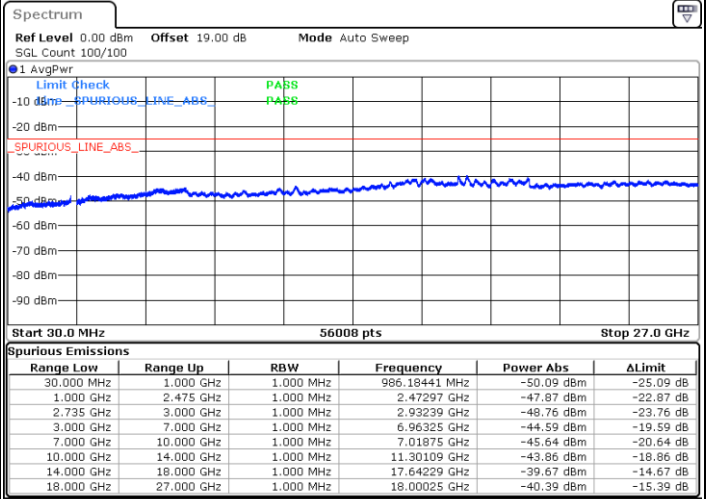

N/A

Date: 28.MAY.2021 11:46:44

LTE Band 41C_CA / 20MHz+15MHz

QPSK

Highest Channel / 1RB0 and 1RB74

Highest Channel / 1RB99 and 1RB0

Date: 28.MAY.2021 13:40:40

Date: 28.MAY.2021 13:50:00

Highest Channel / FullIRB

N/A

Date: 28.MAY.2021 13:35:09

LTE Band 41C_CA / 20MHz+20MHz

QPSK

Lowest Channel / 1RB0 and 1RB99

Lowest Channel / 1RB99 and 1RB0

Date: 28.MAY.2021 14:31:30

Date: 28.MAY.2021 14:39:27

Lowest Channel / FullRB

N/A

Date: 28.MAY.2021 14:21:38

LTE Band 41C_CA / 20MHz+20MHz

QPSK

MiddleChannel / 1RB0 and 1RB99

Middle Channel / 1RB99 and 1RB0

Date: 28.MAY.2021 14:57:16

Date: 28.MAY.2021 15:12:13

Middle Channel / FullIRB

N/A

Date: 28.MAY.2021 14:50:16

LTE Band 41C_CA / 20MHz+20MHz

QPSK

Highest Channel / 1RB0 and 1RB99