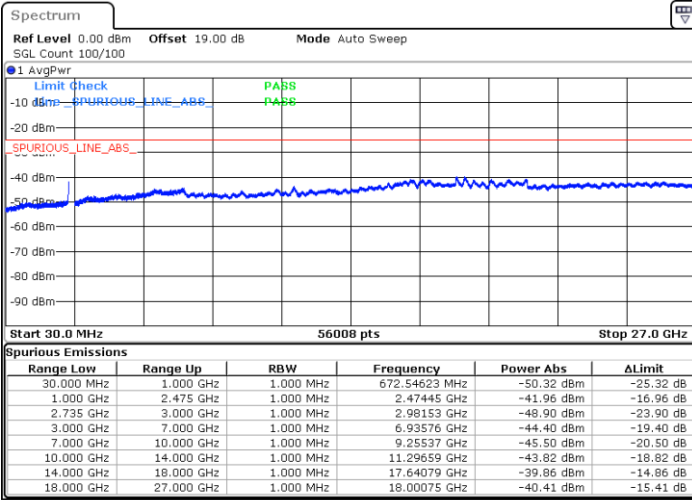

N/A

Date: 28.MAY.2021 11:46:44

LTE Band 41C_CA / 20MHz+15MHz

QPSK

Highest Channel / 1RB0 and 1RB74

Highest Channel / 1RB99 and 1RB0

Date: 28.MAY.2021 13:40:40

Date: 28.MAY.2021 13:50:00

Highest Channel / FullIRB

N/A

Date: 28.MAY.2021 13:35:09

LTE Band 41C_CA / 20MHz+20MHz

QPSK

Lowest Channel / 1RB0 and 1RB99

Lowest Channel / 1RB99 and 1RB0

Date: 28.MAY.2021 14:31:30

Date: 28.MAY.2021 14:39:27

Lowest Channel / FullRB

N/A

Date: 28.MAY.2021 14:21:38

LTE Band 41C_CA / 20MHz+20MHz

QPSK

MiddleChannel / 1RB0 and 1RB99

Middle Channel / 1RB99 and 1RB0

Date: 28.MAY.2021 14:57:16

Date: 28.MAY.2021 15:12:13

Middle Channel / FullIRB

N/A

Date: 28.MAY.2021 14:50:16

LTE Band 41C_CA / 20MHz+20MHz

QPSK

Highest Channel / 1RB0 and 1RB99