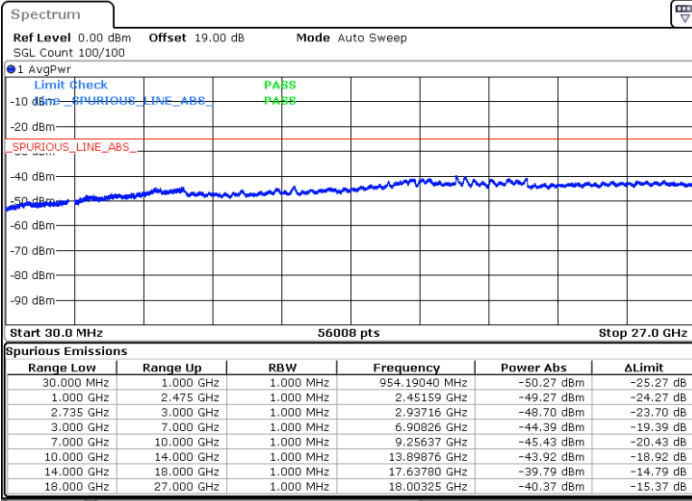

Date: 28.MAY.2021 14:39:27

Lowest Channel / FullRB

N/A

Date: 28.MAY.2021 14:21:38

LTE Band 41C_CA / 20MHz+20MHz

QPSK

MiddleChannel / 1RB0 and 1RB99

Middle Channel / 1RB99 and 1RB0

Date: 28.MAY.2021 14:57:16

Date: 28.MAY.2021 15:12:13

Middle Channel / FullIRB

N/A

Date: 28.MAY.2021 14:50:16

LTE Band 41C_CA / 20MHz+20MHz

QPSK

Highest Channel / 1RB0 and 1RB99

Highest Channel / 1RB99 and 1RB0

Date: 28.MAY.2021 15:45:57

Date: 28.MAY.2021 16:02:26

Highest Channel / FullIRB

N/A

Date: 28.MAY.2021 15:18:59

LTE Band 41C_CA / 5MHz+20MHz

16QAM

Lowest Channel / 1RB0 and 1RB99

Lowest Channel / 1RB24 and 1RB0

Date: 26.MAY.2021 10:29:32

Date: 26.MAY.2021 10:36:57

Lowest Channel / FullIRB

N/A

Date: 26.MAY.2021 10:16:19

LTE Band 41C_CA / 5MHz+20MHz