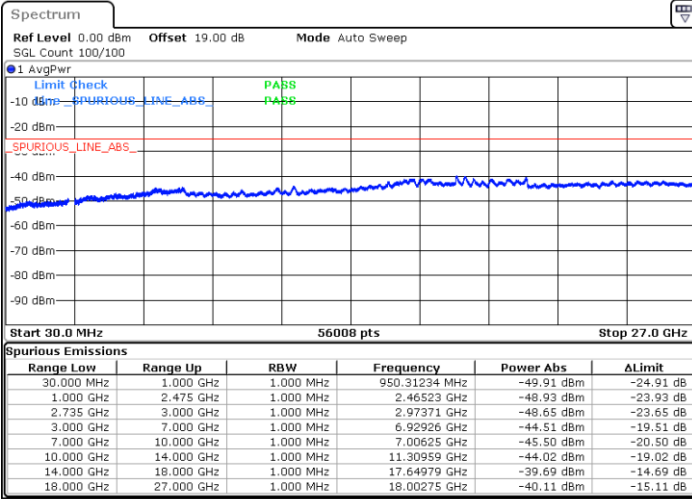

N/A

Date: 28.MAY.2021 11:46:44

LTE Band 41C_CA / 20MHz+15MHz

QPSK

Highest Channel / 1RB0 and 1RB74

Highest Channel / 1RB99 and 1RB0

Date: 28.MAY.2021 13:40:40

Date: 28.MAY.2021 13:50:00

Highest Channel / FullIRB

N/A

Date: 28.MAY.2021 13:35:09

LTE Band 41C_CA / 20MHz+20MHz

QPSK

Lowest Channel / 1RB0 and 1RB99

Lowest Channel / 1RB99 and 1RB0

Date: 28.MAY.2021 14:31:30