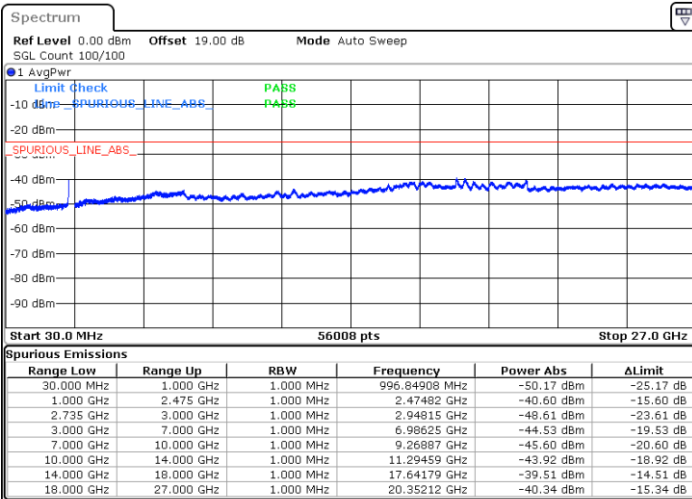

Middle Channel / FullIRB

N/A

Date: 26.MAY.2021 13:45:12

LTE Band 41C_CA / 10MHz+15MHz

16QAM

Highest Channel / 1RB0 and 1RB74

Highest Channel / 1RB49 and 1RB0

Date: 26.MAY.2021 14:30:23

Date: 26.MAY.2021 14:58:51

Highest Channel / FullIRB

N/A

Date: 26.MAY.2021 14:20:28

LTE Band 41C_CA / 10MHz+20MHz

16QAM

Lowest Channel / 1RB0 and 1RB99

Lowest Channel / 1RB49 and 1RB0

Date: 26.MAY.2021 16:23:28

Date: 26.MAY.2021 16:28:21

Lowest Channel / FullIRB

N/A

Date: 26.MAY.2021 16:16:31

LTE Band 41C_CA / 10MHz+20MHz

16QAM

Middle Channel / 1RB0 and 1RB99