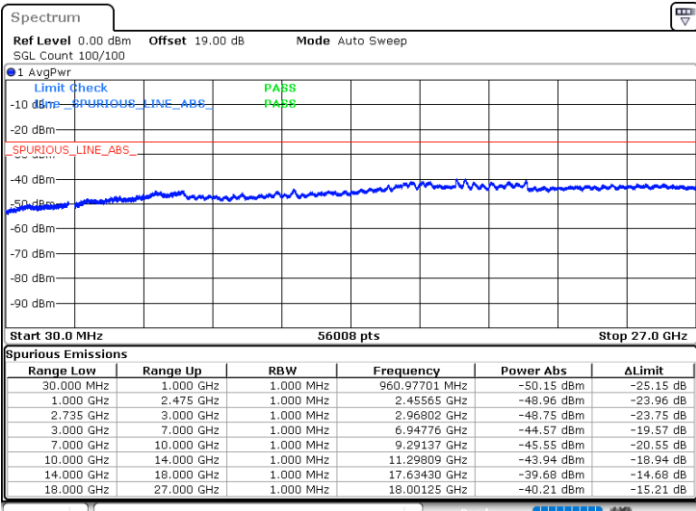

Date: 26.MAY.2021 14:58:51

Highest Channel / FullIRB

N/A

Date: 26.MAY.2021 14:20:28

LTE Band 41C_CA / 10MHz+20MHz

16QAM

Lowest Channel / 1RB0 and 1RB99

Lowest Channel / 1RB49 and 1RB0

Date: 26.MAY.2021 16:23:28

Date: 26.MAY.2021 16:28:21

Lowest Channel / FullIRB

N/A

Date: 26.MAY.2021 16:16:31

LTE Band 41C_CA / 10MHz+20MHz

16QAM

Middle Channel / 1RB0 and 1RB99

Middle Channel / 1RB49 and 1RB0

Date: 26.MAY.2021 16:43:30

Date: 26.MAY.2021 16:47:49

Middle Channel / FullRB

N/A

Date: 26.MAY.2021 16:34:43

LTE Band 41C_CA / 10MHz+20MHz

16QAM

Highest Channel / 1RB0 and 1RB99

Highest Channel / 1RB49 and 1RB0

Date: 26.MAY.2021 17:06:31

Date: 26.MAY.2021 17:12:22

Highest Channel / FullIRB

N/A

Date: 26.MAY.2021 16:58:33

LTE Band 41C_CA / 15MHz+10MHz