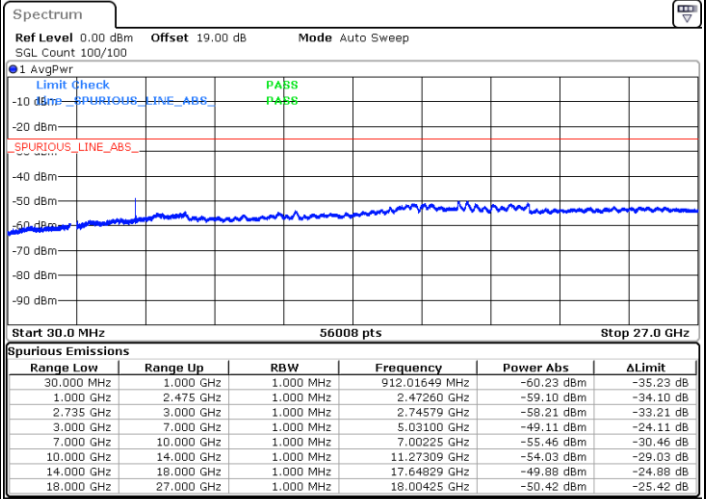

16QAM

Highest Channel / 1RB0 and 1RB99

Highest Channel / 1RB74 and 1RB0

Date: 27.MAY.2021 15:42:20

Date: 27.MAY.2021 16:00:11

Highest Channel / FullIRB

N/A

Date: 27.MAY.2021 15:31:48

LTE Band 41C_CA / 20MHz+5MHz

16QAM

Lowest Channel / 1RB0 and 1RB24

Lowest Channel / 1RB99 and 1RB0

Date: 27.MAY.2021 16:39:52

Date: 27.MAY.2021 17:03:25

Lowest Channel / FullIRB

N/A

Date: 27.MAY.2021 16:29:05

LTE Band 41C_CA / 20MHz+5MHz

16QAM

Middle Channel / 1RB0 and 1RB24

Middle Channel / 1RB99 and 1RB0

Date: 28.MAY.2021 09:18:14

Date: 28.MAY.2021 09:26:12

Middle Channel / FullRB