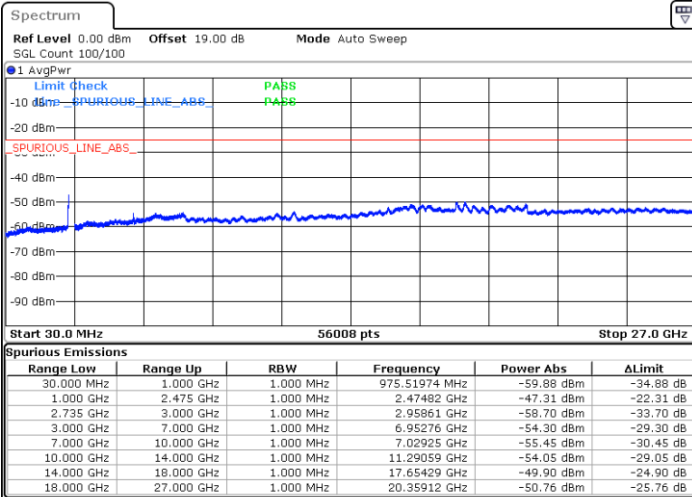

16QAM

Highest Channel / 1RB0 and 1RB99

Highest Channel / 1RB74 and 1RB0

Date: 27.MAY.2021 15:42:20

Date: 27.MAY.2021 16:00:11

Highest Channel / FullIRB

N/A

Date: 27.MAY.2021 15:31:48

LTE Band 41C_CA / 20MHz+5MHz

16QAM

Lowest Channel / 1RB0 and 1RB24

Lowest Channel / 1RB99 and 1RB0

Date: 27.MAY.2021 16:39:52

Date: 27.MAY.2021 17:03:25

Lowest Channel / FullIRB

N/A

Date: 27.MAY.2021 16:29:05

LTE Band 41C_CA / 20MHz+5MHz

16QAM

Middle Channel / 1RB0 and 1RB24

Middle Channel / 1RB99 and 1RB0

Date: 28.MAY.2021 09:18:14

Date: 28.MAY.2021 09:26:12

Middle Channel / FullRB