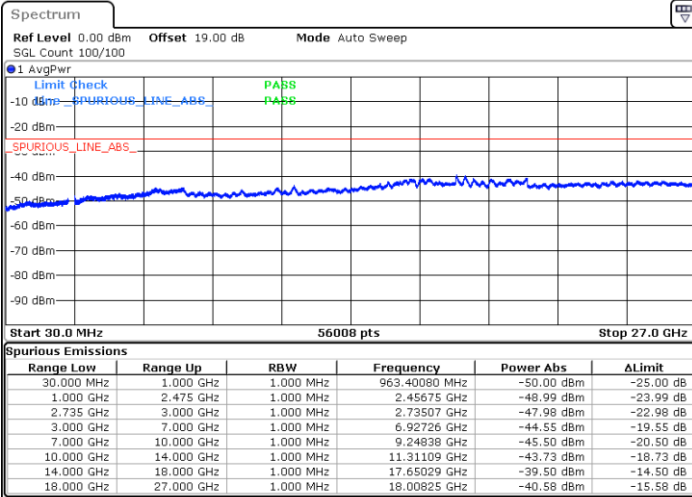

Lowest Channel / 1RB0 and 1RB99

Lowest Channel / 1RB24 and 1RB0

Date: 26.MAY.2021 10:29:32

Date: 26.MAY.2021 10:36:57

Lowest Channel / FullIRB

N/A

Date: 26.MAY.2021 10:16:19

LTE Band 41C_CA / 5MHz+20MHz

16QAM

Middle Channel / 1RB0 and 1RB9

Middle Channel / 1RB24 and 1RB0

Date: 26.MAY.2021 11:04:23

Date: 26.MAY.2021 11:11:14

Middle Channel / FullIRB

N/A

Date: 26.MAY.2021 10:56:00

LTE Band 41C_CA / 5MHz+20MHz

16QAM

Highest Channel / 1RB0 and 1RB99

Highest Channel / 1RB24 and 1RB0

Date: 26.MAY.2021 11:27:18

Date: 26.MAY.2021 11:31:44

Highest Channel / FullIRB

N/A

Date: 26.MAY.2021 11:21:52

LTE Band 41C_CA / 10MHz+15MHz

16QAM

Lowest Channel / 1RB0 and 1RB74

Lowest Channel / 1RB49 and 1RB0

Date: 26.MAY.2021 13:39:11

Date: 26.MAY.2021 16:06:38

Lowest Channel / FullIRB