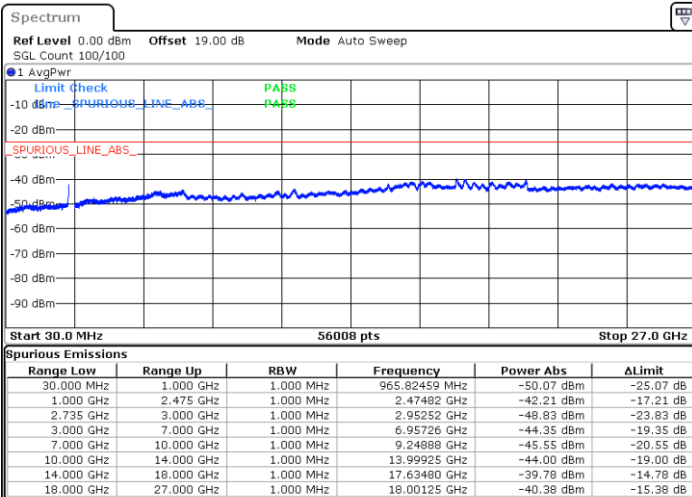

N/A

Date: 28.MAY.2021 09:09:13

LTE Band 41C_CA / 20MHz+5MHz

16QAM

Highest Channel / 1RB0 and 1RB24

Highest Channel / 1RB99 and 1RB0

Date: 28.MAY.2021 09:35:51

Date: 28.MAY.2021 09:39:44

Highest Channel / FullIRB

N/A

Date: 28.MAY.2021 09:31:27

LTE Band 41C_CA / 20MHz+10MHz

16QAM

Lowest Channel / 1RB0 and 1RB49

Lowest Channel / 1RB99 and 1RB0

Date: 28.MAY.2021 10:13:10

Date: 28.MAY.2021 11:04:20

Lowest Channel / FullRB

N/A

Date: 28.MAY.2021 10:02:13

LTE Band 41C_CA / 20MHz+10MHz

16QAM

Middle Channel / 1RB0 and 1RB49

Middle Channel / 1RB99 and 1RB0