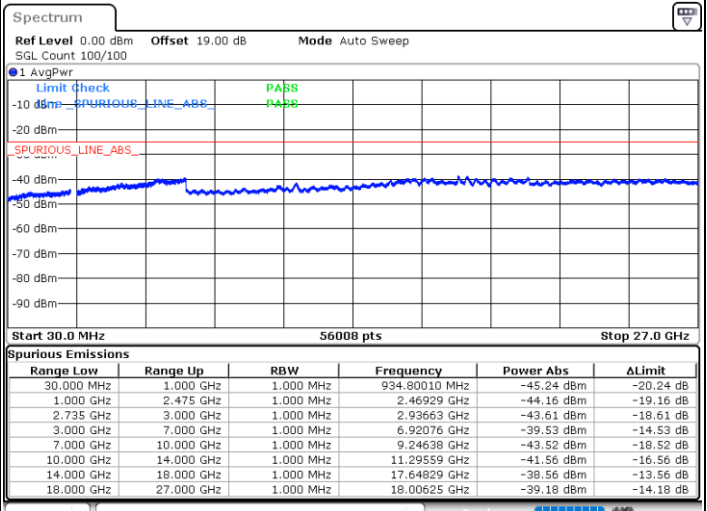

Lowest Channel / FullIRB

N/A

Date: 27.MAY.2021 10:31:23

LTE Band 41C_CA / 15MHz+15MHz

16QAM

Middle Channel / 1RB0 and 1RB74

Middle Channel / 1RB74 and 1RB0

Date: 27.MAY.2021 11:10:47

Date: 27.MAY.2021 11:14:03

Middle Channel / FullIRB

N/A

Date: 27.MAY.2021 11:04:16

LTE Band 41C_CA / 15MHz+15MHz

16QAM

Highest Channel / 1RB0 and 1RB74

Highest Channel / 1RB74 and 1RB0