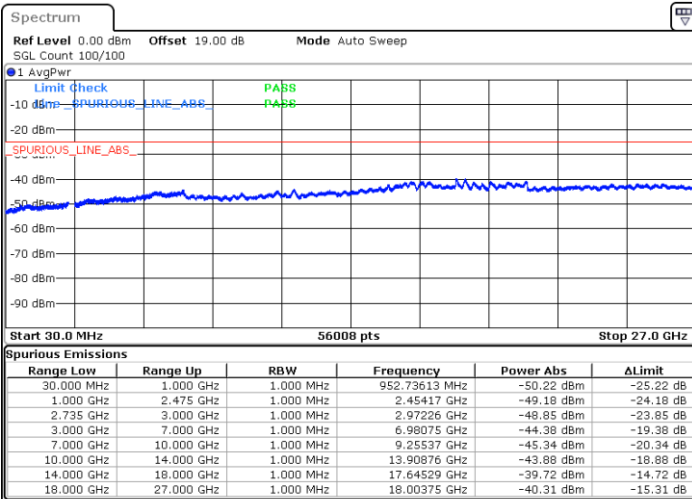

Lowest Channel / 1RB74 and 1RB0

Date: 27.MAY.2021 13:41:17

Date: 27.MAY.2021 13:45:52

Lowest Channel / FullIRB

N/A

Date: 27.MAY.2021 13:33:00

LTE Band 41C_CA / 15MHz+20MHz

16QAM

Middle Channel / 1RB0 and 1RB9

Middle Channel / 1RB74 and 1RB0

Date: 27.MAY.2021 13:58:17

Date: 27.MAY.2021 14:01:51

Middle Channel / FullIRB

N/A

Date: 27.MAY.2021 13:54:03

LTE Band 41C_CA / 15MHz+20MHz

16QAM

Highest Channel / 1RB0 and 1RB99

Highest Channel / 1RB74 and 1RB0

Date: 27.MAY.2021 15:42:20

Date: 27.MAY.2021 16:00:11

Highest Channel / FullIRB

N/A

Date: 27.MAY.2021 15:31:48