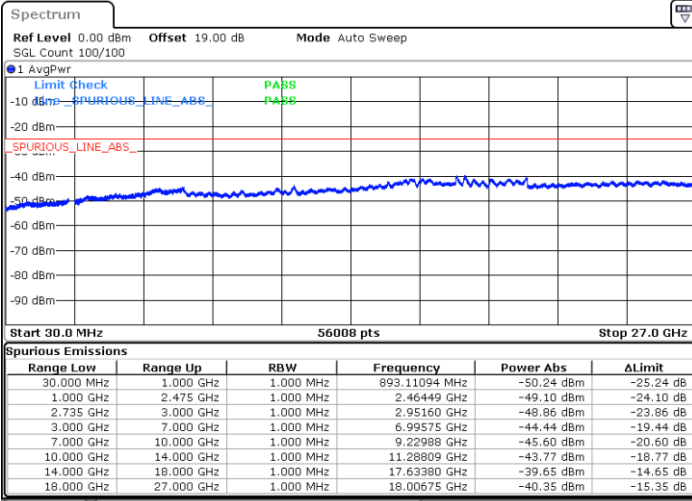

Date: 27.MAY.2021 11:14:03

Middle Channel / FullIRB

N/A

Date: 27.MAY.2021 11:04:16

LTE Band 41C_CA / 15MHz+15MHz

16QAM

Highest Channel / 1RB0 and 1RB74

Highest Channel / 1RB74 and 1RB0

Date: 27.MAY.2021 11:31:02

Date: 27.MAY.2021 11:35:25

Highest Channel / FullIRB

N/A

Date: 27.MAY.2021 11:24:45

LTE Band 41C_CA / 15MHz+20MHz

16QAM

Lowest Channel / 1RB0 and 1RB99

Lowest Channel / 1RB74 and 1RB0

Date: 27.MAY.2021 13:41:17

Date: 27.MAY.2021 13:45:52

Lowest Channel / FullIRB

N/A

Date: 27.MAY.2021 13:33:00

LTE Band 41C_CA / 15MHz+20MHz

16QAM