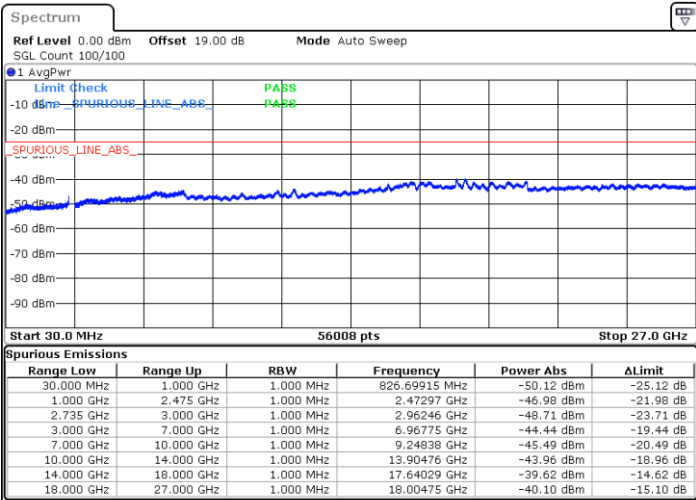

LTE Band 41C_CA / 20MHz+15MHz

QPSK

Lowest Channel / 1RB0 and 1RB74

Lowest Channel / 1RB99 and 1RB0

Date: 28.MAY.2021 11:24:25

Date: 28.MAY.2021 11:35:55

Lowest Channel / FullIRB

N/A

Date: 28.MAY.2021 11:09:36

LTE Band 41C_CA / 20MHz+15MHz

QPSK

Middle Channel / 1RB0 and 1RB74

Middle Channel / 1RB99 and 1RB0

Date: 28.MAY.2021 13:27:18

Date: 28.MAY.2021 13:32:59

Middle Channel / FullIRB

N/A

Date: 28.MAY.2021 11:46:44

LTE Band 41C_CA / 20MHz+15MHz

QPSK

Highest Channel / 1RB0 and 1RB74

Highest Channel / 1RB99 and 1RB0

Date: 28.MAY.2021 13:40:40

Date: 28.MAY.2021 13:50:00