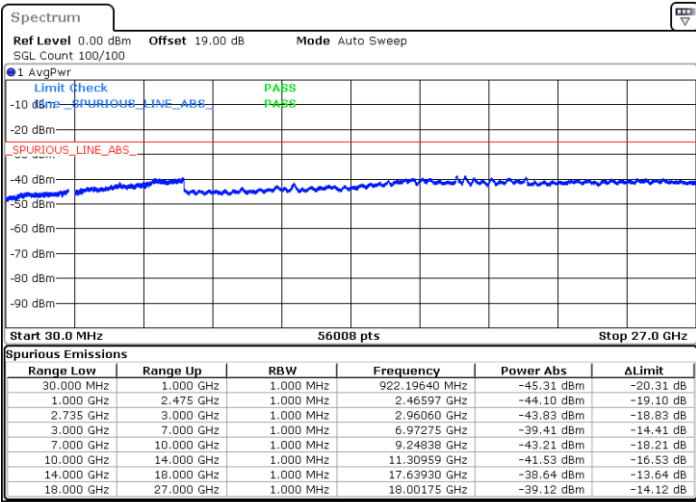

Date: 26.MAY.2021 11:21:52

LTE Band 41C_CA / 10MHz+15MHz

16QAM

Lowest Channel / 1RB0 and 1RB74

Lowest Channel / 1RB49 and 1RB0

Date: 26.MAY.2021 13:39:11

Date: 26.MAY.2021 16:06:38

Lowest Channel / FullIRB

N/A

Date: 26.MAY.2021 13:32:54

LTE Band 41C_CA / 10MHz+15MHz

16QAM

MiddleChannel / 1RB0 and 1RB74

Middle Channel / 1RB49 and 1RB0

Date: 26.MAY.2021 13:57:45

Date: 26.MAY.2021 14:02:38

Middle Channel / FullIRB

N/A

Date: 26.MAY.2021 13:45:12

LTE Band 41C_CA / 10MHz+15MHz

16QAM

Highest Channel / 1RB0 and 1RB74

Highest Channel / 1RB49 and 1RB0

Date: 26.MAY.2021 14:30:23

Date: 26.MAY.2021 14:58:51

Highest Channel / FullIRB

N/A

Date: 26.MAY.2021 14:20:28

LTE Band 41C_CA / 10MHz+20MHz

16QAM

Lowest Channel / 1RB0 and 1RB99

Lowest Channel / 1RB49 and 1RB0