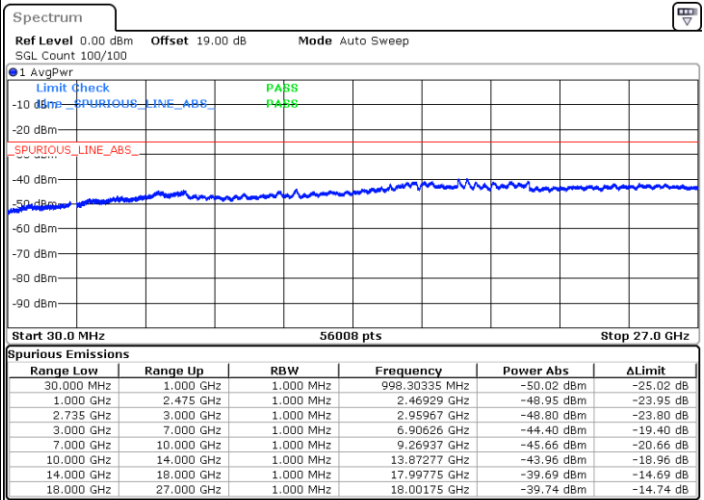

LTE Band 41C_CA / 20MHz+15MHz

QPSK

Lowest Channel / 1RB0 and 1RB74

Lowest Channel / 1RB99 and 1RB0

Date: 28.MAY.2021 11:24:25

Date: 28.MAY.2021 11:35:55

Lowest Channel / FullIRB

N/A

Date: 28.MAY.2021 11:09:36

LTE Band 41C_CA / 20MHz+15MHz

QPSK

Middle Channel / 1RB0 and 1RB74

Middle Channel / 1RB99 and 1RB0

Date: 28.MAY.2021 13:27:18

Date: 28.MAY.2021 13:32:59

Middle Channel / FullIRB

N/A

Date: 28.MAY.2021 11:46:44

LTE Band 41C_CA / 20MHz+15MHz

QPSK

Highest Channel / 1RB0 and 1RB74

Highest Channel / 1RB99 and 1RB0

Date: 28.MAY.2021 13:40:40

Date: 28.MAY.2021 13:50:00