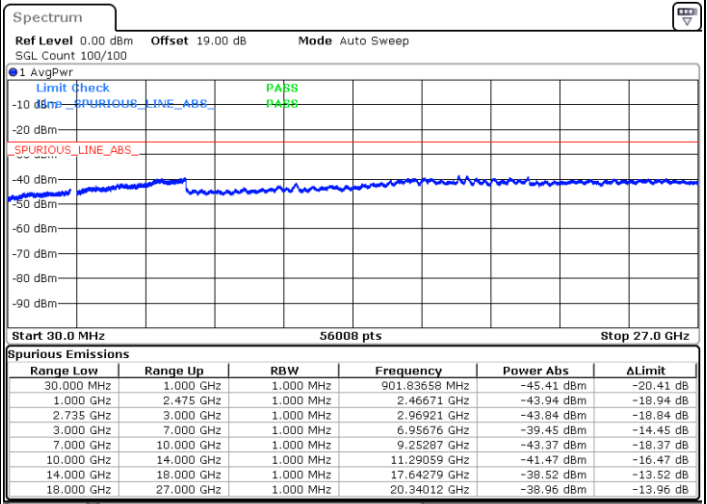

LTE Band 41C_CA / 5MHz+20MHz

16QAM

Highest Channel / 1RB0 and 1RB99

Highest Channel / 1RB24 and 1RB0

Date: 26.MAY.2021 11:27:18

Date: 26.MAY.2021 11:31:44

Highest Channel / FullIRB

N/A

Date: 26.MAY.2021 11:21:52

LTE Band 41C_CA / 10MHz+15MHz

16QAM

Lowest Channel / 1RB0 and 1RB74

Lowest Channel / 1RB49 and 1RB0

Date: 26.MAY.2021 13:39:11

Date: 26.MAY.2021 16:06:38

Lowest Channel / FullIRB

N/A

Date: 26.MAY.2021 13:32:54

LTE Band 41C_CA / 10MHz+15MHz

16QAM

MiddleChannel / 1RB0 and 1RB74

Middle Channel / 1RB49 and 1RB0

Date: 26.MAY.2021 13:57:45

Date: 26.MAY.2021 14:02:38

Middle Channel / FullIRB

N/A

Date: 26.MAY.2021 13:45:12

LTE Band 41C_CA / 10MHz+15MHz

16QAM

Highest Channel / 1RB0 and 1RB74

Highest Channel / 1RB49 and 1RB0

Date: 26.MAY.2021 14:30:23