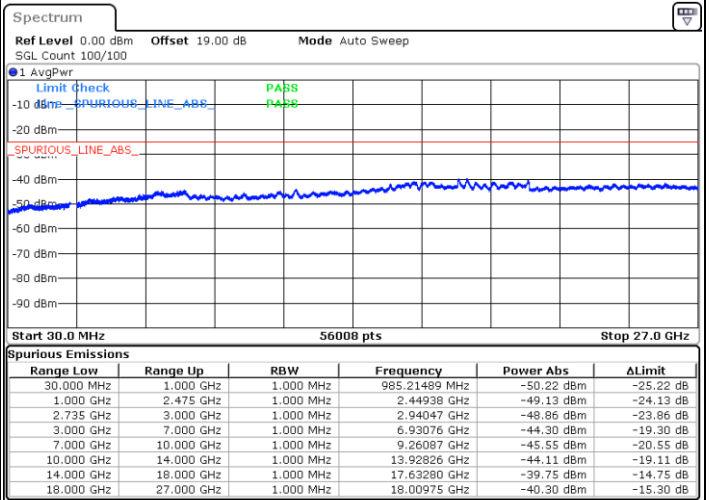

LTE Band 41C_CA / 5MHz+20MHz

16QAM

Middle Channel / 1RB0 and 1RB9

Middle Channel / 1RB24 and 1RB0

Date: 26.MAY.2021 11:04:23

Date: 26.MAY.2021 11:11:14