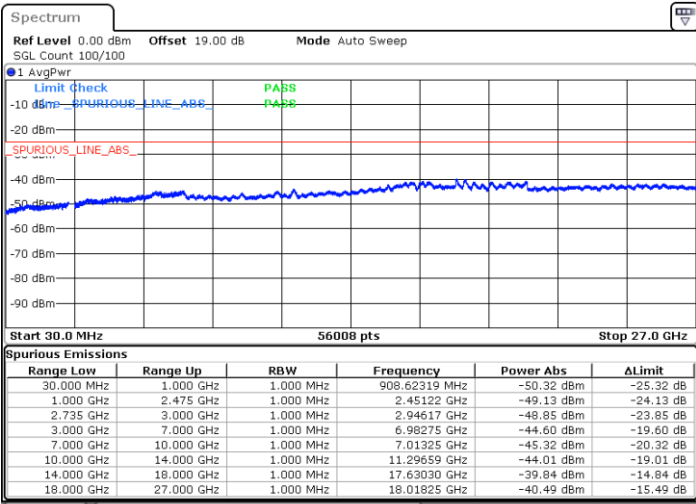

Highest Channel / FullIRB

N/A

Date: 28.MAY.2021 09:31:27

LTE Band 41C_CA / 20MHz+10MHz

16QAM

Lowest Channel / 1RB0 and 1RB49

Lowest Channel / 1RB99 and 1RB0

Date: 28.MAY.2021 10:13:10

Date: 28.MAY.2021 11:04:20

Lowest Channel / FullRB

N/A

Date: 28.MAY.2021 10:02:13

LTE Band 41C_CA / 20MHz+10MHz

16QAM

Middle Channel / 1RB0 and 1RB49

Middle Channel / 1RB99 and 1RB0