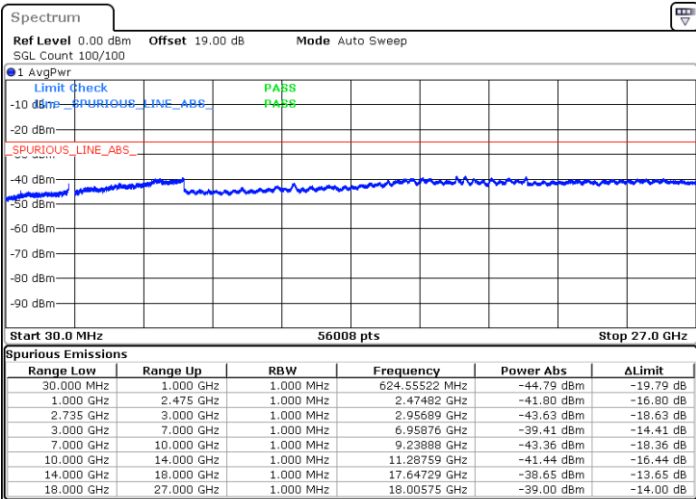

Highest Channel / 1RB0 and 1RB99

Highest Channel / 1RB49 and 1RB0

Date: 26.MAY.2021 17:06:31

Date: 26.MAY.2021 17:12:22

Highest Channel / FullIRB

N/A

Date: 26.MAY.2021 16:58:33

LTE Band 41C_CA / 15MHz+10MHz

16QAM

Lowest Channel / 1RB0 and 1RB49

Lowest Channel / 1RB74 and 1RB0

Date: 27.MAY.2021 09:29:52

Date: 27.MAY.2021 09:34:36

Lowest Channel / FullIRB

N/A

Date: 27.MAY.2021 09:17:51

LTE Band 41C_CA / 15MHz+10MHz

16QAM

Middle Channel / 1RB0 and 1RB49

Middle Channel / 1RB74 and 1RB0

Date: 27.MAY.2021 09:53:32

Date: 27.MAY.2021 09:57:07

Middle Channel / FullIRB

N/A

Date: 27.MAY.2021 09:47:35

LTE Band 41C_CA / 15MHz+10MHz

16QAM

Highest Channel / 1RB0 and 1RB49

Highest Channel / 1RB74 and 1RB0

Date: 27.MAY.2021 10:12:11

Date: 27.MAY.2021 10:18:37

Highest Channel / FullIRB