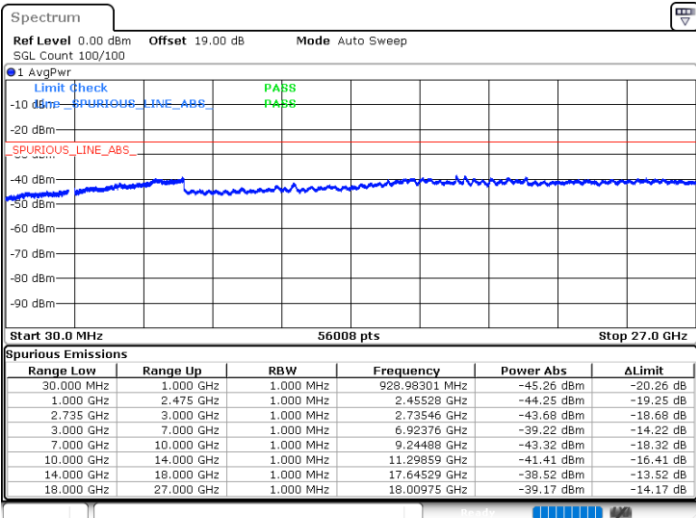

Middle Channel / FullIRB

N/A

Date: 26.MAY.2021 13:45:12

LTE Band 41C_CA / 10MHz+15MHz

16QAM

Highest Channel / 1RB0 and 1RB74

Highest Channel / 1RB49 and 1RB0

Date: 26.MAY.2021 14:30:23

Date: 26.MAY.2021 14:58:51

Highest Channel / FullIRB

N/A

Date: 26.MAY.2021 14:20:28

LTE Band 41C_CA / 10MHz+20MHz

16QAM

Lowest Channel / 1RB0 and 1RB99

Lowest Channel / 1RB49 and 1RB0