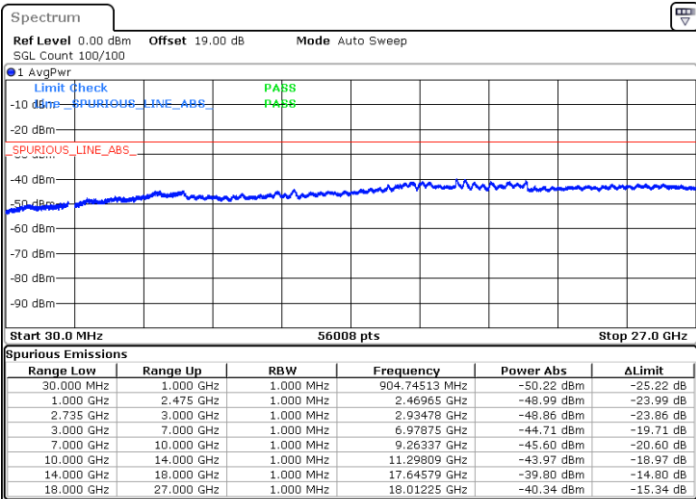

LTE Band 41C_CA / 20MHz+5MHz

16QAM

Lowest Channel / 1RB0 and 1RB24

Lowest Channel / 1RB99 and 1RB0

Date: 27.MAY.2021 16:39:52

Date: 27.MAY.2021 17:03:25

Lowest Channel / FullIRB

N/A

Date: 27.MAY.2021 16:29:05

LTE Band 41C_CA / 20MHz+5MHz

16QAM

Middle Channel / 1RB0 and 1RB24

Middle Channel / 1RB99 and 1RB0

Date: 28.MAY.2021 09:18:14

Date: 28.MAY.2021 09:26:12

Middle Channel / FullRB

N/A

Date: 28.MAY.2021 09:09:13

LTE Band 41C_CA / 20MHz+5MHz

16QAM

Highest Channel / 1RB0 and 1RB24

Highest Channel / 1RB99 and 1RB0

Date: 28.MAY.2021 09:35:51

Date: 28.MAY.2021 09:39:44

Highest Channel / FullIRB

N/A

Date: 28.MAY.2021 09:31:27

LTE Band 41C_CA / 20MHz+10MHz

16QAM

Lowest Channel / 1RB0 and 1RB49

Lowest Channel / 1RB99 and 1RB0

Date: 28.MAY.2021 10:13:10