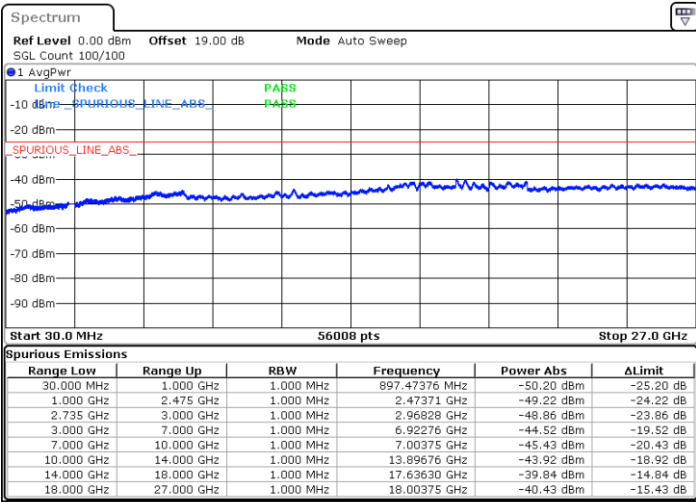

LTE Band 41C_CA / 20MHz+5MHz

16QAM

Lowest Channel / 1RB0 and 1RB24

Lowest Channel / 1RB99 and 1RB0

Date: 27.MAY.2021 16:39:52

Date: 27.MAY.2021 17:03:25

Lowest Channel / FullIRB

N/A

Date: 27.MAY.2021 16:29:05

LTE Band 41C_CA / 20MHz+5MHz

16QAM

Middle Channel / 1RB0 and 1RB24

Middle Channel / 1RB99 and 1RB0

Date: 28.MAY.2021 09:18:14

Date: 28.MAY.2021 09:26:12

Middle Channel / FullRB

N/A

Date: 28.MAY.2021 09:09:13

LTE Band 41C_CA / 20MHz+5MHz

16QAM

Highest Channel / 1RB0 and 1RB24

Highest Channel / 1RB99 and 1RB0

Date: 28.MAY.2021 09:35:51

Date: 28.MAY.2021 09:39:44