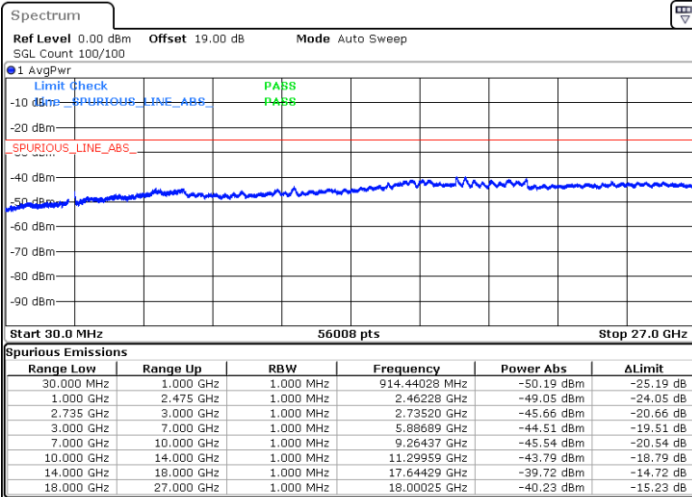

Highest Channel / 1RB0 and 1RB99

Highest Channel / 1RB49 and 1RB0

Date: 26.MAY.2021 17:06:31

Date: 26.MAY.2021 17:12:22

Highest Channel / FullIRB

N/A

Date: 26.MAY.2021 16:58:33

LTE Band 41C_CA / 15MHz+10MHz

16QAM

Lowest Channel / 1RB0 and 1RB49

Lowest Channel / 1RB74 and 1RB0

Date: 27.MAY.2021 09:29:52

Date: 27.MAY.2021 09:34:36

Lowest Channel / FullIRB

N/A

Date: 27.MAY.2021 09:17:51