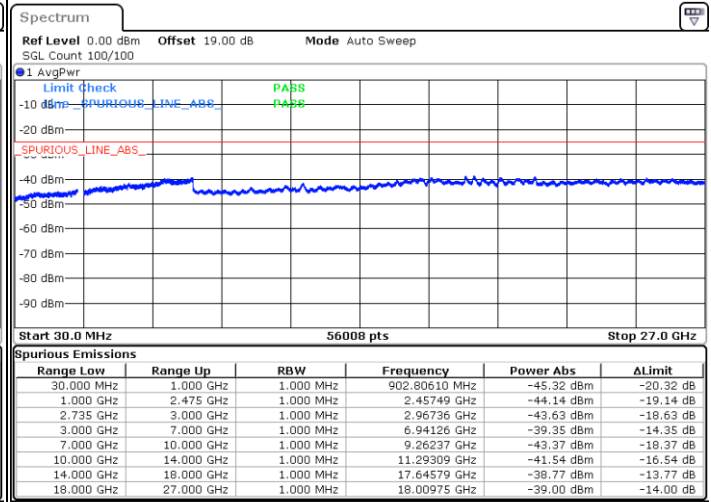

Date: 27.MAY.2021 09:47:35

LTE Band 41C_CA / 15MHz+10MHz

16QAM

Highest Channel / 1RB0 and 1RB49

Highest Channel / 1RB74 and 1RB0

Date: 27.MAY.2021 10:12:11

Date: 27.MAY.2021 10:18:37

Highest Channel / FullIRB

N/A

Date: 27.MAY.2021 10:04:00

LTE Band 41C_CA / 15MHz+15MHz

16QAM

Lowest Channel / 1RB0 and 1RB74

Lowest Channel / 1RB74 and 1RB0

Date: 27.MAY.2021 10:40:56

Date: 27.MAY.2021 10:48:58

Lowest Channel / FullIRB

N/A

Date: 27.MAY.2021 10:31:23

LTE Band 41C_CA / 15MHz+15MHz

16QAM

Middle Channel / 1RB0 and 1RB74

Middle Channel / 1RB74 and 1RB0

Date: 27.MAY.2021 11:10:47