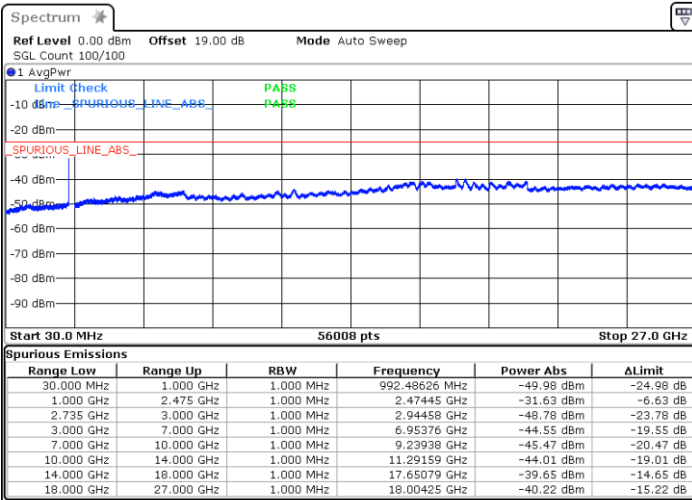

Date: 28.MAY.2021 14:57:16

Date: 28.MAY.2021 15:12:13

Middle Channel / FullIRB

N/A

Date: 28.MAY.2021 14:50:16

LTE Band 41C_CA / 20MHz+20MHz

QPSK

Highest Channel / 1RB0 and 1RB99

Highest Channel / 1RB99 and 1RB0

Date: 28.MAY.2021 15:45:57

Date: 28.MAY.2021 16:02:26

Highest Channel / FullIRB

N/A

Date: 28.MAY.2021 15:18:59

LTE Band 41C_CA / 5MHz+20MHz

16QAM

Lowest Channel / 1RB0 and 1RB99

Lowest Channel / 1RB24 and 1RB0

Date: 26.MAY.2021 10:29:32

Date: 26.MAY.2021 10:36:57

Lowest Channel / FullIRB

N/A

Date: 26.MAY.2021 10:16:19

LTE Band 41C_CA / 5MHz+20MHz