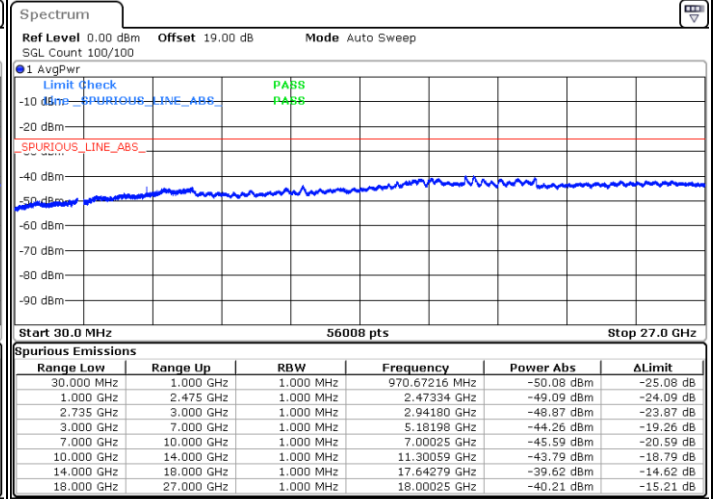

Date: 27.MAY.2021 11:31:02

Date: 27.MAY.2021 11:35:25

Highest Channel / FullIRB

N/A

Date: 27.MAY.2021 11:24:45

LTE Band 41C_CA / 15MHz+20MHz

16QAM

Lowest Channel / 1RB0 and 1RB99

Lowest Channel / 1RB74 and 1RB0

Date: 27.MAY.2021 13:41:17

Date: 27.MAY.2021 13:45:52

Lowest Channel / FullIRB

N/A

Date: 27.MAY.2021 13:33:00

LTE Band 41C_CA / 15MHz+20MHz

16QAM

Middle Channel / 1RB0 and 1RB9

Middle Channel / 1RB74 and 1RB0

Date: 27.MAY.2021 13:58:17

Date: 27.MAY.2021 14:01:51

Middle Channel / FullIRB

N/A

Date: 27.MAY.2021 13:54:03

LTE Band 41C_CA / 15MHz+20MHz