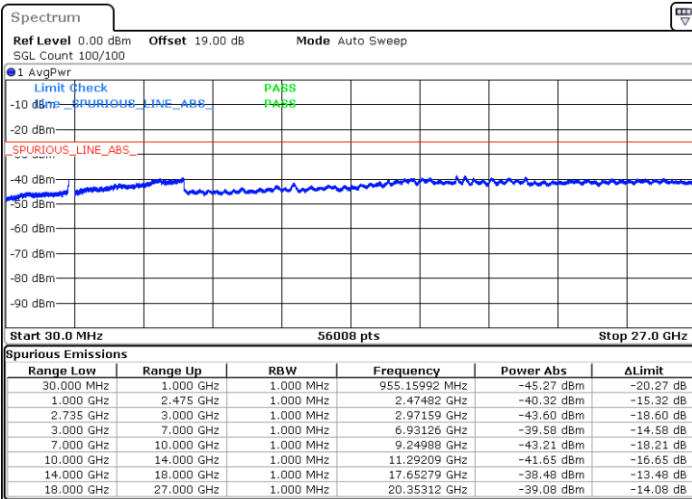

Date: 27.MAY.2021 09:47:35

LTE Band 41C_CA / 15MHz+10MHz

16QAM

Highest Channel / 1RB0 and 1RB49

Highest Channel / 1RB74 and 1RB0

Date: 27.MAY.2021 10:12:11

Date: 27.MAY.2021 10:18:37

Highest Channel / FullIRB

N/A

Date: 27.MAY.2021 10:04:00

LTE Band 41C_CA / 15MHz+15MHz

16QAM

Lowest Channel / 1RB0 and 1RB74

Lowest Channel / 1RB74 and 1RB0

Date: 27.MAY.2021 10:40:56

Date: 27.MAY.2021 10:48:58

Lowest Channel / FullIRB

N/A

Date: 27.MAY.2021 10:31:23

LTE Band 41C_CA / 15MHz+15MHz

16QAM

Middle Channel / 1RB0 and 1RB74

Middle Channel / 1RB74 and 1RB0

Date: 27.MAY.2021 11:10:47

Date: 27.MAY.2021 11:14:03

Middle Channel / FullIRB

N/A

Date: 27.MAY.2021 11:04:16

LTE Band 41C_CA / 15MHz+15MHz

16QAM

Highest Channel / 1RB0 and 1RB74

Highest Channel / 1RB74 and 1RB0