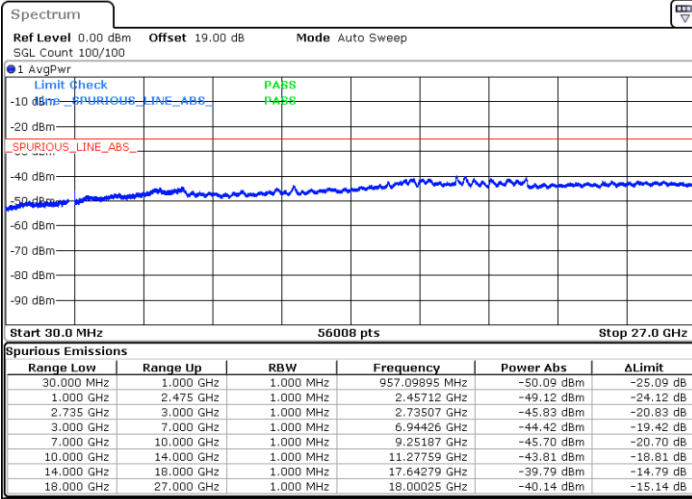

Date: 27.MAY.2021 16:29:05

LTE Band 41C_CA / 20MHz+5MHz

16QAM

Middle Channel / 1RB0 and 1RB24

Middle Channel / 1RB99 and 1RB0

Date: 28.MAY.2021 09:18:14

Date: 28.MAY.2021 09:26:12

Middle Channel / FullRB

N/A

Date: 28.MAY.2021 09:09:13

LTE Band 41C_CA / 20MHz+5MHz

16QAM

Highest Channel / 1RB0 and 1RB24

Highest Channel / 1RB99 and 1RB0

Date: 28.MAY.2021 09:35:51

Date: 28.MAY.2021 09:39:44

Highest Channel / FullIRB

N/A

Date: 28.MAY.2021 09:31:27

LTE Band 41C_CA / 20MHz+10MHz

16QAM

Lowest Channel / 1RB0 and 1RB49

Lowest Channel / 1RB99 and 1RB0

Date: 28.MAY.2021 10:13:10