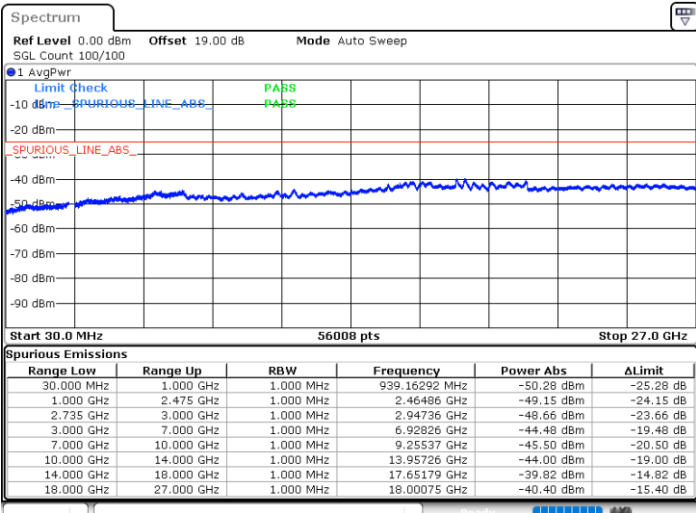

Date: 26.MAY.2021 16:23:28

Date: 26.MAY.2021 16:28:21

Lowest Channel / FullIRB

N/A

Date: 26.MAY.2021 16:16:31

LTE Band 41C_CA / 10MHz+20MHz

16QAM

Middle Channel / 1RB0 and 1RB99

Middle Channel / 1RB49 and 1RB0

Date: 26.MAY.2021 16:43:30

Date: 26.MAY.2021 16:47:49

Middle Channel / FullRB

N/A

Date: 26.MAY.2021 16:34:43

LTE Band 41C_CA / 10MHz+20MHz

16QAM

Highest Channel / 1RB0 and 1RB99

Highest Channel / 1RB49 and 1RB0

Date: 26.MAY.2021 17:06:31

Date: 26.MAY.2021 17:12:22

Highest Channel / FullIRB

N/A

Date: 26.MAY.2021 16:58:33

LTE Band 41C_CA / 15MHz+10MHz