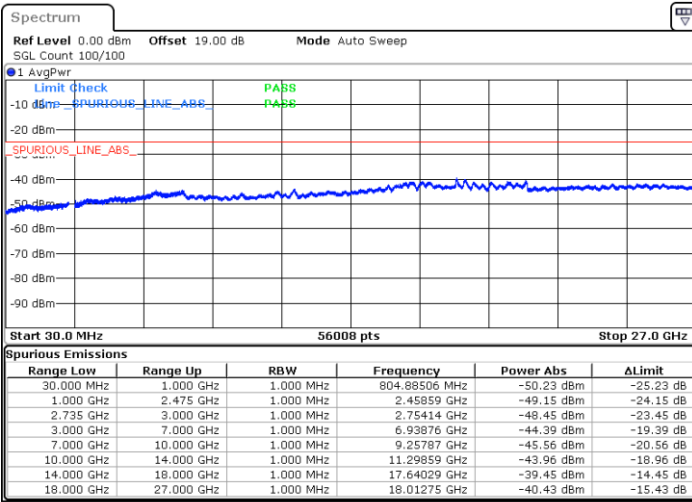

Date: 27.MAY.2021 11:31:02

Date: 27.MAY.2021 11:35:25

Highest Channel / FullIRB

N/A

Date: 27.MAY.2021 11:24:45

LTE Band 41C_CA / 15MHz+20MHz

16QAM

Lowest Channel / 1RB0 and 1RB99

Lowest Channel / 1RB74 and 1RB0

Date: 27.MAY.2021 13:41:17

Date: 27.MAY.2021 13:45:52

Lowest Channel / FullIRB

N/A

Date: 27.MAY.2021 13:33:00

LTE Band 41C_CA / 15MHz+20MHz

16QAM

Middle Channel / 1RB0 and 1RB9

Middle Channel / 1RB74 and 1RB0

Date: 27.MAY.2021 13:58:17

Date: 27.MAY.2021 14:01:51

Middle Channel / FullIRB

N/A

Date: 27.MAY.2021 13:54:03

LTE Band 41C_CA / 15MHz+20MHz

16QAM

Highest Channel / 1RB0 and 1RB99

Highest Channel / 1RB74 and 1RB0

Date: 27.MAY.2021 15:42:20

Date: 27.MAY.2021 16:00:11

Highest Channel / FullIRB

N/A

Date: 27.MAY.2021 15:31:48