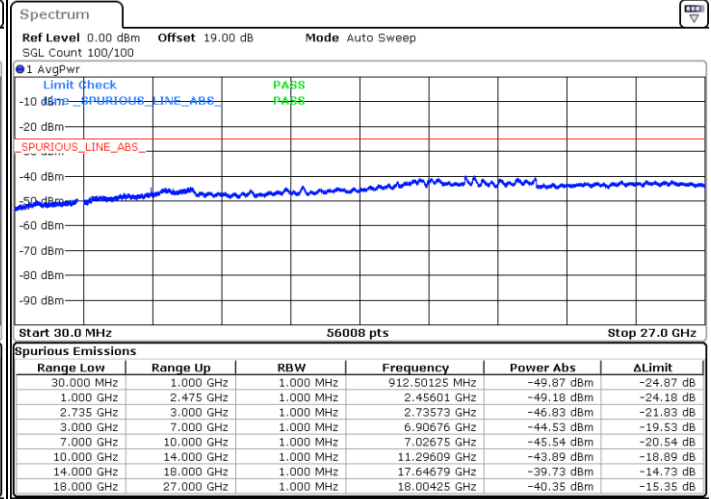

Date: 27.MAY.2021 16:29:05

LTE Band 41C_CA / 20MHz+5MHz

16QAM

Middle Channel / 1RB0 and 1RB24

Middle Channel / 1RB99 and 1RB0

Date: 28.MAY.2021 09:18:14

Date: 28.MAY.2021 09:26:12

Middle Channel / FullRB

N/A

Date: 28.MAY.2021 09:09:13

LTE Band 41C_CA / 20MHz+5MHz

16QAM

Highest Channel / 1RB0 and 1RB24

Highest Channel / 1RB99 and 1RB0

Date: 28.MAY.2021 09:35:51

Date: 28.MAY.2021 09:39:44

Highest Channel / FullIRB

N/A

Date: 28.MAY.2021 09:31:27

LTE Band 41C_CA / 20MHz+10MHz

16QAM

Lowest Channel / 1RB0 and 1RB49

Lowest Channel / 1RB99 and 1RB0

Date: 28.MAY.2021 10:13:10