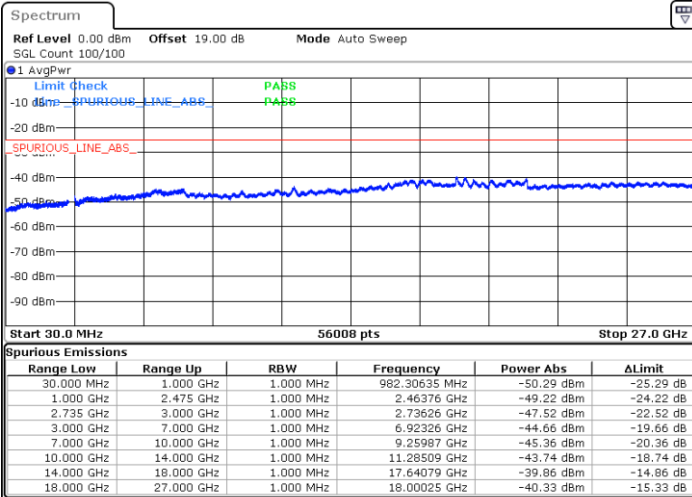

LTE Band 41C_CA / 5MHz+20MHz

16QAM

Highest Channel / 1RB0 and 1RB99

Highest Channel / 1RB24 and 1RB0

Date: 26.MAY.2021 11:27:18

Date: 26.MAY.2021 11:31:44

Highest Channel / FullIRB

N/A

Date: 26.MAY.2021 11:21:52

LTE Band 41C_CA / 10MHz+15MHz

16QAM

Lowest Channel / 1RB0 and 1RB74

Lowest Channel / 1RB49 and 1RB0

Date: 26.MAY.2021 13:39:11

Date: 26.MAY.2021 16:06:38

Lowest Channel / FullIRB