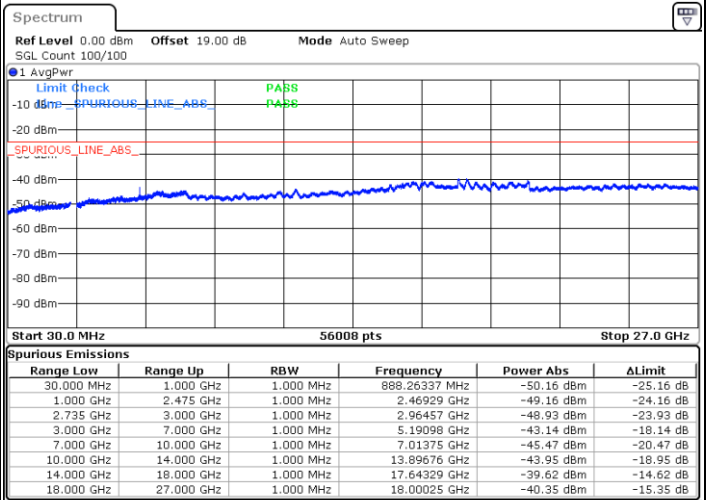

LTE Band 41C_CA / 20MHz+15MHz

QPSK

Lowest Channel / 1RB0 and 1RB74

Lowest Channel / 1RB99 and 1RB0

Date: 28.MAY.2021 11:24:25

Date: 28.MAY.2021 11:35:55

Lowest Channel / FullIRB

N/A

Date: 28.MAY.2021 11:09:36

LTE Band 41C_CA / 20MHz+15MHz

QPSK

Middle Channel / 1RB0 and 1RB74

Middle Channel / 1RB99 and 1RB0

Date: 28.MAY.2021 13:27:18

Date: 28.MAY.2021 13:32:59

Middle Channel / FullIRB

N/A

Date: 28.MAY.2021 11:46:44

LTE Band 41C_CA / 20MHz+15MHz

QPSK

Highest Channel / 1RB0 and 1RB74

Highest Channel / 1RB99 and 1RB0

Date: 28.MAY.2021 13:40:40

Date: 28.MAY.2021 13:50:00

Highest Channel / FullIRB

N/A

Date: 28.MAY.2021 13:35:09

LTE Band 41C_CA / 20MHz+20MHz

QPSK

Lowest Channel / 1RB0 and 1RB99

Lowest Channel / 1RB99 and 1RB0

Date: 28.MAY.2021 14:31:30