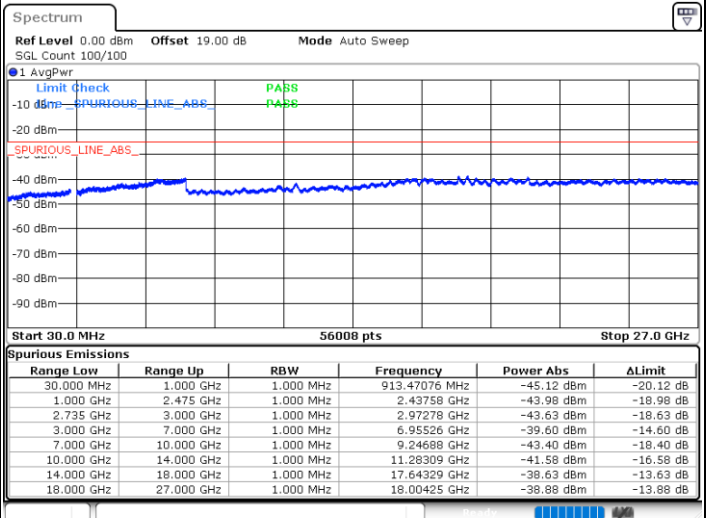

Middle Channel / FullIRB

N/A

Date: 26.MAY.2021 13:45:12

LTE Band 41C_CA / 10MHz+15MHz

16QAM

Highest Channel / 1RB0 and 1RB74

Highest Channel / 1RB49 and 1RB0

Date: 26.MAY.2021 14:30:23

Date: 26.MAY.2021 14:58:51

Highest Channel / FullIRB

N/A

Date: 26.MAY.2021 14:20:28

LTE Band 41C_CA / 10MHz+20MHz

16QAM

Lowest Channel / 1RB0 and 1RB99

Lowest Channel / 1RB49 and 1RB0