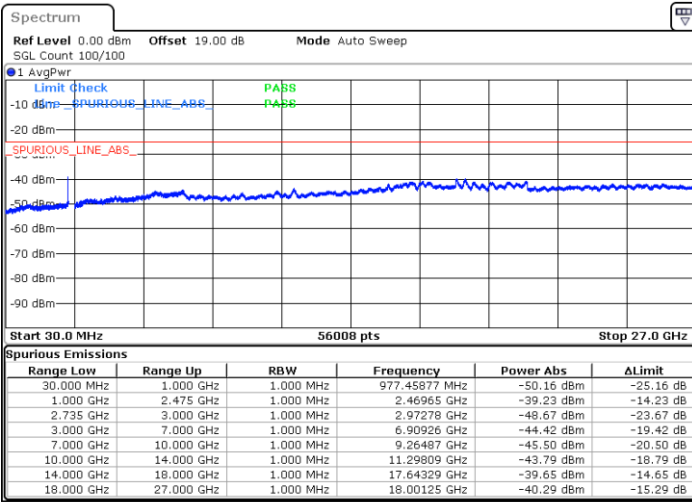

Middle Channel / FullIRB

N/A

Date: 26.MAY.2021 13:45:12

LTE Band 41C_CA / 10MHz+15MHz

16QAM

Highest Channel / 1RB0 and 1RB74

Highest Channel / 1RB49 and 1RB0

Date: 26.MAY.2021 14:30:23

Date: 26.MAY.2021 14:58:51

Highest Channel / FullIRB

N/A

Date: 26.MAY.2021 14:20:28

LTE Band 41C_CA / 10MHz+20MHz

16QAM

Lowest Channel / 1RB0 and 1RB99

Lowest Channel / 1RB49 and 1RB0

Date: 26.MAY.2021 16:23:28

Date: 26.MAY.2021 16:28:21

Lowest Channel / FullIRB

N/A

Date: 26.MAY.2021 16:16:31

LTE Band 41C_CA / 10MHz+20MHz

16QAM

Middle Channel / 1RB0 and 1RB99