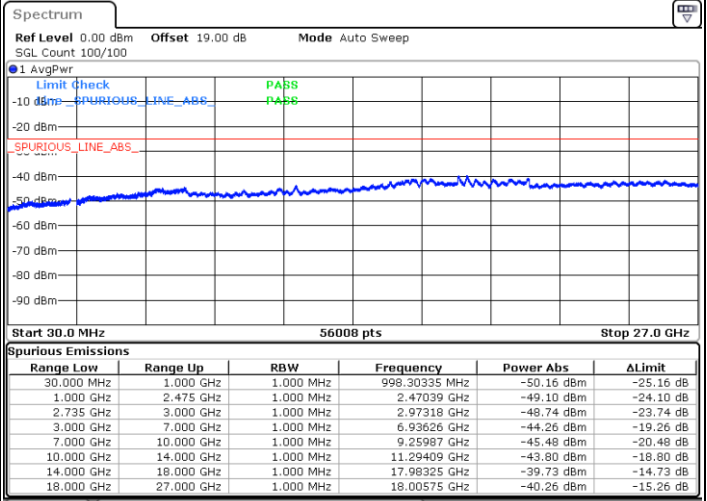

Date: 27.MAY.2021 11:14:03

Middle Channel / FullIRB

N/A

Date: 27.MAY.2021 11:04:16

LTE Band 41C_CA / 15MHz+15MHz

16QAM

Highest Channel / 1RB0 and 1RB74

Highest Channel / 1RB74 and 1RB0

Date: 27.MAY.2021 11:31:02

Date: 27.MAY.2021 11:35:25

Highest Channel / FullIRB

N/A

Date: 27.MAY.2021 11:24:45

LTE Band 41C_CA / 15MHz+20MHz

16QAM

Lowest Channel / 1RB0 and 1RB99

Lowest Channel / 1RB74 and 1RB0

Date: 27.MAY.2021 13:41:17

Date: 27.MAY.2021 13:45:52

Lowest Channel / FullIRB

N/A

Date: 27.MAY.2021 13:33:00

LTE Band 41C_CA / 15MHz+20MHz

16QAM