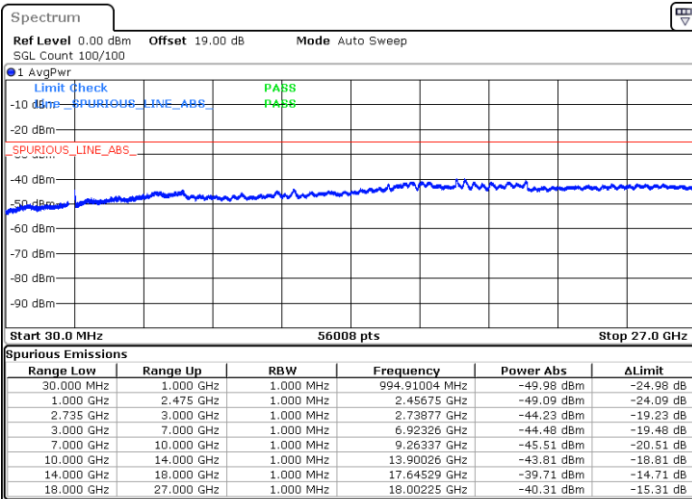

Lowest Channel / 1RB74 and 1RB0

Date: 27.MAY.2021 13:41:17

Date: 27.MAY.2021 13:45:52

Lowest Channel / FullIRB

N/A

Date: 27.MAY.2021 13:33:00

LTE Band 41C_CA / 15MHz+20MHz

16QAM

Middle Channel / 1RB0 and 1RB9

Middle Channel / 1RB74 and 1RB0

Date: 27.MAY.2021 13:58:17

Date: 27.MAY.2021 14:01:51

Middle Channel / FullIRB

N/A

Date: 27.MAY.2021 13:54:03

LTE Band 41C_CA / 15MHz+20MHz

16QAM

Highest Channel / 1RB0 and 1RB99

Highest Channel / 1RB74 and 1RB0

Date: 27.MAY.2021 15:42:20

Date: 27.MAY.2021 16:00:11

Highest Channel / FullIRB

N/A

Date: 27.MAY.2021 15:31:48

LTE Band 41C_CA / 20MHz+5MHz

16QAM

Lowest Channel / 1RB0 and 1RB24

Lowest Channel / 1RB99 and 1RB0

Date: 27.MAY.2021 16:39:52

Date: 27.MAY.2021 17:03:25

Lowest Channel / FullIRB

N/A