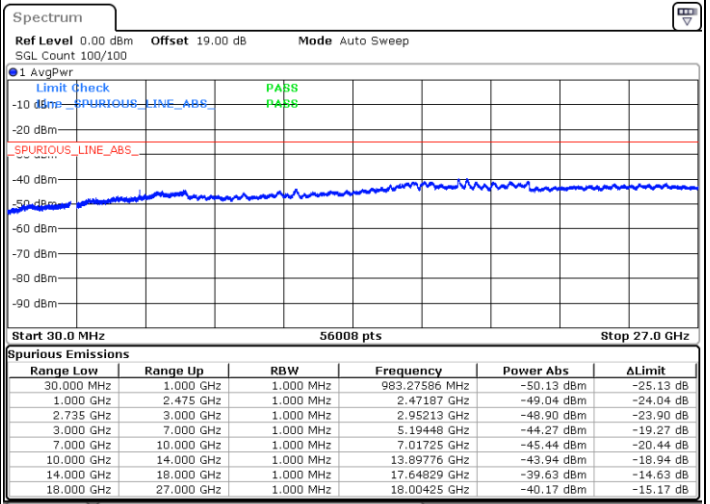

Highest Channel / FullIRB

N/A

Date: 28.MAY.2021 09:31:27

LTE Band 41C_CA / 20MHz+10MHz

16QAM

Lowest Channel / 1RB0 and 1RB49

Lowest Channel / 1RB99 and 1RB0

Date: 28.MAY.2021 10:13:10

Date: 28.MAY.2021 11:04:20

Lowest Channel / FullRB

N/A

Date: 28.MAY.2021 10:02:13

LTE Band 41C_CA / 20MHz+10MHz

16QAM

Middle Channel / 1RB0 and 1RB49

Middle Channel / 1RB99 and 1RB0