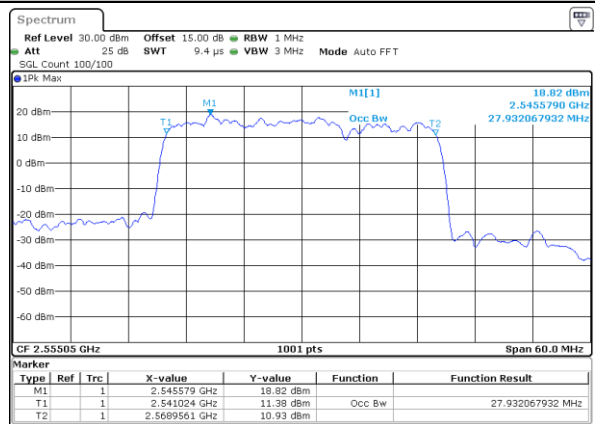

Middle Channel / 15MHz+15MHz

Date: 26_MAY.2021 22:15:16

Highest Channel / 15MHz+10MHz

Date: 27_MAY.2021 19:19:02

Highest Channel / 15MHz+15MHz

Date: 26_MAY.2021 22:48:48

LTE Band 7C_CA

QPSK

Lowest Channel / 15MHz+20MHz

Date: 27_MAY.2021 20:29:26

Lowest Channel / 20MHz+10MHz

Date: 26_MAY.2021 00:25:20

Middle Channel / 15MHz+20MHz

Date: 27_MAY.2021 21:47:16

Middle Channel / 20MHz+10MHz

Date: 26_MAY.2021 00:40:28

Highest Channel / 15MHz+20MHz

Date: 27_MAY.2021 21:53:54

Highest Channel / 20MHz+10MHz

Date: 26_MAY.2021 00:48:57

LTE Band 7C_CA

QPSK

Lowest Channel / 20MHz+15MHz

Date: 27.MAY.2021 00:19:23