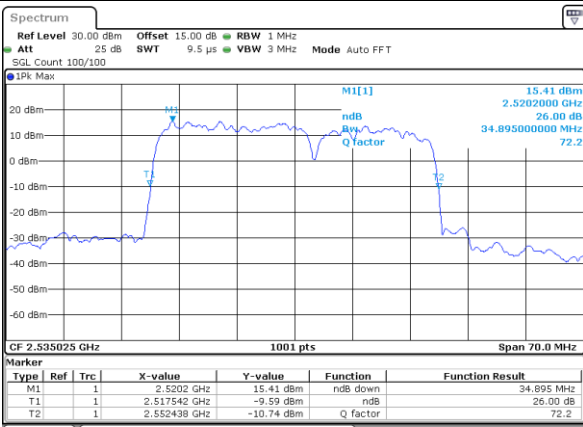

Middle Channel / 15MHz+20MHz

Date: 27_MAY.2021 21:49:28

Middle Channel / 20MHz+10MHz

Date: 26_MAY.2021 00:42:54

Highest Channel / 15MHz+20MHz

Date: 27_MAY.2021 21:50:51

Highest Channel / 20MHz+10MHz

Date: 26_MAY.2021 00:44:47

LTE Band 7C_CA

64QAM

Lowest Channel / 20MHz+15MHz

Date: 27_MAY.2021 00:22:18

Lowest Channel / 20MHz+20MHz

Date: 25_MAY.2021 22:11:36

Middle Channel / 20MHz+15MHz

Date: 27_MAY.2021 00:37:35

Middle Channel / 20MHz+20MHz

Date: 26_MAY.2021 23:06:44

Highest Channel / 20MHz+15MHz

Date: 27_MAY.2021 00:44:25

Highest Channel / 20MHz+20MHz

Date: 27_MAY.2021 00:14:26

Occupied Bandwidth

Mode	LTE Band 7C_CA : 99%OBW(MHz)			
QPSK				
BW	10MHz+20MHz	15MHz+5MHz	15MHz+10MHz	15MHz+15MHz
Lowest CH	28.17	-	23.38	28.59
Middle CH	27.99	-	23.48	28.41
Highest CH	27.63	-	23.03	28.23
BW	15MHz+20MHz	20MHz+10MHz	20MHz+15MHz	20MHz+20MHz
Lowest CH	32.59	28.17	33.08	37.64
Middle CH	32.66	27.81	32.73	37.80
Highest CH	32.94	27.93	32.87	37.88

Mode	LTE Band 7C_CA : 99%OBW(MHz)			
16QAM				
BW	10MHz+20MHz	15MHz+5MHz	15MHz+10MHz	15MHz+15MHz
Lowest CH	27.99	-	23.33	28.83
Middle CH	27.99	-	23.43	28.11
Highest CH	27.99	-	23.23	28.47
BW	15MHz+20MHz	20MHz+10MHz	20MHz+15MHz	20MHz+20MHz
Lowest CH	32.80	28.29	32.73	37.80
Middle CH	32.80	27.87	32.94	37.48
Highest CH	32.17	27.99	32.59	37.56