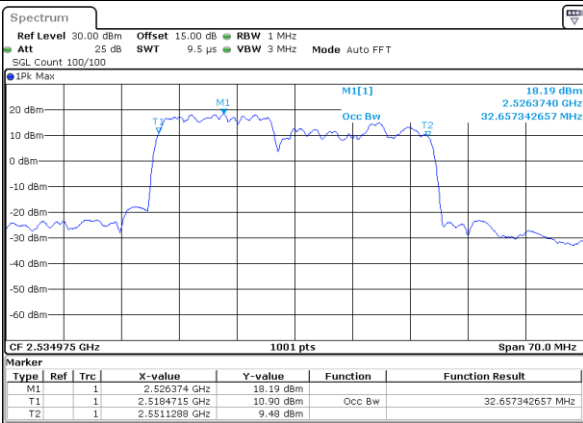

Middle Channel / 15MHz+15MHz

Date: 26_MAY.2021 22:15:16

Highest Channel / 15MHz+10MHz

Date: 27_MAY.2021 19:19:02

Highest Channel / 15MHz+15MHz

Date: 26_MAY.2021 22:48:48

LTE Band 7C_CA

QPSK

Lowest Channel / 15MHz+20MHz

Date: 27_MAY.2021 20:29:26

Lowest Channel / 20MHz+10MHz

Date: 26_MAY.2021 00:25:20

Middle Channel / 15MHz+20MHz

Date: 27_MAY.2021 21:47:16

Middle Channel / 20MHz+10MHz

Date: 26_MAY.2021 00:40:28

Highest Channel / 15MHz+20MHz

Date: 27_MAY.2021 21:53:54

Highest Channel / 20MHz+10MHz

Date: 26_MAY.2021 00:48:57

LTE Band 7C_CA

QPSK

Lowest Channel / 20MHz+15MHz

Date: 27.MAY.2021 00:19:23