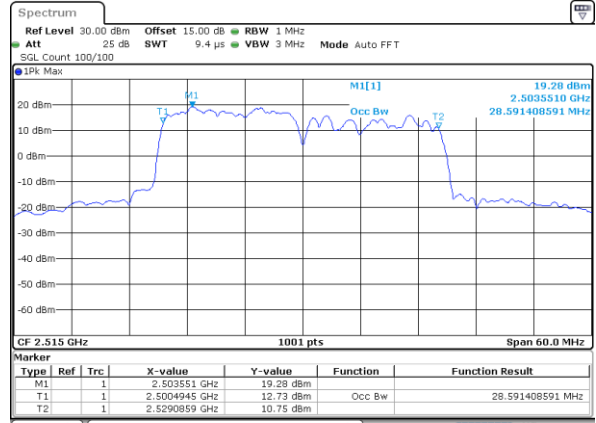

LTE Band 7C_CA

QPSK

Lowest Channel / 10MHz+20MHz

Date: 25_MAY_2021 22:52:53

Middle Channel / 10MHz+20MHz

Date: 26_MAY_2021 00:07:25

Highest Channel / 10MHz+20MHz

Date: 26_MAY_2021 00:08:49

LTE Band 7C_CA

QPSK

Lowest Channel / 15MHz+10MHz

Date: 27_MAY.2021 18:34:16

Lowest Channel / 15MHz+15MHz

Date: 26_MAY.2021 21:23:03

Middle Channel / 15MHz+10MHz

Date: 27_MAY.2021 19:16:49

Middle Channel / 15MHz+15MHz

Date: 26_MAY.2021 22:15:16

Highest Channel / 15MHz+10MHz

Date: 27_MAY.2021 19:19:02

Highest Channel / 15MHz+15MHz

Date: 26_MAY.2021 22:48:48

LTE Band 7C_CA

QPSK