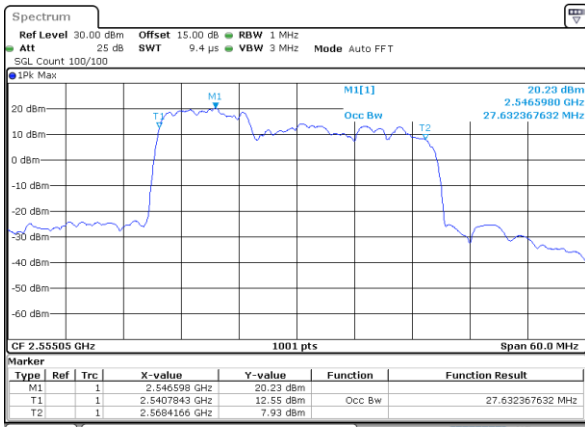

Mode	LTE Band 7C_CA : 99%OBW(MHz)			
64QAM				
BW	10MHz+20MHz	15MHz+5MHz	15MHz+10MHz	15MHz+15MHz
Lowest CH	27.63	-	23.23	28.47
Middle CH	27.93	-	23.23	28.47
Highest CH	27.93	-	23.33	28.71
BW	15MHz+20MHz	20MHz+10MHz	20MHz+15MHz	20MHz+20MHz
Lowest CH	32.66	28.11	32.80	37.48
Middle CH	32.59	27.81	32.87	37.56
Highest CH	32.87	28.05	32.80	37.16

LTE Band 7C_CA

QPSK

Lowest Channel / 10MHz+20MHz

Date: 25_MAY_2021 22:52:53

Middle Channel / 10MHz+20MHz

Date: 26_MAY_2021 00:07:25

Highest Channel / 10MHz+20MHz

Date: 26_MAY_2021 00:08:49

LTE Band 7C_CA

QPSK

Lowest Channel / 15MHz+10MHz

Date: 27_MAY.2021 18:34:16

Lowest Channel / 15MHz+15MHz

Date: 26_MAY.2021 21:23:03

Middle Channel / 15MHz+10MHz

Date: 27_MAY.2021 19:16:49