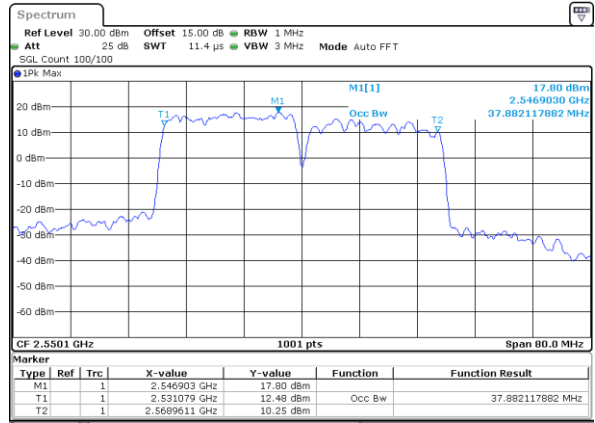

Highest Channel / 15MHz+20MHz

Date: 27_MAY.2021 21:53:54

Highest Channel / 20MHz+10MHz

Date: 26_MAY.2021 00:48:57

LTE Band 7C_CA

QPSK

Lowest Channel / 20MHz+15MHz

Date: 27.MAY.2021 00:19:23

Lowest Channel / 20MHz+20MHz

Date: 25.MAY.2021 22:08:01

Middle Channel / 20MHz+15MHz

Date: 27.MAY.2021 00:41:03

Middle Channel / 20MHz+20MHz

Date: 26.MAY.2021 23:04:43

Highest Channel / 20MHz+15MHz

Date: 27.MAY.2021 00:41:36

Highest Channel / 20MHz+20MHz

Date: 27.MAY.2021 00:16:55

LTE Band 7C_CA

16QAM

Lowest Channel / 10MHz+20MHz

Date: 25.MAY.2021 23:07:34

Middle Channel / 10MHz+20MHz

Date: 26.MAY.2021 00:06:18