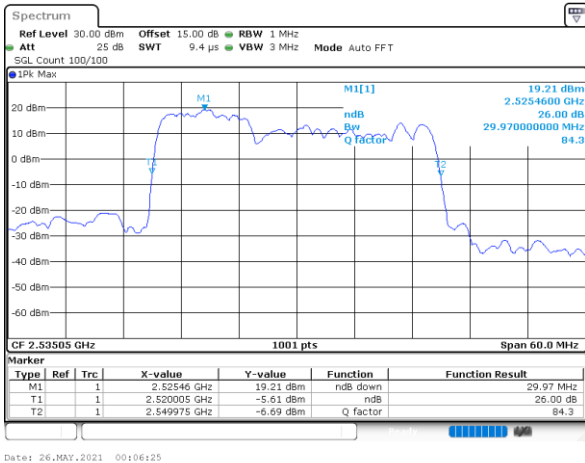

Lowest Channel / 20MHz+20MHz

Date: 25_MAY.2021 22:08:08

Middle Channel / 20MHz+15MHz

Date: 27_MAY.2021 00:40:56

Middle Channel / 20MHz+20MHz

Date: 26_MAY.2021 23:04:49

Highest Channel / 20MHz+15MHz

Date: 27_MAY.2021 00:41:43

Highest Channel / 20MHz+20MHz

Date: 27_MAY.2021 00:17:01

LTE Band 7C_CA

16QAM

Lowest Channel / 10MHz+20MHz

Date: 25.MAY.2021 23:12:28

Middle Channel / 10MHz+20MHz

Date: 26.MAY.2021 00:06:25

Highest Channel / 10MHz+20MHz

Date: 26.MAY.2021 00:10:10

LTE Band 7C_CA

16QAM

Lowest Channel / 15MHz+10MHz

Date: 27_MAY.2021 18:36:37

Lowest Channel / 15MHz+15MHz

Date: 26_MAY.2021 21:26:02