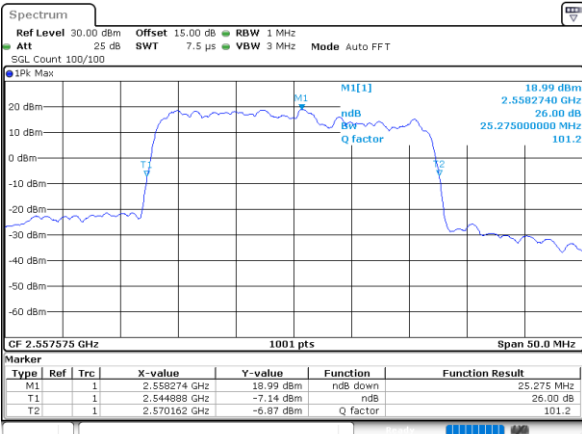

LTE Band 7C_CA

QPSK

Lowest Channel / 10MHz+20MHz

Date: 25.MAY.2021 22:53:17

Middle Channel / 10MHz+20MHz

Date: 26.MAY.2021 00:07:31

Highest Channel / 10MHz+20MHz

Date: 26.MAY.2021 00:08:57

LTE Band 7C_CA

QPSK

Lowest Channel / 15MHz+10MHz

Date: 27_MAY.2021 18:34:29

Lowest Channel / 15MHz+15MHz

Date: 26_MAY.2021 21:24:08

Middle Channel / 15MHz+10MHz

Date: 27_MAY.2021 19:16:54

Middle Channel / 15MHz+15MHz

Date: 26_MAY.2021 22:15:23

Highest Channel / 15MHz+10MHz

Date: 27_MAY.2021 19:19:08

Highest Channel / 15MHz+15MHz

Date: 26_MAY.2021 22:49:12

LTE Band 7C_CA

QPSK