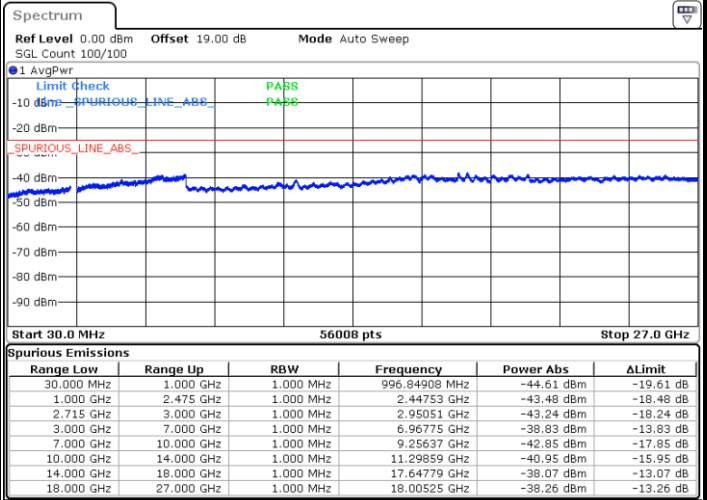

LTE Band 41 / 10MHz

Middle Channel / QPSK

Middle Channel / 16QAM

Date: 24.MAY.2021 21:12:45

Date: 24.MAY.2021 21:13:34

Highest Channel / QPSK

Highest Channel / 16QAM

Date: 24.MAY.2021 21:26:05

Date: 24.MAY.2021 21:18:07

LTE Band 41 / 15MHz

Lowest Channel / QPSK

Lowest Channel / 16QAM

Date: 24.MAY.2021 21:35:52

Date: 24.MAY.2021 21:34:05

Middle Channel / QPSK

Middle Channel / 16QAM