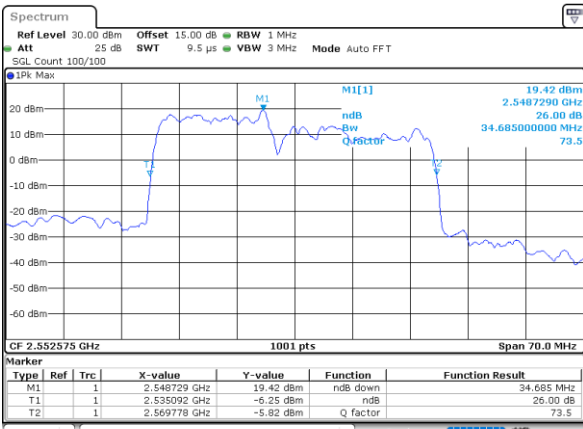

Middle Channel / 15MHz+10MHz

Date: 27_MAY.2021 19:15:46

Middle Channel / 15MHz+15MHz

Date: 26_MAY.2021 22:14:16

Highest Channel / 15MHz+10MHz

Date: 27_MAY.2021 19:21:19

Highest Channel / 15MHz+15MHz

Date: 26_MAY.2021 22:51:04

LTE Band 7C_CA

16QAM

Lowest Channel / 15MHz+20MHz

Date: 27_MAY.2021 20:27:49

Lowest Channel / 20MHz+10MHz

Date: 26_MAY.2021 00:24:15

Middle Channel / 15MHz+20MHz

Date: 27_MAY.2021 21:48:21

Middle Channel / 20MHz+10MHz

Date: 26_MAY.2021 00:41:48

Highest Channel / 15MHz+20MHz

Date: 27_MAY.2021 21:52:09

Highest Channel / 20MHz+10MHz

Date: 26_MAY.2021 00:46:41

LTE Band 7C_CA

16QAM