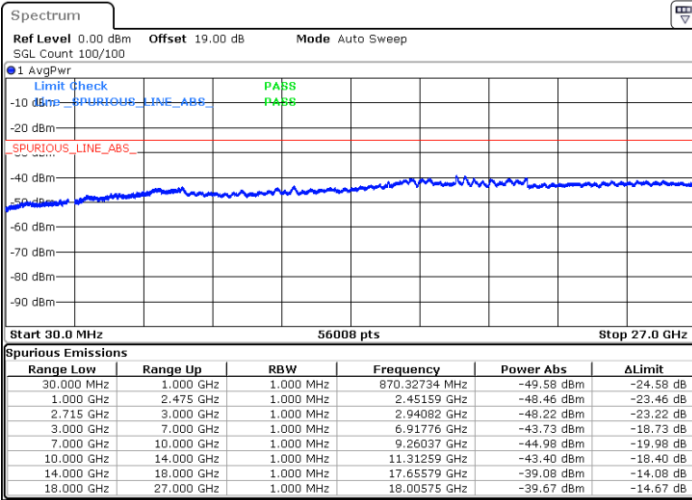

Date: 24.MAY.2021 22:06:28

Highest Channel / QPSK

Highest Channel / 16QAM

Date: 24.MAY.2021 22:14:15

Date: 24.MAY.2021 22:11:05

LTE Band 41 / 5MHz

Lowest Channel / 64QAM

Middle Channel / 64QAM

Date: 24.MAY.2021 20:49:32

Date: 24.MAY.2021 20:56:36

Highest Channel / 64QAM

Date: 24.MAY.2021 20:57:27

LTE Band 41 / 10MHz

Lowest Channel / 64QAM

Middle Channel / 64QAM

Date: 24.MAY.2021 21:08:44