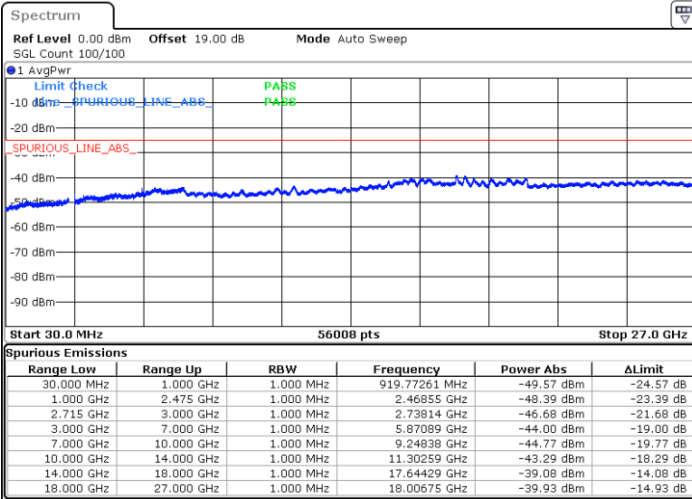

Date: 24.MAY.2021 20:49:32

Date: 24.MAY.2021 20:56:36

Highest Channel / 64QAM

Date: 24.MAY.2021 20:57:27

LTE Band 41 / 10MHz

Lowest Channel / 64QAM

Middle Channel / 64QAM

Date: 24.MAY.2021 21:08:44

Date: 24.MAY.2021 21:14:58

Highest Channel / 64QAM

Date: 24.MAY.2021 21:15:56

LTE Band 41 / 15MHz

Lowest Channel / 64QAM

Middle Channel / 64QAM

Date: 24.MAY.2021 21:32:12

Date: 24.MAY.2021 21:42:01

Highest Channel / 64QAM

Date: 24.MAY.2021 21:44:59

LTE Band 41 / 20MHz

Lowest Channel / 64QAM

Middle Channel / 64QAM

Date: 24.MAY.2021 21:59:59

Date: 24.MAY.2021 22:07:46

Highest Channel / 64QAM