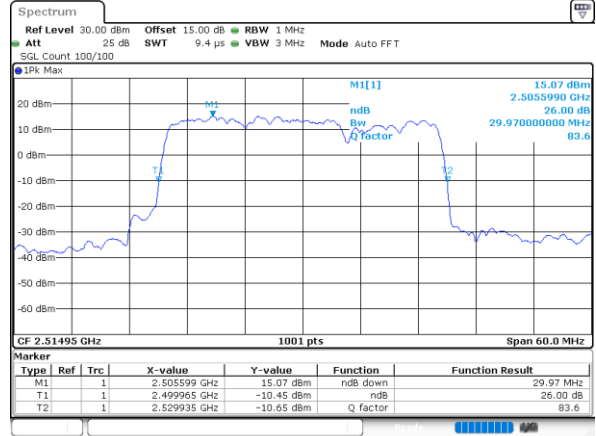

Lowest Channel / 15MHz+15MHz

Date: 26_MAY.2021 21:27:58

Middle Channel / 15MHz+10MHz

Date: 27_MAY.2021 19:14:18

Middle Channel / 15MHz+15MHz

Date: 26_MAY.2021 22:12:31

Highest Channel / 15MHz+10MHz

Date: 27_MAY.2021 19:22:32

Highest Channel / 15MHz+15MHz

Date: 26_MAY.2021 22:52:39

LTE Band 7C_CA

64QAM

Lowest Channel / 15MHz+20MHz

Date: 27_MAY.2021 20:21:38

Lowest Channel / 20MHz+10MHz

Date: 26_MAY.2021 00:23:53

Middle Channel / 15MHz+20MHz

Date: 27_MAY.2021 21:49:28

Middle Channel / 20MHz+10MHz

Date: 26_MAY.2021 00:42:54

Highest Channel / 15MHz+20MHz

Date: 27_MAY.2021 21:50:51

Highest Channel / 20MHz+10MHz

Date: 26_MAY.2021 00:44:47