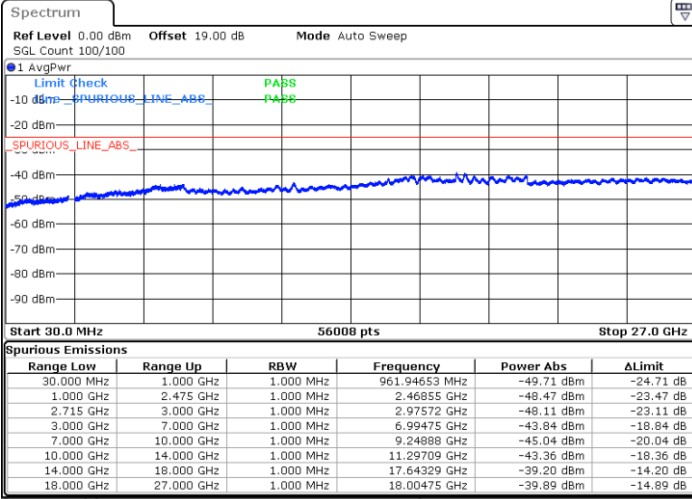

Date: 24.MAY.2021 20:49:32

Date: 24.MAY.2021 20:56:36

Highest Channel / 64QAM

Date: 24.MAY.2021 20:57:27

LTE Band 41 / 10MHz

Lowest Channel / 64QAM

Middle Channel / 64QAM

Date: 24.MAY.2021 21:08:44

Date: 24.MAY.2021 21:14:58

Highest Channel / 64QAM

Date: 24.MAY.2021 21:15:56

LTE Band 41 / 15MHz

Lowest Channel / 64QAM

Middle Channel / 64QAM

Date: 24.MAY.2021 21:32:12

Date: 24.MAY.2021 21:42:01

Highest Channel / 64QAM

Date: 24.MAY.2021 21:44:59

LTE Band 41 / 20MHz

Lowest Channel / 64QAM

Middle Channel / 64QAM

Date: 24.MAY.2021 21:59:59

Date: 24.MAY.2021 22:07:46

Highest Channel / 64QAM