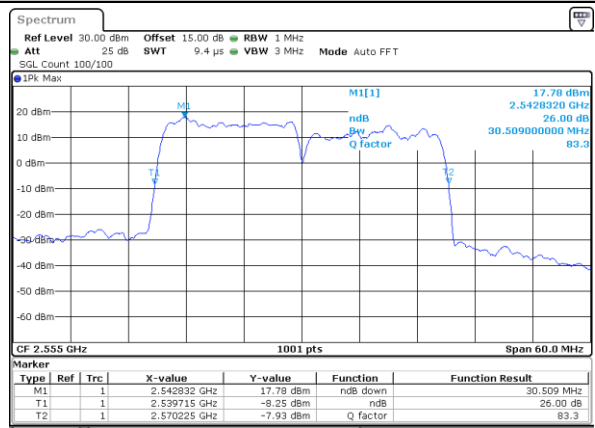

Highest Channel / 20MHz+15MHz

Date: 27_MAY.2021 00:43:16

Highest Channel / 20MHz+20MHz

Date: 27_MAY.2021 00:15:42

LTE Band 7C_CA

64QAM

Lowest Channel / 10MHz+20MHz

Date: 25.MAY.2021 23:05:51

Middle Channel / 10MHz+20MHz

Date: 26.MAY.2021 00:06:10

Highest Channel / 10MHz+20MHz

Date: 26.MAY.2021 00:11:25

LTE Band 7C_CA

64QAM

Lowest Channel / 15MHz+10MHz

Date: 27_MAY.2021 18:39:56

Lowest Channel / 15MHz+15MHz

Date: 26_MAY.2021 21:27:58

Middle Channel / 15MHz+10MHz

Date: 27_MAY.2021 19:14:18

Middle Channel / 15MHz+15MHz

Date: 26_MAY.2021 22:12:31

Highest Channel / 15MHz+10MHz

Date: 27_MAY.2021 19:22:32

Highest Channel / 15MHz+15MHz

Date: 26_MAY.2021 22:52:39

LTE Band 7C_CA

64QAM

Lowest Channel / 15MHz+20MHz

Date: 27_MAY.2021 20:21:38

Lowest Channel / 20MHz+10MHz

Date: 26_MAY.2021 00:23:53