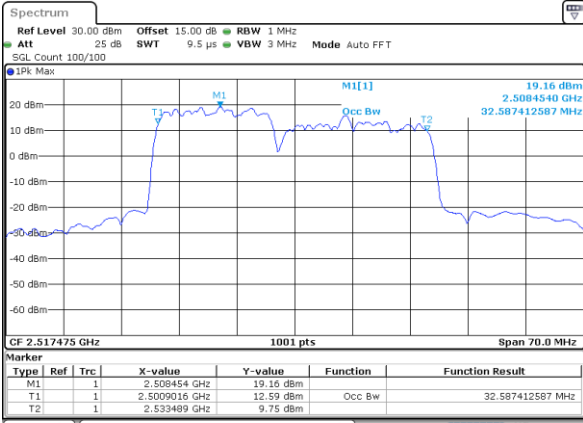

LTE Band 7C_CA

QPSK

Lowest Channel / 15MHz+10MHz

Date: 27_MAY.2021 18:34:16

Lowest Channel / 15MHz+15MHz

Date: 26_MAY.2021 21:23:03

Middle Channel / 15MHz+10MHz

Date: 27_MAY.2021 19:16:49

Middle Channel / 15MHz+15MHz

Date: 26_MAY.2021 22:15:16

Highest Channel / 15MHz+10MHz

Date: 27_MAY.2021 19:19:02

Highest Channel / 15MHz+15MHz

Date: 26_MAY.2021 22:48:48

LTE Band 7C_CA

QPSK

Lowest Channel / 15MHz+20MHz

Date: 27_MAY.2021 20:29:26

Lowest Channel / 20MHz+10MHz

Date: 26_MAY.2021 00:25:20

Middle Channel / 15MHz+20MHz

Date: 27_MAY.2021 21:47:16

Middle Channel / 20MHz+10MHz

Date: 26_MAY.2021 00:40:28

Highest Channel / 15MHz+20MHz

Date: 27_MAY.2021 21:53:54

Highest Channel / 20MHz+10MHz

Date: 26_MAY.2021 00:48:57

LTE Band 7C_CA

QPSK

Lowest Channel / 20MHz+15MHz

Date: 27.MAY.2021 00:19:23