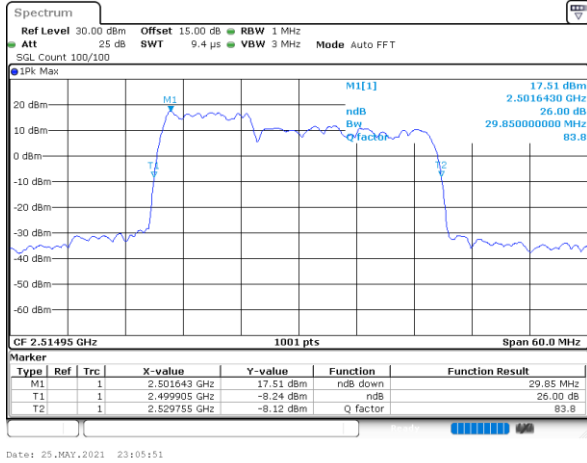

Lowest Channel / 20MHz+15MHz

Date: 27_MAY.2021 00:20:56

Lowest Channel / 20MHz+20MHz

Date: 25_MAY.2021 22:09:23

Middle Channel / 20MHz+15MHz

Date: 27_MAY.2021 00:39:11

Middle Channel / 20MHz+20MHz

Date: 26_MAY.2021 23:05:45

Highest Channel / 20MHz+15MHz

Date: 27_MAY.2021 00:43:16

Highest Channel / 20MHz+20MHz

Date: 27_MAY.2021 00:15:42

LTE Band 7C_CA

64QAM

Lowest Channel / 10MHz+20MHz

Date: 25.MAY.2021 23:05:51

Middle Channel / 10MHz+20MHz

Date: 26.MAY.2021 00:06:10

Highest Channel / 10MHz+20MHz

Date: 26.MAY.2021 00:11:25

LTE Band 7C_CA

64QAM

Lowest Channel / 15MHz+10MHz

Date: 27_MAY.2021 18:39:56