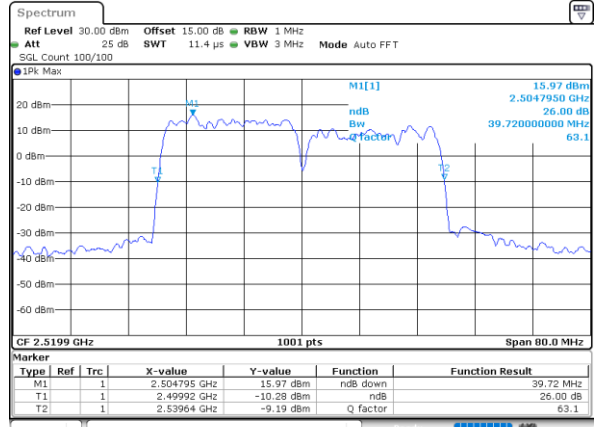

Middle Channel / 15MHz+20MHz

Date: 27_MAY.2021 21:49:28

Middle Channel / 20MHz+10MHz

Date: 26_MAY.2021 00:42:54

Highest Channel / 15MHz+20MHz

Date: 27_MAY.2021 21:50:51

Highest Channel / 20MHz+10MHz

Date: 26_MAY.2021 00:44:47

LTE Band 7C_CA

64QAM

Lowest Channel / 20MHz+15MHz

Date: 27_MAY.2021 00:22:18

Lowest Channel / 20MHz+20MHz

Date: 25_MAY.2021 22:11:36

Middle Channel / 20MHz+15MHz

Date: 27_MAY.2021 00:37:35

Middle Channel / 20MHz+20MHz

Date: 26_MAY.2021 23:06:44

Highest Channel / 20MHz+15MHz

Date: 27_MAY.2021 00:44:25

Highest Channel / 20MHz+20MHz

Date: 27_MAY.2021 00:14:26

Occupied Bandwidth

Mode	LTE Band 7C_CA : 99%OBW(MHz)			
QPSK				
BW	10MHz+20MHz	15MHz+5MHz	15MHz+10MHz	15MHz+15MHz
Lowest CH	28.17	-	23.38	28.59
Middle CH	27.99	-	23.48	28.41
Highest CH	27.63	-	23.03	28.23
BW	15MHz+20MHz	20MHz+10MHz	20MHz+15MHz	20MHz+20MHz
Lowest CH	32.59	28.17	33.08	37.64
Middle CH	32.66	27.81	32.73	37.80
Highest CH	32.94	27.93	32.87	37.88

Mode	LTE Band 7C_CA : 99%OBW(MHz)			
16QAM				
BW	10MHz+20MHz	15MHz+5MHz	15MHz+10MHz	15MHz+15MHz
Lowest CH	27.99	-	23.33	28.83
Middle CH	27.99	-	23.43	28.11
Highest CH	27.99	-	23.23	28.47
BW	15MHz+20MHz	20MHz+10MHz	20MHz+15MHz	20MHz+20MHz
Lowest CH	32.80	28.29	32.73	37.80
Middle CH	32.80	27.87	32.94	37.48
Highest CH	32.17	27.99	32.59	37.56