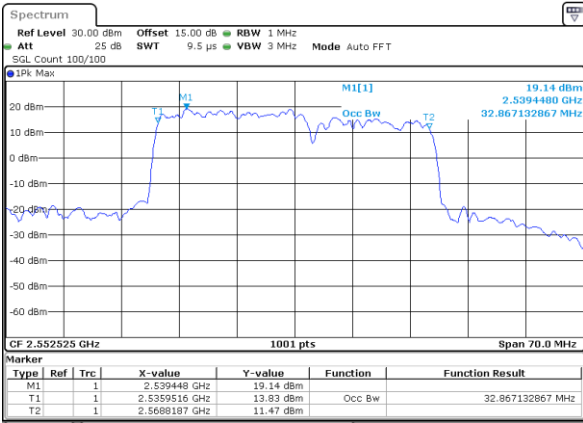

Highest Channel / 15MHz+20MHz

Date: 27_MAY.2021 21:53:54

Highest Channel / 20MHz+10MHz

Date: 26_MAY.2021 00:48:57

LTE Band 7C_CA

QPSK

Lowest Channel / 20MHz+15MHz

Date: 27.MAY.2021 00:19:23

Lowest Channel / 20MHz+20MHz

Date: 25.MAY.2021 22:08:01

Middle Channel / 20MHz+15MHz

Date: 27.MAY.2021 00:41:03

Middle Channel / 20MHz+20MHz

Date: 26.MAY.2021 23:04:43

Highest Channel / 20MHz+15MHz

Date: 27.MAY.2021 00:41:36

Highest Channel / 20MHz+20MHz

Date: 27.MAY.2021 00:16:55

LTE Band 7C_CA

16QAM

Lowest Channel / 10MHz+20MHz

Date: 25.MAY.2021 23:07:34

Middle Channel / 10MHz+20MHz

Date: 26.MAY.2021 00:06:18