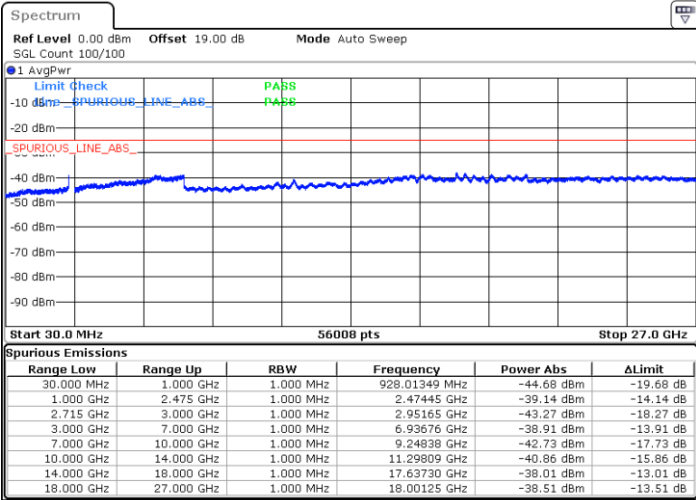

Date: 24.MAY.2021 22:06:28

Highest Channel / QPSK

Highest Channel / 16QAM

Date: 24.MAY.2021 22:14:15

Date: 24.MAY.2021 22:11:05

LTE Band 41 / 5MHz

Lowest Channel / 64QAM

Middle Channel / 64QAM

Date: 24.MAY.2021 20:49:32

Date: 24.MAY.2021 20:56:36

Highest Channel / 64QAM

Date: 24.MAY.2021 20:57:27

LTE Band 41 / 10MHz

Lowest Channel / 64QAM

Middle Channel / 64QAM

Date: 24.MAY.2021 21:08:44

Date: 24.MAY.2021 21:14:58

Highest Channel / 64QAM

Date: 24.MAY.2021 21:15:56

LTE Band 41 / 15MHz

Lowest Channel / 64QAM

Middle Channel / 64QAM

Date: 24.MAY.2021 21:32:12

Date: 24.MAY.2021 21:42:01