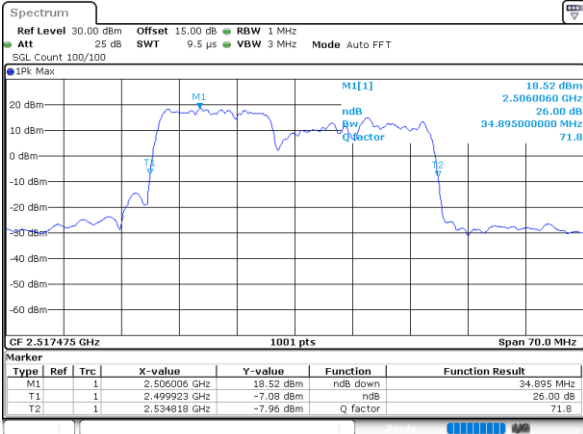

LTE Band 7C_CA

QPSK

Lowest Channel / 15MHz+10MHz

Date: 27_MAY.2021 18:34:29

Lowest Channel / 15MHz+15MHz

Date: 26_MAY.2021 21:24:08

Middle Channel / 15MHz+10MHz

Date: 27_MAY.2021 19:16:54

Middle Channel / 15MHz+15MHz

Date: 26_MAY.2021 22:15:23

Highest Channel / 15MHz+10MHz

Date: 27_MAY.2021 19:19:08

Highest Channel / 15MHz+15MHz

Date: 26_MAY.2021 22:49:12

LTE Band 7C_CA

QPSK

Lowest Channel / 15MHz+20MHz

Date: 27_MAY.2021 20:29:32

Lowest Channel / 20MHz+10MHz

Date: 26_MAY.2021 00:25:26

Middle Channel / 15MHz+20MHz

Date: 27_MAY.2021 21:47:22

Middle Channel / 20MHz+10MHz

Date: 26_MAY.2021 00:40:34