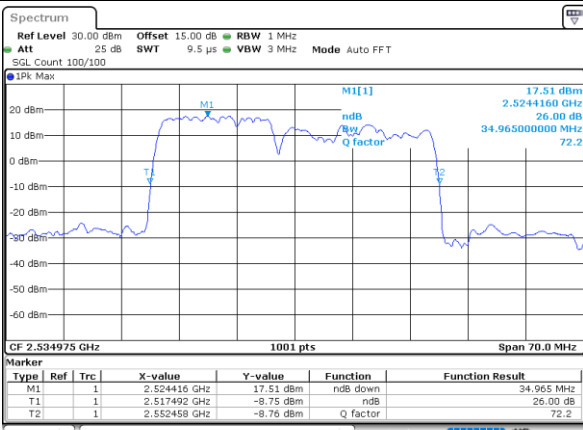

LTE Band 7C_CA

16QAM

Lowest Channel / 15MHz+20MHz

Date: 27_MAY.2021 20:27:49

Lowest Channel / 20MHz+10MHz

Date: 26_MAY.2021 00:24:15

Middle Channel / 15MHz+20MHz

Date: 27_MAY.2021 21:48:21

Middle Channel / 20MHz+10MHz

Date: 26_MAY.2021 00:41:48

Highest Channel / 15MHz+20MHz

Date: 27_MAY.2021 21:52:09

Highest Channel / 20MHz+10MHz

Date: 26_MAY.2021 00:46:41

LTE Band 7C_CA

16QAM