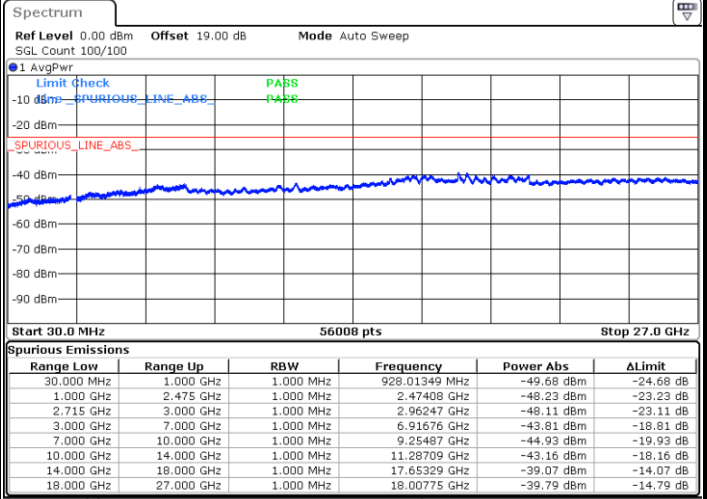

Date: 24.MAY.2021 20:49:32

Date: 24.MAY.2021 20:56:36

Highest Channel / 64QAM

Date: 24.MAY.2021 20:57:27

LTE Band 41 / 10MHz

Lowest Channel / 64QAM

Middle Channel / 64QAM

Date: 24.MAY.2021 21:08:44

Date: 24.MAY.2021 21:14:58

Highest Channel / 64QAM

Date: 24.MAY.2021 21:15:56

LTE Band 41 / 15MHz

Lowest Channel / 64QAM

Middle Channel / 64QAM

Date: 24.MAY.2021 21:32:12

Date: 24.MAY.2021 21:42:01

Highest Channel / 64QAM

Date: 24.MAY.2021 21:44:59

LTE Band 41 / 20MHz

Lowest Channel / 64QAM

Middle Channel / 64QAM

Date: 24.MAY.2021 21:59:59

Date: 24.MAY.2021 22:07:46

Highest Channel / 64QAM