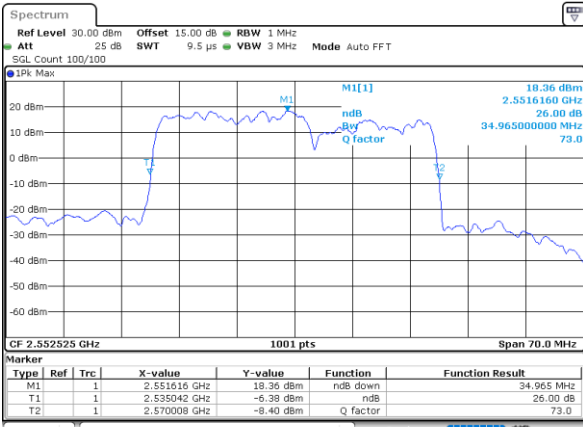

Middle Channel / 20MHz+10MHz

Date: 26_MAY.2021 00:41:48

Highest Channel / 15MHz+20MHz

Date: 27_MAY.2021 21:52:09

Highest Channel / 20MHz+10MHz

Date: 26_MAY.2021 00:46:41

LTE Band 7C_CA

16QAM

Lowest Channel / 20MHz+15MHz

Date: 27_MAY.2021 00:20:56

Lowest Channel / 20MHz+20MHz

Date: 25_MAY.2021 22:09:23

Middle Channel / 20MHz+15MHz

Date: 27_MAY.2021 00:39:11

Middle Channel / 20MHz+20MHz

Date: 26_MAY.2021 23:05:45

Highest Channel / 20MHz+15MHz

Date: 27_MAY.2021 00:43:16

Highest Channel / 20MHz+20MHz

Date: 27_MAY.2021 00:15:42

LTE Band 7C_CA

64QAM

Lowest Channel / 10MHz+20MHz

Date: 25.MAY.2021 23:05:51