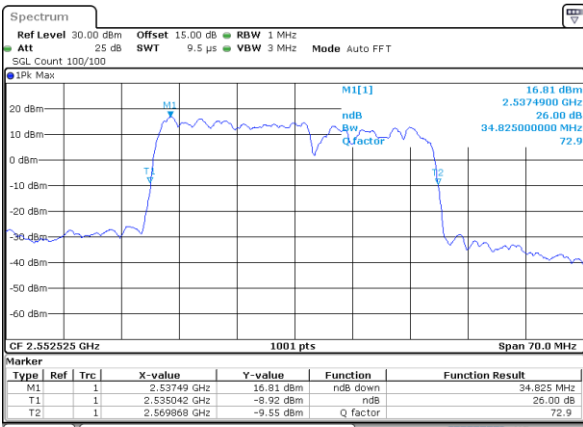

Middle Channel / 15MHz+20MHz

Date: 27_MAY.2021 21:49:28

Middle Channel / 20MHz+10MHz

Date: 26_MAY.2021 00:42:54

Highest Channel / 15MHz+20MHz

Date: 27_MAY.2021 21:50:51

Highest Channel / 20MHz+10MHz

Date: 26_MAY.2021 00:44:47

LTE Band 7C_CA

64QAM

Lowest Channel / 20MHz+15MHz

Date: 27_MAY.2021 00:22:18

Lowest Channel / 20MHz+20MHz

Date: 25_MAY.2021 22:11:36

Middle Channel / 20MHz+15MHz

Date: 27_MAY.2021 00:37:35

Middle Channel / 20MHz+20MHz

Date: 26_MAY.2021 23:06:44

Highest Channel / 20MHz+15MHz

Date: 27_MAY.2021 00:44:25

Highest Channel / 20MHz+20MHz

Date: 27_MAY.2021 00:14:26

Occupied Bandwidth

Mode	LTE Band 7C_CA : 99%OBW(MHz)			
QPSK				
BW	10MHz+20MHz	15MHz+5MHz	15MHz+10MHz	15MHz+15MHz
Lowest CH	28.17	-	23.38	28.59
Middle CH	27.99	-	23.48	28.41
Highest CH	27.63	-	23.03	28.23
BW	15MHz+20MHz	20MHz+10MHz	20MHz+15MHz	20MHz+20MHz
Lowest CH	32.59	28.17	33.08	37.64
Middle CH	32.66	27.81	32.73	37.80
Highest CH	32.94	27.93	32.87	37.88

Mode	LTE Band 7C_CA : 99%OBW(MHz)			
16QAM				
BW	10MHz+20MHz	15MHz+5MHz	15MHz+10MHz	15MHz+15MHz
Lowest CH	27.99	-	23.33	28.83
Middle CH	27.99	-	23.43	28.11
Highest CH	27.99	-	23.23	28.47
BW	15MHz+20MHz	20MHz+10MHz	20MHz+15MHz	20MHz+20MHz
Lowest CH	32.80	28.29	32.73	37.80
Middle CH	32.80	27.87	32.94	37.48
Highest CH	32.17	27.99	32.59	37.56