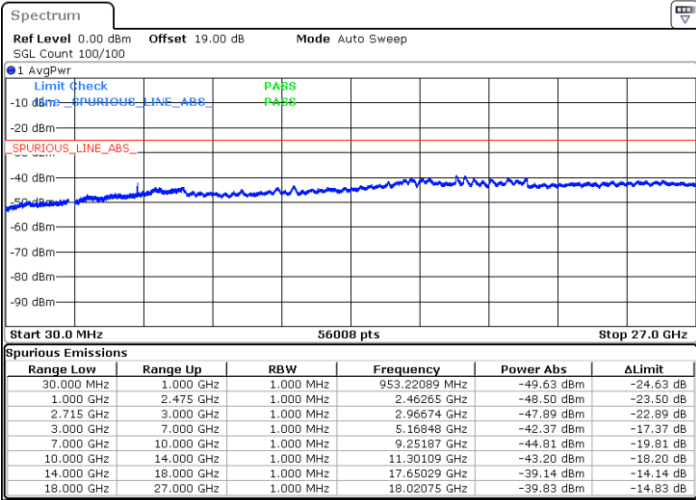

Date: 24.MAY.2021 21:39:15

Date: 24.MAY.2021 21:41:10

LTE Band 41 / 15MHz

Highest Channel / QPSK

Date: 24.MAY.2021 21:49:25

Highest Channel / 16QAM

Date: 24.MAY.2021 21:45:56

LTE Band 41 / 20MHz

Lowest Channel / QPSK

Date: 24.MAY.2021 22:04:27

Lowest Channel / 16QAM

Date: 24.MAY.2021 22:01:49

LTE Band 41 / 20MHz

Middle Channel / QPSK

Middle Channel / 16QAM

Date: 24.MAY.2021 22:05:34

Date: 24.MAY.2021 22:06:28

Highest Channel / QPSK

Highest Channel / 16QAM

Date: 24.MAY.2021 22:14:15

Date: 24.MAY.2021 22:11:05

LTE Band 41 / 5MHz

Lowest Channel / 64QAM

Middle Channel / 64QAM