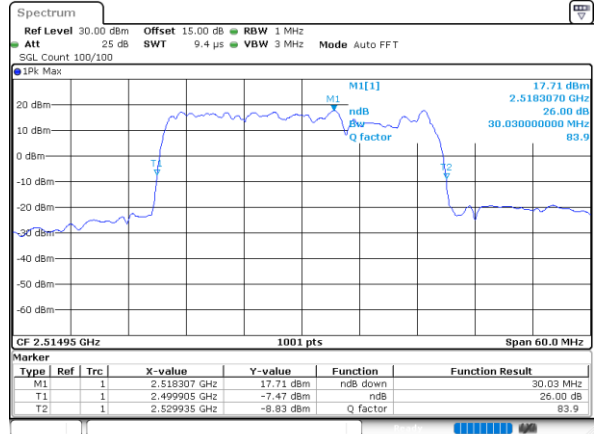

LTE Band 7C_CA

QPSK

Lowest Channel / 15MHz+10MHz

Date: 27_MAY.2021 18:34:29

Lowest Channel / 15MHz+15MHz

Date: 26_MAY.2021 21:24:08

Middle Channel / 15MHz+10MHz

Date: 27_MAY.2021 19:16:54

Middle Channel / 15MHz+15MHz

Date: 26_MAY.2021 22:15:23

Highest Channel / 15MHz+10MHz

Date: 27_MAY.2021 19:19:08

Highest Channel / 15MHz+15MHz

Date: 26_MAY.2021 22:49:12

LTE Band 7C_CA

QPSK

Lowest Channel / 15MHz+20MHz

Date: 27_MAY.2021 20:29:32

Lowest Channel / 20MHz+10MHz

Date: 26_MAY.2021 00:25:26

Middle Channel / 15MHz+20MHz

Date: 27_MAY.2021 21:47:22

Middle Channel / 20MHz+10MHz

Date: 26_MAY.2021 00:40:34