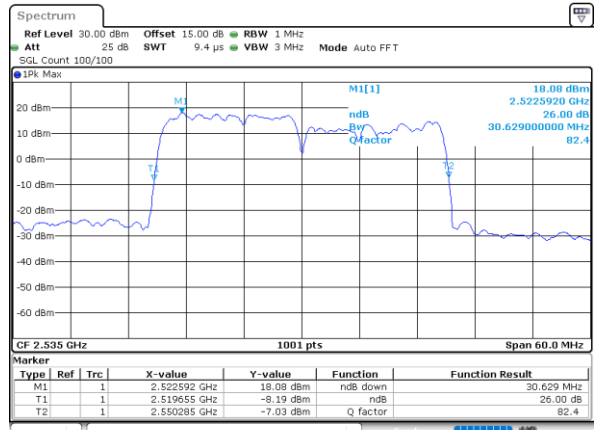

Highest Channel / 20MHz+20MHz

Date: 27_MAY.2021 00:17:01

LTE Band 7C_CA

16QAM

Lowest Channel / 10MHz+20MHz

Date: 25.MAY.2021 23:12:28

Middle Channel / 10MHz+20MHz

Date: 26.MAY.2021 00:06:25

Highest Channel / 10MHz+20MHz

Date: 26.MAY.2021 00:10:10

LTE Band 7C_CA

16QAM

Lowest Channel / 15MHz+10MHz

Date: 27_MAY.2021 18:36:37

Lowest Channel / 15MHz+15MHz

Date: 26_MAY.2021 21:26:02

Middle Channel / 15MHz+10MHz

Date: 27_MAY.2021 19:15:46

Middle Channel / 15MHz+15MHz

Date: 26_MAY.2021 22:14:16

Highest Channel / 15MHz+10MHz

Date: 27_MAY.2021 19:21:19

Highest Channel / 15MHz+15MHz

Date: 26_MAY.2021 22:51:04