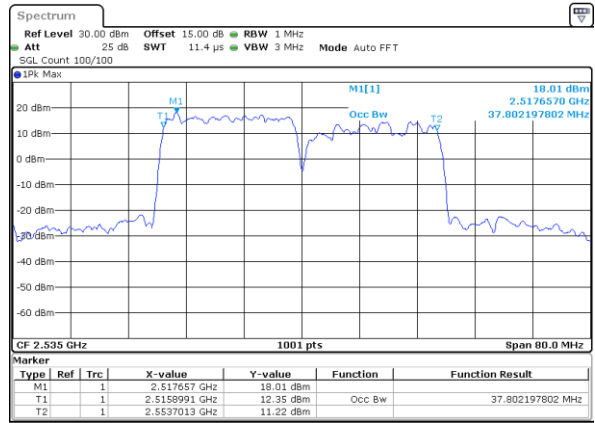

Highest Channel / 15MHz+20MHz

Date: 27_MAY.2021 21:53:54

Highest Channel / 20MHz+10MHz

Date: 26_MAY.2021 00:48:57

LTE Band 7C_CA

QPSK

Lowest Channel / 20MHz+15MHz

Date: 27.MAY.2021 00:19:23

Lowest Channel / 20MHz+20MHz

Date: 25.MAY.2021 22:08:01

Middle Channel / 20MHz+15MHz

Date: 27.MAY.2021 00:41:03

Middle Channel / 20MHz+20MHz

Date: 26.MAY.2021 23:04:43

Highest Channel / 20MHz+15MHz

Date: 27.MAY.2021 00:41:36

Highest Channel / 20MHz+20MHz

Date: 27.MAY.2021 00:16:55

LTE Band 7C_CA

16QAM

Lowest Channel / 10MHz+20MHz

Date: 25.MAY.2021 23:07:34

Middle Channel / 10MHz+20MHz

Date: 26.MAY.2021 00:06:18