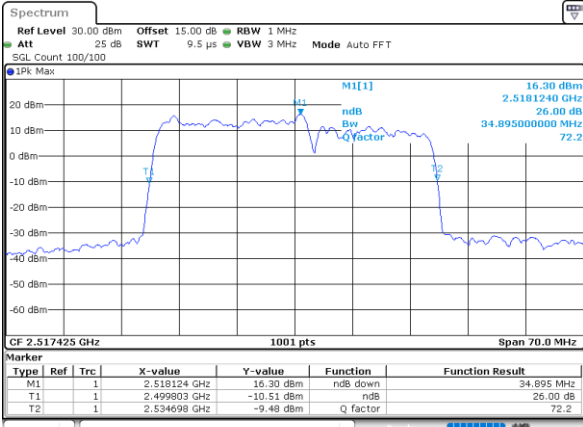

Highest Channel / 15MHz+15MHz

Date: 26_MAY.2021 22:52:39

LTE Band 7C_CA

64QAM

Lowest Channel / 15MHz+20MHz

Date: 27_MAY.2021 20:21:38

Lowest Channel / 20MHz+10MHz

Date: 26_MAY.2021 00:23:53

Middle Channel / 15MHz+20MHz

Date: 27_MAY.2021 21:49:28

Middle Channel / 20MHz+10MHz

Date: 26_MAY.2021 00:42:54

Highest Channel / 15MHz+20MHz

Date: 27_MAY.2021 21:50:51

Highest Channel / 20MHz+10MHz

Date: 26_MAY.2021 00:44:47

LTE Band 7C_CA

64QAM

Lowest Channel / 20MHz+15MHz

Date: 27_MAY.2021 00:22:18

Lowest Channel / 20MHz+20MHz

Date: 25_MAY.2021 22:11:36

Middle Channel / 20MHz+15MHz

Date: 27_MAY.2021 00:37:35