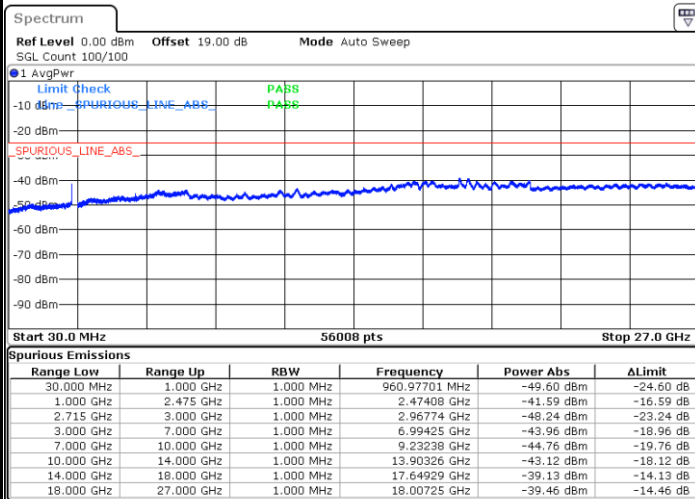

Date: 24.MAY.2021 21:39:15

Date: 24.MAY.2021 21:41:10

LTE Band 41 / 15MHz

Highest Channel / QPSK

Date: 24.MAY.2021 21:49:25

Highest Channel / 16QAM

Date: 24.MAY.2021 21:45:56

LTE Band 41 / 20MHz

Lowest Channel / QPSK

Date: 24.MAY.2021 22:04:27

Lowest Channel / 16QAM

Date: 24.MAY.2021 22:01:49

LTE Band 41 / 20MHz

Middle Channel / QPSK

Middle Channel / 16QAM

Date: 24.MAY.2021 22:05:34