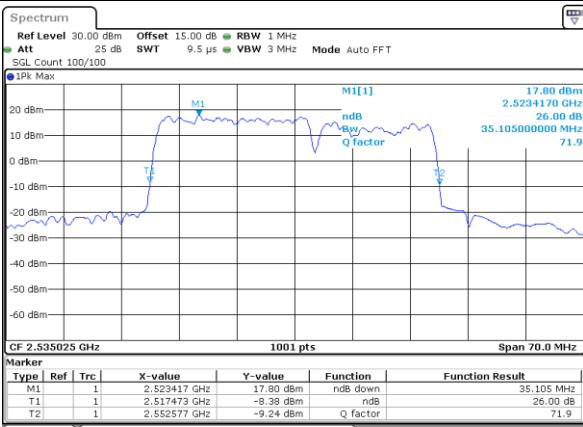

Lowest Channel / 15MHz+20MHz

Date: 27_MAY.2021 20:29:32

Lowest Channel / 20MHz+10MHz

Date: 26_MAY.2021 00:25:26

Middle Channel / 15MHz+20MHz

Date: 27_MAY.2021 21:47:22

Middle Channel / 20MHz+10MHz

Date: 26_MAY.2021 00:40:34

Highest Channel / 15MHz+20MHz

Date: 27_MAY.2021 21:54:00

Highest Channel / 20MHz+10MHz

Date: 26_MAY.2021 00:49:04

LTE Band 7C_CA

QPSK

Lowest Channel / 20MHz+15MHz

Date: 27_MAY.2021 00:19:33

Lowest Channel / 20MHz+20MHz

Date: 25_MAY.2021 22:08:08

Middle Channel / 20MHz+15MHz

Date: 27_MAY.2021 00:40:56

Middle Channel / 20MHz+20MHz

Date: 26_MAY.2021 23:04:49

Highest Channel / 20MHz+15MHz

Date: 27_MAY.2021 00:41:43