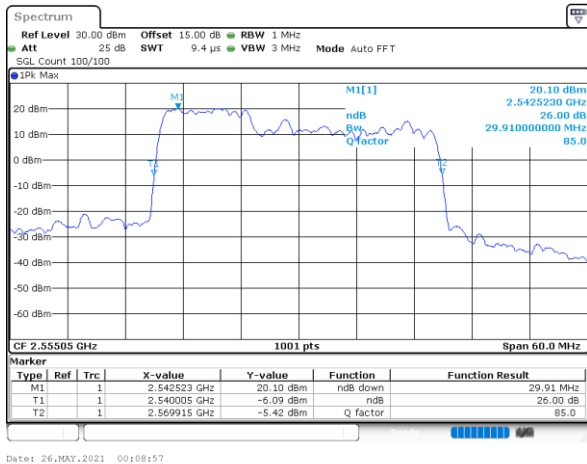

Mode	LTE Band 7C_CA : 26dB BW(MHz)			
64QAM				
BW	10MHz+20MHz	15MHz+5MHz	15MHz+10MHz	15MHz+15MHz
Lowest CH	29.85	-	25.23	30.57
Middle CH	29.97	-	25.13	30.51
Highest CH	29.79	-	25.23	30.51
BW	15MHz+20MHz	20MHz+10MHz	20MHz+15MHz	20MHz+20MHz
Lowest CH	34.69	29.97	34.90	39.72
Middle CH	34.90	30.09	34.90	39.72
Highest CH	34.76	30.03	34.83	39.72

LTE Band 7C_CA

QPSK

Lowest Channel / 10MHz+20MHz

Date: 25.MAY.2021 22:53:17

Middle Channel / 10MHz+20MHz

Date: 26.MAY.2021 00:07:31

Highest Channel / 10MHz+20MHz

Date: 26.MAY.2021 00:08:57

LTE Band 7C_CA

QPSK

Lowest Channel / 15MHz+10MHz

Date: 27_MAY.2021 18:34:29

Lowest Channel / 15MHz+15MHz

Date: 26_MAY.2021 21:24:08

Middle Channel / 15MHz+10MHz

Date: 27_MAY.2021 19:16:54