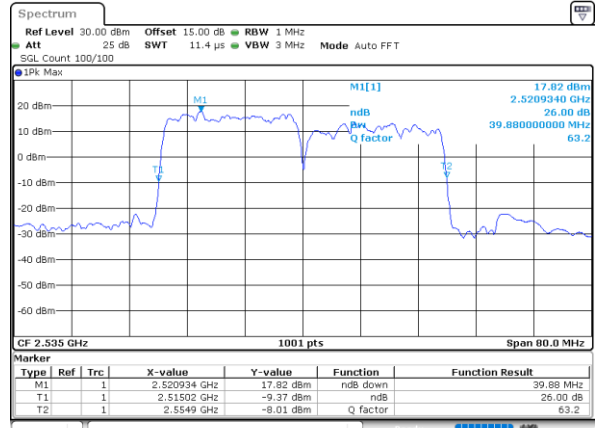

Middle Channel / 20MHz+10MHz

Date: 26_MAY.2021 00:41:48

Highest Channel / 15MHz+20MHz

Date: 27_MAY.2021 21:52:09

Highest Channel / 20MHz+10MHz

Date: 26_MAY.2021 00:46:41

LTE Band 7C_CA

16QAM

Lowest Channel / 20MHz+15MHz

Date: 27_MAY.2021 00:20:56

Lowest Channel / 20MHz+20MHz

Date: 25_MAY.2021 22:09:23

Middle Channel / 20MHz+15MHz

Date: 27_MAY.2021 00:39:11

Middle Channel / 20MHz+20MHz

Date: 26_MAY.2021 23:05:45

Highest Channel / 20MHz+15MHz

Date: 27_MAY.2021 00:43:16

Highest Channel / 20MHz+20MHz

Date: 27_MAY.2021 00:15:42

LTE Band 7C_CA

64QAM

Lowest Channel / 10MHz+20MHz

Date: 25.MAY.2021 23:05:51