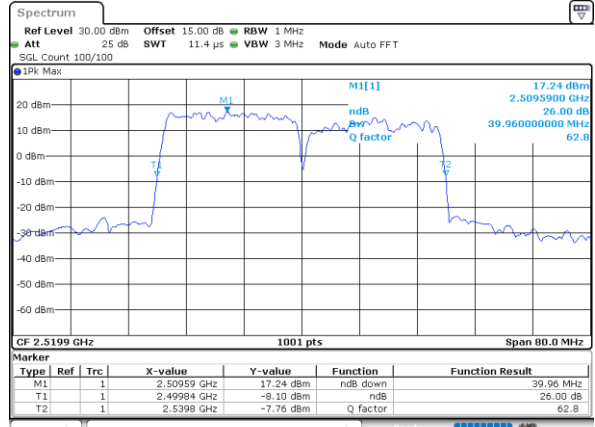

Lowest Channel / 15MHz+20MHz

Date: 27_MAY.2021 20:29:32

Lowest Channel / 20MHz+10MHz

Date: 26_MAY.2021 00:25:26

Middle Channel / 15MHz+20MHz

Date: 27_MAY.2021 21:47:22

Middle Channel / 20MHz+10MHz

Date: 26_MAY.2021 00:40:34

Highest Channel / 15MHz+20MHz

Date: 27_MAY.2021 21:54:00

Highest Channel / 20MHz+10MHz

Date: 26_MAY.2021 00:49:04

LTE Band 7C_CA

QPSK

Lowest Channel / 20MHz+15MHz

Date: 27_MAY.2021 00:19:33

Lowest Channel / 20MHz+20MHz

Date: 25_MAY.2021 22:08:08

Middle Channel / 20MHz+15MHz

Date: 27_MAY.2021 00:40:56

Middle Channel / 20MHz+20MHz

Date: 26_MAY.2021 23:04:49

Highest Channel / 20MHz+15MHz

Date: 27_MAY.2021 00:41:43