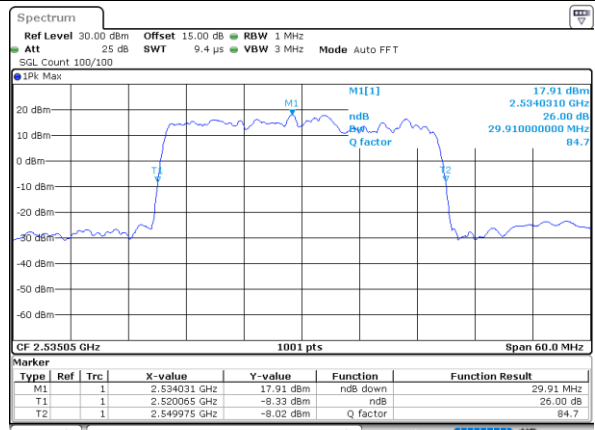

Middle Channel / 15MHz+10MHz

Date: 27_MAY.2021 19:15:46

Middle Channel / 15MHz+15MHz

Date: 26_MAY.2021 22:14:16

Highest Channel / 15MHz+10MHz

Date: 27_MAY.2021 19:21:19

Highest Channel / 15MHz+15MHz

Date: 26_MAY.2021 22:51:04

LTE Band 7C_CA

16QAM

Lowest Channel / 15MHz+20MHz

Date: 27_MAY.2021 20:27:49

Lowest Channel / 20MHz+10MHz

Date: 26_MAY.2021 00:24:15

Middle Channel / 15MHz+20MHz

Date: 27_MAY.2021 21:48:21

Middle Channel / 20MHz+10MHz

Date: 26_MAY.2021 00:41:48

Highest Channel / 15MHz+20MHz

Date: 27_MAY.2021 21:52:09

Highest Channel / 20MHz+10MHz

Date: 26_MAY.2021 00:46:41

LTE Band 7C_CA

16QAM