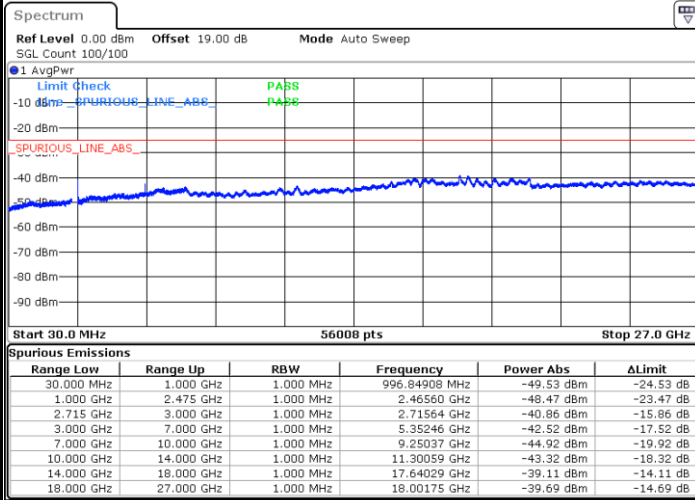

Date: 24.MAY.2021 21:18:07

LTE Band 41 / 15MHz

Lowest Channel / QPSK

Lowest Channel / 16QAM

Date: 24.MAY.2021 21:35:52

Date: 24.MAY.2021 21:34:05

Middle Channel / QPSK

Middle Channel / 16QAM

Date: 24.MAY.2021 21:39:15

Date: 24.MAY.2021 21:41:10

LTE Band 41 / 15MHz

Highest Channel / QPSK

Date: 24.MAY.2021 21:49:25

Highest Channel / 16QAM

Date: 24.MAY.2021 21:45:56

LTE Band 41 / 20MHz