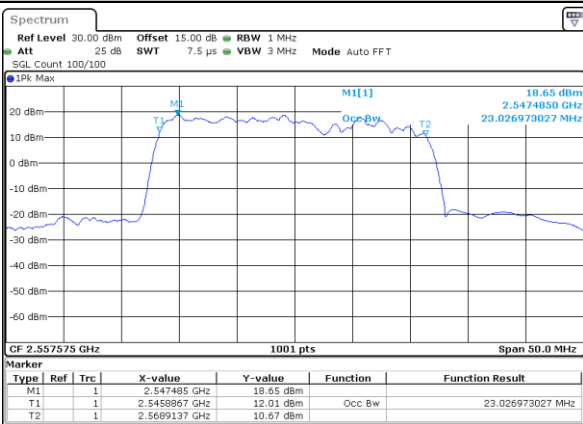

LTE Band 7C_CA

QPSK

Lowest Channel / 10MHz+20MHz

Date: 25_MAY_2021 22:52:53

Middle Channel / 10MHz+20MHz

Date: 26_MAY_2021 00:07:25

Highest Channel / 10MHz+20MHz

Date: 26_MAY_2021 00:08:49

LTE Band 7C_CA

QPSK

Lowest Channel / 15MHz+10MHz

Date: 27_MAY.2021 18:34:16

Lowest Channel / 15MHz+15MHz

Date: 26_MAY.2021 21:23:03

Middle Channel / 15MHz+10MHz

Date: 27_MAY.2021 19:16:49

Middle Channel / 15MHz+15MHz

Date: 26_MAY.2021 22:15:16

Highest Channel / 15MHz+10MHz

Date: 27_MAY.2021 19:19:02

Highest Channel / 15MHz+15MHz

Date: 26_MAY.2021 22:48:48

LTE Band 7C_CA

QPSK