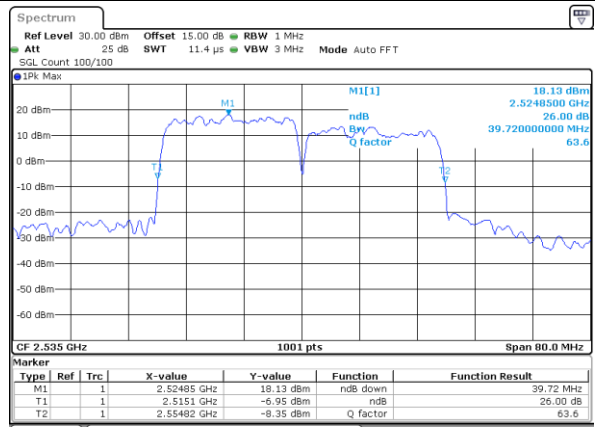

Highest Channel / 15MHz+20MHz

Date: 27_MAY.2021 21:54:00

Highest Channel / 20MHz+10MHz

Date: 26_MAY.2021 00:49:04

LTE Band 7C_CA

QPSK

Lowest Channel / 20MHz+15MHz

Date: 27_MAY.2021 00:19:33

Lowest Channel / 20MHz+20MHz

Date: 25_MAY.2021 22:08:08

Middle Channel / 20MHz+15MHz

Date: 27_MAY.2021 00:40:56

Middle Channel / 20MHz+20MHz

Date: 26_MAY.2021 23:04:49

Highest Channel / 20MHz+15MHz

Date: 27_MAY.2021 00:41:43

Highest Channel / 20MHz+20MHz

Date: 27_MAY.2021 00:17:01

LTE Band 7C_CA

16QAM

Lowest Channel / 10MHz+20MHz

Date: 25.MAY.2021 23:12:28

Middle Channel / 10MHz+20MHz

Date: 26.MAY.2021 00:06:25