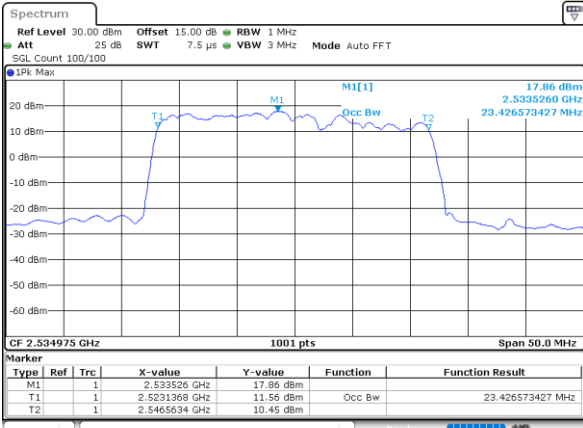

Middle Channel / 15MHz+10MHz

Date: 27_MAY.2021 19:15:41