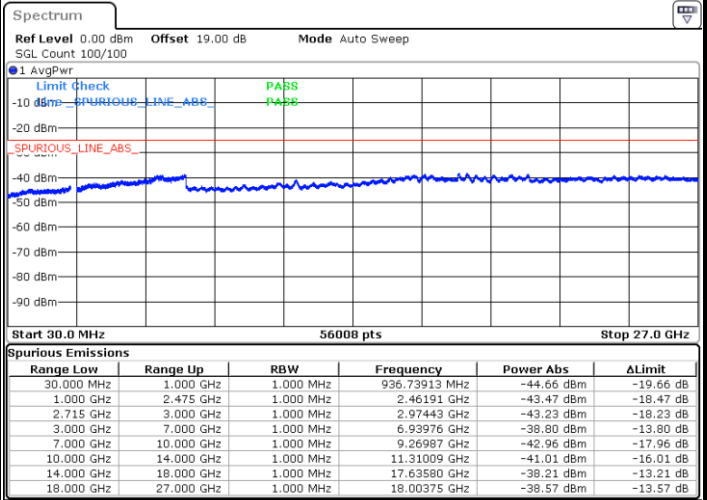

Date: 24.MAY.2021 22:06:28

Highest Channel / QPSK

Highest Channel / 16QAM

Date: 24.MAY.2021 22:14:15

Date: 24.MAY.2021 22:11:05

LTE Band 41 / 5MHz

Lowest Channel / 64QAM

Middle Channel / 64QAM

Date: 24.MAY.2021 20:49:32

Date: 24.MAY.2021 20:56:36

Highest Channel / 64QAM

Date: 24.MAY.2021 20:57:27

LTE Band 41 / 10MHz

Lowest Channel / 64QAM

Middle Channel / 64QAM

Date: 24.MAY.2021 21:08:44

Date: 24.MAY.2021 21:14:58

Highest Channel / 64QAM

Date: 24.MAY.2021 21:15:56

LTE Band 41 / 15MHz

Lowest Channel / 64QAM

Middle Channel / 64QAM

Date: 24.MAY.2021 21:32:12

Date: 24.MAY.2021 21:42:01

Highest Channel / 64QAM

Date: 24.MAY.2021 21:44:59

LTE Band 41 / 20MHz

Lowest Channel / 64QAM

Middle Channel / 64QAM

Date: 24.MAY.2021 21:59:59

Date: 24.MAY.2021 22:07:46

Highest Channel / 64QAM