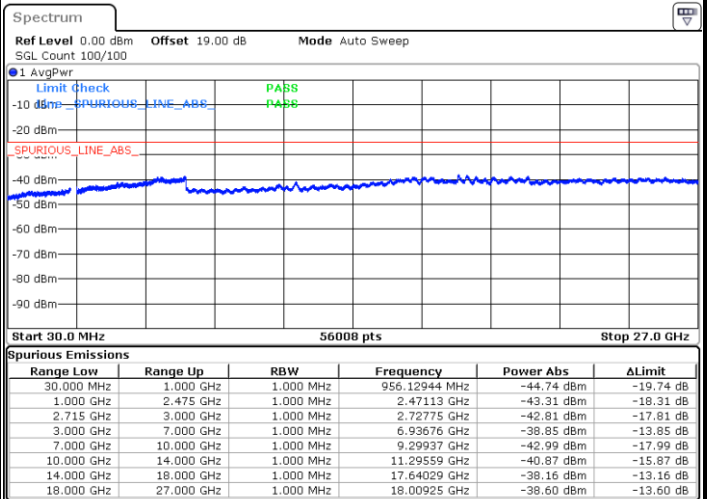

LTE Band 41 / 10MHz

Middle Channel / QPSK

Middle Channel / 16QAM

Date: 24.MAY.2021 21:12:45

Date: 24.MAY.2021 21:13:34

Highest Channel / QPSK

Highest Channel / 16QAM

Date: 24.MAY.2021 21:26:05

Date: 24.MAY.2021 21:18:07

LTE Band 41 / 15MHz

Lowest Channel / QPSK

Lowest Channel / 16QAM

Date: 24.MAY.2021 21:35:52

Date: 24.MAY.2021 21:34:05

Middle Channel / QPSK

Middle Channel / 16QAM