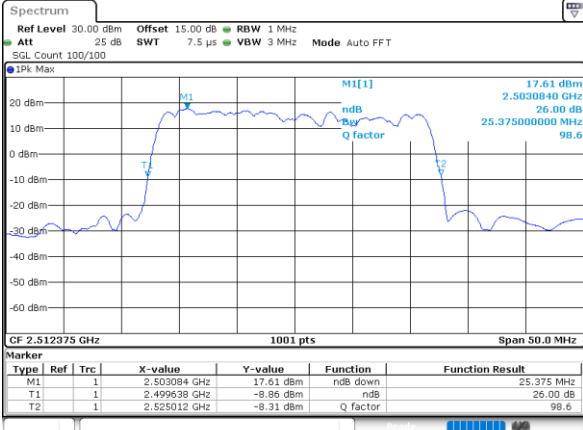

Highest Channel / 20MHz+20MHz

Date: 27_MAY.2021 00:17:01

LTE Band 7C_CA

16QAM

Lowest Channel / 10MHz+20MHz

Date: 25.MAY.2021 23:12:28

Middle Channel / 10MHz+20MHz

Date: 26.MAY.2021 00:06:25

Highest Channel / 10MHz+20MHz

Date: 26.MAY.2021 00:10:10

LTE Band 7C_CA

16QAM

Lowest Channel / 15MHz+10MHz

Date: 27_MAY.2021 18:36:37

Lowest Channel / 15MHz+15MHz

Date: 26_MAY.2021 21:26:02

Middle Channel / 15MHz+10MHz

Date: 27_MAY.2021 19:15:46

Middle Channel / 15MHz+15MHz

Date: 26_MAY.2021 22:14:16

Highest Channel / 15MHz+10MHz

Date: 27_MAY.2021 19:21:19

Highest Channel / 15MHz+15MHz

Date: 26_MAY.2021 22:51:04