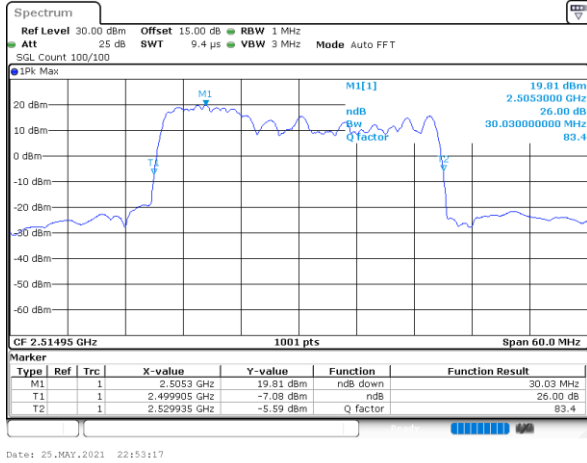

LTE Band 7C_CA

QPSK

Lowest Channel / 10MHz+20MHz

Date: 25.MAY.2021 22:53:17