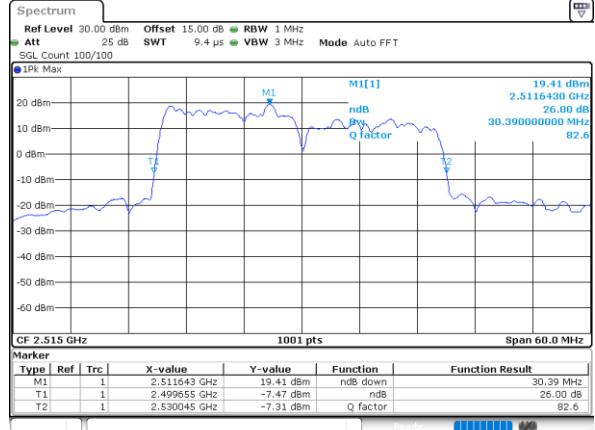

Highest Channel / 20MHz+20MHz

Date: 27_MAY.2021 00:17:01

LTE Band 7C_CA

16QAM

Lowest Channel / 10MHz+20MHz

Date: 25.MAY.2021 23:12:28

Middle Channel / 10MHz+20MHz

Date: 26.MAY.2021 00:06:25

Highest Channel / 10MHz+20MHz

Date: 26.MAY.2021 00:10:10

LTE Band 7C_CA

16QAM

Lowest Channel / 15MHz+10MHz

Date: 27_MAY.2021 18:36:37

Lowest Channel / 15MHz+15MHz

Date: 26_MAY.2021 21:26:02

Middle Channel / 15MHz+10MHz

Date: 27_MAY.2021 19:15:46

Middle Channel / 15MHz+15MHz

Date: 26_MAY.2021 22:14:16

Highest Channel / 15MHz+10MHz

Date: 27_MAY.2021 19:21:19

Highest Channel / 15MHz+15MHz

Date: 26_MAY.2021 22:51:04