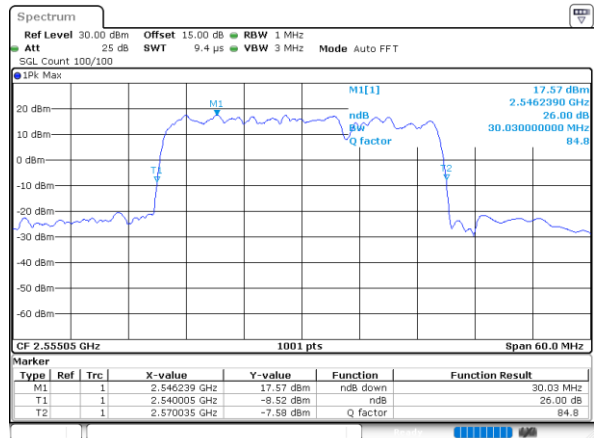

Middle Channel / 15MHz+15MHz

Date: 26_MAY.2021 22:15:23

Highest Channel / 15MHz+10MHz

Date: 27_MAY.2021 19:19:08

Highest Channel / 15MHz+15MHz

Date: 26_MAY.2021 22:49:12

LTE Band 7C_CA

QPSK

Lowest Channel / 15MHz+20MHz

Date: 27_MAY.2021 20:29:32

Lowest Channel / 20MHz+10MHz

Date: 26_MAY.2021 00:25:26

Middle Channel / 15MHz+20MHz

Date: 27_MAY.2021 21:47:22

Middle Channel / 20MHz+10MHz

Date: 26_MAY.2021 00:40:34

Highest Channel / 15MHz+20MHz

Date: 27_MAY.2021 21:54:00

Highest Channel / 20MHz+10MHz

Date: 26_MAY.2021 00:49:04

LTE Band 7C_CA

QPSK

Lowest Channel / 20MHz+15MHz

Date: 27_MAY.2021 00:19:33