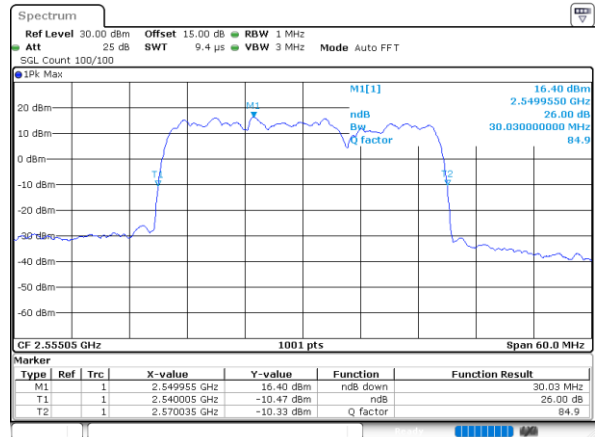

Highest Channel / 15MHz+15MHz

Date: 26_MAY.2021 22:52:39

LTE Band 7C_CA

64QAM

Lowest Channel / 15MHz+20MHz

Date: 27_MAY.2021 20:21:38

Lowest Channel / 20MHz+10MHz

Date: 26_MAY.2021 00:23:53

Middle Channel / 15MHz+20MHz

Date: 27_MAY.2021 21:49:28

Middle Channel / 20MHz+10MHz

Date: 26_MAY.2021 00:42:54

Highest Channel / 15MHz+20MHz

Date: 27_MAY.2021 21:50:51

Highest Channel / 20MHz+10MHz

Date: 26_MAY.2021 00:44:47

LTE Band 7C_CA

64QAM

Lowest Channel / 20MHz+15MHz

Date: 27_MAY.2021 00:22:18

Lowest Channel / 20MHz+20MHz

Date: 25_MAY.2021 22:11:36

Middle Channel / 20MHz+15MHz

Date: 27_MAY.2021 00:37:35