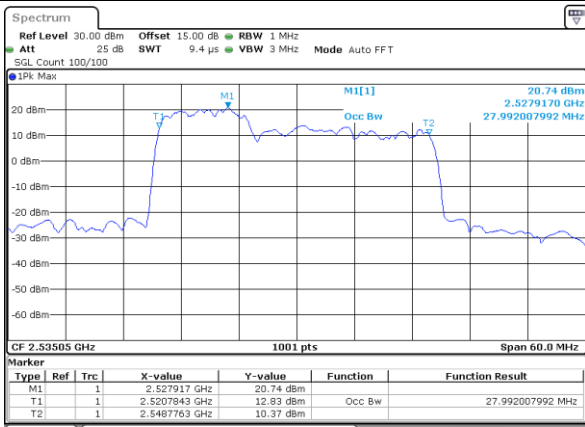

Mode	LTE Band 7C_CA : 99%OBW(MHz)			
64QAM				
BW	10MHz+20MHz	15MHz+5MHz	15MHz+10MHz	15MHz+15MHz
Lowest CH	27.63	-	23.23	28.47
Middle CH	27.93	-	23.23	28.47
Highest CH	27.93	-	23.33	28.71
BW	15MHz+20MHz	20MHz+10MHz	20MHz+15MHz	20MHz+20MHz
Lowest CH	32.66	28.11	32.80	37.48
Middle CH	32.59	27.81	32.87	37.56
Highest CH	32.87	28.05	32.80	37.16

LTE Band 7C_CA

QPSK

Lowest Channel / 10MHz+20MHz

Date: 25_MAY_2021 22:52:53

Middle Channel / 10MHz+20MHz

Date: 26_MAY_2021 00:07:25

Highest Channel / 10MHz+20MHz

Date: 26_MAY_2021 00:08:49

LTE Band 7C_CA

QPSK

Lowest Channel / 15MHz+10MHz

Date: 27_MAY.2021 18:34:16

Lowest Channel / 15MHz+15MHz

Date: 26_MAY.2021 21:23:03

Middle Channel / 15MHz+10MHz

Date: 27_MAY.2021 19:16:49