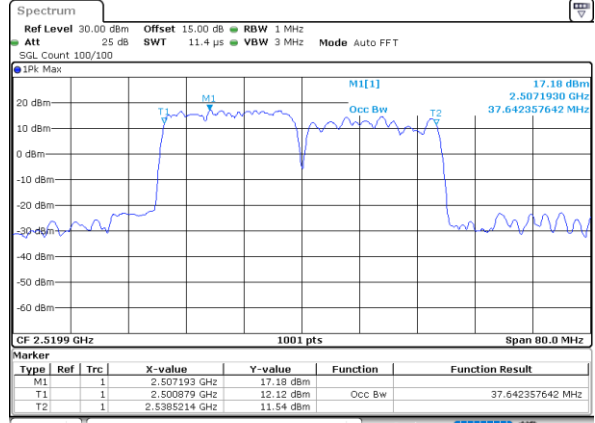

Lowest Channel / 15MHz+20MHz

Date: 27_MAY.2021 20:29:26

Lowest Channel / 20MHz+10MHz

Date: 26_MAY.2021 00:25:20

Middle Channel / 15MHz+20MHz

Date: 27_MAY.2021 21:47:16

Middle Channel / 20MHz+10MHz

Date: 26_MAY.2021 00:40:28

Highest Channel / 15MHz+20MHz

Date: 27_MAY.2021 21:53:54

Highest Channel / 20MHz+10MHz

Date: 26_MAY.2021 00:48:57

LTE Band 7C_CA

QPSK

Lowest Channel / 20MHz+15MHz

Date: 27.MAY.2021 00:19:23

Lowest Channel / 20MHz+20MHz

Date: 25.MAY.2021 22:08:01

Middle Channel / 20MHz+15MHz

Date: 27.MAY.2021 00:41:03

Middle Channel / 20MHz+20MHz

Date: 26.MAY.2021 23:04:43

Highest Channel / 20MHz+15MHz

Date: 27.MAY.2021 00:41:36