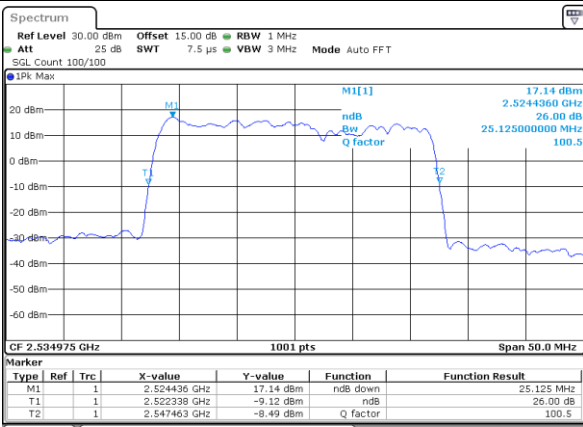

Highest Channel / 20MHz+15MHz

Date: 27_MAY.2021 00:43:16

Highest Channel / 20MHz+20MHz

Date: 27_MAY.2021 00:15:42

LTE Band 7C_CA

64QAM

Lowest Channel / 10MHz+20MHz

Date: 25.MAY.2021 23:05:51

Middle Channel / 10MHz+20MHz

Date: 26.MAY.2021 00:06:10

Highest Channel / 10MHz+20MHz

Date: 26.MAY.2021 00:11:25

LTE Band 7C_CA

64QAM

Lowest Channel / 15MHz+10MHz

Date: 27_MAY.2021 18:39:56

Lowest Channel / 15MHz+15MHz

Date: 26_MAY.2021 21:27:58

Middle Channel / 15MHz+10MHz

Date: 27_MAY.2021 19:14:18

Middle Channel / 15MHz+15MHz

Date: 26_MAY.2021 22:12:31

Highest Channel / 15MHz+10MHz

Date: 27_MAY.2021 19:22:32