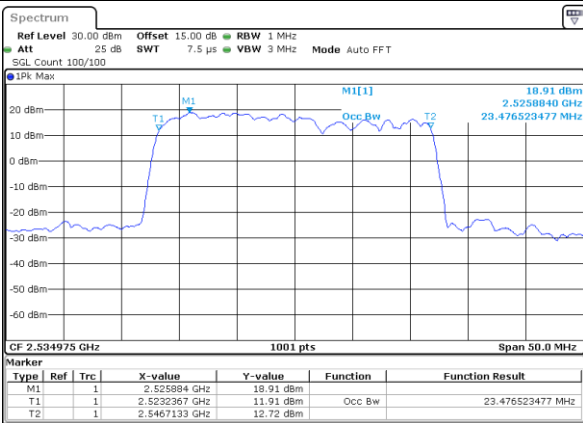

LTE Band 7C_CA

QPSK

Lowest Channel / 10MHz+20MHz

Date: 25_MAY_2021 22:52:53

Middle Channel / 10MHz+20MHz

Date: 26_MAY_2021 00:07:25

Highest Channel / 10MHz+20MHz

Date: 26_MAY_2021 00:08:49

LTE Band 7C_CA

QPSK

Lowest Channel / 15MHz+10MHz

Date: 27_MAY.2021 18:34:16

Lowest Channel / 15MHz+15MHz

Date: 26_MAY.2021 21:23:03

Middle Channel / 15MHz+10MHz

Date: 27_MAY.2021 19:16:49

Middle Channel / 15MHz+15MHz

Date: 26_MAY.2021 22:15:16

Highest Channel / 15MHz+10MHz

Date: 27_MAY.2021 19:19:02

Highest Channel / 15MHz+15MHz

Date: 26_MAY.2021 22:48:48

LTE Band 7C_CA

QPSK