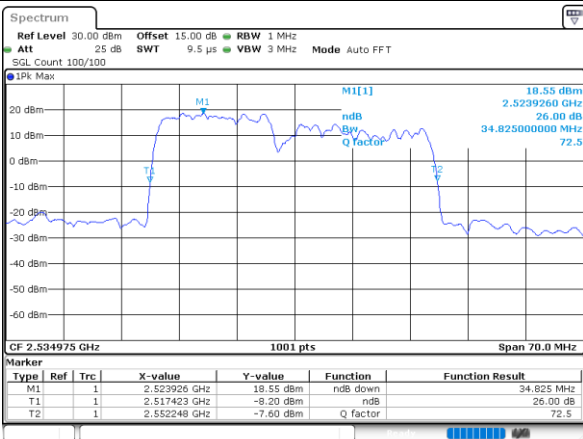

Lowest Channel / 15MHz+20MHz

Date: 27_MAY.2021 20:29:32

Lowest Channel / 20MHz+10MHz

Date: 26_MAY.2021 00:25:26

Middle Channel / 15MHz+20MHz

Date: 27_MAY.2021 21:47:22

Middle Channel / 20MHz+10MHz

Date: 26_MAY.2021 00:40:34

Highest Channel / 15MHz+20MHz

Date: 27_MAY.2021 21:54:00

Highest Channel / 20MHz+10MHz

Date: 26_MAY.2021 00:49:04

LTE Band 7C_CA

QPSK

Lowest Channel / 20MHz+15MHz

Date: 27_MAY.2021 00:19:33