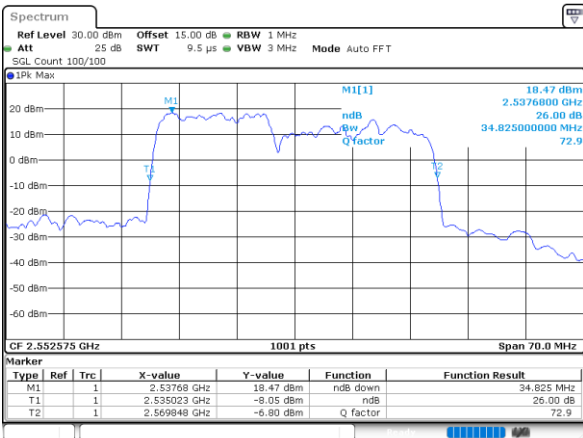

Middle Channel / 15MHz+15MHz

Date: 26_MAY.2021 22:15:23

Highest Channel / 15MHz+10MHz

Date: 27_MAY.2021 19:19:08

Highest Channel / 15MHz+15MHz

Date: 26_MAY.2021 22:49:12

LTE Band 7C_CA

QPSK

Lowest Channel / 15MHz+20MHz

Date: 27_MAY.2021 20:29:32

Lowest Channel / 20MHz+10MHz

Date: 26_MAY.2021 00:25:26

Middle Channel / 15MHz+20MHz

Date: 27_MAY.2021 21:47:22

Middle Channel / 20MHz+10MHz

Date: 26_MAY.2021 00:40:34

Highest Channel / 15MHz+20MHz

Date: 27_MAY.2021 21:54:00

Highest Channel / 20MHz+10MHz

Date: 26_MAY.2021 00:49:04

LTE Band 7C_CA

QPSK

Lowest Channel / 20MHz+15MHz

Date: 27_MAY.2021 00:19:33