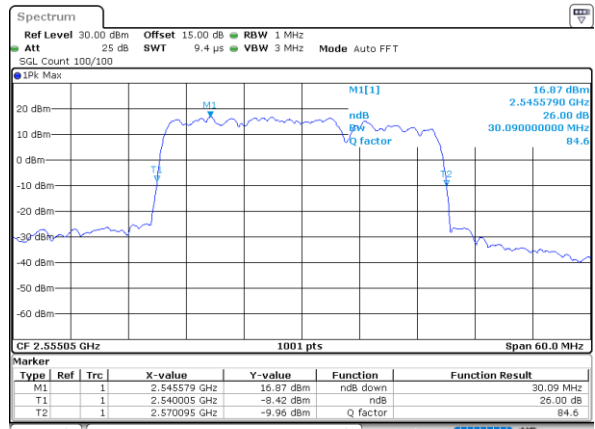

LTE Band 7C_CA

16QAM

Lowest Channel / 15MHz+20MHz

Date: 27_MAY.2021 20:27:49

Lowest Channel / 20MHz+10MHz

Date: 26_MAY.2021 00:24:15

Middle Channel / 15MHz+20MHz

Date: 27_MAY.2021 21:48:21

Middle Channel / 20MHz+10MHz

Date: 26_MAY.2021 00:41:48

Highest Channel / 15MHz+20MHz

Date: 27_MAY.2021 21:52:09

Highest Channel / 20MHz+10MHz

Date: 26_MAY.2021 00:46:41

LTE Band 7C_CA

16QAM

Lowest Channel / 20MHz+15MHz

Date: 27_MAY.2021 00:20:56

Lowest Channel / 20MHz+20MHz

Date: 25_MAY.2021 22:09:23

Middle Channel / 20MHz+15MHz

Date: 27_MAY.2021 00:39:11

Middle Channel / 20MHz+20MHz

Date: 26_MAY.2021 23:05:45

Highest Channel / 20MHz+15MHz

Date: 27_MAY.2021 00:43:16

Highest Channel / 20MHz+20MHz

Date: 27_MAY.2021 00:15:42

LTE Band 7C_CA

64QAM

Lowest Channel / 10MHz+20MHz

Date: 25.MAY.2021 23:05:51