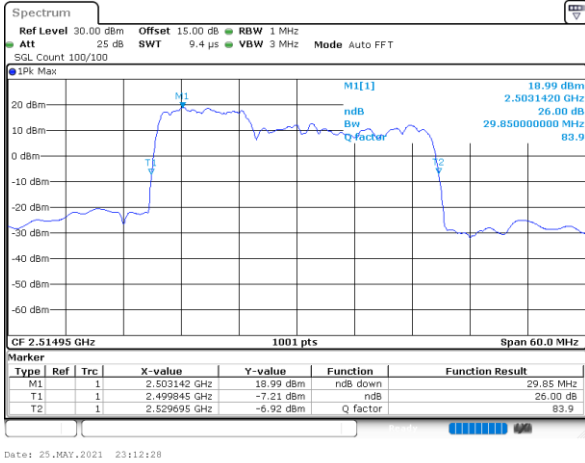

Lowest Channel / 20MHz+20MHz

Date: 25_MAY.2021 22:08:08

Middle Channel / 20MHz+15MHz

Date: 27_MAY.2021 00:40:56

Middle Channel / 20MHz+20MHz

Date: 26_MAY.2021 23:04:49

Highest Channel / 20MHz+15MHz

Date: 27_MAY.2021 00:41:43

Highest Channel / 20MHz+20MHz

Date: 27_MAY.2021 00:17:01

LTE Band 7C_CA

16QAM

Lowest Channel / 10MHz+20MHz

Date: 25.MAY.2021 23:12:28

Middle Channel / 10MHz+20MHz

Date: 26.MAY.2021 00:06:25

Highest Channel / 10MHz+20MHz

Date: 26.MAY.2021 00:10:10

LTE Band 7C_CA

16QAM

Lowest Channel / 15MHz+10MHz

Date: 27_MAY.2021 18:36:37

Lowest Channel / 15MHz+15MHz

Date: 26_MAY.2021 21:26:02