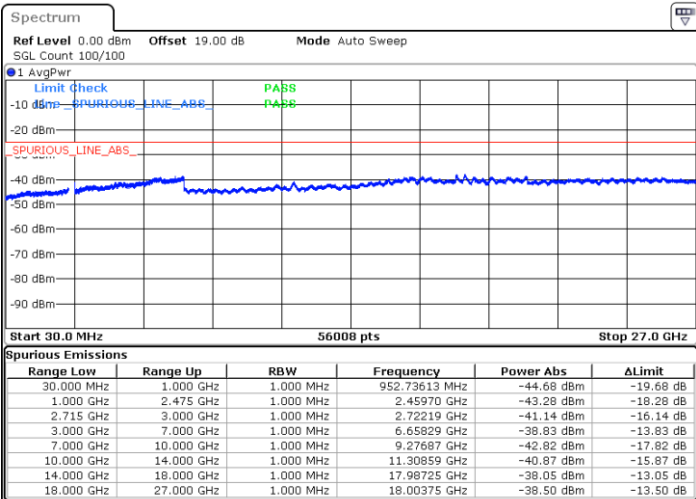

Date: 24.MAY.2021 22:06:28

Highest Channel / QPSK

Highest Channel / 16QAM

Date: 24.MAY.2021 22:14:15

Date: 24.MAY.2021 22:11:05

LTE Band 41 / 5MHz

Lowest Channel / 64QAM

Middle Channel / 64QAM

Date: 24.MAY.2021 20:49:32

Date: 24.MAY.2021 20:56:36

Highest Channel / 64QAM

Date: 24.MAY.2021 20:57:27

LTE Band 41 / 10MHz

Lowest Channel / 64QAM

Middle Channel / 64QAM

Date: 24.MAY.2021 21:08:44

Date: 24.MAY.2021 21:14:58

Highest Channel / 64QAM

Date: 24.MAY.2021 21:15:56

LTE Band 41 / 15MHz

Lowest Channel / 64QAM

Middle Channel / 64QAM

Date: 24.MAY.2021 21:32:12

Date: 24.MAY.2021 21:42:01