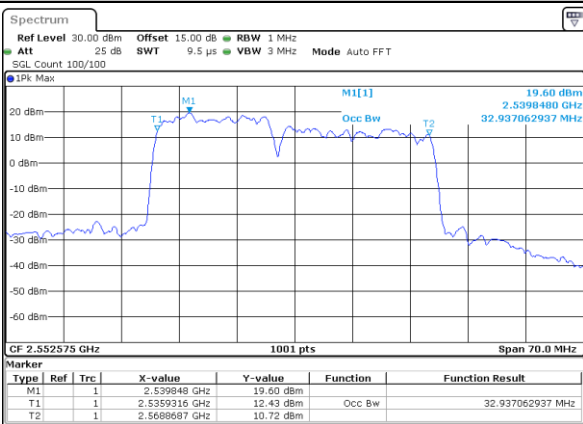

Middle Channel / 15MHz+15MHz

Date: 26_MAY.2021 22:15:16

Highest Channel / 15MHz+10MHz

Date: 27_MAY.2021 19:19:02

Highest Channel / 15MHz+15MHz

Date: 26_MAY.2021 22:48:48

LTE Band 7C_CA

QPSK

Lowest Channel / 15MHz+20MHz

Date: 27_MAY.2021 20:29:26

Lowest Channel / 20MHz+10MHz

Date: 26_MAY.2021 00:25:20

Middle Channel / 15MHz+20MHz

Date: 27_MAY.2021 21:47:16

Middle Channel / 20MHz+10MHz

Date: 26_MAY.2021 00:40:28

Highest Channel / 15MHz+20MHz

Date: 27_MAY.2021 21:53:54

Highest Channel / 20MHz+10MHz

Date: 26_MAY.2021 00:48:57

LTE Band 7C_CA

QPSK

Lowest Channel / 20MHz+15MHz

Date: 27.MAY.2021 00:19:23