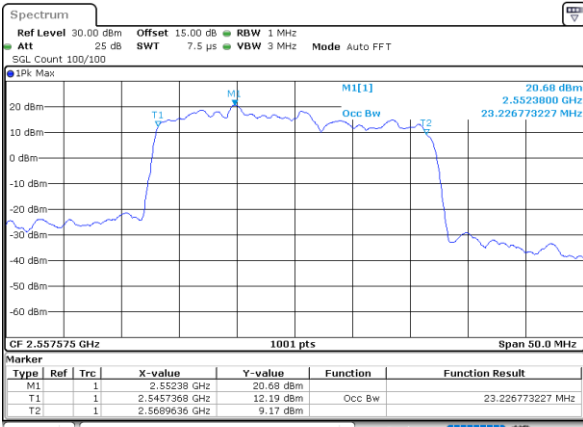

Highest Channel / 10MHz+20MHz

Date: 26.MAY.2021 00:10:05

LTE Band 7C_CA

16QAM

Lowest Channel / 15MHz+10MHz

Date: 27_MAY.2021 18:36:32

Lowest Channel / 15MHz+15MHz

Date: 26_MAY.2021 21:25:54

Middle Channel / 15MHz+10MHz

Date: 27_MAY.2021 19:15:41

Middle Channel / 15MHz+15MHz

Date: 26_MAY.2021 22:14:22

Highest Channel / 15MHz+10MHz

Date: 27_MAY.2021 19:21:13

Highest Channel / 15MHz+15MHz

Date: 26_MAY.2021 22:50:41