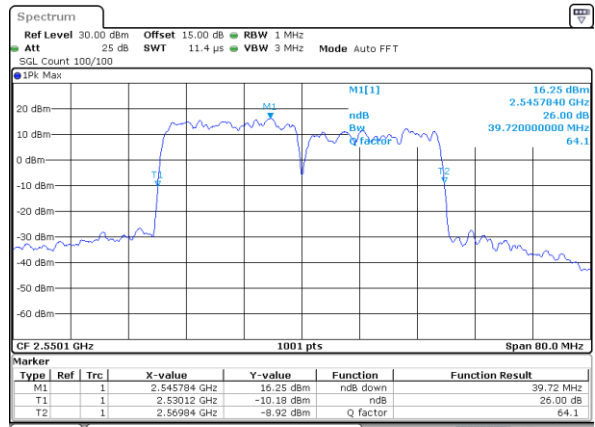

LTE Band 7C_CA

64QAM

Lowest Channel / 20MHz+15MHz

Date: 27_MAY.2021 00:22:18

Lowest Channel / 20MHz+20MHz

Date: 25_MAY.2021 22:11:36

Middle Channel / 20MHz+15MHz

Date: 27_MAY.2021 00:37:35

Middle Channel / 20MHz+20MHz

Date: 26_MAY.2021 23:06:44

Highest Channel / 20MHz+15MHz

Date: 27_MAY.2021 00:44:25

Highest Channel / 20MHz+20MHz

Date: 27_MAY.2021 00:14:26

Occupied Bandwidth

Mode	LTE Band 7C_CA : 99%OBW(MHz)			
QPSK				
BW	10MHz+20MHz	15MHz+5MHz	15MHz+10MHz	15MHz+15MHz
Lowest CH	28.17	-	23.38	28.59
Middle CH	27.99	-	23.48	28.41
Highest CH	27.63	-	23.03	28.23
BW	15MHz+20MHz	20MHz+10MHz	20MHz+15MHz	20MHz+20MHz
Lowest CH	32.59	28.17	33.08	37.64
Middle CH	32.66	27.81	32.73	37.80
Highest CH	32.94	27.93	32.87	37.88

Mode	LTE Band 7C_CA : 99%OBW(MHz)			
16QAM				
BW	10MHz+20MHz	15MHz+5MHz	15MHz+10MHz	15MHz+15MHz
Lowest CH	27.99	-	23.33	28.83
Middle CH	27.99	-	23.43	28.11
Highest CH	27.99	-	23.23	28.47
BW	15MHz+20MHz	20MHz+10MHz	20MHz+15MHz	20MHz+20MHz
Lowest CH	32.80	28.29	32.73	37.80
Middle CH	32.80	27.87	32.94	37.48
Highest CH	32.17	27.99	32.59	37.56

Mode	LTE Band 7C_CA : 99%OBW(MHz)			
64QAM				
BW	10MHz+20MHz	15MHz+5MHz	15MHz+10MHz	15MHz+15MHz
Lowest CH	27.63	-	23.23	28.47
Middle CH	27.93	-	23.23	28.47
Highest CH	27.93	-	23.33	28.71
BW	15MHz+20MHz	20MHz+10MHz	20MHz+15MHz	20MHz+20MHz
Lowest CH	32.66	28.11	32.80	37.48
Middle CH	32.59	27.81	32.87	37.56
Highest CH	32.87	28.05	32.80	37.16