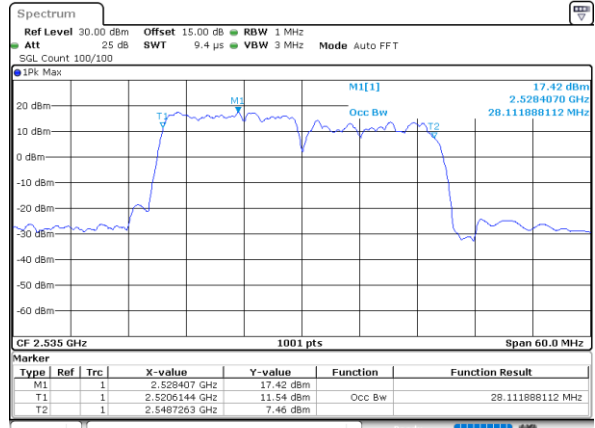

Middle Channel / 15MHz+15MHz

Date: 26_MAY.2021 22:14:22