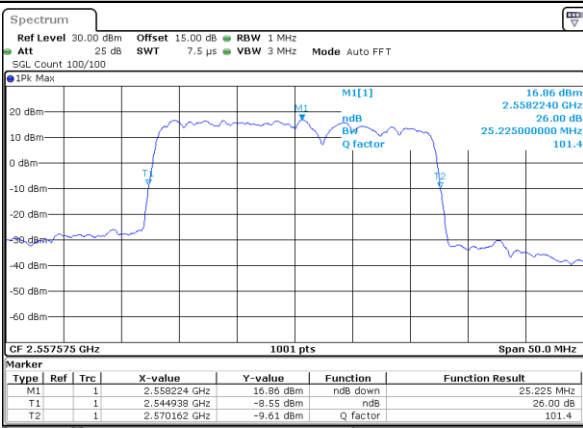

Highest Channel / 20MHz+15MHz

Date: 27_MAY.2021 00:43:16

Highest Channel / 20MHz+20MHz

Date: 27_MAY.2021 00:15:42

LTE Band 7C_CA

64QAM

Lowest Channel / 10MHz+20MHz

Date: 25.MAY.2021 23:05:51

Middle Channel / 10MHz+20MHz

Date: 26.MAY.2021 00:06:10

Highest Channel / 10MHz+20MHz

Date: 26.MAY.2021 00:11:25

LTE Band 7C_CA

64QAM

Lowest Channel / 15MHz+10MHz

Date: 27_MAY.2021 18:39:56

Lowest Channel / 15MHz+15MHz

Date: 26_MAY.2021 21:27:58

Middle Channel / 15MHz+10MHz

Date: 27_MAY.2021 19:14:18

Middle Channel / 15MHz+15MHz

Date: 26_MAY.2021 22:12:31

Highest Channel / 15MHz+10MHz

Date: 27_MAY.2021 19:22:32

Highest Channel / 15MHz+15MHz

Date: 26_MAY.2021 22:52:39

LTE Band 7C_CA

64QAM

Lowest Channel / 15MHz+20MHz

Date: 27_MAY.2021 20:21:38

Lowest Channel / 20MHz+10MHz

Date: 26_MAY.2021 00:23:53