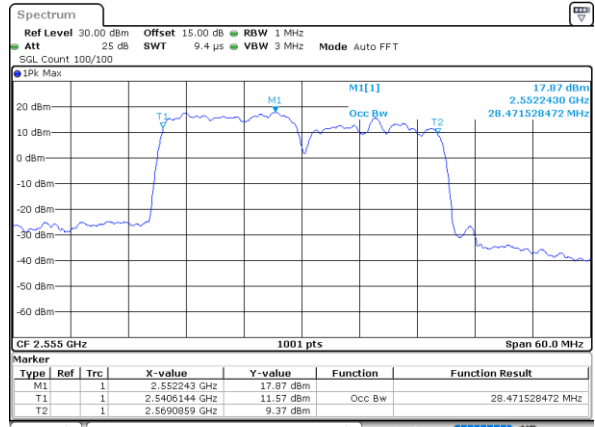

Highest Channel / 20MHz+20MHz

Date: 27.MAY.2021 00:16:55

LTE Band 7C_CA

16QAM

Lowest Channel / 10MHz+20MHz

Date: 25.MAY.2021 23:07:34

Middle Channel / 10MHz+20MHz

Date: 26.MAY.2021 00:06:18

Highest Channel / 10MHz+20MHz

Date: 26.MAY.2021 00:10:05

LTE Band 7C_CA

16QAM

Lowest Channel / 15MHz+10MHz

Date: 27_MAY.2021 18:36:32

Lowest Channel / 15MHz+15MHz

Date: 26_MAY.2021 21:25:54

Middle Channel / 15MHz+10MHz

Date: 27_MAY.2021 19:15:41

Middle Channel / 15MHz+15MHz

Date: 26_MAY.2021 22:14:22

Highest Channel / 15MHz+10MHz

Date: 27_MAY.2021 19:21:13

Highest Channel / 15MHz+15MHz

Date: 26_MAY.2021 22:50:41