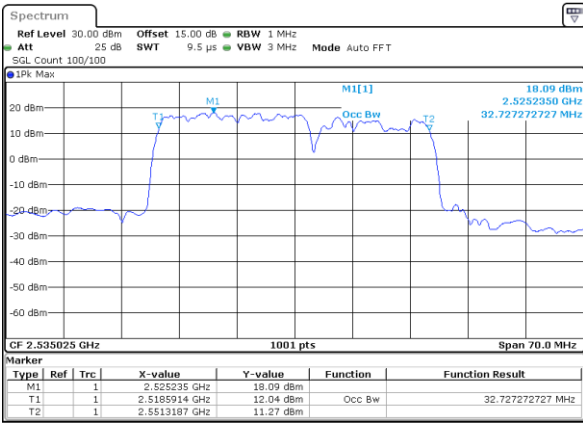

Lowest Channel / 15MHz+20MHz

Date: 27_MAY.2021 20:29:26

Lowest Channel / 20MHz+10MHz

Date: 26_MAY.2021 00:25:20

Middle Channel / 15MHz+20MHz

Date: 27_MAY.2021 21:47:16

Middle Channel / 20MHz+10MHz

Date: 26_MAY.2021 00:40:28

Highest Channel / 15MHz+20MHz

Date: 27_MAY.2021 21:53:54

Highest Channel / 20MHz+10MHz

Date: 26_MAY.2021 00:48:57

LTE Band 7C_CA

QPSK

Lowest Channel / 20MHz+15MHz

Date: 27.MAY.2021 00:19:23

Lowest Channel / 20MHz+20MHz

Date: 25.MAY.2021 22:08:01

Middle Channel / 20MHz+15MHz

Date: 27.MAY.2021 00:41:03

Middle Channel / 20MHz+20MHz

Date: 26.MAY.2021 23:04:43

Highest Channel / 20MHz+15MHz

Date: 27.MAY.2021 00:41:36