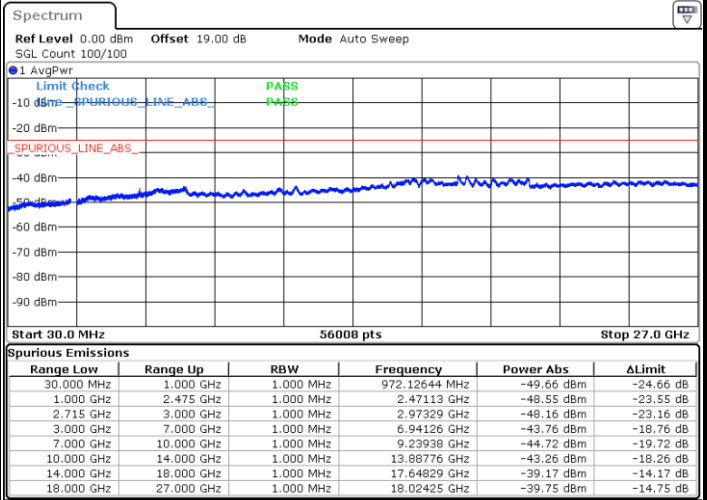

Date: 24.MAY.2021 21:39:15

Date: 24.MAY.2021 21:41:10

LTE Band 41 / 15MHz

Highest Channel / QPSK

Date: 24.MAY.2021 21:49:25

Highest Channel / 16QAM

Date: 24.MAY.2021 21:45:56

LTE Band 41 / 20MHz

Lowest Channel / QPSK

Date: 24.MAY.2021 22:04:27

Lowest Channel / 16QAM

Date: 24.MAY.2021 22:01:49

LTE Band 41 / 20MHz

Middle Channel / QPSK

Middle Channel / 16QAM

Date: 24.MAY.2021 22:05:34

Date: 24.MAY.2021 22:06:28

Highest Channel / QPSK

Highest Channel / 16QAM

Date: 24.MAY.2021 22:14:15

Date: 24.MAY.2021 22:11:05

LTE Band 41 / 5MHz

Lowest Channel / 64QAM

Middle Channel / 64QAM

Date: 24.MAY.2021 20:49:32

Date: 24.MAY.2021 20:56:36

Highest Channel / 64QAM

Date: 24.MAY.2021 20:57:27

LTE Band 41 / 10MHz

Lowest Channel / 64QAM

Middle Channel / 64QAM

Date: 24.MAY.2021 21:08:44