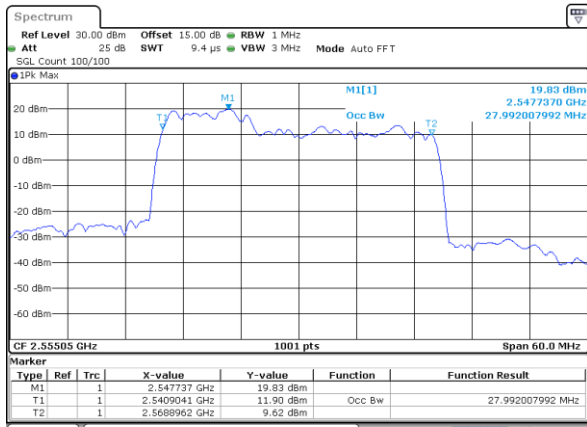

Highest Channel / 15MHz+20MHz

Date: 27_MAY.2021 21:53:54

Highest Channel / 20MHz+10MHz

Date: 26_MAY.2021 00:48:57

LTE Band 7C_CA

QPSK

Lowest Channel / 20MHz+15MHz

Date: 27.MAY.2021 00:19:23

Lowest Channel / 20MHz+20MHz

Date: 25.MAY.2021 22:08:01

Middle Channel / 20MHz+15MHz

Date: 27.MAY.2021 00:41:03

Middle Channel / 20MHz+20MHz

Date: 26.MAY.2021 23:04:43

Highest Channel / 20MHz+15MHz

Date: 27.MAY.2021 00:41:36

Highest Channel / 20MHz+20MHz

Date: 27.MAY.2021 00:16:55

LTE Band 7C_CA

16QAM

Lowest Channel / 10MHz+20MHz

Date: 25.MAY.2021 23:07:34

Middle Channel / 10MHz+20MHz

Date: 26.MAY.2021 00:06:18

Highest Channel / 10MHz+20MHz

Date: 26.MAY.2021 00:10:05

LTE Band 7C_CA

16QAM

Lowest Channel / 15MHz+10MHz

Date: 27_MAY.2021 18:36:32

Lowest Channel / 15MHz+15MHz

Date: 26_MAY.2021 21:25:54