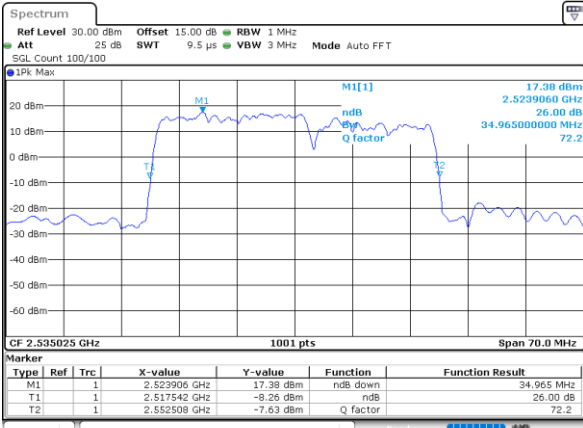

Middle Channel / 20MHz+10MHz

Date: 26_MAY.2021 00:41:48

Highest Channel / 15MHz+20MHz

Date: 27_MAY.2021 21:52:09

Highest Channel / 20MHz+10MHz

Date: 26_MAY.2021 00:46:41

LTE Band 7C_CA

16QAM

Lowest Channel / 20MHz+15MHz

Date: 27_MAY.2021 00:20:56

Lowest Channel / 20MHz+20MHz

Date: 25_MAY.2021 22:09:23

Middle Channel / 20MHz+15MHz

Date: 27_MAY.2021 00:39:11

Middle Channel / 20MHz+20MHz

Date: 26_MAY.2021 23:05:45

Highest Channel / 20MHz+15MHz

Date: 27_MAY.2021 00:43:16

Highest Channel / 20MHz+20MHz

Date: 27_MAY.2021 00:15:42

LTE Band 7C_CA

64QAM

Lowest Channel / 10MHz+20MHz

Date: 25.MAY.2021 23:05:51