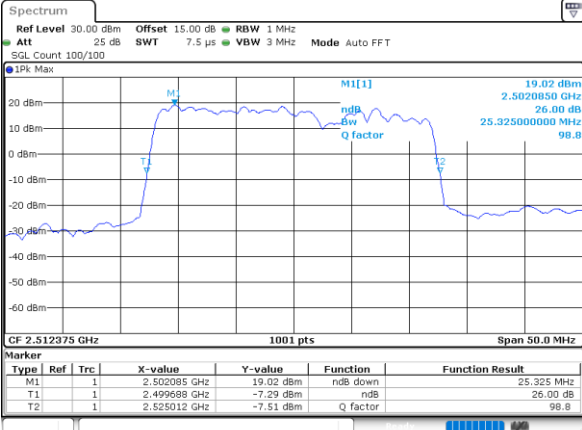

Mode	LTE Band 7C_CA : 26dB BW(MHz)			
64QAM				
BW	10MHz+20MHz	15MHz+5MHz	15MHz+10MHz	15MHz+15MHz
Lowest CH	29.85	-	25.23	30.57
Middle CH	29.97	-	25.13	30.51
Highest CH	29.79	-	25.23	30.51
BW	15MHz+20MHz	20MHz+10MHz	20MHz+15MHz	20MHz+20MHz
Lowest CH	34.69	29.97	34.90	39.72
Middle CH	34.90	30.09	34.90	39.72
Highest CH	34.76	30.03	34.83	39.72

LTE Band 7C_CA

QPSK

Lowest Channel / 10MHz+20MHz

Date: 25.MAY.2021 22:53:17

Middle Channel / 10MHz+20MHz

Date: 26.MAY.2021 00:07:31

Highest Channel / 10MHz+20MHz

Date: 26.MAY.2021 00:08:57

LTE Band 7C_CA

QPSK

Lowest Channel / 15MHz+10MHz

Date: 27_MAY.2021 18:34:29

Lowest Channel / 15MHz+15MHz

Date: 26_MAY.2021 21:24:08

Middle Channel / 15MHz+10MHz

Date: 27_MAY.2021 19:16:54