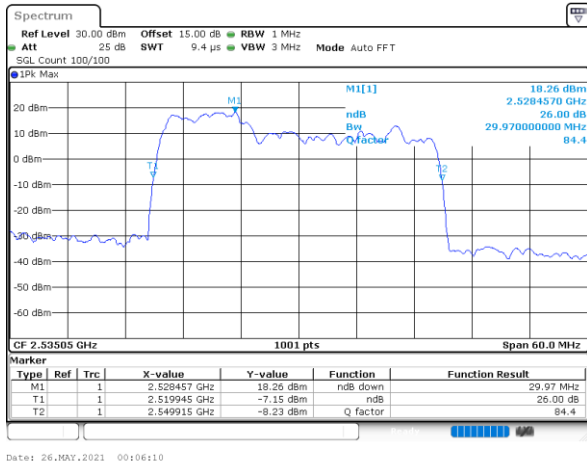

Lowest Channel / 20MHz+15MHz

Date: 27_MAY.2021 00:20:56

Lowest Channel / 20MHz+20MHz

Date: 25_MAY.2021 22:09:23

Middle Channel / 20MHz+15MHz

Date: 27_MAY.2021 00:39:11

Middle Channel / 20MHz+20MHz

Date: 26_MAY.2021 23:05:45

Highest Channel / 20MHz+15MHz

Date: 27_MAY.2021 00:43:16

Highest Channel / 20MHz+20MHz

Date: 27_MAY.2021 00:15:42

LTE Band 7C_CA

64QAM

Lowest Channel / 10MHz+20MHz

Date: 25.MAY.2021 23:05:51

Middle Channel / 10MHz+20MHz

Date: 26.MAY.2021 00:06:10

Highest Channel / 10MHz+20MHz

Date: 26.MAY.2021 00:11:25

LTE Band 7C_CA

64QAM

Lowest Channel / 15MHz+10MHz

Date: 27_MAY.2021 18:39:56