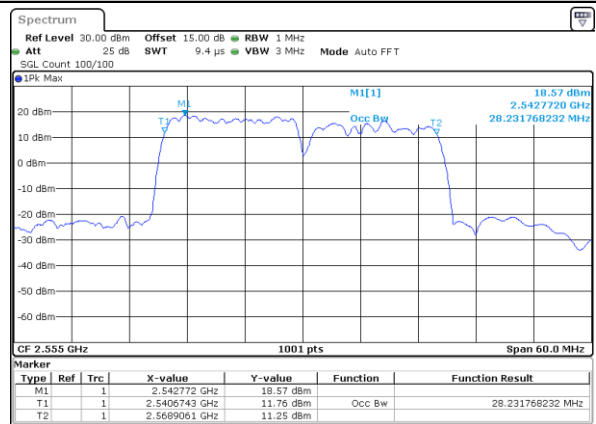

LTE Band 7C_CA

QPSK

Lowest Channel / 15MHz+10MHz

Date: 27_MAY.2021 18:34:16

Lowest Channel / 15MHz+15MHz

Date: 26_MAY.2021 21:23:03

Middle Channel / 15MHz+10MHz

Date: 27_MAY.2021 19:16:49

Middle Channel / 15MHz+15MHz

Date: 26_MAY.2021 22:15:16

Highest Channel / 15MHz+10MHz

Date: 27_MAY.2021 19:19:02

Highest Channel / 15MHz+15MHz

Date: 26_MAY.2021 22:48:48

LTE Band 7C_CA

QPSK

Lowest Channel / 15MHz+20MHz

Date: 27_MAY.2021 20:29:26

Lowest Channel / 20MHz+10MHz

Date: 26_MAY.2021 00:25:20

Middle Channel / 15MHz+20MHz

Date: 27_MAY.2021 21:47:16

Middle Channel / 20MHz+10MHz

Date: 26_MAY.2021 00:40:28

Highest Channel / 15MHz+20MHz

Date: 27_MAY.2021 21:53:54

Highest Channel / 20MHz+10MHz

Date: 26_MAY.2021 00:48:57

LTE Band 7C_CA

QPSK

Lowest Channel / 20MHz+15MHz

Date: 27.MAY.2021 00:19:23