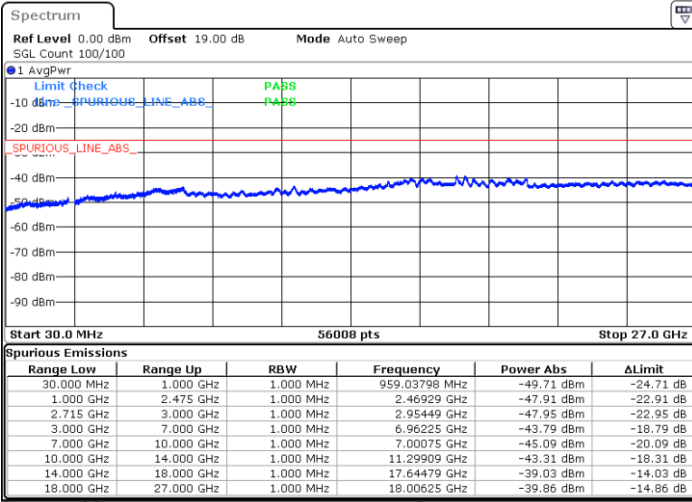

Date: 24.MAY.2021 21:14:58

Highest Channel / 64QAM

Date: 24.MAY.2021 21:15:56

LTE Band 41 / 15MHz

Lowest Channel / 64QAM

Middle Channel / 64QAM

Date: 24.MAY.2021 21:32:12

Date: 24.MAY.2021 21:42:01

Highest Channel / 64QAM

Date: 24.MAY.2021 21:44:59

LTE Band 41 / 20MHz

Lowest Channel / 64QAM

Middle Channel / 64QAM

Date: 24.MAY.2021 21:59:59

Date: 24.MAY.2021 22:07:46

Highest Channel / 64QAM

Date: 24.MAY.2021 22:09:01

Frequency Stability

Test Conditions		LTE Band 41 (QPSK) / Middle Channel	Limit
Temperature (°C)	Voltage (Volt)	BW 10MHz	Note 2.
		Deviation (ppm)	Result
50	Normal Voltage	0.0003	PASS
40	Normal Voltage	0.0002	
30	Normal Voltage	0.0005	
20(Ref.)	Normal Voltage	0.0000	
10	Normal Voltage	0.0000	
0	Normal Voltage	0.0003	
-10	Normal Voltage	0.0006	
-20	Normal Voltage	0.0005	
-30	Normal Voltage	0.0004	
20	Maximum Voltage	0.0002	
20	Normal Voltage	0.0000	
20	Battery End Point	0.0006	

Note:

1. Normal Voltage =3.8 V. ; Battery End Point (BEP) =3.6 V. ; Maximum Voltage =4.51 V.
2. Note: The frequency fundamental emissions stay within the authorized frequency block.

LTE Band 7C_CA

26dB Bandwidth