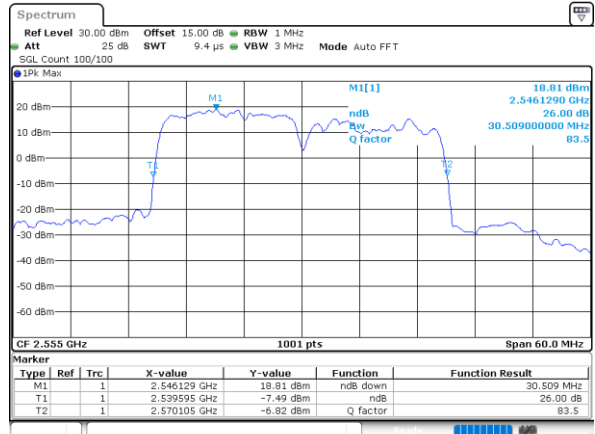

LTE Band 7C_CA

QPSK

Lowest Channel / 15MHz+10MHz

Date: 27_MAY.2021 18:34:29

Lowest Channel / 15MHz+15MHz

Date: 26_MAY.2021 21:24:08

Middle Channel / 15MHz+10MHz

Date: 27_MAY.2021 19:16:54

Middle Channel / 15MHz+15MHz

Date: 26_MAY.2021 22:15:23

Highest Channel / 15MHz+10MHz

Date: 27_MAY.2021 19:19:08

Highest Channel / 15MHz+15MHz

Date: 26_MAY.2021 22:49:12

LTE Band 7C_CA

QPSK

Lowest Channel / 15MHz+20MHz

Date: 27_MAY.2021 20:29:32

Lowest Channel / 20MHz+10MHz

Date: 26_MAY.2021 00:25:26

Middle Channel / 15MHz+20MHz

Date: 27_MAY.2021 21:47:22

Middle Channel / 20MHz+10MHz

Date: 26_MAY.2021 00:40:34