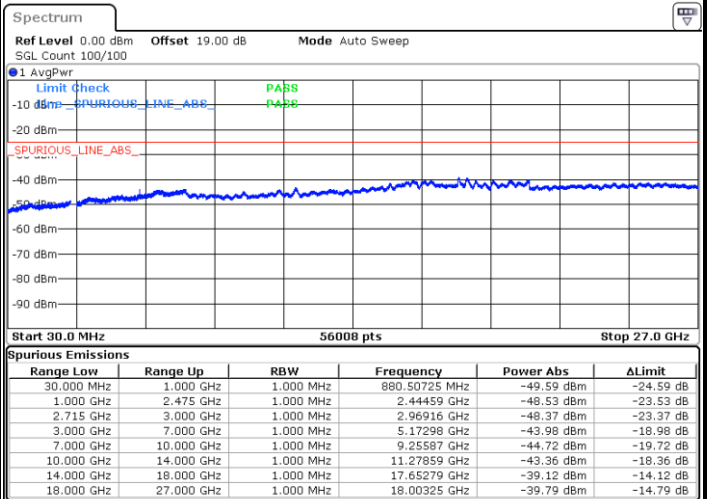

Date: 24.MAY.2021 21:18:07

LTE Band 41 / 15MHz

Lowest Channel / QPSK

Lowest Channel / 16QAM

Date: 24.MAY.2021 21:35:52

Date: 24.MAY.2021 21:34:05

Middle Channel / QPSK

Middle Channel / 16QAM

Date: 24.MAY.2021 21:39:15

Date: 24.MAY.2021 21:41:10

LTE Band 41 / 15MHz

Highest Channel / QPSK

Date: 24.MAY.2021 21:49:25

Highest Channel / 16QAM

Date: 24.MAY.2021 21:45:56

LTE Band 41 / 20MHz