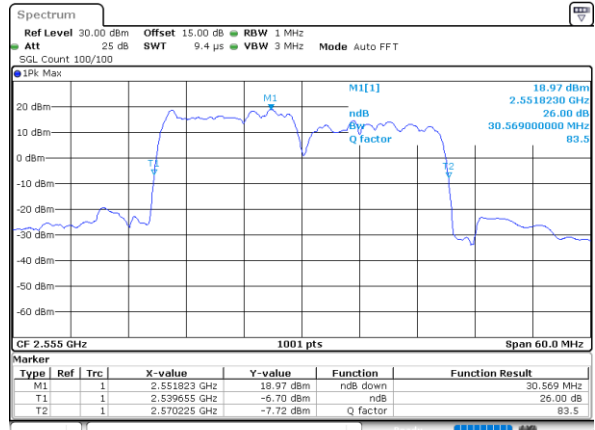

Highest Channel / 10MHz+20MHz

Date: 26.MAY.2021 00:10:10

LTE Band 7C_CA

16QAM

Lowest Channel / 15MHz+10MHz

Date: 27_MAY.2021 18:36:37

Lowest Channel / 15MHz+15MHz

Date: 26_MAY.2021 21:26:02

Middle Channel / 15MHz+10MHz

Date: 27_MAY.2021 19:15:46

Middle Channel / 15MHz+15MHz

Date: 26_MAY.2021 22:14:16

Highest Channel / 15MHz+10MHz

Date: 27_MAY.2021 19:21:19

Highest Channel / 15MHz+15MHz

Date: 26_MAY.2021 22:51:04

LTE Band 7C_CA

16QAM

Lowest Channel / 15MHz+20MHz

Date: 27_MAY.2021 20:27:49

Lowest Channel / 20MHz+10MHz

Date: 26_MAY.2021 00:24:15

Middle Channel / 15MHz+20MHz

Date: 27_MAY.2021 21:48:21

Middle Channel / 20MHz+10MHz

Date: 26_MAY.2021 00:41:48

Highest Channel / 15MHz+20MHz

Date: 27_MAY.2021 21:52:09

Highest Channel / 20MHz+10MHz

Date: 26_MAY.2021 00:46:41

LTE Band 7C_CA

16QAM