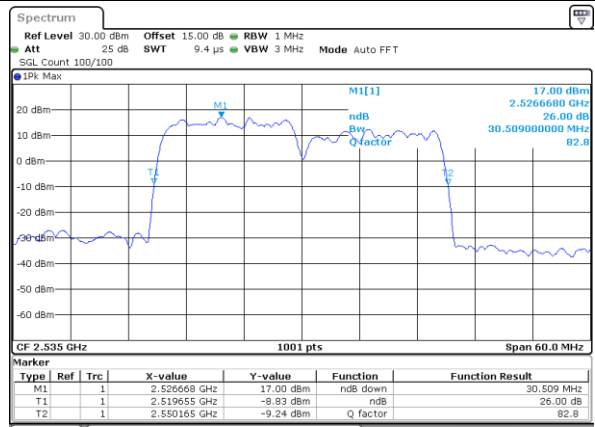

Middle Channel / 10MHz+20MHz

Date: 26.MAY.2021 00:06:10

Highest Channel / 10MHz+20MHz

Date: 26.MAY.2021 00:11:25

LTE Band 7C_CA

64QAM

Lowest Channel / 15MHz+10MHz

Date: 27_MAY.2021 18:39:56

Lowest Channel / 15MHz+15MHz

Date: 26_MAY.2021 21:27:58

Middle Channel / 15MHz+10MHz

Date: 27_MAY.2021 19:14:18

Middle Channel / 15MHz+15MHz

Date: 26_MAY.2021 22:12:31

Highest Channel / 15MHz+10MHz

Date: 27_MAY.2021 19:22:32

Highest Channel / 15MHz+15MHz

Date: 26_MAY.2021 22:52:39

LTE Band 7C_CA

64QAM

Lowest Channel / 15MHz+20MHz

Date: 27_MAY.2021 20:21:38

Lowest Channel / 20MHz+10MHz

Date: 26_MAY.2021 00:23:53