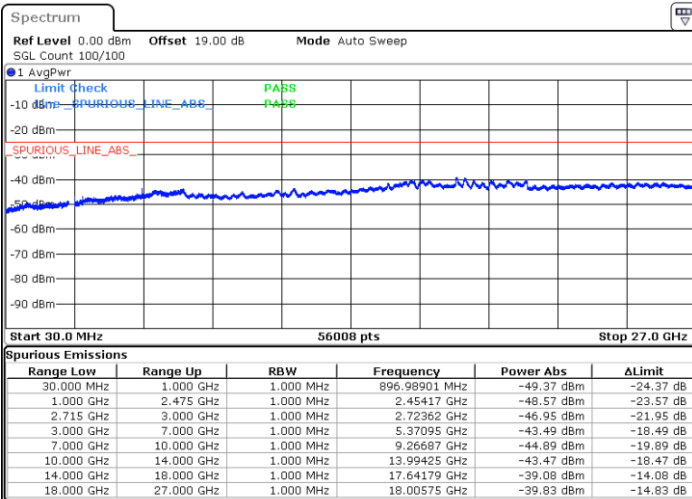

Lowest Channel / QPSK

Date: 24.MAY.2021 22:04:27

Lowest Channel / 16QAM

Date: 24.MAY.2021 22:01:49

LTE Band 41 / 20MHz

Middle Channel / QPSK

Middle Channel / 16QAM

Date: 24.MAY.2021 22:05:34

Date: 24.MAY.2021 22:06:28

Highest Channel / QPSK

Highest Channel / 16QAM

Date: 24.MAY.2021 22:14:15

Date: 24.MAY.2021 22:11:05

LTE Band 41 / 5MHz

Lowest Channel / 64QAM

Middle Channel / 64QAM

Date: 24.MAY.2021 20:49:32

Date: 24.MAY.2021 20:56:36

Highest Channel / 64QAM

Date: 24.MAY.2021 20:57:27

LTE Band 41 / 10MHz

Lowest Channel / 64QAM

Middle Channel / 64QAM

Date: 24.MAY.2021 21:08:44