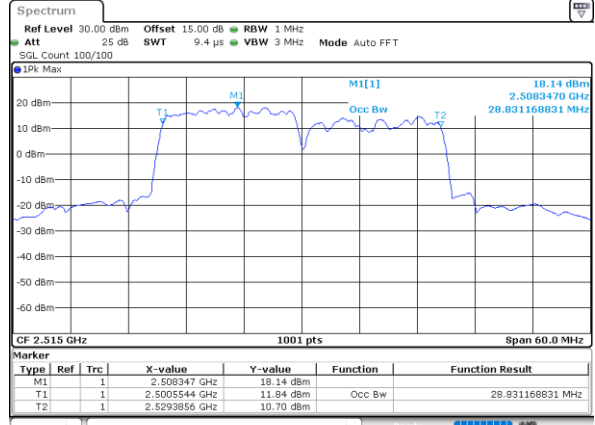

Highest Channel / 20MHz+20MHz

Date: 27.MAY.2021 00:16:55

LTE Band 7C_CA

16QAM

Lowest Channel / 10MHz+20MHz

Date: 25.MAY.2021 23:07:34

Middle Channel / 10MHz+20MHz

Date: 26.MAY.2021 00:06:18

Highest Channel / 10MHz+20MHz

Date: 26.MAY.2021 00:10:05

LTE Band 7C_CA

16QAM

Lowest Channel / 15MHz+10MHz

Date: 27_MAY.2021 18:36:32

Lowest Channel / 15MHz+15MHz

Date: 26_MAY.2021 21:25:54

Middle Channel / 15MHz+10MHz

Date: 27_MAY.2021 19:15:41

Middle Channel / 15MHz+15MHz

Date: 26_MAY.2021 22:14:22

Highest Channel / 15MHz+10MHz

Date: 27_MAY.2021 19:21:13

Highest Channel / 15MHz+15MHz

Date: 26_MAY.2021 22:50:41