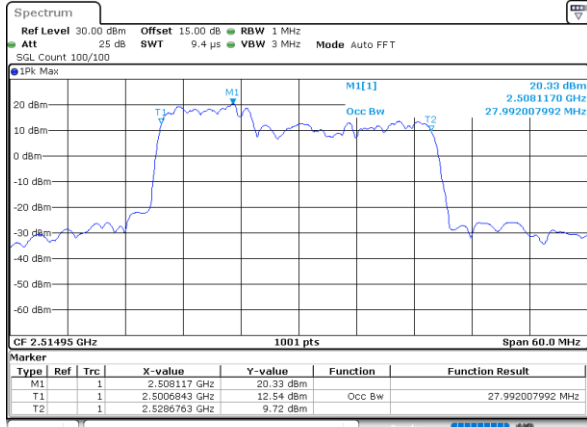

Lowest Channel / 20MHz+20MHz

Date: 25.MAY.2021 22:08:01

Middle Channel / 20MHz+15MHz

Date: 27.MAY.2021 00:41:03

Middle Channel / 20MHz+20MHz

Date: 26.MAY.2021 23:04:43

Highest Channel / 20MHz+15MHz

Date: 27.MAY.2021 00:41:36

Highest Channel / 20MHz+20MHz

Date: 27.MAY.2021 00:16:55

LTE Band 7C_CA

16QAM

Lowest Channel / 10MHz+20MHz

Date: 25.MAY.2021 23:07:34

Middle Channel / 10MHz+20MHz

Date: 26.MAY.2021 00:06:18

Highest Channel / 10MHz+20MHz

Date: 26.MAY.2021 00:10:05

LTE Band 7C_CA

16QAM

Lowest Channel / 15MHz+10MHz

Date: 27_MAY.2021 18:36:32

Lowest Channel / 15MHz+15MHz

Date: 26_MAY.2021 21:25:54