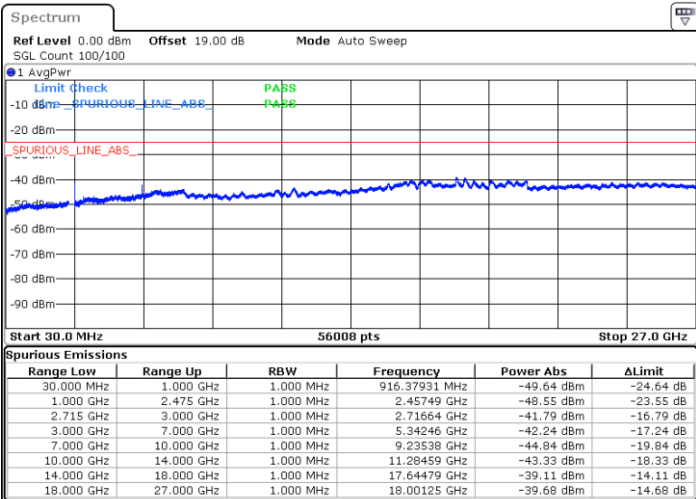

Date: 24.MAY.2021 21:39:15

Date: 24.MAY.2021 21:41:10

LTE Band 41 / 15MHz

Highest Channel / QPSK

Date: 24.MAY.2021 21:49:25

Highest Channel / 16QAM

Date: 24.MAY.2021 21:45:56

LTE Band 41 / 20MHz

Lowest Channel / QPSK

Date: 24.MAY.2021 22:04:27

Lowest Channel / 16QAM

Date: 24.MAY.2021 22:01:49

LTE Band 41 / 20MHz

Middle Channel / QPSK

Middle Channel / 16QAM

Date: 24.MAY.2021 22:05:34

Date: 24.MAY.2021 22:06:28

Highest Channel / QPSK

Highest Channel / 16QAM

Date: 24.MAY.2021 22:14:15

Date: 24.MAY.2021 22:11:05

LTE Band 41 / 5MHz

Lowest Channel / 64QAM

Middle Channel / 64QAM