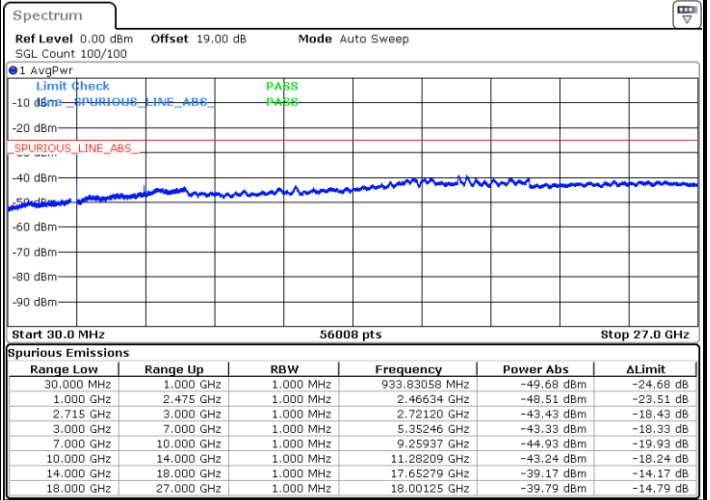

Date: 24.MAY.2021 21:18:07

LTE Band 41 / 15MHz

Lowest Channel / QPSK

Lowest Channel / 16QAM

Date: 24.MAY.2021 21:35:52

Date: 24.MAY.2021 21:34:05

Middle Channel / QPSK

Middle Channel / 16QAM

Date: 24.MAY.2021 21:39:15

Date: 24.MAY.2021 21:41:10

LTE Band 41 / 15MHz

Highest Channel / QPSK

Date: 24.MAY.2021 21:49:25

Highest Channel / 16QAM

Date: 24.MAY.2021 21:45:56

LTE Band 41 / 20MHz

Lowest Channel / QPSK

Date: 24.MAY.2021 22:04:27

Lowest Channel / 16QAM

Date: 24.MAY.2021 22:01:49

LTE Band 41 / 20MHz

Middle Channel / QPSK

Middle Channel / 16QAM

Date: 24.MAY.2021 22:05:34

Date: 24.MAY.2021 22:06:28

Highest Channel / QPSK

Highest Channel / 16QAM

Date: 24.MAY.2021 22:14:15

Date: 24.MAY.2021 22:11:05

LTE Band 41 / 5MHz

Lowest Channel / 64QAM

Middle Channel / 64QAM