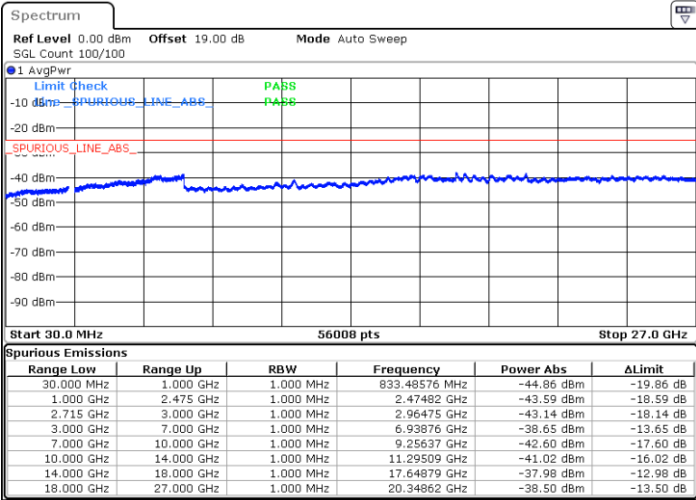

LTE Band 41 / 10MHz

Middle Channel / QPSK

Middle Channel / 16QAM

Date: 24.MAY.2021 21:12:45

Date: 24.MAY.2021 21:13:34

Highest Channel / QPSK

Highest Channel / 16QAM

Date: 24.MAY.2021 21:26:05