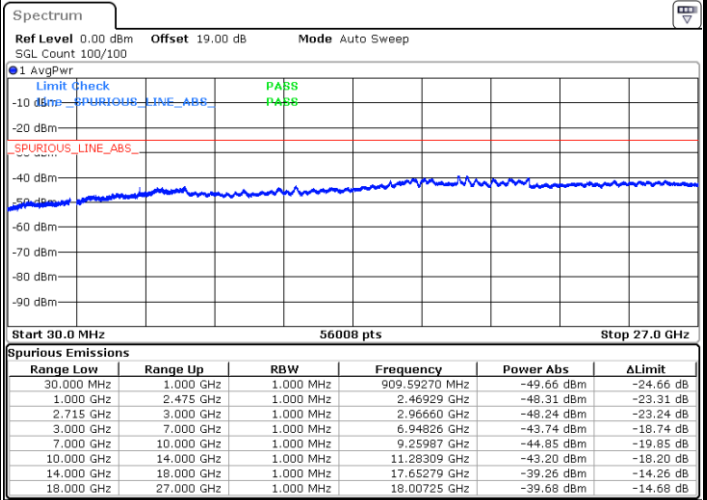

Lowest Channel / QPSK

Date: 24.MAY.2021 22:04:27

Lowest Channel / 16QAM

Date: 24.MAY.2021 22:01:49

LTE Band 41 / 20MHz

Middle Channel / QPSK

Middle Channel / 16QAM

Date: 24.MAY.2021 22:05:34

Date: 24.MAY.2021 22:06:28

Highest Channel / QPSK

Highest Channel / 16QAM

Date: 24.MAY.2021 22:14:15

Date: 24.MAY.2021 22:11:05

LTE Band 41 / 5MHz

Lowest Channel / 64QAM

Middle Channel / 64QAM

Date: 24.MAY.2021 20:49:32

Date: 24.MAY.2021 20:56:36

Highest Channel / 64QAM

Date: 24.MAY.2021 20:57:27

LTE Band 41 / 10MHz

Lowest Channel / 64QAM

Middle Channel / 64QAM

Date: 24.MAY.2021 21:08:44

Date: 24.MAY.2021 21:14:58

Highest Channel / 64QAM

Date: 24.MAY.2021 21:15:56

LTE Band 41 / 15MHz

Lowest Channel / 64QAM

Middle Channel / 64QAM

Date: 24.MAY.2021 21:32:12

Date: 24.MAY.2021 21:42:01