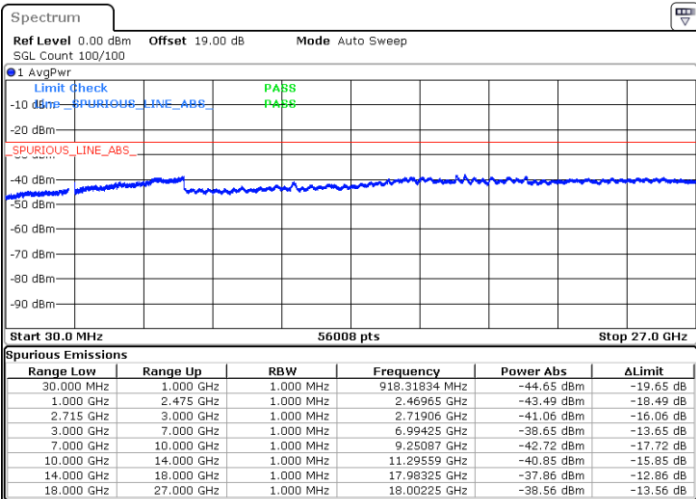

LTE Band 41 / 10MHz

Middle Channel / QPSK

Middle Channel / 16QAM

Date: 24.MAY.2021 21:12:45

Date: 24.MAY.2021 21:13:34

Highest Channel / QPSK

Highest Channel / 16QAM

Date: 24.MAY.2021 21:26:05

Date: 24.MAY.2021 21:18:07

LTE Band 41 / 15MHz

Lowest Channel / QPSK

Lowest Channel / 16QAM

Date: 24.MAY.2021 21:35:52

Date: 24.MAY.2021 21:34:05

Middle Channel / QPSK

Middle Channel / 16QAM