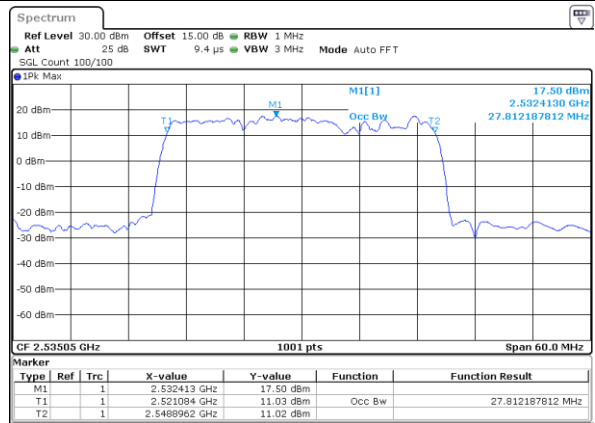

Middle Channel / 15MHz+15MHz

Date: 26_MAY.2021 22:15:16

Highest Channel / 15MHz+10MHz

Date: 27_MAY.2021 19:19:02

Highest Channel / 15MHz+15MHz

Date: 26_MAY.2021 22:48:48

LTE Band 7C_CA

QPSK

Lowest Channel / 15MHz+20MHz

Date: 27_MAY.2021 20:29:26

Lowest Channel / 20MHz+10MHz

Date: 26_MAY.2021 00:25:20

Middle Channel / 15MHz+20MHz

Date: 27_MAY.2021 21:47:16

Middle Channel / 20MHz+10MHz

Date: 26_MAY.2021 00:40:28

Highest Channel / 15MHz+20MHz

Date: 27_MAY.2021 21:53:54

Highest Channel / 20MHz+10MHz

Date: 26_MAY.2021 00:48:57

LTE Band 7C_CA

QPSK

Lowest Channel / 20MHz+15MHz

Date: 27.MAY.2021 00:19:23