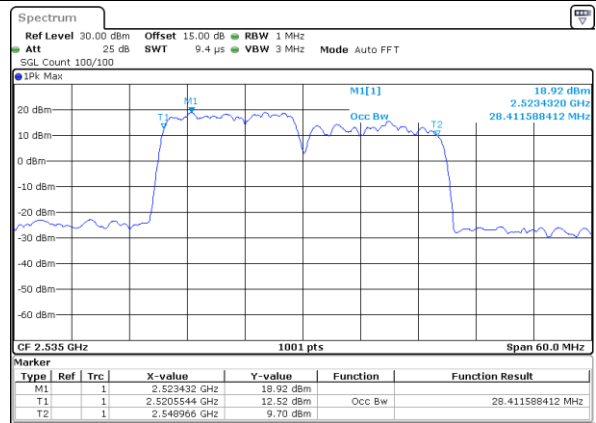

LTE Band 7C_CA

QPSK

Lowest Channel / 10MHz+20MHz

Date: 25_MAY_2021 22:52:53

Middle Channel / 10MHz+20MHz

Date: 26_MAY_2021 00:07:25

Highest Channel / 10MHz+20MHz

Date: 26_MAY_2021 00:08:49

LTE Band 7C_CA

QPSK

Lowest Channel / 15MHz+10MHz

Date: 27_MAY.2021 18:34:16

Lowest Channel / 15MHz+15MHz

Date: 26_MAY.2021 21:23:03

Middle Channel / 15MHz+10MHz

Date: 27_MAY.2021 19:16:49

Middle Channel / 15MHz+15MHz

Date: 26_MAY.2021 22:15:16

Highest Channel / 15MHz+10MHz

Date: 27_MAY.2021 19:19:02

Highest Channel / 15MHz+15MHz

Date: 26_MAY.2021 22:48:48

LTE Band 7C_CA

QPSK