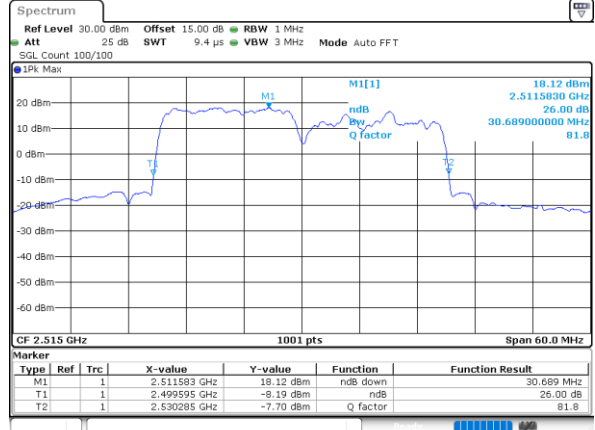

LTE Band 7C_CA

QPSK

Lowest Channel / 10MHz+20MHz

Date: 25.MAY.2021 22:53:17

Middle Channel / 10MHz+20MHz

Date: 26.MAY.2021 00:07:31

Highest Channel / 10MHz+20MHz

Date: 26.MAY.2021 00:08:57

LTE Band 7C_CA

QPSK

Lowest Channel / 15MHz+10MHz

Date: 27_MAY.2021 18:34:29

Lowest Channel / 15MHz+15MHz

Date: 26_MAY.2021 21:24:08

Middle Channel / 15MHz+10MHz

Date: 27_MAY.2021 19:16:54

Middle Channel / 15MHz+15MHz

Date: 26_MAY.2021 22:15:23

Highest Channel / 15MHz+10MHz

Date: 27_MAY.2021 19:19:08

Highest Channel / 15MHz+15MHz

Date: 26_MAY.2021 22:49:12

LTE Band 7C_CA

QPSK