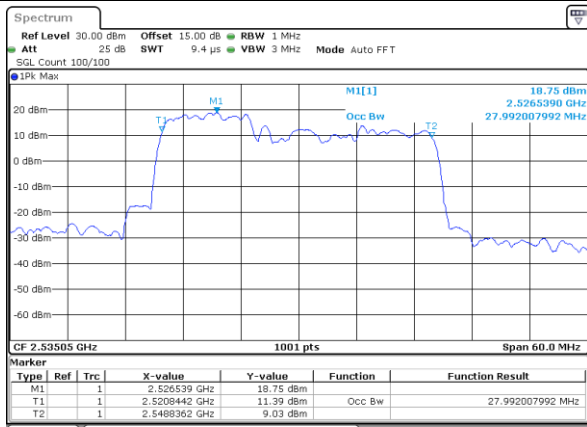

Lowest Channel / 20MHz+20MHz

Date: 25.MAY.2021 22:08:01

Middle Channel / 20MHz+15MHz

Date: 27.MAY.2021 00:41:03

Middle Channel / 20MHz+20MHz

Date: 26.MAY.2021 23:04:43

Highest Channel / 20MHz+15MHz

Date: 27.MAY.2021 00:41:36

Highest Channel / 20MHz+20MHz

Date: 27.MAY.2021 00:16:55

LTE Band 7C_CA

16QAM

Lowest Channel / 10MHz+20MHz

Date: 25.MAY.2021 23:07:34

Middle Channel / 10MHz+20MHz

Date: 26.MAY.2021 00:06:18

Highest Channel / 10MHz+20MHz

Date: 26.MAY.2021 00:10:05

LTE Band 7C_CA

16QAM

Lowest Channel / 15MHz+10MHz

Date: 27_MAY.2021 18:36:32

Lowest Channel / 15MHz+15MHz

Date: 26_MAY.2021 21:25:54