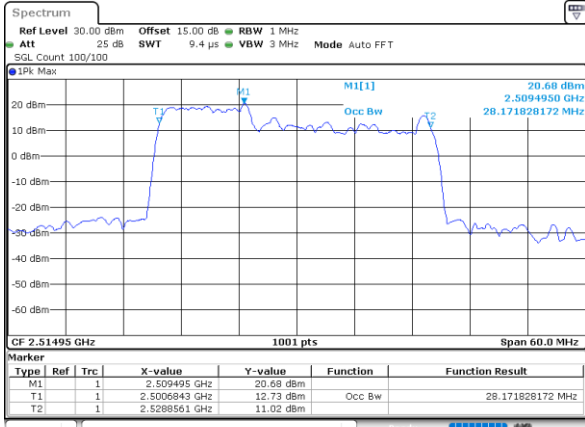

LTE Band 7C_CA

QPSK

Lowest Channel / 10MHz+20MHz

Date: 25_MAY_2021 22:52:53