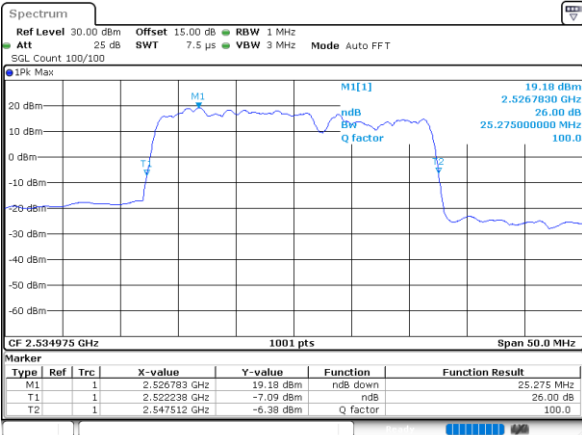

LTE Band 7C_CA

QPSK

Lowest Channel / 10MHz+20MHz

Date: 25.MAY.2021 22:53:17

Middle Channel / 10MHz+20MHz

Date: 26.MAY.2021 00:07:31

Highest Channel / 10MHz+20MHz

Date: 26.MAY.2021 00:08:57

LTE Band 7C_CA

QPSK

Lowest Channel / 15MHz+10MHz

Date: 27_MAY.2021 18:34:29

Lowest Channel / 15MHz+15MHz

Date: 26_MAY.2021 21:24:08

Middle Channel / 15MHz+10MHz

Date: 27_MAY.2021 19:16:54

Middle Channel / 15MHz+15MHz

Date: 26_MAY.2021 22:15:23

Highest Channel / 15MHz+10MHz

Date: 27_MAY.2021 19:19:08

Highest Channel / 15MHz+15MHz

Date: 26_MAY.2021 22:49:12

LTE Band 7C_CA

QPSK