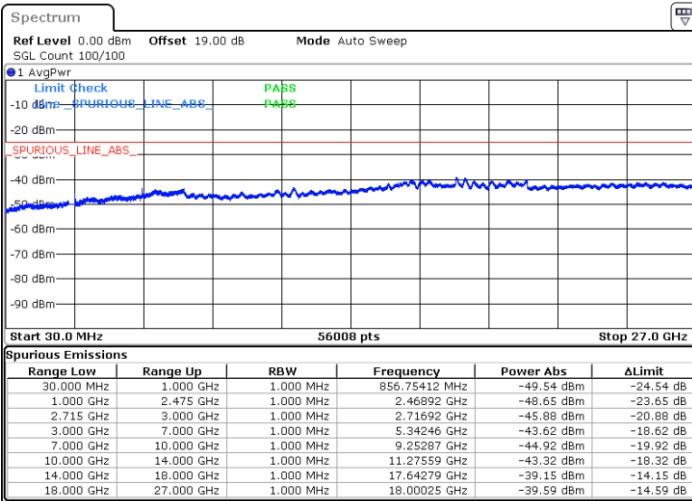

Date: 24.MAY.2021 21:14:58

Highest Channel / 64QAM

Date: 24.MAY.2021 21:15:56

LTE Band 41 / 15MHz

Lowest Channel / 64QAM

Middle Channel / 64QAM

Date: 24.MAY.2021 21:32:12

Date: 24.MAY.2021 21:42:01

Highest Channel / 64QAM

Date: 24.MAY.2021 21:44:59

LTE Band 41 / 20MHz

Lowest Channel / 64QAM

Middle Channel / 64QAM

Date: 24.MAY.2021 21:59:59

Date: 24.MAY.2021 22:07:46

Highest Channel / 64QAM

Date: 24.MAY.2021 22:09:01

Frequency Stability

Test Conditions		LTE Band 41 (QPSK) / Middle Channel	Limit
Temperature (°C)	Voltage (Volt)	BW 10MHz	Note 2.
		Deviation (ppm)	Result
50	Normal Voltage	0.0003	PASS
40	Normal Voltage	0.0002	
30	Normal Voltage	0.0005	
20(Ref.)	Normal Voltage	0.0000	
10	Normal Voltage	0.0000	
0	Normal Voltage	0.0003	
-10	Normal Voltage	0.0006	
-20	Normal Voltage	0.0005	
-30	Normal Voltage	0.0004	
20	Maximum Voltage	0.0002	
20	Normal Voltage	0.0000	
20	Battery End Point	0.0006	

Note:

1. Normal Voltage =3.8 V. ; Battery End Point (BEP) =3.6 V. ; Maximum Voltage =4.51 V.
2. Note: The frequency fundamental emissions stay within the authorized frequency block.

LTE Band 7C_CA

26dB Bandwidth