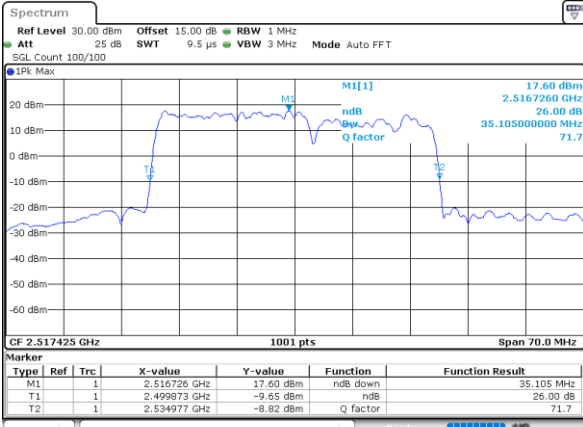

Highest Channel / 15MHz+20MHz

Date: 27_MAY.2021 21:54:00

Highest Channel / 20MHz+10MHz

Date: 26_MAY.2021 00:49:04

LTE Band 7C_CA

QPSK

Lowest Channel / 20MHz+15MHz

Date: 27_MAY.2021 00:19:33

Lowest Channel / 20MHz+20MHz

Date: 25_MAY.2021 22:08:08

Middle Channel / 20MHz+15MHz

Date: 27_MAY.2021 00:40:56

Middle Channel / 20MHz+20MHz

Date: 26_MAY.2021 23:04:49

Highest Channel / 20MHz+15MHz

Date: 27_MAY.2021 00:41:43