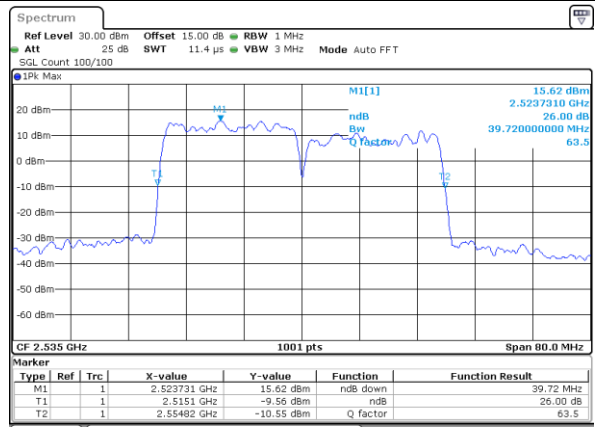

Middle Channel / 15MHz+20MHz

Date: 27_MAY.2021 21:49:28

Middle Channel / 20MHz+10MHz

Date: 26_MAY.2021 00:42:54

Highest Channel / 15MHz+20MHz

Date: 27_MAY.2021 21:50:51

Highest Channel / 20MHz+10MHz

Date: 26_MAY.2021 00:44:47

LTE Band 7C_CA

64QAM

Lowest Channel / 20MHz+15MHz

Date: 27_MAY.2021 00:22:18

Lowest Channel / 20MHz+20MHz

Date: 25_MAY.2021 22:11:36

Middle Channel / 20MHz+15MHz

Date: 27_MAY.2021 00:37:35

Middle Channel / 20MHz+20MHz

Date: 26_MAY.2021 23:06:44

Highest Channel / 20MHz+15MHz

Date: 27_MAY.2021 00:44:25

Highest Channel / 20MHz+20MHz

Date: 27_MAY.2021 00:14:26

Occupied Bandwidth

Mode	LTE Band 7C_CA : 99%OBW(MHz)			
QPSK				
BW	10MHz+20MHz	15MHz+5MHz	15MHz+10MHz	15MHz+15MHz
Lowest CH	28.17	-	23.38	28.59
Middle CH	27.99	-	23.48	28.41
Highest CH	27.63	-	23.03	28.23
BW	15MHz+20MHz	20MHz+10MHz	20MHz+15MHz	20MHz+20MHz
Lowest CH	32.59	28.17	33.08	37.64
Middle CH	32.66	27.81	32.73	37.80
Highest CH	32.94	27.93	32.87	37.88