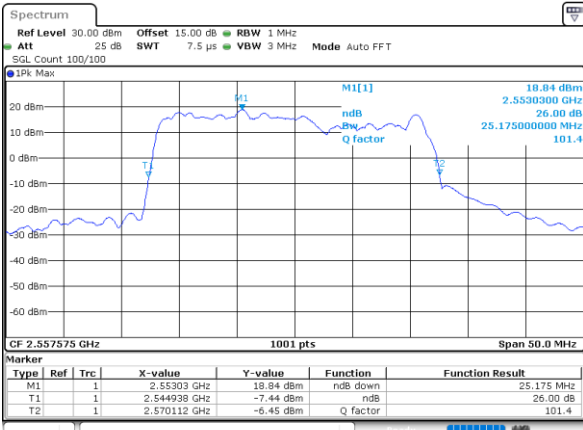

Highest Channel / 10MHz+20MHz

Date: 26.MAY.2021 00:10:10

LTE Band 7C_CA

16QAM

Lowest Channel / 15MHz+10MHz

Date: 27_MAY.2021 18:36:37

Lowest Channel / 15MHz+15MHz

Date: 26_MAY.2021 21:26:02

Middle Channel / 15MHz+10MHz

Date: 27_MAY.2021 19:15:46

Middle Channel / 15MHz+15MHz

Date: 26_MAY.2021 22:14:16

Highest Channel / 15MHz+10MHz

Date: 27_MAY.2021 19:21:19

Highest Channel / 15MHz+15MHz

Date: 26_MAY.2021 22:51:04

LTE Band 7C_CA

16QAM

Lowest Channel / 15MHz+20MHz

Date: 27_MAY.2021 20:27:49

Lowest Channel / 20MHz+10MHz

Date: 26_MAY.2021 00:24:15

Middle Channel / 15MHz+20MHz

Date: 27_MAY.2021 21:48:21