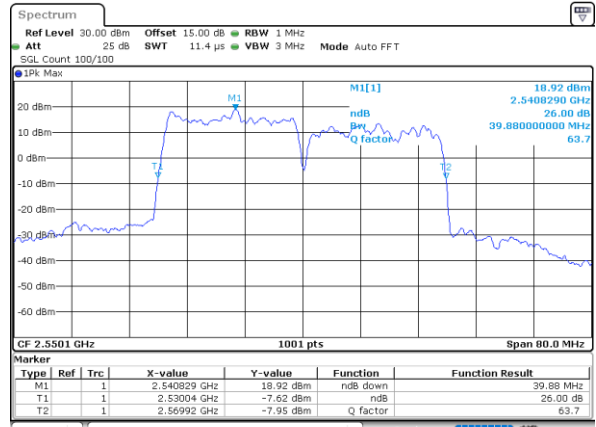

Middle Channel / 20MHz+10MHz

Date: 26_MAY.2021 00:41:48

Highest Channel / 15MHz+20MHz

Date: 27_MAY.2021 21:52:09

Highest Channel / 20MHz+10MHz

Date: 26_MAY.2021 00:46:41

LTE Band 7C_CA

16QAM

Lowest Channel / 20MHz+15MHz

Date: 27_MAY.2021 00:20:56

Lowest Channel / 20MHz+20MHz

Date: 25_MAY.2021 22:09:23

Middle Channel / 20MHz+15MHz

Date: 27_MAY.2021 00:39:11

Middle Channel / 20MHz+20MHz

Date: 26_MAY.2021 23:05:45

Highest Channel / 20MHz+15MHz

Date: 27_MAY.2021 00:43:16

Highest Channel / 20MHz+20MHz

Date: 27_MAY.2021 00:15:42

LTE Band 7C_CA

64QAM

Lowest Channel / 10MHz+20MHz

Date: 25.MAY.2021 23:05:51