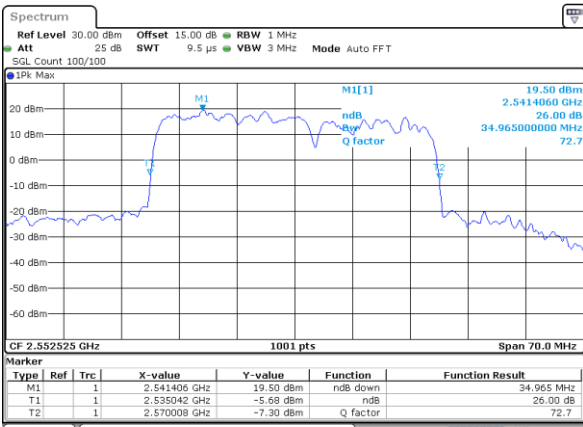

Highest Channel / 15MHz+20MHz

Date: 27_MAY.2021 21:54:00

Highest Channel / 20MHz+10MHz

Date: 26_MAY.2021 00:49:04

LTE Band 7C_CA

QPSK

Lowest Channel / 20MHz+15MHz

Date: 27_MAY.2021 00:19:33

Lowest Channel / 20MHz+20MHz

Date: 25_MAY.2021 22:08:08

Middle Channel / 20MHz+15MHz

Date: 27_MAY.2021 00:40:56

Middle Channel / 20MHz+20MHz

Date: 26_MAY.2021 23:04:49

Highest Channel / 20MHz+15MHz

Date: 27_MAY.2021 00:41:43

Highest Channel / 20MHz+20MHz

Date: 27_MAY.2021 00:17:01

LTE Band 7C_CA

16QAM

Lowest Channel / 10MHz+20MHz

Date: 25.MAY.2021 23:12:28

Middle Channel / 10MHz+20MHz

Date: 26.MAY.2021 00:06:25