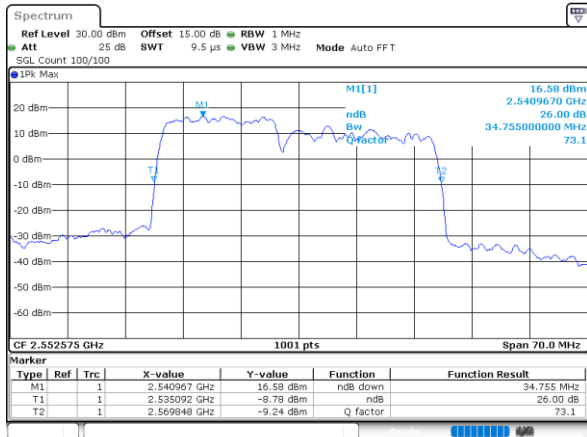

Highest Channel / 15MHz+15MHz

Date: 26_MAY.2021 22:52:39

LTE Band 7C_CA

64QAM

Lowest Channel / 15MHz+20MHz

Date: 27_MAY.2021 20:21:38

Lowest Channel / 20MHz+10MHz

Date: 26_MAY.2021 00:23:53

Middle Channel / 15MHz+20MHz

Date: 27_MAY.2021 21:49:28

Middle Channel / 20MHz+10MHz

Date: 26_MAY.2021 00:42:54

Highest Channel / 15MHz+20MHz

Date: 27_MAY.2021 21:50:51

Highest Channel / 20MHz+10MHz

Date: 26_MAY.2021 00:44:47

LTE Band 7C_CA

64QAM

Lowest Channel / 20MHz+15MHz

Date: 27_MAY.2021 00:22:18

Lowest Channel / 20MHz+20MHz

Date: 25_MAY.2021 22:11:36

Middle Channel / 20MHz+15MHz

Date: 27_MAY.2021 00:37:35