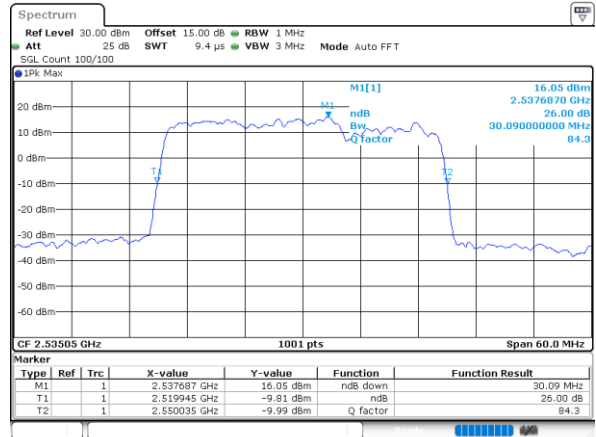

Lowest Channel / 15MHz+15MHz

Date: 26_MAY.2021 21:27:58

Middle Channel / 15MHz+10MHz

Date: 27_MAY.2021 19:14:18

Middle Channel / 15MHz+15MHz

Date: 26_MAY.2021 22:12:31

Highest Channel / 15MHz+10MHz

Date: 27_MAY.2021 19:22:32

Highest Channel / 15MHz+15MHz

Date: 26_MAY.2021 22:52:39

LTE Band 7C_CA

64QAM

Lowest Channel / 15MHz+20MHz

Date: 27_MAY.2021 20:21:38

Lowest Channel / 20MHz+10MHz

Date: 26_MAY.2021 00:23:53

Middle Channel / 15MHz+20MHz

Date: 27_MAY.2021 21:49:28

Middle Channel / 20MHz+10MHz

Date: 26_MAY.2021 00:42:54

Highest Channel / 15MHz+20MHz

Date: 27_MAY.2021 21:50:51

Highest Channel / 20MHz+10MHz

Date: 26_MAY.2021 00:44:47