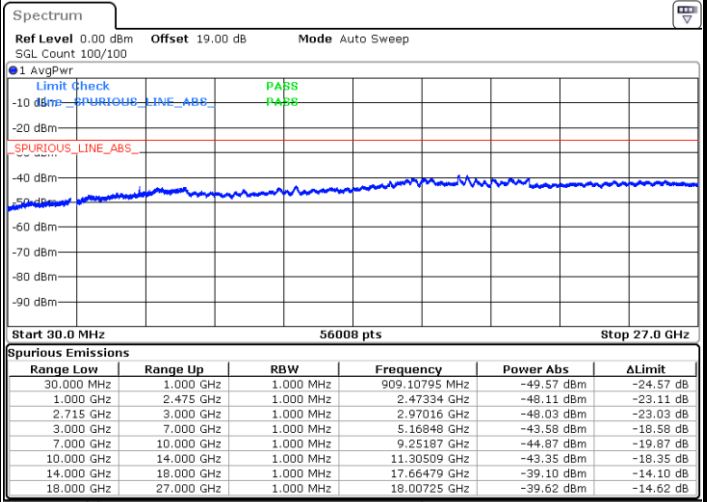

Date: 24.MAY.2021 21:14:58

Highest Channel / 64QAM

Date: 24.MAY.2021 21:15:56

LTE Band 41 / 15MHz

Lowest Channel / 64QAM

Middle Channel / 64QAM

Date: 24.MAY.2021 21:32:12

Date: 24.MAY.2021 21:42:01

Highest Channel / 64QAM

Date: 24.MAY.2021 21:44:59

LTE Band 41 / 20MHz

Lowest Channel / 64QAM

Middle Channel / 64QAM

Date: 24.MAY.2021 21:59:59

Date: 24.MAY.2021 22:07:46

Highest Channel / 64QAM

Date: 24.MAY.2021 22:09:01

Frequency Stability

Test Conditions		LTE Band 41 (QPSK) / Middle Channel	Limit
Temperature (°C)	Voltage (Volt)	BW 10MHz	Note 2.
		Deviation (ppm)	Result
50	Normal Voltage	0.0003	PASS
40	Normal Voltage	0.0002	
30	Normal Voltage	0.0005	
20(Ref.)	Normal Voltage	0.0000	
10	Normal Voltage	0.0000	
0	Normal Voltage	0.0003	
-10	Normal Voltage	0.0006	
-20	Normal Voltage	0.0005	
-30	Normal Voltage	0.0004	
20	Maximum Voltage	0.0002	
20	Normal Voltage	0.0000	
20	Battery End Point	0.0006	

Note:

1. Normal Voltage =3.8 V. ; Battery End Point (BEP) =3.6 V. ; Maximum Voltage =4.51 V.
2. Note: The frequency fundamental emissions stay within the authorized frequency block.

LTE Band 7C_CA

26dB Bandwidth