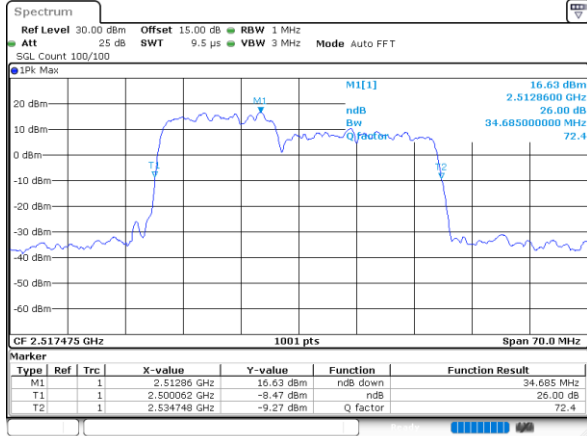

Lowest Channel / 15MHz+15MHz

Date: 26_MAY.2021 21:27:58

Middle Channel / 15MHz+10MHz

Date: 27_MAY.2021 19:14:18

Middle Channel / 15MHz+15MHz

Date: 26_MAY.2021 22:12:31

Highest Channel / 15MHz+10MHz

Date: 27_MAY.2021 19:22:32

Highest Channel / 15MHz+15MHz

Date: 26_MAY.2021 22:52:39

LTE Band 7C_CA

64QAM

Lowest Channel / 15MHz+20MHz

Date: 27_MAY.2021 20:21:38

Lowest Channel / 20MHz+10MHz

Date: 26_MAY.2021 00:23:53

Middle Channel / 15MHz+20MHz

Date: 27_MAY.2021 21:49:28

Middle Channel / 20MHz+10MHz

Date: 26_MAY.2021 00:42:54

Highest Channel / 15MHz+20MHz

Date: 27_MAY.2021 21:50:51

Highest Channel / 20MHz+10MHz

Date: 26_MAY.2021 00:44:47