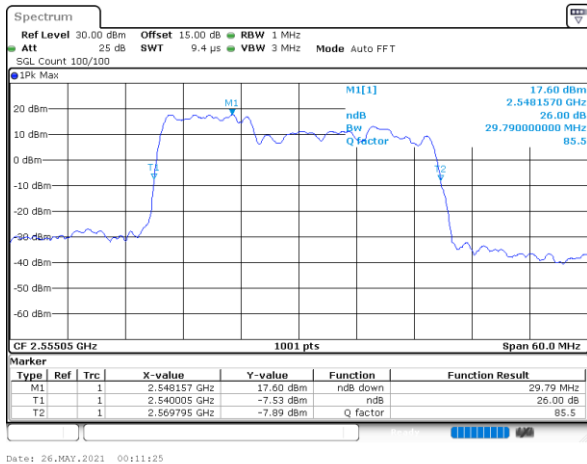

Lowest Channel / 20MHz+15MHz

Date: 27_MAY.2021 00:20:56

Lowest Channel / 20MHz+20MHz

Date: 25_MAY.2021 22:09:23

Middle Channel / 20MHz+15MHz

Date: 27_MAY.2021 00:39:11

Middle Channel / 20MHz+20MHz

Date: 26_MAY.2021 23:05:45

Highest Channel / 20MHz+15MHz

Date: 27_MAY.2021 00:43:16

Highest Channel / 20MHz+20MHz

Date: 27_MAY.2021 00:15:42

LTE Band 7C_CA

64QAM

Lowest Channel / 10MHz+20MHz

Date: 25.MAY.2021 23:05:51

Middle Channel / 10MHz+20MHz

Date: 26.MAY.2021 00:06:10

Highest Channel / 10MHz+20MHz

Date: 26.MAY.2021 00:11:25

LTE Band 7C_CA

64QAM

Lowest Channel / 15MHz+10MHz

Date: 27_MAY.2021 18:39:56