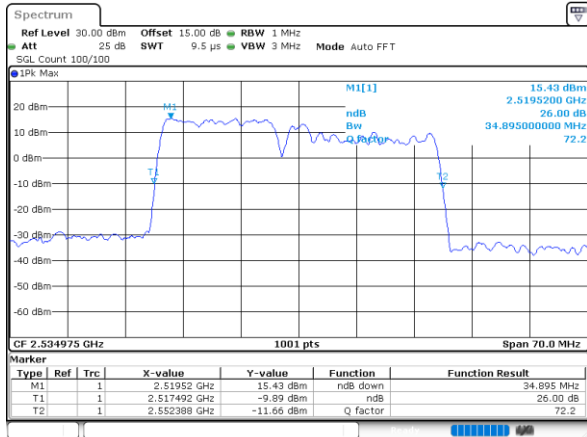

Lowest Channel / 15MHz+15MHz

Date: 26_MAY.2021 21:27:58

Middle Channel / 15MHz+10MHz

Date: 27_MAY.2021 19:14:18

Middle Channel / 15MHz+15MHz

Date: 26_MAY.2021 22:12:31

Highest Channel / 15MHz+10MHz

Date: 27_MAY.2021 19:22:32

Highest Channel / 15MHz+15MHz

Date: 26_MAY.2021 22:52:39

LTE Band 7C_CA

64QAM

Lowest Channel / 15MHz+20MHz

Date: 27_MAY.2021 20:21:38

Lowest Channel / 20MHz+10MHz

Date: 26_MAY.2021 00:23:53

Middle Channel / 15MHz+20MHz

Date: 27_MAY.2021 21:49:28

Middle Channel / 20MHz+10MHz

Date: 26_MAY.2021 00:42:54

Highest Channel / 15MHz+20MHz

Date: 27_MAY.2021 21:50:51

Highest Channel / 20MHz+10MHz

Date: 26_MAY.2021 00:44:47