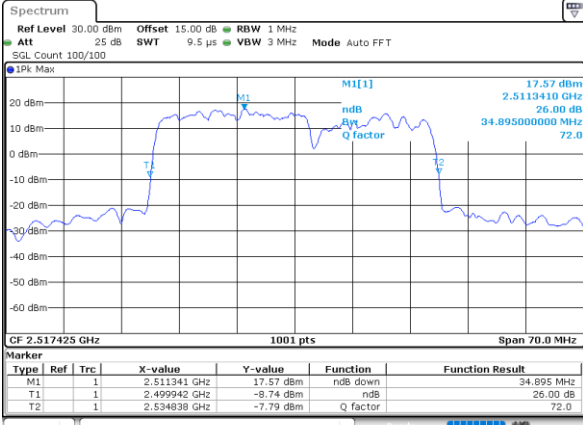

LTE Band 7C_CA

16QAM

Lowest Channel / 15MHz+20MHz

Date: 27_MAY.2021 20:27:49

Lowest Channel / 20MHz+10MHz

Date: 26_MAY.2021 00:24:15

Middle Channel / 15MHz+20MHz

Date: 27_MAY.2021 21:48:21

Middle Channel / 20MHz+10MHz

Date: 26_MAY.2021 00:41:48

Highest Channel / 15MHz+20MHz

Date: 27_MAY.2021 21:52:09

Highest Channel / 20MHz+10MHz

Date: 26_MAY.2021 00:46:41

LTE Band 7C_CA

16QAM

Lowest Channel / 20MHz+15MHz

Date: 27_MAY.2021 00:20:56

Lowest Channel / 20MHz+20MHz

Date: 25_MAY.2021 22:09:23

Middle Channel / 20MHz+15MHz

Date: 27_MAY.2021 00:39:11

Middle Channel / 20MHz+20MHz

Date: 26_MAY.2021 23:05:45

Highest Channel / 20MHz+15MHz

Date: 27_MAY.2021 00:43:16

Highest Channel / 20MHz+20MHz

Date: 27_MAY.2021 00:15:42

LTE Band 7C_CA

64QAM

Lowest Channel / 10MHz+20MHz

Date: 25.MAY.2021 23:05:51