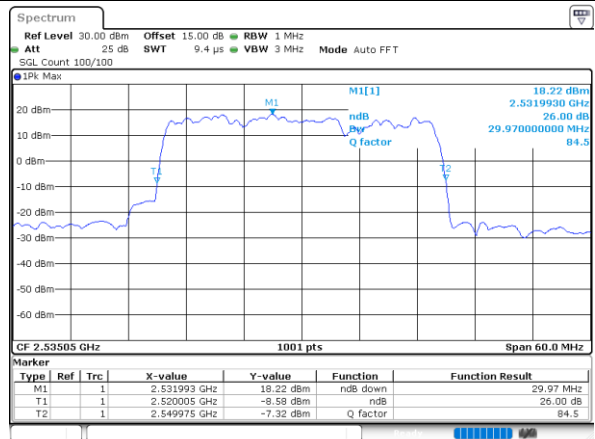

Middle Channel / 15MHz+15MHz

Date: 26_MAY.2021 22:15:23

Highest Channel / 15MHz+10MHz

Date: 27_MAY.2021 19:19:08

Highest Channel / 15MHz+15MHz

Date: 26_MAY.2021 22:49:12

LTE Band 7C_CA

QPSK

Lowest Channel / 15MHz+20MHz

Date: 27_MAY.2021 20:29:32

Lowest Channel / 20MHz+10MHz

Date: 26_MAY.2021 00:25:26

Middle Channel / 15MHz+20MHz

Date: 27_MAY.2021 21:47:22

Middle Channel / 20MHz+10MHz

Date: 26_MAY.2021 00:40:34

Highest Channel / 15MHz+20MHz

Date: 27_MAY.2021 21:54:00

Highest Channel / 20MHz+10MHz

Date: 26_MAY.2021 00:49:04

LTE Band 7C_CA

QPSK

Lowest Channel / 20MHz+15MHz

Date: 27_MAY.2021 00:19:33