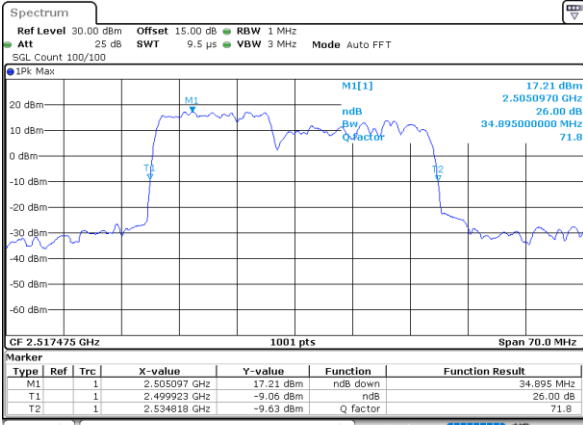

Highest Channel / 10MHz+20MHz

Date: 26.MAY.2021 00:10:10

LTE Band 7C_CA

16QAM

Lowest Channel / 15MHz+10MHz

Date: 27_MAY.2021 18:36:37

Lowest Channel / 15MHz+15MHz

Date: 26_MAY.2021 21:26:02

Middle Channel / 15MHz+10MHz

Date: 27_MAY.2021 19:15:46

Middle Channel / 15MHz+15MHz

Date: 26_MAY.2021 22:14:16

Highest Channel / 15MHz+10MHz

Date: 27_MAY.2021 19:21:19

Highest Channel / 15MHz+15MHz

Date: 26_MAY.2021 22:51:04

LTE Band 7C_CA

16QAM

Lowest Channel / 15MHz+20MHz

Date: 27_MAY.2021 20:27:49

Lowest Channel / 20MHz+10MHz

Date: 26_MAY.2021 00:24:15

Middle Channel / 15MHz+20MHz

Date: 27_MAY.2021 21:48:21