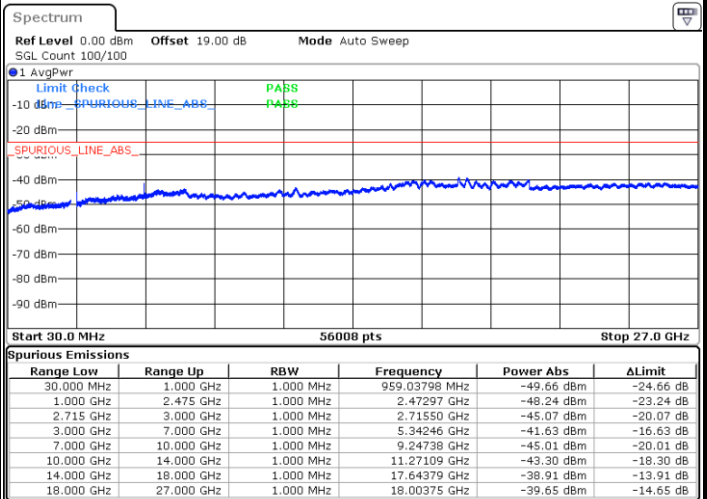

Date: 24.MAY.2021 21:39:15

Date: 24.MAY.2021 21:41:10

LTE Band 41 / 15MHz

Highest Channel / QPSK

Date: 24.MAY.2021 21:49:25

Highest Channel / 16QAM

Date: 24.MAY.2021 21:45:56

LTE Band 41 / 20MHz

Lowest Channel / QPSK

Date: 24.MAY.2021 22:04:27

Lowest Channel / 16QAM

Date: 24.MAY.2021 22:01:49

LTE Band 41 / 20MHz

Middle Channel / QPSK

Middle Channel / 16QAM

Date: 24.MAY.2021 22:05:34

Date: 24.MAY.2021 22:06:28

Highest Channel / QPSK

Highest Channel / 16QAM

Date: 24.MAY.2021 22:14:15

Date: 24.MAY.2021 22:11:05

LTE Band 41 / 5MHz

Lowest Channel / 64QAM

Middle Channel / 64QAM