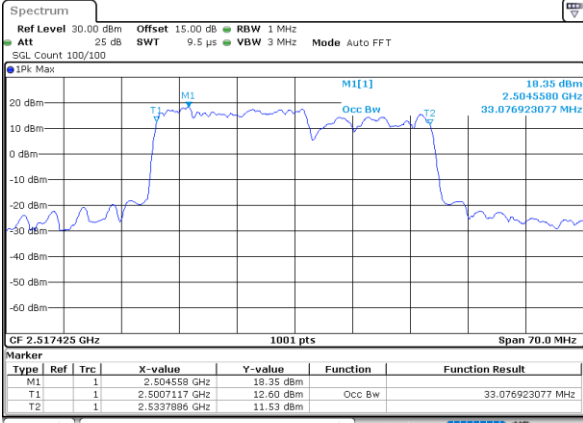

Lowest Channel / 15MHz+20MHz

Date: 27_MAY.2021 20:29:26

Lowest Channel / 20MHz+10MHz

Date: 26_MAY.2021 00:25:20

Middle Channel / 15MHz+20MHz

Date: 27_MAY.2021 21:47:16

Middle Channel / 20MHz+10MHz

Date: 26_MAY.2021 00:40:28

Highest Channel / 15MHz+20MHz

Date: 27_MAY.2021 21:53:54

Highest Channel / 20MHz+10MHz

Date: 26_MAY.2021 00:48:57

LTE Band 7C_CA

QPSK

Lowest Channel / 20MHz+15MHz

Date: 27.MAY.2021 00:19:23

Lowest Channel / 20MHz+20MHz

Date: 25.MAY.2021 22:08:01

Middle Channel / 20MHz+15MHz

Date: 27.MAY.2021 00:41:03

Middle Channel / 20MHz+20MHz

Date: 26.MAY.2021 23:04:43

Highest Channel / 20MHz+15MHz

Date: 27.MAY.2021 00:41:36