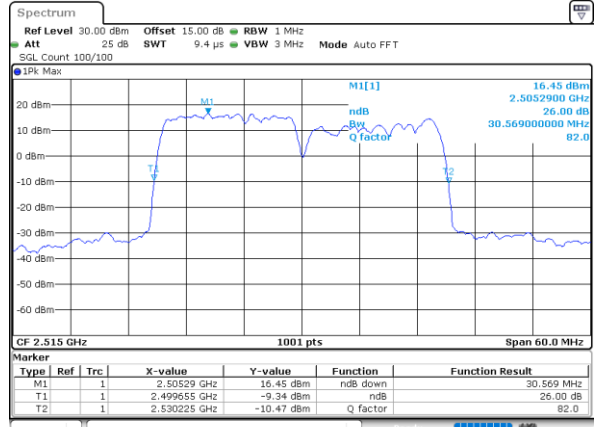

Highest Channel / 20MHz+15MHz

Date: 27_MAY.2021 00:43:16

Highest Channel / 20MHz+20MHz

Date: 27_MAY.2021 00:15:42

LTE Band 7C_CA

64QAM

Lowest Channel / 10MHz+20MHz

Date: 25.MAY.2021 23:05:51

Middle Channel / 10MHz+20MHz

Date: 26.MAY.2021 00:06:10

Highest Channel / 10MHz+20MHz

Date: 26.MAY.2021 00:11:25

LTE Band 7C_CA

64QAM

Lowest Channel / 15MHz+10MHz

Date: 27_MAY.2021 18:39:56

Lowest Channel / 15MHz+15MHz

Date: 26_MAY.2021 21:27:58

Middle Channel / 15MHz+10MHz

Date: 27_MAY.2021 19:14:18

Middle Channel / 15MHz+15MHz

Date: 26_MAY.2021 22:12:31

Highest Channel / 15MHz+10MHz

Date: 27_MAY.2021 19:22:32

Highest Channel / 15MHz+15MHz

Date: 26_MAY.2021 22:52:39

LTE Band 7C_CA

64QAM

Lowest Channel / 15MHz+20MHz

Date: 27_MAY.2021 20:21:38

Lowest Channel / 20MHz+10MHz

Date: 26_MAY.2021 00:23:53