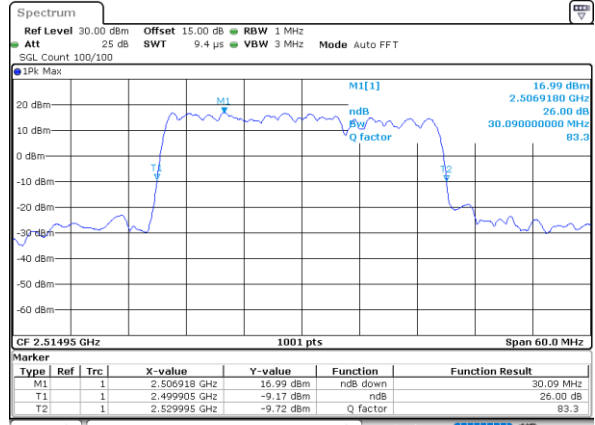

Middle Channel / 15MHz+10MHz

Date: 27_MAY.2021 19:15:46

Middle Channel / 15MHz+15MHz

Date: 26_MAY.2021 22:14:16

Highest Channel / 15MHz+10MHz

Date: 27_MAY.2021 19:21:19

Highest Channel / 15MHz+15MHz

Date: 26_MAY.2021 22:51:04

LTE Band 7C_CA

16QAM

Lowest Channel / 15MHz+20MHz

Date: 27_MAY.2021 20:27:49

Lowest Channel / 20MHz+10MHz

Date: 26_MAY.2021 00:24:15

Middle Channel / 15MHz+20MHz

Date: 27_MAY.2021 21:48:21

Middle Channel / 20MHz+10MHz

Date: 26_MAY.2021 00:41:48

Highest Channel / 15MHz+20MHz

Date: 27_MAY.2021 21:52:09

Highest Channel / 20MHz+10MHz

Date: 26_MAY.2021 00:46:41

LTE Band 7C_CA

16QAM