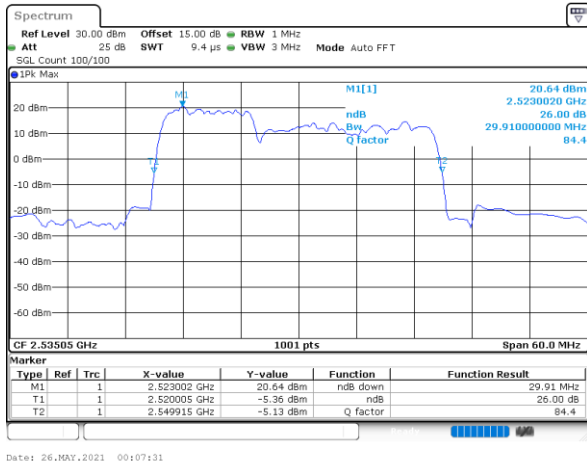

Mode	LTE Band 7C_CA : 26dB BW(MHz)			
64QAM				
BW	10MHz+20MHz	15MHz+5MHz	15MHz+10MHz	15MHz+15MHz
Lowest CH	29.85	-	25.23	30.57
Middle CH	29.97	-	25.13	30.51
Highest CH	29.79	-	25.23	30.51
BW	15MHz+20MHz	20MHz+10MHz	20MHz+15MHz	20MHz+20MHz
Lowest CH	34.69	29.97	34.90	39.72
Middle CH	34.90	30.09	34.90	39.72
Highest CH	34.76	30.03	34.83	39.72

LTE Band 7C_CA

QPSK

Lowest Channel / 10MHz+20MHz

Date: 25.MAY.2021 22:53:17

Middle Channel / 10MHz+20MHz

Date: 26.MAY.2021 00:07:31

Highest Channel / 10MHz+20MHz

Date: 26.MAY.2021 00:08:57

LTE Band 7C_CA

QPSK

Lowest Channel / 15MHz+10MHz

Date: 27_MAY.2021 18:34:29

Lowest Channel / 15MHz+15MHz

Date: 26_MAY.2021 21:24:08

Middle Channel / 15MHz+10MHz

Date: 27_MAY.2021 19:16:54