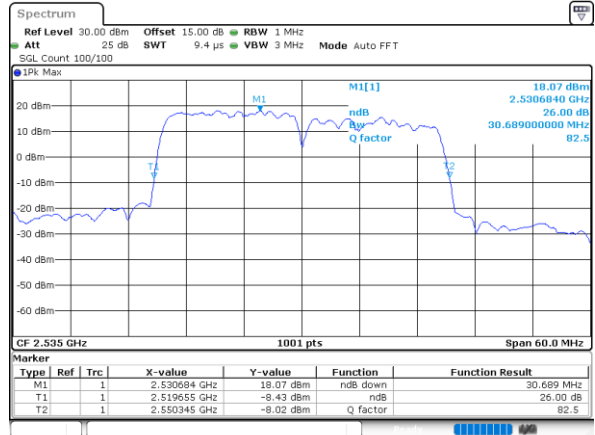

LTE Band 7C_CA

QPSK

Lowest Channel / 10MHz+20MHz

Date: 25.MAY.2021 22:53:17

Middle Channel / 10MHz+20MHz

Date: 26.MAY.2021 00:07:31

Highest Channel / 10MHz+20MHz

Date: 26.MAY.2021 00:08:57

LTE Band 7C_CA

QPSK

Lowest Channel / 15MHz+10MHz

Date: 27_MAY.2021 18:34:29

Lowest Channel / 15MHz+15MHz

Date: 26_MAY.2021 21:24:08

Middle Channel / 15MHz+10MHz

Date: 27_MAY.2021 19:16:54

Middle Channel / 15MHz+15MHz

Date: 26_MAY.2021 22:15:23

Highest Channel / 15MHz+10MHz

Date: 27_MAY.2021 19:19:08

Highest Channel / 15MHz+15MHz

Date: 26_MAY.2021 22:49:12

LTE Band 7C_CA

QPSK