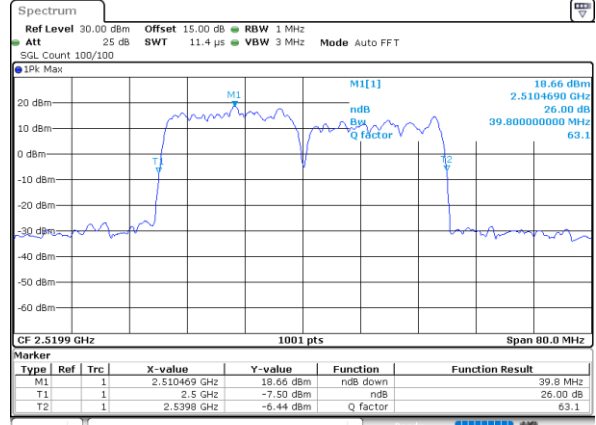

LTE Band 7C_CA

16QAM

Lowest Channel / 15MHz+20MHz

Date: 27_MAY.2021 20:27:49

Lowest Channel / 20MHz+10MHz

Date: 26_MAY.2021 00:24:15

Middle Channel / 15MHz+20MHz

Date: 27_MAY.2021 21:48:21

Middle Channel / 20MHz+10MHz

Date: 26_MAY.2021 00:41:48

Highest Channel / 15MHz+20MHz

Date: 27_MAY.2021 21:52:09

Highest Channel / 20MHz+10MHz

Date: 26_MAY.2021 00:46:41

LTE Band 7C_CA

16QAM

Lowest Channel / 20MHz+15MHz

Date: 27_MAY.2021 00:20:56

Lowest Channel / 20MHz+20MHz

Date: 25_MAY.2021 22:09:23

Middle Channel / 20MHz+15MHz

Date: 27_MAY.2021 00:39:11

Middle Channel / 20MHz+20MHz

Date: 26_MAY.2021 23:05:45

Highest Channel / 20MHz+15MHz

Date: 27_MAY.2021 00:43:16

Highest Channel / 20MHz+20MHz

Date: 27_MAY.2021 00:15:42

LTE Band 7C_CA

64QAM

Lowest Channel / 10MHz+20MHz

Date: 25.MAY.2021 23:05:51