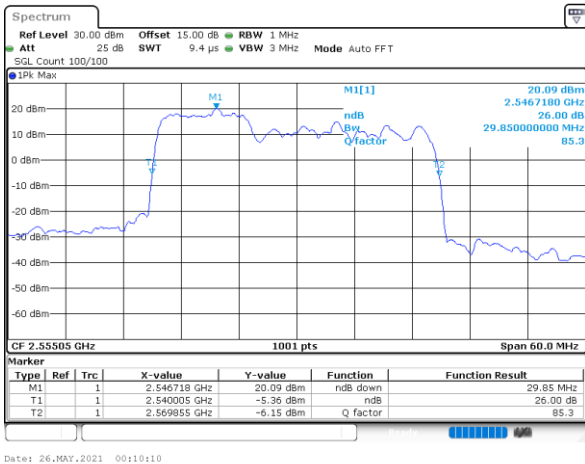

Lowest Channel / 20MHz+20MHz

Date: 25_MAY.2021 22:08:08

Middle Channel / 20MHz+15MHz

Date: 27_MAY.2021 00:40:56

Middle Channel / 20MHz+20MHz

Date: 26_MAY.2021 23:04:49

Highest Channel / 20MHz+15MHz

Date: 27_MAY.2021 00:41:43

Highest Channel / 20MHz+20MHz

Date: 27_MAY.2021 00:17:01

LTE Band 7C_CA

16QAM

Lowest Channel / 10MHz+20MHz

Date: 25.MAY.2021 23:12:28

Middle Channel / 10MHz+20MHz

Date: 26.MAY.2021 00:06:25

Highest Channel / 10MHz+20MHz

Date: 26.MAY.2021 00:10:10

LTE Band 7C_CA

16QAM

Lowest Channel / 15MHz+10MHz

Date: 27_MAY.2021 18:36:37

Lowest Channel / 15MHz+15MHz

Date: 26_MAY.2021 21:26:02