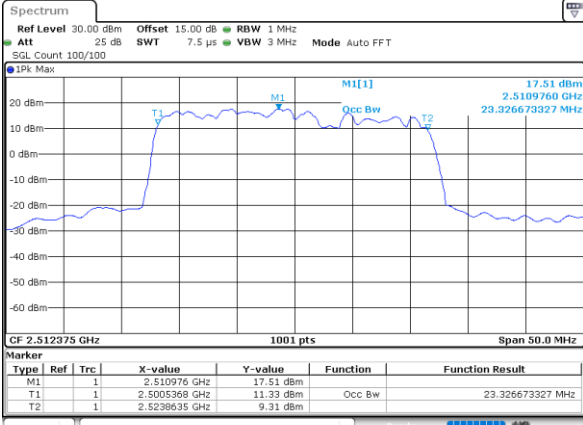

Highest Channel / 20MHz+20MHz

Date: 27.MAY.2021 00:16:55

LTE Band 7C_CA

16QAM

Lowest Channel / 10MHz+20MHz

Date: 25.MAY.2021 23:07:34

Middle Channel / 10MHz+20MHz

Date: 26.MAY.2021 00:06:18

Highest Channel / 10MHz+20MHz

Date: 26.MAY.2021 00:10:05

LTE Band 7C_CA

16QAM

Lowest Channel / 15MHz+10MHz

Date: 27_MAY.2021 18:36:32

Lowest Channel / 15MHz+15MHz

Date: 26_MAY.2021 21:25:54

Middle Channel / 15MHz+10MHz

Date: 27_MAY.2021 19:15:41

Middle Channel / 15MHz+15MHz

Date: 26_MAY.2021 22:14:22

Highest Channel / 15MHz+10MHz

Date: 27_MAY.2021 19:21:13

Highest Channel / 15MHz+15MHz

Date: 26_MAY.2021 22:50:41