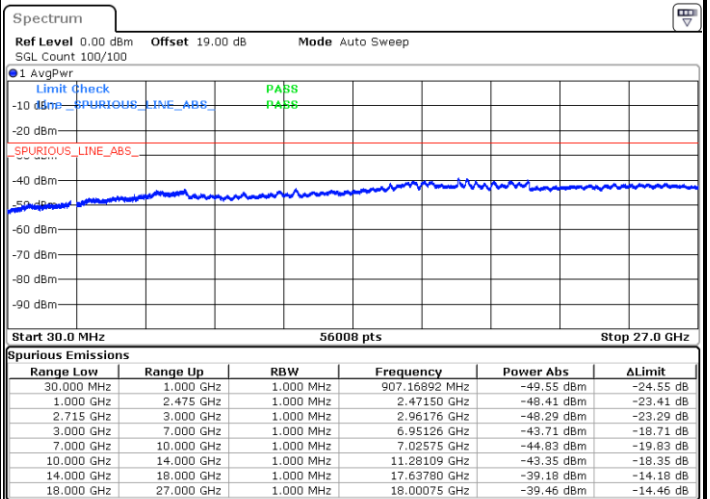

Lowest Channel / 16QAM

Date: 24.MAY.2021 22:01:49