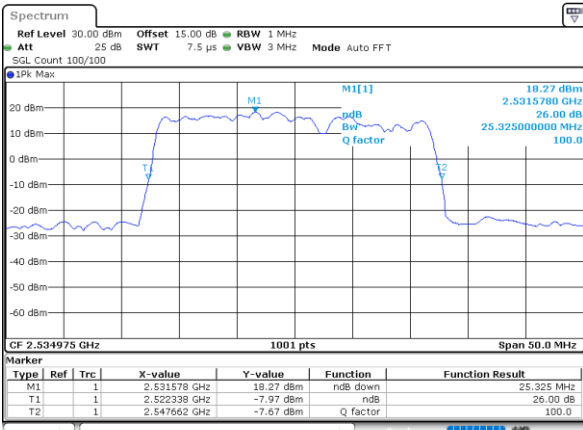

Highest Channel / 20MHz+20MHz

Date: 27_MAY.2021 00:17:01

LTE Band 7C_CA

16QAM

Lowest Channel / 10MHz+20MHz

Date: 25.MAY.2021 23:12:28

Middle Channel / 10MHz+20MHz

Date: 26.MAY.2021 00:06:25

Highest Channel / 10MHz+20MHz

Date: 26.MAY.2021 00:10:10

LTE Band 7C_CA

16QAM

Lowest Channel / 15MHz+10MHz

Date: 27_MAY.2021 18:36:37

Lowest Channel / 15MHz+15MHz

Date: 26_MAY.2021 21:26:02

Middle Channel / 15MHz+10MHz

Date: 27_MAY.2021 19:15:46

Middle Channel / 15MHz+15MHz

Date: 26_MAY.2021 22:14:16

Highest Channel / 15MHz+10MHz

Date: 27_MAY.2021 19:21:19

Highest Channel / 15MHz+15MHz

Date: 26_MAY.2021 22:51:04