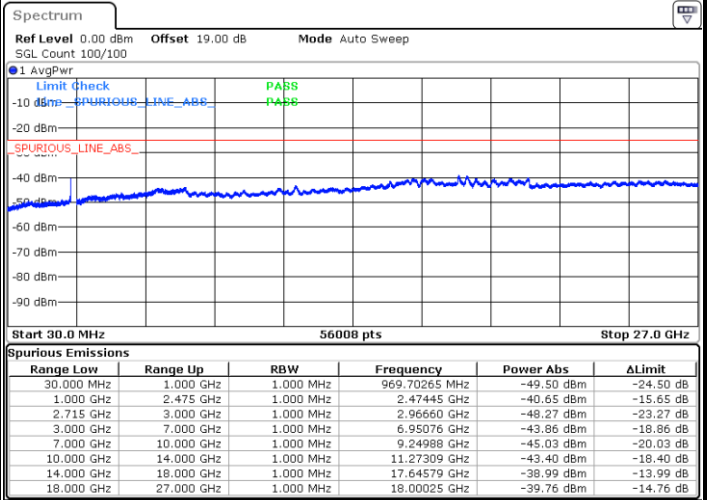

LTE Band 41 / 10MHz

Middle Channel / QPSK

Middle Channel / 16QAM

Date: 24.MAY.2021 21:12:45

Date: 24.MAY.2021 21:13:34

Highest Channel / QPSK

Highest Channel / 16QAM

Date: 24.MAY.2021 21:26:05

Date: 24.MAY.2021 21:18:07

LTE Band 41 / 15MHz

Lowest Channel / QPSK

Lowest Channel / 16QAM

Date: 24.MAY.2021 21:35:52

Date: 24.MAY.2021 21:34:05

Middle Channel / QPSK

Middle Channel / 16QAM

Date: 24.MAY.2021 21:39:15

Date: 24.MAY.2021 21:41:10

LTE Band 41 / 15MHz

Highest Channel / QPSK

Date: 24.MAY.2021 21:49:25

Highest Channel / 16QAM

Date: 24.MAY.2021 21:45:56

LTE Band 41 / 20MHz