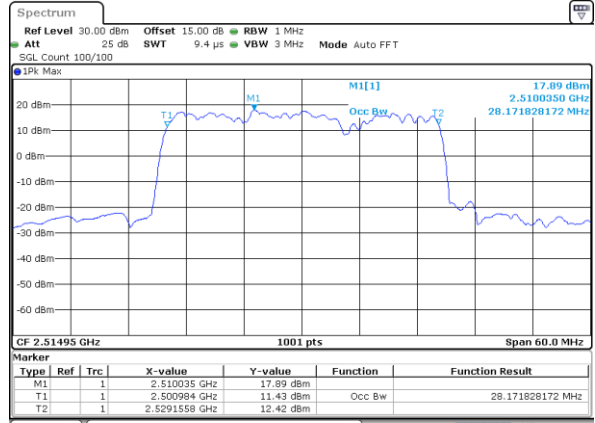

LTE Band 7C_CA

QPSK

Lowest Channel / 15MHz+10MHz

Date: 27_MAY.2021 18:34:16

Lowest Channel / 15MHz+15MHz

Date: 26_MAY.2021 21:23:03

Middle Channel / 15MHz+10MHz

Date: 27_MAY.2021 19:16:49

Middle Channel / 15MHz+15MHz

Date: 26_MAY.2021 22:15:16

Highest Channel / 15MHz+10MHz

Date: 27_MAY.2021 19:19:02

Highest Channel / 15MHz+15MHz

Date: 26_MAY.2021 22:48:48

LTE Band 7C_CA

QPSK

Lowest Channel / 15MHz+20MHz

Date: 27_MAY.2021 20:29:26

Lowest Channel / 20MHz+10MHz

Date: 26_MAY.2021 00:25:20

Middle Channel / 15MHz+20MHz

Date: 27_MAY.2021 21:47:16

Middle Channel / 20MHz+10MHz

Date: 26_MAY.2021 00:40:28

Highest Channel / 15MHz+20MHz

Date: 27_MAY.2021 21:53:54

Highest Channel / 20MHz+10MHz

Date: 26_MAY.2021 00:48:57

LTE Band 7C_CA

QPSK

Lowest Channel / 20MHz+15MHz

Date: 27.MAY.2021 00:19:23