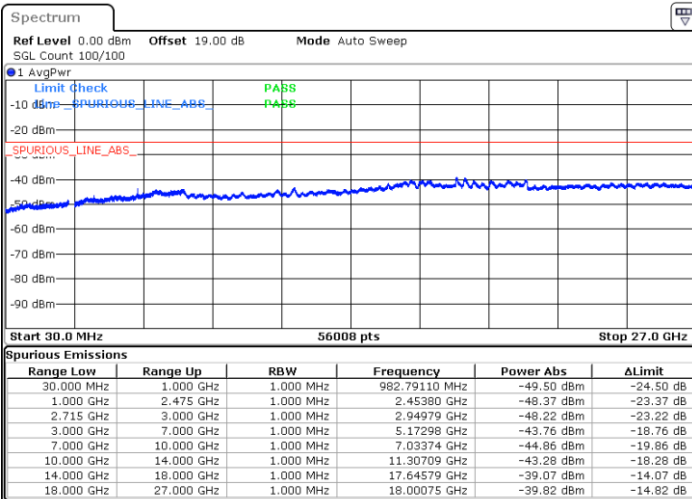

Date: 24.MAY.2021 21:18:07

LTE Band 41 / 15MHz

Lowest Channel / QPSK

Lowest Channel / 16QAM

Date: 24.MAY.2021 21:35:52

Date: 24.MAY.2021 21:34:05

Middle Channel / QPSK

Middle Channel / 16QAM

Date: 24.MAY.2021 21:39:15

Date: 24.MAY.2021 21:41:10

LTE Band 41 / 15MHz

Highest Channel / QPSK

Date: 24.MAY.2021 21:49:25

Highest Channel / 16QAM

Date: 24.MAY.2021 21:45:56

LTE Band 41 / 20MHz