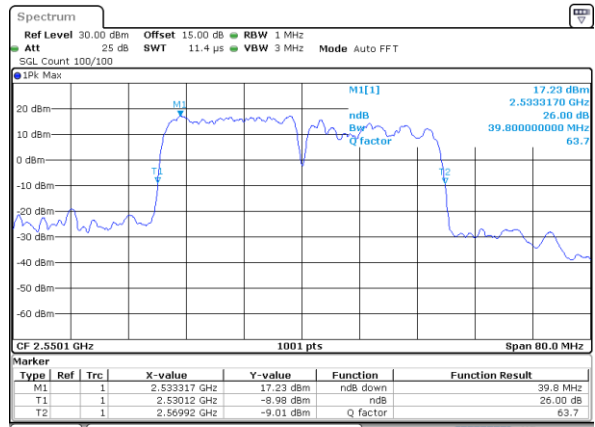

Highest Channel / 15MHz+20MHz

Date: 27_MAY.2021 21:54:00

Highest Channel / 20MHz+10MHz

Date: 26_MAY.2021 00:49:04

LTE Band 7C_CA

QPSK

Lowest Channel / 20MHz+15MHz

Date: 27_MAY.2021 00:19:33

Lowest Channel / 20MHz+20MHz

Date: 25_MAY.2021 22:08:08

Middle Channel / 20MHz+15MHz

Date: 27_MAY.2021 00:40:56

Middle Channel / 20MHz+20MHz

Date: 26_MAY.2021 23:04:49

Highest Channel / 20MHz+15MHz

Date: 27_MAY.2021 00:41:43

Highest Channel / 20MHz+20MHz

Date: 27_MAY.2021 00:17:01

LTE Band 7C_CA

16QAM

Lowest Channel / 10MHz+20MHz

Date: 25.MAY.2021 23:12:28

Middle Channel / 10MHz+20MHz

Date: 26.MAY.2021 00:06:25