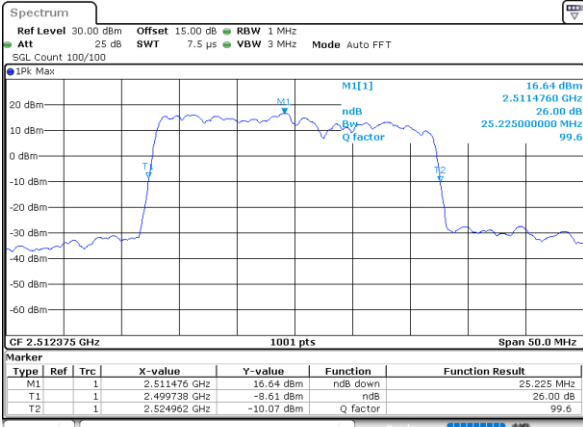

Highest Channel / 20MHz+15MHz

Date: 27_MAY.2021 00:43:16

Highest Channel / 20MHz+20MHz

Date: 27_MAY.2021 00:15:42

LTE Band 7C_CA

64QAM

Lowest Channel / 10MHz+20MHz

Date: 25.MAY.2021 23:05:51

Middle Channel / 10MHz+20MHz

Date: 26.MAY.2021 00:06:10

Highest Channel / 10MHz+20MHz

Date: 26.MAY.2021 00:11:25

LTE Band 7C_CA

64QAM

Lowest Channel / 15MHz+10MHz

Date: 27_MAY.2021 18:39:56

Lowest Channel / 15MHz+15MHz

Date: 26_MAY.2021 21:27:58

Middle Channel / 15MHz+10MHz

Date: 27_MAY.2021 19:14:18

Middle Channel / 15MHz+15MHz

Date: 26_MAY.2021 22:12:31

Highest Channel / 15MHz+10MHz

Date: 27_MAY.2021 19:22:32