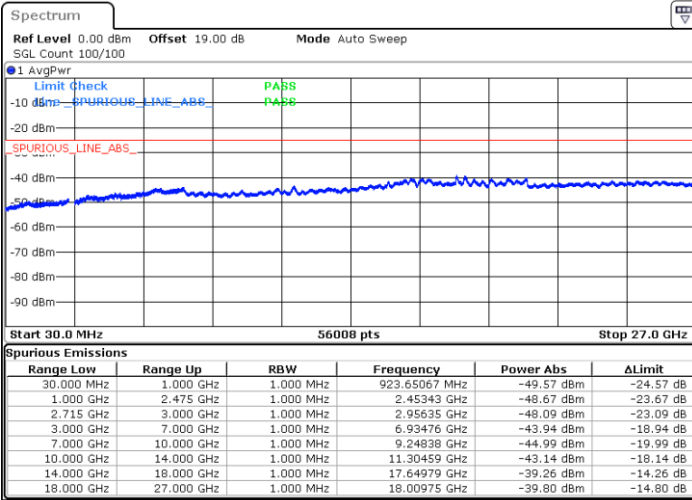

LTE Band 41 / 15MHz

Lowest Channel / QPSK

Lowest Channel / 16QAM

Date: 24.MAY.2021 21:35:52

Date: 24.MAY.2021 21:34:05