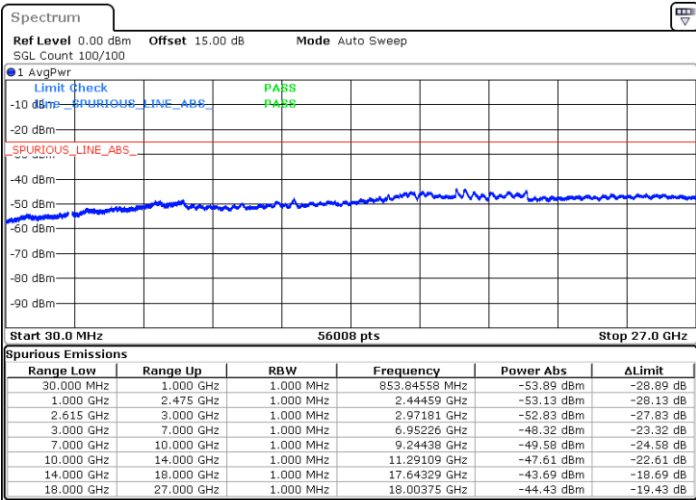

Middle Channel / 1RB99 and 1RB0

Date: 26.MAY.2021 00:39:13

Date: 26.MAY.2021 00:35:16

Middle Channel / FullRB

N/A

Date: 26.MAY.2021 00:41:18

LTE Band 7C\_CA / 20MHz+10MHz

QPSK

Highest Channel / 1RB0 and 1RB49

Highest Channel / 1RB99 and 1RB0

Date: 26.MAY.2021 00:51:42

Date: 26.MAY.2021 00:59:06

Highest Channel / FullIRB

N/A

Date: 26.MAY.2021 00:50:02

LTE Band 7C\_CA / 20MHz+15MHz

QPSK

Lowest Channel / 1RB0 and 1RB74

Lowest Channel / 1RB99 and 1RB0

Date: 27.MAY.2021 00:26:43

Date: 27.MAY.2021 00:27:51

Lowest Channel / FullIRB

N/A

Date: 27.MAY.2021 00:20:34