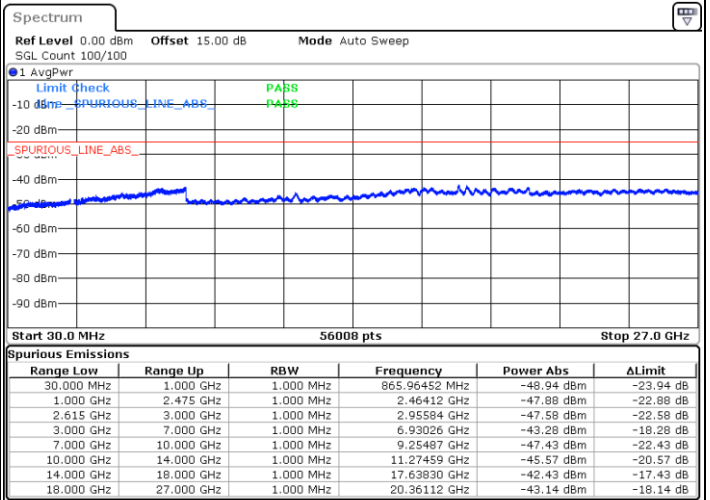

LTE Band 7C_CA / 15MHz+15MHz

QPSK

Middle Channel / 1RB0 and 1RB74

Middle Channel / 1RB74 and 1RB0

Date: 26.MAY.2021 22:09:53

Date: 26.MAY.2021 22:06:32