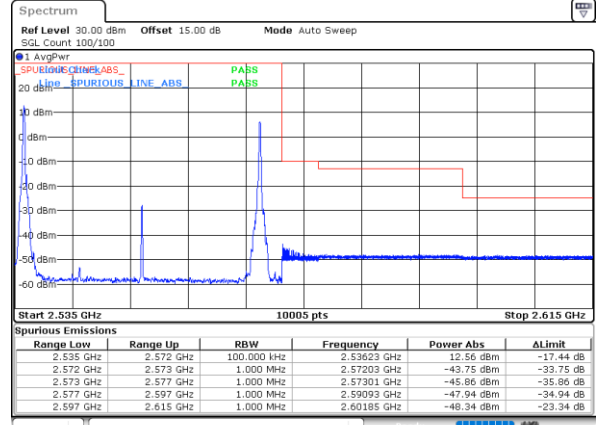

LTE Band 7C\_CA / 15MHz+15MHz

64QAM

Lowest Band Edge / 1RB0 and 1RB74

Highest Band Edge / 1RB0 and 1RB74

Date: 26.MAY.2021 21:30:14

Date: 26.MAY.2021 22:54:40

Lowest Band Edge / 1RB74 and 1RB0

Highest Band Edge / 1RB74 and 1RB0

Date: 26.MAY.2021 21:42:28

Date: 26.MAY.2021 23:00:05

Lowest Band Edge / Full RB

Highest Band Edge / Full RB

Date: 26.MAY.2021 21:28:21

Date: 26.MAY.2021 22:52:52

LTE Band 7C\_CA / 15MHz+20MHz

64QAM

Lowest Band Edge / 1RB0 and 1RB9

Highest Band Edge / 1RB0 and 1RB9

Date: 27\_MAY\_2021 21:35:38

Date: 27\_MAY\_2021 21:57:42

Lowest Band Edge / 1RB74 and 1RB0

Highest Band Edge / 1RB74 and 1RB0

Date: 27\_MAY\_2021 21:36:49