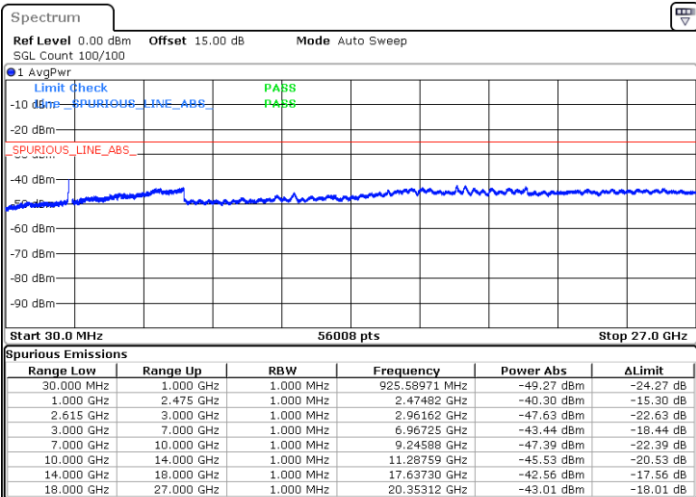

Highest Channel / 1RB74 and 1RB0

Date: 27.MAY.2021 20:08:55

Date: 27.MAY.2021 20:13:16

Highest Channel / FullIRB

N/A

Date: 27.MAY.2021 19:29:07

LTE Band 7C\_CA / 15MHz+15MHz

QPSK

Lowest Channel / 1RB0 and 1RB74

Lowest Channel / 1RB74 and 1RB0

Date: 26.MAY.2021 21:33:44

Date: 26.MAY.2021 21:36:03

Lowest Channel / FullRB

N/A

Date: 26.MAY.2021 21:25:29

LTE Band 7C\_CA / 15MHz+15MHz

LTE Band 7C\_CA / 15MHz+15MHz

QPSK

Highest Channel / 1RB0 and 1RB74

Highest Channel / 1RB74 and 1RB0

Date: 26.MAY.2021 22:57:44

Date: 26.MAY.2021 22:58:48

Highest Channel / FullIRB

N/A