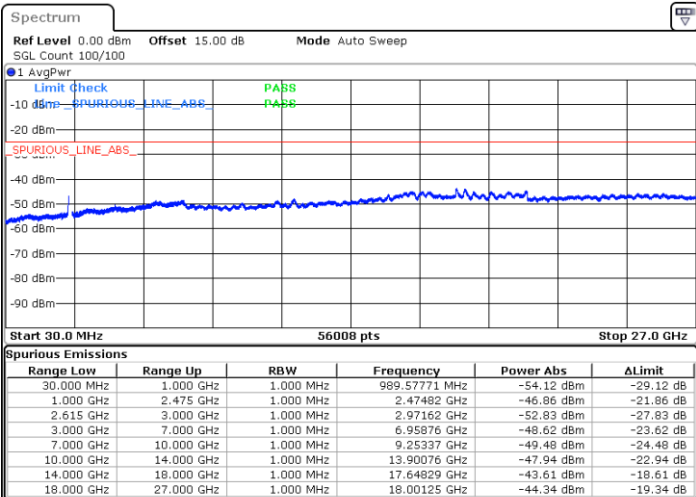

N/A

Date: 27.MAY.2021 00:43:02

LTE Band 7C\_CA / 20MHz+20MHz

QPSK

Lowest Channel / 1RB0 and 1RB99

Lowest Channel / 1RB99 and 1RB0

Date: 25.MAY.2021 22:28:57

Date: 25.MAY.2021 22:29:59

Lowest Channel / FullRB

N/A

Date: 25.MAY.2021 22:08:52

LTE Band 7C\_CA / 20MHz+20MHz

QPSK

Middle Channel / 1RB0 and 1RB99

Middle Channel / 1RB99 and 1RB0

Date: 26.MAY.2021 23:11:01

Date: 26.MAY.2021 23:12:52

Middle Channel / FullIRB

N/A

Date: 26.MAY.2021 23:05:32

LTE Band 7C\_CA / 20MHz+20MHz

QPSK

Highest Channel / 1RB0 and 1RB99

Highest Channel / 1RB99 and 1RB0

Date: 26.MAY.2021 23:21:10

Date: 26.MAY.2021 23:19:25

Highest Channel / FullIRB

N/A

Date: 27.MAY.2021 00:17:59

LTE Band 7C\_CA / 10MHz+20MHz

16QAM

Lowest Channel / 1RB0 and 1RB99