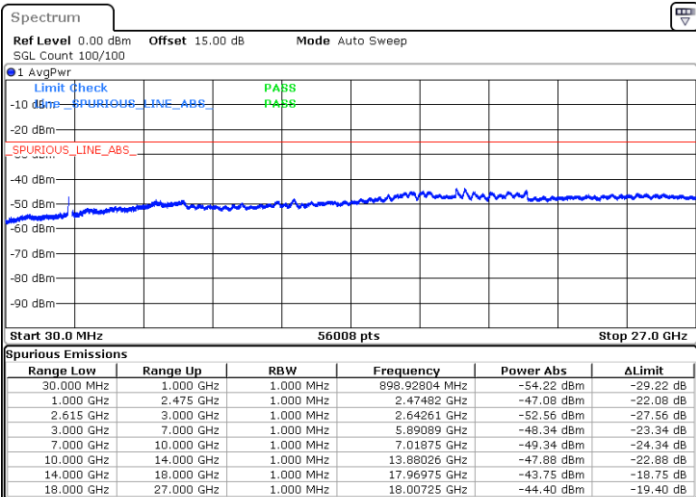

Highest Channel / 1RB0 and 1RB49

Highest Channel / 1RB99 and 1RB0

Date: 26.MAY.2021 00:51:42

Date: 26.MAY.2021 00:59:06

Highest Channel / FullIRB

N/A

Date: 26.MAY.2021 00:50:02

LTE Band 7C\_CA / 20MHz+15MHz

QPSK

Lowest Channel / 1RB0 and 1RB74

Lowest Channel / 1RB99 and 1RB0

Date: 27.MAY.2021 00:26:43

Date: 27.MAY.2021 00:27:51

Lowest Channel / FullIRB

N/A

Date: 27.MAY.2021 00:20:34

LTE Band 7C\_CA / 20MHz+15MHz

QPSK

MiddleChannel / 1RB0 and 1RB74

Middle Channel / 1RB99 and 1RB0

Date: 27.MAY.2021 00:34:56

Date: 27.MAY.2021 00:34:01

Middle Channel / FullIRB

N/A

Date: 27.MAY.2021 00:40:49

LTE Band 7C\_CA / 20MHz+15MHz

QPSK

Highest Channel / 1RB0 and 1RB74

Highest Channel / 1RB99 and 1RB0

Date: 27.MAY.2021 00:51:09

Date: 27.MAY.2021 00:53:34

Highest Channel / FullIRB