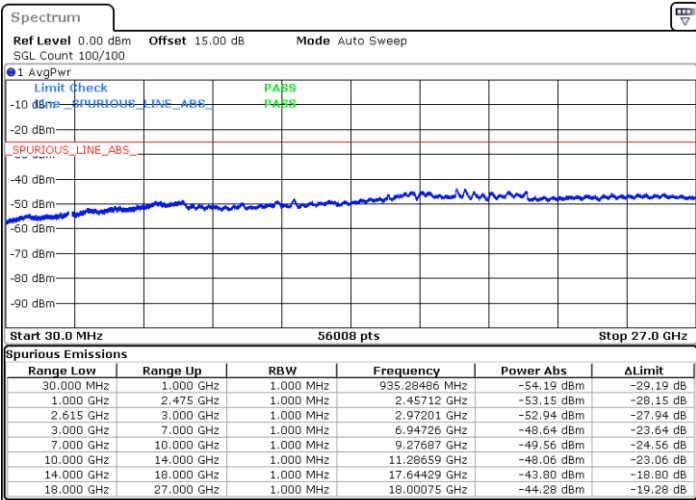

N/A

Date: 27.MAY.2021 20:32:54

LTE Band 7C\_CA / 15MHz+20MHz

QPSK

Middle Channel / 1RB0 and 1RB99

Middle Channel / 1RB74 and 1RB0

Date: 27.MAY.2021 21:46:55

Date: 27.MAY.2021 21:41:15

Middle Channel / FullIRB

N/A

Date: 27.MAY.2021 21:48:05

LTE Band 7C\_CA / 15MHz+20MHz

QPSK

Highest Channel / 1RB0 and 1RB99

Highest Channel / 1RB74 and 1RB0

Date: 27.MAY.2021 21:56:13

Date: 27.MAY.2021 22:04:05

Highest Channel / FullIRB

N/A

Date: 27.MAY.2021 21:55:00

LTE Band 7C\_CA / 20MHz+10MHz

QPSK

Lowest Channel / 1RB0 and 1RB49

Lowest Channel / 1RB99 and 1RB0

Date: 26.MAY.2021 00:27:24

Date: 26.MAY.2021 00:34:02

Lowest Channel / FullRB

N/A

Date: 26.MAY.2021 00:26:22

LTE Band 7C\_CA / 20MHz+10MHz

QPSK

Middle Channel / 1RB0 and 1RB49