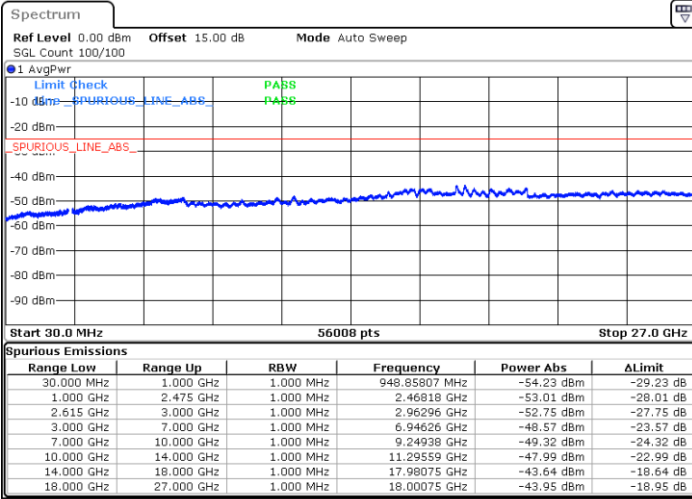

LTE Band 7C\_CA / 15MHz+15MHz

QPSK

Highest Channel / 1RB0 and 1RB74

Highest Channel / 1RB74 and 1RB0

Date: 26.MAY.2021 22:57:44

Date: 26.MAY.2021 22:58:48

Highest Channel / FullIRB

N/A

Date: 26.MAY.2021 22:50:10

LTE Band 7C\_CA / 15MHz+20MHz

QPSK

Lowest Channel / 1RB0 and 1RB9

Lowest Channel / 1RB74 and 1RB0

Date: 27.MAY.2021 21:34:05

Date: 27.MAY.2021 21:39:46

Lowest Channel / FullRB

N/A

Date: 27.MAY.2021 20:32:54

LTE Band 7C\_CA / 15MHz+20MHz

QPSK

Middle Channel / 1RB0 and 1RB99

Middle Channel / 1RB74 and 1RB0

Date: 27.MAY.2021 21:46:55

Date: 27.MAY.2021 21:41:15