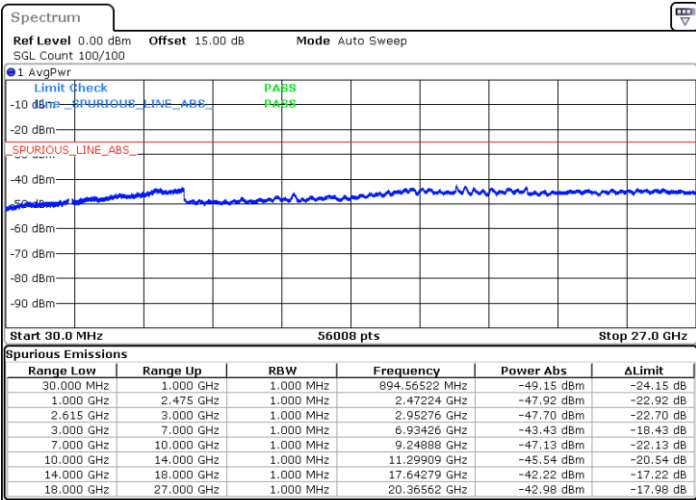

LTE Band 7C_CA / 15MHz+15MHz

QPSK

Middle Channel / 1RB0 and 1RB74

Middle Channel / 1RB74 and 1RB0

Date: 26.MAY.2021 22:09:53

Date: 26.MAY.2021 22:06:32