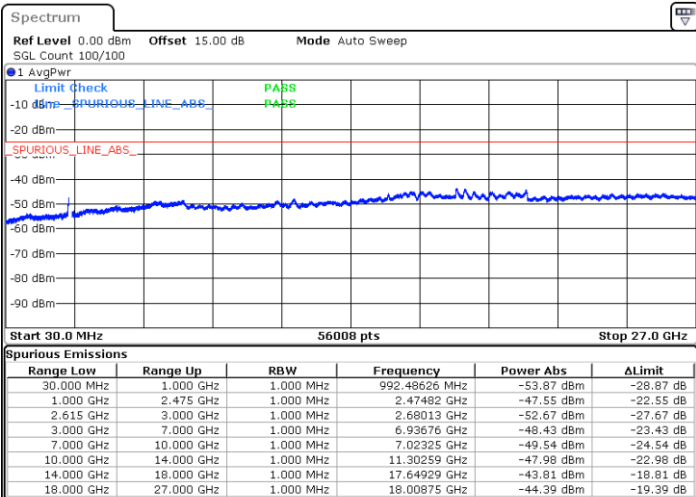

Lowest Channel / FullRB

N/A

Date: 25.MAY.2021 22:08:52

LTE Band 7C\_CA / 20MHz+20MHz

QPSK

Middle Channel / 1RB0 and 1RB99

Middle Channel / 1RB99 and 1RB0

Date: 26.MAY.2021 23:11:01

Date: 26.MAY.2021 23:12:52

Middle Channel / FullIRB

N/A

Date: 26.MAY.2021 23:05:32

LTE Band 7C\_CA / 20MHz+20MHz

QPSK

Highest Channel / 1RB0 and 1RB99

Highest Channel / 1RB99 and 1RB0

Date: 26.MAY.2021 23:21:10

Date: 26.MAY.2021 23:19:25

Highest Channel / FullIRB

N/A

Date: 27.MAY.2021 00:17:59

LTE Band 7C\_CA / 10MHz+20MHz

16QAM

Lowest Channel / 1RB0 and 1RB99