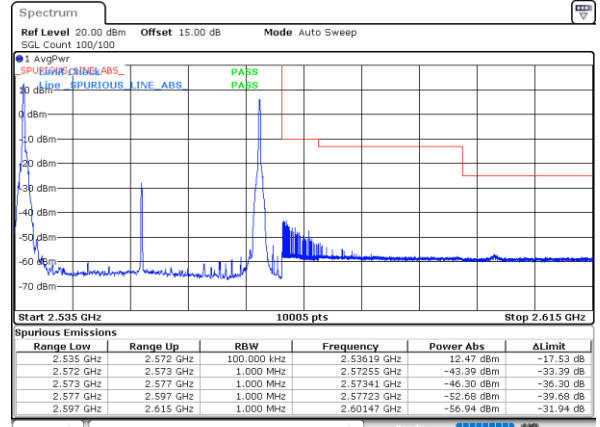

Lowest Band Edge / Full RB

Highest Band Edge / Full RB

Date: 26.MAY.2021 00:23:46

Date: 26.MAY.2021 00:44:59

LTE Band 7C\_CA / 20MHz+15MHz

64QAM

Lowest Band Edge / 1RB0 and 1RB74

Highest Band Edge / 1RB0 and 1RB74

Date: 27.MAY.2021 00:23:49

Date: 27.MAY.2021 00:46:53

Lowest Band Edge / 1RB99 and 1RB0

Highest Band Edge / 1RB99 and 1RB0

Date: 27.MAY.2021 00:29:47

Date: 27.MAY.2021 00:55:58

Lowest Band Edge / Full RB

Highest Band Edge / Full RB

Date: 27.MAY.2021 00:22:29

Date: 27.MAY.2021 00:44:36

LTE Band 7C\_CA / 20MHz+20MHz

64QAM

Lowest Band Edge / 1RB0 and 1RB99

Highest Band Edge / 1RB0 and 1RB99

Date: 25.MAY.2021 22:13:51

Date: 27.MAY.2021 00:12:47