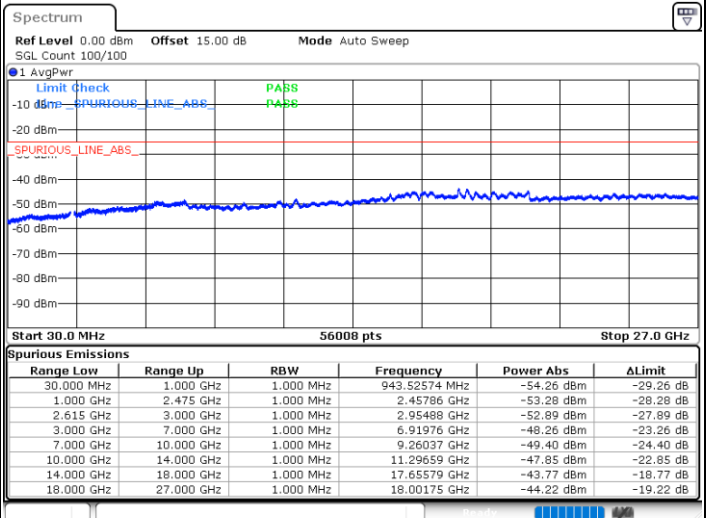

Lowest Band Edge / 1RB99 and 1RB0

Highest Band Edge / 1RB99 and 1RB0

Date: 25.MAY.2021 22:32:19

Date: 26.MAY.2021 23:16:19

Lowest Band Edge / Full RB

Highest Band Edge / Full RB

Date: 25.MAY.2021 22:11:49

Date: 27.MAY.2021 00:14:39

# Conducted Spurious Emission

LTE Band 7C\_CA / 10MHz+20MHz

QPSK

MiddleChannel / 1RB0 and 1RB99

Middle Channel / 1RB49 and 1RB0

Date: 26.MAY.2021 00:03:31

Date: 26.MAY.2021 00:02:41

Middle Channel / FullIRB

N/A

Date: 26.MAY.2021 00:08:15

LTE Band 7C\_CA / 10MHz+20MHz

QPSK

Highest Channel / 1RB0 and 1RB99

Highest Channel / 1RB49 and 1RB0

Date: 26.MAY.2021 00:15:40

Date: 26.MAY.2021 00:16:40

Highest Channel / FullIRB

N/A

Date: 26.MAY.2021 00:09:52

LTE Band 7C\_CA / 15MHz+10MHz

QPSK

Lowest Channel / 1RB0 and 1RB49

Lowest Channel / 1RB74 and 1RB0

Date: 27.MAY.2021 18:45:20