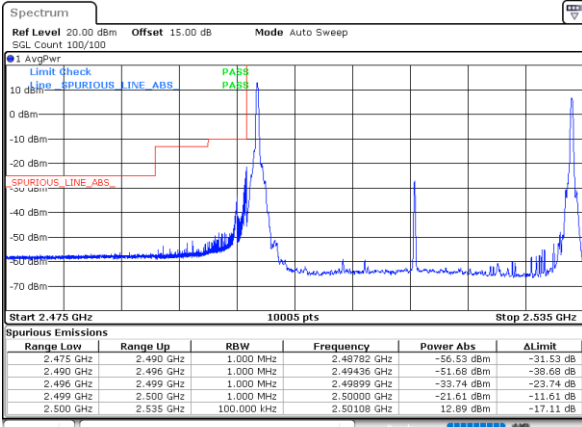

Lowest Band Edge / Full RB

Highest Band Edge / Full RB

Date: 26.MAY.2021 00:23:46

Date: 26.MAY.2021 00:44:59

LTE Band 7C\_CA / 20MHz+15MHz

64QAM

Lowest Band Edge / 1RB0 and 1RB74

Highest Band Edge / 1RB0 and 1RB74

Date: 27.MAY.2021 00:23:49

Date: 27.MAY.2021 00:46:53

Lowest Band Edge / 1RB99 and 1RB0

Highest Band Edge / 1RB99 and 1RB0

Date: 27.MAY.2021 00:29:47

Date: 27.MAY.2021 00:55:58

Lowest Band Edge / Full RB

Highest Band Edge / Full RB