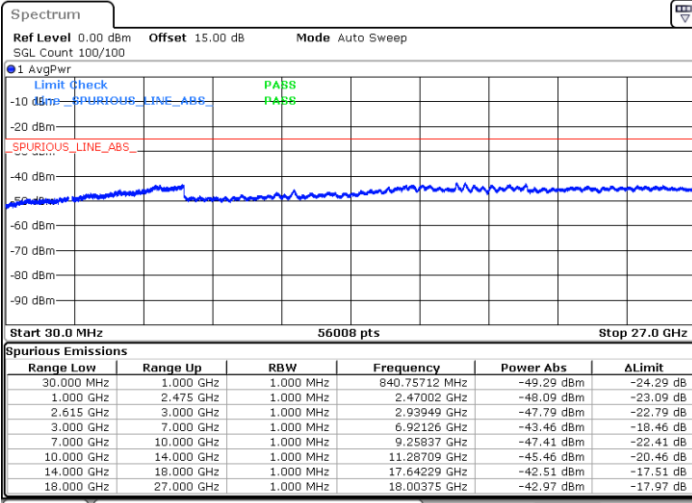

Highest Channel / 1RB74 and 1RB0

Date: 27.MAY.2021 20:08:55

Date: 27.MAY.2021 20:13:16

Highest Channel / FullIRB

N/A

Date: 27.MAY.2021 19:29:07

LTE Band 7C\_CA / 15MHz+15MHz

QPSK

Lowest Channel / 1RB0 and 1RB74

Lowest Channel / 1RB74 and 1RB0

Date: 26.MAY.2021 21:33:44

Date: 26.MAY.2021 21:36:03

Lowest Channel / FullRB

N/A

Date: 26.MAY.2021 21:25:29

LTE Band 7C\_CA / 15MHz+15MHz

QPSK

Middle Channel / 1RB0 and 1RB74

Middle Channel / 1RB74 and 1RB0

Date: 26.MAY.2021 22:09:53

Date: 26.MAY.2021 22:06:32

Middle Channel / FullRB

N/A

Date: 26.MAY.2021 22:16:07

LTE Band 7C\_CA / 15MHz+15MHz

QPSK

Highest Channel / 1RB0 and 1RB74

Highest Channel / 1RB74 and 1RB0

Date: 26.MAY.2021 22:57:44

Date: 26.MAY.2021 22:58:48

Highest Channel / FullIRB

N/A