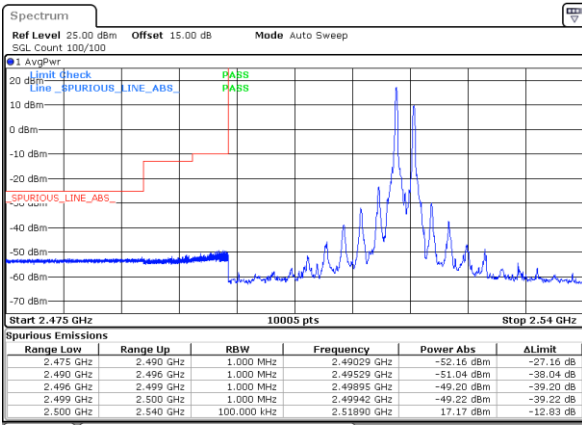

Date: 27.MAY.2021 00:22:29

Date: 27.MAY.2021 00:44:36

LTE Band 7C\_CA / 20MHz+20MHz

64QAM

Lowest Band Edge / 1RB0 and 1RB99

Highest Band Edge / 1RB0 and 1RB99

Date: 25.MAY.2021 22:13:51

Date: 27.MAY.2021 00:12:47

Lowest Band Edge / 1RB99 and 1RB0

Highest Band Edge / 1RB99 and 1RB0

Date: 25.MAY.2021 22:32:19

Date: 26.MAY.2021 23:16:19

Lowest Band Edge / Full RB

Highest Band Edge / Full RB

Date: 25.MAY.2021 22:11:49

Date: 27.MAY.2021 00:14:39

# Conducted Spurious Emission

LTE Band 7C\_CA / 10MHz+20MHz

QPSK

MiddleChannel / 1RB0 and 1RB99

Middle Channel / 1RB49 and 1RB0

Date: 26.MAY.2021 00:03:31

Date: 26.MAY.2021 00:02:41

Middle Channel / FullIRB