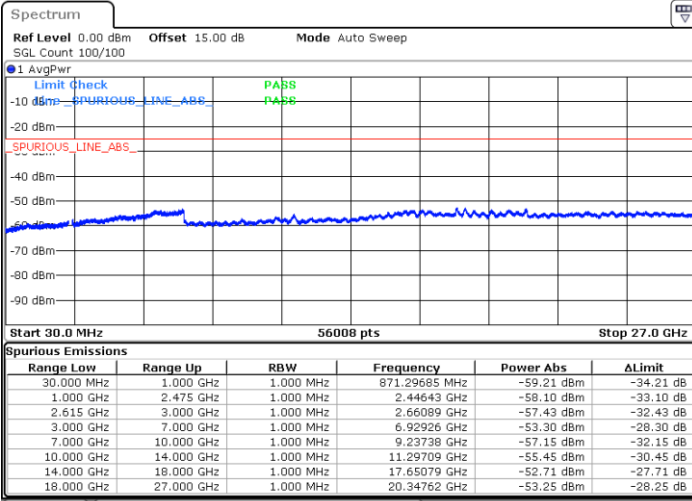

Date: 27.MAY.2021 22:04:05

Highest Channel / FullIRB

N/A

Date: 27.MAY.2021 21:55:00

LTE Band 7C\_CA / 20MHz+10MHz

QPSK

Lowest Channel / 1RB0 and 1RB49

Lowest Channel / 1RB99 and 1RB0

Date: 26.MAY.2021 00:27:24

Date: 26.MAY.2021 00:34:02

Lowest Channel / FullRB

N/A

Date: 26.MAY.2021 00:26:22

LTE Band 7C\_CA / 20MHz+10MHz

QPSK

Middle Channel / 1RB0 and 1RB49

Middle Channel / 1RB99 and 1RB0

Date: 26.MAY.2021 00:39:13

Date: 26.MAY.2021 00:35:16

Middle Channel / FullRB

N/A

Date: 26.MAY.2021 00:41:18

LTE Band 7C\_CA / 20MHz+10MHz

QPSK

Highest Channel / 1RB0 and 1RB49

Highest Channel / 1RB99 and 1RB0

Date: 26.MAY.2021 00:51:42

Date: 26.MAY.2021 00:59:06

Highest Channel / FullIRB

N/A

Date: 26.MAY.2021 00:50:02

LTE Band 7C\_CA / 20MHz+15MHz