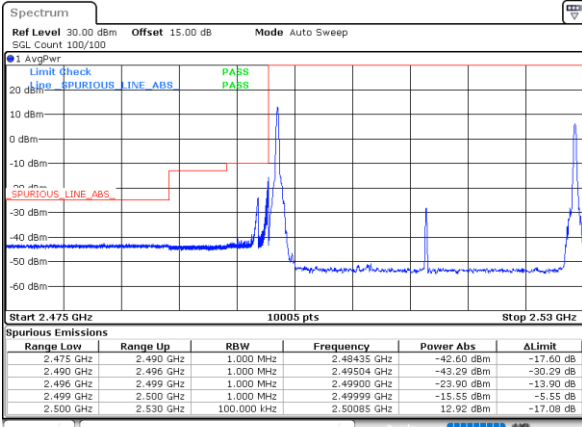

LTE Band 7C\_CA / 15MHz+15MHz

64QAM

Lowest Band Edge / 1RB0 and 1RB74

Highest Band Edge / 1RB0 and 1RB74

Date: 26.MAY.2021 21:30:14

Date: 26.MAY.2021 22:54:40

Lowest Band Edge / 1RB74 and 1RB0

Highest Band Edge / 1RB74 and 1RB0

Date: 26.MAY.2021 21:42:28

Date: 26.MAY.2021 23:00:05

Lowest Band Edge / Full RB

Highest Band Edge / Full RB

Date: 26.MAY.2021 21:28:21

Date: 26.MAY.2021 22:52:52

LTE Band 7C\_CA / 15MHz+20MHz

64QAM