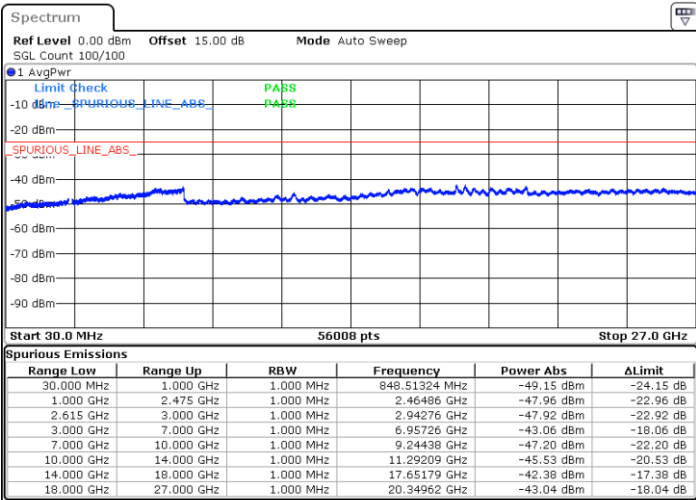

Date: 27.MAY.2021 18:46:24

Lowest Channel / FullRB

N/A

Date: 27.MAY.2021 18:36:19

LTE Band 7C\_CA / 15MHz+10MHz

QPSK

Middle Channel / 1RB0 and 1RB49

Middle Channel / 1RB74 and 1RB0

Date: 27.MAY.2021 18:36:19

Date: 27.MAY.2021 18:55:30

Middle Channel / FullIRB

N/A

Date: 27.MAY.2021 19:18:05

LTE Band 7C\_CA / 15MHz+10MHz

QPSK

Highest Channel / 1RB0 and 1RB49

Highest Channel / 1RB74 and 1RB0

Date: 27.MAY.2021 20:08:55

Date: 27.MAY.2021 20:13:16

Highest Channel / FullIRB

N/A

Date: 27.MAY.2021 19:29:07

LTE Band 7C\_CA / 15MHz+15MHz

QPSK

Lowest Channel / 1RB0 and 1RB74

Lowest Channel / 1RB74 and 1RB0

Date: 26.MAY.2021 21:33:44

Date: 26.MAY.2021 21:36:03

Lowest Channel / FullRB

N/A

Date: 26.MAY.2021 21:25:29

LTE Band 7C\_CA / 15MHz+15MHz