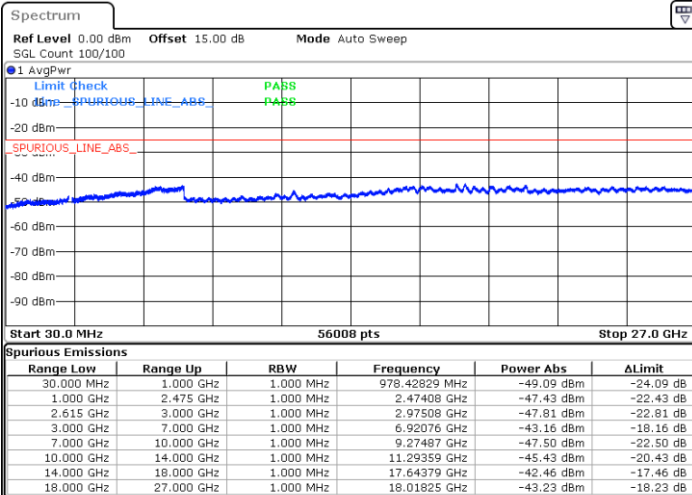

LTE Band 7C\_CA / 15MHz+15MHz

QPSK

Highest Channel / 1RB0 and 1RB74

Highest Channel / 1RB74 and 1RB0

Date: 26.MAY.2021 22:57:44

Date: 26.MAY.2021 22:58:48

Highest Channel / FullIRB

N/A

Date: 26.MAY.2021 22:50:10

LTE Band 7C\_CA / 15MHz+20MHz

QPSK

Lowest Channel / 1RB0 and 1RB9

Lowest Channel / 1RB74 and 1RB0

Date: 27.MAY.2021 21:34:05

Date: 27.MAY.2021 21:39:46

Lowest Channel / FullRB