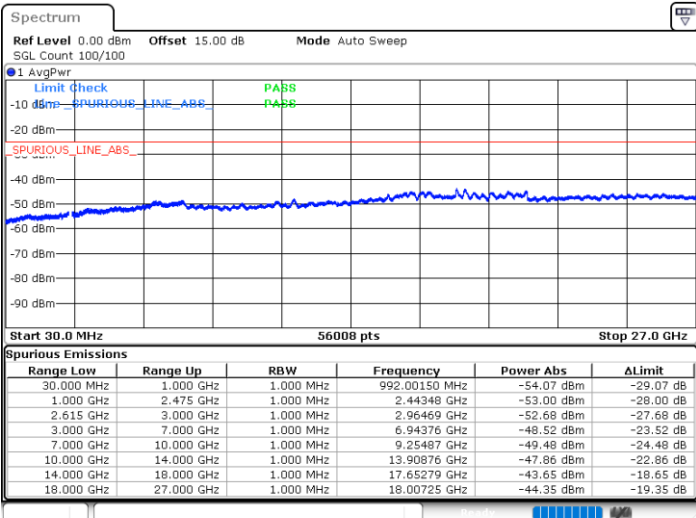

# Conducted Spurious Emission

LTE Band 7C\_CA / 10MHz+20MHz

QPSK

MiddleChannel / 1RB0 and 1RB99

Middle Channel / 1RB49 and 1RB0

Date: 26.MAY.2021 00:03:31

Date: 26.MAY.2021 00:02:41

Middle Channel / FullIRB

N/A

Date: 26.MAY.2021 00:08:15

LTE Band 7C\_CA / 10MHz+20MHz

QPSK

Highest Channel / 1RB0 and 1RB99

Highest Channel / 1RB49 and 1RB0

Date: 26.MAY.2021 00:15:40

Date: 26.MAY.2021 00:16:40

Highest Channel / FullIRB

N/A

Date: 26.MAY.2021 00:09:52

LTE Band 7C\_CA / 15MHz+10MHz

QPSK

Lowest Channel / 1RB0 and 1RB49

Lowest Channel / 1RB74 and 1RB0

Date: 27.MAY.2021 18:45:20