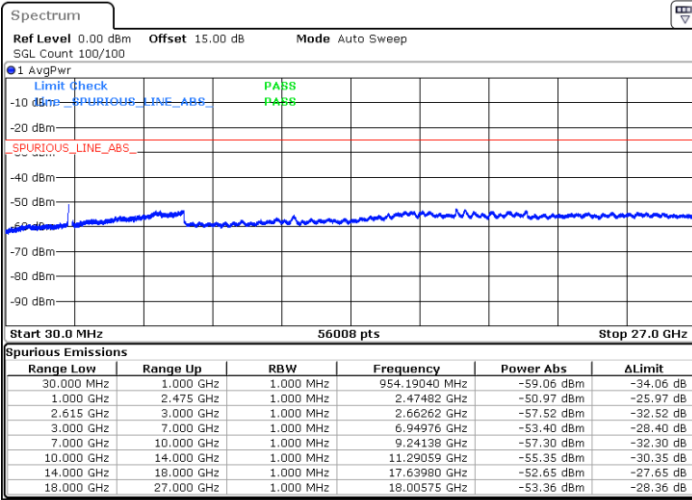

Date: 27.MAY.2021 22:04:05

Highest Channel / FullIRB

N/A

Date: 27.MAY.2021 21:55:00

LTE Band 7C\_CA / 20MHz+10MHz

QPSK

Lowest Channel / 1RB0 and 1RB49

Lowest Channel / 1RB99 and 1RB0

Date: 26.MAY.2021 00:27:24

Date: 26.MAY.2021 00:34:02

Lowest Channel / FullRB

N/A

Date: 26.MAY.2021 00:26:22

LTE Band 7C\_CA / 20MHz+10MHz

QPSK

Middle Channel / 1RB0 and 1RB49

Middle Channel / 1RB99 and 1RB0

Date: 26.MAY.2021 00:39:13

Date: 26.MAY.2021 00:35:16

Middle Channel / FullRB

N/A

Date: 26.MAY.2021 00:41:18

LTE Band 7C\_CA / 20MHz+10MHz

QPSK

Highest Channel / 1RB0 and 1RB49

Highest Channel / 1RB99 and 1RB0

Date: 26.MAY.2021 00:51:42

Date: 26.MAY.2021 00:59:06

Highest Channel / FullIRB

N/A

Date: 26.MAY.2021 00:50:02

LTE Band 7C\_CA / 20MHz+15MHz