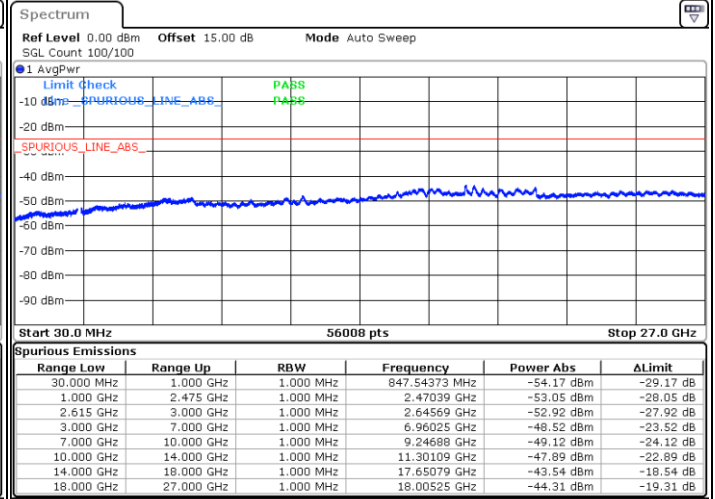

LTE Band 7C\_CA / 15MHz+15MHz

QPSK

Highest Channel / 1RB0 and 1RB74

Highest Channel / 1RB74 and 1RB0

Date: 26.MAY.2021 22:57:44

Date: 26.MAY.2021 22:58:48

Highest Channel / FullIRB

N/A

Date: 26.MAY.2021 22:50:10

LTE Band 7C\_CA / 15MHz+20MHz

QPSK

Lowest Channel / 1RB0 and 1RB9

Lowest Channel / 1RB74 and 1RB0

Date: 27.MAY.2021 21:34:05

Date: 27.MAY.2021 21:39:46

Lowest Channel / FullRB

N/A

Date: 27.MAY.2021 20:32:54

LTE Band 7C\_CA / 15MHz+20MHz

QPSK

Middle Channel / 1RB0 and 1RB99

Middle Channel / 1RB74 and 1RB0

Date: 27.MAY.2021 21:46:55

Date: 27.MAY.2021 21:41:15

Middle Channel / FullIRB

N/A

Date: 27.MAY.2021 21:48:05

LTE Band 7C\_CA / 15MHz+20MHz

QPSK

Highest Channel / 1RB0 and 1RB99

Highest Channel / 1RB74 and 1RB0

Date: 27.MAY.2021 21:56:13