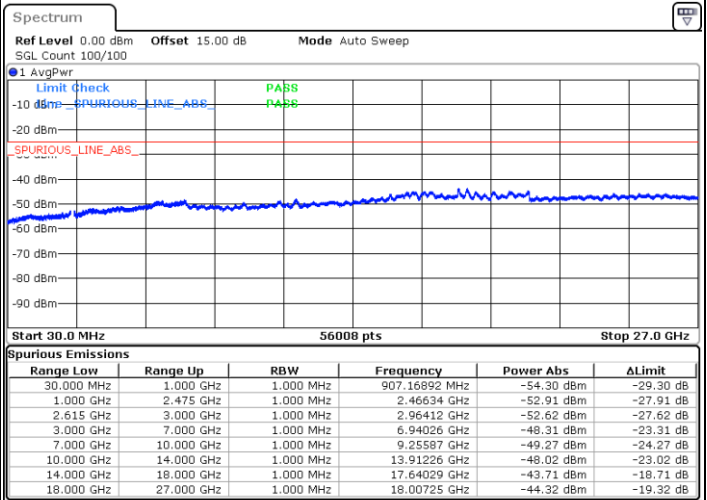

Middle Channel / 1RB99 and 1RB0

Date: 26.MAY.2021 00:39:13

Date: 26.MAY.2021 00:35:16

Middle Channel / FullRB

N/A

Date: 26.MAY.2021 00:41:18

LTE Band 7C\_CA / 20MHz+10MHz

QPSK

Highest Channel / 1RB0 and 1RB49

Highest Channel / 1RB99 and 1RB0

Date: 26.MAY.2021 00:51:42

Date: 26.MAY.2021 00:59:06

Highest Channel / FullIRB

N/A

Date: 26.MAY.2021 00:50:02

LTE Band 7C\_CA / 20MHz+15MHz

QPSK

Lowest Channel / 1RB0 and 1RB74

Lowest Channel / 1RB99 and 1RB0

Date: 27.MAY.2021 00:26:43

Date: 27.MAY.2021 00:27:51

Lowest Channel / FullIRB

N/A

Date: 27.MAY.2021 00:20:34