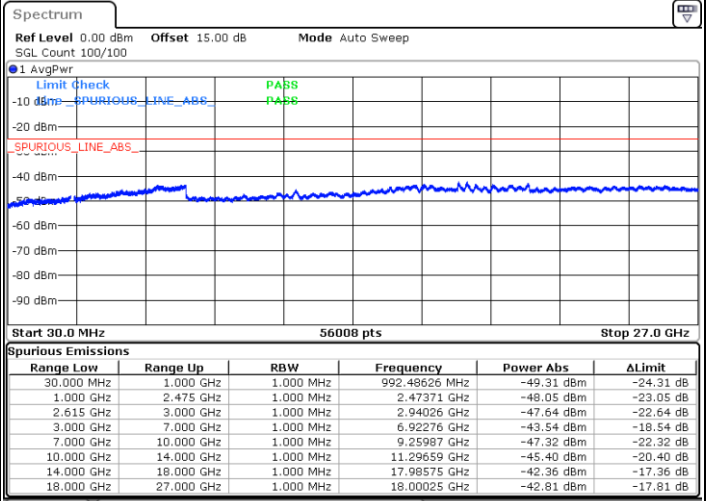

Highest Channel / FullIRB

N/A

Date: 26.MAY.2021 00:09:52

LTE Band 7C\_CA / 15MHz+10MHz

QPSK

Lowest Channel / 1RB0 and 1RB49

Lowest Channel / 1RB74 and 1RB0

Date: 27.MAY.2021 18:45:20

Date: 27.MAY.2021 18:46:24

Lowest Channel / FullRB

N/A

Date: 27.MAY.2021 18:36:19

LTE Band 7C\_CA / 15MHz+10MHz

QPSK

Middle Channel / 1RB0 and 1RB49

Middle Channel / 1RB74 and 1RB0

Date: 27.MAY.2021 18:36:19

Date: 27.MAY.2021 18:55:30

Middle Channel / FullIRB

N/A

Date: 27.MAY.2021 19:18:05

LTE Band 7C\_CA / 15MHz+10MHz

QPSK

Highest Channel / 1RB0 and 1RB49

Highest Channel / 1RB74 and 1RB0

Date: 27.MAY.2021 20:08:55

Date: 27.MAY.2021 20:13:16

Highest Channel / FullIRB

N/A

Date: 27.MAY.2021 19:29:07

LTE Band 7C\_CA / 15MHz+15MHz

QPSK