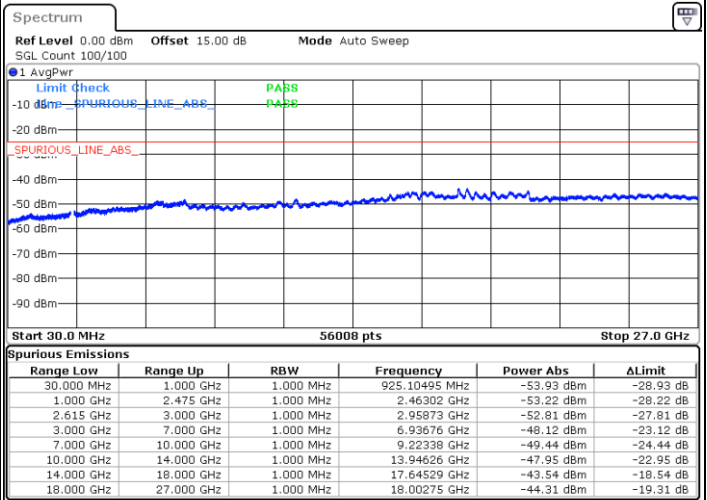

Date: 27.MAY.2021 00:40:49

LTE Band 7C\_CA / 20MHz+15MHz

QPSK

Highest Channel / 1RB0 and 1RB74

Highest Channel / 1RB99 and 1RB0

Date: 27.MAY.2021 00:51:09

Date: 27.MAY.2021 00:53:34

Highest Channel / FullIRB

N/A

Date: 27.MAY.2021 00:43:02

LTE Band 7C\_CA / 20MHz+20MHz

QPSK

Lowest Channel / 1RB0 and 1RB99

Lowest Channel / 1RB99 and 1RB0

Date: 25.MAY.2021 22:28:57

Date: 25.MAY.2021 22:29:59

Lowest Channel / FullRB

N/A

Date: 25.MAY.2021 22:08:52

LTE Band 7C\_CA / 20MHz+20MHz

QPSK

Middle Channel / 1RB0 and 1RB99

Middle Channel / 1RB99 and 1RB0

Date: 26.MAY.2021 23:11:01

Date: 26.MAY.2021 23:12:52

Middle Channel / FullIRB

N/A

Date: 26.MAY.2021 23:05:32

LTE Band 7C\_CA / 20MHz+20MHz

QPSK

Highest Channel / 1RB0 and 1RB99

Highest Channel / 1RB99 and 1RB0