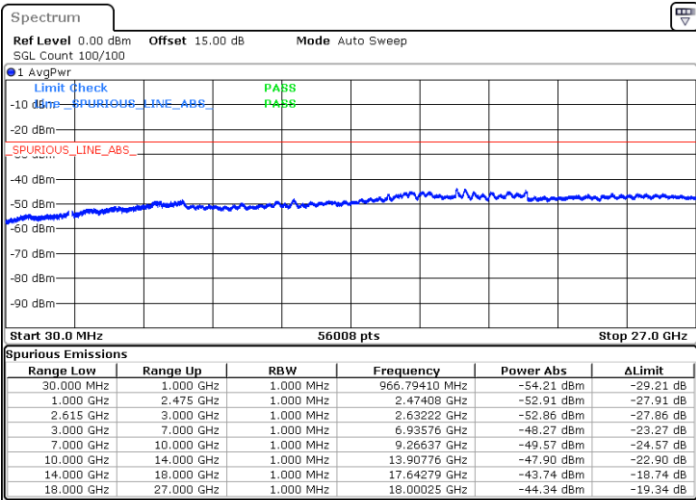

Date: 27.MAY.2021 00:40:49

LTE Band 7C\_CA / 20MHz+15MHz

QPSK

Highest Channel / 1RB0 and 1RB74

Highest Channel / 1RB99 and 1RB0

Date: 27.MAY.2021 00:51:09

Date: 27.MAY.2021 00:53:34

Highest Channel / FullIRB

N/A

Date: 27.MAY.2021 00:43:02

LTE Band 7C\_CA / 20MHz+20MHz

QPSK

Lowest Channel / 1RB0 and 1RB99

Lowest Channel / 1RB99 and 1RB0

Date: 25.MAY.2021 22:28:57

Date: 25.MAY.2021 22:29:59

Lowest Channel / FullRB

N/A

Date: 25.MAY.2021 22:08:52

LTE Band 7C\_CA / 20MHz+20MHz

QPSK

Middle Channel / 1RB0 and 1RB99

Middle Channel / 1RB99 and 1RB0

Date: 26.MAY.2021 23:11:01

Date: 26.MAY.2021 23:12:52

Middle Channel / FullIRB

N/A

Date: 26.MAY.2021 23:05:32

LTE Band 7C\_CA / 20MHz+20MHz

QPSK

Highest Channel / 1RB0 and 1RB99

Highest Channel / 1RB99 and 1RB0