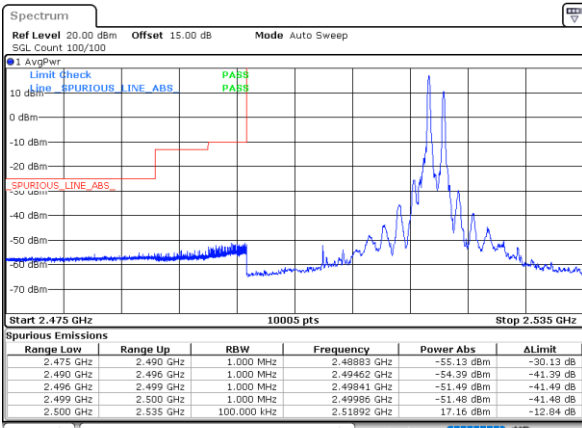

Highest Band Edge / 1RB0 and 1RB49

Date: 26.MAY.2021 00:28:39

Date: 26.MAY.2021 00:53:30

Lowest Band Edge / 1RB99 and 1RB0

Highest Band Edge / 1RB99 and 1RB0

Date: 26.MAY.2021 00:29:39

Date: 26.MAY.2021 00:55:50

Lowest Band Edge / Full RB

Highest Band Edge / Full RB

Date: 26.MAY.2021 00:23:46

Date: 26.MAY.2021 00:44:59

LTE Band 7C\_CA / 20MHz+15MHz

64QAM

Lowest Band Edge / 1RB0 and 1RB74

Highest Band Edge / 1RB0 and 1RB74

Date: 27.MAY.2021 00:23:49

Date: 27.MAY.2021 00:46:53

Lowest Band Edge / 1RB99 and 1RB0

Highest Band Edge / 1RB99 and 1RB0

Date: 27.MAY.2021 00:29:47

Date: 27.MAY.2021 00:55:58

Lowest Band Edge / Full RB

Highest Band Edge / Full RB

Date: 27.MAY.2021 00:22:29

Date: 27.MAY.2021 00:44:36

LTE Band 7C\_CA / 20MHz+20MHz

64QAM

Lowest Band Edge / 1RB0 and 1RB99

Highest Band Edge / 1RB0 and 1RB99

Date: 25.MAY.2021 22:13:51

Date: 27.MAY.2021 00:12:47