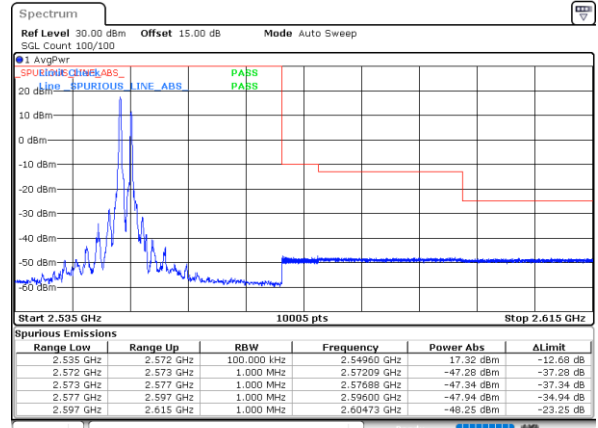

Date: 26.MAY.2021 21:42:28

Date: 26.MAY.2021 23:00:05

Lowest Band Edge / Full RB

Highest Band Edge / Full RB

Date: 26.MAY.2021 21:28:21

Date: 26.MAY.2021 22:52:52

LTE Band 7C\_CA / 15MHz+20MHz

64QAM

Lowest Band Edge / 1RB0 and 1RB9

Highest Band Edge / 1RB0 and 1RB9

Date: 27\_MAY\_2021 21:35:38

Date: 27\_MAY\_2021 21:57:42

Lowest Band Edge / 1RB74 and 1RB0

Highest Band Edge / 1RB74 and 1RB0

Date: 27\_MAY\_2021 21:36:49

Date: 27\_MAY\_2021 21:58:52

Lowest Band Edge / Full RB

Highest Band Edge / Full RB

Date: 27\_MAY\_2021 20:21:51

Date: 27\_MAY\_2021 21:51:02

LTE Band 7C\_CA / 20MHz+10MHz

64QAM

Lowest Band Edge / 1RB0 and 1RB49