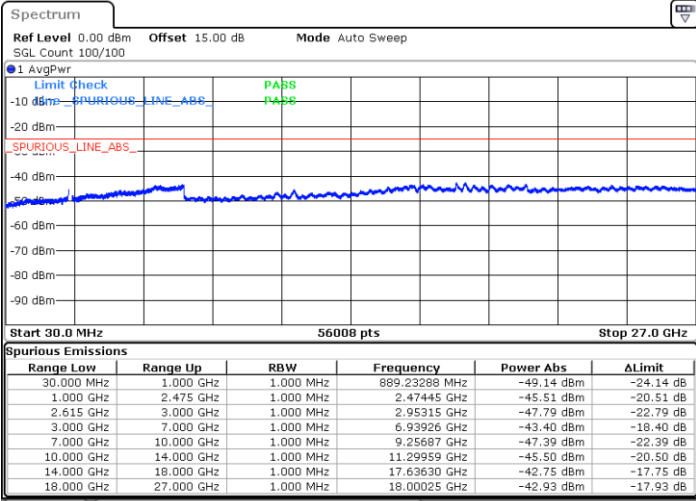

Highest Channel / FullIRB

N/A

Date: 26.MAY.2021 00:09:52

LTE Band 7C\_CA / 15MHz+10MHz

QPSK

Lowest Channel / 1RB0 and 1RB49

Lowest Channel / 1RB74 and 1RB0

Date: 27.MAY.2021 18:45:20

Date: 27.MAY.2021 18:46:24

Lowest Channel / FullRB

N/A

Date: 27.MAY.2021 18:36:19

LTE Band 7C\_CA / 15MHz+10MHz

QPSK

Middle Channel / 1RB0 and 1RB49

Middle Channel / 1RB74 and 1RB0

Date: 27.MAY.2021 18:36:19

Date: 27.MAY.2021 18:55:30

Middle Channel / FullIRB

N/A

Date: 27.MAY.2021 19:18:05

LTE Band 7C\_CA / 15MHz+10MHz

QPSK

Highest Channel / 1RB0 and 1RB49

Highest Channel / 1RB74 and 1RB0

Date: 27.MAY.2021 20:08:55

Date: 27.MAY.2021 20:13:16

Highest Channel / FullIRB

N/A

Date: 27.MAY.2021 19:29:07

LTE Band 7C\_CA / 15MHz+15MHz

QPSK