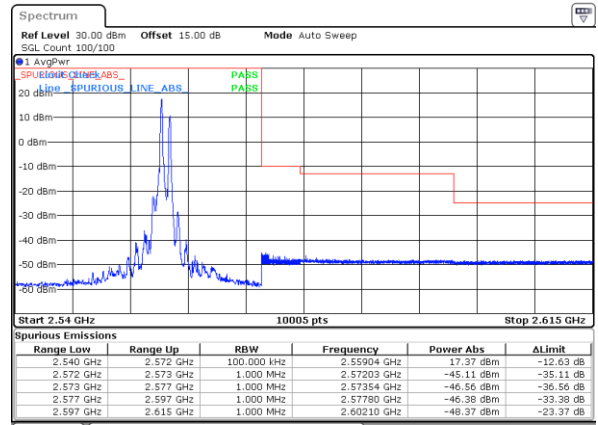

Date: 27\_MAY\_2021 21:58:52

Lowest Band Edge / Full RB

Highest Band Edge / Full RB

Date: 27\_MAY\_2021 20:21:51

Date: 27\_MAY\_2021 21:51:02

LTE Band 7C\_CA / 20MHz+10MHz

64QAM

Lowest Band Edge / 1RB0 and 1RB49

Highest Band Edge / 1RB0 and 1RB49

Date: 26.MAY.2021 00:28:39

Date: 26.MAY.2021 00:53:30

Lowest Band Edge / 1RB99 and 1RB0

Highest Band Edge / 1RB99 and 1RB0

Date: 26.MAY.2021 00:29:39

Date: 26.MAY.2021 00:55:50

Lowest Band Edge / Full RB

Highest Band Edge / Full RB

Date: 26.MAY.2021 00:23:46

Date: 26.MAY.2021 00:44:59

LTE Band 7C\_CA / 20MHz+15MHz

64QAM

Lowest Band Edge / 1RB0 and 1RB74

Highest Band Edge / 1RB0 and 1RB74