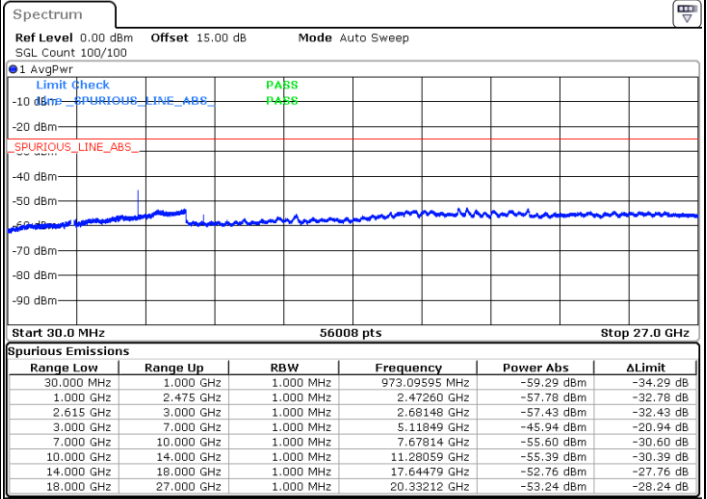

Date: 27.MAY.2021 22:04:05

Highest Channel / FullIRB

N/A

Date: 27.MAY.2021 21:55:00

LTE Band 7C\_CA / 20MHz+10MHz

QPSK

Lowest Channel / 1RB0 and 1RB49

Lowest Channel / 1RB99 and 1RB0

Date: 26.MAY.2021 00:27:24

Date: 26.MAY.2021 00:34:02

Lowest Channel / FullRB

N/A

Date: 26.MAY.2021 00:26:22

LTE Band 7C\_CA / 20MHz+10MHz

QPSK

Middle Channel / 1RB0 and 1RB49

Middle Channel / 1RB99 and 1RB0

Date: 26.MAY.2021 00:39:13

Date: 26.MAY.2021 00:35:16

Middle Channel / FullRB

N/A

Date: 26.MAY.2021 00:41:18

LTE Band 7C\_CA / 20MHz+10MHz

QPSK

Highest Channel / 1RB0 and 1RB49

Highest Channel / 1RB99 and 1RB0

Date: 26.MAY.2021 00:51:42

Date: 26.MAY.2021 00:59:06

Highest Channel / FullIRB

N/A

Date: 26.MAY.2021 00:50:02

LTE Band 7C\_CA / 20MHz+15MHz