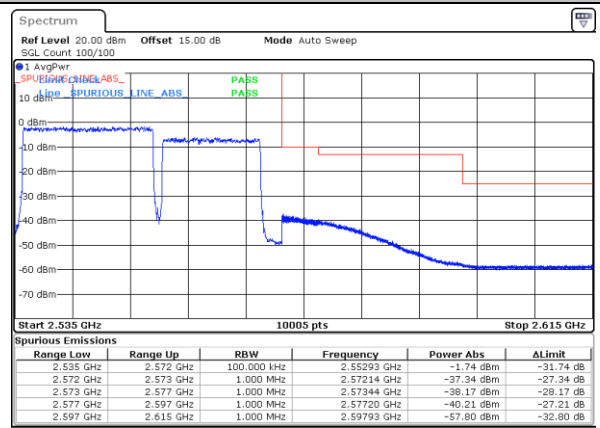

Lowest Band Edge / Full RB

Highest Band Edge / Full RB

Date: 26.MAY.2021 00:23:46

Date: 26.MAY.2021 00:44:59

LTE Band 7C\_CA / 20MHz+15MHz

64QAM

Lowest Band Edge / 1RB0 and 1RB74

Highest Band Edge / 1RB0 and 1RB74

Date: 27.MAY.2021 00:23:49

Date: 27.MAY.2021 00:46:53

Lowest Band Edge / 1RB99 and 1RB0

Highest Band Edge / 1RB99 and 1RB0

Date: 27.MAY.2021 00:29:47

Date: 27.MAY.2021 00:55:58

Lowest Band Edge / Full RB

Highest Band Edge / Full RB

Date: 27.MAY.2021 00:22:29

Date: 27.MAY.2021 00:44:36

LTE Band 7C\_CA / 20MHz+20MHz

64QAM

Lowest Band Edge / 1RB0 and 1RB99

Highest Band Edge / 1RB0 and 1RB99

Date: 25.MAY.2021 22:13:51

Date: 27.MAY.2021 00:12:47