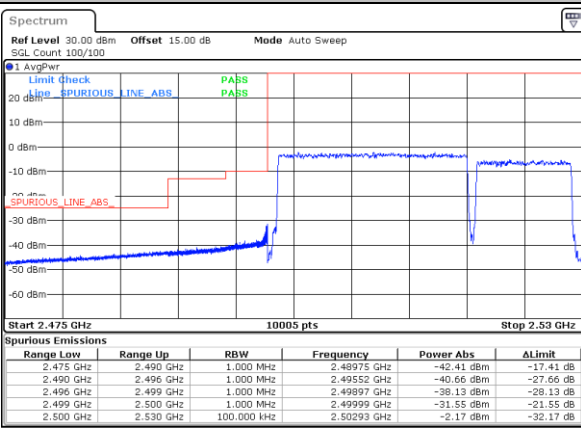

Highest Band Edge / 1RB0 and 1RB49

Date: 26.MAY.2021 00:28:39

Date: 26.MAY.2021 00:53:30

Lowest Band Edge / 1RB99 and 1RB0

Highest Band Edge / 1RB99 and 1RB0

Date: 26.MAY.2021 00:29:39

Date: 26.MAY.2021 00:55:50

Lowest Band Edge / Full RB

Highest Band Edge / Full RB

Date: 26.MAY.2021 00:23:46

Date: 26.MAY.2021 00:44:59

LTE Band 7C\_CA / 20MHz+15MHz

64QAM

Lowest Band Edge / 1RB0 and 1RB74

Highest Band Edge / 1RB0 and 1RB74