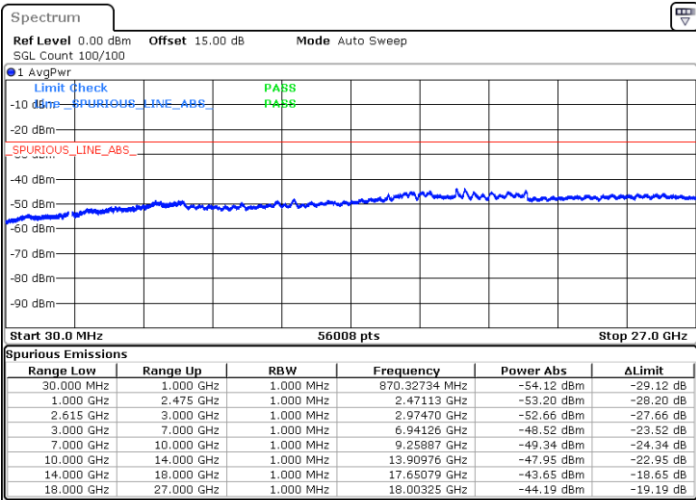

QPSK

Lowest Channel / 1RB0 and 1RB74

Lowest Channel / 1RB99 and 1RB0

Date: 27.MAY.2021 00:26:43

Date: 27.MAY.2021 00:27:51

Lowest Channel / FullIRB

N/A

Date: 27.MAY.2021 00:20:34

LTE Band 7C\_CA / 20MHz+15MHz

QPSK

MiddleChannel / 1RB0 and 1RB74

Middle Channel / 1RB99 and 1RB0

Date: 27.MAY.2021 00:34:56

Date: 27.MAY.2021 00:34:01

Middle Channel / FullIRB

N/A

Date: 27.MAY.2021 00:40:49

LTE Band 7C\_CA / 20MHz+15MHz

QPSK

Highest Channel / 1RB0 and 1RB74

Highest Channel / 1RB99 and 1RB0

Date: 27.MAY.2021 00:51:09

Date: 27.MAY.2021 00:53:34

Highest Channel / FullIRB

N/A

Date: 27.MAY.2021 00:43:02

LTE Band 7C\_CA / 20MHz+20MHz

QPSK

Lowest Channel / 1RB0 and 1RB99

Lowest Channel / 1RB99 and 1RB0

Date: 25.MAY.2021 22:28:57

Date: 25.MAY.2021 22:29:59