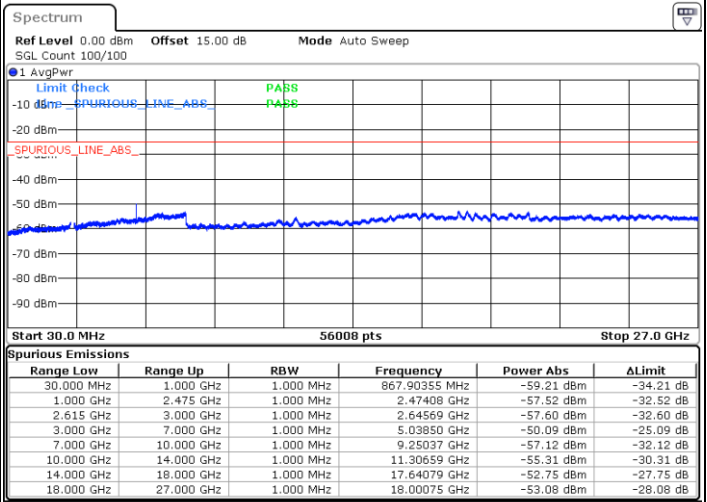

Middle Channel / FullIRB

N/A

Date: 27.MAY.2021 21:48:05

LTE Band 7C\_CA / 15MHz+20MHz

QPSK

Highest Channel / 1RB0 and 1RB99

Highest Channel / 1RB74 and 1RB0

Date: 27.MAY.2021 21:56:13

Date: 27.MAY.2021 22:04:05

Highest Channel / FullIRB

N/A

Date: 27.MAY.2021 21:55:00

LTE Band 7C\_CA / 20MHz+10MHz

QPSK

Lowest Channel / 1RB0 and 1RB49

Lowest Channel / 1RB99 and 1RB0

Date: 26.MAY.2021 00:27:24

Date: 26.MAY.2021 00:34:02

Lowest Channel / FullRB

N/A

Date: 26.MAY.2021 00:26:22

LTE Band 7C\_CA / 20MHz+10MHz

QPSK

Middle Channel / 1RB0 and 1RB49