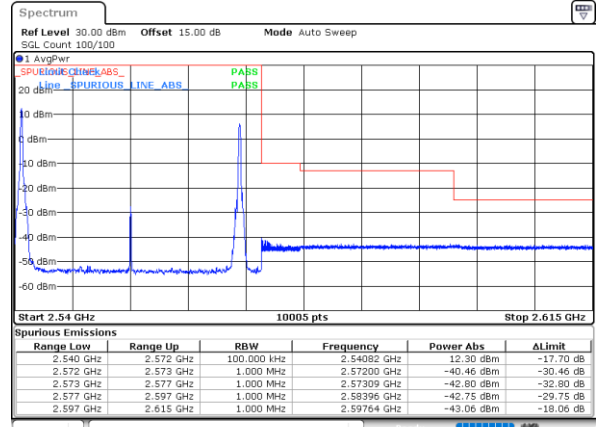

LTE Band 7C\_CA / 15MHz+15MHz

64QAM

Lowest Band Edge / 1RB0 and 1RB74

Highest Band Edge / 1RB0 and 1RB74

Date: 26.MAY.2021 21:30:14

Date: 26.MAY.2021 22:54:40

Lowest Band Edge / 1RB74 and 1RB0

Highest Band Edge / 1RB74 and 1RB0

Date: 26.MAY.2021 21:42:28

Date: 26.MAY.2021 23:00:05

Lowest Band Edge / Full RB

Highest Band Edge / Full RB

Date: 26.MAY.2021 21:28:21

Date: 26.MAY.2021 22:52:52

LTE Band 7C\_CA / 15MHz+20MHz

64QAM