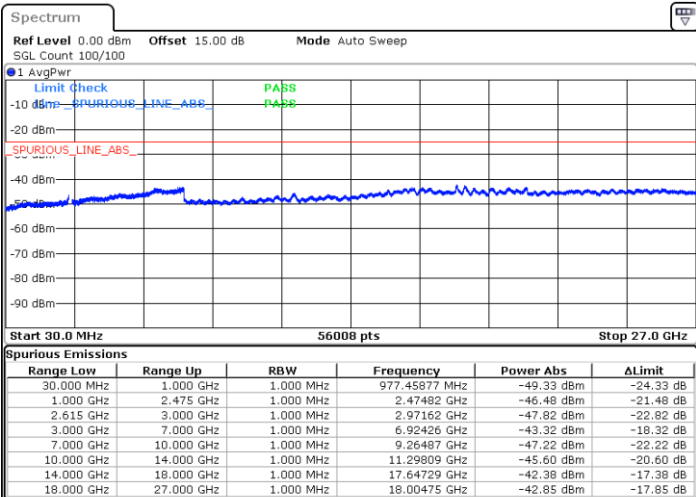

Lowest Channel / 1RB0 and 1RB74

Lowest Channel / 1RB74 and 1RB0

Date: 26.MAY.2021 21:33:44

Date: 26.MAY.2021 21:36:03

Lowest Channel / FullRB

N/A

Date: 26.MAY.2021 21:25:29

LTE Band 7C\_CA / 15MHz+15MHz

QPSK

Middle Channel / 1RB0 and 1RB74

Middle Channel / 1RB74 and 1RB0

Date: 26.MAY.2021 22:09:53

Date: 26.MAY.2021 22:06:32

Middle Channel / FullRB

N/A

Date: 26.MAY.2021 22:16:07

LTE Band 7C\_CA / 15MHz+15MHz

QPSK

Highest Channel / 1RB0 and 1RB74

Highest Channel / 1RB74 and 1RB0

Date: 26.MAY.2021 22:57:44

Date: 26.MAY.2021 22:58:48

Highest Channel / FullIRB

N/A

Date: 26.MAY.2021 22:50:10

LTE Band 7C\_CA / 15MHz+20MHz

QPSK

Lowest Channel / 1RB0 and 1RB9

Lowest Channel / 1RB74 and 1RB0

Date: 27.MAY.2021 21:34:05

Date: 27.MAY.2021 21:39:46

Lowest Channel / FullRB