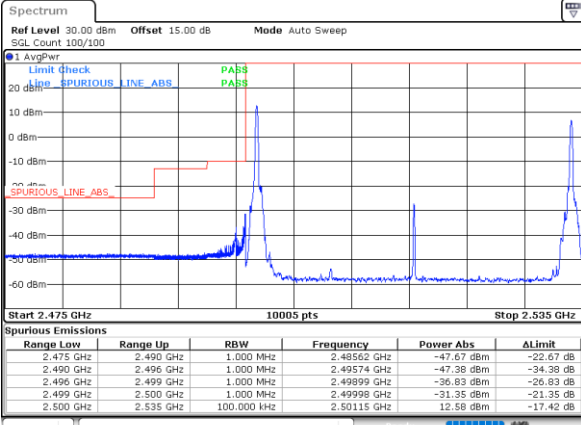

LTE Band 7C\_CA / 15MHz+15MHz

64QAM

Lowest Band Edge / 1RB0 and 1RB74

Highest Band Edge / 1RB0 and 1RB74

Date: 26.MAY.2021 21:30:14

Date: 26.MAY.2021 22:54:40

Lowest Band Edge / 1RB74 and 1RB0

Highest Band Edge / 1RB74 and 1RB0

Date: 26.MAY.2021 21:42:28

Date: 26.MAY.2021 23:00:05

Lowest Band Edge / Full RB

Highest Band Edge / Full RB

Date: 26.MAY.2021 21:28:21

Date: 26.MAY.2021 22:52:52

LTE Band 7C\_CA / 15MHz+20MHz

64QAM

Lowest Band Edge / 1RB0 and 1RB9

Highest Band Edge / 1RB0 and 1RB9

Date: 27\_MAY\_2021 21:35:38

Date: 27\_MAY\_2021 21:57:42

Lowest Band Edge / 1RB74 and 1RB0

Highest Band Edge / 1RB74 and 1RB0

Date: 27\_MAY\_2021 21:36:49