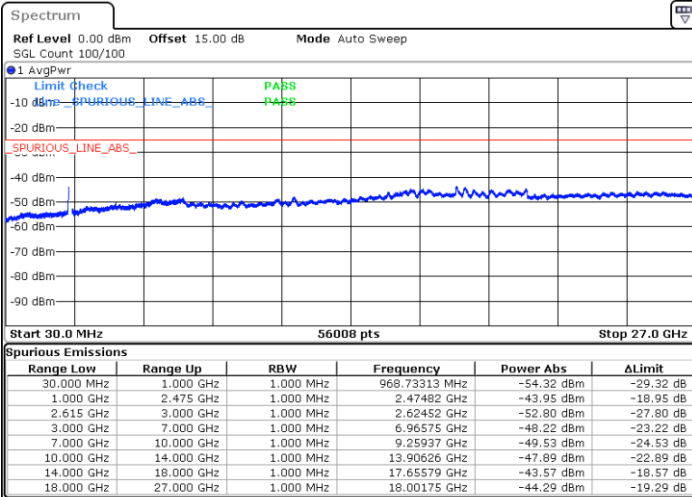

LTE Band 7C\_CA / 15MHz+15MHz

QPSK

Highest Channel / 1RB0 and 1RB74

Highest Channel / 1RB74 and 1RB0

Date: 26.MAY.2021 22:57:44

Date: 26.MAY.2021 22:58:48

Highest Channel / FullIRB

N/A

Date: 26.MAY.2021 22:50:10

LTE Band 7C\_CA / 15MHz+20MHz

QPSK

Lowest Channel / 1RB0 and 1RB9

Lowest Channel / 1RB74 and 1RB0

Date: 27.MAY.2021 21:34:05

Date: 27.MAY.2021 21:39:46

Lowest Channel / FullRB

N/A

Date: 27.MAY.2021 20:32:54

LTE Band 7C\_CA / 15MHz+20MHz

QPSK

Middle Channel / 1RB0 and 1RB99

Middle Channel / 1RB74 and 1RB0

Date: 27.MAY.2021 21:46:55

Date: 27.MAY.2021 21:41:15

Middle Channel / FullIRB

N/A

Date: 27.MAY.2021 21:48:05

LTE Band 7C\_CA / 15MHz+20MHz

QPSK

Highest Channel / 1RB0 and 1RB99

Highest Channel / 1RB74 and 1RB0

Date: 27.MAY.2021 21:56:13