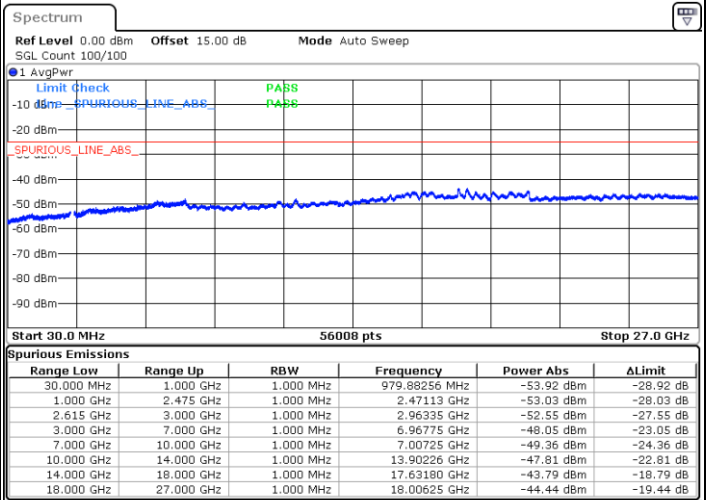

Highest Channel / 1RB0 and 1RB49

Highest Channel / 1RB99 and 1RB0

Date: 26.MAY.2021 00:51:42

Date: 26.MAY.2021 00:59:06

Highest Channel / FullIRB

N/A

Date: 26.MAY.2021 00:50:02

LTE Band 7C\_CA / 20MHz+15MHz

QPSK

Lowest Channel / 1RB0 and 1RB74

Lowest Channel / 1RB99 and 1RB0

Date: 27.MAY.2021 00:26:43

Date: 27.MAY.2021 00:27:51

Lowest Channel / FullIRB

N/A

Date: 27.MAY.2021 00:20:34

LTE Band 7C\_CA / 20MHz+15MHz

QPSK

MiddleChannel / 1RB0 and 1RB74

Middle Channel / 1RB99 and 1RB0

Date: 27.MAY.2021 00:34:56

Date: 27.MAY.2021 00:34:01

Middle Channel / FullIRB

N/A

Date: 27.MAY.2021 00:40:49

LTE Band 7C\_CA / 20MHz+15MHz

QPSK

Highest Channel / 1RB0 and 1RB74

Highest Channel / 1RB99 and 1RB0

Date: 27.MAY.2021 00:51:09

Date: 27.MAY.2021 00:53:34

Highest Channel / FullIRB