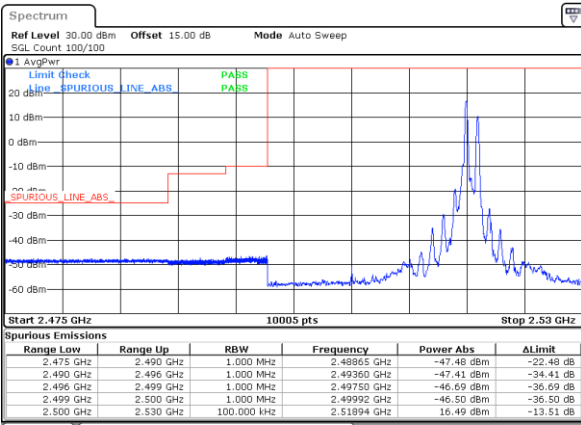

Date: 27\_MAY\_2021 21:58:52

Lowest Band Edge / Full RB

Highest Band Edge / Full RB

Date: 27\_MAY\_2021 20:21:51

Date: 27\_MAY\_2021 21:51:02

LTE Band 7C\_CA / 20MHz+10MHz

64QAM

Lowest Band Edge / 1RB0 and 1RB49

Highest Band Edge / 1RB0 and 1RB49

Date: 26.MAY.2021 00:28:39

Date: 26.MAY.2021 00:53:30

Lowest Band Edge / 1RB99 and 1RB0

Highest Band Edge / 1RB99 and 1RB0

Date: 26.MAY.2021 00:29:39

Date: 26.MAY.2021 00:55:50

Lowest Band Edge / Full RB

Highest Band Edge / Full RB

Date: 26.MAY.2021 00:23:46

Date: 26.MAY.2021 00:44:59

LTE Band 7C\_CA / 20MHz+15MHz

64QAM

Lowest Band Edge / 1RB0 and 1RB74

Highest Band Edge / 1RB0 and 1RB74