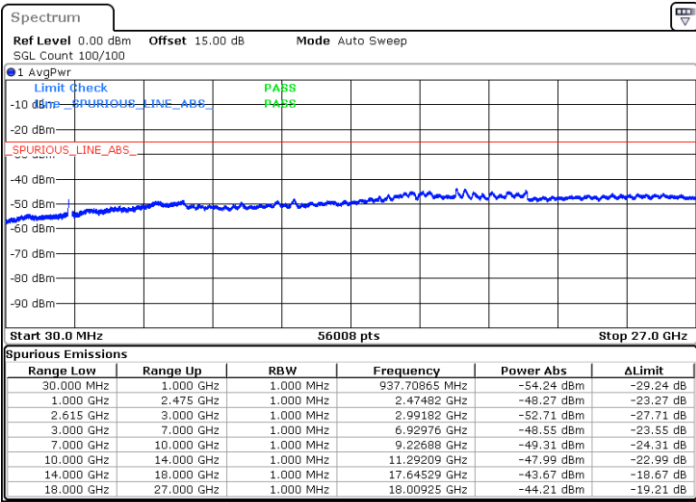

Date: 26.MAY.2021 22:50:10

LTE Band 7C\_CA / 15MHz+20MHz

QPSK

Lowest Channel / 1RB0 and 1RB9

Lowest Channel / 1RB74 and 1RB0

Date: 27.MAY.2021 21:34:05

Date: 27.MAY.2021 21:39:46

Lowest Channel / FullRB

N/A

Date: 27.MAY.2021 20:32:54

LTE Band 7C\_CA / 15MHz+20MHz

QPSK

Middle Channel / 1RB0 and 1RB99

Middle Channel / 1RB74 and 1RB0

Date: 27.MAY.2021 21:46:55

Date: 27.MAY.2021 21:41:15

Middle Channel / FullIRB

N/A

Date: 27.MAY.2021 21:48:05

LTE Band 7C\_CA / 15MHz+20MHz

QPSK

Highest Channel / 1RB0 and 1RB99

Highest Channel / 1RB74 and 1RB0

Date: 27.MAY.2021 21:56:13

Date: 27.MAY.2021 22:04:05

Highest Channel / FullIRB

N/A

Date: 27.MAY.2021 21:55:00

LTE Band 7C\_CA / 20MHz+10MHz

QPSK

Lowest Channel / 1RB0 and 1RB49

Lowest Channel / 1RB99 and 1RB0