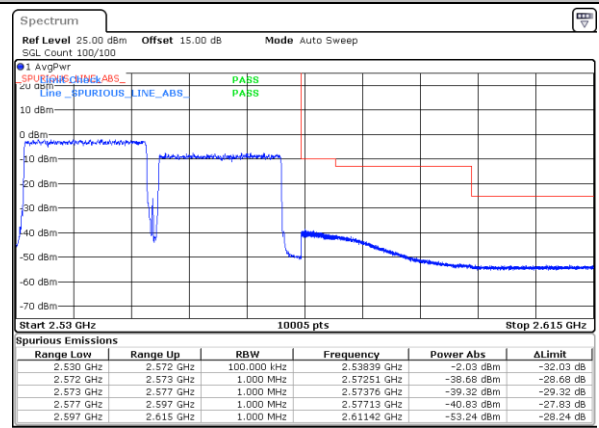

Date: 27.MAY.2021 00:22:29

Date: 27.MAY.2021 00:44:36

LTE Band 7C\_CA / 20MHz+20MHz

64QAM

Lowest Band Edge / 1RB0 and 1RB99

Highest Band Edge / 1RB0 and 1RB99

Date: 25.MAY.2021 22:13:51

Date: 27.MAY.2021 00:12:47

Lowest Band Edge / 1RB99 and 1RB0

Highest Band Edge / 1RB99 and 1RB0

Date: 25.MAY.2021 22:32:19

Date: 26.MAY.2021 23:16:19

Lowest Band Edge / Full RB

Highest Band Edge / Full RB

Date: 25.MAY.2021 22:11:49

Date: 27.MAY.2021 00:14:39

# Conducted Spurious Emission

LTE Band 7C\_CA / 10MHz+20MHz

QPSK

MiddleChannel / 1RB0 and 1RB99

Middle Channel / 1RB49 and 1RB0

Date: 26.MAY.2021 00:03:31

Date: 26.MAY.2021 00:02:41

Middle Channel / FullIRB

N/A

Date: 26.MAY.2021 00:08:15

LTE Band 7C\_CA / 10MHz+20MHz

QPSK

Highest Channel / 1RB0 and 1RB99

Highest Channel / 1RB49 and 1RB0

Date: 26.MAY.2021 00:15:40

Date: 26.MAY.2021 00:16:40