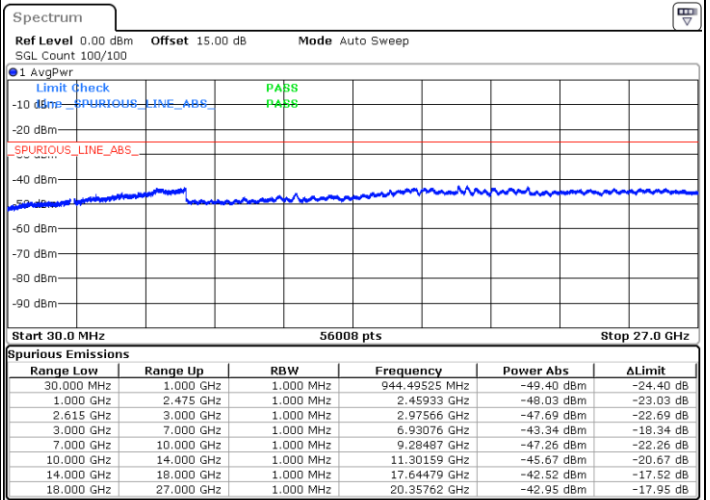

Date: 27.MAY.2021 18:46:24

Lowest Channel / FullRB

N/A

Date: 27.MAY.2021 18:36:19

LTE Band 7C\_CA / 15MHz+10MHz

QPSK

Middle Channel / 1RB0 and 1RB49

Middle Channel / 1RB74 and 1RB0

Date: 27.MAY.2021 18:36:19

Date: 27.MAY.2021 18:55:30

Middle Channel / FullIRB

N/A

Date: 27.MAY.2021 19:18:05

LTE Band 7C\_CA / 15MHz+10MHz

QPSK

Highest Channel / 1RB0 and 1RB49

Highest Channel / 1RB74 and 1RB0

Date: 27.MAY.2021 20:08:55

Date: 27.MAY.2021 20:13:16

Highest Channel / FullIRB

N/A

Date: 27.MAY.2021 19:29:07

LTE Band 7C\_CA / 15MHz+15MHz

QPSK

Lowest Channel / 1RB0 and 1RB74

Lowest Channel / 1RB74 and 1RB0

Date: 26.MAY.2021 21:33:44

Date: 26.MAY.2021 21:36:03

Lowest Channel / FullRB

N/A

Date: 26.MAY.2021 21:25:29

LTE Band 7C\_CA / 15MHz+15MHz