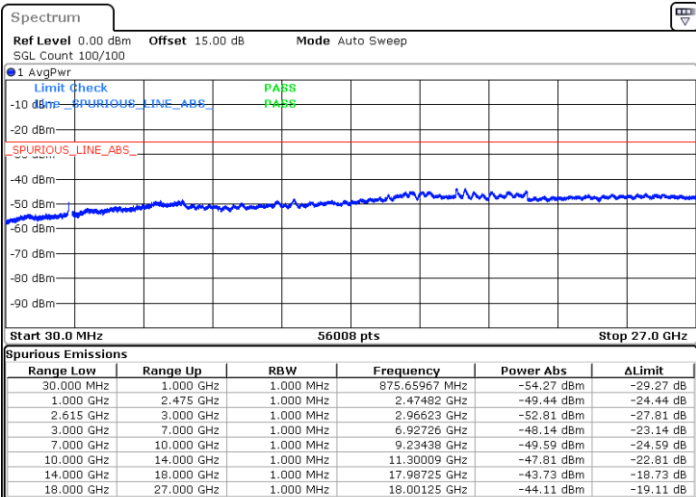

N/A

Date: 27.MAY.2021 20:32:54

LTE Band 7C\_CA / 15MHz+20MHz

QPSK

Middle Channel / 1RB0 and 1RB99

Middle Channel / 1RB74 and 1RB0

Date: 27.MAY.2021 21:46:55

Date: 27.MAY.2021 21:41:15

Middle Channel / FullIRB

N/A

Date: 27.MAY.2021 21:48:05

LTE Band 7C\_CA / 15MHz+20MHz

QPSK

Highest Channel / 1RB0 and 1RB99

Highest Channel / 1RB74 and 1RB0

Date: 27.MAY.2021 21:56:13

Date: 27.MAY.2021 22:04:05

Highest Channel / FullIRB

N/A

Date: 27.MAY.2021 21:55:00

LTE Band 7C\_CA / 20MHz+10MHz

QPSK

Lowest Channel / 1RB0 and 1RB49

Lowest Channel / 1RB99 and 1RB0

Date: 26.MAY.2021 00:27:24

Date: 26.MAY.2021 00:34:02

Lowest Channel / FullRB

N/A

Date: 26.MAY.2021 00:26:22

LTE Band 7C\_CA / 20MHz+10MHz

QPSK

Middle Channel / 1RB0 and 1RB49