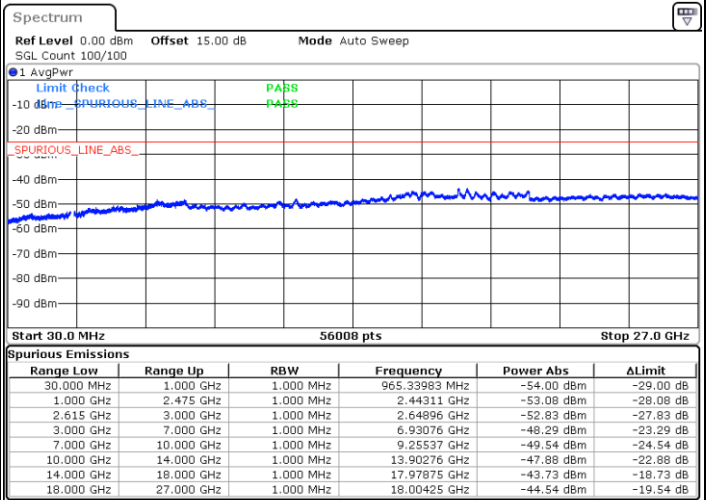

N/A

Date: 27.MAY.2021 00:43:02

LTE Band 7C\_CA / 20MHz+20MHz

QPSK

Lowest Channel / 1RB0 and 1RB99

Lowest Channel / 1RB99 and 1RB0

Date: 25.MAY.2021 22:28:57

Date: 25.MAY.2021 22:29:59

Lowest Channel / FullRB

N/A

Date: 25.MAY.2021 22:08:52

LTE Band 7C\_CA / 20MHz+20MHz

QPSK

Middle Channel / 1RB0 and 1RB99

Middle Channel / 1RB99 and 1RB0

Date: 26.MAY.2021 23:11:01

Date: 26.MAY.2021 23:12:52

Middle Channel / FullIRB

N/A

Date: 26.MAY.2021 23:05:32

LTE Band 7C\_CA / 20MHz+20MHz

QPSK

Highest Channel / 1RB0 and 1RB99

Highest Channel / 1RB99 and 1RB0

Date: 26.MAY.2021 23:21:10

Date: 26.MAY.2021 23:19:25

Highest Channel / FullIRB

N/A

Date: 27.MAY.2021 00:17:59

LTE Band 7C\_CA / 10MHz+20MHz

16QAM

Lowest Channel / 1RB0 and 1RB99