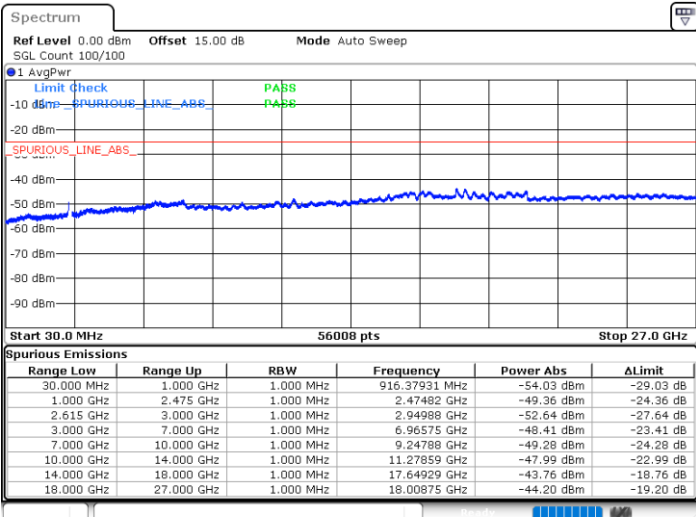

Lowest Band Edge / 1RB99 and 1RB0

Highest Band Edge / 1RB99 and 1RB0

Date: 25.MAY.2021 22:32:19

Date: 26.MAY.2021 23:16:19

Lowest Band Edge / Full RB

Highest Band Edge / Full RB

Date: 25.MAY.2021 22:11:49

Date: 27.MAY.2021 00:14:39

# Conducted Spurious Emission

LTE Band 7C\_CA / 10MHz+20MHz

QPSK

MiddleChannel / 1RB0 and 1RB99

Middle Channel / 1RB49 and 1RB0

Date: 26.MAY.2021 00:03:31

Date: 26.MAY.2021 00:02:41

Middle Channel / FullIRB

N/A

Date: 26.MAY.2021 00:08:15

LTE Band 7C\_CA / 10MHz+20MHz

QPSK

Highest Channel / 1RB0 and 1RB99

Highest Channel / 1RB49 and 1RB0

Date: 26.MAY.2021 00:15:40

Date: 26.MAY.2021 00:16:40

Highest Channel / FullIRB

N/A

Date: 26.MAY.2021 00:09:52

LTE Band 7C\_CA / 15MHz+10MHz

QPSK

Lowest Channel / 1RB0 and 1RB49

Lowest Channel / 1RB74 and 1RB0

Date: 27.MAY.2021 18:45:20