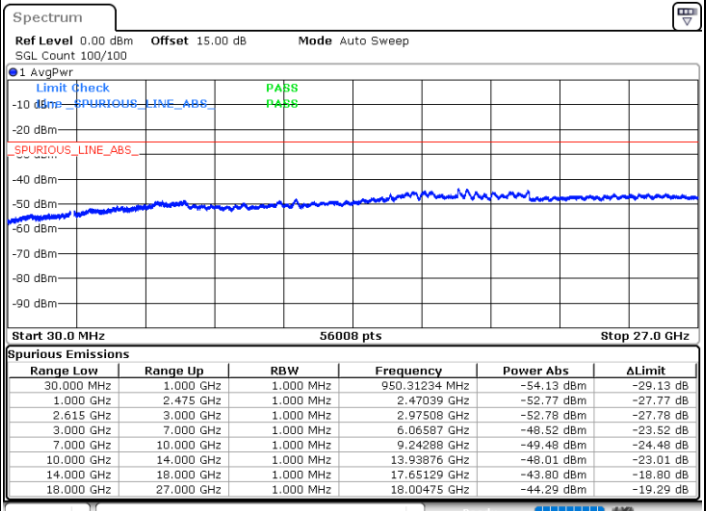

Date: 26.MAY.2021 22:50:10

LTE Band 7C\_CA / 15MHz+20MHz

QPSK

Lowest Channel / 1RB0 and 1RB9

Lowest Channel / 1RB74 and 1RB0

Date: 27.MAY.2021 21:34:05

Date: 27.MAY.2021 21:39:46

Lowest Channel / FullRB

N/A

Date: 27.MAY.2021 20:32:54

LTE Band 7C\_CA / 15MHz+20MHz

QPSK

Middle Channel / 1RB0 and 1RB99

Middle Channel / 1RB74 and 1RB0

Date: 27.MAY.2021 21:46:55

Date: 27.MAY.2021 21:41:15

Middle Channel / FullIRB

N/A

Date: 27.MAY.2021 21:48:05

LTE Band 7C\_CA / 15MHz+20MHz

QPSK

Highest Channel / 1RB0 and 1RB99

Highest Channel / 1RB74 and 1RB0

Date: 27.MAY.2021 21:56:13

Date: 27.MAY.2021 22:04:05

Highest Channel / FullIRB

N/A

Date: 27.MAY.2021 21:55:00

LTE Band 7C\_CA / 20MHz+10MHz

QPSK

Lowest Channel / 1RB0 and 1RB49

Lowest Channel / 1RB99 and 1RB0