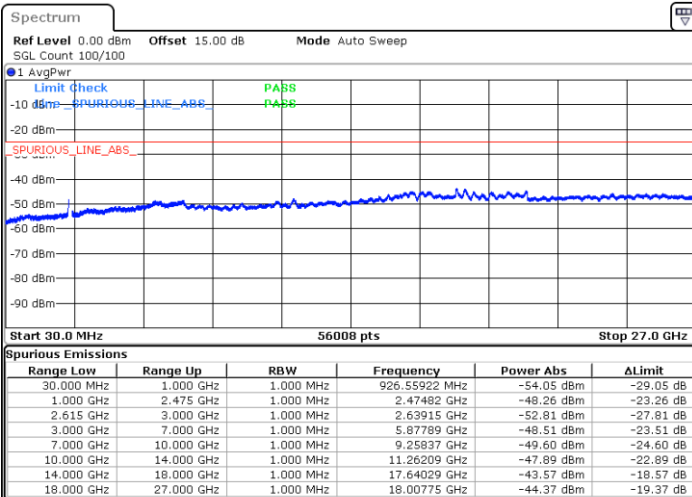

Date: 26.MAY.2021 23:21:10

Date: 26.MAY.2021 23:19:25

Highest Channel / FullIRB

N/A

Date: 27.MAY.2021 00:17:59

LTE Band 7C\_CA / 10MHz+20MHz

16QAM

Lowest Channel / 1RB0 and 1RB99

Lowest Channel / 1RB49 and 1RB0

Date: 25.MAY.2021 23:15:45

Date: 25.MAY.2021 23:19:47

Lowest Channel / FullIRB

N/A

Date: 25.MAY.2021 23:12:20