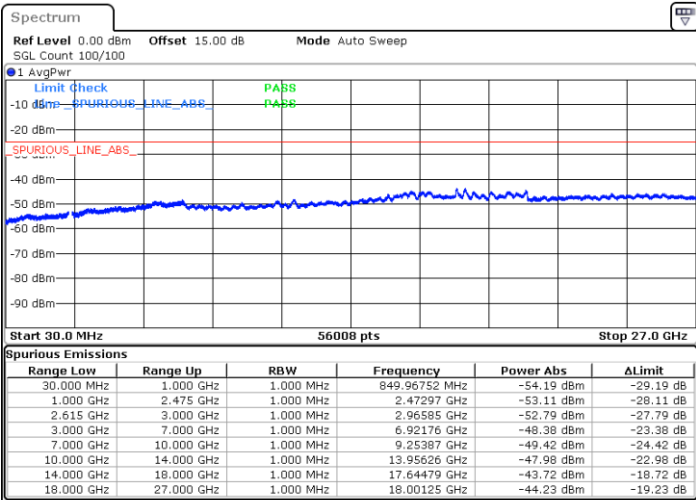

N/A

Date: 27.MAY.2021 00:43:02

LTE Band 7C\_CA / 20MHz+20MHz

QPSK

Lowest Channel / 1RB0 and 1RB99

Lowest Channel / 1RB99 and 1RB0

Date: 25.MAY.2021 22:28:57

Date: 25.MAY.2021 22:29:59

Lowest Channel / FullRB

N/A

Date: 25.MAY.2021 22:08:52

LTE Band 7C\_CA / 20MHz+20MHz

QPSK

Middle Channel / 1RB0 and 1RB99

Middle Channel / 1RB99 and 1RB0

Date: 26.MAY.2021 23:11:01

Date: 26.MAY.2021 23:12:52

Middle Channel / FullIRB

N/A

Date: 26.MAY.2021 23:05:32

LTE Band 7C\_CA / 20MHz+20MHz

QPSK

Highest Channel / 1RB0 and 1RB99

Highest Channel / 1RB99 and 1RB0

Date: 26.MAY.2021 23:21:10

Date: 26.MAY.2021 23:19:25

Highest Channel / FullIRB

N/A

Date: 27.MAY.2021 00:17:59

LTE Band 7C\_CA / 10MHz+20MHz

16QAM

Lowest Channel / 1RB0 and 1RB99