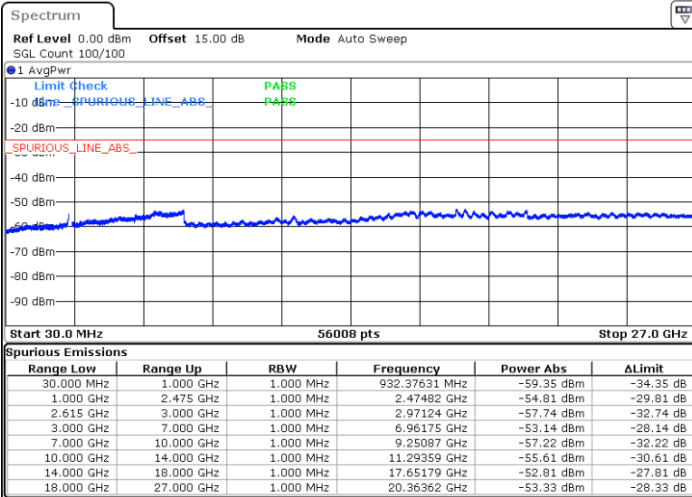

Middle Channel / 1RB99 and 1RB0

Date: 26.MAY.2021 00:39:13

Date: 26.MAY.2021 00:35:16

Middle Channel / FullRB

N/A

Date: 26.MAY.2021 00:41:18

LTE Band 7C\_CA / 20MHz+10MHz

QPSK

Highest Channel / 1RB0 and 1RB49

Highest Channel / 1RB99 and 1RB0

Date: 26.MAY.2021 00:51:42

Date: 26.MAY.2021 00:59:06

Highest Channel / FullIRB

N/A

Date: 26.MAY.2021 00:50:02

LTE Band 7C\_CA / 20MHz+15MHz

QPSK

Lowest Channel / 1RB0 and 1RB74

Lowest Channel / 1RB99 and 1RB0

Date: 27.MAY.2021 00:26:43

Date: 27.MAY.2021 00:27:51

Lowest Channel / FullIRB

N/A

Date: 27.MAY.2021 00:20:34