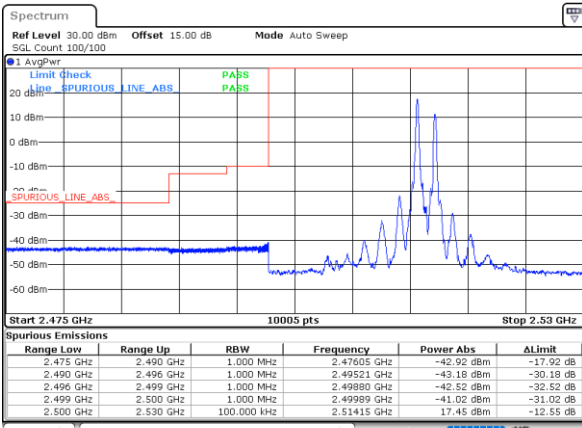

LTE Band 7C\_CA / 15MHz+15MHz

64QAM

Lowest Band Edge / 1RB0 and 1RB74

Highest Band Edge / 1RB0 and 1RB74

Date: 26.MAY.2021 21:30:14

Date: 26.MAY.2021 22:54:40

Lowest Band Edge / 1RB74 and 1RB0

Highest Band Edge / 1RB74 and 1RB0

Date: 26.MAY.2021 21:42:28

Date: 26.MAY.2021 23:00:05

Lowest Band Edge / Full RB

Highest Band Edge / Full RB

Date: 26.MAY.2021 21:28:21

Date: 26.MAY.2021 22:52:52

LTE Band 7C\_CA / 15MHz+20MHz

64QAM