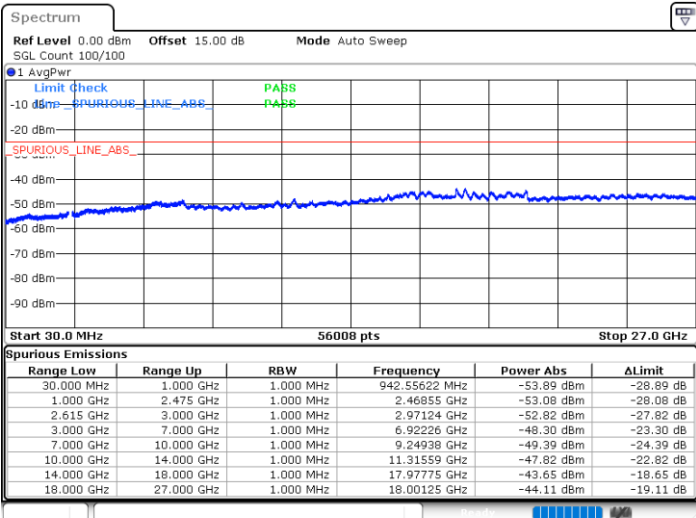

Lowest Band Edge / 1RB99 and 1RB0

Highest Band Edge / 1RB99 and 1RB0

Date: 25.MAY.2021 22:32:19

Date: 26.MAY.2021 23:16:19

Lowest Band Edge / Full RB

Highest Band Edge / Full RB

Date: 25.MAY.2021 22:11:49

Date: 27.MAY.2021 00:14:39

# Conducted Spurious Emission

LTE Band 7C\_CA / 10MHz+20MHz

QPSK

MiddleChannel / 1RB0 and 1RB99

Middle Channel / 1RB49 and 1RB0

Date: 26.MAY.2021 00:03:31

Date: 26.MAY.2021 00:02:41

Middle Channel / FullIRB

N/A

Date: 26.MAY.2021 00:08:15

LTE Band 7C\_CA / 10MHz+20MHz

QPSK

Highest Channel / 1RB0 and 1RB99

Highest Channel / 1RB49 and 1RB0

Date: 26.MAY.2021 00:15:40

Date: 26.MAY.2021 00:16:40

Highest Channel / FullIRB

N/A

Date: 26.MAY.2021 00:09:52

LTE Band 7C\_CA / 15MHz+10MHz

QPSK

Lowest Channel / 1RB0 and 1RB49

Lowest Channel / 1RB74 and 1RB0

Date: 27.MAY.2021 18:45:20