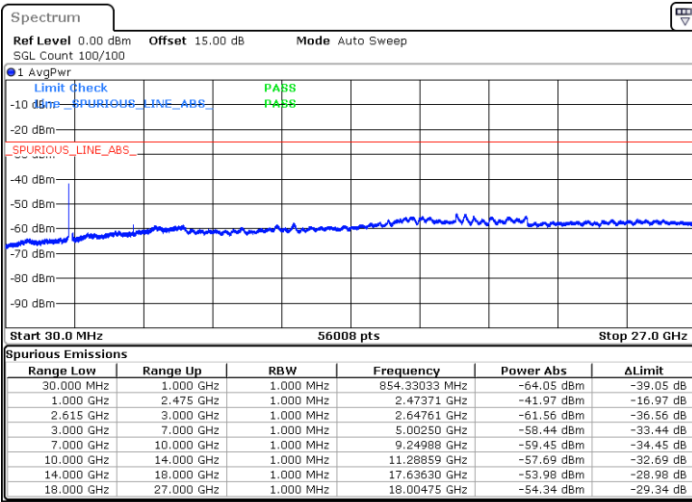

Middle Channel / FullIRB

N/A

Date: 27.MAY.2021 21:48:05

LTE Band 7C\_CA / 15MHz+20MHz

QPSK

Highest Channel / 1RB0 and 1RB99

Highest Channel / 1RB74 and 1RB0

Date: 27.MAY.2021 21:56:13

Date: 27.MAY.2021 22:04:05

Highest Channel / FullIRB

N/A

Date: 27.MAY.2021 21:55:00

LTE Band 7C\_CA / 20MHz+10MHz

QPSK

Lowest Channel / 1RB0 and 1RB49

Lowest Channel / 1RB99 and 1RB0

Date: 26.MAY.2021 00:27:24

Date: 26.MAY.2021 00:34:02

Lowest Channel / FullRB

N/A

Date: 26.MAY.2021 00:26:22

LTE Band 7C\_CA / 20MHz+10MHz

QPSK

Middle Channel / 1RB0 and 1RB49