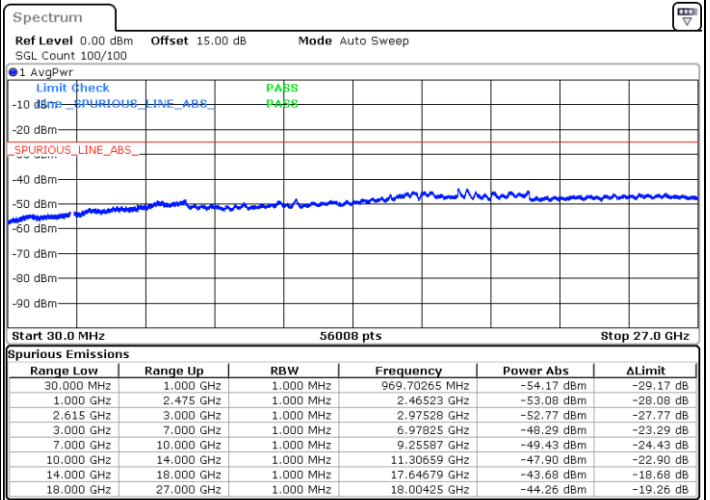

N/A

Date: 27.MAY.2021 20:32:54

LTE Band 7C\_CA / 15MHz+20MHz

QPSK

Middle Channel / 1RB0 and 1RB99

Middle Channel / 1RB74 and 1RB0

Date: 27.MAY.2021 21:46:55

Date: 27.MAY.2021 21:41:15

Middle Channel / FullIRB

N/A

Date: 27.MAY.2021 21:48:05

LTE Band 7C\_CA / 15MHz+20MHz

QPSK

Highest Channel / 1RB0 and 1RB99

Highest Channel / 1RB74 and 1RB0

Date: 27.MAY.2021 21:56:13

Date: 27.MAY.2021 22:04:05

Highest Channel / FullIRB

N/A

Date: 27.MAY.2021 21:55:00

LTE Band 7C\_CA / 20MHz+10MHz

QPSK

Lowest Channel / 1RB0 and 1RB49

Lowest Channel / 1RB99 and 1RB0