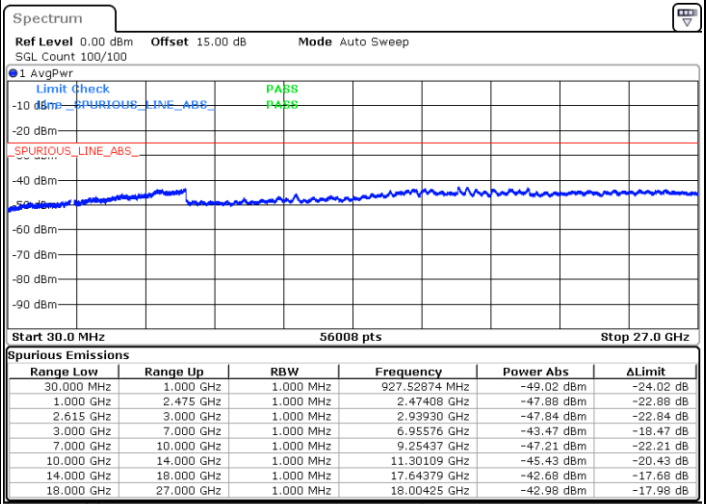

N/A

Date: 26.MAY.2021 00:08:15

LTE Band 7C\_CA / 10MHz+20MHz

QPSK

Highest Channel / 1RB0 and 1RB99

Highest Channel / 1RB49 and 1RB0

Date: 26.MAY.2021 00:15:40

Date: 26.MAY.2021 00:16:40

Highest Channel / FullIRB

N/A

Date: 26.MAY.2021 00:09:52

LTE Band 7C\_CA / 15MHz+10MHz

QPSK

Lowest Channel / 1RB0 and 1RB49

Lowest Channel / 1RB74 and 1RB0

Date: 27.MAY.2021 18:45:20

Date: 27.MAY.2021 18:46:24

Lowest Channel / FullRB

N/A

Date: 27.MAY.2021 18:36:19

LTE Band 7C\_CA / 15MHz+10MHz

QPSK

Middle Channel / 1RB0 and 1RB49

Middle Channel / 1RB74 and 1RB0

Date: 27.MAY.2021 18:36:19

Date: 27.MAY.2021 18:55:30

Middle Channel / FullIRB

N/A

Date: 27.MAY.2021 19:18:05

LTE Band 7C\_CA / 15MHz+10MHz

QPSK

Highest Channel / 1RB0 and 1RB49