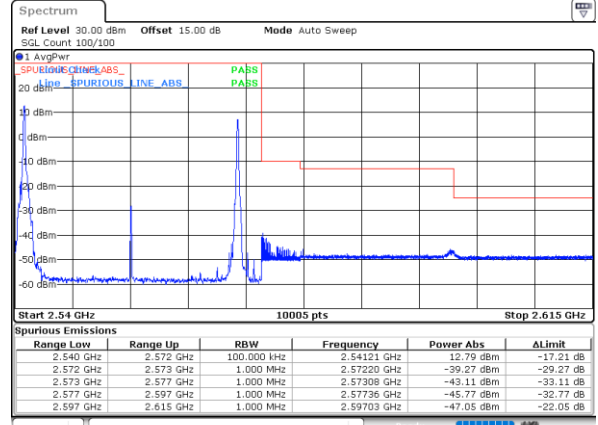

Date: 27\_MAY\_2021 21:58:52

Lowest Band Edge / Full RB

Highest Band Edge / Full RB

Date: 27\_MAY\_2021 20:21:51

Date: 27\_MAY\_2021 21:51:02

LTE Band 7C\_CA / 20MHz+10MHz

64QAM

Lowest Band Edge / 1RB0 and 1RB49

Highest Band Edge / 1RB0 and 1RB49

Date: 26.MAY.2021 00:28:39

Date: 26.MAY.2021 00:53:30

Lowest Band Edge / 1RB99 and 1RB0

Highest Band Edge / 1RB99 and 1RB0

Date: 26.MAY.2021 00:29:39

Date: 26.MAY.2021 00:55:50