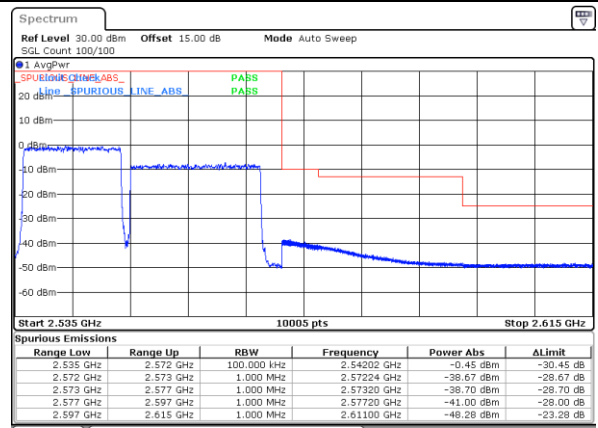

Date: 26.MAY.2021 21:42:28

Date: 26.MAY.2021 23:00:05

Lowest Band Edge / Full RB

Highest Band Edge / Full RB

Date: 26.MAY.2021 21:28:21

Date: 26.MAY.2021 22:52:52

LTE Band 7C\_CA / 15MHz+20MHz

64QAM

Lowest Band Edge / 1RB0 and 1RB9

Highest Band Edge / 1RB0 and 1RB9

Date: 27\_MAY\_2021 21:35:38

Date: 27\_MAY\_2021 21:57:42

Lowest Band Edge / 1RB74 and 1RB0

Highest Band Edge / 1RB74 and 1RB0

Date: 27\_MAY\_2021 21:36:49

Date: 27\_MAY\_2021 21:58:52

Lowest Band Edge / Full RB

Highest Band Edge / Full RB

Date: 27\_MAY\_2021 20:21:51

Date: 27\_MAY\_2021 21:51:02

LTE Band 7C\_CA / 20MHz+10MHz

64QAM

Lowest Band Edge / 1RB0 and 1RB49