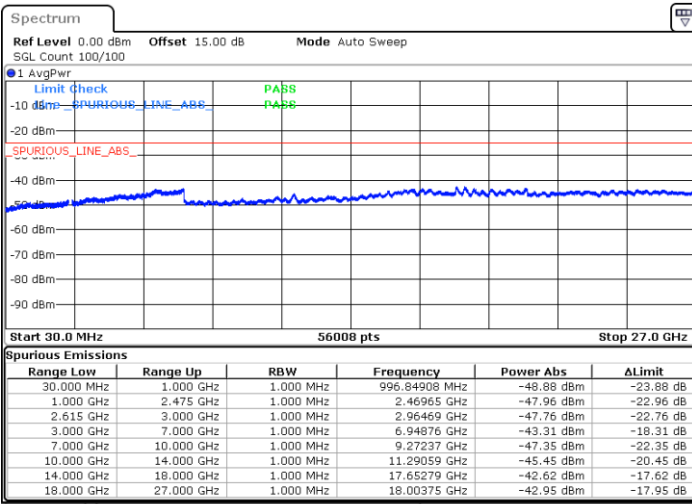

N/A

Date: 26.MAY.2021 00:08:15

LTE Band 7C\_CA / 10MHz+20MHz

QPSK

Highest Channel / 1RB0 and 1RB99

Highest Channel / 1RB49 and 1RB0

Date: 26.MAY.2021 00:15:40

Date: 26.MAY.2021 00:16:40

Highest Channel / FullIRB

N/A

Date: 26.MAY.2021 00:09:52

LTE Band 7C\_CA / 15MHz+10MHz

QPSK

Lowest Channel / 1RB0 and 1RB49

Lowest Channel / 1RB74 and 1RB0

Date: 27.MAY.2021 18:45:20

Date: 27.MAY.2021 18:46:24

Lowest Channel / FullRB

N/A

Date: 27.MAY.2021 18:36:19

LTE Band 7C\_CA / 15MHz+10MHz

QPSK

Middle Channel / 1RB0 and 1RB49

Middle Channel / 1RB74 and 1RB0

Date: 27.MAY.2021 18:36:19

Date: 27.MAY.2021 18:55:30

Middle Channel / FullIRB

N/A

Date: 27.MAY.2021 19:18:05

LTE Band 7C\_CA / 15MHz+10MHz

QPSK

Highest Channel / 1RB0 and 1RB49