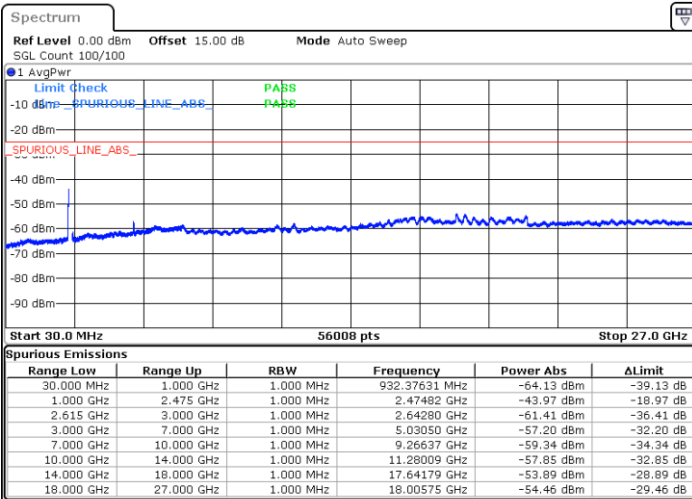

Middle Channel / FullIRB

N/A

Date: 27.MAY.2021 21:48:05

LTE Band 7C\_CA / 15MHz+20MHz

QPSK

Highest Channel / 1RB0 and 1RB99

Highest Channel / 1RB74 and 1RB0

Date: 27.MAY.2021 21:56:13

Date: 27.MAY.2021 22:04:05

Highest Channel / FullIRB

N/A

Date: 27.MAY.2021 21:55:00

LTE Band 7C\_CA / 20MHz+10MHz

QPSK

Lowest Channel / 1RB0 and 1RB49

Lowest Channel / 1RB99 and 1RB0

Date: 26.MAY.2021 00:27:24

Date: 26.MAY.2021 00:34:02

Lowest Channel / FullRB

N/A

Date: 26.MAY.2021 00:26:22

LTE Band 7C\_CA / 20MHz+10MHz

QPSK

Middle Channel / 1RB0 and 1RB49