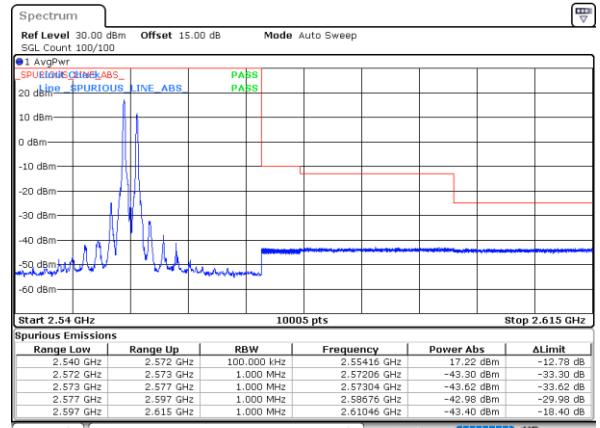

LTE Band 7C\_CA / 15MHz+15MHz

64QAM

Lowest Band Edge / 1RB0 and 1RB74

Highest Band Edge / 1RB0 and 1RB74

Date: 26.MAY.2021 21:30:14

Date: 26.MAY.2021 22:54:40

Lowest Band Edge / 1RB74 and 1RB0

Highest Band Edge / 1RB74 and 1RB0

Date: 26.MAY.2021 21:42:28

Date: 26.MAY.2021 23:00:05

Lowest Band Edge / Full RB

Highest Band Edge / Full RB

Date: 26.MAY.2021 21:28:21

Date: 26.MAY.2021 22:52:52

LTE Band 7C\_CA / 15MHz+20MHz

64QAM