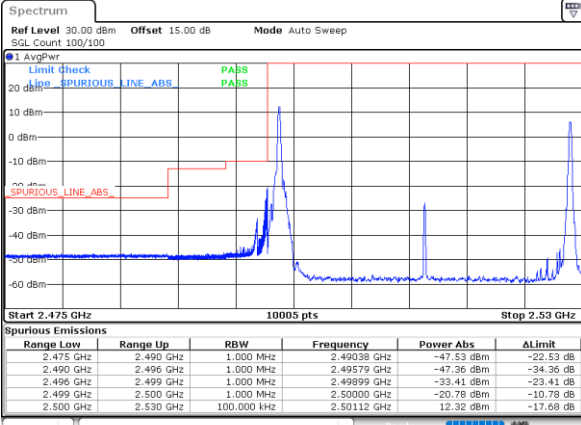

Date: 27\_MAY\_2021 21:58:52

Lowest Band Edge / Full RB

Highest Band Edge / Full RB

Date: 27\_MAY\_2021 20:21:51

Date: 27\_MAY\_2021 21:51:02

LTE Band 7C\_CA / 20MHz+10MHz

64QAM

Lowest Band Edge / 1RB0 and 1RB49

Highest Band Edge / 1RB0 and 1RB49

Date: 26.MAY.2021 00:28:39

Date: 26.MAY.2021 00:53:30

Lowest Band Edge / 1RB99 and 1RB0

Highest Band Edge / 1RB99 and 1RB0

Date: 26.MAY.2021 00:29:39

Date: 26.MAY.2021 00:55:50