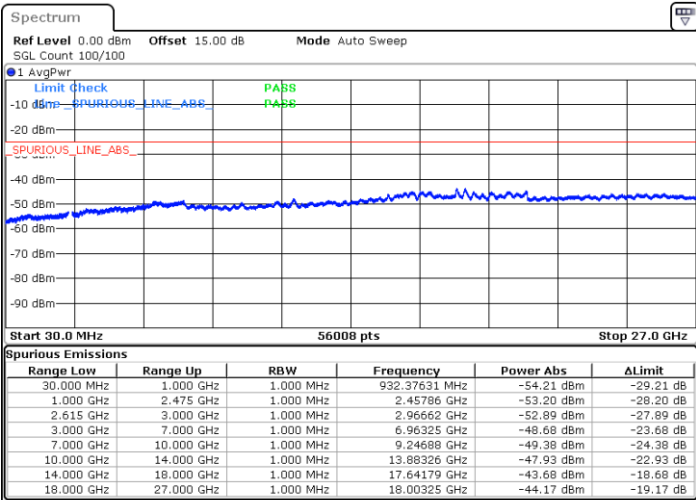

Lowest Channel / FullRB

N/A

Date: 25.MAY.2021 22:08:52

LTE Band 7C\_CA / 20MHz+20MHz

QPSK

Middle Channel / 1RB0 and 1RB99

Middle Channel / 1RB99 and 1RB0

Date: 26.MAY.2021 23:11:01

Date: 26.MAY.2021 23:12:52

Middle Channel / FullIRB

N/A

Date: 26.MAY.2021 23:05:32

LTE Band 7C\_CA / 20MHz+20MHz

QPSK

Highest Channel / 1RB0 and 1RB99

Highest Channel / 1RB99 and 1RB0

Date: 26.MAY.2021 23:21:10

Date: 26.MAY.2021 23:19:25

Highest Channel / FullIRB

N/A

Date: 27.MAY.2021 00:17:59

LTE Band 7C\_CA / 10MHz+20MHz

16QAM

Lowest Channel / 1RB0 and 1RB99