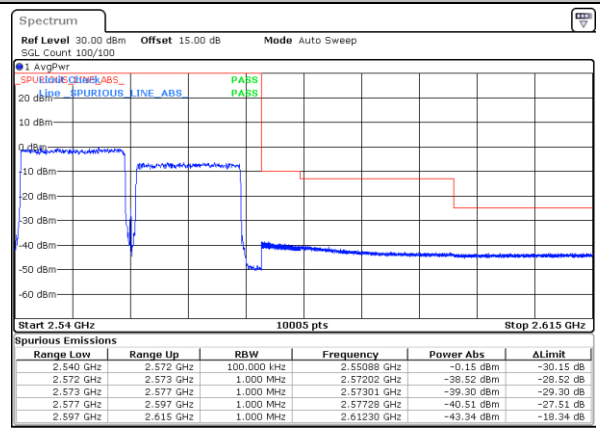

LTE Band 7C\_CA / 15MHz+15MHz

64QAM

Lowest Band Edge / 1RB0 and 1RB74

Highest Band Edge / 1RB0 and 1RB74

Date: 26.MAY.2021 21:30:14

Date: 26.MAY.2021 22:54:40

Lowest Band Edge / 1RB74 and 1RB0

Highest Band Edge / 1RB74 and 1RB0

Date: 26.MAY.2021 21:42:28

Date: 26.MAY.2021 23:00:05

Lowest Band Edge / Full RB

Highest Band Edge / Full RB

Date: 26.MAY.2021 21:28:21

Date: 26.MAY.2021 22:52:52

LTE Band 7C\_CA / 15MHz+20MHz

64QAM