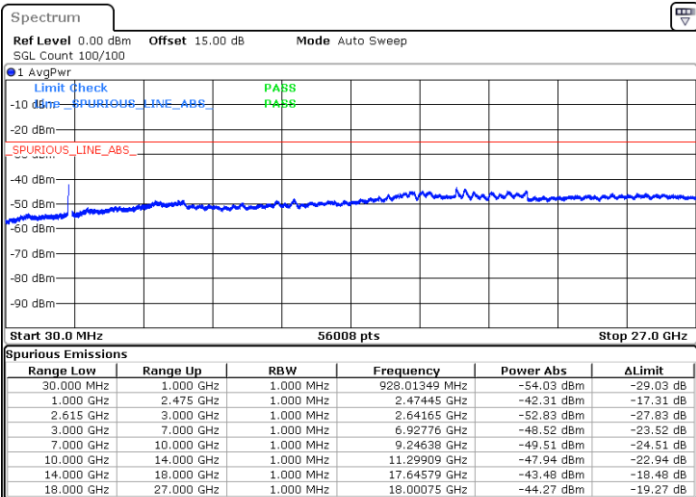

Highest Channel / 1RB0 and 1RB49

Highest Channel / 1RB99 and 1RB0

Date: 26.MAY.2021 00:51:42

Date: 26.MAY.2021 00:59:06

Highest Channel / FullIRB

N/A

Date: 26.MAY.2021 00:50:02

LTE Band 7C\_CA / 20MHz+15MHz

QPSK

Lowest Channel / 1RB0 and 1RB74

Lowest Channel / 1RB99 and 1RB0

Date: 27.MAY.2021 00:26:43

Date: 27.MAY.2021 00:27:51

Lowest Channel / FullIRB

N/A

Date: 27.MAY.2021 00:20:34

LTE Band 7C\_CA / 20MHz+15MHz

QPSK

MiddleChannel / 1RB0 and 1RB74

Middle Channel / 1RB99 and 1RB0

Date: 27.MAY.2021 00:34:56

Date: 27.MAY.2021 00:34:01

Middle Channel / FullIRB

N/A

Date: 27.MAY.2021 00:40:49

LTE Band 7C\_CA / 20MHz+15MHz

QPSK

Highest Channel / 1RB0 and 1RB74

Highest Channel / 1RB99 and 1RB0

Date: 27.MAY.2021 00:51:09

Date: 27.MAY.2021 00:53:34

Highest Channel / FullIRB