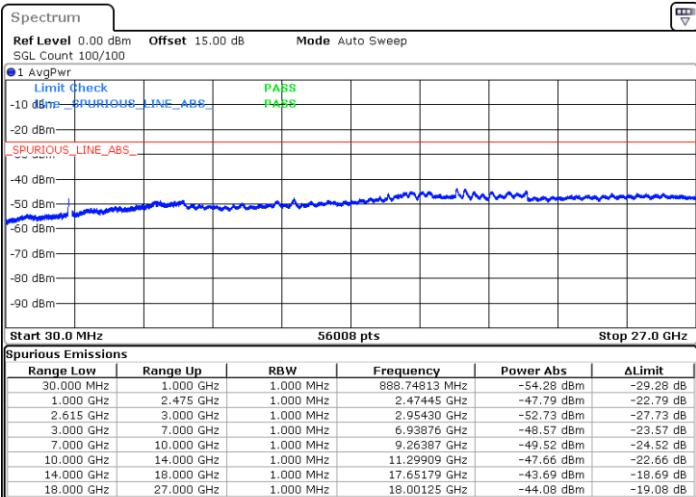

QPSK

Lowest Channel / 1RB0 and 1RB74

Lowest Channel / 1RB99 and 1RB0

Date: 27.MAY.2021 00:26:43

Date: 27.MAY.2021 00:27:51

Lowest Channel / FullIRB

N/A

Date: 27.MAY.2021 00:20:34

LTE Band 7C\_CA / 20MHz+15MHz

QPSK

MiddleChannel / 1RB0 and 1RB74

Middle Channel / 1RB99 and 1RB0

Date: 27.MAY.2021 00:34:56

Date: 27.MAY.2021 00:34:01

Middle Channel / FullIRB

N/A

Date: 27.MAY.2021 00:40:49

LTE Band 7C\_CA / 20MHz+15MHz

QPSK

Highest Channel / 1RB0 and 1RB74

Highest Channel / 1RB99 and 1RB0

Date: 27.MAY.2021 00:51:09

Date: 27.MAY.2021 00:53:34

Highest Channel / FullIRB

N/A

Date: 27.MAY.2021 00:43:02

LTE Band 7C\_CA / 20MHz+20MHz

QPSK

Lowest Channel / 1RB0 and 1RB99

Lowest Channel / 1RB99 and 1RB0

Date: 25.MAY.2021 22:28:57

Date: 25.MAY.2021 22:29:59