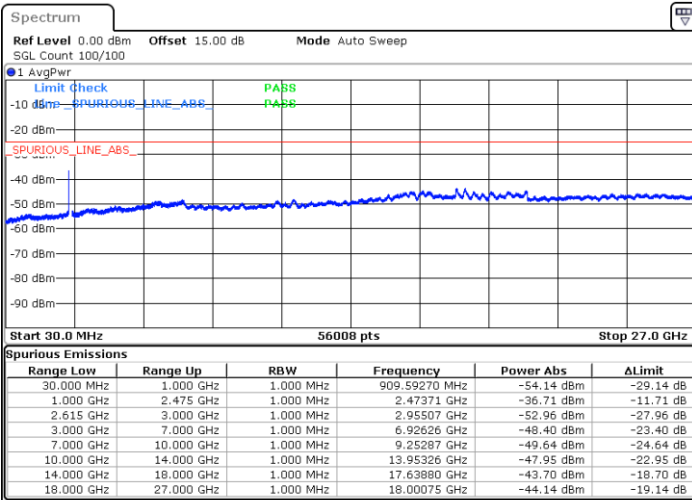

Date: 26.MAY.2021 23:12:52

Middle Channel / FullIRB

N/A

Date: 26.MAY.2021 23:05:32

LTE Band 7C\_CA / 20MHz+20MHz

QPSK

Highest Channel / 1RB0 and 1RB99

Highest Channel / 1RB99 and 1RB0

Date: 26.MAY.2021 23:21:10

Date: 26.MAY.2021 23:19:25

Highest Channel / FullIRB

N/A

Date: 27.MAY.2021 00:17:59

LTE Band 7C\_CA / 10MHz+20MHz

16QAM

Lowest Channel / 1RB0 and 1RB99

Lowest Channel / 1RB49 and 1RB0

Date: 25.MAY.2021 23:15:45

Date: 25.MAY.2021 23:19:47

Lowest Channel / FullIRB

N/A

Date: 25.MAY.2021 23:12:20