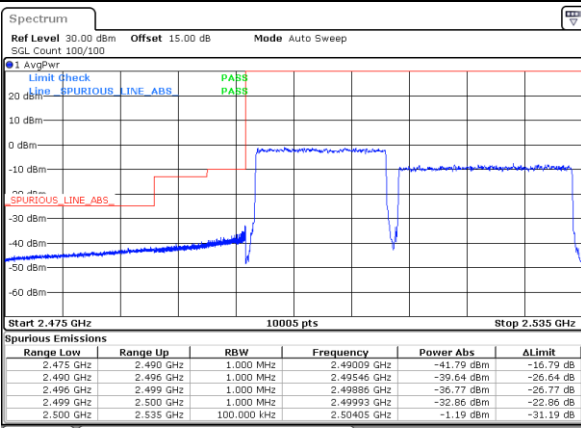

Lowest Band Edge / 1RB0 and 1RB9

Highest Band Edge / 1RB0 and 1RB9

Date: 27\_MAY\_2021 21:35:38

Date: 27\_MAY\_2021 21:57:42

Lowest Band Edge / 1RB74 and 1RB0

Highest Band Edge / 1RB74 and 1RB0

Date: 27\_MAY\_2021 21:36:49

Date: 27\_MAY\_2021 21:58:52

Lowest Band Edge / Full RB

Highest Band Edge / Full RB

Date: 27\_MAY\_2021 20:21:51

Date: 27\_MAY\_2021 21:51:02

LTE Band 7C\_CA / 20MHz+10MHz

64QAM

Lowest Band Edge / 1RB0 and 1RB49