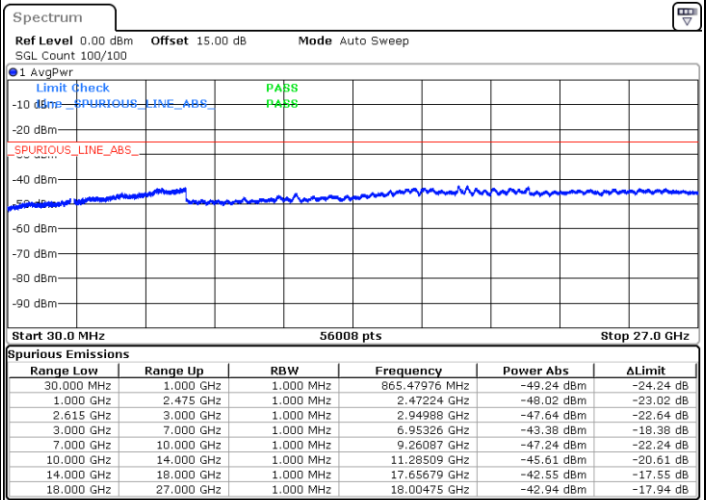

Date: 27.MAY.2021 18:36:19

Date: 27.MAY.2021 18:55:30

Middle Channel / FullIRB

N/A

Date: 27.MAY.2021 19:18:05

LTE Band 7C\_CA / 15MHz+10MHz

QPSK

Highest Channel / 1RB0 and 1RB49

Highest Channel / 1RB74 and 1RB0

Date: 27.MAY.2021 20:08:55

Date: 27.MAY.2021 20:13:16

Highest Channel / FullIRB

N/A

Date: 27.MAY.2021 19:29:07

LTE Band 7C\_CA / 15MHz+15MHz

QPSK

Lowest Channel / 1RB0 and 1RB74

Lowest Channel / 1RB74 and 1RB0

Date: 26.MAY.2021 21:33:44

Date: 26.MAY.2021 21:36:03

Lowest Channel / FullRB

N/A

Date: 26.MAY.2021 21:25:29

LTE Band 7C\_CA / 15MHz+15MHz