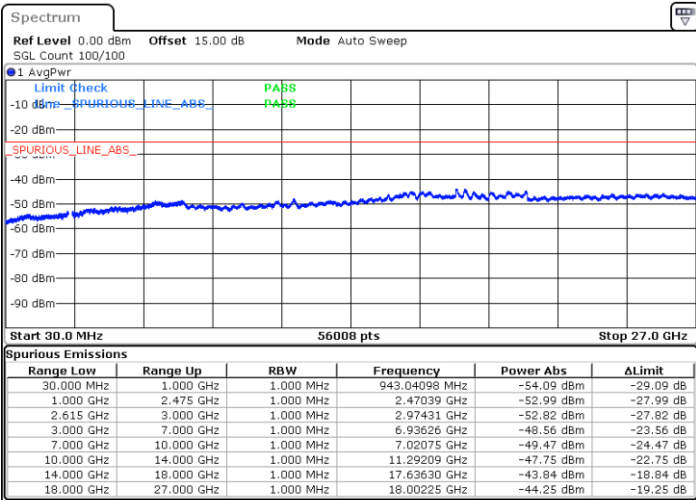

Highest Channel / 1RB0 and 1RB49

Highest Channel / 1RB99 and 1RB0

Date: 26.MAY.2021 00:51:42

Date: 26.MAY.2021 00:59:06

Highest Channel / FullIRB

N/A

Date: 26.MAY.2021 00:50:02

LTE Band 7C\_CA / 20MHz+15MHz

QPSK

Lowest Channel / 1RB0 and 1RB74

Lowest Channel / 1RB99 and 1RB0

Date: 27.MAY.2021 00:26:43

Date: 27.MAY.2021 00:27:51

Lowest Channel / FullIRB

N/A

Date: 27.MAY.2021 00:20:34

LTE Band 7C\_CA / 20MHz+15MHz

QPSK

MiddleChannel / 1RB0 and 1RB74

Middle Channel / 1RB99 and 1RB0

Date: 27.MAY.2021 00:34:56

Date: 27.MAY.2021 00:34:01

Middle Channel / FullIRB

N/A

Date: 27.MAY.2021 00:40:49

LTE Band 7C\_CA / 20MHz+15MHz

QPSK

Highest Channel / 1RB0 and 1RB74

Highest Channel / 1RB99 and 1RB0

Date: 27.MAY.2021 00:51:09

Date: 27.MAY.2021 00:53:34

Highest Channel / FullIRB