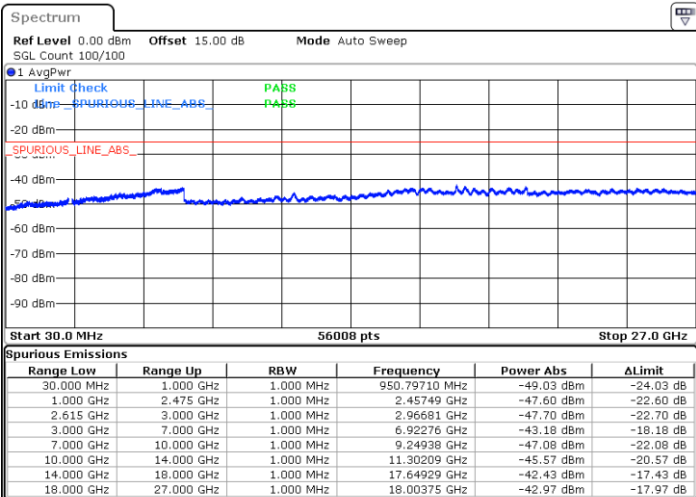

Date: 27.MAY.2021 18:36:19

Date: 27.MAY.2021 18:55:30

Middle Channel / FullIRB

N/A

Date: 27.MAY.2021 19:18:05

LTE Band 7C\_CA / 15MHz+10MHz

QPSK

Highest Channel / 1RB0 and 1RB49

Highest Channel / 1RB74 and 1RB0

Date: 27.MAY.2021 20:08:55

Date: 27.MAY.2021 20:13:16

Highest Channel / FullIRB

N/A

Date: 27.MAY.2021 19:29:07

LTE Band 7C\_CA / 15MHz+15MHz

QPSK

Lowest Channel / 1RB0 and 1RB74

Lowest Channel / 1RB74 and 1RB0

Date: 26.MAY.2021 21:33:44

Date: 26.MAY.2021 21:36:03

Lowest Channel / FullRB

N/A

Date: 26.MAY.2021 21:25:29

LTE Band 7C\_CA / 15MHz+15MHz