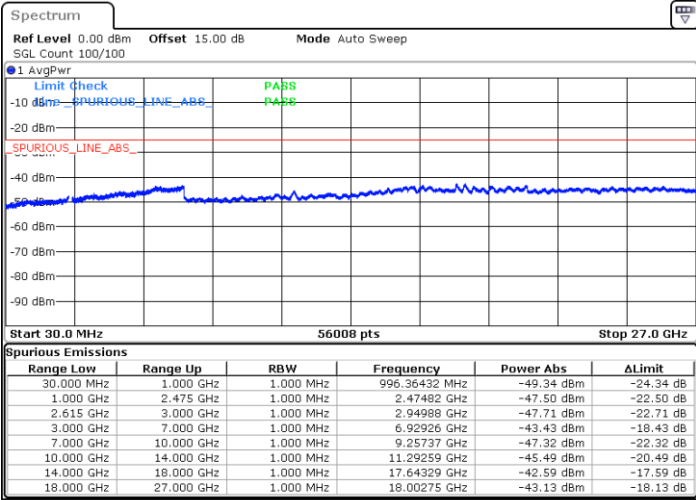

Highest Channel / FullIRB

N/A

Date: 26.MAY.2021 00:09:52

LTE Band 7C\_CA / 15MHz+10MHz

QPSK

Lowest Channel / 1RB0 and 1RB49

Lowest Channel / 1RB74 and 1RB0

Date: 27.MAY.2021 18:45:20

Date: 27.MAY.2021 18:46:24

Lowest Channel / FullRB

N/A

Date: 27.MAY.2021 18:36:19

LTE Band 7C\_CA / 15MHz+10MHz

QPSK

Middle Channel / 1RB0 and 1RB49

Middle Channel / 1RB74 and 1RB0

Date: 27.MAY.2021 18:36:19

Date: 27.MAY.2021 18:55:30

Middle Channel / FullIRB

N/A

Date: 27.MAY.2021 19:18:05

LTE Band 7C\_CA / 15MHz+10MHz

QPSK

Highest Channel / 1RB0 and 1RB49

Highest Channel / 1RB74 and 1RB0

Date: 27.MAY.2021 20:08:55

Date: 27.MAY.2021 20:13:16

Highest Channel / FullIRB

N/A

Date: 27.MAY.2021 19:29:07

LTE Band 7C\_CA / 15MHz+15MHz

QPSK