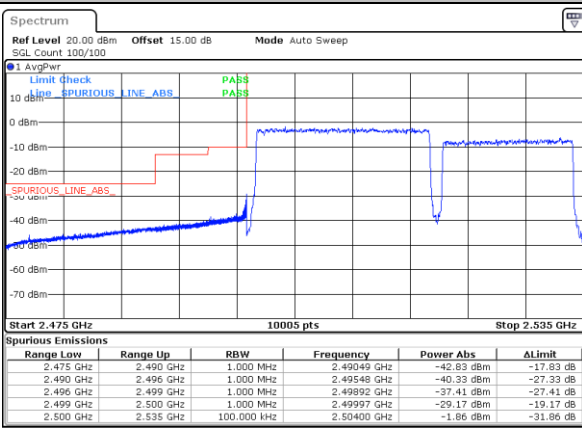

Date: 27.MAY.2021 00:23:49

Date: 27.MAY.2021 00:46:53

Lowest Band Edge / 1RB99 and 1RB0

Highest Band Edge / 1RB99 and 1RB0

Date: 27.MAY.2021 00:29:47

Date: 27.MAY.2021 00:55:58

Lowest Band Edge / Full RB

Highest Band Edge / Full RB

Date: 27.MAY.2021 00:22:29

Date: 27.MAY.2021 00:44:36

LTE Band 7C\_CA / 20MHz+20MHz

64QAM

Lowest Band Edge / 1RB0 and 1RB99

Highest Band Edge / 1RB0 and 1RB99

Date: 25.MAY.2021 22:13:51

Date: 27.MAY.2021 00:12:47