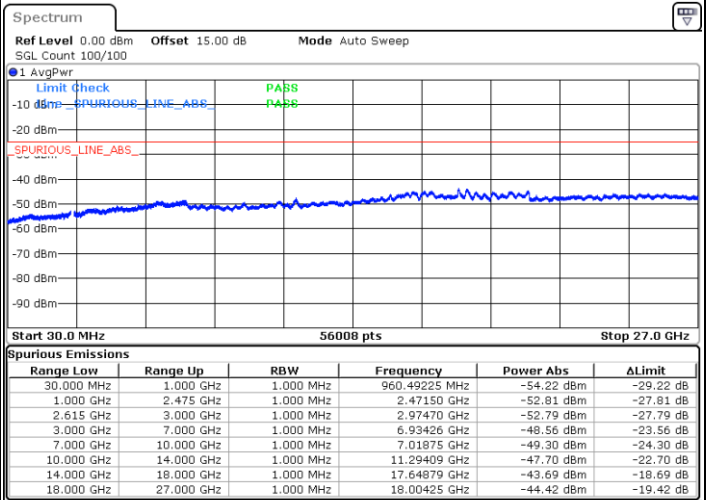

LTE Band 7C\_CA / 20MHz+15MHz

QPSK

MiddleChannel / 1RB0 and 1RB74

Middle Channel / 1RB99 and 1RB0

Date: 27.MAY.2021 00:34:56

Date: 27.MAY.2021 00:34:01

Middle Channel / FullIRB

N/A

Date: 27.MAY.2021 00:40:49

LTE Band 7C\_CA / 20MHz+15MHz

QPSK

Highest Channel / 1RB0 and 1RB74

Highest Channel / 1RB99 and 1RB0

Date: 27.MAY.2021 00:51:09

Date: 27.MAY.2021 00:53:34

Highest Channel / FullIRB

N/A

Date: 27.MAY.2021 00:43:02

LTE Band 7C\_CA / 20MHz+20MHz

QPSK

Lowest Channel / 1RB0 and 1RB99

Lowest Channel / 1RB99 and 1RB0

Date: 25.MAY.2021 22:28:57

Date: 25.MAY.2021 22:29:59