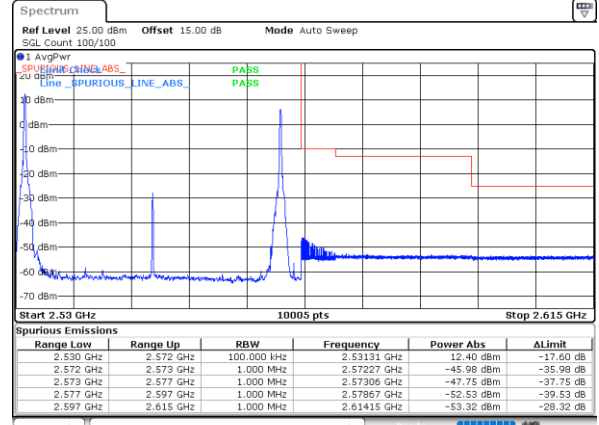

Date: 27.MAY.2021 00:22:29

Date: 27.MAY.2021 00:44:36

LTE Band 7C\_CA / 20MHz+20MHz

64QAM

Lowest Band Edge / 1RB0 and 1RB99

Highest Band Edge / 1RB0 and 1RB99

Date: 25.MAY.2021 22:13:51

Date: 27.MAY.2021 00:12:47

Lowest Band Edge / 1RB99 and 1RB0

Highest Band Edge / 1RB99 and 1RB0

Date: 25.MAY.2021 22:32:19

Date: 26.MAY.2021 23:16:19

Lowest Band Edge / Full RB

Highest Band Edge / Full RB

Date: 25.MAY.2021 22:11:49

Date: 27.MAY.2021 00:14:39