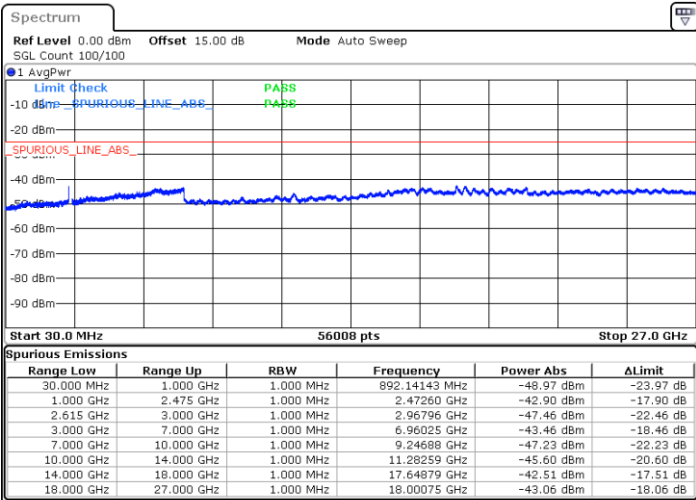

Date: 27.MAY.2021 18:36:19

Date: 27.MAY.2021 18:55:30

Middle Channel / FullIRB

N/A

Date: 27.MAY.2021 19:18:05

LTE Band 7C\_CA / 15MHz+10MHz

QPSK

Highest Channel / 1RB0 and 1RB49

Highest Channel / 1RB74 and 1RB0

Date: 27.MAY.2021 20:08:55

Date: 27.MAY.2021 20:13:16

Highest Channel / FullIRB

N/A

Date: 27.MAY.2021 19:29:07

LTE Band 7C\_CA / 15MHz+15MHz

QPSK

Lowest Channel / 1RB0 and 1RB74

Lowest Channel / 1RB74 and 1RB0

Date: 26.MAY.2021 21:33:44

Date: 26.MAY.2021 21:36:03

Lowest Channel / FullRB

N/A

Date: 26.MAY.2021 21:25:29

LTE Band 7C\_CA / 15MHz+15MHz