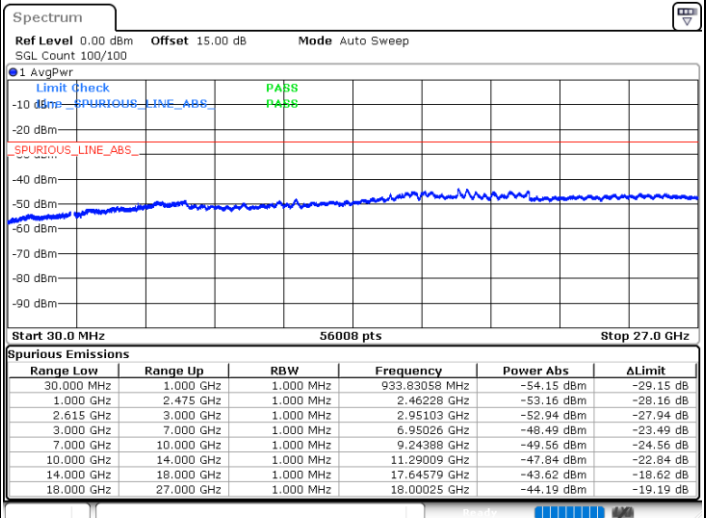

# Conducted Spurious Emission

LTE Band 7C\_CA / 10MHz+20MHz

QPSK

MiddleChannel / 1RB0 and 1RB99

Middle Channel / 1RB49 and 1RB0

Date: 26.MAY.2021 00:03:31

Date: 26.MAY.2021 00:02:41

Middle Channel / FullIRB

N/A

Date: 26.MAY.2021 00:08:15

LTE Band 7C\_CA / 10MHz+20MHz

QPSK

Highest Channel / 1RB0 and 1RB99

Highest Channel / 1RB49 and 1RB0

Date: 26.MAY.2021 00:15:40

Date: 26.MAY.2021 00:16:40

Highest Channel / FullIRB

N/A

Date: 26.MAY.2021 00:09:52

LTE Band 7C\_CA / 15MHz+10MHz

QPSK

Lowest Channel / 1RB0 and 1RB49

Lowest Channel / 1RB74 and 1RB0

Date: 27.MAY.2021 18:45:20