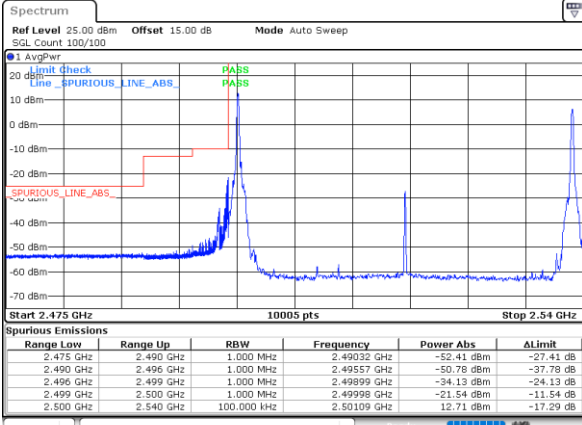

Date: 27.MAY.2021 00:22:29

Date: 27.MAY.2021 00:44:36

LTE Band 7C\_CA / 20MHz+20MHz

64QAM

Lowest Band Edge / 1RB0 and 1RB99

Highest Band Edge / 1RB0 and 1RB99

Date: 25.MAY.2021 22:13:51

Date: 27.MAY.2021 00:12:47

Lowest Band Edge / 1RB99 and 1RB0

Highest Band Edge / 1RB99 and 1RB0

Date: 25.MAY.2021 22:32:19

Date: 26.MAY.2021 23:16:19

Lowest Band Edge / Full RB

Highest Band Edge / Full RB

Date: 25.MAY.2021 22:11:49

Date: 27.MAY.2021 00:14:39