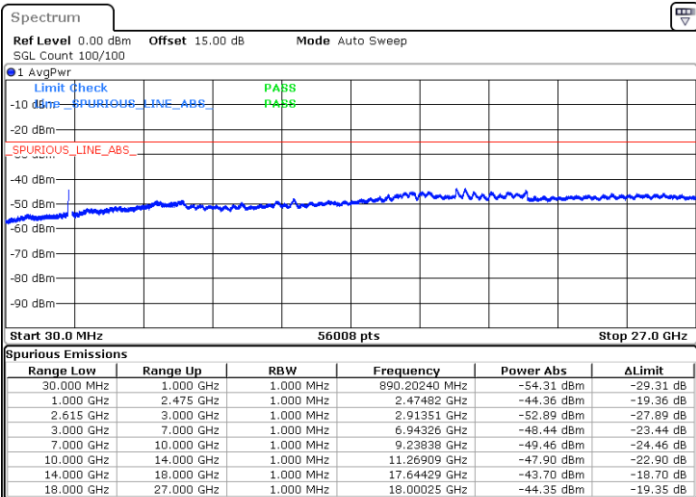

Date: 27.MAY.2021 00:40:49

LTE Band 7C\_CA / 20MHz+15MHz

QPSK

Highest Channel / 1RB0 and 1RB74

Highest Channel / 1RB99 and 1RB0

Date: 27.MAY.2021 00:51:09

Date: 27.MAY.2021 00:53:34

Highest Channel / FullIRB

N/A

Date: 27.MAY.2021 00:43:02

LTE Band 7C\_CA / 20MHz+20MHz

QPSK

Lowest Channel / 1RB0 and 1RB99

Lowest Channel / 1RB99 and 1RB0

Date: 25.MAY.2021 22:28:57

Date: 25.MAY.2021 22:29:59

Lowest Channel / FullRB

N/A

Date: 25.MAY.2021 22:08:52

LTE Band 7C\_CA / 20MHz+20MHz

QPSK

Middle Channel / 1RB0 and 1RB99

Middle Channel / 1RB99 and 1RB0

Date: 26.MAY.2021 23:11:01

Date: 26.MAY.2021 23:12:52

Middle Channel / FullIRB

N/A

Date: 26.MAY.2021 23:05:32

LTE Band 7C\_CA / 20MHz+20MHz

QPSK

Highest Channel / 1RB0 and 1RB99

Highest Channel / 1RB99 and 1RB0