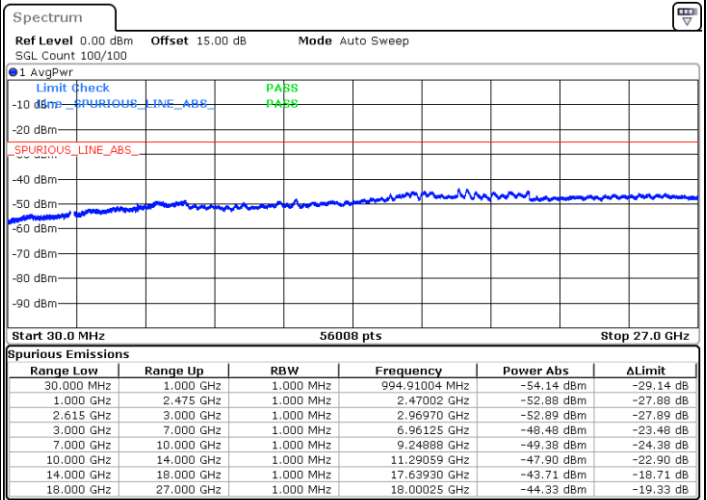

Lowest Channel / FullRB

N/A

Date: 25.MAY.2021 22:08:52

LTE Band 7C\_CA / 20MHz+20MHz

QPSK

Middle Channel / 1RB0 and 1RB99

Middle Channel / 1RB99 and 1RB0

Date: 26.MAY.2021 23:11:01

Date: 26.MAY.2021 23:12:52

Middle Channel / FullIRB

N/A

Date: 26.MAY.2021 23:05:32

LTE Band 7C\_CA / 20MHz+20MHz

QPSK

Highest Channel / 1RB0 and 1RB99

Highest Channel / 1RB99 and 1RB0

Date: 26.MAY.2021 23:21:10

Date: 26.MAY.2021 23:19:25

Highest Channel / FullIRB

N/A

Date: 27.MAY.2021 00:17:59

LTE Band 7C\_CA / 10MHz+20MHz

16QAM

Lowest Channel / 1RB0 and 1RB99