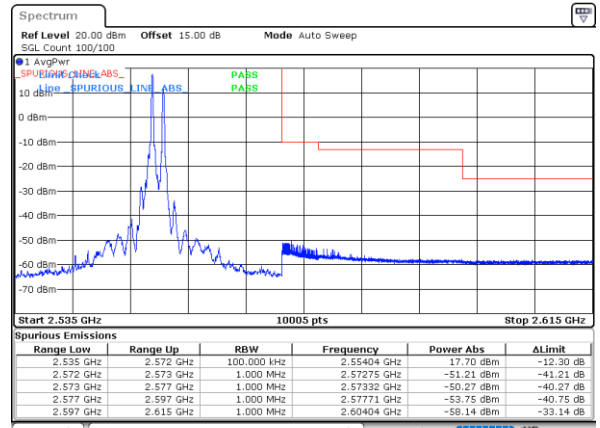

Highest Band Edge / 1RB0 and 1RB49

Date: 26.MAY.2021 00:28:39

Date: 26.MAY.2021 00:53:30

Lowest Band Edge / 1RB99 and 1RB0

Highest Band Edge / 1RB99 and 1RB0

Date: 26.MAY.2021 00:29:39

Date: 26.MAY.2021 00:55:50

Lowest Band Edge / Full RB

Highest Band Edge / Full RB

Date: 26.MAY.2021 00:23:46

Date: 26.MAY.2021 00:44:59

LTE Band 7C\_CA / 20MHz+15MHz

64QAM

Lowest Band Edge / 1RB0 and 1RB74

Highest Band Edge / 1RB0 and 1RB74

Date: 27.MAY.2021 00:23:49

Date: 27.MAY.2021 00:46:53

Lowest Band Edge / 1RB99 and 1RB0

Highest Band Edge / 1RB99 and 1RB0

Date: 27.MAY.2021 00:29:47

Date: 27.MAY.2021 00:55:58

Lowest Band Edge / Full RB

Highest Band Edge / Full RB

Date: 27.MAY.2021 00:22:29

Date: 27.MAY.2021 00:44:36

LTE Band 7C\_CA / 20MHz+20MHz

64QAM

Lowest Band Edge / 1RB0 and 1RB99

Highest Band Edge / 1RB0 and 1RB99

Date: 25.MAY.2021 22:13:51

Date: 27.MAY.2021 00:12:47