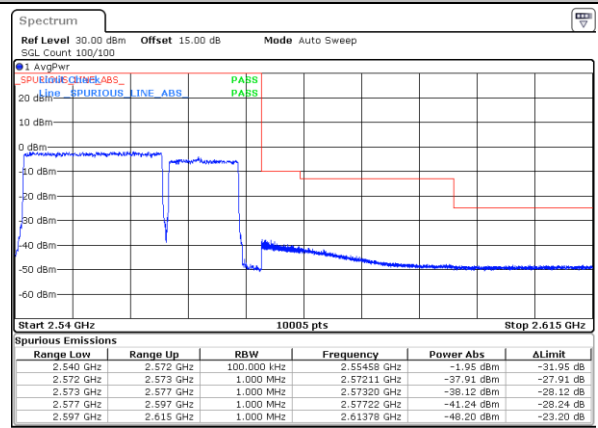

Date: 27\_MAY\_2021 21:58:52

Lowest Band Edge / Full RB

Highest Band Edge / Full RB

Date: 27\_MAY\_2021 20:21:51

Date: 27\_MAY\_2021 21:51:02

LTE Band 7C\_CA / 20MHz+10MHz

64QAM

Lowest Band Edge / 1RB0 and 1RB49

Highest Band Edge / 1RB0 and 1RB49

Date: 26.MAY.2021 00:28:39

Date: 26.MAY.2021 00:53:30

Lowest Band Edge / 1RB99 and 1RB0

Highest Band Edge / 1RB99 and 1RB0

Date: 26.MAY.2021 00:29:39

Date: 26.MAY.2021 00:55:50

Lowest Band Edge / Full RB

Highest Band Edge / Full RB

Date: 26.MAY.2021 00:23:46

Date: 26.MAY.2021 00:44:59

LTE Band 7C\_CA / 20MHz+15MHz

64QAM

Lowest Band Edge / 1RB0 and 1RB74

Highest Band Edge / 1RB0 and 1RB74