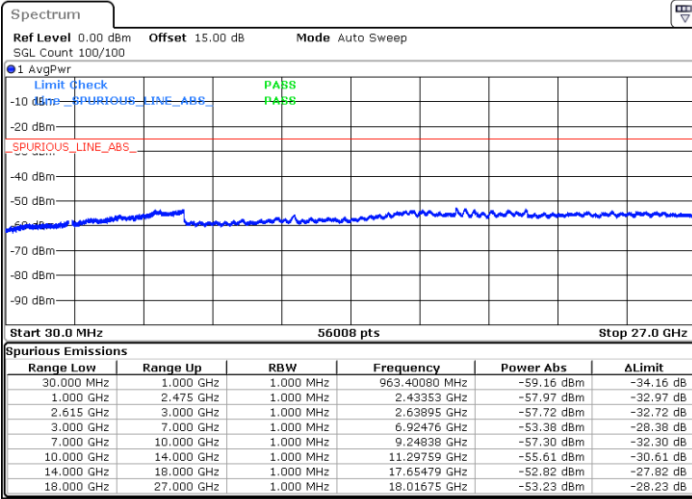

Date: 27.MAY.2021 22:04:05

Highest Channel / FullIRB

N/A

Date: 27.MAY.2021 21:55:00

LTE Band 7C\_CA / 20MHz+10MHz

QPSK

Lowest Channel / 1RB0 and 1RB49

Lowest Channel / 1RB99 and 1RB0

Date: 26.MAY.2021 00:27:24

Date: 26.MAY.2021 00:34:02

Lowest Channel / FullRB

N/A

Date: 26.MAY.2021 00:26:22

LTE Band 7C\_CA / 20MHz+10MHz

QPSK

Middle Channel / 1RB0 and 1RB49

Middle Channel / 1RB99 and 1RB0

Date: 26.MAY.2021 00:39:13

Date: 26.MAY.2021 00:35:16

Middle Channel / FullRB

N/A

Date: 26.MAY.2021 00:41:18

LTE Band 7C\_CA / 20MHz+10MHz

QPSK

Highest Channel / 1RB0 and 1RB49

Highest Channel / 1RB99 and 1RB0

Date: 26.MAY.2021 00:51:42

Date: 26.MAY.2021 00:59:06

Highest Channel / FullIRB

N/A

Date: 26.MAY.2021 00:50:02

LTE Band 7C\_CA / 20MHz+15MHz