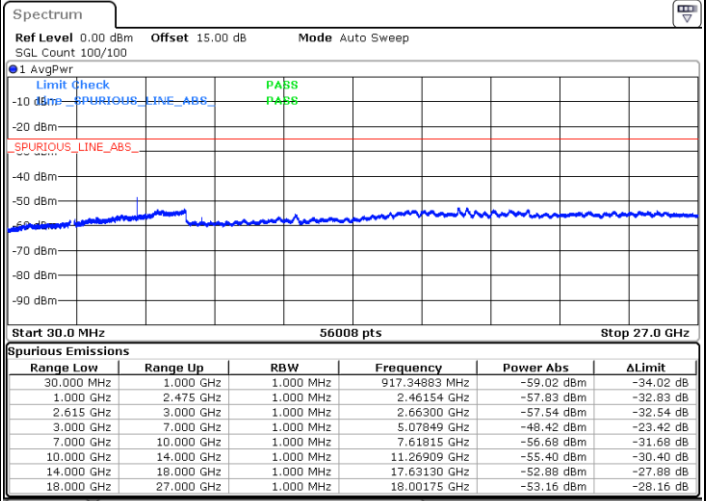

Date: 27.MAY.2021 22:04:05

Highest Channel / FullIRB

N/A

Date: 27.MAY.2021 21:55:00

LTE Band 7C\_CA / 20MHz+10MHz

QPSK

Lowest Channel / 1RB0 and 1RB49

Lowest Channel / 1RB99 and 1RB0

Date: 26.MAY.2021 00:27:24

Date: 26.MAY.2021 00:34:02

Lowest Channel / FullRB

N/A

Date: 26.MAY.2021 00:26:22

LTE Band 7C\_CA / 20MHz+10MHz

QPSK

Middle Channel / 1RB0 and 1RB49

Middle Channel / 1RB99 and 1RB0

Date: 26.MAY.2021 00:39:13

Date: 26.MAY.2021 00:35:16

Middle Channel / FullRB

N/A

Date: 26.MAY.2021 00:41:18

LTE Band 7C\_CA / 20MHz+10MHz

QPSK

Highest Channel / 1RB0 and 1RB49

Highest Channel / 1RB99 and 1RB0

Date: 26.MAY.2021 00:51:42

Date: 26.MAY.2021 00:59:06

Highest Channel / FullIRB

N/A

Date: 26.MAY.2021 00:50:02

LTE Band 7C\_CA / 20MHz+15MHz