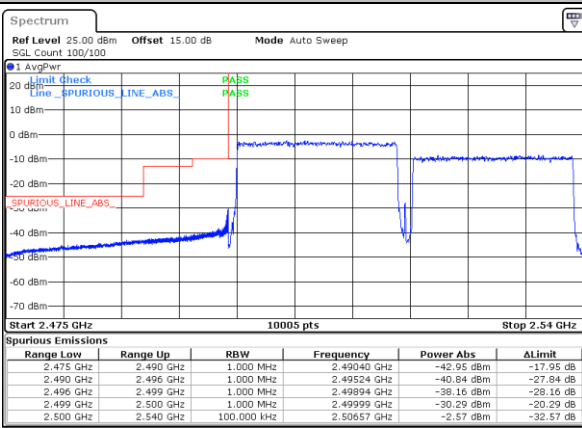

Date: 27.MAY.2021 00:22:29

Date: 27.MAY.2021 00:44:36

LTE Band 7C\_CA / 20MHz+20MHz

64QAM

Lowest Band Edge / 1RB0 and 1RB99

Highest Band Edge / 1RB0 and 1RB99

Date: 25.MAY.2021 22:13:51

Date: 27.MAY.2021 00:12:47

Lowest Band Edge / 1RB99 and 1RB0

Highest Band Edge / 1RB99 and 1RB0

Date: 25.MAY.2021 22:32:19

Date: 26.MAY.2021 23:16:19

Lowest Band Edge / Full RB

Highest Band Edge / Full RB

Date: 25.MAY.2021 22:11:49

Date: 27.MAY.2021 00:14:39

# Conducted Spurious Emission

LTE Band 7C\_CA / 10MHz+20MHz

QPSK

MiddleChannel / 1RB0 and 1RB99

Middle Channel / 1RB49 and 1RB0

Date: 26.MAY.2021 00:03:31

Date: 26.MAY.2021 00:02:41

Middle Channel / FullIRB