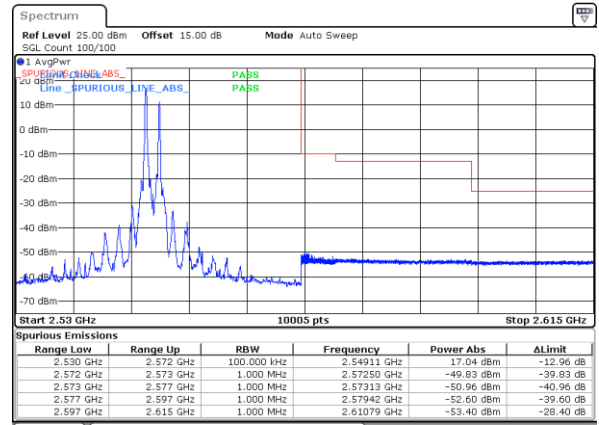

Date: 27.MAY.2021 00:23:49

Date: 27.MAY.2021 00:46:53

Lowest Band Edge / 1RB99 and 1RB0

Highest Band Edge / 1RB99 and 1RB0

Date: 27.MAY.2021 00:29:47

Date: 27.MAY.2021 00:55:58

Lowest Band Edge / Full RB

Highest Band Edge / Full RB

Date: 27.MAY.2021 00:22:29

Date: 27.MAY.2021 00:44:36

LTE Band 7C\_CA / 20MHz+20MHz

64QAM

Lowest Band Edge / 1RB0 and 1RB99

Highest Band Edge / 1RB0 and 1RB99

Date: 25.MAY.2021 22:13:51

Date: 27.MAY.2021 00:12:47

Lowest Band Edge / 1RB99 and 1RB0

Highest Band Edge / 1RB99 and 1RB0

Date: 25.MAY.2021 22:32:19

Date: 26.MAY.2021 23:16:19

Lowest Band Edge / Full RB

Highest Band Edge / Full RB

Date: 25.MAY.2021 22:11:49

Date: 27.MAY.2021 00:14:39