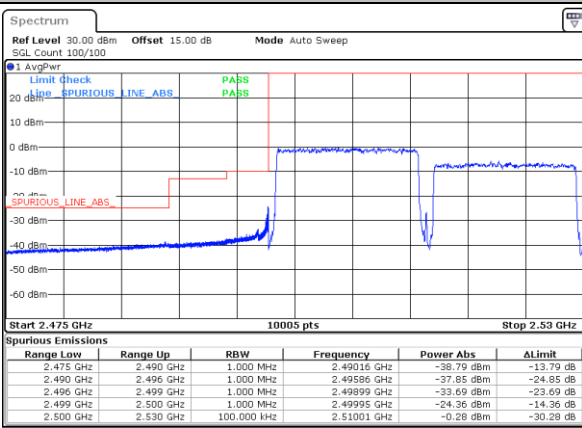

LTE Band 7C\_CA / 15MHz+15MHz

64QAM

Lowest Band Edge / 1RB0 and 1RB74

Highest Band Edge / 1RB0 and 1RB74

Date: 26.MAY.2021 21:30:14

Date: 26.MAY.2021 22:54:40

Lowest Band Edge / 1RB74 and 1RB0

Highest Band Edge / 1RB74 and 1RB0

Date: 26.MAY.2021 21:42:28

Date: 26.MAY.2021 23:00:05

Lowest Band Edge / Full RB

Highest Band Edge / Full RB

Date: 26.MAY.2021 21:28:21

Date: 26.MAY.2021 22:52:52

LTE Band 7C\_CA / 15MHz+20MHz

64QAM