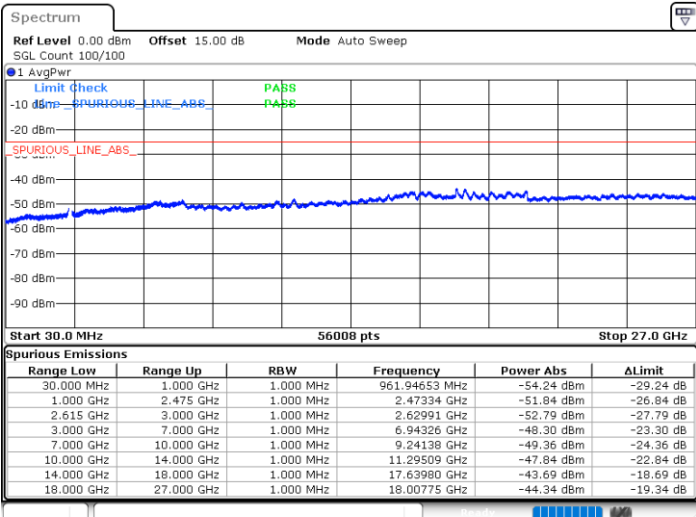

# Conducted Spurious Emission

LTE Band 7C\_CA / 10MHz+20MHz

QPSK

MiddleChannel / 1RB0 and 1RB99

Middle Channel / 1RB49 and 1RB0

Date: 26.MAY.2021 00:03:31

Date: 26.MAY.2021 00:02:41

Middle Channel / FullIRB

N/A

Date: 26.MAY.2021 00:08:15

LTE Band 7C\_CA / 10MHz+20MHz

QPSK

Highest Channel / 1RB0 and 1RB99

Highest Channel / 1RB49 and 1RB0

Date: 26.MAY.2021 00:15:40

Date: 26.MAY.2021 00:16:40

Highest Channel / FullIRB

N/A

Date: 26.MAY.2021 00:09:52

LTE Band 7C\_CA / 15MHz+10MHz

QPSK

Lowest Channel / 1RB0 and 1RB49

Lowest Channel / 1RB74 and 1RB0

Date: 27.MAY.2021 18:45:20