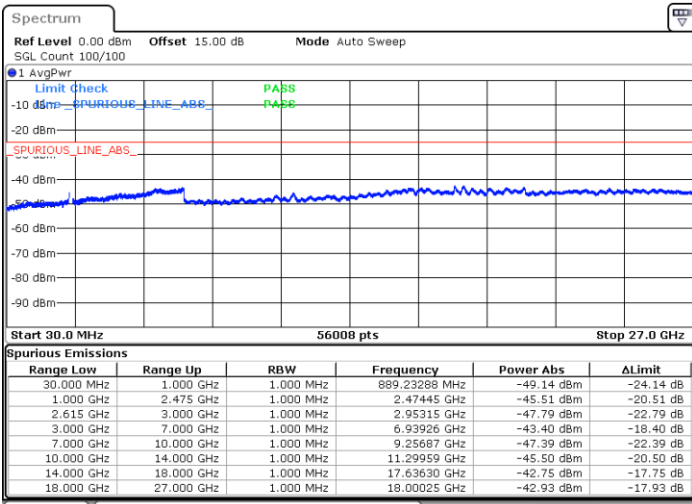

N/A

Date: 26.MAY.2021 00:08:15

LTE Band 7C\_CA / 10MHz+20MHz

QPSK

Highest Channel / 1RB0 and 1RB99

Highest Channel / 1RB49 and 1RB0

Date: 26.MAY.2021 00:15:40

Date: 26.MAY.2021 00:16:40

Highest Channel / FullIRB

N/A

Date: 26.MAY.2021 00:09:52

LTE Band 7C\_CA / 15MHz+10MHz

QPSK

Lowest Channel / 1RB0 and 1RB49

Lowest Channel / 1RB74 and 1RB0

Date: 27.MAY.2021 18:45:20

Date: 27.MAY.2021 18:46:24

Lowest Channel / FullRB

N/A

Date: 27.MAY.2021 18:36:19

LTE Band 7C\_CA / 15MHz+10MHz

QPSK

Middle Channel / 1RB0 and 1RB49

Middle Channel / 1RB74 and 1RB0

Date: 27.MAY.2021 18:36:19

Date: 27.MAY.2021 18:55:30

Middle Channel / FullIRB

N/A

Date: 27.MAY.2021 19:18:05

LTE Band 7C\_CA / 15MHz+10MHz

QPSK

Highest Channel / 1RB0 and 1RB49