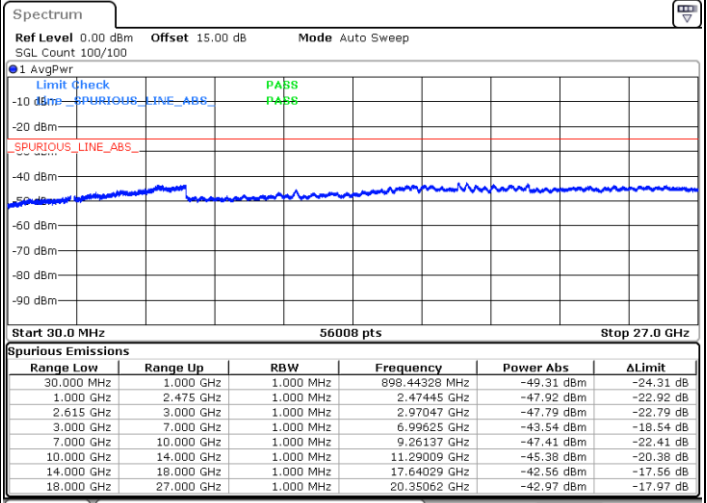

Highest Channel / 1RB74 and 1RB0

Date: 27.MAY.2021 20:08:55

Date: 27.MAY.2021 20:13:16

Highest Channel / FullIRB

N/A

Date: 27.MAY.2021 19:29:07

LTE Band 7C\_CA / 15MHz+15MHz

QPSK

Lowest Channel / 1RB0 and 1RB74

Lowest Channel / 1RB74 and 1RB0

Date: 26.MAY.2021 21:33:44

Date: 26.MAY.2021 21:36:03

Lowest Channel / FullRB

N/A

Date: 26.MAY.2021 21:25:29

LTE Band 7C\_CA / 15MHz+15MHz

QPSK

Middle Channel / 1RB0 and 1RB74

Middle Channel / 1RB74 and 1RB0

Date: 26.MAY.2021 22:09:53

Date: 26.MAY.2021 22:06:32

Middle Channel / FullRB

N/A

Date: 26.MAY.2021 22:16:07

LTE Band 7C\_CA / 15MHz+15MHz

QPSK

Highest Channel / 1RB0 and 1RB74

Highest Channel / 1RB74 and 1RB0

Date: 26.MAY.2021 22:57:44

Date: 26.MAY.2021 22:58:48

Highest Channel / FullIRB

N/A