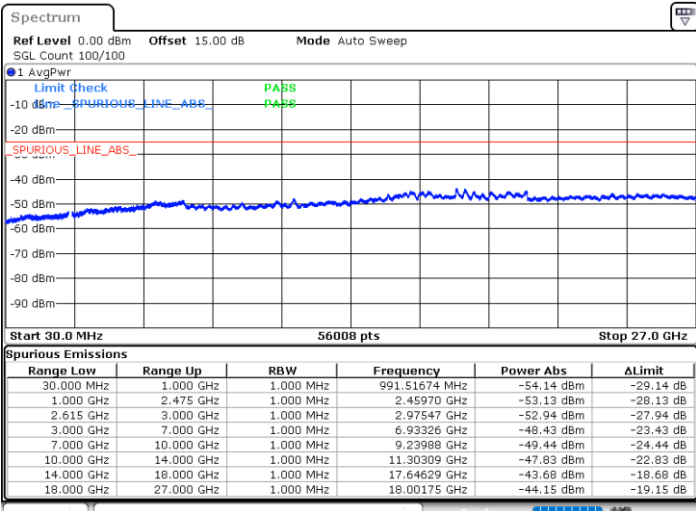

Date: 26.MAY.2021 22:50:10

LTE Band 7C\_CA / 15MHz+20MHz

QPSK

Lowest Channel / 1RB0 and 1RB9

Lowest Channel / 1RB74 and 1RB0

Date: 27.MAY.2021 21:34:05

Date: 27.MAY.2021 21:39:46

Lowest Channel / FullRB

N/A

Date: 27.MAY.2021 20:32:54

LTE Band 7C\_CA / 15MHz+20MHz

QPSK

Middle Channel / 1RB0 and 1RB99

Middle Channel / 1RB74 and 1RB0

Date: 27.MAY.2021 21:46:55

Date: 27.MAY.2021 21:41:15

Middle Channel / FullIRB

N/A

Date: 27.MAY.2021 21:48:05

LTE Band 7C\_CA / 15MHz+20MHz

QPSK

Highest Channel / 1RB0 and 1RB99

Highest Channel / 1RB74 and 1RB0

Date: 27.MAY.2021 21:56:13

Date: 27.MAY.2021 22:04:05

Highest Channel / FullIRB

N/A

Date: 27.MAY.2021 21:55:00

LTE Band 7C\_CA / 20MHz+10MHz

QPSK

Lowest Channel / 1RB0 and 1RB49

Lowest Channel / 1RB99 and 1RB0