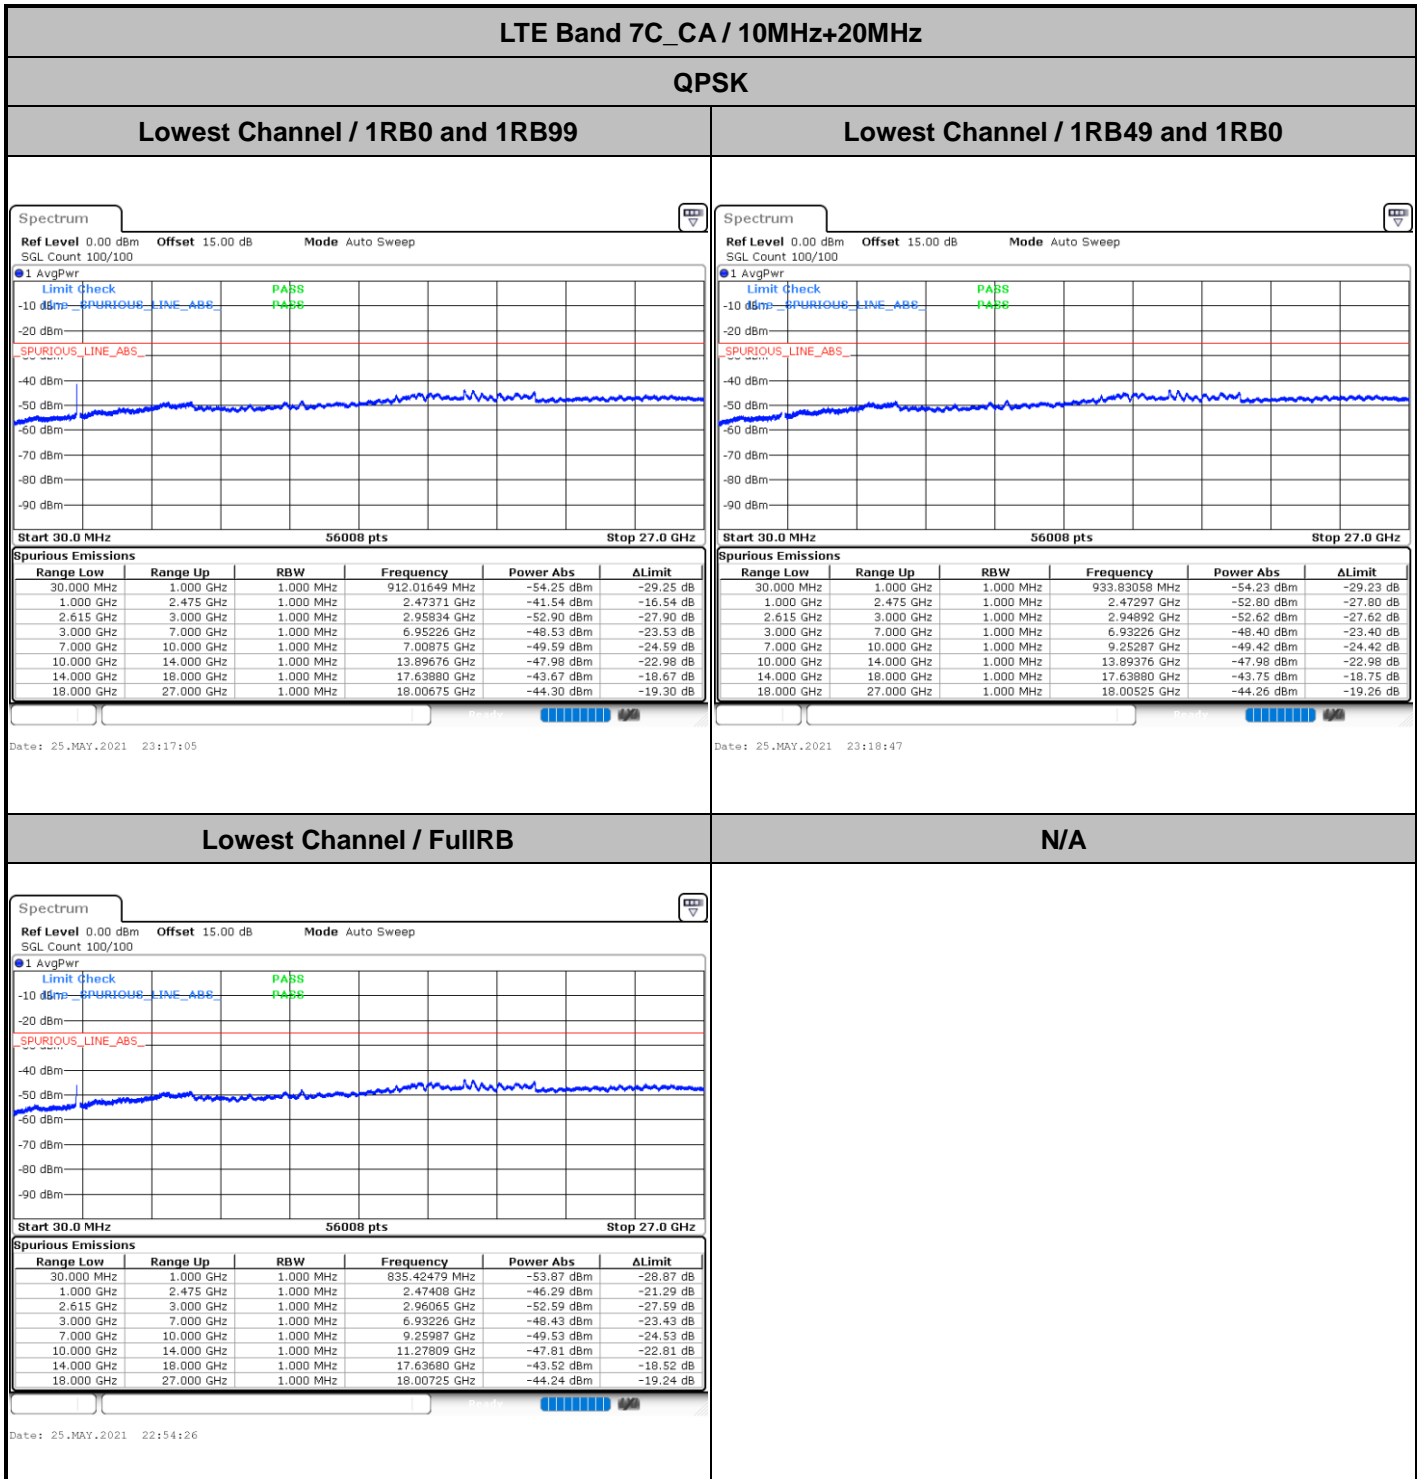

Date: 27.MAY.2021 00:22:29

Date: 27.MAY.2021 00:44:36

LTE Band 7C\_CA / 20MHz+20MHz

64QAM

Lowest Band Edge / 1RB0 and 1RB99

Highest Band Edge / 1RB0 and 1RB99

Date: 25.MAY.2021 22:13:51

Date: 27.MAY.2021 00:12:47

Lowest Band Edge / 1RB99 and 1RB0

Highest Band Edge / 1RB99 and 1RB0

Date: 25.MAY.2021 22:32:19

Date: 26.MAY.2021 23:16:19

Lowest Band Edge / Full RB

Highest Band Edge / Full RB

Date: 25.MAY.2021 22:11:49

Date: 27.MAY.2021 00:14:39

# Conducted Spurious Emission

LTE Band 7C\_CA / 10MHz+20MHz

QPSK

MiddleChannel / 1RB0 and 1RB99

Middle Channel / 1RB49 and 1RB0

Date: 26.MAY.2021 00:03:31

Date: 26.MAY.2021 00:02:41

Middle Channel / FullIRB