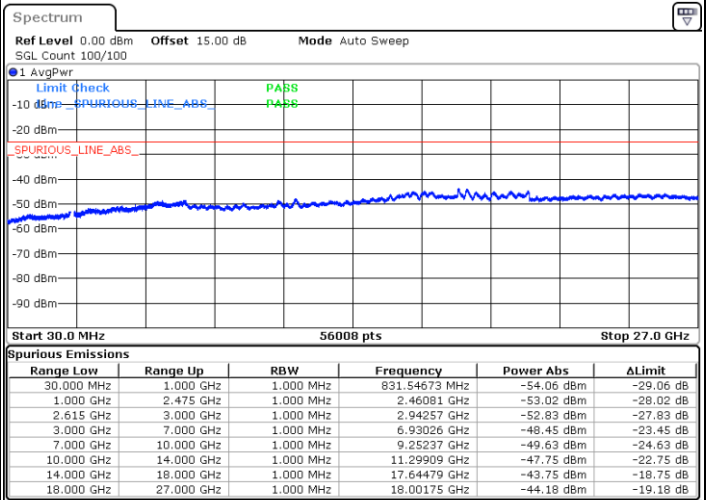

Date: 26.MAY.2021 23:12:52

Middle Channel / FullIRB

N/A

Date: 26.MAY.2021 23:05:32

LTE Band 7C\_CA / 20MHz+20MHz

QPSK

Highest Channel / 1RB0 and 1RB99

Highest Channel / 1RB99 and 1RB0

Date: 26.MAY.2021 23:21:10

Date: 26.MAY.2021 23:19:25

Highest Channel / FullIRB

N/A

Date: 27.MAY.2021 00:17:59

LTE Band 7C\_CA / 10MHz+20MHz

16QAM

Lowest Channel / 1RB0 and 1RB99

Lowest Channel / 1RB49 and 1RB0

Date: 25.MAY.2021 23:15:45

Date: 25.MAY.2021 23:19:47

Lowest Channel / FullIRB

N/A

Date: 25.MAY.2021 23:12:20