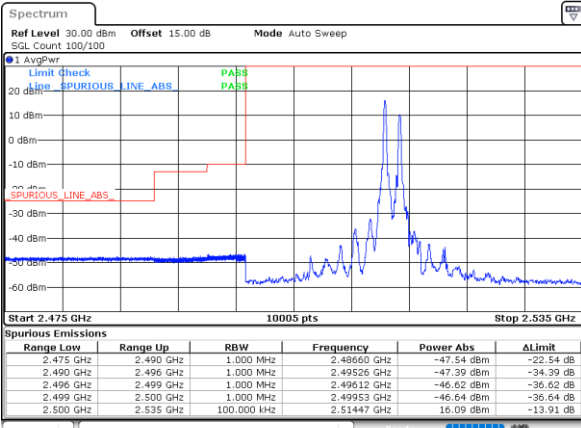

Date: 26.MAY.2021 21:42:28

Date: 26.MAY.2021 23:00:05

Lowest Band Edge / Full RB

Highest Band Edge / Full RB

Date: 26.MAY.2021 21:28:21

Date: 26.MAY.2021 22:52:52

LTE Band 7C\_CA / 15MHz+20MHz

64QAM

Lowest Band Edge / 1RB0 and 1RB9

Highest Band Edge / 1RB0 and 1RB9

Date: 27\_MAY\_2021 21:35:38

Date: 27\_MAY\_2021 21:57:42

Lowest Band Edge / 1RB74 and 1RB0

Highest Band Edge / 1RB74 and 1RB0

Date: 27\_MAY\_2021 21:36:49

Date: 27\_MAY\_2021 21:58:52

Lowest Band Edge / Full RB

Highest Band Edge / Full RB

Date: 27\_MAY\_2021 20:21:51

Date: 27\_MAY\_2021 21:51:02

LTE Band 7C\_CA / 20MHz+10MHz

64QAM

Lowest Band Edge / 1RB0 and 1RB49