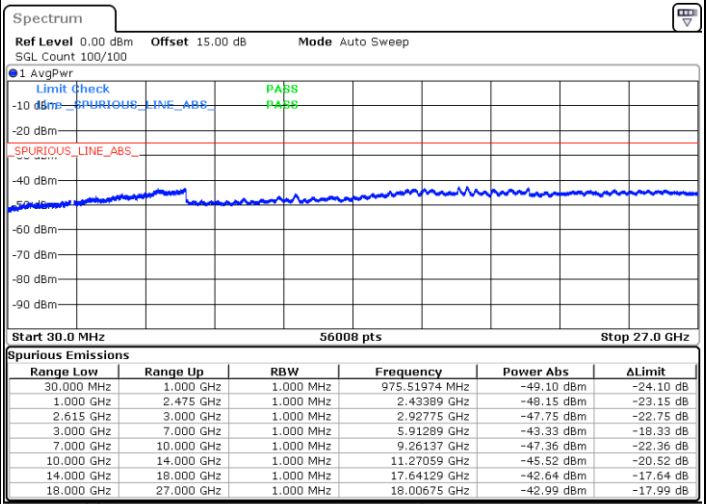

Middle Channel / 1RB49 and 1RB0

Date: 25.MAY.2021 23:13:26

Date: 25.MAY.2021 23:22:32

Middle Channel / FullIRB

N/A

Date: 26.MAY.2021 00:05:56

LTE Band 7C_CA / 10MHz+20MHz

64QAM

Highest Channel / 1RB0 and 1RB99

Highest Channel / 1RB49 and 1RB0

Date: 26.MAY.2021 00:13:41

Date: 26.MAY.2021 00:19:57

Highest Channel / FullIRB

N/A

Date: 26.MAY.2021 00:12:30

LTE Band 7C_CA / 15MHz+10MHz

64QAM

Lowest Channel / 1RB0 and 1RB49

Lowest Channel / 1RB74 and 1RB0

Date: 27.MAY.2021 18:42:27

Date: 27.MAY.2021 18:49:12

Lowest Channel / FullIRB

N/A

Date: 27.MAY.2021 18:40:56