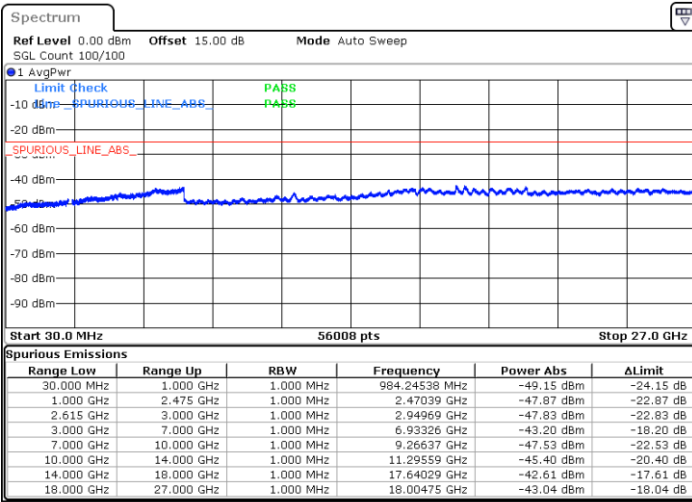

Middle Channel / 1RB0 and 1RB74

Middle Channel / 1RB74 and 1RB0

Date: 26.MAY.2021 22:10:52

Date: 26.MAY.2021 22:06:32

Middle Channel / FullIRB

N/A

Date: 26.MAY.2021 22:15:05

LTE Band 7C_CA / 15MHz+15MHz

16QAM

Highest Channel / 1RB0 and 1RB74

Highest Channel / 1RB74 and 1RB0

Date: 26.MAY.2021 22:56:31

Date: 26.MAY.2021 22:59:46

Highest Channel / FullIRB

N/A

Date: 26.MAY.2021 22:52:06

LTE Band 7C_CA / 15MHz+20MHz

16QAM

Lowest Channel / 1RB0 and 1RB9

Lowest Channel / 1RB74 and 1RB0

Date: 27.MAY.2021 21:35:19

Date: 27.MAY.2021 21:38:41

Lowest Channel / FullIRB

N/A