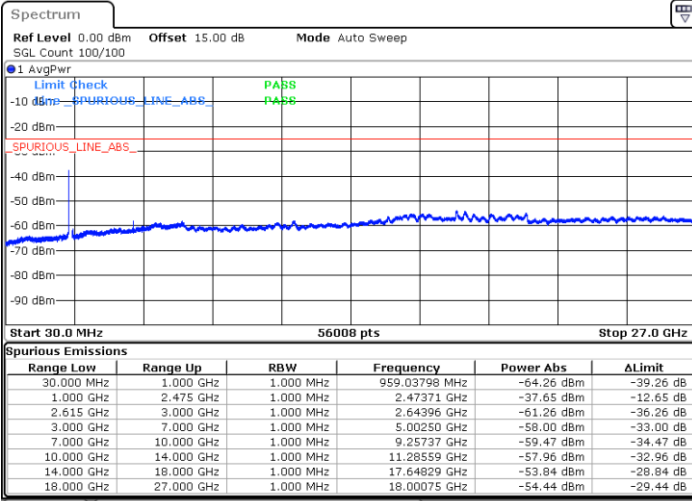

N/A

Date: 27.MAY.2021 21:49:05

LTE Band 7C_CA / 15MHz+20MHz

16QAM

Highest Channel / 1RB0 and 1RB99

Highest Channel / 1RB74 and 1RB0

Date: 27.MAY.2021 21:57:19

Date: 27.MAY.2021 22:02:09

Highest Channel / FullIRB

N/A

Date: 27.MAY.2021 21:53:05

LTE Band 7C_CA / 20MHz+10MHz

16QAM

Lowest Channel / 1RB0 and 1RB49

Lowest Channel / 1RB99 and 1RB0

Date: 26.MAY.2021 00:28:22

Date: 26.MAY.2021 00:32:29

Lowest Channel / FullRB

N/A

Date: 26.MAY.2021 00:25:10

LTE Band 7C_CA / 20MHz+10MHz

16QAM

Middle Channel / 1RB0 and 1RB49

Middle Channel / 1RB99 and 1RB0

Date: 26.MAY.2021 00:40:08

Date: 26.MAY.2021 00:36:09

Middle Channel / FullIRB

N/A

Date: 26.MAY.2021 00:42:36

LTE Band 7C_CA / 20MHz+10MHz

16QAM

Highest Channel / 1RB0 and 1RB49