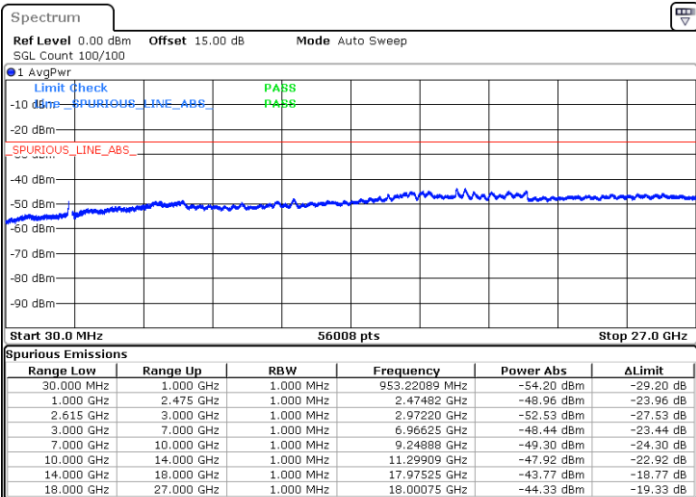

Date: 27.MAY.2021 00:44:11

LTE Band 7C_CA / 20MHz+20MHz

16QAM

Lowest Channel / 1RB0 and 1RB99

Lowest Channel / 1RB99 and 1RB0

Date: 25.MAY.2021 22:27:34

Date: 25.MAY.2021 22:31:12

Lowest Channel / FullRB

N/A

Date: 25.MAY.2021 22:10:19

LTE Band 7C_CA / 20MHz+20MHz

16QAM

Middle Channel / 1RB0 and 1RB99

Middle Channel / 1RB99 and 1RB0

Date: 26.MAY.2021 23:10:09

Date: 26.MAY.2021 23:13:42

Middle Channel / FullIRB

N/A

Date: 26.MAY.2021 23:06:29

LTE Band 7C_CA / 20MHz+20MHz

16QAM

Highest Channel / 1RB0 and 1RB99

Highest Channel / 1RB99 and 1RB0

Date: 26.MAY.2021 23:23:01

Date: 26.MAY.2021 23:18:00

Highest Channel / FullIRB

N/A

Date: 27.MAY.2021 00:16:39

LTE Band 7C_CA / 10MHz+20MHz

64QAM

Lowest Channel / 1RB0 and 1RB99

Lowest Channel / 1RB49 and 1RB0