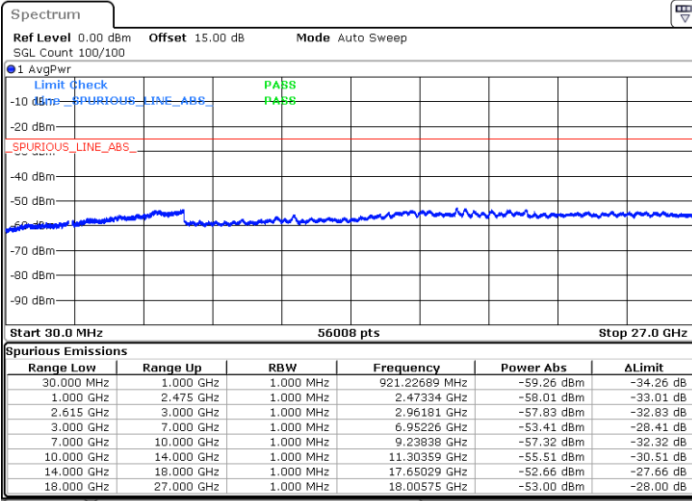

Date: 26.MAY.2021 00:32:29

Lowest Channel / FullRB

N/A

Date: 26.MAY.2021 00:25:10

LTE Band 7C_CA / 20MHz+10MHz

16QAM

Middle Channel / 1RB0 and 1RB49

Middle Channel / 1RB99 and 1RB0

Date: 26.MAY.2021 00:40:08

Date: 26.MAY.2021 00:36:09

Middle Channel / FullIRB

N/A

Date: 26.MAY.2021 00:42:36

LTE Band 7C_CA / 20MHz+10MHz

16QAM

Highest Channel / 1RB0 and 1RB49

Highest Channel / 1RB99 and 1RB0

Date: 26.MAY.2021 00:53:05

Date: 26.MAY.2021 00:57:41

Highest Channel / FullIRB

N/A

Date: 26.MAY.2021 00:47:45

LTE Band 7C_CA / 20MHz+15MHz

16QAM

Lowest Channel / 1RB0 and 1RB74

Lowest Channel / 1RB99 and 1RB0

Date: 27.MAY.2021 00:25:36

Date: 27.MAY.2021 00:29:17

Lowest Channel / FullIRB

N/A

Date: 27.MAY.2021 00:21:55

LTE Band 7C_CA / 20MHz+15MHz