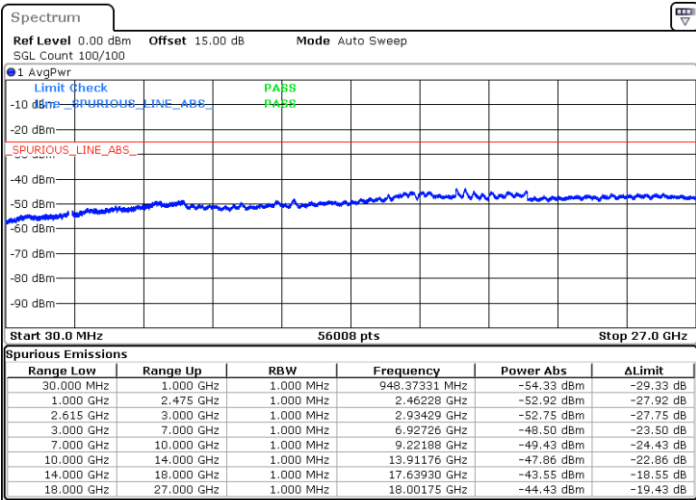

LTE Band 7C_CA / 10MHz+20MHz

16QAM

MiddleChannel / 1RB0 and 1RB99

Middle Channel / 1RB49 and 1RB0

Date: 26.MAY.2021 00:04:20

Date: 26.MAY.2021 00:01:52

Middle Channel / FullIRB

N/A

Date: 26.MAY.2021 00:07:08

LTE Band 7C_CA / 10MHz+20MHz

16QAM

Highest Channel / 1RB0 and 1RB99

Highest Channel / 1RB49 and 1RB0

Date: 26.MAY.2021 00:14:31

Date: 26.MAY.2021 00:17:29

Highest Channel / FullIRB

N/A

Date: 26.MAY.2021 00:11:05

LTE Band 7C_CA / 15MHz+10MHz

16QAM

Lowest Channel / 1RB0 and 1RB49

Lowest Channel / 1RB74 and 1RB0

Date: 27.MAY.2021 18:44:17

Date: 27.MAY.2021 18:47:54