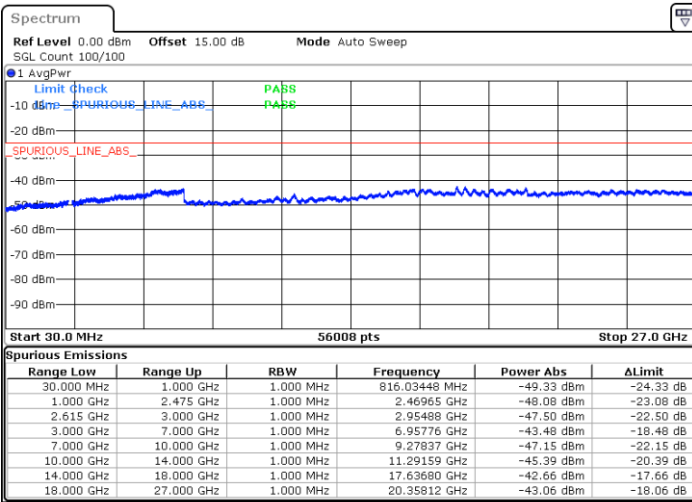

Date: 26.MAY.2021 00:07:08

LTE Band 7C_CA / 10MHz+20MHz

16QAM

Highest Channel / 1RB0 and 1RB99

Highest Channel / 1RB49 and 1RB0

Date: 26.MAY.2021 00:14:31

Date: 26.MAY.2021 00:17:29

Highest Channel / FullIRB

N/A

Date: 26.MAY.2021 00:11:05

LTE Band 7C_CA / 15MHz+10MHz

16QAM

Lowest Channel / 1RB0 and 1RB49

Lowest Channel / 1RB74 and 1RB0

Date: 27.MAY.2021 18:44:17

Date: 27.MAY.2021 18:47:54

Lowest Channel / FullIRB

N/A

Date: 27.MAY.2021 18:37:41

LTE Band 7C_CA / 15MHz+10MHz

16QAM

Middle Channel / 1RB0 and 1RB49

Middle Channel / 1RB74 and 1RB0

Date: 27.MAY.2021 18:58:43

Date: 27.MAY.2021 18:54:42

Middle Channel / FullIRB

N/A

Date: 27.MAY.2021 19:16:30

LTE Band 7C_CA / 15MHz+10MHz

16QAM

Highest Channel / 1RB0 and 1RB49

Highest Channel / 1RB74 and 1RB0