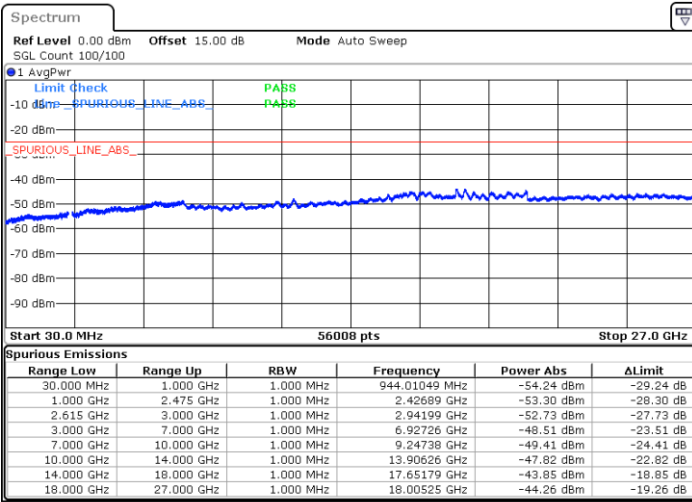

LTE Band 7C_CA / 20MHz+15MHz

16QAM

Highest Channel / 1RB0 and 1RB74

Highest Channel / 1RB99 and 1RB0

Date: 27.MAY.2021 00:49:06

Date: 27.MAY.2021 00:55:31

Highest Channel / FullIRB

N/A

Date: 27.MAY.2021 00:44:11

LTE Band 7C_CA / 20MHz+20MHz

16QAM

Lowest Channel / 1RB0 and 1RB99

Lowest Channel / 1RB99 and 1RB0

Date: 25.MAY.2021 22:27:34

Date: 25.MAY.2021 22:31:12

Lowest Channel / FullRB

N/A

Date: 25.MAY.2021 22:10:19

LTE Band 7C_CA / 20MHz+20MHz

16QAM

Middle Channel / 1RB0 and 1RB99

Middle Channel / 1RB99 and 1RB0

Date: 26.MAY.2021 23:10:09

Date: 26.MAY.2021 23:13:42

Middle Channel / FullIRB

N/A

Date: 26.MAY.2021 23:06:29

LTE Band 7C_CA / 20MHz+20MHz

16QAM

Highest Channel / 1RB0 and 1RB99

Highest Channel / 1RB99 and 1RB0

Date: 26.MAY.2021 23:23:01