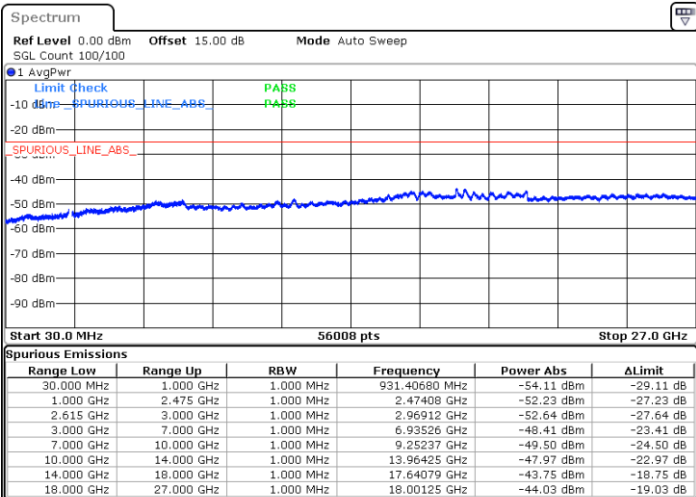

Middle Channel / 1RB49 and 1RB0

Date: 25.MAY.2021 23:13:26

Date: 25.MAY.2021 23:22:32

Middle Channel / FullIRB

N/A

Date: 26.MAY.2021 00:05:56

LTE Band 7C_CA / 10MHz+20MHz

64QAM

Highest Channel / 1RB0 and 1RB99

Highest Channel / 1RB49 and 1RB0

Date: 26.MAY.2021 00:13:41

Date: 26.MAY.2021 00:19:57

Highest Channel / FullIRB

N/A

Date: 26.MAY.2021 00:12:30

LTE Band 7C_CA / 15MHz+10MHz

64QAM

Lowest Channel / 1RB0 and 1RB49

Lowest Channel / 1RB74 and 1RB0

Date: 27.MAY.2021 18:42:27

Date: 27.MAY.2021 18:49:12

Lowest Channel / FullIRB

N/A

Date: 27.MAY.2021 18:40:56