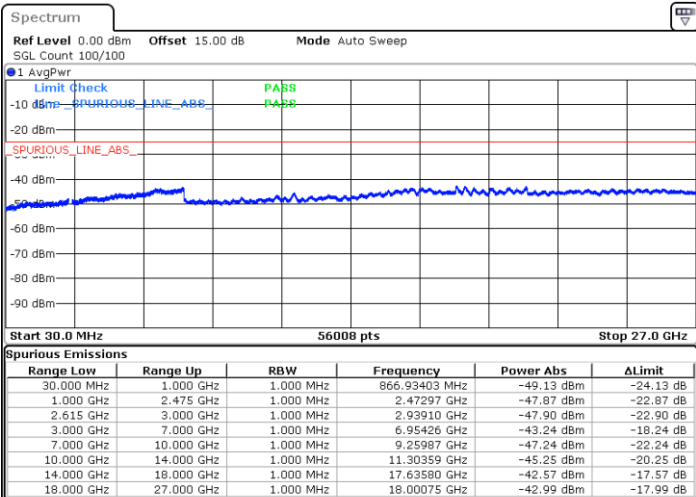

LTE Band 7C_CA / 15MHz+10MHz

64QAM

Middle Channel / 1RB0 and 1RB49

Middle Channel / 1RB74 and 1RB0

Date: 27.MAY.2021 18:59:54

Date: 27.MAY.2021 18:52:46

Middle Channel / FullIRB

N/A

Date: 27.MAY.2021 19:15:29

LTE Band 7C_CA / 15MHz+10MHz

64QAM

Highest Channel / 1RB0 and 1RB49

Highest Channel / 1RB74 and 1RB0

Date: 27.MAY.2021 19:13:25

Date: 27.MAY.2021 20:19:22

Highest Channel / FullIRB

N/A

Date: 27.MAY.2021 19:23:19

LTE Band 7C_CA / 15MHz+15MHz

64QAM

Lowest Channel / 1RB0 and 1RB74

Lowest Channel / 1RB74 and 1RB0

Date: 26.MAY.2021 21:30:59

Date: 26.MAY.2021 21:44:37