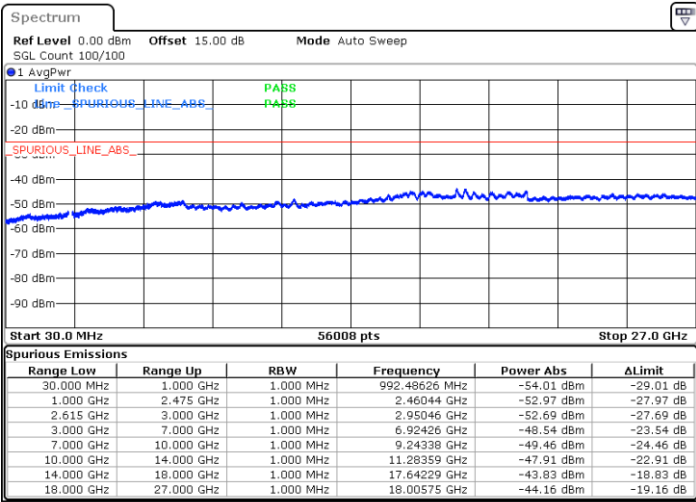

LTE Band 7C_CA / 15MHz+20MHz

16QAM

Lowest Channel / 1RB0 and 1RB9

Lowest Channel / 1RB74 and 1RB0

Date: 27.MAY.2021 21:35:19

Date: 27.MAY.2021 21:38:41

Lowest Channel / FullIRB

N/A

Date: 27.MAY.2021 20:29:03

LTE Band 7C_CA / 15MHz+20MHz

16QAM

Middle Channel / 1RB0 and 1RB9

Middle Channel / 1RB74 and 1RB0

Date: 27.MAY.2021 21:46:01

Date: 27.MAY.2021 21:42:12

Middle Channel / FullIRB

N/A

Date: 27.MAY.2021 21:49:05

LTE Band 7C_CA / 15MHz+20MHz

16QAM

Highest Channel / 1RB0 and 1RB99

Highest Channel / 1RB74 and 1RB0

Date: 27.MAY.2021 21:57:19

Date: 27.MAY.2021 22:02:09

Highest Channel / FullIRB

N/A

Date: 27.MAY.2021 21:53:05

LTE Band 7C_CA / 20MHz+10MHz

16QAM

Lowest Channel / 1RB0 and 1RB49

Lowest Channel / 1RB99 and 1RB0

Date: 26.MAY.2021 00:28:22