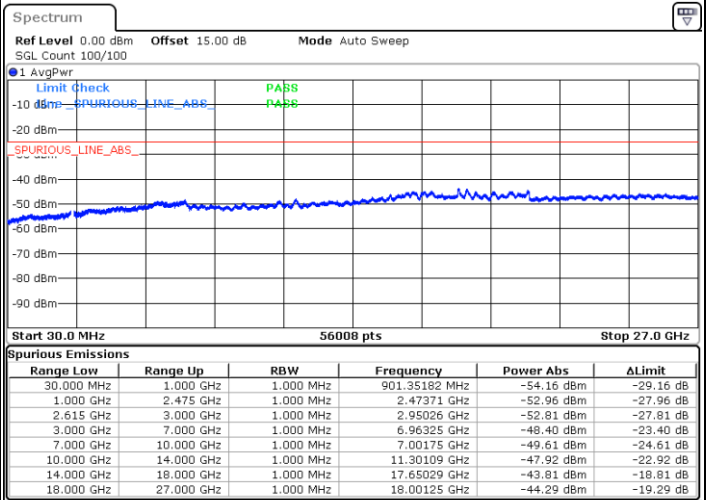

Middle Channel / FullIRB

N/A

Date: 26.MAY.2021 23:06:29

LTE Band 7C_CA / 20MHz+20MHz

16QAM

Highest Channel / 1RB0 and 1RB99

Highest Channel / 1RB99 and 1RB0

Date: 26.MAY.2021 23:23:01

Date: 26.MAY.2021 23:18:00

Highest Channel / FullIRB

N/A

Date: 27.MAY.2021 00:16:39

LTE Band 7C_CA / 10MHz+20MHz

64QAM

Lowest Channel / 1RB0 and 1RB99

Lowest Channel / 1RB49 and 1RB0

Date: 25.MAY.2021 23:14:37

Date: 25.MAY.2021 23:20:50

Lowest Channel / FullIRB

N/A

Date: 25.MAY.2021 23:14:37

LTE Band 7C_CA / 10MHz+20MHz

64QAM

MiddleChannel / 1RB0 and 1RB99