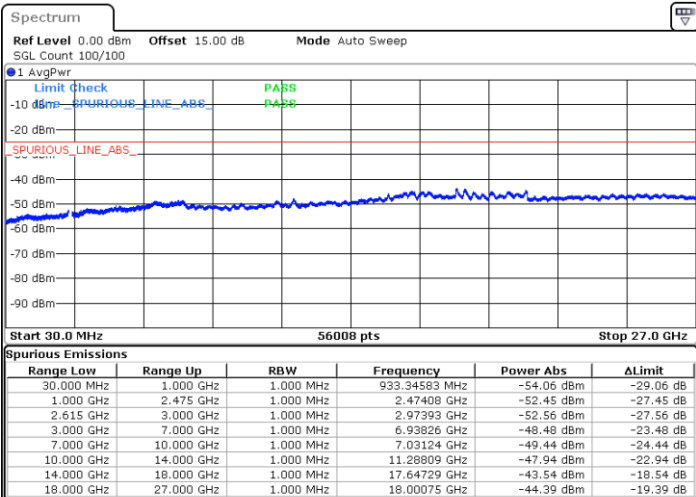

LTE Band 7C_CA / 10MHz+20MHz

16QAM

MiddleChannel / 1RB0 and 1RB99

Middle Channel / 1RB49 and 1RB0

Date: 26.MAY.2021 00:04:20

Date: 26.MAY.2021 00:01:52

Middle Channel / FullIRB

N/A

Date: 26.MAY.2021 00:07:08

LTE Band 7C_CA / 10MHz+20MHz

16QAM

Highest Channel / 1RB0 and 1RB99

Highest Channel / 1RB49 and 1RB0

Date: 26.MAY.2021 00:14:31

Date: 26.MAY.2021 00:17:29

Highest Channel / FullIRB

N/A

Date: 26.MAY.2021 00:11:05

LTE Band 7C_CA / 15MHz+10MHz

16QAM

Lowest Channel / 1RB0 and 1RB49

Lowest Channel / 1RB74 and 1RB0

Date: 27.MAY.2021 18:44:17

Date: 27.MAY.2021 18:47:54

Lowest Channel / FullIRB

N/A

Date: 27.MAY.2021 18:37:41

LTE Band 7C_CA / 15MHz+10MHz

16QAM

Middle Channel / 1RB0 and 1RB49

Middle Channel / 1RB74 and 1RB0

Date: 27.MAY.2021 18:58:43