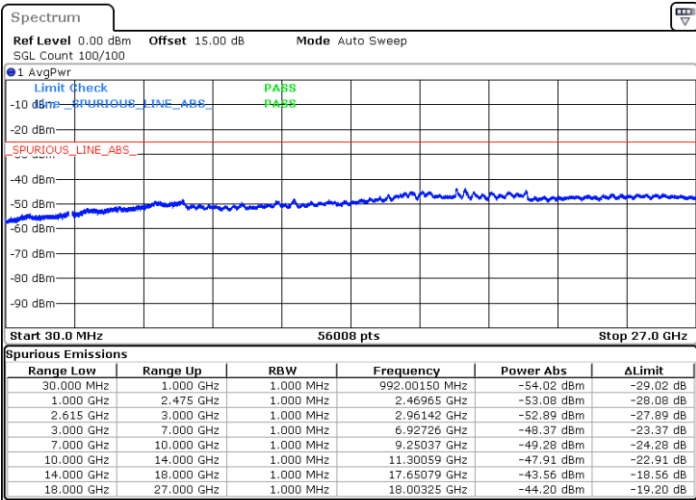

Date: 26.MAY.2021 00:40:08

Date: 26.MAY.2021 00:36:09

Middle Channel / FullIRB

N/A

Date: 26.MAY.2021 00:42:36

LTE Band 7C_CA / 20MHz+10MHz

16QAM

Highest Channel / 1RB0 and 1RB49

Highest Channel / 1RB99 and 1RB0

Date: 26.MAY.2021 00:53:05

Date: 26.MAY.2021 00:57:41

Highest Channel / FullIRB

N/A

Date: 26.MAY.2021 00:47:45

LTE Band 7C_CA / 20MHz+15MHz

16QAM

Lowest Channel / 1RB0 and 1RB74

Lowest Channel / 1RB99 and 1RB0

Date: 27.MAY.2021 00:25:36

Date: 27.MAY.2021 00:29:17

Lowest Channel / FullIRB

N/A

Date: 27.MAY.2021 00:21:55

LTE Band 7C_CA / 20MHz+15MHz