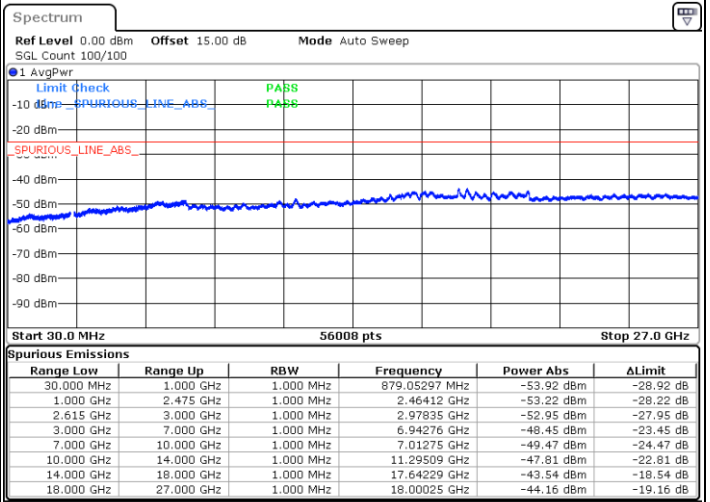

LTE Band 7C_CA / 15MHz+20MHz

16QAM

Lowest Channel / 1RB0 and 1RB9

Lowest Channel / 1RB74 and 1RB0

Date: 27.MAY.2021 21:35:19

Date: 27.MAY.2021 21:38:41

Lowest Channel / FullIRB

N/A

Date: 27.MAY.2021 20:29:03

LTE Band 7C_CA / 15MHz+20MHz

16QAM

Middle Channel / 1RB0 and 1RB9

Middle Channel / 1RB74 and 1RB0

Date: 27.MAY.2021 21:46:01

Date: 27.MAY.2021 21:42:12

Middle Channel / FullIRB

N/A

Date: 27.MAY.2021 21:49:05

LTE Band 7C_CA / 15MHz+20MHz

16QAM

Highest Channel / 1RB0 and 1RB99

Highest Channel / 1RB74 and 1RB0

Date: 27.MAY.2021 21:57:19

Date: 27.MAY.2021 22:02:09

Highest Channel / FullIRB

N/A

Date: 27.MAY.2021 21:53:05

LTE Band 7C_CA / 20MHz+10MHz

16QAM

Lowest Channel / 1RB0 and 1RB49

Lowest Channel / 1RB99 and 1RB0

Date: 26.MAY.2021 00:28:22