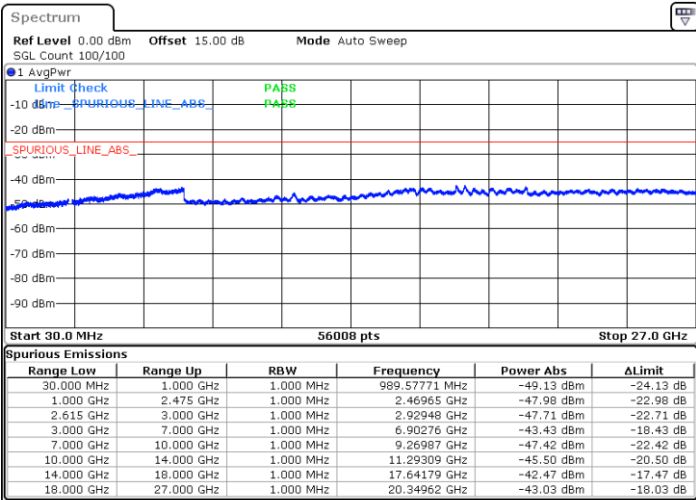

Highest Channel / 1RB0 and 1RB99

Highest Channel / 1RB49 and 1RB0

Date: 26.MAY.2021 00:13:41

Date: 26.MAY.2021 00:19:57

Highest Channel / FullIRB

N/A

Date: 26.MAY.2021 00:12:30

LTE Band 7C_CA / 15MHz+10MHz

64QAM

Lowest Channel / 1RB0 and 1RB49

Lowest Channel / 1RB74 and 1RB0

Date: 27.MAY.2021 18:42:27

Date: 27.MAY.2021 18:49:12

Lowest Channel / FullIRB

N/A

Date: 27.MAY.2021 18:40:56

LTE Band 7C_CA / 15MHz+10MHz

64QAM

Middle Channel / 1RB0 and 1RB49

Middle Channel / 1RB74 and 1RB0

Date: 27.MAY.2021 18:59:54

Date: 27.MAY.2021 18:52:46

Middle Channel / FullIRB

N/A

Date: 27.MAY.2021 19:15:29

LTE Band 7C_CA / 15MHz+10MHz

64QAM

Highest Channel / 1RB0 and 1RB49

Highest Channel / 1RB74 and 1RB0

Date: 27.MAY.2021 19:13:25

Date: 27.MAY.2021 20:19:22

Highest Channel / FullIRB