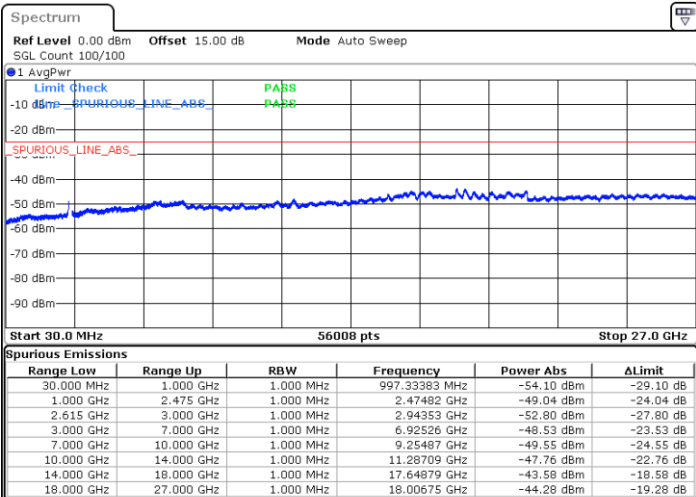

N/A

Date: 25.MAY.2021 22:10:19

LTE Band 7C_CA / 20MHz+20MHz

16QAM

Middle Channel / 1RB0 and 1RB99

Middle Channel / 1RB99 and 1RB0

Date: 26.MAY.2021 23:10:09

Date: 26.MAY.2021 23:13:42

Middle Channel / FullIRB

N/A

Date: 26.MAY.2021 23:06:29

LTE Band 7C_CA / 20MHz+20MHz

16QAM

Highest Channel / 1RB0 and 1RB99

Highest Channel / 1RB99 and 1RB0

Date: 26.MAY.2021 23:23:01

Date: 26.MAY.2021 23:18:00

Highest Channel / FullIRB

N/A

Date: 27.MAY.2021 00:16:39

LTE Band 7C_CA / 10MHz+20MHz

64QAM

Lowest Channel / 1RB0 and 1RB99

Lowest Channel / 1RB49 and 1RB0