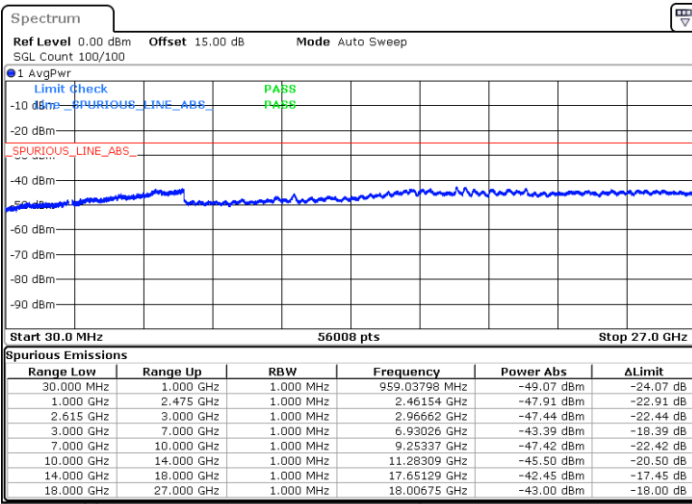

Middle Channel / 1RB49 and 1RB0

Date: 25.MAY.2021 23:13:26

Date: 25.MAY.2021 23:22:32

Middle Channel / FullIRB

N/A

Date: 26.MAY.2021 00:05:56

LTE Band 7C_CA / 10MHz+20MHz

64QAM

Highest Channel / 1RB0 and 1RB99

Highest Channel / 1RB49 and 1RB0

Date: 26.MAY.2021 00:13:41

Date: 26.MAY.2021 00:19:57

Highest Channel / FullIRB

N/A

Date: 26.MAY.2021 00:12:30

LTE Band 7C_CA / 15MHz+10MHz

64QAM

Lowest Channel / 1RB0 and 1RB49

Lowest Channel / 1RB74 and 1RB0

Date: 27.MAY.2021 18:42:27

Date: 27.MAY.2021 18:49:12

Lowest Channel / FullIRB

N/A

Date: 27.MAY.2021 18:40:56