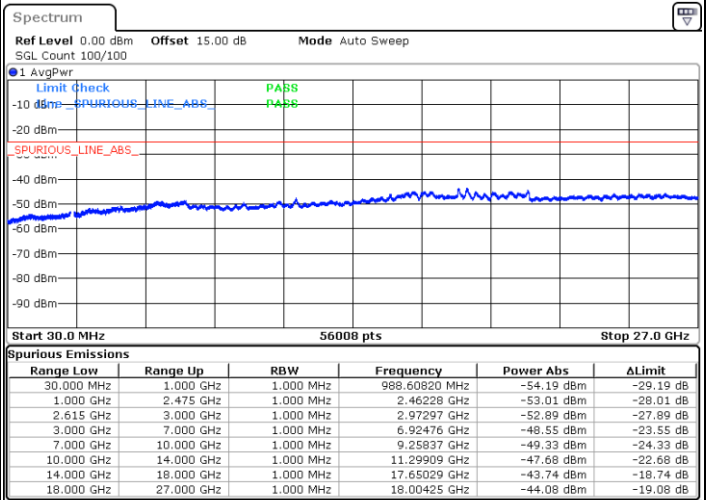

Date: 26.MAY.2021 23:18:00

Highest Channel / FullIRB

N/A

Date: 27.MAY.2021 00:16:39

LTE Band 7C_CA / 10MHz+20MHz

64QAM

Lowest Channel / 1RB0 and 1RB99

Lowest Channel / 1RB49 and 1RB0

Date: 25.MAY.2021 23:14:37

Date: 25.MAY.2021 23:20:50

Lowest Channel / FullIRB

N/A

Date: 25.MAY.2021 23:14:37

LTE Band 7C_CA / 10MHz+20MHz

64QAM

MiddleChannel / 1RB0 and 1RB99

Middle Channel / 1RB49 and 1RB0

Date: 25.MAY.2021 23:13:26

Date: 25.MAY.2021 23:22:32

Middle Channel / FullIRB

N/A

Date: 26.MAY.2021 00:05:56

LTE Band 7C_CA / 10MHz+20MHz

64QAM

Highest Channel / 1RB0 and 1RB99

Highest Channel / 1RB49 and 1RB0

Date: 26.MAY.2021 00:13:41

Date: 26.MAY.2021 00:19:57

Highest Channel / FullIRB

N/A

Date: 26.MAY.2021 00:12:30

LTE Band 7C_CA / 15MHz+10MHz