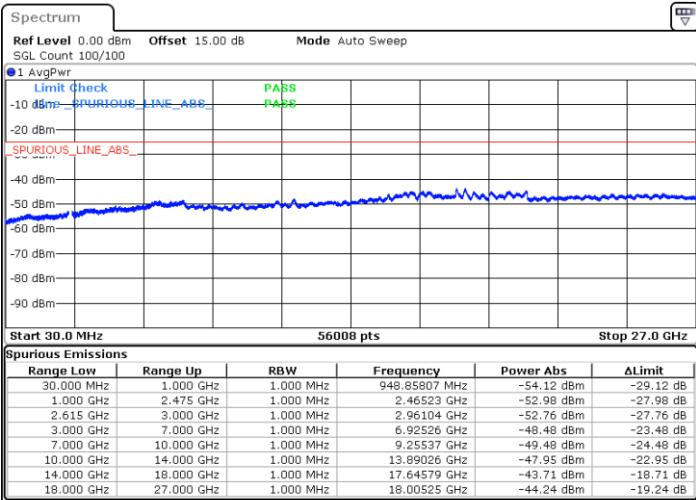

LTE Band 7C_CA / 20MHz+15MHz

16QAM

MiddleChannel / 1RB0 and 1RB74

Middle Channel / 1RB99 and 1RB0

Date: 27.MAY.2021 00:35:46