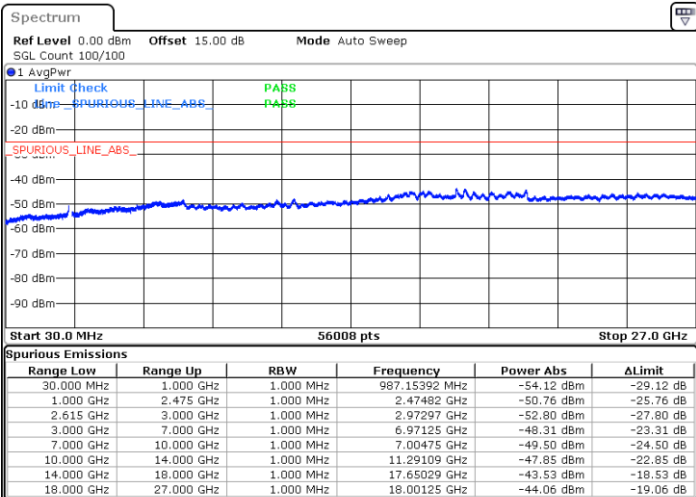

Date: 27.MAY.2021 20:29:03

LTE Band 7C_CA / 15MHz+20MHz

16QAM

Middle Channel / 1RB0 and 1RB9

Middle Channel / 1RB74 and 1RB0

Date: 27.MAY.2021 21:46:01

Date: 27.MAY.2021 21:42:12

Middle Channel / FullIRB

N/A

Date: 27.MAY.2021 21:49:05

LTE Band 7C_CA / 15MHz+20MHz

16QAM

Highest Channel / 1RB0 and 1RB99

Highest Channel / 1RB74 and 1RB0

Date: 27.MAY.2021 21:57:19

Date: 27.MAY.2021 22:02:09

Highest Channel / FullIRB

N/A

Date: 27.MAY.2021 21:53:05

LTE Band 7C_CA / 20MHz+10MHz

16QAM

Lowest Channel / 1RB0 and 1RB49

Lowest Channel / 1RB99 and 1RB0

Date: 26.MAY.2021 00:28:22