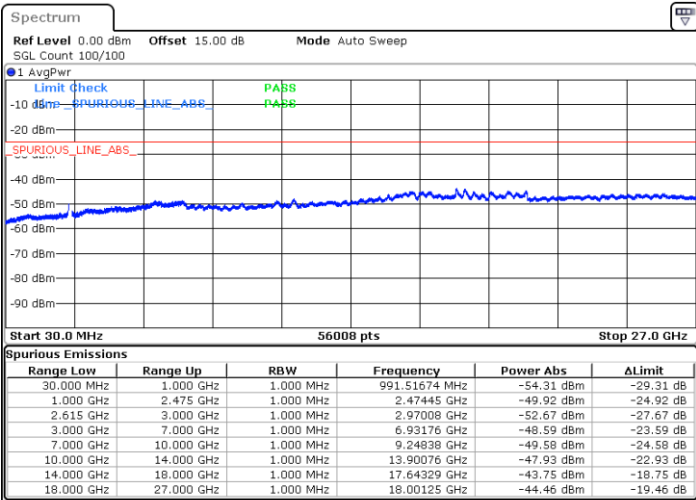

Date: 26.MAY.2021 23:18:00

Highest Channel / FullIRB

N/A

Date: 27.MAY.2021 00:16:39

LTE Band 7C_CA / 10MHz+20MHz

64QAM

Lowest Channel / 1RB0 and 1RB99

Lowest Channel / 1RB49 and 1RB0

Date: 25.MAY.2021 23:14:37

Date: 25.MAY.2021 23:20:50

Lowest Channel / FullIRB

N/A

Date: 25.MAY.2021 23:14:37

LTE Band 7C_CA / 10MHz+20MHz

64QAM

MiddleChannel / 1RB0 and 1RB99

Middle Channel / 1RB49 and 1RB0

Date: 25.MAY.2021 23:13:26

Date: 25.MAY.2021 23:22:32

Middle Channel / FullIRB

N/A

Date: 26.MAY.2021 00:05:56

LTE Band 7C_CA / 10MHz+20MHz

64QAM

Highest Channel / 1RB0 and 1RB99

Highest Channel / 1RB49 and 1RB0

Date: 26.MAY.2021 00:13:41

Date: 26.MAY.2021 00:19:57

Highest Channel / FullIRB

N/A

Date: 26.MAY.2021 00:12:30

LTE Band 7C_CA / 15MHz+10MHz