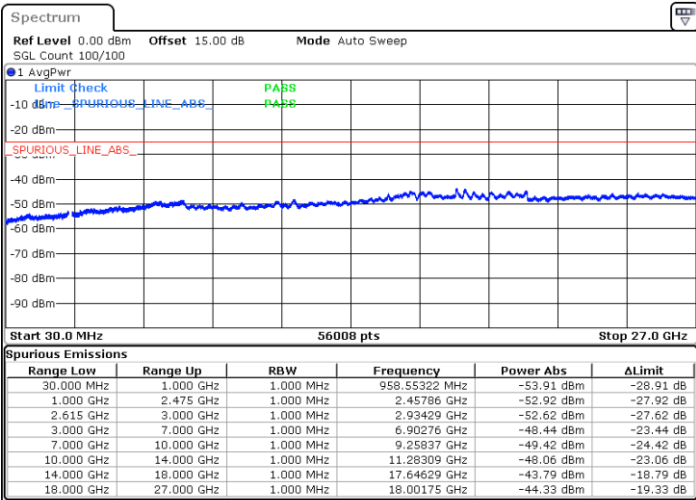

N/A

Date: 25.MAY.2021 22:10:19

LTE Band 7C_CA / 20MHz+20MHz

16QAM

Middle Channel / 1RB0 and 1RB99

Middle Channel / 1RB99 and 1RB0

Date: 26.MAY.2021 23:10:09

Date: 26.MAY.2021 23:13:42

Middle Channel / FullIRB

N/A

Date: 26.MAY.2021 23:06:29

LTE Band 7C_CA / 20MHz+20MHz

16QAM

Highest Channel / 1RB0 and 1RB99

Highest Channel / 1RB99 and 1RB0

Date: 26.MAY.2021 23:23:01

Date: 26.MAY.2021 23:18:00

Highest Channel / FullIRB

N/A

Date: 27.MAY.2021 00:16:39

LTE Band 7C_CA / 10MHz+20MHz

64QAM

Lowest Channel / 1RB0 and 1RB99

Lowest Channel / 1RB49 and 1RB0

Date: 25.MAY.2021 23:14:37

Date: 25.MAY.2021 23:20:50

Lowest Channel / FullIRB

N/A

Date: 25.MAY.2021 23:14:37

LTE Band 7C_CA / 10MHz+20MHz

64QAM

MiddleChannel / 1RB0 and 1RB99