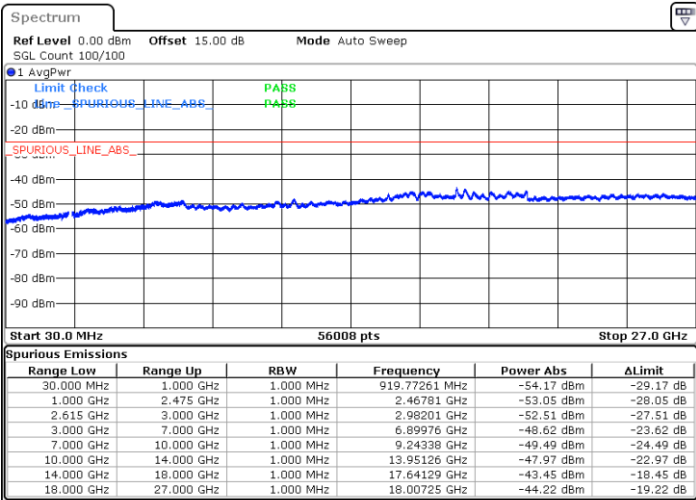

Lowest Channel / 1RB0 and 1RB74

Lowest Channel / 1RB99 and 1RB0

Date: 27.MAY.2021 00:25:36

Date: 27.MAY.2021 00:29:17

Lowest Channel / FullIRB

N/A

Date: 27.MAY.2021 00:21:55

LTE Band 7C_CA / 20MHz+15MHz

16QAM

MiddleChannel / 1RB0 and 1RB74

Middle Channel / 1RB99 and 1RB0

Date: 27.MAY.2021 00:35:46

Date: 27.MAY.2021 00:33:13

Middle Channel / FullIRB

N/A

Date: 27.MAY.2021 00:39:56

LTE Band 7C_CA / 20MHz+15MHz

16QAM

Highest Channel / 1RB0 and 1RB74

Highest Channel / 1RB99 and 1RB0

Date: 27.MAY.2021 00:49:06

Date: 27.MAY.2021 00:55:31

Highest Channel / FullIRB

N/A

Date: 27.MAY.2021 00:44:11

LTE Band 7C_CA / 20MHz+20MHz

16QAM

Lowest Channel / 1RB0 and 1RB99

Lowest Channel / 1RB99 and 1RB0

Date: 25.MAY.2021 22:27:34

Date: 25.MAY.2021 22:31:12

Lowest Channel / FullRB