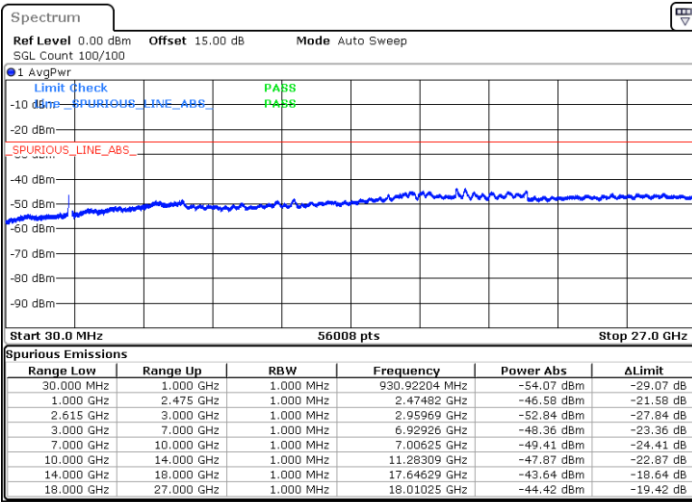

LTE Band 7C_CA / 20MHz+15MHz

16QAM

Highest Channel / 1RB0 and 1RB74

Highest Channel / 1RB99 and 1RB0

Date: 27.MAY.2021 00:49:06

Date: 27.MAY.2021 00:55:31

Highest Channel / FullIRB

N/A

Date: 27.MAY.2021 00:44:11

LTE Band 7C_CA / 20MHz+20MHz

16QAM

Lowest Channel / 1RB0 and 1RB99

Lowest Channel / 1RB99 and 1RB0

Date: 25.MAY.2021 22:27:34

Date: 25.MAY.2021 22:31:12

Lowest Channel / FullRB

N/A

Date: 25.MAY.2021 22:10:19

LTE Band 7C_CA / 20MHz+20MHz

16QAM

Middle Channel / 1RB0 and 1RB99

Middle Channel / 1RB99 and 1RB0

Date: 26.MAY.2021 23:10:09

Date: 26.MAY.2021 23:13:42

Middle Channel / FullIRB

N/A

Date: 26.MAY.2021 23:06:29

LTE Band 7C_CA / 20MHz+20MHz

16QAM

Highest Channel / 1RB0 and 1RB99

Highest Channel / 1RB99 and 1RB0

Date: 26.MAY.2021 23:23:01