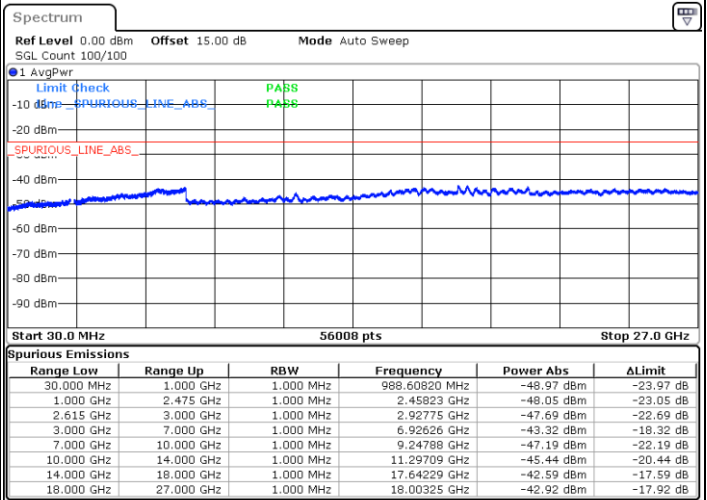

Date: 27.MAY.2021 18:54:42

Middle Channel / FullIRB

N/A

Date: 27.MAY.2021 19:16:30

LTE Band 7C_CA / 15MHz+10MHz

16QAM

Highest Channel / 1RB0 and 1RB49

Highest Channel / 1RB74 and 1RB0

Date: 27.MAY.2021 18:58:43

Date: 27.MAY.2021 20:17:59

Highest Channel / FullIRB

N/A

Date: 27.MAY.2021 19:33:19

LTE Band 7C_CA / 15MHz+15MHz

16QAM

Lowest Channel / 1RB0 and 1RB74

Lowest Channel / 1RB74 and 1RB0

Date: 27.MAY.2021 22:37:21

Date: 26.MAY.2021 21:39:16

Lowest Channel / FullIRB

N/A

Date: 26.MAY.2021 21:26:55

LTE Band 7C_CA / 15MHz+15MHz

16QAM