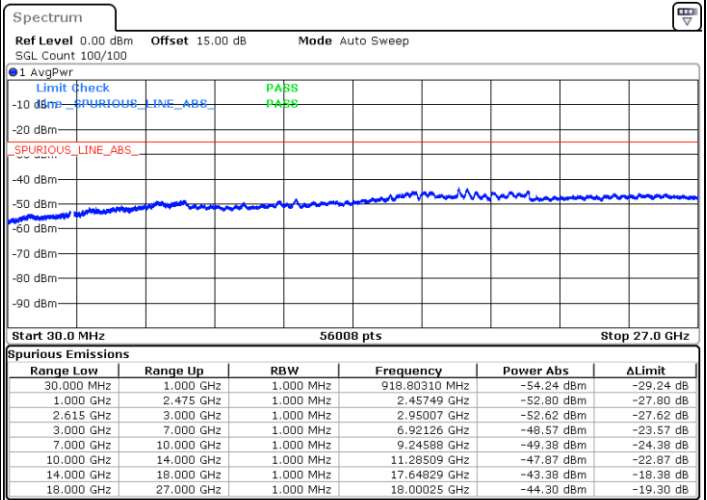

LTE Band 7C_CA / 15MHz+20MHz

16QAM

Lowest Channel / 1RB0 and 1RB9

Lowest Channel / 1RB74 and 1RB0

Date: 27.MAY.2021 21:35:19

Date: 27.MAY.2021 21:38:41

Lowest Channel / FullIRB

N/A

Date: 27.MAY.2021 20:29:03

LTE Band 7C_CA / 15MHz+20MHz

16QAM

Middle Channel / 1RB0 and 1RB9

Middle Channel / 1RB74 and 1RB0

Date: 27.MAY.2021 21:46:01

Date: 27.MAY.2021 21:42:12

Middle Channel / FullIRB

N/A

Date: 27.MAY.2021 21:49:05

LTE Band 7C_CA / 15MHz+20MHz

16QAM

Highest Channel / 1RB0 and 1RB99

Highest Channel / 1RB74 and 1RB0

Date: 27.MAY.2021 21:57:19

Date: 27.MAY.2021 22:02:09