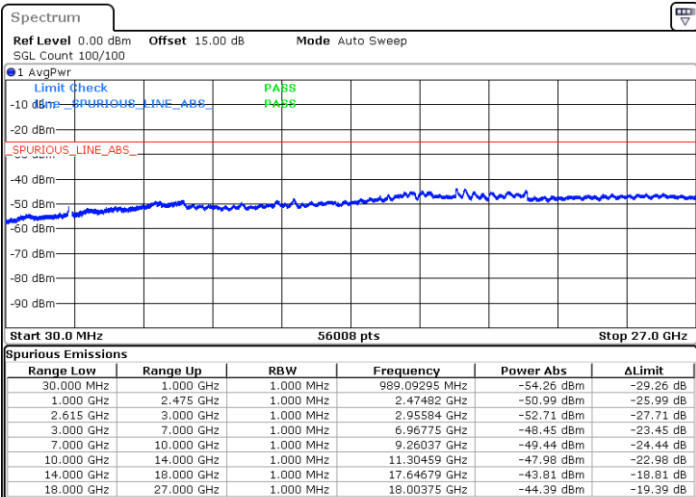

LTE Band 7C_CA / 10MHz+20MHz

16QAM

MiddleChannel / 1RB0 and 1RB99

Middle Channel / 1RB49 and 1RB0

Date: 26.MAY.2021 00:04:20

Date: 26.MAY.2021 00:01:52

Middle Channel / FullIRB

N/A

Date: 26.MAY.2021 00:07:08

LTE Band 7C_CA / 10MHz+20MHz

16QAM

Highest Channel / 1RB0 and 1RB99

Highest Channel / 1RB49 and 1RB0

Date: 26.MAY.2021 00:14:31

Date: 26.MAY.2021 00:17:29

Highest Channel / FullIRB

N/A

Date: 26.MAY.2021 00:11:05

LTE Band 7C_CA / 15MHz+10MHz

16QAM

Lowest Channel / 1RB0 and 1RB49

Lowest Channel / 1RB74 and 1RB0

Date: 27.MAY.2021 18:44:17

Date: 27.MAY.2021 18:47:54