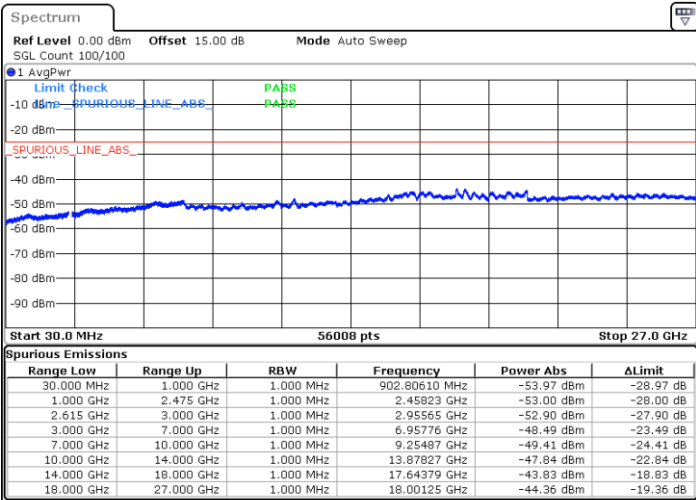

Date: 26.MAY.2021 23:18:00

Highest Channel / FullIRB

N/A

Date: 27.MAY.2021 00:16:39

LTE Band 7C_CA / 10MHz+20MHz

64QAM

Lowest Channel / 1RB0 and 1RB99

Lowest Channel / 1RB49 and 1RB0

Date: 25.MAY.2021 23:14:37

Date: 25.MAY.2021 23:20:50

Lowest Channel / FullIRB

N/A

Date: 25.MAY.2021 23:14:37

LTE Band 7C_CA / 10MHz+20MHz

64QAM

MiddleChannel / 1RB0 and 1RB99

Middle Channel / 1RB49 and 1RB0

Date: 25.MAY.2021 23:13:26

Date: 25.MAY.2021 23:22:32

Middle Channel / FullIRB

N/A

Date: 26.MAY.2021 00:05:56

LTE Band 7C_CA / 10MHz+20MHz

64QAM

Highest Channel / 1RB0 and 1RB99

Highest Channel / 1RB49 and 1RB0

Date: 26.MAY.2021 00:13:41

Date: 26.MAY.2021 00:19:57

Highest Channel / FullIRB

N/A

Date: 26.MAY.2021 00:12:30

LTE Band 7C_CA / 15MHz+10MHz