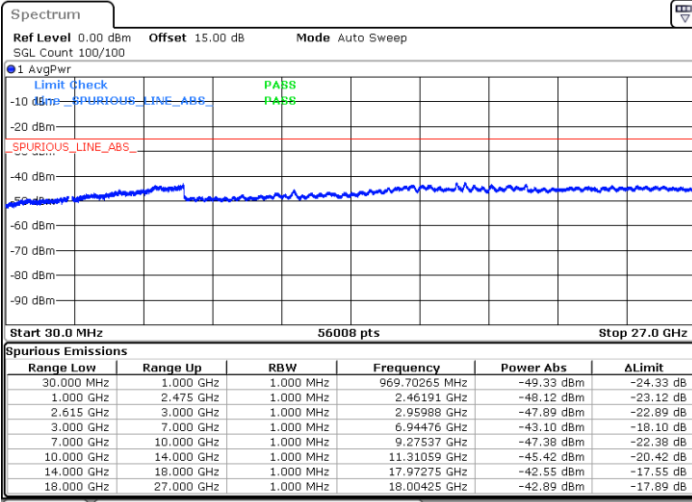

Lowest Channel / 1RB74 and 1RB0

Date: 27.MAY.2021 22:37:21

Date: 26.MAY.2021 21:39:16

Lowest Channel / FullIRB

N/A

Date: 26.MAY.2021 21:26:55

LTE Band 7C_CA / 15MHz+15MHz

16QAM

Middle Channel / 1RB0 and 1RB74

Middle Channel / 1RB74 and 1RB0

Date: 26.MAY.2021 22:10:52

Date: 26.MAY.2021 22:06:32

Middle Channel / FullIRB

N/A

Date: 26.MAY.2021 22:15:05

LTE Band 7C_CA / 15MHz+15MHz

16QAM

Highest Channel / 1RB0 and 1RB74

Highest Channel / 1RB74 and 1RB0

Date: 26.MAY.2021 22:56:31

Date: 26.MAY.2021 22:59:46

Highest Channel / FullIRB

N/A

Date: 26.MAY.2021 22:52:06