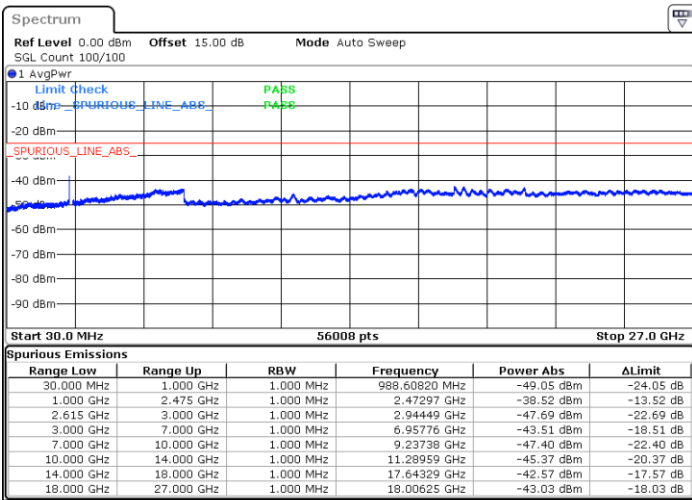

Date: 27.MAY.2021 18:54:42

Middle Channel / FullIRB

N/A

Date: 27.MAY.2021 19:16:30

LTE Band 7C_CA / 15MHz+10MHz

16QAM

Highest Channel / 1RB0 and 1RB49

Highest Channel / 1RB74 and 1RB0

Date: 27.MAY.2021 18:58:43

Date: 27.MAY.2021 20:17:59

Highest Channel / FullIRB

N/A

Date: 27.MAY.2021 19:33:19

LTE Band 7C_CA / 15MHz+15MHz

16QAM

Lowest Channel / 1RB0 and 1RB74

Lowest Channel / 1RB74 and 1RB0

Date: 27.MAY.2021 22:37:21

Date: 26.MAY.2021 21:39:16

Lowest Channel / FullIRB

N/A

Date: 26.MAY.2021 21:26:55

LTE Band 7C_CA / 15MHz+15MHz

16QAM