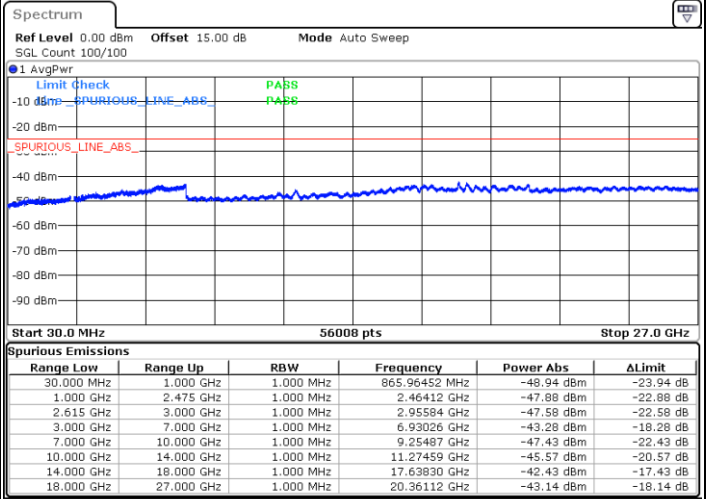

Date: 27.MAY.2021 18:58:43

Date: 27.MAY.2021 20:17:59

Highest Channel / FullIRB

N/A

Date: 27.MAY.2021 19:33:19

LTE Band 7C_CA / 15MHz+15MHz

16QAM

Lowest Channel / 1RB0 and 1RB74

Lowest Channel / 1RB74 and 1RB0

Date: 27.MAY.2021 22:37:21

Date: 26.MAY.2021 21:39:16

Lowest Channel / FullIRB

N/A

Date: 26.MAY.2021 21:26:55

LTE Band 7C_CA / 15MHz+15MHz

16QAM

Middle Channel / 1RB0 and 1RB74

Middle Channel / 1RB74 and 1RB0

Date: 26.MAY.2021 22:10:52

Date: 26.MAY.2021 22:06:32

Middle Channel / FullIRB

N/A

Date: 26.MAY.2021 22:15:05

LTE Band 7C_CA / 15MHz+15MHz