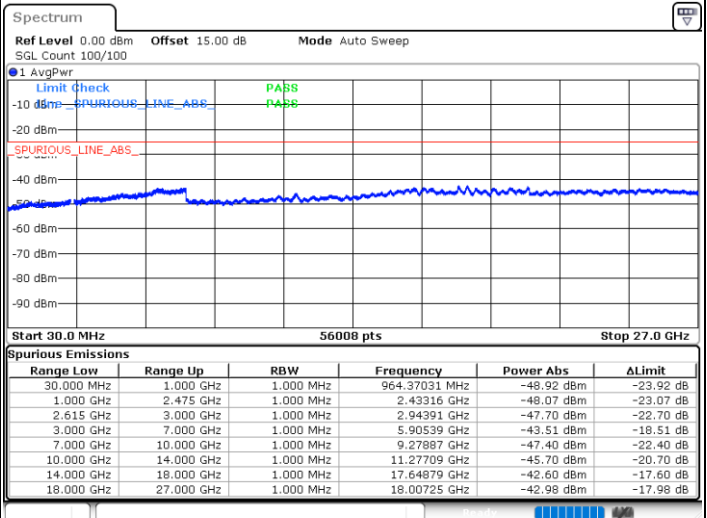

Lowest Channel / FullIRB

N/A

Date: 27.MAY.2021 18:37:41

LTE Band 7C_CA / 15MHz+10MHz

16QAM

Middle Channel / 1RB0 and 1RB49

Middle Channel / 1RB74 and 1RB0

Date: 27.MAY.2021 18:58:43

Date: 27.MAY.2021 18:54:42

Middle Channel / FullIRB

N/A

Date: 27.MAY.2021 19:16:30

LTE Band 7C_CA / 15MHz+10MHz

16QAM

Highest Channel / 1RB0 and 1RB49

Highest Channel / 1RB74 and 1RB0

Date: 27.MAY.2021 18:58:43

Date: 27.MAY.2021 20:17:59

Highest Channel / FullIRB

N/A

Date: 27.MAY.2021 19:33:19

LTE Band 7C_CA / 15MHz+15MHz

16QAM

Lowest Channel / 1RB0 and 1RB74