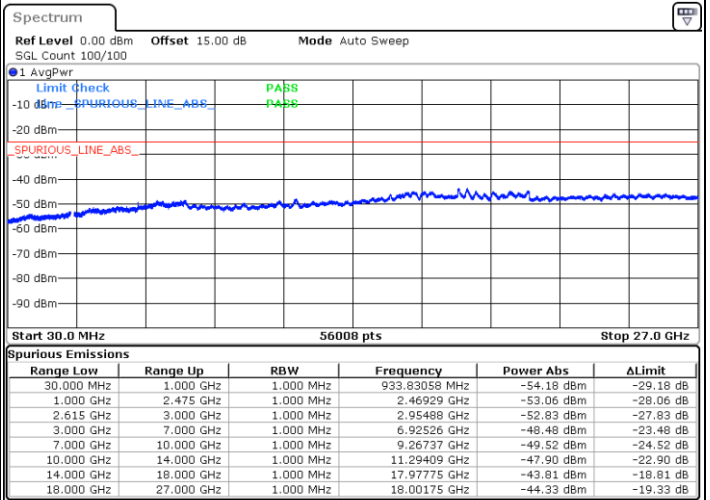

LTE Band 7C_CA / 10MHz+20MHz

16QAM

MiddleChannel / 1RB0 and 1RB99

Middle Channel / 1RB49 and 1RB0

Date: 26.MAY.2021 00:04:20

Date: 26.MAY.2021 00:01:52

Middle Channel / FullIRB

N/A

Date: 26.MAY.2021 00:07:08

LTE Band 7C_CA / 10MHz+20MHz

16QAM

Highest Channel / 1RB0 and 1RB99

Highest Channel / 1RB49 and 1RB0

Date: 26.MAY.2021 00:14:31

Date: 26.MAY.2021 00:17:29

Highest Channel / FullIRB

N/A

Date: 26.MAY.2021 00:11:05

LTE Band 7C_CA / 15MHz+10MHz

16QAM

Lowest Channel / 1RB0 and 1RB49

Lowest Channel / 1RB74 and 1RB0

Date: 27.MAY.2021 18:44:17

Date: 27.MAY.2021 18:47:54

Lowest Channel / FullIRB

N/A

Date: 27.MAY.2021 18:37:41

LTE Band 7C_CA / 15MHz+10MHz

16QAM

Middle Channel / 1RB0 and 1RB49

Middle Channel / 1RB74 and 1RB0

Date: 27.MAY.2021 18:58:43