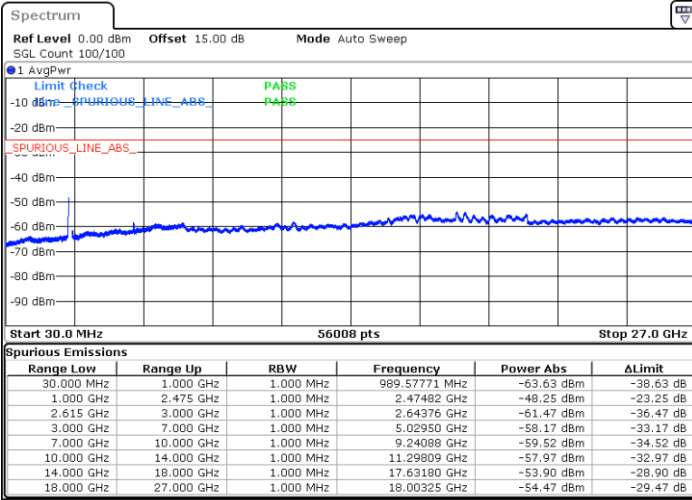

N/A

Date: 27.MAY.2021 21:49:05

LTE Band 7C_CA / 15MHz+20MHz

16QAM

Highest Channel / 1RB0 and 1RB99

Highest Channel / 1RB74 and 1RB0

Date: 27.MAY.2021 21:57:19

Date: 27.MAY.2021 22:02:09

Highest Channel / FullIRB

N/A

Date: 27.MAY.2021 21:53:05

LTE Band 7C_CA / 20MHz+10MHz

16QAM

Lowest Channel / 1RB0 and 1RB49

Lowest Channel / 1RB99 and 1RB0

Date: 26.MAY.2021 00:28:22

Date: 26.MAY.2021 00:32:29

Lowest Channel / FullRB

N/A

Date: 26.MAY.2021 00:25:10

LTE Band 7C_CA / 20MHz+10MHz

16QAM

Middle Channel / 1RB0 and 1RB49

Middle Channel / 1RB99 and 1RB0

Date: 26.MAY.2021 00:40:08

Date: 26.MAY.2021 00:36:09

Middle Channel / FullIRB

N/A

Date: 26.MAY.2021 00:42:36

LTE Band 7C_CA / 20MHz+10MHz

16QAM

Highest Channel / 1RB0 and 1RB49