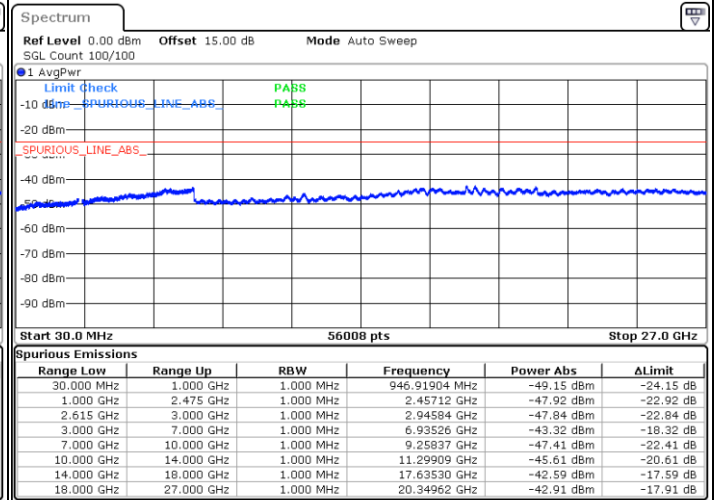

Lowest Channel / FullIRB

N/A

Date: 26.MAY.2021 21:29:26

LTE Band 7C_CA / 15MHz+15MHz

64QAM

Middle Channel / 1RB0 and 1RB74

Middle Channel / 1RB74 and 1RB0

Date: 26.MAY.2021 22:12:02

Date: 26.MAY.2021 21:51:30

Middle Channel / FullIRB

N/A

Date: 26.MAY.2021 22:14:04

LTE Band 7C_CA / 15MHz+15MHz

64QAM

Highest Channel / 1RB0 and 1RB74

Highest Channel / 1RB74 and 1RB0

Date: 26.MAY.2021 22:55:28

Date: 26.MAY.2021 23:00:57

Highest Channel / FullIRB

N/A

Date: 26.MAY.2021 22:53:36