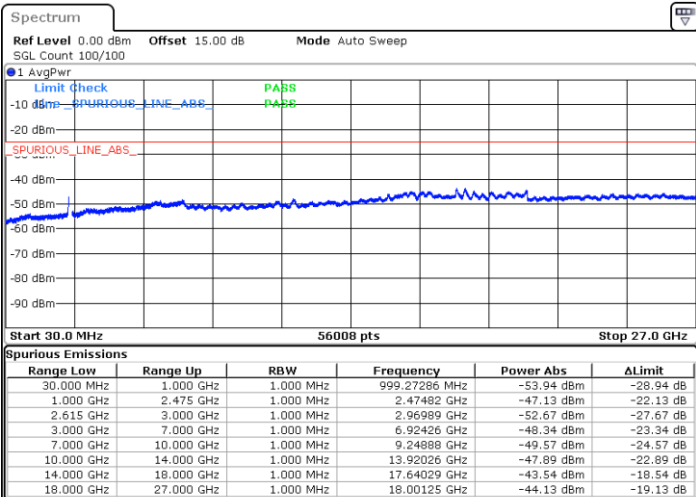

LTE Band 7C_CA / 15MHz+20MHz

16QAM

Lowest Channel / 1RB0 and 1RB9

Lowest Channel / 1RB74 and 1RB0

Date: 27.MAY.2021 21:35:19

Date: 27.MAY.2021 21:38:41

Lowest Channel / FullIRB

N/A

Date: 27.MAY.2021 20:29:03

LTE Band 7C_CA / 15MHz+20MHz

16QAM

Middle Channel / 1RB0 and 1RB9

Middle Channel / 1RB74 and 1RB0

Date: 27.MAY.2021 21:46:01

Date: 27.MAY.2021 21:42:12

Middle Channel / FullIRB

N/A

Date: 27.MAY.2021 21:49:05

LTE Band 7C_CA / 15MHz+20MHz

16QAM

Highest Channel / 1RB0 and 1RB99

Highest Channel / 1RB74 and 1RB0

Date: 27.MAY.2021 21:57:19

Date: 27.MAY.2021 22:02:09