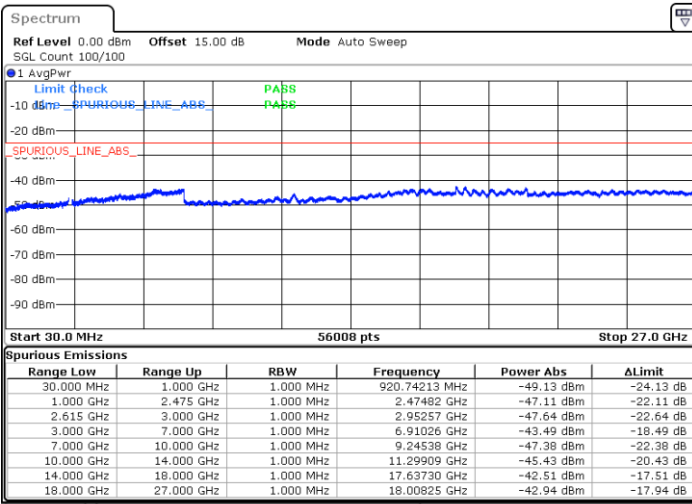

Highest Channel / 1RB0 and 1RB99

Highest Channel / 1RB49 and 1RB0

Date: 26.MAY.2021 00:13:41

Date: 26.MAY.2021 00:19:57

Highest Channel / FullIRB

N/A

Date: 26.MAY.2021 00:12:30

LTE Band 7C_CA / 15MHz+10MHz

64QAM

Lowest Channel / 1RB0 and 1RB49

Lowest Channel / 1RB74 and 1RB0

Date: 27.MAY.2021 18:42:27

Date: 27.MAY.2021 18:49:12

Lowest Channel / FullIRB

N/A

Date: 27.MAY.2021 18:40:56

LTE Band 7C_CA / 15MHz+10MHz

64QAM

Middle Channel / 1RB0 and 1RB49

Middle Channel / 1RB74 and 1RB0

Date: 27.MAY.2021 18:59:54

Date: 27.MAY.2021 18:52:46

Middle Channel / FullIRB

N/A

Date: 27.MAY.2021 19:15:29

LTE Band 7C_CA / 15MHz+10MHz

64QAM

Highest Channel / 1RB0 and 1RB49

Highest Channel / 1RB74 and 1RB0

Date: 27.MAY.2021 19:13:25

Date: 27.MAY.2021 20:19:22

Highest Channel / FullIRB