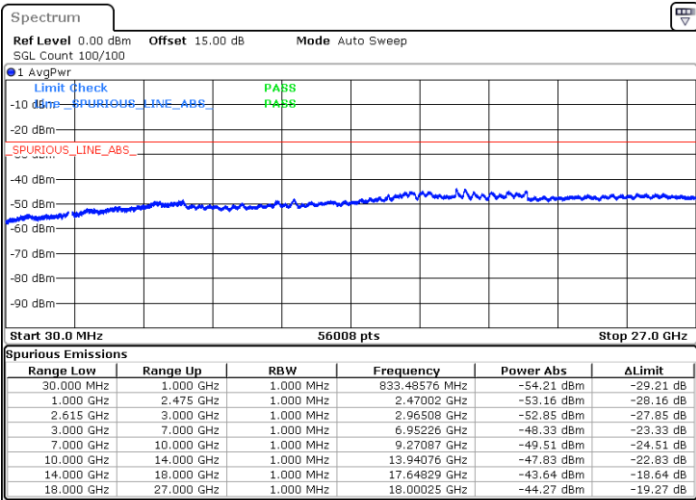

LTE Band 7C_CA / 10MHz+20MHz

16QAM

MiddleChannel / 1RB0 and 1RB99

Middle Channel / 1RB49 and 1RB0

Date: 26.MAY.2021 00:04:20

Date: 26.MAY.2021 00:01:52

Middle Channel / FullIRB

N/A

Date: 26.MAY.2021 00:07:08

LTE Band 7C_CA / 10MHz+20MHz

16QAM

Highest Channel / 1RB0 and 1RB99

Highest Channel / 1RB49 and 1RB0

Date: 26.MAY.2021 00:14:31

Date: 26.MAY.2021 00:17:29

Highest Channel / FullIRB

N/A

Date: 26.MAY.2021 00:11:05

LTE Band 7C_CA / 15MHz+10MHz

16QAM

Lowest Channel / 1RB0 and 1RB49

Lowest Channel / 1RB74 and 1RB0

Date: 27.MAY.2021 18:44:17

Date: 27.MAY.2021 18:47:54

Lowest Channel / FullIRB

N/A

Date: 27.MAY.2021 18:37:41

LTE Band 7C_CA / 15MHz+10MHz

16QAM

Middle Channel / 1RB0 and 1RB49

Middle Channel / 1RB74 and 1RB0

Date: 27.MAY.2021 18:58:43