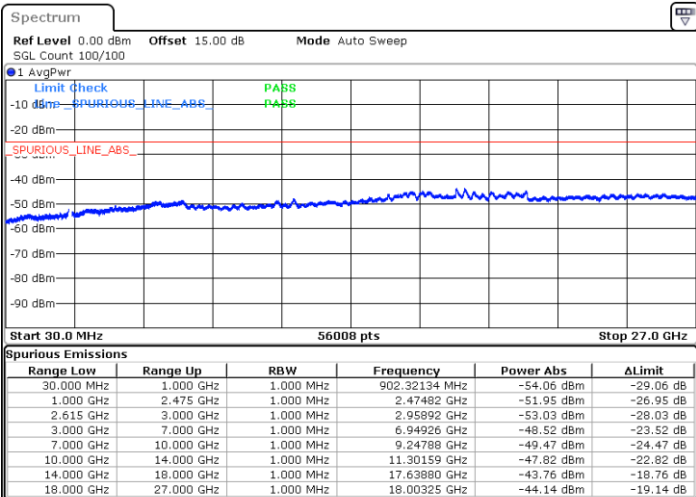

Date: 26.MAY.2021 23:18:00

Highest Channel / FullIRB

N/A

Date: 27.MAY.2021 00:16:39

LTE Band 7C_CA / 10MHz+20MHz

64QAM

Lowest Channel / 1RB0 and 1RB99

Lowest Channel / 1RB49 and 1RB0

Date: 25.MAY.2021 23:14:37

Date: 25.MAY.2021 23:20:50

Lowest Channel / FullIRB

N/A

Date: 25.MAY.2021 23:14:37

LTE Band 7C_CA / 10MHz+20MHz

64QAM

MiddleChannel / 1RB0 and 1RB99

Middle Channel / 1RB49 and 1RB0

Date: 25.MAY.2021 23:13:26

Date: 25.MAY.2021 23:22:32

Middle Channel / FullIRB

N/A

Date: 26.MAY.2021 00:05:56

LTE Band 7C_CA / 10MHz+20MHz

64QAM

Highest Channel / 1RB0 and 1RB99

Highest Channel / 1RB49 and 1RB0

Date: 26.MAY.2021 00:13:41

Date: 26.MAY.2021 00:19:57

Highest Channel / FullIRB

N/A

Date: 26.MAY.2021 00:12:30

LTE Band 7C_CA / 15MHz+10MHz