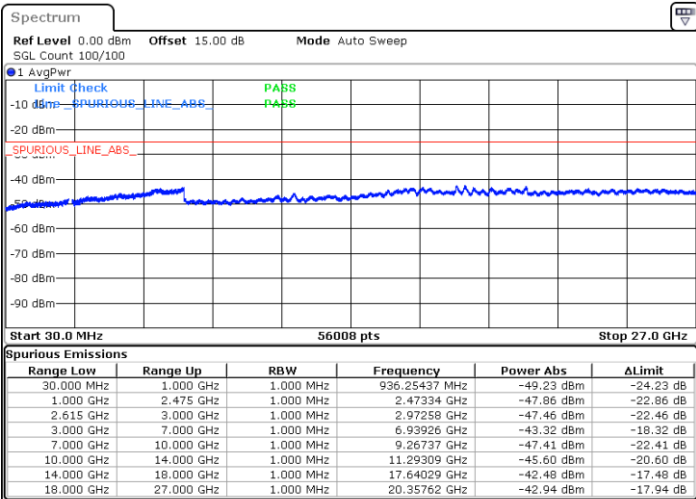

N/A

Date: 26.MAY.2021 00:11:05

LTE Band 7C_CA / 15MHz+10MHz

16QAM

Lowest Channel / 1RB0 and 1RB49

Lowest Channel / 1RB74 and 1RB0

Date: 27.MAY.2021 18:44:17

Date: 27.MAY.2021 18:47:54

Lowest Channel / FullIRB

N/A

Date: 27.MAY.2021 18:37:41

LTE Band 7C_CA / 15MHz+10MHz

16QAM

Middle Channel / 1RB0 and 1RB49

Middle Channel / 1RB74 and 1RB0

Date: 27.MAY.2021 18:58:43

Date: 27.MAY.2021 18:54:42

Middle Channel / FullIRB

N/A

Date: 27.MAY.2021 19:16:30

LTE Band 7C_CA / 15MHz+10MHz

16QAM

Highest Channel / 1RB0 and 1RB49

Highest Channel / 1RB74 and 1RB0

Date: 27.MAY.2021 18:58:43

Date: 27.MAY.2021 20:17:59

Highest Channel / FullIRB

N/A

Date: 27.MAY.2021 19:33:19

LTE Band 7C_CA / 15MHz+15MHz

16QAM

Lowest Channel / 1RB0 and 1RB74