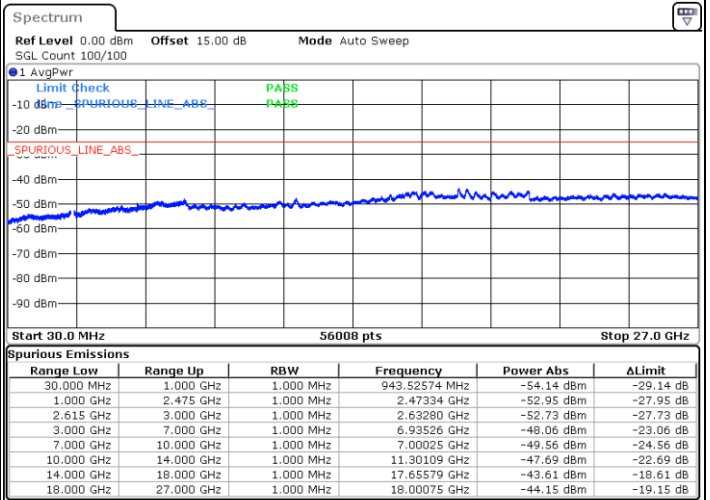

Date: 27.MAY.2021 20:29:03

LTE Band 7C_CA / 15MHz+20MHz

16QAM

Middle Channel / 1RB0 and 1RB9

Middle Channel / 1RB74 and 1RB0

Date: 27.MAY.2021 21:46:01

Date: 27.MAY.2021 21:42:12

Middle Channel / FullIRB

N/A

Date: 27.MAY.2021 21:49:05

LTE Band 7C_CA / 15MHz+20MHz

16QAM

Highest Channel / 1RB0 and 1RB99

Highest Channel / 1RB74 and 1RB0

Date: 27.MAY.2021 21:57:19

Date: 27.MAY.2021 22:02:09

Highest Channel / FullIRB

N/A

Date: 27.MAY.2021 21:53:05

LTE Band 7C_CA / 20MHz+10MHz

16QAM

Lowest Channel / 1RB0 and 1RB49

Lowest Channel / 1RB99 and 1RB0

Date: 26.MAY.2021 00:28:22