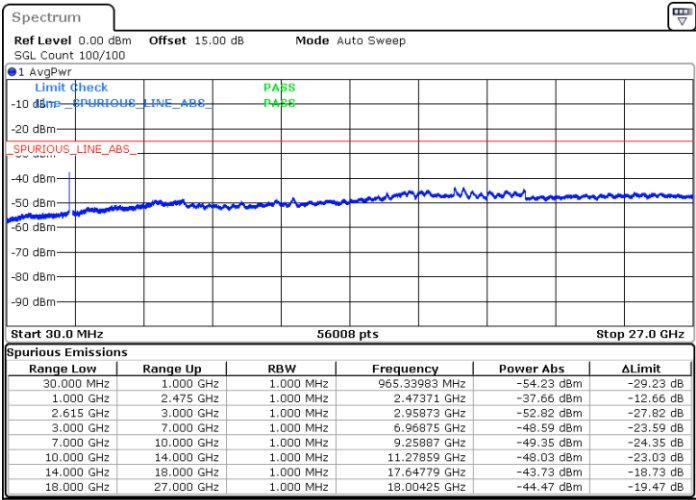

Middle Channel / FullIRB

N/A

Date: 26.MAY.2021 23:06:29

LTE Band 7C_CA / 20MHz+20MHz

16QAM

Highest Channel / 1RB0 and 1RB99

Highest Channel / 1RB99 and 1RB0

Date: 26.MAY.2021 23:23:01

Date: 26.MAY.2021 23:18:00

Highest Channel / FullIRB

N/A

Date: 27.MAY.2021 00:16:39

LTE Band 7C_CA / 10MHz+20MHz

64QAM

Lowest Channel / 1RB0 and 1RB99

Lowest Channel / 1RB49 and 1RB0

Date: 25.MAY.2021 23:14:37

Date: 25.MAY.2021 23:20:50

Lowest Channel / FullIRB

N/A

Date: 25.MAY.2021 23:14:37

LTE Band 7C_CA / 10MHz+20MHz

64QAM

MiddleChannel / 1RB0 and 1RB99