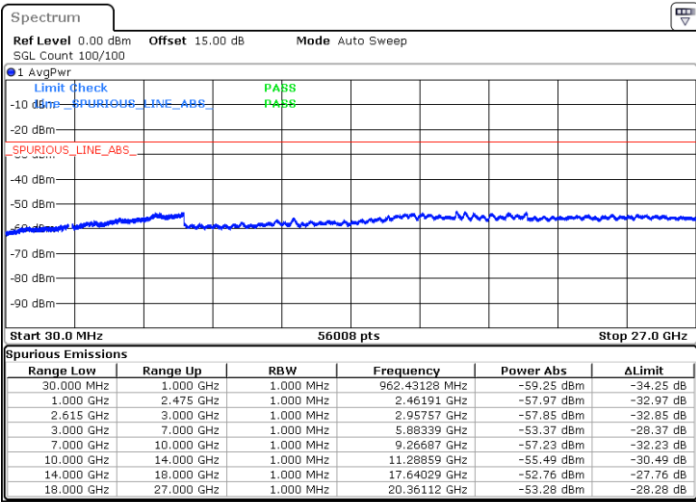

Highest Channel / FullIRB

N/A

Date: 27.MAY.2021 21:53:05

LTE Band 7C_CA / 20MHz+10MHz

16QAM

Lowest Channel / 1RB0 and 1RB49

Lowest Channel / 1RB99 and 1RB0

Date: 26.MAY.2021 00:28:22

Date: 26.MAY.2021 00:32:29

Lowest Channel / FullRB

N/A

Date: 26.MAY.2021 00:25:10

LTE Band 7C_CA / 20MHz+10MHz

16QAM

Middle Channel / 1RB0 and 1RB49

Middle Channel / 1RB99 and 1RB0

Date: 26.MAY.2021 00:40:08

Date: 26.MAY.2021 00:36:09

Middle Channel / FullIRB

N/A

Date: 26.MAY.2021 00:42:36

LTE Band 7C_CA / 20MHz+10MHz

16QAM

Highest Channel / 1RB0 and 1RB49

Highest Channel / 1RB99 and 1RB0

Date: 26.MAY.2021 00:53:05

Date: 26.MAY.2021 00:57:41

Highest Channel / FullIRB

N/A

Date: 26.MAY.2021 00:47:45

LTE Band 7C_CA / 20MHz+15MHz

16QAM