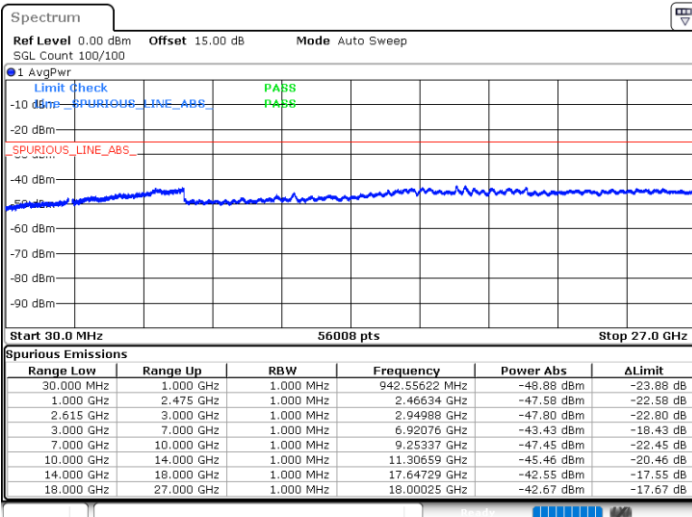

Lowest Channel / FullIRB

N/A

Date: 27.MAY.2021 18:37:41

LTE Band 7C_CA / 15MHz+10MHz

16QAM

Middle Channel / 1RB0 and 1RB49

Middle Channel / 1RB74 and 1RB0

Date: 27.MAY.2021 18:58:43

Date: 27.MAY.2021 18:54:42

Middle Channel / FullIRB

N/A

Date: 27.MAY.2021 19:16:30

LTE Band 7C_CA / 15MHz+10MHz

16QAM

Highest Channel / 1RB0 and 1RB49

Highest Channel / 1RB74 and 1RB0

Date: 27.MAY.2021 18:58:43

Date: 27.MAY.2021 20:17:59

Highest Channel / FullIRB

N/A

Date: 27.MAY.2021 19:33:19

LTE Band 7C_CA / 15MHz+15MHz

16QAM

Lowest Channel / 1RB0 and 1RB74

Lowest Channel / 1RB74 and 1RB0

Date: 27.MAY.2021 22:37:21

Date: 26.MAY.2021 21:39:16

Lowest Channel / FullIRB

N/A

Date: 26.MAY.2021 21:26:55

LTE Band 7C_CA / 15MHz+15MHz

16QAM