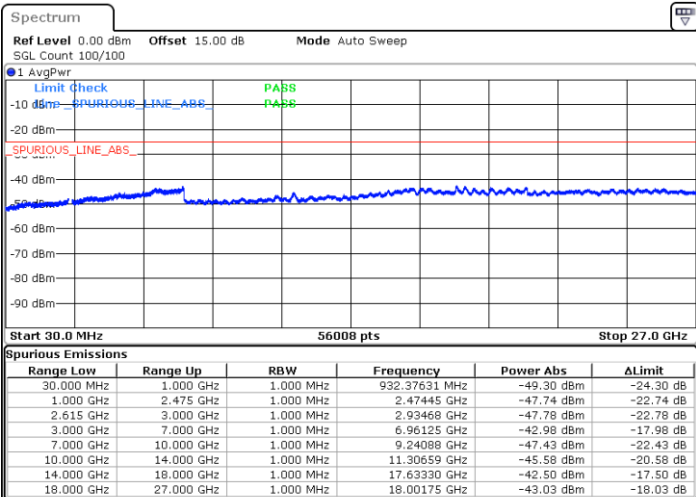

Date: 27.MAY.2021 19:15:29

LTE Band 7C_CA / 15MHz+10MHz

64QAM

Highest Channel / 1RB0 and 1RB49

Highest Channel / 1RB74 and 1RB0

Date: 27.MAY.2021 19:13:25

Date: 27.MAY.2021 20:19:22

Highest Channel / FullIRB

N/A

Date: 27.MAY.2021 19:23:19

LTE Band 7C_CA / 15MHz+15MHz

64QAM

Lowest Channel / 1RB0 and 1RB74

Lowest Channel / 1RB74 and 1RB0

Date: 26.MAY.2021 21:30:59

Date: 26.MAY.2021 21:44:37

Lowest Channel / FullIRB

N/A

Date: 26.MAY.2021 21:29:26

LTE Band 7C_CA / 15MHz+15MHz

64QAM

Middle Channel / 1RB0 and 1RB74

Middle Channel / 1RB74 and 1RB0

Date: 26.MAY.2021 22:12:02

Date: 26.MAY.2021 21:51:30

Middle Channel / FullIRB

N/A

Date: 26.MAY.2021 22:14:04

LTE Band 7C_CA / 15MHz+15MHz

64QAM

Highest Channel / 1RB0 and 1RB74

Highest Channel / 1RB74 and 1RB0