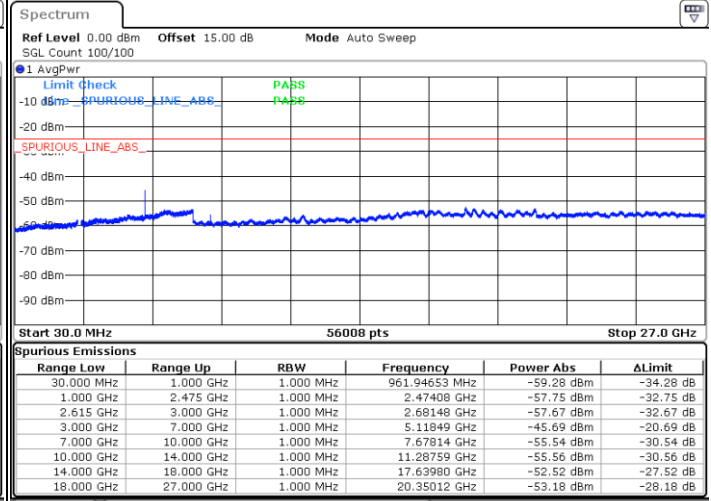

Date: 26.MAY.2021 00:32:29

Lowest Channel / FullRB

N/A

Date: 26.MAY.2021 00:25:10

LTE Band 7C_CA / 20MHz+10MHz

16QAM

Middle Channel / 1RB0 and 1RB49

Middle Channel / 1RB99 and 1RB0

Date: 26.MAY.2021 00:40:08

Date: 26.MAY.2021 00:36:09

Middle Channel / FullIRB

N/A

Date: 26.MAY.2021 00:42:36

LTE Band 7C_CA / 20MHz+10MHz

16QAM

Highest Channel / 1RB0 and 1RB49

Highest Channel / 1RB99 and 1RB0

Date: 26.MAY.2021 00:53:05

Date: 26.MAY.2021 00:57:41

Highest Channel / FullIRB

N/A

Date: 26.MAY.2021 00:47:45

LTE Band 7C_CA / 20MHz+15MHz

16QAM

Lowest Channel / 1RB0 and 1RB74

Lowest Channel / 1RB99 and 1RB0

Date: 27.MAY.2021 00:25:36

Date: 27.MAY.2021 00:29:17

Lowest Channel / FullIRB

N/A

Date: 27.MAY.2021 00:21:55

LTE Band 7C_CA / 20MHz+15MHz