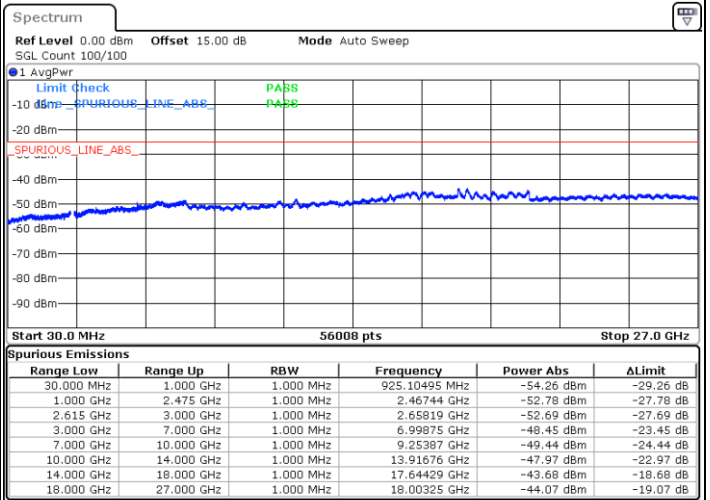

Middle Channel / FullIRB

N/A

Date: 26.MAY.2021 23:06:29

LTE Band 7C_CA / 20MHz+20MHz

16QAM

Highest Channel / 1RB0 and 1RB99

Highest Channel / 1RB99 and 1RB0

Date: 26.MAY.2021 23:23:01

Date: 26.MAY.2021 23:18:00

Highest Channel / FullIRB

N/A

Date: 27.MAY.2021 00:16:39

LTE Band 7C_CA / 10MHz+20MHz

64QAM

Lowest Channel / 1RB0 and 1RB99

Lowest Channel / 1RB49 and 1RB0