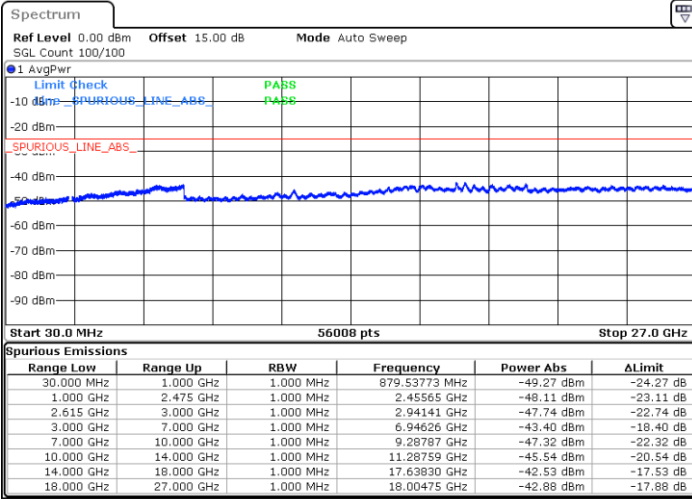

Date: 27.MAY.2021 18:58:43

Date: 27.MAY.2021 20:17:59

Highest Channel / FullIRB

N/A

Date: 27.MAY.2021 19:33:19

LTE Band 7C_CA / 15MHz+15MHz

16QAM

Lowest Channel / 1RB0 and 1RB74

Lowest Channel / 1RB74 and 1RB0

Date: 27.MAY.2021 22:37:21

Date: 26.MAY.2021 21:39:16

Lowest Channel / FullIRB

N/A

Date: 26.MAY.2021 21:26:55

LTE Band 7C_CA / 15MHz+15MHz

16QAM

Middle Channel / 1RB0 and 1RB74

Middle Channel / 1RB74 and 1RB0

Date: 26.MAY.2021 22:10:52

Date: 26.MAY.2021 22:06:32

Middle Channel / FullIRB

N/A

Date: 26.MAY.2021 22:15:05

LTE Band 7C_CA / 15MHz+15MHz