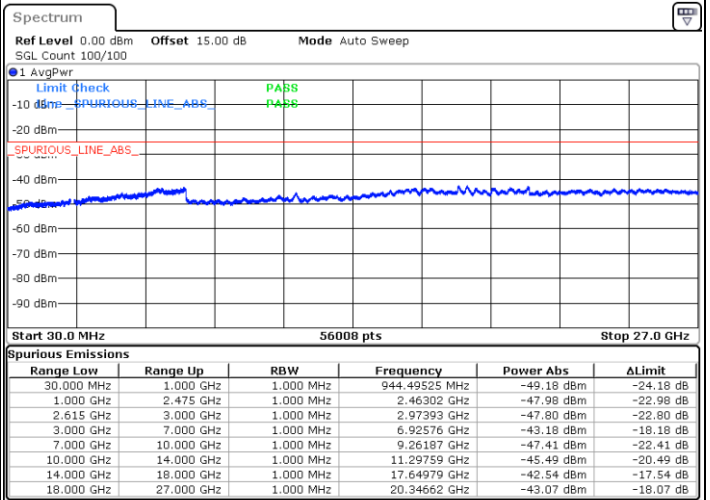

Date: 27.MAY.2021 19:15:29

LTE Band 7C_CA / 15MHz+10MHz

64QAM

Highest Channel / 1RB0 and 1RB49

Highest Channel / 1RB74 and 1RB0

Date: 27.MAY.2021 19:13:25

Date: 27.MAY.2021 20:19:22

Highest Channel / FullIRB

N/A

Date: 27.MAY.2021 19:23:19

LTE Band 7C_CA / 15MHz+15MHz

64QAM

Lowest Channel / 1RB0 and 1RB74

Lowest Channel / 1RB74 and 1RB0

Date: 26.MAY.2021 21:30:59

Date: 26.MAY.2021 21:44:37

Lowest Channel / FullIRB

N/A

Date: 26.MAY.2021 21:29:26

LTE Band 7C_CA / 15MHz+15MHz

64QAM

Middle Channel / 1RB0 and 1RB74

Middle Channel / 1RB74 and 1RB0

Date: 26.MAY.2021 22:12:02

Date: 26.MAY.2021 21:51:30

Middle Channel / FullIRB

N/A

Date: 26.MAY.2021 22:14:04

LTE Band 7C_CA / 15MHz+15MHz

64QAM

Highest Channel / 1RB0 and 1RB74

Highest Channel / 1RB74 and 1RB0