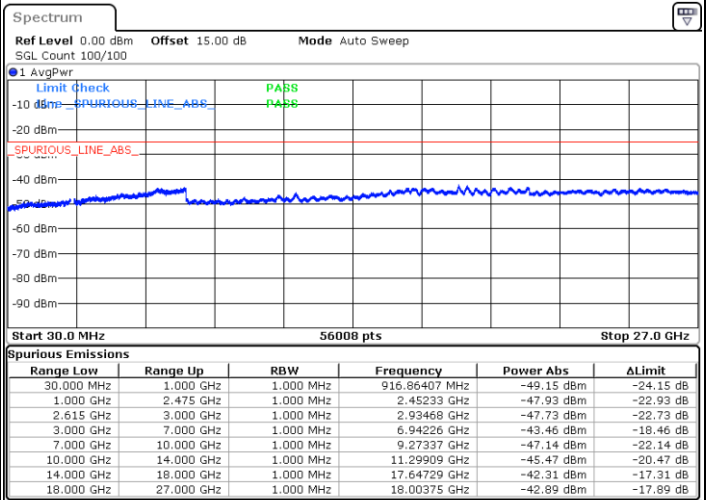

Highest Channel / 1RB0 and 1RB99

Highest Channel / 1RB49 and 1RB0

Date: 26.MAY.2021 00:13:41

Date: 26.MAY.2021 00:19:57

Highest Channel / FullIRB

N/A

Date: 26.MAY.2021 00:12:30

LTE Band 7C_CA / 15MHz+10MHz

64QAM

Lowest Channel / 1RB0 and 1RB49

Lowest Channel / 1RB74 and 1RB0

Date: 27.MAY.2021 18:42:27

Date: 27.MAY.2021 18:49:12

Lowest Channel / FullIRB

N/A

Date: 27.MAY.2021 18:40:56

LTE Band 7C_CA / 15MHz+10MHz

64QAM

Middle Channel / 1RB0 and 1RB49

Middle Channel / 1RB74 and 1RB0

Date: 27.MAY.2021 18:59:54

Date: 27.MAY.2021 18:52:46

Middle Channel / FullIRB

N/A

Date: 27.MAY.2021 19:15:29

LTE Band 7C_CA / 15MHz+10MHz

64QAM

Highest Channel / 1RB0 and 1RB49

Highest Channel / 1RB74 and 1RB0

Date: 27.MAY.2021 19:13:25

Date: 27.MAY.2021 20:19:22

Highest Channel / FullIRB