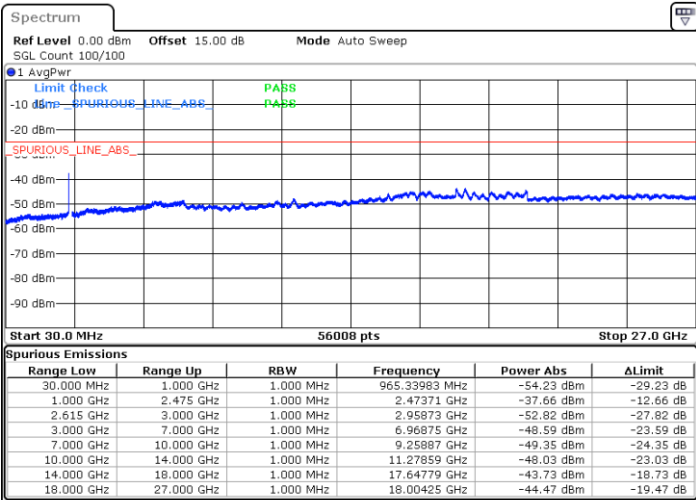

Middle Channel / FullIRB

N/A

Date: 26.MAY.2021 23:06:29

LTE Band 7C_CA / 20MHz+20MHz

16QAM

Highest Channel / 1RB0 and 1RB99

Highest Channel / 1RB99 and 1RB0

Date: 26.MAY.2021 23:23:01

Date: 26.MAY.2021 23:18:00

Highest Channel / FullIRB

N/A

Date: 27.MAY.2021 00:16:39

LTE Band 7C_CA / 10MHz+20MHz

64QAM

Lowest Channel / 1RB0 and 1RB99

Lowest Channel / 1RB49 and 1RB0

Date: 25.MAY.2021 23:14:37

Date: 25.MAY.2021 23:20:50

Lowest Channel / FullIRB

N/A

Date: 25.MAY.2021 23:14:37

LTE Band 7C_CA / 10MHz+20MHz

64QAM

MiddleChannel / 1RB0 and 1RB99