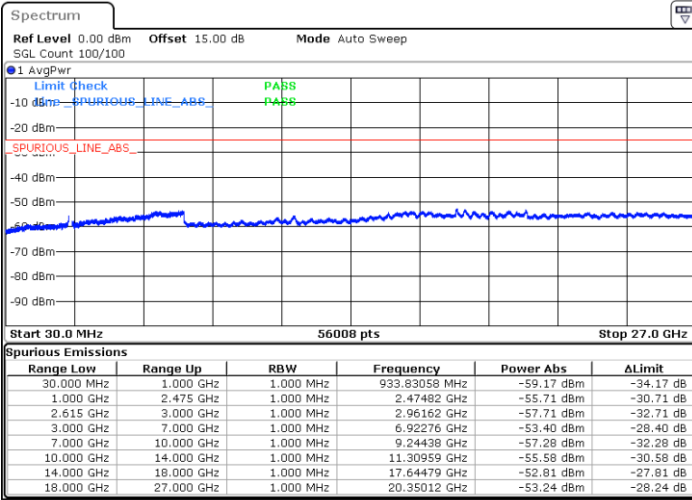

Date: 26.MAY.2021 00:40:08

Date: 26.MAY.2021 00:36:09

Middle Channel / FullIRB

N/A

Date: 26.MAY.2021 00:42:36

LTE Band 7C_CA / 20MHz+10MHz

16QAM

Highest Channel / 1RB0 and 1RB49

Highest Channel / 1RB99 and 1RB0

Date: 26.MAY.2021 00:53:05

Date: 26.MAY.2021 00:57:41

Highest Channel / FullIRB

N/A

Date: 26.MAY.2021 00:47:45

LTE Band 7C_CA / 20MHz+15MHz

16QAM

Lowest Channel / 1RB0 and 1RB74

Lowest Channel / 1RB99 and 1RB0

Date: 27.MAY.2021 00:25:36

Date: 27.MAY.2021 00:29:17

Lowest Channel / FullIRB

N/A

Date: 27.MAY.2021 00:21:55

LTE Band 7C_CA / 20MHz+15MHz