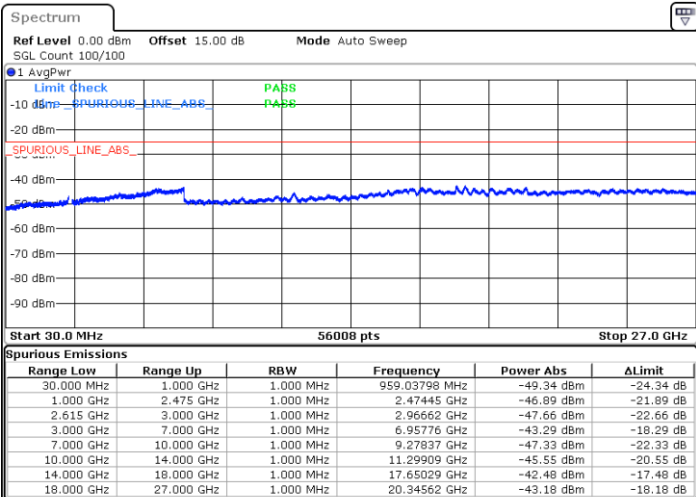

Date: 27.MAY.2021 19:15:29

LTE Band 7C_CA / 15MHz+10MHz

64QAM

Highest Channel / 1RB0 and 1RB49

Highest Channel / 1RB74 and 1RB0

Date: 27.MAY.2021 19:13:25

Date: 27.MAY.2021 20:19:22

Highest Channel / FullIRB

N/A

Date: 27.MAY.2021 19:23:19

LTE Band 7C_CA / 15MHz+15MHz

64QAM

Lowest Channel / 1RB0 and 1RB74

Lowest Channel / 1RB74 and 1RB0

Date: 26.MAY.2021 21:30:59

Date: 26.MAY.2021 21:44:37

Lowest Channel / FullIRB

N/A

Date: 26.MAY.2021 21:29:26

LTE Band 7C_CA / 15MHz+15MHz

64QAM

Middle Channel / 1RB0 and 1RB74

Middle Channel / 1RB74 and 1RB0

Date: 26.MAY.2021 22:12:02