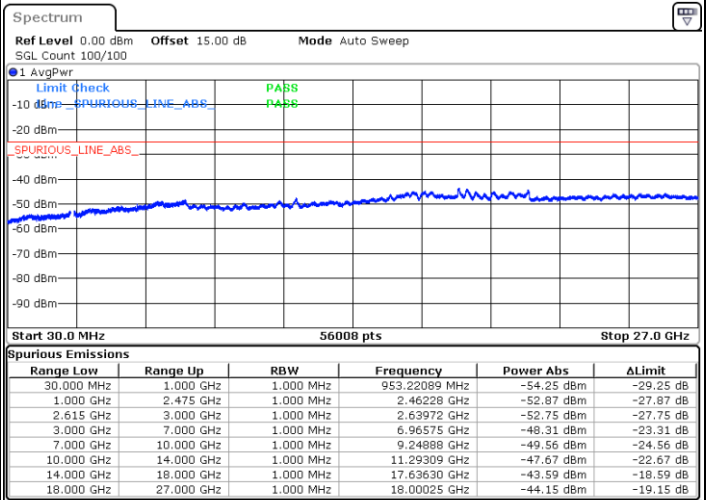

Date: 27.MAY.2021 00:44:11

LTE Band 7C_CA / 20MHz+20MHz

16QAM

Lowest Channel / 1RB0 and 1RB99

Lowest Channel / 1RB99 and 1RB0

Date: 25.MAY.2021 22:27:34

Date: 25.MAY.2021 22:31:12

Lowest Channel / FullRB

N/A

Date: 25.MAY.2021 22:10:19

LTE Band 7C_CA / 20MHz+20MHz

16QAM

Middle Channel / 1RB0 and 1RB99

Middle Channel / 1RB99 and 1RB0

Date: 26.MAY.2021 23:10:09

Date: 26.MAY.2021 23:13:42

Middle Channel / FullIRB

N/A

Date: 26.MAY.2021 23:06:29

LTE Band 7C_CA / 20MHz+20MHz

16QAM

Highest Channel / 1RB0 and 1RB99

Highest Channel / 1RB99 and 1RB0

Date: 26.MAY.2021 23:23:01

Date: 26.MAY.2021 23:18:00

Highest Channel / FullIRB

N/A

Date: 27.MAY.2021 00:16:39

LTE Band 7C_CA / 10MHz+20MHz

64QAM

Lowest Channel / 1RB0 and 1RB99

Lowest Channel / 1RB49 and 1RB0