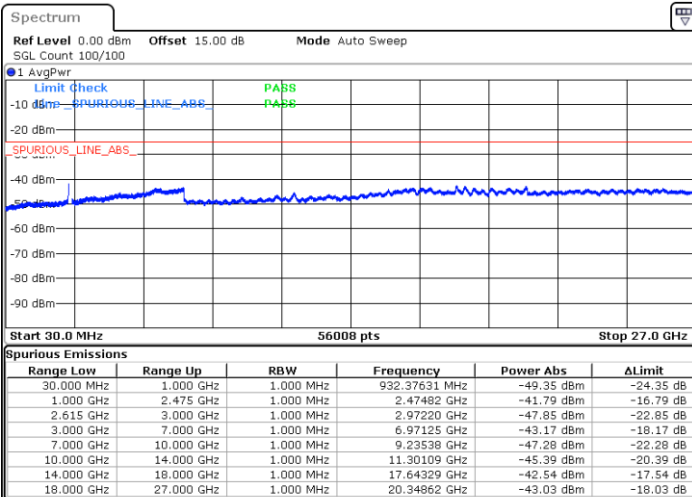

Date: 27.MAY.2021 18:58:43

Date: 27.MAY.2021 20:17:59

Highest Channel / FullIRB

N/A

Date: 27.MAY.2021 19:33:19

LTE Band 7C_CA / 15MHz+15MHz

16QAM

Lowest Channel / 1RB0 and 1RB74

Lowest Channel / 1RB74 and 1RB0

Date: 27.MAY.2021 22:37:21

Date: 26.MAY.2021 21:39:16

Lowest Channel / FullIRB

N/A

Date: 26.MAY.2021 21:26:55

LTE Band 7C_CA / 15MHz+15MHz

16QAM

Middle Channel / 1RB0 and 1RB74

Middle Channel / 1RB74 and 1RB0

Date: 26.MAY.2021 22:10:52

Date: 26.MAY.2021 22:06:32

Middle Channel / FullIRB

N/A

Date: 26.MAY.2021 22:15:05

LTE Band 7C_CA / 15MHz+15MHz