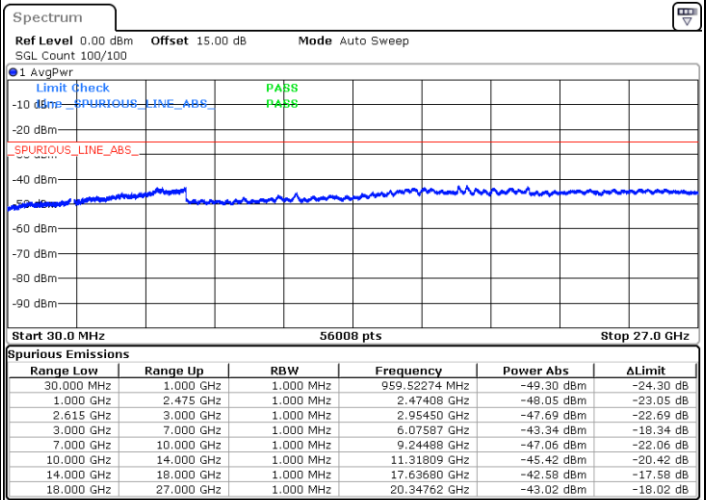

N/A

Date: 26.MAY.2021 00:11:05

LTE Band 7C_CA / 15MHz+10MHz

16QAM

Lowest Channel / 1RB0 and 1RB49

Lowest Channel / 1RB74 and 1RB0

Date: 27.MAY.2021 18:44:17

Date: 27.MAY.2021 18:47:54

Lowest Channel / FullIRB

N/A

Date: 27.MAY.2021 18:37:41

LTE Band 7C_CA / 15MHz+10MHz

16QAM

Middle Channel / 1RB0 and 1RB49

Middle Channel / 1RB74 and 1RB0

Date: 27.MAY.2021 18:58:43

Date: 27.MAY.2021 18:54:42

Middle Channel / FullIRB

N/A

Date: 27.MAY.2021 19:16:30

LTE Band 7C_CA / 15MHz+10MHz

16QAM

Highest Channel / 1RB0 and 1RB49

Highest Channel / 1RB74 and 1RB0

Date: 27.MAY.2021 18:58:43

Date: 27.MAY.2021 20:17:59

Highest Channel / FullIRB

N/A

Date: 27.MAY.2021 19:33:19

LTE Band 7C_CA / 15MHz+15MHz

16QAM

Lowest Channel / 1RB0 and 1RB74