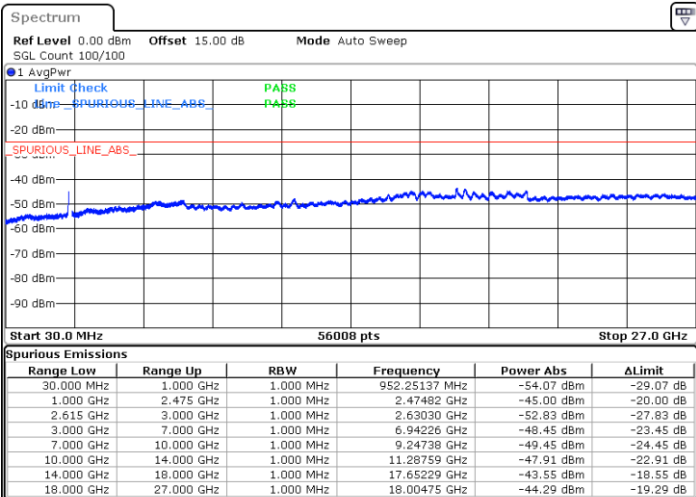

Highest Channel / 1RB99 and 1RB0

Date: 26.MAY.2021 00:53:05

Date: 26.MAY.2021 00:57:41

Highest Channel / FullIRB

N/A

Date: 26.MAY.2021 00:47:45

LTE Band 7C_CA / 20MHz+15MHz

16QAM

Lowest Channel / 1RB0 and 1RB74

Lowest Channel / 1RB99 and 1RB0

Date: 27.MAY.2021 00:25:36

Date: 27.MAY.2021 00:29:17

Lowest Channel / FullIRB

N/A

Date: 27.MAY.2021 00:21:55

LTE Band 7C_CA / 20MHz+15MHz

LTE Band 7C_CA / 20MHz+15MHz

16QAM

Highest Channel / 1RB0 and 1RB74

Highest Channel / 1RB99 and 1RB0

Date: 27.MAY.2021 00:49:06

Date: 27.MAY.2021 00:55:31

Highest Channel / FullIRB

N/A