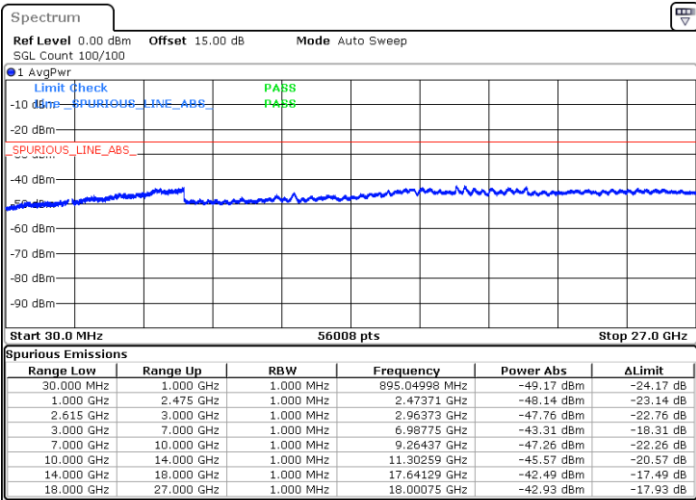

Lowest Channel / FullIRB

N/A

Date: 26.MAY.2021 21:29:26

LTE Band 7C_CA / 15MHz+15MHz

64QAM

Middle Channel / 1RB0 and 1RB74

Middle Channel / 1RB74 and 1RB0

Date: 26.MAY.2021 22:12:02

Date: 26.MAY.2021 21:51:30

Middle Channel / FullIRB

N/A

Date: 26.MAY.2021 22:14:04

LTE Band 7C_CA / 15MHz+15MHz

64QAM

Highest Channel / 1RB0 and 1RB74

Highest Channel / 1RB74 and 1RB0