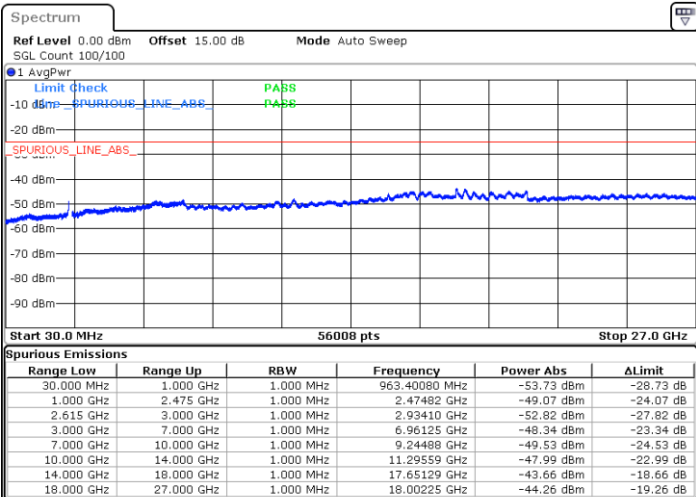

Lowest Channel / 1RB0 and 1RB74

Lowest Channel / 1RB99 and 1RB0

Date: 27.MAY.2021 00:25:36

Date: 27.MAY.2021 00:29:17

Lowest Channel / FullIRB

N/A

Date: 27.MAY.2021 00:21:55

LTE Band 7C_CA / 20MHz+15MHz

16QAM

MiddleChannel / 1RB0 and 1RB74

Middle Channel / 1RB99 and 1RB0

Date: 27.MAY.2021 00:35:46

Date: 27.MAY.2021 00:33:13

Middle Channel / FullIRB

N/A

Date: 27.MAY.2021 00:39:56

LTE Band 7C_CA / 20MHz+15MHz

16QAM

Highest Channel / 1RB0 and 1RB74

Highest Channel / 1RB99 and 1RB0

Date: 27.MAY.2021 00:49:06

Date: 27.MAY.2021 00:55:31

Highest Channel / FullIRB

N/A