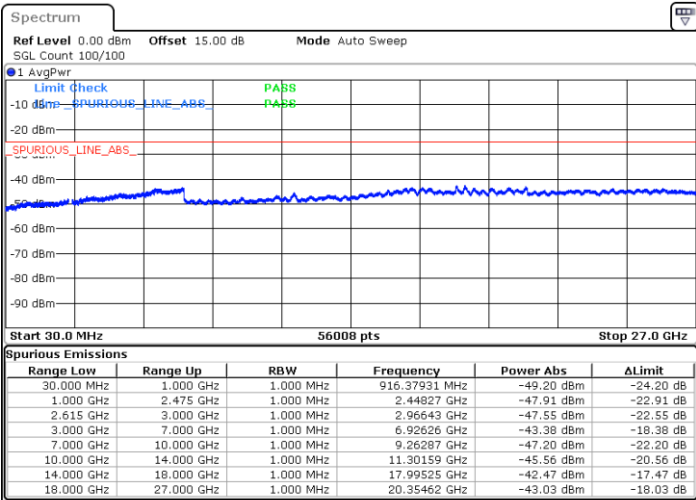

N/A

Date: 26.MAY.2021 00:11:05

LTE Band 7C_CA / 15MHz+10MHz

16QAM

Lowest Channel / 1RB0 and 1RB49

Lowest Channel / 1RB74 and 1RB0

Date: 27.MAY.2021 18:44:17

Date: 27.MAY.2021 18:47:54

Lowest Channel / FullIRB

N/A

Date: 27.MAY.2021 18:37:41

LTE Band 7C_CA / 15MHz+10MHz

16QAM

Middle Channel / 1RB0 and 1RB49

Middle Channel / 1RB74 and 1RB0

Date: 27.MAY.2021 18:58:43

Date: 27.MAY.2021 18:54:42

Middle Channel / FullIRB

N/A

Date: 27.MAY.2021 19:16:30

LTE Band 7C_CA / 15MHz+10MHz

16QAM

Highest Channel / 1RB0 and 1RB49

Highest Channel / 1RB74 and 1RB0

Date: 27.MAY.2021 18:58:43

Date: 27.MAY.2021 20:17:59

Highest Channel / FullIRB

N/A

Date: 27.MAY.2021 19:33:19

LTE Band 7C_CA / 15MHz+15MHz

16QAM

Lowest Channel / 1RB0 and 1RB74