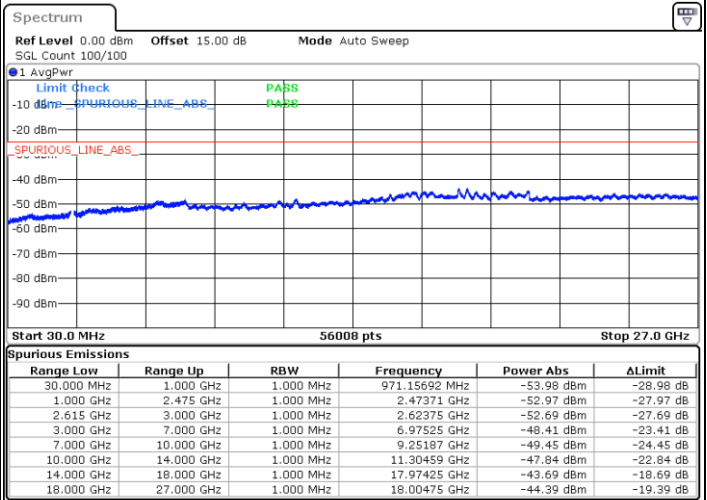

Date: 26.MAY.2021 00:40:08

Date: 26.MAY.2021 00:36:09

Middle Channel / FullIRB

N/A

Date: 26.MAY.2021 00:42:36

LTE Band 7C_CA / 20MHz+10MHz

16QAM

Highest Channel / 1RB0 and 1RB49

Highest Channel / 1RB99 and 1RB0

Date: 26.MAY.2021 00:53:05

Date: 26.MAY.2021 00:57:41

Highest Channel / FullIRB

N/A

Date: 26.MAY.2021 00:47:45

LTE Band 7C_CA / 20MHz+15MHz

16QAM

Lowest Channel / 1RB0 and 1RB74

Lowest Channel / 1RB99 and 1RB0

Date: 27.MAY.2021 00:25:36

Date: 27.MAY.2021 00:29:17

Lowest Channel / FullIRB

N/A

Date: 27.MAY.2021 00:21:55

LTE Band 7C_CA / 20MHz+15MHz