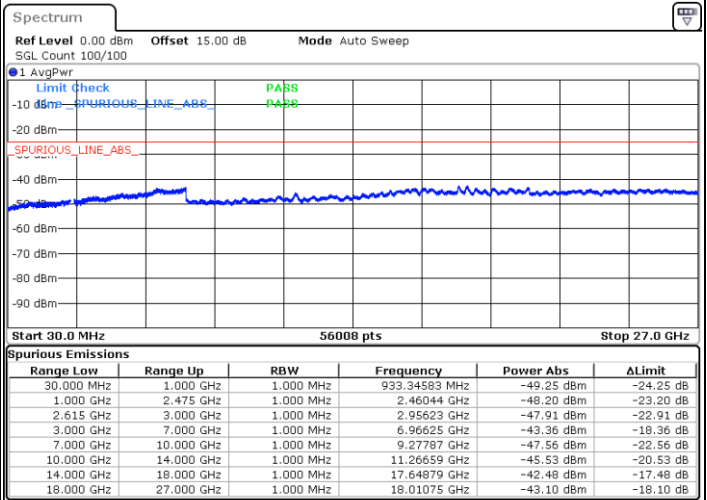

Date: 27.MAY.2021 19:15:29

LTE Band 7C_CA / 15MHz+10MHz

64QAM

Highest Channel / 1RB0 and 1RB49

Highest Channel / 1RB74 and 1RB0

Date: 27.MAY.2021 19:13:25

Date: 27.MAY.2021 20:19:22

Highest Channel / FullIRB

N/A

Date: 27.MAY.2021 19:23:19

LTE Band 7C_CA / 15MHz+15MHz

64QAM

Lowest Channel / 1RB0 and 1RB74

Lowest Channel / 1RB74 and 1RB0

Date: 26.MAY.2021 21:30:59

Date: 26.MAY.2021 21:44:37

Lowest Channel / FullIRB

N/A

Date: 26.MAY.2021 21:29:26

LTE Band 7C_CA / 15MHz+15MHz

64QAM

Middle Channel / 1RB0 and 1RB74

Middle Channel / 1RB74 and 1RB0

Date: 26.MAY.2021 22:12:02