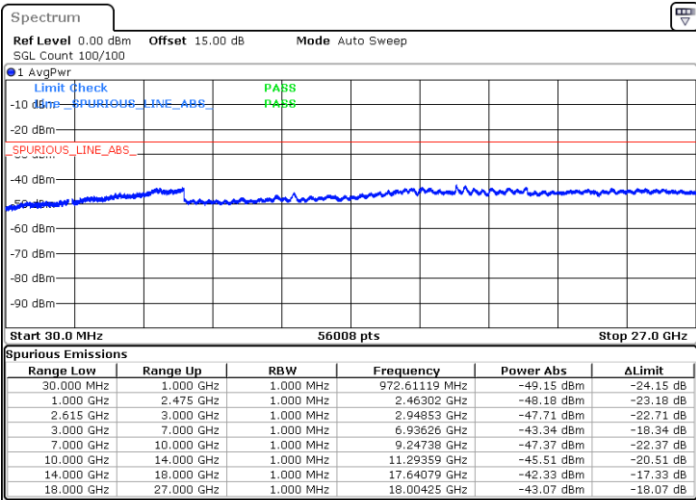

LTE Band 7C_CA / 15MHz+10MHz

64QAM

Middle Channel / 1RB0 and 1RB49

Middle Channel / 1RB74 and 1RB0

Date: 27.MAY.2021 18:59:54

Date: 27.MAY.2021 18:52:46

Middle Channel / FullIRB

N/A

Date: 27.MAY.2021 19:15:29

LTE Band 7C_CA / 15MHz+10MHz

64QAM

Highest Channel / 1RB0 and 1RB49

Highest Channel / 1RB74 and 1RB0

Date: 27.MAY.2021 19:13:25

Date: 27.MAY.2021 20:19:22

Highest Channel / FullIRB

N/A

Date: 27.MAY.2021 19:23:19

LTE Band 7C_CA / 15MHz+15MHz

64QAM

Lowest Channel / 1RB0 and 1RB74

Lowest Channel / 1RB74 and 1RB0

Date: 26.MAY.2021 21:30:59

Date: 26.MAY.2021 21:44:37