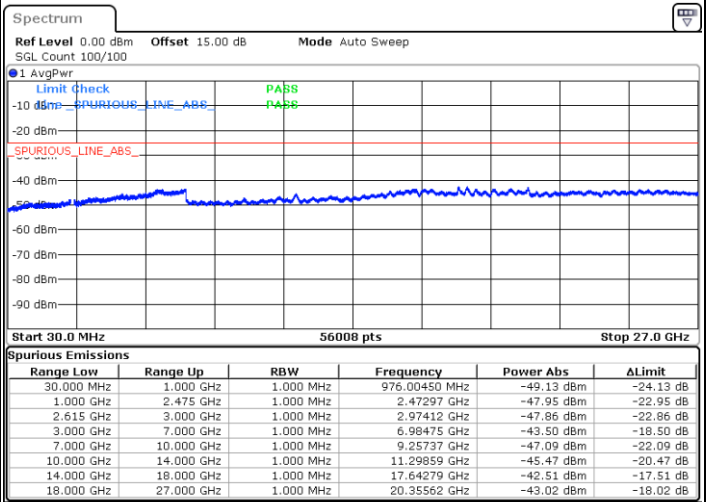

Date: 26.MAY.2021 00:07:08

LTE Band 7C_CA / 10MHz+20MHz

16QAM

Highest Channel / 1RB0 and 1RB99

Highest Channel / 1RB49 and 1RB0

Date: 26.MAY.2021 00:14:31

Date: 26.MAY.2021 00:17:29

Highest Channel / FullIRB

N/A

Date: 26.MAY.2021 00:11:05

LTE Band 7C_CA / 15MHz+10MHz

16QAM

Lowest Channel / 1RB0 and 1RB49

Lowest Channel / 1RB74 and 1RB0

Date: 27.MAY.2021 18:44:17

Date: 27.MAY.2021 18:47:54

Lowest Channel / FullIRB

N/A

Date: 27.MAY.2021 18:37:41

LTE Band 7C_CA / 15MHz+10MHz

16QAM

Middle Channel / 1RB0 and 1RB49

Middle Channel / 1RB74 and 1RB0

Date: 27.MAY.2021 18:58:43

Date: 27.MAY.2021 18:54:42

Middle Channel / FullIRB

N/A

Date: 27.MAY.2021 19:16:30

LTE Band 7C_CA / 15MHz+10MHz

16QAM

Highest Channel / 1RB0 and 1RB49

Highest Channel / 1RB74 and 1RB0