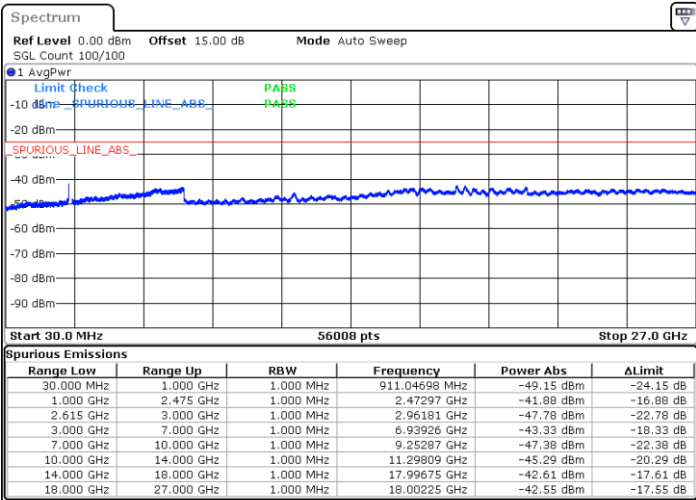

Date: 27.MAY.2021 19:15:29

LTE Band 7C_CA / 15MHz+10MHz

64QAM

Highest Channel / 1RB0 and 1RB49

Highest Channel / 1RB74 and 1RB0

Date: 27.MAY.2021 19:13:25

Date: 27.MAY.2021 20:19:22

Highest Channel / FullIRB

N/A

Date: 27.MAY.2021 19:23:19

LTE Band 7C_CA / 15MHz+15MHz

64QAM

Lowest Channel / 1RB0 and 1RB74

Lowest Channel / 1RB74 and 1RB0

Date: 26.MAY.2021 21:30:59

Date: 26.MAY.2021 21:44:37

Lowest Channel / FullIRB

N/A

Date: 26.MAY.2021 21:29:26

LTE Band 7C_CA / 15MHz+15MHz

64QAM

Middle Channel / 1RB0 and 1RB74

Middle Channel / 1RB74 and 1RB0

Date: 26.MAY.2021 22:12:02

Date: 26.MAY.2021 21:51:30

Middle Channel / FullIRB

N/A

Date: 26.MAY.2021 22:14:04

LTE Band 7C_CA / 15MHz+15MHz

64QAM

Highest Channel / 1RB0 and 1RB74

Highest Channel / 1RB74 and 1RB0