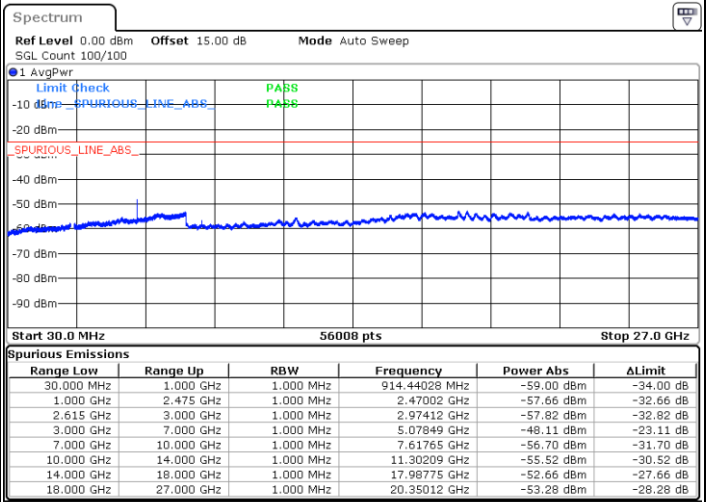

Highest Channel / FullIRB

N/A

Date: 27.MAY.2021 21:53:05

LTE Band 7C_CA / 20MHz+10MHz

16QAM

Lowest Channel / 1RB0 and 1RB49

Lowest Channel / 1RB99 and 1RB0

Date: 26.MAY.2021 00:28:22

Date: 26.MAY.2021 00:32:29

Lowest Channel / FullRB

N/A

Date: 26.MAY.2021 00:25:10

LTE Band 7C_CA / 20MHz+10MHz

16QAM

Middle Channel / 1RB0 and 1RB49

Middle Channel / 1RB99 and 1RB0

Date: 26.MAY.2021 00:40:08

Date: 26.MAY.2021 00:36:09

Middle Channel / FullIRB

N/A

Date: 26.MAY.2021 00:42:36

LTE Band 7C_CA / 20MHz+10MHz

16QAM

Highest Channel / 1RB0 and 1RB49

Highest Channel / 1RB99 and 1RB0

Date: 26.MAY.2021 00:53:05

Date: 26.MAY.2021 00:57:41

Highest Channel / FullIRB

N/A

Date: 26.MAY.2021 00:47:45

LTE Band 7C_CA / 20MHz+15MHz

16QAM