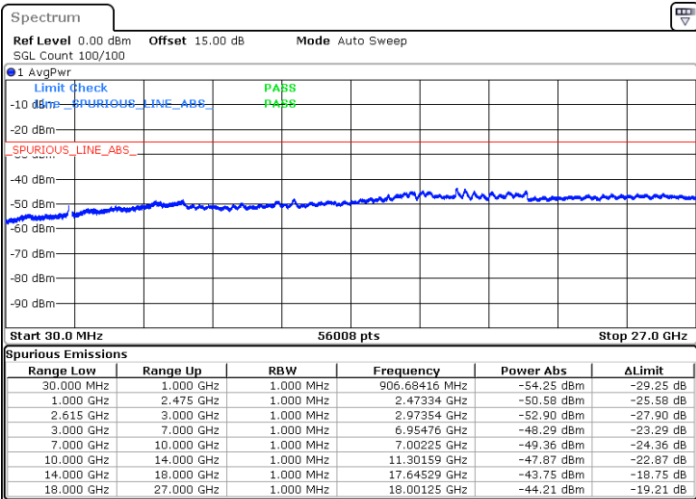

LTE Band 7C_CA / 15MHz+20MHz

16QAM

Lowest Channel / 1RB0 and 1RB9

Lowest Channel / 1RB74 and 1RB0

Date: 27.MAY.2021 21:35:19

Date: 27.MAY.2021 21:38:41

Lowest Channel / FullIRB

N/A

Date: 27.MAY.2021 20:29:03

LTE Band 7C_CA / 15MHz+20MHz

16QAM

Middle Channel / 1RB0 and 1RB9

Middle Channel / 1RB74 and 1RB0

Date: 27.MAY.2021 21:46:01

Date: 27.MAY.2021 21:42:12

Middle Channel / FullIRB

N/A

Date: 27.MAY.2021 21:49:05

LTE Band 7C_CA / 15MHz+20MHz

16QAM

Highest Channel / 1RB0 and 1RB99

Highest Channel / 1RB74 and 1RB0

Date: 27.MAY.2021 21:57:19

Date: 27.MAY.2021 22:02:09

Highest Channel / FullIRB

N/A

Date: 27.MAY.2021 21:53:05

LTE Band 7C_CA / 20MHz+10MHz

16QAM

Lowest Channel / 1RB0 and 1RB49

Lowest Channel / 1RB99 and 1RB0

Date: 26.MAY.2021 00:28:22