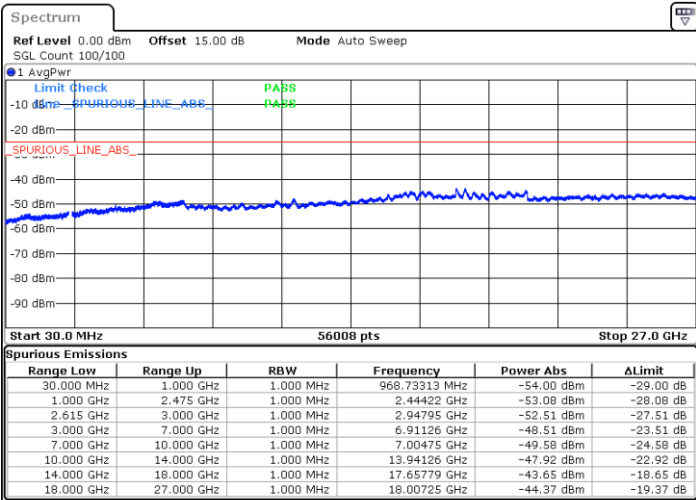

Middle Channel / 1RB0 and 1RB74

Middle Channel / 1RB74 and 1RB0

Date: 26.MAY.2021 22:10:52

Date: 26.MAY.2021 22:06:32

Middle Channel / FullIRB

N/A

Date: 26.MAY.2021 22:15:05

LTE Band 7C_CA / 15MHz+15MHz

16QAM

Highest Channel / 1RB0 and 1RB74

Highest Channel / 1RB74 and 1RB0

Date: 26.MAY.2021 22:56:31

Date: 26.MAY.2021 22:59:46

Highest Channel / FullIRB

N/A

Date: 26.MAY.2021 22:52:06

LTE Band 7C_CA / 15MHz+20MHz

16QAM

Lowest Channel / 1RB0 and 1RB9

Lowest Channel / 1RB74 and 1RB0

Date: 27.MAY.2021 21:35:19

Date: 27.MAY.2021 21:38:41

Lowest Channel / FullIRB

N/A