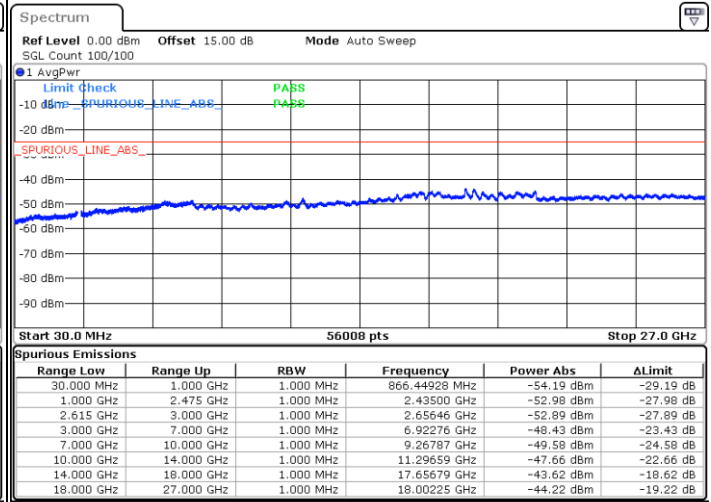

LTE Band 7C_CA / 20MHz+15MHz

16QAM

Highest Channel / 1RB0 and 1RB74

Highest Channel / 1RB99 and 1RB0

Date: 27.MAY.2021 00:49:06

Date: 27.MAY.2021 00:55:31

Highest Channel / FullIRB

N/A

Date: 27.MAY.2021 00:44:11

LTE Band 7C_CA / 20MHz+20MHz

16QAM

Lowest Channel / 1RB0 and 1RB99

Lowest Channel / 1RB99 and 1RB0

Date: 25.MAY.2021 22:27:34

Date: 25.MAY.2021 22:31:12

Lowest Channel / FullRB

N/A

Date: 25.MAY.2021 22:10:19

LTE Band 7C_CA / 20MHz+20MHz

16QAM

Middle Channel / 1RB0 and 1RB99

Middle Channel / 1RB99 and 1RB0

Date: 26.MAY.2021 23:10:09

Date: 26.MAY.2021 23:13:42