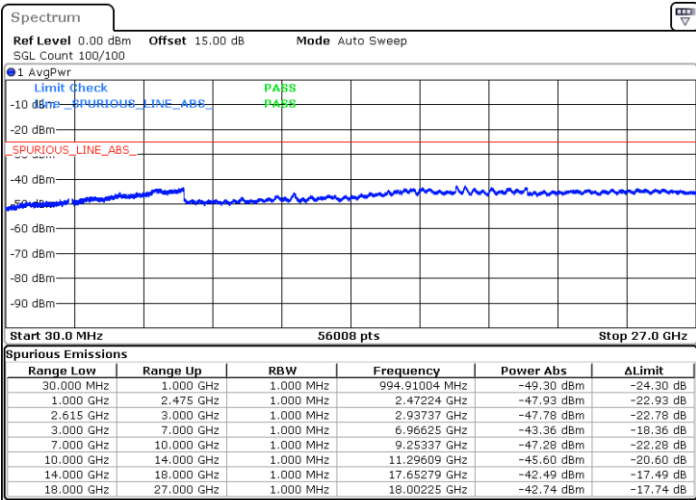

Date: 27.MAY.2021 19:15:29

LTE Band 7C_CA / 15MHz+10MHz

64QAM

Highest Channel / 1RB0 and 1RB49

Highest Channel / 1RB74 and 1RB0

Date: 27.MAY.2021 19:13:25

Date: 27.MAY.2021 20:19:22

Highest Channel / FullIRB

N/A

Date: 27.MAY.2021 19:23:19

LTE Band 7C_CA / 15MHz+15MHz

64QAM

Lowest Channel / 1RB0 and 1RB74

Lowest Channel / 1RB74 and 1RB0

Date: 26.MAY.2021 21:30:59

Date: 26.MAY.2021 21:44:37

Lowest Channel / FullIRB

N/A

Date: 26.MAY.2021 21:29:26

LTE Band 7C_CA / 15MHz+15MHz

64QAM

Middle Channel / 1RB0 and 1RB74

Middle Channel / 1RB74 and 1RB0

Date: 26.MAY.2021 22:12:02

Date: 26.MAY.2021 21:51:30

Middle Channel / FullIRB

N/A

Date: 26.MAY.2021 22:14:04

LTE Band 7C_CA / 15MHz+15MHz

64QAM

Highest Channel / 1RB0 and 1RB74

Highest Channel / 1RB74 and 1RB0