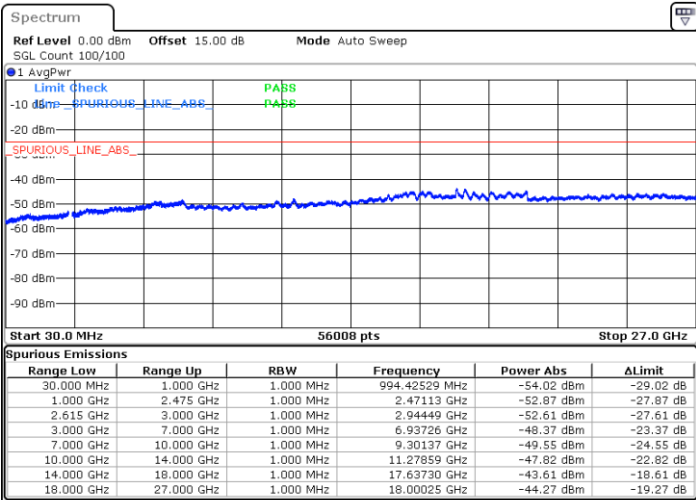

Date: 27.MAY.2021 20:29:03

LTE Band 7C_CA / 15MHz+20MHz

16QAM

Middle Channel / 1RB0 and 1RB9

Middle Channel / 1RB74 and 1RB0

Date: 27.MAY.2021 21:46:01

Date: 27.MAY.2021 21:42:12

Middle Channel / FullIRB

N/A

Date: 27.MAY.2021 21:49:05

LTE Band 7C_CA / 15MHz+20MHz

16QAM

Highest Channel / 1RB0 and 1RB99

Highest Channel / 1RB74 and 1RB0

Date: 27.MAY.2021 21:57:19

Date: 27.MAY.2021 22:02:09

Highest Channel / FullIRB

N/A

Date: 27.MAY.2021 21:53:05

LTE Band 7C_CA / 20MHz+10MHz

16QAM

Lowest Channel / 1RB0 and 1RB49

Lowest Channel / 1RB99 and 1RB0

Date: 26.MAY.2021 00:28:22