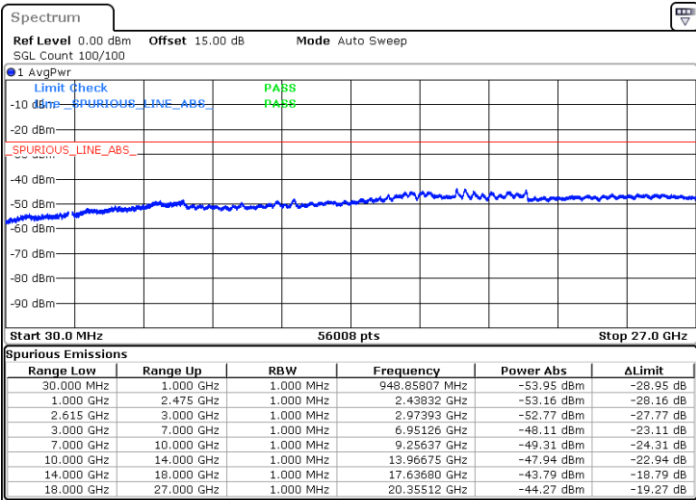

Date: 27.MAY.2021 00:44:11

LTE Band 7C_CA / 20MHz+20MHz

16QAM

Lowest Channel / 1RB0 and 1RB99

Lowest Channel / 1RB99 and 1RB0

Date: 25.MAY.2021 22:27:34

Date: 25.MAY.2021 22:31:12

Lowest Channel / FullRB

N/A

Date: 25.MAY.2021 22:10:19

LTE Band 7C_CA / 20MHz+20MHz

16QAM

Middle Channel / 1RB0 and 1RB99

Middle Channel / 1RB99 and 1RB0

Date: 26.MAY.2021 23:10:09

Date: 26.MAY.2021 23:13:42

Middle Channel / FullIRB

N/A

Date: 26.MAY.2021 23:06:29

LTE Band 7C_CA / 20MHz+20MHz

16QAM

Highest Channel / 1RB0 and 1RB99

Highest Channel / 1RB99 and 1RB0

Date: 26.MAY.2021 23:23:01

Date: 26.MAY.2021 23:18:00

Highest Channel / FullIRB

N/A

Date: 27.MAY.2021 00:16:39

LTE Band 7C_CA / 10MHz+20MHz

64QAM

Lowest Channel / 1RB0 and 1RB99

Lowest Channel / 1RB49 and 1RB0