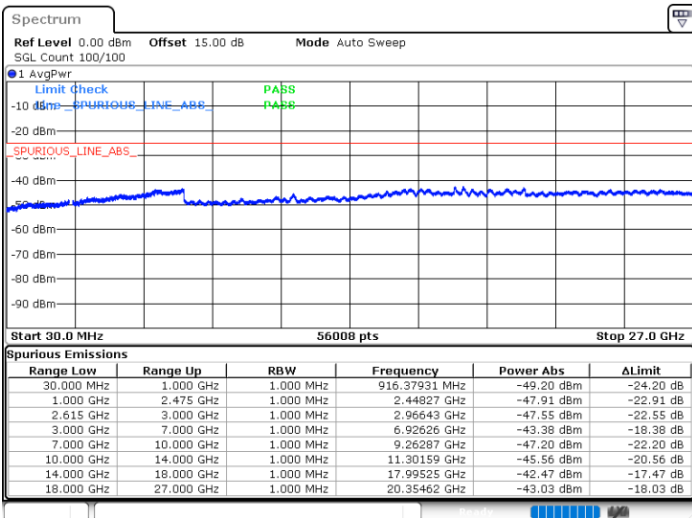

Lowest Channel / FullIRB

N/A

Date: 27.MAY.2021 18:37:41

LTE Band 7C_CA / 15MHz+10MHz

16QAM

Middle Channel / 1RB0 and 1RB49

Middle Channel / 1RB74 and 1RB0

Date: 27.MAY.2021 18:58:43

Date: 27.MAY.2021 18:54:42

Middle Channel / FullIRB

N/A

Date: 27.MAY.2021 19:16:30

LTE Band 7C_CA / 15MHz+10MHz

16QAM

Highest Channel / 1RB0 and 1RB49

Highest Channel / 1RB74 and 1RB0

Date: 27.MAY.2021 18:58:43

Date: 27.MAY.2021 20:17:59

Highest Channel / FullIRB

N/A

Date: 27.MAY.2021 19:33:19

LTE Band 7C_CA / 15MHz+15MHz

16QAM

Lowest Channel / 1RB0 and 1RB74

Lowest Channel / 1RB74 and 1RB0

Date: 27.MAY.2021 22:37:21

Date: 26.MAY.2021 21:39:16

Lowest Channel / FullIRB

N/A

Date: 26.MAY.2021 21:26:55

LTE Band 7C_CA / 15MHz+15MHz

16QAM