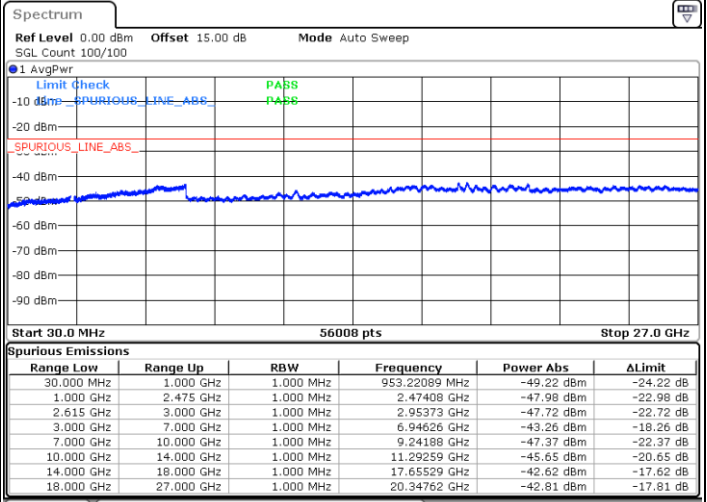

Lowest Channel / 1RB74 and 1RB0

Date: 27.MAY.2021 22:37:21

Date: 26.MAY.2021 21:39:16

Lowest Channel / FullIRB

N/A

Date: 26.MAY.2021 21:26:55

LTE Band 7C_CA / 15MHz+15MHz

16QAM

Middle Channel / 1RB0 and 1RB74

Middle Channel / 1RB74 and 1RB0

Date: 26.MAY.2021 22:10:52

Date: 26.MAY.2021 22:06:32

Middle Channel / FullIRB

N/A

Date: 26.MAY.2021 22:15:05

LTE Band 7C_CA / 15MHz+15MHz

16QAM

Highest Channel / 1RB0 and 1RB74

Highest Channel / 1RB74 and 1RB0

Date: 26.MAY.2021 22:56:31

Date: 26.MAY.2021 22:59:46

Highest Channel / FullIRB

N/A

Date: 26.MAY.2021 22:52:06

LTE Band 7C_CA / 15MHz+20MHz

16QAM

Lowest Channel / 1RB0 and 1RB9

Lowest Channel / 1RB74 and 1RB0

Date: 27.MAY.2021 21:35:19

Date: 27.MAY.2021 21:38:41

Lowest Channel / FullIRB

N/A