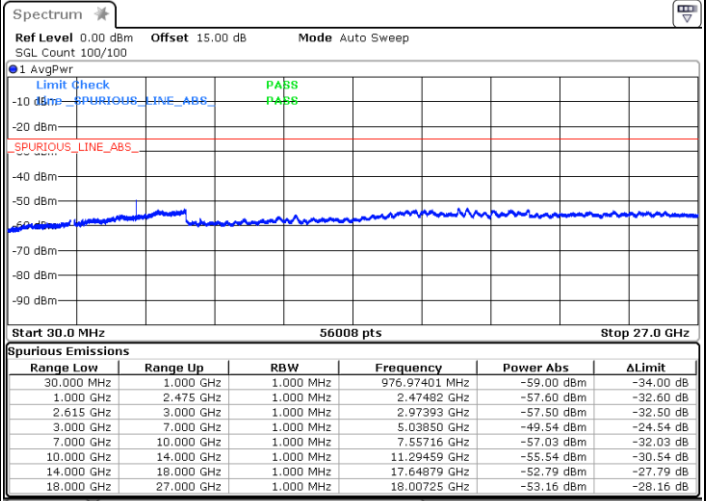

N/A

Date: 27.MAY.2021 21:49:05

LTE Band 7C_CA / 15MHz+20MHz

16QAM

Highest Channel / 1RB0 and 1RB99

Highest Channel / 1RB74 and 1RB0

Date: 27.MAY.2021 21:57:19

Date: 27.MAY.2021 22:02:09

Highest Channel / FullIRB

N/A

Date: 27.MAY.2021 21:53:05

LTE Band 7C_CA / 20MHz+10MHz

16QAM

Lowest Channel / 1RB0 and 1RB49

Lowest Channel / 1RB99 and 1RB0

Date: 26.MAY.2021 00:28:22

Date: 26.MAY.2021 00:32:29

Lowest Channel / FullRB

N/A

Date: 26.MAY.2021 00:25:10

LTE Band 7C_CA / 20MHz+10MHz

16QAM

Middle Channel / 1RB0 and 1RB49

Middle Channel / 1RB99 and 1RB0

Date: 26.MAY.2021 00:40:08

Date: 26.MAY.2021 00:36:09

Middle Channel / FullIRB

N/A

Date: 26.MAY.2021 00:42:36

LTE Band 7C_CA / 20MHz+10MHz

16QAM

Highest Channel / 1RB0 and 1RB49