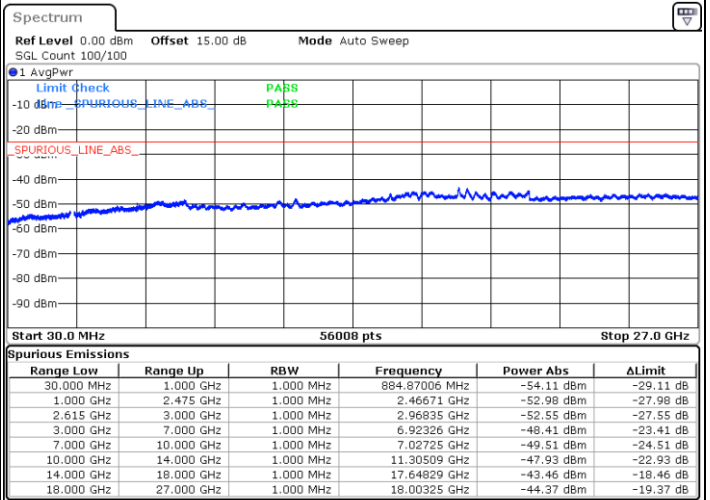

Date: 27.MAY.2021 00:33:13