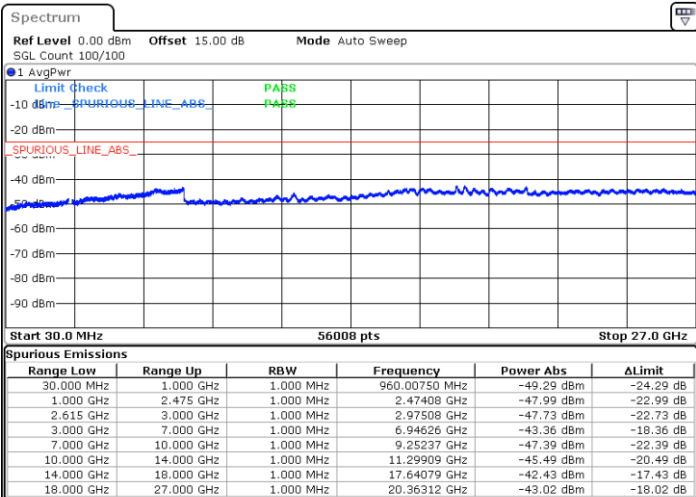

Highest Channel / FullIRB

N/A

Date: 26.MAY.2021 22:53:36