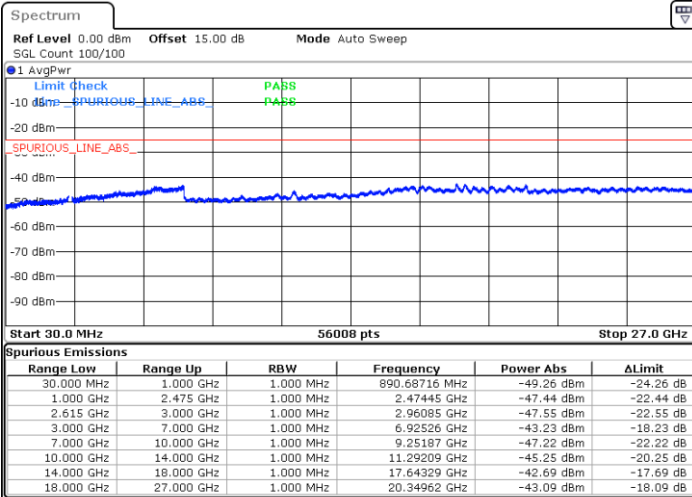

Lowest Channel / 1RB74 and 1RB0

Date: 27.MAY.2021 22:37:21

Date: 26.MAY.2021 21:39:16

Lowest Channel / FullIRB

N/A

Date: 26.MAY.2021 21:26:55

LTE Band 7C_CA / 15MHz+15MHz

16QAM

Middle Channel / 1RB0 and 1RB74

Middle Channel / 1RB74 and 1RB0

Date: 26.MAY.2021 22:10:52

Date: 26.MAY.2021 22:06:32

Middle Channel / FullIRB

N/A

Date: 26.MAY.2021 22:15:05

LTE Band 7C_CA / 15MHz+15MHz

16QAM

Highest Channel / 1RB0 and 1RB74

Highest Channel / 1RB74 and 1RB0

Date: 26.MAY.2021 22:56:31

Date: 26.MAY.2021 22:59:46

Highest Channel / FullIRB

N/A

Date: 26.MAY.2021 22:52:06

LTE Band 7C_CA / 15MHz+20MHz

16QAM

Lowest Channel / 1RB0 and 1RB9

Lowest Channel / 1RB74 and 1RB0

Date: 27.MAY.2021 21:35:19

Date: 27.MAY.2021 21:38:41

Lowest Channel / FullIRB

N/A