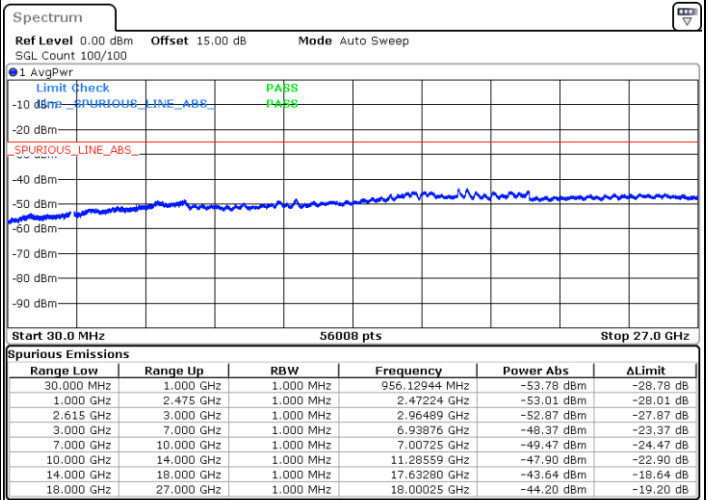

LTE Band 7C_CA / 10MHz+20MHz

16QAM

MiddleChannel / 1RB0 and 1RB99

Middle Channel / 1RB49 and 1RB0

Date: 26.MAY.2021 00:04:20

Date: 26.MAY.2021 00:01:52

Middle Channel / FullIRB

N/A

Date: 26.MAY.2021 00:07:08

LTE Band 7C_CA / 10MHz+20MHz

16QAM

Highest Channel / 1RB0 and 1RB99

Highest Channel / 1RB49 and 1RB0

Date: 26.MAY.2021 00:14:31

Date: 26.MAY.2021 00:17:29

Highest Channel / FullIRB