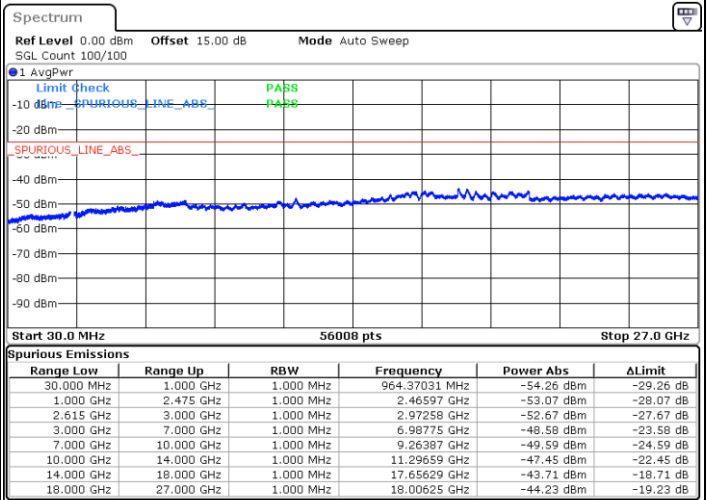

Date: 26.MAY.2021 23:18:00

Highest Channel / FullIRB

N/A

Date: 27.MAY.2021 00:16:39

LTE Band 7C_CA / 10MHz+20MHz

64QAM

Lowest Channel / 1RB0 and 1RB99

Lowest Channel / 1RB49 and 1RB0

Date: 25.MAY.2021 23:14:37

Date: 25.MAY.2021 23:20:50

Lowest Channel / FullIRB

N/A

Date: 25.MAY.2021 23:14:37

LTE Band 7C_CA / 10MHz+20MHz

64QAM

MiddleChannel / 1RB0 and 1RB99

Middle Channel / 1RB49 and 1RB0

Date: 25.MAY.2021 23:13:26

Date: 25.MAY.2021 23:22:32

Middle Channel / FullIRB

N/A

Date: 26.MAY.2021 00:05:56

LTE Band 7C_CA / 10MHz+20MHz

64QAM

Highest Channel / 1RB0 and 1RB99

Highest Channel / 1RB49 and 1RB0

Date: 26.MAY.2021 00:13:41

Date: 26.MAY.2021 00:19:57

Highest Channel / FullIRB

N/A

Date: 26.MAY.2021 00:12:30

LTE Band 7C_CA / 15MHz+10MHz