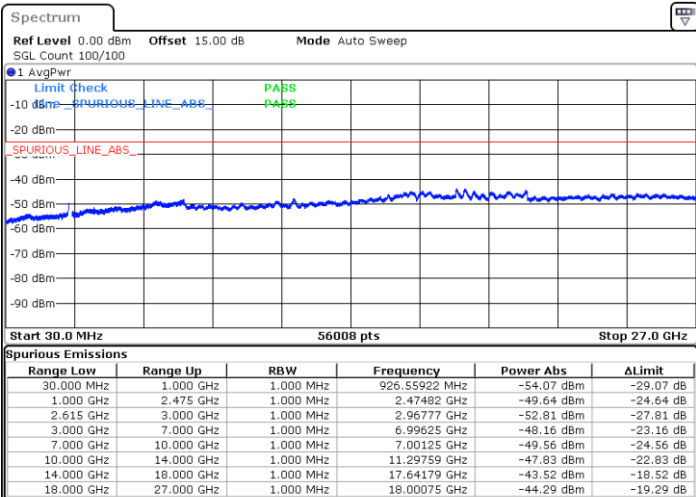

Lowest Channel / 1RB0 and 1RB74

Lowest Channel / 1RB99 and 1RB0

Date: 27.MAY.2021 00:25:36

Date: 27.MAY.2021 00:29:17

Lowest Channel / FullIRB

N/A

Date: 27.MAY.2021 00:21:55

LTE Band 7C_CA / 20MHz+15MHz

LTE Band 7C_CA / 20MHz+15MHz

16QAM

Highest Channel / 1RB0 and 1RB74

Highest Channel / 1RB99 and 1RB0

Date: 27.MAY.2021 00:49:06

Date: 27.MAY.2021 00:55:31

Highest Channel / FullIRB

N/A

Date: 27.MAY.2021 00:44:11

LTE Band 7C_CA / 20MHz+20MHz

16QAM

Lowest Channel / 1RB0 and 1RB99

Lowest Channel / 1RB99 and 1RB0

Date: 25.MAY.2021 22:27:34

Date: 25.MAY.2021 22:31:12

Lowest Channel / FullRB