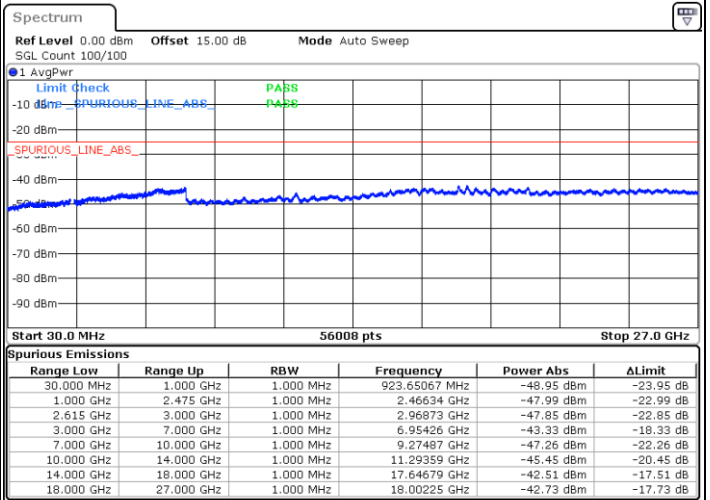

LTE Band 7C_CA / 15MHz+10MHz

64QAM

Middle Channel / 1RB0 and 1RB49

Middle Channel / 1RB74 and 1RB0

Date: 27.MAY.2021 18:59:54

Date: 27.MAY.2021 18:52:46

Middle Channel / FullIRB

N/A

Date: 27.MAY.2021 19:15:29

LTE Band 7C_CA / 15MHz+10MHz

64QAM

Highest Channel / 1RB0 and 1RB49

Highest Channel / 1RB74 and 1RB0

Date: 27.MAY.2021 19:13:25

Date: 27.MAY.2021 20:19:22

Highest Channel / FullIRB

N/A

Date: 27.MAY.2021 19:23:19

LTE Band 7C_CA / 15MHz+15MHz

64QAM

Lowest Channel / 1RB0 and 1RB74

Lowest Channel / 1RB74 and 1RB0

Date: 26.MAY.2021 21:30:59

Date: 26.MAY.2021 21:44:37