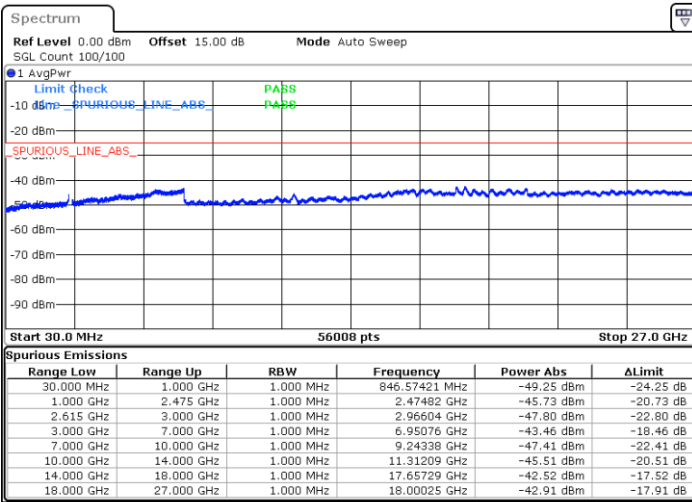

Date: 26.MAY.2021 00:07:08

LTE Band 7C_CA / 10MHz+20MHz

16QAM

Highest Channel / 1RB0 and 1RB99

Highest Channel / 1RB49 and 1RB0

Date: 26.MAY.2021 00:14:31

Date: 26.MAY.2021 00:17:29

Highest Channel / FullIRB

N/A

Date: 26.MAY.2021 00:11:05

LTE Band 7C_CA / 15MHz+10MHz

16QAM

Lowest Channel / 1RB0 and 1RB49

Lowest Channel / 1RB74 and 1RB0

Date: 27.MAY.2021 18:44:17

Date: 27.MAY.2021 18:47:54

Lowest Channel / FullIRB

N/A

Date: 27.MAY.2021 18:37:41

LTE Band 7C_CA / 15MHz+10MHz

16QAM

Middle Channel / 1RB0 and 1RB49

Middle Channel / 1RB74 and 1RB0

Date: 27.MAY.2021 18:58:43

Date: 27.MAY.2021 18:54:42

Middle Channel / FullIRB

N/A

Date: 27.MAY.2021 19:16:30

LTE Band 7C_CA / 15MHz+10MHz

16QAM

Highest Channel / 1RB0 and 1RB49

Highest Channel / 1RB74 and 1RB0