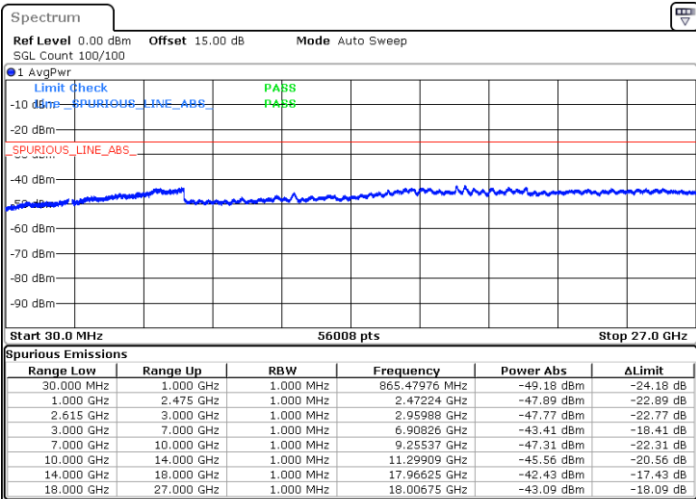

Highest Channel / 1RB0 and 1RB99

Highest Channel / 1RB49 and 1RB0

Date: 26.MAY.2021 00:13:41

Date: 26.MAY.2021 00:19:57

Highest Channel / FullIRB

N/A

Date: 26.MAY.2021 00:12:30

LTE Band 7C_CA / 15MHz+10MHz

64QAM

Lowest Channel / 1RB0 and 1RB49

Lowest Channel / 1RB74 and 1RB0

Date: 27.MAY.2021 18:42:27

Date: 27.MAY.2021 18:49:12

Lowest Channel / FullIRB

N/A

Date: 27.MAY.2021 18:40:56

LTE Band 7C_CA / 15MHz+10MHz

64QAM

Middle Channel / 1RB0 and 1RB49

Middle Channel / 1RB74 and 1RB0

Date: 27.MAY.2021 18:59:54

Date: 27.MAY.2021 18:52:46

Middle Channel / FullIRB

N/A

Date: 27.MAY.2021 19:15:29

LTE Band 7C_CA / 15MHz+10MHz

64QAM

Highest Channel / 1RB0 and 1RB49

Highest Channel / 1RB74 and 1RB0

Date: 27.MAY.2021 19:13:25

Date: 27.MAY.2021 20:19:22

Highest Channel / FullIRB