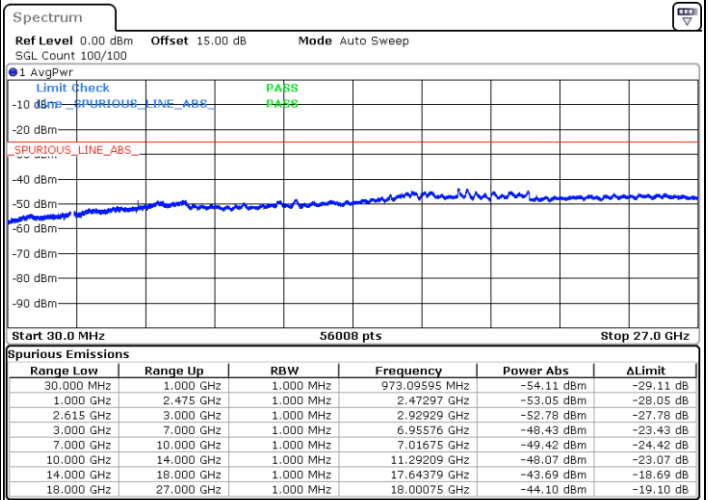

Lowest Channel / 1RB0 and 1RB74

Lowest Channel / 1RB99 and 1RB0

Date: 27.MAY.2021 00:25:36

Date: 27.MAY.2021 00:29:17

Lowest Channel / FullIRB

N/A

Date: 27.MAY.2021 00:21:55

LTE Band 7C_CA / 20MHz+15MHz

LTE Band 7C_CA / 20MHz+15MHz

16QAM

Highest Channel / 1RB0 and 1RB74

Highest Channel / 1RB99 and 1RB0

Date: 27.MAY.2021 00:49:06

Date: 27.MAY.2021 00:55:31

Highest Channel / FullIRB

N/A

Date: 27.MAY.2021 00:44:11

LTE Band 7C_CA / 20MHz+20MHz

16QAM

Lowest Channel / 1RB0 and 1RB99

Lowest Channel / 1RB99 and 1RB0

Date: 25.MAY.2021 22:27:34

Date: 25.MAY.2021 22:31:12

Lowest Channel / FullRB