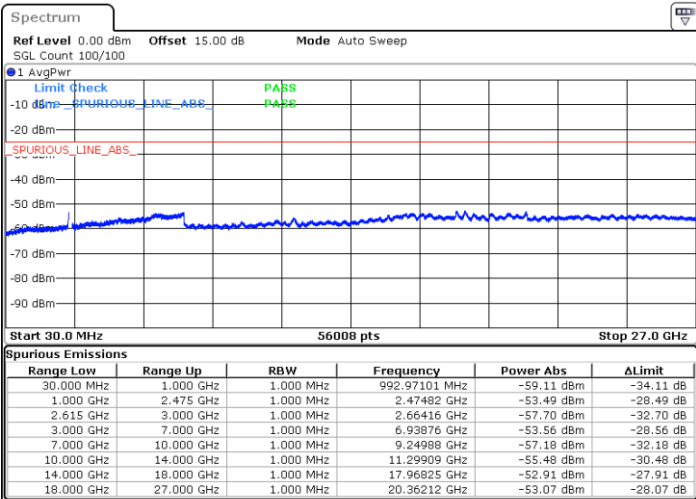

Highest Channel / FullIRB

N/A

Date: 27.MAY.2021 21:53:05

LTE Band 7C_CA / 20MHz+10MHz

16QAM

Lowest Channel / 1RB0 and 1RB49

Lowest Channel / 1RB99 and 1RB0

Date: 26.MAY.2021 00:28:22

Date: 26.MAY.2021 00:32:29

Lowest Channel / FullRB

N/A

Date: 26.MAY.2021 00:25:10

LTE Band 7C_CA / 20MHz+10MHz

16QAM

Middle Channel / 1RB0 and 1RB49

Middle Channel / 1RB99 and 1RB0

Date: 26.MAY.2021 00:40:08

Date: 26.MAY.2021 00:36:09

Middle Channel / FullIRB

N/A

Date: 26.MAY.2021 00:42:36

LTE Band 7C_CA / 20MHz+10MHz

16QAM

Highest Channel / 1RB0 and 1RB49

Highest Channel / 1RB99 and 1RB0

Date: 26.MAY.2021 00:53:05

Date: 26.MAY.2021 00:57:41

Highest Channel / FullIRB

N/A

Date: 26.MAY.2021 00:47:45

LTE Band 7C_CA / 20MHz+15MHz

16QAM