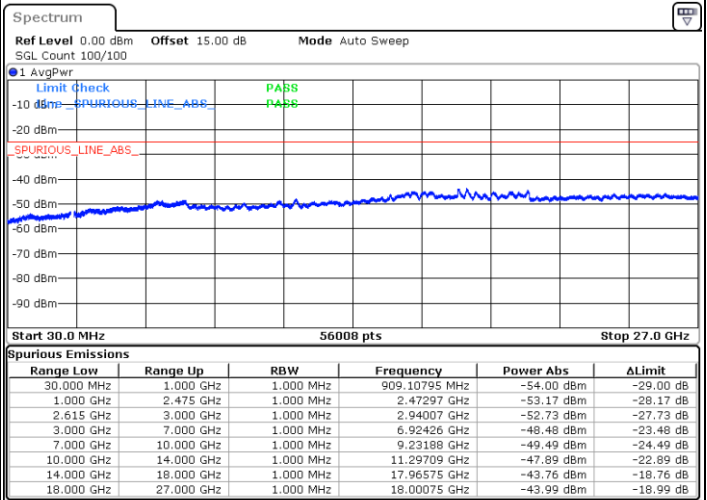

N/A

Date: 25.MAY.2021 22:12:41

LTE Band 7C_CA / 20MHz+20MHz

64QAM

Middle Channel / 1RB0 and 1RB99

Middle Channel / 1RB99 and 1RB0

Date: 26.MAY.2021 23:09:20

Date: 26.MAY.2021 23:14:36

Middle Channel / FullIRB

N/A

Date: 26.MAY.2021 23:07:28

LTE Band 7C_CA / 20MHz+20MHz

64QAM

Highest Channel / 1RB0 and 1RB99

Highest Channel / 1RB99 and 1RB0

Date: 27.MAY.2021 00:13:41

Date: 26.MAY.2021 23:17:07

Highest Channel / FullIRB

N/A

Date: 27.MAY.2021 00:15:27

LTE Band 41C_CA

26dB Bandwidth

Mode	LTE Band 41C_CA : 26dB BW(MHz)				
QPSK					
BW	5MHz+20MHz	10MHz+15MHz	10MHz+20MHz	15MHz+10MHz	15MHz+15MHz
Lowest CH	24.73	25.08	29.67	25.13	30.45
Middle CH	24.73	25.08	29.91	25.13	30.51
Highest CH	24.73	24.93	29.79	25.23	30.45
BW	15MHz+20MHz	20MHz+5MHz	20MHz+10MHz	20MHz+15MHz	20MHz+20MHz
Lowest CH	34.83	24.93	30.09	34.90	39.72
Middle CH	34.90	24.88	30.03	34.97	39.72
Highest CH	34.76	24.98	30.09	34.76	39.72