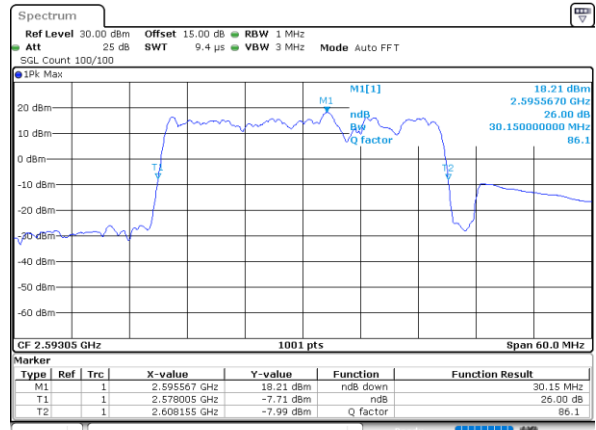

Middle Channel / 15MHz+15MHz

Date: 27_MAY.2021 11:03:16

Middle Channel / 15MHz+20MHz

Date: 28_MAY.2021 08:55:35

Highest Channel / 15MHz+15MHz

Date: 27_MAY.2021 11:25:28

Highest Channel / 15MHz+20MHz

Date: 27_MAY.2021 15:32:16

LTE Band 41C_CA

16QAM

Lowest Channel / 20MHz+5MHz

Date: 27_MAY.2021 16:27:10

Lowest Channel / 20MHz+10MHz

Date: 28_MAY.2021 09:15:08

Middle Channel / 20MHz+5MHz

Date: 28_MAY.2021 09:09:30

Middle Channel / 20MHz+10MHz

Date: 28_MAY.2021 10:22:32

Highest Channel / 20MHz+5MHz

Date: 28_MAY.2021 09:10:21

Highest Channel / 20MHz+10MHz

Date: 28_MAY.2021 10:38:52

LTE Band 41C_CA

16QAM

Lowest Channel / 20MHz+15MHz

Date: 28.MAY.2021 11:12:25

Lowest Channel / 20MHz+20MHz

Date: 28.MAY.2021 14:22:47

Middle Channel / 20MHz+15MHz

Date: 28.MAY.2021 11:48:20

Middle Channel / 20MHz+20MHz

Date: 28.MAY.2021 14:51:36