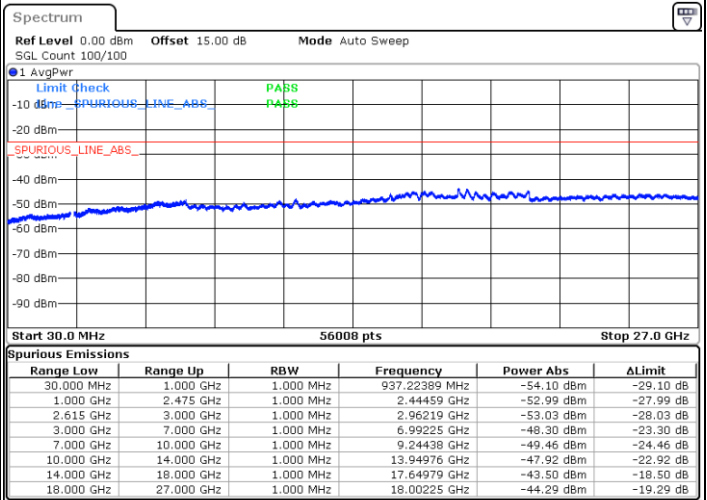

LTE Band 7C_CA / 20MHz+15MHz

64QAM

Highest Channel / 1RB0 and 1RB74

Highest Channel / 1RB99 and 1RB0

Date: 27.MAY.2021 00:47:58

Date: 27.MAY.2021 00:56:44

Highest Channel / FullIRB

N/A

Date: 27.MAY.2021 00:46:20

LTE Band 7C_CA / 20MHz+20MHz

64QAM

Lowest Channel / 1RB0 and 1RB99

Lowest Channel / 1RB99 and 1RB0

Date: 25.MAY.2021 22:26:12

Date: 25.MAY.2021 22:32:06

Lowest Channel / FullIRB