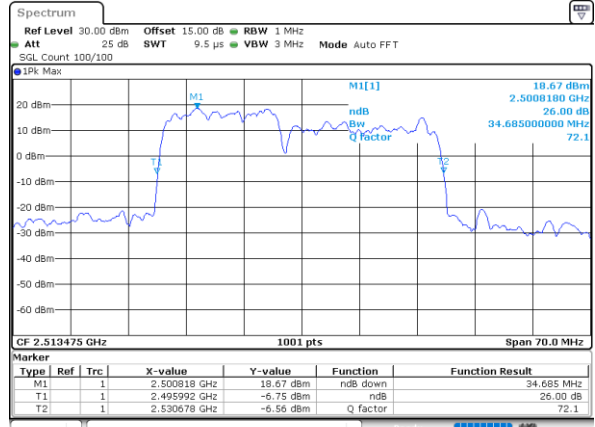

Highest Channel / 5MHz+20MHz

Date: 26.MAY.2021 11:20:44

Highest Channel / 10MHz+15MHz

Date: 26.MAY.2021 14:13:11

LTE Band 41C_CA

16QAM

Lowest Channel / 10MHz+20MHz

Date: 26.MAY.2021 16:14:49

Lowest Channel / 15MHz+10MHz

Date: 27.MAY.2021 09:18:18

Middle Channel / 10MHz+20MHz

Date: 26.MAY.2021 16:35:02

Middle Channel / 15MHz+10MHz

Date: 27.MAY.2021 09:46:37

Highest Channel / 10MHz+20MHz

Date: 26.MAY.2021 16:57:33

Highest Channel / 15MHz+10MHz

Date: 27.MAY.2021 10:01:57

LTE Band 41C_CA

16QAM

Lowest Channel / 15MHz+15MHz

Date: 27_MAY.2021 10:33:12

Lowest Channel / 15MHz+20MHz

Date: 27_MAY.2021 13:31:16

Middle Channel / 15MHz+15MHz

Date: 27_MAY.2021 11:03:16

Middle Channel / 15MHz+20MHz

Date: 28_MAY.2021 08:55:35

Highest Channel / 15MHz+15MHz

Date: 27_MAY.2021 11:25:28

Highest Channel / 15MHz+20MHz

Date: 27_MAY.2021 15:32:16