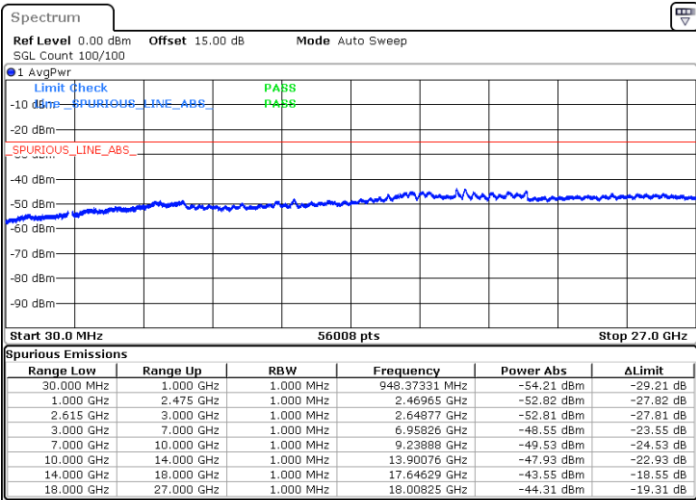

LTE Band 7C_CA / 20MHz+15MHz

64QAM

Highest Channel / 1RB0 and 1RB74

Highest Channel / 1RB99 and 1RB0

Date: 27.MAY.2021 00:47:58

Date: 27.MAY.2021 00:56:44

Highest Channel / FullIRB

N/A

Date: 27.MAY.2021 00:46:20

LTE Band 7C_CA / 20MHz+20MHz

64QAM

Lowest Channel / 1RB0 and 1RB99

Lowest Channel / 1RB99 and 1RB0

Date: 25.MAY.2021 22:26:12

Date: 25.MAY.2021 22:32:06

Lowest Channel / FullIRB

N/A

Date: 25.MAY.2021 22:12:41

LTE Band 7C_CA / 20MHz+20MHz

64QAM

Middle Channel / 1RB0 and 1RB99

Middle Channel / 1RB99 and 1RB0

Date: 26.MAY.2021 23:09:20

Date: 26.MAY.2021 23:14:36

Middle Channel / FullIRB

N/A

Date: 26.MAY.2021 23:07:28

LTE Band 7C_CA / 20MHz+20MHz

64QAM

Highest Channel / 1RB0 and 1RB99

Highest Channel / 1RB99 and 1RB0

Date: 27.MAY.2021 00:13:41