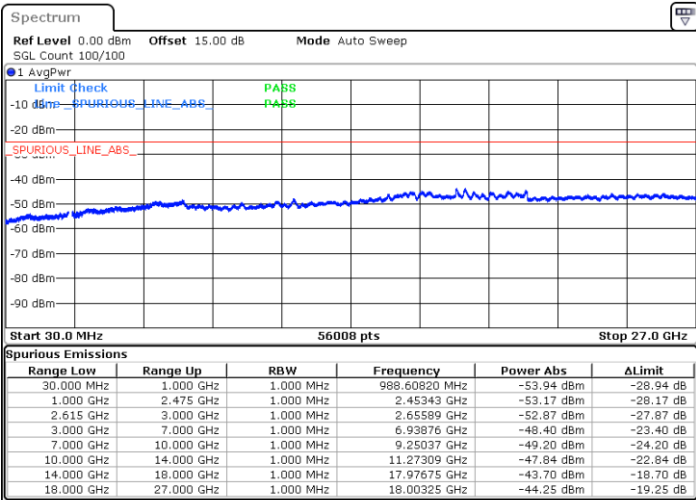

LTE Band 7C_CA / 15MHz+20MHz

64QAM

Lowest Channel / 1RB0 and 1RB9

Lowest Channel / 1RB74 and 1RB0

Date: 27.MAY.2021 21:36:23

Date: 27.MAY.2021 21:37:34

Lowest Channel / FullIRB

N/A

Date: 27.MAY.2021 20:25:08

LTE Band 7C_CA / 15MHz+20MHz

64QAM

Middle Channel / 1RB0 and 1RB99

Middle Channel / 1RB74 and 1RB0

Date: 27.MAY.2021 21:44:52

Date: 27.MAY.2021 21:43:17

Middle Channel / FullIRB

N/A

Date: 27.MAY.2021 21:50:14

LTE Band 7C_CA / 15MHz+20MHz

64QAM

Highest Channel / 1RB0 and 1RB99

Highest Channel / 1RB74 and 1RB0

Date: 27.MAY.2021 21:58:27

Date: 27.MAY.2021 21:59:37

Highest Channel / FullIRB

N/A

Date: 27.MAY.2021 21:51:47

LTE Band 7C_CA / 20MHz+10MHz

64QAM

Lowest Channel / 1RB0 and 1RB49

Lowest Channel / 1RB99 and 1RB0

Date: 26.MAY.2021 00:29:23