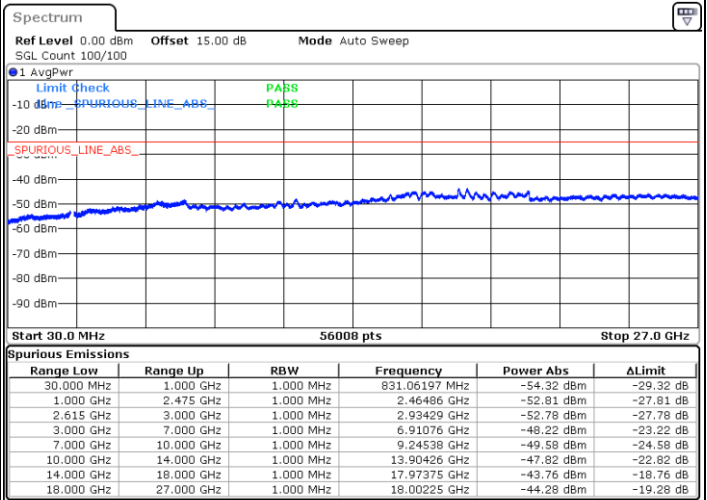

Date: 26.MAY.2021 00:38:12

Date: 26.MAY.2021 00:37:02

Middle Channel / FullRB

N/A

Date: 26.MAY.2021 00:43:39

LTE Band 7C_CA / 20MHz+10MHz

64QAM

Highest Channel / 1RB0 and 1RB49

Highest Channel / 1RB99 and 1RB0

Date: 26.MAY.2021 00:55:25

Date: 26.MAY.2021 00:56:38

Highest Channel / FullIRB

N/A

Date: 26.MAY.2021 00:55:25

LTE Band 7C_CA / 20MHz+15MHz

64QAM

Lowest Channel / 1RB0 and 1RB74

Lowest Channel / 1RB99 and 1RB0

Date: 26.MAY.2021 00:46:09

Date: 27.MAY.2021 00:30:31

Lowest Channel / FullRB

N/A

Date: 27.MAY.2021 00:23:13

LTE Band 7C_CA / 20MHz+15MHz