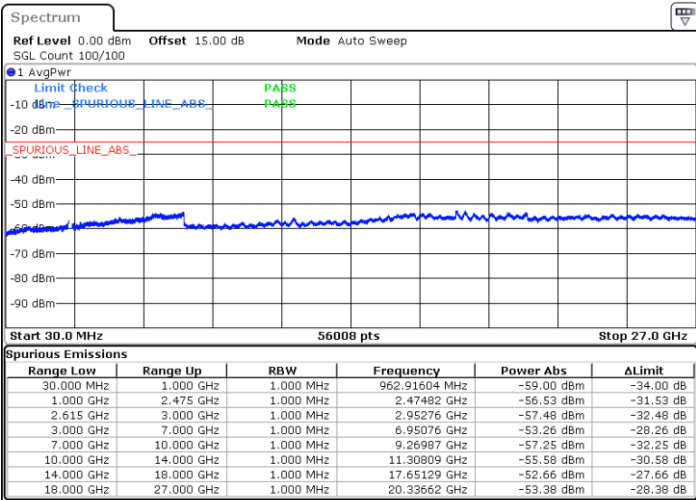

Date: 26.MAY.2021 00:38:12

Date: 26.MAY.2021 00:37:02

Middle Channel / FullRB

N/A

Date: 26.MAY.2021 00:43:39

LTE Band 7C_CA / 20MHz+10MHz

64QAM

Highest Channel / 1RB0 and 1RB49

Highest Channel / 1RB99 and 1RB0

Date: 26.MAY.2021 00:55:25

Date: 26.MAY.2021 00:56:38

Highest Channel / FullIRB

N/A

Date: 26.MAY.2021 00:55:25

LTE Band 7C_CA / 20MHz+15MHz

64QAM

Lowest Channel / 1RB0 and 1RB74

Lowest Channel / 1RB99 and 1RB0

Date: 26.MAY.2021 00:46:09

Date: 27.MAY.2021 00:30:31

Lowest Channel / FullRB

N/A

Date: 27.MAY.2021 00:23:13

LTE Band 7C_CA / 20MHz+15MHz