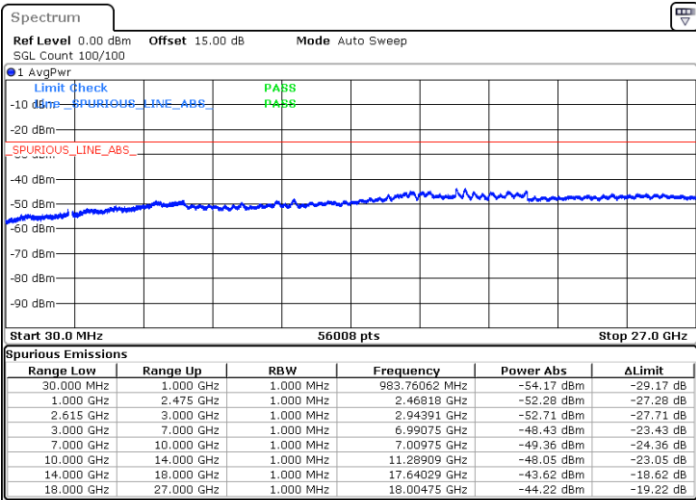

LTE Band 7C_CA / 15MHz+20MHz

64QAM

Lowest Channel / 1RB0 and 1RB9

Lowest Channel / 1RB74 and 1RB0

Date: 27.MAY.2021 21:36:23

Date: 27.MAY.2021 21:37:34

Lowest Channel / FullIRB

N/A

Date: 27.MAY.2021 20:25:08

LTE Band 7C_CA / 15MHz+20MHz

64QAM

Middle Channel / 1RB0 and 1RB99

Middle Channel / 1RB74 and 1RB0

Date: 27.MAY.2021 21:44:52

Date: 27.MAY.2021 21:43:17

Middle Channel / FullIRB

N/A

Date: 27.MAY.2021 21:50:14

LTE Band 7C_CA / 15MHz+20MHz

64QAM

Highest Channel / 1RB0 and 1RB99

Highest Channel / 1RB74 and 1RB0

Date: 27.MAY.2021 21:58:27

Date: 27.MAY.2021 21:59:37