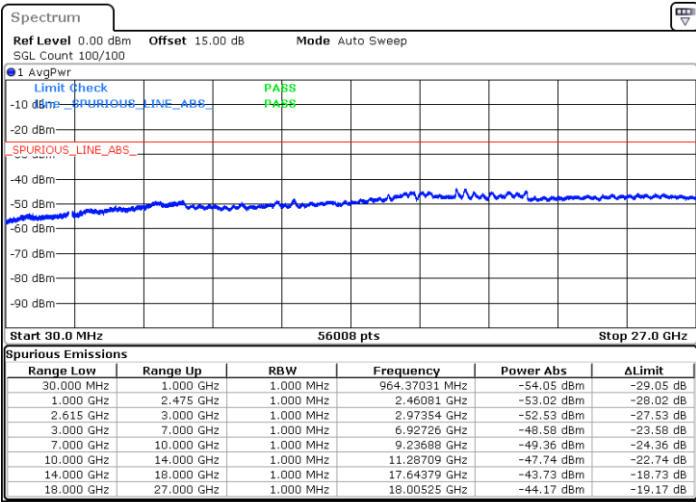

Date: 27.MAY.2021 00:46:20

LTE Band 7C_CA / 20MHz+20MHz

64QAM

Lowest Channel / 1RB0 and 1RB99

Lowest Channel / 1RB99 and 1RB0

Date: 25.MAY.2021 22:26:12

Date: 25.MAY.2021 22:32:06

Lowest Channel / FullIRB

N/A

Date: 25.MAY.2021 22:12:41

LTE Band 7C_CA / 20MHz+20MHz

64QAM

Middle Channel / 1RB0 and 1RB99

Middle Channel / 1RB99 and 1RB0

Date: 26.MAY.2021 23:09:20

Date: 26.MAY.2021 23:14:36

Middle Channel / FullIRB

N/A

Date: 26.MAY.2021 23:07:28

LTE Band 7C_CA / 20MHz+20MHz

64QAM

Highest Channel / 1RB0 and 1RB99

Highest Channel / 1RB99 and 1RB0

Date: 27.MAY.2021 00:13:41

Date: 26.MAY.2021 23:17:07

Highest Channel / FullIRB

N/A

Date: 27.MAY.2021 00:15:27

LTE Band 41C_CA

26dB Bandwidth

Mode	LTE Band 41C_CA : 26dB BW(MHz)				
QPSK					
BW	5MHz+20MHz	10MHz+15MHz	10MHz+20MHz	15MHz+10MHz	15MHz+15MHz
Lowest CH	24.73	25.08	29.67	25.13	30.45
Middle CH	24.73	25.08	29.91	25.13	30.51
Highest CH	24.73	24.93	29.79	25.23	30.45
BW	15MHz+20MHz	20MHz+5MHz	20MHz+10MHz	20MHz+15MHz	20MHz+20MHz
Lowest CH	34.83	24.93	30.09	34.90	39.72
Middle CH	34.90	24.88	30.03	34.97	39.72
Highest CH	34.76	24.98	30.09	34.76	39.72