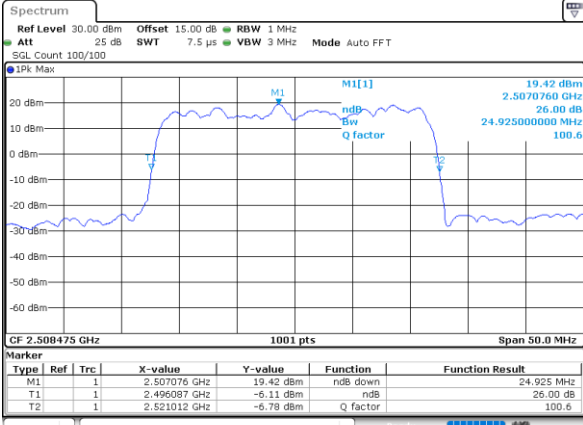

Lowest Channel / 15MHz+20MHz

Date: 27_MAY_2021 13:30:40

Middle Channel / 15MHz+15MHz

Date: 27_MAY_2021 11:02:14

Middle Channel / 15MHz+20MHz

Date: 27_MAY_2021 13:49:55

Highest Channel / 15MHz+15MHz

Date: 27_MAY_2021 11:38:02

Highest Channel / 15MHz+20MHz

Date: 27_MAY_2021 15:28:10

LTE Band 41C_CA

QPSK

Lowest Channel / 20MHz+5MHz

Date: 27_MAY.2021 16:22:40

Lowest Channel / 20MHz+10MHz

Date: 28_MAY.2021 09:55:43

Middle Channel / 20MHz+5MHz

Date: 28_MAY.2021 09:05:24

Middle Channel / 20MHz+10MHz

Date: 28_MAY.2021 10:21:38

Highest Channel / 20MHz+5MHz

Date: 28_MAY.2021 09:29:39

Highest Channel / 20MHz+10MHz

Date: 28_MAY.2021 10:37:52