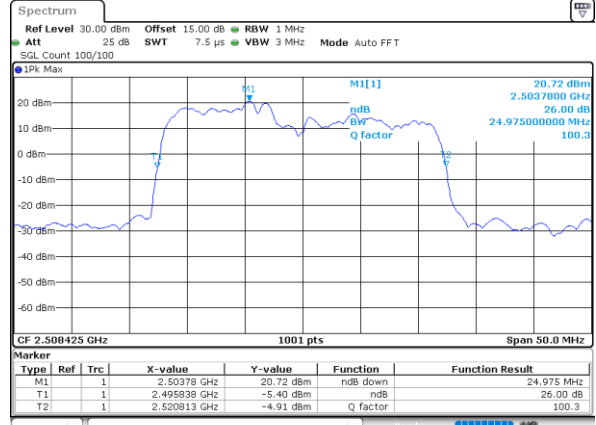

LTE Band 41C_CA

QPSK

Lowest Channel / 20MHz+15MHz

Date: 28_MAY.2021 11:10:22

Lowest Channel / 20MHz+20MHz

Date: 28_MAY.2021 14:22:02

Middle Channel / 20MHz+15MHz

Date: 28_MAY.2021 11:47:06

Middle Channel / 20MHz+20MHz

Date: 28_MAY.2021 14:25:47

Highest Channel / 20MHz+15MHz

Date: 28_MAY.2021 13:35:56

Highest Channel / 20MHz+20MHz

Date: 28_MAY.2021 15:24:32

LTE Band 41C_CA

16QAM

Lowest Channel / 5MHz+20MHz

Date: 26.MAY.2021 10:08:12

Lowest Channel / 10MHz+15MHz

Date: 26.MAY.2021 13:33:25

Middle Channel / 5MHz+20MHz

Date: 26.MAY.2021 10:55:12

Middle Channel / 10MHz+15MHz

Date: 26.MAY.2021 13:45:36

Highest Channel / 5MHz+20MHz

Date: 26.MAY.2021 11:20:44

Highest Channel / 10MHz+15MHz

Date: 26.MAY.2021 14:13:11

LTE Band 41C_CA

16QAM

Lowest Channel / 10MHz+20MHz

Date: 26.MAY.2021 16:14:49