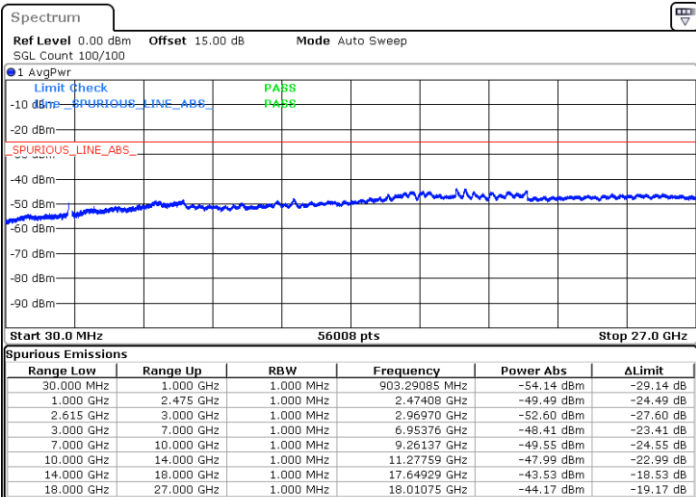

LTE Band 7C_CA / 15MHz+20MHz

64QAM

Lowest Channel / 1RB0 and 1RB9

Lowest Channel / 1RB74 and 1RB0

Date: 27.MAY.2021 21:36:23

Date: 27.MAY.2021 21:37:34

Lowest Channel / FullIRB

N/A

Date: 27.MAY.2021 20:25:08

LTE Band 7C_CA / 15MHz+20MHz

64QAM

Middle Channel / 1RB0 and 1RB99

Middle Channel / 1RB74 and 1RB0

Date: 27.MAY.2021 21:44:52

Date: 27.MAY.2021 21:43:17

Middle Channel / FullIRB

N/A

Date: 27.MAY.2021 21:50:14

LTE Band 7C_CA / 15MHz+20MHz

64QAM

Highest Channel / 1RB0 and 1RB99

Highest Channel / 1RB74 and 1RB0

Date: 27.MAY.2021 21:58:27

Date: 27.MAY.2021 21:59:37