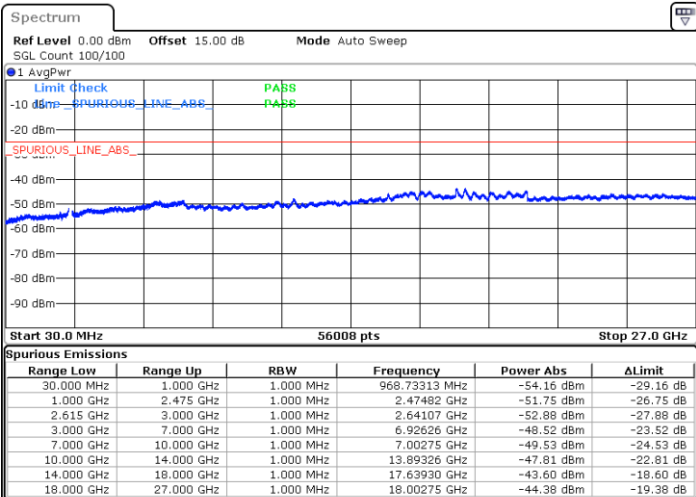

LTE Band 7C_CA / 15MHz+20MHz

64QAM

Lowest Channel / 1RB0 and 1RB9

Lowest Channel / 1RB74 and 1RB0

Date: 27.MAY.2021 21:36:23

Date: 27.MAY.2021 21:37:34

Lowest Channel / FullIRB

N/A

Date: 27.MAY.2021 20:25:08

LTE Band 7C_CA / 15MHz+20MHz

64QAM

Middle Channel / 1RB0 and 1RB99

Middle Channel / 1RB74 and 1RB0

Date: 27.MAY.2021 21:44:52

Date: 27.MAY.2021 21:43:17

Middle Channel / FullIRB

N/A

Date: 27.MAY.2021 21:50:14

LTE Band 7C_CA / 15MHz+20MHz

64QAM

Highest Channel / 1RB0 and 1RB99

Highest Channel / 1RB74 and 1RB0

Date: 27.MAY.2021 21:58:27

Date: 27.MAY.2021 21:59:37

Highest Channel / FullIRB

N/A

Date: 27.MAY.2021 21:51:47

LTE Band 7C_CA / 20MHz+10MHz

64QAM

Lowest Channel / 1RB0 and 1RB49

Lowest Channel / 1RB99 and 1RB0

Date: 26.MAY.2021 00:29:23