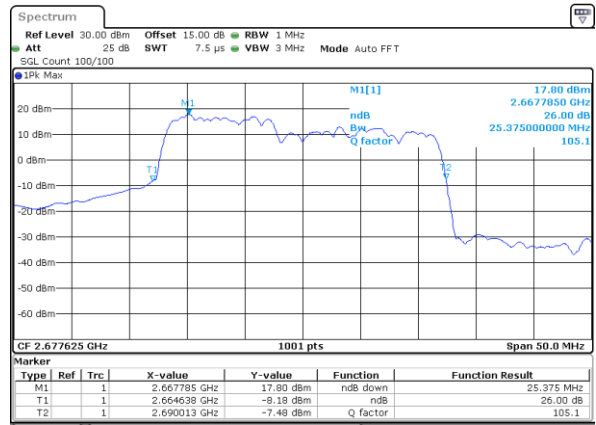

Highest Channel / 20MHz+15MHz

Date: 28.MAY.2021 13:36:24

Highest Channel / 20MHz+20MHz

Date: 28.MAY.2021 15:26:29

LTE Band 41C_CA

64QAM

Lowest Channel / 5MHz+20MHz

Date: 26.MAY.2021 10:08:48

Lowest Channel / 10MHz+15MHz

Date: 26.MAY.2021 13:33:58

Middle Channel / 5MHz+20MHz

Date: 26.MAY.2021 10:57:38

Middle Channel / 10MHz+15MHz

Date: 26.MAY.2021 13:52:18

Highest Channel / 5MHz+20MHz

Date: 26.MAY.2021 11:23:43

Highest Channel / 10MHz+15MHz

Date: 26.MAY.2021 14:23:24

LTE Band 41C_CA

64QAM

Lowest Channel / 10MHz+20MHz

Date: 26.MAY.2021 16:18:29

Lowest Channel / 15MHz+10MHz

Date: 27.MAY.2021 09:19:29

Middle Channel / 10MHz+20MHz

Date: 26.MAY.2021 16:35:48

Middle Channel / 15MHz+10MHz

Date: 27.MAY.2021 09:49:50

Highest Channel / 10MHz+20MHz

Date: 26.MAY.2021 17:02:22

Highest Channel / 15MHz+10MHz

Date: 27.MAY.2021 10:07:52