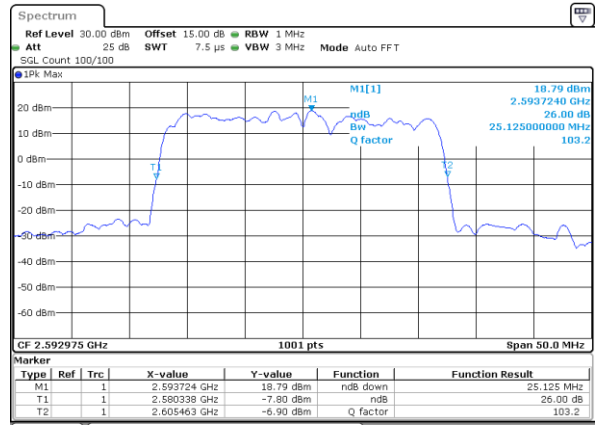

Highest Channel / 5MHz+20MHz

Date: 26.MAY.2021 11:20:44

Highest Channel / 10MHz+15MHz

Date: 26.MAY.2021 14:13:11

LTE Band 41C_CA

16QAM

Lowest Channel / 10MHz+20MHz

Date: 26.MAY.2021 16:14:49

Lowest Channel / 15MHz+10MHz

Date: 27.MAY.2021 09:18:18

Middle Channel / 10MHz+20MHz

Date: 26.MAY.2021 16:35:02

Middle Channel / 15MHz+10MHz

Date: 27.MAY.2021 09:46:37

Highest Channel / 10MHz+20MHz

Date: 26.MAY.2021 16:57:33

Highest Channel / 15MHz+10MHz

Date: 27.MAY.2021 10:01:57

LTE Band 41C_CA

16QAM

Lowest Channel / 15MHz+15MHz

Date: 27_MAY.2021 10:33:12

Lowest Channel / 15MHz+20MHz

Date: 27_MAY.2021 13:31:16

Middle Channel / 15MHz+15MHz

Date: 27_MAY.2021 11:03:16

Middle Channel / 15MHz+20MHz

Date: 28_MAY.2021 08:55:35

Highest Channel / 15MHz+15MHz

Date: 27_MAY.2021 11:25:28

Highest Channel / 15MHz+20MHz

Date: 27_MAY.2021 15:32:16