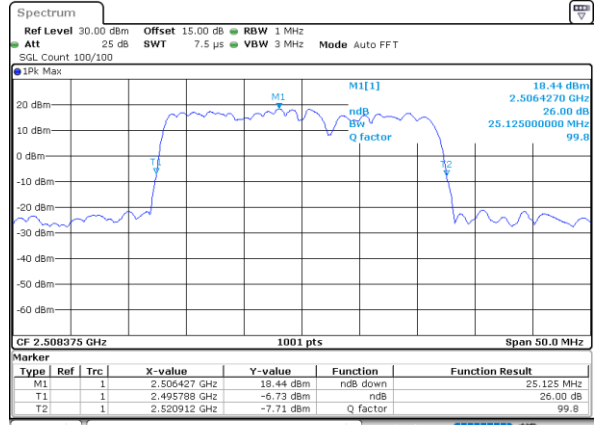

LTE Band 41C_CA

QPSK

Lowest Channel / 5MHz+20MHz

Date: 26.MAY.2021 10:06:40

Lowest Channel / 10MHz+15MHz

Date: 26.MAY.2021 13:30:18

Middle Channel / 5MHz+20MHz

Date: 26.MAY.2021 10:54:42

Middle Channel / 10MHz+15MHz

Date: 26.MAY.2021 13:42:19

Highest Channel / 5MHz+20MHz

Date: 26.MAY.2021 11:20:00

Highest Channel / 10MHz+15MHz

Date: 26.MAY.2021 14:12:35

LTE Band 41C_CA

QPSK

Lowest Channel / 10MHz+20MHz

Date: 26.MAY.2021 16:13:58

Lowest Channel / 15MHz+10MHz

Date: 27.MAY.2021 09:14:36

Middle Channel / 10MHz+20MHz

Date: 26.MAY.2021 16:32:35

Middle Channel / 15MHz+10MHz

Date: 27.MAY.2021 09:45:36

Highest Channel / 10MHz+20MHz

Date: 26.MAY.2021 16:56:24

Highest Channel / 15MHz+10MHz

Date: 27.MAY.2021 10:01:08

LTE Band 41C_CA

QPSK

Lowest Channel / 15MHz+15MHz

Date: 27_MAY_2021 10:23:30