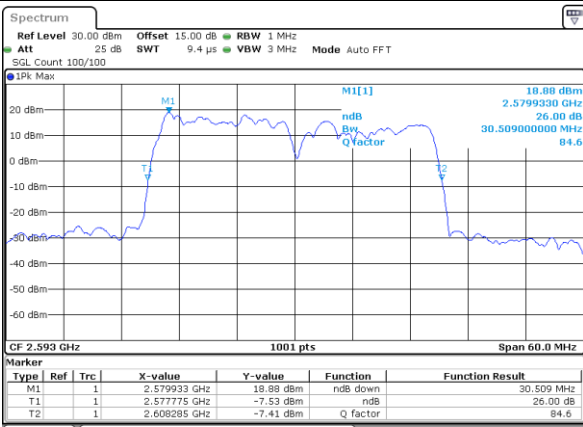

Middle Channel / 10MHz+20MHz

Date: 26.MAY.2021 16:35:48

Middle Channel / 15MHz+10MHz

Date: 27.MAY.2021 09:49:50

Highest Channel / 10MHz+20MHz

Date: 26.MAY.2021 17:02:22

Highest Channel / 15MHz+10MHz

Date: 27.MAY.2021 10:07:52

LTE Band 41C_CA

64QAM

Lowest Channel / 15MHz+15MHz

Date: 27_MAY.2021 10:34:33

Lowest Channel / 15MHz+20MHz

Date: 27_MAY.2021 13:35:22

Middle Channel / 15MHz+15MHz

Date: 27_MAY.2021 11:06:43

Middle Channel / 15MHz+20MHz

Date: 28_MAY.2021 08:56:30

Highest Channel / 15MHz+15MHz

Date: 27_MAY.2021 11:26:04

Highest Channel / 15MHz+20MHz

Date: 27_MAY.2021 15:33:50