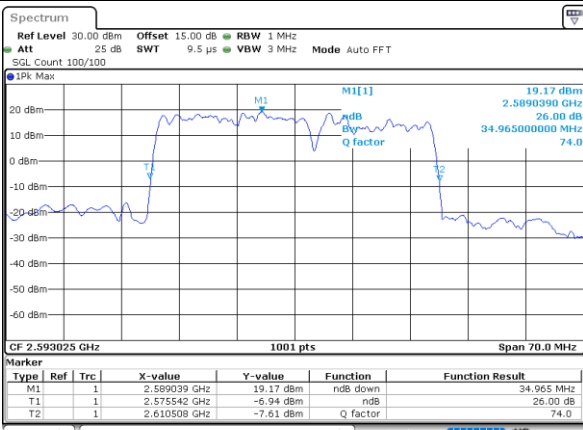

Middle Channel / 20MHz+5MHz

Date: 28_MAY.2021 09:05:24

Middle Channel / 20MHz+10MHz

Date: 28_MAY.2021 10:21:38

Highest Channel / 20MHz+5MHz

Date: 28_MAY.2021 09:29:39

Highest Channel / 20MHz+10MHz

Date: 28_MAY.2021 10:37:52

LTE Band 41C_CA

QPSK

Lowest Channel / 20MHz+15MHz

Date: 28_MAY.2021 11:10:22

Lowest Channel / 20MHz+20MHz

Date: 28_MAY.2021 14:22:02

Middle Channel / 20MHz+15MHz

Date: 28_MAY.2021 11:47:06

Middle Channel / 20MHz+20MHz

Date: 28_MAY.2021 14:25:47

Highest Channel / 20MHz+15MHz

Date: 28_MAY.2021 13:35:56

Highest Channel / 20MHz+20MHz

Date: 28_MAY.2021 15:24:32

LTE Band 41C_CA

16QAM