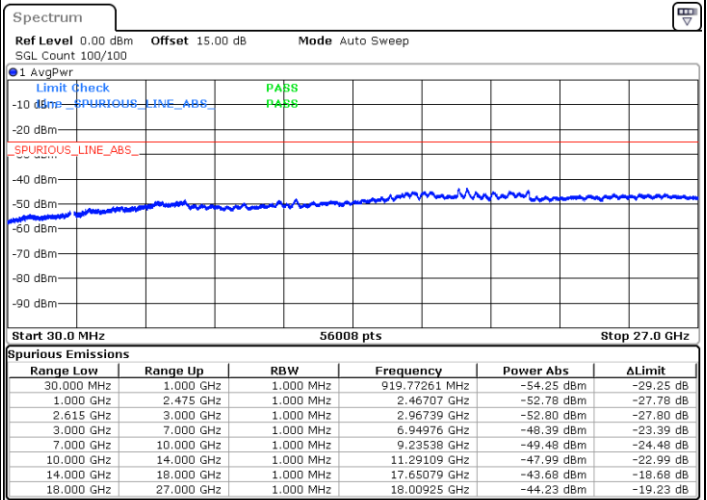

Date: 27.MAY.2021 00:32:13