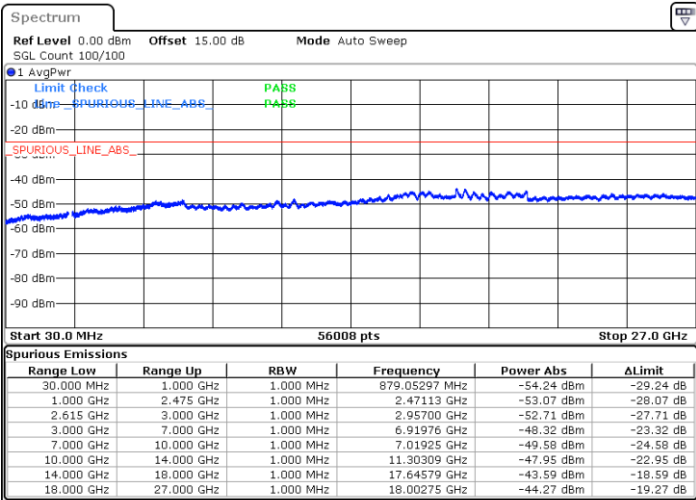

Lowest Channel / 1RB0 and 1RB74

Lowest Channel / 1RB99 and 1RB0

Date: 26.MAY.2021 00:46:09

Date: 27.MAY.2021 00:30:31

Lowest Channel / FullRB

N/A

Date: 27.MAY.2021 00:23:13

LTE Band 7C_CA / 20MHz+15MHz

64QAM

MiddleChannel / 1RB0 and 1RB74

Middle Channel / 1RB99 and 1RB0

Date: 27.MAY.2021 00:36:49

Date: 27.MAY.2021 00:32:13

Middle Channel / FullIRB

N/A

Date: 27.MAY.2021 00:38:51

LTE Band 7C_CA / 20MHz+15MHz

64QAM

Highest Channel / 1RB0 and 1RB74

Highest Channel / 1RB99 and 1RB0

Date: 27.MAY.2021 00:47:58

Date: 27.MAY.2021 00:56:44

Highest Channel / FullIRB

N/A

Date: 27.MAY.2021 00:46:20

LTE Band 7C_CA / 20MHz+20MHz

64QAM

Lowest Channel / 1RB0 and 1RB99

Lowest Channel / 1RB99 and 1RB0

Date: 25.MAY.2021 22:26:12

Date: 25.MAY.2021 22:32:06

Lowest Channel / FullIRB