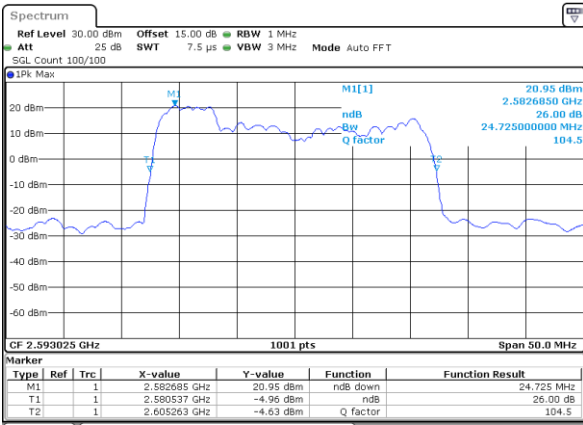

Middle Channel / 20MHz+20MHz

Date: 28_MAY.2021 14:25:47

Highest Channel / 20MHz+15MHz

Date: 28_MAY.2021 13:35:56

Highest Channel / 20MHz+20MHz

Date: 28_MAY.2021 15:24:32

LTE Band 41C_CA

16QAM

Lowest Channel / 5MHz+20MHz

Date: 26.MAY.2021 10:08:12

Lowest Channel / 10MHz+15MHz

Date: 26.MAY.2021 13:33:25

Middle Channel / 5MHz+20MHz

Date: 26.MAY.2021 10:55:12

Middle Channel / 10MHz+15MHz

Date: 26.MAY.2021 13:45:36

Highest Channel / 5MHz+20MHz

Date: 26.MAY.2021 11:20:44

Highest Channel / 10MHz+15MHz

Date: 26.MAY.2021 14:13:11

LTE Band 41C_CA

16QAM

Lowest Channel / 10MHz+20MHz

Date: 26.MAY.2021 16:14:49

Lowest Channel / 15MHz+10MHz

Date: 27.MAY.2021 09:18:18

Middle Channel / 10MHz+20MHz

Date: 26.MAY.2021 16:35:02

Middle Channel / 15MHz+10MHz

Date: 27.MAY.2021 09:46:37

Highest Channel / 10MHz+20MHz

Date: 26.MAY.2021 16:57:33