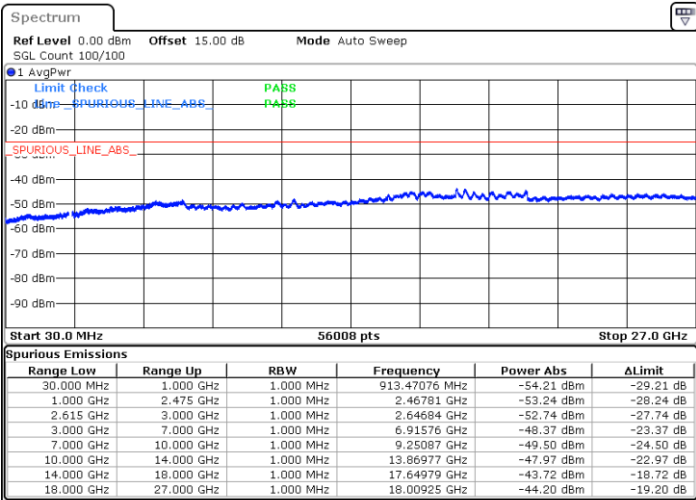

N/A

Date: 25.MAY.2021 22:12:41

LTE Band 7C_CA / 20MHz+20MHz

64QAM

Middle Channel / 1RB0 and 1RB99

Middle Channel / 1RB99 and 1RB0

Date: 26.MAY.2021 23:09:20

Date: 26.MAY.2021 23:14:36

Middle Channel / FullIRB

N/A

Date: 26.MAY.2021 23:07:28

LTE Band 7C_CA / 20MHz+20MHz

64QAM

Highest Channel / 1RB0 and 1RB99

Highest Channel / 1RB99 and 1RB0

Date: 27.MAY.2021 00:13:41

Date: 26.MAY.2021 23:17:07

Highest Channel / FullIRB

N/A

Date: 27.MAY.2021 00:15:27

LTE Band 41C_CA

26dB Bandwidth

Mode	LTE Band 41C_CA : 26dB BW(MHz)				
QPSK					
BW	5MHz+20MHz	10MHz+15MHz	10MHz+20MHz	15MHz+10MHz	15MHz+15MHz
Lowest CH	24.73	25.08	29.67	25.13	30.45
Middle CH	24.73	25.08	29.91	25.13	30.51
Highest CH	24.73	24.93	29.79	25.23	30.45
BW	15MHz+20MHz	20MHz+5MHz	20MHz+10MHz	20MHz+15MHz	20MHz+20MHz
Lowest CH	34.83	24.93	30.09	34.90	39.72
Middle CH	34.90	24.88	30.03	34.97	39.72
Highest CH	34.76	24.98	30.09	34.76	39.72