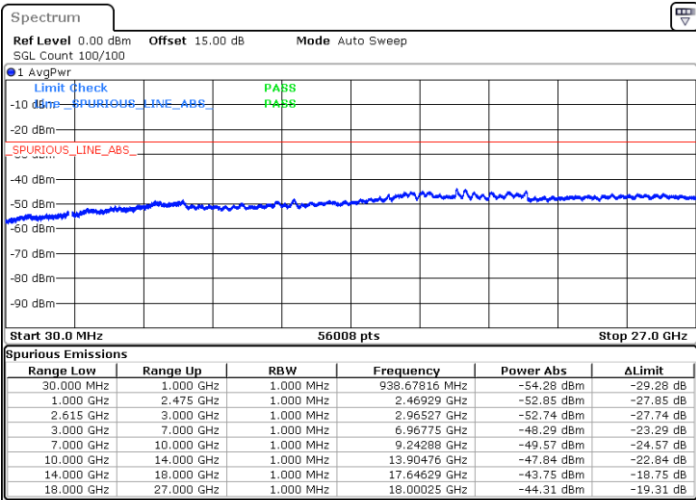

Date: 27.MAY.2021 20:25:08

LTE Band 7C_CA / 15MHz+20MHz

64QAM

Middle Channel / 1RB0 and 1RB99

Middle Channel / 1RB74 and 1RB0

Date: 27.MAY.2021 21:44:52

Date: 27.MAY.2021 21:43:17

Middle Channel / FullIRB

N/A

Date: 27.MAY.2021 21:50:14

LTE Band 7C_CA / 15MHz+20MHz

64QAM

Highest Channel / 1RB0 and 1RB99

Highest Channel / 1RB74 and 1RB0

Date: 27.MAY.2021 21:58:27

Date: 27.MAY.2021 21:59:37

Highest Channel / FullIRB

N/A

Date: 27.MAY.2021 21:51:47

LTE Band 7C_CA / 20MHz+10MHz

64QAM

Lowest Channel / 1RB0 and 1RB49

Lowest Channel / 1RB99 and 1RB0

Date: 26.MAY.2021 00:29:23