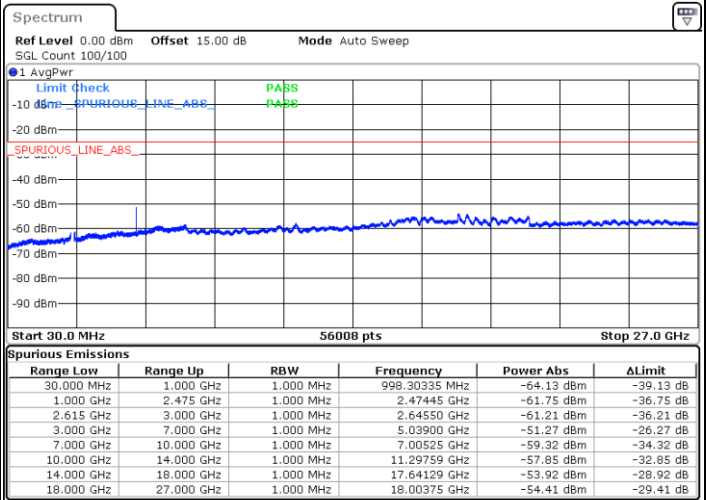

N/A

Date: 27.MAY.2021 21:50:14

LTE Band 7C_CA / 15MHz+20MHz

64QAM

Highest Channel / 1RB0 and 1RB99

Highest Channel / 1RB74 and 1RB0

Date: 27.MAY.2021 21:58:27

Date: 27.MAY.2021 21:59:37

Highest Channel / FullIRB

N/A

Date: 27.MAY.2021 21:51:47

LTE Band 7C_CA / 20MHz+10MHz

64QAM

Lowest Channel / 1RB0 and 1RB49

Lowest Channel / 1RB99 and 1RB0

Date: 26.MAY.2021 00:29:23

Date: 26.MAY.2021 00:30:51

Lowest Channel / FullRB

N/A

Date: 26.MAY.2021 00:23:34

LTE Band 7C_CA / 20MHz+10MHz

64QAM

Middle Channel / 1RB0 and 1RB49

Middle Channel / 1RB99 and 1RB0