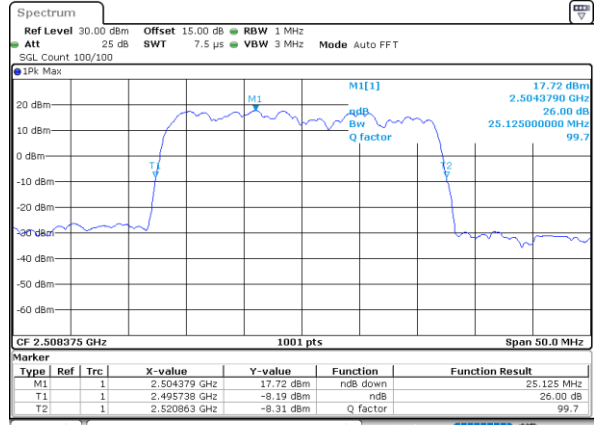

Highest Channel / 20MHz+15MHz

Date: 28.MAY.2021 13:36:24

Highest Channel / 20MHz+20MHz

Date: 28.MAY.2021 15:26:29

LTE Band 41C_CA

64QAM

Lowest Channel / 5MHz+20MHz

Date: 26.MAY.2021 10:08:48

Lowest Channel / 10MHz+15MHz

Date: 26.MAY.2021 13:33:58

Middle Channel / 5MHz+20MHz

Date: 26.MAY.2021 10:57:38

Middle Channel / 10MHz+15MHz

Date: 26.MAY.2021 13:52:18

Highest Channel / 5MHz+20MHz

Date: 26.MAY.2021 11:23:43

Highest Channel / 10MHz+15MHz

Date: 26.MAY.2021 14:23:24

LTE Band 41C_CA

64QAM

Lowest Channel / 10MHz+20MHz

Date: 26.MAY.2021 16:18:29

Lowest Channel / 15MHz+10MHz

Date: 27.MAY.2021 09:19:29

Middle Channel / 10MHz+20MHz

Date: 26.MAY.2021 16:35:48

Middle Channel / 15MHz+10MHz

Date: 27.MAY.2021 09:49:50

Highest Channel / 10MHz+20MHz

Date: 26.MAY.2021 17:02:22

Highest Channel / 15MHz+10MHz

Date: 27.MAY.2021 10:07:52