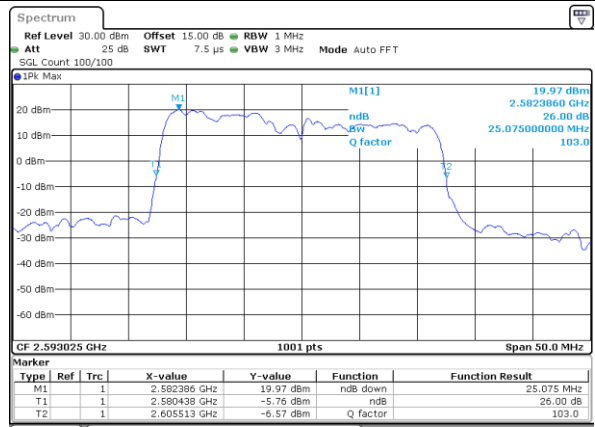

LTE Band 41C_CA

QPSK

Lowest Channel / 5MHz+20MHz

Date: 26.MAY.2021 10:06:40

Lowest Channel / 10MHz+15MHz

Date: 26.MAY.2021 13:30:18

Middle Channel / 5MHz+20MHz

Date: 26.MAY.2021 10:54:42

Middle Channel / 10MHz+15MHz

Date: 26.MAY.2021 13:42:19

Highest Channel / 5MHz+20MHz

Date: 26.MAY.2021 11:20:00

Highest Channel / 10MHz+15MHz

Date: 26.MAY.2021 14:12:35

LTE Band 41C_CA

QPSK