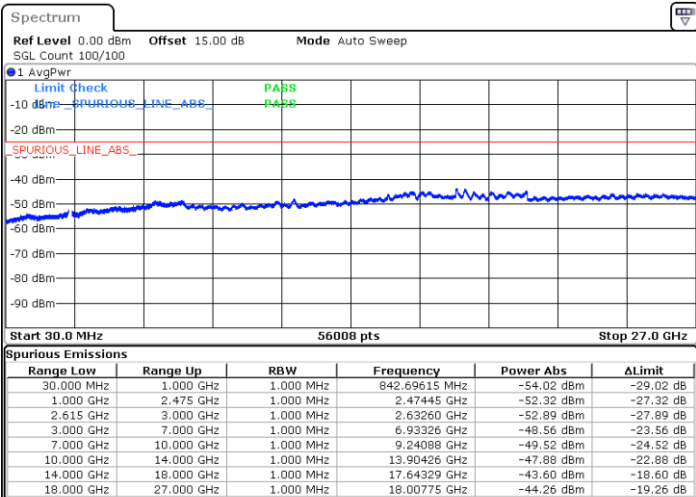

Date: 27.MAY.2021 20:25:08

LTE Band 7C_CA / 15MHz+20MHz

64QAM

Middle Channel / 1RB0 and 1RB99

Middle Channel / 1RB74 and 1RB0

Date: 27.MAY.2021 21:44:52

Date: 27.MAY.2021 21:43:17

Middle Channel / FullIRB

N/A

Date: 27.MAY.2021 21:50:14

LTE Band 7C_CA / 15MHz+20MHz

64QAM

Highest Channel / 1RB0 and 1RB99

Highest Channel / 1RB74 and 1RB0

Date: 27.MAY.2021 21:58:27

Date: 27.MAY.2021 21:59:37

Highest Channel / FullIRB

N/A

Date: 27.MAY.2021 21:51:47

LTE Band 7C_CA / 20MHz+10MHz

64QAM

Lowest Channel / 1RB0 and 1RB49

Lowest Channel / 1RB99 and 1RB0

Date: 26.MAY.2021 00:29:23

Date: 26.MAY.2021 00:30:51

Lowest Channel / FullRB

N/A

Date: 26.MAY.2021 00:23:34

LTE Band 7C_CA / 20MHz+10MHz

64QAM

Middle Channel / 1RB0 and 1RB49

Middle Channel / 1RB99 and 1RB0