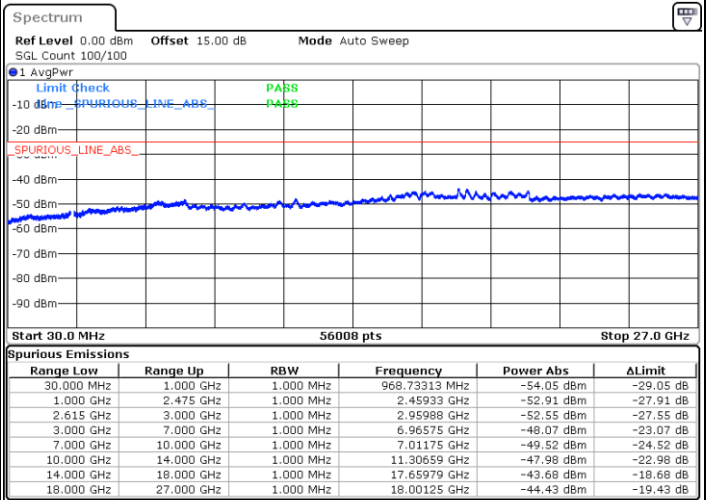

LTE Band 7C_CA / 20MHz+15MHz

64QAM

Highest Channel / 1RB0 and 1RB74

Highest Channel / 1RB99 and 1RB0

Date: 27.MAY.2021 00:47:58

Date: 27.MAY.2021 00:56:44

Highest Channel / FullIRB

N/A

Date: 27.MAY.2021 00:46:20

LTE Band 7C_CA / 20MHz+20MHz

64QAM

Lowest Channel / 1RB0 and 1RB99

Lowest Channel / 1RB99 and 1RB0

Date: 25.MAY.2021 22:26:12

Date: 25.MAY.2021 22:32:06

Lowest Channel / FullIRB

N/A

Date: 25.MAY.2021 22:12:41

LTE Band 7C_CA / 20MHz+20MHz

64QAM

Middle Channel / 1RB0 and 1RB99

Middle Channel / 1RB99 and 1RB0

Date: 26.MAY.2021 23:09:20

Date: 26.MAY.2021 23:14:36

Middle Channel / FullIRB

N/A

Date: 26.MAY.2021 23:07:28

LTE Band 7C_CA / 20MHz+20MHz

64QAM

Highest Channel / 1RB0 and 1RB99

Highest Channel / 1RB99 and 1RB0

Date: 27.MAY.2021 00:13:41