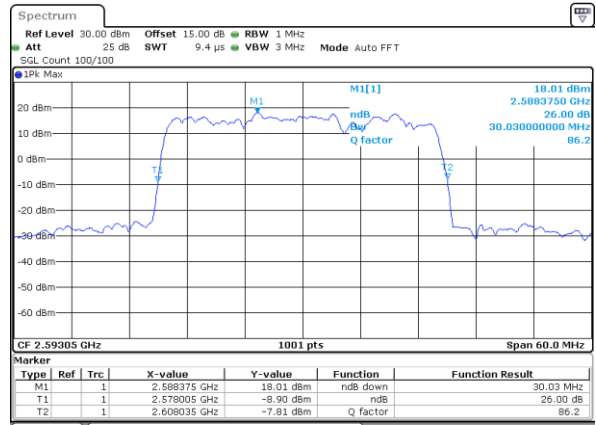

Highest Channel / 10MHz+20MHz

Date: 26.MAY.2021 16:56:24

Highest Channel / 15MHz+10MHz

Date: 27.MAY.2021 10:01:08

LTE Band 41C_CA

QPSK

Lowest Channel / 15MHz+15MHz

Date: 27_MAY_2021 10:23:30

Lowest Channel / 15MHz+20MHz

Date: 27_MAY_2021 13:30:40

Middle Channel / 15MHz+15MHz

Date: 27_MAY_2021 11:02:14

Middle Channel / 15MHz+20MHz

Date: 27_MAY_2021 13:49:55

Highest Channel / 15MHz+15MHz

Date: 27_MAY_2021 11:38:02

Highest Channel / 15MHz+20MHz

Date: 27_MAY_2021 15:28:10

LTE Band 41C_CA

QPSK

Lowest Channel / 20MHz+5MHz

Date: 27_MAY.2021 16:22:40

Lowest Channel / 20MHz+10MHz

Date: 28_MAY.2021 09:55:43

Middle Channel / 20MHz+5MHz

Date: 28_MAY.2021 09:05:24

Middle Channel / 20MHz+10MHz

Date: 28_MAY.2021 10:21:38

Highest Channel / 20MHz+5MHz

Date: 28_MAY.2021 09:29:39

Highest Channel / 20MHz+10MHz

Date: 28_MAY.2021 10:37:52