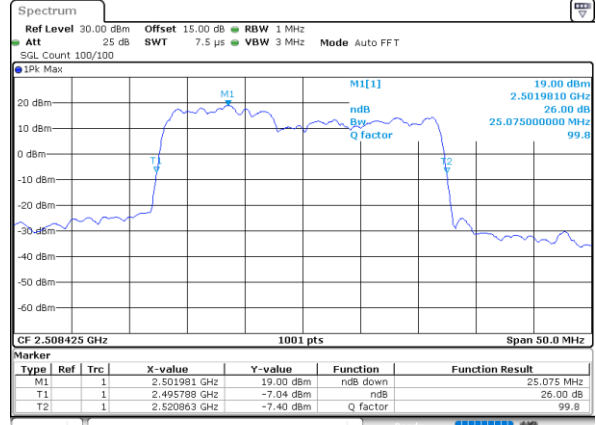

Lowest Channel / 20MHz+15MHz

Date: 28.MAY.2021 11:12:25

Lowest Channel / 20MHz+20MHz

Date: 28.MAY.2021 14:22:47

Middle Channel / 20MHz+15MHz

Date: 28.MAY.2021 11:48:20

Middle Channel / 20MHz+20MHz

Date: 28.MAY.2021 14:51:36

Highest Channel / 20MHz+15MHz

Date: 28.MAY.2021 13:36:24

Highest Channel / 20MHz+20MHz

Date: 28.MAY.2021 15:26:29

LTE Band 41C_CA

64QAM

Lowest Channel / 5MHz+20MHz

Date: 26.MAY.2021 10:08:48

Lowest Channel / 10MHz+15MHz

Date: 26.MAY.2021 13:33:58

Middle Channel / 5MHz+20MHz

Date: 26.MAY.2021 10:57:38

Middle Channel / 10MHz+15MHz

Date: 26.MAY.2021 13:52:18

Highest Channel / 5MHz+20MHz

Date: 26.MAY.2021 11:23:43