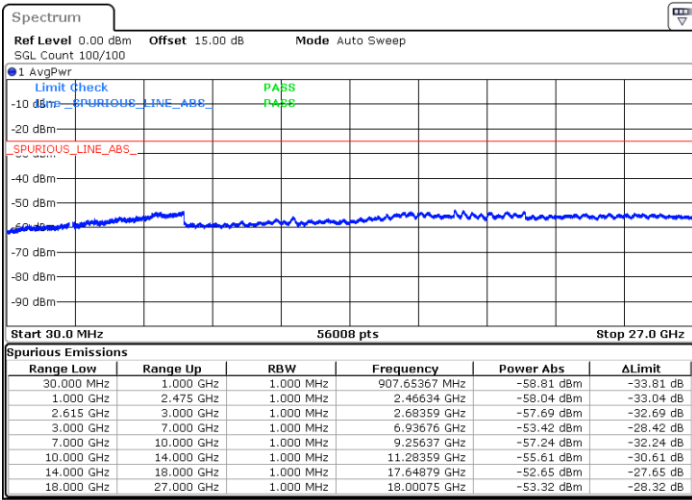

Date: 26.MAY.2021 00:38:12

Date: 26.MAY.2021 00:37:02

Middle Channel / FullRB

N/A

Date: 26.MAY.2021 00:43:39

LTE Band 7C_CA / 20MHz+10MHz

64QAM

Highest Channel / 1RB0 and 1RB49

Highest Channel / 1RB99 and 1RB0

Date: 26.MAY.2021 00:55:25

Date: 26.MAY.2021 00:56:38

Highest Channel / FullIRB

N/A

Date: 26.MAY.2021 00:55:25

LTE Band 7C_CA / 20MHz+15MHz

64QAM

Lowest Channel / 1RB0 and 1RB74

Lowest Channel / 1RB99 and 1RB0

Date: 26.MAY.2021 00:46:09

Date: 27.MAY.2021 00:30:31

Lowest Channel / FullRB

N/A

Date: 27.MAY.2021 00:23:13

LTE Band 7C_CA / 20MHz+15MHz