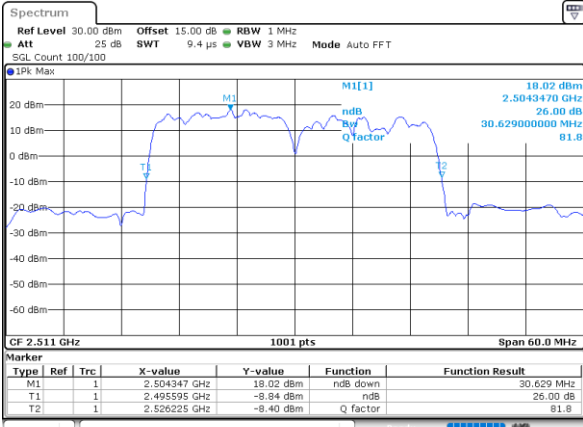

Lowest Channel / 15MHz+10MHz

Date: 27.MAY.2021 09:18:18

Middle Channel / 10MHz+20MHz

Date: 26.MAY.2021 16:35:02

Middle Channel / 15MHz+10MHz

Date: 27.MAY.2021 09:46:37

Highest Channel / 10MHz+20MHz

Date: 26.MAY.2021 16:57:33

Highest Channel / 15MHz+10MHz

Date: 27.MAY.2021 10:01:57

LTE Band 41C_CA

16QAM

Lowest Channel / 15MHz+15MHz

Date: 27_MAY.2021 10:33:12

Lowest Channel / 15MHz+20MHz

Date: 27_MAY.2021 13:31:16

Middle Channel / 15MHz+15MHz

Date: 27_MAY.2021 11:03:16

Middle Channel / 15MHz+20MHz

Date: 28_MAY.2021 08:55:35

Highest Channel / 15MHz+15MHz

Date: 27_MAY.2021 11:25:28

Highest Channel / 15MHz+20MHz

Date: 27_MAY.2021 15:32:16