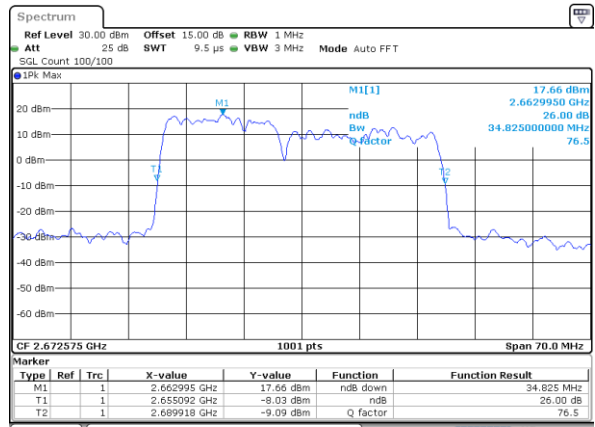

LTE Band 41C_CA

64QAM

Lowest Channel / 15MHz+15MHz

Date: 27_MAY.2021 10:34:33

Lowest Channel / 15MHz+20MHz

Date: 27_MAY.2021 13:35:22

Middle Channel / 15MHz+15MHz

Date: 27_MAY.2021 11:06:43

Middle Channel / 15MHz+20MHz

Date: 28_MAY.2021 08:56:30

Highest Channel / 15MHz+15MHz

Date: 27_MAY.2021 11:26:04

Highest Channel / 15MHz+20MHz

Date: 27_MAY.2021 15:33:50