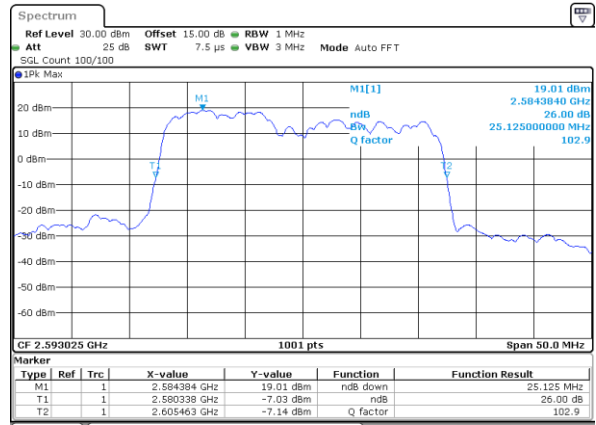

Middle Channel / 20MHz+20MHz

Date: 28_MAY.2021 14:25:47

Highest Channel / 20MHz+15MHz

Date: 28_MAY.2021 13:35:56

Highest Channel / 20MHz+20MHz

Date: 28_MAY.2021 15:24:32

LTE Band 41C_CA

16QAM

Lowest Channel / 5MHz+20MHz

Date: 26.MAY.2021 10:08:12

Lowest Channel / 10MHz+15MHz

Date: 26.MAY.2021 13:33:25

Middle Channel / 5MHz+20MHz

Date: 26.MAY.2021 10:55:12

Middle Channel / 10MHz+15MHz

Date: 26.MAY.2021 13:45:36

Highest Channel / 5MHz+20MHz

Date: 26.MAY.2021 11:20:44

Highest Channel / 10MHz+15MHz

Date: 26.MAY.2021 14:13:11

LTE Band 41C_CA

16QAM

Lowest Channel / 10MHz+20MHz

Date: 26.MAY.2021 16:14:49

Lowest Channel / 15MHz+10MHz

Date: 27.MAY.2021 09:18:18

Middle Channel / 10MHz+20MHz

Date: 26.MAY.2021 16:35:02

Middle Channel / 15MHz+10MHz

Date: 27.MAY.2021 09:46:37

Highest Channel / 10MHz+20MHz

Date: 26.MAY.2021 16:57:33