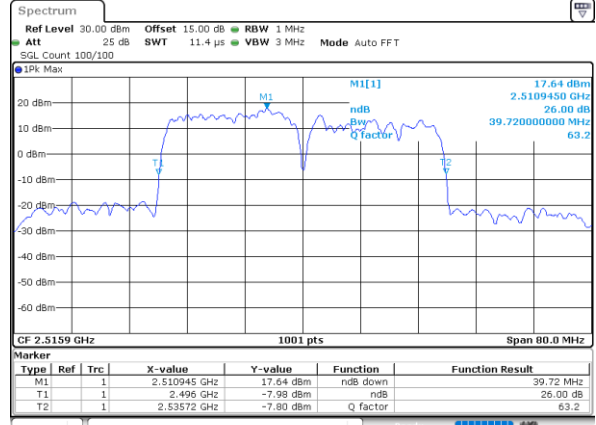

LTE Band 41C_CA

16QAM

Lowest Channel / 20MHz+5MHz

Date: 27_MAY.2021 16:27:10

Lowest Channel / 20MHz+10MHz

Date: 28_MAY.2021 09:15:08

Middle Channel / 20MHz+5MHz

Date: 28_MAY.2021 09:09:30

Middle Channel / 20MHz+10MHz

Date: 28_MAY.2021 10:22:32

Highest Channel / 20MHz+5MHz

Date: 28_MAY.2021 09:10:21

Highest Channel / 20MHz+10MHz

Date: 28_MAY.2021 10:38:52

LTE Band 41C_CA

16QAM

Lowest Channel / 20MHz+15MHz

Date: 28.MAY.2021 11:12:25

Lowest Channel / 20MHz+20MHz

Date: 28.MAY.2021 14:22:47

Middle Channel / 20MHz+15MHz

Date: 28.MAY.2021 11:48:20

Middle Channel / 20MHz+20MHz

Date: 28.MAY.2021 14:51:36

Highest Channel / 20MHz+15MHz

Date: 28.MAY.2021 13:36:24

Highest Channel / 20MHz+20MHz

Date: 28.MAY.2021 15:26:29

LTE Band 41C_CA

64QAM

Lowest Channel / 5MHz+20MHz

Date: 26.MAY.2021 10:08:48