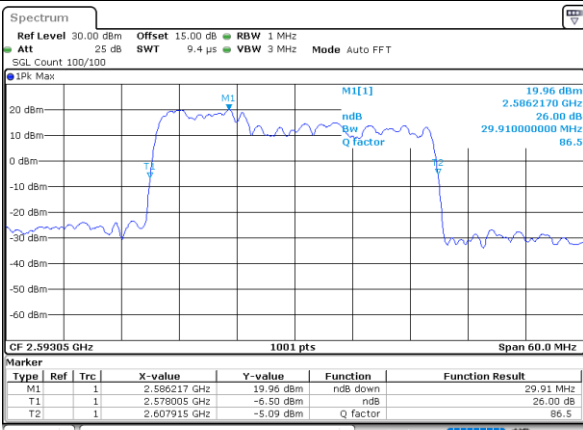

Middle Channel / 10MHz+15MHz

Date: 26.MAY.2021 13:42:19

Highest Channel / 5MHz+20MHz

Date: 26.MAY.2021 11:20:00

Highest Channel / 10MHz+15MHz

Date: 26.MAY.2021 14:12:35

LTE Band 41C_CA

QPSK

Lowest Channel / 10MHz+20MHz

Date: 26.MAY.2021 16:13:58

Lowest Channel / 15MHz+10MHz

Date: 27.MAY.2021 09:14:36

Middle Channel / 10MHz+20MHz

Date: 26.MAY.2021 16:32:35

Middle Channel / 15MHz+10MHz

Date: 27.MAY.2021 09:45:36

Highest Channel / 10MHz+20MHz

Date: 26.MAY.2021 16:56:24

Highest Channel / 15MHz+10MHz

Date: 27.MAY.2021 10:01:08

LTE Band 41C_CA

QPSK

Lowest Channel / 15MHz+15MHz

Date: 27_MAY_2021 10:23:30