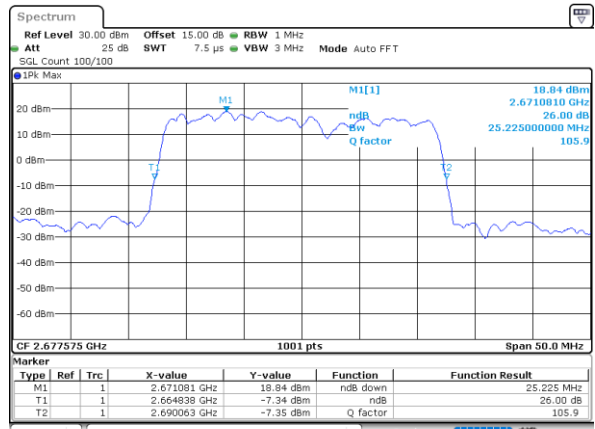

Middle Channel / 10MHz+15MHz

Date: 26.MAY.2021 13:42:19

Highest Channel / 5MHz+20MHz

Date: 26.MAY.2021 11:20:00

Highest Channel / 10MHz+15MHz

Date: 26.MAY.2021 14:12:35

LTE Band 41C_CA

QPSK

Lowest Channel / 10MHz+20MHz

Date: 26.MAY.2021 16:13:58

Lowest Channel / 15MHz+10MHz

Date: 27.MAY.2021 09:14:36

Middle Channel / 10MHz+20MHz

Date: 26.MAY.2021 16:32:35

Middle Channel / 15MHz+10MHz

Date: 27.MAY.2021 09:45:36

Highest Channel / 10MHz+20MHz

Date: 26.MAY.2021 16:56:24

Highest Channel / 15MHz+10MHz

Date: 27.MAY.2021 10:01:08

LTE Band 41C_CA

QPSK

Lowest Channel / 15MHz+15MHz

Date: 27_MAY_2021 10:23:30