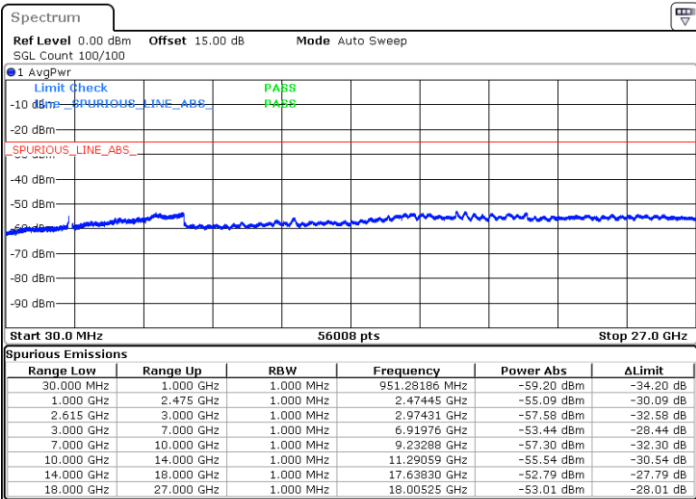

Highest Channel / FullIRB

N/A

Date: 27.MAY.2021 21:51:47

LTE Band 7C_CA / 20MHz+10MHz

64QAM

Lowest Channel / 1RB0 and 1RB49

Lowest Channel / 1RB99 and 1RB0

Date: 26.MAY.2021 00:29:23

Date: 26.MAY.2021 00:30:51

Lowest Channel / FullRB

N/A

Date: 26.MAY.2021 00:23:34

LTE Band 7C_CA / 20MHz+10MHz

64QAM

Middle Channel / 1RB0 and 1RB49

Middle Channel / 1RB99 and 1RB0

Date: 26.MAY.2021 00:38:12

Date: 26.MAY.2021 00:37:02

Middle Channel / FullRB

N/A

Date: 26.MAY.2021 00:43:39

LTE Band 7C_CA / 20MHz+10MHz

64QAM

Highest Channel / 1RB0 and 1RB49

Highest Channel / 1RB99 and 1RB0

Date: 26.MAY.2021 00:55:25

Date: 26.MAY.2021 00:56:38

Highest Channel / FullIRB

N/A

Date: 26.MAY.2021 00:55:25

LTE Band 7C_CA / 20MHz+15MHz

64QAM