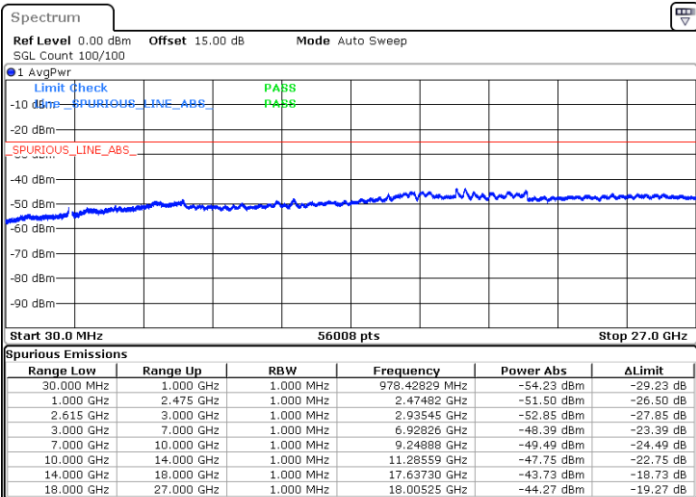

Lowest Channel / 1RB0 and 1RB74

Lowest Channel / 1RB99 and 1RB0

Date: 26.MAY.2021 00:46:09

Date: 27.MAY.2021 00:30:31

Lowest Channel / FullRB

N/A

Date: 27.MAY.2021 00:23:13

LTE Band 7C_CA / 20MHz+15MHz

64QAM

MiddleChannel / 1RB0 and 1RB74

Middle Channel / 1RB99 and 1RB0

Date: 27.MAY.2021 00:36:49

Date: 27.MAY.2021 00:32:13

Middle Channel / FullIRB

N/A

Date: 27.MAY.2021 00:38:51

LTE Band 7C_CA / 20MHz+15MHz

64QAM

Highest Channel / 1RB0 and 1RB74

Highest Channel / 1RB99 and 1RB0

Date: 27.MAY.2021 00:47:58

Date: 27.MAY.2021 00:56:44

Highest Channel / FullIRB

N/A