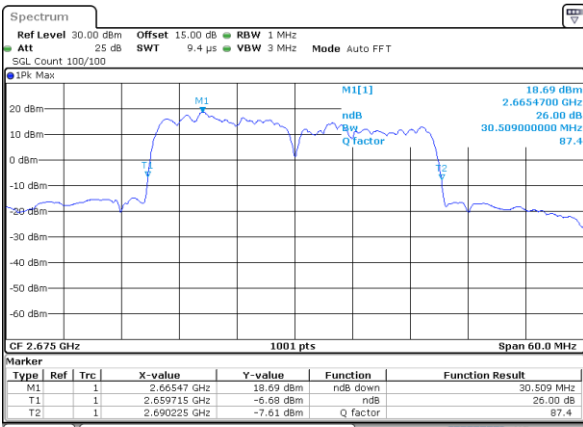

Highest Channel / 15MHz+10MHz

Date: 27.MAY.2021 10:01:57

LTE Band 41C_CA

16QAM

Lowest Channel / 15MHz+15MHz

Date: 27_MAY.2021 10:33:12

Lowest Channel / 15MHz+20MHz

Date: 27_MAY.2021 13:31:16

Middle Channel / 15MHz+15MHz

Date: 27_MAY.2021 11:03:16

Middle Channel / 15MHz+20MHz

Date: 28_MAY.2021 08:55:35

Highest Channel / 15MHz+15MHz

Date: 27_MAY.2021 11:25:28

Highest Channel / 15MHz+20MHz

Date: 27_MAY.2021 15:32:16

LTE Band 41C_CA

16QAM

Lowest Channel / 20MHz+5MHz

Date: 27_MAY.2021 16:27:10

Lowest Channel / 20MHz+10MHz

Date: 28_MAY.2021 09:15:08

Middle Channel / 20MHz+5MHz

Date: 28_MAY.2021 09:09:30