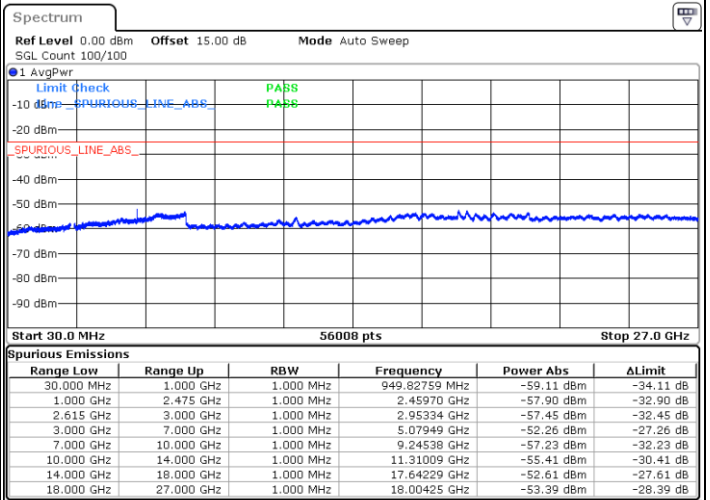

Highest Channel / FullIRB

N/A

Date: 27.MAY.2021 21:51:47

LTE Band 7C_CA / 20MHz+10MHz

64QAM

Lowest Channel / 1RB0 and 1RB49

Lowest Channel / 1RB99 and 1RB0

Date: 26.MAY.2021 00:29:23

Date: 26.MAY.2021 00:30:51

Lowest Channel / FullRB

N/A

Date: 26.MAY.2021 00:23:34

LTE Band 7C_CA / 20MHz+10MHz

64QAM

Middle Channel / 1RB0 and 1RB49

Middle Channel / 1RB99 and 1RB0

Date: 26.MAY.2021 00:38:12

Date: 26.MAY.2021 00:37:02

Middle Channel / FullRB

N/A

Date: 26.MAY.2021 00:43:39

LTE Band 7C_CA / 20MHz+10MHz

64QAM

Highest Channel / 1RB0 and 1RB49

Highest Channel / 1RB99 and 1RB0

Date: 26.MAY.2021 00:55:25

Date: 26.MAY.2021 00:56:38

Highest Channel / FullIRB

N/A

Date: 26.MAY.2021 00:55:25

LTE Band 7C_CA / 20MHz+15MHz

64QAM