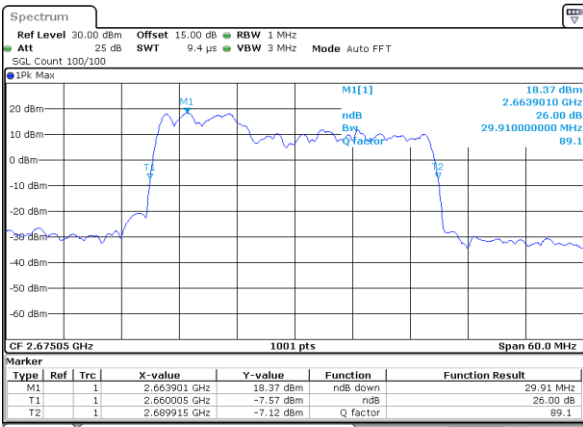

Highest Channel / 10MHz+15MHz

Date: 26.MAY.2021 14:23:24

LTE Band 41C_CA

64QAM

Lowest Channel / 10MHz+20MHz

Date: 26.MAY.2021 16:18:29

Lowest Channel / 15MHz+10MHz

Date: 27.MAY.2021 09:19:29

Middle Channel / 10MHz+20MHz

Date: 26.MAY.2021 16:35:48

Middle Channel / 15MHz+10MHz

Date: 27.MAY.2021 09:49:50

Highest Channel / 10MHz+20MHz

Date: 26.MAY.2021 17:02:22

Highest Channel / 15MHz+10MHz

Date: 27.MAY.2021 10:07:52