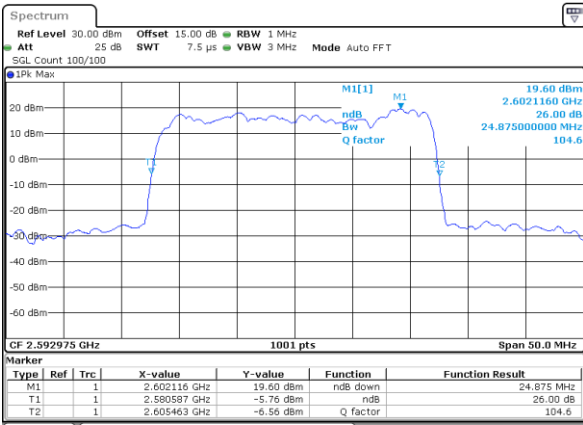

Highest Channel / 10MHz+20MHz

Date: 26.MAY.2021 16:56:24

Highest Channel / 15MHz+10MHz

Date: 27.MAY.2021 10:01:08

LTE Band 41C_CA

QPSK

Lowest Channel / 15MHz+15MHz

Date: 27_MAY_2021 10:23:30

Lowest Channel / 15MHz+20MHz

Date: 27_MAY_2021 13:30:40

Middle Channel / 15MHz+15MHz

Date: 27_MAY_2021 11:02:14

Middle Channel / 15MHz+20MHz

Date: 27_MAY_2021 13:49:55

Highest Channel / 15MHz+15MHz

Date: 27_MAY_2021 11:38:02

Highest Channel / 15MHz+20MHz

Date: 27_MAY_2021 15:28:10

LTE Band 41C_CA

QPSK

Lowest Channel / 20MHz+5MHz

Date: 27_MAY.2021 16:22:40

Lowest Channel / 20MHz+10MHz

Date: 28_MAY.2021 09:55:43

Middle Channel / 20MHz+5MHz

Date: 28_MAY.2021 09:05:24

Middle Channel / 20MHz+10MHz

Date: 28_MAY.2021 10:21:38

Highest Channel / 20MHz+5MHz

Date: 28_MAY.2021 09:29:39

Highest Channel / 20MHz+10MHz

Date: 28_MAY.2021 10:37:52