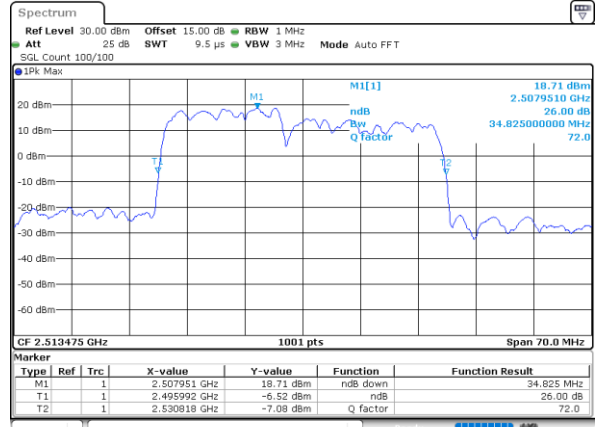

Lowest Channel / 10MHz+20MHz

Date: 26.MAY.2021 16:13:58

Lowest Channel / 15MHz+10MHz

Date: 27.MAY.2021 09:14:36

Middle Channel / 10MHz+20MHz

Date: 26.MAY.2021 16:32:35

Middle Channel / 15MHz+10MHz

Date: 27.MAY.2021 09:45:36

Highest Channel / 10MHz+20MHz

Date: 26.MAY.2021 16:56:24

Highest Channel / 15MHz+10MHz

Date: 27.MAY.2021 10:01:08

LTE Band 41C_CA

QPSK

Lowest Channel / 15MHz+15MHz

Date: 27_MAY_2021 10:23:30

Lowest Channel / 15MHz+20MHz

Date: 27_MAY_2021 13:30:40

Middle Channel / 15MHz+15MHz

Date: 27_MAY_2021 11:02:14

Middle Channel / 15MHz+20MHz

Date: 27_MAY_2021 13:49:55

Highest Channel / 15MHz+15MHz

Date: 27_MAY_2021 11:38:02