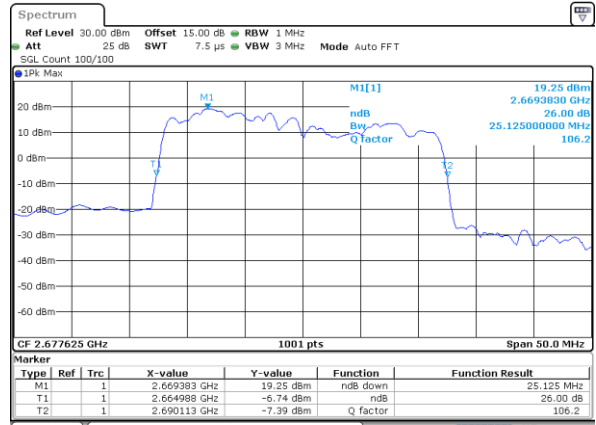

Middle Channel / 20MHz+20MHz

Date: 28_MAY.2021 14:25:47

Highest Channel / 20MHz+15MHz

Date: 28_MAY.2021 13:35:56

Highest Channel / 20MHz+20MHz

Date: 28_MAY.2021 15:24:32

LTE Band 41C_CA

16QAM

Lowest Channel / 5MHz+20MHz

Date: 26.MAY.2021 10:08:12

Lowest Channel / 10MHz+15MHz

Date: 26.MAY.2021 13:33:25

Middle Channel / 5MHz+20MHz

Date: 26.MAY.2021 10:55:12

Middle Channel / 10MHz+15MHz

Date: 26.MAY.2021 13:45:36

Highest Channel / 5MHz+20MHz

Date: 26.MAY.2021 11:20:44

Highest Channel / 10MHz+15MHz

Date: 26.MAY.2021 14:13:11

LTE Band 41C_CA

16QAM

Lowest Channel / 10MHz+20MHz

Date: 26.MAY.2021 16:14:49

Lowest Channel / 15MHz+10MHz

Date: 27.MAY.2021 09:18:18

Middle Channel / 10MHz+20MHz

Date: 26.MAY.2021 16:35:02

Middle Channel / 15MHz+10MHz

Date: 27.MAY.2021 09:46:37

Highest Channel / 10MHz+20MHz

Date: 26.MAY.2021 16:57:33