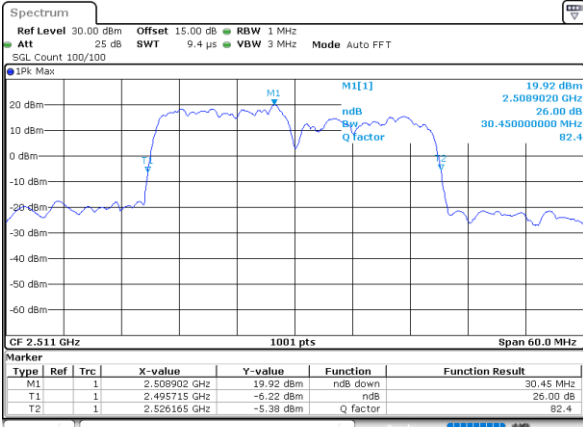

Lowest Channel / 10MHz+20MHz

Date: 26.MAY.2021 16:13:58

Lowest Channel / 15MHz+10MHz

Date: 27.MAY.2021 09:14:36

Middle Channel / 10MHz+20MHz

Date: 26.MAY.2021 16:32:35

Middle Channel / 15MHz+10MHz

Date: 27.MAY.2021 09:45:36

Highest Channel / 10MHz+20MHz

Date: 26.MAY.2021 16:56:24

Highest Channel / 15MHz+10MHz

Date: 27.MAY.2021 10:01:08

LTE Band 41C_CA

QPSK

Lowest Channel / 15MHz+15MHz

Date: 27_MAY_2021 10:23:30

Lowest Channel / 15MHz+20MHz

Date: 27_MAY_2021 13:30:40

Middle Channel / 15MHz+15MHz

Date: 27_MAY_2021 11:02:14

Middle Channel / 15MHz+20MHz

Date: 27_MAY_2021 13:49:55

Highest Channel / 15MHz+15MHz

Date: 27_MAY_2021 11:38:02