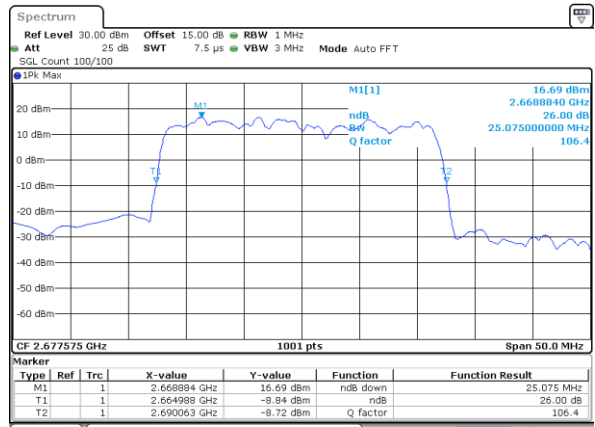

Lowest Channel / 10MHz+15MHz

Date: 26.MAY.2021 13:33:58

Middle Channel / 5MHz+20MHz

Date: 26.MAY.2021 10:57:38

Middle Channel / 10MHz+15MHz

Date: 26.MAY.2021 13:52:18

Highest Channel / 5MHz+20MHz

Date: 26.MAY.2021 11:23:43

Highest Channel / 10MHz+15MHz

Date: 26.MAY.2021 14:23:24

LTE Band 41C_CA

64QAM

Lowest Channel / 10MHz+20MHz

Date: 26.MAY.2021 16:18:29

Lowest Channel / 15MHz+10MHz

Date: 27.MAY.2021 09:19:29

Middle Channel / 10MHz+20MHz

Date: 26.MAY.2021 16:35:48

Middle Channel / 15MHz+10MHz

Date: 27.MAY.2021 09:49:50

Highest Channel / 10MHz+20MHz

Date: 26.MAY.2021 17:02:22

Highest Channel / 15MHz+10MHz

Date: 27.MAY.2021 10:07:52

LTE Band 41C_CA

64QAM

Lowest Channel / 15MHz+15MHz

Date: 27_MAY.2021 10:34:33

Lowest Channel / 15MHz+20MHz

Date: 27_MAY.2021 13:35:22

Middle Channel / 15MHz+15MHz

Date: 27_MAY.2021 11:06:43