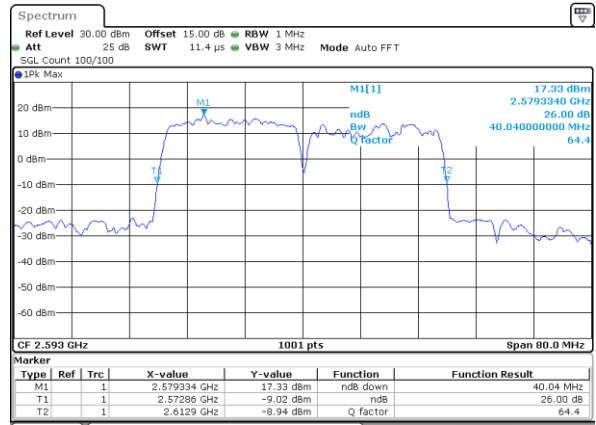

Middle Channel / 20MHz+10MHz

Date: 28_MAY.2021 10:22:32

Highest Channel / 20MHz+5MHz

Date: 28_MAY.2021 09:10:21

Highest Channel / 20MHz+10MHz

Date: 28_MAY.2021 10:38:52

LTE Band 41C_CA

16QAM

Lowest Channel / 20MHz+15MHz

Date: 28.MAY.2021 11:12:25

Lowest Channel / 20MHz+20MHz

Date: 28.MAY.2021 14:22:47

Middle Channel / 20MHz+15MHz

Date: 28.MAY.2021 11:48:20

Middle Channel / 20MHz+20MHz

Date: 28.MAY.2021 14:51:36

Highest Channel / 20MHz+15MHz

Date: 28.MAY.2021 13:36:24

Highest Channel / 20MHz+20MHz

Date: 28.MAY.2021 15:26:29

LTE Band 41C_CA

64QAM

Lowest Channel / 5MHz+20MHz

Date: 26.MAY.2021 10:08:48

Lowest Channel / 10MHz+15MHz

Date: 26.MAY.2021 13:33:58

Middle Channel / 5MHz+20MHz

Date: 26.MAY.2021 10:57:38

Middle Channel / 10MHz+15MHz

Date: 26.MAY.2021 13:52:18

Highest Channel / 5MHz+20MHz

Date: 26.MAY.2021 11:23:43