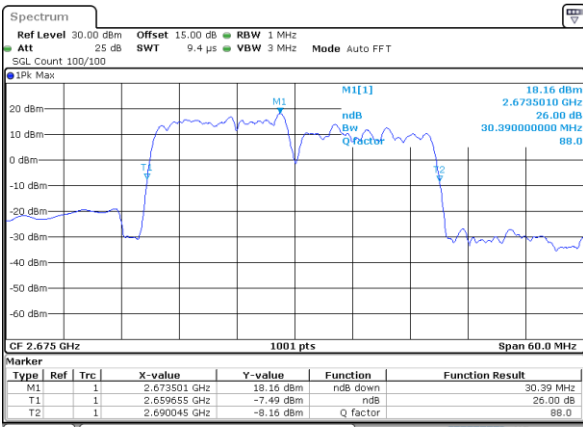

Middle Channel / 10MHz+20MHz

Date: 26.MAY.2021 16:35:48

Middle Channel / 15MHz+10MHz

Date: 27.MAY.2021 09:49:50

Highest Channel / 10MHz+20MHz

Date: 26.MAY.2021 17:02:22

Highest Channel / 15MHz+10MHz

Date: 27.MAY.2021 10:07:52

LTE Band 41C_CA

64QAM

Lowest Channel / 15MHz+15MHz

Date: 27_MAY.2021 10:34:33

Lowest Channel / 15MHz+20MHz

Date: 27_MAY.2021 13:35:22

Middle Channel / 15MHz+15MHz

Date: 27_MAY.2021 11:06:43

Middle Channel / 15MHz+20MHz

Date: 28_MAY.2021 08:56:30

Highest Channel / 15MHz+15MHz

Date: 27_MAY.2021 11:26:04

Highest Channel / 15MHz+20MHz

Date: 27_MAY.2021 15:33:50