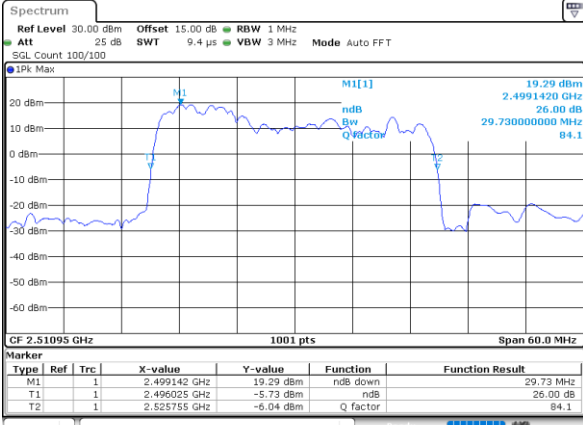

Lowest Channel / 5MHz+20MHz

Date: 26.MAY.2021 10:08:12

Lowest Channel / 10MHz+15MHz

Date: 26.MAY.2021 13:33:25

Middle Channel / 5MHz+20MHz

Date: 26.MAY.2021 10:55:12

Middle Channel / 10MHz+15MHz

Date: 26.MAY.2021 13:45:36

Highest Channel / 5MHz+20MHz

Date: 26.MAY.2021 11:20:44

Highest Channel / 10MHz+15MHz

Date: 26.MAY.2021 14:13:11

LTE Band 41C_CA

16QAM

Lowest Channel / 10MHz+20MHz

Date: 26.MAY.2021 16:14:49

Lowest Channel / 15MHz+10MHz

Date: 27.MAY.2021 09:18:18

Middle Channel / 10MHz+20MHz

Date: 26.MAY.2021 16:35:02

Middle Channel / 15MHz+10MHz

Date: 27.MAY.2021 09:46:37

Highest Channel / 10MHz+20MHz

Date: 26.MAY.2021 16:57:33