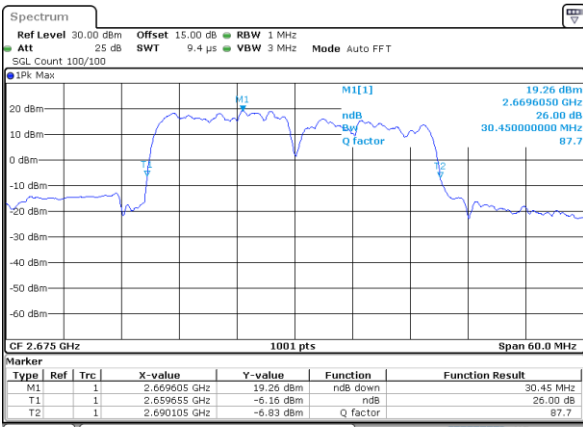

Highest Channel / 10MHz+20MHz

Date: 26.MAY.2021 16:56:24

Highest Channel / 15MHz+10MHz

Date: 27.MAY.2021 10:01:08

LTE Band 41C_CA

QPSK

Lowest Channel / 15MHz+15MHz

Date: 27_MAY_2021 10:23:30

Lowest Channel / 15MHz+20MHz

Date: 27_MAY_2021 13:30:40

Middle Channel / 15MHz+15MHz

Date: 27_MAY_2021 11:02:14

Middle Channel / 15MHz+20MHz

Date: 27_MAY_2021 13:49:55

Highest Channel / 15MHz+15MHz

Date: 27_MAY_2021 11:38:02

Highest Channel / 15MHz+20MHz

Date: 27_MAY_2021 15:28:10

LTE Band 41C_CA

QPSK

Lowest Channel / 20MHz+5MHz

Date: 27_MAY.2021 16:22:40

Lowest Channel / 20MHz+10MHz

Date: 28_MAY.2021 09:55:43