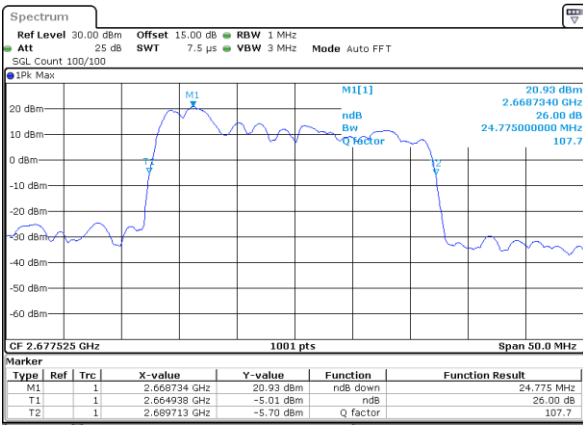

Highest Channel / 20MHz+15MHz

Date: 28.MAY.2021 13:36:24

Highest Channel / 20MHz+20MHz

Date: 28.MAY.2021 15:26:29

LTE Band 41C_CA

64QAM

Lowest Channel / 5MHz+20MHz

Date: 26.MAY.2021 10:08:48

Lowest Channel / 10MHz+15MHz

Date: 26.MAY.2021 13:33:58

Middle Channel / 5MHz+20MHz

Date: 26.MAY.2021 10:57:38

Middle Channel / 10MHz+15MHz

Date: 26.MAY.2021 13:52:18

Highest Channel / 5MHz+20MHz

Date: 26.MAY.2021 11:23:43

Highest Channel / 10MHz+15MHz

Date: 26.MAY.2021 14:23:24

LTE Band 41C_CA

64QAM

Lowest Channel / 10MHz+20MHz

Date: 26.MAY.2021 16:18:29

Lowest Channel / 15MHz+10MHz

Date: 27.MAY.2021 09:19:29