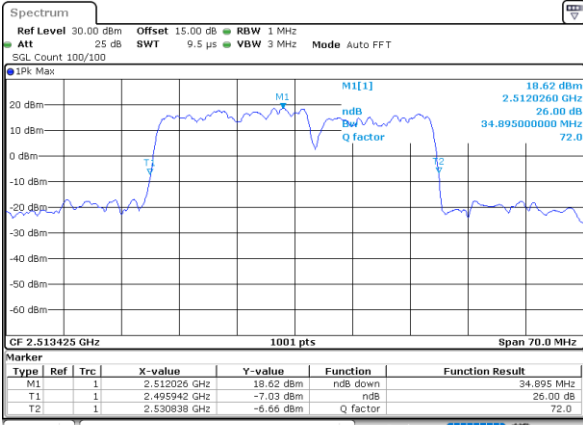

Highest Channel / 15MHz+20MHz

Date: 27_MAY_2021 15:28:10

LTE Band 41C_CA

QPSK

Lowest Channel / 20MHz+5MHz

Date: 27_MAY.2021 16:22:40

Lowest Channel / 20MHz+10MHz

Date: 28_MAY.2021 09:55:43

Middle Channel / 20MHz+5MHz

Date: 28_MAY.2021 09:05:24

Middle Channel / 20MHz+10MHz

Date: 28_MAY.2021 10:21:38

Highest Channel / 20MHz+5MHz

Date: 28_MAY.2021 09:29:39

Highest Channel / 20MHz+10MHz

Date: 28_MAY.2021 10:37:52

LTE Band 41C_CA

QPSK

Lowest Channel / 20MHz+15MHz

Date: 28_MAY.2021 11:10:22

Lowest Channel / 20MHz+20MHz

Date: 28_MAY.2021 14:22:02

Middle Channel / 20MHz+15MHz

Date: 28_MAY.2021 11:47:06