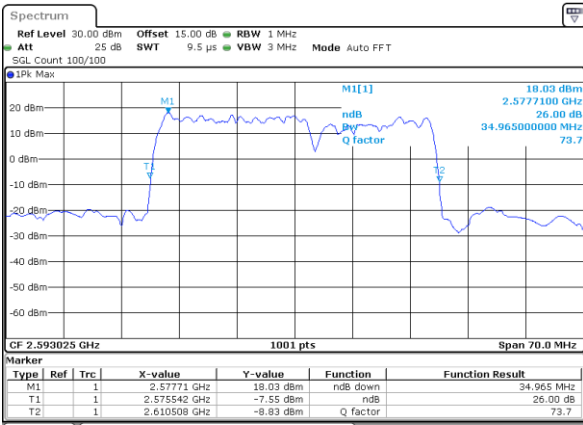

Middle Channel / 20MHz+10MHz

Date: 28_MAY.2021 10:22:32

Highest Channel / 20MHz+5MHz

Date: 28_MAY.2021 09:10:21

Highest Channel / 20MHz+10MHz

Date: 28_MAY.2021 10:38:52

LTE Band 41C_CA

16QAM

Lowest Channel / 20MHz+15MHz

Date: 28.MAY.2021 11:12:25

Lowest Channel / 20MHz+20MHz

Date: 28.MAY.2021 14:22:47

Middle Channel / 20MHz+15MHz

Date: 28.MAY.2021 11:48:20

Middle Channel / 20MHz+20MHz

Date: 28.MAY.2021 14:51:36

Highest Channel / 20MHz+15MHz

Date: 28.MAY.2021 13:36:24

Highest Channel / 20MHz+20MHz

Date: 28.MAY.2021 15:26:29

LTE Band 41C_CA

64QAM

Lowest Channel / 5MHz+20MHz

Date: 26.MAY.2021 10:08:48

Lowest Channel / 10MHz+15MHz

Date: 26.MAY.2021 13:33:58

Middle Channel / 5MHz+20MHz

Date: 26.MAY.2021 10:57:38

Middle Channel / 10MHz+15MHz

Date: 26.MAY.2021 13:52:18

Highest Channel / 5MHz+20MHz

Date: 26.MAY.2021 11:23:43