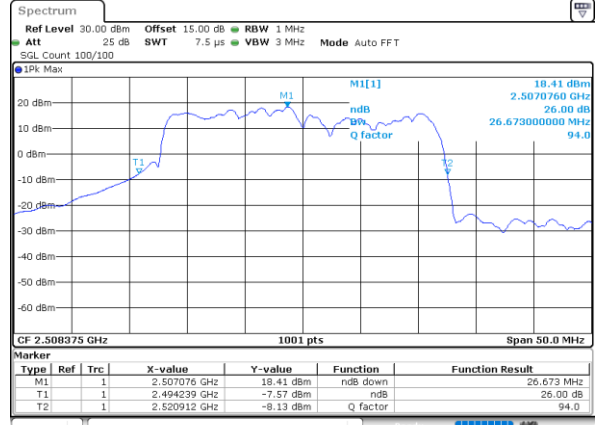

Lowest Channel / 5MHz+20MHz

Date: 26.MAY.2021 10:08:12

Lowest Channel / 10MHz+15MHz

Date: 26.MAY.2021 13:33:25

Middle Channel / 5MHz+20MHz

Date: 26.MAY.2021 10:55:12

Middle Channel / 10MHz+15MHz

Date: 26.MAY.2021 13:45:36

Highest Channel / 5MHz+20MHz

Date: 26.MAY.2021 11:20:44

Highest Channel / 10MHz+15MHz

Date: 26.MAY.2021 14:13:11

LTE Band 41C_CA

16QAM

Lowest Channel / 10MHz+20MHz

Date: 26.MAY.2021 16:14:49

Lowest Channel / 15MHz+10MHz

Date: 27.MAY.2021 09:18:18

Middle Channel / 10MHz+20MHz

Date: 26.MAY.2021 16:35:02

Middle Channel / 15MHz+10MHz

Date: 27.MAY.2021 09:46:37

Highest Channel / 10MHz+20MHz

Date: 26.MAY.2021 16:57:33