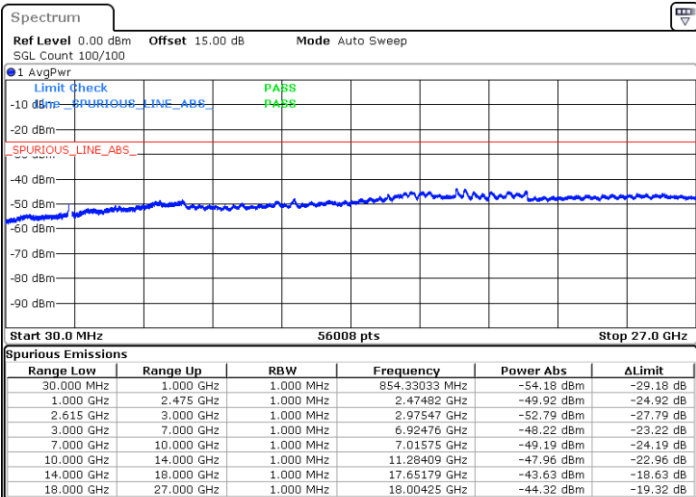

Highest Channel / 1RB99 and 1RB0

Date: 26.MAY.2021 00:55:25

Date: 26.MAY.2021 00:56:38

Highest Channel / FullIRB

N/A

Date: 26.MAY.2021 00:55:25

LTE Band 7C_CA / 20MHz+15MHz

64QAM

Lowest Channel / 1RB0 and 1RB74

Lowest Channel / 1RB99 and 1RB0

Date: 26.MAY.2021 00:46:09

Date: 27.MAY.2021 00:30:31

Lowest Channel / FullRB

N/A

Date: 27.MAY.2021 00:23:13

LTE Band 7C_CA / 20MHz+15MHz

LTE Band 7C_CA / 20MHz+15MHz

64QAM

Highest Channel / 1RB0 and 1RB74

Highest Channel / 1RB99 and 1RB0

Date: 27.MAY.2021 00:47:58

Date: 27.MAY.2021 00:56:44

Highest Channel / FullIRB

N/A