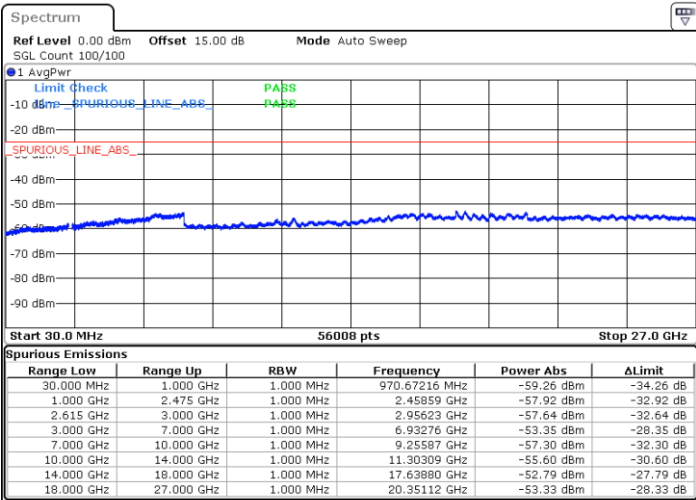

Highest Channel / FullIRB

N/A

Date: 27.MAY.2021 21:51:47

LTE Band 7C_CA / 20MHz+10MHz

64QAM

Lowest Channel / 1RB0 and 1RB49

Lowest Channel / 1RB99 and 1RB0

Date: 26.MAY.2021 00:29:23

Date: 26.MAY.2021 00:30:51

Lowest Channel / FullRB

N/A

Date: 26.MAY.2021 00:23:34

LTE Band 7C_CA / 20MHz+10MHz

64QAM

Middle Channel / 1RB0 and 1RB49

Middle Channel / 1RB99 and 1RB0

Date: 26.MAY.2021 00:38:12

Date: 26.MAY.2021 00:37:02

Middle Channel / FullRB

N/A

Date: 26.MAY.2021 00:43:39

LTE Band 7C_CA / 20MHz+10MHz

64QAM

Highest Channel / 1RB0 and 1RB49

Highest Channel / 1RB99 and 1RB0

Date: 26.MAY.2021 00:55:25

Date: 26.MAY.2021 00:56:38

Highest Channel / FullIRB

N/A

Date: 26.MAY.2021 00:55:25

LTE Band 7C_CA / 20MHz+15MHz

64QAM