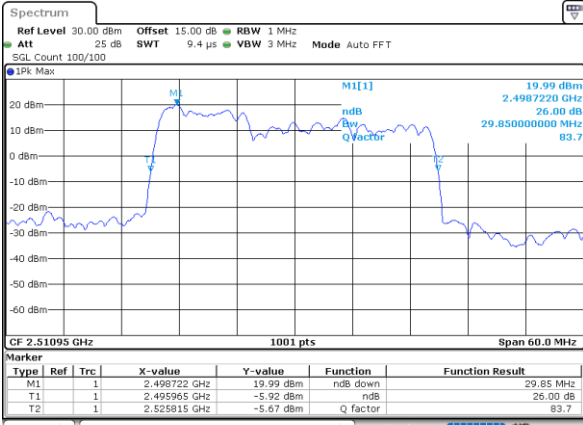

Lowest Channel / 10MHz+15MHz

Date: 26.MAY.2021 13:33:58

Middle Channel / 5MHz+20MHz

Date: 26.MAY.2021 10:57:38

Middle Channel / 10MHz+15MHz

Date: 26.MAY.2021 13:52:18

Highest Channel / 5MHz+20MHz

Date: 26.MAY.2021 11:23:43

Highest Channel / 10MHz+15MHz

Date: 26.MAY.2021 14:23:24

LTE Band 41C_CA

64QAM

Lowest Channel / 10MHz+20MHz

Date: 26.MAY.2021 16:18:29

Lowest Channel / 15MHz+10MHz

Date: 27.MAY.2021 09:19:29

Middle Channel / 10MHz+20MHz

Date: 26.MAY.2021 16:35:48

Middle Channel / 15MHz+10MHz

Date: 27.MAY.2021 09:49:50

Highest Channel / 10MHz+20MHz

Date: 26.MAY.2021 17:02:22

Highest Channel / 15MHz+10MHz

Date: 27.MAY.2021 10:07:52