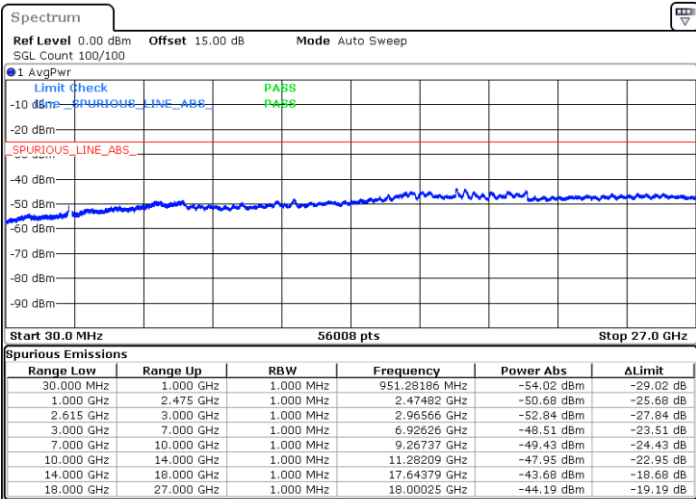

Date: 27.MAY.2021 00:46:20

LTE Band 7C_CA / 20MHz+20MHz

64QAM

Lowest Channel / 1RB0 and 1RB99

Lowest Channel / 1RB99 and 1RB0

Date: 25.MAY.2021 22:26:12

Date: 25.MAY.2021 22:32:06

Lowest Channel / FullIRB

N/A

Date: 25.MAY.2021 22:12:41

LTE Band 7C_CA / 20MHz+20MHz

64QAM

Middle Channel / 1RB0 and 1RB99

Middle Channel / 1RB99 and 1RB0

Date: 26.MAY.2021 23:09:20

Date: 26.MAY.2021 23:14:36

Middle Channel / FullIRB

N/A

Date: 26.MAY.2021 23:07:28

LTE Band 7C_CA / 20MHz+20MHz

64QAM

Highest Channel / 1RB0 and 1RB99

Highest Channel / 1RB99 and 1RB0

Date: 27.MAY.2021 00:13:41

Date: 26.MAY.2021 23:17:07

Highest Channel / FullIRB

N/A

Date: 27.MAY.2021 00:15:27

LTE Band 41C_CA

26dB Bandwidth

Mode	LTE Band 41C_CA : 26dB BW(MHz)				
QPSK					
BW	5MHz+20MHz	10MHz+15MHz	10MHz+20MHz	15MHz+10MHz	15MHz+15MHz
Lowest CH	24.73	25.08	29.67	25.13	30.45
Middle CH	24.73	25.08	29.91	25.13	30.51
Highest CH	24.73	24.93	29.79	25.23	30.45
BW	15MHz+20MHz	20MHz+5MHz	20MHz+10MHz	20MHz+15MHz	20MHz+20MHz
Lowest CH	34.83	24.93	30.09	34.90	39.72
Middle CH	34.90	24.88	30.03	34.97	39.72
Highest CH	34.76	24.98	30.09	34.76	39.72