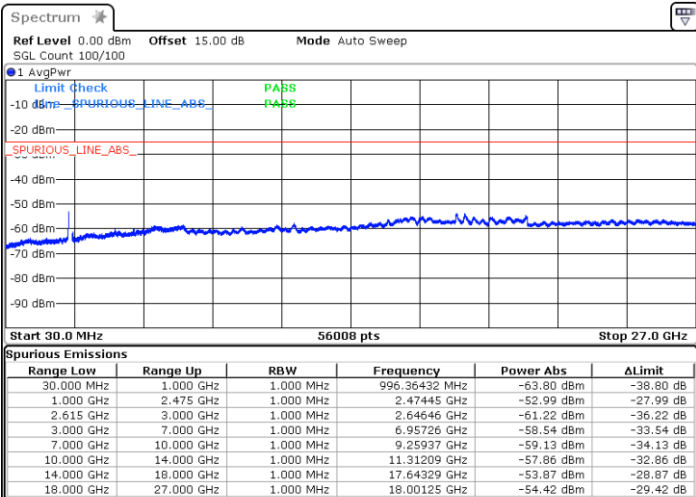

N/A

Date: 27.MAY.2021 21:50:14

LTE Band 7C_CA / 15MHz+20MHz

64QAM

Highest Channel / 1RB0 and 1RB99

Highest Channel / 1RB74 and 1RB0

Date: 27.MAY.2021 21:58:27

Date: 27.MAY.2021 21:59:37

Highest Channel / FullIRB

N/A

Date: 27.MAY.2021 21:51:47

LTE Band 7C_CA / 20MHz+10MHz

64QAM

Lowest Channel / 1RB0 and 1RB49

Lowest Channel / 1RB99 and 1RB0

Date: 26.MAY.2021 00:29:23

Date: 26.MAY.2021 00:30:51

Lowest Channel / FullRB

N/A

Date: 26.MAY.2021 00:23:34

LTE Band 7C_CA / 20MHz+10MHz

64QAM

Middle Channel / 1RB0 and 1RB49

Middle Channel / 1RB99 and 1RB0