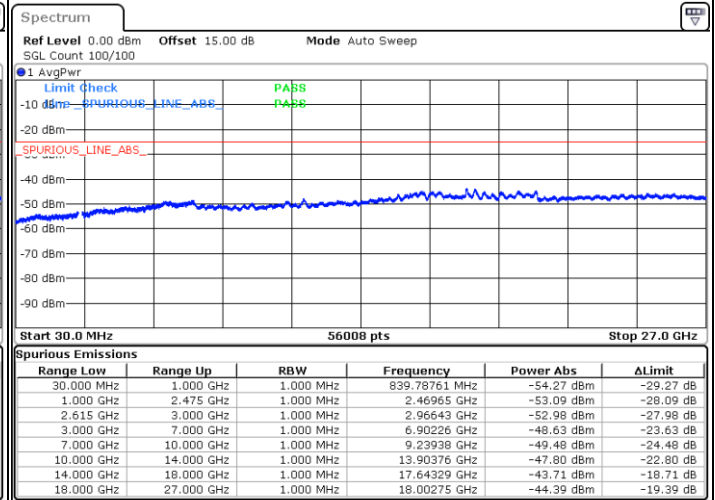

LTE Band 7C_CA / 15MHz+20MHz

64QAM

Lowest Channel / 1RB0 and 1RB9

Lowest Channel / 1RB74 and 1RB0

Date: 27.MAY.2021 21:36:23

Date: 27.MAY.2021 21:37:34

Lowest Channel / FullIRB

N/A

Date: 27.MAY.2021 20:25:08

LTE Band 7C_CA / 15MHz+20MHz

64QAM

Middle Channel / 1RB0 and 1RB99

Middle Channel / 1RB74 and 1RB0

Date: 27.MAY.2021 21:44:52

Date: 27.MAY.2021 21:43:17

Middle Channel / FullIRB

N/A

Date: 27.MAY.2021 21:50:14

LTE Band 7C_CA / 15MHz+20MHz

64QAM

Highest Channel / 1RB0 and 1RB99

Highest Channel / 1RB74 and 1RB0

Date: 27.MAY.2021 21:58:27

Date: 27.MAY.2021 21:59:37

Highest Channel / FullIRB

N/A

Date: 27.MAY.2021 21:51:47

LTE Band 7C_CA / 20MHz+10MHz

64QAM

Lowest Channel / 1RB0 and 1RB49

Lowest Channel / 1RB99 and 1RB0

Date: 26.MAY.2021 00:29:23