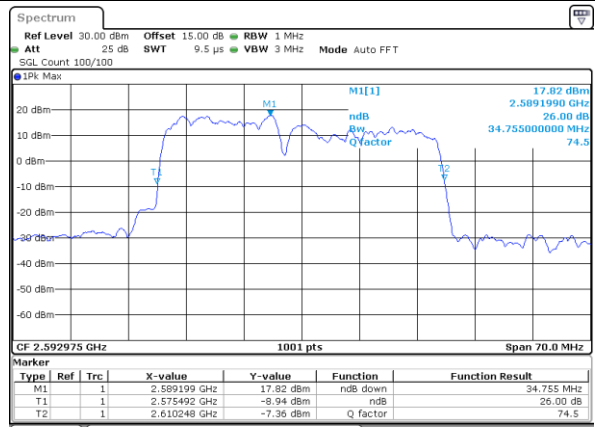

Highest Channel / 5MHz+20MHz

Date: 26.MAY.2021 11:20:44

Highest Channel / 10MHz+15MHz

Date: 26.MAY.2021 14:13:11

LTE Band 41C_CA

16QAM

Lowest Channel / 10MHz+20MHz

Date: 26.MAY.2021 16:14:49

Lowest Channel / 15MHz+10MHz

Date: 27.MAY.2021 09:18:18

Middle Channel / 10MHz+20MHz

Date: 26.MAY.2021 16:35:02

Middle Channel / 15MHz+10MHz

Date: 27.MAY.2021 09:46:37

Highest Channel / 10MHz+20MHz

Date: 26.MAY.2021 16:57:33

Highest Channel / 15MHz+10MHz

Date: 27.MAY.2021 10:01:57

LTE Band 41C_CA

16QAM

Lowest Channel / 15MHz+15MHz

Date: 27_MAY.2021 10:33:12

Lowest Channel / 15MHz+20MHz

Date: 27_MAY.2021 13:31:16

Middle Channel / 15MHz+15MHz

Date: 27_MAY.2021 11:03:16

Middle Channel / 15MHz+20MHz

Date: 28_MAY.2021 08:55:35

Highest Channel / 15MHz+15MHz

Date: 27_MAY.2021 11:25:28

Highest Channel / 15MHz+20MHz

Date: 27_MAY.2021 15:32:16