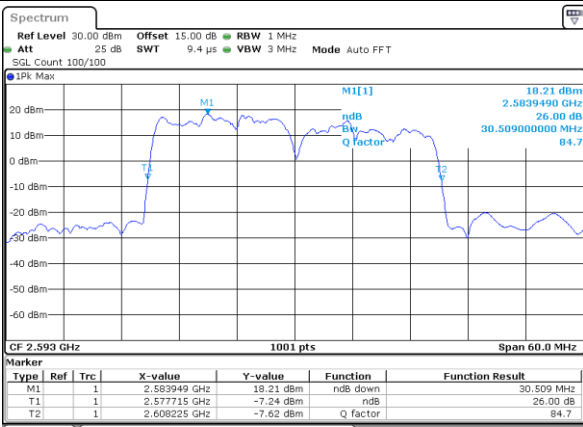

Lowest Channel / 15MHz+10MHz

Date: 27.MAY.2021 09:18:18

Middle Channel / 10MHz+20MHz

Date: 26.MAY.2021 16:35:02

Middle Channel / 15MHz+10MHz

Date: 27.MAY.2021 09:46:37

Highest Channel / 10MHz+20MHz

Date: 26.MAY.2021 16:57:33

Highest Channel / 15MHz+10MHz

Date: 27.MAY.2021 10:01:57

LTE Band 41C_CA

16QAM

Lowest Channel / 15MHz+15MHz

Date: 27_MAY.2021 10:33:12

Lowest Channel / 15MHz+20MHz

Date: 27_MAY.2021 13:31:16

Middle Channel / 15MHz+15MHz

Date: 27_MAY.2021 11:03:16

Middle Channel / 15MHz+20MHz

Date: 28_MAY.2021 08:55:35

Highest Channel / 15MHz+15MHz

Date: 27_MAY.2021 11:25:28

Highest Channel / 15MHz+20MHz

Date: 27_MAY.2021 15:32:16