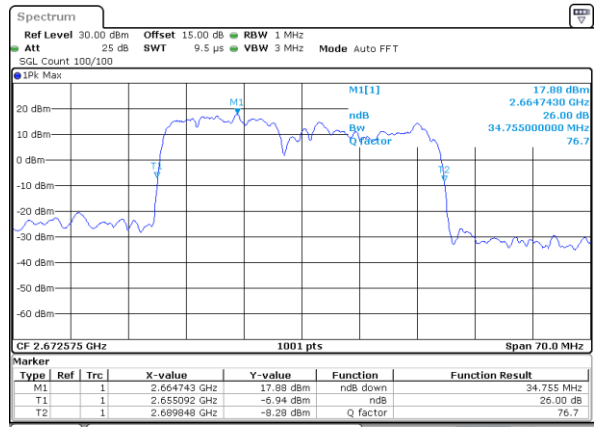

Highest Channel / 15MHz+10MHz

Date: 27.MAY.2021 10:01:57

LTE Band 41C_CA

16QAM

Lowest Channel / 15MHz+15MHz

Date: 27_MAY.2021 10:33:12

Lowest Channel / 15MHz+20MHz

Date: 27_MAY.2021 13:31:16

Middle Channel / 15MHz+15MHz

Date: 27_MAY.2021 11:03:16

Middle Channel / 15MHz+20MHz

Date: 28_MAY.2021 08:55:35

Highest Channel / 15MHz+15MHz

Date: 27_MAY.2021 11:25:28

Highest Channel / 15MHz+20MHz

Date: 27_MAY.2021 15:32:16

LTE Band 41C_CA

16QAM

Lowest Channel / 20MHz+5MHz

Date: 27_MAY.2021 16:27:10

Lowest Channel / 20MHz+10MHz

Date: 28_MAY.2021 09:15:08

Middle Channel / 20MHz+5MHz

Date: 28_MAY.2021 09:09:30