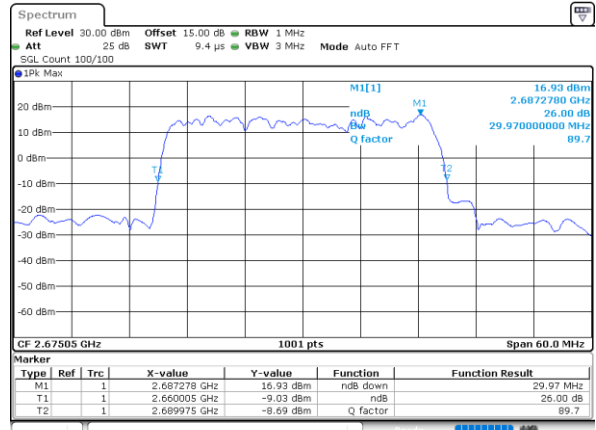

LTE Band 41C_CA

16QAM

Lowest Channel / 20MHz+5MHz

Date: 27_MAY.2021 16:27:10

Lowest Channel / 20MHz+10MHz

Date: 28_MAY.2021 09:15:08

Middle Channel / 20MHz+5MHz

Date: 28_MAY.2021 09:09:30

Middle Channel / 20MHz+10MHz

Date: 28_MAY.2021 10:22:32

Highest Channel / 20MHz+5MHz

Date: 28_MAY.2021 09:10:21

Highest Channel / 20MHz+10MHz

Date: 28_MAY.2021 10:38:52

LTE Band 41C_CA

16QAM

Lowest Channel / 20MHz+15MHz

Date: 28.MAY.2021 11:12:25

Lowest Channel / 20MHz+20MHz

Date: 28.MAY.2021 14:22:47

Middle Channel / 20MHz+15MHz

Date: 28.MAY.2021 11:48:20

Middle Channel / 20MHz+20MHz

Date: 28.MAY.2021 14:51:36

Highest Channel / 20MHz+15MHz

Date: 28.MAY.2021 13:36:24

Highest Channel / 20MHz+20MHz

Date: 28.MAY.2021 15:26:29

LTE Band 41C_CA

64QAM

Lowest Channel / 5MHz+20MHz

Date: 26.MAY.2021 10:08:48