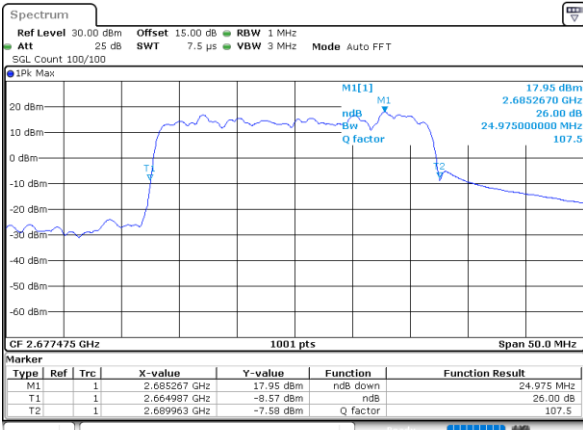

Middle Channel / 15MHz+15MHz

Date: 27_MAY.2021 11:03:16

Middle Channel / 15MHz+20MHz

Date: 28_MAY.2021 08:55:35

Highest Channel / 15MHz+15MHz

Date: 27_MAY.2021 11:25:28

Highest Channel / 15MHz+20MHz

Date: 27_MAY.2021 15:32:16

LTE Band 41C_CA

16QAM

Lowest Channel / 20MHz+5MHz

Date: 27_MAY.2021 16:27:10

Lowest Channel / 20MHz+10MHz

Date: 28_MAY.2021 09:15:08

Middle Channel / 20MHz+5MHz

Date: 28_MAY.2021 09:09:30

Middle Channel / 20MHz+10MHz

Date: 28_MAY.2021 10:22:32

Highest Channel / 20MHz+5MHz

Date: 28_MAY.2021 09:10:21

Highest Channel / 20MHz+10MHz

Date: 28_MAY.2021 10:38:52

LTE Band 41C_CA

16QAM

Lowest Channel / 20MHz+15MHz

Date: 28.MAY.2021 11:12:25

Lowest Channel / 20MHz+20MHz

Date: 28.MAY.2021 14:22:47

Middle Channel / 20MHz+15MHz

Date: 28.MAY.2021 11:48:20

Middle Channel / 20MHz+20MHz

Date: 28.MAY.2021 14:51:36