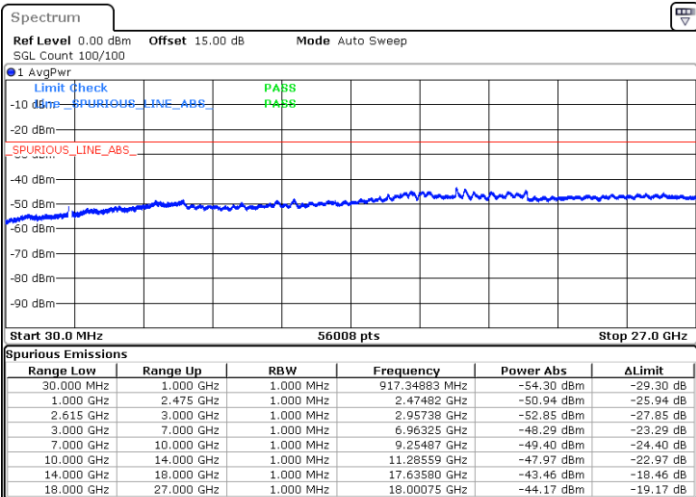

N/A

Date: 25.MAY.2021 22:12:41

LTE Band 7C_CA / 20MHz+20MHz

64QAM

Middle Channel / 1RB0 and 1RB99

Middle Channel / 1RB99 and 1RB0

Date: 26.MAY.2021 23:09:20

Date: 26.MAY.2021 23:14:36

Middle Channel / FullIRB

N/A

Date: 26.MAY.2021 23:07:28

LTE Band 7C_CA / 20MHz+20MHz

64QAM

Highest Channel / 1RB0 and 1RB99

Highest Channel / 1RB99 and 1RB0

Date: 27.MAY.2021 00:13:41

Date: 26.MAY.2021 23:17:07

Highest Channel / FullIRB

N/A

Date: 27.MAY.2021 00:15:27

LTE Band 41C_CA

26dB Bandwidth

Mode	LTE Band 41C_CA : 26dB BW(MHz)				
QPSK					
BW	5MHz+20MHz	10MHz+15MHz	10MHz+20MHz	15MHz+10MHz	15MHz+15MHz
Lowest CH	24.73	25.08	29.67	25.13	30.45
Middle CH	24.73	25.08	29.91	25.13	30.51
Highest CH	24.73	24.93	29.79	25.23	30.45
BW	15MHz+20MHz	20MHz+5MHz	20MHz+10MHz	20MHz+15MHz	20MHz+20MHz
Lowest CH	34.83	24.93	30.09	34.90	39.72
Middle CH	34.90	24.88	30.03	34.97	39.72
Highest CH	34.76	24.98	30.09	34.76	39.72