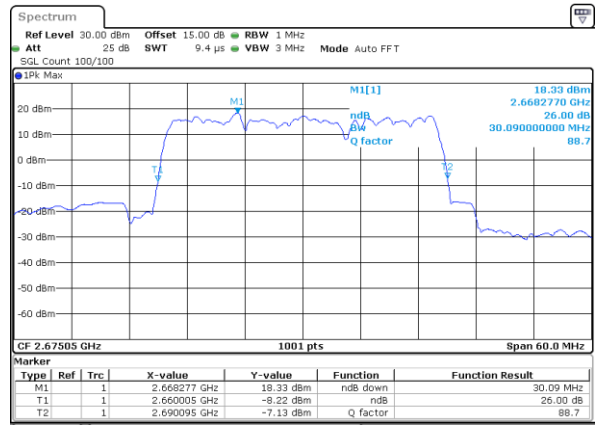

Highest Channel / 15MHz+20MHz

Date: 27_MAY_2021 15:28:10

LTE Band 41C_CA

QPSK

Lowest Channel / 20MHz+5MHz

Date: 27_MAY.2021 16:22:40

Lowest Channel / 20MHz+10MHz

Date: 28_MAY.2021 09:55:43

Middle Channel / 20MHz+5MHz

Date: 28_MAY.2021 09:05:24

Middle Channel / 20MHz+10MHz

Date: 28_MAY.2021 10:21:38

Highest Channel / 20MHz+5MHz

Date: 28_MAY.2021 09:29:39

Highest Channel / 20MHz+10MHz

Date: 28_MAY.2021 10:37:52

LTE Band 41C_CA

QPSK

Lowest Channel / 20MHz+15MHz

Date: 28_MAY.2021 11:10:22

Lowest Channel / 20MHz+20MHz

Date: 28_MAY.2021 14:22:02

Middle Channel / 20MHz+15MHz

Date: 28_MAY.2021 11:47:06

Middle Channel / 20MHz+20MHz

Date: 28_MAY.2021 14:25:47

Highest Channel / 20MHz+15MHz

Date: 28_MAY.2021 13:35:56

Highest Channel / 20MHz+20MHz

Date: 28_MAY.2021 15:24:32

LTE Band 41C_CA

16QAM