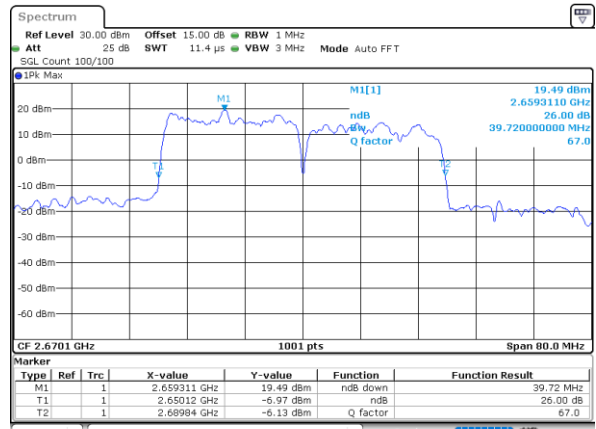

LTE Band 41C_CA

QPSK

Lowest Channel / 20MHz+15MHz

Date: 28_MAY.2021 11:10:22

Lowest Channel / 20MHz+20MHz

Date: 28_MAY.2021 14:22:02

Middle Channel / 20MHz+15MHz

Date: 28_MAY.2021 11:47:06

Middle Channel / 20MHz+20MHz

Date: 28_MAY.2021 14:25:47

Highest Channel / 20MHz+15MHz

Date: 28_MAY.2021 13:35:56

Highest Channel / 20MHz+20MHz

Date: 28_MAY.2021 15:24:32

LTE Band 41C_CA

16QAM

Lowest Channel / 5MHz+20MHz

Date: 26.MAY.2021 10:08:12

Lowest Channel / 10MHz+15MHz

Date: 26.MAY.2021 13:33:25

Middle Channel / 5MHz+20MHz

Date: 26.MAY.2021 10:55:12

Middle Channel / 10MHz+15MHz

Date: 26.MAY.2021 13:45:36