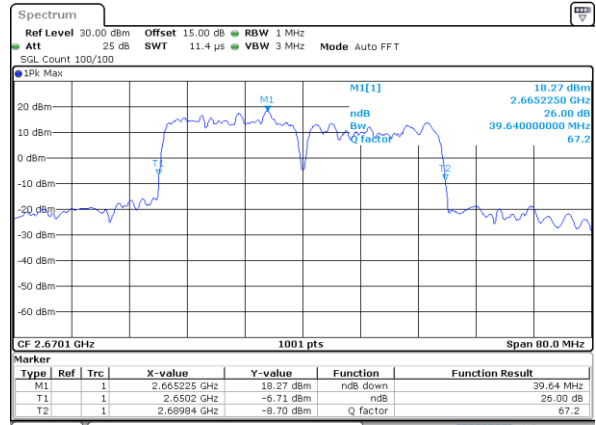

Middle Channel / 20MHz+10MHz

Date: 28_MAY.2021 10:22:32

Highest Channel / 20MHz+5MHz

Date: 28_MAY.2021 09:10:21

Highest Channel / 20MHz+10MHz

Date: 28_MAY.2021 10:38:52

LTE Band 41C_CA

16QAM

Lowest Channel / 20MHz+15MHz

Date: 28.MAY.2021 11:12:25

Lowest Channel / 20MHz+20MHz

Date: 28.MAY.2021 14:22:47

Middle Channel / 20MHz+15MHz

Date: 28.MAY.2021 11:48:20

Middle Channel / 20MHz+20MHz

Date: 28.MAY.2021 14:51:36

Highest Channel / 20MHz+15MHz

Date: 28.MAY.2021 13:36:24

Highest Channel / 20MHz+20MHz

Date: 28.MAY.2021 15:26:29

LTE Band 41C_CA

64QAM

Lowest Channel / 5MHz+20MHz

Date: 26.MAY.2021 10:08:48

Lowest Channel / 10MHz+15MHz

Date: 26.MAY.2021 13:33:58

Middle Channel / 5MHz+20MHz

Date: 26.MAY.2021 10:57:38

Middle Channel / 10MHz+15MHz

Date: 26.MAY.2021 13:52:18

Highest Channel / 5MHz+20MHz

Date: 26.MAY.2021 11:23:43