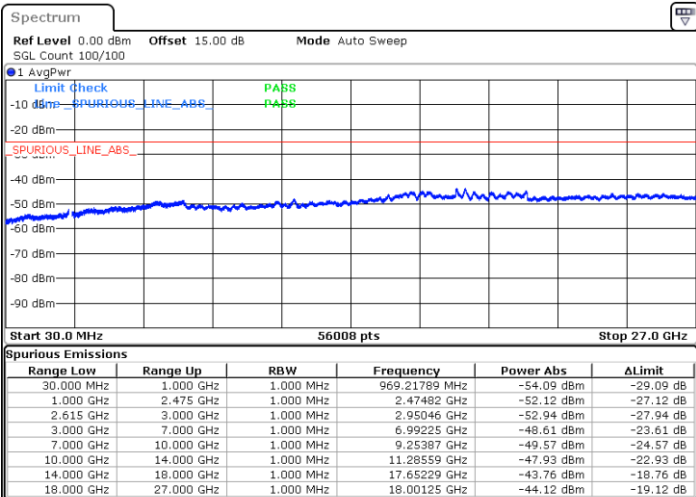

LTE Band 7C_CA / 20MHz+15MHz

64QAM

Highest Channel / 1RB0 and 1RB74

Highest Channel / 1RB99 and 1RB0

Date: 27.MAY.2021 00:47:58

Date: 27.MAY.2021 00:56:44

Highest Channel / FullIRB

N/A

Date: 27.MAY.2021 00:46:20

LTE Band 7C_CA / 20MHz+20MHz

64QAM

Lowest Channel / 1RB0 and 1RB99

Lowest Channel / 1RB99 and 1RB0

Date: 25.MAY.2021 22:26:12

Date: 25.MAY.2021 22:32:06

Lowest Channel / FullIRB