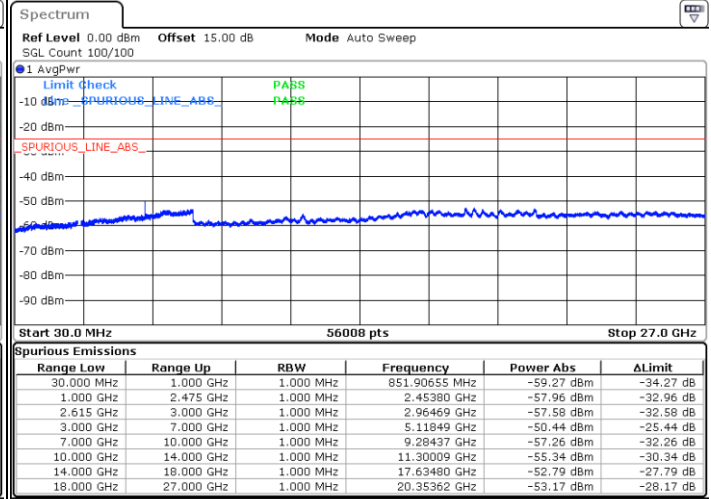

Date: 26.MAY.2021 00:30:51

Lowest Channel / FullRB

N/A

Date: 26.MAY.2021 00:23:34

LTE Band 7C_CA / 20MHz+10MHz

64QAM

Middle Channel / 1RB0 and 1RB49

Middle Channel / 1RB99 and 1RB0

Date: 26.MAY.2021 00:38:12

Date: 26.MAY.2021 00:37:02

Middle Channel / FullRB

N/A

Date: 26.MAY.2021 00:43:39

LTE Band 7C_CA / 20MHz+10MHz

64QAM

Highest Channel / 1RB0 and 1RB49

Highest Channel / 1RB99 and 1RB0

Date: 26.MAY.2021 00:55:25

Date: 26.MAY.2021 00:56:38

Highest Channel / FullIRB

N/A

Date: 26.MAY.2021 00:55:25

LTE Band 7C_CA / 20MHz+15MHz

64QAM

Lowest Channel / 1RB0 and 1RB74

Lowest Channel / 1RB99 and 1RB0

Date: 26.MAY.2021 00:46:09

Date: 27.MAY.2021 00:30:31

Lowest Channel / FullRB

N/A

Date: 27.MAY.2021 00:23:13

LTE Band 7C_CA / 20MHz+15MHz