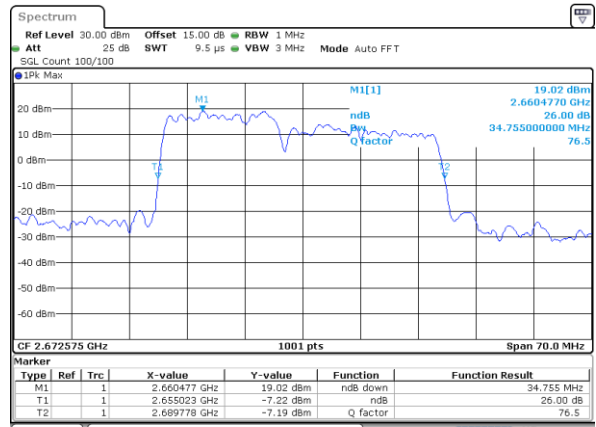

Highest Channel / 10MHz+20MHz

Date: 26.MAY.2021 16:56:24

Highest Channel / 15MHz+10MHz

Date: 27.MAY.2021 10:01:08

LTE Band 41C_CA

QPSK

Lowest Channel / 15MHz+15MHz

Date: 27_MAY_2021 10:23:30

Lowest Channel / 15MHz+20MHz

Date: 27_MAY_2021 13:30:40

Middle Channel / 15MHz+15MHz

Date: 27_MAY_2021 11:02:14

Middle Channel / 15MHz+20MHz

Date: 27_MAY_2021 13:49:55

Highest Channel / 15MHz+15MHz

Date: 27_MAY_2021 11:38:02

Highest Channel / 15MHz+20MHz

Date: 27_MAY_2021 15:28:10

LTE Band 41C_CA

QPSK

Lowest Channel / 20MHz+5MHz

Date: 27_MAY.2021 16:22:40

Lowest Channel / 20MHz+10MHz

Date: 28_MAY.2021 09:55:43