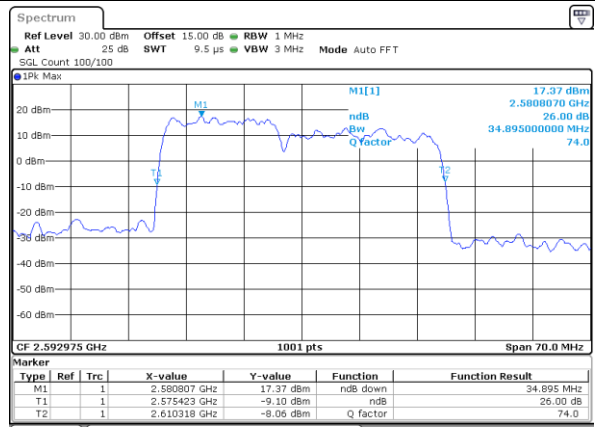

Middle Channel / 10MHz+20MHz

Date: 26.MAY.2021 16:35:48

Middle Channel / 15MHz+10MHz

Date: 27.MAY.2021 09:49:50

Highest Channel / 10MHz+20MHz

Date: 26.MAY.2021 17:02:22

Highest Channel / 15MHz+10MHz

Date: 27.MAY.2021 10:07:52

LTE Band 41C_CA

64QAM

Lowest Channel / 15MHz+15MHz

Date: 27_MAY.2021 10:34:33

Lowest Channel / 15MHz+20MHz

Date: 27_MAY.2021 13:35:22

Middle Channel / 15MHz+15MHz

Date: 27_MAY.2021 11:06:43

Middle Channel / 15MHz+20MHz

Date: 28_MAY.2021 08:56:30

Highest Channel / 15MHz+15MHz

Date: 27_MAY.2021 11:26:04

Highest Channel / 15MHz+20MHz

Date: 27_MAY.2021 15:33:50