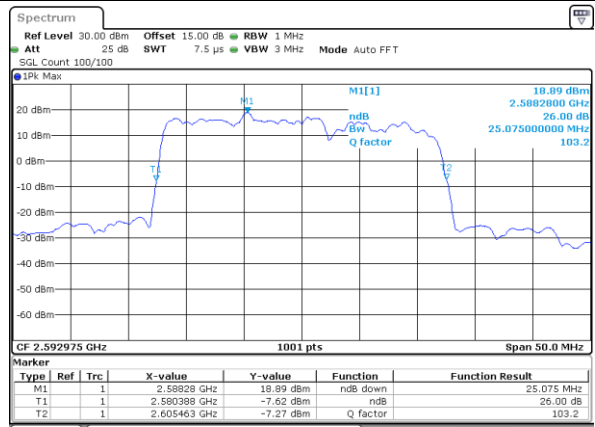

Highest Channel / 20MHz+15MHz

Date: 28.MAY.2021 13:36:24

Highest Channel / 20MHz+20MHz

Date: 28.MAY.2021 15:26:29

LTE Band 41C_CA

64QAM

Lowest Channel / 5MHz+20MHz

Date: 26.MAY.2021 10:08:48

Lowest Channel / 10MHz+15MHz

Date: 26.MAY.2021 13:33:58

Middle Channel / 5MHz+20MHz

Date: 26.MAY.2021 10:57:38

Middle Channel / 10MHz+15MHz

Date: 26.MAY.2021 13:52:18

Highest Channel / 5MHz+20MHz

Date: 26.MAY.2021 11:23:43

Highest Channel / 10MHz+15MHz

Date: 26.MAY.2021 14:23:24

LTE Band 41C_CA

64QAM

Lowest Channel / 10MHz+20MHz

Date: 26.MAY.2021 16:18:29

Lowest Channel / 15MHz+10MHz

Date: 27.MAY.2021 09:19:29

Middle Channel / 10MHz+20MHz

Date: 26.MAY.2021 16:35:48

Middle Channel / 15MHz+10MHz

Date: 27.MAY.2021 09:49:50

Highest Channel / 10MHz+20MHz

Date: 26.MAY.2021 17:02:22

Highest Channel / 15MHz+10MHz

Date: 27.MAY.2021 10:07:52