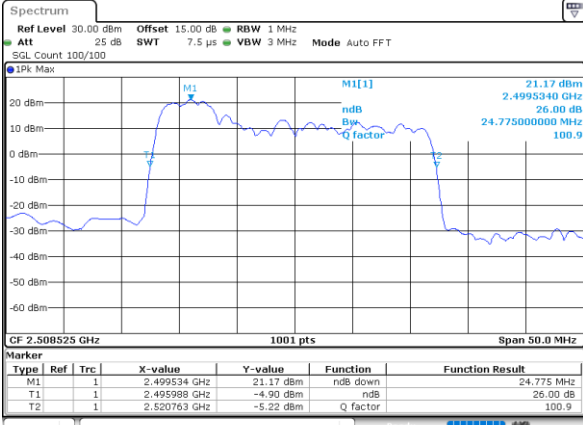

LTE Band 41C_CA

QPSK

Lowest Channel / 20MHz+15MHz

Date: 28_MAY.2021 11:10:22

Lowest Channel / 20MHz+20MHz

Date: 28_MAY.2021 14:22:02

Middle Channel / 20MHz+15MHz

Date: 28_MAY.2021 11:47:06

Middle Channel / 20MHz+20MHz

Date: 28_MAY.2021 14:25:47

Highest Channel / 20MHz+15MHz

Date: 28_MAY.2021 13:35:56

Highest Channel / 20MHz+20MHz

Date: 28_MAY.2021 15:24:32

LTE Band 41C_CA

16QAM

Lowest Channel / 5MHz+20MHz

Date: 26.MAY.2021 10:08:12

Lowest Channel / 10MHz+15MHz

Date: 26.MAY.2021 13:33:25

Middle Channel / 5MHz+20MHz

Date: 26.MAY.2021 10:55:12

Middle Channel / 10MHz+15MHz

Date: 26.MAY.2021 13:45:36

Highest Channel / 5MHz+20MHz

Date: 26.MAY.2021 11:20:44

Highest Channel / 10MHz+15MHz

Date: 26.MAY.2021 14:13:11

LTE Band 41C_CA

16QAM

Lowest Channel / 10MHz+20MHz

Date: 26.MAY.2021 16:14:49