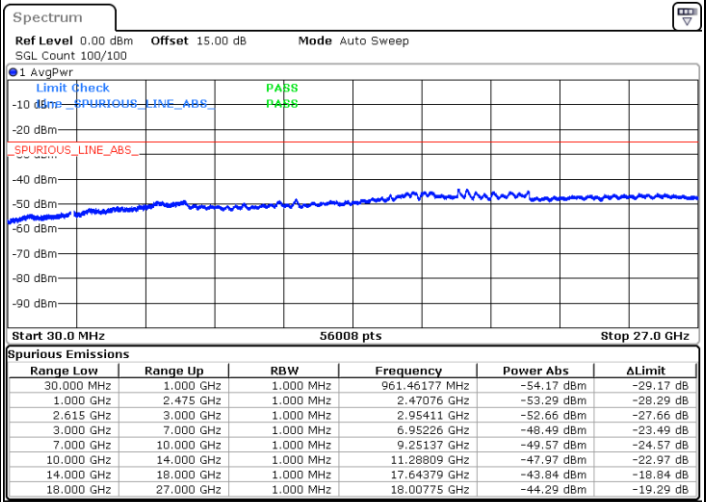

Date: 27.MAY.2021 00:46:20

LTE Band 7C_CA / 20MHz+20MHz

64QAM

Lowest Channel / 1RB0 and 1RB99

Lowest Channel / 1RB99 and 1RB0

Date: 25.MAY.2021 22:26:12

Date: 25.MAY.2021 22:32:06

Lowest Channel / FullIRB

N/A

Date: 25.MAY.2021 22:12:41

LTE Band 7C_CA / 20MHz+20MHz

64QAM

Middle Channel / 1RB0 and 1RB99

Middle Channel / 1RB99 and 1RB0

Date: 26.MAY.2021 23:09:20

Date: 26.MAY.2021 23:14:36

Middle Channel / FullIRB

N/A

Date: 26.MAY.2021 23:07:28

LTE Band 7C_CA / 20MHz+20MHz

64QAM

Highest Channel / 1RB0 and 1RB99

Highest Channel / 1RB99 and 1RB0

Date: 27.MAY.2021 00:13:41

Date: 26.MAY.2021 23:17:07

Highest Channel / FullIRB

N/A

Date: 27.MAY.2021 00:15:27

LTE Band 41C_CA

26dB Bandwidth

Mode	LTE Band 41C_CA : 26dB BW(MHz)				
QPSK					
BW	5MHz+20MHz	10MHz+15MHz	10MHz+20MHz	15MHz+10MHz	15MHz+15MHz
Lowest CH	24.73	25.08	29.67	25.13	30.45
Middle CH	24.73	25.08	29.91	25.13	30.51
Highest CH	24.73	24.93	29.79	25.23	30.45
BW	15MHz+20MHz	20MHz+5MHz	20MHz+10MHz	20MHz+15MHz	20MHz+20MHz
Lowest CH	34.83	24.93	30.09	34.90	39.72
Middle CH	34.90	24.88	30.03	34.97	39.72
Highest CH	34.76	24.98	30.09	34.76	39.72