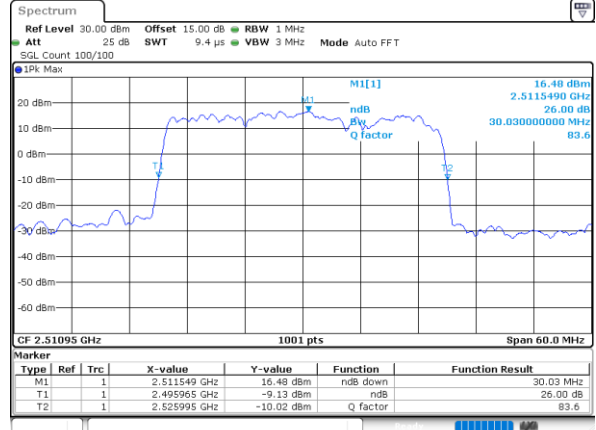

Middle Channel / 15MHz+15MHz

Date: 27_MAY.2021 11:03:16

Middle Channel / 15MHz+20MHz

Date: 28_MAY.2021 08:55:35

Highest Channel / 15MHz+15MHz

Date: 27_MAY.2021 11:25:28

Highest Channel / 15MHz+20MHz

Date: 27_MAY.2021 15:32:16

LTE Band 41C_CA

16QAM

Lowest Channel / 20MHz+5MHz

Date: 27_MAY.2021 16:27:10

Lowest Channel / 20MHz+10MHz

Date: 28_MAY.2021 09:15:08

Middle Channel / 20MHz+5MHz

Date: 28_MAY.2021 09:09:30

Middle Channel / 20MHz+10MHz

Date: 28_MAY.2021 10:22:32

Highest Channel / 20MHz+5MHz

Date: 28_MAY.2021 09:10:21

Highest Channel / 20MHz+10MHz

Date: 28_MAY.2021 10:38:52

LTE Band 41C_CA

16QAM