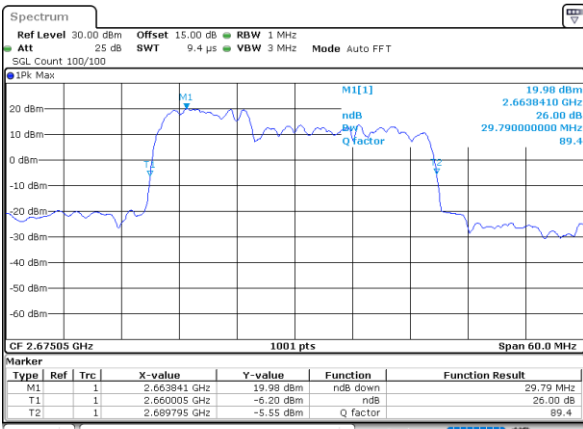

Middle Channel / 10MHz+15MHz

Date: 26.MAY.2021 13:42:19

Highest Channel / 5MHz+20MHz

Date: 26.MAY.2021 11:20:00

Highest Channel / 10MHz+15MHz

Date: 26.MAY.2021 14:12:35

LTE Band 41C_CA

QPSK

Lowest Channel / 10MHz+20MHz

Date: 26.MAY.2021 16:13:58

Lowest Channel / 15MHz+10MHz

Date: 27.MAY.2021 09:14:36

Middle Channel / 10MHz+20MHz

Date: 26.MAY.2021 16:32:35

Middle Channel / 15MHz+10MHz

Date: 27.MAY.2021 09:45:36

Highest Channel / 10MHz+20MHz

Date: 26.MAY.2021 16:56:24

Highest Channel / 15MHz+10MHz

Date: 27.MAY.2021 10:01:08

LTE Band 41C_CA

QPSK

Lowest Channel / 15MHz+15MHz

Date: 27_MAY_2021 10:23:30