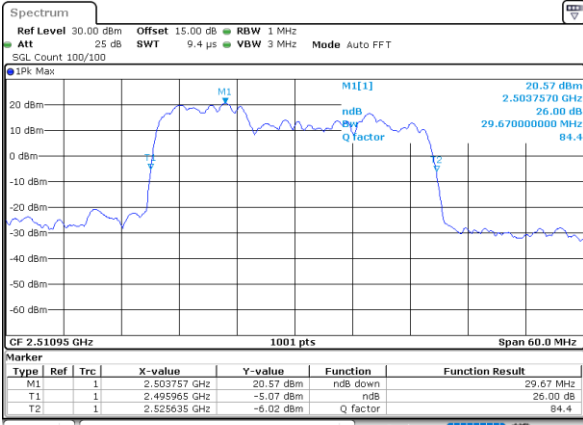

LTE Band 41C_CA

QPSK

Lowest Channel / 5MHz+20MHz

Date: 26.MAY.2021 10:06:40

Lowest Channel / 10MHz+15MHz

Date: 26.MAY.2021 13:30:18

Middle Channel / 5MHz+20MHz

Date: 26.MAY.2021 10:54:42

Middle Channel / 10MHz+15MHz

Date: 26.MAY.2021 13:42:19

Highest Channel / 5MHz+20MHz

Date: 26.MAY.2021 11:20:00

Highest Channel / 10MHz+15MHz

Date: 26.MAY.2021 14:12:35

LTE Band 41C_CA

QPSK

Lowest Channel / 10MHz+20MHz

Date: 26.MAY.2021 16:13:58

Lowest Channel / 15MHz+10MHz

Date: 27.MAY.2021 09:14:36

Middle Channel / 10MHz+20MHz

Date: 26.MAY.2021 16:32:35

Middle Channel / 15MHz+10MHz

Date: 27.MAY.2021 09:45:36

Highest Channel / 10MHz+20MHz

Date: 26.MAY.2021 16:56:24

Highest Channel / 15MHz+10MHz

Date: 27.MAY.2021 10:01:08

LTE Band 41C_CA

QPSK

Lowest Channel / 15MHz+15MHz

Date: 27_MAY_2021 10:23:30