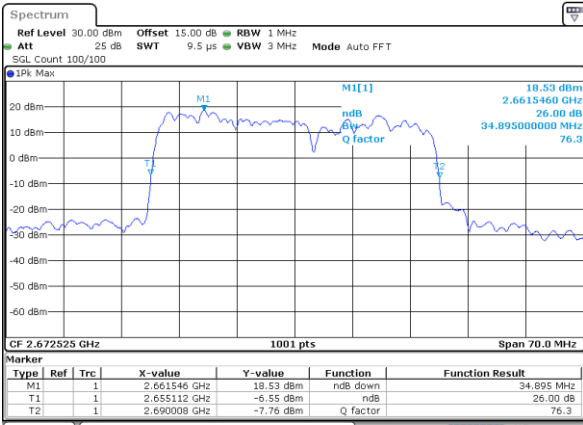

Middle Channel / 20MHz+10MHz

Date: 28_MAY.2021 10:22:32

Highest Channel / 20MHz+5MHz

Date: 28_MAY.2021 09:10:21

Highest Channel / 20MHz+10MHz

Date: 28_MAY.2021 10:38:52

LTE Band 41C_CA

16QAM

Lowest Channel / 20MHz+15MHz

Date: 28.MAY.2021 11:12:25

Lowest Channel / 20MHz+20MHz

Date: 28.MAY.2021 14:22:47

Middle Channel / 20MHz+15MHz

Date: 28.MAY.2021 11:48:20

Middle Channel / 20MHz+20MHz

Date: 28.MAY.2021 14:51:36

Highest Channel / 20MHz+15MHz

Date: 28.MAY.2021 13:36:24

Highest Channel / 20MHz+20MHz

Date: 28.MAY.2021 15:26:29

LTE Band 41C_CA

64QAM

Lowest Channel / 5MHz+20MHz

Date: 26.MAY.2021 10:08:48

Lowest Channel / 10MHz+15MHz

Date: 26.MAY.2021 13:33:58

Middle Channel / 5MHz+20MHz

Date: 26.MAY.2021 10:57:38

Middle Channel / 10MHz+15MHz

Date: 26.MAY.2021 13:52:18

Highest Channel / 5MHz+20MHz

Date: 26.MAY.2021 11:23:43