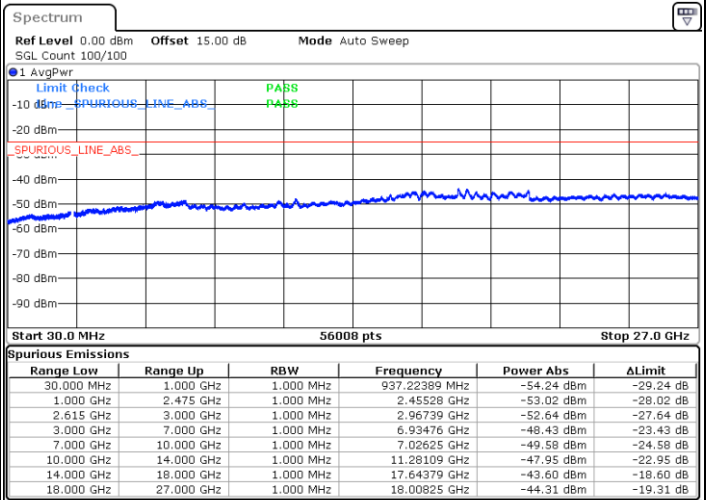

N/A

Date: 27.MAY.2021 21:50:14

LTE Band 7C_CA / 15MHz+20MHz

64QAM

Highest Channel / 1RB0 and 1RB99

Highest Channel / 1RB74 and 1RB0

Date: 27.MAY.2021 21:58:27

Date: 27.MAY.2021 21:59:37

Highest Channel / FullIRB

N/A

Date: 27.MAY.2021 21:51:47

LTE Band 7C_CA / 20MHz+10MHz

64QAM

Lowest Channel / 1RB0 and 1RB49

Lowest Channel / 1RB99 and 1RB0

Date: 26.MAY.2021 00:29:23