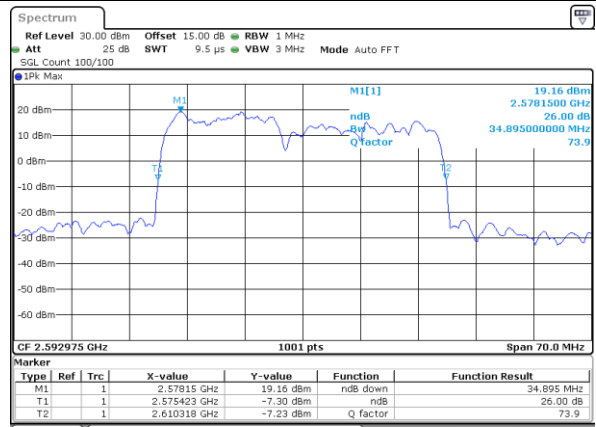

Highest Channel / 10MHz+20MHz

Date: 26.MAY.2021 16:56:24

Highest Channel / 15MHz+10MHz

Date: 27.MAY.2021 10:01:08

LTE Band 41C_CA

QPSK

Lowest Channel / 15MHz+15MHz

Date: 27_MAY_2021 10:23:30

Lowest Channel / 15MHz+20MHz

Date: 27_MAY_2021 13:30:40

Middle Channel / 15MHz+15MHz

Date: 27_MAY_2021 11:02:14

Middle Channel / 15MHz+20MHz

Date: 27_MAY_2021 13:49:55

Highest Channel / 15MHz+15MHz

Date: 27_MAY_2021 11:38:02

Highest Channel / 15MHz+20MHz

Date: 27_MAY_2021 15:28:10

LTE Band 41C_CA

QPSK

Lowest Channel / 20MHz+5MHz

Date: 27_MAY.2021 16:22:40

Lowest Channel / 20MHz+10MHz

Date: 28_MAY.2021 09:55:43