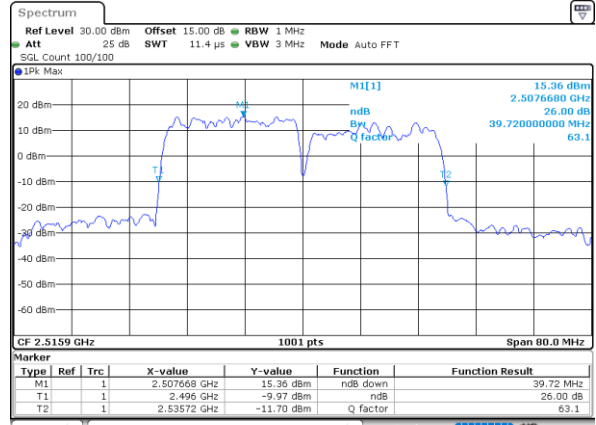

Middle Channel / 20MHz+5MHz

Date: 28_MAY.2021 09:05:24

Middle Channel / 20MHz+10MHz

Date: 28_MAY.2021 10:21:38

Highest Channel / 20MHz+5MHz

Date: 28_MAY.2021 09:29:39

Highest Channel / 20MHz+10MHz

Date: 28_MAY.2021 10:37:52

LTE Band 41C_CA

QPSK

Lowest Channel / 20MHz+15MHz

Date: 28_MAY.2021 11:10:22

Lowest Channel / 20MHz+20MHz

Date: 28_MAY.2021 14:22:02

Middle Channel / 20MHz+15MHz

Date: 28_MAY.2021 11:47:06

Middle Channel / 20MHz+20MHz

Date: 28_MAY.2021 14:25:47

Highest Channel / 20MHz+15MHz

Date: 28_MAY.2021 13:35:56

Highest Channel / 20MHz+20MHz

Date: 28_MAY.2021 15:24:32

LTE Band 41C_CA

16QAM

Lowest Channel / 5MHz+20MHz

Date: 26.MAY.2021 10:08:12

Lowest Channel / 10MHz+15MHz

Date: 26.MAY.2021 13:33:25

Middle Channel / 5MHz+20MHz

Date: 26.MAY.2021 10:55:12

Middle Channel / 10MHz+15MHz

Date: 26.MAY.2021 13:45:36