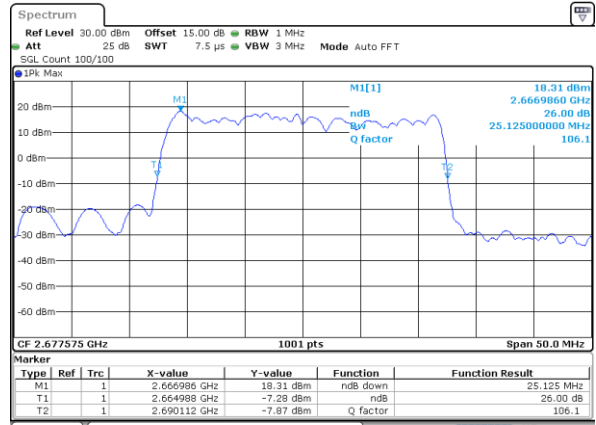

Highest Channel / 5MHz+20MHz

Date: 26.MAY.2021 11:20:44

Highest Channel / 10MHz+15MHz

Date: 26.MAY.2021 14:13:11

LTE Band 41C_CA

16QAM

Lowest Channel / 10MHz+20MHz

Date: 26.MAY.2021 16:14:49

Lowest Channel / 15MHz+10MHz

Date: 27.MAY.2021 09:18:18

Middle Channel / 10MHz+20MHz

Date: 26.MAY.2021 16:35:02

Middle Channel / 15MHz+10MHz

Date: 27.MAY.2021 09:46:37

Highest Channel / 10MHz+20MHz

Date: 26.MAY.2021 16:57:33

Highest Channel / 15MHz+10MHz

Date: 27.MAY.2021 10:01:57

LTE Band 41C_CA

16QAM

Lowest Channel / 15MHz+15MHz

Date: 27_MAY.2021 10:33:12

Lowest Channel / 15MHz+20MHz

Date: 27_MAY.2021 13:31:16

Middle Channel / 15MHz+15MHz

Date: 27_MAY.2021 11:03:16

Middle Channel / 15MHz+20MHz

Date: 28_MAY.2021 08:55:35

Highest Channel / 15MHz+15MHz

Date: 27_MAY.2021 11:25:28

Highest Channel / 15MHz+20MHz

Date: 27_MAY.2021 15:32:16