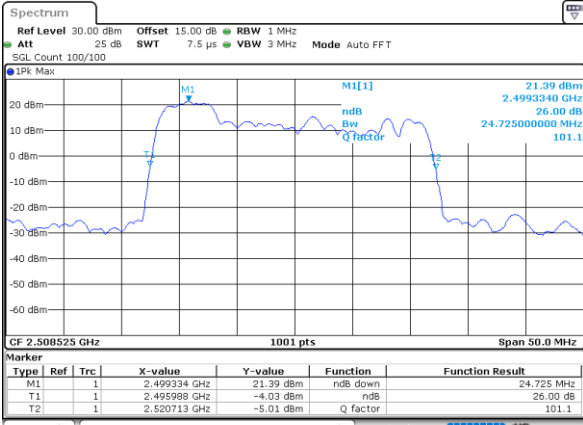

LTE Band 41C_CA

QPSK

Lowest Channel / 5MHz+20MHz

Date: 26.MAY.2021 10:06:40