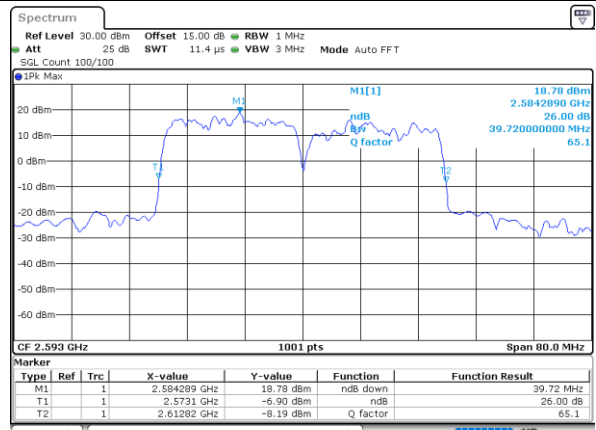

Middle Channel / 20MHz+5MHz

Date: 28_MAY.2021 09:05:24

Middle Channel / 20MHz+10MHz

Date: 28_MAY.2021 10:21:38

Highest Channel / 20MHz+5MHz

Date: 28_MAY.2021 09:29:39

Highest Channel / 20MHz+10MHz

Date: 28_MAY.2021 10:37:52

LTE Band 41C_CA

QPSK

Lowest Channel / 20MHz+15MHz

Date: 28_MAY.2021 11:10:22

Lowest Channel / 20MHz+20MHz

Date: 28_MAY.2021 14:22:02

Middle Channel / 20MHz+15MHz

Date: 28_MAY.2021 11:47:06

Middle Channel / 20MHz+20MHz

Date: 28_MAY.2021 14:25:47

Highest Channel / 20MHz+15MHz

Date: 28_MAY.2021 13:35:56

Highest Channel / 20MHz+20MHz

Date: 28_MAY.2021 15:24:32

LTE Band 41C_CA

16QAM