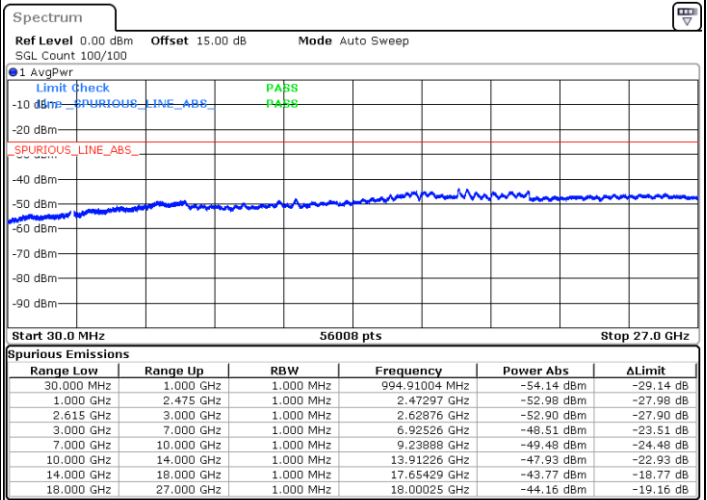

LTE Band 7C_CA / 15MHz+20MHz

64QAM

Lowest Channel / 1RB0 and 1RB9

Lowest Channel / 1RB74 and 1RB0

Date: 27.MAY.2021 21:36:23

Date: 27.MAY.2021 21:37:34

Lowest Channel / FullIRB

N/A

Date: 27.MAY.2021 20:25:08

LTE Band 7C_CA / 15MHz+20MHz

64QAM

Middle Channel / 1RB0 and 1RB99

Middle Channel / 1RB74 and 1RB0

Date: 27.MAY.2021 21:44:52

Date: 27.MAY.2021 21:43:17

Middle Channel / FullIRB

N/A

Date: 27.MAY.2021 21:50:14

LTE Band 7C_CA / 15MHz+20MHz

64QAM

Highest Channel / 1RB0 and 1RB99

Highest Channel / 1RB74 and 1RB0

Date: 27.MAY.2021 21:58:27

Date: 27.MAY.2021 21:59:37