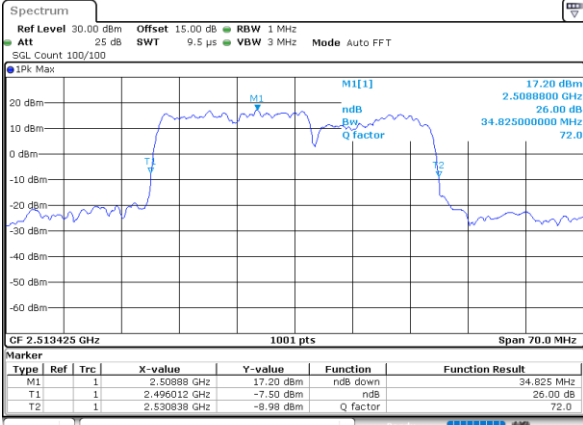

LTE Band 41C_CA

16QAM

Lowest Channel / 20MHz+5MHz

Date: 27_MAY.2021 16:27:10

Lowest Channel / 20MHz+10MHz

Date: 28_MAY.2021 09:15:08

Middle Channel / 20MHz+5MHz

Date: 28_MAY.2021 09:09:30

Middle Channel / 20MHz+10MHz

Date: 28_MAY.2021 10:22:32

Highest Channel / 20MHz+5MHz

Date: 28_MAY.2021 09:10:21

Highest Channel / 20MHz+10MHz

Date: 28_MAY.2021 10:38:52

LTE Band 41C_CA

16QAM

Lowest Channel / 20MHz+15MHz

Date: 28.MAY.2021 11:12:25

Lowest Channel / 20MHz+20MHz

Date: 28.MAY.2021 14:22:47

Middle Channel / 20MHz+15MHz

Date: 28.MAY.2021 11:48:20

Middle Channel / 20MHz+20MHz

Date: 28.MAY.2021 14:51:36

Highest Channel / 20MHz+15MHz

Date: 28.MAY.2021 13:36:24

Highest Channel / 20MHz+20MHz

Date: 28.MAY.2021 15:26:29

LTE Band 41C_CA

64QAM

Lowest Channel / 5MHz+20MHz

Date: 26.MAY.2021 10:08:48