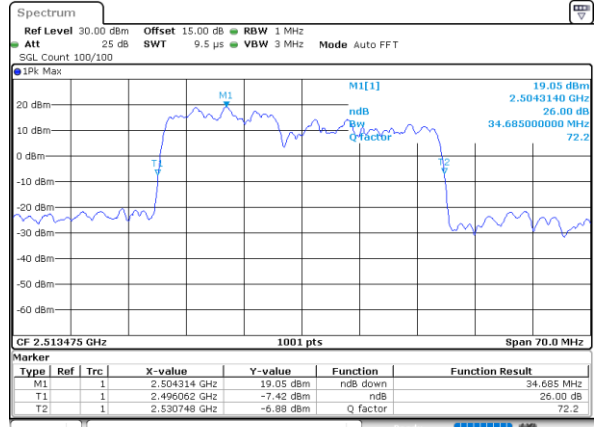

Middle Channel / 10MHz+20MHz

Date: 26.MAY.2021 16:35:48

Middle Channel / 15MHz+10MHz

Date: 27.MAY.2021 09:49:50

Highest Channel / 10MHz+20MHz

Date: 26.MAY.2021 17:02:22

Highest Channel / 15MHz+10MHz

Date: 27.MAY.2021 10:07:52

LTE Band 41C_CA

64QAM

Lowest Channel / 15MHz+15MHz

Date: 27_MAY.2021 10:34:33

Lowest Channel / 15MHz+20MHz

Date: 27_MAY.2021 13:35:22

Middle Channel / 15MHz+15MHz

Date: 27_MAY.2021 11:06:43

Middle Channel / 15MHz+20MHz

Date: 28_MAY.2021 08:56:30

Highest Channel / 15MHz+15MHz

Date: 27_MAY.2021 11:26:04

Highest Channel / 15MHz+20MHz

Date: 27_MAY.2021 15:33:50