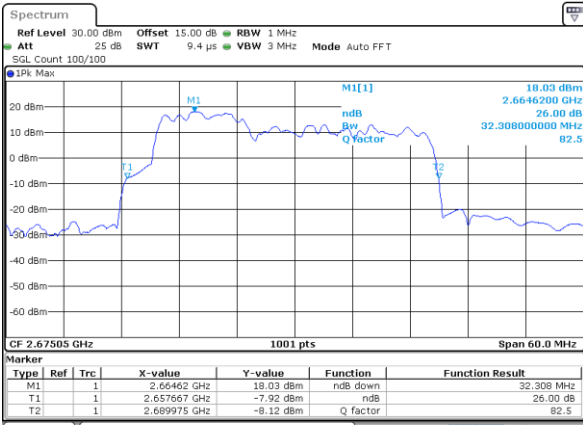

Highest Channel / 5MHz+20MHz

Date: 26.MAY.2021 11:20:44

Highest Channel / 10MHz+15MHz

Date: 26.MAY.2021 14:13:11

LTE Band 41C_CA

16QAM

Lowest Channel / 10MHz+20MHz

Date: 26.MAY.2021 16:14:49

Lowest Channel / 15MHz+10MHz

Date: 27.MAY.2021 09:18:18

Middle Channel / 10MHz+20MHz

Date: 26.MAY.2021 16:35:02

Middle Channel / 15MHz+10MHz

Date: 27.MAY.2021 09:46:37

Highest Channel / 10MHz+20MHz

Date: 26.MAY.2021 16:57:33

Highest Channel / 15MHz+10MHz

Date: 27.MAY.2021 10:01:57

LTE Band 41C_CA

16QAM

Lowest Channel / 15MHz+15MHz

Date: 27_MAY.2021 10:33:12

Lowest Channel / 15MHz+20MHz

Date: 27_MAY.2021 13:31:16

Middle Channel / 15MHz+15MHz

Date: 27_MAY.2021 11:03:16

Middle Channel / 15MHz+20MHz

Date: 28_MAY.2021 08:55:35

Highest Channel / 15MHz+15MHz

Date: 27_MAY.2021 11:25:28

Highest Channel / 15MHz+20MHz

Date: 27_MAY.2021 15:32:16