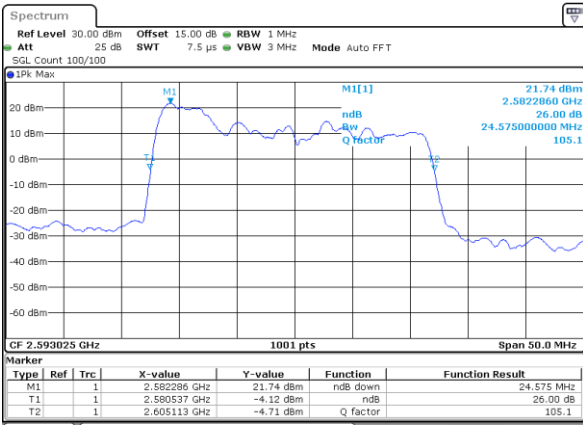

Lowest Channel / 20MHz+15MHz

Date: 28.MAY.2021 11:12:25

Lowest Channel / 20MHz+20MHz

Date: 28.MAY.2021 14:22:47

Middle Channel / 20MHz+15MHz

Date: 28.MAY.2021 11:48:20

Middle Channel / 20MHz+20MHz

Date: 28.MAY.2021 14:51:36

Highest Channel / 20MHz+15MHz

Date: 28.MAY.2021 13:36:24

Highest Channel / 20MHz+20MHz

Date: 28.MAY.2021 15:26:29

LTE Band 41C_CA

64QAM

Lowest Channel / 5MHz+20MHz

Date: 26.MAY.2021 10:08:48

Lowest Channel / 10MHz+15MHz

Date: 26.MAY.2021 13:33:58

Middle Channel / 5MHz+20MHz

Date: 26.MAY.2021 10:57:38

Middle Channel / 10MHz+15MHz

Date: 26.MAY.2021 13:52:18

Highest Channel / 5MHz+20MHz

Date: 26.MAY.2021 11:23:43

Highest Channel / 10MHz+15MHz

Date: 26.MAY.2021 14:23:24

LTE Band 41C_CA

64QAM

Lowest Channel / 10MHz+20MHz

Date: 26.MAY.2021 16:18:29

Lowest Channel / 15MHz+10MHz

Date: 27.MAY.2021 09:19:29