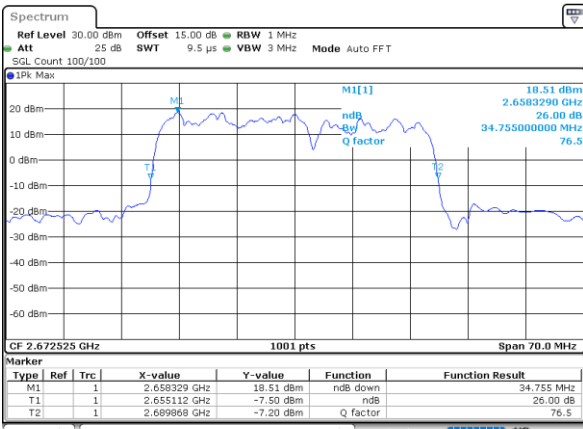

Middle Channel / 20MHz+5MHz

Date: 28_MAY.2021 09:05:24

Middle Channel / 20MHz+10MHz

Date: 28_MAY.2021 10:21:38

Highest Channel / 20MHz+5MHz

Date: 28_MAY.2021 09:29:39

Highest Channel / 20MHz+10MHz

Date: 28_MAY.2021 10:37:52

LTE Band 41C_CA

QPSK

Lowest Channel / 20MHz+15MHz

Date: 28_MAY.2021 11:10:22

Lowest Channel / 20MHz+20MHz

Date: 28_MAY.2021 14:22:02

Middle Channel / 20MHz+15MHz

Date: 28_MAY.2021 11:47:06

Middle Channel / 20MHz+20MHz

Date: 28_MAY.2021 14:25:47

Highest Channel / 20MHz+15MHz

Date: 28_MAY.2021 13:35:56

Highest Channel / 20MHz+20MHz

Date: 28_MAY.2021 15:24:32

LTE Band 41C_CA

16QAM

Lowest Channel / 5MHz+20MHz

Date: 26.MAY.2021 10:08:12

Lowest Channel / 10MHz+15MHz

Date: 26.MAY.2021 13:33:25

Middle Channel / 5MHz+20MHz

Date: 26.MAY.2021 10:55:12

Middle Channel / 10MHz+15MHz

Date: 26.MAY.2021 13:45:36