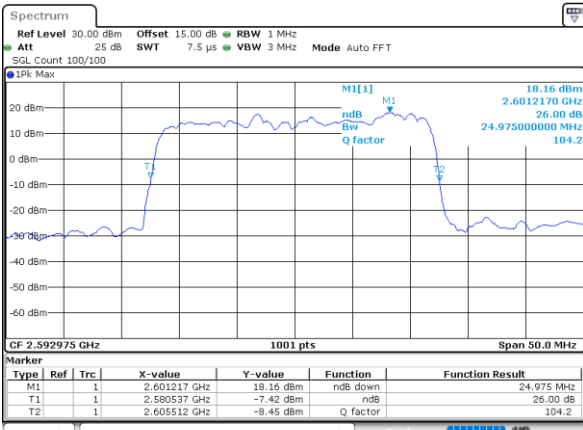

Middle Channel / 15MHz+15MHz

Date: 27_MAY.2021 11:03:16

Middle Channel / 15MHz+20MHz

Date: 28_MAY.2021 08:55:35

Highest Channel / 15MHz+15MHz

Date: 27_MAY.2021 11:25:28

Highest Channel / 15MHz+20MHz

Date: 27_MAY.2021 15:32:16

LTE Band 41C_CA

16QAM

Lowest Channel / 20MHz+5MHz

Date: 27_MAY.2021 16:27:10

Lowest Channel / 20MHz+10MHz

Date: 28_MAY.2021 09:15:08

Middle Channel / 20MHz+5MHz

Date: 28_MAY.2021 09:09:30

Middle Channel / 20MHz+10MHz

Date: 28_MAY.2021 10:22:32

Highest Channel / 20MHz+5MHz

Date: 28_MAY.2021 09:10:21

Highest Channel / 20MHz+10MHz

Date: 28_MAY.2021 10:38:52

LTE Band 41C_CA

16QAM