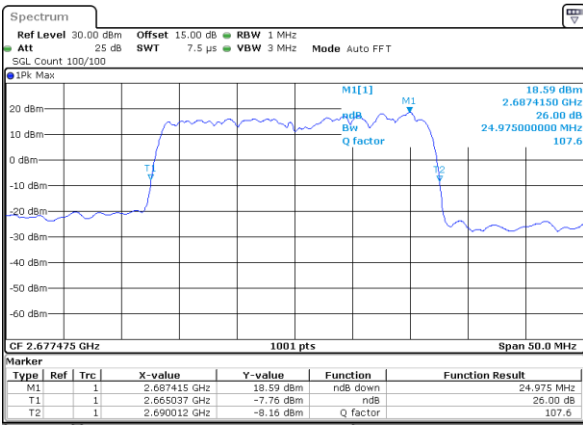

Highest Channel / 15MHz+20MHz

Date: 27_MAY_2021 15:28:10

LTE Band 41C_CA

QPSK

Lowest Channel / 20MHz+5MHz

Date: 27_MAY.2021 16:22:40

Lowest Channel / 20MHz+10MHz

Date: 28_MAY.2021 09:55:43

Middle Channel / 20MHz+5MHz

Date: 28_MAY.2021 09:05:24

Middle Channel / 20MHz+10MHz

Date: 28_MAY.2021 10:21:38

Highest Channel / 20MHz+5MHz

Date: 28_MAY.2021 09:29:39

Highest Channel / 20MHz+10MHz

Date: 28_MAY.2021 10:37:52

LTE Band 41C_CA

QPSK

Lowest Channel / 20MHz+15MHz

Date: 28_MAY.2021 11:10:22

Lowest Channel / 20MHz+20MHz

Date: 28_MAY.2021 14:22:02

Middle Channel / 20MHz+15MHz

Date: 28_MAY.2021 11:47:06