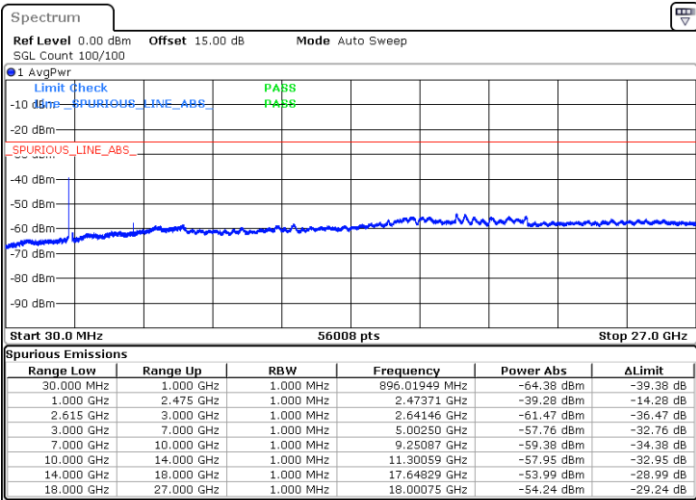

N/A

Date: 27.MAY.2021 21:50:14

LTE Band 7C_CA / 15MHz+20MHz

64QAM

Highest Channel / 1RB0 and 1RB99

Highest Channel / 1RB74 and 1RB0

Date: 27.MAY.2021 21:58:27

Date: 27.MAY.2021 21:59:37

Highest Channel / FullIRB

N/A

Date: 27.MAY.2021 21:51:47

LTE Band 7C_CA / 20MHz+10MHz

64QAM

Lowest Channel / 1RB0 and 1RB49

Lowest Channel / 1RB99 and 1RB0

Date: 26.MAY.2021 00:29:23

Date: 26.MAY.2021 00:30:51

Lowest Channel / FullRB

N/A

Date: 26.MAY.2021 00:23:34

LTE Band 7C_CA / 20MHz+10MHz

64QAM

Middle Channel / 1RB0 and 1RB49

Middle Channel / 1RB99 and 1RB0