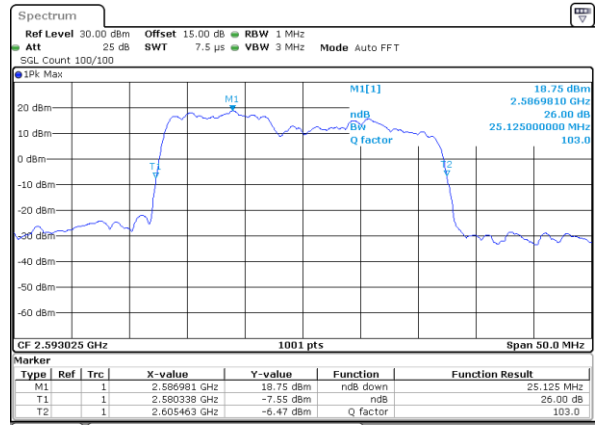

Lowest Channel / 20MHz+15MHz

Date: 28.MAY.2021 11:12:25

Lowest Channel / 20MHz+20MHz

Date: 28.MAY.2021 14:22:47

Middle Channel / 20MHz+15MHz

Date: 28.MAY.2021 11:48:20

Middle Channel / 20MHz+20MHz

Date: 28.MAY.2021 14:51:36

Highest Channel / 20MHz+15MHz

Date: 28.MAY.2021 13:36:24

Highest Channel / 20MHz+20MHz

Date: 28.MAY.2021 15:26:29

LTE Band 41C_CA

64QAM

Lowest Channel / 5MHz+20MHz

Date: 26.MAY.2021 10:08:48

Lowest Channel / 10MHz+15MHz

Date: 26.MAY.2021 13:33:58

Middle Channel / 5MHz+20MHz

Date: 26.MAY.2021 10:57:38

Middle Channel / 10MHz+15MHz

Date: 26.MAY.2021 13:52:18

Highest Channel / 5MHz+20MHz

Date: 26.MAY.2021 11:23:43

Highest Channel / 10MHz+15MHz

Date: 26.MAY.2021 14:23:24

LTE Band 41C_CA

64QAM

Lowest Channel / 10MHz+20MHz

Date: 26.MAY.2021 16:18:29

Lowest Channel / 15MHz+10MHz

Date: 27.MAY.2021 09:19:29