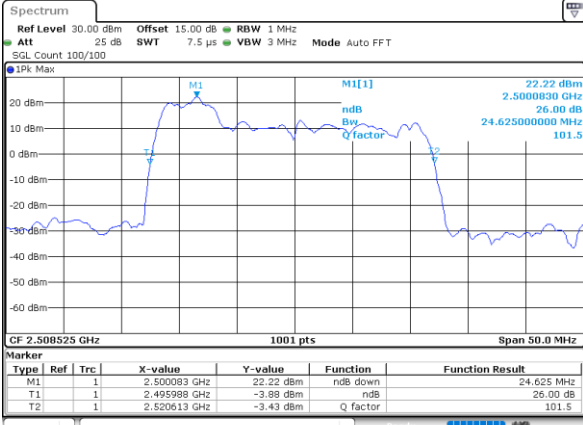

Lowest Channel / 20MHz+15MHz

Date: 28.MAY.2021 11:12:25

Lowest Channel / 20MHz+20MHz

Date: 28.MAY.2021 14:22:47

Middle Channel / 20MHz+15MHz

Date: 28.MAY.2021 11:48:20

Middle Channel / 20MHz+20MHz

Date: 28.MAY.2021 14:51:36

Highest Channel / 20MHz+15MHz

Date: 28.MAY.2021 13:36:24

Highest Channel / 20MHz+20MHz

Date: 28.MAY.2021 15:26:29

LTE Band 41C_CA

64QAM

Lowest Channel / 5MHz+20MHz

Date: 26.MAY.2021 10:08:48

Lowest Channel / 10MHz+15MHz

Date: 26.MAY.2021 13:33:58

Middle Channel / 5MHz+20MHz

Date: 26.MAY.2021 10:57:38

Middle Channel / 10MHz+15MHz

Date: 26.MAY.2021 13:52:18

Highest Channel / 5MHz+20MHz

Date: 26.MAY.2021 11:23:43