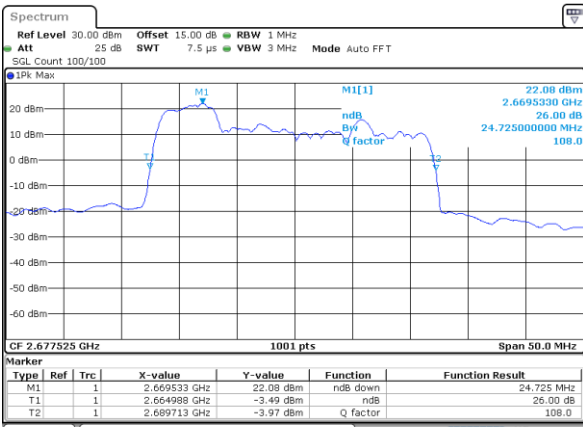

Mode	LTE Band 41C_CA : 26dB BW(MHz)				
64QAM					
BW	5MHz+20MHz	10MHz+15MHz	10MHz+20MHz	15MHz+10MHz	15MHz+15MHz
Lowest CH	24.63	25.08	29.85	25.13	30.45
Middle CH	24.58	25.13	29.97	25.08	30.51
Highest CH	24.78	25.38	29.91	25.08	30.39
BW	15MHz+20MHz	20MHz+5MHz	20MHz+10MHz	20MHz+15MHz	20MHz+20MHz
Lowest CH	34.69	24.88	30.03	34.83	39.88
Middle CH	34.90	24.78	30.03	34.76	39.96
Highest CH	34.83	24.93	30.15	34.83	39.72

LTE Band 41C_CA

QPSK

Lowest Channel / 5MHz+20MHz

Date: 26.MAY.2021 10:06:40

Lowest Channel / 10MHz+15MHz

Date: 26.MAY.2021 13:30:18

Middle Channel / 5MHz+20MHz

Date: 26.MAY.2021 10:54:42

Middle Channel / 10MHz+15MHz

Date: 26.MAY.2021 13:42:19

Highest Channel / 5MHz+20MHz

Date: 26.MAY.2021 11:20:00

Highest Channel / 10MHz+15MHz

Date: 26.MAY.2021 14:12:35

LTE Band 41C_CA

QPSK