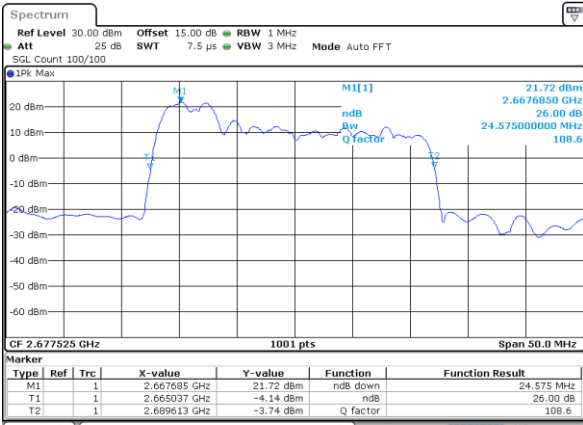

Middle Channel / 20MHz+20MHz

Date: 28_MAY.2021 14:25:47

Highest Channel / 20MHz+15MHz

Date: 28_MAY.2021 13:35:56

Highest Channel / 20MHz+20MHz

Date: 28_MAY.2021 15:24:32

LTE Band 41C_CA

16QAM

Lowest Channel / 5MHz+20MHz

Date: 26.MAY.2021 10:08:12

Lowest Channel / 10MHz+15MHz

Date: 26.MAY.2021 13:33:25

Middle Channel / 5MHz+20MHz

Date: 26.MAY.2021 10:55:12

Middle Channel / 10MHz+15MHz

Date: 26.MAY.2021 13:45:36

Highest Channel / 5MHz+20MHz

Date: 26.MAY.2021 11:20:44

Highest Channel / 10MHz+15MHz

Date: 26.MAY.2021 14:13:11

LTE Band 41C_CA

16QAM

Lowest Channel / 10MHz+20MHz

Date: 26.MAY.2021 16:14:49

Lowest Channel / 15MHz+10MHz

Date: 27.MAY.2021 09:18:18

Middle Channel / 10MHz+20MHz

Date: 26.MAY.2021 16:35:02

Middle Channel / 15MHz+10MHz

Date: 27.MAY.2021 09:46:37

Highest Channel / 10MHz+20MHz

Date: 26.MAY.2021 16:57:33