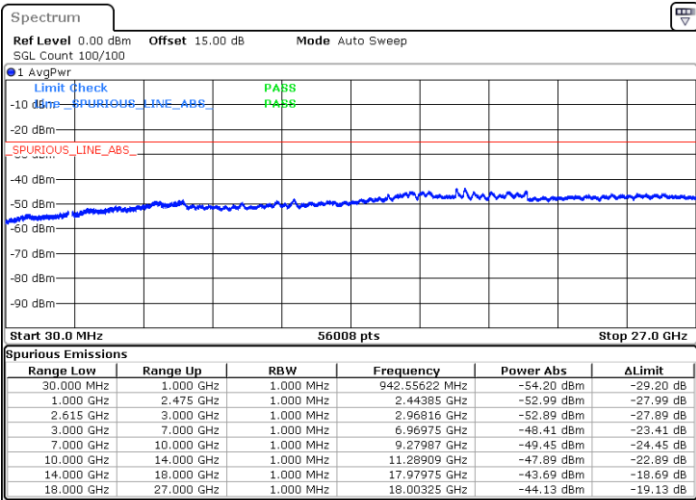

LTE Band 7C_CA / 20MHz+15MHz

64QAM

MiddleChannel / 1RB0 and 1RB74

Middle Channel / 1RB99 and 1RB0

Date: 27.MAY.2021 00:36:49