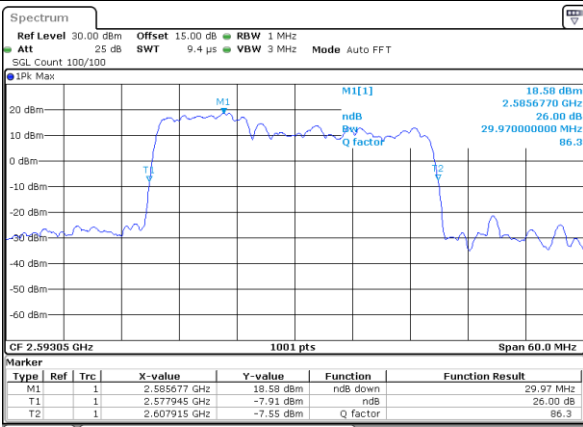

Lowest Channel / 10MHz+15MHz

Date: 26.MAY.2021 13:33:58

Middle Channel / 5MHz+20MHz

Date: 26.MAY.2021 10:57:38

Middle Channel / 10MHz+15MHz

Date: 26.MAY.2021 13:52:18

Highest Channel / 5MHz+20MHz

Date: 26.MAY.2021 11:23:43

Highest Channel / 10MHz+15MHz

Date: 26.MAY.2021 14:23:24

LTE Band 41C_CA

64QAM

Lowest Channel / 10MHz+20MHz

Date: 26.MAY.2021 16:18:29

Lowest Channel / 15MHz+10MHz

Date: 27.MAY.2021 09:19:29

Middle Channel / 10MHz+20MHz

Date: 26.MAY.2021 16:35:48

Middle Channel / 15MHz+10MHz

Date: 27.MAY.2021 09:49:50

Highest Channel / 10MHz+20MHz

Date: 26.MAY.2021 17:02:22

Highest Channel / 15MHz+10MHz

Date: 27.MAY.2021 10:07:52