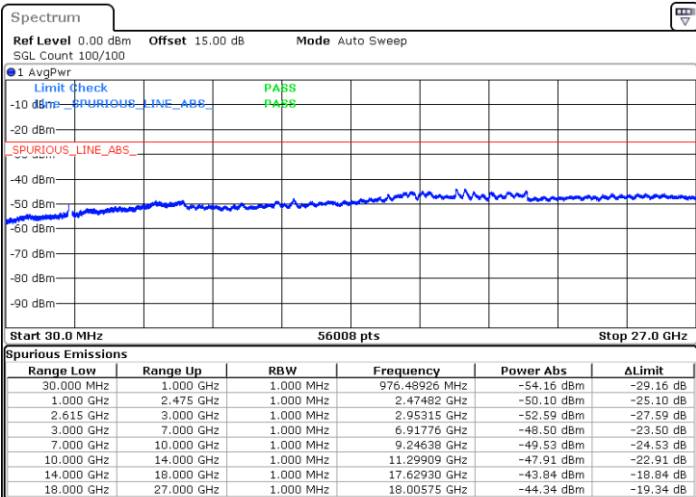

LTE Band 7C_CA / 20MHz+15MHz

64QAM

Highest Channel / 1RB0 and 1RB74

Highest Channel / 1RB99 and 1RB0

Date: 27.MAY.2021 00:47:58

Date: 27.MAY.2021 00:56:44

Highest Channel / FullIRB

N/A

Date: 27.MAY.2021 00:46:20

LTE Band 7C_CA / 20MHz+20MHz

64QAM

Lowest Channel / 1RB0 and 1RB99

Lowest Channel / 1RB99 and 1RB0

Date: 25.MAY.2021 22:26:12

Date: 25.MAY.2021 22:32:06

Lowest Channel / FullIRB

N/A

Date: 25.MAY.2021 22:12:41

LTE Band 7C_CA / 20MHz+20MHz

64QAM

Middle Channel / 1RB0 and 1RB99

Middle Channel / 1RB99 and 1RB0

Date: 26.MAY.2021 23:09:20

Date: 26.MAY.2021 23:14:36

Middle Channel / FullIRB

N/A

Date: 26.MAY.2021 23:07:28

LTE Band 7C_CA / 20MHz+20MHz

64QAM

Highest Channel / 1RB0 and 1RB99

Highest Channel / 1RB99 and 1RB0

Date: 27.MAY.2021 00:13:41