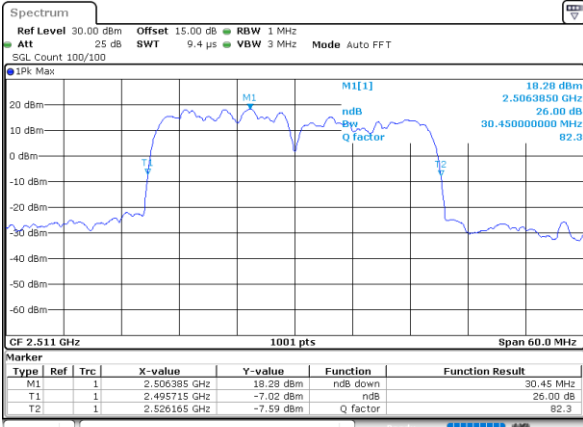

LTE Band 41C_CA

64QAM

Lowest Channel / 15MHz+15MHz

Date: 27_MAY.2021 10:34:33