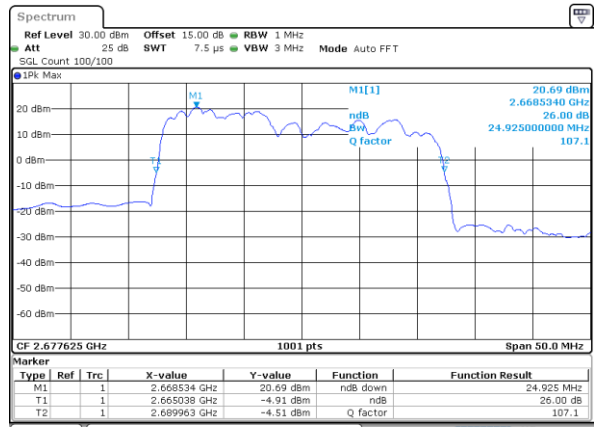

LTE Band 41C_CA

QPSK

Lowest Channel / 5MHz+20MHz

Date: 26.MAY.2021 10:06:40

Lowest Channel / 10MHz+15MHz

Date: 26.MAY.2021 13:30:18

Middle Channel / 5MHz+20MHz

Date: 26.MAY.2021 10:54:42

Middle Channel / 10MHz+15MHz

Date: 26.MAY.2021 13:42:19

Highest Channel / 5MHz+20MHz

Date: 26.MAY.2021 11:20:00

Highest Channel / 10MHz+15MHz

Date: 26.MAY.2021 14:12:35

LTE Band 41C_CA

QPSK

Lowest Channel / 10MHz+20MHz

Date: 26.MAY.2021 16:13:58

Lowest Channel / 15MHz+10MHz

Date: 27.MAY.2021 09:14:36

Middle Channel / 10MHz+20MHz

Date: 26.MAY.2021 16:32:35

Middle Channel / 15MHz+10MHz

Date: 27.MAY.2021 09:45:36

Highest Channel / 10MHz+20MHz

Date: 26.MAY.2021 16:56:24

Highest Channel / 15MHz+10MHz

Date: 27.MAY.2021 10:01:08

LTE Band 41C_CA

QPSK

Lowest Channel / 15MHz+15MHz

Date: 27_MAY_2021 10:23:30