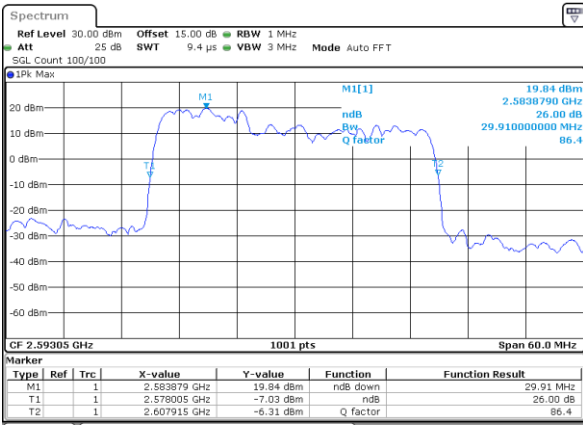

Lowest Channel / 5MHz+20MHz

Date: 26.MAY.2021 10:08:12

Lowest Channel / 10MHz+15MHz

Date: 26.MAY.2021 13:33:25

Middle Channel / 5MHz+20MHz

Date: 26.MAY.2021 10:55:12

Middle Channel / 10MHz+15MHz

Date: 26.MAY.2021 13:45:36

Highest Channel / 5MHz+20MHz

Date: 26.MAY.2021 11:20:44

Highest Channel / 10MHz+15MHz

Date: 26.MAY.2021 14:13:11

LTE Band 41C_CA

16QAM

Lowest Channel / 10MHz+20MHz

Date: 26.MAY.2021 16:14:49

Lowest Channel / 15MHz+10MHz

Date: 27.MAY.2021 09:18:18

Middle Channel / 10MHz+20MHz

Date: 26.MAY.2021 16:35:02

Middle Channel / 15MHz+10MHz

Date: 27.MAY.2021 09:46:37

Highest Channel / 10MHz+20MHz

Date: 26.MAY.2021 16:57:33