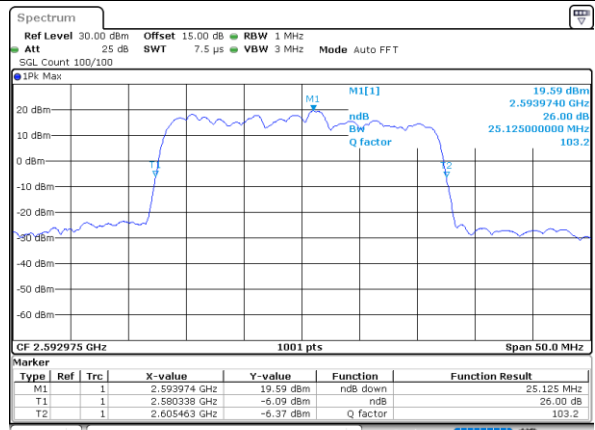

Middle Channel / 10MHz+15MHz

Date: 26.MAY.2021 13:42:19

Highest Channel / 5MHz+20MHz

Date: 26.MAY.2021 11:20:00

Highest Channel / 10MHz+15MHz

Date: 26.MAY.2021 14:12:35

LTE Band 41C_CA

QPSK

Lowest Channel / 10MHz+20MHz

Date: 26.MAY.2021 16:13:58

Lowest Channel / 15MHz+10MHz

Date: 27.MAY.2021 09:14:36

Middle Channel / 10MHz+20MHz

Date: 26.MAY.2021 16:32:35

Middle Channel / 15MHz+10MHz

Date: 27.MAY.2021 09:45:36

Highest Channel / 10MHz+20MHz

Date: 26.MAY.2021 16:56:24

Highest Channel / 15MHz+10MHz

Date: 27.MAY.2021 10:01:08

LTE Band 41C_CA

QPSK

Lowest Channel / 15MHz+15MHz

Date: 27_MAY_2021 10:23:30