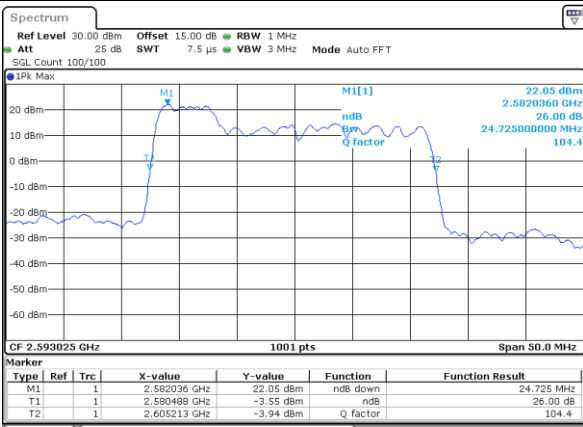

LTE Band 41C_CA

QPSK

Lowest Channel / 5MHz+20MHz

Date: 26.MAY.2021 10:06:40

Lowest Channel / 10MHz+15MHz

Date: 26.MAY.2021 13:30:18

Middle Channel / 5MHz+20MHz

Date: 26.MAY.2021 10:54:42

Middle Channel / 10MHz+15MHz

Date: 26.MAY.2021 13:42:19

Highest Channel / 5MHz+20MHz

Date: 26.MAY.2021 11:20:00

Highest Channel / 10MHz+15MHz

Date: 26.MAY.2021 14:12:35

LTE Band 41C_CA

QPSK