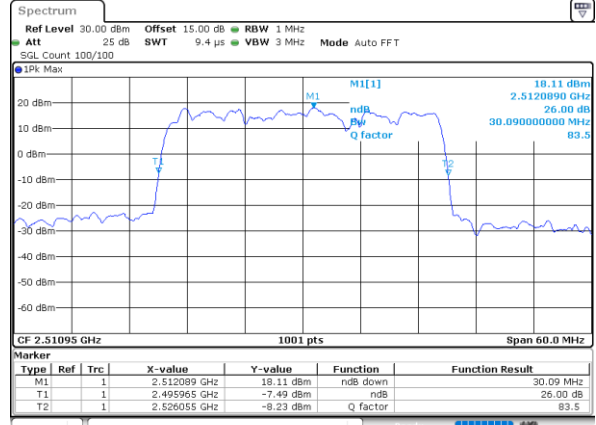

Highest Channel / 10MHz+20MHz

Date: 26.MAY.2021 16:56:24

Highest Channel / 15MHz+10MHz

Date: 27.MAY.2021 10:01:08

LTE Band 41C_CA

QPSK

Lowest Channel / 15MHz+15MHz

Date: 27_MAY_2021 10:23:30

Lowest Channel / 15MHz+20MHz

Date: 27_MAY_2021 13:30:40

Middle Channel / 15MHz+15MHz

Date: 27_MAY_2021 11:02:14

Middle Channel / 15MHz+20MHz

Date: 27_MAY_2021 13:49:55

Highest Channel / 15MHz+15MHz

Date: 27_MAY_2021 11:38:02

Highest Channel / 15MHz+20MHz

Date: 27_MAY_2021 15:28:10

LTE Band 41C_CA

QPSK

Lowest Channel / 20MHz+5MHz

Date: 27_MAY.2021 16:22:40

Lowest Channel / 20MHz+10MHz

Date: 28_MAY.2021 09:55:43

Middle Channel / 20MHz+5MHz

Date: 28_MAY.2021 09:05:24

Middle Channel / 20MHz+10MHz

Date: 28_MAY.2021 10:21:38

Highest Channel / 20MHz+5MHz

Date: 28_MAY.2021 09:29:39

Highest Channel / 20MHz+10MHz

Date: 28_MAY.2021 10:37:52