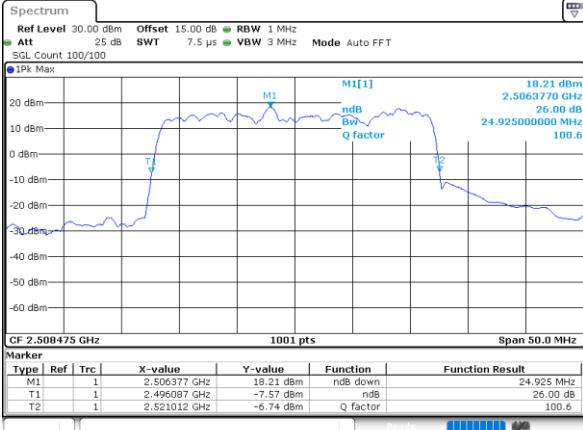

Highest Channel / 15MHz+10MHz

Date: 27.MAY.2021 10:01:57

LTE Band 41C_CA

16QAM

Lowest Channel / 15MHz+15MHz

Date: 27_MAY.2021 10:33:12

Lowest Channel / 15MHz+20MHz

Date: 27_MAY.2021 13:31:16

Middle Channel / 15MHz+15MHz

Date: 27_MAY.2021 11:03:16

Middle Channel / 15MHz+20MHz

Date: 28_MAY.2021 08:55:35

Highest Channel / 15MHz+15MHz

Date: 27_MAY.2021 11:25:28

Highest Channel / 15MHz+20MHz

Date: 27_MAY.2021 15:32:16

LTE Band 41C_CA

16QAM

Lowest Channel / 20MHz+5MHz

Date: 27_MAY.2021 16:27:10

Lowest Channel / 20MHz+10MHz

Date: 28_MAY.2021 09:15:08

Middle Channel / 20MHz+5MHz

Date: 28_MAY.2021 09:09:30