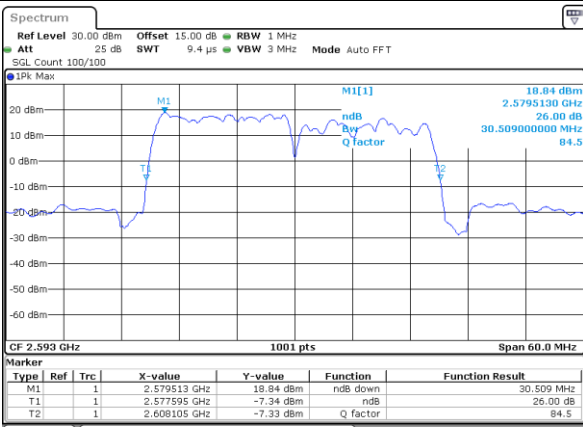

Lowest Channel / 10MHz+20MHz

Date: 26.MAY.2021 16:13:58

Lowest Channel / 15MHz+10MHz

Date: 27.MAY.2021 09:14:36

Middle Channel / 10MHz+20MHz

Date: 26.MAY.2021 16:32:35

Middle Channel / 15MHz+10MHz

Date: 27.MAY.2021 09:45:36

Highest Channel / 10MHz+20MHz

Date: 26.MAY.2021 16:56:24

Highest Channel / 15MHz+10MHz

Date: 27.MAY.2021 10:01:08

LTE Band 41C_CA

QPSK

Lowest Channel / 15MHz+15MHz

Date: 27_MAY_2021 10:23:30

Lowest Channel / 15MHz+20MHz

Date: 27_MAY_2021 13:30:40

Middle Channel / 15MHz+15MHz

Date: 27_MAY_2021 11:02:14

Middle Channel / 15MHz+20MHz

Date: 27_MAY_2021 13:49:55

Highest Channel / 15MHz+15MHz

Date: 27_MAY_2021 11:38:02