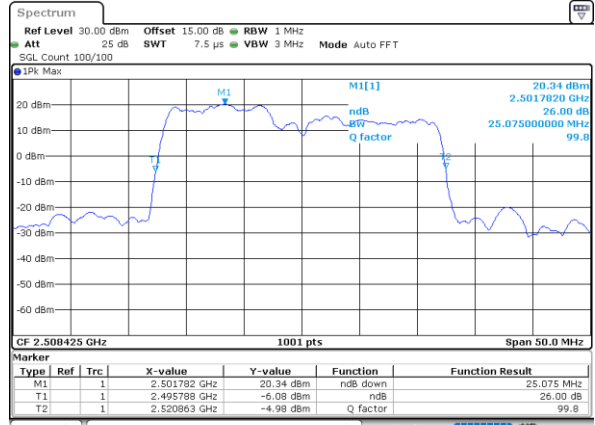

LTE Band 41C_CA

QPSK

Lowest Channel / 5MHz+20MHz

Date: 26.MAY.2021 10:06:40

Lowest Channel / 10MHz+15MHz

Date: 26.MAY.2021 13:30:18

Middle Channel / 5MHz+20MHz

Date: 26.MAY.2021 10:54:42

Middle Channel / 10MHz+15MHz

Date: 26.MAY.2021 13:42:19

Highest Channel / 5MHz+20MHz

Date: 26.MAY.2021 11:20:00

Highest Channel / 10MHz+15MHz

Date: 26.MAY.2021 14:12:35

LTE Band 41C_CA

QPSK