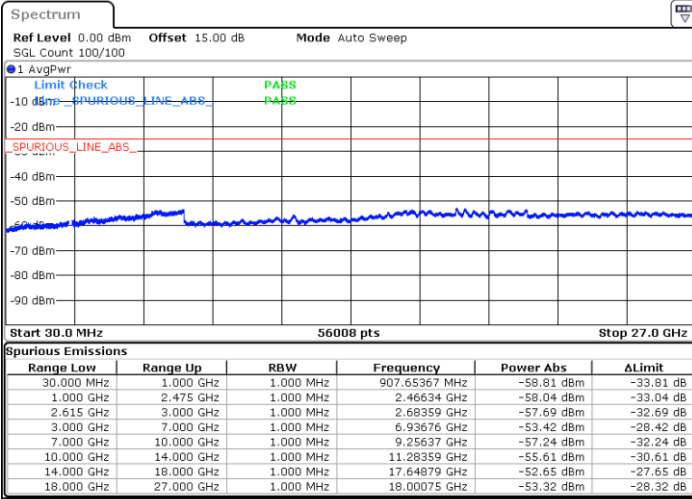

Date: 26.MAY.2021 00:30:51

Lowest Channel / FullRB

N/A

Date: 26.MAY.2021 00:23:34

LTE Band 7C_CA / 20MHz+10MHz

64QAM

Middle Channel / 1RB0 and 1RB49

Middle Channel / 1RB99 and 1RB0

Date: 26.MAY.2021 00:38:12

Date: 26.MAY.2021 00:37:02

Middle Channel / FullRB

N/A

Date: 26.MAY.2021 00:43:39

LTE Band 7C_CA / 20MHz+10MHz

64QAM

Highest Channel / 1RB0 and 1RB49

Highest Channel / 1RB99 and 1RB0

Date: 26.MAY.2021 00:55:25

Date: 26.MAY.2021 00:56:38

Highest Channel / FullIRB

N/A

Date: 26.MAY.2021 00:55:25

LTE Band 7C_CA / 20MHz+15MHz

64QAM

Lowest Channel / 1RB0 and 1RB74

Lowest Channel / 1RB99 and 1RB0

Date: 26.MAY.2021 00:46:09

Date: 27.MAY.2021 00:30:31

Lowest Channel / FullRB

N/A

Date: 27.MAY.2021 00:23:13

LTE Band 7C_CA / 20MHz+15MHz