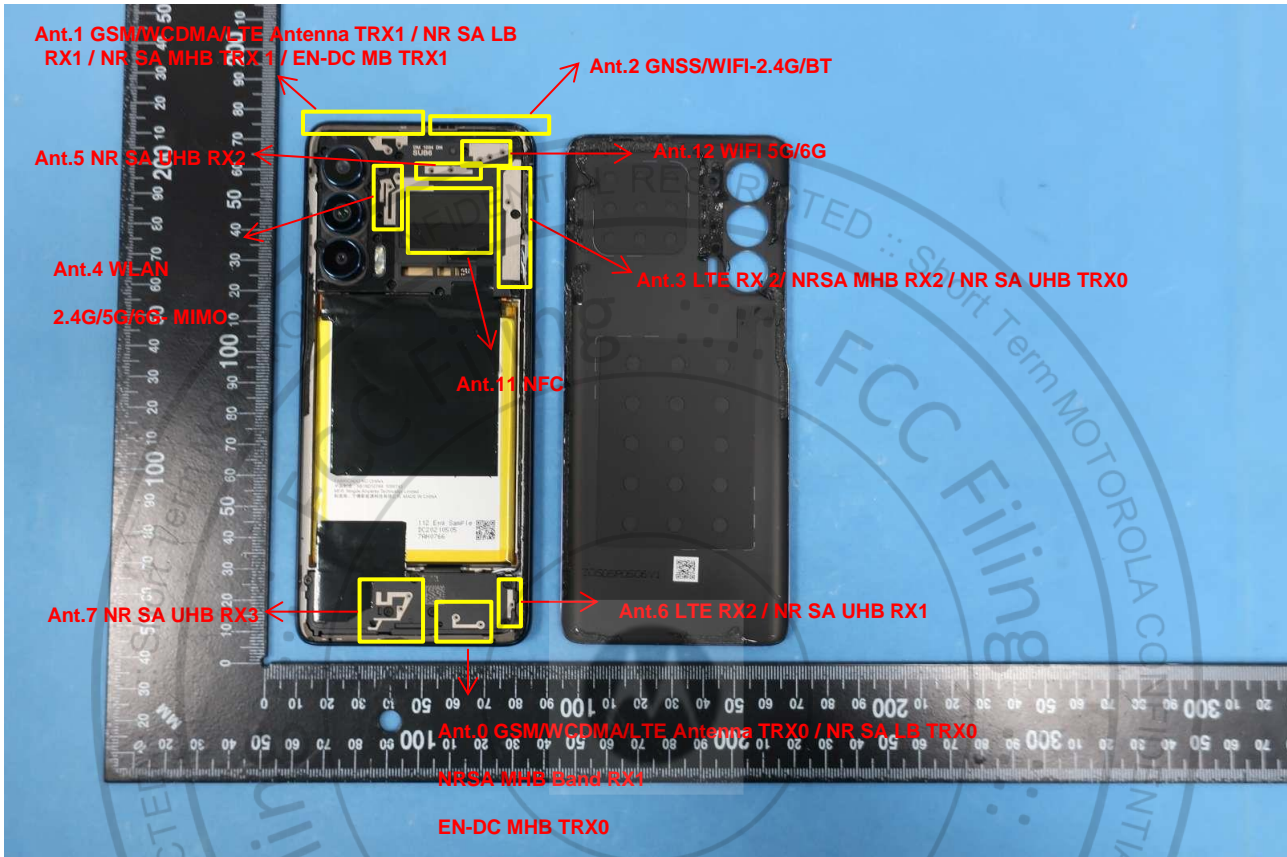

3. Internal Photograph of EUT

Brand Name: Motorola / Model Name: XT2141-2

Brand Name: Motorola / Model Name: XT2141-2

Brand Name: Motorola / Model Name: XT2141-2

Brand Name: Motorola / Model Name: XT2141-2

Brand Name: Motorola / Model Name: XT2141-2

Brand Name: Motorola / Model Name: XT2141-2

Brand Name: Motorola / Model Name: XT2141-2

Brand Name: Motorola / Model Name: XT2141-2

Brand Name: Motorola / Model Name: XT2141-2