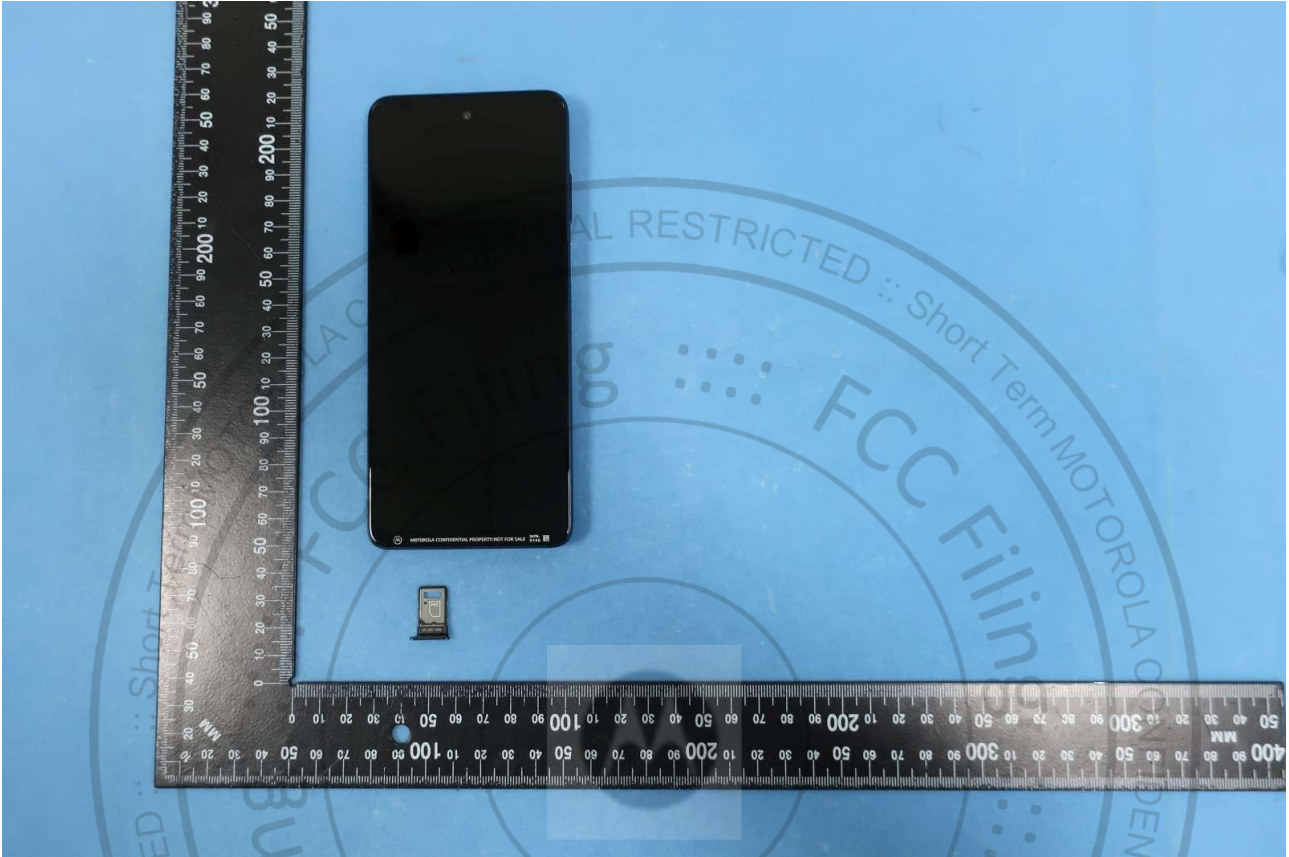

3. Internal Photograph of EUT

Brand Name: Motorola / Model Name: XT2141-2

Brand Name: Motorola / Model Name: XT2141-2

Brand Name: Motorola / Model Name: XT2141-2

Brand Name: Motorola / Model Name: XT2141-2