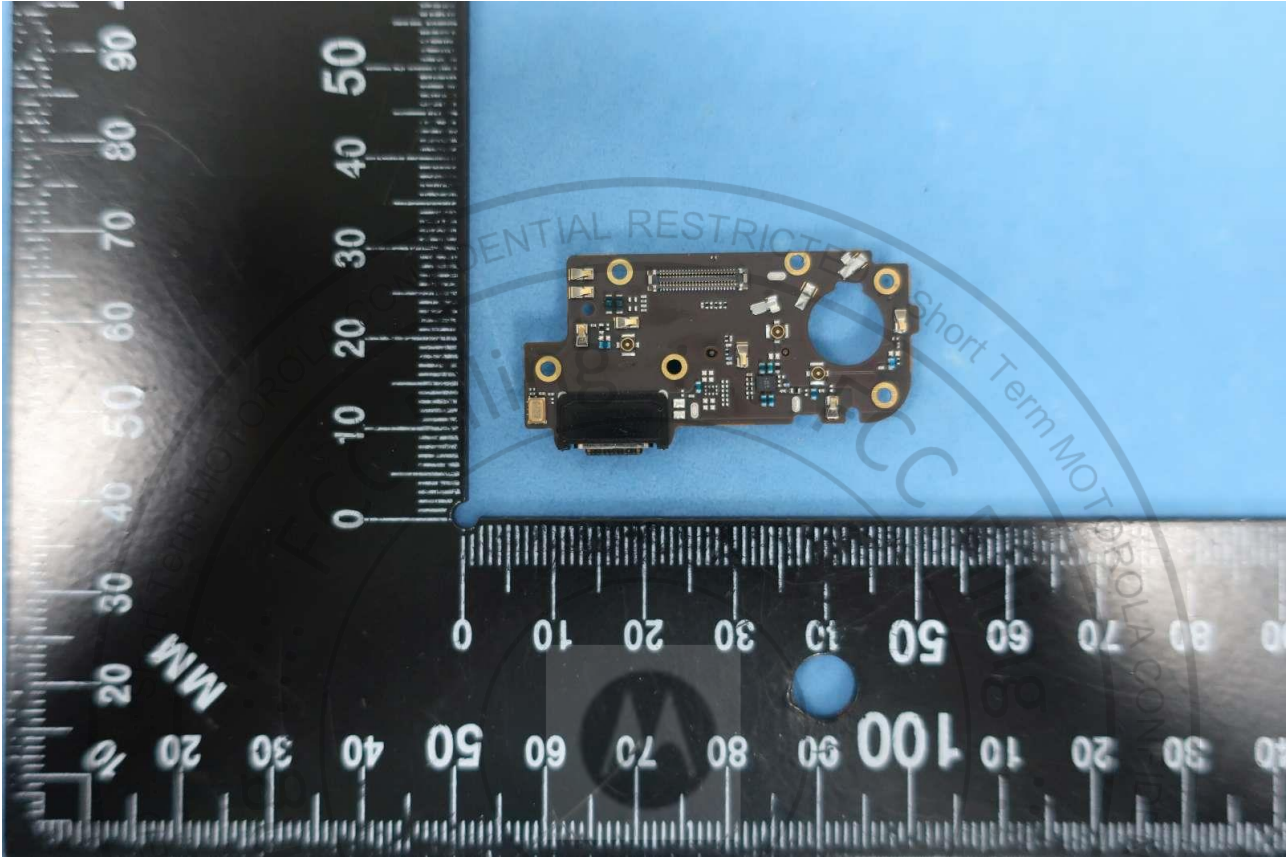

3. Internal Photograph of EUT

Brand Name: Motorola / Model Name: XT2141-2

Brand Name: Motorola / Model Name: XT2141-2

Brand Name: Motorola / Model Name: XT2141-2

Brand Name: Motorola / Model Name: XT2141-2

Brand Name: Motorola / Model Name: XT2141-2

Brand Name: Motorola / Model Name: XT2141-2

Brand Name: Motorola / Model Name: XT2141-2

Brand Name: Motorola / Model Name: XT2141-2

Brand Name: Motorola / Model Name: XT2141-2