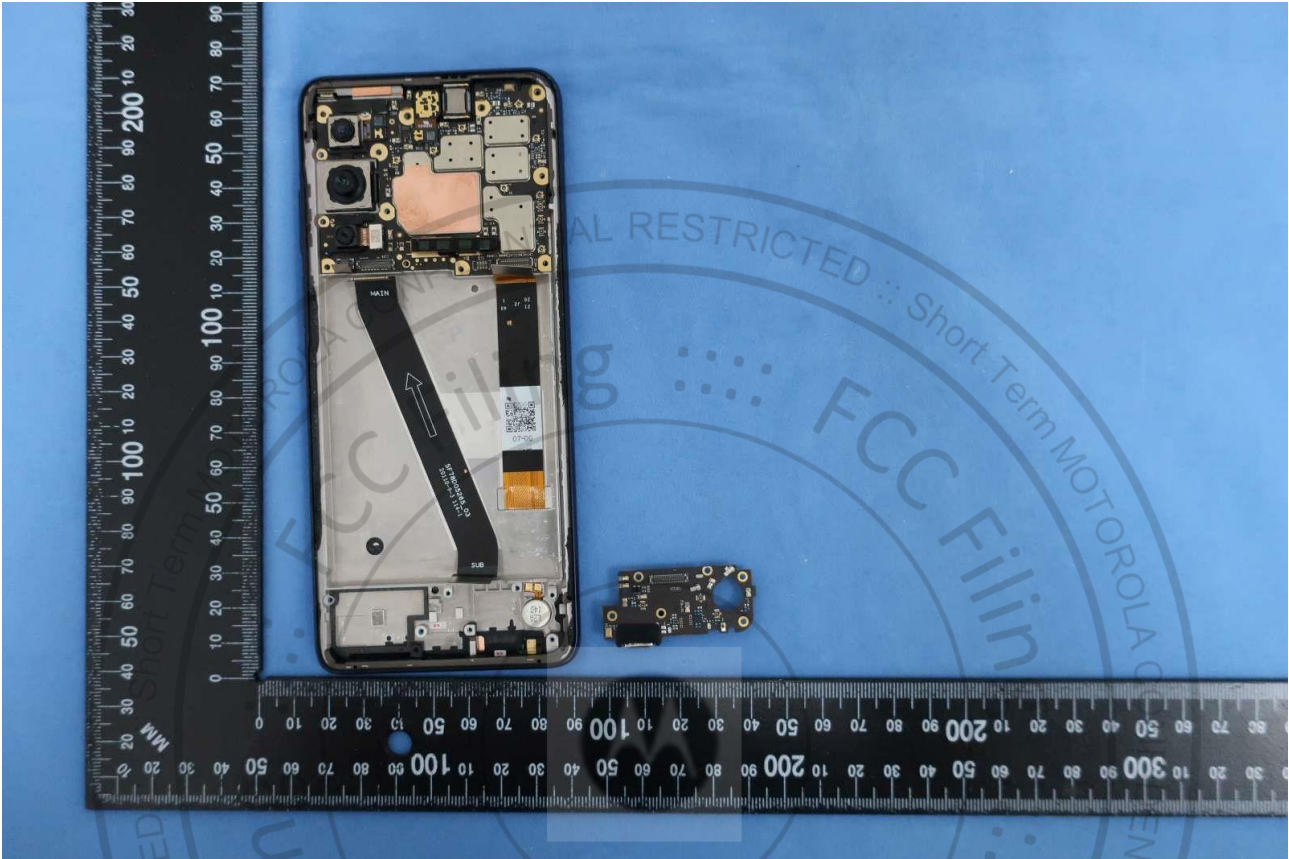

3. Internal Photograph of EUT

Brand Name: Motorola / Model Name: XT2141-1

Brand Name: Motorola / Model Name: XT2141-1

Brand Name: Motorola / Model Name: XT2141-1

Brand Name: Motorola / Model Name: XT2141-1

Brand Name: Motorola / Model Name: XT2141-1

Brand Name: Motorola / Model Name: XT2141-1

Brand Name: Motorola / Model Name: XT2141-1

Brand Name: Motorola / Model Name: XT2141-1

Brand Name: Motorola / Model Name: XT2141-1