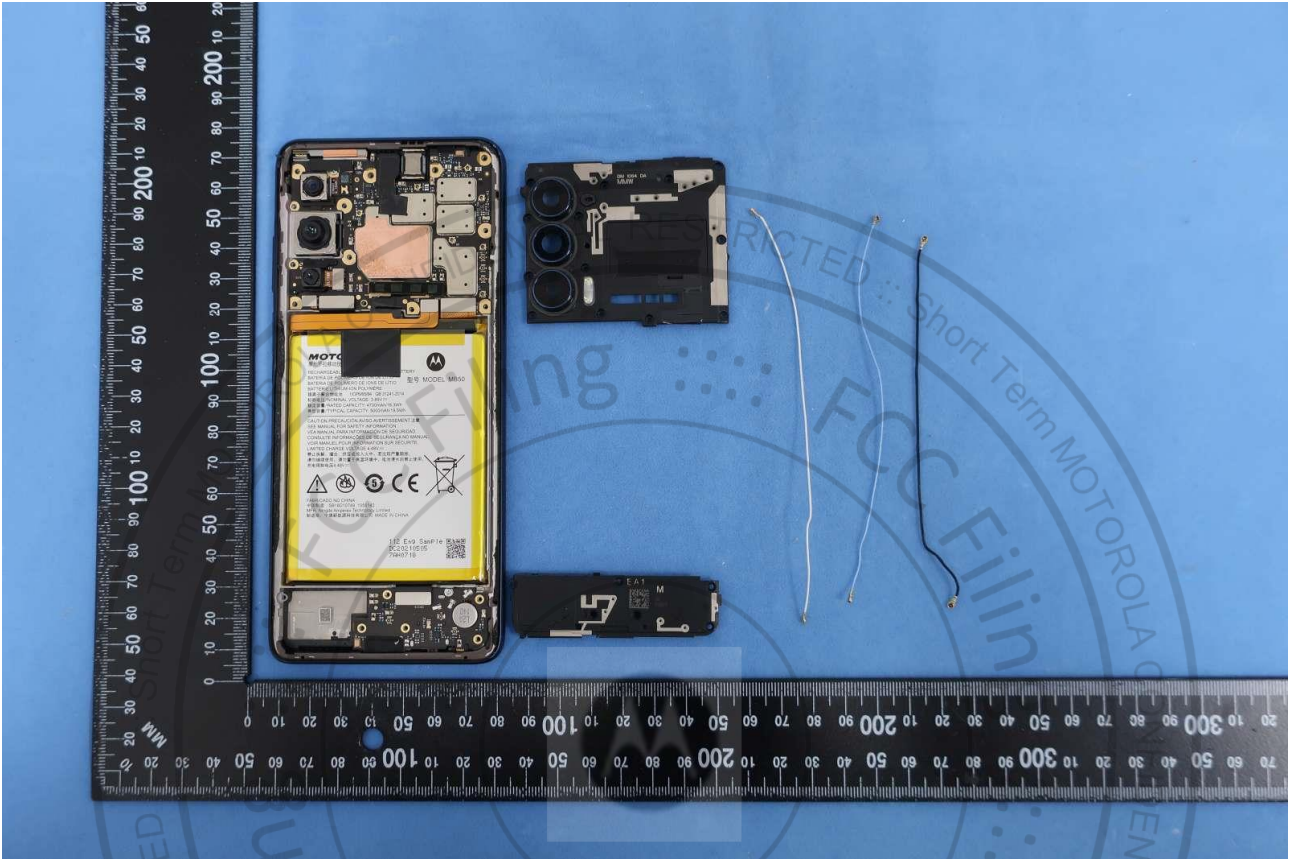

3. Internal Photograph of EUT

Brand Name: Motorola / Model Name: XT2141-1

Brand Name: Motorola / Model Name: XT2141-1

Brand Name: Motorola / Model Name: XT2141-1

Brand Name: Motorola / Model Name: XT2141-1

Brand Name: Motorola / Model Name: XT2141-1

Brand Name: Motorola / Model Name: XT2141-1

Brand Name: Motorola / Model Name: XT2141-1

Brand Name: Motorola / Model Name: XT2141-1

Brand Name: Motorola / Model Name: XT2141-1