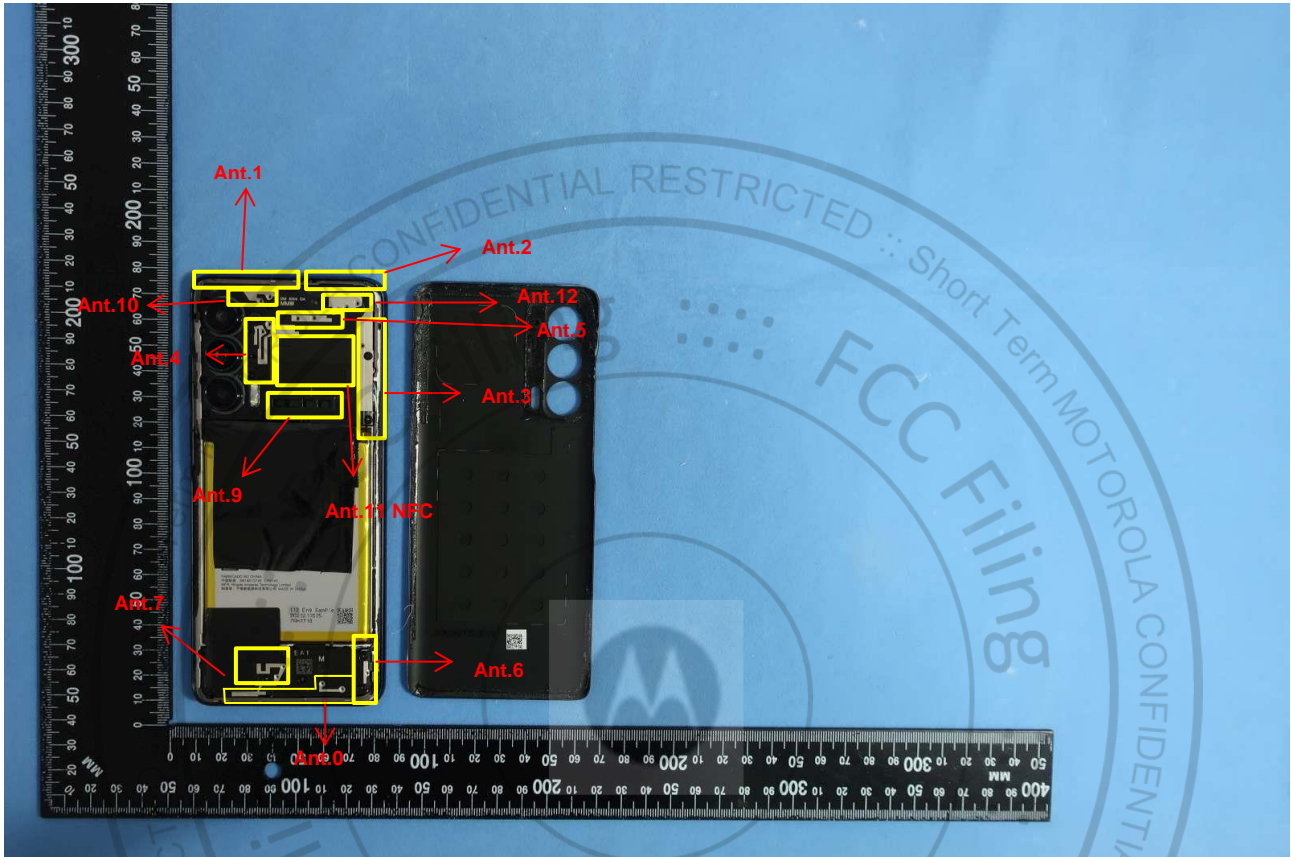

3. Internal Photograph of EUT

Brand Name: Motorola / Model Name: XT2141-1

Brand Name: Motorola / Model Name: XT2141-1

Brand Name: Motorola / Model Name: XT2141-1

Brand Name: Motorola / Model Name: XT2141-1