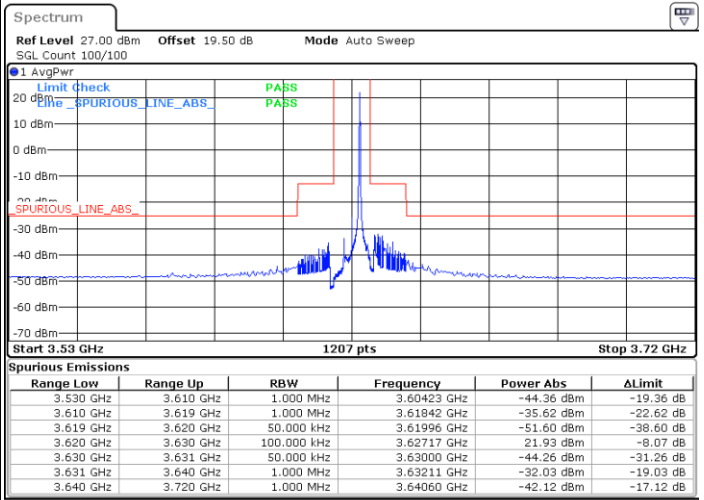

Highest Channel / 20MHz / QPSK

Date: 14_JUL_2021 21:26:43

Highest Channel / 20MHz / 16QAM

Date: 14_JUL_2021 21:27:09

Conducted Band Edge

LTE Band 48 / 5MHz

QPSK

Middle Channel / 1RB0

Middle Channel / 1RBmax

Date: 14.JUL.2021 11:32:49

Date: 14.JUL.2021 12:09:44

Middle Channel / FullIRB

N/A

Date: 14.JUL.2021 11:51:17

LTE Band 48 / 5MHz

QPSK

Highest Channel / 1RB0

Highest Channel / 1RBmax

Date: 14.JUL.2021 11:34:52

Date: 14.JUL.2021 12:11:47

Highest Channel / FullIRB

N/A

Date: 14.JUL.2021 11:53:20

LTE Band 48 / 10MHz