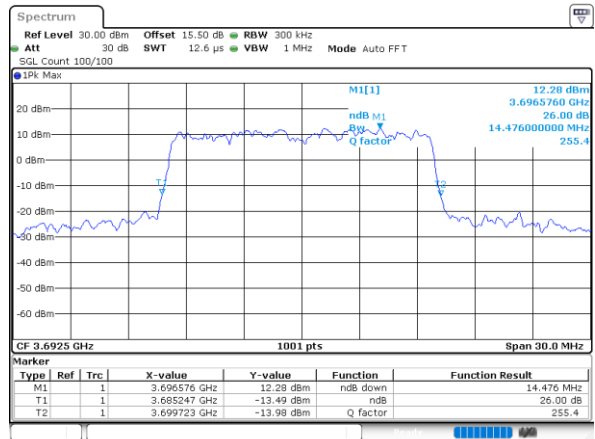

Date: 14_JUL_2021 21:20:17

Middle Channel / 15MHz / 16QAM

Date: 14_JUL_2021 21:20:41

Highest Channel / 15MHz / QPSK

Date: 14_JUL_2021 21:21:55

Highest Channel / 15MHz / 16QAM

Date: 14_JUL_2021 21:22:18

LTE Band 48