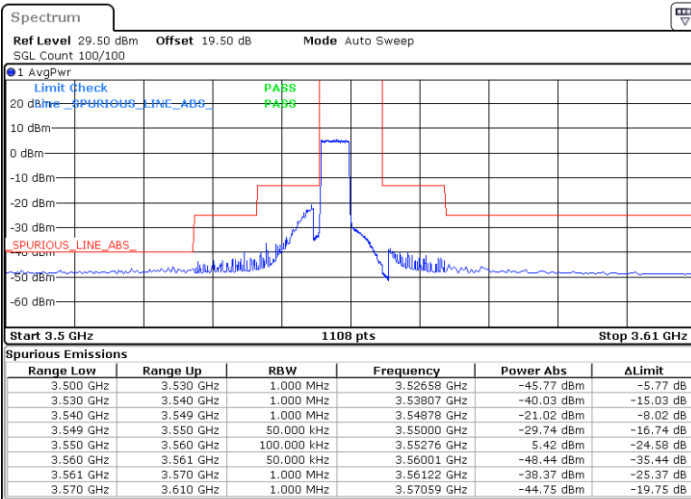

QPSK

Highest Channel / 1RB0

Highest Channel / 1RBmax

Date: 14.JUL.2021 15:36:49

Date: 14.JUL.2021 15:55:11

Highest Channel / FullIRB

N/A

Date: 14.JUL.2021 15:18:27

LTE Band 48 / 5MHz

16QAM

Lowest Channel / 1RB0

Lowest Channel / 1RBmax

Date: 14.JUL.2021 11:24:36

Date: 14.JUL.2021 12:01:31

Lowest Channel / FullIRB

N/A

Date: 14.JUL.2021 11:43:04

LTE Band 48 / 5MHz

16QAM

Middle Channel / 1RB0

Middle Channel / 1RBmax

Date: 14.JUL.2021 11:30:45

Date: 14.JUL.2021 12:07:41

Middle Channel / FullIRB

N/A

Date: 14.JUL.2021 11:49:14

LTE Band 48 / 5MHz

16QAM

Highest Channel / 1RB0

Highest Channel / 1RBmax

Date: 14.JUL.2021 11:36:55

Date: 14.JUL.2021 12:13:50