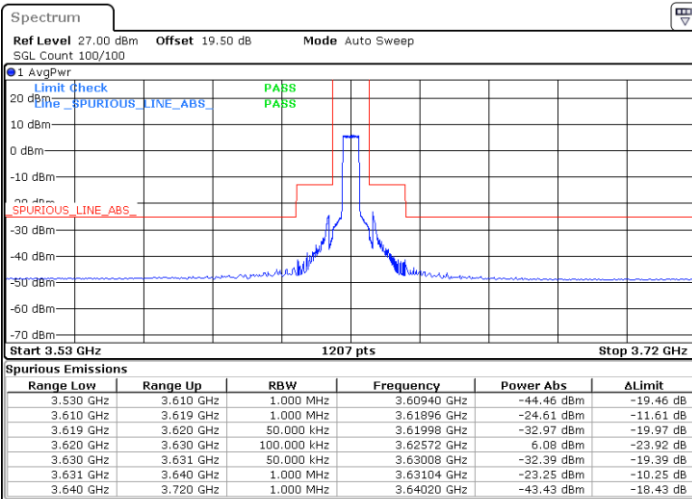

Highest Channel / 20MHz / QPSK

Date: 14_JUL_2021 21:26:43

Highest Channel / 20MHz / 16QAM

Date: 14_JUL_2021 21:27:09

Conducted Band Edge

LTE Band 48 / 5MHz

QPSK

Middle Channel / 1RB0

Middle Channel / 1RBmax

Date: 14.JUL.2021 11:32:49

Date: 14.JUL.2021 12:09:44

Middle Channel / FullIRB

N/A

Date: 14.JUL.2021 11:51:17

LTE Band 48 / 5MHz

QPSK

Highest Channel / 1RB0

Highest Channel / 1RBmax

Date: 14.JUL.2021 11:34:52

Date: 14.JUL.2021 12:11:47

Highest Channel / FullIRB

N/A

Date: 14.JUL.2021 11:53:20

LTE Band 48 / 10MHz

QPSK

Lowest Channel / 1RB0

Lowest Channel / 1RBmax

Date: 14.JUL.2021 12:22:38

Date: 14.JUL.2021 13:51:02

Lowest Channel / FullIRB

N/A

Date: 14.JUL.2021 13:32:39