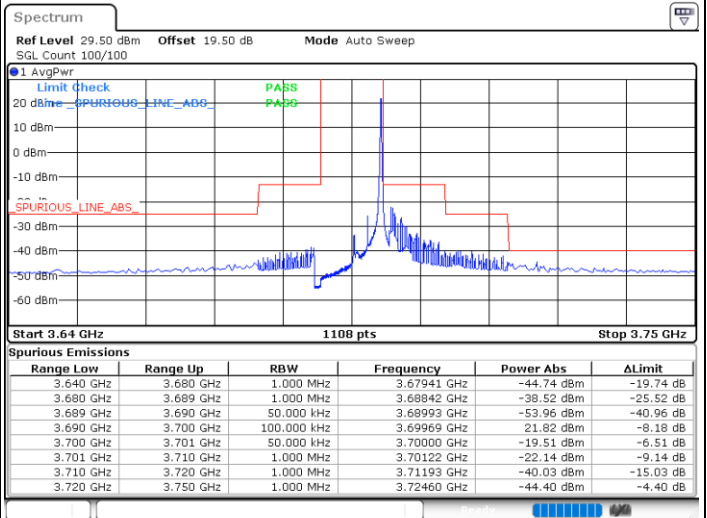

Highest Channel / 20MHz / QPSK

Date: 14_JUL_2021 21:26:43

Highest Channel / 20MHz / 16QAM

Date: 14_JUL_2021 21:27:09

Conducted Band Edge

LTE Band 48 / 5MHz

QPSK

Middle Channel / 1RB0

Middle Channel / 1RBmax

Date: 14.JUL.2021 11:32:49

Date: 14.JUL.2021 12:09:44

Middle Channel / FullIRB

N/A

Date: 14.JUL.2021 11:51:17

LTE Band 48 / 5MHz

QPSK

Highest Channel / 1RB0

Highest Channel / 1RBmax

Date: 14.JUL.2021 11:34:52

Date: 14.JUL.2021 12:11:47

Highest Channel / FullIRB

N/A

Date: 14.JUL.2021 11:53:20

LTE Band 48 / 10MHz