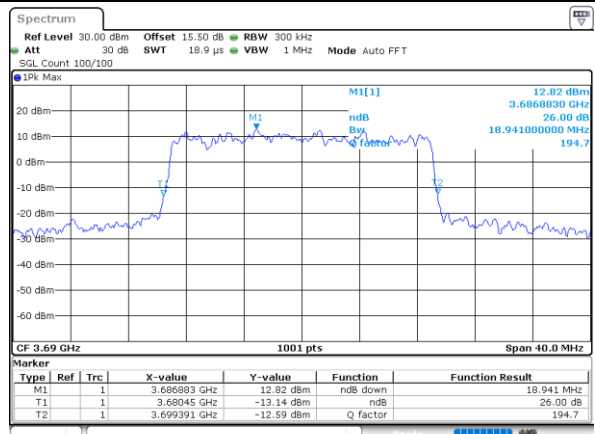

Lowest Channel / 20MHz / QPSK

Date: 14_JUL_2021 21:24:10

Lowest Channel / 20MHz / 16QAM

Date: 14_JUL_2021 21:24:33

Middle Channel / 20MHz / QPSK

Date: 14_JUL_2021 21:25:56

Middle Channel / 20MHz / 16QAM

Date: 14_JUL_2021 21:26:19

Highest Channel / 20MHz / QPSK

Date: 14_JUL_2021 21:27:34

Highest Channel / 20MHz / 16QAM

Date: 14_JUL_2021 21:27:58

LTE Band 48

Lowest Channel / 5MHz / 64QAM

Date: 14_JUL_2021 21:28:39

Lowest Channel / 10MHz / 64QAM