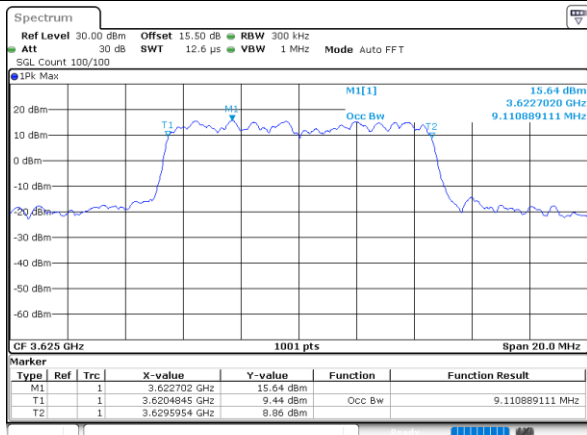

Middle Channel / 10MHz / QPSK

Date: 14_JUL_2021 21:13:56