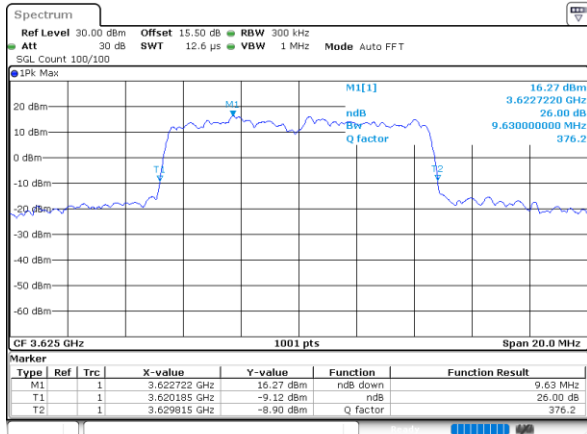

Middle Channel / 10MHz / QPSK

Date: 14_JUL_2021 21:14:46