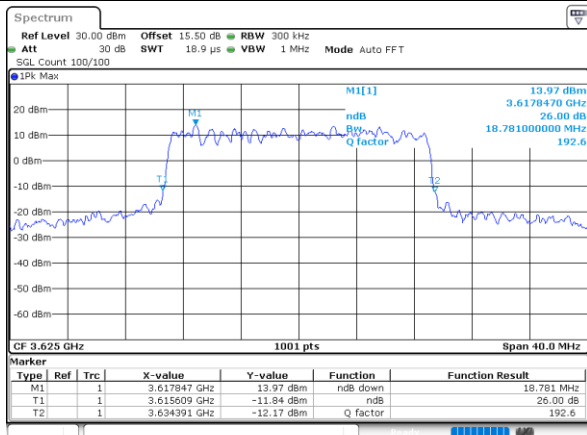

Date: 14_JUL_2021 21:20:17

Middle Channel / 15MHz / 16QAM

Date: 14_JUL_2021 21:20:41

Highest Channel / 15MHz / QPSK

Date: 14_JUL_2021 21:21:55

Highest Channel / 15MHz / 16QAM

Date: 14_JUL_2021 21:22:18

LTE Band 48

Lowest Channel / 20MHz / QPSK

Date: 14_JUL_2021 21:24:10

Lowest Channel / 20MHz / 16QAM

Date: 14_JUL_2021 21:24:33

Middle Channel / 20MHz / QPSK

Date: 14_JUL_2021 21:25:56

Middle Channel / 20MHz / 16QAM

Date: 14_JUL_2021 21:26:19

Highest Channel / 20MHz / QPSK

Date: 14_JUL_2021 21:27:34

Highest Channel / 20MHz / 16QAM

Date: 14_JUL_2021 21:27:58

LTE Band 48

Lowest Channel / 5MHz / 64QAM

Date: 14_JUL_2021 21:28:39

Lowest Channel / 10MHz / 64QAM