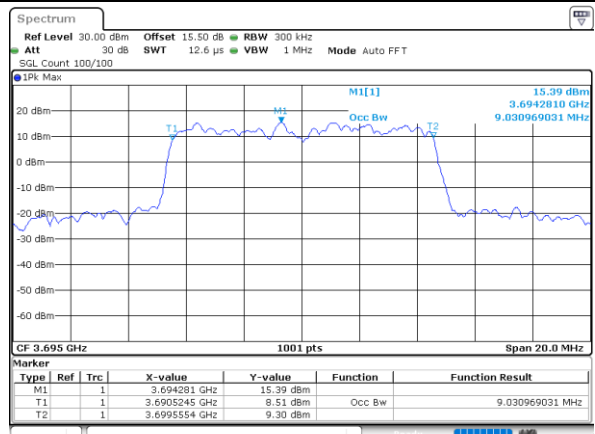

Date: 14_JUL_2021 21:08:50

Highest Channel / 5MHz / QPSK

Date: 14_JUL_2021 21:10:02

Highest Channel / 5MHz / 16QAM

Date: 14_JUL_2021 21:10:27

LTE Band 48

Lowest Channel / 10MHz / QPSK

Date: 14_JUL_2021 21:12:10

Lowest Channel / 10MHz / 16QAM

Date: 14_JUL_2021 21:12:43

Middle Channel / 10MHz / QPSK

Date: 14_JUL_2021 21:13:56

Middle Channel / 10MHz / 16QAM

Date: 14_JUL_2021 21:14:21

Highest Channel / 10MHz / QPSK

Date: 14_JUL_2021 21:15:34

Highest Channel / 10MHz / 16QAM

Date: 14_JUL_2021 21:15:59

LTE Band 48

Lowest Channel / 15MHz / QPSK

Date: 14_JUL_2021 21:17:49

Lowest Channel / 15MHz / 16QAM

Date: 14_JUL_2021 21:18:14

Middle Channel / 15MHz / QPSK