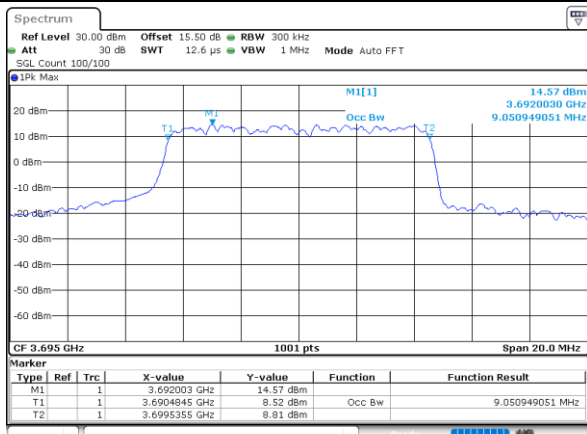

Date: 14_JUL_2021 21:08:50

Highest Channel / 5MHz / QPSK

Date: 14_JUL_2021 21:10:02

Highest Channel / 5MHz / 16QAM

Date: 14_JUL_2021 21:10:27

LTE Band 48

Lowest Channel / 10MHz / QPSK

Date: 14_JUL_2021 21:12:10

Lowest Channel / 10MHz / 16QAM

Date: 14_JUL_2021 21:12:43

Middle Channel / 10MHz / QPSK

Date: 14_JUL_2021 21:13:56

Middle Channel / 10MHz / 16QAM

Date: 14_JUL_2021 21:14:21

Highest Channel / 10MHz / QPSK

Date: 14_JUL_2021 21:15:34

Highest Channel / 10MHz / 16QAM

Date: 14_JUL_2021 21:15:59

LTE Band 48

Lowest Channel / 15MHz / QPSK

Date: 14_JUL_2021 21:17:49

Lowest Channel / 15MHz / 16QAM

Date: 14_JUL_2021 21:18:14

Middle Channel / 15MHz / QPSK