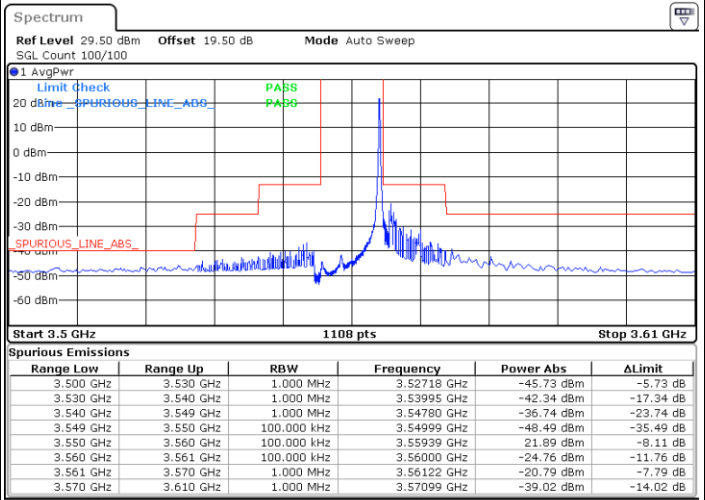

Highest Channel / 20MHz / QPSK

Date: 14_JUL_2021 21:26:43

Highest Channel / 20MHz / 16QAM

Date: 14_JUL_2021 21:27:09

Conducted Band Edge

LTE Band 48 / 5MHz

QPSK

Middle Channel / 1RB0

Middle Channel / 1RBmax

Date: 14.JUL.2021 11:32:49

Date: 14.JUL.2021 12:09:44

Middle Channel / FullIRB

N/A

Date: 14.JUL.2021 11:51:17

LTE Band 48 / 5MHz

QPSK

Highest Channel / 1RB0

Highest Channel / 1RBmax

Date: 14.JUL.2021 11:34:52

Date: 14.JUL.2021 12:11:47

Highest Channel / FullIRB

N/A

Date: 14.JUL.2021 11:53:20

LTE Band 48 / 10MHz

QPSK

Lowest Channel / 1RB0

Lowest Channel / 1RBmax

Date: 14.JUL.2021 12:22:38

Date: 14.JUL.2021 13:51:02

Lowest Channel / FullIRB

N/A

Date: 14.JUL.2021 13:32:39