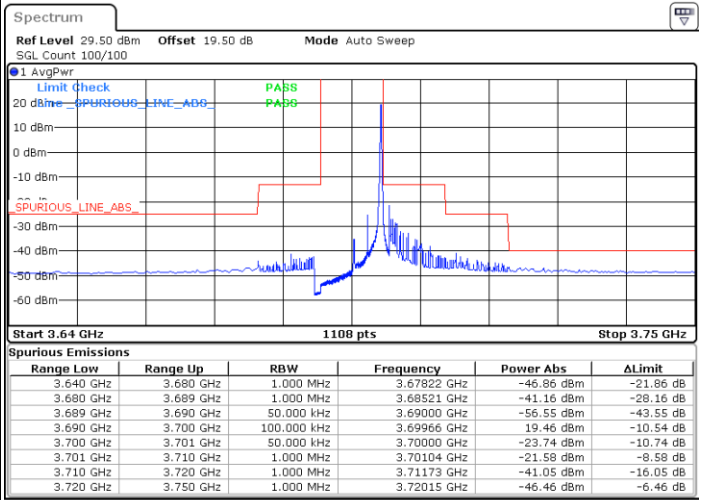

Date: 14.JUL.2021 11:43:04

LTE Band 48 / 5MHz

16QAM

Middle Channel / 1RB0

Middle Channel / 1RBmax

Date: 14.JUL.2021 11:30:45

Date: 14.JUL.2021 12:07:41

Middle Channel / FullIRB

N/A

Date: 14.JUL.2021 11:49:14

LTE Band 48 / 5MHz

16QAM

Highest Channel / 1RB0

Highest Channel / 1RBmax

Date: 14.JUL.2021 11:36:55

Date: 14.JUL.2021 12:13:50

Highest Channel / FullIRB

N/A

Date: 14.JUL.2021 11:55:22

LTE Band 48 / 10MHz

16QAM

Lowest Channel / 1RB0

Lowest Channel / 1RBmax

Date: 14.JUL.2021 12:20:36