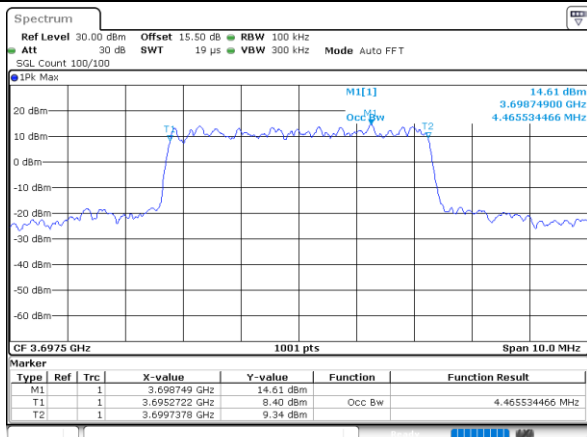

LTE Band 48

Lowest Channel / 5MHz / QPSK

Date: 14_JUL_2021 21:06:47

Lowest Channel / 5MHz / 16QAM

Date: 14_JUL_2021 21:07:12

Middle Channel / 5MHz / QPSK

Date: 14_JUL_2021 21:08:25

Middle Channel / 5MHz / 16QAM

Date: 14_JUL_2021 21:08:50

Highest Channel / 5MHz / QPSK

Date: 14_JUL_2021 21:10:02

Highest Channel / 5MHz / 16QAM

Date: 14_JUL_2021 21:10:27

LTE Band 48

Lowest Channel / 10MHz / QPSK

Date: 14_JUL_2021 21:12:10