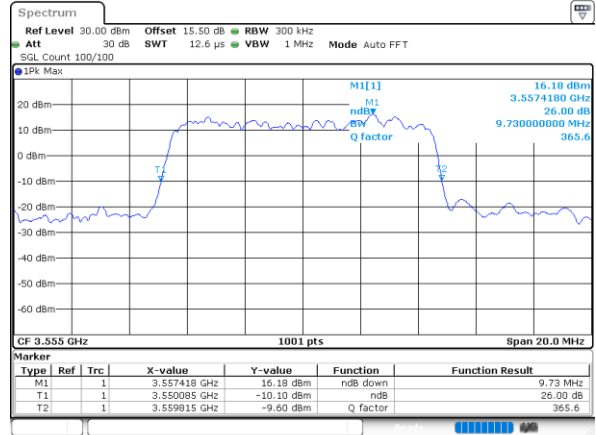

Lowest Channel / 10MHz / 16QAM

Date: 14_JUL_2021 21:13:32