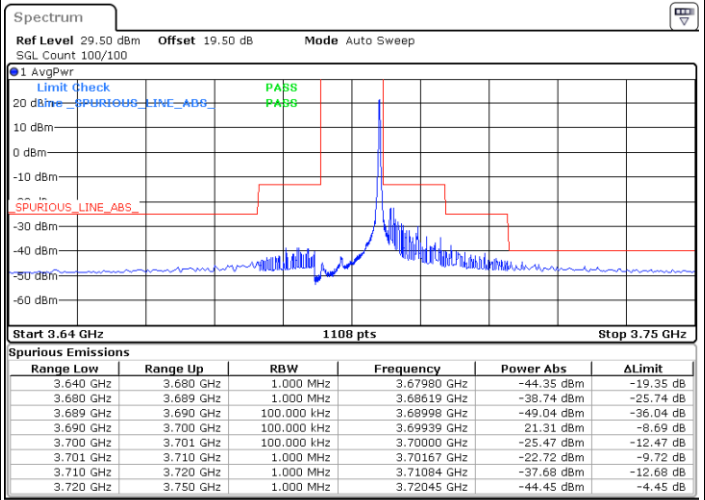

LTE Band 48 / 10MHz

QPSK

MiddleChannel / 1RB0

Middle Channel / 1RBmax

Date: 14.JUL.2021 13:16:21

Date: 14.JUL.2021 13:53:05

Middle Channel / FullIRB

N/A

Date: 14.JUL.2021 13:34:42

LTE Band 48 / 10MHz

QPSK

Highest Channel / 1RB0

Highest Channel / 1RBmax

Date: 14.JUL.2021 13:26:32

Date: 14.JUL.2021 14:03:17

Highest Channel / FullIRB

N/A

Date: 14.JUL.2021 13:44:55

LTE Band 48 / 15MHz

QPSK

Lowest Channel / 1RB0

Lowest Channel / 1RBmax

Date: 14.JUL.2021 14:06:27

Date: 14.JUL.2021 14:43:10

Lowest Channel / FullIRB

N/A

Date: 14.JUL.2021 14:24:48

LTE Band 48 / 15MHz

QPSK

Middle Channel / 1RB0

Middle Channel / 1RBmax

Date: 14.JUL.2021 14:16:38