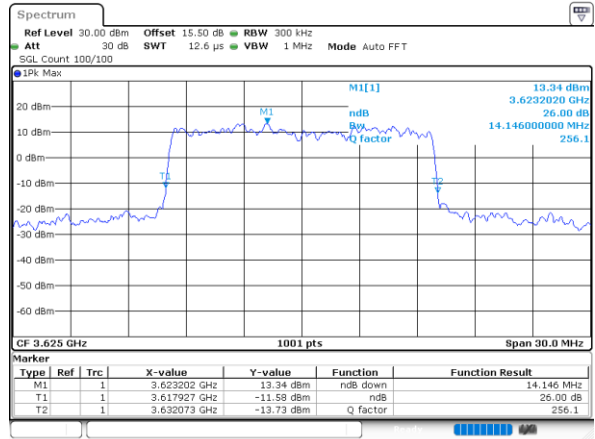

Highest Channel / 10MHz / 16QAM

Date: 14_JUL_2021 21:16:47

LTE Band 48

Lowest Channel / 15MHz / QPSK

Date: 14_JUL_2021 21:18:40

Lowest Channel / 15MHz / 16QAM

Date: 14_JUL_2021 21:19:03

Middle Channel / 15MHz / QPSK

Date: 14_JUL_2021 21:20:17

Middle Channel / 15MHz / 16QAM

Date: 14_JUL_2021 21:20:41

Highest Channel / 15MHz / QPSK

Date: 14_JUL_2021 21:21:55

Highest Channel / 15MHz / 16QAM

Date: 14_JUL_2021 21:22:18

LTE Band 48