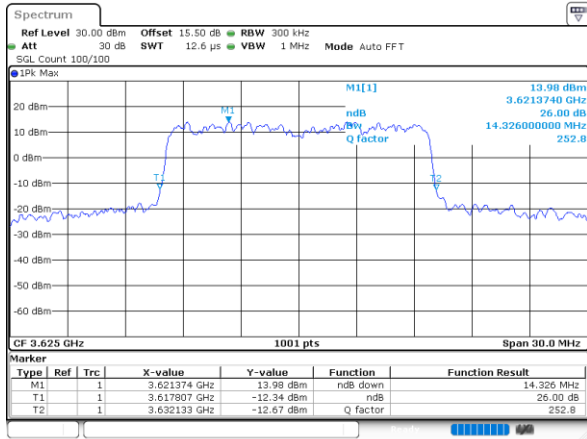

Highest Channel / 10MHz / 16QAM

Date: 14_JUL_2021 21:16:47

LTE Band 48

Lowest Channel / 15MHz / QPSK

Date: 14_JUL_2021 21:18:40

Lowest Channel / 15MHz / 16QAM

Date: 14_JUL_2021 21:19:03

Middle Channel / 15MHz / QPSK

Date: 14_JUL_2021 21:20:17

Middle Channel / 15MHz / 16QAM

Date: 14_JUL_2021 21:20:41

Highest Channel / 15MHz / QPSK

Date: 14_JUL_2021 21:21:55

Highest Channel / 15MHz / 16QAM

Date: 14_JUL_2021 21:22:18

LTE Band 48