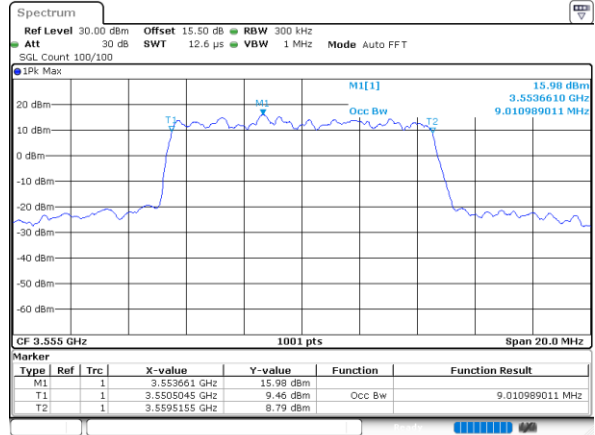

Lowest Channel / 10MHz / 16QAM

Date: 14_JUL_2021 21:12:43