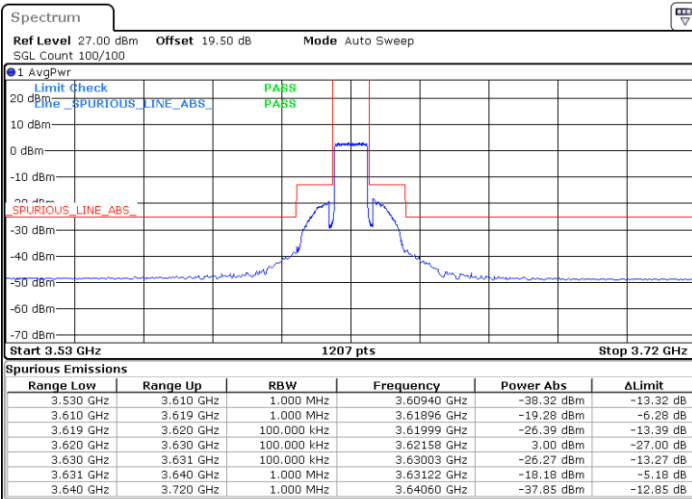

Highest Channel / 1RB0

Highest Channel / 1RBmax

Date: 14.JUL.2021 11:34:52

Date: 14.JUL.2021 12:11:47

Highest Channel / FullIRB

N/A

Date: 14.JUL.2021 11:53:20

LTE Band 48 / 10MHz

QPSK

Lowest Channel / 1RB0

Lowest Channel / 1RBmax

Date: 14.JUL.2021 12:22:38

Date: 14.JUL.2021 13:51:02

Lowest Channel / FullIRB

N/A

Date: 14.JUL.2021 13:32:39

LTE Band 48 / 10MHz

QPSK

MiddleChannel / 1RB0

Middle Channel / 1RBmax

Date: 14.JUL.2021 13:16:21

Date: 14.JUL.2021 13:53:05

Middle Channel / FullIRB

N/A

Date: 14.JUL.2021 13:34:42

LTE Band 48 / 10MHz

QPSK

Highest Channel / 1RB0

Highest Channel / 1RBmax

Date: 14.JUL.2021 13:26:32

Date: 14.JUL.2021 14:03:17

Highest Channel / FullIRB