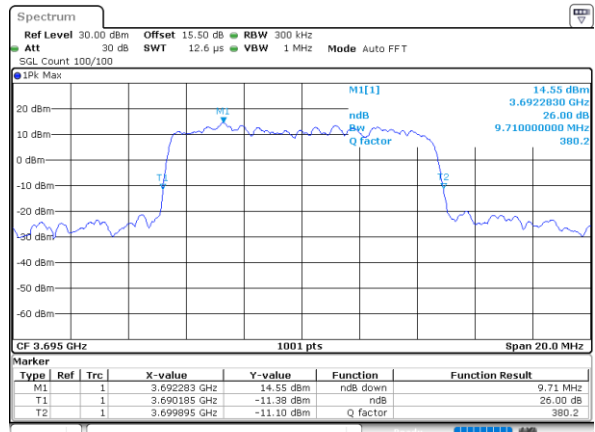

Date: 14_JUL_2021 21:31:17

Middle Channel / 5MHz / 64QAM

Date: 14_JUL_2021 21:29:19

Middle Channel / 10MHz / 64QAM

Date: 14_JUL_2021 21:31:57

Highest Channel / 5MHz / 64QAM

Date: 14_JUL_2021 21:29:59

Highest Channel / 10MHz / 64QAM

Date: 14_JUL_2021 21:32:37

LTE Band 48

Lowest Channel / 15MHz / 64QAM

Date: 14_JUL_2021 21:33:55

Lowest Channel / 20MHz / 64QAM

Date: 14_JUL_2021 21:36:32

Middle Channel / 15MHz / 64QAM

Date: 14_JUL_2021 21:34:35