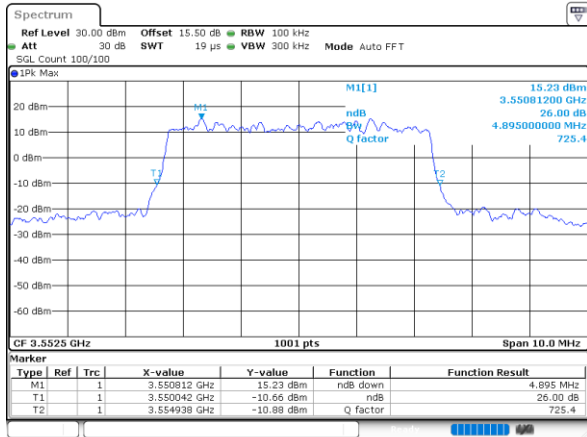

LTE Band 48 / 20MHz

64QAM

Highest Channel / 1RB0

Highest Channel / 1RBmax

Date: 14.JUL.2021 23:33:50

Date: 14.JUL.2021 23:39:43

Highest Channel / FullIRB

N/A

Date: 14.JUL.2021 23:27:56

26dB Bandwidth

Mode	LTE Band 48 : 26dB BW(MHz)											
BW				5MHz		10MHz		15MHz		20MHz		
Mod.				QPSK	16QAM	QPSK	16QAM	QPSK	16QAM	QPSK	16QAM	
Lowest CH				4.90	4.78	9.75	9.73	14.18	13.82	18.90	19.34	
Middle CH				5.06	4.94	9.63	9.71	14.33	14.15	18.78	18.82	
Highest CH				4.82	4.89	9.91	9.67	14.24	14.48	19.42	18.94	
Mode	LTE Band 48 : 26dB BW(MHz)											
BW				5MHz		10MHz		15MHz		20MHz		
Mod.				64QAM		64QAM		64QAM		64QAM		
Lowest CH				4.96	-	9.67	-	14.36	-	18.70	-	
Middle CH				5.01	-	9.83	-	14.12	-	18.74	-	
Highest CH				4.88	-	9.71	-	14.15	-	19.02	-	

LTE Band 48

Lowest Channel / 5MHz / QPSK

Date: 14_JUL_2021 21:07:37

Lowest Channel / 5MHz / 16QAM

Date: 14_JUL_2021 21:08:01

Middle Channel / 5MHz / QPSK

Date: 14_JUL_2021 21:09:15

Middle Channel / 5MHz / 16QAM

Date: 14_JUL_2021 21:09:38

Highest Channel / 5MHz / QPSK

Date: 14_JUL_2021 21:10:52

Highest Channel / 5MHz / 16QAM

Date: 14_JUL_2021 21:11:16

LTE Band 48

Lowest Channel / 10MHz / QPSK

Date: 14_JUL_2021 21:13:08