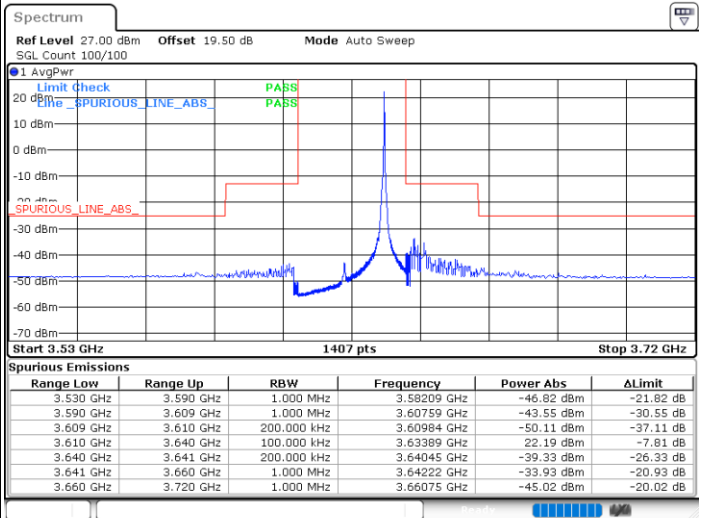

Date: 14.JUL.2021 14:18:41

Date: 14.JUL.2021 14:55:24

Highest Channel / FullIRB

N/A

Date: 14.JUL.2021 14:37:02

LTE Band 48 / 20MHz

QPSK

Lowest Channel / 1RB0

Lowest Channel / 1RBmax

Date: 14.JUL.2021 15:24:36

Date: 14.JUL.2021 15:42:57

Lowest Channel / FullIRB

N/A

Date: 14.JUL.2021 16:03:04

LTE Band 48 / 20MHz

QPSK

Middle Channel / 1RB0

Middle Channel / 1RBmax

Date: 14.JUL.2021 15:26:38

Date: 14.JUL.2021 15:45:00

Middle Channel / FullIRB

N/A

Date: 14.JUL.2021 15:08:16

LTE Band 48 / 20MHz

QPSK

Highest Channel / 1RB0

Highest Channel / 1RBmax

Date: 14.JUL.2021 15:36:49

Date: 14.JUL.2021 15:55:11

Highest Channel / FullIRB

N/A

Date: 14.JUL.2021 15:18:27