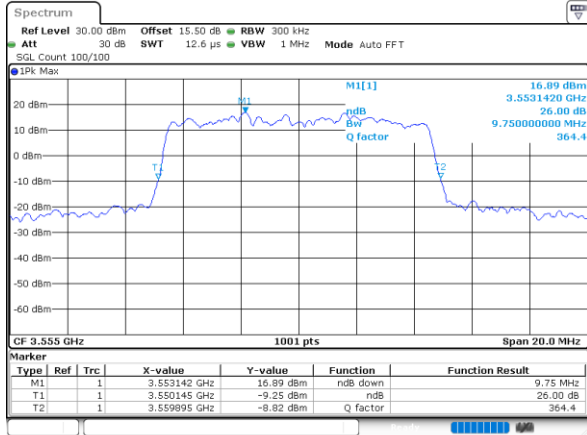

Date: 14_JUL_2021 21:09:38

Highest Channel / 5MHz / QPSK

Date: 14_JUL_2021 21:10:52

Highest Channel / 5MHz / 16QAM

Date: 14_JUL_2021 21:11:16

LTE Band 48

Lowest Channel / 10MHz / QPSK

Date: 14_JUL_2021 21:13:08