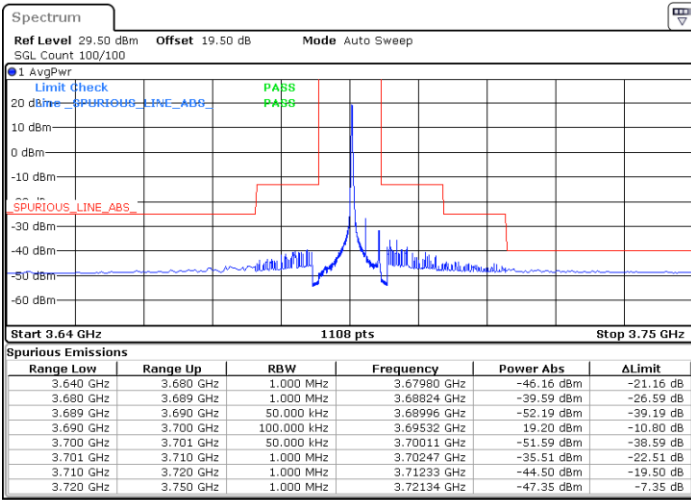

Date: 14.JUL.2021 11:43:04

LTE Band 48 / 5MHz

16QAM

Middle Channel / 1RB0

Middle Channel / 1RBmax

Date: 14.JUL.2021 11:30:45

Date: 14.JUL.2021 12:07:41

Middle Channel / FullIRB

N/A

Date: 14.JUL.2021 11:49:14

LTE Band 48 / 5MHz

16QAM

Highest Channel / 1RB0

Highest Channel / 1RBmax

Date: 14.JUL.2021 11:36:55

Date: 14.JUL.2021 12:13:50

Highest Channel / FullIRB

N/A

Date: 14.JUL.2021 11:55:22

LTE Band 48 / 10MHz

16QAM

Lowest Channel / 1RB0

Lowest Channel / 1RBmax

Date: 14.JUL.2021 12:20:36