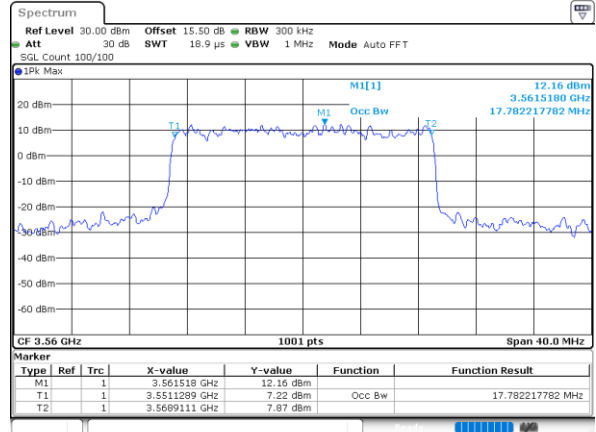

Lowest Channel / 20MHz / 16QAM

Date: 14_JUL_2021 21:23:45