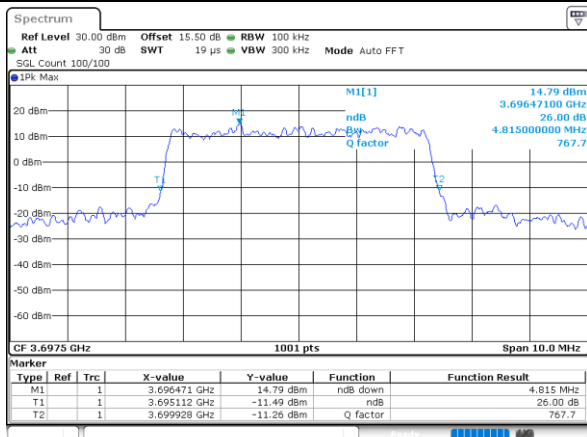

Date: 14.JUL.2021 23:27:56

26dB Bandwidth

Mode	LTE Band 48 : 26dB BW(MHz)											
BW				5MHz		10MHz		15MHz		20MHz		
Mod.				QPSK	16QAM	QPSK	16QAM	QPSK	16QAM	QPSK	16QAM	
Lowest CH				4.90	4.78	9.75	9.73	14.18	13.82	18.90	19.34	
Middle CH				5.06	4.94	9.63	9.71	14.33	14.15	18.78	18.82	
Highest CH				4.82	4.89	9.91	9.67	14.24	14.48	19.42	18.94	
Mode	LTE Band 48 : 26dB BW(MHz)											
BW				5MHz		10MHz		15MHz		20MHz		
Mod.				64QAM		64QAM		64QAM		64QAM		
Lowest CH				4.96	-	9.67	-	14.36	-	18.70	-	
Middle CH				5.01	-	9.83	-	14.12	-	18.74	-	
Highest CH				4.88	-	9.71	-	14.15	-	19.02	-	

LTE Band 48

Lowest Channel / 5MHz / QPSK

Date: 14_JUL_2021 21:07:37

Lowest Channel / 5MHz / 16QAM

Date: 14_JUL_2021 21:08:01

Middle Channel / 5MHz / QPSK

Date: 14_JUL_2021 21:09:15

Middle Channel / 5MHz / 16QAM

Date: 14_JUL_2021 21:09:38

Highest Channel / 5MHz / QPSK

Date: 14_JUL_2021 21:10:52

Highest Channel / 5MHz / 16QAM

Date: 14_JUL_2021 21:11:16

LTE Band 48

Lowest Channel / 10MHz / QPSK

Date: 14_JUL_2021 21:13:08