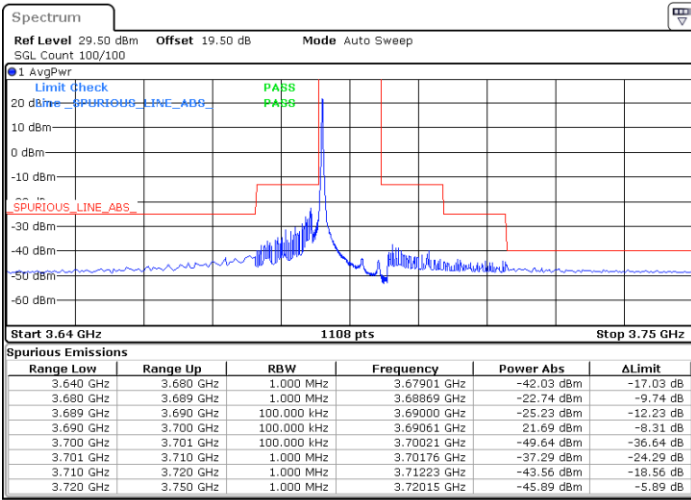

LTE Band 48 / 10MHz

QPSK

MiddleChannel / 1RB0

Middle Channel / 1RBmax

Date: 14.JUL.2021 13:16:21

Date: 14.JUL.2021 13:53:05

Middle Channel / FullIRB

N/A

Date: 14.JUL.2021 13:34:42

LTE Band 48 / 10MHz

QPSK

Highest Channel / 1RB0

Highest Channel / 1RBmax

Date: 14.JUL.2021 13:26:32

Date: 14.JUL.2021 14:03:17

Highest Channel / FullIRB

N/A

Date: 14.JUL.2021 13:44:55

LTE Band 48 / 15MHz

QPSK

Lowest Channel / 1RB0

Lowest Channel / 1RBmax

Date: 14.JUL.2021 14:06:27

Date: 14.JUL.2021 14:43:10

Lowest Channel / FullIRB

N/A

Date: 14.JUL.2021 14:24:48

LTE Band 48 / 15MHz

QPSK

Middle Channel / 1RB0

Middle Channel / 1RBmax

Date: 14.JUL.2021 14:16:38