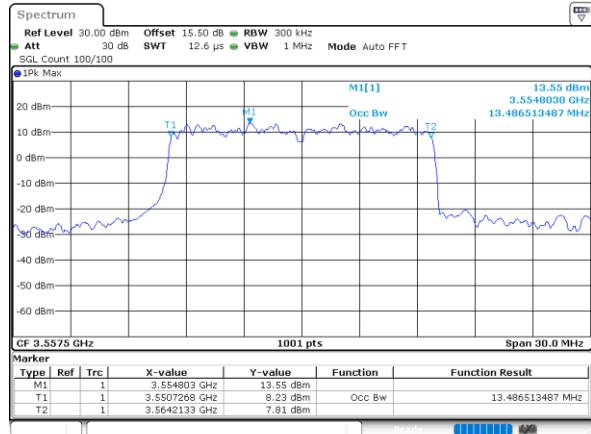

Highest Channel / 10MHz / 16QAM

Date: 14_JUL_2021 21:15:59

LTE Band 48

Lowest Channel / 15MHz / QPSK

Date: 14_JUL_2021 21:17:49

Lowest Channel / 15MHz / 16QAM

Date: 14_JUL_2021 21:18:14

Middle Channel / 15MHz / QPSK

Date: 14_JUL_2021 21:19:27

Middle Channel / 15MHz / 16QAM

Date: 14_JUL_2021 21:19:52

Highest Channel / 15MHz / QPSK

Date: 14_JUL_2021 21:21:05

Highest Channel / 15MHz / 16QAM

Date: 14_JUL_2021 21:21:30

LTE Band 48