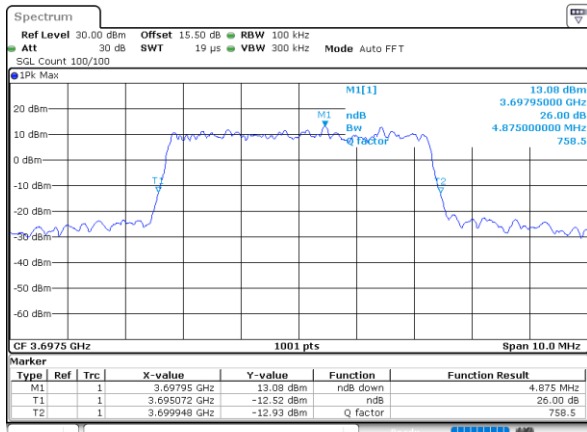

Highest Channel / 20MHz / QPSK

Date: 14_JUL_2021 21:27:34

Highest Channel / 20MHz / 16QAM

Date: 14_JUL_2021 21:27:58

LTE Band 48

Lowest Channel / 5MHz / 64QAM

Date: 14_JUL_2021 21:28:39

Lowest Channel / 10MHz / 64QAM

Date: 14_JUL_2021 21:31:17

Middle Channel / 5MHz / 64QAM

Date: 14_JUL_2021 21:29:19

Middle Channel / 10MHz / 64QAM

Date: 14_JUL_2021 21:31:57

Highest Channel / 5MHz / 64QAM

Date: 14_JUL_2021 21:29:59

Highest Channel / 10MHz / 64QAM

Date: 14_JUL_2021 21:32:37

LTE Band 48

Lowest Channel / 15MHz / 64QAM

Date: 14_JUL_2021 21:33:55

Lowest Channel / 20MHz / 64QAM

Date: 14_JUL_2021 21:36:32

Middle Channel / 15MHz / 64QAM

Date: 14_JUL_2021 21:34:35