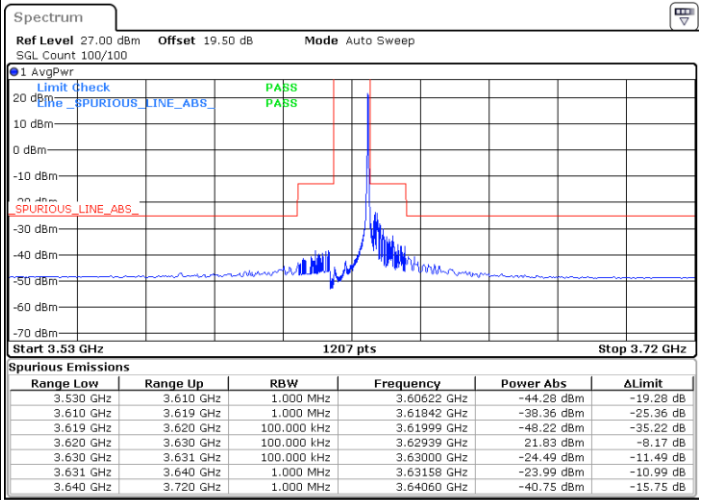

Highest Channel / 1RB0

Highest Channel / 1RBmax

Date: 14.JUL.2021 11:34:52

Date: 14.JUL.2021 12:11:47

Highest Channel / FullIRB

N/A

Date: 14.JUL.2021 11:53:20

LTE Band 48 / 10MHz

QPSK

Lowest Channel / 1RB0

Lowest Channel / 1RBmax

Date: 14.JUL.2021 12:22:38

Date: 14.JUL.2021 13:51:02

Lowest Channel / FullIRB

N/A

Date: 14.JUL.2021 13:32:39

LTE Band 48 / 10MHz

QPSK

MiddleChannel / 1RB0

Middle Channel / 1RBmax

Date: 14.JUL.2021 13:16:21

Date: 14.JUL.2021 13:53:05

Middle Channel / FullIRB

N/A

Date: 14.JUL.2021 13:34:42

LTE Band 48 / 10MHz

QPSK

Highest Channel / 1RB0

Highest Channel / 1RBmax

Date: 14.JUL.2021 13:26:32

Date: 14.JUL.2021 14:03:17

Highest Channel / FullIRB