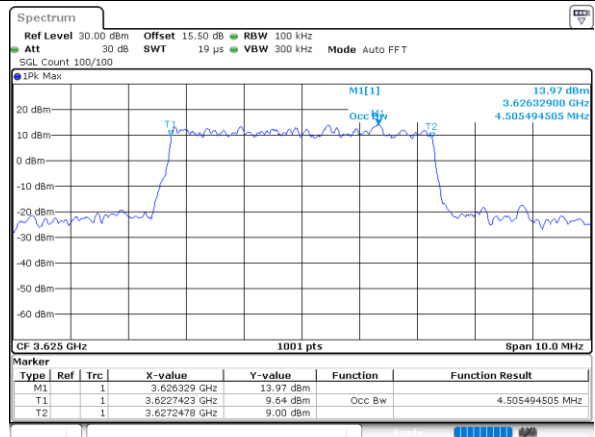

LTE Band 48

Lowest Channel / 5MHz / QPSK

Date: 14_JUL_2021 21:06:47

Lowest Channel / 5MHz / 16QAM

Date: 14_JUL_2021 21:07:12

Middle Channel / 5MHz / QPSK

Date: 14_JUL_2021 21:08:25

Middle Channel / 5MHz / 16QAM

Date: 14_JUL_2021 21:08:50

Highest Channel / 5MHz / QPSK

Date: 14_JUL_2021 21:10:02

Highest Channel / 5MHz / 16QAM

Date: 14_JUL_2021 21:10:27

LTE Band 48

Lowest Channel / 10MHz / QPSK

Date: 14_JUL_2021 21:12:10