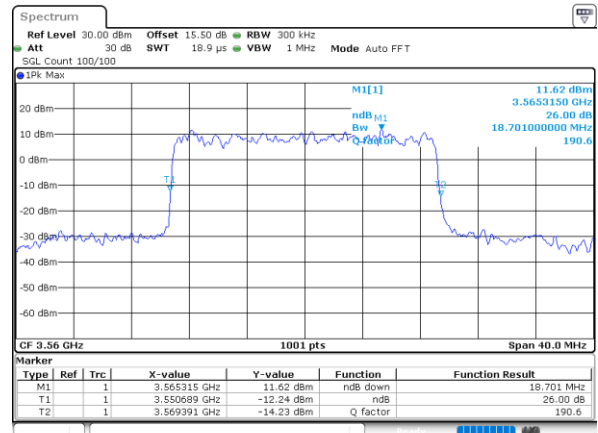

Date: 14_JUL_2021 21:32:37

LTE Band 48

Lowest Channel / 15MHz / 64QAM

Date: 14_JUL_2021 21:33:55

Lowest Channel / 20MHz / 64QAM

Date: 14_JUL_2021 21:36:32

Middle Channel / 15MHz / 64QAM

Date: 14_JUL_2021 21:34:35

Middle Channel / 20MHz / 64QAM

Date: 14_JUL_2021 21:37:13

Highest Channel / 15MHz / 64QAM

Date: 14_JUL_2021 21:35:15

Highest Channel / 20MHz / 64QAM

Date: 14_JUL_2021 21:37:53

Occupied Bandwidth

Mode	LTE Band 48 : 99%OBW(MHz)											
BW				5MHz		10MHz		15MHz		20MHz		
Mod.				QPSK	16QAM	QPSK	16QAM	QPSK	16QAM	QPSK	16QAM	
Lowest CH				4.55	4.49	9.03	9.01	13.43	13.49	17.82	17.78	
Middle CH				4.50	4.51	9.11	9.03	13.46	13.43	17.82	17.86	
Highest CH				4.47	4.50	9.05	9.03	13.46	13.46	17.86	17.90	
Mode	LTE Band 48 : 99%OBW(MHz)											
BW				5MHz		10MHz		15MHz		20MHz		
Mod.				64QAM		64QAM		64QAM		64QAM		
Lowest CH				4.50	-	8.99	-	13.43	-	17.78	-	
Middle CH				4.49	-	9.03	-	13.37	-	17.90	-	
Highest CH				4.48	-	9.03	-	13.37	-	17.90	-	