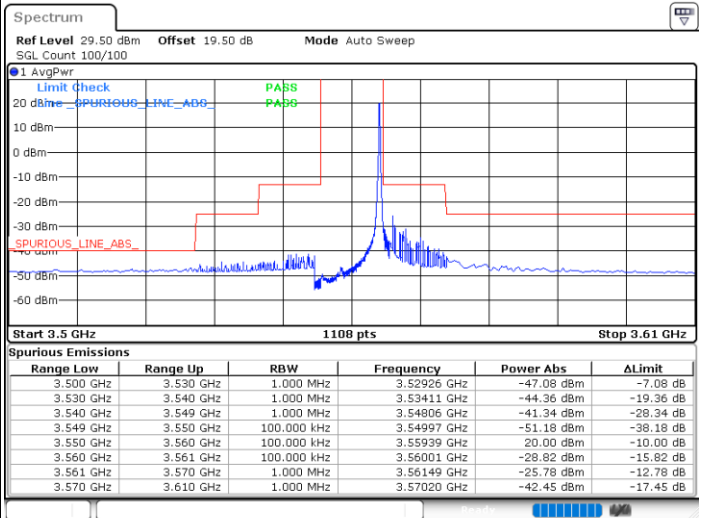

N/A

Date: 14.JUL.2021 11:49:14

LTE Band 48 / 5MHz

16QAM

Highest Channel / 1RB0

Highest Channel / 1RBmax

Date: 14.JUL.2021 11:36:55

Date: 14.JUL.2021 12:13:50

Highest Channel / FullIRB

N/A

Date: 14.JUL.2021 11:55:22

LTE Band 48 / 10MHz

16QAM

Lowest Channel / 1RB0

Lowest Channel / 1RBmax

Date: 14.JUL.2021 12:20:36