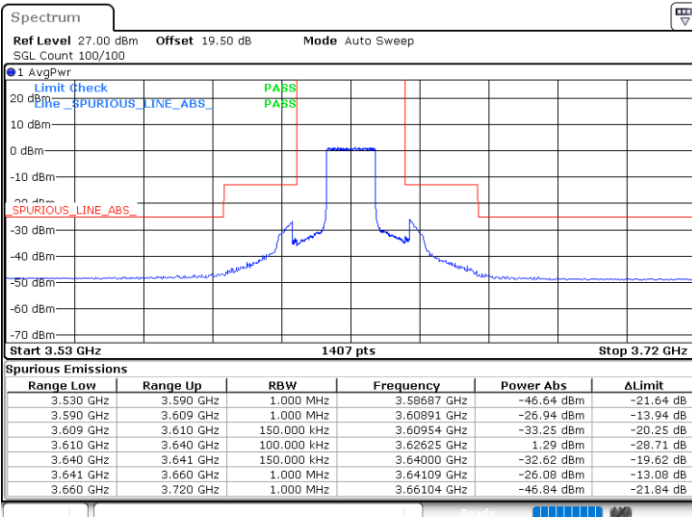

N/A

Date: 14.JUL.2021 13:44:55

LTE Band 48 / 15MHz

QPSK

Lowest Channel / 1RB0

Lowest Channel / 1RBmax

Date: 14.JUL.2021 14:06:27

Date: 14.JUL.2021 14:43:10

Lowest Channel / FullIRB

N/A

Date: 14.JUL.2021 14:24:48

LTE Band 48 / 15MHz

QPSK

Middle Channel / 1RB0

Middle Channel / 1RBmax

Date: 14.JUL.2021 14:16:38

Date: 14.JUL.2021 14:53:21

Middle Channel / FullIRB

N/A

Date: 14.JUL.2021 14:35:00

LTE Band 48 / 15MHz

QPSK

Highest Channel / 1RB0

Highest Channel / 1RBmax

Date: 14.JUL.2021 14:18:41

Date: 14.JUL.2021 14:55:24

Highest Channel / FullIRB

N/A

Date: 14.JUL.2021 14:37:02

LTE Band 48 / 20MHz

QPSK

Lowest Channel / 1RB0