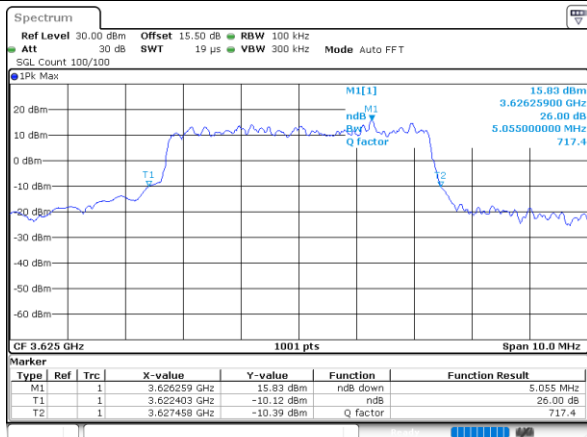

Date: 14.JUL.2021 23:27:56

26dB Bandwidth

Mode	LTE Band 48 : 26dB BW(MHz)											
BW				5MHz		10MHz		15MHz		20MHz		
Mod.				QPSK	16QAM	QPSK	16QAM	QPSK	16QAM	QPSK	16QAM	
Lowest CH				4.90	4.78	9.75	9.73	14.18	13.82	18.90	19.34	
Middle CH				5.06	4.94	9.63	9.71	14.33	14.15	18.78	18.82	
Highest CH				4.82	4.89	9.91	9.67	14.24	14.48	19.42	18.94	
Mode	LTE Band 48 : 26dB BW(MHz)											
BW				5MHz		10MHz		15MHz		20MHz		
Mod.				64QAM		64QAM		64QAM		64QAM		
Lowest CH				4.96	-	9.67	-	14.36	-	18.70	-	
Middle CH				5.01	-	9.83	-	14.12	-	18.74	-	
Highest CH				4.88	-	9.71	-	14.15	-	19.02	-	

LTE Band 48

Lowest Channel / 5MHz / QPSK

Date: 14_JUL_2021 21:07:37

Lowest Channel / 5MHz / 16QAM

Date: 14_JUL_2021 21:08:01

Middle Channel / 5MHz / QPSK

Date: 14_JUL_2021 21:09:15

Middle Channel / 5MHz / 16QAM

Date: 14_JUL_2021 21:09:38

Highest Channel / 5MHz / QPSK

Date: 14_JUL_2021 21:10:52

Highest Channel / 5MHz / 16QAM

Date: 14_JUL_2021 21:11:16

LTE Band 48

Lowest Channel / 10MHz / QPSK

Date: 14_JUL_2021 21:13:08