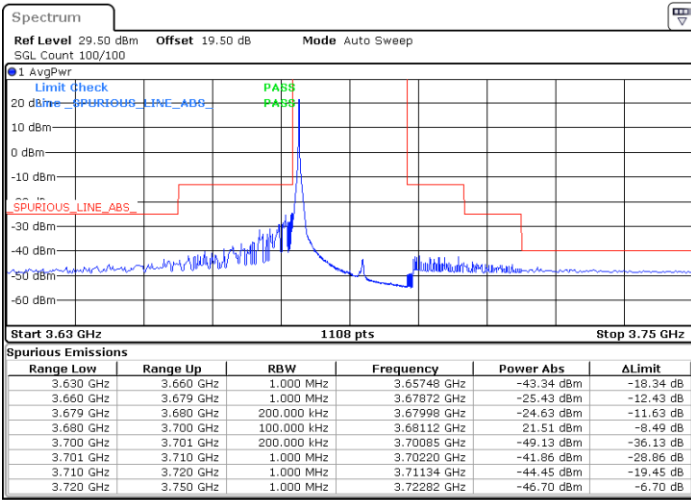

Date: 14.JUL.2021 14:18:41

Date: 14.JUL.2021 14:55:24

Highest Channel / FullIRB

N/A

Date: 14.JUL.2021 14:37:02

LTE Band 48 / 20MHz

QPSK

Lowest Channel / 1RB0

Lowest Channel / 1RBmax

Date: 14.JUL.2021 15:24:36

Date: 14.JUL.2021 15:42:57

Lowest Channel / FullIRB

N/A

Date: 14.JUL.2021 16:03:04

LTE Band 48 / 20MHz

QPSK

Middle Channel / 1RB0

Middle Channel / 1RBmax

Date: 14.JUL.2021 15:26:38

Date: 14.JUL.2021 15:45:00

Middle Channel / FullIRB

N/A

Date: 14.JUL.2021 15:08:16

LTE Band 48 / 20MHz

QPSK

Highest Channel / 1RB0

Highest Channel / 1RBmax

Date: 14.JUL.2021 15:36:49

Date: 14.JUL.2021 15:55:11

Highest Channel / FullIRB

N/A

Date: 14.JUL.2021 15:18:27