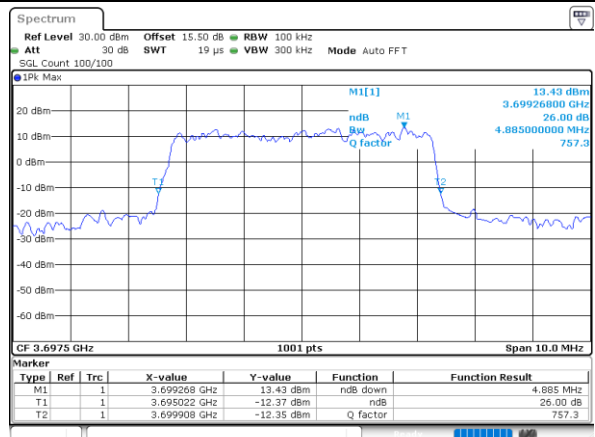

Highest Channel / 5MHz / 16QAM

Date: 14_JUL_2021 21:11:16