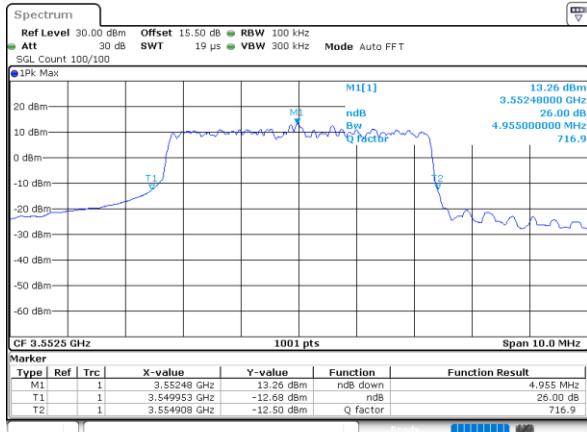

Highest Channel / 20MHz / QPSK

Date: 14_JUL_2021 21:27:34

Highest Channel / 20MHz / 16QAM

Date: 14_JUL_2021 21:27:58

LTE Band 48

Lowest Channel / 5MHz / 64QAM

Date: 14_JUL_2021 21:28:39

Lowest Channel / 10MHz / 64QAM

Date: 14_JUL_2021 21:31:17

Middle Channel / 5MHz / 64QAM

Date: 14_JUL_2021 21:29:19

Middle Channel / 10MHz / 64QAM

Date: 14_JUL_2021 21:31:57

Highest Channel / 5MHz / 64QAM

Date: 14_JUL_2021 21:29:59

Highest Channel / 10MHz / 64QAM