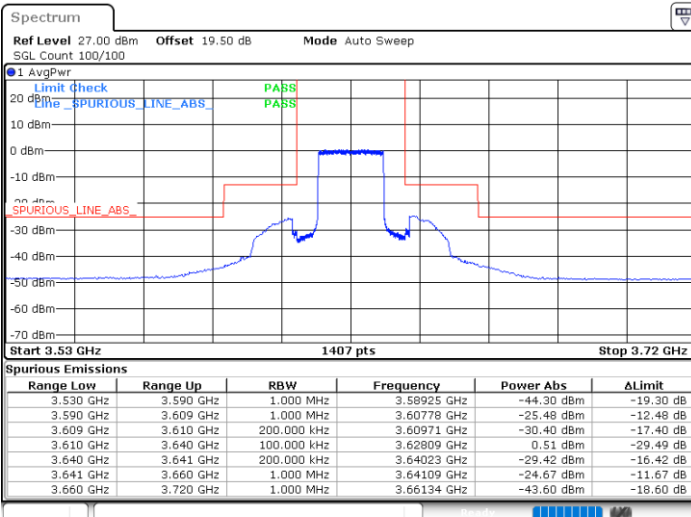

Date: 14.JUL.2021 14:18:41

Date: 14.JUL.2021 14:55:24

Highest Channel / FullIRB

N/A

Date: 14.JUL.2021 14:37:02

LTE Band 48 / 20MHz

QPSK

Lowest Channel / 1RB0

Lowest Channel / 1RBmax

Date: 14.JUL.2021 15:24:36

Date: 14.JUL.2021 15:42:57

Lowest Channel / FullIRB

N/A

Date: 14.JUL.2021 16:03:04

LTE Band 48 / 20MHz

QPSK

Middle Channel / 1RB0

Middle Channel / 1RBmax

Date: 14.JUL.2021 15:26:38

Date: 14.JUL.2021 15:45:00

Middle Channel / FullIRB

N/A

Date: 14.JUL.2021 15:08:16

LTE Band 48 / 20MHz

QPSK

Highest Channel / 1RB0

Highest Channel / 1RBmax

Date: 14.JUL.2021 15:36:49

Date: 14.JUL.2021 15:55:11

Highest Channel / FullIRB

N/A

Date: 14.JUL.2021 15:18:27