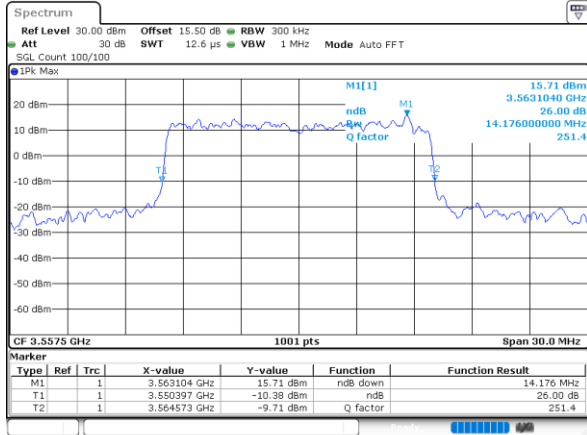

Highest Channel / 10MHz / 16QAM

Date: 14_JUL_2021 21:16:47

LTE Band 48

Lowest Channel / 15MHz / QPSK

Date: 14_JUL_2021 21:18:40

Lowest Channel / 15MHz / 16QAM

Date: 14_JUL_2021 21:19:03

Middle Channel / 15MHz / QPSK

Date: 14_JUL_2021 21:20:17

Middle Channel / 15MHz / 16QAM

Date: 14_JUL_2021 21:20:41

Highest Channel / 15MHz / QPSK

Date: 14_JUL_2021 21:21:55

Highest Channel / 15MHz / 16QAM

Date: 14_JUL_2021 21:22:18

LTE Band 48