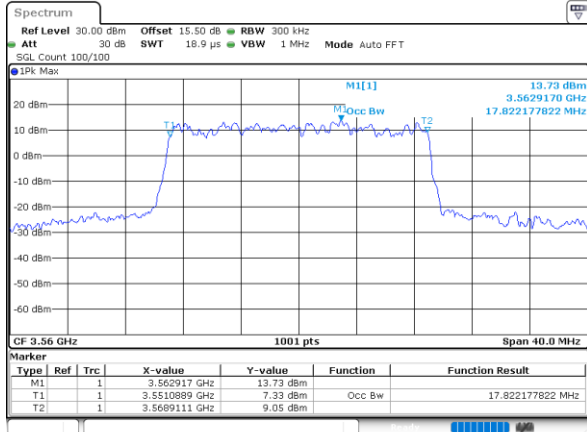

LTE Band 48

Lowest Channel / 20MHz / QPSK

Date: 14_JUL_2021 21:23:20