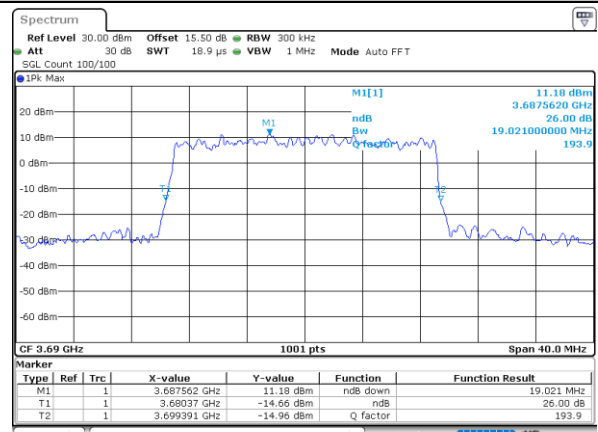

Middle Channel / 20MHz / 64QAM

Date: 14_JUL_2021 21:37:13

Highest Channel / 15MHz / 64QAM

Date: 14_JUL_2021 21:35:15

Highest Channel / 20MHz / 64QAM

Date: 14_JUL_2021 21:37:53

Occupied Bandwidth

Mode	LTE Band 48 : 99%OBW(MHz)											
BW				5MHz		10MHz		15MHz		20MHz		
Mod.				QPSK	16QAM	QPSK	16QAM	QPSK	16QAM	QPSK	16QAM	
Lowest CH				4.55	4.49	9.03	9.01	13.43	13.49	17.82	17.78	
Middle CH				4.50	4.51	9.11	9.03	13.46	13.43	17.82	17.86	
Highest CH				4.47	4.50	9.05	9.03	13.46	13.46	17.86	17.90	
Mode	LTE Band 48 : 99%OBW(MHz)											
BW				5MHz		10MHz		15MHz		20MHz		
Mod.				64QAM		64QAM		64QAM		64QAM		
Lowest CH				4.50	-	8.99	-	13.43	-	17.78	-	
Middle CH				4.49	-	9.03	-	13.37	-	17.90	-	
Highest CH				4.48	-	9.03	-	13.37	-	17.90	-	

LTE Band 48

Lowest Channel / 5MHz / QPSK

Date: 14_JUL_2021 21:06:47

Lowest Channel / 5MHz / 16QAM

Date: 14_JUL_2021 21:07:12

Middle Channel / 5MHz / QPSK

Date: 14_JUL_2021 21:08:25

Middle Channel / 5MHz / 16QAM