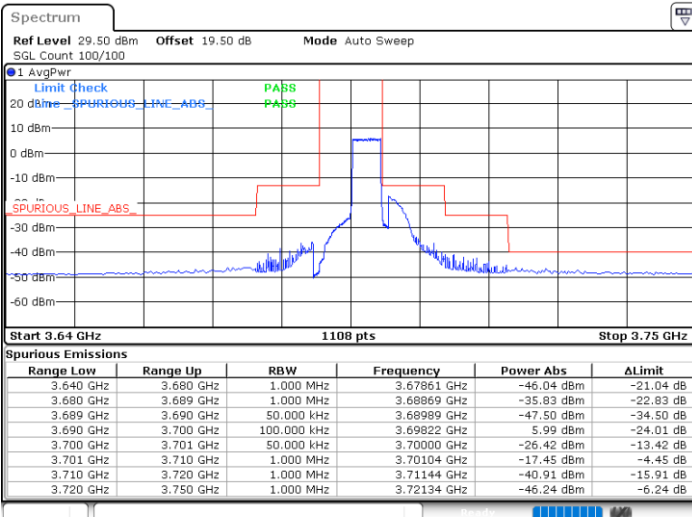

Highest Channel / 20MHz / QPSK

Date: 14_JUL_2021 21:26:43

Highest Channel / 20MHz / 16QAM

Date: 14_JUL_2021 21:27:09

Conducted Band Edge

LTE Band 48 / 5MHz

QPSK

Middle Channel / 1RB0

Middle Channel / 1RBmax

Date: 14.JUL.2021 11:32:49

Date: 14.JUL.2021 12:09:44

Middle Channel / FullIRB

N/A

Date: 14.JUL.2021 11:51:17

LTE Band 48 / 5MHz

QPSK

Highest Channel / 1RB0

Highest Channel / 1RBmax

Date: 14.JUL.2021 11:34:52

Date: 14.JUL.2021 12:11:47

Highest Channel / FullIRB

N/A

Date: 14.JUL.2021 11:53:20

LTE Band 48 / 10MHz

QPSK

Lowest Channel / 1RB0

Lowest Channel / 1RBmax

Date: 14.JUL.2021 12:22:38

Date: 14.JUL.2021 13:51:02

Lowest Channel / FullIRB

N/A

Date: 14.JUL.2021 13:32:39