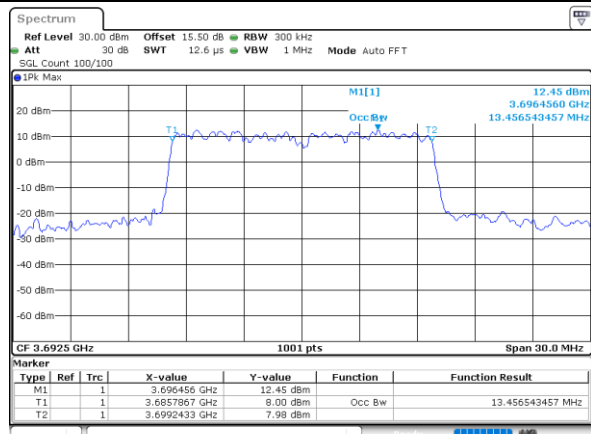

Highest Channel / 10MHz / 16QAM

Date: 14_JUL_2021 21:15:59

LTE Band 48

Lowest Channel / 15MHz / QPSK

Date: 14_JUL_2021 21:17:49

Lowest Channel / 15MHz / 16QAM

Date: 14_JUL_2021 21:18:14

Middle Channel / 15MHz / QPSK

Date: 14_JUL_2021 21:19:27

Middle Channel / 15MHz / 16QAM

Date: 14_JUL_2021 21:19:52

Highest Channel / 15MHz / QPSK

Date: 14_JUL_2021 21:21:05

Highest Channel / 15MHz / 16QAM

Date: 14_JUL_2021 21:21:30

LTE Band 48