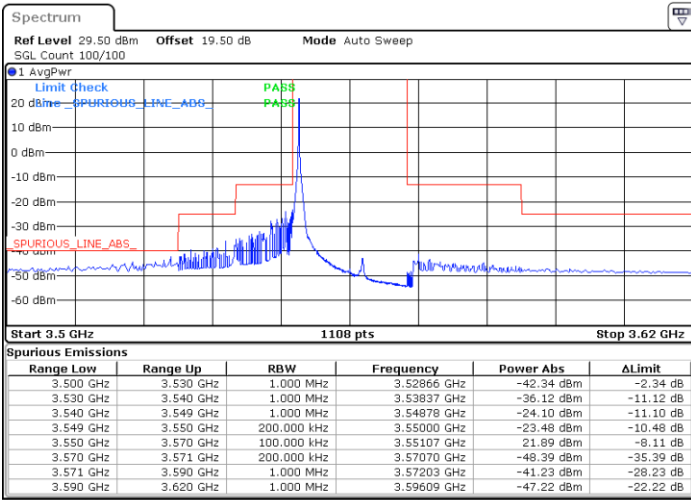

Date: 14.JUL.2021 14:53:21

Middle Channel / FullIRB

N/A

Date: 14.JUL.2021 14:35:00

LTE Band 48 / 15MHz

QPSK

Highest Channel / 1RB0

Highest Channel / 1RBmax

Date: 14.JUL.2021 14:18:41

Date: 14.JUL.2021 14:55:24

Highest Channel / FullIRB

N/A

Date: 14.JUL.2021 14:37:02

LTE Band 48 / 20MHz

QPSK

Lowest Channel / 1RB0

Lowest Channel / 1RBmax

Date: 14.JUL.2021 15:24:36

Date: 14.JUL.2021 15:42:57

Lowest Channel / FullIRB

N/A

Date: 14.JUL.2021 16:03:04

LTE Band 48 / 20MHz

QPSK