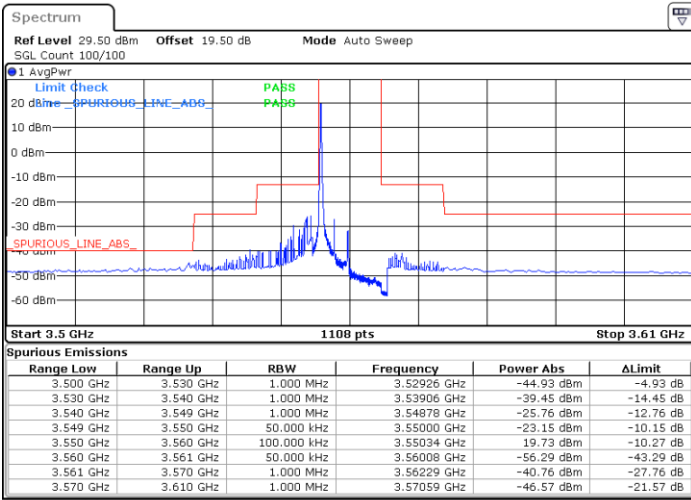

Lowest Channel / 1RBmax

Date: 14.JUL.2021 15:24:36

Date: 14.JUL.2021 15:42:57

Lowest Channel / FullIRB

N/A

Date: 14.JUL.2021 16:03:04

LTE Band 48 / 20MHz

QPSK

Middle Channel / 1RB0

Middle Channel / 1RBmax

Date: 14.JUL.2021 15:26:38

Date: 14.JUL.2021 15:45:00

Middle Channel / FullIRB

N/A

Date: 14.JUL.2021 15:08:16

LTE Band 48 / 20MHz

QPSK

Highest Channel / 1RB0

Highest Channel / 1RBmax

Date: 14.JUL.2021 15:36:49

Date: 14.JUL.2021 15:55:11

Highest Channel / FullIRB

N/A

Date: 14.JUL.2021 15:18:27

LTE Band 48 / 5MHz

16QAM

Lowest Channel / 1RB0

Lowest Channel / 1RBmax

Date: 14.JUL.2021 11:24:36

Date: 14.JUL.2021 12:01:31

Lowest Channel / FullIRB

N/A