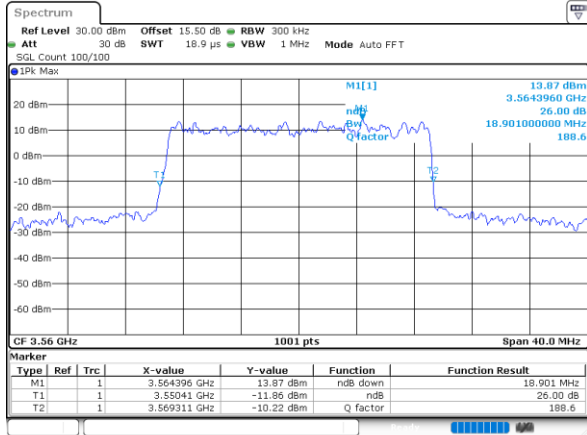

LTE Band 48

Lowest Channel / 20MHz / QPSK

Date: 14_JUL_2021 21:24:10