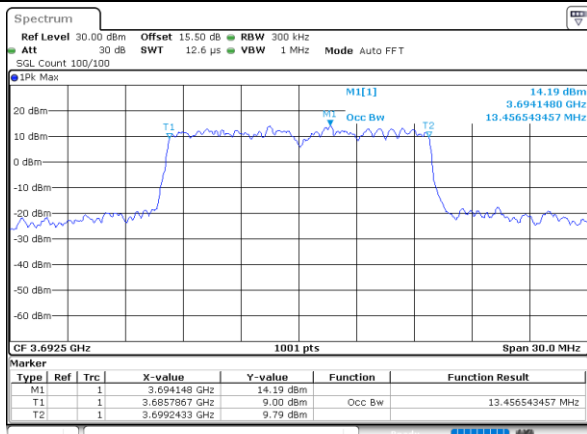

Highest Channel / 10MHz / 16QAM

Date: 14_JUL_2021 21:15:59

LTE Band 48

Lowest Channel / 15MHz / QPSK

Date: 14_JUL_2021 21:17:49

Lowest Channel / 15MHz / 16QAM

Date: 14_JUL_2021 21:18:14

Middle Channel / 15MHz / QPSK

Date: 14_JUL_2021 21:19:27

Middle Channel / 15MHz / 16QAM

Date: 14_JUL_2021 21:19:52

Highest Channel / 15MHz / QPSK

Date: 14_JUL_2021 21:21:05

Highest Channel / 15MHz / 16QAM

Date: 14_JUL_2021 21:21:30

LTE Band 48