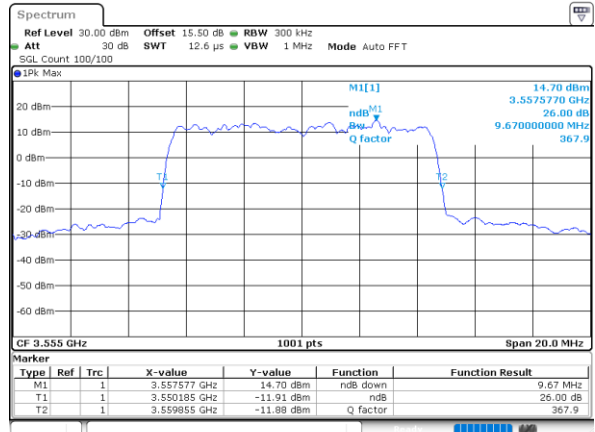

Highest Channel / 20MHz / QPSK

Date: 14_JUL_2021 21:27:34

Highest Channel / 20MHz / 16QAM

Date: 14_JUL_2021 21:27:58

LTE Band 48

Lowest Channel / 5MHz / 64QAM

Date: 14_JUL_2021 21:28:39

Lowest Channel / 10MHz / 64QAM