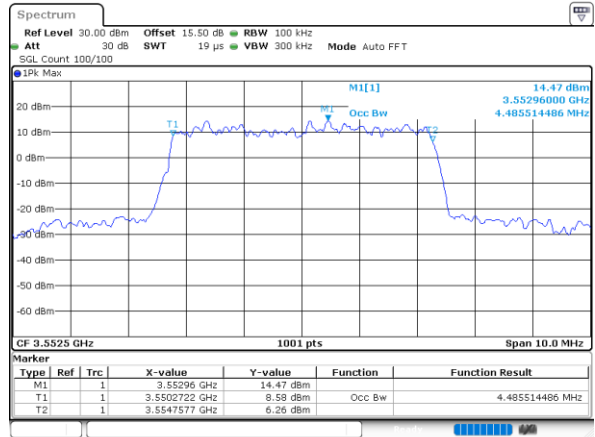

Middle Channel / 20MHz / 64QAM

Date: 14_JUL_2021 21:37:13

Highest Channel / 15MHz / 64QAM

Date: 14_JUL_2021 21:35:15

Highest Channel / 20MHz / 64QAM

Date: 14_JUL_2021 21:37:53

Occupied Bandwidth

Mode	LTE Band 48 : 99%OBW(MHz)											
BW				5MHz		10MHz		15MHz		20MHz		
Mod.				QPSK	16QAM	QPSK	16QAM	QPSK	16QAM	QPSK	16QAM	
Lowest CH				4.55	4.49	9.03	9.01	13.43	13.49	17.82	17.78	
Middle CH				4.50	4.51	9.11	9.03	13.46	13.43	17.82	17.86	
Highest CH				4.47	4.50	9.05	9.03	13.46	13.46	17.86	17.90	
Mode	LTE Band 48 : 99%OBW(MHz)											
BW				5MHz		10MHz		15MHz		20MHz		
Mod.				64QAM		64QAM		64QAM		64QAM		
Lowest CH				4.50	-	8.99	-	13.43	-	17.78	-	
Middle CH				4.49	-	9.03	-	13.37	-	17.90	-	
Highest CH				4.48	-	9.03	-	13.37	-	17.90	-	

LTE Band 48

Lowest Channel / 5MHz / QPSK

Date: 14_JUL_2021 21:06:47

Lowest Channel / 5MHz / 16QAM

Date: 14_JUL_2021 21:07:12

Middle Channel / 5MHz / QPSK

Date: 14_JUL_2021 21:08:25

Middle Channel / 5MHz / 16QAM