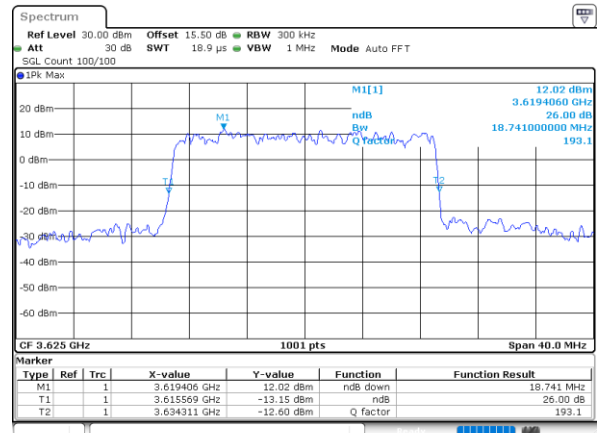

Date: 14_JUL_2021 21:32:37

LTE Band 48

Lowest Channel / 15MHz / 64QAM

Date: 14_JUL_2021 21:33:55

Lowest Channel / 20MHz / 64QAM

Date: 14_JUL_2021 21:36:32

Middle Channel / 15MHz / 64QAM

Date: 14_JUL_2021 21:34:35

Middle Channel / 20MHz / 64QAM

Date: 14_JUL_2021 21:37:13

Highest Channel / 15MHz / 64QAM

Date: 14_JUL_2021 21:35:15

Highest Channel / 20MHz / 64QAM

Date: 14_JUL_2021 21:37:53

Occupied Bandwidth

Mode	LTE Band 48 : 99%OBW(MHz)											
BW				5MHz		10MHz		15MHz		20MHz		
Mod.				QPSK	16QAM	QPSK	16QAM	QPSK	16QAM	QPSK	16QAM	
Lowest CH				4.55	4.49	9.03	9.01	13.43	13.49	17.82	17.78	
Middle CH				4.50	4.51	9.11	9.03	13.46	13.43	17.82	17.86	
Highest CH				4.47	4.50	9.05	9.03	13.46	13.46	17.86	17.90	
Mode	LTE Band 48 : 99%OBW(MHz)											
BW				5MHz		10MHz		15MHz		20MHz		
Mod.				64QAM		64QAM		64QAM		64QAM		
Lowest CH				4.50	-	8.99	-	13.43	-	17.78	-	
Middle CH				4.49	-	9.03	-	13.37	-	17.90	-	
Highest CH				4.48	-	9.03	-	13.37	-	17.90	-	