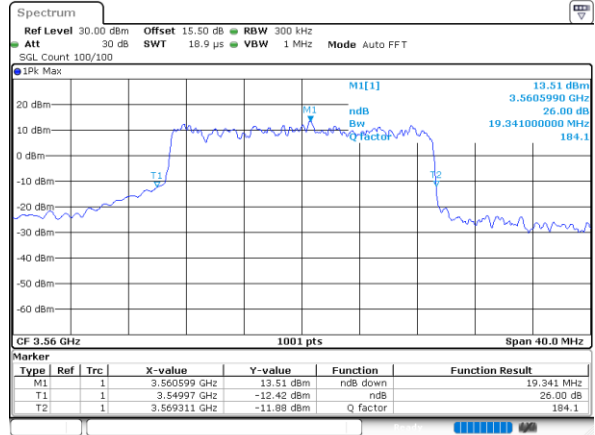

Lowest Channel / 20MHz / 16QAM

Date: 14_JUL_2021 21:24:33