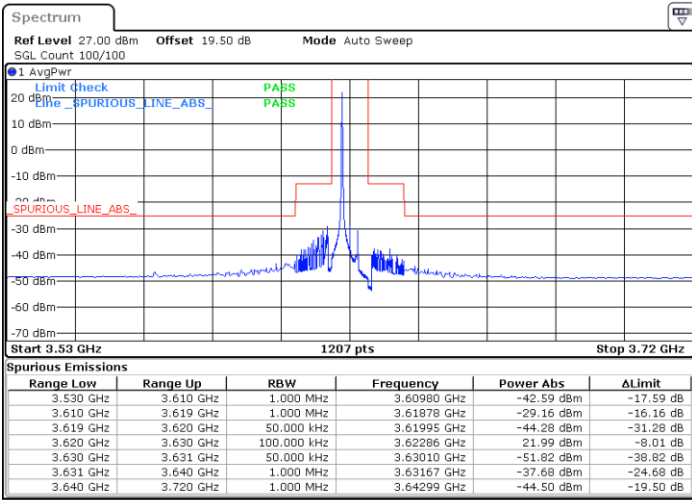

Highest Channel / 20MHz / QPSK

Date: 14_JUL_2021 21:26:43

Highest Channel / 20MHz / 16QAM

Date: 14_JUL_2021 21:27:09

Conducted Band Edge

LTE Band 48 / 5MHz

QPSK

Middle Channel / 1RB0

Middle Channel / 1RBmax

Date: 14.JUL.2021 11:32:49

Date: 14.JUL.2021 12:09:44

Middle Channel / FullIRB

N/A

Date: 14.JUL.2021 11:51:17

LTE Band 48 / 5MHz

QPSK

Highest Channel / 1RB0

Highest Channel / 1RBmax

Date: 14.JUL.2021 11:34:52

Date: 14.JUL.2021 12:11:47

Highest Channel / FullIRB

N/A

Date: 14.JUL.2021 11:53:20

LTE Band 48 / 10MHz