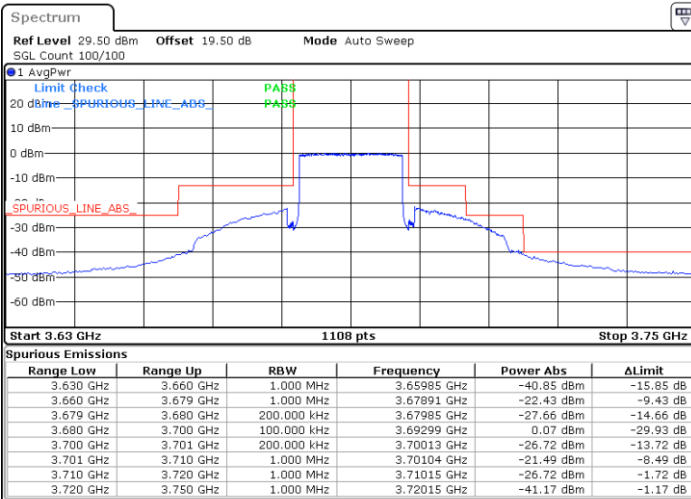

Lowest Channel / 1RBmax

Date: 14.JUL.2021 15:24:36

Date: 14.JUL.2021 15:42:57

Lowest Channel / FullIRB

N/A

Date: 14.JUL.2021 16:03:04

LTE Band 48 / 20MHz

QPSK

Middle Channel / 1RB0

Middle Channel / 1RBmax

Date: 14.JUL.2021 15:26:38

Date: 14.JUL.2021 15:45:00

Middle Channel / FullIRB

N/A

Date: 14.JUL.2021 15:08:16

LTE Band 48 / 20MHz

QPSK

Highest Channel / 1RB0

Highest Channel / 1RBmax

Date: 14.JUL.2021 15:36:49

Date: 14.JUL.2021 15:55:11

Highest Channel / FullIRB

N/A

Date: 14.JUL.2021 15:18:27

LTE Band 48 / 5MHz

16QAM

Lowest Channel / 1RB0

Lowest Channel / 1RBmax

Date: 14.JUL.2021 11:24:36

Date: 14.JUL.2021 12:01:31

Lowest Channel / FullIRB

N/A