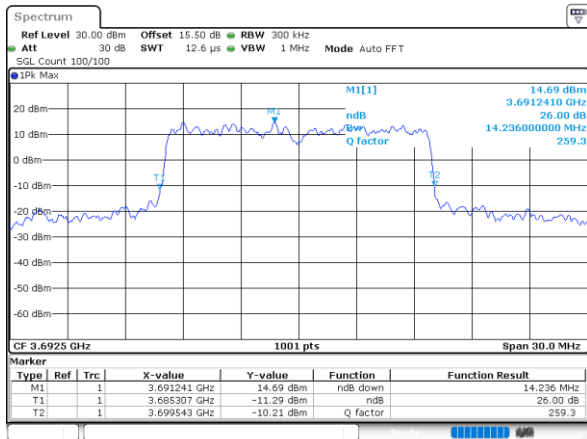

Highest Channel / 10MHz / 16QAM

Date: 14_JUL_2021 21:16:47

LTE Band 48

Lowest Channel / 15MHz / QPSK

Date: 14_JUL_2021 21:18:40

Lowest Channel / 15MHz / 16QAM

Date: 14_JUL_2021 21:19:03

Middle Channel / 15MHz / QPSK

Date: 14_JUL_2021 21:20:17

Middle Channel / 15MHz / 16QAM

Date: 14_JUL_2021 21:20:41

Highest Channel / 15MHz / QPSK

Date: 14_JUL_2021 21:21:55

Highest Channel / 15MHz / 16QAM

Date: 14_JUL_2021 21:22:18

LTE Band 48