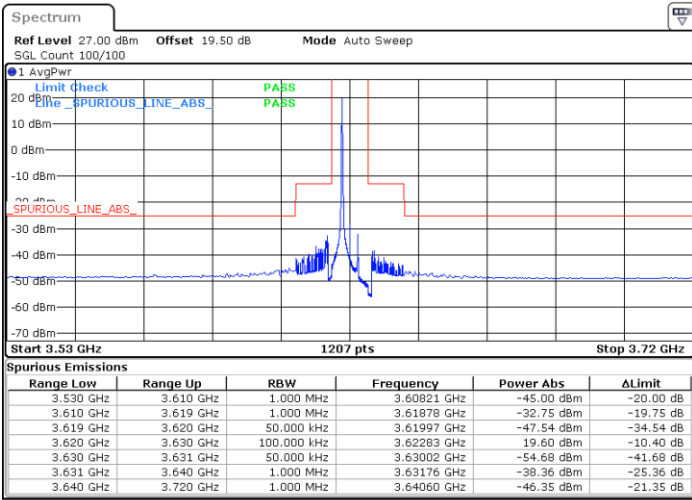

LTE Band 48 / 5MHz

16QAM

Lowest Channel / 1RB0

Lowest Channel / 1RBmax

Date: 14.JUL.2021 11:24:36

Date: 14.JUL.2021 12:01:31

Lowest Channel / FullIRB

N/A

Date: 14.JUL.2021 11:43:04

LTE Band 48 / 5MHz

16QAM

Middle Channel / 1RB0

Middle Channel / 1RBmax

Date: 14.JUL.2021 11:30:45

Date: 14.JUL.2021 12:07:41

Middle Channel / FullIRB

N/A

Date: 14.JUL.2021 11:49:14

LTE Band 48 / 5MHz

16QAM

Highest Channel / 1RB0

Highest Channel / 1RBmax

Date: 14.JUL.2021 11:36:55

Date: 14.JUL.2021 12:13:50

Highest Channel / FullIRB

N/A

Date: 14.JUL.2021 11:55:22

LTE Band 48 / 10MHz

16QAM

Lowest Channel / 1RB0

Lowest Channel / 1RBmax

Date: 14.JUL.2021 12:20:36