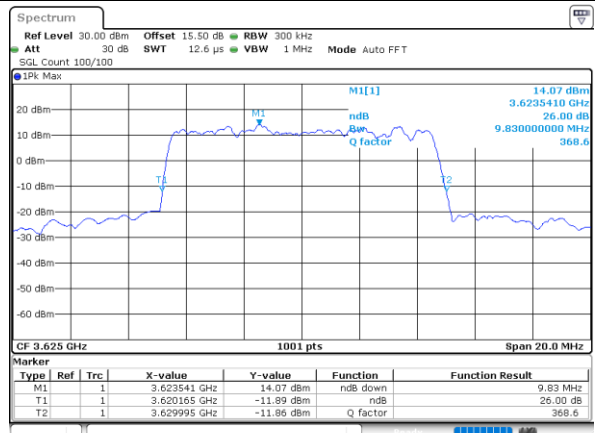

Highest Channel / 20MHz / QPSK

Date: 14_JUL_2021 21:27:34

Highest Channel / 20MHz / 16QAM

Date: 14_JUL_2021 21:27:58

LTE Band 48

Lowest Channel / 5MHz / 64QAM

Date: 14_JUL_2021 21:28:39

Lowest Channel / 10MHz / 64QAM

Date: 14_JUL_2021 21:31:17

Middle Channel / 5MHz / 64QAM

Date: 14_JUL_2021 21:29:19

Middle Channel / 10MHz / 64QAM

Date: 14_JUL_2021 21:31:57

Highest Channel / 5MHz / 64QAM

Date: 14_JUL_2021 21:29:59

Highest Channel / 10MHz / 64QAM