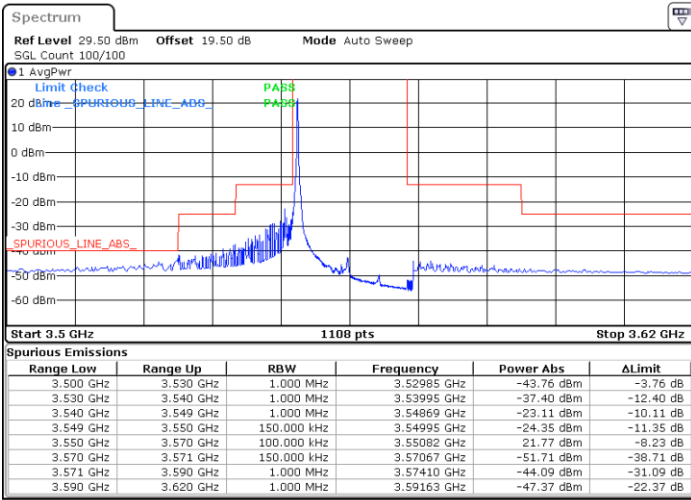

Date: 14.JUL.2021 13:34:42

LTE Band 48 / 10MHz

QPSK

Highest Channel / 1RB0

Highest Channel / 1RBmax

Date: 14.JUL.2021 13:26:32

Date: 14.JUL.2021 14:03:17

Highest Channel / FullIRB

N/A

Date: 14.JUL.2021 13:44:55

LTE Band 48 / 15MHz

QPSK

Lowest Channel / 1RB0

Lowest Channel / 1RBmax

Date: 14.JUL.2021 14:06:27

Date: 14.JUL.2021 14:43:10

Lowest Channel / FullIRB

N/A

Date: 14.JUL.2021 14:24:48

LTE Band 48 / 15MHz

QPSK

Middle Channel / 1RB0

Middle Channel / 1RBmax

Date: 14.JUL.2021 14:16:38

Date: 14.JUL.2021 14:53:21

Middle Channel / FullIRB

N/A

Date: 14.JUL.2021 14:35:00

LTE Band 48 / 15MHz

QPSK

Highest Channel / 1RB0

Highest Channel / 1RBmax