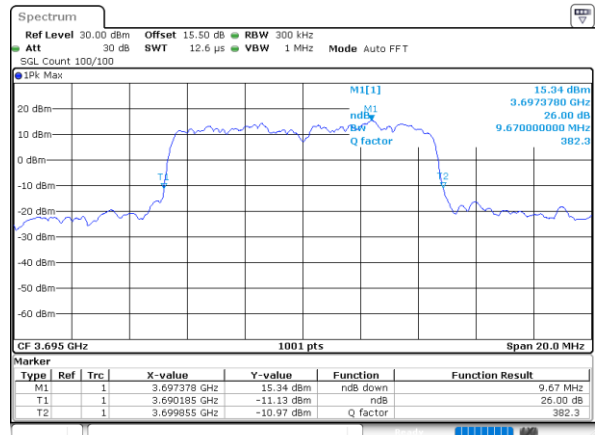

Lowest Channel / 10MHz / 16QAM

Date: 14_JUL_2021 21:13:32

Middle Channel / 10MHz / QPSK

Date: 14_JUL_2021 21:14:46

Middle Channel / 10MHz / 16QAM

Date: 14_JUL_2021 21:15:10

Highest Channel / 10MHz / QPSK

Date: 14_JUL_2021 21:16:24

Highest Channel / 10MHz / 16QAM

Date: 14_JUL_2021 21:16:47

LTE Band 48

Lowest Channel / 15MHz / QPSK

Date: 14_JUL_2021 21:18:40

Lowest Channel / 15MHz / 16QAM

Date: 14_JUL_2021 21:19:03

Middle Channel / 15MHz / QPSK