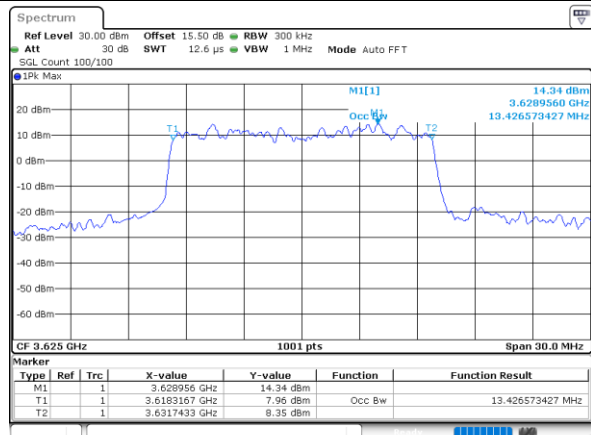

Highest Channel / 10MHz / 16QAM

Date: 14_JUL_2021 21:15:59

LTE Band 48

Lowest Channel / 15MHz / QPSK

Date: 14_JUL_2021 21:17:49

Lowest Channel / 15MHz / 16QAM

Date: 14_JUL_2021 21:18:14

Middle Channel / 15MHz / QPSK

Date: 14_JUL_2021 21:19:27

Middle Channel / 15MHz / 16QAM

Date: 14_JUL_2021 21:19:52

Highest Channel / 15MHz / QPSK

Date: 14_JUL_2021 21:21:05

Highest Channel / 15MHz / 16QAM

Date: 14_JUL_2021 21:21:30

LTE Band 48