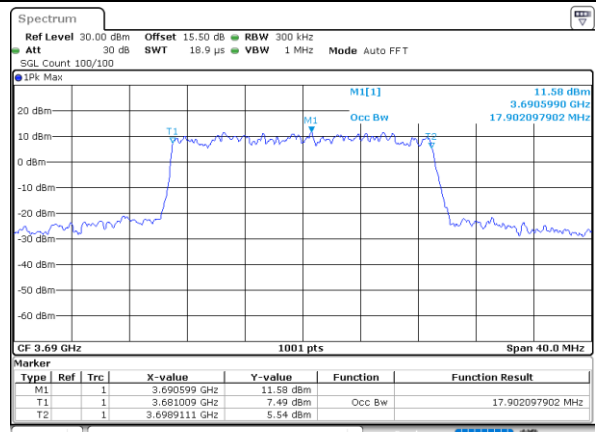

Lowest Channel / 20MHz / QPSK

Date: 14_JUL_2021 21:23:20

Lowest Channel / 20MHz / 16QAM

Date: 14_JUL_2021 21:23:45

Middle Channel / 20MHz / QPSK

Date: 14_JUL_2021 21:25:06

Middle Channel / 20MHz / 16QAM

Date: 14_JUL_2021 21:25:31

Highest Channel / 20MHz / QPSK

Date: 14_JUL_2021 21:26:43

Highest Channel / 20MHz / 16QAM

Date: 14_JUL_2021 21:27:09

Conducted Band Edge

LTE Band 48 / 5MHz

QPSK

Middle Channel / 1RB0