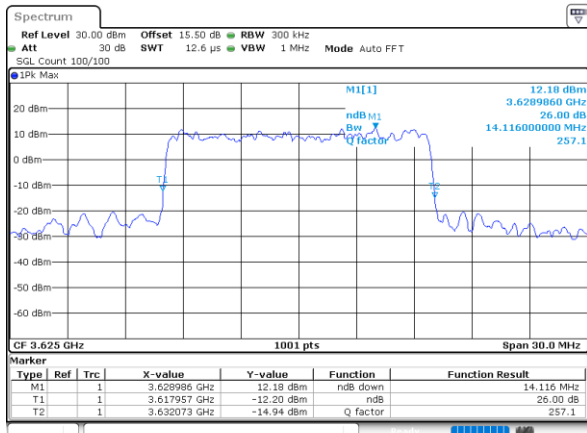

Date: 14_JUL_2021 21:32:37

LTE Band 48

Lowest Channel / 15MHz / 64QAM

Date: 14_JUL_2021 21:33:55

Lowest Channel / 20MHz / 64QAM

Date: 14_JUL_2021 21:36:32

Middle Channel / 15MHz / 64QAM

Date: 14_JUL_2021 21:34:35

Middle Channel / 20MHz / 64QAM

Date: 14_JUL_2021 21:37:13

Highest Channel / 15MHz / 64QAM

Date: 14_JUL_2021 21:35:15

Highest Channel / 20MHz / 64QAM

Date: 14_JUL_2021 21:37:53

Occupied Bandwidth

Mode	LTE Band 48 : 99%OBW(MHz)											
BW				5MHz		10MHz		15MHz		20MHz		
Mod.				QPSK	16QAM	QPSK	16QAM	QPSK	16QAM	QPSK	16QAM	
Lowest CH				4.55	4.49	9.03	9.01	13.43	13.49	17.82	17.78	
Middle CH				4.50	4.51	9.11	9.03	13.46	13.43	17.82	17.86	
Highest CH				4.47	4.50	9.05	9.03	13.46	13.46	17.86	17.90	
Mode	LTE Band 48 : 99%OBW(MHz)											
BW				5MHz		10MHz		15MHz		20MHz		
Mod.				64QAM		64QAM		64QAM		64QAM		
Lowest CH				4.50	-	8.99	-	13.43	-	17.78	-	
Middle CH				4.49	-	9.03	-	13.37	-	17.90	-	
Highest CH				4.48	-	9.03	-	13.37	-	17.90	-	