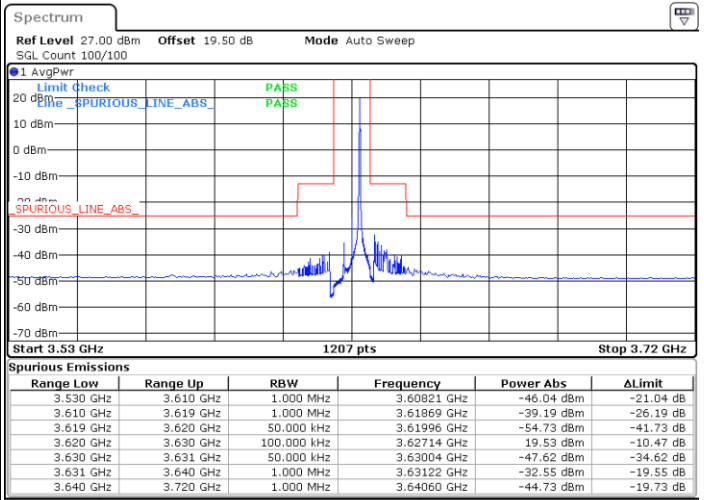

LTE Band 48 / 5MHz

16QAM

Lowest Channel / 1RB0

Lowest Channel / 1RBmax

Date: 14.JUL.2021 11:24:36

Date: 14.JUL.2021 12:01:31

Lowest Channel / FullIRB

N/A

Date: 14.JUL.2021 11:43:04

LTE Band 48 / 5MHz

16QAM

Middle Channel / 1RB0

Middle Channel / 1RBmax

Date: 14.JUL.2021 11:30:45

Date: 14.JUL.2021 12:07:41

Middle Channel / FullIRB

N/A

Date: 14.JUL.2021 11:49:14

LTE Band 48 / 5MHz

16QAM

Highest Channel / 1RB0

Highest Channel / 1RBmax

Date: 14.JUL.2021 11:36:55

Date: 14.JUL.2021 12:13:50

Highest Channel / FullIRB

N/A

Date: 14.JUL.2021 11:55:22

LTE Band 48 / 10MHz

16QAM

Lowest Channel / 1RB0

Lowest Channel / 1RBmax

Date: 14.JUL.2021 12:20:36