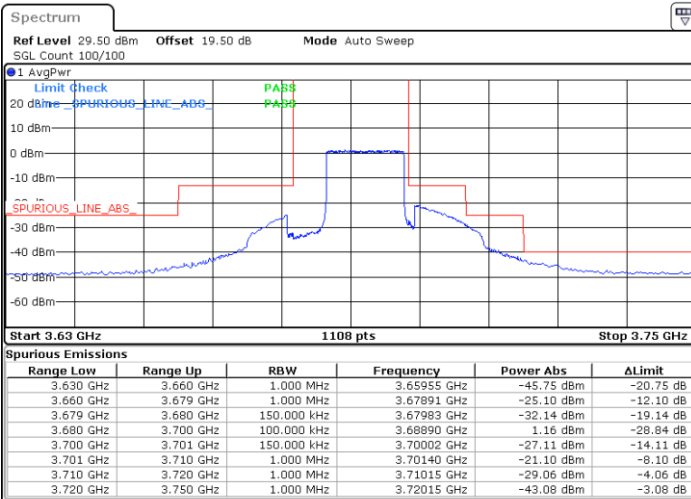

Lowest Channel / FullIRB

N/A

Date: 14.JUL.2021 14:24:48

LTE Band 48 / 15MHz

QPSK

Middle Channel / 1RB0

Middle Channel / 1RBmax

Date: 14.JUL.2021 14:16:38

Date: 14.JUL.2021 14:53:21

Middle Channel / FullIRB

N/A

Date: 14.JUL.2021 14:35:00

LTE Band 48 / 15MHz

QPSK

Highest Channel / 1RB0

Highest Channel / 1RBmax

Date: 14.JUL.2021 14:18:41

Date: 14.JUL.2021 14:55:24

Highest Channel / FullIRB

N/A

Date: 14.JUL.2021 14:37:02

LTE Band 48 / 20MHz

QPSK

Lowest Channel / 1RB0

Lowest Channel / 1RBmax

Date: 14.JUL.2021 15:24:36

Date: 14.JUL.2021 15:42:57

Lowest Channel / FullIRB

N/A

Date: 14.JUL.2021 16:03:04

LTE Band 48 / 20MHz

QPSK