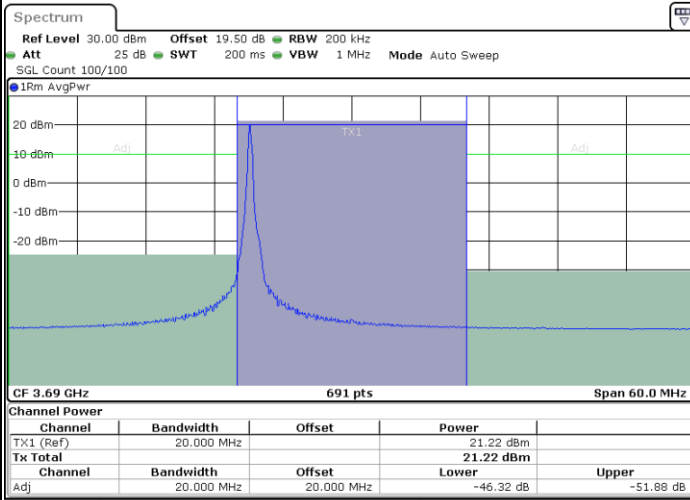

LTE Band 48 / 20MHz

64QAM

Highest Channel / 1RB0

Highest Channel / 1RBmax

Date: 14.JUL.2021 23:33:50

Date: 14.JUL.2021 23:39:43

Highest Channel / FullIRB

N/A

Date: 14.JUL.2021 23:27:56

26dB Bandwidth

Mode	LTE Band 48 : 26dB BW(MHz)											
BW				5MHz		10MHz		15MHz		20MHz		
Mod.				QPSK	16QAM	QPSK	16QAM	QPSK	16QAM	QPSK	16QAM	
Lowest CH				4.90	4.78	9.75	9.73	14.18	13.82	18.90	19.34	
Middle CH				5.06	4.94	9.63	9.71	14.33	14.15	18.78	18.82	
Highest CH				4.82	4.89	9.91	9.67	14.24	14.48	19.42	18.94	
Mode	LTE Band 48 : 26dB BW(MHz)											
BW				5MHz		10MHz		15MHz		20MHz		
Mod.				64QAM		64QAM		64QAM		64QAM		
Lowest CH				4.96	-	9.67	-	14.36	-	18.70	-	
Middle CH				5.01	-	9.83	-	14.12	-	18.74	-	
Highest CH				4.88	-	9.71	-	14.15	-	19.02	-	