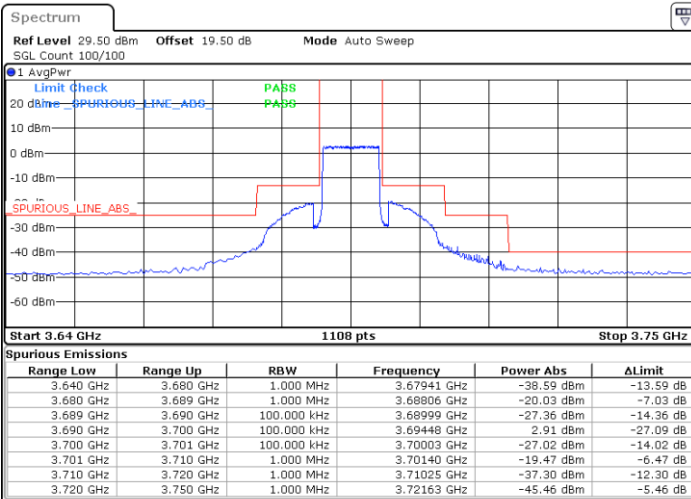

LTE Band 48 / 10MHz

QPSK

MiddleChannel / 1RB0

Middle Channel / 1RBmax

Date: 14.JUL.2021 13:16:21

Date: 14.JUL.2021 13:53:05

Middle Channel / FullIRB

N/A

Date: 14.JUL.2021 13:34:42

LTE Band 48 / 10MHz

QPSK

Highest Channel / 1RB0

Highest Channel / 1RBmax

Date: 14.JUL.2021 13:26:32

Date: 14.JUL.2021 14:03:17

Highest Channel / FullIRB

N/A

Date: 14.JUL.2021 13:44:55

LTE Band 48 / 15MHz

QPSK

Lowest Channel / 1RB0

Lowest Channel / 1RBmax

Date: 14.JUL.2021 14:06:27

Date: 14.JUL.2021 14:43:10

Lowest Channel / FullIRB

N/A

Date: 14.JUL.2021 14:24:48

LTE Band 48 / 15MHz

QPSK

Middle Channel / 1RB0

Middle Channel / 1RBmax

Date: 14.JUL.2021 14:16:38