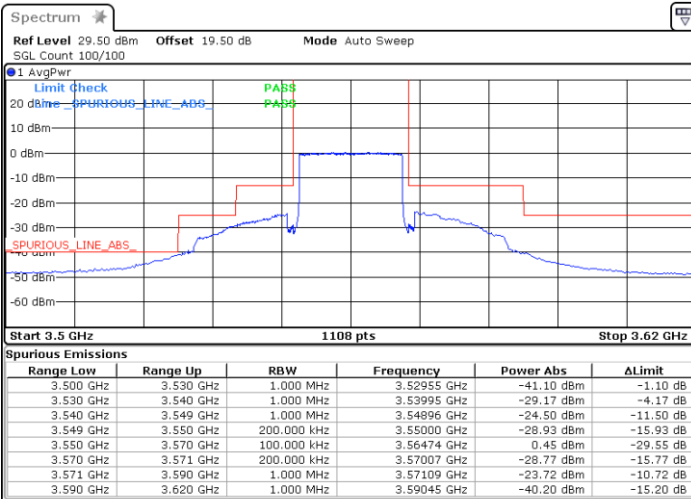

Date: 14.JUL.2021 14:18:41

Date: 14.JUL.2021 14:55:24

Highest Channel / FullIRB

N/A

Date: 14.JUL.2021 14:37:02

LTE Band 48 / 20MHz

QPSK

Lowest Channel / 1RB0

Lowest Channel / 1RBmax

Date: 14.JUL.2021 15:24:36

Date: 14.JUL.2021 15:42:57

Lowest Channel / FullIRB

N/A

Date: 14.JUL.2021 16:03:04

LTE Band 48 / 20MHz

QPSK

Middle Channel / 1RB0

Middle Channel / 1RBmax

Date: 14.JUL.2021 15:26:38

Date: 14.JUL.2021 15:45:00

Middle Channel / FullIRB

N/A

Date: 14.JUL.2021 15:08:16

LTE Band 48 / 20MHz

QPSK

Highest Channel / 1RB0

Highest Channel / 1RBmax

Date: 14.JUL.2021 15:36:49

Date: 14.JUL.2021 15:55:11

Highest Channel / FullIRB

N/A

Date: 14.JUL.2021 15:18:27