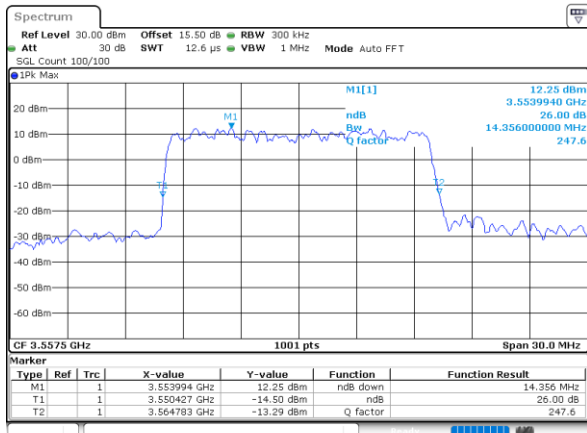

Date: 14_JUL_2021 21:31:17

Middle Channel / 5MHz / 64QAM

Date: 14_JUL_2021 21:29:19

Middle Channel / 10MHz / 64QAM

Date: 14_JUL_2021 21:31:57

Highest Channel / 5MHz / 64QAM

Date: 14_JUL_2021 21:29:59

Highest Channel / 10MHz / 64QAM

Date: 14_JUL_2021 21:32:37

LTE Band 48

Lowest Channel / 15MHz / 64QAM

Date: 14_JUL_2021 21:33:55

Lowest Channel / 20MHz / 64QAM

Date: 14_JUL_2021 21:36:32

Middle Channel / 15MHz / 64QAM

Date: 14_JUL_2021 21:34:35