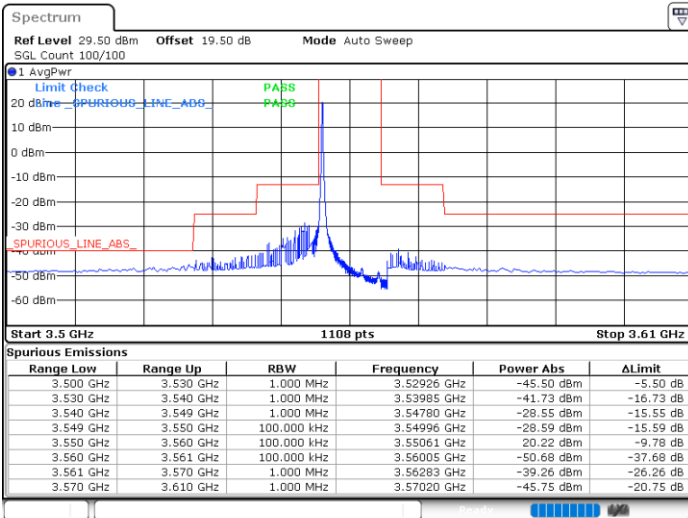

N/A

Date: 14.JUL.2021 11:49:14

LTE Band 48 / 5MHz

16QAM

Highest Channel / 1RB0

Highest Channel / 1RBmax

Date: 14.JUL.2021 11:36:55

Date: 14.JUL.2021 12:13:50

Highest Channel / FullIRB

N/A

Date: 14.JUL.2021 11:55:22

LTE Band 48 / 10MHz

16QAM

Lowest Channel / 1RB0

Lowest Channel / 1RBmax

Date: 14.JUL.2021 12:20:36