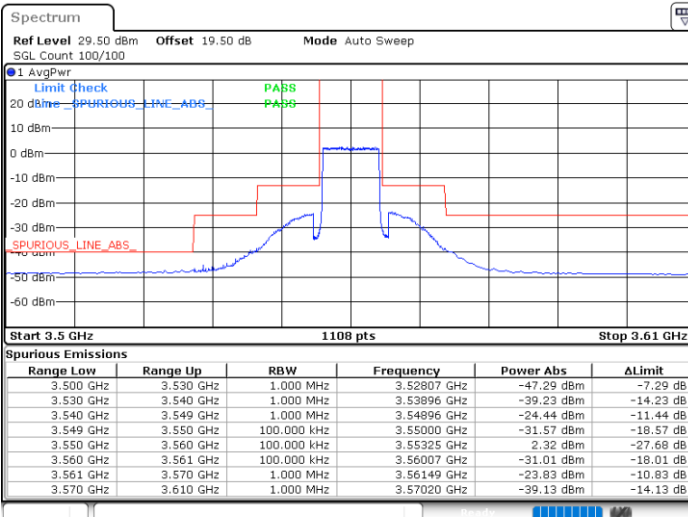

Lowest Channel / FullIRB

N/A

Date: 14.JUL.2021 13:30:37