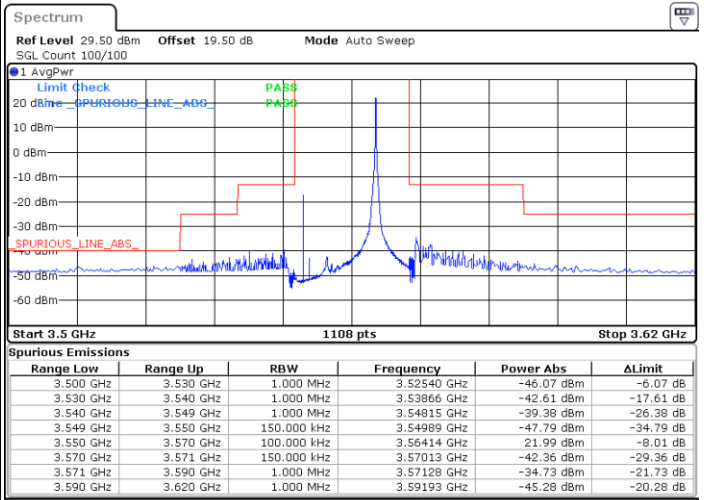

Date: 14.JUL.2021 13:34:42

LTE Band 48 / 10MHz

QPSK

Highest Channel / 1RB0

Highest Channel / 1RBmax

Date: 14.JUL.2021 13:26:32

Date: 14.JUL.2021 14:03:17

Highest Channel / FullIRB

N/A

Date: 14.JUL.2021 13:44:55

LTE Band 48 / 15MHz

QPSK

Lowest Channel / 1RB0

Lowest Channel / 1RBmax

Date: 14.JUL.2021 14:06:27

Date: 14.JUL.2021 14:43:10

Lowest Channel / FullIRB

N/A

Date: 14.JUL.2021 14:24:48

LTE Band 48 / 15MHz

QPSK

Middle Channel / 1RB0

Middle Channel / 1RBmax

Date: 14.JUL.2021 14:16:38

Date: 14.JUL.2021 14:53:21

Middle Channel / FullIRB

N/A

Date: 14.JUL.2021 14:35:00

LTE Band 48 / 15MHz

QPSK

Highest Channel / 1RB0

Highest Channel / 1RBmax