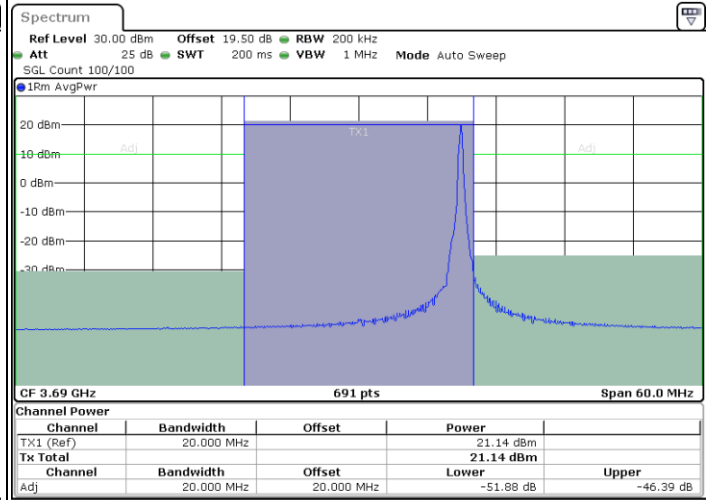

LTE Band 48 / 20MHz

64QAM

Highest Channel / 1RB0

Highest Channel / 1RBmax

Date: 14.JUL.2021 23:33:50

Date: 14.JUL.2021 23:39:43

Highest Channel / FullIRB

N/A

Date: 14.JUL.2021 23:27:56

26dB Bandwidth

Mode	LTE Band 48 : 26dB BW(MHz)											
BW				5MHz		10MHz		15MHz		20MHz		
Mod.				QPSK	16QAM	QPSK	16QAM	QPSK	16QAM	QPSK	16QAM	
Lowest CH				4.90	4.78	9.75	9.73	14.18	13.82	18.90	19.34	
Middle CH				5.06	4.94	9.63	9.71	14.33	14.15	18.78	18.82	
Highest CH				4.82	4.89	9.91	9.67	14.24	14.48	19.42	18.94	
Mode	LTE Band 48 : 26dB BW(MHz)											
BW				5MHz		10MHz		15MHz		20MHz		
Mod.				64QAM		64QAM		64QAM		64QAM		
Lowest CH				4.96	-	9.67	-	14.36	-	18.70	-	
Middle CH				5.01	-	9.83	-	14.12	-	18.74	-	
Highest CH				4.88	-	9.71	-	14.15	-	19.02	-	