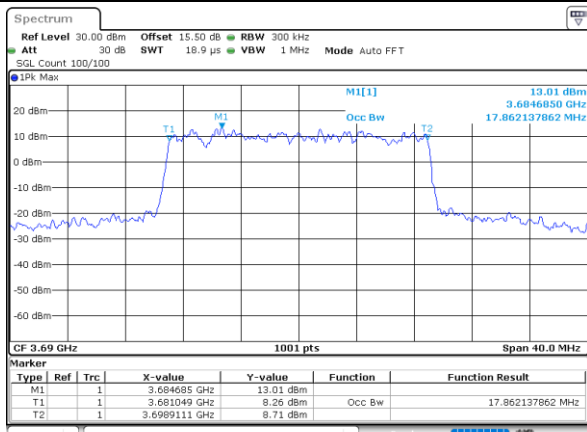

Date: 14_JUL_2021 21:19:27

Middle Channel / 15MHz / 16QAM

Date: 14_JUL_2021 21:19:52

Highest Channel / 15MHz / QPSK

Date: 14_JUL_2021 21:21:05

Highest Channel / 15MHz / 16QAM

Date: 14_JUL_2021 21:21:30

LTE Band 48

Lowest Channel / 20MHz / QPSK

Date: 14_JUL_2021 21:23:20

Lowest Channel / 20MHz / 16QAM

Date: 14_JUL_2021 21:23:45

Middle Channel / 20MHz / QPSK

Date: 14_JUL_2021 21:25:06

Middle Channel / 20MHz / 16QAM

Date: 14_JUL_2021 21:25:31

Highest Channel / 20MHz / QPSK

Date: 14_JUL_2021 21:26:43

Highest Channel / 20MHz / 16QAM

Date: 14_JUL_2021 21:27:09

Conducted Band Edge

LTE Band 48 / 5MHz

QPSK

Middle Channel / 1RB0