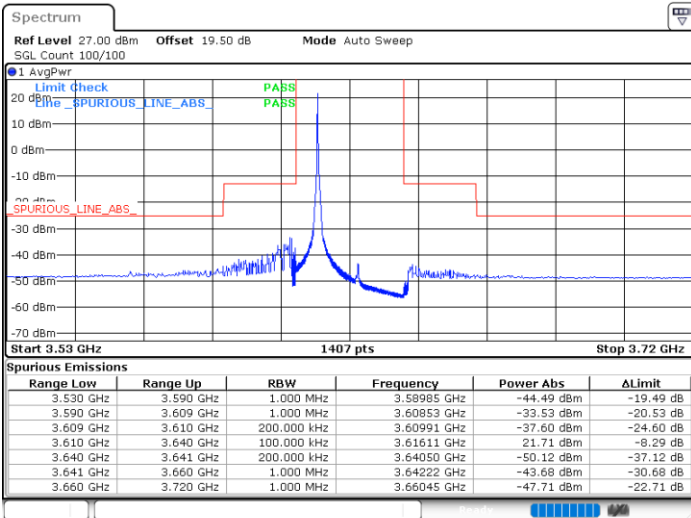

Date: 14.JUL.2021 14:18:41

Date: 14.JUL.2021 14:55:24

Highest Channel / FullIRB

N/A

Date: 14.JUL.2021 14:37:02

LTE Band 48 / 20MHz

QPSK

Lowest Channel / 1RB0

Lowest Channel / 1RBmax

Date: 14.JUL.2021 15:24:36

Date: 14.JUL.2021 15:42:57

Lowest Channel / FullIRB

N/A

Date: 14.JUL.2021 16:03:04

LTE Band 48 / 20MHz

QPSK

Middle Channel / 1RB0

Middle Channel / 1RBmax

Date: 14.JUL.2021 15:26:38

Date: 14.JUL.2021 15:45:00

Middle Channel / FullIRB

N/A

Date: 14.JUL.2021 15:08:16

LTE Band 48 / 20MHz

QPSK

Highest Channel / 1RB0

Highest Channel / 1RBmax

Date: 14.JUL.2021 15:36:49

Date: 14.JUL.2021 15:55:11

Highest Channel / FullIRB

N/A

Date: 14.JUL.2021 15:18:27