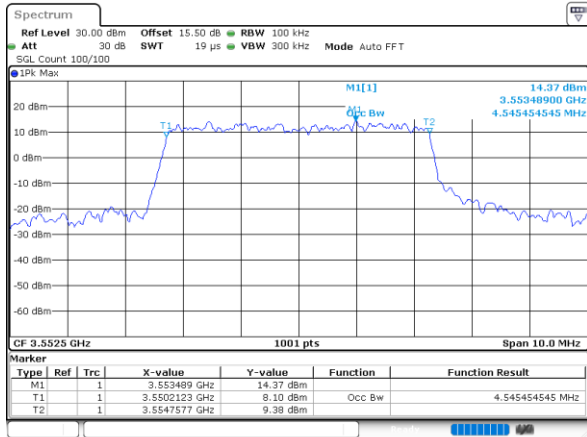

Date: 14_JUL_2021 21:32:37

LTE Band 48

Lowest Channel / 15MHz / 64QAM

Date: 14_JUL_2021 21:33:55

Lowest Channel / 20MHz / 64QAM

Date: 14_JUL_2021 21:36:32

Middle Channel / 15MHz / 64QAM

Date: 14_JUL_2021 21:34:35

Middle Channel / 20MHz / 64QAM

Date: 14_JUL_2021 21:37:13

Highest Channel / 15MHz / 64QAM

Date: 14_JUL_2021 21:35:15

Highest Channel / 20MHz / 64QAM

Date: 14_JUL_2021 21:37:53

Occupied Bandwidth

Mode	LTE Band 48 : 99%OBW(MHz)											
BW				5MHz		10MHz		15MHz		20MHz		
Mod.				QPSK	16QAM	QPSK	16QAM	QPSK	16QAM	QPSK	16QAM	
Lowest CH				4.55	4.49	9.03	9.01	13.43	13.49	17.82	17.78	
Middle CH				4.50	4.51	9.11	9.03	13.46	13.43	17.82	17.86	
Highest CH				4.47	4.50	9.05	9.03	13.46	13.46	17.86	17.90	
Mode	LTE Band 48 : 99%OBW(MHz)											
BW				5MHz		10MHz		15MHz		20MHz		
Mod.				64QAM		64QAM		64QAM		64QAM		
Lowest CH				4.50	-	8.99	-	13.43	-	17.78	-	
Middle CH				4.49	-	9.03	-	13.37	-	17.90	-	
Highest CH				4.48	-	9.03	-	13.37	-	17.90	-	

LTE Band 48

Lowest Channel / 5MHz / QPSK

Date: 14_JUL_2021 21:06:47

Lowest Channel / 5MHz / 16QAM

Date: 14_JUL_2021 21:07:12

Middle Channel / 5MHz / QPSK

Date: 14_JUL_2021 21:08:25

Middle Channel / 5MHz / 16QAM