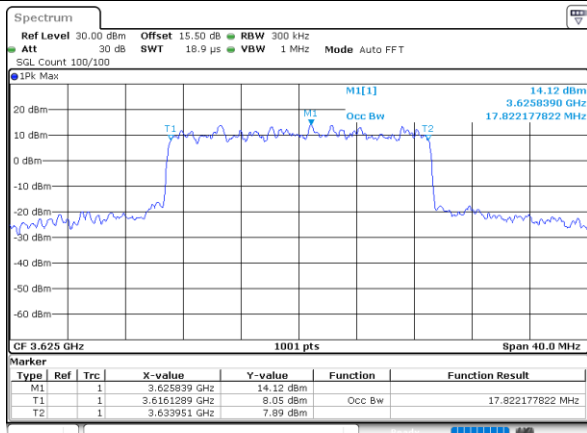

Date: 14_JUL_2021 21:19:27

Middle Channel / 15MHz / 16QAM

Date: 14_JUL_2021 21:19:52

Highest Channel / 15MHz / QPSK

Date: 14_JUL_2021 21:21:05

Highest Channel / 15MHz / 16QAM

Date: 14_JUL_2021 21:21:30

LTE Band 48

Lowest Channel / 20MHz / QPSK

Date: 14_JUL_2021 21:23:20

Lowest Channel / 20MHz / 16QAM

Date: 14_JUL_2021 21:23:45

Middle Channel / 20MHz / QPSK

Date: 14_JUL_2021 21:25:06

Middle Channel / 20MHz / 16QAM

Date: 14_JUL_2021 21:25:31

Highest Channel / 20MHz / QPSK

Date: 14_JUL_2021 21:26:43

Highest Channel / 20MHz / 16QAM

Date: 14_JUL_2021 21:27:09

Conducted Band Edge

LTE Band 48 / 5MHz

QPSK

Middle Channel / 1RB0