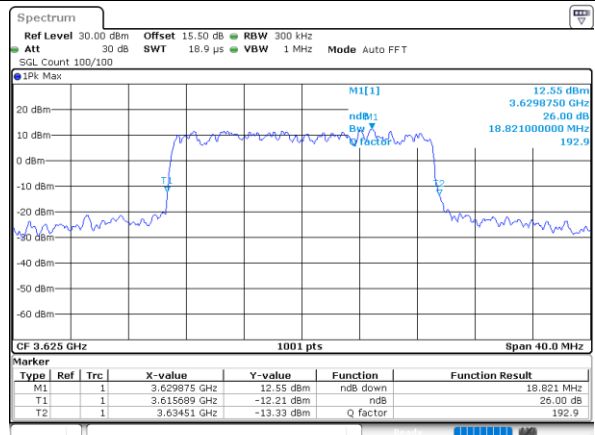

Lowest Channel / 20MHz / QPSK

Date: 14_JUL_2021 21:24:10

Lowest Channel / 20MHz / 16QAM

Date: 14_JUL_2021 21:24:33

Middle Channel / 20MHz / QPSK

Date: 14_JUL_2021 21:25:56

Middle Channel / 20MHz / 16QAM

Date: 14_JUL_2021 21:26:19

Highest Channel / 20MHz / QPSK

Date: 14_JUL_2021 21:27:34

Highest Channel / 20MHz / 16QAM

Date: 14_JUL_2021 21:27:58

LTE Band 48

Lowest Channel / 5MHz / 64QAM

Date: 14_JUL_2021 21:28:39

Lowest Channel / 10MHz / 64QAM