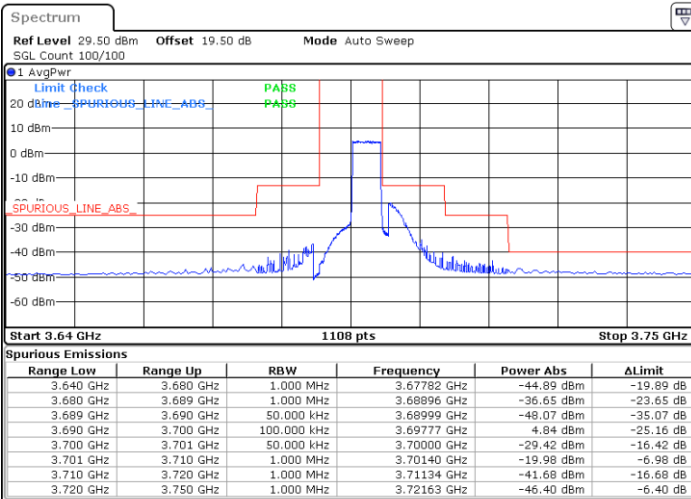

LTE Band 48 / 5MHz

16QAM

Lowest Channel / 1RB0

Lowest Channel / 1RBmax

Date: 14.JUL.2021 11:24:36

Date: 14.JUL.2021 12:01:31

Lowest Channel / FullIRB

N/A

Date: 14.JUL.2021 11:43:04

LTE Band 48 / 5MHz

16QAM

Middle Channel / 1RB0

Middle Channel / 1RBmax

Date: 14.JUL.2021 11:30:45

Date: 14.JUL.2021 12:07:41

Middle Channel / FullIRB

N/A

Date: 14.JUL.2021 11:49:14

LTE Band 48 / 5MHz

16QAM

Highest Channel / 1RB0

Highest Channel / 1RBmax

Date: 14.JUL.2021 11:36:55

Date: 14.JUL.2021 12:13:50

Highest Channel / FullIRB

N/A

Date: 14.JUL.2021 11:55:22

LTE Band 48 / 10MHz

16QAM

Lowest Channel / 1RB0

Lowest Channel / 1RBmax

Date: 14.JUL.2021 12:20:36