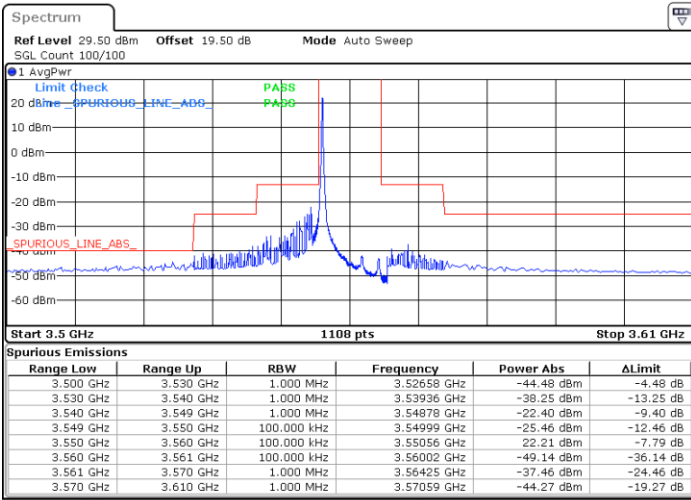

Highest Channel / 20MHz / QPSK

Date: 14_JUL_2021 21:26:43

Highest Channel / 20MHz / 16QAM

Date: 14_JUL_2021 21:27:09

Conducted Band Edge

LTE Band 48 / 5MHz

QPSK

Middle Channel / 1RB0

Middle Channel / 1RBmax

Date: 14.JUL.2021 11:32:49

Date: 14.JUL.2021 12:09:44

Middle Channel / FullIRB

N/A

Date: 14.JUL.2021 11:51:17

LTE Band 48 / 5MHz

QPSK

Highest Channel / 1RB0

Highest Channel / 1RBmax

Date: 14.JUL.2021 11:34:52

Date: 14.JUL.2021 12:11:47

Highest Channel / FullIRB

N/A

Date: 14.JUL.2021 11:53:20

LTE Band 48 / 10MHz

QPSK

Lowest Channel / 1RB0

Lowest Channel / 1RBmax

Date: 14.JUL.2021 12:22:38

Date: 14.JUL.2021 13:51:02

Lowest Channel / FullIRB

N/A

Date: 14.JUL.2021 13:32:39