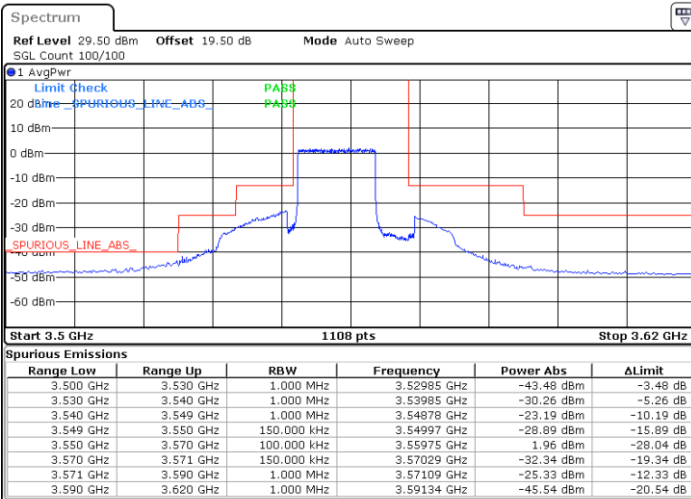

Date: 14.JUL.2021 13:34:42

LTE Band 48 / 10MHz

QPSK

Highest Channel / 1RB0

Highest Channel / 1RBmax

Date: 14.JUL.2021 13:26:32

Date: 14.JUL.2021 14:03:17

Highest Channel / FullIRB

N/A

Date: 14.JUL.2021 13:44:55

LTE Band 48 / 15MHz

QPSK

Lowest Channel / 1RB0

Lowest Channel / 1RBmax

Date: 14.JUL.2021 14:06:27

Date: 14.JUL.2021 14:43:10

Lowest Channel / FullIRB

N/A

Date: 14.JUL.2021 14:24:48

LTE Band 48 / 15MHz

QPSK

Middle Channel / 1RB0

Middle Channel / 1RBmax

Date: 14.JUL.2021 14:16:38

Date: 14.JUL.2021 14:53:21

Middle Channel / FullIRB

N/A

Date: 14.JUL.2021 14:35:00

LTE Band 48 / 15MHz

QPSK

Highest Channel / 1RB0

Highest Channel / 1RBmax