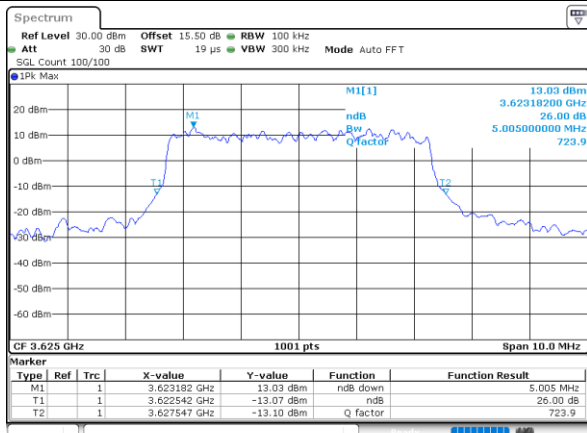

Highest Channel / 20MHz / QPSK

Date: 14_JUL_2021 21:27:34

Highest Channel / 20MHz / 16QAM

Date: 14_JUL_2021 21:27:58

LTE Band 48

Lowest Channel / 5MHz / 64QAM

Date: 14_JUL_2021 21:28:39

Lowest Channel / 10MHz / 64QAM

Date: 14_JUL_2021 21:31:17

Middle Channel / 5MHz / 64QAM

Date: 14_JUL_2021 21:29:19

Middle Channel / 10MHz / 64QAM

Date: 14_JUL_2021 21:31:57

Highest Channel / 5MHz / 64QAM

Date: 14_JUL_2021 21:29:59

Highest Channel / 10MHz / 64QAM