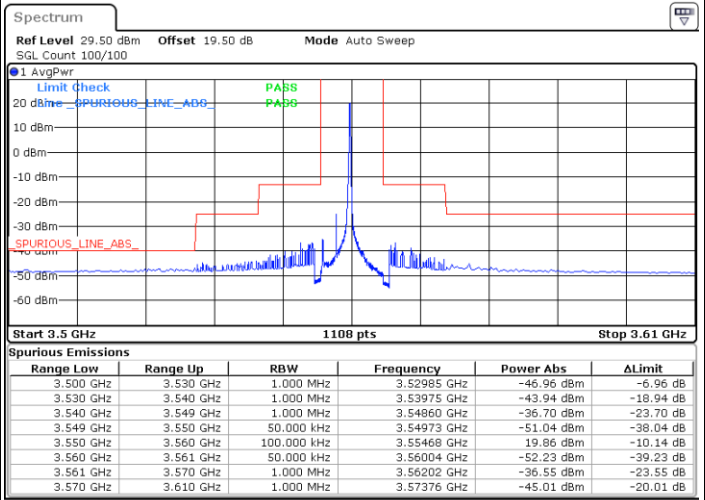

QPSK

Highest Channel / 1RB0

Highest Channel / 1RBmax

Date: 14.JUL.2021 15:36:49

Date: 14.JUL.2021 15:55:11

Highest Channel / FullIRB

N/A

Date: 14.JUL.2021 15:18:27

LTE Band 48 / 5MHz

16QAM

Lowest Channel / 1RB0

Lowest Channel / 1RBmax

Date: 14.JUL.2021 11:24:36

Date: 14.JUL.2021 12:01:31

Lowest Channel / FullIRB

N/A

Date: 14.JUL.2021 11:43:04

LTE Band 48 / 5MHz

16QAM

Middle Channel / 1RB0

Middle Channel / 1RBmax

Date: 14.JUL.2021 11:30:45

Date: 14.JUL.2021 12:07:41

Middle Channel / FullIRB

N/A

Date: 14.JUL.2021 11:49:14

LTE Band 48 / 5MHz

16QAM

Highest Channel / 1RB0

Highest Channel / 1RBmax

Date: 14.JUL.2021 11:36:55

Date: 14.JUL.2021 12:13:50