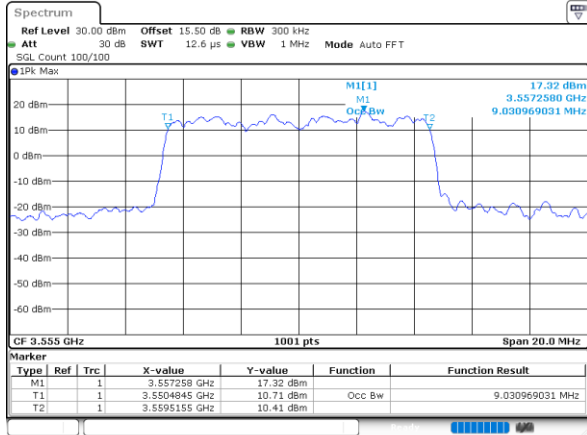

Date: 14_JUL_2021 21:08:50

Highest Channel / 5MHz / QPSK

Date: 14_JUL_2021 21:10:02

Highest Channel / 5MHz / 16QAM

Date: 14_JUL_2021 21:10:27

LTE Band 48

Lowest Channel / 10MHz / QPSK

Date: 14_JUL_2021 21:12:10