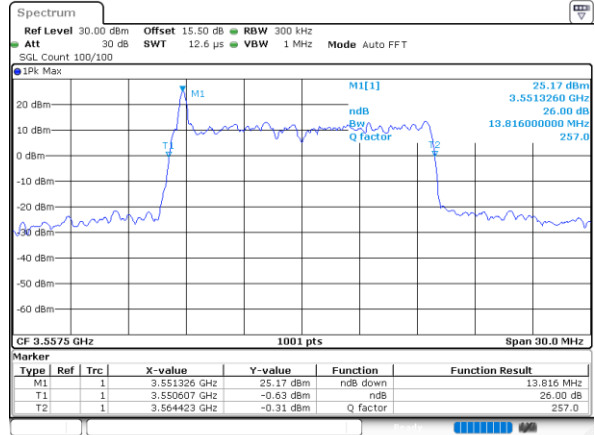

Highest Channel / 10MHz / 16QAM

Date: 14_JUL_2021 21:16:47

LTE Band 48

Lowest Channel / 15MHz / QPSK

Date: 14_JUL_2021 21:18:40

Lowest Channel / 15MHz / 16QAM

Date: 14_JUL_2021 21:19:03

Middle Channel / 15MHz / QPSK

Date: 14_JUL_2021 21:20:17

Middle Channel / 15MHz / 16QAM

Date: 14_JUL_2021 21:20:41

Highest Channel / 15MHz / QPSK

Date: 14_JUL_2021 21:21:55

Highest Channel / 15MHz / 16QAM

Date: 14_JUL_2021 21:22:18

LTE Band 48