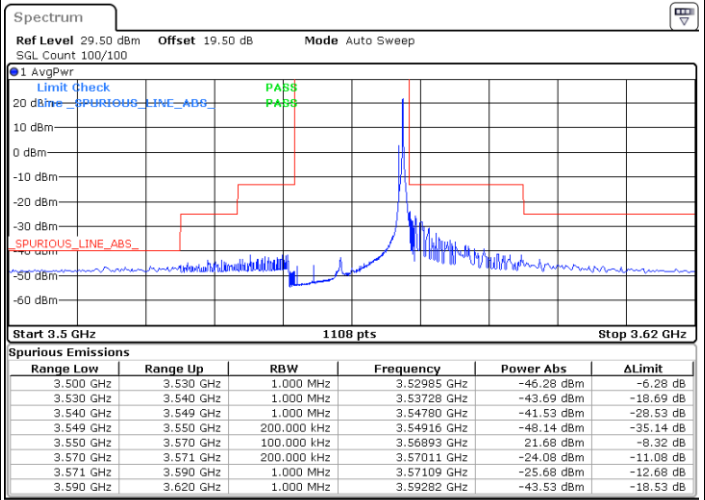

Date: 14.JUL.2021 14:53:21

Middle Channel / FullIRB

N/A

Date: 14.JUL.2021 14:35:00

LTE Band 48 / 15MHz

QPSK

Highest Channel / 1RB0

Highest Channel / 1RBmax

Date: 14.JUL.2021 14:18:41

Date: 14.JUL.2021 14:55:24

Highest Channel / FullIRB

N/A

Date: 14.JUL.2021 14:37:02

LTE Band 48 / 20MHz

QPSK

Lowest Channel / 1RB0

Lowest Channel / 1RBmax

Date: 14.JUL.2021 15:24:36

Date: 14.JUL.2021 15:42:57

Lowest Channel / FullIRB

N/A

Date: 14.JUL.2021 16:03:04

LTE Band 48 / 20MHz

QPSK

Middle Channel / 1RB0

Middle Channel / 1RBmax

Date: 14.JUL.2021 15:26:38

Date: 14.JUL.2021 15:45:00

Middle Channel / FullIRB

N/A

Date: 14.JUL.2021 15:08:16

LTE Band 48 / 20MHz