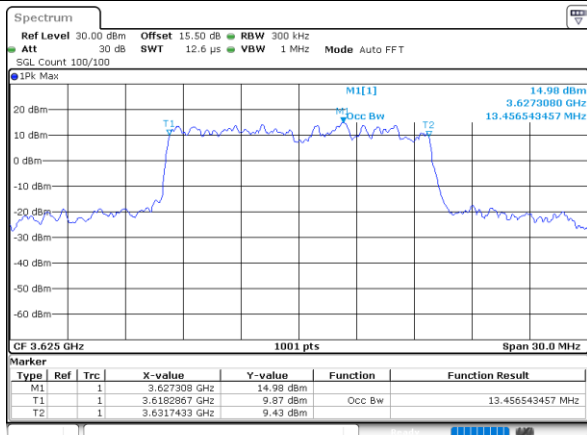

Highest Channel / 10MHz / 16QAM

Date: 14_JUL_2021 21:15:59

LTE Band 48

Lowest Channel / 15MHz / QPSK

Date: 14_JUL_2021 21:17:49

Lowest Channel / 15MHz / 16QAM

Date: 14_JUL_2021 21:18:14

Middle Channel / 15MHz / QPSK

Date: 14_JUL_2021 21:19:27

Middle Channel / 15MHz / 16QAM

Date: 14_JUL_2021 21:19:52

Highest Channel / 15MHz / QPSK

Date: 14_JUL_2021 21:21:05

Highest Channel / 15MHz / 16QAM

Date: 14_JUL_2021 21:21:30

LTE Band 48