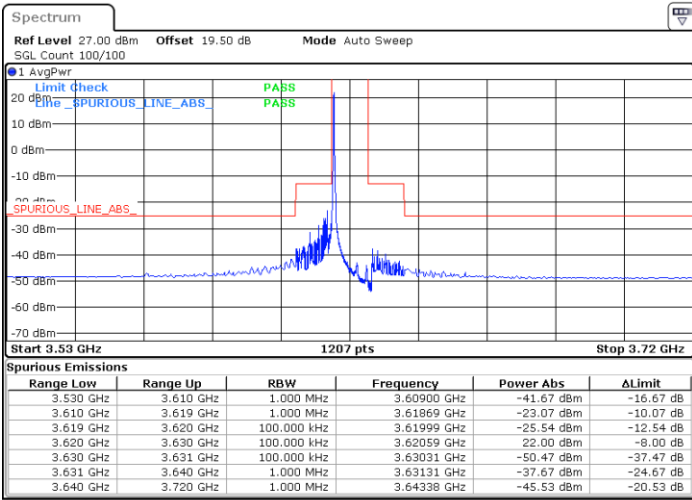

Highest Channel / 1RB0

Highest Channel / 1RBmax

Date: 14.JUL.2021 11:34:52

Date: 14.JUL.2021 12:11:47

Highest Channel / FullIRB

N/A

Date: 14.JUL.2021 11:53:20

LTE Band 48 / 10MHz

QPSK

Lowest Channel / 1RB0

Lowest Channel / 1RBmax

Date: 14.JUL.2021 12:22:38

Date: 14.JUL.2021 13:51:02

Lowest Channel / FullIRB

N/A

Date: 14.JUL.2021 13:32:39

LTE Band 48 / 10MHz

QPSK

MiddleChannel / 1RB0

Middle Channel / 1RBmax

Date: 14.JUL.2021 13:16:21

Date: 14.JUL.2021 13:53:05

Middle Channel / FullIRB

N/A

Date: 14.JUL.2021 13:34:42

LTE Band 48 / 10MHz

QPSK

Highest Channel / 1RB0

Highest Channel / 1RBmax

Date: 14.JUL.2021 13:26:32

Date: 14.JUL.2021 14:03:17

Highest Channel / FullIRB