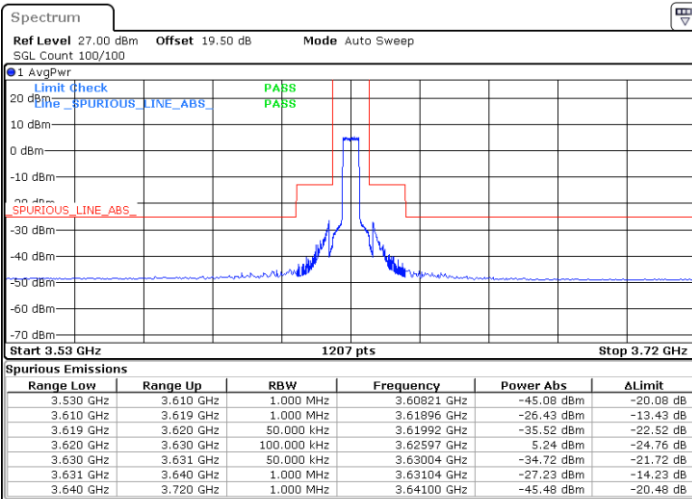

LTE Band 48 / 5MHz

16QAM

Lowest Channel / 1RB0

Lowest Channel / 1RBmax

Date: 14.JUL.2021 11:24:36

Date: 14.JUL.2021 12:01:31

Lowest Channel / FullIRB

N/A

Date: 14.JUL.2021 11:43:04

LTE Band 48 / 5MHz

16QAM

Middle Channel / 1RB0

Middle Channel / 1RBmax

Date: 14.JUL.2021 11:30:45

Date: 14.JUL.2021 12:07:41

Middle Channel / FullIRB

N/A

Date: 14.JUL.2021 11:49:14

LTE Band 48 / 5MHz

16QAM

Highest Channel / 1RB0

Highest Channel / 1RBmax

Date: 14.JUL.2021 11:36:55

Date: 14.JUL.2021 12:13:50

Highest Channel / FullIRB

N/A

Date: 14.JUL.2021 11:55:22

LTE Band 48 / 10MHz

16QAM

Lowest Channel / 1RB0

Lowest Channel / 1RBmax

Date: 14.JUL.2021 12:20:36