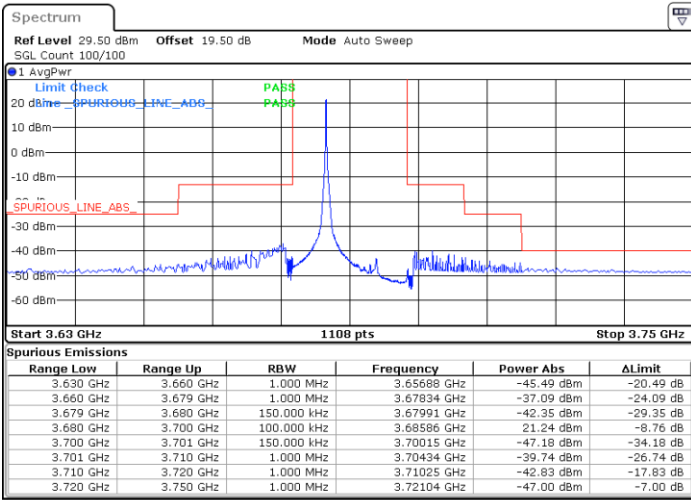

Lowest Channel / FullIRB

N/A

Date: 14.JUL.2021 14:24:48

LTE Band 48 / 15MHz

QPSK

Middle Channel / 1RB0

Middle Channel / 1RBmax

Date: 14.JUL.2021 14:16:38

Date: 14.JUL.2021 14:53:21

Middle Channel / FullIRB

N/A

Date: 14.JUL.2021 14:35:00

LTE Band 48 / 15MHz

QPSK

Highest Channel / 1RB0

Highest Channel / 1RBmax

Date: 14.JUL.2021 14:18:41

Date: 14.JUL.2021 14:55:24

Highest Channel / FullIRB

N/A

Date: 14.JUL.2021 14:37:02

LTE Band 48 / 20MHz

QPSK

Lowest Channel / 1RB0

Lowest Channel / 1RBmax

Date: 14.JUL.2021 15:24:36

Date: 14.JUL.2021 15:42:57

Lowest Channel / FullIRB

N/A

Date: 14.JUL.2021 16:03:04

LTE Band 48 / 20MHz

QPSK