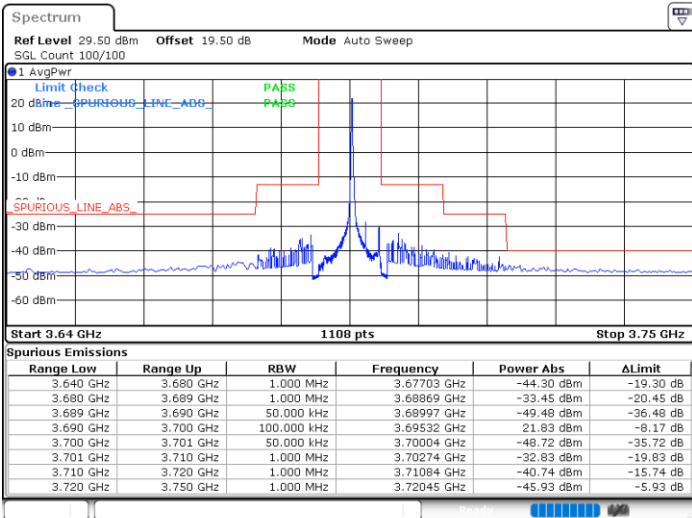

Highest Channel / 20MHz / QPSK

Date: 14_JUL_2021 21:26:43

Highest Channel / 20MHz / 16QAM

Date: 14_JUL_2021 21:27:09

Conducted Band Edge

LTE Band 48 / 5MHz

QPSK

Middle Channel / 1RB0

Middle Channel / 1RBmax

Date: 14.JUL.2021 11:32:49

Date: 14.JUL.2021 12:09:44

Middle Channel / FullIRB

N/A

Date: 14.JUL.2021 11:51:17

LTE Band 48 / 5MHz

QPSK

Highest Channel / 1RB0

Highest Channel / 1RBmax

Date: 14.JUL.2021 11:34:52

Date: 14.JUL.2021 12:11:47

Highest Channel / FullIRB

N/A

Date: 14.JUL.2021 11:53:20

LTE Band 48 / 10MHz