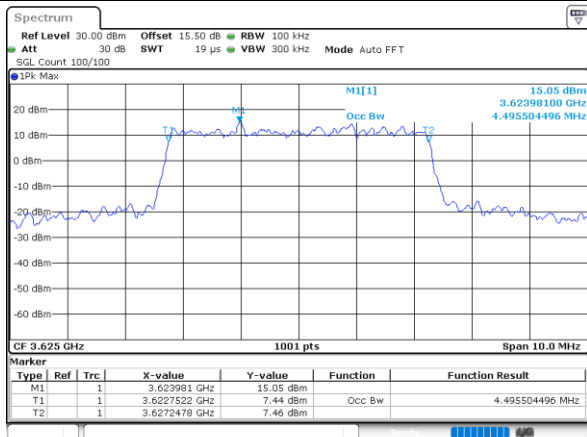

Middle Channel / 20MHz / 64QAM

Date: 14_JUL_2021 21:37:13

Highest Channel / 15MHz / 64QAM

Date: 14_JUL_2021 21:35:15

Highest Channel / 20MHz / 64QAM

Date: 14_JUL_2021 21:37:53

Occupied Bandwidth

Mode	LTE Band 48 : 99%OBW(MHz)											
BW				5MHz		10MHz		15MHz		20MHz		
Mod.				QPSK	16QAM	QPSK	16QAM	QPSK	16QAM	QPSK	16QAM	
Lowest CH				4.55	4.49	9.03	9.01	13.43	13.49	17.82	17.78	
Middle CH				4.50	4.51	9.11	9.03	13.46	13.43	17.82	17.86	
Highest CH				4.47	4.50	9.05	9.03	13.46	13.46	17.86	17.90	
Mode	LTE Band 48 : 99%OBW(MHz)											
BW				5MHz		10MHz		15MHz		20MHz		
Mod.				64QAM		64QAM		64QAM		64QAM		
Lowest CH				4.50	-	8.99	-	13.43	-	17.78	-	
Middle CH				4.49	-	9.03	-	13.37	-	17.90	-	
Highest CH				4.48	-	9.03	-	13.37	-	17.90	-	

LTE Band 48

Lowest Channel / 5MHz / QPSK

Date: 14_JUL_2021 21:06:47

Lowest Channel / 5MHz / 16QAM

Date: 14_JUL_2021 21:07:12

Middle Channel / 5MHz / QPSK

Date: 14_JUL_2021 21:08:25

Middle Channel / 5MHz / 16QAM

Date: 14_JUL_2021 21:08:50

Highest Channel / 5MHz / QPSK

Date: 14_JUL_2021 21:10:02

Highest Channel / 5MHz / 16QAM

Date: 14_JUL_2021 21:10:27

LTE Band 48

Lowest Channel / 10MHz / QPSK

Date: 14_JUL_2021 21:12:10