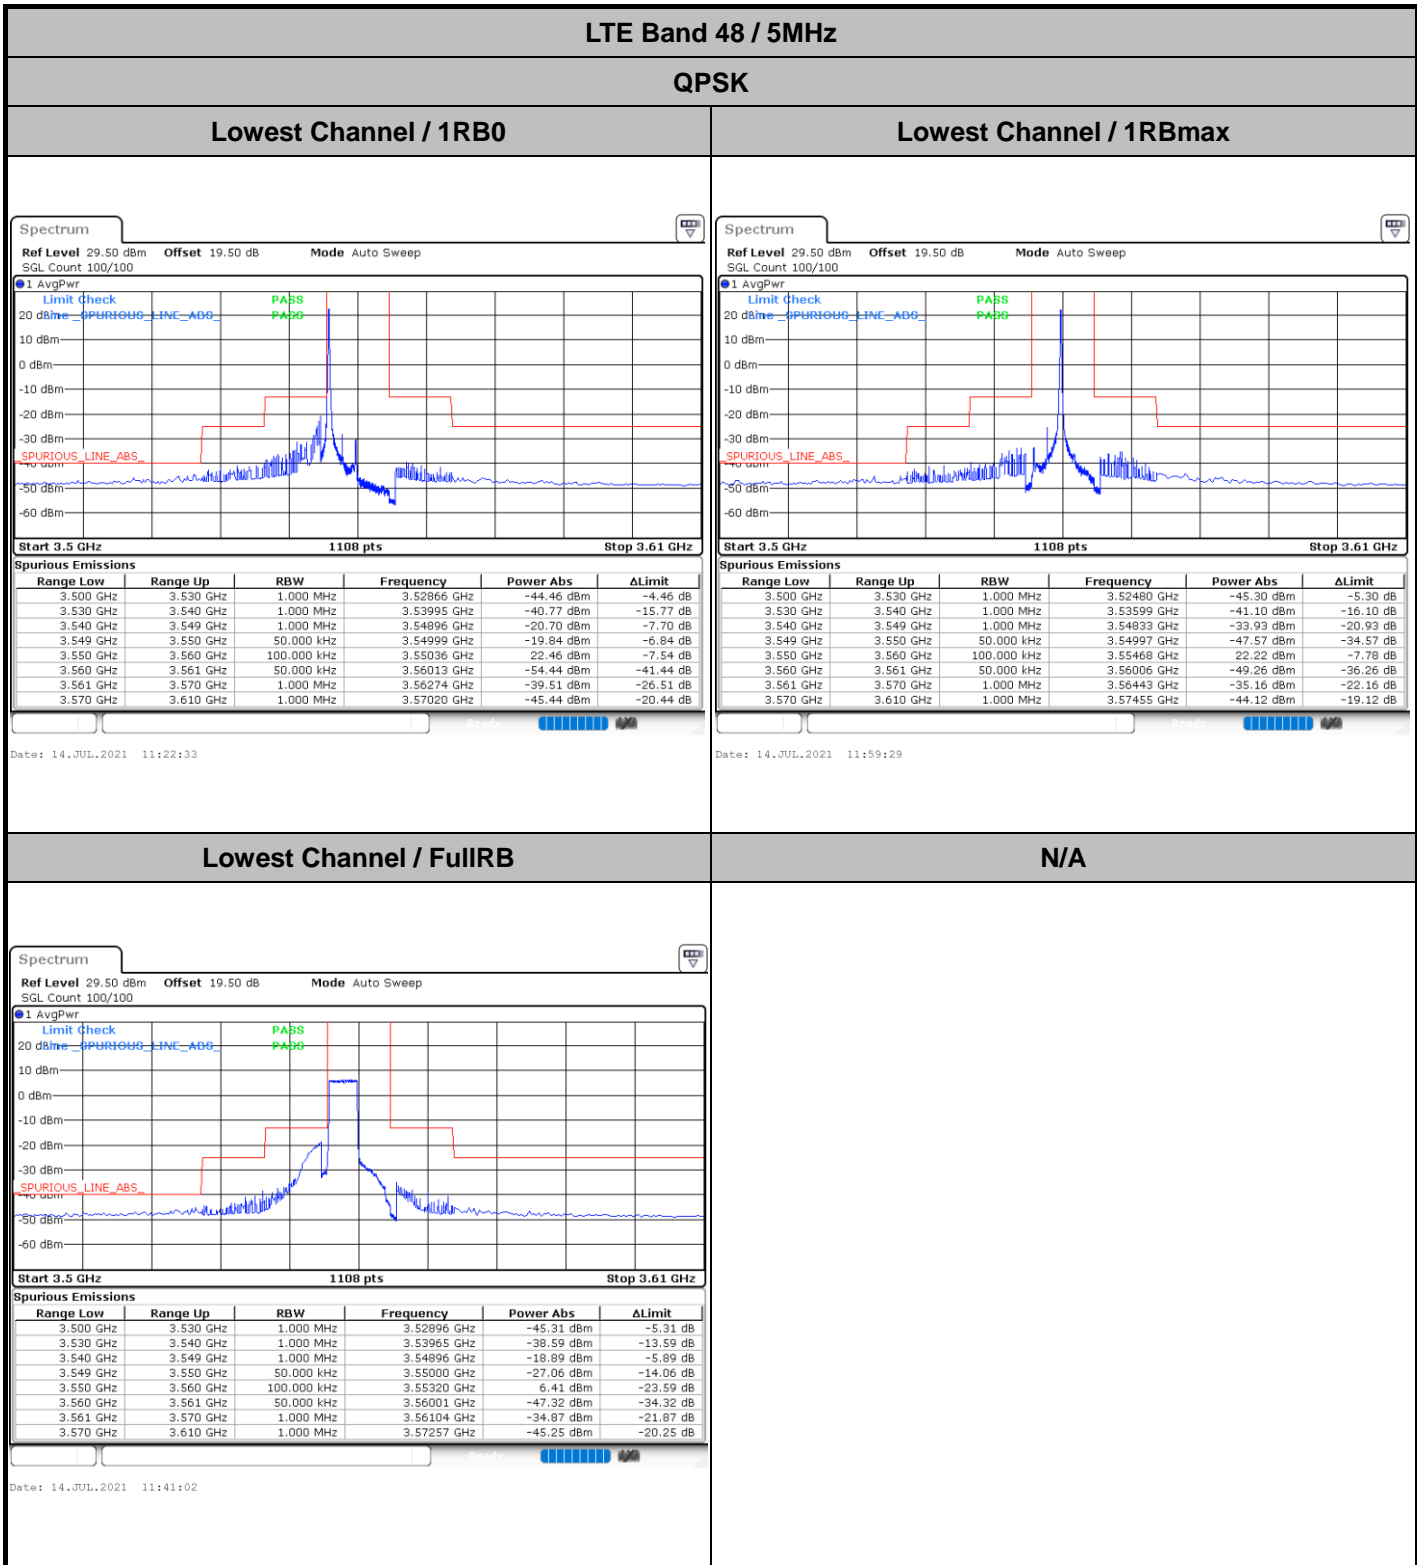

Highest Channel / 20MHz / QPSK

Date: 14_JUL_2021 21:26:43

Highest Channel / 20MHz / 16QAM

Date: 14_JUL_2021 21:27:09

Conducted Band Edge

LTE Band 48 / 5MHz

QPSK

Middle Channel / 1RB0

Middle Channel / 1RBmax

Date: 14.JUL.2021 11:32:49

Date: 14.JUL.2021 12:09:44

Middle Channel / FullIRB

N/A

Date: 14.JUL.2021 11:51:17

LTE Band 48 / 5MHz

QPSK

Highest Channel / 1RB0

Highest Channel / 1RBmax

Date: 14.JUL.2021 11:34:52

Date: 14.JUL.2021 12:11:47

Highest Channel / FullIRB

N/A

Date: 14.JUL.2021 11:53:20

LTE Band 48 / 10MHz