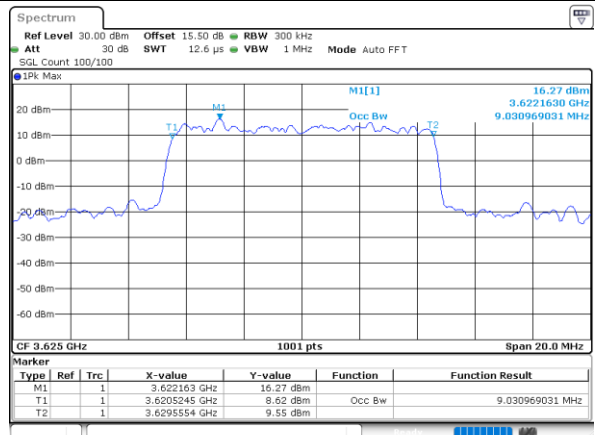

Date: 14_JUL_2021 21:08:50

Highest Channel / 5MHz / QPSK

Date: 14_JUL_2021 21:10:02

Highest Channel / 5MHz / 16QAM

Date: 14_JUL_2021 21:10:27

LTE Band 48

Lowest Channel / 10MHz / QPSK

Date: 14_JUL_2021 21:12:10

Lowest Channel / 10MHz / 16QAM

Date: 14_JUL_2021 21:12:43

Middle Channel / 10MHz / QPSK

Date: 14_JUL_2021 21:13:56

Middle Channel / 10MHz / 16QAM

Date: 14_JUL_2021 21:14:21

Highest Channel / 10MHz / QPSK

Date: 14_JUL_2021 21:15:34

Highest Channel / 10MHz / 16QAM

Date: 14_JUL_2021 21:15:59

LTE Band 48

Lowest Channel / 15MHz / QPSK

Date: 14_JUL_2021 21:17:49

Lowest Channel / 15MHz / 16QAM

Date: 14_JUL_2021 21:18:14

Middle Channel / 15MHz / QPSK