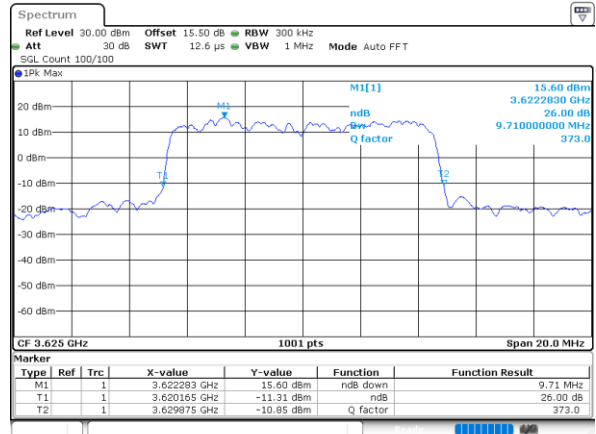

Date: 14_JUL_2021 21:09:38

Highest Channel / 5MHz / QPSK

Date: 14_JUL_2021 21:10:52

Highest Channel / 5MHz / 16QAM

Date: 14_JUL_2021 21:11:16

LTE Band 48

Lowest Channel / 10MHz / QPSK

Date: 14_JUL_2021 21:13:08

Lowest Channel / 10MHz / 16QAM

Date: 14_JUL_2021 21:13:32

Middle Channel / 10MHz / QPSK

Date: 14_JUL_2021 21:14:46

Middle Channel / 10MHz / 16QAM

Date: 14_JUL_2021 21:15:10

Highest Channel / 10MHz / QPSK

Date: 14_JUL_2021 21:16:24

Highest Channel / 10MHz / 16QAM

Date: 14_JUL_2021 21:16:47

LTE Band 48

Lowest Channel / 15MHz / QPSK

Date: 14_JUL_2021 21:18:40

Lowest Channel / 15MHz / 16QAM

Date: 14_JUL_2021 21:19:03

Middle Channel / 15MHz / QPSK