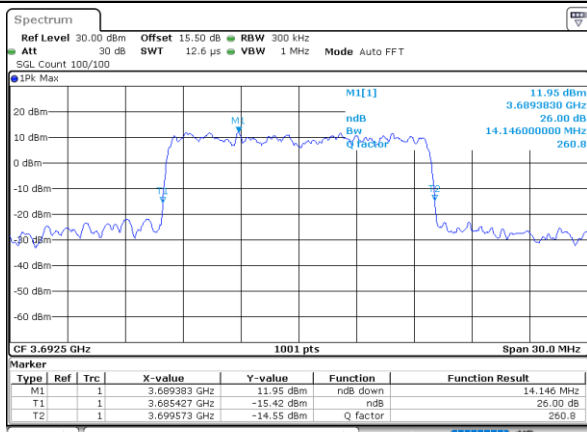

Date: 14_JUL_2021 21:32:37

LTE Band 48

Lowest Channel / 15MHz / 64QAM

Date: 14_JUL_2021 21:33:55

Lowest Channel / 20MHz / 64QAM

Date: 14_JUL_2021 21:36:32

Middle Channel / 15MHz / 64QAM

Date: 14_JUL_2021 21:34:35

Middle Channel / 20MHz / 64QAM

Date: 14_JUL_2021 21:37:13

Highest Channel / 15MHz / 64QAM

Date: 14_JUL_2021 21:35:15

Highest Channel / 20MHz / 64QAM

Date: 14_JUL_2021 21:37:53

Occupied Bandwidth

Mode	LTE Band 48 : 99%OBW(MHz)											
BW				5MHz		10MHz		15MHz		20MHz		
Mod.				QPSK	16QAM	QPSK	16QAM	QPSK	16QAM	QPSK	16QAM	
Lowest CH				4.55	4.49	9.03	9.01	13.43	13.49	17.82	17.78	
Middle CH				4.50	4.51	9.11	9.03	13.46	13.43	17.82	17.86	
Highest CH				4.47	4.50	9.05	9.03	13.46	13.46	17.86	17.90	
Mode	LTE Band 48 : 99%OBW(MHz)											
BW				5MHz		10MHz		15MHz		20MHz		
Mod.				64QAM		64QAM		64QAM		64QAM		
Lowest CH				4.50	-	8.99	-	13.43	-	17.78	-	
Middle CH				4.49	-	9.03	-	13.37	-	17.90	-	
Highest CH				4.48	-	9.03	-	13.37	-	17.90	-	