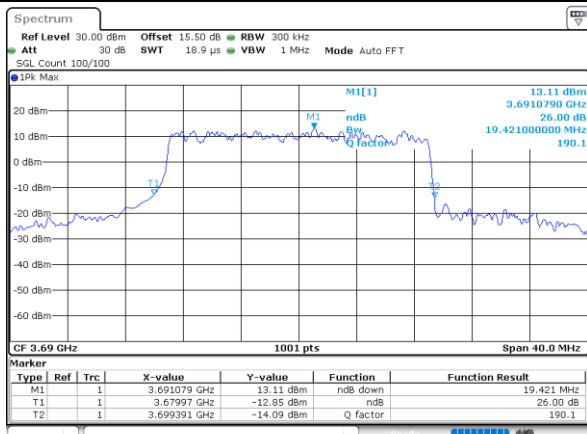

Date: 14_JUL_2021 21:20:17

Middle Channel / 15MHz / 16QAM

Date: 14_JUL_2021 21:20:41

Highest Channel / 15MHz / QPSK

Date: 14_JUL_2021 21:21:55

Highest Channel / 15MHz / 16QAM

Date: 14_JUL_2021 21:22:18

LTE Band 48

Lowest Channel / 20MHz / QPSK

Date: 14_JUL_2021 21:24:10

Lowest Channel / 20MHz / 16QAM

Date: 14_JUL_2021 21:24:33

Middle Channel / 20MHz / QPSK

Date: 14_JUL_2021 21:25:56

Middle Channel / 20MHz / 16QAM

Date: 14_JUL_2021 21:26:19

Highest Channel / 20MHz / QPSK

Date: 14_JUL_2021 21:27:34

Highest Channel / 20MHz / 16QAM

Date: 14_JUL_2021 21:27:58

LTE Band 48

Lowest Channel / 5MHz / 64QAM

Date: 14_JUL_2021 21:28:39

Lowest Channel / 10MHz / 64QAM