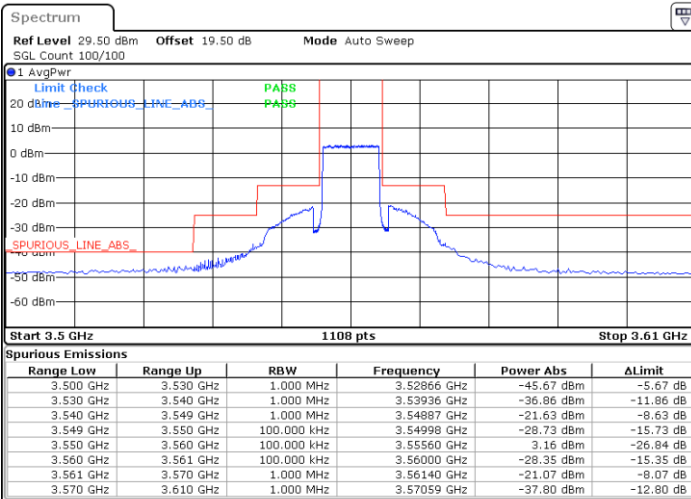

Highest Channel / 1RB0

Highest Channel / 1RBmax

Date: 14.JUL.2021 11:34:52

Date: 14.JUL.2021 12:11:47

Highest Channel / FullIRB

N/A

Date: 14.JUL.2021 11:53:20

LTE Band 48 / 10MHz

QPSK

Lowest Channel / 1RB0

Lowest Channel / 1RBmax

Date: 14.JUL.2021 12:22:38

Date: 14.JUL.2021 13:51:02

Lowest Channel / FullIRB

N/A

Date: 14.JUL.2021 13:32:39

LTE Band 48 / 10MHz

QPSK

MiddleChannel / 1RB0

Middle Channel / 1RBmax

Date: 14.JUL.2021 13:16:21

Date: 14.JUL.2021 13:53:05

Middle Channel / FullIRB

N/A

Date: 14.JUL.2021 13:34:42

LTE Band 48 / 10MHz

QPSK

Highest Channel / 1RB0

Highest Channel / 1RBmax

Date: 14.JUL.2021 13:26:32

Date: 14.JUL.2021 14:03:17

Highest Channel / FullIRB