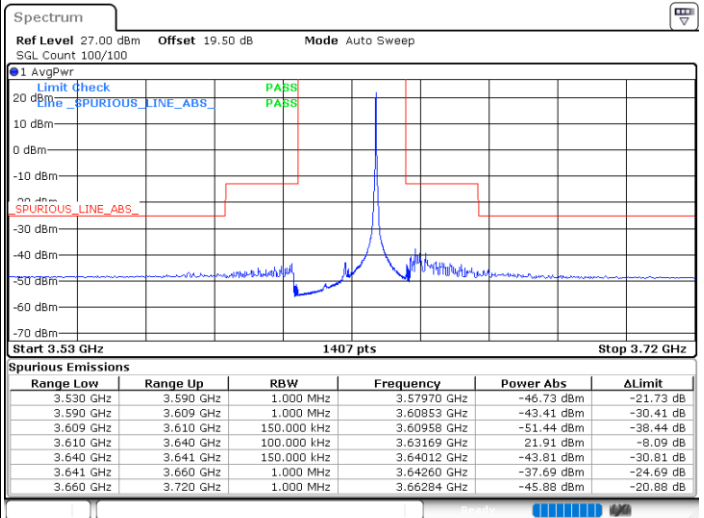

N/A

Date: 14.JUL.2021 13:44:55

LTE Band 48 / 15MHz

QPSK

Lowest Channel / 1RB0

Lowest Channel / 1RBmax

Date: 14.JUL.2021 14:06:27

Date: 14.JUL.2021 14:43:10

Lowest Channel / FullIRB

N/A

Date: 14.JUL.2021 14:24:48

LTE Band 48 / 15MHz

QPSK

Middle Channel / 1RB0

Middle Channel / 1RBmax

Date: 14.JUL.2021 14:16:38

Date: 14.JUL.2021 14:53:21

Middle Channel / FullIRB

N/A

Date: 14.JUL.2021 14:35:00

LTE Band 48 / 15MHz

QPSK

Highest Channel / 1RB0

Highest Channel / 1RBmax

Date: 14.JUL.2021 14:18:41

Date: 14.JUL.2021 14:55:24

Highest Channel / FullIRB

N/A

Date: 14.JUL.2021 14:37:02

LTE Band 48 / 20MHz

QPSK

Lowest Channel / 1RB0