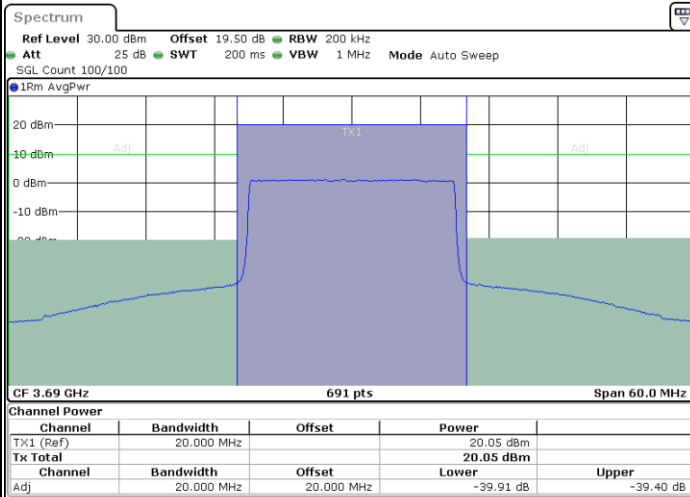

LTE Band 48 / 20MHz

64QAM

Highest Channel / 1RB0

Highest Channel / 1RBmax

Date: 14.JUL.2021 23:33:50

Date: 14.JUL.2021 23:39:43

Highest Channel / FullIRB

N/A

Date: 14.JUL.2021 23:27:56

26dB Bandwidth

Mode	LTE Band 48 : 26dB BW(MHz)											
BW				5MHz		10MHz		15MHz		20MHz		
Mod.				QPSK	16QAM	QPSK	16QAM	QPSK	16QAM	QPSK	16QAM	
Lowest CH				4.90	4.78	9.75	9.73	14.18	13.82	18.90	19.34	
Middle CH				5.06	4.94	9.63	9.71	14.33	14.15	18.78	18.82	
Highest CH				4.82	4.89	9.91	9.67	14.24	14.48	19.42	18.94	
Mode	LTE Band 48 : 26dB BW(MHz)											
BW				5MHz		10MHz		15MHz		20MHz		
Mod.				64QAM		64QAM		64QAM		64QAM		
Lowest CH				4.96	-	9.67	-	14.36	-	18.70	-	
Middle CH				5.01	-	9.83	-	14.12	-	18.74	-	
Highest CH				4.88	-	9.71	-	14.15	-	19.02	-	