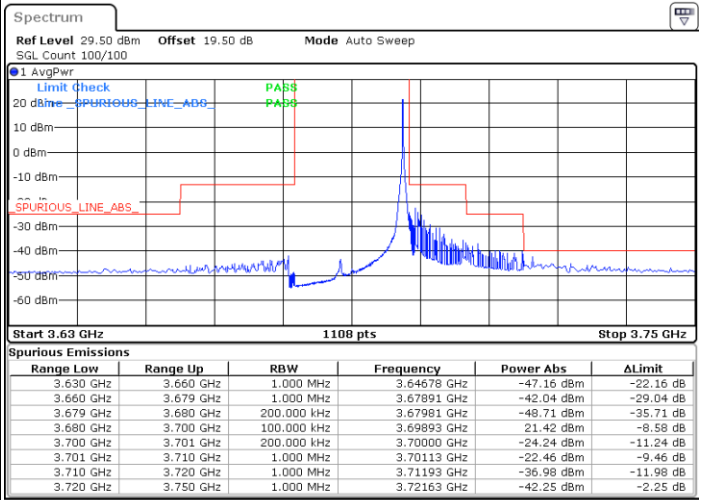

Date: 14.JUL.2021 14:18:41

Date: 14.JUL.2021 14:55:24

Highest Channel / FullIRB

N/A

Date: 14.JUL.2021 14:37:02

LTE Band 48 / 20MHz

QPSK

Lowest Channel / 1RB0

Lowest Channel / 1RBmax

Date: 14.JUL.2021 15:24:36

Date: 14.JUL.2021 15:42:57

Lowest Channel / FullIRB

N/A

Date: 14.JUL.2021 16:03:04

LTE Band 48 / 20MHz

QPSK

Middle Channel / 1RB0

Middle Channel / 1RBmax

Date: 14.JUL.2021 15:26:38

Date: 14.JUL.2021 15:45:00

Middle Channel / FullIRB

N/A

Date: 14.JUL.2021 15:08:16

LTE Band 48 / 20MHz

QPSK

Highest Channel / 1RB0

Highest Channel / 1RBmax

Date: 14.JUL.2021 15:36:49

Date: 14.JUL.2021 15:55:11

Highest Channel / FullIRB

N/A

Date: 14.JUL.2021 15:18:27