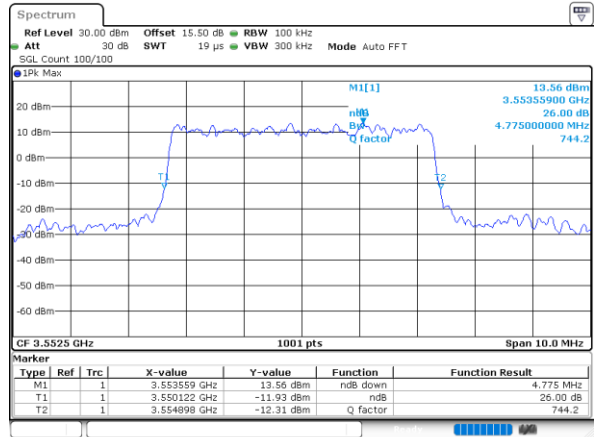

Lowest Channel / 5MHz / 16QAM

Date: 14_JUL_2021 21:08:01