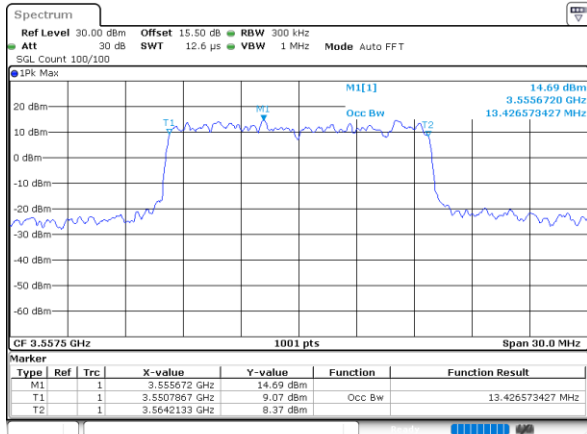

Highest Channel / 10MHz / 16QAM

Date: 14_JUL_2021 21:15:59

LTE Band 48

Lowest Channel / 15MHz / QPSK

Date: 14_JUL_2021 21:17:49

Lowest Channel / 15MHz / 16QAM

Date: 14_JUL_2021 21:18:14

Middle Channel / 15MHz / QPSK

Date: 14_JUL_2021 21:19:27

Middle Channel / 15MHz / 16QAM

Date: 14_JUL_2021 21:19:52

Highest Channel / 15MHz / QPSK

Date: 14_JUL_2021 21:21:05

Highest Channel / 15MHz / 16QAM

Date: 14_JUL_2021 21:21:30

LTE Band 48