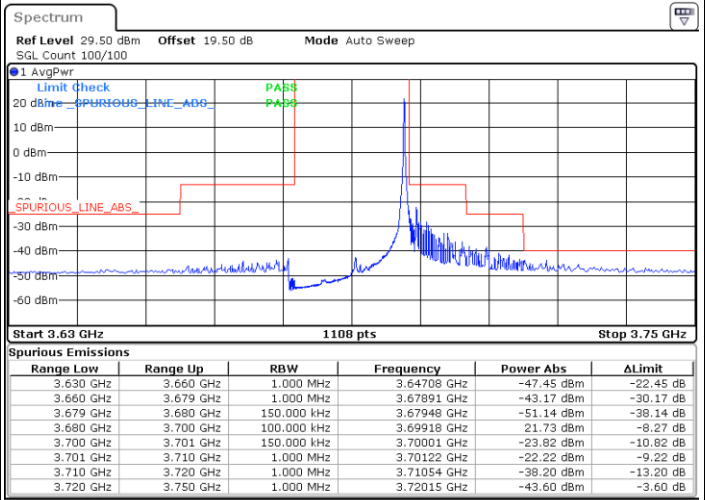

Lowest Channel / FullIRB

N/A

Date: 14.JUL.2021 14:24:48

LTE Band 48 / 15MHz

QPSK

Middle Channel / 1RB0

Middle Channel / 1RBmax

Date: 14.JUL.2021 14:16:38

Date: 14.JUL.2021 14:53:21

Middle Channel / FullIRB

N/A

Date: 14.JUL.2021 14:35:00

LTE Band 48 / 15MHz

QPSK

Highest Channel / 1RB0

Highest Channel / 1RBmax

Date: 14.JUL.2021 14:18:41

Date: 14.JUL.2021 14:55:24

Highest Channel / FullIRB

N/A

Date: 14.JUL.2021 14:37:02

LTE Band 48 / 20MHz

QPSK

Lowest Channel / 1RB0

Lowest Channel / 1RBmax

Date: 14.JUL.2021 15:24:36

Date: 14.JUL.2021 15:42:57

Lowest Channel / FullIRB

N/A

Date: 14.JUL.2021 16:03:04

LTE Band 48 / 20MHz

QPSK