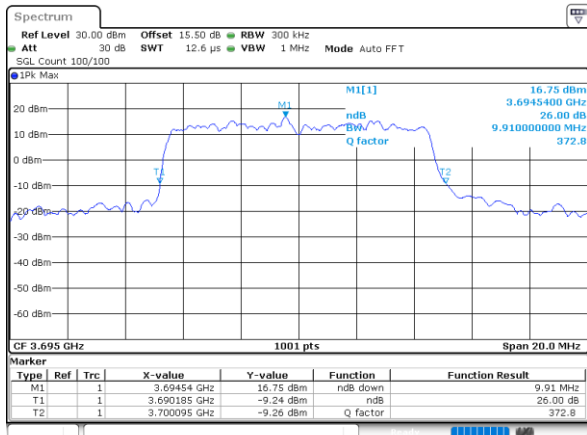

Date: 14_JUL_2021 21:09:38

Highest Channel / 5MHz / QPSK

Date: 14_JUL_2021 21:10:52

Highest Channel / 5MHz / 16QAM

Date: 14_JUL_2021 21:11:16

LTE Band 48

Lowest Channel / 10MHz / QPSK

Date: 14_JUL_2021 21:13:08

Lowest Channel / 10MHz / 16QAM

Date: 14_JUL_2021 21:13:32

Middle Channel / 10MHz / QPSK

Date: 14_JUL_2021 21:14:46

Middle Channel / 10MHz / 16QAM

Date: 14_JUL_2021 21:15:10

Highest Channel / 10MHz / QPSK

Date: 14_JUL_2021 21:16:24

Highest Channel / 10MHz / 16QAM

Date: 14_JUL_2021 21:16:47

LTE Band 48

Lowest Channel / 15MHz / QPSK

Date: 14_JUL_2021 21:18:40

Lowest Channel / 15MHz / 16QAM

Date: 14_JUL_2021 21:19:03

Middle Channel / 15MHz / QPSK