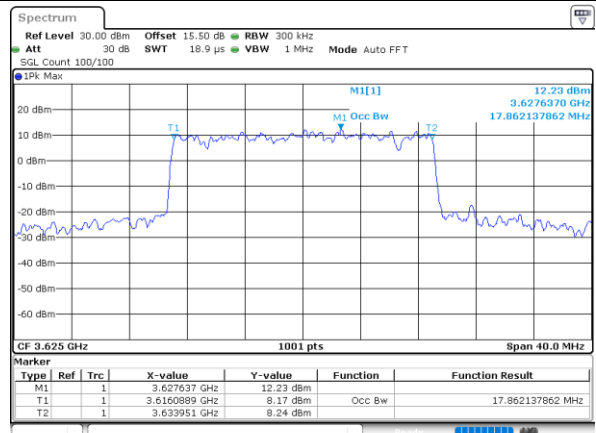

Date: 14_JUL_2021 21:19:27

Middle Channel / 15MHz / 16QAM

Date: 14_JUL_2021 21:19:52

Highest Channel / 15MHz / QPSK

Date: 14_JUL_2021 21:21:05

Highest Channel / 15MHz / 16QAM

Date: 14_JUL_2021 21:21:30

LTE Band 48

Lowest Channel / 20MHz / QPSK

Date: 14_JUL_2021 21:23:20

Lowest Channel / 20MHz / 16QAM

Date: 14_JUL_2021 21:23:45

Middle Channel / 20MHz / QPSK

Date: 14_JUL_2021 21:25:06

Middle Channel / 20MHz / 16QAM

Date: 14_JUL_2021 21:25:31

Highest Channel / 20MHz / QPSK

Date: 14_JUL_2021 21:26:43

Highest Channel / 20MHz / 16QAM

Date: 14_JUL_2021 21:27:09

Conducted Band Edge

LTE Band 48 / 5MHz

QPSK

Middle Channel / 1RB0