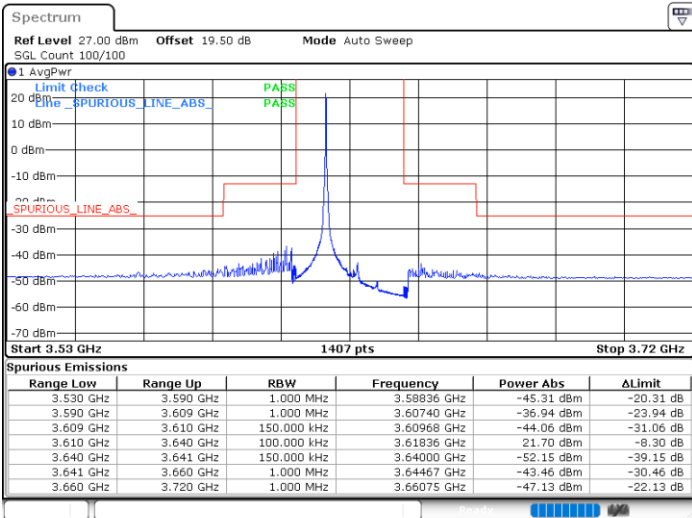

N/A

Date: 14.JUL.2021 13:44:55

LTE Band 48 / 15MHz

QPSK

Lowest Channel / 1RB0

Lowest Channel / 1RBmax

Date: 14.JUL.2021 14:06:27

Date: 14.JUL.2021 14:43:10

Lowest Channel / FullIRB

N/A

Date: 14.JUL.2021 14:24:48

LTE Band 48 / 15MHz

QPSK

Middle Channel / 1RB0

Middle Channel / 1RBmax

Date: 14.JUL.2021 14:16:38

Date: 14.JUL.2021 14:53:21

Middle Channel / FullIRB

N/A

Date: 14.JUL.2021 14:35:00

LTE Band 48 / 15MHz

QPSK

Highest Channel / 1RB0

Highest Channel / 1RBmax

Date: 14.JUL.2021 14:18:41

Date: 14.JUL.2021 14:55:24

Highest Channel / FullIRB

N/A

Date: 14.JUL.2021 14:37:02

LTE Band 48 / 20MHz

QPSK

Lowest Channel / 1RB0