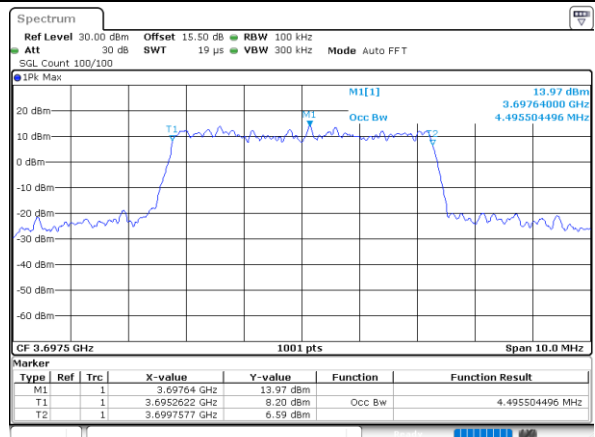

LTE Band 48

Lowest Channel / 5MHz / QPSK

Date: 14_JUL_2021 21:06:47

Lowest Channel / 5MHz / 16QAM

Date: 14_JUL_2021 21:07:12

Middle Channel / 5MHz / QPSK

Date: 14_JUL_2021 21:08:25

Middle Channel / 5MHz / 16QAM

Date: 14_JUL_2021 21:08:50

Highest Channel / 5MHz / QPSK

Date: 14_JUL_2021 21:10:02

Highest Channel / 5MHz / 16QAM

Date: 14_JUL_2021 21:10:27

LTE Band 48

Lowest Channel / 10MHz / QPSK

Date: 14_JUL_2021 21:12:10