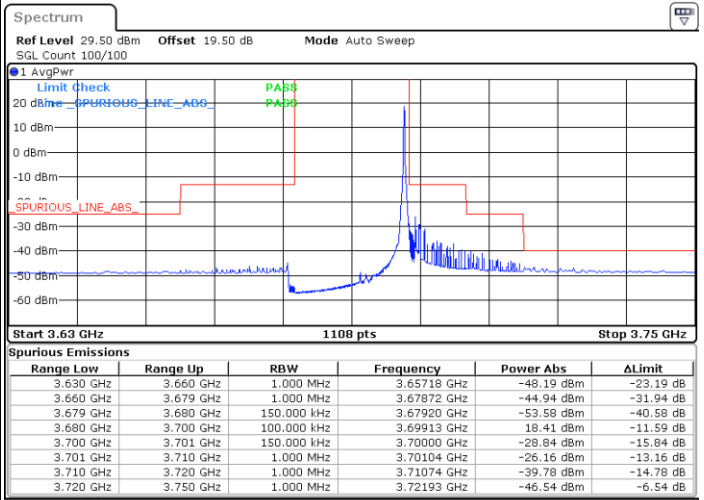

LTE Band 48 / 15MHz

64QAM

Highest Channel / 1RB0

Highest Channel / 1RBmax

Date: 14.JUL.2021 14:22:45

Date: 14.JUL.2021 14:59:28

Highest Channel / FullIRB

N/A

Date: 14.JUL.2021 14:41:07

LTE Band 48 / 20MHz

64QAM

Lowest Channel / 1RB0

Lowest Channel / 1RBmax

Date: 14.JUL.2021 15:20:30

Date: 14.JUL.2021 15:38:52

Lowest Channel / FullIRB