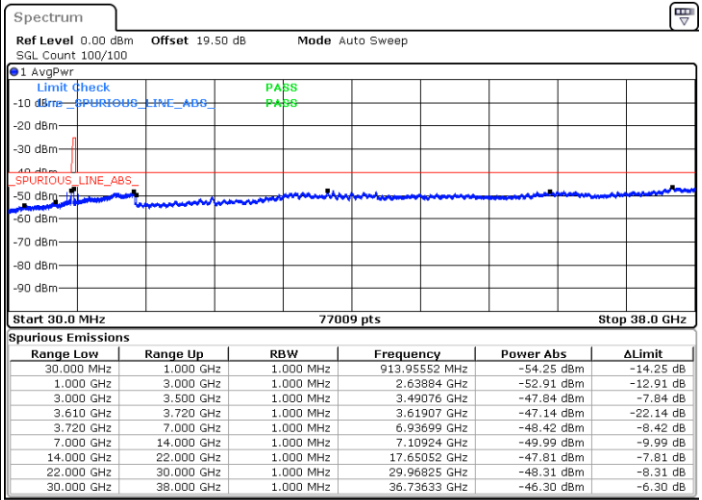

Date: 14.JUL.2021 17:24:23

LTE Band 48 / 15MHz

QPSK

Middle Channel / 1RB0

Middle Channel / 1RBmax

Date: 14.JUL.2021 17:19:31

Date: 15.JUL.2021 00:58:26

Middle Channel / FullIRB

N/A

Date: 14.JUL.2021 17:30:27

LTE Band 48 / 15MHz

QPSK

Highest Channel / 1RB0

Highest Channel / 1RBmax

Date: 14.JUL.2021 16:06:14

Date: 14.JUL.2021 16:28:11