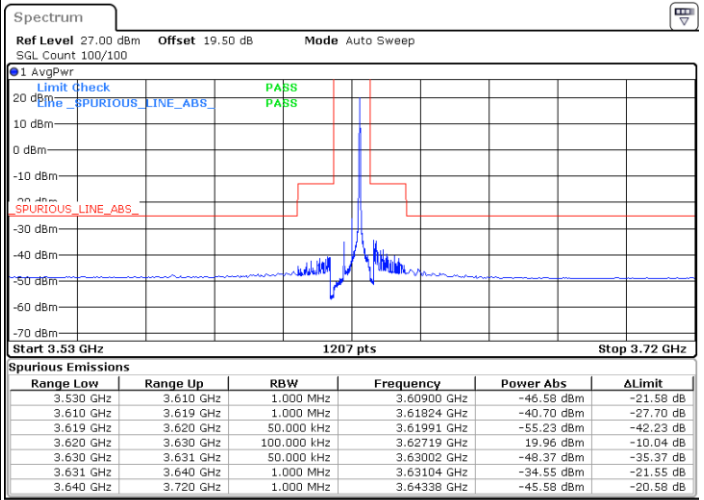

LTE Band 48 / 5MHz

64QAM

Lowest Channel / 1RB0

Lowest Channel / 1RBmax

Date: 14.JUL.2021 11:26:39

Date: 14.JUL.2021 12:03:34

Lowest Channel / FullRB

N/A

Date: 14.JUL.2021 11:45:07

LTE Band 48 / 5MHz

64QAM

Middle Channel / 1RB0

Middle Channel / 1RBmax

Date: 14.JUL.2021 11:28:42

Date: 14.JUL.2021 12:05:37

Middle Channel / FullIRB

N/A

Date: 14.JUL.2021 11:47:11

LTE Band 48 / 5MHz

64QAM

Highest Channel / 1RB0

Highest Channel / 1RBmax

Date: 14.JUL.2021 11:38:58

Date: 14.JUL.2021 12:15:53

Highest Channel / FullIRB

N/A

Date: 14.JUL.2021 11:57:25

LTE Band 48 / 10MHz

64QAM

Lowest Channel / 1RB0

Lowest Channel / 1RBmax

Date: 14.JUL.2021 12:18:33