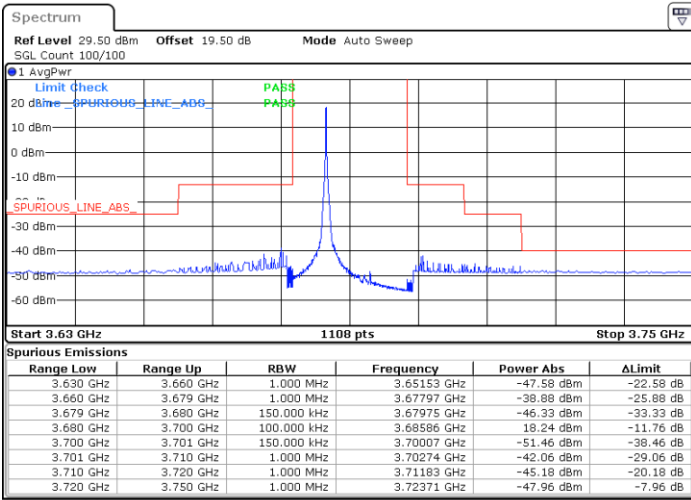

Lowest Channel / 1RB0

Lowest Channel / 1RBmax

Date: 14.JUL.2021 14:10:31

Date: 14.JUL.2021 14:47:14

Lowest Channel / FullRB

N/A

Date: 14.JUL.2021 14:28:53

LTE Band 48 / 15MHz

64QAM

Middle Channel / 1RB0

Middle Channel / 1RBmax

Date: 14.JUL.2021 14:12:34

Date: 14.JUL.2021 14:49:17

Middle Channel / FullIRB

N/A

Date: 14.JUL.2021 14:30:55

LTE Band 48 / 15MHz

64QAM

Highest Channel / 1RB0

Highest Channel / 1RBmax

Date: 14.JUL.2021 14:22:45

Date: 14.JUL.2021 14:59:28

Highest Channel / FullIRB

N/A

Date: 14.JUL.2021 14:41:07

LTE Band 48 / 20MHz

64QAM

Lowest Channel / 1RB0

Lowest Channel / 1RBmax

Date: 14.JUL.2021 15:20:30

Date: 14.JUL.2021 15:38:52

Lowest Channel / FullIRB