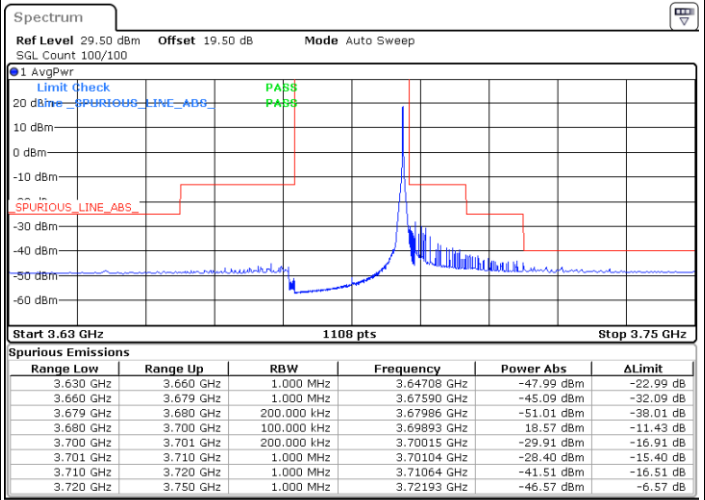

N/A

Date: 14.JUL.2021 15:02:08

LTE Band 48 / 20MHz

64QAM

Middle Channel / 1RB0

Middle Channel / 1RBmax

Date: 14.JUL.2021 15:30:43

Date: 14.JUL.2021 15:49:04

Middle Channel / FullIRB

N/A

Date: 14.JUL.2021 15:12:20

LTE Band 48 / 20MHz

64QAM

Highest Channel / 1RB0

Highest Channel / 1RBmax

Date: 14.JUL.2021 15:32:45

Date: 14.JUL.2021 15:51:07

Highest Channel / FullIRB

N/A

Date: 14.JUL.2021 15:14:23