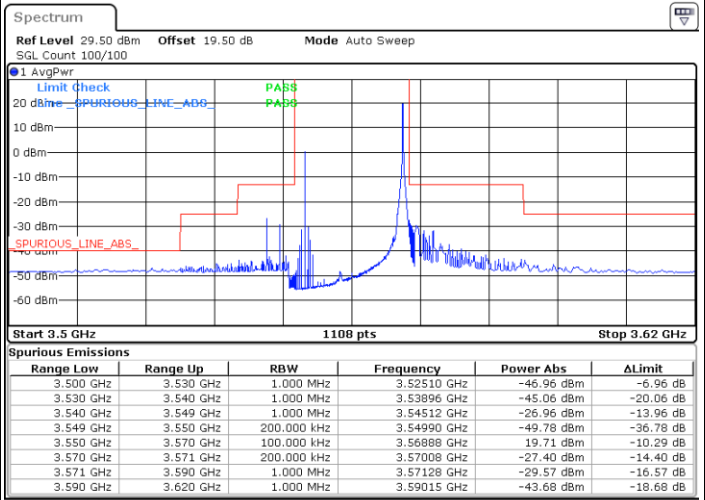

Date: 14.JUL.2021 14:51:19

Middle Channel / FullIRB

N/A

Date: 14.JUL.2021 14:32:57

LTE Band 48 / 15MHz

16QAM

Highest Channel / 1RB0

Highest Channel / 1RBmax

Date: 14.JUL.2021 14:20:43

Date: 14.JUL.2021 14:57:26

Highest Channel / FullIRB

N/A

Date: 14.JUL.2021 14:39:05

LTE Band 48 / 20MHz

16QAM

Lowest Channel / 1RB0

Lowest Channel / 1RBmax

Date: 14.JUL.2021 15:22:33

Date: 14.JUL.2021 15:40:55

Lowest Channel / FullRB

N/A

Date: 14.JUL.2021 15:04:11

LTE Band 48 / 20MHz

16QAM