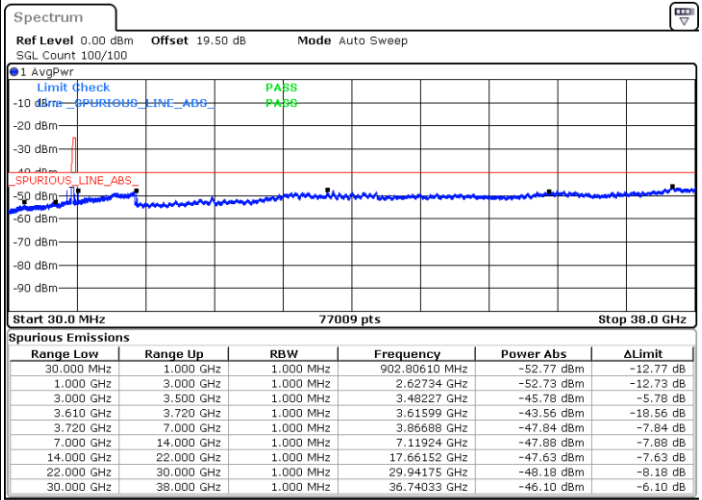

#### Lowest Channel / FullIRB

N/A

Date: 14.JUL.2021 16:15:59

LTE Band 48 / 5MHz

QPSK

Middle Channel / 1RB0

Middle Channel / 1RBmax

Date: 14.JUL.2021 21:03:52

Date: 14.JUL.2021 16:33:02

Middle Channel / FullIRB

N/A

Date: 14.JUL.2021 16:22:04

LTE Band 48 / 5MHz

QPSK

Highest Channel / 1RB0

Highest Channel / 1RBmax

Date: 15. JUL. 2021 00:07:42

Date: 15. JUL. 2021 00:09:19

Highest Channel / FullIRB

N/A

Date: 14. JUL. 2021 16:23:18

LTE Band 48 / 10MHz

QPSK

Lowest Channel / 1RB0

Lowest Channel / 1RBmax

Date: 14.JUL.2021 16:40:57

Date: 14.JUL.2021 17:02:53

Lowest Channel / FullIRB

N/A

Date: 14.JUL.2021 16:51:54

LTE Band 48 / 10MHz

QPSK