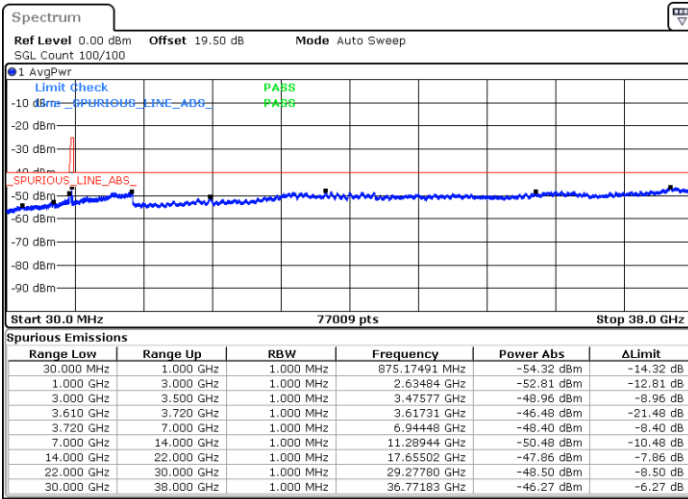

QPSK

Highest Channel / 1RB0

Highest Channel / 1RBmax

Date: 15. JUL. 2021 00:50:38

Date: 15. JUL. 2021 00:52:41

Highest Channel / FullIRB

N/A

Date: 14. JUL. 2021 16:59:13

LTE Band 48 / 15MHz

QPSK

Lowest Channel / 1RB0

Lowest Channel / 1RBmax

Date: 14.JUL.2021 17:13:25

Date: 14.JUL.2021 17:35:19

Lowest Channel / FullRB

N/A

Date: 14.JUL.2021 17:24:23

LTE Band 48 / 15MHz

QPSK

Middle Channel / 1RB0

Middle Channel / 1RBmax

Date: 14.JUL.2021 17:19:31

Date: 15.JUL.2021 00:58:26

Middle Channel / FullIRB