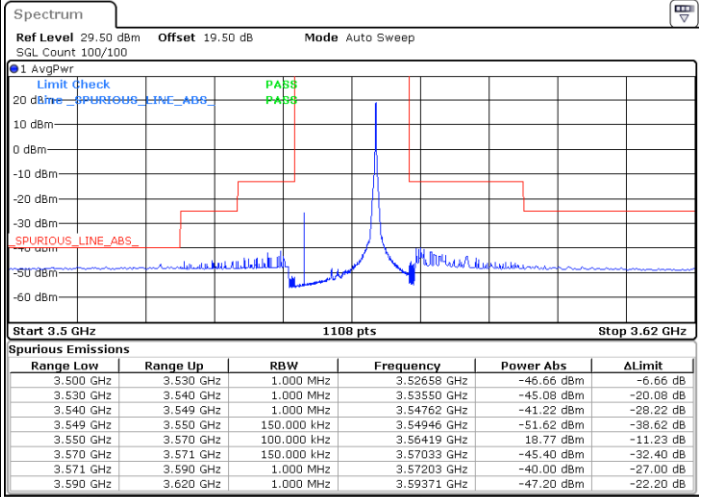

Date: 14.JUL.2021 13:20:26

Date: 14.JUL.2021 13:57:10

Middle Channel / FullIRB

N/A

Date: 14.JUL.2021 13:38:48

LTE Band 48 / 10MHz

64QAM

Highest Channel / 1RB0

Highest Channel / 1RBmax

Date: 14.JUL.2021 13:22:28

Date: 14.JUL.2021 13:59:13

Highest Channel / FullIRB

N/A

Date: 14.JUL.2021 13:40:50

LTE Band 48 / 15MHz

64QAM

Lowest Channel / 1RB0

Lowest Channel / 1RBmax

Date: 14.JUL.2021 14:10:31

Date: 14.JUL.2021 14:47:14

Lowest Channel / FullRB

N/A

Date: 14.JUL.2021 14:28:53

LTE Band 48 / 15MHz