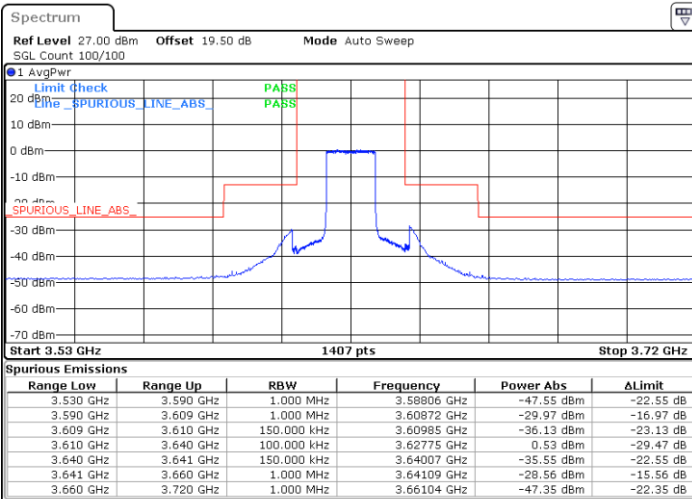

Lowest Channel / FullIRB

N/A

Date: 14.JUL.2021 14:26:50

LTE Band 48 / 15MHz

16QAM

Middle Channel / 1RB0

Middle Channel / 1RBmax

Date: 14.JUL.2021 14:14:36

Date: 14.JUL.2021 14:51:19

Middle Channel / FullIRB

N/A

Date: 14.JUL.2021 14:32:57

LTE Band 48 / 15MHz

16QAM

Highest Channel / 1RB0

Highest Channel / 1RBmax