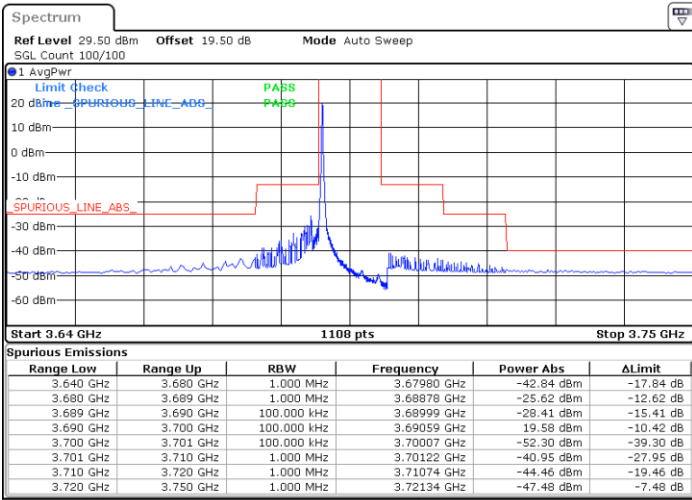

Date: 14.JUL.2021 13:36:45

LTE Band 48 / 10MHz

16QAM

Highest Channel / 1RB0

Highest Channel / 1RBmax

Date: 14.JUL.2021 13:24:30

Date: 14.JUL.2021 14:01:14

Highest Channel / FullIRB

N/A

Date: 14.JUL.2021 13:42:52

LTE Band 48 / 15MHz

16QAM

Lowest Channel / 1RB0

Lowest Channel / 1RBmax

Date: 14.JUL.2021 14:08:29

Date: 14.JUL.2021 14:45:12