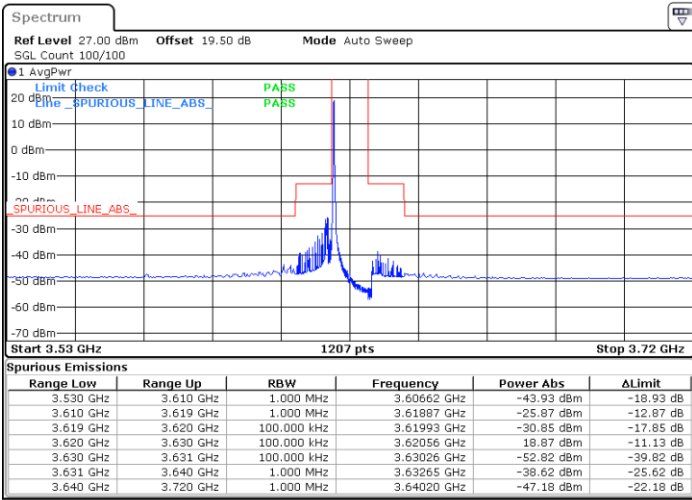

Highest Channel / FullIRB

N/A

Date: 14.JUL.2021 11:57:25

LTE Band 48 / 10MHz

64QAM

Lowest Channel / 1RB0

Lowest Channel / 1RBmax

Date: 14.JUL.2021 12:18:33

Date: 14.JUL.2021 13:46:57

Lowest Channel / FullIRB

N/A

Date: 14.JUL.2021 13:28:35

LTE Band 48 / 10MHz

64QAM

MiddleChannel / 1RB0

Middle Channel / 1RBmax

Date: 14.JUL.2021 13:20:26

Date: 14.JUL.2021 13:57:10

Middle Channel / FullIRB

N/A

Date: 14.JUL.2021 13:38:48

LTE Band 48 / 10MHz

64QAM

Highest Channel / 1RB0

Highest Channel / 1RBmax

Date: 14.JUL.2021 13:22:28

Date: 14.JUL.2021 13:59:13

Highest Channel / FullIRB

N/A

Date: 14.JUL.2021 13:40:50

LTE Band 48 / 15MHz

64QAM