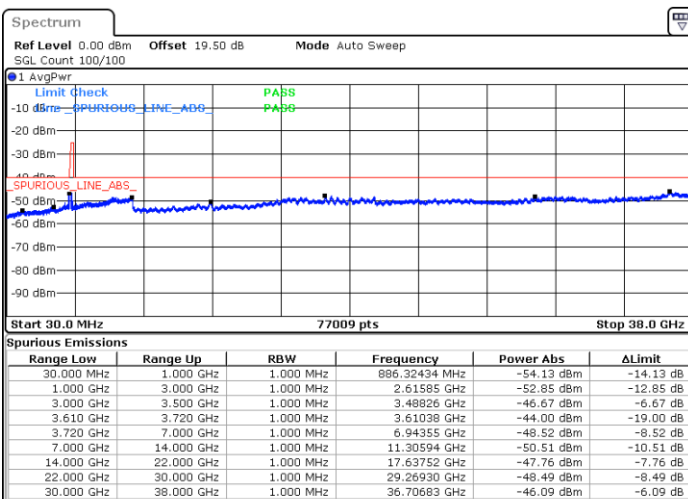

#### Lowest Channel / 1RB0

#### Lowest Channel / 1RBmax

Date: 15.JUL.2021 00:04:31

Date: 14.JUL.2021 16:26:58

#### Lowest Channel / FullIRB

N/A

Date: 14.JUL.2021 16:15:59

LTE Band 48 / 5MHz

QPSK

Middle Channel / 1RB0

Middle Channel / 1RBmax

Date: 14.JUL.2021 21:03:52

Date: 14.JUL.2021 16:33:02

Middle Channel / FullIRB

N/A

Date: 14.JUL.2021 16:22:04

LTE Band 48 / 5MHz

QPSK

Highest Channel / 1RB0

Highest Channel / 1RBmax