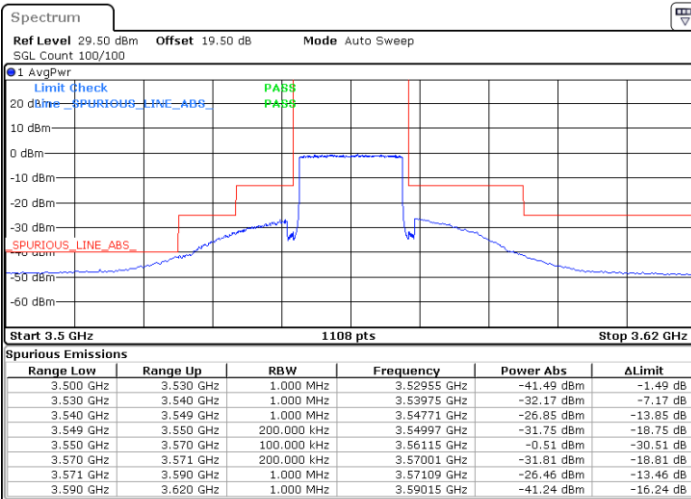

Date: 14.JUL.2021 14:20:43

Date: 14.JUL.2021 14:57:26

Highest Channel / FullIRB

N/A

Date: 14.JUL.2021 14:39:05

LTE Band 48 / 20MHz

16QAM

Lowest Channel / 1RB0

Lowest Channel / 1RBmax

Date: 14.JUL.2021 15:22:33

Date: 14.JUL.2021 15:40:55

Lowest Channel / FullRB

N/A

Date: 14.JUL.2021 15:04:11

LTE Band 48 / 20MHz

16QAM

Middle Channel / 1RB0

Middle Channel / 1RBmax

Date: 14.JUL.2021 15:28:40

Date: 14.JUL.2021 15:47:02

Middle Channel / FullRB

N/A

Date: 14.JUL.2021 15:10:18

LTE Band 48 / 20MHz