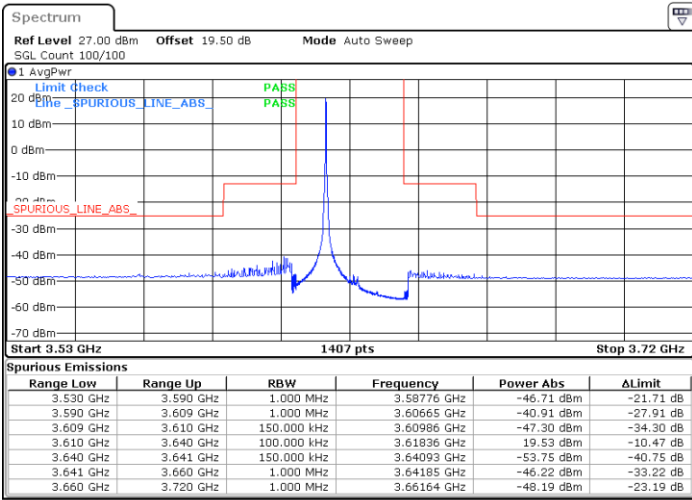

Lowest Channel / FullIRB

N/A

Date: 14.JUL.2021 14:26:50

LTE Band 48 / 15MHz

16QAM

Middle Channel / 1RB0

Middle Channel / 1RBmax

Date: 14.JUL.2021 14:14:36

Date: 14.JUL.2021 14:51:19

Middle Channel / FullIRB

N/A

Date: 14.JUL.2021 14:32:57

LTE Band 48 / 15MHz

16QAM

Highest Channel / 1RB0

Highest Channel / 1RBmax