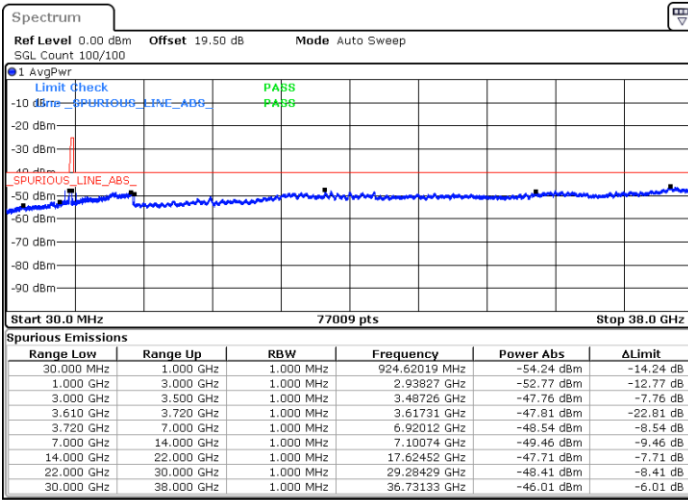

Date: 14.JUL.2021 17:24:23

LTE Band 48 / 15MHz

QPSK

Middle Channel / 1RB0

Middle Channel / 1RBmax

Date: 14.JUL.2021 17:19:31

Date: 15.JUL.2021 00:58:26

Middle Channel / FullIRB

N/A

Date: 14.JUL.2021 17:30:27

LTE Band 48 / 15MHz

QPSK

Highest Channel / 1RB0

Highest Channel / 1RBmax

Date: 14.JUL.2021 16:06:14

Date: 14.JUL.2021 16:28:11