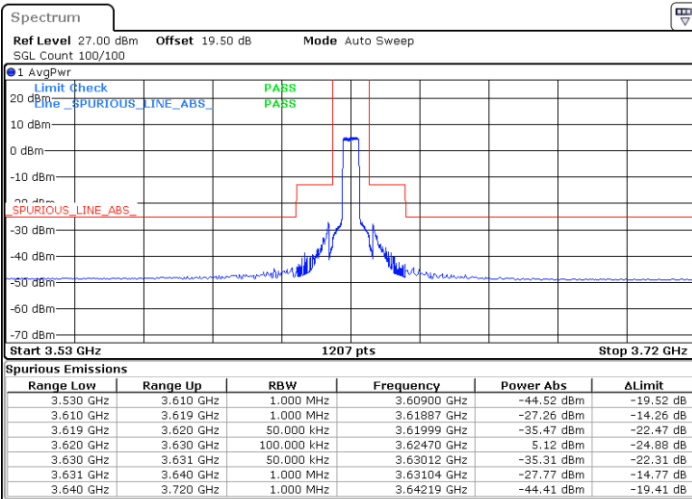

LTE Band 48 / 5MHz

64QAM

Lowest Channel / 1RB0

Lowest Channel / 1RBmax

Date: 14.JUL.2021 11:26:39

Date: 14.JUL.2021 12:03:34

Lowest Channel / FullRB

N/A

Date: 14.JUL.2021 11:45:07

LTE Band 48 / 5MHz

64QAM

Middle Channel / 1RB0

Middle Channel / 1RBmax

Date: 14.JUL.2021 11:28:42

Date: 14.JUL.2021 12:05:37

Middle Channel / FullIRB

N/A

Date: 14.JUL.2021 11:47:11

LTE Band 48 / 5MHz

64QAM

Highest Channel / 1RB0

Highest Channel / 1RBmax

Date: 14.JUL.2021 11:38:58

Date: 14.JUL.2021 12:15:53

Highest Channel / FullIRB

N/A

Date: 14.JUL.2021 11:57:25

LTE Band 48 / 10MHz

64QAM

Lowest Channel / 1RB0

Lowest Channel / 1RBmax

Date: 14.JUL.2021 12:18:33