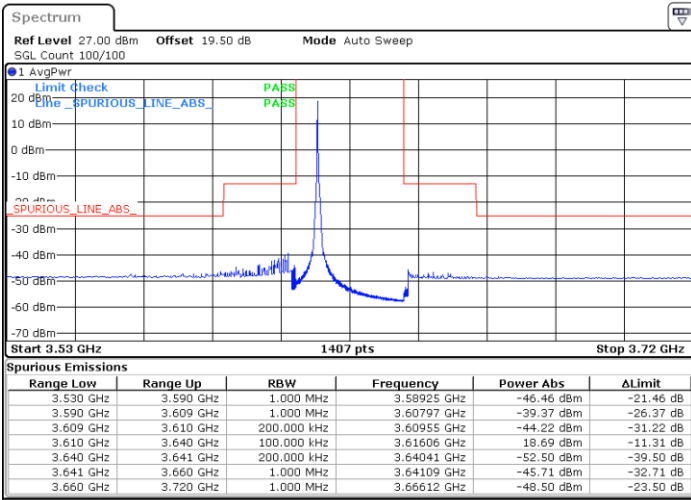

Date: 14.JUL.2021 14:41:07

LTE Band 48 / 20MHz

64QAM

Lowest Channel / 1RB0

Lowest Channel / 1RBmax

Date: 14.JUL.2021 15:20:30

Date: 14.JUL.2021 15:38:52

Lowest Channel / FullIRB

N/A

Date: 14.JUL.2021 15:02:08

LTE Band 48 / 20MHz

64QAM

Middle Channel / 1RB0

Middle Channel / 1RBmax

Date: 14.JUL.2021 15:30:43

Date: 14.JUL.2021 15:49:04

Middle Channel / FullIRB

N/A

Date: 14.JUL.2021 15:12:20

LTE Band 48 / 20MHz

64QAM

Highest Channel / 1RB0

Highest Channel / 1RBmax

Date: 14.JUL.2021 15:32:45