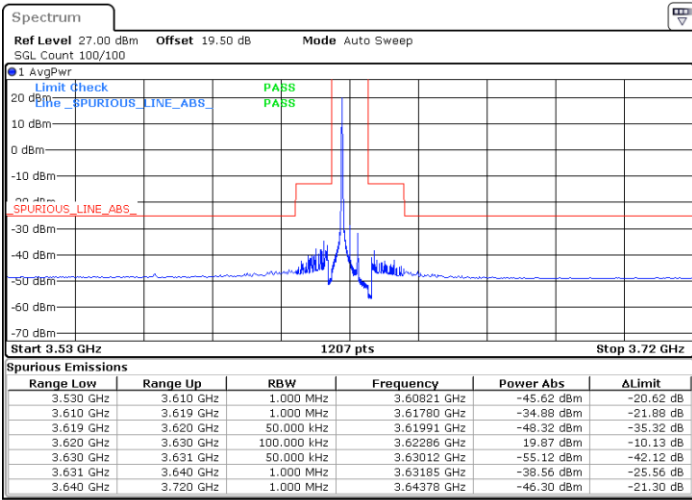

LTE Band 48 / 5MHz

64QAM

Lowest Channel / 1RB0

Lowest Channel / 1RBmax

Date: 14.JUL.2021 11:26:39

Date: 14.JUL.2021 12:03:34

Lowest Channel / FullRB

N/A

Date: 14.JUL.2021 11:45:07

LTE Band 48 / 5MHz

64QAM

Middle Channel / 1RB0

Middle Channel / 1RBmax

Date: 14.JUL.2021 11:28:42

Date: 14.JUL.2021 12:05:37

Middle Channel / FullIRB

N/A

Date: 14.JUL.2021 11:47:11

LTE Band 48 / 5MHz

64QAM

Highest Channel / 1RB0

Highest Channel / 1RBmax

Date: 14.JUL.2021 11:38:58

Date: 14.JUL.2021 12:15:53

Highest Channel / FullIRB

N/A

Date: 14.JUL.2021 11:57:25

LTE Band 48 / 10MHz

64QAM

Lowest Channel / 1RB0

Lowest Channel / 1RBmax

Date: 14.JUL.2021 12:18:33