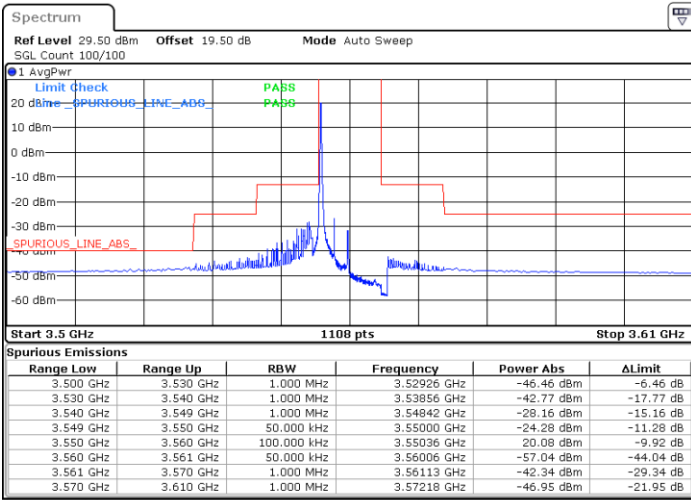

Middle Channel / 1RB0

Middle Channel / 1RBmax

Date: 14.JUL.2021 15:28:40

Date: 14.JUL.2021 15:47:02

Middle Channel / FullRB

N/A

Date: 14.JUL.2021 15:10:18

LTE Band 48 / 20MHz

16QAM

Highest Channel / 1RB0

Highest Channel / 1RBmax

Date: 14.JUL.2021 15:34:47

Date: 14.JUL.2021 15:53:09

Highest Channel / FullIRB

N/A

Date: 14.JUL.2021 15:16:25

LTE Band 48 / 5MHz

64QAM

Lowest Channel / 1RB0

Lowest Channel / 1RBmax

Date: 14.JUL.2021 11:26:39

Date: 14.JUL.2021 12:03:34

Lowest Channel / FullRB

N/A