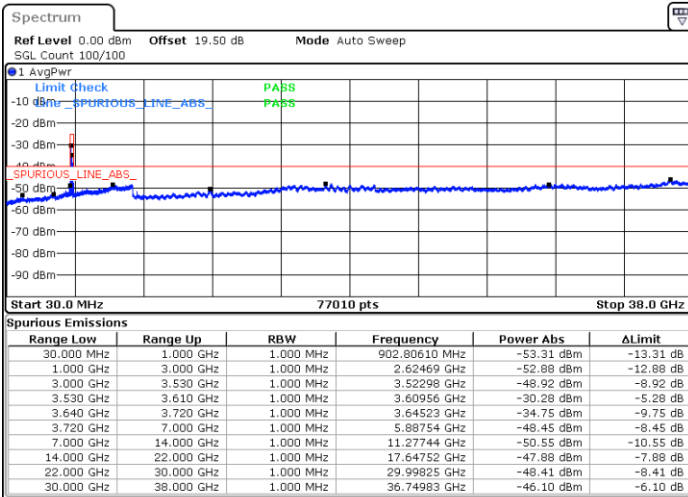

Date: 15. JUL. 2021 00:07:42

Date: 15. JUL. 2021 00:09:19

Highest Channel / FullIRB

N/A

Date: 14. JUL. 2021 16:23:18

LTE Band 48 / 10MHz

QPSK

Lowest Channel / 1RB0

Lowest Channel / 1RBmax

Date: 14.JUL.2021 16:40:57

Date: 14.JUL.2021 17:02:53

Lowest Channel / FullIRB

N/A

Date: 14.JUL.2021 16:51:54

LTE Band 48 / 10MHz

QPSK

MiddleChannel / 1RB0

Middle Channel / 1RBmax

Date: 15. JUL. 2021 00:38:34

Date: 15. JUL. 2021 00:41:24

Middle Channel / FullIRB

N/A

Date: 14. JUL. 2021 16:53:08

LTE Band 48 / 10MHz

QPSK

Highest Channel / 1RB0

Highest Channel / 1RBmax

Date: 15. JUL. 2021 00:50:38

Date: 15. JUL. 2021 00:52:41

Highest Channel / FullIRB

N/A

Date: 14. JUL. 2021 16:59:13