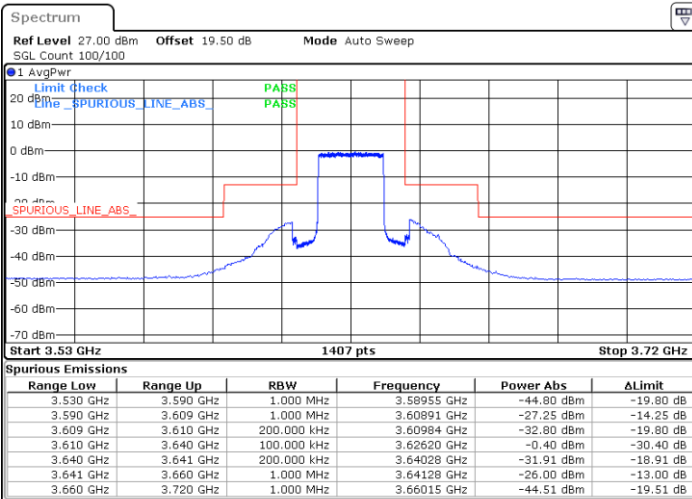

Lowest Channel / 1RBmax

Date: 14.JUL.2021 15:22:33

Date: 14.JUL.2021 15:40:55

Lowest Channel / FullRB

N/A

Date: 14.JUL.2021 15:04:11

LTE Band 48 / 20MHz

16QAM

Middle Channel / 1RB0

Middle Channel / 1RBmax

Date: 14.JUL.2021 15:28:40

Date: 14.JUL.2021 15:47:02

Middle Channel / FullRB

N/A

Date: 14.JUL.2021 15:10:18

LTE Band 48 / 20MHz

16QAM

Highest Channel / 1RB0

Highest Channel / 1RBmax

Date: 14.JUL.2021 15:34:47

Date: 14.JUL.2021 15:53:09

Highest Channel / FullIRB

N/A

Date: 14.JUL.2021 15:16:25