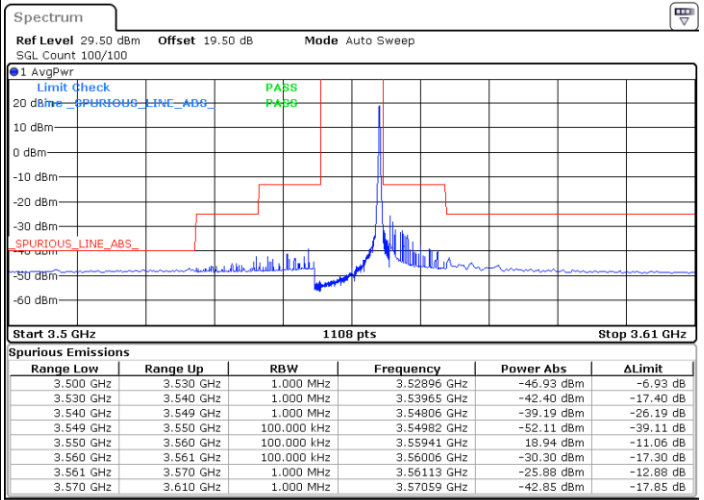

N/A

Date: 14.JUL.2021 11:47:11

LTE Band 48 / 5MHz

64QAM

Highest Channel / 1RB0

Highest Channel / 1RBmax

Date: 14.JUL.2021 11:38:58

Date: 14.JUL.2021 12:15:53

Highest Channel / FullIRB

N/A

Date: 14.JUL.2021 11:57:25

LTE Band 48 / 10MHz

64QAM

Lowest Channel / 1RB0

Lowest Channel / 1RBmax

Date: 14.JUL.2021 12:18:33

Date: 14.JUL.2021 13:46:57

Lowest Channel / FullIRB

N/A

Date: 14.JUL.2021 13:28:35

LTE Band 48 / 10MHz

64QAM

MiddleChannel / 1RB0

Middle Channel / 1RBmax

Date: 14.JUL.2021 13:20:26

Date: 14.JUL.2021 13:57:10

Middle Channel / FullIRB

N/A

Date: 14.JUL.2021 13:38:48

LTE Band 48 / 10MHz

64QAM

Highest Channel / 1RB0