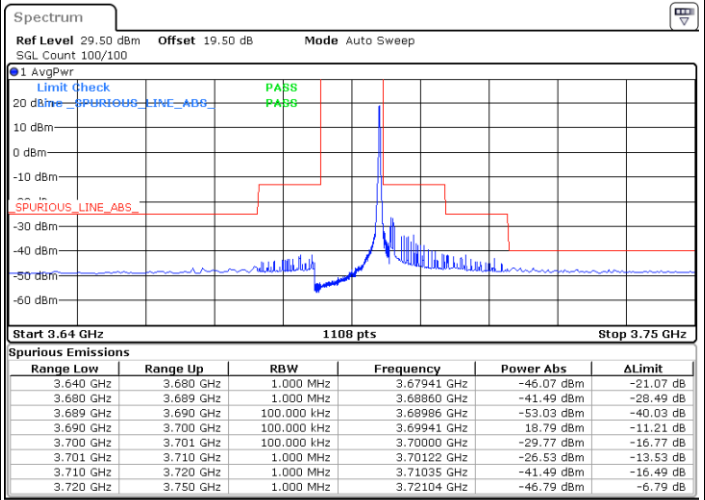

Date: 14.JUL.2021 13:46:57

Lowest Channel / FullIRB

N/A

Date: 14.JUL.2021 13:28:35

LTE Band 48 / 10MHz

64QAM

MiddleChannel / 1RB0

Middle Channel / 1RBmax

Date: 14.JUL.2021 13:20:26

Date: 14.JUL.2021 13:57:10

Middle Channel / FullIRB

N/A

Date: 14.JUL.2021 13:38:48

LTE Band 48 / 10MHz

64QAM

Highest Channel / 1RB0

Highest Channel / 1RBmax

Date: 14.JUL.2021 13:22:28

Date: 14.JUL.2021 13:59:13

Highest Channel / FullIRB

N/A

Date: 14.JUL.2021 13:40:50

LTE Band 48 / 15MHz

64QAM

Lowest Channel / 1RB0

Lowest Channel / 1RBmax

Date: 14.JUL.2021 14:10:31

Date: 14.JUL.2021 14:47:14

Lowest Channel / FullRB

N/A

Date: 14.JUL.2021 14:28:53

LTE Band 48 / 15MHz