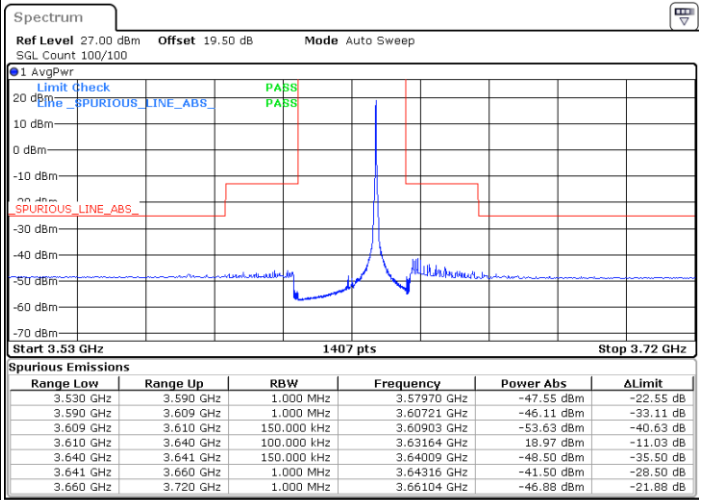

Date: 14.JUL.2021 14:49:17