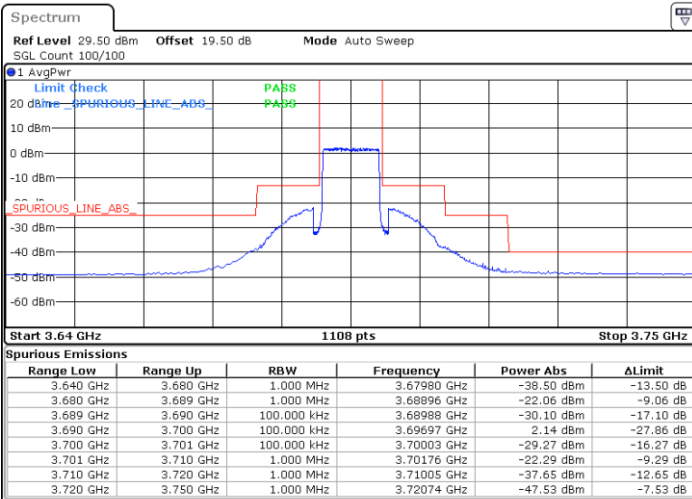

Date: 14.JUL.2021 13:36:45

LTE Band 48 / 10MHz

16QAM

Highest Channel / 1RB0

Highest Channel / 1RBmax

Date: 14.JUL.2021 13:24:30

Date: 14.JUL.2021 14:01:14

Highest Channel / FullIRB

N/A

Date: 14.JUL.2021 13:42:52

LTE Band 48 / 15MHz

16QAM

Lowest Channel / 1RB0

Lowest Channel / 1RBmax

Date: 14.JUL.2021 14:08:29

Date: 14.JUL.2021 14:45:12