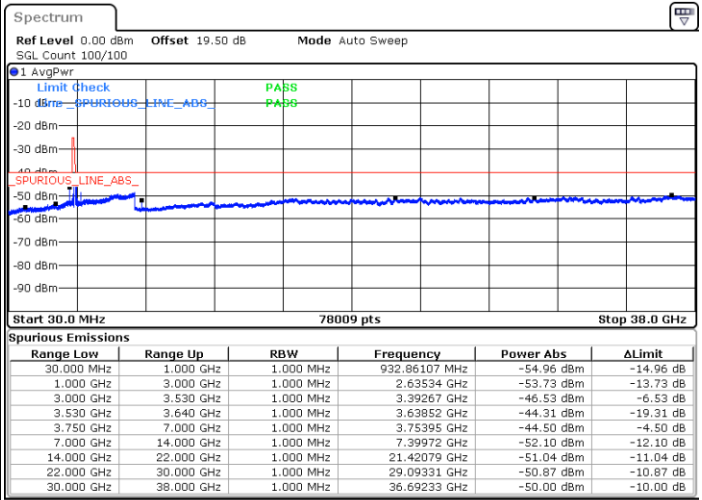

#### Lowest Channel / FullIRB

N/A

Date: 14.JUL.2021 16:15:59

LTE Band 48 / 5MHz

QPSK

Middle Channel / 1RB0

Middle Channel / 1RBmax

Date: 14.JUL.2021 21:03:52

Date: 14.JUL.2021 16:33:02

Middle Channel / FullIRB

N/A

Date: 14.JUL.2021 16:22:04

LTE Band 48 / 5MHz

QPSK

Highest Channel / 1RB0

Highest Channel / 1RBmax

Date: 15. JUL. 2021 00:07:42

Date: 15. JUL. 2021 00:09:19

Highest Channel / FullIRB

N/A

Date: 14. JUL. 2021 16:23:18

LTE Band 48 / 10MHz

QPSK

Lowest Channel / 1RB0

Lowest Channel / 1RBmax

Date: 14.JUL.2021 16:40:57

Date: 14.JUL.2021 17:02:53

Lowest Channel / FullIRB

N/A

Date: 14.JUL.2021 16:51:54

LTE Band 48 / 10MHz

QPSK