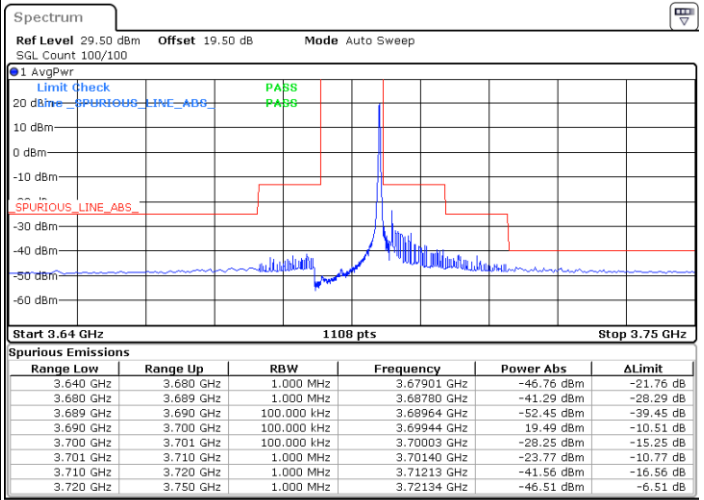

Date: 14.JUL.2021 13:36:45

LTE Band 48 / 10MHz

16QAM

Highest Channel / 1RB0

Highest Channel / 1RBmax

Date: 14.JUL.2021 13:24:30

Date: 14.JUL.2021 14:01:14

Highest Channel / FullIRB

N/A

Date: 14.JUL.2021 13:42:52

LTE Band 48 / 15MHz

16QAM

Lowest Channel / 1RB0

Lowest Channel / 1RBmax

Date: 14.JUL.2021 14:08:29

Date: 14.JUL.2021 14:45:12