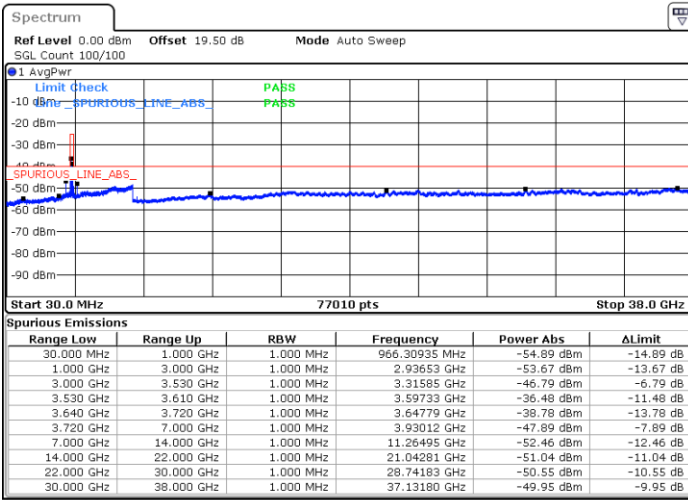

#### Lowest Channel / 1RBmax

Date: 15.JUL.2021 00:04:31

Date: 14.JUL.2021 16:26:58

#### Lowest Channel / FullIRB

N/A

Date: 14.JUL.2021 16:15:59

LTE Band 48 / 5MHz

QPSK

Middle Channel / 1RB0

Middle Channel / 1RBmax

Date: 14.JUL.2021 21:03:52

Date: 14.JUL.2021 16:33:02

Middle Channel / FullIRB

N/A

Date: 14.JUL.2021 16:22:04

LTE Band 48 / 5MHz

QPSK

Highest Channel / 1RB0

Highest Channel / 1RBmax

Date: 15. JUL. 2021 00:07:42

Date: 15. JUL. 2021 00:09:19

Highest Channel / FullIRB

N/A

Date: 14. JUL. 2021 16:23:18

LTE Band 48 / 10MHz

QPSK

Lowest Channel / 1RB0