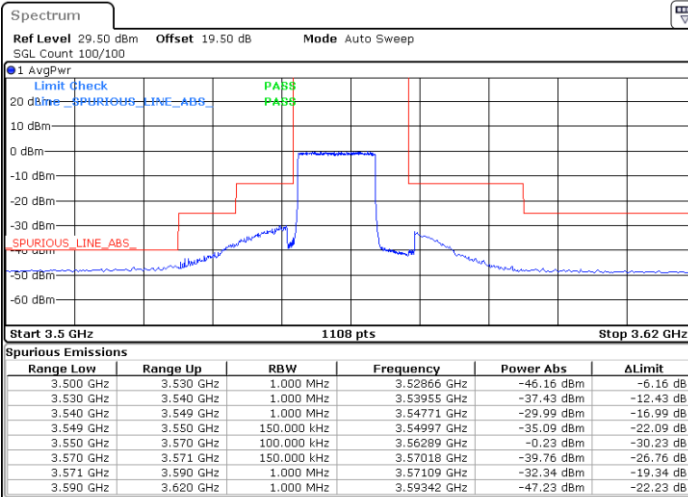

Highest Channel / 1RBmax

Date: 14.JUL.2021 13:22:28

Date: 14.JUL.2021 13:59:13

Highest Channel / FullIRB

N/A

Date: 14.JUL.2021 13:40:50

LTE Band 48 / 15MHz

64QAM

Lowest Channel / 1RB0

Lowest Channel / 1RBmax

Date: 14.JUL.2021 14:10:31

Date: 14.JUL.2021 14:47:14

Lowest Channel / FullRB

N/A

Date: 14.JUL.2021 14:28:53

LTE Band 48 / 15MHz

LTE Band 48 / 15MHz

64QAM

Highest Channel / 1RB0

Highest Channel / 1RBmax

Date: 14.JUL.2021 14:22:45

Date: 14.JUL.2021 14:59:28

Highest Channel / FullIRB

N/A