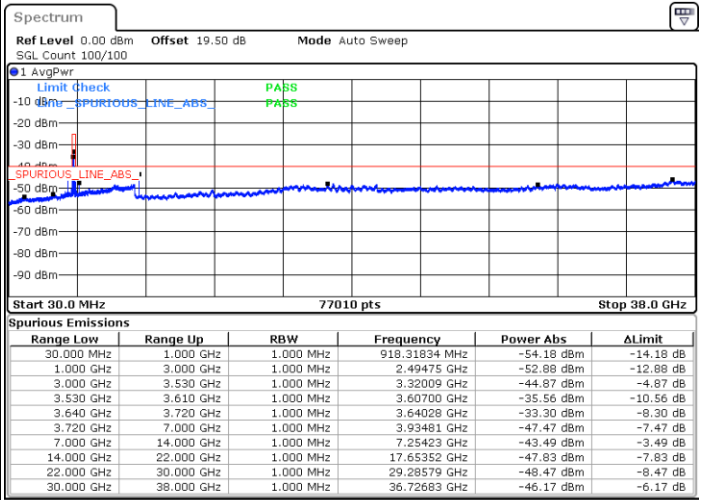

#### Lowest Channel / 1RBmax

Date: 15.JUL.2021 00:04:31

Date: 14.JUL.2021 16:26:58

#### Lowest Channel / FullIRB

N/A

Date: 14.JUL.2021 16:15:59

LTE Band 48 / 5MHz

QPSK

Middle Channel / 1RB0

Middle Channel / 1RBmax

Date: 14.JUL.2021 21:03:52

Date: 14.JUL.2021 16:33:02

Middle Channel / FullIRB

N/A

Date: 14.JUL.2021 16:22:04

LTE Band 48 / 5MHz

QPSK

Highest Channel / 1RB0

Highest Channel / 1RBmax

Date: 15. JUL. 2021 00:07:42

Date: 15. JUL. 2021 00:09:19

Highest Channel / FullIRB

N/A

Date: 14. JUL. 2021 16:23:18

LTE Band 48 / 10MHz

QPSK

Lowest Channel / 1RB0