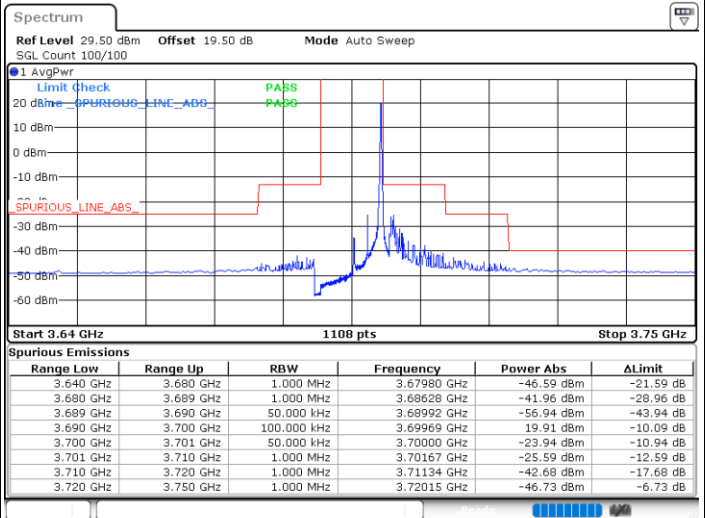

Date: 14.JUL.2021 11:45:07

LTE Band 48 / 5MHz

64QAM

Middle Channel / 1RB0

Middle Channel / 1RBmax

Date: 14.JUL.2021 11:28:42

Date: 14.JUL.2021 12:05:37

Middle Channel / FullIRB

N/A

Date: 14.JUL.2021 11:47:11

LTE Band 48 / 5MHz

64QAM

Highest Channel / 1RB0

Highest Channel / 1RBmax

Date: 14.JUL.2021 11:38:58

Date: 14.JUL.2021 12:15:53

Highest Channel / FullIRB

N/A

Date: 14.JUL.2021 11:57:25

LTE Band 48 / 10MHz

64QAM

Lowest Channel / 1RB0

Lowest Channel / 1RBmax

Date: 14.JUL.2021 12:18:33