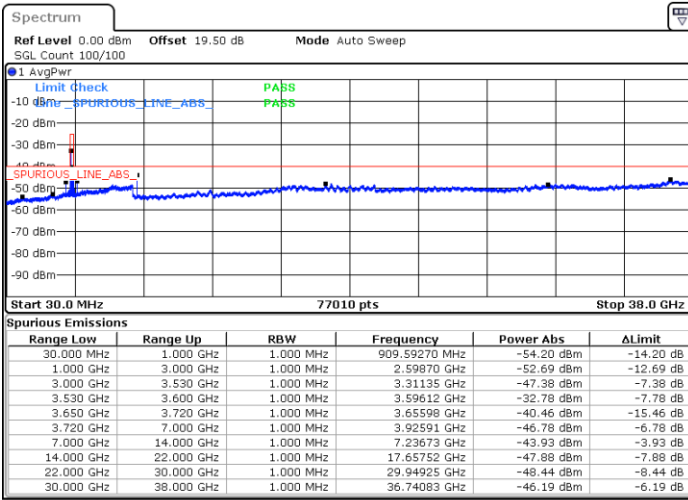

QPSK

Highest Channel / 1RB0

Highest Channel / 1RBmax

Date: 15. JUL. 2021 00:50:38

Date: 15. JUL. 2021 00:52:41

Highest Channel / FullIRB

N/A

Date: 14. JUL. 2021 16:59:13

LTE Band 48 / 15MHz

QPSK

Lowest Channel / 1RB0

Lowest Channel / 1RBmax

Date: 14.JUL.2021 17:13:25

Date: 14.JUL.2021 17:35:19

Lowest Channel / FullRB

N/A

Date: 14.JUL.2021 17:24:23

LTE Band 48 / 15MHz

QPSK

Middle Channel / 1RB0

Middle Channel / 1RBmax

Date: 14.JUL.2021 17:19:31

Date: 15.JUL.2021 00:58:26

Middle Channel / FullIRB

N/A

Date: 14.JUL.2021 17:30:27

LTE Band 48 / 15MHz

QPSK

Highest Channel / 1RB0

Highest Channel / 1RBmax

Date: 14.JUL.2021 16:06:14

Date: 14.JUL.2021 16:28:11