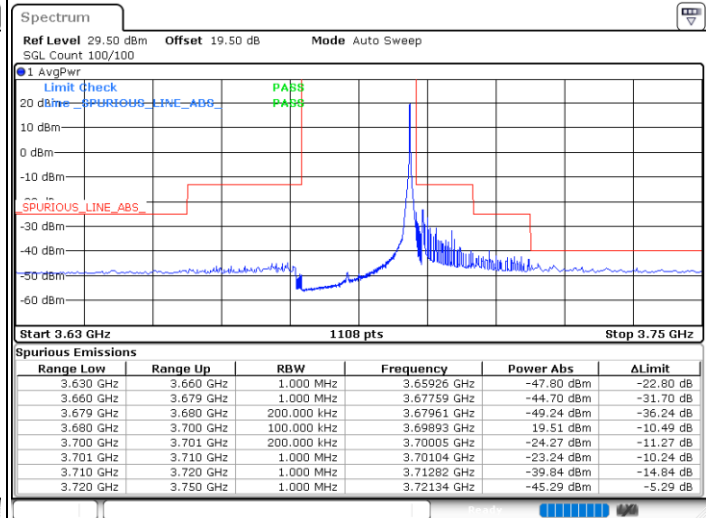

Lowest Channel / 1RBmax

Date: 14.JUL.2021 15:22:33

Date: 14.JUL.2021 15:40:55

Lowest Channel / FullRB

N/A

Date: 14.JUL.2021 15:04:11

LTE Band 48 / 20MHz

16QAM

Middle Channel / 1RB0

Middle Channel / 1RBmax

Date: 14.JUL.2021 15:28:40

Date: 14.JUL.2021 15:47:02

Middle Channel / FullRB

N/A

Date: 14.JUL.2021 15:10:18

LTE Band 48 / 20MHz

16QAM

Highest Channel / 1RB0

Highest Channel / 1RBmax

Date: 14.JUL.2021 15:34:47

Date: 14.JUL.2021 15:53:09

Highest Channel / FullIRB

N/A

Date: 14.JUL.2021 15:16:25