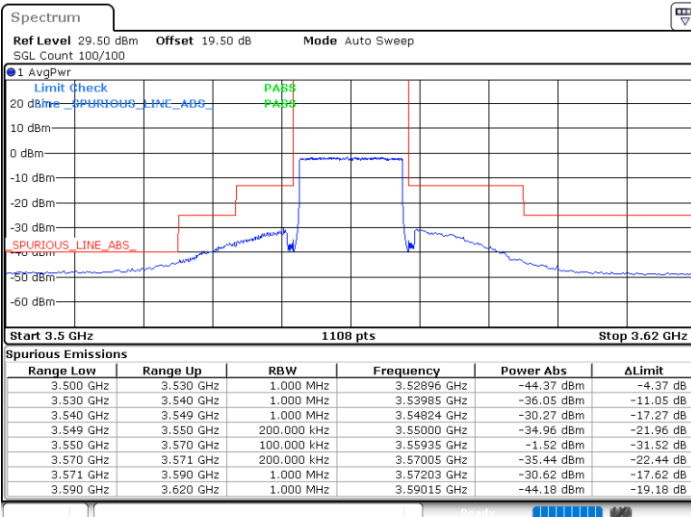

LTE Band 48 / 15MHz

64QAM

Highest Channel / 1RB0

Highest Channel / 1RBmax

Date: 14.JUL.2021 14:22:45

Date: 14.JUL.2021 14:59:28

Highest Channel / FullIRB

N/A

Date: 14.JUL.2021 14:41:07

LTE Band 48 / 20MHz

64QAM

Lowest Channel / 1RB0

Lowest Channel / 1RBmax

Date: 14.JUL.2021 15:20:30

Date: 14.JUL.2021 15:38:52

Lowest Channel / FullIRB

N/A

Date: 14.JUL.2021 15:02:08

LTE Band 48 / 20MHz

64QAM

Middle Channel / 1RB0

Middle Channel / 1RBmax

Date: 14.JUL.2021 15:30:43

Date: 14.JUL.2021 15:49:04

Middle Channel / FullIRB

N/A

Date: 14.JUL.2021 15:12:20

LTE Band 48 / 20MHz

64QAM

Highest Channel / 1RB0

Highest Channel / 1RBmax

Date: 14.JUL.2021 15:32:45