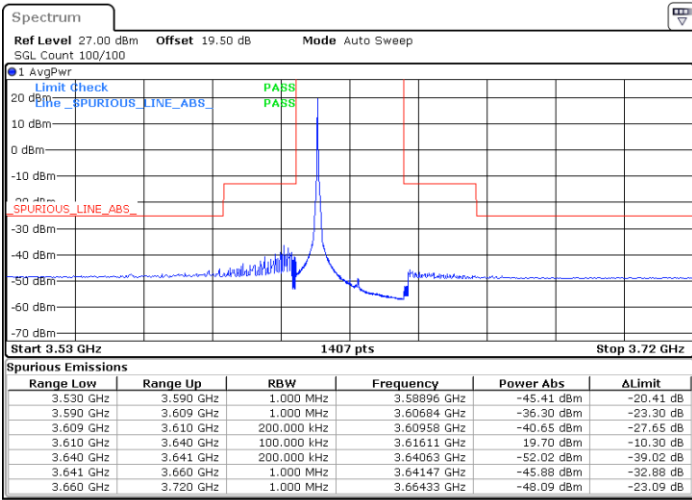

Date: 14.JUL.2021 14:20:43

Date: 14.JUL.2021 14:57:26

Highest Channel / FullIRB

N/A

Date: 14.JUL.2021 14:39:05

LTE Band 48 / 20MHz

16QAM

Lowest Channel / 1RB0

Lowest Channel / 1RBmax

Date: 14.JUL.2021 15:22:33

Date: 14.JUL.2021 15:40:55

Lowest Channel / FullRB

N/A

Date: 14.JUL.2021 15:04:11

LTE Band 48 / 20MHz

16QAM

Middle Channel / 1RB0

Middle Channel / 1RBmax

Date: 14.JUL.2021 15:28:40

Date: 14.JUL.2021 15:47:02

Middle Channel / FullRB

N/A

Date: 14.JUL.2021 15:10:18

LTE Band 48 / 20MHz