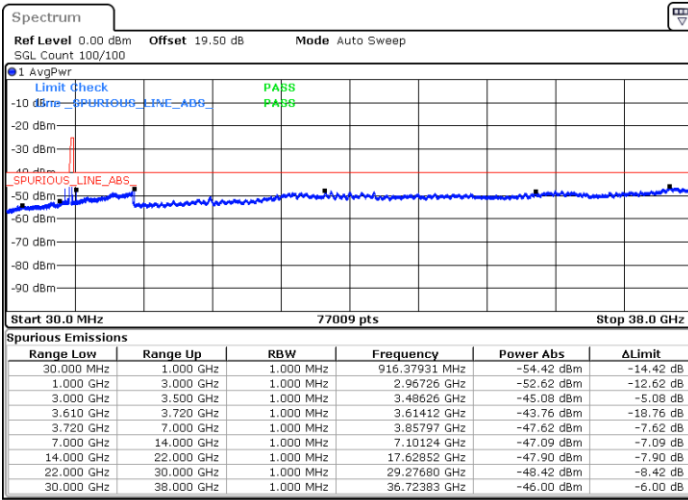

#### Lowest Channel / FullIRB

N/A

Date: 14.JUL.2021 16:15:59

LTE Band 48 / 5MHz

QPSK

Middle Channel / 1RB0

Middle Channel / 1RBmax

Date: 14.JUL.2021 21:03:52

Date: 14.JUL.2021 16:33:02

Middle Channel / FullIRB

N/A

Date: 14.JUL.2021 16:22:04

LTE Band 48 / 5MHz

QPSK

Highest Channel / 1RB0

Highest Channel / 1RBmax

Date: 15. JUL. 2021 00:07:42

Date: 15. JUL. 2021 00:09:19

Highest Channel / FullIRB

N/A

Date: 14. JUL. 2021 16:23:18

LTE Band 48 / 10MHz

QPSK

Lowest Channel / 1RB0

Lowest Channel / 1RBmax

Date: 14.JUL.2021 16:40:57

Date: 14.JUL.2021 17:02:53

Lowest Channel / FullIRB

N/A

Date: 14.JUL.2021 16:51:54

LTE Band 48 / 10MHz

QPSK