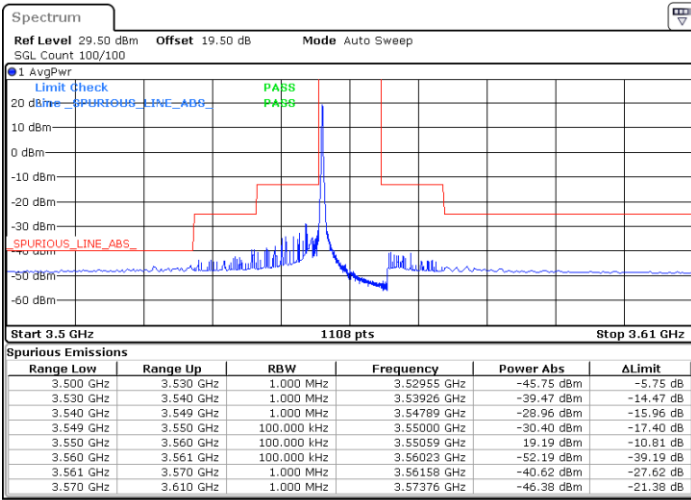

N/A

Date: 14.JUL.2021 11:47:11

LTE Band 48 / 5MHz

64QAM

Highest Channel / 1RB0

Highest Channel / 1RBmax

Date: 14.JUL.2021 11:38:58

Date: 14.JUL.2021 12:15:53

Highest Channel / FullIRB

N/A

Date: 14.JUL.2021 11:57:25

LTE Band 48 / 10MHz

64QAM

Lowest Channel / 1RB0

Lowest Channel / 1RBmax

Date: 14.JUL.2021 12:18:33

Date: 14.JUL.2021 13:46:57

Lowest Channel / FullIRB

N/A

Date: 14.JUL.2021 13:28:35

LTE Band 48 / 10MHz

64QAM

MiddleChannel / 1RB0

Middle Channel / 1RBmax

Date: 14.JUL.2021 13:20:26

Date: 14.JUL.2021 13:57:10

Middle Channel / FullIRB

N/A

Date: 14.JUL.2021 13:38:48

LTE Band 48 / 10MHz

64QAM

Highest Channel / 1RB0