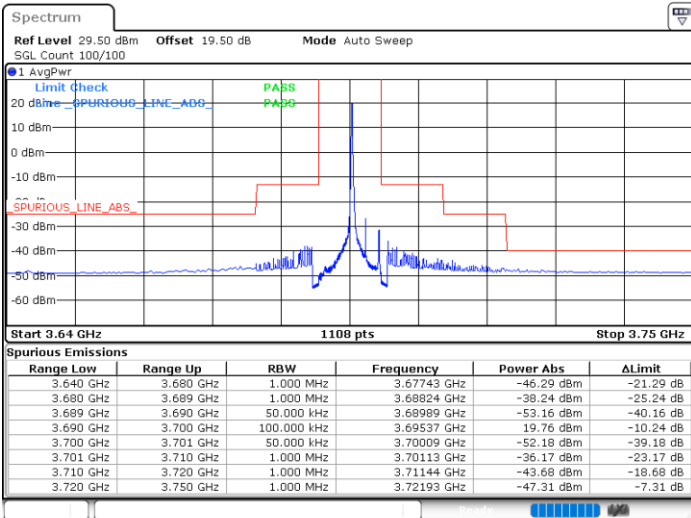

Date: 14.JUL.2021 11:45:07

LTE Band 48 / 5MHz

64QAM

Middle Channel / 1RB0

Middle Channel / 1RBmax

Date: 14.JUL.2021 11:28:42

Date: 14.JUL.2021 12:05:37

Middle Channel / FullIRB

N/A

Date: 14.JUL.2021 11:47:11

LTE Band 48 / 5MHz

64QAM

Highest Channel / 1RB0

Highest Channel / 1RBmax

Date: 14.JUL.2021 11:38:58

Date: 14.JUL.2021 12:15:53

Highest Channel / FullIRB

N/A

Date: 14.JUL.2021 11:57:25

LTE Band 48 / 10MHz

64QAM

Lowest Channel / 1RB0

Lowest Channel / 1RBmax

Date: 14.JUL.2021 12:18:33

Date: 14.JUL.2021 13:46:57

Lowest Channel / FullIRB

N/A

Date: 14.JUL.2021 13:28:35

LTE Band 48 / 10MHz

64QAM

MiddleChannel / 1RB0

Middle Channel / 1RBmax