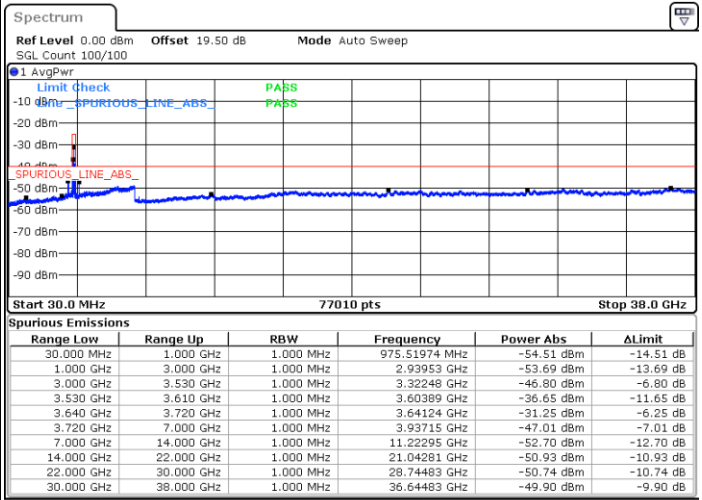

Date: 15. JUL. 2021 00:07:42

Date: 15. JUL. 2021 00:09:19

Highest Channel / FullIRB

N/A

Date: 14. JUL. 2021 16:23:18

LTE Band 48 / 10MHz

QPSK

Lowest Channel / 1RB0

Lowest Channel / 1RBmax

Date: 14.JUL.2021 16:40:57

Date: 14.JUL.2021 17:02:53

Lowest Channel / FullIRB

N/A

Date: 14.JUL.2021 16:51:54

LTE Band 48 / 10MHz

QPSK

MiddleChannel / 1RB0

Middle Channel / 1RBmax

Date: 15. JUL. 2021 00:38:34

Date: 15. JUL. 2021 00:41:24

Middle Channel / FullIRB

N/A

Date: 14. JUL. 2021 16:53:08

LTE Band 48 / 10MHz