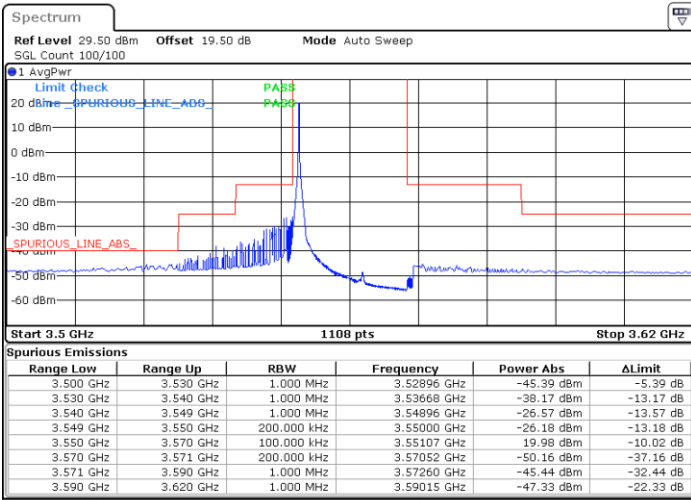

Date: 14.JUL.2021 14:51:19

Middle Channel / FullIRB

N/A

Date: 14.JUL.2021 14:32:57

LTE Band 48 / 15MHz

16QAM

Highest Channel / 1RB0

Highest Channel / 1RBmax

Date: 14.JUL.2021 14:20:43

Date: 14.JUL.2021 14:57:26

Highest Channel / FullIRB

N/A

Date: 14.JUL.2021 14:39:05

LTE Band 48 / 20MHz

16QAM

Lowest Channel / 1RB0

Lowest Channel / 1RBmax

Date: 14.JUL.2021 15:22:33

Date: 14.JUL.2021 15:40:55

Lowest Channel / FullRB

N/A

Date: 14.JUL.2021 15:04:11

LTE Band 48 / 20MHz

16QAM