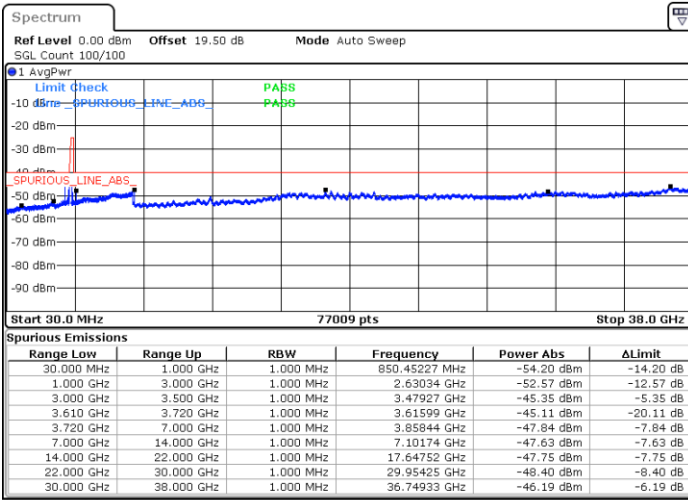

Lowest Channel / 1RBmax

Date: 14.JUL.2021 16:40:57

Date: 14.JUL.2021 17:02:53

Lowest Channel / FullIRB

N/A

Date: 14.JUL.2021 16:51:54

LTE Band 48 / 10MHz

QPSK

MiddleChannel / 1RB0

Middle Channel / 1RBmax

Date: 15. JUL. 2021 00:38:34

Date: 15. JUL. 2021 00:41:24

Middle Channel / FullIRB

N/A

Date: 14. JUL. 2021 16:53:08

LTE Band 48 / 10MHz

QPSK

Highest Channel / 1RB0

Highest Channel / 1RBmax

Date: 15. JUL. 2021 00:50:38

Date: 15. JUL. 2021 00:52:41

Highest Channel / FullIRB

N/A

Date: 14. JUL. 2021 16:59:13

LTE Band 48 / 15MHz

QPSK

Lowest Channel / 1RB0

Lowest Channel / 1RBmax

Date: 14.JUL.2021 17:13:25

Date: 14.JUL.2021 17:35:19

Lowest Channel / FullRB

N/A