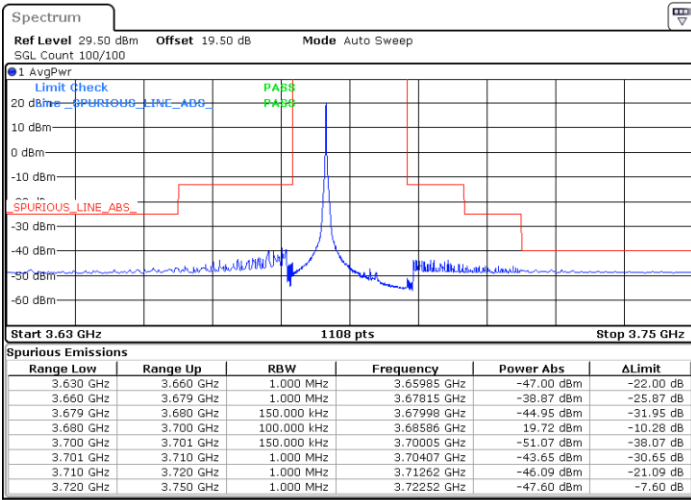

Lowest Channel / FullIRB

N/A

Date: 14.JUL.2021 14:26:50

LTE Band 48 / 15MHz

16QAM

Middle Channel / 1RB0

Middle Channel / 1RBmax

Date: 14.JUL.2021 14:14:36

Date: 14.JUL.2021 14:51:19

Middle Channel / FullIRB

N/A

Date: 14.JUL.2021 14:32:57

LTE Band 48 / 15MHz

16QAM

Highest Channel / 1RB0

Highest Channel / 1RBmax

Date: 14.JUL.2021 14:20:43

Date: 14.JUL.2021 14:57:26

Highest Channel / FullIRB

N/A

Date: 14.JUL.2021 14:39:05

LTE Band 48 / 20MHz

16QAM

Lowest Channel / 1RB0