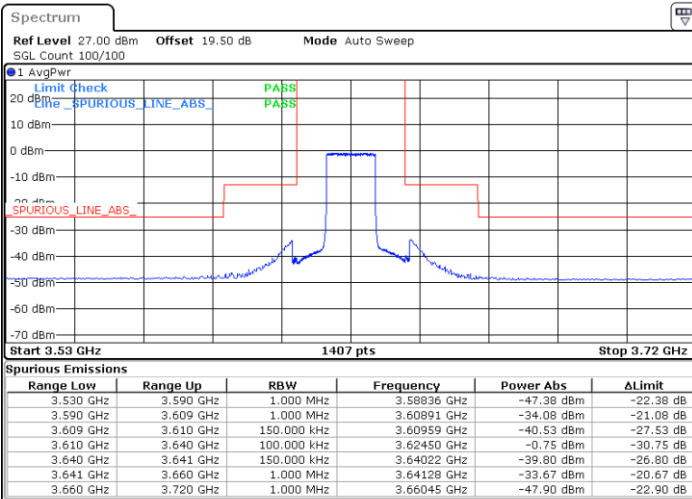

Lowest Channel / 1RB0

Lowest Channel / 1RBmax

Date: 14.JUL.2021 14:10:31

Date: 14.JUL.2021 14:47:14

Lowest Channel / FullRB

N/A

Date: 14.JUL.2021 14:28:53

LTE Band 48 / 15MHz

64QAM

Middle Channel / 1RB0

Middle Channel / 1RBmax

Date: 14.JUL.2021 14:12:34

Date: 14.JUL.2021 14:49:17

Middle Channel / FullIRB

N/A

Date: 14.JUL.2021 14:30:55

LTE Band 48 / 15MHz

64QAM

Highest Channel / 1RB0

Highest Channel / 1RBmax

Date: 14.JUL.2021 14:22:45

Date: 14.JUL.2021 14:59:28

Highest Channel / FullIRB

N/A

Date: 14.JUL.2021 14:41:07

LTE Band 48 / 20MHz

64QAM

Lowest Channel / 1RB0

Lowest Channel / 1RBmax

Date: 14.JUL.2021 15:20:30

Date: 14.JUL.2021 15:38:52

Lowest Channel / FullIRB