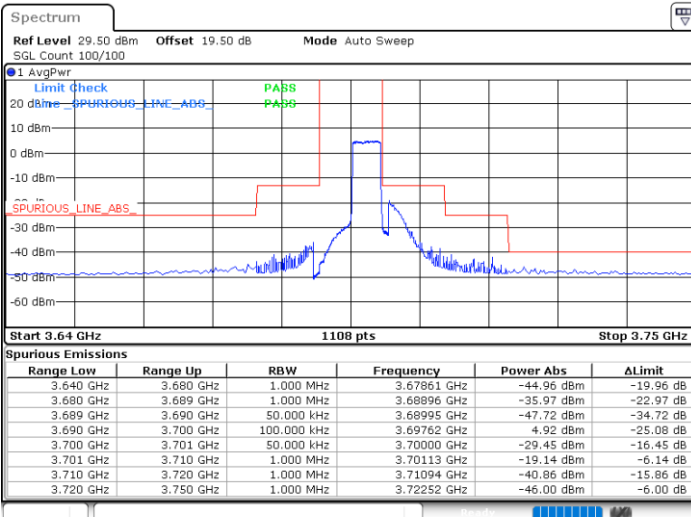

Date: 14.JUL.2021 11:45:07

LTE Band 48 / 5MHz

64QAM

Middle Channel / 1RB0

Middle Channel / 1RBmax

Date: 14.JUL.2021 11:28:42

Date: 14.JUL.2021 12:05:37

Middle Channel / FullIRB

N/A

Date: 14.JUL.2021 11:47:11

LTE Band 48 / 5MHz

64QAM

Highest Channel / 1RB0

Highest Channel / 1RBmax

Date: 14.JUL.2021 11:38:58

Date: 14.JUL.2021 12:15:53

Highest Channel / FullIRB

N/A

Date: 14.JUL.2021 11:57:25

LTE Band 48 / 10MHz

64QAM

Lowest Channel / 1RB0

Lowest Channel / 1RBmax

Date: 14.JUL.2021 12:18:33

Date: 14.JUL.2021 13:46:57

Lowest Channel / FullIRB

N/A

Date: 14.JUL.2021 13:28:35

LTE Band 48 / 10MHz

64QAM

MiddleChannel / 1RB0

Middle Channel / 1RBmax