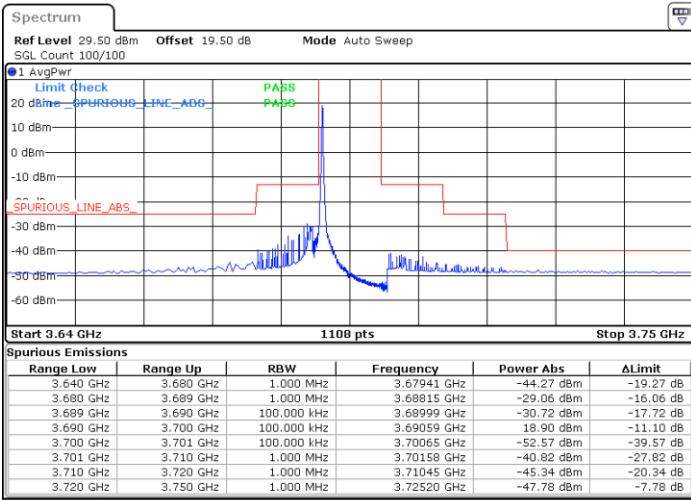

Date: 14.JUL.2021 13:46:57

Lowest Channel / FullIRB

N/A

Date: 14.JUL.2021 13:28:35

LTE Band 48 / 10MHz

64QAM

MiddleChannel / 1RB0

Middle Channel / 1RBmax

Date: 14.JUL.2021 13:20:26

Date: 14.JUL.2021 13:57:10

Middle Channel / FullIRB

N/A

Date: 14.JUL.2021 13:38:48

LTE Band 48 / 10MHz

64QAM

Highest Channel / 1RB0

Highest Channel / 1RBmax

Date: 14.JUL.2021 13:22:28

Date: 14.JUL.2021 13:59:13

Highest Channel / FullIRB

N/A

Date: 14.JUL.2021 13:40:50

LTE Band 48 / 15MHz

64QAM

Lowest Channel / 1RB0

Lowest Channel / 1RBmax

Date: 14.JUL.2021 14:10:31

Date: 14.JUL.2021 14:47:14

Lowest Channel / FullRB

N/A

Date: 14.JUL.2021 14:28:53

LTE Band 48 / 15MHz