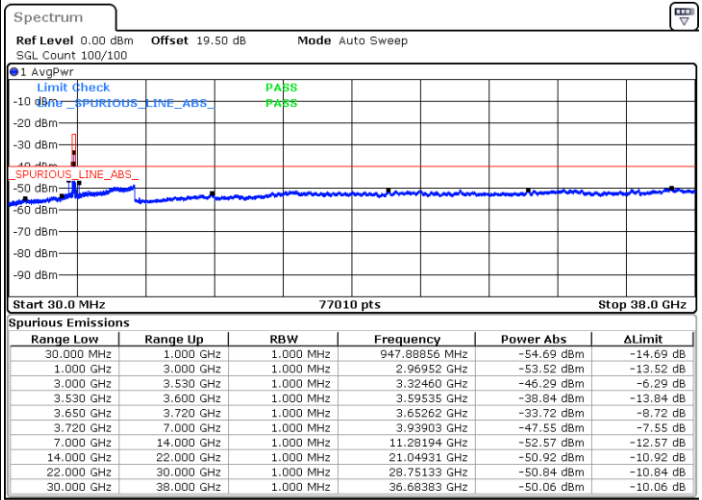

LTE Band 48 / 15MHz

QPSK

Lowest Channel / 1RB0

Lowest Channel / 1RBmax

Date: 14.JUL.2021 17:13:25

Date: 14.JUL.2021 17:35:19

Lowest Channel / FullRB

N/A

Date: 14.JUL.2021 17:24:23

LTE Band 48 / 15MHz

QPSK

Middle Channel / 1RB0

Middle Channel / 1RBmax

Date: 14.JUL.2021 17:19:31

Date: 15.JUL.2021 00:58:26

Middle Channel / FullIRB

N/A

Date: 14.JUL.2021 17:30:27

LTE Band 48 / 15MHz

QPSK

Highest Channel / 1RB0

Highest Channel / 1RBmax

Date: 14.JUL.2021 16:06:14

Date: 14.JUL.2021 16:28:11