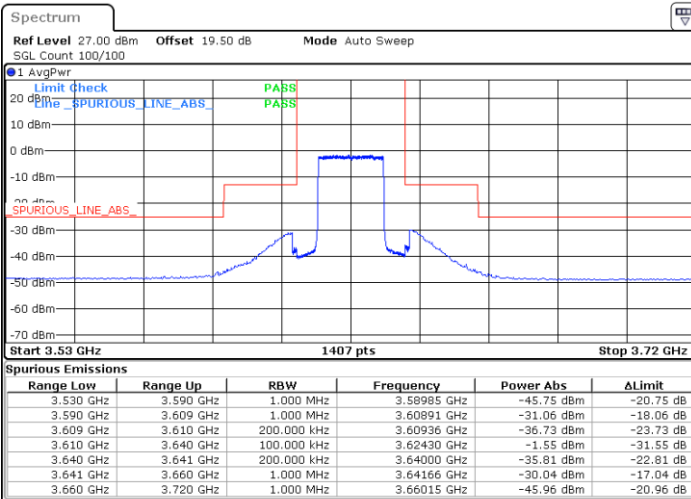

Date: 14.JUL.2021 14:41:07

LTE Band 48 / 20MHz

64QAM

Lowest Channel / 1RB0

Lowest Channel / 1RBmax

Date: 14.JUL.2021 15:20:30

Date: 14.JUL.2021 15:38:52

Lowest Channel / FullIRB

N/A

Date: 14.JUL.2021 15:02:08

LTE Band 48 / 20MHz

64QAM

Middle Channel / 1RB0

Middle Channel / 1RBmax

Date: 14.JUL.2021 15:30:43

Date: 14.JUL.2021 15:49:04

Middle Channel / FullIRB

N/A

Date: 14.JUL.2021 15:12:20

LTE Band 48 / 20MHz

64QAM

Highest Channel / 1RB0

Highest Channel / 1RBmax

Date: 14.JUL.2021 15:32:45