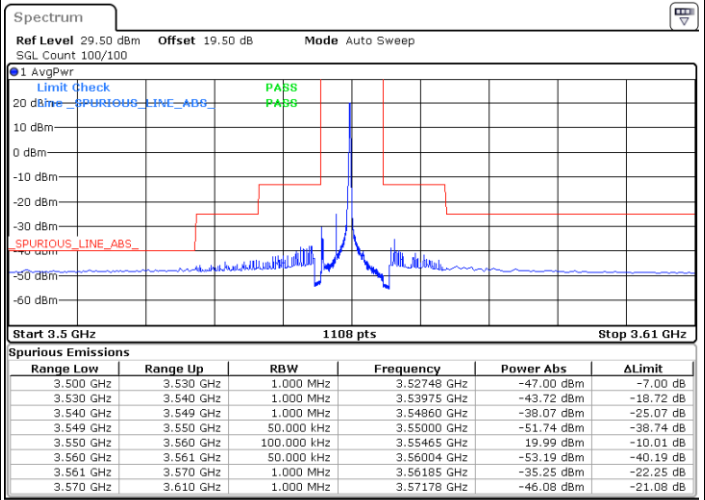

16QAM

Highest Channel / 1RB0

Highest Channel / 1RBmax

Date: 14.JUL.2021 15:34:47

Date: 14.JUL.2021 15:53:09

Highest Channel / FullIRB

N/A

Date: 14.JUL.2021 15:16:25

LTE Band 48 / 5MHz

64QAM

Lowest Channel / 1RB0

Lowest Channel / 1RBmax

Date: 14.JUL.2021 11:26:39

Date: 14.JUL.2021 12:03:34

Lowest Channel / FullRB

N/A