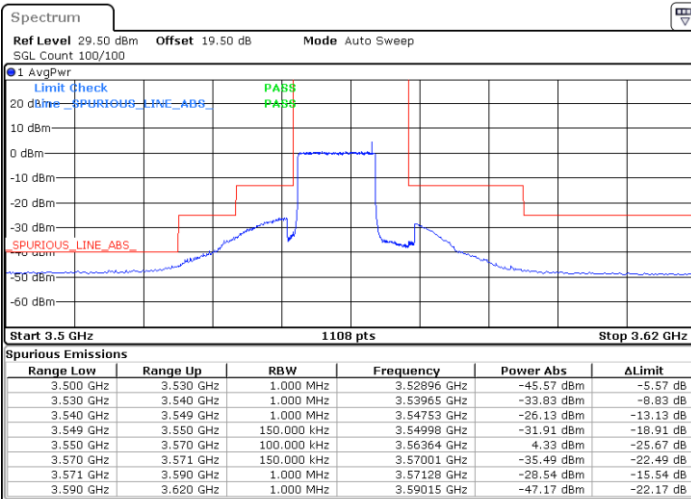

Date: 14.JUL.2021 13:36:45

LTE Band 48 / 10MHz

16QAM

Highest Channel / 1RB0

Highest Channel / 1RBmax

Date: 14.JUL.2021 13:24:30

Date: 14.JUL.2021 14:01:14

Highest Channel / FullIRB

N/A

Date: 14.JUL.2021 13:42:52

LTE Band 48 / 15MHz

16QAM

Lowest Channel / 1RB0

Lowest Channel / 1RBmax

Date: 14.JUL.2021 14:08:29

Date: 14.JUL.2021 14:45:12

Lowest Channel / FullIRB

N/A

Date: 14.JUL.2021 14:26:50

LTE Band 48 / 15MHz

16QAM

Middle Channel / 1RB0

Middle Channel / 1RBmax

Date: 14.JUL.2021 14:14:36

Date: 14.JUL.2021 14:51:19

Middle Channel / FullIRB

N/A

Date: 14.JUL.2021 14:32:57

LTE Band 48 / 15MHz

16QAM

Highest Channel / 1RB0

Highest Channel / 1RBmax