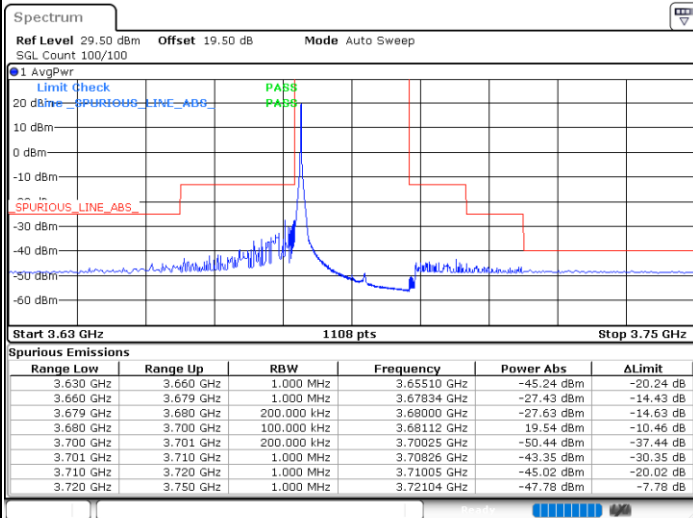

Lowest Channel / 1RBmax

Date: 14.JUL.2021 15:22:33

Date: 14.JUL.2021 15:40:55

Lowest Channel / FullRB

N/A

Date: 14.JUL.2021 15:04:11

LTE Band 48 / 20MHz

16QAM

Middle Channel / 1RB0

Middle Channel / 1RBmax

Date: 14.JUL.2021 15:28:40

Date: 14.JUL.2021 15:47:02

Middle Channel / FullRB

N/A

Date: 14.JUL.2021 15:10:18

LTE Band 48 / 20MHz

16QAM

Highest Channel / 1RB0

Highest Channel / 1RBmax

Date: 14.JUL.2021 15:34:47

Date: 14.JUL.2021 15:53:09

Highest Channel / FullIRB

N/A

Date: 14.JUL.2021 15:16:25