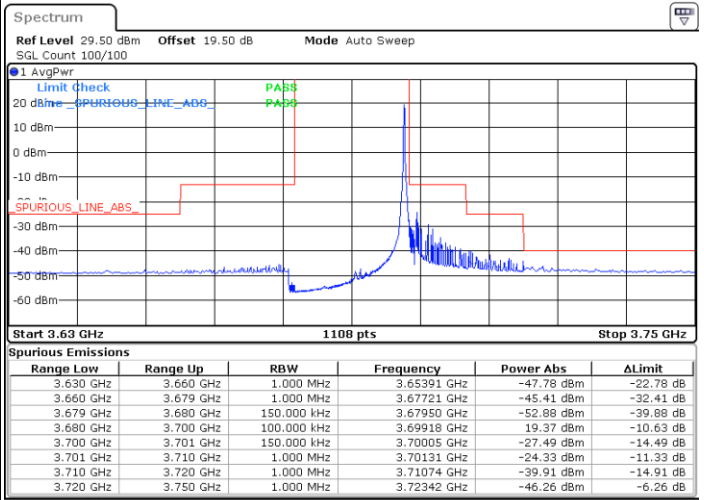

Lowest Channel / FullIRB

N/A

Date: 14.JUL.2021 14:26:50

LTE Band 48 / 15MHz

16QAM

Middle Channel / 1RB0

Middle Channel / 1RBmax

Date: 14.JUL.2021 14:14:36

Date: 14.JUL.2021 14:51:19

Middle Channel / FullIRB

N/A

Date: 14.JUL.2021 14:32:57

LTE Band 48 / 15MHz

16QAM

Highest Channel / 1RB0

Highest Channel / 1RBmax

Date: 14.JUL.2021 14:20:43

Date: 14.JUL.2021 14:57:26

Highest Channel / FullIRB

N/A

Date: 14.JUL.2021 14:39:05

LTE Band 48 / 20MHz

16QAM

Lowest Channel / 1RB0