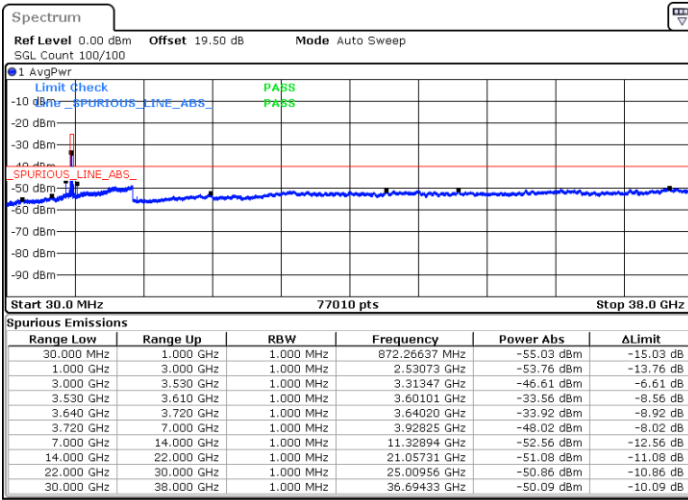

Date: 14.JUL.2021 16:33:02

Middle Channel / FullIRB

N/A

Date: 14.JUL.2021 16:22:04

LTE Band 48 / 5MHz

QPSK

Highest Channel / 1RB0

Highest Channel / 1RBmax

Date: 15. JUL. 2021 00:07:42

Date: 15. JUL. 2021 00:09:19

Highest Channel / FullIRB

N/A

Date: 14. JUL. 2021 16:23:18

LTE Band 48 / 10MHz

QPSK

Lowest Channel / 1RB0

Lowest Channel / 1RBmax

Date: 14.JUL.2021 16:40:57

Date: 14.JUL.2021 17:02:53

Lowest Channel / FullIRB

N/A

Date: 14.JUL.2021 16:51:54

LTE Band 48 / 10MHz

QPSK

MiddleChannel / 1RB0

Middle Channel / 1RBmax

Date: 15. JUL. 2021 00:38:34

Date: 15. JUL. 2021 00:41:24

Middle Channel / FullIRB

N/A

Date: 14. JUL. 2021 16:53:08

LTE Band 48 / 10MHz