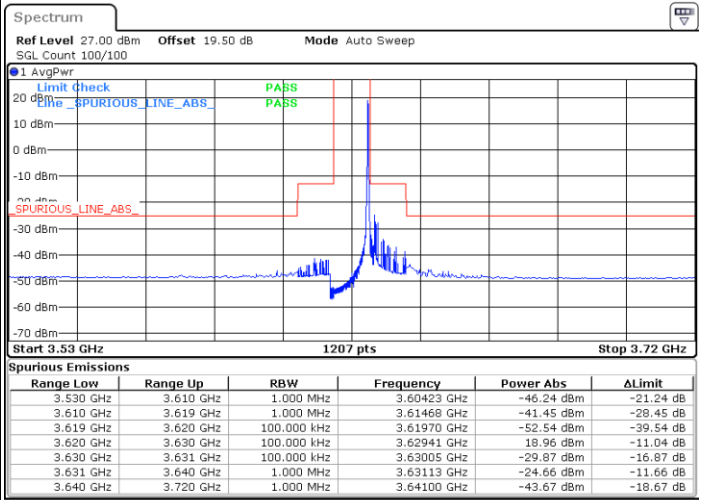

Highest Channel / FullIRB

N/A

Date: 14.JUL.2021 11:57:25

LTE Band 48 / 10MHz

64QAM

Lowest Channel / 1RB0

Lowest Channel / 1RBmax

Date: 14.JUL.2021 12:18:33

Date: 14.JUL.2021 13:46:57

Lowest Channel / FullIRB

N/A

Date: 14.JUL.2021 13:28:35

LTE Band 48 / 10MHz

64QAM

MiddleChannel / 1RB0

Middle Channel / 1RBmax

Date: 14.JUL.2021 13:20:26

Date: 14.JUL.2021 13:57:10

Middle Channel / FullIRB

N/A

Date: 14.JUL.2021 13:38:48

LTE Band 48 / 10MHz

64QAM

Highest Channel / 1RB0

Highest Channel / 1RBmax

Date: 14.JUL.2021 13:22:28

Date: 14.JUL.2021 13:59:13

Highest Channel / FullIRB

N/A

Date: 14.JUL.2021 13:40:50

LTE Band 48 / 15MHz

64QAM