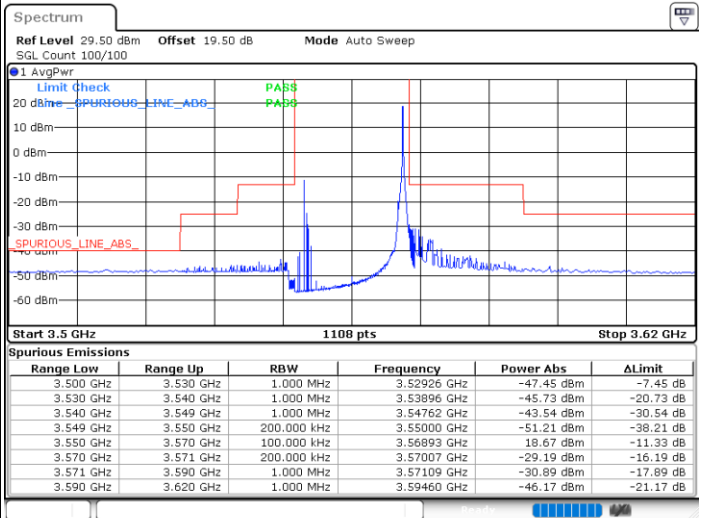

LTE Band 48 / 15MHz

64QAM

Highest Channel / 1RB0

Highest Channel / 1RBmax

Date: 14.JUL.2021 14:22:45

Date: 14.JUL.2021 14:59:28

Highest Channel / FullIRB

N/A

Date: 14.JUL.2021 14:41:07

LTE Band 48 / 20MHz

64QAM

Lowest Channel / 1RB0

Lowest Channel / 1RBmax

Date: 14.JUL.2021 15:20:30

Date: 14.JUL.2021 15:38:52

Lowest Channel / FullIRB

N/A

Date: 14.JUL.2021 15:02:08

LTE Band 48 / 20MHz

64QAM

Middle Channel / 1RB0

Middle Channel / 1RBmax

Date: 14.JUL.2021 15:30:43

Date: 14.JUL.2021 15:49:04

Middle Channel / FullIRB

N/A

Date: 14.JUL.2021 15:12:20

LTE Band 48 / 20MHz

64QAM

Highest Channel / 1RB0

Highest Channel / 1RBmax

Date: 14.JUL.2021 15:32:45