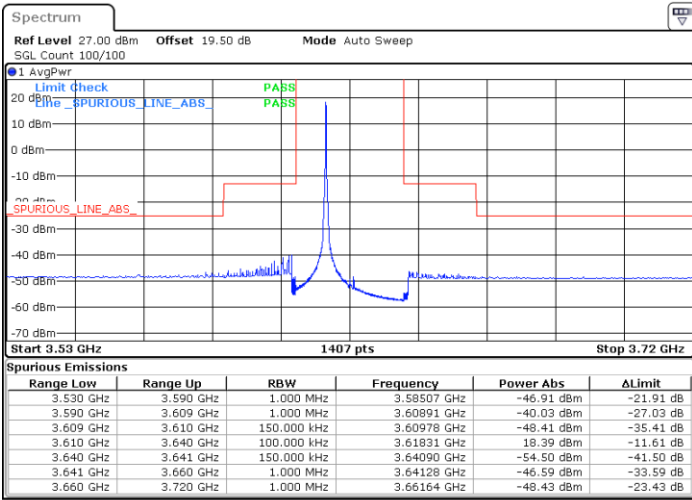

LTE Band 48 / 15MHz

64QAM

Middle Channel / 1RB0

Middle Channel / 1RBmax

Date: 14.JUL.2021 14:12:34