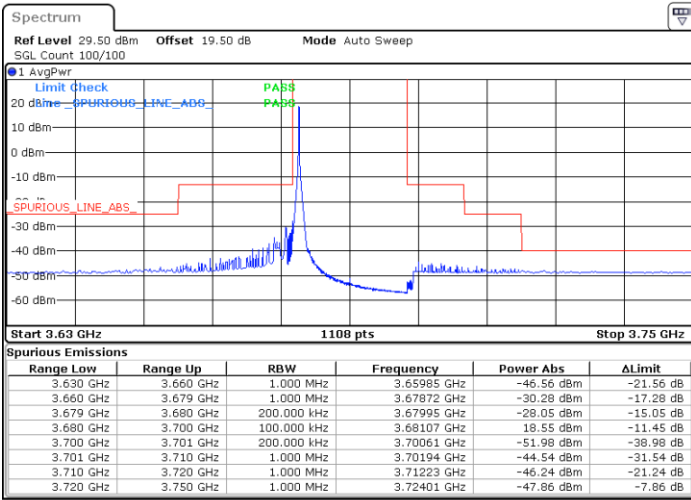

N/A

Date: 14.JUL.2021 15:02:08

LTE Band 48 / 20MHz

64QAM

Middle Channel / 1RB0

Middle Channel / 1RBmax

Date: 14.JUL.2021 15:30:43

Date: 14.JUL.2021 15:49:04

Middle Channel / FullIRB

N/A

Date: 14.JUL.2021 15:12:20

LTE Band 48 / 20MHz

64QAM

Highest Channel / 1RB0

Highest Channel / 1RBmax

Date: 14.JUL.2021 15:32:45

Date: 14.JUL.2021 15:51:07

Highest Channel / FullIRB

N/A

Date: 14.JUL.2021 15:14:23