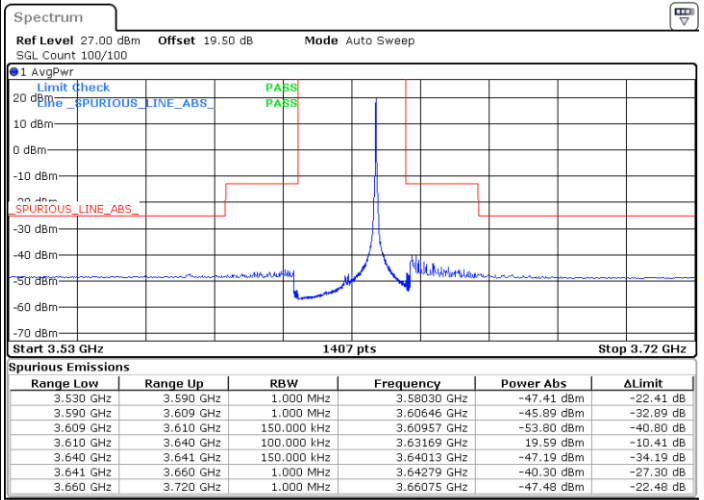

Lowest Channel / FullIRB

N/A

Date: 14.JUL.2021 14:26:50

LTE Band 48 / 15MHz

16QAM

Middle Channel / 1RB0

Middle Channel / 1RBmax

Date: 14.JUL.2021 14:14:36

Date: 14.JUL.2021 14:51:19

Middle Channel / FullIRB

N/A

Date: 14.JUL.2021 14:32:57

LTE Band 48 / 15MHz

16QAM

Highest Channel / 1RB0

Highest Channel / 1RBmax