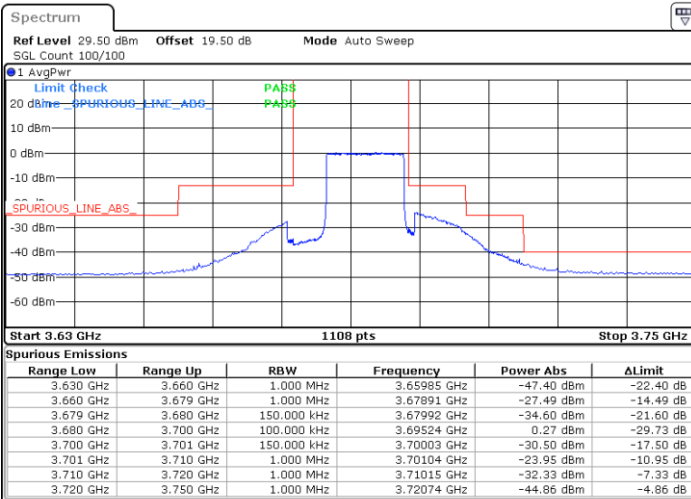

Lowest Channel / FullIRB

N/A

Date: 14.JUL.2021 14:26:50

LTE Band 48 / 15MHz

16QAM

Middle Channel / 1RB0

Middle Channel / 1RBmax

Date: 14.JUL.2021 14:14:36

Date: 14.JUL.2021 14:51:19

Middle Channel / FullIRB

N/A

Date: 14.JUL.2021 14:32:57

LTE Band 48 / 15MHz

16QAM

Highest Channel / 1RB0

Highest Channel / 1RBmax

Date: 14.JUL.2021 14:20:43

Date: 14.JUL.2021 14:57:26

Highest Channel / FullIRB

N/A

Date: 14.JUL.2021 14:39:05

LTE Band 48 / 20MHz

16QAM

Lowest Channel / 1RB0

Lowest Channel / 1RBmax

Date: 14.JUL.2021 15:22:33

Date: 14.JUL.2021 15:40:55

Lowest Channel / FullRB

N/A

Date: 14.JUL.2021 15:04:11

LTE Band 48 / 20MHz

16QAM