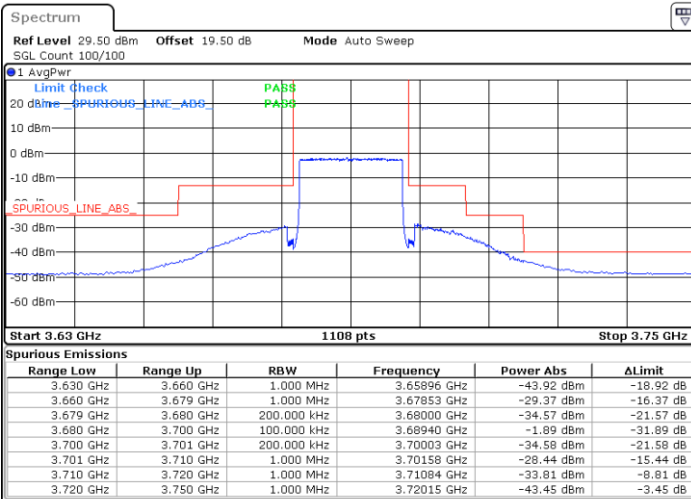

Highest Channel / FullIRB

N/A

Date: 14.JUL.2021 15:14:23