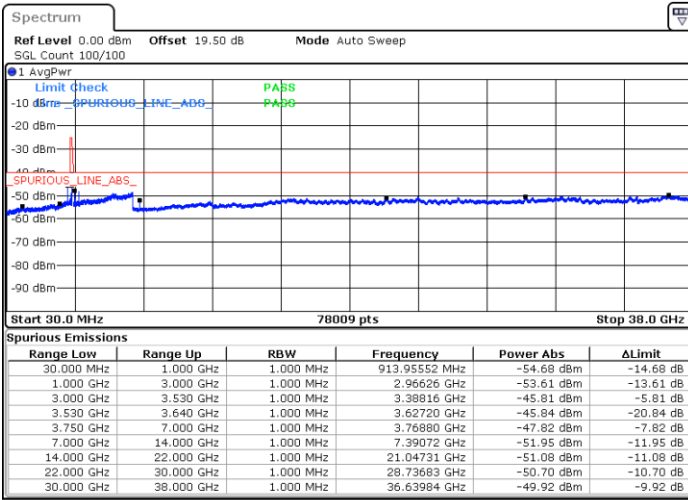

#### Lowest Channel / FullIRB

N/A

Date: 14.JUL.2021 16:15:59

LTE Band 48 / 5MHz

QPSK

Middle Channel / 1RB0

Middle Channel / 1RBmax

Date: 14.JUL.2021 21:03:52

Date: 14.JUL.2021 16:33:02

Middle Channel / FullIRB

N/A

Date: 14.JUL.2021 16:22:04

LTE Band 48 / 5MHz

QPSK

Highest Channel / 1RB0

Highest Channel / 1RBmax

Date: 15. JUL. 2021 00:07:42

Date: 15. JUL. 2021 00:09:19

Highest Channel / FullIRB

N/A

Date: 14. JUL. 2021 16:23:18

LTE Band 48 / 10MHz

QPSK

Lowest Channel / 1RB0

Lowest Channel / 1RBmax

Date: 14.JUL.2021 16:40:57

Date: 14.JUL.2021 17:02:53

Lowest Channel / FullIRB

N/A

Date: 14.JUL.2021 16:51:54

LTE Band 48 / 10MHz

QPSK