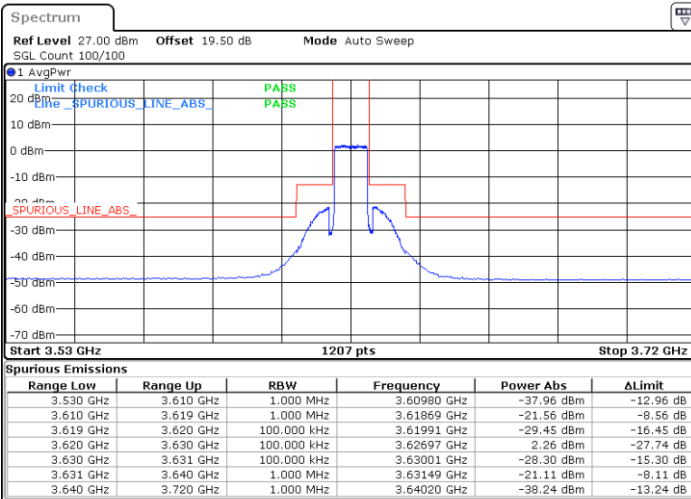

LTE Band 48 / 10MHz

16QAM

MiddleChannel / 1RB0

Middle Channel / 1RBmax

Date: 14.JUL.2021 13:18:23

Date: 14.JUL.2021 13:55:07

Middle Channel / FullIRB

N/A

Date: 14.JUL.2021 13:36:45

LTE Band 48 / 10MHz

16QAM

Highest Channel / 1RB0

Highest Channel / 1RBmax

Date: 14.JUL.2021 13:24:30

Date: 14.JUL.2021 14:01:14

Highest Channel / FullIRB