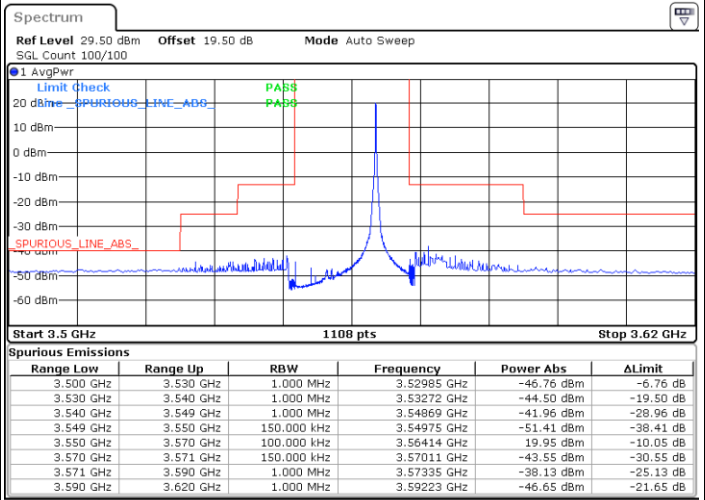

Date: 14.JUL.2021 13:36:45

LTE Band 48 / 10MHz

16QAM

Highest Channel / 1RB0

Highest Channel / 1RBmax

Date: 14.JUL.2021 13:24:30

Date: 14.JUL.2021 14:01:14

Highest Channel / FullIRB

N/A

Date: 14.JUL.2021 13:42:52

LTE Band 48 / 15MHz

16QAM

Lowest Channel / 1RB0

Lowest Channel / 1RBmax

Date: 14.JUL.2021 14:08:29

Date: 14.JUL.2021 14:45:12

Lowest Channel / FullIRB

N/A

Date: 14.JUL.2021 14:26:50

LTE Band 48 / 15MHz

16QAM

Middle Channel / 1RB0

Middle Channel / 1RBmax

Date: 14.JUL.2021 14:14:36