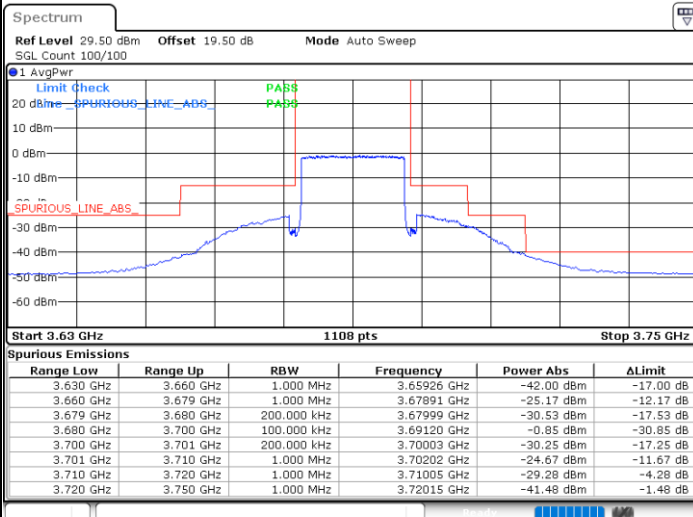

Middle Channel / 1RB0

Middle Channel / 1RBmax

Date: 14.JUL.2021 15:28:40

Date: 14.JUL.2021 15:47:02

Middle Channel / FullRB

N/A

Date: 14.JUL.2021 15:10:18

LTE Band 48 / 20MHz

16QAM

Highest Channel / 1RB0

Highest Channel / 1RBmax

Date: 14.JUL.2021 15:34:47

Date: 14.JUL.2021 15:53:09

Highest Channel / FullIRB

N/A

Date: 14.JUL.2021 15:16:25

LTE Band 48 / 5MHz

64QAM

Lowest Channel / 1RB0

Lowest Channel / 1RBmax

Date: 14.JUL.2021 11:26:39

Date: 14.JUL.2021 12:03:34

Lowest Channel / FullRB

N/A