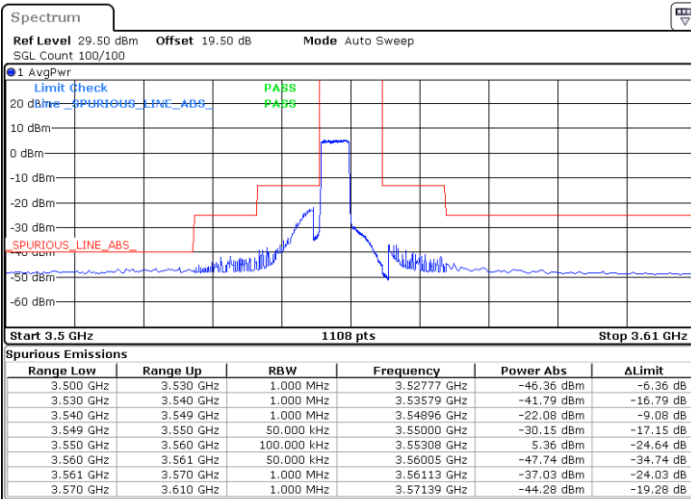

LTE Band 48 / 5MHz

64QAM

Lowest Channel / 1RB0

Lowest Channel / 1RBmax

Date: 14.JUL.2021 11:26:39

Date: 14.JUL.2021 12:03:34

Lowest Channel / FullRB

N/A

Date: 14.JUL.2021 11:45:07

LTE Band 48 / 5MHz

64QAM

Middle Channel / 1RB0

Middle Channel / 1RBmax

Date: 14.JUL.2021 11:28:42

Date: 14.JUL.2021 12:05:37

Middle Channel / FullIRB

N/A

Date: 14.JUL.2021 11:47:11

LTE Band 48 / 5MHz

64QAM

Highest Channel / 1RB0

Highest Channel / 1RBmax

Date: 14.JUL.2021 11:38:58

Date: 14.JUL.2021 12:15:53