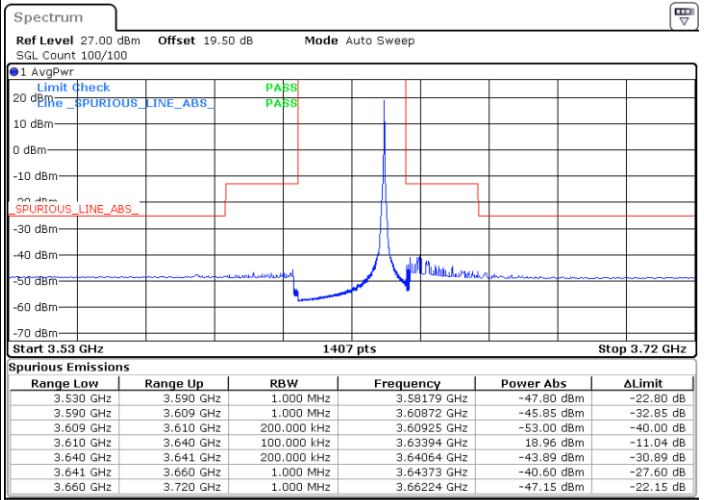

Date: 14.JUL.2021 14:41:07

LTE Band 48 / 20MHz

64QAM

Lowest Channel / 1RB0

Lowest Channel / 1RBmax

Date: 14.JUL.2021 15:20:30

Date: 14.JUL.2021 15:38:52

Lowest Channel / FullIRB

N/A

Date: 14.JUL.2021 15:02:08

LTE Band 48 / 20MHz

64QAM

Middle Channel / 1RB0

Middle Channel / 1RBmax

Date: 14.JUL.2021 15:30:43

Date: 14.JUL.2021 15:49:04

Middle Channel / FullIRB

N/A

Date: 14.JUL.2021 15:12:20

LTE Band 48 / 20MHz

64QAM

Highest Channel / 1RB0

Highest Channel / 1RBmax

Date: 14.JUL.2021 15:32:45