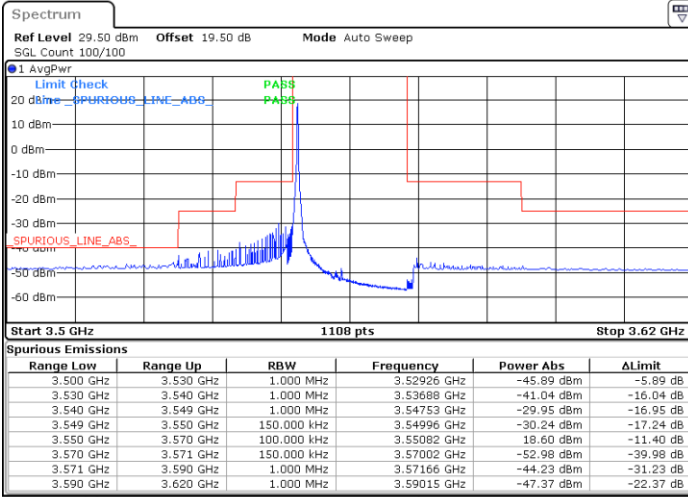

Date: 14.JUL.2021 13:20:26

Date: 14.JUL.2021 13:57:10

Middle Channel / FullIRB

N/A

Date: 14.JUL.2021 13:38:48

LTE Band 48 / 10MHz

64QAM

Highest Channel / 1RB0

Highest Channel / 1RBmax

Date: 14.JUL.2021 13:22:28

Date: 14.JUL.2021 13:59:13

Highest Channel / FullIRB

N/A

Date: 14.JUL.2021 13:40:50

LTE Band 48 / 15MHz

64QAM

Lowest Channel / 1RB0

Lowest Channel / 1RBmax

Date: 14.JUL.2021 14:10:31

Date: 14.JUL.2021 14:47:14

Lowest Channel / FullRB

N/A

Date: 14.JUL.2021 14:28:53

LTE Band 48 / 15MHz