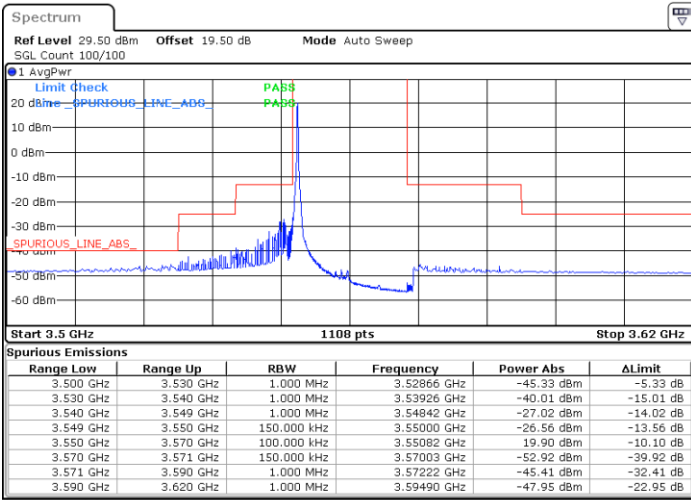

Date: 14.JUL.2021 13:36:45

LTE Band 48 / 10MHz

16QAM

Highest Channel / 1RB0

Highest Channel / 1RBmax

Date: 14.JUL.2021 13:24:30

Date: 14.JUL.2021 14:01:14

Highest Channel / FullIRB

N/A

Date: 14.JUL.2021 13:42:52

LTE Band 48 / 15MHz

16QAM

Lowest Channel / 1RB0

Lowest Channel / 1RBmax

Date: 14.JUL.2021 14:08:29

Date: 14.JUL.2021 14:45:12

Lowest Channel / FullIRB

N/A

Date: 14.JUL.2021 14:26:50

LTE Band 48 / 15MHz

16QAM

Middle Channel / 1RB0

Middle Channel / 1RBmax

Date: 14.JUL.2021 14:14:36