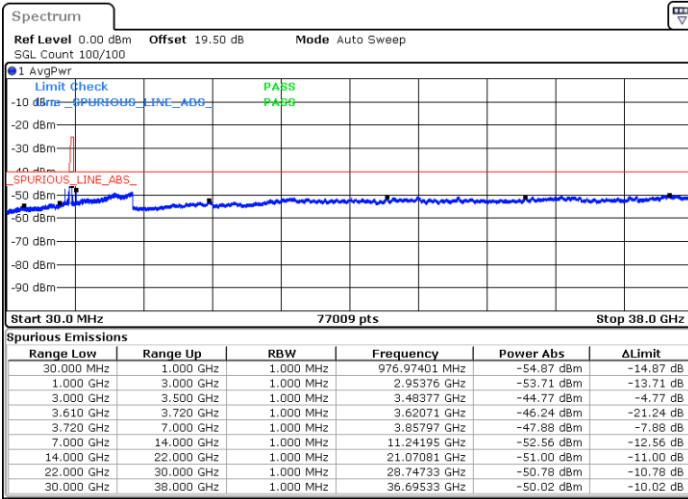

Conducted Spurious Emission

LTE Band 48 / 5MHz

QPSK

Lowest Channel / 1RB0

Lowest Channel / 1RBmax

Date: 15.JUL.2021 00:04:31

Date: 14.JUL.2021 16:26:58