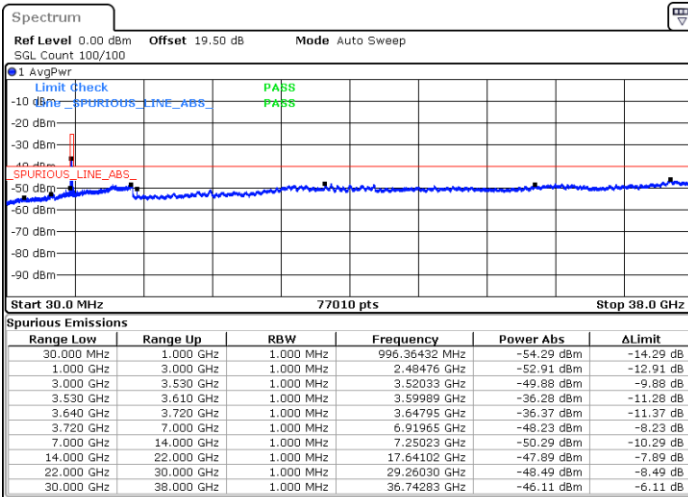

#### Lowest Channel / 1RBmax

Date: 15.JUL.2021 00:04:31

Date: 14.JUL.2021 16:26:58

#### Lowest Channel / FullIRB

N/A

Date: 14.JUL.2021 16:15:59

LTE Band 48 / 5MHz

QPSK

Middle Channel / 1RB0

Middle Channel / 1RBmax

Date: 14.JUL.2021 21:03:52

Date: 14.JUL.2021 16:33:02

Middle Channel / FullIRB

N/A

Date: 14.JUL.2021 16:22:04

LTE Band 48 / 5MHz

QPSK

Highest Channel / 1RB0

Highest Channel / 1RBmax

Date: 15. JUL. 2021 00:07:42

Date: 15. JUL. 2021 00:09:19

Highest Channel / FullIRB

N/A

Date: 14. JUL. 2021 16:23:18

LTE Band 48 / 10MHz

QPSK

Lowest Channel / 1RB0