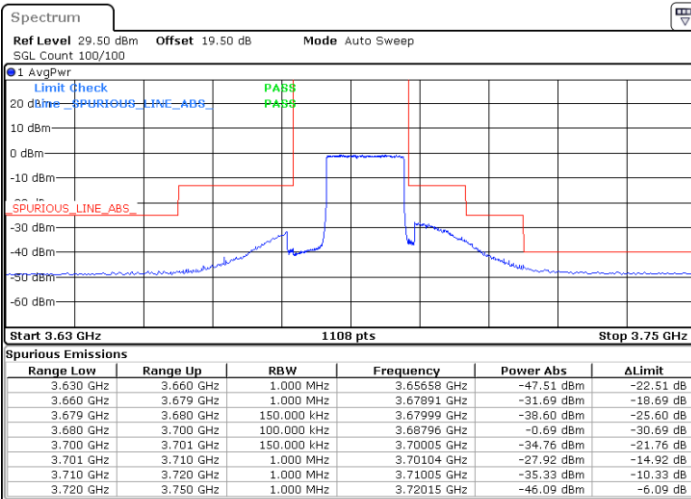

Lowest Channel / 1RB0

Lowest Channel / 1RBmax

Date: 14.JUL.2021 14:10:31

Date: 14.JUL.2021 14:47:14

Lowest Channel / FullRB

N/A

Date: 14.JUL.2021 14:28:53

LTE Band 48 / 15MHz

LTE Band 48 / 15MHz

64QAM

Highest Channel / 1RB0

Highest Channel / 1RBmax

Date: 14.JUL.2021 14:22:45

Date: 14.JUL.2021 14:59:28

Highest Channel / FullIRB

N/A

Date: 14.JUL.2021 14:41:07

LTE Band 48 / 20MHz

64QAM

Lowest Channel / 1RB0

Lowest Channel / 1RBmax

Date: 14.JUL.2021 15:20:30

Date: 14.JUL.2021 15:38:52

Lowest Channel / FullIRB