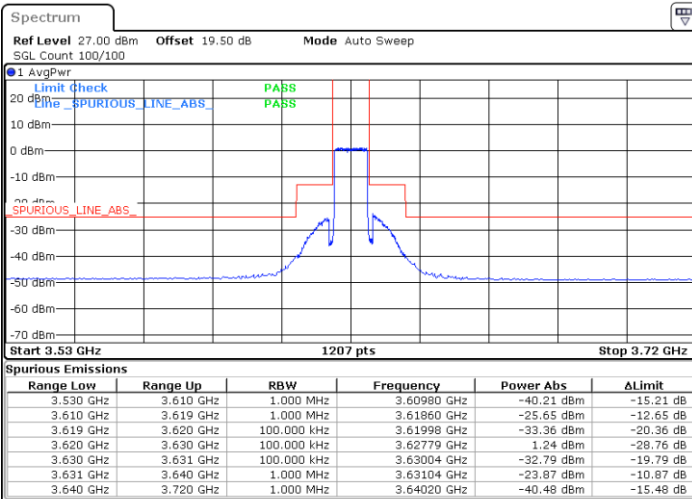

Highest Channel / FullIRB

N/A

Date: 14.JUL.2021 11:57:25

LTE Band 48 / 10MHz

64QAM

Lowest Channel / 1RB0

Lowest Channel / 1RBmax

Date: 14.JUL.2021 12:18:33

Date: 14.JUL.2021 13:46:57

Lowest Channel / FullIRB

N/A

Date: 14.JUL.2021 13:28:35

LTE Band 48 / 10MHz

64QAM

MiddleChannel / 1RB0

Middle Channel / 1RBmax

Date: 14.JUL.2021 13:20:26

Date: 14.JUL.2021 13:57:10

Middle Channel / FullIRB

N/A

Date: 14.JUL.2021 13:38:48

LTE Band 48 / 10MHz

64QAM

Highest Channel / 1RB0

Highest Channel / 1RBmax

Date: 14.JUL.2021 13:22:28

Date: 14.JUL.2021 13:59:13

Highest Channel / FullIRB

N/A

Date: 14.JUL.2021 13:40:50

LTE Band 48 / 15MHz

64QAM