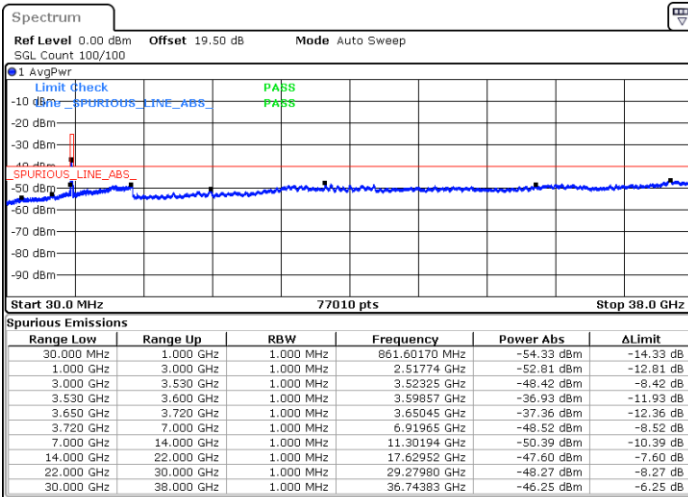

LTE Band 48 / 15MHz

QPSK

Lowest Channel / 1RB0

Lowest Channel / 1RBmax

Date: 14.JUL.2021 17:13:25

Date: 14.JUL.2021 17:35:19

Lowest Channel / FullRB

N/A

Date: 14.JUL.2021 17:24:23

LTE Band 48 / 15MHz

QPSK

Middle Channel / 1RB0

Middle Channel / 1RBmax

Date: 14.JUL.2021 17:19:31

Date: 15.JUL.2021 00:58:26

Middle Channel / FullIRB

N/A

Date: 14.JUL.2021 17:30:27

LTE Band 48 / 15MHz

QPSK

Highest Channel / 1RB0

Highest Channel / 1RBmax

Date: 14.JUL.2021 16:06:14

Date: 14.JUL.2021 16:28:11