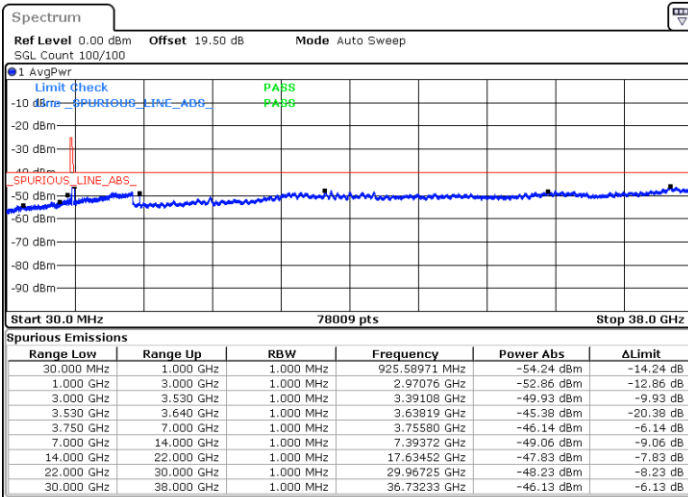

#### Lowest Channel / FullIRB

N/A

Date: 14.JUL.2021 16:15:59

LTE Band 48 / 5MHz

QPSK

Middle Channel / 1RB0

Middle Channel / 1RBmax

Date: 14.JUL.2021 21:03:52

Date: 14.JUL.2021 16:33:02

Middle Channel / FullIRB

N/A

Date: 14.JUL.2021 16:22:04

LTE Band 48 / 5MHz

QPSK

Highest Channel / 1RB0

Highest Channel / 1RBmax

Date: 15. JUL. 2021 00:07:42

Date: 15. JUL. 2021 00:09:19

Highest Channel / FullIRB

N/A

Date: 14. JUL. 2021 16:23:18

LTE Band 48 / 10MHz

QPSK

Lowest Channel / 1RB0

Lowest Channel / 1RBmax

Date: 14.JUL.2021 16:40:57

Date: 14.JUL.2021 17:02:53

Lowest Channel / FullIRB

N/A

Date: 14.JUL.2021 16:51:54

LTE Band 48 / 10MHz

QPSK