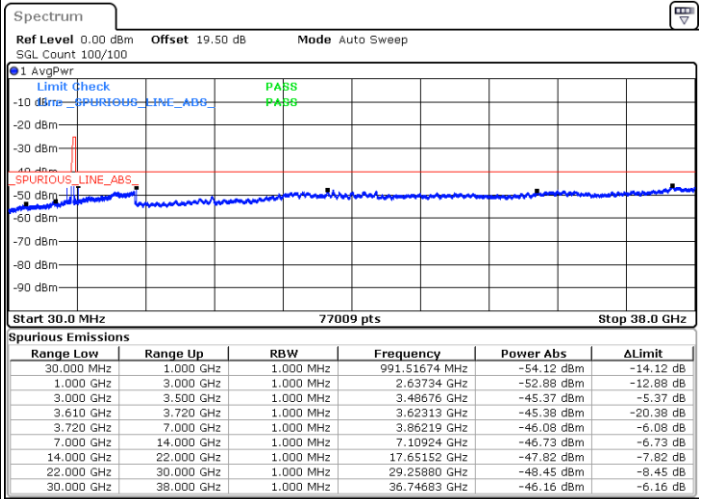

Conducted Spurious Emission

LTE Band 48 / 5MHz

QPSK

Lowest Channel / 1RB0

Lowest Channel / 1RBmax

Date: 15.JUL.2021 00:04:31

Date: 14.JUL.2021 16:26:58