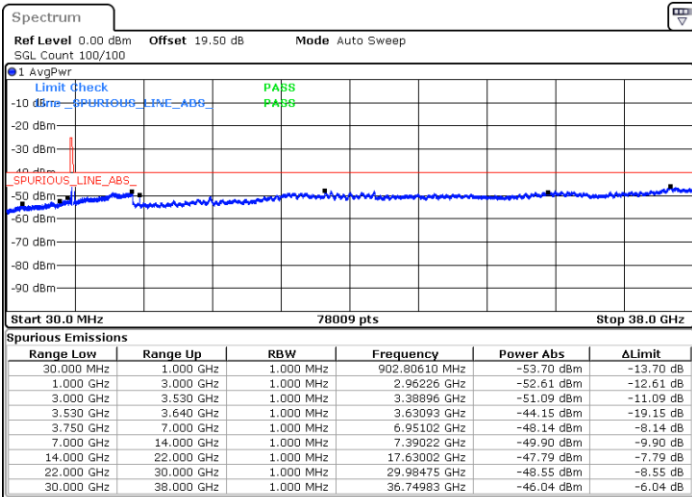

Lowest Channel / 1RBmax

Date: 14.JUL.2021 16:40:57

Date: 14.JUL.2021 17:02:53

Lowest Channel / FullIRB

N/A

Date: 14.JUL.2021 16:51:54

LTE Band 48 / 10MHz

QPSK

MiddleChannel / 1RB0

Middle Channel / 1RBmax

Date: 15. JUL. 2021 00:38:34

Date: 15. JUL. 2021 00:41:24

Middle Channel / FullIRB

N/A

Date: 14. JUL. 2021 16:53:08

LTE Band 48 / 10MHz

QPSK

Highest Channel / 1RB0

Highest Channel / 1RBmax

Date: 15. JUL. 2021 00:50:38

Date: 15. JUL. 2021 00:52:41

Highest Channel / FullIRB

N/A

Date: 14. JUL. 2021 16:59:13

LTE Band 48 / 15MHz

QPSK

Lowest Channel / 1RB0

Lowest Channel / 1RBmax

Date: 14.JUL.2021 17:13:25

Date: 14.JUL.2021 17:35:19

Lowest Channel / FullRB

N/A