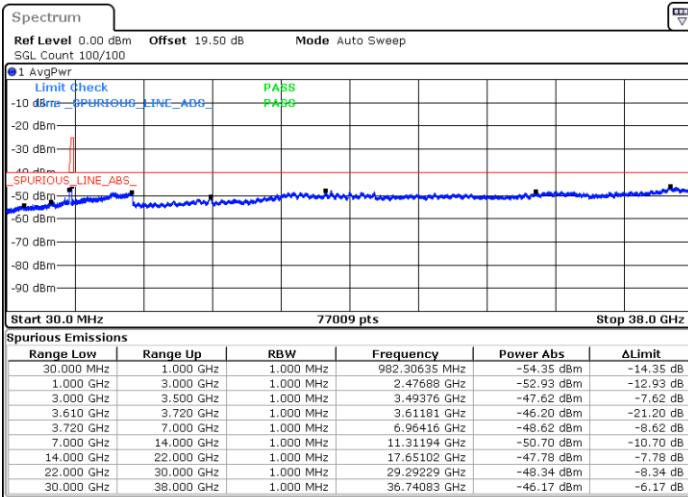

Highest Channel / FullIRB

N/A

Date: 14.JUL.2021 16:17:12