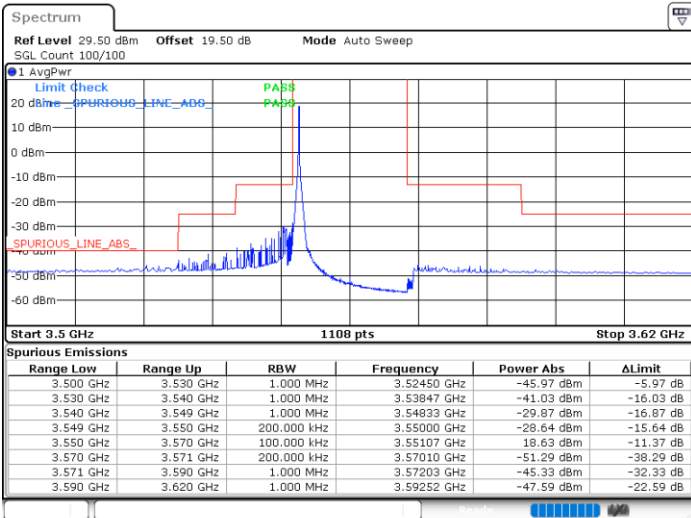

LTE Band 48 / 15MHz

64QAM

Highest Channel / 1RB0

Highest Channel / 1RBmax

Date: 14.JUL.2021 14:22:45

Date: 14.JUL.2021 14:59:28

Highest Channel / FullIRB

N/A

Date: 14.JUL.2021 14:41:07

LTE Band 48 / 20MHz

64QAM

Lowest Channel / 1RB0

Lowest Channel / 1RBmax

Date: 14.JUL.2021 15:20:30

Date: 14.JUL.2021 15:38:52

Lowest Channel / FullIRB

N/A

Date: 14.JUL.2021 15:02:08

LTE Band 48 / 20MHz

64QAM

Middle Channel / 1RB0

Middle Channel / 1RBmax

Date: 14.JUL.2021 15:30:43

Date: 14.JUL.2021 15:49:04

Middle Channel / FullIRB

N/A

Date: 14.JUL.2021 15:12:20

LTE Band 48 / 20MHz

64QAM

Highest Channel / 1RB0

Highest Channel / 1RBmax

Date: 14.JUL.2021 15:32:45