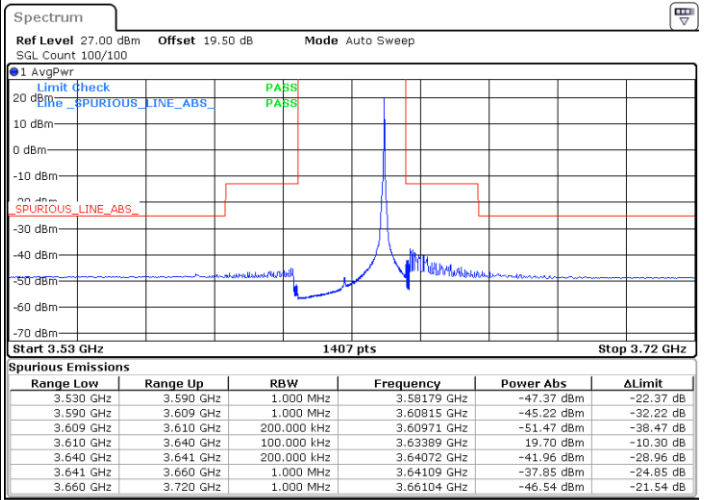

Date: 14.JUL.2021 14:20:43

Date: 14.JUL.2021 14:57:26

Highest Channel / FullIRB

N/A

Date: 14.JUL.2021 14:39:05

LTE Band 48 / 20MHz

16QAM

Lowest Channel / 1RB0

Lowest Channel / 1RBmax

Date: 14.JUL.2021 15:22:33

Date: 14.JUL.2021 15:40:55

Lowest Channel / FullRB

N/A

Date: 14.JUL.2021 15:04:11

LTE Band 48 / 20MHz

16QAM

Middle Channel / 1RB0

Middle Channel / 1RBmax

Date: 14.JUL.2021 15:28:40

Date: 14.JUL.2021 15:47:02

Middle Channel / FullRB

N/A

Date: 14.JUL.2021 15:10:18

LTE Band 48 / 20MHz