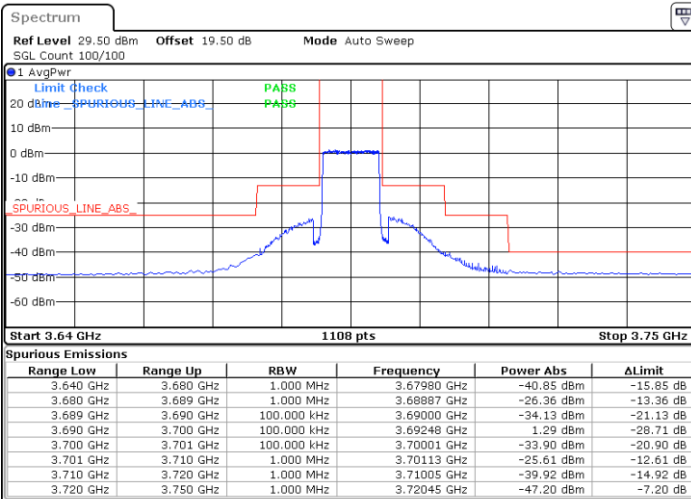

Date: 14.JUL.2021 13:20:26

Date: 14.JUL.2021 13:57:10

Middle Channel / FullIRB

N/A

Date: 14.JUL.2021 13:38:48

LTE Band 48 / 10MHz

64QAM

Highest Channel / 1RB0

Highest Channel / 1RBmax

Date: 14.JUL.2021 13:22:28

Date: 14.JUL.2021 13:59:13

Highest Channel / FullIRB

N/A

Date: 14.JUL.2021 13:40:50

LTE Band 48 / 15MHz

64QAM

Lowest Channel / 1RB0

Lowest Channel / 1RBmax

Date: 14.JUL.2021 14:10:31

Date: 14.JUL.2021 14:47:14

Lowest Channel / FullRB

N/A

Date: 14.JUL.2021 14:28:53

LTE Band 48 / 15MHz