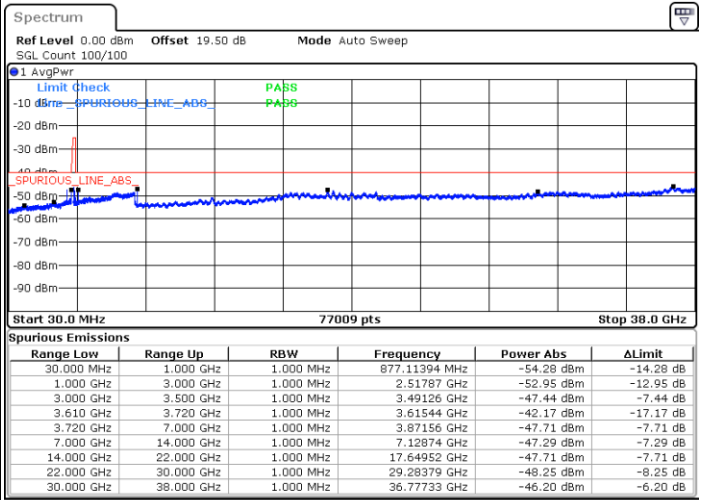

Lowest Channel / 1RBmax

Date: 14.JUL.2021 16:40:57

Date: 14.JUL.2021 17:02:53

Lowest Channel / FullIRB

N/A

Date: 14.JUL.2021 16:51:54

LTE Band 48 / 10MHz

QPSK

MiddleChannel / 1RB0

Middle Channel / 1RBmax

Date: 15. JUL. 2021 00:38:34

Date: 15. JUL. 2021 00:41:24

Middle Channel / FullIRB

N/A

Date: 14. JUL. 2021 16:53:08

LTE Band 48 / 10MHz

QPSK

Highest Channel / 1RB0

Highest Channel / 1RBmax

Date: 15. JUL. 2021 00:50:38

Date: 15. JUL. 2021 00:52:41

Highest Channel / FullIRB

N/A

Date: 14. JUL. 2021 16:59:13

LTE Band 48 / 15MHz

QPSK

Lowest Channel / 1RB0

Lowest Channel / 1RBmax

Date: 14.JUL.2021 17:13:25

Date: 14.JUL.2021 17:35:19

Lowest Channel / FullRB

N/A