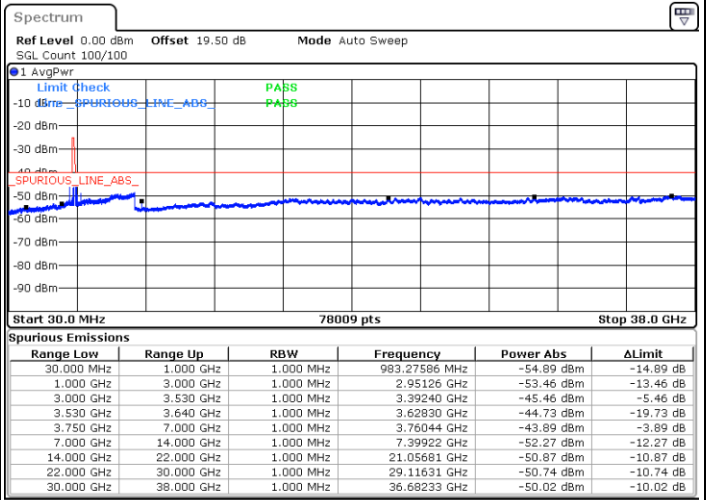

Date: 15. JUL. 2021 00:07:42

Date: 15. JUL. 2021 00:09:19

Highest Channel / FullIRB

N/A

Date: 14. JUL. 2021 16:23:18

LTE Band 48 / 10MHz

QPSK

Lowest Channel / 1RB0

Lowest Channel / 1RBmax

Date: 14.JUL.2021 16:40:57

Date: 14.JUL.2021 17:02:53

Lowest Channel / FullIRB

N/A

Date: 14.JUL.2021 16:51:54

LTE Band 48 / 10MHz

QPSK

MiddleChannel / 1RB0

Middle Channel / 1RBmax

Date: 15. JUL. 2021 00:38:34

Date: 15. JUL. 2021 00:41:24

Middle Channel / FullIRB

N/A

Date: 14. JUL. 2021 16:53:08

LTE Band 48 / 10MHz

QPSK

Highest Channel / 1RB0

Highest Channel / 1RBmax

Date: 15. JUL. 2021 00:50:38

Date: 15. JUL. 2021 00:52:41

Highest Channel / FullIRB

N/A

Date: 14. JUL. 2021 16:59:13