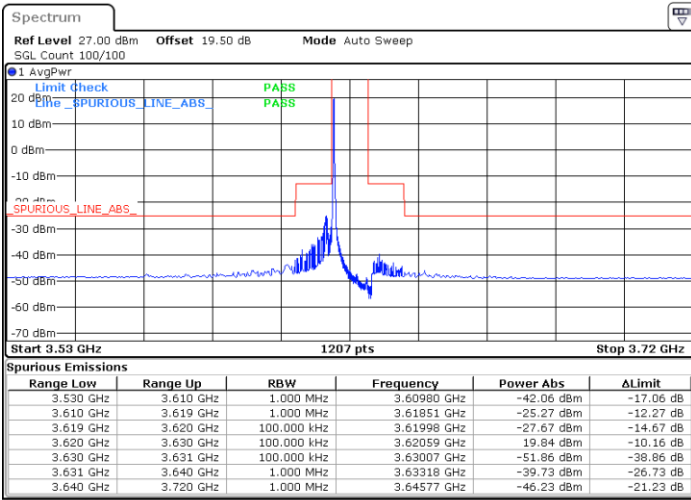

LTE Band 48 / 10MHz

16QAM

MiddleChannel / 1RB0

Middle Channel / 1RBmax

Date: 14.JUL.2021 13:18:23

Date: 14.JUL.2021 13:55:07

Middle Channel / FullIRB

N/A

Date: 14.JUL.2021 13:36:45

LTE Band 48 / 10MHz

16QAM

Highest Channel / 1RB0

Highest Channel / 1RBmax

Date: 14.JUL.2021 13:24:30

Date: 14.JUL.2021 14:01:14

Highest Channel / FullIRB