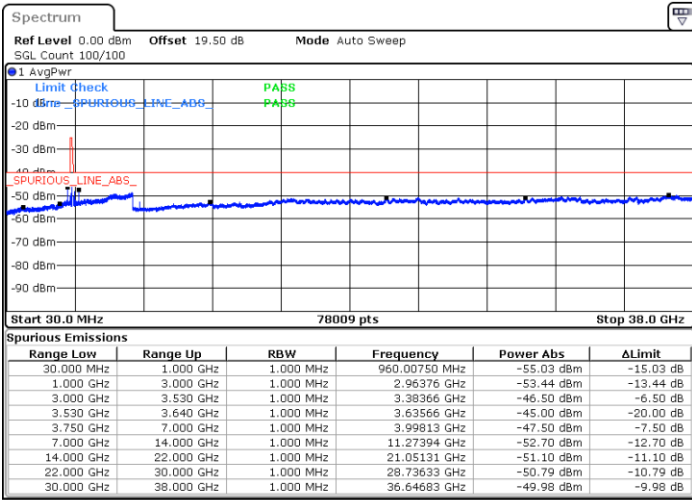

Date: 15. JUL. 2021 00:07:42

Date: 15. JUL. 2021 00:09:19

Highest Channel / FullIRB

N/A

Date: 14. JUL. 2021 16:23:18

LTE Band 48 / 10MHz

QPSK

Lowest Channel / 1RB0

Lowest Channel / 1RBmax

Date: 14.JUL.2021 16:40:57

Date: 14.JUL.2021 17:02:53

Lowest Channel / FullIRB

N/A

Date: 14.JUL.2021 16:51:54

LTE Band 48 / 10MHz

QPSK

MiddleChannel / 1RB0

Middle Channel / 1RBmax

Date: 15. JUL. 2021 00:38:34

Date: 15. JUL. 2021 00:41:24

Middle Channel / FullIRB

N/A

Date: 14. JUL. 2021 16:53:08

LTE Band 48 / 10MHz

QPSK

Highest Channel / 1RB0

Highest Channel / 1RBmax

Date: 15. JUL. 2021 00:50:38

Date: 15. JUL. 2021 00:52:41

Highest Channel / FullIRB

N/A

Date: 14. JUL. 2021 16:59:13