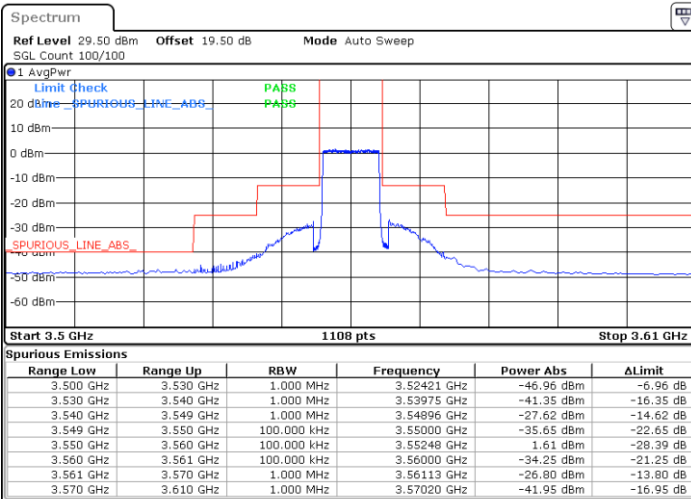

N/A

Date: 14.JUL.2021 11:47:11

LTE Band 48 / 5MHz

64QAM

Highest Channel / 1RB0

Highest Channel / 1RBmax

Date: 14.JUL.2021 11:38:58

Date: 14.JUL.2021 12:15:53

Highest Channel / FullIRB

N/A

Date: 14.JUL.2021 11:57:25

LTE Band 48 / 10MHz

64QAM

Lowest Channel / 1RB0

Lowest Channel / 1RBmax

Date: 14.JUL.2021 12:18:33

Date: 14.JUL.2021 13:46:57

Lowest Channel / FullIRB

N/A

Date: 14.JUL.2021 13:28:35

LTE Band 48 / 10MHz

64QAM

MiddleChannel / 1RB0

Middle Channel / 1RBmax

Date: 14.JUL.2021 13:20:26

Date: 14.JUL.2021 13:57:10

Middle Channel / FullIRB

N/A

Date: 14.JUL.2021 13:38:48

LTE Band 48 / 10MHz

64QAM

Highest Channel / 1RB0