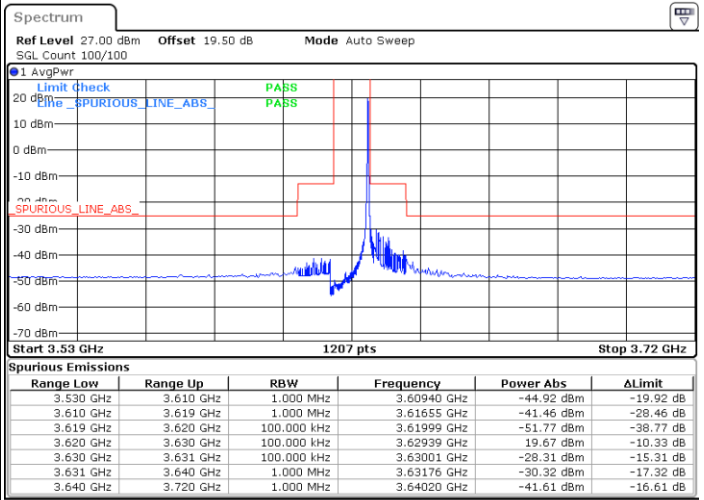

LTE Band 48 / 10MHz

16QAM

MiddleChannel / 1RB0

Middle Channel / 1RBmax

Date: 14.JUL.2021 13:18:23

Date: 14.JUL.2021 13:55:07

Middle Channel / FullIRB

N/A

Date: 14.JUL.2021 13:36:45

LTE Band 48 / 10MHz

16QAM

Highest Channel / 1RB0

Highest Channel / 1RBmax

Date: 14.JUL.2021 13:24:30

Date: 14.JUL.2021 14:01:14

Highest Channel / FullIRB