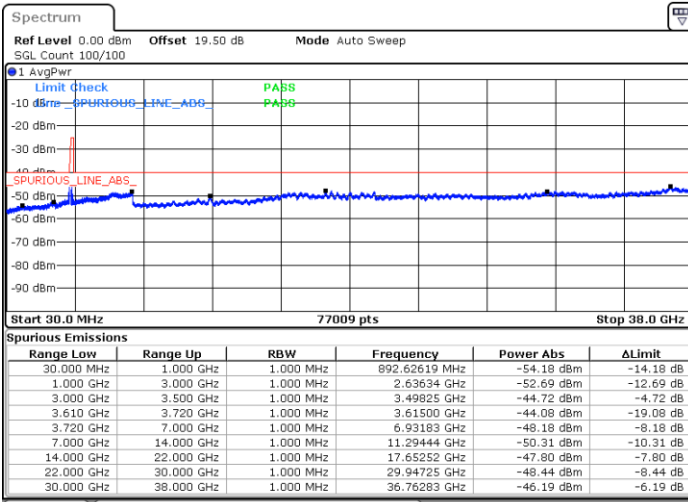

Date: 14.JUL.2021 16:33:02

Middle Channel / FullIRB

N/A

Date: 14.JUL.2021 16:22:04

LTE Band 48 / 5MHz

QPSK

Highest Channel / 1RB0

Highest Channel / 1RBmax

Date: 15. JUL. 2021 00:07:42

Date: 15. JUL. 2021 00:09:19

Highest Channel / FullIRB

N/A

Date: 14. JUL. 2021 16:23:18

LTE Band 48 / 10MHz

QPSK

Lowest Channel / 1RB0

Lowest Channel / 1RBmax

Date: 14.JUL.2021 16:40:57

Date: 14.JUL.2021 17:02:53

Lowest Channel / FullIRB

N/A

Date: 14.JUL.2021 16:51:54

LTE Band 48 / 10MHz

QPSK

MiddleChannel / 1RB0

Middle Channel / 1RBmax

Date: 15. JUL. 2021 00:38:34

Date: 15. JUL. 2021 00:41:24

Middle Channel / FullIRB

N/A

Date: 14. JUL. 2021 16:53:08

LTE Band 48 / 10MHz