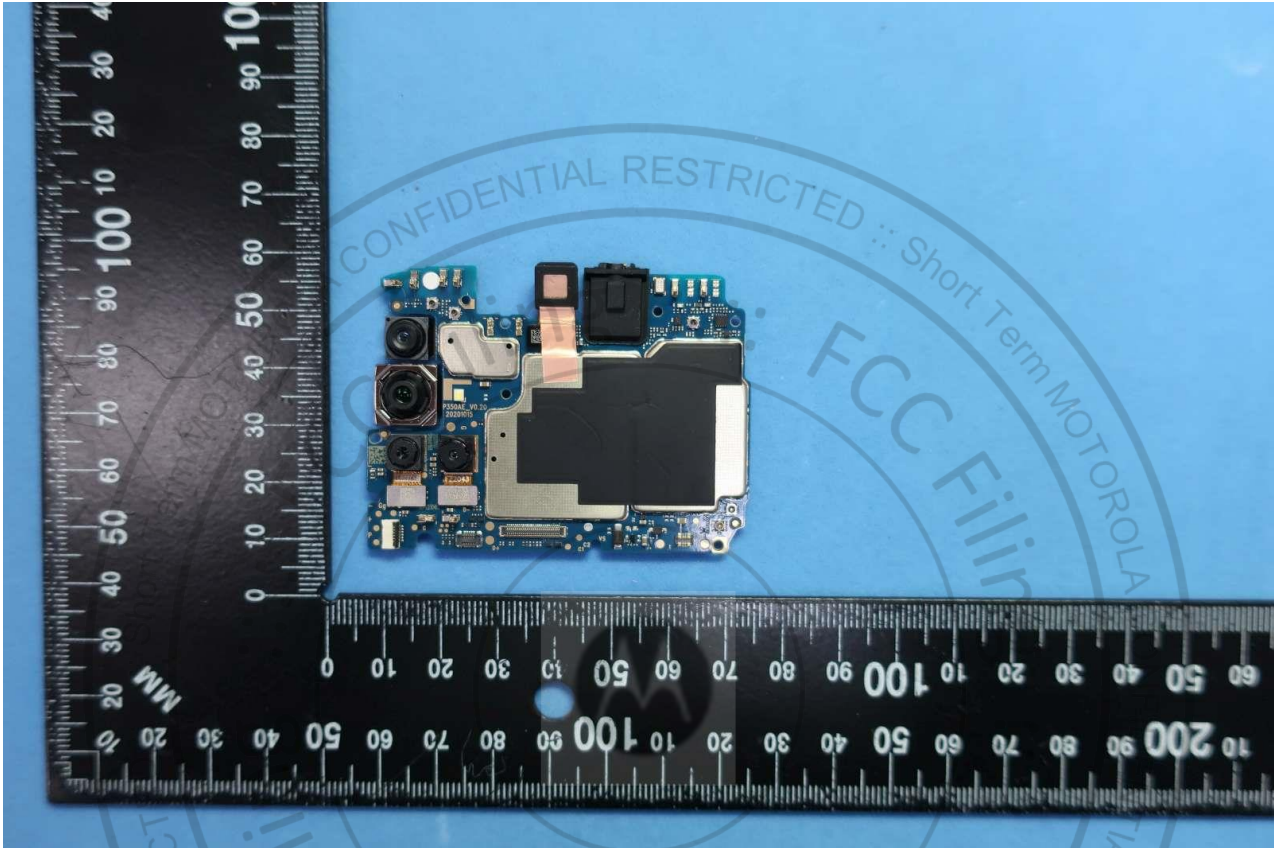

Brand Name: Motorola / Model Name: XT2129-2