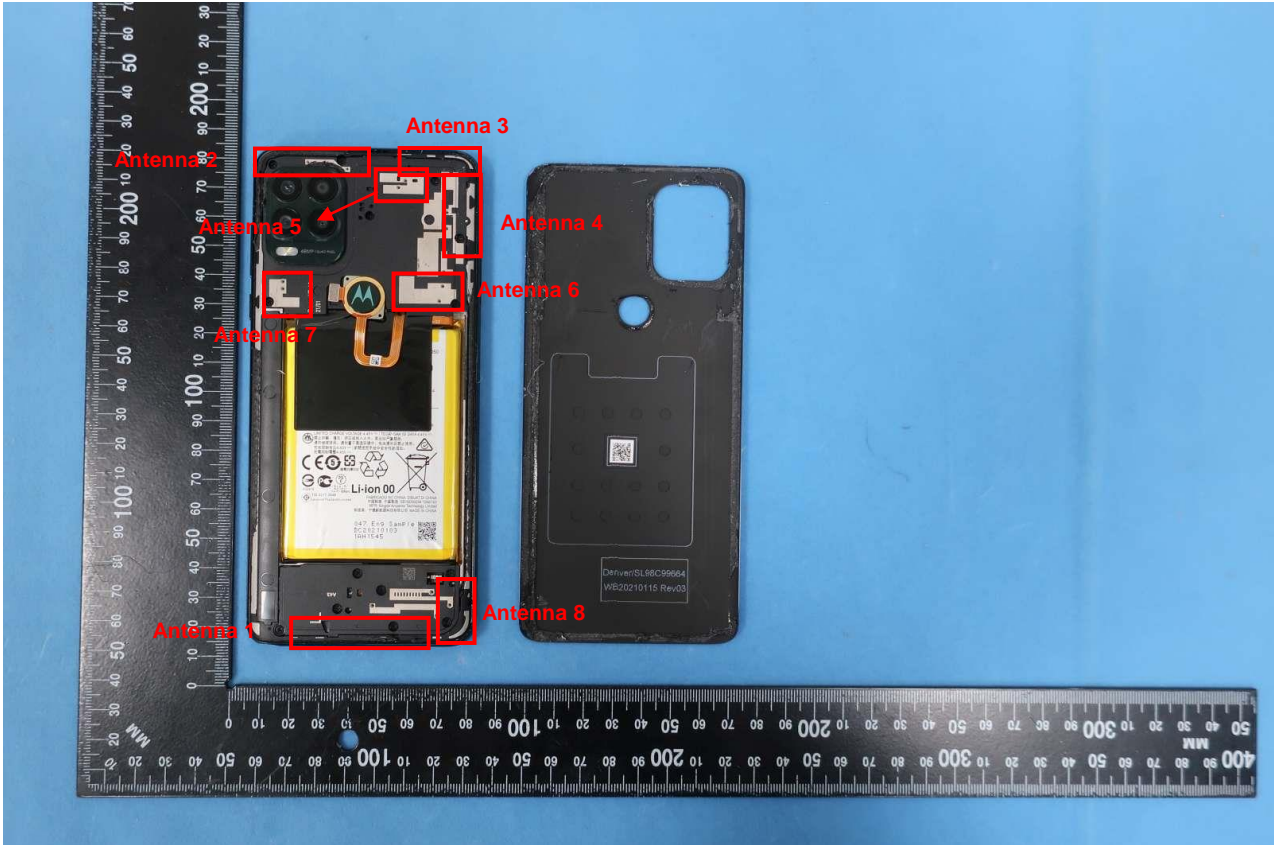

Brand Name: Motorola / Model Name: XT2131-1, XT2131-4, XT2131-3, XT2131DL