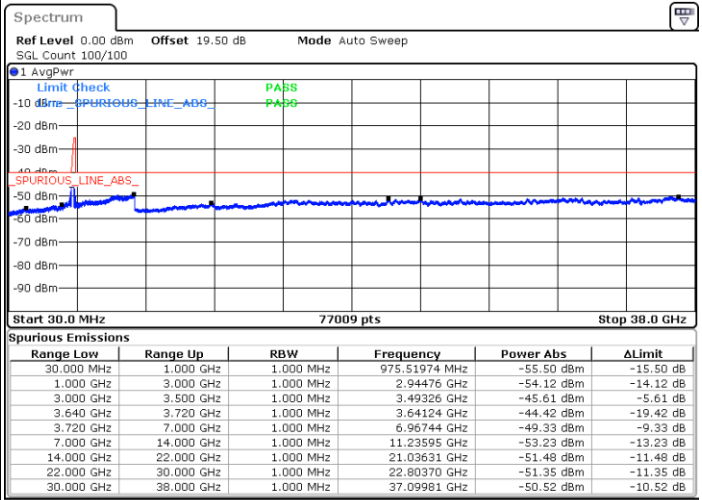

Date: 22.FEB.2021 12:50:13

LTE Band 48C / 20MHz+5MHz

QPSK

Highest Channel / 1RB0 and 1RB24

Highest Channel / 1RB99 and 1RB0

Date: 22.FEB.2021 13:29:42

Date: 22.FEB.2021 13:22:06

Highest Channel / FullIRB

N/A

Date: 22.FEB.2021 13:31:13

LTE Band 48C / 20MHz+10MHz

QPSK

Lowest Channel / 1RB0 and 1RB49

Lowest Channel / 1RB99 and 1RB0

Date: 22.FEB.2021 16:10:25

Date: 22.FEB.2021 16:08:54

Lowest Channel / FullIRB

N/A

Date: 22.FEB.2021 16:18:01

LTE Band 48C / 20MHz+10MHz

QPSK

Middle Channel / 1RB0 and 1RB49

Middle Channel / 1RB99 and 1RB0

Date: 22.FEB.2021 16:45:36

Date: 22.FEB.2021 16:55:11

Middle Channel / FullIRB

N/A

Date: 22.FEB.2021 16:38:00

LTE Band 48C / 20MHz+10MHz

QPSK

Highest Channel / 1RB0 and 1RB49

Highest Channel / 1RB99 and 1RB0