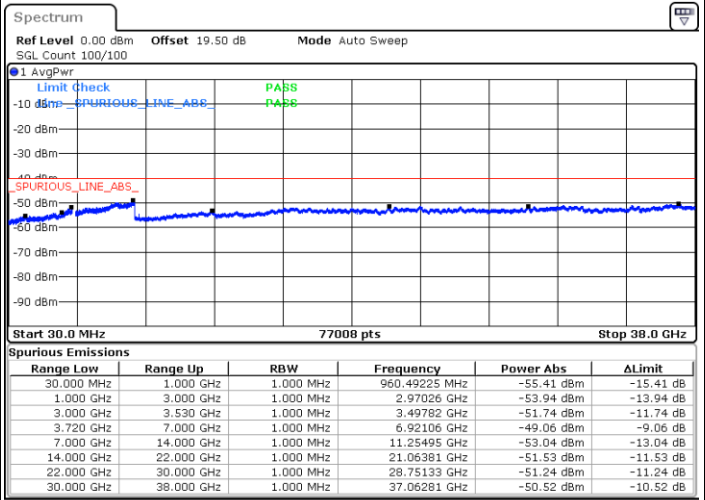

Date: 22.FEB.2021 15:29:37