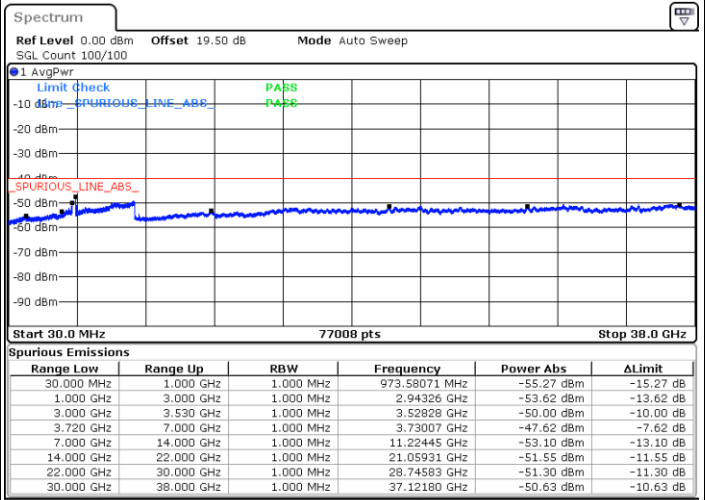

QPSK

Lowest Channel / 1RB0 and 1RB24

Lowest Channel / 1RB99 and 1RB0

Date: 22.FEB.2021 12:22:54

Date: 22.FEB.2021 12:21:23

Lowest Channel / FullIRB

N/A

Date: 22.FEB.2021 12:30:30

LTE Band 48C / 20MHz+5MHz

QPSK

Middle Channel / 1RB0 and 1RB24

Middle Channel / 1RB99 and 1RB0

Date: 22.FEB.2021 12:57:49

Date: 22.FEB.2021 12:59:20

Middle Channel / FullIRB

N/A

Date: 22.FEB.2021 12:50:13

LTE Band 48C / 20MHz+5MHz

QPSK

Highest Channel / 1RB0 and 1RB24

Highest Channel / 1RB99 and 1RB0

Date: 22.FEB.2021 13:29:42

Date: 22.FEB.2021 13:22:06

Highest Channel / FullIRB

N/A

Date: 22.FEB.2021 13:31:13

LTE Band 48C / 20MHz+10MHz

QPSK

Lowest Channel / 1RB0 and 1RB49

Lowest Channel / 1RB99 and 1RB0

Date: 22.FEB.2021 16:10:25

Date: 22.FEB.2021 16:08:54