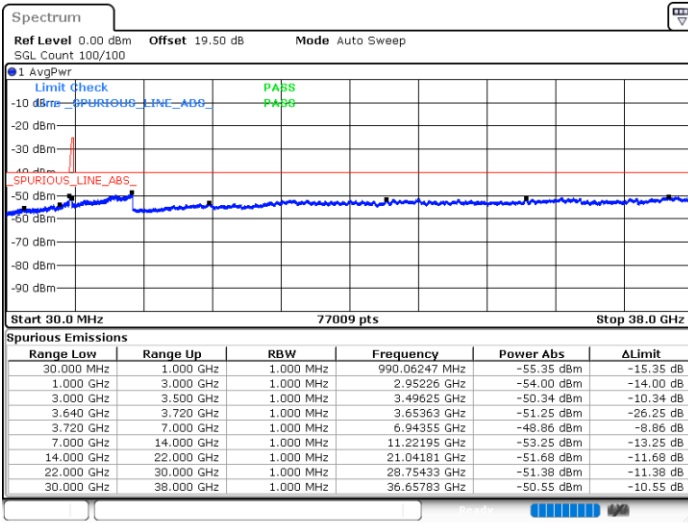

Date: 22.FEB.2021 10:14:47

Lowest Channel / FullIRB

N/A

Date: 22.FEB.2021 10:23:54

LTE Band 48C / 5MHz+20MHz

16QAM

Middle Channel / 1RB0 and 1RB99

Middle Channel / 1RB24 and 1RB0

Date: 22.FEB.2021 10:51:14

Date: 22.FEB.2021 10:55:48

Middle Channel / FullIRB

N/A

Date: 22.FEB.2021 10:46:41

LTE Band 48C / 5MHz+20MHz

16QAM

Highest Channel / 1RB0 and 1RB99

Highest Channel / 1RB24 and 1RB0

Date: 22.FEB.2021 11:23:08

Date: 22.FEB.2021 11:18:34

Highest Channel / FullIRB

N/A

Date: 22.FEB.2021 11:27:41

LTE Band 48C / 10MHz+20MHz

16QAM

Lowest Channel / 1RB0 and 1RB9

Lowest Channel / 1RB49 and 1RB0

Date: 22.FEB.2021 15:11:21

Date: 22.FEB.2021 15:06:48

Lowest Channel / FullRB

N/A

Date: 22.FEB.2021 15:15:55

LTE Band 48C / 10MHz+20MHz