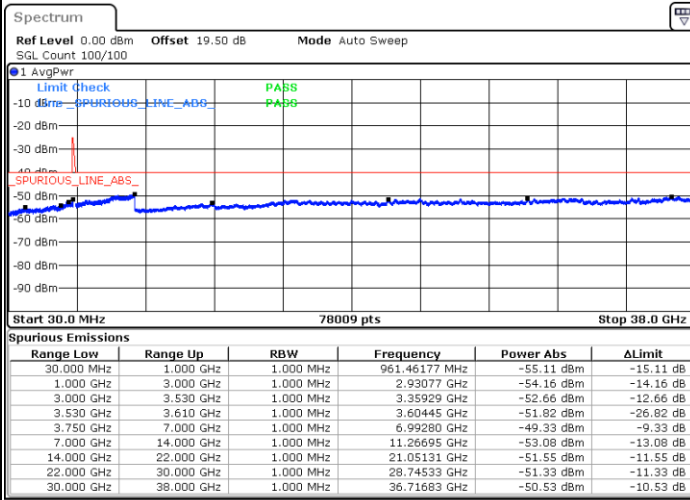

LTE Band 48C / 20MHz+5MHz

QPSK

Middle Channel / 1RB0 and 1RB24

Middle Channel / 1RB99 and 1RB0

Date: 22.FEB.2021 12:57:49

Date: 22.FEB.2021 12:59:20

Middle Channel / FullIRB

N/A

Date: 22.FEB.2021 12:50:13

LTE Band 48C / 20MHz+5MHz

QPSK

Highest Channel / 1RB0 and 1RB24

Highest Channel / 1RB99 and 1RB0

Date: 22.FEB.2021 13:29:42

Date: 22.FEB.2021 13:22:06

Highest Channel / FullIRB

N/A

Date: 22.FEB.2021 13:31:13

LTE Band 48C / 20MHz+10MHz

QPSK

Lowest Channel / 1RB0 and 1RB49

Lowest Channel / 1RB99 and 1RB0

Date: 22.FEB.2021 16:10:25

Date: 22.FEB.2021 16:08:54

Lowest Channel / FullIRB

N/A

Date: 22.FEB.2021 16:18:01

LTE Band 48C / 20MHz+10MHz

QPSK

Middle Channel / 1RB0 and 1RB49

Middle Channel / 1RB99 and 1RB0

Date: 22.FEB.2021 16:45:36