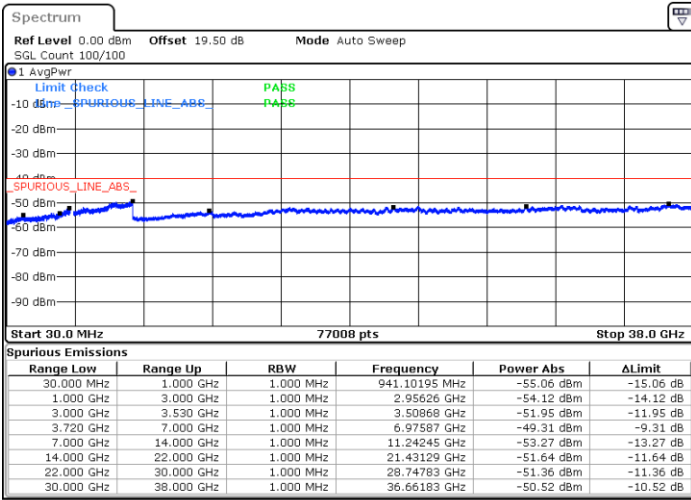

Date: 22.FEB.2021 11:26:10

LTE Band 48C / 10MHz+20MHz

QPSK

Lowest Channel / 1RB0 and 1RB99

Lowest Channel / 1RB49 and 1RB0

Date: 22.FEB.2021 15:09:50

Date: 22.FEB.2021 15:08:19

Lowest Channel / FullRB

N/A

Date: 22.FEB.2021 15:17:27

LTE Band 48C / 10MHz+20MHz

QPSK

Middle Channel / 1RB0 and 1RB99

Middle Channel / 1RB49 and 1RB0

Date: 22.FEB.2021 15:26:34

Date: 22.FEB.2021 15:28:05

Middle Channel / FullIRB

N/A

Date: 22.FEB.2021 15:18:58

LTE Band 48C / 10MHz+20MHz

QPSK

Highest Channel / 1RB0 and 1RB99

Highest Channel / 1RB49 and 1RB0

Date: 22.FEB.2021 15:40:16

Date: 22.FEB.2021 15:32:39

Highest Channel / FullIRB

N/A

Date: 22.FEB.2021 15:41:47

LTE Band 48C / 15MHz+20MHz

QPSK

Lowest Channel / 1RB0 and 1RB99

Lowest Channel / 1RB74 and 1RB0