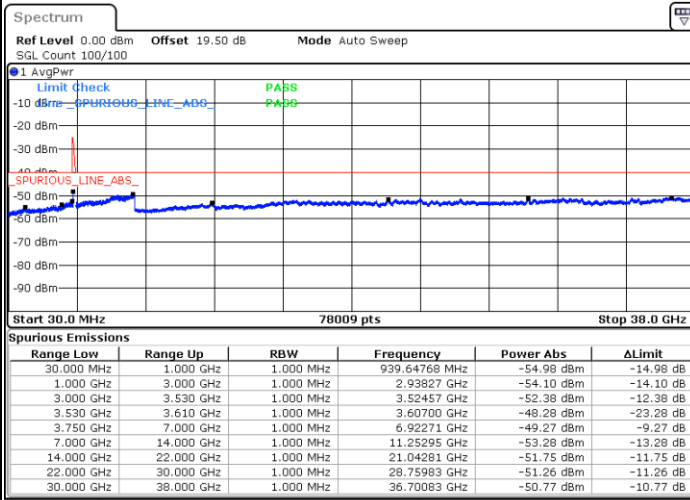

Date: 22.FEB.2021 15:32:39

Highest Channel / FullIRB

N/A

Date: 22.FEB.2021 15:41:47

LTE Band 48C / 15MHz+20MHz

QPSK

Lowest Channel / 1RB0 and 1RB99

Lowest Channel / 1RB74 and 1RB0

Date: 23.FEB.2021 10:01:29

Date: 23.FEB.2021 09:59:58

Lowest Channel / FullRB

N/A

Date: 23.FEB.2021 10:09:06

LTE Band 48C / 15MHz+20MHz

QPSK

Middle Channel / 1RB0 and 1RB99

Middle Channel / 1RB74 and 1RB0

Date: 23.FEB.2021 10:39:25

Date: 23.FEB.2021 10:40:57

Middle Channel / FullIRB

N/A

Date: 23.FEB.2021 10:31:48

LTE Band 48C / 15MHz+20MHz

QPSK

Highest Channel / 1RB0 and 1RB99

Highest Channel / 1RB74 and 1RB0

Date: 23.FEB.2021 11:11:21

Date: 23.FEB.2021 11:03:45

Highest Channel / FullIRB

N/A

Date: 23.FEB.2021 11:12:53

LTE Band 48C / 20MHz+5MHz