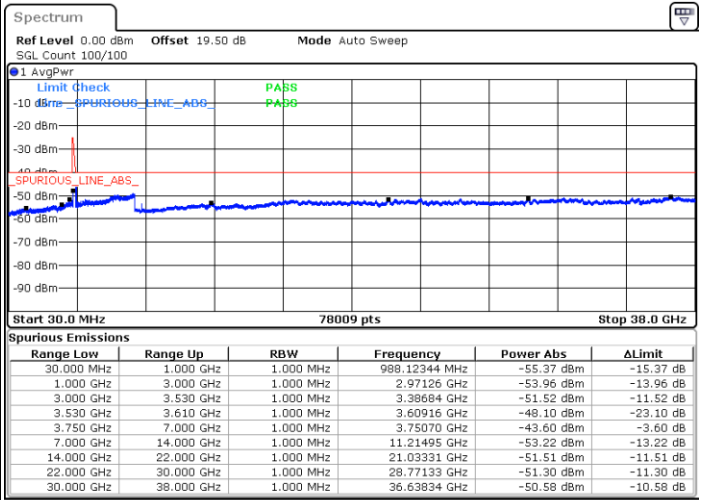

LTE Band 48C / 20MHz+5MHz

QPSK

Middle Channel / 1RB0 and 1RB24

Middle Channel / 1RB99 and 1RB0

Date: 22.FEB.2021 12:57:49

Date: 22.FEB.2021 12:59:20

Middle Channel / FullIRB

N/A

Date: 22.FEB.2021 12:50:13

LTE Band 48C / 20MHz+5MHz

QPSK

Highest Channel / 1RB0 and 1RB24

Highest Channel / 1RB99 and 1RB0

Date: 22.FEB.2021 13:29:42

Date: 22.FEB.2021 13:22:06

Highest Channel / FullIRB

N/A

Date: 22.FEB.2021 13:31:13

LTE Band 48C / 20MHz+10MHz

QPSK

Lowest Channel / 1RB0 and 1RB49

Lowest Channel / 1RB99 and 1RB0

Date: 22.FEB.2021 16:10:25

Date: 22.FEB.2021 16:08:54

Lowest Channel / FullIRB

N/A

Date: 22.FEB.2021 16:18:01

LTE Band 48C / 20MHz+10MHz

QPSK

Middle Channel / 1RB0 and 1RB49

Middle Channel / 1RB99 and 1RB0

Date: 22.FEB.2021 16:45:36