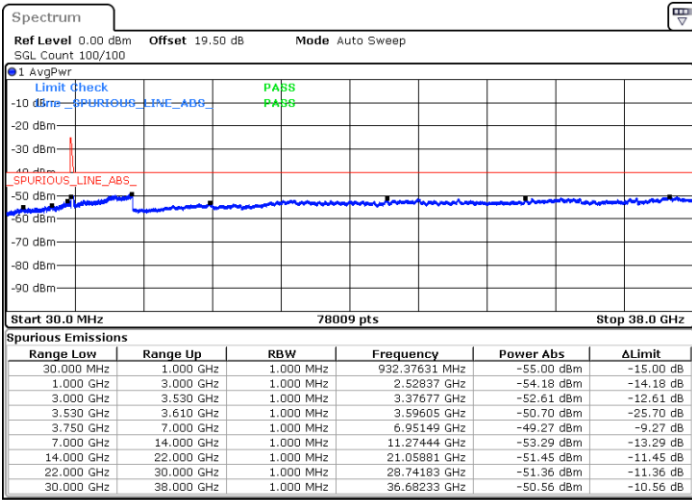

Highest Channel / 1RB24 and 1RB0

Date: 22.FEB.2021 11:23:08

Date: 22.FEB.2021 11:18:34

Highest Channel / FullIRB

N/A

Date: 22.FEB.2021 11:27:41

LTE Band 48C / 10MHz+20MHz

16QAM

Lowest Channel / 1RB0 and 1RB9

Lowest Channel / 1RB49 and 1RB0

Date: 22.FEB.2021 15:11:21

Date: 22.FEB.2021 15:06:48

Lowest Channel / FullRB

N/A

Date: 22.FEB.2021 15:15:55

LTE Band 48C / 10MHz+20MHz

16QAM

Middle Channel / 1RB0 and 1RB99

Middle Channel / 1RB49 and 1RB0

Date: 22.FEB.2021 15:25:03

Date: 22.FEB.2021 15:29:37

Middle Channel / FullIRB

N/A

Date: 22.FEB.2021 15:20:29

LTE Band 48C / 10MHz+20MHz

16QAM

Highest Channel / 1RB0 and 1RB99

Highest Channel / 1RB49 and 1RB0

Date: 22.FEB.2021 15:38:44

Date: 22.FEB.2021 15:34:10

Highest Channel / FullIRB

N/A