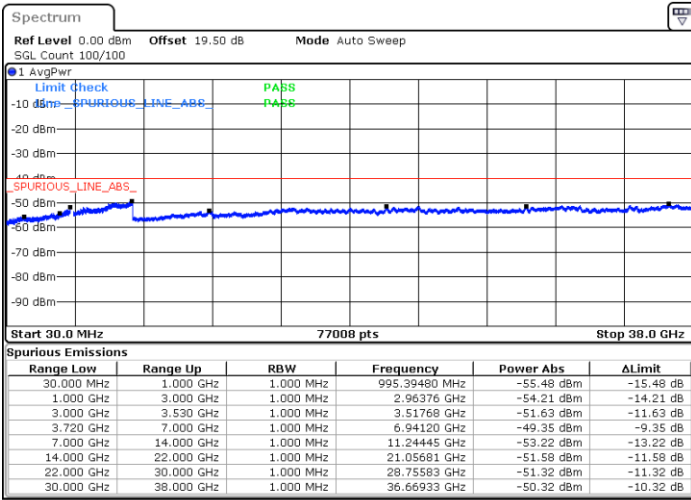

LTE Band 48C / 10MHz+20MHz

16QAM

Highest Channel / 1RB0 and 1RB99

Highest Channel / 1RB49 and 1RB0

Date: 22.FEB.2021 15:38:44

Date: 22.FEB.2021 15:34:10

Highest Channel / FullIRB

N/A

Date: 22.FEB.2021 15:43:18

LTE Band 48C / 15MHz+20MHz

16QAM

Lowest Channel / 1RB0 and 1RB9

Lowest Channel / 1RB74 and 1RB0

Date: 23.FEB.2021 10:03:01

Date: 23.FEB.2021 09:58:26

Lowest Channel / FullRB

N/A

Date: 23.FEB.2021 10:07:35

LTE Band 48C / 15MHz+20MHz

16QAM

Middle Channel / 1RB0 and 1RB99

Middle Channel / 1RB74 and 1RB0

Date: 23.FEB.2021 10:37:53

Date: 23.FEB.2021 10:42:28

Middle Channel / FullIRB

N/A

Date: 23.FEB.2021 10:33:19

LTE Band 48C / 15MHz+20MHz

16QAM

Highest Channel / 1RB0 and 1RB99

Highest Channel / 1RB74 and 1RB0

Date: 23.FEB.2021 11:09:50