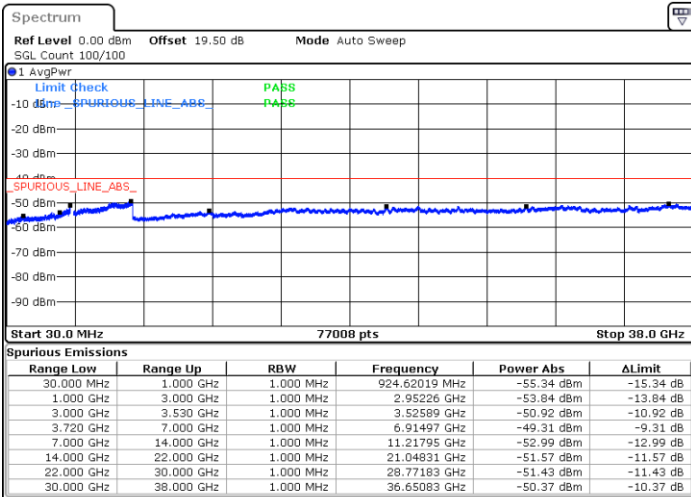

Highest Channel / 1RB24 and 1RB0

Date: 22.FEB.2021 11:23:08

Date: 22.FEB.2021 11:18:34

Highest Channel / FullIRB

N/A

Date: 22.FEB.2021 11:27:41

LTE Band 48C / 10MHz+20MHz

16QAM

Lowest Channel / 1RB0 and 1RB9

Lowest Channel / 1RB49 and 1RB0

Date: 22.FEB.2021 15:11:21

Date: 22.FEB.2021 15:06:48

Lowest Channel / FullRB

N/A

Date: 22.FEB.2021 15:15:55

LTE Band 48C / 10MHz+20MHz

16QAM

Middle Channel / 1RB0 and 1RB99

Middle Channel / 1RB49 and 1RB0

Date: 22.FEB.2021 15:25:03

Date: 22.FEB.2021 15:29:37

Middle Channel / FullIRB

N/A

Date: 22.FEB.2021 15:20:29

LTE Band 48C / 10MHz+20MHz

16QAM

Highest Channel / 1RB0 and 1RB99

Highest Channel / 1RB49 and 1RB0

Date: 22.FEB.2021 15:38:44

Date: 22.FEB.2021 15:34:10

Highest Channel / FullIRB

N/A