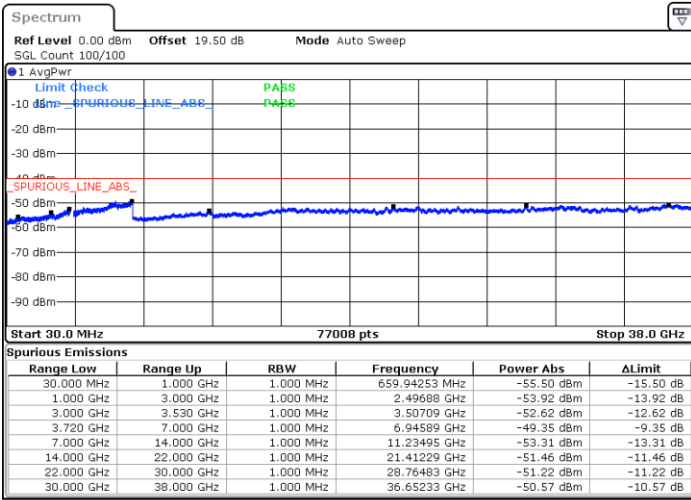

Highest Channel / FullIRB

N/A

Date: 23.FEB.2021 13:35:21

LTE Band 48C / 5MHz+20MHz

16QAM

Lowest Channel / 1RB0 and 1RB99

Lowest Channel / 1RB24 and 1RB0

Date: 22.FEB.2021 10:19:21

Date: 22.FEB.2021 10:14:47

Lowest Channel / FullIRB

N/A

Date: 22.FEB.2021 10:23:54

LTE Band 48C / 5MHz+20MHz

16QAM

Middle Channel / 1RB0 and 1RB99

Middle Channel / 1RB24 and 1RB0

Date: 22.FEB.2021 10:51:14

Date: 22.FEB.2021 10:55:48

Middle Channel / FullIRB

N/A

Date: 22.FEB.2021 10:46:41

LTE Band 48C / 5MHz+20MHz

16QAM

Highest Channel / 1RB0 and 1RB99

Highest Channel / 1RB24 and 1RB0

Date: 22.FEB.2021 11:23:08

Date: 22.FEB.2021 11:18:34

Highest Channel / FullIRB

N/A

Date: 22.FEB.2021 11:27:41

LTE Band 48C / 10MHz+20MHz

16QAM