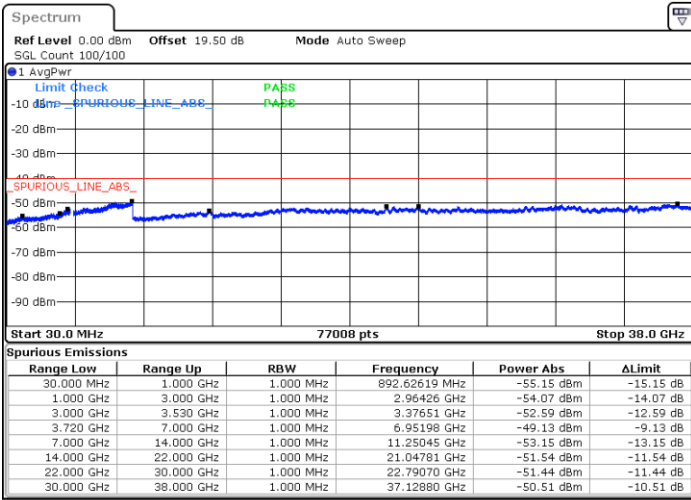

N/A

Date: 22.FEB.2021 13:31:13

LTE Band 48C / 20MHz+10MHz

QPSK

Lowest Channel / 1RB0 and 1RB49

Lowest Channel / 1RB99 and 1RB0

Date: 22.FEB.2021 16:10:25

Date: 22.FEB.2021 16:08:54

Lowest Channel / FullIRB

N/A

Date: 22.FEB.2021 16:18:01

LTE Band 48C / 20MHz+10MHz

QPSK

Middle Channel / 1RB0 and 1RB49

Middle Channel / 1RB99 and 1RB0

Date: 22.FEB.2021 16:45:36

Date: 22.FEB.2021 16:55:11

Middle Channel / FullIRB

N/A

Date: 22.FEB.2021 16:38:00

LTE Band 48C / 20MHz+10MHz

QPSK

Highest Channel / 1RB0 and 1RB49

Highest Channel / 1RB99 and 1RB0

Date: 23.FEB.2021 14:23:34

Date: 23.FEB.2021 14:15:57

Highest Channel / FullIRB

N/A

Date: 23.FEB.2021 14:25:05

LTE Band 48C / 20MHz+15MHz

QPSK

Lowest Channel / 1RB0 and 1RB74