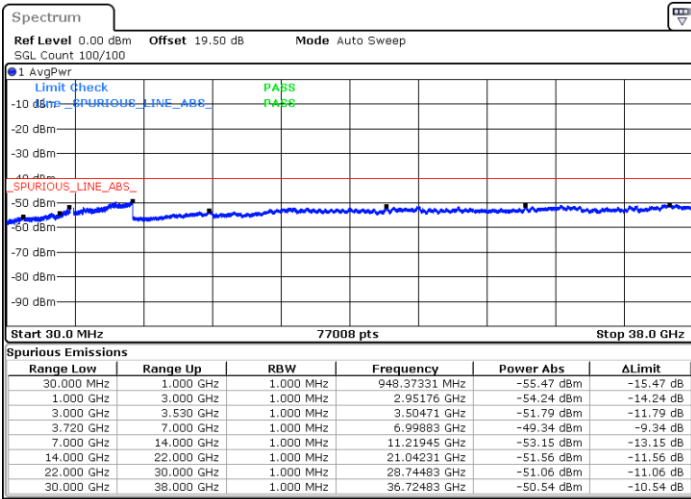

Date: 22.FEB.2021 11:26:10

LTE Band 48C / 10MHz+20MHz

QPSK

Lowest Channel / 1RB0 and 1RB99

Lowest Channel / 1RB49 and 1RB0

Date: 22.FEB.2021 15:09:50

Date: 22.FEB.2021 15:08:19

Lowest Channel / FullRB

N/A

Date: 22.FEB.2021 15:17:27

LTE Band 48C / 10MHz+20MHz

QPSK

Middle Channel / 1RB0 and 1RB99

Middle Channel / 1RB49 and 1RB0

Date: 22.FEB.2021 15:26:34

Date: 22.FEB.2021 15:28:05

Middle Channel / FullIRB

N/A

Date: 22.FEB.2021 15:18:58

LTE Band 48C / 10MHz+20MHz

QPSK

Highest Channel / 1RB0 and 1RB99

Highest Channel / 1RB49 and 1RB0

Date: 22.FEB.2021 15:40:16

Date: 22.FEB.2021 15:32:39

Highest Channel / FullIRB

N/A

Date: 22.FEB.2021 15:41:47

LTE Band 48C / 15MHz+20MHz

QPSK

Lowest Channel / 1RB0 and 1RB99

Lowest Channel / 1RB74 and 1RB0