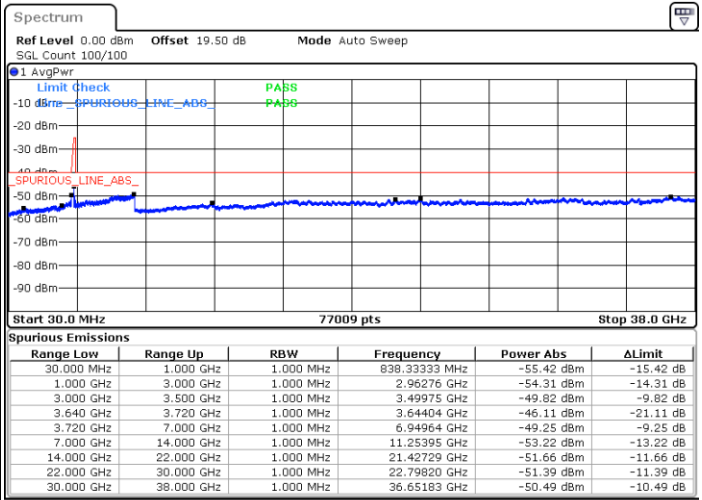

Date: 22.FEB.2021 16:55:11

Middle Channel / FullIRB

N/A

Date: 22.FEB.2021 16:38:00

LTE Band 48C / 20MHz+10MHz

QPSK

Highest Channel / 1RB0 and 1RB49

Highest Channel / 1RB99 and 1RB0

Date: 23.FEB.2021 14:23:34

Date: 23.FEB.2021 14:15:57

Highest Channel / FullIRB

N/A

Date: 23.FEB.2021 14:25:05

LTE Band 48C / 20MHz+15MHz

QPSK

Lowest Channel / 1RB0 and 1RB74

Lowest Channel / 1RB99 and 1RB0

Date: 23.FEB.2021 15:12:02

Date: 23.FEB.2021 15:10:30

Lowest Channel / FullIRB

N/A

Date: 23.FEB.2021 15:19:38

LTE Band 48C / 20MHz+15MHz

QPSK