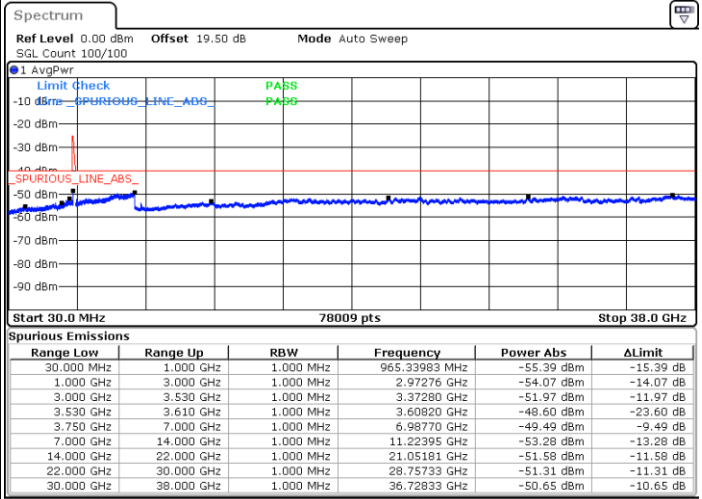

Date: 22.FEB.2021 15:43:18

LTE Band 48C / 15MHz+20MHz

16QAM

Lowest Channel / 1RB0 and 1RB9

Lowest Channel / 1RB74 and 1RB0

Date: 23.FEB.2021 10:03:01

Date: 23.FEB.2021 09:58:26

Lowest Channel / FullRB

N/A

Date: 23.FEB.2021 10:07:35

LTE Band 48C / 15MHz+20MHz

16QAM

Middle Channel / 1RB0 and 1RB99

Middle Channel / 1RB74 and 1RB0

Date: 23.FEB.2021 10:37:53

Date: 23.FEB.2021 10:42:28

Middle Channel / FullIRB

N/A

Date: 23.FEB.2021 10:33:19

LTE Band 48C / 15MHz+20MHz

16QAM

Highest Channel / 1RB0 and 1RB99

Highest Channel / 1RB74 and 1RB0

Date: 23.FEB.2021 11:09:50