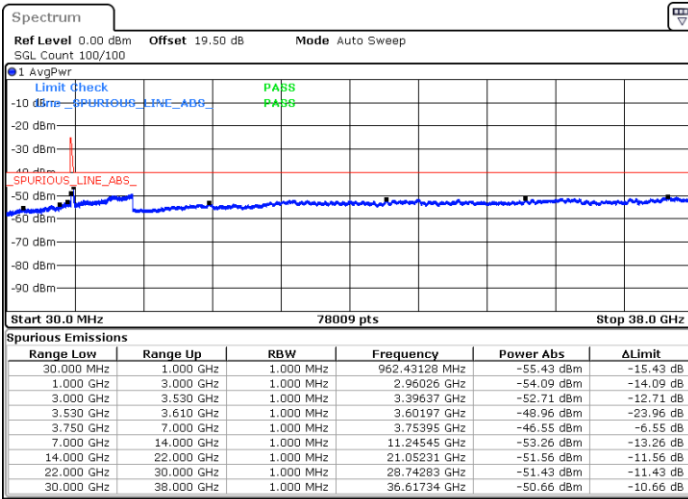

Highest Channel / FullRB

N/A

Date: 23.FEB.2021 11:14:24