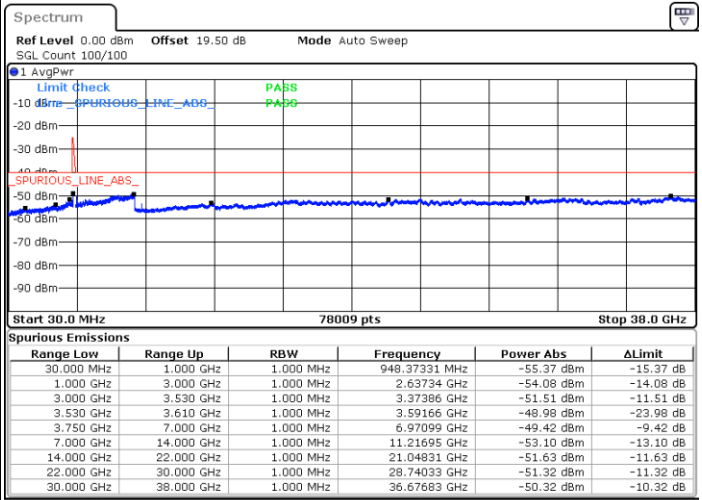

Date: 22.FEB.2021 10:14:47

Lowest Channel / FullIRB

N/A

Date: 22.FEB.2021 10:23:54

LTE Band 48C / 5MHz+20MHz

16QAM

Middle Channel / 1RB0 and 1RB99

Middle Channel / 1RB24 and 1RB0

Date: 22.FEB.2021 10:51:14

Date: 22.FEB.2021 10:55:48

Middle Channel / FullIRB

N/A

Date: 22.FEB.2021 10:46:41

LTE Band 48C / 5MHz+20MHz

16QAM

Highest Channel / 1RB0 and 1RB99

Highest Channel / 1RB24 and 1RB0

Date: 22.FEB.2021 11:23:08

Date: 22.FEB.2021 11:18:34

Highest Channel / FullIRB

N/A

Date: 22.FEB.2021 11:27:41

LTE Band 48C / 10MHz+20MHz

16QAM

Lowest Channel / 1RB0 and 1RB9

Lowest Channel / 1RB49 and 1RB0

Date: 22.FEB.2021 15:11:21

Date: 22.FEB.2021 15:06:48

Lowest Channel / FullRB

N/A

Date: 22.FEB.2021 15:15:55

LTE Band 48C / 10MHz+20MHz