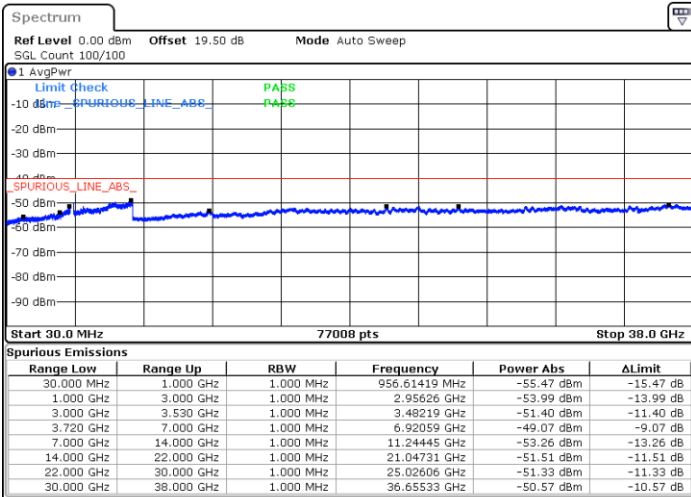

LTE Band 48C / 20MHz+20MHz

QPSK

Lowest Channel / 1RB0 and 1RB99

Lowest Channel / 1RB99 and 1RB0

Date: 23.FEB.2021 12:24:01

Date: 23.FEB.2021 12:22:30

Lowest Channel / FullIRB

N/A

Date: 23.FEB.2021 12:31:37

LTE Band 48C / 20MHz+20MHz

QPSK

MiddleChannel / 1RB0 and 1RB99

Middle Channel / 1RB99 and 1RB0

Date: 23.FEB.2021 13:01:54

Date: 23.FEB.2021 13:03:25

Middle Channel / FullIRB

N/A

Date: 23.FEB.2021 12:54:18

LTE Band 48C / 20MHz+20MHz

QPSK

Highest Channel / 1RB0 and 1RB99

Highest Channel / 1RB99 and 1RB0

Date: 23.FEB.2021 13:33:50

Date: 23.FEB.2021 13:26:13

Highest Channel / FullIRB

N/A

Date: 23.FEB.2021 13:35:21

LTE Band 48C / 5MHz+20MHz

16QAM

Lowest Channel / 1RB0 and 1RB99

Lowest Channel / 1RB24 and 1RB0

Date: 22.FEB.2021 10:19:21