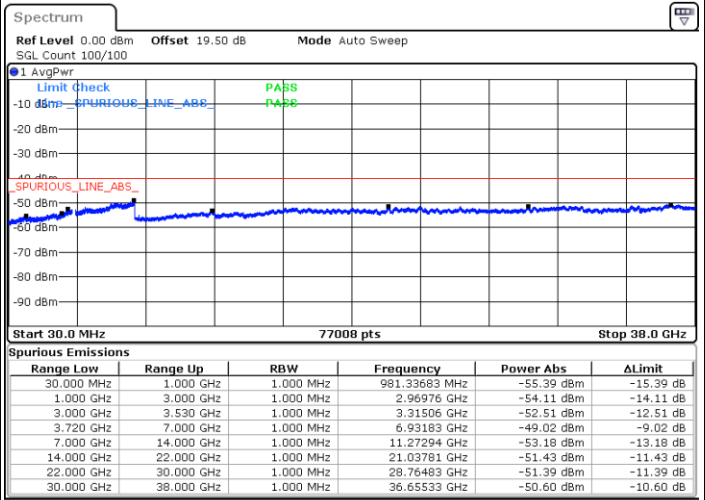

LTE Band 48C / 10MHz+20MHz

16QAM

Highest Channel / 1RB0 and 1RB99

Highest Channel / 1RB49 and 1RB0

Date: 22.FEB.2021 15:38:44

Date: 22.FEB.2021 15:34:10

Highest Channel / FullIRB

N/A

Date: 22.FEB.2021 15:43:18

LTE Band 48C / 15MHz+20MHz

16QAM

Lowest Channel / 1RB0 and 1RB9

Lowest Channel / 1RB74 and 1RB0

Date: 23.FEB.2021 10:03:01

Date: 23.FEB.2021 09:58:26

Lowest Channel / FullRB

N/A

Date: 23.FEB.2021 10:07:35

LTE Band 48C / 15MHz+20MHz

16QAM

Middle Channel / 1RB0 and 1RB99

Middle Channel / 1RB74 and 1RB0

Date: 23.FEB.2021 10:37:53

Date: 23.FEB.2021 10:42:28

Middle Channel / FullIRB

N/A

Date: 23.FEB.2021 10:33:19

LTE Band 48C / 15MHz+20MHz

16QAM

Highest Channel / 1RB0 and 1RB99

Highest Channel / 1RB74 and 1RB0

Date: 23.FEB.2021 11:09:50