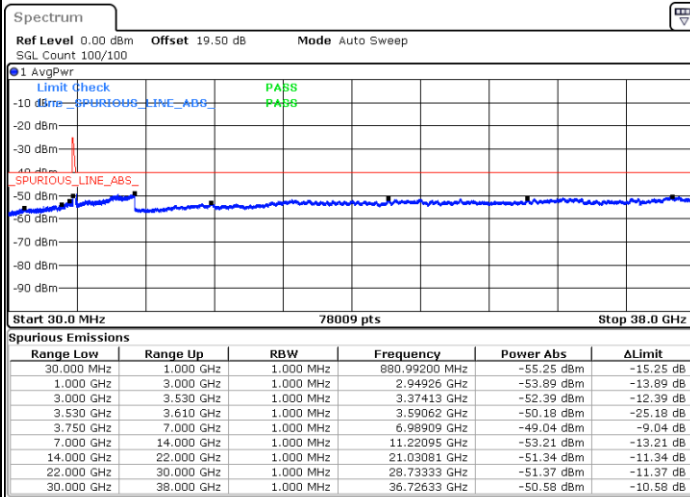

LTE Band 48C / 20MHz+5MHz

QPSK

Middle Channel / 1RB0 and 1RB24

Middle Channel / 1RB99 and 1RB0

Date: 22.FEB.2021 12:57:49

Date: 22.FEB.2021 12:59:20

Middle Channel / FullIRB

N/A

Date: 22.FEB.2021 12:50:13

LTE Band 48C / 20MHz+5MHz

QPSK

Highest Channel / 1RB0 and 1RB24

Highest Channel / 1RB99 and 1RB0

Date: 22.FEB.2021 13:29:42

Date: 22.FEB.2021 13:22:06

Highest Channel / FullIRB

N/A

Date: 22.FEB.2021 13:31:13

LTE Band 48C / 20MHz+10MHz

QPSK

Lowest Channel / 1RB0 and 1RB49

Lowest Channel / 1RB99 and 1RB0

Date: 22.FEB.2021 16:10:25

Date: 22.FEB.2021 16:08:54

Lowest Channel / FullIRB

N/A

Date: 22.FEB.2021 16:18:01

LTE Band 48C / 20MHz+10MHz

QPSK

Middle Channel / 1RB0 and 1RB49

Middle Channel / 1RB99 and 1RB0

Date: 22.FEB.2021 16:45:36