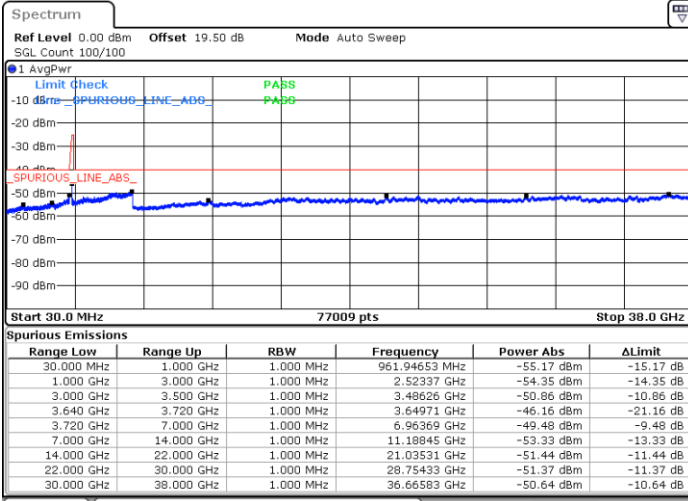

LTE Band 48C / 10MHz+20MHz

16QAM

Highest Channel / 1RB0 and 1RB99

Highest Channel / 1RB49 and 1RB0

Date: 22.FEB.2021 15:38:44

Date: 22.FEB.2021 15:34:10

Highest Channel / FullIRB

N/A

Date: 22.FEB.2021 15:43:18

LTE Band 48C / 15MHz+20MHz

16QAM

Lowest Channel / 1RB0 and 1RB9

Lowest Channel / 1RB74 and 1RB0

Date: 23.FEB.2021 10:03:01

Date: 23.FEB.2021 09:58:26

Lowest Channel / FullRB

N/A

Date: 23.FEB.2021 10:07:35

LTE Band 48C / 15MHz+20MHz

16QAM

Middle Channel / 1RB0 and 1RB99

Middle Channel / 1RB74 and 1RB0

Date: 23.FEB.2021 10:37:53

Date: 23.FEB.2021 10:42:28

Middle Channel / FullIRB

N/A

Date: 23.FEB.2021 10:33:19

LTE Band 48C / 15MHz+20MHz

16QAM

Highest Channel / 1RB0 and 1RB99

Highest Channel / 1RB74 and 1RB0

Date: 23.FEB.2021 11:09:50