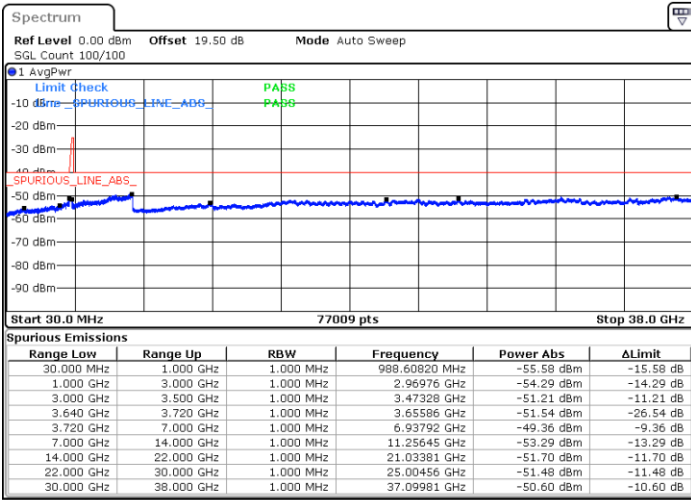

Lowest Channel / 1RB99 and 1RB0

Date: 23.FEB.2021 15:12:02

Date: 23.FEB.2021 15:10:30

Lowest Channel / FullIRB

N/A

Date: 23.FEB.2021 15:19:38

LTE Band 48C / 20MHz+15MHz

QPSK

Middle Channel / 1RB0 and 1RB74

Middle Channel / 1RB99 and 1RB0

Date: 23.FEB.2021 15:28:46

Date: 23.FEB.2021 15:30:17

Middle Channel / FullIRB

N/A

Date: 23.FEB.2021 15:21:10

LTE Band 48C / 20MHz+15MHz

QPSK

Highest Channel / 1RB0 and 1RB74

Highest Channel / 1RB99 and 1RB0

Date: 23.FEB.2021 15:42:28

Date: 23.FEB.2021 15:34:52

Highest Channel / FullIRB

N/A

Date: 23.FEB.2021 15:44:00

LTE Band 48C / 20MHz+20MHz

QPSK

Lowest Channel / 1RB0 and 1RB99

Lowest Channel / 1RB99 and 1RB0

Date: 23.FEB.2021 12:24:01

Date: 23.FEB.2021 12:22:30

Lowest Channel / FullIRB

N/A