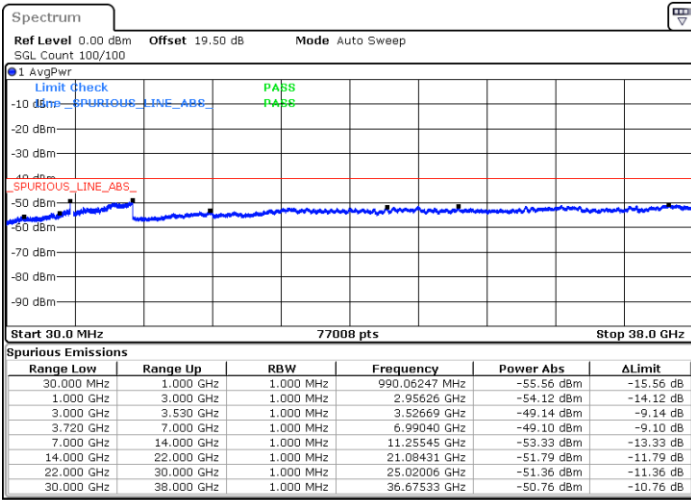

LTE Band 48C / 20MHz+20MHz

QPSK

Lowest Channel / 1RB0 and 1RB99

Lowest Channel / 1RB99 and 1RB0

Date: 23.FEB.2021 12:24:01

Date: 23.FEB.2021 12:22:30

Lowest Channel / FullIRB

N/A

Date: 23.FEB.2021 12:31:37

LTE Band 48C / 20MHz+20MHz

QPSK

MiddleChannel / 1RB0 and 1RB99

Middle Channel / 1RB99 and 1RB0

Date: 23.FEB.2021 13:01:54

Date: 23.FEB.2021 13:03:25

Middle Channel / FullIRB

N/A

Date: 23.FEB.2021 12:54:18

LTE Band 48C / 20MHz+20MHz

QPSK

Highest Channel / 1RB0 and 1RB99

Highest Channel / 1RB99 and 1RB0

Date: 23.FEB.2021 13:33:50

Date: 23.FEB.2021 13:26:13

Highest Channel / FullIRB

N/A

Date: 23.FEB.2021 13:35:21

LTE Band 48C / 5MHz+20MHz

16QAM

Lowest Channel / 1RB0 and 1RB99

Lowest Channel / 1RB24 and 1RB0

Date: 22.FEB.2021 10:19:21