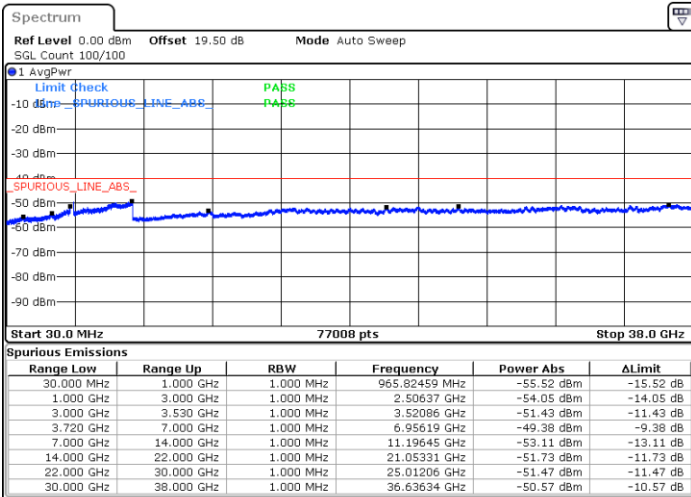

Date: 22.FEB.2021 15:32:39

Highest Channel / FullIRB

N/A

Date: 22.FEB.2021 15:41:47

LTE Band 48C / 15MHz+20MHz

QPSK

Lowest Channel / 1RB0 and 1RB99

Lowest Channel / 1RB74 and 1RB0

Date: 23.FEB.2021 10:01:29

Date: 23.FEB.2021 09:59:58

Lowest Channel / FullRB

N/A

Date: 23.FEB.2021 10:09:06

LTE Band 48C / 15MHz+20MHz

QPSK

Middle Channel / 1RB0 and 1RB99

Middle Channel / 1RB74 and 1RB0

Date: 23.FEB.2021 10:39:25

Date: 23.FEB.2021 10:40:57

Middle Channel / FullIRB

N/A

Date: 23.FEB.2021 10:31:48

LTE Band 48C / 15MHz+20MHz

QPSK

Highest Channel / 1RB0 and 1RB99

Highest Channel / 1RB74 and 1RB0

Date: 23.FEB.2021 11:11:21

Date: 23.FEB.2021 11:03:45

Highest Channel / FullIRB

N/A

Date: 23.FEB.2021 11:12:53

LTE Band 48C / 20MHz+5MHz