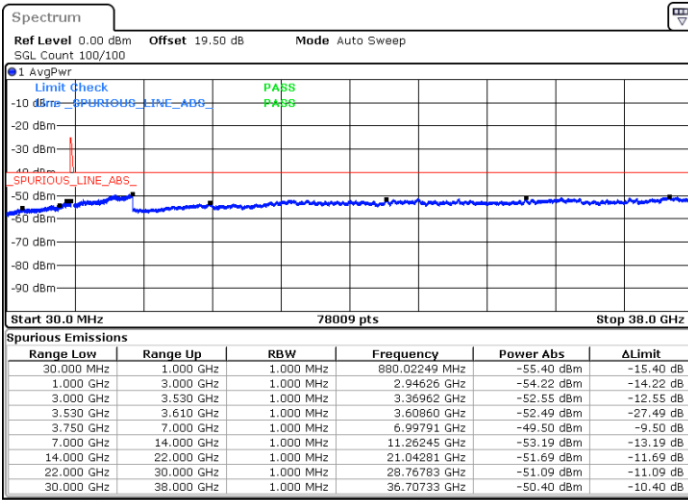

LTE Band 48C / 5MHz+20MHz

QPSK

Highest Channel / 1RB0 and 1RB99

Highest Channel / 1RB24 and 1RB0

Date: 22.FEB.2021 11:24:39

Date: 22.FEB.2021 11:17:03

Highest Channel / FullIRB

N/A

Date: 22.FEB.2021 11:26:10

LTE Band 48C / 10MHz+20MHz

QPSK

Lowest Channel / 1RB0 and 1RB99

Lowest Channel / 1RB49 and 1RB0

Date: 22.FEB.2021 15:09:50

Date: 22.FEB.2021 15:08:19

Lowest Channel / FullRB

N/A

Date: 22.FEB.2021 15:17:27

LTE Band 48C / 10MHz+20MHz

QPSK

Middle Channel / 1RB0 and 1RB99

Middle Channel / 1RB49 and 1RB0

Date: 22.FEB.2021 15:26:34

Date: 22.FEB.2021 15:28:05

Middle Channel / FullIRB

N/A

Date: 22.FEB.2021 15:18:58

LTE Band 48C / 10MHz+20MHz

QPSK

Highest Channel / 1RB0 and 1RB99

Highest Channel / 1RB49 and 1RB0

Date: 22.FEB.2021 15:40:16