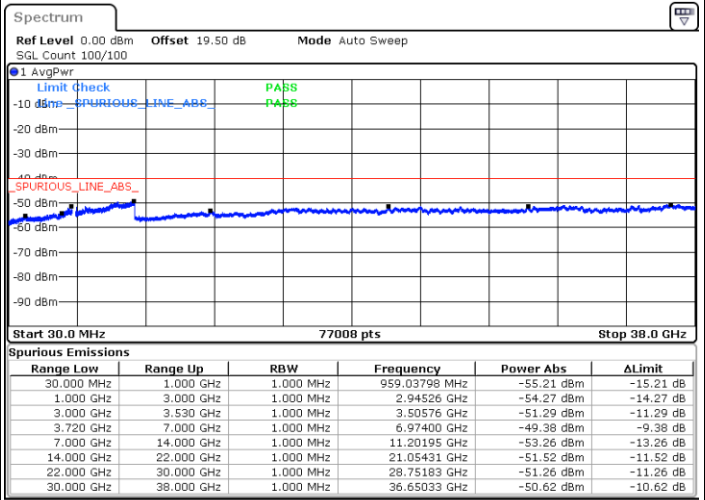

Date: 22.FEB.2021 11:26:10

LTE Band 48C / 10MHz+20MHz

QPSK

Lowest Channel / 1RB0 and 1RB99

Lowest Channel / 1RB49 and 1RB0

Date: 22.FEB.2021 15:09:50

Date: 22.FEB.2021 15:08:19

Lowest Channel / FullRB

N/A

Date: 22.FEB.2021 15:17:27

LTE Band 48C / 10MHz+20MHz

QPSK

Middle Channel / 1RB0 and 1RB99

Middle Channel / 1RB49 and 1RB0

Date: 22.FEB.2021 15:26:34

Date: 22.FEB.2021 15:28:05

Middle Channel / FullIRB

N/A

Date: 22.FEB.2021 15:18:58

LTE Band 48C / 10MHz+20MHz

QPSK

Highest Channel / 1RB0 and 1RB99

Highest Channel / 1RB49 and 1RB0

Date: 22.FEB.2021 15:40:16

Date: 22.FEB.2021 15:32:39

Highest Channel / FullIRB

N/A

Date: 22.FEB.2021 15:41:47

LTE Band 48C / 15MHz+20MHz

QPSK

Lowest Channel / 1RB0 and 1RB99

Lowest Channel / 1RB74 and 1RB0