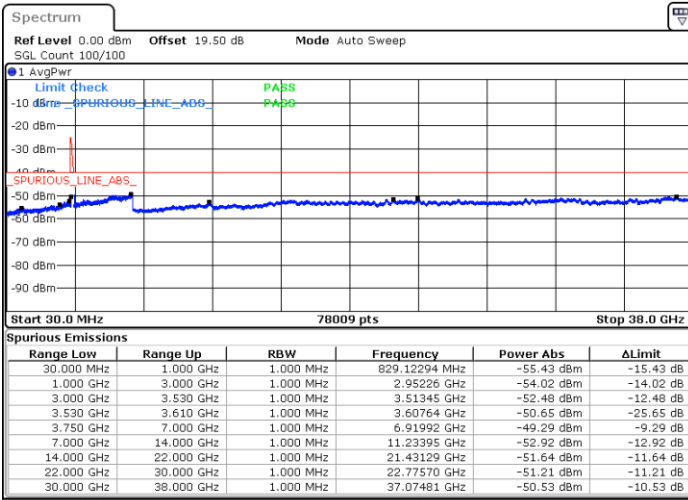

Date: 22.FEB.2021 10:14:47

Lowest Channel / FullIRB

N/A

Date: 22.FEB.2021 10:23:54

LTE Band 48C / 5MHz+20MHz

16QAM

Middle Channel / 1RB0 and 1RB99

Middle Channel / 1RB24 and 1RB0

Date: 22.FEB.2021 10:51:14

Date: 22.FEB.2021 10:55:48

Middle Channel / FullIRB

N/A

Date: 22.FEB.2021 10:46:41

LTE Band 48C / 5MHz+20MHz

16QAM

Highest Channel / 1RB0 and 1RB99

Highest Channel / 1RB24 and 1RB0

Date: 22.FEB.2021 11:23:08

Date: 22.FEB.2021 11:18:34

Highest Channel / FullIRB

N/A

Date: 22.FEB.2021 11:27:41

LTE Band 48C / 10MHz+20MHz

16QAM

Lowest Channel / 1RB0 and 1RB9

Lowest Channel / 1RB49 and 1RB0

Date: 22.FEB.2021 15:11:21

Date: 22.FEB.2021 15:06:48

Lowest Channel / FullRB

N/A

Date: 22.FEB.2021 15:15:55

LTE Band 48C / 10MHz+20MHz