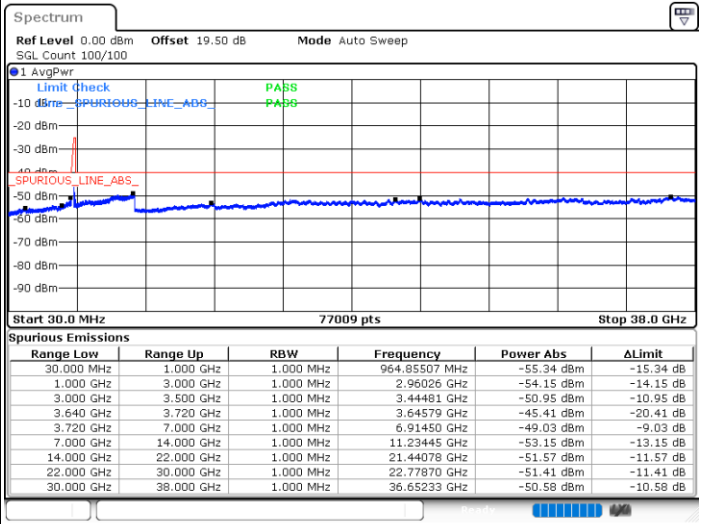

Date: 22.FEB.2021 10:51:14

Date: 22.FEB.2021 10:55:48

Middle Channel / FullIRB

N/A

Date: 22.FEB.2021 10:46:41

LTE Band 48C / 5MHz+20MHz

16QAM

Highest Channel / 1RB0 and 1RB99

Highest Channel / 1RB24 and 1RB0

Date: 22.FEB.2021 11:23:08

Date: 22.FEB.2021 11:18:34

Highest Channel / FullIRB

N/A

Date: 22.FEB.2021 11:27:41

LTE Band 48C / 10MHz+20MHz

16QAM

Lowest Channel / 1RB0 and 1RB9

Lowest Channel / 1RB49 and 1RB0

Date: 22.FEB.2021 15:11:21

Date: 22.FEB.2021 15:06:48

Lowest Channel / FullRB

N/A

Date: 22.FEB.2021 15:15:55

LTE Band 48C / 10MHz+20MHz