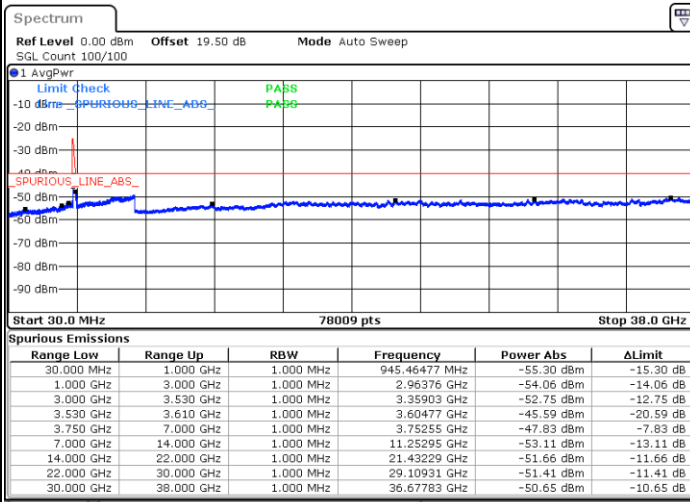

Middle Channel / 1RB74 and 1RB0

Date: 23.FEB.2021 10:39:25

Date: 23.FEB.2021 10:40:57

Middle Channel / FullIRB

N/A

Date: 23.FEB.2021 10:31:48

LTE Band 48C / 15MHz+20MHz

QPSK

Highest Channel / 1RB0 and 1RB99

Highest Channel / 1RB74 and 1RB0

Date: 23.FEB.2021 11:11:21

Date: 23.FEB.2021 11:03:45

Highest Channel / FullIRB

N/A

Date: 23.FEB.2021 11:12:53

LTE Band 48C / 20MHz+5MHz

QPSK

Lowest Channel / 1RB0 and 1RB24

Lowest Channel / 1RB99 and 1RB0

Date: 22.FEB.2021 12:22:54

Date: 22.FEB.2021 12:21:23

Lowest Channel / FullIRB

N/A

Date: 22.FEB.2021 12:30:30