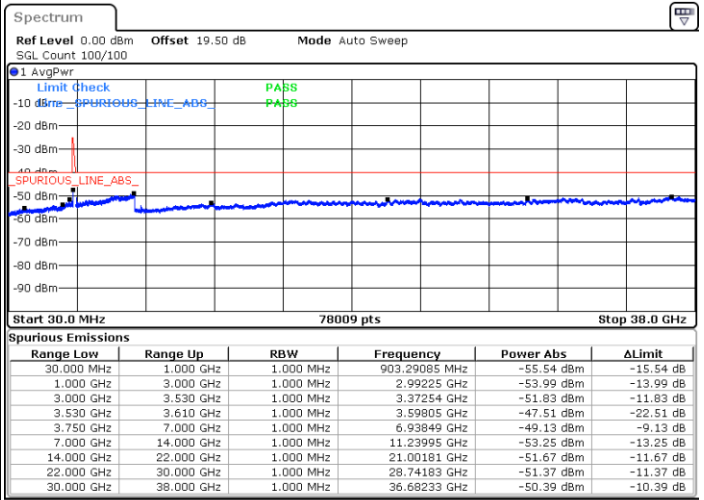

Date: 23.FEB.2021 10:01:29

Date: 23.FEB.2021 09:59:58

Lowest Channel / FullRB

N/A

Date: 23.FEB.2021 10:09:06

LTE Band 48C / 15MHz+20MHz

QPSK

Middle Channel / 1RB0 and 1RB99

Middle Channel / 1RB74 and 1RB0

Date: 23.FEB.2021 10:39:25

Date: 23.FEB.2021 10:40:57

Middle Channel / FullIRB

N/A

Date: 23.FEB.2021 10:31:48

LTE Band 48C / 15MHz+20MHz

QPSK

Highest Channel / 1RB0 and 1RB99

Highest Channel / 1RB74 and 1RB0

Date: 23.FEB.2021 11:11:21

Date: 23.FEB.2021 11:03:45

Highest Channel / FullIRB

N/A

Date: 23.FEB.2021 11:12:53

LTE Band 48C / 20MHz+5MHz