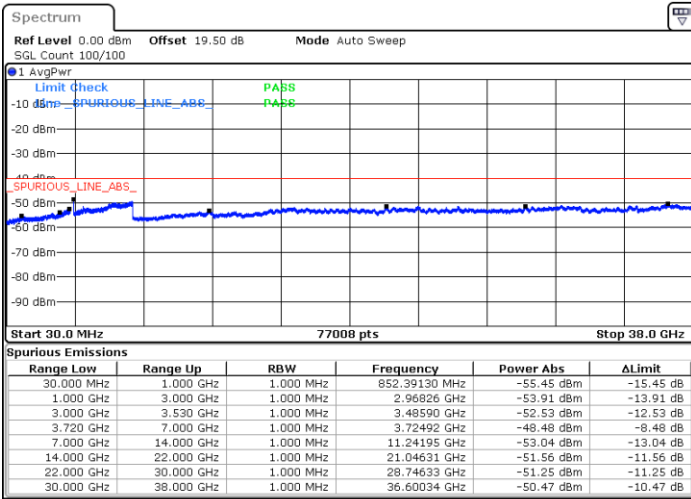

Highest Channel / 1RB0 and 1RB99

Highest Channel / 1RB74 and 1RB0

Date: 23.FEB.2021 11:11:21

Date: 23.FEB.2021 11:03:45

Highest Channel / FullIRB

N/A

Date: 23.FEB.2021 11:12:53

LTE Band 48C / 20MHz+5MHz

QPSK

Lowest Channel / 1RB0 and 1RB24

Lowest Channel / 1RB99 and 1RB0

Date: 22.FEB.2021 12:22:54

Date: 22.FEB.2021 12:21:23

Lowest Channel / FullIRB

N/A

Date: 22.FEB.2021 12:30:30

LTE Band 48C / 20MHz+5MHz

QPSK

Middle Channel / 1RB0 and 1RB24

Middle Channel / 1RB99 and 1RB0

Date: 22.FEB.2021 12:57:49

Date: 22.FEB.2021 12:59:20

Middle Channel / FullIRB

N/A

Date: 22.FEB.2021 12:50:13

LTE Band 48C / 20MHz+5MHz

QPSK

Highest Channel / 1RB0 and 1RB24

Highest Channel / 1RB99 and 1RB0

Date: 22.FEB.2021 13:29:42

Date: 22.FEB.2021 13:22:06

Highest Channel / FullIRB