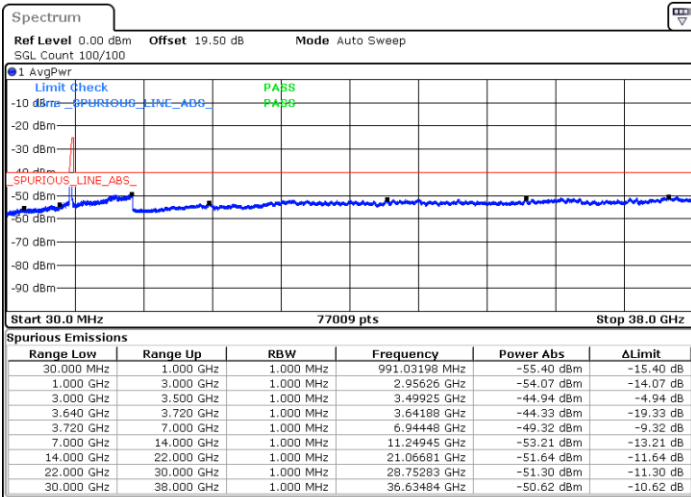

QPSK

Highest Channel / 1RB0 and 1RB74

Highest Channel / 1RB99 and 1RB0

Date: 23.FEB.2021 15:42:28

Date: 23.FEB.2021 15:34:52

Highest Channel / FullIRB

N/A

Date: 23.FEB.2021 15:44:00

LTE Band 48C / 20MHz+20MHz

QPSK

Lowest Channel / 1RB0 and 1RB99

Lowest Channel / 1RB99 and 1RB0

Date: 23.FEB.2021 12:24:01

Date: 23.FEB.2021 12:22:30

Lowest Channel / FullIRB

N/A

Date: 23.FEB.2021 12:31:37

LTE Band 48C / 20MHz+20MHz

QPSK

MiddleChannel / 1RB0 and 1RB99

Middle Channel / 1RB99 and 1RB0

Date: 23.FEB.2021 13:01:54

Date: 23.FEB.2021 13:03:25

Middle Channel / FullIRB

N/A

Date: 23.FEB.2021 12:54:18

LTE Band 48C / 20MHz+20MHz

QPSK

Highest Channel / 1RB0 and 1RB99

Highest Channel / 1RB99 and 1RB0

Date: 23.FEB.2021 13:33:50

Date: 23.FEB.2021 13:26:13