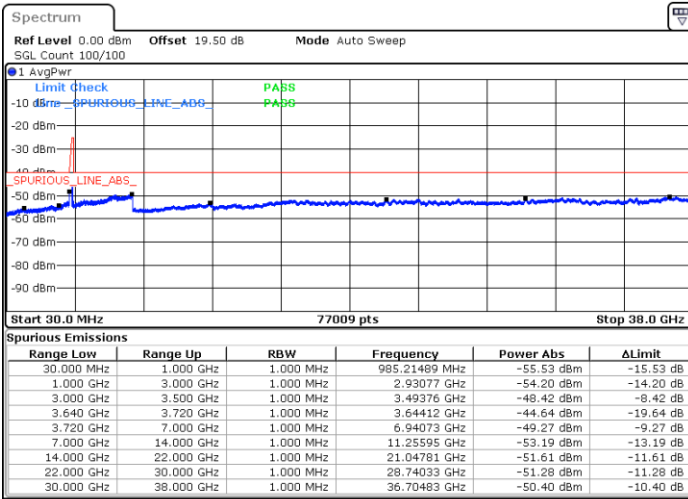

Date: 22.FEB.2021 12:50:13

LTE Band 48C / 20MHz+5MHz

QPSK

Highest Channel / 1RB0 and 1RB24

Highest Channel / 1RB99 and 1RB0

Date: 22.FEB.2021 13:29:42

Date: 22.FEB.2021 13:22:06

Highest Channel / FullIRB

N/A

Date: 22.FEB.2021 13:31:13

LTE Band 48C / 20MHz+10MHz

QPSK

Lowest Channel / 1RB0 and 1RB49

Lowest Channel / 1RB99 and 1RB0

Date: 22.FEB.2021 16:10:25

Date: 22.FEB.2021 16:08:54

Lowest Channel / FullIRB

N/A

Date: 22.FEB.2021 16:18:01

LTE Band 48C / 20MHz+10MHz

QPSK

Middle Channel / 1RB0 and 1RB49

Middle Channel / 1RB99 and 1RB0

Date: 22.FEB.2021 16:45:36

Date: 22.FEB.2021 16:55:11

Middle Channel / FullIRB

N/A

Date: 22.FEB.2021 16:38:00

LTE Band 48C / 20MHz+10MHz

QPSK

Highest Channel / 1RB0 and 1RB49

Highest Channel / 1RB99 and 1RB0