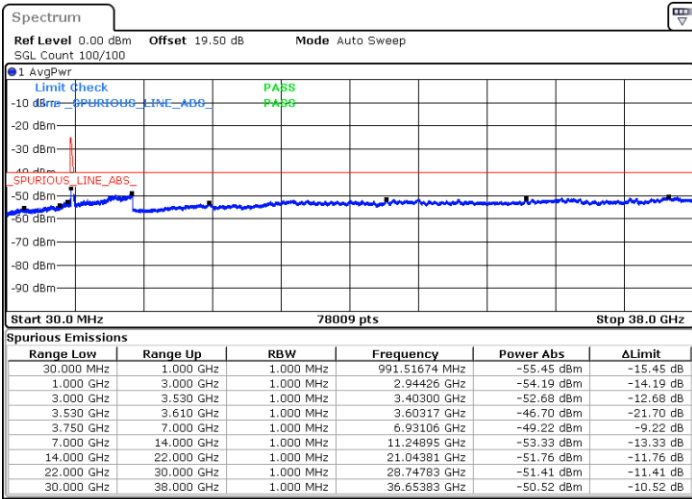

Lowest Channel / 1RB99 and 1RB0

Date: 23.FEB.2021 15:12:02

Date: 23.FEB.2021 15:10:30

Lowest Channel / FullIRB

N/A

Date: 23.FEB.2021 15:19:38

LTE Band 48C / 20MHz+15MHz

QPSK

Middle Channel / 1RB0 and 1RB74

Middle Channel / 1RB99 and 1RB0

Date: 23.FEB.2021 15:28:46

Date: 23.FEB.2021 15:30:17

Middle Channel / FullIRB

N/A

Date: 23.FEB.2021 15:21:10

LTE Band 48C / 20MHz+15MHz

QPSK

Highest Channel / 1RB0 and 1RB74

Highest Channel / 1RB99 and 1RB0

Date: 23.FEB.2021 15:42:28

Date: 23.FEB.2021 15:34:52

Highest Channel / FullIRB

N/A

Date: 23.FEB.2021 15:44:00

LTE Band 48C / 20MHz+20MHz

QPSK

Lowest Channel / 1RB0 and 1RB99

Lowest Channel / 1RB99 and 1RB0

Date: 23.FEB.2021 12:24:01

Date: 23.FEB.2021 12:22:30

Lowest Channel / FullIRB

N/A