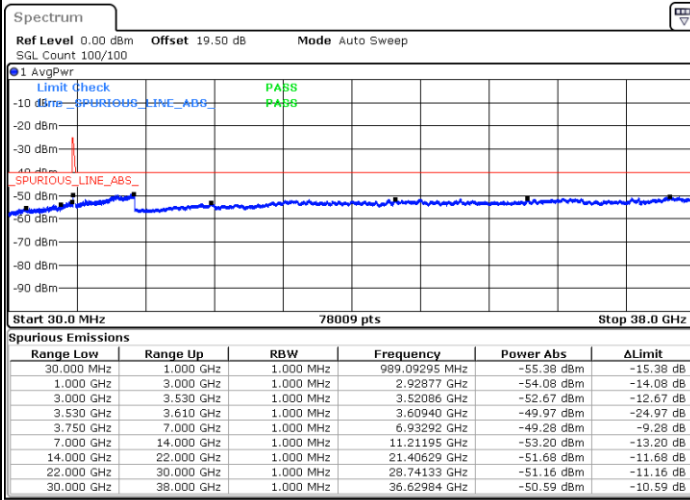

Lowest Channel / FullIRB

N/A

Date: 22.FEB.2021 16:18:01

LTE Band 48C / 20MHz+10MHz

QPSK

Middle Channel / 1RB0 and 1RB49

Middle Channel / 1RB99 and 1RB0

Date: 22.FEB.2021 16:45:36

Date: 22.FEB.2021 16:55:11

Middle Channel / FullIRB

N/A

Date: 22.FEB.2021 16:38:00

LTE Band 48C / 20MHz+10MHz

QPSK

Highest Channel / 1RB0 and 1RB49

Highest Channel / 1RB99 and 1RB0

Date: 23.FEB.2021 14:23:34

Date: 23.FEB.2021 14:15:57

Highest Channel / FullIRB

N/A

Date: 23.FEB.2021 14:25:05

LTE Band 48C / 20MHz+15MHz

QPSK

Lowest Channel / 1RB0 and 1RB74

Lowest Channel / 1RB99 and 1RB0

Date: 23.FEB.2021 15:12:02

Date: 23.FEB.2021 15:10:30

Lowest Channel / FullIRB

N/A

Date: 23.FEB.2021 15:19:38

LTE Band 48C / 20MHz+15MHz

QPSK