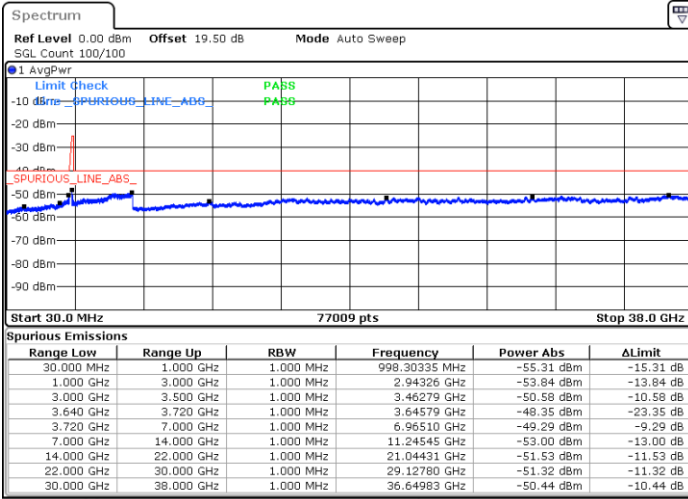

LTE Band 48C / 5MHz+20MHz

QPSK

Highest Channel / 1RB0 and 1RB99

Highest Channel / 1RB24 and 1RB0

Date: 22.FEB.2021 11:24:39

Date: 22.FEB.2021 11:17:03

Highest Channel / FullIRB

N/A

Date: 22.FEB.2021 11:26:10

LTE Band 48C / 10MHz+20MHz

QPSK

Lowest Channel / 1RB0 and 1RB99

Lowest Channel / 1RB49 and 1RB0

Date: 22.FEB.2021 15:09:50

Date: 22.FEB.2021 15:08:19

Lowest Channel / FullRB

N/A

Date: 22.FEB.2021 15:17:27

LTE Band 48C / 10MHz+20MHz

QPSK

Middle Channel / 1RB0 and 1RB99

Middle Channel / 1RB49 and 1RB0

Date: 22.FEB.2021 15:26:34

Date: 22.FEB.2021 15:28:05

Middle Channel / FullIRB

N/A

Date: 22.FEB.2021 15:18:58

LTE Band 48C / 10MHz+20MHz

QPSK

Highest Channel / 1RB0 and 1RB99

Highest Channel / 1RB49 and 1RB0

Date: 22.FEB.2021 15:40:16