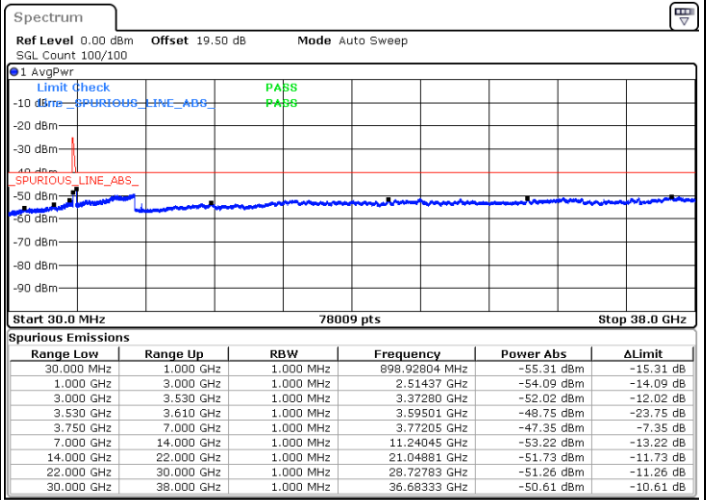

Lowest Channel / 1RB0 and 1RB9

Lowest Channel / 1RB49 and 1RB0

Date: 22.FEB.2021 15:11:21

Date: 22.FEB.2021 15:06:48

Lowest Channel / FullRB

N/A

Date: 22.FEB.2021 15:15:55

LTE Band 48C / 10MHz+20MHz

LTE Band 48C / 10MHz+20MHz

16QAM

Highest Channel / 1RB0 and 1RB99

Highest Channel / 1RB49 and 1RB0

Date: 22.FEB.2021 15:38:44

Date: 22.FEB.2021 15:34:10

Highest Channel / FullIRB

N/A

Date: 22.FEB.2021 15:43:18

LTE Band 48C / 15MHz+20MHz

16QAM

Lowest Channel / 1RB0 and 1RB9

Lowest Channel / 1RB74 and 1RB0

Date: 23.FEB.2021 10:03:01

Date: 23.FEB.2021 09:58:26

Lowest Channel / FullRB