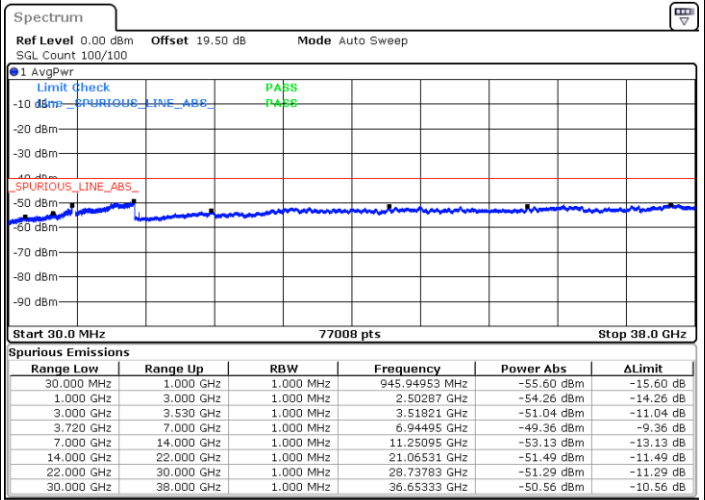

Highest Channel / FullIRB

N/A

Date: 23.FEB.2021 13:35:21

LTE Band 48C / 5MHz+20MHz

16QAM

Lowest Channel / 1RB0 and 1RB99

Lowest Channel / 1RB24 and 1RB0

Date: 22.FEB.2021 10:19:21

Date: 22.FEB.2021 10:14:47

Lowest Channel / FullIRB

N/A

Date: 22.FEB.2021 10:23:54

LTE Band 48C / 5MHz+20MHz

16QAM

Middle Channel / 1RB0 and 1RB99

Middle Channel / 1RB24 and 1RB0

Date: 22.FEB.2021 10:51:14

Date: 22.FEB.2021 10:55:48

Middle Channel / FullIRB

N/A

Date: 22.FEB.2021 10:46:41

LTE Band 48C / 5MHz+20MHz

16QAM

Highest Channel / 1RB0 and 1RB99

Highest Channel / 1RB24 and 1RB0

Date: 22.FEB.2021 11:23:08

Date: 22.FEB.2021 11:18:34

Highest Channel / FullIRB

N/A

Date: 22.FEB.2021 11:27:41

LTE Band 48C / 10MHz+20MHz

16QAM