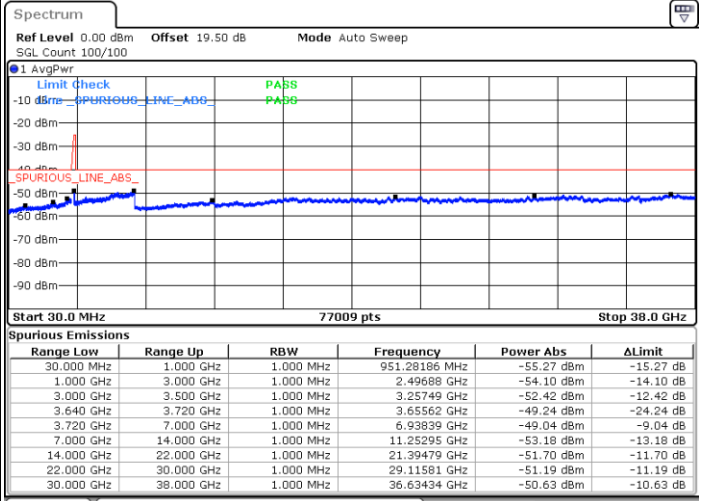

LTE Band 48C / 10MHz+20MHz

16QAM

Highest Channel / 1RB0 and 1RB99

Highest Channel / 1RB49 and 1RB0

Date: 22.FEB.2021 15:38:44

Date: 22.FEB.2021 15:34:10

Highest Channel / FullIRB

N/A

Date: 22.FEB.2021 15:43:18

LTE Band 48C / 15MHz+20MHz

16QAM

Lowest Channel / 1RB0 and 1RB9

Lowest Channel / 1RB74 and 1RB0

Date: 23.FEB.2021 10:03:01

Date: 23.FEB.2021 09:58:26

Lowest Channel / FullRB

N/A

Date: 23.FEB.2021 10:07:35

LTE Band 48C / 15MHz+20MHz

16QAM

Middle Channel / 1RB0 and 1RB99

Middle Channel / 1RB74 and 1RB0

Date: 23.FEB.2021 10:37:53

Date: 23.FEB.2021 10:42:28

Middle Channel / FullIRB

N/A

Date: 23.FEB.2021 10:33:19

LTE Band 48C / 15MHz+20MHz

16QAM

Highest Channel / 1RB0 and 1RB99

Highest Channel / 1RB74 and 1RB0

Date: 23.FEB.2021 11:09:50