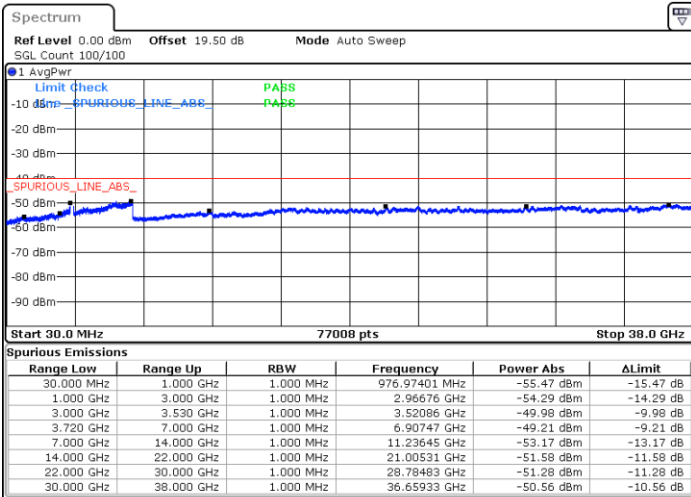

N/A

Date: 22.FEB.2021 13:31:13

LTE Band 48C / 20MHz+10MHz

QPSK

Lowest Channel / 1RB0 and 1RB49

Lowest Channel / 1RB99 and 1RB0

Date: 22.FEB.2021 16:10:25

Date: 22.FEB.2021 16:08:54

Lowest Channel / FullIRB

N/A

Date: 22.FEB.2021 16:18:01

LTE Band 48C / 20MHz+10MHz

QPSK

Middle Channel / 1RB0 and 1RB49

Middle Channel / 1RB99 and 1RB0

Date: 22.FEB.2021 16:45:36

Date: 22.FEB.2021 16:55:11

Middle Channel / FullIRB

N/A

Date: 22.FEB.2021 16:38:00

LTE Band 48C / 20MHz+10MHz

QPSK

Highest Channel / 1RB0 and 1RB49

Highest Channel / 1RB99 and 1RB0

Date: 23.FEB.2021 14:23:34

Date: 23.FEB.2021 14:15:57

Highest Channel / FullIRB

N/A

Date: 23.FEB.2021 14:25:05

LTE Band 48C / 20MHz+15MHz

QPSK

Lowest Channel / 1RB0 and 1RB74