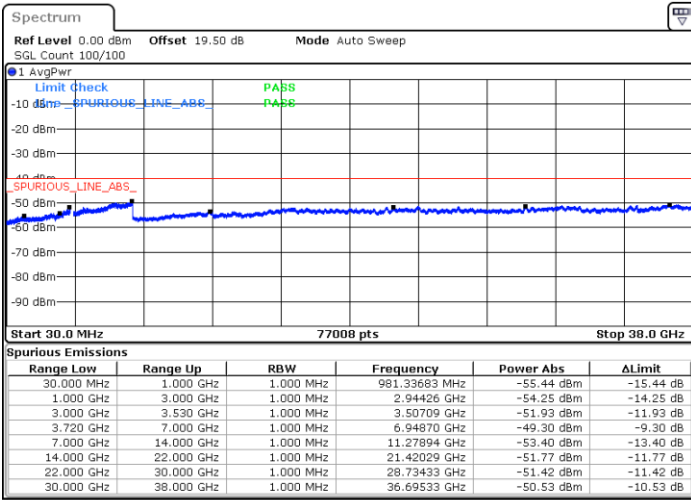

Date: 23.FEB.2021 14:23:34

Date: 23.FEB.2021 14:15:57

Highest Channel / FullIRB

N/A

Date: 23.FEB.2021 14:25:05

LTE Band 48C / 20MHz+15MHz

QPSK

Lowest Channel / 1RB0 and 1RB74

Lowest Channel / 1RB99 and 1RB0

Date: 23.FEB.2021 15:12:02

Date: 23.FEB.2021 15:10:30

Lowest Channel / FullIRB

N/A

Date: 23.FEB.2021 15:19:38

LTE Band 48C / 20MHz+15MHz

QPSK

Middle Channel / 1RB0 and 1RB74

Middle Channel / 1RB99 and 1RB0

Date: 23.FEB.2021 15:28:46

Date: 23.FEB.2021 15:30:17

Middle Channel / FullIRB

N/A

Date: 23.FEB.2021 15:21:10

LTE Band 48C / 20MHz+15MHz

QPSK

Highest Channel / 1RB0 and 1RB74

Highest Channel / 1RB99 and 1RB0

Date: 23.FEB.2021 15:42:28

Date: 23.FEB.2021 15:34:52

Highest Channel / FullIRB

N/A

Date: 23.FEB.2021 15:44:00