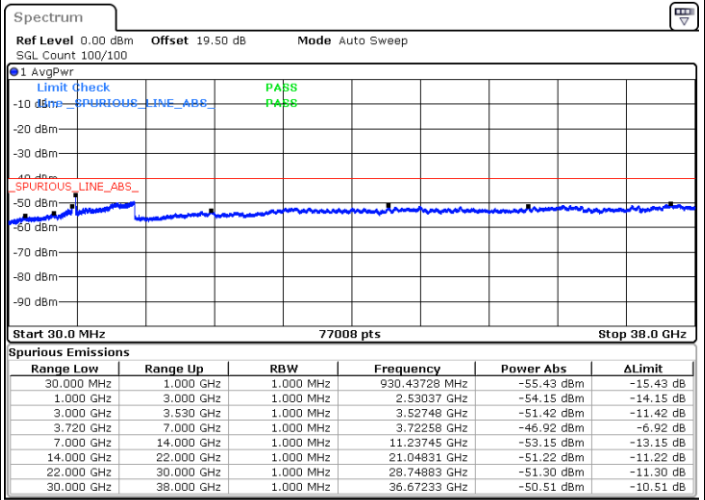

N/A

Date: 22.FEB.2021 13:31:13

LTE Band 48C / 20MHz+10MHz

QPSK

Lowest Channel / 1RB0 and 1RB49

Lowest Channel / 1RB99 and 1RB0

Date: 22.FEB.2021 16:10:25

Date: 22.FEB.2021 16:08:54

Lowest Channel / FullIRB

N/A

Date: 22.FEB.2021 16:18:01

LTE Band 48C / 20MHz+10MHz

QPSK

Middle Channel / 1RB0 and 1RB49

Middle Channel / 1RB99 and 1RB0

Date: 22.FEB.2021 16:45:36

Date: 22.FEB.2021 16:55:11

Middle Channel / FullIRB

N/A

Date: 22.FEB.2021 16:38:00

LTE Band 48C / 20MHz+10MHz

QPSK

Highest Channel / 1RB0 and 1RB49

Highest Channel / 1RB99 and 1RB0

Date: 23.FEB.2021 14:23:34

Date: 23.FEB.2021 14:15:57

Highest Channel / FullIRB

N/A

Date: 23.FEB.2021 14:25:05

LTE Band 48C / 20MHz+15MHz

QPSK

Lowest Channel / 1RB0 and 1RB74