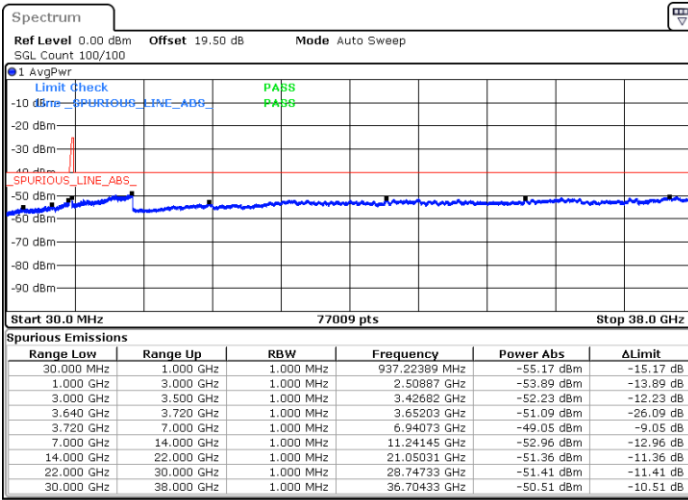

Date: 22.FEB.2021 12:50:13

LTE Band 48C / 20MHz+5MHz

QPSK

Highest Channel / 1RB0 and 1RB24

Highest Channel / 1RB99 and 1RB0

Date: 22.FEB.2021 13:29:42

Date: 22.FEB.2021 13:22:06

Highest Channel / FullIRB

N/A

Date: 22.FEB.2021 13:31:13

LTE Band 48C / 20MHz+10MHz

QPSK

Lowest Channel / 1RB0 and 1RB49

Lowest Channel / 1RB99 and 1RB0

Date: 22.FEB.2021 16:10:25

Date: 22.FEB.2021 16:08:54

Lowest Channel / FullIRB

N/A

Date: 22.FEB.2021 16:18:01

LTE Band 48C / 20MHz+10MHz

QPSK

Middle Channel / 1RB0 and 1RB49

Middle Channel / 1RB99 and 1RB0

Date: 22.FEB.2021 16:45:36

Date: 22.FEB.2021 16:55:11

Middle Channel / FullIRB

N/A

Date: 22.FEB.2021 16:38:00

LTE Band 48C / 20MHz+10MHz

QPSK

Highest Channel / 1RB0 and 1RB49

Highest Channel / 1RB99 and 1RB0