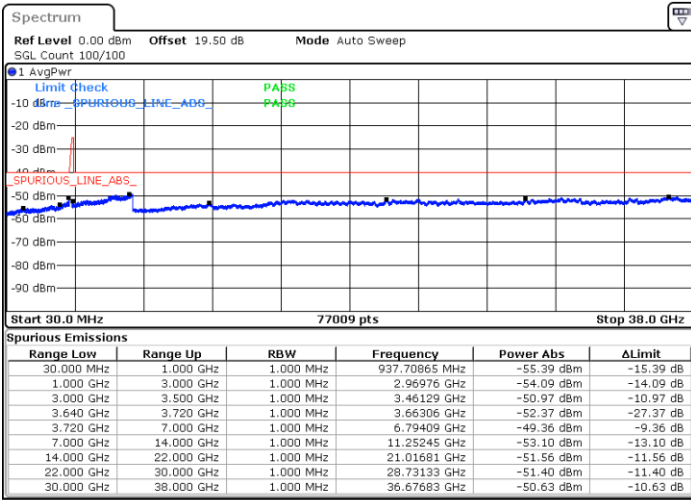

N/A

Date: 23.FEB.2021 12:54:18

LTE Band 48C / 20MHz+20MHz

QPSK

Highest Channel / 1RB0 and 1RB99

Highest Channel / 1RB99 and 1RB0

Date: 23.FEB.2021 13:33:50

Date: 23.FEB.2021 13:26:13

Highest Channel / FullIRB

N/A

Date: 23.FEB.2021 13:35:21

LTE Band 48C / 5MHz+20MHz

16QAM

Lowest Channel / 1RB0 and 1RB99

Lowest Channel / 1RB24 and 1RB0

Date: 22.FEB.2021 10:19:21

Date: 22.FEB.2021 10:14:47

Lowest Channel / FullIRB

N/A

Date: 22.FEB.2021 10:23:54

LTE Band 48C / 5MHz+20MHz

16QAM

Middle Channel / 1RB0 and 1RB99

Middle Channel / 1RB24 and 1RB0

Date: 22.FEB.2021 10:51:14

Date: 22.FEB.2021 10:55:48

Middle Channel / FullIRB

N/A

Date: 22.FEB.2021 10:46:41

LTE Band 48C / 5MHz+20MHz

16QAM

Highest Channel / 1RB0 and 1RB99