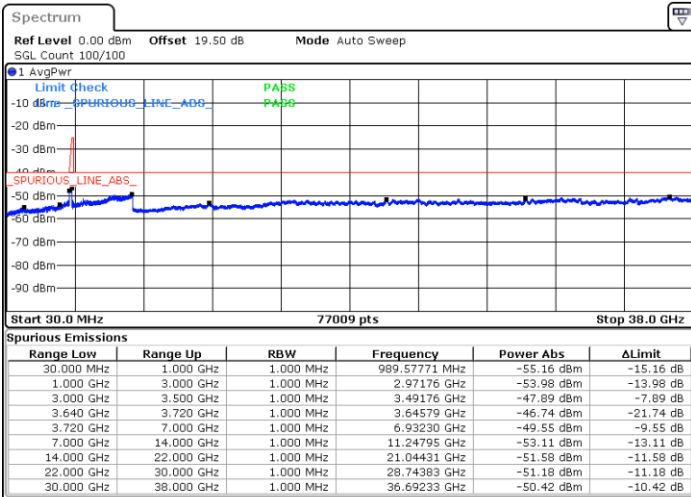

N/A

Date: 23.FEB.2021 12:54:18

LTE Band 48C / 20MHz+20MHz

QPSK

Highest Channel / 1RB0 and 1RB99

Highest Channel / 1RB99 and 1RB0

Date: 23.FEB.2021 13:33:50

Date: 23.FEB.2021 13:26:13

Highest Channel / FullIRB

N/A

Date: 23.FEB.2021 13:35:21

LTE Band 48C / 5MHz+20MHz

16QAM

Lowest Channel / 1RB0 and 1RB99

Lowest Channel / 1RB24 and 1RB0

Date: 22.FEB.2021 10:19:21

Date: 22.FEB.2021 10:14:47

Lowest Channel / FullIRB

N/A

Date: 22.FEB.2021 10:23:54

LTE Band 48C / 5MHz+20MHz

16QAM

Middle Channel / 1RB0 and 1RB99

Middle Channel / 1RB24 and 1RB0

Date: 22.FEB.2021 10:51:14

Date: 22.FEB.2021 10:55:48

Middle Channel / FullIRB

N/A

Date: 22.FEB.2021 10:46:41

LTE Band 48C / 5MHz+20MHz

16QAM

Highest Channel / 1RB0 and 1RB99