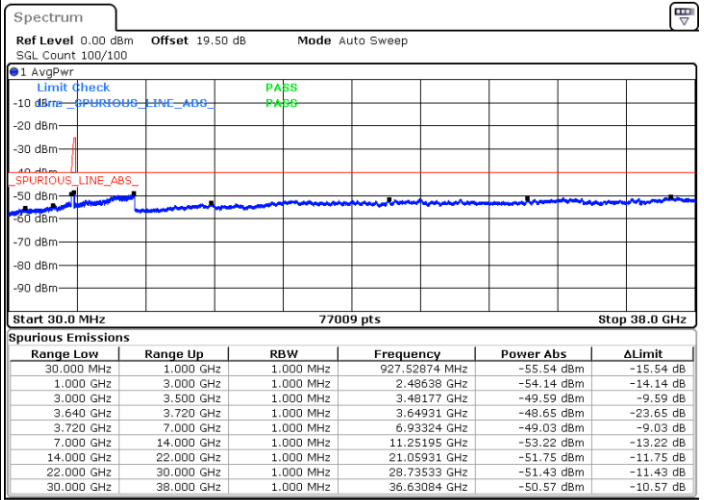

QPSK

Highest Channel / 1RB0 and 1RB74

Highest Channel / 1RB99 and 1RB0

Date: 23.FEB.2021 15:42:28

Date: 23.FEB.2021 15:34:52

Highest Channel / FullIRB

N/A

Date: 23.FEB.2021 15:44:00

LTE Band 48C / 20MHz+20MHz

QPSK

Lowest Channel / 1RB0 and 1RB99

Lowest Channel / 1RB99 and 1RB0

Date: 23.FEB.2021 12:24:01

Date: 23.FEB.2021 12:22:30

Lowest Channel / FullIRB

N/A

Date: 23.FEB.2021 12:31:37

LTE Band 48C / 20MHz+20MHz

QPSK

MiddleChannel / 1RB0 and 1RB99

Middle Channel / 1RB99 and 1RB0

Date: 23.FEB.2021 13:01:54

Date: 23.FEB.2021 13:03:25

Middle Channel / FullIRB

N/A

Date: 23.FEB.2021 12:54:18

LTE Band 48C / 20MHz+20MHz

QPSK

Highest Channel / 1RB0 and 1RB99

Highest Channel / 1RB99 and 1RB0

Date: 23.FEB.2021 13:33:50

Date: 23.FEB.2021 13:26:13