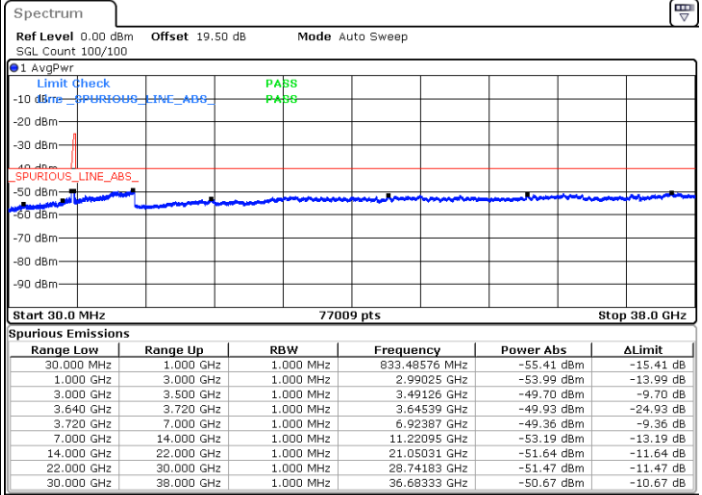

Middle Channel / FullIRB

N/A

Date: 22.FEB.2021 15:18:58

LTE Band 48C / 10MHz+20MHz

QPSK

Highest Channel / 1RB0 and 1RB99

Highest Channel / 1RB49 and 1RB0

Date: 22.FEB.2021 15:40:16

Date: 22.FEB.2021 15:32:39

Highest Channel / FullIRB

N/A

Date: 22.FEB.2021 15:41:47

LTE Band 48C / 15MHz+20MHz

QPSK

Lowest Channel / 1RB0 and 1RB99

Lowest Channel / 1RB74 and 1RB0

Date: 23.FEB.2021 10:01:29

Date: 23.FEB.2021 09:59:58

Lowest Channel / FullRB

N/A

Date: 23.FEB.2021 10:09:06

LTE Band 48C / 15MHz+20MHz

QPSK

Middle Channel / 1RB0 and 1RB99

Highest Channel / 1RB0 and 1RB99

Highest Channel / 1RB74 and 1RB0

Date: 23.FEB.2021 11:11:21

Date: 23.FEB.2021 11:03:45

Highest Channel / FullIRB

N/A

Date: 23.FEB.2021 11:12:53

LTE Band 48C / 20MHz+5MHz