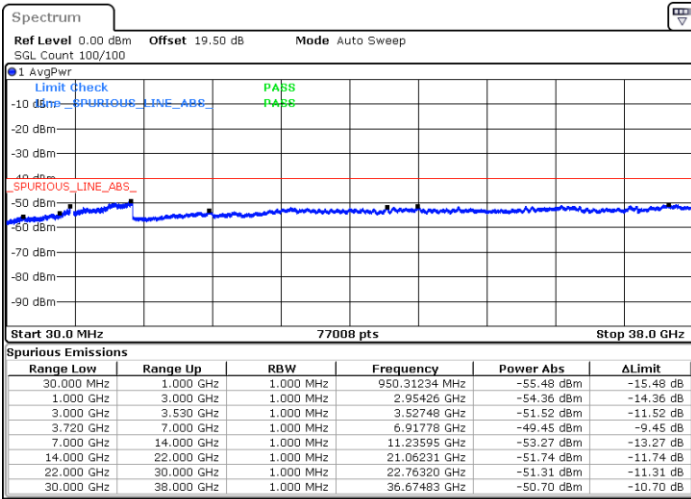

LTE Band 48C / 10MHz+20MHz

16QAM

Highest Channel / 1RB0 and 1RB99

Highest Channel / 1RB49 and 1RB0

Date: 22.FEB.2021 15:38:44

Date: 22.FEB.2021 15:34:10

Highest Channel / FullIRB

N/A

Date: 22.FEB.2021 15:43:18

LTE Band 48C / 15MHz+20MHz

16QAM

Lowest Channel / 1RB0 and 1RB9

Lowest Channel / 1RB74 and 1RB0

Date: 23.FEB.2021 10:03:01

Date: 23.FEB.2021 09:58:26

Lowest Channel / FullRB

N/A

Date: 23.FEB.2021 10:07:35

LTE Band 48C / 15MHz+20MHz

16QAM

Middle Channel / 1RB0 and 1RB99

Middle Channel / 1RB74 and 1RB0

Date: 23.FEB.2021 10:37:53

Date: 23.FEB.2021 10:42:28

Middle Channel / FullIRB

N/A

Date: 23.FEB.2021 10:33:19

LTE Band 48C / 15MHz+20MHz

16QAM

Highest Channel / 1RB0 and 1RB99

Highest Channel / 1RB74 and 1RB0

Date: 23.FEB.2021 11:09:50