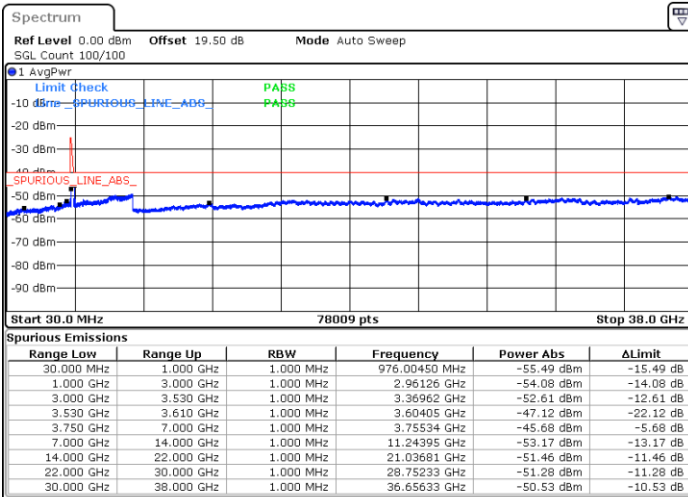

LTE Band 48C / 5MHz+20MHz

QPSK

Highest Channel / 1RB0 and 1RB99

Highest Channel / 1RB24 and 1RB0

Date: 22.FEB.2021 11:24:39

Date: 22.FEB.2021 11:17:03

Highest Channel / FullIRB

N/A

Date: 22.FEB.2021 11:26:10

LTE Band 48C / 10MHz+20MHz

QPSK

Lowest Channel / 1RB0 and 1RB99

Lowest Channel / 1RB49 and 1RB0

Date: 22.FEB.2021 15:09:50

Date: 22.FEB.2021 15:08:19

Lowest Channel / FullRB

N/A

Date: 22.FEB.2021 15:17:27

LTE Band 48C / 10MHz+20MHz

QPSK

Middle Channel / 1RB0 and 1RB99

Middle Channel / 1RB49 and 1RB0

Date: 22.FEB.2021 15:26:34

Date: 22.FEB.2021 15:28:05

Middle Channel / FullIRB

N/A

Date: 22.FEB.2021 15:18:58

LTE Band 48C / 10MHz+20MHz

QPSK

Highest Channel / 1RB0 and 1RB99

Highest Channel / 1RB49 and 1RB0

Date: 22.FEB.2021 15:40:16