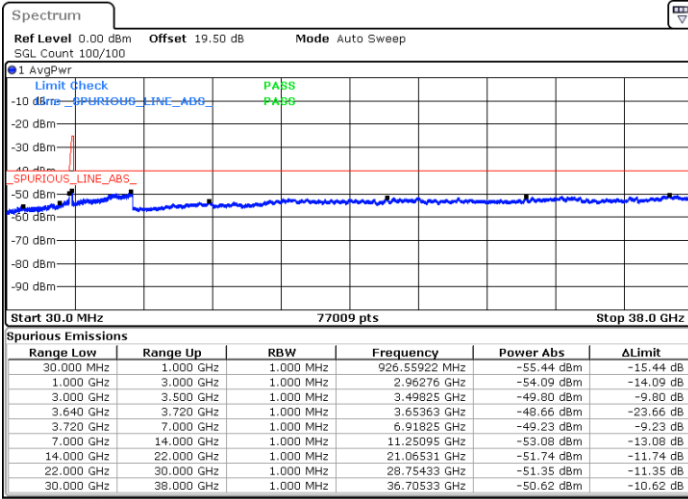

LTE Band 48C / 10MHz+20MHz

16QAM

Highest Channel / 1RB0 and 1RB99

Highest Channel / 1RB49 and 1RB0

Date: 22.FEB.2021 15:38:44

Date: 22.FEB.2021 15:34:10

Highest Channel / FullIRB

N/A

Date: 22.FEB.2021 15:43:18

LTE Band 48C / 15MHz+20MHz

16QAM

Lowest Channel / 1RB0 and 1RB9

Lowest Channel / 1RB74 and 1RB0

Date: 23.FEB.2021 10:03:01

Date: 23.FEB.2021 09:58:26

Lowest Channel / FullRB

N/A

Date: 23.FEB.2021 10:07:35

LTE Band 48C / 15MHz+20MHz

16QAM

Middle Channel / 1RB0 and 1RB99

Middle Channel / 1RB74 and 1RB0

Date: 23.FEB.2021 10:37:53

Date: 23.FEB.2021 10:42:28

Middle Channel / FullIRB

N/A

Date: 23.FEB.2021 10:33:19

LTE Band 48C / 15MHz+20MHz

16QAM

Highest Channel / 1RB0 and 1RB99

Highest Channel / 1RB74 and 1RB0

Date: 23.FEB.2021 11:09:50