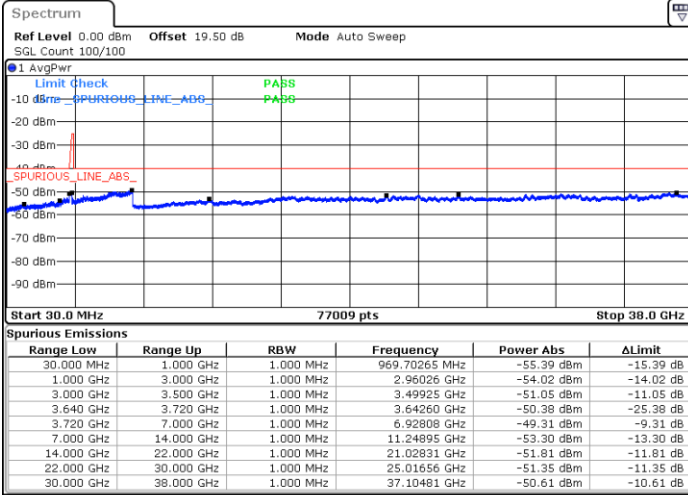

Middle Channel / FullIRB

N/A

Date: 22.FEB.2021 15:18:58

LTE Band 48C / 10MHz+20MHz

QPSK

Highest Channel / 1RB0 and 1RB99

Highest Channel / 1RB49 and 1RB0

Date: 22.FEB.2021 15:40:16

Date: 22.FEB.2021 15:32:39

Highest Channel / FullIRB

N/A

Date: 22.FEB.2021 15:41:47

LTE Band 48C / 15MHz+20MHz

QPSK

Lowest Channel / 1RB0 and 1RB99

Lowest Channel / 1RB74 and 1RB0

Date: 23.FEB.2021 10:01:29

Date: 23.FEB.2021 09:59:58

Lowest Channel / FullRB

N/A

Date: 23.FEB.2021 10:09:06

LTE Band 48C / 15MHz+20MHz

QPSK

Middle Channel / 1RB0 and 1RB99

Highest Channel / 1RB0 and 1RB99

Highest Channel / 1RB74 and 1RB0

Date: 23.FEB.2021 11:11:21

Date: 23.FEB.2021 11:03:45

Highest Channel / FullIRB

N/A

Date: 23.FEB.2021 11:12:53

LTE Band 48C / 20MHz+5MHz