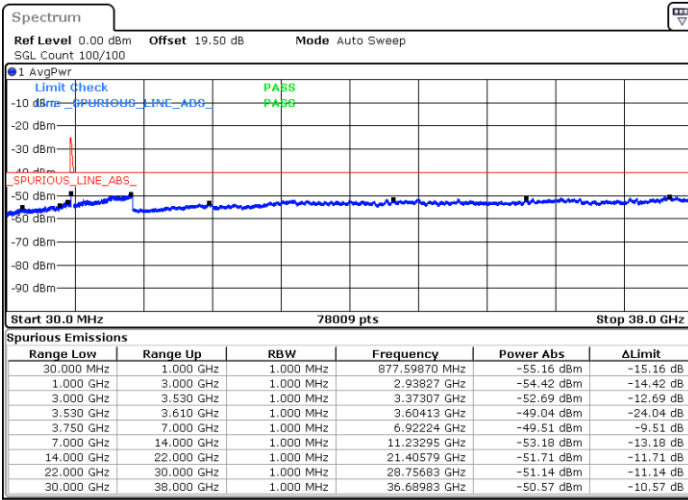

Date: 23.FEB.2021 12:31:37

LTE Band 48C / 20MHz+20MHz

QPSK

MiddleChannel / 1RB0 and 1RB99

Middle Channel / 1RB99 and 1RB0

Date: 23.FEB.2021 13:01:54

Date: 23.FEB.2021 13:03:25

Middle Channel / FullIRB

N/A

Date: 23.FEB.2021 12:54:18

LTE Band 48C / 20MHz+20MHz

QPSK

Highest Channel / 1RB0 and 1RB99

Highest Channel / 1RB99 and 1RB0

Date: 23.FEB.2021 13:33:50

Date: 23.FEB.2021 13:26:13

Highest Channel / FullIRB

N/A

Date: 23.FEB.2021 13:35:21

LTE Band 48C / 5MHz+20MHz

16QAM

Lowest Channel / 1RB0 and 1RB99

Lowest Channel / 1RB24 and 1RB0

Date: 22.FEB.2021 10:19:21

Date: 22.FEB.2021 10:14:47

Lowest Channel / FullIRB

N/A

Date: 22.FEB.2021 10:23:54

LTE Band 48C / 5MHz+20MHz

16QAM

Middle Channel / 1RB0 and 1RB99

Middle Channel / 1RB24 and 1RB0