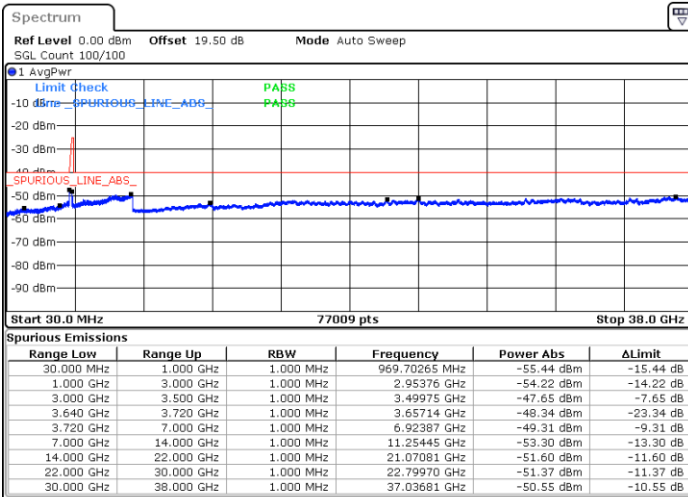

Middle Channel / FullIRB

N/A

Date: 22.FEB.2021 15:18:58

LTE Band 48C / 10MHz+20MHz

QPSK

Highest Channel / 1RB0 and 1RB99

Highest Channel / 1RB49 and 1RB0

Date: 22.FEB.2021 15:40:16

Date: 22.FEB.2021 15:32:39

Highest Channel / FullIRB

N/A

Date: 22.FEB.2021 15:41:47

LTE Band 48C / 15MHz+20MHz

QPSK

Lowest Channel / 1RB0 and 1RB99

Lowest Channel / 1RB74 and 1RB0

Date: 23.FEB.2021 10:01:29

Date: 23.FEB.2021 09:59:58

Lowest Channel / FullRB

N/A

Date: 23.FEB.2021 10:09:06

LTE Band 48C / 15MHz+20MHz

QPSK

Middle Channel / 1RB0 and 1RB99

Highest Channel / 1RB0 and 1RB99

Highest Channel / 1RB74 and 1RB0

Date: 23.FEB.2021 11:11:21

Date: 23.FEB.2021 11:03:45

Highest Channel / FullIRB

N/A

Date: 23.FEB.2021 11:12:53

LTE Band 48C / 20MHz+5MHz