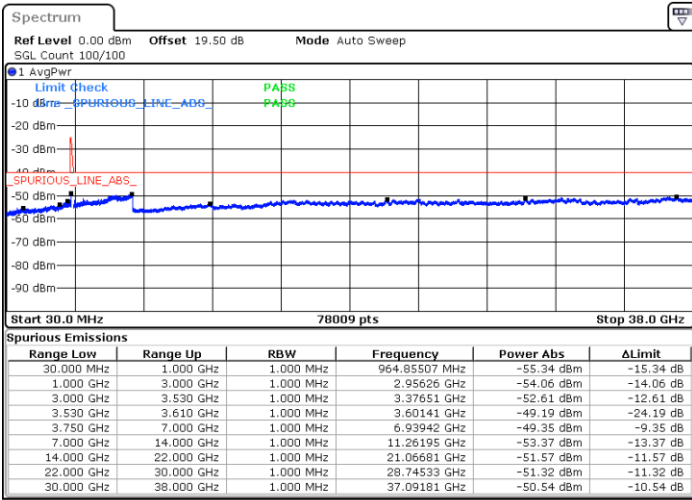

Date: 23.FEB.2021 14:23:34

Date: 23.FEB.2021 14:15:57

Highest Channel / FullIRB

N/A

Date: 23.FEB.2021 14:25:05

LTE Band 48C / 20MHz+15MHz

QPSK

Lowest Channel / 1RB0 and 1RB74

Lowest Channel / 1RB99 and 1RB0

Date: 23.FEB.2021 15:12:02

Date: 23.FEB.2021 15:10:30

Lowest Channel / FullIRB

N/A

Date: 23.FEB.2021 15:19:38

LTE Band 48C / 20MHz+15MHz

QPSK

Middle Channel / 1RB0 and 1RB74

Middle Channel / 1RB99 and 1RB0

Date: 23.FEB.2021 15:28:46

Date: 23.FEB.2021 15:30:17

Middle Channel / FullIRB

N/A

Date: 23.FEB.2021 15:21:10

LTE Band 48C / 20MHz+15MHz

QPSK

Highest Channel / 1RB0 and 1RB74

Highest Channel / 1RB99 and 1RB0

Date: 23.FEB.2021 15:42:28

Date: 23.FEB.2021 15:34:52

Highest Channel / FullIRB

N/A

Date: 23.FEB.2021 15:44:00