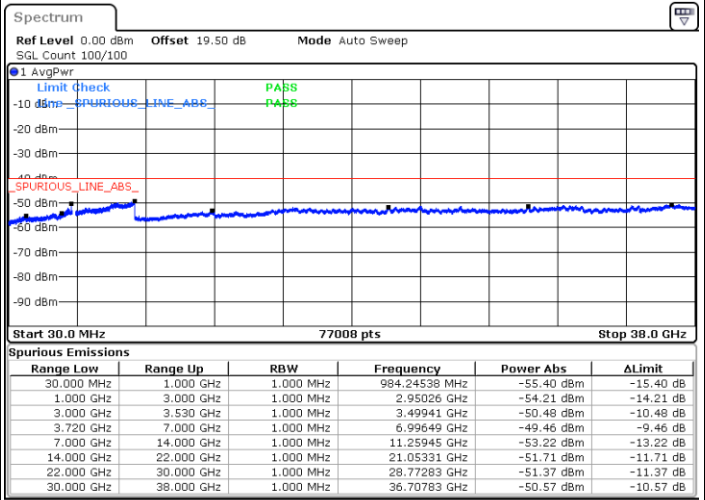

Date: 23.FEB.2021 14:23:34

Date: 23.FEB.2021 14:15:57

Highest Channel / FullIRB

N/A

Date: 23.FEB.2021 14:25:05

LTE Band 48C / 20MHz+15MHz

QPSK

Lowest Channel / 1RB0 and 1RB74

Lowest Channel / 1RB99 and 1RB0

Date: 23.FEB.2021 15:12:02

Date: 23.FEB.2021 15:10:30

Lowest Channel / FullIRB

N/A

Date: 23.FEB.2021 15:19:38

LTE Band 48C / 20MHz+15MHz

QPSK

Middle Channel / 1RB0 and 1RB74

Middle Channel / 1RB99 and 1RB0

Date: 23.FEB.2021 15:28:46

Date: 23.FEB.2021 15:30:17

Middle Channel / FullIRB

N/A

Date: 23.FEB.2021 15:21:10

LTE Band 48C / 20MHz+15MHz

QPSK

Highest Channel / 1RB0 and 1RB74

Highest Channel / 1RB99 and 1RB0

Date: 23.FEB.2021 15:42:28

Date: 23.FEB.2021 15:34:52

Highest Channel / FullIRB

N/A

Date: 23.FEB.2021 15:44:00