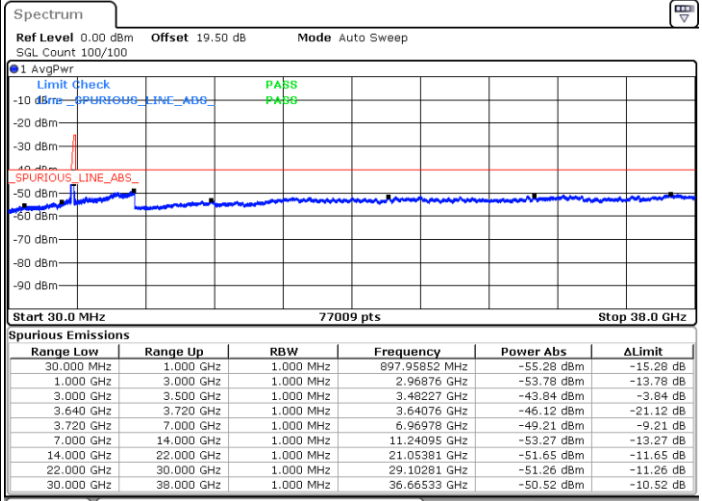

LTE Band 48C / 5MHz+20MHz

QPSK

Highest Channel / 1RB0 and 1RB99

Highest Channel / 1RB24 and 1RB0

Date: 22.FEB.2021 11:24:39

Date: 22.FEB.2021 11:17:03

Highest Channel / FullIRB

N/A

Date: 22.FEB.2021 11:26:10

LTE Band 48C / 10MHz+20MHz

QPSK

Lowest Channel / 1RB0 and 1RB99

Lowest Channel / 1RB49 and 1RB0

Date: 22.FEB.2021 15:09:50

Date: 22.FEB.2021 15:08:19

Lowest Channel / FullRB

N/A

Date: 22.FEB.2021 15:17:27

LTE Band 48C / 10MHz+20MHz

QPSK

Middle Channel / 1RB0 and 1RB99

Middle Channel / 1RB49 and 1RB0

Date: 22.FEB.2021 15:26:34

Date: 22.FEB.2021 15:28:05

Middle Channel / FullIRB

N/A

Date: 22.FEB.2021 15:18:58

LTE Band 48C / 10MHz+20MHz

QPSK

Highest Channel / 1RB0 and 1RB99

Highest Channel / 1RB49 and 1RB0

Date: 22.FEB.2021 15:40:16