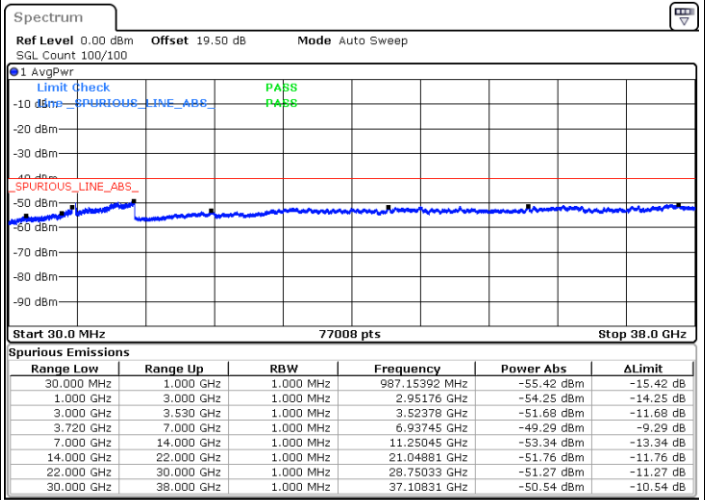

Date: 22.FEB.2021 15:32:39

Highest Channel / FullIRB

N/A

Date: 22.FEB.2021 15:41:47

LTE Band 48C / 15MHz+20MHz

QPSK

Lowest Channel / 1RB0 and 1RB99

Lowest Channel / 1RB74 and 1RB0

Date: 23.FEB.2021 10:01:29

Date: 23.FEB.2021 09:59:58

Lowest Channel / FullRB

N/A

Date: 23.FEB.2021 10:09:06

LTE Band 48C / 15MHz+20MHz

QPSK

Middle Channel / 1RB0 and 1RB99

Middle Channel / 1RB74 and 1RB0

Date: 23.FEB.2021 10:39:25

Date: 23.FEB.2021 10:40:57

Middle Channel / FullIRB

N/A

Date: 23.FEB.2021 10:31:48

LTE Band 48C / 15MHz+20MHz

QPSK

Highest Channel / 1RB0 and 1RB99

Highest Channel / 1RB74 and 1RB0

Date: 23.FEB.2021 11:11:21

Date: 23.FEB.2021 11:03:45

Highest Channel / FullIRB

N/A

Date: 23.FEB.2021 11:12:53

LTE Band 48C / 20MHz+5MHz