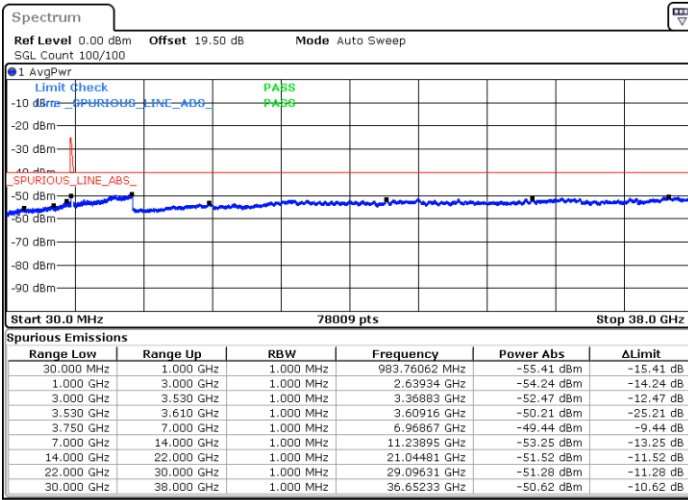

N/A

Date: 22.FEB.2021 15:17:27

LTE Band 48C / 10MHz+20MHz

QPSK

Middle Channel / 1RB0 and 1RB99

Middle Channel / 1RB49 and 1RB0

Date: 22.FEB.2021 15:26:34

Date: 22.FEB.2021 15:28:05

Middle Channel / FullIRB

N/A

Date: 22.FEB.2021 15:18:58

LTE Band 48C / 10MHz+20MHz

QPSK

Highest Channel / 1RB0 and 1RB99

Highest Channel / 1RB49 and 1RB0

Date: 22.FEB.2021 15:40:16

Date: 22.FEB.2021 15:32:39

Highest Channel / FullIRB

N/A

Date: 22.FEB.2021 15:41:47

LTE Band 48C / 15MHz+20MHz

QPSK

Lowest Channel / 1RB0 and 1RB99

Lowest Channel / 1RB74 and 1RB0

Date: 23.FEB.2021 10:01:29

Date: 23.FEB.2021 09:59:58

Lowest Channel / FullRB

N/A

Date: 23.FEB.2021 10:09:06

LTE Band 48C / 15MHz+20MHz

QPSK

Middle Channel / 1RB0 and 1RB99