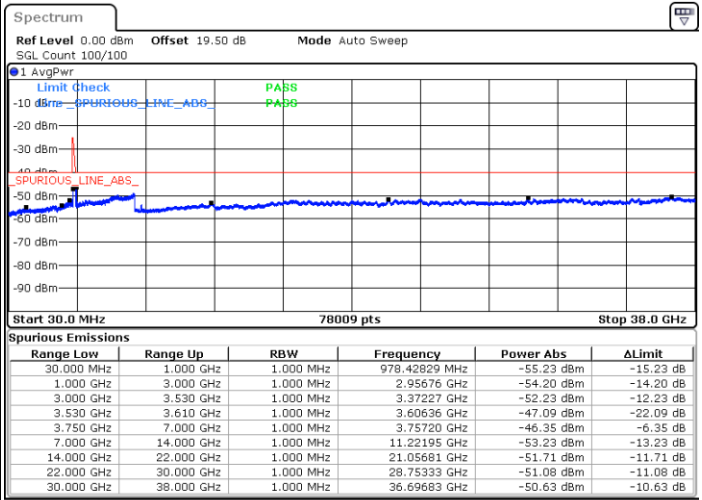

Date: 23.FEB.2021 12:31:37

LTE Band 48C / 20MHz+20MHz

QPSK

MiddleChannel / 1RB0 and 1RB99

Middle Channel / 1RB99 and 1RB0

Date: 23.FEB.2021 13:01:54

Date: 23.FEB.2021 13:03:25

Middle Channel / FullIRB

N/A

Date: 23.FEB.2021 12:54:18

LTE Band 48C / 20MHz+20MHz

QPSK

Highest Channel / 1RB0 and 1RB99

Highest Channel / 1RB99 and 1RB0

Date: 23.FEB.2021 13:33:50

Date: 23.FEB.2021 13:26:13

Highest Channel / FullIRB

N/A

Date: 23.FEB.2021 13:35:21

LTE Band 48C / 5MHz+20MHz

16QAM

Lowest Channel / 1RB0 and 1RB99

Lowest Channel / 1RB24 and 1RB0

Date: 22.FEB.2021 10:19:21