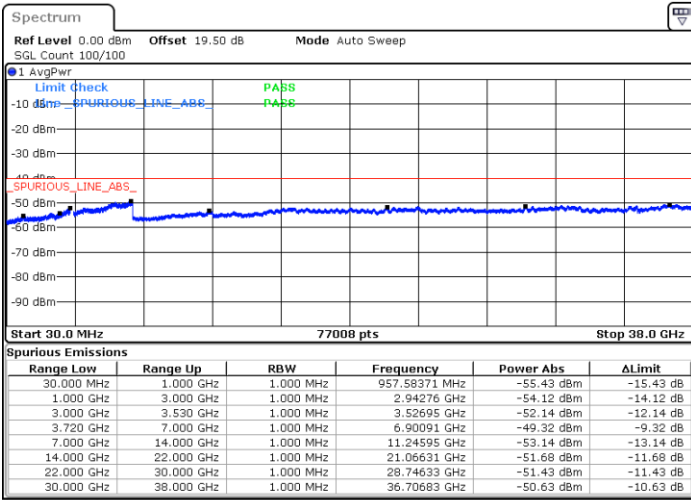

Highest Channel / 1RB0 and 1RB99

Highest Channel / 1RB74 and 1RB0

Date: 23.FEB.2021 11:11:21

Date: 23.FEB.2021 11:03:45

Highest Channel / FullIRB

N/A

Date: 23.FEB.2021 11:12:53

LTE Band 48C / 20MHz+5MHz

QPSK

Lowest Channel / 1RB0 and 1RB24

Lowest Channel / 1RB99 and 1RB0

Date: 22.FEB.2021 12:22:54

Date: 22.FEB.2021 12:21:23

Lowest Channel / FullIRB

N/A

Date: 22.FEB.2021 12:30:30

LTE Band 48C / 20MHz+5MHz

QPSK

Middle Channel / 1RB0 and 1RB24

Middle Channel / 1RB99 and 1RB0

Date: 22.FEB.2021 12:57:49

Date: 22.FEB.2021 12:59:20

Middle Channel / FullIRB

N/A

Date: 22.FEB.2021 12:50:13

LTE Band 48C / 20MHz+5MHz

QPSK

Highest Channel / 1RB0 and 1RB24

Highest Channel / 1RB99 and 1RB0

Date: 22.FEB.2021 13:29:42

Date: 22.FEB.2021 13:22:06

Highest Channel / FullIRB