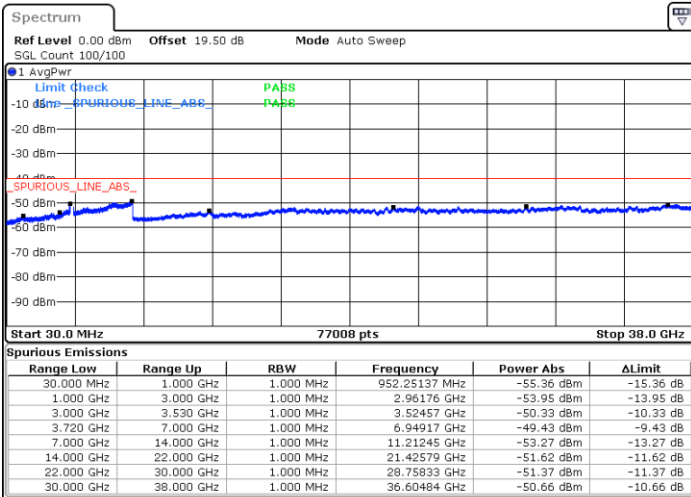

Date: 23.FEB.2021 14:23:34

Date: 23.FEB.2021 14:15:57

Highest Channel / FullIRB

N/A

Date: 23.FEB.2021 14:25:05

LTE Band 48C / 20MHz+15MHz

QPSK

Lowest Channel / 1RB0 and 1RB74

Lowest Channel / 1RB99 and 1RB0

Date: 23.FEB.2021 15:12:02

Date: 23.FEB.2021 15:10:30

Lowest Channel / FullIRB

N/A

Date: 23.FEB.2021 15:19:38

LTE Band 48C / 20MHz+15MHz

QPSK

Middle Channel / 1RB0 and 1RB74

Middle Channel / 1RB99 and 1RB0

Date: 23.FEB.2021 15:28:46

Date: 23.FEB.2021 15:30:17

Middle Channel / FullIRB

N/A

Date: 23.FEB.2021 15:21:10

LTE Band 48C / 20MHz+15MHz

QPSK

Highest Channel / 1RB0 and 1RB74

Highest Channel / 1RB99 and 1RB0

Date: 23.FEB.2021 15:42:28

Date: 23.FEB.2021 15:34:52

Highest Channel / FullIRB

N/A

Date: 23.FEB.2021 15:44:00