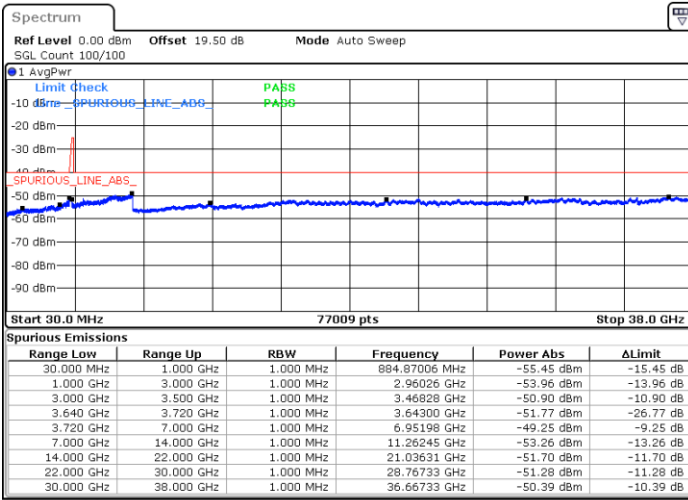

Middle Channel / 1RB74 and 1RB0

Date: 23.FEB.2021 10:39:25

Date: 23.FEB.2021 10:40:57

Middle Channel / FullIRB

N/A

Date: 23.FEB.2021 10:31:48

LTE Band 48C / 15MHz+20MHz

QPSK

Highest Channel / 1RB0 and 1RB99

Highest Channel / 1RB74 and 1RB0

Date: 23.FEB.2021 11:11:21

Date: 23.FEB.2021 11:03:45

Highest Channel / FullIRB

N/A

Date: 23.FEB.2021 11:12:53

LTE Band 48C / 20MHz+5MHz

QPSK

Lowest Channel / 1RB0 and 1RB24

Lowest Channel / 1RB99 and 1RB0

Date: 22.FEB.2021 12:22:54

Date: 22.FEB.2021 12:21:23

Lowest Channel / FullIRB

N/A

Date: 22.FEB.2021 12:30:30

LTE Band 48C / 20MHz+5MHz

QPSK

Middle Channel / 1RB0 and 1RB24

Middle Channel / 1RB99 and 1RB0

Date: 22.FEB.2021 12:57:49

Date: 22.FEB.2021 12:59:20

Middle Channel / FullIRB

N/A