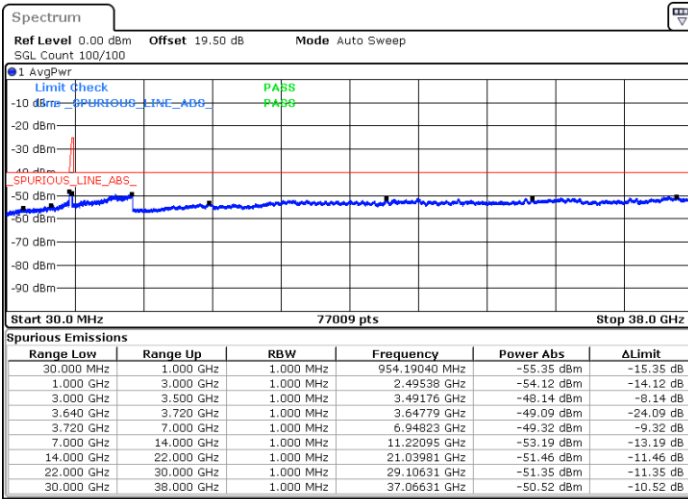

Highest Channel / 1RB0 and 1RB99

Highest Channel / 1RB74 and 1RB0

Date: 23.FEB.2021 11:11:21

Date: 23.FEB.2021 11:03:45

Highest Channel / FullIRB

N/A

Date: 23.FEB.2021 11:12:53

LTE Band 48C / 20MHz+5MHz

QPSK

Lowest Channel / 1RB0 and 1RB24

Lowest Channel / 1RB99 and 1RB0

Date: 22.FEB.2021 12:22:54

Date: 22.FEB.2021 12:21:23

Lowest Channel / FullIRB

N/A

Date: 22.FEB.2021 12:30:30

LTE Band 48C / 20MHz+5MHz

QPSK

Middle Channel / 1RB0 and 1RB24

Middle Channel / 1RB99 and 1RB0

Date: 22.FEB.2021 12:57:49

Date: 22.FEB.2021 12:59:20

Middle Channel / FullIRB

N/A

Date: 22.FEB.2021 12:50:13

LTE Band 48C / 20MHz+5MHz

QPSK

Highest Channel / 1RB0 and 1RB24

Highest Channel / 1RB99 and 1RB0

Date: 22.FEB.2021 13:29:42

Date: 22.FEB.2021 13:22:06

Highest Channel / FullIRB