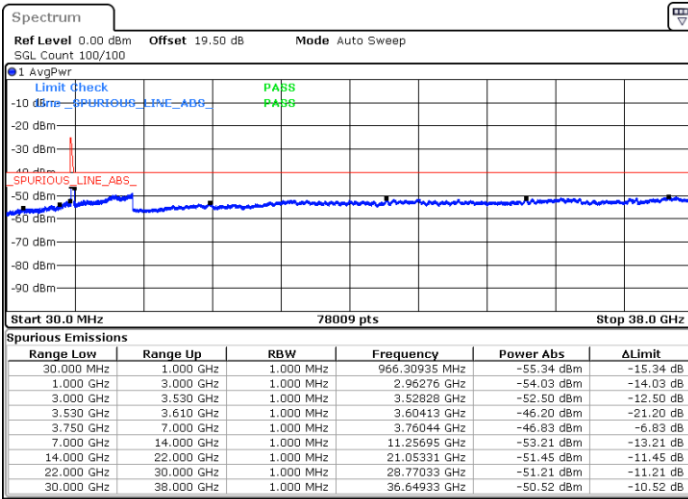

N/A

Date: 22.FEB.2021 15:17:27

LTE Band 48C / 10MHz+20MHz

QPSK

Middle Channel / 1RB0 and 1RB99

Middle Channel / 1RB49 and 1RB0

Date: 22.FEB.2021 15:26:34

Date: 22.FEB.2021 15:28:05

Middle Channel / FullIRB

N/A

Date: 22.FEB.2021 15:18:58

LTE Band 48C / 10MHz+20MHz

QPSK

Highest Channel / 1RB0 and 1RB99

Highest Channel / 1RB49 and 1RB0

Date: 22.FEB.2021 15:40:16

Date: 22.FEB.2021 15:32:39

Highest Channel / FullIRB

N/A

Date: 22.FEB.2021 15:41:47

LTE Band 48C / 15MHz+20MHz

QPSK

Lowest Channel / 1RB0 and 1RB99

Lowest Channel / 1RB74 and 1RB0

Date: 23.FEB.2021 10:01:29

Date: 23.FEB.2021 09:59:58

Lowest Channel / FullRB

N/A

Date: 23.FEB.2021 10:09:06

LTE Band 48C / 15MHz+20MHz

QPSK

Middle Channel / 1RB0 and 1RB99