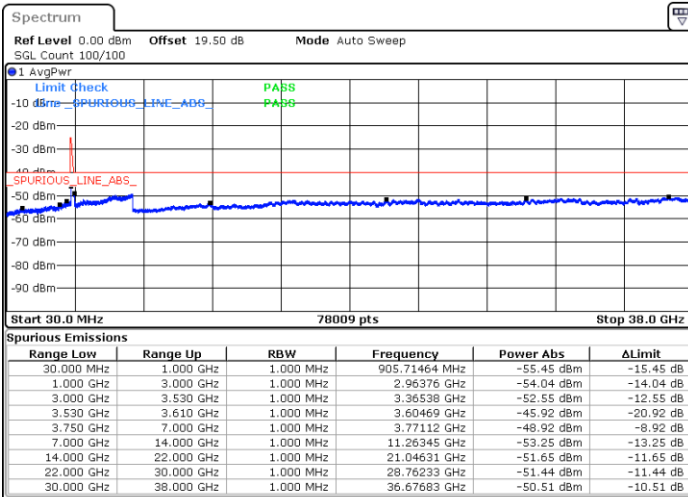

Date: 23.FEB.2021 12:31:37

LTE Band 48C / 20MHz+20MHz

QPSK

MiddleChannel / 1RB0 and 1RB99

Middle Channel / 1RB99 and 1RB0

Date: 23.FEB.2021 13:01:54

Date: 23.FEB.2021 13:03:25

Middle Channel / FullIRB

N/A

Date: 23.FEB.2021 12:54:18

LTE Band 48C / 20MHz+20MHz

QPSK

Highest Channel / 1RB0 and 1RB99

Highest Channel / 1RB99 and 1RB0

Date: 23.FEB.2021 13:33:50

Date: 23.FEB.2021 13:26:13

Highest Channel / FullIRB

N/A

Date: 23.FEB.2021 13:35:21

LTE Band 48C / 5MHz+20MHz

16QAM

Lowest Channel / 1RB0 and 1RB99

Lowest Channel / 1RB24 and 1RB0

Date: 22.FEB.2021 10:19:21

Date: 22.FEB.2021 10:14:47

Lowest Channel / FullIRB

N/A

Date: 22.FEB.2021 10:23:54

LTE Band 48C / 5MHz+20MHz

16QAM

Middle Channel / 1RB0 and 1RB99

Middle Channel / 1RB24 and 1RB0