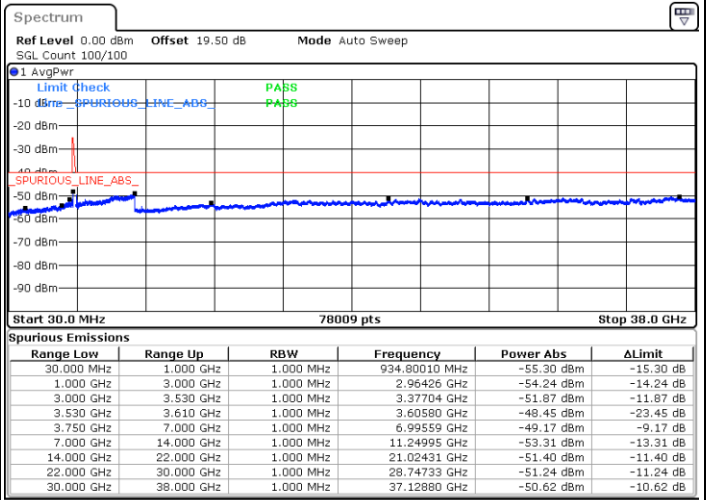

Lowest Channel / 1RB99 and 1RB0

Date: 23.FEB.2021 15:12:02

Date: 23.FEB.2021 15:10:30

Lowest Channel / FullIRB

N/A

Date: 23.FEB.2021 15:19:38

LTE Band 48C / 20MHz+15MHz

QPSK

Middle Channel / 1RB0 and 1RB74

Middle Channel / 1RB99 and 1RB0

Date: 23.FEB.2021 15:28:46

Date: 23.FEB.2021 15:30:17

Middle Channel / FullIRB

N/A

Date: 23.FEB.2021 15:21:10

LTE Band 48C / 20MHz+15MHz

QPSK

Highest Channel / 1RB0 and 1RB74

Highest Channel / 1RB99 and 1RB0

Date: 23.FEB.2021 15:42:28

Date: 23.FEB.2021 15:34:52

Highest Channel / FullIRB

N/A

Date: 23.FEB.2021 15:44:00

LTE Band 48C / 20MHz+20MHz

QPSK

Lowest Channel / 1RB0 and 1RB99

Lowest Channel / 1RB99 and 1RB0

Date: 23.FEB.2021 12:24:01

Date: 23.FEB.2021 12:22:30

Lowest Channel / FullIRB

N/A