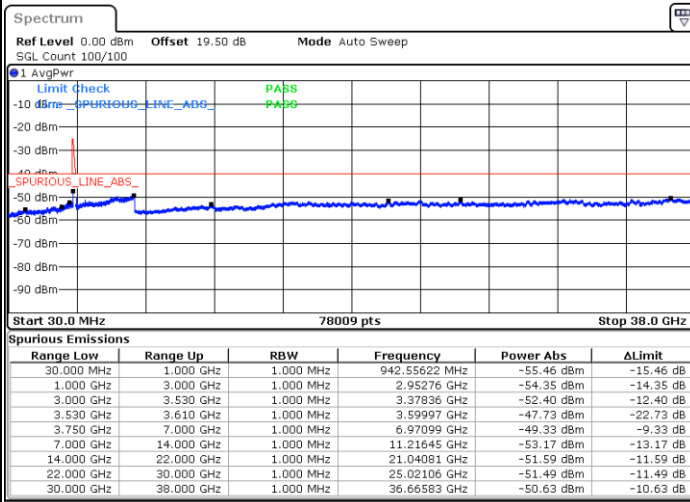

Lowest Channel / FullIRB

N/A

Date: 22.FEB.2021 16:18:01

LTE Band 48C / 20MHz+10MHz

QPSK

Middle Channel / 1RB0 and 1RB49

Middle Channel / 1RB99 and 1RB0

Date: 22.FEB.2021 16:45:36

Date: 22.FEB.2021 16:55:11

Middle Channel / FullIRB

N/A

Date: 22.FEB.2021 16:38:00

LTE Band 48C / 20MHz+10MHz

QPSK

Highest Channel / 1RB0 and 1RB49

Highest Channel / 1RB99 and 1RB0

Date: 23.FEB.2021 14:23:34

Date: 23.FEB.2021 14:15:57

Highest Channel / FullIRB

N/A

Date: 23.FEB.2021 14:25:05

LTE Band 48C / 20MHz+15MHz

QPSK

Lowest Channel / 1RB0 and 1RB74

Lowest Channel / 1RB99 and 1RB0

Date: 23.FEB.2021 15:12:02

Date: 23.FEB.2021 15:10:30

Lowest Channel / FullIRB

N/A

Date: 23.FEB.2021 15:19:38

LTE Band 48C / 20MHz+15MHz

QPSK