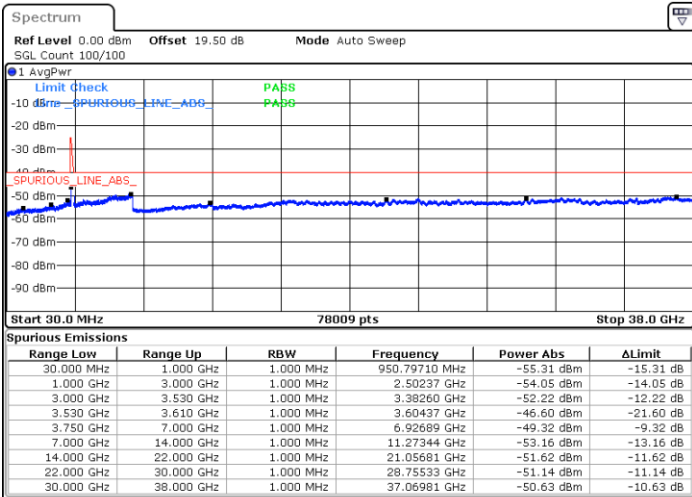

Lowest Channel / 1RB0 and 1RB9

Lowest Channel / 1RB49 and 1RB0

Date: 22.FEB.2021 15:11:21

Date: 22.FEB.2021 15:06:48

Lowest Channel / FullRB

N/A

Date: 22.FEB.2021 15:15:55

LTE Band 48C / 10MHz+20MHz

LTE Band 48C / 10MHz+20MHz

16QAM

Highest Channel / 1RB0 and 1RB99

Highest Channel / 1RB49 and 1RB0

Date: 22.FEB.2021 15:38:44

Date: 22.FEB.2021 15:34:10

Highest Channel / FullIRB

N/A

Date: 22.FEB.2021 15:43:18

LTE Band 48C / 15MHz+20MHz

16QAM

Lowest Channel / 1RB0 and 1RB9

Lowest Channel / 1RB74 and 1RB0

Date: 23.FEB.2021 10:03:01

Date: 23.FEB.2021 09:58:26

Lowest Channel / FullRB