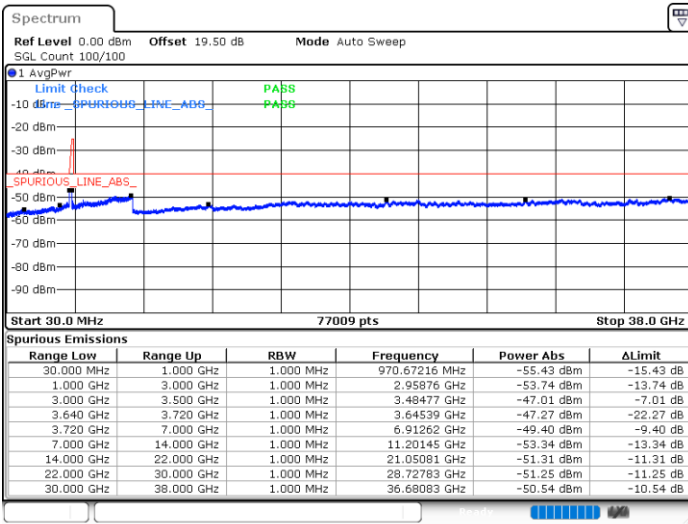

Date: 22.FEB.2021 10:51:14

Date: 22.FEB.2021 10:55:48

Middle Channel / FullIRB

N/A

Date: 22.FEB.2021 10:46:41

LTE Band 48C / 5MHz+20MHz

16QAM

Highest Channel / 1RB0 and 1RB99

Highest Channel / 1RB24 and 1RB0

Date: 22.FEB.2021 11:23:08

Date: 22.FEB.2021 11:18:34

Highest Channel / FullIRB

N/A

Date: 22.FEB.2021 11:27:41

LTE Band 48C / 10MHz+20MHz

16QAM

Lowest Channel / 1RB0 and 1RB9

Lowest Channel / 1RB49 and 1RB0

Date: 22.FEB.2021 15:11:21

Date: 22.FEB.2021 15:06:48

Lowest Channel / FullRB

N/A

Date: 22.FEB.2021 15:15:55

LTE Band 48C / 10MHz+20MHz

LTE Band 48C / 10MHz+20MHz

16QAM

Highest Channel / 1RB0 and 1RB99

Highest Channel / 1RB49 and 1RB0

Date: 22.FEB.2021 15:38:44

Date: 22.FEB.2021 15:34:10

Highest Channel / FullIRB

N/A