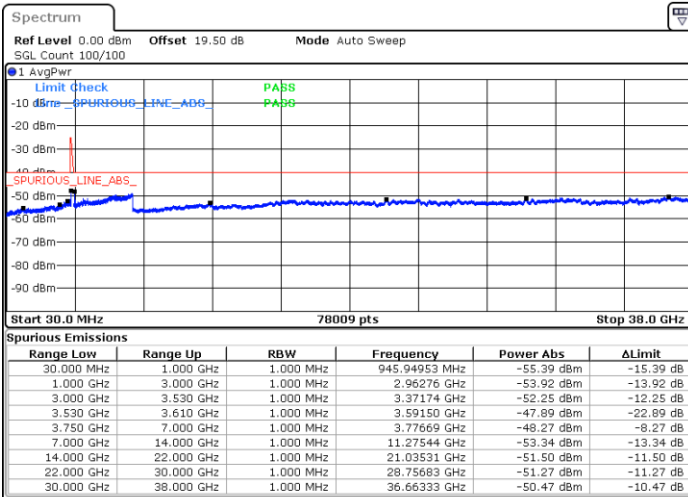

Date: 22.FEB.2021 10:51:14

Date: 22.FEB.2021 10:55:48

Middle Channel / FullIRB

N/A

Date: 22.FEB.2021 10:46:41

LTE Band 48C / 5MHz+20MHz

16QAM

Highest Channel / 1RB0 and 1RB99

Highest Channel / 1RB24 and 1RB0

Date: 22.FEB.2021 11:23:08

Date: 22.FEB.2021 11:18:34

Highest Channel / FullIRB

N/A

Date: 22.FEB.2021 11:27:41

LTE Band 48C / 10MHz+20MHz

16QAM

Lowest Channel / 1RB0 and 1RB9

Lowest Channel / 1RB49 and 1RB0

Date: 22.FEB.2021 15:11:21

Date: 22.FEB.2021 15:06:48

Lowest Channel / FullRB

N/A

Date: 22.FEB.2021 15:15:55

LTE Band 48C / 10MHz+20MHz