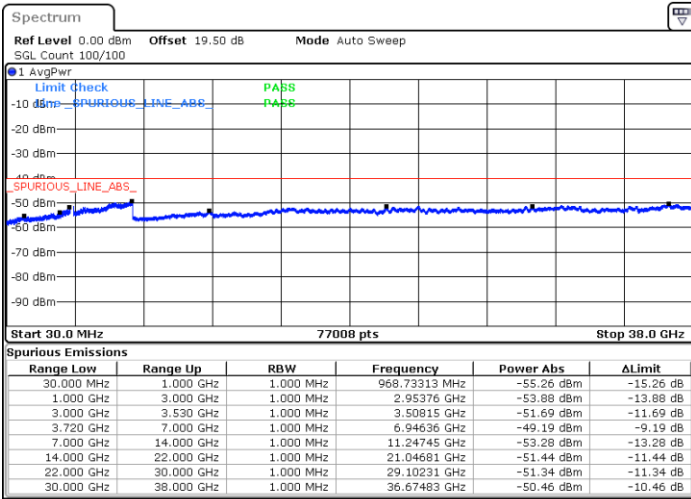

Highest Channel / FullIRB

N/A

Date: 23.FEB.2021 13:35:21

LTE Band 48C / 5MHz+20MHz

16QAM

Lowest Channel / 1RB0 and 1RB99

Lowest Channel / 1RB24 and 1RB0

Date: 22.FEB.2021 10:19:21

Date: 22.FEB.2021 10:14:47

Lowest Channel / FullIRB

N/A

Date: 22.FEB.2021 10:23:54

LTE Band 48C / 5MHz+20MHz

16QAM

Middle Channel / 1RB0 and 1RB99

Middle Channel / 1RB24 and 1RB0

Date: 22.FEB.2021 10:51:14

Date: 22.FEB.2021 10:55:48

Middle Channel / FullIRB

N/A

Date: 22.FEB.2021 10:46:41

LTE Band 48C / 5MHz+20MHz

16QAM

Highest Channel / 1RB0 and 1RB99

Highest Channel / 1RB24 and 1RB0

Date: 22.FEB.2021 11:23:08

Date: 22.FEB.2021 11:18:34

Highest Channel / FullIRB

N/A

Date: 22.FEB.2021 11:27:41

LTE Band 48C / 10MHz+20MHz

16QAM