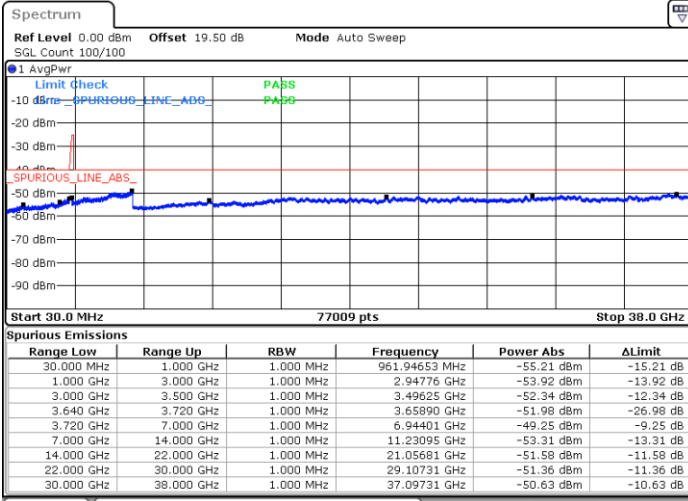

LTE Band 48C / 5MHz+20MHz

QPSK

Highest Channel / 1RB0 and 1RB99

Highest Channel / 1RB24 and 1RB0

Date: 22.FEB.2021 11:24:39

Date: 22.FEB.2021 11:17:03

Highest Channel / FullIRB

N/A

Date: 22.FEB.2021 11:26:10

LTE Band 48C / 10MHz+20MHz

QPSK

Lowest Channel / 1RB0 and 1RB99

Lowest Channel / 1RB49 and 1RB0

Date: 22.FEB.2021 15:09:50

Date: 22.FEB.2021 15:08:19

Lowest Channel / FullRB

N/A

Date: 22.FEB.2021 15:17:27

LTE Band 48C / 10MHz+20MHz

QPSK

Middle Channel / 1RB0 and 1RB99

Middle Channel / 1RB49 and 1RB0

Date: 22.FEB.2021 15:26:34

Date: 22.FEB.2021 15:28:05

Middle Channel / FullIRB

N/A

Date: 22.FEB.2021 15:18:58

LTE Band 48C / 10MHz+20MHz

QPSK

Highest Channel / 1RB0 and 1RB99

Highest Channel / 1RB49 and 1RB0

Date: 22.FEB.2021 15:40:16