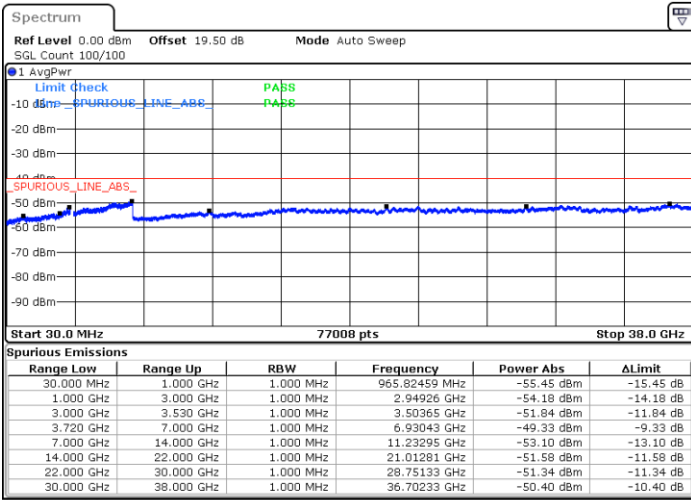

LTE Band 48C / 10MHz+20MHz

16QAM

Middle Channel / 1RB0 and 1RB99

Middle Channel / 1RB49 and 1RB0

Date: 22.FEB.2021 15:25:03