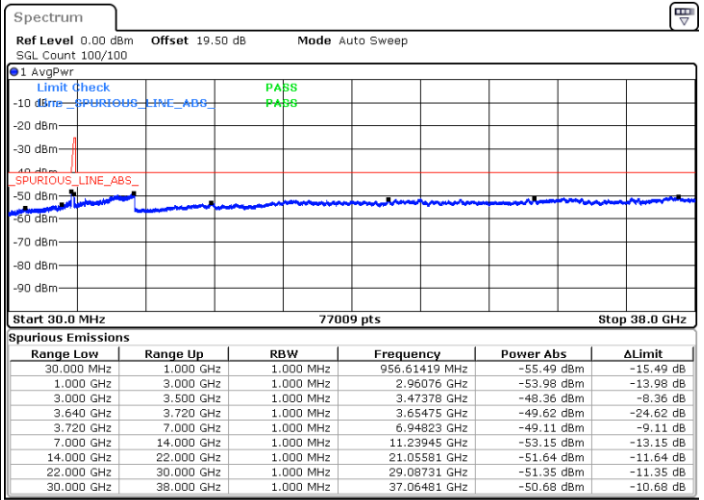

N/A

Date: 23.FEB.2021 12:54:18

LTE Band 48C / 20MHz+20MHz

QPSK

Highest Channel / 1RB0 and 1RB99

Highest Channel / 1RB99 and 1RB0

Date: 23.FEB.2021 13:33:50

Date: 23.FEB.2021 13:26:13

Highest Channel / FullIRB

N/A

Date: 23.FEB.2021 13:35:21

LTE Band 48C / 5MHz+20MHz

16QAM

Lowest Channel / 1RB0 and 1RB99

Lowest Channel / 1RB24 and 1RB0

Date: 22.FEB.2021 10:19:21

Date: 22.FEB.2021 10:14:47

Lowest Channel / FullIRB

N/A

Date: 22.FEB.2021 10:23:54

LTE Band 48C / 5MHz+20MHz

16QAM

Middle Channel / 1RB0 and 1RB99

Middle Channel / 1RB24 and 1RB0

Date: 22.FEB.2021 10:51:14

Date: 22.FEB.2021 10:55:48

Middle Channel / FullIRB

N/A

Date: 22.FEB.2021 10:46:41

LTE Band 48C / 5MHz+20MHz

16QAM

Highest Channel / 1RB0 and 1RB99