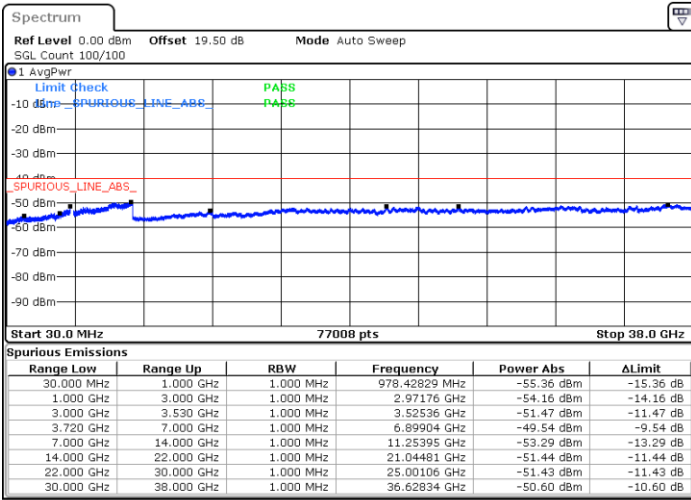

Date: 22.FEB.2021 15:32:39

Highest Channel / FullIRB

N/A

Date: 22.FEB.2021 15:41:47

LTE Band 48C / 15MHz+20MHz

QPSK

Lowest Channel / 1RB0 and 1RB99

Lowest Channel / 1RB74 and 1RB0

Date: 23.FEB.2021 10:01:29

Date: 23.FEB.2021 09:59:58

Lowest Channel / FullRB

N/A

Date: 23.FEB.2021 10:09:06

LTE Band 48C / 15MHz+20MHz

QPSK

Middle Channel / 1RB0 and 1RB99

Middle Channel / 1RB74 and 1RB0

Date: 23.FEB.2021 10:39:25

Date: 23.FEB.2021 10:40:57

Middle Channel / FullIRB

N/A

Date: 23.FEB.2021 10:31:48

LTE Band 48C / 15MHz+20MHz

QPSK

Highest Channel / 1RB0 and 1RB99

Highest Channel / 1RB74 and 1RB0

Date: 23.FEB.2021 11:11:21

Date: 23.FEB.2021 11:03:45

Highest Channel / FullIRB

N/A

Date: 23.FEB.2021 11:12:53

LTE Band 48C / 20MHz+5MHz