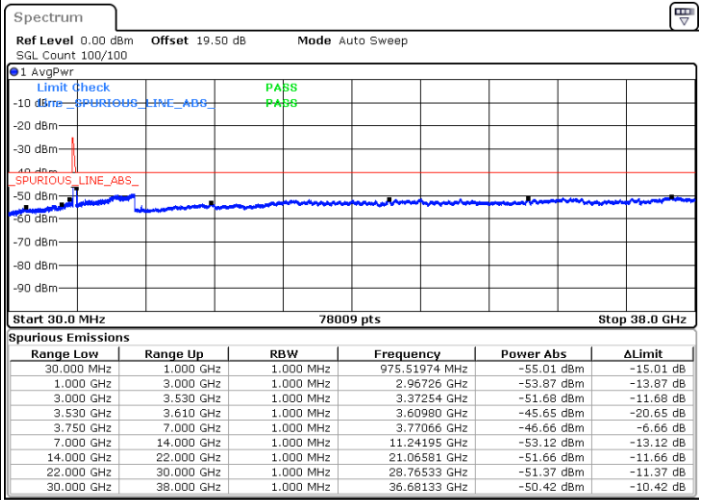

N/A

Date: 22.FEB.2021 15:17:27

LTE Band 48C / 10MHz+20MHz

QPSK

Middle Channel / 1RB0 and 1RB99

Middle Channel / 1RB49 and 1RB0

Date: 22.FEB.2021 15:26:34

Date: 22.FEB.2021 15:28:05

Middle Channel / FullIRB

N/A

Date: 22.FEB.2021 15:18:58

LTE Band 48C / 10MHz+20MHz

QPSK

Highest Channel / 1RB0 and 1RB99

Highest Channel / 1RB49 and 1RB0

Date: 22.FEB.2021 15:40:16

Date: 22.FEB.2021 15:32:39

Highest Channel / FullIRB

N/A

Date: 22.FEB.2021 15:41:47

LTE Band 48C / 15MHz+20MHz

QPSK

Lowest Channel / 1RB0 and 1RB99

Lowest Channel / 1RB74 and 1RB0

Date: 23.FEB.2021 10:01:29

Date: 23.FEB.2021 09:59:58

Lowest Channel / FullRB

N/A

Date: 23.FEB.2021 10:09:06

LTE Band 48C / 15MHz+20MHz

QPSK

Middle Channel / 1RB0 and 1RB99