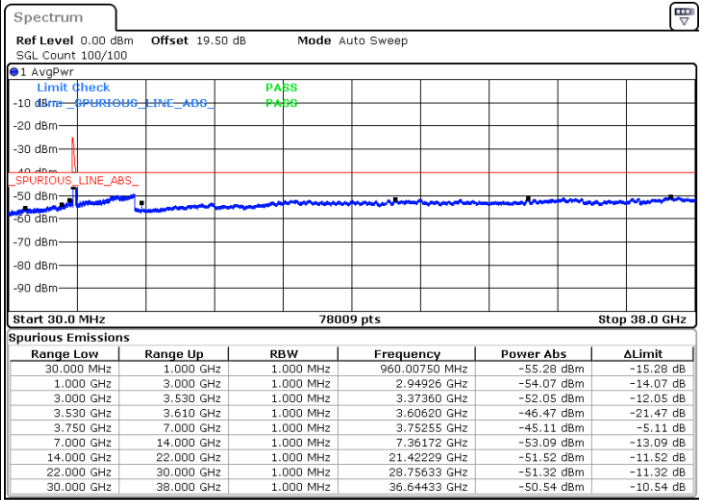

LTE Band 48C / 5MHz+20MHz

QPSK

Highest Channel / 1RB0 and 1RB99

Highest Channel / 1RB24 and 1RB0

Date: 22.FEB.2021 11:24:39

Date: 22.FEB.2021 11:17:03

Highest Channel / FullIRB

N/A

Date: 22.FEB.2021 11:26:10

LTE Band 48C / 10MHz+20MHz

QPSK

Lowest Channel / 1RB0 and 1RB99

Lowest Channel / 1RB49 and 1RB0

Date: 22.FEB.2021 15:09:50

Date: 22.FEB.2021 15:08:19

Lowest Channel / FullRB