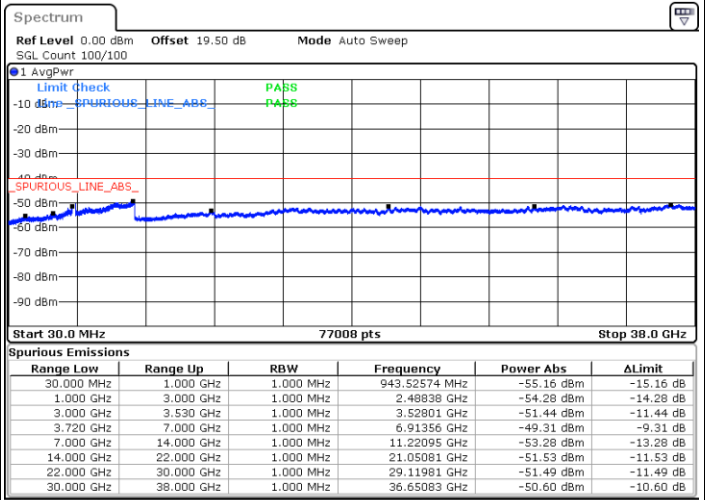

LTE Band 48C / 20MHz+20MHz

QPSK

Lowest Channel / 1RB0 and 1RB99

Lowest Channel / 1RB99 and 1RB0

Date: 23.FEB.2021 12:24:01

Date: 23.FEB.2021 12:22:30

Lowest Channel / FullIRB

N/A

Date: 23.FEB.2021 12:31:37

LTE Band 48C / 20MHz+20MHz

QPSK

MiddleChannel / 1RB0 and 1RB99

Middle Channel / 1RB99 and 1RB0

Date: 23.FEB.2021 13:01:54

Date: 23.FEB.2021 13:03:25

Middle Channel / FullIRB

N/A

Date: 23.FEB.2021 12:54:18

LTE Band 48C / 20MHz+20MHz

QPSK

Highest Channel / 1RB0 and 1RB99

Highest Channel / 1RB99 and 1RB0

Date: 23.FEB.2021 13:33:50

Date: 23.FEB.2021 13:26:13

Highest Channel / FullIRB

N/A

Date: 23.FEB.2021 13:35:21

LTE Band 48C / 5MHz+20MHz

16QAM

Lowest Channel / 1RB0 and 1RB99

Lowest Channel / 1RB24 and 1RB0

Date: 22.FEB.2021 10:19:21