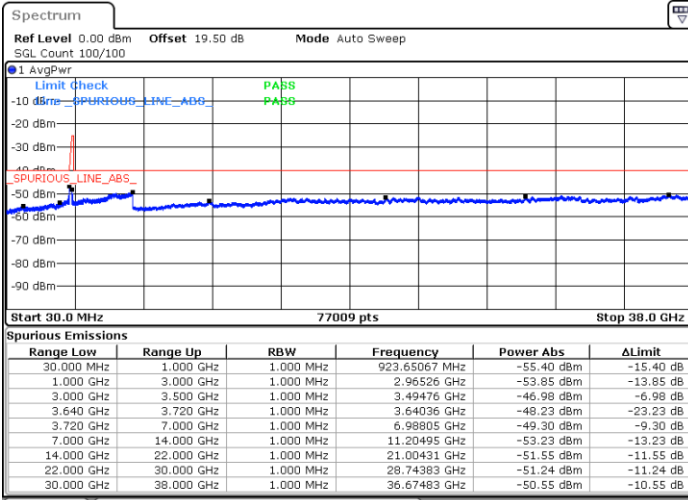

Date: 23.FEB.2021 14:23:34

Date: 23.FEB.2021 14:15:57

Highest Channel / FullIRB

N/A

Date: 23.FEB.2021 14:25:05

LTE Band 48C / 20MHz+15MHz

QPSK

Lowest Channel / 1RB0 and 1RB74

Lowest Channel / 1RB99 and 1RB0

Date: 23.FEB.2021 15:12:02

Date: 23.FEB.2021 15:10:30

Lowest Channel / FullIRB

N/A

Date: 23.FEB.2021 15:19:38

LTE Band 48C / 20MHz+15MHz

QPSK

Middle Channel / 1RB0 and 1RB74

Middle Channel / 1RB99 and 1RB0

Date: 23.FEB.2021 15:28:46

Date: 23.FEB.2021 15:30:17

Middle Channel / FullIRB

N/A

Date: 23.FEB.2021 15:21:10

LTE Band 48C / 20MHz+15MHz

QPSK

Highest Channel / 1RB0 and 1RB74

Highest Channel / 1RB99 and 1RB0

Date: 23.FEB.2021 15:42:28

Date: 23.FEB.2021 15:34:52

Highest Channel / FullIRB

N/A

Date: 23.FEB.2021 15:44:00