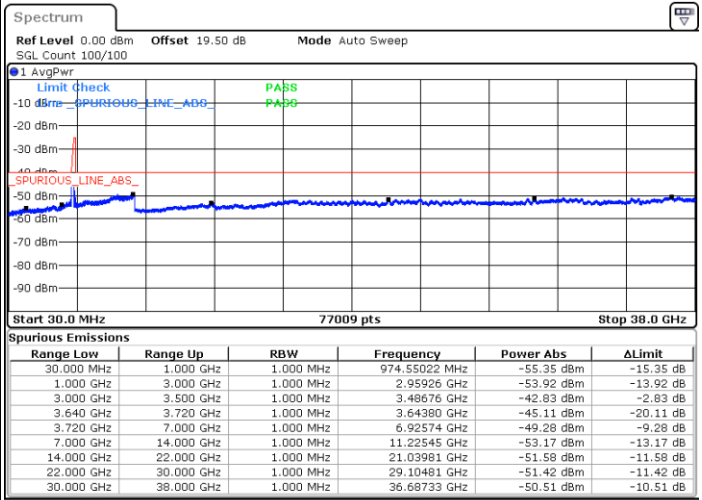

Middle Channel / 1RB74 and 1RB0

Date: 23.FEB.2021 10:39:25

Date: 23.FEB.2021 10:40:57

Middle Channel / FullIRB

N/A

Date: 23.FEB.2021 10:31:48

LTE Band 48C / 15MHz+20MHz

QPSK

Highest Channel / 1RB0 and 1RB99

Highest Channel / 1RB74 and 1RB0

Date: 23.FEB.2021 11:11:21

Date: 23.FEB.2021 11:03:45

Highest Channel / FullIRB

N/A

Date: 23.FEB.2021 11:12:53

LTE Band 48C / 20MHz+5MHz

QPSK

Lowest Channel / 1RB0 and 1RB24

Lowest Channel / 1RB99 and 1RB0

Date: 22.FEB.2021 12:22:54

Date: 22.FEB.2021 12:21:23

Lowest Channel / FullIRB

N/A

Date: 22.FEB.2021 12:30:30