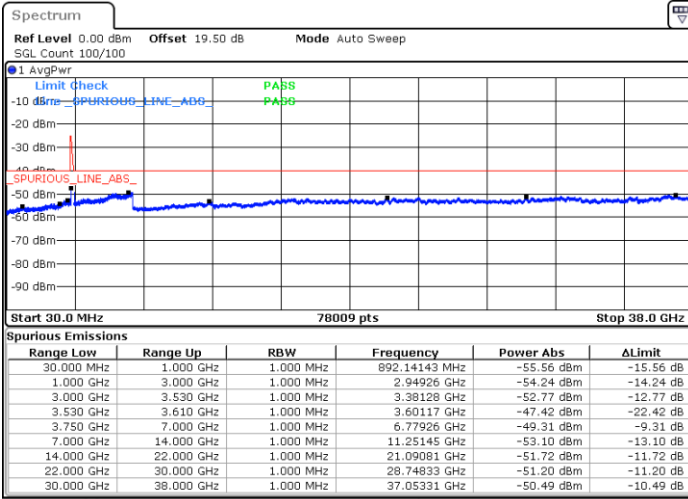

Date: 22.FEB.2021 15:43:18

LTE Band 48C / 15MHz+20MHz

16QAM

Lowest Channel / 1RB0 and 1RB9

Lowest Channel / 1RB74 and 1RB0

Date: 23.FEB.2021 10:03:01

Date: 23.FEB.2021 09:58:26

Lowest Channel / FullRB

N/A

Date: 23.FEB.2021 10:07:35

LTE Band 48C / 15MHz+20MHz

16QAM

Middle Channel / 1RB0 and 1RB99

Middle Channel / 1RB74 and 1RB0

Date: 23.FEB.2021 10:37:53

Date: 23.FEB.2021 10:42:28

Middle Channel / FullIRB

N/A

Date: 23.FEB.2021 10:33:19

LTE Band 48C / 15MHz+20MHz

16QAM

Highest Channel / 1RB0 and 1RB99

Highest Channel / 1RB74 and 1RB0

Date: 23.FEB.2021 11:09:50