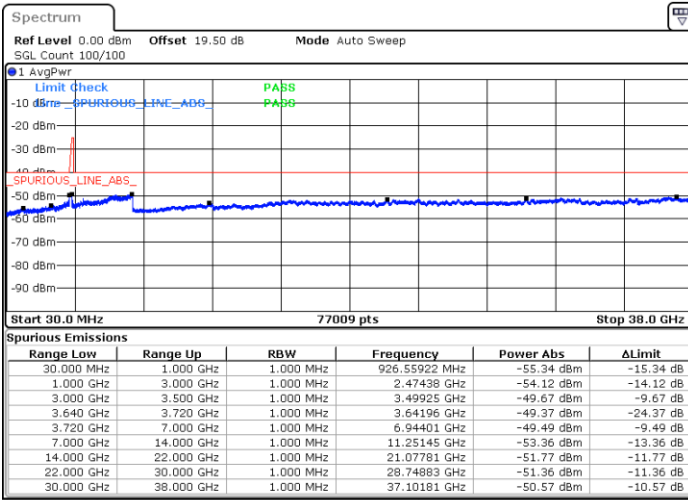

Lowest Channel / FullIRB

N/A

Date: 22.FEB.2021 16:18:01

LTE Band 48C / 20MHz+10MHz

QPSK

Middle Channel / 1RB0 and 1RB49

Middle Channel / 1RB99 and 1RB0

Date: 22.FEB.2021 16:45:36

Date: 22.FEB.2021 16:55:11

Middle Channel / FullIRB

N/A

Date: 22.FEB.2021 16:38:00

LTE Band 48C / 20MHz+10MHz

QPSK

Highest Channel / 1RB0 and 1RB49

Highest Channel / 1RB99 and 1RB0

Date: 23.FEB.2021 14:23:34

Date: 23.FEB.2021 14:15:57

Highest Channel / FullIRB

N/A

Date: 23.FEB.2021 14:25:05

LTE Band 48C / 20MHz+15MHz

QPSK

Lowest Channel / 1RB0 and 1RB74

Lowest Channel / 1RB99 and 1RB0

Date: 23.FEB.2021 15:12:02

Date: 23.FEB.2021 15:10:30

Lowest Channel / FullIRB

N/A

Date: 23.FEB.2021 15:19:38

LTE Band 48C / 20MHz+15MHz

QPSK