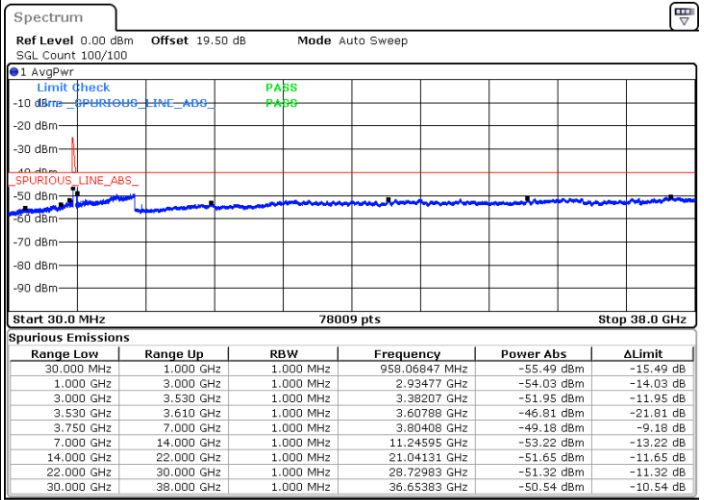

Lowest Channel / FullIRB

N/A

Date: 22.FEB.2021 16:18:01

LTE Band 48C / 20MHz+10MHz

QPSK

Middle Channel / 1RB0 and 1RB49

Middle Channel / 1RB99 and 1RB0

Date: 22.FEB.2021 16:45:36

Date: 22.FEB.2021 16:55:11

Middle Channel / FullIRB

N/A

Date: 22.FEB.2021 16:38:00

LTE Band 48C / 20MHz+10MHz

QPSK

Highest Channel / 1RB0 and 1RB49

Highest Channel / 1RB99 and 1RB0

Date: 23.FEB.2021 14:23:34

Date: 23.FEB.2021 14:15:57

Highest Channel / FullIRB

N/A

Date: 23.FEB.2021 14:25:05

LTE Band 48C / 20MHz+15MHz

QPSK

Lowest Channel / 1RB0 and 1RB74

Lowest Channel / 1RB99 and 1RB0

Date: 23.FEB.2021 15:12:02

Date: 23.FEB.2021 15:10:30

Lowest Channel / FullIRB

N/A

Date: 23.FEB.2021 15:19:38

LTE Band 48C / 20MHz+15MHz

QPSK