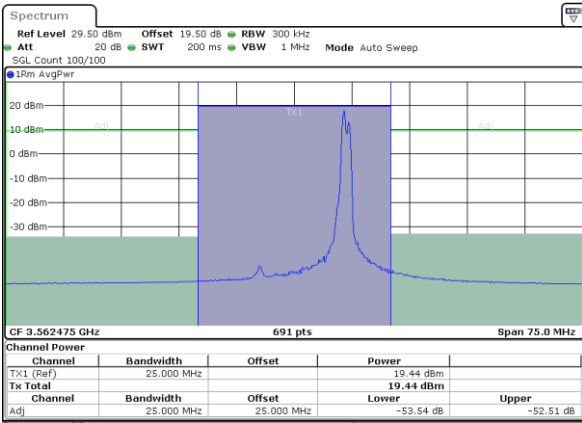

Lowest ACLR / 1RB99 and 1RB0

Middle ACLR / 1RB99 and 1RB0

Date: 16.MAR.2021 14:20:04

Date: 16.MAR.2021 14:27:49