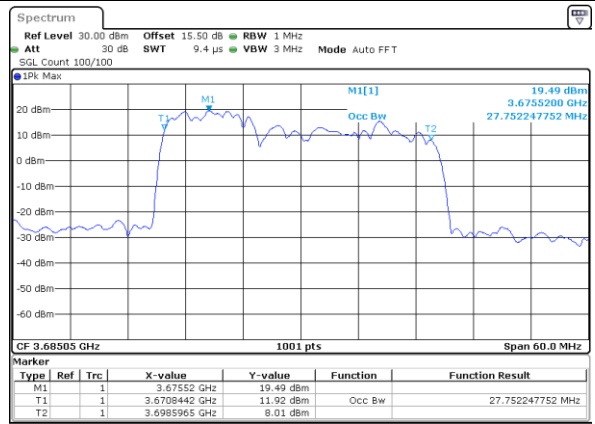

Highest Channel / 20MHz+15MHz

Date: 23.FEB.2021 15:02:36

LTE Band 48C

QPSK

Lowest Channel / 20MHz+20MHz

N/A

Date: 23.FEB.2021 14:30:25

Middle Channel / 20MHz+20MHz

N/A

Date: 23.FEB.2021 14:33:48

Highest Channel / 20MHz+20MHz

N/A

Date: 23.FEB.2021 14:38:19

LTE Band 48C

16QAM

Lowest Channel / 5MHz+20MHz

Date: 22.FEB.2021 11:37:21

Lowest Channel / 10MHz+20MHz

Date: 22.FEB.2021 13:39:06

Middle Channel / 5MHz+20MHz

Date: 22.FEB.2021 11:40:41

Middle Channel / 10MHz+20MHz

Date: 22.FEB.2021 13:42:42

Highest Channel / 5MHz+20MHz

Date: 22.FEB.2021 11:44:03

Highest Channel / 10MHz+20MHz

Date: 22.FEB.2021 13:46:03

LTE Band 48C

16QAM

Lowest Channel / 15MHz+20MHz

Date: 23.FEB.2021 13:41:50

Lowest Channel / 20MHz+5MHz