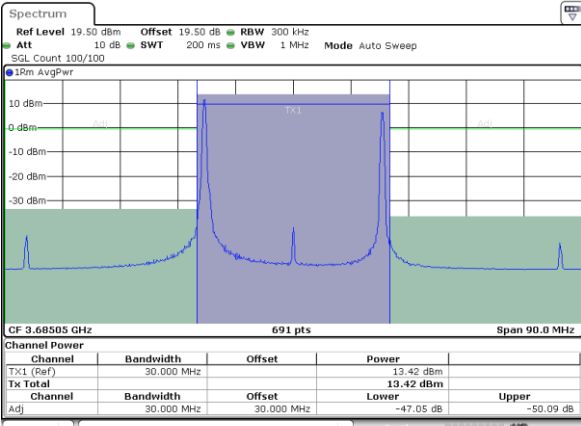

Date: 12.MAR.2021 09:13:22

Date: 12.MAR.2021 10:12:45

LTE Band 48C / 20MHz+10MHz

64QAM

Highest ACLR / 1RB0 and 1RB49

N/A

Date: 12\_MAR\_2021 11:40:25

Highest ACLR / 1RB99 and 1RB0