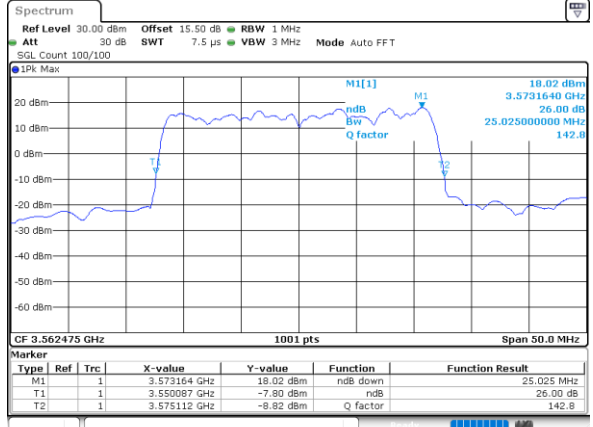

Lowest Channel / 10MHz+20MHz

Date: 22.FEB.2021 13:40:15

Middle Channel / 5MHz+20MHz

Date: 22.FEB.2021 11:41:50

Middle Channel / 10MHz+20MHz

Date: 22.FEB.2021 13:43:50

Highest Channel / 5MHz+20MHz

Date: 22.FEB.2021 11:46:17

Highest Channel / 10MHz+20MHz

Date: 22.FEB.2021 13:48:17

LTE Band 48C

64QAM

Lowest Channel / 15MHz+20MHz

Date: 23.FEB.2021 13:42:59

Lowest Channel / 20MHz+5MHz

Date: 22.FEB.2021 11:49:42

Middle Channel / 15MHz+20MHz

Date: 23.FEB.2021 13:46:21

Middle Channel / 20MHz+5MHz

Date: 22.FEB.2021 11:53:18

Highest Channel / 15MHz+20MHz

Date: 23.FEB.2021 13:50:50

Highest Channel / 20MHz+5MHz

Date: 22.FEB.2021 11:57:59

LTE Band 48C

64QAM

Lowest Channel / 20MHz+10MHz

Date: 23.FEB.2021 13:55:41

Lowest Channel / 20MHz+15MHz

Date: 23.FEB.2021 14:15:125

Middle Channel / 20MHz+10MHz

Date: 23.FEB.2021 13:59:03