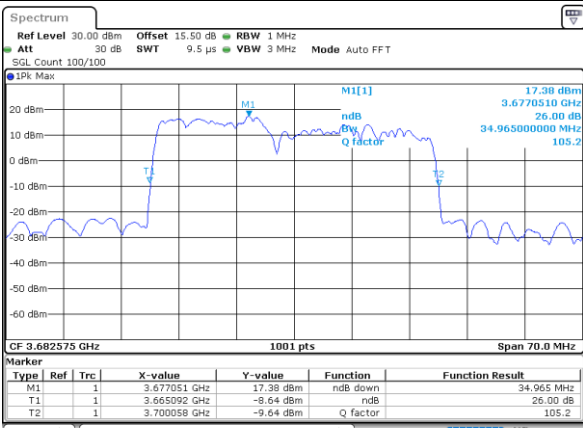

Highest Channel / 10MHz+20MHz

Date: 22.FEB.2021 13:48:17

LTE Band 48C

64QAM

Lowest Channel / 15MHz+20MHz

Date: 23.FEB.2021 13:42:59

Lowest Channel / 20MHz+5MHz

Date: 22.FEB.2021 11:49:42

Middle Channel / 15MHz+20MHz

Date: 23.FEB.2021 13:46:21

Middle Channel / 20MHz+5MHz

Date: 22.FEB.2021 11:53:18

Highest Channel / 15MHz+20MHz

Date: 23.FEB.2021 13:50:50

Highest Channel / 20MHz+5MHz

Date: 22.FEB.2021 11:57:59

LTE Band 48C

64QAM

Lowest Channel / 20MHz+10MHz

Date: 23.FEB.2021 13:55:41

Lowest Channel / 20MHz+15MHz

Date: 23.FEB.2021 14:15:125

Middle Channel / 20MHz+10MHz

Date: 23.FEB.2021 13:59:03