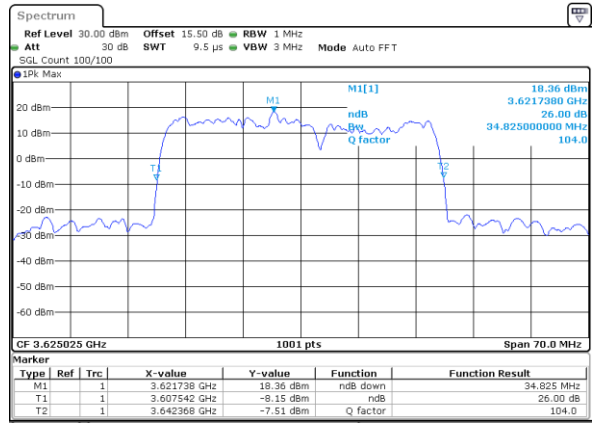

Highest Channel / 10MHz+20MHz

Date: 22.FEB.2021 13:48:17

LTE Band 48C

64QAM

Lowest Channel / 15MHz+20MHz

Date: 23.FEB.2021 13:42:59

Lowest Channel / 20MHz+5MHz

Date: 22.FEB.2021 11:49:42

Middle Channel / 15MHz+20MHz

Date: 23.FEB.2021 13:46:21

Middle Channel / 20MHz+5MHz

Date: 22.FEB.2021 11:53:18

Highest Channel / 15MHz+20MHz

Date: 23.FEB.2021 13:50:50

Highest Channel / 20MHz+5MHz

Date: 22.FEB.2021 11:57:59

LTE Band 48C

64QAM

Lowest Channel / 20MHz+10MHz

Date: 23.FEB.2021 13:55:41

Lowest Channel / 20MHz+15MHz

Date: 23.FEB.2021 14:15:125

Middle Channel / 20MHz+10MHz

Date: 23.FEB.2021 13:59:03

Middle Channel / 20MHz+15MHz

Date: 23.FEB.2021 14:15:417

Highest Channel / 20MHz+10MHz

Date: 23.FEB.2021 14:03:13

Highest Channel / 20MHz+15MHz

Date: 23.FEB.2021 15:10:116

LTE Band 48C

64QAM