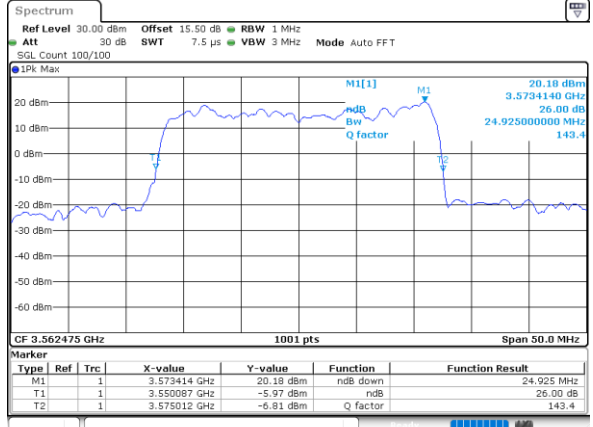

LTE Band 48C

QPSK

Lowest Channel / 5MHz+20MHz

Date: 22.FEB.2021 11:39:34

Lowest Channel / 10MHz+20MHz

Date: 22.FEB.2021 13:41:20

Middle Channel / 5MHz+20MHz

Date: 22.FEB.2021 11:42:56

Middle Channel / 10MHz+20MHz

Date: 22.FEB.2021 13:44:56

Highest Channel / 5MHz+20MHz

Date: 22.FEB.2021 11:45:12

Highest Channel / 10MHz+20MHz

Date: 22.FEB.2021 13:47:12

LTE Band 48C

QPSK

Lowest Channel / 15MHz+20MHz

Date: 23.FEB.2021 13:44:05

Lowest Channel / 20MHz+5MHz

Date: 22.FEB.2021 11:50:48

Middle Channel / 15MHz+20MHz

Date: 23.FEB.2021 13:47:27

Middle Channel / 20MHz+5MHz

Date: 22.FEB.2021 11:54:23

Highest Channel / 15MHz+20MHz

Date: 23.FEB.2021 13:49:44

Highest Channel / 20MHz+5MHz

Date: 22.FEB.2021 11:56:53

LTE Band 48C

QPSK

Lowest Channel / 20MHz+10MHz

Date: 23.FEB.2021 13:56:47