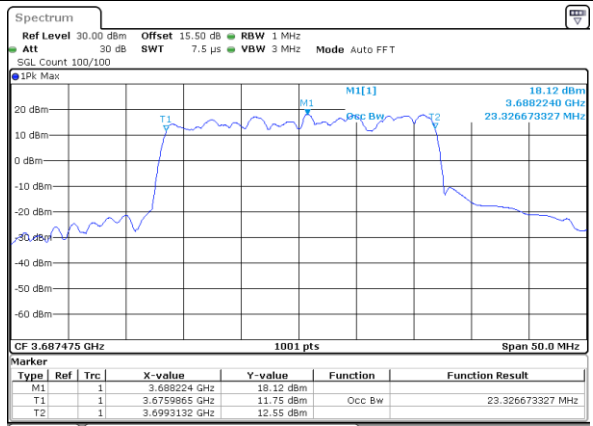

Date: 22.FEB.2021 11:44:03

Highest Channel / 10MHz+20MHz

Date: 22.FEB.2021 13:46:03

LTE Band 48C

16QAM

Lowest Channel / 15MHz+20MHz

Date: 23.FEB.2021 13:41:50

Lowest Channel / 20MHz+5MHz

Date: 22.FEB.2021 11:48:34

Middle Channel / 15MHz+20MHz

Date: 23.FEB.2021 13:45:12

Middle Channel / 20MHz+5MHz

Date: 22.FEB.2021 11:52:09

Highest Channel / 15MHz+20MHz

Date: 23.FEB.2021 13:48:35

Highest Channel / 20MHz+5MHz