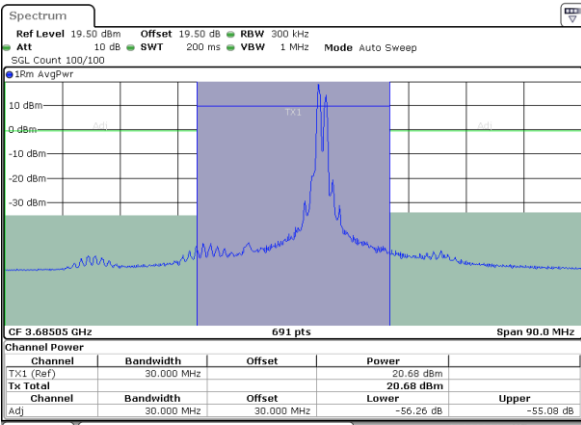

Date: 12.MAR.2021 09:13:22

Date: 12.MAR.2021 10:12:45

LTE Band 48C / 20MHz+10MHz

64QAM

Highest ACLR / 1RB0 and 1RB49

N/A

Date: 12\_MAR\_2021 11:40:25

Highest ACLR / 1RB99 and 1RB0

N/A

Date: 12\_MAR\_2021 11:52:52

Highest ACLR / Full RB

N/A

Date: 12\_MAR\_2021 10:59:48

LTE Band 48C / 20MHz+15MHz

64QAM

Lowest ACLR / 1RB0 and 1RB74