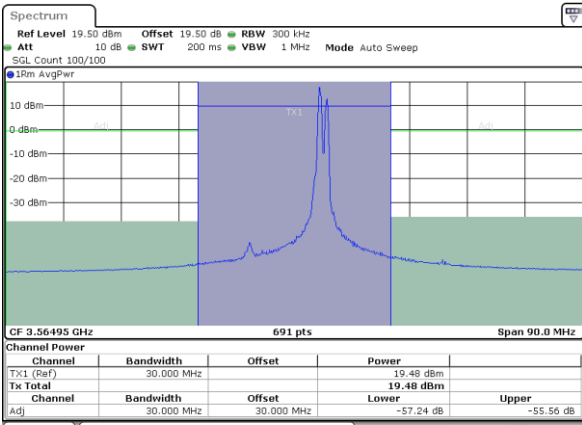

Lowest ACLR / 1RB99 and 1RB0

Middle ACLR / 1RB99 and 1RB0

Date: 12.MAR.2021 09:54:29

Date: 12.MAR.2021 10:39:40