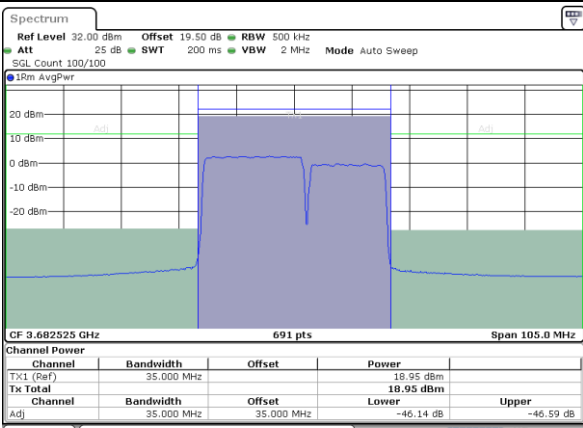

Highest ACLR / 1RB99 and 1RB0

N/A

Date: 17\_MAR\_2021 10:29:15

Highest ACLR / Full RB

N/A

Date: 17\_MAR\_2021 10:05:40

LTE Band 48C / 20MHz+20MHz

64QAM