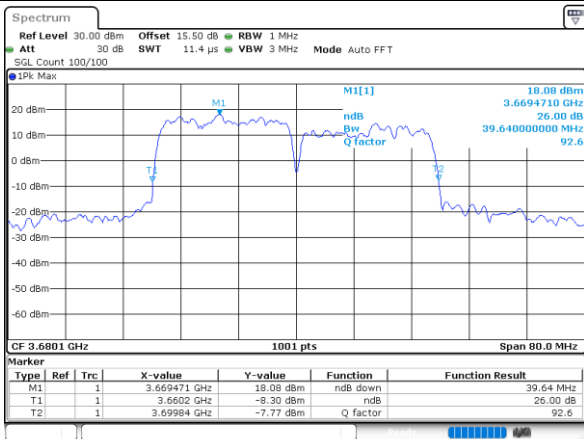

Lowest Channel / 20MHz+15MHz

Date: 23.FEB.2021 14:57:33

Middle Channel / 20MHz+10MHz

Date: 23.FEB.2021 14:00:09

Middle Channel / 20MHz+15MHz

Date: 23.FEB.2021 15:00:53

Highest Channel / 20MHz+10MHz

Date: 23.FEB.2021 14:02:25

Highest Channel / 20MHz+15MHz

Date: 23.FEB.2021 15:03:10

LTE Band 48C

QPSK

Lowest Channel / 20MHz+20MHz

N/A

Date: 23.FEB.2021 14:33:15

Middle Channel / 20MHz+20MHz

N/A

Date: 23.FEB.2021 14:36:57

Highest Channel / 20MHz+20MHz

N/A

Date: 23.FEB.2021 14:38:53

LTE Band 48C

16QAM

Lowest Channel / 5MHz+20MHz