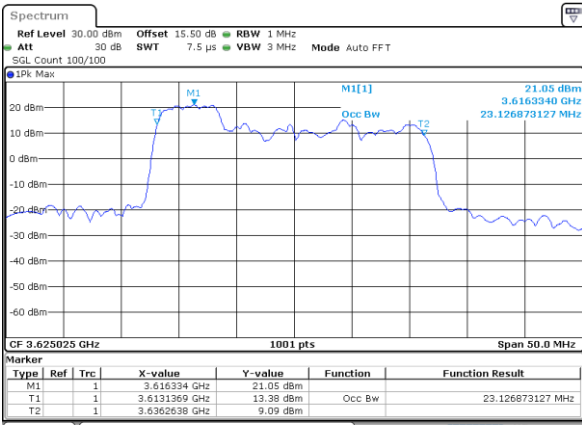

Mode	LTE Band 48C : 99%OBW(MHz)			
64QAM				
BW	5MHz+20MHz	10MHz+20MHz	15MHz+20MHz	20MHz+5MHz
Lowest CH	22.83	27.99	32.94	23.13
Middle CH	23.28	27.93	32.94	23.23
Highest CH	23.18	28.05	32.66	23.28
BW	20MHz+10MHz	20MHz+15MHz	20MHz+20MHz	N/A
Lowest CH	28.23	32.66	37.80	-
Middle CH	27.99	32.59	37.72	-
Highest CH	27.87	32.80	37.64	-

LTE Band 48C

QPSK

Lowest Channel / 5MHz+20MHz

Date: 22.FEB.2021 11:36:46

Lowest Channel / 10MHz+20MHz

Date: 22.FEB.2021 13:38:32

Middle Channel / 5MHz+20MHz

Date: 22.FEB.2021 11:40:07

Middle Channel / 10MHz+20MHz

Date: 22.FEB.2021 13:42:07

Highest Channel / 5MHz+20MHz

Date: 22.FEB.2021 11:44:38

Highest Channel / 10MHz+20MHz

Date: 22.FEB.2021 13:46:37

LTE Band 48C

QPSK