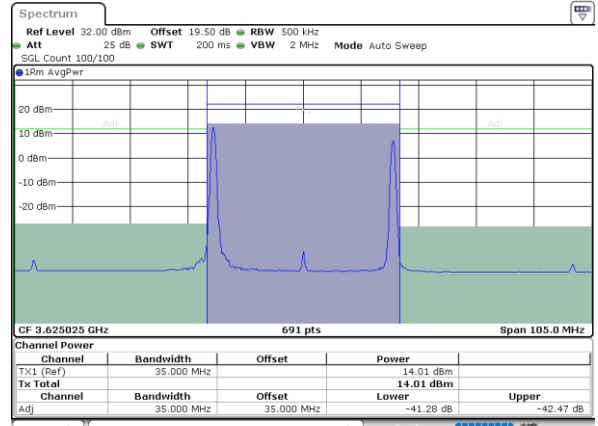

LTE Band 48C / 20MHz+15MHz

64QAM

Lowest ACLR / 1RB0 and 1RB74

Middle ACLR / 1RB0 and 1RB74

Date: 12.MAR.2021 01:57:51

Date: 16.MAR.2021 17:34:57