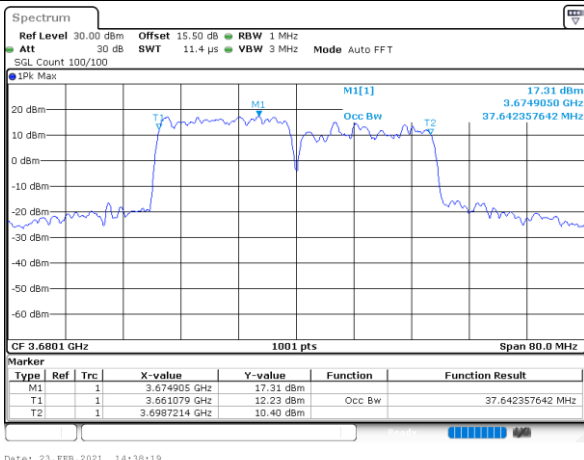

Highest Channel / 15MHz+20MHz

Date: 23.FEB.2021 13:49:10

Highest Channel / 20MHz+5MHz

Date: 22.FEB.2021 11:56:19

LTE Band 48C

QPSK

Lowest Channel / 20MHz+10MHz

Date: 23.FEB.2021 13:53:58

Lowest Channel / 20MHz+15MHz

Date: 23.FEB.2021 14:54:42

Middle Channel / 20MHz+10MHz

Date: 23.FEB.2021 13:57:20

Middle Channel / 20MHz+15MHz

Date: 23.FEB.2021 14:58:04

Highest Channel / 20MHz+10MHz

Date: 23.FEB.2021 14:01:51

Highest Channel / 20MHz+15MHz

Date: 23.FEB.2021 15:02:36

LTE Band 48C

QPSK

Lowest Channel / 20MHz+20MHz

N/A

Date: 23.FEB.2021 14:30:25

Middle Channel / 20MHz+20MHz

N/A

Date: 23.FEB.2021 14:33:48

Highest Channel / 20MHz+20MHz

N/A

Date: 23.FEB.2021 14:38:19

LTE Band 48C

16QAM

Lowest Channel / 5MHz+20MHz