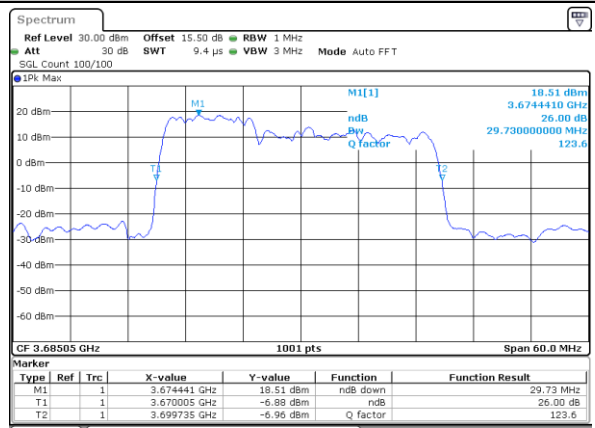

N/A

Date: 23.FEB.2021 14:36:57

Highest Channel / 20MHz+20MHz

N/A

Date: 23.FEB.2021 14:38:53

LTE Band 48C

16QAM

Lowest Channel / 5MHz+20MHz

Lowest Channel / 10MHz+20MHz

Middle Channel / 5MHz+20MHz

Middle Channel / 10MHz+20MHz

Highest Channel / 5MHz+20MHz

Highest Channel / 10MHz+20MHz

LTE Band 48C

16QAM

Lowest Channel / 15MHz+20MHz

Date: 23.FEB.2021 13:43:32

Lowest Channel / 20MHz+5MHz

Date: 22.FEB.2021 11:50:15

Middle Channel / 15MHz+20MHz

Date: 23.FEB.2021 13:46:54

Middle Channel / 20MHz+5MHz

Date: 22.FEB.2021 11:53:51

Highest Channel / 15MHz+20MHz

Date: 23.FEB.2021 13:50:17

Highest Channel / 20MHz+5MHz

Date: 22.FEB.2021 11:57:26

LTE Band 48C

16QAM

Lowest Channel / 20MHz+10MHz

Date: 23.FEB.2021 13:56:14

Lowest Channel / 20MHz+15MHz