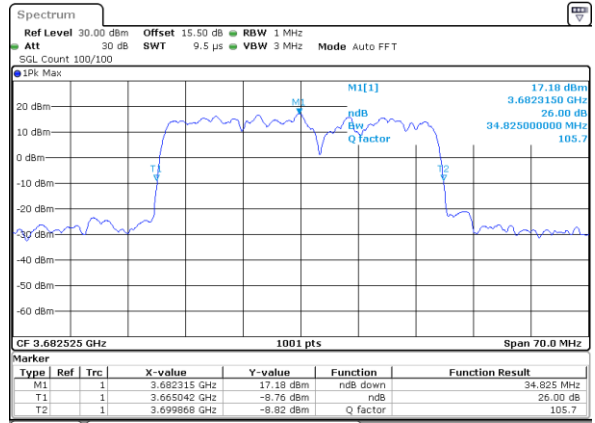

LTE Band 48C

64QAM

Lowest Channel / 20MHz+10MHz

Date: 23.FEB.2021 13:55:41

Lowest Channel / 20MHz+15MHz

Date: 23.FEB.2021 14:15:125

Middle Channel / 20MHz+10MHz

Date: 23.FEB.2021 13:59:03

Middle Channel / 20MHz+15MHz

Date: 23.FEB.2021 14:15:417

Highest Channel / 20MHz+10MHz

Date: 23.FEB.2021 14:03:13

Highest Channel / 20MHz+15MHz

Date: 23.FEB.2021 15:10:116

LTE Band 48C

64QAM

Lowest Channel / 20MHz+20MHz

N/A

Date: 23.FEB.2021 14:32:09

Middle Channel / 20MHz+20MHz

N/A

Date: 23.FEB.2021 14:35:31

Highest Channel / 20MHz+20MHz

N/A

Date: 23.FEB.2021 14:39:59

**Occupied Bandwidth**

Mode	LTE Band 48C : 99%OBW(MHz)			
QPSK				
BW	5MHz+20MHz	10MHz+20MHz	15MHz+20MHz	20MHz+5MHz
Lowest CH	23.23	27.69	32.73	23.28
Middle CH	23.13	27.99	33.15	23.33
Highest CH	23.38	27.93	32.73	22.98
BW	20MHz+10MHz	20MHz+15MHz	20MHz+20MHz	N/A
Lowest CH	28.11	32.94	37.72	-
Middle CH	28.05	33.08	37.64	-
Highest CH	28.11	32.66	37.64	-