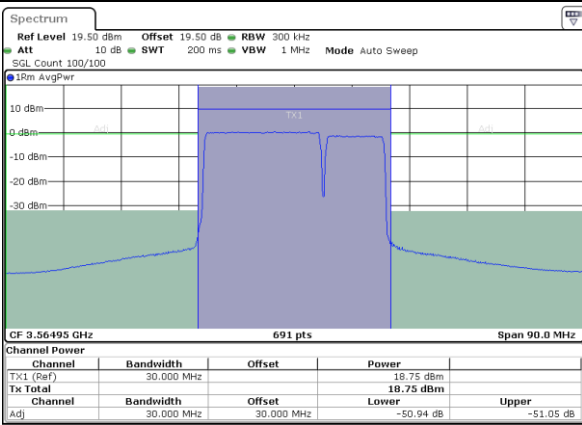

Date: 12.MAR.2021 09:26:41

Date: 12.MAR.2021 10:27:40

Lowest ACLR / 1RB99 and 1RB0

Middle ACLR / 1RB99 and 1RB0

Date: 12.MAR.2021 09:54:29

Date: 12.MAR.2021 10:39:40

Lowest ACLR / Full RB

Middle ACLR / Full RB

Date: 12.MAR.2021 09:13:22

Date: 12.MAR.2021 10:12:45

LTE Band 48C / 20MHz+10MHz

64QAM

Highest ACLR / 1RB0 and 1RB49

N/A

Date: 12\_MAR\_2021 11:40:25

Highest ACLR / 1RB99 and 1RB0