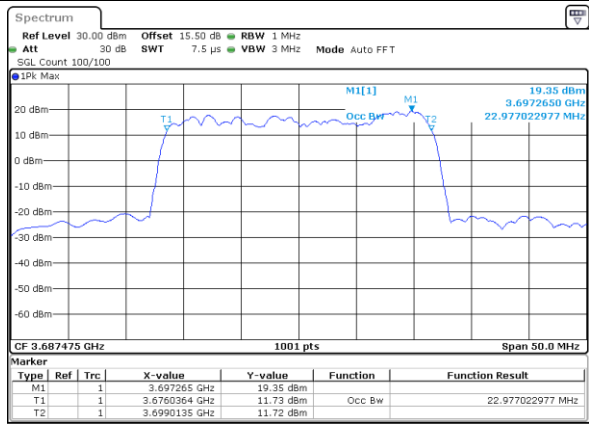

LTE Band 48C

QPSK

Lowest Channel / 5MHz+20MHz

Date: 22.FEB.2021 11:36:46

Lowest Channel / 10MHz+20MHz

Date: 22.FEB.2021 13:38:32

Middle Channel / 5MHz+20MHz

Date: 22.FEB.2021 11:40:07

Middle Channel / 10MHz+20MHz

Date: 22.FEB.2021 13:42:07

Highest Channel / 5MHz+20MHz

Date: 22.FEB.2021 11:44:38

Highest Channel / 10MHz+20MHz

Date: 22.FEB.2021 13:46:37

LTE Band 48C

QPSK

Lowest Channel / 15MHz+20MHz

Date: 23.FEB.2021 13:41:15

Lowest Channel / 20MHz+5MHz

Date: 22.FEB.2021 11:47:59

Middle Channel / 15MHz+20MHz

Date: 23.FEB.2021 13:44:38

Middle Channel / 20MHz+5MHz

Date: 22.FEB.2021 11:51:35

Highest Channel / 15MHz+20MHz

Date: 23.FEB.2021 13:49:10

Highest Channel / 20MHz+5MHz

Date: 22.FEB.2021 11:56:19

LTE Band 48C

QPSK

Lowest Channel / 20MHz+10MHz

Date: 23.FEB.2021 13:53:58