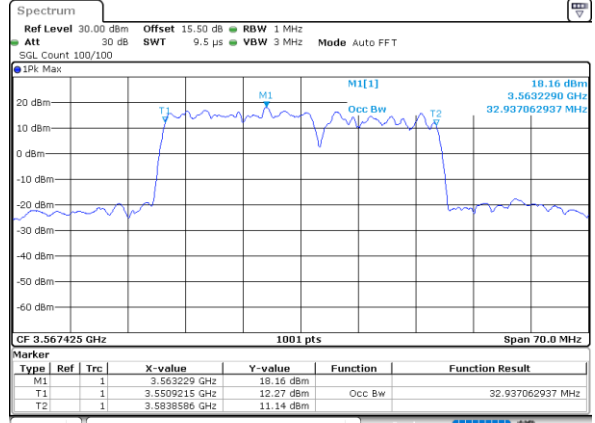

Middle Channel / 10MHz+20MHz

Date: 22.FEB.2021 13:42:07

Highest Channel / 5MHz+20MHz

Date: 22.FEB.2021 11:44:38

Highest Channel / 10MHz+20MHz

Date: 22.FEB.2021 13:46:37

LTE Band 48C

QPSK

Lowest Channel / 15MHz+20MHz

Date: 23.FEB.2021 13:41:15

Lowest Channel / 20MHz+5MHz

Date: 22.FEB.2021 11:47:59

Middle Channel / 15MHz+20MHz

Date: 23.FEB.2021 13:44:38

Middle Channel / 20MHz+5MHz

Date: 22.FEB.2021 11:51:35

Highest Channel / 15MHz+20MHz

Date: 23.FEB.2021 13:49:10

Highest Channel / 20MHz+5MHz

Date: 22.FEB.2021 11:56:19

LTE Band 48C

QPSK

Lowest Channel / 20MHz+10MHz

Date: 23.FEB.2021 13:53:58

Lowest Channel / 20MHz+15MHz

Date: 23.FEB.2021 14:54:42

Middle Channel / 20MHz+10MHz

Date: 23.FEB.2021 13:57:20

Middle Channel / 20MHz+15MHz

Date: 23.FEB.2021 14:58:04

Highest Channel / 20MHz+10MHz

Date: 23.FEB.2021 14:01:51