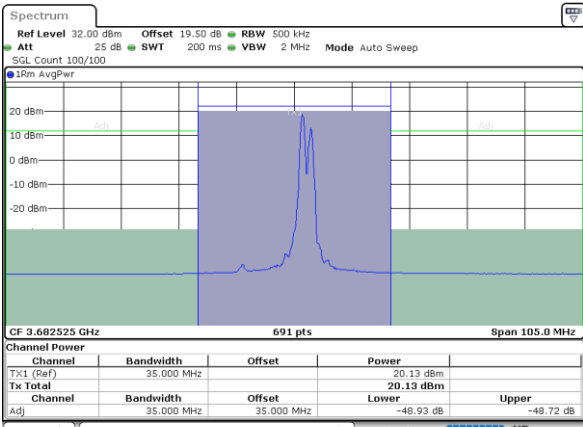

Middle ACLR / Full RB

Date: 12.MAR.2021 01:44:51

Date: 16.MAR.2021 17:38:56

LTE Band 48C / 20MHz+15MHz

64QAM

Highest ACLR / 1RB0 and 1RB74

N/A

Date: 17\_MAR\_2021 10:08:05

Highest ACLR / 1RB99 and 1RB0

N/A

Date: 17\_MAR\_2021 10:29:15

Highest ACLR / Full RB

N/A

Date: 17\_MAR\_2021 10:05:40

LTE Band 48C / 20MHz+20MHz

64QAM