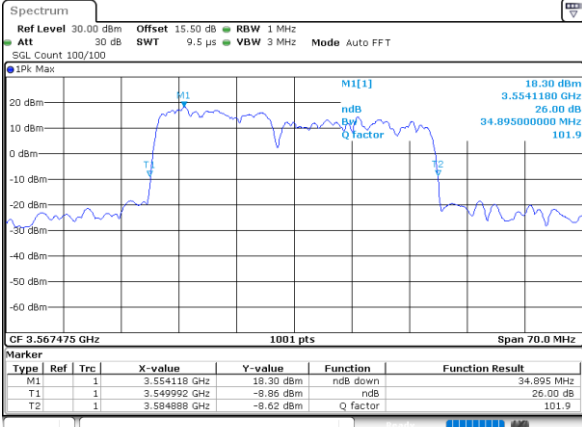

Highest Channel / 20MHz+15MHz

Date: 23.FEB.2021 15:03:10

LTE Band 48C

QPSK

Lowest Channel / 20MHz+20MHz

N/A

Date: 23.FEB.2021 14:33:15

Middle Channel / 20MHz+20MHz

N/A

Date: 23.FEB.2021 14:36:57

Highest Channel / 20MHz+20MHz

N/A

Date: 23.FEB.2021 14:38:53

LTE Band 48C

16QAM

Lowest Channel / 5MHz+20MHz

Lowest Channel / 10MHz+20MHz

Middle Channel / 5MHz+20MHz

Middle Channel / 10MHz+20MHz

Highest Channel / 5MHz+20MHz

Highest Channel / 10MHz+20MHz

LTE Band 48C

16QAM

Lowest Channel / 15MHz+20MHz

Date: 23.FEB.2021 13:43:32

Lowest Channel / 20MHz+5MHz

Date: 22.FEB.2021 11:50:15

Middle Channel / 15MHz+20MHz

Date: 23.FEB.2021 13:46:54

Middle Channel / 20MHz+5MHz

Date: 22.FEB.2021 11:53:51

Highest Channel / 15MHz+20MHz