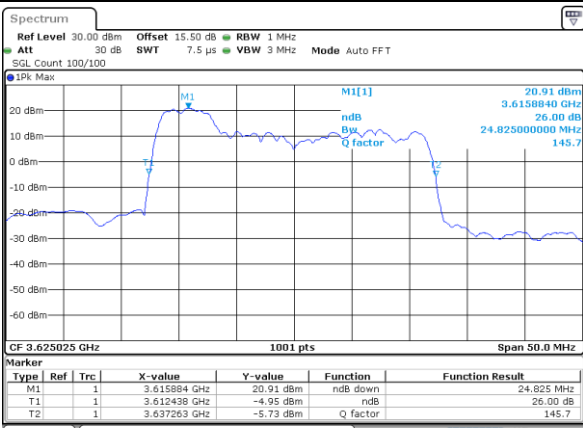

Highest Channel / 20MHz+15MHz

Date: 23.FEB.2021 15:03:10

LTE Band 48C

QPSK

Lowest Channel / 20MHz+20MHz

N/A

Date: 23.FEB.2021 14:33:15

Middle Channel / 20MHz+20MHz

N/A

Date: 23.FEB.2021 14:36:57

Highest Channel / 20MHz+20MHz

N/A

Date: 23.FEB.2021 14:38:53

LTE Band 48C

16QAM

Lowest Channel / 5MHz+20MHz

Lowest Channel / 10MHz+20MHz

Middle Channel / 5MHz+20MHz

Middle Channel / 10MHz+20MHz

Highest Channel / 5MHz+20MHz

Highest Channel / 10MHz+20MHz

LTE Band 48C

16QAM

Lowest Channel / 15MHz+20MHz