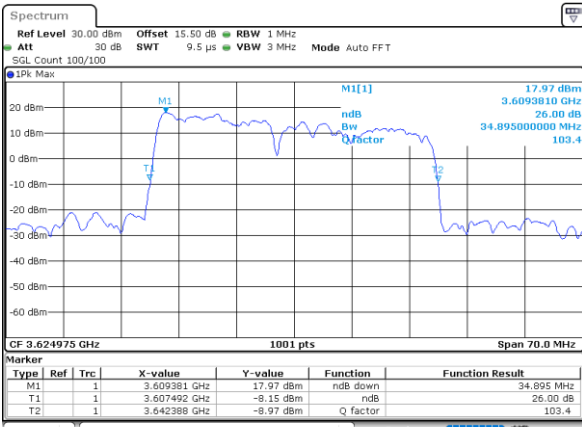

N/A

Date: 23.FEB.2021 14:36:57

Highest Channel / 20MHz+20MHz

N/A

Date: 23.FEB.2021 14:38:53

LTE Band 48C

16QAM

Lowest Channel / 5MHz+20MHz

Lowest Channel / 10MHz+20MHz

Middle Channel / 5MHz+20MHz

Middle Channel / 10MHz+20MHz

Highest Channel / 5MHz+20MHz

Highest Channel / 10MHz+20MHz

LTE Band 48C

16QAM

Lowest Channel / 15MHz+20MHz

Date: 23.FEB.2021 13:43:32

Lowest Channel / 20MHz+5MHz

Date: 22.FEB.2021 11:50:15

Middle Channel / 15MHz+20MHz

Date: 23.FEB.2021 13:46:54

Middle Channel / 20MHz+5MHz

Date: 22.FEB.2021 11:53:51

Highest Channel / 15MHz+20MHz

Date: 23.FEB.2021 13:50:17

Highest Channel / 20MHz+5MHz

Date: 22.FEB.2021 11:57:26

LTE Band 48C

16QAM

Lowest Channel / 20MHz+10MHz

Date: 23.FEB.2021 13:56:14

Lowest Channel / 20MHz+15MHz