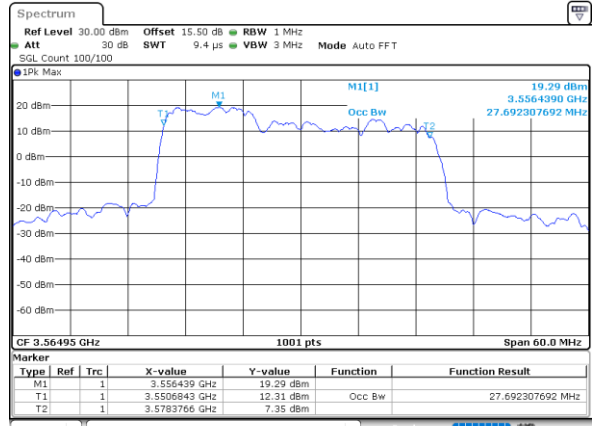

Mode	LTE Band 48C : 99%OBW(MHz)			
64QAM				
BW	5MHz+20MHz	10MHz+20MHz	15MHz+20MHz	20MHz+5MHz
Lowest CH	22.83	27.99	32.94	23.13
Middle CH	23.28	27.93	32.94	23.23
Highest CH	23.18	28.05	32.66	23.28
BW	20MHz+10MHz	20MHz+15MHz	20MHz+20MHz	N/A
Lowest CH	28.23	32.66	37.80	-
Middle CH	27.99	32.59	37.72	-
Highest CH	27.87	32.80	37.64	-

LTE Band 48C

QPSK

Lowest Channel / 5MHz+20MHz

Date: 22.FEB.2021 11:36:46

Lowest Channel / 10MHz+20MHz

Date: 22.FEB.2021 13:38:32

Middle Channel / 5MHz+20MHz

Date: 22.FEB.2021 11:40:07

Middle Channel / 10MHz+20MHz

Date: 22.FEB.2021 13:42:07

Highest Channel / 5MHz+20MHz

Date: 22.FEB.2021 11:44:38

Highest Channel / 10MHz+20MHz

Date: 22.FEB.2021 13:46:37

LTE Band 48C

QPSK