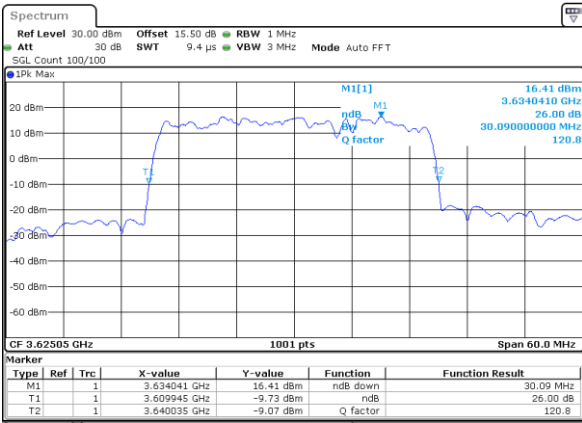

Date: 23.FEB.2021 13:43:32

Lowest Channel / 20MHz+5MHz

Date: 22.FEB.2021 11:50:15

Middle Channel / 15MHz+20MHz

Date: 23.FEB.2021 13:46:54

Middle Channel / 20MHz+5MHz

Date: 22.FEB.2021 11:53:51

Highest Channel / 15MHz+20MHz

Date: 23.FEB.2021 13:50:17

Highest Channel / 20MHz+5MHz

Date: 22.FEB.2021 11:57:26

LTE Band 48C

16QAM

Lowest Channel / 20MHz+10MHz

Date: 23.FEB.2021 13:56:14

Lowest Channel / 20MHz+15MHz

Date: 23.FEB.2021 14:15:158

Middle Channel / 20MHz+10MHz

Date: 23.FEB.2021 13:59:36

Middle Channel / 20MHz+15MHz

Date: 23.FEB.2021 15:00:20

Highest Channel / 20MHz+10MHz

Date: 23.FEB.2021 14:02:58

Highest Channel / 20MHz+15MHz