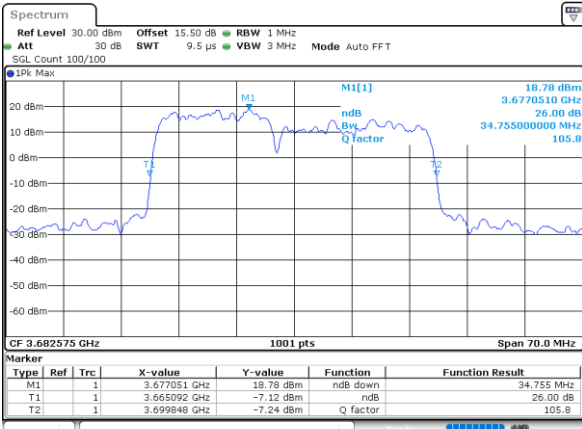

LTE Band 48C

QPSK

Lowest Channel / 5MHz+20MHz

Date: 22.FEB.2021 11:39:34

Lowest Channel / 10MHz+20MHz

Date: 22.FEB.2021 13:41:20

Middle Channel / 5MHz+20MHz

Date: 22.FEB.2021 11:42:56

Middle Channel / 10MHz+20MHz

Date: 22.FEB.2021 13:44:56

Highest Channel / 5MHz+20MHz

Date: 22.FEB.2021 11:45:12

Highest Channel / 10MHz+20MHz

Date: 22.FEB.2021 13:47:12

LTE Band 48C

QPSK

Lowest Channel / 15MHz+20MHz

Date: 23.FEB.2021 13:44:05

Lowest Channel / 20MHz+5MHz

Date: 22.FEB.2021 11:50:48

Middle Channel / 15MHz+20MHz

Date: 23.FEB.2021 13:47:27

Middle Channel / 20MHz+5MHz

Date: 22.FEB.2021 11:54:23

Highest Channel / 15MHz+20MHz

Date: 23.FEB.2021 13:49:44

Highest Channel / 20MHz+5MHz

Date: 22.FEB.2021 11:56:53

LTE Band 48C

QPSK

Lowest Channel / 20MHz+10MHz

Date: 23.FEB.2021 13:56:47