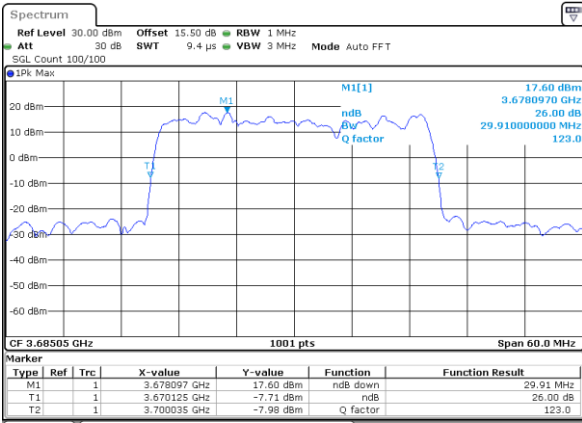

Date: 23.FEB.2021 13:50:17

Highest Channel / 20MHz+5MHz

Date: 22.FEB.2021 11:57:26

LTE Band 48C

16QAM

Lowest Channel / 20MHz+10MHz

Date: 23.FEB.2021 13:56:14

Lowest Channel / 20MHz+15MHz

Date: 23.FEB.2021 14:15:158

Middle Channel / 20MHz+10MHz

Date: 23.FEB.2021 13:59:36

Middle Channel / 20MHz+15MHz

Date: 23.FEB.2021 15:00:20

Highest Channel / 20MHz+10MHz

Date: 23.FEB.2021 14:02:58

Highest Channel / 20MHz+15MHz

Date: 23.FEB.2021 15:03:43

LTE Band 48C

16QAM

Lowest Channel / 20MHz+20MHz

N/A

Date: 23.FEB.2021 14:32:42

Middle Channel / 20MHz+20MHz

N/A

Date: 23.FEB.2021 14:36:04

Highest Channel / 20MHz+20MHz

N/A

Date: 23.FEB.2021 14:39:26

LTE Band 48C

64QAM

Lowest Channel / 5MHz+20MHz

Date: 22.FEB.2021 11:38:29