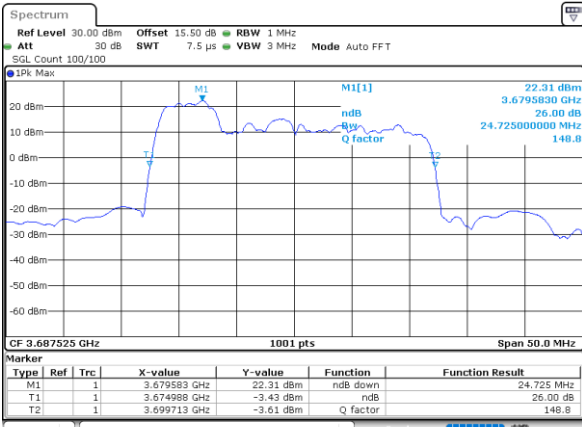

Mode	LTE Band 48C : 26dB BW(MHz)			
64QAM				
BW	5MHz+20MHz	10MHz+20MHz	15MHz+20MHz	20MHz+5MHz
Lowest CH	24.83	29.97	34.97	25.03
Middle CH	24.73	29.85	34.76	25.08
Highest CH	24.78	29.85	34.97	24.98
BW	20MHz+10MHz	20MHz+15MHz	20MHz+20MHz	N/A
Lowest CH	29.91	34.83	39.80	-
Middle CH	30.09	34.83	39.64	-
Highest CH	29.97	34.83	39.64	-

LTE Band 48C

QPSK

Lowest Channel / 5MHz+20MHz

Date: 22.FEB.2021 11:39:34

Lowest Channel / 10MHz+20MHz

Date: 22.FEB.2021 13:41:20

Middle Channel / 5MHz+20MHz

Date: 22.FEB.2021 11:42:56

Middle Channel / 10MHz+20MHz

Date: 22.FEB.2021 13:44:56

Highest Channel / 5MHz+20MHz

Date: 22.FEB.2021 11:45:12

Highest Channel / 10MHz+20MHz

Date: 22.FEB.2021 13:47:12

LTE Band 48C

QPSK