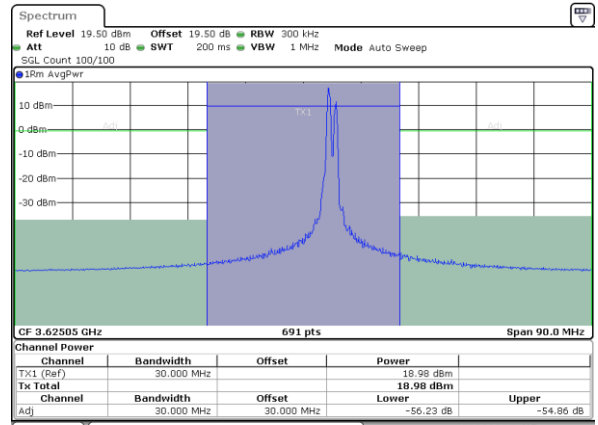

Lowest ACLR / 1RB99 and 1RB0

Middle ACLR / 1RB99 and 1RB0

Date: 12.MAR.2021 09:54:29

Date: 12.MAR.2021 10:39:40