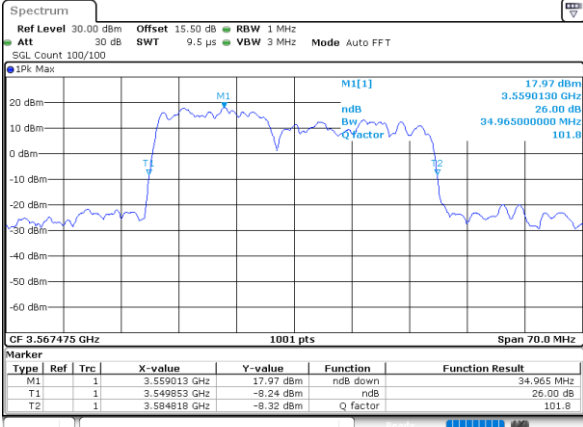

Lowest Channel / 10MHz+20MHz

Date: 22.FEB.2021 13:40:15

Middle Channel / 5MHz+20MHz

Date: 22.FEB.2021 11:41:50

Middle Channel / 10MHz+20MHz

Date: 22.FEB.2021 13:43:50

Highest Channel / 5MHz+20MHz

Date: 22.FEB.2021 11:46:17

Highest Channel / 10MHz+20MHz

Date: 22.FEB.2021 13:48:17

LTE Band 48C

64QAM

Lowest Channel / 15MHz+20MHz

Date: 23.FEB.2021 13:42:59

Lowest Channel / 20MHz+5MHz

Date: 22.FEB.2021 11:49:42

Middle Channel / 15MHz+20MHz

Date: 23.FEB.2021 13:46:21

Middle Channel / 20MHz+5MHz

Date: 22.FEB.2021 11:53:18

Highest Channel / 15MHz+20MHz

Date: 23.FEB.2021 13:50:50

Highest Channel / 20MHz+5MHz

Date: 22.FEB.2021 11:57:59