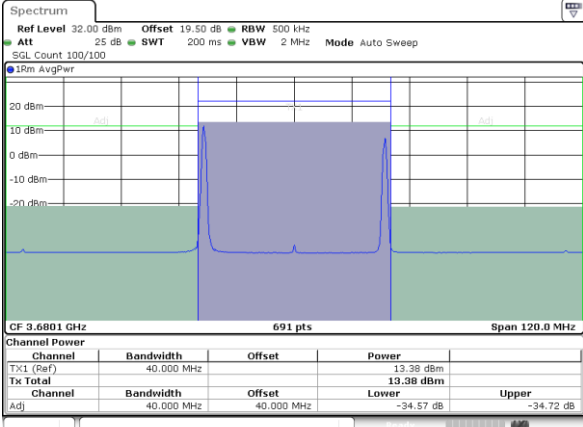

Lowest ACLR / Full RB

Date: 11.MAR.2021 23:10:59

Middle ACLR / Full RB

Date: 12.MAR.2021 01:26:44

LTE Band 48C / 20MHz+20MHz

64QAM

Highest ACLR / 1RB0 and 1RB99

N/A

Date: 12\_MAR\_2021 01:05:01

Highest ACLR / 1RB99 and 1RB0

N/A

Date: 12\_MAR\_2021 01:23:51

Highest ACLR / Full RB

N/A

Date: 12\_MAR\_2021 01:02:01

**26dB Bandwidth**

Mode	LTE Band 48C : 26dB BW(MHz)			
QPSK				
BW	5MHz+20MHz	10MHz+20MHz	15MHz+20MHz	20MHz+5MHz
Lowest CH	24.93	29.91	34.76	24.93
Middle CH	24.83	29.91	34.83	24.98
Highest CH	24.73	29.97	34.76	25.03
BW	20MHz+10MHz	20MHz+15MHz	20MHz+20MHz	N/A
Lowest CH	29.91	34.90	40.04	-
Middle CH	30.03	35.04	39.80	-
Highest CH	29.97	34.90	39.64	-