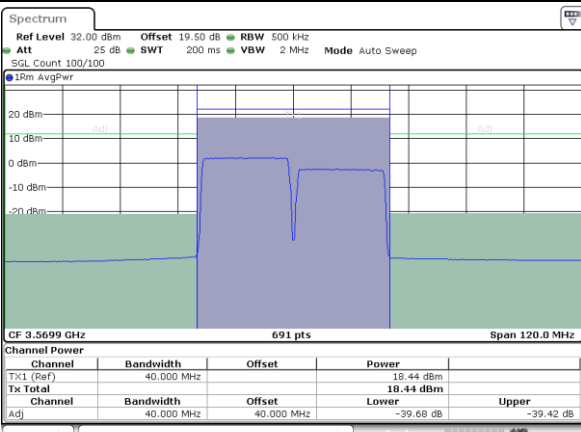

Highest ACLR / 1RB99 and 1RB0

N/A

Date: 17\_MAR\_2021 10:29:15

Highest ACLR / Full RB

N/A

Date: 17\_MAR\_2021 10:05:40

LTE Band 48C / 20MHz+20MHz

64QAM

Lowest ACLR / 1RB0 and 1RB99

Date: 11.MAR.2021 23:14:51

Middle ACLR / 1RB0 and 1RB99

Date: 12.MAR.2021 00:42:18

Lowest ACLR / 1RB99 and 1RB0

Date: 12.MAR.2021 00:20:45

Middle ACLR / 1RB99 and 1RB0

Date: 12.MAR.2021 00:21:44

Lowest ACLR / Full RB

Date: 11.MAR.2021 23:10:59

Middle ACLR / Full RB

Date: 12.MAR.2021 01:26:44

LTE Band 48C / 20MHz+20MHz

64QAM

Highest ACLR / 1RB0 and 1RB99

N/A