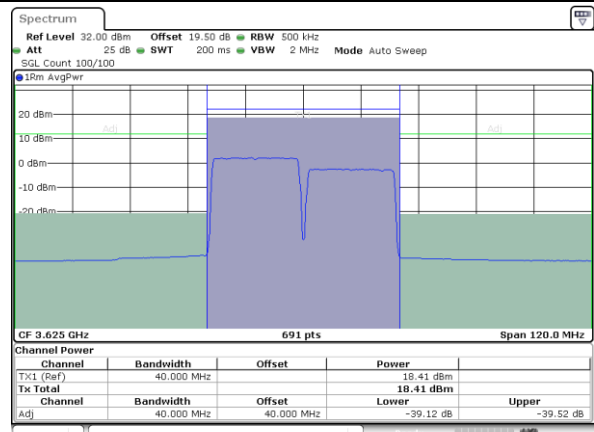

Highest ACLR / 1RB99 and 1RB0

N/A

Date: 17\_MAR\_2021 10:29:15

Highest ACLR / Full RB

N/A

Date: 17\_MAR\_2021 10:05:40

LTE Band 48C / 20MHz+20MHz

64QAM

Lowest ACLR / 1RB0 and 1RB99

Date: 11.MAR.2021 23:14:51

Middle ACLR / 1RB0 and 1RB99

Date: 12.MAR.2021 00:42:18

Lowest ACLR / 1RB99 and 1RB0

Date: 12.MAR.2021 00:20:45

Middle ACLR / 1RB99 and 1RB0

Date: 12.MAR.2021 00:21:44

Lowest ACLR / Full RB

Date: 11.MAR.2021 23:10:59

Middle ACLR / Full RB

Date: 12.MAR.2021 01:26:44

LTE Band 48C / 20MHz+20MHz

64QAM

Highest ACLR / 1RB0 and 1RB99

N/A