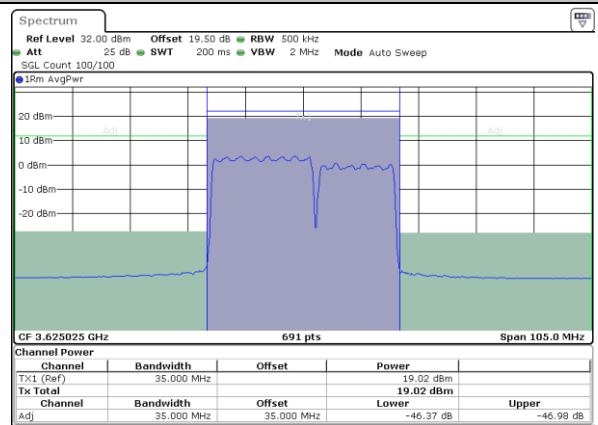

Middle ACLR / 1RB0 and 1RB74

Date: 12.MAR.2021 01:57:51

Date: 16.MAR.2021 17:34:57

Lowest ACLR / 1RB99 and 1RB0

Middle ACLR / 1RB99 and 1RB0

Date: 16.MAR.2021 17:13:01

Date: 16.MAR.2021 17:16:06

Lowest ACLR / Full RB

Middle ACLR / Full RB

Date: 12.MAR.2021 01:44:51

Date: 16.MAR.2021 17:38:56

LTE Band 48C / 20MHz+15MHz

64QAM

Highest ACLR / 1RB0 and 1RB74

N/A

Date: 17\_MAR\_2021 10:08:05