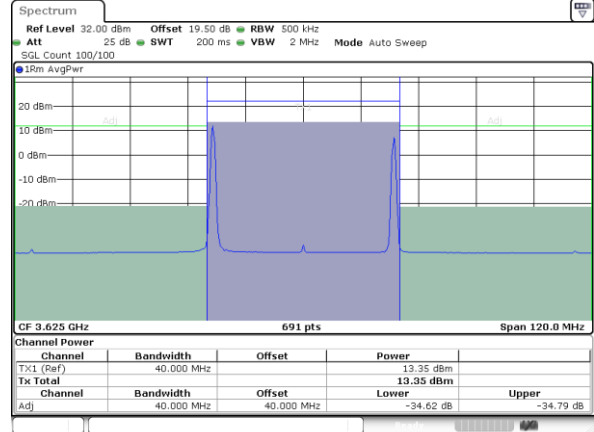

Middle ACLR / 1RB0 and 1RB99

Date: 12.MAR.2021 00:42:18