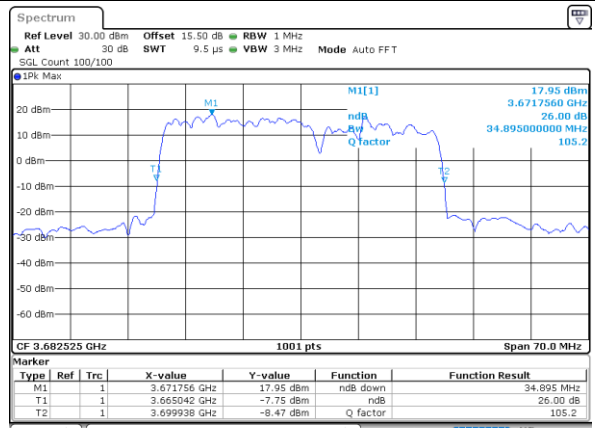

Highest Channel / 15MHz+20MHz

Date: 23.FEB.2021 13:49:44

Highest Channel / 20MHz+5MHz

Date: 22.FEB.2021 11:56:53

LTE Band 48C

QPSK

Lowest Channel / 20MHz+10MHz

Date: 23.FEB.2021 13:56:47

Lowest Channel / 20MHz+15MHz

Date: 23.FEB.2021 14:57:33

Middle Channel / 20MHz+10MHz

Date: 23.FEB.2021 14:00:09

Middle Channel / 20MHz+15MHz

Date: 23.FEB.2021 15:00:53

Highest Channel / 20MHz+10MHz

Date: 23.FEB.2021 14:02:25

Highest Channel / 20MHz+15MHz

Date: 23.FEB.2021 15:03:10

LTE Band 48C

QPSK

Lowest Channel / 20MHz+20MHz

N/A

Date: 23.FEB.2021 14:33:15

Middle Channel / 20MHz+20MHz

N/A

Date: 23.FEB.2021 14:36:57

Highest Channel / 20MHz+20MHz

N/A

Date: 23.FEB.2021 14:38:53

LTE Band 48C

16QAM

Lowest Channel / 5MHz+20MHz