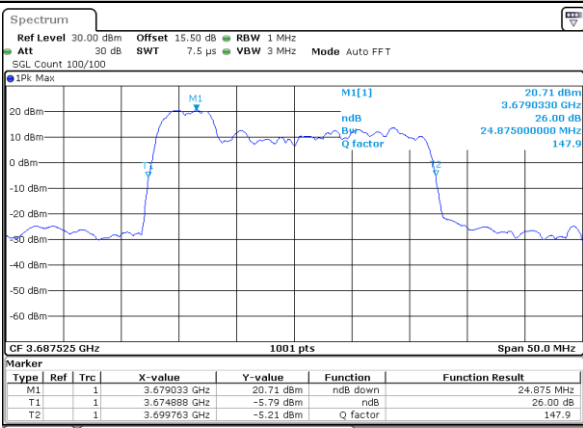

N/A

Date: 23.FEB.2021 14:36:57

Highest Channel / 20MHz+20MHz

N/A

Date: 23.FEB.2021 14:38:53

LTE Band 48C

16QAM

Lowest Channel / 5MHz+20MHz

Lowest Channel / 10MHz+20MHz

Middle Channel / 5MHz+20MHz

Middle Channel / 10MHz+20MHz

Highest Channel / 5MHz+20MHz

Highest Channel / 10MHz+20MHz

LTE Band 48C

16QAM

Lowest Channel / 15MHz+20MHz

Date: 23.FEB.2021 13:43:32

Lowest Channel / 20MHz+5MHz

Date: 22.FEB.2021 11:50:15

Middle Channel / 15MHz+20MHz

Date: 23.FEB.2021 13:46:54

Middle Channel / 20MHz+5MHz

Date: 22.FEB.2021 11:53:51

Highest Channel / 15MHz+20MHz