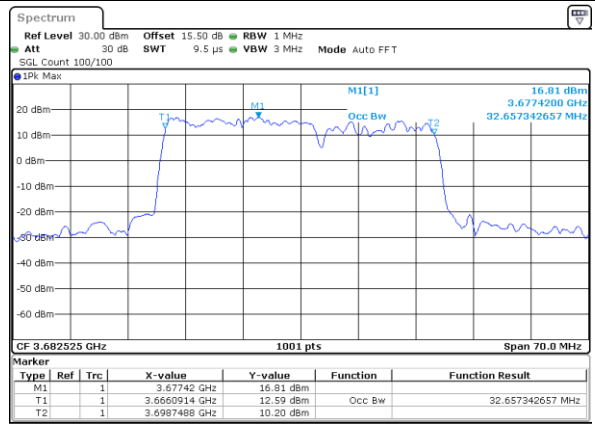

Highest Channel / 15MHz+20MHz

Date: 23.FEB.2021 13:49:10

Highest Channel / 20MHz+5MHz

Date: 22.FEB.2021 11:56:19

LTE Band 48C

QPSK

Lowest Channel / 20MHz+10MHz

Date: 23.FEB.2021 13:53:58

Lowest Channel / 20MHz+15MHz

Date: 23.FEB.2021 14:54:42

Middle Channel / 20MHz+10MHz

Date: 23.FEB.2021 13:57:20

Middle Channel / 20MHz+15MHz

Date: 23.FEB.2021 14:58:04

Highest Channel / 20MHz+10MHz

Date: 23.FEB.2021 14:01:51

Highest Channel / 20MHz+15MHz

Date: 23.FEB.2021 15:02:36

LTE Band 48C

QPSK

Lowest Channel / 20MHz+20MHz

N/A

Date: 23.FEB.2021 14:30:25

Middle Channel / 20MHz+20MHz