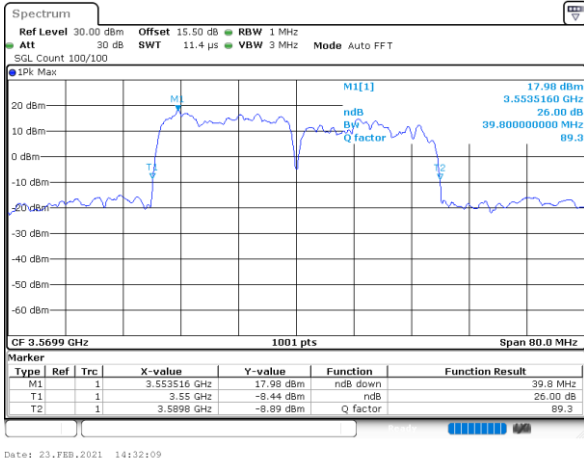

LTE Band 48C

64QAM

Lowest Channel / 20MHz+10MHz

Date: 23.FEB.2021 13:55:41

Lowest Channel / 20MHz+15MHz

Date: 23.FEB.2021 14:15:125

Middle Channel / 20MHz+10MHz

Date: 23.FEB.2021 13:59:03

Middle Channel / 20MHz+15MHz

Date: 23.FEB.2021 14:15:417

Highest Channel / 20MHz+10MHz

Date: 23.FEB.2021 14:03:13

Highest Channel / 20MHz+15MHz

Date: 23.FEB.2021 15:10:116

LTE Band 48C

64QAM

Lowest Channel / 20MHz+20MHz

N/A

Date: 23.FEB.2021 14:32:09

Middle Channel / 20MHz+20MHz

N/A

Date: 23.FEB.2021 14:35:31

Highest Channel / 20MHz+20MHz

N/A

Date: 23.FEB.2021 14:39:59

**Occupied Bandwidth**

Mode	LTE Band 48C : 99%OBW(MHz)			
QPSK				
BW	5MHz+20MHz	10MHz+20MHz	15MHz+20MHz	20MHz+5MHz
Lowest CH	23.23	27.69	32.73	23.28
Middle CH	23.13	27.99	33.15	23.33
Highest CH	23.38	27.93	32.73	22.98
BW	20MHz+10MHz	20MHz+15MHz	20MHz+20MHz	N/A
Lowest CH	28.11	32.94	37.72	-
Middle CH	28.05	33.08	37.64	-
Highest CH	28.11	32.66	37.64	-