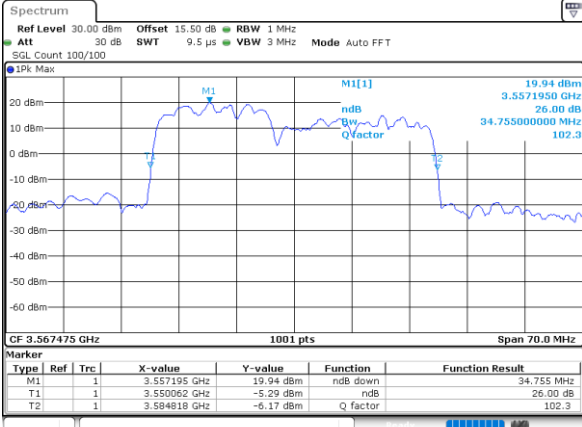

LTE Band 48C

QPSK

Lowest Channel / 5MHz+20MHz

Date: 22.FEB.2021 11:39:34

Lowest Channel / 10MHz+20MHz

Date: 22.FEB.2021 13:41:20

Middle Channel / 5MHz+20MHz

Date: 22.FEB.2021 11:42:56

Middle Channel / 10MHz+20MHz

Date: 22.FEB.2021 13:44:56

Highest Channel / 5MHz+20MHz

Date: 22.FEB.2021 11:45:12

Highest Channel / 10MHz+20MHz

Date: 22.FEB.2021 13:47:12

LTE Band 48C

QPSK

Lowest Channel / 15MHz+20MHz

Date: 23.FEB.2021 13:44:05

Lowest Channel / 20MHz+5MHz

Date: 22.FEB.2021 11:50:48

Middle Channel / 15MHz+20MHz

Date: 23.FEB.2021 13:47:27

Middle Channel / 20MHz+5MHz

Date: 22.FEB.2021 11:54:23

Highest Channel / 15MHz+20MHz

Date: 23.FEB.2021 13:49:44

Highest Channel / 20MHz+5MHz

Date: 22.FEB.2021 11:56:53

LTE Band 48C

QPSK

Lowest Channel / 20MHz+10MHz

Date: 23.FEB.2021 13:56:47