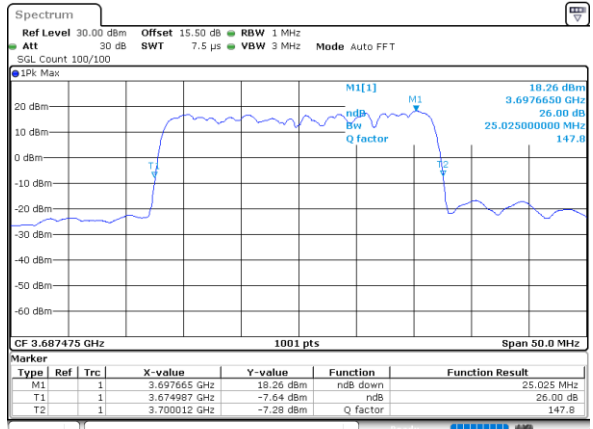

Middle Channel / 10MHz+20MHz

Date: 22.FEB.2021 13:44:56

Highest Channel / 5MHz+20MHz

Date: 22.FEB.2021 11:45:12

Highest Channel / 10MHz+20MHz

Date: 22.FEB.2021 13:47:12

LTE Band 48C

QPSK

Lowest Channel / 15MHz+20MHz

Date: 23.FEB.2021 13:44:05

Lowest Channel / 20MHz+5MHz

Date: 22.FEB.2021 11:50:48

Middle Channel / 15MHz+20MHz

Date: 23.FEB.2021 13:47:27

Middle Channel / 20MHz+5MHz

Date: 22.FEB.2021 11:54:23

Highest Channel / 15MHz+20MHz

Date: 23.FEB.2021 13:49:44

Highest Channel / 20MHz+5MHz

Date: 22.FEB.2021 11:56:53

LTE Band 48C

QPSK

Lowest Channel / 20MHz+10MHz

Date: 23.FEB.2021 13:56:47