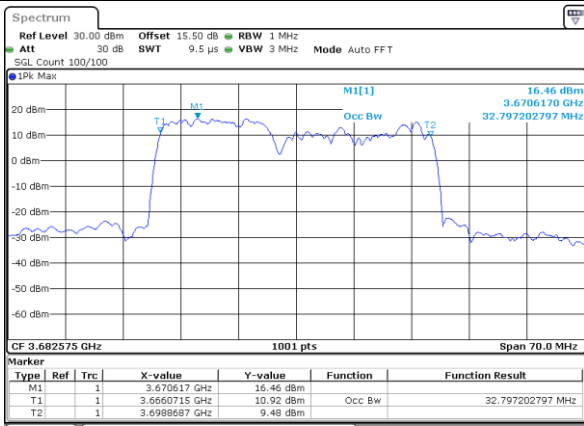

Date: 22.FEB.2021 11:44:03

Highest Channel / 10MHz+20MHz

Date: 22.FEB.2021 13:46:03

LTE Band 48C

16QAM

Lowest Channel / 15MHz+20MHz

Date: 23.FEB.2021 13:41:50

Lowest Channel / 20MHz+5MHz

Date: 22.FEB.2021 11:48:34

Middle Channel / 15MHz+20MHz

Date: 23.FEB.2021 13:45:12

Middle Channel / 20MHz+5MHz

Date: 22.FEB.2021 11:52:09

Highest Channel / 15MHz+20MHz

Date: 23.FEB.2021 13:48:35

Highest Channel / 20MHz+5MHz