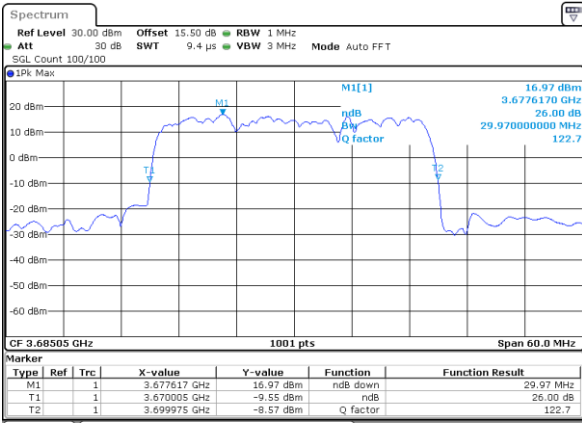

Highest Channel / 10MHz+20MHz

Date: 22.FEB.2021 13:48:17

LTE Band 48C

64QAM

Lowest Channel / 15MHz+20MHz

Date: 23.FEB.2021 13:42:59

Lowest Channel / 20MHz+5MHz

Date: 22.FEB.2021 11:49:42

Middle Channel / 15MHz+20MHz

Date: 23.FEB.2021 13:46:21

Middle Channel / 20MHz+5MHz

Date: 22.FEB.2021 11:53:18

Highest Channel / 15MHz+20MHz

Date: 23.FEB.2021 13:50:50

Highest Channel / 20MHz+5MHz

Date: 22.FEB.2021 11:57:59

LTE Band 48C

64QAM

Lowest Channel / 20MHz+10MHz

Date: 23.FEB.2021 13:55:41

Lowest Channel / 20MHz+15MHz

Date: 23.FEB.2021 14:15:125

Middle Channel / 20MHz+10MHz

Date: 23.FEB.2021 13:59:03

Middle Channel / 20MHz+15MHz

Date: 23.FEB.2021 14:15:417

Highest Channel / 20MHz+10MHz

Date: 23.FEB.2021 14:03:13

Highest Channel / 20MHz+15MHz

Date: 23.FEB.2021 15:10:116

LTE Band 48C

64QAM