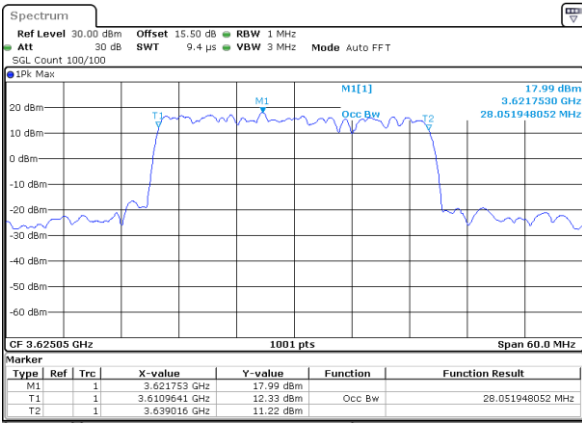

Middle Channel / 10MHz+20MHz

Date: 22.FEB.2021 13:42:07

Highest Channel / 5MHz+20MHz

Date: 22.FEB.2021 11:44:38

Highest Channel / 10MHz+20MHz

Date: 22.FEB.2021 13:46:37

LTE Band 48C

QPSK

Lowest Channel / 15MHz+20MHz

Date: 23.FEB.2021 13:41:15

Lowest Channel / 20MHz+5MHz

Date: 22.FEB.2021 11:47:59

Middle Channel / 15MHz+20MHz

Date: 23.FEB.2021 13:44:38

Middle Channel / 20MHz+5MHz

Date: 22.FEB.2021 11:51:35

Highest Channel / 15MHz+20MHz

Date: 23.FEB.2021 13:49:10

Highest Channel / 20MHz+5MHz

Date: 22.FEB.2021 11:56:19

LTE Band 48C

QPSK

Lowest Channel / 20MHz+10MHz

Date: 23.FEB.2021 13:53:58

Lowest Channel / 20MHz+15MHz

Date: 23.FEB.2021 14:54:42

Middle Channel / 20MHz+10MHz

Date: 23.FEB.2021 13:57:20

Middle Channel / 20MHz+15MHz

Date: 23.FEB.2021 14:58:04

Highest Channel / 20MHz+10MHz

Date: 23.FEB.2021 14:01:51