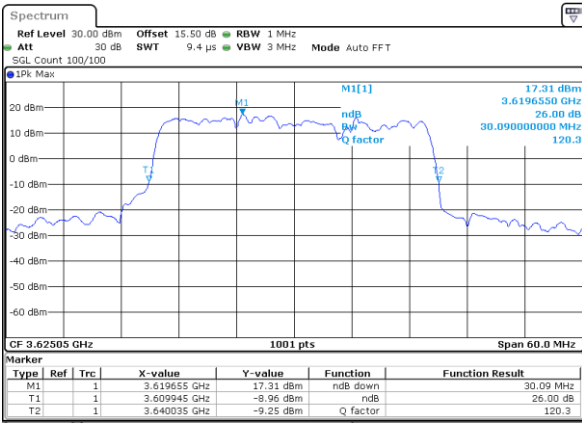

Highest Channel / 10MHz+20MHz

Date: 22.FEB.2021 13:48:17

LTE Band 48C

64QAM

Lowest Channel / 15MHz+20MHz

Date: 23.FEB.2021 13:42:59

Lowest Channel / 20MHz+5MHz

Date: 22.FEB.2021 11:49:42

Middle Channel / 15MHz+20MHz

Date: 23.FEB.2021 13:46:21

Middle Channel / 20MHz+5MHz

Date: 22.FEB.2021 11:53:18

Highest Channel / 15MHz+20MHz

Date: 23.FEB.2021 13:50:50

Highest Channel / 20MHz+5MHz

Date: 22.FEB.2021 11:57:59

LTE Band 48C

64QAM

Lowest Channel / 20MHz+10MHz

Date: 23.FEB.2021 13:55:41

Lowest Channel / 20MHz+15MHz

Date: 23.FEB.2021 14:15:125

Middle Channel / 20MHz+10MHz

Date: 23.FEB.2021 13:59:03

Middle Channel / 20MHz+15MHz

Date: 23.FEB.2021 14:15:417

Highest Channel / 20MHz+10MHz

Date: 23.FEB.2021 14:03:13

Highest Channel / 20MHz+15MHz

Date: 23.FEB.2021 15:10:116

LTE Band 48C

64QAM