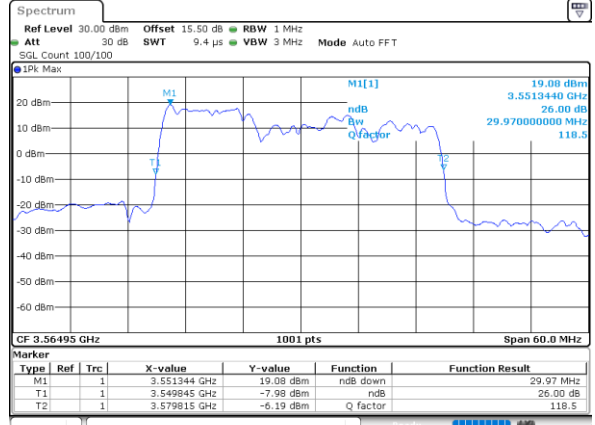

Date: 23.FEB.2021 15:03:43

LTE Band 48C

16QAM

Lowest Channel / 20MHz+20MHz

N/A

Date: 23.FEB.2021 14:32:42

Middle Channel / 20MHz+20MHz

N/A

Date: 23.FEB.2021 14:36:04

Highest Channel / 20MHz+20MHz

N/A

Date: 23.FEB.2021 14:39:26

LTE Band 48C

64QAM

Lowest Channel / 5MHz+20MHz

Date: 22.FEB.2021 11:38:29

Lowest Channel / 10MHz+20MHz

Date: 22.FEB.2021 13:40:15

Middle Channel / 5MHz+20MHz

Date: 22.FEB.2021 11:41:50

Middle Channel / 10MHz+20MHz

Date: 22.FEB.2021 13:43:50

Highest Channel / 5MHz+20MHz

Date: 22.FEB.2021 11:46:17

Highest Channel / 10MHz+20MHz

Date: 22.FEB.2021 13:48:17

LTE Band 48C

64QAM

Lowest Channel / 15MHz+20MHz

Date: 23.FEB.2021 13:42:59

Lowest Channel / 20MHz+5MHz

Date: 22.FEB.2021 11:49:42