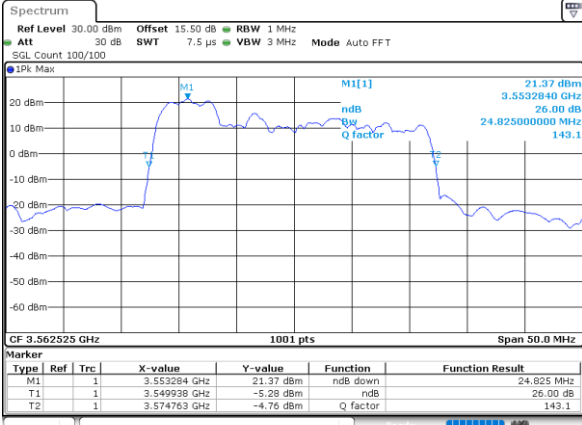

Date: 23.FEB.2021 15:03:43

LTE Band 48C

16QAM

Lowest Channel / 20MHz+20MHz

N/A

Date: 23.FEB.2021 14:32:42

Middle Channel / 20MHz+20MHz

N/A

Date: 23.FEB.2021 14:36:04

Highest Channel / 20MHz+20MHz

N/A

Date: 23.FEB.2021 14:39:26

LTE Band 48C

64QAM

Lowest Channel / 5MHz+20MHz

Date: 22.FEB.2021 11:38:29

Lowest Channel / 10MHz+20MHz

Date: 22.FEB.2021 13:40:15

Middle Channel / 5MHz+20MHz

Date: 22.FEB.2021 11:41:50

Middle Channel / 10MHz+20MHz

Date: 22.FEB.2021 13:43:50

Highest Channel / 5MHz+20MHz

Date: 22.FEB.2021 11:46:17

Highest Channel / 10MHz+20MHz

Date: 22.FEB.2021 13:48:17

LTE Band 48C

64QAM

Lowest Channel / 15MHz+20MHz

Date: 23.FEB.2021 13:42:59

Lowest Channel / 20MHz+5MHz

Date: 22.FEB.2021 11:49:42