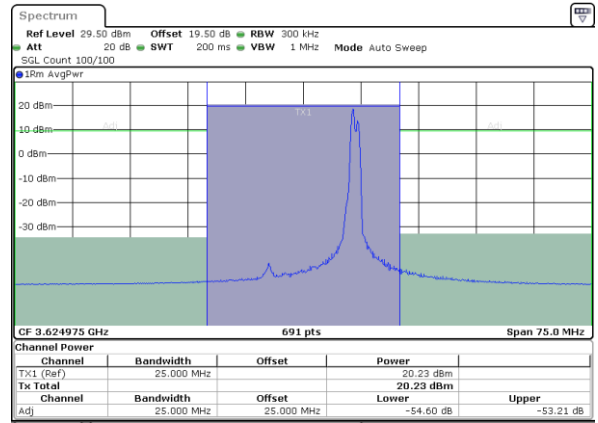

Lowest ACLR / 1RB99 and 1RB0

Middle ACLR / 1RB99 and 1RB0

Date: 16.MAR.2021 14:20:04

Date: 16.MAR.2021 14:27:49