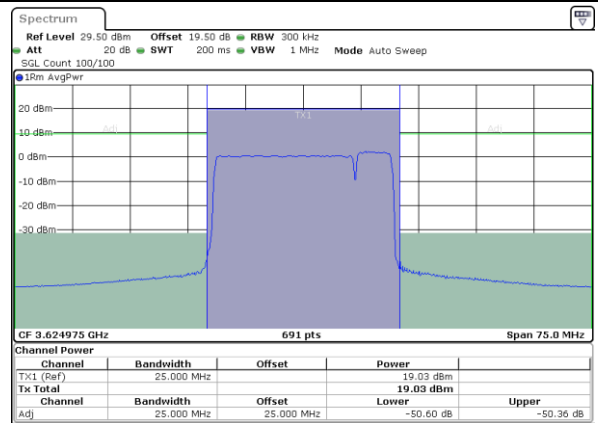

Date: 16.MAR.2021 14:45:34

Lowest ACLR / 1RB99 and 1RB0

Middle ACLR / 1RB99 and 1RB0

Date: 16.MAR.2021 14:20:04

Date: 16.MAR.2021 14:27:49

Lowest ACLR / Full RB

Middle ACLR / Full RB

Date: 12.MAR.2021 14:03:16

Date: 16.MAR.2021 14:48:04

LTE Band 48C / 20MHz+5MHz

64QAM

Highest ACLR / 1RB0 and 1RB24

N/A

Date: 16\_MAR\_2021 15:06:09

Highest ACLR / 1RB99 and 1RB0

N/A