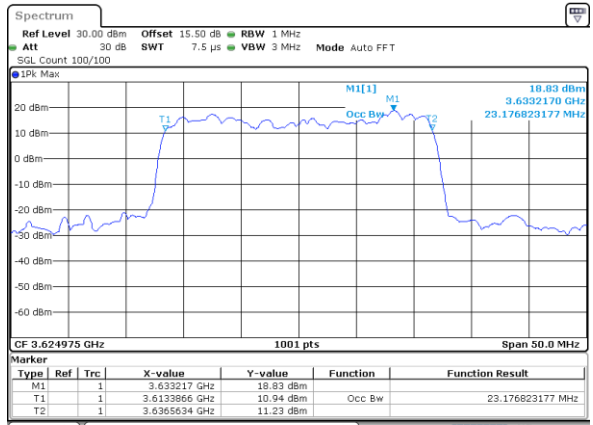

Middle Channel / 20MHz+5MHz

Date: 22.FEB.2021 11:52:09