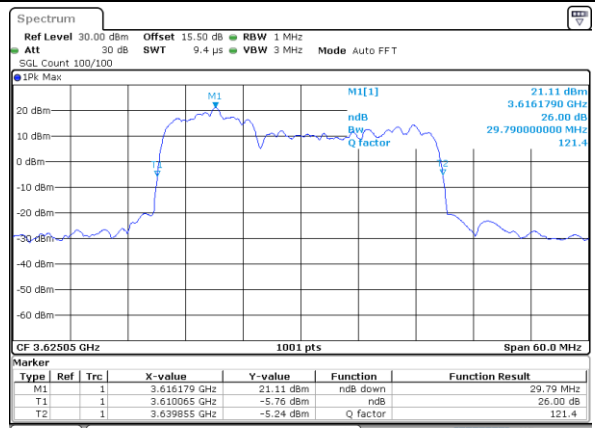

Highest Channel / 20MHz+15MHz

Date: 23.FEB.2021 15:03:10

LTE Band 48C

QPSK

Lowest Channel / 20MHz+20MHz

N/A

Date: 23.FEB.2021 14:33:15

Middle Channel / 20MHz+20MHz

N/A

Date: 23.FEB.2021 14:36:57

Highest Channel / 20MHz+20MHz

N/A

Date: 23.FEB.2021 14:38:53

LTE Band 48C

16QAM

Lowest Channel / 5MHz+20MHz

Lowest Channel / 10MHz+20MHz

Middle Channel / 5MHz+20MHz

Middle Channel / 10MHz+20MHz

Highest Channel / 5MHz+20MHz

Highest Channel / 10MHz+20MHz

LTE Band 48C

16QAM

Lowest Channel / 15MHz+20MHz