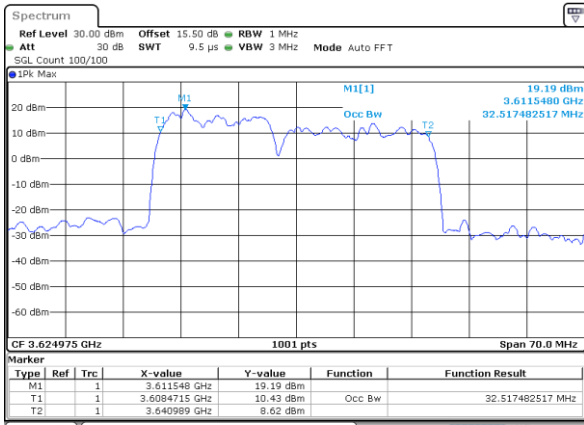

Middle Channel / 15MHz+20MHz

Date: 23.FEB.2021 13:45:12