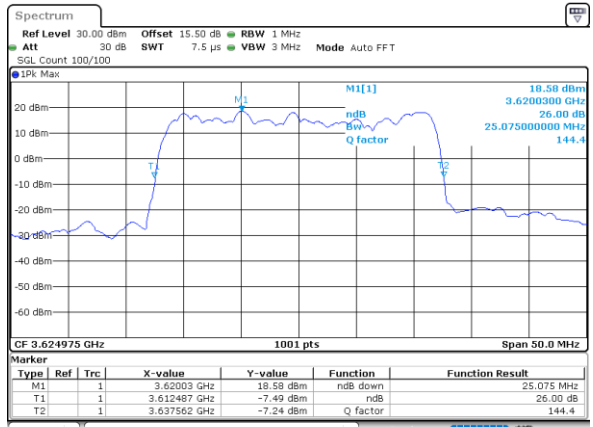

Lowest Channel / 10MHz+20MHz

Date: 22.FEB.2021 13:40:15

Middle Channel / 5MHz+20MHz

Date: 22.FEB.2021 11:41:50

Middle Channel / 10MHz+20MHz

Date: 22.FEB.2021 13:43:50

Highest Channel / 5MHz+20MHz

Date: 22.FEB.2021 11:46:17

Highest Channel / 10MHz+20MHz

Date: 22.FEB.2021 13:48:17

LTE Band 48C

64QAM

Lowest Channel / 15MHz+20MHz

Date: 23.FEB.2021 13:42:59

Lowest Channel / 20MHz+5MHz

Date: 22.FEB.2021 11:49:42

Middle Channel / 15MHz+20MHz

Date: 23.FEB.2021 13:46:21

Middle Channel / 20MHz+5MHz

Date: 22.FEB.2021 11:53:18

Highest Channel / 15MHz+20MHz

Date: 23.FEB.2021 13:50:50

Highest Channel / 20MHz+5MHz

Date: 22.FEB.2021 11:57:59

LTE Band 48C

64QAM

Lowest Channel / 20MHz+10MHz

Date: 23.FEB.2021 13:55:41

Lowest Channel / 20MHz+15MHz

Date: 23.FEB.2021 14:15:125

Middle Channel / 20MHz+10MHz

Date: 23.FEB.2021 13:59:03