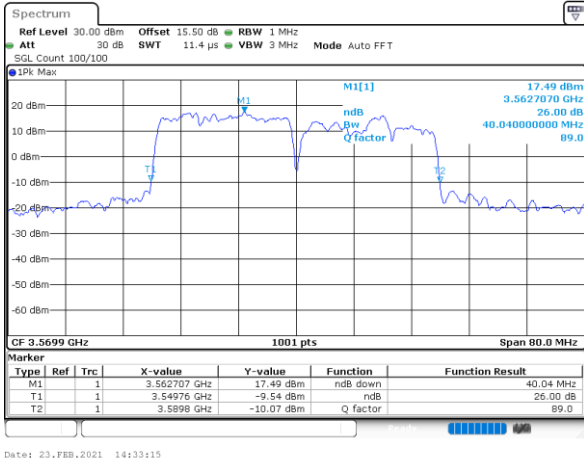

Highest Channel / 15MHz+20MHz

Date: 23.FEB.2021 13:49:44

Highest Channel / 20MHz+5MHz

Date: 22.FEB.2021 11:56:53

LTE Band 48C

QPSK

Lowest Channel / 20MHz+10MHz

Date: 23.FEB.2021 13:56:47

Lowest Channel / 20MHz+15MHz

Date: 23.FEB.2021 14:57:33

Middle Channel / 20MHz+10MHz

Date: 23.FEB.2021 14:00:09

Middle Channel / 20MHz+15MHz

Date: 23.FEB.2021 15:00:53

Highest Channel / 20MHz+10MHz

Date: 23.FEB.2021 14:02:25

Highest Channel / 20MHz+15MHz

Date: 23.FEB.2021 15:03:10

LTE Band 48C

QPSK

Lowest Channel / 20MHz+20MHz

N/A

Date: 23.FEB.2021 14:33:15

Middle Channel / 20MHz+20MHz

N/A

Date: 23.FEB.2021 14:36:57

Highest Channel / 20MHz+20MHz

N/A

Date: 23.FEB.2021 14:38:53

LTE Band 48C

16QAM

Lowest Channel / 5MHz+20MHz