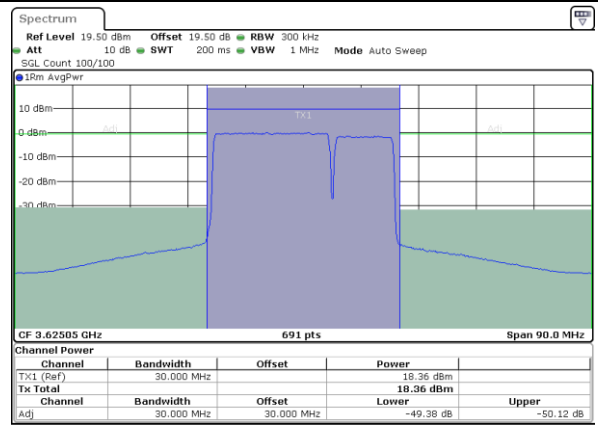

Date: 12.MAR.2021 09:26:41

Date: 12.MAR.2021 10:27:40

Lowest ACLR / 1RB99 and 1RB0

Middle ACLR / 1RB99 and 1RB0

Date: 12.MAR.2021 09:54:29

Date: 12.MAR.2021 10:39:40

Lowest ACLR / Full RB

Middle ACLR / Full RB

Date: 12.MAR.2021 09:13:22

Date: 12.MAR.2021 10:12:45

LTE Band 48C / 20MHz+10MHz

64QAM

Highest ACLR / 1RB0 and 1RB49

N/A

Date: 12\_MAR\_2021 11:40:25

Highest ACLR / 1RB99 and 1RB0