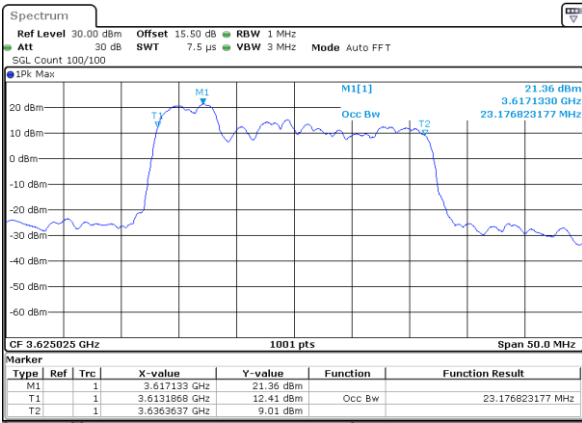

Middle Channel / 5MHz+20MHz

Date: 22.FEB.2021 11:40:41