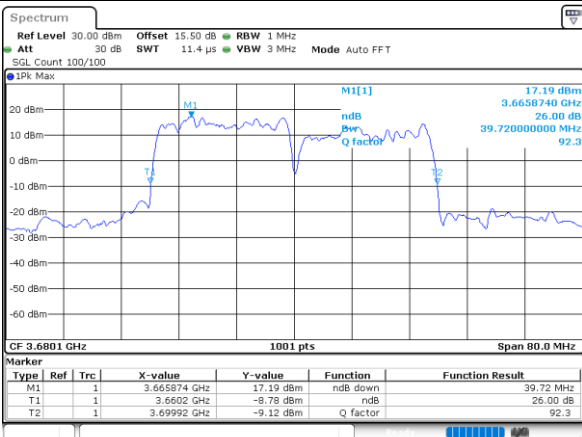

Date: 23.FEB.2021 14:15:158

Middle Channel / 20MHz+10MHz

Date: 23.FEB.2021 13:59:36

Middle Channel / 20MHz+15MHz

Date: 23.FEB.2021 15:00:20

Highest Channel / 20MHz+10MHz

Date: 23.FEB.2021 14:02:58

Highest Channel / 20MHz+15MHz

Date: 23.FEB.2021 15:03:43

LTE Band 48C

16QAM

Lowest Channel / 20MHz+20MHz

N/A

Date: 23.FEB.2021 14:32:42

Middle Channel / 20MHz+20MHz

N/A

Date: 23.FEB.2021 14:36:04

Highest Channel / 20MHz+20MHz

N/A

Date: 23.FEB.2021 14:39:26

LTE Band 48C

64QAM

Lowest Channel / 5MHz+20MHz

Date: 22.FEB.2021 11:38:29