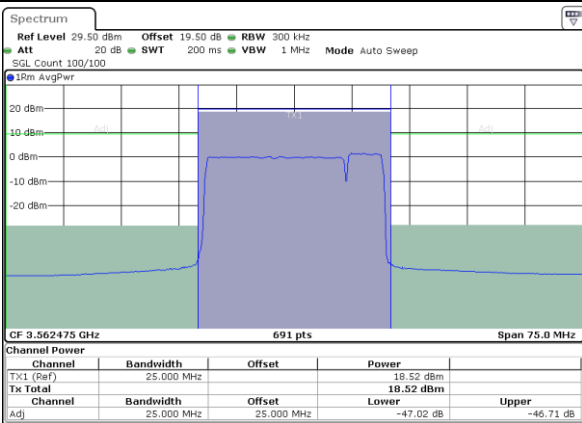

Date: 16.MAR.2021 14:45:34

Lowest ACLR / 1RB99 and 1RB0

Middle ACLR / 1RB99 and 1RB0

Date: 16.MAR.2021 14:20:04

Date: 16.MAR.2021 14:27:49

Lowest ACLR / Full RB

Middle ACLR / Full RB

Date: 12.MAR.2021 14:03:16

Date: 16.MAR.2021 14:48:04

LTE Band 48C / 20MHz+5MHz

64QAM

Highest ACLR / 1RB0 and 1RB24

N/A

Date: 16\_MAR\_2021 15:06:09

Highest ACLR / 1RB99 and 1RB0

N/A