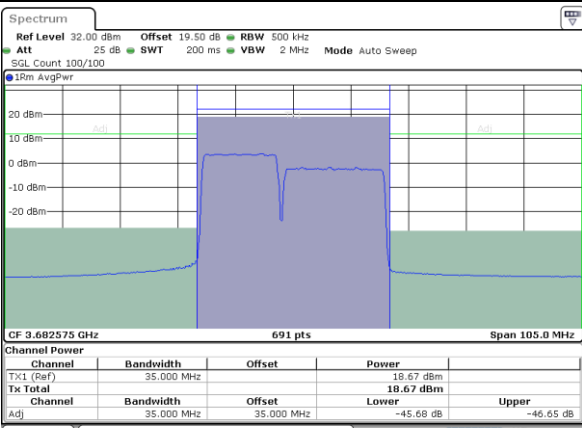

LTE Band 48C / 15MHz+20MHz

64QAM

Highest ACLR / 1RB0 and 1RB99

N/A

Date: 17\_MAR\_2021 11:32:17

Highest ACLR / 1RB74 and 1RB0

N/A

Date: 17\_MAR\_2021 11:43:38

Highest ACLR / Full RB

N/A

Date: 17\_MAR\_2021 11:29:35

LTE Band 48C/ 20MHz+5MHz

64QAM

Lowest ACLR / 1RB0 and 1RB24

Middle ACLR / 1RB0 and 1RB24

Date: 12.MAR.2021 14:14:33