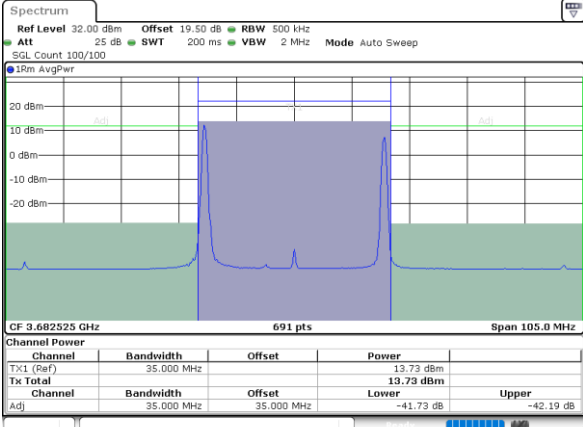

Middle ACLR / Full RB

Date: 12.MAR.2021 01:44:51

Date: 16.MAR.2021 17:38:56

LTE Band 48C / 20MHz+15MHz

64QAM

Highest ACLR / 1RB0 and 1RB74

N/A

Date: 17\_MAR\_2021 10:08:05

Highest ACLR / 1RB99 and 1RB0

N/A

Date: 17\_MAR\_2021 10:29:15

Highest ACLR / Full RB

N/A

Date: 17\_MAR\_2021 10:05:40

LTE Band 48C / 20MHz+20MHz

64QAM