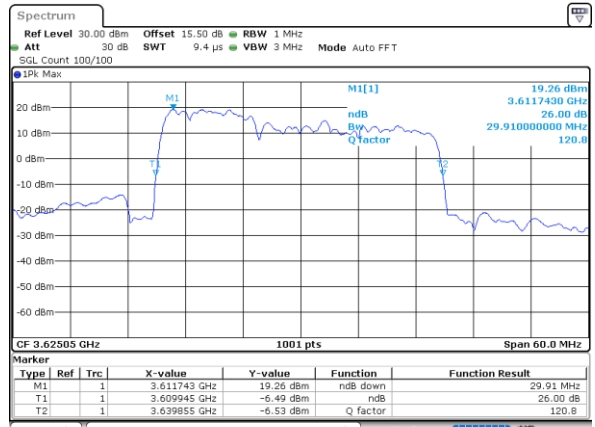

Mode	LTE Band 48C : 26dB BW(MHz)			
64QAM				
BW	5MHz+20MHz	10MHz+20MHz	15MHz+20MHz	20MHz+5MHz
Lowest CH	24.83	29.97	34.97	25.03
Middle CH	24.73	29.85	34.76	25.08
Highest CH	24.78	29.85	34.97	24.98
BW	20MHz+10MHz	20MHz+15MHz	20MHz+20MHz	N/A
Lowest CH	29.91	34.83	39.80	-
Middle CH	30.09	34.83	39.64	-
Highest CH	29.97	34.83	39.64	-

LTE Band 48C

QPSK

Lowest Channel / 5MHz+20MHz

Date: 22.FEB.2021 11:39:34

Lowest Channel / 10MHz+20MHz

Date: 22.FEB.2021 13:41:20

Middle Channel / 5MHz+20MHz

Date: 22.FEB.2021 11:42:56

Middle Channel / 10MHz+20MHz

Date: 22.FEB.2021 13:44:56

Highest Channel / 5MHz+20MHz

Date: 22.FEB.2021 11:45:12

Highest Channel / 10MHz+20MHz

Date: 22.FEB.2021 13:47:12

LTE Band 48C

QPSK

Lowest Channel / 15MHz+20MHz

Date: 23.FEB.2021 13:44:05

Lowest Channel / 20MHz+5MHz

Date: 22.FEB.2021 11:50:48

Middle Channel / 15MHz+20MHz

Date: 23.FEB.2021 13:47:27

Middle Channel / 20MHz+5MHz

Date: 22.FEB.2021 11:54:23