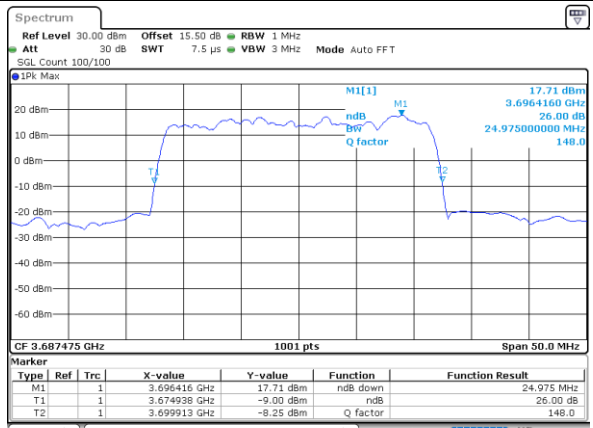

Highest Channel / 10MHz+20MHz

Date: 22.FEB.2021 13:48:17

LTE Band 48C

64QAM

Lowest Channel / 15MHz+20MHz

Date: 23.FEB.2021 13:42:59

Lowest Channel / 20MHz+5MHz

Date: 22.FEB.2021 11:49:42

Middle Channel / 15MHz+20MHz

Date: 23.FEB.2021 13:46:21

Middle Channel / 20MHz+5MHz

Date: 22.FEB.2021 11:53:18

Highest Channel / 15MHz+20MHz

Date: 23.FEB.2021 13:50:50

Highest Channel / 20MHz+5MHz

Date: 22.FEB.2021 11:57:59

LTE Band 48C

64QAM

Lowest Channel / 20MHz+10MHz

Date: 23.FEB.2021 13:55:41

Lowest Channel / 20MHz+15MHz

Date: 23.FEB.2021 14:15:125

Middle Channel / 20MHz+10MHz

Date: 23.FEB.2021 13:59:03

Middle Channel / 20MHz+15MHz

Date: 23.FEB.2021 14:15:417

Highest Channel / 20MHz+10MHz

Date: 23.FEB.2021 14:03:13

Highest Channel / 20MHz+15MHz

Date: 23.FEB.2021 15:10:116

LTE Band 48C

64QAM