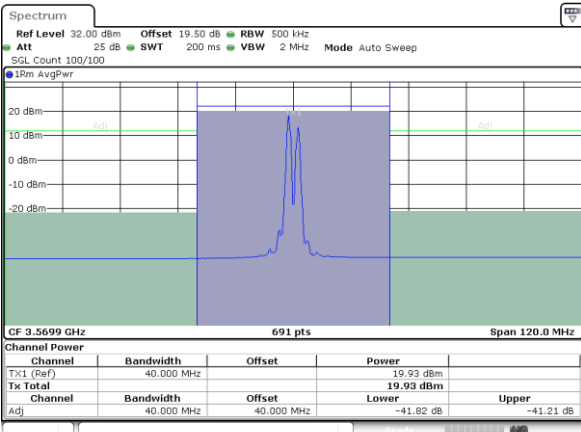

Highest ACLR / 1RB99 and 1RB0

N/A

Date: 17\_MAR\_2021 10:29:15

Highest ACLR / Full RB

N/A

Date: 17\_MAR\_2021 10:05:40

LTE Band 48C / 20MHz+20MHz

64QAM

Lowest ACLR / 1RB0 and 1RB99

Date: 11.MAR.2021 23:14:51

Middle ACLR / 1RB0 and 1RB99

Date: 12.MAR.2021 00:42:18

Lowest ACLR / 1RB99 and 1RB0

Date: 12.MAR.2021 00:20:45

Middle ACLR / 1RB99 and 1RB0

Date: 12.MAR.2021 00:21:44

Lowest ACLR / Full RB

Date: 11.MAR.2021 23:10:59

Middle ACLR / Full RB

Date: 12.MAR.2021 01:26:44

LTE Band 48C / 20MHz+20MHz

64QAM

Highest ACLR / 1RB0 and 1RB99

N/A