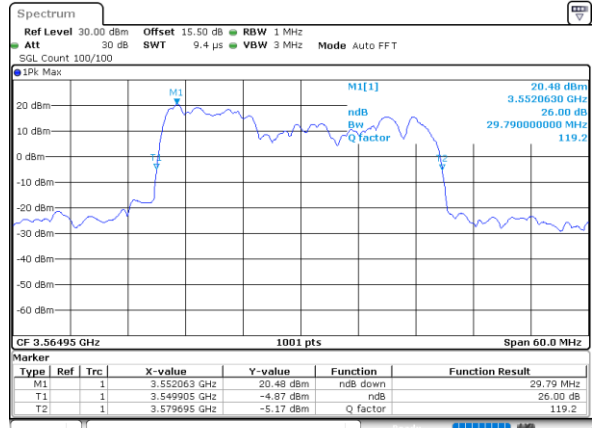

Highest Channel / 20MHz+15MHz

Date: 23.FEB.2021 15:03:10

LTE Band 48C

QPSK

Lowest Channel / 20MHz+20MHz

N/A

Date: 23.FEB.2021 14:33:15

Middle Channel / 20MHz+20MHz

N/A

Date: 23.FEB.2021 14:36:57

Highest Channel / 20MHz+20MHz

N/A

Date: 23.FEB.2021 14:38:53

LTE Band 48C

16QAM

Lowest Channel / 5MHz+20MHz

Lowest Channel / 10MHz+20MHz

Middle Channel / 5MHz+20MHz

Middle Channel / 10MHz+20MHz

Highest Channel / 5MHz+20MHz

Highest Channel / 10MHz+20MHz

LTE Band 48C

16QAM

Lowest Channel / 15MHz+20MHz

Date: 23.FEB.2021 13:43:32

Lowest Channel / 20MHz+5MHz

Date: 22.FEB.2021 11:50:15

Middle Channel / 15MHz+20MHz

Date: 23.FEB.2021 13:46:54

Middle Channel / 20MHz+5MHz

Date: 22.FEB.2021 11:53:51

Highest Channel / 15MHz+20MHz