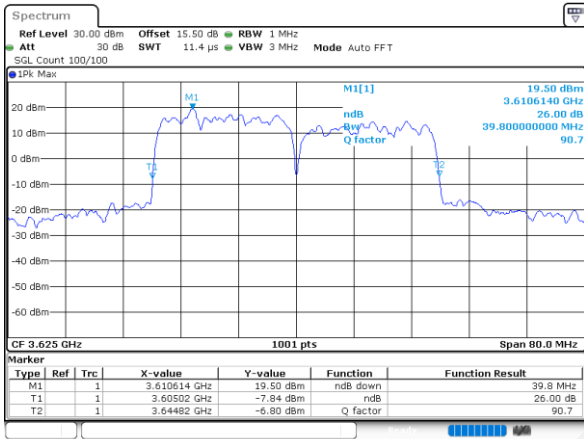

Highest Channel / 15MHz+20MHz

Date: 23.FEB.2021 13:49:44

Highest Channel / 20MHz+5MHz

Date: 22.FEB.2021 11:56:53

LTE Band 48C

QPSK

Lowest Channel / 20MHz+10MHz

Date: 23.FEB.2021 13:56:47

Lowest Channel / 20MHz+15MHz

Date: 23.FEB.2021 14:57:33

Middle Channel / 20MHz+10MHz

Date: 23.FEB.2021 14:00:09

Middle Channel / 20MHz+15MHz

Date: 23.FEB.2021 15:00:53

Highest Channel / 20MHz+10MHz

Date: 23.FEB.2021 14:02:25

Highest Channel / 20MHz+15MHz

Date: 23.FEB.2021 15:03:10

LTE Band 48C

QPSK

Lowest Channel / 20MHz+20MHz

N/A

Date: 23.FEB.2021 14:33:15

Middle Channel / 20MHz+20MHz

N/A

Date: 23.FEB.2021 14:36:57

Highest Channel / 20MHz+20MHz

N/A

Date: 23.FEB.2021 14:38:53

LTE Band 48C

16QAM

Lowest Channel / 5MHz+20MHz