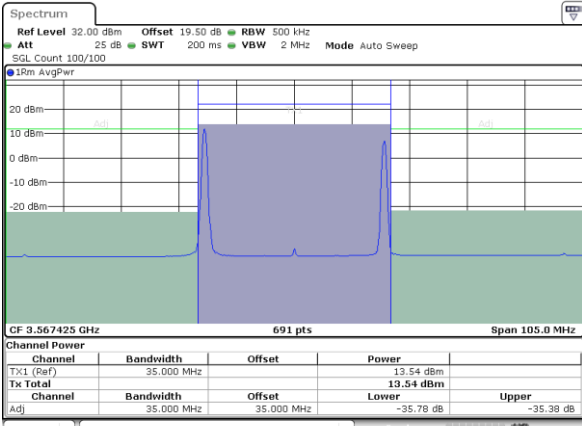

LTE Band 48C / 20MHz+15MHz

64QAM

Lowest ACLR / 1RB0 and 1RB74

Middle ACLR / 1RB0 and 1RB74

Date: 12.MAR.2021 01:57:51

Date: 16.MAR.2021 17:34:57