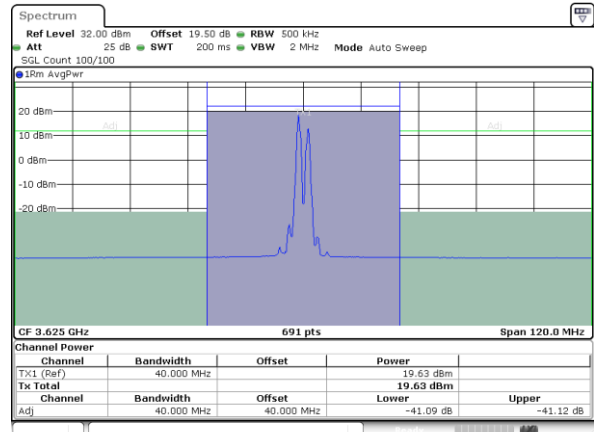

Highest ACLR / 1RB99 and 1RB0

N/A

Date: 17\_MAR\_2021 10:29:15

Highest ACLR / Full RB

N/A

Date: 17\_MAR\_2021 10:05:40

LTE Band 48C / 20MHz+20MHz

64QAM

Lowest ACLR / 1RB0 and 1RB99

Date: 11.MAR.2021 23:14:51

Middle ACLR / 1RB0 and 1RB99

Date: 12.MAR.2021 00:42:18

Lowest ACLR / 1RB99 and 1RB0

Date: 12.MAR.2021 00:20:45

Middle ACLR / 1RB99 and 1RB0

Date: 12.MAR.2021 00:21:44

Lowest ACLR / Full RB

Date: 11.MAR.2021 23:10:59

Middle ACLR / Full RB

Date: 12.MAR.2021 01:26:44

LTE Band 48C / 20MHz+20MHz

64QAM

Highest ACLR / 1RB0 and 1RB99

N/A