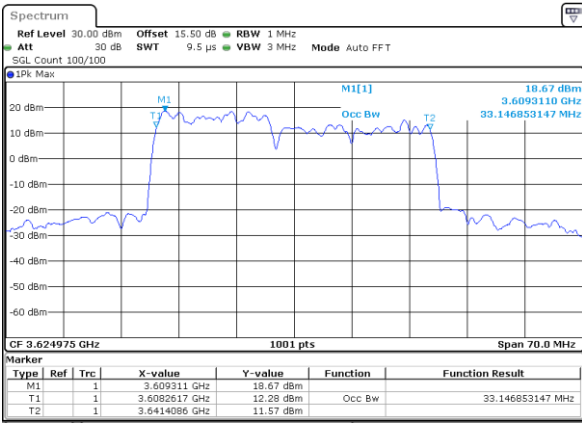

Middle Channel / 10MHz+20MHz

Date: 22.FEB.2021 13:42:07

Highest Channel / 5MHz+20MHz

Date: 22.FEB.2021 11:44:38

Highest Channel / 10MHz+20MHz

Date: 22.FEB.2021 13:46:37

LTE Band 48C

QPSK

Lowest Channel / 15MHz+20MHz

Date: 23.FEB.2021 13:41:15

Lowest Channel / 20MHz+5MHz

Date: 22.FEB.2021 11:47:59

Middle Channel / 15MHz+20MHz

Date: 23.FEB.2021 13:44:38

Middle Channel / 20MHz+5MHz

Date: 22.FEB.2021 11:51:35

Highest Channel / 15MHz+20MHz

Date: 23.FEB.2021 13:49:10

Highest Channel / 20MHz+5MHz

Date: 22.FEB.2021 11:56:19

LTE Band 48C

QPSK

Lowest Channel / 20MHz+10MHz

Date: 23.FEB.2021 13:53:58