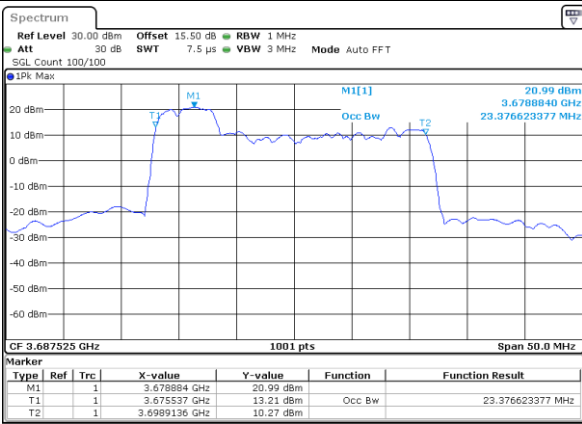

N/A

Date: 23.FEB.2021 14:33:48

Highest Channel / 20MHz+20MHz

N/A

Date: 23.FEB.2021 14:38:19

LTE Band 48C

16QAM

Lowest Channel / 5MHz+20MHz

Date: 22.FEB.2021 11:37:21

Lowest Channel / 10MHz+20MHz

Date: 22.FEB.2021 13:39:06

Middle Channel / 5MHz+20MHz

Date: 22.FEB.2021 11:40:41

Middle Channel / 10MHz+20MHz

Date: 22.FEB.2021 13:42:42

Highest Channel / 5MHz+20MHz

Date: 22.FEB.2021 11:44:03

Highest Channel / 10MHz+20MHz

Date: 22.FEB.2021 13:46:03

LTE Band 48C

16QAM

Lowest Channel / 15MHz+20MHz

Date: 23.FEB.2021 13:41:50

Lowest Channel / 20MHz+5MHz