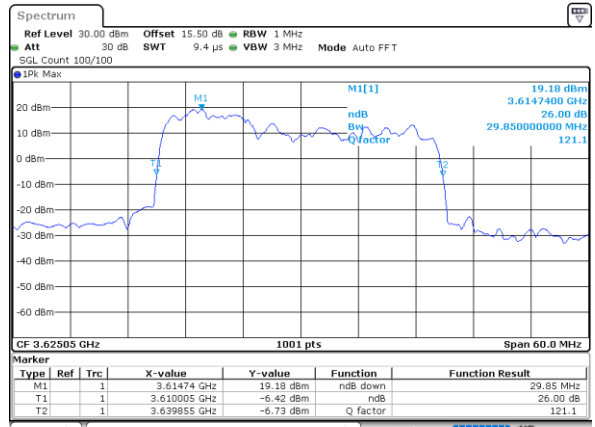

Date: 23.FEB.2021 14:36:04

Highest Channel / 20MHz+20MHz

N/A

Date: 23.FEB.2021 14:39:26

LTE Band 48C

64QAM

Lowest Channel / 5MHz+20MHz

Date: 22.FEB.2021 11:38:29

Lowest Channel / 10MHz+20MHz

Date: 22.FEB.2021 13:40:15

Middle Channel / 5MHz+20MHz

Date: 22.FEB.2021 11:41:50

Middle Channel / 10MHz+20MHz

Date: 22.FEB.2021 13:43:50

Highest Channel / 5MHz+20MHz

Date: 22.FEB.2021 11:46:17

Highest Channel / 10MHz+20MHz

Date: 22.FEB.2021 13:48:17

LTE Band 48C

64QAM

Lowest Channel / 15MHz+20MHz

Date: 23.FEB.2021 13:42:59

Lowest Channel / 20MHz+5MHz

Date: 22.FEB.2021 11:49:42