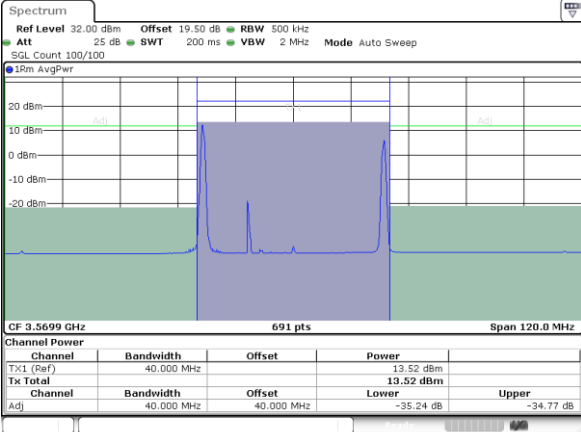

LTE Band 48C / 20MHz+20MHz

64QAM

Lowest ACLR / 1RB0 and 1RB99

Date: 11.MAR.2021 23:14:51