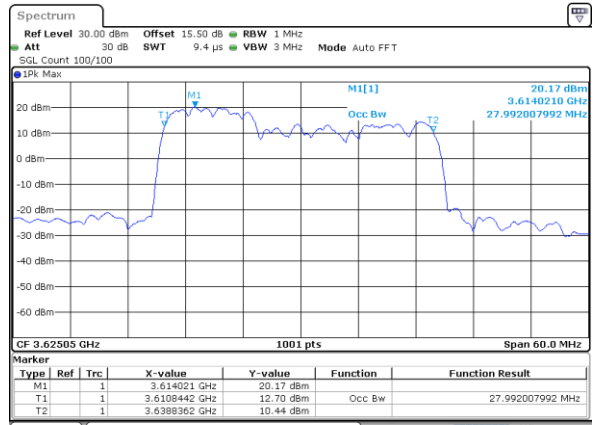

Mode	LTE Band 48C : 99%OBW(MHz)			
64QAM				
BW	5MHz+20MHz	10MHz+20MHz	15MHz+20MHz	20MHz+5MHz
Lowest CH	22.83	27.99	32.94	23.13
Middle CH	23.28	27.93	32.94	23.23
Highest CH	23.18	28.05	32.66	23.28
BW	20MHz+10MHz	20MHz+15MHz	20MHz+20MHz	N/A
Lowest CH	28.23	32.66	37.80	-
Middle CH	27.99	32.59	37.72	-
Highest CH	27.87	32.80	37.64	-

LTE Band 48C

QPSK

Lowest Channel / 5MHz+20MHz

Date: 22.FEB.2021 11:36:46

Lowest Channel / 10MHz+20MHz

Date: 22.FEB.2021 13:38:32

Middle Channel / 5MHz+20MHz

Date: 22.FEB.2021 11:40:07

Middle Channel / 10MHz+20MHz

Date: 22.FEB.2021 13:42:07

Highest Channel / 5MHz+20MHz

Date: 22.FEB.2021 11:44:38

Highest Channel / 10MHz+20MHz

Date: 22.FEB.2021 13:46:37

LTE Band 48C

QPSK