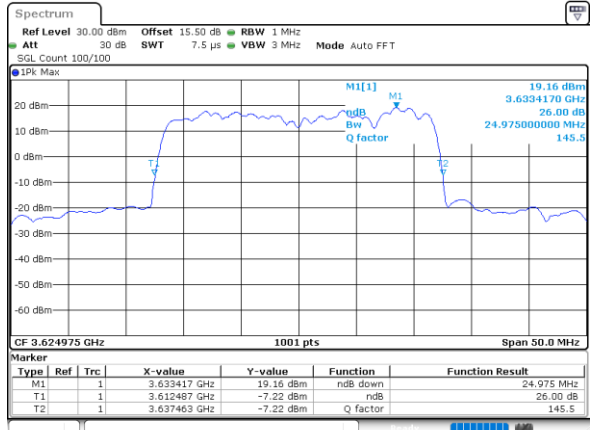

Middle Channel / 10MHz+20MHz

Date: 22.FEB.2021 13:44:56

Highest Channel / 5MHz+20MHz

Date: 22.FEB.2021 11:45:12

Highest Channel / 10MHz+20MHz

Date: 22.FEB.2021 13:47:12

LTE Band 48C

QPSK

Lowest Channel / 15MHz+20MHz

Date: 23.FEB.2021 13:44:05

Lowest Channel / 20MHz+5MHz

Date: 22.FEB.2021 11:50:48

Middle Channel / 15MHz+20MHz

Date: 23.FEB.2021 13:47:27

Middle Channel / 20MHz+5MHz

Date: 22.FEB.2021 11:54:23

Highest Channel / 15MHz+20MHz

Date: 23.FEB.2021 13:49:44

Highest Channel / 20MHz+5MHz

Date: 22.FEB.2021 11:56:53

LTE Band 48C

QPSK

Lowest Channel / 20MHz+10MHz

Date: 23.FEB.2021 13:56:47

Lowest Channel / 20MHz+15MHz

Date: 23.FEB.2021 14:57:33

Middle Channel / 20MHz+10MHz

Date: 23.FEB.2021 14:00:09

Middle Channel / 20MHz+15MHz

Date: 23.FEB.2021 15:00:53

Highest Channel / 20MHz+10MHz

Date: 23.FEB.2021 14:02:25