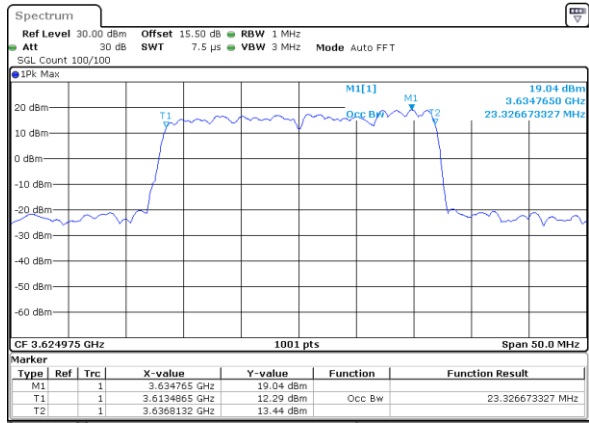

LTE Band 48C

QPSK

Lowest Channel / 5MHz+20MHz

Date: 22.FEB.2021 11:36:46

Lowest Channel / 10MHz+20MHz

Date: 22.FEB.2021 13:38:32

Middle Channel / 5MHz+20MHz

Date: 22.FEB.2021 11:40:07

Middle Channel / 10MHz+20MHz

Date: 22.FEB.2021 13:42:07

Highest Channel / 5MHz+20MHz

Date: 22.FEB.2021 11:44:38

Highest Channel / 10MHz+20MHz

Date: 22.FEB.2021 13:46:37

LTE Band 48C

QPSK

Lowest Channel / 15MHz+20MHz

Date: 23.FEB.2021 13:41:15

Lowest Channel / 20MHz+5MHz

Date: 22.FEB.2021 11:47:59

Middle Channel / 15MHz+20MHz

Date: 23.FEB.2021 13:44:38

Middle Channel / 20MHz+5MHz

Date: 22.FEB.2021 11:51:35

Highest Channel / 15MHz+20MHz

Date: 23.FEB.2021 13:49:10

Highest Channel / 20MHz+5MHz

Date: 22.FEB.2021 11:56:19

LTE Band 48C

QPSK

Lowest Channel / 20MHz+10MHz

Date: 23.FEB.2021 13:53:58