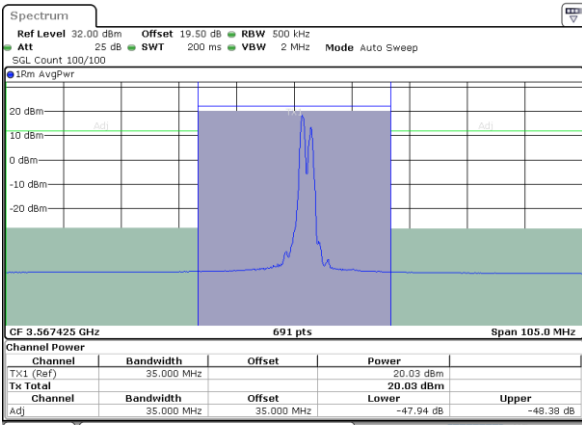

Middle ACLR / 1RB0 and 1RB74

Date: 12.MAR.2021 01:57:51

Date: 16.MAR.2021 17:34:57

Lowest ACLR / 1RB99 and 1RB0

Middle ACLR / 1RB99 and 1RB0

Date: 16.MAR.2021 17:13:01

Date: 16.MAR.2021 17:16:06

Lowest ACLR / Full RB

Middle ACLR / Full RB

Date: 12.MAR.2021 01:44:51

Date: 16.MAR.2021 17:38:56

LTE Band 48C / 20MHz+15MHz

64QAM

Highest ACLR / 1RB0 and 1RB74

N/A

Date: 17\_MAR\_2021 10:08:05