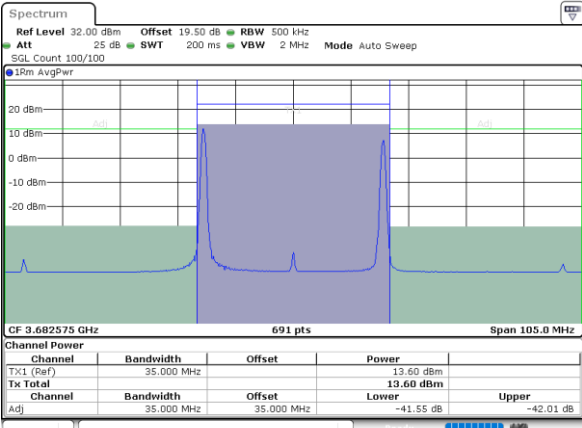

LTE Band 48C / 15MHz+20MHz

64QAM

Highest ACLR / 1RB0 and 1RB99

N/A

Date: 17\_MAR\_2021 11:32:17

Highest ACLR / 1RB74 and 1RB0

N/A

Date: 17\_MAR\_2021 11:43:38