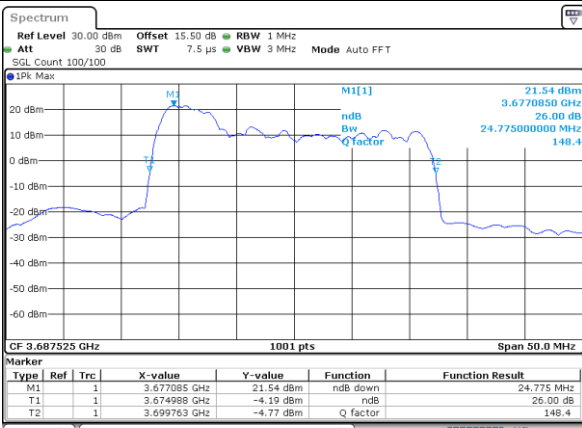

Date: 23.FEB.2021 14:36:04

Highest Channel / 20MHz+20MHz

N/A

Date: 23.FEB.2021 14:39:26

LTE Band 48C

64QAM

Lowest Channel / 5MHz+20MHz

Date: 22.FEB.2021 11:38:29

Lowest Channel / 10MHz+20MHz

Date: 22.FEB.2021 13:40:15

Middle Channel / 5MHz+20MHz

Date: 22.FEB.2021 11:41:50

Middle Channel / 10MHz+20MHz

Date: 22.FEB.2021 13:43:50

Highest Channel / 5MHz+20MHz

Date: 22.FEB.2021 11:46:17

Highest Channel / 10MHz+20MHz

Date: 22.FEB.2021 13:48:17

LTE Band 48C

64QAM

Lowest Channel / 15MHz+20MHz

Date: 23.FEB.2021 13:42:59

Lowest Channel / 20MHz+5MHz

Date: 22.FEB.2021 11:49:42