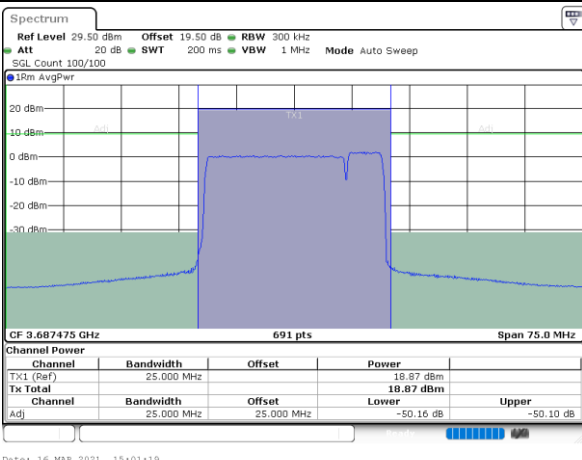

Highest ACLR / Full RB

N/A

Date: 16_MAR_2021 15:01:19