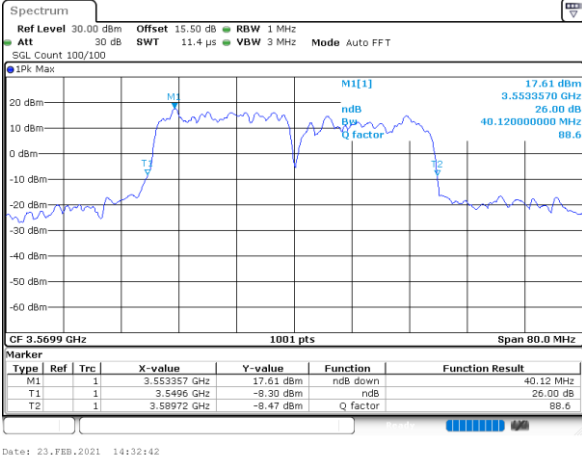

Date: 23.FEB.2021 14:15:158

Middle Channel / 20MHz+10MHz

Date: 23.FEB.2021 13:59:36

Middle Channel / 20MHz+15MHz

Date: 23.FEB.2021 15:00:20

Highest Channel / 20MHz+10MHz

Date: 23.FEB.2021 14:02:58

Highest Channel / 20MHz+15MHz

Date: 23.FEB.2021 15:03:43

LTE Band 48C

16QAM

Lowest Channel / 20MHz+20MHz

N/A

Date: 23.FEB.2021 14:32:42

Middle Channel / 20MHz+20MHz

N/A

Date: 23.FEB.2021 14:36:04

Highest Channel / 20MHz+20MHz

N/A

Date: 23.FEB.2021 14:39:26

LTE Band 48C

64QAM

Lowest Channel / 5MHz+20MHz

Date: 22.FEB.2021 11:38:29

Lowest Channel / 10MHz+20MHz

Date: 22.FEB.2021 13:40:15

Middle Channel / 5MHz+20MHz

Date: 22.FEB.2021 11:41:50

Middle Channel / 10MHz+20MHz

Date: 22.FEB.2021 13:43:50

Highest Channel / 5MHz+20MHz

Date: 22.FEB.2021 11:46:17