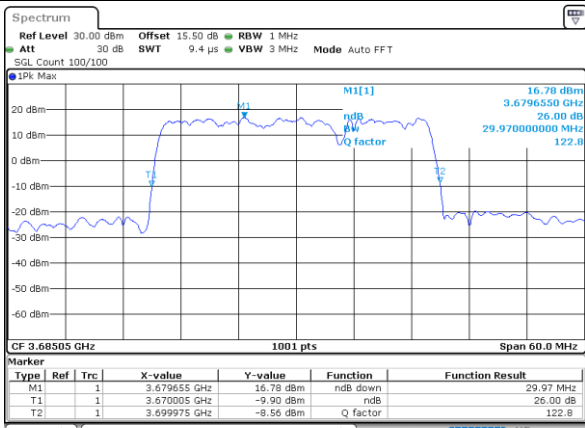

Highest Channel / 15MHz+20MHz

Date: 23.FEB.2021 13:49:44

Highest Channel / 20MHz+5MHz

Date: 22.FEB.2021 11:56:53

LTE Band 48C

QPSK

Lowest Channel / 20MHz+10MHz

Date: 23.FEB.2021 13:56:47

Lowest Channel / 20MHz+15MHz

Date: 23.FEB.2021 14:57:33

Middle Channel / 20MHz+10MHz

Date: 23.FEB.2021 14:00:09

Middle Channel / 20MHz+15MHz

Date: 23.FEB.2021 15:00:53

Highest Channel / 20MHz+10MHz

Date: 23.FEB.2021 14:02:25

Highest Channel / 20MHz+15MHz

Date: 23.FEB.2021 15:03:10

LTE Band 48C

QPSK

Lowest Channel / 20MHz+20MHz

N/A

Date: 23.FEB.2021 14:33:15

Middle Channel / 20MHz+20MHz