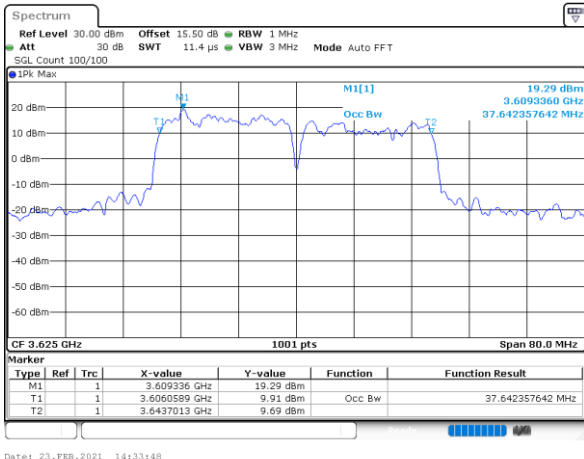

Highest Channel / 15MHz+20MHz

Date: 23.FEB.2021 13:49:10

Highest Channel / 20MHz+5MHz

Date: 22.FEB.2021 11:56:19

LTE Band 48C

QPSK

Lowest Channel / 20MHz+10MHz

Date: 23.FEB.2021 13:53:58

Lowest Channel / 20MHz+15MHz

Date: 23.FEB.2021 14:54:42

Middle Channel / 20MHz+10MHz

Date: 23.FEB.2021 13:57:20

Middle Channel / 20MHz+15MHz

Date: 23.FEB.2021 14:58:04

Highest Channel / 20MHz+10MHz

Date: 23.FEB.2021 14:01:51

Highest Channel / 20MHz+15MHz

Date: 23.FEB.2021 15:02:36

LTE Band 48C

QPSK

Lowest Channel / 20MHz+20MHz

N/A

Date: 23.FEB.2021 14:30:25

Middle Channel / 20MHz+20MHz

N/A

Date: 23.FEB.2021 14:33:48

Highest Channel / 20MHz+20MHz

N/A

Date: 23.FEB.2021 14:38:19

LTE Band 48C

16QAM

Lowest Channel / 5MHz+20MHz