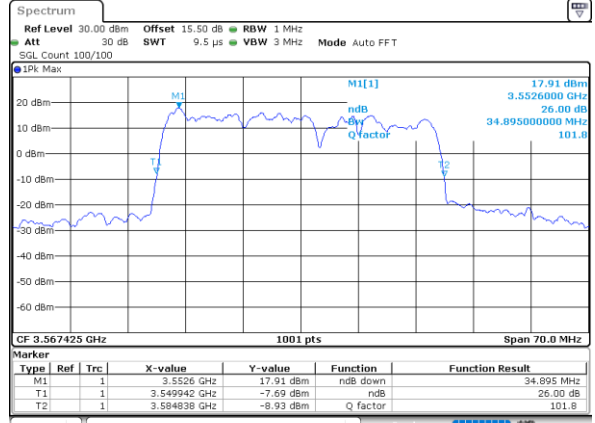

Lowest Channel / 10MHz+20MHz

Middle Channel / 5MHz+20MHz

Middle Channel / 10MHz+20MHz

Highest Channel / 5MHz+20MHz

Highest Channel / 10MHz+20MHz

LTE Band 48C

16QAM

Lowest Channel / 15MHz+20MHz

Date: 23.FEB.2021 13:43:32

Lowest Channel / 20MHz+5MHz

Date: 22.FEB.2021 11:50:15

Middle Channel / 15MHz+20MHz

Date: 23.FEB.2021 13:46:54

Middle Channel / 20MHz+5MHz

Date: 22.FEB.2021 11:53:51

Highest Channel / 15MHz+20MHz

Date: 23.FEB.2021 13:50:17

Highest Channel / 20MHz+5MHz

Date: 22.FEB.2021 11:57:26

LTE Band 48C

16QAM

Lowest Channel / 20MHz+10MHz

Date: 23.FEB.2021 13:56:14

Lowest Channel / 20MHz+15MHz

Date: 23.FEB.2021 14:15:158

Middle Channel / 20MHz+10MHz

Date: 23.FEB.2021 13:59:36

Middle Channel / 20MHz+15MHz

Date: 23.FEB.2021 15:00:20

Highest Channel / 20MHz+10MHz

Date: 23.FEB.2021 14:02:58

Highest Channel / 20MHz+15MHz