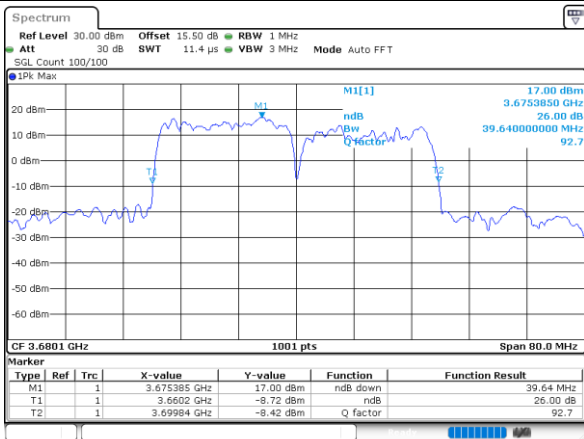

Middle Channel / 20MHz+15MHz

Date: 23.FEB.2021 14:15:417

Highest Channel / 20MHz+10MHz

Date: 23.FEB.2021 14:03:13

Highest Channel / 20MHz+15MHz

Date: 23.FEB.2021 15:10:116

LTE Band 48C

64QAM

Lowest Channel / 20MHz+20MHz

N/A

Date: 23.FEB.2021 14:32:09

Middle Channel / 20MHz+20MHz

N/A

Date: 23.FEB.2021 14:35:31

Highest Channel / 20MHz+20MHz

N/A

Date: 23.FEB.2021 14:39:59

**Occupied Bandwidth**

Mode	LTE Band 48C : 99%OBW(MHz)			
QPSK				
BW	5MHz+20MHz	10MHz+20MHz	15MHz+20MHz	20MHz+5MHz
Lowest CH	23.23	27.69	32.73	23.28
Middle CH	23.13	27.99	33.15	23.33
Highest CH	23.38	27.93	32.73	22.98
BW	20MHz+10MHz	20MHz+15MHz	20MHz+20MHz	N/A
Lowest CH	28.11	32.94	37.72	-
Middle CH	28.05	33.08	37.64	-
Highest CH	28.11	32.66	37.64	-