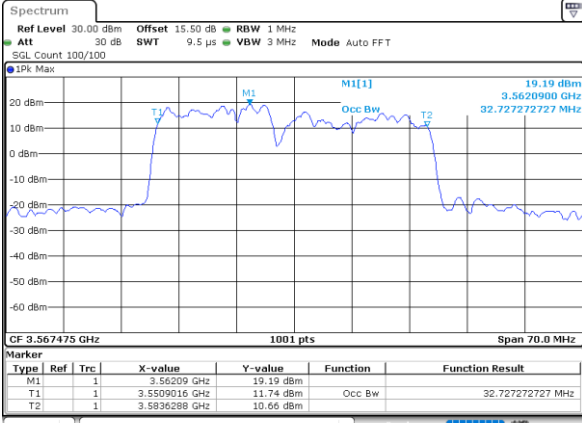

LTE Band 48C

QPSK

Lowest Channel / 5MHz+20MHz

Date: 22.FEB.2021 11:36:46

Lowest Channel / 10MHz+20MHz

Date: 22.FEB.2021 13:38:32

Middle Channel / 5MHz+20MHz

Date: 22.FEB.2021 11:40:07

Middle Channel / 10MHz+20MHz

Date: 22.FEB.2021 13:42:07

Highest Channel / 5MHz+20MHz

Date: 22.FEB.2021 11:44:38

Highest Channel / 10MHz+20MHz

Date: 22.FEB.2021 13:46:37

LTE Band 48C

QPSK

Lowest Channel / 15MHz+20MHz

Date: 23.FEB.2021 13:41:15

Lowest Channel / 20MHz+5MHz

Date: 22.FEB.2021 11:47:59

Middle Channel / 15MHz+20MHz

Date: 23.FEB.2021 13:44:38

Middle Channel / 20MHz+5MHz

Date: 22.FEB.2021 11:51:35

Highest Channel / 15MHz+20MHz

Date: 23.FEB.2021 13:49:10

Highest Channel / 20MHz+5MHz

Date: 22.FEB.2021 11:56:19

LTE Band 48C

QPSK

Lowest Channel / 20MHz+10MHz

Date: 23.FEB.2021 13:53:58