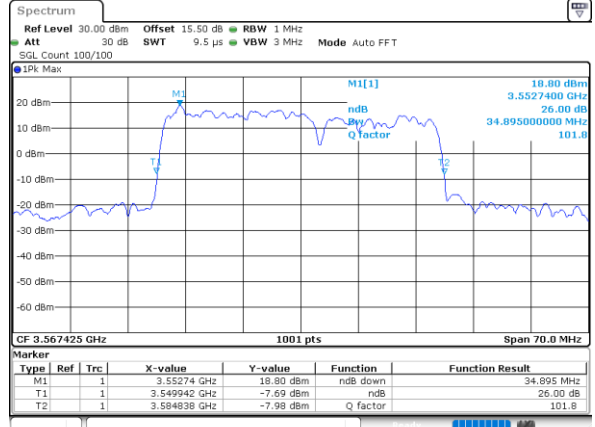

Middle Channel / 10MHz+20MHz

Date: 22.FEB.2021 13:44:56

Highest Channel / 5MHz+20MHz

Date: 22.FEB.2021 11:45:12

Highest Channel / 10MHz+20MHz

Date: 22.FEB.2021 13:47:12

LTE Band 48C

QPSK

Highest Channel / 15MHz+20MHz

Date: 23.FEB.2021 13:49:44

Highest Channel / 20MHz+5MHz

Date: 22.FEB.2021 11:56:53

LTE Band 48C

QPSK

Lowest Channel / 20MHz+10MHz

Date: 23.FEB.2021 13:56:47

Lowest Channel / 20MHz+15MHz

Date: 23.FEB.2021 14:57:33

Middle Channel / 20MHz+10MHz

Date: 23.FEB.2021 14:00:09

Middle Channel / 20MHz+15MHz

Date: 23.FEB.2021 15:00:53

Highest Channel / 20MHz+10MHz

Date: 23.FEB.2021 14:02:25

Highest Channel / 20MHz+15MHz

Date: 23.FEB.2021 15:03:10

LTE Band 48C

QPSK

Lowest Channel / 20MHz+20MHz

N/A

Date: 23.FEB.2021 14:33:15

Middle Channel / 20MHz+20MHz