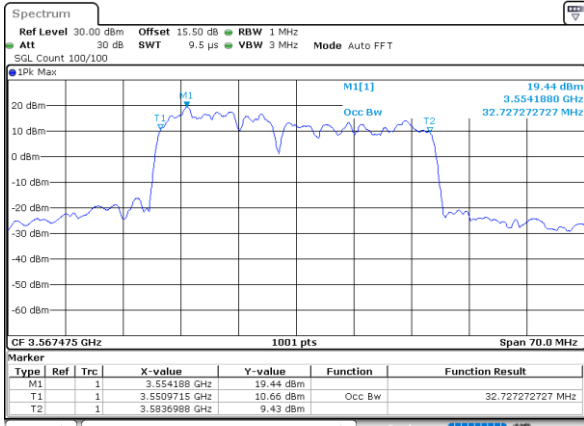

Date: 22.FEB.2021 11:44:03

Highest Channel / 10MHz+20MHz

Date: 22.FEB.2021 13:46:03

LTE Band 48C

16QAM

Lowest Channel / 15MHz+20MHz

Date: 23.FEB.2021 13:41:50

Lowest Channel / 20MHz+5MHz