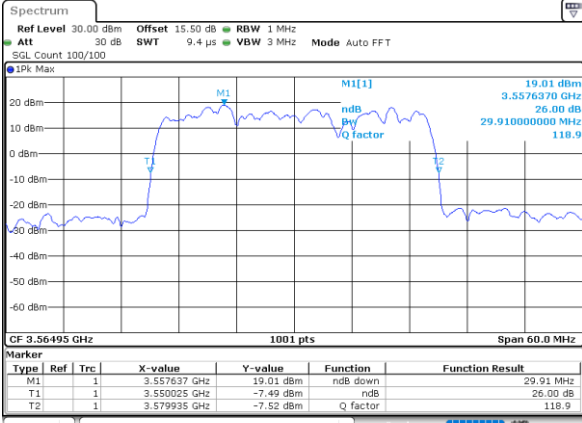

Lowest Channel / 10MHz+20MHz

Middle Channel / 5MHz+20MHz

Middle Channel / 10MHz+20MHz

Highest Channel / 5MHz+20MHz

Highest Channel / 10MHz+20MHz

LTE Band 48C

16QAM

Lowest Channel / 15MHz+20MHz

Date: 23.FEB.2021 13:43:32

Lowest Channel / 20MHz+5MHz

Date: 22.FEB.2021 11:50:15

Middle Channel / 15MHz+20MHz

Date: 23.FEB.2021 13:46:54

Middle Channel / 20MHz+5MHz

Date: 22.FEB.2021 11:53:51

Highest Channel / 15MHz+20MHz

Date: 23.FEB.2021 13:50:17

Highest Channel / 20MHz+5MHz

Date: 22.FEB.2021 11:57:26

LTE Band 48C

16QAM

Lowest Channel / 20MHz+10MHz

Date: 23.FEB.2021 13:56:14

Lowest Channel / 20MHz+15MHz

Date: 23.FEB.2021 14:15:158

Middle Channel / 20MHz+10MHz

Date: 23.FEB.2021 13:59:36

Middle Channel / 20MHz+15MHz

Date: 23.FEB.2021 15:00:20

Highest Channel / 20MHz+10MHz

Date: 23.FEB.2021 14:02:58

Highest Channel / 20MHz+15MHz