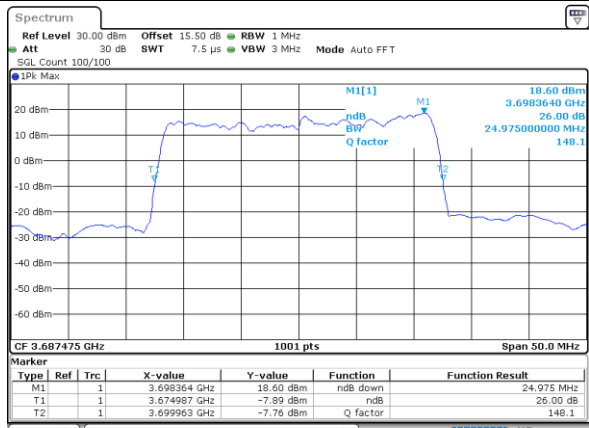

Lowest Channel / 10MHz+20MHz

Middle Channel / 5MHz+20MHz

Middle Channel / 10MHz+20MHz

Highest Channel / 5MHz+20MHz

Highest Channel / 10MHz+20MHz

LTE Band 48C

16QAM

Lowest Channel / 15MHz+20MHz

Date: 23.FEB.2021 13:43:32

Lowest Channel / 20MHz+5MHz

Date: 22.FEB.2021 11:50:15

Middle Channel / 15MHz+20MHz

Date: 23.FEB.2021 13:46:54

Middle Channel / 20MHz+5MHz

Date: 22.FEB.2021 11:53:51

Highest Channel / 15MHz+20MHz

Date: 23.FEB.2021 13:50:17

Highest Channel / 20MHz+5MHz

Date: 22.FEB.2021 11:57:26

LTE Band 48C

16QAM

Lowest Channel / 20MHz+10MHz

Date: 23.FEB.2021 13:56:14

Lowest Channel / 20MHz+15MHz