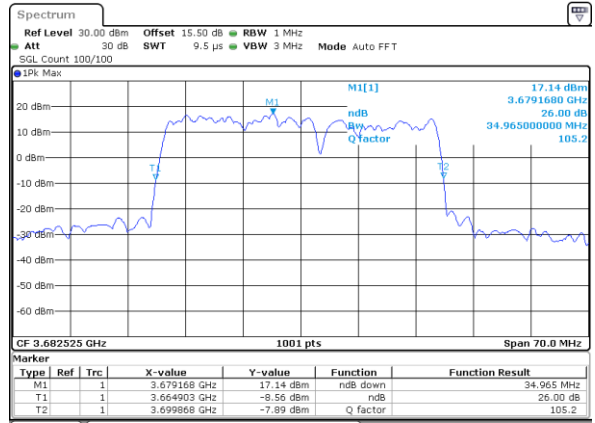

Date: 23.FEB.2021 13:50:17

Highest Channel / 20MHz+5MHz

Date: 22.FEB.2021 11:57:26

LTE Band 48C

16QAM

Lowest Channel / 20MHz+10MHz

Date: 23.FEB.2021 13:56:14

Lowest Channel / 20MHz+15MHz

Date: 23.FEB.2021 14:15:158

Middle Channel / 20MHz+10MHz

Date: 23.FEB.2021 13:59:36

Middle Channel / 20MHz+15MHz

Date: 23.FEB.2021 15:00:20

Highest Channel / 20MHz+10MHz

Date: 23.FEB.2021 14:02:58

Highest Channel / 20MHz+15MHz

Date: 23.FEB.2021 15:03:43

LTE Band 48C

16QAM

Lowest Channel / 20MHz+20MHz

N/A

Date: 23.FEB.2021 14:32:42

Middle Channel / 20MHz+20MHz

N/A

Date: 23.FEB.2021 14:36:04

Highest Channel / 20MHz+20MHz

N/A

Date: 23.FEB.2021 14:39:26

LTE Band 48C

64QAM

Lowest Channel / 5MHz+20MHz

Date: 22.FEB.2021 11:38:29