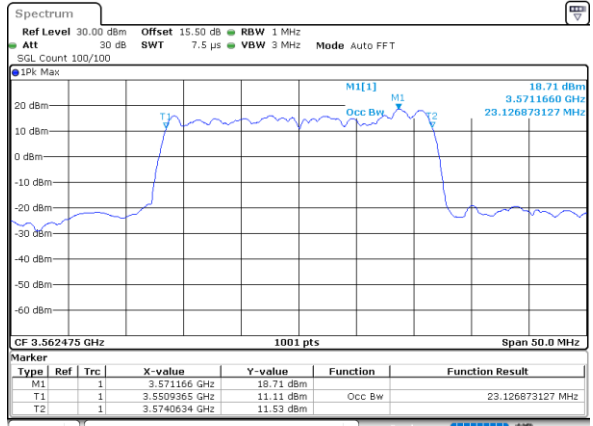

N/A

Date: 23.FEB.2021 14:33:48

Highest Channel / 20MHz+20MHz

N/A

Date: 23.FEB.2021 14:38:19

LTE Band 48C

16QAM

Lowest Channel / 5MHz+20MHz

Date: 22.FEB.2021 11:37:21

Lowest Channel / 10MHz+20MHz

Date: 22.FEB.2021 13:39:06

Middle Channel / 5MHz+20MHz

Date: 22.FEB.2021 11:40:41

Middle Channel / 10MHz+20MHz

Date: 22.FEB.2021 13:42:42

Highest Channel / 5MHz+20MHz

Date: 22.FEB.2021 11:44:03

Highest Channel / 10MHz+20MHz

Date: 22.FEB.2021 13:46:03

LTE Band 48C

16QAM

Lowest Channel / 15MHz+20MHz

Date: 23.FEB.2021 13:41:50

Lowest Channel / 20MHz+5MHz

Date: 22.FEB.2021 11:48:34

Middle Channel / 15MHz+20MHz

Date: 23.FEB.2021 13:45:12

Middle Channel / 20MHz+5MHz

Date: 22.FEB.2021 11:52:09

Highest Channel / 15MHz+20MHz

Date: 23.FEB.2021 13:48:35

Highest Channel / 20MHz+5MHz