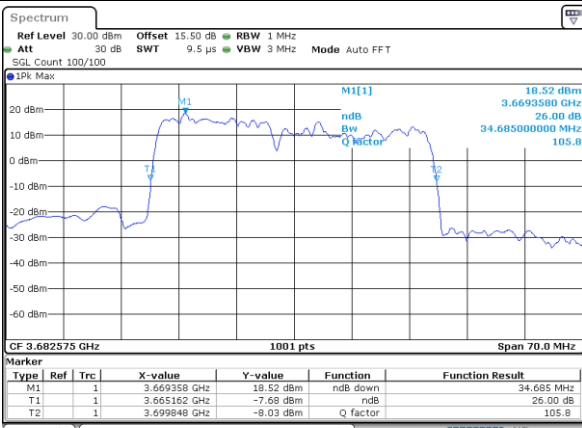

Lowest Channel / 10MHz+20MHz

Middle Channel / 5MHz+20MHz

Middle Channel / 10MHz+20MHz

Highest Channel / 5MHz+20MHz

Highest Channel / 10MHz+20MHz

LTE Band 48C

16QAM

Lowest Channel / 15MHz+20MHz

Date: 23.FEB.2021 13:43:32

Lowest Channel / 20MHz+5MHz

Date: 22.FEB.2021 11:50:15

Middle Channel / 15MHz+20MHz

Date: 23.FEB.2021 13:46:54

Middle Channel / 20MHz+5MHz

Date: 22.FEB.2021 11:53:51

Highest Channel / 15MHz+20MHz

Date: 23.FEB.2021 13:50:17

Highest Channel / 20MHz+5MHz

Date: 22.FEB.2021 11:57:26

LTE Band 48C

16QAM

Lowest Channel / 20MHz+10MHz

Date: 23.FEB.2021 13:56:14

Lowest Channel / 20MHz+15MHz