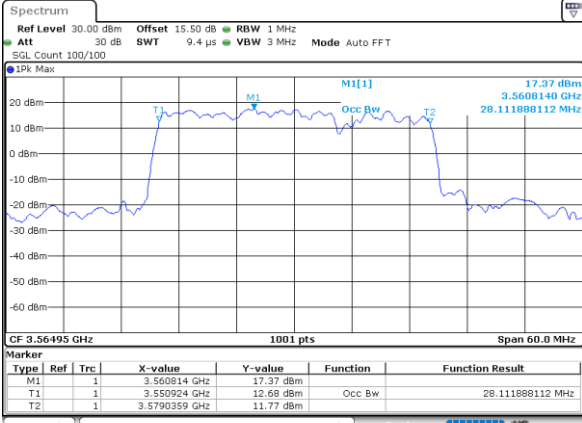

Middle Channel / 10MHz+20MHz

Date: 22.FEB.2021 13:42:07

Highest Channel / 5MHz+20MHz

Date: 22.FEB.2021 11:44:38

Highest Channel / 10MHz+20MHz

Date: 22.FEB.2021 13:46:37

LTE Band 48C

QPSK

Lowest Channel / 15MHz+20MHz

Date: 23.FEB.2021 13:41:15

Lowest Channel / 20MHz+5MHz

Date: 22.FEB.2021 11:47:59

Middle Channel / 15MHz+20MHz

Date: 23.FEB.2021 13:44:38

Middle Channel / 20MHz+5MHz

Date: 22.FEB.2021 11:51:35

Highest Channel / 15MHz+20MHz

Date: 23.FEB.2021 13:49:10

Highest Channel / 20MHz+5MHz

Date: 22.FEB.2021 11:56:19

LTE Band 48C

QPSK

Lowest Channel / 20MHz+10MHz

Date: 23.FEB.2021 13:53:58

Lowest Channel / 20MHz+15MHz

Date: 23.FEB.2021 14:54:42

Middle Channel / 20MHz+10MHz

Date: 23.FEB.2021 13:57:20

Middle Channel / 20MHz+15MHz

Date: 23.FEB.2021 14:58:04

Highest Channel / 20MHz+10MHz

Date: 23.FEB.2021 14:01:51