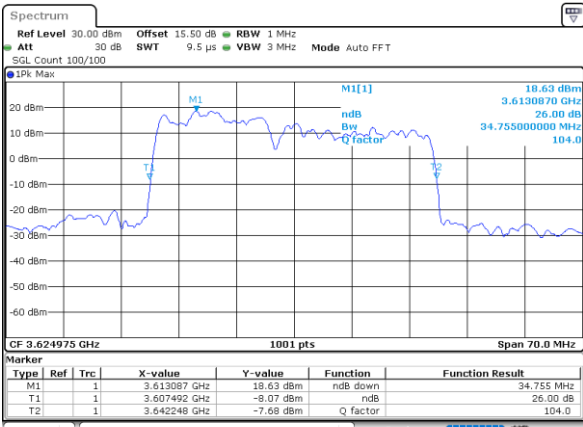

Lowest Channel / 10MHz+20MHz

Date: 22.FEB.2021 13:40:15

Middle Channel / 5MHz+20MHz

Date: 22.FEB.2021 11:41:50

Middle Channel / 10MHz+20MHz

Date: 22.FEB.2021 13:43:50

Highest Channel / 5MHz+20MHz

Date: 22.FEB.2021 11:46:17

Highest Channel / 10MHz+20MHz

Date: 22.FEB.2021 13:48:17

LTE Band 48C

64QAM

Lowest Channel / 15MHz+20MHz

Date: 23.FEB.2021 13:42:59

Lowest Channel / 20MHz+5MHz

Date: 22.FEB.2021 11:49:42

Middle Channel / 15MHz+20MHz

Date: 23.FEB.2021 13:46:21

Middle Channel / 20MHz+5MHz

Date: 22.FEB.2021 11:53:18

Highest Channel / 15MHz+20MHz

Date: 23.FEB.2021 13:50:50

Highest Channel / 20MHz+5MHz

Date: 22.FEB.2021 11:57:59