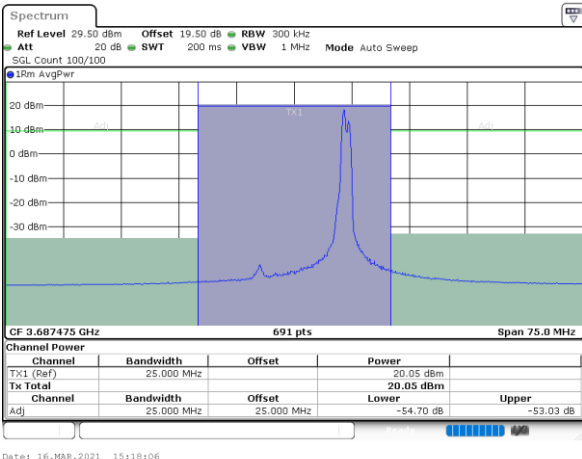

Date: 16.MAR.2021 14:48:04

LTE Band 48C / 20MHz+5MHz

64QAM

Highest ACLR / 1RB0 and 1RB24

N/A

Date: 16\_MAR\_2021 15:06:09

Highest ACLR / 1RB99 and 1RB0

N/A

Date: 16\_MAR\_2021 15:18:06

Highest ACLR / Full RB

N/A

Date: 16\_MAR\_2021 15:01:19

LTE Band 48C / 20MHz+10MHz

64QAM

Lowest ACLR / 1RB0 and 1RB49

Middle ACLR / 1RB0 and 1RB49