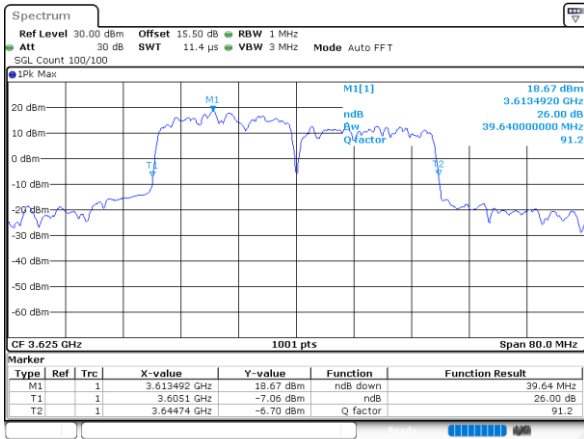

Middle Channel / 20MHz+15MHz

Date: 23.FEB.2021 14:15:417

Highest Channel / 20MHz+10MHz

Date: 23.FEB.2021 14:03:13

Highest Channel / 20MHz+15MHz

Date: 23.FEB.2021 15:10:116

LTE Band 48C

64QAM

Lowest Channel / 20MHz+20MHz

N/A

Date: 23.FEB.2021 14:32:09

Middle Channel / 20MHz+20MHz

N/A

Date: 23.FEB.2021 14:35:31

Highest Channel / 20MHz+20MHz

N/A

Date: 23.FEB.2021 14:39:59

**Occupied Bandwidth**

Mode	LTE Band 48C : 99%OBW(MHz)			
QPSK				
BW	5MHz+20MHz	10MHz+20MHz	15MHz+20MHz	20MHz+5MHz
Lowest CH	23.23	27.69	32.73	23.28
Middle CH	23.13	27.99	33.15	23.33
Highest CH	23.38	27.93	32.73	22.98
BW	20MHz+10MHz	20MHz+15MHz	20MHz+20MHz	N/A
Lowest CH	28.11	32.94	37.72	-
Middle CH	28.05	33.08	37.64	-
Highest CH	28.11	32.66	37.64	-