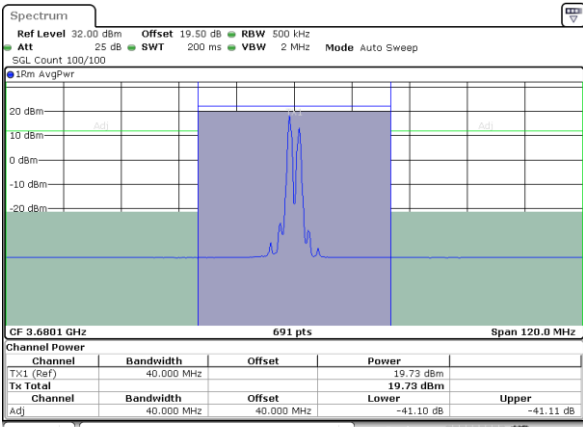

Lowest ACLR / Full RB

Date: 11.MAR.2021 23:10:59

Middle ACLR / Full RB

Date: 12.MAR.2021 01:26:44

LTE Band 48C / 20MHz+20MHz

64QAM

Highest ACLR / 1RB0 and 1RB99

N/A

Date: 12\_MAR\_2021 01:05:01

Highest ACLR / 1RB99 and 1RB0

N/A

Date: 12\_MAR\_2021 01:23:51

Highest ACLR / Full RB

N/A

Date: 12\_MAR\_2021 01:02:01

**26dB Bandwidth**

Mode	LTE Band 48C : 26dB BW(MHz)			
QPSK				
BW	5MHz+20MHz	10MHz+20MHz	15MHz+20MHz	20MHz+5MHz
Lowest CH	24.93	29.91	34.76	24.93
Middle CH	24.83	29.91	34.83	24.98
Highest CH	24.73	29.97	34.76	25.03
BW	20MHz+10MHz	20MHz+15MHz	20MHz+20MHz	N/A
Lowest CH	29.91	34.90	40.04	-
Middle CH	30.03	35.04	39.80	-
Highest CH	29.97	34.90	39.64	-