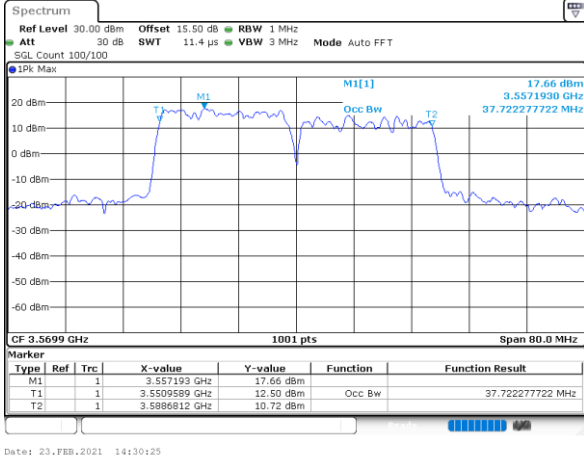

Highest Channel / 15MHz+20MHz

Date: 23.FEB.2021 13:49:10

Highest Channel / 20MHz+5MHz

Date: 22.FEB.2021 11:56:19

LTE Band 48C

QPSK

Lowest Channel / 20MHz+10MHz

Date: 23.FEB.2021 13:53:58

Lowest Channel / 20MHz+15MHz

Date: 23.FEB.2021 14:54:42

Middle Channel / 20MHz+10MHz

Date: 23.FEB.2021 13:57:20

Middle Channel / 20MHz+15MHz

Date: 23.FEB.2021 14:58:04

Highest Channel / 20MHz+10MHz

Date: 23.FEB.2021 14:01:51

Highest Channel / 20MHz+15MHz

Date: 23.FEB.2021 15:02:36

LTE Band 48C

QPSK

Lowest Channel / 20MHz+20MHz

N/A

Date: 23.FEB.2021 14:30:25

Middle Channel / 20MHz+20MHz

N/A

Date: 23.FEB.2021 14:33:48

Highest Channel / 20MHz+20MHz

N/A

Date: 23.FEB.2021 14:38:19

LTE Band 48C

16QAM

Lowest Channel / 5MHz+20MHz