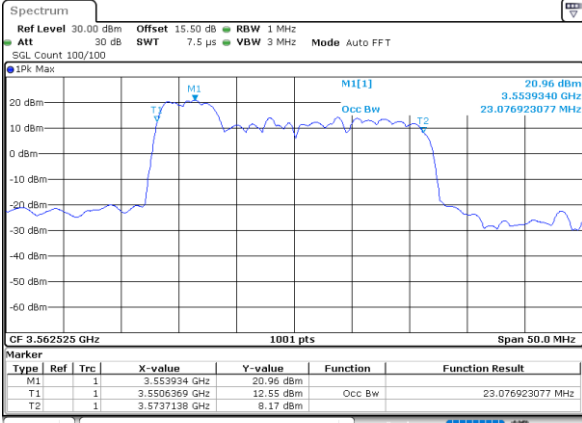

Highest Channel / 20MHz+15MHz

Date: 23.FEB.2021 15:02:36

LTE Band 48C

QPSK

Lowest Channel / 20MHz+20MHz

N/A

Date: 23.FEB.2021 14:30:25

Middle Channel / 20MHz+20MHz

N/A

Date: 23.FEB.2021 14:33:48

Highest Channel / 20MHz+20MHz

N/A

Date: 23.FEB.2021 14:38:19

LTE Band 48C

16QAM

Lowest Channel / 5MHz+20MHz

Date: 22.FEB.2021 11:37:21

Lowest Channel / 10MHz+20MHz

Date: 22.FEB.2021 13:39:06

Middle Channel / 5MHz+20MHz

Date: 22.FEB.2021 11:40:41

Middle Channel / 10MHz+20MHz

Date: 22.FEB.2021 13:42:42

Highest Channel / 5MHz+20MHz