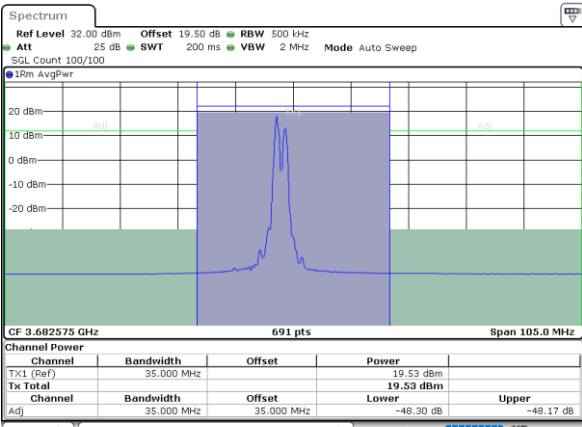

LTE Band 48C / 15MHz+20MHz

64QAM

Highest ACLR / 1RB0 and 1RB99

N/A

Date: 17\_MAR\_2021 11:32:17

Highest ACLR / 1RB74 and 1RB0

N/A

Date: 17\_MAR\_2021 11:43:38

Highest ACLR / Full RB

N/A

Date: 17\_MAR\_2021 11:29:35

LTE Band 48C/ 20MHz+5MHz

64QAM

Lowest ACLR / 1RB0 and 1RB24

Middle ACLR / 1RB0 and 1RB24

Date: 12.MAR.2021 14:14:33