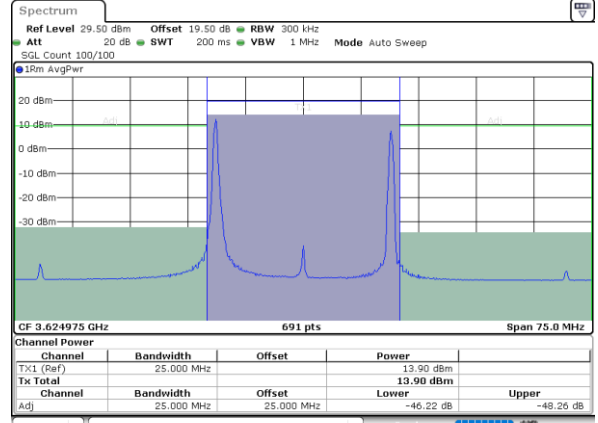

Highest ACLR / Full RB

N/A

Date: 17\_MAR\_2021 11:29:35

LTE Band 48C/ 20MHz+5MHz

64QAM

Lowest ACLR / 1RB0 and 1RB24

Middle ACLR / 1RB0 and 1RB24

Date: 12.MAR.2021 14:14:33