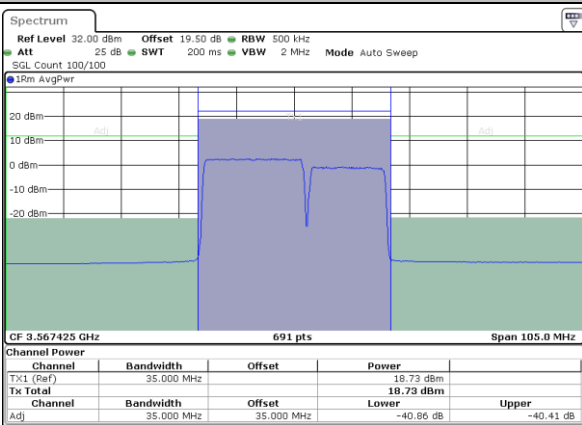

N/A

Date: 12\_MAR\_2021 11:52:52

Highest ACLR / Full RB

N/A

Date: 12\_MAR\_2021 10:59:48

LTE Band 48C / 20MHz+15MHz

64QAM

Lowest ACLR / 1RB0 and 1RB74

Middle ACLR / 1RB0 and 1RB74

Date: 12.MAR.2021 01:57:51

Date: 16.MAR.2021 17:34:57

Lowest ACLR / 1RB99 and 1RB0

Middle ACLR / 1RB99 and 1RB0

Date: 16.MAR.2021 17:13:01

Date: 16.MAR.2021 17:16:06

Lowest ACLR / Full RB

Middle ACLR / Full RB

Date: 12.MAR.2021 01:44:51

Date: 16.MAR.2021 17:38:56

LTE Band 48C / 20MHz+15MHz

64QAM

Highest ACLR / 1RB0 and 1RB74

N/A

Date: 17\_MAR\_2021 10:08:05

Highest ACLR / 1RB99 and 1RB0

N/A

Date: 17\_MAR\_2021 10:29:15

Highest ACLR / Full RB

N/A

Date: 17\_MAR\_2021 10:05:40

LTE Band 48C / 20MHz+20MHz

64QAM