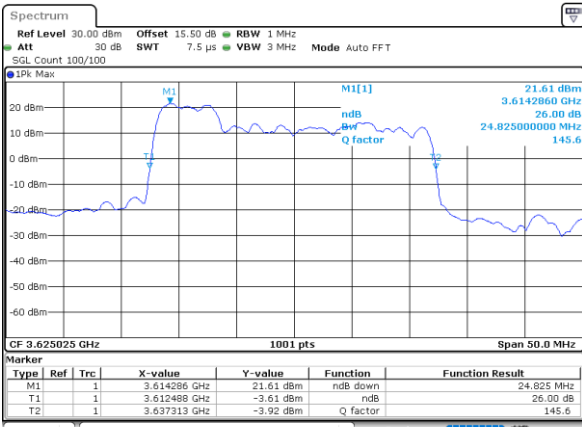

Mode	LTE Band 48C : 26dB BW(MHz)			
64QAM				
BW	5MHz+20MHz	10MHz+20MHz	15MHz+20MHz	20MHz+5MHz
Lowest CH	24.83	29.97	34.97	25.03
Middle CH	24.73	29.85	34.76	25.08
Highest CH	24.78	29.85	34.97	24.98
BW	20MHz+10MHz	20MHz+15MHz	20MHz+20MHz	N/A
Lowest CH	29.91	34.83	39.80	-
Middle CH	30.09	34.83	39.64	-
Highest CH	29.97	34.83	39.64	-

LTE Band 48C

QPSK

Lowest Channel / 5MHz+20MHz

Date: 22.FEB.2021 11:39:34

Lowest Channel / 10MHz+20MHz

Date: 22.FEB.2021 13:41:20

Middle Channel / 5MHz+20MHz

Date: 22.FEB.2021 11:42:56

Middle Channel / 10MHz+20MHz

Date: 22.FEB.2021 13:44:56

Highest Channel / 5MHz+20MHz

Date: 22.FEB.2021 11:45:12

Highest Channel / 10MHz+20MHz

Date: 22.FEB.2021 13:47:12

LTE Band 48C

QPSK