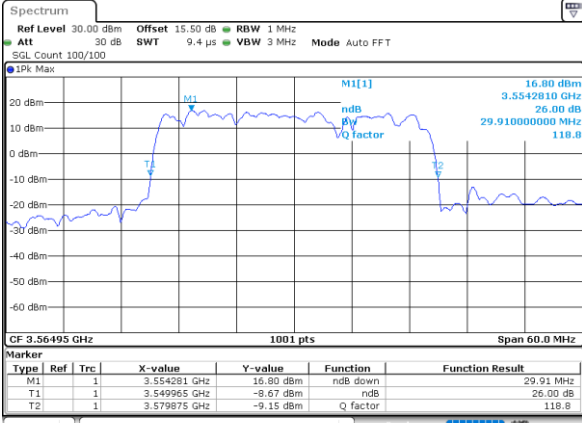

Highest Channel / 10MHz+20MHz

Date: 22.FEB.2021 13:48:17

LTE Band 48C

64QAM

Lowest Channel / 15MHz+20MHz

Date: 23.FEB.2021 13:42:59

Lowest Channel / 20MHz+5MHz

Date: 22.FEB.2021 11:49:42

Middle Channel / 15MHz+20MHz

Date: 23.FEB.2021 13:46:21

Middle Channel / 20MHz+5MHz

Date: 22.FEB.2021 11:53:18

Highest Channel / 15MHz+20MHz

Date: 23.FEB.2021 13:50:50

Highest Channel / 20MHz+5MHz

Date: 22.FEB.2021 11:57:59

LTE Band 48C

64QAM

Lowest Channel / 20MHz+10MHz

Date: 23.FEB.2021 13:55:41

Lowest Channel / 20MHz+15MHz

Date: 23.FEB.2021 14:15:125

Middle Channel / 20MHz+10MHz

Date: 23.FEB.2021 13:59:03

Middle Channel / 20MHz+15MHz

Date: 23.FEB.2021 14:15:417

Highest Channel / 20MHz+10MHz

Date: 23.FEB.2021 14:03:13

Highest Channel / 20MHz+15MHz

Date: 23.FEB.2021 15:10:116

LTE Band 48C

64QAM