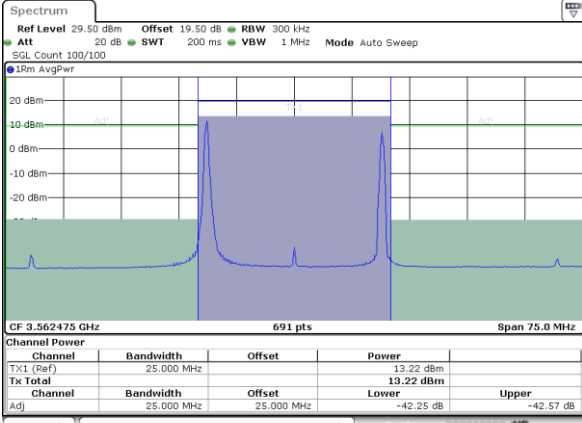

Highest ACLR / Full RB

N/A

Date: 17\_MAR\_2021 11:29:35

LTE Band 48C/ 20MHz+5MHz

64QAM

Lowest ACLR / 1RB0 and 1RB24

Middle ACLR / 1RB0 and 1RB24

Date: 12.MAR.2021 14:14:33