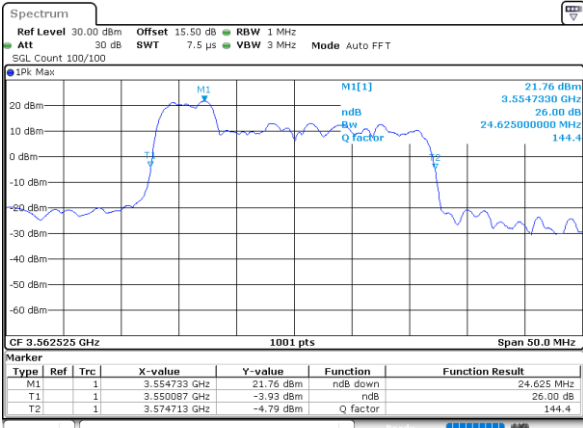

Highest Channel / 20MHz+15MHz

Date: 23.FEB.2021 15:03:10

LTE Band 48C

QPSK

Lowest Channel / 20MHz+20MHz

N/A

Date: 23.FEB.2021 14:33:15

Middle Channel / 20MHz+20MHz

N/A

Date: 23.FEB.2021 14:36:57

Highest Channel / 20MHz+20MHz

N/A

Date: 23.FEB.2021 14:38:53

LTE Band 48C

16QAM

Lowest Channel / 5MHz+20MHz

Lowest Channel / 10MHz+20MHz

Middle Channel / 5MHz+20MHz

Middle Channel / 10MHz+20MHz

Highest Channel / 5MHz+20MHz

Highest Channel / 10MHz+20MHz

LTE Band 48C

16QAM

Lowest Channel / 15MHz+20MHz