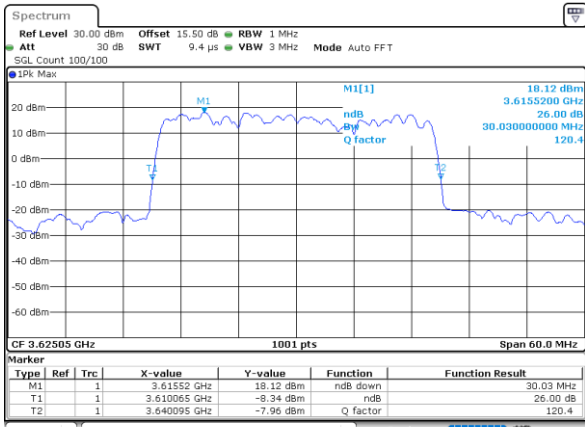

Middle Channel / 10MHz+20MHz

Date: 22.FEB.2021 13:44:56

Highest Channel / 5MHz+20MHz

Date: 22.FEB.2021 11:45:12

Highest Channel / 10MHz+20MHz

Date: 22.FEB.2021 13:47:12

LTE Band 48C

QPSK

Highest Channel / 15MHz+20MHz

Date: 23.FEB.2021 13:49:44

Highest Channel / 20MHz+5MHz

Date: 22.FEB.2021 11:56:53

LTE Band 48C

QPSK

Lowest Channel / 20MHz+10MHz

Date: 23.FEB.2021 13:56:47

Lowest Channel / 20MHz+15MHz

Date: 23.FEB.2021 14:57:33

Middle Channel / 20MHz+10MHz

Date: 23.FEB.2021 14:00:09

Middle Channel / 20MHz+15MHz

Date: 23.FEB.2021 15:00:53

Highest Channel / 20MHz+10MHz

Date: 23.FEB.2021 14:02:25

Highest Channel / 20MHz+15MHz

Date: 23.FEB.2021 15:03:10

LTE Band 48C

QPSK

Lowest Channel / 20MHz+20MHz

N/A

Date: 23.FEB.2021 14:33:15

Middle Channel / 20MHz+20MHz