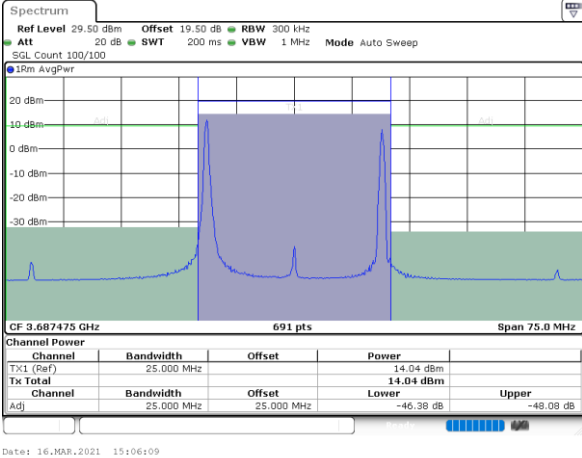

Date: 16.MAR.2021 14:48:04

LTE Band 48C / 20MHz+5MHz

64QAM

Highest ACLR / 1RB0 and 1RB24

N/A

Date: 16\_MAR\_2021 15:06:09

Highest ACLR / 1RB99 and 1RB0

N/A