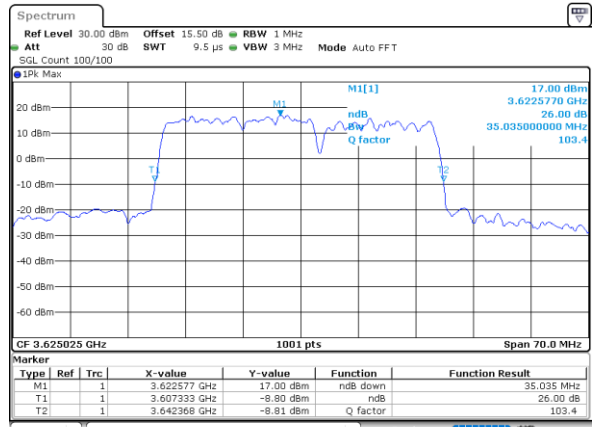

Highest Channel / 15MHz+20MHz

Date: 23.FEB.2021 13:49:44

Highest Channel / 20MHz+5MHz

Date: 22.FEB.2021 11:56:53

LTE Band 48C

QPSK

Lowest Channel / 20MHz+10MHz

Date: 23.FEB.2021 13:56:47

Lowest Channel / 20MHz+15MHz

Date: 23.FEB.2021 14:57:33

Middle Channel / 20MHz+10MHz

Date: 23.FEB.2021 14:00:09

Middle Channel / 20MHz+15MHz

Date: 23.FEB.2021 15:00:53

Highest Channel / 20MHz+10MHz

Date: 23.FEB.2021 14:02:25

Highest Channel / 20MHz+15MHz

Date: 23.FEB.2021 15:03:10

LTE Band 48C

QPSK

Lowest Channel / 20MHz+20MHz

N/A

Date: 23.FEB.2021 14:33:15

Middle Channel / 20MHz+20MHz

N/A

Date: 23.FEB.2021 14:36:57

Highest Channel / 20MHz+20MHz

N/A

Date: 23.FEB.2021 14:38:53

LTE Band 48C

16QAM

Lowest Channel / 5MHz+20MHz