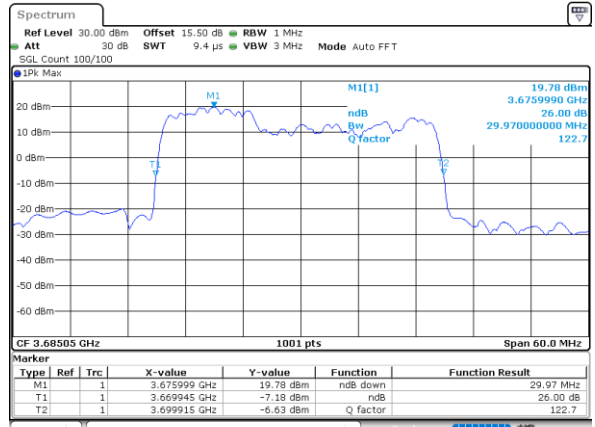

LTE Band 48C

QPSK

Lowest Channel / 5MHz+20MHz

Date: 22.FEB.2021 11:39:34

Lowest Channel / 10MHz+20MHz

Date: 22.FEB.2021 13:41:20

Middle Channel / 5MHz+20MHz

Date: 22.FEB.2021 11:42:56

Middle Channel / 10MHz+20MHz

Date: 22.FEB.2021 13:44:56

Highest Channel / 5MHz+20MHz

Date: 22.FEB.2021 11:45:12

Highest Channel / 10MHz+20MHz

Date: 22.FEB.2021 13:47:12

LTE Band 48C

QPSK

Lowest Channel / 15MHz+20MHz

Date: 23.FEB.2021 13:44:05

Lowest Channel / 20MHz+5MHz

Date: 22.FEB.2021 11:50:48

Middle Channel / 15MHz+20MHz

Date: 23.FEB.2021 13:47:27

Middle Channel / 20MHz+5MHz

Date: 22.FEB.2021 11:54:23

Highest Channel / 15MHz+20MHz

Date: 23.FEB.2021 13:49:44

Highest Channel / 20MHz+5MHz

Date: 22.FEB.2021 11:56:53

LTE Band 48C

QPSK

Lowest Channel / 20MHz+10MHz

Date: 23.FEB.2021 13:56:47