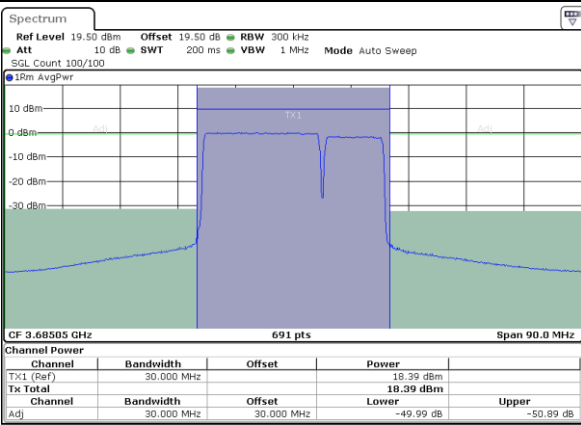

Date: 12.MAR.2021 09:13:22

Date: 12.MAR.2021 10:12:45

LTE Band 48C / 20MHz+10MHz

64QAM

Highest ACLR / 1RB0 and 1RB49

N/A

Date: 12\_MAR\_2021 11:40:25

Highest ACLR / 1RB99 and 1RB0

N/A

Date: 12\_MAR\_2021 11:52:52

Highest ACLR / Full RB

N/A

Date: 12\_MAR\_2021 10:59:48

LTE Band 48C / 20MHz+15MHz

64QAM

Lowest ACLR / 1RB0 and 1RB74