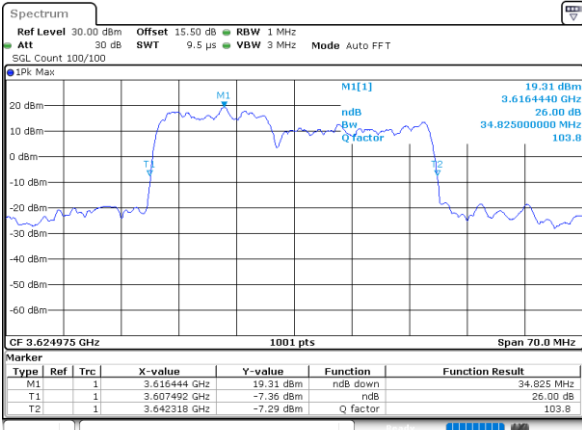

Middle Channel / 10MHz+20MHz

Date: 22.FEB.2021 13:44:56

Highest Channel / 5MHz+20MHz

Date: 22.FEB.2021 11:45:12

Highest Channel / 10MHz+20MHz

Date: 22.FEB.2021 13:47:12

LTE Band 48C

QPSK

Lowest Channel / 15MHz+20MHz

Date: 23.FEB.2021 13:44:05

Lowest Channel / 20MHz+5MHz

Date: 22.FEB.2021 11:50:48

Middle Channel / 15MHz+20MHz

Date: 23.FEB.2021 13:47:27

Middle Channel / 20MHz+5MHz

Date: 22.FEB.2021 11:54:23

Highest Channel / 15MHz+20MHz

Date: 23.FEB.2021 13:49:44

Highest Channel / 20MHz+5MHz

Date: 22.FEB.2021 11:56:53

LTE Band 48C

QPSK

Lowest Channel / 20MHz+10MHz

Date: 23.FEB.2021 13:56:47