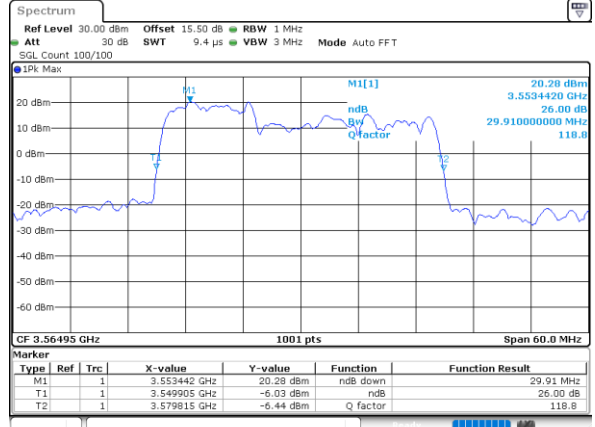

Mode	LTE Band 48C : 26dB BW(MHz)			
16QAM				
BW	5MHz+20MHz	10MHz+20MHz	15MHz+20MHz	20MHz+5MHz
Lowest CH	24.63	29.79	34.90	24.78
Middle CH	24.83	29.79	34.90	24.98
Highest CH	24.88	29.73	34.69	24.98
BW	20MHz+10MHz	20MHz+15MHz	20MHz+20MHz	N/A
Lowest CH	29.91	34.90	40.12	-
Middle CH	30.09	34.83	39.80	-
Highest CH	29.91	34.97	39.72	-

Mode	LTE Band 48C : 26dB BW(MHz)			
64QAM				
BW	5MHz+20MHz	10MHz+20MHz	15MHz+20MHz	20MHz+5MHz
Lowest CH	24.83	29.97	34.97	25.03
Middle CH	24.73	29.85	34.76	25.08
Highest CH	24.78	29.85	34.97	24.98
BW	20MHz+10MHz	20MHz+15MHz	20MHz+20MHz	N/A
Lowest CH	29.91	34.83	39.80	-
Middle CH	30.09	34.83	39.64	-
Highest CH	29.97	34.83	39.64	-

LTE Band 48C

QPSK

Lowest Channel / 5MHz+20MHz

Date: 22.FEB.2021 11:39:34

Lowest Channel / 10MHz+20MHz

Date: 22.FEB.2021 13:41:20

Middle Channel / 5MHz+20MHz

Date: 22.FEB.2021 11:42:56

Middle Channel / 10MHz+20MHz

Date: 22.FEB.2021 13:44:56

Highest Channel / 5MHz+20MHz

Date: 22.FEB.2021 11:45:12

Highest Channel / 10MHz+20MHz

Date: 22.FEB.2021 13:47:12

LTE Band 48C

QPSK