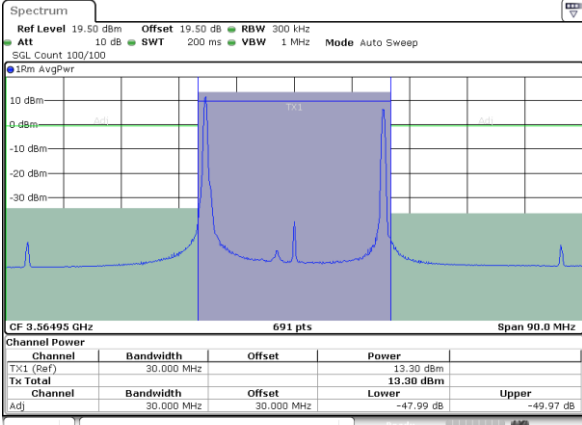

Date: 16\_MAR\_2021 15:18:06

Highest ACLR / Full RB

N/A

Date: 16\_MAR\_2021 15:01:19

LTE Band 48C / 20MHz+10MHz

64QAM

Lowest ACLR / 1RB0 and 1RB49

Middle ACLR / 1RB0 and 1RB49