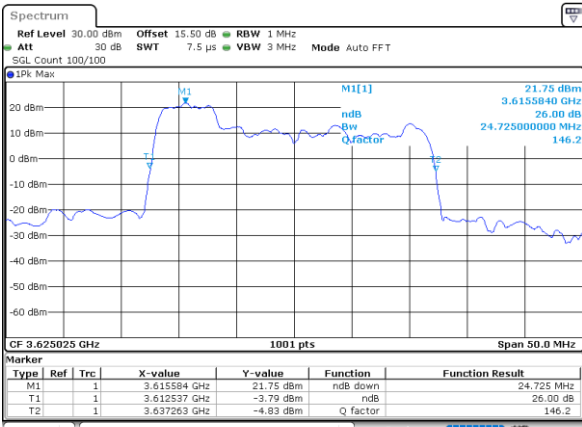

Date: 23.FEB.2021 15:03:43

LTE Band 48C

16QAM

Lowest Channel / 20MHz+20MHz

N/A

Date: 23.FEB.2021 14:32:42

Middle Channel / 20MHz+20MHz

N/A

Date: 23.FEB.2021 14:36:04

Highest Channel / 20MHz+20MHz

N/A

Date: 23.FEB.2021 14:39:26

LTE Band 48C

64QAM

Lowest Channel / 5MHz+20MHz

Date: 22.FEB.2021 11:38:29

Lowest Channel / 10MHz+20MHz

Date: 22.FEB.2021 13:40:15

Middle Channel / 5MHz+20MHz

Date: 22.FEB.2021 11:41:50

Middle Channel / 10MHz+20MHz

Date: 22.FEB.2021 13:43:50

Highest Channel / 5MHz+20MHz

Date: 22.FEB.2021 11:46:17

Highest Channel / 10MHz+20MHz

Date: 22.FEB.2021 13:48:17

LTE Band 48C

64QAM

Lowest Channel / 15MHz+20MHz

Date: 23.FEB.2021 13:42:59

Lowest Channel / 20MHz+5MHz

Date: 22.FEB.2021 11:49:42