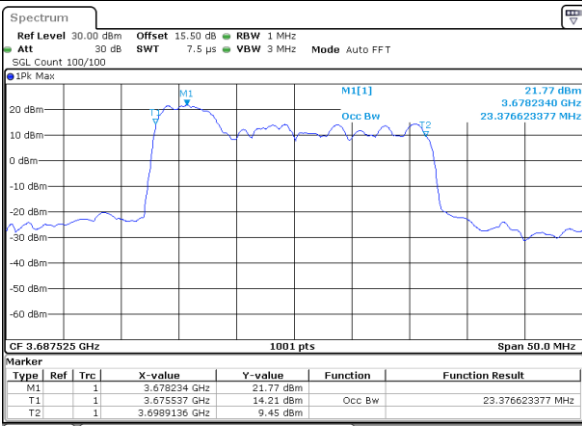

Mode	LTE Band 48C : 99%OBW(MHz)			
64QAM				
BW	5MHz+20MHz	10MHz+20MHz	15MHz+20MHz	20MHz+5MHz
Lowest CH	22.83	27.99	32.94	23.13
Middle CH	23.28	27.93	32.94	23.23
Highest CH	23.18	28.05	32.66	23.28
BW	20MHz+10MHz	20MHz+15MHz	20MHz+20MHz	N/A
Lowest CH	28.23	32.66	37.80	-
Middle CH	27.99	32.59	37.72	-
Highest CH	27.87	32.80	37.64	-

LTE Band 48C

QPSK

Lowest Channel / 5MHz+20MHz

Date: 22.FEB.2021 11:36:46

Lowest Channel / 10MHz+20MHz

Date: 22.FEB.2021 13:38:32

Middle Channel / 5MHz+20MHz

Date: 22.FEB.2021 11:40:07

Middle Channel / 10MHz+20MHz

Date: 22.FEB.2021 13:42:07

Highest Channel / 5MHz+20MHz

Date: 22.FEB.2021 11:44:38

Highest Channel / 10MHz+20MHz

Date: 22.FEB.2021 13:46:37

LTE Band 48C

QPSK