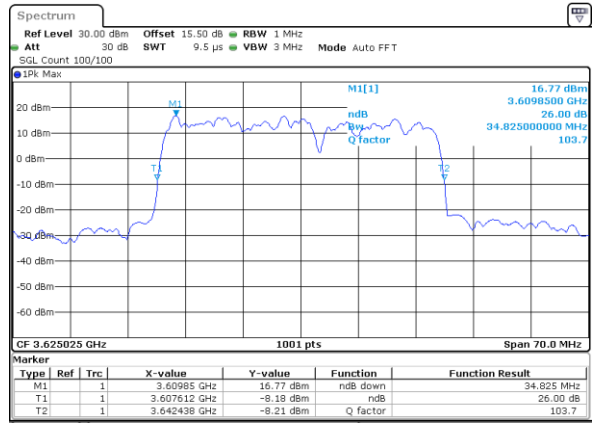

Lowest Channel / 10MHz+20MHz

Middle Channel / 5MHz+20MHz

Middle Channel / 10MHz+20MHz

Highest Channel / 5MHz+20MHz

Highest Channel / 10MHz+20MHz

LTE Band 48C

16QAM

Lowest Channel / 15MHz+20MHz

Date: 23.FEB.2021 13:43:32

Lowest Channel / 20MHz+5MHz

Date: 22.FEB.2021 11:50:15

Middle Channel / 15MHz+20MHz

Date: 23.FEB.2021 13:46:54

Middle Channel / 20MHz+5MHz

Date: 22.FEB.2021 11:53:51

Highest Channel / 15MHz+20MHz

Date: 23.FEB.2021 13:50:17

Highest Channel / 20MHz+5MHz

Date: 22.FEB.2021 11:57:26

LTE Band 48C

16QAM

Lowest Channel / 20MHz+10MHz

Date: 23.FEB.2021 13:56:14

Lowest Channel / 20MHz+15MHz

Date: 23.FEB.2021 14:15:158

Middle Channel / 20MHz+10MHz

Date: 23.FEB.2021 13:59:36

Middle Channel / 20MHz+15MHz

Date: 23.FEB.2021 15:00:20

Highest Channel / 20MHz+10MHz

Date: 23.FEB.2021 14:02:58

Highest Channel / 20MHz+15MHz