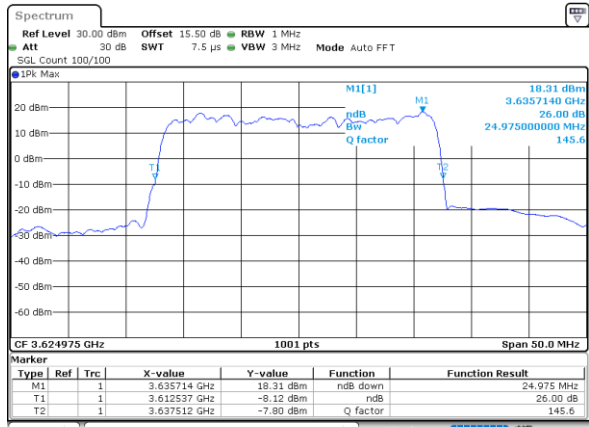

Lowest Channel / 10MHz+20MHz

Middle Channel / 5MHz+20MHz

Middle Channel / 10MHz+20MHz

Highest Channel / 5MHz+20MHz

Highest Channel / 10MHz+20MHz

LTE Band 48C

16QAM

Lowest Channel / 15MHz+20MHz

Date: 23.FEB.2021 13:43:32

Lowest Channel / 20MHz+5MHz

Date: 22.FEB.2021 11:50:15

Middle Channel / 15MHz+20MHz

Date: 23.FEB.2021 13:46:54

Middle Channel / 20MHz+5MHz

Date: 22.FEB.2021 11:53:51

Highest Channel / 15MHz+20MHz

Date: 23.FEB.2021 13:50:17

Highest Channel / 20MHz+5MHz

Date: 22.FEB.2021 11:57:26

LTE Band 48C

16QAM

Lowest Channel / 20MHz+10MHz

Date: 23.FEB.2021 13:56:14

Lowest Channel / 20MHz+15MHz