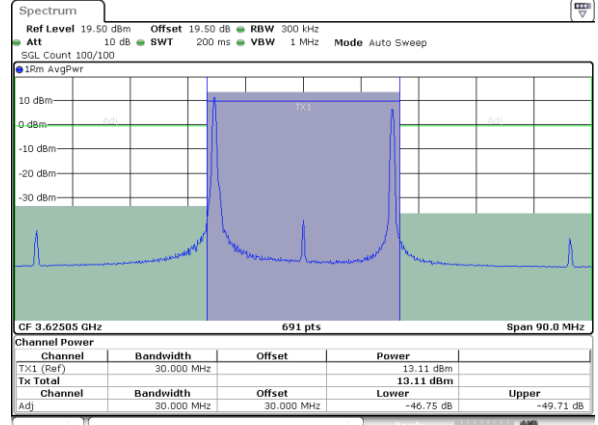

Date: 16\_MAR\_2021 15:18:06

Highest ACLR / Full RB

N/A

Date: 16\_MAR\_2021 15:01:19

LTE Band 48C / 20MHz+10MHz

64QAM

Lowest ACLR / 1RB0 and 1RB49

Middle ACLR / 1RB0 and 1RB49