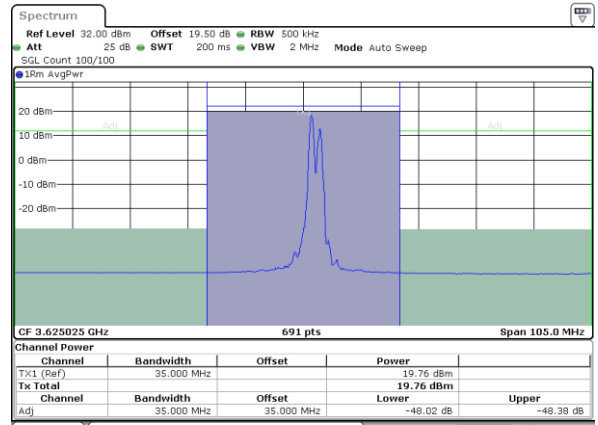

Middle ACLR / 1RB0 and 1RB74

Date: 12.MAR.2021 01:57:51

Date: 16.MAR.2021 17:34:57

Lowest ACLR / 1RB99 and 1RB0

Middle ACLR / 1RB99 and 1RB0

Date: 16.MAR.2021 17:13:01

Date: 16.MAR.2021 17:16:06

Lowest ACLR / Full RB

Middle ACLR / Full RB

Date: 12.MAR.2021 01:44:51

Date: 16.MAR.2021 17:38:56

LTE Band 48C / 20MHz+15MHz

64QAM

Highest ACLR / 1RB0 and 1RB74

N/A

Date: 17\_MAR\_2021 10:08:05