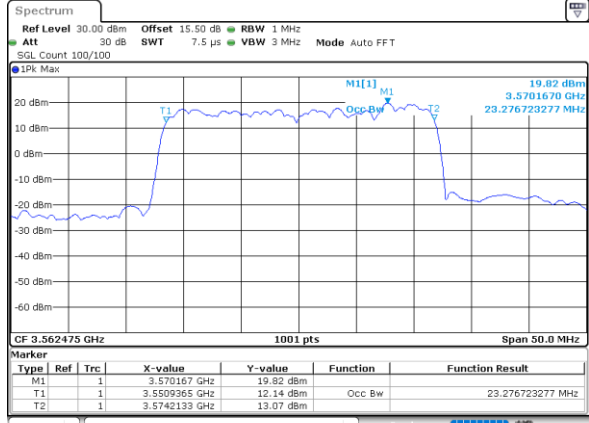

LTE Band 48C

QPSK

Lowest Channel / 5MHz+20MHz

Date: 22.FEB.2021 11:36:46

Lowest Channel / 10MHz+20MHz

Date: 22.FEB.2021 13:38:32

Middle Channel / 5MHz+20MHz

Date: 22.FEB.2021 11:40:07

Middle Channel / 10MHz+20MHz

Date: 22.FEB.2021 13:42:07

Highest Channel / 5MHz+20MHz

Date: 22.FEB.2021 11:44:38

Highest Channel / 10MHz+20MHz

Date: 22.FEB.2021 13:46:37

LTE Band 48C

QPSK

Lowest Channel / 15MHz+20MHz

Date: 23.FEB.2021 13:41:15

Lowest Channel / 20MHz+5MHz

Date: 22.FEB.2021 11:47:59

Middle Channel / 15MHz+20MHz

Date: 23.FEB.2021 13:44:38

Middle Channel / 20MHz+5MHz

Date: 22.FEB.2021 11:51:35

Highest Channel / 15MHz+20MHz

Date: 23.FEB.2021 13:49:10

Highest Channel / 20MHz+5MHz

Date: 22.FEB.2021 11:56:19

LTE Band 48C

QPSK

Lowest Channel / 20MHz+10MHz

Date: 23.FEB.2021 13:53:58