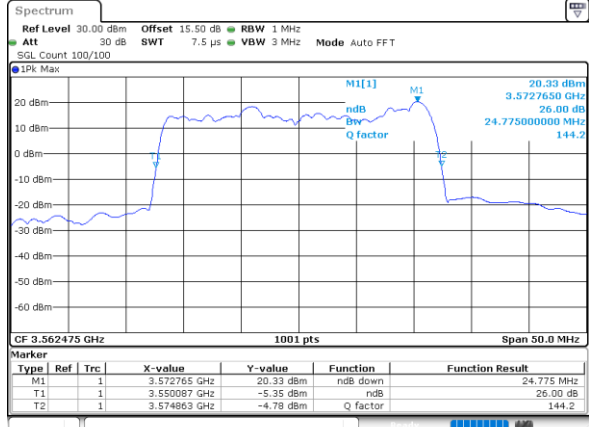

N/A

Date: 23.FEB.2021 14:36:57

Highest Channel / 20MHz+20MHz

N/A

Date: 23.FEB.2021 14:38:53

LTE Band 48C

16QAM

Lowest Channel / 5MHz+20MHz

Lowest Channel / 10MHz+20MHz

Middle Channel / 5MHz+20MHz

Middle Channel / 10MHz+20MHz

Highest Channel / 5MHz+20MHz

Highest Channel / 10MHz+20MHz

LTE Band 48C

16QAM

Lowest Channel / 15MHz+20MHz

Date: 23.FEB.2021 13:43:32

Lowest Channel / 20MHz+5MHz

Date: 22.FEB.2021 11:50:15

Middle Channel / 15MHz+20MHz

Date: 23.FEB.2021 13:46:54

Middle Channel / 20MHz+5MHz

Date: 22.FEB.2021 11:53:51

Highest Channel / 15MHz+20MHz

Date: 23.FEB.2021 13:50:17

Highest Channel / 20MHz+5MHz

Date: 22.FEB.2021 11:57:26

LTE Band 48C

16QAM

Lowest Channel / 20MHz+10MHz

Date: 23.FEB.2021 13:56:14

Lowest Channel / 20MHz+15MHz