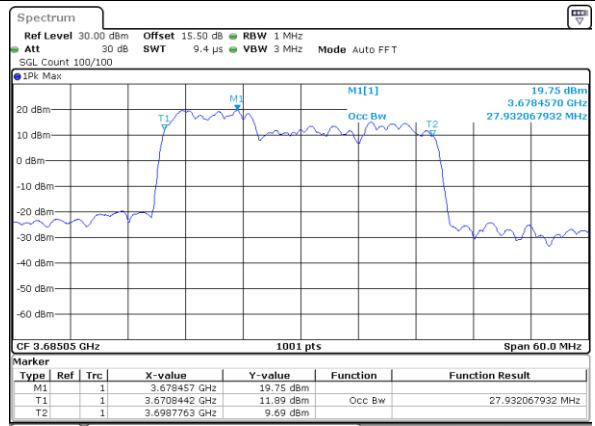

LTE Band 48C

QPSK

Lowest Channel / 5MHz+20MHz

Date: 22.FEB.2021 11:36:46

Lowest Channel / 10MHz+20MHz

Date: 22.FEB.2021 13:38:32

Middle Channel / 5MHz+20MHz

Date: 22.FEB.2021 11:40:07

Middle Channel / 10MHz+20MHz

Date: 22.FEB.2021 13:42:07

Highest Channel / 5MHz+20MHz

Date: 22.FEB.2021 11:44:38

Highest Channel / 10MHz+20MHz

Date: 22.FEB.2021 13:46:37

LTE Band 48C

QPSK

Lowest Channel / 15MHz+20MHz

Date: 23.FEB.2021 13:41:15

Lowest Channel / 20MHz+5MHz

Date: 22.FEB.2021 11:47:59

Middle Channel / 15MHz+20MHz

Date: 23.FEB.2021 13:44:38

Middle Channel / 20MHz+5MHz

Date: 22.FEB.2021 11:51:35

Highest Channel / 15MHz+20MHz

Date: 23.FEB.2021 13:49:10

Highest Channel / 20MHz+5MHz

Date: 22.FEB.2021 11:56:19

LTE Band 48C

QPSK

Lowest Channel / 20MHz+10MHz

Date: 23.FEB.2021 13:53:58