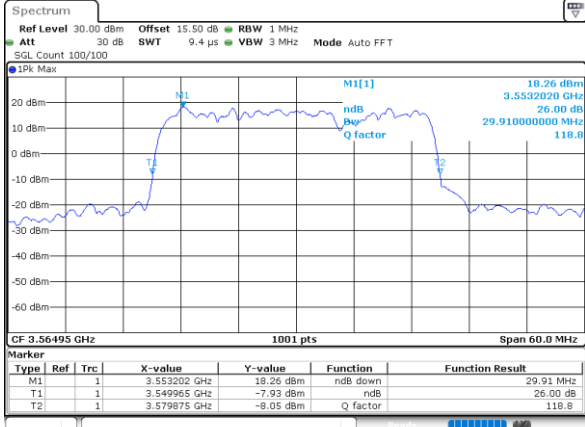

Highest Channel / 15MHz+20MHz

Date: 23.FEB.2021 13:49:44

Highest Channel / 20MHz+5MHz

Date: 22.FEB.2021 11:56:53

LTE Band 48C

QPSK

Lowest Channel / 20MHz+10MHz

Date: 23.FEB.2021 13:56:47

Lowest Channel / 20MHz+15MHz

Date: 23.FEB.2021 14:57:33

Middle Channel / 20MHz+10MHz

Date: 23.FEB.2021 14:00:09

Middle Channel / 20MHz+15MHz

Date: 23.FEB.2021 15:00:53

Highest Channel / 20MHz+10MHz

Date: 23.FEB.2021 14:02:25