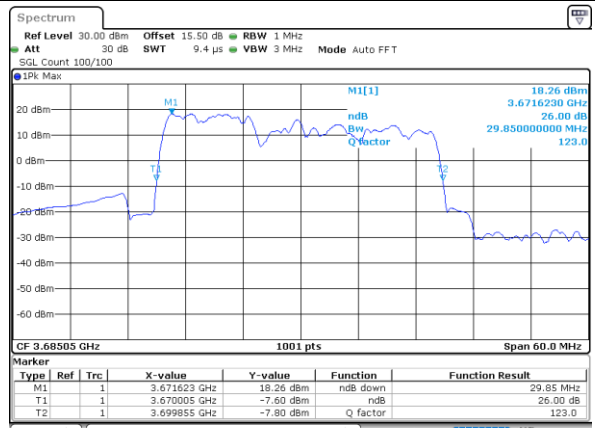

Date: 23.FEB.2021 14:36:04

Highest Channel / 20MHz+20MHz

N/A

Date: 23.FEB.2021 14:39:26

LTE Band 48C

64QAM

Lowest Channel / 5MHz+20MHz

Date: 22.FEB.2021 11:38:29

Lowest Channel / 10MHz+20MHz

Date: 22.FEB.2021 13:40:15

Middle Channel / 5MHz+20MHz

Date: 22.FEB.2021 11:41:50

Middle Channel / 10MHz+20MHz

Date: 22.FEB.2021 13:43:50

Highest Channel / 5MHz+20MHz

Date: 22.FEB.2021 11:46:17

Highest Channel / 10MHz+20MHz

Date: 22.FEB.2021 13:48:17

LTE Band 48C

64QAM

Lowest Channel / 15MHz+20MHz

Date: 23.FEB.2021 13:42:59

Lowest Channel / 20MHz+5MHz

Date: 22.FEB.2021 11:49:42