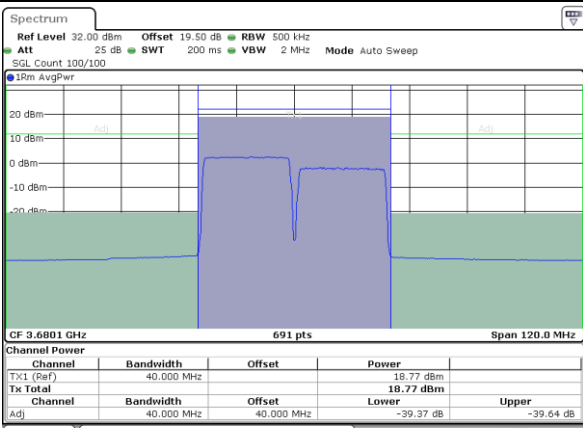

Lowest ACLR / Full RB

Date: 11.MAR.2021 23:10:59

Middle ACLR / Full RB

Date: 12.MAR.2021 01:26:44

LTE Band 48C / 20MHz+20MHz

64QAM

Highest ACLR / 1RB0 and 1RB99

N/A

Date: 12\_MAR\_2021 01:05:01

Highest ACLR / 1RB99 and 1RB0

N/A

Date: 12\_MAR\_2021 01:23:51

Highest ACLR / Full RB

N/A

Date: 12\_MAR\_2021 01:02:01

**26dB Bandwidth**

Mode	LTE Band 48C : 26dB BW(MHz)			
QPSK				
BW	5MHz+20MHz	10MHz+20MHz	15MHz+20MHz	20MHz+5MHz
Lowest CH	24.93	29.91	34.76	24.93
Middle CH	24.83	29.91	34.83	24.98
Highest CH	24.73	29.97	34.76	25.03
BW	20MHz+10MHz	20MHz+15MHz	20MHz+20MHz	N/A
Lowest CH	29.91	34.90	40.04	-
Middle CH	30.03	35.04	39.80	-
Highest CH	29.97	34.90	39.64	-

Mode	LTE Band 48C : 26dB BW(MHz)			
16QAM				
BW	5MHz+20MHz	10MHz+20MHz	15MHz+20MHz	20MHz+5MHz
Lowest CH	24.63	29.79	34.90	24.78
Middle CH	24.83	29.79	34.90	24.98
Highest CH	24.88	29.73	34.69	24.98
BW	20MHz+10MHz	20MHz+15MHz	20MHz+20MHz	N/A
Lowest CH	29.91	34.90	40.12	-
Middle CH	30.09	34.83	39.80	-
Highest CH	29.91	34.97	39.72	-