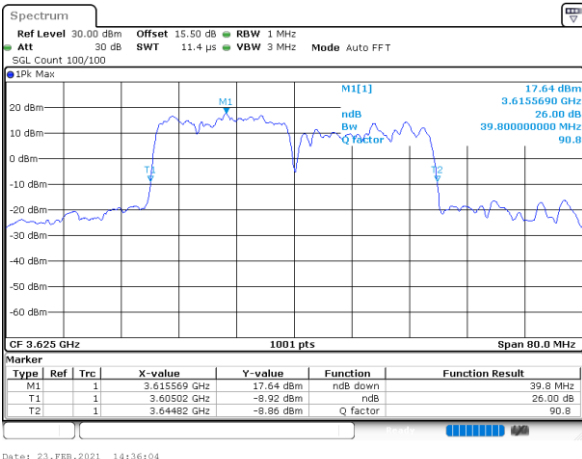

Date: 23.FEB.2021 14:15:158

Middle Channel / 20MHz+10MHz

Date: 23.FEB.2021 13:59:36

Middle Channel / 20MHz+15MHz

Date: 23.FEB.2021 15:00:20

Highest Channel / 20MHz+10MHz

Date: 23.FEB.2021 14:02:58

Highest Channel / 20MHz+15MHz

Date: 23.FEB.2021 15:03:43

LTE Band 48C

16QAM

Lowest Channel / 20MHz+20MHz

N/A

Date: 23.FEB.2021 14:32:42

Middle Channel / 20MHz+20MHz

N/A

Date: 23.FEB.2021 14:36:04

Highest Channel / 20MHz+20MHz

N/A

Date: 23.FEB.2021 14:39:26

LTE Band 48C

64QAM

Lowest Channel / 5MHz+20MHz

Date: 22.FEB.2021 11:38:29

Lowest Channel / 10MHz+20MHz

Date: 22.FEB.2021 13:40:15

Middle Channel / 5MHz+20MHz

Date: 22.FEB.2021 11:41:50

Middle Channel / 10MHz+20MHz

Date: 22.FEB.2021 13:43:50

Highest Channel / 5MHz+20MHz

Date: 22.FEB.2021 11:46:17