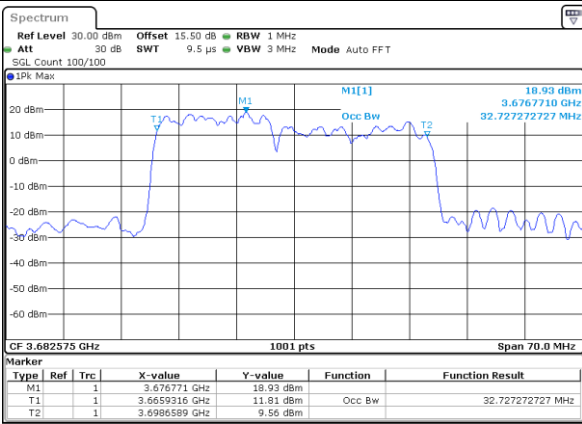

Middle Channel / 10MHz+20MHz

Date: 22.FEB.2021 13:42:07

Highest Channel / 5MHz+20MHz

Date: 22.FEB.2021 11:44:38

Highest Channel / 10MHz+20MHz

Date: 22.FEB.2021 13:46:37

LTE Band 48C

QPSK

Lowest Channel / 15MHz+20MHz

Date: 23.FEB.2021 13:41:15

Lowest Channel / 20MHz+5MHz

Date: 22.FEB.2021 11:47:59

Middle Channel / 15MHz+20MHz

Date: 23.FEB.2021 13:44:38

Middle Channel / 20MHz+5MHz

Date: 22.FEB.2021 11:51:35

Highest Channel / 15MHz+20MHz

Date: 23.FEB.2021 13:49:10

Highest Channel / 20MHz+5MHz

Date: 22.FEB.2021 11:56:19

LTE Band 48C

QPSK

Lowest Channel / 20MHz+10MHz

Date: 23.FEB.2021 13:53:58