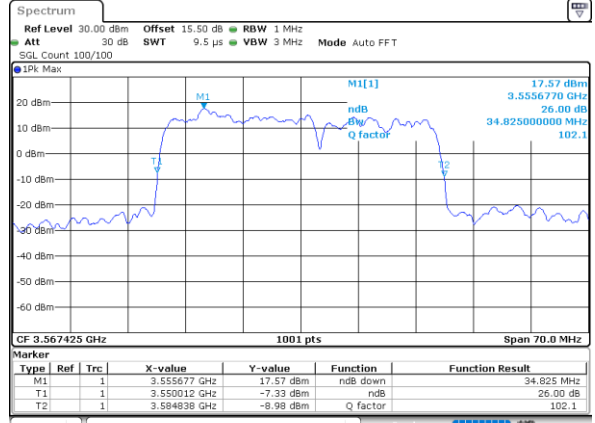

Highest Channel / 10MHz+20MHz

Date: 22.FEB.2021 13:48:17

LTE Band 48C

64QAM

Lowest Channel / 15MHz+20MHz

Date: 23.FEB.2021 13:42:59

Lowest Channel / 20MHz+5MHz

Date: 22.FEB.2021 11:49:42

Middle Channel / 15MHz+20MHz

Date: 23.FEB.2021 13:46:21

Middle Channel / 20MHz+5MHz

Date: 22.FEB.2021 11:53:18

Highest Channel / 15MHz+20MHz

Date: 23.FEB.2021 13:50:50

Highest Channel / 20MHz+5MHz

Date: 22.FEB.2021 11:57:59

LTE Band 48C

64QAM

Lowest Channel / 20MHz+10MHz

Date: 23.FEB.2021 13:55:41

Lowest Channel / 20MHz+15MHz

Date: 23.FEB.2021 14:15:125

Middle Channel / 20MHz+10MHz

Date: 23.FEB.2021 13:59:03

Middle Channel / 20MHz+15MHz

Date: 23.FEB.2021 14:15:417

Highest Channel / 20MHz+10MHz

Date: 23.FEB.2021 14:03:13

Highest Channel / 20MHz+15MHz

Date: 23.FEB.2021 15:10:116

LTE Band 48C

64QAM