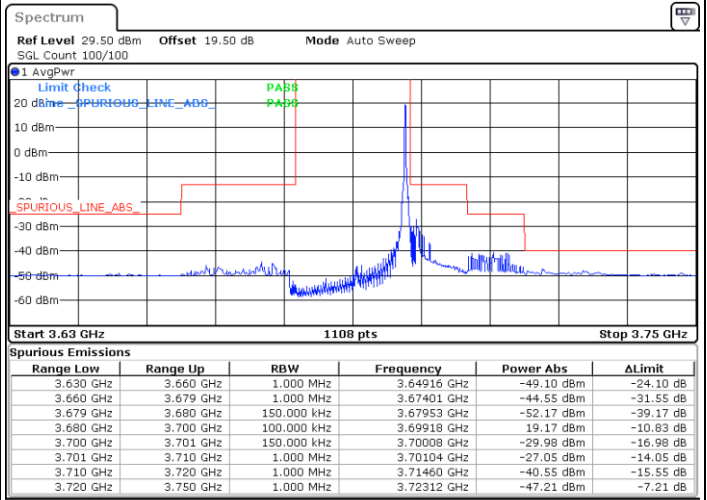

Lowest Channel / 1RBmax

Date: 17.FEB.2021 13:23:08

Date: 17.FEB.2021 13:40:56

Lowest Channel / FullIRB

N/A

Date: 17.FEB.2021 13:58:23

LTE Band 48 / 15MHz

16QAM

Middle Channel / 1RB0

Middle Channel / 1RBmax

Date: 17.FEB.2021 12:59:17

Date: 17.FEB.2021 13:12:27

Middle Channel / FullIRB

N/A

Date: 17.FEB.2021 12:45:42

LTE Band 48 / 15MHz

16QAM

Highest Channel / 1RB0

Highest Channel / 1RBmax

Date: 17.FEB.2021 10:59:42

Date: 17.FEB.2021 10:37:16

Highest Channel / FullIRB

N/A

Date: 17.FEB.2021 11:47:56