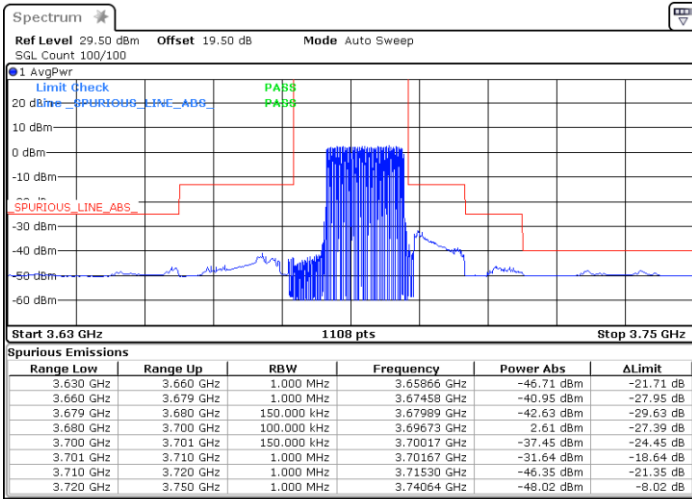

N/A

Date: 17.FEB.2021 14:23:24

LTE Band 48 / 15MHz

64QAM

Middle Channel / 1RB0

Middle Channel / 1RBmax

Date: 17.FEB.2021 13:04:22

Date: 17.FEB.2021 13:09:28

Middle Channel / FullIRB

N/A

Date: 17.FEB.2021 12:42:10

LTE Band 48 / 15MHz

64QAM

Highest Channel / 1RB0

Highest Channel / 1RBmax

Date: 17.FEB.2021 10:53:27

Date: 17.FEB.2021 10:35:58

Highest Channel / FullIRB

N/A

Date: 17.FEB.2021 11:58:48

LTE Band 48 / 20MHz

64QAM

Lowest Channel / 1RB0

Lowest Channel / 1RBmax

Date: 17.FEB.2021 15:24:26

Date: 17.FEB.2021 15:06:53

Lowest Channel / FullRB

N/A

Date: 17.FEB.2021 14:37:15

LTE Band 48 / 20MHz

64QAM

Middle Channel / 1RB0