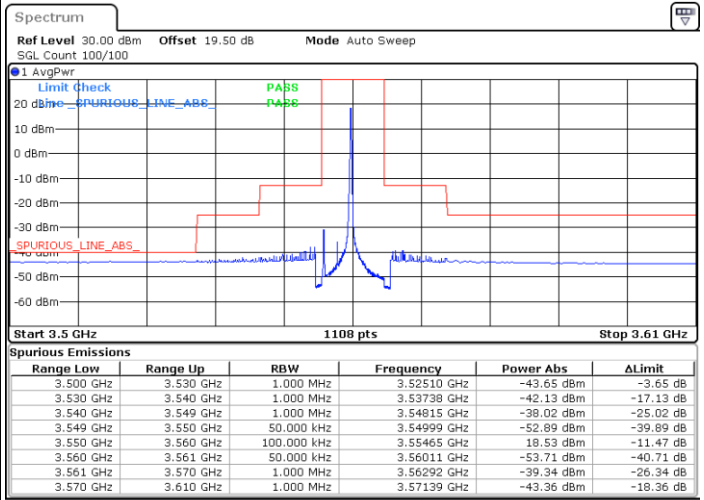

N/A

Date: 17.FEB.2021 15:48:22

LTE Band 48 / 20MHz

16QAM

Highest Channel / 1RB0

Highest Channel / 1RBmax

Date: 17.FEB.2021 17:22:21

Date: 17.FEB.2021 17:36:12

Highest Channel / FullIRB

N/A

Date: 17.FEB.2021 17:05:46

LTE Band 48 / 5MHz

64QAM

Lowest Channel / 1RB0

Lowest Channel / 1RBmax

Date: 16.FEB.2021 11:38:18

Date: 16.FEB.2021 13:07:17

Lowest Channel / FullRB

N/A

Date: 16.FEB.2021 11:32:49

LTE Band 48 / 5MHz

64QAM

Middle Channel / 1RB0

Middle Channel / 1RBmax

Date: 16.FEB.2021 13:59:42

Date: 16.FEB.2021 13:12:47

Middle Channel / FullIRB

N/A

Date: 16.FEB.2021 14:10:58

LTE Band 48 / 5MHz

64QAM

Highest Channel / 1RB0