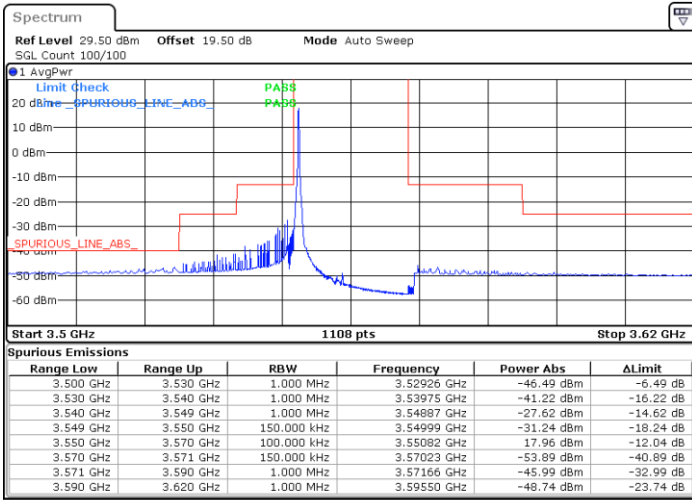

LTE Band 48 / 10MHz

64QAM

Highest Channel / 1RB0

Highest Channel / 1RBmax

Date: 16.FEB.2021 19:33:17

Date: 16.FEB.2021 19:31:29

Highest Channel / FullIRB

N/A

Date: 16.FEB.2021 18:57:57

LTE Band 48 / 15MHz

64QAM

Lowest Channel / 1RB0

Lowest Channel / 1RBmax

Date: 17.FEB.2021 13:27:57

Date: 17.FEB.2021 13:34:55

Lowest Channel / FullRB

N/A

Date: 17.FEB.2021 14:23:24

LTE Band 48 / 15MHz

64QAM

Middle Channel / 1RB0

Middle Channel / 1RBmax

Date: 17.FEB.2021 13:04:22

Date: 17.FEB.2021 13:09:28

Middle Channel / FullIRB

N/A

Date: 17.FEB.2021 12:42:10

LTE Band 48 / 15MHz

64QAM

Highest Channel / 1RB0

Highest Channel / 1RBmax

Date: 17.FEB.2021 10:53:27