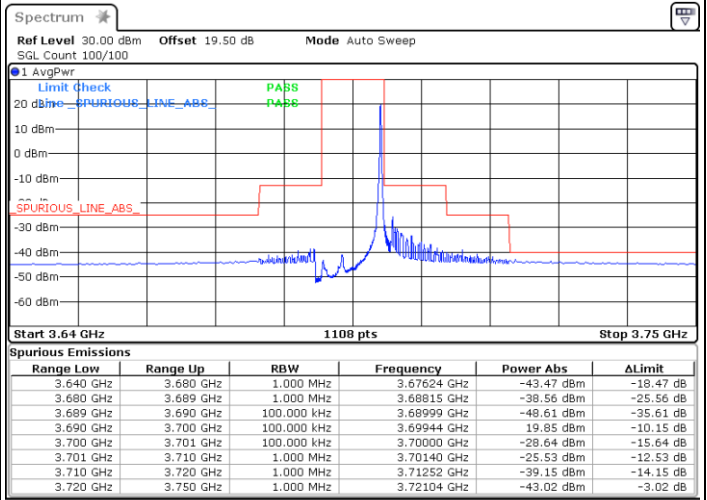

LTE Band 48 / 10MHz

QPSK

Highest Channel / 1RB0

Highest Channel / 1RBmax

Date: 16.FEB.2021 19:19:27

Date: 16.FEB.2021 19:26:56

Highest Channel / FullIRB

N/A

Date: 16.FEB.2021 19:11:56

LTE Band 48 / 15MHz

QPSK

Lowest Channel / 1RB0

Lowest Channel / 1RBmax

Date: 17.FEB.2021 13:20:05

Date: 17.FEB.2021 13:44:16

Lowest Channel / FullRB