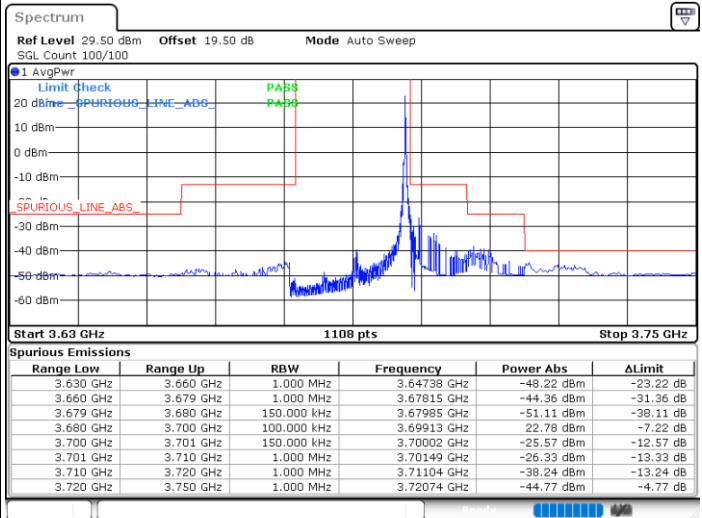

Middle Channel / FullIRB

N/A

Date: 17.FEB.2021 12:50:34

LTE Band 48 / 15MHz

QPSK

Highest Channel / 1RB0

Highest Channel / 1RBmax

Date: 17.FEB.2021 11:03:13

Date: 17.FEB.2021 10:38:25

Highest Channel / FullIRB

N/A

Date: 17.FEB.2021 11:18:22

LTE Band 48 / 20MHz

QPSK

Lowest Channel / 1RB0

Lowest Channel / 1RBmax