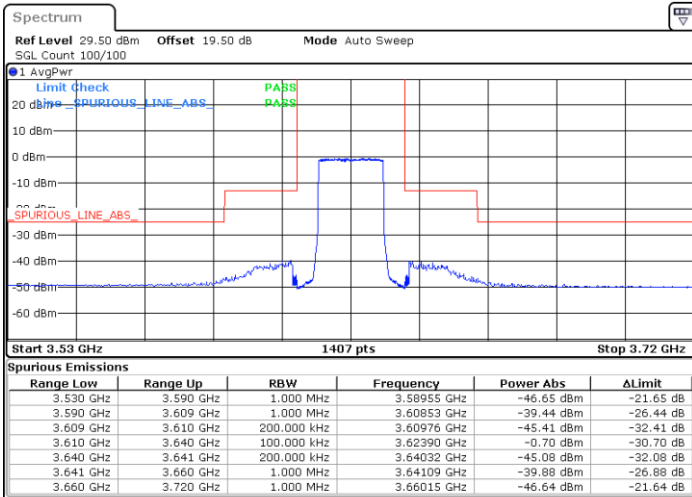

Date: 17.FEB.2021 15:17:32

Date: 10.MAR.2021 13:36:26

Lowest Channel / FullRB

N/A

Date: 17.FEB.2021 14:43:48

LTE Band 48 / 20MHz

QPSK

Middle Channel / 1RB0

Middle Channel / 1RBmax

Date: 17.FEB.2021 16:13:48

Date: 17.FEB.2021 16:22:59

Middle Channel / FullIRB

N/A

Date: 17.FEB.2021 15:41:32

LTE Band 48 / 20MHz

QPSK

Highest Channel / 1RB0

Highest Channel / 1RBmax

Date: 17.FEB.2021 17:28:53

Date: 17.FEB.2021 17:32:34

Highest Channel / FullIRB

N/A

Date: 17.FEB.2021 17:00:22

LTE Band 48 / 5MHz