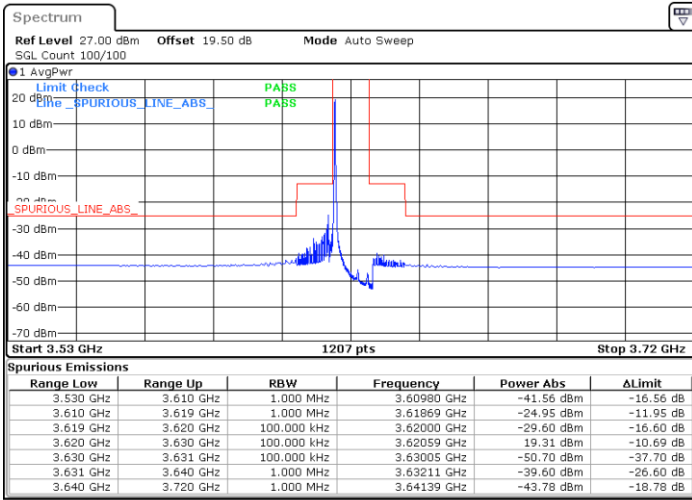

N/A

Date: 16.FEB.2021 16:18:24

LTE Band 48 / 10MHz

16QAM

Lowest Channel / 1RB0

Lowest Channel / 1RBmax

Date: 16.FEB.2021 17:23:56

Date: 16.FEB.2021 17:43:49

Lowest Channel / FullRB

N/A

Date: 16.FEB.2021 16:44:18

LTE Band 48 / 10MHz

16QAM

MiddleChannel / 1RB0

Middle Channel / 1RBmax

Date: 16.FEB.2021 18:27:03

Date: 16.FEB.2021 18:00:03

Middle Channel / FullIRB

N/A

Date: 16.FEB.2021 18:51:58

LTE Band 48 / 10MHz

16QAM

Highest Channel / 1RB0

Highest Channel / 1RBmax

Date: 16.FEB.2021 19:36:55

Date: 16.FEB.2021 19:30:34

Highest Channel / FullIRB

N/A

Date: 16.FEB.2021 19:09:21

LTE Band 48 / 15MHz

16QAM

Lowest Channel / 1RB0