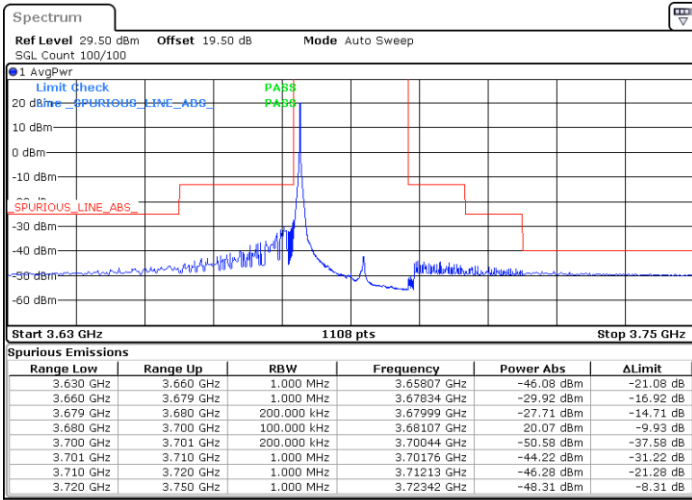

Date: 17.FEB.2021 15:17:32

Date: 10.MAR.2021 13:36:26

Lowest Channel / FullRB

N/A

Date: 17.FEB.2021 14:43:48

LTE Band 48 / 20MHz

QPSK

Middle Channel / 1RB0

Middle Channel / 1RBmax

Date: 17.FEB.2021 16:13:48

Date: 17.FEB.2021 16:22:59

Middle Channel / FullIRB

N/A

Date: 17.FEB.2021 15:41:32

LTE Band 48 / 20MHz

QPSK

Highest Channel / 1RB0

Highest Channel / 1RBmax

Date: 17.FEB.2021 17:28:53

Date: 17.FEB.2021 17:32:34

Highest Channel / FullIRB

N/A

Date: 17.FEB.2021 17:00:22

LTE Band 48 / 5MHz