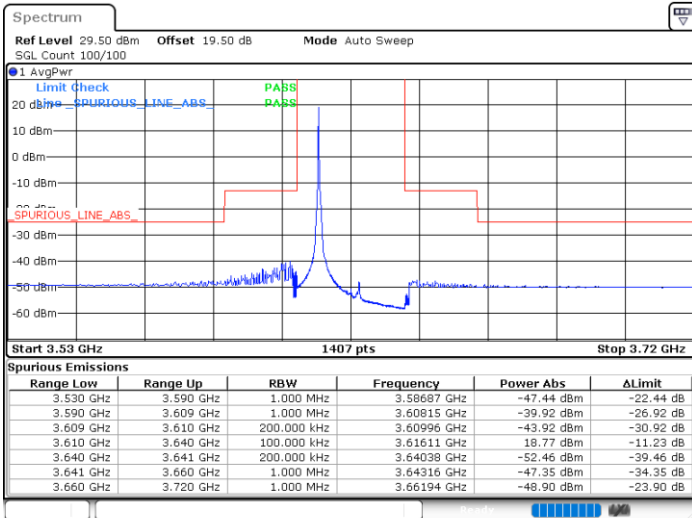

LTE Band 48 / 20MHz

16QAM

Lowest Channel / 1RB0

Lowest Channel / 1RBmax

Date: 17.FEB.2021 15:20:37

Date: 17.FEB.2021 15:10:22

Lowest Channel / FullRB

N/A

Date: 17.FEB.2021 14:40:32

LTE Band 48 / 20MHz

16QAM

Middle Channel / 1RB0

Middle Channel / 1RBmax

Date: 17.FEB.2021 16:08:12

Date: 17.FEB.2021 16:26:17

Middle Channel / FullIRB

N/A

Date: 17.FEB.2021 15:48:22

LTE Band 48 / 20MHz

16QAM

Highest Channel / 1RB0

Highest Channel / 1RBmax

Date: 17.FEB.2021 17:22:21

Date: 17.FEB.2021 17:36:12

Highest Channel / FullIRB

N/A

Date: 17.FEB.2021 17:05:46

LTE Band 48 / 5MHz

64QAM

Lowest Channel / 1RB0

Lowest Channel / 1RBmax

Date: 16.FEB.2021 11:38:18