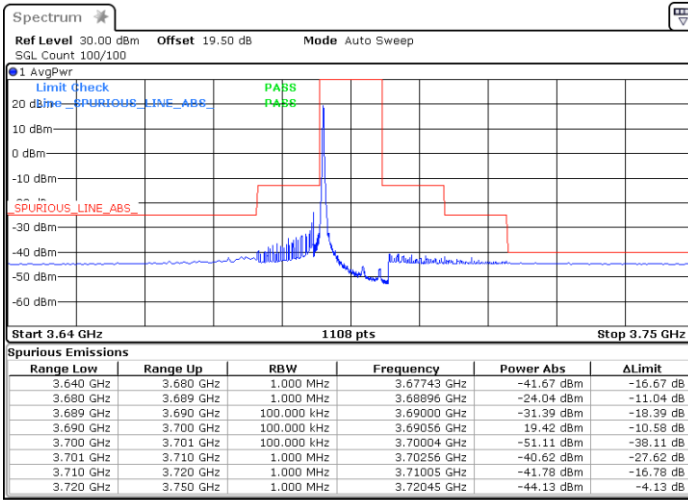

Lowest Channel / FullRB

N/A

Date: 16.FEB.2021 16:44:18

LTE Band 48 / 10MHz

16QAM

MiddleChannel / 1RB0

Middle Channel / 1RBmax

Date: 16.FEB.2021 18:27:03

Date: 16.FEB.2021 18:00:03

Middle Channel / FullIRB

N/A

Date: 16.FEB.2021 18:51:58

LTE Band 48 / 10MHz

16QAM

Highest Channel / 1RB0

Highest Channel / 1RBmax

Date: 16.FEB.2021 19:36:55

Date: 16.FEB.2021 19:30:34

Highest Channel / FullIRB

N/A

Date: 16.FEB.2021 19:09:21

LTE Band 48 / 15MHz

16QAM

Lowest Channel / 1RB0

Lowest Channel / 1RBmax

Date: 17.FEB.2021 13:23:08

Date: 17.FEB.2021 13:40:56

Lowest Channel / FullIRB

N/A

Date: 17.FEB.2021 13:58:23

LTE Band 48 / 15MHz

16QAM