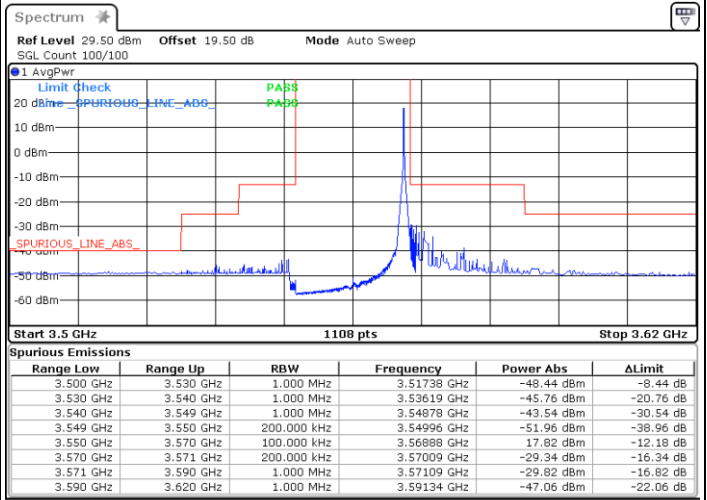

Middle Channel / FullIRB

N/A

Date: 17.FEB.2021 12:42:10

LTE Band 48 / 15MHz

64QAM

Highest Channel / 1RB0

Highest Channel / 1RBmax

Date: 17.FEB.2021 10:53:27

Date: 17.FEB.2021 10:35:58

Highest Channel / FullIRB

N/A

Date: 17.FEB.2021 11:58:48

LTE Band 48 / 20MHz

64QAM

Lowest Channel / 1RB0

Lowest Channel / 1RBmax

Date: 17.FEB.2021 15:24:26

Date: 17.FEB.2021 15:06:53

Lowest Channel / FullRB

N/A

Date: 17.FEB.2021 14:37:15

LTE Band 48 / 20MHz

64QAM

Middle Channel / 1RB0