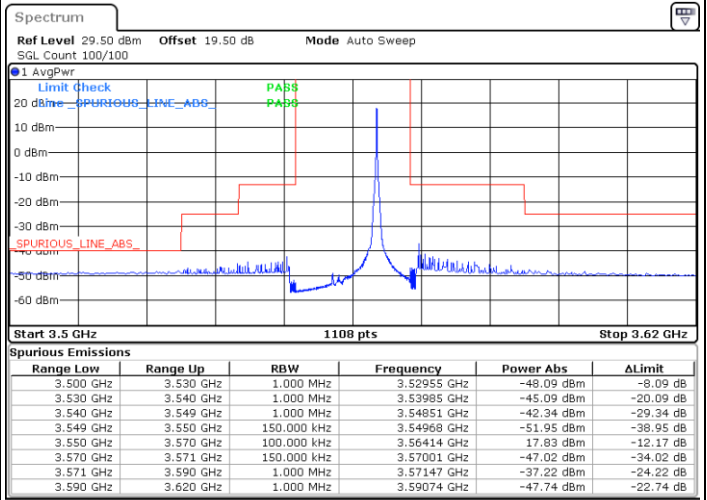

LTE Band 48 / 10MHz

64QAM

Highest Channel / 1RB0

Highest Channel / 1RBmax

Date: 16.FEB.2021 19:33:17

Date: 16.FEB.2021 19:31:29

Highest Channel / FullIRB

N/A

Date: 16.FEB.2021 18:57:57

LTE Band 48 / 15MHz

64QAM

Lowest Channel / 1RB0

Lowest Channel / 1RBmax

Date: 17.FEB.2021 13:27:57

Date: 17.FEB.2021 13:34:55

Lowest Channel / FullRB

N/A

Date: 17.FEB.2021 14:23:24

LTE Band 48 / 15MHz

64QAM

Middle Channel / 1RB0

Middle Channel / 1RBmax

Date: 17.FEB.2021 13:04:22

Date: 17.FEB.2021 13:09:28

Middle Channel / FullIRB

N/A

Date: 17.FEB.2021 12:42:10

LTE Band 48 / 15MHz

64QAM

Highest Channel / 1RB0

Highest Channel / 1RBmax

Date: 17.FEB.2021 10:53:27