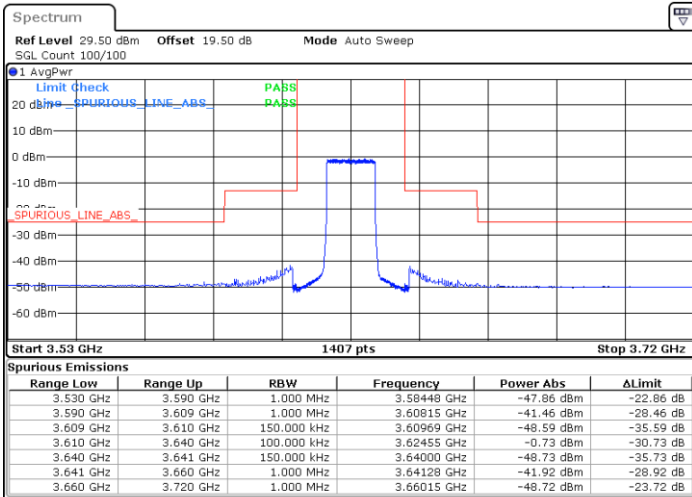

Date: 16.FEB.2021 18:57:57

LTE Band 48 / 15MHz

64QAM

Lowest Channel / 1RB0

Lowest Channel / 1RBmax

Date: 17.FEB.2021 13:27:57

Date: 17.FEB.2021 13:34:55

Lowest Channel / FullRB

N/A

Date: 17.FEB.2021 14:23:24

LTE Band 48 / 15MHz

64QAM

Middle Channel / 1RB0

Middle Channel / 1RBmax

Date: 17.FEB.2021 13:04:22

Date: 17.FEB.2021 13:09:28

Middle Channel / FullIRB

N/A

Date: 17.FEB.2021 12:42:10

LTE Band 48 / 15MHz

64QAM

Highest Channel / 1RB0

Highest Channel / 1RBmax

Date: 17.FEB.2021 10:53:27

Date: 17.FEB.2021 10:35:58

Highest Channel / FullIRB

N/A

Date: 17.FEB.2021 11:58:48

LTE Band 48 / 20MHz

64QAM

Lowest Channel / 1RB0

Lowest Channel / 1RBmax