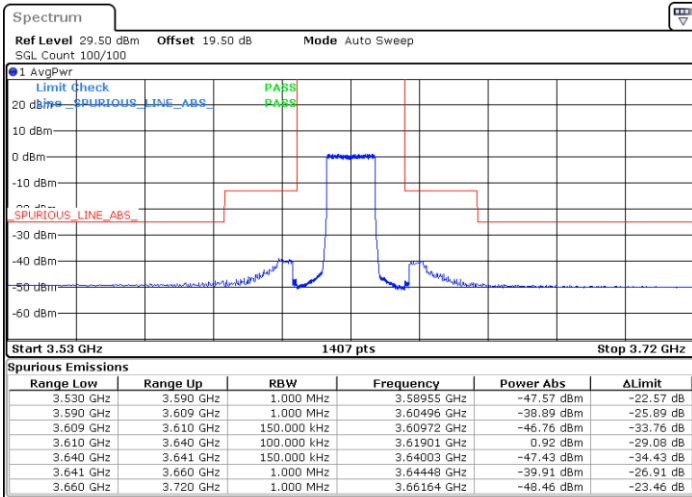

Date: 16.FEB.2021 19:11:56

LTE Band 48 / 15MHz

QPSK

Lowest Channel / 1RB0

Lowest Channel / 1RBmax

Date: 17.FEB.2021 13:20:05

Date: 17.FEB.2021 13:44:16

Lowest Channel / FullRB

N/A

Date: 17.FEB.2021 13:54:21

LTE Band 48 / 15MHz

QPSK

Middle Channel / 1RB0

Middle Channel / 1RBmax

Date: 17.FEB.2021 12:55:31

Date: 17.FEB.2021 13:15:00

Middle Channel / FullIRB

N/A

Date: 17.FEB.2021 12:50:34

LTE Band 48 / 15MHz

QPSK

Highest Channel / 1RB0

Highest Channel / 1RBmax

Date: 17.FEB.2021 11:03:13

Date: 17.FEB.2021 10:38:25

Highest Channel / FullIRB

N/A

Date: 17.FEB.2021 11:18:22

LTE Band 48 / 20MHz

QPSK

Lowest Channel / 1RB0

Lowest Channel / 1RBmax