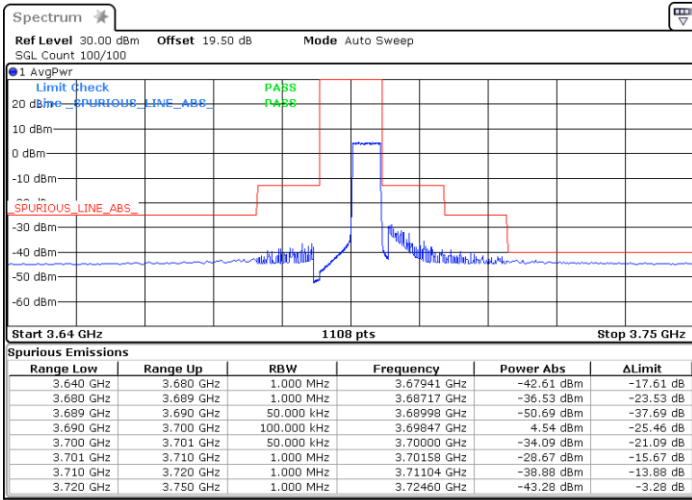

LTE Band 48 / 5MHz

16QAM

Middle Channel / 1RB0

Middle Channel / 1RBmax

Date: 16.FEB.2021 13:36:58

Date: 16.FEB.2021 13:20:15

Middle Channel / FullIRB

N/A

Date: 16.FEB.2021 14:18:04

LTE Band 48 / 5MHz

16QAM

Highest Channel / 1RB0

Highest Channel / 1RBmax

Date: 16.FEB.2021 15:15:06

Date: 16.FEB.2021 15:47:50

Highest Channel / FullIRB

N/A

Date: 16.FEB.2021 16:18:24

LTE Band 48 / 10MHz

16QAM

Lowest Channel / 1RB0

Lowest Channel / 1RBmax

Date: 16.FEB.2021 17:23:56

Date: 16.FEB.2021 17:43:49