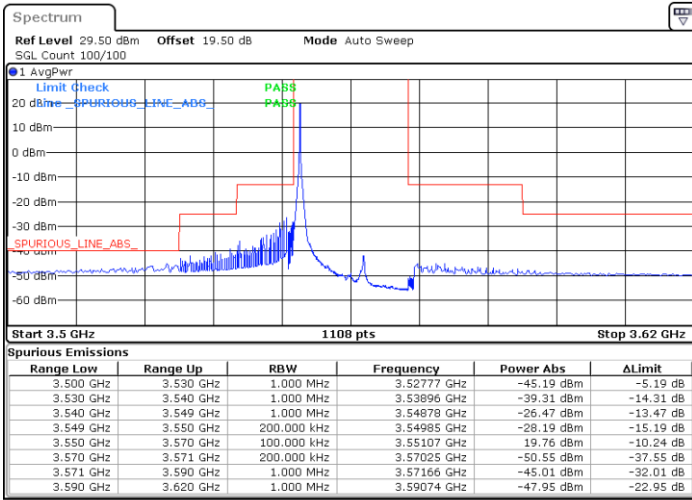

Middle Channel / FullIRB

N/A

Date: 17.FEB.2021 12:50:34

LTE Band 48 / 15MHz

QPSK

Highest Channel / 1RB0

Highest Channel / 1RBmax

Date: 17.FEB.2021 11:03:13

Date: 17.FEB.2021 10:38:25

Highest Channel / FullIRB

N/A

Date: 17.FEB.2021 11:18:22

LTE Band 48 / 20MHz

QPSK

Lowest Channel / 1RB0

Lowest Channel / 1RBmax

Date: 17.FEB.2021 15:17:32

Date: 10.MAR.2021 13:36:26

Lowest Channel / FullRB

N/A

Date: 17.FEB.2021 14:43:48

LTE Band 48 / 20MHz

QPSK

Middle Channel / 1RB0