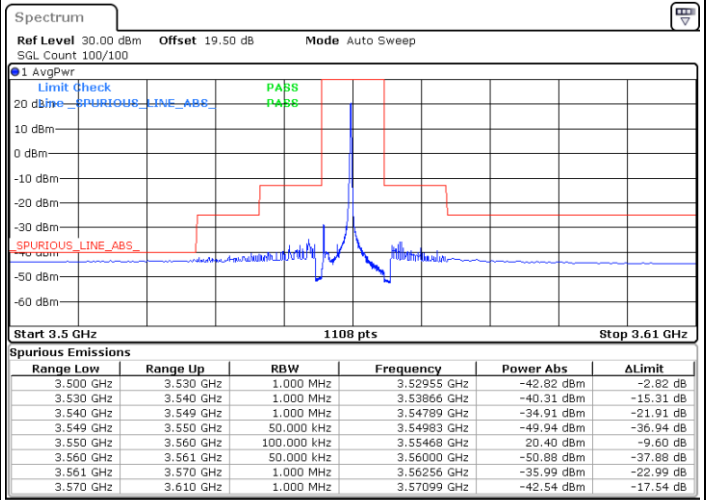

Highest Channel / 1RB0

Highest Channel / 1RBmax

Date: 17.FEB.2021 17:28:53

Date: 17.FEB.2021 17:32:34

Highest Channel / FullIRB

N/A

Date: 17.FEB.2021 17:00:22

LTE Band 48 / 5MHz

16QAM

Lowest Channel / 1RB0

Lowest Channel / 1RBmax

Date: 16.FEB.2021 11:54:49

Date: 16.FEB.2021 12:54:42

Lowest Channel / FullRB

N/A

Date: 16.FEB.2021 11:30:05