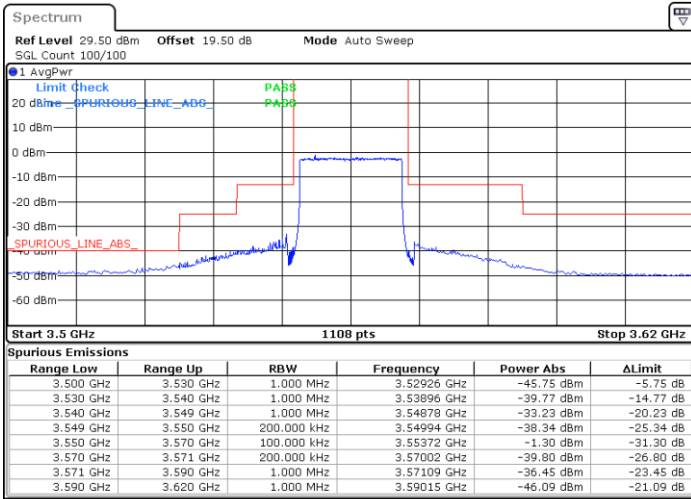

16QAM

Highest Channel / 1RB0

Highest Channel / 1RBmax

Date: 17.FEB.2021 10:59:42

Date: 17.FEB.2021 10:37:16

Highest Channel / FullIRB

N/A

Date: 17.FEB.2021 11:47:56

LTE Band 48 / 20MHz

16QAM

Lowest Channel / 1RB0

Lowest Channel / 1RBmax

Date: 17.FEB.2021 15:20:37

Date: 17.FEB.2021 15:10:22

Lowest Channel / FullRB

N/A

Date: 17.FEB.2021 14:40:32

LTE Band 48 / 20MHz

16QAM

Middle Channel / 1RB0

Middle Channel / 1RBmax

Date: 17.FEB.2021 16:08:12

Date: 17.FEB.2021 16:26:17

Middle Channel / FullIRB

N/A

Date: 17.FEB.2021 15:48:22

LTE Band 48 / 20MHz

16QAM

Highest Channel / 1RB0

Highest Channel / 1RBmax

Date: 17.FEB.2021 17:22:21

Date: 17.FEB.2021 17:36:12