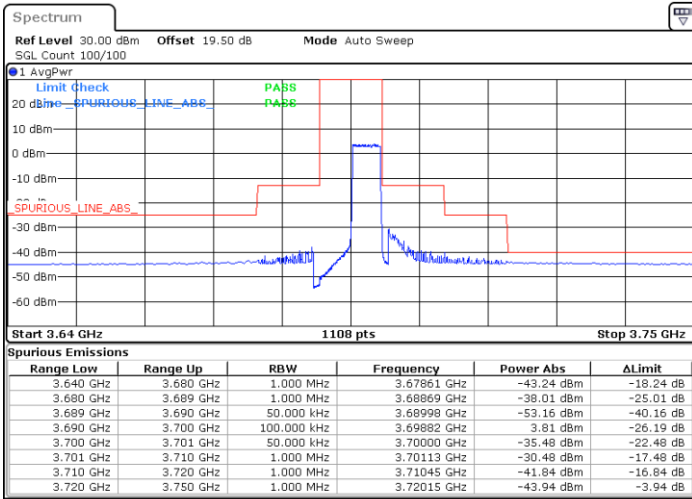

Date: 16.FEB.2021 13:59:42

Date: 16.FEB.2021 13:12:47

Middle Channel / FullIRB

N/A

Date: 16.FEB.2021 14:10:58

LTE Band 48 / 5MHz

64QAM

Highest Channel / 1RB0

Highest Channel / 1RBmax

Date: 16.FEB.2021 15:26:39

Date: 16.FEB.2021 15:41:53

Highest Channel / FullIRB

N/A

Date: 16.FEB.2021 16:21:28

LTE Band 48 / 10MHz

64QAM

Lowest Channel / 1RB0

Lowest Channel / 1RBmax

Date: 16.FEB.2021 17:27:24

Date: 16.FEB.2021 17:46:56

Lowest Channel / FullRB

N/A

Date: 16.FEB.2021 16:36:08

LTE Band 48 / 10MHz