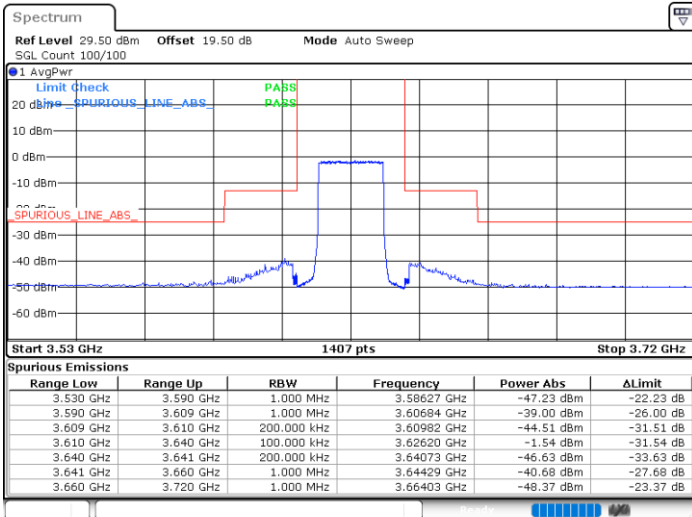

LTE Band 48 / 20MHz

16QAM

Lowest Channel / 1RB0

Lowest Channel / 1RBmax

Date: 17.FEB.2021 15:20:37

Date: 17.FEB.2021 15:10:22

Lowest Channel / FullRB

N/A

Date: 17.FEB.2021 14:40:32

LTE Band 48 / 20MHz

16QAM

Middle Channel / 1RB0

Middle Channel / 1RBmax

Date: 17.FEB.2021 16:08:12

Date: 17.FEB.2021 16:26:17

Middle Channel / FullIRB

N/A

Date: 17.FEB.2021 15:48:22

LTE Band 48 / 20MHz

16QAM

Highest Channel / 1RB0

Highest Channel / 1RBmax

Date: 17.FEB.2021 17:22:21

Date: 17.FEB.2021 17:36:12

Highest Channel / FullIRB

N/A

Date: 17.FEB.2021 17:05:46

LTE Band 48 / 5MHz

64QAM

Lowest Channel / 1RB0

Lowest Channel / 1RBmax

Date: 16.FEB.2021 11:38:18