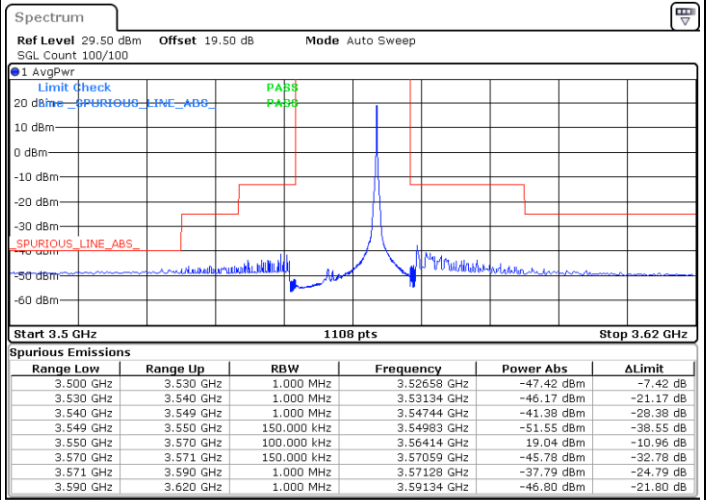

Date: 16.FEB.2021 18:00:03

Middle Channel / FullIRB

N/A

Date: 16.FEB.2021 18:51:58

LTE Band 48 / 10MHz

16QAM

Highest Channel / 1RB0

Highest Channel / 1RBmax

Date: 16.FEB.2021 19:36:55

Date: 16.FEB.2021 19:30:34

Highest Channel / FullIRB

N/A

Date: 16.FEB.2021 19:09:21

LTE Band 48 / 15MHz

16QAM

Lowest Channel / 1RB0

Lowest Channel / 1RBmax

Date: 17.FEB.2021 13:23:08

Date: 17.FEB.2021 13:40:56

Lowest Channel / FullIRB

N/A

Date: 17.FEB.2021 13:58:23

LTE Band 48 / 15MHz

16QAM