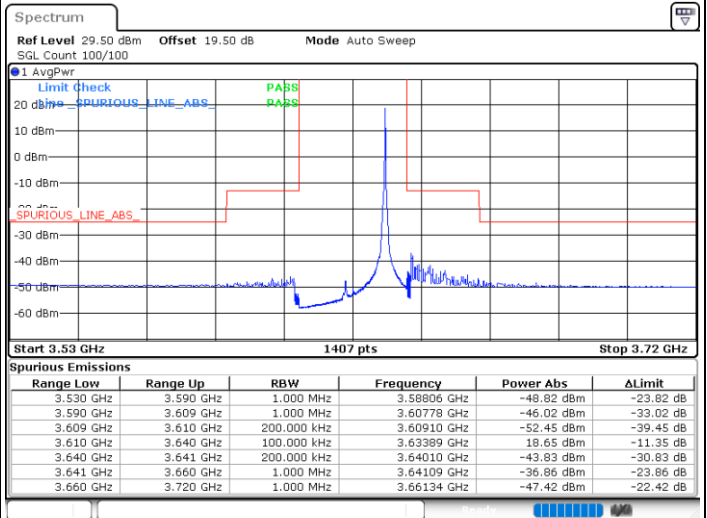

LTE Band 48 / 20MHz

16QAM

Lowest Channel / 1RB0

Lowest Channel / 1RBmax

Date: 17.FEB.2021 15:20:37

Date: 17.FEB.2021 15:10:22

Lowest Channel / FullRB

N/A

Date: 17.FEB.2021 14:40:32

LTE Band 48 / 20MHz

16QAM

Middle Channel / 1RB0

Middle Channel / 1RBmax

Date: 17.FEB.2021 16:08:12

Date: 17.FEB.2021 16:26:17

Middle Channel / FullIRB

N/A

Date: 17.FEB.2021 15:48:22

LTE Band 48 / 20MHz

16QAM

Highest Channel / 1RB0

Highest Channel / 1RBmax

Date: 17.FEB.2021 17:22:21

Date: 17.FEB.2021 17:36:12

Highest Channel / FullIRB

N/A

Date: 17.FEB.2021 17:05:46

LTE Band 48 / 5MHz

64QAM

Lowest Channel / 1RB0

Lowest Channel / 1RBmax

Date: 16.FEB.2021 11:38:18