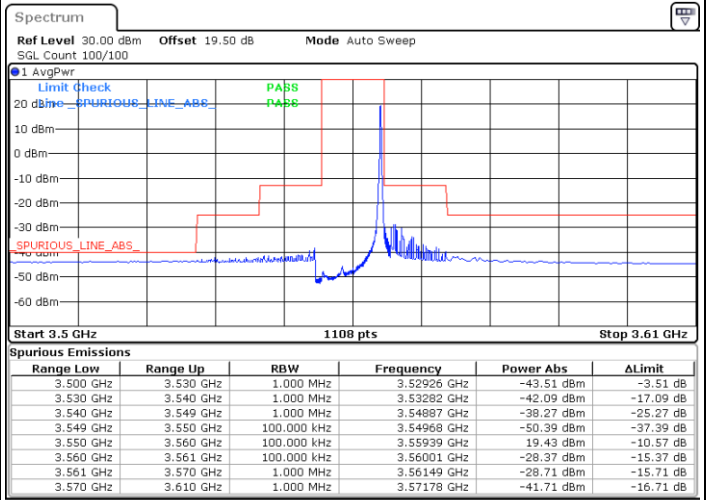

Date: 16.FEB.2021 14:18:04

LTE Band 48 / 5MHz

16QAM

Highest Channel / 1RB0

Highest Channel / 1RBmax

Date: 16.FEB.2021 15:15:06

Date: 16.FEB.2021 15:47:50

Highest Channel / FullIRB

N/A

Date: 16.FEB.2021 16:18:24

LTE Band 48 / 10MHz

16QAM

Lowest Channel / 1RB0

Lowest Channel / 1RBmax

Date: 16.FEB.2021 17:23:56

Date: 16.FEB.2021 17:43:49

Lowest Channel / FullRB

N/A

Date: 16.FEB.2021 16:44:18

LTE Band 48 / 10MHz

16QAM

MiddleChannel / 1RB0

Middle Channel / 1RBmax

Date: 16.FEB.2021 18:27:03

Date: 16.FEB.2021 18:00:03

Middle Channel / FullIRB

N/A

Date: 16.FEB.2021 18:51:58

LTE Band 48 / 10MHz

16QAM

Highest Channel / 1RB0

Highest Channel / 1RBmax