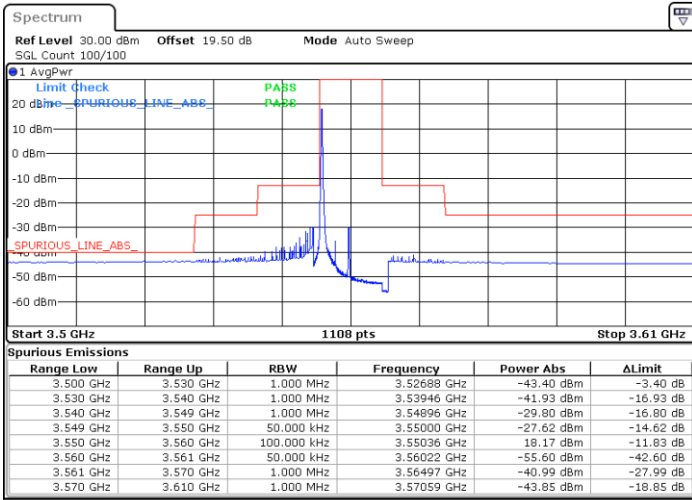

N/A

Date: 17.FEB.2021 15:48:22

LTE Band 48 / 20MHz

16QAM

Highest Channel / 1RB0

Highest Channel / 1RBmax

Date: 17.FEB.2021 17:22:21

Date: 17.FEB.2021 17:36:12

Highest Channel / FullIRB

N/A

Date: 17.FEB.2021 17:05:46

LTE Band 48 / 5MHz

64QAM

Lowest Channel / 1RB0

Lowest Channel / 1RBmax

Date: 16.FEB.2021 11:38:18

Date: 16.FEB.2021 13:07:17

Lowest Channel / FullRB

N/A

Date: 16.FEB.2021 11:32:49

LTE Band 48 / 5MHz

64QAM

Middle Channel / 1RB0

Middle Channel / 1RBmax

Date: 16.FEB.2021 13:59:42

Date: 16.FEB.2021 13:12:47

Middle Channel / FullIRB

N/A

Date: 16.FEB.2021 14:10:58

LTE Band 48 / 5MHz

64QAM

Highest Channel / 1RB0