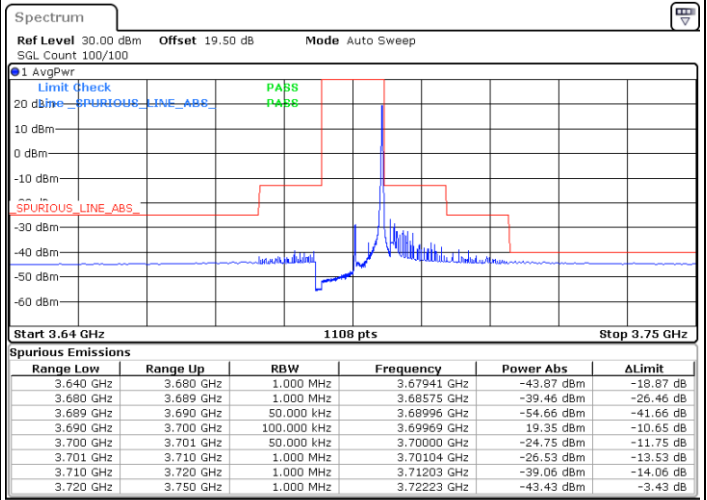

LTE Band 48 / 5MHz

16QAM

Middle Channel / 1RB0

Middle Channel / 1RBmax

Date: 16.FEB.2021 13:36:58

Date: 16.FEB.2021 13:20:15

Middle Channel / FullIRB

N/A

Date: 16.FEB.2021 14:18:04

LTE Band 48 / 5MHz

16QAM

Highest Channel / 1RB0

Highest Channel / 1RBmax

Date: 16.FEB.2021 15:15:06

Date: 16.FEB.2021 15:47:50

Highest Channel / FullIRB

N/A

Date: 16.FEB.2021 16:18:24

LTE Band 48 / 10MHz

16QAM

Lowest Channel / 1RB0

Lowest Channel / 1RBmax

Date: 16.FEB.2021 17:23:56

Date: 16.FEB.2021 17:43:49