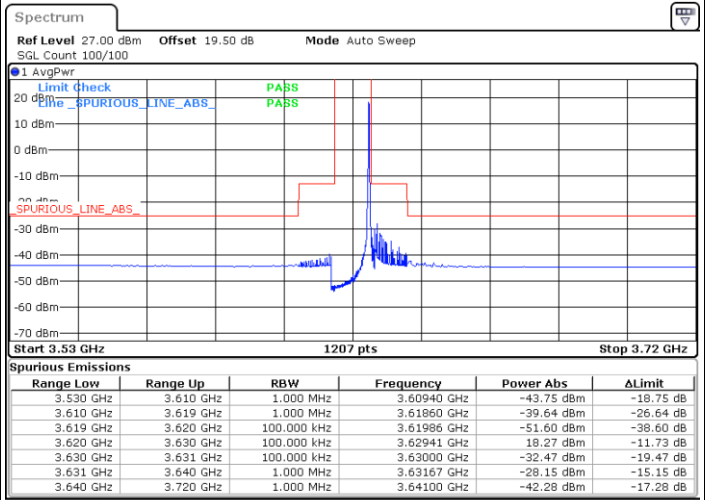

Highest Channel / 1RBmax

Date: 16.FEB.2021 15:26:39

Date: 16.FEB.2021 15:41:53

Highest Channel / FullIRB

N/A

Date: 16.FEB.2021 16:21:28

LTE Band 48 / 10MHz

64QAM

Lowest Channel / 1RB0

Lowest Channel / 1RBmax

Date: 16.FEB.2021 17:27:24

Date: 16.FEB.2021 17:46:56

Lowest Channel / FullRB

N/A

Date: 16.FEB.2021 16:36:08

LTE Band 48 / 10MHz

64QAM

MiddleChannel / 1RB0

Middle Channel / 1RBmax

Date: 16.FEB.2021 18:39:53

Date: 16.FEB.2021 18:03:25

Middle Channel / FullIRB

N/A

Date: 16.FEB.2021 18:53:59

LTE Band 48 / 10MHz

64QAM

Highest Channel / 1RB0

Highest Channel / 1RBmax

Date: 16.FEB.2021 19:33:17

Date: 16.FEB.2021 19:31:29

Highest Channel / FullIRB

N/A