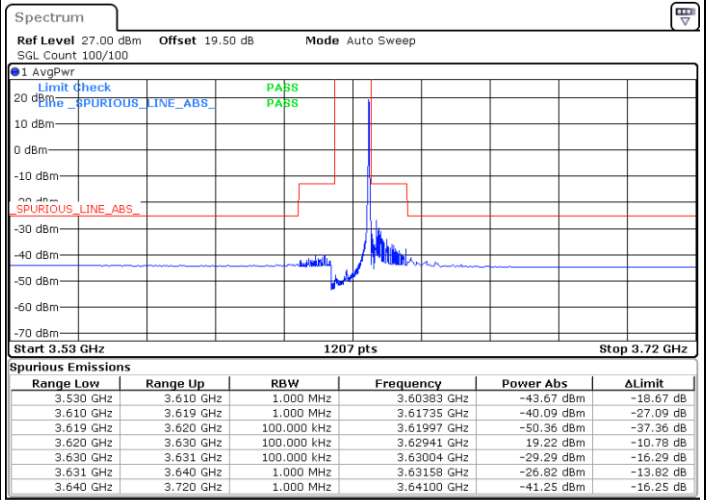

N/A

Date: 16.FEB.2021 16:18:24

LTE Band 48 / 10MHz

16QAM

Lowest Channel / 1RB0

Lowest Channel / 1RBmax

Date: 16.FEB.2021 17:23:56

Date: 16.FEB.2021 17:43:49

Lowest Channel / FullRB

N/A

Date: 16.FEB.2021 16:44:18

LTE Band 48 / 10MHz

16QAM

MiddleChannel / 1RB0

Middle Channel / 1RBmax

Date: 16.FEB.2021 18:27:03

Date: 16.FEB.2021 18:00:03

Middle Channel / FullIRB

N/A

Date: 16.FEB.2021 18:51:58

LTE Band 48 / 10MHz

16QAM

Highest Channel / 1RB0

Highest Channel / 1RBmax

Date: 16.FEB.2021 19:36:55

Date: 16.FEB.2021 19:30:34

Highest Channel / FullIRB

N/A

Date: 16.FEB.2021 19:09:21

LTE Band 48 / 15MHz

16QAM

Lowest Channel / 1RB0