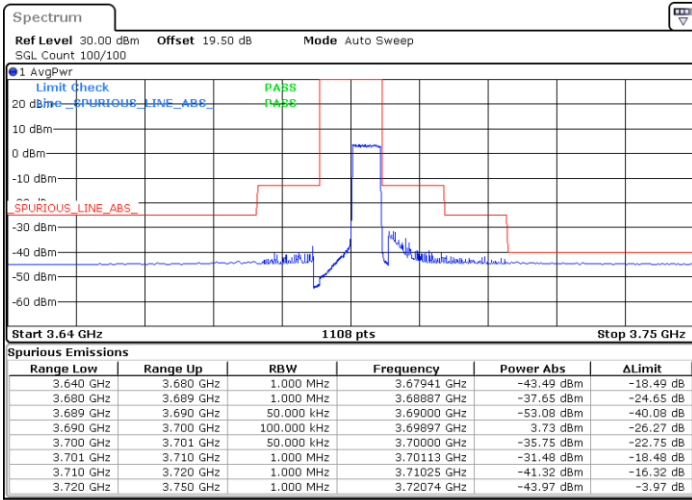

Date: 16.FEB.2021 13:07:17

Lowest Channel / FullRB

N/A

Date: 16.FEB.2021 11:32:49

LTE Band 48 / 5MHz

64QAM

Middle Channel / 1RB0

Middle Channel / 1RBmax

Date: 16.FEB.2021 13:59:42

Date: 16.FEB.2021 13:12:47

Middle Channel / FullIRB

N/A

Date: 16.FEB.2021 14:10:58

LTE Band 48 / 5MHz

64QAM

Highest Channel / 1RB0

Highest Channel / 1RBmax

Date: 16.FEB.2021 15:26:39

Date: 16.FEB.2021 15:41:53

Highest Channel / FullIRB

N/A

Date: 16.FEB.2021 16:21:28

LTE Band 48 / 10MHz

64QAM

Lowest Channel / 1RB0

Lowest Channel / 1RBmax

Date: 16.FEB.2021 17:27:24

Date: 16.FEB.2021 17:46:56

Lowest Channel / FullRB

N/A

Date: 16.FEB.2021 16:36:08

LTE Band 48 / 10MHz