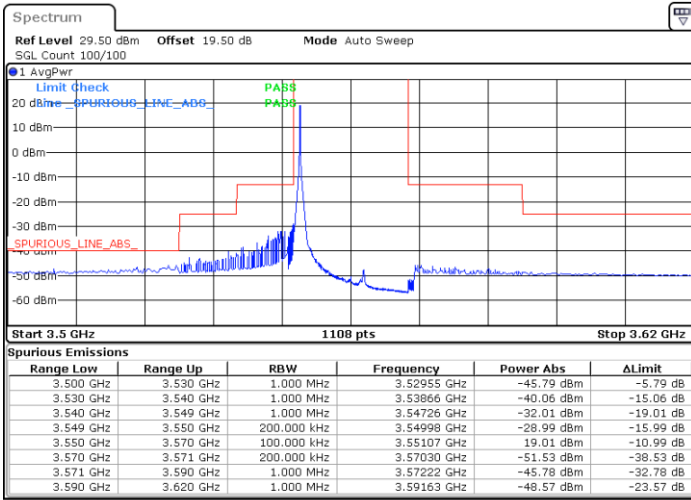

Middle Channel / 1RB0

Middle Channel / 1RBmax

Date: 17.FEB.2021 12:59:17

Date: 17.FEB.2021 13:12:27

Middle Channel / FullIRB

N/A

Date: 17.FEB.2021 12:45:42

LTE Band 48 / 15MHz

16QAM

Highest Channel / 1RB0

Highest Channel / 1RBmax

Date: 17.FEB.2021 10:59:42

Date: 17.FEB.2021 10:37:16

Highest Channel / FullIRB

N/A

Date: 17.FEB.2021 11:47:56

LTE Band 48 / 20MHz

16QAM

Lowest Channel / 1RB0

Lowest Channel / 1RBmax

Date: 17.FEB.2021 15:20:37

Date: 17.FEB.2021 15:10:22

Lowest Channel / FullRB

N/A