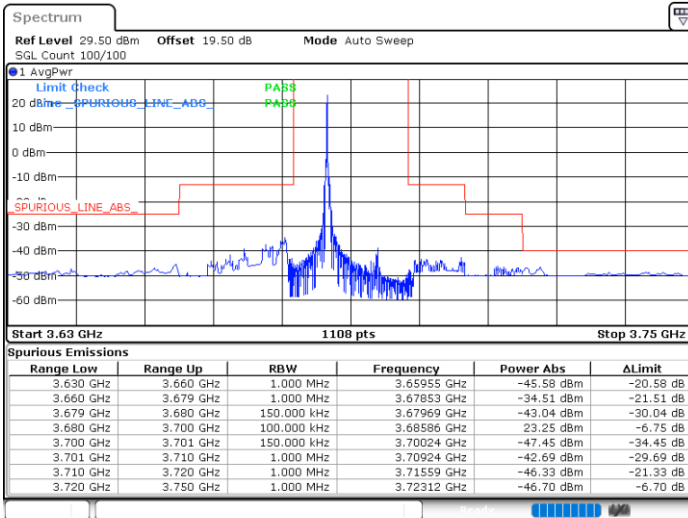

Middle Channel / FullIRB

N/A

Date: 17.FEB.2021 12:50:34

LTE Band 48 / 15MHz

QPSK

Highest Channel / 1RB0

Highest Channel / 1RBmax

Date: 17.FEB.2021 11:03:13

Date: 17.FEB.2021 10:38:25

Highest Channel / FullIRB

N/A

Date: 17.FEB.2021 11:18:22

LTE Band 48 / 20MHz

QPSK

Lowest Channel / 1RB0

Lowest Channel / 1RBmax