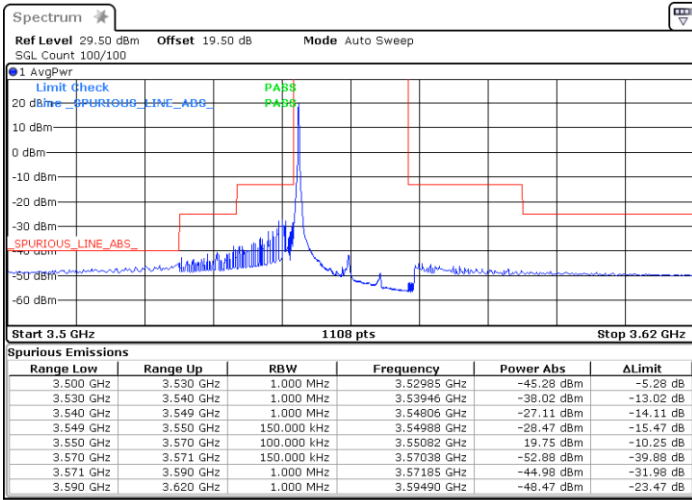

Date: 16.FEB.2021 18:00:03

Middle Channel / FullIRB

N/A

Date: 16.FEB.2021 18:51:58

LTE Band 48 / 10MHz

16QAM

Highest Channel / 1RB0

Highest Channel / 1RBmax

Date: 16.FEB.2021 19:36:55

Date: 16.FEB.2021 19:30:34

Highest Channel / FullIRB

N/A

Date: 16.FEB.2021 19:09:21

LTE Band 48 / 15MHz

16QAM

Lowest Channel / 1RB0

Lowest Channel / 1RBmax

Date: 17.FEB.2021 13:23:08

Date: 17.FEB.2021 13:40:56

Lowest Channel / FullIRB

N/A

Date: 17.FEB.2021 13:58:23

LTE Band 48 / 15MHz

16QAM

Middle Channel / 1RB0

Middle Channel / 1RBmax

Date: 17.FEB.2021 12:59:17

Date: 17.FEB.2021 13:12:27

Middle Channel / FullIRB

N/A

Date: 17.FEB.2021 12:45:42

LTE Band 48 / 15MHz