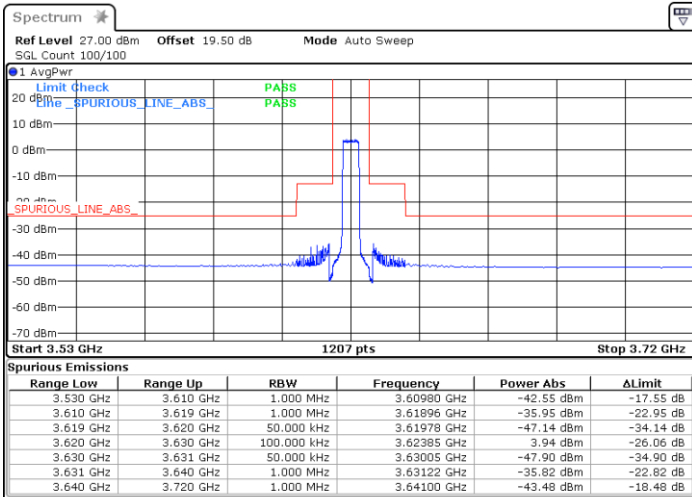

Highest Channel / FullIRB

N/A

Date: 17.FEB.2021 17:05:46

LTE Band 48 / 5MHz

64QAM

Lowest Channel / 1RB0

Lowest Channel / 1RBmax

Date: 16.FEB.2021 11:38:18

Date: 16.FEB.2021 13:07:17

Lowest Channel / FullRB

N/A

Date: 16.FEB.2021 11:32:49

LTE Band 48 / 5MHz

64QAM

Middle Channel / 1RB0

Middle Channel / 1RBmax

Date: 16.FEB.2021 13:59:42

Date: 16.FEB.2021 13:12:47

Middle Channel / FullIRB

N/A

Date: 16.FEB.2021 14:10:58

LTE Band 48 / 5MHz

64QAM

Highest Channel / 1RB0

Highest Channel / 1RBmax

Date: 16.FEB.2021 15:26:39

Date: 16.FEB.2021 15:41:53

Highest Channel / FullIRB

N/A

Date: 16.FEB.2021 16:21:28

LTE Band 48 / 10MHz

64QAM