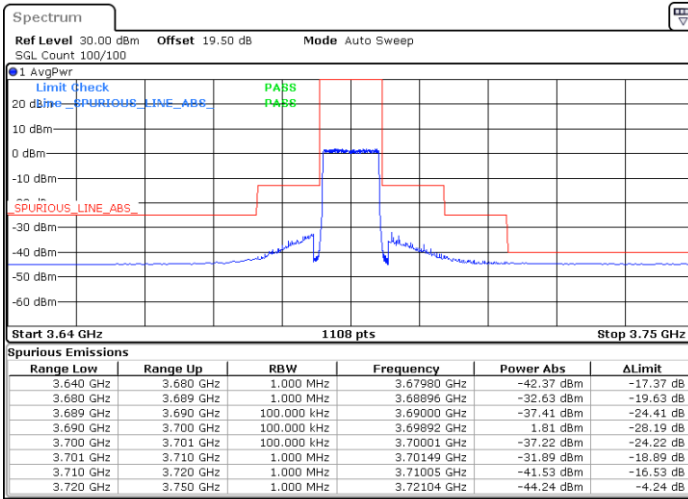

Lowest Channel / FullRB

N/A

Date: 16.FEB.2021 16:44:18

LTE Band 48 / 10MHz

16QAM

MiddleChannel / 1RB0

Middle Channel / 1RBmax

Date: 16.FEB.2021 18:27:03

Date: 16.FEB.2021 18:00:03

Middle Channel / FullIRB

N/A

Date: 16.FEB.2021 18:51:58

LTE Band 48 / 10MHz

16QAM

Highest Channel / 1RB0

Highest Channel / 1RBmax

Date: 16.FEB.2021 19:36:55

Date: 16.FEB.2021 19:30:34

Highest Channel / FullIRB

N/A

Date: 16.FEB.2021 19:09:21

LTE Band 48 / 15MHz

16QAM

Lowest Channel / 1RB0

Lowest Channel / 1RBmax

Date: 17.FEB.2021 13:23:08

Date: 17.FEB.2021 13:40:56

Lowest Channel / FullIRB

N/A

Date: 17.FEB.2021 13:58:23

LTE Band 48 / 15MHz

16QAM