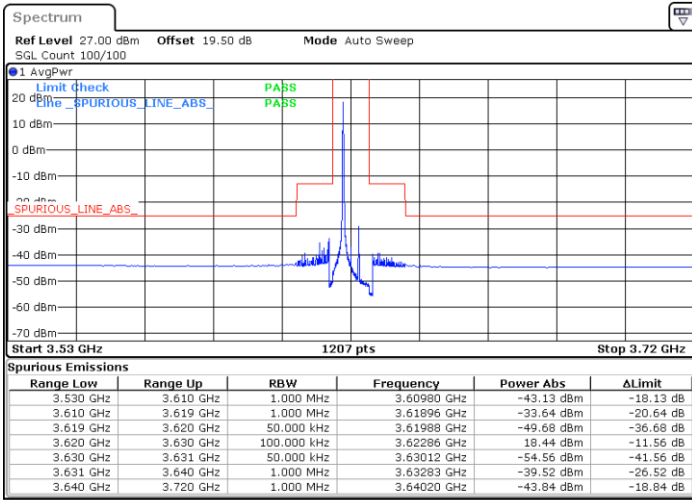

Highest Channel / FullIRB

N/A

Date: 17.FEB.2021 17:05:46

LTE Band 48 / 5MHz

64QAM

Lowest Channel / 1RB0

Lowest Channel / 1RBmax

Date: 16.FEB.2021 11:38:18

Date: 16.FEB.2021 13:07:17

Lowest Channel / FullRB

N/A

Date: 16.FEB.2021 11:32:49

LTE Band 48 / 5MHz

64QAM

Middle Channel / 1RB0

Middle Channel / 1RBmax

Date: 16.FEB.2021 13:59:42

Date: 16.FEB.2021 13:12:47

Middle Channel / FullIRB

N/A

Date: 16.FEB.2021 14:10:58

LTE Band 48 / 5MHz

64QAM

Highest Channel / 1RB0

Highest Channel / 1RBmax

Date: 16.FEB.2021 15:26:39

Date: 16.FEB.2021 15:41:53

Highest Channel / FullIRB

N/A

Date: 16.FEB.2021 16:21:28

LTE Band 48 / 10MHz

64QAM