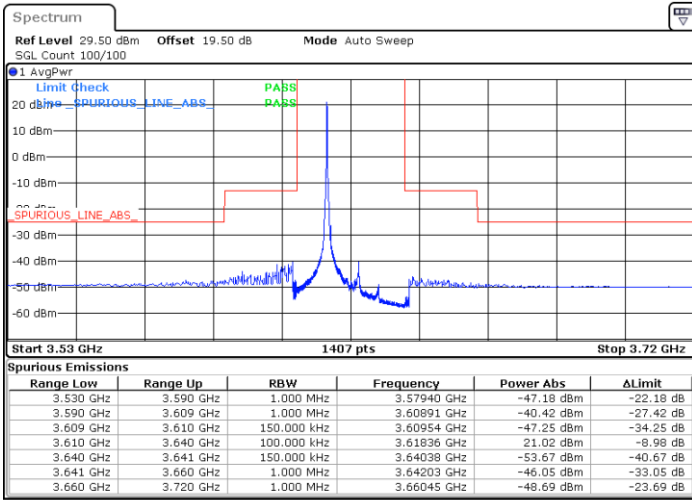

Date: 16.FEB.2021 19:11:56

LTE Band 48 / 15MHz

QPSK

Lowest Channel / 1RB0

Lowest Channel / 1RBmax

Date: 17.FEB.2021 13:20:05

Date: 17.FEB.2021 13:44:16

Lowest Channel / FullRB

N/A

Date: 17.FEB.2021 13:54:21

LTE Band 48 / 15MHz

QPSK

Middle Channel / 1RB0

Middle Channel / 1RBmax

Date: 17.FEB.2021 12:55:31

Date: 17.FEB.2021 13:15:00

Middle Channel / FullIRB

N/A

Date: 17.FEB.2021 12:50:34

LTE Band 48 / 15MHz

QPSK

Highest Channel / 1RB0

Highest Channel / 1RBmax

Date: 17.FEB.2021 11:03:13

Date: 17.FEB.2021 10:38:25

Highest Channel / FullIRB

N/A

Date: 17.FEB.2021 11:18:22

LTE Band 48 / 20MHz

QPSK

Lowest Channel / 1RB0

Lowest Channel / 1RBmax