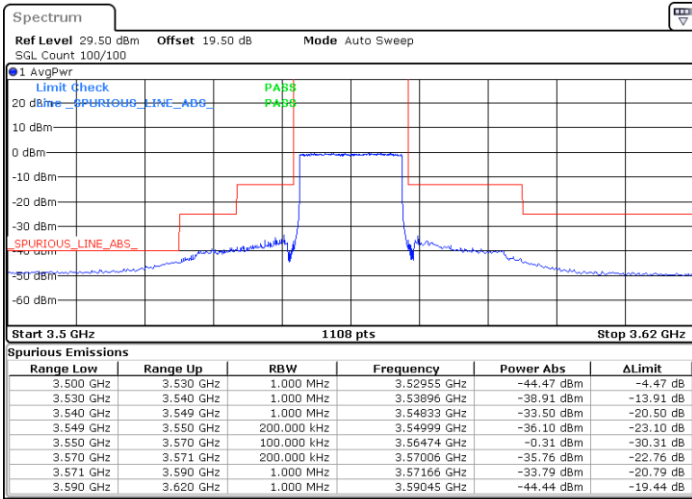

Middle Channel / FullIRB

N/A

Date: 17.FEB.2021 12:50:34

LTE Band 48 / 15MHz

QPSK

Highest Channel / 1RB0

Highest Channel / 1RBmax

Date: 17.FEB.2021 11:03:13

Date: 17.FEB.2021 10:38:25

Highest Channel / FullIRB

N/A

Date: 17.FEB.2021 11:18:22

LTE Band 48 / 20MHz

QPSK

Lowest Channel / 1RB0

Lowest Channel / 1RBmax

Date: 17.FEB.2021 15:17:32

Date: 10.MAR.2021 13:36:26

Lowest Channel / FullRB

N/A

Date: 17.FEB.2021 14:43:48

LTE Band 48 / 20MHz

QPSK

Middle Channel / 1RB0