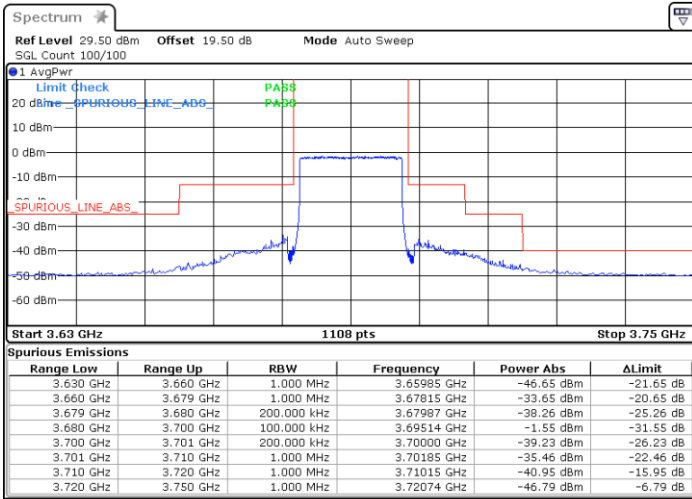

Date: 17.FEB.2021 14:40:32

LTE Band 48 / 20MHz

16QAM

Middle Channel / 1RB0

Middle Channel / 1RBmax

Date: 17.FEB.2021 16:08:12

Date: 17.FEB.2021 16:26:17

Middle Channel / FullIRB

N/A

Date: 17.FEB.2021 15:48:22

LTE Band 48 / 20MHz

16QAM

Highest Channel / 1RB0

Highest Channel / 1RBmax

Date: 17.FEB.2021 17:22:21

Date: 17.FEB.2021 17:36:12

Highest Channel / FullIRB

N/A

Date: 17.FEB.2021 17:05:46

LTE Band 48 / 5MHz

64QAM

Lowest Channel / 1RB0

Lowest Channel / 1RBmax

Date: 16.FEB.2021 11:38:18