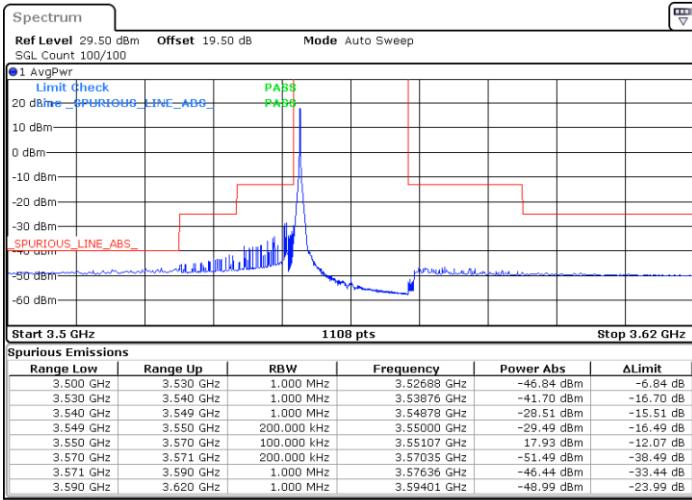

Middle Channel / FullIRB

N/A

Date: 17.FEB.2021 12:42:10

LTE Band 48 / 15MHz

64QAM

Highest Channel / 1RB0

Highest Channel / 1RBmax

Date: 17.FEB.2021 10:53:27

Date: 17.FEB.2021 10:35:58

Highest Channel / FullIRB

N/A

Date: 17.FEB.2021 11:58:48

LTE Band 48 / 20MHz

64QAM

Lowest Channel / 1RB0

Lowest Channel / 1RBmax

Date: 17.FEB.2021 15:24:26

Date: 17.FEB.2021 15:06:53

Lowest Channel / FullRB

N/A

Date: 17.FEB.2021 14:37:15

LTE Band 48 / 20MHz

64QAM

Middle Channel / 1RB0