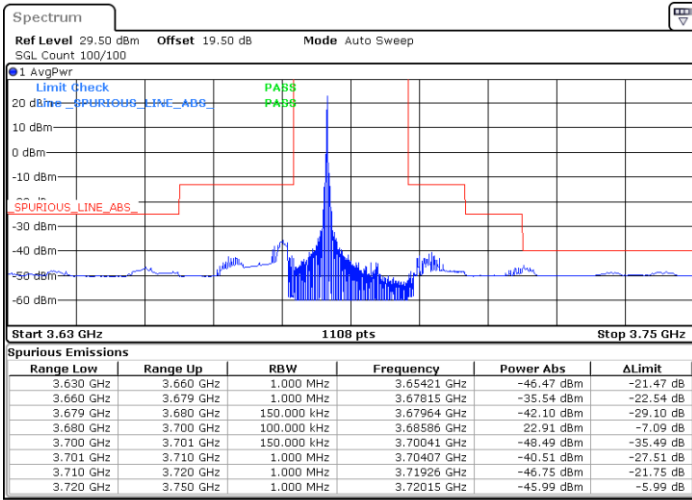

Lowest Channel / 1RBmax

Date: 17.FEB.2021 13:23:08

Date: 17.FEB.2021 13:40:56

Lowest Channel / FullIRB

N/A

Date: 17.FEB.2021 13:58:23

LTE Band 48 / 15MHz

16QAM

Middle Channel / 1RB0

Middle Channel / 1RBmax

Date: 17.FEB.2021 12:59:17

Date: 17.FEB.2021 13:12:27

Middle Channel / FullIRB

N/A

Date: 17.FEB.2021 12:45:42

LTE Band 48 / 15MHz

16QAM

Highest Channel / 1RB0

Highest Channel / 1RBmax

Date: 17.FEB.2021 10:59:42

Date: 17.FEB.2021 10:37:16

Highest Channel / FullIRB

N/A

Date: 17.FEB.2021 11:47:56

LTE Band 48 / 20MHz

16QAM

Lowest Channel / 1RB0

Lowest Channel / 1RBmax

Date: 17.FEB.2021 15:20:37

Date: 17.FEB.2021 15:10:22

Lowest Channel / FullRB

N/A