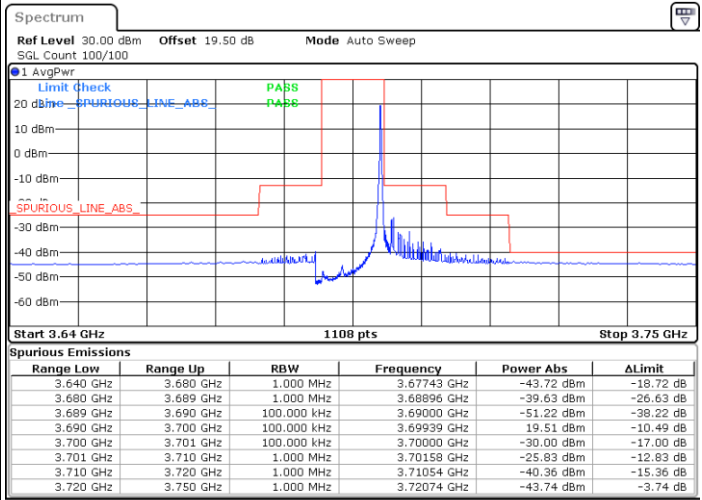

Lowest Channel / FullRB

N/A

Date: 16.FEB.2021 16:44:18

LTE Band 48 / 10MHz

16QAM

MiddleChannel / 1RB0

Middle Channel / 1RBmax

Date: 16.FEB.2021 18:27:03

Date: 16.FEB.2021 18:00:03

Middle Channel / FullIRB

N/A

Date: 16.FEB.2021 18:51:58

LTE Band 48 / 10MHz

16QAM

Highest Channel / 1RB0

Highest Channel / 1RBmax

Date: 16.FEB.2021 19:36:55

Date: 16.FEB.2021 19:30:34

Highest Channel / FullIRB

N/A

Date: 16.FEB.2021 19:09:21

LTE Band 48 / 15MHz

16QAM

Lowest Channel / 1RB0

Lowest Channel / 1RBmax

Date: 17.FEB.2021 13:23:08

Date: 17.FEB.2021 13:40:56

Lowest Channel / FullIRB

N/A

Date: 17.FEB.2021 13:58:23

LTE Band 48 / 15MHz

16QAM