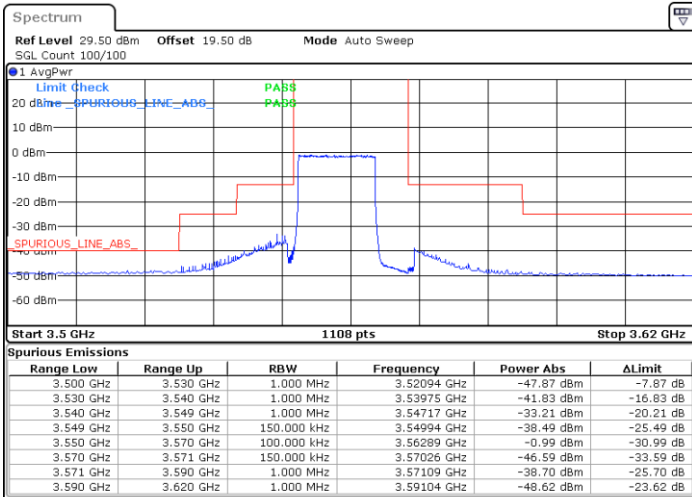

LTE Band 48 / 10MHz

64QAM

Highest Channel / 1RB0

Highest Channel / 1RBmax

Date: 16.FEB.2021 19:33:17

Date: 16.FEB.2021 19:31:29

Highest Channel / FullIRB

N/A

Date: 16.FEB.2021 18:57:57

LTE Band 48 / 15MHz

64QAM

Lowest Channel / 1RB0

Lowest Channel / 1RBmax

Date: 17.FEB.2021 13:27:57

Date: 17.FEB.2021 13:34:55

Lowest Channel / FullRB

N/A

Date: 17.FEB.2021 14:23:24

LTE Band 48 / 15MHz

64QAM

Middle Channel / 1RB0

Middle Channel / 1RBmax

Date: 17.FEB.2021 13:04:22

Date: 17.FEB.2021 13:09:28

Middle Channel / FullIRB

N/A

Date: 17.FEB.2021 12:42:10

LTE Band 48 / 15MHz

64QAM

Highest Channel / 1RB0

Highest Channel / 1RBmax

Date: 17.FEB.2021 10:53:27