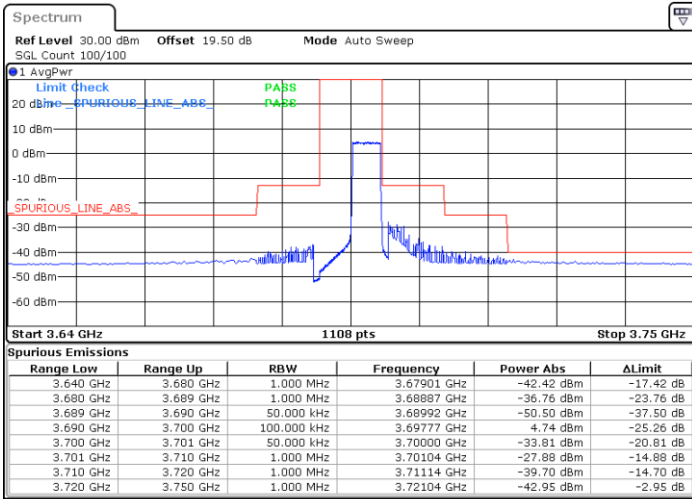

Date: 16.FEB.2021 14:18:04

LTE Band 48 / 5MHz

16QAM

Highest Channel / 1RB0

Highest Channel / 1RBmax

Date: 16.FEB.2021 15:15:06

Date: 16.FEB.2021 15:47:50

Highest Channel / FullIRB

N/A

Date: 16.FEB.2021 16:18:24

LTE Band 48 / 10MHz

16QAM

Lowest Channel / 1RB0

Lowest Channel / 1RBmax

Date: 16.FEB.2021 17:23:56

Date: 16.FEB.2021 17:43:49