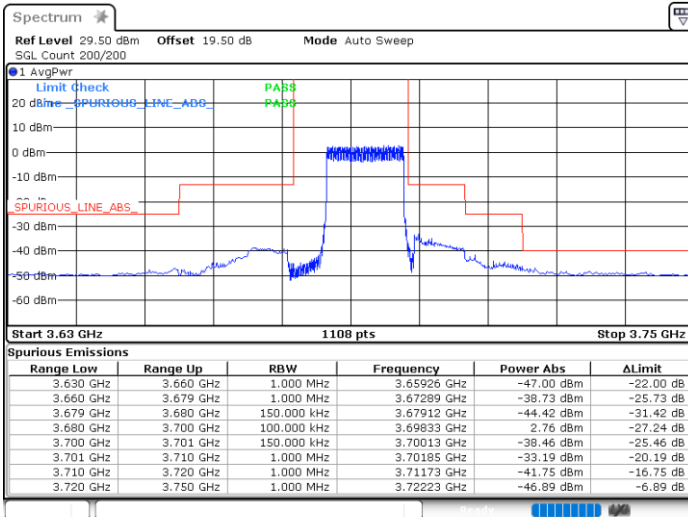

Middle Channel / FullIRB

N/A

Date: 17.FEB.2021 12:50:34

LTE Band 48 / 15MHz

QPSK

Highest Channel / 1RB0

Highest Channel / 1RBmax

Date: 17.FEB.2021 11:03:13

Date: 17.FEB.2021 10:38:25

Highest Channel / FullIRB

N/A

Date: 17.FEB.2021 11:18:22

LTE Band 48 / 20MHz

QPSK

Lowest Channel / 1RB0

Lowest Channel / 1RBmax