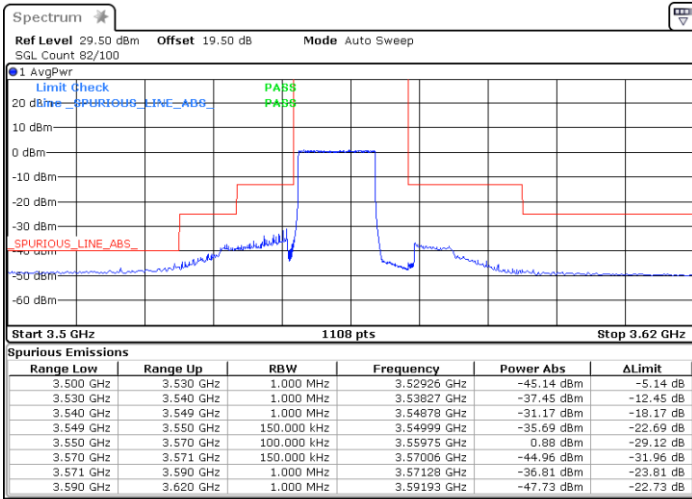

LTE Band 48 / 10MHz

QPSK

Highest Channel / 1RB0

Highest Channel / 1RBmax

Date: 16.FEB.2021 19:19:27

Date: 16.FEB.2021 19:26:56

Highest Channel / FullIRB

N/A

Date: 16.FEB.2021 19:11:56

LTE Band 48 / 15MHz

QPSK

Lowest Channel / 1RB0

Lowest Channel / 1RBmax

Date: 17.FEB.2021 13:20:05

Date: 17.FEB.2021 13:44:16

Lowest Channel / FullRB

N/A

Date: 17.FEB.2021 13:54:21

LTE Band 48 / 15MHz

QPSK

Middle Channel / 1RB0

Middle Channel / 1RBmax

Date: 17.FEB.2021 12:55:31

Date: 17.FEB.2021 13:15:00

Middle Channel / FullIRB

N/A

Date: 17.FEB.2021 12:50:34

LTE Band 48 / 15MHz

QPSK

Highest Channel / 1RB0

Highest Channel / 1RBmax

Date: 17.FEB.2021 11:03:13