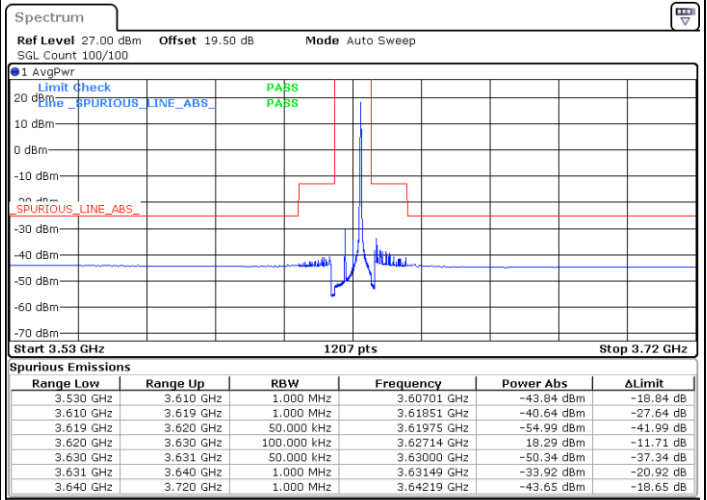

Highest Channel / FullIRB

N/A

Date: 17.FEB.2021 17:05:46

LTE Band 48 / 5MHz

64QAM

Lowest Channel / 1RB0

Lowest Channel / 1RBmax

Date: 16.FEB.2021 11:38:18

Date: 16.FEB.2021 13:07:17

Lowest Channel / FullRB

N/A

Date: 16.FEB.2021 11:32:49

LTE Band 48 / 5MHz

64QAM

Middle Channel / 1RB0

Middle Channel / 1RBmax

Date: 16.FEB.2021 13:59:42

Date: 16.FEB.2021 13:12:47

Middle Channel / FullIRB

N/A

Date: 16.FEB.2021 14:10:58

LTE Band 48 / 5MHz

64QAM

Highest Channel / 1RB0

Highest Channel / 1RBmax

Date: 16.FEB.2021 15:26:39

Date: 16.FEB.2021 15:41:53

Highest Channel / FullIRB

N/A

Date: 16.FEB.2021 16:21:28

LTE Band 48 / 10MHz

64QAM