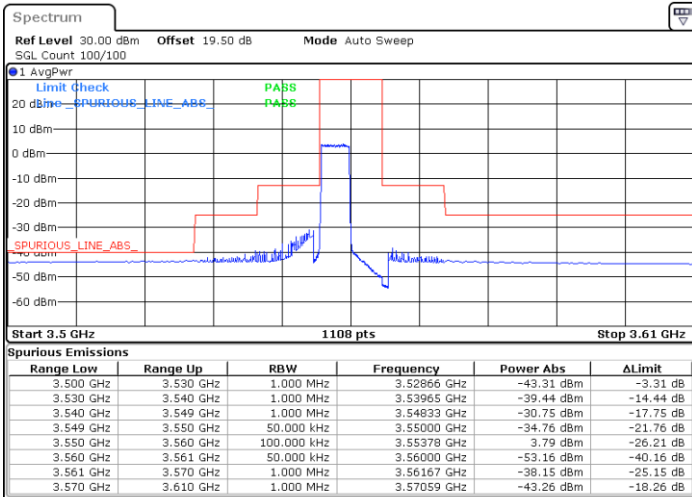

N/A

Date: 17.FEB.2021 15:48:22

LTE Band 48 / 20MHz

16QAM

Highest Channel / 1RB0

Highest Channel / 1RBmax

Date: 17.FEB.2021 17:22:21

Date: 17.FEB.2021 17:36:12

Highest Channel / FullIRB

N/A

Date: 17.FEB.2021 17:05:46

LTE Band 48 / 5MHz

64QAM

Lowest Channel / 1RB0

Lowest Channel / 1RBmax

Date: 16.FEB.2021 11:38:18

Date: 16.FEB.2021 13:07:17

Lowest Channel / FullRB

N/A

Date: 16.FEB.2021 11:32:49

LTE Band 48 / 5MHz

64QAM

Middle Channel / 1RB0

Middle Channel / 1RBmax