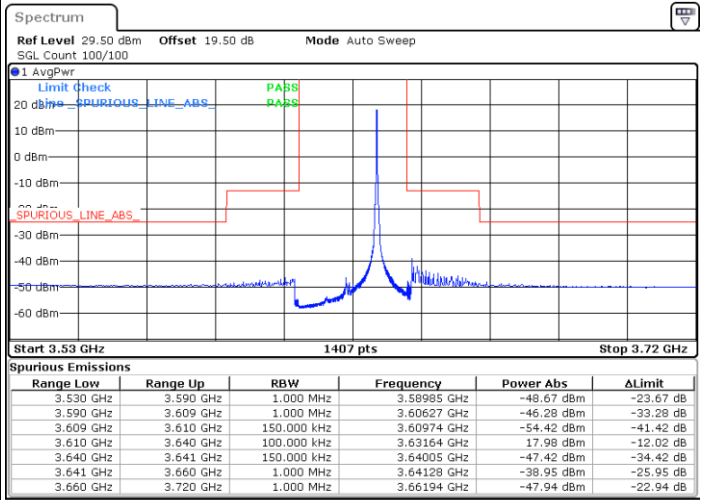

Date: 16.FEB.2021 19:36:55

Date: 16.FEB.2021 19:30:34

Highest Channel / FullIRB

N/A

Date: 16.FEB.2021 19:09:21

LTE Band 48 / 15MHz

16QAM

Lowest Channel / 1RB0

Lowest Channel / 1RBmax

Date: 17.FEB.2021 13:23:08

Date: 17.FEB.2021 13:40:56

Lowest Channel / FullIRB

N/A

Date: 17.FEB.2021 13:58:23

LTE Band 48 / 15MHz

16QAM

Middle Channel / 1RB0

Middle Channel / 1RBmax

Date: 17.FEB.2021 12:59:17

Date: 17.FEB.2021 13:12:27

Middle Channel / FullIRB

N/A

Date: 17.FEB.2021 12:45:42

LTE Band 48 / 15MHz