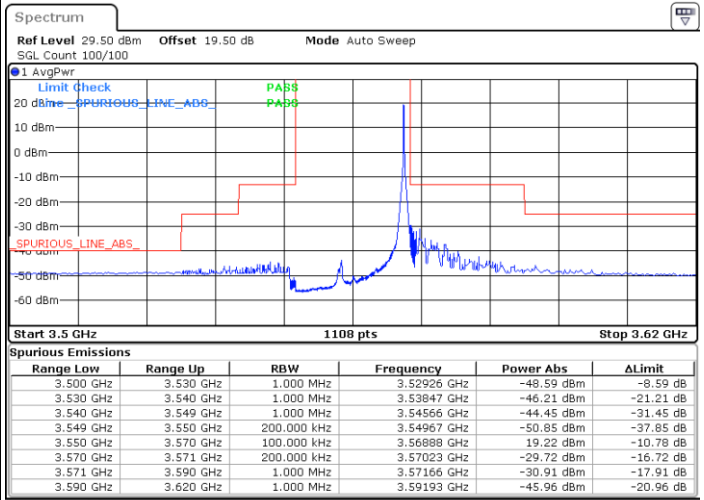

Middle Channel / FullIRB

N/A

Date: 17.FEB.2021 12:50:34

LTE Band 48 / 15MHz

QPSK

Highest Channel / 1RB0

Highest Channel / 1RBmax

Date: 17.FEB.2021 11:03:13

Date: 17.FEB.2021 10:38:25

Highest Channel / FullIRB

N/A

Date: 17.FEB.2021 11:18:22

LTE Band 48 / 20MHz

QPSK

Lowest Channel / 1RB0

Lowest Channel / 1RBmax

Date: 17.FEB.2021 15:17:32

Date: 10.MAR.2021 13:36:26

Lowest Channel / FullRB

N/A

Date: 17.FEB.2021 14:43:48

LTE Band 48 / 20MHz

QPSK

Middle Channel / 1RB0

Highest Channel / 1RB0

Highest Channel / 1RBmax

Date: 17.FEB.2021 17:28:53

Date: 17.FEB.2021 17:32:34

Highest Channel / FullIRB

N/A

Date: 17.FEB.2021 17:00:22

LTE Band 48 / 5MHz