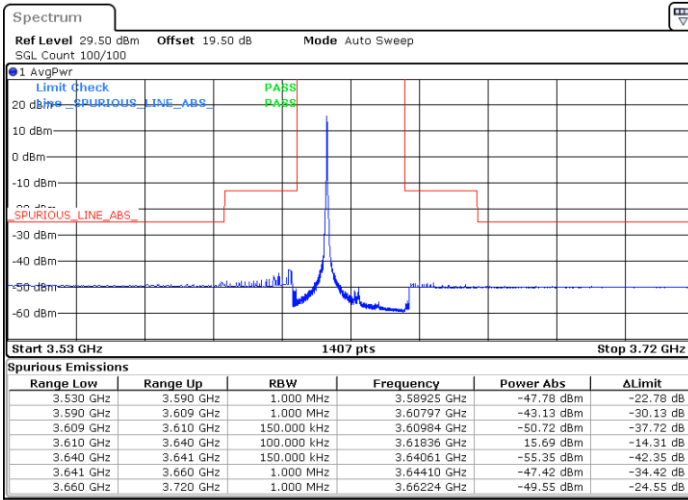

Date: 16.FEB.2021 19:36:55

Date: 16.FEB.2021 19:30:34

Highest Channel / FullIRB

N/A

Date: 16.FEB.2021 19:09:21

LTE Band 48 / 15MHz

16QAM

Lowest Channel / 1RB0

Lowest Channel / 1RBmax

Date: 17.FEB.2021 13:23:08

Date: 17.FEB.2021 13:40:56

Lowest Channel / FullIRB

N/A

Date: 17.FEB.2021 13:58:23

LTE Band 48 / 15MHz

16QAM

Middle Channel / 1RB0

Middle Channel / 1RBmax

Date: 17.FEB.2021 12:59:17

Date: 17.FEB.2021 13:12:27

Middle Channel / FullIRB

N/A

Date: 17.FEB.2021 12:45:42

LTE Band 48 / 15MHz