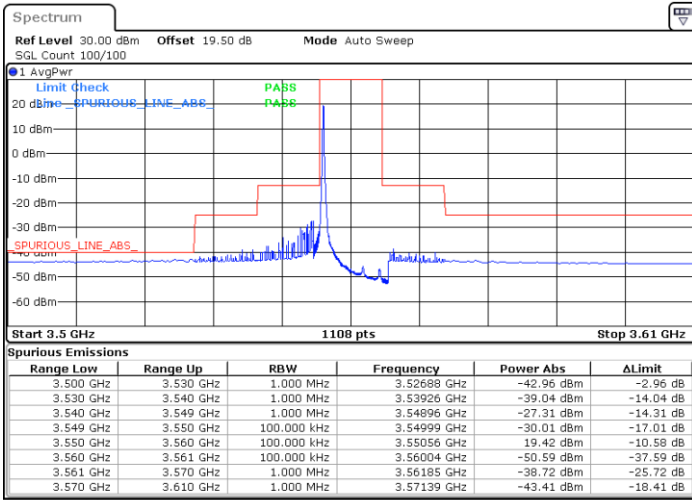

Date: 16.FEB.2021 14:18:04

LTE Band 48 / 5MHz

16QAM

Highest Channel / 1RB0

Highest Channel / 1RBmax

Date: 16.FEB.2021 15:15:06

Date: 16.FEB.2021 15:47:50

Highest Channel / FullIRB

N/A

Date: 16.FEB.2021 16:18:24

LTE Band 48 / 10MHz

16QAM

Lowest Channel / 1RB0

Lowest Channel / 1RBmax

Date: 16.FEB.2021 17:23:56

Date: 16.FEB.2021 17:43:49

Lowest Channel / FullRB

N/A

Date: 16.FEB.2021 16:44:18

LTE Band 48 / 10MHz

16QAM

MiddleChannel / 1RB0

Middle Channel / 1RBmax

Date: 16.FEB.2021 18:27:03

Date: 16.FEB.2021 18:00:03

Middle Channel / FullIRB

N/A

Date: 16.FEB.2021 18:51:58

LTE Band 48 / 10MHz

16QAM

Highest Channel / 1RB0

Highest Channel / 1RBmax