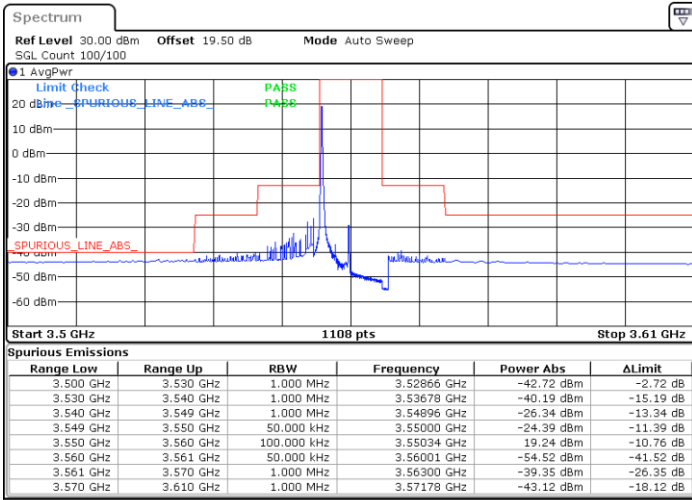

Middle Channel / 1RBmax

Date: 17.FEB.2021 16:13:48

Date: 17.FEB.2021 16:22:59

Middle Channel / FullIRB

N/A

Date: 17.FEB.2021 15:41:32

LTE Band 48 / 20MHz

QPSK

Highest Channel / 1RB0

Highest Channel / 1RBmax

Date: 17.FEB.2021 17:28:53

Date: 17.FEB.2021 17:32:34

Highest Channel / FullIRB

N/A

Date: 17.FEB.2021 17:00:22

LTE Band 48 / 5MHz

16QAM

Lowest Channel / 1RB0

Lowest Channel / 1RBmax

Date: 16.FEB.2021 11:54:49

Date: 16.FEB.2021 12:54:42

Lowest Channel / FullRB

N/A

Date: 16.FEB.2021 11:30:05