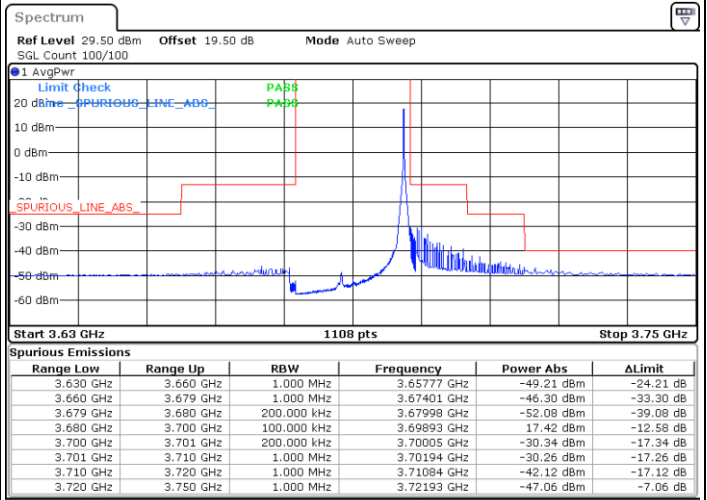

Date: 17.FEB.2021 14:40:32

LTE Band 48 / 20MHz

16QAM

Middle Channel / 1RB0

Middle Channel / 1RBmax

Date: 17.FEB.2021 16:08:12

Date: 17.FEB.2021 16:26:17

Middle Channel / FullIRB

N/A

Date: 17.FEB.2021 15:48:22

LTE Band 48 / 20MHz

16QAM

Highest Channel / 1RB0

Highest Channel / 1RBmax

Date: 17.FEB.2021 17:22:21

Date: 17.FEB.2021 17:36:12

Highest Channel / FullIRB

N/A

Date: 17.FEB.2021 17:05:46

LTE Band 48 / 5MHz

64QAM

Lowest Channel / 1RB0

Lowest Channel / 1RBmax

Date: 16.FEB.2021 11:38:18

Date: 16.FEB.2021 13:07:17

Lowest Channel / FullRB

N/A

Date: 16.FEB.2021 11:32:49

LTE Band 48 / 5MHz

64QAM

Middle Channel / 1RB0

Middle Channel / 1RBmax