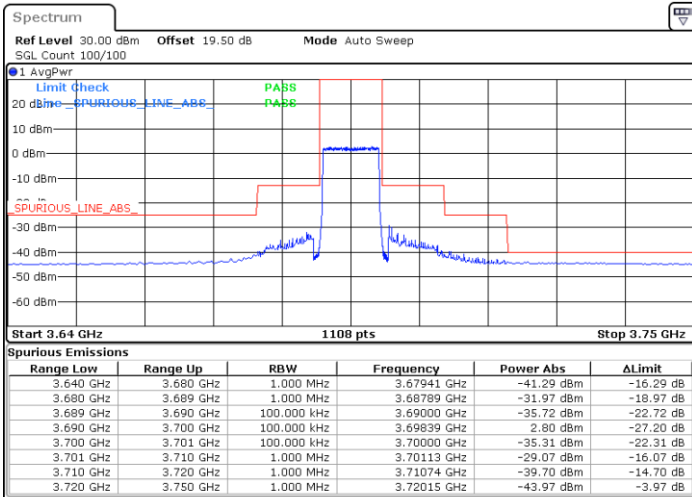

LTE Band 48 / 10MHz

QPSK

Highest Channel / 1RB0

Highest Channel / 1RBmax

Date: 16.FEB.2021 19:19:27

Date: 16.FEB.2021 19:26:56

Highest Channel / FullIRB

N/A

Date: 16.FEB.2021 19:11:56

LTE Band 48 / 15MHz

QPSK

Lowest Channel / 1RB0

Lowest Channel / 1RBmax

Date: 17.FEB.2021 13:20:05

Date: 17.FEB.2021 13:44:16

Lowest Channel / FullRB