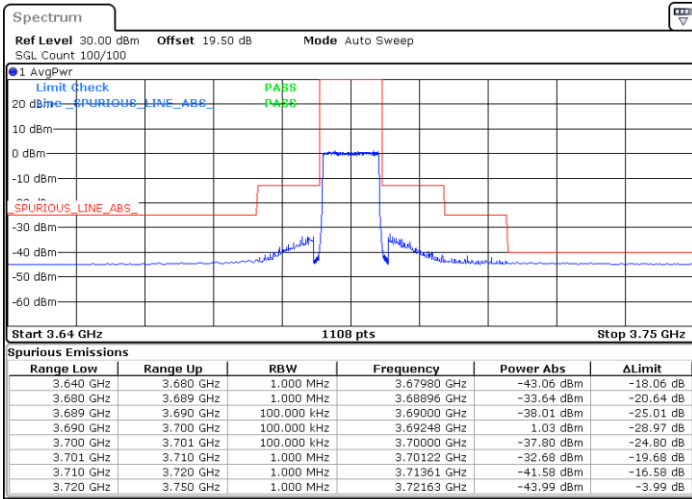

Lowest Channel / 1RB0

Lowest Channel / 1RBmax

Date: 16.FEB.2021 17:27:24

Date: 16.FEB.2021 17:46:56

Lowest Channel / FullRB

N/A

Date: 16.FEB.2021 16:36:08

LTE Band 48 / 10MHz

LTE Band 48 / 10MHz

64QAM

Highest Channel / 1RB0

Highest Channel / 1RBmax

Date: 16.FEB.2021 19:33:17

Date: 16.FEB.2021 19:31:29

Highest Channel / FullIRB

N/A

Date: 16.FEB.2021 18:57:57

LTE Band 48 / 15MHz

64QAM

Lowest Channel / 1RB0

Lowest Channel / 1RBmax

Date: 17.FEB.2021 13:27:57

Date: 17.FEB.2021 13:34:55

Lowest Channel / FullRB