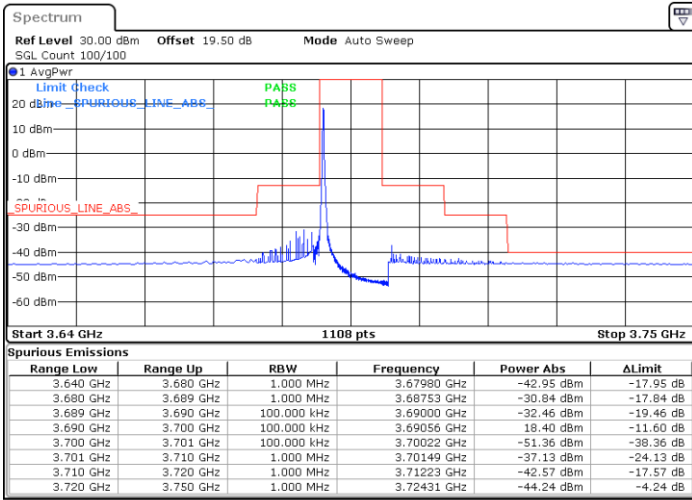

Lowest Channel / 1RB0

Lowest Channel / 1RBmax

Date: 16.FEB.2021 17:27:24

Date: 16.FEB.2021 17:46:56

Lowest Channel / FullRB

N/A

Date: 16.FEB.2021 16:36:08

LTE Band 48 / 10MHz

64QAM

MiddleChannel / 1RB0

Middle Channel / 1RBmax

Date: 16.FEB.2021 18:39:53

Date: 16.FEB.2021 18:03:25

Middle Channel / FullIRB

N/A

Date: 16.FEB.2021 18:53:59

LTE Band 48 / 10MHz

64QAM

Highest Channel / 1RB0

Highest Channel / 1RBmax

Date: 16.FEB.2021 19:33:17

Date: 16.FEB.2021 19:31:29

Highest Channel / FullIRB

N/A

Date: 16.FEB.2021 18:57:57

LTE Band 48 / 15MHz

64QAM

Lowest Channel / 1RB0

Lowest Channel / 1RBmax

Date: 17.FEB.2021 13:27:57

Date: 17.FEB.2021 13:34:55

Lowest Channel / FullRB