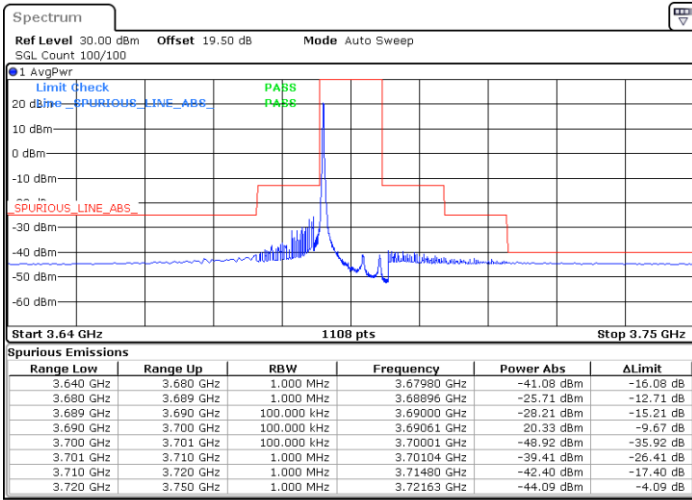

LTE Band 48 / 10MHz

QPSK

Highest Channel / 1RB0

Highest Channel / 1RBmax

Date: 16.FEB.2021 19:19:27

Date: 16.FEB.2021 19:26:56

Highest Channel / FullIRB

N/A

Date: 16.FEB.2021 19:11:56

LTE Band 48 / 15MHz

QPSK

Lowest Channel / 1RB0

Lowest Channel / 1RBmax

Date: 17.FEB.2021 13:20:05

Date: 17.FEB.2021 13:44:16

Lowest Channel / FullRB