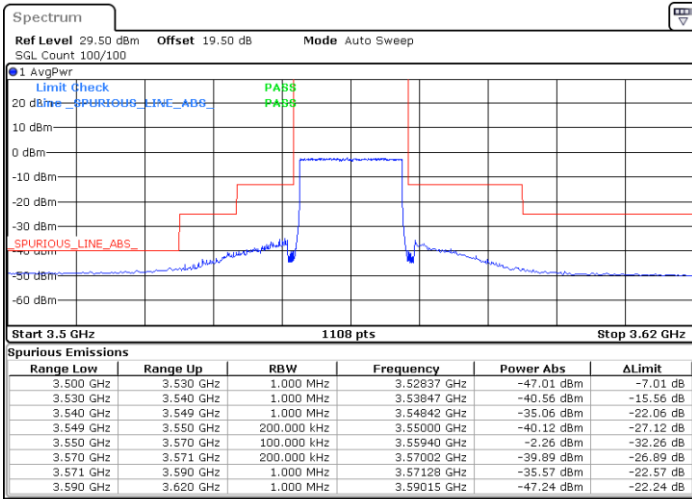

Middle Channel / FullIRB

N/A

Date: 17.FEB.2021 12:42:10

LTE Band 48 / 15MHz

64QAM

Highest Channel / 1RB0

Highest Channel / 1RBmax

Date: 17.FEB.2021 10:53:27

Date: 17.FEB.2021 10:35:58

Highest Channel / FullIRB

N/A

Date: 17.FEB.2021 11:58:48

LTE Band 48 / 20MHz

64QAM

Lowest Channel / 1RB0

Lowest Channel / 1RBmax

Date: 17.FEB.2021 15:24:26

Date: 17.FEB.2021 15:06:53

Lowest Channel / FullRB

N/A

Date: 17.FEB.2021 14:37:15

LTE Band 48 / 20MHz

64QAM

Middle Channel / 1RB0