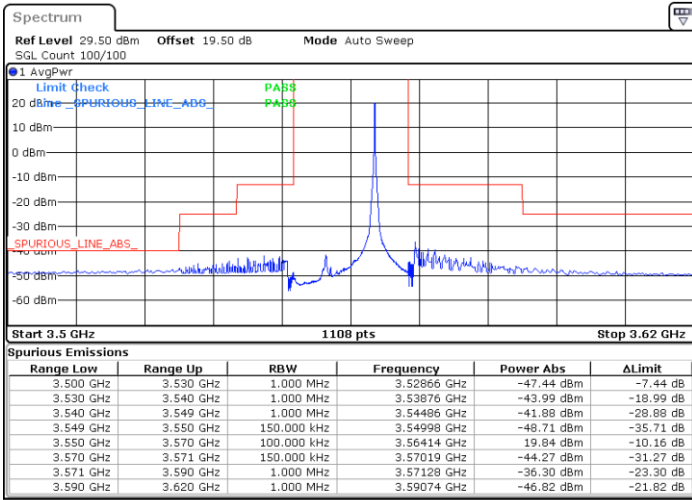

LTE Band 48 / 10MHz

QPSK

Highest Channel / 1RB0

Highest Channel / 1RBmax

Date: 16.FEB.2021 19:19:27

Date: 16.FEB.2021 19:26:56

Highest Channel / FullIRB

N/A

Date: 16.FEB.2021 19:11:56

LTE Band 48 / 15MHz

QPSK

Lowest Channel / 1RB0

Lowest Channel / 1RBmax

Date: 17.FEB.2021 13:20:05

Date: 17.FEB.2021 13:44:16

Lowest Channel / FullRB