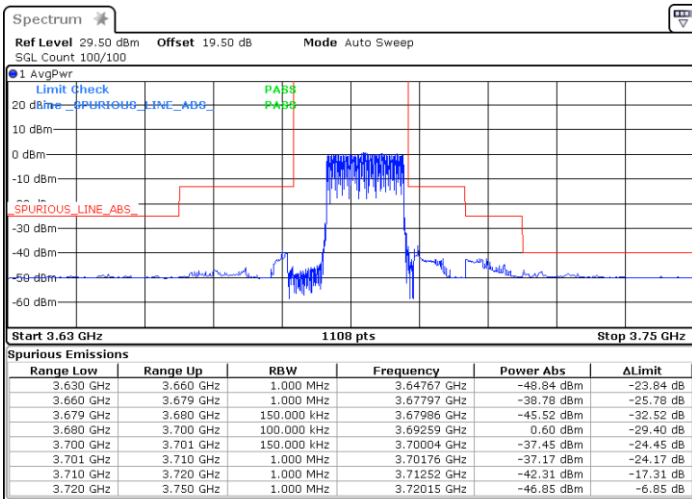

Middle Channel / 1RB0

Middle Channel / 1RBmax

Date: 17.FEB.2021 12:59:17

Date: 17.FEB.2021 13:12:27

Middle Channel / FullIRB

N/A

Date: 17.FEB.2021 12:45:42

LTE Band 48 / 15MHz

16QAM

Highest Channel / 1RB0

Highest Channel / 1RBmax

Date: 17.FEB.2021 10:59:42

Date: 17.FEB.2021 10:37:16

Highest Channel / FullIRB

N/A

Date: 17.FEB.2021 11:47:56

LTE Band 48 / 20MHz

16QAM

Lowest Channel / 1RB0

Lowest Channel / 1RBmax

Date: 17.FEB.2021 15:20:37

Date: 17.FEB.2021 15:10:22

Lowest Channel / FullRB

N/A