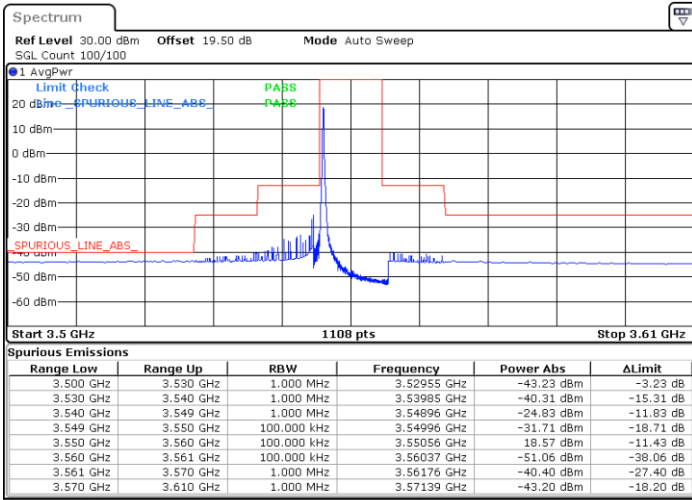

Date: 16.FEB.2021 13:59:42

Date: 16.FEB.2021 13:12:47

Middle Channel / FullIRB

N/A

Date: 16.FEB.2021 14:10:58

LTE Band 48 / 5MHz

64QAM

Highest Channel / 1RB0

Highest Channel / 1RBmax

Date: 16.FEB.2021 15:26:39

Date: 16.FEB.2021 15:41:53

Highest Channel / FullIRB

N/A

Date: 16.FEB.2021 16:21:28

LTE Band 48 / 10MHz

64QAM

Lowest Channel / 1RB0

Lowest Channel / 1RBmax

Date: 16.FEB.2021 17:27:24

Date: 16.FEB.2021 17:46:56

Lowest Channel / FullRB

N/A

Date: 16.FEB.2021 16:36:08

LTE Band 48 / 10MHz