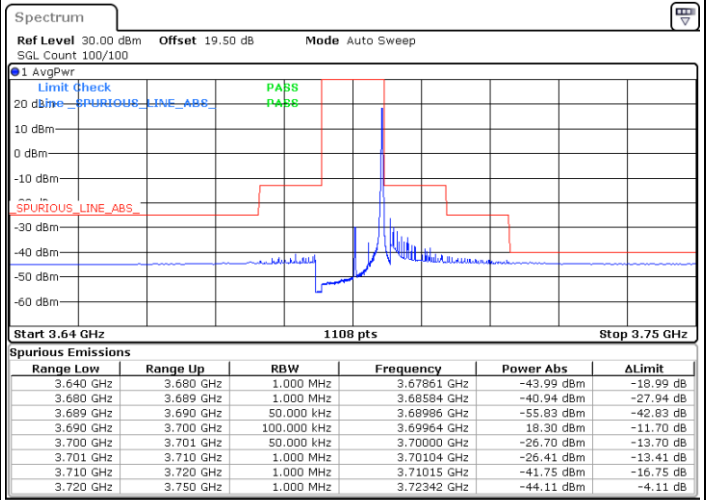

Date: 16.FEB.2021 13:07:17

Lowest Channel / FullRB

N/A

Date: 16.FEB.2021 11:32:49

LTE Band 48 / 5MHz

64QAM

Middle Channel / 1RB0

Middle Channel / 1RBmax

Date: 16.FEB.2021 13:59:42

Date: 16.FEB.2021 13:12:47

Middle Channel / FullIRB

N/A

Date: 16.FEB.2021 14:10:58

LTE Band 48 / 5MHz

64QAM

Highest Channel / 1RB0

Highest Channel / 1RBmax

Date: 16.FEB.2021 15:26:39

Date: 16.FEB.2021 15:41:53

Highest Channel / FullIRB

N/A

Date: 16.FEB.2021 16:21:28

LTE Band 48 / 10MHz

64QAM

Lowest Channel / 1RB0

Lowest Channel / 1RBmax

Date: 16.FEB.2021 17:27:24

Date: 16.FEB.2021 17:46:56

Lowest Channel / FullRB

N/A

Date: 16.FEB.2021 16:36:08

LTE Band 48 / 10MHz