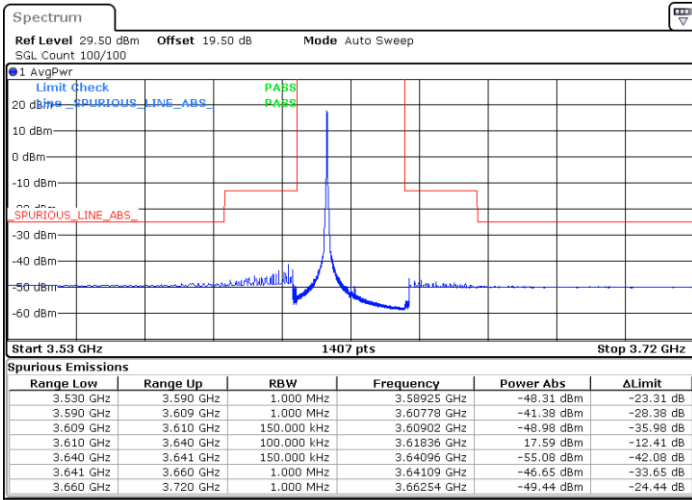

Date: 16.FEB.2021 18:57:57

LTE Band 48 / 15MHz

64QAM

Lowest Channel / 1RB0

Lowest Channel / 1RBmax

Date: 17.FEB.2021 13:27:57

Date: 17.FEB.2021 13:34:55

Lowest Channel / FullRB

N/A

Date: 17.FEB.2021 14:23:24

LTE Band 48 / 15MHz

64QAM

Middle Channel / 1RB0

Middle Channel / 1RBmax

Date: 17.FEB.2021 13:04:22

Date: 17.FEB.2021 13:09:28

Middle Channel / FullIRB

N/A

Date: 17.FEB.2021 12:42:10

LTE Band 48 / 15MHz

64QAM

Highest Channel / 1RB0

Highest Channel / 1RBmax

Date: 17.FEB.2021 10:53:27

Date: 17.FEB.2021 10:35:58

Highest Channel / FullIRB

N/A

Date: 17.FEB.2021 11:58:48

LTE Band 48 / 20MHz

64QAM

Lowest Channel / 1RB0

Lowest Channel / 1RBmax