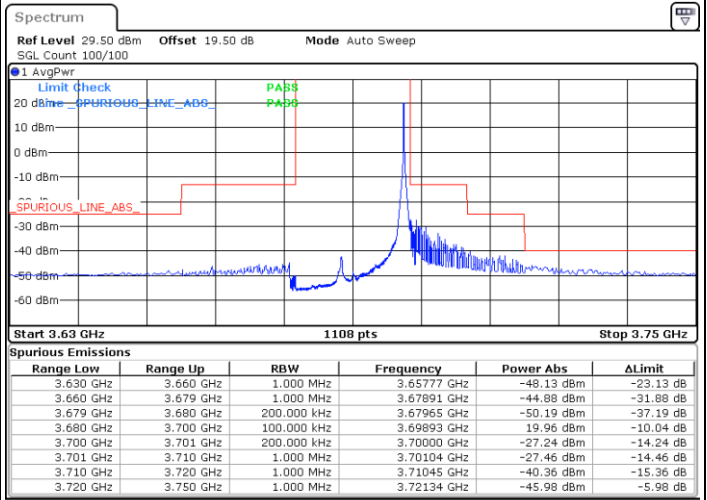

Date: 17.FEB.2021 15:17:32

Date: 10.MAR.2021 13:36:26

Lowest Channel / FullRB

N/A

Date: 17.FEB.2021 14:43:48

LTE Band 48 / 20MHz

QPSK

Middle Channel / 1RB0

Middle Channel / 1RBmax

Date: 17.FEB.2021 16:13:48

Date: 17.FEB.2021 16:22:59

Middle Channel / FullIRB

N/A

Date: 17.FEB.2021 15:41:32

LTE Band 48 / 20MHz

QPSK

Highest Channel / 1RB0

Highest Channel / 1RBmax

Date: 17.FEB.2021 17:28:53

Date: 17.FEB.2021 17:32:34

Highest Channel / FullIRB

N/A

Date: 17.FEB.2021 17:00:22

LTE Band 48 / 5MHz