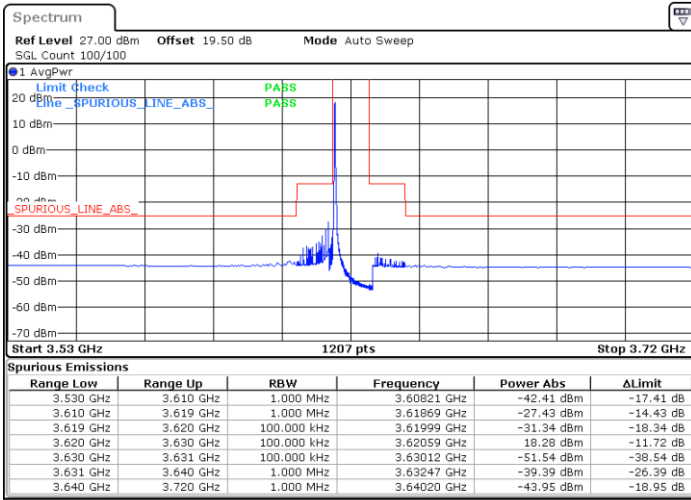

Highest Channel / 1RBmax

Date: 16.FEB.2021 15:26:39

Date: 16.FEB.2021 15:41:53

Highest Channel / FullIRB

N/A

Date: 16.FEB.2021 16:21:28

LTE Band 48 / 10MHz

64QAM

Lowest Channel / 1RB0

Lowest Channel / 1RBmax

Date: 16.FEB.2021 17:27:24

Date: 16.FEB.2021 17:46:56

Lowest Channel / FullRB

N/A

Date: 16.FEB.2021 16:36:08

LTE Band 48 / 10MHz

64QAM

MiddleChannel / 1RB0

Middle Channel / 1RBmax

Date: 16.FEB.2021 18:39:53

Date: 16.FEB.2021 18:03:25

Middle Channel / FullIRB

N/A

Date: 16.FEB.2021 18:53:59

LTE Band 48 / 10MHz

64QAM

Highest Channel / 1RB0

Highest Channel / 1RBmax

Date: 16.FEB.2021 19:33:17

Date: 16.FEB.2021 19:31:29

Highest Channel / FullIRB

N/A