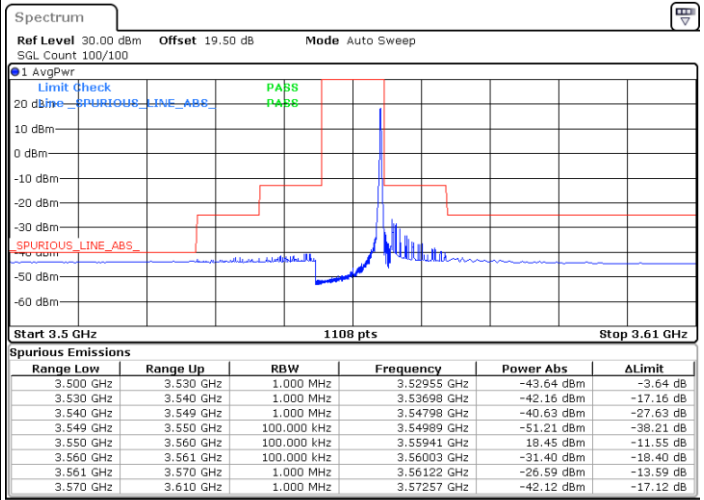

Date: 16.FEB.2021 13:59:42

Date: 16.FEB.2021 13:12:47

Middle Channel / FullIRB

N/A

Date: 16.FEB.2021 14:10:58

LTE Band 48 / 5MHz

64QAM

Highest Channel / 1RB0

Highest Channel / 1RBmax

Date: 16.FEB.2021 15:26:39

Date: 16.FEB.2021 15:41:53

Highest Channel / FullIRB

N/A

Date: 16.FEB.2021 16:21:28

LTE Band 48 / 10MHz

64QAM

Lowest Channel / 1RB0

Lowest Channel / 1RBmax

Date: 16.FEB.2021 17:27:24

Date: 16.FEB.2021 17:46:56

Lowest Channel / FullRB

N/A

Date: 16.FEB.2021 16:36:08

LTE Band 48 / 10MHz