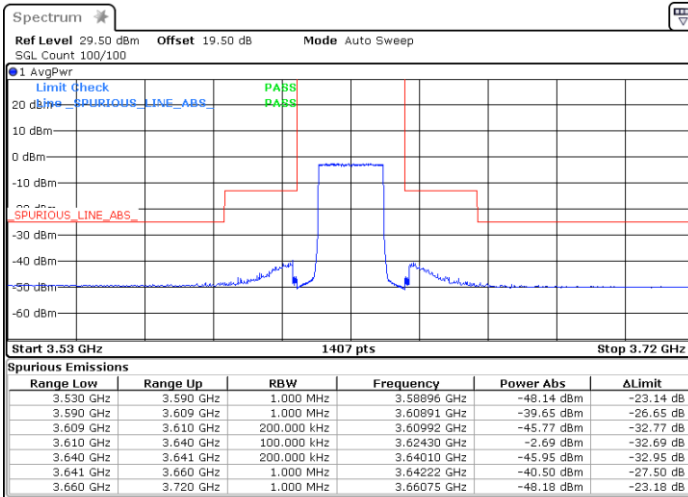

Date: 17.FEB.2021 10:35:58

Highest Channel / FullIRB

N/A

Date: 17.FEB.2021 11:58:48

LTE Band 48 / 20MHz

64QAM

Lowest Channel / 1RB0

Lowest Channel / 1RBmax

Date: 17.FEB.2021 15:24:26

Date: 17.FEB.2021 15:06:53

Lowest Channel / FullRB

N/A

Date: 17.FEB.2021 14:37:15

LTE Band 48 / 20MHz

64QAM

Middle Channel / 1RB0

Middle Channel / 1RBmax

Date: 17.FEB.2021 16:02:41

Date: 17.FEB.2021 16:30:24

Middle Channel / FullIRB

N/A

Date: 17.FEB.2021 15:58:46