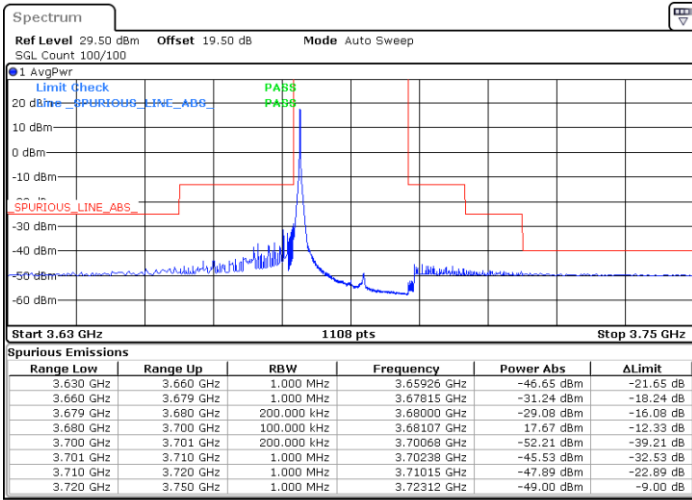

Date: 17.FEB.2021 14:40:32

LTE Band 48 / 20MHz

16QAM

Middle Channel / 1RB0

Middle Channel / 1RBmax

Date: 17.FEB.2021 16:08:12

Date: 17.FEB.2021 16:26:17

Middle Channel / FullIRB

N/A

Date: 17.FEB.2021 15:48:22

LTE Band 48 / 20MHz

16QAM

Highest Channel / 1RB0

Highest Channel / 1RBmax

Date: 17.FEB.2021 17:22:21

Date: 17.FEB.2021 17:36:12

Highest Channel / FullIRB

N/A

Date: 17.FEB.2021 17:05:46

LTE Band 48 / 5MHz

64QAM

Lowest Channel / 1RB0

Lowest Channel / 1RBmax

Date: 16.FEB.2021 11:38:18

Date: 16.FEB.2021 13:07:17

Lowest Channel / FullRB

N/A

Date: 16.FEB.2021 11:32:49

LTE Band 48 / 5MHz

64QAM

Middle Channel / 1RB0

Middle Channel / 1RBmax