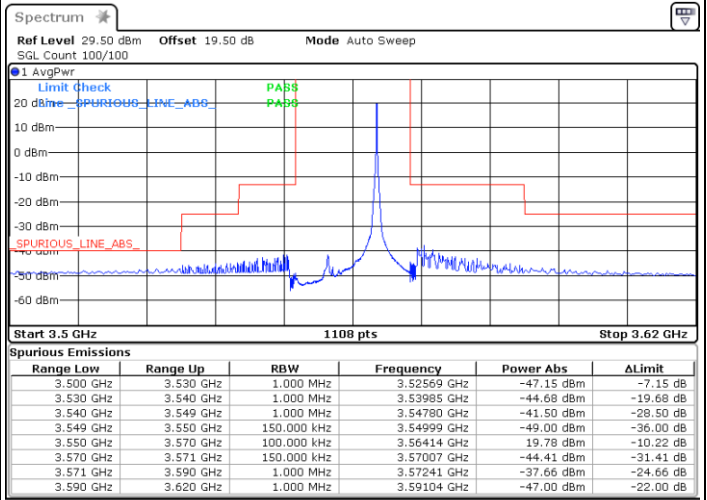

LTE Band 48 / 10MHz

QPSK

Highest Channel / 1RB0

Highest Channel / 1RBmax

Date: 16.FEB.2021 19:19:27

Date: 16.FEB.2021 19:26:56

Highest Channel / FullIRB

N/A

Date: 16.FEB.2021 19:11:56

LTE Band 48 / 15MHz

QPSK

Lowest Channel / 1RB0

Lowest Channel / 1RBmax

Date: 17.FEB.2021 13:20:05

Date: 17.FEB.2021 13:44:16

Lowest Channel / FullRB

N/A

Date: 17.FEB.2021 13:54:21

LTE Band 48 / 15MHz

QPSK

Middle Channel / 1RB0

Middle Channel / 1RBmax

Date: 17.FEB.2021 12:55:31

Date: 17.FEB.2021 13:15:00

Middle Channel / FullIRB

N/A

Date: 17.FEB.2021 12:50:34

LTE Band 48 / 15MHz

QPSK

Highest Channel / 1RB0

Highest Channel / 1RBmax

Date: 17.FEB.2021 11:03:13