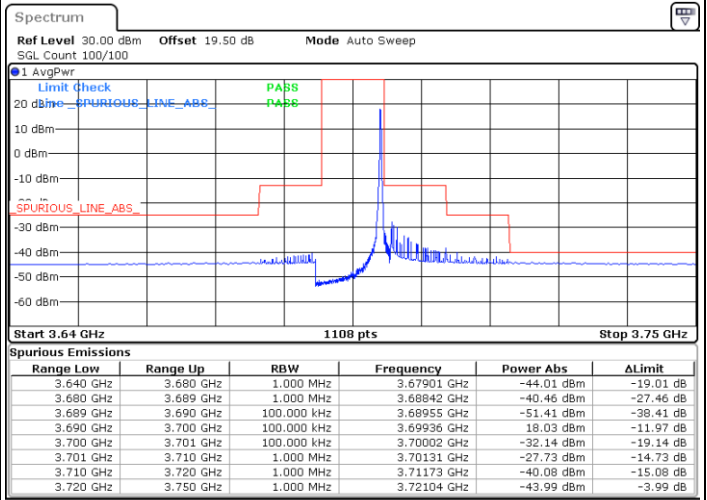

Lowest Channel / 1RB0

Lowest Channel / 1RBmax

Date: 16.FEB.2021 17:27:24

Date: 16.FEB.2021 17:46:56

Lowest Channel / FullRB

N/A

Date: 16.FEB.2021 16:36:08

LTE Band 48 / 10MHz

LTE Band 48 / 10MHz

64QAM

Highest Channel / 1RB0

Highest Channel / 1RBmax

Date: 16.FEB.2021 19:33:17

Date: 16.FEB.2021 19:31:29

Highest Channel / FullIRB

N/A

Date: 16.FEB.2021 18:57:57

LTE Band 48 / 15MHz

64QAM

Lowest Channel / 1RB0

Lowest Channel / 1RBmax

Date: 17.FEB.2021 13:27:57

Date: 17.FEB.2021 13:34:55

Lowest Channel / FullRB