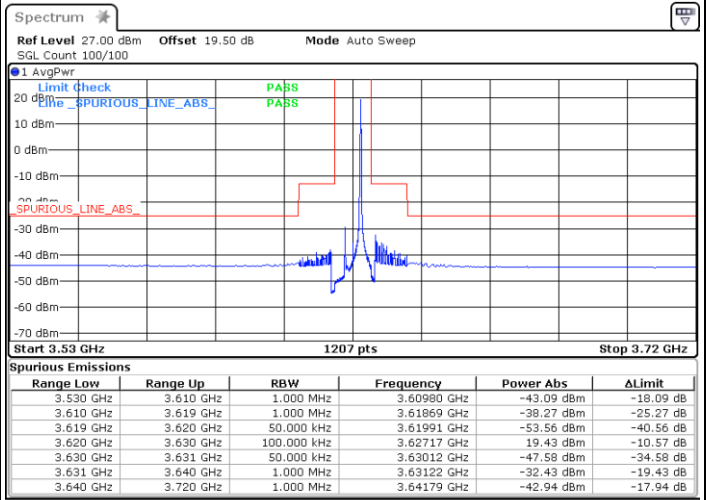

Highest Channel / 1RB0

Highest Channel / 1RBmax

Date: 17.FEB.2021 17:28:53

Date: 17.FEB.2021 17:32:34

Highest Channel / FullIRB

N/A

Date: 17.FEB.2021 17:00:22

LTE Band 48 / 5MHz

LTE Band 48 / 5MHz

16QAM

Middle Channel / 1RB0

Middle Channel / 1RBmax

Date: 16.FEB.2021 13:36:58

Date: 16.FEB.2021 13:20:15

Middle Channel / FullIRB

N/A

Date: 16.FEB.2021 14:18:04

LTE Band 48 / 5MHz

16QAM

Highest Channel / 1RB0

Highest Channel / 1RBmax

Date: 16.FEB.2021 15:15:06

Date: 16.FEB.2021 15:47:50

Highest Channel / FullIRB

N/A

Date: 16.FEB.2021 16:18:24

LTE Band 48 / 10MHz

16QAM

Lowest Channel / 1RB0

Lowest Channel / 1RBmax

Date: 16.FEB.2021 17:23:56

Date: 16.FEB.2021 17:43:49