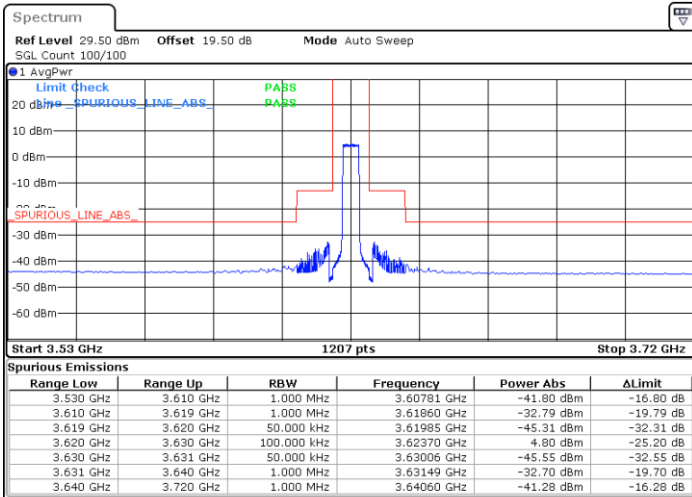

Highest Channel / 1RB0

Highest Channel / 1RBmax

Date: 17.FEB.2021 17:28:53

Date: 17.FEB.2021 17:32:34

Highest Channel / FullIRB

N/A

Date: 17.FEB.2021 17:00:22

LTE Band 48 / 5MHz

LTE Band 48 / 5MHz

16QAM

Middle Channel / 1RB0

Middle Channel / 1RBmax

Date: 16.FEB.2021 13:36:58

Date: 16.FEB.2021 13:20:15

Middle Channel / FullIRB

N/A

Date: 16.FEB.2021 14:18:04

LTE Band 48 / 5MHz

16QAM

Highest Channel / 1RB0

Highest Channel / 1RBmax

Date: 16.FEB.2021 15:15:06

Date: 16.FEB.2021 15:47:50

Highest Channel / FullIRB