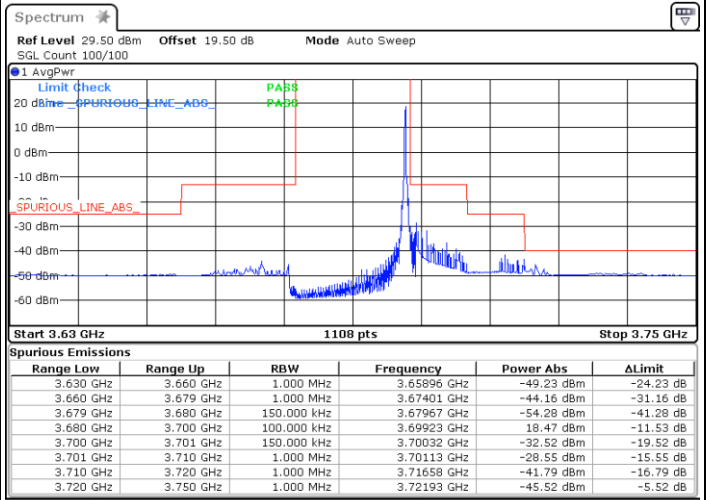

Date: 16.FEB.2021 18:57:57

LTE Band 48 / 15MHz

64QAM

Lowest Channel / 1RB0

Lowest Channel / 1RBmax

Date: 17.FEB.2021 13:27:57

Date: 17.FEB.2021 13:34:55

Lowest Channel / FullRB

N/A

Date: 17.FEB.2021 14:23:24

LTE Band 48 / 15MHz

64QAM

Middle Channel / 1RB0

Middle Channel / 1RBmax

Date: 17.FEB.2021 13:04:22

Date: 17.FEB.2021 13:09:28

Middle Channel / FullIRB

N/A

Date: 17.FEB.2021 12:42:10

LTE Band 48 / 15MHz

64QAM

Highest Channel / 1RB0

Highest Channel / 1RBmax

Date: 17.FEB.2021 10:53:27

Date: 17.FEB.2021 10:35:58

Highest Channel / FullIRB

N/A

Date: 17.FEB.2021 11:58:48

LTE Band 48 / 20MHz

64QAM

Lowest Channel / 1RB0

Lowest Channel / 1RBmax