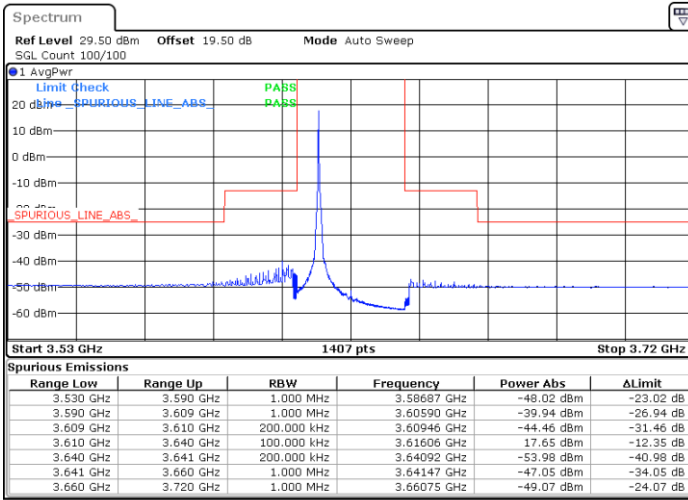

LTE Band 48 / 20MHz

64QAM

Middle Channel / 1RB0

Middle Channel / 1RBmax

Date: 17.FEB.2021 16:02:41