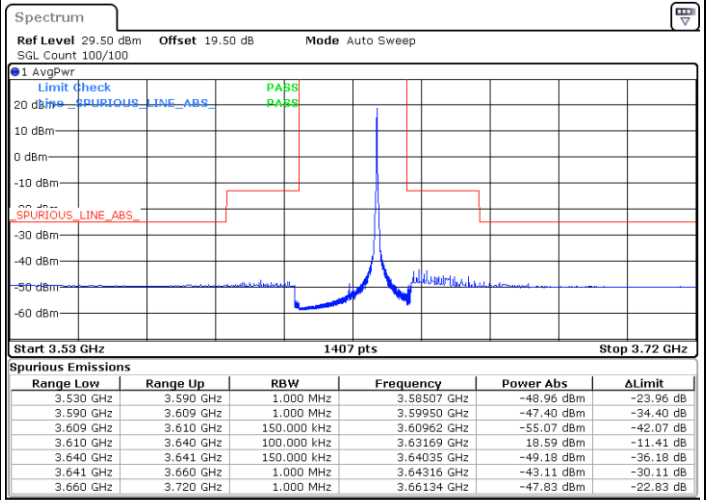

Date: 16.FEB.2021 18:57:57

LTE Band 48 / 15MHz

64QAM

Lowest Channel / 1RB0

Lowest Channel / 1RBmax

Date: 17.FEB.2021 13:27:57

Date: 17.FEB.2021 13:34:55

Lowest Channel / FullRB

N/A

Date: 17.FEB.2021 14:23:24

LTE Band 48 / 15MHz

64QAM

Middle Channel / 1RB0

Middle Channel / 1RBmax

Date: 17.FEB.2021 13:04:22

Date: 17.FEB.2021 13:09:28

Middle Channel / FullIRB

N/A

Date: 17.FEB.2021 12:42:10

LTE Band 48 / 15MHz

64QAM

Highest Channel / 1RB0

Highest Channel / 1RBmax

Date: 17.FEB.2021 10:53:27

Date: 17.FEB.2021 10:35:58

Highest Channel / FullIRB

N/A

Date: 17.FEB.2021 11:58:48

LTE Band 48 / 20MHz

64QAM

Lowest Channel / 1RB0

Lowest Channel / 1RBmax