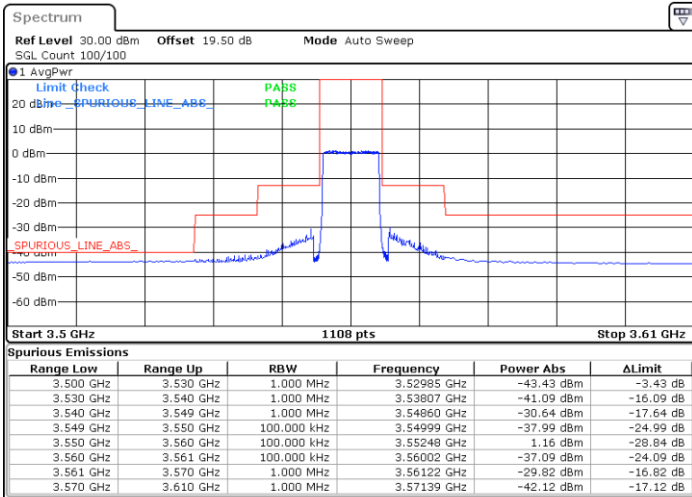

Highest Channel / 1RBmax

Date: 16.FEB.2021 15:26:39

Date: 16.FEB.2021 15:41:53

Highest Channel / FullIRB

N/A

Date: 16.FEB.2021 16:21:28

LTE Band 48 / 10MHz

64QAM

Lowest Channel / 1RB0

Lowest Channel / 1RBmax

Date: 16.FEB.2021 17:27:24

Date: 16.FEB.2021 17:46:56

Lowest Channel / FullRB

N/A

Date: 16.FEB.2021 16:36:08

LTE Band 48 / 10MHz

LTE Band 48 / 10MHz

64QAM

Highest Channel / 1RB0

Highest Channel / 1RBmax

Date: 16.FEB.2021 19:33:17

Date: 16.FEB.2021 19:31:29

Highest Channel / FullIRB

N/A