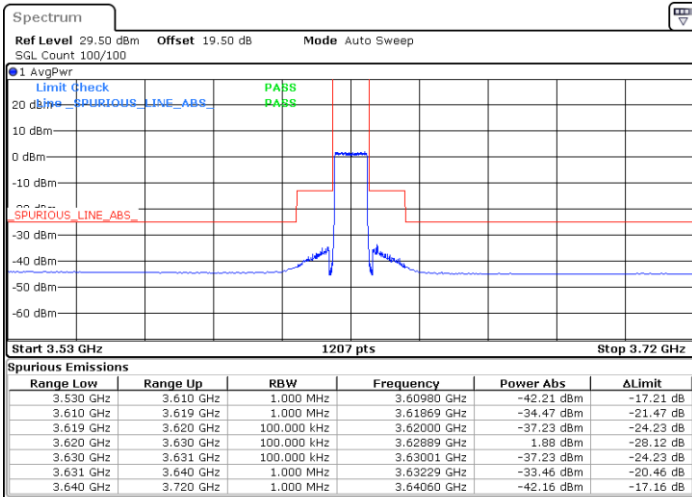

N/A

Date: 16.FEB.2021 16:18:24

LTE Band 48 / 10MHz

16QAM

Lowest Channel / 1RB0

Lowest Channel / 1RBmax

Date: 16.FEB.2021 17:23:56

Date: 16.FEB.2021 17:43:49

Lowest Channel / FullRB

N/A

Date: 16.FEB.2021 16:44:18

LTE Band 48 / 10MHz

16QAM

MiddleChannel / 1RB0

Middle Channel / 1RBmax

Date: 16.FEB.2021 18:27:03

Date: 16.FEB.2021 18:00:03

Middle Channel / FullIRB

N/A

Date: 16.FEB.2021 18:51:58

LTE Band 48 / 10MHz

16QAM

Highest Channel / 1RB0

Highest Channel / 1RBmax

Date: 16.FEB.2021 19:36:55

Date: 16.FEB.2021 19:30:34

Highest Channel / FullIRB

N/A

Date: 16.FEB.2021 19:09:21

LTE Band 48 / 15MHz

16QAM

Lowest Channel / 1RB0