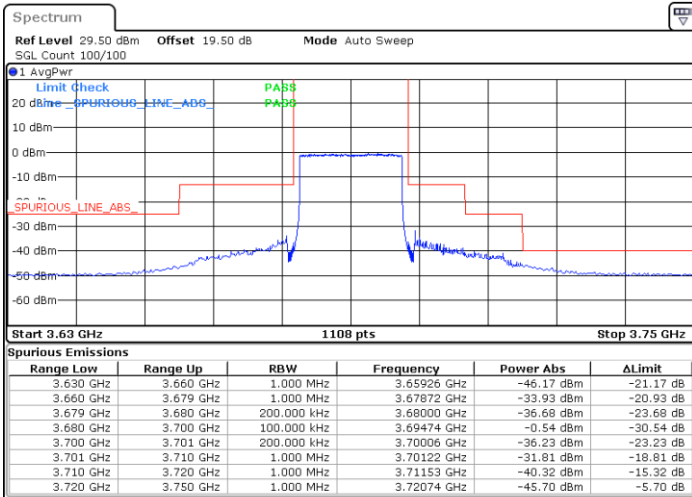

Middle Channel / 1RBmax

Date: 17.FEB.2021 16:13:48

Date: 17.FEB.2021 16:22:59

Middle Channel / FullIRB

N/A

Date: 17.FEB.2021 15:41:32

LTE Band 48 / 20MHz

QPSK

Highest Channel / 1RB0

Highest Channel / 1RBmax

Date: 17.FEB.2021 17:28:53

Date: 17.FEB.2021 17:32:34

Highest Channel / FullIRB

N/A

Date: 17.FEB.2021 17:00:22

LTE Band 48 / 5MHz

16QAM

Lowest Channel / 1RB0

Lowest Channel / 1RBmax

Date: 16.FEB.2021 11:54:49

Date: 16.FEB.2021 12:54:42

Lowest Channel / FullRB

N/A

Date: 16.FEB.2021 11:30:05