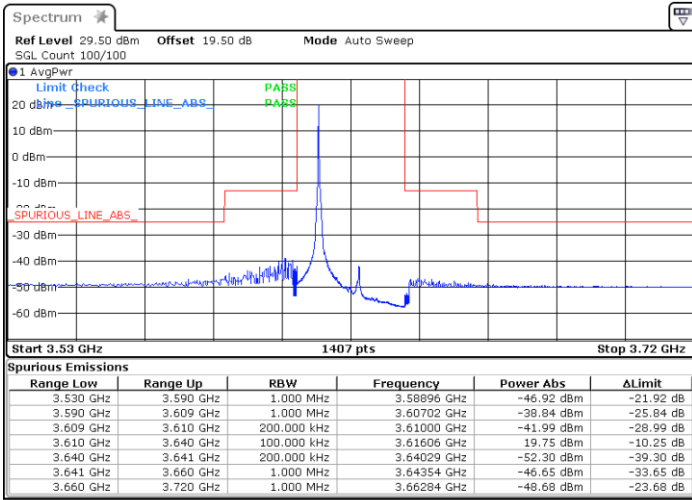

Date: 17.FEB.2021 10:38:25

Highest Channel / FullIRB

N/A

Date: 17.FEB.2021 11:18:22

LTE Band 48 / 20MHz

QPSK

Lowest Channel / 1RB0

Lowest Channel / 1RBmax

Date: 17.FEB.2021 15:17:32

Date: 10.MAR.2021 13:36:26

Lowest Channel / FullRB

N/A

Date: 17.FEB.2021 14:43:48

LTE Band 48 / 20MHz

QPSK

Middle Channel / 1RB0

Middle Channel / 1RBmax

Date: 17.FEB.2021 16:13:48

Date: 17.FEB.2021 16:22:59

Middle Channel / FullIRB

N/A

Date: 17.FEB.2021 15:41:32

LTE Band 48 / 20MHz

QPSK

Highest Channel / 1RB0

Highest Channel / 1RBmax

Date: 17.FEB.2021 17:28:53

Date: 17.FEB.2021 17:32:34

Highest Channel / FullIRB

N/A

Date: 17.FEB.2021 17:00:22

LTE Band 48 / 5MHz