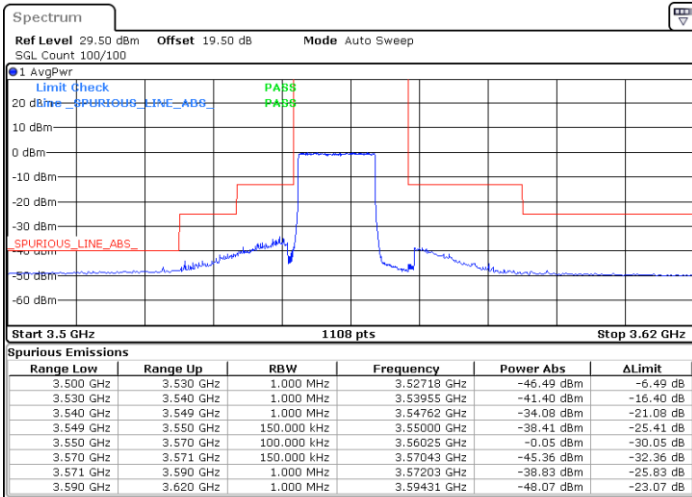

Date: 16.FEB.2021 19:36:55

Date: 16.FEB.2021 19:30:34

Highest Channel / FullIRB

N/A

Date: 16.FEB.2021 19:09:21

LTE Band 48 / 15MHz

16QAM

Lowest Channel / 1RB0

Lowest Channel / 1RBmax

Date: 17.FEB.2021 13:23:08

Date: 17.FEB.2021 13:40:56

Lowest Channel / FullIRB

N/A

Date: 17.FEB.2021 13:58:23

LTE Band 48 / 15MHz

16QAM

Middle Channel / 1RB0

Middle Channel / 1RBmax

Date: 17.FEB.2021 12:59:17

Date: 17.FEB.2021 13:12:27

Middle Channel / FullIRB

N/A

Date: 17.FEB.2021 12:45:42

LTE Band 48 / 15MHz