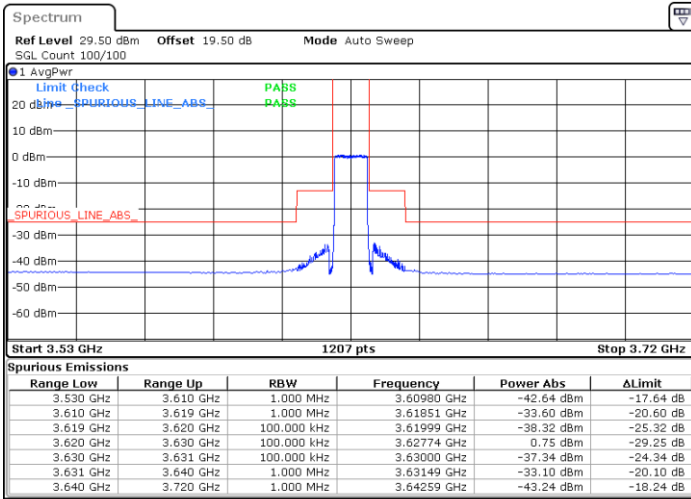

Lowest Channel / 1RB0

Lowest Channel / 1RBmax

Date: 16.FEB.2021 17:27:24

Date: 16.FEB.2021 17:46:56

Lowest Channel / FullRB

N/A

Date: 16.FEB.2021 16:36:08

LTE Band 48 / 10MHz

64QAM

MiddleChannel / 1RB0

Middle Channel / 1RBmax

Date: 16.FEB.2021 18:39:53

Date: 16.FEB.2021 18:03:25

Middle Channel / FullIRB

N/A

Date: 16.FEB.2021 18:53:59

LTE Band 48 / 10MHz

64QAM

Highest Channel / 1RB0

Highest Channel / 1RBmax

Date: 16.FEB.2021 19:33:17

Date: 16.FEB.2021 19:31:29

Highest Channel / FullIRB

N/A

Date: 16.FEB.2021 18:57:57

LTE Band 48 / 15MHz

64QAM

Lowest Channel / 1RB0

Lowest Channel / 1RBmax

Date: 17.FEB.2021 13:27:57

Date: 17.FEB.2021 13:34:55

Lowest Channel / FullRB