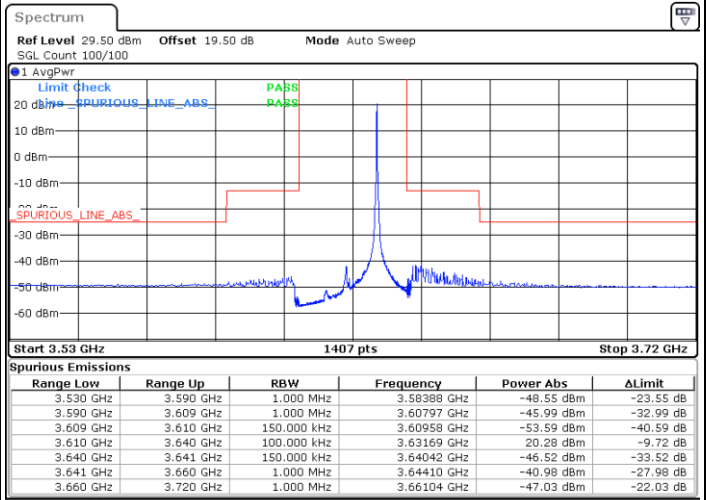

Date: 16.FEB.2021 19:11:56

LTE Band 48 / 15MHz

QPSK

Lowest Channel / 1RB0

Lowest Channel / 1RBmax

Date: 17.FEB.2021 13:20:05

Date: 17.FEB.2021 13:44:16

Lowest Channel / FullRB

N/A

Date: 17.FEB.2021 13:54:21

LTE Band 48 / 15MHz

QPSK

Middle Channel / 1RB0

Middle Channel / 1RBmax

Date: 17.FEB.2021 12:55:31

Date: 17.FEB.2021 13:15:00

Middle Channel / FullIRB

N/A

Date: 17.FEB.2021 12:50:34

LTE Band 48 / 15MHz

QPSK

Highest Channel / 1RB0

Highest Channel / 1RBmax

Date: 17.FEB.2021 11:03:13

Date: 17.FEB.2021 10:38:25

Highest Channel / FullIRB

N/A

Date: 17.FEB.2021 11:18:22

LTE Band 48 / 20MHz

QPSK

Lowest Channel / 1RB0

Lowest Channel / 1RBmax