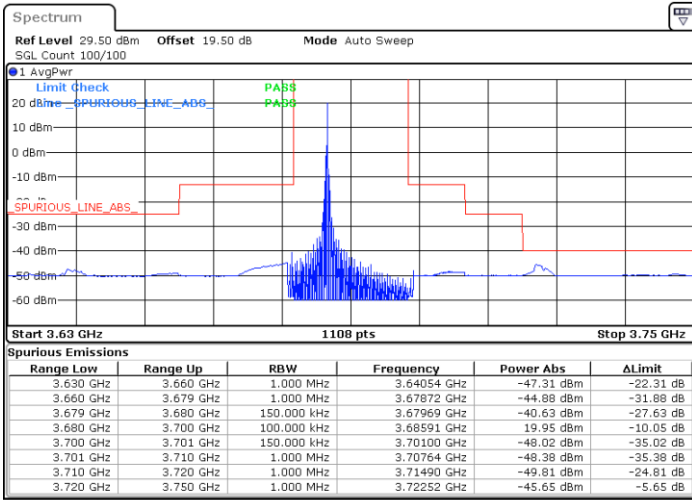

Date: 16.FEB.2021 18:57:57

LTE Band 48 / 15MHz

64QAM

Lowest Channel / 1RB0

Lowest Channel / 1RBmax

Date: 17.FEB.2021 13:27:57

Date: 17.FEB.2021 13:34:55

Lowest Channel / FullRB

N/A

Date: 17.FEB.2021 14:23:24

LTE Band 48 / 15MHz

64QAM

Middle Channel / 1RB0

Middle Channel / 1RBmax

Date: 17.FEB.2021 13:04:22

Date: 17.FEB.2021 13:09:28

Middle Channel / FullIRB

N/A

Date: 17.FEB.2021 12:42:10

LTE Band 48 / 15MHz

64QAM

Highest Channel / 1RB0

Highest Channel / 1RBmax

Date: 17.FEB.2021 10:53:27

Date: 17.FEB.2021 10:35:58

Highest Channel / FullIRB

N/A

Date: 17.FEB.2021 11:58:48

LTE Band 48 / 20MHz

64QAM

Lowest Channel / 1RB0

Lowest Channel / 1RBmax