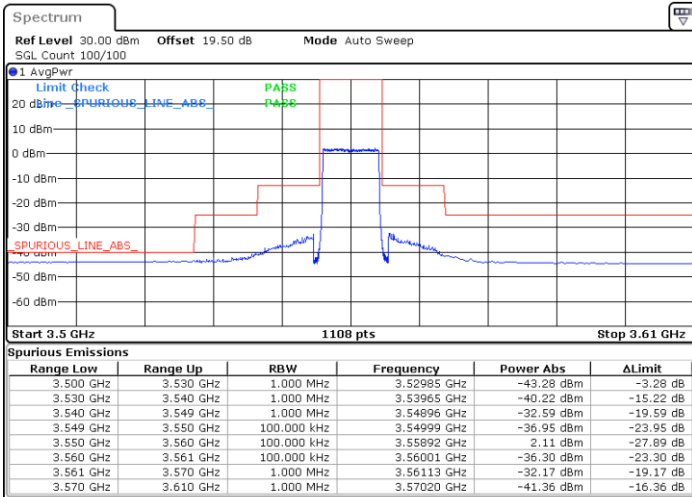

Date: 16.FEB.2021 14:18:04

LTE Band 48 / 5MHz

16QAM

Highest Channel / 1RB0

Highest Channel / 1RBmax

Date: 16.FEB.2021 15:15:06

Date: 16.FEB.2021 15:47:50

Highest Channel / FullIRB

N/A

Date: 16.FEB.2021 16:18:24

LTE Band 48 / 10MHz

16QAM

Lowest Channel / 1RB0

Lowest Channel / 1RBmax

Date: 16.FEB.2021 17:23:56

Date: 16.FEB.2021 17:43:49

Lowest Channel / FullRB

N/A

Date: 16.FEB.2021 16:44:18

LTE Band 48 / 10MHz

16QAM

MiddleChannel / 1RB0

Middle Channel / 1RBmax

Date: 16.FEB.2021 18:27:03

Date: 16.FEB.2021 18:00:03

Middle Channel / FullIRB

N/A

Date: 16.FEB.2021 18:51:58

LTE Band 48 / 10MHz

16QAM

Highest Channel / 1RB0

Highest Channel / 1RBmax