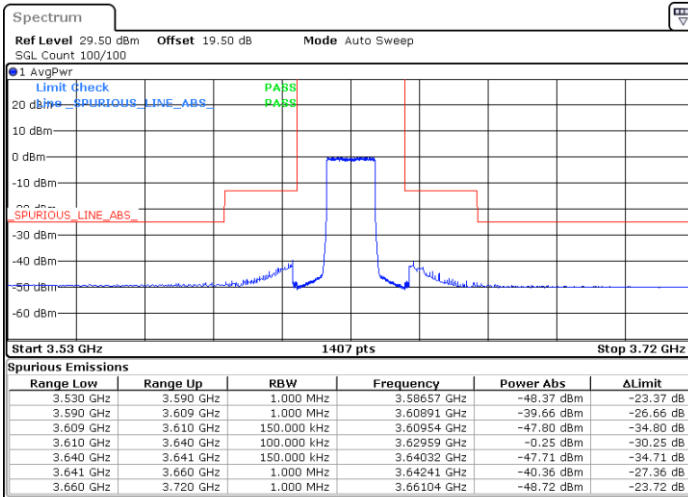

Lowest Channel / 1RBmax

Date: 17.FEB.2021 13:23:08

Date: 17.FEB.2021 13:40:56

Lowest Channel / FullIRB

N/A

Date: 17.FEB.2021 13:58:23

LTE Band 48 / 15MHz

16QAM

Middle Channel / 1RB0

Middle Channel / 1RBmax

Date: 17.FEB.2021 12:59:17

Date: 17.FEB.2021 13:12:27

Middle Channel / FullIRB

N/A

Date: 17.FEB.2021 12:45:42

LTE Band 48 / 15MHz

16QAM

Highest Channel / 1RB0

Highest Channel / 1RBmax

Date: 17.FEB.2021 10:59:42

Date: 17.FEB.2021 10:37:16

Highest Channel / FullIRB

N/A

Date: 17.FEB.2021 11:47:56