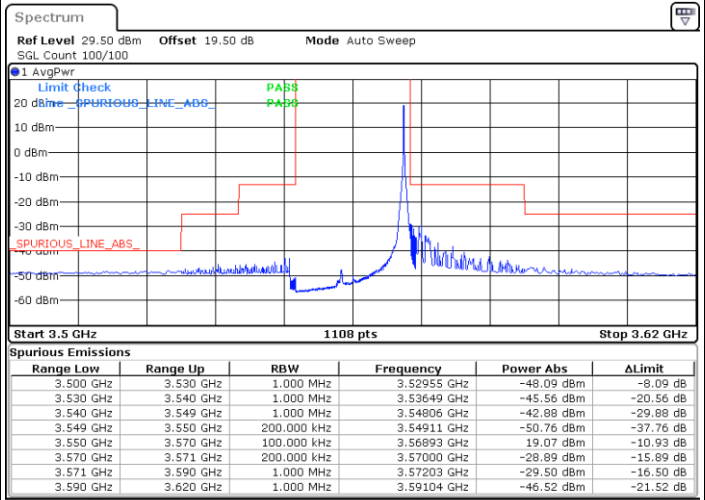

Middle Channel / 1RB0

Middle Channel / 1RBmax

Date: 17.FEB.2021 12:59:17

Date: 17.FEB.2021 13:12:27

Middle Channel / FullIRB

N/A

Date: 17.FEB.2021 12:45:42

LTE Band 48 / 15MHz

16QAM

Highest Channel / 1RB0

Highest Channel / 1RBmax

Date: 17.FEB.2021 10:59:42

Date: 17.FEB.2021 10:37:16

Highest Channel / FullIRB

N/A

Date: 17.FEB.2021 11:47:56

LTE Band 48 / 20MHz

16QAM

Lowest Channel / 1RB0

Lowest Channel / 1RBmax

Date: 17.FEB.2021 15:20:37

Date: 17.FEB.2021 15:10:22

Lowest Channel / FullRB

N/A