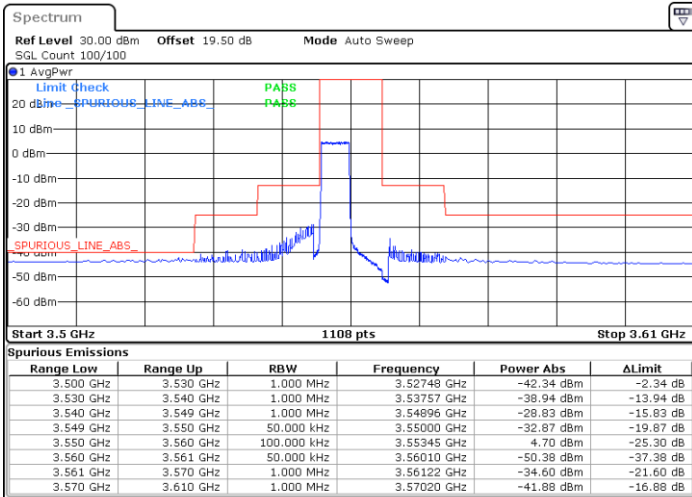

Highest Channel / 1RB0

Highest Channel / 1RBmax

Date: 17.FEB.2021 17:28:53

Date: 17.FEB.2021 17:32:34

Highest Channel / FullIRB

N/A

Date: 17.FEB.2021 17:00:22

LTE Band 48 / 5MHz

16QAM

Lowest Channel / 1RB0

Lowest Channel / 1RBmax

Date: 16.FEB.2021 11:54:49

Date: 16.FEB.2021 12:54:42

Lowest Channel / FullRB

N/A

Date: 16.FEB.2021 11:30:05

LTE Band 48 / 5MHz

16QAM

Middle Channel / 1RB0

Middle Channel / 1RBmax

Date: 16.FEB.2021 13:36:58

Date: 16.FEB.2021 13:20:15

Middle Channel / FullIRB

N/A

Date: 16.FEB.2021 14:18:04

LTE Band 48 / 5MHz

16QAM

Highest Channel / 1RB0

Highest Channel / 1RBmax

Date: 16.FEB.2021 15:15:06

Date: 16.FEB.2021 15:47:50

Highest Channel / FullIRB