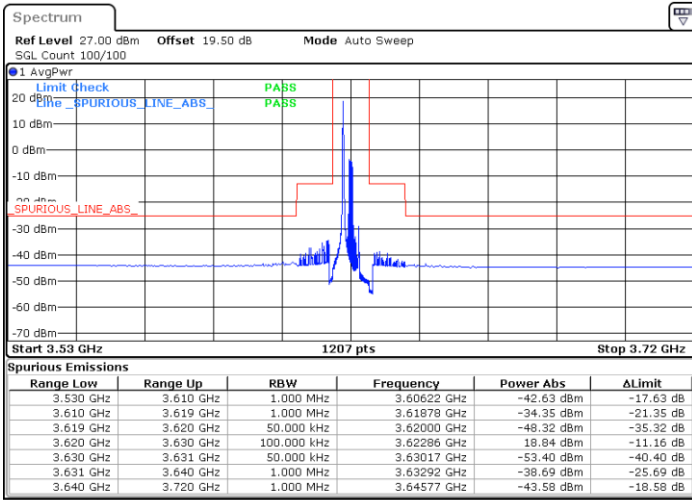

Highest Channel / 1RB0

Highest Channel / 1RBmax

Date: 17.FEB.2021 17:28:53

Date: 17.FEB.2021 17:32:34

Highest Channel / FullIRB

N/A

Date: 17.FEB.2021 17:00:22

LTE Band 48 / 5MHz

16QAM

Lowest Channel / 1RB0

Lowest Channel / 1RBmax

Date: 16.FEB.2021 11:54:49

Date: 16.FEB.2021 12:54:42

Lowest Channel / FullRB

N/A

Date: 16.FEB.2021 11:30:05

LTE Band 48 / 5MHz

16QAM

Middle Channel / 1RB0

Middle Channel / 1RBmax

Date: 16.FEB.2021 13:36:58

Date: 16.FEB.2021 13:20:15

Middle Channel / FullIRB

N/A

Date: 16.FEB.2021 14:18:04

LTE Band 48 / 5MHz

16QAM

Highest Channel / 1RB0

Highest Channel / 1RBmax

Date: 16.FEB.2021 15:15:06

Date: 16.FEB.2021 15:47:50

Highest Channel / FullIRB