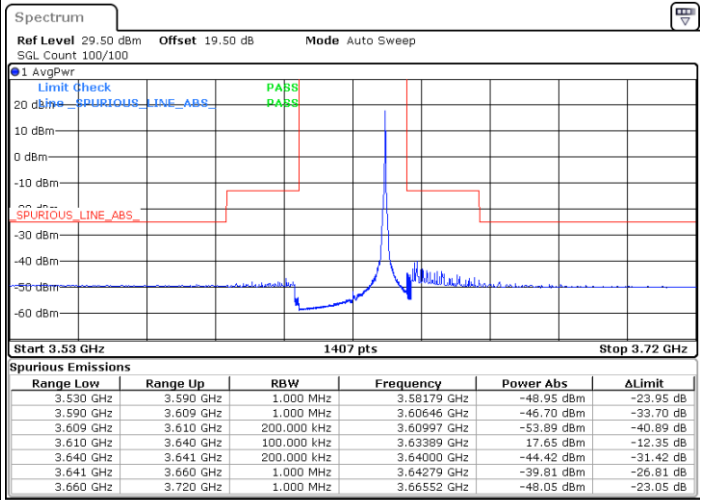

Date: 17.FEB.2021 16:30:24