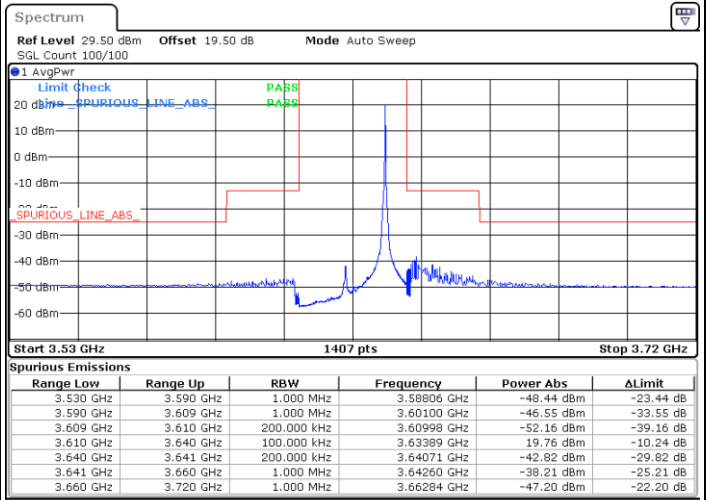

Date: 17.FEB.2021 10:38:25

Highest Channel / FullIRB

N/A

Date: 17.FEB.2021 11:18:22

LTE Band 48 / 20MHz

QPSK

Lowest Channel / 1RB0

Lowest Channel / 1RBmax

Date: 17.FEB.2021 15:17:32

Date: 10.MAR.2021 13:36:26

Lowest Channel / FullRB

N/A

Date: 17.FEB.2021 14:43:48

LTE Band 48 / 20MHz

QPSK

Middle Channel / 1RB0

Middle Channel / 1RBmax

Date: 17.FEB.2021 16:13:48

Date: 17.FEB.2021 16:22:59

Middle Channel / FullIRB

N/A

Date: 17.FEB.2021 15:41:32

LTE Band 48 / 20MHz

QPSK

Highest Channel / 1RB0

Highest Channel / 1RBmax

Date: 17.FEB.2021 17:28:53

Date: 17.FEB.2021 17:32:34

Highest Channel / FullIRB

N/A

Date: 17.FEB.2021 17:00:22

LTE Band 48 / 5MHz