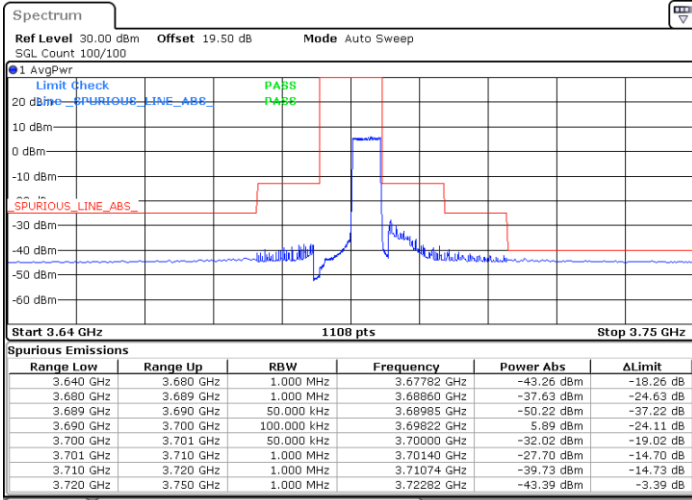

Highest Channel / 1RB0

Highest Channel / 1RBmax

Date: 17.FEB.2021 17:19:43

Date: 17.FEB.2021 17:41:57

Highest Channel / FullIRB

N/A

Date: 17.FEB.2021 17:12:46

Conducted Band Edge

LTE Band 48 / 5MHz

QPSK

Middle Channel / 1RB0

Middle Channel / 1RBmax

Date: 16.FEB.2021 13:31:38

Date: 16.FEB.2021 13:21:48

Middle Channel / FullIRB

N/A

Date: 16.FEB.2021 14:39:00

LTE Band 48 / 5MHz

QPSK

Highest Channel / 1RB0

Highest Channel / 1RBmax

Date: 16.FEB.2021 15:19:28

Date: 16.FEB.2021 15:53:16

Highest Channel / FullIRB

N/A

Date: 16.FEB.2021 14:46:33

LTE Band 48 / 10MHz

QPSK

Lowest Channel / 1RB0

Lowest Channel / 1RBmax

Date: 16.FEB.2021 17:14:46

Date: 16.FEB.2021 17:35:10