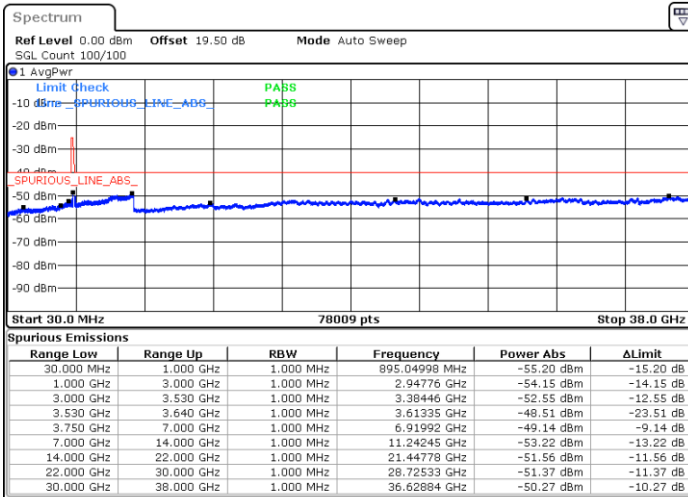

Lowest Channel / 1RB0

Lowest Channel / 1RBmax

Date: 16.FEB.2021 17:31:08

Date: 16.FEB.2021 17:48:17

Lowest Channel / FullIRB

N/A

Date: 16.FEB.2021 16:40:03

LTE Band 48 / 10MHz

LTE Band 48 / 10MHz

64QAM

Highest Channel / 1RB0

Highest Channel / 1RBmax

Date: 16.FEB.2021 19:34:20

Date: 16.FEB.2021 19:32:33

Highest Channel / FullIRB

N/A

Date: 16.FEB.2021 19:01:27

LTE Band 48 / 15MHz

64QAM

Lowest Channel / 1RB0

Lowest Channel / 1RBmax

Date: 17.FEB.2021 13:31:42

Date: 17.FEB.2021 13:36:46

Lowest Channel / FullRB