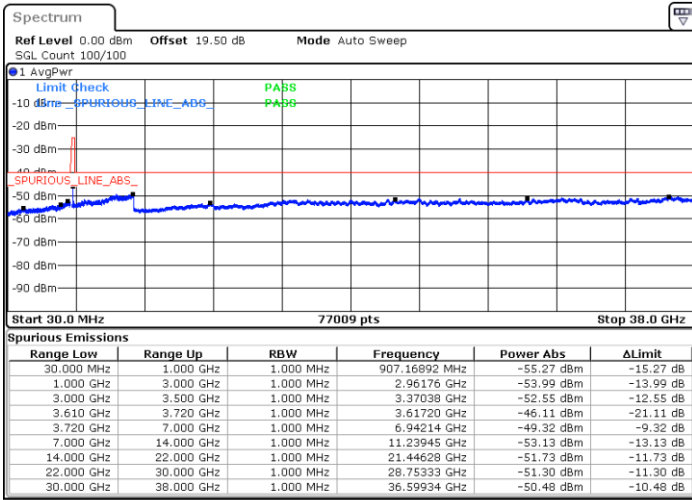

Middle Channel / FullIRB

N/A

Date: 17.FEB.2021 12:44:15

LTE Band 48 / 15MHz

64QAM

Highest Channel / 1RB0

Highest Channel / 1RBmax

Date: 17.FEB.2021 10:57:57

Date: 17.FEB.2021 10:49:19

Highest Channel / FullIRB

N/A

Date: 17.FEB.2021 11:59:54

LTE Band 48 / 20MHz

64QAM

Lowest Channel / 1RB0

Lowest Channel / 1RBmax

Date: 17.FEB.2021 15:28:48

Date: 17.FEB.2021 15:08:19

Lowest Channel / FullRB

N/A

Date: 17.FEB.2021 14:38:17

LTE Band 48 / 20MHz

64QAM

Middle Channel / 1RB0