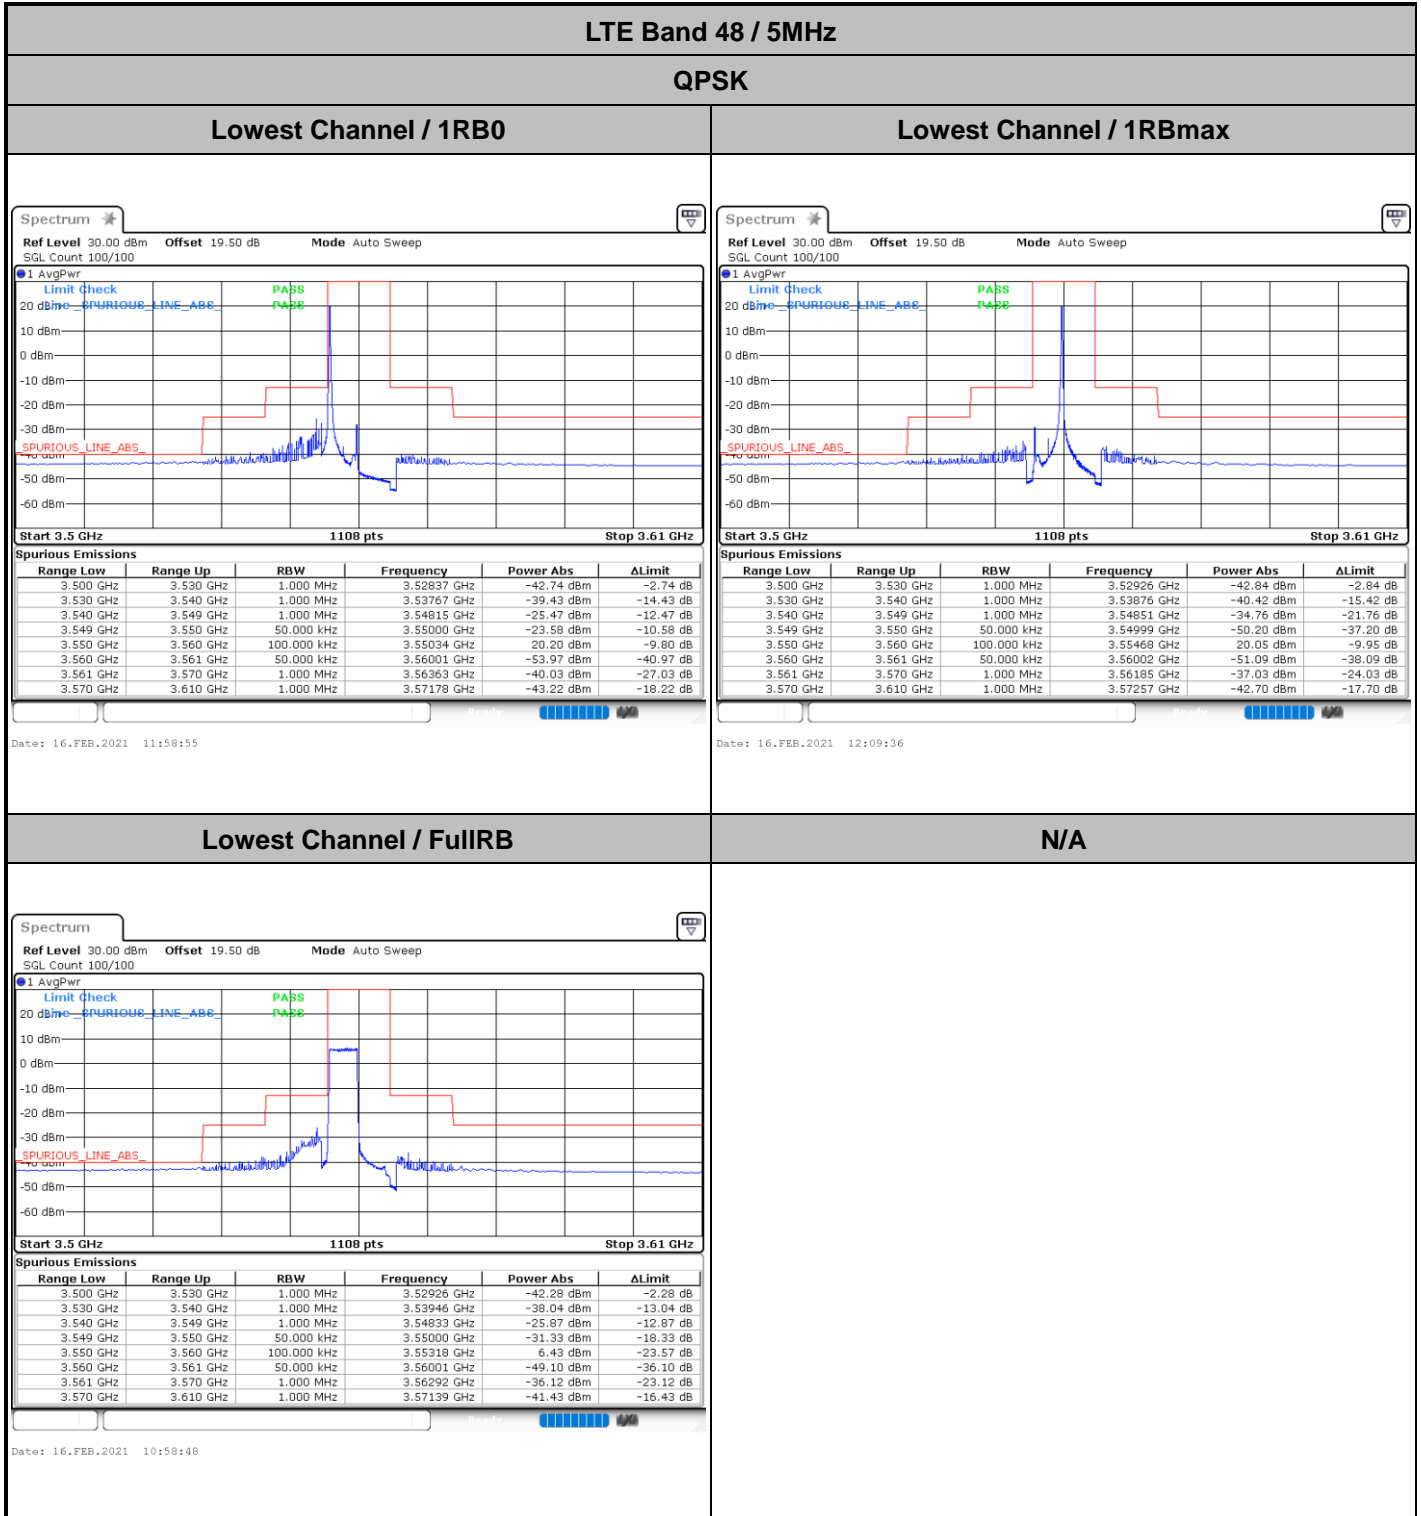

Highest Channel / 1RB0

Highest Channel / 1RBmax

Date: 17.FEB.2021 17:19:43

Date: 17.FEB.2021 17:41:57

Highest Channel / FullIRB

N/A

Date: 17.FEB.2021 17:12:46

Conducted Band Edge

LTE Band 48 / 5MHz

QPSK

Middle Channel / 1RB0

Middle Channel / 1RBmax

Date: 16.FEB.2021 13:31:38

Date: 16.FEB.2021 13:21:48

Middle Channel / FullIRB

N/A