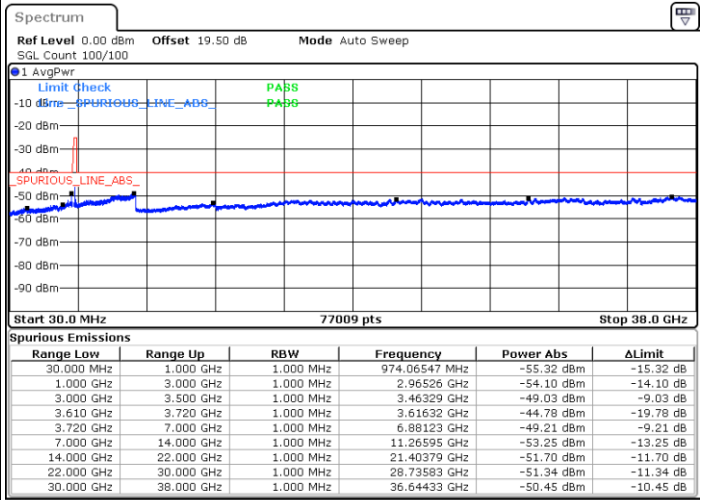

Date: 16.FEB.2021 18:01:10

Middle Channel / FullIRB

N/A

Date: 16.FEB.2021 18:53:00

LTE Band 48 / 10MHz

16QAM

Highest Channel / 1RB0

Highest Channel / 1RBmax

Date: 16.FEB.2021 19:39:39

Date: 16.FEB.2021 19:29:42

Highest Channel / FullIRB

N/A

Date: 16.FEB.2021 19:07:00

LTE Band 48 / 15MHz

16QAM

Lowest Channel / 1RB0

Lowest Channel / 1RBmax

Date: 17.FEB.2021 13:25:47

Date: 17.FEB.2021 13:42:04

Lowest Channel / FullRB

N/A

Date: 17.FEB.2021 14:19:53

LTE Band 48 / 15MHz

16QAM

Middle Channel / 1RB0

Middle Channel / 1RBmax

Date: 17.FEB.2021 13:02:09

Date: 17.FEB.2021 13:13:30

Middle Channel / FullIRB

N/A

Date: 17.FEB.2021 12:47:48

LTE Band 48 / 15MHz