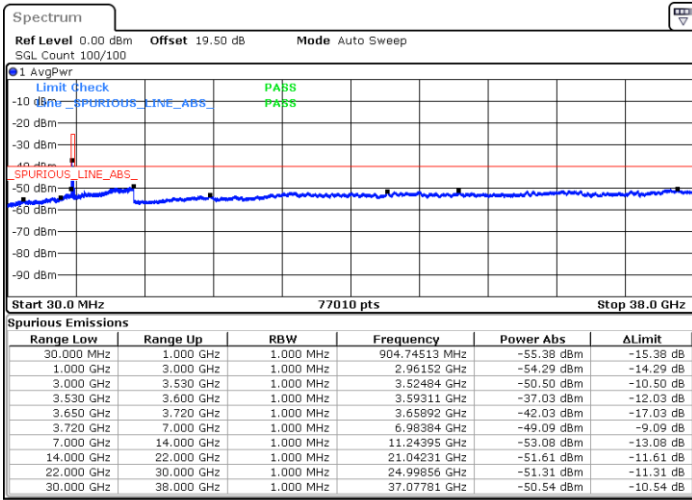

Date: 17.FEB.2021 10:49:19

Highest Channel / FullIRB

N/A

Date: 17.FEB.2021 11:59:54

LTE Band 48 / 20MHz

64QAM

Lowest Channel / 1RB0

Lowest Channel / 1RBmax

Date: 17.FEB.2021 15:28:48

Date: 17.FEB.2021 15:08:19

Lowest Channel / FullRB

N/A

Date: 17.FEB.2021 14:38:17

LTE Band 48 / 20MHz

64QAM

Middle Channel / 1RB0

Middle Channel / 1RBmax

Date: 17.FEB.2021 16:04:15

Date: 17.FEB.2021 16:31:52

Middle Channel / FullIRB

N/A

Date: 17.FEB.2021 16:00:27

LTE Band 48 / 20MHz

64QAM

Highest Channel / 1RB0

Highest Channel / 1RBmax

Date: 17.FEB.2021 17:19:43

Date: 17.FEB.2021 17:41:57

Highest Channel / FullIRB

N/A

Date: 17.FEB.2021 17:12:46

Conducted Band Edge