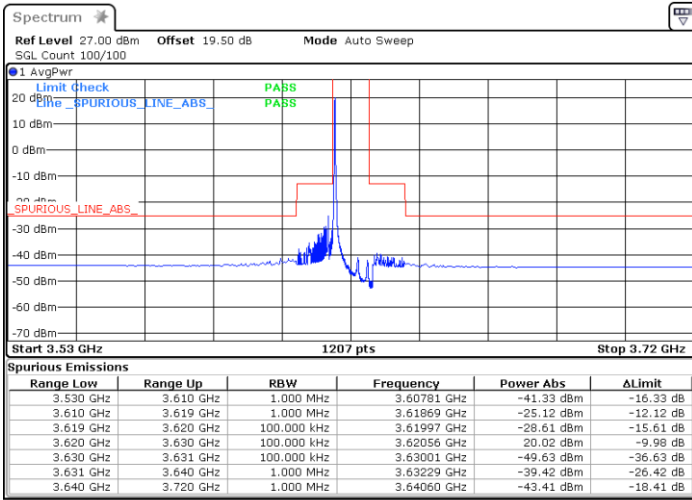

Date: 16.FEB.2021 14:39:00

LTE Band 48 / 5MHz

QPSK

Highest Channel / 1RB0

Highest Channel / 1RBmax

Date: 16.FEB.2021 15:19:28

Date: 16.FEB.2021 15:53:16

Highest Channel / FullIRB

N/A

Date: 16.FEB.2021 14:46:33

LTE Band 48 / 10MHz

QPSK

Lowest Channel / 1RB0

Lowest Channel / 1RBmax

Date: 16.FEB.2021 17:14:46

Date: 16.FEB.2021 17:35:10

Lowest Channel / FullIRB

N/A

Date: 16.FEB.2021 16:55:10

LTE Band 48 / 10MHz

QPSK

Middle Channel / 1RB0

Middle Channel / 1RBmax

Date: 16.FEB.2021 18:20:41