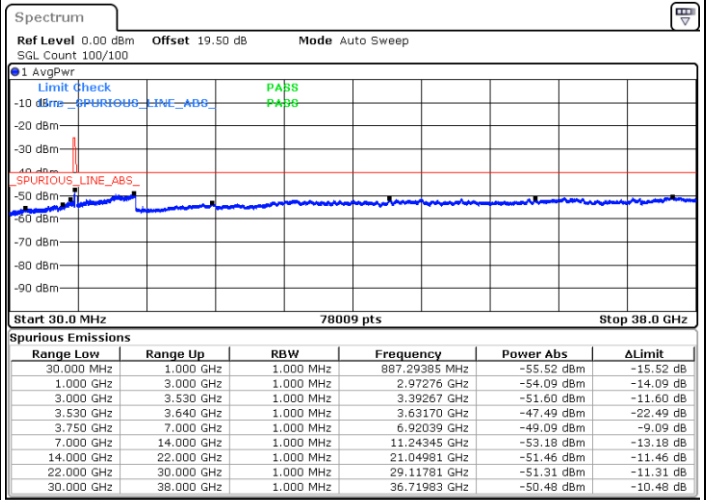

Lowest Channel / FullRB

N/A

Date: 16.FEB.2021 16:48:58

LTE Band 48 / 10MHz

16QAM

MiddleChannel / 1RB0

Middle Channel / 1RBmax

Date: 16.FEB.2021 18:28:14

Date: 16.FEB.2021 18:01:10

Middle Channel / FullIRB

N/A

Date: 16.FEB.2021 18:53:00

LTE Band 48 / 10MHz

16QAM

Highest Channel / 1RB0

Highest Channel / 1RBmax

Date: 16.FEB.2021 19:39:39

Date: 16.FEB.2021 19:29:42

Highest Channel / FullIRB

N/A

Date: 16.FEB.2021 19:07:00

LTE Band 48 / 15MHz

16QAM

Lowest Channel / 1RB0

Lowest Channel / 1RBmax

Date: 17.FEB.2021 13:25:47

Date: 17.FEB.2021 13:42:04

Lowest Channel / FullRB

N/A

Date: 17.FEB.2021 14:19:53

LTE Band 48 / 15MHz

16QAM