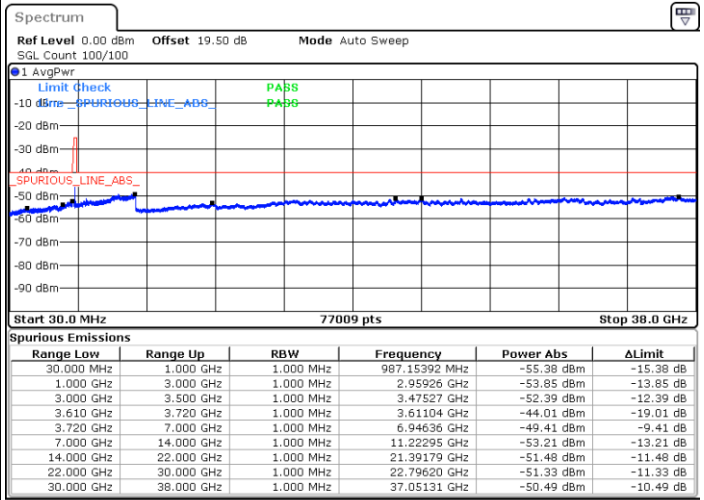

Date: 16.FEB.2021 14:00:46

Date: 16.FEB.2021 13:14:03

Middle Channel / FullIRB

N/A

Date: 16.FEB.2021 14:05:00

LTE Band 48 / 5MHz

64QAM

Highest Channel / 1RB0

Highest Channel / 1RBmax

Date: 16.FEB.2021 15:27:45

Date: 16.FEB.2021 15:39:08

Highest Channel / FullIRB

N/A

Date: 16.FEB.2021 16:22:32

LTE Band 48 / 10MHz

64QAM

Lowest Channel / 1RB0

Lowest Channel / 1RBmax

Date: 16.FEB.2021 17:31:08

Date: 16.FEB.2021 17:48:17

Lowest Channel / FullIRB

N/A

Date: 16.FEB.2021 16:40:03

LTE Band 48 / 10MHz