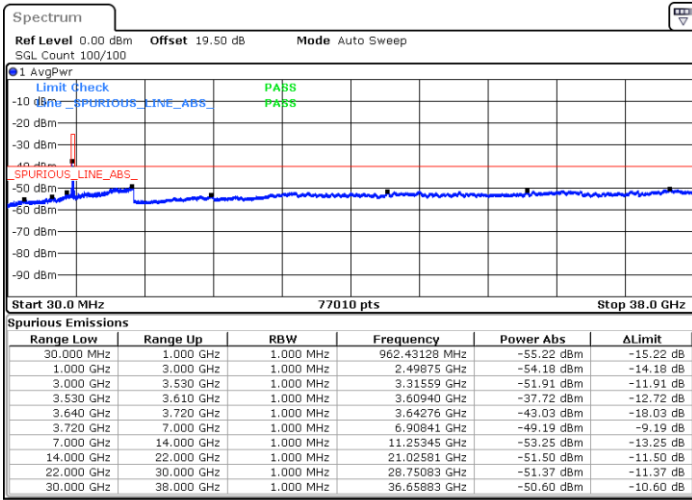

Highest Channel / FullIRB

N/A

Date: 17.FEB.2021 17:08:16

LTE Band 48 / 5MHz

64QAM

Lowest Channel / 1RB0

Lowest Channel / 1RBmax

Date: 16.FEB.2021 11:39:22

Date: 16.FEB.2021 13:08:55

Lowest Channel / FullIRB

N/A

Date: 16.FEB.2021 11:34:06

LTE Band 48 / 5MHz

64QAM

Middle Channel / 1RB0

Middle Channel / 1RBmax

Date: 16.FEB.2021 14:00:46

Date: 16.FEB.2021 13:14:03

Middle Channel / FullIRB

N/A

Date: 16.FEB.2021 14:05:00

LTE Band 48 / 5MHz

64QAM

Highest Channel / 1RB0

Highest Channel / 1RBmax

Date: 16.FEB.2021 15:27:45

Date: 16.FEB.2021 15:39:08

Highest Channel / FullIRB

N/A

Date: 16.FEB.2021 16:22:32

LTE Band 48 / 10MHz

64QAM