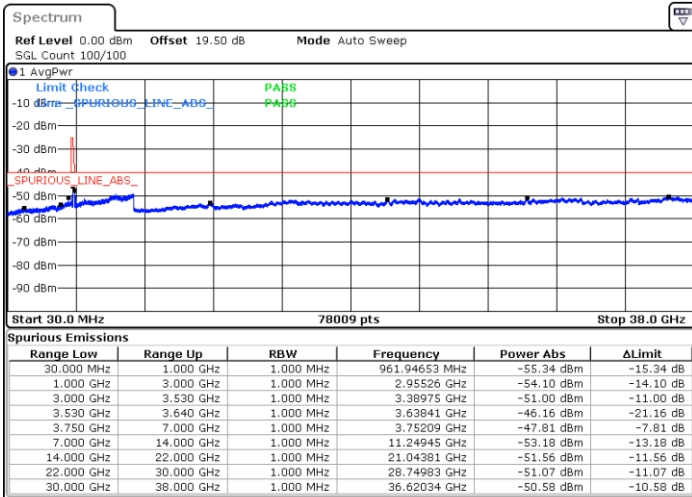

LTE Band 48 / 5MHz

16QAM

Middle Channel / 1RB0

Middle Channel / 1RBmax

Date: 16.FEB.2021 13:56:35

Date: 16.FEB.2021 13:17:51

Middle Channel / FullIRB

N/A

Date: 16.FEB.2021 14:19:56

LTE Band 48 / 5MHz

16QAM

Highest Channel / 1RB0

Highest Channel / 1RBmax

Date: 16.FEB.2021 15:07:44

Date: 16.FEB.2021 15:49:15

Highest Channel / FullIRB

N/A

Date: 16.FEB.2021 16:16:42

LTE Band 48 / 10MHz

16QAM

Lowest Channel / 1RB0

Lowest Channel / 1RBmax

Date: 16.FEB.2021 17:25:04

Date: 16.FEB.2021 17:45:49