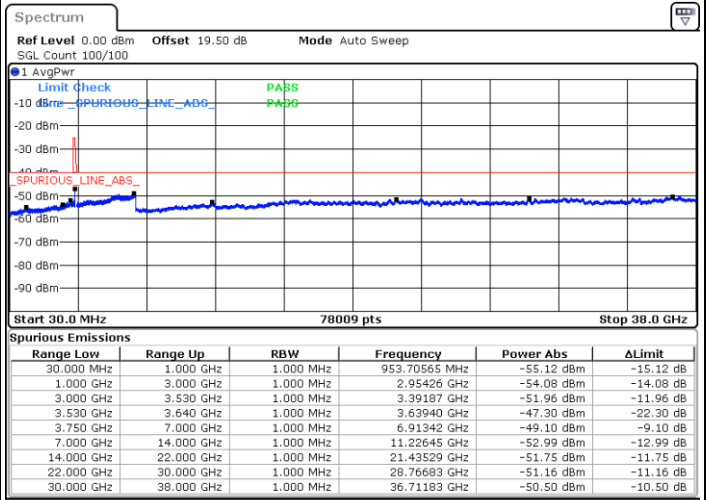

Date: 17.FEB.2021 10:49:19

Highest Channel / FullIRB

N/A

Date: 17.FEB.2021 11:59:54

LTE Band 48 / 20MHz

64QAM

Lowest Channel / 1RB0

Lowest Channel / 1RBmax

Date: 17.FEB.2021 15:28:48

Date: 17.FEB.2021 15:08:19

Lowest Channel / FullRB

N/A

Date: 17.FEB.2021 14:38:17

LTE Band 48 / 20MHz

64QAM

Middle Channel / 1RB0

Middle Channel / 1RBmax

Date: 17.FEB.2021 16:04:15

Date: 17.FEB.2021 16:31:52

Middle Channel / FullIRB

N/A

Date: 17.FEB.2021 16:00:27

LTE Band 48 / 20MHz

64QAM

Highest Channel / 1RB0

Highest Channel / 1RBmax

Date: 17.FEB.2021 17:19:43

Date: 17.FEB.2021 17:41:57

Highest Channel / FullIRB

N/A

Date: 17.FEB.2021 17:12:46

Conducted Band Edge