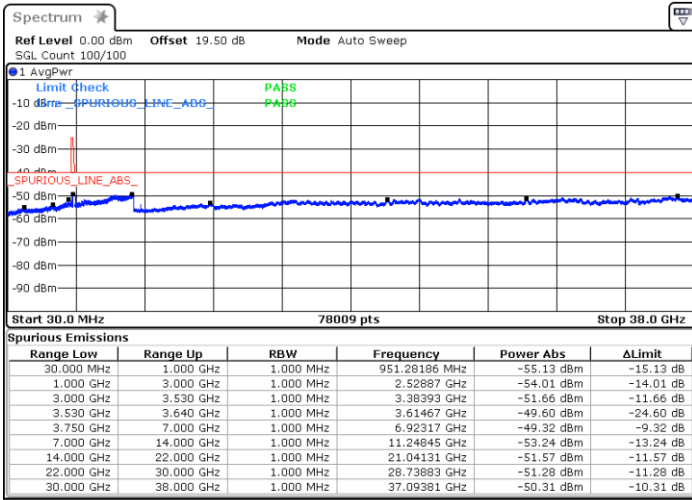

Lowest Channel / FullRB

N/A

Date: 16.FEB.2021 16:48:58

LTE Band 48 / 10MHz

16QAM

MiddleChannel / 1RB0

Middle Channel / 1RBmax

Date: 16.FEB.2021 18:28:14

Date: 16.FEB.2021 18:01:10

Middle Channel / FullIRB

N/A

Date: 16.FEB.2021 18:53:00

LTE Band 48 / 10MHz

16QAM

Highest Channel / 1RB0

Highest Channel / 1RBmax

Date: 16.FEB.2021 19:39:39

Date: 16.FEB.2021 19:29:42

Highest Channel / FullIRB

N/A

Date: 16.FEB.2021 19:07:00

LTE Band 48 / 15MHz

16QAM

Lowest Channel / 1RB0

Lowest Channel / 1RBmax

Date: 17.FEB.2021 13:25:47

Date: 17.FEB.2021 13:42:04

Lowest Channel / FullRB

N/A

Date: 17.FEB.2021 14:19:53

LTE Band 48 / 15MHz

16QAM