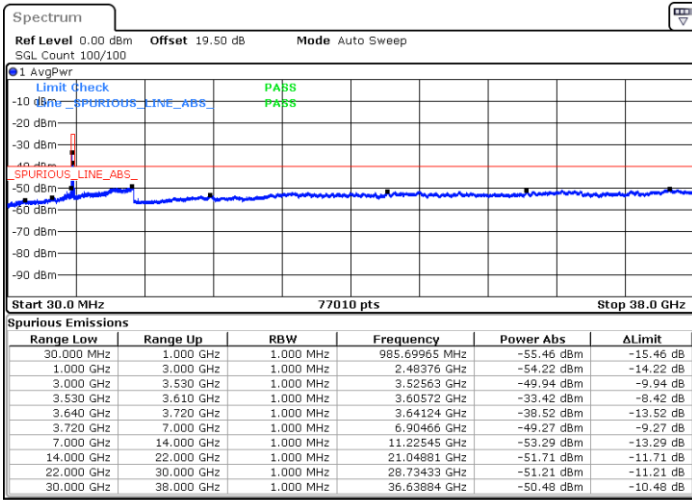

N/A

Date: 16.FEB.2021 16:16:42

LTE Band 48 / 10MHz

16QAM

Lowest Channel / 1RB0

Lowest Channel / 1RBmax

Date: 16.FEB.2021 17:25:04

Date: 16.FEB.2021 17:45:49

Lowest Channel / FullRB

N/A

Date: 16.FEB.2021 16:48:58

LTE Band 48 / 10MHz

16QAM

MiddleChannel / 1RB0

Middle Channel / 1RBmax

Date: 16.FEB.2021 18:28:14

Date: 16.FEB.2021 18:01:10

Middle Channel / FullIRB

N/A

Date: 16.FEB.2021 18:53:00

LTE Band 48 / 10MHz

16QAM

Highest Channel / 1RB0

Highest Channel / 1RBmax

Date: 16.FEB.2021 19:39:39

Date: 16.FEB.2021 19:29:42

Highest Channel / FullIRB

N/A

Date: 16.FEB.2021 19:07:00

LTE Band 48 / 15MHz

16QAM

Lowest Channel / 1RB0