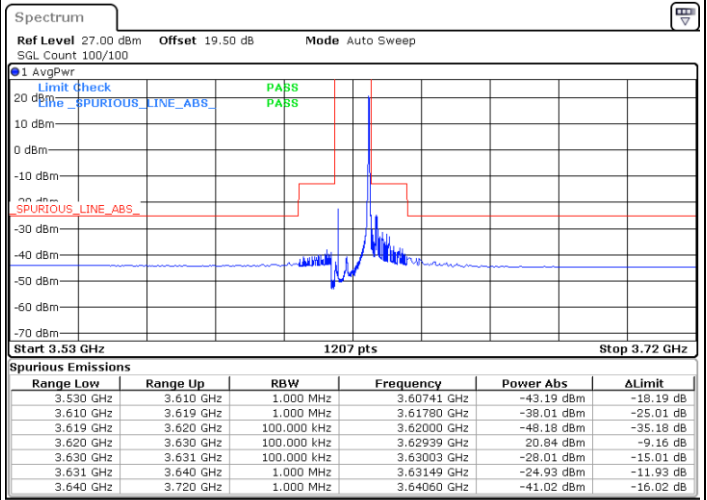

Date: 16.FEB.2021 14:39:00

LTE Band 48 / 5MHz

QPSK

Highest Channel / 1RB0

Highest Channel / 1RBmax

Date: 16.FEB.2021 15:19:28

Date: 16.FEB.2021 15:53:16

Highest Channel / FullIRB

N/A

Date: 16.FEB.2021 14:46:33

LTE Band 48 / 10MHz

QPSK

Lowest Channel / 1RB0

Lowest Channel / 1RBmax

Date: 16.FEB.2021 17:14:46

Date: 16.FEB.2021 17:35:10

Lowest Channel / FullIRB

N/A

Date: 16.FEB.2021 16:55:10

LTE Band 48 / 10MHz

QPSK

Middle Channel / 1RB0

Middle Channel / 1RBmax

Date: 16.FEB.2021 18:20:41