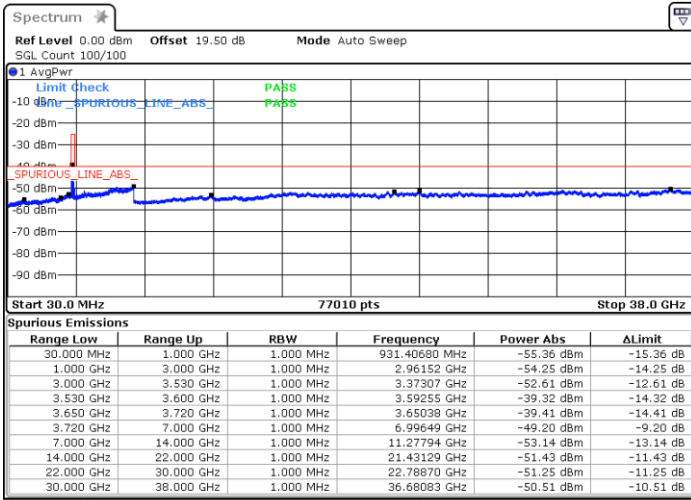

Date: 16.FEB.2021 19:01:27

LTE Band 48 / 15MHz

64QAM

Lowest Channel / 1RB0

Lowest Channel / 1RBmax

Date: 17.FEB.2021 13:31:42

Date: 17.FEB.2021 13:36:46

Lowest Channel / FullRB

N/A

Date: 17.FEB.2021 14:28:25

LTE Band 48 / 15MHz

64QAM

Middle Channel / 1RB0

Middle Channel / 1RBmax

Date: 17.FEB.2021 13:06:49

Date: 17.FEB.2021 13:08:01

Middle Channel / FullIRB

N/A

Date: 17.FEB.2021 12:44:15

LTE Band 48 / 15MHz

64QAM

Highest Channel / 1RB0

Highest Channel / 1RBmax

Date: 17.FEB.2021 10:57:57

Date: 17.FEB.2021 10:49:19

Highest Channel / FullIRB

N/A

Date: 17.FEB.2021 11:59:54

LTE Band 48 / 20MHz

64QAM

Lowest Channel / 1RB0

Lowest Channel / 1RBmax