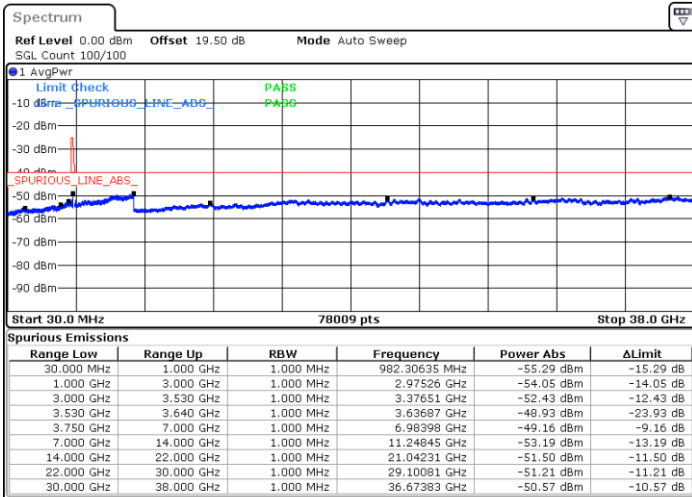

Lowest Channel / FullRB

N/A

Date: 16.FEB.2021 16:48:58

LTE Band 48 / 10MHz

16QAM

MiddleChannel / 1RB0

Middle Channel / 1RBmax

Date: 16.FEB.2021 18:28:14

Date: 16.FEB.2021 18:01:10

Middle Channel / FullIRB

N/A

Date: 16.FEB.2021 18:53:00

LTE Band 48 / 10MHz

16QAM

Highest Channel / 1RB0

Highest Channel / 1RBmax

Date: 16.FEB.2021 19:39:39

Date: 16.FEB.2021 19:29:42

Highest Channel / FullIRB

N/A

Date: 16.FEB.2021 19:07:00

LTE Band 48 / 15MHz

16QAM

Lowest Channel / 1RB0

Lowest Channel / 1RBmax

Date: 17.FEB.2021 13:25:47

Date: 17.FEB.2021 13:42:04

Lowest Channel / FullRB

N/A

Date: 17.FEB.2021 14:19:53

LTE Band 48 / 15MHz

16QAM