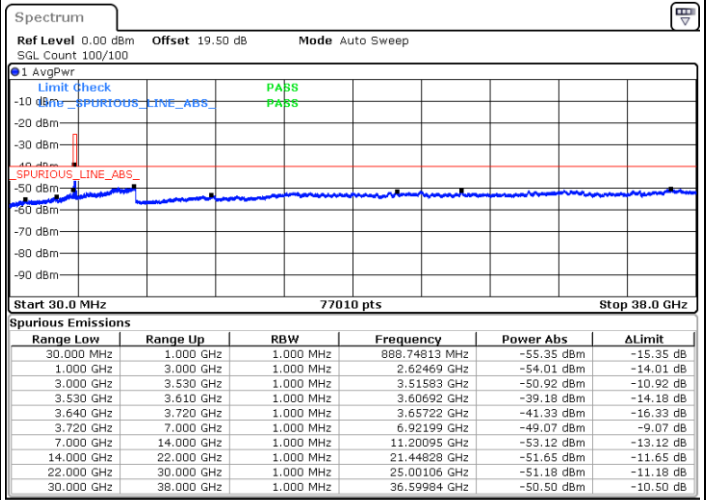

LTE Band 48 / 5MHz

16QAM

Middle Channel / 1RB0

Middle Channel / 1RBmax

Date: 16.FEB.2021 13:56:35

Date: 16.FEB.2021 13:17:51

Middle Channel / FullIRB

N/A

Date: 16.FEB.2021 14:19:56

LTE Band 48 / 5MHz

16QAM

Highest Channel / 1RB0

Highest Channel / 1RBmax

Date: 16.FEB.2021 15:07:44

Date: 16.FEB.2021 15:49:15

Highest Channel / FullIRB

N/A

Date: 16.FEB.2021 16:16:42

LTE Band 48 / 10MHz

16QAM

Lowest Channel / 1RB0

Lowest Channel / 1RBmax

Date: 16.FEB.2021 17:25:04

Date: 16.FEB.2021 17:45:49