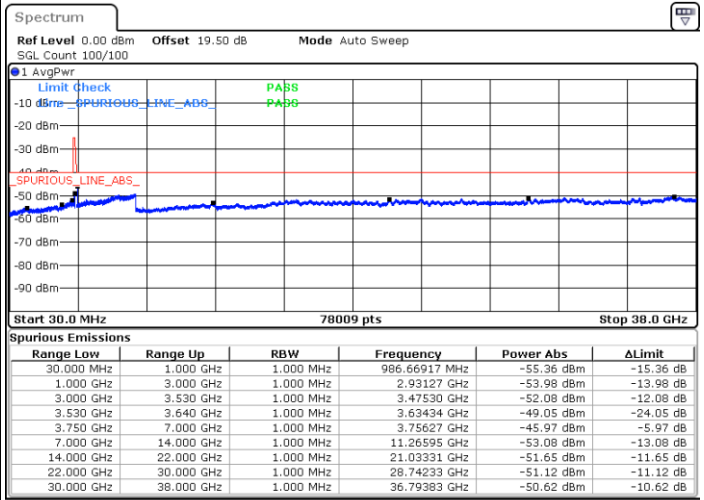

Middle Channel / FullIRB

N/A

Date: 17.FEB.2021 12:44:15

LTE Band 48 / 15MHz

64QAM

Highest Channel / 1RB0

Highest Channel / 1RBmax

Date: 17.FEB.2021 10:57:57

Date: 17.FEB.2021 10:49:19

Highest Channel / FullIRB

N/A

Date: 17.FEB.2021 11:59:54

LTE Band 48 / 20MHz

64QAM

Lowest Channel / 1RB0

Lowest Channel / 1RBmax

Date: 17.FEB.2021 15:28:48

Date: 17.FEB.2021 15:08:19

Lowest Channel / FullRB

N/A

Date: 17.FEB.2021 14:38:17

LTE Band 48 / 20MHz

64QAM

Middle Channel / 1RB0