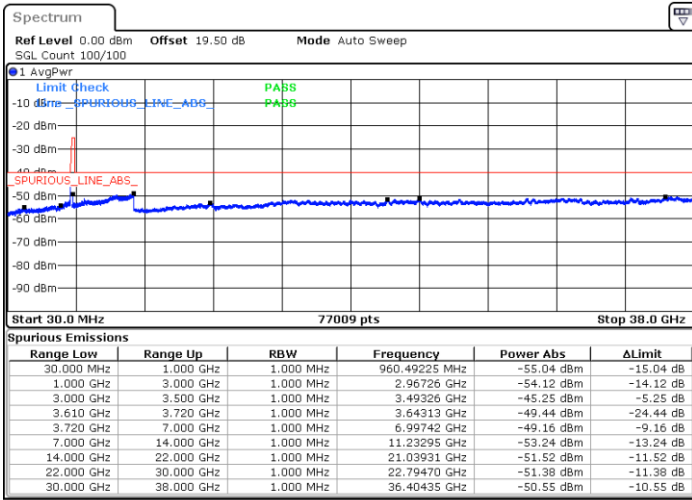

LTE Band 48 / 10MHz

64QAM

Highest Channel / 1RB0

Highest Channel / 1RBmax

Date: 16.FEB.2021 19:34:20

Date: 16.FEB.2021 19:32:33

Highest Channel / FullIRB

N/A

Date: 16.FEB.2021 19:01:27

LTE Band 48 / 15MHz

64QAM

Lowest Channel / 1RB0

Lowest Channel / 1RBmax

Date: 17.FEB.2021 13:31:42

Date: 17.FEB.2021 13:36:46

Lowest Channel / FullRB

N/A

Date: 17.FEB.2021 14:28:25

LTE Band 48 / 15MHz

64QAM

Middle Channel / 1RB0

Middle Channel / 1RBmax

Date: 17.FEB.2021 13:06:49

Date: 17.FEB.2021 13:08:01

Middle Channel / FullIRB

N/A

Date: 17.FEB.2021 12:44:15

LTE Band 48 / 15MHz

64QAM

Highest Channel / 1RB0

Highest Channel / 1RBmax

Date: 17.FEB.2021 10:57:57