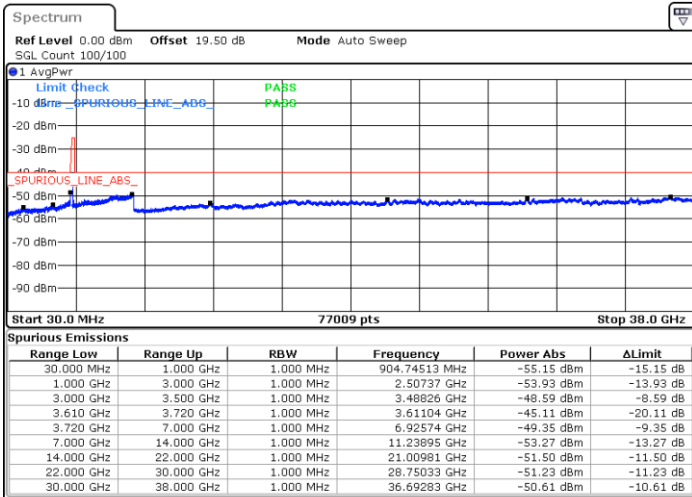

Middle Channel / FullIRB

N/A

Date: 17.FEB.2021 12:44:15

LTE Band 48 / 15MHz

64QAM

Highest Channel / 1RB0

Highest Channel / 1RBmax

Date: 17.FEB.2021 10:57:57

Date: 17.FEB.2021 10:49:19

Highest Channel / FullIRB

N/A

Date: 17.FEB.2021 11:59:54

LTE Band 48 / 20MHz

64QAM

Lowest Channel / 1RB0

Lowest Channel / 1RBmax

Date: 17.FEB.2021 15:28:48

Date: 17.FEB.2021 15:08:19

Lowest Channel / FullRB

N/A

Date: 17.FEB.2021 14:38:17

LTE Band 48 / 20MHz

64QAM

Middle Channel / 1RB0