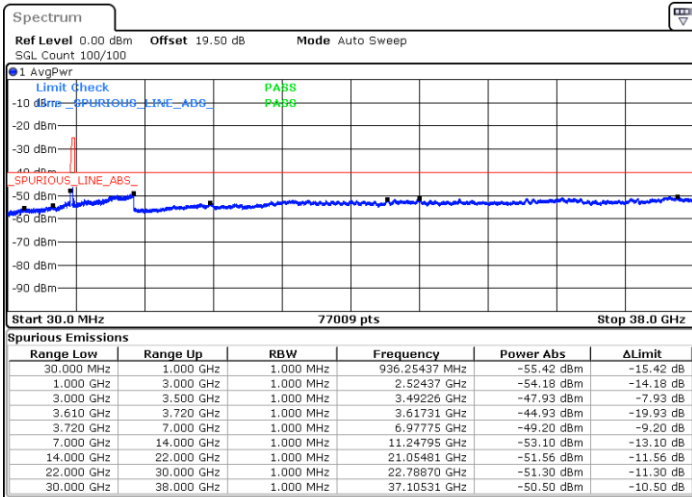

LTE Band 48 / 10MHz

64QAM

Highest Channel / 1RB0

Highest Channel / 1RBmax

Date: 16.FEB.2021 19:34:20

Date: 16.FEB.2021 19:32:33

Highest Channel / FullIRB

N/A

Date: 16.FEB.2021 19:01:27

LTE Band 48 / 15MHz

64QAM

Lowest Channel / 1RB0

Lowest Channel / 1RBmax

Date: 17.FEB.2021 13:31:42

Date: 17.FEB.2021 13:36:46

Lowest Channel / FullRB

N/A

Date: 17.FEB.2021 14:28:25

LTE Band 48 / 15MHz

64QAM

Middle Channel / 1RB0

Middle Channel / 1RBmax

Date: 17.FEB.2021 13:06:49

Date: 17.FEB.2021 13:08:01

Middle Channel / FullIRB

N/A

Date: 17.FEB.2021 12:44:15

LTE Band 48 / 15MHz

64QAM

Highest Channel / 1RB0

Highest Channel / 1RBmax

Date: 17.FEB.2021 10:57:57