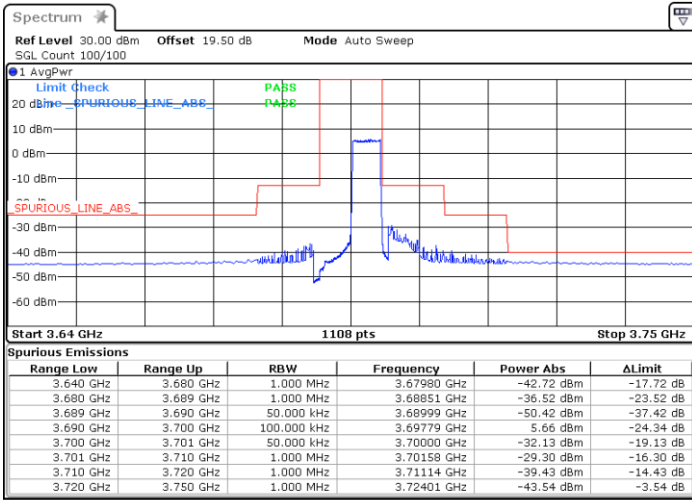

Highest Channel / 1RB0

Highest Channel / 1RBmax

Date: 17.FEB.2021 17:19:43

Date: 17.FEB.2021 17:41:57

Highest Channel / FullIRB

N/A

Date: 17.FEB.2021 17:12:46

Conducted Band Edge

LTE Band 48 / 5MHz

QPSK

Middle Channel / 1RB0

Middle Channel / 1RBmax

Date: 16.FEB.2021 13:31:38

Date: 16.FEB.2021 13:21:48

Middle Channel / FullIRB

N/A

Date: 16.FEB.2021 14:39:00

LTE Band 48 / 5MHz

QPSK

Highest Channel / 1RB0

Highest Channel / 1RBmax

Date: 16.FEB.2021 15:19:28

Date: 16.FEB.2021 15:53:16

Highest Channel / FullIRB

N/A

Date: 16.FEB.2021 14:46:33

LTE Band 48 / 10MHz

QPSK

Lowest Channel / 1RB0

Lowest Channel / 1RBmax

Date: 16.FEB.2021 17:14:46

Date: 16.FEB.2021 17:35:10