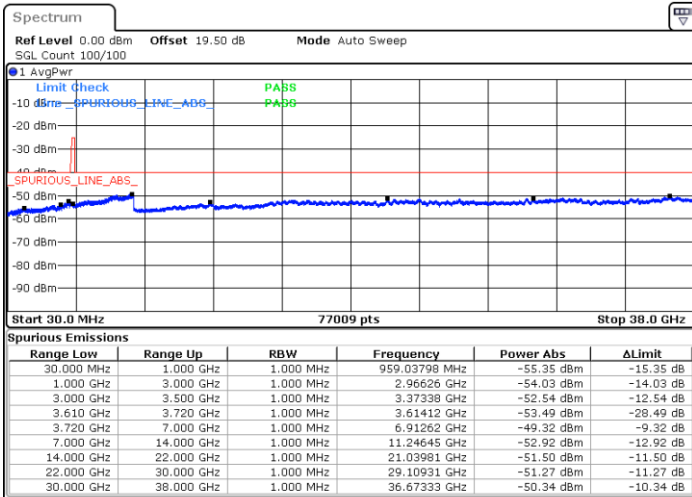

LTE Band 48 / 20MHz

16QAM

Lowest Channel / 1RB0

Lowest Channel / 1RBmax

Date: 17.FEB.2021 15:22:14

Date: 17.FEB.2021 15:11:50

Lowest Channel / FullIRB

N/A

Date: 17.FEB.2021 14:41:43

LTE Band 48 / 20MHz

16QAM

Middle Channel / 1RB0

Middle Channel / 1RBmax

Date: 17.FEB.2021 16:09:53

Date: 17.FEB.2021 16:27:49

Middle Channel / FullIRB

N/A

Date: 17.FEB.2021 15:49:30

LTE Band 48 / 20MHz

16QAM

Highest Channel / 1RB0

Highest Channel / 1RBmax

Date: 17.FEB.2021 17:27:06

Date: 17.FEB.2021 17:39:17