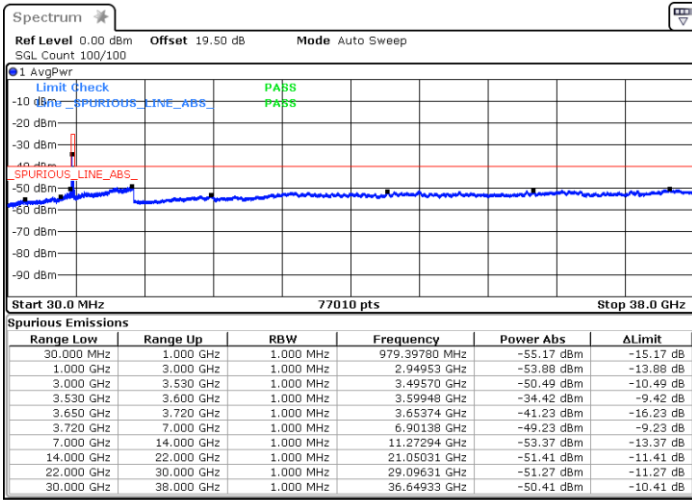

Date: 16.FEB.2021 19:39:39

Date: 16.FEB.2021 19:29:42

Highest Channel / FullIRB

N/A

Date: 16.FEB.2021 19:07:00

LTE Band 48 / 15MHz

16QAM

Lowest Channel / 1RB0

Lowest Channel / 1RBmax

Date: 17.FEB.2021 13:25:47

Date: 17.FEB.2021 13:42:04

Lowest Channel / FullRB

N/A

Date: 17.FEB.2021 14:19:53

LTE Band 48 / 15MHz

16QAM

Middle Channel / 1RB0

Middle Channel / 1RBmax

Date: 17.FEB.2021 13:02:09

Date: 17.FEB.2021 13:13:30

Middle Channel / FullIRB

N/A

Date: 17.FEB.2021 12:47:48

LTE Band 48 / 15MHz