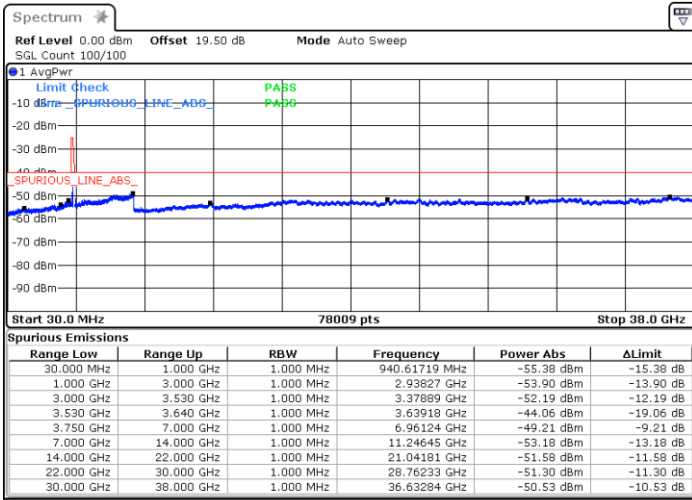

N/A

Date: 17.FEB.2021 14:28:25

LTE Band 48 / 15MHz

64QAM

Middle Channel / 1RB0

Middle Channel / 1RBmax

Date: 17.FEB.2021 13:06:49

Date: 17.FEB.2021 13:08:01

Middle Channel / FullIRB

N/A

Date: 17.FEB.2021 12:44:15

LTE Band 48 / 15MHz

64QAM

Highest Channel / 1RB0

Highest Channel / 1RBmax

Date: 17.FEB.2021 10:57:57

Date: 17.FEB.2021 10:49:19

Highest Channel / FullIRB

N/A

Date: 17.FEB.2021 11:59:54

LTE Band 48 / 20MHz

64QAM

Lowest Channel / 1RB0

Lowest Channel / 1RBmax

Date: 17.FEB.2021 15:28:48

Date: 17.FEB.2021 15:08:19

Lowest Channel / FullRB

N/A

Date: 17.FEB.2021 14:38:17

LTE Band 48 / 20MHz

64QAM

Middle Channel / 1RB0