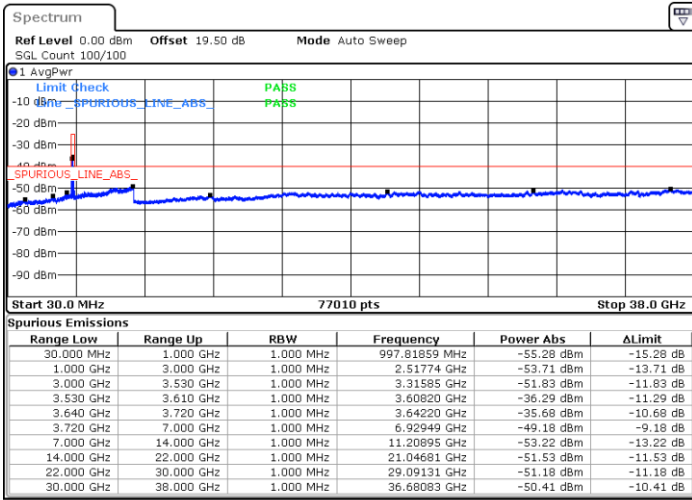

LTE Band 48 / 5MHz

16QAM

Middle Channel / 1RB0

Middle Channel / 1RBmax

Date: 16.FEB.2021 13:56:35

Date: 16.FEB.2021 13:17:51

Middle Channel / FullIRB

N/A

Date: 16.FEB.2021 14:19:56

LTE Band 48 / 5MHz

16QAM

Highest Channel / 1RB0

Highest Channel / 1RBmax

Date: 16.FEB.2021 15:07:44

Date: 16.FEB.2021 15:49:15

Highest Channel / FullIRB

N/A

Date: 16.FEB.2021 16:16:42

LTE Band 48 / 10MHz

16QAM

Lowest Channel / 1RB0

Lowest Channel / 1RBmax

Date: 16.FEB.2021 17:25:04

Date: 16.FEB.2021 17:45:49