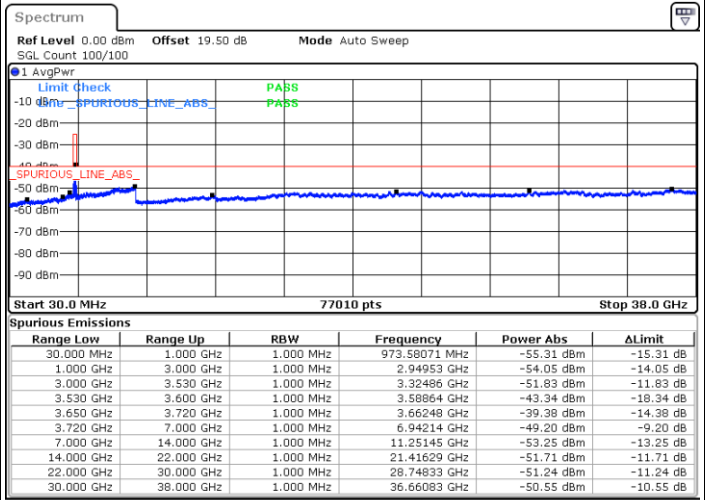

Date: 16.FEB.2021 19:01:27

LTE Band 48 / 15MHz

64QAM

Lowest Channel / 1RB0

Lowest Channel / 1RBmax

Date: 17.FEB.2021 13:31:42

Date: 17.FEB.2021 13:36:46

Lowest Channel / FullRB

N/A

Date: 17.FEB.2021 14:28:25

LTE Band 48 / 15MHz

64QAM

Middle Channel / 1RB0

Middle Channel / 1RBmax

Date: 17.FEB.2021 13:06:49

Date: 17.FEB.2021 13:08:01

Middle Channel / FullIRB

N/A

Date: 17.FEB.2021 12:44:15

LTE Band 48 / 15MHz

64QAM

Highest Channel / 1RB0

Highest Channel / 1RBmax

Date: 17.FEB.2021 10:57:57

Date: 17.FEB.2021 10:49:19

Highest Channel / FullIRB

N/A

Date: 17.FEB.2021 11:59:54

LTE Band 48 / 20MHz

64QAM

Lowest Channel / 1RB0

Lowest Channel / 1RBmax