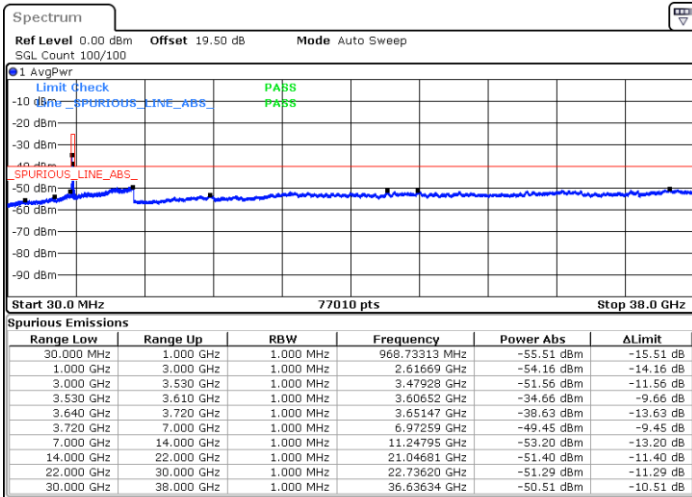

Highest Channel / FullIRB

N/A

Date: 17.FEB.2021 17:08:16

LTE Band 48 / 5MHz

64QAM

Lowest Channel / 1RB0

Lowest Channel / 1RBmax

Date: 16.FEB.2021 11:39:22

Date: 16.FEB.2021 13:08:55

Lowest Channel / FullIRB

N/A

Date: 16.FEB.2021 11:34:06

LTE Band 48 / 5MHz

64QAM

Middle Channel / 1RB0

Middle Channel / 1RBmax

Date: 16.FEB.2021 14:00:46

Date: 16.FEB.2021 13:14:03

Middle Channel / FullIRB

N/A

Date: 16.FEB.2021 14:05:00

LTE Band 48 / 5MHz

64QAM

Highest Channel / 1RB0

Highest Channel / 1RBmax

Date: 16.FEB.2021 15:27:45

Date: 16.FEB.2021 15:39:08

Highest Channel / FullIRB

N/A

Date: 16.FEB.2021 16:22:32

LTE Band 48 / 10MHz

64QAM