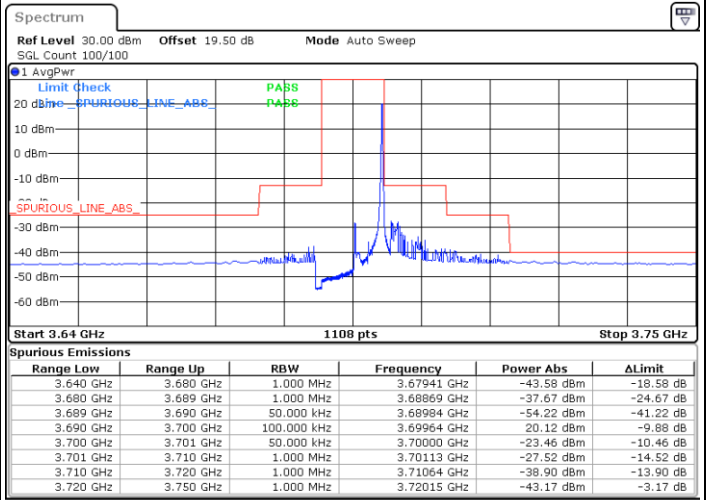

Highest Channel / 1RB0

Highest Channel / 1RBmax

Date: 17.FEB.2021 17:19:43

Date: 17.FEB.2021 17:41:57

Highest Channel / FullIRB

N/A

Date: 17.FEB.2021 17:12:46

Conducted Band Edge

LTE Band 48 / 5MHz

QPSK

Middle Channel / 1RB0

Middle Channel / 1RBmax

Date: 16.FEB.2021 13:31:38

Date: 16.FEB.2021 13:21:48

Middle Channel / FullIRB

N/A

Date: 16.FEB.2021 14:39:00

LTE Band 48 / 5MHz

QPSK

Highest Channel / 1RB0

Highest Channel / 1RBmax

Date: 16.FEB.2021 15:19:28

Date: 16.FEB.2021 15:53:16

Highest Channel / FullIRB

N/A

Date: 16.FEB.2021 14:46:33

LTE Band 48 / 10MHz

QPSK

Lowest Channel / 1RB0

Lowest Channel / 1RBmax

Date: 16.FEB.2021 17:14:46

Date: 16.FEB.2021 17:35:10