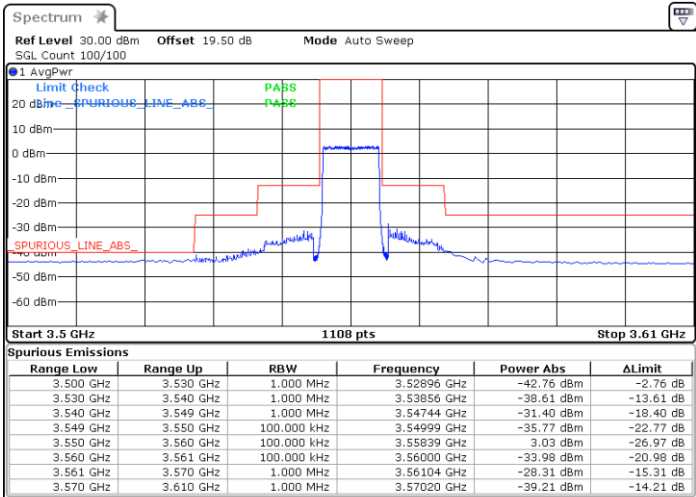

Date: 16.FEB.2021 14:39:00

LTE Band 48 / 5MHz

QPSK

Highest Channel / 1RB0

Highest Channel / 1RBmax

Date: 16.FEB.2021 15:19:28

Date: 16.FEB.2021 15:53:16

Highest Channel / FullIRB

N/A

Date: 16.FEB.2021 14:46:33

LTE Band 48 / 10MHz

QPSK

Lowest Channel / 1RB0

Lowest Channel / 1RBmax

Date: 16.FEB.2021 17:14:46

Date: 16.FEB.2021 17:35:10

Lowest Channel / FullIRB

N/A

Date: 16.FEB.2021 16:55:10

LTE Band 48 / 10MHz

QPSK

Middle Channel / 1RB0

Middle Channel / 1RBmax

Date: 16.FEB.2021 18:20:41