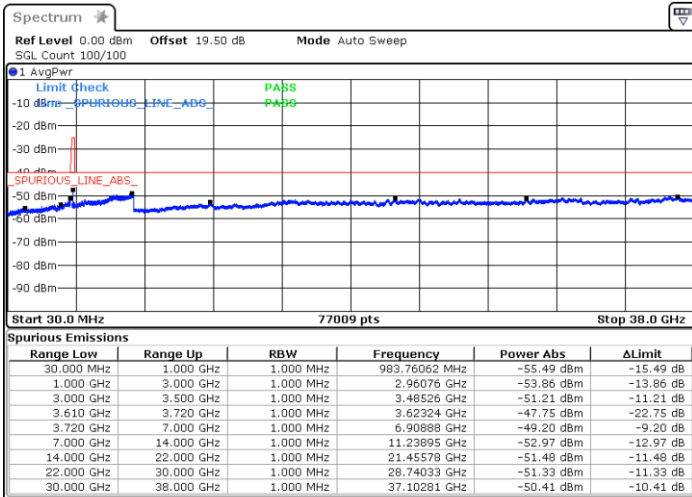

Highest Channel / 1RBmax

Date: 16.FEB.2021 15:27:45

Date: 16.FEB.2021 15:39:08

Highest Channel / FullIRB

N/A

Date: 16.FEB.2021 16:22:32

LTE Band 48 / 10MHz

64QAM

Lowest Channel / 1RB0

Lowest Channel / 1RBmax

Date: 16.FEB.2021 17:31:08

Date: 16.FEB.2021 17:48:17

Lowest Channel / FullIRB

N/A

Date: 16.FEB.2021 16:40:03

LTE Band 48 / 10MHz

LTE Band 48 / 10MHz

64QAM

Highest Channel / 1RB0

Highest Channel / 1RBmax

Date: 16.FEB.2021 19:34:20

Date: 16.FEB.2021 19:32:33

Highest Channel / FullIRB

N/A