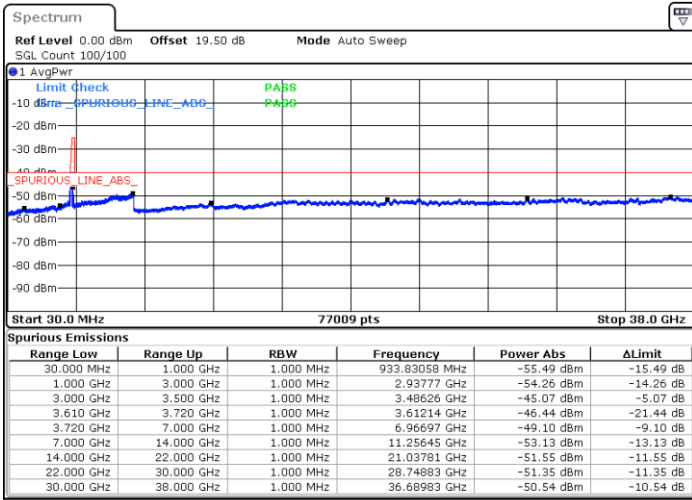

Date: 16.FEB.2021 18:01:10

Middle Channel / FullIRB

N/A

Date: 16.FEB.2021 18:53:00

LTE Band 48 / 10MHz

16QAM

Highest Channel / 1RB0

Highest Channel / 1RBmax

Date: 16.FEB.2021 19:39:39

Date: 16.FEB.2021 19:29:42

Highest Channel / FullIRB

N/A

Date: 16.FEB.2021 19:07:00

LTE Band 48 / 15MHz

16QAM

Lowest Channel / 1RB0

Lowest Channel / 1RBmax

Date: 17.FEB.2021 13:25:47

Date: 17.FEB.2021 13:42:04

Lowest Channel / FullRB

N/A

Date: 17.FEB.2021 14:19:53

LTE Band 48 / 15MHz

16QAM

Middle Channel / 1RB0

Middle Channel / 1RBmax

Date: 17.FEB.2021 13:02:09

Date: 17.FEB.2021 13:13:30

Middle Channel / FullIRB

N/A

Date: 17.FEB.2021 12:47:48

LTE Band 48 / 15MHz