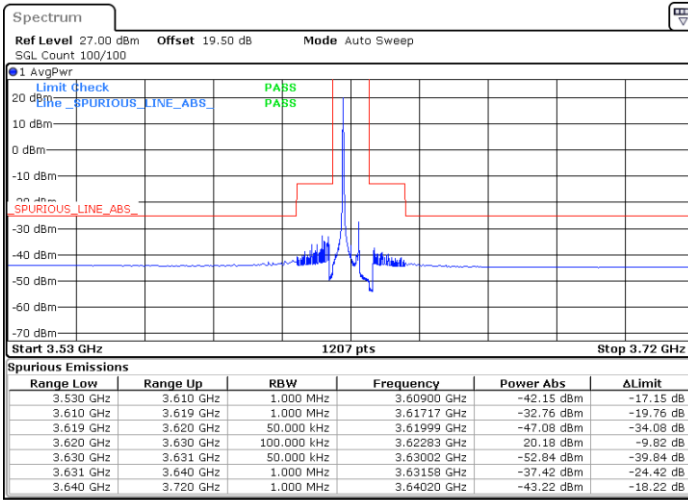

Middle Channel / 1RBmax

Date: 17.FEB.2021 16:04:15

Date: 17.FEB.2021 16:31:52

Middle Channel / FullIRB

N/A

Date: 17.FEB.2021 16:00:27

LTE Band 48 / 20MHz

64QAM

Highest Channel / 1RB0

Highest Channel / 1RBmax

Date: 17.FEB.2021 17:19:43

Date: 17.FEB.2021 17:41:57

Highest Channel / FullIRB

N/A

Date: 17.FEB.2021 17:12:46

Conducted Band Edge

LTE Band 48 / 5MHz

QPSK

Middle Channel / 1RB0

Middle Channel / 1RBmax

Date: 16.FEB.2021 13:31:38

Date: 16.FEB.2021 13:21:48

Middle Channel / FullIRB

N/A

Date: 16.FEB.2021 14:39:00

LTE Band 48 / 5MHz

QPSK

Highest Channel / 1RB0

Highest Channel / 1RBmax

Date: 16.FEB.2021 15:19:28

Date: 16.FEB.2021 15:53:16

Highest Channel / FullIRB