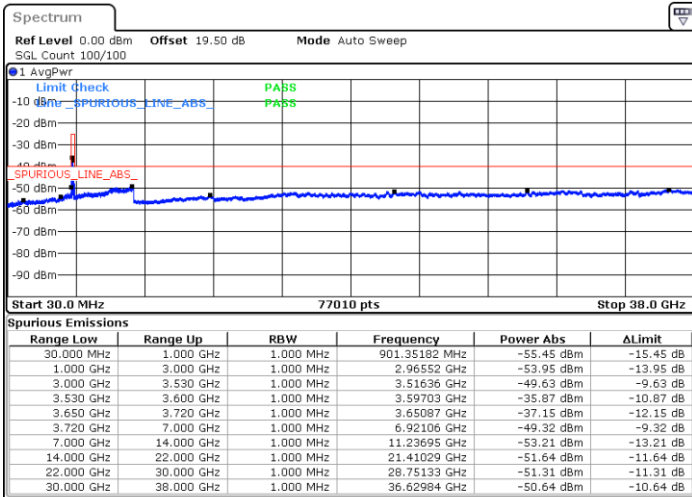

LTE Band 48 / 20MHz

16QAM

Lowest Channel / 1RB0

Lowest Channel / 1RBmax

Date: 17.FEB.2021 15:22:14

Date: 17.FEB.2021 15:11:50

Lowest Channel / FullIRB

N/A

Date: 17.FEB.2021 14:41:43

LTE Band 48 / 20MHz

16QAM

Middle Channel / 1RB0

Middle Channel / 1RBmax

Date: 17.FEB.2021 16:09:53

Date: 17.FEB.2021 16:27:49

Middle Channel / FullIRB

N/A

Date: 17.FEB.2021 15:49:30

LTE Band 48 / 20MHz

16QAM

Highest Channel / 1RB0

Highest Channel / 1RBmax

Date: 17.FEB.2021 17:27:06

Date: 17.FEB.2021 17:39:17

Highest Channel / FullIRB

N/A

Date: 17.FEB.2021 17:08:16

LTE Band 48 / 5MHz

64QAM

Lowest Channel / 1RB0

Lowest Channel / 1RBmax

Date: 16.FEB.2021 11:39:22