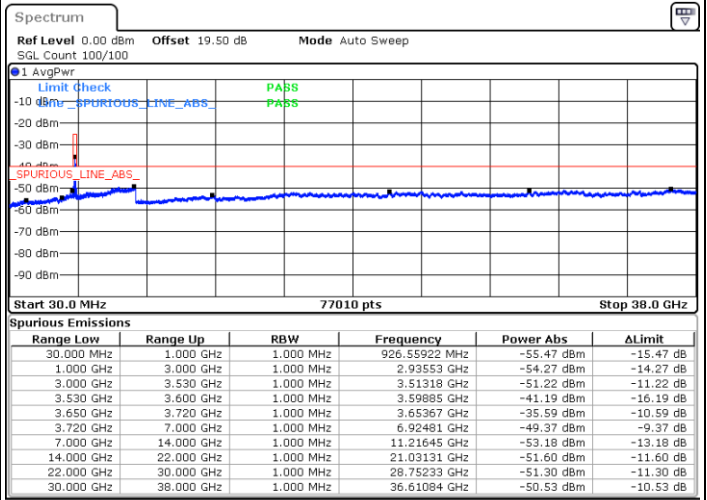

LTE Band 48 / 20MHz

16QAM

Lowest Channel / 1RB0

Lowest Channel / 1RBmax

Date: 17.FEB.2021 15:22:14

Date: 17.FEB.2021 15:11:50

Lowest Channel / FullIRB

N/A

Date: 17.FEB.2021 14:41:43

LTE Band 48 / 20MHz

16QAM

Middle Channel / 1RB0

Middle Channel / 1RBmax

Date: 17.FEB.2021 16:09:53

Date: 17.FEB.2021 16:27:49

Middle Channel / FullIRB

N/A

Date: 17.FEB.2021 15:49:30

LTE Band 48 / 20MHz

16QAM

Highest Channel / 1RB0

Highest Channel / 1RBmax

Date: 17.FEB.2021 17:27:06

Date: 17.FEB.2021 17:39:17

Highest Channel / FullIRB

N/A

Date: 17.FEB.2021 17:08:16

LTE Band 48 / 5MHz

64QAM

Lowest Channel / 1RB0

Lowest Channel / 1RBmax

Date: 16.FEB.2021 11:39:22