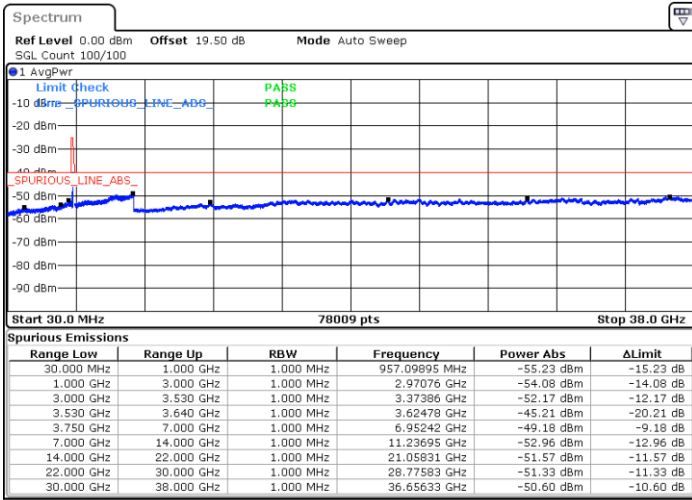

Date: 17.FEB.2021 14:41:43

LTE Band 48 / 20MHz

16QAM

Middle Channel / 1RB0

Middle Channel / 1RBmax

Date: 17.FEB.2021 16:09:53

Date: 17.FEB.2021 16:27:49

Middle Channel / FullIRB

N/A

Date: 17.FEB.2021 15:49:30

LTE Band 48 / 20MHz

16QAM

Highest Channel / 1RB0

Highest Channel / 1RBmax

Date: 17.FEB.2021 17:27:06

Date: 17.FEB.2021 17:39:17

Highest Channel / FullIRB

N/A

Date: 17.FEB.2021 17:08:16

LTE Band 48 / 5MHz

64QAM

Lowest Channel / 1RB0

Lowest Channel / 1RBmax

Date: 16.FEB.2021 11:39:22

Date: 16.FEB.2021 13:08:55

Lowest Channel / FullIRB

N/A

Date: 16.FEB.2021 11:34:06

LTE Band 48 / 5MHz

64QAM

Middle Channel / 1RB0

Middle Channel / 1RBmax