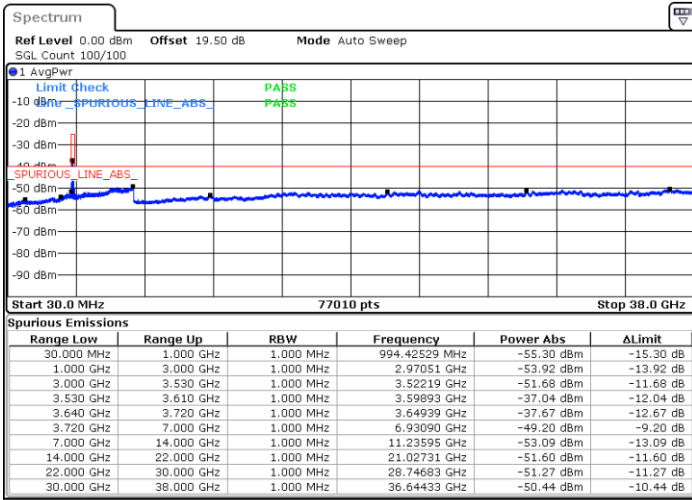

LTE Band 48 / 10MHz

64QAM

MiddleChannel / 1RB0

Middle Channel / 1RBmax

Date: 16.FEB.2021 18:41:05