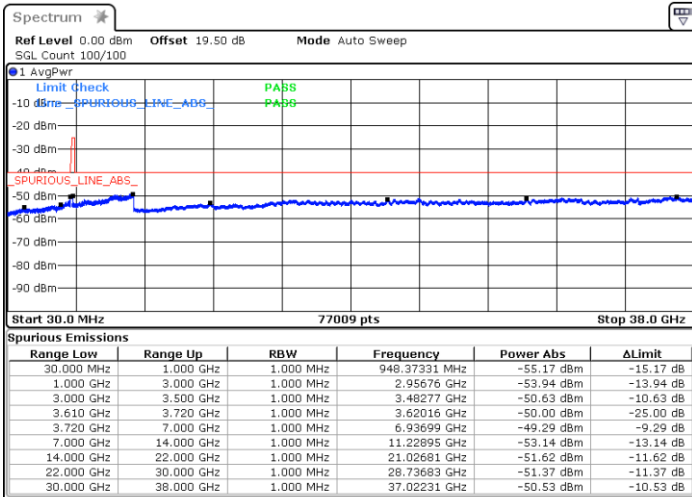

Date: 16.FEB.2021 14:19:56

LTE Band 48 / 5MHz

16QAM

Highest Channel / 1RB0

Highest Channel / 1RBmax

Date: 16.FEB.2021 15:07:44

Date: 16.FEB.2021 15:49:15

Highest Channel / FullIRB

N/A

Date: 16.FEB.2021 16:16:42

LTE Band 48 / 10MHz

16QAM

Lowest Channel / 1RB0

Lowest Channel / 1RBmax

Date: 16.FEB.2021 17:25:04

Date: 16.FEB.2021 17:45:49

Lowest Channel / FullRB

N/A

Date: 16.FEB.2021 16:48:58

LTE Band 48 / 10MHz

16QAM

MiddleChannel / 1RB0

Middle Channel / 1RBmax

Date: 16.FEB.2021 18:28:14

Date: 16.FEB.2021 18:01:10

Middle Channel / FullIRB

N/A

Date: 16.FEB.2021 18:53:00

LTE Band 48 / 10MHz

16QAM

Highest Channel / 1RB0

Highest Channel / 1RBmax