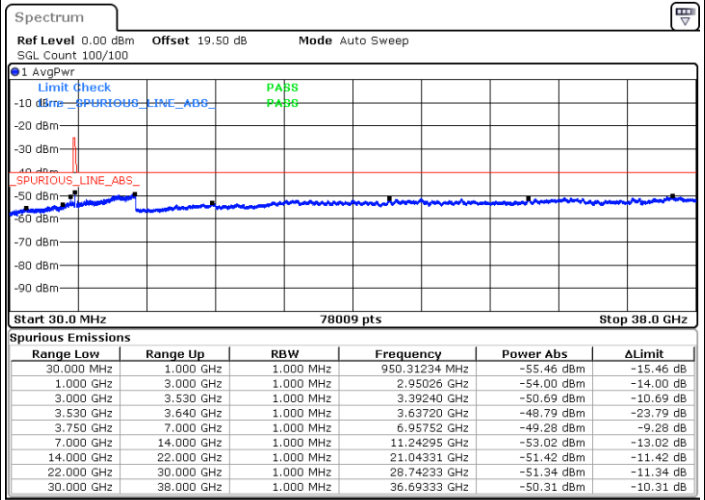

Date: 16.FEB.2021 13:08:55

Lowest Channel / FullIRB

N/A

Date: 16.FEB.2021 11:34:06

LTE Band 48 / 5MHz

64QAM

Middle Channel / 1RB0

Middle Channel / 1RBmax

Date: 16.FEB.2021 14:00:46

Date: 16.FEB.2021 13:14:03

Middle Channel / FullIRB

N/A

Date: 16.FEB.2021 14:05:00

LTE Band 48 / 5MHz

64QAM

Highest Channel / 1RB0

Highest Channel / 1RBmax

Date: 16.FEB.2021 15:27:45

Date: 16.FEB.2021 15:39:08

Highest Channel / FullIRB

N/A

Date: 16.FEB.2021 16:22:32

LTE Band 48 / 10MHz

64QAM

Lowest Channel / 1RB0

Lowest Channel / 1RBmax

Date: 16.FEB.2021 17:31:08

Date: 16.FEB.2021 17:48:17

Lowest Channel / FullIRB

N/A

Date: 16.FEB.2021 16:40:03

LTE Band 48 / 10MHz