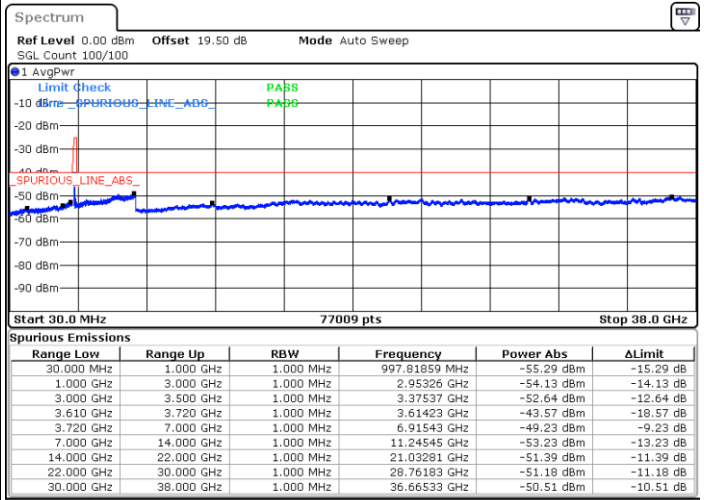

LTE Band 48 / 10MHz

64QAM

Highest Channel / 1RB0

Highest Channel / 1RBmax

Date: 16.FEB.2021 19:34:20

Date: 16.FEB.2021 19:32:33

Highest Channel / FullIRB

N/A

Date: 16.FEB.2021 19:01:27

LTE Band 48 / 15MHz

64QAM

Lowest Channel / 1RB0

Lowest Channel / 1RBmax

Date: 17.FEB.2021 13:31:42

Date: 17.FEB.2021 13:36:46

Lowest Channel / FullRB

N/A

Date: 17.FEB.2021 14:28:25

LTE Band 48 / 15MHz

64QAM

Middle Channel / 1RB0

Middle Channel / 1RBmax

Date: 17.FEB.2021 13:06:49

Date: 17.FEB.2021 13:08:01

Middle Channel / FullIRB

N/A

Date: 17.FEB.2021 12:44:15

LTE Band 48 / 15MHz

64QAM

Highest Channel / 1RB0

Highest Channel / 1RBmax

Date: 17.FEB.2021 10:57:57