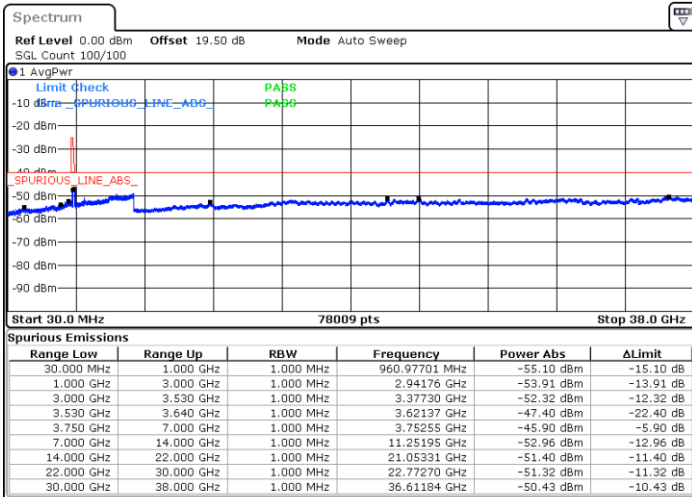

Middle Channel / 1RB0

Middle Channel / 1RBmax

Date: 17.FEB.2021 13:02:09

Date: 17.FEB.2021 13:13:30

Middle Channel / FullIRB

N/A

Date: 17.FEB.2021 12:47:48

LTE Band 48 / 15MHz

16QAM

Highest Channel / 1RB0

Highest Channel / 1RBmax

Date: 17.FEB.2021 11:00:47

Date: 17.FEB.2021 10:47:54

Highest Channel / FullIRB

N/A

Date: 17.FEB.2021 11:50:12

LTE Band 48 / 20MHz

16QAM

Lowest Channel / 1RB0

Lowest Channel / 1RBmax

Date: 17.FEB.2021 15:22:14

Date: 17.FEB.2021 15:11:50

Lowest Channel / FullIRB

N/A

Date: 17.FEB.2021 14:41:43

LTE Band 48 / 20MHz

16QAM

Middle Channel / 1RB0

Middle Channel / 1RBmax

Date: 17.FEB.2021 16:09:53

Date: 17.FEB.2021 16:27:49

Middle Channel / FullIRB