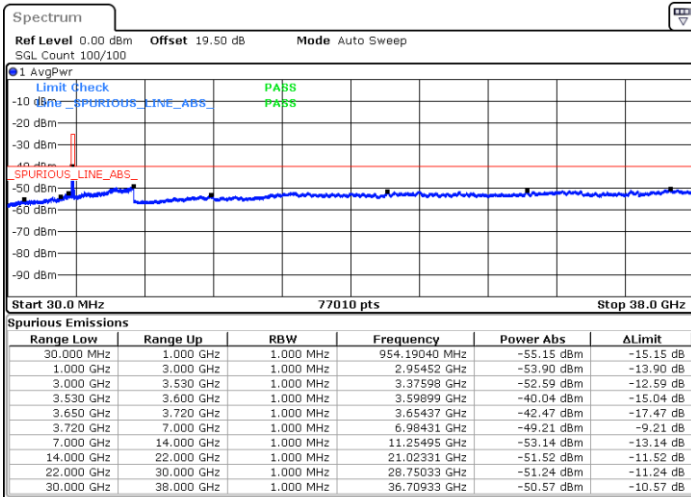

Date: 16.FEB.2021 19:01:27

LTE Band 48 / 15MHz

64QAM

Lowest Channel / 1RB0

Lowest Channel / 1RBmax

Date: 17.FEB.2021 13:31:42

Date: 17.FEB.2021 13:36:46

Lowest Channel / FullRB

N/A

Date: 17.FEB.2021 14:28:25

LTE Band 48 / 15MHz

64QAM

Middle Channel / 1RB0

Middle Channel / 1RBmax

Date: 17.FEB.2021 13:06:49

Date: 17.FEB.2021 13:08:01

Middle Channel / FullIRB

N/A

Date: 17.FEB.2021 12:44:15

LTE Band 48 / 15MHz

64QAM

Highest Channel / 1RB0

Highest Channel / 1RBmax

Date: 17.FEB.2021 10:57:57

Date: 17.FEB.2021 10:49:19

Highest Channel / FullIRB

N/A

Date: 17.FEB.2021 11:59:54

LTE Band 48 / 20MHz

64QAM

Lowest Channel / 1RB0

Lowest Channel / 1RBmax