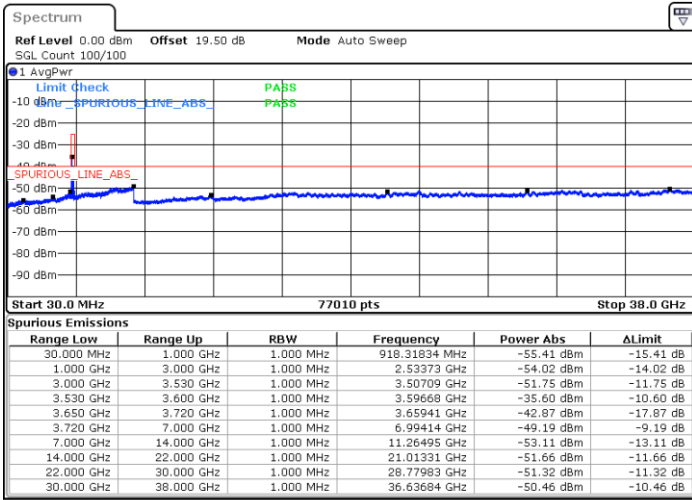

LTE Band 48 / 20MHz

16QAM

Lowest Channel / 1RB0

Lowest Channel / 1RBmax

Date: 17.FEB.2021 15:22:14

Date: 17.FEB.2021 15:11:50

Lowest Channel / FullIRB

N/A

Date: 17.FEB.2021 14:41:43

LTE Band 48 / 20MHz

16QAM

Middle Channel / 1RB0

Middle Channel / 1RBmax

Date: 17.FEB.2021 16:09:53

Date: 17.FEB.2021 16:27:49

Middle Channel / FullIRB

N/A

Date: 17.FEB.2021 15:49:30

LTE Band 48 / 20MHz

16QAM

Highest Channel / 1RB0

Highest Channel / 1RBmax

Date: 17.FEB.2021 17:27:06

Date: 17.FEB.2021 17:39:17

Highest Channel / FullIRB

N/A

Date: 17.FEB.2021 17:08:16

LTE Band 48 / 5MHz

64QAM

Lowest Channel / 1RB0

Lowest Channel / 1RBmax

Date: 16.FEB.2021 11:39:22