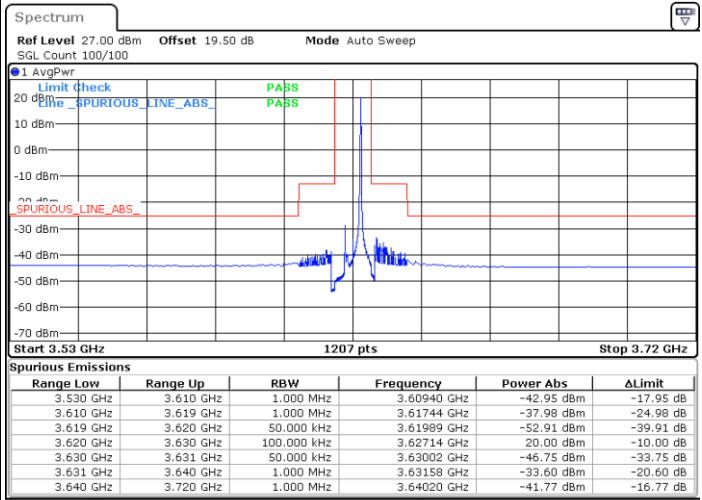

Middle Channel / 1RBmax

Date: 17.FEB.2021 16:04:15

Date: 17.FEB.2021 16:31:52

Middle Channel / FullIRB

N/A

Date: 17.FEB.2021 16:00:27

LTE Band 48 / 20MHz

64QAM

Highest Channel / 1RB0

Highest Channel / 1RBmax

Date: 17.FEB.2021 17:19:43

Date: 17.FEB.2021 17:41:57

Highest Channel / FullIRB

N/A

Date: 17.FEB.2021 17:12:46

Conducted Band Edge

LTE Band 48 / 5MHz

QPSK

Middle Channel / 1RB0

Middle Channel / 1RBmax

Date: 16.FEB.2021 13:31:38

Date: 16.FEB.2021 13:21:48

Middle Channel / FullIRB

N/A

Date: 16.FEB.2021 14:39:00

LTE Band 48 / 5MHz

QPSK

Highest Channel / 1RB0

Highest Channel / 1RBmax

Date: 16.FEB.2021 15:19:28

Date: 16.FEB.2021 15:53:16

Highest Channel / FullIRB