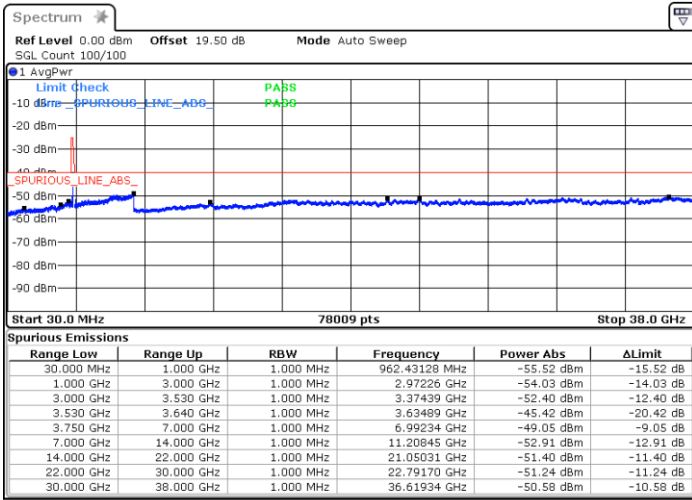

Date: 17.FEB.2021 10:49:19

Highest Channel / FullIRB

N/A

Date: 17.FEB.2021 11:59:54

LTE Band 48 / 20MHz

64QAM

Lowest Channel / 1RB0

Lowest Channel / 1RBmax

Date: 17.FEB.2021 15:28:48

Date: 17.FEB.2021 15:08:19

Lowest Channel / FullRB

N/A

Date: 17.FEB.2021 14:38:17

LTE Band 48 / 20MHz

64QAM

Middle Channel / 1RB0

Middle Channel / 1RBmax

Date: 17.FEB.2021 16:04:15

Date: 17.FEB.2021 16:31:52

Middle Channel / FullIRB

N/A

Date: 17.FEB.2021 16:00:27

LTE Band 48 / 20MHz

64QAM

Highest Channel / 1RB0

Highest Channel / 1RBmax

Date: 17.FEB.2021 17:19:43

Date: 17.FEB.2021 17:41:57

Highest Channel / FullIRB

N/A

Date: 17.FEB.2021 17:12:46

Conducted Band Edge