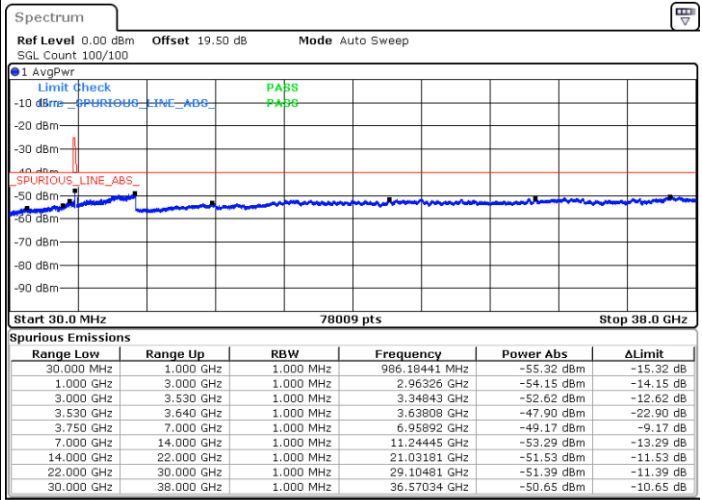

Lowest Channel / 1RB0

Lowest Channel / 1RBmax

Date: 16.FEB.2021 17:31:08

Date: 16.FEB.2021 17:48:17

Lowest Channel / FullIRB

N/A

Date: 16.FEB.2021 16:40:03

LTE Band 48 / 10MHz

64QAM

MiddleChannel / 1RB0

Middle Channel / 1RBmax

Date: 16.FEB.2021 18:41:05

Date: 16.FEB.2021 18:07:53

Middle Channel / FullIRB

N/A

Date: 16.FEB.2021 18:55:08

LTE Band 48 / 10MHz

64QAM

Highest Channel / 1RB0

Highest Channel / 1RBmax

Date: 16.FEB.2021 19:34:20

Date: 16.FEB.2021 19:32:33

Highest Channel / FullIRB

N/A

Date: 16.FEB.2021 19:01:27

LTE Band 48 / 15MHz

64QAM

Lowest Channel / 1RB0

Lowest Channel / 1RBmax

Date: 17.FEB.2021 13:31:42

Date: 17.FEB.2021 13:36:46

Lowest Channel / FullRB