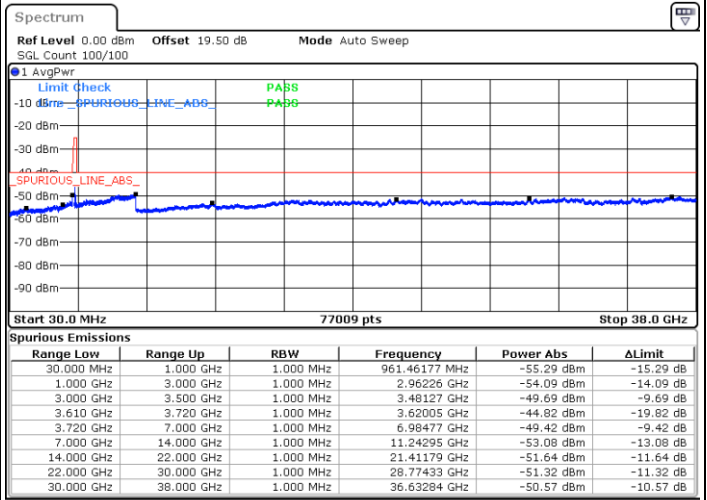

Middle Channel / FullIRB

N/A

Date: 17.FEB.2021 12:44:15

LTE Band 48 / 15MHz

64QAM

Highest Channel / 1RB0

Highest Channel / 1RBmax

Date: 17.FEB.2021 10:57:57

Date: 17.FEB.2021 10:49:19

Highest Channel / FullIRB

N/A

Date: 17.FEB.2021 11:59:54

LTE Band 48 / 20MHz

64QAM

Lowest Channel / 1RB0

Lowest Channel / 1RBmax

Date: 17.FEB.2021 15:28:48

Date: 17.FEB.2021 15:08:19

Lowest Channel / FullRB

N/A

Date: 17.FEB.2021 14:38:17

LTE Band 48 / 20MHz

64QAM

Middle Channel / 1RB0