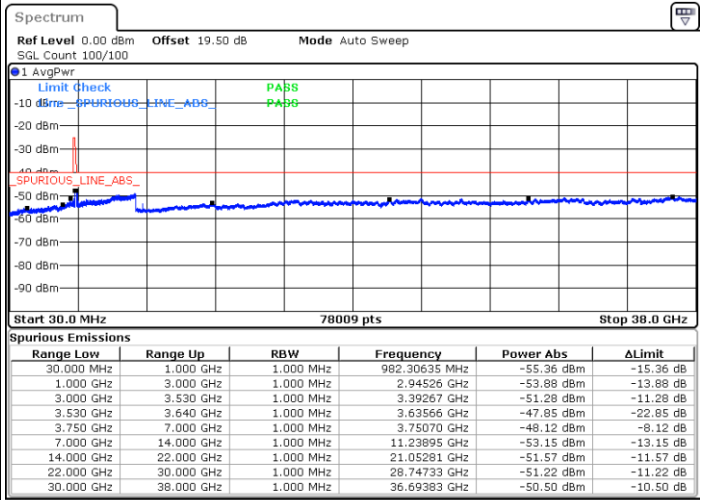

Date: 16.FEB.2021 14:19:56

LTE Band 48 / 5MHz

16QAM

Highest Channel / 1RB0

Highest Channel / 1RBmax

Date: 16.FEB.2021 15:07:44

Date: 16.FEB.2021 15:49:15

Highest Channel / FullIRB

N/A

Date: 16.FEB.2021 16:16:42

LTE Band 48 / 10MHz

16QAM

Lowest Channel / 1RB0

Lowest Channel / 1RBmax

Date: 16.FEB.2021 17:25:04

Date: 16.FEB.2021 17:45:49