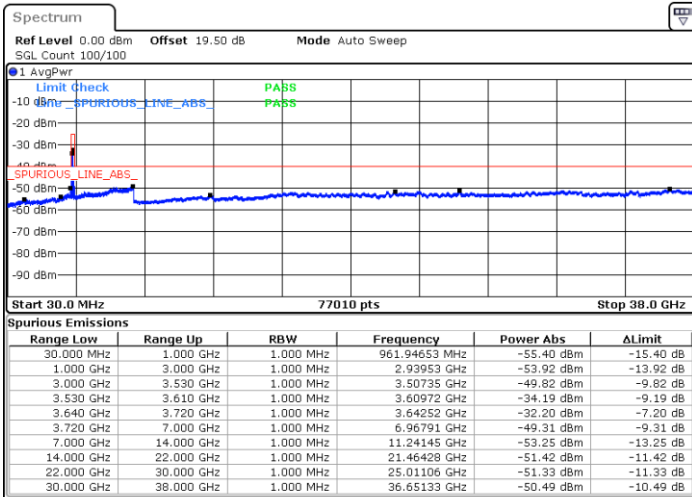

LTE Band 48 / 5MHz

16QAM

Middle Channel / 1RB0

Middle Channel / 1RBmax

Date: 16.FEB.2021 13:56:35

Date: 16.FEB.2021 13:17:51

Middle Channel / FullIRB

N/A

Date: 16.FEB.2021 14:19:56

LTE Band 48 / 5MHz

16QAM

Highest Channel / 1RB0

Highest Channel / 1RBmax

Date: 16.FEB.2021 15:07:44

Date: 16.FEB.2021 15:49:15

Highest Channel / FullIRB

N/A

Date: 16.FEB.2021 16:16:42

LTE Band 48 / 10MHz

16QAM

Lowest Channel / 1RB0

Lowest Channel / 1RBmax

Date: 16.FEB.2021 17:25:04

Date: 16.FEB.2021 17:45:49