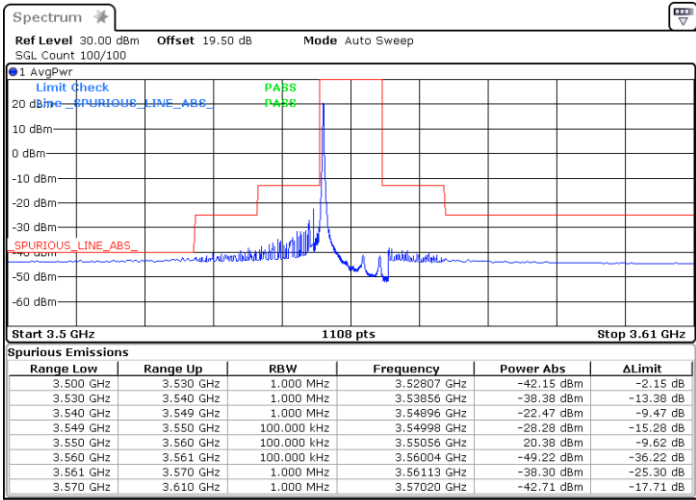

Date: 16.FEB.2021 14:39:00

LTE Band 48 / 5MHz

QPSK

Highest Channel / 1RB0

Highest Channel / 1RBmax

Date: 16.FEB.2021 15:19:28

Date: 16.FEB.2021 15:53:16

Highest Channel / FullIRB

N/A

Date: 16.FEB.2021 14:46:33

LTE Band 48 / 10MHz

QPSK

Lowest Channel / 1RB0

Lowest Channel / 1RBmax

Date: 16.FEB.2021 17:14:46

Date: 16.FEB.2021 17:35:10

Lowest Channel / FullIRB

N/A

Date: 16.FEB.2021 16:55:10

LTE Band 48 / 10MHz

QPSK

Middle Channel / 1RB0

Middle Channel / 1RBmax

Date: 16.FEB.2021 18:20:41