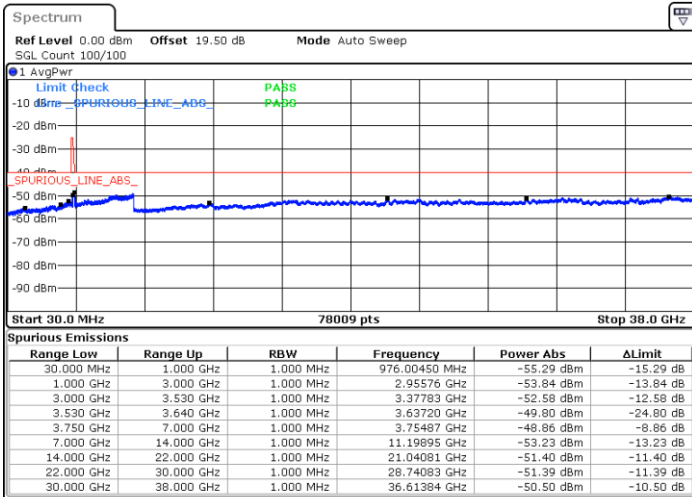

Middle Channel / 1RBmax

Date: 17.FEB.2021 16:04:15

Date: 17.FEB.2021 16:31:52

Middle Channel / FullIRB

N/A

Date: 17.FEB.2021 16:00:27

LTE Band 48 / 20MHz

64QAM

Highest Channel / 1RB0

Highest Channel / 1RBmax

Date: 17.FEB.2021 17:19:43

Date: 17.FEB.2021 17:41:57

Highest Channel / FullIRB

N/A

Date: 17.FEB.2021 17:12:46

Conducted Band Edge

LTE Band 48 / 5MHz

QPSK

Middle Channel / 1RB0

Middle Channel / 1RBmax

Date: 16.FEB.2021 13:31:38

Date: 16.FEB.2021 13:21:48

Middle Channel / FullIRB

N/A

Date: 16.FEB.2021 14:39:00

LTE Band 48 / 5MHz

QPSK

Highest Channel / 1RB0

Highest Channel / 1RBmax

Date: 16.FEB.2021 15:19:28

Date: 16.FEB.2021 15:53:16

Highest Channel / FullIRB