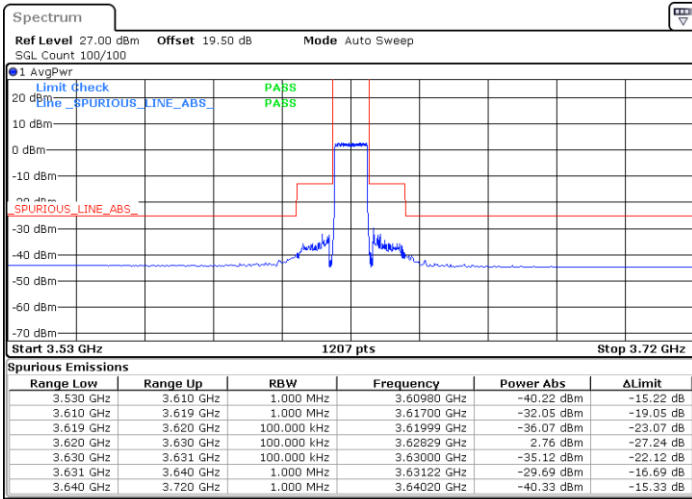

Middle Channel / FullIRB

N/A

Date: 16.FEB.2021 18:48:04