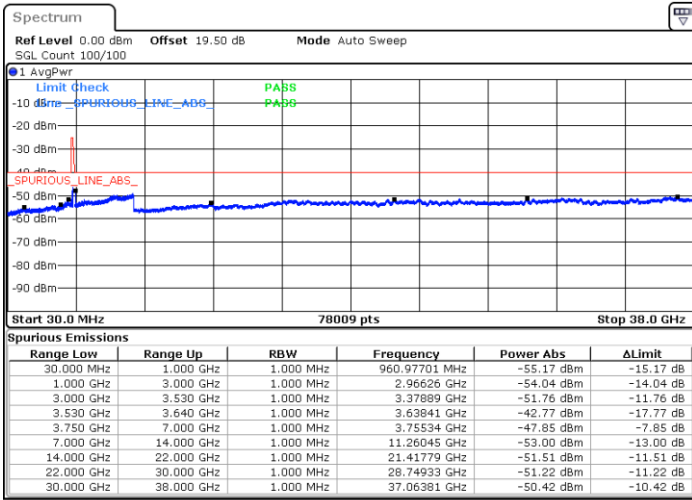

Lowest Channel / 1RBmax

Date: 17.FEB.2021 13:25:47

Date: 17.FEB.2021 13:42:04

Lowest Channel / FullRB

N/A

Date: 17.FEB.2021 14:19:53

LTE Band 48 / 15MHz

16QAM

Middle Channel / 1RB0

Middle Channel / 1RBmax

Date: 17.FEB.2021 13:02:09

Date: 17.FEB.2021 13:13:30

Middle Channel / FullIRB

N/A

Date: 17.FEB.2021 12:47:48

LTE Band 48 / 15MHz

16QAM

Highest Channel / 1RB0

Highest Channel / 1RBmax

Date: 17.FEB.2021 11:00:47

Date: 17.FEB.2021 10:47:54

Highest Channel / FullIRB

N/A

Date: 17.FEB.2021 11:50:12

LTE Band 48 / 20MHz

16QAM

Lowest Channel / 1RB0

Lowest Channel / 1RBmax

Date: 17.FEB.2021 15:22:14

Date: 17.FEB.2021 15:11:50

Lowest Channel / FullIRB

N/A