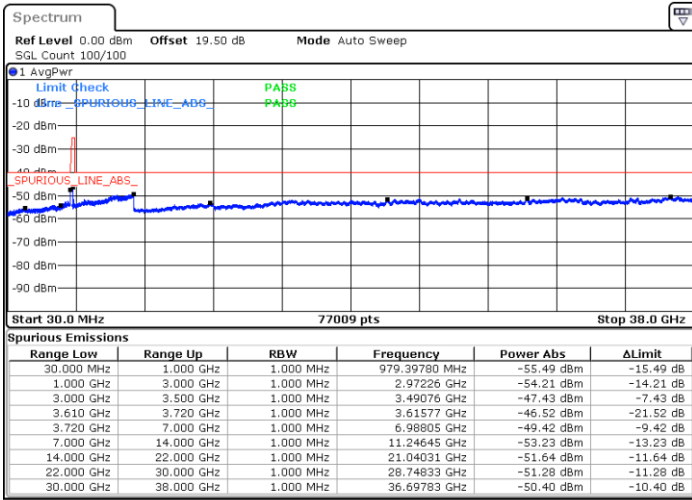

Date: 16.FEB.2021 14:00:46

Date: 16.FEB.2021 13:14:03

Middle Channel / FullIRB

N/A

Date: 16.FEB.2021 14:05:00

LTE Band 48 / 5MHz

64QAM

Highest Channel / 1RB0

Highest Channel / 1RBmax

Date: 16.FEB.2021 15:27:45

Date: 16.FEB.2021 15:39:08

Highest Channel / FullIRB

N/A

Date: 16.FEB.2021 16:22:32

LTE Band 48 / 10MHz

64QAM

Lowest Channel / 1RB0

Lowest Channel / 1RBmax

Date: 16.FEB.2021 17:31:08

Date: 16.FEB.2021 17:48:17

Lowest Channel / FullIRB

N/A

Date: 16.FEB.2021 16:40:03

LTE Band 48 / 10MHz