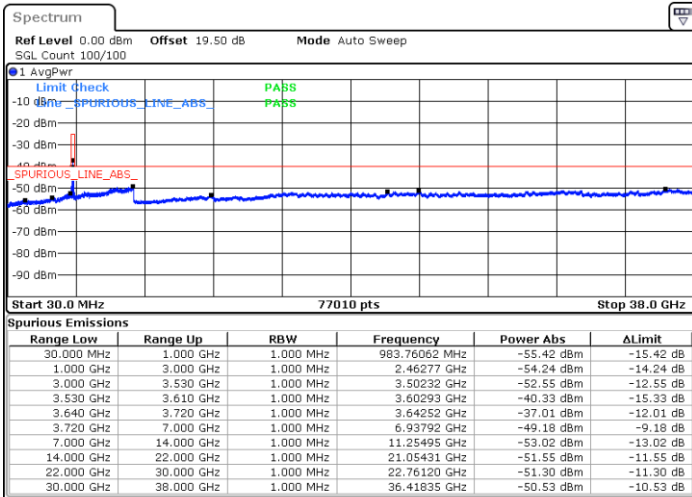

N/A

Date: 16.FEB.2021 16:16:42

LTE Band 48 / 10MHz

16QAM

Lowest Channel / 1RB0

Lowest Channel / 1RBmax

Date: 16.FEB.2021 17:25:04

Date: 16.FEB.2021 17:45:49

Lowest Channel / FullRB

N/A

Date: 16.FEB.2021 16:48:58

LTE Band 48 / 10MHz

16QAM

MiddleChannel / 1RB0

Middle Channel / 1RBmax

Date: 16.FEB.2021 18:28:14

Date: 16.FEB.2021 18:01:10

Middle Channel / FullIRB

N/A

Date: 16.FEB.2021 18:53:00

LTE Band 48 / 10MHz

16QAM

Highest Channel / 1RB0

Highest Channel / 1RBmax

Date: 16.FEB.2021 19:39:39

Date: 16.FEB.2021 19:29:42

Highest Channel / FullIRB

N/A

Date: 16.FEB.2021 19:07:00

LTE Band 48 / 15MHz

16QAM

Lowest Channel / 1RB0