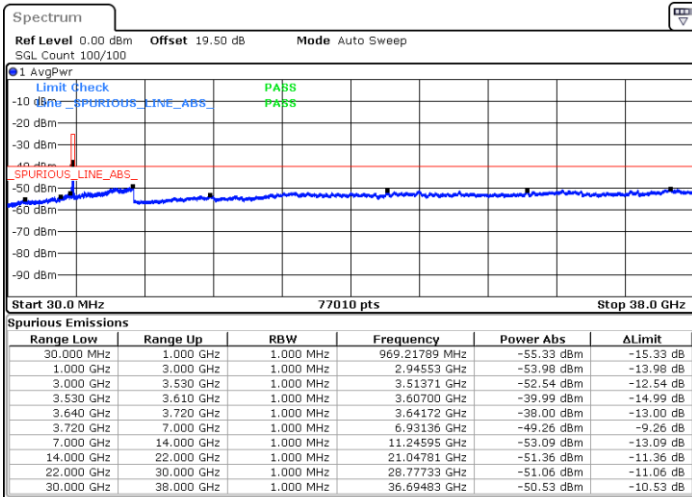

Lowest Channel / 1RB0

Lowest Channel / 1RBmax

Date: 16.FEB.2021 17:31:08

Date: 16.FEB.2021 17:48:17

Lowest Channel / FullIRB

N/A

Date: 16.FEB.2021 16:40:03

LTE Band 48 / 10MHz

64QAM

MiddleChannel / 1RB0

Middle Channel / 1RBmax

Date: 16.FEB.2021 18:41:05

Date: 16.FEB.2021 18:07:53

Middle Channel / FullIRB

N/A

Date: 16.FEB.2021 18:55:08

LTE Band 48 / 10MHz

64QAM

Highest Channel / 1RB0

Highest Channel / 1RBmax

Date: 16.FEB.2021 19:34:20

Date: 16.FEB.2021 19:32:33

Highest Channel / FullIRB

N/A

Date: 16.FEB.2021 19:01:27

LTE Band 48 / 15MHz

64QAM

Lowest Channel / 1RB0

Lowest Channel / 1RBmax

Date: 17.FEB.2021 13:31:42

Date: 17.FEB.2021 13:36:46

Lowest Channel / FullRB