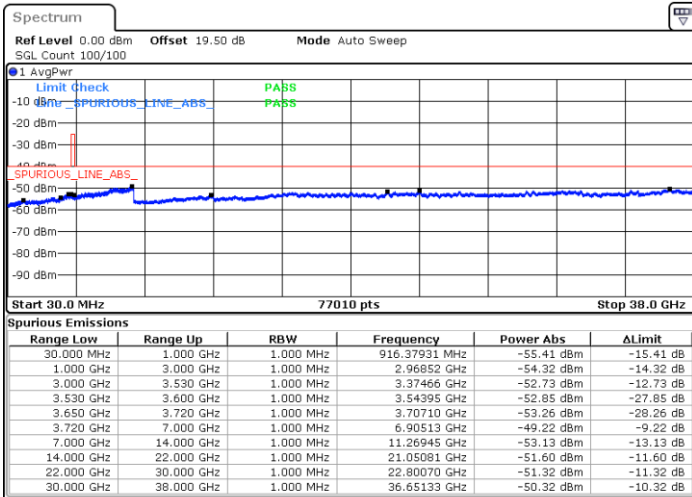

Lowest Channel / 1RBmax

Date: 17.FEB.2021 13:25:47

Date: 17.FEB.2021 13:42:04

Lowest Channel / FullRB

N/A

Date: 17.FEB.2021 14:19:53

LTE Band 48 / 15MHz

16QAM

Middle Channel / 1RB0

Middle Channel / 1RBmax

Date: 17.FEB.2021 13:02:09

Date: 17.FEB.2021 13:13:30

Middle Channel / FullIRB

N/A

Date: 17.FEB.2021 12:47:48

LTE Band 48 / 15MHz

16QAM

Highest Channel / 1RB0

Highest Channel / 1RBmax

Date: 17.FEB.2021 11:00:47

Date: 17.FEB.2021 10:47:54

Highest Channel / FullIRB

N/A

Date: 17.FEB.2021 11:50:12

LTE Band 48 / 20MHz

16QAM

Lowest Channel / 1RB0

Lowest Channel / 1RBmax

Date: 17.FEB.2021 15:22:14

Date: 17.FEB.2021 15:11:50

Lowest Channel / FullIRB

N/A