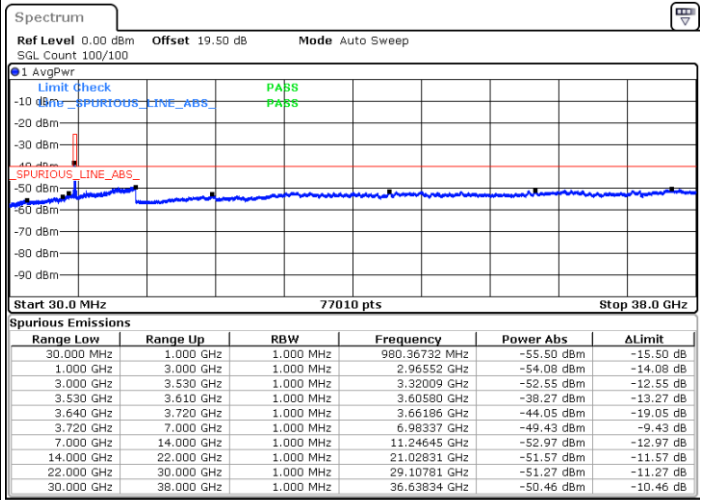

Highest Channel / FullIRB

N/A

Date: 17.FEB.2021 17:08:16

LTE Band 48 / 5MHz

64QAM

Lowest Channel / 1RB0

Lowest Channel / 1RBmax

Date: 16.FEB.2021 11:39:22

Date: 16.FEB.2021 13:08:55

Lowest Channel / FullIRB

N/A

Date: 16.FEB.2021 11:34:06

LTE Band 48 / 5MHz

64QAM

Middle Channel / 1RB0

Middle Channel / 1RBmax

Date: 16.FEB.2021 14:00:46

Date: 16.FEB.2021 13:14:03

Middle Channel / FullIRB

N/A

Date: 16.FEB.2021 14:05:00

LTE Band 48 / 5MHz

64QAM

Highest Channel / 1RB0

Highest Channel / 1RBmax

Date: 16.FEB.2021 15:27:45

Date: 16.FEB.2021 15:39:08

Highest Channel / FullIRB

N/A

Date: 16.FEB.2021 16:22:32

LTE Band 48 / 10MHz

64QAM