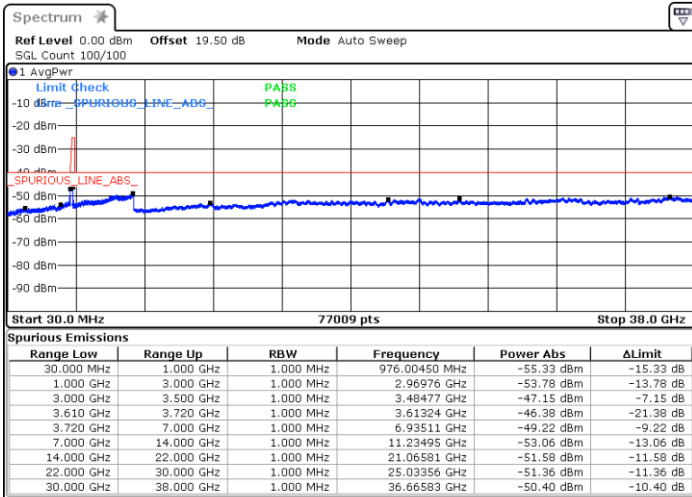

Date: 16.FEB.2021 19:39:39

Date: 16.FEB.2021 19:29:42

Highest Channel / FullIRB

N/A

Date: 16.FEB.2021 19:07:00

LTE Band 48 / 15MHz

16QAM

Lowest Channel / 1RB0

Lowest Channel / 1RBmax

Date: 17.FEB.2021 13:25:47

Date: 17.FEB.2021 13:42:04

Lowest Channel / FullRB

N/A

Date: 17.FEB.2021 14:19:53

LTE Band 48 / 15MHz

16QAM

Middle Channel / 1RB0

Middle Channel / 1RBmax

Date: 17.FEB.2021 13:02:09

Date: 17.FEB.2021 13:13:30

Middle Channel / FullIRB

N/A

Date: 17.FEB.2021 12:47:48

LTE Band 48 / 15MHz