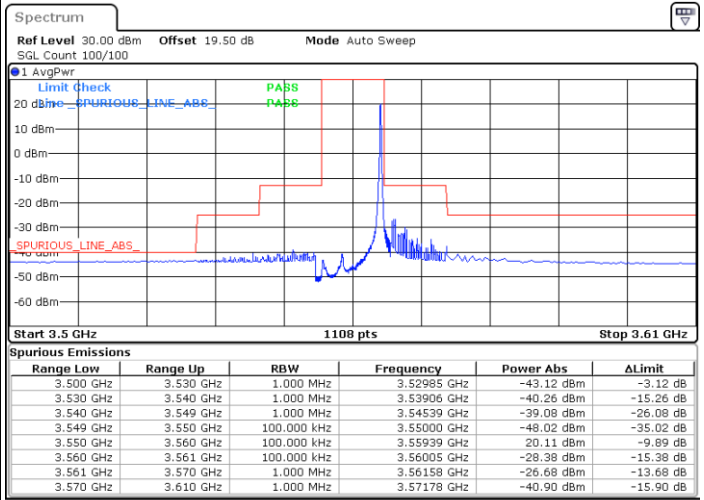

Date: 16.FEB.2021 14:39:00

LTE Band 48 / 5MHz

QPSK

Highest Channel / 1RB0

Highest Channel / 1RBmax

Date: 16.FEB.2021 15:19:28

Date: 16.FEB.2021 15:53:16

Highest Channel / FullIRB

N/A

Date: 16.FEB.2021 14:46:33

LTE Band 48 / 10MHz

QPSK

Lowest Channel / 1RB0

Lowest Channel / 1RBmax

Date: 16.FEB.2021 17:14:46

Date: 16.FEB.2021 17:35:10

Lowest Channel / FullIRB

N/A

Date: 16.FEB.2021 16:55:10

LTE Band 48 / 10MHz

QPSK

Middle Channel / 1RB0

Middle Channel / 1RBmax

Date: 16.FEB.2021 18:20:41