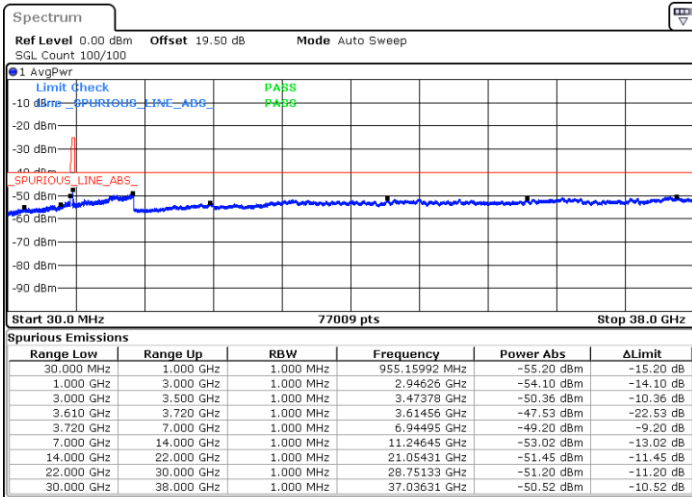

N/A

Date: 17.FEB.2021 15:49:30

LTE Band 48 / 20MHz

16QAM

Highest Channel / 1RB0

Highest Channel / 1RBmax

Date: 17.FEB.2021 17:27:06

Date: 17.FEB.2021 17:39:17

Highest Channel / FullIRB

N/A

Date: 17.FEB.2021 17:08:16

LTE Band 48 / 5MHz

64QAM

Lowest Channel / 1RB0

Lowest Channel / 1RBmax

Date: 16.FEB.2021 11:39:22

Date: 16.FEB.2021 13:08:55

Lowest Channel / FullIRB

N/A

Date: 16.FEB.2021 11:34:06

LTE Band 48 / 5MHz

64QAM

Middle Channel / 1RB0

Middle Channel / 1RBmax