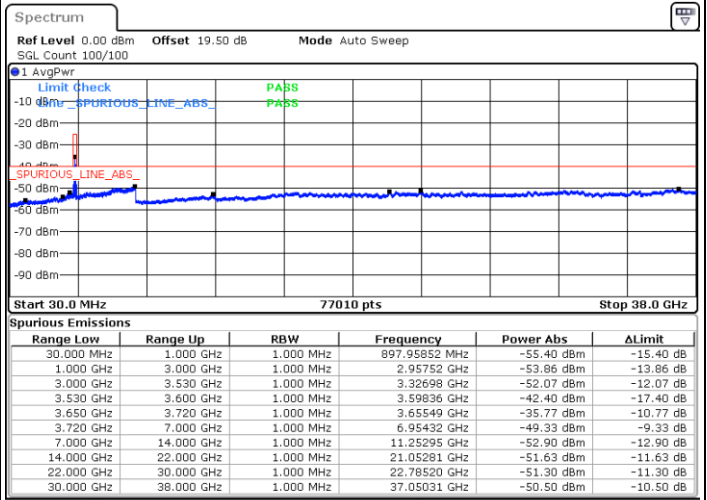

Date: 17.FEB.2021 10:49:19

Highest Channel / FullIRB

N/A

Date: 17.FEB.2021 11:59:54

LTE Band 48 / 20MHz

64QAM

Lowest Channel / 1RB0

Lowest Channel / 1RBmax

Date: 17.FEB.2021 15:28:48

Date: 17.FEB.2021 15:08:19

Lowest Channel / FullRB

N/A

Date: 17.FEB.2021 14:38:17

LTE Band 48 / 20MHz

64QAM

Middle Channel / 1RB0

Middle Channel / 1RBmax

Date: 17.FEB.2021 16:04:15

Date: 17.FEB.2021 16:31:52

Middle Channel / FullIRB

N/A

Date: 17.FEB.2021 16:00:27

LTE Band 48 / 20MHz

64QAM

Highest Channel / 1RB0

Highest Channel / 1RBmax

Date: 17.FEB.2021 17:19:43

Date: 17.FEB.2021 17:41:57

Highest Channel / FullIRB

N/A

Date: 17.FEB.2021 17:12:46

Conducted Band Edge