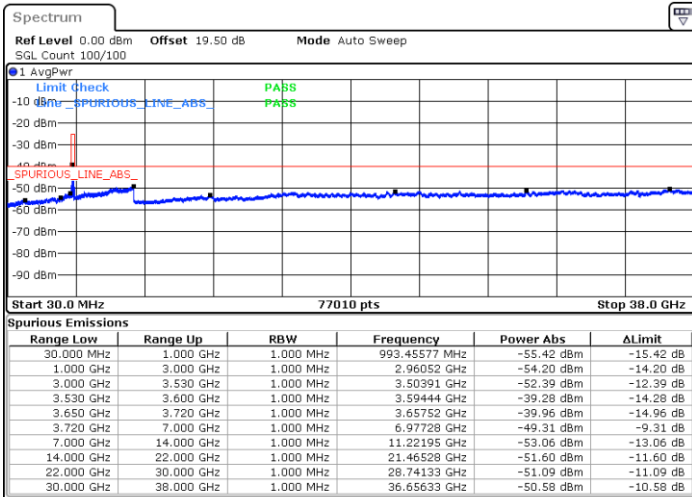

Date: 17.FEB.2021 10:49:19

Highest Channel / FullIRB

N/A

Date: 17.FEB.2021 11:59:54

LTE Band 48 / 20MHz

64QAM

Lowest Channel / 1RB0

Lowest Channel / 1RBmax

Date: 17.FEB.2021 15:28:48

Date: 17.FEB.2021 15:08:19

Lowest Channel / FullRB

N/A

Date: 17.FEB.2021 14:38:17

LTE Band 48 / 20MHz

64QAM

Middle Channel / 1RB0

Middle Channel / 1RBmax

Date: 17.FEB.2021 16:04:15

Date: 17.FEB.2021 16:31:52

Middle Channel / FullIRB

N/A

Date: 17.FEB.2021 16:00:27

LTE Band 48 / 20MHz

64QAM

Highest Channel / 1RB0

Highest Channel / 1RBmax

Date: 17.FEB.2021 17:19:43

Date: 17.FEB.2021 17:41:57

Highest Channel / FullIRB

N/A

Date: 17.FEB.2021 17:12:46

Conducted Band Edge