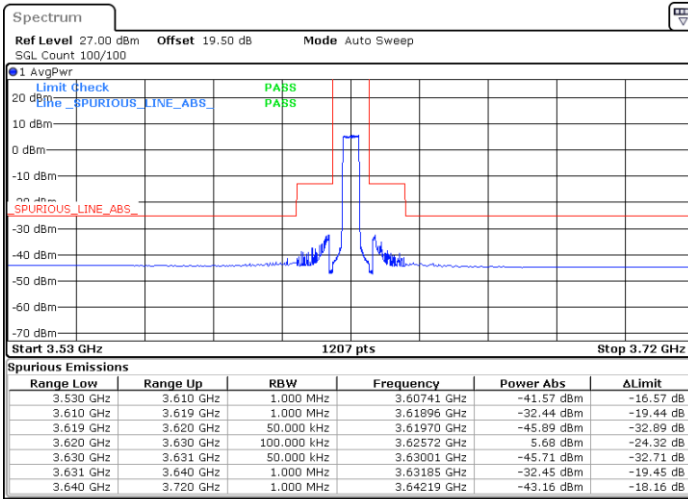

Highest Channel / 1RB0

Highest Channel / 1RBmax

Date: 17.FEB.2021 17:19:43

Date: 17.FEB.2021 17:41:57

Highest Channel / FullIRB

N/A

Date: 17.FEB.2021 17:12:46

Conducted Band Edge

LTE Band 48 / 5MHz

QPSK

Middle Channel / 1RB0

Middle Channel / 1RBmax

Date: 16.FEB.2021 13:31:38

Date: 16.FEB.2021 13:21:48

Middle Channel / FullIRB

N/A

Date: 16.FEB.2021 14:39:00

LTE Band 48 / 5MHz

QPSK

Highest Channel / 1RB0

Highest Channel / 1RBmax

Date: 16.FEB.2021 15:19:28

Date: 16.FEB.2021 15:53:16

Highest Channel / FullIRB

N/A

Date: 16.FEB.2021 14:46:33

LTE Band 48 / 10MHz

QPSK

Lowest Channel / 1RB0

Lowest Channel / 1RBmax

Date: 16.FEB.2021 17:14:46

Date: 16.FEB.2021 17:35:10