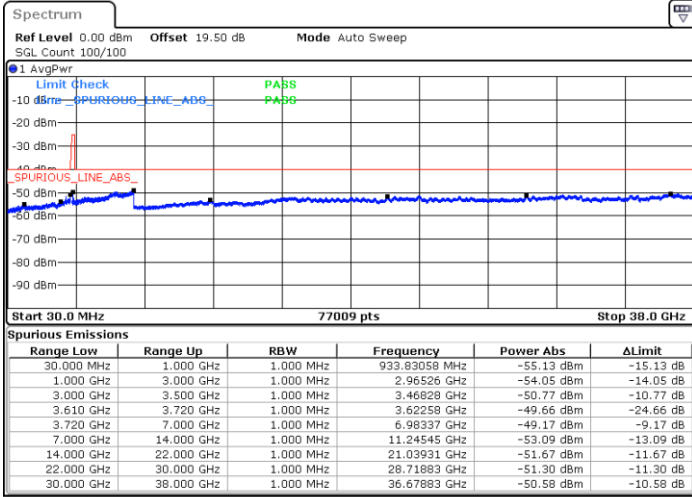

N/A

Date: 17.FEB.2021 15:49:30

LTE Band 48 / 20MHz

16QAM

Highest Channel / 1RB0

Highest Channel / 1RBmax

Date: 17.FEB.2021 17:27:06

Date: 17.FEB.2021 17:39:17

Highest Channel / FullIRB

N/A

Date: 17.FEB.2021 17:08:16

LTE Band 48 / 5MHz

64QAM

Lowest Channel / 1RB0

Lowest Channel / 1RBmax

Date: 16.FEB.2021 11:39:22

Date: 16.FEB.2021 13:08:55

Lowest Channel / FullIRB

N/A

Date: 16.FEB.2021 11:34:06

LTE Band 48 / 5MHz

64QAM

Middle Channel / 1RB0

Middle Channel / 1RBmax

Date: 16.FEB.2021 14:00:46

Date: 16.FEB.2021 13:14:03

Middle Channel / FullIRB

N/A

Date: 16.FEB.2021 14:05:00

LTE Band 48 / 5MHz

64QAM

Highest Channel / 1RB0