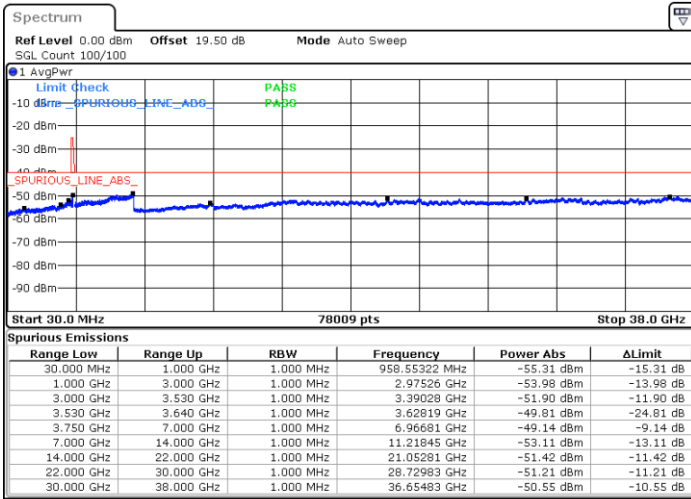

Date: 16.FEB.2021 14:00:46

Date: 16.FEB.2021 13:14:03

Middle Channel / FullIRB

N/A

Date: 16.FEB.2021 14:05:00

LTE Band 48 / 5MHz

64QAM

Highest Channel / 1RB0

Highest Channel / 1RBmax

Date: 16.FEB.2021 15:27:45

Date: 16.FEB.2021 15:39:08

Highest Channel / FullIRB

N/A

Date: 16.FEB.2021 16:22:32

LTE Band 48 / 10MHz

64QAM

Lowest Channel / 1RB0

Lowest Channel / 1RBmax

Date: 16.FEB.2021 17:31:08

Date: 16.FEB.2021 17:48:17

Lowest Channel / FullIRB

N/A

Date: 16.FEB.2021 16:40:03

LTE Band 48 / 10MHz