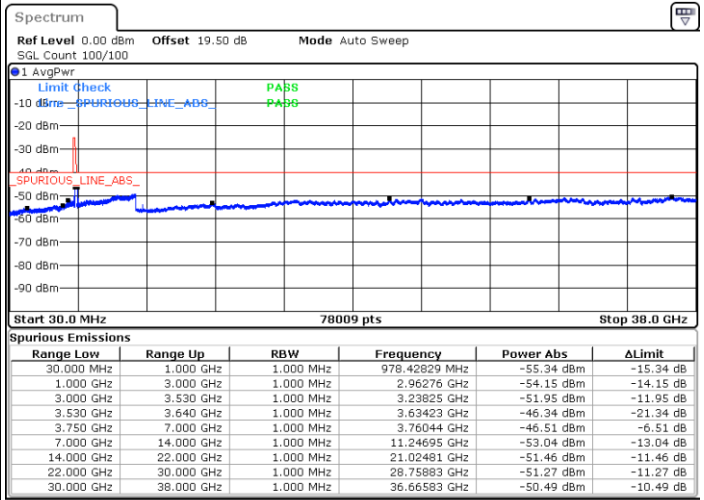

Lowest Channel / 1RBmax

Date: 17.FEB.2021 13:25:47

Date: 17.FEB.2021 13:42:04

Lowest Channel / FullRB

N/A

Date: 17.FEB.2021 14:19:53

LTE Band 48 / 15MHz

16QAM

Middle Channel / 1RB0

Middle Channel / 1RBmax

Date: 17.FEB.2021 13:02:09

Date: 17.FEB.2021 13:13:30

Middle Channel / FullIRB

N/A

Date: 17.FEB.2021 12:47:48

LTE Band 48 / 15MHz

16QAM

Highest Channel / 1RB0

Highest Channel / 1RBmax

Date: 17.FEB.2021 11:00:47

Date: 17.FEB.2021 10:47:54

Highest Channel / FullIRB

N/A

Date: 17.FEB.2021 11:50:12

LTE Band 48 / 20MHz

16QAM

Lowest Channel / 1RB0

Lowest Channel / 1RBmax

Date: 17.FEB.2021 15:22:14

Date: 17.FEB.2021 15:11:50

Lowest Channel / FullIRB

N/A