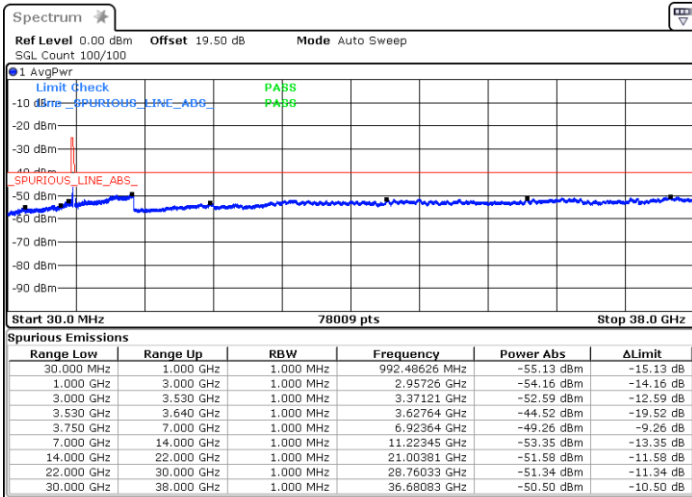

Date: 17.FEB.2021 14:41:43

LTE Band 48 / 20MHz

16QAM

Middle Channel / 1RB0

Middle Channel / 1RBmax

Date: 17.FEB.2021 16:09:53

Date: 17.FEB.2021 16:27:49

Middle Channel / FullIRB

N/A

Date: 17.FEB.2021 15:49:30

LTE Band 48 / 20MHz

16QAM

Highest Channel / 1RB0

Highest Channel / 1RBmax

Date: 17.FEB.2021 17:27:06

Date: 17.FEB.2021 17:39:17

Highest Channel / FullIRB

N/A

Date: 17.FEB.2021 17:08:16

LTE Band 48 / 5MHz

64QAM

Lowest Channel / 1RB0

Lowest Channel / 1RBmax

Date: 16.FEB.2021 11:39:22

Date: 16.FEB.2021 13:08:55

Lowest Channel / FullIRB

N/A

Date: 16.FEB.2021 11:34:06

LTE Band 48 / 5MHz

64QAM

Middle Channel / 1RB0

Middle Channel / 1RBmax