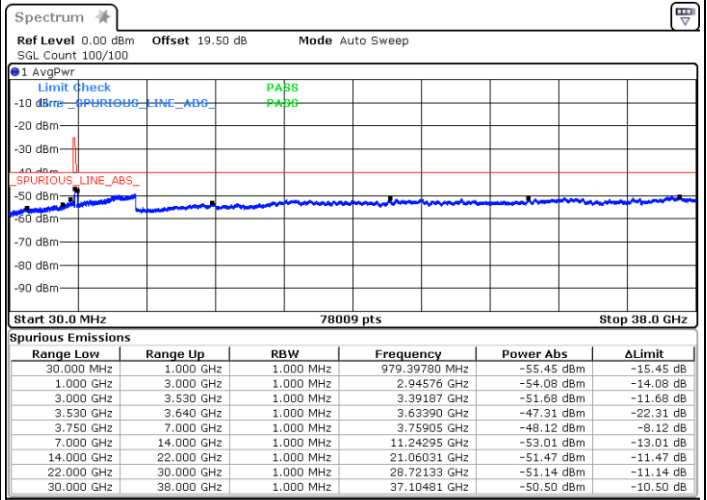

Date: 17.FEB.2021 14:41:43

LTE Band 48 / 20MHz

16QAM

Middle Channel / 1RB0

Middle Channel / 1RBmax

Date: 17.FEB.2021 16:09:53

Date: 17.FEB.2021 16:27:49

Middle Channel / FullIRB

N/A

Date: 17.FEB.2021 15:49:30

LTE Band 48 / 20MHz

16QAM

Highest Channel / 1RB0

Highest Channel / 1RBmax

Date: 17.FEB.2021 17:27:06

Date: 17.FEB.2021 17:39:17

Highest Channel / FullIRB

N/A

Date: 17.FEB.2021 17:08:16

LTE Band 48 / 5MHz

64QAM

Lowest Channel / 1RB0

Lowest Channel / 1RBmax

Date: 16.FEB.2021 11:39:22

Date: 16.FEB.2021 13:08:55

Lowest Channel / FullIRB

N/A

Date: 16.FEB.2021 11:34:06

LTE Band 48 / 5MHz

64QAM

Middle Channel / 1RB0

Middle Channel / 1RBmax