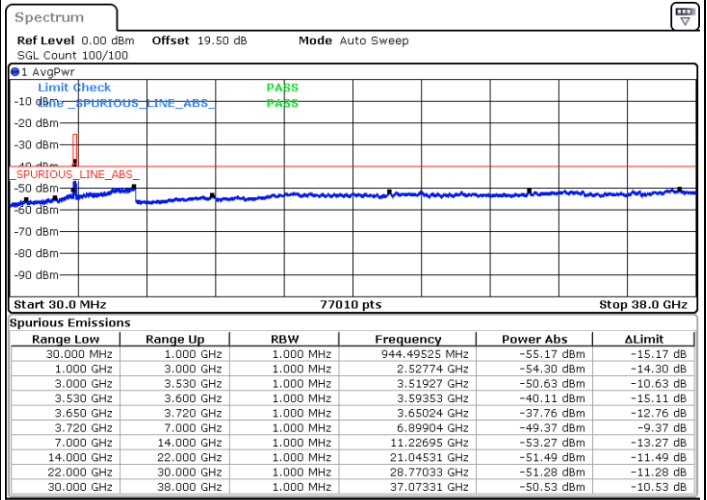

Date: 16.FEB.2021 19:39:39

Date: 16.FEB.2021 19:29:42

Highest Channel / FullIRB

N/A

Date: 16.FEB.2021 19:07:00

LTE Band 48 / 15MHz

16QAM

Lowest Channel / 1RB0

Lowest Channel / 1RBmax

Date: 17.FEB.2021 13:25:47

Date: 17.FEB.2021 13:42:04

Lowest Channel / FullRB

N/A

Date: 17.FEB.2021 14:19:53

LTE Band 48 / 15MHz

16QAM

Middle Channel / 1RB0

Middle Channel / 1RBmax

Date: 17.FEB.2021 13:02:09

Date: 17.FEB.2021 13:13:30

Middle Channel / FullIRB

N/A

Date: 17.FEB.2021 12:47:48

LTE Band 48 / 15MHz