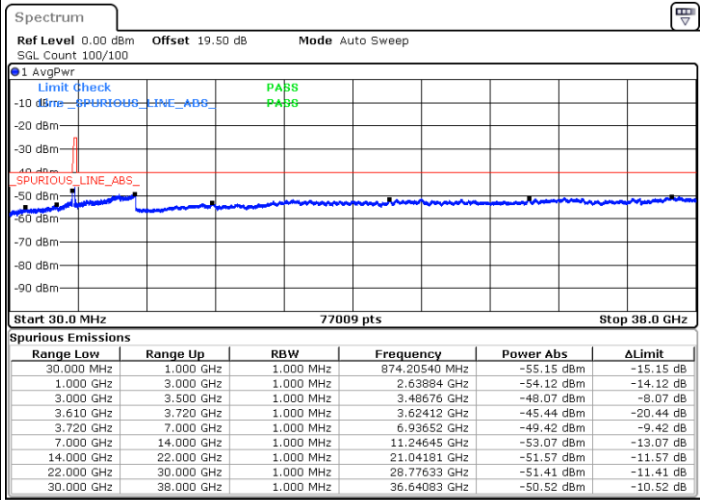

Date: 16.FEB.2021 14:19:56

LTE Band 48 / 5MHz

16QAM

Highest Channel / 1RB0

Highest Channel / 1RBmax

Date: 16.FEB.2021 15:07:44

Date: 16.FEB.2021 15:49:15

Highest Channel / FullIRB

N/A

Date: 16.FEB.2021 16:16:42

LTE Band 48 / 10MHz

16QAM

Lowest Channel / 1RB0

Lowest Channel / 1RBmax

Date: 16.FEB.2021 17:25:04

Date: 16.FEB.2021 17:45:49

Lowest Channel / FullRB

N/A

Date: 16.FEB.2021 16:48:58

LTE Band 48 / 10MHz

16QAM

MiddleChannel / 1RB0

Middle Channel / 1RBmax

Date: 16.FEB.2021 18:28:14

Date: 16.FEB.2021 18:01:10

Middle Channel / FullIRB

N/A

Date: 16.FEB.2021 18:53:00

LTE Band 48 / 10MHz

16QAM

Highest Channel / 1RB0

Highest Channel / 1RBmax