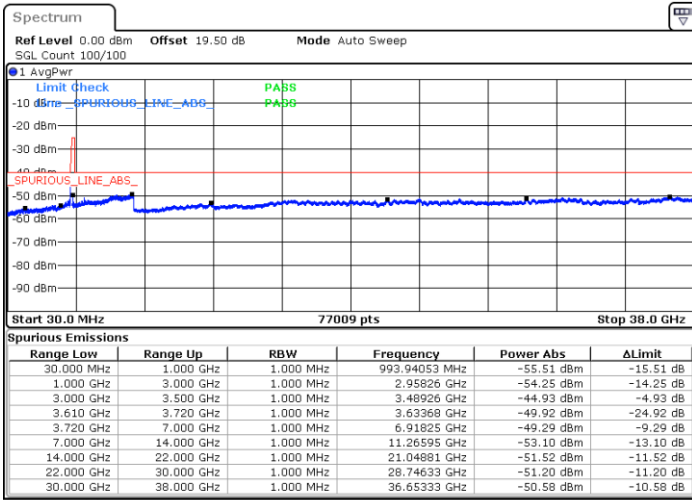

Date: 16.FEB.2021 14:19:56

LTE Band 48 / 5MHz

16QAM

Highest Channel / 1RB0

Highest Channel / 1RBmax

Date: 16.FEB.2021 15:07:44

Date: 16.FEB.2021 15:49:15

Highest Channel / FullIRB

N/A

Date: 16.FEB.2021 16:16:42

LTE Band 48 / 10MHz

16QAM

Lowest Channel / 1RB0

Lowest Channel / 1RBmax

Date: 16.FEB.2021 17:25:04

Date: 16.FEB.2021 17:45:49

Lowest Channel / FullRB

N/A

Date: 16.FEB.2021 16:48:58

LTE Band 48 / 10MHz

16QAM

MiddleChannel / 1RB0

Middle Channel / 1RBmax

Date: 16.FEB.2021 18:28:14

Date: 16.FEB.2021 18:01:10

Middle Channel / FullIRB

N/A

Date: 16.FEB.2021 18:53:00

LTE Band 48 / 10MHz

16QAM

Highest Channel / 1RB0

Highest Channel / 1RBmax