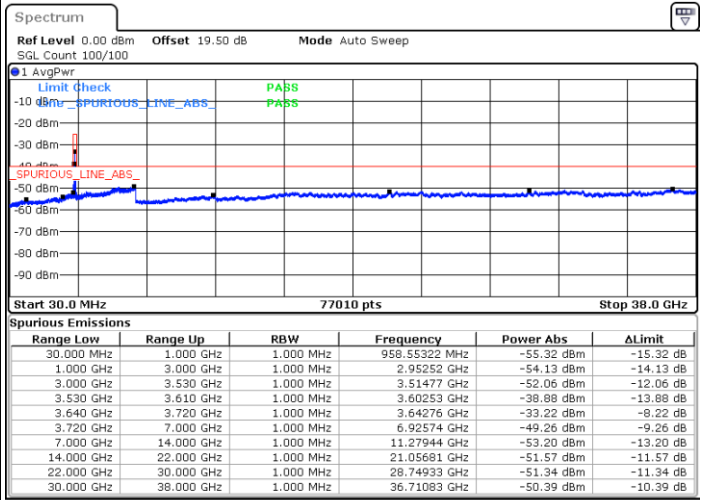

Date: 16.FEB.2021 18:07:53