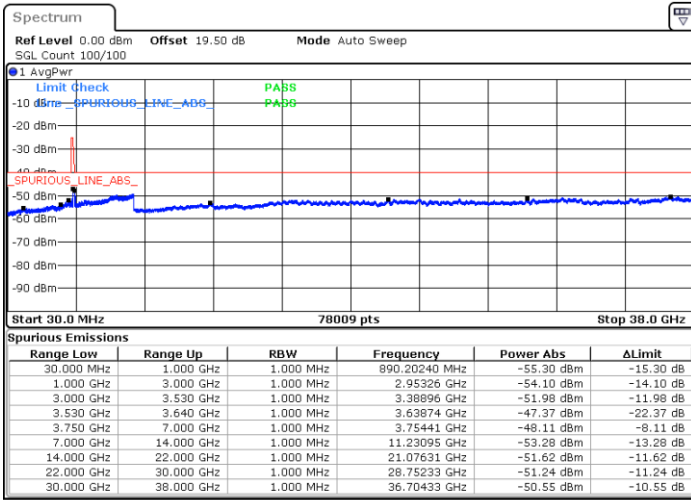

Date: 16.FEB.2021 13:08:55

Lowest Channel / FullIRB

N/A

Date: 16.FEB.2021 11:34:06

LTE Band 48 / 5MHz

64QAM

Middle Channel / 1RB0

Middle Channel / 1RBmax

Date: 16.FEB.2021 14:00:46

Date: 16.FEB.2021 13:14:03

Middle Channel / FullIRB

N/A

Date: 16.FEB.2021 14:05:00

LTE Band 48 / 5MHz

64QAM

Highest Channel / 1RB0

Highest Channel / 1RBmax

Date: 16.FEB.2021 15:27:45

Date: 16.FEB.2021 15:39:08

Highest Channel / FullIRB

N/A

Date: 16.FEB.2021 16:22:32

LTE Band 48 / 10MHz

64QAM

Lowest Channel / 1RB0

Lowest Channel / 1RBmax

Date: 16.FEB.2021 17:31:08

Date: 16.FEB.2021 17:48:17

Lowest Channel / FullIRB

N/A

Date: 16.FEB.2021 16:40:03

LTE Band 48 / 10MHz