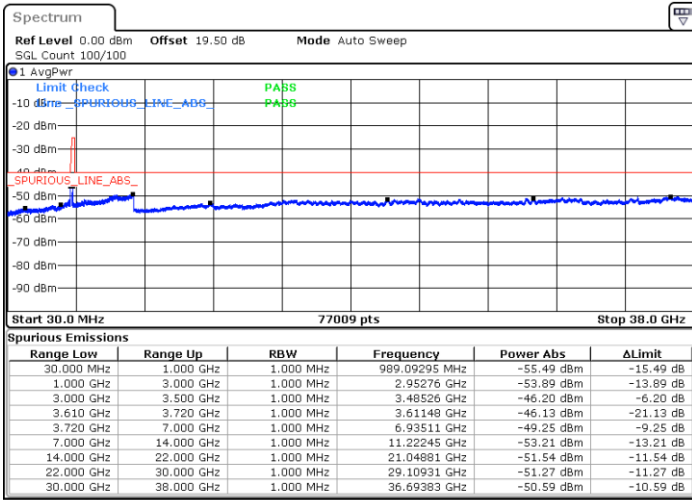

Middle Channel / 1RB0

Middle Channel / 1RBmax

Date: 17.FEB.2021 13:02:09

Date: 17.FEB.2021 13:13:30

Middle Channel / FullIRB

N/A

Date: 17.FEB.2021 12:47:48

LTE Band 48 / 15MHz

16QAM

Highest Channel / 1RB0

Highest Channel / 1RBmax

Date: 17.FEB.2021 11:00:47

Date: 17.FEB.2021 10:47:54

Highest Channel / FullIRB

N/A

Date: 17.FEB.2021 11:50:12

LTE Band 48 / 20MHz

16QAM

Lowest Channel / 1RB0

Lowest Channel / 1RBmax

Date: 17.FEB.2021 15:22:14

Date: 17.FEB.2021 15:11:50

Lowest Channel / FullIRB

N/A

Date: 17.FEB.2021 14:41:43

LTE Band 48 / 20MHz

16QAM

Middle Channel / 1RB0

Middle Channel / 1RBmax

Date: 17.FEB.2021 16:09:53

Date: 17.FEB.2021 16:27:49

Middle Channel / FullIRB