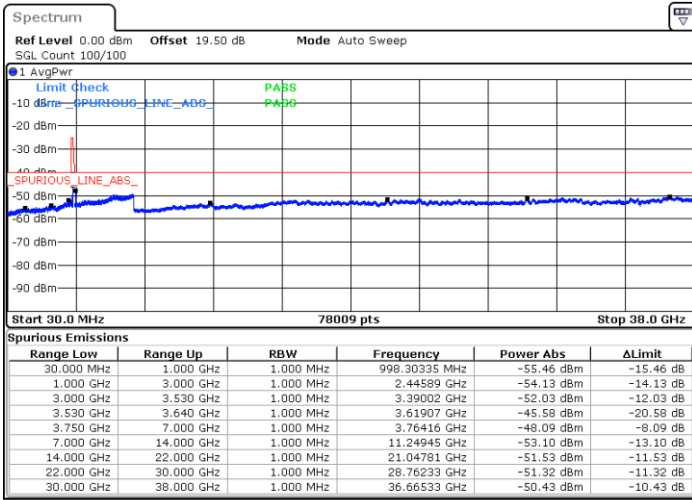

LTE Band 48 / 5MHz

16QAM

Middle Channel / 1RB0

Middle Channel / 1RBmax

Date: 16.FEB.2021 13:56:35

Date: 16.FEB.2021 13:17:51

Middle Channel / FullIRB

N/A

Date: 16.FEB.2021 14:19:56

LTE Band 48 / 5MHz

16QAM

Highest Channel / 1RB0

Highest Channel / 1RBmax

Date: 16.FEB.2021 15:07:44

Date: 16.FEB.2021 15:49:15

Highest Channel / FullIRB

N/A

Date: 16.FEB.2021 16:16:42

LTE Band 48 / 10MHz

16QAM

Lowest Channel / 1RB0

Lowest Channel / 1RBmax

Date: 16.FEB.2021 17:25:04

Date: 16.FEB.2021 17:45:49

Lowest Channel / FullRB

N/A

Date: 16.FEB.2021 16:48:58

LTE Band 48 / 10MHz

16QAM

MiddleChannel / 1RB0

Middle Channel / 1RBmax

Date: 16.FEB.2021 18:28:14