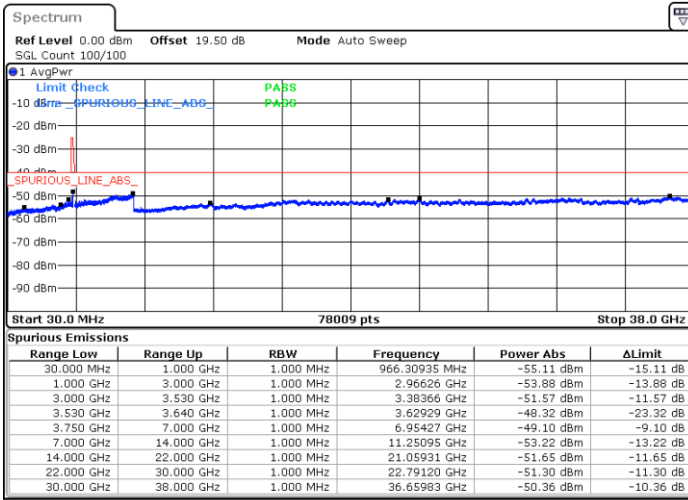

Lowest Channel / 1RB0

Lowest Channel / 1RBmax

Date: 16.FEB.2021 17:31:08

Date: 16.FEB.2021 17:48:17

Lowest Channel / FullIRB

N/A

Date: 16.FEB.2021 16:40:03

LTE Band 48 / 10MHz

64QAM

MiddleChannel / 1RB0

Middle Channel / 1RBmax

Date: 16.FEB.2021 18:41:05

Date: 16.FEB.2021 18:07:53

Middle Channel / FullIRB

N/A

Date: 16.FEB.2021 18:55:08

LTE Band 48 / 10MHz

64QAM

Highest Channel / 1RB0

Highest Channel / 1RBmax

Date: 16.FEB.2021 19:34:20

Date: 16.FEB.2021 19:32:33

Highest Channel / FullIRB

N/A

Date: 16.FEB.2021 19:01:27

LTE Band 48 / 15MHz

64QAM

Lowest Channel / 1RB0

Lowest Channel / 1RBmax

Date: 17.FEB.2021 13:31:42

Date: 17.FEB.2021 13:36:46

Lowest Channel / FullRB