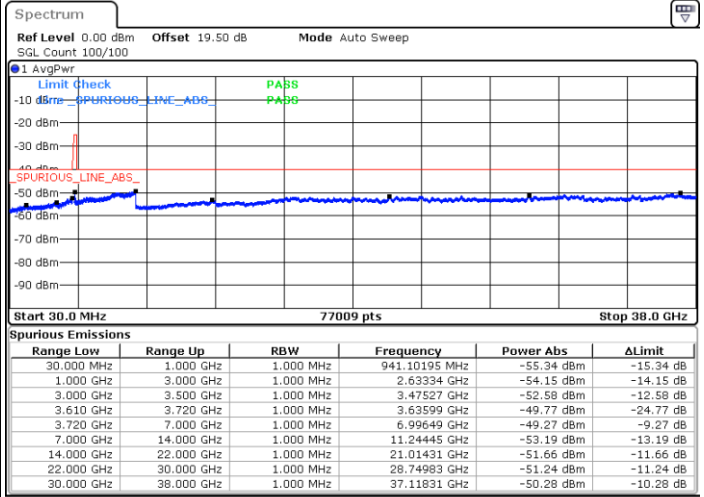

N/A

Date: 17.FEB.2021 15:49:30

LTE Band 48 / 20MHz

16QAM

Highest Channel / 1RB0

Highest Channel / 1RBmax

Date: 17.FEB.2021 17:27:06

Date: 17.FEB.2021 17:39:17

Highest Channel / FullIRB

N/A

Date: 17.FEB.2021 17:08:16

LTE Band 48 / 5MHz

64QAM

Lowest Channel / 1RB0

Lowest Channel / 1RBmax

Date: 16.FEB.2021 11:39:22

Date: 16.FEB.2021 13:08:55

Lowest Channel / FullIRB

N/A

Date: 16.FEB.2021 11:34:06

LTE Band 48 / 5MHz

64QAM

Middle Channel / 1RB0

Middle Channel / 1RBmax

Date: 16.FEB.2021 14:00:46

Date: 16.FEB.2021 13:14:03

Middle Channel / FullIRB

N/A

Date: 16.FEB.2021 14:05:00

LTE Band 48 / 5MHz

64QAM

Highest Channel / 1RB0