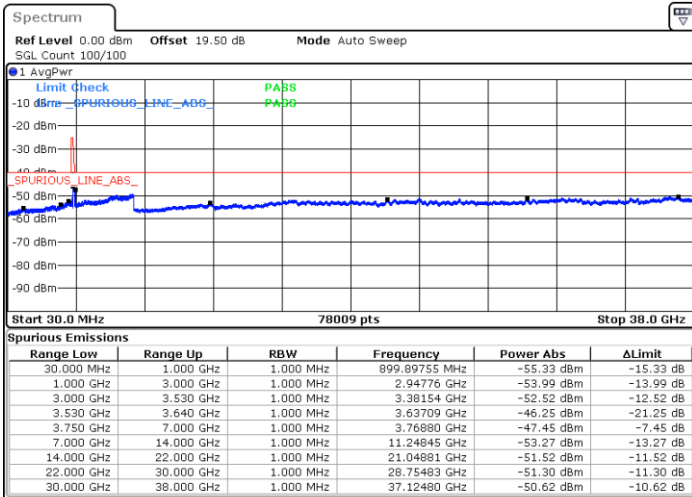

Date: 16.FEB.2021 19:01:27

LTE Band 48 / 15MHz

64QAM

Lowest Channel / 1RB0

Lowest Channel / 1RBmax

Date: 17.FEB.2021 13:31:42

Date: 17.FEB.2021 13:36:46

Lowest Channel / FullRB

N/A

Date: 17.FEB.2021 14:28:25

LTE Band 48 / 15MHz

64QAM

Middle Channel / 1RB0

Middle Channel / 1RBmax

Date: 17.FEB.2021 13:06:49

Date: 17.FEB.2021 13:08:01

Middle Channel / FullIRB

N/A

Date: 17.FEB.2021 12:44:15

LTE Band 48 / 15MHz

64QAM

Highest Channel / 1RB0

Highest Channel / 1RBmax

Date: 17.FEB.2021 10:57:57

Date: 17.FEB.2021 10:49:19

Highest Channel / FullIRB

N/A

Date: 17.FEB.2021 11:59:54

LTE Band 48 / 20MHz

64QAM

Lowest Channel / 1RB0

Lowest Channel / 1RBmax