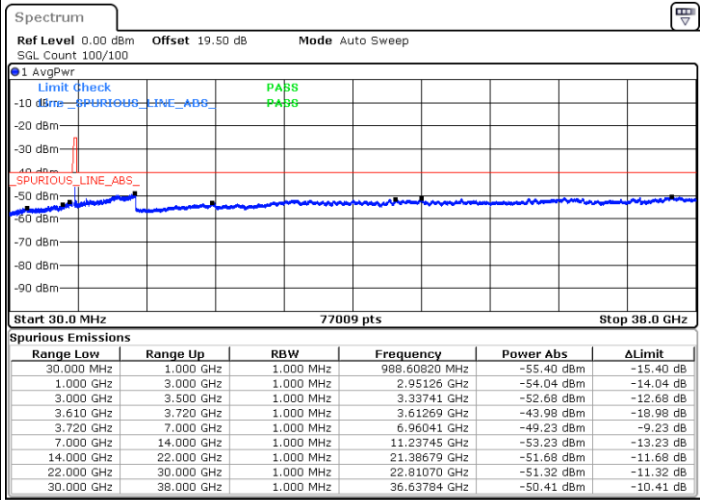

LTE Band 48 / 20MHz

16QAM

Lowest Channel / 1RB0

Lowest Channel / 1RBmax

Date: 17.FEB.2021 15:22:14

Date: 17.FEB.2021 15:11:50

Lowest Channel / FullIRB

N/A

Date: 17.FEB.2021 14:41:43

LTE Band 48 / 20MHz

16QAM

Middle Channel / 1RB0

Middle Channel / 1RBmax

Date: 17.FEB.2021 16:09:53

Date: 17.FEB.2021 16:27:49

Middle Channel / FullIRB

N/A

Date: 17.FEB.2021 15:49:30

LTE Band 48 / 20MHz

16QAM

Highest Channel / 1RB0

Highest Channel / 1RBmax

Date: 17.FEB.2021 17:27:06

Date: 17.FEB.2021 17:39:17