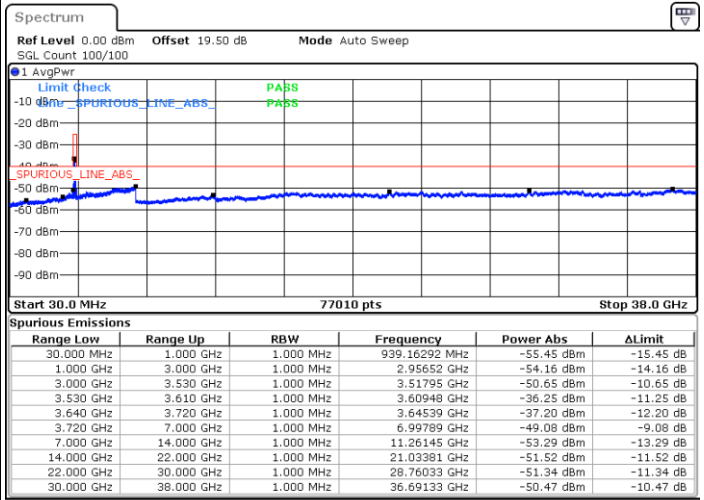

N/A

Date: 16.FEB.2021 16:16:42

LTE Band 48 / 10MHz

16QAM

Lowest Channel / 1RB0

Lowest Channel / 1RBmax

Date: 16.FEB.2021 17:25:04

Date: 16.FEB.2021 17:45:49

Lowest Channel / FullRB

N/A

Date: 16.FEB.2021 16:48:58

LTE Band 48 / 10MHz

16QAM

MiddleChannel / 1RB0

Middle Channel / 1RBmax

Date: 16.FEB.2021 18:28:14

Date: 16.FEB.2021 18:01:10

Middle Channel / FullIRB

N/A

Date: 16.FEB.2021 18:53:00

LTE Band 48 / 10MHz

16QAM

Highest Channel / 1RB0

Highest Channel / 1RBmax

Date: 16.FEB.2021 19:39:39

Date: 16.FEB.2021 19:29:42

Highest Channel / FullIRB

N/A

Date: 16.FEB.2021 19:07:00

LTE Band 48 / 15MHz

16QAM

Lowest Channel / 1RB0