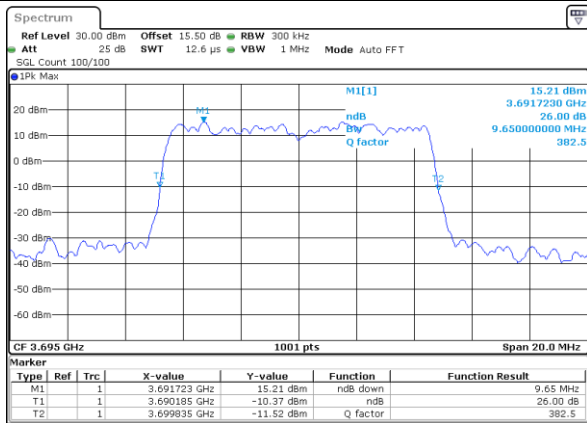

Date: 16.FEB.2021 14:16:05

Highest Channel / 5MHz / QPSK

Date: 16.FEB.2021 14:44:06

Highest Channel / 5MHz / 16QAM

Date: 16.FEB.2021 16:18:59

LTE Band 48

Lowest Channel / 10MHz / QPSK

Date: 16.FEB.2021 16:55:45

Lowest Channel / 10MHz / 16QAM

Date: 16.FEB.2021 16:41:51

Middle Channel / 10MHz / QPSK

Date: 16.FEB.2021 18:50:48

Middle Channel / 10MHz / 16QAM

Date: 16.FEB.2021 18:51:14

Highest Channel / 10MHz / QPSK

Date: 16.FEB.2021 19:10:05

Highest Channel / 10MHz / 16QAM

Date: 16.FEB.2021 19:10:42

LTE Band 48

Lowest Channel / 15MHz / QPSK

Date: 17.FEB.2021 14:20:46

Lowest Channel / 15MHz / 16QAM

Date: 17.FEB.2021 14:20:20

Middle Channel / 15MHz / QPSK