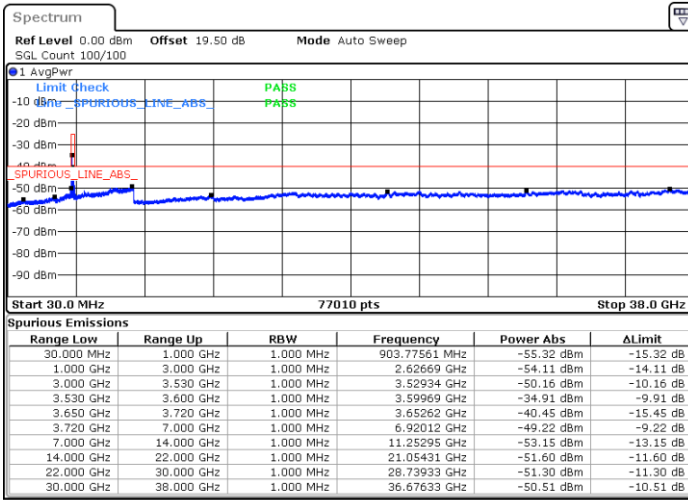

Date: 16.FEB.2021 17:59:11

Middle Channel / FullIRB

N/A

Date: 16.FEB.2021 18:50:27

LTE Band 48 / 10MHz

QPSK

Highest Channel / 1RB0

Highest Channel / 1RBmax

Date: 16.FEB.2021 19:22:03

Date: 16.FEB.2021 19:28:13

Highest Channel / FullIRB

N/A

Date: 16.FEB.2021 19:14:23

LTE Band 48 / 15MHz

QPSK

Lowest Channel / 1RB0

Lowest Channel / 1RBmax

Date: 17.FEB.2021 13:21:08

Date: 17.FEB.2021 13:45:21

Lowest Channel / FullRB

N/A

Date: 17.FEB.2021 13:57:14

LTE Band 48 / 15MHz

QPSK

Middle Channel / 1RB0

Middle Channel / 1RBmax

Date: 17.FEB.2021 12:56:58

Date: 17.FEB.2021 13:16:17

Middle Channel / FullIRB

N/A

Date: 17.FEB.2021 12:53:13

LTE Band 48 / 15MHz