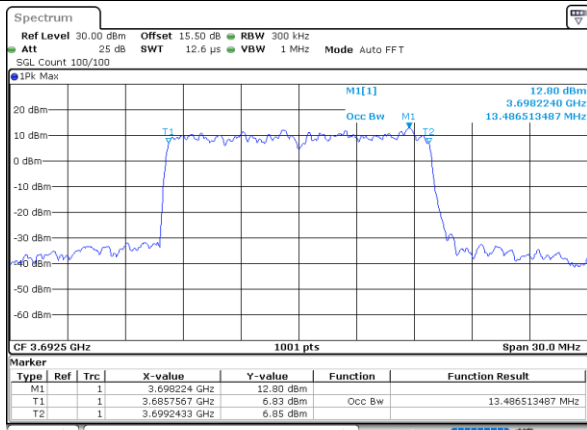

Date: 16.FEB.2021 18:56:45

LTE Band 48

Lowest Channel / 15MHz / 64QAM

Date: 17.FEB.2021 14:21:09

Lowest Channel / 20MHz / 64QAM

Date: 17.FEB.2021 14:38:30

Middle Channel / 15MHz / 64QAM

Date: 17.FEB.2021 12:40:31

Middle Channel / 20MHz / 64QAM

Date: 17.FEB.2021 15:56:22

Highest Channel / 15MHz / 64QAM

Date: 17.FEB.2021 12:38:54

Highest Channel / 20MHz / 64QAM

Date: 17.FEB.2021 16:55:47

Conducted Spurious Emission

LTE Band 48 / 5MHz