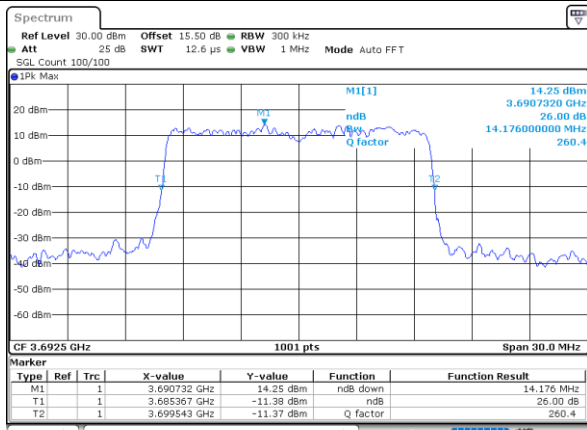

Highest Channel / 10MHz / 16QAM

Date: 16.FEB.2021 19:10:42

LTE Band 48

Lowest Channel / 15MHz / QPSK

Date: 17.FEB.2021 14:20:46

Lowest Channel / 15MHz / 16QAM

Date: 17.FEB.2021 14:20:20

Middle Channel / 15MHz / QPSK

Date: 17.FEB.2021 12:49:13

Middle Channel / 15MHz / 16QAM

Date: 17.FEB.2021 12:48:37

Highest Channel / 15MHz / QPSK

Date: 17.FEB.2021 11:23:23

Highest Channel / 15MHz / 16QAM

Date: 17.FEB.2021 11:24:06

LTE Band 48