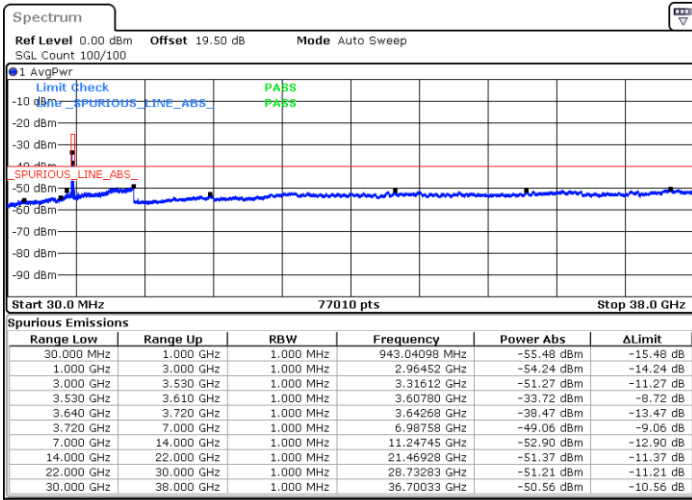

LTE Band 48 / 5MHz

QPSK

Middle Channel / 1RB0

Middle Channel / 1RBmax

Date: 16.FEB.2021 13:34:37

Date: 16.FEB.2021 13:23:31