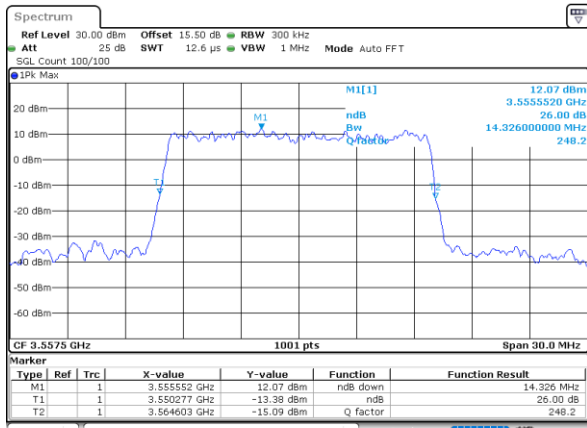

Highest Channel / 20MHz / QPSK

Date: 17.FEB.2021 16:58:11

Highest Channel / 20MHz / 16QAM

Date: 17.FEB.2021 16:56:22

LTE Band 48

Lowest Channel / 5MHz / 64QAM

Date: 16.FEB.2021 11:31:37

Lowest Channel / 10MHz / 64QAM

Date: 16.FEB.2021 16:41:24

Middle Channel / 5MHz / 64QAM

Date: 16.FEB.2021 14:15:31

Middle Channel / 10MHz / 64QAM

Date: 16.FEB.2021 18:55:42

Highest Channel / 5MHz / 64QAM

Date: 16.FEB.2021 16:19:23

Highest Channel / 10MHz / 64QAM

Date: 16.FEB.2021 18:56:54

LTE Band 48

Lowest Channel / 15MHz / 64QAM

Date: 17.FEB.2021 14:21:17

Lowest Channel / 20MHz / 64QAM

Date: 17.FEB.2021 14:38:40

Middle Channel / 15MHz / 64QAM

Date: 17.FEB.2021 12:40:42