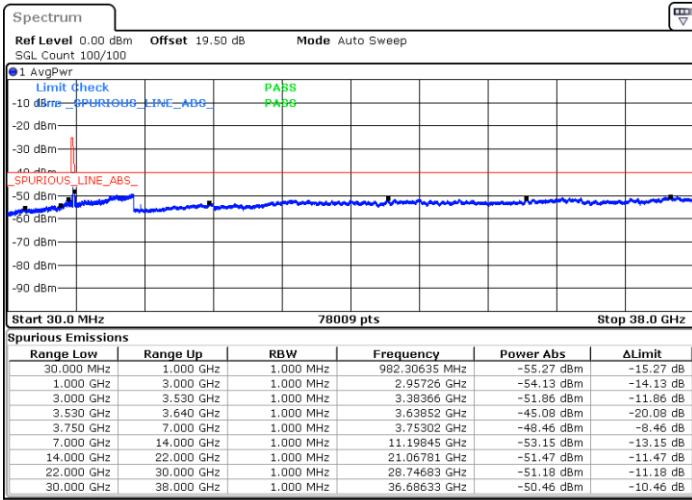

Lowest Channel / FullRB

N/A

Date: 16.FEB.2021 16:54:00

LTE Band 48 / 10MHz

QPSK

MiddleChannel / 1RB0

Middle Channel / 1RBmax

Date: 16.FEB.2021 18:25:44

Date: 16.FEB.2021 17:59:11

Middle Channel / FullIRB

N/A

Date: 16.FEB.2021 18:50:27

LTE Band 48 / 10MHz

QPSK

Highest Channel / 1RB0

Highest Channel / 1RBmax

Date: 16.FEB.2021 19:22:03

Date: 16.FEB.2021 19:28:13

Highest Channel / FullIRB

N/A

Date: 16.FEB.2021 19:14:23

LTE Band 48 / 15MHz

QPSK

Lowest Channel / 1RB0

Lowest Channel / 1RBmax

Date: 17.FEB.2021 13:21:08

Date: 17.FEB.2021 13:45:21

Lowest Channel / FullRB

N/A

Date: 17.FEB.2021 13:57:14

LTE Band 48 / 15MHz

QPSK