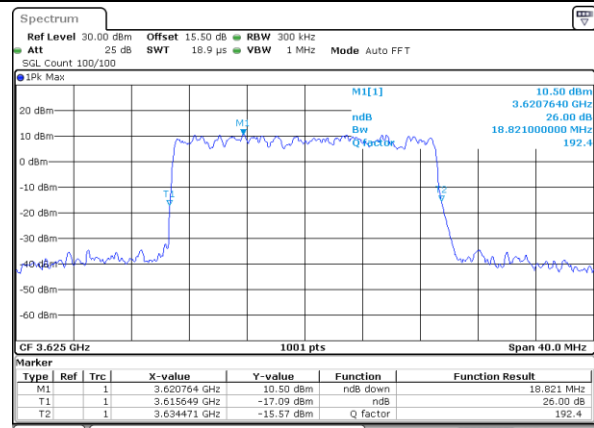

Date: 16.FEB.2021 18:56:54

LTE Band 48

Lowest Channel / 15MHz / 64QAM

Date: 17.FEB.2021 14:21:17

Lowest Channel / 20MHz / 64QAM

Date: 17.FEB.2021 14:38:40

Middle Channel / 15MHz / 64QAM

Date: 17.FEB.2021 12:40:42

Middle Channel / 20MHz / 64QAM

Date: 17.FEB.2021 15:56:32

Highest Channel / 15MHz / 64QAM

Date: 17.FEB.2021 12:39:03

Highest Channel / 20MHz / 64QAM

Date: 17.FEB.2021 16:55:55

Occupied Bandwidth

Mode	LTE Band 48 : 99%OBW(MHz)											
BW	1.4MHz		3MHz		5MHz		10MHz		15MHz		20MHz	
Mod.	QPSK	16QAM	QPSK	16QAM	QPSK	16QAM	QPSK	16QAM	QPSK	16QAM	QPSK	16QAM
Lowest CH	-	-	-	-	4.49	4.47	9.05	9.03	13.43	13.46	17.86	17.78
Middle CH	-	-	-	-	4.50	4.49	9.03	8.99	13.43	13.40	17.94	17.86
Highest CH	-	-	-	-	4.50	4.50	9.07	8.97	13.52	13.46	17.90	17.78
Mode	LTE Band 48 : 99%OBW(MHz)											
BW	1.4MHz		3MHz		5MHz		10MHz		15MHz		20MHz	
Mod.	64QAM		64QAM		64QAM		64QAM		64QAM		64QAM	
Lowest CH	-	-	-	-	4.50	-	9.03	-	13.43	-	17.90	-
Middle CH	-	-	-	-	4.52	-	9.03	-	13.40	-	17.86	-
Highest CH	-	-	-	-	4.51	-	9.01	-	13.49	-	17.98	-