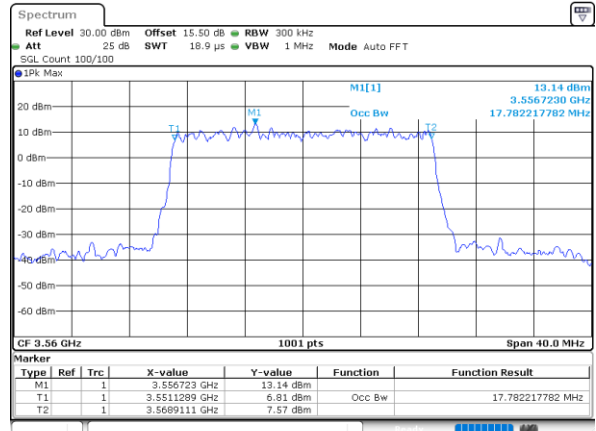

Lowest Channel / 20MHz / 16QAM

Date: 17.FEB.2021 14:39:01