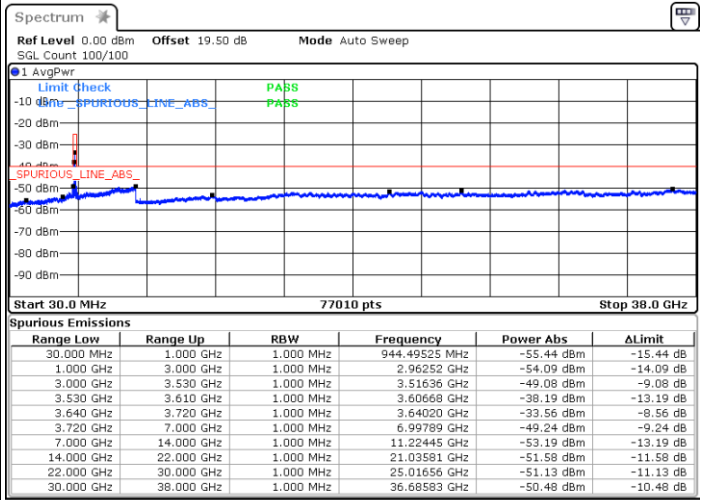

LTE Band 48 / 5MHz

QPSK

Highest Channel / 1RB0

Highest Channel / 1RBmax

Date: 16.FEB.2021 15:24:35

Date: 16.FEB.2021 15:58:13

K

Highest Channel / FullIRB

N/A

Date: 16.FEB.2021 14:48:40

LTE Band 48 / 10MHz

QPSK

Lowest Channel / 1RB0

Lowest Channel / 1RBmax

Date: 16.FEB.2021 17:17:14

Date: 16.FEB.2021 17:38:12

Lowest Channel / FullRB

N/A

Date: 16.FEB.2021 16:54:00

LTE Band 48 / 10MHz

QPSK

MiddleChannel / 1RB0

Middle Channel / 1RBmax

Date: 16.FEB.2021 18:25:44

Date: 16.FEB.2021 17:59:11

Middle Channel / FullIRB

N/A

Date: 16.FEB.2021 18:50:27

LTE Band 48 / 10MHz

QPSK

Highest Channel / 1RB0

Highest Channel / 1RBmax