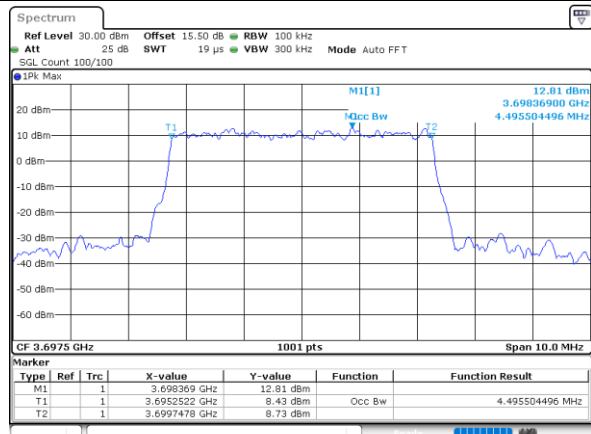

Middle Channel / 20MHz / 64QAM

Date: 17.FEB.2021 15:56:32

Highest Channel / 15MHz / 64QAM

Date: 17.FEB.2021 12:39:03

Highest Channel / 20MHz / 64QAM

Date: 17.FEB.2021 16:55:55

Occupied Bandwidth

Mode	LTE Band 48 : 99%OBW(MHz)											
BW	1.4MHz		3MHz		5MHz		10MHz		15MHz		20MHz	
Mod.	QPSK	16QAM	QPSK	16QAM	QPSK	16QAM	QPSK	16QAM	QPSK	16QAM	QPSK	16QAM
Lowest CH	-	-	-	-	4.49	4.47	9.05	9.03	13.43	13.46	17.86	17.78
Middle CH	-	-	-	-	4.50	4.49	9.03	8.99	13.43	13.40	17.94	17.86
Highest CH	-	-	-	-	4.50	4.50	9.07	8.97	13.52	13.46	17.90	17.78
Mode	LTE Band 48 : 99%OBW(MHz)											
BW	1.4MHz		3MHz		5MHz		10MHz		15MHz		20MHz	
Mod.	64QAM		64QAM		64QAM		64QAM		64QAM		64QAM	
Lowest CH	-	-	-	-	4.50	-	9.03	-	13.43	-	17.90	-
Middle CH	-	-	-	-	4.52	-	9.03	-	13.40	-	17.86	-
Highest CH	-	-	-	-	4.51	-	9.01	-	13.49	-	17.98	-

LTE Band 48

Lowest Channel / 5MHz / QPSK

Date: 16.FEB.2021 10:57:23

Lowest Channel / 5MHz / 16QAM

Date: 16.FEB.2021 11:30:48

Middle Channel / 5MHz / QPSK

Date: 16.FEB.2021 14:39:27

Middle Channel / 5MHz / 16QAM

Date: 16.FEB.2021 14:15:56

Highest Channel / 5MHz / QPSK

Date: 16.FEB.2021 14:43:59

Highest Channel / 5MHz / 16QAM

Date: 16.FEB.2021 16:18:45

LTE Band 48

Lowest Channel / 10MHz / QPSK

Date: 16.FEB.2021 16:55:27