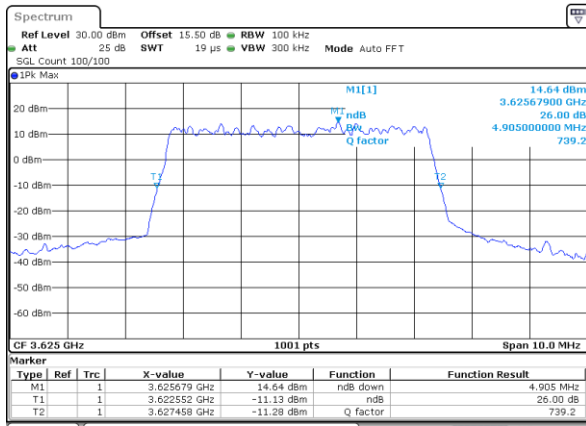

Date: 17.FEB.2021 16:55:23

26dB Bandwidth

Mode	LTE Band 48 : 26dB BW(MHz)											
BW	1.4MHz		3MHz		5MHz		10MHz		15MHz		20MHz	
Mod.	QPSK	16QAM	QPSK	16QAM	QPSK	16QAM	QPSK	16QAM	QPSK	16QAM	QPSK	16QAM
Lowest CH	-	-	-	-	4.94	4.75	9.67	9.77	14.27	14.27	18.98	19.14
Middle CH	-	-	-	-	4.91	4.89	9.71	9.77	14.39	14.15	19.22	18.94
Highest CH	-	-	-	-	4.91	4.86	9.65	9.77	14.18	14.12	18.82	18.82
Mode	LTE Band 48 : 26dB BW(MHz)											
BW	1.4MHz		3MHz		5MHz		10MHz		15MHz		20MHz	
Mod.	64QAM		64QAM		64QAM		64QAM		64QAM		64QAM	
Lowest CH	-	-	-	-	4.86	-	9.63	-	14.33	-	18.66	-
Middle CH	-	-	-	-	4.90	-	9.83	-	14.27	-	18.82	-
Highest CH	-	-	-	-	4.73	-	9.73	-	14.45	-	18.78	-

LTE Band 48

Lowest Channel / 5MHz / QPSK

Date: 16.FEB.2021 10:57:39

Lowest Channel / 5MHz / 16QAM

Date: 16.FEB.2021 11:30:56

Middle Channel / 5MHz / QPSK

Date: 16.FEB.2021 14:39:35

Middle Channel / 5MHz / 16QAM

Date: 16.FEB.2021 14:16:05

Highest Channel / 5MHz / QPSK

Date: 16.FEB.2021 14:44:06

Highest Channel / 5MHz / 16QAM

Date: 16.FEB.2021 16:18:59

LTE Band 48

Lowest Channel / 10MHz / QPSK

Date: 16.FEB.2021 16:55:45