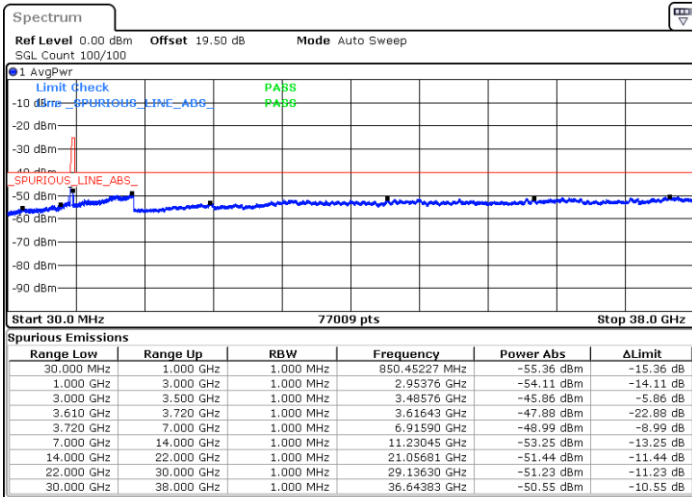

Date: 16.FEB.2021 17:59:11

Middle Channel / FullIRB

N/A

Date: 16.FEB.2021 18:50:27

LTE Band 48 / 10MHz

QPSK

Highest Channel / 1RB0

Highest Channel / 1RBmax

Date: 16.FEB.2021 19:22:03

Date: 16.FEB.2021 19:28:13

Highest Channel / FullIRB

N/A

Date: 16.FEB.2021 19:14:23

LTE Band 48 / 15MHz

QPSK

Lowest Channel / 1RB0

Lowest Channel / 1RBmax

Date: 17.FEB.2021 13:21:08

Date: 17.FEB.2021 13:45:21

Lowest Channel / FullRB

N/A

Date: 17.FEB.2021 13:57:14

LTE Band 48 / 15MHz

QPSK

Middle Channel / 1RB0

Middle Channel / 1RBmax

Date: 17.FEB.2021 12:56:58

Date: 17.FEB.2021 13:16:17

Middle Channel / FullIRB

N/A

Date: 17.FEB.2021 12:53:13

LTE Band 48 / 15MHz