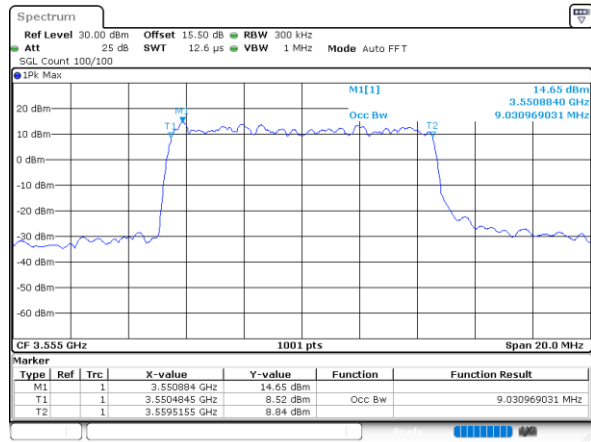

Highest Channel / 20MHz / QPSK

Date: 17.FEB.2021 16:58:04

Highest Channel / 20MHz / 16QAM

Date: 17.FEB.2021 16:56:08

LTE Band 48

Lowest Channel / 5MHz / 64QAM

Date: 16.FEB.2021 11:31:20

Lowest Channel / 10MHz / 64QAM