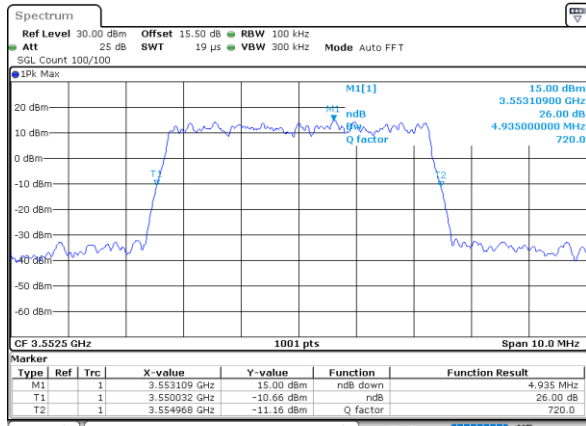

LTE Band 48 / 20MHz

64QAM

Highest Channel / 1RB0

Highest Channel / 1RBmax

Date: 17.FEB.2021 16:41:34

Date: 17.FEB.2021 16:34:15

Highest Channel / FullIRB

N/A

Date: 17.FEB.2021 16:55:23

26dB Bandwidth

Mode	LTE Band 48 : 26dB BW(MHz)											
BW	1.4MHz		3MHz		5MHz		10MHz		15MHz		20MHz	
Mod.	QPSK	16QAM	QPSK	16QAM	QPSK	16QAM	QPSK	16QAM	QPSK	16QAM	QPSK	16QAM
Lowest CH	-	-	-	-	4.94	4.75	9.67	9.77	14.27	14.27	18.98	19.14
Middle CH	-	-	-	-	4.91	4.89	9.71	9.77	14.39	14.15	19.22	18.94
Highest CH	-	-	-	-	4.91	4.86	9.65	9.77	14.18	14.12	18.82	18.82
Mode	LTE Band 48 : 26dB BW(MHz)											
BW	1.4MHz		3MHz		5MHz		10MHz		15MHz		20MHz	
Mod.	64QAM		64QAM		64QAM		64QAM		64QAM		64QAM	
Lowest CH	-	-	-	-	4.86	-	9.63	-	14.33	-	18.66	-
Middle CH	-	-	-	-	4.90	-	9.83	-	14.27	-	18.82	-
Highest CH	-	-	-	-	4.73	-	9.73	-	14.45	-	18.78	-

LTE Band 48

Lowest Channel / 5MHz / QPSK

Date: 16.FEB.2021 10:57:39

Lowest Channel / 5MHz / 16QAM

Date: 16.FEB.2021 11:30:56

Middle Channel / 5MHz / QPSK

Date: 16.FEB.2021 14:39:35

Middle Channel / 5MHz / 16QAM

Date: 16.FEB.2021 14:16:05

Highest Channel / 5MHz / QPSK

Date: 16.FEB.2021 14:44:06

Highest Channel / 5MHz / 16QAM

Date: 16.FEB.2021 16:18:59

LTE Band 48

Lowest Channel / 10MHz / QPSK

Date: 16.FEB.2021 16:55:45