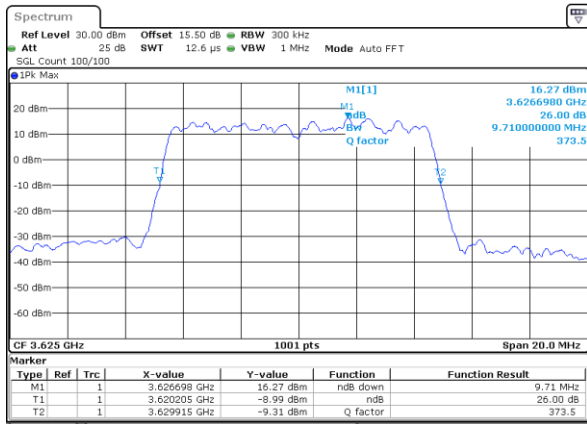

Date: 16.FEB.2021 14:16:05

Highest Channel / 5MHz / QPSK

Date: 16.FEB.2021 14:44:06

Highest Channel / 5MHz / 16QAM

Date: 16.FEB.2021 16:18:59

LTE Band 48

Lowest Channel / 10MHz / QPSK

Date: 16.FEB.2021 16:55:45

Lowest Channel / 10MHz / 16QAM

Date: 16.FEB.2021 16:41:51

Middle Channel / 10MHz / QPSK

Date: 16.FEB.2021 18:50:48

Middle Channel / 10MHz / 16QAM

Date: 16.FEB.2021 18:51:14

Highest Channel / 10MHz / QPSK

Date: 16.FEB.2021 19:10:05

Highest Channel / 10MHz / 16QAM

Date: 16.FEB.2021 19:10:42

LTE Band 48

Lowest Channel / 15MHz / QPSK

Date: 17.FEB.2021 14:20:46

Lowest Channel / 15MHz / 16QAM

Date: 17.FEB.2021 14:20:20

Middle Channel / 15MHz / QPSK