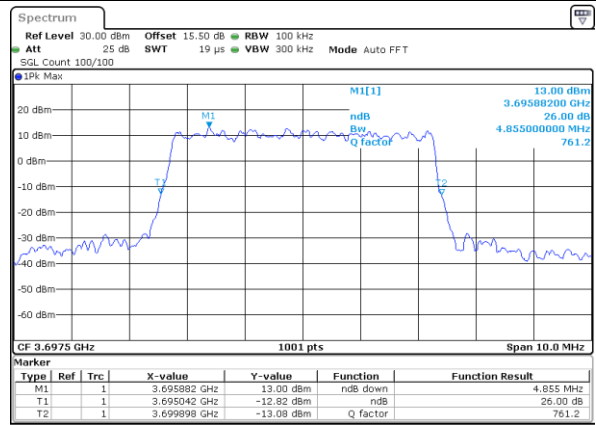

Date: 17.FEB.2021 16:55:23

26dB Bandwidth

Mode	LTE Band 48 : 26dB BW(MHz)											
BW	1.4MHz		3MHz		5MHz		10MHz		15MHz		20MHz	
Mod.	QPSK	16QAM	QPSK	16QAM	QPSK	16QAM	QPSK	16QAM	QPSK	16QAM	QPSK	16QAM
Lowest CH	-	-	-	-	4.94	4.75	9.67	9.77	14.27	14.27	18.98	19.14
Middle CH	-	-	-	-	4.91	4.89	9.71	9.77	14.39	14.15	19.22	18.94
Highest CH	-	-	-	-	4.91	4.86	9.65	9.77	14.18	14.12	18.82	18.82
Mode	LTE Band 48 : 26dB BW(MHz)											
BW	1.4MHz		3MHz		5MHz		10MHz		15MHz		20MHz	
Mod.	64QAM		64QAM		64QAM		64QAM		64QAM		64QAM	
Lowest CH	-	-	-	-	4.86	-	9.63	-	14.33	-	18.66	-
Middle CH	-	-	-	-	4.90	-	9.83	-	14.27	-	18.82	-
Highest CH	-	-	-	-	4.73	-	9.73	-	14.45	-	18.78	-

LTE Band 48

Lowest Channel / 5MHz / QPSK

Date: 16.FEB.2021 10:57:39

Lowest Channel / 5MHz / 16QAM

Date: 16.FEB.2021 11:30:56

Middle Channel / 5MHz / QPSK

Date: 16.FEB.2021 14:39:35

Middle Channel / 5MHz / 16QAM

Date: 16.FEB.2021 14:16:05

Highest Channel / 5MHz / QPSK

Date: 16.FEB.2021 14:44:06

Highest Channel / 5MHz / 16QAM

Date: 16.FEB.2021 16:18:59

LTE Band 48

Lowest Channel / 10MHz / QPSK

Date: 16.FEB.2021 16:55:45