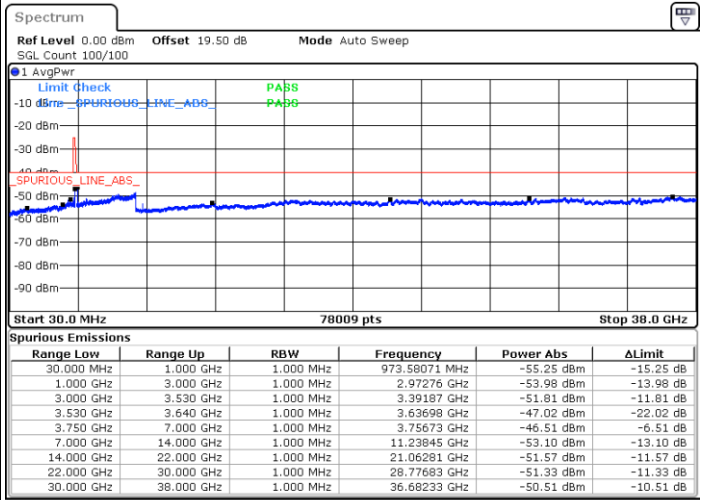

Date: 16.FEB.2021 19:22:03

Date: 16.FEB.2021 19:28:13

Highest Channel / FullIRB

N/A

Date: 16.FEB.2021 19:14:23

LTE Band 48 / 15MHz

QPSK

Lowest Channel / 1RB0

Lowest Channel / 1RBmax

Date: 17.FEB.2021 13:21:08

Date: 17.FEB.2021 13:45:21

Lowest Channel / FullRB

N/A

Date: 17.FEB.2021 13:57:14

LTE Band 48 / 15MHz

QPSK

Middle Channel / 1RB0

Middle Channel / 1RBmax

Date: 17.FEB.2021 12:56:58

Date: 17.FEB.2021 13:16:17

Middle Channel / FullIRB

N/A

Date: 17.FEB.2021 12:53:13

LTE Band 48 / 15MHz

QPSK

Highest Channel / 1RB0

Highest Channel / 1RBmax

Date: 17.FEB.2021 11:05:10

Date: 17.FEB.2021 10:40:10

Highest Channel / FullIRB

N/A

Date: 17.FEB.2021 11:22:42