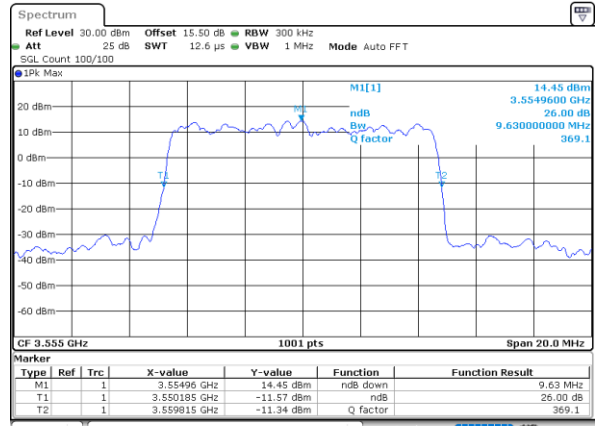

Highest Channel / 20MHz / QPSK

Date: 17.FEB.2021 16:58:11

Highest Channel / 20MHz / 16QAM

Date: 17.FEB.2021 16:56:22

LTE Band 48

Lowest Channel / 5MHz / 64QAM

Date: 16.FEB.2021 11:31:37

Lowest Channel / 10MHz / 64QAM

Date: 16.FEB.2021 16:41:24

Middle Channel / 5MHz / 64QAM

Date: 16.FEB.2021 14:15:31

Middle Channel / 10MHz / 64QAM

Date: 16.FEB.2021 18:55:42

Highest Channel / 5MHz / 64QAM

Date: 16.FEB.2021 16:19:23

Highest Channel / 10MHz / 64QAM