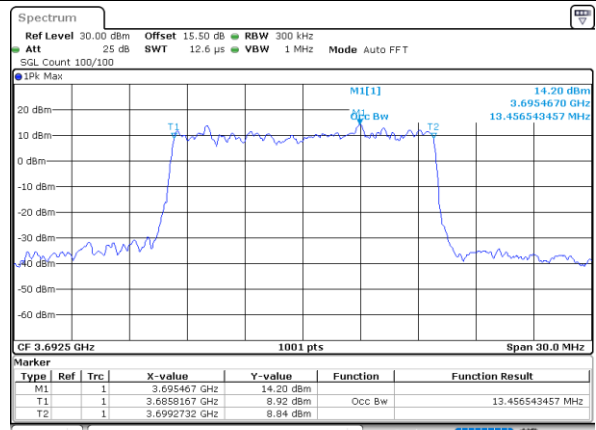

Highest Channel / 10MHz / 16QAM

Date: 16.FEB.2021 19:09:31

LTE Band 48

Lowest Channel / 15MHz / QPSK

Date: 17.FEB.2021 14:20:36

Lowest Channel / 15MHz / 16QAM

Date: 17.FEB.2021 14:20:10

Middle Channel / 15MHz / QPSK

Date: 17.FEB.2021 12:48:52

Middle Channel / 15MHz / 16QAM

Date: 17.FEB.2021 12:48:16

Highest Channel / 15MHz / QPSK

Date: 17.FEB.2021 11:22:58

Highest Channel / 15MHz / 16QAM

Date: 17.FEB.2021 11:23:46

LTE Band 48