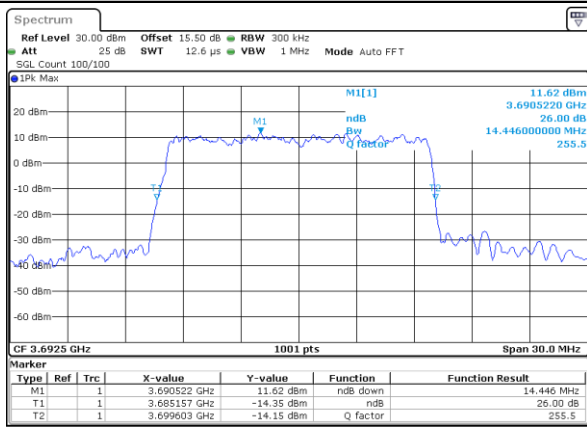

Date: 16.FEB.2021 18:56:54

LTE Band 48

Lowest Channel / 15MHz / 64QAM

Date: 17.FEB.2021 14:21:17

Lowest Channel / 20MHz / 64QAM

Date: 17.FEB.2021 14:38:40

Middle Channel / 15MHz / 64QAM

Date: 17.FEB.2021 12:40:42

Middle Channel / 20MHz / 64QAM

Date: 17.FEB.2021 15:56:32

Highest Channel / 15MHz / 64QAM

Date: 17.FEB.2021 12:39:03

Highest Channel / 20MHz / 64QAM

Date: 17.FEB.2021 16:55:55

Occupied Bandwidth

Mode	LTE Band 48 : 99%OBW(MHz)											
BW	1.4MHz		3MHz		5MHz		10MHz		15MHz		20MHz	
Mod.	QPSK	16QAM	QPSK	16QAM	QPSK	16QAM	QPSK	16QAM	QPSK	16QAM	QPSK	16QAM
Lowest CH	-	-	-	-	4.49	4.47	9.05	9.03	13.43	13.46	17.86	17.78
Middle CH	-	-	-	-	4.50	4.49	9.03	8.99	13.43	13.40	17.94	17.86
Highest CH	-	-	-	-	4.50	4.50	9.07	8.97	13.52	13.46	17.90	17.78
Mode	LTE Band 48 : 99%OBW(MHz)											
BW	1.4MHz		3MHz		5MHz		10MHz		15MHz		20MHz	
Mod.	64QAM		64QAM		64QAM		64QAM		64QAM		64QAM	
Lowest CH	-	-	-	-	4.50	-	9.03	-	13.43	-	17.90	-
Middle CH	-	-	-	-	4.52	-	9.03	-	13.40	-	17.86	-
Highest CH	-	-	-	-	4.51	-	9.01	-	13.49	-	17.98	-