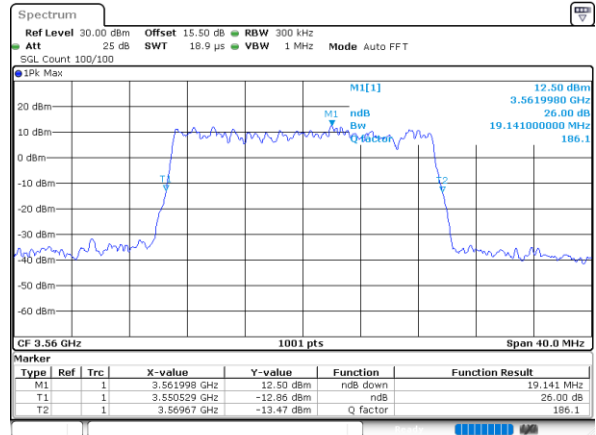

Lowest Channel / 20MHz / 16QAM

Date: 17.FEB.2021 14:59:10