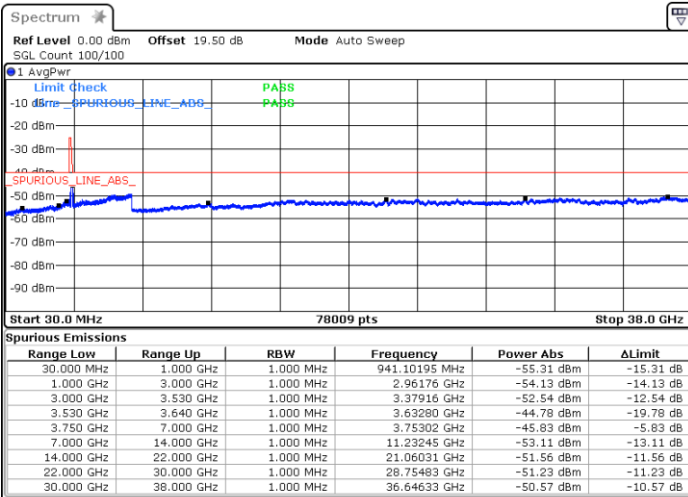

Lowest Channel / 1RBmax

Date: 17.FEB.2021 13:21:08

Date: 17.FEB.2021 13:45:21

Lowest Channel / FullRB

N/A

Date: 17.FEB.2021 13:57:14

LTE Band 48 / 15MHz

QPSK

Middle Channel / 1RB0

Middle Channel / 1RBmax

Date: 17.FEB.2021 12:56:58

Date: 17.FEB.2021 13:16:17

Middle Channel / FullIRB

N/A

Date: 17.FEB.2021 12:53:13

LTE Band 48 / 15MHz

QPSK

Highest Channel / 1RB0

Highest Channel / 1RBmax

Date: 17.FEB.2021 11:05:10

Date: 17.FEB.2021 10:40:10

Highest Channel / FullIRB

N/A

Date: 17.FEB.2021 11:22:42

LTE Band 48 / 20MHz

QPSK

Lowest Channel / 1RB0

Lowest Channel / 1RBmax

Date: 17.FEB.2021 15:18:45

Date: 17.FEB.2021 15:15:49

Lowest Channel / FullRB

N/A