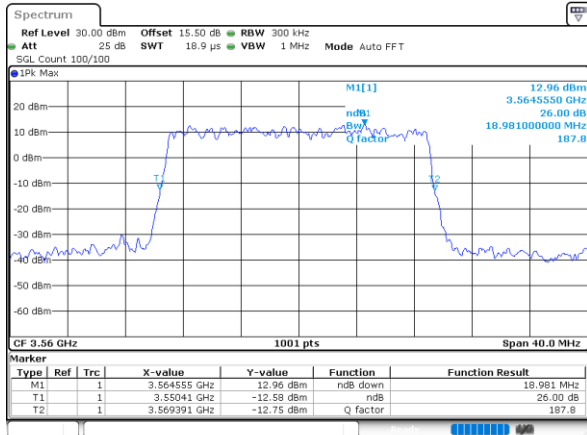

LTE Band 48

Lowest Channel / 20MHz / QPSK

Date: 17.FEB.2021 14:46:48