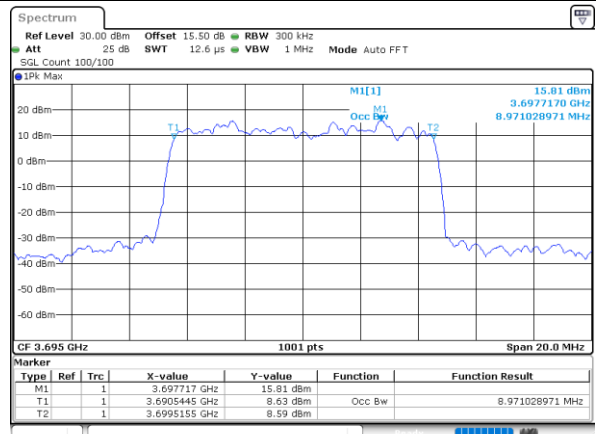

Date: 16.FEB.2021 14:15:56

Highest Channel / 5MHz / QPSK

Date: 16.FEB.2021 14:43:59

Highest Channel / 5MHz / 16QAM

Date: 16.FEB.2021 16:18:45

LTE Band 48

Lowest Channel / 10MHz / QPSK

Date: 16.FEB.2021 16:55:27

Lowest Channel / 10MHz / 16QAM

Date: 16.FEB.2021 16:41:40

Middle Channel / 10MHz / QPSK

Date: 16.FEB.2021 18:50:41

Middle Channel / 10MHz / 16QAM

Date: 16.FEB.2021 18:51:05

Highest Channel / 10MHz / QPSK

Date: 16.FEB.2021 19:09:59

Highest Channel / 10MHz / 16QAM

Date: 16.FEB.2021 19:09:31

LTE Band 48

Lowest Channel / 15MHz / QPSK

Date: 17.FEB.2021 14:20:36

Lowest Channel / 15MHz / 16QAM

Date: 17.FEB.2021 14:20:10

Middle Channel / 15MHz / QPSK