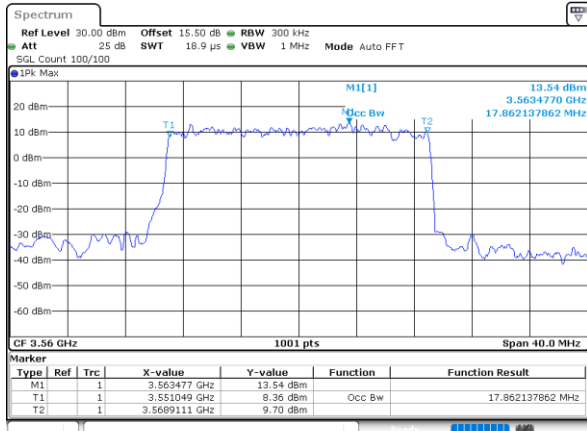

LTE Band 48

Lowest Channel / 20MHz / QPSK

Date: 17.FEB.2021 14:46:34