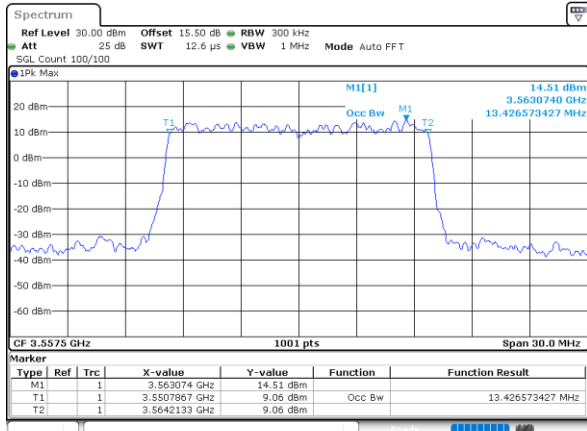

Highest Channel / 10MHz / 16QAM

Date: 16.FEB.2021 19:09:31

LTE Band 48

Lowest Channel / 15MHz / QPSK

Date: 17.FEB.2021 14:20:36

Lowest Channel / 15MHz / 16QAM

Date: 17.FEB.2021 14:20:10

Middle Channel / 15MHz / QPSK

Date: 17.FEB.2021 12:48:52

Middle Channel / 15MHz / 16QAM

Date: 17.FEB.2021 12:48:16

Highest Channel / 15MHz / QPSK

Date: 17.FEB.2021 11:22:58

Highest Channel / 15MHz / 16QAM

Date: 17.FEB.2021 11:23:46

LTE Band 48