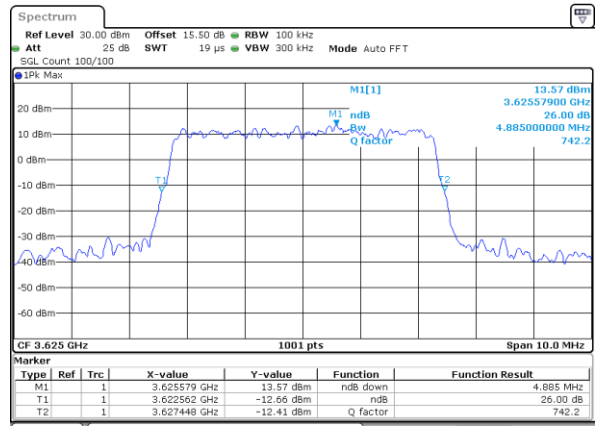

Date: 17.FEB.2021 16:55:23

26dB Bandwidth

Mode	LTE Band 48 : 26dB BW(MHz)											
BW	1.4MHz		3MHz		5MHz		10MHz		15MHz		20MHz	
Mod.	QPSK	16QAM	QPSK	16QAM	QPSK	16QAM	QPSK	16QAM	QPSK	16QAM	QPSK	16QAM
Lowest CH	-	-	-	-	4.94	4.75	9.67	9.77	14.27	14.27	18.98	19.14
Middle CH	-	-	-	-	4.91	4.89	9.71	9.77	14.39	14.15	19.22	18.94
Highest CH	-	-	-	-	4.91	4.86	9.65	9.77	14.18	14.12	18.82	18.82
Mode	LTE Band 48 : 26dB BW(MHz)											
BW	1.4MHz		3MHz		5MHz		10MHz		15MHz		20MHz	
Mod.	64QAM		64QAM		64QAM		64QAM		64QAM		64QAM	
Lowest CH	-	-	-	-	4.86	-	9.63	-	14.33	-	18.66	-
Middle CH	-	-	-	-	4.90	-	9.83	-	14.27	-	18.82	-
Highest CH	-	-	-	-	4.73	-	9.73	-	14.45	-	18.78	-

LTE Band 48

Lowest Channel / 5MHz / QPSK

Date: 16.FEB.2021 10:57:39

Lowest Channel / 5MHz / 16QAM

Date: 16.FEB.2021 11:30:56

Middle Channel / 5MHz / QPSK

Date: 16.FEB.2021 14:39:35

Middle Channel / 5MHz / 16QAM

Date: 16.FEB.2021 14:16:05

Highest Channel / 5MHz / QPSK

Date: 16.FEB.2021 14:44:06

Highest Channel / 5MHz / 16QAM

Date: 16.FEB.2021 16:18:59

LTE Band 48

Lowest Channel / 10MHz / QPSK

Date: 16.FEB.2021 16:55:45