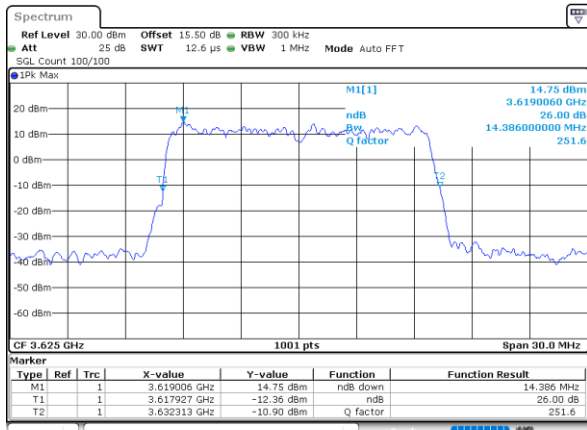

Highest Channel / 10MHz / 16QAM

Date: 16.FEB.2021 19:10:42

LTE Band 48

Lowest Channel / 15MHz / QPSK

Date: 17.FEB.2021 14:20:46

Lowest Channel / 15MHz / 16QAM

Date: 17.FEB.2021 14:20:20

Middle Channel / 15MHz / QPSK

Date: 17.FEB.2021 12:49:13

Middle Channel / 15MHz / 16QAM

Date: 17.FEB.2021 12:48:37

Highest Channel / 15MHz / QPSK

Date: 17.FEB.2021 11:23:23

Highest Channel / 15MHz / 16QAM

Date: 17.FEB.2021 11:24:06

LTE Band 48