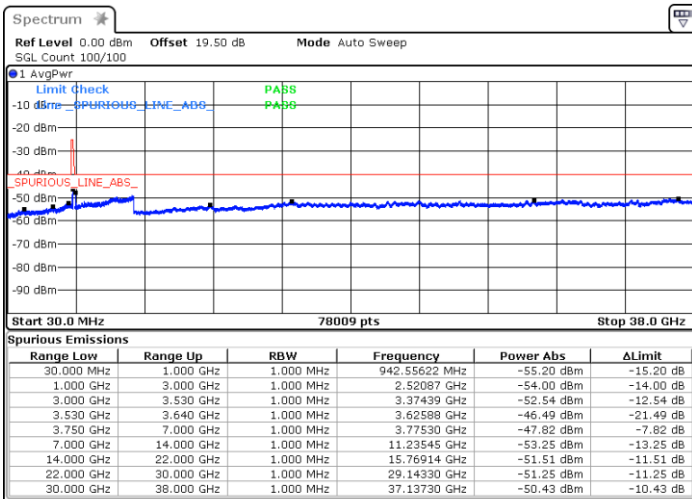

Lowest Channel / FullRB

N/A

Date: 16.FEB.2021 16:54:00

LTE Band 48 / 10MHz

QPSK

MiddleChannel / 1RB0

Middle Channel / 1RBmax

Date: 16.FEB.2021 18:25:44

Date: 16.FEB.2021 17:59:11

Middle Channel / FullIRB

N/A

Date: 16.FEB.2021 18:50:27

LTE Band 48 / 10MHz

QPSK

Highest Channel / 1RB0

Highest Channel / 1RBmax

Date: 16.FEB.2021 19:22:03

Date: 16.FEB.2021 19:28:13

Highest Channel / FullIRB

N/A

Date: 16.FEB.2021 19:14:23

LTE Band 48 / 15MHz

QPSK

Lowest Channel / 1RB0

Lowest Channel / 1RBmax

Date: 17.FEB.2021 13:21:08

Date: 17.FEB.2021 13:45:21

Lowest Channel / FullRB

N/A

Date: 17.FEB.2021 13:57:14

LTE Band 48 / 15MHz

QPSK