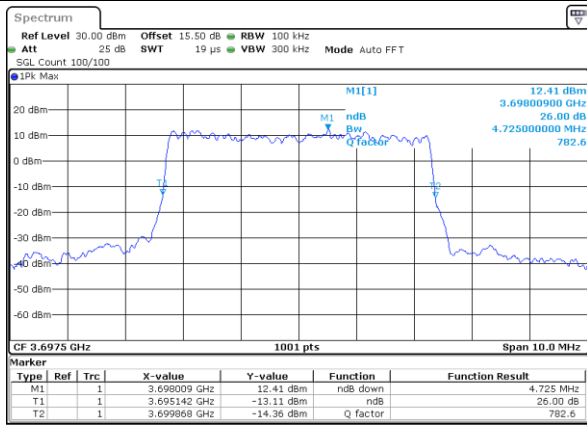

Highest Channel / 20MHz / QPSK

Date: 17.FEB.2021 16:58:11

Highest Channel / 20MHz / 16QAM

Date: 17.FEB.2021 16:56:22

LTE Band 48

Lowest Channel / 5MHz / 64QAM

Date: 16.FEB.2021 11:31:37

Lowest Channel / 10MHz / 64QAM

Date: 16.FEB.2021 16:41:24

Middle Channel / 5MHz / 64QAM

Date: 16.FEB.2021 14:15:31

Middle Channel / 10MHz / 64QAM

Date: 16.FEB.2021 18:55:42

Highest Channel / 5MHz / 64QAM

Date: 16.FEB.2021 16:19:23

Highest Channel / 10MHz / 64QAM

Date: 16.FEB.2021 18:56:54

LTE Band 48

Lowest Channel / 15MHz / 64QAM

Date: 17.FEB.2021 14:21:17

Lowest Channel / 20MHz / 64QAM

Date: 17.FEB.2021 14:38:40

Middle Channel / 15MHz / 64QAM

Date: 17.FEB.2021 12:40:42