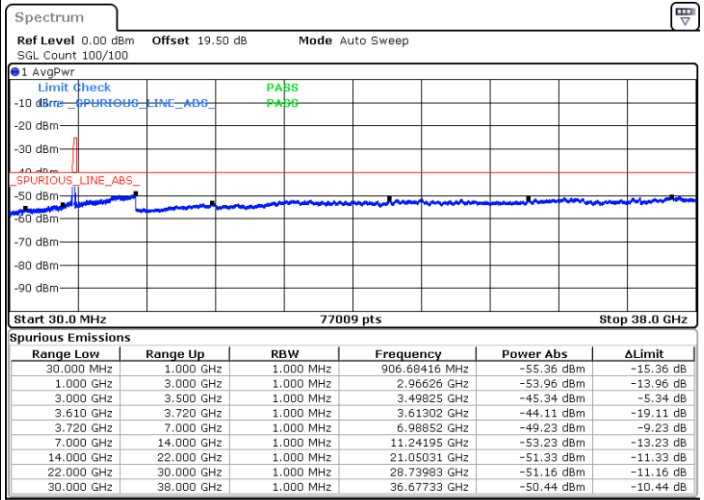

QPSK

Highest Channel / 1RB0

Highest Channel / 1RBmax

Date: 17.FEB.2021 11:05:10

Date: 17.FEB.2021 10:40:10

Highest Channel / FullIRB

N/A

Date: 17.FEB.2021 11:22:42

LTE Band 48 / 20MHz

QPSK

Lowest Channel / 1RB0

Lowest Channel / 1RBmax

Date: 17.FEB.2021 15:18:45

Date: 17.FEB.2021 15:15:49

Lowest Channel / FullRB

N/A

Date: 17.FEB.2021 14:46:23

LTE Band 48 / 20MHz

QPSK

Middle Channel / 1RB0

Middle Channel / 1RBmax

Date: 17.FEB.2021 16:16:22

Date: 17.FEB.2021 16:21:05

Middle Channel / FullIRB