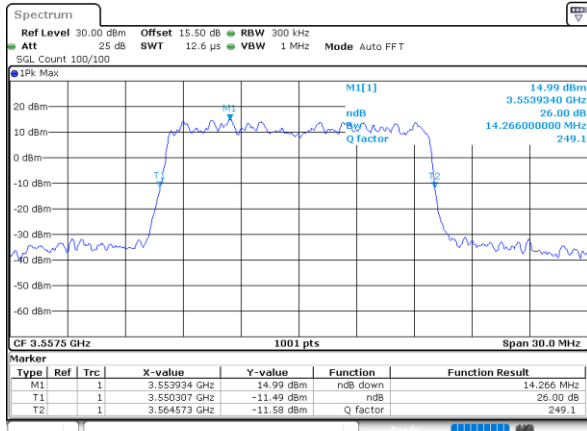

Highest Channel / 10MHz / 16QAM

Date: 16.FEB.2021 19:10:42

LTE Band 48

Lowest Channel / 15MHz / QPSK

Date: 17.FEB.2021 14:20:46

Lowest Channel / 15MHz / 16QAM

Date: 17.FEB.2021 14:20:20

Middle Channel / 15MHz / QPSK

Date: 17.FEB.2021 12:49:13

Middle Channel / 15MHz / 16QAM

Date: 17.FEB.2021 12:48:37

Highest Channel / 15MHz / QPSK

Date: 17.FEB.2021 11:23:23

Highest Channel / 15MHz / 16QAM

Date: 17.FEB.2021 11:24:06

LTE Band 48