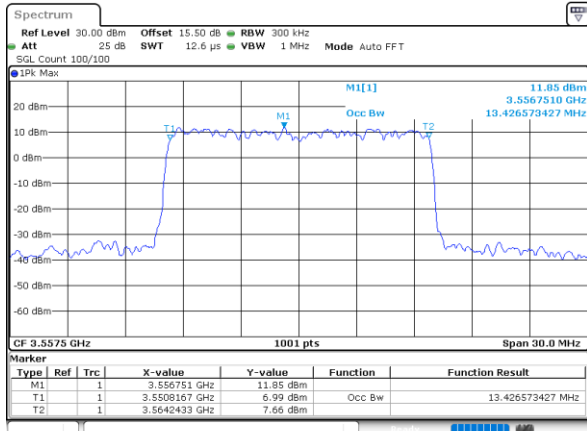

Highest Channel / 20MHz / QPSK

Date: 17.FEB.2021 16:58:04

Highest Channel / 20MHz / 16QAM

Date: 17.FEB.2021 16:56:08

LTE Band 48

Lowest Channel / 5MHz / 64QAM

Date: 16.FEB.2021 11:31:20

Lowest Channel / 10MHz / 64QAM

Date: 16.FEB.2021 16:41:07

Middle Channel / 5MHz / 64QAM

Date: 16.FEB.2021 14:15:19

Middle Channel / 10MHz / 64QAM

Date: 16.FEB.2021 18:55:35

Highest Channel / 5MHz / 64QAM

Date: 16.FEB.2021 16:19:14

Highest Channel / 10MHz / 64QAM

Date: 16.FEB.2021 18:56:45

LTE Band 48

Lowest Channel / 15MHz / 64QAM

Date: 17.FEB.2021 14:21:09

Lowest Channel / 20MHz / 64QAM

Date: 17.FEB.2021 14:38:30

Middle Channel / 15MHz / 64QAM

Date: 17.FEB.2021 12:40:31