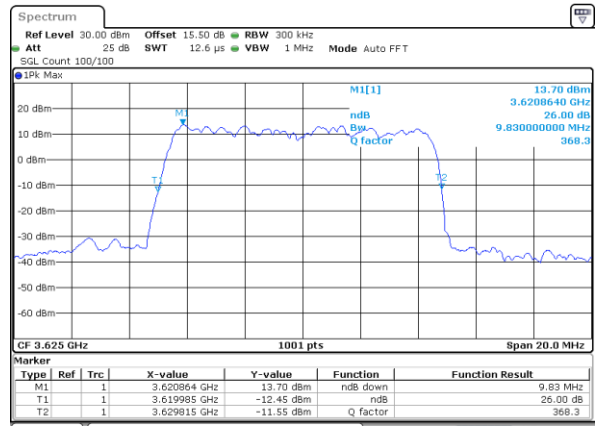

Highest Channel / 20MHz / QPSK

Date: 17.FEB.2021 16:58:11

Highest Channel / 20MHz / 16QAM

Date: 17.FEB.2021 16:56:22

LTE Band 48

Lowest Channel / 5MHz / 64QAM

Date: 16.FEB.2021 11:31:37

Lowest Channel / 10MHz / 64QAM

Date: 16.FEB.2021 16:41:24

Middle Channel / 5MHz / 64QAM

Date: 16.FEB.2021 14:15:31

Middle Channel / 10MHz / 64QAM

Date: 16.FEB.2021 18:55:42

Highest Channel / 5MHz / 64QAM

Date: 16.FEB.2021 16:19:23

Highest Channel / 10MHz / 64QAM