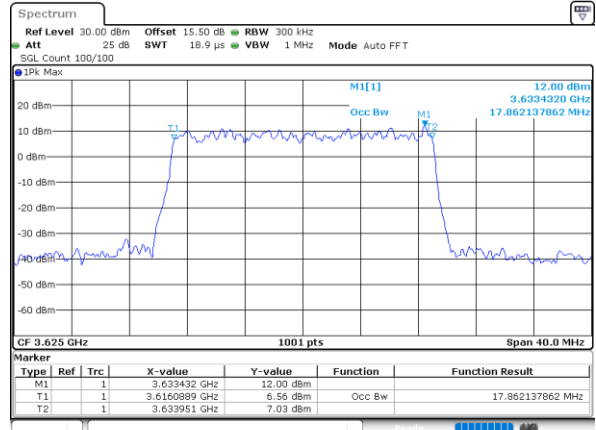

Date: 16.FEB.2021 18:56:45

LTE Band 48

Lowest Channel / 15MHz / 64QAM

Date: 17.FEB.2021 14:21:09

Lowest Channel / 20MHz / 64QAM

Date: 17.FEB.2021 14:38:30

Middle Channel / 15MHz / 64QAM

Date: 17.FEB.2021 12:40:31

Middle Channel / 20MHz / 64QAM

Date: 17.FEB.2021 15:56:22

Highest Channel / 15MHz / 64QAM

Date: 17.FEB.2021 12:38:54

Highest Channel / 20MHz / 64QAM

Date: 17.FEB.2021 16:55:47

Conducted Spurious Emission

LTE Band 48 / 5MHz