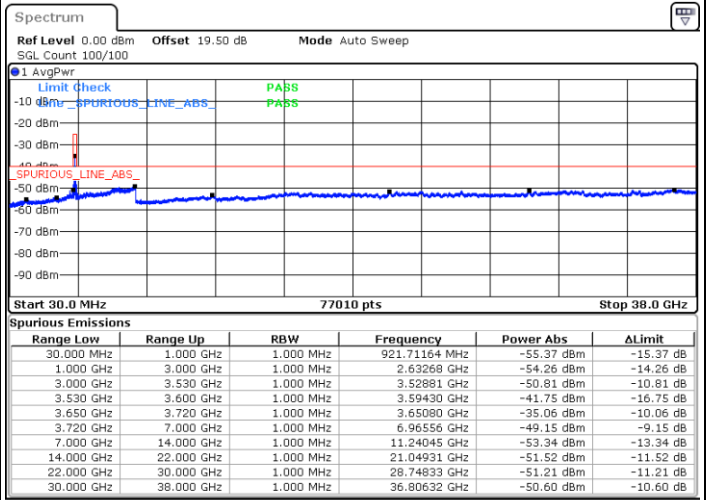

LTE Band 48 / 20MHz

QPSK

Lowest Channel / 1RB0

Lowest Channel / 1RBmax

Date: 17.FEB.2021 15:18:45

Date: 17.FEB.2021 15:15:49

Lowest Channel / FullRB

N/A

Date: 17.FEB.2021 14:46:23

LTE Band 48 / 20MHz

QPSK

Middle Channel / 1RB0

Middle Channel / 1RBmax

Date: 17.FEB.2021 16:16:22

Date: 17.FEB.2021 16:21:05

Middle Channel / FullIRB

N/A

Date: 17.FEB.2021 15:45:42

LTE Band 48 / 20MHz

QPSK

Highest Channel / 1RB0

Highest Channel / 1RBmax

Date: 17.FEB.2021 17:29:56

Date: 17.FEB.2021 17:34:49

Highest Channel / FullIRB

N/A

Date: 17.FEB.2021 17:02:17

LTE Band 48 / 5MHz

16QAM

Lowest Channel / 1RB0

Lowest Channel / 1RBmax

Date: 16.FEB.2021 11:45:30