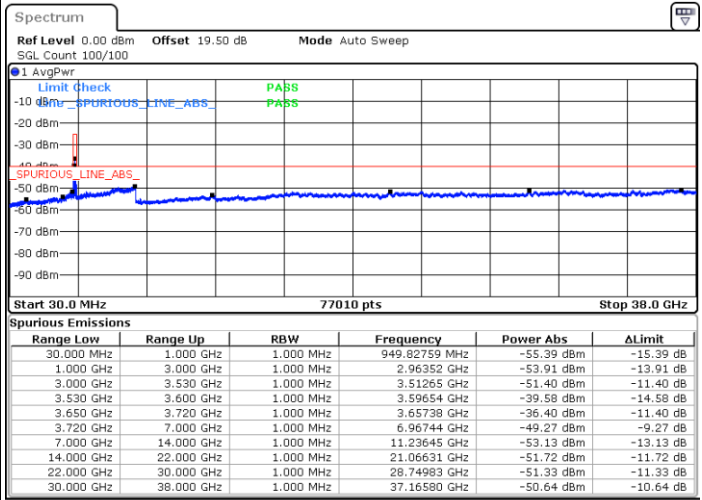

Date: 16.FEB.2021 17:59:11

Middle Channel / FullIRB

N/A

Date: 16.FEB.2021 18:50:27

LTE Band 48 / 10MHz

QPSK

Highest Channel / 1RB0

Highest Channel / 1RBmax

Date: 16.FEB.2021 19:22:03

Date: 16.FEB.2021 19:28:13

Highest Channel / FullIRB

N/A

Date: 16.FEB.2021 19:14:23

LTE Band 48 / 15MHz

QPSK

Lowest Channel / 1RB0

Lowest Channel / 1RBmax

Date: 17.FEB.2021 13:21:08

Date: 17.FEB.2021 13:45:21

Lowest Channel / FullRB

N/A

Date: 17.FEB.2021 13:57:14

LTE Band 48 / 15MHz

QPSK

Middle Channel / 1RB0

Middle Channel / 1RBmax

Date: 17.FEB.2021 12:56:58

Date: 17.FEB.2021 13:16:17

Middle Channel / FullIRB

N/A

Date: 17.FEB.2021 12:53:13

LTE Band 48 / 15MHz