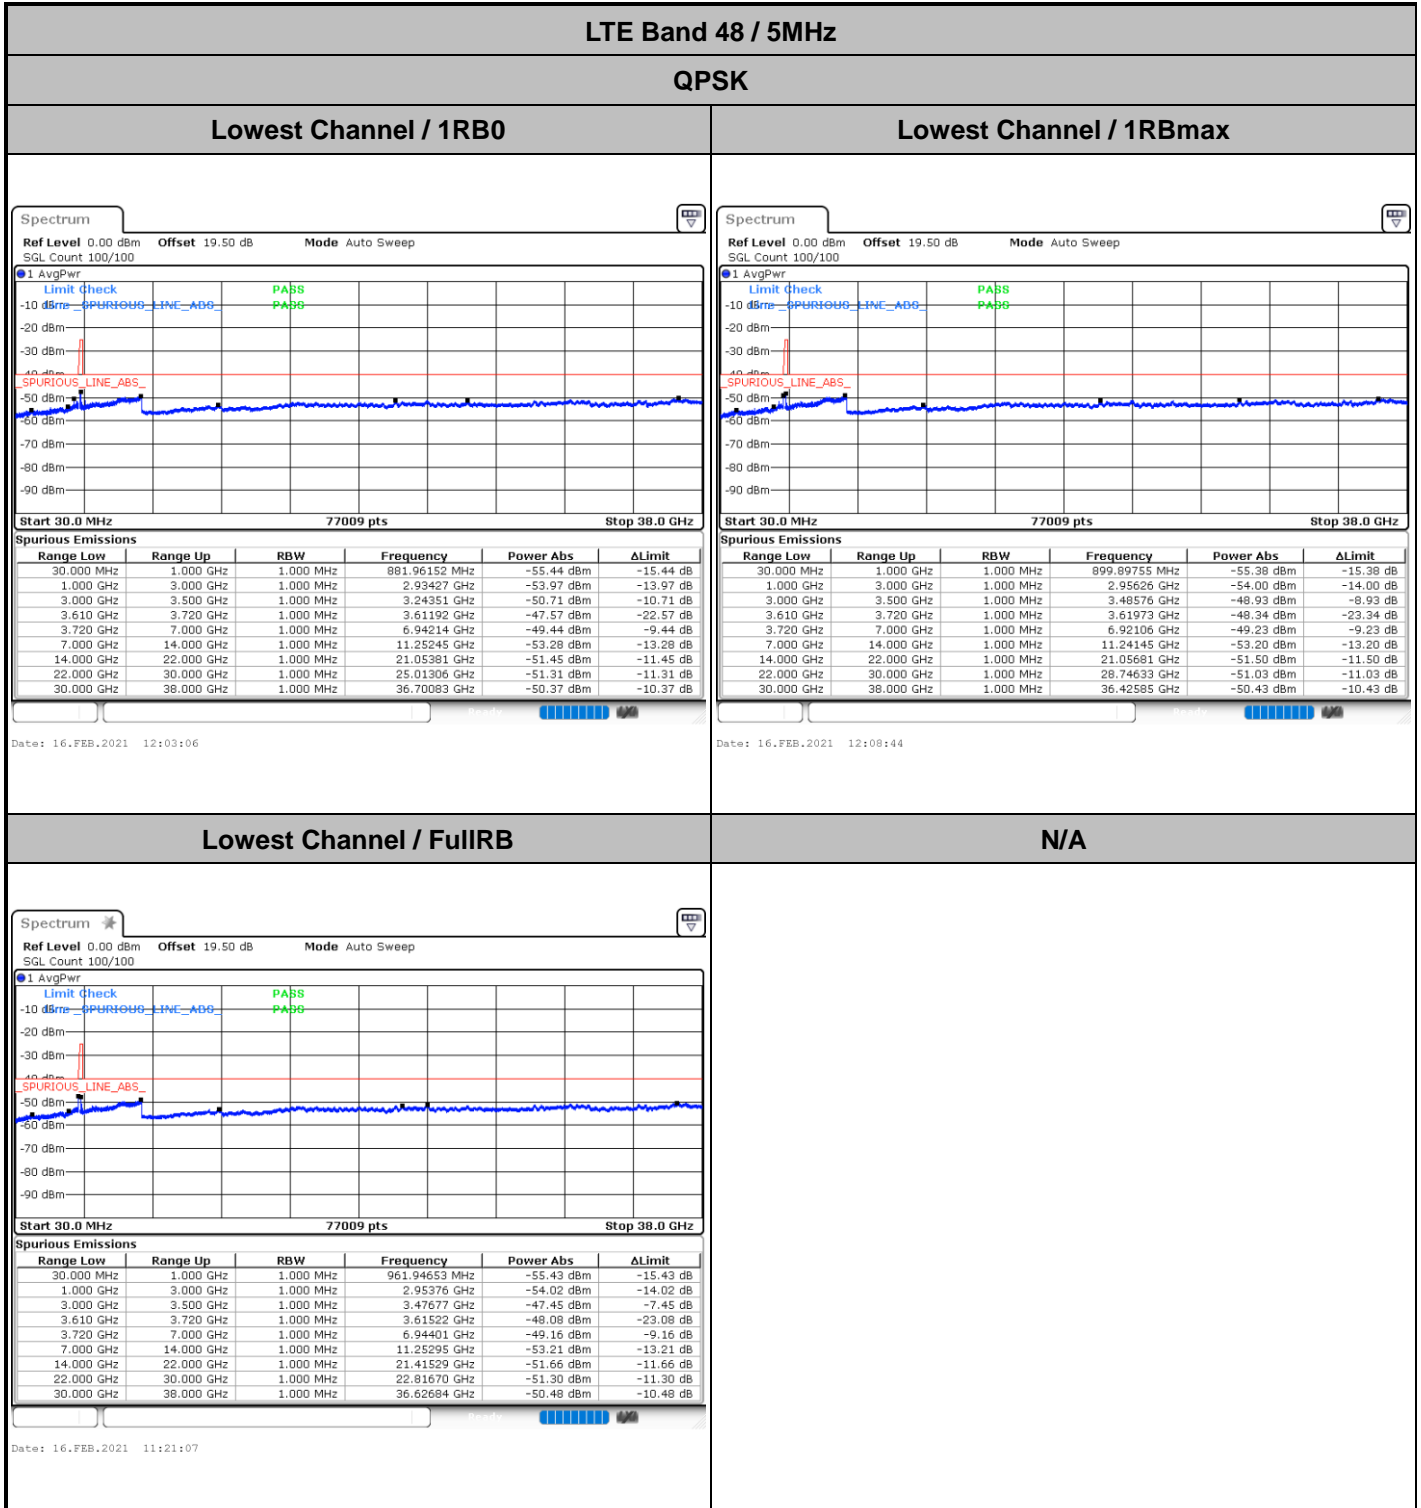

Middle Channel / 20MHz / 64QAM

Date: 17.FEB.2021 15:56:22

Highest Channel / 15MHz / 64QAM

Date: 17.FEB.2021 12:38:54

Highest Channel / 20MHz / 64QAM

Date: 17.FEB.2021 16:55:47

Conducted Spurious Emission

LTE Band 48 / 5MHz