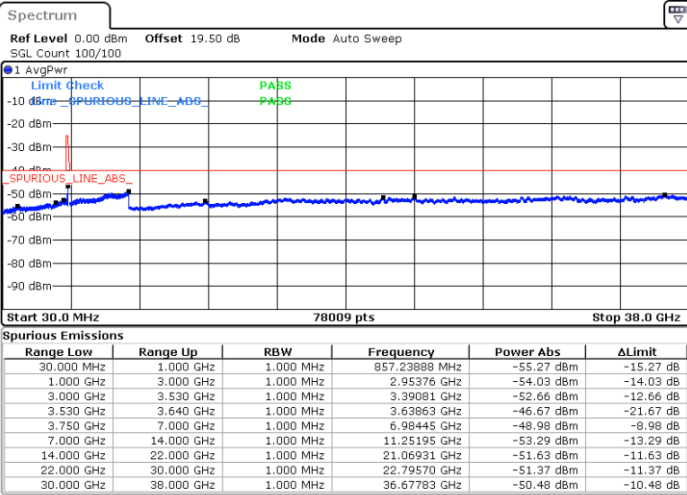

LTE Band 48 / 5MHz

QPSK

Highest Channel / 1RB0

Highest Channel / 1RBmax

Date: 16.FEB.2021 15:24:35

Date: 16.FEB.2021 15:58:13

K

Highest Channel / FullIRB

N/A

Date: 16.FEB.2021 14:48:40

LTE Band 48 / 10MHz

QPSK

Lowest Channel / 1RB0

Lowest Channel / 1RBmax

Date: 16.FEB.2021 17:17:14

Date: 16.FEB.2021 17:38:12