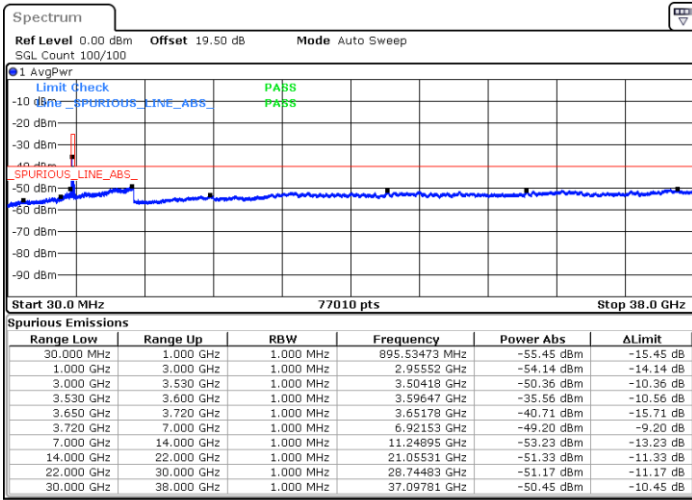

LTE Band 48 / 20MHz

QPSK

Lowest Channel / 1RB0

Lowest Channel / 1RBmax

Date: 17.FEB.2021 15:18:45

Date: 17.FEB.2021 15:15:49

Lowest Channel / FullRB

N/A

Date: 17.FEB.2021 14:46:23

LTE Band 48 / 20MHz

QPSK

Middle Channel / 1RB0

Middle Channel / 1RBmax

Date: 17.FEB.2021 16:16:22

Date: 17.FEB.2021 16:21:05

Middle Channel / FullIRB

N/A

Date: 17.FEB.2021 15:45:42

LTE Band 48 / 20MHz

QPSK

Highest Channel / 1RB0

Highest Channel / 1RBmax

Date: 17.FEB.2021 17:29:56

Date: 17.FEB.2021 17:34:49