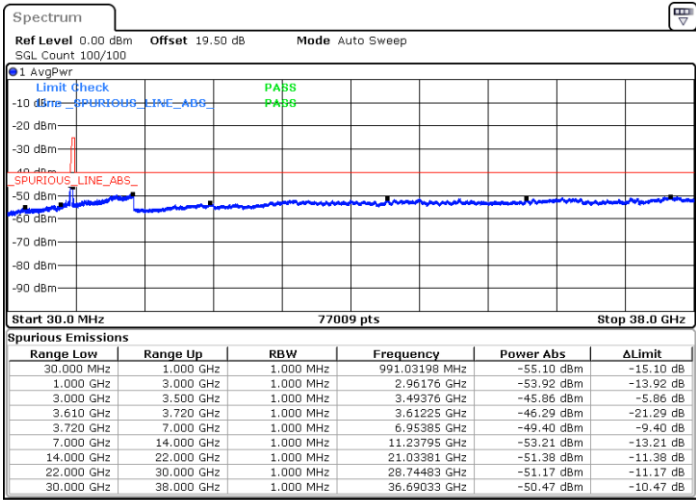

LTE Band 48 / 5MHz

QPSK

Highest Channel / 1RB0

Highest Channel / 1RBmax

Date: 16.FEB.2021 15:24:35

Date: 16.FEB.2021 15:58:13

K

Highest Channel / FullIRB

N/A

Date: 16.FEB.2021 14:48:40

LTE Band 48 / 10MHz

QPSK

Lowest Channel / 1RB0

Lowest Channel / 1RBmax

Date: 16.FEB.2021 17:17:14

Date: 16.FEB.2021 17:38:12

Lowest Channel / FullRB

N/A

Date: 16.FEB.2021 16:54:00

LTE Band 48 / 10MHz

QPSK

MiddleChannel / 1RB0

Middle Channel / 1RBmax

Date: 16.FEB.2021 18:25:44

Date: 16.FEB.2021 17:59:11

Middle Channel / FullIRB

N/A

Date: 16.FEB.2021 18:50:27

LTE Band 48 / 10MHz

QPSK

Highest Channel / 1RB0

Highest Channel / 1RBmax