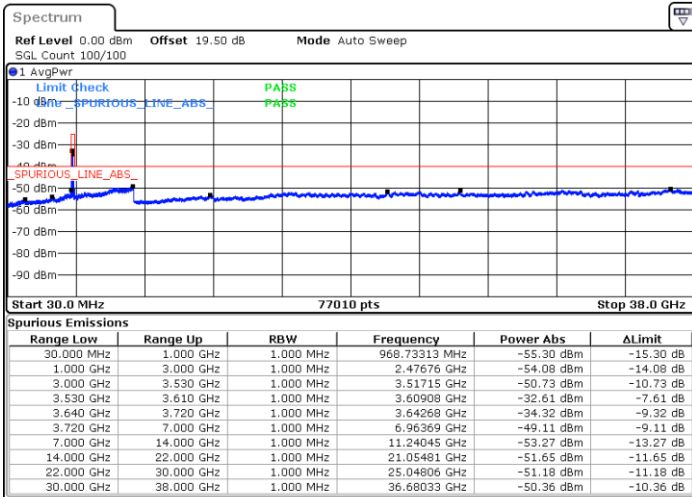

Middle Channel / 20MHz / 64QAM

Date: 17.FEB.2021 15:56:22

Highest Channel / 15MHz / 64QAM

Date: 17.FEB.2021 12:38:54

Highest Channel / 20MHz / 64QAM

Date: 17.FEB.2021 16:55:47

Conducted Spurious Emission

LTE Band 48 / 5MHz

QPSK

Middle Channel / 1RB0

Middle Channel / 1RBmax

Date: 16.FEB.2021 13:34:37

Date: 16.FEB.2021 13:23:31

Middle Channel / FullIRB

N/A

Date: 16.FEB.2021 14:31:08

LTE Band 48 / 5MHz

QPSK

Highest Channel / 1RB0

Highest Channel / 1RBmax

Date: 16.FEB.2021 15:24:35

Date: 16.FEB.2021 15:58:13

K

Highest Channel / FullIRB

N/A

Date: 16.FEB.2021 14:48:40

LTE Band 48 / 10MHz

QPSK

Lowest Channel / 1RB0

Lowest Channel / 1RBmax

Date: 16.FEB.2021 17:17:14

Date: 16.FEB.2021 17:38:12