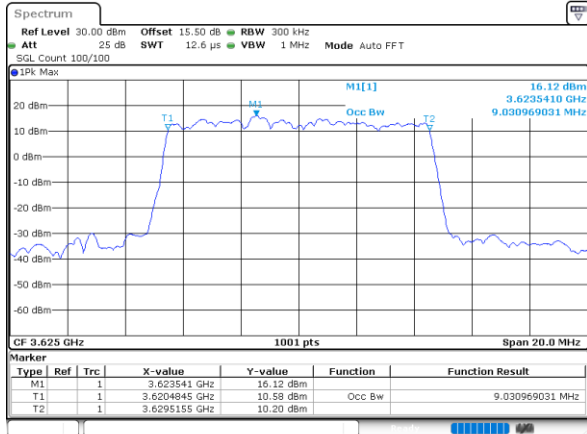

LTE Band 48

Lowest Channel / 5MHz / QPSK

Date: 16.FEB.2021 10:57:23

Lowest Channel / 5MHz / 16QAM

Date: 16.FEB.2021 11:30:48

Middle Channel / 5MHz / QPSK

Date: 16.FEB.2021 14:39:27

Middle Channel / 5MHz / 16QAM

Date: 16.FEB.2021 14:15:56

Highest Channel / 5MHz / QPSK

Date: 16.FEB.2021 14:43:59

Highest Channel / 5MHz / 16QAM

Date: 16.FEB.2021 16:18:45

LTE Band 48

Lowest Channel / 10MHz / QPSK

Date: 16.FEB.2021 16:55:27

Lowest Channel / 10MHz / 16QAM

Date: 16.FEB.2021 16:41:40

Middle Channel / 10MHz / QPSK

Date: 16.FEB.2021 18:50:41

Middle Channel / 10MHz / 16QAM

Date: 16.FEB.2021 18:51:05

Highest Channel / 10MHz / QPSK

Date: 16.FEB.2021 19:09:59

Highest Channel / 10MHz / 16QAM

Date: 16.FEB.2021 19:09:31

LTE Band 48

Lowest Channel / 15MHz / QPSK

Date: 17.FEB.2021 14:20:36

Lowest Channel / 15MHz / 16QAM

Date: 17.FEB.2021 14:20:10

Middle Channel / 15MHz / QPSK