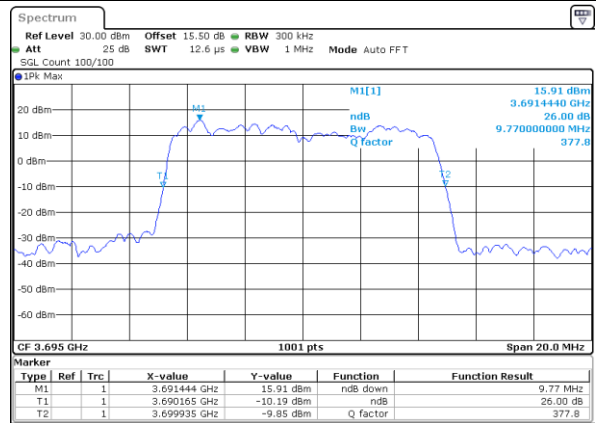

Date: 16.FEB.2021 14:16:05

Highest Channel / 5MHz / QPSK

Date: 16.FEB.2021 14:44:06

Highest Channel / 5MHz / 16QAM

Date: 16.FEB.2021 16:18:59

LTE Band 48

Lowest Channel / 10MHz / QPSK

Date: 16.FEB.2021 16:55:45

Lowest Channel / 10MHz / 16QAM

Date: 16.FEB.2021 16:41:51

Middle Channel / 10MHz / QPSK

Date: 16.FEB.2021 18:50:48

Middle Channel / 10MHz / 16QAM

Date: 16.FEB.2021 18:51:14

Highest Channel / 10MHz / QPSK

Date: 16.FEB.2021 19:10:05

Highest Channel / 10MHz / 16QAM

Date: 16.FEB.2021 19:10:42

LTE Band 48

Lowest Channel / 15MHz / QPSK

Date: 17.FEB.2021 14:20:46

Lowest Channel / 15MHz / 16QAM

Date: 17.FEB.2021 14:20:20

Middle Channel / 15MHz / QPSK