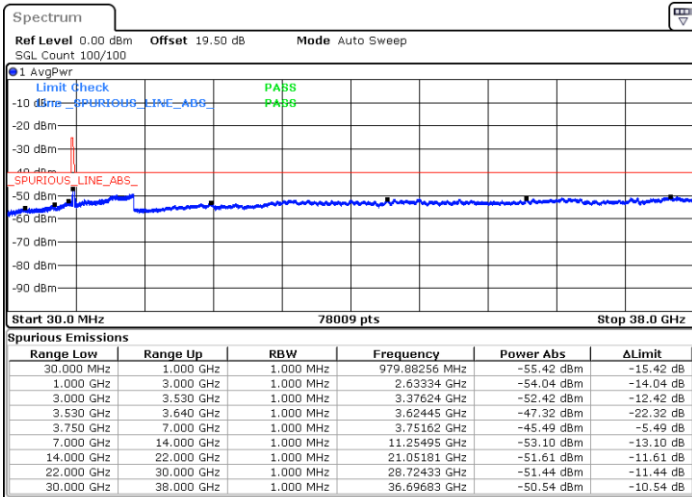

Date: 17.FEB.2021 14:46:23

LTE Band 48 / 20MHz

QPSK

Middle Channel / 1RB0

Middle Channel / 1RBmax

Date: 17.FEB.2021 16:16:22

Date: 17.FEB.2021 16:21:05

Middle Channel / FullIRB

N/A

Date: 17.FEB.2021 15:45:42

LTE Band 48 / 20MHz

QPSK

Highest Channel / 1RB0

Highest Channel / 1RBmax

Date: 17.FEB.2021 17:29:56

Date: 17.FEB.2021 17:34:49

Highest Channel / FullIRB

N/A

Date: 17.FEB.2021 17:02:17

LTE Band 48 / 5MHz

16QAM

Lowest Channel / 1RB0

Lowest Channel / 1RBmax

Date: 16.FEB.2021 11:45:30