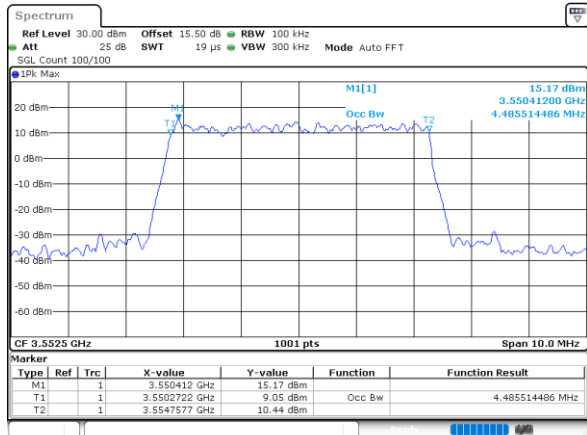

LTE Band 48

Lowest Channel / 5MHz / QPSK

Date: 16.FEB.2021 10:57:23