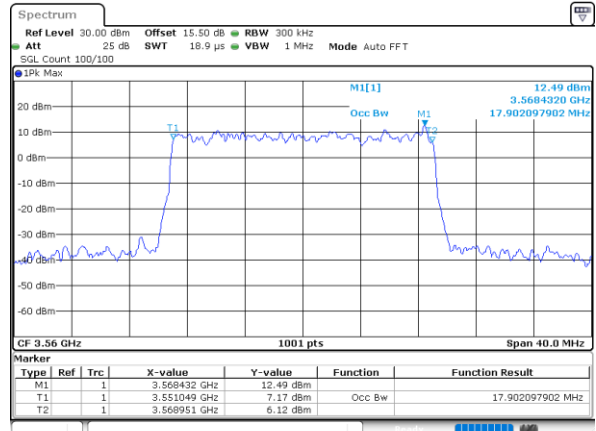

Date: 16.FEB.2021 16:41:07

Middle Channel / 5MHz / 64QAM

Date: 16.FEB.2021 14:15:19

Middle Channel / 10MHz / 64QAM

Date: 16.FEB.2021 18:55:35

Highest Channel / 5MHz / 64QAM

Date: 16.FEB.2021 16:19:14

Highest Channel / 10MHz / 64QAM

Date: 16.FEB.2021 18:56:45

LTE Band 48

Lowest Channel / 15MHz / 64QAM

Date: 17.FEB.2021 14:21:09

Lowest Channel / 20MHz / 64QAM

Date: 17.FEB.2021 14:38:30

Middle Channel / 15MHz / 64QAM

Date: 17.FEB.2021 12:40:31

Middle Channel / 20MHz / 64QAM

Date: 17.FEB.2021 15:56:22

Highest Channel / 15MHz / 64QAM

Date: 17.FEB.2021 12:38:54

Highest Channel / 20MHz / 64QAM

Date: 17.FEB.2021 16:55:47

Conducted Spurious Emission

LTE Band 48 / 5MHz