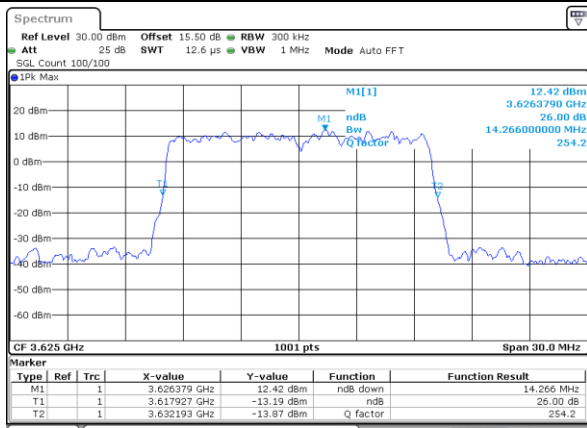

Date: 16.FEB.2021 18:56:54

LTE Band 48

Lowest Channel / 15MHz / 64QAM

Date: 17.FEB.2021 14:21:17

Lowest Channel / 20MHz / 64QAM

Date: 17.FEB.2021 14:38:40

Middle Channel / 15MHz / 64QAM

Date: 17.FEB.2021 12:40:42

Middle Channel / 20MHz / 64QAM

Date: 17.FEB.2021 15:56:32

Highest Channel / 15MHz / 64QAM

Date: 17.FEB.2021 12:39:03

Highest Channel / 20MHz / 64QAM

Date: 17.FEB.2021 16:55:55

Occupied Bandwidth

Mode	LTE Band 48 : 99%OBW(MHz)											
BW	1.4MHz		3MHz		5MHz		10MHz		15MHz		20MHz	
Mod.	QPSK	16QAM	QPSK	16QAM	QPSK	16QAM	QPSK	16QAM	QPSK	16QAM	QPSK	16QAM
Lowest CH	-	-	-	-	4.49	4.47	9.05	9.03	13.43	13.46	17.86	17.78
Middle CH	-	-	-	-	4.50	4.49	9.03	8.99	13.43	13.40	17.94	17.86
Highest CH	-	-	-	-	4.50	4.50	9.07	8.97	13.52	13.46	17.90	17.78
Mode	LTE Band 48 : 99%OBW(MHz)											
BW	1.4MHz		3MHz		5MHz		10MHz		15MHz		20MHz	
Mod.	64QAM		64QAM		64QAM		64QAM		64QAM		64QAM	
Lowest CH	-	-	-	-	4.50	-	9.03	-	13.43	-	17.90	-
Middle CH	-	-	-	-	4.52	-	9.03	-	13.40	-	17.86	-
Highest CH	-	-	-	-	4.51	-	9.01	-	13.49	-	17.98	-