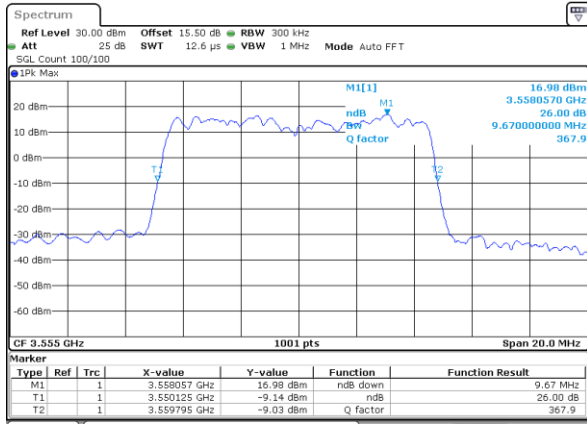

Date: 17.FEB.2021 16:55:23

26dB Bandwidth

Mode	LTE Band 48 : 26dB BW(MHz)											
BW	1.4MHz		3MHz		5MHz		10MHz		15MHz		20MHz	
Mod.	QPSK	16QAM	QPSK	16QAM	QPSK	16QAM	QPSK	16QAM	QPSK	16QAM	QPSK	16QAM
Lowest CH	-	-	-	-	4.94	4.75	9.67	9.77	14.27	14.27	18.98	19.14
Middle CH	-	-	-	-	4.91	4.89	9.71	9.77	14.39	14.15	19.22	18.94
Highest CH	-	-	-	-	4.91	4.86	9.65	9.77	14.18	14.12	18.82	18.82
Mode	LTE Band 48 : 26dB BW(MHz)											
BW	1.4MHz		3MHz		5MHz		10MHz		15MHz		20MHz	
Mod.	64QAM		64QAM		64QAM		64QAM		64QAM		64QAM	
Lowest CH	-	-	-	-	4.86	-	9.63	-	14.33	-	18.66	-
Middle CH	-	-	-	-	4.90	-	9.83	-	14.27	-	18.82	-
Highest CH	-	-	-	-	4.73	-	9.73	-	14.45	-	18.78	-

Date: 16.FEB.2021 14:16:05

Highest Channel / 5MHz / QPSK

Date: 16.FEB.2021 14:44:06

Highest Channel / 5MHz / 16QAM

Date: 16.FEB.2021 16:18:59

LTE Band 48

Lowest Channel / 10MHz / QPSK

Date: 16.FEB.2021 16:55:45

Highest Channel / 10MHz / 16QAM

Date: 16.FEB.2021 19:10:42

LTE Band 48

Lowest Channel / 15MHz / QPSK

Date: 17.FEB.2021 14:20:46

Lowest Channel / 15MHz / 16QAM

Date: 17.FEB.2021 14:20:20

Middle Channel / 15MHz / QPSK