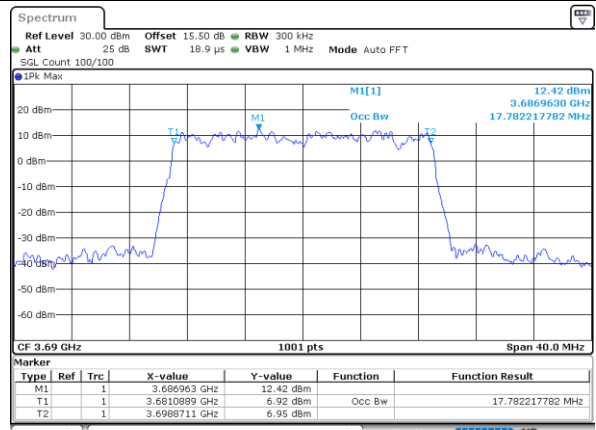

Date: 17.FEB.2021 12:48:52

Middle Channel / 15MHz / 16QAM

Date: 17.FEB.2021 12:48:16

Highest Channel / 15MHz / QPSK

Date: 17.FEB.2021 11:22:58

Highest Channel / 15MHz / 16QAM

Date: 17.FEB.2021 11:23:46

LTE Band 48

Lowest Channel / 20MHz / QPSK

Date: 17.FEB.2021 14:46:34

Lowest Channel / 20MHz / 16QAM

Date: 17.FEB.2021 14:39:01

Middle Channel / 20MHz / QPSK

Date: 17.FEB.2021 15:38:37

Middle Channel / 20MHz / 16QAM

Date: 17.FEB.2021 15:50:57

Highest Channel / 20MHz / QPSK

Date: 17.FEB.2021 16:58:04

Highest Channel / 20MHz / 16QAM

Date: 17.FEB.2021 16:56:08

LTE Band 48

Lowest Channel / 5MHz / 64QAM

Date: 16.FEB.2021 11:31:20

Lowest Channel / 10MHz / 64QAM