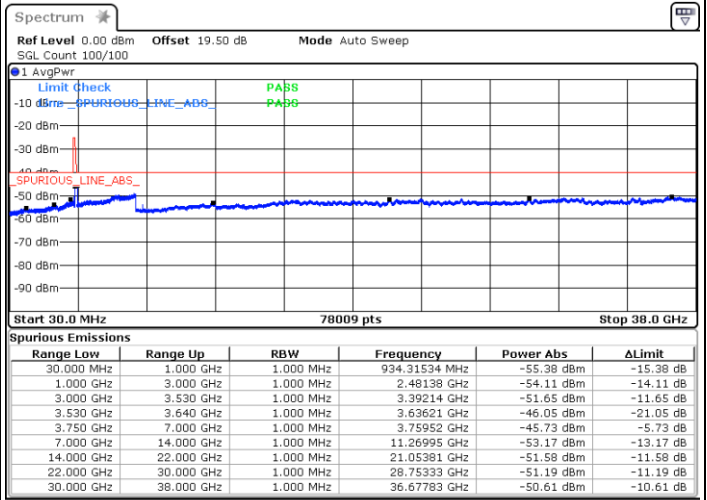

Date: 17.FEB.2021 14:46:23

LTE Band 48 / 20MHz

QPSK

Middle Channel / 1RB0

Middle Channel / 1RBmax

Date: 17.FEB.2021 16:16:22

Date: 17.FEB.2021 16:21:05

Middle Channel / FullIRB

N/A

Date: 17.FEB.2021 15:45:42

LTE Band 48 / 20MHz

QPSK

Highest Channel / 1RB0

Highest Channel / 1RBmax

Date: 17.FEB.2021 17:29:56

Date: 17.FEB.2021 17:34:49

Highest Channel / FullIRB

N/A

Date: 17.FEB.2021 17:02:17

LTE Band 48 / 5MHz

16QAM

Lowest Channel / 1RB0

Lowest Channel / 1RBmax

Date: 16.FEB.2021 11:45:30