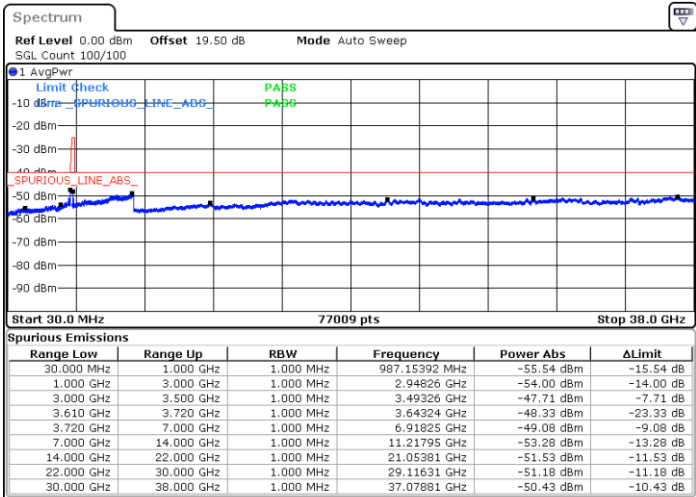

LTE Band 48 / 5MHz

QPSK

Highest Channel / 1RB0

Highest Channel / 1RBmax

Date: 16.FEB.2021 15:24:35

Date: 16.FEB.2021 15:58:13

K

Highest Channel / FullIRB

N/A

Date: 16.FEB.2021 14:48:40

LTE Band 48 / 10MHz

QPSK

Lowest Channel / 1RB0

Lowest Channel / 1RBmax

Date: 16.FEB.2021 17:17:14

Date: 16.FEB.2021 17:38:12

Lowest Channel / FullRB

N/A

Date: 16.FEB.2021 16:54:00

LTE Band 48 / 10MHz

QPSK

MiddleChannel / 1RB0

Middle Channel / 1RBmax

Date: 16.FEB.2021 18:25:44

Date: 16.FEB.2021 17:59:11

Middle Channel / FullIRB

N/A

Date: 16.FEB.2021 18:50:27

LTE Band 48 / 10MHz

QPSK

Highest Channel / 1RB0

Highest Channel / 1RBmax