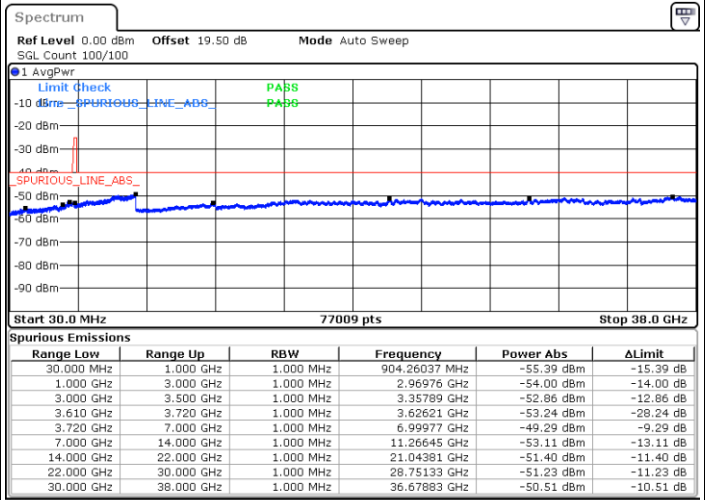

N/A

Date: 17.FEB.2021 15:45:42

LTE Band 48 / 20MHz

QPSK

Highest Channel / 1RB0

Highest Channel / 1RBmax

Date: 17.FEB.2021 17:29:56

Date: 17.FEB.2021 17:34:49

Highest Channel / FullIRB

N/A

Date: 17.FEB.2021 17:02:17

LTE Band 48 / 5MHz

16QAM

Lowest Channel / 1RB0

Lowest Channel / 1RBmax

Date: 16.FEB.2021 11:45:30