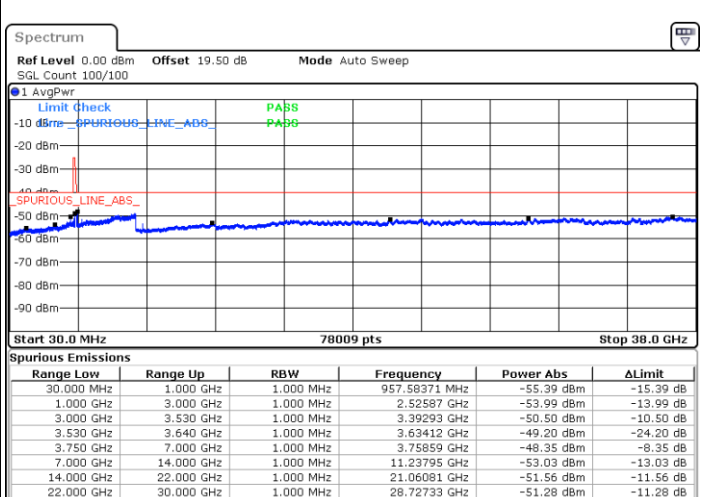

Middle Channel / 20MHz / 64QAM

Date: 17.FEB.2021 15:56:22

Highest Channel / 15MHz / 64QAM

Date: 17.FEB.2021 12:38:54

Highest Channel / 20MHz / 64QAM

Date: 17.FEB.2021 16:55:47

Conducted Spurious Emission

LTE Band 48 / 5MHz

QPSK

Middle Channel / 1RB0

Middle Channel / 1RBmax

Date: 16.FEB.2021 13:34:37

Date: 16.FEB.2021 13:23:31

Middle Channel / FullIRB

N/A

Date: 16.FEB.2021 14:31:08

LTE Band 48 / 5MHz

QPSK

Highest Channel / 1RB0

Highest Channel / 1RBmax

Date: 16.FEB.2021 15:24:35

Date: 16.FEB.2021 15:58:13

K

Highest Channel / FullIRB

N/A

Date: 16.FEB.2021 14:48:40

LTE Band 48 / 10MHz

QPSK

Lowest Channel / 1RB0

Lowest Channel / 1RBmax

Date: 16.FEB.2021 17:17:14

Date: 16.FEB.2021 17:38:12