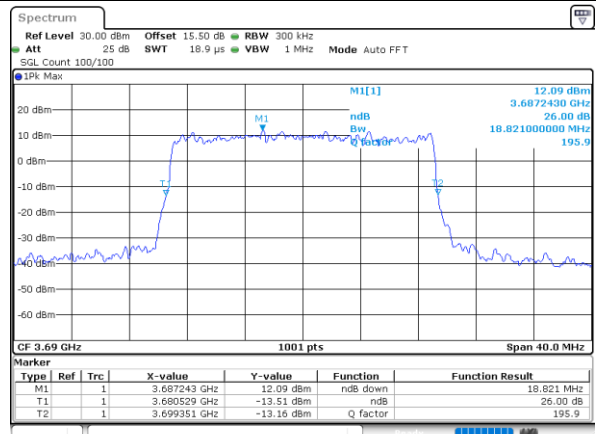

Date: 17.FEB.2021 12:49:13

Middle Channel / 15MHz / 16QAM

Date: 17.FEB.2021 12:48:37

Highest Channel / 15MHz / QPSK

Date: 17.FEB.2021 11:23:23

Highest Channel / 15MHz / 16QAM

Date: 17.FEB.2021 11:24:06

LTE Band 48

Lowest Channel / 20MHz / QPSK

Date: 17.FEB.2021 14:46:48

Lowest Channel / 20MHz / 16QAM

Date: 17.FEB.2021 14:59:10

Middle Channel / 20MHz / QPSK

Date: 17.FEB.2021 15:38:45

Middle Channel / 20MHz / 16QAM

Date: 17.FEB.2021 15:51:04

Highest Channel / 20MHz / QPSK

Date: 17.FEB.2021 16:58:11

Highest Channel / 20MHz / 16QAM

Date: 17.FEB.2021 16:56:22

LTE Band 48

Lowest Channel / 5MHz / 64QAM

Date: 16.FEB.2021 11:31:37

Lowest Channel / 10MHz / 64QAM