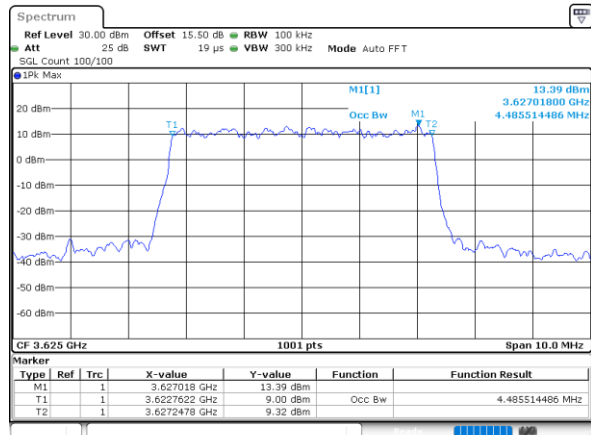

Middle Channel / 20MHz / 64QAM

Date: 17.FEB.2021 15:56:32

Highest Channel / 15MHz / 64QAM

Date: 17.FEB.2021 12:39:03

Highest Channel / 20MHz / 64QAM

Date: 17.FEB.2021 16:55:55

Occupied Bandwidth

Mode	LTE Band 48 : 99%OBW(MHz)											
BW	1.4MHz		3MHz		5MHz		10MHz		15MHz		20MHz	
Mod.	QPSK	16QAM	QPSK	16QAM	QPSK	16QAM	QPSK	16QAM	QPSK	16QAM	QPSK	16QAM
Lowest CH	-	-	-	-	4.49	4.47	9.05	9.03	13.43	13.46	17.86	17.78
Middle CH	-	-	-	-	4.50	4.49	9.03	8.99	13.43	13.40	17.94	17.86
Highest CH	-	-	-	-	4.50	4.50	9.07	8.97	13.52	13.46	17.90	17.78
Mode	LTE Band 48 : 99%OBW(MHz)											
BW	1.4MHz		3MHz		5MHz		10MHz		15MHz		20MHz	
Mod.	64QAM		64QAM		64QAM		64QAM		64QAM		64QAM	
Lowest CH	-	-	-	-	4.50	-	9.03	-	13.43	-	17.90	-
Middle CH	-	-	-	-	4.52	-	9.03	-	13.40	-	17.86	-
Highest CH	-	-	-	-	4.51	-	9.01	-	13.49	-	17.98	-

LTE Band 48

Lowest Channel / 5MHz / QPSK

Date: 16.FEB.2021 10:57:23

Lowest Channel / 5MHz / 16QAM

Date: 16.FEB.2021 11:30:48

Middle Channel / 5MHz / QPSK

Date: 16.FEB.2021 14:39:27

Middle Channel / 5MHz / 16QAM

Date: 16.FEB.2021 14:15:56

Highest Channel / 5MHz / QPSK

Date: 16.FEB.2021 14:43:59

Highest Channel / 5MHz / 16QAM

Date: 16.FEB.2021 16:18:45

LTE Band 48

Lowest Channel / 10MHz / QPSK

Date: 16.FEB.2021 16:55:27