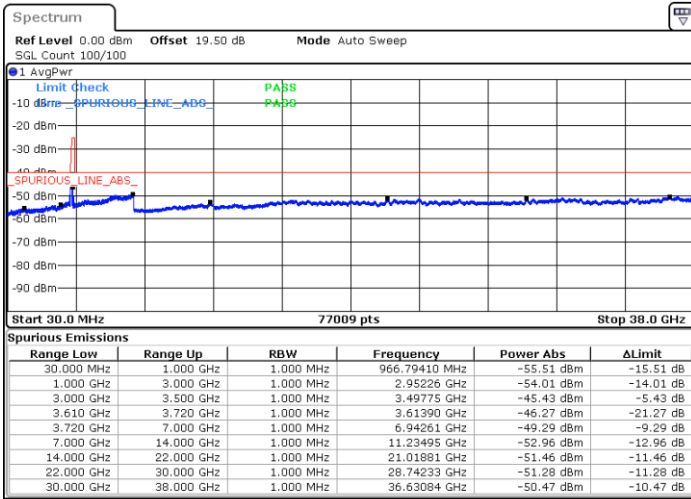

Lowest Channel / FullIRB

N/A

Date: 16.FEB.2021 11:25:51