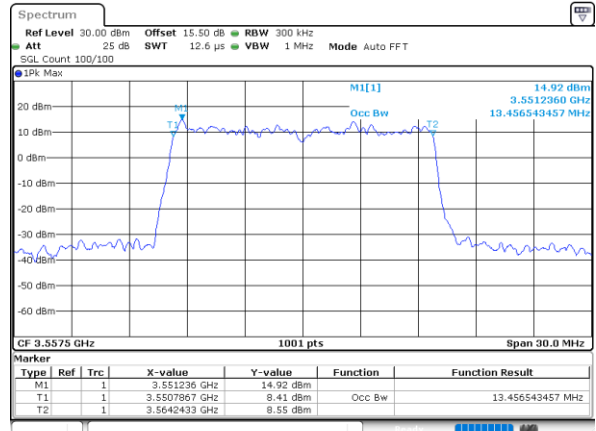

Highest Channel / 10MHz / 16QAM

Date: 16.FEB.2021 19:09:31

LTE Band 48

Lowest Channel / 15MHz / QPSK

Date: 17.FEB.2021 14:20:36

Lowest Channel / 15MHz / 16QAM

Date: 17.FEB.2021 14:20:10

Middle Channel / 15MHz / QPSK

Date: 17.FEB.2021 12:48:52

Middle Channel / 15MHz / 16QAM

Date: 17.FEB.2021 12:48:16

Highest Channel / 15MHz / QPSK

Date: 17.FEB.2021 11:22:58

Highest Channel / 15MHz / 16QAM

Date: 17.FEB.2021 11:23:46

LTE Band 48