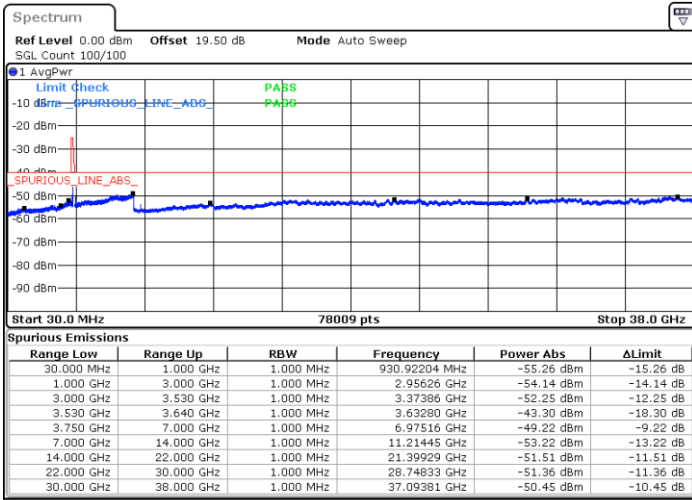

Date: 17.FEB.2021 14:46:23

LTE Band 48 / 20MHz

QPSK

Middle Channel / 1RB0

Middle Channel / 1RBmax

Date: 17.FEB.2021 16:16:22

Date: 17.FEB.2021 16:21:05

Middle Channel / FullIRB

N/A

Date: 17.FEB.2021 15:45:42

LTE Band 48 / 20MHz

QPSK

Highest Channel / 1RB0

Highest Channel / 1RBmax

Date: 17.FEB.2021 17:29:56

Date: 17.FEB.2021 17:34:49

Highest Channel / FullIRB

N/A

Date: 17.FEB.2021 17:02:17

LTE Band 48 / 5MHz

16QAM

Lowest Channel / 1RB0

Lowest Channel / 1RBmax

Date: 16.FEB.2021 11:45:30