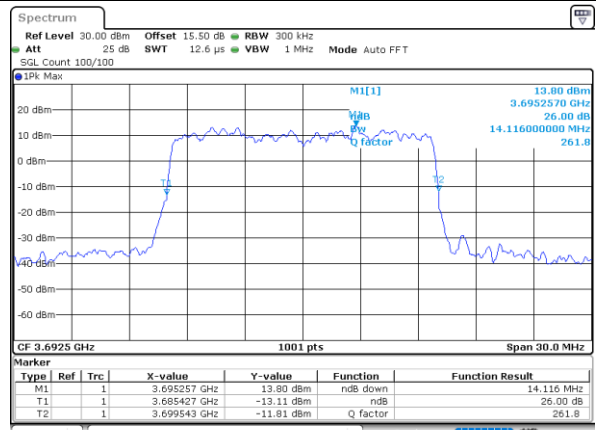

Highest Channel / 10MHz / 16QAM

Date: 16.FEB.2021 19:10:42

LTE Band 48

Lowest Channel / 15MHz / QPSK

Date: 17.FEB.2021 14:20:46

Lowest Channel / 15MHz / 16QAM

Date: 17.FEB.2021 14:20:20

Middle Channel / 15MHz / QPSK

Date: 17.FEB.2021 12:49:13

Middle Channel / 15MHz / 16QAM

Date: 17.FEB.2021 12:48:37

Highest Channel / 15MHz / QPSK

Date: 17.FEB.2021 11:23:23

Highest Channel / 15MHz / 16QAM

Date: 17.FEB.2021 11:24:06

LTE Band 48