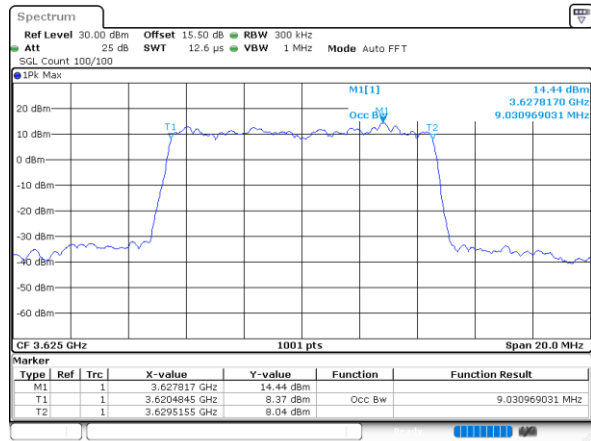

Highest Channel / 20MHz / QPSK

Date: 17.FEB.2021 16:58:04

Highest Channel / 20MHz / 16QAM

Date: 17.FEB.2021 16:56:08

LTE Band 48

Lowest Channel / 5MHz / 64QAM

Date: 16.FEB.2021 11:31:20

Lowest Channel / 10MHz / 64QAM

Date: 16.FEB.2021 16:41:07

Middle Channel / 5MHz / 64QAM

Date: 16.FEB.2021 14:15:19

Middle Channel / 10MHz / 64QAM

Date: 16.FEB.2021 18:55:35

Highest Channel / 5MHz / 64QAM

Date: 16.FEB.2021 16:19:14

Highest Channel / 10MHz / 64QAM