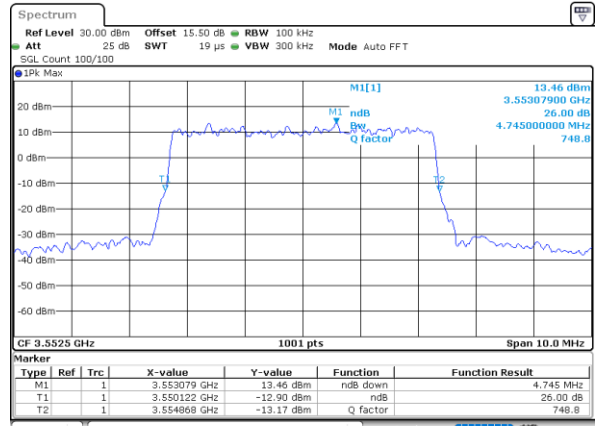

LTE Band 48 / 20MHz

64QAM

Highest Channel / 1RB0

Highest Channel / 1RBmax

Date: 17.FEB.2021 16:41:34

Date: 17.FEB.2021 16:34:15

Highest Channel / FullIRB

N/A

Date: 17.FEB.2021 16:55:23

26dB Bandwidth

Mode	LTE Band 48 : 26dB BW(MHz)											
BW	1.4MHz		3MHz		5MHz		10MHz		15MHz		20MHz	
Mod.	QPSK	16QAM	QPSK	16QAM	QPSK	16QAM	QPSK	16QAM	QPSK	16QAM	QPSK	16QAM
Lowest CH	-	-	-	-	4.94	4.75	9.67	9.77	14.27	14.27	18.98	19.14
Middle CH	-	-	-	-	4.91	4.89	9.71	9.77	14.39	14.15	19.22	18.94
Highest CH	-	-	-	-	4.91	4.86	9.65	9.77	14.18	14.12	18.82	18.82
Mode	LTE Band 48 : 26dB BW(MHz)											
BW	1.4MHz		3MHz		5MHz		10MHz		15MHz		20MHz	
Mod.	64QAM		64QAM		64QAM		64QAM		64QAM		64QAM	
Lowest CH	-	-	-	-	4.86	-	9.63	-	14.33	-	18.66	-
Middle CH	-	-	-	-	4.90	-	9.83	-	14.27	-	18.82	-
Highest CH	-	-	-	-	4.73	-	9.73	-	14.45	-	18.78	-

LTE Band 48

Lowest Channel / 5MHz / QPSK

Date: 16.FEB.2021 10:57:39

Lowest Channel / 5MHz / 16QAM

Date: 16.FEB.2021 11:30:56

Middle Channel / 5MHz / QPSK

Date: 16.FEB.2021 14:39:35

Middle Channel / 5MHz / 16QAM

Date: 16.FEB.2021 14:16:05

Highest Channel / 5MHz / QPSK

Date: 16.FEB.2021 14:44:06

Highest Channel / 5MHz / 16QAM

Date: 16.FEB.2021 16:18:59

LTE Band 48

Lowest Channel / 10MHz / QPSK

Date: 16.FEB.2021 16:55:45