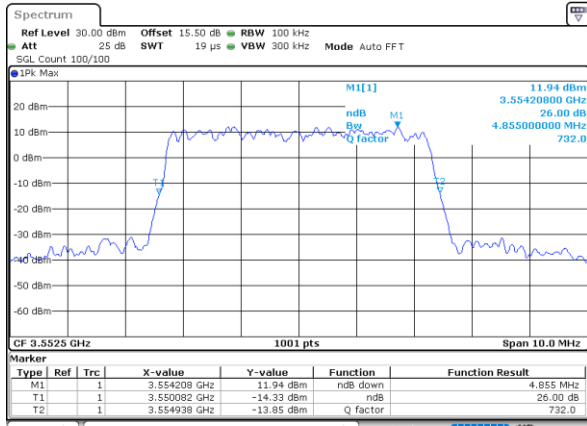

Highest Channel / 20MHz / QPSK

Date: 17.FEB.2021 16:58:11

Highest Channel / 20MHz / 16QAM

Date: 17.FEB.2021 16:56:22

LTE Band 48

Lowest Channel / 5MHz / 64QAM

Date: 16.FEB.2021 11:31:37

Lowest Channel / 10MHz / 64QAM

Date: 16.FEB.2021 16:41:24

Middle Channel / 5MHz / 64QAM

Date: 16.FEB.2021 14:15:31

Middle Channel / 10MHz / 64QAM

Date: 16.FEB.2021 18:55:42

Highest Channel / 5MHz / 64QAM

Date: 16.FEB.2021 16:19:23

Highest Channel / 10MHz / 64QAM