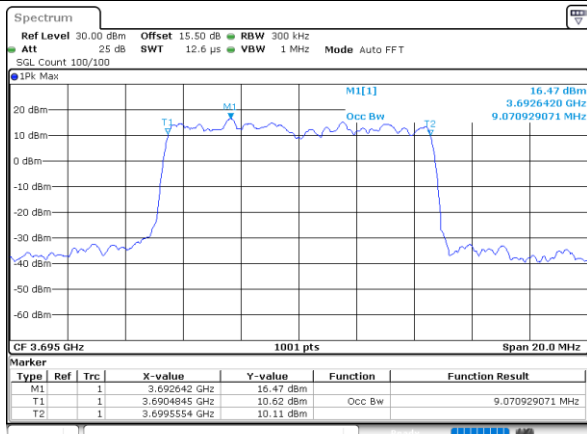

Date: 16.FEB.2021 14:15:56

Highest Channel / 5MHz / QPSK

Date: 16.FEB.2021 14:43:59

Highest Channel / 5MHz / 16QAM

Date: 16.FEB.2021 16:18:45

LTE Band 48

Lowest Channel / 10MHz / QPSK

Date: 16.FEB.2021 16:55:27

Lowest Channel / 10MHz / 16QAM

Date: 16.FEB.2021 16:41:40

Middle Channel / 10MHz / QPSK

Date: 16.FEB.2021 18:50:41

Middle Channel / 10MHz / 16QAM

Date: 16.FEB.2021 18:51:05

Highest Channel / 10MHz / QPSK

Date: 16.FEB.2021 19:09:59

Highest Channel / 10MHz / 16QAM

Date: 16.FEB.2021 19:09:31

LTE Band 48

Lowest Channel / 15MHz / QPSK

Date: 17.FEB.2021 14:20:36

Lowest Channel / 15MHz / 16QAM

Date: 17.FEB.2021 14:20:10

Middle Channel / 15MHz / QPSK