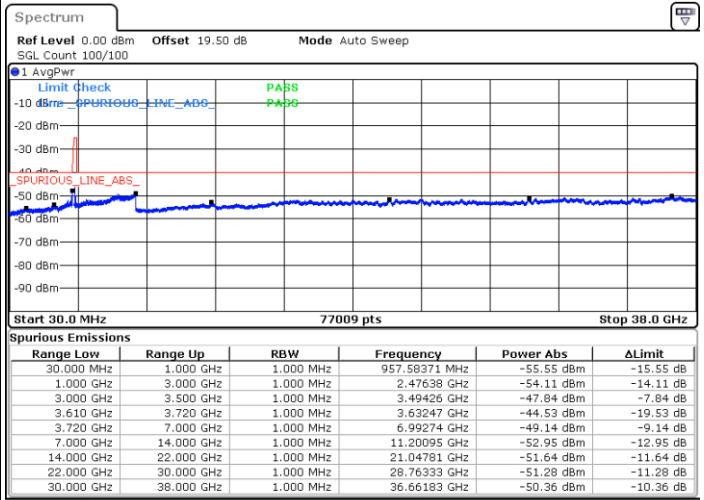

Date: 16.FEB.2021 17:59:11

Middle Channel / FullIRB

N/A

Date: 16.FEB.2021 18:50:27

LTE Band 48 / 10MHz

QPSK

Highest Channel / 1RB0

Highest Channel / 1RBmax

Date: 16.FEB.2021 19:22:03

Date: 16.FEB.2021 19:28:13

Highest Channel / FullIRB

N/A

Date: 16.FEB.2021 19:14:23

LTE Band 48 / 15MHz

QPSK

Lowest Channel / 1RB0

Lowest Channel / 1RBmax

Date: 17.FEB.2021 13:21:08

Date: 17.FEB.2021 13:45:21

Lowest Channel / FullRB

N/A

Date: 17.FEB.2021 13:57:14

LTE Band 48 / 15MHz

QPSK