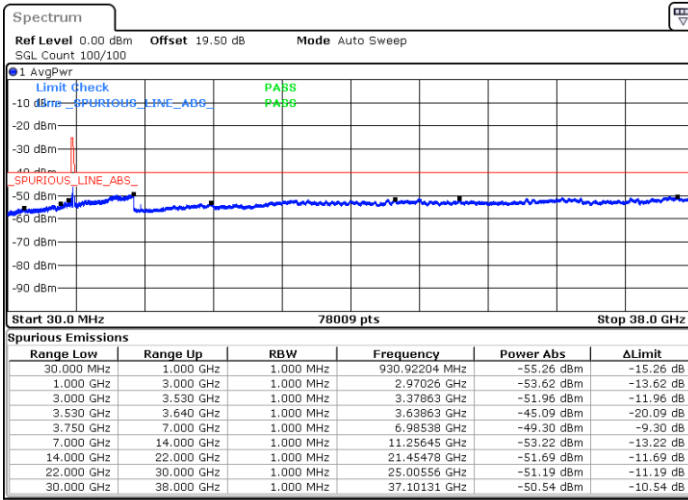

Date: 16.FEB.2021 19:22:03

Date: 16.FEB.2021 19:28:13

Highest Channel / FullIRB

N/A

Date: 16.FEB.2021 19:14:23

LTE Band 48 / 15MHz

QPSK

Lowest Channel / 1RB0

Lowest Channel / 1RBmax

Date: 17.FEB.2021 13:21:08

Date: 17.FEB.2021 13:45:21

Lowest Channel / FullRB

N/A

Date: 17.FEB.2021 13:57:14

LTE Band 48 / 15MHz

QPSK

Middle Channel / 1RB0

Middle Channel / 1RBmax

Date: 17.FEB.2021 12:56:58

Date: 17.FEB.2021 13:16:17

Middle Channel / FullIRB

N/A

Date: 17.FEB.2021 12:53:13

LTE Band 48 / 15MHz

QPSK

Highest Channel / 1RB0

Highest Channel / 1RBmax

Date: 17.FEB.2021 11:05:10

Date: 17.FEB.2021 10:40:10

Highest Channel / FullIRB

N/A

Date: 17.FEB.2021 11:22:42