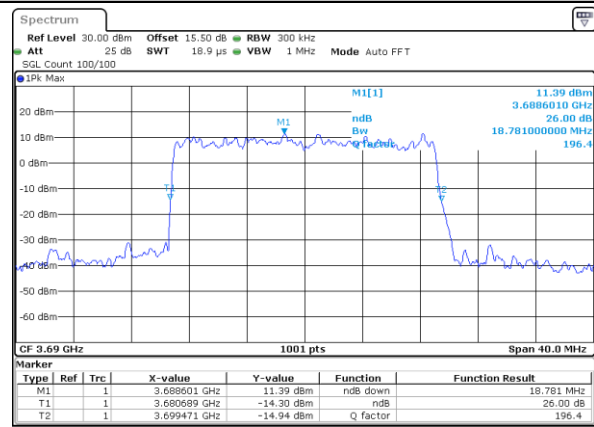

Middle Channel / 20MHz / 64QAM

Date: 17.FEB.2021 15:56:32

Highest Channel / 15MHz / 64QAM

Date: 17.FEB.2021 12:39:03

Highest Channel / 20MHz / 64QAM

Date: 17.FEB.2021 16:55:55

Occupied Bandwidth

Mode	LTE Band 48 : 99%OBW(MHz)											
BW	1.4MHz		3MHz		5MHz		10MHz		15MHz		20MHz	
Mod.	QPSK	16QAM	QPSK	16QAM	QPSK	16QAM	QPSK	16QAM	QPSK	16QAM	QPSK	16QAM
Lowest CH	-	-	-	-	4.49	4.47	9.05	9.03	13.43	13.46	17.86	17.78
Middle CH	-	-	-	-	4.50	4.49	9.03	8.99	13.43	13.40	17.94	17.86
Highest CH	-	-	-	-	4.50	4.50	9.07	8.97	13.52	13.46	17.90	17.78
Mode	LTE Band 48 : 99%OBW(MHz)											
BW	1.4MHz		3MHz		5MHz		10MHz		15MHz		20MHz	
Mod.	64QAM		64QAM		64QAM		64QAM		64QAM		64QAM	
Lowest CH	-	-	-	-	4.50	-	9.03	-	13.43	-	17.90	-
Middle CH	-	-	-	-	4.52	-	9.03	-	13.40	-	17.86	-
Highest CH	-	-	-	-	4.51	-	9.01	-	13.49	-	17.98	-

LTE Band 48

Lowest Channel / 5MHz / QPSK

Date: 16.FEB.2021 10:57:23

Lowest Channel / 5MHz / 16QAM

Date: 16.FEB.2021 11:30:48

Middle Channel / 5MHz / QPSK

Date: 16.FEB.2021 14:39:27

Middle Channel / 5MHz / 16QAM