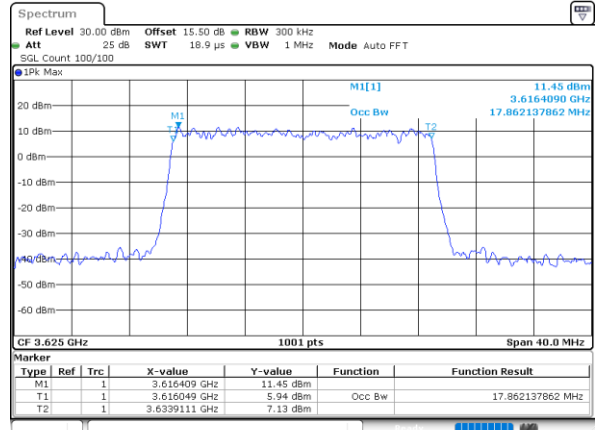

Date: 17.FEB.2021 12:48:52

Middle Channel / 15MHz / 16QAM

Date: 17.FEB.2021 12:48:16

Highest Channel / 15MHz / QPSK

Date: 17.FEB.2021 11:22:58

Highest Channel / 15MHz / 16QAM

Date: 17.FEB.2021 11:23:46

LTE Band 48

Lowest Channel / 20MHz / QPSK

Date: 17.FEB.2021 14:46:34

Lowest Channel / 20MHz / 16QAM

Date: 17.FEB.2021 14:39:01

Middle Channel / 20MHz / QPSK

Date: 17.FEB.2021 15:38:37

Middle Channel / 20MHz / 16QAM

Date: 17.FEB.2021 15:50:57

Highest Channel / 20MHz / QPSK

Date: 17.FEB.2021 16:58:04

Highest Channel / 20MHz / 16QAM

Date: 17.FEB.2021 16:56:08

LTE Band 48

Lowest Channel / 5MHz / 64QAM

Date: 16.FEB.2021 11:31:20

Lowest Channel / 10MHz / 64QAM