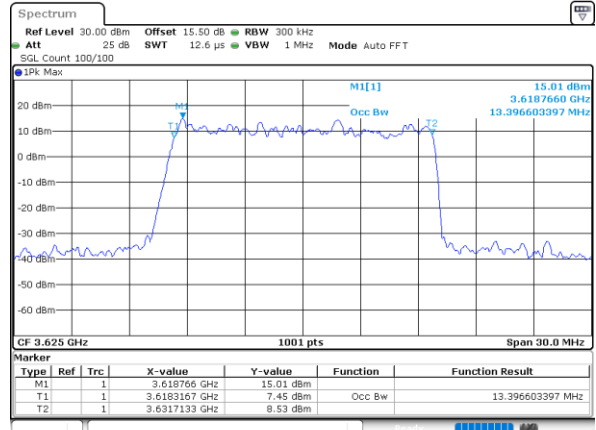

Highest Channel / 10MHz / 16QAM

Date: 16.FEB.2021 19:09:31

LTE Band 48

Lowest Channel / 15MHz / QPSK

Date: 17.FEB.2021 14:20:36

Lowest Channel / 15MHz / 16QAM

Date: 17.FEB.2021 14:20:10

Middle Channel / 15MHz / QPSK

Date: 17.FEB.2021 12:48:52

Middle Channel / 15MHz / 16QAM

Date: 17.FEB.2021 12:48:16

Highest Channel / 15MHz / QPSK

Date: 17.FEB.2021 11:22:58

Highest Channel / 15MHz / 16QAM

Date: 17.FEB.2021 11:23:46

LTE Band 48