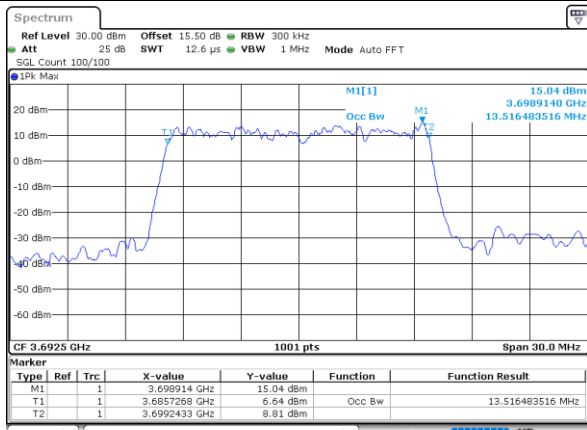

Highest Channel / 10MHz / 16QAM

Date: 16.FEB.2021 19:09:31

LTE Band 48

Lowest Channel / 15MHz / QPSK

Date: 17.FEB.2021 14:20:36

Lowest Channel / 15MHz / 16QAM

Date: 17.FEB.2021 14:20:10

Middle Channel / 15MHz / QPSK

Date: 17.FEB.2021 12:48:52

Middle Channel / 15MHz / 16QAM

Date: 17.FEB.2021 12:48:16

Highest Channel / 15MHz / QPSK

Date: 17.FEB.2021 11:22:58

Highest Channel / 15MHz / 16QAM

Date: 17.FEB.2021 11:23:46

LTE Band 48