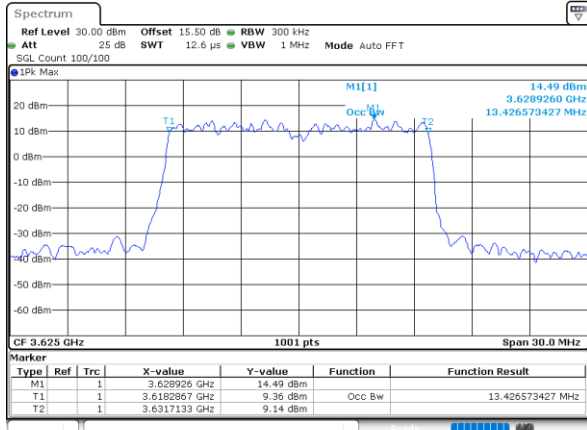

Highest Channel / 10MHz / 16QAM

Date: 16.FEB.2021 19:09:31

LTE Band 48

Lowest Channel / 15MHz / QPSK

Date: 17.FEB.2021 14:20:36

Lowest Channel / 15MHz / 16QAM

Date: 17.FEB.2021 14:20:10

Middle Channel / 15MHz / QPSK

Date: 17.FEB.2021 12:48:52

Middle Channel / 15MHz / 16QAM

Date: 17.FEB.2021 12:48:16

Highest Channel / 15MHz / QPSK

Date: 17.FEB.2021 11:22:58

Highest Channel / 15MHz / 16QAM

Date: 17.FEB.2021 11:23:46

LTE Band 48