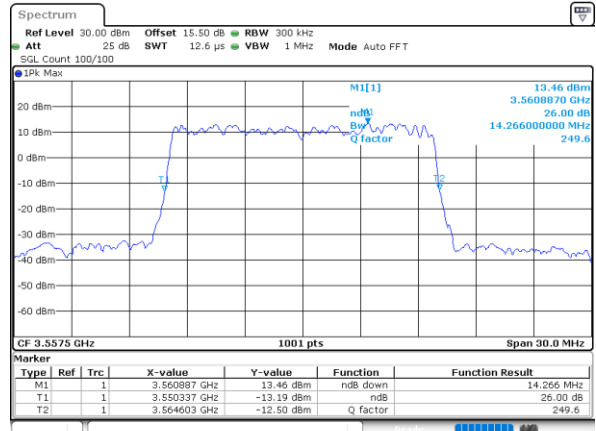

Highest Channel / 10MHz / 16QAM

Date: 16.FEB.2021 19:10:42

LTE Band 48

Lowest Channel / 15MHz / QPSK

Date: 17.FEB.2021 14:20:46

Lowest Channel / 15MHz / 16QAM

Date: 17.FEB.2021 14:20:20

Middle Channel / 15MHz / QPSK

Date: 17.FEB.2021 12:49:13

Middle Channel / 15MHz / 16QAM

Date: 17.FEB.2021 12:48:37

Highest Channel / 15MHz / QPSK

Date: 17.FEB.2021 11:23:23

Highest Channel / 15MHz / 16QAM

Date: 17.FEB.2021 11:24:06

LTE Band 48