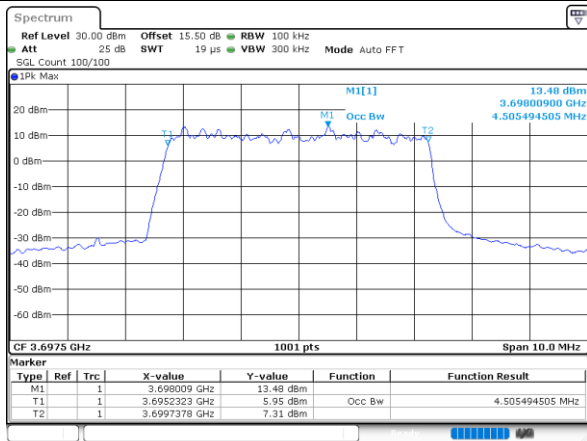

Highest Channel / 20MHz / QPSK

Date: 17.FEB.2021 16:58:04

Highest Channel / 20MHz / 16QAM

Date: 17.FEB.2021 16:56:08

LTE Band 48

Lowest Channel / 5MHz / 64QAM

Date: 16.FEB.2021 11:31:20

Lowest Channel / 10MHz / 64QAM

Date: 16.FEB.2021 16:41:07

Middle Channel / 5MHz / 64QAM

Date: 16.FEB.2021 14:15:19

Middle Channel / 10MHz / 64QAM

Date: 16.FEB.2021 18:55:35

Highest Channel / 5MHz / 64QAM

Date: 16.FEB.2021 16:19:14

Highest Channel / 10MHz / 64QAM

Date: 16.FEB.2021 18:56:45

LTE Band 48

Lowest Channel / 15MHz / 64QAM

Date: 17.FEB.2021 14:21:09

Lowest Channel / 20MHz / 64QAM

Date: 17.FEB.2021 14:38:30

Middle Channel / 15MHz / 64QAM

Date: 17.FEB.2021 12:40:31