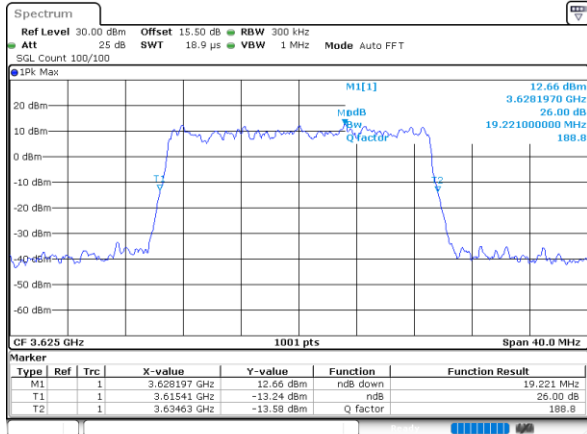

Date: 17.FEB.2021 12:49:13

Middle Channel / 15MHz / 16QAM

Date: 17.FEB.2021 12:48:37

Highest Channel / 15MHz / QPSK

Date: 17.FEB.2021 11:23:23

Highest Channel / 15MHz / 16QAM

Date: 17.FEB.2021 11:24:06

LTE Band 48

Lowest Channel / 20MHz / QPSK

Date: 17.FEB.2021 14:46:48

Lowest Channel / 20MHz / 16QAM

Date: 17.FEB.2021 14:59:10

Middle Channel / 20MHz / QPSK

Date: 17.FEB.2021 15:38:45

Middle Channel / 20MHz / 16QAM

Date: 17.FEB.2021 15:51:04

Highest Channel / 20MHz / QPSK

Date: 17.FEB.2021 16:58:11

Highest Channel / 20MHz / 16QAM

Date: 17.FEB.2021 16:56:22

LTE Band 48

Lowest Channel / 5MHz / 64QAM

Date: 16.FEB.2021 11:31:37

Lowest Channel / 10MHz / 64QAM