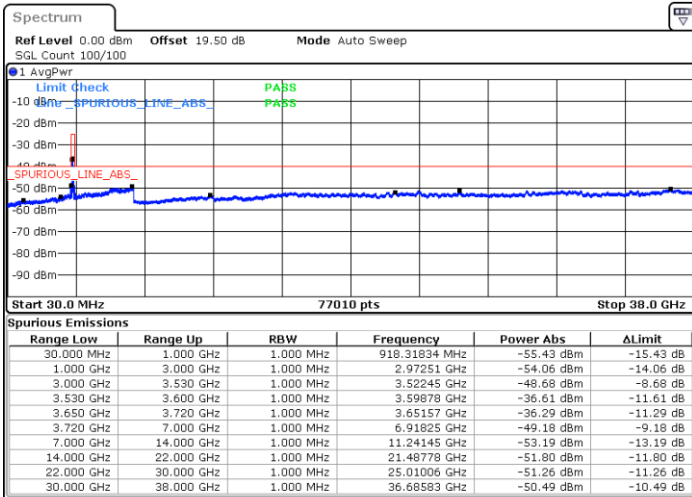

LTE Band 48 / 20MHz

QPSK

Lowest Channel / 1RB0

Lowest Channel / 1RBmax

Date: 17.FEB.2021 15:18:45

Date: 17.FEB.2021 15:15:49

Lowest Channel / FullRB

N/A

Date: 17.FEB.2021 14:46:23

LTE Band 48 / 20MHz

QPSK

Middle Channel / 1RB0

Middle Channel / 1RBmax

Date: 17.FEB.2021 16:16:22

Date: 17.FEB.2021 16:21:05

Middle Channel / FullIRB

N/A

Date: 17.FEB.2021 15:45:42

LTE Band 48 / 20MHz

QPSK

Highest Channel / 1RB0

Highest Channel / 1RBmax

Date: 17.FEB.2021 17:29:56

Date: 17.FEB.2021 17:34:49

Highest Channel / FullIRB

N/A

Date: 17.FEB.2021 17:02:17

LTE Band 48 / 5MHz

16QAM

Lowest Channel / 1RB0

Lowest Channel / 1RBmax

Date: 16.FEB.2021 11:45:30