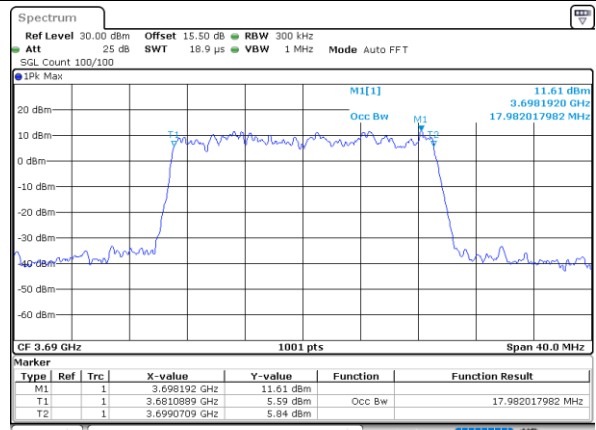

Middle Channel / 20MHz / 64QAM

Date: 17.FEB.2021 15:56:22

Highest Channel / 15MHz / 64QAM

Date: 17.FEB.2021 12:38:54

Highest Channel / 20MHz / 64QAM

Date: 17.FEB.2021 16:55:47

Conducted Spurious Emission

LTE Band 48 / 5MHz