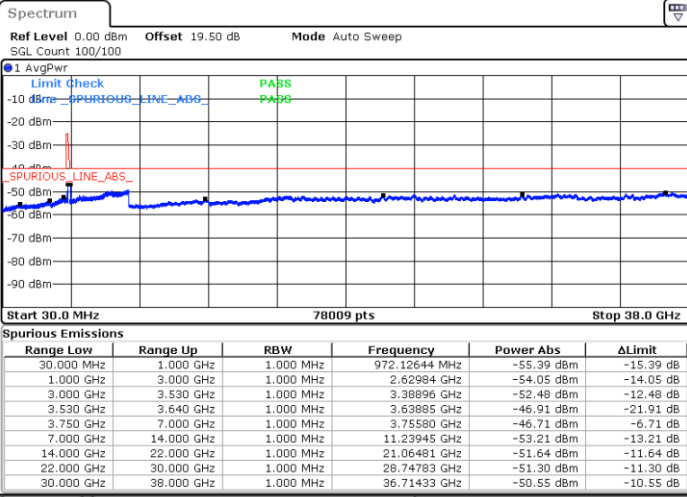

Middle Channel / 20MHz / 64QAM

Date: 17.FEB.2021 15:56:22

Highest Channel / 15MHz / 64QAM

Date: 17.FEB.2021 12:38:54

Highest Channel / 20MHz / 64QAM

Date: 17.FEB.2021 16:55:47

Conducted Spurious Emission

LTE Band 48 / 5MHz

QPSK

Middle Channel / 1RB0

Middle Channel / 1RBmax

Date: 16.FEB.2021 13:34:37

Date: 16.FEB.2021 13:23:31

Middle Channel / FullIRB

N/A

Date: 16.FEB.2021 14:31:08

LTE Band 48 / 5MHz

QPSK

Highest Channel / 1RB0

Highest Channel / 1RBmax

Date: 16.FEB.2021 15:24:35

Date: 16.FEB.2021 15:58:13

K

Highest Channel / FullIRB

N/A

Date: 16.FEB.2021 14:48:40

LTE Band 48 / 10MHz

QPSK

Lowest Channel / 1RB0

Lowest Channel / 1RBmax

Date: 16.FEB.2021 17:17:14

Date: 16.FEB.2021 17:38:12