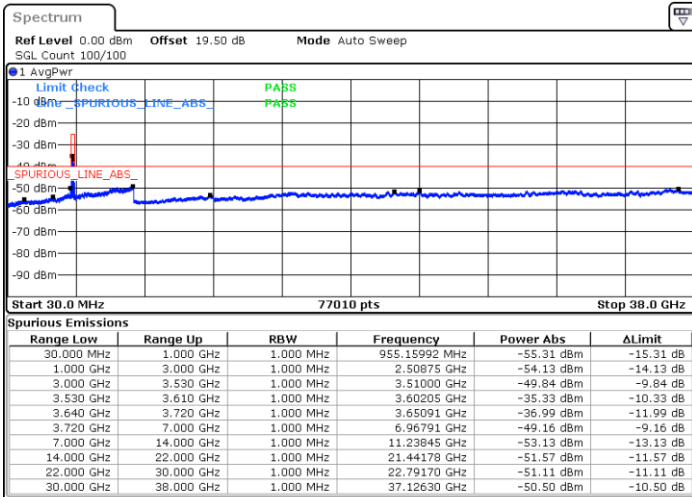

N/A

Date: 16.FEB.2021 14:48:40

LTE Band 48 / 10MHz

QPSK

Lowest Channel / 1RB0

Lowest Channel / 1RBmax

Date: 16.FEB.2021 17:17:14

Date: 16.FEB.2021 17:38:12

Lowest Channel / FullRB

N/A

Date: 16.FEB.2021 16:54:00

LTE Band 48 / 10MHz

QPSK

MiddleChannel / 1RB0

Middle Channel / 1RBmax

Date: 16.FEB.2021 18:25:44

Date: 16.FEB.2021 17:59:11

Middle Channel / FullIRB

N/A

Date: 16.FEB.2021 18:50:27

LTE Band 48 / 10MHz

QPSK

Highest Channel / 1RB0

Highest Channel / 1RBmax

Date: 16.FEB.2021 19:22:03

Date: 16.FEB.2021 19:28:13

Highest Channel / FullIRB

N/A

Date: 16.FEB.2021 19:14:23

LTE Band 48 / 15MHz

QPSK

Lowest Channel / 1RB0