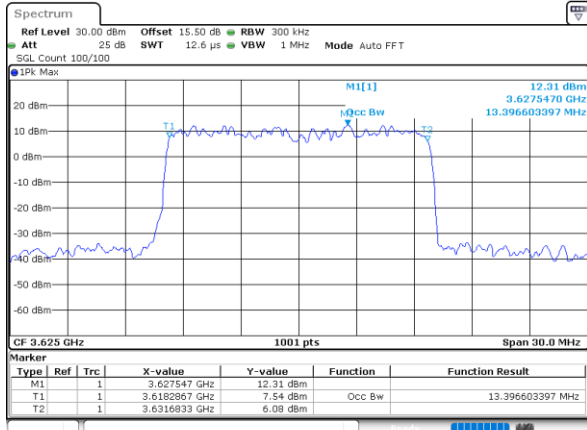

Date: 16.FEB.2021 18:56:45

LTE Band 48

Lowest Channel / 15MHz / 64QAM

Date: 17.FEB.2021 14:21:09

Lowest Channel / 20MHz / 64QAM

Date: 17.FEB.2021 14:38:30

Middle Channel / 15MHz / 64QAM

Date: 17.FEB.2021 12:40:31

Middle Channel / 20MHz / 64QAM

Date: 17.FEB.2021 15:56:22

Highest Channel / 15MHz / 64QAM

Date: 17.FEB.2021 12:38:54

Highest Channel / 20MHz / 64QAM

Date: 17.FEB.2021 16:55:47

Conducted Spurious Emission

LTE Band 48 / 5MHz