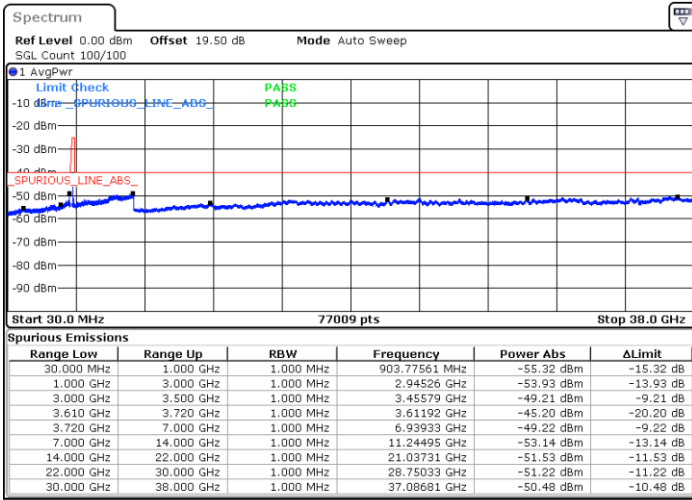

Lowest Channel / 1RBmax

Date: 17.FEB.2021 13:21:08

Date: 17.FEB.2021 13:45:21

Lowest Channel / FullRB

N/A

Date: 17.FEB.2021 13:57:14

LTE Band 48 / 15MHz

QPSK

Middle Channel / 1RB0

Middle Channel / 1RBmax

Date: 17.FEB.2021 12:56:58

Date: 17.FEB.2021 13:16:17

Middle Channel / FullIRB

N/A

Date: 17.FEB.2021 12:53:13

LTE Band 48 / 15MHz

QPSK

Highest Channel / 1RB0

Highest Channel / 1RBmax

Date: 17.FEB.2021 11:05:10

Date: 17.FEB.2021 10:40:10

Highest Channel / FullIRB

N/A

Date: 17.FEB.2021 11:22:42

LTE Band 48 / 20MHz

QPSK

Lowest Channel / 1RB0

Lowest Channel / 1RBmax

Date: 17.FEB.2021 15:18:45

Date: 17.FEB.2021 15:15:49

Lowest Channel / FullRB

N/A