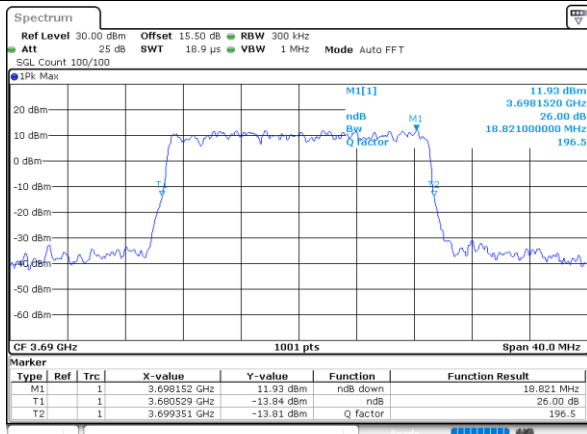

Date: 17.FEB.2021 12:49:13

Middle Channel / 15MHz / 16QAM

Date: 17.FEB.2021 12:48:37

Highest Channel / 15MHz / QPSK

Date: 17.FEB.2021 11:23:23

Highest Channel / 15MHz / 16QAM

Date: 17.FEB.2021 11:24:06

LTE Band 48

Lowest Channel / 20MHz / QPSK

Date: 17.FEB.2021 14:46:48

Lowest Channel / 20MHz / 16QAM

Date: 17.FEB.2021 14:59:10

Middle Channel / 20MHz / QPSK

Date: 17.FEB.2021 15:38:45

Middle Channel / 20MHz / 16QAM

Date: 17.FEB.2021 15:51:04

Highest Channel / 20MHz / QPSK

Date: 17.FEB.2021 16:58:11

Highest Channel / 20MHz / 16QAM

Date: 17.FEB.2021 16:56:22

LTE Band 48

Lowest Channel / 5MHz / 64QAM

Date: 16.FEB.2021 11:31:37

Lowest Channel / 10MHz / 64QAM