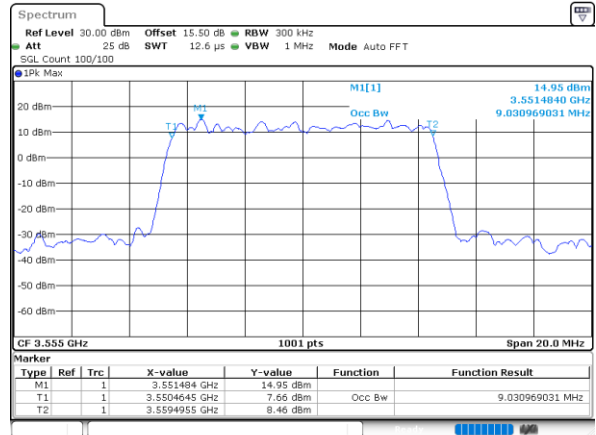

Lowest Channel / 10MHz / 16QAM

Date: 16.FEB.2021 16:41:40