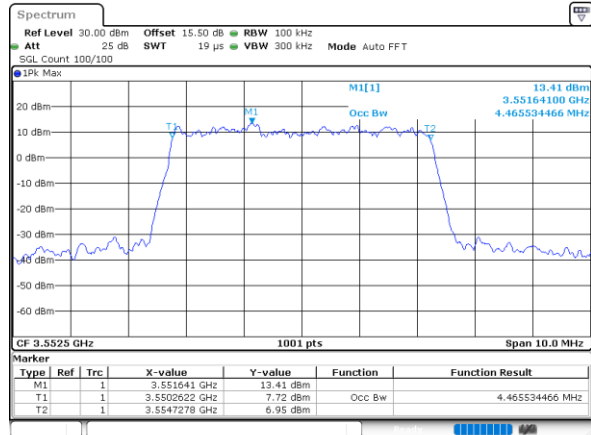

Middle Channel / 20MHz / 64QAM

Date: 17.FEB.2021 15:56:32

Highest Channel / 15MHz / 64QAM

Date: 17.FEB.2021 12:39:03

Highest Channel / 20MHz / 64QAM

Date: 17.FEB.2021 16:55:55

Occupied Bandwidth

Mode	LTE Band 48 : 99%OBW(MHz)											
BW	1.4MHz		3MHz		5MHz		10MHz		15MHz		20MHz	
Mod.	QPSK	16QAM	QPSK	16QAM	QPSK	16QAM	QPSK	16QAM	QPSK	16QAM	QPSK	16QAM
Lowest CH	-	-	-	-	4.49	4.47	9.05	9.03	13.43	13.46	17.86	17.78
Middle CH	-	-	-	-	4.50	4.49	9.03	8.99	13.43	13.40	17.94	17.86
Highest CH	-	-	-	-	4.50	4.50	9.07	8.97	13.52	13.46	17.90	17.78
Mode	LTE Band 48 : 99%OBW(MHz)											
BW	1.4MHz		3MHz		5MHz		10MHz		15MHz		20MHz	
Mod.	64QAM		64QAM		64QAM		64QAM		64QAM		64QAM	
Lowest CH	-	-	-	-	4.50	-	9.03	-	13.43	-	17.90	-
Middle CH	-	-	-	-	4.52	-	9.03	-	13.40	-	17.86	-
Highest CH	-	-	-	-	4.51	-	9.01	-	13.49	-	17.98	-

LTE Band 48

Lowest Channel / 5MHz / QPSK

Date: 16.FEB.2021 10:57:23

Lowest Channel / 5MHz / 16QAM

Date: 16.FEB.2021 11:30:48

Middle Channel / 5MHz / QPSK

Date: 16.FEB.2021 14:39:27

Middle Channel / 5MHz / 16QAM