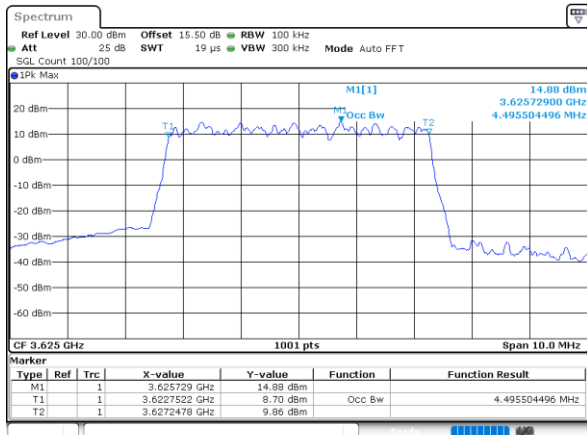

Middle Channel / 20MHz / 64QAM

Date: 17.FEB.2021 15:56:32

Highest Channel / 15MHz / 64QAM

Date: 17.FEB.2021 12:39:03

Highest Channel / 20MHz / 64QAM

Date: 17.FEB.2021 16:55:55

Occupied Bandwidth

Mode	LTE Band 48 : 99%OBW(MHz)											
BW	1.4MHz		3MHz		5MHz		10MHz		15MHz		20MHz	
Mod.	QPSK	16QAM	QPSK	16QAM	QPSK	16QAM	QPSK	16QAM	QPSK	16QAM	QPSK	16QAM
Lowest CH	-	-	-	-	4.49	4.47	9.05	9.03	13.43	13.46	17.86	17.78
Middle CH	-	-	-	-	4.50	4.49	9.03	8.99	13.43	13.40	17.94	17.86
Highest CH	-	-	-	-	4.50	4.50	9.07	8.97	13.52	13.46	17.90	17.78
Mode	LTE Band 48 : 99%OBW(MHz)											
BW	1.4MHz		3MHz		5MHz		10MHz		15MHz		20MHz	
Mod.	64QAM		64QAM		64QAM		64QAM		64QAM		64QAM	
Lowest CH	-	-	-	-	4.50	-	9.03	-	13.43	-	17.90	-
Middle CH	-	-	-	-	4.52	-	9.03	-	13.40	-	17.86	-
Highest CH	-	-	-	-	4.51	-	9.01	-	13.49	-	17.98	-

LTE Band 48

Lowest Channel / 5MHz / QPSK

Date: 16.FEB.2021 10:57:23

Lowest Channel / 5MHz / 16QAM

Date: 16.FEB.2021 11:30:48

Middle Channel / 5MHz / QPSK

Date: 16.FEB.2021 14:39:27

Middle Channel / 5MHz / 16QAM

Date: 16.FEB.2021 14:15:56

Highest Channel / 5MHz / QPSK

Date: 16.FEB.2021 14:43:59

Highest Channel / 5MHz / 16QAM

Date: 16.FEB.2021 16:18:45

LTE Band 48

Lowest Channel / 10MHz / QPSK

Date: 16.FEB.2021 16:55:27