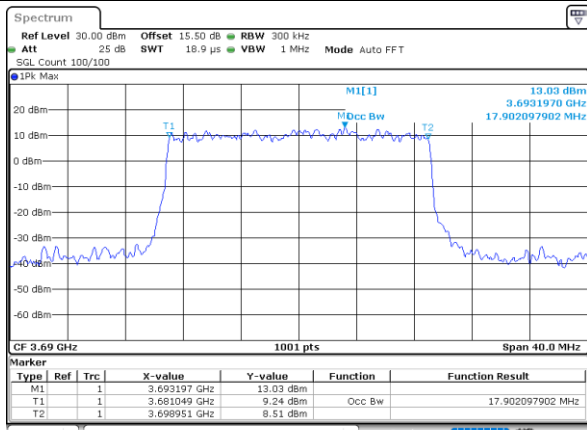

Date: 17.FEB.2021 12:48:52

Middle Channel / 15MHz / 16QAM

Date: 17.FEB.2021 12:48:16

Highest Channel / 15MHz / QPSK

Date: 17.FEB.2021 11:22:58

Highest Channel / 15MHz / 16QAM

Date: 17.FEB.2021 11:23:46

LTE Band 48

Lowest Channel / 20MHz / QPSK

Date: 17.FEB.2021 14:46:34

Lowest Channel / 20MHz / 16QAM

Date: 17.FEB.2021 14:39:01

Middle Channel / 20MHz / QPSK

Date: 17.FEB.2021 15:38:37

Middle Channel / 20MHz / 16QAM

Date: 17.FEB.2021 15:50:57

Highest Channel / 20MHz / QPSK

Date: 17.FEB.2021 16:58:04

Highest Channel / 20MHz / 16QAM

Date: 17.FEB.2021 16:56:08

LTE Band 48

Lowest Channel / 5MHz / 64QAM

Date: 16.FEB.2021 11:31:20

Lowest Channel / 10MHz / 64QAM