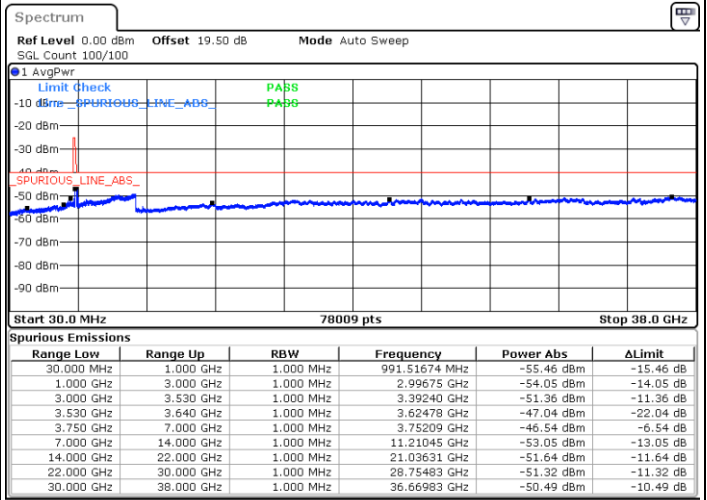

Lowest Channel / FullRB

N/A

Date: 16.FEB.2021 16:54:00

LTE Band 48 / 10MHz

QPSK

MiddleChannel / 1RB0

Middle Channel / 1RBmax

Date: 16.FEB.2021 18:25:44

Date: 16.FEB.2021 17:59:11

Middle Channel / FullIRB

N/A

Date: 16.FEB.2021 18:50:27

LTE Band 48 / 10MHz

QPSK

Highest Channel / 1RB0

Highest Channel / 1RBmax

Date: 16.FEB.2021 19:22:03

Date: 16.FEB.2021 19:28:13

Highest Channel / FullIRB

N/A

Date: 16.FEB.2021 19:14:23

LTE Band 48 / 15MHz

QPSK

Lowest Channel / 1RB0

Lowest Channel / 1RBmax

Date: 17.FEB.2021 13:21:08

Date: 17.FEB.2021 13:45:21

Lowest Channel / FullRB

N/A

Date: 17.FEB.2021 13:57:14

LTE Band 48 / 15MHz

QPSK