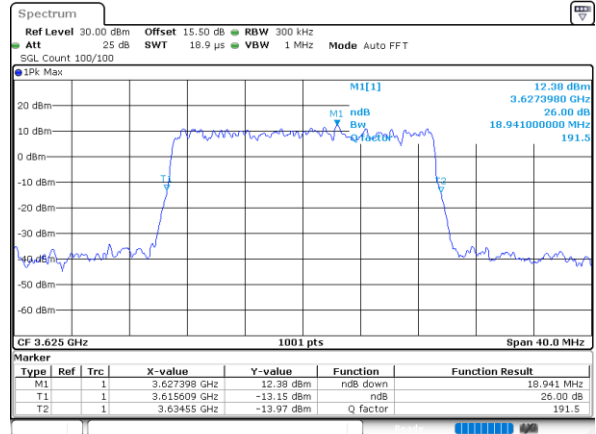

Date: 17.FEB.2021 12:49:13

Middle Channel / 15MHz / 16QAM

Date: 17.FEB.2021 12:48:37

Highest Channel / 15MHz / QPSK

Date: 17.FEB.2021 11:23:23

Highest Channel / 15MHz / 16QAM

Date: 17.FEB.2021 11:24:06

LTE Band 48

Lowest Channel / 20MHz / QPSK

Date: 17.FEB.2021 14:46:48

Lowest Channel / 20MHz / 16QAM

Date: 17.FEB.2021 14:59:10

Middle Channel / 20MHz / QPSK

Date: 17.FEB.2021 15:38:45

Middle Channel / 20MHz / 16QAM

Date: 17.FEB.2021 15:51:04

Highest Channel / 20MHz / QPSK

Date: 17.FEB.2021 16:58:11

Highest Channel / 20MHz / 16QAM

Date: 17.FEB.2021 16:56:22

LTE Band 48

Lowest Channel / 5MHz / 64QAM

Date: 16.FEB.2021 11:31:37

Lowest Channel / 10MHz / 64QAM