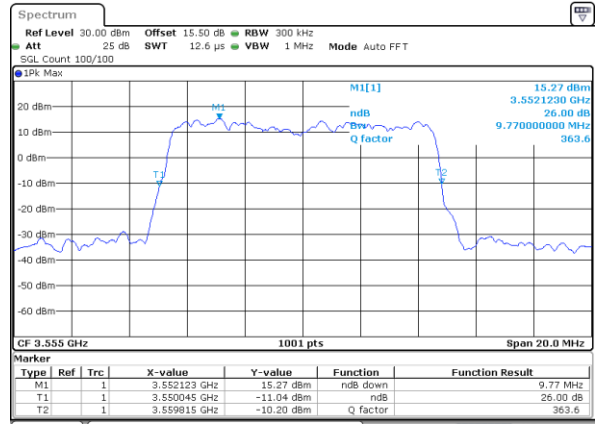

LTE Band 48

Lowest Channel / 5MHz / QPSK

Date: 16.FEB.2021 10:57:39

Lowest Channel / 5MHz / 16QAM

Date: 16.FEB.2021 11:30:56

Middle Channel / 5MHz / QPSK

Date: 16.FEB.2021 14:39:35

Middle Channel / 5MHz / 16QAM

Date: 16.FEB.2021 14:16:05

Highest Channel / 5MHz / QPSK

Date: 16.FEB.2021 14:44:06

Highest Channel / 5MHz / 16QAM

Date: 16.FEB.2021 16:18:59

LTE Band 48

Lowest Channel / 10MHz / QPSK

Date: 16.FEB.2021 16:55:45

Lowest Channel / 10MHz / 16QAM

Date: 16.FEB.2021 16:41:51

Middle Channel / 10MHz / QPSK

Date: 16.FEB.2021 18:50:48

Middle Channel / 10MHz / 16QAM

Date: 16.FEB.2021 18:51:14

Highest Channel / 10MHz / QPSK

Date: 16.FEB.2021 19:10:05

Highest Channel / 10MHz / 16QAM

Date: 16.FEB.2021 19:10:42

LTE Band 48

Lowest Channel / 15MHz / QPSK

Date: 17.FEB.2021 14:20:46

Lowest Channel / 15MHz / 16QAM

Date: 17.FEB.2021 14:20:20

Middle Channel / 15MHz / QPSK