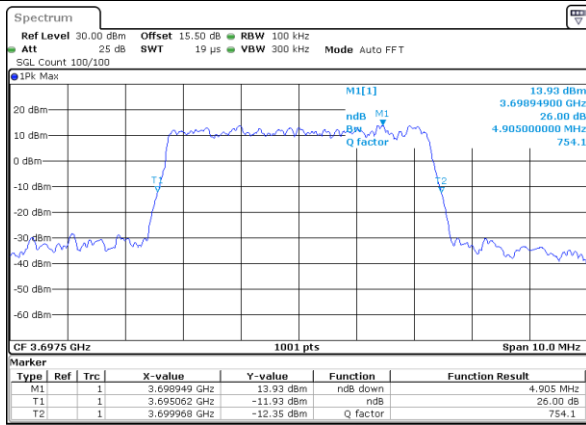

Date: 17.FEB.2021 16:55:23

26dB Bandwidth

Mode	LTE Band 48 : 26dB BW(MHz)											
BW	1.4MHz		3MHz		5MHz		10MHz		15MHz		20MHz	
Mod.	QPSK	16QAM	QPSK	16QAM	QPSK	16QAM	QPSK	16QAM	QPSK	16QAM	QPSK	16QAM
Lowest CH	-	-	-	-	4.94	4.75	9.67	9.77	14.27	14.27	18.98	19.14
Middle CH	-	-	-	-	4.91	4.89	9.71	9.77	14.39	14.15	19.22	18.94
Highest CH	-	-	-	-	4.91	4.86	9.65	9.77	14.18	14.12	18.82	18.82
Mode	LTE Band 48 : 26dB BW(MHz)											
BW	1.4MHz		3MHz		5MHz		10MHz		15MHz		20MHz	
Mod.	64QAM		64QAM		64QAM		64QAM		64QAM		64QAM	
Lowest CH	-	-	-	-	4.86	-	9.63	-	14.33	-	18.66	-
Middle CH	-	-	-	-	4.90	-	9.83	-	14.27	-	18.82	-
Highest CH	-	-	-	-	4.73	-	9.73	-	14.45	-	18.78	-

LTE Band 48

Lowest Channel / 5MHz / QPSK

Date: 16.FEB.2021 10:57:39

Lowest Channel / 5MHz / 16QAM

Date: 16.FEB.2021 11:30:56

Middle Channel / 5MHz / QPSK

Date: 16.FEB.2021 14:39:35

Middle Channel / 5MHz / 16QAM

Date: 16.FEB.2021 14:16:05

Highest Channel / 5MHz / QPSK

Date: 16.FEB.2021 14:44:06

Highest Channel / 5MHz / 16QAM

Date: 16.FEB.2021 16:18:59

LTE Band 48

Lowest Channel / 10MHz / QPSK

Date: 16.FEB.2021 16:55:45