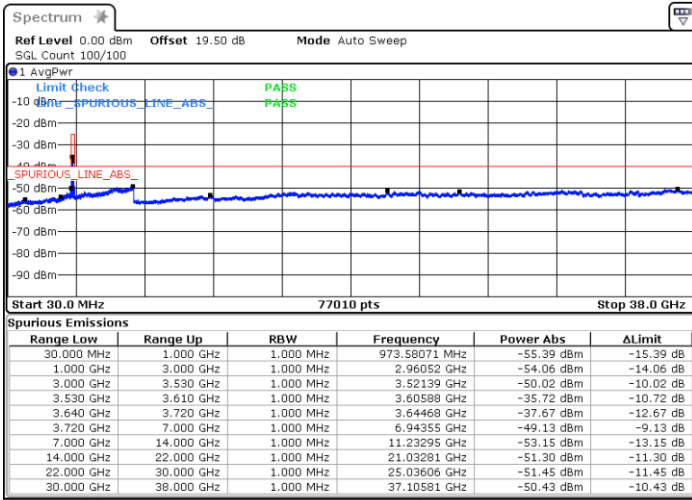

N/A

Date: 16.FEB.2021 14:48:40

LTE Band 48 / 10MHz

QPSK

Lowest Channel / 1RB0

Lowest Channel / 1RBmax

Date: 16.FEB.2021 17:17:14

Date: 16.FEB.2021 17:38:12

Lowest Channel / FullRB

N/A

Date: 16.FEB.2021 16:54:00

LTE Band 48 / 10MHz

QPSK

MiddleChannel / 1RB0

Middle Channel / 1RBmax

Date: 16.FEB.2021 18:25:44

Date: 16.FEB.2021 17:59:11

Middle Channel / FullIRB

N/A

Date: 16.FEB.2021 18:50:27

LTE Band 48 / 10MHz

QPSK

Highest Channel / 1RB0

Highest Channel / 1RBmax

Date: 16.FEB.2021 19:22:03

Date: 16.FEB.2021 19:28:13

Highest Channel / FullIRB

N/A

Date: 16.FEB.2021 19:14:23

LTE Band 48 / 15MHz

QPSK

Lowest Channel / 1RB0