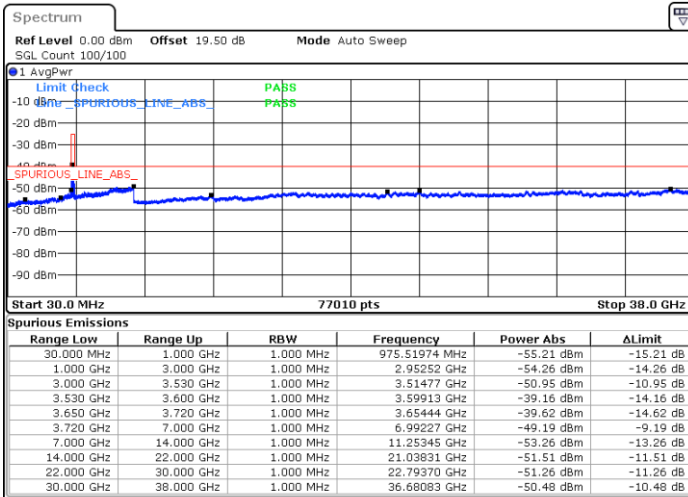

Date: 16.FEB.2021 19:22:03

Date: 16.FEB.2021 19:28:13

Highest Channel / FullIRB

N/A

Date: 16.FEB.2021 19:14:23

LTE Band 48 / 15MHz

QPSK

Lowest Channel / 1RB0

Lowest Channel / 1RBmax

Date: 17.FEB.2021 13:21:08

Date: 17.FEB.2021 13:45:21

Lowest Channel / FullRB

N/A

Date: 17.FEB.2021 13:57:14

LTE Band 48 / 15MHz

QPSK

Middle Channel / 1RB0

Middle Channel / 1RBmax

Date: 17.FEB.2021 12:56:58

Date: 17.FEB.2021 13:16:17

Middle Channel / FullIRB

N/A

Date: 17.FEB.2021 12:53:13

LTE Band 48 / 15MHz

QPSK

Highest Channel / 1RB0

Highest Channel / 1RBmax

Date: 17.FEB.2021 11:05:10

Date: 17.FEB.2021 10:40:10

Highest Channel / FullIRB

N/A

Date: 17.FEB.2021 11:22:42