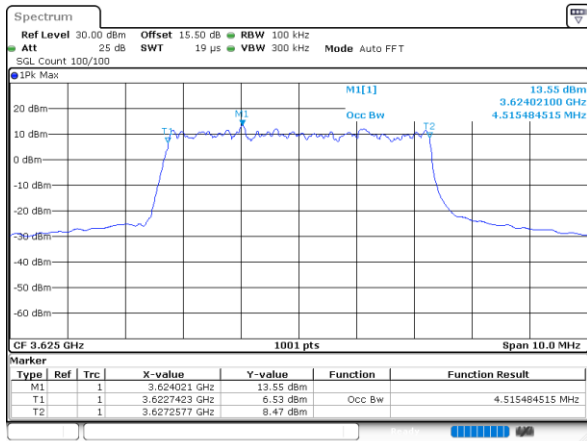

Highest Channel / 20MHz / QPSK

Date: 17.FEB.2021 16:58:04

Highest Channel / 20MHz / 16QAM

Date: 17.FEB.2021 16:56:08

LTE Band 48

Lowest Channel / 5MHz / 64QAM

Date: 16.FEB.2021 11:31:20

Lowest Channel / 10MHz / 64QAM

Date: 16.FEB.2021 16:41:07

Middle Channel / 5MHz / 64QAM

Date: 16.FEB.2021 14:15:19

Middle Channel / 10MHz / 64QAM

Date: 16.FEB.2021 18:55:35

Highest Channel / 5MHz / 64QAM

Date: 16.FEB.2021 16:19:14

Highest Channel / 10MHz / 64QAM