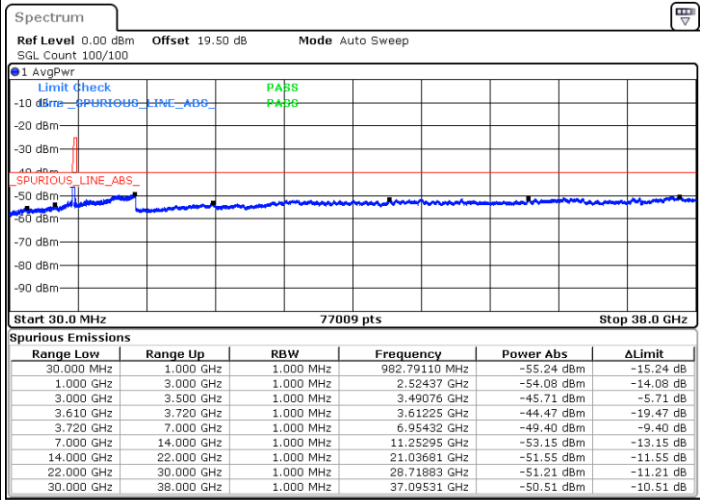

LTE Band 48 / 5MHz

QPSK

Highest Channel / 1RB0

Highest Channel / 1RBmax

Date: 16.FEB.2021 15:24:35

Date: 16.FEB.2021 15:58:13

K

Highest Channel / FullIRB

N/A

Date: 16.FEB.2021 14:48:40

LTE Band 48 / 10MHz

QPSK

Lowest Channel / 1RB0

Lowest Channel / 1RBmax

Date: 16.FEB.2021 17:17:14

Date: 16.FEB.2021 17:38:12

Lowest Channel / FullRB

N/A

Date: 16.FEB.2021 16:54:00

LTE Band 48 / 10MHz

QPSK

MiddleChannel / 1RB0

Middle Channel / 1RBmax

Date: 16.FEB.2021 18:25:44

Date: 16.FEB.2021 17:59:11

Middle Channel / FullIRB

N/A

Date: 16.FEB.2021 18:50:27

LTE Band 48 / 10MHz

QPSK

Highest Channel / 1RB0

Highest Channel / 1RBmax