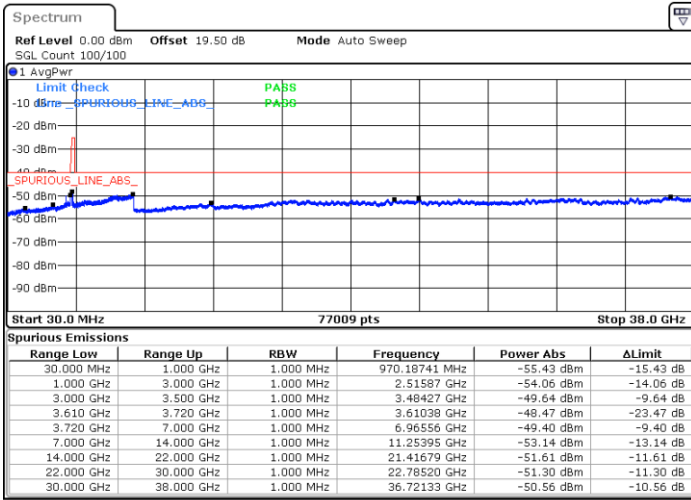

N/A

Date: 17.FEB.2021 15:45:42

LTE Band 48 / 20MHz

QPSK

Highest Channel / 1RB0

Highest Channel / 1RBmax

Date: 17.FEB.2021 17:29:56

Date: 17.FEB.2021 17:34:49

Highest Channel / FullIRB

N/A

Date: 17.FEB.2021 17:02:17

LTE Band 48 / 5MHz

16QAM

Lowest Channel / 1RB0

Lowest Channel / 1RBmax

Date: 16.FEB.2021 11:45:30