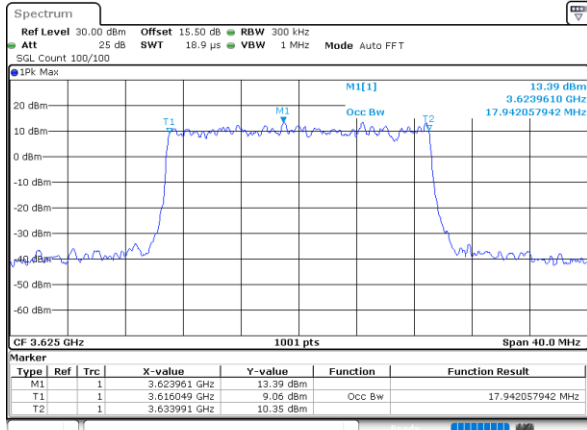

Date: 17.FEB.2021 12:48:52

Middle Channel / 15MHz / 16QAM

Date: 17.FEB.2021 12:48:16

Highest Channel / 15MHz / QPSK

Date: 17.FEB.2021 11:22:58

Highest Channel / 15MHz / 16QAM

Date: 17.FEB.2021 11:23:46

LTE Band 48

Lowest Channel / 20MHz / QPSK

Date: 17.FEB.2021 14:46:34

Lowest Channel / 20MHz / 16QAM

Date: 17.FEB.2021 14:39:01

Middle Channel / 20MHz / QPSK

Date: 17.FEB.2021 15:38:37

Middle Channel / 20MHz / 16QAM

Date: 17.FEB.2021 15:50:57

Highest Channel / 20MHz / QPSK

Date: 17.FEB.2021 16:58:04

Highest Channel / 20MHz / 16QAM

Date: 17.FEB.2021 16:56:08

LTE Band 48

Lowest Channel / 5MHz / 64QAM

Date: 16.FEB.2021 11:31:20

Lowest Channel / 10MHz / 64QAM