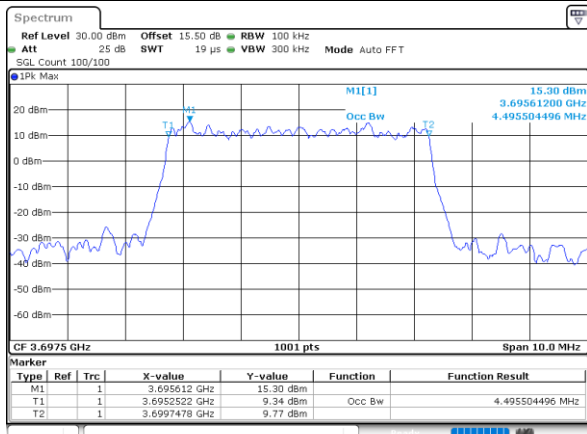

Middle Channel / 20MHz / 64QAM

Date: 17.FEB.2021 15:56:32

Highest Channel / 15MHz / 64QAM

Date: 17.FEB.2021 12:39:03

Highest Channel / 20MHz / 64QAM

Date: 17.FEB.2021 16:55:55

Occupied Bandwidth

Mode	LTE Band 48 : 99%OBW(MHz)											
BW	1.4MHz		3MHz		5MHz		10MHz		15MHz		20MHz	
Mod.	QPSK	16QAM	QPSK	16QAM	QPSK	16QAM	QPSK	16QAM	QPSK	16QAM	QPSK	16QAM
Lowest CH	-	-	-	-	4.49	4.47	9.05	9.03	13.43	13.46	17.86	17.78
Middle CH	-	-	-	-	4.50	4.49	9.03	8.99	13.43	13.40	17.94	17.86
Highest CH	-	-	-	-	4.50	4.50	9.07	8.97	13.52	13.46	17.90	17.78
Mode	LTE Band 48 : 99%OBW(MHz)											
BW	1.4MHz		3MHz		5MHz		10MHz		15MHz		20MHz	
Mod.	64QAM		64QAM		64QAM		64QAM		64QAM		64QAM	
Lowest CH	-	-	-	-	4.50	-	9.03	-	13.43	-	17.90	-
Middle CH	-	-	-	-	4.52	-	9.03	-	13.40	-	17.86	-
Highest CH	-	-	-	-	4.51	-	9.01	-	13.49	-	17.98	-

LTE Band 48

Lowest Channel / 5MHz / QPSK

Date: 16.FEB.2021 10:57:23

Lowest Channel / 5MHz / 16QAM

Date: 16.FEB.2021 11:30:48

Middle Channel / 5MHz / QPSK

Date: 16.FEB.2021 14:39:27

Middle Channel / 5MHz / 16QAM

Date: 16.FEB.2021 14:15:56

Highest Channel / 5MHz / QPSK

Date: 16.FEB.2021 14:43:59

Highest Channel / 5MHz / 16QAM

Date: 16.FEB.2021 16:18:45

LTE Band 48

Lowest Channel / 10MHz / QPSK

Date: 16.FEB.2021 16:55:27