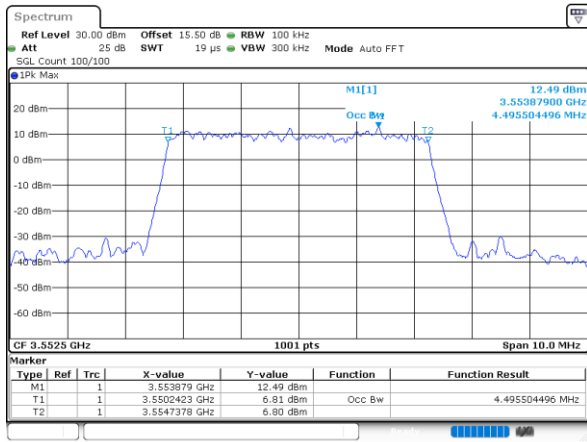

Highest Channel / 20MHz / QPSK

Date: 17.FEB.2021 16:58:04

Highest Channel / 20MHz / 16QAM

Date: 17.FEB.2021 16:56:08

LTE Band 48

Lowest Channel / 5MHz / 64QAM

Date: 16.FEB.2021 11:31:20

Lowest Channel / 10MHz / 64QAM

Date: 16.FEB.2021 16:41:07

Middle Channel / 5MHz / 64QAM

Date: 16.FEB.2021 14:15:19

Middle Channel / 10MHz / 64QAM

Date: 16.FEB.2021 18:55:35

Highest Channel / 5MHz / 64QAM

Date: 16.FEB.2021 16:19:14

Highest Channel / 10MHz / 64QAM