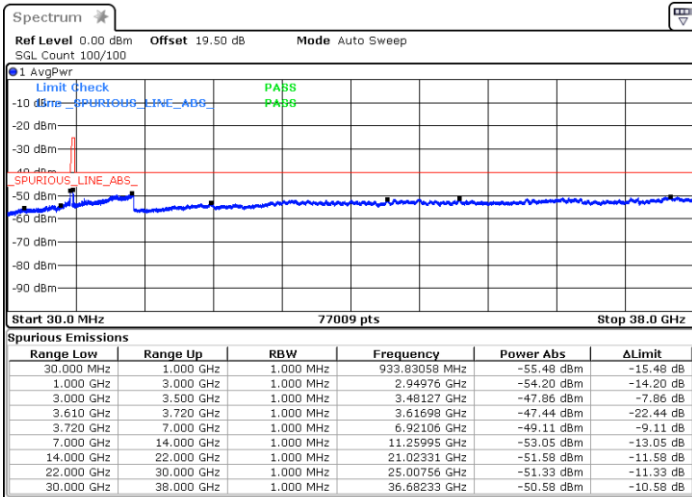

QPSK

Highest Channel / 1RB0

Highest Channel / 1RBmax

Date: 17.FEB.2021 11:05:10

Date: 17.FEB.2021 10:40:10

Highest Channel / FullIRB

N/A

Date: 17.FEB.2021 11:22:42

LTE Band 48 / 20MHz

QPSK

Lowest Channel / 1RB0

Lowest Channel / 1RBmax

Date: 17.FEB.2021 15:18:45

Date: 17.FEB.2021 15:15:49

Lowest Channel / FullRB

N/A

Date: 17.FEB.2021 14:46:23

LTE Band 48 / 20MHz

QPSK

Middle Channel / 1RB0

Middle Channel / 1RBmax

Date: 17.FEB.2021 16:16:22

Date: 17.FEB.2021 16:21:05

Middle Channel / FullIRB