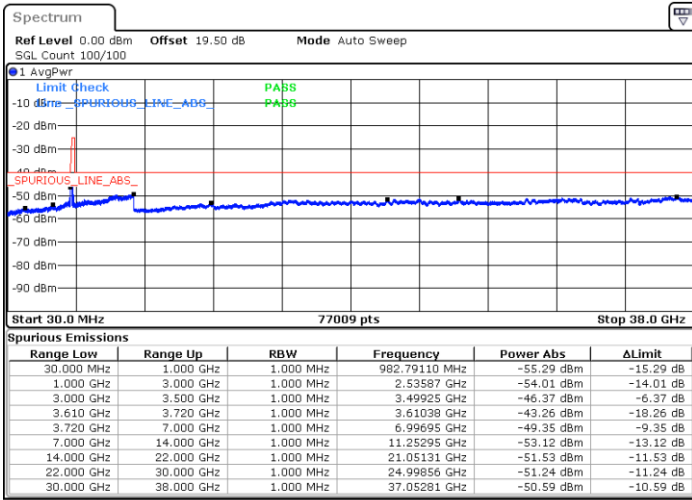

Date: 16.FEB.2021 17:59:11

Middle Channel / FullIRB

N/A

Date: 16.FEB.2021 18:50:27

LTE Band 48 / 10MHz

QPSK

Highest Channel / 1RB0

Highest Channel / 1RBmax

Date: 16.FEB.2021 19:22:03

Date: 16.FEB.2021 19:28:13

Highest Channel / FullIRB

N/A

Date: 16.FEB.2021 19:14:23

LTE Band 48 / 15MHz

QPSK

Lowest Channel / 1RB0

Lowest Channel / 1RBmax

Date: 17.FEB.2021 13:21:08

Date: 17.FEB.2021 13:45:21

Lowest Channel / FullRB

N/A

Date: 17.FEB.2021 13:57:14

LTE Band 48 / 15MHz

QPSK