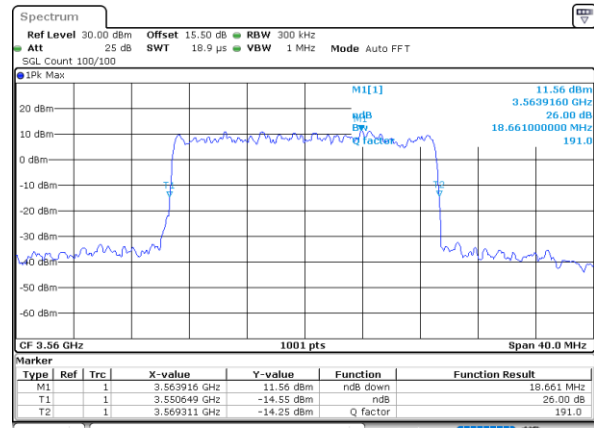

Date: 16.FEB.2021 18:56:54

LTE Band 48

Lowest Channel / 15MHz / 64QAM

Date: 17.FEB.2021 14:21:17

Lowest Channel / 20MHz / 64QAM

Date: 17.FEB.2021 14:38:40

Middle Channel / 15MHz / 64QAM

Date: 17.FEB.2021 12:40:42

Middle Channel / 20MHz / 64QAM

Date: 17.FEB.2021 15:56:32

Highest Channel / 15MHz / 64QAM

Date: 17.FEB.2021 12:39:03

Highest Channel / 20MHz / 64QAM

Date: 17.FEB.2021 16:55:55

Occupied Bandwidth

Mode	LTE Band 48 : 99%OBW(MHz)											
BW	1.4MHz		3MHz		5MHz		10MHz		15MHz		20MHz	
Mod.	QPSK	16QAM	QPSK	16QAM	QPSK	16QAM	QPSK	16QAM	QPSK	16QAM	QPSK	16QAM
Lowest CH	-	-	-	-	4.49	4.47	9.05	9.03	13.43	13.46	17.86	17.78
Middle CH	-	-	-	-	4.50	4.49	9.03	8.99	13.43	13.40	17.94	17.86
Highest CH	-	-	-	-	4.50	4.50	9.07	8.97	13.52	13.46	17.90	17.78
Mode	LTE Band 48 : 99%OBW(MHz)											
BW	1.4MHz		3MHz		5MHz		10MHz		15MHz		20MHz	
Mod.	64QAM		64QAM		64QAM		64QAM		64QAM		64QAM	
Lowest CH	-	-	-	-	4.50	-	9.03	-	13.43	-	17.90	-
Middle CH	-	-	-	-	4.52	-	9.03	-	13.40	-	17.86	-
Highest CH	-	-	-	-	4.51	-	9.01	-	13.49	-	17.98	-