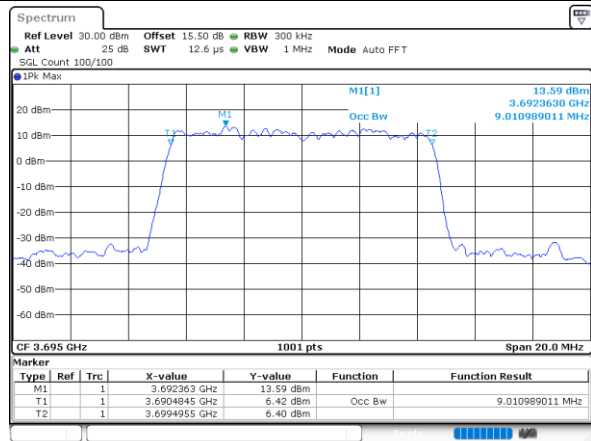

Highest Channel / 20MHz / QPSK

Date: 17.FEB.2021 16:58:04

Highest Channel / 20MHz / 16QAM

Date: 17.FEB.2021 16:56:08

LTE Band 48

Lowest Channel / 5MHz / 64QAM

Date: 16.FEB.2021 11:31:20

Lowest Channel / 10MHz / 64QAM

Date: 16.FEB.2021 16:41:07

Middle Channel / 5MHz / 64QAM

Date: 16.FEB.2021 14:15:19

Middle Channel / 10MHz / 64QAM

Date: 16.FEB.2021 18:55:35

Highest Channel / 5MHz / 64QAM

Date: 16.FEB.2021 16:19:14

Highest Channel / 10MHz / 64QAM

Date: 16.FEB.2021 18:56:45

LTE Band 48

Lowest Channel / 15MHz / 64QAM

Date: 17.FEB.2021 14:21:09

Lowest Channel / 20MHz / 64QAM

Date: 17.FEB.2021 14:38:30

Middle Channel / 15MHz / 64QAM

Date: 17.FEB.2021 12:40:31