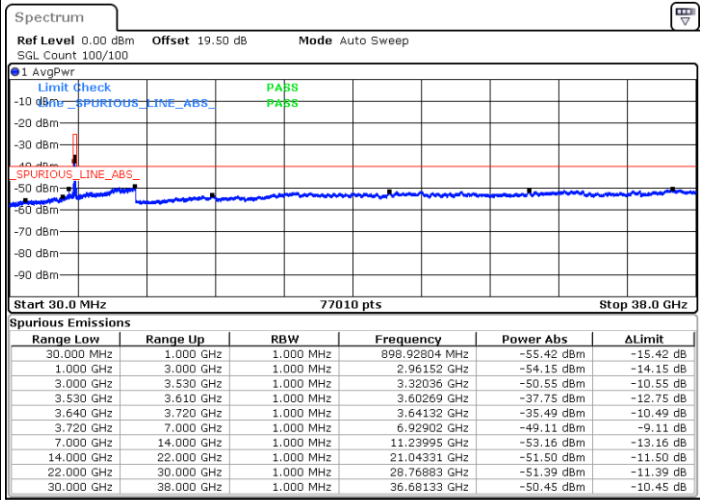

Date: 16.FEB.2021 18:56:45

LTE Band 48

Lowest Channel / 15MHz / 64QAM

Date: 17.FEB.2021 14:21:09

Lowest Channel / 20MHz / 64QAM

Date: 17.FEB.2021 14:38:30

Middle Channel / 15MHz / 64QAM

Date: 17.FEB.2021 12:40:31

Middle Channel / 20MHz / 64QAM

Date: 17.FEB.2021 15:56:22

Highest Channel / 15MHz / 64QAM

Date: 17.FEB.2021 12:38:54

Highest Channel / 20MHz / 64QAM

Date: 17.FEB.2021 16:55:47

Conducted Spurious Emission

LTE Band 48 / 5MHz

QPSK

Middle Channel / 1RB0

Middle Channel / 1RBmax

Date: 16.FEB.2021 13:34:37

Date: 16.FEB.2021 13:23:31

Middle Channel / FullIRB

N/A

Date: 16.FEB.2021 14:31:08

LTE Band 48 / 5MHz

QPSK

Highest Channel / 1RB0

Highest Channel / 1RBmax

Date: 16.FEB.2021 15:24:35

Date: 16.FEB.2021 15:58:13

K

Highest Channel / FullIRB