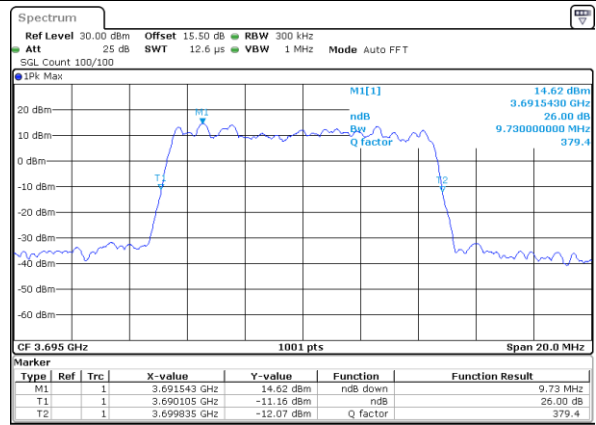

Highest Channel / 20MHz / QPSK

Date: 17.FEB.2021 16:58:11

Highest Channel / 20MHz / 16QAM

Date: 17.FEB.2021 16:56:22

LTE Band 48

Lowest Channel / 5MHz / 64QAM

Date: 16.FEB.2021 11:31:37

Lowest Channel / 10MHz / 64QAM

Date: 16.FEB.2021 16:41:24

Middle Channel / 5MHz / 64QAM

Date: 16.FEB.2021 14:15:31

Middle Channel / 10MHz / 64QAM

Date: 16.FEB.2021 18:55:42

Highest Channel / 5MHz / 64QAM

Date: 16.FEB.2021 16:19:23

Highest Channel / 10MHz / 64QAM

Date: 16.FEB.2021 18:56:54

LTE Band 48

Lowest Channel / 15MHz / 64QAM

Date: 17.FEB.2021 14:21:17

Lowest Channel / 20MHz / 64QAM

Date: 17.FEB.2021 14:38:40

Middle Channel / 15MHz / 64QAM

Date: 17.FEB.2021 12:40:42