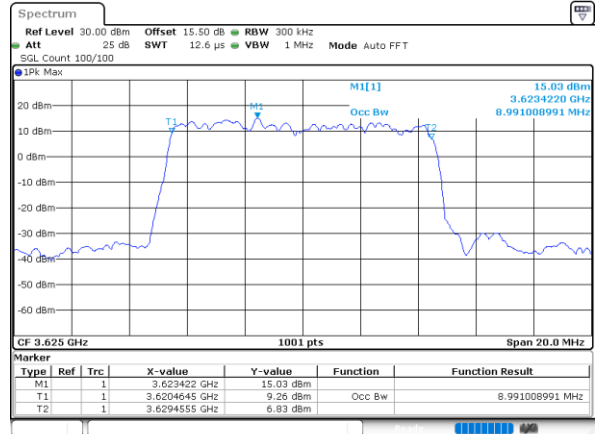

Date: 16.FEB.2021 14:15:56

Highest Channel / 5MHz / QPSK

Date: 16.FEB.2021 14:43:59

Highest Channel / 5MHz / 16QAM

Date: 16.FEB.2021 16:18:45

LTE Band 48

Lowest Channel / 10MHz / QPSK

Date: 16.FEB.2021 16:55:27

Lowest Channel / 10MHz / 16QAM

Date: 16.FEB.2021 16:41:40

Middle Channel / 10MHz / QPSK

Date: 16.FEB.2021 18:50:41

Middle Channel / 10MHz / 16QAM

Date: 16.FEB.2021 18:51:05

Highest Channel / 10MHz / QPSK

Date: 16.FEB.2021 19:09:59

Highest Channel / 10MHz / 16QAM

Date: 16.FEB.2021 19:09:31

LTE Band 48

Lowest Channel / 15MHz / QPSK

Date: 17.FEB.2021 14:20:36

Lowest Channel / 15MHz / 16QAM

Date: 17.FEB.2021 14:20:10

Middle Channel / 15MHz / QPSK