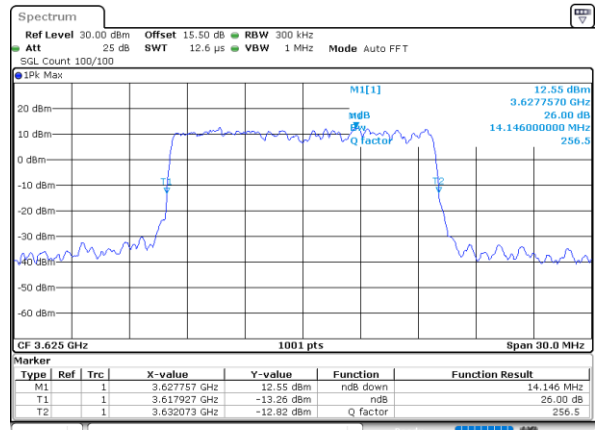

Highest Channel / 10MHz / 16QAM

Date: 16.FEB.2021 19:10:42

LTE Band 48

Lowest Channel / 15MHz / QPSK

Date: 17.FEB.2021 14:20:46

Lowest Channel / 15MHz / 16QAM

Date: 17.FEB.2021 14:20:20

Middle Channel / 15MHz / QPSK

Date: 17.FEB.2021 12:49:13

Middle Channel / 15MHz / 16QAM

Date: 17.FEB.2021 12:48:37

Highest Channel / 15MHz / QPSK

Date: 17.FEB.2021 11:23:23

Highest Channel / 15MHz / 16QAM

Date: 17.FEB.2021 11:24:06

LTE Band 48