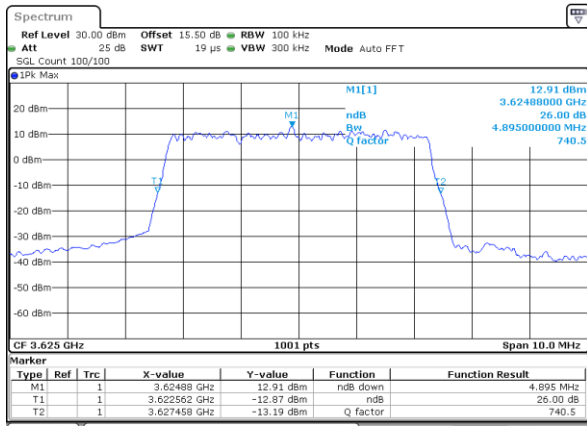

Highest Channel / 20MHz / QPSK

Date: 17.FEB.2021 16:58:11

Highest Channel / 20MHz / 16QAM

Date: 17.FEB.2021 16:56:22

LTE Band 48

Lowest Channel / 5MHz / 64QAM

Date: 16.FEB.2021 11:31:37

Lowest Channel / 10MHz / 64QAM

Date: 16.FEB.2021 16:41:24

Middle Channel / 5MHz / 64QAM

Date: 16.FEB.2021 14:15:31

Middle Channel / 10MHz / 64QAM

Date: 16.FEB.2021 18:55:42

Highest Channel / 5MHz / 64QAM

Date: 16.FEB.2021 16:19:23

Highest Channel / 10MHz / 64QAM