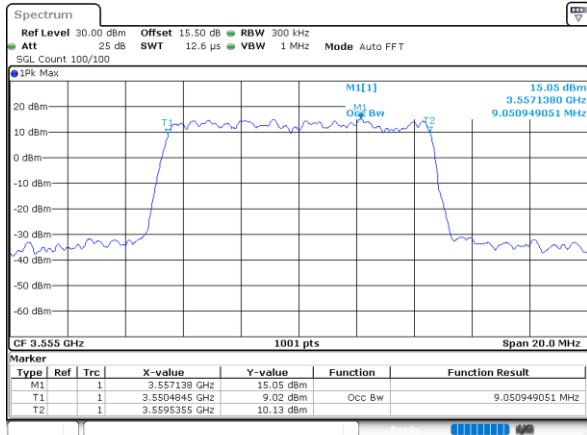

Date: 16.FEB.2021 14:15:56

Highest Channel / 5MHz / QPSK

Date: 16.FEB.2021 14:43:59

Highest Channel / 5MHz / 16QAM

Date: 16.FEB.2021 16:18:45

LTE Band 48

Lowest Channel / 10MHz / QPSK

Date: 16.FEB.2021 16:55:27