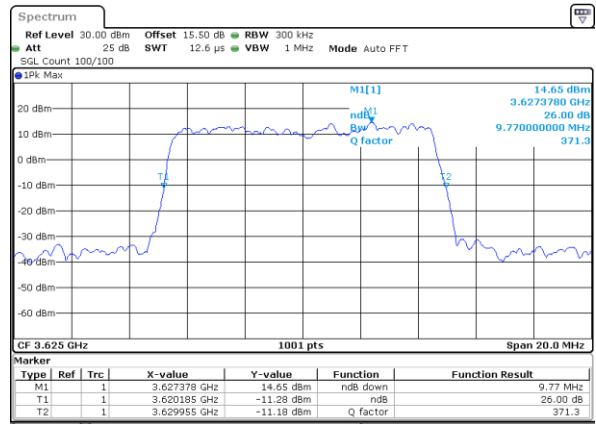

Date: 16.FEB.2021 14:16:05

Highest Channel / 5MHz / QPSK

Date: 16.FEB.2021 14:44:06

Highest Channel / 5MHz / 16QAM

Date: 16.FEB.2021 16:18:59

LTE Band 48

Lowest Channel / 10MHz / QPSK

Date: 16.FEB.2021 16:55:45

Lowest Channel / 10MHz / 16QAM

Date: 16.FEB.2021 16:41:51

Middle Channel / 10MHz / QPSK

Date: 16.FEB.2021 18:50:48

Middle Channel / 10MHz / 16QAM

Date: 16.FEB.2021 18:51:14

Highest Channel / 10MHz / QPSK

Date: 16.FEB.2021 19:10:05

Highest Channel / 10MHz / 16QAM

Date: 16.FEB.2021 19:10:42

LTE Band 48

Lowest Channel / 15MHz / QPSK

Date: 17.FEB.2021 14:20:46

Lowest Channel / 15MHz / 16QAM

Date: 17.FEB.2021 14:20:20

Middle Channel / 15MHz / QPSK

Date: 17.FEB.2021 12:49:13

Middle Channel / 15MHz / 16QAM

Date: 17.FEB.2021 12:48:37

Highest Channel / 15MHz / QPSK

Date: 17.FEB.2021 11:23:23

Highest Channel / 15MHz / 16QAM

Date: 17.FEB.2021 11:24:06

LTE Band 48