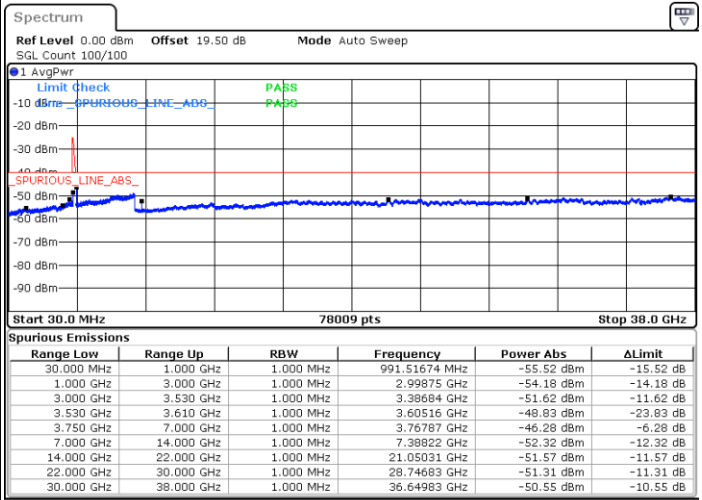

Date: 22.FEB.2021 12:28:59

LTE Band 48C / 20MHz+5MHz

16QAM

Middle Channel / 1RB0 and 1RB24

Middle Channel / 1RB99 and 1RB0

Date: 22.FEB.2021 12:56:18

Date: 22.FEB.2021 13:00:51

Middle Channel / FullIRB

N/A

Date: 22.FEB.2021 12:51:44

LTE Band 48C / 20MHz+5MHz

16QAM

Highest Channel / 1RB0 and 1RB24

Highest Channel / 1RB99 and 1RB0

Date: 22.FEB.2021 13:28:11

Date: 22.FEB.2021 13:23:37

Highest Channel / FullIRB

N/A

Date: 22.FEB.2021 13:32:44

LTE Band 48C / 20MHz+10MHz

16QAM

Lowest Channel / 1RB0 and 1RB49

Lowest Channel / 1RB99 and 1RB0

Date: 22.FEB.2021 16:11:57

Date: 22.FEB.2021 16:07:23

Lowest Channel / FullIRB

N/A

Date: 22.FEB.2021 16:16:30

LTE Band 48C / 20MHz+10MHz

16QAM

Middle Channel / 1RB0 and 1RB49

Middle Channel / 1RB99 and 1RB0