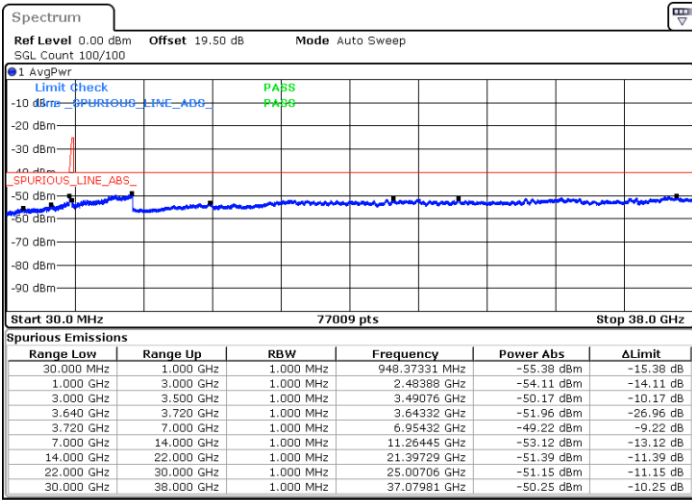

N/A

Date: 22.FEB.2021 12:51:44

LTE Band 48C / 20MHz+5MHz

16QAM

Highest Channel / 1RB0 and 1RB24

Highest Channel / 1RB99 and 1RB0

Date: 22.FEB.2021 13:28:11

Date: 22.FEB.2021 13:23:37

Highest Channel / FullIRB

N/A

Date: 22.FEB.2021 13:32:44

LTE Band 48C / 20MHz+10MHz

16QAM

Lowest Channel / 1RB0 and 1RB49

Lowest Channel / 1RB99 and 1RB0

Date: 22.FEB.2021 16:11:57

Date: 22.FEB.2021 16:07:23

Lowest Channel / FullIRB

N/A

Date: 22.FEB.2021 16:16:30

LTE Band 48C / 20MHz+10MHz

16QAM

Middle Channel / 1RB0 and 1RB49

Middle Channel / 1RB99 and 1RB0

Date: 22.FEB.2021 16:44:05

Date: 22.FEB.2021 16:56:42

Middle Channel / FullIRB

N/A

Date: 22.FEB.2021 16:39:31

LTE Band 48C / 20MHz+10MHz

16QAM

Highest Channel / 1RB0 and 1RB49