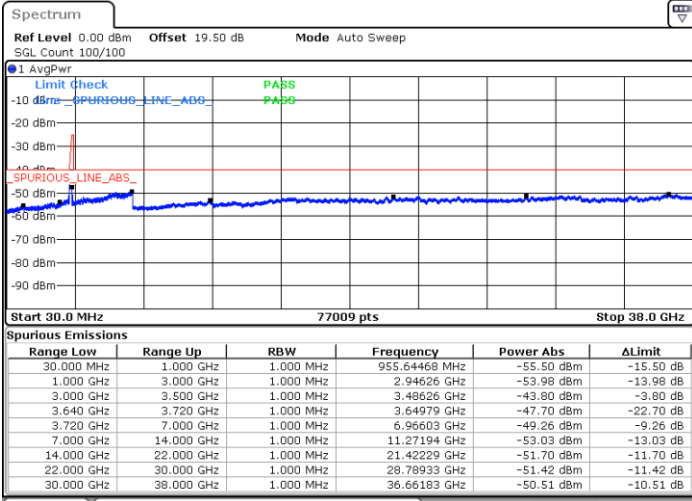

Date: 22.FEB.2021 15:22:00

LTE Band 48C / 10MHz+20MHz

64QAM

Highest Channel / 1RB0 and 1RB99

Highest Channel / 1RB49 and 1RB0

Date: 22.FEB.2021 15:37:13

Date: 22.FEB.2021 15:35:42

Highest Channel / FullIRB

N/A

Date: 22.FEB.2021 15:44:49

LTE Band 48C / 15MHz+20MHz

64QAM

Lowest Channel / 1RB0 and 1RB9

Lowest Channel / 1RB74 and 1RB0

Date: 23.FEB.2021 10:04:32

Date: 23.FEB.2021 09:56:55

Lowest Channel / FullRB

N/A

Date: 23.FEB.2021 10:06:04

LTE Band 48C / 15MHz+20MHz

64QAM

Middle Channel / 1RB0 and 1RB99

Middle Channel / 1RB74 and 1RB0

Date: 23.FEB.2021 10:36:22

Date: 23.FEB.2021 10:43:59

Middle Channel / FullIRB

N/A

Date: 23.FEB.2021 10:34:51

LTE Band 48C / 15MHz+20MHz

64QAM

Highest Channel / 1RB0 and 1RB99

Highest Channel / 1RB74 and 1RB0