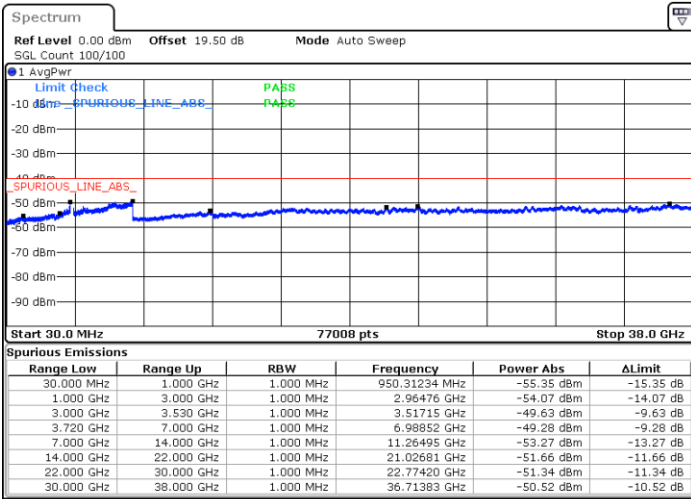

Date: 23.FEB.2021 15:45:31

LTE Band 48C / 20MHz+20MHz

16QAM

Lowest Channel / 1RB0 and 1RB99

Lowest Channel / 1RB99 and 1RB0

Date: 23.FEB.2021 12:25:32

Date: 23.FEB.2021 12:20:58

Lowest Channel / FullIRB

N/A

Date: 23.FEB.2021 12:30:06

LTE Band 48C / 20MHz+20MHz

16QAM

MiddleChannel / 1RB0 and 1RB99

Middle Channel / 1RB99 and 1RB0

Date: 23.FEB.2021 13:00:23

Date: 23.FEB.2021 13:04:56

Middle Channel / FullIRB

N/A

Date: 23.FEB.2021 12:55:49

LTE Band 48C / 20MHz+20MHz

16QAM

Highest Channel / 1RB0 and 1RB99

Highest Channel / 1RB99 and 1RB0

Date: 23.FEB.2021 13:32:18

Date: 23.FEB.2021 13:27:45

Highest Channel / FullIRB

N/A

Date: 23.FEB.2021 13:36:53

LTE Band 48C / 5MHz+20MHz

64QAM

Lowest Channel / 1RB0 and 1RB9

Lowest Channel / 1RB24 and 1RB0