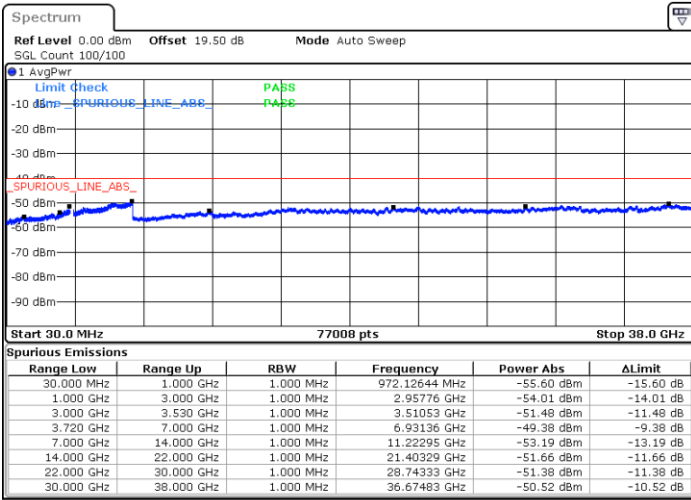

N/A

Date: 22.FEB.2021 15:44:49

LTE Band 48C / 15MHz+20MHz

64QAM

Lowest Channel / 1RB0 and 1RB9

Lowest Channel / 1RB74 and 1RB0

Date: 23.FEB.2021 10:04:32

Date: 23.FEB.2021 09:56:55

Lowest Channel / FullRB

N/A

Date: 23.FEB.2021 10:06:04

LTE Band 48C / 15MHz+20MHz

64QAM

Middle Channel / 1RB0 and 1RB99

Middle Channel / 1RB74 and 1RB0

Date: 23.FEB.2021 10:36:22

Date: 23.FEB.2021 10:43:59

Middle Channel / FullIRB

N/A

Date: 23.FEB.2021 10:34:51

LTE Band 48C / 15MHz+20MHz

64QAM

Highest Channel / 1RB0 and 1RB99

Highest Channel / 1RB74 and 1RB0

Date: 23.FEB.2021 11:08:19

Date: 23.FEB.2021 11:06:47

Highest Channel / FullIRB

N/A

Date: 23.FEB.2021 11:15:56

LTE Band 48C / 20MHz+5MHz

64QAM

Lowest Channel / 1RB0 and 1RB24