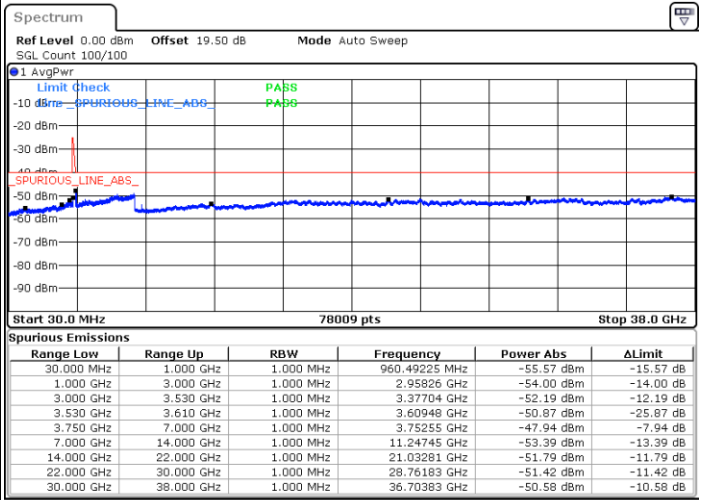

Lowest Channel / 1RB0 and 1RB74

Lowest Channel / 1RB99 and 1RB0

Date: 23.FEB.2021 15:13:33

Date: 23.FEB.2021 15:08:59

Lowest Channel / FullIRB

N/A

Date: 23.FEB.2021 15:18:07

LTE Band 48C / 20MHz+15MHz

LTE Band 48C / 20MHz+15MHz

16QAM

Highest Channel / 1RB0 and 1RB74

Highest Channel / 1RB99 and 1RB0

Date: 23.FEB.2021 15:40:57

Date: 23.FEB.2021 15:36:23

Highest Channel / FullIRB

N/A

Date: 23.FEB.2021 15:45:31

LTE Band 48C / 20MHz+20MHz

16QAM

Lowest Channel / 1RB0 and 1RB99

Lowest Channel / 1RB99 and 1RB0

Date: 23.FEB.2021 12:25:32

Date: 23.FEB.2021 12:20:58

Lowest Channel / FullIRB