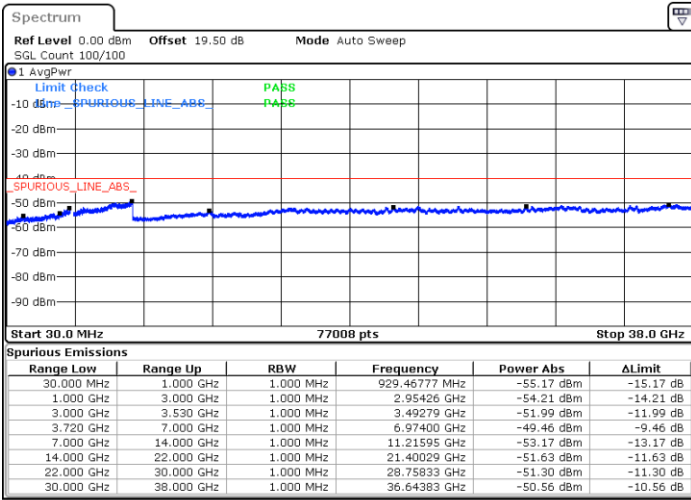

Date: 23.FEB.2021 15:45:31

LTE Band 48C / 20MHz+20MHz

16QAM

Lowest Channel / 1RB0 and 1RB99

Lowest Channel / 1RB99 and 1RB0

Date: 23.FEB.2021 12:25:32

Date: 23.FEB.2021 12:20:58

Lowest Channel / FullIRB

N/A

Date: 23.FEB.2021 12:30:06

LTE Band 48C / 20MHz+20MHz

16QAM

MiddleChannel / 1RB0 and 1RB99

Middle Channel / 1RB99 and 1RB0

Date: 23.FEB.2021 13:00:23

Date: 23.FEB.2021 13:04:56

Middle Channel / FullIRB

N/A

Date: 23.FEB.2021 12:55:49

LTE Band 48C / 20MHz+20MHz

16QAM

Highest Channel / 1RB0 and 1RB99

Highest Channel / 1RB99 and 1RB0

Date: 23.FEB.2021 13:32:18

Date: 23.FEB.2021 13:27:45

Highest Channel / FullIRB

N/A

Date: 23.FEB.2021 13:36:53

LTE Band 48C / 5MHz+20MHz

64QAM

Lowest Channel / 1RB0 and 1RB9

Lowest Channel / 1RB24 and 1RB0