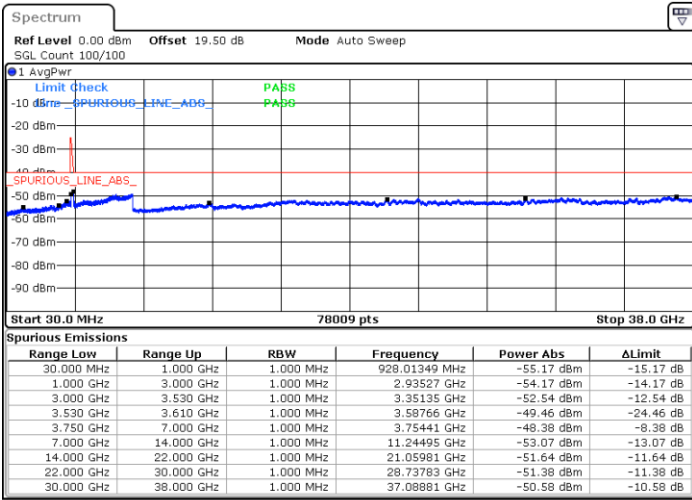

LTE Band 48C / 10MHz+20MHz

64QAM

Middle Channel / 1RB0 and 1RB99

Middle Channel / 1RB49 and 1RB0

Date: 22.FEB.2021 15:23:32

Date: 22.FEB.2021 15:31:08

Middle Channel / FullIRB

N/A

Date: 22.FEB.2021 15:22:00

LTE Band 48C / 10MHz+20MHz

64QAM

Highest Channel / 1RB0 and 1RB99

Highest Channel / 1RB49 and 1RB0

Date: 22.FEB.2021 15:37:13

Date: 22.FEB.2021 15:35:42

Highest Channel / FullIRB

N/A

Date: 22.FEB.2021 15:44:49

LTE Band 48C / 15MHz+20MHz

64QAM

Lowest Channel / 1RB0 and 1RB9

Lowest Channel / 1RB74 and 1RB0

Date: 23.FEB.2021 10:04:32

Date: 23.FEB.2021 09:56:55