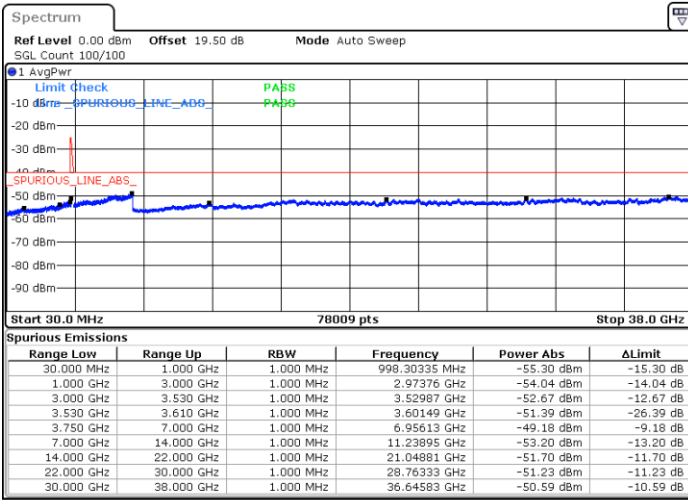

Date: 23.FEB.2021 11:08:19

Date: 23.FEB.2021 11:06:47

Highest Channel / FullIRB

N/A

Date: 23.FEB.2021 11:15:56

LTE Band 48C / 20MHz+5MHz

64QAM

Lowest Channel / 1RB0 and 1RB24

Lowest Channel / 1RB99 and 1RB0

Date: 22.FEB.2021 12:25:56

Date: 22.FEB.2021 12:18:20

Lowest Channel / FullIRB

N/A

Date: 22.FEB.2021 12:27:27

LTE Band 48C / 20MHz+5MHz

64QAM

Middle Channel / 1RB0 and 1RB24

Middle Channel / 1RB99 and 1RB0

Date: 22.FEB.2021 12:54:47

Date: 22.FEB.2021 13:02:22

Middle Channel / FullIRB

N/A

Date: 22.FEB.2021 12:53:15

LTE Band 48C / 20MHz+5MHz

64QAM

Highest Channel / 1RB0 and 1RB24

Highest Channel / 1RB99 and 1RB0

Date: 22.FEB.2021 13:26:39

Date: 22.FEB.2021 13:25:08

Highest Channel / FullIRB

N/A

Date: 22.FEB.2021 13:34:16