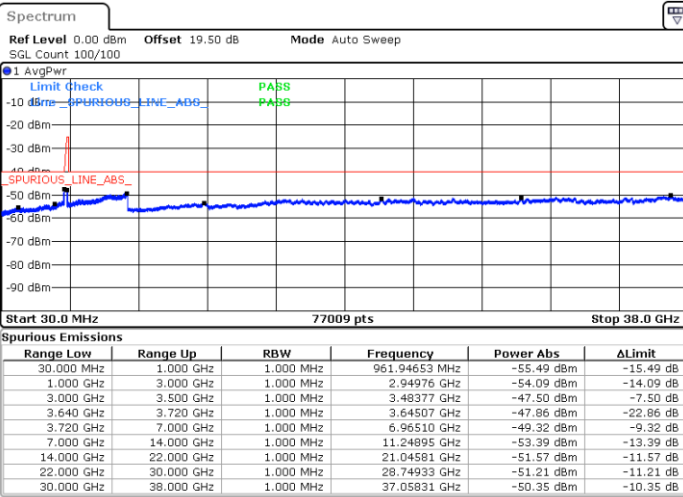

Highest Channel / 1RB0 and 1RB99

Highest Channel / 1RB24 and 1RB0

Date: 22.FEB.2021 11:21:37

Date: 22.FEB.2021 11:20:06

Highest Channel / FullIRB

N/A

Date: 22.FEB.2021 11:29:13

LTE Band 48C / 10MHz+20MHz

64QAM

Lowest Channel / 1RB0 and 1RB99

Lowest Channel / 1RB49 and 1RB0

Date: 22.FEB.2021 15:12:53

Date: 22.FEB.2021 15:05:16

Lowest Channel / FullRB

N/A

Date: 22.FEB.2021 15:14:24

LTE Band 48C / 10MHz+20MHz

64QAM

Middle Channel / 1RB0 and 1RB99

Middle Channel / 1RB49 and 1RB0

Date: 22.FEB.2021 15:23:32

Date: 22.FEB.2021 15:31:08

Middle Channel / FullIRB

N/A

Date: 22.FEB.2021 15:22:00

LTE Band 48C / 10MHz+20MHz

64QAM

Highest Channel / 1RB0 and 1RB99

Highest Channel / 1RB49 and 1RB0

Date: 22.FEB.2021 15:37:13

Date: 22.FEB.2021 15:35:42

Highest Channel / FullIRB