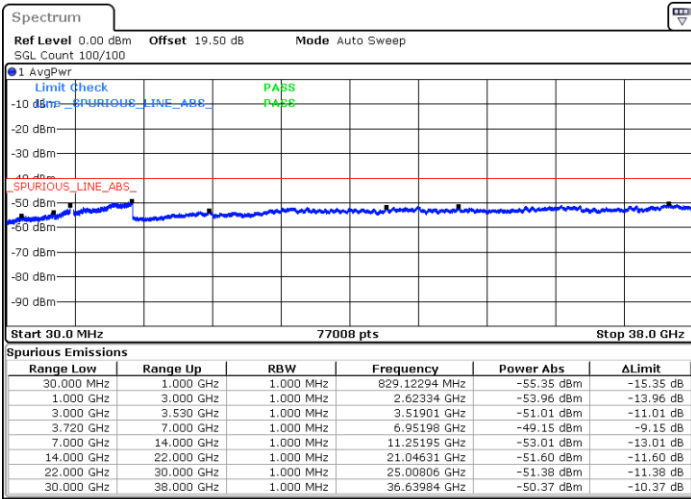

Date: 22.FEB.2021 10:20:52

Date: 22.FEB.2021 10:13:15

Lowest Channel / FullIRB

N/A

Date: 22.FEB.2021 10:22:23

LTE Band 48C / 5MHz+20MHz

64QAM

Middle Channel / 1RB0 and 1RB99

Middle Channel / 1RB24 and 1RB0

Date: 22.FEB.2021 10:49:43

Date: 22.FEB.2021 10:57:19

Middle Channel / FullIRB

N/A

Date: 22.FEB.2021 10:48:12

LTE Band 48C / 5MHz+20MHz

64QAM

Highest Channel / 1RB0 and 1RB99

Highest Channel / 1RB24 and 1RB0

Date: 22.FEB.2021 11:21:37

Date: 22.FEB.2021 11:20:06

Highest Channel / FullIRB

N/A

Date: 22.FEB.2021 11:29:13

LTE Band 48C / 10MHz+20MHz