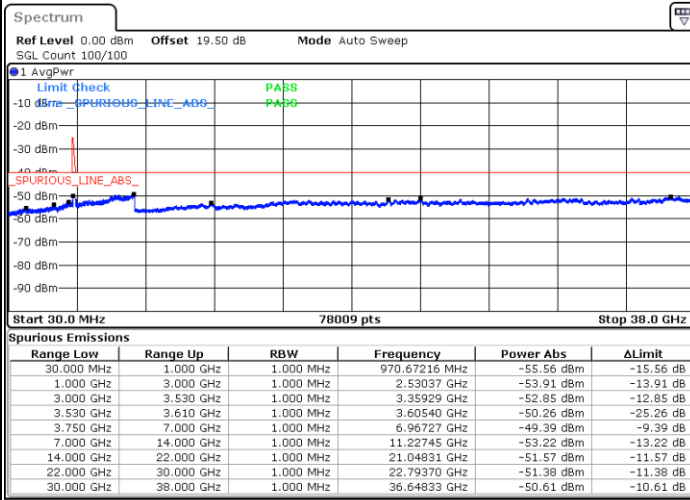

Date: 22.FEB.2021 16:07:23

Lowest Channel / FullIRB

N/A

Date: 22.FEB.2021 16:16:30

LTE Band 48C / 20MHz+10MHz

16QAM

Middle Channel / 1RB0 and 1RB49

Middle Channel / 1RB99 and 1RB0

Date: 22.FEB.2021 16:44:05

Date: 22.FEB.2021 16:56:42

Middle Channel / FullIRB

N/A

Date: 22.FEB.2021 16:39:31

LTE Band 48C / 20MHz+10MHz

16QAM

Highest Channel / 1RB0 and 1RB49

Highest Channel / 1RB99 and 1RB0

Date: 23.FEB.2021 14:22:02

Date: 23.FEB.2021 14:17:28

Highest Channel / FullIRB

N/A

Date: 23.FEB.2021 14:26:36

LTE Band 48C / 20MHz+15MHz

16QAM

Lowest Channel / 1RB0 and 1RB74

Lowest Channel / 1RB99 and 1RB0

Date: 23.FEB.2021 15:13:33

Date: 23.FEB.2021 15:08:59

Lowest Channel / FullIRB

N/A

Date: 23.FEB.2021 15:18:07

LTE Band 48C / 20MHz+15MHz