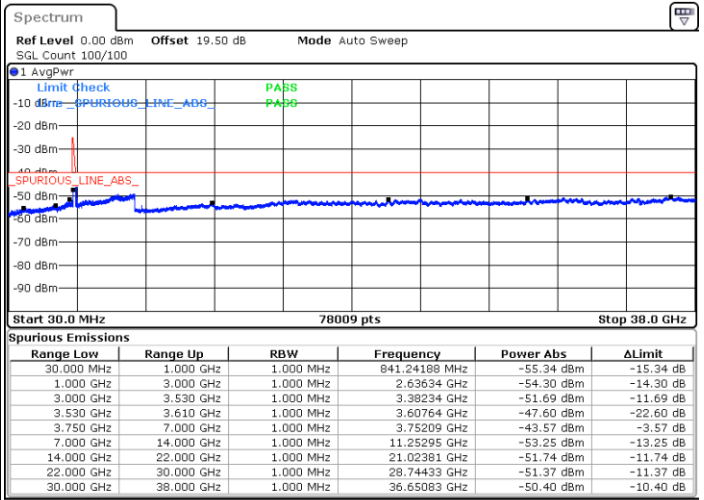

Date: 22.FEB.2021 16:07:23

Lowest Channel / FullIRB

N/A

Date: 22.FEB.2021 16:16:30

LTE Band 48C / 20MHz+10MHz

16QAM

Middle Channel / 1RB0 and 1RB49

Middle Channel / 1RB99 and 1RB0

Date: 22.FEB.2021 16:44:05

Date: 22.FEB.2021 16:56:42

Middle Channel / FullIRB

N/A

Date: 22.FEB.2021 16:39:31

LTE Band 48C / 20MHz+10MHz

16QAM

Highest Channel / 1RB0 and 1RB49

Highest Channel / 1RB99 and 1RB0

Date: 23.FEB.2021 14:22:02

Date: 23.FEB.2021 14:17:28

Highest Channel / FullIRB

N/A

Date: 23.FEB.2021 14:26:36

LTE Band 48C / 20MHz+15MHz

16QAM

Lowest Channel / 1RB0 and 1RB74

Lowest Channel / 1RB99 and 1RB0

Date: 23.FEB.2021 15:13:33

Date: 23.FEB.2021 15:08:59

Lowest Channel / FullIRB

N/A

Date: 23.FEB.2021 15:18:07

LTE Band 48C / 20MHz+15MHz