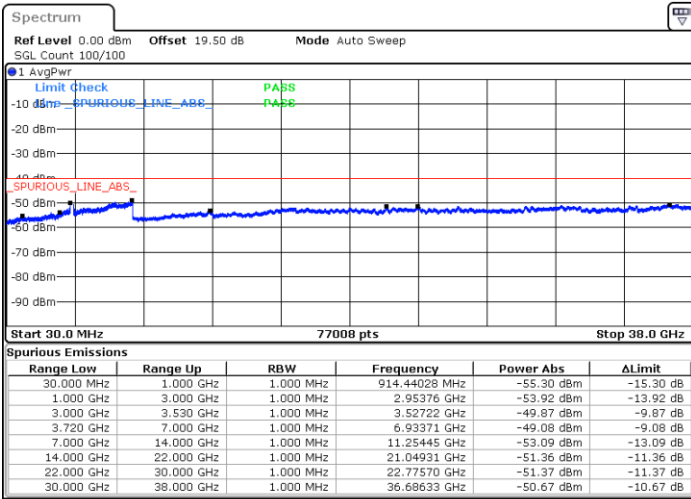

Highest Channel / 1RB0 and 1RB99

Highest Channel / 1RB24 and 1RB0

Date: 22.FEB.2021 11:21:37

Date: 22.FEB.2021 11:20:06

Highest Channel / FullIRB

N/A

Date: 22.FEB.2021 11:29:13

LTE Band 48C / 10MHz+20MHz

64QAM

Lowest Channel / 1RB0 and 1RB99

Lowest Channel / 1RB49 and 1RB0

Date: 22.FEB.2021 15:12:53

Date: 22.FEB.2021 15:05:16

Lowest Channel / FullRB

N/A

Date: 22.FEB.2021 15:14:24

LTE Band 48C / 10MHz+20MHz

64QAM

Middle Channel / 1RB0 and 1RB99

Middle Channel / 1RB49 and 1RB0

Date: 22.FEB.2021 15:23:32

Date: 22.FEB.2021 15:31:08

Middle Channel / FullIRB

N/A

Date: 22.FEB.2021 15:22:00

LTE Band 48C / 10MHz+20MHz

64QAM

Highest Channel / 1RB0 and 1RB99

Highest Channel / 1RB49 and 1RB0

Date: 22.FEB.2021 15:37:13

Date: 22.FEB.2021 15:35:42

Highest Channel / FullIRB