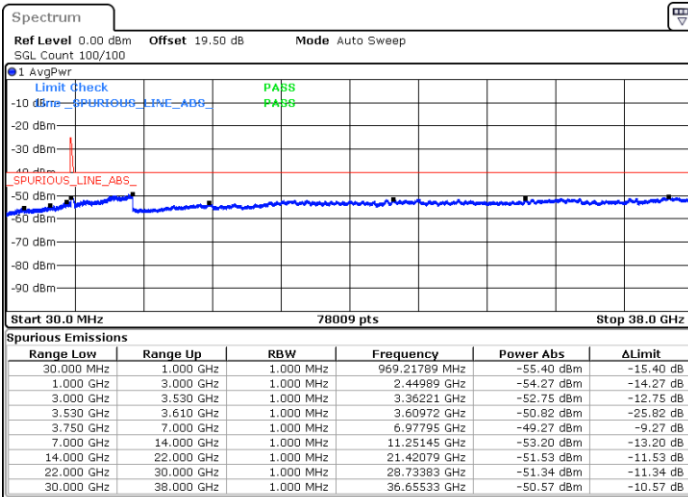

Lowest Channel / 1RB0 and 1RB74

Lowest Channel / 1RB99 and 1RB0

Date: 23.FEB.2021 15:13:33

Date: 23.FEB.2021 15:08:59

Lowest Channel / FullIRB

N/A

Date: 23.FEB.2021 15:18:07

LTE Band 48C / 20MHz+15MHz

LTE Band 48C / 20MHz+15MHz

16QAM

Highest Channel / 1RB0 and 1RB74

Highest Channel / 1RB99 and 1RB0

Date: 23.FEB.2021 15:40:57

Date: 23.FEB.2021 15:36:23

Highest Channel / FullIRB

N/A

Date: 23.FEB.2021 15:45:31

LTE Band 48C / 20MHz+20MHz

16QAM

Lowest Channel / 1RB0 and 1RB99

Lowest Channel / 1RB99 and 1RB0

Date: 23.FEB.2021 12:25:32

Date: 23.FEB.2021 12:20:58

Lowest Channel / FullIRB