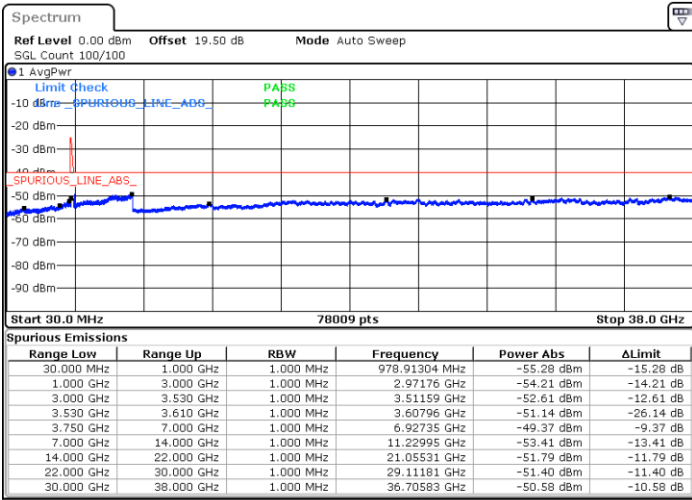

Date: 22.FEB.2021 16:14:59

LTE Band 48C / 20MHz+10MHz

64QAM

Middle Channel / 1RB0 and 1RB49

Middle Channel / 1RB99 and 1RB0

Date: 22.FEB.2021 16:42:34

Date: 22.FEB.2021 16:58:14

Middle Channel / FullIRB

N/A

Date: 22.FEB.2021 16:41:03

LTE Band 48C / 20MHz+10MHz

64QAM

Highest Channel / 1RB0 and 1RB49

Highest Channel / 1RB99 and 1RB0

Date: 23.FEB.2021 14:20:31

Date: 23.FEB.2021 14:19:00

Highest Channel / FullIRB

N/A

Date: 23.FEB.2021 14:28:08

LTE Band 48C / 20MHz+15MHz

64QAM

Lowest Channel / 1RB0 and 1RB74

Lowest Channel / 1RB99 and 1RB0

Date: 23.FEB.2021 15:15:04