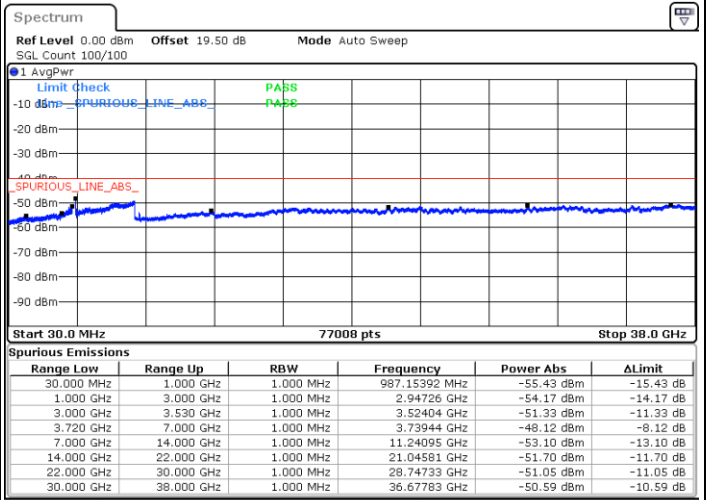

LTE Band 48C / 20MHz+5MHz

16QAM

Lowest Channel / 1RB0 and 1RB24

Lowest Channel / 1RB99 and 1RB0

Date: 22.FEB.2021 12:24:25

Date: 22.FEB.2021 12:19:51

Lowest Channel / FullIRB

N/A

Date: 22.FEB.2021 12:28:59

LTE Band 48C / 20MHz+5MHz

16QAM

Middle Channel / 1RB0 and 1RB24

Middle Channel / 1RB99 and 1RB0

Date: 22.FEB.2021 12:56:18

Date: 22.FEB.2021 13:00:51

Middle Channel / FullIRB

N/A

Date: 22.FEB.2021 12:51:44

LTE Band 48C / 20MHz+5MHz

16QAM

Highest Channel / 1RB0 and 1RB24

Highest Channel / 1RB99 and 1RB0

Date: 22.FEB.2021 13:28:11

Date: 22.FEB.2021 13:23:37

Highest Channel / FullIRB

N/A

Date: 22.FEB.2021 13:32:44

LTE Band 48C / 20MHz+10MHz

16QAM

Lowest Channel / 1RB0 and 1RB49

Lowest Channel / 1RB99 and 1RB0

Date: 22.FEB.2021 16:11:57