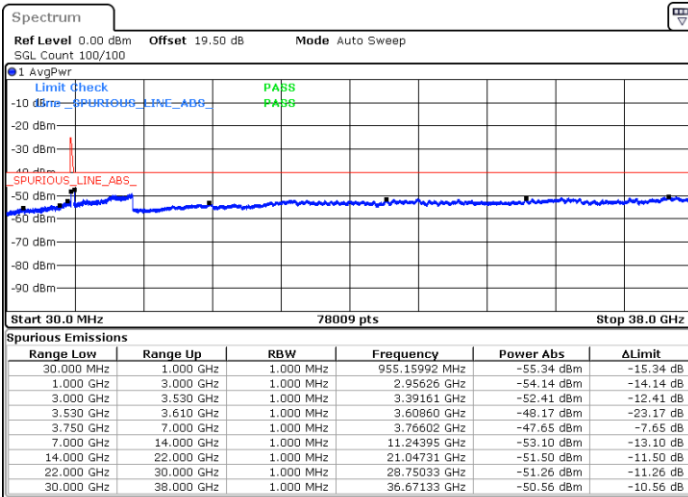

Date: 22.FEB.2021 12:28:59

LTE Band 48C / 20MHz+5MHz

16QAM

Middle Channel / 1RB0 and 1RB24

Middle Channel / 1RB99 and 1RB0

Date: 22.FEB.2021 12:56:18

Date: 22.FEB.2021 13:00:51

Middle Channel / FullIRB

N/A

Date: 22.FEB.2021 12:51:44

LTE Band 48C / 20MHz+5MHz

16QAM

Highest Channel / 1RB0 and 1RB24

Highest Channel / 1RB99 and 1RB0

Date: 22.FEB.2021 13:28:11

Date: 22.FEB.2021 13:23:37

Highest Channel / FullIRB

N/A

Date: 22.FEB.2021 13:32:44

LTE Band 48C / 20MHz+10MHz

16QAM

Lowest Channel / 1RB0 and 1RB49

Lowest Channel / 1RB99 and 1RB0

Date: 22.FEB.2021 16:11:57

Date: 22.FEB.2021 16:07:23

Lowest Channel / FullIRB

N/A

Date: 22.FEB.2021 16:16:30

LTE Band 48C / 20MHz+10MHz

16QAM

Middle Channel / 1RB0 and 1RB49

Middle Channel / 1RB99 and 1RB0