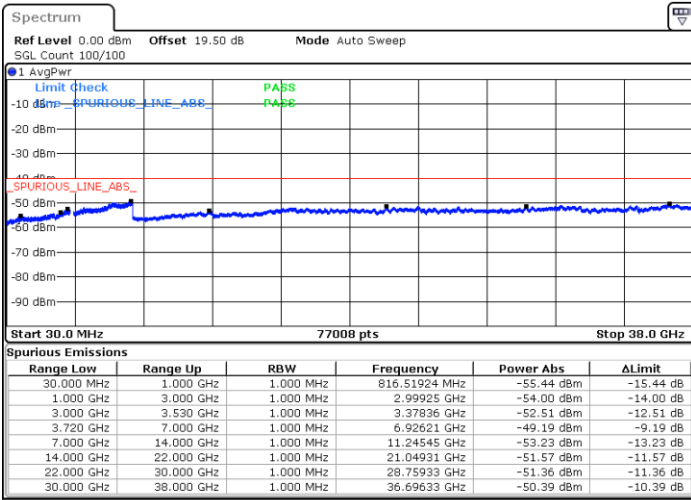

Highest Channel / 1RB0 and 1RB99

Highest Channel / 1RB24 and 1RB0

Date: 22.FEB.2021 11:21:37

Date: 22.FEB.2021 11:20:06

Highest Channel / FullIRB

N/A

Date: 22.FEB.2021 11:29:13

LTE Band 48C / 10MHz+20MHz

64QAM

Lowest Channel / 1RB0 and 1RB99

Lowest Channel / 1RB49 and 1RB0

Date: 22.FEB.2021 15:12:53

Date: 22.FEB.2021 15:05:16

Lowest Channel / FullRB

N/A

Date: 22.FEB.2021 15:14:24

LTE Band 48C / 10MHz+20MHz

64QAM

Middle Channel / 1RB0 and 1RB99

Middle Channel / 1RB49 and 1RB0

Date: 22.FEB.2021 15:23:32

Date: 22.FEB.2021 15:31:08

Middle Channel / FullIRB

N/A

Date: 22.FEB.2021 15:22:00

LTE Band 48C / 10MHz+20MHz

64QAM

Highest Channel / 1RB0 and 1RB99

Highest Channel / 1RB49 and 1RB0

Date: 22.FEB.2021 15:37:13

Date: 22.FEB.2021 15:35:42

Highest Channel / FullIRB