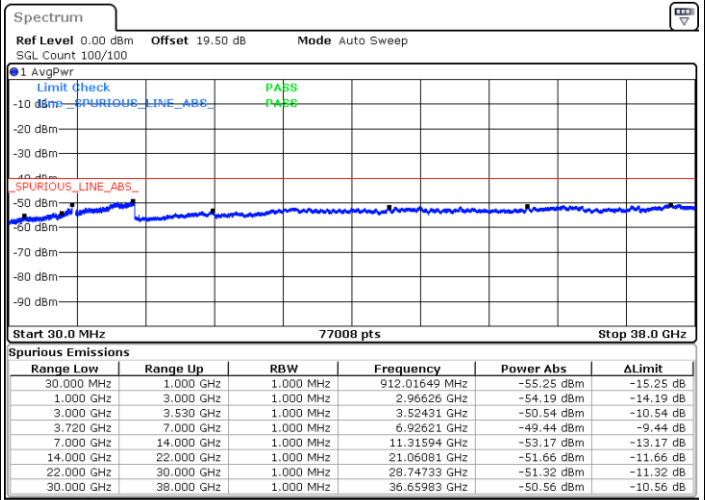

Highest Channel / FullIRB

N/A

Date: 22.FEB.2021 13:32:44

LTE Band 48C / 20MHz+10MHz

16QAM

Lowest Channel / 1RB0 and 1RB49

Lowest Channel / 1RB99 and 1RB0

Date: 22.FEB.2021 16:11:57

Date: 22.FEB.2021 16:07:23

Lowest Channel / FullIRB

N/A

Date: 22.FEB.2021 16:16:30

LTE Band 48C / 20MHz+10MHz

16QAM

Middle Channel / 1RB0 and 1RB49

Middle Channel / 1RB99 and 1RB0

Date: 22.FEB.2021 16:44:05

Date: 22.FEB.2021 16:56:42

Middle Channel / FullIRB

N/A

Date: 22.FEB.2021 16:39:31

LTE Band 48C / 20MHz+10MHz

16QAM

Highest Channel / 1RB0 and 1RB49

Highest Channel / 1RB99 and 1RB0

Date: 23.FEB.2021 14:22:02

Date: 23.FEB.2021 14:17:28

Highest Channel / FullIRB

N/A

Date: 23.FEB.2021 14:26:36

LTE Band 48C / 20MHz+15MHz

16QAM