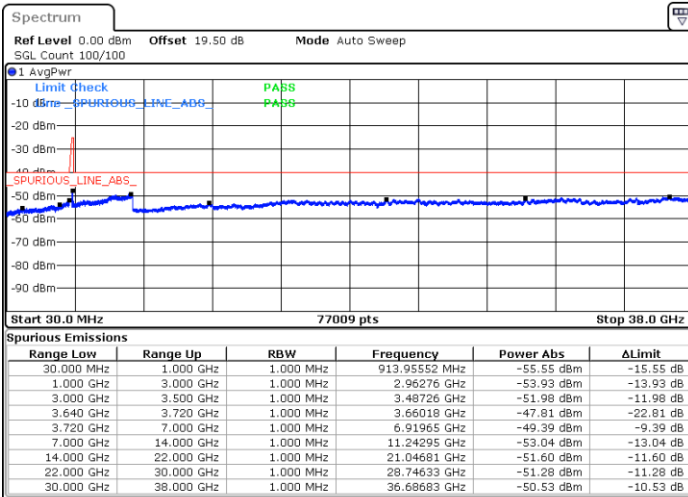

LTE Band 48C / 20MHz+5MHz

16QAM

Lowest Channel / 1RB0 and 1RB24

Lowest Channel / 1RB99 and 1RB0

Date: 22.FEB.2021 12:24:25

Date: 22.FEB.2021 12:19:51

Lowest Channel / FullIRB

N/A

Date: 22.FEB.2021 12:28:59

LTE Band 48C / 20MHz+5MHz

16QAM

Middle Channel / 1RB0 and 1RB24

Middle Channel / 1RB99 and 1RB0

Date: 22.FEB.2021 12:56:18

Date: 22.FEB.2021 13:00:51

Middle Channel / FullIRB

N/A

Date: 22.FEB.2021 12:51:44

LTE Band 48C / 20MHz+5MHz

16QAM

Highest Channel / 1RB0 and 1RB24

Highest Channel / 1RB99 and 1RB0

Date: 22.FEB.2021 13:28:11

Date: 22.FEB.2021 13:23:37

Highest Channel / FullIRB

N/A

Date: 22.FEB.2021 13:32:44

LTE Band 48C / 20MHz+10MHz

16QAM

Lowest Channel / 1RB0 and 1RB49

Lowest Channel / 1RB99 and 1RB0

Date: 22.FEB.2021 16:11:57