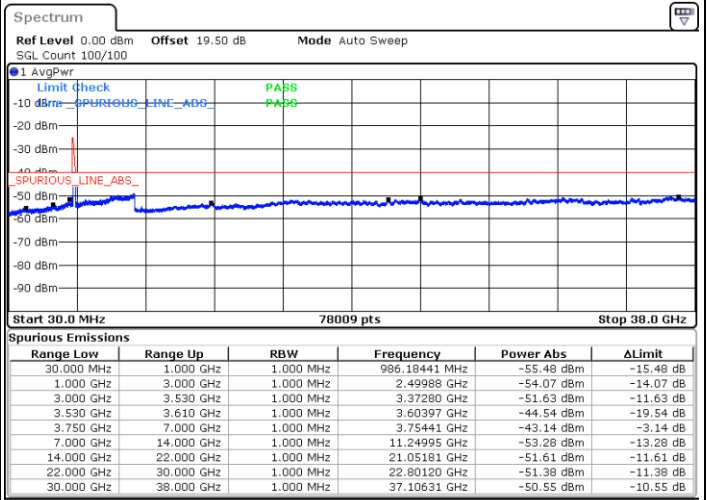

LTE Band 48C / 10MHz+20MHz

64QAM

Middle Channel / 1RB0 and 1RB99

Middle Channel / 1RB49 and 1RB0

Date: 22.FEB.2021 15:23:32

Date: 22.FEB.2021 15:31:08

Middle Channel / FullIRB

N/A

Date: 22.FEB.2021 15:22:00

LTE Band 48C / 10MHz+20MHz

64QAM

Highest Channel / 1RB0 and 1RB99

Highest Channel / 1RB49 and 1RB0

Date: 22.FEB.2021 15:37:13

Date: 22.FEB.2021 15:35:42

Highest Channel / FullIRB

N/A

Date: 22.FEB.2021 15:44:49

LTE Band 48C / 15MHz+20MHz

64QAM

Lowest Channel / 1RB0 and 1RB9

Lowest Channel / 1RB74 and 1RB0

Date: 23.FEB.2021 10:04:32

Date: 23.FEB.2021 09:56:55