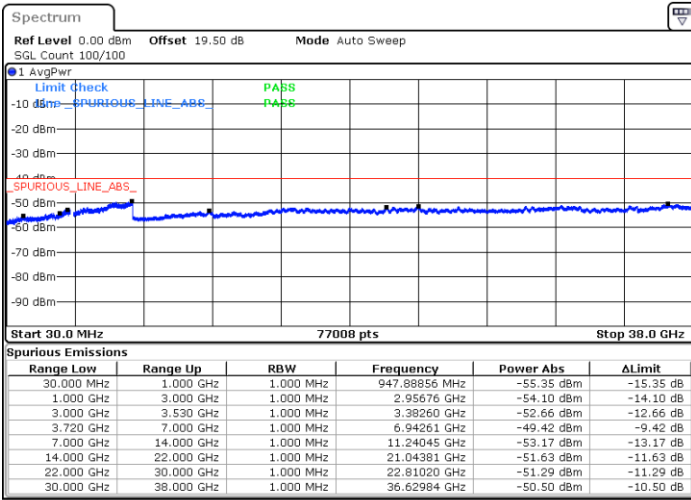

Date: 23.FEB.2021 13:27:45

Highest Channel / FullIRB

N/A

Date: 23.FEB.2021 13:36:53

LTE Band 48C / 5MHz+20MHz

64QAM

Lowest Channel / 1RB0 and 1RB9

Lowest Channel / 1RB24 and 1RB0

Date: 22.FEB.2021 10:20:52

Date: 22.FEB.2021 10:13:15

Lowest Channel / FullIRB

N/A

Date: 22.FEB.2021 10:22:23

LTE Band 48C / 5MHz+20MHz

64QAM

Middle Channel / 1RB0 and 1RB99

Middle Channel / 1RB24 and 1RB0

Date: 22.FEB.2021 10:49:43

Date: 22.FEB.2021 10:57:19

Middle Channel / FullIRB

N/A

Date: 22.FEB.2021 10:48:12

LTE Band 48C / 5MHz+20MHz

64QAM

Highest Channel / 1RB0 and 1RB99

Highest Channel / 1RB24 and 1RB0

Date: 22.FEB.2021 11:21:37

Date: 22.FEB.2021 11:20:06

Highest Channel / FullIRB

N/A

Date: 22.FEB.2021 11:29:13

LTE Band 48C / 10MHz+20MHz