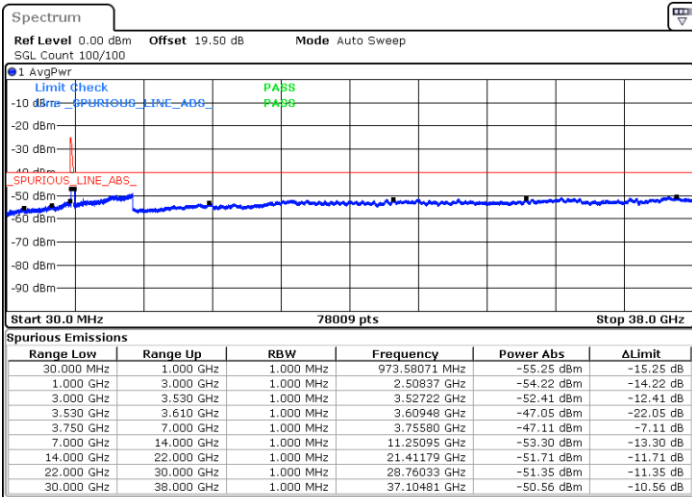

LTE Band 48C / 10MHz+20MHz

64QAM

Middle Channel / 1RB0 and 1RB99

Middle Channel / 1RB49 and 1RB0

Date: 22.FEB.2021 15:23:32

Date: 22.FEB.2021 15:31:08

Middle Channel / FullIRB

N/A

Date: 22.FEB.2021 15:22:00

LTE Band 48C / 10MHz+20MHz

64QAM

Highest Channel / 1RB0 and 1RB99

Highest Channel / 1RB49 and 1RB0

Date: 22.FEB.2021 15:37:13

Date: 22.FEB.2021 15:35:42

Highest Channel / FullIRB

N/A

Date: 22.FEB.2021 15:44:49

LTE Band 48C / 15MHz+20MHz

64QAM

Lowest Channel / 1RB0 and 1RB9

Lowest Channel / 1RB74 and 1RB0

Date: 23.FEB.2021 10:04:32

Date: 23.FEB.2021 09:56:55

Lowest Channel / FullRB

N/A

Date: 23.FEB.2021 10:06:04

LTE Band 48C / 15MHz+20MHz

64QAM

Middle Channel / 1RB0 and 1RB99

Middle Channel / 1RB74 and 1RB0

Date: 23.FEB.2021 10:36:22