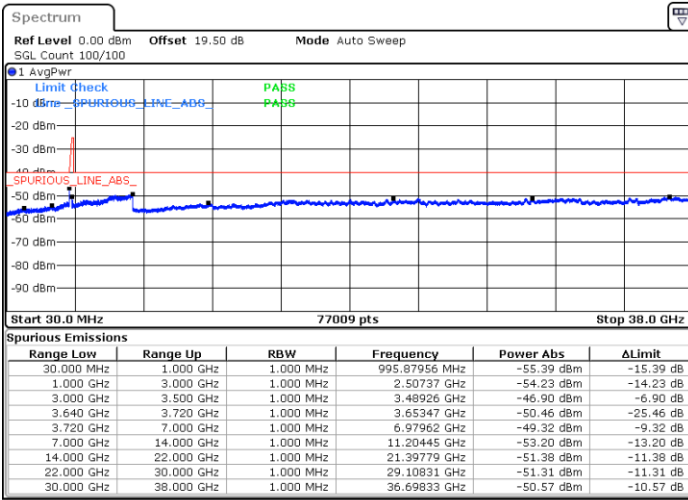

Date: 23.FEB.2021 10:43:59

Middle Channel / FullIRB

N/A

Date: 23.FEB.2021 10:34:51

LTE Band 48C / 15MHz+20MHz

64QAM

Highest Channel / 1RB0 and 1RB99

Highest Channel / 1RB74 and 1RB0

Date: 23.FEB.2021 11:08:19

Date: 23.FEB.2021 11:06:47

Highest Channel / FullIRB

N/A

Date: 23.FEB.2021 11:15:56

LTE Band 48C / 20MHz+5MHz

64QAM

Lowest Channel / 1RB0 and 1RB24

Lowest Channel / 1RB99 and 1RB0

Date: 22.FEB.2021 12:25:56

Date: 22.FEB.2021 12:18:20

Lowest Channel / FullIRB

N/A

Date: 22.FEB.2021 12:27:27

LTE Band 48C / 20MHz+5MHz

64QAM

Middle Channel / 1RB0 and 1RB24

Middle Channel / 1RB99 and 1RB0

Date: 22.FEB.2021 12:54:47

Date: 22.FEB.2021 13:02:22

Middle Channel / FullIRB

N/A

Date: 22.FEB.2021 12:53:15

LTE Band 48C / 20MHz+5MHz