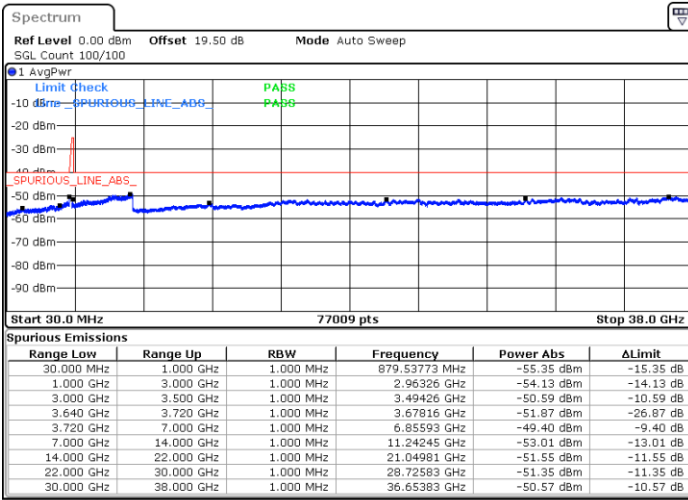

Lowest Channel / 1RB99 and 1RB0

Date: 22.FEB.2021 12:25:56

Date: 22.FEB.2021 12:18:20

Lowest Channel / FullIRB

N/A

Date: 22.FEB.2021 12:27:27

LTE Band 48C / 20MHz+5MHz

64QAM

Middle Channel / 1RB0 and 1RB24

Middle Channel / 1RB99 and 1RB0

Date: 22.FEB.2021 12:54:47

Date: 22.FEB.2021 13:02:22

Middle Channel / FullIRB

N/A

Date: 22.FEB.2021 12:53:15

LTE Band 48C / 20MHz+5MHz

64QAM

Highest Channel / 1RB0 and 1RB24

Highest Channel / 1RB99 and 1RB0

Date: 22.FEB.2021 13:26:39

Date: 22.FEB.2021 13:25:08

Highest Channel / FullIRB

N/A

Date: 22.FEB.2021 13:34:16

LTE Band 48C / 20MHz+10MHz

64QAM

Lowest Channel / 1RB0 and 1RB49

Lowest Channel / 1RB99 and 1RB0

Date: 22.FEB.2021 16:13:28

Date: 22.FEB.2021 16:05:52

Lowest Channel / FullIRB

N/A