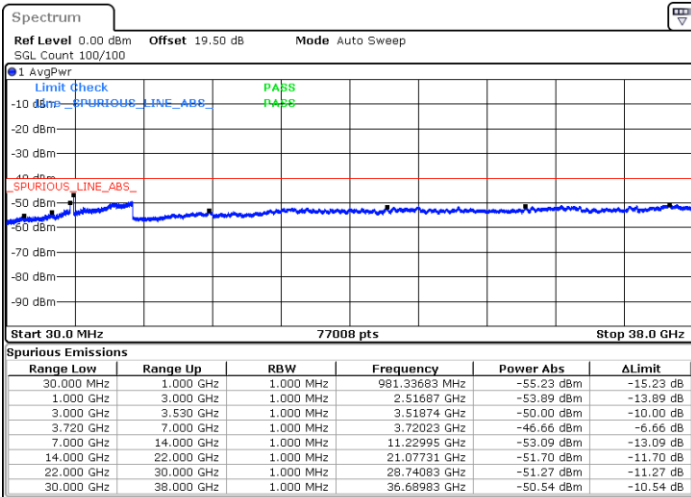

Lowest Channel / 1RB0 and 1RB74

Lowest Channel / 1RB99 and 1RB0

Date: 23.FEB.2021 15:13:33

Date: 23.FEB.2021 15:08:59

Lowest Channel / FullIRB

N/A

Date: 23.FEB.2021 15:18:07

LTE Band 48C / 20MHz+15MHz

16QAM

Middle Channel / 1RB0 and 1RB74

Middle Channel / 1RB99 and 1RB0

Date: 23.FEB.2021 15:27:15

Date: 23.FEB.2021 15:31:49

Middle Channel / FullIRB

N/A

Date: 23.FEB.2021 15:22:41

LTE Band 48C / 20MHz+15MHz

16QAM

Highest Channel / 1RB0 and 1RB74

Highest Channel / 1RB99 and 1RB0

Date: 23.FEB.2021 15:40:57

Date: 23.FEB.2021 15:36:23

Highest Channel / FullIRB

N/A

Date: 23.FEB.2021 15:45:31

LTE Band 48C / 20MHz+20MHz

16QAM

Lowest Channel / 1RB0 and 1RB99

Lowest Channel / 1RB99 and 1RB0

Date: 23.FEB.2021 12:25:32

Date: 23.FEB.2021 12:20:58

Lowest Channel / FullIRB