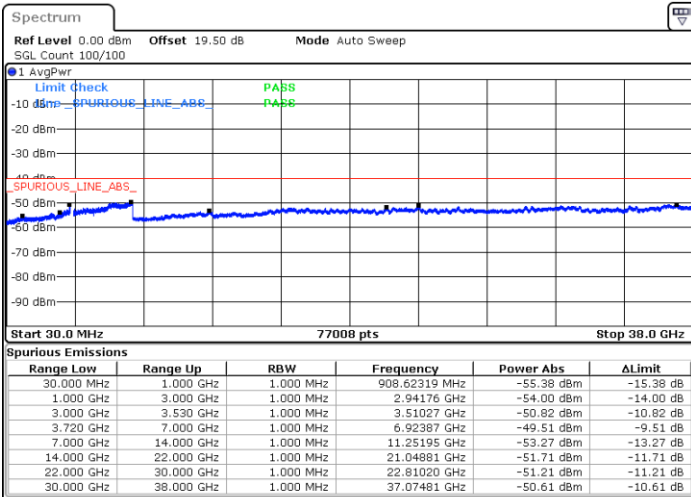

N/A

Date: 22.FEB.2021 15:44:49

LTE Band 48C / 15MHz+20MHz

64QAM

Lowest Channel / 1RB0 and 1RB9

Lowest Channel / 1RB74 and 1RB0

Date: 23.FEB.2021 10:04:32

Date: 23.FEB.2021 09:56:55

Lowest Channel / FullRB

N/A

Date: 23.FEB.2021 10:06:04

LTE Band 48C / 15MHz+20MHz

64QAM

Middle Channel / 1RB0 and 1RB99

Middle Channel / 1RB74 and 1RB0

Date: 23.FEB.2021 10:36:22

Date: 23.FEB.2021 10:43:59

Middle Channel / FullIRB

N/A

Date: 23.FEB.2021 10:34:51

LTE Band 48C / 15MHz+20MHz

64QAM

Highest Channel / 1RB0 and 1RB99

Highest Channel / 1RB74 and 1RB0

Date: 23.FEB.2021 11:08:19

Date: 23.FEB.2021 11:06:47

Highest Channel / FullIRB

N/A

Date: 23.FEB.2021 11:15:56

LTE Band 48C / 20MHz+5MHz

64QAM

Lowest Channel / 1RB0 and 1RB24