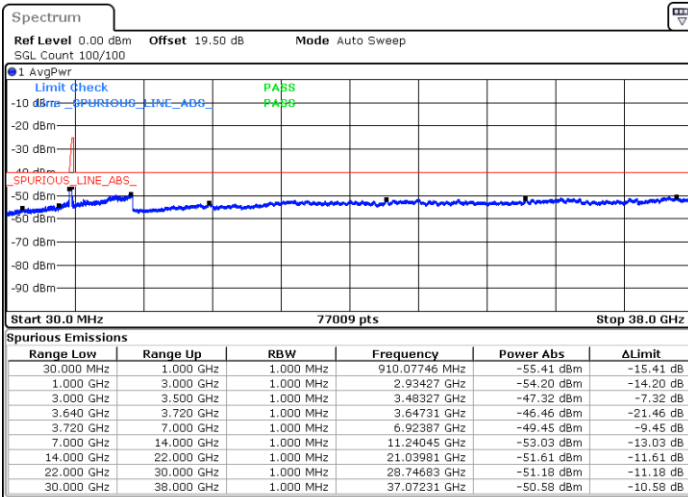

Highest Channel / 1RB99 and 1RB0

Date: 23.FEB.2021 14:22:02

Date: 23.FEB.2021 14:17:28

Highest Channel / FullIRB

N/A

Date: 23.FEB.2021 14:26:36

LTE Band 48C / 20MHz+15MHz

16QAM

Lowest Channel / 1RB0 and 1RB74

Lowest Channel / 1RB99 and 1RB0

Date: 23.FEB.2021 15:13:33

Date: 23.FEB.2021 15:08:59

Lowest Channel / FullIRB

N/A

Date: 23.FEB.2021 15:18:07

LTE Band 48C / 20MHz+15MHz

LTE Band 48C / 20MHz+15MHz

16QAM

Highest Channel / 1RB0 and 1RB74

Highest Channel / 1RB99 and 1RB0

Date: 23.FEB.2021 15:40:57

Date: 23.FEB.2021 15:36:23

Highest Channel / FullIRB

N/A