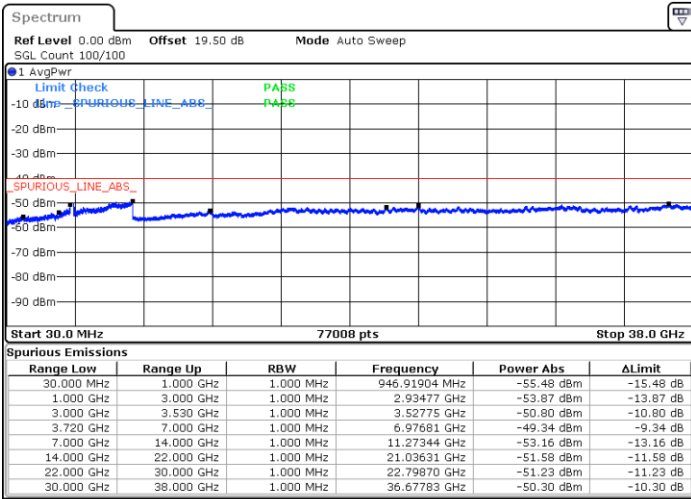

LTE Band 48C / 20MHz+10MHz

64QAM

Lowest Channel / 1RB0 and 1RB49

Lowest Channel / 1RB99 and 1RB0

Date: 22.FEB.2021 16:13:28

Date: 22.FEB.2021 16:05:52

Lowest Channel / FullIRB

N/A

Date: 22.FEB.2021 16:14:59

LTE Band 48C / 20MHz+10MHz

64QAM

Middle Channel / 1RB0 and 1RB49

Middle Channel / 1RB99 and 1RB0

Date: 22.FEB.2021 16:42:34

Date: 22.FEB.2021 16:58:14

Middle Channel / FullIRB

N/A

Date: 22.FEB.2021 16:41:03

LTE Band 48C / 20MHz+10MHz

64QAM

Highest Channel / 1RB0 and 1RB49

Highest Channel / 1RB99 and 1RB0

Date: 23.FEB.2021 14:20:31

Date: 23.FEB.2021 14:19:00

Highest Channel / FullIRB

N/A

Date: 23.FEB.2021 14:28:08

LTE Band 48C / 20MHz+15MHz

64QAM

Lowest Channel / 1RB0 and 1RB74

Lowest Channel / 1RB99 and 1RB0

Date: 23.FEB.2021 15:15:04