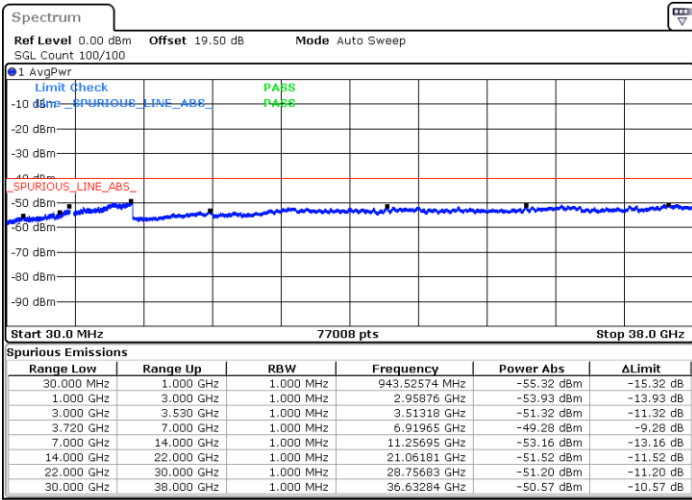

Date: 23.FEB.2021 10:43:59

Middle Channel / FullIRB

N/A

Date: 23.FEB.2021 10:34:51

LTE Band 48C / 15MHz+20MHz

64QAM

Highest Channel / 1RB0 and 1RB99

Highest Channel / 1RB74 and 1RB0

Date: 23.FEB.2021 11:08:19

Date: 23.FEB.2021 11:06:47

Highest Channel / FullIRB

N/A

Date: 23.FEB.2021 11:15:56

LTE Band 48C / 20MHz+5MHz

64QAM

Lowest Channel / 1RB0 and 1RB24

Lowest Channel / 1RB99 and 1RB0

Date: 22.FEB.2021 12:25:56

Date: 22.FEB.2021 12:18:20

Lowest Channel / FullIRB

N/A

Date: 22.FEB.2021 12:27:27

LTE Band 48C / 20MHz+5MHz

64QAM

Middle Channel / 1RB0 and 1RB24

Middle Channel / 1RB99 and 1RB0

Date: 22.FEB.2021 12:54:47

Date: 22.FEB.2021 13:02:22

Middle Channel / FullIRB

N/A

Date: 22.FEB.2021 12:53:15

LTE Band 48C / 20MHz+5MHz