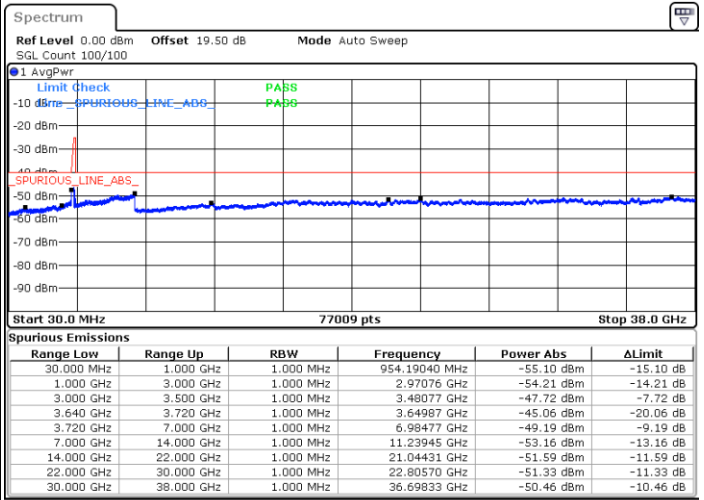

N/A

Date: 22.FEB.2021 12:51:44

LTE Band 48C / 20MHz+5MHz

16QAM

Highest Channel / 1RB0 and 1RB24

Highest Channel / 1RB99 and 1RB0

Date: 22.FEB.2021 13:28:11

Date: 22.FEB.2021 13:23:37

Highest Channel / FullIRB

N/A

Date: 22.FEB.2021 13:32:44

LTE Band 48C / 20MHz+10MHz

16QAM

Lowest Channel / 1RB0 and 1RB49

Lowest Channel / 1RB99 and 1RB0

Date: 22.FEB.2021 16:11:57

Date: 22.FEB.2021 16:07:23

Lowest Channel / FullIRB

N/A

Date: 22.FEB.2021 16:16:30

LTE Band 48C / 20MHz+10MHz

16QAM

Middle Channel / 1RB0 and 1RB49

Middle Channel / 1RB99 and 1RB0

Date: 22.FEB.2021 16:44:05

Date: 22.FEB.2021 16:56:42

Middle Channel / FullIRB

N/A

Date: 22.FEB.2021 16:39:31

LTE Band 48C / 20MHz+10MHz

16QAM

Highest Channel / 1RB0 and 1RB49