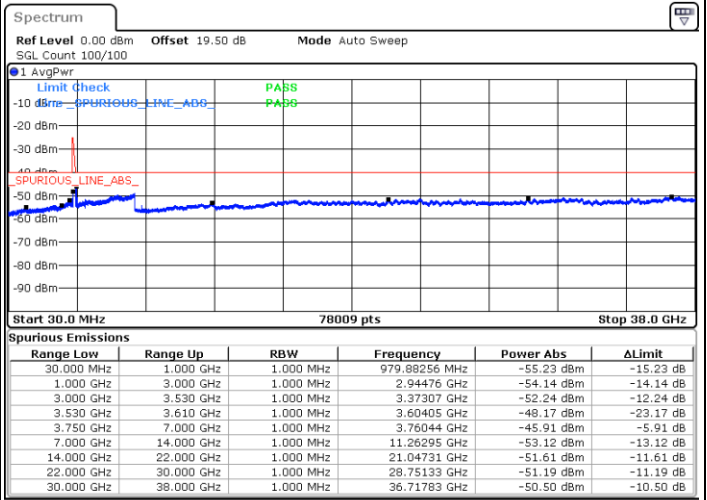

Date: 22.FEB.2021 10:20:52

Date: 22.FEB.2021 10:13:15

Lowest Channel / FullIRB

N/A

Date: 22.FEB.2021 10:22:23

LTE Band 48C / 5MHz+20MHz

64QAM

Middle Channel / 1RB0 and 1RB99

Middle Channel / 1RB24 and 1RB0

Date: 22.FEB.2021 10:49:43

Date: 22.FEB.2021 10:57:19

Middle Channel / FullIRB

N/A

Date: 22.FEB.2021 10:48:12

LTE Band 48C / 5MHz+20MHz

64QAM

Highest Channel / 1RB0 and 1RB99

Highest Channel / 1RB24 and 1RB0

Date: 22.FEB.2021 11:21:37

Date: 22.FEB.2021 11:20:06

Highest Channel / FullIRB

N/A

Date: 22.FEB.2021 11:29:13

LTE Band 48C / 10MHz+20MHz