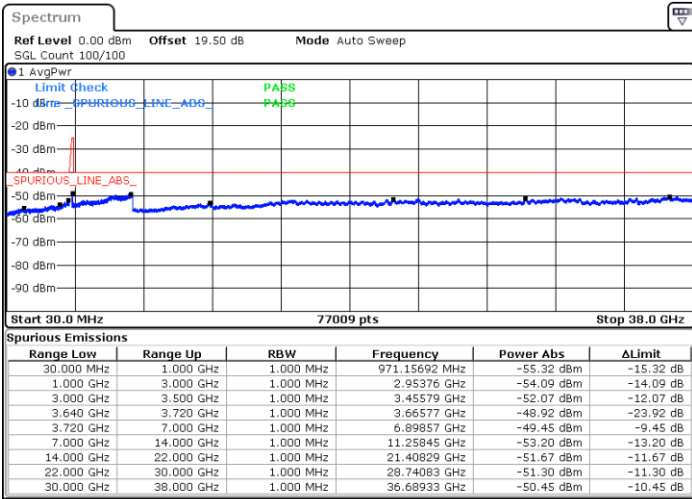

N/A

Date: 22.FEB.2021 12:51:44

LTE Band 48C / 20MHz+5MHz

16QAM

Highest Channel / 1RB0 and 1RB24

Highest Channel / 1RB99 and 1RB0

Date: 22.FEB.2021 13:28:11

Date: 22.FEB.2021 13:23:37

Highest Channel / FullIRB

N/A

Date: 22.FEB.2021 13:32:44

LTE Band 48C / 20MHz+10MHz

16QAM

Lowest Channel / 1RB0 and 1RB49

Lowest Channel / 1RB99 and 1RB0

Date: 22.FEB.2021 16:11:57

Date: 22.FEB.2021 16:07:23

Lowest Channel / FullIRB

N/A

Date: 22.FEB.2021 16:16:30

LTE Band 48C / 20MHz+10MHz

16QAM

Middle Channel / 1RB0 and 1RB49

Middle Channel / 1RB99 and 1RB0

Date: 22.FEB.2021 16:44:05

Date: 22.FEB.2021 16:56:42

Middle Channel / FullIRB

N/A

Date: 22.FEB.2021 16:39:31

LTE Band 48C / 20MHz+10MHz

16QAM

Highest Channel / 1RB0 and 1RB49