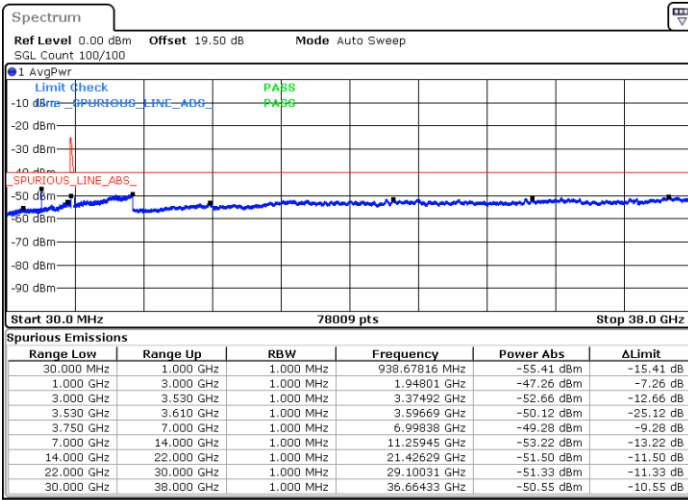

N/A

Date: 23.FEB.2021 12:30:06

LTE Band 48C / 20MHz+20MHz

16QAM

MiddleChannel / 1RB0 and 1RB99

Middle Channel / 1RB99 and 1RB0

Date: 23.FEB.2021 13:00:23

Date: 23.FEB.2021 13:04:56

Middle Channel / FullIRB

N/A

Date: 23.FEB.2021 12:55:49

LTE Band 48C / 20MHz+20MHz

16QAM

Highest Channel / 1RB0 and 1RB99

Highest Channel / 1RB99 and 1RB0

Date: 23.FEB.2021 13:32:18

Date: 23.FEB.2021 13:27:45

Highest Channel / FullIRB

N/A

Date: 23.FEB.2021 13:36:53

LTE Band 48C / 5MHz+20MHz

64QAM

Lowest Channel / 1RB0 and 1RB9

Lowest Channel / 1RB24 and 1RB0

Date: 22.FEB.2021 10:20:52

Date: 22.FEB.2021 10:13:15

Lowest Channel / FullIRB

N/A

Date: 22.FEB.2021 10:22:23

LTE Band 48C / 5MHz+20MHz

64QAM

Middle Channel / 1RB0 and 1RB99