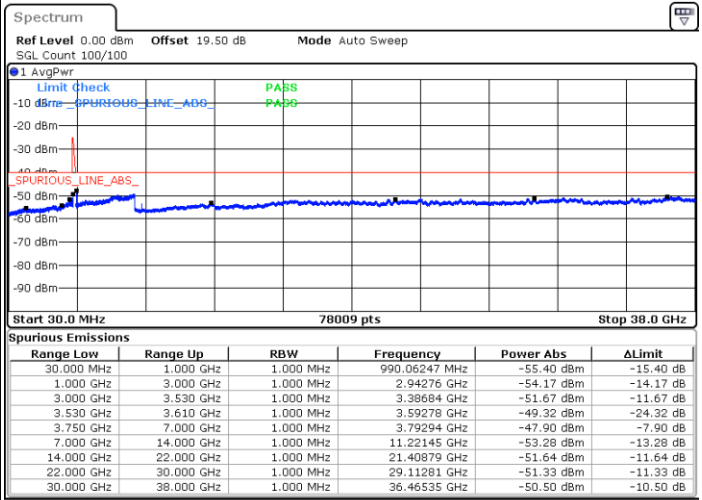

Date: 23.FEB.2021 11:08:19

Date: 23.FEB.2021 11:06:47

Highest Channel / FullIRB

N/A

Date: 23.FEB.2021 11:15:56

LTE Band 48C / 20MHz+5MHz

64QAM

Lowest Channel / 1RB0 and 1RB24

Lowest Channel / 1RB99 and 1RB0

Date: 22.FEB.2021 12:25:56

Date: 22.FEB.2021 12:18:20

Lowest Channel / FullIRB

N/A

Date: 22.FEB.2021 12:27:27

LTE Band 48C / 20MHz+5MHz

64QAM

Middle Channel / 1RB0 and 1RB24

Middle Channel / 1RB99 and 1RB0

Date: 22.FEB.2021 12:54:47

Date: 22.FEB.2021 13:02:22

Middle Channel / FullIRB

N/A

Date: 22.FEB.2021 12:53:15

LTE Band 48C / 20MHz+5MHz

64QAM

Highest Channel / 1RB0 and 1RB24

Highest Channel / 1RB99 and 1RB0

Date: 22.FEB.2021 13:26:39

Date: 22.FEB.2021 13:25:08

Highest Channel / FullIRB

N/A

Date: 22.FEB.2021 13:34:16