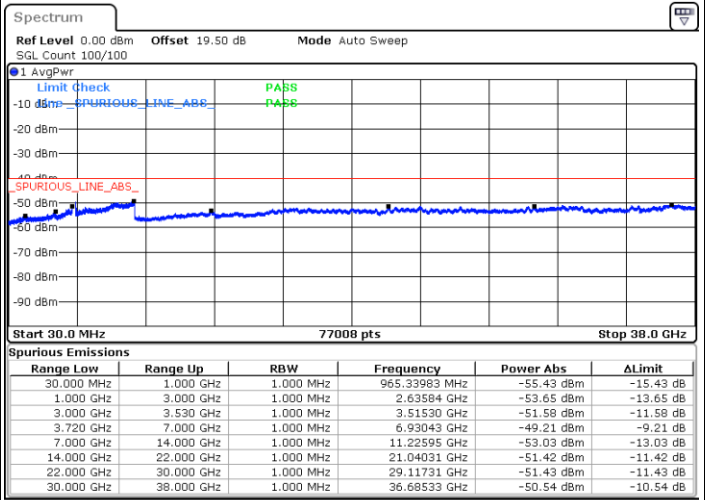

N/A

Date: 22.FEB.2021 15:44:49

LTE Band 48C / 15MHz+20MHz

64QAM

Lowest Channel / 1RB0 and 1RB9

Lowest Channel / 1RB74 and 1RB0

Date: 23.FEB.2021 10:04:32

Date: 23.FEB.2021 09:56:55

Lowest Channel / FullRB

N/A

Date: 23.FEB.2021 10:06:04

LTE Band 48C / 15MHz+20MHz

64QAM

Middle Channel / 1RB0 and 1RB99

Middle Channel / 1RB74 and 1RB0

Date: 23.FEB.2021 10:36:22

Date: 23.FEB.2021 10:43:59

Middle Channel / FullIRB

N/A

Date: 23.FEB.2021 10:34:51

LTE Band 48C / 15MHz+20MHz

64QAM

Highest Channel / 1RB0 and 1RB99

Highest Channel / 1RB74 and 1RB0

Date: 23.FEB.2021 11:08:19

Date: 23.FEB.2021 11:06:47

Highest Channel / FullIRB

N/A

Date: 23.FEB.2021 11:15:56

LTE Band 48C / 20MHz+5MHz

64QAM

Lowest Channel / 1RB0 and 1RB24