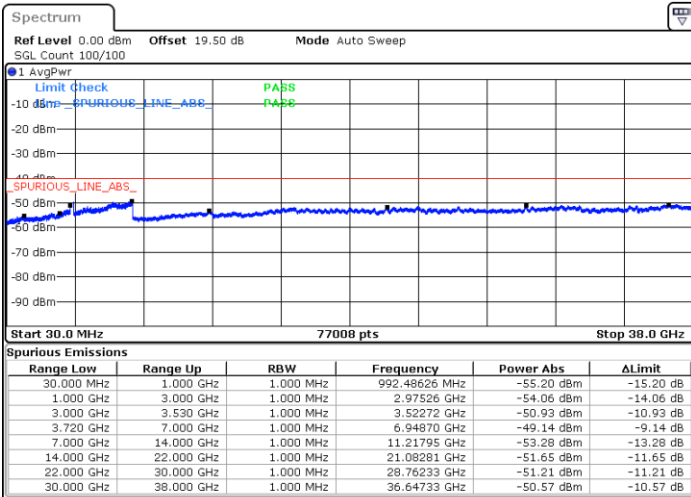

Highest Channel / FullIRB

N/A

Date: 22.FEB.2021 13:32:44

LTE Band 48C / 20MHz+10MHz

16QAM

Lowest Channel / 1RB0 and 1RB49

Lowest Channel / 1RB99 and 1RB0

Date: 22.FEB.2021 16:11:57

Date: 22.FEB.2021 16:07:23

Lowest Channel / FullIRB

N/A

Date: 22.FEB.2021 16:16:30

LTE Band 48C / 20MHz+10MHz

16QAM

Middle Channel / 1RB0 and 1RB49

Middle Channel / 1RB99 and 1RB0

Date: 22.FEB.2021 16:44:05

Date: 22.FEB.2021 16:56:42

Middle Channel / FullIRB

N/A

Date: 22.FEB.2021 16:39:31

LTE Band 48C / 20MHz+10MHz

16QAM

Highest Channel / 1RB0 and 1RB49

Highest Channel / 1RB99 and 1RB0

Date: 23.FEB.2021 14:22:02

Date: 23.FEB.2021 14:17:28

Highest Channel / FullIRB

N/A

Date: 23.FEB.2021 14:26:36

LTE Band 48C / 20MHz+15MHz

16QAM