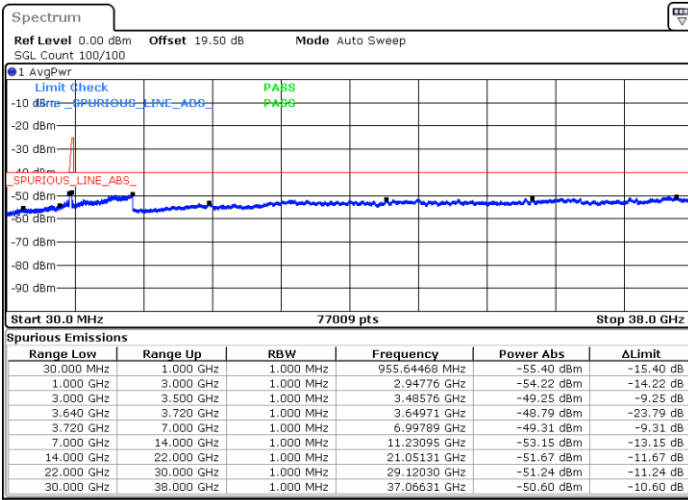

Date: 22.FEB.2021 16:44:05

Date: 22.FEB.2021 16:56:42

Middle Channel / FullIRB

N/A

Date: 22.FEB.2021 16:39:31

LTE Band 48C / 20MHz+10MHz

16QAM

Highest Channel / 1RB0 and 1RB49

Highest Channel / 1RB99 and 1RB0

Date: 23.FEB.2021 14:22:02

Date: 23.FEB.2021 14:17:28

Highest Channel / FullIRB

N/A

Date: 23.FEB.2021 14:26:36

LTE Band 48C / 20MHz+15MHz

16QAM

Lowest Channel / 1RB0 and 1RB74

Lowest Channel / 1RB99 and 1RB0

Date: 23.FEB.2021 15:13:33

Date: 23.FEB.2021 15:08:59

Lowest Channel / FullIRB

N/A

Date: 23.FEB.2021 15:18:07

LTE Band 48C / 20MHz+15MHz