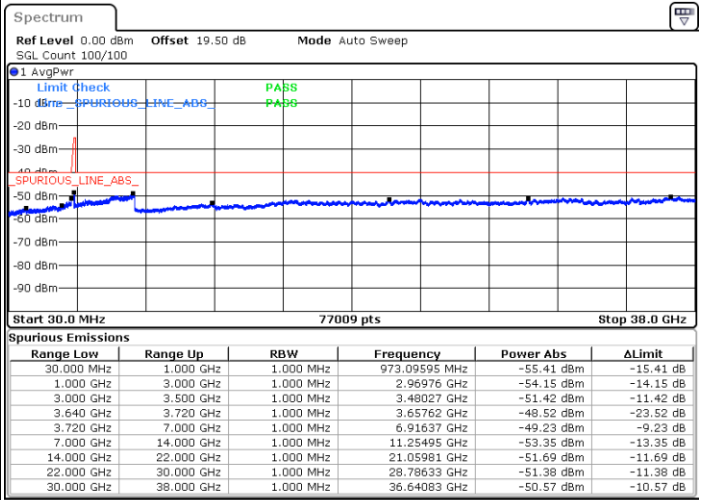

LTE Band 48C / 20MHz+15MHz

16QAM

Highest Channel / 1RB0 and 1RB74

Highest Channel / 1RB99 and 1RB0

Date: 23.FEB.2021 15:40:57

Date: 23.FEB.2021 15:36:23

Highest Channel / FullIRB

N/A

Date: 23.FEB.2021 15:45:31

LTE Band 48C / 20MHz+20MHz

16QAM

Lowest Channel / 1RB0 and 1RB99

Lowest Channel / 1RB99 and 1RB0

Date: 23.FEB.2021 12:25:32

Date: 23.FEB.2021 12:20:58

Lowest Channel / FullIRB

N/A

Date: 23.FEB.2021 12:30:06

LTE Band 48C / 20MHz+20MHz

16QAM

MiddleChannel / 1RB0 and 1RB99

Middle Channel / 1RB99 and 1RB0

Date: 23.FEB.2021 13:00:23

Date: 23.FEB.2021 13:04:56

Middle Channel / FullIRB

N/A

Date: 23.FEB.2021 12:55:49

LTE Band 48C / 20MHz+20MHz

16QAM

Highest Channel / 1RB0 and 1RB99

Highest Channel / 1RB99 and 1RB0

Date: 23.FEB.2021 13:32:18