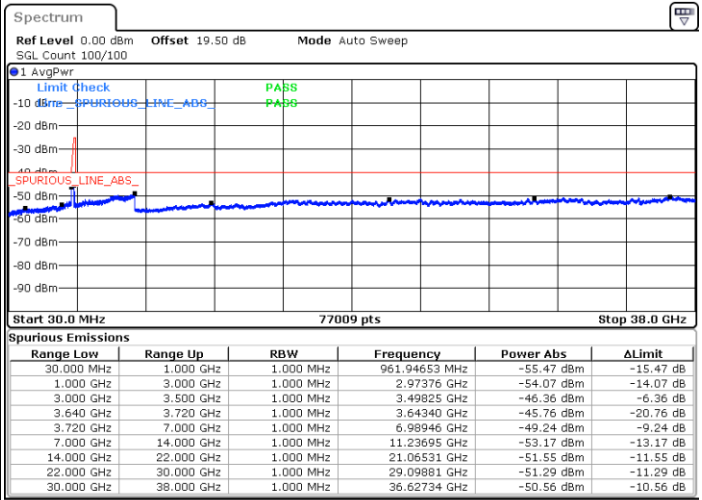

LTE Band 48C / 20MHz+5MHz

16QAM

Lowest Channel / 1RB0 and 1RB24

Lowest Channel / 1RB99 and 1RB0

Date: 22.FEB.2021 12:24:25

Date: 22.FEB.2021 12:19:51

Lowest Channel / FullIRB

N/A

Date: 22.FEB.2021 12:28:59

LTE Band 48C / 20MHz+5MHz

16QAM

Middle Channel / 1RB0 and 1RB24

Middle Channel / 1RB99 and 1RB0

Date: 22.FEB.2021 12:56:18

Date: 22.FEB.2021 13:00:51

Middle Channel / FullIRB

N/A

Date: 22.FEB.2021 12:51:44

LTE Band 48C / 20MHz+5MHz

16QAM

Highest Channel / 1RB0 and 1RB24

Highest Channel / 1RB99 and 1RB0

Date: 22.FEB.2021 13:28:11

Date: 22.FEB.2021 13:23:37