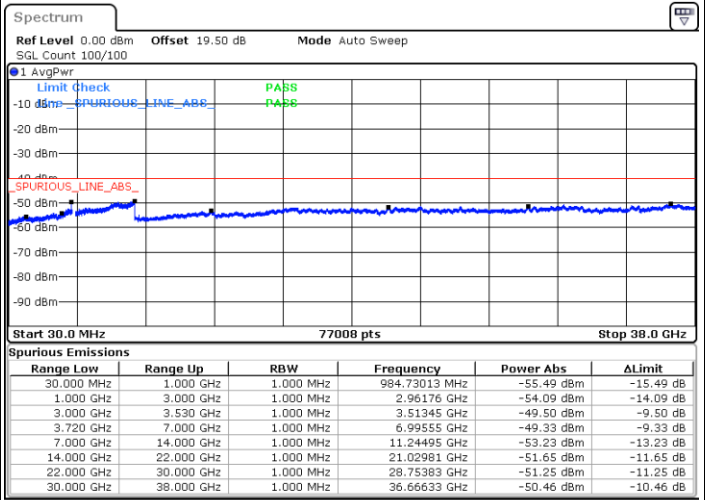

Date: 23.FEB.2021 13:27:45

Highest Channel / FullIRB

N/A

Date: 23.FEB.2021 13:36:53

LTE Band 48C / 5MHz+20MHz

64QAM

Lowest Channel / 1RB0 and 1RB9

Lowest Channel / 1RB24 and 1RB0

Date: 22.FEB.2021 10:20:52

Date: 22.FEB.2021 10:13:15

Lowest Channel / FullIRB

N/A

Date: 22.FEB.2021 10:22:23

LTE Band 48C / 5MHz+20MHz

64QAM

Middle Channel / 1RB0 and 1RB99

Middle Channel / 1RB24 and 1RB0

Date: 22.FEB.2021 10:49:43

Date: 22.FEB.2021 10:57:19

Middle Channel / FullIRB

N/A

Date: 22.FEB.2021 10:48:12

LTE Band 48C / 5MHz+20MHz

64QAM

Highest Channel / 1RB0 and 1RB99

Highest Channel / 1RB24 and 1RB0

Date: 22.FEB.2021 11:21:37

Date: 22.FEB.2021 11:20:06

Highest Channel / FullIRB

N/A

Date: 22.FEB.2021 11:29:13

LTE Band 48C / 10MHz+20MHz