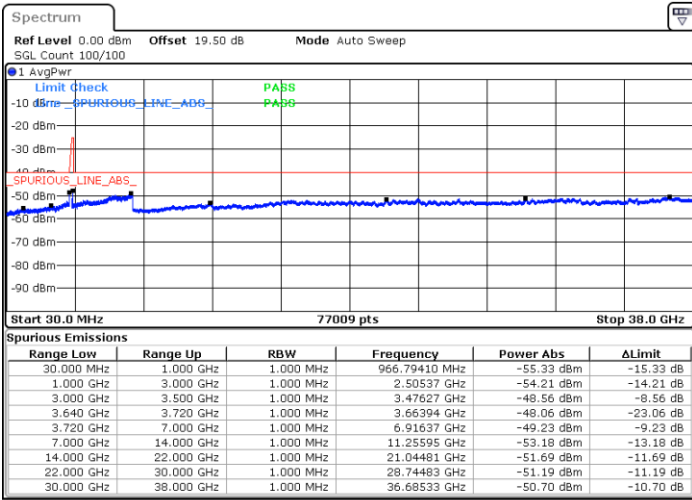

LTE Band 48C / 20MHz+15MHz

16QAM

Highest Channel / 1RB0 and 1RB74

Highest Channel / 1RB99 and 1RB0

Date: 23.FEB.2021 15:40:57

Date: 23.FEB.2021 15:36:23

Highest Channel / FullIRB

N/A

Date: 23.FEB.2021 15:45:31

LTE Band 48C / 20MHz+20MHz

16QAM

Lowest Channel / 1RB0 and 1RB99

Lowest Channel / 1RB99 and 1RB0

Date: 23.FEB.2021 12:25:32

Date: 23.FEB.2021 12:20:58

Lowest Channel / FullIRB

N/A

Date: 23.FEB.2021 12:30:06

LTE Band 48C / 20MHz+20MHz

16QAM

MiddleChannel / 1RB0 and 1RB99

Middle Channel / 1RB99 and 1RB0

Date: 23.FEB.2021 13:00:23

Date: 23.FEB.2021 13:04:56

Middle Channel / FullIRB

N/A

Date: 23.FEB.2021 12:55:49

LTE Band 48C / 20MHz+20MHz

16QAM

Highest Channel / 1RB0 and 1RB99

Highest Channel / 1RB99 and 1RB0

Date: 23.FEB.2021 13:32:18