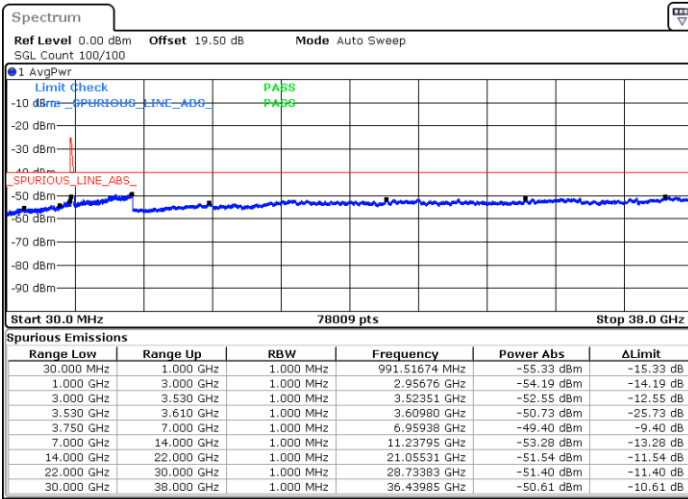

Lowest Channel / 1RB99 and 1RB0

Date: 22.FEB.2021 12:25:56

Date: 22.FEB.2021 12:18:20

Lowest Channel / FullIRB

N/A

Date: 22.FEB.2021 12:27:27

LTE Band 48C / 20MHz+5MHz

64QAM

Middle Channel / 1RB0 and 1RB24

Middle Channel / 1RB99 and 1RB0

Date: 22.FEB.2021 12:54:47

Date: 22.FEB.2021 13:02:22

Middle Channel / FullIRB

N/A

Date: 22.FEB.2021 12:53:15

LTE Band 48C / 20MHz+5MHz

64QAM

Highest Channel / 1RB0 and 1RB24

Highest Channel / 1RB99 and 1RB0

Date: 22.FEB.2021 13:26:39

Date: 22.FEB.2021 13:25:08

Highest Channel / FullIRB

N/A

Date: 22.FEB.2021 13:34:16

LTE Band 48C / 20MHz+10MHz

64QAM

Lowest Channel / 1RB0 and 1RB49

Lowest Channel / 1RB99 and 1RB0

Date: 22.FEB.2021 16:13:28

Date: 22.FEB.2021 16:05:52

Lowest Channel / FullIRB

N/A