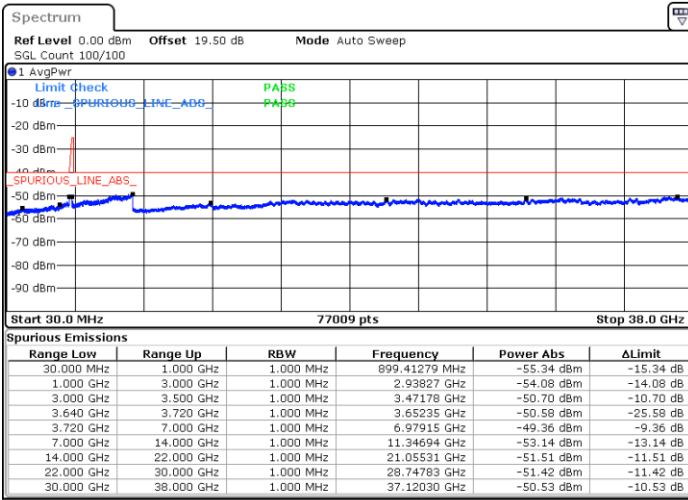

LTE Band 48C / 20MHz+5MHz

16QAM

Lowest Channel / 1RB0 and 1RB24

Lowest Channel / 1RB99 and 1RB0

Date: 22.FEB.2021 12:24:25

Date: 22.FEB.2021 12:19:51

Lowest Channel / FullIRB

N/A

Date: 22.FEB.2021 12:28:59

LTE Band 48C / 20MHz+5MHz

16QAM

Middle Channel / 1RB0 and 1RB24

Middle Channel / 1RB99 and 1RB0

Date: 22.FEB.2021 12:56:18

Date: 22.FEB.2021 13:00:51

Middle Channel / FullIRB

N/A

Date: 22.FEB.2021 12:51:44

LTE Band 48C / 20MHz+5MHz

16QAM

Highest Channel / 1RB0 and 1RB24

Highest Channel / 1RB99 and 1RB0

Date: 22.FEB.2021 13:28:11

Date: 22.FEB.2021 13:23:37

Highest Channel / FullIRB

N/A

Date: 22.FEB.2021 13:32:44

LTE Band 48C / 20MHz+10MHz

16QAM

Lowest Channel / 1RB0 and 1RB49

Lowest Channel / 1RB99 and 1RB0

Date: 22.FEB.2021 16:11:57