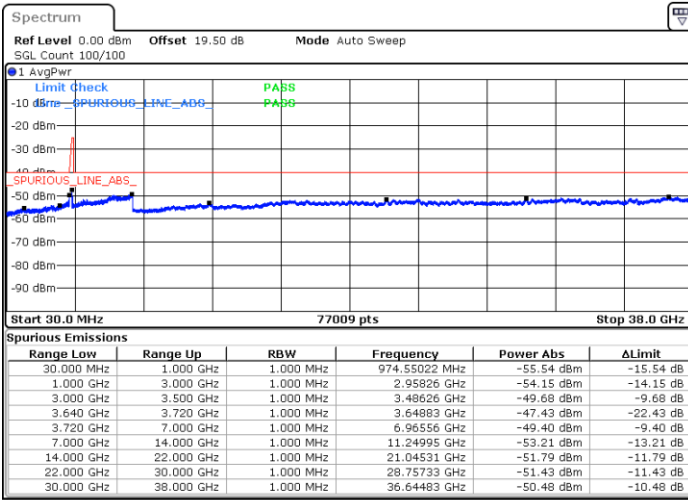

N/A

Date: 22.FEB.2021 16:41:03

LTE Band 48C / 20MHz+10MHz

64QAM

Highest Channel / 1RB0 and 1RB49

Highest Channel / 1RB99 and 1RB0

Date: 23.FEB.2021 14:20:31

Date: 23.FEB.2021 14:19:00

Highest Channel / FullIRB

N/A

Date: 23.FEB.2021 14:28:08

LTE Band 48C / 20MHz+15MHz

64QAM

Lowest Channel / 1RB0 and 1RB74

Lowest Channel / 1RB99 and 1RB0

Date: 23.FEB.2021 15:15:04