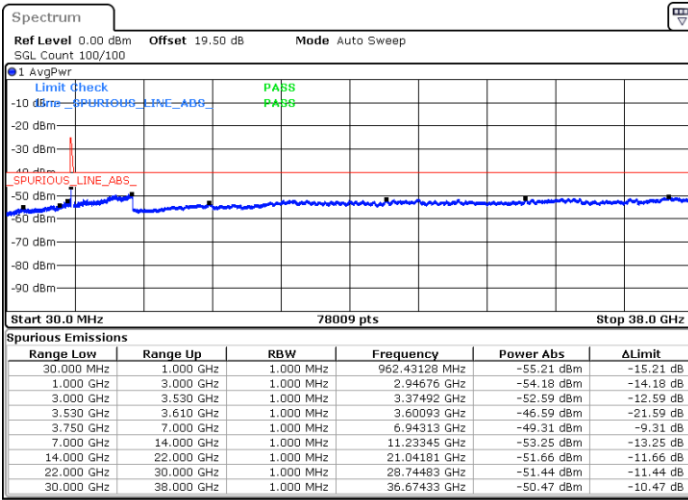

Lowest Channel / 1RB0 and 1RB74

Lowest Channel / 1RB99 and 1RB0

Date: 23.FEB.2021 15:13:33

Date: 23.FEB.2021 15:08:59

Lowest Channel / FullIRB

N/A

Date: 23.FEB.2021 15:18:07

LTE Band 48C / 20MHz+15MHz

16QAM

Middle Channel / 1RB0 and 1RB74

Middle Channel / 1RB99 and 1RB0

Date: 23.FEB.2021 15:27:15

Date: 23.FEB.2021 15:31:49

Middle Channel / FullIRB

N/A

Date: 23.FEB.2021 15:22:41

LTE Band 48C / 20MHz+15MHz

16QAM

Highest Channel / 1RB0 and 1RB74

Highest Channel / 1RB99 and 1RB0

Date: 23.FEB.2021 15:40:57

Date: 23.FEB.2021 15:36:23

Highest Channel / FullIRB

N/A

Date: 23.FEB.2021 15:45:31

LTE Band 48C / 20MHz+20MHz

16QAM

Lowest Channel / 1RB0 and 1RB99

Lowest Channel / 1RB99 and 1RB0

Date: 23.FEB.2021 12:25:32

Date: 23.FEB.2021 12:20:58

Lowest Channel / FullIRB