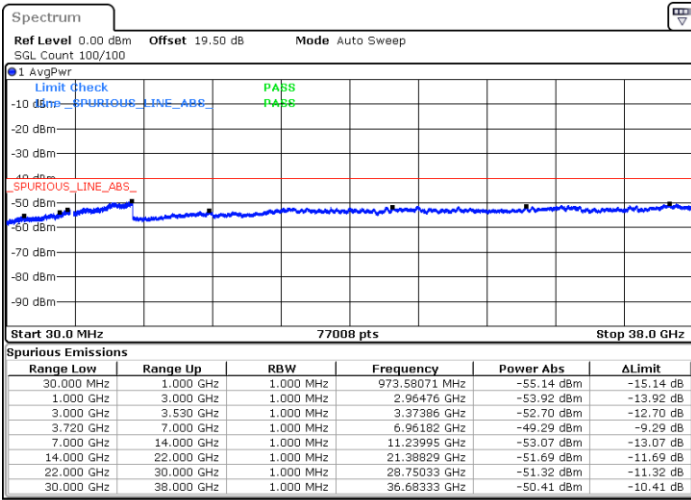

LTE Band 48C / 20MHz+10MHz

64QAM

Lowest Channel / 1RB0 and 1RB49

Lowest Channel / 1RB99 and 1RB0

Date: 22.FEB.2021 16:13:28

Date: 22.FEB.2021 16:05:52

Lowest Channel / FullIRB

N/A

Date: 22.FEB.2021 16:14:59

LTE Band 48C / 20MHz+10MHz

64QAM

Middle Channel / 1RB0 and 1RB49

Middle Channel / 1RB99 and 1RB0

Date: 22.FEB.2021 16:42:34

Date: 22.FEB.2021 16:58:14

Middle Channel / FullIRB

N/A

Date: 22.FEB.2021 16:41:03

LTE Band 48C / 20MHz+10MHz

64QAM

Highest Channel / 1RB0 and 1RB49

Highest Channel / 1RB99 and 1RB0

Date: 23.FEB.2021 14:20:31

Date: 23.FEB.2021 14:19:00

Highest Channel / FullIRB

N/A

Date: 23.FEB.2021 14:28:08

LTE Band 48C / 20MHz+15MHz

64QAM

Lowest Channel / 1RB0 and 1RB74

Lowest Channel / 1RB99 and 1RB0

Date: 23.FEB.2021 15:15:04