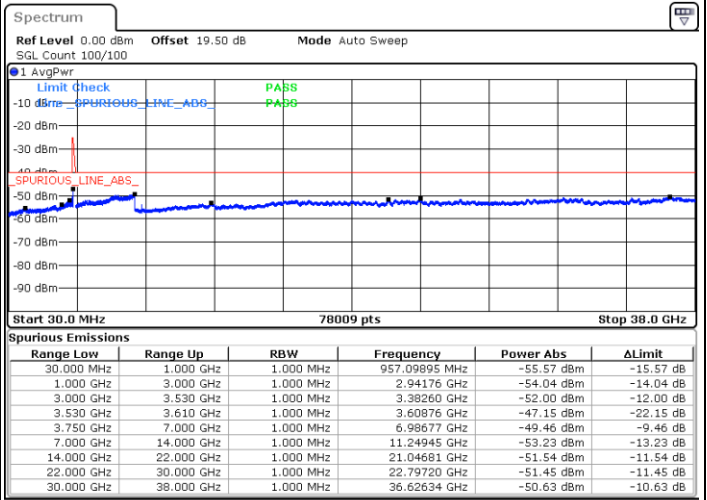

LTE Band 48C / 20MHz+10MHz

64QAM

Lowest Channel / 1RB0 and 1RB49

Lowest Channel / 1RB99 and 1RB0

Date: 22.FEB.2021 16:13:28

Date: 22.FEB.2021 16:05:52

Lowest Channel / FullIRB

N/A

Date: 22.FEB.2021 16:14:59

LTE Band 48C / 20MHz+10MHz

64QAM

Middle Channel / 1RB0 and 1RB49

Middle Channel / 1RB99 and 1RB0

Date: 22.FEB.2021 16:42:34

Date: 22.FEB.2021 16:58:14

Middle Channel / FullIRB

N/A

Date: 22.FEB.2021 16:41:03

LTE Band 48C / 20MHz+10MHz

64QAM

Highest Channel / 1RB0 and 1RB49

Highest Channel / 1RB99 and 1RB0

Date: 23.FEB.2021 14:20:31

Date: 23.FEB.2021 14:19:00

Highest Channel / FullIRB

N/A

Date: 23.FEB.2021 14:28:08

LTE Band 48C / 20MHz+15MHz

64QAM

Lowest Channel / 1RB0 and 1RB74

Lowest Channel / 1RB99 and 1RB0

Date: 23.FEB.2021 15:15:04