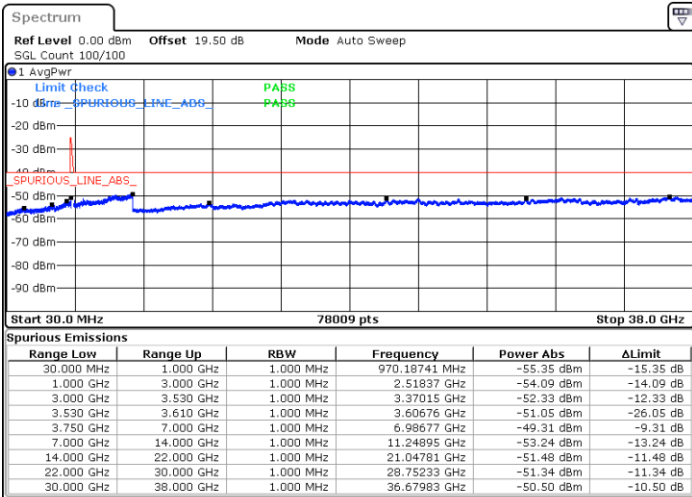

Middle Channel / 1RB24 and 1RB0

Date: 22.FEB.2021 10:49:43

Date: 22.FEB.2021 10:57:19

Middle Channel / FullIRB

N/A

Date: 22.FEB.2021 10:48:12

LTE Band 48C / 5MHz+20MHz

64QAM

Highest Channel / 1RB0 and 1RB99

Highest Channel / 1RB24 and 1RB0

Date: 22.FEB.2021 11:21:37

Date: 22.FEB.2021 11:20:06

Highest Channel / FullIRB

N/A

Date: 22.FEB.2021 11:29:13

LTE Band 48C / 10MHz+20MHz

64QAM

Lowest Channel / 1RB0 and 1RB99

Lowest Channel / 1RB49 and 1RB0

Date: 22.FEB.2021 15:12:53

Date: 22.FEB.2021 15:05:16

Lowest Channel / FullRB

N/A

Date: 22.FEB.2021 15:14:24