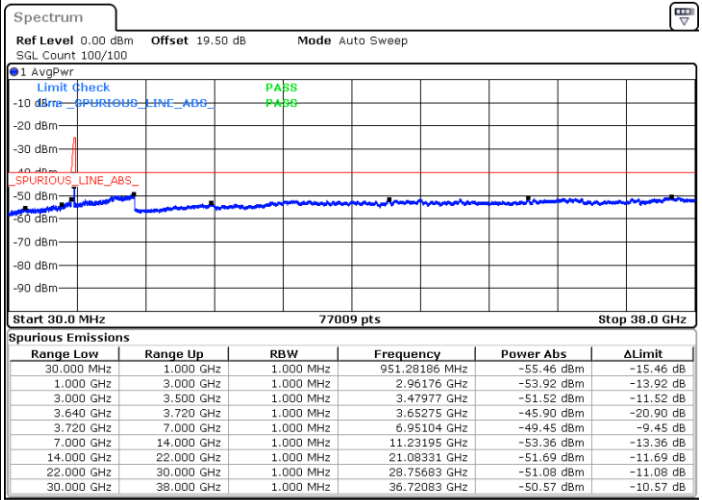

N/A

Date: 22.FEB.2021 16:41:03

LTE Band 48C / 20MHz+10MHz

64QAM

Highest Channel / 1RB0 and 1RB49

Highest Channel / 1RB99 and 1RB0

Date: 23.FEB.2021 14:20:31

Date: 23.FEB.2021 14:19:00

Highest Channel / FullIRB

N/A

Date: 23.FEB.2021 14:28:08

LTE Band 48C / 20MHz+15MHz

64QAM

Lowest Channel / 1RB0 and 1RB74

Lowest Channel / 1RB99 and 1RB0

Date: 23.FEB.2021 15:15:04