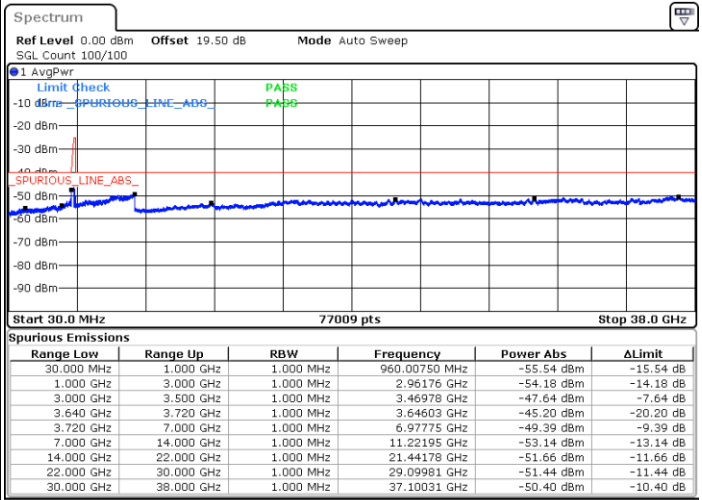

Date: 23.FEB.2021 10:43:59

Middle Channel / FullIRB

N/A

Date: 23.FEB.2021 10:34:51

LTE Band 48C / 15MHz+20MHz

64QAM

Highest Channel / 1RB0 and 1RB99

Highest Channel / 1RB74 and 1RB0

Date: 23.FEB.2021 11:08:19

Date: 23.FEB.2021 11:06:47

Highest Channel / FullIRB

N/A

Date: 23.FEB.2021 11:15:56

LTE Band 48C / 20MHz+5MHz

64QAM

Lowest Channel / 1RB0 and 1RB24

Lowest Channel / 1RB99 and 1RB0

Date: 22.FEB.2021 12:25:56

Date: 22.FEB.2021 12:18:20

Lowest Channel / FullIRB

N/A

Date: 22.FEB.2021 12:27:27

LTE Band 48C / 20MHz+5MHz

64QAM