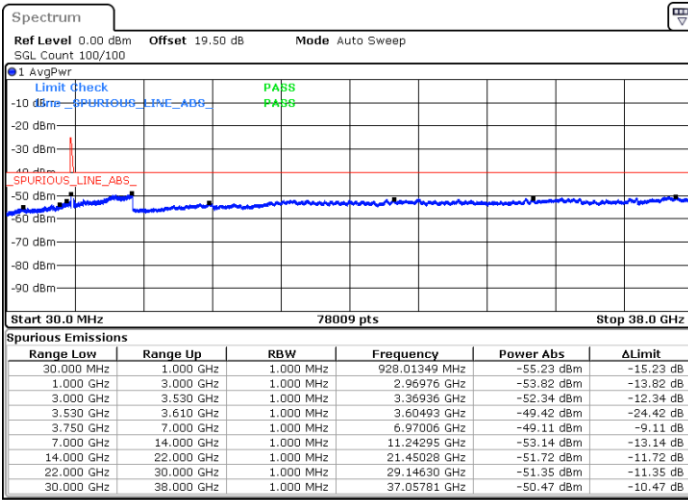

Date: 22.FEB.2021 12:28:59

LTE Band 48C / 20MHz+5MHz

16QAM

Middle Channel / 1RB0 and 1RB24

Middle Channel / 1RB99 and 1RB0

Date: 22.FEB.2021 12:56:18

Date: 22.FEB.2021 13:00:51

Middle Channel / FullIRB

N/A

Date: 22.FEB.2021 12:51:44

LTE Band 48C / 20MHz+5MHz

16QAM

Highest Channel / 1RB0 and 1RB24

Highest Channel / 1RB99 and 1RB0

Date: 22.FEB.2021 13:28:11

Date: 22.FEB.2021 13:23:37

Highest Channel / FullIRB

N/A

Date: 22.FEB.2021 13:32:44

LTE Band 48C / 20MHz+10MHz

16QAM

Lowest Channel / 1RB0 and 1RB49

Lowest Channel / 1RB99 and 1RB0

Date: 22.FEB.2021 16:11:57

Date: 22.FEB.2021 16:07:23

Lowest Channel / FullIRB

N/A

Date: 22.FEB.2021 16:16:30

LTE Band 48C / 20MHz+10MHz

16QAM

Middle Channel / 1RB0 and 1RB49

Middle Channel / 1RB99 and 1RB0