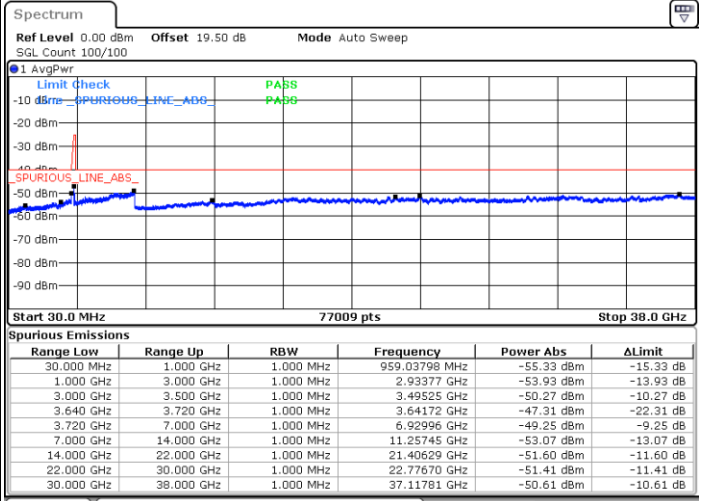

Date: 22.FEB.2021 15:22:00

LTE Band 48C / 10MHz+20MHz

64QAM

Highest Channel / 1RB0 and 1RB99

Highest Channel / 1RB49 and 1RB0

Date: 22.FEB.2021 15:37:13

Date: 22.FEB.2021 15:35:42

Highest Channel / FullIRB

N/A

Date: 22.FEB.2021 15:44:49

LTE Band 48C / 15MHz+20MHz

64QAM

Lowest Channel / 1RB0 and 1RB9

Lowest Channel / 1RB74 and 1RB0

Date: 23.FEB.2021 10:04:32

Date: 23.FEB.2021 09:56:55

Lowest Channel / FullRB

N/A

Date: 23.FEB.2021 10:06:04

LTE Band 48C / 15MHz+20MHz

64QAM

Middle Channel / 1RB0 and 1RB99

Middle Channel / 1RB74 and 1RB0

Date: 23.FEB.2021 10:36:22

Date: 23.FEB.2021 10:43:59

Middle Channel / FullIRB

N/A

Date: 23.FEB.2021 10:34:51

LTE Band 48C / 15MHz+20MHz

64QAM

Highest Channel / 1RB0 and 1RB99

Highest Channel / 1RB74 and 1RB0