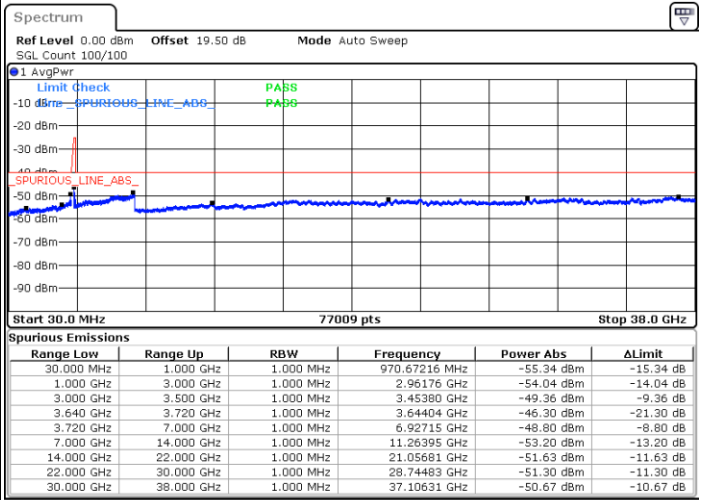

Middle Channel / FullIRB

N/A

Date: 23.FEB.2021 12:55:49

LTE Band 48C / 20MHz+20MHz

16QAM

Highest Channel / 1RB0 and 1RB99

Highest Channel / 1RB99 and 1RB0

Date: 23.FEB.2021 13:32:18

Date: 23.FEB.2021 13:27:45

Highest Channel / FullIRB

N/A

Date: 23.FEB.2021 13:36:53

LTE Band 48C / 5MHz+20MHz

64QAM

Lowest Channel / 1RB0 and 1RB9

Lowest Channel / 1RB24 and 1RB0

Date: 22.FEB.2021 10:20:52

Date: 22.FEB.2021 10:13:15

Lowest Channel / FullIRB

N/A

Date: 22.FEB.2021 10:22:23

LTE Band 48C / 5MHz+20MHz

64QAM

Middle Channel / 1RB0 and 1RB99