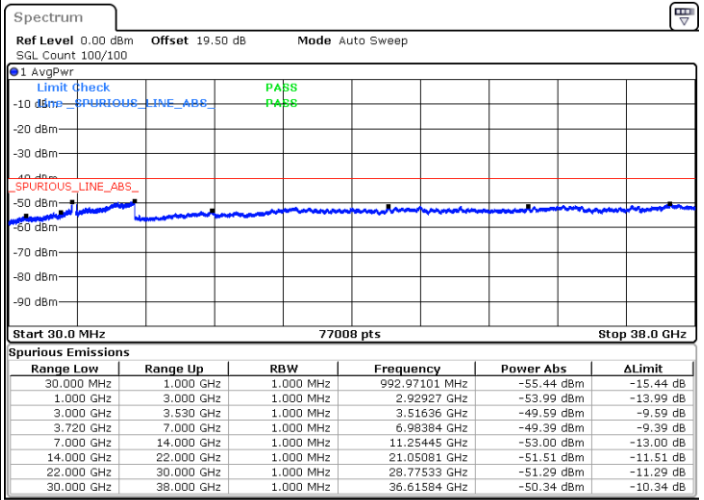

Date: 23.FEB.2021 10:43:59

Middle Channel / FullIRB

N/A

Date: 23.FEB.2021 10:34:51

LTE Band 48C / 15MHz+20MHz

64QAM

Highest Channel / 1RB0 and 1RB99

Highest Channel / 1RB74 and 1RB0

Date: 23.FEB.2021 11:08:19

Date: 23.FEB.2021 11:06:47

Highest Channel / FullIRB

N/A

Date: 23.FEB.2021 11:15:56

LTE Band 48C / 20MHz+5MHz

64QAM

Lowest Channel / 1RB0 and 1RB24

Lowest Channel / 1RB99 and 1RB0

Date: 22.FEB.2021 12:25:56

Date: 22.FEB.2021 12:18:20

Lowest Channel / FullIRB

N/A

Date: 22.FEB.2021 12:27:27

LTE Band 48C / 20MHz+5MHz

64QAM

Middle Channel / 1RB0 and 1RB24

Middle Channel / 1RB99 and 1RB0

Date: 22.FEB.2021 12:54:47

Date: 22.FEB.2021 13:02:22

Middle Channel / FullIRB

N/A

Date: 22.FEB.2021 12:53:15

LTE Band 48C / 20MHz+5MHz