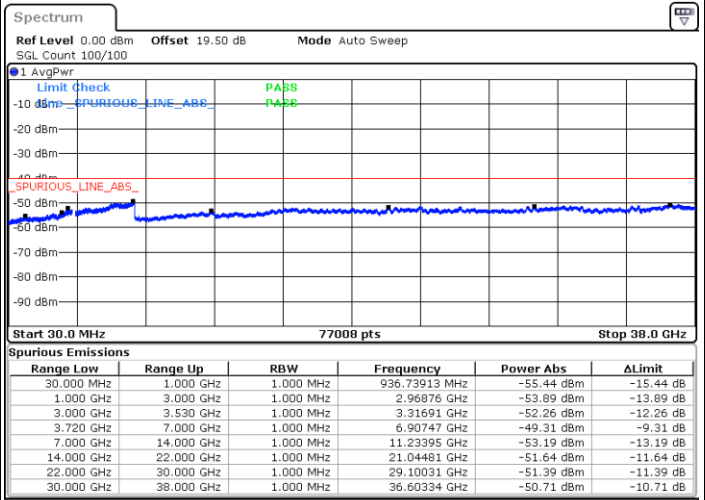

Date: 23.FEB.2021 15:45:31

LTE Band 48C / 20MHz+20MHz

16QAM

Lowest Channel / 1RB0 and 1RB99

Lowest Channel / 1RB99 and 1RB0

Date: 23.FEB.2021 12:25:32

Date: 23.FEB.2021 12:20:58

Lowest Channel / FullIRB

N/A

Date: 23.FEB.2021 12:30:06

LTE Band 48C / 20MHz+20MHz

16QAM

MiddleChannel / 1RB0 and 1RB99

Middle Channel / 1RB99 and 1RB0

Date: 23.FEB.2021 13:00:23

Date: 23.FEB.2021 13:04:56

Middle Channel / FullIRB

N/A

Date: 23.FEB.2021 12:55:49

LTE Band 48C / 20MHz+20MHz

16QAM

Highest Channel / 1RB0 and 1RB99

Highest Channel / 1RB99 and 1RB0

Date: 23.FEB.2021 13:32:18

Date: 23.FEB.2021 13:27:45

Highest Channel / FullIRB

N/A

Date: 23.FEB.2021 13:36:53

LTE Band 48C / 5MHz+20MHz

64QAM

Lowest Channel / 1RB0 and 1RB9

Lowest Channel / 1RB24 and 1RB0