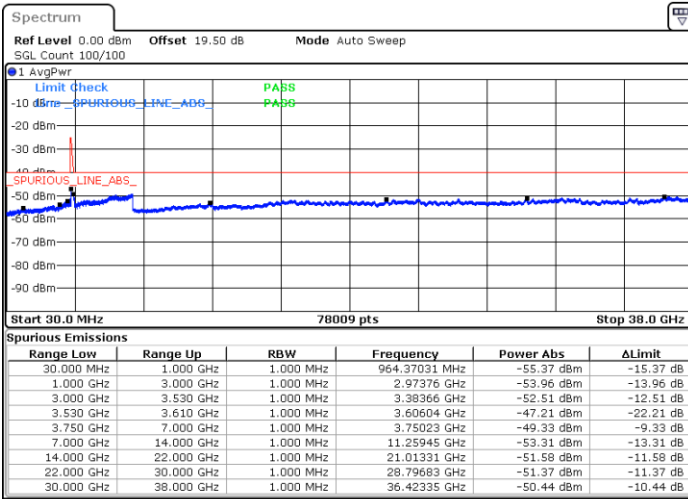

N/A

Date: 23.FEB.2021 12:30:06

LTE Band 48C / 20MHz+20MHz

16QAM

MiddleChannel / 1RB0 and 1RB99

Middle Channel / 1RB99 and 1RB0

Date: 23.FEB.2021 13:00:23

Date: 23.FEB.2021 13:04:56

Middle Channel / FullIRB

N/A

Date: 23.FEB.2021 12:55:49

LTE Band 48C / 20MHz+20MHz

16QAM

Highest Channel / 1RB0 and 1RB99

Highest Channel / 1RB99 and 1RB0

Date: 23.FEB.2021 13:32:18

Date: 23.FEB.2021 13:27:45

Highest Channel / FullIRB

N/A

Date: 23.FEB.2021 13:36:53

LTE Band 48C / 5MHz+20MHz

64QAM

Lowest Channel / 1RB0 and 1RB9

Lowest Channel / 1RB24 and 1RB0

Date: 22.FEB.2021 10:20:52

Date: 22.FEB.2021 10:13:15

Lowest Channel / FullIRB

N/A

Date: 22.FEB.2021 10:22:23

LTE Band 48C / 5MHz+20MHz

64QAM

Middle Channel / 1RB0 and 1RB99