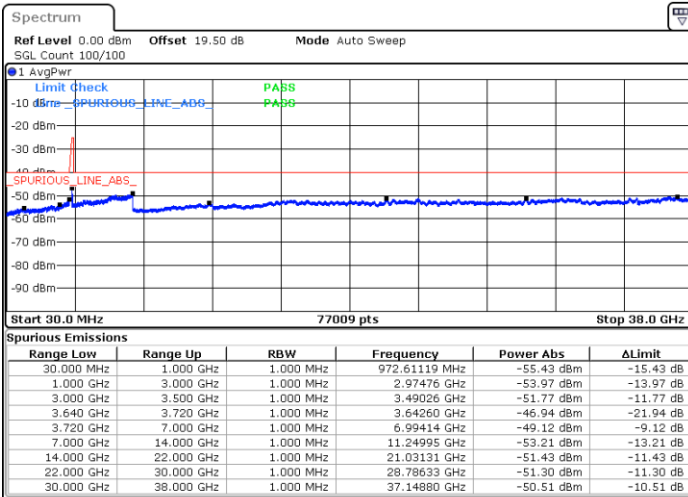

64QAM

Highest Channel / 1RB0 and 1RB24

Highest Channel / 1RB99 and 1RB0

Date: 22.FEB.2021 13:26:39

Date: 22.FEB.2021 13:25:08

Highest Channel / FullIRB

N/A

Date: 22.FEB.2021 13:34:16

LTE Band 48C / 20MHz+10MHz

64QAM

Lowest Channel / 1RB0 and 1RB49

Lowest Channel / 1RB99 and 1RB0

Date: 22.FEB.2021 16:13:28

Date: 22.FEB.2021 16:05:52

Lowest Channel / FullIRB

N/A

Date: 22.FEB.2021 16:14:59

LTE Band 48C / 20MHz+10MHz

64QAM

Middle Channel / 1RB0 and 1RB49

Middle Channel / 1RB99 and 1RB0

Date: 22.FEB.2021 16:42:34

Date: 22.FEB.2021 16:58:14

Middle Channel / FullIRB

N/A

Date: 22.FEB.2021 16:41:03

LTE Band 48C / 20MHz+10MHz

64QAM

Highest Channel / 1RB0 and 1RB49

Highest Channel / 1RB99 and 1RB0

Date: 23.FEB.2021 14:20:31

Date: 23.FEB.2021 14:19:00