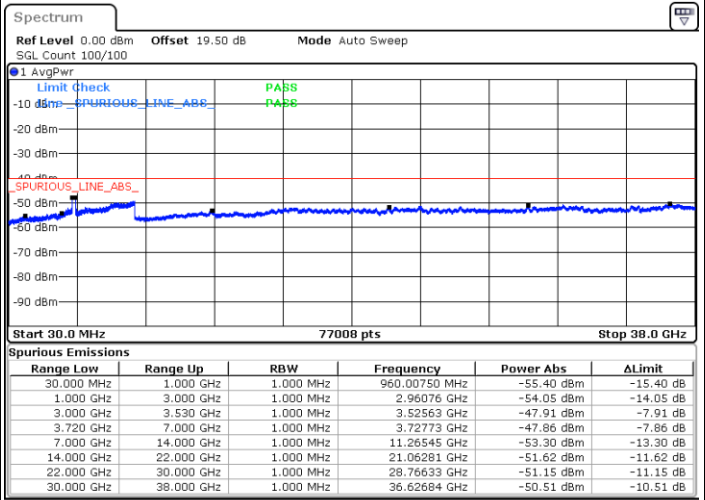

LTE Band 48C / 20MHz+10MHz

64QAM

Lowest Channel / 1RB0 and 1RB49

Lowest Channel / 1RB99 and 1RB0

Date: 22.FEB.2021 16:13:28

Date: 22.FEB.2021 16:05:52

Lowest Channel / FullIRB

N/A

Date: 22.FEB.2021 16:14:59

LTE Band 48C / 20MHz+10MHz

64QAM

Middle Channel / 1RB0 and 1RB49

Middle Channel / 1RB99 and 1RB0

Date: 22.FEB.2021 16:42:34

Date: 22.FEB.2021 16:58:14

Middle Channel / FullIRB

N/A

Date: 22.FEB.2021 16:41:03

LTE Band 48C / 20MHz+10MHz

64QAM

Highest Channel / 1RB0 and 1RB49

Highest Channel / 1RB99 and 1RB0

Date: 23.FEB.2021 14:20:31

Date: 23.FEB.2021 14:19:00

Highest Channel / FullIRB

N/A

Date: 23.FEB.2021 14:28:08

LTE Band 48C / 20MHz+15MHz

64QAM

Lowest Channel / 1RB0 and 1RB74

Lowest Channel / 1RB99 and 1RB0

Date: 23.FEB.2021 15:15:04