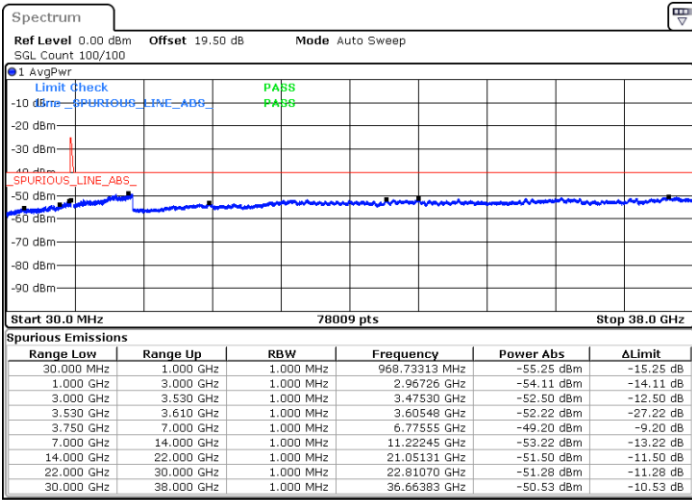

Date: 22.FEB.2021 10:20:52

Date: 22.FEB.2021 10:13:15

Lowest Channel / FullIRB

N/A

Date: 22.FEB.2021 10:22:23

LTE Band 48C / 5MHz+20MHz

64QAM

Middle Channel / 1RB0 and 1RB99

Middle Channel / 1RB24 and 1RB0

Date: 22.FEB.2021 10:49:43

Date: 22.FEB.2021 10:57:19

Middle Channel / FullIRB

N/A

Date: 22.FEB.2021 10:48:12

LTE Band 48C / 5MHz+20MHz

64QAM

Highest Channel / 1RB0 and 1RB99

Highest Channel / 1RB24 and 1RB0

Date: 22.FEB.2021 11:21:37

Date: 22.FEB.2021 11:20:06

Highest Channel / FullIRB

N/A

Date: 22.FEB.2021 11:29:13

LTE Band 48C / 10MHz+20MHz