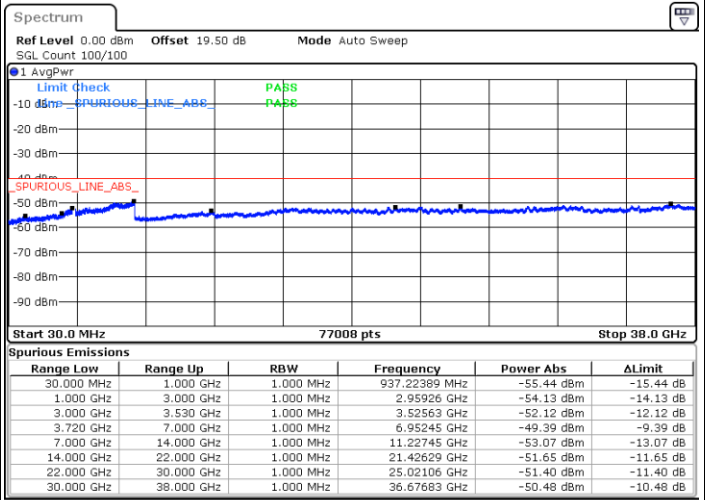

LTE Band 48C / 20MHz+15MHz

16QAM

Middle Channel / 1RB0 and 1RB74

Middle Channel / 1RB99 and 1RB0

Date: 23.FEB.2021 15:27:15

Date: 23.FEB.2021 15:31:49