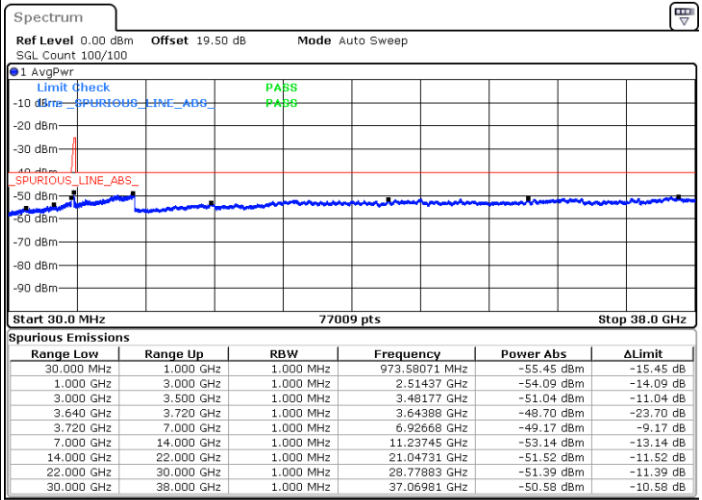

Date: 22.FEB.2021 16:44:05

Date: 22.FEB.2021 16:56:42

Middle Channel / FullIRB

N/A

Date: 22.FEB.2021 16:39:31

LTE Band 48C / 20MHz+10MHz

16QAM

Highest Channel / 1RB0 and 1RB49

Highest Channel / 1RB99 and 1RB0

Date: 23.FEB.2021 14:22:02

Date: 23.FEB.2021 14:17:28

Highest Channel / FullIRB

N/A

Date: 23.FEB.2021 14:26:36

LTE Band 48C / 20MHz+15MHz

16QAM

Lowest Channel / 1RB0 and 1RB74

Lowest Channel / 1RB99 and 1RB0

Date: 23.FEB.2021 15:13:33

Date: 23.FEB.2021 15:08:59

Lowest Channel / FullIRB

N/A

Date: 23.FEB.2021 15:18:07

LTE Band 48C / 20MHz+15MHz