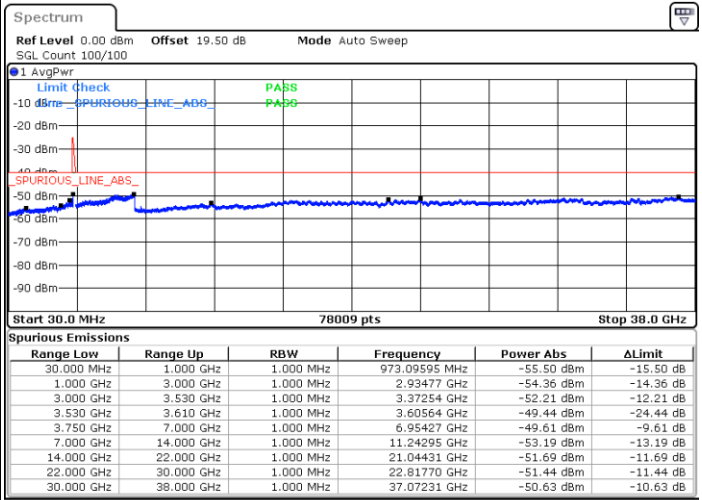

Lowest Channel / FullRB

N/A

Date: 23.FEB.2021 10:06:04

LTE Band 48C / 15MHz+20MHz

64QAM

Middle Channel / 1RB0 and 1RB99

Middle Channel / 1RB74 and 1RB0

Date: 23.FEB.2021 10:36:22

Date: 23.FEB.2021 10:43:59

Middle Channel / FullIRB

N/A

Date: 23.FEB.2021 10:34:51

LTE Band 48C / 15MHz+20MHz

64QAM

Highest Channel / 1RB0 and 1RB99

Highest Channel / 1RB74 and 1RB0

Date: 23.FEB.2021 11:08:19

Date: 23.FEB.2021 11:06:47

Highest Channel / FullIRB

N/A

Date: 23.FEB.2021 11:15:56

LTE Band 48C / 20MHz+5MHz

64QAM

Lowest Channel / 1RB0 and 1RB24

Lowest Channel / 1RB99 and 1RB0

Date: 22.FEB.2021 12:25:56

Date: 22.FEB.2021 12:18:20

Lowest Channel / FullIRB

N/A

Date: 22.FEB.2021 12:27:27

LTE Band 48C / 20MHz+5MHz

64QAM