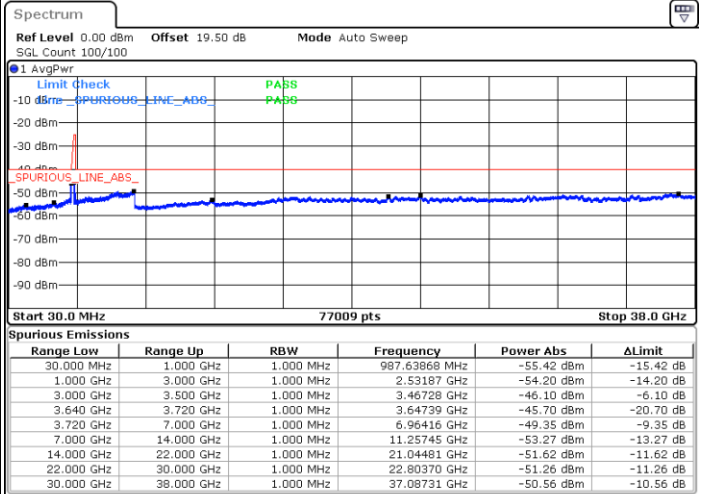

Date: 22.FEB.2021 10:20:52

Date: 22.FEB.2021 10:13:15

Lowest Channel / FullIRB

N/A

Date: 22.FEB.2021 10:22:23

LTE Band 48C / 5MHz+20MHz

64QAM

Middle Channel / 1RB0 and 1RB99

Middle Channel / 1RB24 and 1RB0

Date: 22.FEB.2021 10:49:43

Date: 22.FEB.2021 10:57:19

Middle Channel / FullIRB

N/A

Date: 22.FEB.2021 10:48:12

LTE Band 48C / 5MHz+20MHz

64QAM

Highest Channel / 1RB0 and 1RB99

Highest Channel / 1RB24 and 1RB0

Date: 22.FEB.2021 11:21:37

Date: 22.FEB.2021 11:20:06

Highest Channel / FullIRB

N/A

Date: 22.FEB.2021 11:29:13

LTE Band 48C / 10MHz+20MHz

64QAM

Lowest Channel / 1RB0 and 1RB99

Lowest Channel / 1RB49 and 1RB0

Date: 22.FEB.2021 15:12:53

Date: 22.FEB.2021 15:05:16

Lowest Channel / FullRB

N/A

Date: 22.FEB.2021 15:14:24