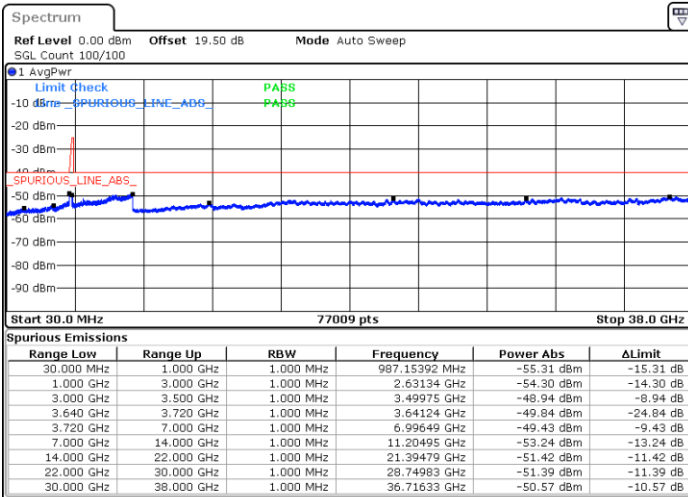

Lowest Channel / FullIRB

N/A

Date: 23.FEB.2021 15:16:36