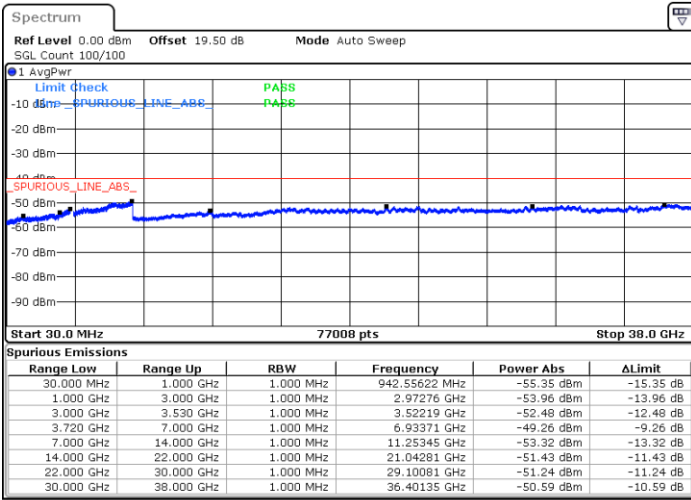

Highest Channel / FullIRB

N/A

Date: 22.FEB.2021 13:32:44

LTE Band 48C / 20MHz+10MHz

16QAM

Lowest Channel / 1RB0 and 1RB49

Lowest Channel / 1RB99 and 1RB0

Date: 22.FEB.2021 16:11:57

Date: 22.FEB.2021 16:07:23

Lowest Channel / FullIRB

N/A

Date: 22.FEB.2021 16:16:30

LTE Band 48C / 20MHz+10MHz

16QAM

Middle Channel / 1RB0 and 1RB49

Middle Channel / 1RB99 and 1RB0

Date: 22.FEB.2021 16:44:05

Date: 22.FEB.2021 16:56:42

Middle Channel / FullIRB

N/A

Date: 22.FEB.2021 16:39:31

LTE Band 48C / 20MHz+10MHz

16QAM

Highest Channel / 1RB0 and 1RB49

Highest Channel / 1RB99 and 1RB0

Date: 23.FEB.2021 14:22:02

Date: 23.FEB.2021 14:17:28

Highest Channel / FullIRB

N/A

Date: 23.FEB.2021 14:26:36

LTE Band 48C / 20MHz+15MHz

16QAM