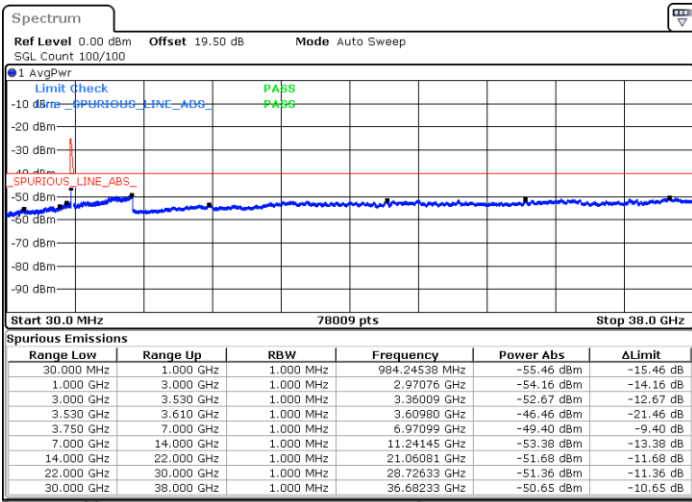

LTE Band 48C / 20MHz+10MHz

64QAM

Lowest Channel / 1RB0 and 1RB49

Lowest Channel / 1RB99 and 1RB0

Date: 22.FEB.2021 16:13:28

Date: 22.FEB.2021 16:05:52

Lowest Channel / FullIRB

N/A

Date: 22.FEB.2021 16:14:59

LTE Band 48C / 20MHz+10MHz

64QAM

Middle Channel / 1RB0 and 1RB49

Middle Channel / 1RB99 and 1RB0

Date: 22.FEB.2021 16:42:34

Date: 22.FEB.2021 16:58:14

Middle Channel / FullIRB

N/A

Date: 22.FEB.2021 16:41:03

LTE Band 48C / 20MHz+10MHz

64QAM

Highest Channel / 1RB0 and 1RB49

Highest Channel / 1RB99 and 1RB0

Date: 23.FEB.2021 14:20:31

Date: 23.FEB.2021 14:19:00

Highest Channel / FullIRB

N/A

Date: 23.FEB.2021 14:28:08

LTE Band 48C / 20MHz+15MHz

64QAM

Lowest Channel / 1RB0 and 1RB74

Lowest Channel / 1RB99 and 1RB0

Date: 23.FEB.2021 15:15:04