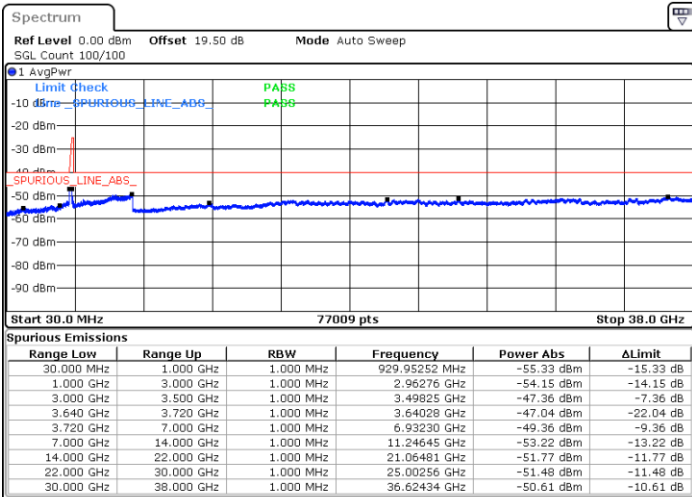

LTE Band 48C / 20MHz+15MHz

16QAM

Highest Channel / 1RB0 and 1RB74

Highest Channel / 1RB99 and 1RB0

Date: 23.FEB.2021 15:40:57

Date: 23.FEB.2021 15:36:23

Highest Channel / FullIRB

N/A

Date: 23.FEB.2021 15:45:31

LTE Band 48C / 20MHz+20MHz

16QAM

Lowest Channel / 1RB0 and 1RB99

Lowest Channel / 1RB99 and 1RB0

Date: 23.FEB.2021 12:25:32

Date: 23.FEB.2021 12:20:58

Lowest Channel / FullIRB

N/A

Date: 23.FEB.2021 12:30:06

LTE Band 48C / 20MHz+20MHz

16QAM

MiddleChannel / 1RB0 and 1RB99

Middle Channel / 1RB99 and 1RB0

Date: 23.FEB.2021 13:00:23

Date: 23.FEB.2021 13:04:56

Middle Channel / FullIRB

N/A

Date: 23.FEB.2021 12:55:49

LTE Band 48C / 20MHz+20MHz

16QAM

Highest Channel / 1RB0 and 1RB99

Highest Channel / 1RB99 and 1RB0

Date: 23.FEB.2021 13:32:18