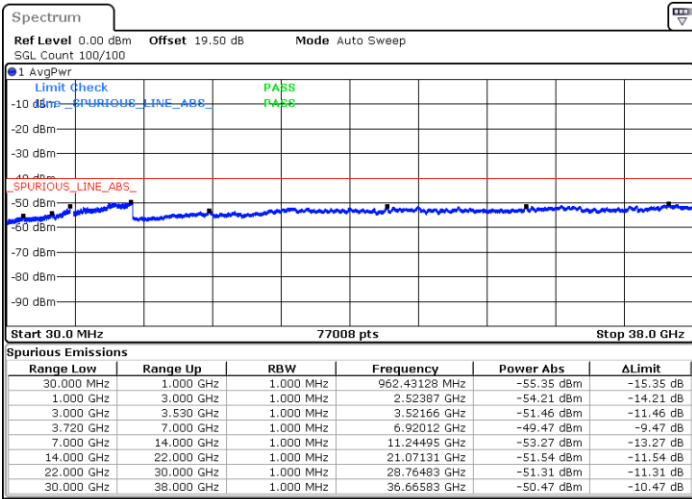

Date: 23.FEB.2021 11:08:19

Date: 23.FEB.2021 11:06:47

Highest Channel / FullIRB

N/A

Date: 23.FEB.2021 11:15:56

LTE Band 48C / 20MHz+5MHz

64QAM

Lowest Channel / 1RB0 and 1RB24

Lowest Channel / 1RB99 and 1RB0

Date: 22.FEB.2021 12:25:56

Date: 22.FEB.2021 12:18:20

Lowest Channel / FullIRB

N/A

Date: 22.FEB.2021 12:27:27

LTE Band 48C / 20MHz+5MHz

64QAM

Middle Channel / 1RB0 and 1RB24

Middle Channel / 1RB99 and 1RB0

Date: 22.FEB.2021 12:54:47

Date: 22.FEB.2021 13:02:22

Middle Channel / FullIRB

N/A

Date: 22.FEB.2021 12:53:15

LTE Band 48C / 20MHz+5MHz

64QAM

Highest Channel / 1RB0 and 1RB24

Highest Channel / 1RB99 and 1RB0

Date: 22.FEB.2021 13:26:39

Date: 22.FEB.2021 13:25:08

Highest Channel / FullIRB

N/A

Date: 22.FEB.2021 13:34:16