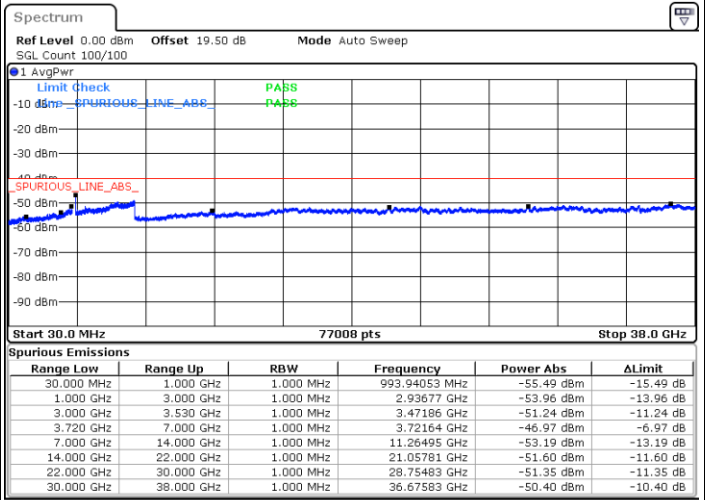

Highest Channel / 1RB0 and 1RB99

Highest Channel / 1RB24 and 1RB0

Date: 22.FEB.2021 11:21:37

Date: 22.FEB.2021 11:20:06

Highest Channel / FullIRB

N/A

Date: 22.FEB.2021 11:29:13

LTE Band 48C / 10MHz+20MHz

64QAM

Lowest Channel / 1RB0 and 1RB99

Lowest Channel / 1RB49 and 1RB0

Date: 22.FEB.2021 15:12:53

Date: 22.FEB.2021 15:05:16

Lowest Channel / FullRB

N/A

Date: 22.FEB.2021 15:14:24

LTE Band 48C / 10MHz+20MHz

64QAM

Middle Channel / 1RB0 and 1RB99

Middle Channel / 1RB49 and 1RB0

Date: 22.FEB.2021 15:23:32

Date: 22.FEB.2021 15:31:08

Middle Channel / FullIRB

N/A

Date: 22.FEB.2021 15:22:00

LTE Band 48C / 10MHz+20MHz

64QAM

Highest Channel / 1RB0 and 1RB99

Highest Channel / 1RB49 and 1RB0

Date: 22.FEB.2021 15:37:13

Date: 22.FEB.2021 15:35:42

Highest Channel / FullIRB