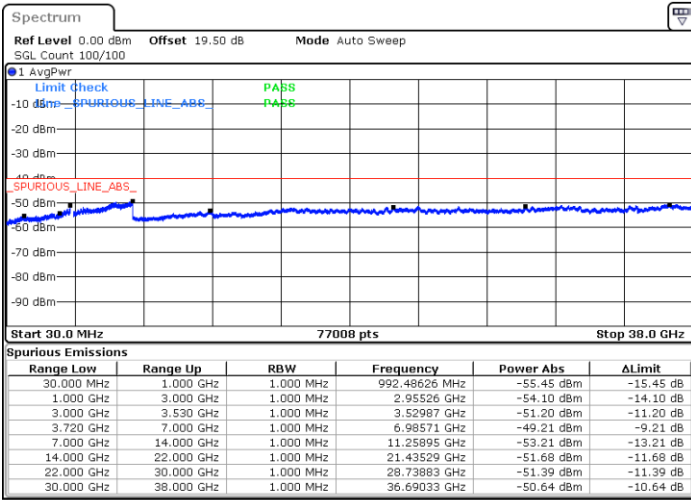

LTE Band 48C / 20MHz+15MHz

16QAM

Middle Channel / 1RB0 and 1RB74

Middle Channel / 1RB99 and 1RB0

Date: 23.FEB.2021 15:27:15

Date: 23.FEB.2021 15:31:49