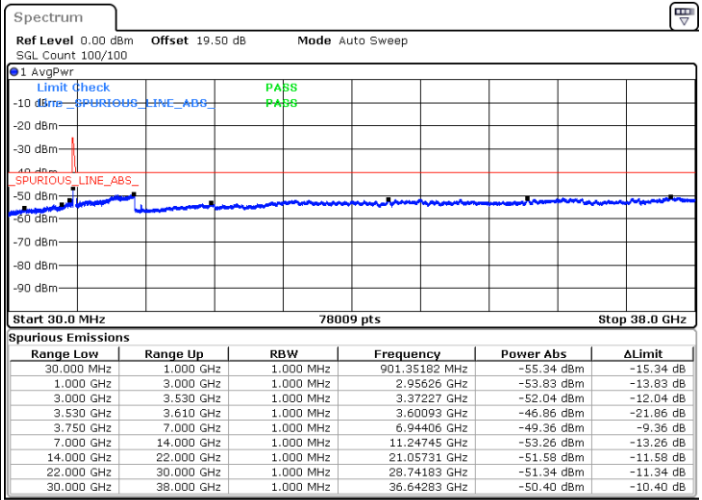

Middle Channel / FullIRB

N/A

Date: 23.FEB.2021 12:55:49

LTE Band 48C / 20MHz+20MHz

16QAM

Highest Channel / 1RB0 and 1RB99

Highest Channel / 1RB99 and 1RB0

Date: 23.FEB.2021 13:32:18

Date: 23.FEB.2021 13:27:45

Highest Channel / FullIRB

N/A

Date: 23.FEB.2021 13:36:53

LTE Band 48C / 5MHz+20MHz

64QAM

Lowest Channel / 1RB0 and 1RB9

Lowest Channel / 1RB24 and 1RB0