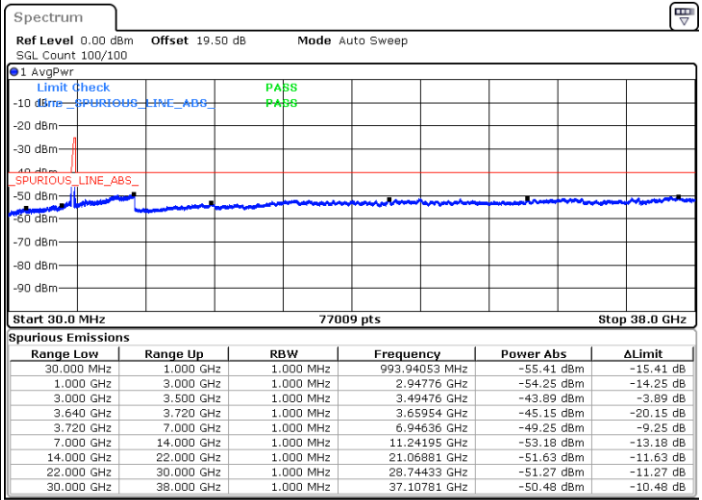

64QAM

Highest Channel / 1RB0 and 1RB24

Highest Channel / 1RB99 and 1RB0

Date: 22.FEB.2021 13:26:39

Date: 22.FEB.2021 13:25:08

Highest Channel / FullIRB

N/A

Date: 22.FEB.2021 13:34:16

LTE Band 48C / 20MHz+10MHz

64QAM

Lowest Channel / 1RB0 and 1RB49

Lowest Channel / 1RB99 and 1RB0

Date: 22.FEB.2021 16:13:28

Date: 22.FEB.2021 16:05:52

Lowest Channel / FullIRB

N/A

Date: 22.FEB.2021 16:14:59

LTE Band 48C / 20MHz+10MHz

64QAM

Middle Channel / 1RB0 and 1RB49

Middle Channel / 1RB99 and 1RB0

Date: 22.FEB.2021 16:42:34

Date: 22.FEB.2021 16:58:14

Middle Channel / FullIRB

N/A

Date: 22.FEB.2021 16:41:03

LTE Band 48C / 20MHz+10MHz

64QAM

Highest Channel / 1RB0 and 1RB49

Highest Channel / 1RB99 and 1RB0

Date: 23.FEB.2021 14:20:31

Date: 23.FEB.2021 14:19:00