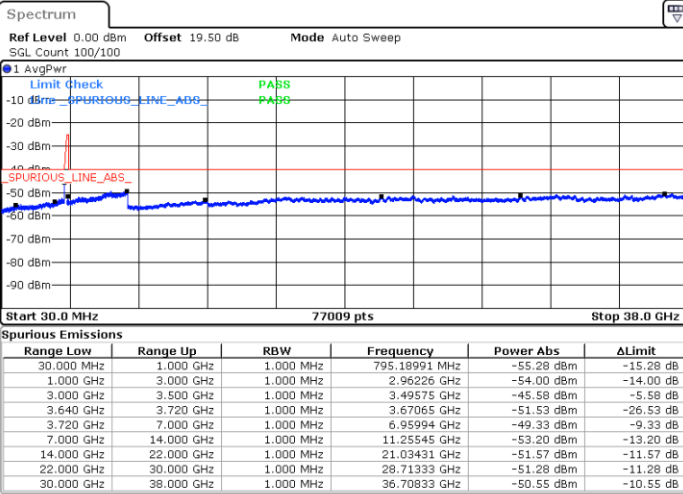

Middle Channel / 1RB24 and 1RB0

Date: 22.FEB.2021 10:49:43

Date: 22.FEB.2021 10:57:19

Middle Channel / FullIRB

N/A

Date: 22.FEB.2021 10:48:12

LTE Band 48C / 5MHz+20MHz

64QAM

Highest Channel / 1RB0 and 1RB99

Highest Channel / 1RB24 and 1RB0

Date: 22.FEB.2021 11:21:37

Date: 22.FEB.2021 11:20:06

Highest Channel / FullIRB

N/A

Date: 22.FEB.2021 11:29:13

LTE Band 48C / 10MHz+20MHz

64QAM

Lowest Channel / 1RB0 and 1RB99

Lowest Channel / 1RB49 and 1RB0

Date: 22.FEB.2021 15:12:53

Date: 22.FEB.2021 15:05:16

Lowest Channel / FullRB

N/A

Date: 22.FEB.2021 15:14:24