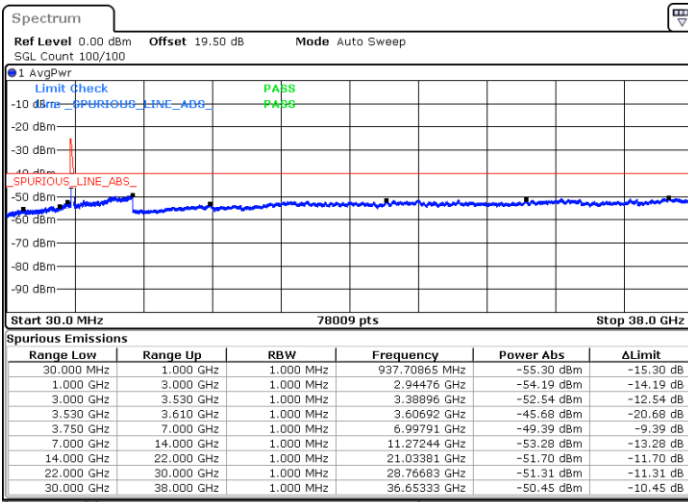

Lowest Channel / FullRB

N/A

Date: 23.FEB.2021 10:06:04

LTE Band 48C / 15MHz+20MHz

64QAM

Middle Channel / 1RB0 and 1RB99

Middle Channel / 1RB74 and 1RB0

Date: 23.FEB.2021 10:36:22

Date: 23.FEB.2021 10:43:59

Middle Channel / FullIRB

N/A

Date: 23.FEB.2021 10:34:51

LTE Band 48C / 15MHz+20MHz

64QAM

Highest Channel / 1RB0 and 1RB99

Highest Channel / 1RB74 and 1RB0

Date: 23.FEB.2021 11:08:19

Date: 23.FEB.2021 11:06:47

Highest Channel / FullIRB

N/A

Date: 23.FEB.2021 11:15:56

LTE Band 48C / 20MHz+5MHz

64QAM

Lowest Channel / 1RB0 and 1RB24

Lowest Channel / 1RB99 and 1RB0

Date: 22.FEB.2021 12:25:56

Date: 22.FEB.2021 12:18:20

Lowest Channel / FullIRB

N/A

Date: 22.FEB.2021 12:27:27

LTE Band 48C / 20MHz+5MHz

64QAM