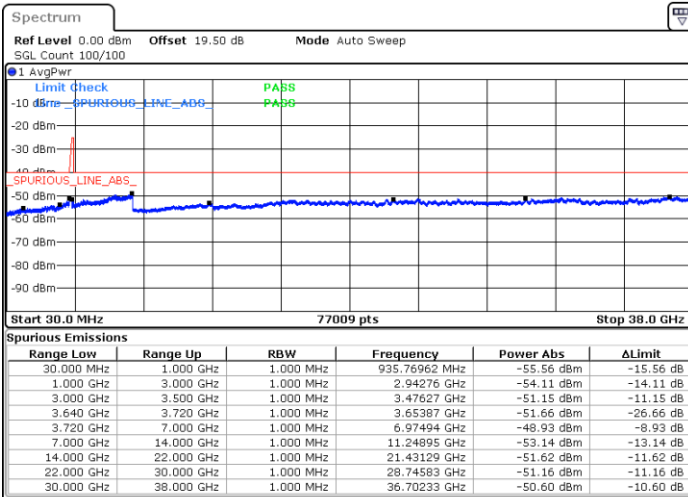

Middle Channel / FullIRB

N/A

Date: 23.FEB.2021 12:55:49

LTE Band 48C / 20MHz+20MHz

16QAM

Highest Channel / 1RB0 and 1RB99

Highest Channel / 1RB99 and 1RB0

Date: 23.FEB.2021 13:32:18

Date: 23.FEB.2021 13:27:45

Highest Channel / FullIRB

N/A

Date: 23.FEB.2021 13:36:53

LTE Band 48C / 5MHz+20MHz

64QAM

Lowest Channel / 1RB0 and 1RB9

Lowest Channel / 1RB24 and 1RB0

Date: 22.FEB.2021 10:20:52

Date: 22.FEB.2021 10:13:15

Lowest Channel / FullIRB

N/A

Date: 22.FEB.2021 10:22:23

LTE Band 48C / 5MHz+20MHz

64QAM

Middle Channel / 1RB0 and 1RB99

Highest Channel / 1RB0 and 1RB99

Highest Channel / 1RB24 and 1RB0

Date: 22.FEB.2021 11:21:37

Date: 22.FEB.2021 11:20:06

Highest Channel / FullIRB

N/A

Date: 22.FEB.2021 11:29:13

LTE Band 48C / 10MHz+20MHz