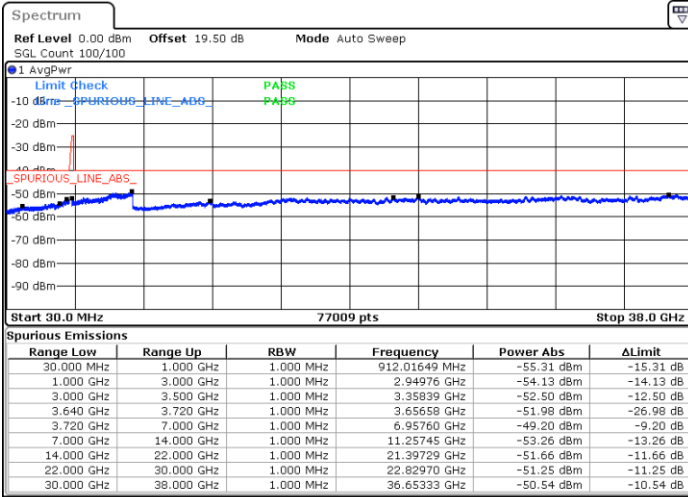

Date: 23.FEB.2021 10:43:59

Middle Channel / FullIRB

N/A

Date: 23.FEB.2021 10:34:51

LTE Band 48C / 15MHz+20MHz

64QAM

Highest Channel / 1RB0 and 1RB99

Highest Channel / 1RB74 and 1RB0

Date: 23.FEB.2021 11:08:19

Date: 23.FEB.2021 11:06:47

Highest Channel / FullIRB

N/A

Date: 23.FEB.2021 11:15:56

LTE Band 48C / 20MHz+5MHz

64QAM

Lowest Channel / 1RB0 and 1RB24

Lowest Channel / 1RB99 and 1RB0

Date: 22.FEB.2021 12:25:56

Date: 22.FEB.2021 12:18:20

Lowest Channel / FullIRB

N/A

Date: 22.FEB.2021 12:27:27

LTE Band 48C / 20MHz+5MHz

64QAM

Middle Channel / 1RB0 and 1RB24

Middle Channel / 1RB99 and 1RB0

Date: 22.FEB.2021 12:54:47

Date: 22.FEB.2021 13:02:22

Middle Channel / FullIRB

N/A

Date: 22.FEB.2021 12:53:15

LTE Band 48C / 20MHz+5MHz