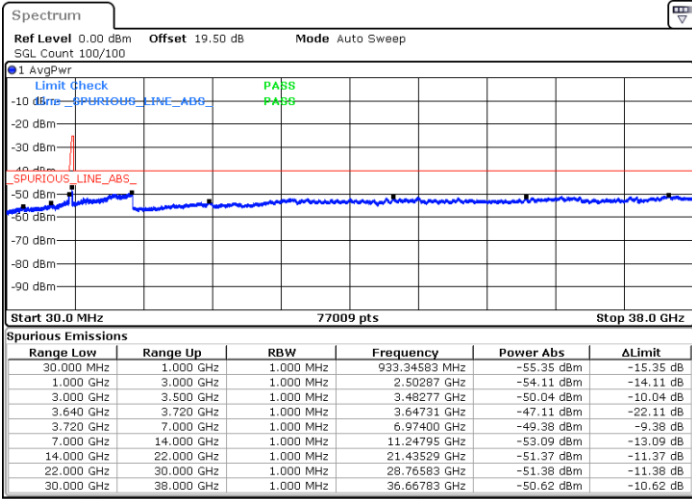

Date: 22.FEB.2021 15:22:00

LTE Band 48C / 10MHz+20MHz

64QAM

Highest Channel / 1RB0 and 1RB99

Highest Channel / 1RB49 and 1RB0

Date: 22.FEB.2021 15:37:13

Date: 22.FEB.2021 15:35:42

Highest Channel / FullIRB

N/A

Date: 22.FEB.2021 15:44:49

LTE Band 48C / 15MHz+20MHz

64QAM

Lowest Channel / 1RB0 and 1RB9

Lowest Channel / 1RB74 and 1RB0

Date: 23.FEB.2021 10:04:32

Date: 23.FEB.2021 09:56:55

Lowest Channel / FullRB

N/A

Date: 23.FEB.2021 10:06:04

LTE Band 48C / 15MHz+20MHz

64QAM

Middle Channel / 1RB0 and 1RB99

Middle Channel / 1RB74 and 1RB0

Date: 23.FEB.2021 10:36:22

Date: 23.FEB.2021 10:43:59

Middle Channel / FullIRB

N/A

Date: 23.FEB.2021 10:34:51

LTE Band 48C / 15MHz+20MHz

64QAM

Highest Channel / 1RB0 and 1RB99

Highest Channel / 1RB74 and 1RB0