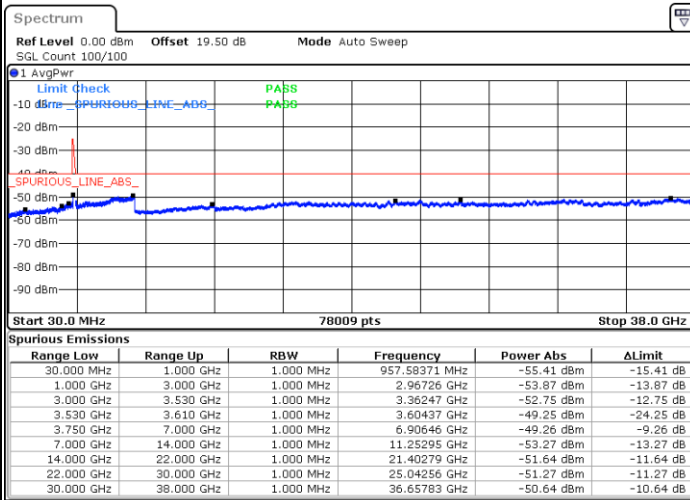

Date: 22.FEB.2021 16:44:05

Date: 22.FEB.2021 16:56:42

Middle Channel / FullIRB

N/A

Date: 22.FEB.2021 16:39:31

LTE Band 48C / 20MHz+10MHz

16QAM

Highest Channel / 1RB0 and 1RB49

Highest Channel / 1RB99 and 1RB0

Date: 23.FEB.2021 14:22:02

Date: 23.FEB.2021 14:17:28

Highest Channel / FullIRB

N/A

Date: 23.FEB.2021 14:26:36

LTE Band 48C / 20MHz+15MHz

16QAM

Lowest Channel / 1RB0 and 1RB74

Lowest Channel / 1RB99 and 1RB0

Date: 23.FEB.2021 15:13:33

Date: 23.FEB.2021 15:08:59

Lowest Channel / FullIRB

N/A

Date: 23.FEB.2021 15:18:07

LTE Band 48C / 20MHz+15MHz