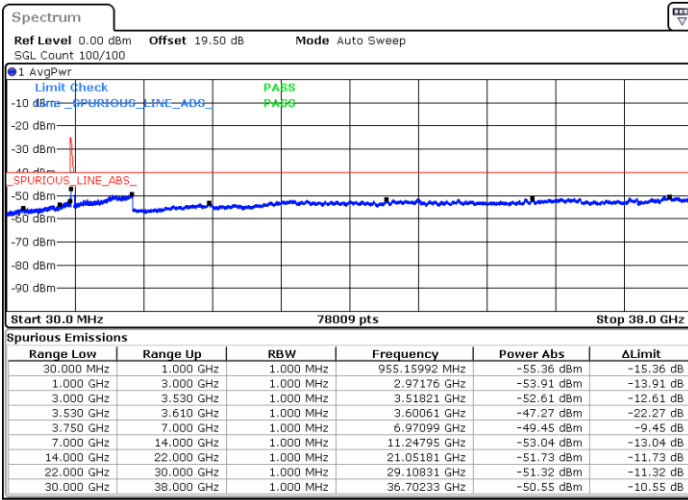

Lowest Channel / FullRB

N/A

Date: 23.FEB.2021 10:06:04

LTE Band 48C / 15MHz+20MHz

64QAM

Middle Channel / 1RB0 and 1RB99

Middle Channel / 1RB74 and 1RB0

Date: 23.FEB.2021 10:36:22

Date: 23.FEB.2021 10:43:59

Middle Channel / FullIRB

N/A

Date: 23.FEB.2021 10:34:51

LTE Band 48C / 15MHz+20MHz

64QAM

Highest Channel / 1RB0 and 1RB99

Highest Channel / 1RB74 and 1RB0

Date: 23.FEB.2021 11:08:19

Date: 23.FEB.2021 11:06:47

Highest Channel / FullIRB

N/A

Date: 23.FEB.2021 11:15:56

LTE Band 48C / 20MHz+5MHz

64QAM

Lowest Channel / 1RB0 and 1RB24

Lowest Channel / 1RB99 and 1RB0

Date: 22.FEB.2021 12:25:56

Date: 22.FEB.2021 12:18:20

Lowest Channel / FullIRB

N/A

Date: 22.FEB.2021 12:27:27

LTE Band 48C / 20MHz+5MHz

64QAM