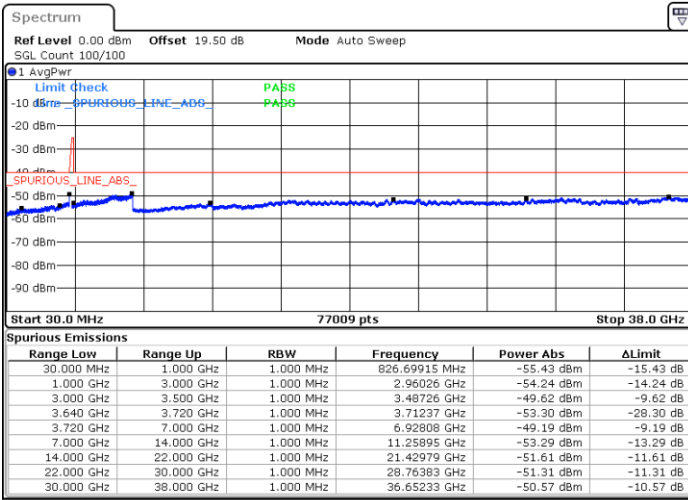

Middle Channel / FullIRB

N/A

Date: 23.FEB.2021 12:55:49

LTE Band 48C / 20MHz+20MHz

16QAM

Highest Channel / 1RB0 and 1RB99

Highest Channel / 1RB99 and 1RB0

Date: 23.FEB.2021 13:32:18

Date: 23.FEB.2021 13:27:45

Highest Channel / FullIRB

N/A

Date: 23.FEB.2021 13:36:53

LTE Band 48C / 5MHz+20MHz

64QAM

Lowest Channel / 1RB0 and 1RB9

Lowest Channel / 1RB24 and 1RB0

Date: 22.FEB.2021 10:20:52

Date: 22.FEB.2021 10:13:15

Lowest Channel / FullIRB

N/A

Date: 22.FEB.2021 10:22:23

LTE Band 48C / 5MHz+20MHz

64QAM

Middle Channel / 1RB0 and 1RB99

Highest Channel / 1RB0 and 1RB99

Highest Channel / 1RB24 and 1RB0

Date: 22.FEB.2021 11:21:37

Date: 22.FEB.2021 11:20:06

Highest Channel / FullIRB

N/A

Date: 22.FEB.2021 11:29:13

LTE Band 48C / 10MHz+20MHz