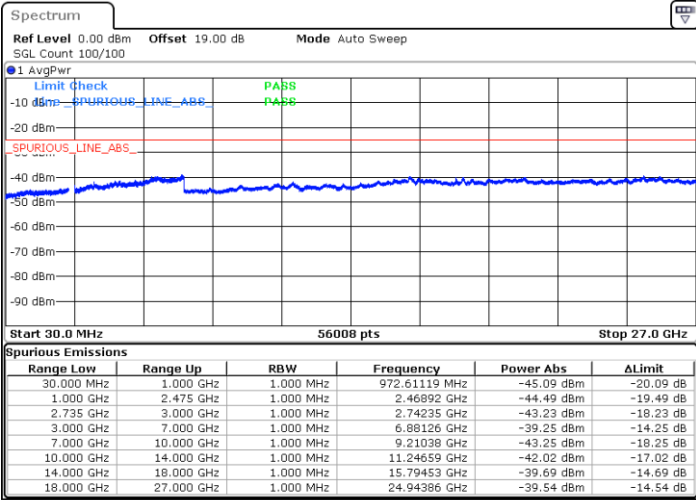

Lowest Channel / 1RB0 and 1RB74

Lowest Channel / 1RB74 and 1RB0

Date: 15.FEB.2021 10:31:19

Date: 15.FEB.2021 10:32:18

Lowest Channel / FullIRB

N/A

Date: 15.FEB.2021 10:42:21

LTE Band 41C / 15MHz+15MHz

LTE Band 41C / 15MHz+15MHz

64QAM

Highest Channel / 1RB0 and 1RB74

Highest Channel / 1RB74 and 1RB0

Date: 15.FEB.2021 11:47:26

Date: 15.FEB.2021 11:45:31

Highest Channel / FullIRB

N/A

Date: 15.FEB.2021 12:08:40

LTE Band 41C / 15MHz+20MHz

64QAM

Lowest Channel / 1RB0 and 1RB99

Lowest Channel / 1RB74 and 1RB0

Date: 15.FEB.2021 13:10:45

Date: 15.FEB.2021 13:11:58

Lowest Channel / FullIRB