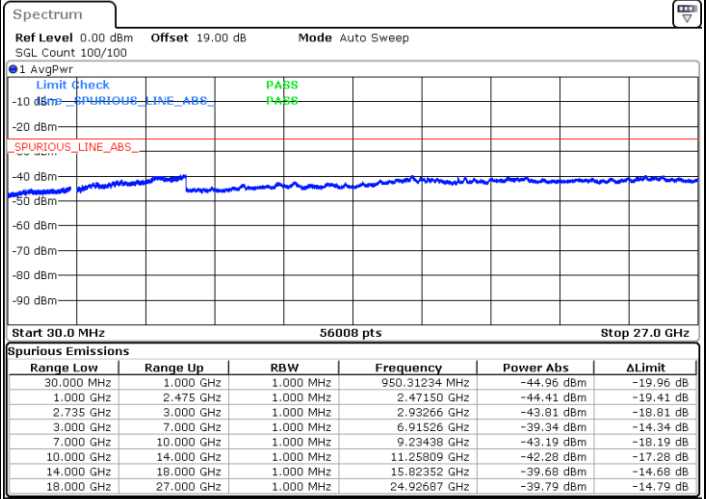

Highest Channel / FullIRB

N/A

Date: 14.FEB.2021 18:33:46

LTE Band 41C / 15MHz+10MHz

64QAM

Lowest Channel / 1RB0 and 1RB49

Lowest Channel / 1RB74 and 1RB0

Date: 14.FEB.2021 15:37:37

Date: 14.FEB.2021 15:52:38

Lowest Channel / FullRB

N/A

Date: 14.FEB.2021 15:34:40

LTE Band 41C / 15MHz+10MHz

64QAM

Middle Channel / 1RB0 and 1RB49

Middle Channel / 1RB74 and 1RB0

Date: 14.FEB.2021 16:13:42

Date: 14.FEB.2021 16:15:04

Middle Channel / FullIRB

N/A

Date: 14.FEB.2021 16:27:36

LTE Band 41C / 15MHz+10MHz

64QAM

Highest Channel / 1RB0 and 1RB49

Highest Channel / 1RB74 and 1RB0

Date: 14.FEB.2021 17:10:30

Date: 14.FEB.2021 17:17:37

Highest Channel / FullIRB

N/A

Date: 14.FEB.2021 17:06:59

LTE Band 41C / 15MHz+15MHz

64QAM