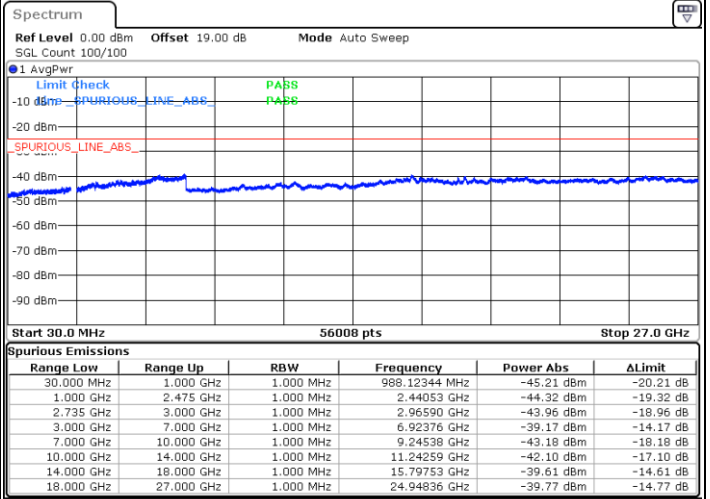

Lowest Channel / FullRB

N/A

Date: 14.FEB.2021 10:54:06

LTE Band 41C / 5MHz+20MHz

64QAM

Middle Channel / 1RB0 and 1RB9

Middle Channel / 1RB24 and 1RB0

Date: 14.FEB.2021 10:32:33

Date: 14.FEB.2021 10:41:49

Middle Channel / FullRB

N/A

Date: 14.FEB.2021 10:30:20

LTE Band 41C / 5MHz+20MHz

64QAM

Highest Channel / 1RB0 and 1RB99

Highest Channel / 1RB24 and 1RB0

Date: 14.FEB.2021 11:16:23

Date: 14.FEB.2021 11:24:45

Highest Channel / FullIRB

N/A

Date: 14.FEB.2021 11:03:06

LTE Band 41C / 10MHz+15MHz

64QAM

Lowest Channel / 1RB0 and 1RB74

Lowest Channel / 1RB49 and 1RB0

Date: 14.FEB.2021 13:56:41

Date: 14.FEB.2021 14:04:40

Lowest Channel / FullRB

N/A

Date: 14.FEB.2021 13:17:25

LTE Band 41C / 10MHz+15MHz

64QAM