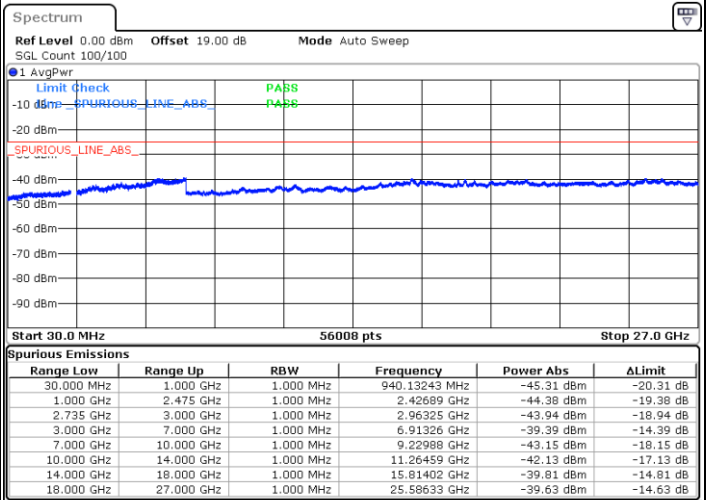

N/A

Date: 15.FEB.2021 17:29:12

LTE Band 41C / 5MHz+20MHz

64QAM

Lowest Channel / 1RB0 and 1RB99

Lowest Channel / 1RB24 and 1RB0

Date: 14.FEB.2021 10:52:43

Date: 14.FEB.2021 10:44:09

Lowest Channel / FullRB

N/A

Date: 14.FEB.2021 10:54:06

LTE Band 41C / 5MHz+20MHz

64QAM

Middle Channel / 1RB0 and 1RB9

Middle Channel / 1RB24 and 1RB0

Date: 14.FEB.2021 10:32:33

Date: 14.FEB.2021 10:41:49

Middle Channel / FullRB

N/A

Date: 14.FEB.2021 10:30:20

LTE Band 41C / 5MHz+20MHz

64QAM

Highest Channel / 1RB0 and 1RB99

Highest Channel / 1RB24 and 1RB0

Date: 14.FEB.2021 11:16:23

Date: 14.FEB.2021 11:24:45

Highest Channel / FullIRB

N/A

Date: 14.FEB.2021 11:03:06

LTE Band 41C / 10MHz+15MHz

64QAM

Lowest Channel / 1RB0 and 1RB74