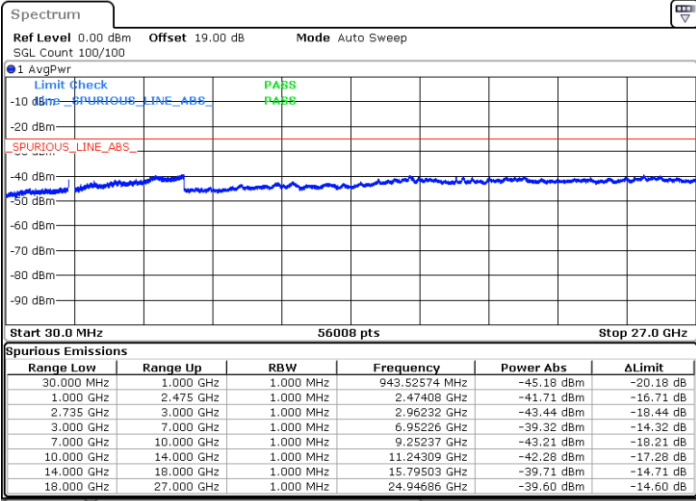

Date: 14.FEB.2021 16:13:42

Date: 14.FEB.2021 16:15:04

Middle Channel / FullIRB

N/A

Date: 14.FEB.2021 16:27:36

LTE Band 41C / 15MHz+10MHz

64QAM

Highest Channel / 1RB0 and 1RB49

Highest Channel / 1RB74 and 1RB0

Date: 14.FEB.2021 17:10:30

Date: 14.FEB.2021 17:17:37

Highest Channel / FullIRB

N/A

Date: 14.FEB.2021 17:06:59

LTE Band 41C / 15MHz+15MHz

64QAM

Lowest Channel / 1RB0 and 1RB74

Lowest Channel / 1RB74 and 1RB0

Date: 15.FEB.2021 10:31:19

Date: 15.FEB.2021 10:32:18

Lowest Channel / FullIRB

N/A

Date: 15.FEB.2021 10:42:21

LTE Band 41C / 15MHz+15MHz