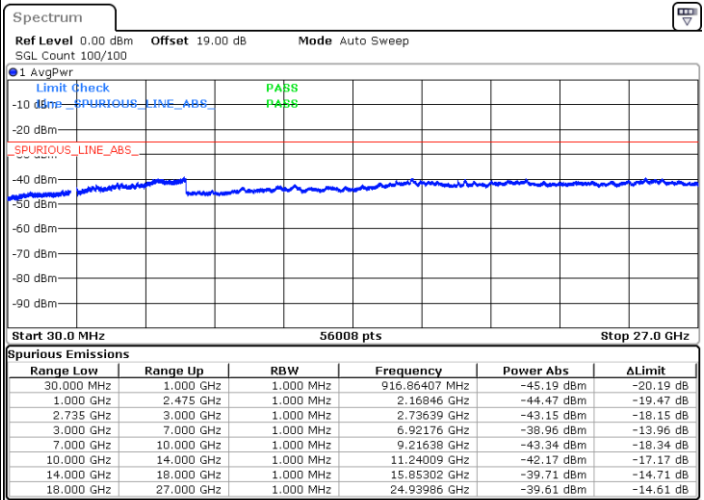

Middle Channel / FullRB

N/A

Date: 15.FEB.2021 13:49:58

LTE Band 41C / 15MHz+20MHz

64QAM

Highest Channel / 1RB0 and 1RB99

Highest Channel / 1RB74 and 1RB0

Date: 15.FEB.2021 14:30:49

Date: 15.FEB.2021 14:33:38

Highest Channel / FullIRB

N/A

Date: 15.FEB.2021 13:53:59

LTE Band 41C / 20MHz+5MHz

64QAM

Lowest Channel / 1RB0 and 1RB24

Lowest Channel / 1RB99 and 1RB0

Date: 15.FEB.2021 10:09:57

Date: 15.FEB.2021 10:08:48

Lowest Channel / FullIRB

N/A

Date: 14.FEB.2021 11:37:10

LTE Band 41C / 20MHz+5MHz

64QAM

Middle Channel / 1RB0 and 1RB24