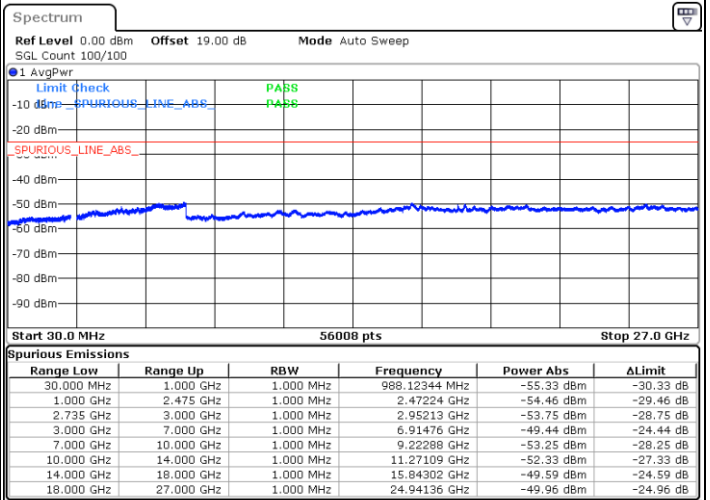

LTE Band 41C / 10MHz+20MHz

64QAM

Lowest Channel / 1RB0 and 1RB99

Lowest Channel / 1RB49 and 1RB0

Date: 14.FEB.2021 17:47:32

Date: 14.FEB.2021 17:53:02

Lowest Channel / FullIRB

N/A

Date: 14.FEB.2021 17:31:43

LTE Band 41C / 10MHz+20MHz

64QAM

Middle Channel / 1RB0 and 1RB99

Middle Channel / 1RB49 and 1RB0

Date: 14.FEB.2021 18:03:56

Date: 14.FEB.2021 17:54:23

Middle Channel / FullIRB

N/A

Date: 14.FEB.2021 18:05:27

LTE Band 41C / 10MHz+20MHz

64QAM

Highest Channel / 1RB0 and 1RB99

Highest Channel / 1RB49 and 1RB0

Date: 14.FEB.2021 18:36:22

Date: 14.FEB.2021 18:52:08

Highest Channel / FullIRB

N/A

Date: 14.FEB.2021 18:33:46

LTE Band 41C / 15MHz+10MHz

64QAM

Lowest Channel / 1RB0 and 1RB49

Lowest Channel / 1RB74 and 1RB0

Date: 14.FEB.2021 15:37:37