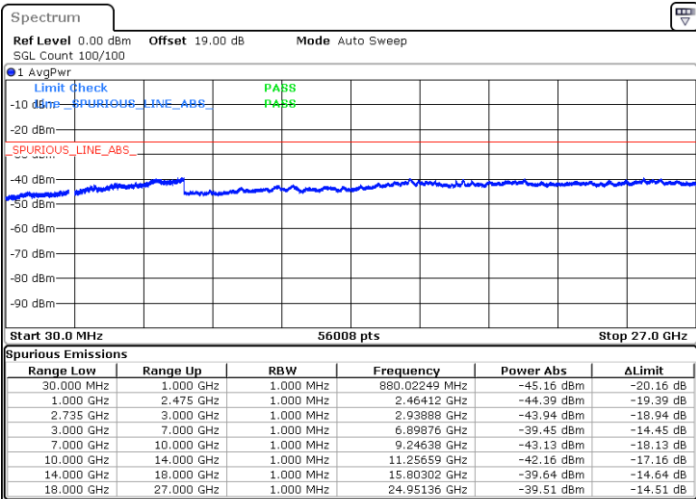

N/A

Date: 15.FEB.2021 17:29:12

LTE Band 41C / 5MHz+20MHz

64QAM

Lowest Channel / 1RB0 and 1RB99

Lowest Channel / 1RB24 and 1RB0

Date: 14.FEB.2021 10:52:43

Date: 14.FEB.2021 10:44:09

Lowest Channel / FullRB

N/A

Date: 14.FEB.2021 10:54:06

LTE Band 41C / 5MHz+20MHz

64QAM

Middle Channel / 1RB0 and 1RB9

Middle Channel / 1RB24 and 1RB0

Date: 14.FEB.2021 10:32:33

Date: 14.FEB.2021 10:41:49

Middle Channel / FullRB

N/A

Date: 14.FEB.2021 10:30:20

LTE Band 41C / 5MHz+20MHz

64QAM

Highest Channel / 1RB0 and 1RB99

Highest Channel / 1RB24 and 1RB0

Date: 14.FEB.2021 11:16:23

Date: 14.FEB.2021 11:24:45

Highest Channel / FullIRB

N/A

Date: 14.FEB.2021 11:03:06

LTE Band 41C / 10MHz+15MHz

64QAM

Lowest Channel / 1RB0 and 1RB74