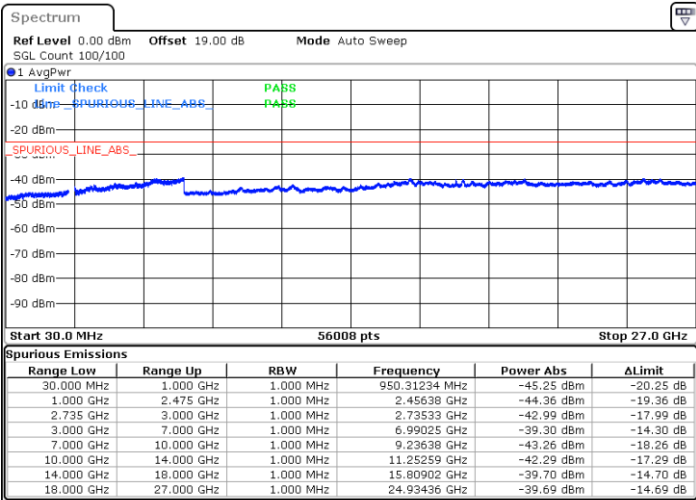

Middle Channel / FullRB

N/A

Date: 15.FEB.2021 13:49:58

LTE Band 41C / 15MHz+20MHz

64QAM

Highest Channel / 1RB0 and 1RB99

Highest Channel / 1RB74 and 1RB0

Date: 15.FEB.2021 14:30:49

Date: 15.FEB.2021 14:33:38

Highest Channel / FullIRB

N/A

Date: 15.FEB.2021 13:53:59

LTE Band 41C / 20MHz+5MHz

64QAM

Lowest Channel / 1RB0 and 1RB24

Lowest Channel / 1RB99 and 1RB0

Date: 15.FEB.2021 10:09:57

Date: 15.FEB.2021 10:08:48

Lowest Channel / FullIRB

N/A

Date: 14.FEB.2021 11:37:10

LTE Band 41C / 20MHz+5MHz

64QAM

Middle Channel / 1RB0 and 1RB24