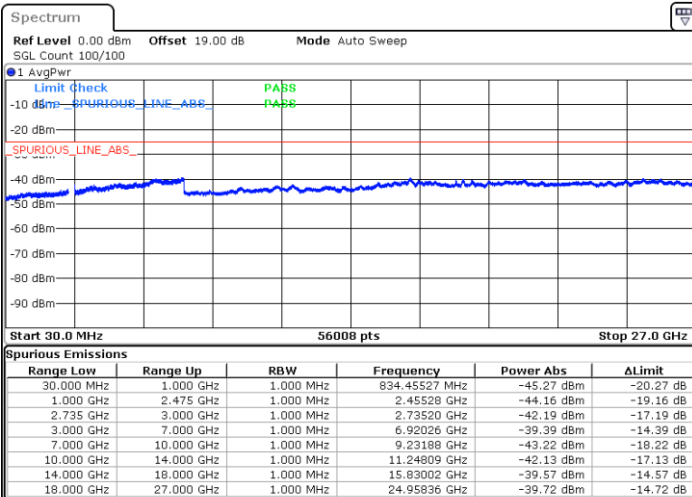

Date: 14.FEB.2021 16:13:42

Date: 14.FEB.2021 16:15:04

Middle Channel / FullIRB

N/A

Date: 14.FEB.2021 16:27:36

LTE Band 41C / 15MHz+10MHz

64QAM

Highest Channel / 1RB0 and 1RB49

Highest Channel / 1RB74 and 1RB0

Date: 14.FEB.2021 17:10:30

Date: 14.FEB.2021 17:17:37

Highest Channel / FullIRB

N/A

Date: 14.FEB.2021 17:06:59

LTE Band 41C / 15MHz+15MHz

64QAM

Lowest Channel / 1RB0 and 1RB74

Lowest Channel / 1RB74 and 1RB0

Date: 15.FEB.2021 10:31:19

Date: 15.FEB.2021 10:32:18

Lowest Channel / FullIRB

N/A

Date: 15.FEB.2021 10:42:21

LTE Band 41C / 15MHz+15MHz