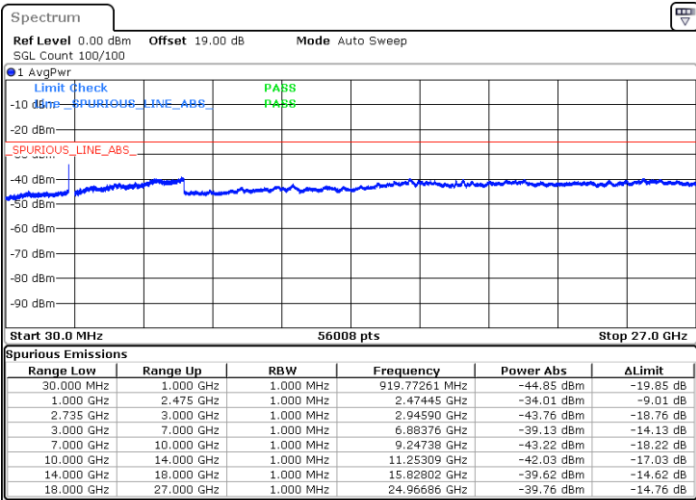

Date: 15.FEB.2021 17:18:34

LTE Band 41C / 20MHz+20MHz

16QAM

Highest Channel / 1RB0 and 1RB99

Highest Channel / 1RB99 and 1RB0

Date: 15.FEB.2021 17:33:36

Date: 15.FEB.2021 17:39:42

Highest Channel / FullIRB

N/A

Date: 15.FEB.2021 17:29:12

LTE Band 41C / 5MHz+20MHz

64QAM

Lowest Channel / 1RB0 and 1RB99

Lowest Channel / 1RB24 and 1RB0

Date: 14.FEB.2021 10:52:43

Date: 14.FEB.2021 10:44:09

Lowest Channel / FullRB

N/A

Date: 14.FEB.2021 10:54:06

LTE Band 41C / 5MHz+20MHz

64QAM

Middle Channel / 1RB0 and 1RB9

Middle Channel / 1RB24 and 1RB0

Date: 14.FEB.2021 10:32:33

Date: 14.FEB.2021 10:41:49

Middle Channel / FullRB

N/A

Date: 14.FEB.2021 10:30:20

LTE Band 41C / 5MHz+20MHz

64QAM

Highest Channel / 1RB0 and 1RB99

Highest Channel / 1RB24 and 1RB0