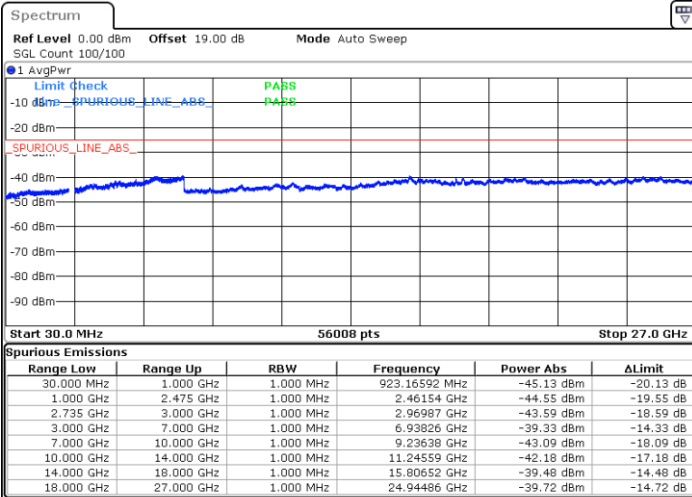

Date: 15.FEB.2021 12:08:40

LTE Band 41C / 15MHz+20MHz

64QAM

Lowest Channel / 1RB0 and 1RB99

Lowest Channel / 1RB74 and 1RB0

Date: 15.FEB.2021 13:10:45

Date: 15.FEB.2021 13:11:58

Lowest Channel / FullIRB

N/A

Date: 15.FEB.2021 12:31:28

LTE Band 41C / 15MHz+20MHz

64QAM

Middle Channel / 1RB0 and 1RB9

Middle Channel / 1RB74 and 1RB0

Date: 15.FEB.2021 13:33:25

Date: 15.FEB.2021 13:26:28

Middle Channel / FullRB

N/A

Date: 15.FEB.2021 13:49:58

LTE Band 41C / 15MHz+20MHz

64QAM

Highest Channel / 1RB0 and 1RB99

Highest Channel / 1RB74 and 1RB0

Date: 15.FEB.2021 14:30:49

Date: 15.FEB.2021 14:33:38

Highest Channel / FullIRB

N/A

Date: 15.FEB.2021 13:53:59

LTE Band 41C / 20MHz+5MHz

64QAM

Lowest Channel / 1RB0 and 1RB24

Lowest Channel / 1RB99 and 1RB0