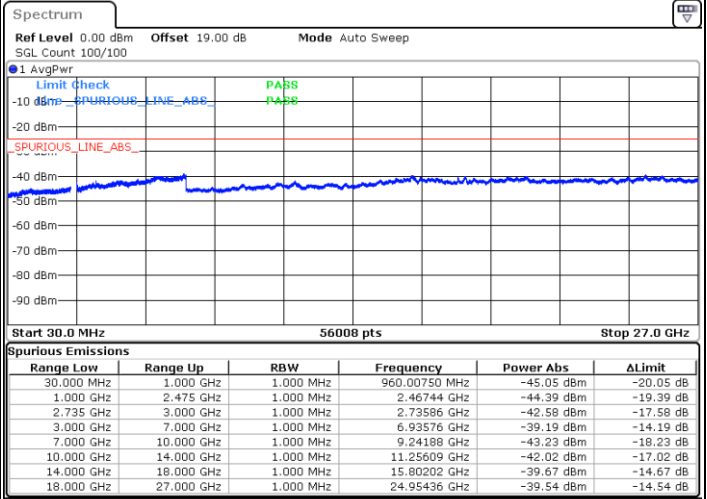

N/A

Date: 15.FEB.2021 12:31:28

LTE Band 41C / 15MHz+20MHz

64QAM

Middle Channel / 1RB0 and 1RB9

Middle Channel / 1RB74 and 1RB0

Date: 15.FEB.2021 13:33:25

Date: 15.FEB.2021 13:26:28

Middle Channel / FullRB

N/A

Date: 15.FEB.2021 13:49:58

LTE Band 41C / 15MHz+20MHz

64QAM

Highest Channel / 1RB0 and 1RB99

Highest Channel / 1RB74 and 1RB0

Date: 15.FEB.2021 14:30:49

Date: 15.FEB.2021 14:33:38

Highest Channel / FullIRB

N/A

Date: 15.FEB.2021 13:53:59

LTE Band 41C / 20MHz+5MHz

64QAM

Lowest Channel / 1RB0 and 1RB24

Lowest Channel / 1RB99 and 1RB0

Date: 15.FEB.2021 10:09:57

Date: 15.FEB.2021 10:08:48

Lowest Channel / FullIRB

N/A

Date: 14.FEB.2021 11:37:10

LTE Band 41C / 20MHz+5MHz

64QAM

Middle Channel / 1RB0 and 1RB24