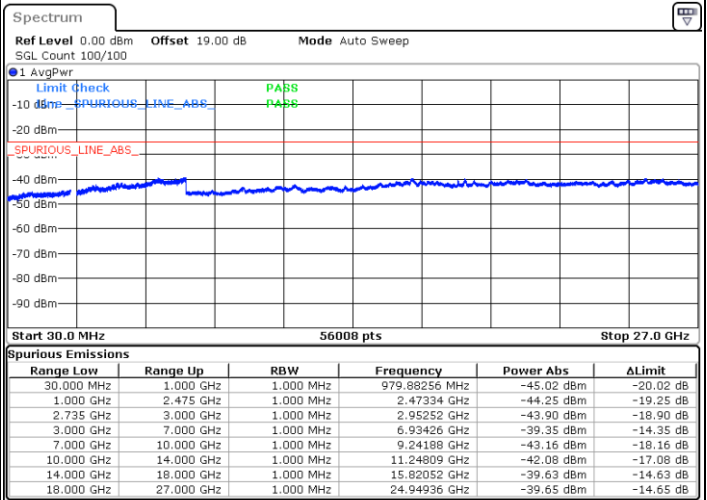

N/A

Date: 14.FEB.2021 18:05:27

LTE Band 41C / 10MHz+20MHz

64QAM

Highest Channel / 1RB0 and 1RB99

Highest Channel / 1RB49 and 1RB0

Date: 14.FEB.2021 18:36:22

Date: 14.FEB.2021 18:52:08

Highest Channel / FullIRB

N/A

Date: 14.FEB.2021 18:33:46

LTE Band 41C / 15MHz+10MHz

64QAM

Lowest Channel / 1RB0 and 1RB49

Lowest Channel / 1RB74 and 1RB0

Date: 14.FEB.2021 15:37:37

Date: 14.FEB.2021 15:52:38

Lowest Channel / FullRB

N/A

Date: 14.FEB.2021 15:34:40

LTE Band 41C / 15MHz+10MHz

64QAM

Middle Channel / 1RB0 and 1RB49

Middle Channel / 1RB74 and 1RB0

Date: 14.FEB.2021 16:13:42

Date: 14.FEB.2021 16:15:04

Middle Channel / FullIRB

N/A

Date: 14.FEB.2021 16:27:36

LTE Band 41C / 15MHz+10MHz

64QAM

Highest Channel / 1RB0 and 1RB49