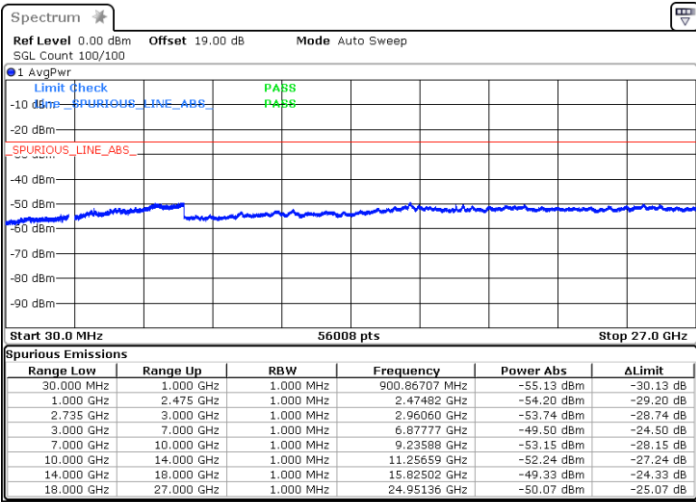

Highest Channel / 1RB0 and 1RB24

Highest Channel / 1RB99 and 1RB0

Date: 14.FEB.2021 13:03:38

Date: 14.FEB.2021 13:05:05

Highest Channel / FullIRB

N/A

Date: 14.FEB.2021 12:49:42

LTE Band 41C / 20MHz+10MHz

64QAM

Lowest Channel / 1RB0 and 1RB49

Lowest Channel / 1RB99 and 1RB0

Date: 15.FEB.2021 09:29:06

Date: 15.FEB.2021 09:30:44

Lowest Channel / FullIRB

N/A

Date: 15.FEB.2021 09:20:51

LTE Band 41C / 20MHz+10MHz

64QAM

Middle Channel / 1RB0 and 1RB49

Middle Channel / 1RB99 and 1RB0

Date: 15.FEB.2021 09:37:52

Date: 15.FEB.2021 09:36:43

Middle Channel / FullIRB

N/A

Date: 15.FEB.2021 09:45:04

LTE Band 41C / 20MHz+10MHz

64QAM

Highest Channel / 1RB0 and 1RB49

Highest Channel / 1RB99 and 1RB0

Date: 15.FEB.2021 09:57:41

Date: 15.FEB.2021 09:58:51

Highest Channel / FullIRB