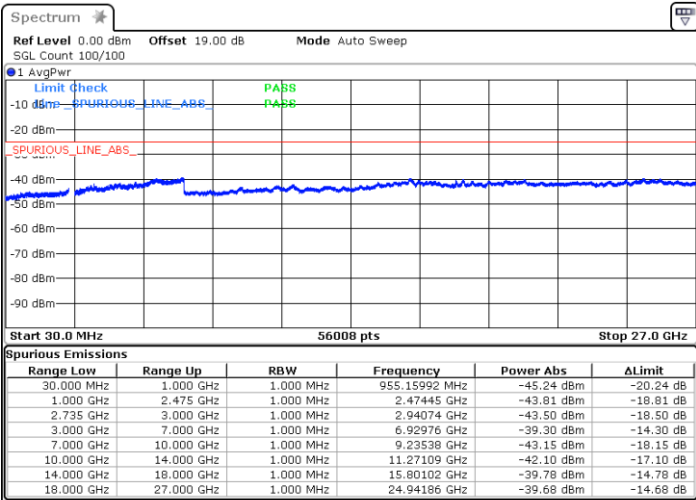

N/A

Date: 14.FEB.2021 18:05:27

LTE Band 41C / 10MHz+20MHz

64QAM

Highest Channel / 1RB0 and 1RB99

Highest Channel / 1RB49 and 1RB0

Date: 14.FEB.2021 18:36:22

Date: 14.FEB.2021 18:52:08

Highest Channel / FullIRB

N/A

Date: 14.FEB.2021 18:33:46

LTE Band 41C / 15MHz+10MHz

64QAM

Lowest Channel / 1RB0 and 1RB49

Lowest Channel / 1RB74 and 1RB0

Date: 14.FEB.2021 15:37:37

Date: 14.FEB.2021 15:52:38

Lowest Channel / FullRB

N/A

Date: 14.FEB.2021 15:34:40

LTE Band 41C / 15MHz+10MHz

64QAM

Middle Channel / 1RB0 and 1RB49

Middle Channel / 1RB74 and 1RB0

Date: 14.FEB.2021 16:13:42

Date: 14.FEB.2021 16:15:04

Middle Channel / FullIRB

N/A

Date: 14.FEB.2021 16:27:36

LTE Band 41C / 15MHz+10MHz

64QAM

Highest Channel / 1RB0 and 1RB49