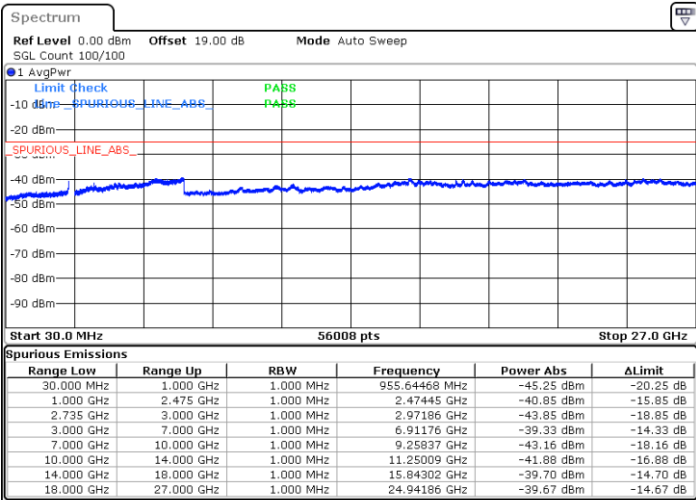

LTE Band 41C / 15MHz+15MHz

64QAM

Highest Channel / 1RB0 and 1RB74

Highest Channel / 1RB74 and 1RB0

Date: 15.FEB.2021 11:47:26

Date: 15.FEB.2021 11:45:31

Highest Channel / FullIRB

N/A

Date: 15.FEB.2021 12:08:40

LTE Band 41C / 15MHz+20MHz

64QAM

Lowest Channel / 1RB0 and 1RB99

Lowest Channel / 1RB74 and 1RB0

Date: 15.FEB.2021 13:10:45

Date: 15.FEB.2021 13:11:58

Lowest Channel / FullIRB

N/A

Date: 15.FEB.2021 12:31:28

LTE Band 41C / 15MHz+20MHz

64QAM

Middle Channel / 1RB0 and 1RB9

Middle Channel / 1RB74 and 1RB0

Date: 15.FEB.2021 13:33:25

Date: 15.FEB.2021 13:26:28

Middle Channel / FullRB

N/A

Date: 15.FEB.2021 13:49:58

LTE Band 41C / 15MHz+20MHz

64QAM

Highest Channel / 1RB0 and 1RB99

Highest Channel / 1RB74 and 1RB0

Date: 15.FEB.2021 14:30:49