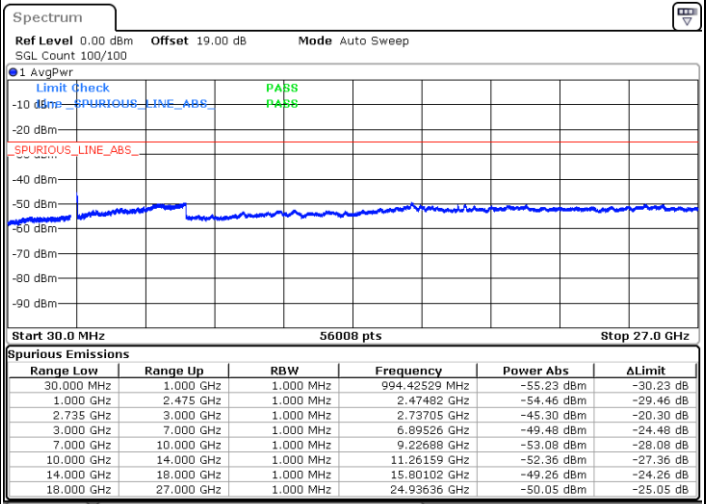

LTE Band 41C / 20MHz+10MHz

64QAM

Middle Channel / 1RB0 and 1RB49

Middle Channel / 1RB99 and 1RB0

Date: 15.FEB.2021 09:37:52

Date: 15.FEB.2021 09:36:43

Middle Channel / FullIRB

N/A

Date: 15.FEB.2021 09:45:04

LTE Band 41C / 20MHz+10MHz

64QAM

Highest Channel / 1RB0 and 1RB49

Highest Channel / 1RB99 and 1RB0

Date: 15.FEB.2021 09:57:41

Date: 15.FEB.2021 09:58:51

Highest Channel / FullIRB

N/A

Date: 15.FEB.2021 09:49:37

LTE Band 41C / 20MHz+15MHz

64QAM

Lowest Channel / 1RB0 and 1RB74

Lowest Channel / 1RB99 and 1RB0

Date: 15.FEB.2021 14:45:06

Date: 15.FEB.2021 14:42:05