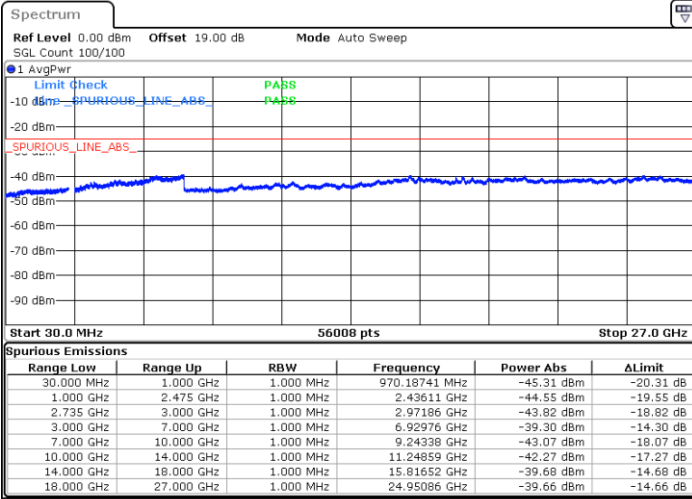

Date: 15.FEB.2021 14:33:38

Highest Channel / FullIRB

N/A

Date: 15.FEB.2021 13:53:59

LTE Band 41C / 20MHz+5MHz

64QAM

Lowest Channel / 1RB0 and 1RB24

Lowest Channel / 1RB99 and 1RB0

Date: 15.FEB.2021 10:09:57

Date: 15.FEB.2021 10:08:48

Lowest Channel / FullIRB

N/A

Date: 14.FEB.2021 11:37:10

LTE Band 41C / 20MHz+5MHz

64QAM

Middle Channel / 1RB0 and 1RB24

Middle Channel / 1RB99 and 1RB0

Date: 14.FEB.2021 12:36:11

Date: 14.FEB.2021 12:38:21

Middle Channel / FullIRB

N/A

Date: 14.FEB.2021 12:46:22

LTE Band 41C / 20MHz+5MHz

64QAM

Highest Channel / 1RB0 and 1RB24

Highest Channel / 1RB99 and 1RB0

Date: 14.FEB.2021 13:03:38

Date: 14.FEB.2021 13:05:05

Highest Channel / FullIRB

N/A

Date: 14.FEB.2021 12:49:42

LTE Band 41C / 20MHz+10MHz