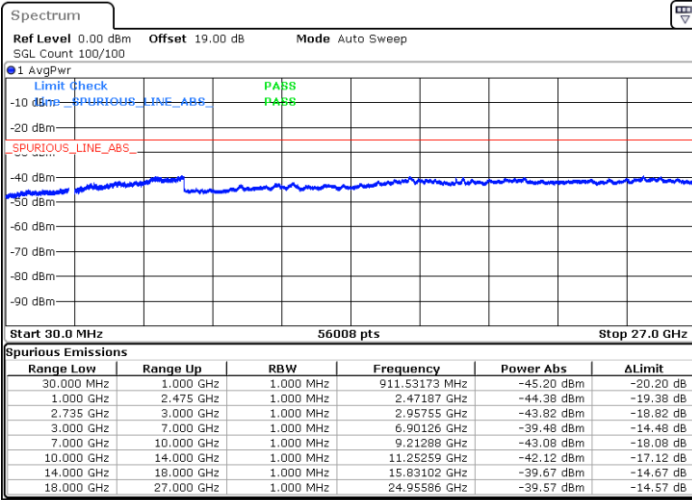

Date: 15.FEB.2021 09:45:04

LTE Band 41C / 20MHz+10MHz

64QAM

Highest Channel / 1RB0 and 1RB49

Highest Channel / 1RB99 and 1RB0

Date: 15.FEB.2021 09:57:41

Date: 15.FEB.2021 09:58:51

Highest Channel / FullIRB

N/A

Date: 15.FEB.2021 09:49:37

LTE Band 41C / 20MHz+15MHz

64QAM

Lowest Channel / 1RB0 and 1RB74

Lowest Channel / 1RB99 and 1RB0

Date: 15.FEB.2021 14:45:06

Date: 15.FEB.2021 14:42:05

Lowest Channel / FullRB

N/A

Date: 15.FEB.2021 14:58:09

LTE Band 41C / 20MHz+15MHz

64QAM

Middle Channel / 1RB0 and 1RB74

Middle Channel / 1RB99 and 1RB0

Date: 15.FEB.2021 15:20:52

Date: 15.FEB.2021 15:22:16

Middle Channel / FullIRB

N/A

Date: 15.FEB.2021 15:09:15

LTE Band 41C / 20MHz+15MHz

64QAM

Highest Channel / 1RB0 and 1RB74

Highest Channel / 1RB99 and 1RB0