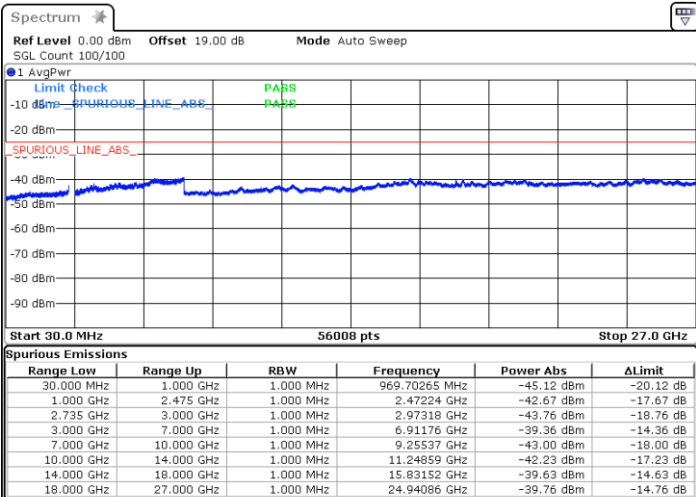

N/A

Date: 14.FEB.2021 18:05:27

LTE Band 41C / 10MHz+20MHz

64QAM

Highest Channel / 1RB0 and 1RB99

Highest Channel / 1RB49 and 1RB0

Date: 14.FEB.2021 18:36:22

Date: 14.FEB.2021 18:52:08

Highest Channel / FullIRB

N/A

Date: 14.FEB.2021 18:33:46

LTE Band 41C / 15MHz+10MHz

64QAM

Lowest Channel / 1RB0 and 1RB49

Lowest Channel / 1RB74 and 1RB0

Date: 14.FEB.2021 15:37:37

Date: 14.FEB.2021 15:52:38

Lowest Channel / FullRB

N/A

Date: 14.FEB.2021 15:34:40

LTE Band 41C / 15MHz+10MHz

64QAM

Middle Channel / 1RB0 and 1RB49

Middle Channel / 1RB74 and 1RB0

Date: 14.FEB.2021 16:13:42

Date: 14.FEB.2021 16:15:04

Middle Channel / FullIRB

N/A

Date: 14.FEB.2021 16:27:36

LTE Band 41C / 15MHz+10MHz

64QAM

Highest Channel / 1RB0 and 1RB49