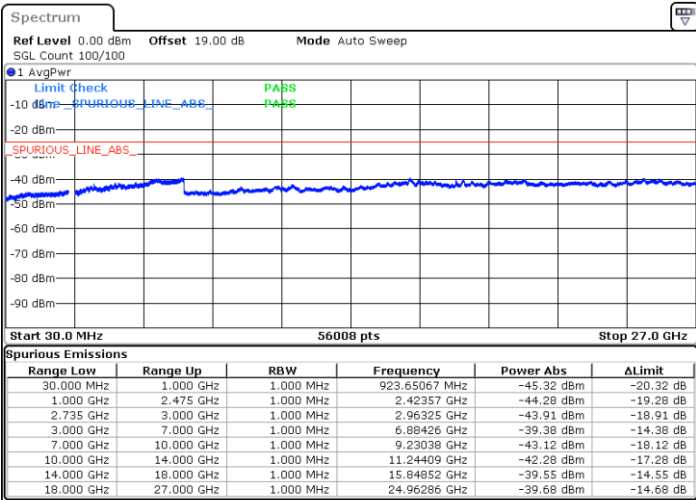

LTE Band 41C / 20MHz+20MHz

16QAM

MiddleChannel / 1RB0 and 1RB99

Middle Channel / 1RB99 and 1RB0

Date: 15.FEB.2021 16:58:44

Date: 15.FEB.2021 16:55:22

Middle Channel / FullIRB

N/A

Date: 15.FEB.2021 17:18:34

LTE Band 41C / 20MHz+20MHz

16QAM

Highest Channel / 1RB0 and 1RB99

Highest Channel / 1RB99 and 1RB0

Date: 15.FEB.2021 17:33:36

Date: 15.FEB.2021 17:39:42

Highest Channel / FullIRB

N/A

Date: 15.FEB.2021 17:29:12

LTE Band 41C / 5MHz+20MHz

64QAM

Lowest Channel / 1RB0 and 1RB99

Lowest Channel / 1RB24 and 1RB0

Date: 14.FEB.2021 10:52:43

Date: 14.FEB.2021 10:44:09

Lowest Channel / FullRB

N/A

Date: 14.FEB.2021 10:54:06

LTE Band 41C / 5MHz+20MHz

64QAM

Middle Channel / 1RB0 and 1RB9

Middle Channel / 1RB24 and 1RB0

Date: 14.FEB.2021 10:32:33