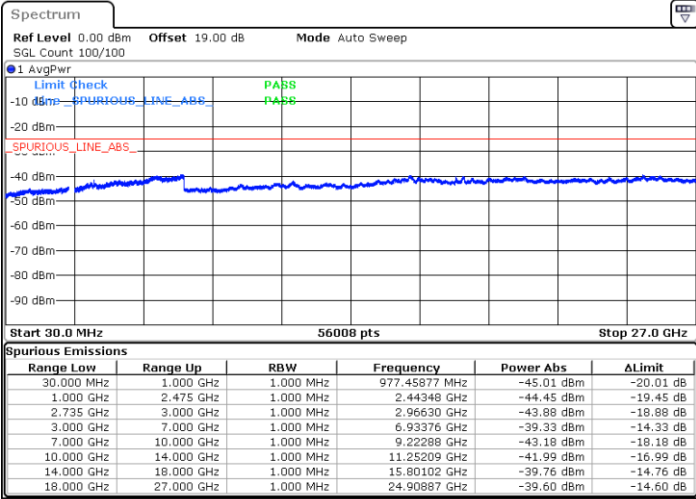

Highest Channel / FullIRB

N/A

Date: 14.FEB.2021 18:33:46

LTE Band 41C / 15MHz+10MHz

64QAM

Lowest Channel / 1RB0 and 1RB49

Lowest Channel / 1RB74 and 1RB0

Date: 14.FEB.2021 15:37:37

Date: 14.FEB.2021 15:52:38

Lowest Channel / FullRB

N/A

Date: 14.FEB.2021 15:34:40

LTE Band 41C / 15MHz+10MHz

64QAM

Middle Channel / 1RB0 and 1RB49

Middle Channel / 1RB74 and 1RB0

Date: 14.FEB.2021 16:13:42

Date: 14.FEB.2021 16:15:04

Middle Channel / FullIRB

N/A

Date: 14.FEB.2021 16:27:36

LTE Band 41C / 15MHz+10MHz

64QAM

Highest Channel / 1RB0 and 1RB49

Highest Channel / 1RB74 and 1RB0

Date: 14.FEB.2021 17:10:30

Date: 14.FEB.2021 17:17:37

Highest Channel / FullIRB

N/A

Date: 14.FEB.2021 17:06:59

LTE Band 41C / 15MHz+15MHz

64QAM