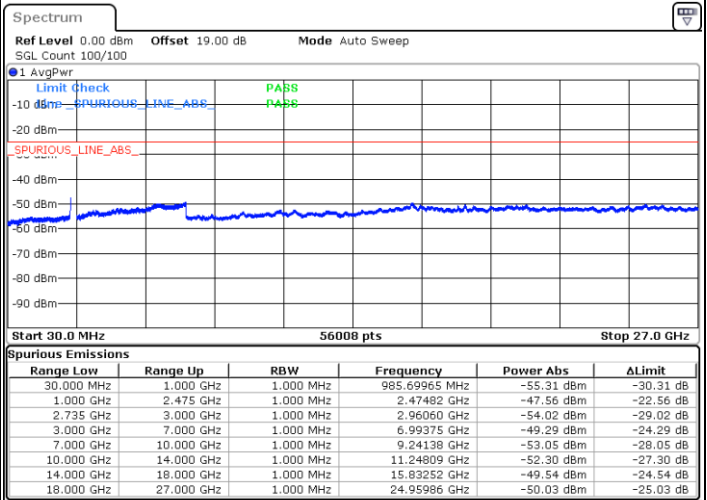

Middle Channel / 1RB99 and 1RB0

Date: 14.FEB.2021 12:36:11

Date: 14.FEB.2021 12:38:21

Middle Channel / FullIRB

N/A

Date: 14.FEB.2021 12:46:22

LTE Band 41C / 20MHz+5MHz

64QAM

Highest Channel / 1RB0 and 1RB24

Highest Channel / 1RB99 and 1RB0

Date: 14.FEB.2021 13:03:38

Date: 14.FEB.2021 13:05:05

Highest Channel / FullIRB

N/A

Date: 14.FEB.2021 12:49:42

LTE Band 41C / 20MHz+10MHz

64QAM

Lowest Channel / 1RB0 and 1RB49

Lowest Channel / 1RB99 and 1RB0

Date: 15.FEB.2021 09:29:06

Date: 15.FEB.2021 09:30:44

Lowest Channel / FullIRB

N/A

Date: 15.FEB.2021 09:20:51