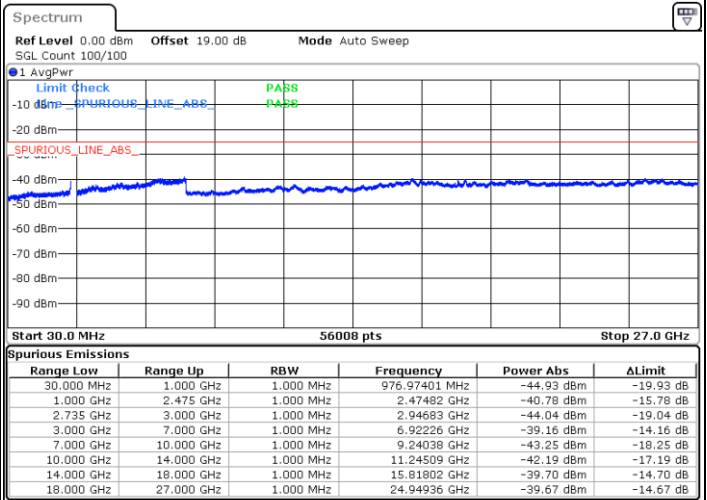

LTE Band 41C / 15MHz+15MHz

64QAM

Highest Channel / 1RB0 and 1RB74

Highest Channel / 1RB74 and 1RB0

Date: 15.FEB.2021 11:47:26

Date: 15.FEB.2021 11:45:31

Highest Channel / FullIRB

N/A

Date: 15.FEB.2021 12:08:40

LTE Band 41C / 15MHz+20MHz

64QAM

Lowest Channel / 1RB0 and 1RB99

Lowest Channel / 1RB74 and 1RB0

Date: 15.FEB.2021 13:10:45

Date: 15.FEB.2021 13:11:58

Lowest Channel / FullIRB

N/A

Date: 15.FEB.2021 12:31:28

LTE Band 41C / 15MHz+20MHz

64QAM

Middle Channel / 1RB0 and 1RB9

Middle Channel / 1RB74 and 1RB0

Date: 15.FEB.2021 13:33:25

Date: 15.FEB.2021 13:26:28

Middle Channel / FullRB

N/A

Date: 15.FEB.2021 13:49:58

LTE Band 41C / 15MHz+20MHz

64QAM

Highest Channel / 1RB0 and 1RB99

Highest Channel / 1RB74 and 1RB0

Date: 15.FEB.2021 14:30:49