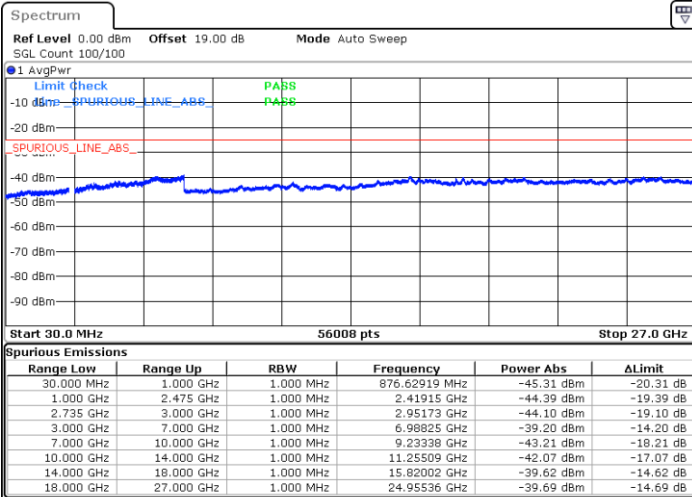

Lowest Channel / 1RB0 and 1RB74

Lowest Channel / 1RB74 and 1RB0

Date: 15.FEB.2021 10:31:19

Date: 15.FEB.2021 10:32:18

Lowest Channel / FullIRB

N/A

Date: 15.FEB.2021 10:42:21

LTE Band 41C / 15MHz+15MHz

64QAM

Middle Channel / 1RB0 and 1RB74

Middle Channel / 1RB74 and 1RB0

Date: 15.FEB.2021 11:15:46

Date: 15.FEB.2021 11:21:08

Middle Channel / FullRB

N/A

Date: 15.FEB.2021 10:49:56

LTE Band 41C / 15MHz+15MHz

64QAM

Highest Channel / 1RB0 and 1RB74

Highest Channel / 1RB74 and 1RB0

Date: 15.FEB.2021 11:47:26

Date: 15.FEB.2021 11:45:31

Highest Channel / FullIRB

N/A

Date: 15.FEB.2021 12:08:40

LTE Band 41C / 15MHz+20MHz

64QAM

Lowest Channel / 1RB0 and 1RB99

Lowest Channel / 1RB74 and 1RB0

Date: 15.FEB.2021 13:10:45

Date: 15.FEB.2021 13:11:58

Lowest Channel / FullIRB