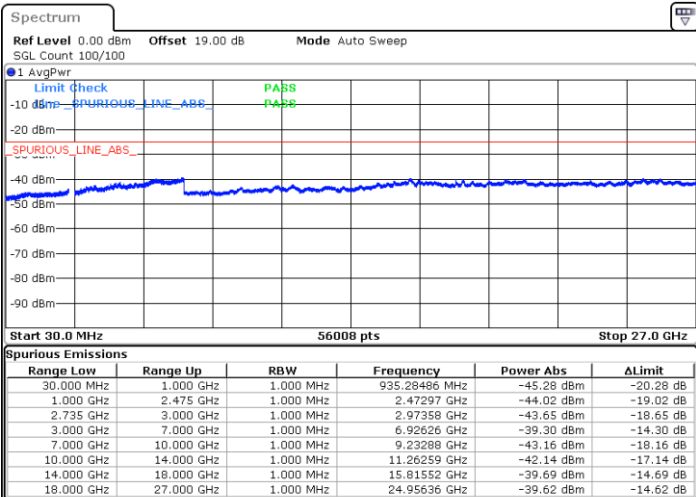

Date: 15.FEB.2021 17:18:34

LTE Band 41C / 20MHz+20MHz

16QAM

Highest Channel / 1RB0 and 1RB99

Highest Channel / 1RB99 and 1RB0

Date: 15.FEB.2021 17:33:36

Date: 15.FEB.2021 17:39:42

Highest Channel / FullIRB

N/A

Date: 15.FEB.2021 17:29:12

LTE Band 41C / 5MHz+20MHz

64QAM

Lowest Channel / 1RB0 and 1RB99

Lowest Channel / 1RB24 and 1RB0

Date: 14.FEB.2021 10:52:43

Date: 14.FEB.2021 10:44:09

Lowest Channel / FullRB

N/A

Date: 14.FEB.2021 10:54:06

LTE Band 41C / 5MHz+20MHz

64QAM

Middle Channel / 1RB0 and 1RB9

Middle Channel / 1RB24 and 1RB0

Date: 14.FEB.2021 10:32:33

Date: 14.FEB.2021 10:41:49

Middle Channel / FullRB

N/A

Date: 14.FEB.2021 10:30:20

LTE Band 41C / 5MHz+20MHz

64QAM

Highest Channel / 1RB0 and 1RB99

Highest Channel / 1RB24 and 1RB0