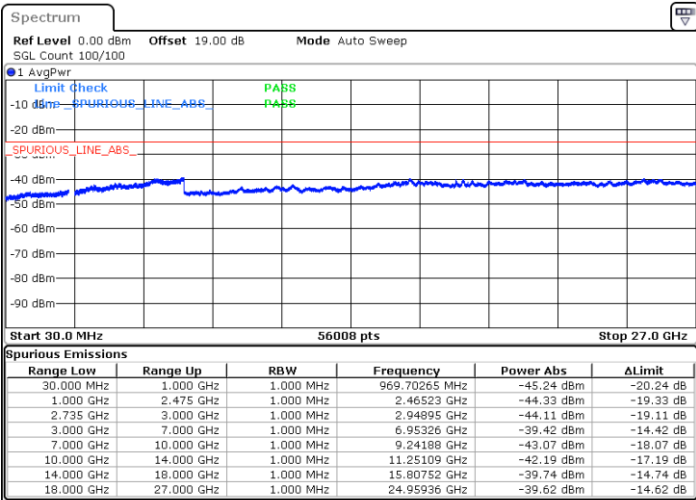

Date: 15.FEB.2021 14:33:38

Highest Channel / FullIRB

N/A

Date: 15.FEB.2021 13:53:59

LTE Band 41C / 20MHz+5MHz

64QAM

Lowest Channel / 1RB0 and 1RB24

Lowest Channel / 1RB99 and 1RB0

Date: 15.FEB.2021 10:09:57

Date: 15.FEB.2021 10:08:48

Lowest Channel / FullIRB

N/A

Date: 14.FEB.2021 11:37:10

LTE Band 41C / 20MHz+5MHz

64QAM

Middle Channel / 1RB0 and 1RB24

Middle Channel / 1RB99 and 1RB0

Date: 14.FEB.2021 12:36:11

Date: 14.FEB.2021 12:38:21

Middle Channel / FullIRB

N/A

Date: 14.FEB.2021 12:46:22

LTE Band 41C / 20MHz+5MHz

64QAM

Highest Channel / 1RB0 and 1RB24

Highest Channel / 1RB99 and 1RB0

Date: 14.FEB.2021 13:03:38

Date: 14.FEB.2021 13:05:05

Highest Channel / FullIRB

N/A

Date: 14.FEB.2021 12:49:42

LTE Band 41C / 20MHz+10MHz