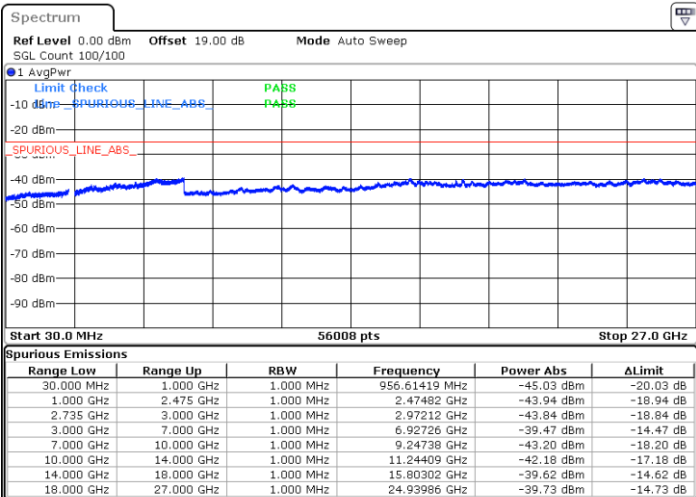

Middle Channel / FullRB

N/A

Date: 15.FEB.2021 13:49:58

LTE Band 41C / 15MHz+20MHz

64QAM

Highest Channel / 1RB0 and 1RB99

Highest Channel / 1RB74 and 1RB0

Date: 15.FEB.2021 14:30:49

Date: 15.FEB.2021 14:33:38

Highest Channel / FullIRB

N/A

Date: 15.FEB.2021 13:53:59

LTE Band 41C / 20MHz+5MHz

64QAM

Lowest Channel / 1RB0 and 1RB24

Lowest Channel / 1RB99 and 1RB0

Date: 15.FEB.2021 10:09:57

Date: 15.FEB.2021 10:08:48

Lowest Channel / FullIRB

N/A

Date: 14.FEB.2021 11:37:10

LTE Band 41C / 20MHz+5MHz

64QAM

Middle Channel / 1RB0 and 1RB24