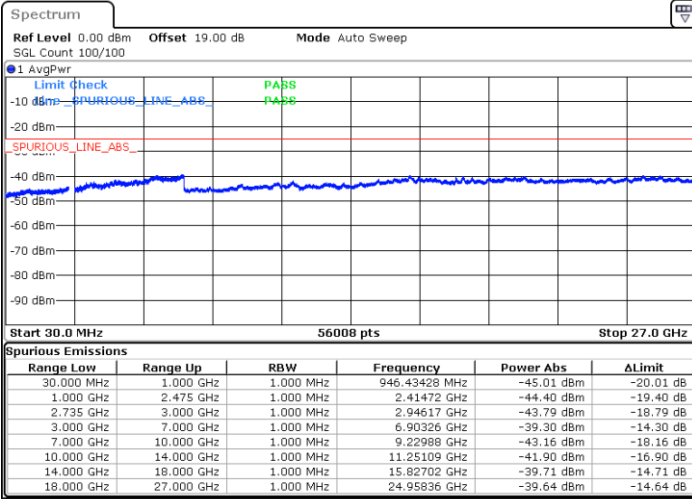

LTE Band 41C / 15MHz+15MHz

64QAM

Middle Channel / 1RB0 and 1RB74

Middle Channel / 1RB74 and 1RB0

Date: 15.FEB.2021 11:15:46

Date: 15.FEB.2021 11:21:08