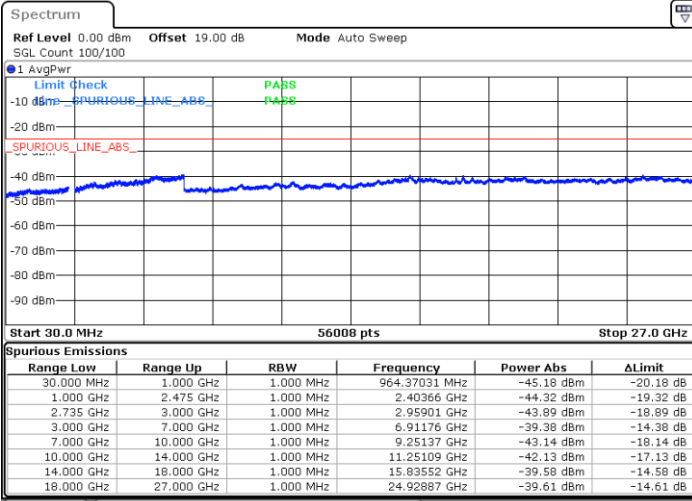

LTE Band 41C / 20MHz+20MHz

16QAM

MiddleChannel / 1RB0 and 1RB99

Middle Channel / 1RB99 and 1RB0

Date: 15.FEB.2021 16:58:44

Date: 15.FEB.2021 16:55:22

Middle Channel / FullIRB

N/A

Date: 15.FEB.2021 17:18:34

LTE Band 41C / 20MHz+20MHz

16QAM

Highest Channel / 1RB0 and 1RB99

Highest Channel / 1RB99 and 1RB0

Date: 15.FEB.2021 17:33:36

Date: 15.FEB.2021 17:39:42

Highest Channel / FullIRB

N/A

Date: 15.FEB.2021 17:29:12

LTE Band 41C / 5MHz+20MHz

64QAM

Lowest Channel / 1RB0 and 1RB99

Lowest Channel / 1RB24 and 1RB0

Date: 14.FEB.2021 10:52:43

Date: 14.FEB.2021 10:44:09