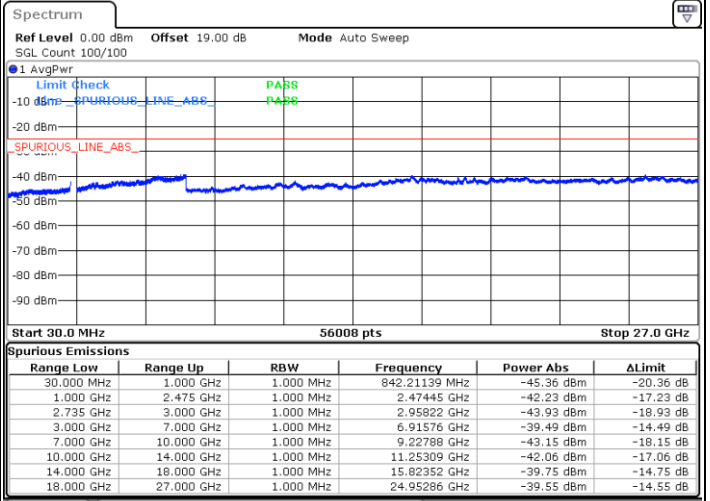

Date: 14.FEB.2021 16:13:42

Date: 14.FEB.2021 16:15:04

Middle Channel / FullIRB

N/A

Date: 14.FEB.2021 16:27:36

LTE Band 41C / 15MHz+10MHz

64QAM

Highest Channel / 1RB0 and 1RB49

Highest Channel / 1RB74 and 1RB0

Date: 14.FEB.2021 17:10:30

Date: 14.FEB.2021 17:17:37

Highest Channel / FullIRB

N/A

Date: 14.FEB.2021 17:06:59

LTE Band 41C / 15MHz+15MHz

64QAM

Lowest Channel / 1RB0 and 1RB74

Lowest Channel / 1RB74 and 1RB0

Date: 15.FEB.2021 10:31:19

Date: 15.FEB.2021 10:32:18

Lowest Channel / FullIRB

N/A

Date: 15.FEB.2021 10:42:21

LTE Band 41C / 15MHz+15MHz