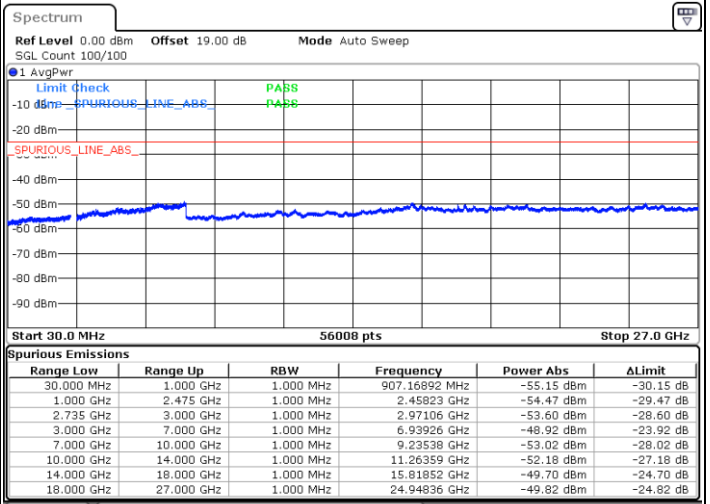

Date: 14.FEB.2021 17:31:43

LTE Band 41C / 10MHz+20MHz

64QAM

Middle Channel / 1RB0 and 1RB99

Middle Channel / 1RB49 and 1RB0

Date: 14.FEB.2021 18:03:56

Date: 14.FEB.2021 17:54:23

Middle Channel / FullIRB

N/A

Date: 14.FEB.2021 18:05:27

LTE Band 41C / 10MHz+20MHz

64QAM

Highest Channel / 1RB0 and 1RB99

Highest Channel / 1RB49 and 1RB0

Date: 14.FEB.2021 18:36:22

Date: 14.FEB.2021 18:52:08

Highest Channel / FullIRB

N/A

Date: 14.FEB.2021 18:33:46

LTE Band 41C / 15MHz+10MHz

64QAM

Lowest Channel / 1RB0 and 1RB49

Lowest Channel / 1RB74 and 1RB0

Date: 14.FEB.2021 15:37:37