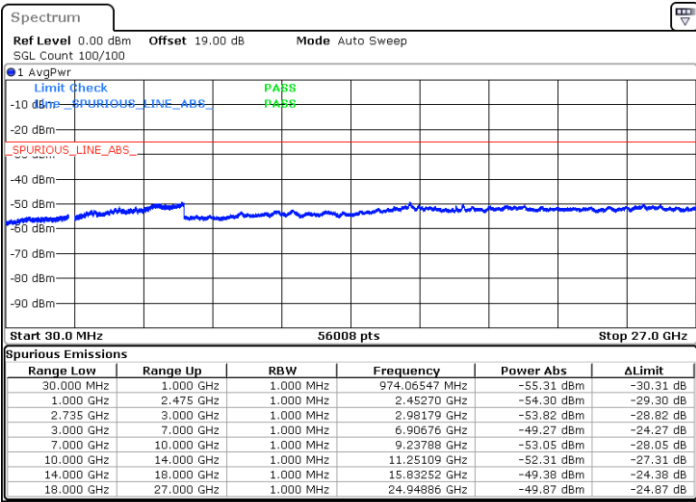

Date: 14.FEB.2021 17:31:43

LTE Band 41C / 10MHz+20MHz

64QAM

Middle Channel / 1RB0 and 1RB99

Middle Channel / 1RB49 and 1RB0

Date: 14.FEB.2021 18:03:56

Date: 14.FEB.2021 17:54:23

Middle Channel / FullIRB

N/A

Date: 14.FEB.2021 18:05:27

LTE Band 41C / 10MHz+20MHz

64QAM

Highest Channel / 1RB0 and 1RB99

Highest Channel / 1RB49 and 1RB0

Date: 14.FEB.2021 18:36:22

Date: 14.FEB.2021 18:52:08

Highest Channel / FullIRB

N/A

Date: 14.FEB.2021 18:33:46

LTE Band 41C / 15MHz+10MHz

64QAM

Lowest Channel / 1RB0 and 1RB49

Lowest Channel / 1RB74 and 1RB0

Date: 14.FEB.2021 15:37:37