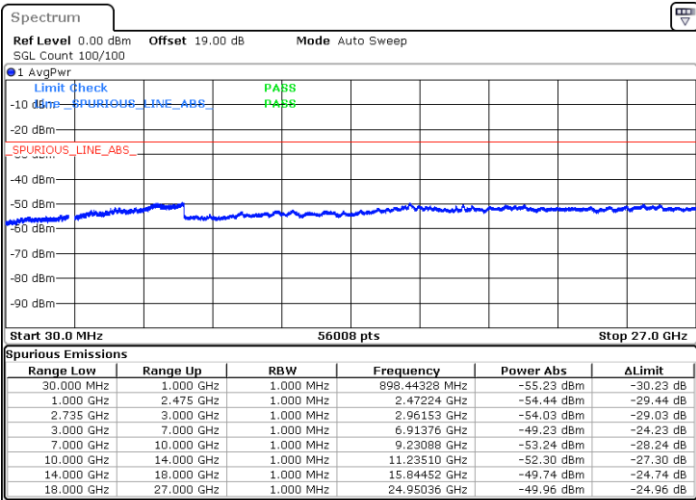

LTE Band 41C / 10MHz+20MHz

64QAM

Lowest Channel / 1RB0 and 1RB99

Lowest Channel / 1RB49 and 1RB0

Date: 14.FEB.2021 17:47:32

Date: 14.FEB.2021 17:53:02

Lowest Channel / FullIRB

N/A

Date: 14.FEB.2021 17:31:43

LTE Band 41C / 10MHz+20MHz

64QAM

Middle Channel / 1RB0 and 1RB99

Middle Channel / 1RB49 and 1RB0

Date: 14.FEB.2021 18:03:56

Date: 14.FEB.2021 17:54:23

Middle Channel / FullIRB

N/A

Date: 14.FEB.2021 18:05:27

LTE Band 41C / 10MHz+20MHz

64QAM

Highest Channel / 1RB0 and 1RB99

Highest Channel / 1RB49 and 1RB0

Date: 14.FEB.2021 18:36:22

Date: 14.FEB.2021 18:52:08

Highest Channel / FullIRB

N/A

Date: 14.FEB.2021 18:33:46

LTE Band 41C / 15MHz+10MHz

64QAM

Lowest Channel / 1RB0 and 1RB49

Lowest Channel / 1RB74 and 1RB0

Date: 14.FEB.2021 15:37:37