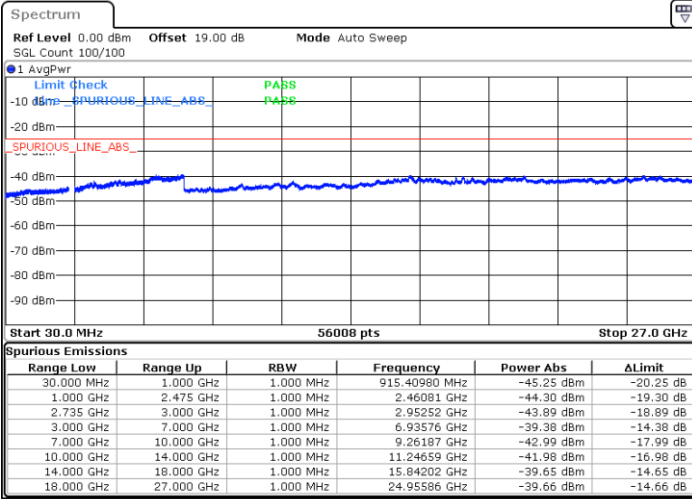

Lowest Channel / 1RB49 and 1RB0

Date: 14.FEB.2021 13:56:41

Date: 14.FEB.2021 14:04:40

Lowest Channel / FullRB

N/A

Date: 14.FEB.2021 13:17:25

LTE Band 41C / 10MHz+15MHz

64QAM

MiddleChannel / 1RB0 and 1RB74

Middle Channel / 1RB49 and 1RB0

Date: 14.FEB.2021 14:10:56

Date: 14.FEB.2021 14:09:49

Middle Channel / FullIRB

N/A

Date: 14.FEB.2021 14:17:15

LTE Band 41C / 10MHz+15MHz

64QAM

Highest Channel / 1RB0 and 1RB74

Highest Channel / 1RB49 and 1RB0

Date: 14.FEB.2021 14:47:13

Date: 14.FEB.2021 14:35:16

Highest Channel / FullIRB

N/A

Date: 14.FEB.2021 14:20:52