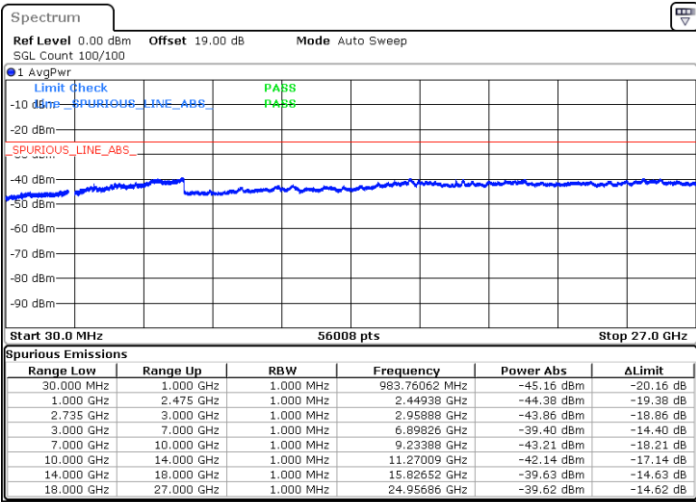

Date: 15.FEB.2021 09:45:04

LTE Band 41C / 20MHz+10MHz

64QAM

Highest Channel / 1RB0 and 1RB49

Highest Channel / 1RB99 and 1RB0

Date: 15.FEB.2021 09:57:41

Date: 15.FEB.2021 09:58:51

Highest Channel / FullIRB

N/A

Date: 15.FEB.2021 09:49:37

LTE Band 41C / 20MHz+15MHz

64QAM

Lowest Channel / 1RB0 and 1RB74

Lowest Channel / 1RB99 and 1RB0

Date: 15.FEB.2021 14:45:06

Date: 15.FEB.2021 14:42:05

Lowest Channel / FullRB

N/A

Date: 15.FEB.2021 14:58:09

LTE Band 41C / 20MHz+15MHz

64QAM

Middle Channel / 1RB0 and 1RB74

Middle Channel / 1RB99 and 1RB0

Date: 15.FEB.2021 15:20:52

Date: 15.FEB.2021 15:22:16

Middle Channel / FullIRB

N/A

Date: 15.FEB.2021 15:09:15

LTE Band 41C / 20MHz+15MHz

64QAM

Highest Channel / 1RB0 and 1RB74

Highest Channel / 1RB99 and 1RB0