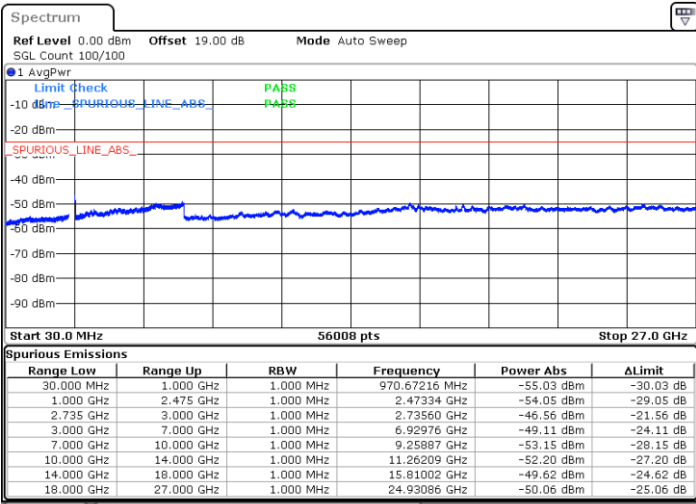

LTE Band 41C / 20MHz+10MHz

64QAM

Middle Channel / 1RB0 and 1RB49

Middle Channel / 1RB99 and 1RB0

Date: 15.FEB.2021 09:37:52

Date: 15.FEB.2021 09:36:43

Middle Channel / FullIRB

N/A

Date: 15.FEB.2021 09:45:04

LTE Band 41C / 20MHz+10MHz

64QAM

Highest Channel / 1RB0 and 1RB49

Highest Channel / 1RB99 and 1RB0

Date: 15.FEB.2021 09:57:41

Date: 15.FEB.2021 09:58:51

Highest Channel / FullIRB

N/A

Date: 15.FEB.2021 09:49:37

LTE Band 41C / 20MHz+15MHz

64QAM

Lowest Channel / 1RB0 and 1RB74

Lowest Channel / 1RB99 and 1RB0

Date: 15.FEB.2021 14:45:06

Date: 15.FEB.2021 14:42:05