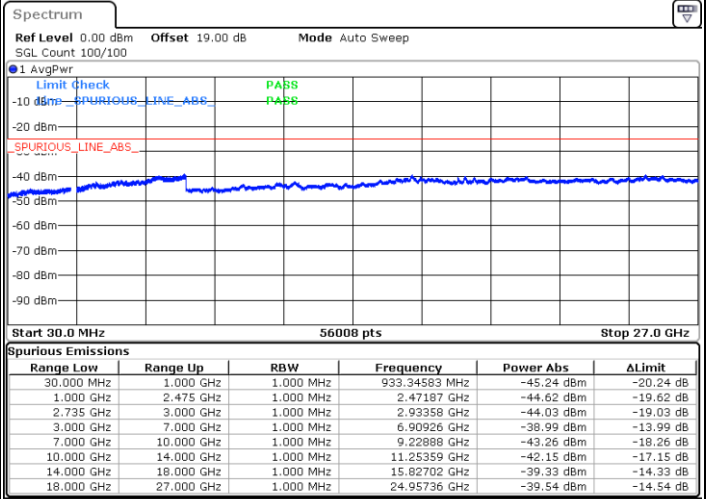

Lowest Channel / 1RB49 and 1RB0

Date: 14.FEB.2021 13:56:41

Date: 14.FEB.2021 14:04:40

Lowest Channel / FullRB

N/A

Date: 14.FEB.2021 13:17:25

LTE Band 41C / 10MHz+15MHz

64QAM

MiddleChannel / 1RB0 and 1RB74

Middle Channel / 1RB49 and 1RB0

Date: 14.FEB.2021 14:10:56

Date: 14.FEB.2021 14:09:49

Middle Channel / FullIRB

N/A

Date: 14.FEB.2021 14:17:15

LTE Band 41C / 10MHz+15MHz

64QAM

Highest Channel / 1RB0 and 1RB74

Highest Channel / 1RB49 and 1RB0

Date: 14.FEB.2021 14:47:13

Date: 14.FEB.2021 14:35:16

Highest Channel / FullIRB

N/A

Date: 14.FEB.2021 14:20:52

LTE Band 41C / 10MHz+20MHz

64QAM

Lowest Channel / 1RB0 and 1RB99

Lowest Channel / 1RB49 and 1RB0

Date: 14.FEB.2021 17:47:32

Date: 14.FEB.2021 17:53:02

Lowest Channel / FullIRB

N/A