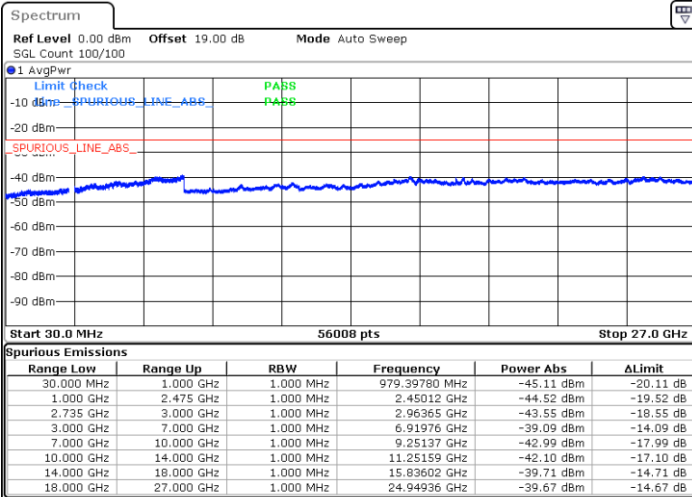

Middle Channel / 1RB99 and 1RB0

Date: 14.FEB.2021 12:36:11

Date: 14.FEB.2021 12:38:21

Middle Channel / FullIRB

N/A

Date: 14.FEB.2021 12:46:22

LTE Band 41C / 20MHz+5MHz

64QAM

Highest Channel / 1RB0 and 1RB24

Highest Channel / 1RB99 and 1RB0

Date: 14.FEB.2021 13:03:38

Date: 14.FEB.2021 13:05:05

Highest Channel / FullIRB

N/A

Date: 14.FEB.2021 12:49:42

LTE Band 41C / 20MHz+10MHz

64QAM

Lowest Channel / 1RB0 and 1RB49

Lowest Channel / 1RB99 and 1RB0

Date: 15.FEB.2021 09:29:06

Date: 15.FEB.2021 09:30:44

Lowest Channel / FullIRB

N/A

Date: 15.FEB.2021 09:20:51