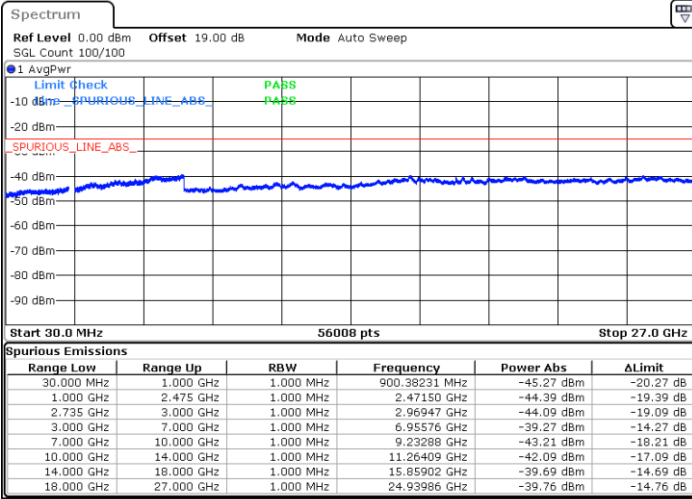

Date: 14.FEB.2021 11:16:23

Date: 14.FEB.2021 11:24:45

Highest Channel / FullIRB

N/A

Date: 14.FEB.2021 11:03:06

LTE Band 41C / 10MHz+15MHz

64QAM

Lowest Channel / 1RB0 and 1RB74

Lowest Channel / 1RB49 and 1RB0

Date: 14.FEB.2021 13:56:41

Date: 14.FEB.2021 14:04:40

Lowest Channel / FullRB

N/A

Date: 14.FEB.2021 13:17:25

LTE Band 41C / 10MHz+15MHz

64QAM

MiddleChannel / 1RB0 and 1RB74

Middle Channel / 1RB49 and 1RB0

Date: 14.FEB.2021 14:10:56

Date: 14.FEB.2021 14:09:49

Middle Channel / FullIRB

N/A

Date: 14.FEB.2021 14:17:15

LTE Band 41C / 10MHz+15MHz