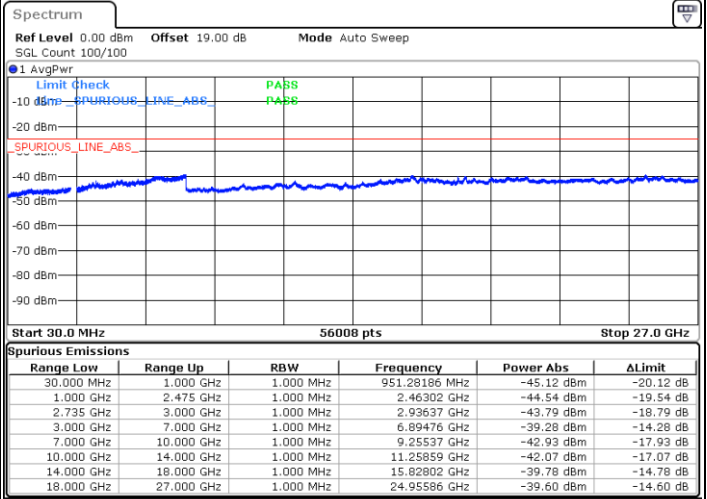

Date: 15.FEB.2021 14:33:38

Highest Channel / FullIRB

N/A

Date: 15.FEB.2021 13:53:59

LTE Band 41C / 20MHz+5MHz

64QAM

Lowest Channel / 1RB0 and 1RB24

Lowest Channel / 1RB99 and 1RB0

Date: 15.FEB.2021 10:09:57

Date: 15.FEB.2021 10:08:48

Lowest Channel / FullIRB

N/A

Date: 14.FEB.2021 11:37:10

LTE Band 41C / 20MHz+5MHz

64QAM

Middle Channel / 1RB0 and 1RB24

Middle Channel / 1RB99 and 1RB0

Date: 14.FEB.2021 12:36:11

Date: 14.FEB.2021 12:38:21

Middle Channel / FullIRB

N/A

Date: 14.FEB.2021 12:46:22

LTE Band 41C / 20MHz+5MHz

64QAM

Highest Channel / 1RB0 and 1RB24

Highest Channel / 1RB99 and 1RB0

Date: 14.FEB.2021 13:03:38

Date: 14.FEB.2021 13:05:05

Highest Channel / FullIRB

N/A

Date: 14.FEB.2021 12:49:42

LTE Band 41C / 20MHz+10MHz