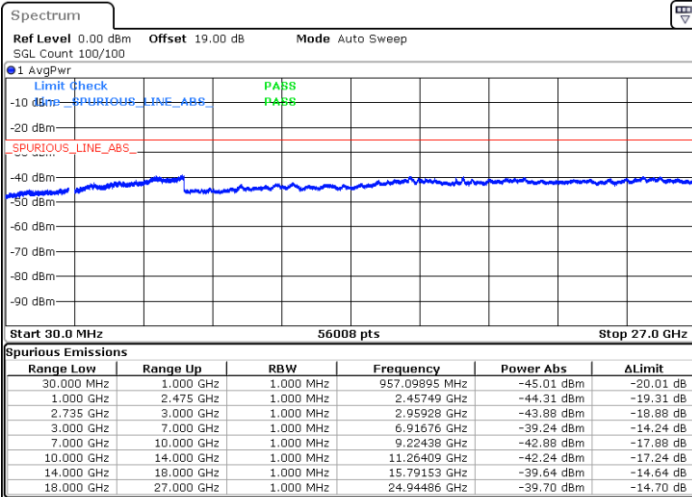

Lowest Channel / 1RB49 and 1RB0

Date: 14.FEB.2021 13:56:41

Date: 14.FEB.2021 14:04:40

Lowest Channel / FullRB

N/A

Date: 14.FEB.2021 13:17:25

LTE Band 41C / 10MHz+15MHz

64QAM

MiddleChannel / 1RB0 and 1RB74

Middle Channel / 1RB49 and 1RB0

Date: 14.FEB.2021 14:10:56

Date: 14.FEB.2021 14:09:49

Middle Channel / FullIRB

N/A

Date: 14.FEB.2021 14:17:15

LTE Band 41C / 10MHz+15MHz

64QAM

Highest Channel / 1RB0 and 1RB74

Highest Channel / 1RB49 and 1RB0

Date: 14.FEB.2021 14:47:13

Date: 14.FEB.2021 14:35:16

Highest Channel / FullIRB

N/A

Date: 14.FEB.2021 14:20:52

LTE Band 41C / 10MHz+20MHz

64QAM

Lowest Channel / 1RB0 and 1RB99

Lowest Channel / 1RB49 and 1RB0

Date: 14.FEB.2021 17:47:32

Date: 14.FEB.2021 17:53:02

Lowest Channel / FullIRB

N/A