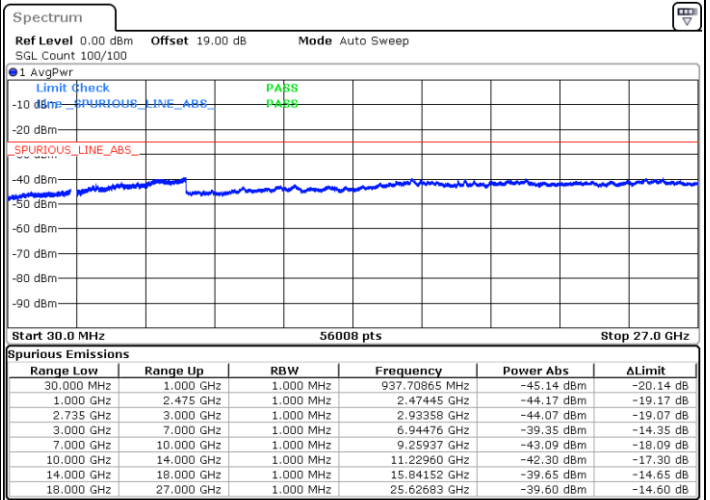

Date: 14.FEB.2021 10:41:49

Middle Channel / FullRB

N/A

Date: 14.FEB.2021 10:30:20

LTE Band 41C / 5MHz+20MHz

64QAM

Highest Channel / 1RB0 and 1RB99

Highest Channel / 1RB24 and 1RB0

Date: 14.FEB.2021 11:16:23

Date: 14.FEB.2021 11:24:45

Highest Channel / FullIRB

N/A

Date: 14.FEB.2021 11:03:06

LTE Band 41C / 10MHz+15MHz

64QAM

Lowest Channel / 1RB0 and 1RB74

Lowest Channel / 1RB49 and 1RB0

Date: 14.FEB.2021 13:56:41

Date: 14.FEB.2021 14:04:40

Lowest Channel / FullRB

N/A

Date: 14.FEB.2021 13:17:25

LTE Band 41C / 10MHz+15MHz

64QAM