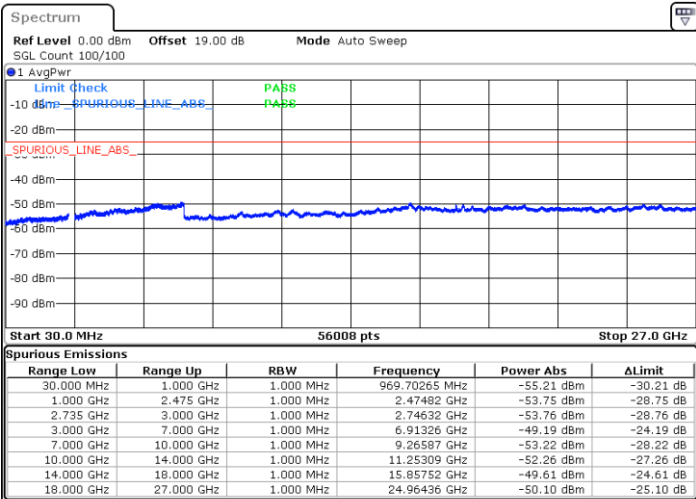

LTE Band 41C / 10MHz+20MHz

64QAM

Lowest Channel / 1RB0 and 1RB99

Lowest Channel / 1RB49 and 1RB0

Date: 14.FEB.2021 17:47:32

Date: 14.FEB.2021 17:53:02

Lowest Channel / FullIRB

N/A

Date: 14.FEB.2021 17:31:43

LTE Band 41C / 10MHz+20MHz

64QAM

Middle Channel / 1RB0 and 1RB99

Middle Channel / 1RB49 and 1RB0

Date: 14.FEB.2021 18:03:56

Date: 14.FEB.2021 17:54:23

Middle Channel / FullIRB

N/A

Date: 14.FEB.2021 18:05:27

LTE Band 41C / 10MHz+20MHz

64QAM

Highest Channel / 1RB0 and 1RB99

Highest Channel / 1RB49 and 1RB0

Date: 14.FEB.2021 18:36:22

Date: 14.FEB.2021 18:52:08

Highest Channel / FullIRB

N/A

Date: 14.FEB.2021 18:33:46

LTE Band 41C / 15MHz+10MHz

64QAM

Lowest Channel / 1RB0 and 1RB49

Lowest Channel / 1RB74 and 1RB0

Date: 14.FEB.2021 15:37:37