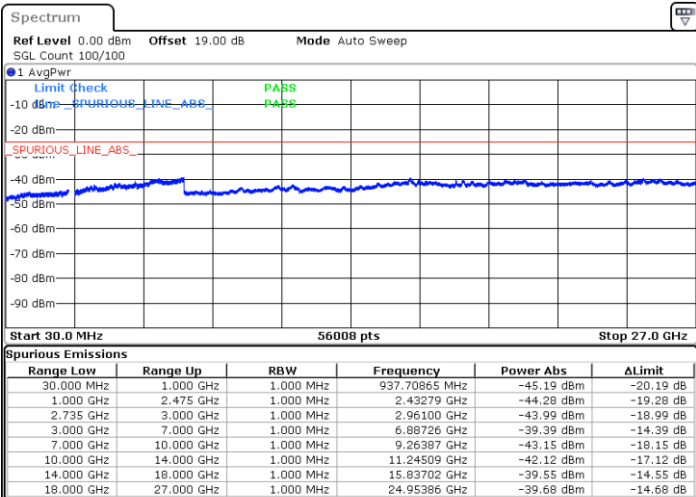

Date: 15.FEB.2021 14:33:38

Highest Channel / FullIRB

N/A

Date: 15.FEB.2021 13:53:59

LTE Band 41C / 20MHz+5MHz

64QAM

Lowest Channel / 1RB0 and 1RB24

Lowest Channel / 1RB99 and 1RB0

Date: 15.FEB.2021 10:09:57

Date: 15.FEB.2021 10:08:48

Lowest Channel / FullIRB

N/A

Date: 14.FEB.2021 11:37:10

LTE Band 41C / 20MHz+5MHz

64QAM

Middle Channel / 1RB0 and 1RB24

Middle Channel / 1RB99 and 1RB0

Date: 14.FEB.2021 12:36:11

Date: 14.FEB.2021 12:38:21

Middle Channel / FullIRB

N/A

Date: 14.FEB.2021 12:46:22

LTE Band 41C / 20MHz+5MHz

64QAM

Highest Channel / 1RB0 and 1RB24

Highest Channel / 1RB99 and 1RB0

Date: 14.FEB.2021 13:03:38

Date: 14.FEB.2021 13:05:05

Highest Channel / FullIRB

N/A

Date: 14.FEB.2021 12:49:42

LTE Band 41C / 20MHz+10MHz