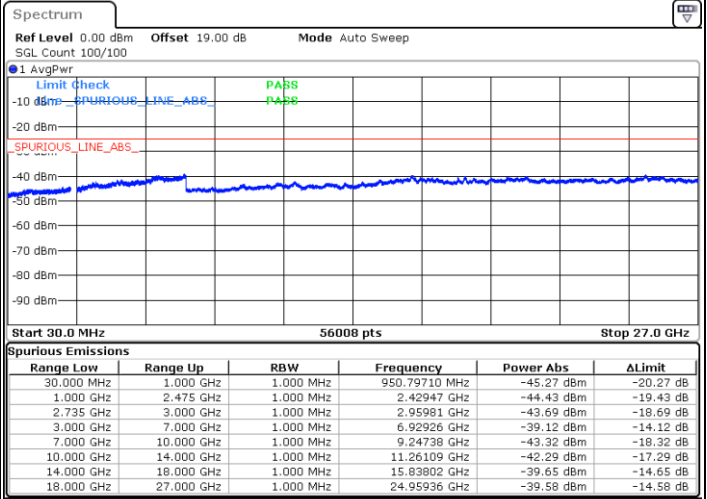

LTE Band 41C / 15MHz+15MHz

64QAM

Middle Channel / 1RB0 and 1RB74

Middle Channel / 1RB74 and 1RB0

Date: 15.FEB.2021 11:15:46

Date: 15.FEB.2021 11:21:08