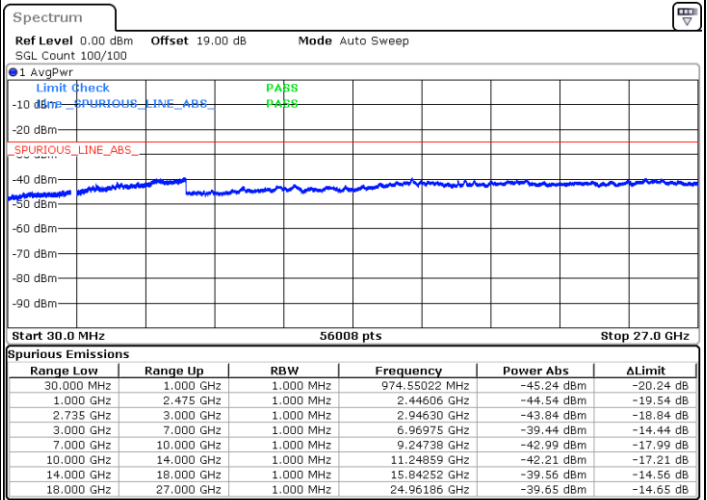

Date: 15.FEB.2021 14:33:38

Highest Channel / FullIRB

N/A

Date: 15.FEB.2021 13:53:59

LTE Band 41C / 20MHz+5MHz

64QAM

Lowest Channel / 1RB0 and 1RB24

Lowest Channel / 1RB99 and 1RB0

Date: 15.FEB.2021 10:09:57

Date: 15.FEB.2021 10:08:48

Lowest Channel / FullIRB

N/A

Date: 14.FEB.2021 11:37:10

LTE Band 41C / 20MHz+5MHz

64QAM

Middle Channel / 1RB0 and 1RB24

Middle Channel / 1RB99 and 1RB0

Date: 14.FEB.2021 12:36:11

Date: 14.FEB.2021 12:38:21

Middle Channel / FullIRB

N/A

Date: 14.FEB.2021 12:46:22

LTE Band 41C / 20MHz+5MHz

64QAM

Highest Channel / 1RB0 and 1RB24

Highest Channel / 1RB99 and 1RB0

Date: 14.FEB.2021 13:03:38

Date: 14.FEB.2021 13:05:05

Highest Channel / FullIRB

N/A

Date: 14.FEB.2021 12:49:42

LTE Band 41C / 20MHz+10MHz