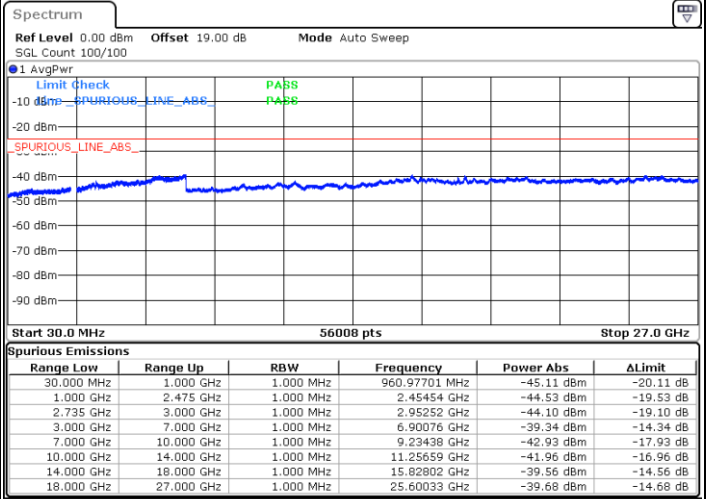

Date: 14.FEB.2021 15:52:38

Lowest Channel / FullRB

N/A

Date: 14.FEB.2021 15:34:40

LTE Band 41C / 15MHz+10MHz

64QAM

Middle Channel / 1RB0 and 1RB49

Middle Channel / 1RB74 and 1RB0

Date: 14.FEB.2021 16:13:42

Date: 14.FEB.2021 16:15:04

Middle Channel / FullIRB

N/A

Date: 14.FEB.2021 16:27:36

LTE Band 41C / 15MHz+10MHz

64QAM

Highest Channel / 1RB0 and 1RB49

Highest Channel / 1RB74 and 1RB0

Date: 14.FEB.2021 17:10:30

Date: 14.FEB.2021 17:17:37

Highest Channel / FullIRB

N/A

Date: 14.FEB.2021 17:06:59

LTE Band 41C / 15MHz+15MHz

64QAM

Lowest Channel / 1RB0 and 1RB74

Lowest Channel / 1RB74 and 1RB0

Date: 15.FEB.2021 10:31:19

Date: 15.FEB.2021 10:32:18

Lowest Channel / FullIRB

N/A

Date: 15.FEB.2021 10:42:21

LTE Band 41C / 15MHz+15MHz