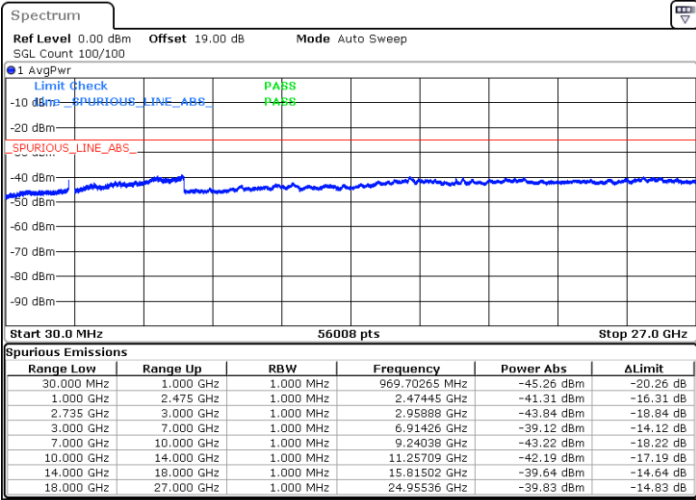

Highest Channel / 1RB74 and 1RB0

Date: 14.FEB.2021 17:10:30

Date: 14.FEB.2021 17:17:37

Highest Channel / FullIRB

N/A

Date: 14.FEB.2021 17:06:59

LTE Band 41C / 15MHz+15MHz

64QAM

Lowest Channel / 1RB0 and 1RB74

Lowest Channel / 1RB74 and 1RB0

Date: 15.FEB.2021 10:31:19

Date: 15.FEB.2021 10:32:18

Lowest Channel / FullIRB

N/A

Date: 15.FEB.2021 10:42:21

LTE Band 41C / 15MHz+15MHz

LTE Band 41C / 15MHz+15MHz

64QAM

Highest Channel / 1RB0 and 1RB74

Highest Channel / 1RB74 and 1RB0

Date: 15.FEB.2021 11:47:26

Date: 15.FEB.2021 11:45:31

Highest Channel / FullIRB

N/A