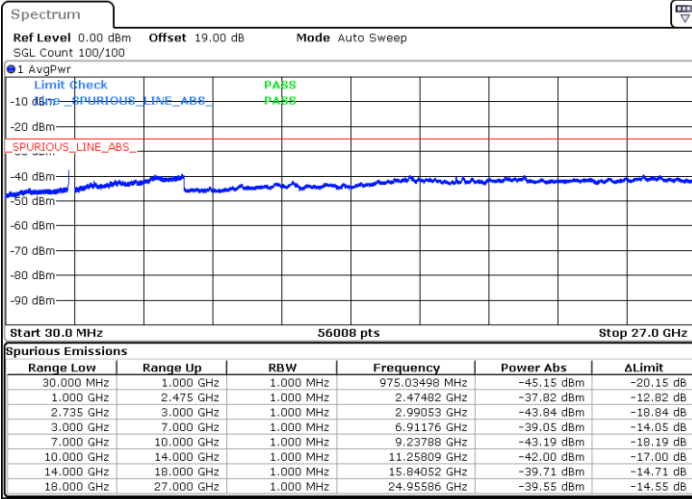

Date: 15.FEB.2021 12:08:40

LTE Band 41C / 15MHz+20MHz

64QAM

Lowest Channel / 1RB0 and 1RB99

Lowest Channel / 1RB74 and 1RB0

Date: 15.FEB.2021 13:10:45

Date: 15.FEB.2021 13:11:58

Lowest Channel / FullIRB

N/A

Date: 15.FEB.2021 12:31:28

LTE Band 41C / 15MHz+20MHz

64QAM

Middle Channel / 1RB0 and 1RB9

Middle Channel / 1RB74 and 1RB0

Date: 15.FEB.2021 13:33:25

Date: 15.FEB.2021 13:26:28

Middle Channel / FullRB

N/A

Date: 15.FEB.2021 13:49:58

LTE Band 41C / 15MHz+20MHz

64QAM

Highest Channel / 1RB0 and 1RB99

Highest Channel / 1RB74 and 1RB0

Date: 15.FEB.2021 14:30:49

Date: 15.FEB.2021 14:33:38

Highest Channel / FullIRB

N/A

Date: 15.FEB.2021 13:53:59

LTE Band 41C / 20MHz+5MHz

64QAM

Lowest Channel / 1RB0 and 1RB24

Lowest Channel / 1RB99 and 1RB0