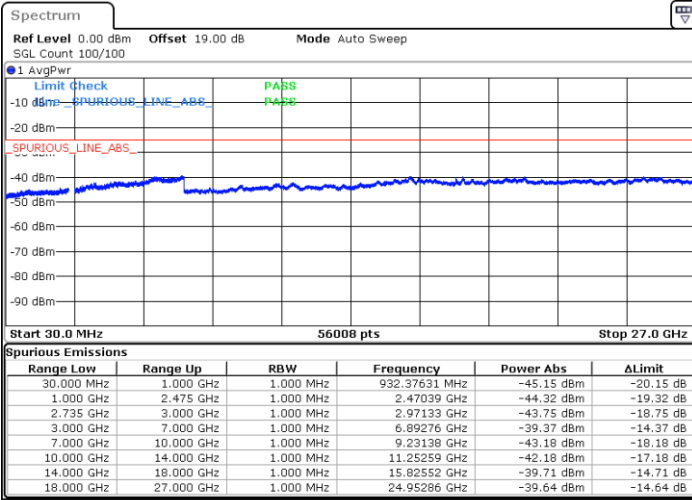

LTE Band 41C / 20MHz+20MHz

16QAM

MiddleChannel / 1RB0 and 1RB99

Middle Channel / 1RB99 and 1RB0

Date: 15.FEB.2021 16:58:44

Date: 15.FEB.2021 16:55:22

Middle Channel / FullIRB

N/A

Date: 15.FEB.2021 17:18:34

LTE Band 41C / 20MHz+20MHz

16QAM

Highest Channel / 1RB0 and 1RB99

Highest Channel / 1RB99 and 1RB0

Date: 15.FEB.2021 17:33:36

Date: 15.FEB.2021 17:39:42

Highest Channel / FullIRB

N/A

Date: 15.FEB.2021 17:29:12

LTE Band 41C / 5MHz+20MHz

64QAM

Lowest Channel / 1RB0 and 1RB99

Lowest Channel / 1RB24 and 1RB0

Date: 14.FEB.2021 10:52:43

Date: 14.FEB.2021 10:44:09