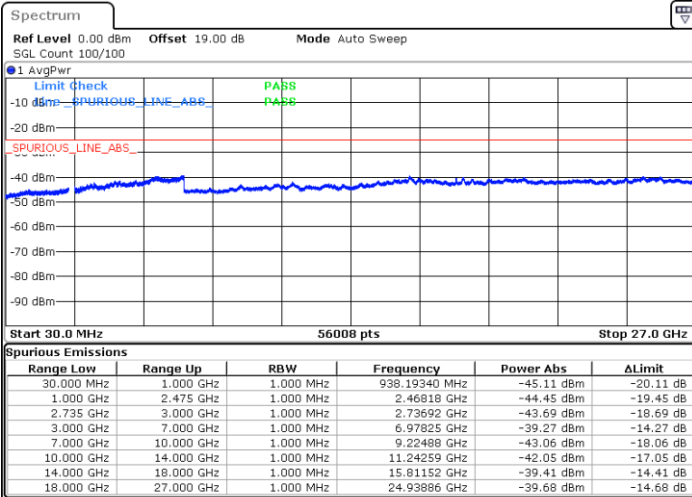

Highest Channel / FullIRB

N/A

Date: 15.FEB.2021 15:39:25