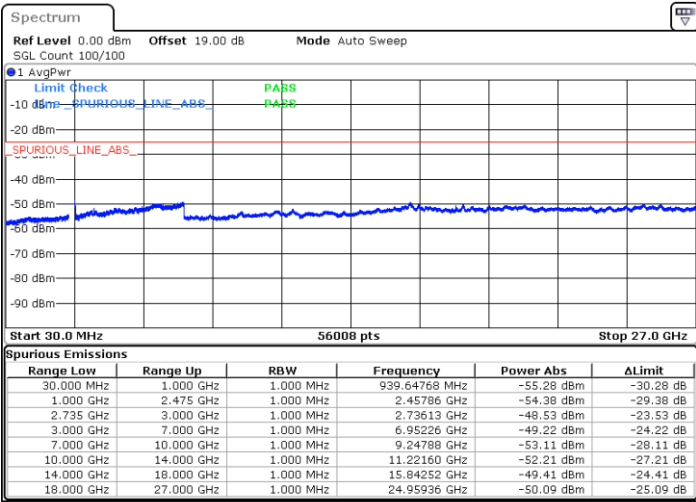

LTE Band 41C / 20MHz+10MHz

64QAM

Middle Channel / 1RB0 and 1RB49

Middle Channel / 1RB99 and 1RB0

Date: 15.FEB.2021 09:37:52

Date: 15.FEB.2021 09:36:43

Middle Channel / FullIRB

N/A

Date: 15.FEB.2021 09:45:04

LTE Band 41C / 20MHz+10MHz

64QAM

Highest Channel / 1RB0 and 1RB49

Highest Channel / 1RB99 and 1RB0

Date: 15.FEB.2021 09:57:41

Date: 15.FEB.2021 09:58:51

Highest Channel / FullIRB

N/A

Date: 15.FEB.2021 09:49:37

LTE Band 41C / 20MHz+15MHz

64QAM

Lowest Channel / 1RB0 and 1RB74

Lowest Channel / 1RB99 and 1RB0

Date: 15.FEB.2021 14:45:06

Date: 15.FEB.2021 14:42:05