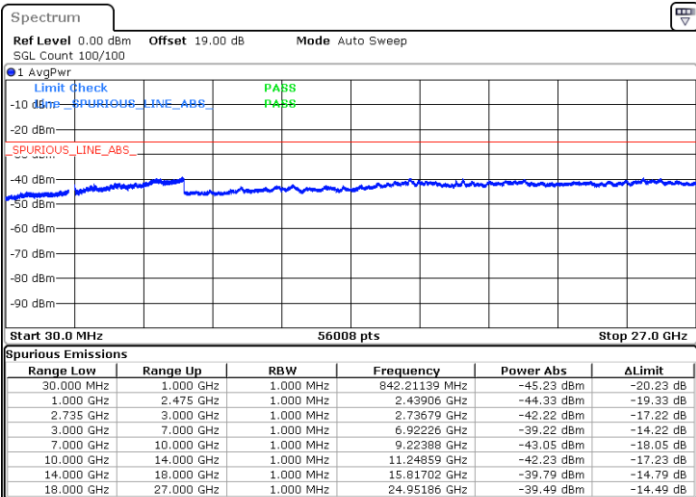

LTE Band 41C / 20MHz+20MHz

16QAM

MiddleChannel / 1RB0 and 1RB99

Middle Channel / 1RB99 and 1RB0

Date: 15.FEB.2021 16:58:44

Date: 15.FEB.2021 16:55:22

Middle Channel / FullIRB

N/A

Date: 15.FEB.2021 17:18:34

LTE Band 41C / 20MHz+20MHz

16QAM

Highest Channel / 1RB0 and 1RB99

Highest Channel / 1RB99 and 1RB0

Date: 15.FEB.2021 17:33:36

Date: 15.FEB.2021 17:39:42

Highest Channel / FullIRB

N/A

Date: 15.FEB.2021 17:29:12

LTE Band 41C / 5MHz+20MHz

64QAM

Lowest Channel / 1RB0 and 1RB99

Lowest Channel / 1RB24 and 1RB0

Date: 14.FEB.2021 10:52:43

Date: 14.FEB.2021 10:44:09

Lowest Channel / FullRB

N/A

Date: 14.FEB.2021 10:54:06

LTE Band 41C / 5MHz+20MHz

64QAM

Middle Channel / 1RB0 and 1RB9

Middle Channel / 1RB24 and 1RB0

Date: 14.FEB.2021 10:32:33