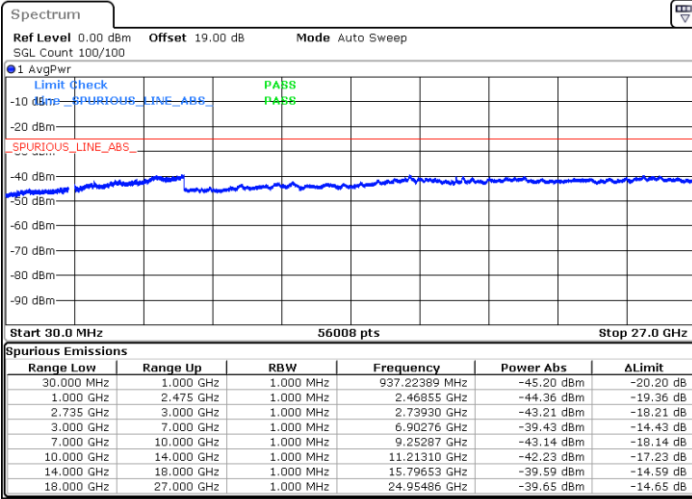

Middle Channel / FullRB

N/A

Date: 15.FEB.2021 13:49:58

LTE Band 41C / 15MHz+20MHz

64QAM

Highest Channel / 1RB0 and 1RB99

Highest Channel / 1RB74 and 1RB0

Date: 15.FEB.2021 14:30:49

Date: 15.FEB.2021 14:33:38

Highest Channel / FullIRB

N/A

Date: 15.FEB.2021 13:53:59

LTE Band 41C / 20MHz+5MHz

64QAM

Lowest Channel / 1RB0 and 1RB24

Lowest Channel / 1RB99 and 1RB0