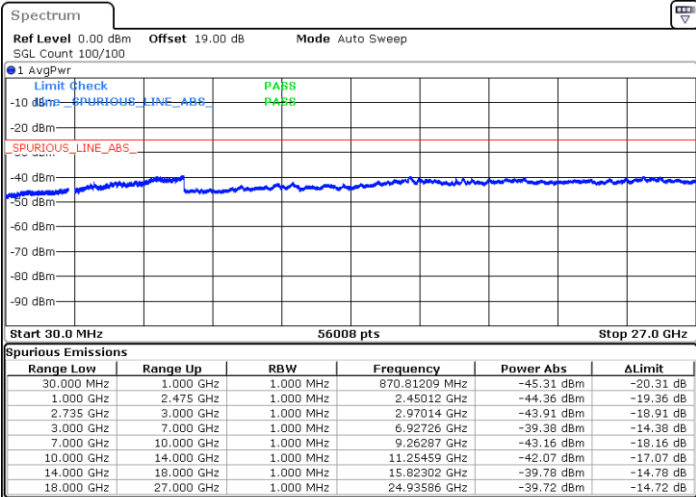

Highest Channel / FullIRB

N/A

Date: 14.FEB.2021 18:33:46

LTE Band 41C / 15MHz+10MHz

64QAM

Lowest Channel / 1RB0 and 1RB49

Lowest Channel / 1RB74 and 1RB0

Date: 14.FEB.2021 15:37:37

Date: 14.FEB.2021 15:52:38

Lowest Channel / FullRB

N/A

Date: 14.FEB.2021 15:34:40

LTE Band 41C / 15MHz+10MHz

64QAM

Middle Channel / 1RB0 and 1RB49

Middle Channel / 1RB74 and 1RB0

Date: 14.FEB.2021 16:13:42

Date: 14.FEB.2021 16:15:04

Middle Channel / FullIRB

N/A

Date: 14.FEB.2021 16:27:36

LTE Band 41C / 15MHz+10MHz

64QAM

Highest Channel / 1RB0 and 1RB49

Highest Channel / 1RB74 and 1RB0

Date: 14.FEB.2021 17:10:30

Date: 14.FEB.2021 17:17:37

Highest Channel / FullIRB

N/A

Date: 14.FEB.2021 17:06:59

LTE Band 41C / 15MHz+15MHz

64QAM