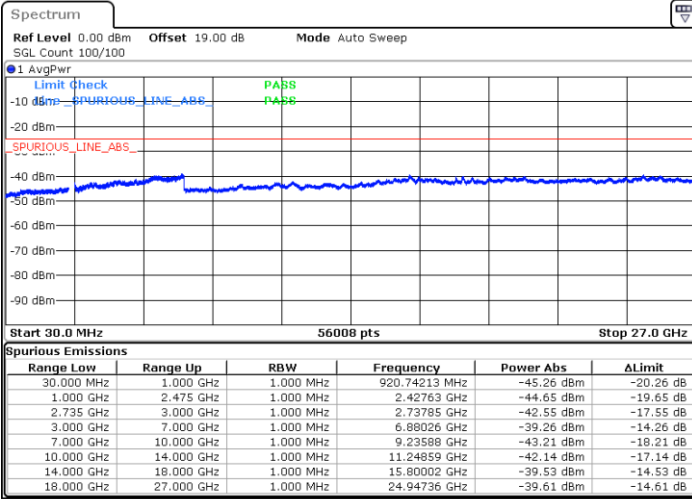

Lowest Channel / FullRB

N/A

Date: 15.FEB.2021 14:58:09

LTE Band 41C / 20MHz+15MHz

64QAM

Middle Channel / 1RB0 and 1RB74

Middle Channel / 1RB99 and 1RB0

Date: 15.FEB.2021 15:20:52

Date: 15.FEB.2021 15:22:16

Middle Channel / FullIRB

N/A

Date: 15.FEB.2021 15:09:15

LTE Band 41C / 20MHz+15MHz

64QAM

Highest Channel / 1RB0 and 1RB74

Highest Channel / 1RB99 and 1RB0