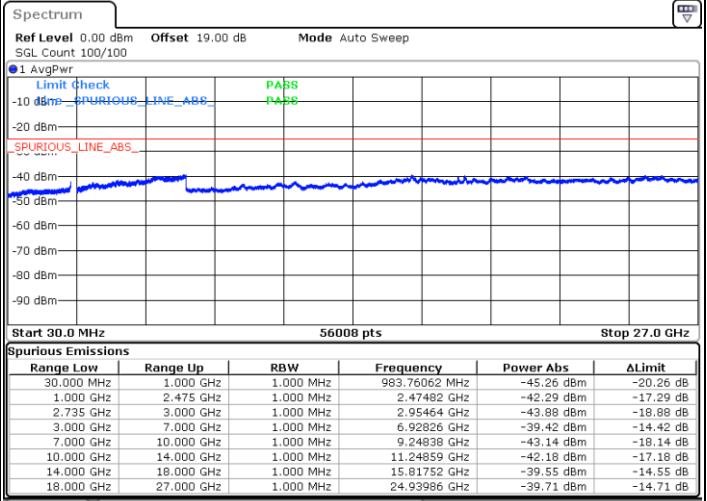

Date: 15.FEB.2021 09:45:04

LTE Band 41C / 20MHz+10MHz

64QAM

Highest Channel / 1RB0 and 1RB49

Highest Channel / 1RB99 and 1RB0

Date: 15.FEB.2021 09:57:41

Date: 15.FEB.2021 09:58:51

Highest Channel / FullIRB

N/A

Date: 15.FEB.2021 09:49:37

LTE Band 41C / 20MHz+15MHz

64QAM

Lowest Channel / 1RB0 and 1RB74

Lowest Channel / 1RB99 and 1RB0

Date: 15.FEB.2021 14:45:06

Date: 15.FEB.2021 14:42:05

Lowest Channel / FullRB

N/A

Date: 15.FEB.2021 14:58:09

LTE Band 41C / 20MHz+15MHz

64QAM

Middle Channel / 1RB0 and 1RB74

Middle Channel / 1RB99 and 1RB0

Date: 15.FEB.2021 15:20:52

Date: 15.FEB.2021 15:22:16

Middle Channel / FullIRB

N/A

Date: 15.FEB.2021 15:09:15

LTE Band 41C / 20MHz+15MHz

64QAM

Highest Channel / 1RB0 and 1RB74

Highest Channel / 1RB99 and 1RB0