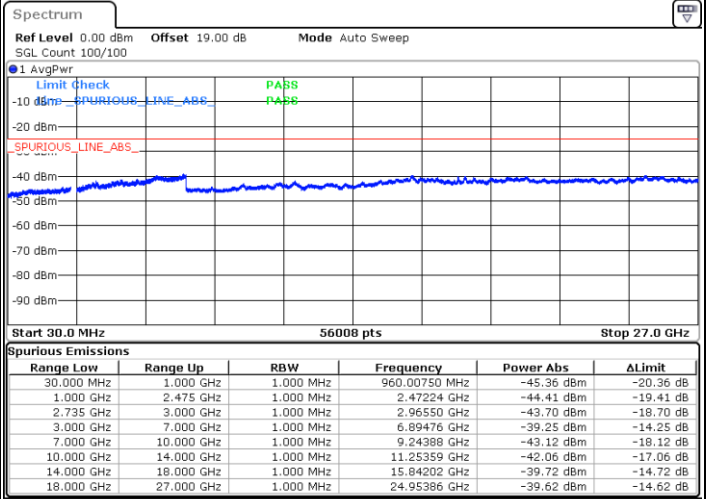

Date: 14.FEB.2021 11:16:23

Date: 14.FEB.2021 11:24:45

Highest Channel / FullIRB

N/A

Date: 14.FEB.2021 11:03:06

LTE Band 41C / 10MHz+15MHz

64QAM

Lowest Channel / 1RB0 and 1RB74

Lowest Channel / 1RB49 and 1RB0

Date: 14.FEB.2021 13:56:41

Date: 14.FEB.2021 14:04:40

Lowest Channel / FullRB

N/A

Date: 14.FEB.2021 13:17:25

LTE Band 41C / 10MHz+15MHz

64QAM

MiddleChannel / 1RB0 and 1RB74

Middle Channel / 1RB49 and 1RB0

Date: 14.FEB.2021 14:10:56

Date: 14.FEB.2021 14:09:49

Middle Channel / FullIRB

N/A

Date: 14.FEB.2021 14:17:15

LTE Band 41C / 10MHz+15MHz