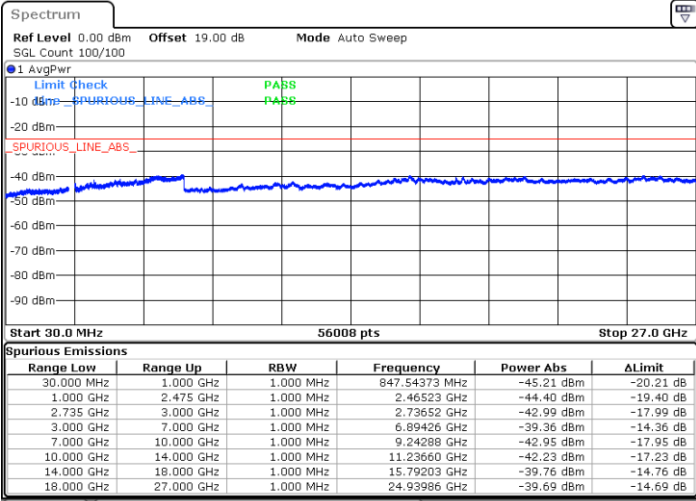

Lowest Channel / 1RB0 and 1RB74

Lowest Channel / 1RB74 and 1RB0

Date: 15.FEB.2021 10:31:19

Date: 15.FEB.2021 10:32:18

Lowest Channel / FullIRB

N/A

Date: 15.FEB.2021 10:42:21

LTE Band 41C / 15MHz+15MHz

64QAM

Middle Channel / 1RB0 and 1RB74

Middle Channel / 1RB74 and 1RB0

Date: 15.FEB.2021 11:15:46

Date: 15.FEB.2021 11:21:08

Middle Channel / FullRB

N/A

Date: 15.FEB.2021 10:49:56

LTE Band 41C / 15MHz+15MHz

64QAM

Highest Channel / 1RB0 and 1RB74

Highest Channel / 1RB74 and 1RB0

Date: 15.FEB.2021 11:47:26

Date: 15.FEB.2021 11:45:31

Highest Channel / FullIRB

N/A