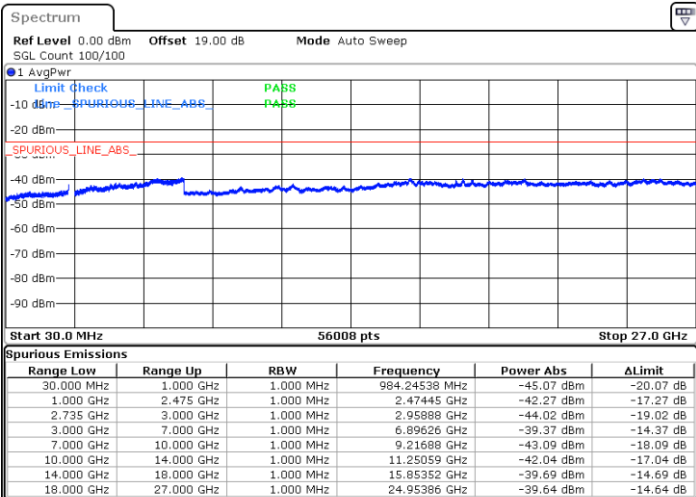

LTE Band 41C / 15MHz+15MHz

64QAM

Highest Channel / 1RB0 and 1RB74

Highest Channel / 1RB74 and 1RB0

Date: 15.FEB.2021 11:47:26

Date: 15.FEB.2021 11:45:31

Highest Channel / FullIRB

N/A

Date: 15.FEB.2021 12:08:40

LTE Band 41C / 15MHz+20MHz

64QAM

Lowest Channel / 1RB0 and 1RB99

Lowest Channel / 1RB74 and 1RB0

Date: 15.FEB.2021 13:10:45

Date: 15.FEB.2021 13:11:58

Lowest Channel / FullIRB

N/A

Date: 15.FEB.2021 12:31:28

LTE Band 41C / 15MHz+20MHz

64QAM

Middle Channel / 1RB0 and 1RB9

Middle Channel / 1RB74 and 1RB0

Date: 15.FEB.2021 13:33:25

Date: 15.FEB.2021 13:26:28