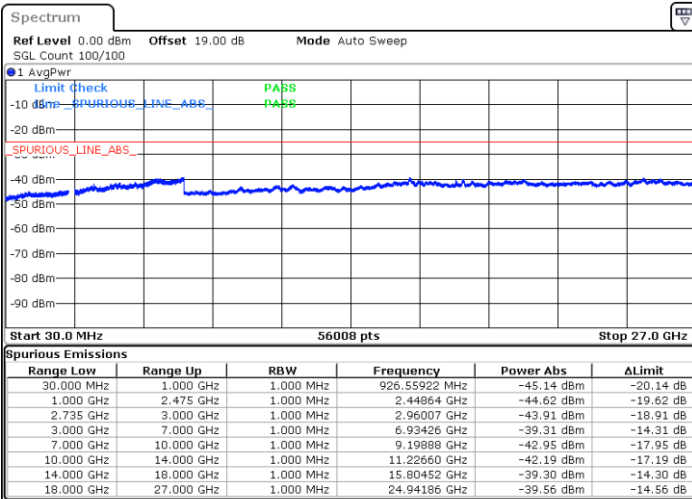

MiddleChannel / 1RB0 and 1RB74

Middle Channel / 1RB49 and 1RB0

Date: 14.FEB.2021 14:10:56

Date: 14.FEB.2021 14:09:49

Middle Channel / FullIRB

N/A

Date: 14.FEB.2021 14:17:15

LTE Band 41C / 10MHz+15MHz

64QAM

Highest Channel / 1RB0 and 1RB74

Highest Channel / 1RB49 and 1RB0

Date: 14.FEB.2021 14:47:13

Date: 14.FEB.2021 14:35:16

Highest Channel / FullIRB

N/A

Date: 14.FEB.2021 14:20:52

LTE Band 41C / 10MHz+20MHz

64QAM

Lowest Channel / 1RB0 and 1RB99

Lowest Channel / 1RB49 and 1RB0

Date: 14.FEB.2021 17:47:32

Date: 14.FEB.2021 17:53:02

Lowest Channel / FullIRB

N/A