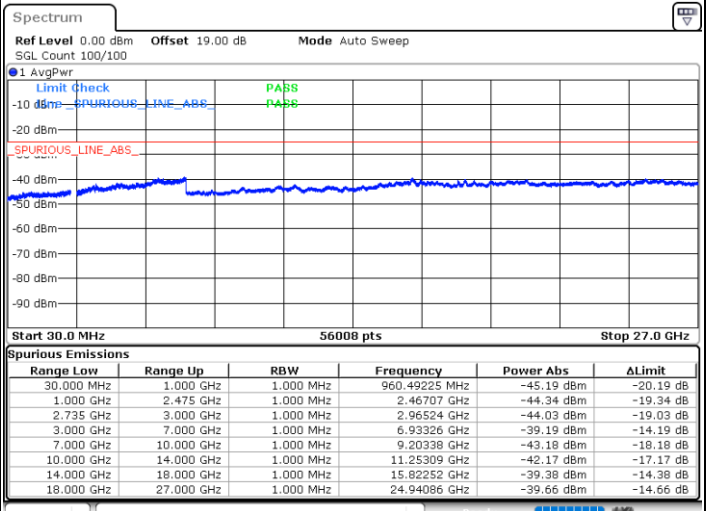

N/A

Date: 15.FEB.2021 09:49:37

LTE Band 41C / 20MHz+15MHz

64QAM

Lowest Channel / 1RB0 and 1RB74

Lowest Channel / 1RB99 and 1RB0

Date: 15.FEB.2021 14:45:06

Date: 15.FEB.2021 14:42:05

Lowest Channel / FullRB

N/A

Date: 15.FEB.2021 14:58:09

LTE Band 41C / 20MHz+15MHz

64QAM

Middle Channel / 1RB0 and 1RB74

Middle Channel / 1RB99 and 1RB0

Date: 15.FEB.2021 15:20:52

Date: 15.FEB.2021 15:22:16

Middle Channel / FullIRB

N/A

Date: 15.FEB.2021 15:09:15

LTE Band 41C / 20MHz+15MHz

64QAM

Highest Channel / 1RB0 and 1RB74

Highest Channel / 1RB99 and 1RB0