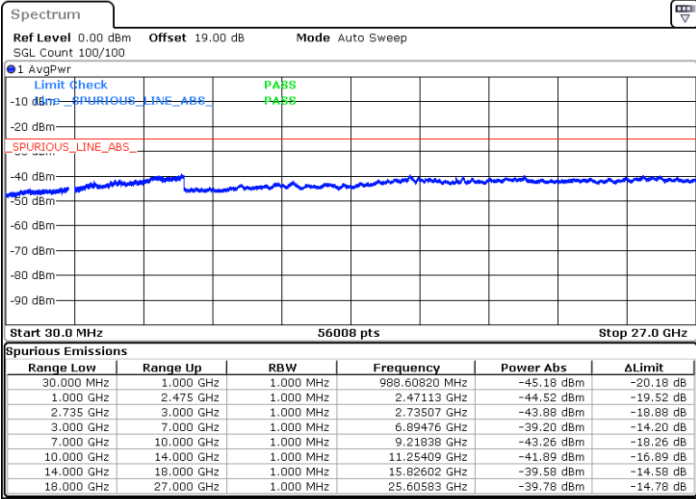

Lowest Channel / FullRB

N/A

Date: 14.FEB.2021 10:54:06

LTE Band 41C / 5MHz+20MHz

64QAM

Middle Channel / 1RB0 and 1RB9

Middle Channel / 1RB24 and 1RB0

Date: 14.FEB.2021 10:32:33

Date: 14.FEB.2021 10:41:49

Middle Channel / FullRB

N/A

Date: 14.FEB.2021 10:30:20

LTE Band 41C / 5MHz+20MHz

64QAM

Highest Channel / 1RB0 and 1RB99

Highest Channel / 1RB24 and 1RB0

Date: 14.FEB.2021 11:16:23

Date: 14.FEB.2021 11:24:45

Highest Channel / FullIRB

N/A

Date: 14.FEB.2021 11:03:06

LTE Band 41C / 10MHz+15MHz

64QAM

Lowest Channel / 1RB0 and 1RB74

Lowest Channel / 1RB49 and 1RB0

Date: 14.FEB.2021 13:56:41

Date: 14.FEB.2021 14:04:40

Lowest Channel / FullRB

N/A

Date: 14.FEB.2021 13:17:25

LTE Band 41C / 10MHz+15MHz

64QAM