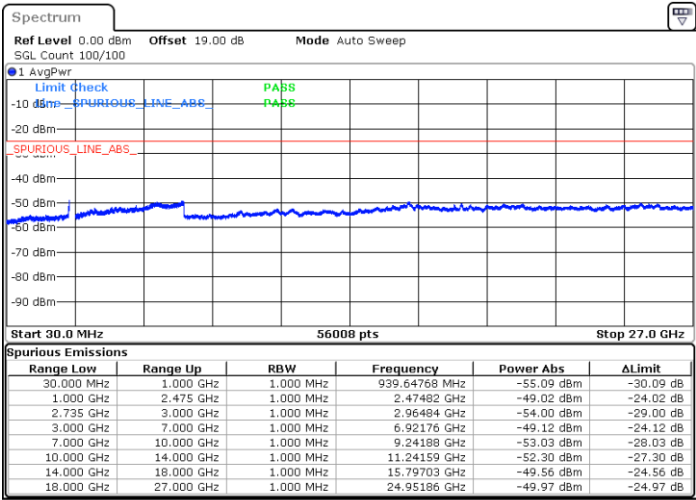

Highest Channel / 1RB0 and 1RB24

Highest Channel / 1RB99 and 1RB0

Date: 14.FEB.2021 13:03:38

Date: 14.FEB.2021 13:05:05

Highest Channel / FullIRB

N/A

Date: 14.FEB.2021 12:49:42

LTE Band 41C / 20MHz+10MHz

64QAM

Lowest Channel / 1RB0 and 1RB49

Lowest Channel / 1RB99 and 1RB0

Date: 15.FEB.2021 09:29:06

Date: 15.FEB.2021 09:30:44

Lowest Channel / FullIRB

N/A

Date: 15.FEB.2021 09:20:51

LTE Band 41C / 20MHz+10MHz

64QAM

Middle Channel / 1RB0 and 1RB49

Middle Channel / 1RB99 and 1RB0

Date: 15.FEB.2021 09:37:52

Date: 15.FEB.2021 09:36:43

Middle Channel / FullIRB

N/A

Date: 15.FEB.2021 09:45:04

LTE Band 41C / 20MHz+10MHz

64QAM

Highest Channel / 1RB0 and 1RB49

Highest Channel / 1RB99 and 1RB0

Date: 15.FEB.2021 09:57:41

Date: 15.FEB.2021 09:58:51

Highest Channel / FullIRB