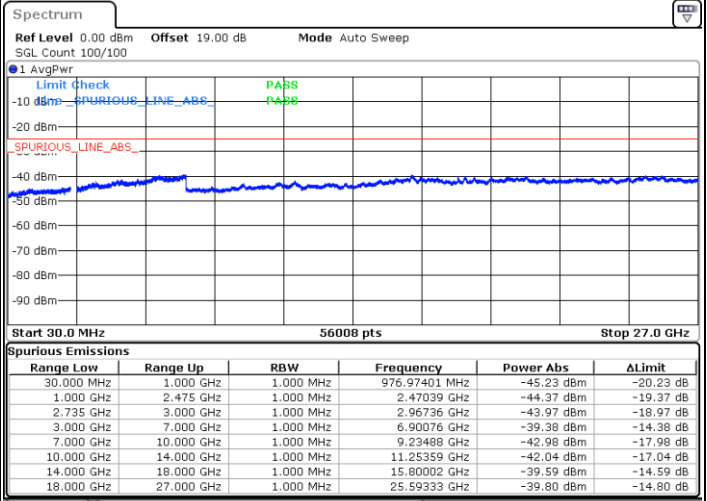

LTE Band 41C / 20MHz+20MHz

16QAM

MiddleChannel / 1RB0 and 1RB99

Middle Channel / 1RB99 and 1RB0

Date: 15.FEB.2021 16:58:44

Date: 15.FEB.2021 16:55:22

Middle Channel / FullIRB

N/A

Date: 15.FEB.2021 17:18:34

LTE Band 41C / 20MHz+20MHz

16QAM

Highest Channel / 1RB0 and 1RB99

Highest Channel / 1RB99 and 1RB0

Date: 15.FEB.2021 17:33:36

Date: 15.FEB.2021 17:39:42

Highest Channel / FullIRB

N/A

Date: 15.FEB.2021 17:29:12

LTE Band 41C / 5MHz+20MHz

64QAM

Lowest Channel / 1RB0 and 1RB99

Lowest Channel / 1RB24 and 1RB0

Date: 14.FEB.2021 10:52:43

Date: 14.FEB.2021 10:44:09