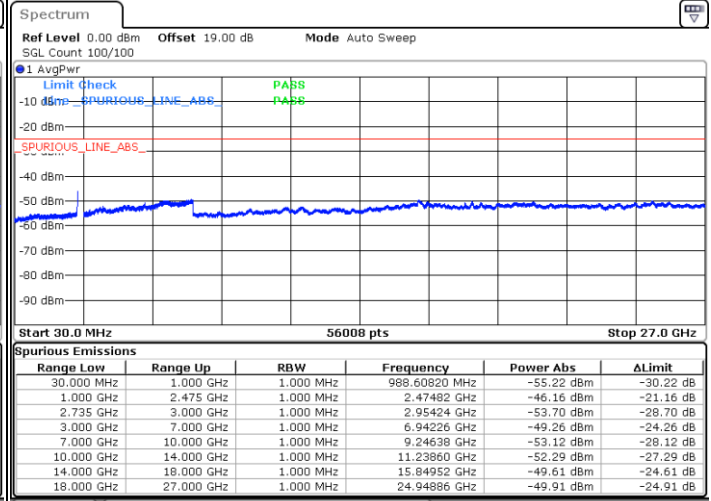

64QAM

Highest Channel / 1RB0 and 1RB74

Highest Channel / 1RB49 and 1RB0

Date: 14.FEB.2021 14:47:13

Date: 14.FEB.2021 14:35:16

Highest Channel / FullIRB

N/A

Date: 14.FEB.2021 14:20:52

LTE Band 41C / 10MHz+20MHz

64QAM

Lowest Channel / 1RB0 and 1RB99

Lowest Channel / 1RB49 and 1RB0

Date: 14.FEB.2021 17:47:32

Date: 14.FEB.2021 17:53:02

Lowest Channel / FullIRB

N/A

Date: 14.FEB.2021 17:31:43

LTE Band 41C / 10MHz+20MHz

64QAM

Middle Channel / 1RB0 and 1RB99

Middle Channel / 1RB49 and 1RB0

Date: 14.FEB.2021 18:03:56

Date: 14.FEB.2021 17:54:23

Middle Channel / FullIRB

N/A

Date: 14.FEB.2021 18:05:27

LTE Band 41C / 10MHz+20MHz

64QAM

Highest Channel / 1RB0 and 1RB99

Highest Channel / 1RB49 and 1RB0

Date: 14.FEB.2021 18:36:22

Date: 14.FEB.2021 18:52:08