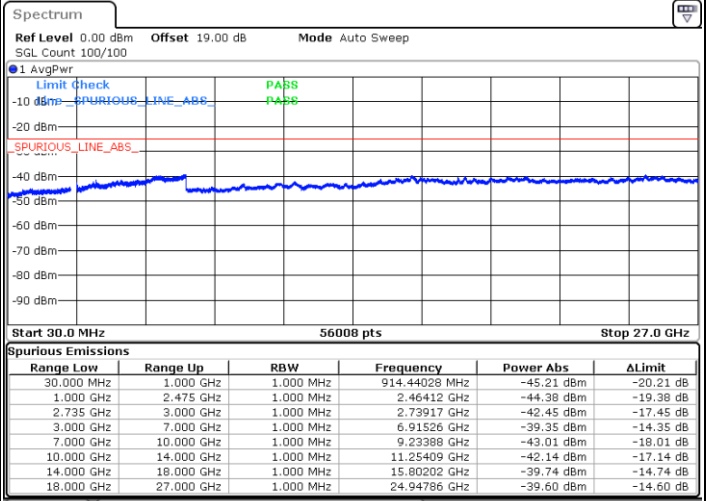

Lowest Channel / 1RB0 and 1RB74

Lowest Channel / 1RB74 and 1RB0

Date: 15.FEB.2021 10:31:19

Date: 15.FEB.2021 10:32:18

Lowest Channel / FullIRB

N/A

Date: 15.FEB.2021 10:42:21

LTE Band 41C / 15MHz+15MHz

64QAM

Middle Channel / 1RB0 and 1RB74

Middle Channel / 1RB74 and 1RB0

Date: 15.FEB.2021 11:15:46

Date: 15.FEB.2021 11:21:08

Middle Channel / FullRB

N/A

Date: 15.FEB.2021 10:49:56

LTE Band 41C / 15MHz+15MHz

64QAM

Highest Channel / 1RB0 and 1RB74

Highest Channel / 1RB74 and 1RB0

Date: 15.FEB.2021 11:47:26

Date: 15.FEB.2021 11:45:31

Highest Channel / FullIRB

N/A

Date: 15.FEB.2021 12:08:40

LTE Band 41C / 15MHz+20MHz

64QAM

Lowest Channel / 1RB0 and 1RB99

Lowest Channel / 1RB74 and 1RB0

Date: 15.FEB.2021 13:10:45

Date: 15.FEB.2021 13:11:58

Lowest Channel / FullIRB