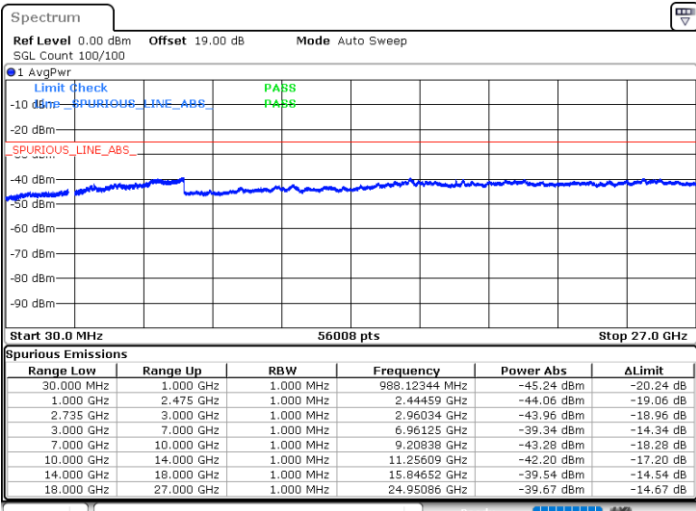

Date: 15.FEB.2021 09:45:04

LTE Band 41C / 20MHz+10MHz

64QAM

Highest Channel / 1RB0 and 1RB49

Highest Channel / 1RB99 and 1RB0

Date: 15.FEB.2021 09:57:41

Date: 15.FEB.2021 09:58:51

Highest Channel / FullIRB

N/A

Date: 15.FEB.2021 09:49:37

LTE Band 41C / 20MHz+15MHz

64QAM

Lowest Channel / 1RB0 and 1RB74

Lowest Channel / 1RB99 and 1RB0

Date: 15.FEB.2021 14:45:06

Date: 15.FEB.2021 14:42:05

Lowest Channel / FullRB

N/A

Date: 15.FEB.2021 14:58:09

LTE Band 41C / 20MHz+15MHz

64QAM

Middle Channel / 1RB0 and 1RB74

Middle Channel / 1RB99 and 1RB0

Date: 15.FEB.2021 15:20:52

Date: 15.FEB.2021 15:22:16

Middle Channel / FullIRB

N/A

Date: 15.FEB.2021 15:09:15

LTE Band 41C / 20MHz+15MHz

64QAM

Highest Channel / 1RB0 and 1RB74

Highest Channel / 1RB99 and 1RB0