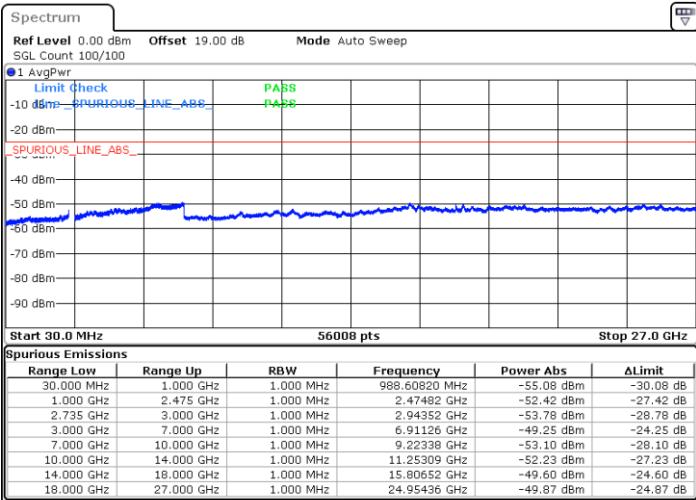

Middle Channel / 1RB99 and 1RB0

Date: 14.FEB.2021 12:36:11

Date: 14.FEB.2021 12:38:21

Middle Channel / FullIRB

N/A

Date: 14.FEB.2021 12:46:22

LTE Band 41C / 20MHz+5MHz

64QAM

Highest Channel / 1RB0 and 1RB24

Highest Channel / 1RB99 and 1RB0

Date: 14.FEB.2021 13:03:38

Date: 14.FEB.2021 13:05:05

Highest Channel / FullIRB

N/A

Date: 14.FEB.2021 12:49:42

LTE Band 41C / 20MHz+10MHz

64QAM

Lowest Channel / 1RB0 and 1RB49

Lowest Channel / 1RB99 and 1RB0

Date: 15.FEB.2021 09:29:06

Date: 15.FEB.2021 09:30:44

Lowest Channel / FullIRB

N/A

Date: 15.FEB.2021 09:20:51