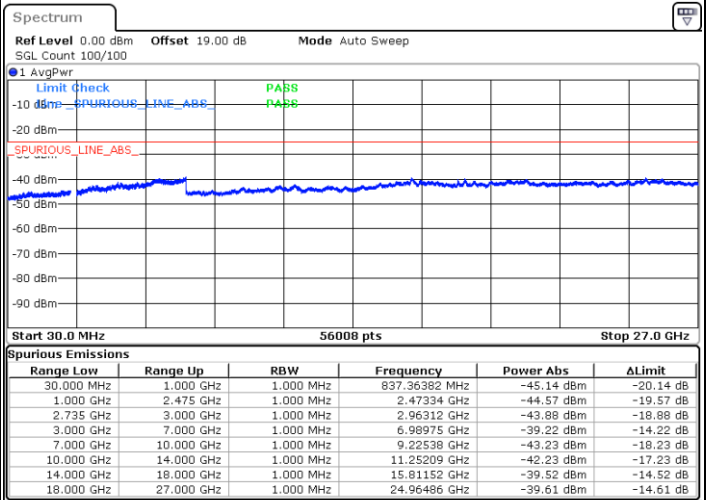

LTE Band 41C / 20MHz+20MHz

16QAM

MiddleChannel / 1RB0 and 1RB99

Middle Channel / 1RB99 and 1RB0

Date: 15.FEB.2021 16:58:44

Date: 15.FEB.2021 16:55:22

Middle Channel / FullIRB

N/A

Date: 15.FEB.2021 17:18:34

LTE Band 41C / 20MHz+20MHz

16QAM

Highest Channel / 1RB0 and 1RB99

Highest Channel / 1RB99 and 1RB0

Date: 15.FEB.2021 17:33:36

Date: 15.FEB.2021 17:39:42

Highest Channel / FullIRB

N/A

Date: 15.FEB.2021 17:29:12

LTE Band 41C / 5MHz+20MHz

64QAM

Lowest Channel / 1RB0 and 1RB99

Lowest Channel / 1RB24 and 1RB0

Date: 14.FEB.2021 10:52:43

Date: 14.FEB.2021 10:44:09

Lowest Channel / FullRB

N/A

Date: 14.FEB.2021 10:54:06

LTE Band 41C / 5MHz+20MHz

64QAM

Middle Channel / 1RB0 and 1RB9

Middle Channel / 1RB24 and 1RB0

Date: 14.FEB.2021 10:32:33