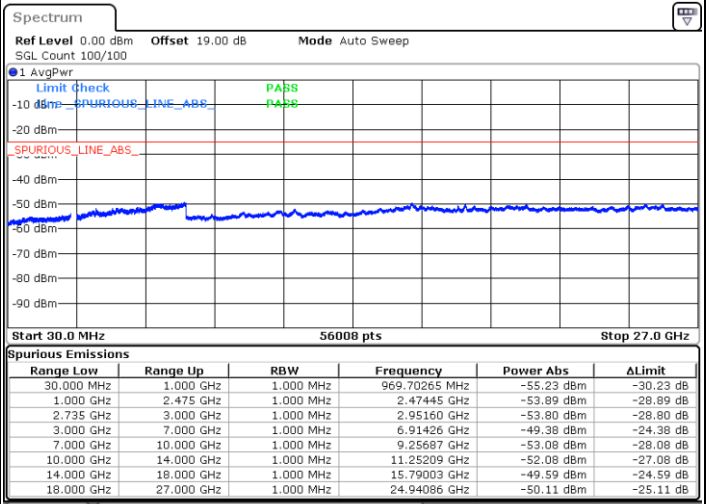

Highest Channel / 1RB0 and 1RB24

Highest Channel / 1RB99 and 1RB0

Date: 14.FEB.2021 13:03:38

Date: 14.FEB.2021 13:05:05

Highest Channel / FullIRB

N/A

Date: 14.FEB.2021 12:49:42

LTE Band 41C / 20MHz+10MHz

64QAM

Lowest Channel / 1RB0 and 1RB49

Lowest Channel / 1RB99 and 1RB0

Date: 15.FEB.2021 09:29:06

Date: 15.FEB.2021 09:30:44

Lowest Channel / FullIRB

N/A

Date: 15.FEB.2021 09:20:51

LTE Band 41C / 20MHz+10MHz

64QAM

Middle Channel / 1RB0 and 1RB49

Middle Channel / 1RB99 and 1RB0

Date: 15.FEB.2021 09:37:52

Date: 15.FEB.2021 09:36:43

Middle Channel / FullIRB

N/A

Date: 15.FEB.2021 09:45:04

LTE Band 41C / 20MHz+10MHz

64QAM

Highest Channel / 1RB0 and 1RB49

Highest Channel / 1RB99 and 1RB0

Date: 15.FEB.2021 09:57:41

Date: 15.FEB.2021 09:58:51

Highest Channel / FullIRB