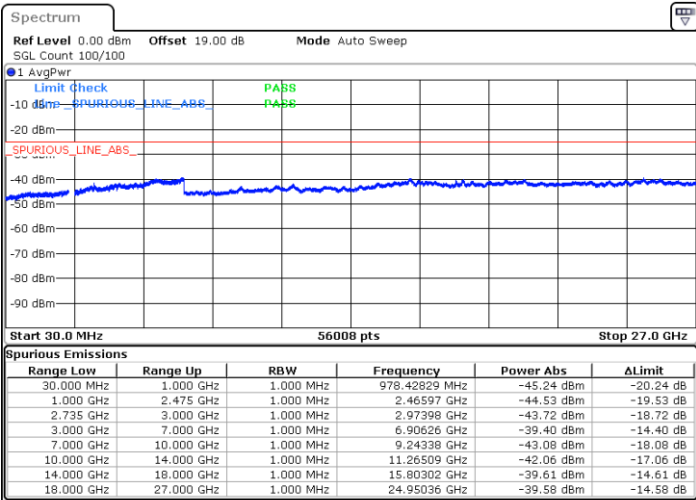

N/A

Date: 15.FEB.2021 17:29:12

LTE Band 41C / 5MHz+20MHz

64QAM

Lowest Channel / 1RB0 and 1RB99

Lowest Channel / 1RB24 and 1RB0

Date: 14.FEB.2021 10:52:43

Date: 14.FEB.2021 10:44:09

Lowest Channel / FullRB

N/A

Date: 14.FEB.2021 10:54:06

LTE Band 41C / 5MHz+20MHz

64QAM

Middle Channel / 1RB0 and 1RB9

Middle Channel / 1RB24 and 1RB0

Date: 14.FEB.2021 10:32:33

Date: 14.FEB.2021 10:41:49

Middle Channel / FullRB

N/A

Date: 14.FEB.2021 10:30:20

LTE Band 41C / 5MHz+20MHz

64QAM

Highest Channel / 1RB0 and 1RB99

Highest Channel / 1RB24 and 1RB0

Date: 14.FEB.2021 11:16:23

Date: 14.FEB.2021 11:24:45

Highest Channel / FullIRB

N/A

Date: 14.FEB.2021 11:03:06

LTE Band 41C / 10MHz+15MHz

64QAM

Lowest Channel / 1RB0 and 1RB74