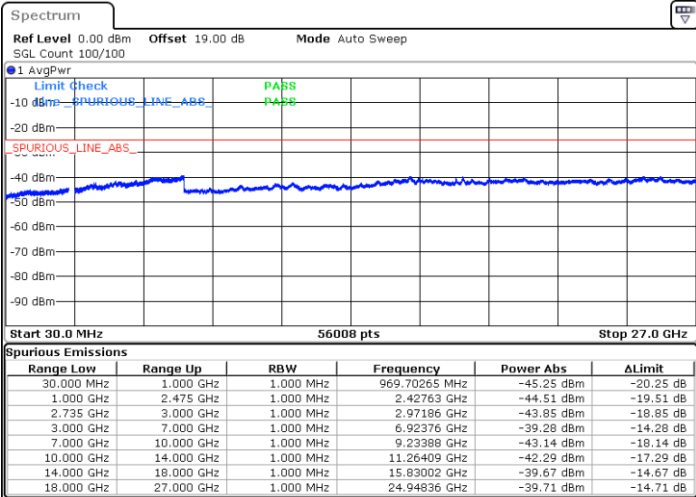

Lowest Channel / FullRB

N/A

Date: 14.FEB.2021 10:54:06

LTE Band 41C / 5MHz+20MHz

64QAM

Middle Channel / 1RB0 and 1RB9

Middle Channel / 1RB24 and 1RB0

Date: 14.FEB.2021 10:32:33

Date: 14.FEB.2021 10:41:49

Middle Channel / FullRB

N/A

Date: 14.FEB.2021 10:30:20

LTE Band 41C / 5MHz+20MHz

64QAM

Highest Channel / 1RB0 and 1RB99

Highest Channel / 1RB24 and 1RB0

Date: 14.FEB.2021 11:16:23

Date: 14.FEB.2021 11:24:45

Highest Channel / FullIRB

N/A

Date: 14.FEB.2021 11:03:06

LTE Band 41C / 10MHz+15MHz

64QAM

Lowest Channel / 1RB0 and 1RB74

Lowest Channel / 1RB49 and 1RB0

Date: 14.FEB.2021 13:56:41

Date: 14.FEB.2021 14:04:40

Lowest Channel / FullRB

N/A

Date: 14.FEB.2021 13:17:25

LTE Band 41C / 10MHz+15MHz

64QAM