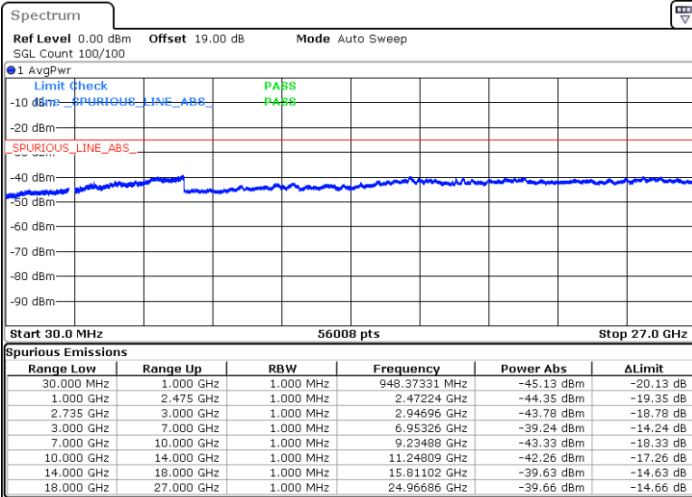

N/A

Date: 15.FEB.2021 12:31:28

LTE Band 41C / 15MHz+20MHz

64QAM

Middle Channel / 1RB0 and 1RB9

Middle Channel / 1RB74 and 1RB0

Date: 15.FEB.2021 13:33:25

Date: 15.FEB.2021 13:26:28

Middle Channel / FullRB

N/A

Date: 15.FEB.2021 13:49:58

LTE Band 41C / 15MHz+20MHz

64QAM

Highest Channel / 1RB0 and 1RB99

Highest Channel / 1RB74 and 1RB0

Date: 15.FEB.2021 14:30:49

Date: 15.FEB.2021 14:33:38

Highest Channel / FullIRB

N/A

Date: 15.FEB.2021 13:53:59

LTE Band 41C / 20MHz+5MHz

64QAM

Lowest Channel / 1RB0 and 1RB24

Lowest Channel / 1RB99 and 1RB0

Date: 15.FEB.2021 10:09:57

Date: 15.FEB.2021 10:08:48

Lowest Channel / FullIRB

N/A

Date: 14.FEB.2021 11:37:10

LTE Band 41C / 20MHz+5MHz

64QAM

Middle Channel / 1RB0 and 1RB24