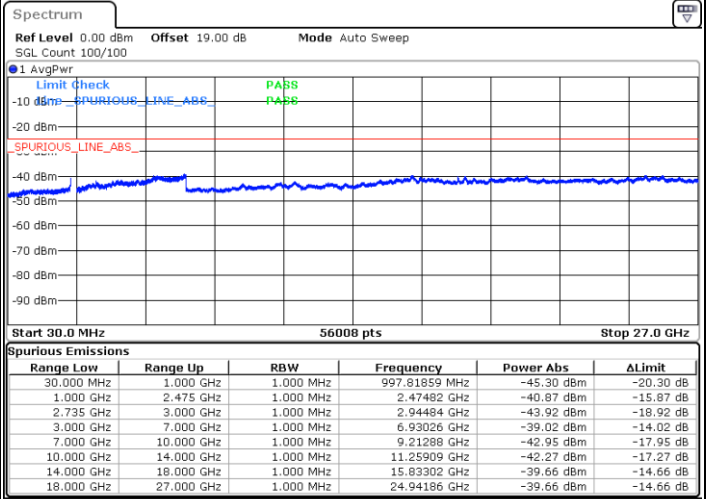

Date: 15.FEB.2021 12:08:40

LTE Band 41C / 15MHz+20MHz

64QAM

Lowest Channel / 1RB0 and 1RB99

Lowest Channel / 1RB74 and 1RB0

Date: 15.FEB.2021 13:10:45

Date: 15.FEB.2021 13:11:58

Lowest Channel / FullIRB

N/A

Date: 15.FEB.2021 12:31:28

LTE Band 41C / 15MHz+20MHz

64QAM

Middle Channel / 1RB0 and 1RB9

Middle Channel / 1RB74 and 1RB0

Date: 15.FEB.2021 13:33:25

Date: 15.FEB.2021 13:26:28

Middle Channel / FullRB

N/A

Date: 15.FEB.2021 13:49:58

LTE Band 41C / 15MHz+20MHz

64QAM

Highest Channel / 1RB0 and 1RB99

Highest Channel / 1RB74 and 1RB0

Date: 15.FEB.2021 14:30:49

Date: 15.FEB.2021 14:33:38

Highest Channel / FullIRB

N/A

Date: 15.FEB.2021 13:53:59

LTE Band 41C / 20MHz+5MHz

64QAM

Lowest Channel / 1RB0 and 1RB24

Lowest Channel / 1RB99 and 1RB0