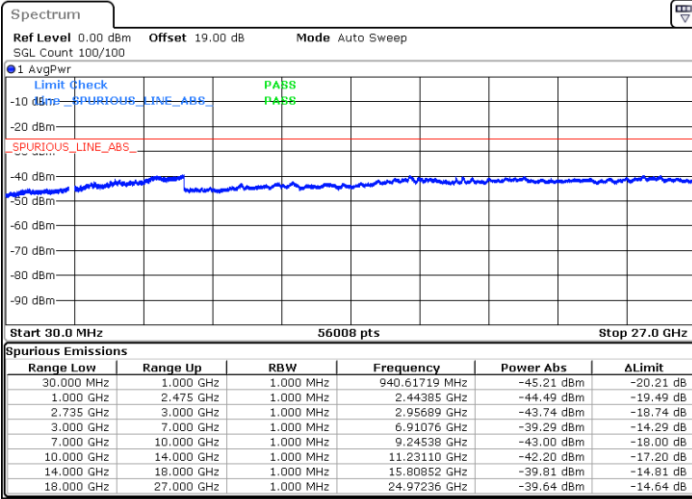

Date: 14.FEB.2021 15:52:38

Lowest Channel / FullRB

N/A

Date: 14.FEB.2021 15:34:40

LTE Band 41C / 15MHz+10MHz

64QAM

Middle Channel / 1RB0 and 1RB49

Middle Channel / 1RB74 and 1RB0

Date: 14.FEB.2021 16:13:42

Date: 14.FEB.2021 16:15:04

Middle Channel / FullIRB

N/A

Date: 14.FEB.2021 16:27:36

LTE Band 41C / 15MHz+10MHz

64QAM

Highest Channel / 1RB0 and 1RB49

Highest Channel / 1RB74 and 1RB0

Date: 14.FEB.2021 17:10:30

Date: 14.FEB.2021 17:17:37

Highest Channel / FullIRB

N/A

Date: 14.FEB.2021 17:06:59

LTE Band 41C / 15MHz+15MHz

64QAM

Lowest Channel / 1RB0 and 1RB74

Lowest Channel / 1RB74 and 1RB0

Date: 15.FEB.2021 10:31:19

Date: 15.FEB.2021 10:32:18

Lowest Channel / FullIRB

N/A

Date: 15.FEB.2021 10:42:21

LTE Band 41C / 15MHz+15MHz