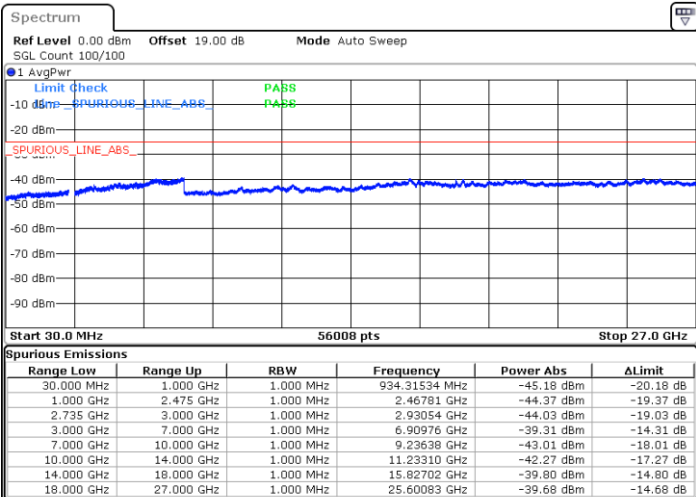

Date: 14.FEB.2021 11:16:23

Date: 14.FEB.2021 11:24:45

Highest Channel / FullIRB

N/A

Date: 14.FEB.2021 11:03:06

LTE Band 41C / 10MHz+15MHz

64QAM

Lowest Channel / 1RB0 and 1RB74

Lowest Channel / 1RB49 and 1RB0

Date: 14.FEB.2021 13:56:41

Date: 14.FEB.2021 14:04:40

Lowest Channel / FullRB

N/A

Date: 14.FEB.2021 13:17:25

LTE Band 41C / 10MHz+15MHz

64QAM

MiddleChannel / 1RB0 and 1RB74

Middle Channel / 1RB49 and 1RB0

Date: 14.FEB.2021 14:10:56

Date: 14.FEB.2021 14:09:49

Middle Channel / FullIRB

N/A

Date: 14.FEB.2021 14:17:15

LTE Band 41C / 10MHz+15MHz