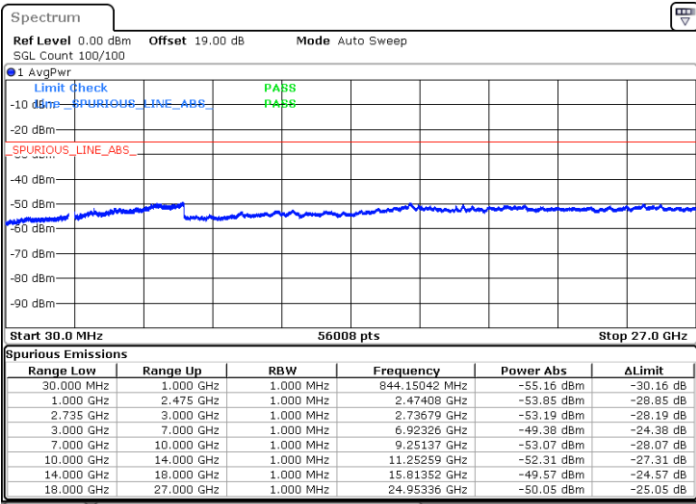

Highest Channel / 1RB0 and 1RB24

Highest Channel / 1RB99 and 1RB0

Date: 14.FEB.2021 13:03:38

Date: 14.FEB.2021 13:05:05

Highest Channel / FullIRB

N/A

Date: 14.FEB.2021 12:49:42

LTE Band 41C / 20MHz+10MHz

64QAM

Lowest Channel / 1RB0 and 1RB49

Lowest Channel / 1RB99 and 1RB0

Date: 15.FEB.2021 09:29:06

Date: 15.FEB.2021 09:30:44

Lowest Channel / FullIRB

N/A

Date: 15.FEB.2021 09:20:51

LTE Band 41C / 20MHz+10MHz

64QAM

Middle Channel / 1RB0 and 1RB49

Middle Channel / 1RB99 and 1RB0

Date: 15.FEB.2021 09:37:52

Date: 15.FEB.2021 09:36:43

Middle Channel / FullIRB

N/A

Date: 15.FEB.2021 09:45:04

LTE Band 41C / 20MHz+10MHz

64QAM

Highest Channel / 1RB0 and 1RB49

Highest Channel / 1RB99 and 1RB0

Date: 15.FEB.2021 09:57:41

Date: 15.FEB.2021 09:58:51

Highest Channel / FullIRB