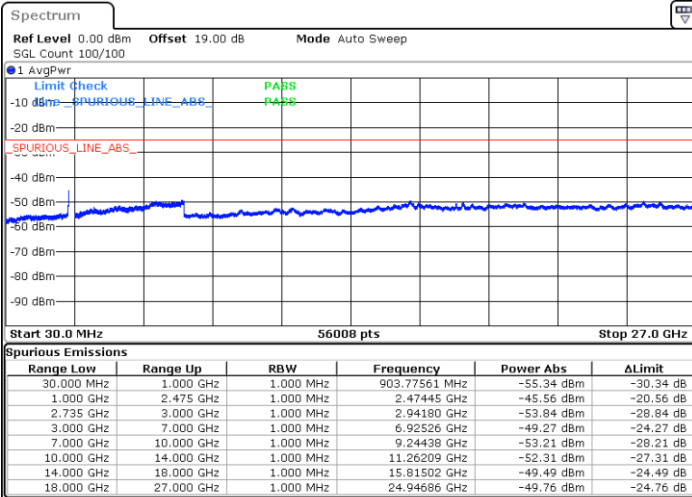

64QAM

Highest Channel / 1RB0 and 1RB74

Highest Channel / 1RB49 and 1RB0

Date: 14.FEB.2021 14:47:13

Date: 14.FEB.2021 14:35:16

Highest Channel / FullIRB

N/A

Date: 14.FEB.2021 14:20:52

LTE Band 41C / 10MHz+20MHz

64QAM

Lowest Channel / 1RB0 and 1RB99

Lowest Channel / 1RB49 and 1RB0

Date: 14.FEB.2021 17:47:32

Date: 14.FEB.2021 17:53:02

Lowest Channel / FullIRB

N/A

Date: 14.FEB.2021 17:31:43

LTE Band 41C / 10MHz+20MHz

64QAM

Middle Channel / 1RB0 and 1RB99

Middle Channel / 1RB49 and 1RB0

Date: 14.FEB.2021 18:03:56

Date: 14.FEB.2021 17:54:23

Middle Channel / FullIRB

N/A

Date: 14.FEB.2021 18:05:27

LTE Band 41C / 10MHz+20MHz

64QAM

Highest Channel / 1RB0 and 1RB99

Highest Channel / 1RB49 and 1RB0

Date: 14.FEB.2021 18:36:22

Date: 14.FEB.2021 18:52:08