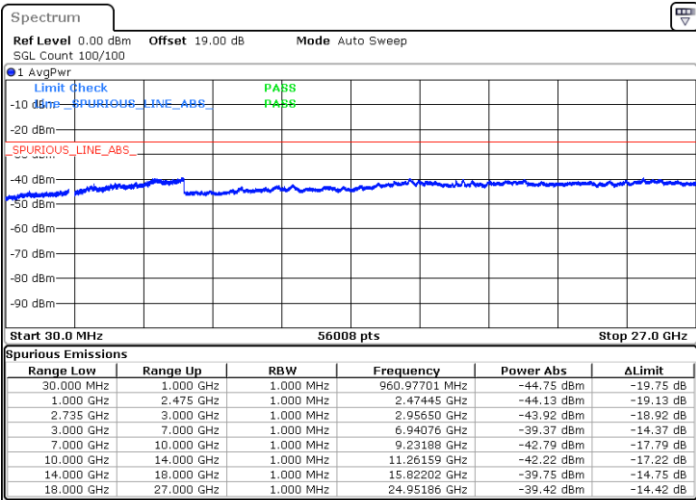

Date: 14.FEB.2021 10:41:49

Middle Channel / FullRB

N/A

Date: 14.FEB.2021 10:30:20

LTE Band 41C / 5MHz+20MHz

64QAM

Highest Channel / 1RB0 and 1RB99

Highest Channel / 1RB24 and 1RB0

Date: 14.FEB.2021 11:16:23

Date: 14.FEB.2021 11:24:45

Highest Channel / FullIRB

N/A

Date: 14.FEB.2021 11:03:06

LTE Band 41C / 10MHz+15MHz

64QAM

Lowest Channel / 1RB0 and 1RB74

Lowest Channel / 1RB49 and 1RB0

Date: 14.FEB.2021 13:56:41

Date: 14.FEB.2021 14:04:40

Lowest Channel / FullRB

N/A

Date: 14.FEB.2021 13:17:25

LTE Band 41C / 10MHz+15MHz

64QAM

MiddleChannel / 1RB0 and 1RB74

Middle Channel / 1RB49 and 1RB0

Date: 14.FEB.2021 14:10:56

Date: 14.FEB.2021 14:09:49

Middle Channel / FullIRB

N/A

Date: 14.FEB.2021 14:17:15

LTE Band 41C / 10MHz+15MHz