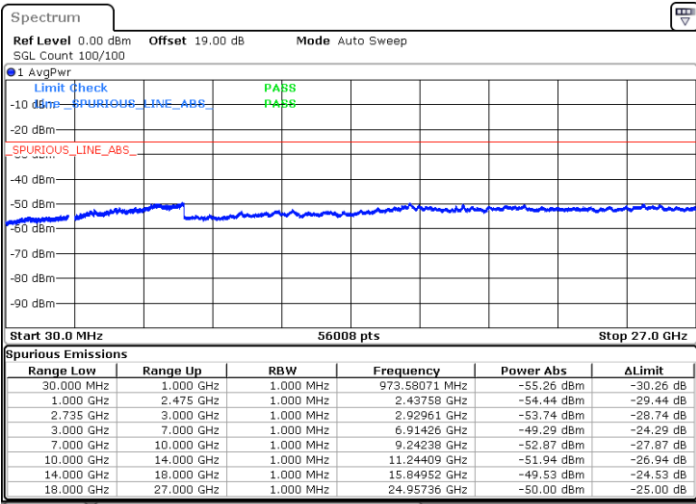

Date: 14.FEB.2021 17:31:43

LTE Band 41C / 10MHz+20MHz

64QAM

Middle Channel / 1RB0 and 1RB99

Middle Channel / 1RB49 and 1RB0

Date: 14.FEB.2021 18:03:56

Date: 14.FEB.2021 17:54:23

Middle Channel / FullIRB

N/A

Date: 14.FEB.2021 18:05:27

LTE Band 41C / 10MHz+20MHz

64QAM

Highest Channel / 1RB0 and 1RB99

Highest Channel / 1RB49 and 1RB0

Date: 14.FEB.2021 18:36:22

Date: 14.FEB.2021 18:52:08

Highest Channel / FullIRB

N/A

Date: 14.FEB.2021 18:33:46

LTE Band 41C / 15MHz+10MHz

64QAM

Lowest Channel / 1RB0 and 1RB49

Lowest Channel / 1RB74 and 1RB0

Date: 14.FEB.2021 15:37:37