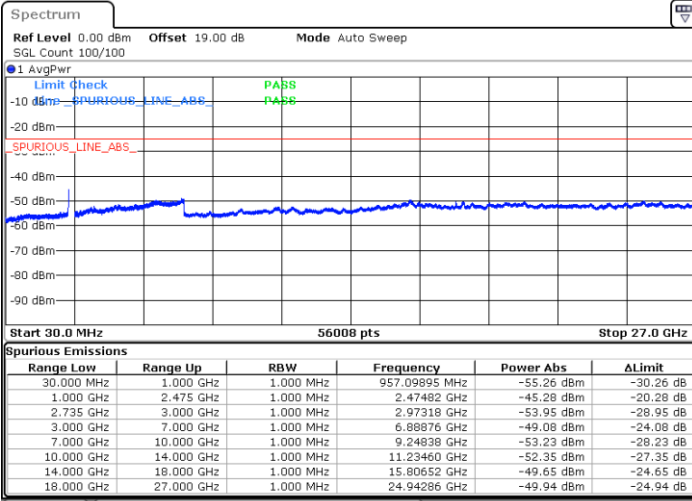

MiddleChannel / 1RB0 and 1RB74

Middle Channel / 1RB49 and 1RB0

Date: 14.FEB.2021 14:10:56

Date: 14.FEB.2021 14:09:49

Middle Channel / FullIRB

N/A

Date: 14.FEB.2021 14:17:15

LTE Band 41C / 10MHz+15MHz

64QAM

Highest Channel / 1RB0 and 1RB74

Highest Channel / 1RB49 and 1RB0

Date: 14.FEB.2021 14:47:13

Date: 14.FEB.2021 14:35:16

Highest Channel / FullIRB

N/A

Date: 14.FEB.2021 14:20:52

LTE Band 41C / 10MHz+20MHz

64QAM

Lowest Channel / 1RB0 and 1RB99

Lowest Channel / 1RB49 and 1RB0

Date: 14.FEB.2021 17:47:32

Date: 14.FEB.2021 17:53:02

Lowest Channel / FullIRB

N/A