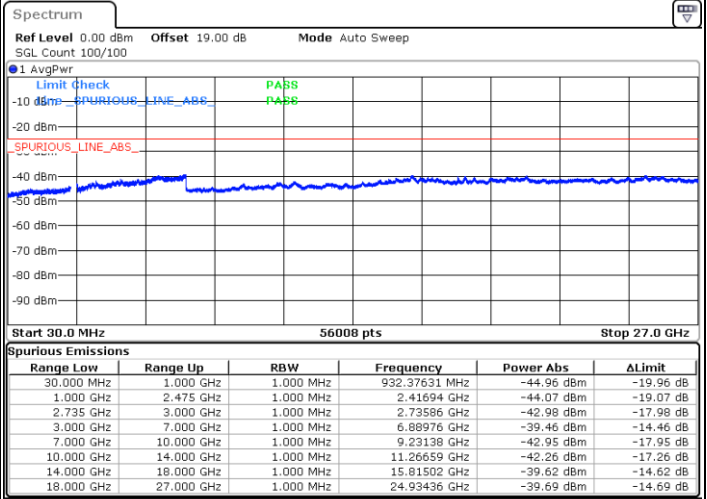

Lowest Channel / FullRB

N/A

Date: 15.FEB.2021 14:58:09

LTE Band 41C / 20MHz+15MHz

64QAM

Middle Channel / 1RB0 and 1RB74

Middle Channel / 1RB99 and 1RB0

Date: 15.FEB.2021 15:20:52

Date: 15.FEB.2021 15:22:16

Middle Channel / FullIRB

N/A

Date: 15.FEB.2021 15:09:15

LTE Band 41C / 20MHz+15MHz

64QAM

Highest Channel / 1RB0 and 1RB74

Highest Channel / 1RB99 and 1RB0

Date: 15.FEB.2021 15:31:56

Date: 15.FEB.2021 15:30:17

Highest Channel / FullIRB

N/A

Date: 15.FEB.2021 15:39:25