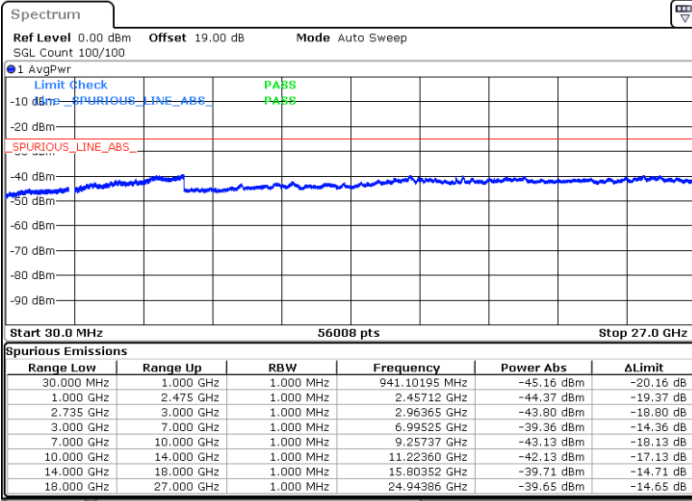

Date: 15.FEB.2021 09:45:04

LTE Band 41C / 20MHz+10MHz

64QAM

Highest Channel / 1RB0 and 1RB49

Highest Channel / 1RB99 and 1RB0

Date: 15.FEB.2021 09:57:41

Date: 15.FEB.2021 09:58:51

Highest Channel / FullIRB

N/A

Date: 15.FEB.2021 09:49:37

LTE Band 41C / 20MHz+15MHz

64QAM

Lowest Channel / 1RB0 and 1RB74

Lowest Channel / 1RB99 and 1RB0

Date: 15.FEB.2021 14:45:06

Date: 15.FEB.2021 14:42:05

Lowest Channel / FullRB

N/A

Date: 15.FEB.2021 14:58:09

LTE Band 41C / 20MHz+15MHz

64QAM

Middle Channel / 1RB0 and 1RB74

Middle Channel / 1RB99 and 1RB0

Date: 15.FEB.2021 15:20:52

Date: 15.FEB.2021 15:22:16

Middle Channel / FullIRB

N/A

Date: 15.FEB.2021 15:09:15

LTE Band 41C / 20MHz+15MHz

64QAM

Highest Channel / 1RB0 and 1RB74

Highest Channel / 1RB99 and 1RB0