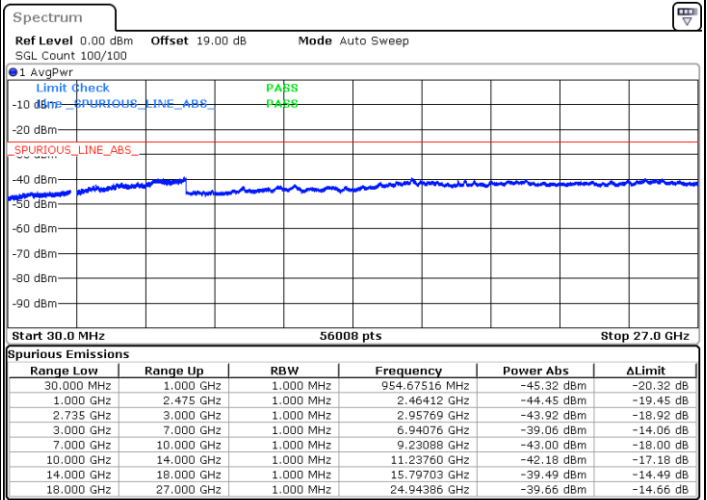

Date: 15.FEB.2021 17:18:34

LTE Band 41C / 20MHz+20MHz

16QAM

Highest Channel / 1RB0 and 1RB99

Highest Channel / 1RB99 and 1RB0

Date: 15.FEB.2021 17:33:36

Date: 15.FEB.2021 17:39:42

Highest Channel / FullIRB

N/A

Date: 15.FEB.2021 17:29:12

LTE Band 41C / 5MHz+20MHz

64QAM

Lowest Channel / 1RB0 and 1RB99

Lowest Channel / 1RB24 and 1RB0

Date: 14.FEB.2021 10:52:43

Date: 14.FEB.2021 10:44:09

Lowest Channel / FullRB

N/A

Date: 14.FEB.2021 10:54:06

LTE Band 41C / 5MHz+20MHz

64QAM

Middle Channel / 1RB0 and 1RB9

Middle Channel / 1RB24 and 1RB0

Date: 14.FEB.2021 10:32:33

Date: 14.FEB.2021 10:41:49

Middle Channel / FullRB

N/A

Date: 14.FEB.2021 10:30:20

LTE Band 41C / 5MHz+20MHz

64QAM

Highest Channel / 1RB0 and 1RB99

Highest Channel / 1RB24 and 1RB0