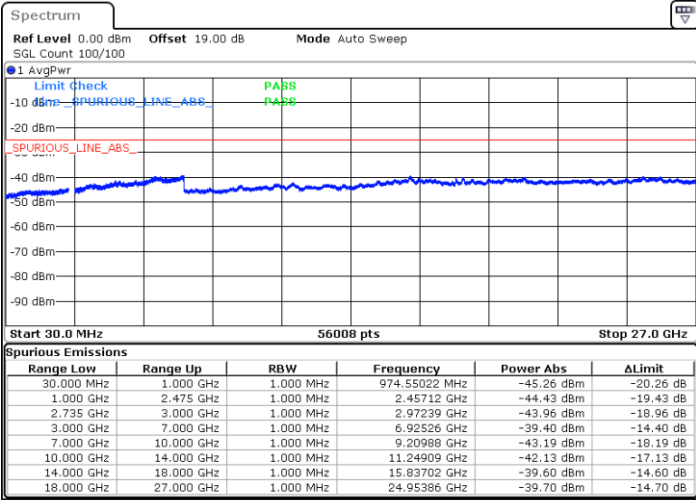

Date: 14.FEB.2021 13:53:56

Date: 14.FEB.2021 14:03:39

Lowest Channel / FullIRB

N/A

Date: 14.FEB.2021 13:15:56

LTE Band 41C / 10MHz+15MHz

16QAM

MiddleChannel / 1RB0 and 1RB74

Middle Channel / 1RB49 and 1RB0

Date: 14.FEB.2021 14:12:18

Date: 14.FEB.2021 14:08:46

Middle Channel / FullIRB

N/A

Date: 14.FEB.2021 14:16:12

LTE Band 41C / 10MHz+15MHz

16QAM

Highest Channel / 1RB0 and 1RB74

Highest Channel / 1RB49 and 1RB0

Date: 14.FEB.2021 14:46:16

Date: 14.FEB.2021 14:40:24

Highest Channel / FullIRB

N/A

Date: 14.FEB.2021 14:22:38

LTE Band 41C / 10MHz+20MHz