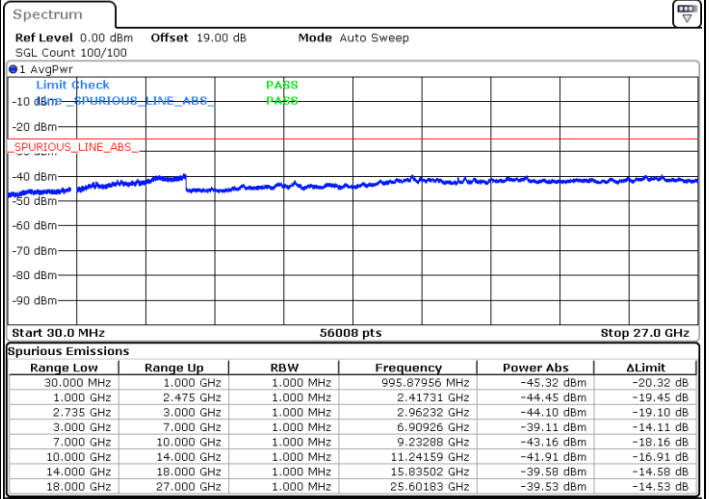

Date: 14.FEB.2021 11:23:47

Highest Channel / FullIRB

N/A

Date: 14.FEB.2021 11:00:39

LTE Band 41C / 10MHz+15MHz

16QAM

Lowest Channel / 1RB0 and 1RB74

Lowest Channel / 1RB49 and 1RB0

Date: 14.FEB.2021 13:53:56

Date: 14.FEB.2021 14:03:39

Lowest Channel / FullIRB

N/A

Date: 14.FEB.2021 13:15:56

LTE Band 41C / 10MHz+15MHz

16QAM

MiddleChannel / 1RB0 and 1RB74

Middle Channel / 1RB49 and 1RB0

Date: 14.FEB.2021 14:12:18

Date: 14.FEB.2021 14:08:46

Middle Channel / FullIRB

N/A

Date: 14.FEB.2021 14:16:12

LTE Band 41C / 10MHz+15MHz

16QAM

Highest Channel / 1RB0 and 1RB74

Highest Channel / 1RB49 and 1RB0

Date: 14.FEB.2021 14:46:16

Date: 14.FEB.2021 14:40:24

Highest Channel / FullIRB

N/A

Date: 14.FEB.2021 14:22:38

LTE Band 41C / 10MHz+20MHz