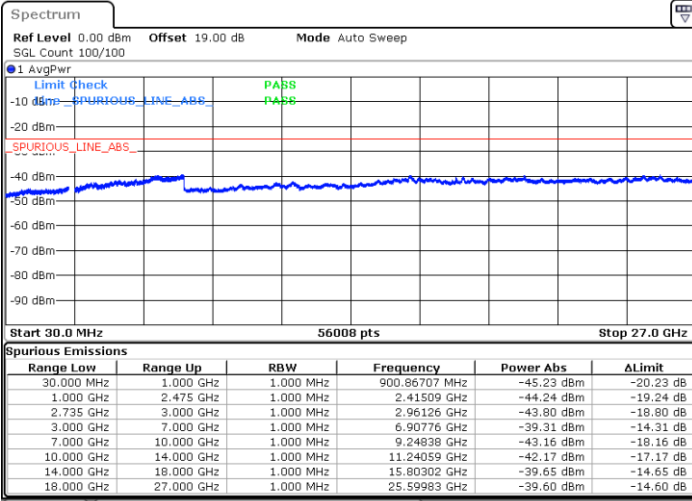

Date: 14.FEB.2021 17:12:08

Date: 14.FEB.2021 17:16:11

Highest Channel / FullIRB

N/A

Date: 14.FEB.2021 17:05:43

LTE Band 41C / 15MHz+15MHz

16QAM

Lowest Channel / 1RB0 and 1RB74

Lowest Channel / 1RB74 and 1RB0

Date: 15.FEB.2021 10:30:19

Date: 15.FEB.2021 10:33:18

Lowest Channel / FullRB

N/A

Date: 15.FEB.2021 10:39:41

LTE Band 41C / 15MHz+15MHz

16QAM

Middle Channel / 1RB0 and 1RB74

Middle Channel / 1RB74 and 1RB0

Date: 15.FEB.2021 11:11:43

Date: 15.FEB.2021 11:38:06

Middle Channel / FullIRB

N/A

Date: 15.FEB.2021 10:59:20

LTE Band 41C / 15MHz+15MHz