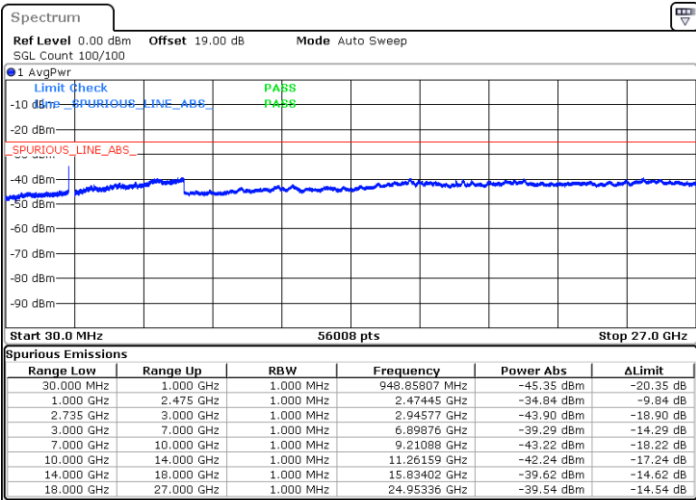

LTE Band 41C / 20MHz+20MHz

QPSK

Highest Channel / 1RB0 and 1RB99

Highest Channel / 1RB99 and 1RB0

Date: 15.FEB.2021 17:32:31

Date: 15.FEB.2021 17:40:43

Highest Channel / FullIRB

N/A

Date: 15.FEB.2021 17:30:35

LTE Band 41C / 5MHz+20MHz

16QAM

Lowest Channel / 1RB0 and 1RB99

Lowest Channel / 1RB24 and 1RB0

Date: 14.FEB.2021 10:51:18

Date: 14.FEB.2021 10:46:12

Lowest Channel / FullIRB

N/A

Date: 14.FEB.2021 10:55:15

LTE Band 41C / 5MHz+20MHz

16QAM

Middle Channel / 1RB0 and 1RB9

Middle Channel / 1RB24 and 1RB0

Date: 14.FEB.2021 10:35:54

Date: 14.FEB.2021 10:39:53

Middle Channel / FullIRB

N/A

Date: 14.FEB.2021 10:28:59

LTE Band 41C / 5MHz+20MHz

16QAM

Highest Channel / 1RB0 and 1RB99

Highest Channel / 1RB24 and 1RB0

Date: 14.FEB.2021 11:20:05