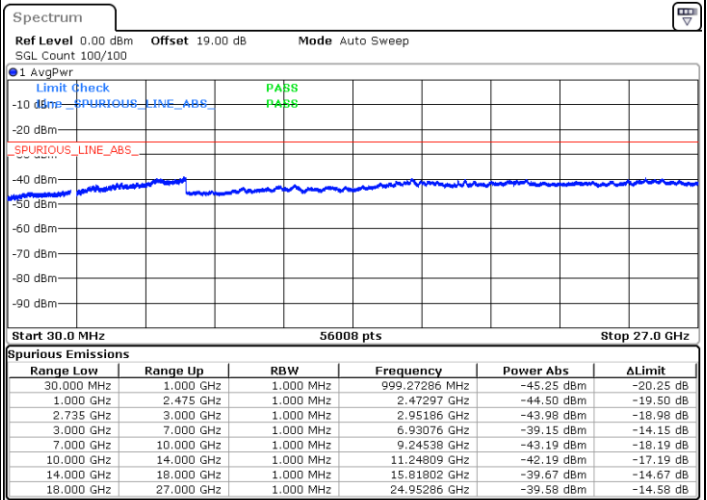

LTE Band 41C / 20MHz+20MHz

QPSK

Highest Channel / 1RB0 and 1RB99

Highest Channel / 1RB99 and 1RB0

Date: 15.FEB.2021 17:32:31

Date: 15.FEB.2021 17:40:43

Highest Channel / FullIRB

N/A

Date: 15.FEB.2021 17:30:35

LTE Band 41C / 5MHz+20MHz

16QAM

Lowest Channel / 1RB0 and 1RB99

Lowest Channel / 1RB24 and 1RB0

Date: 14.FEB.2021 10:51:18

Date: 14.FEB.2021 10:46:12

Lowest Channel / FullIRB

N/A

Date: 14.FEB.2021 10:55:15

LTE Band 41C / 5MHz+20MHz

16QAM

Middle Channel / 1RB0 and 1RB9

Middle Channel / 1RB24 and 1RB0

Date: 14.FEB.2021 10:35:54

Date: 14.FEB.2021 10:39:53

Middle Channel / FullIRB

N/A

Date: 14.FEB.2021 10:28:59

LTE Band 41C / 5MHz+20MHz

16QAM

Highest Channel / 1RB0 and 1RB99

Highest Channel / 1RB24 and 1RB0

Date: 14.FEB.2021 11:20:05