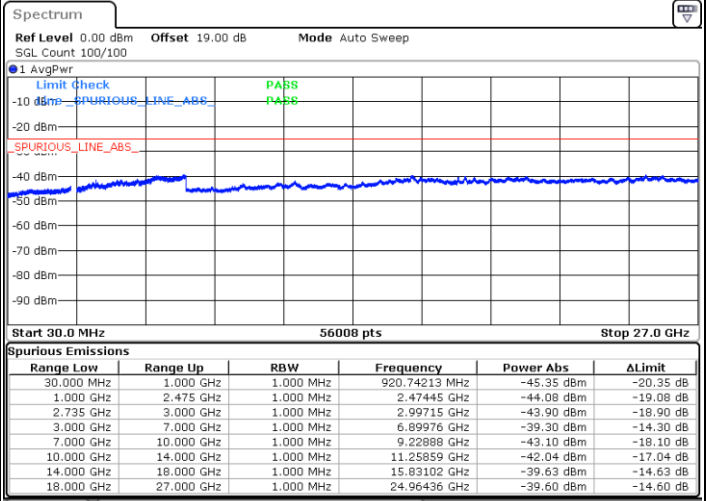

N/A

Date: 14.FEB.2021 18:31:14

LTE Band 41C / 15MHz+10MHz

16QAM

Lowest Channel / 1RB0 and 1RB49

Lowest Channel / 1RB74 and 1RB80

Date: 14.FEB.2021 16:02:09

Date: 14.FEB.2021 15:53:35

Lowest Channel / FullIRB

N/A

Date: 14.FEB.2021 15:29:20

LTE Band 41C / 15MHz+10MHz

16QAM

Middle Channel / 1RB0 and 1RB49

Middle Channel / 1RB74 and 1RB0

Date: 14.FEB.2021 16:08:29

Date: 14.FEB.2021 16:16:16

Middle Channel / FullIRB

N/A

Date: 14.FEB.2021 16:31:34

LTE Band 41C / 15MHz+10MHz

16QAM

Highest Channel / 1RB0 and 1RB49

Highest Channel / 1RB74 and 1RB0

Date: 14.FEB.2021 17:12:08

Date: 14.FEB.2021 17:16:11

Highest Channel / FullIRB

N/A

Date: 14.FEB.2021 17:05:43

LTE Band 41C / 15MHz+15MHz

16QAM

Lowest Channel / 1RB0 and 1RB74