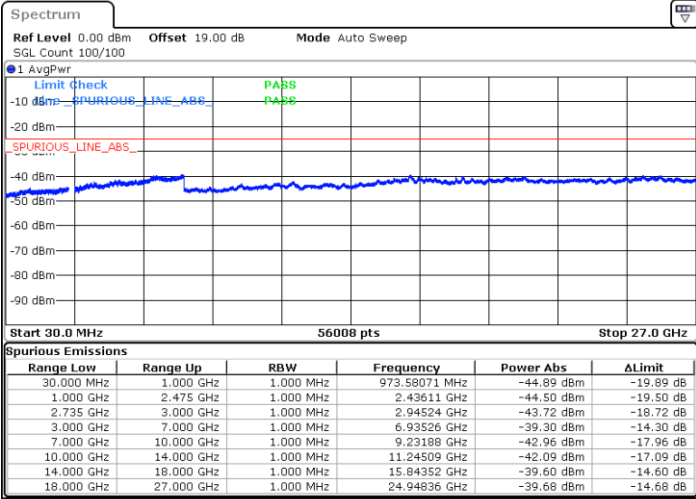

N/A

Date: 14.FEB.2021 10:55:15

LTE Band 41C / 5MHz+20MHz

16QAM

Middle Channel / 1RB0 and 1RB9

Middle Channel / 1RB24 and 1RB0

Date: 14.FEB.2021 10:35:54

Date: 14.FEB.2021 10:39:53

Middle Channel / FullIRB

N/A

Date: 14.FEB.2021 10:28:59

LTE Band 41C / 5MHz+20MHz

16QAM

Highest Channel / 1RB0 and 1RB99

Highest Channel / 1RB24 and 1RB0

Date: 14.FEB.2021 11:20:05

Date: 14.FEB.2021 11:23:47

Highest Channel / FullIRB

N/A

Date: 14.FEB.2021 11:00:39

LTE Band 41C / 10MHz+15MHz

16QAM

Lowest Channel / 1RB0 and 1RB74

Lowest Channel / 1RB49 and 1RB0

Date: 14.FEB.2021 13:53:56

Date: 14.FEB.2021 14:03:39

Lowest Channel / FullIRB

N/A

Date: 14.FEB.2021 13:15:56

LTE Band 41C / 10MHz+15MHz

16QAM

MiddleChannel / 1RB0 and 1RB74