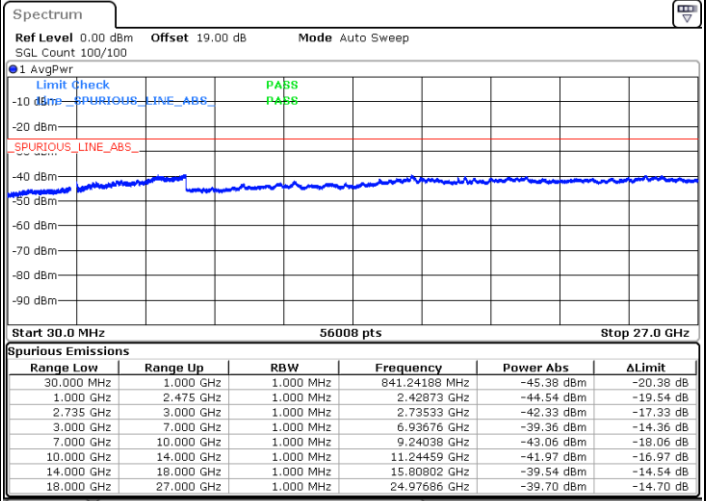

Date: 15.FEB.2021 09:50:42

LTE Band 41C / 20MHz+15MHz

16QAM

Lowest Channel / 1RB0 and 1RB74

Lowest Channel / 1RB99 and 1RB0

Date: 15.FEB.2021 14:48:34

Date: 15.FEB.2021 14:40:09

Lowest Channel / FullIRB

N/A

Date: 15.FEB.2021 14:53:14

LTE Band 41C / 20MHz+15MHz

16QAM

Middle Channel / 1RB0 and 1RB74

Middle Channel / 1RB99 and 1RB0

Date: 15.FEB.2021 15:19:23

Date: 15.FEB.2021 15:23:16

Middle Channel / FullIRB

N/A

Date: 15.FEB.2021 15:11:31

LTE Band 41C / 20MHz+15MHz

16QAM

Highest Channel / 1RB0 and 1RB74

Highest Channel / 1RB99 and 1RB0

Date: 15.FEB.2021 15:32:51

Date: 15.FEB.2021 15:28:00

Highest Channel / FullIRB

N/A

Date: 15.FEB.2021 15:38:26

LTE Band 41C / 20MHz+20MHz

16QAM

Lowest Channel / 1RB0 and 1RB99

Lowest Channel / 1RB99 and 1RB0