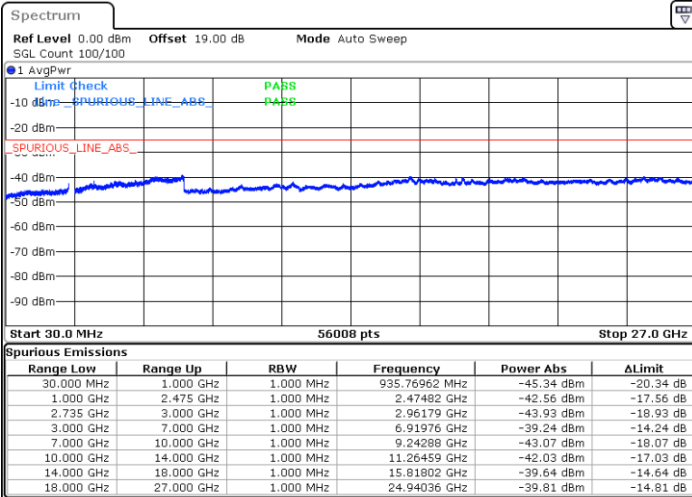

LTE Band 41C / 20MHz+10MHz

16QAM

Highest Channel / 1RB0 and 1RB49

Highest Channel / 1RB99 and 1RB0

Date: 15.FEB.2021 09:56:06

Date: 15.FEB.2021 09:59:47

Highest Channel / FullIRB

N/A

Date: 15.FEB.2021 09:50:42

LTE Band 41C / 20MHz+15MHz

16QAM

Lowest Channel / 1RB0 and 1RB74

Lowest Channel / 1RB99 and 1RB0

Date: 15.FEB.2021 14:48:34

Date: 15.FEB.2021 14:40:09

Lowest Channel / FullIRB

N/A

Date: 15.FEB.2021 14:53:14

LTE Band 41C / 20MHz+15MHz

16QAM

Middle Channel / 1RB0 and 1RB74

Middle Channel / 1RB99 and 1RB0

Date: 15.FEB.2021 15:19:23

Date: 15.FEB.2021 15:23:16

Middle Channel / FullIRB

N/A

Date: 15.FEB.2021 15:11:31

LTE Band 41C / 20MHz+15MHz

16QAM

Highest Channel / 1RB0 and 1RB74

Highest Channel / 1RB99 and 1RB0

Date: 15.FEB.2021 15:32:51