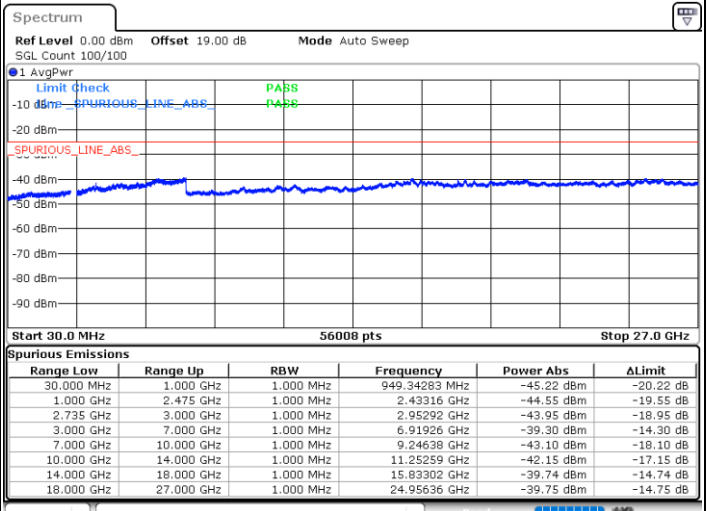

Date: 15.FEB.2021 09:50:42

LTE Band 41C / 20MHz+15MHz

16QAM

Lowest Channel / 1RB0 and 1RB74

Lowest Channel / 1RB99 and 1RB0

Date: 15.FEB.2021 14:48:34

Date: 15.FEB.2021 14:40:09

Lowest Channel / FullIRB

N/A

Date: 15.FEB.2021 14:53:14

LTE Band 41C / 20MHz+15MHz

16QAM

Middle Channel / 1RB0 and 1RB74

Middle Channel / 1RB99 and 1RB0

Date: 15.FEB.2021 15:19:23

Date: 15.FEB.2021 15:23:16

Middle Channel / FullIRB

N/A

Date: 15.FEB.2021 15:11:31

LTE Band 41C / 20MHz+15MHz

16QAM

Highest Channel / 1RB0 and 1RB74

Highest Channel / 1RB99 and 1RB0

Date: 15.FEB.2021 15:32:51

Date: 15.FEB.2021 15:28:00

Highest Channel / FullIRB

N/A

Date: 15.FEB.2021 15:38:26

LTE Band 41C / 20MHz+20MHz

16QAM

Lowest Channel / 1RB0 and 1RB99

Lowest Channel / 1RB99 and 1RB0