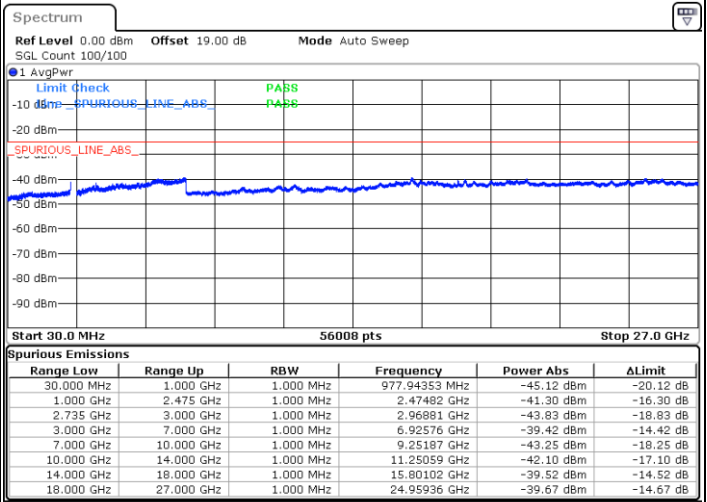

Date: 14.FEB.2021 16:16:16

Middle Channel / FullIRB

N/A

Date: 14.FEB.2021 16:31:34

LTE Band 41C / 15MHz+10MHz

16QAM

Highest Channel / 1RB0 and 1RB49

Highest Channel / 1RB74 and 1RB0

Date: 14.FEB.2021 17:12:08

Date: 14.FEB.2021 17:16:11

Highest Channel / FullIRB

N/A

Date: 14.FEB.2021 17:05:43

LTE Band 41C / 15MHz+15MHz

16QAM

Lowest Channel / 1RB0 and 1RB74

Lowest Channel / 1RB74 and 1RB0

Date: 15.FEB.2021 10:30:19

Date: 15.FEB.2021 10:33:18

Lowest Channel / FullRB

N/A

Date: 15.FEB.2021 10:39:41

LTE Band 41C / 15MHz+15MHz

16QAM

Middle Channel / 1RB0 and 1RB74

Middle Channel / 1RB74 and 1RB0

Date: 15.FEB.2021 11:11:43

Date: 15.FEB.2021 11:38:06

Middle Channel / FullIRB

N/A

Date: 15.FEB.2021 10:59:20

LTE Band 41C / 15MHz+15MHz