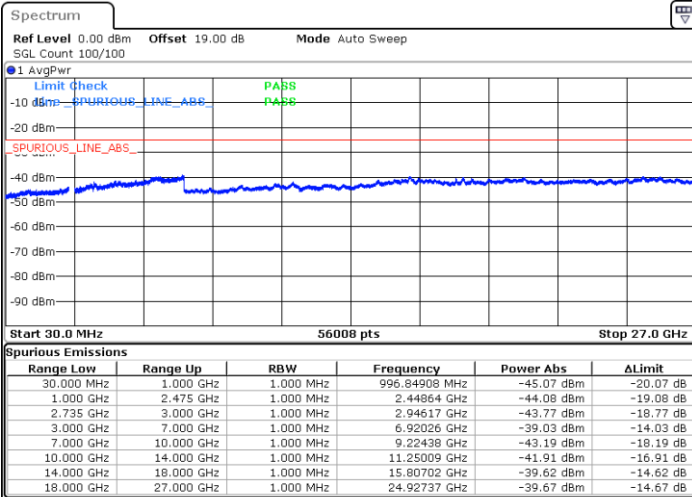

Lowest Channel / FullIRB

N/A

Date: 14.FEB.2021 15:29:20

LTE Band 41C / 15MHz+10MHz

16QAM

Middle Channel / 1RB0 and 1RB49

Middle Channel / 1RB74 and 1RB0

Date: 14.FEB.2021 16:08:29

Date: 14.FEB.2021 16:16:16

Middle Channel / FullIRB

N/A

Date: 14.FEB.2021 16:31:34

LTE Band 41C / 15MHz+10MHz

16QAM

Highest Channel / 1RB0 and 1RB49

Highest Channel / 1RB74 and 1RB0

Date: 14.FEB.2021 17:12:08

Date: 14.FEB.2021 17:16:11

Highest Channel / FullIRB

N/A

Date: 14.FEB.2021 17:05:43

LTE Band 41C / 15MHz+15MHz

16QAM

Lowest Channel / 1RB0 and 1RB74

Lowest Channel / 1RB74 and 1RB0

Date: 15.FEB.2021 10:30:19

Date: 15.FEB.2021 10:33:18

Lowest Channel / FullRB

N/A

Date: 15.FEB.2021 10:39:41

LTE Band 41C / 15MHz+15MHz

16QAM