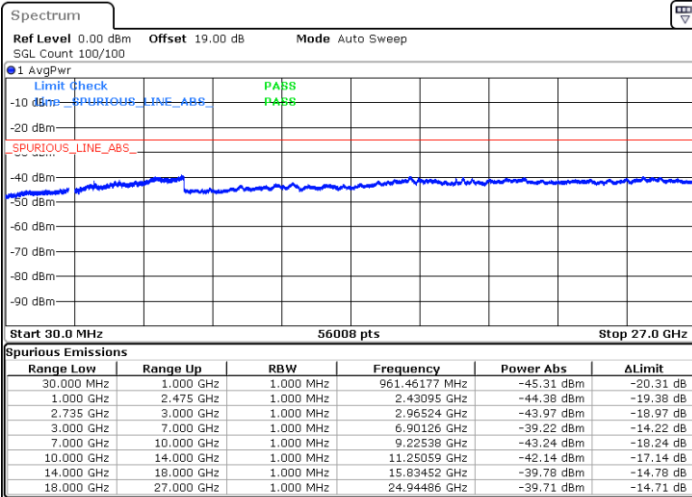

Lowest Channel / 1RB74 and 1RB0

Date: 15.FEB.2021 10:30:19

Date: 15.FEB.2021 10:33:18

Lowest Channel / FullRB

N/A

Date: 15.FEB.2021 10:39:41

LTE Band 41C / 15MHz+15MHz

16QAM

Middle Channel / 1RB0 and 1RB74

Middle Channel / 1RB74 and 1RB0

Date: 15.FEB.2021 11:11:43

Date: 15.FEB.2021 11:38:06

Middle Channel / FullIRB

N/A

Date: 15.FEB.2021 10:59:20

LTE Band 41C / 15MHz+15MHz

16QAM

Highest Channel / 1RB0 and 1RB74

Highest Channel / 1RB74 and 1RB0

Date: 15.FEB.2021 11:48:59

Date: 15.FEB.2021 11:44:27

Highest Channel / FullIRB

N/A

Date: 15.FEB.2021 12:06:56