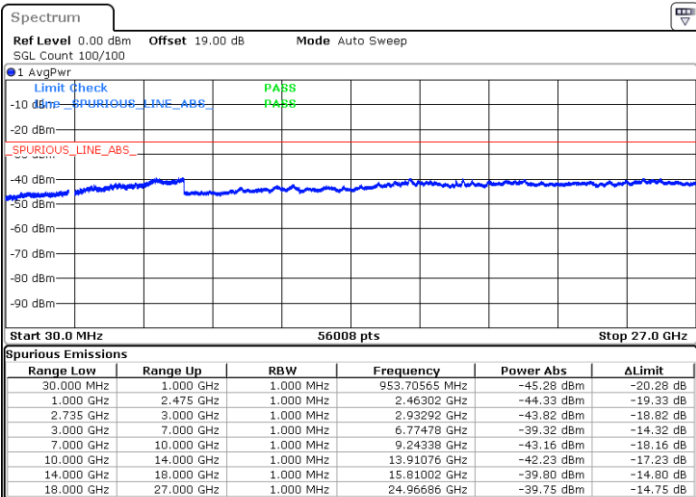

N/A

Date: 15.FEB.2021 13:46:38

LTE Band 41C / 15MHz+20MHz

16QAM

Highest Channel / 1RB0 and 1RB99

Highest Channel / 1RB74 and 1RB0

Date: 15.FEB.2021 14:28:03

Date: 15.FEB.2021 14:35:01

Highest Channel / FullIRB

N/A

Date: 15.FEB.2021 14:22:28

LTE Band 41C / 20MHz+5MHz

16QAM

Lowest Channel / 1RB0 and 1RB24

Lowest Channel / 1RB99 and 1RB0

Date: 15.FEB.2021 10:11:08

Date: 15.FEB.2021 10:07:54

Lowest Channel / FullIRB

N/A

Date: 14.FEB.2021 11:36:03

LTE Band 41C / 20MHz+5MHz

16QAM

Middle Channel / 1RB0 and 1RB24

Middle Channel / 1RB99 and 1RB0

Date: 14.FEB.2021 12:34:16

Date: 14.FEB.2021 12:39:59

Middle Channel / FullIRB

N/A

Date: 14.FEB.2021 12:45:14

LTE Band 41C / 20MHz+5MHz

16QAM

Highest Channel / 1RB0 and 1RB24