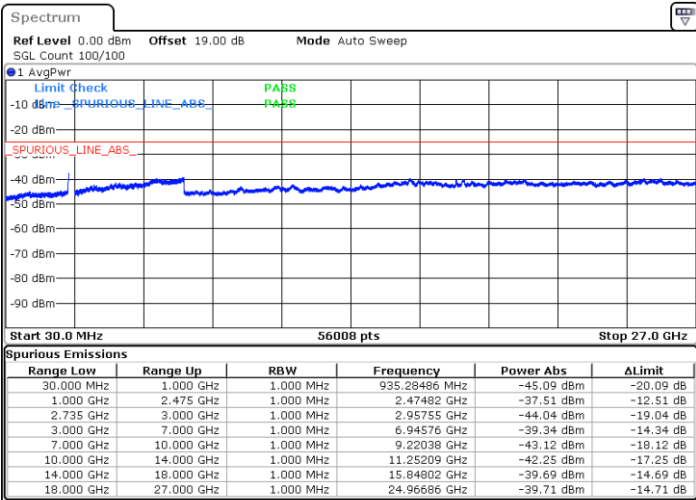

Middle Channel / FullIRB

N/A

Date: 15.FEB.2021 15:11:31

LTE Band 41C / 20MHz+15MHz

16QAM

Highest Channel / 1RB0 and 1RB74

Highest Channel / 1RB99 and 1RB0

Date: 15.FEB.2021 15:32:51

Date: 15.FEB.2021 15:28:00

Highest Channel / FullIRB

N/A

Date: 15.FEB.2021 15:38:26

LTE Band 41C / 20MHz+20MHz

16QAM

Lowest Channel / 1RB0 and 1RB99

Lowest Channel / 1RB99 and 1RB0