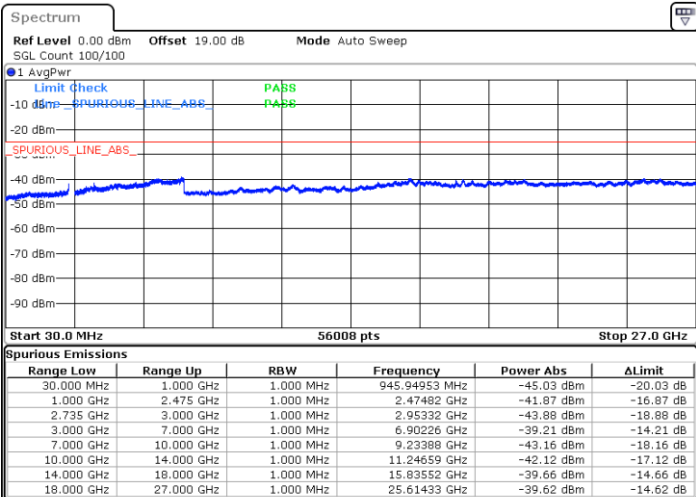

Lowest Channel / FullIRB

N/A

Date: 15.FEB.2021 16:32:16