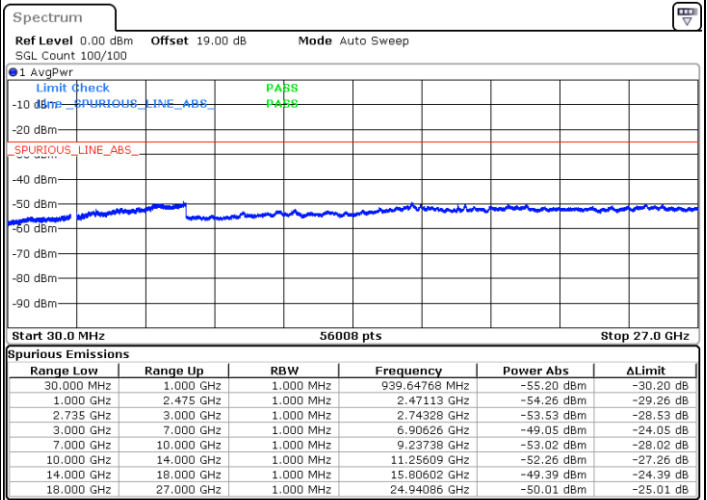

Date: 15.FEB.2021 09:35:23