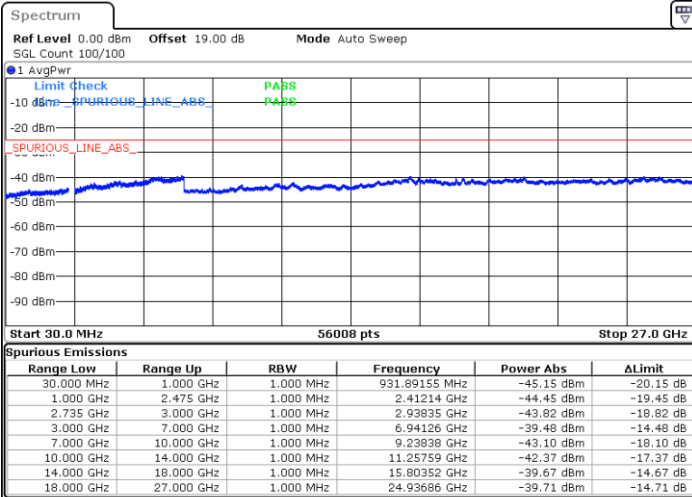

Middle Channel / 1RB49 and 1RB0

Date: 14.FEB.2021 14:12:18

Date: 14.FEB.2021 14:08:46

Middle Channel / FullIRB

N/A

Date: 14.FEB.2021 14:16:12

LTE Band 41C / 10MHz+15MHz

16QAM

Highest Channel / 1RB0 and 1RB74

Highest Channel / 1RB49 and 1RB0

Date: 14.FEB.2021 14:46:16

Date: 14.FEB.2021 14:40:24

Highest Channel / FullIRB

N/A

Date: 14.FEB.2021 14:22:38

LTE Band 41C / 10MHz+20MHz

16QAM

Lowest Channel / 1RB0 and 1RB99

Lowest Channel / 1RB49 and 1RB0

Date: 14.FEB.2021 17:48:29

Date: 14.FEB.2021 17:52:02

Lowest Channel / FullIRB

N/A

Date: 14.FEB.2021 17:26:50