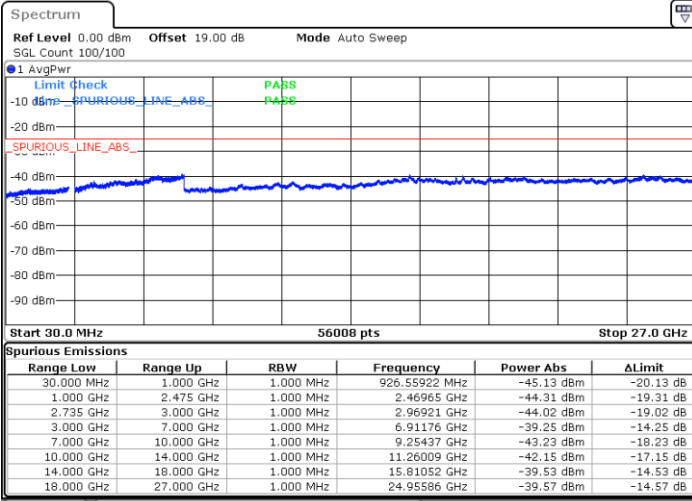

Lowest Channel / FullIRB

N/A

Date: 14.FEB.2021 15:29:20

LTE Band 41C / 15MHz+10MHz

16QAM

Middle Channel / 1RB0 and 1RB49

Middle Channel / 1RB74 and 1RB0

Date: 14.FEB.2021 16:08:29

Date: 14.FEB.2021 16:16:16

Middle Channel / FullIRB

N/A

Date: 14.FEB.2021 16:31:34

LTE Band 41C / 15MHz+10MHz

16QAM

Highest Channel / 1RB0 and 1RB49

Highest Channel / 1RB74 and 1RB0

Date: 14.FEB.2021 17:12:08

Date: 14.FEB.2021 17:16:11

Highest Channel / FullIRB

N/A

Date: 14.FEB.2021 17:05:43

LTE Band 41C / 15MHz+15MHz

16QAM

Lowest Channel / 1RB0 and 1RB74

Lowest Channel / 1RB74 and 1RB0

Date: 15.FEB.2021 10:30:19

Date: 15.FEB.2021 10:33:18

Lowest Channel / FullRB

N/A

Date: 15.FEB.2021 10:39:41

LTE Band 41C / 15MHz+15MHz

16QAM