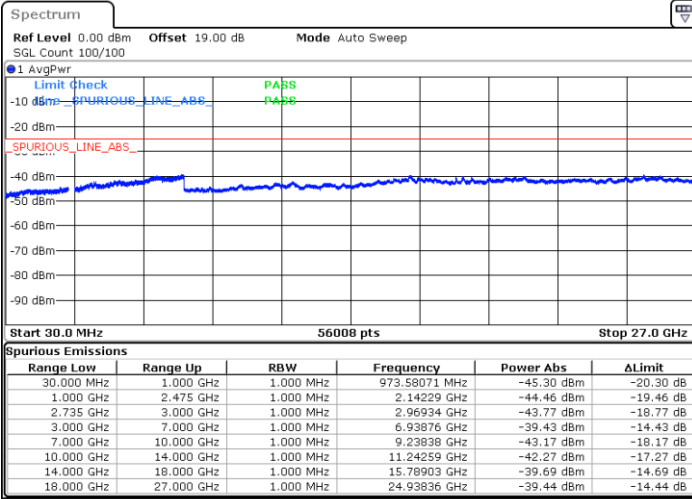

Date: 14.FEB.2021 13:53:56

Date: 14.FEB.2021 14:03:39

Lowest Channel / FullIRB

N/A

Date: 14.FEB.2021 13:15:56

LTE Band 41C / 10MHz+15MHz

16QAM

MiddleChannel / 1RB0 and 1RB74

Middle Channel / 1RB49 and 1RB0

Date: 14.FEB.2021 14:12:18

Date: 14.FEB.2021 14:08:46

Middle Channel / FullIRB

N/A

Date: 14.FEB.2021 14:16:12

LTE Band 41C / 10MHz+15MHz

16QAM

Highest Channel / 1RB0 and 1RB74

Highest Channel / 1RB49 and 1RB0

Date: 14.FEB.2021 14:46:16

Date: 14.FEB.2021 14:40:24

Highest Channel / FullIRB

N/A

Date: 14.FEB.2021 14:22:38

LTE Band 41C / 10MHz+20MHz