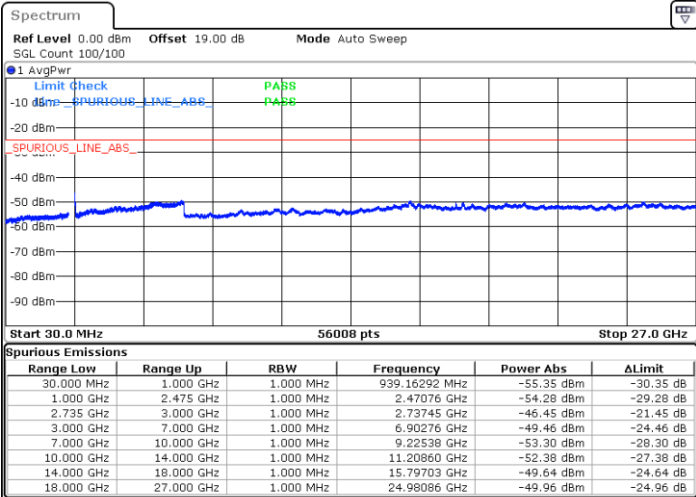

Lowest Channel / 1RB0 and 1RB49

Lowest Channel / 1RB99 and 1RB0

Date: 15.FEB.2021 09:27:23

Date: 15.FEB.2021 09:31:44

Lowest Channel / FullIRB

N/A

Date: 15.FEB.2021 09:22:24

LTE Band 41C / 20MHz+10MHz

LTE Band 41C / 20MHz+10MHz

16QAM

Highest Channel / 1RB0 and 1RB49

Highest Channel / 1RB99 and 1RB0

Date: 15.FEB.2021 09:56:06

Date: 15.FEB.2021 09:59:47

Highest Channel / FullIRB

N/A

Date: 15.FEB.2021 09:50:42

LTE Band 41C / 20MHz+15MHz

16QAM

Lowest Channel / 1RB0 and 1RB74

Lowest Channel / 1RB99 and 1RB0

Date: 15.FEB.2021 14:48:34

Date: 15.FEB.2021 14:40:09

Lowest Channel / FullIRB