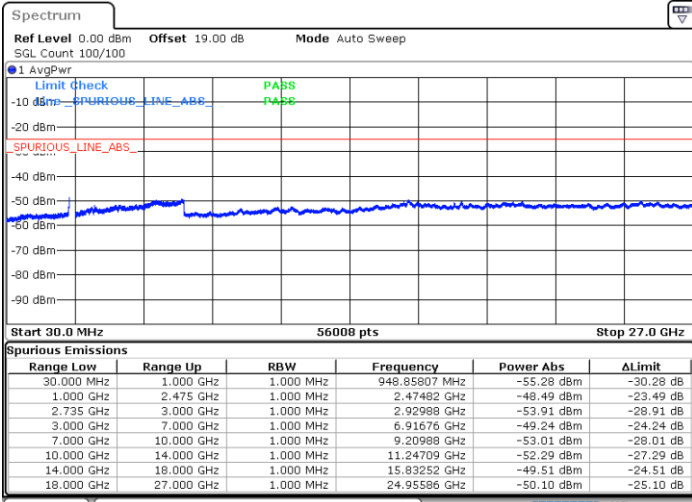

Highest Channel / 1RB99 and 1RB0

Date: 14.FEB.2021 13:02:36

Date: 14.FEB.2021 13:06:25

Highest Channel / FullIRB

N/A

Date: 14.FEB.2021 12:52:11

LTE Band 41C / 20MHz+10MHz

16QAM

Lowest Channel / 1RB0 and 1RB49

Lowest Channel / 1RB99 and 1RB0

Date: 15.FEB.2021 09:27:23

Date: 15.FEB.2021 09:31:44

Lowest Channel / FullIRB

N/A

Date: 15.FEB.2021 09:22:24

LTE Band 41C / 20MHz+10MHz

LTE Band 41C / 20MHz+10MHz

16QAM

Highest Channel / 1RB0 and 1RB49

Highest Channel / 1RB99 and 1RB0

Date: 15.FEB.2021 09:56:06

Date: 15.FEB.2021 09:59:47

Highest Channel / FullIRB

N/A