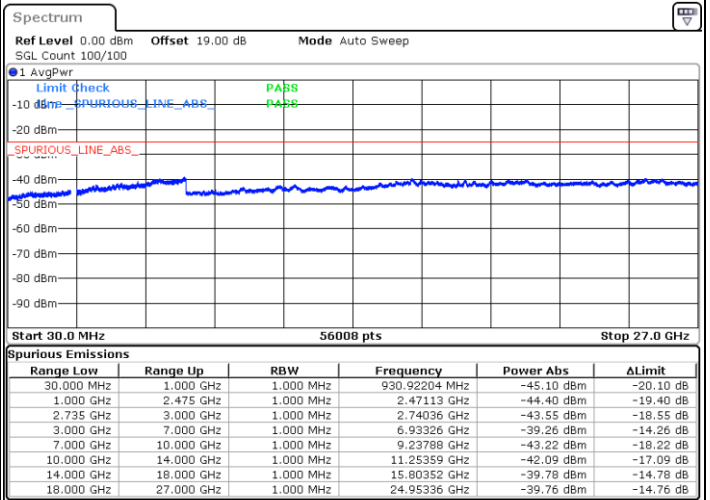

Date: 15.FEB.2021 10:07:54

Lowest Channel / FullIRB

N/A

Date: 14.FEB.2021 11:36:03

LTE Band 41C / 20MHz+5MHz

16QAM

Middle Channel / 1RB0 and 1RB24

Middle Channel / 1RB99 and 1RB0

Date: 14.FEB.2021 12:34:16

Date: 14.FEB.2021 12:39:59

Middle Channel / FullIRB

N/A

Date: 14.FEB.2021 12:45:14

LTE Band 41C / 20MHz+5MHz

16QAM

Highest Channel / 1RB0 and 1RB24

Highest Channel / 1RB99 and 1RB0

Date: 14.FEB.2021 13:02:36

Date: 14.FEB.2021 13:06:25

Highest Channel / FullIRB

N/A

Date: 14.FEB.2021 12:52:11

LTE Band 41C / 20MHz+10MHz

16QAM

Lowest Channel / 1RB0 and 1RB49

Lowest Channel / 1RB99 and 1RB0

Date: 15.FEB.2021 09:27:23

Date: 15.FEB.2021 09:31:44

Lowest Channel / FullIRB

N/A

Date: 15.FEB.2021 09:22:24

LTE Band 41C / 20MHz+10MHz