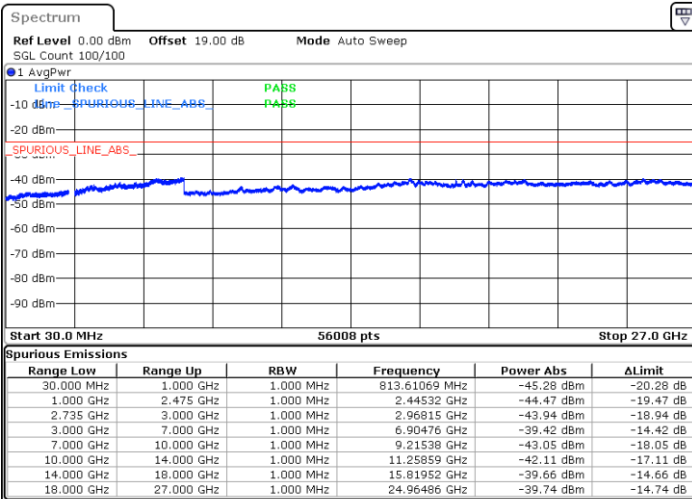

Highest Channel / FullIRB

N/A

Date: 15.FEB.2021 14:22:28

LTE Band 41C / 20MHz+5MHz

16QAM

Lowest Channel / 1RB0 and 1RB24

Lowest Channel / 1RB99 and 1RB0

Date: 15.FEB.2021 10:11:08

Date: 15.FEB.2021 10:07:54

Lowest Channel / FullIRB

N/A

Date: 14.FEB.2021 11:36:03

LTE Band 41C / 20MHz+5MHz

16QAM

Middle Channel / 1RB0 and 1RB24

Middle Channel / 1RB99 and 1RB0

Date: 14.FEB.2021 12:34:16

Date: 14.FEB.2021 12:39:59

Middle Channel / FullIRB

N/A

Date: 14.FEB.2021 12:45:14

LTE Band 41C / 20MHz+5MHz

16QAM

Highest Channel / 1RB0 and 1RB24

Highest Channel / 1RB99 and 1RB0

Date: 14.FEB.2021 13:02:36

Date: 14.FEB.2021 13:06:25

Highest Channel / FullIRB

N/A

Date: 14.FEB.2021 12:52:11

LTE Band 41C / 20MHz+10MHz

16QAM