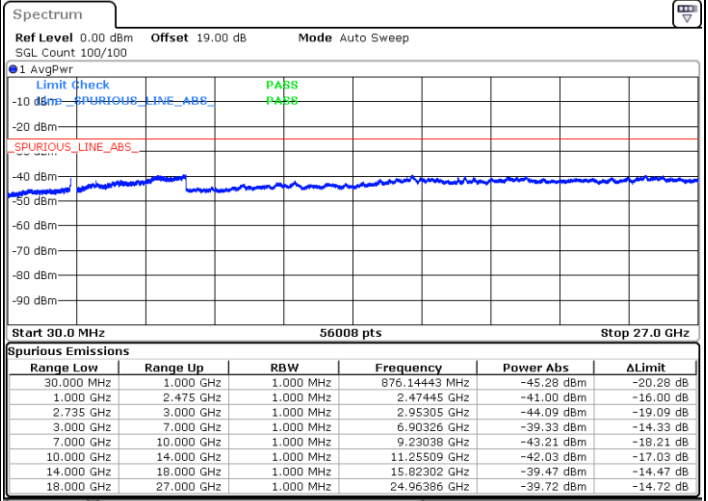

16QAM

Highest Channel / 1RB0 and 1RB74

Highest Channel / 1RB74 and 1RB0

Date: 15.FEB.2021 11:48:59

Date: 15.FEB.2021 11:44:27

Highest Channel / FullIRB

N/A

Date: 15.FEB.2021 12:06:56

LTE Band 41C / 15MHz+20MHz

16QAM

Lowest Channel / 1RB0 and 1RB99

Lowest Channel / 1RB74 and 1RB0

Date: 15.FEB.2021 13:08:46

Date: 15.FEB.2021 13:14:11

Lowest Channel / FullIRB

N/A

Date: 15.FEB.2021 09:22:24

LTE Band 41C / 15MHz+20MHz

16QAM

Middle Channel / 1RB0 and 1RB9

Middle Channel / 1RB74 and 1RB0

Date: 15.FEB.2021 13:37:18

Date: 15.FEB.2021 13:29:30

Middle Channel / FullIRB

N/A

Date: 15.FEB.2021 13:46:38

LTE Band 41C / 15MHz+20MHz

16QAM

Highest Channel / 1RB0 and 1RB99

Highest Channel / 1RB74 and 1RB0

Date: 15.FEB.2021 14:28:03

Date: 15.FEB.2021 14:35:01