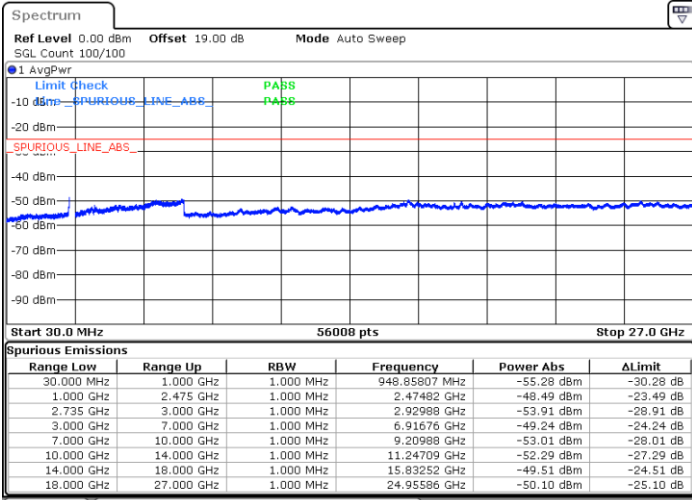

LTE Band 41C / 15MHz+20MHz

16QAM

Lowest Channel / 1RB0 and 1RB99

Lowest Channel / 1RB74 and 1RB0

Date: 15.FEB.2021 13:08:46

Date: 15.FEB.2021 13:14:11

Lowest Channel / FullIRB

N/A

Date: 15.FEB.2021 09:22:24

LTE Band 41C / 15MHz+20MHz

16QAM

Middle Channel / 1RB0 and 1RB9

Middle Channel / 1RB74 and 1RB0

Date: 15.FEB.2021 13:37:18

Date: 15.FEB.2021 13:29:30

Middle Channel / FullIRB