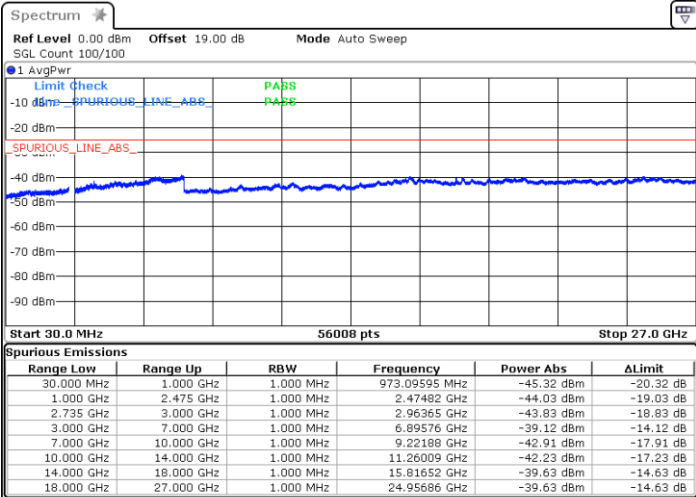

Date: 14.FEB.2021 18:07:28

LTE Band 41C / 10MHz+20MHz

16QAM

Highest Channel / 1RB0 and 1RB99

Highest Channel / 1RB49 and 1RB0

Date: 14.FEB.2021 18:38:41

Date: 14.FEB.2021 18:47:10

Highest Channel / FullIRB

N/A

Date: 14.FEB.2021 18:31:14

LTE Band 41C / 15MHz+10MHz

16QAM

Lowest Channel / 1RB0 and 1RB49

Lowest Channel / 1RB74 and 1RB80

Date: 14.FEB.2021 16:02:09

Date: 14.FEB.2021 15:53:35

Lowest Channel / FullIRB

N/A

Date: 14.FEB.2021 15:29:20

LTE Band 41C / 15MHz+10MHz

16QAM

Middle Channel / 1RB0 and 1RB49

Middle Channel / 1RB74 and 1RB0

Date: 14.FEB.2021 16:08:29

Date: 14.FEB.2021 16:16:16

Middle Channel / FullIRB

N/A

Date: 14.FEB.2021 16:31:34

LTE Band 41C / 15MHz+10MHz

16QAM

Highest Channel / 1RB0 and 1RB49

Highest Channel / 1RB74 and 1RB0