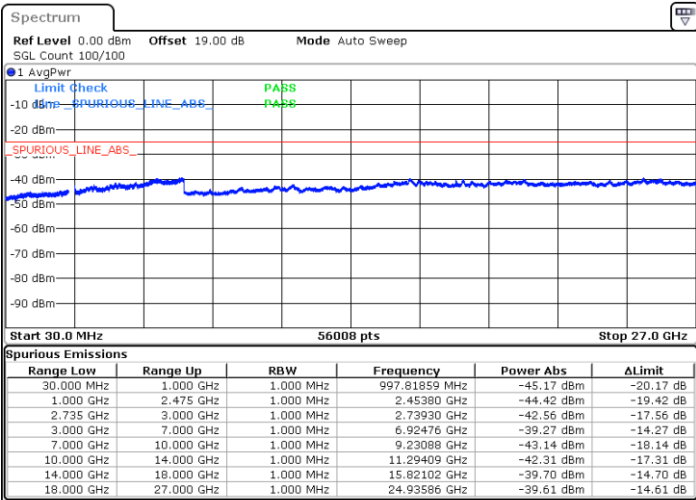

Lowest Channel / 1RB74 and 1RB0

Date: 15.FEB.2021 10:30:19

Date: 15.FEB.2021 10:33:18

Lowest Channel / FullRB

N/A

Date: 15.FEB.2021 10:39:41

LTE Band 41C / 15MHz+15MHz

16QAM

Middle Channel / 1RB0 and 1RB74

Middle Channel / 1RB74 and 1RB0

Date: 15.FEB.2021 11:11:43

Date: 15.FEB.2021 11:38:06

Middle Channel / FullIRB

N/A

Date: 15.FEB.2021 10:59:20

LTE Band 41C / 15MHz+15MHz

16QAM

Highest Channel / 1RB0 and 1RB74

Highest Channel / 1RB74 and 1RB0

Date: 15.FEB.2021 11:48:59

Date: 15.FEB.2021 11:44:27

Highest Channel / FullIRB

N/A

Date: 15.FEB.2021 12:06:56

LTE Band 41C / 15MHz+20MHz

16QAM

Lowest Channel / 1RB0 and 1RB99

Lowest Channel / 1RB74 and 1RB0

Date: 15.FEB.2021 13:08:46

Date: 15.FEB.2021 13:14:11

Lowest Channel / FullIRB

N/A