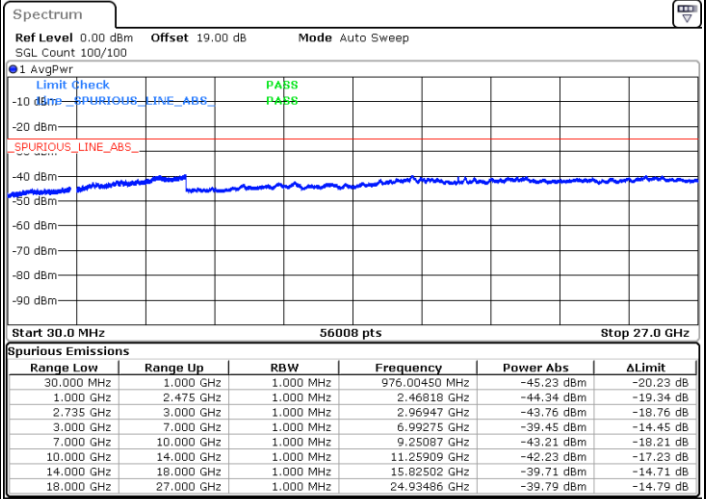

Date: 15.FEB.2021 17:30:35

LTE Band 41C / 5MHz+20MHz

16QAM

Lowest Channel / 1RB0 and 1RB99

Lowest Channel / 1RB24 and 1RB0

Date: 14.FEB.2021 10:51:18

Date: 14.FEB.2021 10:46:12

Lowest Channel / FullIRB

N/A

Date: 14.FEB.2021 10:55:15

LTE Band 41C / 5MHz+20MHz

16QAM

Middle Channel / 1RB0 and 1RB9

Middle Channel / 1RB24 and 1RB0

Date: 14.FEB.2021 10:35:54

Date: 14.FEB.2021 10:39:53

Middle Channel / FullIRB

N/A

Date: 14.FEB.2021 10:28:59

LTE Band 41C / 5MHz+20MHz

16QAM

Highest Channel / 1RB0 and 1RB99

Highest Channel / 1RB24 and 1RB0

Date: 14.FEB.2021 11:20:05

Date: 14.FEB.2021 11:23:47

Highest Channel / FullIRB

N/A

Date: 14.FEB.2021 11:00:39

LTE Band 41C / 10MHz+15MHz

16QAM

Lowest Channel / 1RB0 and 1RB74

Lowest Channel / 1RB49 and 1RB0