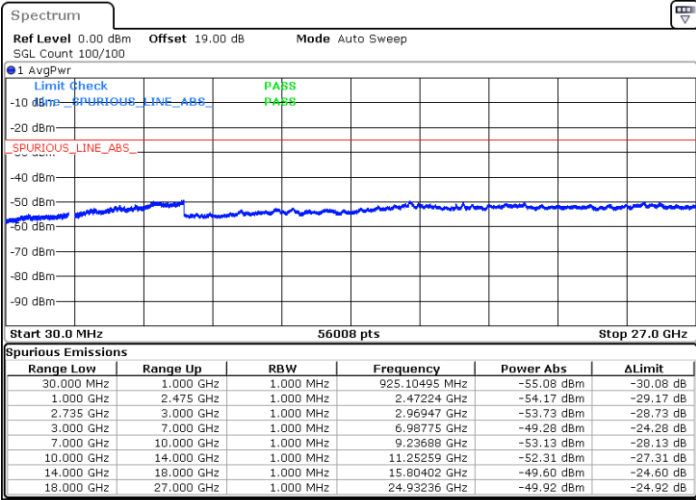

Highest Channel / 1RB0 and 1RB74

Highest Channel / 1RB49 and 1RB0

Date: 14.FEB.2021 14:46:16

Date: 14.FEB.2021 14:40:24

Highest Channel / FullIRB

N/A

Date: 14.FEB.2021 14:22:38

LTE Band 41C / 10MHz+20MHz

16QAM

Lowest Channel / 1RB0 and 1RB99

Lowest Channel / 1RB49 and 1RB0

Date: 14.FEB.2021 17:48:29

Date: 14.FEB.2021 17:52:02

Lowest Channel / FullIRB

N/A

Date: 14.FEB.2021 17:26:50

LTE Band 41C / 10MHz+20MHz

16QAM

Middle Channel / 1RB0 and 1RB99

Middle Channel / 1RB49 and 1RB0

Date: 14.FEB.2021 18:02:54

Date: 14.FEB.2021 18:01:34

Middle Channel / FullIRB

N/A

Date: 14.FEB.2021 18:07:28

LTE Band 41C / 10MHz+20MHz

16QAM

Highest Channel / 1RB0 and 1RB99

Highest Channel / 1RB49 and 1RB0

Date: 14.FEB.2021 18:38:41

Date: 14.FEB.2021 18:47:10

Highest Channel / FullIRB