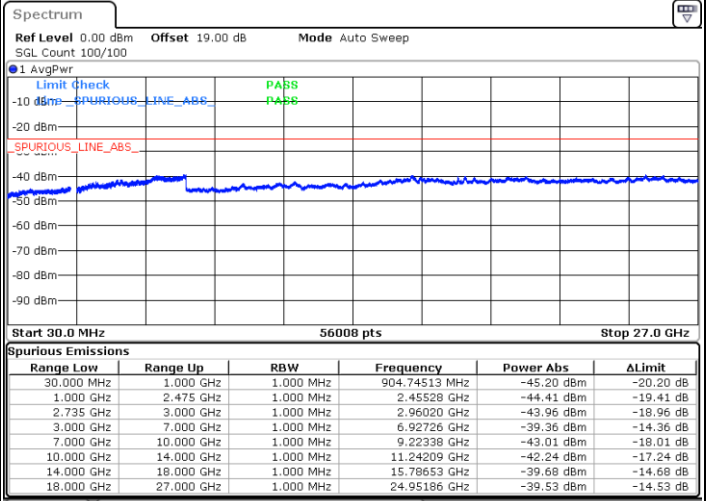

Date: 14.FEB.2021 17:12:08

Date: 14.FEB.2021 17:16:11

Highest Channel / FullIRB

N/A

Date: 14.FEB.2021 17:05:43

LTE Band 41C / 15MHz+15MHz

16QAM

Lowest Channel / 1RB0 and 1RB74

Lowest Channel / 1RB74 and 1RB0

Date: 15.FEB.2021 10:30:19

Date: 15.FEB.2021 10:33:18

Lowest Channel / FullRB

N/A

Date: 15.FEB.2021 10:39:41

LTE Band 41C / 15MHz+15MHz

16QAM

Middle Channel / 1RB0 and 1RB74

Middle Channel / 1RB74 and 1RB0

Date: 15.FEB.2021 11:11:43

Date: 15.FEB.2021 11:38:06

Middle Channel / FullIRB

N/A

Date: 15.FEB.2021 10:59:20

LTE Band 41C / 15MHz+15MHz