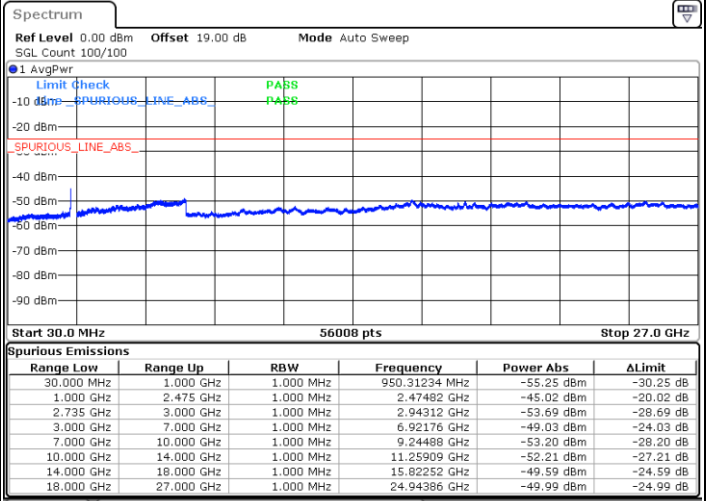

Middle Channel / 1RB49 and 1RB0

Date: 14.FEB.2021 14:12:18

Date: 14.FEB.2021 14:08:46

Middle Channel / FullIRB

N/A

Date: 14.FEB.2021 14:16:12

LTE Band 41C / 10MHz+15MHz

16QAM

Highest Channel / 1RB0 and 1RB74

Highest Channel / 1RB49 and 1RB0

Date: 14.FEB.2021 14:46:16

Date: 14.FEB.2021 14:40:24

Highest Channel / FullIRB

N/A

Date: 14.FEB.2021 14:22:38

LTE Band 41C / 10MHz+20MHz

16QAM

Lowest Channel / 1RB0 and 1RB99

Lowest Channel / 1RB49 and 1RB0

Date: 14.FEB.2021 17:48:29

Date: 14.FEB.2021 17:52:02

Lowest Channel / FullIRB

N/A

Date: 14.FEB.2021 17:26:50

LTE Band 41C / 10MHz+20MHz

16QAM

Middle Channel / 1RB0 and 1RB99

Middle Channel / 1RB49 and 1RB0

Date: 14.FEB.2021 18:02:54

Date: 14.FEB.2021 18:01:34

Middle Channel / FullIRB

N/A