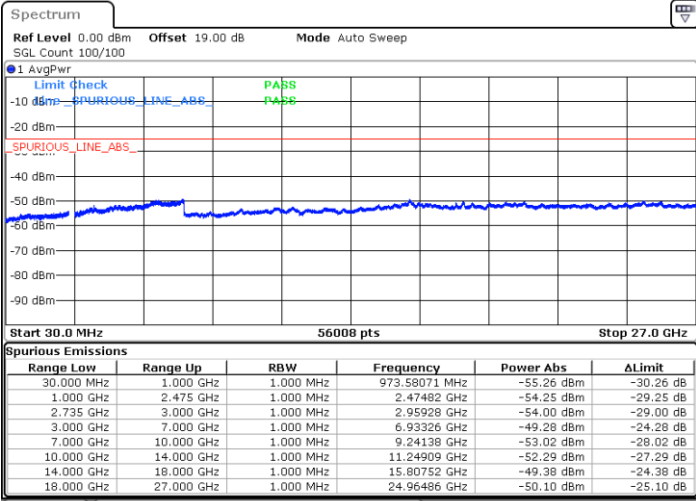

Highest Channel / 1RB0 and 1RB74

Highest Channel / 1RB49 and 1RB0

Date: 14.FEB.2021 14:46:16

Date: 14.FEB.2021 14:40:24

Highest Channel / FullIRB

N/A

Date: 14.FEB.2021 14:22:38

LTE Band 41C / 10MHz+20MHz

16QAM

Lowest Channel / 1RB0 and 1RB99

Lowest Channel / 1RB49 and 1RB0

Date: 14.FEB.2021 17:48:29

Date: 14.FEB.2021 17:52:02

Lowest Channel / FullIRB

N/A

Date: 14.FEB.2021 17:26:50

LTE Band 41C / 10MHz+20MHz

16QAM

Middle Channel / 1RB0 and 1RB99

Middle Channel / 1RB49 and 1RB0

Date: 14.FEB.2021 18:02:54

Date: 14.FEB.2021 18:01:34

Middle Channel / FullIRB

N/A

Date: 14.FEB.2021 18:07:28

LTE Band 41C / 10MHz+20MHz

16QAM

Highest Channel / 1RB0 and 1RB99

Highest Channel / 1RB49 and 1RB0

Date: 14.FEB.2021 18:38:41

Date: 14.FEB.2021 18:47:10

Highest Channel / FullIRB