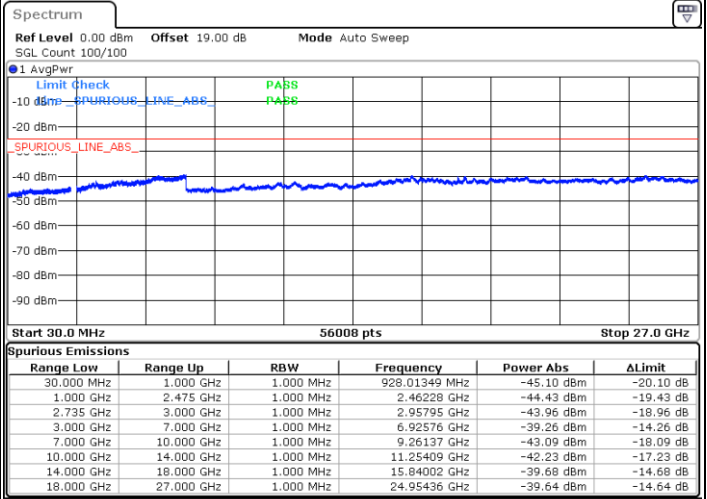

Date: 14.FEB.2021 13:53:56

Date: 14.FEB.2021 14:03:39

Lowest Channel / FullIRB

N/A

Date: 14.FEB.2021 13:15:56

LTE Band 41C / 10MHz+15MHz

16QAM

MiddleChannel / 1RB0 and 1RB74

Middle Channel / 1RB49 and 1RB0

Date: 14.FEB.2021 14:12:18

Date: 14.FEB.2021 14:08:46

Middle Channel / FullIRB

N/A

Date: 14.FEB.2021 14:16:12

LTE Band 41C / 10MHz+15MHz

16QAM

Highest Channel / 1RB0 and 1RB74

Highest Channel / 1RB49 and 1RB0

Date: 14.FEB.2021 14:46:16

Date: 14.FEB.2021 14:40:24

Highest Channel / FullIRB

N/A

Date: 14.FEB.2021 14:22:38

LTE Band 41C / 10MHz+20MHz