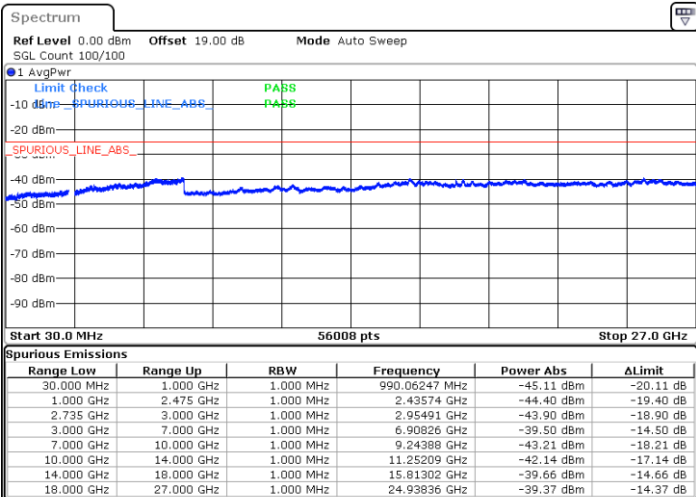

LTE Band 41C / 20MHz+20MHz

QPSK

Highest Channel / 1RB0 and 1RB99

Highest Channel / 1RB99 and 1RB0

Date: 15.FEB.2021 17:32:31

Date: 15.FEB.2021 17:40:43

Highest Channel / FullIRB

N/A

Date: 15.FEB.2021 17:30:35

LTE Band 41C / 5MHz+20MHz

16QAM

Lowest Channel / 1RB0 and 1RB99

Lowest Channel / 1RB24 and 1RB0

Date: 14.FEB.2021 10:51:18

Date: 14.FEB.2021 10:46:12

Lowest Channel / FullIRB

N/A

Date: 14.FEB.2021 10:55:15

LTE Band 41C / 5MHz+20MHz

16QAM

Middle Channel / 1RB0 and 1RB9

Middle Channel / 1RB24 and 1RB0

Date: 14.FEB.2021 10:35:54

Date: 14.FEB.2021 10:39:53

Middle Channel / FullIRB

N/A

Date: 14.FEB.2021 10:28:59

LTE Band 41C / 5MHz+20MHz

16QAM

Highest Channel / 1RB0 and 1RB99

Highest Channel / 1RB24 and 1RB0

Date: 14.FEB.2021 11:20:05