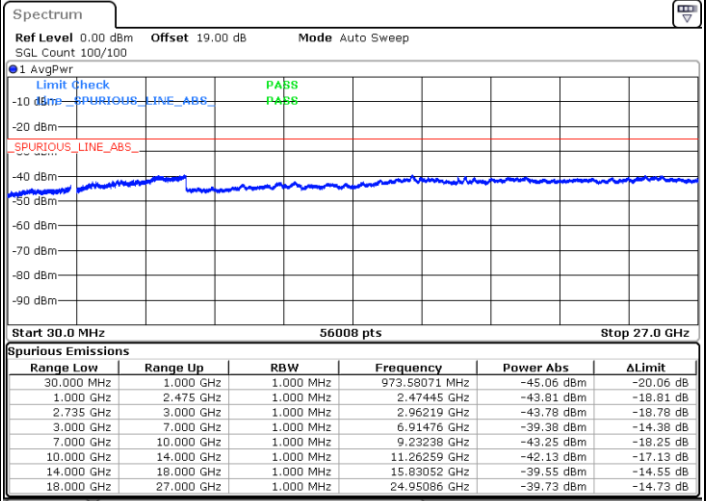

Middle Channel / FullIRB

N/A

Date: 14.FEB.2021 10:28:59

LTE Band 41C / 5MHz+20MHz

16QAM

Highest Channel / 1RB0 and 1RB99

Highest Channel / 1RB24 and 1RB0

Date: 14.FEB.2021 11:20:05

Date: 14.FEB.2021 11:23:47

Highest Channel / FullIRB

N/A

Date: 14.FEB.2021 11:00:39

LTE Band 41C / 10MHz+15MHz

16QAM

Lowest Channel / 1RB0 and 1RB74

Lowest Channel / 1RB49 and 1RB0

Date: 14.FEB.2021 13:53:56

Date: 14.FEB.2021 14:03:39

Lowest Channel / FullIRB

N/A

Date: 14.FEB.2021 13:15:56

LTE Band 41C / 10MHz+15MHz

16QAM

MiddleChannel / 1RB0 and 1RB74

Highest Channel / 1RB0 and 1RB74

Highest Channel / 1RB49 and 1RB0

Date: 14.FEB.2021 14:46:16

Date: 14.FEB.2021 14:40:24

Highest Channel / FullIRB

N/A

Date: 14.FEB.2021 14:22:38

LTE Band 41C / 10MHz+20MHz