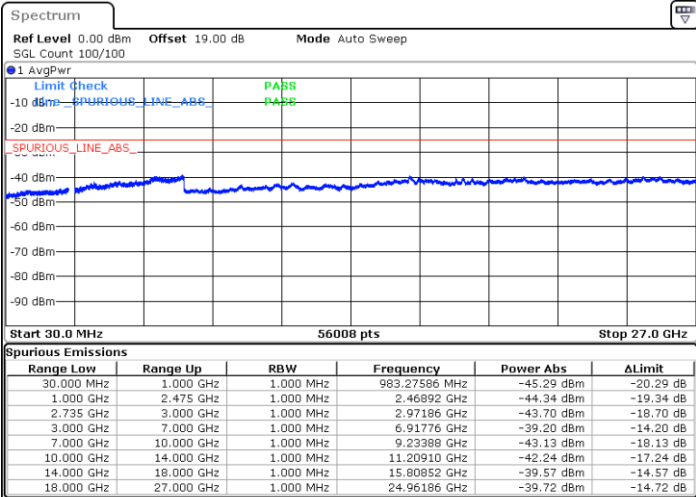

N/A

Date: 14.FEB.2021 10:55:15

LTE Band 41C / 5MHz+20MHz

16QAM

Middle Channel / 1RB0 and 1RB9

Middle Channel / 1RB24 and 1RB0

Date: 14.FEB.2021 10:35:54

Date: 14.FEB.2021 10:39:53

Middle Channel / FullIRB

N/A

Date: 14.FEB.2021 10:28:59

LTE Band 41C / 5MHz+20MHz

16QAM

Highest Channel / 1RB0 and 1RB99

Highest Channel / 1RB24 and 1RB0

Date: 14.FEB.2021 11:20:05

Date: 14.FEB.2021 11:23:47

Highest Channel / FullIRB

N/A

Date: 14.FEB.2021 11:00:39

LTE Band 41C / 10MHz+15MHz

16QAM

Lowest Channel / 1RB0 and 1RB74

Lowest Channel / 1RB49 and 1RB0

Date: 14.FEB.2021 13:53:56

Date: 14.FEB.2021 14:03:39

Lowest Channel / FullIRB

N/A

Date: 14.FEB.2021 13:15:56

LTE Band 41C / 10MHz+15MHz

16QAM

MiddleChannel / 1RB0 and 1RB74