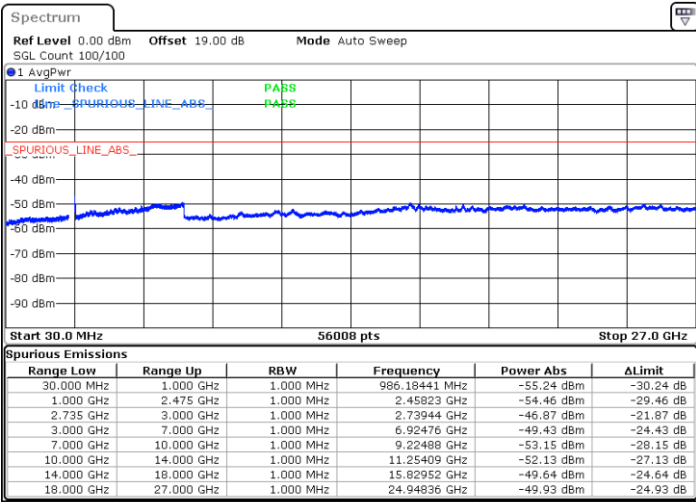

LTE Band 41C / 10MHz+20MHz

16QAM

Middle Channel / 1RB0 and 1RB99

Middle Channel / 1RB49 and 1RB0

Date: 14.FEB.2021 18:02:54

Date: 14.FEB.2021 18:01:34

Middle Channel / FullIRB

N/A

Date: 14.FEB.2021 18:07:28

LTE Band 41C / 10MHz+20MHz

16QAM

Highest Channel / 1RB0 and 1RB99

Highest Channel / 1RB49 and 1RB0

Date: 14.FEB.2021 18:38:41

Date: 14.FEB.2021 18:47:10

Highest Channel / FullIRB

N/A

Date: 14.FEB.2021 18:31:14

LTE Band 41C / 15MHz+10MHz

16QAM

Lowest Channel / 1RB0 and 1RB49

Lowest Channel / 1RB74 and 1RB80

Date: 14.FEB.2021 16:02:09

Date: 14.FEB.2021 15:53:35