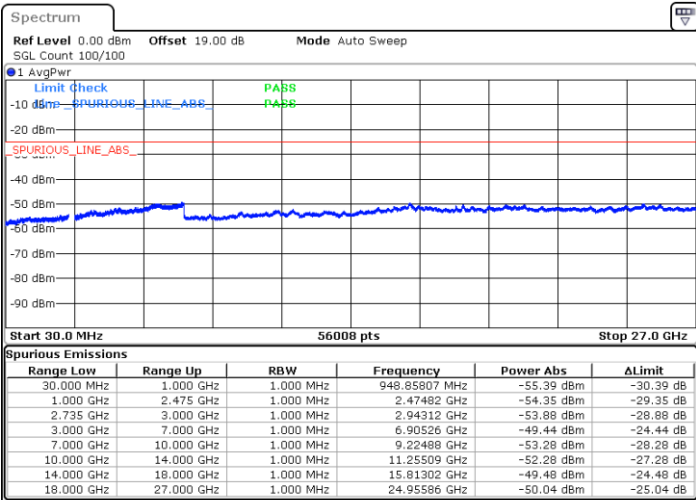

LTE Band 41C / 20MHz+10MHz

16QAM

Middle Channel / 1RB0 and 1RB49

Middle Channel / 1RB99 and 1RB0

Date: 15.FEB.2021 09:38:48