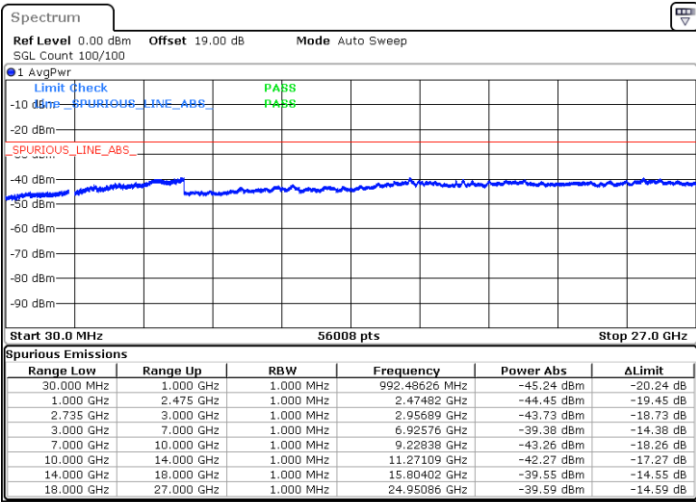

Date: 15.FEB.2021 09:50:42

LTE Band 41C / 20MHz+15MHz

16QAM

Lowest Channel / 1RB0 and 1RB74

Lowest Channel / 1RB99 and 1RB0

Date: 15.FEB.2021 14:48:34

Date: 15.FEB.2021 14:40:09

Lowest Channel / FullIRB

N/A

Date: 15.FEB.2021 14:53:14

LTE Band 41C / 20MHz+15MHz

16QAM

Middle Channel / 1RB0 and 1RB74

Middle Channel / 1RB99 and 1RB0

Date: 15.FEB.2021 15:19:23

Date: 15.FEB.2021 15:23:16

Middle Channel / FullIRB

N/A

Date: 15.FEB.2021 15:11:31

LTE Band 41C / 20MHz+15MHz

16QAM

Highest Channel / 1RB0 and 1RB74

Highest Channel / 1RB99 and 1RB0

Date: 15.FEB.2021 15:32:51

Date: 15.FEB.2021 15:28:00

Highest Channel / FullIRB

N/A

Date: 15.FEB.2021 15:38:26

LTE Band 41C / 20MHz+20MHz

16QAM

Lowest Channel / 1RB0 and 1RB99

Lowest Channel / 1RB99 and 1RB0