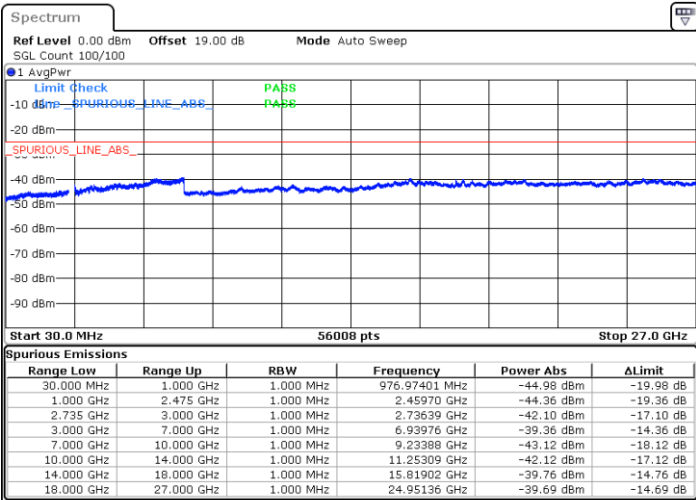

LTE Band 41C / 20MHz+20MHz

QPSK

Highest Channel / 1RB0 and 1RB99

Highest Channel / 1RB99 and 1RB0

Date: 15.FEB.2021 17:32:31

Date: 15.FEB.2021 17:40:43

Highest Channel / FullIRB

N/A

Date: 15.FEB.2021 17:30:35

LTE Band 41C / 5MHz+20MHz

16QAM

Lowest Channel / 1RB0 and 1RB99

Lowest Channel / 1RB24 and 1RB0

Date: 14.FEB.2021 10:51:18

Date: 14.FEB.2021 10:46:12

Lowest Channel / FullIRB