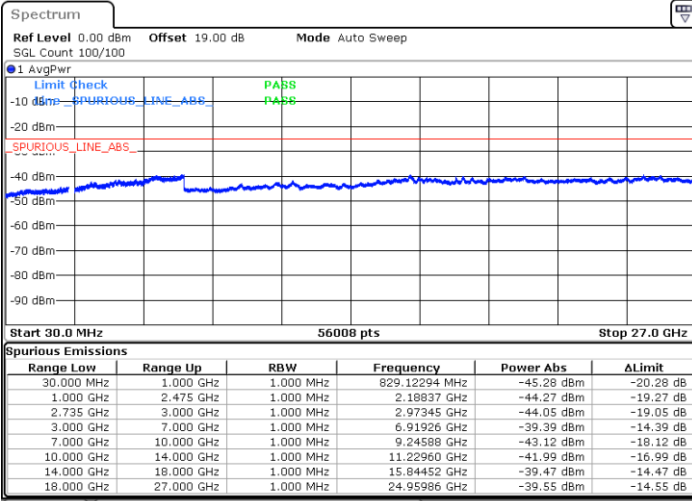

Date: 15.FEB.2021 09:50:42

LTE Band 41C / 20MHz+15MHz

16QAM

Lowest Channel / 1RB0 and 1RB74

Lowest Channel / 1RB99 and 1RB0

Date: 15.FEB.2021 14:48:34

Date: 15.FEB.2021 14:40:09

Lowest Channel / FullIRB

N/A

Date: 15.FEB.2021 14:53:14

LTE Band 41C / 20MHz+15MHz

16QAM

Middle Channel / 1RB0 and 1RB74

Middle Channel / 1RB99 and 1RB0

Date: 15.FEB.2021 15:19:23

Date: 15.FEB.2021 15:23:16

Middle Channel / FullIRB

N/A

Date: 15.FEB.2021 15:11:31

LTE Band 41C / 20MHz+15MHz

16QAM

Highest Channel / 1RB0 and 1RB74

Highest Channel / 1RB99 and 1RB0

Date: 15.FEB.2021 15:32:51

Date: 15.FEB.2021 15:28:00

Highest Channel / FullIRB

N/A

Date: 15.FEB.2021 15:38:26

LTE Band 41C / 20MHz+20MHz

16QAM

Lowest Channel / 1RB0 and 1RB99

Lowest Channel / 1RB99 and 1RB0