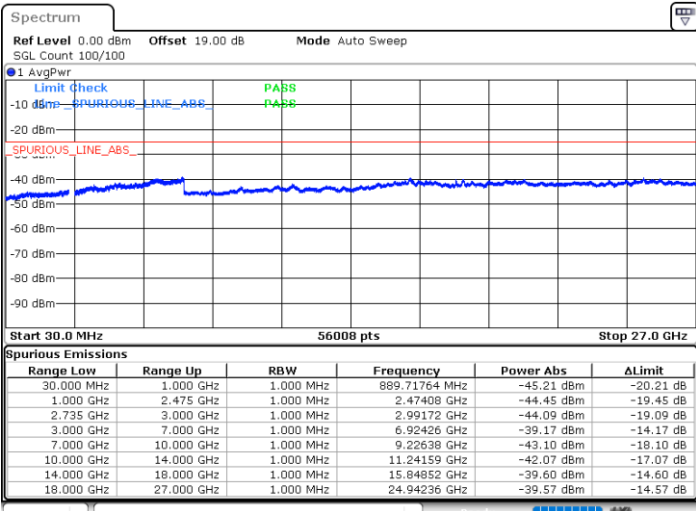

Date: 15.FEB.2021 09:50:42

LTE Band 41C / 20MHz+15MHz

16QAM

Lowest Channel / 1RB0 and 1RB74

Lowest Channel / 1RB99 and 1RB0

Date: 15.FEB.2021 14:48:34

Date: 15.FEB.2021 14:40:09

Lowest Channel / FullIRB

N/A

Date: 15.FEB.2021 14:53:14

LTE Band 41C / 20MHz+15MHz

16QAM

Middle Channel / 1RB0 and 1RB74

Middle Channel / 1RB99 and 1RB0

Date: 15.FEB.2021 15:19:23

Date: 15.FEB.2021 15:23:16

Middle Channel / FullIRB

N/A

Date: 15.FEB.2021 15:11:31

LTE Band 41C / 20MHz+15MHz

16QAM

Highest Channel / 1RB0 and 1RB74

Highest Channel / 1RB99 and 1RB0

Date: 15.FEB.2021 15:32:51

Date: 15.FEB.2021 15:28:00

Highest Channel / FullIRB

N/A

Date: 15.FEB.2021 15:38:26

LTE Band 41C / 20MHz+20MHz

16QAM

Lowest Channel / 1RB0 and 1RB99

Lowest Channel / 1RB99 and 1RB0