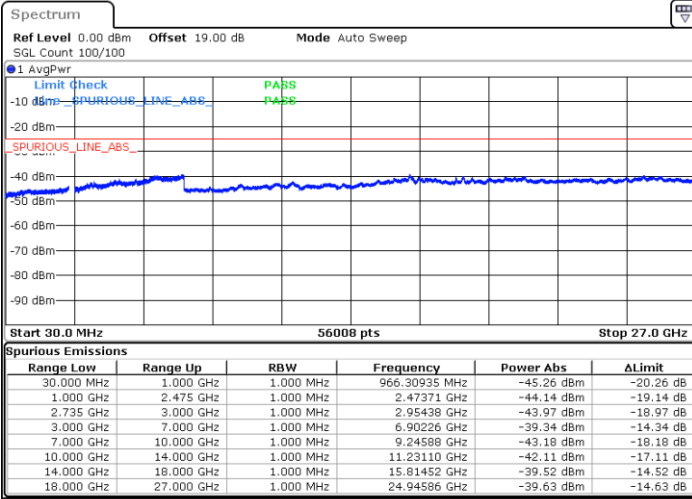

Date: 15.FEB.2021 17:30:35

LTE Band 41C / 5MHz+20MHz

16QAM

Lowest Channel / 1RB0 and 1RB99

Lowest Channel / 1RB24 and 1RB0

Date: 14.FEB.2021 10:51:18

Date: 14.FEB.2021 10:46:12

Lowest Channel / FullIRB

N/A

Date: 14.FEB.2021 10:55:15

LTE Band 41C / 5MHz+20MHz

16QAM

Middle Channel / 1RB0 and 1RB9

Middle Channel / 1RB24 and 1RB0

Date: 14.FEB.2021 10:35:54

Date: 14.FEB.2021 10:39:53

Middle Channel / FullIRB

N/A

Date: 14.FEB.2021 10:28:59

LTE Band 41C / 5MHz+20MHz

16QAM

Highest Channel / 1RB0 and 1RB99

Highest Channel / 1RB24 and 1RB0

Date: 14.FEB.2021 11:20:05

Date: 14.FEB.2021 11:23:47

Highest Channel / FullIRB

N/A

Date: 14.FEB.2021 11:00:39

LTE Band 41C / 10MHz+15MHz

16QAM

Lowest Channel / 1RB0 and 1RB74

Lowest Channel / 1RB49 and 1RB0