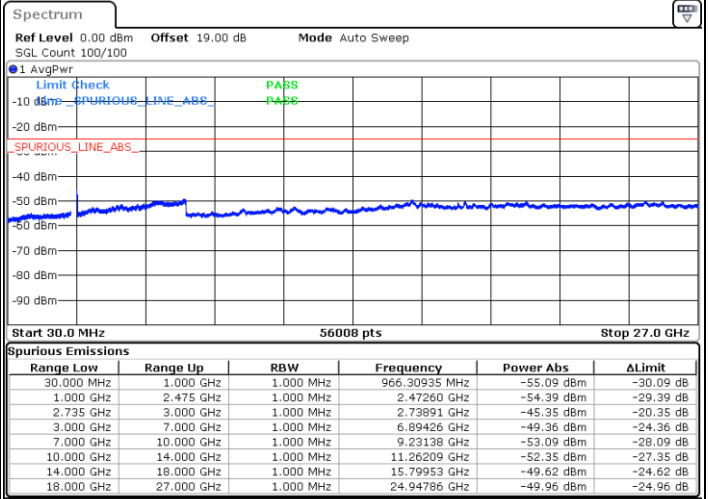

Lowest Channel / 1RB0 and 1RB49

Lowest Channel / 1RB99 and 1RB0

Date: 15.FEB.2021 09:27:23

Date: 15.FEB.2021 09:31:44

Lowest Channel / FullIRB

N/A

Date: 15.FEB.2021 09:22:24

LTE Band 41C / 20MHz+10MHz

LTE Band 41C / 20MHz+10MHz

16QAM

Highest Channel / 1RB0 and 1RB49

Highest Channel / 1RB99 and 1RB0

Date: 15.FEB.2021 09:56:06

Date: 15.FEB.2021 09:59:47

Highest Channel / FullIRB

N/A

Date: 15.FEB.2021 09:50:42

LTE Band 41C / 20MHz+15MHz

16QAM

Lowest Channel / 1RB0 and 1RB74

Lowest Channel / 1RB99 and 1RB0

Date: 15.FEB.2021 14:48:34

Date: 15.FEB.2021 14:40:09

Lowest Channel / FullIRB