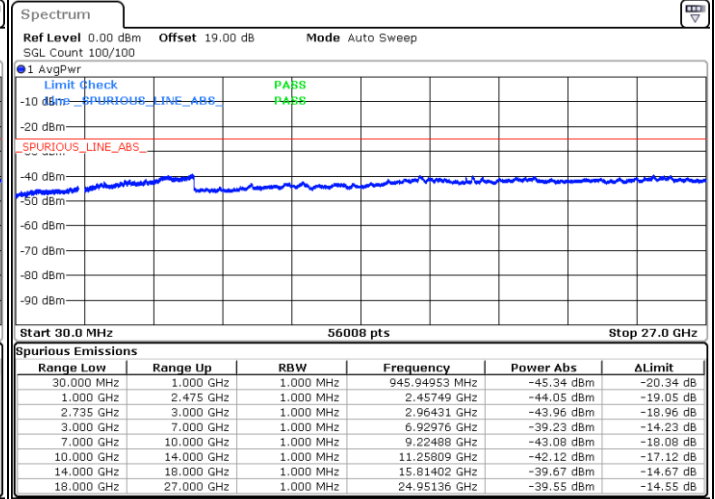

Date: 14.FEB.2021 18:07:28

LTE Band 41C / 10MHz+20MHz

16QAM

Highest Channel / 1RB0 and 1RB99

Highest Channel / 1RB49 and 1RB0

Date: 14.FEB.2021 18:38:41

Date: 14.FEB.2021 18:47:10

Highest Channel / FullIRB

N/A

Date: 14.FEB.2021 18:31:14

LTE Band 41C / 15MHz+10MHz

16QAM

Lowest Channel / 1RB0 and 1RB49

Lowest Channel / 1RB74 and 1RB80

Date: 14.FEB.2021 16:02:09

Date: 14.FEB.2021 15:53:35

Lowest Channel / FullIRB

N/A

Date: 14.FEB.2021 15:29:20

LTE Band 41C / 15MHz+10MHz

16QAM

Middle Channel / 1RB0 and 1RB49

Middle Channel / 1RB74 and 1RB0

Date: 14.FEB.2021 16:08:29

Date: 14.FEB.2021 16:16:16

Middle Channel / FullIRB

N/A

Date: 14.FEB.2021 16:31:34

LTE Band 41C / 15MHz+10MHz

16QAM

Highest Channel / 1RB0 and 1RB49

Highest Channel / 1RB74 and 1RB0