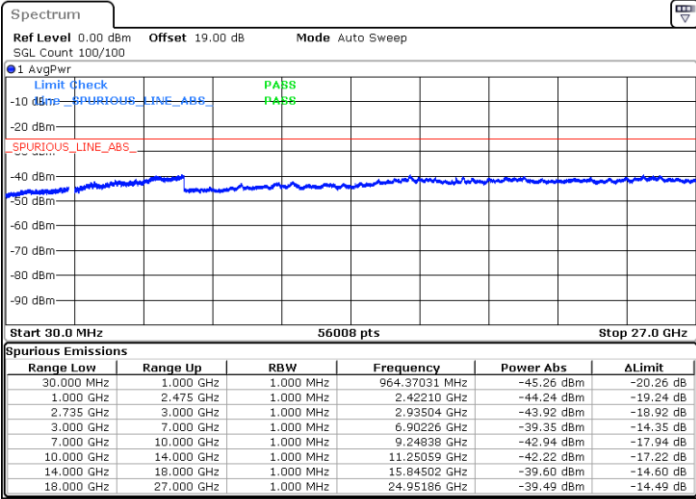

Date: 14.FEB.2021 11:23:47

Highest Channel / FullIRB

N/A

Date: 14.FEB.2021 11:00:39

LTE Band 41C / 10MHz+15MHz

16QAM

Lowest Channel / 1RB0 and 1RB74

Lowest Channel / 1RB49 and 1RB0

Date: 14.FEB.2021 13:53:56

Date: 14.FEB.2021 14:03:39

Lowest Channel / FullIRB

N/A

Date: 14.FEB.2021 13:15:56

LTE Band 41C / 10MHz+15MHz

16QAM

MiddleChannel / 1RB0 and 1RB74

Middle Channel / 1RB49 and 1RB0

Date: 14.FEB.2021 14:12:18

Date: 14.FEB.2021 14:08:46

Middle Channel / FullIRB

N/A

Date: 14.FEB.2021 14:16:12

LTE Band 41C / 10MHz+15MHz

16QAM

Highest Channel / 1RB0 and 1RB74

Highest Channel / 1RB49 and 1RB0

Date: 14.FEB.2021 14:46:16

Date: 14.FEB.2021 14:40:24

Highest Channel / FullIRB

N/A

Date: 14.FEB.2021 14:22:38

LTE Band 41C / 10MHz+20MHz