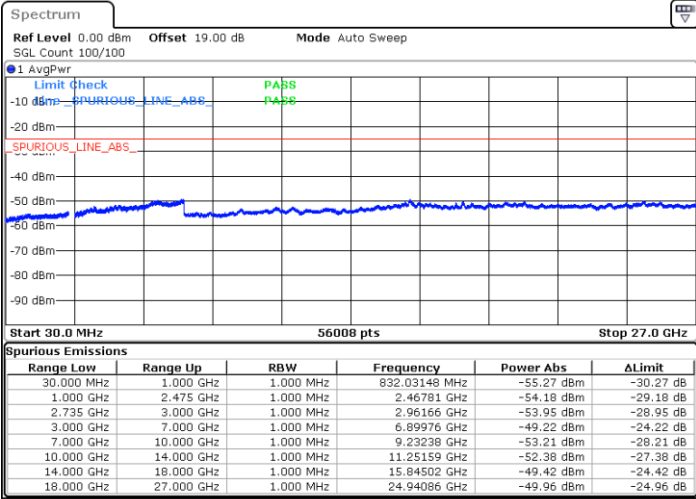

Highest Channel / 1RB99 and 1RB0

Date: 14.FEB.2021 13:02:36

Date: 14.FEB.2021 13:06:25

Highest Channel / FullIRB

N/A

Date: 14.FEB.2021 12:52:11

LTE Band 41C / 20MHz+10MHz

16QAM

Lowest Channel / 1RB0 and 1RB49

Lowest Channel / 1RB99 and 1RB0

Date: 15.FEB.2021 09:27:23

Date: 15.FEB.2021 09:31:44

Lowest Channel / FullIRB

N/A

Date: 15.FEB.2021 09:22:24

LTE Band 41C / 20MHz+10MHz

16QAM

Middle Channel / 1RB0 and 1RB49

Middle Channel / 1RB99 and 1RB0

Date: 15.FEB.2021 09:38:48

Date: 15.FEB.2021 09:35:23

Middle Channel / FullRB

N/A

Date: 15.FEB.2021 17:43:17

LTE Band 41C / 20MHz+10MHz

16QAM

Highest Channel / 1RB0 and 1RB49

Highest Channel / 1RB99 and 1RB0

Date: 15.FEB.2021 09:56:06

Date: 15.FEB.2021 09:59:47

Highest Channel / FullIRB

N/A