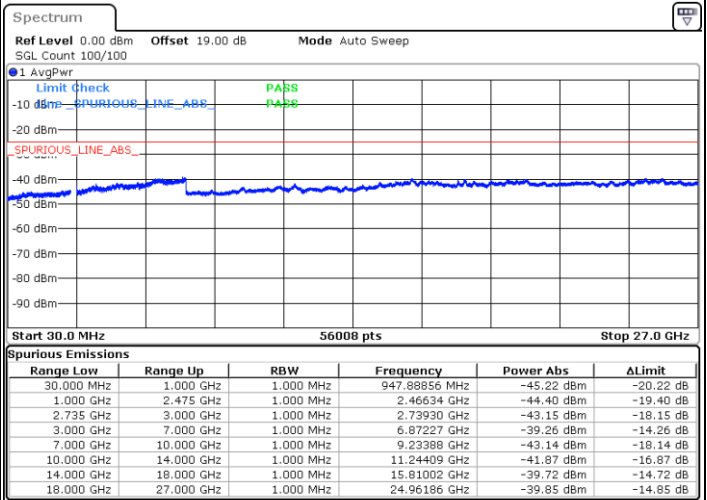

Lowest Channel / 1RB74 and 1RB0

Date: 15.FEB.2021 10:30:19

Date: 15.FEB.2021 10:33:18

Lowest Channel / FullRB

N/A

Date: 15.FEB.2021 10:39:41

LTE Band 41C / 15MHz+15MHz

16QAM

Middle Channel / 1RB0 and 1RB74

Middle Channel / 1RB74 and 1RB0

Date: 15.FEB.2021 11:11:43

Date: 15.FEB.2021 11:38:06

Middle Channel / FullIRB

N/A

Date: 15.FEB.2021 10:59:20

LTE Band 41C / 15MHz+15MHz

16QAM

Highest Channel / 1RB0 and 1RB74

Highest Channel / 1RB74 and 1RB0

Date: 15.FEB.2021 11:48:59

Date: 15.FEB.2021 11:44:27

Highest Channel / FullIRB

N/A

Date: 15.FEB.2021 12:06:56