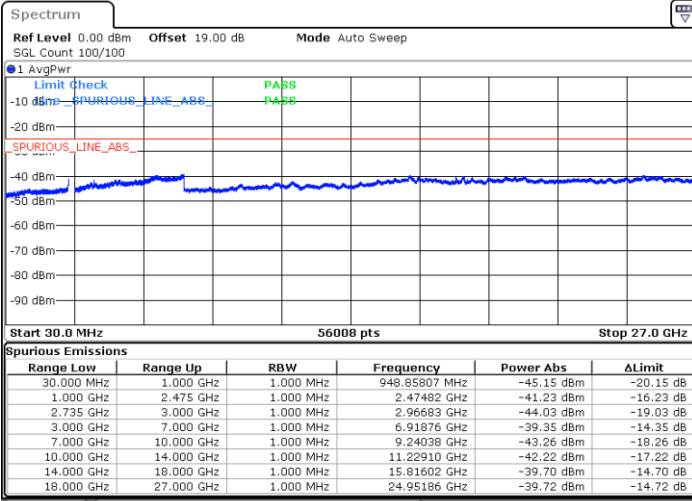

Middle Channel / 1RB0 and 1RB74

Middle Channel / 1RB74 and 1RB0

Date: 15.FEB.2021 11:11:43

Date: 15.FEB.2021 11:38:06

Middle Channel / FullIRB

N/A

Date: 15.FEB.2021 10:59:20

LTE Band 41C / 15MHz+15MHz

16QAM

Highest Channel / 1RB0 and 1RB74

Highest Channel / 1RB74 and 1RB0

Date: 15.FEB.2021 11:48:59

Date: 15.FEB.2021 11:44:27

Highest Channel / FullIRB

N/A

Date: 15.FEB.2021 12:06:56

LTE Band 41C / 15MHz+20MHz

16QAM

Lowest Channel / 1RB0 and 1RB99

Lowest Channel / 1RB74 and 1RB0

Date: 15.FEB.2021 13:08:46

Date: 15.FEB.2021 13:14:11

Lowest Channel / FullIRB

N/A