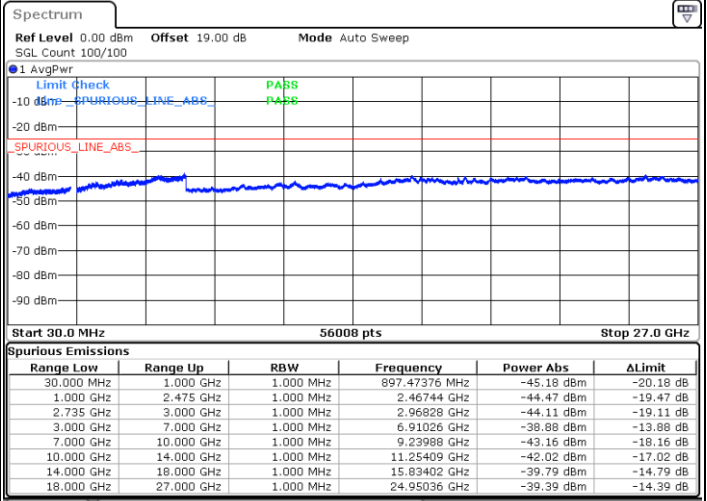

Lowest Channel / FullIRB

N/A

Date: 14.FEB.2021 15:29:20

LTE Band 41C / 15MHz+10MHz

16QAM

Middle Channel / 1RB0 and 1RB49

Middle Channel / 1RB74 and 1RB0

Date: 14.FEB.2021 16:08:29

Date: 14.FEB.2021 16:16:16

Middle Channel / FullIRB

N/A

Date: 14.FEB.2021 16:31:34

LTE Band 41C / 15MHz+10MHz

16QAM

Highest Channel / 1RB0 and 1RB49

Highest Channel / 1RB74 and 1RB0

Date: 14.FEB.2021 17:12:08

Date: 14.FEB.2021 17:16:11

Highest Channel / FullIRB

N/A

Date: 14.FEB.2021 17:05:43

LTE Band 41C / 15MHz+15MHz

16QAM

Lowest Channel / 1RB0 and 1RB74

Lowest Channel / 1RB74 and 1RB0

Date: 15.FEB.2021 10:30:19

Date: 15.FEB.2021 10:33:18

Lowest Channel / FullRB

N/A

Date: 15.FEB.2021 10:39:41

LTE Band 41C / 15MHz+15MHz

16QAM