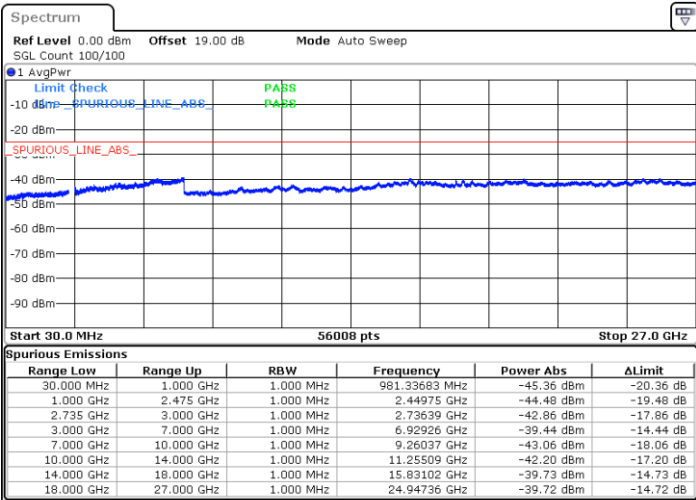

N/A

Date: 15.FEB.2021 13:46:38

LTE Band 41C / 15MHz+20MHz

16QAM

Highest Channel / 1RB0 and 1RB99

Highest Channel / 1RB74 and 1RB0

Date: 15.FEB.2021 14:28:03

Date: 15.FEB.2021 14:35:01

Highest Channel / FullIRB

N/A

Date: 15.FEB.2021 14:22:28

LTE Band 41C / 20MHz+5MHz

16QAM

Lowest Channel / 1RB0 and 1RB24

Lowest Channel / 1RB99 and 1RB0

Date: 15.FEB.2021 10:11:08

Date: 15.FEB.2021 10:07:54

Lowest Channel / FullIRB

N/A

Date: 14.FEB.2021 11:36:03

LTE Band 41C / 20MHz+5MHz

16QAM

Middle Channel / 1RB0 and 1RB24

Middle Channel / 1RB99 and 1RB0

Date: 14.FEB.2021 12:34:16

Date: 14.FEB.2021 12:39:59

Middle Channel / FullIRB

N/A

Date: 14.FEB.2021 12:45:14

LTE Band 41C / 20MHz+5MHz

16QAM

Highest Channel / 1RB0 and 1RB24