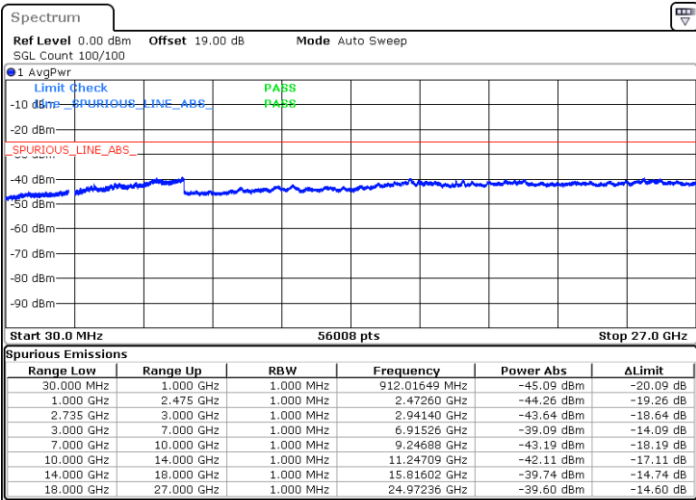

Date: 15.FEB.2021 10:07:54

Lowest Channel / FullIRB

N/A

Date: 14.FEB.2021 11:36:03

LTE Band 41C / 20MHz+5MHz

16QAM

Middle Channel / 1RB0 and 1RB24

Middle Channel / 1RB99 and 1RB0

Date: 14.FEB.2021 12:34:16

Date: 14.FEB.2021 12:39:59

Middle Channel / FullIRB

N/A

Date: 14.FEB.2021 12:45:14

LTE Band 41C / 20MHz+5MHz

16QAM

Highest Channel / 1RB0 and 1RB24

Highest Channel / 1RB99 and 1RB0

Date: 14.FEB.2021 13:02:36

Date: 14.FEB.2021 13:06:25

Highest Channel / FullIRB

N/A

Date: 14.FEB.2021 12:52:11

LTE Band 41C / 20MHz+10MHz

16QAM

Lowest Channel / 1RB0 and 1RB49

Lowest Channel / 1RB99 and 1RB0

Date: 15.FEB.2021 09:27:23

Date: 15.FEB.2021 09:31:44

Lowest Channel / FullIRB

N/A

Date: 15.FEB.2021 09:22:24

LTE Band 41C / 20MHz+10MHz