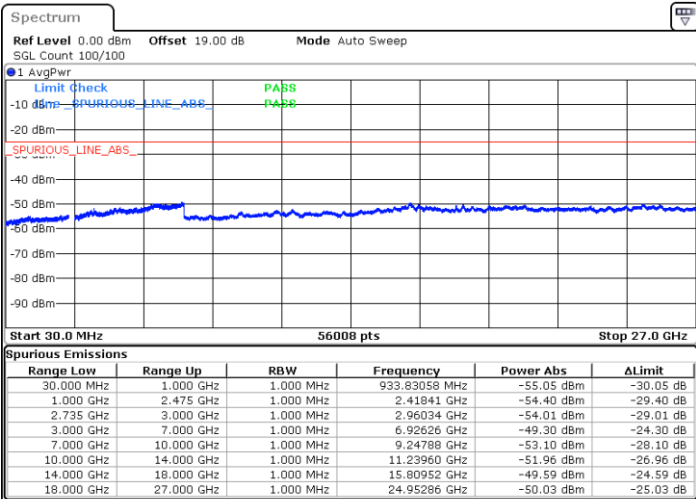

Highest Channel / 1RB99 and 1RB0

Date: 14.FEB.2021 13:02:36

Date: 14.FEB.2021 13:06:25

Highest Channel / FullIRB

N/A

Date: 14.FEB.2021 12:52:11

LTE Band 41C / 20MHz+10MHz

16QAM

Lowest Channel / 1RB0 and 1RB49

Lowest Channel / 1RB99 and 1RB0

Date: 15.FEB.2021 09:27:23

Date: 15.FEB.2021 09:31:44

Lowest Channel / FullIRB

N/A

Date: 15.FEB.2021 09:22:24

LTE Band 41C / 20MHz+10MHz

16QAM

Middle Channel / 1RB0 and 1RB49

Middle Channel / 1RB99 and 1RB0

Date: 15.FEB.2021 09:38:48

Date: 15.FEB.2021 09:35:23

Middle Channel / FullRB

N/A

Date: 15.FEB.2021 17:43:17

LTE Band 41C / 20MHz+10MHz

16QAM

Highest Channel / 1RB0 and 1RB49

Highest Channel / 1RB99 and 1RB0

Date: 15.FEB.2021 09:56:06

Date: 15.FEB.2021 09:59:47

Highest Channel / FullIRB

N/A