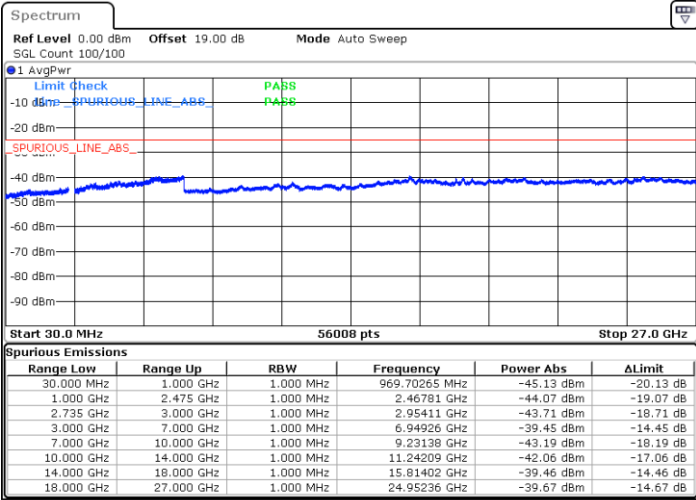

LTE Band 41C / 15MHz+20MHz

16QAM

Lowest Channel / 1RB0 and 1RB99

Lowest Channel / 1RB74 and 1RB0

Date: 15.FEB.2021 13:08:46

Date: 15.FEB.2021 13:14:11

Lowest Channel / FullIRB

N/A

Date: 15.FEB.2021 09:22:24

LTE Band 41C / 15MHz+20MHz

16QAM

Middle Channel / 1RB0 and 1RB9

Middle Channel / 1RB74 and 1RB0

Date: 15.FEB.2021 13:37:18

Date: 15.FEB.2021 13:29:30

Middle Channel / FullIRB

N/A

Date: 15.FEB.2021 13:46:38

LTE Band 41C / 15MHz+20MHz

16QAM

Highest Channel / 1RB0 and 1RB99

Highest Channel / 1RB74 and 1RB0

Date: 15.FEB.2021 14:28:03

Date: 15.FEB.2021 14:35:01

Highest Channel / FullIRB

N/A

Date: 15.FEB.2021 14:22:28

LTE Band 41C / 20MHz+5MHz

16QAM

Lowest Channel / 1RB0 and 1RB24

Lowest Channel / 1RB99 and 1RB0

Date: 15.FEB.2021 10:11:08