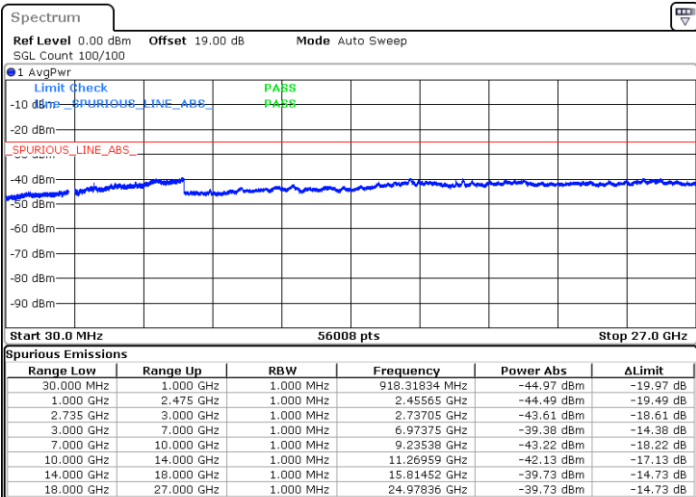

Date: 15.FEB.2021 09:22:24

LTE Band 41C / 15MHz+20MHz

16QAM

Middle Channel / 1RB0 and 1RB9

Middle Channel / 1RB74 and 1RB0

Date: 15.FEB.2021 13:37:18

Date: 15.FEB.2021 13:29:30

Middle Channel / FullIRB

N/A

Date: 15.FEB.2021 13:46:38

LTE Band 41C / 15MHz+20MHz

16QAM

Highest Channel / 1RB0 and 1RB99

Highest Channel / 1RB74 and 1RB0

Date: 15.FEB.2021 14:28:03

Date: 15.FEB.2021 14:35:01

Highest Channel / FullIRB

N/A

Date: 15.FEB.2021 14:22:28

LTE Band 41C / 20MHz+5MHz

16QAM

Lowest Channel / 1RB0 and 1RB24

Lowest Channel / 1RB99 and 1RB0

Date: 15.FEB.2021 10:11:08