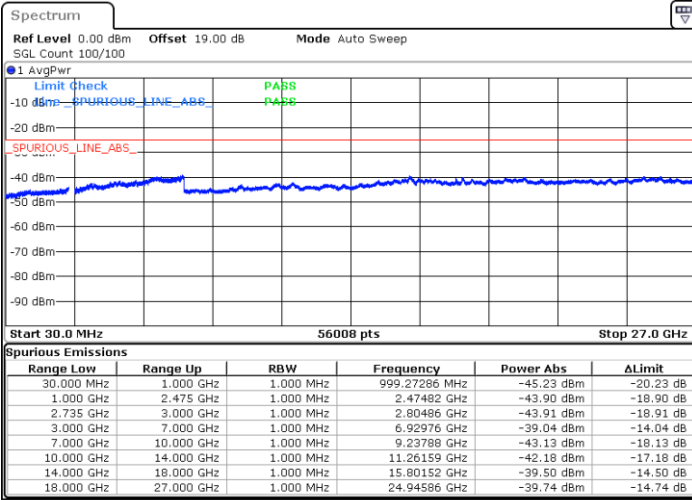

Middle Channel / FullIRB

N/A

Date: 14.FEB.2021 10:28:59

LTE Band 41C / 5MHz+20MHz

16QAM

Highest Channel / 1RB0 and 1RB99

Highest Channel / 1RB24 and 1RB0

Date: 14.FEB.2021 11:20:05

Date: 14.FEB.2021 11:23:47

Highest Channel / FullIRB

N/A

Date: 14.FEB.2021 11:00:39

LTE Band 41C / 10MHz+15MHz

16QAM

Lowest Channel / 1RB0 and 1RB74

Lowest Channel / 1RB49 and 1RB0

Date: 14.FEB.2021 13:53:56

Date: 14.FEB.2021 14:03:39

Lowest Channel / FullIRB

N/A

Date: 14.FEB.2021 13:15:56

LTE Band 41C / 10MHz+15MHz

16QAM

MiddleChannel / 1RB0 and 1RB74