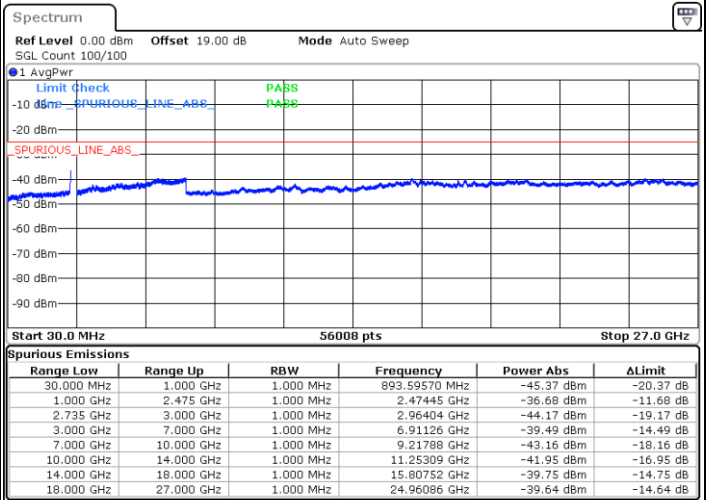

Date: 15.FEB.2021 16:45:48