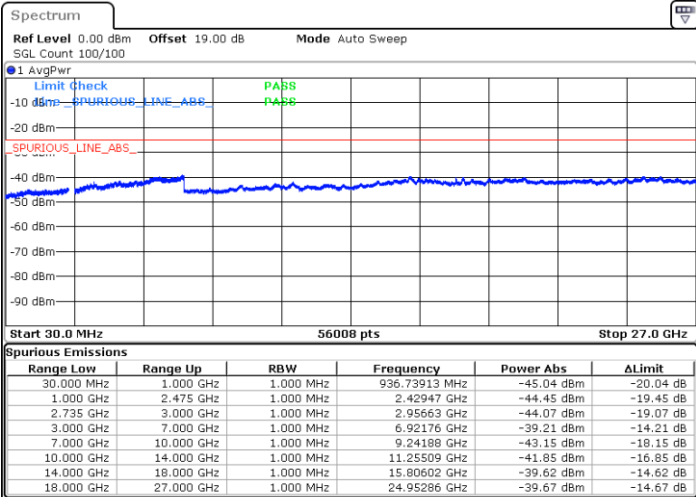

N/A

Date: 14.FEB.2021 18:31:14

LTE Band 41C / 15MHz+10MHz

16QAM

Lowest Channel / 1RB0 and 1RB49

Lowest Channel / 1RB74 and 1RB80

Date: 14.FEB.2021 16:02:09

Date: 14.FEB.2021 15:53:35

Lowest Channel / FullIRB

N/A

Date: 14.FEB.2021 15:29:20

LTE Band 41C / 15MHz+10MHz

16QAM

Middle Channel / 1RB0 and 1RB49

Middle Channel / 1RB74 and 1RB0

Date: 14.FEB.2021 16:08:29

Date: 14.FEB.2021 16:16:16

Middle Channel / FullIRB

N/A

Date: 14.FEB.2021 16:31:34

LTE Band 41C / 15MHz+10MHz

16QAM

Highest Channel / 1RB0 and 1RB49

Highest Channel / 1RB74 and 1RB0

Date: 14.FEB.2021 17:12:08

Date: 14.FEB.2021 17:16:11

Highest Channel / FullIRB

N/A

Date: 14.FEB.2021 17:05:43

LTE Band 41C / 15MHz+15MHz

16QAM

Lowest Channel / 1RB0 and 1RB74