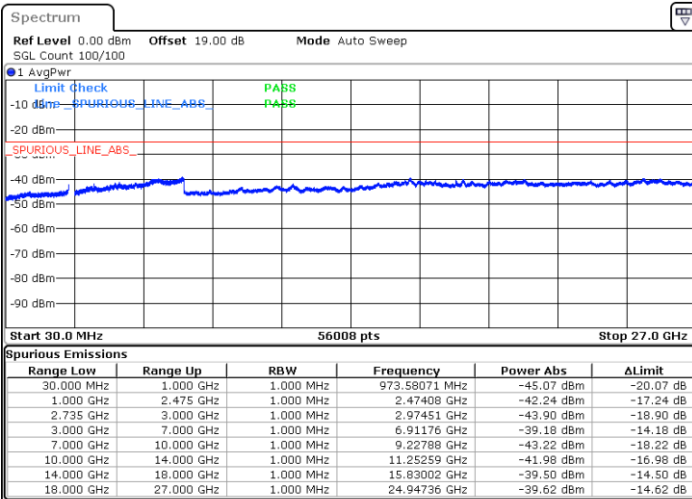

Date: 14.FEB.2021 17:12:08

Date: 14.FEB.2021 17:16:11

Highest Channel / FullIRB

N/A

Date: 14.FEB.2021 17:05:43

LTE Band 41C / 15MHz+15MHz

16QAM

Lowest Channel / 1RB0 and 1RB74

Lowest Channel / 1RB74 and 1RB0

Date: 15.FEB.2021 10:30:19

Date: 15.FEB.2021 10:33:18

Lowest Channel / FullRB

N/A

Date: 15.FEB.2021 10:39:41

LTE Band 41C / 15MHz+15MHz

16QAM

Middle Channel / 1RB0 and 1RB74

Middle Channel / 1RB74 and 1RB0

Date: 15.FEB.2021 11:11:43

Date: 15.FEB.2021 11:38:06

Middle Channel / FullIRB

N/A

Date: 15.FEB.2021 10:59:20

LTE Band 41C / 15MHz+15MHz