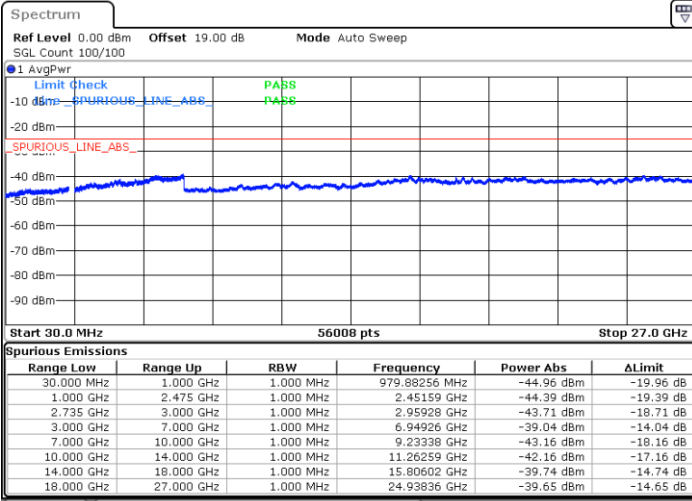

LTE Band 41C / 20MHz+10MHz

16QAM

Highest Channel / 1RB0 and 1RB49

Highest Channel / 1RB99 and 1RB0

Date: 15.FEB.2021 09:56:06

Date: 15.FEB.2021 09:59:47

Highest Channel / FullIRB

N/A

Date: 15.FEB.2021 09:50:42

LTE Band 41C / 20MHz+15MHz

16QAM

Lowest Channel / 1RB0 and 1RB74

Lowest Channel / 1RB99 and 1RB0

Date: 15.FEB.2021 14:48:34

Date: 15.FEB.2021 14:40:09

Lowest Channel / FullIRB

N/A

Date: 15.FEB.2021 14:53:14

LTE Band 41C / 20MHz+15MHz

16QAM

Middle Channel / 1RB0 and 1RB74

Middle Channel / 1RB99 and 1RB0

Date: 15.FEB.2021 15:19:23

Date: 15.FEB.2021 15:23:16

Middle Channel / FullIRB

N/A

Date: 15.FEB.2021 15:11:31

LTE Band 41C / 20MHz+15MHz

16QAM

Highest Channel / 1RB0 and 1RB74

Highest Channel / 1RB99 and 1RB0

Date: 15.FEB.2021 15:32:51