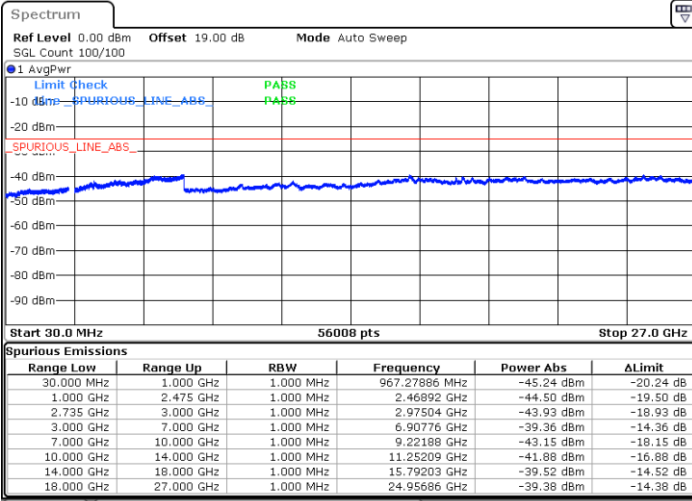

Middle Channel / FullIRB

N/A

Date: 14.FEB.2021 10:28:59

LTE Band 41C / 5MHz+20MHz

16QAM

Highest Channel / 1RB0 and 1RB99

Highest Channel / 1RB24 and 1RB0

Date: 14.FEB.2021 11:20:05

Date: 14.FEB.2021 11:23:47

Highest Channel / FullIRB

N/A

Date: 14.FEB.2021 11:00:39

LTE Band 41C / 10MHz+15MHz

16QAM

Lowest Channel / 1RB0 and 1RB74

Lowest Channel / 1RB49 and 1RB0

Date: 14.FEB.2021 13:53:56

Date: 14.FEB.2021 14:03:39

Lowest Channel / FullIRB

N/A

Date: 14.FEB.2021 13:15:56

LTE Band 41C / 10MHz+15MHz

16QAM

MiddleChannel / 1RB0 and 1RB74

Highest Channel / 1RB0 and 1RB74

Highest Channel / 1RB49 and 1RB0

Date: 14.FEB.2021 14:46:16

Date: 14.FEB.2021 14:40:24

Highest Channel / FullIRB

N/A

Date: 14.FEB.2021 14:22:38

LTE Band 41C / 10MHz+20MHz