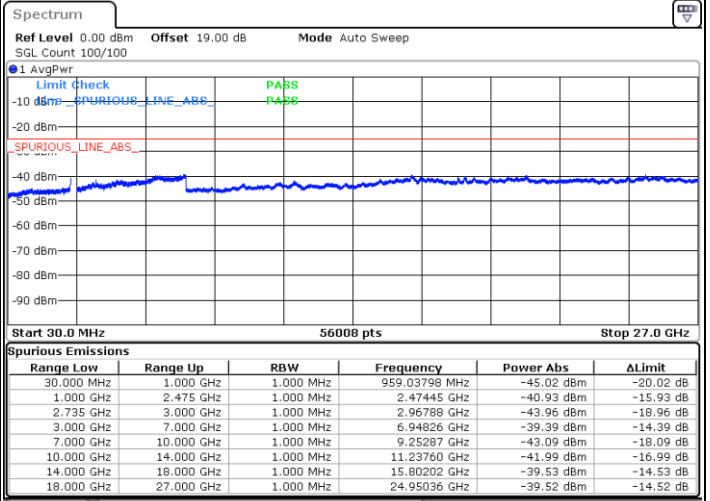

LTE Band 41C / 15MHz+20MHz

16QAM

Lowest Channel / 1RB0 and 1RB99

Lowest Channel / 1RB74 and 1RB0

Date: 15.FEB.2021 13:08:46

Date: 15.FEB.2021 13:14:11

Lowest Channel / FullIRB

N/A

Date: 15.FEB.2021 09:22:24

LTE Band 41C / 15MHz+20MHz

16QAM

Middle Channel / 1RB0 and 1RB9

Middle Channel / 1RB74 and 1RB0

Date: 15.FEB.2021 13:37:18

Date: 15.FEB.2021 13:29:30

Middle Channel / FullIRB

N/A

Date: 15.FEB.2021 13:46:38

LTE Band 41C / 15MHz+20MHz

16QAM

Highest Channel / 1RB0 and 1RB99

Highest Channel / 1RB74 and 1RB0

Date: 15.FEB.2021 14:28:03

Date: 15.FEB.2021 14:35:01

Highest Channel / FullIRB

N/A

Date: 15.FEB.2021 14:22:28

LTE Band 41C / 20MHz+5MHz

16QAM

Lowest Channel / 1RB0 and 1RB24

Lowest Channel / 1RB99 and 1RB0

Date: 15.FEB.2021 10:11:08