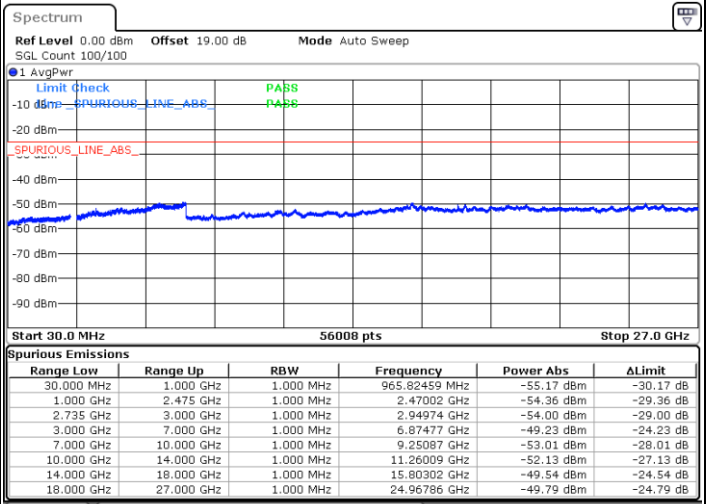

LTE Band 41C / 10MHz+20MHz

16QAM

Middle Channel / 1RB0 and 1RB99

Middle Channel / 1RB49 and 1RB0

Date: 14.FEB.2021 18:02:54

Date: 14.FEB.2021 18:01:34

Middle Channel / FullIRB

N/A

Date: 14.FEB.2021 18:07:28

LTE Band 41C / 10MHz+20MHz

16QAM

Highest Channel / 1RB0 and 1RB99

Highest Channel / 1RB49 and 1RB0

Date: 14.FEB.2021 18:38:41

Date: 14.FEB.2021 18:47:10

Highest Channel / FullIRB

N/A

Date: 14.FEB.2021 18:31:14

LTE Band 41C / 15MHz+10MHz

16QAM

Lowest Channel / 1RB0 and 1RB49

Lowest Channel / 1RB74 and 1RB80

Date: 14.FEB.2021 16:02:09

Date: 14.FEB.2021 15:53:35

Lowest Channel / FullIRB

N/A

Date: 14.FEB.2021 15:29:20

LTE Band 41C / 15MHz+10MHz

16QAM

Middle Channel / 1RB0 and 1RB49

Middle Channel / 1RB74 and 1RB0

Date: 14.FEB.2021 16:08:29