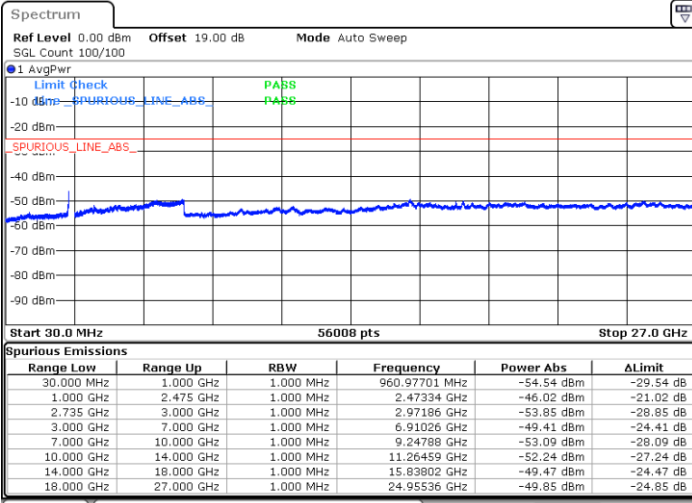

Date: 14.FEB.2021 12:34:16

Date: 14.FEB.2021 12:39:59

Middle Channel / FullIRB

N/A

Date: 14.FEB.2021 12:45:14

LTE Band 41C / 20MHz+5MHz

16QAM

Highest Channel / 1RB0 and 1RB24

Highest Channel / 1RB99 and 1RB0

Date: 14.FEB.2021 13:02:36

Date: 14.FEB.2021 13:06:25

Highest Channel / FullIRB

N/A

Date: 14.FEB.2021 12:52:11

LTE Band 41C / 20MHz+10MHz

16QAM

Lowest Channel / 1RB0 and 1RB49

Lowest Channel / 1RB99 and 1RB0

Date: 15.FEB.2021 09:27:23

Date: 15.FEB.2021 09:31:44

Lowest Channel / FullIRB

N/A

Date: 15.FEB.2021 09:22:24

LTE Band 41C / 20MHz+10MHz