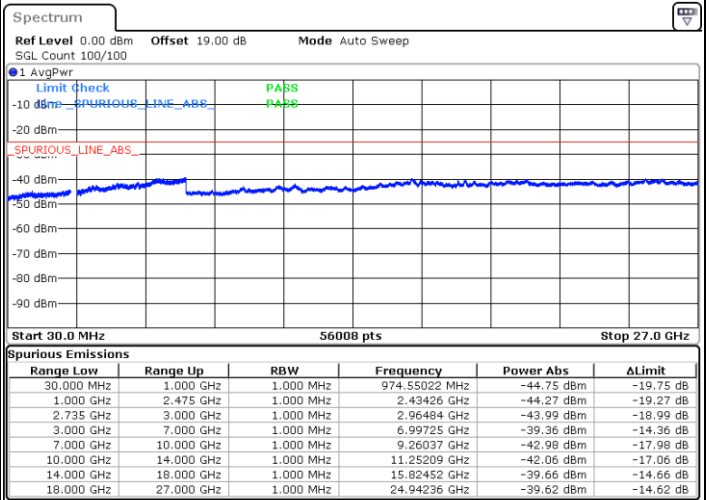

LTE Band 41C / 20MHz+20MHz

QPSK

Highest Channel / 1RB0 and 1RB99

Highest Channel / 1RB99 and 1RB0

Date: 15.FEB.2021 17:32:31

Date: 15.FEB.2021 17:40:43

Highest Channel / FullIRB

N/A

Date: 15.FEB.2021 17:30:35

LTE Band 41C / 5MHz+20MHz

16QAM

Lowest Channel / 1RB0 and 1RB99

Lowest Channel / 1RB24 and 1RB0

Date: 14.FEB.2021 10:51:18

Date: 14.FEB.2021 10:46:12

Lowest Channel / FullIRB