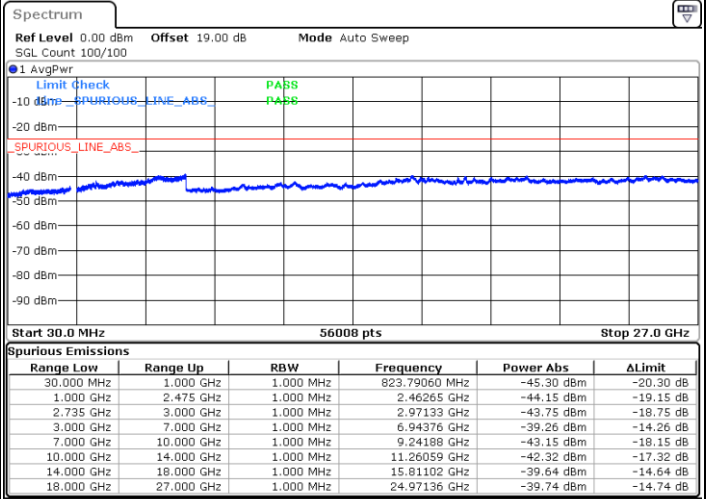

N/A

Date: 14.FEB.2021 10:55:15

LTE Band 41C / 5MHz+20MHz

16QAM

Middle Channel / 1RB0 and 1RB9

Middle Channel / 1RB24 and 1RB0

Date: 14.FEB.2021 10:35:54

Date: 14.FEB.2021 10:39:53

Middle Channel / FullIRB

N/A

Date: 14.FEB.2021 10:28:59

LTE Band 41C / 5MHz+20MHz

16QAM

Highest Channel / 1RB0 and 1RB99

Highest Channel / 1RB24 and 1RB0

Date: 14.FEB.2021 11:20:05

Date: 14.FEB.2021 11:23:47

Highest Channel / FullIRB

N/A

Date: 14.FEB.2021 11:00:39

LTE Band 41C / 10MHz+15MHz

16QAM

Lowest Channel / 1RB0 and 1RB74

Lowest Channel / 1RB49 and 1RB0

Date: 14.FEB.2021 13:53:56

Date: 14.FEB.2021 14:03:39

Lowest Channel / FullIRB

N/A

Date: 14.FEB.2021 13:15:56

LTE Band 41C / 10MHz+15MHz

16QAM

MiddleChannel / 1RB0 and 1RB74