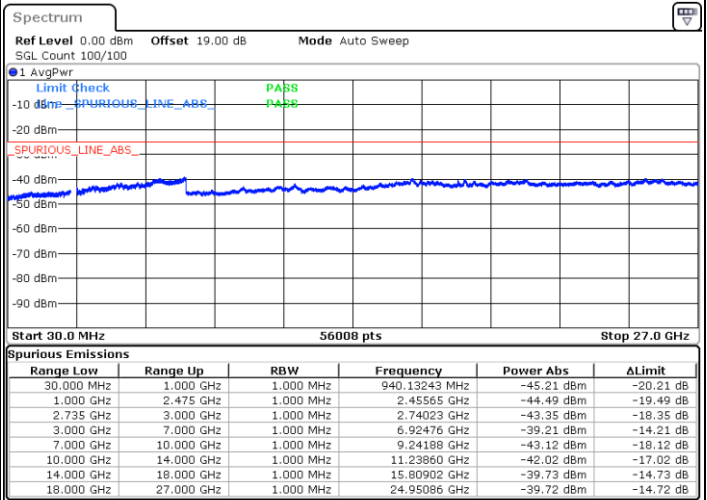

N/A

Date: 15.FEB.2021 13:46:38

LTE Band 41C / 15MHz+20MHz

16QAM

Highest Channel / 1RB0 and 1RB99

Highest Channel / 1RB74 and 1RB0

Date: 15.FEB.2021 14:28:03

Date: 15.FEB.2021 14:35:01

Highest Channel / FullIRB

N/A

Date: 15.FEB.2021 14:22:28

LTE Band 41C / 20MHz+5MHz

16QAM

Lowest Channel / 1RB0 and 1RB24

Lowest Channel / 1RB99 and 1RB0

Date: 15.FEB.2021 10:11:08

Date: 15.FEB.2021 10:07:54

Lowest Channel / FullIRB

N/A

Date: 14.FEB.2021 11:36:03

LTE Band 41C / 20MHz+5MHz

16QAM

Middle Channel / 1RB0 and 1RB24

Middle Channel / 1RB99 and 1RB0