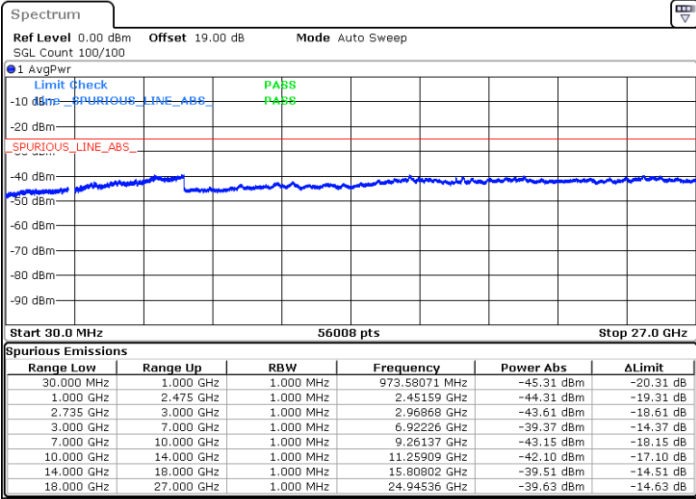

Date: 14.FEB.2021 18:07:28

LTE Band 41C / 10MHz+20MHz

16QAM

Highest Channel / 1RB0 and 1RB99

Highest Channel / 1RB49 and 1RB0

Date: 14.FEB.2021 18:38:41

Date: 14.FEB.2021 18:47:10

Highest Channel / FullIRB

N/A

Date: 14.FEB.2021 18:31:14

LTE Band 41C / 15MHz+10MHz

16QAM

Lowest Channel / 1RB0 and 1RB49

Lowest Channel / 1RB74 and 1RB80

Date: 14.FEB.2021 16:02:09

Date: 14.FEB.2021 15:53:35

Lowest Channel / FullIRB

N/A

Date: 14.FEB.2021 15:29:20

LTE Band 41C / 15MHz+10MHz

16QAM

Middle Channel / 1RB0 and 1RB49

Middle Channel / 1RB74 and 1RB0

Date: 14.FEB.2021 16:08:29

Date: 14.FEB.2021 16:16:16

Middle Channel / FullIRB

N/A

Date: 14.FEB.2021 16:31:34

LTE Band 41C / 15MHz+10MHz

16QAM

Highest Channel / 1RB0 and 1RB49

Highest Channel / 1RB74 and 1RB0