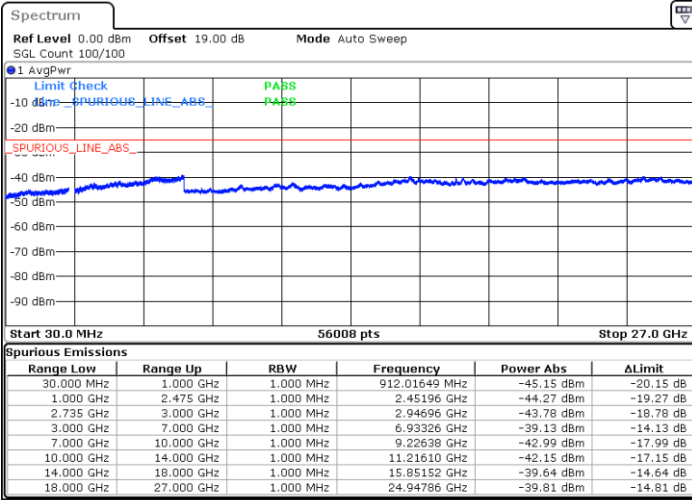

Date: 15.FEB.2021 17:30:35

LTE Band 41C / 5MHz+20MHz

16QAM

Lowest Channel / 1RB0 and 1RB99

Lowest Channel / 1RB24 and 1RB0

Date: 14.FEB.2021 10:51:18

Date: 14.FEB.2021 10:46:12

Lowest Channel / FullIRB

N/A

Date: 14.FEB.2021 10:55:15

LTE Band 41C / 5MHz+20MHz

16QAM

Middle Channel / 1RB0 and 1RB9

Middle Channel / 1RB24 and 1RB0

Date: 14.FEB.2021 10:35:54

Date: 14.FEB.2021 10:39:53

Middle Channel / FullIRB

N/A

Date: 14.FEB.2021 10:28:59

LTE Band 41C / 5MHz+20MHz

16QAM

Highest Channel / 1RB0 and 1RB99

Highest Channel / 1RB24 and 1RB0

Date: 14.FEB.2021 11:20:05

Date: 14.FEB.2021 11:23:47

Highest Channel / FullIRB

N/A

Date: 14.FEB.2021 11:00:39

LTE Band 41C / 10MHz+15MHz

16QAM

Lowest Channel / 1RB0 and 1RB74

Lowest Channel / 1RB49 and 1RB0