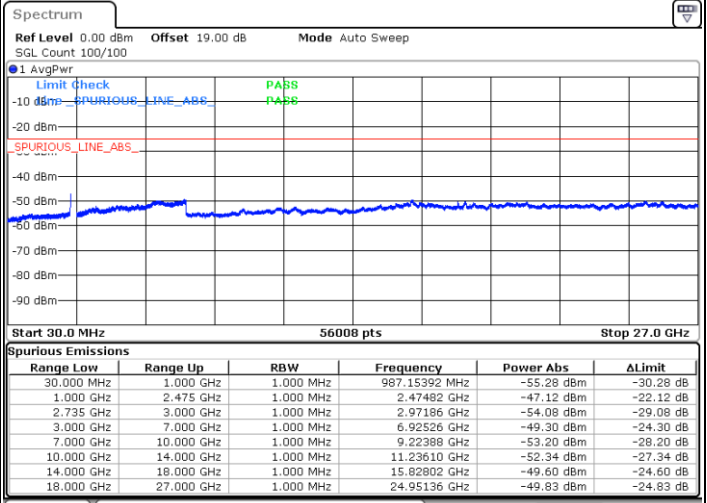

Date: 14.FEB.2021 12:34:16

Date: 14.FEB.2021 12:39:59

Middle Channel / FullIRB

N/A

Date: 14.FEB.2021 12:45:14

LTE Band 41C / 20MHz+5MHz

16QAM

Highest Channel / 1RB0 and 1RB24

Highest Channel / 1RB99 and 1RB0

Date: 14.FEB.2021 13:02:36

Date: 14.FEB.2021 13:06:25

Highest Channel / FullIRB

N/A

Date: 14.FEB.2021 12:52:11

LTE Band 41C / 20MHz+10MHz

16QAM

Lowest Channel / 1RB0 and 1RB49

Lowest Channel / 1RB99 and 1RB0

Date: 15.FEB.2021 09:27:23

Date: 15.FEB.2021 09:31:44

Lowest Channel / FullIRB

N/A

Date: 15.FEB.2021 09:22:24

LTE Band 41C / 20MHz+10MHz