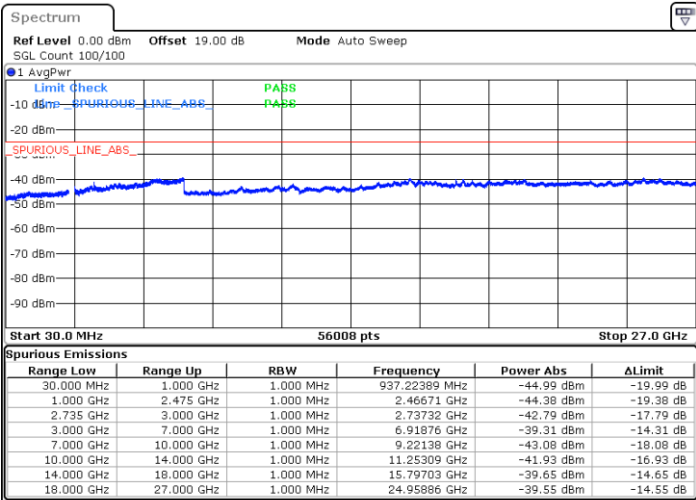

Date: 15.FEB.2021 09:22:24

LTE Band 41C / 15MHz+20MHz

16QAM

Middle Channel / 1RB0 and 1RB9

Middle Channel / 1RB74 and 1RB0

Date: 15.FEB.2021 13:37:18

Date: 15.FEB.2021 13:29:30

Middle Channel / FullIRB

N/A

Date: 15.FEB.2021 13:46:38

LTE Band 41C / 15MHz+20MHz

16QAM

Highest Channel / 1RB0 and 1RB99

Highest Channel / 1RB74 and 1RB0

Date: 15.FEB.2021 14:28:03

Date: 15.FEB.2021 14:35:01

Highest Channel / FullIRB

N/A

Date: 15.FEB.2021 14:22:28

LTE Band 41C / 20MHz+5MHz

16QAM

Lowest Channel / 1RB0 and 1RB24

Lowest Channel / 1RB99 and 1RB0

Date: 15.FEB.2021 10:11:08

Date: 15.FEB.2021 10:07:54

Lowest Channel / FullIRB

N/A

Date: 14.FEB.2021 11:36:03

LTE Band 41C / 20MHz+5MHz

16QAM

Middle Channel / 1RB0 and 1RB24

Middle Channel / 1RB99 and 1RB0