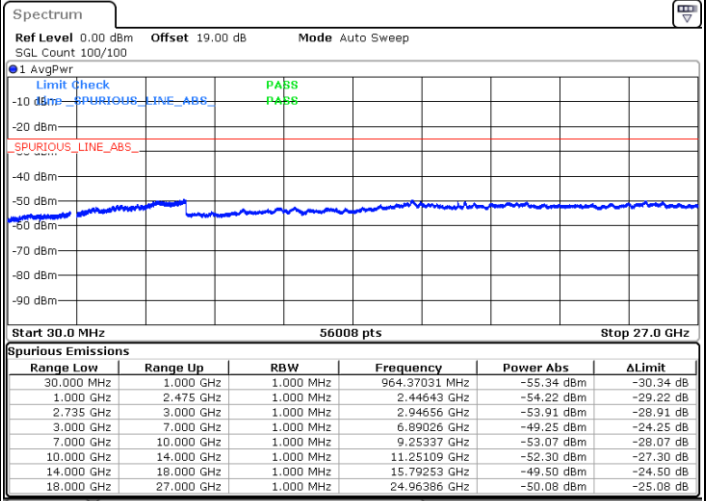

Highest Channel / 1RB0 and 1RB74

Highest Channel / 1RB49 and 1RB0

Date: 14.FEB.2021 14:46:16

Date: 14.FEB.2021 14:40:24

Highest Channel / FullIRB

N/A

Date: 14.FEB.2021 14:22:38

LTE Band 41C / 10MHz+20MHz

16QAM

Lowest Channel / 1RB0 and 1RB99

Lowest Channel / 1RB49 and 1RB0

Date: 14.FEB.2021 17:48:29

Date: 14.FEB.2021 17:52:02

Lowest Channel / FullIRB

N/A

Date: 14.FEB.2021 17:26:50

LTE Band 41C / 10MHz+20MHz

16QAM

Middle Channel / 1RB0 and 1RB99

Middle Channel / 1RB49 and 1RB0

Date: 14.FEB.2021 18:02:54

Date: 14.FEB.2021 18:01:34

Middle Channel / FullIRB

N/A

Date: 14.FEB.2021 18:07:28

LTE Band 41C / 10MHz+20MHz

16QAM

Highest Channel / 1RB0 and 1RB99

Highest Channel / 1RB49 and 1RB0

Date: 14.FEB.2021 18:38:41

Date: 14.FEB.2021 18:47:10

Highest Channel / FullIRB