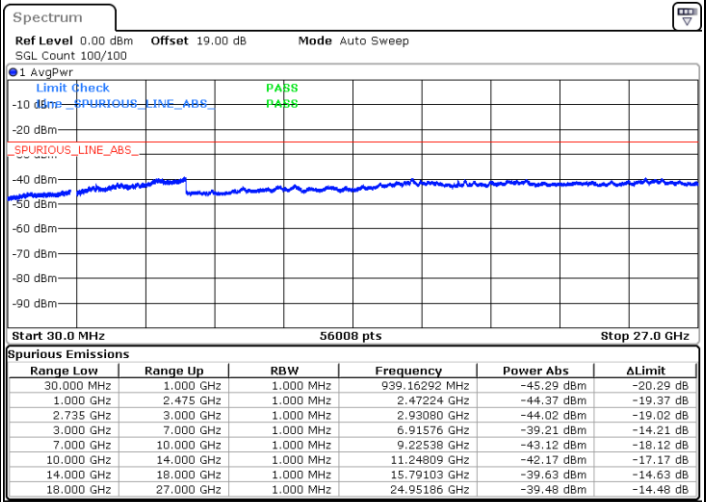

Highest Channel / FullIRB

N/A

Date: 15.FEB.2021 14:22:28

LTE Band 41C / 20MHz+5MHz

16QAM

Lowest Channel / 1RB0 and 1RB24

Lowest Channel / 1RB99 and 1RB0

Date: 15.FEB.2021 10:11:08

Date: 15.FEB.2021 10:07:54

Lowest Channel / FullIRB

N/A

Date: 14.FEB.2021 11:36:03

LTE Band 41C / 20MHz+5MHz

16QAM

Middle Channel / 1RB0 and 1RB24

Middle Channel / 1RB99 and 1RB0

Date: 14.FEB.2021 12:34:16

Date: 14.FEB.2021 12:39:59

Middle Channel / FullIRB

N/A

Date: 14.FEB.2021 12:45:14

LTE Band 41C / 20MHz+5MHz

16QAM

Highest Channel / 1RB0 and 1RB24

Highest Channel / 1RB99 and 1RB0

Date: 14.FEB.2021 13:02:36

Date: 14.FEB.2021 13:06:25

Highest Channel / FullIRB

N/A

Date: 14.FEB.2021 12:52:11

LTE Band 41C / 20MHz+10MHz

16QAM