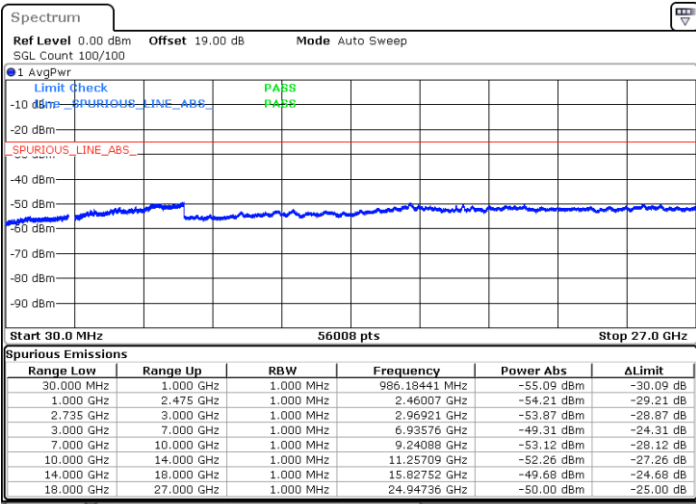

LTE Band 41C / 10MHz+20MHz

16QAM

Middle Channel / 1RB0 and 1RB99

Middle Channel / 1RB49 and 1RB0

Date: 14.FEB.2021 18:02:54

Date: 14.FEB.2021 18:01:34

Middle Channel / FullIRB

N/A

Date: 14.FEB.2021 18:07:28

LTE Band 41C / 10MHz+20MHz

16QAM

Highest Channel / 1RB0 and 1RB99

Highest Channel / 1RB49 and 1RB0

Date: 14.FEB.2021 18:38:41

Date: 14.FEB.2021 18:47:10

Highest Channel / FullIRB

N/A

Date: 14.FEB.2021 18:31:14

LTE Band 41C / 15MHz+10MHz

16QAM

Lowest Channel / 1RB0 and 1RB49

Lowest Channel / 1RB74 and 1RB80

Date: 14.FEB.2021 16:02:09

Date: 14.FEB.2021 15:53:35