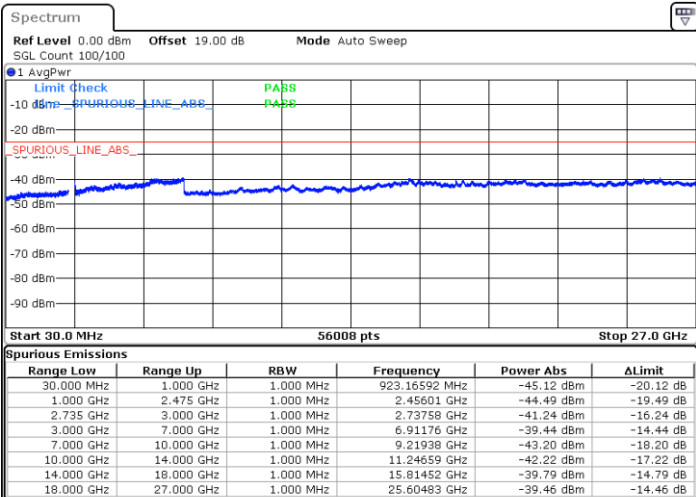

LTE Band 41C / 20MHz+20MHz

QPSK

Highest Channel / 1RB0 and 1RB99

Highest Channel / 1RB99 and 1RB0

Date: 15.FEB.2021 17:32:31

Date: 15.FEB.2021 17:40:43

Highest Channel / FullIRB

N/A

Date: 15.FEB.2021 17:30:35

LTE Band 41C / 5MHz+20MHz

16QAM

Lowest Channel / 1RB0 and 1RB99

Lowest Channel / 1RB24 and 1RB0

Date: 14.FEB.2021 10:51:18

Date: 14.FEB.2021 10:46:12

Lowest Channel / FullIRB