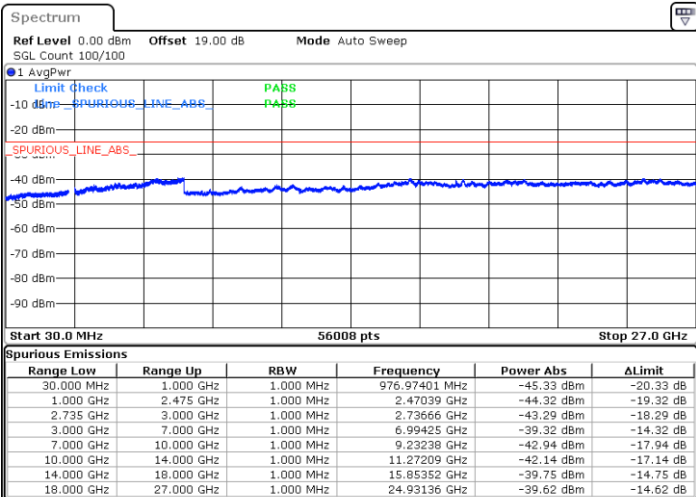

Middle Channel / 1RB0 and 1RB74

Middle Channel / 1RB74 and 1RB0

Date: 15.FEB.2021 11:11:43

Date: 15.FEB.2021 11:38:06

Middle Channel / FullIRB

N/A

Date: 15.FEB.2021 10:59:20

LTE Band 41C / 15MHz+15MHz

16QAM

Highest Channel / 1RB0 and 1RB74

Highest Channel / 1RB74 and 1RB0

Date: 15.FEB.2021 11:48:59

Date: 15.FEB.2021 11:44:27

Highest Channel / FullIRB

N/A

Date: 15.FEB.2021 12:06:56

LTE Band 41C / 15MHz+20MHz

16QAM

Lowest Channel / 1RB0 and 1RB99

Lowest Channel / 1RB74 and 1RB0

Date: 15.FEB.2021 13:08:46

Date: 15.FEB.2021 13:14:11

Lowest Channel / FullIRB

N/A