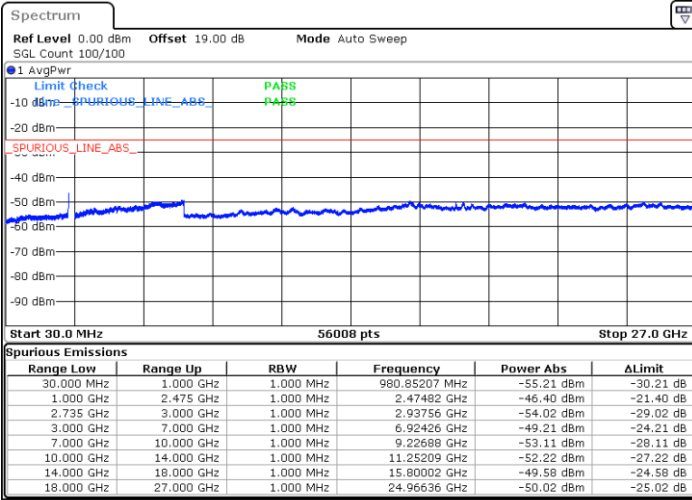

Highest Channel / 1RB0 and 1RB74

Highest Channel / 1RB49 and 1RB0

Date: 14.FEB.2021 14:46:16

Date: 14.FEB.2021 14:40:24

Highest Channel / FullIRB

N/A

Date: 14.FEB.2021 14:22:38

LTE Band 41C / 10MHz+20MHz

16QAM

Lowest Channel / 1RB0 and 1RB99

Lowest Channel / 1RB49 and 1RB0

Date: 14.FEB.2021 17:48:29

Date: 14.FEB.2021 17:52:02

Lowest Channel / FullIRB

N/A

Date: 14.FEB.2021 17:26:50

LTE Band 41C / 10MHz+20MHz

16QAM

Middle Channel / 1RB0 and 1RB99

Middle Channel / 1RB49 and 1RB0

Date: 14.FEB.2021 18:02:54

Date: 14.FEB.2021 18:01:34

Middle Channel / FullIRB

N/A

Date: 14.FEB.2021 18:07:28

LTE Band 41C / 10MHz+20MHz

16QAM

Highest Channel / 1RB0 and 1RB99

Highest Channel / 1RB49 and 1RB0

Date: 14.FEB.2021 18:38:41

Date: 14.FEB.2021 18:47:10

Highest Channel / FullIRB