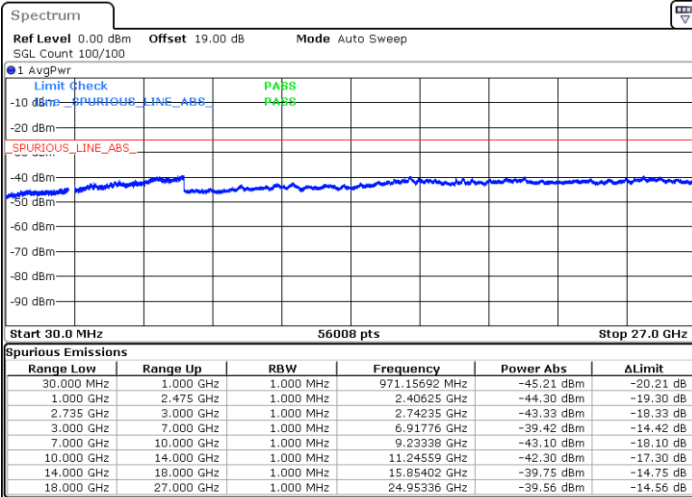

Date: 15.FEB.2021 09:50:42

LTE Band 41C / 20MHz+15MHz

16QAM

Lowest Channel / 1RB0 and 1RB74

Lowest Channel / 1RB99 and 1RB0

Date: 15.FEB.2021 14:48:34

Date: 15.FEB.2021 14:40:09

Lowest Channel / FullIRB

N/A

Date: 15.FEB.2021 14:53:14

LTE Band 41C / 20MHz+15MHz

16QAM

Middle Channel / 1RB0 and 1RB74

Middle Channel / 1RB99 and 1RB0

Date: 15.FEB.2021 15:19:23

Date: 15.FEB.2021 15:23:16

Middle Channel / FullIRB

N/A

Date: 15.FEB.2021 15:11:31

LTE Band 41C / 20MHz+15MHz

16QAM

Highest Channel / 1RB0 and 1RB74

Highest Channel / 1RB99 and 1RB0

Date: 15.FEB.2021 15:32:51

Date: 15.FEB.2021 15:28:00

Highest Channel / FullIRB

N/A

Date: 15.FEB.2021 15:38:26

LTE Band 41C / 20MHz+20MHz

16QAM

Lowest Channel / 1RB0 and 1RB99

Lowest Channel / 1RB99 and 1RB0