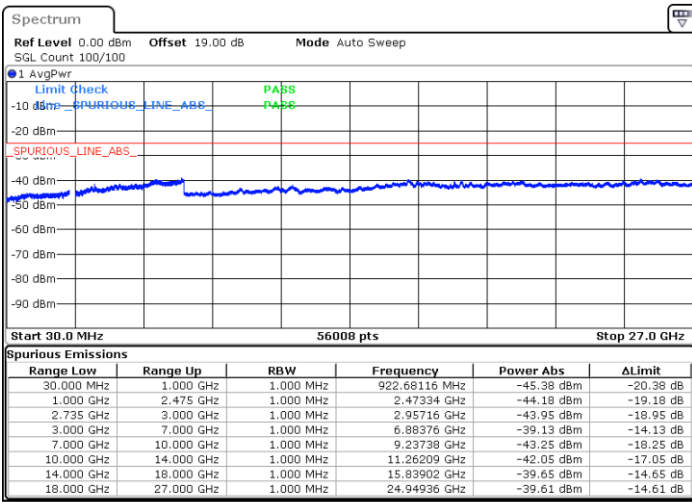

Highest Channel / FullIRB

N/A

Date: 15.FEB.2021 14:22:28

LTE Band 41C / 20MHz+5MHz

16QAM

Lowest Channel / 1RB0 and 1RB24

Lowest Channel / 1RB99 and 1RB0

Date: 15.FEB.2021 10:11:08

Date: 15.FEB.2021 10:07:54

Lowest Channel / FullIRB

N/A

Date: 14.FEB.2021 11:36:03

LTE Band 41C / 20MHz+5MHz

16QAM

Middle Channel / 1RB0 and 1RB24

Middle Channel / 1RB99 and 1RB0

Date: 14.FEB.2021 12:34:16

Date: 14.FEB.2021 12:39:59

Middle Channel / FullIRB

N/A

Date: 14.FEB.2021 12:45:14

LTE Band 41C / 20MHz+5MHz

16QAM

Highest Channel / 1RB0 and 1RB24

Highest Channel / 1RB99 and 1RB0

Date: 14.FEB.2021 13:02:36

Date: 14.FEB.2021 13:06:25

Highest Channel / FullIRB

N/A

Date: 14.FEB.2021 12:52:11

LTE Band 41C / 20MHz+10MHz

16QAM