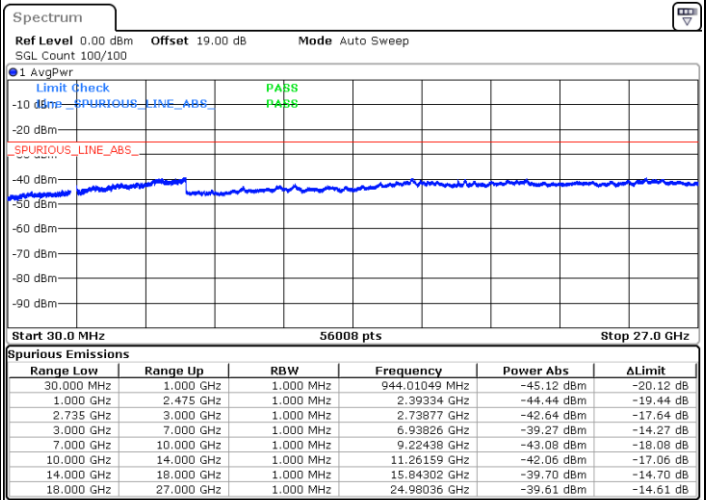

Date: 15.FEB.2021 09:22:24

LTE Band 41C / 15MHz+20MHz

16QAM

Middle Channel / 1RB0 and 1RB9

Middle Channel / 1RB74 and 1RB0

Date: 15.FEB.2021 13:37:18

Date: 15.FEB.2021 13:29:30

Middle Channel / FullIRB

N/A

Date: 15.FEB.2021 13:46:38

LTE Band 41C / 15MHz+20MHz

16QAM

Highest Channel / 1RB0 and 1RB99

Highest Channel / 1RB74 and 1RB0

Date: 15.FEB.2021 14:28:03

Date: 15.FEB.2021 14:35:01

Highest Channel / FullIRB

N/A

Date: 15.FEB.2021 14:22:28

LTE Band 41C / 20MHz+5MHz

16QAM

Lowest Channel / 1RB0 and 1RB24

Lowest Channel / 1RB99 and 1RB0

Date: 15.FEB.2021 10:11:08