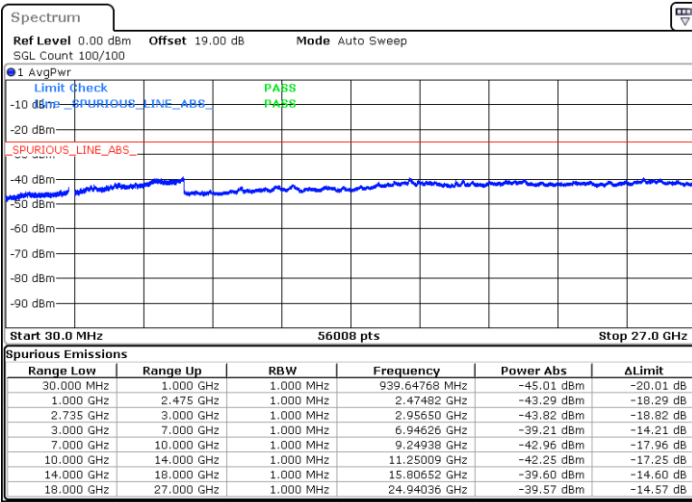

Date: 14.FEB.2021 16:16:16

Middle Channel / FullIRB

N/A

Date: 14.FEB.2021 16:31:34

LTE Band 41C / 15MHz+10MHz

16QAM

Highest Channel / 1RB0 and 1RB49

Highest Channel / 1RB74 and 1RB0

Date: 14.FEB.2021 17:12:08

Date: 14.FEB.2021 17:16:11

Highest Channel / FullIRB

N/A

Date: 14.FEB.2021 17:05:43

LTE Band 41C / 15MHz+15MHz

16QAM

Lowest Channel / 1RB0 and 1RB74

Lowest Channel / 1RB74 and 1RB0

Date: 15.FEB.2021 10:30:19

Date: 15.FEB.2021 10:33:18

Lowest Channel / FullRB

N/A

Date: 15.FEB.2021 10:39:41

LTE Band 41C / 15MHz+15MHz

16QAM