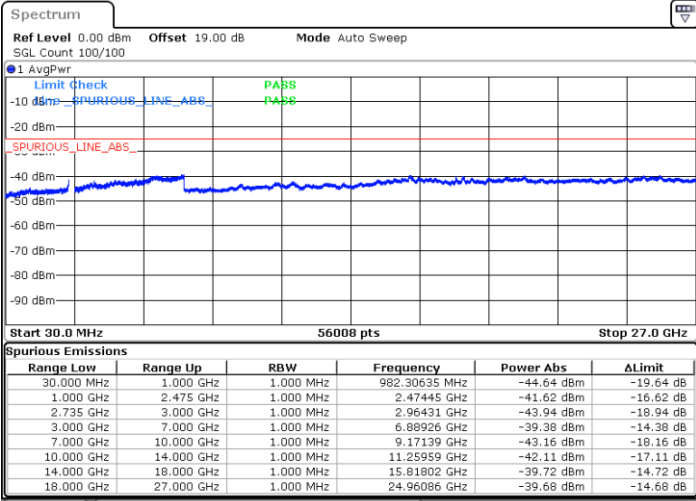

LTE Band 41C / 15MHz+20MHz

16QAM

Lowest Channel / 1RB0 and 1RB99

Lowest Channel / 1RB74 and 1RB0

Date: 15.FEB.2021 13:08:46

Date: 15.FEB.2021 13:14:11

Lowest Channel / FullIRB

N/A

Date: 15.FEB.2021 09:22:24

LTE Band 41C / 15MHz+20MHz

16QAM

Middle Channel / 1RB0 and 1RB9

Middle Channel / 1RB74 and 1RB0

Date: 15.FEB.2021 13:37:18

Date: 15.FEB.2021 13:29:30

Middle Channel / FullIRB

N/A

Date: 15.FEB.2021 13:46:38

LTE Band 41C / 15MHz+20MHz

16QAM

Highest Channel / 1RB0 and 1RB99

Highest Channel / 1RB74 and 1RB0

Date: 15.FEB.2021 14:28:03

Date: 15.FEB.2021 14:35:01

Highest Channel / FullIRB

N/A

Date: 15.FEB.2021 14:22:28

LTE Band 41C / 20MHz+5MHz

16QAM

Lowest Channel / 1RB0 and 1RB24

Lowest Channel / 1RB99 and 1RB0

Date: 15.FEB.2021 10:11:08