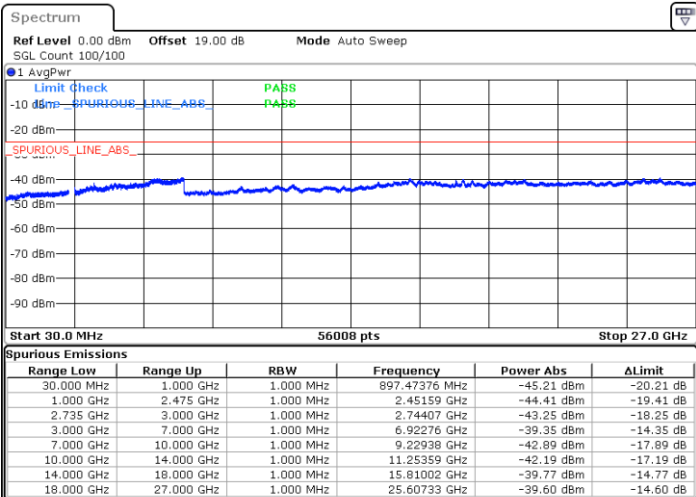

Date: 14.FEB.2021 12:34:16

Date: 14.FEB.2021 12:39:59

Middle Channel / FullIRB

N/A

Date: 14.FEB.2021 12:45:14

LTE Band 41C / 20MHz+5MHz

16QAM

Highest Channel / 1RB0 and 1RB24

Highest Channel / 1RB99 and 1RB0

Date: 14.FEB.2021 13:02:36

Date: 14.FEB.2021 13:06:25

Highest Channel / FullIRB

N/A

Date: 14.FEB.2021 12:52:11

LTE Band 41C / 20MHz+10MHz

16QAM

Lowest Channel / 1RB0 and 1RB49

Lowest Channel / 1RB99 and 1RB0

Date: 15.FEB.2021 09:27:23

Date: 15.FEB.2021 09:31:44

Lowest Channel / FullIRB

N/A

Date: 15.FEB.2021 09:22:24

LTE Band 41C / 20MHz+10MHz