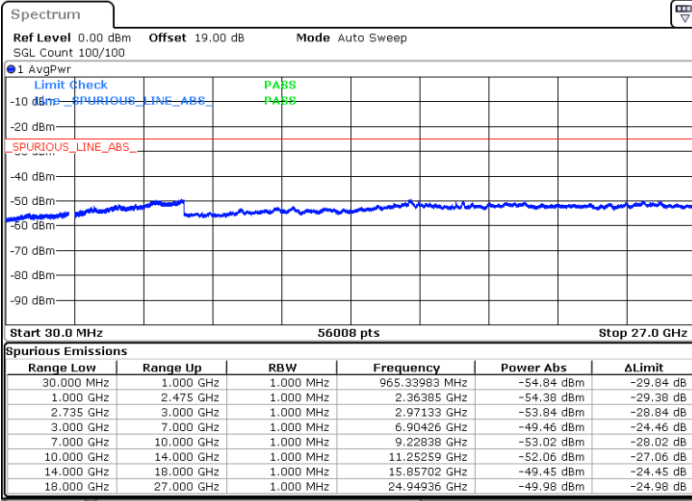

Middle Channel / 1RB49 and 1RB0

Date: 14.FEB.2021 14:12:18

Date: 14.FEB.2021 14:08:46

Middle Channel / FullIRB

N/A

Date: 14.FEB.2021 14:16:12

LTE Band 41C / 10MHz+15MHz

16QAM

Highest Channel / 1RB0 and 1RB74

Highest Channel / 1RB49 and 1RB0

Date: 14.FEB.2021 14:46:16

Date: 14.FEB.2021 14:40:24

Highest Channel / FullIRB

N/A

Date: 14.FEB.2021 14:22:38

LTE Band 41C / 10MHz+20MHz

16QAM

Lowest Channel / 1RB0 and 1RB99

Lowest Channel / 1RB49 and 1RB0

Date: 14.FEB.2021 17:48:29

Date: 14.FEB.2021 17:52:02

Lowest Channel / FullIRB

N/A

Date: 14.FEB.2021 17:26:50