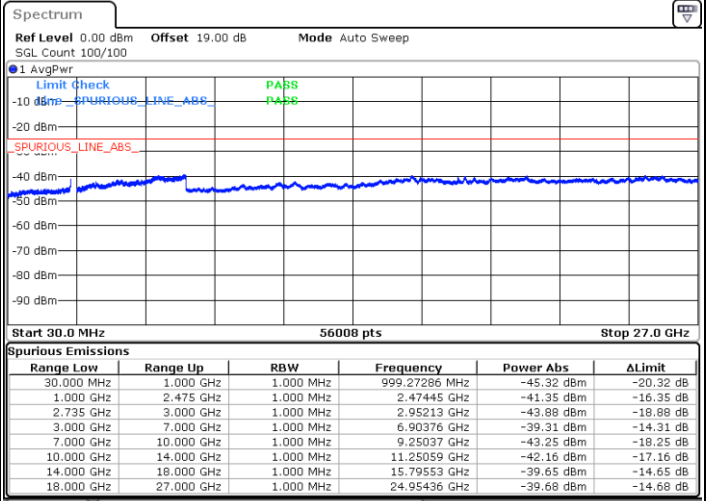

LTE Band 41C / 20MHz+10MHz

16QAM

Highest Channel / 1RB0 and 1RB49

Highest Channel / 1RB99 and 1RB0

Date: 15.FEB.2021 09:56:06

Date: 15.FEB.2021 09:59:47

Highest Channel / FullIRB

N/A

Date: 15.FEB.2021 09:50:42

LTE Band 41C / 20MHz+15MHz

16QAM

Lowest Channel / 1RB0 and 1RB74

Lowest Channel / 1RB99 and 1RB0

Date: 15.FEB.2021 14:48:34

Date: 15.FEB.2021 14:40:09

Lowest Channel / FullIRB

N/A

Date: 15.FEB.2021 14:53:14

LTE Band 41C / 20MHz+15MHz

16QAM

Middle Channel / 1RB0 and 1RB74

Middle Channel / 1RB99 and 1RB0

Date: 15.FEB.2021 15:19:23

Date: 15.FEB.2021 15:23:16

Middle Channel / FullIRB

N/A

Date: 15.FEB.2021 15:11:31

LTE Band 41C / 20MHz+15MHz

16QAM

Highest Channel / 1RB0 and 1RB74

Highest Channel / 1RB99 and 1RB0

Date: 15.FEB.2021 15:32:51