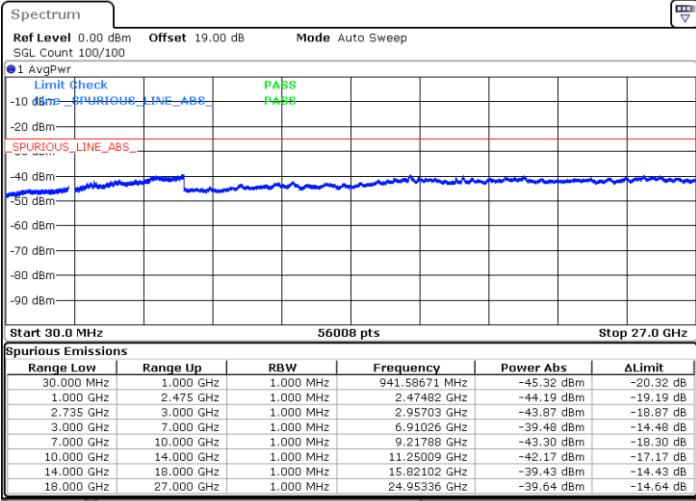

N/A

Date: 14.FEB.2021 18:31:14

LTE Band 41C / 15MHz+10MHz

16QAM

Lowest Channel / 1RB0 and 1RB49

Lowest Channel / 1RB74 and 1RB80

Date: 14.FEB.2021 16:02:09

Date: 14.FEB.2021 15:53:35

Lowest Channel / FullIRB

N/A

Date: 14.FEB.2021 15:29:20

LTE Band 41C / 15MHz+10MHz

16QAM

Middle Channel / 1RB0 and 1RB49

Middle Channel / 1RB74 and 1RB0

Date: 14.FEB.2021 16:08:29

Date: 14.FEB.2021 16:16:16

Middle Channel / FullIRB

N/A

Date: 14.FEB.2021 16:31:34

LTE Band 41C / 15MHz+10MHz

16QAM

Highest Channel / 1RB0 and 1RB49

Highest Channel / 1RB74 and 1RB0

Date: 14.FEB.2021 17:12:08

Date: 14.FEB.2021 17:16:11

Highest Channel / FullIRB

N/A

Date: 14.FEB.2021 17:05:43

LTE Band 41C / 15MHz+15MHz

16QAM

Lowest Channel / 1RB0 and 1RB74