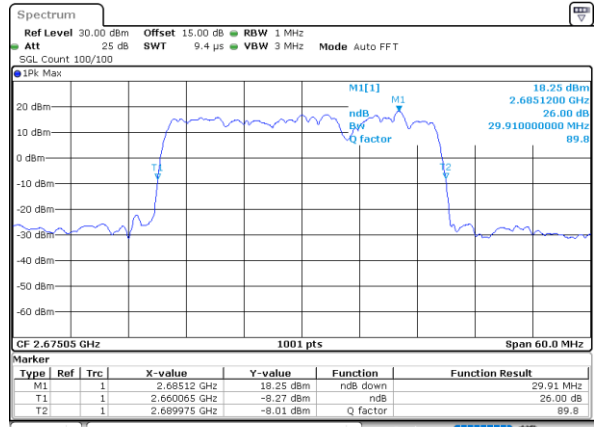

Highest Channel / 15MHz+20MHz

Date: 15.FEB.2021 14:23:31

LTE Band 41C

QPSK

Lowest Channel / 20MHz+5MHz

Date: 14.FEB.2021 11:34:18

Lowest Channel / 20MHz+10MHz

Date: 15.FEB.2021 09:23:11

Middle Channel / 20MHz+5MHz

Date: 14.FEB.2021 12:43:47

Middle Channel / 20MHz+10MHz

Date: 15.FEB.2021 09:42:06

Highest Channel / 20MHz+5MHz

Date: 14.FEB.2021 12:54:20

Highest Channel / 20MHz+10MHz

Date: 15.FEB.2021 09:51:53

LTE Band 41C

QPSK

Lowest Channel / 20MHz+15MHz

Date: 15.FEB.2021 14:51:47

Lowest Channel / 20MHz+20MHz

Date: 15.FEB.2021 16:34:56

Middle Channel / 20MHz+15MHz

Date: 15.FEB.2021 15:13:05

Middle Channel / 20MHz+20MHz

Date: 15.FEB.2021 17:15:39

Highest Channel / 20MHz+15MHz

Date: 15.FEB.2021 15:36:28

Highest Channel / 20MHz+20MHz

Date: 15.FEB.2021 17:31:22

LTE Band 41C

16QAM