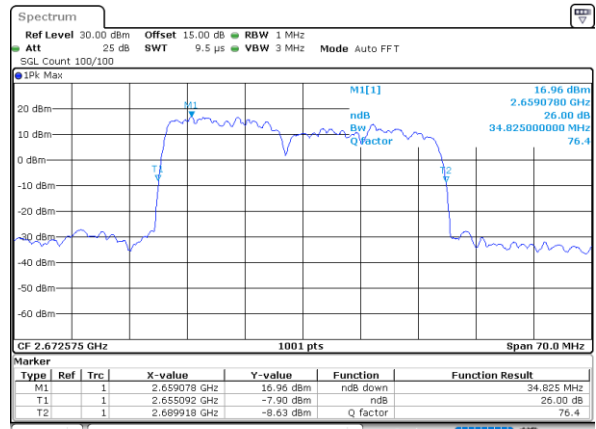

Highest Channel / 15MHz+10MHz

Date: 14.FEB.2021 17:08:57

LTE Band 41C

16QAM

Lowest Channel / 15MHz+15MHz

Date: 15.FEB.2021 10:37:34

Lowest Channel / 15MHz+20MHz

Date: 15.FEB.2021 13:00:24

Middle Channel / 15MHz+15MHz

Date: 15.FEB.2021 10:59:37

Middle Channel / 15MHz+20MHz

Date: 15.FEB.2021 13:45:40

Highest Channel / 15MHz+15MHz

Date: 15.FEB.2021 12:05:20

Highest Channel / 15MHz+20MHz

Date: 15.FEB.2021 14:22:53

LTE Band 41C

16QAM

Lowest Channel / 20MHz+5MHz

Date: 14.FEB.2021 11:34:50

Lowest Channel / 20MHz+10MHz

Date: 15.FEB.2021 09:22:42

Middle Channel / 20MHz+5MHz

Date: 14.FEB.2021 12:44:11

Middle Channel / 20MHz+10MHz

Date: 15.FEB.2021 09:42:31

Highest Channel / 20MHz+5MHz

Date: 14.FEB.2021 12:50:58

Highest Channel / 20MHz+10MHz

Date: 15.FEB.2021 09:50:58

LTE Band 41C

16QAM