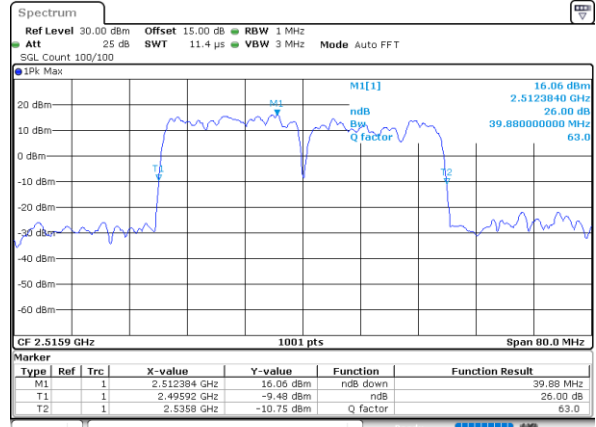

LTE Band 41C

16QAM

Lowest Channel / 20MHz+5MHz

Date: 14.FEB.2021 11:34:50

Lowest Channel / 20MHz+10MHz

Date: 15.FEB.2021 09:22:42

Middle Channel / 20MHz+5MHz

Date: 14.FEB.2021 12:44:11

Middle Channel / 20MHz+10MHz

Date: 15.FEB.2021 09:42:31

Highest Channel / 20MHz+5MHz

Date: 14.FEB.2021 12:50:58

Highest Channel / 20MHz+10MHz

Date: 15.FEB.2021 09:50:58

LTE Band 41C

16QAM

Lowest Channel / 20MHz+15MHz

Date: 15.FEB.2021 14:52:07

Lowest Channel / 20MHz+20MHz

Date: 15.FEB.2021 16:32:47

Middle Channel / 20MHz+15MHz

Date: 15.FEB.2021 15:12:11

Middle Channel / 20MHz+20MHz

Date: 15.FEB.2021 17:19:27

Highest Channel / 20MHz+15MHz

Date: 15.FEB.2021 15:37:27

Highest Channel / 20MHz+20MHz

Date: 15.FEB.2021 17:28:00

LTE Band 41C

64QAM

Lowest Channel / 5MHz+20MHz

Date: 14.FEB.2021 09:21:33