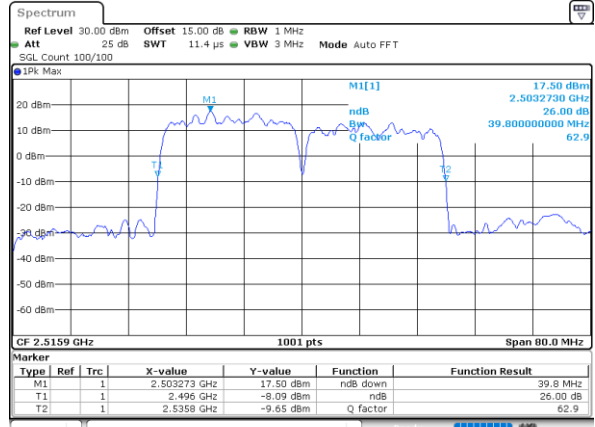

Middle Channel / 15MHz+20MHz

Date: 15.FEB.2021 13:50:41

Highest Channel / 15MHz+15MHz

Date: 15.FEB.2021 12:11:03

Highest Channel / 15MHz+20MHz

Date: 15.FEB.2021 13:52:41

LTE Band 41C

64QAM

Lowest Channel / 20MHz+5MHz

Date: 14.FEB.2021 11:37:33

Lowest Channel / 20MHz+10MHz

Date: 15.FEB.2021 09:19:48

Middle Channel / 20MHz+5MHz

Date: 14.FEB.2021 12:47:20

Middle Channel / 20MHz+10MHz

Date: 15.FEB.2021 09:45:27

Highest Channel / 20MHz+5MHz

Date: 14.FEB.2021 12:50:02

Highest Channel / 20MHz+10MHz

Date: 15.FEB.2021 09:48:41

LTE Band 41C

64QAM

Lowest Channel / 20MHz+15MHz

Date: 15.FEB.2021 15:00:12

Lowest Channel / 20MHz+20MHz

Date: 15.FEB.2021 15:42:00

Middle Channel / 20MHz+15MHz

Date: 15.FEB.2021 15:06:02

Middle Channel / 20MHz+20MHz

Date: 15.FEB.2021 17:21:07

Highest Channel / 20MHz+15MHz

Date: 15.FEB.2021 15:39:46