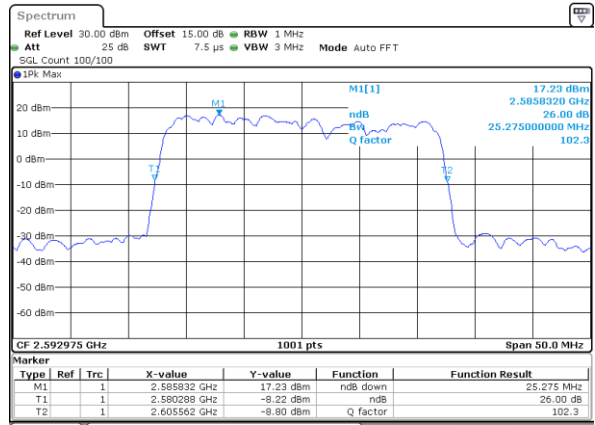

Highest Channel / 5MHz+20MHz

Date: 14.FEB.2021 10:59:25

Highest Channel / 10MHz+15MHz

Date: 14.FEB.2021 14:25:32

LTE Band 41C

16QAM

Lowest Channel / 10MHz+20MHz

Date: 14.FEB.2021 17:29:49

Lowest Channel / 15MHz+10MHz

Date: 14.FEB.2021 15:28:12

Middle Channel / 10MHz+20MHz

Date: 14.FEB.2021 18:06:29

Middle Channel / 15MHz+10MHz

Date: 14.FEB.2021 16:28:28

Highest Channel / 10MHz+20MHz

Date: 14.FEB.2021 18:31:33

Highest Channel / 15MHz+10MHz

Date: 14.FEB.2021 17:08:57

LTE Band 41C

16QAM

Lowest Channel / 15MHz+15MHz

Date: 15.FEB.2021 10:37:34

Lowest Channel / 15MHz+20MHz

Date: 15.FEB.2021 13:00:24

Middle Channel / 15MHz+15MHz

Date: 15.FEB.2021 10:59:37

Middle Channel / 15MHz+20MHz

Date: 15.FEB.2021 13:45:40

Highest Channel / 15MHz+15MHz

Date: 15.FEB.2021 12:05:20

Highest Channel / 15MHz+20MHz

Date: 15.FEB.2021 14:22:53