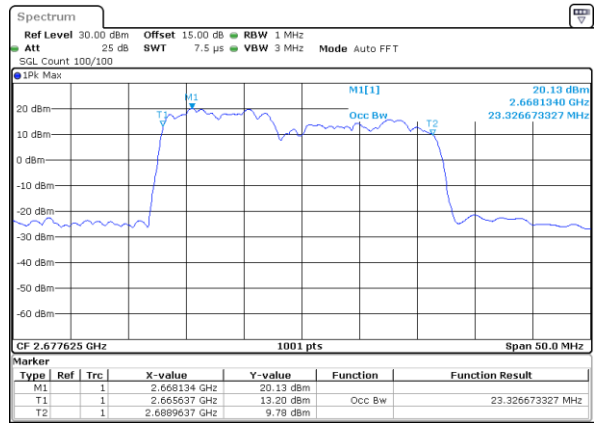

LTE Band 41C

QPSK

Lowest Channel / 5MHz+20MHz

Date: 14.FEB.2021 09:18:17

Lowest Channel / 10MHz+15MHz

Date: 14.FEB.2021 13:14:03

Middle Channel / 5MHz+20MHz

Date: 14.FEB.2021 10:24:34

Middle Channel / 10MHz+15MHz

Date: 14.FEB.2021 14:14:39

Highest Channel / 5MHz+20MHz

Date: 14.FEB.2021 10:58:44

Highest Channel / 10MHz+15MHz

Date: 14.FEB.2021 14:24:43