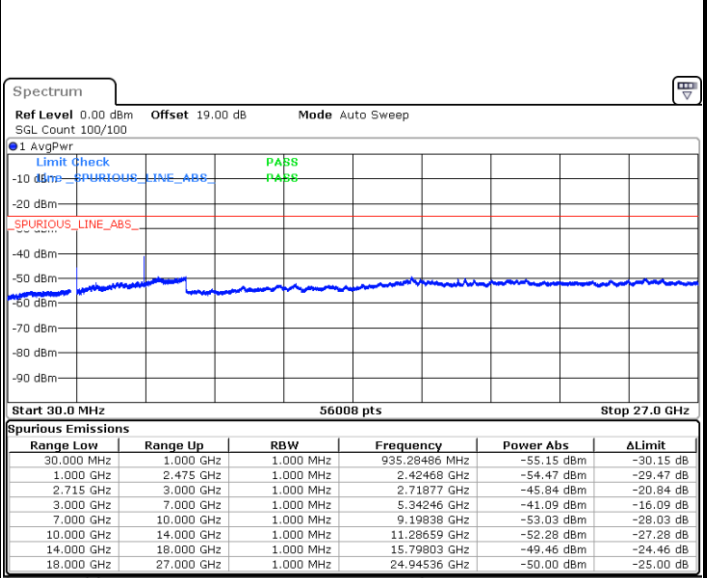

Date: 12.FEB.2021 08:11:22

Date: 12.FEB.2021 08:12:50

LTE Band 41 / 15MHz

Highest Channel / QPSK

Date: 12.FEB.2021 08:13:44

Highest Channel / 16QAM

Date: 12.FEB.2021 08:14:38

LTE Band 41 / 20MHz

Lowest Channel / QPSK

Date: 12.FEB.2021 08:21:31

Lowest Channel / 16QAM

Date: 12.FEB.2021 08:22:25

LTE Band 41 / 20MHz

Middle Channel / QPSK

Date: 12.FEB.2021 08:23:19

Middle Channel / 16QAM

Date: 12.FEB.2021 08:24:13

Highest Channel / QPSK

Date: 12.FEB.2021 08:25:06

Highest Channel / 16QAM

Date: 12.FEB.2021 08:27:19

LTE Band 41 / 5MHz

Lowest Channel / 64QAM

Date: 12.FEB.2021 07:53:02