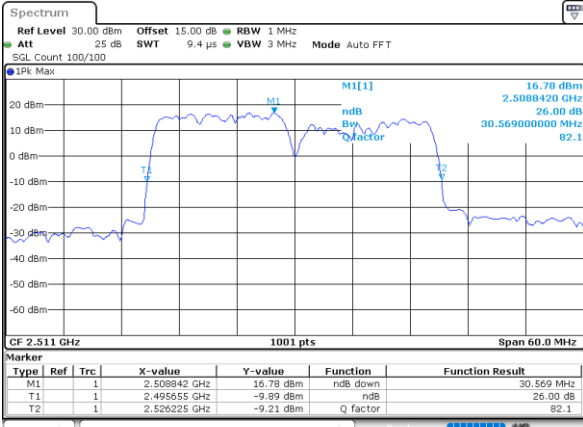

Lowest Channel / 15MHz+10MHz

Date: 14.FEB.2021 15:28:12

Middle Channel / 10MHz+20MHz

Date: 14.FEB.2021 18:06:29

Middle Channel / 15MHz+10MHz

Date: 14.FEB.2021 16:28:28

Highest Channel / 10MHz+20MHz

Date: 14.FEB.2021 18:31:33

Highest Channel / 15MHz+10MHz

Date: 14.FEB.2021 17:08:57

LTE Band 41C

16QAM

Lowest Channel / 15MHz+15MHz

Date: 15.FEB.2021 10:37:34

Lowest Channel / 15MHz+20MHz

Date: 15.FEB.2021 13:00:24

Middle Channel / 15MHz+15MHz

Date: 15.FEB.2021 10:59:37

Middle Channel / 15MHz+20MHz

Date: 15.FEB.2021 13:45:40

Highest Channel / 15MHz+15MHz

Date: 15.FEB.2021 12:05:20

Highest Channel / 15MHz+20MHz

Date: 15.FEB.2021 14:22:53