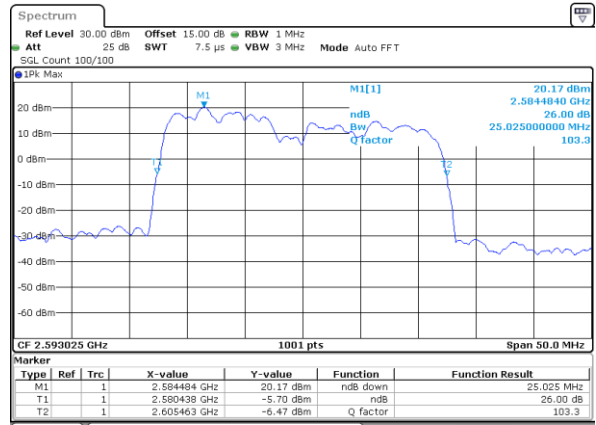

Middle Channel / 20MHz+20MHz

Date: 15.FEB.2021 17:15:39

Highest Channel / 20MHz+15MHz

Date: 15.FEB.2021 15:36:28

Highest Channel / 20MHz+20MHz

Date: 15.FEB.2021 17:31:22

LTE Band 41C

16QAM

Lowest Channel / 5MHz+20MHz

Date: 14.FEB.2021 09:19:46

Lowest Channel / 10MHz+15MHz

Date: 14.FEB.2021 13:14:54

Middle Channel / 5MHz+20MHz

Date: 14.FEB.2021 09:27:09

Middle Channel / 10MHz+15MHz

Date: 14.FEB.2021 14:15:18

Highest Channel / 5MHz+20MHz

Date: 14.FEB.2021 10:59:25

Highest Channel / 10MHz+15MHz

Date: 14.FEB.2021 14:25:32

LTE Band 41C

16QAM

Lowest Channel / 10MHz+20MHz

Date: 14.FEB.2021 17:29:49

Lowest Channel / 15MHz+10MHz

Date: 14.FEB.2021 15:28:12

Middle Channel / 10MHz+20MHz

Date: 14.FEB.2021 18:06:29

Middle Channel / 15MHz+10MHz

Date: 14.FEB.2021 16:28:28

Highest Channel / 10MHz+20MHz

Date: 14.FEB.2021 18:31:33