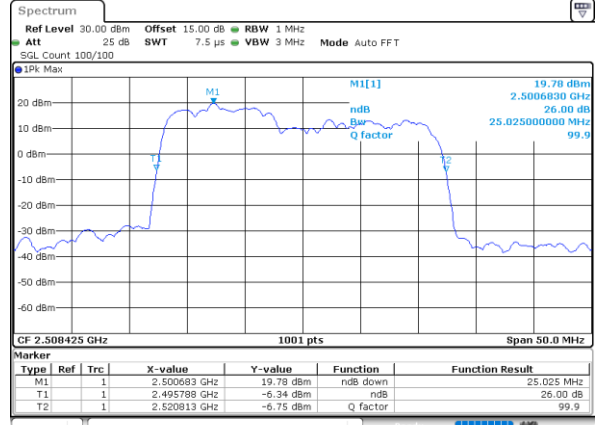

Lowest Channel / 20MHz+15MHz

Date: 15.FEB.2021 14:52:07

Lowest Channel / 20MHz+20MHz

Date: 15.FEB.2021 16:32:47

Middle Channel / 20MHz+15MHz

Date: 15.FEB.2021 15:12:11

Middle Channel / 20MHz+20MHz

Date: 15.FEB.2021 17:19:27

Highest Channel / 20MHz+15MHz

Date: 15.FEB.2021 15:37:27

Highest Channel / 20MHz+20MHz

Date: 15.FEB.2021 17:28:00

LTE Band 41C

64QAM

Lowest Channel / 5MHz+20MHz

Date: 14.FEB.2021 09:21:33

Lowest Channel / 10MHz+15MHz

Date: 14.FEB.2021 13:17:50

Middle Channel / 5MHz+20MHz

Date: 14.FEB.2021 09:25:49

Middle Channel / 10MHz+15MHz

Date: 14.FEB.2021 14:17:58

Highest Channel / 5MHz+20MHz

Date: 14.FEB.2021 11:05:53

Highest Channel / 10MHz+15MHz

Date: 14.FEB.2021 14:19:50

LTE Band 41C

64QAM

Lowest Channel / 10MHz+20MHz

Date: 14.FEB.2021 17:30:17

Lowest Channel / 15MHz+10MHz

Date: 14.FEB.2021 15:35:39