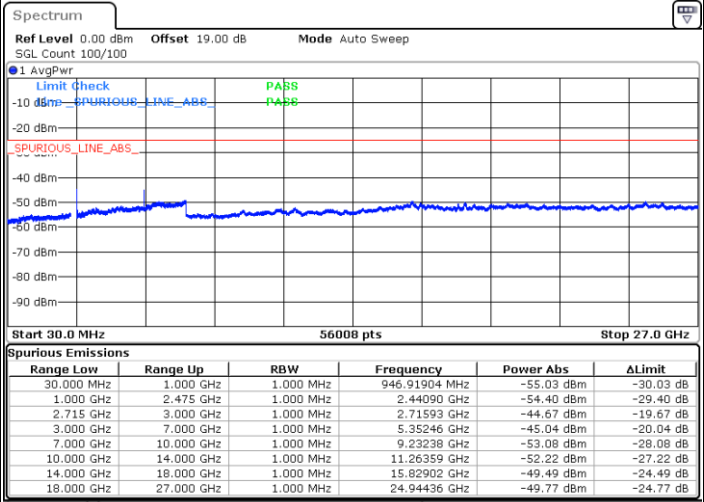

Date: 12.FEB.2021 08:11:22

Date: 12.FEB.2021 08:12:50

LTE Band 41 / 15MHz

Highest Channel / QPSK

Date: 12.FEB.2021 08:13:44

Highest Channel / 16QAM

Date: 12.FEB.2021 08:14:38

LTE Band 41 / 20MHz

Lowest Channel / QPSK

Date: 12.FEB.2021 08:21:31

Lowest Channel / 16QAM

Date: 12.FEB.2021 08:22:25

LTE Band 41 / 20MHz

Middle Channel / QPSK

Date: 12.FEB.2021 08:23:19

Middle Channel / 16QAM