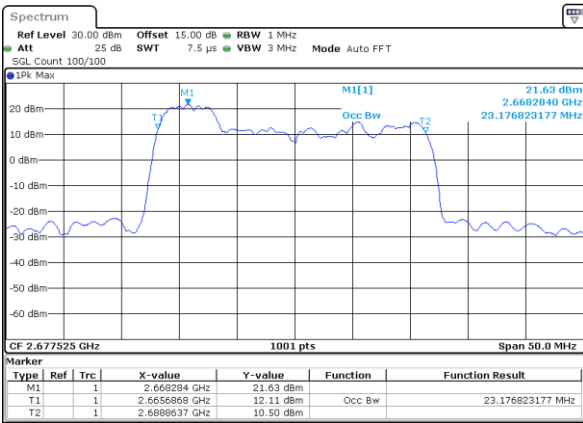

LTE Band 41C

QPSK

Lowest Channel / 5MHz+20MHz

Date: 14.FEB.2021 09:18:17

Lowest Channel / 10MHz+15MHz

Date: 14.FEB.2021 13:14:03

Middle Channel / 5MHz+20MHz

Date: 14.FEB.2021 10:24:34

Middle Channel / 10MHz+15MHz

Date: 14.FEB.2021 14:14:39

Highest Channel / 5MHz+20MHz

Date: 14.FEB.2021 10:58:44

Highest Channel / 10MHz+15MHz

Date: 14.FEB.2021 14:24:43