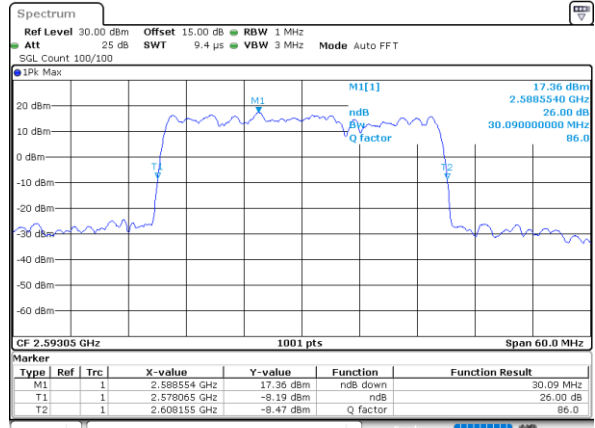

Lowest Channel / 15MHz+20MHz

Date: 15.FEB.2021 13:01:06

Middle Channel / 15MHz+15MHz

Date: 15.FEB.2021 11:00:04

Middle Channel / 15MHz+20MHz

Date: 15.FEB.2021 13:45:07

Highest Channel / 15MHz+15MHz

Date: 15.FEB.2021 12:04:05

Highest Channel / 15MHz+20MHz

Date: 15.FEB.2021 14:23:31

LTE Band 41C

QPSK

Lowest Channel / 20MHz+5MHz

Date: 14.FEB.2021 11:34:18

Lowest Channel / 20MHz+10MHz

Date: 15.FEB.2021 09:23:11

Middle Channel / 20MHz+5MHz

Date: 14.FEB.2021 12:43:47

Middle Channel / 20MHz+10MHz

Date: 15.FEB.2021 09:42:06

Highest Channel / 20MHz+5MHz

Date: 14.FEB.2021 12:54:20

Highest Channel / 20MHz+10MHz

Date: 15.FEB.2021 09:51:53