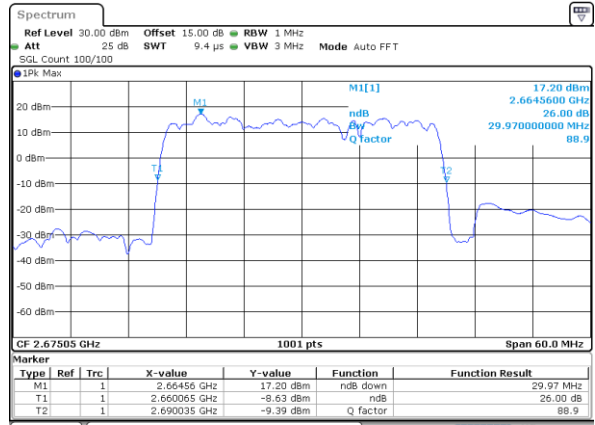

LTE Band 41C

16QAM

Lowest Channel / 20MHz+5MHz

Date: 14.FEB.2021 11:34:50

Lowest Channel / 20MHz+10MHz

Date: 15.FEB.2021 09:22:42

Middle Channel / 20MHz+5MHz

Date: 14.FEB.2021 12:44:11

Middle Channel / 20MHz+10MHz

Date: 15.FEB.2021 09:42:31

Highest Channel / 20MHz+5MHz

Date: 14.FEB.2021 12:50:58

Highest Channel / 20MHz+10MHz

Date: 15.FEB.2021 09:50:58

LTE Band 41C

16QAM

Lowest Channel / 20MHz+15MHz

Date: 15.FEB.2021 14:52:07

Lowest Channel / 20MHz+20MHz

Date: 15.FEB.2021 16:32:47

Middle Channel / 20MHz+15MHz

Date: 15.FEB.2021 15:12:11

Middle Channel / 20MHz+20MHz

Date: 15.FEB.2021 17:19:27

Highest Channel / 20MHz+15MHz

Date: 15.FEB.2021 15:37:27

Highest Channel / 20MHz+20MHz

Date: 15.FEB.2021 17:28:00

LTE Band 41C

64QAM

Lowest Channel / 5MHz+20MHz

Date: 14.FEB.2021 09:21:33