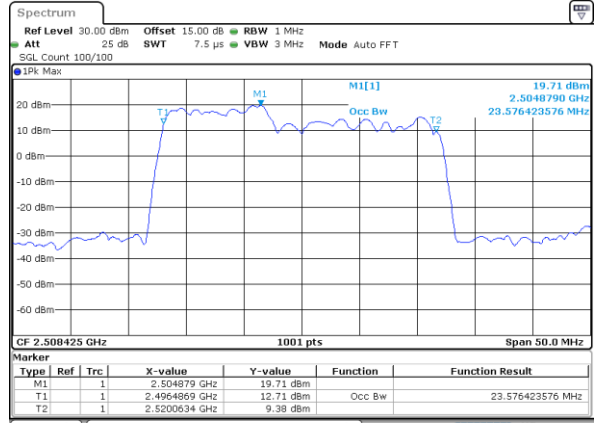

LTE Band 41C

QPSK

Lowest Channel / 5MHz+20MHz

Date: 14.FEB.2021 09:18:17

Lowest Channel / 10MHz+15MHz

Date: 14.FEB.2021 13:14:03

Middle Channel / 5MHz+20MHz

Date: 14.FEB.2021 10:24:34

Middle Channel / 10MHz+15MHz

Date: 14.FEB.2021 14:14:39

Highest Channel / 5MHz+20MHz

Date: 14.FEB.2021 10:58:44

Highest Channel / 10MHz+15MHz

Date: 14.FEB.2021 14:24:43