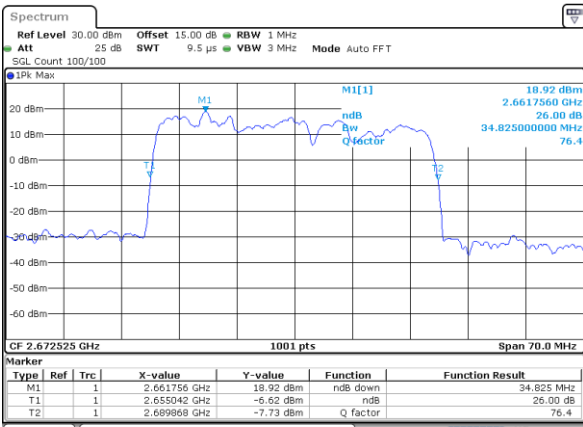

Highest Channel / 20MHz+5MHz

Date: 14.FEB.2021 12:50:02

Highest Channel / 20MHz+10MHz

Date: 15.FEB.2021 09:48:41

LTE Band 41C

64QAM

Lowest Channel / 20MHz+15MHz

Date: 15.FEB.2021 15:00:12

Lowest Channel / 20MHz+20MHz

Date: 15.FEB.2021 15:42:00

Middle Channel / 20MHz+15MHz

Date: 15.FEB.2021 15:06:02

Middle Channel / 20MHz+20MHz

Date: 15.FEB.2021 17:21:07

Highest Channel / 20MHz+15MHz

Date: 15.FEB.2021 15:39:46

Highest Channel / 20MHz+20MHz

Date: 15.FEB.2021 17:26:56

Occupied Bandwidth

Mode	LTE Band 41C : 99%OBW(MHz)				
QPSK					
BW	5MHz+20MHz	10MHz+15MHz	10MHz+20MHz	15MHz+10MHz	15MHz+15MHz
Lowest CH	23.28	23.58	27.75	23.18	28.71
Middle CH	23.28	23.53	27.93	22.98	28.59
Highest CH	23.18	23.33	27.75	23.48	28.47
BW	15MHz+20MHz	20MHz+5MHz	20MHz+10MHz	20MHz+15MHz	20MHz+20MHz
Lowest CH	32.66	23.38	27.99	32.87	37.64
Middle CH	32.73	23.28	28.11	32.73	37.80
Highest CH	32.59	23.28	27.99	32.73	37.64