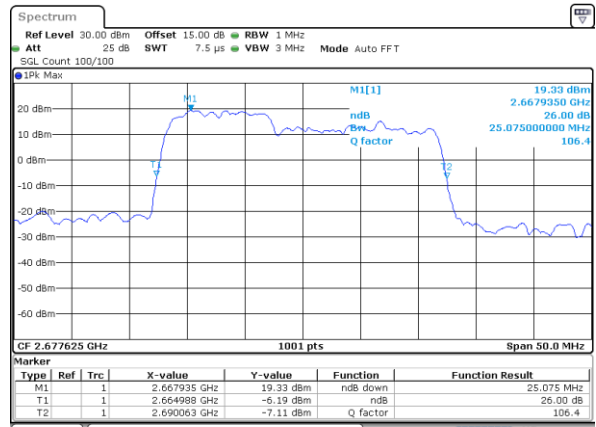

LTE Band 41C

QPSK

Lowest Channel / 5MHz+20MHz

Date: 14.FEB.2021 09:20:10

Lowest Channel / 10MHz+15MHz

Date: 14.FEB.2021 13:14:10

Middle Channel / 5MHz+20MHz

Date: 14.FEB.2021 10:24:54

Middle Channel / 10MHz+15MHz

Date: 14.FEB.2021 14:14:48

Highest Channel / 5MHz+20MHz

Date: 14.FEB.2021 10:58:52

Highest Channel / 10MHz+15MHz

Date: 14.FEB.2021 14:24:53

LTE Band 41C

QPSK

Lowest Channel / 10MHz+20MHz

Date: 14.FEB.2021 17:20:41

Lowest Channel / 15MHz+10MHz

Date: 14.FEB.2021 15:26:17

Middle Channel / 10MHz+20MHz

Date: 14.FEB.2021 18:27:34

Middle Channel / 15MHz+10MHz

Date: 14.FEB.2021 16:47:02

Highest Channel / 10MHz+20MHz

Date: 14.FEB.2021 18:28:54

Highest Channel / 15MHz+10MHz

Date: 14.FEB.2021 17:02:30

LTE Band 41C

QPSK

Lowest Channel / 15MHz+15MHz

Date: 15.FEB.2021 10:36:47