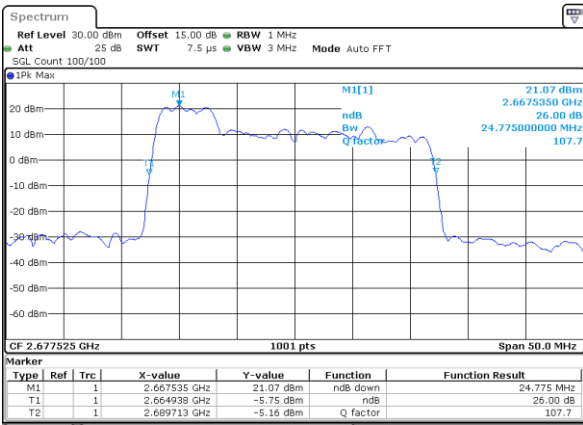

Middle Channel / 20MHz+20MHz

Date: 15.FEB.2021 17:15:39

Highest Channel / 20MHz+15MHz

Date: 15.FEB.2021 15:36:28

Highest Channel / 20MHz+20MHz

Date: 15.FEB.2021 17:31:22

LTE Band 41C

16QAM

Lowest Channel / 5MHz+20MHz

Date: 14.FEB.2021 09:19:46

Lowest Channel / 10MHz+15MHz

Date: 14.FEB.2021 13:14:54

Middle Channel / 5MHz+20MHz

Date: 14.FEB.2021 09:27:09

Middle Channel / 10MHz+15MHz

Date: 14.FEB.2021 14:15:18

Highest Channel / 5MHz+20MHz

Date: 14.FEB.2021 10:59:25

Highest Channel / 10MHz+15MHz

Date: 14.FEB.2021 14:25:32

LTE Band 41C

16QAM

Lowest Channel / 10MHz+20MHz

Date: 14.FEB.2021 17:29:49