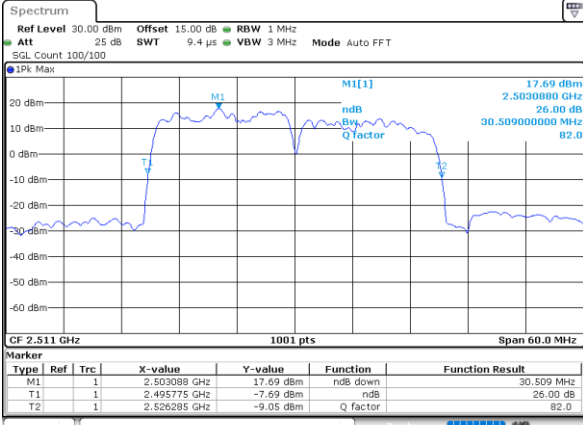

Highest Channel / 10MHz+15MHz

Date: 14.FEB.2021 14:19:50

LTE Band 41C

64QAM

Lowest Channel / 10MHz+20MHz

Date: 14.FEB.2021 17:30:17

Lowest Channel / 15MHz+10MHz

Date: 14.FEB.2021 15:35:39

Middle Channel / 10MHz+20MHz

Date: 14.FEB.2021 18:05:59

Middle Channel / 15MHz+10MHz

Date: 14.FEB.2021 16:28:01

Highest Channel / 10MHz+20MHz

Date: 14.FEB.2021 18:32:02

Highest Channel / 15MHz+10MHz

Date: 14.FEB.2021 17:07:43

LTE Band 41C

64QAM

Lowest Channel / 15MHz+15MHz

Date: 15.FEB.2021 10:42:46

Lowest Channel / 15MHz+20MHz

Date: 15.FEB.2021 12:28:51

Middle Channel / 15MHz+15MHz

Date: 15.FEB.2021 10:44:13

Middle Channel / 15MHz+20MHz

Date: 15.FEB.2021 13:50:41

Highest Channel / 15MHz+15MHz

Date: 15.FEB.2021 12:11:03

Highest Channel / 15MHz+20MHz

Date: 15.FEB.2021 13:52:41

LTE Band 41C

64QAM