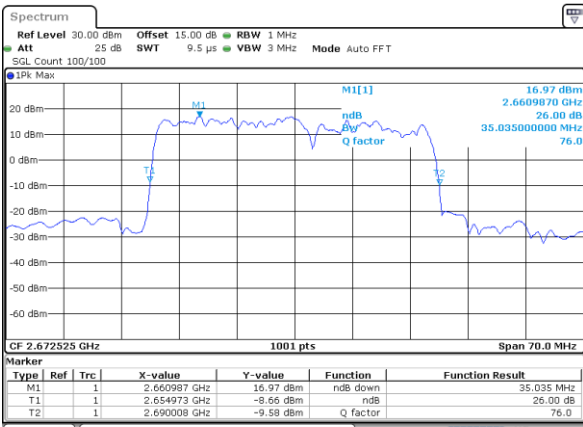

Highest Channel / 15MHz+20MHz

Date: 15.FEB.2021 14:23:31

LTE Band 41C

QPSK

Lowest Channel / 20MHz+5MHz

Date: 14.FEB.2021 11:34:18

Lowest Channel / 20MHz+10MHz

Date: 15.FEB.2021 09:23:11

Middle Channel / 20MHz+5MHz

Date: 14.FEB.2021 12:43:47

Middle Channel / 20MHz+10MHz

Date: 15.FEB.2021 09:42:06

Highest Channel / 20MHz+5MHz

Date: 14.FEB.2021 12:54:20

Highest Channel / 20MHz+10MHz

Date: 15.FEB.2021 09:51:53

LTE Band 41C

QPSK

Lowest Channel / 20MHz+15MHz

Date: 15.FEB.2021 14:51:47

Lowest Channel / 20MHz+20MHz

Date: 15.FEB.2021 16:34:56

Middle Channel / 20MHz+15MHz

Date: 15.FEB.2021 15:13:05

Middle Channel / 20MHz+20MHz

Date: 15.FEB.2021 17:15:39

Highest Channel / 20MHz+15MHz

Date: 15.FEB.2021 15:36:28

Highest Channel / 20MHz+20MHz

Date: 15.FEB.2021 17:31:22

LTE Band 41C

16QAM