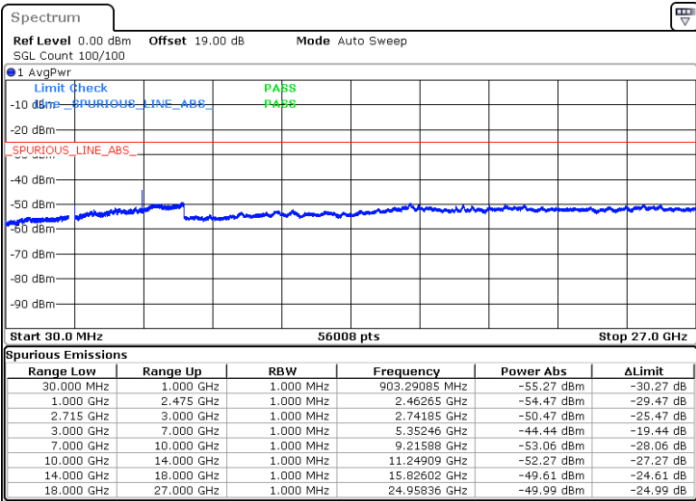

Middle Channel / 64QAM

Date: 12.FEB.2021 07:54:19

Highest Channel / 64QAM

Date: 12.FEB.2021 07:55:13

LTE Band 41 / 10MHz

Lowest Channel / 64QAM

Middle Channel / 64QAM

Date: 12.FEB.2021 08:01:30

Date: 12.FEB.2021 08:02:24

Highest Channel / 64QAM

Date: 12.FEB.2021 08:03:18

LTE Band 41 / 15MHz

Lowest Channel / 64QAM

Middle Channel / 64QAM

Date: 12.FEB.2021 08:15:32

Date: 12.FEB.2021 08:16:26

Highest Channel / 64QAM

Date: 12.FEB.2021 08:17:20

LTE Band 41 / 20MHz

Lowest Channel / 64QAM

Middle Channel / 64QAM

Date: 12.FEB.2021 08:18:13

Date: 12.FEB.2021 08:19:43

Highest Channel / 64QAM