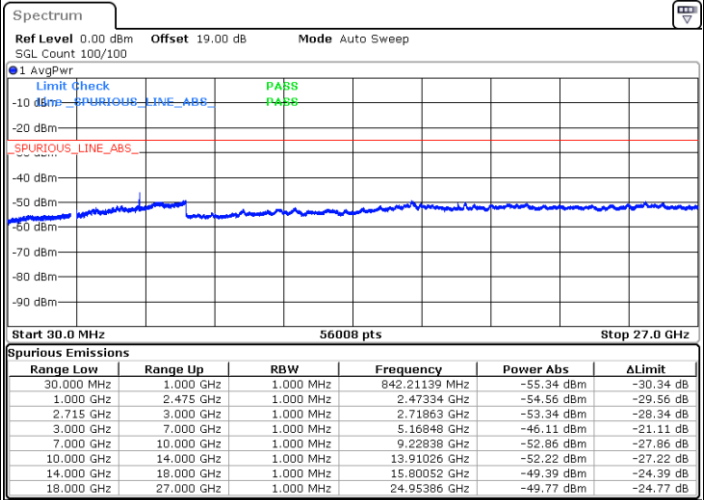

Date: 12.FEB.2021 08:02:24

Highest Channel / 64QAM

Date: 12.FEB.2021 08:03:18

LTE Band 41 / 15MHz

Lowest Channel / 64QAM

Middle Channel / 64QAM

Date: 12.FEB.2021 08:15:32

Date: 12.FEB.2021 08:16:26

Highest Channel / 64QAM

Date: 12.FEB.2021 08:17:20

LTE Band 41 / 20MHz

Lowest Channel / 64QAM

Middle Channel / 64QAM

Date: 12.FEB.2021 08:18:13

Date: 12.FEB.2021 08:19:43

Highest Channel / 64QAM

Date: 12.FEB.2021 08:20:37

Frequency Stability

Test Conditions		LTE Band 41 (QPSK) / Middle Channel	Limit
Temperature (°C)	Voltage (Volt)	BW 10MHz	Note 2.
		Deviation (ppm)	Result
50	Normal Voltage	0.0008	PASS
40	Normal Voltage	0.0005	
30	Normal Voltage	0.0008	
20(Ref.)	Normal Voltage	0.0000	
10	Normal Voltage	0.0002	
0	Normal Voltage	0.0003	
-10	Normal Voltage	0.0013	
-20	Normal Voltage	0.0007	
-30	Normal Voltage	0.0003	
20	Maximum Voltage	0.0000	
20	Normal Voltage	0.0000	
20	Battery End Point	0.0008	

Note:

1. Normal Voltage =3.87 V. ; Battery End Point (BEP) =3.4 V. ; Maximum Voltage =4.45 V.
2. Note: The frequency fundamental emissions stay within the authorized frequency block.

LTE Band 41C

26dB Bandwidth