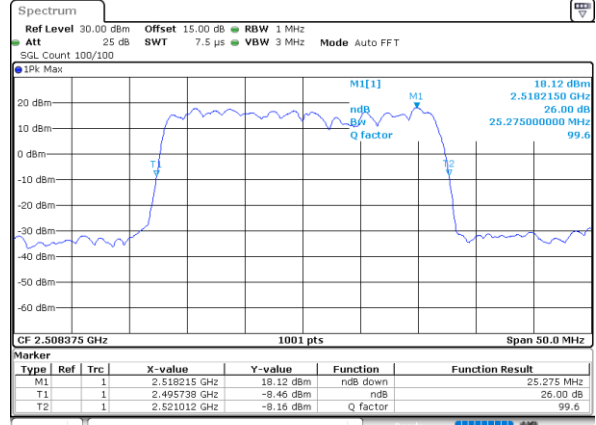

LTE Band 41C

QPSK

Lowest Channel / 5MHz+20MHz

Date: 14.FEB.2021 09:20:10

Lowest Channel / 10MHz+15MHz

Date: 14.FEB.2021 13:14:10

Middle Channel / 5MHz+20MHz

Date: 14.FEB.2021 10:24:54

Middle Channel / 10MHz+15MHz

Date: 14.FEB.2021 14:14:48

Highest Channel / 5MHz+20MHz

Date: 14.FEB.2021 10:58:52

Highest Channel / 10MHz+15MHz

Date: 14.FEB.2021 14:24:53

LTE Band 41C

QPSK

Lowest Channel / 10MHz+20MHz

Date: 14.FEB.2021 17:20:41

Lowest Channel / 15MHz+10MHz

Date: 14.FEB.2021 15:26:17

Middle Channel / 10MHz+20MHz

Date: 14.FEB.2021 18:27:34

Middle Channel / 15MHz+10MHz

Date: 14.FEB.2021 16:47:02

Highest Channel / 10MHz+20MHz

Date: 14.FEB.2021 18:28:54

Highest Channel / 15MHz+10MHz

Date: 14.FEB.2021 17:02:30

LTE Band 41C

QPSK

Lowest Channel / 15MHz+15MHz

Date: 15.FEB.2021 10:36:47