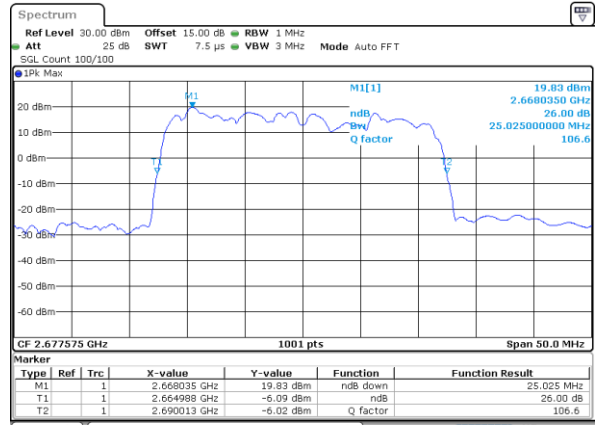

Middle Channel / 10MHz+15MHz

Date: 14.FEB.2021 14:14:48

Highest Channel / 5MHz+20MHz

Date: 14.FEB.2021 10:58:52

Highest Channel / 10MHz+15MHz

Date: 14.FEB.2021 14:24:53

LTE Band 41C

QPSK

Lowest Channel / 10MHz+20MHz

Date: 14.FEB.2021 17:20:41

Lowest Channel / 15MHz+10MHz

Date: 14.FEB.2021 15:26:17

Middle Channel / 10MHz+20MHz

Date: 14.FEB.2021 18:27:34

Middle Channel / 15MHz+10MHz

Date: 14.FEB.2021 16:47:02

Highest Channel / 10MHz+20MHz

Date: 14.FEB.2021 18:28:54

Highest Channel / 15MHz+10MHz

Date: 14.FEB.2021 17:02:30

LTE Band 41C

QPSK

Lowest Channel / 15MHz+15MHz

Date: 15.FEB.2021 10:36:47

Lowest Channel / 15MHz+20MHz

Date: 15.FEB.2021 13:01:06

Middle Channel / 15MHz+15MHz

Date: 15.FEB.2021 11:00:04

Middle Channel / 15MHz+20MHz

Date: 15.FEB.2021 13:45:07

Highest Channel / 15MHz+15MHz

Date: 15.FEB.2021 12:04:05