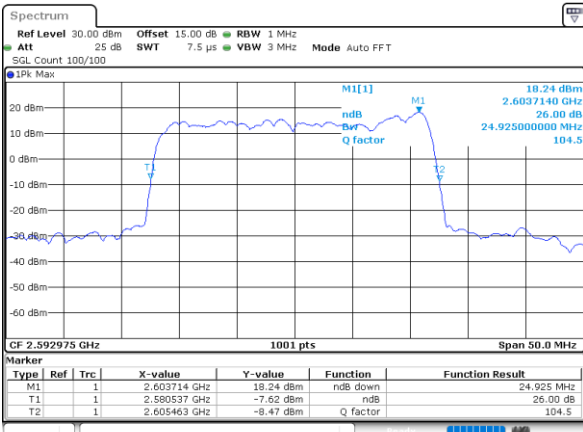

Middle Channel / 15MHz+20MHz

Date: 15.FEB.2021 13:50:41

Highest Channel / 15MHz+15MHz

Date: 15.FEB.2021 12:11:03

Highest Channel / 15MHz+20MHz

Date: 15.FEB.2021 13:52:41

LTE Band 41C

64QAM

Lowest Channel / 20MHz+5MHz

Date: 14.FEB.2021 11:37:33

Lowest Channel / 20MHz+10MHz

Date: 15.FEB.2021 09:19:48

Middle Channel / 20MHz+5MHz

Date: 14.FEB.2021 12:47:20

Middle Channel / 20MHz+10MHz

Date: 15.FEB.2021 09:45:27

Highest Channel / 20MHz+5MHz

Date: 14.FEB.2021 12:50:02

Highest Channel / 20MHz+10MHz

Date: 15.FEB.2021 09:48:41

LTE Band 41C

64QAM

Lowest Channel / 20MHz+15MHz

Date: 15.FEB.2021 15:00:12