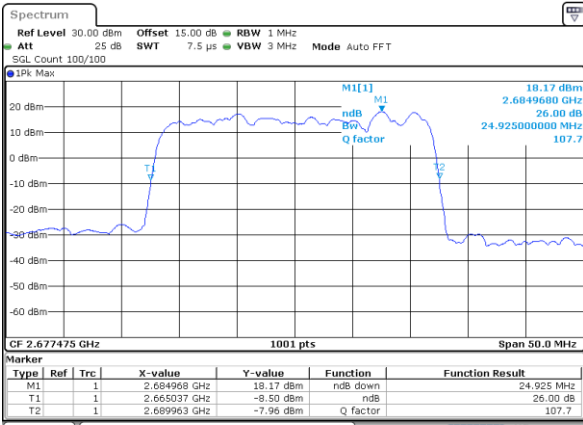

Middle Channel / 15MHz+15MHz

Date: 15.FEB.2021 10:59:37

Middle Channel / 15MHz+20MHz

Date: 15.FEB.2021 13:45:40

Highest Channel / 15MHz+15MHz

Date: 15.FEB.2021 12:05:20

Highest Channel / 15MHz+20MHz

Date: 15.FEB.2021 14:22:53

LTE Band 41C

16QAM

Lowest Channel / 20MHz+5MHz

Date: 14.FEB.2021 11:34:50

Lowest Channel / 20MHz+10MHz

Date: 15.FEB.2021 09:22:42

Middle Channel / 20MHz+5MHz

Date: 14.FEB.2021 12:44:11

Middle Channel / 20MHz+10MHz

Date: 15.FEB.2021 09:42:31

Highest Channel / 20MHz+5MHz

Date: 14.FEB.2021 12:50:58

Highest Channel / 20MHz+10MHz

Date: 15.FEB.2021 09:50:58

LTE Band 41C

16QAM

Lowest Channel / 20MHz+15MHz

Date: 15.FEB.2021 14:52:07

Lowest Channel / 20MHz+20MHz

Date: 15.FEB.2021 16:32:47

Middle Channel / 20MHz+15MHz

Date: 15.FEB.2021 15:12:11

Middle Channel / 20MHz+20MHz

Date: 15.FEB.2021 17:19:27