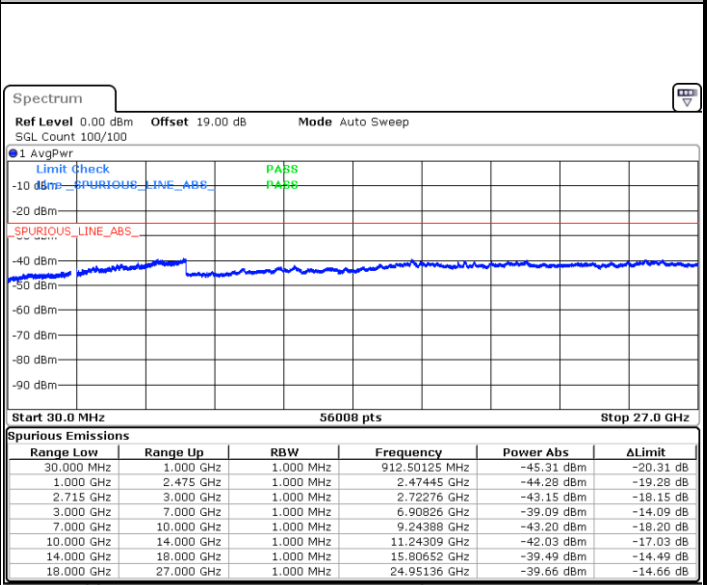

LTE Band 41 / 10MHz

Middle Channel / QPSK

Date: 12.FEB.2021 08:05:59

Middle Channel / 16QAM

Date: 12.FEB.2021 08:06:53

Highest Channel / QPSK

Date: 12.FEB.2021 08:07:47

Highest Channel / 16QAM

Date: 12.FEB.2021 08:08:41

LTE Band 41 / 15MHz

Lowest Channel / QPSK

Lowest Channel / 16QAM

Date: 12.FEB.2021 08:09:35

Date: 12.FEB.2021 08:10:29

Middle Channel / QPSK

Middle Channel / 16QAM

Date: 12.FEB.2021 08:11:22

Date: 12.FEB.2021 08:12:50

LTE Band 41 / 15MHz

Highest Channel / QPSK

Date: 12.FEB.2021 08:13:44

Highest Channel / 16QAM

Date: 12.FEB.2021 08:14:38

LTE Band 41 / 20MHz