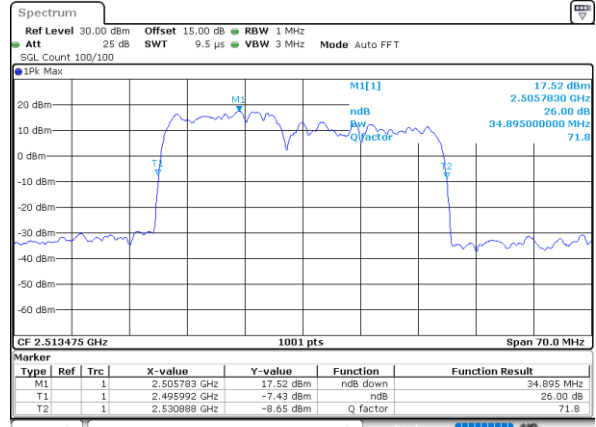

Highest Channel / 5MHz+20MHz

Date: 14.FEB.2021 10:59:25

Highest Channel / 10MHz+15MHz

Date: 14.FEB.2021 14:25:32

LTE Band 41C

16QAM

Lowest Channel / 10MHz+20MHz

Date: 14.FEB.2021 17:29:49

Lowest Channel / 15MHz+10MHz

Date: 14.FEB.2021 15:28:12

Middle Channel / 10MHz+20MHz

Date: 14.FEB.2021 18:06:29

Middle Channel / 15MHz+10MHz

Date: 14.FEB.2021 16:28:28

Highest Channel / 10MHz+20MHz

Date: 14.FEB.2021 18:31:33

Highest Channel / 15MHz+10MHz

Date: 14.FEB.2021 17:08:57

LTE Band 41C

16QAM

Lowest Channel / 15MHz+15MHz

Date: 15.FEB.2021 10:37:34

Lowest Channel / 15MHz+20MHz

Date: 15.FEB.2021 13:00:24

Middle Channel / 15MHz+15MHz

Date: 15.FEB.2021 10:59:37

Middle Channel / 15MHz+20MHz

Date: 15.FEB.2021 13:45:40

Highest Channel / 15MHz+15MHz

Date: 15.FEB.2021 12:05:20

Highest Channel / 15MHz+20MHz

Date: 15.FEB.2021 14:22:53