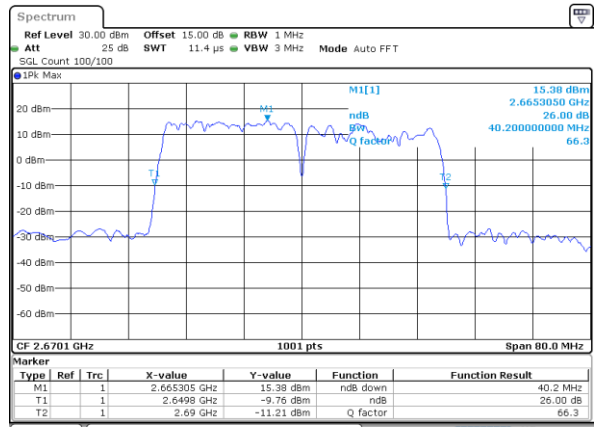

Highest Channel / 20MHz+5MHz

Date: 14.FEB.2021 12:50:02

Highest Channel / 20MHz+10MHz

Date: 15.FEB.2021 09:48:41

LTE Band 41C

64QAM

Lowest Channel / 20MHz+15MHz

Date: 15.FEB.2021 15:00:12

Lowest Channel / 20MHz+20MHz

Date: 15.FEB.2021 15:42:00

Middle Channel / 20MHz+15MHz

Date: 15.FEB.2021 15:06:02

Middle Channel / 20MHz+20MHz

Date: 15.FEB.2021 17:21:07

Highest Channel / 20MHz+15MHz

Date: 15.FEB.2021 15:39:46

Highest Channel / 20MHz+20MHz

Date: 15.FEB.2021 17:26:56

Occupied Bandwidth

Mode	LTE Band 41C : 99%OBW(MHz)				
QPSK					
BW	5MHz+20MHz	10MHz+15MHz	10MHz+20MHz	15MHz+10MHz	15MHz+15MHz
Lowest CH	23.28	23.58	27.75	23.18	28.71
Middle CH	23.28	23.53	27.93	22.98	28.59
Highest CH	23.18	23.33	27.75	23.48	28.47
BW	15MHz+20MHz	20MHz+5MHz	20MHz+10MHz	20MHz+15MHz	20MHz+20MHz
Lowest CH	32.66	23.38	27.99	32.87	37.64
Middle CH	32.73	23.28	28.11	32.73	37.80
Highest CH	32.59	23.28	27.99	32.73	37.64