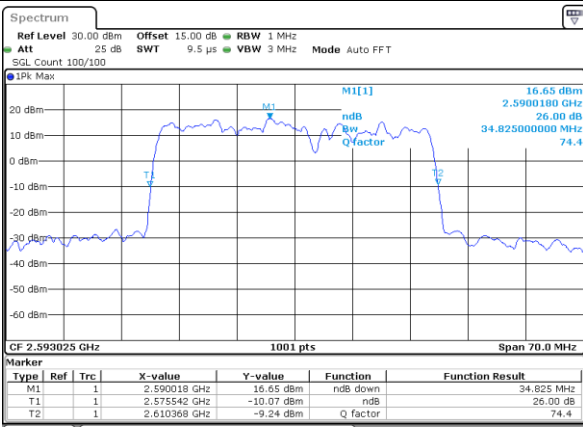

Lowest Channel / 20MHz+5MHz

Date: 14.FEB.2021 11:37:33

Lowest Channel / 20MHz+10MHz

Date: 15.FEB.2021 09:19:48

Middle Channel / 20MHz+5MHz

Date: 14.FEB.2021 12:47:20

Middle Channel / 20MHz+10MHz

Date: 15.FEB.2021 09:45:27

Highest Channel / 20MHz+5MHz

Date: 14.FEB.2021 12:50:02

Highest Channel / 20MHz+10MHz

Date: 15.FEB.2021 09:48:41

LTE Band 41C

64QAM

Lowest Channel / 20MHz+15MHz

Date: 15.FEB.2021 15:00:12

Lowest Channel / 20MHz+20MHz

Date: 15.FEB.2021 15:42:00

Middle Channel / 20MHz+15MHz

Date: 15.FEB.2021 15:06:02

Middle Channel / 20MHz+20MHz

Date: 15.FEB.2021 17:21:07

Highest Channel / 20MHz+15MHz

Date: 15.FEB.2021 15:39:46