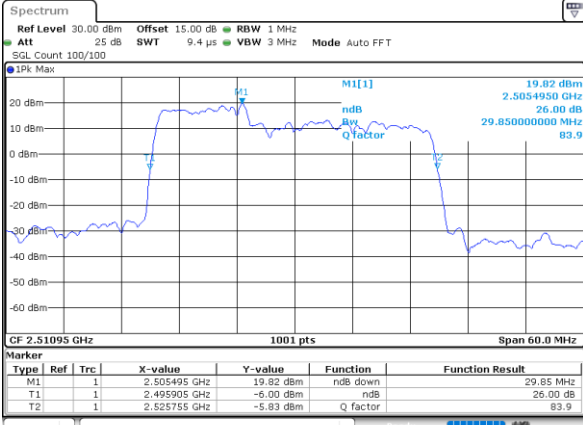

LTE Band 41C

QPSK

Lowest Channel / 5MHz+20MHz

Date: 14.FEB.2021 09:20:10

Lowest Channel / 10MHz+15MHz

Date: 14.FEB.2021 13:14:10

Middle Channel / 5MHz+20MHz

Date: 14.FEB.2021 10:24:54

Middle Channel / 10MHz+15MHz

Date: 14.FEB.2021 14:14:48

Highest Channel / 5MHz+20MHz

Date: 14.FEB.2021 10:58:52

Highest Channel / 10MHz+15MHz

Date: 14.FEB.2021 14:24:53

LTE Band 41C

QPSK

Lowest Channel / 10MHz+20MHz

Date: 14.FEB.2021 17:20:41

Lowest Channel / 15MHz+10MHz

Date: 14.FEB.2021 15:26:17

Middle Channel / 10MHz+20MHz

Date: 14.FEB.2021 18:27:34

Middle Channel / 15MHz+10MHz

Date: 14.FEB.2021 16:47:02

Highest Channel / 10MHz+20MHz

Date: 14.FEB.2021 18:28:54

Highest Channel / 15MHz+10MHz

Date: 14.FEB.2021 17:02:30

LTE Band 41C

QPSK

Lowest Channel / 15MHz+15MHz

Date: 15.FEB.2021 10:36:47