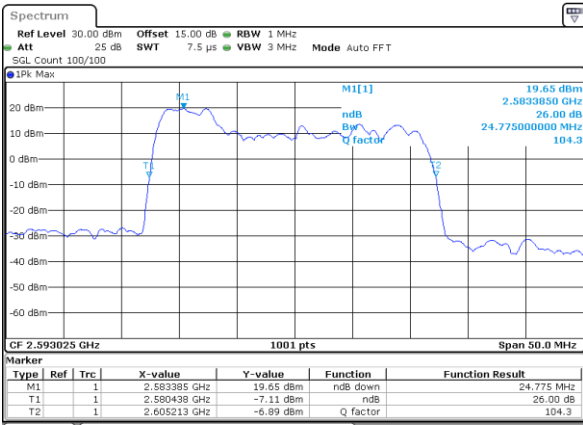

Lowest Channel / 20MHz+15MHz

Date: 15.FEB.2021 14:52:07

Lowest Channel / 20MHz+20MHz

Date: 15.FEB.2021 16:32:47

Middle Channel / 20MHz+15MHz

Date: 15.FEB.2021 15:12:11

Middle Channel / 20MHz+20MHz

Date: 15.FEB.2021 17:19:27

Highest Channel / 20MHz+15MHz

Date: 15.FEB.2021 15:37:27

Highest Channel / 20MHz+20MHz

Date: 15.FEB.2021 17:28:00

LTE Band 41C

64QAM

Lowest Channel / 5MHz+20MHz

Date: 14.FEB.2021 09:21:33

Lowest Channel / 10MHz+15MHz

Date: 14.FEB.2021 13:17:50

Middle Channel / 5MHz+20MHz

Date: 14.FEB.2021 09:25:49

Middle Channel / 10MHz+15MHz

Date: 14.FEB.2021 14:17:58

Highest Channel / 5MHz+20MHz

Date: 14.FEB.2021 11:05:53

Highest Channel / 10MHz+15MHz

Date: 14.FEB.2021 14:19:50

LTE Band 41C

64QAM

Lowest Channel / 10MHz+20MHz

Date: 14.FEB.2021 17:30:17

Lowest Channel / 15MHz+10MHz

Date: 14.FEB.2021 15:35:39