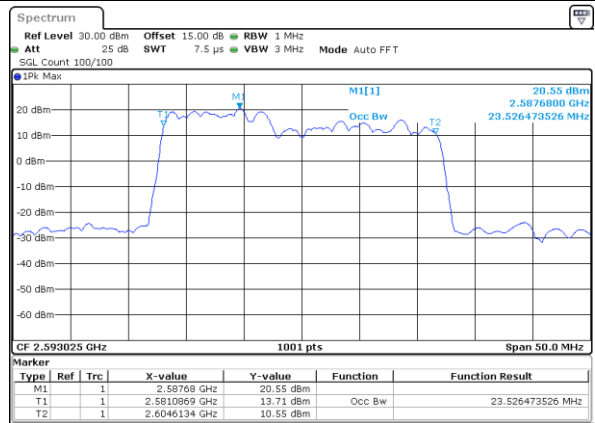

LTE Band 41C

QPSK

Lowest Channel / 5MHz+20MHz

Date: 14.FEB.2021 09:18:17

Lowest Channel / 10MHz+15MHz

Date: 14.FEB.2021 13:14:03

Middle Channel / 5MHz+20MHz

Date: 14.FEB.2021 10:24:34

Middle Channel / 10MHz+15MHz

Date: 14.FEB.2021 14:14:39

Highest Channel / 5MHz+20MHz

Date: 14.FEB.2021 10:58:44

Highest Channel / 10MHz+15MHz

Date: 14.FEB.2021 14:24:43