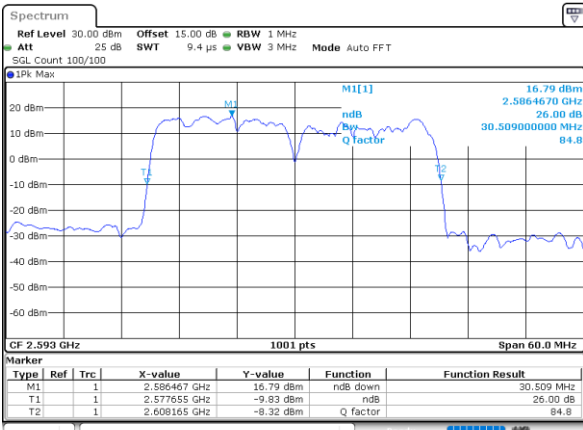

Lowest Channel / 15MHz+10MHz

Date: 14.FEB.2021 15:28:12

Middle Channel / 10MHz+20MHz

Date: 14.FEB.2021 18:06:29

Middle Channel / 15MHz+10MHz

Date: 14.FEB.2021 16:28:28

Highest Channel / 10MHz+20MHz

Date: 14.FEB.2021 18:31:33

Highest Channel / 15MHz+10MHz

Date: 14.FEB.2021 17:08:57

LTE Band 41C

16QAM

Lowest Channel / 15MHz+15MHz

Date: 15.FEB.2021 10:37:34

Lowest Channel / 15MHz+20MHz

Date: 15.FEB.2021 13:00:24

Middle Channel / 15MHz+15MHz

Date: 15.FEB.2021 10:59:37

Middle Channel / 15MHz+20MHz

Date: 15.FEB.2021 13:45:40

Highest Channel / 15MHz+15MHz

Date: 15.FEB.2021 12:05:20

Highest Channel / 15MHz+20MHz

Date: 15.FEB.2021 14:22:53