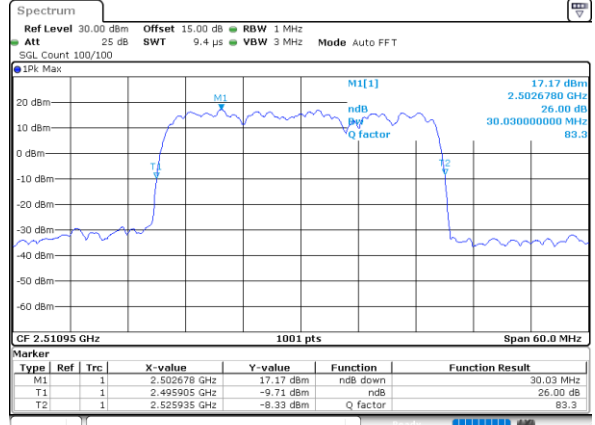

Lowest Channel / 15MHz+20MHz

Date: 15.FEB.2021 13:01:06

Middle Channel / 15MHz+15MHz

Date: 15.FEB.2021 11:00:04

Middle Channel / 15MHz+20MHz

Date: 15.FEB.2021 13:45:07

Highest Channel / 15MHz+15MHz

Date: 15.FEB.2021 12:04:05

Highest Channel / 15MHz+20MHz

Date: 15.FEB.2021 14:23:31

LTE Band 41C

QPSK

Lowest Channel / 20MHz+5MHz

Date: 14.FEB.2021 11:34:18

Lowest Channel / 20MHz+10MHz

Date: 15.FEB.2021 09:23:11

Middle Channel / 20MHz+5MHz

Date: 14.FEB.2021 12:43:47

Middle Channel / 20MHz+10MHz

Date: 15.FEB.2021 09:42:06

Highest Channel / 20MHz+5MHz

Date: 14.FEB.2021 12:54:20

Highest Channel / 20MHz+10MHz

Date: 15.FEB.2021 09:51:53