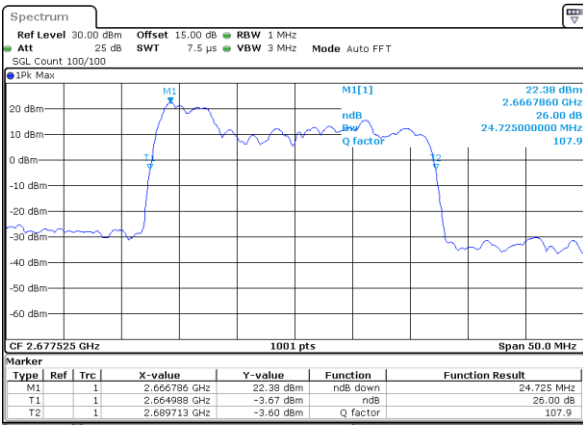

Highest Channel / 20MHz+15MHz

Date: 15.FEB.2021 15:37:27

Highest Channel / 20MHz+20MHz

Date: 15.FEB.2021 17:28:00

LTE Band 41C

64QAM

Lowest Channel / 5MHz+20MHz

Date: 14.FEB.2021 09:21:33

Lowest Channel / 10MHz+15MHz

Date: 14.FEB.2021 13:17:50

Middle Channel / 5MHz+20MHz

Date: 14.FEB.2021 09:25:49

Middle Channel / 10MHz+15MHz

Date: 14.FEB.2021 14:17:58

Highest Channel / 5MHz+20MHz

Date: 14.FEB.2021 11:05:53

Highest Channel / 10MHz+15MHz

Date: 14.FEB.2021 14:19:50

LTE Band 41C

64QAM

Lowest Channel / 10MHz+20MHz

Date: 14.FEB.2021 17:30:17

Lowest Channel / 15MHz+10MHz

Date: 14.FEB.2021 15:35:39