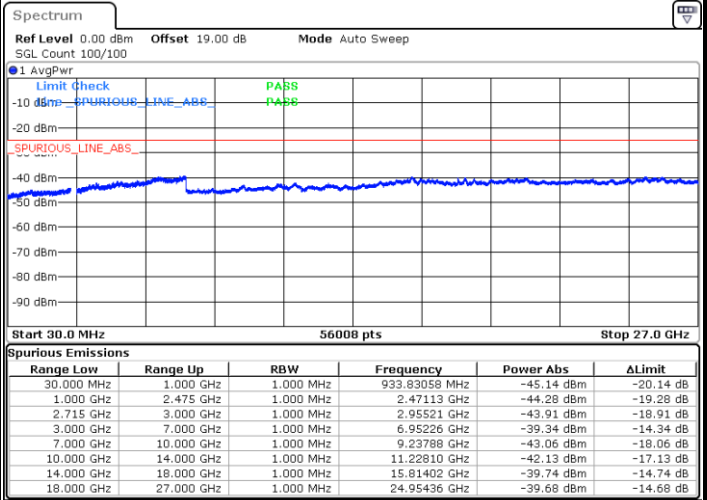

Date: 12.FEB.2021 08:24:13

Highest Channel / QPSK

Date: 12.FEB.2021 08:25:06

Highest Channel / 16QAM

Date: 12.FEB.2021 08:27:19

LTE Band 41 / 5MHz

Lowest Channel / 64QAM

Date: 12.FEB.2021 07:53:02

Middle Channel / 64QAM

Date: 12.FEB.2021 07:54:19

Highest Channel / 64QAM

Date: 12.FEB.2021 07:55:13

LTE Band 41 / 10MHz

Lowest Channel / 64QAM

Middle Channel / 64QAM

Date: 12.FEB.2021 08:01:30

Date: 12.FEB.2021 08:02:24

Highest Channel / 64QAM

Date: 12.FEB.2021 08:03:18

LTE Band 41 / 15MHz

Lowest Channel / 64QAM

Middle Channel / 64QAM

Date: 12.FEB.2021 08:15:32

Date: 12.FEB.2021 08:16:26

Highest Channel / 64QAM

Date: 12.FEB.2021 08:17:20

LTE Band 41 / 20MHz

Lowest Channel / 64QAM

Middle Channel / 64QAM

Date: 12.FEB.2021 08:18:13

Date: 12.FEB.2021 08:19:43

Highest Channel / 64QAM