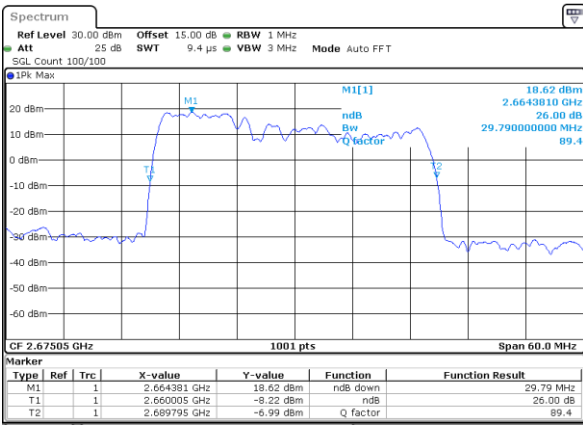

Highest Channel / 10MHz+15MHz

Date: 14.FEB.2021 14:19:50

LTE Band 41C

64QAM

Lowest Channel / 10MHz+20MHz

Date: 14.FEB.2021 17:30:17

Lowest Channel / 15MHz+10MHz

Date: 14.FEB.2021 15:35:39

Middle Channel / 10MHz+20MHz

Date: 14.FEB.2021 18:05:59

Middle Channel / 15MHz+10MHz

Date: 14.FEB.2021 16:28:01

Highest Channel / 10MHz+20MHz

Date: 14.FEB.2021 18:32:02

Highest Channel / 15MHz+10MHz

Date: 14.FEB.2021 17:07:43

LTE Band 41C

64QAM

Lowest Channel / 15MHz+15MHz

Date: 15.FEB.2021 10:42:46

Lowest Channel / 15MHz+20MHz

Date: 15.FEB.2021 12:28:51

Middle Channel / 15MHz+15MHz

Date: 15.FEB.2021 10:44:13

Middle Channel / 15MHz+20MHz

Date: 15.FEB.2021 13:50:41

Highest Channel / 15MHz+15MHz

Date: 15.FEB.2021 12:11:03

Highest Channel / 15MHz+20MHz

Date: 15.FEB.2021 13:52:41

LTE Band 41C

64QAM