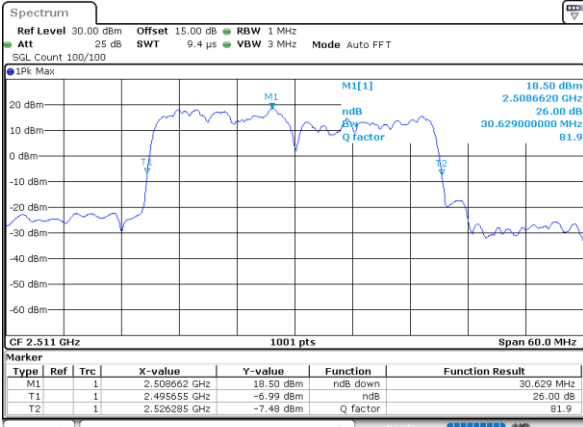

Lowest Channel / 10MHz+20MHz

Date: 14.FEB.2021 17:20:41

Lowest Channel / 15MHz+10MHz

Date: 14.FEB.2021 15:26:17

Middle Channel / 10MHz+20MHz

Date: 14.FEB.2021 18:27:34

Middle Channel / 15MHz+10MHz

Date: 14.FEB.2021 16:47:02

Highest Channel / 10MHz+20MHz

Date: 14.FEB.2021 18:28:54

Highest Channel / 15MHz+10MHz

Date: 14.FEB.2021 17:02:30

LTE Band 41C

QPSK

Lowest Channel / 15MHz+15MHz

Date: 15.FEB.2021 10:36:47

Lowest Channel / 15MHz+20MHz

Date: 15.FEB.2021 13:01:06

Middle Channel / 15MHz+15MHz

Date: 15.FEB.2021 11:00:04

Middle Channel / 15MHz+20MHz

Date: 15.FEB.2021 13:45:07

Highest Channel / 15MHz+15MHz

Date: 15.FEB.2021 12:04:05