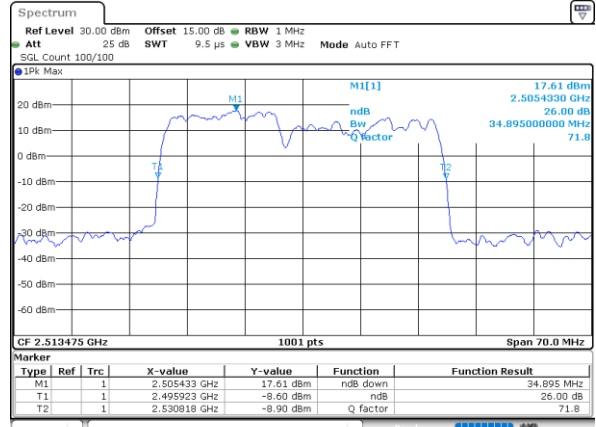

Lowest Channel / 10MHz+20MHz

Date: 14.FEB.2021 17:20:41

Lowest Channel / 15MHz+10MHz

Date: 14.FEB.2021 15:26:17

Middle Channel / 10MHz+20MHz

Date: 14.FEB.2021 18:27:34

Middle Channel / 15MHz+10MHz

Date: 14.FEB.2021 16:47:02

Highest Channel / 10MHz+20MHz

Date: 14.FEB.2021 18:28:54

Highest Channel / 15MHz+10MHz

Date: 14.FEB.2021 17:02:30

LTE Band 41C

QPSK

Lowest Channel / 15MHz+15MHz

Date: 15.FEB.2021 10:36:47

Lowest Channel / 15MHz+20MHz

Date: 15.FEB.2021 13:01:06

Middle Channel / 15MHz+15MHz

Date: 15.FEB.2021 11:00:04

Middle Channel / 15MHz+20MHz

Date: 15.FEB.2021 13:45:07

Highest Channel / 15MHz+15MHz

Date: 15.FEB.2021 12:04:05

Highest Channel / 15MHz+20MHz

Date: 15.FEB.2021 14:23:31

LTE Band 41C

QPSK

Lowest Channel / 20MHz+5MHz

Date: 14.FEB.2021 11:34:18

Lowest Channel / 20MHz+10MHz

Date: 15.FEB.2021 09:23:11