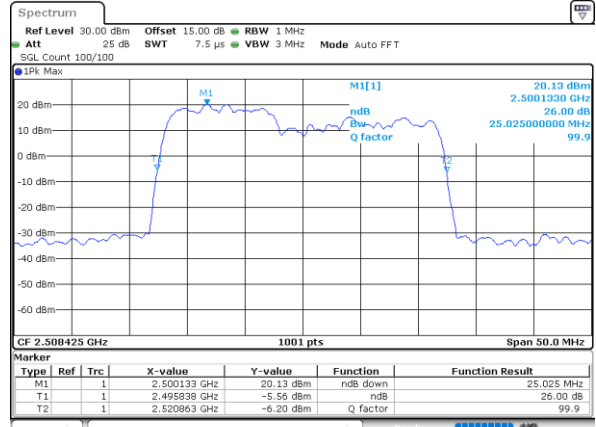

Mode	LTE Band 41C : 26dB BW(MHz)				
64QAM					
BW	5MHz+20MHz	10MHz+15MHz	10MHz+20MHz	15MHz+10MHz	15MHz+15MHz
Lowest CH	24.78	25.03	29.91	25.18	30.51
Middle CH	24.78	25.03	29.85	25.28	30.57
Highest CH	24.73	25.13	29.79	25.28	30.69
BW	15MHz+20MHz	20MHz+5MHz	20MHz+10MHz	20MHz+15MHz	20MHz+20MHz
Lowest CH	34.76	24.83	30.03	34.76	39.80
Middle CH	34.90	24.93	30.09	34.83	39.88
Highest CH	34.62	24.83	29.85	34.83	40.20

LTE Band 41C

QPSK

Lowest Channel / 5MHz+20MHz

Date: 14.FEB.2021 09:20:10

Lowest Channel / 10MHz+15MHz

Date: 14.FEB.2021 13:14:10

Middle Channel / 5MHz+20MHz

Date: 14.FEB.2021 10:24:54

Middle Channel / 10MHz+15MHz

Date: 14.FEB.2021 14:14:48

Highest Channel / 5MHz+20MHz

Date: 14.FEB.2021 10:58:52

Highest Channel / 10MHz+15MHz

Date: 14.FEB.2021 14:24:53

LTE Band 41C

QPSK

Lowest Channel / 10MHz+20MHz

Date: 14.FEB.2021 17:20:41

Lowest Channel / 15MHz+10MHz

Date: 14.FEB.2021 15:26:17

Middle Channel / 10MHz+20MHz

Date: 14.FEB.2021 18:27:34

Middle Channel / 15MHz+10MHz

Date: 14.FEB.2021 16:47:02