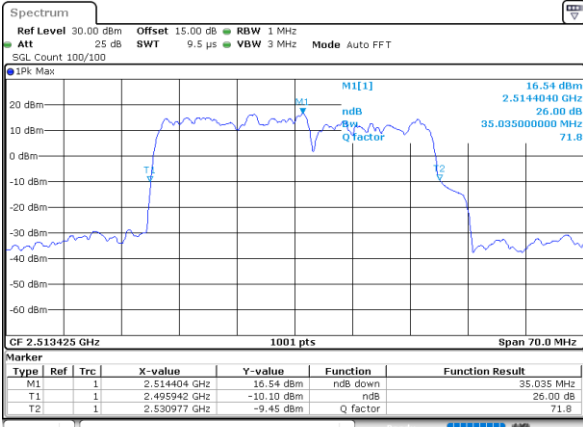

LTE Band 41C

16QAM

Lowest Channel / 20MHz+5MHz

Date: 14.FEB.2021 11:34:50

Lowest Channel / 20MHz+10MHz

Date: 15.FEB.2021 09:22:42

Middle Channel / 20MHz+5MHz

Date: 14.FEB.2021 12:44:11

Middle Channel / 20MHz+10MHz

Date: 15.FEB.2021 09:42:31

Highest Channel / 20MHz+5MHz

Date: 14.FEB.2021 12:50:58

Highest Channel / 20MHz+10MHz

Date: 15.FEB.2021 09:50:58

LTE Band 41C

16QAM

Lowest Channel / 20MHz+15MHz

Date: 15.FEB.2021 14:52:07

Lowest Channel / 20MHz+20MHz

Date: 15.FEB.2021 16:32:47

Middle Channel / 20MHz+15MHz

Date: 15.FEB.2021 15:12:11

Middle Channel / 20MHz+20MHz

Date: 15.FEB.2021 17:19:27