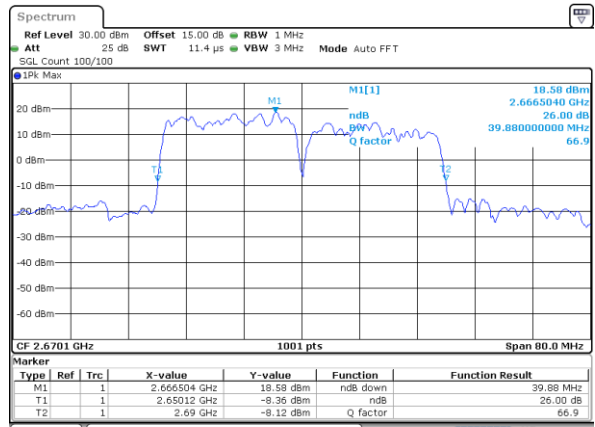

LTE Band 41C

QPSK

Lowest Channel / 20MHz+15MHz

Date: 15.FEB.2021 14:51:47

Lowest Channel / 20MHz+20MHz

Date: 15.FEB.2021 16:34:56

Middle Channel / 20MHz+15MHz

Date: 15.FEB.2021 15:13:05

Middle Channel / 20MHz+20MHz

Date: 15.FEB.2021 17:15:39

Highest Channel / 20MHz+15MHz

Date: 15.FEB.2021 15:36:28

Highest Channel / 20MHz+20MHz

Date: 15.FEB.2021 17:31:22

LTE Band 41C

16QAM

Lowest Channel / 5MHz+20MHz

Date: 14.FEB.2021 09:19:46

Lowest Channel / 10MHz+15MHz

Date: 14.FEB.2021 13:14:54

Middle Channel / 5MHz+20MHz

Date: 14.FEB.2021 09:27:09

Middle Channel / 10MHz+15MHz

Date: 14.FEB.2021 14:15:18

Highest Channel / 5MHz+20MHz

Date: 14.FEB.2021 10:59:25

Highest Channel / 10MHz+15MHz

Date: 14.FEB.2021 14:25:32

LTE Band 41C

16QAM

Lowest Channel / 10MHz+20MHz

Date: 14.FEB.2021 17:29:49