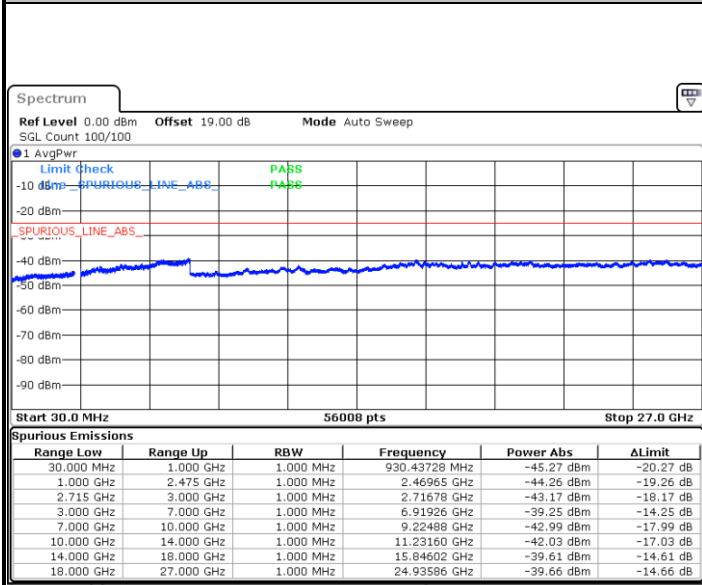

LTE Band 41 / 10MHz

Middle Channel / QPSK

Date: 12.FEB.2021 08:05:59

Middle Channel / 16QAM

Date: 12.FEB.2021 08:06:53

Highest Channel / QPSK

Date: 12.FEB.2021 08:07:47

Highest Channel / 16QAM

Date: 12.FEB.2021 08:08:41

LTE Band 41 / 15MHz

Lowest Channel / QPSK

Lowest Channel / 16QAM

Date: 12.FEB.2021 08:09:35

Date: 12.FEB.2021 08:10:29

Middle Channel / QPSK

Middle Channel / 16QAM

Date: 12.FEB.2021 08:11:22

Date: 12.FEB.2021 08:12:50

LTE Band 41 / 15MHz

Highest Channel / QPSK

Date: 12.FEB.2021 08:13:44

Highest Channel / 16QAM

Date: 12.FEB.2021 08:14:38

LTE Band 41 / 20MHz