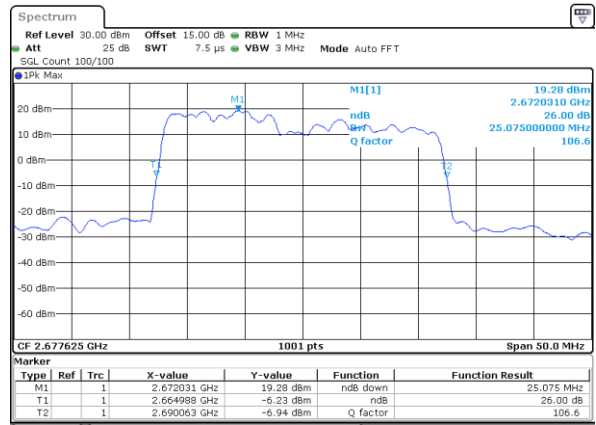

Middle Channel / 20MHz+20MHz

Date: 15.FEB.2021 17:15:39

Highest Channel / 20MHz+15MHz

Date: 15.FEB.2021 15:36:28

Highest Channel / 20MHz+20MHz

Date: 15.FEB.2021 17:31:22

LTE Band 41C

16QAM

Lowest Channel / 5MHz+20MHz

Date: 14.FEB.2021 09:19:46

Lowest Channel / 10MHz+15MHz

Date: 14.FEB.2021 13:14:54

Middle Channel / 5MHz+20MHz

Date: 14.FEB.2021 09:27:09

Middle Channel / 10MHz+15MHz

Date: 14.FEB.2021 14:15:18

Highest Channel / 5MHz+20MHz

Date: 14.FEB.2021 10:59:25

Highest Channel / 10MHz+15MHz

Date: 14.FEB.2021 14:25:32

LTE Band 41C

16QAM

Lowest Channel / 10MHz+20MHz

Date: 14.FEB.2021 17:29:49

Lowest Channel / 15MHz+10MHz

Date: 14.FEB.2021 15:28:12

Middle Channel / 10MHz+20MHz

Date: 14.FEB.2021 18:06:29

Middle Channel / 15MHz+10MHz

Date: 14.FEB.2021 16:28:28

Highest Channel / 10MHz+20MHz

Date: 14.FEB.2021 18:31:33