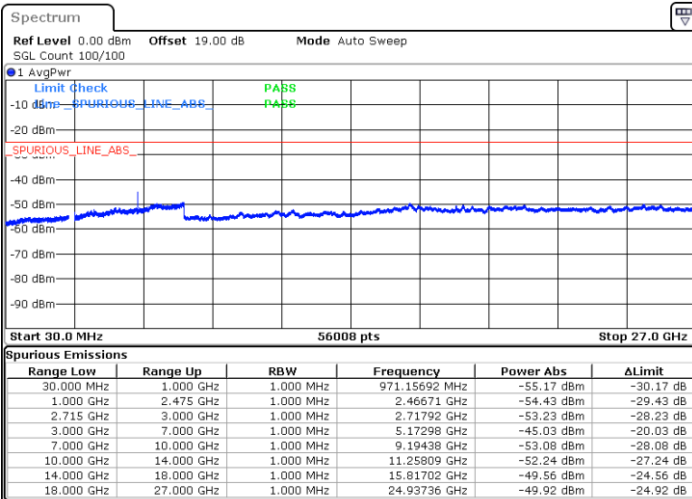

Date: 12.FEB.2021 08:08:41

LTE Band 41 / 15MHz

Lowest Channel / QPSK

Lowest Channel / 16QAM

Date: 12.FEB.2021 08:09:35

Date: 12.FEB.2021 08:10:29

Middle Channel / QPSK

Middle Channel / 16QAM

Date: 12.FEB.2021 08:11:22

Date: 12.FEB.2021 08:12:50

LTE Band 41 / 15MHz

Highest Channel / QPSK

Date: 12.FEB.2021 08:13:44

Highest Channel / 16QAM

Date: 12.FEB.2021 08:14:38

LTE Band 41 / 20MHz