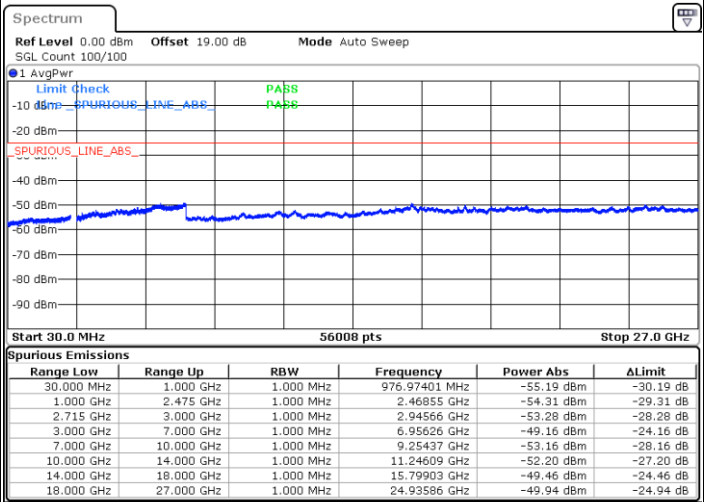

Date: 12.FEB.2021 08:11:22

Date: 12.FEB.2021 08:12:50

LTE Band 41 / 15MHz

Highest Channel / QPSK

Date: 12.FEB.2021 08:13:44

Highest Channel / 16QAM

Date: 12.FEB.2021 08:14:38

LTE Band 41 / 20MHz

Lowest Channel / QPSK

Date: 12.FEB.2021 08:21:31

Lowest Channel / 16QAM

Date: 12.FEB.2021 08:22:25

LTE Band 41 / 20MHz

Middle Channel / QPSK

Date: 12.FEB.2021 08:23:19

Middle Channel / 16QAM