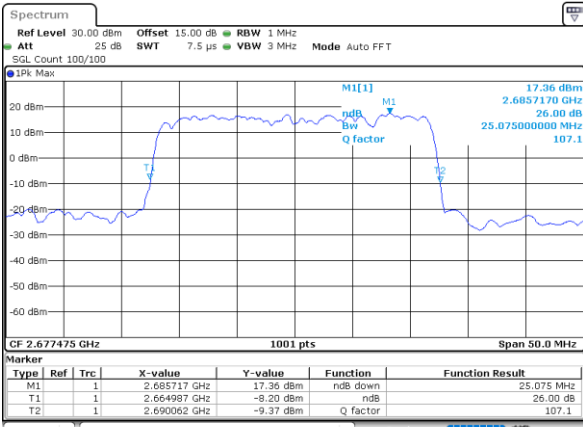

Highest Channel / 15MHz+20MHz

Date: 15.FEB.2021 14:23:31

LTE Band 41C

QPSK

Lowest Channel / 20MHz+5MHz

Date: 14.FEB.2021 11:34:18

Lowest Channel / 20MHz+10MHz

Date: 15.FEB.2021 09:23:11

Middle Channel / 20MHz+5MHz

Date: 14.FEB.2021 12:43:47

Middle Channel / 20MHz+10MHz

Date: 15.FEB.2021 09:42:06

Highest Channel / 20MHz+5MHz

Date: 14.FEB.2021 12:54:20

Highest Channel / 20MHz+10MHz

Date: 15.FEB.2021 09:51:53

LTE Band 41C

QPSK

Lowest Channel / 20MHz+15MHz

Date: 15.FEB.2021 14:51:47

Lowest Channel / 20MHz+20MHz

Date: 15.FEB.2021 16:34:56

Middle Channel / 20MHz+15MHz

Date: 15.FEB.2021 15:13:05