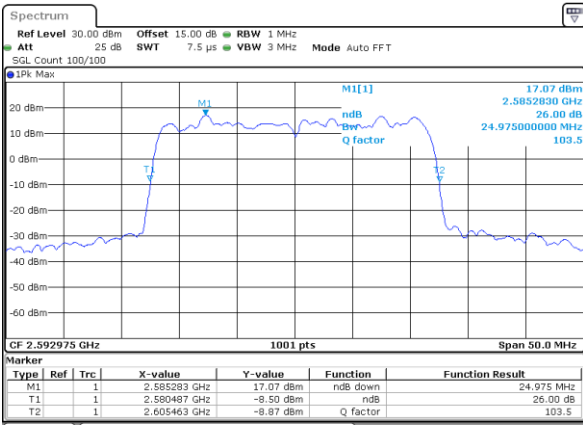

Middle Channel / 15MHz+15MHz

Date: 15.FEB.2021 10:59:37

Middle Channel / 15MHz+20MHz

Date: 15.FEB.2021 13:45:40

Highest Channel / 15MHz+15MHz

Date: 15.FEB.2021 12:05:20

Highest Channel / 15MHz+20MHz

Date: 15.FEB.2021 14:22:53

LTE Band 41C

16QAM

Lowest Channel / 20MHz+5MHz

Date: 14.FEB.2021 11:34:50

Lowest Channel / 20MHz+10MHz

Date: 15.FEB.2021 09:22:42

Middle Channel / 20MHz+5MHz

Date: 14.FEB.2021 12:44:11

Middle Channel / 20MHz+10MHz

Date: 15.FEB.2021 09:42:31

Highest Channel / 20MHz+5MHz

Date: 14.FEB.2021 12:50:58

Highest Channel / 20MHz+10MHz

Date: 15.FEB.2021 09:50:58

LTE Band 41C

16QAM

Lowest Channel / 20MHz+15MHz

Date: 15.FEB.2021 14:52:07

Lowest Channel / 20MHz+20MHz

Date: 15.FEB.2021 16:32:47

Middle Channel / 20MHz+15MHz

Date: 15.FEB.2021 15:12:11

Middle Channel / 20MHz+20MHz

Date: 15.FEB.2021 17:19:27