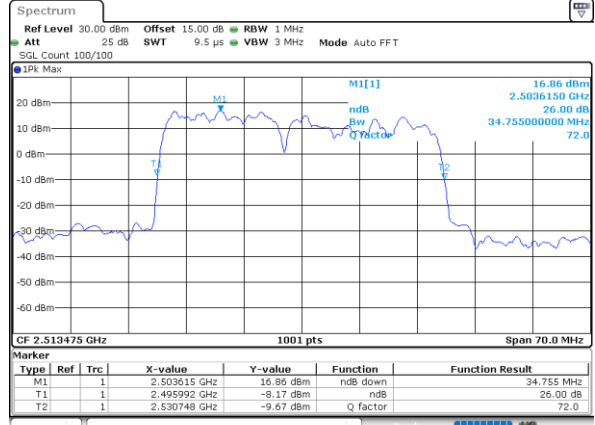

Highest Channel / 10MHz+15MHz

Date: 14.FEB.2021 14:19:50

LTE Band 41C

64QAM

Lowest Channel / 10MHz+20MHz

Date: 14.FEB.2021 17:30:17

Lowest Channel / 15MHz+10MHz

Date: 14.FEB.2021 15:35:39

Middle Channel / 10MHz+20MHz

Date: 14.FEB.2021 18:05:59

Middle Channel / 15MHz+10MHz

Date: 14.FEB.2021 16:28:01

Highest Channel / 10MHz+20MHz

Date: 14.FEB.2021 18:32:02

Highest Channel / 15MHz+10MHz

Date: 14.FEB.2021 17:07:43

LTE Band 41C

64QAM

Lowest Channel / 15MHz+15MHz

Date: 15.FEB.2021 10:42:46

Lowest Channel / 15MHz+20MHz

Date: 15.FEB.2021 12:28:51

Middle Channel / 15MHz+15MHz

Date: 15.FEB.2021 10:44:13

Middle Channel / 15MHz+20MHz

Date: 15.FEB.2021 13:50:41

Highest Channel / 15MHz+15MHz

Date: 15.FEB.2021 12:11:03

Highest Channel / 15MHz+20MHz

Date: 15.FEB.2021 13:52:41

LTE Band 41C

64QAM