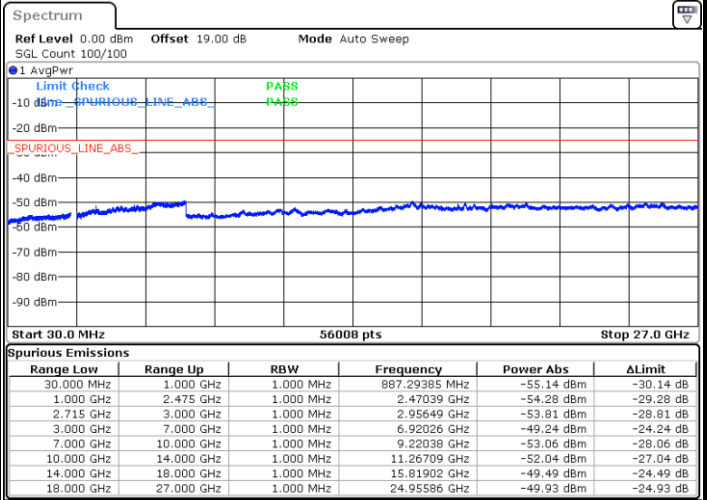

LTE Band 41 / 10MHz

Middle Channel / QPSK

Date: 12.FEB.2021 08:05:59

Middle Channel / 16QAM

Date: 12.FEB.2021 08:06:53

Highest Channel / QPSK

Date: 12.FEB.2021 08:07:47

Highest Channel / 16QAM

Date: 12.FEB.2021 08:08:41

LTE Band 41 / 15MHz

Lowest Channel / QPSK

Lowest Channel / 16QAM

Date: 12.FEB.2021 08:09:35

Date: 12.FEB.2021 08:10:29

Middle Channel / QPSK

Middle Channel / 16QAM

Date: 12.FEB.2021 08:11:22

Date: 12.FEB.2021 08:12:50

LTE Band 41 / 15MHz

Highest Channel / QPSK

Date: 12.FEB.2021 08:13:44

Highest Channel / 16QAM

Date: 12.FEB.2021 08:14:38

LTE Band 41 / 20MHz