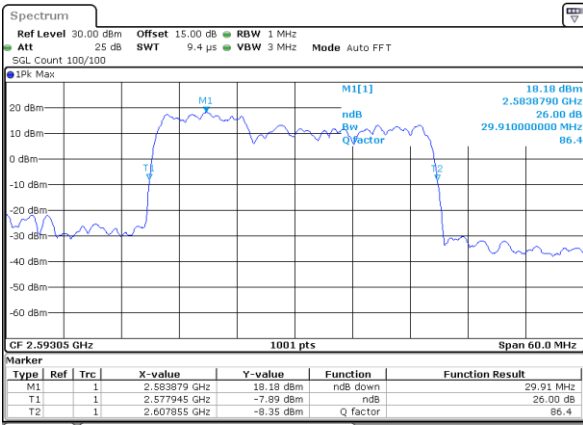

Lowest Channel / 5MHz+20MHz

Date: 14.FEB.2021 09:19:46

Lowest Channel / 10MHz+15MHz

Date: 14.FEB.2021 13:14:54

Middle Channel / 5MHz+20MHz

Date: 14.FEB.2021 09:27:09

Middle Channel / 10MHz+15MHz

Date: 14.FEB.2021 14:15:18

Highest Channel / 5MHz+20MHz

Date: 14.FEB.2021 10:59:25

Highest Channel / 10MHz+15MHz

Date: 14.FEB.2021 14:25:32

LTE Band 41C

16QAM

Lowest Channel / 10MHz+20MHz

Date: 14.FEB.2021 17:29:49

Lowest Channel / 15MHz+10MHz

Date: 14.FEB.2021 15:28:12

Middle Channel / 10MHz+20MHz

Date: 14.FEB.2021 18:06:29

Middle Channel / 15MHz+10MHz

Date: 14.FEB.2021 16:28:28

Highest Channel / 10MHz+20MHz

Date: 14.FEB.2021 18:31:33

Highest Channel / 15MHz+10MHz

Date: 14.FEB.2021 17:08:57

LTE Band 41C

16QAM

Lowest Channel / 15MHz+15MHz

Date: 15.FEB.2021 10:37:34

Lowest Channel / 15MHz+20MHz

Date: 15.FEB.2021 13:00:24