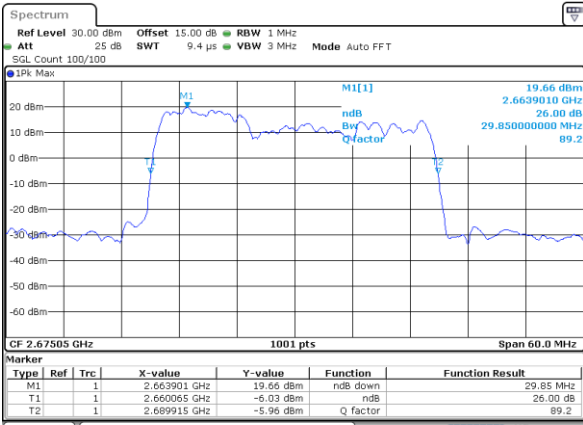

Middle Channel / 10MHz+15MHz

Date: 14.FEB.2021 14:14:48

Highest Channel / 5MHz+20MHz

Date: 14.FEB.2021 10:58:52

Highest Channel / 10MHz+15MHz

Date: 14.FEB.2021 14:24:53

LTE Band 41C

QPSK

Lowest Channel / 10MHz+20MHz

Date: 14.FEB.2021 17:20:41

Lowest Channel / 15MHz+10MHz

Date: 14.FEB.2021 15:26:17

Middle Channel / 10MHz+20MHz

Date: 14.FEB.2021 18:27:34

Middle Channel / 15MHz+10MHz

Date: 14.FEB.2021 16:47:02

Highest Channel / 10MHz+20MHz

Date: 14.FEB.2021 18:28:54

Highest Channel / 15MHz+10MHz

Date: 14.FEB.2021 17:02:30

LTE Band 41C

QPSK

Lowest Channel / 15MHz+15MHz

Date: 15.FEB.2021 10:36:47

Lowest Channel / 15MHz+20MHz

Date: 15.FEB.2021 13:01:06

Middle Channel / 15MHz+15MHz

Date: 15.FEB.2021 11:00:04

Middle Channel / 15MHz+20MHz

Date: 15.FEB.2021 13:45:07

Highest Channel / 15MHz+15MHz

Date: 15.FEB.2021 12:04:05