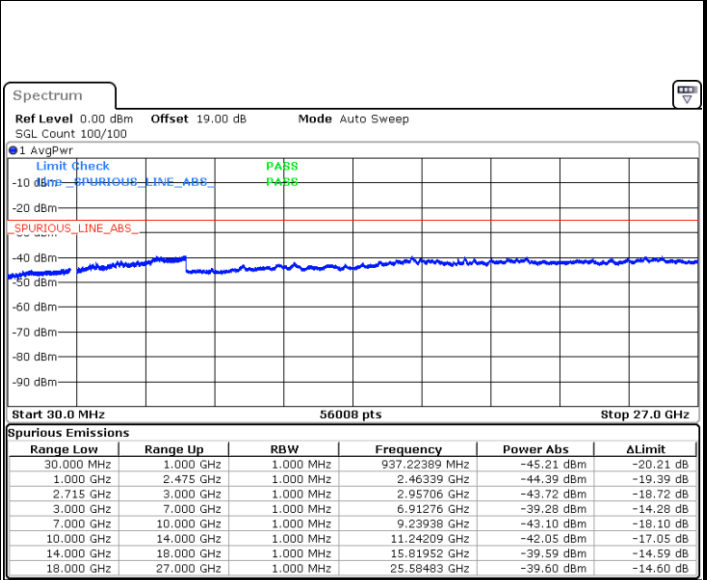

Lowest Channel / QPSK

Date: 12.FEB.2021 08:21:31

Lowest Channel / 16QAM

Date: 12.FEB.2021 08:22:25

LTE Band 41 / 20MHz

Middle Channel / QPSK

Date: 12.FEB.2021 08:23:19

Middle Channel / 16QAM

Date: 12.FEB.2021 08:24:13

Highest Channel / QPSK

Date: 12.FEB.2021 08:25:06

Highest Channel / 16QAM

Date: 12.FEB.2021 08:27:19

LTE Band 41 / 5MHz

Lowest Channel / 64QAM

Date: 12.FEB.2021 07:53:02

Middle Channel / 64QAM

Date: 12.FEB.2021 07:54:19

Highest Channel / 64QAM

Date: 12.FEB.2021 07:55:13

LTE Band 41 / 10MHz

Lowest Channel / 64QAM

Middle Channel / 64QAM

Date: 12.FEB.2021 08:01:30