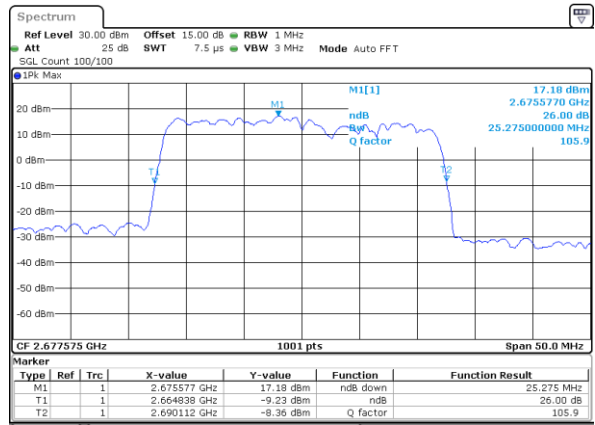

Highest Channel / 10MHz+15MHz

Date: 14.FEB.2021 14:19:50

LTE Band 41C

64QAM

Lowest Channel / 10MHz+20MHz

Date: 14.FEB.2021 17:30:17

Lowest Channel / 15MHz+10MHz

Date: 14.FEB.2021 15:35:39

Middle Channel / 10MHz+20MHz

Date: 14.FEB.2021 18:05:59

Middle Channel / 15MHz+10MHz

Date: 14.FEB.2021 16:28:01

Highest Channel / 10MHz+20MHz

Date: 14.FEB.2021 18:32:02

Highest Channel / 15MHz+10MHz

Date: 14.FEB.2021 17:07:43

LTE Band 41C

64QAM

Lowest Channel / 15MHz+15MHz

Date: 15.FEB.2021 10:42:46

Lowest Channel / 15MHz+20MHz

Date: 15.FEB.2021 12:28:51

Middle Channel / 15MHz+15MHz

Date: 15.FEB.2021 10:44:13

Middle Channel / 15MHz+20MHz

Date: 15.FEB.2021 13:50:41

Highest Channel / 15MHz+15MHz

Date: 15.FEB.2021 12:11:03

Highest Channel / 15MHz+20MHz

Date: 15.FEB.2021 13:52:41

LTE Band 41C

64QAM