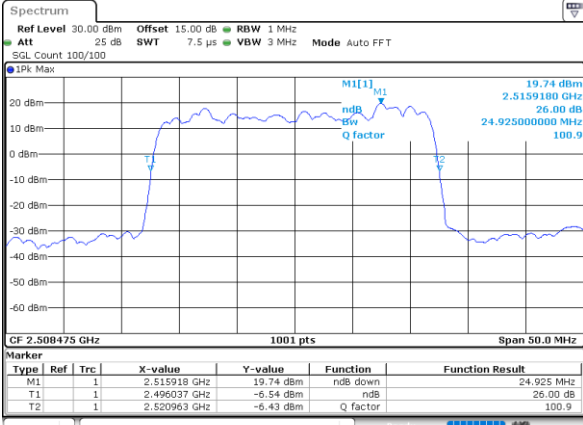

Lowest Channel / 15MHz+20MHz

Date: 15.FEB.2021 13:01:06

Middle Channel / 15MHz+15MHz

Date: 15.FEB.2021 11:00:04

Middle Channel / 15MHz+20MHz

Date: 15.FEB.2021 13:45:07

Highest Channel / 15MHz+15MHz

Date: 15.FEB.2021 12:04:05

Highest Channel / 15MHz+20MHz

Date: 15.FEB.2021 14:23:31

LTE Band 41C

QPSK

Lowest Channel / 20MHz+5MHz

Date: 14.FEB.2021 11:34:18

Lowest Channel / 20MHz+10MHz

Date: 15.FEB.2021 09:23:11

Middle Channel / 20MHz+5MHz

Date: 14.FEB.2021 12:43:47

Middle Channel / 20MHz+10MHz

Date: 15.FEB.2021 09:42:06

Highest Channel / 20MHz+5MHz

Date: 14.FEB.2021 12:54:20

Highest Channel / 20MHz+10MHz

Date: 15.FEB.2021 09:51:53

LTE Band 41C

QPSK

Lowest Channel / 20MHz+15MHz

Date: 15.FEB.2021 14:51:47

Lowest Channel / 20MHz+20MHz

Date: 15.FEB.2021 16:34:56

Middle Channel / 20MHz+15MHz

Date: 15.FEB.2021 15:13:05