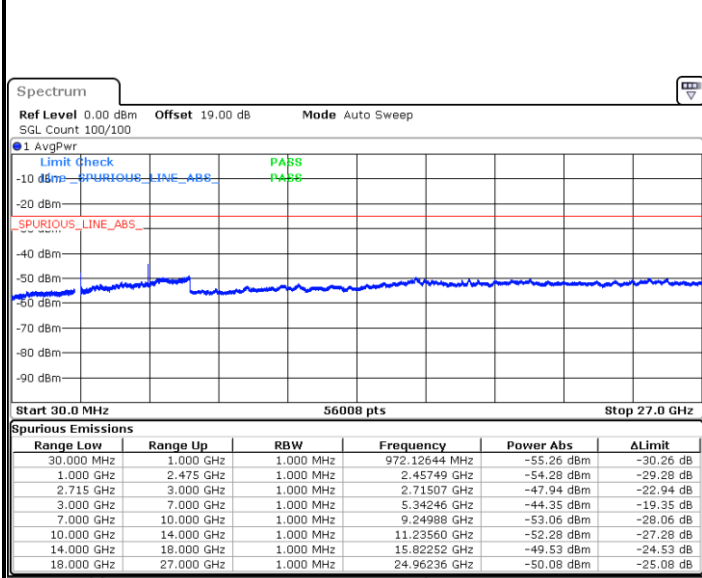

Date: 12.FEB.2021 08:11:22

Date: 12.FEB.2021 08:12:50

LTE Band 41 / 15MHz

Highest Channel / QPSK

Date: 12.FEB.2021 08:13:44

Highest Channel / 16QAM

Date: 12.FEB.2021 08:14:38

LTE Band 41 / 20MHz

Lowest Channel / QPSK

Date: 12.FEB.2021 08:21:31

Lowest Channel / 16QAM

Date: 12.FEB.2021 08:22:25

LTE Band 41 / 20MHz

Middle Channel / QPSK

Date: 12.FEB.2021 08:23:19

Middle Channel / 16QAM

Date: 12.FEB.2021 08:24:13

Highest Channel / QPSK

Date: 12.FEB.2021 08:25:06

Highest Channel / 16QAM

Date: 12.FEB.2021 08:27:19

LTE Band 41 / 5MHz

Lowest Channel / 64QAM

Date: 12.FEB.2021 07:53:02

Middle Channel / 64QAM

Date: 12.FEB.2021 07:54:19

Highest Channel / 64QAM

Date: 12.FEB.2021 07:55:13

LTE Band 41 / 10MHz

Lowest Channel / 64QAM

Middle Channel / 64QAM

Date: 12.FEB.2021 08:01:30