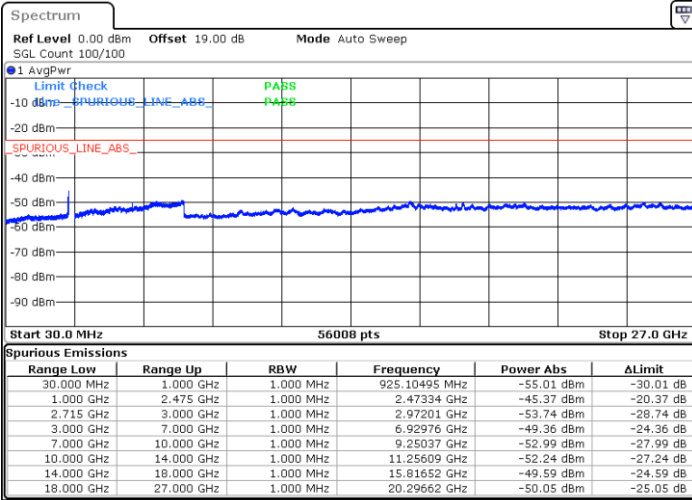

LTE Band 41 / 15MHz

Lowest Channel / QPSK

Lowest Channel / 16QAM

Date: 12.FEB.2021 08:09:35

Date: 12.FEB.2021 08:10:29