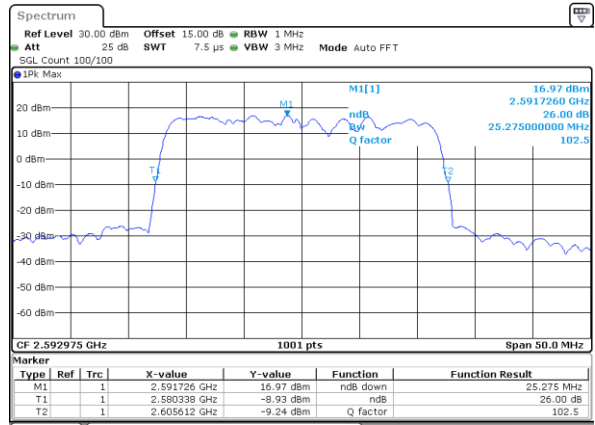

Highest Channel / 20MHz+15MHz

Date: 15.FEB.2021 15:37:27

Highest Channel / 20MHz+20MHz

Date: 15.FEB.2021 17:28:00

LTE Band 41C

64QAM

Lowest Channel / 5MHz+20MHz

Date: 14.FEB.2021 09:21:33

Lowest Channel / 10MHz+15MHz

Date: 14.FEB.2021 13:17:50

Middle Channel / 5MHz+20MHz

Date: 14.FEB.2021 09:25:49

Middle Channel / 10MHz+15MHz

Date: 14.FEB.2021 14:17:58

Highest Channel / 5MHz+20MHz

Date: 14.FEB.2021 11:05:53

Highest Channel / 10MHz+15MHz

Date: 14.FEB.2021 14:19:50

LTE Band 41C

64QAM

Lowest Channel / 10MHz+20MHz

Date: 14.FEB.2021 17:30:17

Lowest Channel / 15MHz+10MHz

Date: 14.FEB.2021 15:35:39

Middle Channel / 10MHz+20MHz

Date: 14.FEB.2021 18:05:59

Middle Channel / 15MHz+10MHz

Date: 14.FEB.2021 16:28:01

Highest Channel / 10MHz+20MHz

Date: 14.FEB.2021 18:32:02

Highest Channel / 15MHz+10MHz

Date: 14.FEB.2021 17:07:43