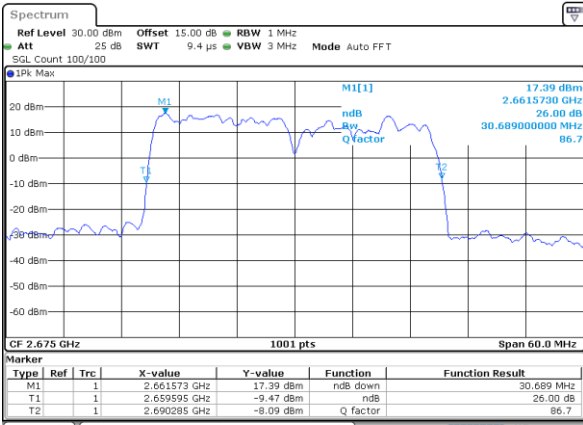

Highest Channel / 10MHz+15MHz

Date: 14.FEB.2021 14:19:50

LTE Band 41C

64QAM

Lowest Channel / 10MHz+20MHz

Date: 14.FEB.2021 17:30:17

Lowest Channel / 15MHz+10MHz

Date: 14.FEB.2021 15:35:39

Middle Channel / 10MHz+20MHz

Date: 14.FEB.2021 18:05:59

Middle Channel / 15MHz+10MHz

Date: 14.FEB.2021 16:28:01

Highest Channel / 10MHz+20MHz

Date: 14.FEB.2021 18:32:02

Highest Channel / 15MHz+10MHz

Date: 14.FEB.2021 17:07:43

LTE Band 41C

64QAM

Lowest Channel / 15MHz+15MHz

Date: 15.FEB.2021 10:42:46

Lowest Channel / 15MHz+20MHz

Date: 15.FEB.2021 12:28:51

Middle Channel / 15MHz+15MHz

Date: 15.FEB.2021 10:44:13

Middle Channel / 15MHz+20MHz

Date: 15.FEB.2021 13:50:41

Highest Channel / 15MHz+15MHz

Date: 15.FEB.2021 12:11:03

Highest Channel / 15MHz+20MHz

Date: 15.FEB.2021 13:52:41

LTE Band 41C

64QAM