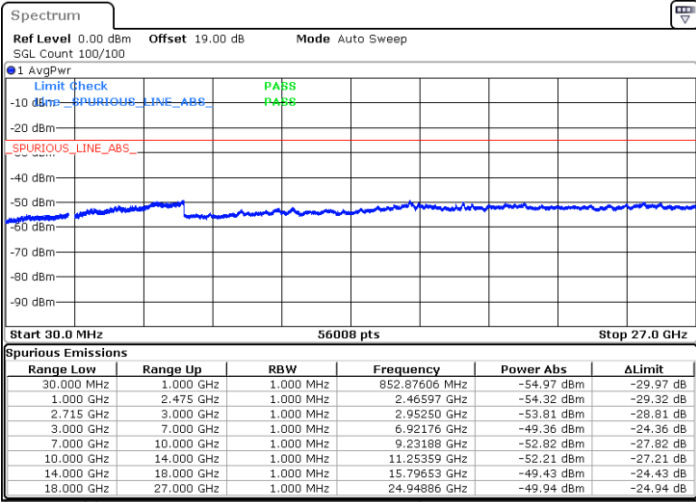

Middle Channel / 64QAM

Date: 12.FEB.2021 07:54:19

Highest Channel / 64QAM

Date: 12.FEB.2021 07:55:13

LTE Band 41 / 10MHz

Lowest Channel / 64QAM

Middle Channel / 64QAM

Date: 12.FEB.2021 08:01:30

Date: 12.FEB.2021 08:02:24

Highest Channel / 64QAM

Date: 12.FEB.2021 08:03:18

LTE Band 41 / 15MHz

Lowest Channel / 64QAM

Middle Channel / 64QAM

Date: 12.FEB.2021 08:15:32

Date: 12.FEB.2021 08:16:26

Highest Channel / 64QAM

Date: 12.FEB.2021 08:17:20

LTE Band 41 / 20MHz

Lowest Channel / 64QAM

Middle Channel / 64QAM

Date: 12.FEB.2021 08:18:13

Date: 12.FEB.2021 08:19:43

Highest Channel / 64QAM