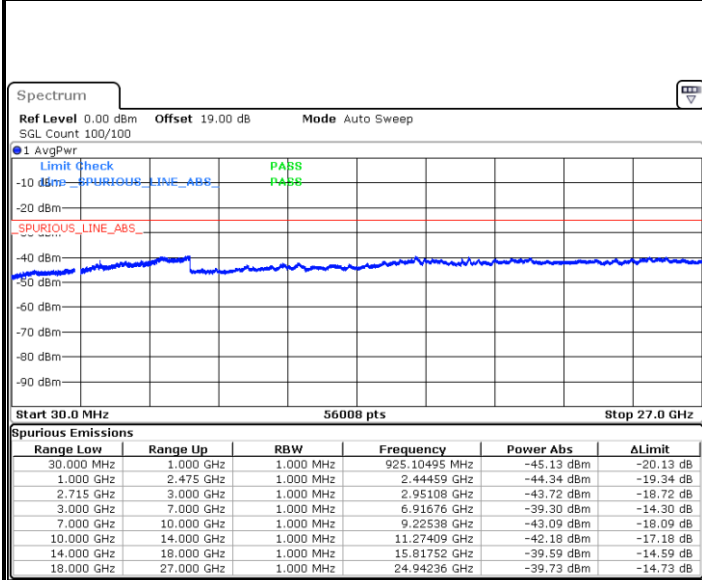

LTE Band 41 / 10MHz

Middle Channel / QPSK

Date: 12.FEB.2021 08:05:59

Middle Channel / 16QAM

Date: 12.FEB.2021 08:06:53

Highest Channel / QPSK

Date: 12.FEB.2021 08:07:47

Highest Channel / 16QAM

Date: 12.FEB.2021 08:08:41

LTE Band 41 / 15MHz

Lowest Channel / QPSK

Lowest Channel / 16QAM

Date: 12.FEB.2021 08:09:35

Date: 12.FEB.2021 08:10:29

Middle Channel / QPSK

Middle Channel / 16QAM

Date: 12.FEB.2021 08:11:22

Date: 12.FEB.2021 08:12:50

LTE Band 41 / 15MHz

Highest Channel / QPSK

Date: 12.FEB.2021 08:13:44

Highest Channel / 16QAM

Date: 12.FEB.2021 08:14:38

LTE Band 41 / 20MHz