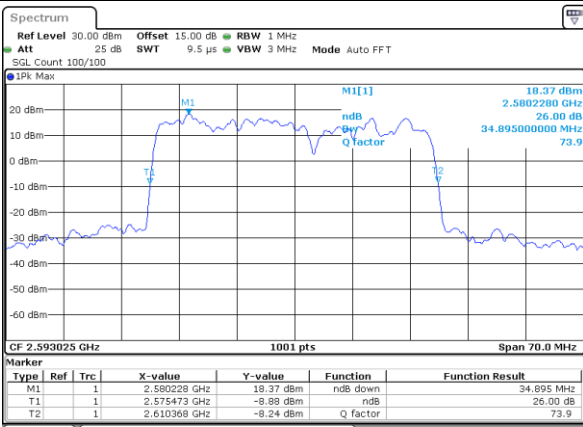

Middle Channel / 20MHz+5MHz

Date: 14.FEB.2021 12:43:47

Middle Channel / 20MHz+10MHz

Date: 15.FEB.2021 09:42:06

Highest Channel / 20MHz+5MHz

Date: 14.FEB.2021 12:54:20

Highest Channel / 20MHz+10MHz

Date: 15.FEB.2021 09:51:53

LTE Band 41C

QPSK

Lowest Channel / 20MHz+15MHz

Date: 15.FEB.2021 14:51:47

Lowest Channel / 20MHz+20MHz

Date: 15.FEB.2021 16:34:56

Middle Channel / 20MHz+15MHz

Date: 15.FEB.2021 15:13:05

Middle Channel / 20MHz+20MHz

Date: 15.FEB.2021 17:15:39

Highest Channel / 20MHz+15MHz

Date: 15.FEB.2021 15:36:28

Highest Channel / 20MHz+20MHz

Date: 15.FEB.2021 17:31:22

LTE Band 41C

16QAM