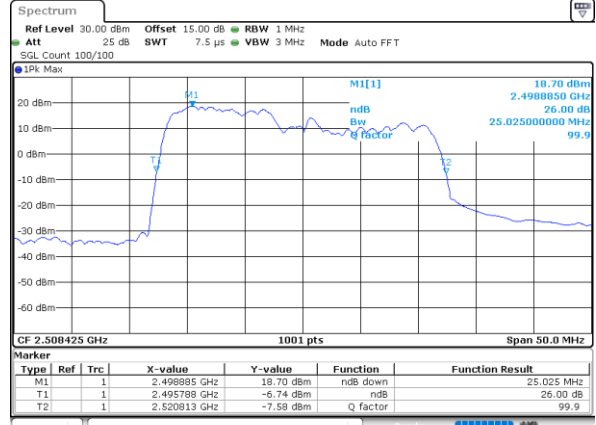

LTE Band 41C

QPSK

Lowest Channel / 20MHz+15MHz

Date: 15.FEB.2021 14:51:47

Lowest Channel / 20MHz+20MHz

Date: 15.FEB.2021 16:34:56

Middle Channel / 20MHz+15MHz

Date: 15.FEB.2021 15:13:05

Middle Channel / 20MHz+20MHz

Date: 15.FEB.2021 17:15:39

Highest Channel / 20MHz+15MHz

Date: 15.FEB.2021 15:36:28

Highest Channel / 20MHz+20MHz

Date: 15.FEB.2021 17:31:22

LTE Band 41C

16QAM

Lowest Channel / 5MHz+20MHz

Date: 14.FEB.2021 09:19:46

Lowest Channel / 10MHz+15MHz

Date: 14.FEB.2021 13:14:54

Middle Channel / 5MHz+20MHz

Date: 14.FEB.2021 09:27:09

Middle Channel / 10MHz+15MHz

Date: 14.FEB.2021 14:15:18

Highest Channel / 5MHz+20MHz

Date: 14.FEB.2021 10:59:25

Highest Channel / 10MHz+15MHz

Date: 14.FEB.2021 14:25:32

LTE Band 41C

16QAM

Lowest Channel / 10MHz+20MHz

Date: 14.FEB.2021 17:29:49