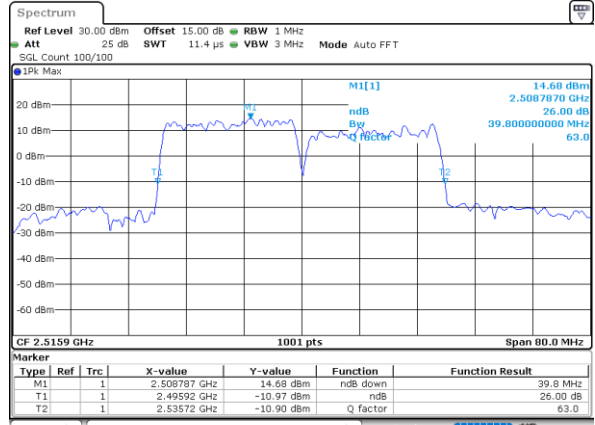

Middle Channel / 20MHz+5MHz

Date: 14.FEB.2021 12:43:47

Middle Channel / 20MHz+10MHz

Date: 15.FEB.2021 09:42:06

Highest Channel / 20MHz+5MHz

Date: 14.FEB.2021 12:54:20

Highest Channel / 20MHz+10MHz

Date: 15.FEB.2021 09:51:53

LTE Band 41C

QPSK

Lowest Channel / 20MHz+15MHz

Date: 15.FEB.2021 14:51:47

Lowest Channel / 20MHz+20MHz

Date: 15.FEB.2021 16:34:56

Middle Channel / 20MHz+15MHz

Date: 15.FEB.2021 15:13:05

Middle Channel / 20MHz+20MHz

Date: 15.FEB.2021 17:15:39

Highest Channel / 20MHz+15MHz

Date: 15.FEB.2021 15:36:28

Highest Channel / 20MHz+20MHz

Date: 15.FEB.2021 17:31:22

LTE Band 41C

16QAM