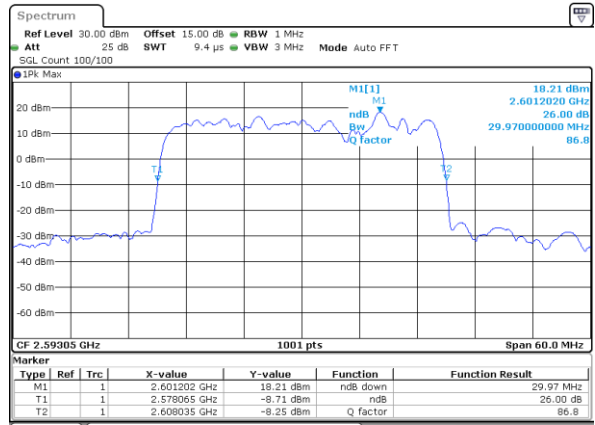

Middle Channel / 15MHz+15MHz

Date: 15.FEB.2021 10:59:37

Middle Channel / 15MHz+20MHz

Date: 15.FEB.2021 13:45:40

Highest Channel / 15MHz+15MHz

Date: 15.FEB.2021 12:05:20

Highest Channel / 15MHz+20MHz

Date: 15.FEB.2021 14:22:53

LTE Band 41C

16QAM

Lowest Channel / 20MHz+5MHz

Date: 14.FEB.2021 11:34:50

Lowest Channel / 20MHz+10MHz

Date: 15.FEB.2021 09:22:42

Middle Channel / 20MHz+5MHz

Date: 14.FEB.2021 12:44:11

Middle Channel / 20MHz+10MHz

Date: 15.FEB.2021 09:42:31

Highest Channel / 20MHz+5MHz

Date: 14.FEB.2021 12:50:58

Highest Channel / 20MHz+10MHz

Date: 15.FEB.2021 09:50:58

LTE Band 41C

16QAM

Lowest Channel / 20MHz+15MHz

Date: 15.FEB.2021 14:52:07

Lowest Channel / 20MHz+20MHz

Date: 15.FEB.2021 16:32:47

Middle Channel / 20MHz+15MHz

Date: 15.FEB.2021 15:12:11

Middle Channel / 20MHz+20MHz

Date: 15.FEB.2021 17:19:27