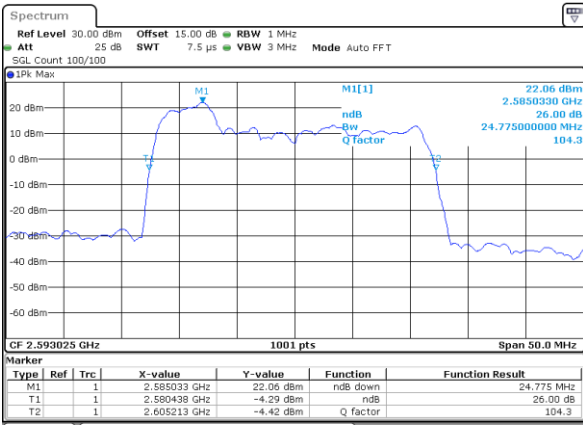

Middle Channel / 20MHz+20MHz

Date: 15.FEB.2021 17:15:39

Highest Channel / 20MHz+15MHz

Date: 15.FEB.2021 15:36:28

Highest Channel / 20MHz+20MHz

Date: 15.FEB.2021 17:31:22

LTE Band 41C

16QAM

Lowest Channel / 5MHz+20MHz

Date: 14.FEB.2021 09:19:46

Lowest Channel / 10MHz+15MHz

Date: 14.FEB.2021 13:14:54

Middle Channel / 5MHz+20MHz

Date: 14.FEB.2021 09:27:09

Middle Channel / 10MHz+15MHz

Date: 14.FEB.2021 14:15:18

Highest Channel / 5MHz+20MHz

Date: 14.FEB.2021 10:59:25

Highest Channel / 10MHz+15MHz

Date: 14.FEB.2021 14:25:32

LTE Band 41C

16QAM

Lowest Channel / 10MHz+20MHz

Date: 14.FEB.2021 17:29:49

Lowest Channel / 15MHz+10MHz

Date: 14.FEB.2021 15:28:12

Middle Channel / 10MHz+20MHz

Date: 14.FEB.2021 18:06:29

Middle Channel / 15MHz+10MHz

Date: 14.FEB.2021 16:28:28

Highest Channel / 10MHz+20MHz

Date: 14.FEB.2021 18:31:33