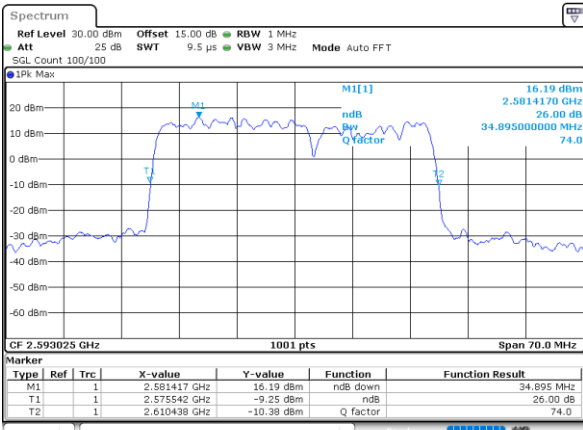

Middle Channel / 20MHz+10MHz

Date: 15.FEB.2021 09:42:31

Highest Channel / 20MHz+5MHz

Date: 14.FEB.2021 12:50:58

Highest Channel / 20MHz+10MHz

Date: 15.FEB.2021 09:50:58

LTE Band 41C

16QAM

Lowest Channel / 20MHz+15MHz

Date: 15.FEB.2021 14:52:07

Lowest Channel / 20MHz+20MHz

Date: 15.FEB.2021 16:32:47

Middle Channel / 20MHz+15MHz

Date: 15.FEB.2021 15:12:11

Middle Channel / 20MHz+20MHz

Date: 15.FEB.2021 17:19:27

Highest Channel / 20MHz+15MHz

Date: 15.FEB.2021 15:37:27

Highest Channel / 20MHz+20MHz

Date: 15.FEB.2021 17:28:00

LTE Band 41C

64QAM

Lowest Channel / 5MHz+20MHz

Date: 14.FEB.2021 09:21:33