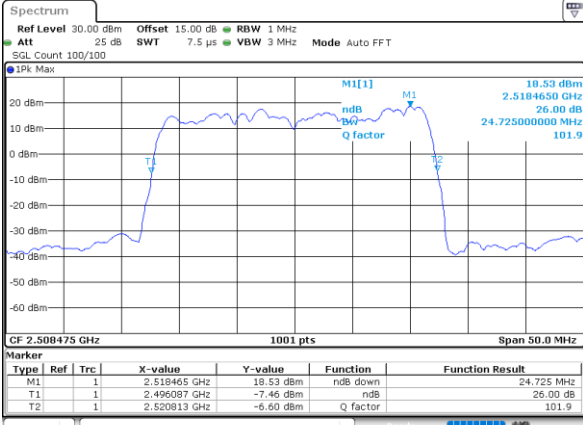

Highest Channel / 15MHz+10MHz

Date: 14.FEB.2021 17:08:57

LTE Band 41C

16QAM

Lowest Channel / 15MHz+15MHz

Date: 15.FEB.2021 10:37:34

Lowest Channel / 15MHz+20MHz

Date: 15.FEB.2021 13:00:24

Middle Channel / 15MHz+15MHz

Date: 15.FEB.2021 10:59:37

Middle Channel / 15MHz+20MHz

Date: 15.FEB.2021 13:45:40

Highest Channel / 15MHz+15MHz

Date: 15.FEB.2021 12:05:20

Highest Channel / 15MHz+20MHz

Date: 15.FEB.2021 14:22:53

LTE Band 41C

16QAM

Lowest Channel / 20MHz+5MHz

Date: 14.FEB.2021 11:34:50

Lowest Channel / 20MHz+10MHz

Date: 15.FEB.2021 09:22:42

Middle Channel / 20MHz+5MHz

Date: 14.FEB.2021 12:44:11

Middle Channel / 20MHz+10MHz

Date: 15.FEB.2021 09:42:31

Highest Channel / 20MHz+5MHz

Date: 14.FEB.2021 12:50:58

Highest Channel / 20MHz+10MHz

Date: 15.FEB.2021 09:50:58

LTE Band 41C

16QAM