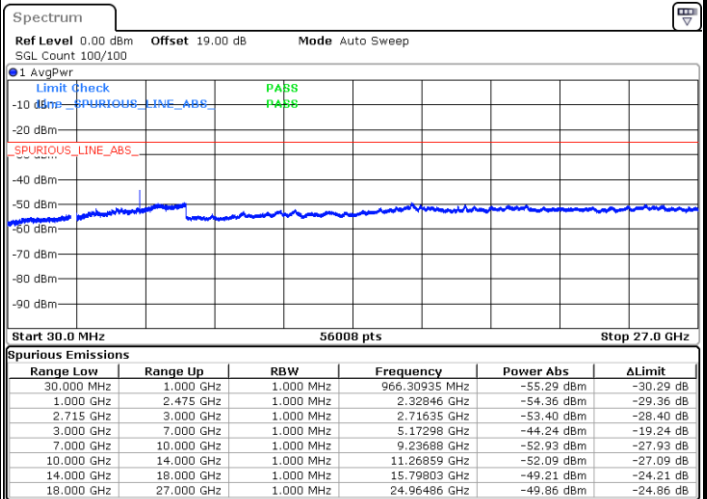

Date: 12.FEB.2021 08:08:41

LTE Band 41 / 15MHz

Lowest Channel / QPSK

Lowest Channel / 16QAM

Date: 12.FEB.2021 08:09:35

Date: 12.FEB.2021 08:10:29

Middle Channel / QPSK

Middle Channel / 16QAM

Date: 12.FEB.2021 08:11:22

Date: 12.FEB.2021 08:12:50

LTE Band 41 / 15MHz

Highest Channel / QPSK

Date: 12.FEB.2021 08:13:44

Highest Channel / 16QAM

Date: 12.FEB.2021 08:14:38

LTE Band 41 / 20MHz