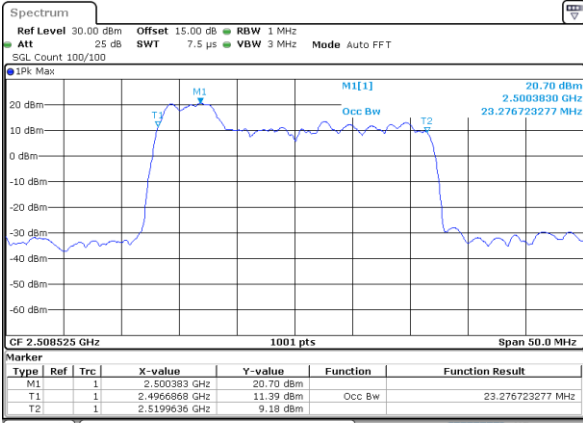

LTE Band 41C

QPSK

Lowest Channel / 5MHz+20MHz

Date: 14.FEB.2021 09:18:17