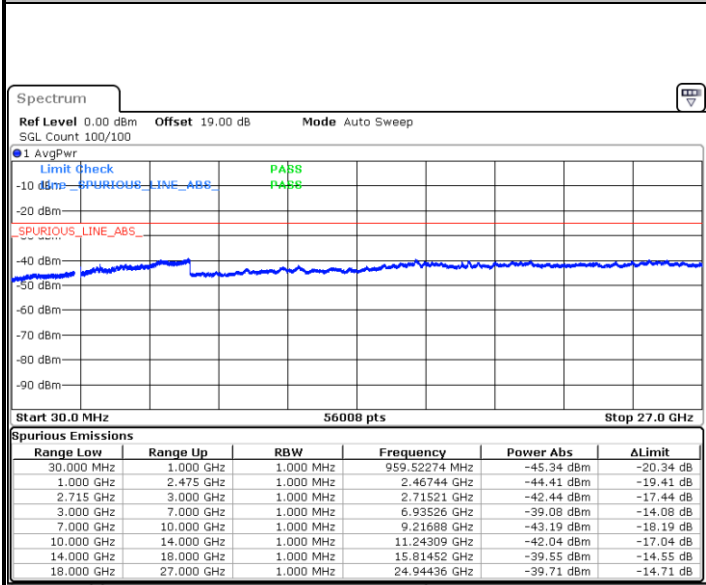

Lowest Channel / QPSK

Date: 12.FEB.2021 08:21:31

Lowest Channel / 16QAM

Date: 12.FEB.2021 08:22:25

LTE Band 41 / 20MHz

Middle Channel / QPSK

Date: 12.FEB.2021 08:23:19

Middle Channel / 16QAM

Date: 12.FEB.2021 08:24:13

Highest Channel / QPSK

Date: 12.FEB.2021 08:25:06

Highest Channel / 16QAM

Date: 12.FEB.2021 08:27:19

LTE Band 41 / 5MHz

Lowest Channel / 64QAM

Date: 12.FEB.2021 07:53:02

Middle Channel / 64QAM

Date: 12.FEB.2021 07:54:19

Highest Channel / 64QAM

Date: 12.FEB.2021 07:55:13

LTE Band 41 / 10MHz

Lowest Channel / 64QAM

Middle Channel / 64QAM

Date: 12.FEB.2021 08:01:30

Date: 12.FEB.2021 08:02:24

Highest Channel / 64QAM

Date: 12.FEB.2021 08:03:18

LTE Band 41 / 15MHz

Lowest Channel / 64QAM

Middle Channel / 64QAM

Date: 12.FEB.2021 08:15:32

Date: 12.FEB.2021 08:16:26