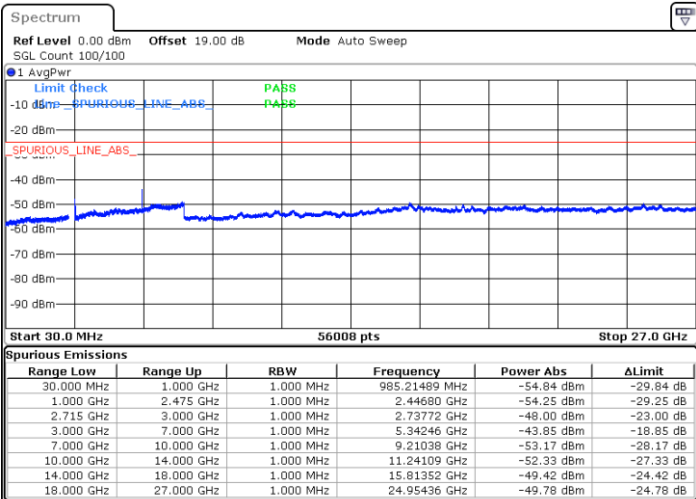

Date: 12.FEB.2021 08:02:24

Highest Channel / 64QAM

Date: 12.FEB.2021 08:03:18

LTE Band 41 / 15MHz

Lowest Channel / 64QAM

Middle Channel / 64QAM

Date: 12.FEB.2021 08:15:32

Date: 12.FEB.2021 08:16:26

Highest Channel / 64QAM

Date: 12.FEB.2021 08:17:20

LTE Band 41 / 20MHz

Lowest Channel / 64QAM

Middle Channel / 64QAM

Date: 12.FEB.2021 08:18:13

Date: 12.FEB.2021 08:19:43

Highest Channel / 64QAM

Date: 12.FEB.2021 08:20:37

Frequency Stability

Test Conditions		LTE Band 41 (QPSK) / Middle Channel	Limit
Temperature (°C)	Voltage (Volt)	BW 10MHz	Note 2.
		Deviation (ppm)	Result
50	Normal Voltage	0.0008	PASS
40	Normal Voltage	0.0005	
30	Normal Voltage	0.0008	
20(Ref.)	Normal Voltage	0.0000	
10	Normal Voltage	0.0002	
0	Normal Voltage	0.0003	
-10	Normal Voltage	0.0013	
-20	Normal Voltage	0.0007	
-30	Normal Voltage	0.0003	
20	Maximum Voltage	0.0000	
20	Normal Voltage	0.0000	
20	Battery End Point	0.0008	

Note:

1. Normal Voltage =3.87 V. ; Battery End Point (BEP) =3.4 V. ; Maximum Voltage =4.45 V.
2. Note: The frequency fundamental emissions stay within the authorized frequency block.

LTE Band 41C

26dB Bandwidth