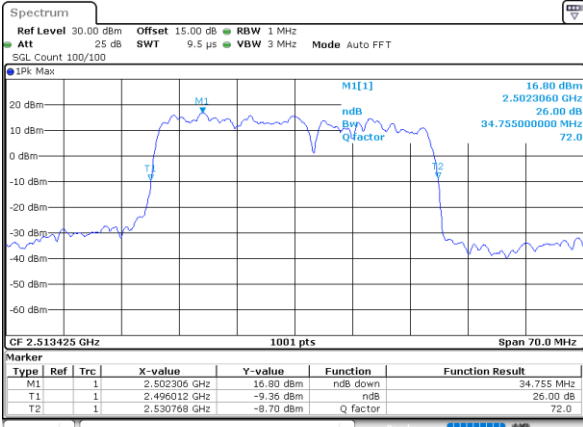

Lowest Channel / 20MHz+5MHz

Date: 14.FEB.2021 11:37:33

Lowest Channel / 20MHz+10MHz

Date: 15.FEB.2021 09:19:48

Middle Channel / 20MHz+5MHz

Date: 14.FEB.2021 12:47:20

Middle Channel / 20MHz+10MHz

Date: 15.FEB.2021 09:45:27

Highest Channel / 20MHz+5MHz

Date: 14.FEB.2021 12:50:02

Highest Channel / 20MHz+10MHz

Date: 15.FEB.2021 09:48:41

LTE Band 41C

64QAM

Lowest Channel / 20MHz+15MHz

Date: 15.FEB.2021 15:00:12

Lowest Channel / 20MHz+20MHz

Date: 15.FEB.2021 15:42:00

Middle Channel / 20MHz+15MHz

Date: 15.FEB.2021 15:06:02

Middle Channel / 20MHz+20MHz

Date: 15.FEB.2021 17:21:07

Highest Channel / 20MHz+15MHz

Date: 15.FEB.2021 15:39:46