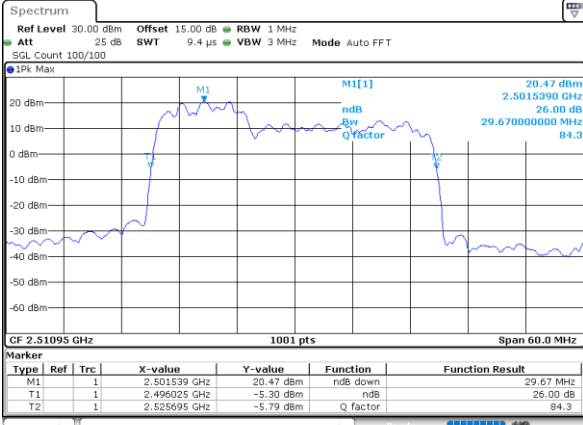

Lowest Channel / 5MHz+20MHz

Date: 14.FEB.2021 09:19:46

Lowest Channel / 10MHz+15MHz

Date: 14.FEB.2021 13:14:54

Middle Channel / 5MHz+20MHz

Date: 14.FEB.2021 09:27:09

Middle Channel / 10MHz+15MHz

Date: 14.FEB.2021 14:15:18

Highest Channel / 5MHz+20MHz

Date: 14.FEB.2021 10:59:25

Highest Channel / 10MHz+15MHz

Date: 14.FEB.2021 14:25:32

LTE Band 41C

16QAM

Lowest Channel / 10MHz+20MHz

Date: 14.FEB.2021 17:29:49

Lowest Channel / 15MHz+10MHz

Date: 14.FEB.2021 15:28:12

Middle Channel / 10MHz+20MHz

Date: 14.FEB.2021 18:06:29

Middle Channel / 15MHz+10MHz

Date: 14.FEB.2021 16:28:28

Highest Channel / 10MHz+20MHz

Date: 14.FEB.2021 18:31:33

Highest Channel / 15MHz+10MHz

Date: 14.FEB.2021 17:08:57

LTE Band 41C

16QAM

Lowest Channel / 15MHz+15MHz

Date: 15.FEB.2021 10:37:34

Lowest Channel / 15MHz+20MHz

Date: 15.FEB.2021 13:00:24