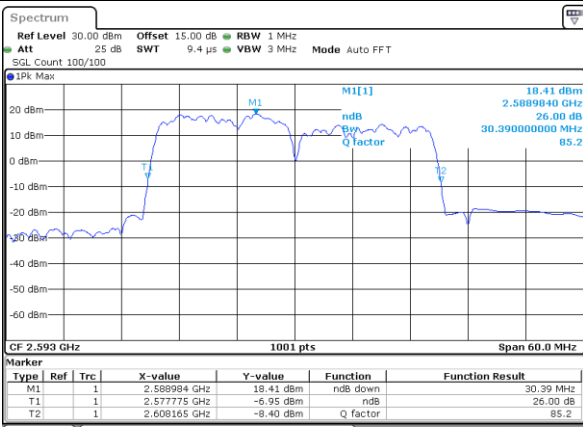

Lowest Channel / 10MHz+20MHz

Date: 14.FEB.2021 17:20:41

Lowest Channel / 15MHz+10MHz

Date: 14.FEB.2021 15:26:17

Middle Channel / 10MHz+20MHz

Date: 14.FEB.2021 18:27:34

Middle Channel / 15MHz+10MHz

Date: 14.FEB.2021 16:47:02

Highest Channel / 10MHz+20MHz

Date: 14.FEB.2021 18:28:54

Highest Channel / 15MHz+10MHz

Date: 14.FEB.2021 17:02:30

LTE Band 41C

QPSK

Lowest Channel / 15MHz+15MHz

Date: 15.FEB.2021 10:36:47

Lowest Channel / 15MHz+20MHz

Date: 15.FEB.2021 13:01:06

Middle Channel / 15MHz+15MHz

Date: 15.FEB.2021 11:00:04

Middle Channel / 15MHz+20MHz

Date: 15.FEB.2021 13:45:07

Highest Channel / 15MHz+15MHz

Date: 15.FEB.2021 12:04:05