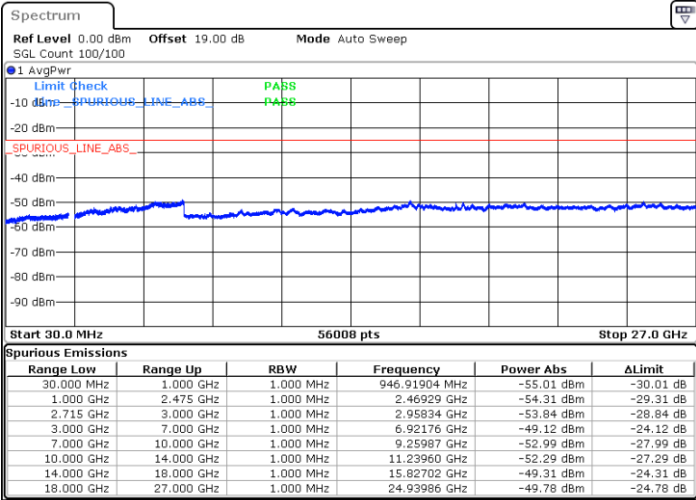

Date: 12.FEB.2021 08:02:24

Highest Channel / 64QAM

Date: 12.FEB.2021 08:03:18

LTE Band 41 / 15MHz

Lowest Channel / 64QAM

Middle Channel / 64QAM

Date: 12.FEB.2021 08:15:32

Date: 12.FEB.2021 08:16:26

Highest Channel / 64QAM

Date: 12.FEB.2021 08:17:20

LTE Band 41 / 20MHz

Lowest Channel / 64QAM

Middle Channel / 64QAM

Date: 12.FEB.2021 08:18:13

Date: 12.FEB.2021 08:19:43

Highest Channel / 64QAM

Date: 12.FEB.2021 08:20:37

Frequency Stability

Test Conditions		LTE Band 41 (QPSK) / Middle Channel	Limit
Temperature (°C)	Voltage (Volt)	BW 10MHz	Note 2.
		Deviation (ppm)	Result
50	Normal Voltage	0.0008	PASS
40	Normal Voltage	0.0005	
30	Normal Voltage	0.0008	
20(Ref.)	Normal Voltage	0.0000	
10	Normal Voltage	0.0002	
0	Normal Voltage	0.0003	
-10	Normal Voltage	0.0013	
-20	Normal Voltage	0.0007	
-30	Normal Voltage	0.0003	
20	Maximum Voltage	0.0000	
20	Normal Voltage	0.0000	
20	Battery End Point	0.0008	

Note:

1. Normal Voltage =3.87 V. ; Battery End Point (BEP) =3.4 V. ; Maximum Voltage =4.45 V.
2. Note: The frequency fundamental emissions stay within the authorized frequency block.

LTE Band 41C

26dB Bandwidth