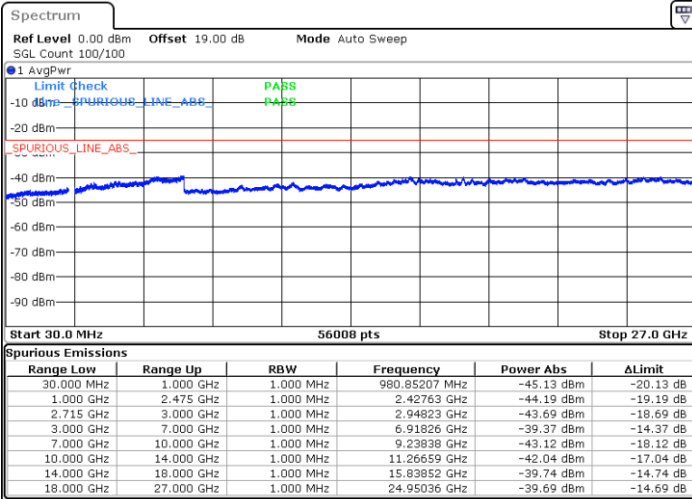

Date: 12.FEB.2021 08:24:13

Highest Channel / QPSK

Date: 12.FEB.2021 08:25:06

Highest Channel / 16QAM

Date: 12.FEB.2021 08:27:19

LTE Band 41 / 5MHz

Lowest Channel / 64QAM

Date: 12.FEB.2021 07:53:02

Middle Channel / 64QAM

Date: 12.FEB.2021 07:54:19

Highest Channel / 64QAM

Date: 12.FEB.2021 07:55:13

LTE Band 41 / 10MHz

Lowest Channel / 64QAM

Middle Channel / 64QAM

Date: 12.FEB.2021 08:01:30

Date: 12.FEB.2021 08:02:24

Highest Channel / 64QAM

Date: 12.FEB.2021 08:03:18

LTE Band 41 / 15MHz

Lowest Channel / 64QAM

Middle Channel / 64QAM

Date: 12.FEB.2021 08:15:32

Date: 12.FEB.2021 08:16:26