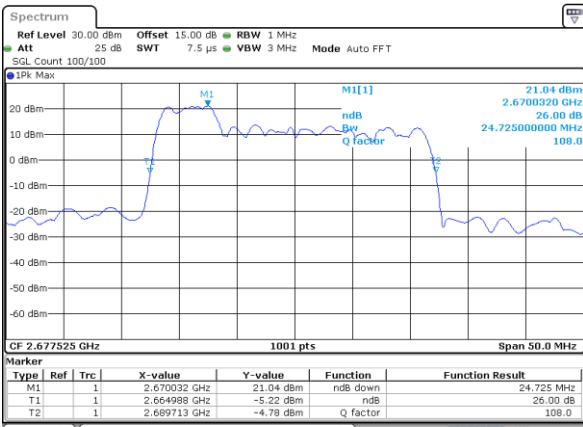

Mode	LTE Band 41C : 26dB BW(MHz)				
64QAM					
BW	5MHz+20MHz	10MHz+15MHz	10MHz+20MHz	15MHz+10MHz	15MHz+15MHz
Lowest CH	24.78	25.03	29.91	25.18	30.51
Middle CH	24.78	25.03	29.85	25.28	30.57
Highest CH	24.73	25.13	29.79	25.28	30.69
BW	15MHz+20MHz	20MHz+5MHz	20MHz+10MHz	20MHz+15MHz	20MHz+20MHz
Lowest CH	34.76	24.83	30.03	34.76	39.80
Middle CH	34.90	24.93	30.09	34.83	39.88
Highest CH	34.62	24.83	29.85	34.83	40.20

LTE Band 41C

QPSK

Lowest Channel / 5MHz+20MHz

Date: 14.FEB.2021 09:20:10

Lowest Channel / 10MHz+15MHz

Date: 14.FEB.2021 13:14:10

Middle Channel / 5MHz+20MHz

Date: 14.FEB.2021 10:24:54

Middle Channel / 10MHz+15MHz

Date: 14.FEB.2021 14:14:48

Highest Channel / 5MHz+20MHz

Date: 14.FEB.2021 10:58:52

Highest Channel / 10MHz+15MHz

Date: 14.FEB.2021 14:24:53

LTE Band 41C

QPSK