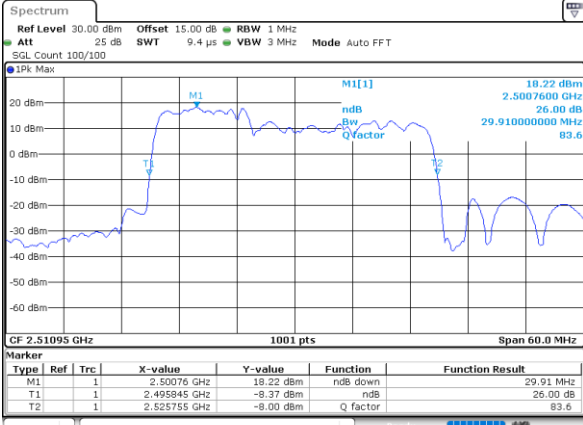

Highest Channel / 20MHz+15MHz

Date: 15.FEB.2021 15:37:27

Highest Channel / 20MHz+20MHz

Date: 15.FEB.2021 17:28:00

LTE Band 41C

64QAM

Lowest Channel / 5MHz+20MHz

Date: 14.FEB.2021 09:21:33

Lowest Channel / 10MHz+15MHz

Date: 14.FEB.2021 13:17:50

Middle Channel / 5MHz+20MHz

Date: 14.FEB.2021 09:25:49

Middle Channel / 10MHz+15MHz

Date: 14.FEB.2021 14:17:58

Highest Channel / 5MHz+20MHz

Date: 14.FEB.2021 11:05:53

Highest Channel / 10MHz+15MHz

Date: 14.FEB.2021 14:19:50

LTE Band 41C

64QAM

Lowest Channel / 10MHz+20MHz

Date: 14.FEB.2021 17:30:17

Lowest Channel / 15MHz+10MHz

Date: 14.FEB.2021 15:35:39

Middle Channel / 10MHz+20MHz

Date: 14.FEB.2021 18:05:59

Middle Channel / 15MHz+10MHz

Date: 14.FEB.2021 16:28:01

Highest Channel / 10MHz+20MHz

Date: 14.FEB.2021 18:32:02

Highest Channel / 15MHz+10MHz

Date: 14.FEB.2021 17:07:43