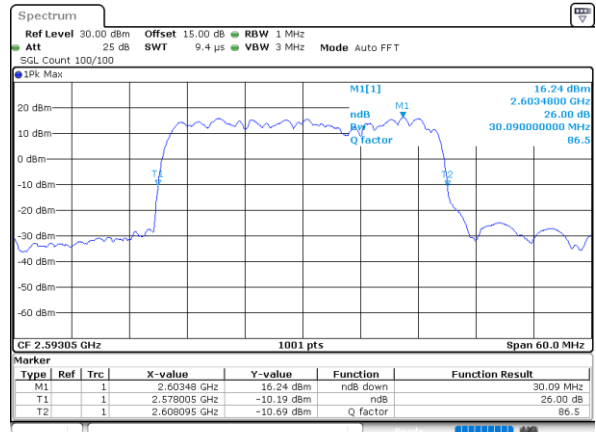

Middle Channel / 15MHz+20MHz

Date: 15.FEB.2021 13:50:41

Highest Channel / 15MHz+15MHz

Date: 15.FEB.2021 12:11:03

Highest Channel / 15MHz+20MHz

Date: 15.FEB.2021 13:52:41

LTE Band 41C

64QAM

Lowest Channel / 20MHz+5MHz

Date: 14.FEB.2021 11:37:33

Lowest Channel / 20MHz+10MHz

Date: 15.FEB.2021 09:19:48

Middle Channel / 20MHz+5MHz

Date: 14.FEB.2021 12:47:20

Middle Channel / 20MHz+10MHz

Date: 15.FEB.2021 09:45:27

Highest Channel / 20MHz+5MHz

Date: 14.FEB.2021 12:50:02

Highest Channel / 20MHz+10MHz

Date: 15.FEB.2021 09:48:41

LTE Band 41C

64QAM

Lowest Channel / 20MHz+15MHz

Date: 15.FEB.2021 15:00:12