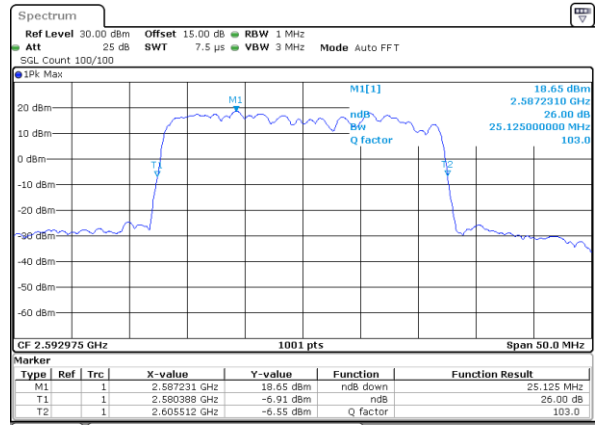

Middle Channel / 10MHz+15MHz

Date: 14.FEB.2021 14:14:48

Highest Channel / 5MHz+20MHz

Date: 14.FEB.2021 10:58:52

Highest Channel / 10MHz+15MHz

Date: 14.FEB.2021 14:24:53

LTE Band 41C

QPSK

Lowest Channel / 10MHz+20MHz

Date: 14.FEB.2021 17:20:41

Lowest Channel / 15MHz+10MHz

Date: 14.FEB.2021 15:26:17

Middle Channel / 10MHz+20MHz

Date: 14.FEB.2021 18:27:34

Middle Channel / 15MHz+10MHz

Date: 14.FEB.2021 16:47:02

Highest Channel / 10MHz+20MHz

Date: 14.FEB.2021 18:28:54

Highest Channel / 15MHz+10MHz

Date: 14.FEB.2021 17:02:30

LTE Band 41C

QPSK

Lowest Channel / 15MHz+15MHz

Date: 15.FEB.2021 10:36:47

Lowest Channel / 15MHz+20MHz

Date: 15.FEB.2021 13:01:06

Middle Channel / 15MHz+15MHz

Date: 15.FEB.2021 11:00:04

Middle Channel / 15MHz+20MHz

Date: 15.FEB.2021 13:45:07

Highest Channel / 15MHz+15MHz

Date: 15.FEB.2021 12:04:05