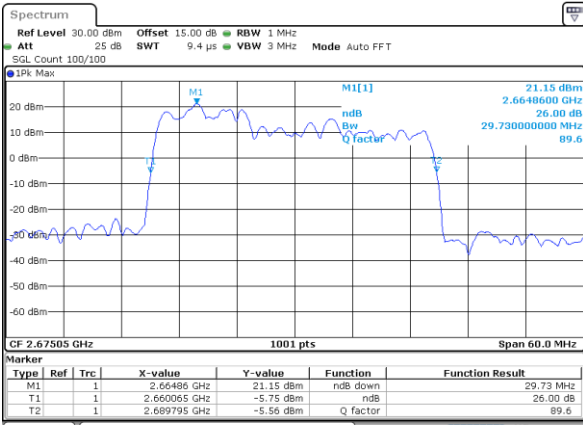

Highest Channel / 5MHz+20MHz

Date: 14.FEB.2021 10:59:25

Highest Channel / 10MHz+15MHz

Date: 14.FEB.2021 14:25:32

LTE Band 41C

16QAM

Lowest Channel / 10MHz+20MHz

Date: 14.FEB.2021 17:29:49

Lowest Channel / 15MHz+10MHz

Date: 14.FEB.2021 15:28:12

Middle Channel / 10MHz+20MHz

Date: 14.FEB.2021 18:06:29

Middle Channel / 15MHz+10MHz

Date: 14.FEB.2021 16:28:28

Highest Channel / 10MHz+20MHz

Date: 14.FEB.2021 18:31:33

Highest Channel / 15MHz+10MHz

Date: 14.FEB.2021 17:08:57

LTE Band 41C

16QAM

Lowest Channel / 15MHz+15MHz

Date: 15.FEB.2021 10:37:34

Lowest Channel / 15MHz+20MHz

Date: 15.FEB.2021 13:00:24