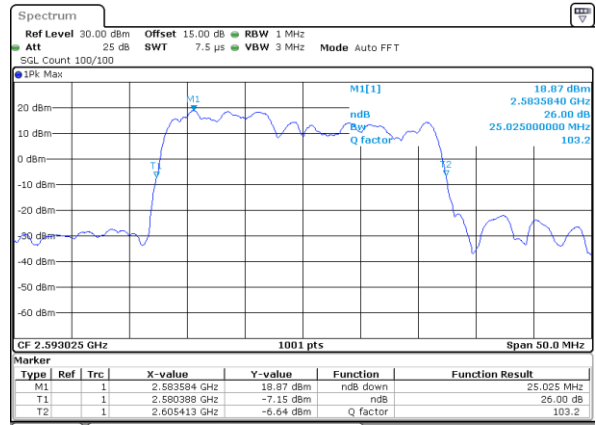

Highest Channel / 20MHz+15MHz

Date: 15.FEB.2021 15:37:27

Highest Channel / 20MHz+20MHz

Date: 15.FEB.2021 17:28:00

LTE Band 41C

64QAM

Lowest Channel / 5MHz+20MHz

Date: 14.FEB.2021 09:21:33

Lowest Channel / 10MHz+15MHz

Date: 14.FEB.2021 13:17:50

Middle Channel / 5MHz+20MHz

Date: 14.FEB.2021 09:25:49

Middle Channel / 10MHz+15MHz

Date: 14.FEB.2021 14:17:58

Highest Channel / 5MHz+20MHz

Date: 14.FEB.2021 11:05:53

Highest Channel / 10MHz+15MHz

Date: 14.FEB.2021 14:19:50

LTE Band 41C

64QAM

Lowest Channel / 10MHz+20MHz

Date: 14.FEB.2021 17:30:17

Lowest Channel / 15MHz+10MHz

Date: 14.FEB.2021 15:35:39

Middle Channel / 10MHz+20MHz

Date: 14.FEB.2021 18:05:59

Middle Channel / 15MHz+10MHz

Date: 14.FEB.2021 16:28:01

Highest Channel / 10MHz+20MHz

Date: 14.FEB.2021 18:32:02

Highest Channel / 15MHz+10MHz

Date: 14.FEB.2021 17:07:43