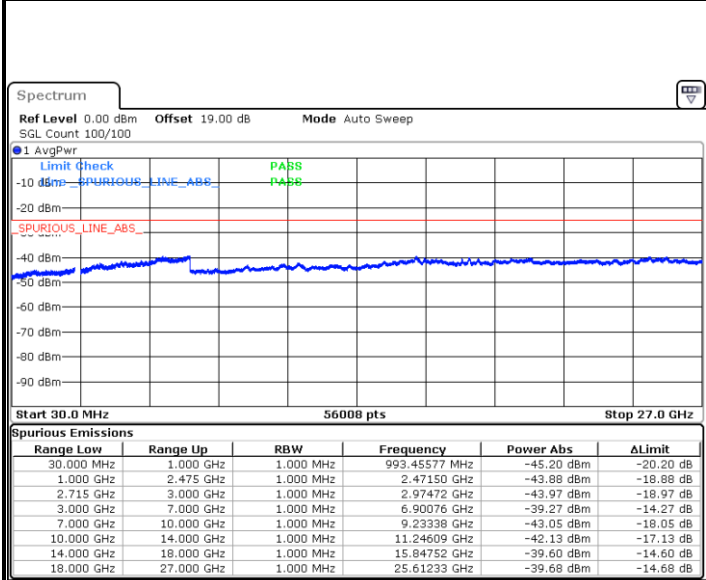

Lowest Channel / QPSK

Date: 12.FEB.2021 08:21:31

Lowest Channel / 16QAM

Date: 12.FEB.2021 08:22:25

LTE Band 41 / 20MHz

Middle Channel / QPSK

Date: 12.FEB.2021 08:23:19

Middle Channel / 16QAM

Date: 12.FEB.2021 08:24:13

Highest Channel / QPSK

Date: 12.FEB.2021 08:25:06

Highest Channel / 16QAM

Date: 12.FEB.2021 08:27:19

LTE Band 41 / 5MHz

Lowest Channel / 64QAM

Date: 12.FEB.2021 07:53:02

Middle Channel / 64QAM

Date: 12.FEB.2021 07:54:19

Highest Channel / 64QAM

Date: 12.FEB.2021 07:55:13

LTE Band 41 / 10MHz

Lowest Channel / 64QAM

Middle Channel / 64QAM

Date: 12.FEB.2021 08:01:30