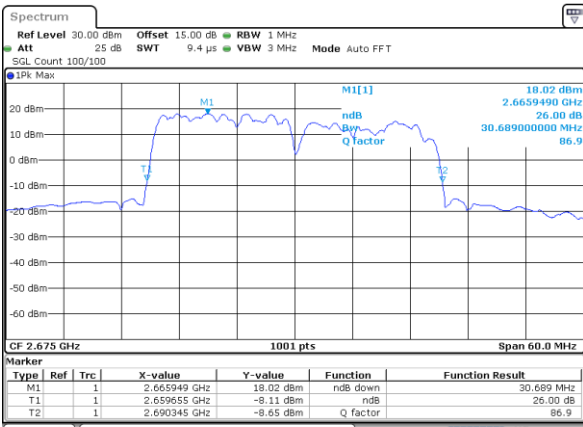

Highest Channel / 10MHz+20MHz

Date: 14.FEB.2021 18:28:54

Highest Channel / 15MHz+10MHz

Date: 14.FEB.2021 17:02:30

LTE Band 41C

QPSK

Lowest Channel / 15MHz+15MHz

Date: 15.FEB.2021 10:36:47

Lowest Channel / 15MHz+20MHz

Date: 15.FEB.2021 13:01:06

Middle Channel / 15MHz+15MHz

Date: 15.FEB.2021 11:00:04

Middle Channel / 15MHz+20MHz

Date: 15.FEB.2021 13:45:07

Highest Channel / 15MHz+15MHz

Date: 15.FEB.2021 12:04:05

Highest Channel / 15MHz+20MHz

Date: 15.FEB.2021 14:23:31

LTE Band 41C

QPSK

Lowest Channel / 20MHz+5MHz

Date: 14.FEB.2021 11:34:18

Lowest Channel / 20MHz+10MHz

Date: 15.FEB.2021 09:23:11