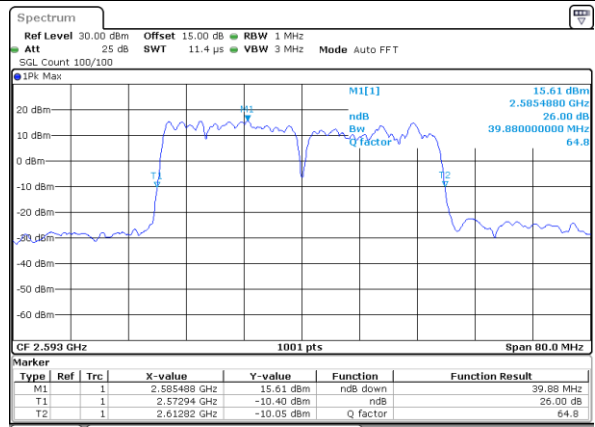

Middle Channel / 20MHz+5MHz

Date: 14.FEB.2021 12:43:47

Middle Channel / 20MHz+10MHz

Date: 15.FEB.2021 09:42:06

Highest Channel / 20MHz+5MHz

Date: 14.FEB.2021 12:54:20

Highest Channel / 20MHz+10MHz

Date: 15.FEB.2021 09:51:53

LTE Band 41C

QPSK

Lowest Channel / 20MHz+15MHz

Date: 15.FEB.2021 14:51:47

Lowest Channel / 20MHz+20MHz

Date: 15.FEB.2021 16:34:56

Middle Channel / 20MHz+15MHz

Date: 15.FEB.2021 15:13:05

Middle Channel / 20MHz+20MHz

Date: 15.FEB.2021 17:15:39

Highest Channel / 20MHz+15MHz

Date: 15.FEB.2021 15:36:28

Highest Channel / 20MHz+20MHz

Date: 15.FEB.2021 17:31:22

LTE Band 41C

16QAM