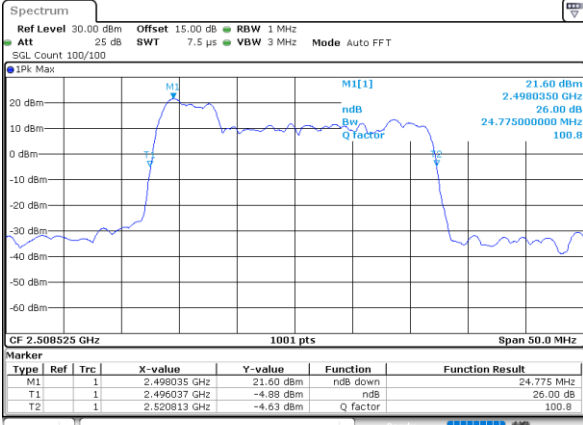

Lowest Channel / 20MHz+15MHz

Date: 15.FEB.2021 14:52:07

Lowest Channel / 20MHz+20MHz

Date: 15.FEB.2021 16:32:47

Middle Channel / 20MHz+15MHz

Date: 15.FEB.2021 15:12:11

Middle Channel / 20MHz+20MHz

Date: 15.FEB.2021 17:19:27

Highest Channel / 20MHz+15MHz

Date: 15.FEB.2021 15:37:27

Highest Channel / 20MHz+20MHz

Date: 15.FEB.2021 17:28:00

LTE Band 41C

64QAM

Lowest Channel / 5MHz+20MHz

Date: 14.FEB.2021 09:21:33

Lowest Channel / 10MHz+15MHz

Date: 14.FEB.2021 13:17:50

Middle Channel / 5MHz+20MHz

Date: 14.FEB.2021 09:25:49

Middle Channel / 10MHz+15MHz

Date: 14.FEB.2021 14:17:58

Highest Channel / 5MHz+20MHz

Date: 14.FEB.2021 11:05:53

Highest Channel / 10MHz+15MHz

Date: 14.FEB.2021 14:19:50

LTE Band 41C

64QAM

Lowest Channel / 10MHz+20MHz

Date: 14.FEB.2021 17:30:17

Lowest Channel / 15MHz+10MHz

Date: 14.FEB.2021 15:35:39