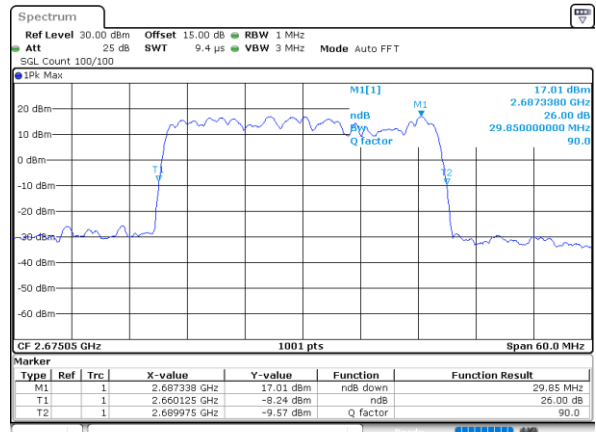

Middle Channel / 15MHz+20MHz

Date: 15.FEB.2021 13:50:41

Highest Channel / 15MHz+15MHz

Date: 15.FEB.2021 12:11:03

Highest Channel / 15MHz+20MHz

Date: 15.FEB.2021 13:52:41

LTE Band 41C

64QAM

Lowest Channel / 20MHz+5MHz

Date: 14.FEB.2021 11:37:33

Lowest Channel / 20MHz+10MHz

Date: 15.FEB.2021 09:19:48

Middle Channel / 20MHz+5MHz

Date: 14.FEB.2021 12:47:20

Middle Channel / 20MHz+10MHz

Date: 15.FEB.2021 09:45:27

Highest Channel / 20MHz+5MHz

Date: 14.FEB.2021 12:50:02

Highest Channel / 20MHz+10MHz

Date: 15.FEB.2021 09:48:41

LTE Band 41C

64QAM

Lowest Channel / 20MHz+15MHz

Date: 15.FEB.2021 15:00:12