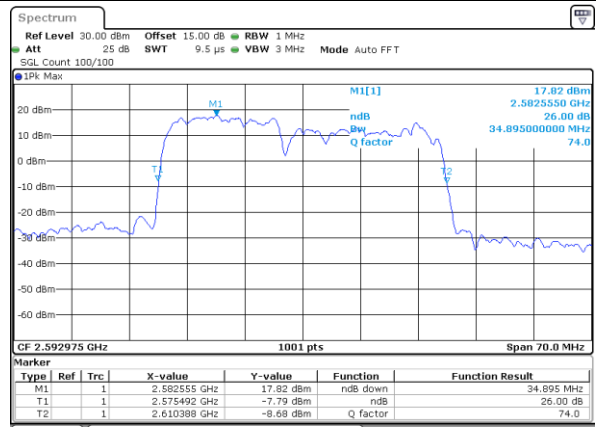

Highest Channel / 10MHz+20MHz

Date: 14.FEB.2021 18:28:54

Highest Channel / 15MHz+10MHz

Date: 14.FEB.2021 17:02:30

LTE Band 41C

QPSK

Lowest Channel / 15MHz+15MHz

Date: 15.FEB.2021 10:36:47

Lowest Channel / 15MHz+20MHz

Date: 15.FEB.2021 13:01:06

Middle Channel / 15MHz+15MHz

Date: 15.FEB.2021 11:00:04

Middle Channel / 15MHz+20MHz

Date: 15.FEB.2021 13:45:07

Highest Channel / 15MHz+15MHz

Date: 15.FEB.2021 12:04:05

Highest Channel / 15MHz+20MHz

Date: 15.FEB.2021 14:23:31

LTE Band 41C

QPSK

Lowest Channel / 20MHz+5MHz

Date: 14.FEB.2021 11:34:18

Lowest Channel / 20MHz+10MHz

Date: 15.FEB.2021 09:23:11