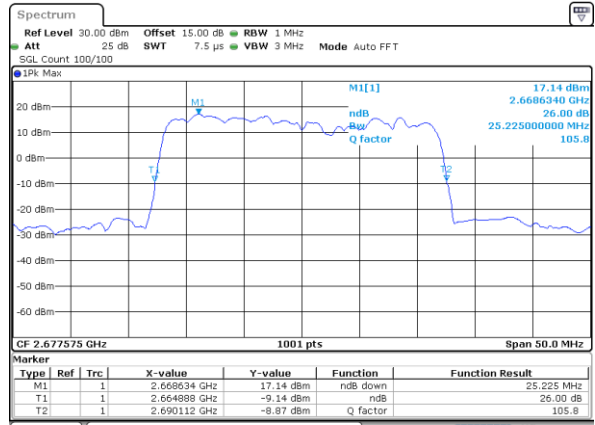

Highest Channel / 5MHz+20MHz

Date: 14.FEB.2021 10:59:25

Highest Channel / 10MHz+15MHz

Date: 14.FEB.2021 14:25:32

LTE Band 41C

16QAM

Lowest Channel / 10MHz+20MHz

Date: 14.FEB.2021 17:29:49

Lowest Channel / 15MHz+10MHz

Date: 14.FEB.2021 15:28:12

Middle Channel / 10MHz+20MHz

Date: 14.FEB.2021 18:06:29

Middle Channel / 15MHz+10MHz

Date: 14.FEB.2021 16:28:28

Highest Channel / 10MHz+20MHz

Date: 14.FEB.2021 18:31:33

Highest Channel / 15MHz+10MHz

Date: 14.FEB.2021 17:08:57

LTE Band 41C

16QAM

Lowest Channel / 15MHz+15MHz

Date: 15.FEB.2021 10:37:34

Lowest Channel / 15MHz+20MHz

Date: 15.FEB.2021 13:00:24

Middle Channel / 15MHz+15MHz

Date: 15.FEB.2021 10:59:37

Middle Channel / 15MHz+20MHz

Date: 15.FEB.2021 13:45:40

Highest Channel / 15MHz+15MHz

Date: 15.FEB.2021 12:05:20

Highest Channel / 15MHz+20MHz

Date: 15.FEB.2021 14:22:53