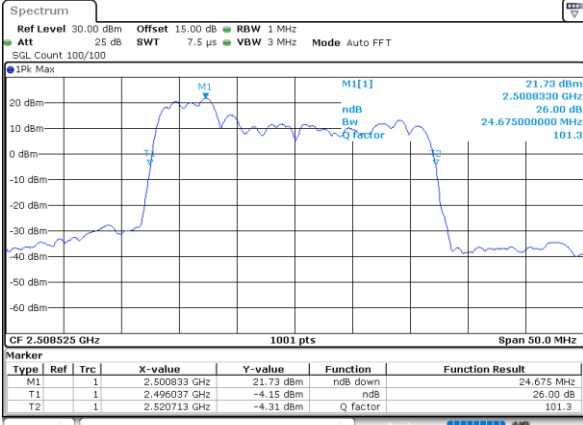

LTE Band 41C

QPSK

Lowest Channel / 20MHz+15MHz

Date: 15.FEB.2021 14:51:47

Lowest Channel / 20MHz+20MHz

Date: 15.FEB.2021 16:34:56

Middle Channel / 20MHz+15MHz

Date: 15.FEB.2021 15:13:05

Middle Channel / 20MHz+20MHz

Date: 15.FEB.2021 17:15:39

Highest Channel / 20MHz+15MHz

Date: 15.FEB.2021 15:36:28

Highest Channel / 20MHz+20MHz

Date: 15.FEB.2021 17:31:22

LTE Band 41C

16QAM

Lowest Channel / 5MHz+20MHz

Date: 14.FEB.2021 09:19:46

Lowest Channel / 10MHz+15MHz

Date: 14.FEB.2021 13:14:54

Middle Channel / 5MHz+20MHz

Date: 14.FEB.2021 09:27:09

Middle Channel / 10MHz+15MHz

Date: 14.FEB.2021 14:15:18

Highest Channel / 5MHz+20MHz

Date: 14.FEB.2021 10:59:25

Highest Channel / 10MHz+15MHz

Date: 14.FEB.2021 14:25:32

LTE Band 41C

16QAM

Lowest Channel / 10MHz+20MHz

Date: 14.FEB.2021 17:29:49