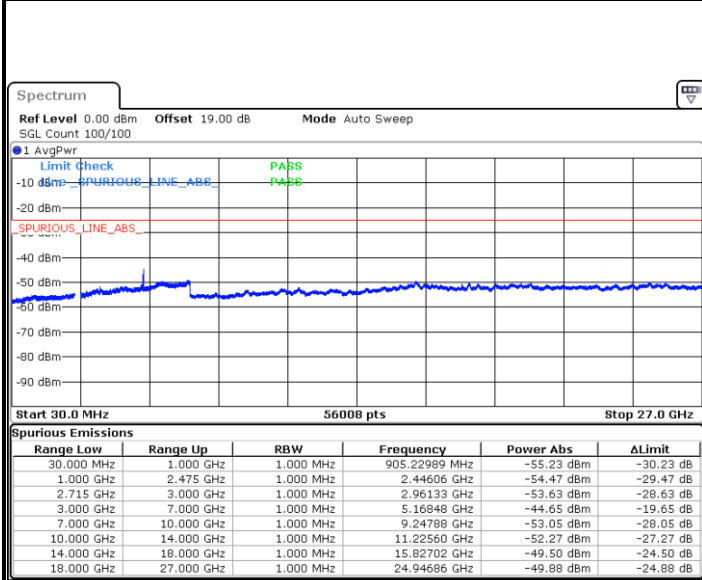

Date: 12.FEB.2021 08:11:22

Date: 12.FEB.2021 08:12:50

LTE Band 41 / 15MHz

Highest Channel / QPSK

Date: 12.FEB.2021 08:13:44

Highest Channel / 16QAM

Date: 12.FEB.2021 08:14:38

LTE Band 41 / 20MHz

Lowest Channel / QPSK

Date: 12.FEB.2021 08:21:31

Lowest Channel / 16QAM

Date: 12.FEB.2021 08:22:25

LTE Band 41 / 20MHz

Middle Channel / QPSK

Date: 12.FEB.2021 08:23:19

Middle Channel / 16QAM

Date: 12.FEB.2021 08:24:13

Highest Channel / QPSK

Date: 12.FEB.2021 08:25:06

Highest Channel / 16QAM

Date: 12.FEB.2021 08:27:19

LTE Band 41 / 5MHz

Lowest Channel / 64QAM

Date: 12.FEB.2021 07:53:02