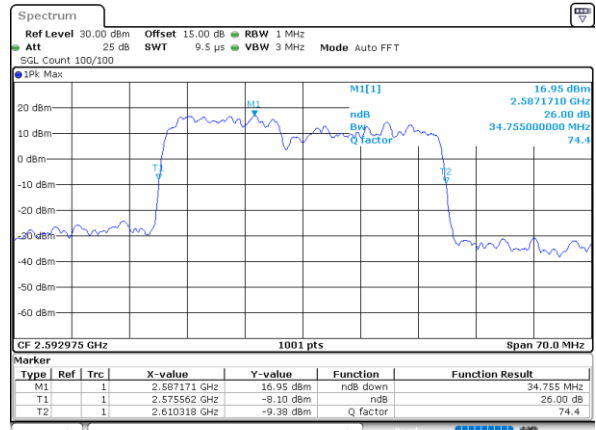

Highest Channel / 5MHz+20MHz

Date: 14.FEB.2021 10:59:25

Highest Channel / 10MHz+15MHz

Date: 14.FEB.2021 14:25:32

LTE Band 41C

16QAM

Lowest Channel / 10MHz+20MHz

Date: 14.FEB.2021 17:29:49

Lowest Channel / 15MHz+10MHz

Date: 14.FEB.2021 15:28:12

Middle Channel / 10MHz+20MHz

Date: 14.FEB.2021 18:06:29

Middle Channel / 15MHz+10MHz

Date: 14.FEB.2021 16:28:28

Highest Channel / 10MHz+20MHz

Date: 14.FEB.2021 18:31:33

Highest Channel / 15MHz+10MHz

Date: 14.FEB.2021 17:08:57

LTE Band 41C

16QAM

Lowest Channel / 15MHz+15MHz

Date: 15.FEB.2021 10:37:34

Lowest Channel / 15MHz+20MHz

Date: 15.FEB.2021 13:00:24

Middle Channel / 15MHz+15MHz

Date: 15.FEB.2021 10:59:37

Middle Channel / 15MHz+20MHz

Date: 15.FEB.2021 13:45:40

Highest Channel / 15MHz+15MHz

Date: 15.FEB.2021 12:05:20

Highest Channel / 15MHz+20MHz

Date: 15.FEB.2021 14:22:53