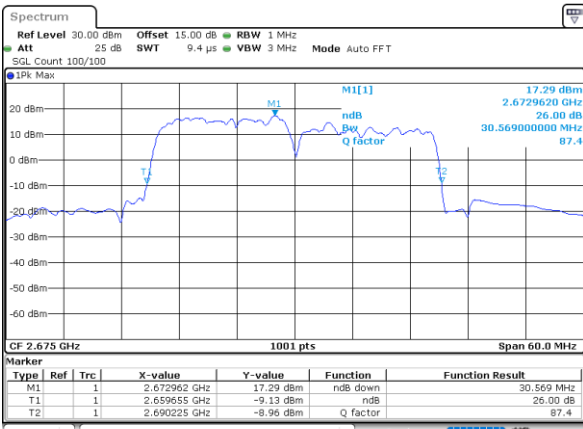

Highest Channel / 15MHz+10MHz

Date: 14.FEB.2021 17:08:57

LTE Band 41C

16QAM

Lowest Channel / 15MHz+15MHz

Date: 15.FEB.2021 10:37:34

Lowest Channel / 15MHz+20MHz

Date: 15.FEB.2021 13:00:24

Middle Channel / 15MHz+15MHz

Date: 15.FEB.2021 10:59:37

Middle Channel / 15MHz+20MHz

Date: 15.FEB.2021 13:45:40

Highest Channel / 15MHz+15MHz

Date: 15.FEB.2021 12:05:20

Highest Channel / 15MHz+20MHz

Date: 15.FEB.2021 14:22:53

LTE Band 41C

16QAM

Lowest Channel / 20MHz+5MHz

Date: 14.FEB.2021 11:34:50

Lowest Channel / 20MHz+10MHz

Date: 15.FEB.2021 09:22:42

Middle Channel / 20MHz+5MHz

Date: 14.FEB.2021 12:44:11