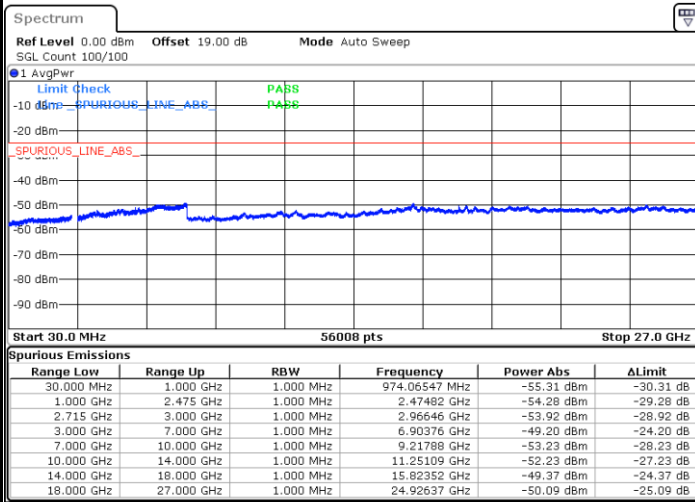

Date: 12.FEB.2021 08:11:22

Date: 12.FEB.2021 08:12:50

LTE Band 41 / 15MHz

Highest Channel / QPSK

Date: 12.FEB.2021 08:13:44

Highest Channel / 16QAM

Date: 12.FEB.2021 08:14:38

LTE Band 41 / 20MHz

Lowest Channel / QPSK

Date: 12.FEB.2021 08:21:31

Lowest Channel / 16QAM

Date: 12.FEB.2021 08:22:25

LTE Band 41 / 20MHz

Middle Channel / QPSK

Date: 12.FEB.2021 08:23:19

Middle Channel / 16QAM