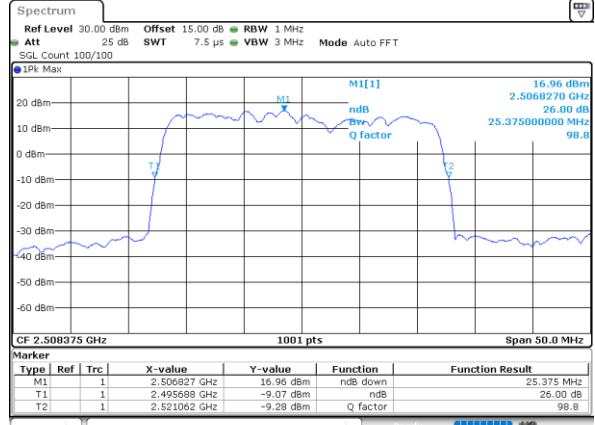

Lowest Channel / 5MHz+20MHz

Date: 14.FEB.2021 09:19:46

Lowest Channel / 10MHz+15MHz

Date: 14.FEB.2021 13:14:54

Middle Channel / 5MHz+20MHz

Date: 14.FEB.2021 09:27:09

Middle Channel / 10MHz+15MHz

Date: 14.FEB.2021 14:15:18

Highest Channel / 5MHz+20MHz

Date: 14.FEB.2021 10:59:25

Highest Channel / 10MHz+15MHz

Date: 14.FEB.2021 14:25:32

LTE Band 41C

16QAM

Lowest Channel / 10MHz+20MHz

Date: 14.FEB.2021 17:29:49

Lowest Channel / 15MHz+10MHz

Date: 14.FEB.2021 15:28:12

Middle Channel / 10MHz+20MHz

Date: 14.FEB.2021 18:06:29

Middle Channel / 15MHz+10MHz

Date: 14.FEB.2021 16:28:28

Highest Channel / 10MHz+20MHz

Date: 14.FEB.2021 18:31:33

Highest Channel / 15MHz+10MHz

Date: 14.FEB.2021 17:08:57

LTE Band 41C

16QAM

Lowest Channel / 15MHz+15MHz

Date: 15.FEB.2021 10:37:34

Lowest Channel / 15MHz+20MHz

Date: 15.FEB.2021 13:00:24