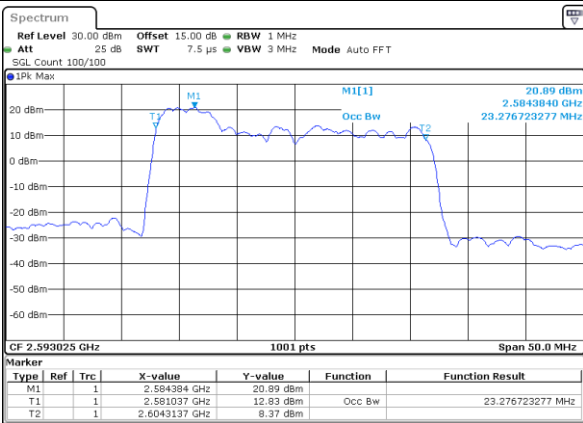

LTE Band 41C

QPSK

Lowest Channel / 5MHz+20MHz

Date: 14.FEB.2021 09:18:17

Lowest Channel / 10MHz+15MHz

Date: 14.FEB.2021 13:14:03

Middle Channel / 5MHz+20MHz

Date: 14.FEB.2021 10:24:34

Middle Channel / 10MHz+15MHz

Date: 14.FEB.2021 14:14:39

Highest Channel / 5MHz+20MHz

Date: 14.FEB.2021 10:58:44

Highest Channel / 10MHz+15MHz

Date: 14.FEB.2021 14:24:43