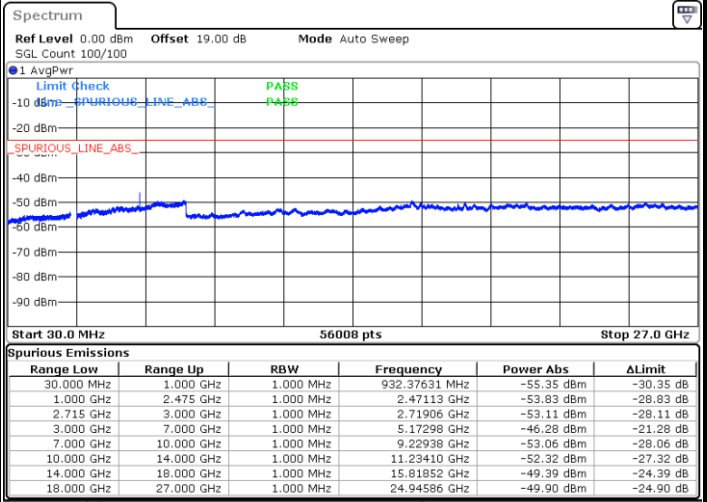

Middle Channel / 64QAM

Date: 12.FEB.2021 07:54:19

Highest Channel / 64QAM

Date: 12.FEB.2021 07:55:13

LTE Band 41 / 10MHz

Lowest Channel / 64QAM

Middle Channel / 64QAM

Date: 12.FEB.2021 08:01:30

Date: 12.FEB.2021 08:02:24

Highest Channel / 64QAM

Date: 12.FEB.2021 08:03:18

LTE Band 41 / 15MHz

Lowest Channel / 64QAM

Middle Channel / 64QAM

Date: 12.FEB.2021 08:15:32

Date: 12.FEB.2021 08:16:26

Highest Channel / 64QAM

Date: 12.FEB.2021 08:17:20

LTE Band 41 / 20MHz

Lowest Channel / 64QAM

Middle Channel / 64QAM

Date: 12.FEB.2021 08:18:13

Date: 12.FEB.2021 08:19:43

Highest Channel / 64QAM