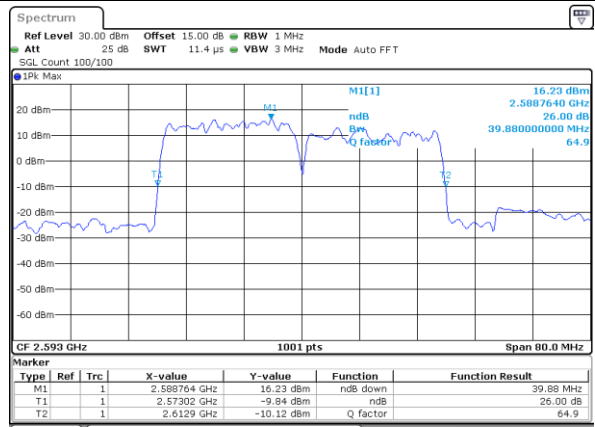

Highest Channel / 20MHz+5MHz

Date: 14.FEB.2021 12:50:02

Highest Channel / 20MHz+10MHz

Date: 15.FEB.2021 09:48:41

LTE Band 41C

64QAM

Lowest Channel / 20MHz+15MHz

Date: 15.FEB.2021 15:00:12

Lowest Channel / 20MHz+20MHz

Date: 15.FEB.2021 15:42:00

Middle Channel / 20MHz+15MHz

Date: 15.FEB.2021 15:06:02

Middle Channel / 20MHz+20MHz

Date: 15.FEB.2021 17:21:07

Highest Channel / 20MHz+15MHz

Date: 15.FEB.2021 15:39:46

Highest Channel / 20MHz+20MHz

Date: 15.FEB.2021 17:26:56

Occupied Bandwidth

Mode	LTE Band 41C : 99%OBW(MHz)				
QPSK					
BW	5MHz+20MHz	10MHz+15MHz	10MHz+20MHz	15MHz+10MHz	15MHz+15MHz
Lowest CH	23.28	23.58	27.75	23.18	28.71
Middle CH	23.28	23.53	27.93	22.98	28.59
Highest CH	23.18	23.33	27.75	23.48	28.47
BW	15MHz+20MHz	20MHz+5MHz	20MHz+10MHz	20MHz+15MHz	20MHz+20MHz
Lowest CH	32.66	23.38	27.99	32.87	37.64
Middle CH	32.73	23.28	28.11	32.73	37.80
Highest CH	32.59	23.28	27.99	32.73	37.64