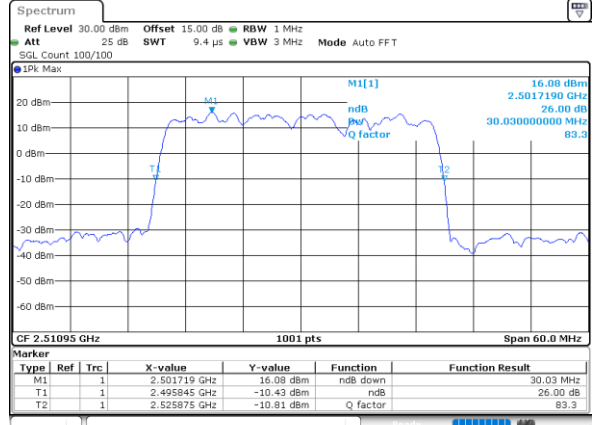

Middle Channel / 15MHz+15MHz

Date: 15.FEB.2021 10:59:37

Middle Channel / 15MHz+20MHz

Date: 15.FEB.2021 13:45:40

Highest Channel / 15MHz+15MHz

Date: 15.FEB.2021 12:05:20

Highest Channel / 15MHz+20MHz

Date: 15.FEB.2021 14:22:53

LTE Band 41C

16QAM

Lowest Channel / 20MHz+5MHz

Date: 14.FEB.2021 11:34:50

Lowest Channel / 20MHz+10MHz

Date: 15.FEB.2021 09:22:42

Middle Channel / 20MHz+5MHz

Date: 14.FEB.2021 12:44:11

Middle Channel / 20MHz+10MHz

Date: 15.FEB.2021 09:42:31

Highest Channel / 20MHz+5MHz

Date: 14.FEB.2021 12:50:58

Highest Channel / 20MHz+10MHz

Date: 15.FEB.2021 09:50:58

LTE Band 41C

16QAM

Lowest Channel / 20MHz+15MHz

Date: 15.FEB.2021 14:52:07

Lowest Channel / 20MHz+20MHz

Date: 15.FEB.2021 16:32:47

Middle Channel / 20MHz+15MHz

Date: 15.FEB.2021 15:12:11

Middle Channel / 20MHz+20MHz

Date: 15.FEB.2021 17:19:27