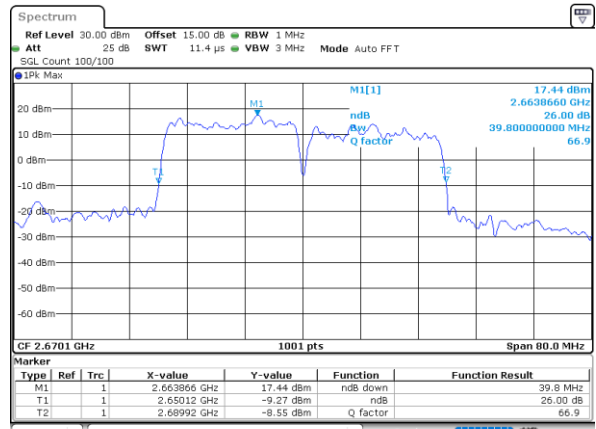

Middle Channel / 20MHz+10MHz

Date: 15.FEB.2021 09:42:31

Highest Channel / 20MHz+5MHz

Date: 14.FEB.2021 12:50:58

Highest Channel / 20MHz+10MHz

Date: 15.FEB.2021 09:50:58

LTE Band 41C

16QAM

Lowest Channel / 20MHz+15MHz

Date: 15.FEB.2021 14:52:07

Lowest Channel / 20MHz+20MHz

Date: 15.FEB.2021 16:32:47

Middle Channel / 20MHz+15MHz

Date: 15.FEB.2021 15:12:11

Middle Channel / 20MHz+20MHz

Date: 15.FEB.2021 17:19:27

Highest Channel / 20MHz+15MHz

Date: 15.FEB.2021 15:37:27

Highest Channel / 20MHz+20MHz

Date: 15.FEB.2021 17:28:00

LTE Band 41C

64QAM

Lowest Channel / 5MHz+20MHz

Date: 14.FEB.2021 09:21:33