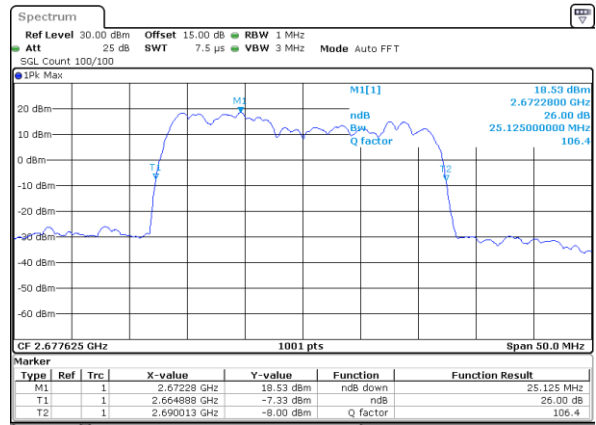

Highest Channel / 20MHz+15MHz

Date: 15.FEB.2021 15:37:27

Highest Channel / 20MHz+20MHz

Date: 15.FEB.2021 17:28:00

LTE Band 41C

64QAM

Lowest Channel / 5MHz+20MHz

Date: 14.FEB.2021 09:21:33

Lowest Channel / 10MHz+15MHz

Date: 14.FEB.2021 13:17:50

Middle Channel / 5MHz+20MHz

Date: 14.FEB.2021 09:25:49

Middle Channel / 10MHz+15MHz

Date: 14.FEB.2021 14:17:58

Highest Channel / 5MHz+20MHz

Date: 14.FEB.2021 11:05:53

Highest Channel / 10MHz+15MHz

Date: 14.FEB.2021 14:19:50

LTE Band 41C

64QAM

Lowest Channel / 10MHz+20MHz

Date: 14.FEB.2021 17:30:17

Lowest Channel / 15MHz+10MHz

Date: 14.FEB.2021 15:35:39

Middle Channel / 10MHz+20MHz

Date: 14.FEB.2021 18:05:59

Middle Channel / 15MHz+10MHz

Date: 14.FEB.2021 16:28:01

Highest Channel / 10MHz+20MHz

Date: 14.FEB.2021 18:32:02

Highest Channel / 15MHz+10MHz

Date: 14.FEB.2021 17:07:43