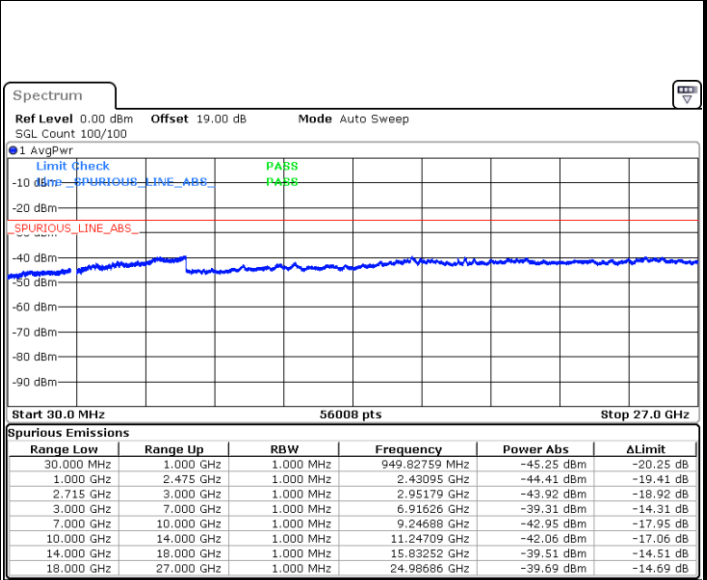

LTE Band 41 / 10MHz

Middle Channel / QPSK

Date: 12.FEB.2021 08:05:59

Middle Channel / 16QAM

Date: 12.FEB.2021 08:06:53

Highest Channel / QPSK

Date: 12.FEB.2021 08:07:47

Highest Channel / 16QAM

Date: 12.FEB.2021 08:08:41

LTE Band 41 / 15MHz

Lowest Channel / QPSK

Lowest Channel / 16QAM

Date: 12.FEB.2021 08:09:35

Date: 12.FEB.2021 08:10:29

Middle Channel / QPSK

Middle Channel / 16QAM