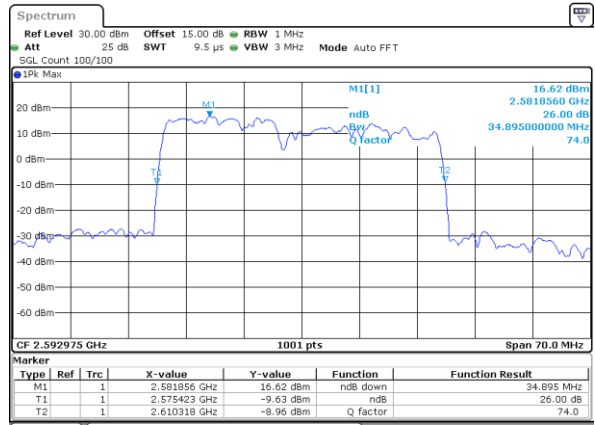

Highest Channel / 10MHz+15MHz

Date: 14.FEB.2021 14:19:50

LTE Band 41C

64QAM

Lowest Channel / 10MHz+20MHz

Date: 14.FEB.2021 17:30:17

Lowest Channel / 15MHz+10MHz

Date: 14.FEB.2021 15:35:39

Middle Channel / 10MHz+20MHz

Date: 14.FEB.2021 18:05:59

Middle Channel / 15MHz+10MHz

Date: 14.FEB.2021 16:28:01

Highest Channel / 10MHz+20MHz

Date: 14.FEB.2021 18:32:02

Highest Channel / 15MHz+10MHz

Date: 14.FEB.2021 17:07:43

LTE Band 41C

64QAM

Lowest Channel / 15MHz+15MHz

Date: 15.FEB.2021 10:42:46

Lowest Channel / 15MHz+20MHz

Date: 15.FEB.2021 12:28:51

Middle Channel / 15MHz+15MHz

Date: 15.FEB.2021 10:44:13

Middle Channel / 15MHz+20MHz

Date: 15.FEB.2021 13:50:41

Highest Channel / 15MHz+15MHz

Date: 15.FEB.2021 12:11:03

Highest Channel / 15MHz+20MHz

Date: 15.FEB.2021 13:52:41

LTE Band 41C

64QAM