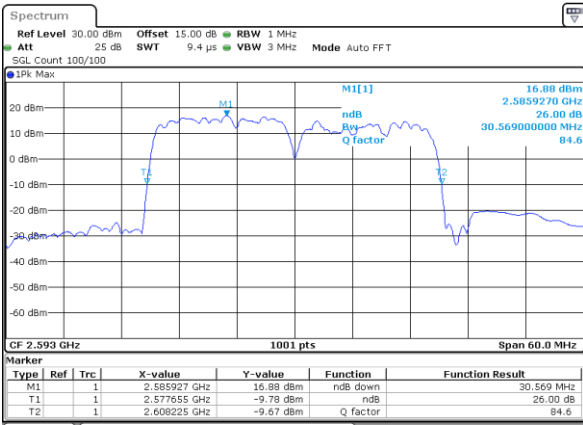

Middle Channel / 10MHz+20MHz

Date: 14.FEB.2021 18:05:59

Middle Channel / 15MHz+10MHz

Date: 14.FEB.2021 16:28:01

Highest Channel / 10MHz+20MHz

Date: 14.FEB.2021 18:32:02

Highest Channel / 15MHz+10MHz

Date: 14.FEB.2021 17:07:43

LTE Band 41C

64QAM

Lowest Channel / 15MHz+15MHz

Date: 15.FEB.2021 10:42:46

Lowest Channel / 15MHz+20MHz

Date: 15.FEB.2021 12:28:51

Middle Channel / 15MHz+15MHz

Date: 15.FEB.2021 10:44:13

Middle Channel / 15MHz+20MHz

Date: 15.FEB.2021 13:50:41

Highest Channel / 15MHz+15MHz

Date: 15.FEB.2021 12:11:03

Highest Channel / 15MHz+20MHz

Date: 15.FEB.2021 13:52:41

LTE Band 41C

64QAM

Lowest Channel / 20MHz+5MHz

Date: 14.FEB.2021 11:37:33

Lowest Channel / 20MHz+10MHz

Date: 15.FEB.2021 09:19:48

Middle Channel / 20MHz+5MHz

Date: 14.FEB.2021 12:47:20

Middle Channel / 20MHz+10MHz

Date: 15.FEB.2021 09:45:27