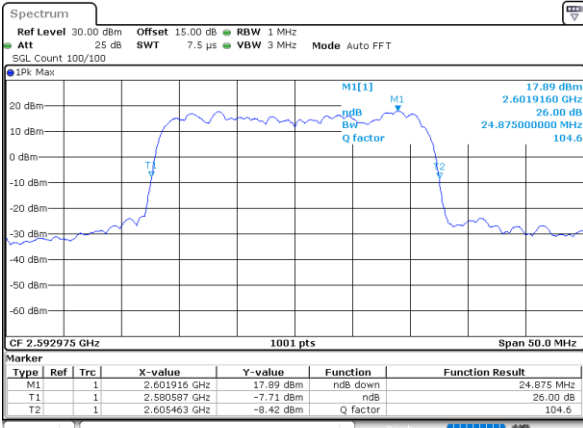

Lowest Channel / 15MHz+20MHz

Date: 15.FEB.2021 13:01:06

Middle Channel / 15MHz+15MHz

Date: 15.FEB.2021 11:00:04

Middle Channel / 15MHz+20MHz

Date: 15.FEB.2021 13:45:07

Highest Channel / 15MHz+15MHz

Date: 15.FEB.2021 12:04:05

Highest Channel / 15MHz+20MHz

Date: 15.FEB.2021 14:23:31

LTE Band 41C

QPSK

Lowest Channel / 20MHz+5MHz

Date: 14.FEB.2021 11:34:18

Lowest Channel / 20MHz+10MHz

Date: 15.FEB.2021 09:23:11

Middle Channel / 20MHz+5MHz

Date: 14.FEB.2021 12:43:47

Middle Channel / 20MHz+10MHz

Date: 15.FEB.2021 09:42:06

Highest Channel / 20MHz+5MHz

Date: 14.FEB.2021 12:54:20

Highest Channel / 20MHz+10MHz

Date: 15.FEB.2021 09:51:53