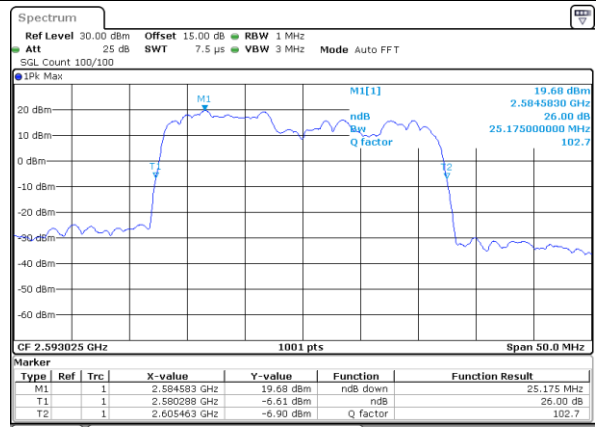

LTE Band 41C

QPSK

Lowest Channel / 5MHz+20MHz

Date: 14.FEB.2021 09:20:10

Lowest Channel / 10MHz+15MHz

Date: 14.FEB.2021 13:14:10

Middle Channel / 5MHz+20MHz

Date: 14.FEB.2021 10:24:54

Middle Channel / 10MHz+15MHz

Date: 14.FEB.2021 14:14:48

Highest Channel / 5MHz+20MHz

Date: 14.FEB.2021 10:58:52

Highest Channel / 10MHz+15MHz

Date: 14.FEB.2021 14:24:53

LTE Band 41C

QPSK