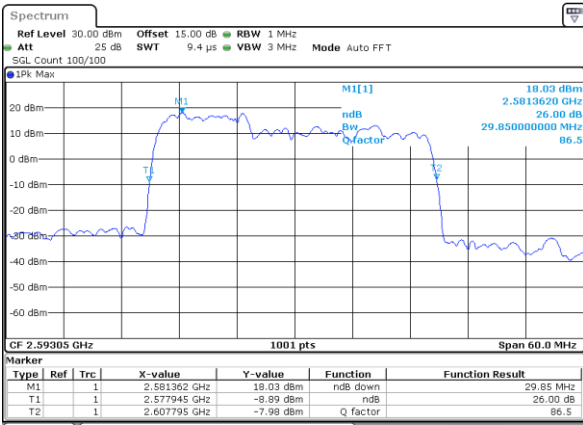

Lowest Channel / 10MHz+15MHz

Date: 14.FEB.2021 13:17:50

Middle Channel / 5MHz+20MHz

Date: 14.FEB.2021 09:25:49

Middle Channel / 10MHz+15MHz

Date: 14.FEB.2021 14:17:58

Highest Channel / 5MHz+20MHz

Date: 14.FEB.2021 11:05:53

Highest Channel / 10MHz+15MHz

Date: 14.FEB.2021 14:19:50

LTE Band 41C

64QAM

Lowest Channel / 10MHz+20MHz

Date: 14.FEB.2021 17:30:17

Lowest Channel / 15MHz+10MHz

Date: 14.FEB.2021 15:35:39

Middle Channel / 10MHz+20MHz

Date: 14.FEB.2021 18:05:59

Middle Channel / 15MHz+10MHz

Date: 14.FEB.2021 16:28:01

Highest Channel / 10MHz+20MHz

Date: 14.FEB.2021 18:32:02

Highest Channel / 15MHz+10MHz

Date: 14.FEB.2021 17:07:43