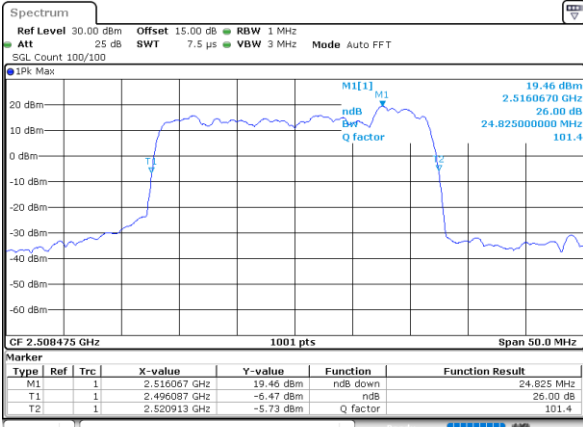

LTE Band 41C

64QAM

Lowest Channel / 15MHz+15MHz

Date: 15.FEB.2021 10:42:46

Lowest Channel / 15MHz+20MHz

Date: 15.FEB.2021 12:28:51

Middle Channel / 15MHz+15MHz

Date: 15.FEB.2021 10:44:13

Middle Channel / 15MHz+20MHz

Date: 15.FEB.2021 13:50:41

Highest Channel / 15MHz+15MHz

Date: 15.FEB.2021 12:11:03

Highest Channel / 15MHz+20MHz

Date: 15.FEB.2021 13:52:41

LTE Band 41C

64QAM

Lowest Channel / 20MHz+5MHz

Date: 14.FEB.2021 11:37:33

Lowest Channel / 20MHz+10MHz

Date: 15.FEB.2021 09:19:48

Middle Channel / 20MHz+5MHz

Date: 14.FEB.2021 12:47:20

Middle Channel / 20MHz+10MHz

Date: 15.FEB.2021 09:45:27