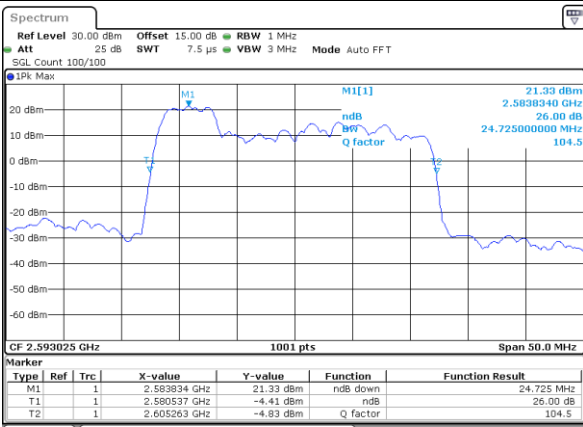

Mode	LTE Band 41C : 26dB BW(MHz)				
64QAM					
BW	5MHz+20MHz	10MHz+15MHz	10MHz+20MHz	15MHz+10MHz	15MHz+15MHz
Lowest CH	24.78	25.03	29.91	25.18	30.51
Middle CH	24.78	25.03	29.85	25.28	30.57
Highest CH	24.73	25.13	29.79	25.28	30.69
BW	15MHz+20MHz	20MHz+5MHz	20MHz+10MHz	20MHz+15MHz	20MHz+20MHz
Lowest CH	34.76	24.83	30.03	34.76	39.80
Middle CH	34.90	24.93	30.09	34.83	39.88
Highest CH	34.62	24.83	29.85	34.83	40.20

LTE Band 41C

QPSK

Lowest Channel / 5MHz+20MHz

Date: 14.FEB.2021 09:20:10

Lowest Channel / 10MHz+15MHz

Date: 14.FEB.2021 13:14:10

Middle Channel / 5MHz+20MHz

Date: 14.FEB.2021 10:24:54

Middle Channel / 10MHz+15MHz

Date: 14.FEB.2021 14:14:48

Highest Channel / 5MHz+20MHz

Date: 14.FEB.2021 10:58:52

Highest Channel / 10MHz+15MHz

Date: 14.FEB.2021 14:24:53

LTE Band 41C

QPSK