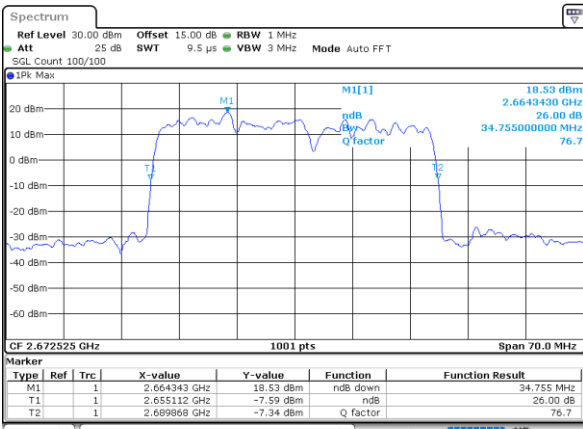

Middle Channel / 20MHz+10MHz

Date: 15.FEB.2021 09:42:31

Highest Channel / 20MHz+5MHz

Date: 14.FEB.2021 12:50:58

Highest Channel / 20MHz+10MHz

Date: 15.FEB.2021 09:50:58

LTE Band 41C

16QAM

Lowest Channel / 20MHz+15MHz

Date: 15.FEB.2021 14:52:07

Lowest Channel / 20MHz+20MHz

Date: 15.FEB.2021 16:32:47

Middle Channel / 20MHz+15MHz

Date: 15.FEB.2021 15:12:11

Middle Channel / 20MHz+20MHz

Date: 15.FEB.2021 17:19:27

Highest Channel / 20MHz+15MHz

Date: 15.FEB.2021 15:37:27

Highest Channel / 20MHz+20MHz

Date: 15.FEB.2021 17:28:00

LTE Band 41C

64QAM

Lowest Channel / 5MHz+20MHz

Date: 14.FEB.2021 09:21:33

Lowest Channel / 10MHz+15MHz

Date: 14.FEB.2021 13:17:50

Middle Channel / 5MHz+20MHz

Date: 14.FEB.2021 09:25:49

Middle Channel / 10MHz+15MHz

Date: 14.FEB.2021 14:17:58

Highest Channel / 5MHz+20MHz

Date: 14.FEB.2021 11:05:53