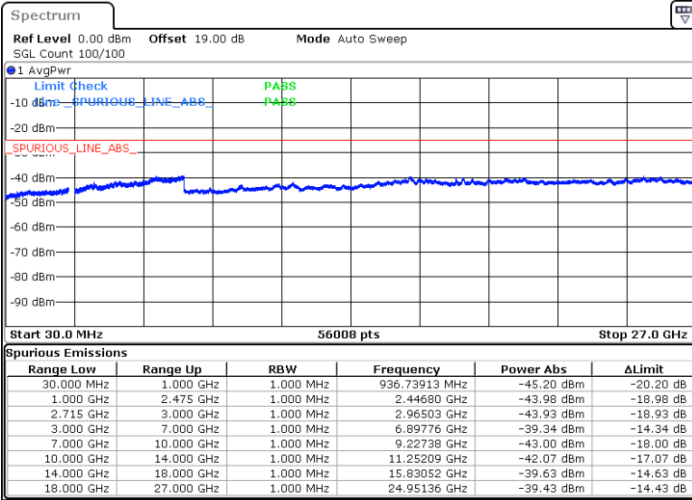

Date: 12.FEB.2021 08:24:13

Highest Channel / QPSK

Date: 12.FEB.2021 08:25:06

Highest Channel / 16QAM

Date: 12.FEB.2021 08:27:19

LTE Band 41 / 5MHz

Lowest Channel / 64QAM

Date: 12.FEB.2021 07:53:02

Middle Channel / 64QAM

Date: 12.FEB.2021 07:54:19

Highest Channel / 64QAM

Date: 12.FEB.2021 07:55:13

LTE Band 41 / 10MHz

Lowest Channel / 64QAM

Middle Channel / 64QAM

Date: 12.FEB.2021 08:01:30

Date: 12.FEB.2021 08:02:24

Highest Channel / 64QAM

Date: 12.FEB.2021 08:03:18

LTE Band 41 / 15MHz

Lowest Channel / 64QAM

Middle Channel / 64QAM

Date: 12.FEB.2021 08:15:32

Date: 12.FEB.2021 08:16:26