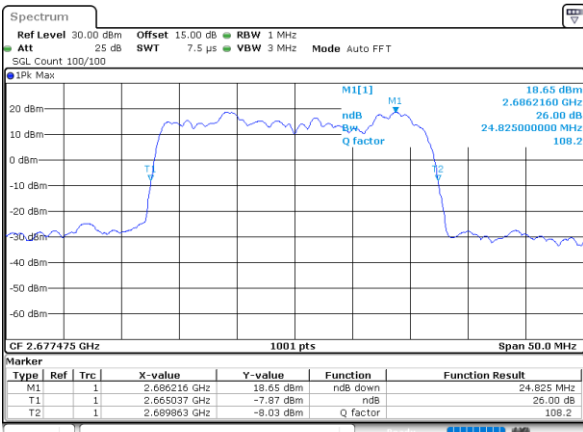

Middle Channel / 15MHz+20MHz

Date: 15.FEB.2021 13:50:41

Highest Channel / 15MHz+15MHz

Date: 15.FEB.2021 12:11:03

Highest Channel / 15MHz+20MHz

Date: 15.FEB.2021 13:52:41

LTE Band 41C

64QAM

Lowest Channel / 20MHz+5MHz

Date: 14.FEB.2021 11:37:33

Lowest Channel / 20MHz+10MHz

Date: 15.FEB.2021 09:19:48

Middle Channel / 20MHz+5MHz

Date: 14.FEB.2021 12:47:20

Middle Channel / 20MHz+10MHz

Date: 15.FEB.2021 09:45:27

Highest Channel / 20MHz+5MHz

Date: 14.FEB.2021 12:50:02

Highest Channel / 20MHz+10MHz

Date: 15.FEB.2021 09:48:41

LTE Band 41C

64QAM

Lowest Channel / 20MHz+15MHz

Date: 15.FEB.2021 15:00:12