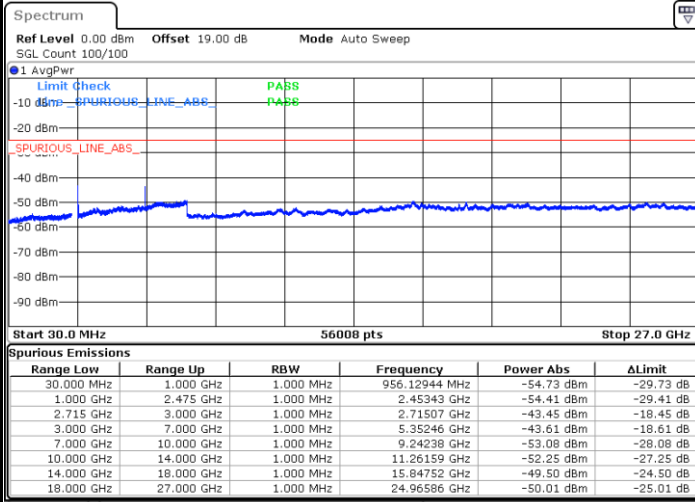

Date: 12.FEB.2021 08:08:41

LTE Band 41 / 15MHz

Lowest Channel / QPSK

Lowest Channel / 16QAM

Date: 12.FEB.2021 08:09:35

Date: 12.FEB.2021 08:10:29

Middle Channel / QPSK

Middle Channel / 16QAM

Date: 12.FEB.2021 08:11:22

Date: 12.FEB.2021 08:12:50

LTE Band 41 / 15MHz

Highest Channel / QPSK

Date: 12.FEB.2021 08:13:44

Highest Channel / 16QAM

Date: 12.FEB.2021 08:14:38

LTE Band 41 / 20MHz