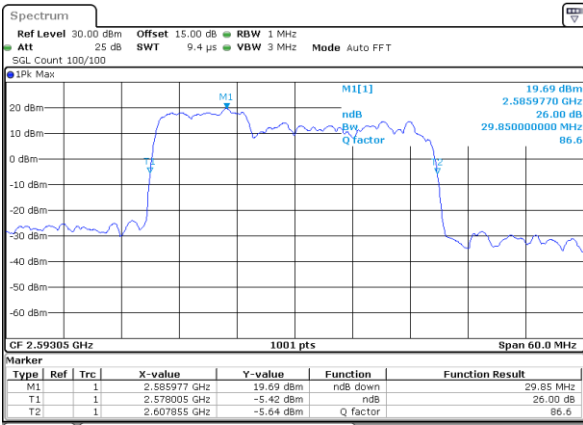

Middle Channel / 10MHz+15MHz

Date: 14.FEB.2021 14:14:48

Highest Channel / 5MHz+20MHz

Date: 14.FEB.2021 10:58:52

Highest Channel / 10MHz+15MHz

Date: 14.FEB.2021 14:24:53

LTE Band 41C

QPSK

Lowest Channel / 10MHz+20MHz

Date: 14.FEB.2021 17:20:41

Lowest Channel / 15MHz+10MHz

Date: 14.FEB.2021 15:26:17

Middle Channel / 10MHz+20MHz

Date: 14.FEB.2021 18:27:34

Middle Channel / 15MHz+10MHz

Date: 14.FEB.2021 16:47:02

Highest Channel / 10MHz+20MHz

Date: 14.FEB.2021 18:28:54

Highest Channel / 15MHz+10MHz

Date: 14.FEB.2021 17:02:30

LTE Band 41C

QPSK

Lowest Channel / 15MHz+15MHz

Date: 15.FEB.2021 10:36:47