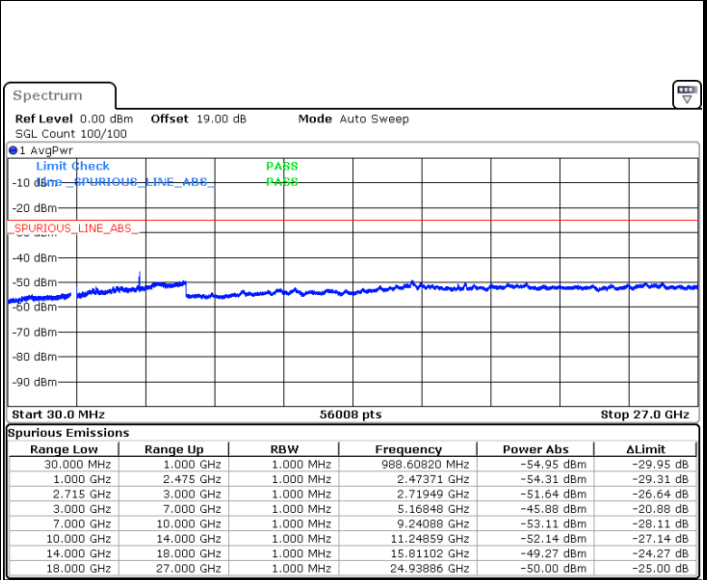

Date: 12.FEB.2021 08:11:22

Date: 12.FEB.2021 08:12:50

LTE Band 41 / 15MHz

Highest Channel / QPSK

Date: 12.FEB.2021 08:13:44

Highest Channel / 16QAM

Date: 12.FEB.2021 08:14:38

LTE Band 41 / 20MHz

Lowest Channel / QPSK

Date: 12.FEB.2021 08:21:31

Lowest Channel / 16QAM

Date: 12.FEB.2021 08:22:25

LTE Band 41 / 20MHz

Middle Channel / QPSK

Date: 12.FEB.2021 08:23:19

Middle Channel / 16QAM

Date: 12.FEB.2021 08:24:13

Highest Channel / QPSK

Date: 12.FEB.2021 08:25:06

Highest Channel / 16QAM

Date: 12.FEB.2021 08:27:19

LTE Band 41 / 5MHz

Lowest Channel / 64QAM

Date: 12.FEB.2021 07:53:02