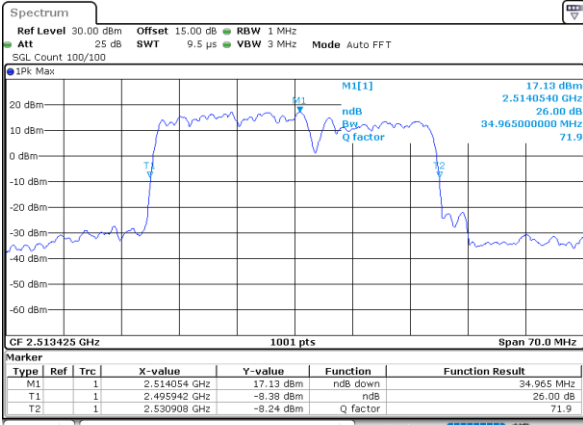

Highest Channel / 15MHz+20MHz

Date: 15.FEB.2021 14:23:31

LTE Band 41C

QPSK

Lowest Channel / 20MHz+5MHz

Date: 14.FEB.2021 11:34:18

Lowest Channel / 20MHz+10MHz

Date: 15.FEB.2021 09:23:11

Middle Channel / 20MHz+5MHz

Date: 14.FEB.2021 12:43:47

Middle Channel / 20MHz+10MHz

Date: 15.FEB.2021 09:42:06

Highest Channel / 20MHz+5MHz

Date: 14.FEB.2021 12:54:20

Highest Channel / 20MHz+10MHz

Date: 15.FEB.2021 09:51:53

LTE Band 41C

QPSK

Lowest Channel / 20MHz+15MHz

Date: 15.FEB.2021 14:51:47

Lowest Channel / 20MHz+20MHz

Date: 15.FEB.2021 16:34:56

Middle Channel / 20MHz+15MHz

Date: 15.FEB.2021 15:13:05

Middle Channel / 20MHz+20MHz

Date: 15.FEB.2021 17:15:39

Highest Channel / 20MHz+15MHz

Date: 15.FEB.2021 15:36:28

Highest Channel / 20MHz+20MHz

Date: 15.FEB.2021 17:31:22

LTE Band 41C

16QAM