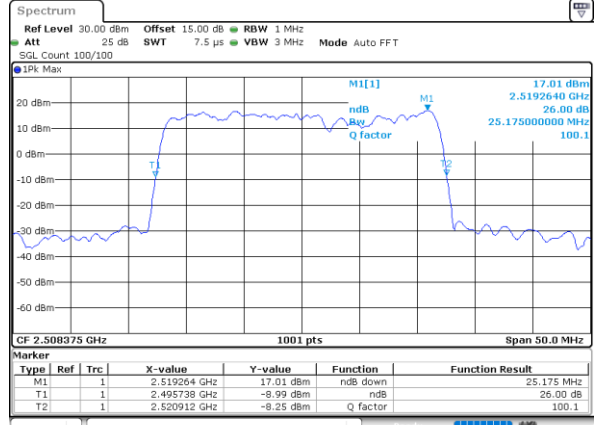

Highest Channel / 20MHz+15MHz

Date: 15.FEB.2021 15:37:27

Highest Channel / 20MHz+20MHz

Date: 15.FEB.2021 17:28:00

LTE Band 41C

64QAM

Lowest Channel / 5MHz+20MHz

Date: 14.FEB.2021 09:21:33

Lowest Channel / 10MHz+15MHz

Date: 14.FEB.2021 13:17:50

Middle Channel / 5MHz+20MHz

Date: 14.FEB.2021 09:25:49

Middle Channel / 10MHz+15MHz

Date: 14.FEB.2021 14:17:58

Highest Channel / 5MHz+20MHz

Date: 14.FEB.2021 11:05:53

Highest Channel / 10MHz+15MHz

Date: 14.FEB.2021 14:19:50

LTE Band 41C

64QAM

Lowest Channel / 10MHz+20MHz

Date: 14.FEB.2021 17:30:17

Lowest Channel / 15MHz+10MHz

Date: 14.FEB.2021 15:35:39

Middle Channel / 10MHz+20MHz

Date: 14.FEB.2021 18:05:59

Middle Channel / 15MHz+10MHz

Date: 14.FEB.2021 16:28:01

Highest Channel / 10MHz+20MHz

Date: 14.FEB.2021 18:32:02

Highest Channel / 15MHz+10MHz

Date: 14.FEB.2021 17:07:43