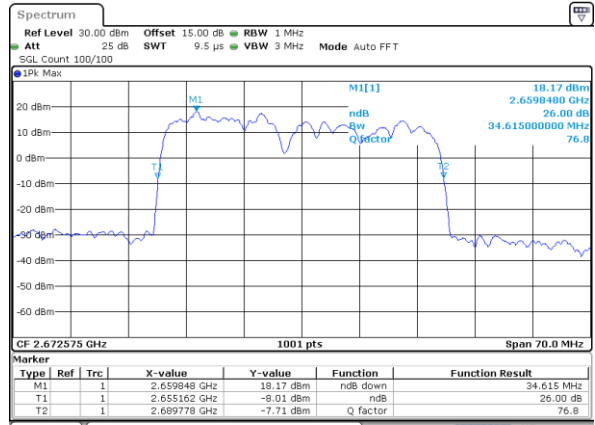

LTE Band 41C

64QAM

Lowest Channel / 15MHz+15MHz

Date: 15.FEB.2021 10:42:46

Lowest Channel / 15MHz+20MHz

Date: 15.FEB.2021 12:28:51

Middle Channel / 15MHz+15MHz

Date: 15.FEB.2021 10:44:13

Middle Channel / 15MHz+20MHz

Date: 15.FEB.2021 13:50:41

Highest Channel / 15MHz+15MHz

Date: 15.FEB.2021 12:11:03

Highest Channel / 15MHz+20MHz

Date: 15.FEB.2021 13:52:41

LTE Band 41C

64QAM

Lowest Channel / 20MHz+5MHz

Date: 14.FEB.2021 11:37:33

Lowest Channel / 20MHz+10MHz

Date: 15.FEB.2021 09:19:48

Middle Channel / 20MHz+5MHz

Date: 14.FEB.2021 12:47:20

Middle Channel / 20MHz+10MHz

Date: 15.FEB.2021 09:45:27

Highest Channel / 20MHz+5MHz

Date: 14.FEB.2021 12:50:02

Highest Channel / 20MHz+10MHz

Date: 15.FEB.2021 09:48:41

LTE Band 41C

64QAM

Lowest Channel / 20MHz+15MHz

Date: 15.FEB.2021 15:00:12