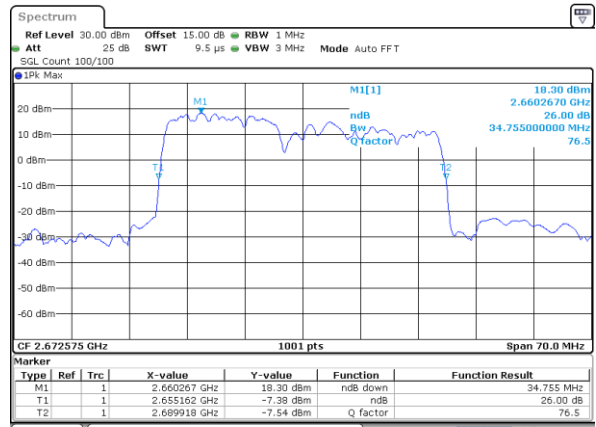

Highest Channel / 10MHz+20MHz

Date: 14.FEB.2021 18:28:54

Highest Channel / 15MHz+10MHz

Date: 14.FEB.2021 17:02:30

LTE Band 41C

QPSK

Lowest Channel / 15MHz+15MHz

Date: 15.FEB.2021 10:36:47

Lowest Channel / 15MHz+20MHz

Date: 15.FEB.2021 13:01:06

Middle Channel / 15MHz+15MHz

Date: 15.FEB.2021 11:00:04

Middle Channel / 15MHz+20MHz

Date: 15.FEB.2021 13:45:07

Highest Channel / 15MHz+15MHz

Date: 15.FEB.2021 12:04:05

Highest Channel / 15MHz+20MHz

Date: 15.FEB.2021 14:23:31

LTE Band 41C

QPSK

Lowest Channel / 20MHz+5MHz

Date: 14.FEB.2021 11:34:18

Lowest Channel / 20MHz+10MHz

Date: 15.FEB.2021 09:23:11

Middle Channel / 20MHz+5MHz

Date: 14.FEB.2021 12:43:47

Middle Channel / 20MHz+10MHz

Date: 15.FEB.2021 09:42:06

Highest Channel / 20MHz+5MHz

Date: 14.FEB.2021 12:54:20

Highest Channel / 20MHz+10MHz

Date: 15.FEB.2021 09:51:53