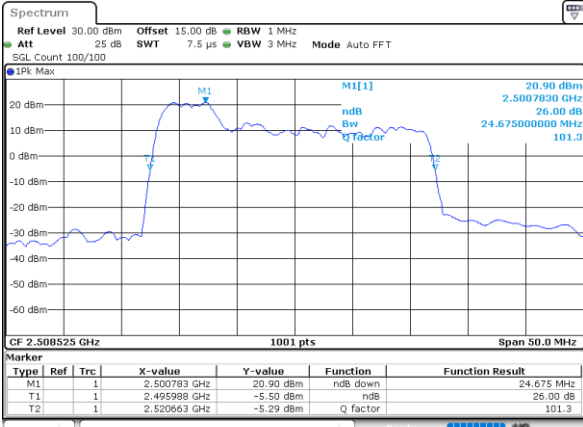

LTE Band 41C

QPSK

Lowest Channel / 5MHz+20MHz

Date: 14.FEB.2021 09:20:10