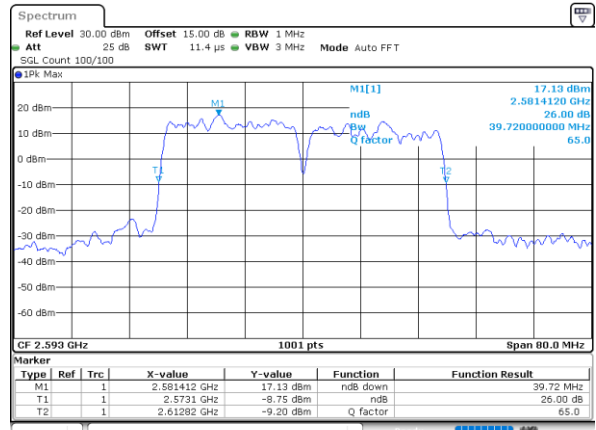

Middle Channel / 20MHz+10MHz

Date: 15.FEB.2021 09:42:31

Highest Channel / 20MHz+5MHz

Date: 14.FEB.2021 12:50:58

Highest Channel / 20MHz+10MHz

Date: 15.FEB.2021 09:50:58

LTE Band 41C

16QAM

Lowest Channel / 20MHz+15MHz

Date: 15.FEB.2021 14:52:07

Lowest Channel / 20MHz+20MHz

Date: 15.FEB.2021 16:32:47

Middle Channel / 20MHz+15MHz

Date: 15.FEB.2021 15:12:11

Middle Channel / 20MHz+20MHz

Date: 15.FEB.2021 17:19:27

Highest Channel / 20MHz+15MHz

Date: 15.FEB.2021 15:37:27

Highest Channel / 20MHz+20MHz

Date: 15.FEB.2021 17:28:00

LTE Band 41C

64QAM

Lowest Channel / 5MHz+20MHz

Date: 14.FEB.2021 09:21:33

Lowest Channel / 10MHz+15MHz

Date: 14.FEB.2021 13:17:50

Middle Channel / 5MHz+20MHz

Date: 14.FEB.2021 09:25:49

Middle Channel / 10MHz+15MHz

Date: 14.FEB.2021 14:17:58

Highest Channel / 5MHz+20MHz

Date: 14.FEB.2021 11:05:53