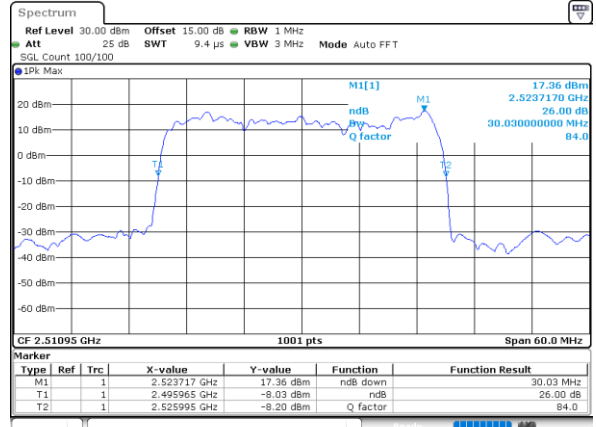

LTE Band 41C

64QAM

Lowest Channel / 15MHz+15MHz

Date: 15.FEB.2021 10:42:46

Lowest Channel / 15MHz+20MHz

Date: 15.FEB.2021 12:28:51

Middle Channel / 15MHz+15MHz

Date: 15.FEB.2021 10:44:13

Middle Channel / 15MHz+20MHz

Date: 15.FEB.2021 13:50:41

Highest Channel / 15MHz+15MHz

Date: 15.FEB.2021 12:11:03

Highest Channel / 15MHz+20MHz

Date: 15.FEB.2021 13:52:41

LTE Band 41C

64QAM

Lowest Channel / 20MHz+5MHz

Date: 14.FEB.2021 11:37:33

Lowest Channel / 20MHz+10MHz

Date: 15.FEB.2021 09:19:48

Middle Channel / 20MHz+5MHz

Date: 14.FEB.2021 12:47:20

Middle Channel / 20MHz+10MHz

Date: 15.FEB.2021 09:45:27

Highest Channel / 20MHz+5MHz

Date: 14.FEB.2021 12:50:02

Highest Channel / 20MHz+10MHz

Date: 15.FEB.2021 09:48:41

LTE Band 41C

64QAM

Lowest Channel / 20MHz+15MHz

Date: 15.FEB.2021 15:00:12