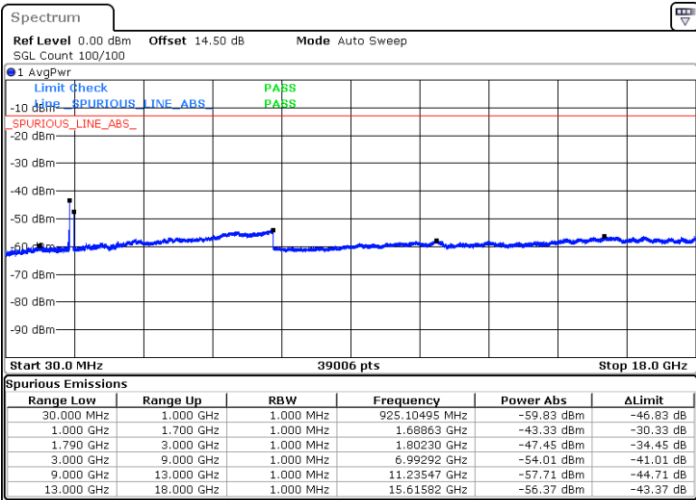

Date: 19.FEB.2021 06:09:46

Lowest Channel / FullIRB

N/A

Date: 19.FEB.2021 05:43:38

LTE Band 66C / 20MHz+20MHz

16QAM

MiddleChannel / 1RB0 and 1RB99

Middle Channel / 1RB99 and 1RB0

Date: 19.FEB.2021 06:40:11

Date: 19.FEB.2021 06:44:40

Middle Channel / FullIRB

N/A

Date: 19.FEB.2021 06:36:38

LTE Band 66C / 20MHz+20MHz

16QAM

Highest Channel / 1RB0 and 1RB99

Highest Channel / 1RB99 and 1RB0

Date: 19.FEB.2021 06:40:11

Date: 19.FEB.2021 07:00:05

Highest Channel / FullIRB

N/A

Date: 19.FEB.2021 06:49:23

LTE Band 66C / 5MHz+20MHz

64QAM

Lowest Channel / 1RB0 and 1RB99

Lowest Channel / 1RB24 and 1RB0

Date: 20.FEB.2021 09:05:02

Date: 20.FEB.2021 08:59:06

Lowest Channel / FullIRB

N/A

Date: 20.FEB.2021 09:06:13

LTE Band 66C / 5MHz+20MHz