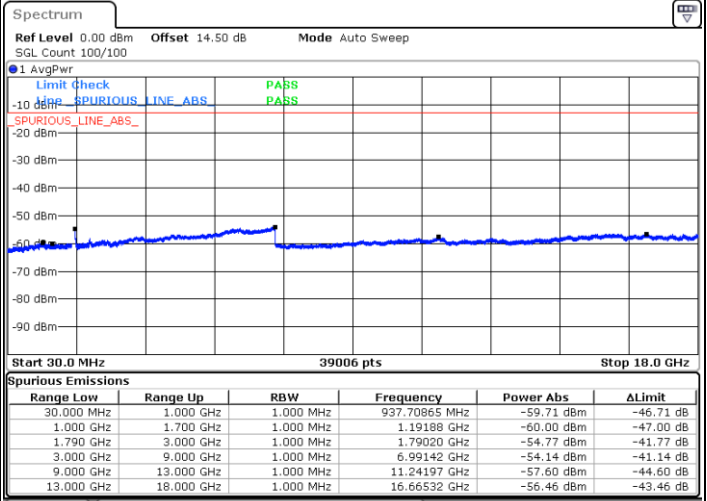

Date: 20.FEB.2021 09:07:24

LTE Band 66C / 5MHz+20MHz

16QAM

Middle Channel / 1RB0 and 1RB9

Middle Channel / 1RB24 and 1RB0

Date: 20.FEB.2021 09:17:53

Date: 20.FEB.2021 09:21:26

Middle Channel / FullIRB

N/A

Date: 20.FEB.2021 09:14:19

LTE Band 66C / 5MHz+20MHz

16QAM

Highest Channel / 1RB0 and 1RB99

Highest Channel / 1RB24 and 1RB0

Date: 20.FEB.2021 09:42:39

Date: 20.FEB.2021 09:39:05

Highest Channel / FullIRB

N/A

Date: 20.FEB.2021 09:46:13

LTE Band 66C / 10MHz+15MHz

16QAM

Lowest Channel / 1RB0 and 1RB74

Lowest Channel / 1RB49 and 1RB0

Date: 18.FEB.2021 22:03:53

Date: 18.FEB.2021 22:13:14

Lowest Channel / FullIRB

N/A

Date: 18.FEB.2021 21:57:35

LTE Band 66C / 10MHz+15MHz

16QAM

MiddleChannel / 1RB0 and 1RB74

Middle Channel / 1RB49 and 1RB0