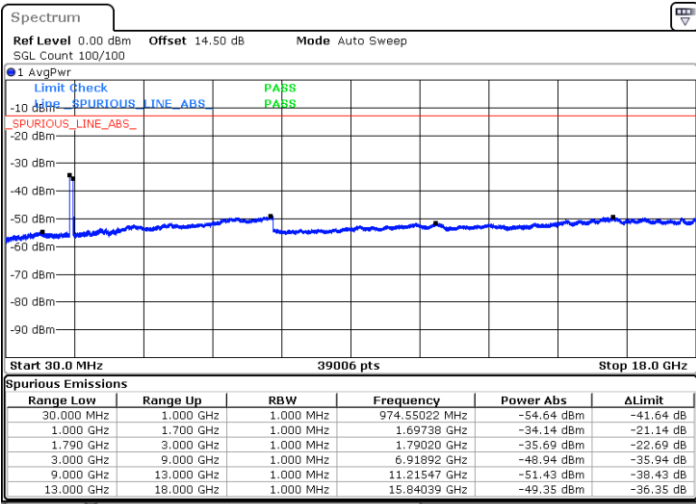

Date: 19.FEB.2021 00:38:54

LTE Band 66C / 15MHz+10MHz

16QAM

Lowest Channel / 1RB0 and 1RB49

Lowest Channel / 1RB74 and 1RB0

Date: 19.FEB.2021 16:16:34

Date: 19.FEB.2021 16:13:00

Lowest Channel / FullIRB

N/A

Date: 19.FEB.2021 16:20:09

LTE Band 66C / 15MHz+10MHz

16QAM

Middle Channel / 1RB0 and 1RB49

Middle Channel / 1RB74 and 1RB0

Date: 19.FEB.2021 19:35:03

Date: 19.FEB.2021 19:38:37

Middle Channel / FullIRB

N/A

Date: 19.FEB.2021 19:31:28

LTE Band 66C / 15MHz+10MHz

16QAM

Highest Channel / 1RB0 and 1RB49

Highest Channel / 1RB74 and 1RB0

Date: 19.FEB.2021 17:58:54

Date: 19.FEB.2021 17:55:20

Highest Channel / FullIRB

N/A

Date: 19.FEB.2021 18:02:28

LTE Band 66C / 15MHz+15MHz

16QAM

Lowest Channel / 1RB0 and 1RB74

Lowest Channel / 1RB74 and 1RB0