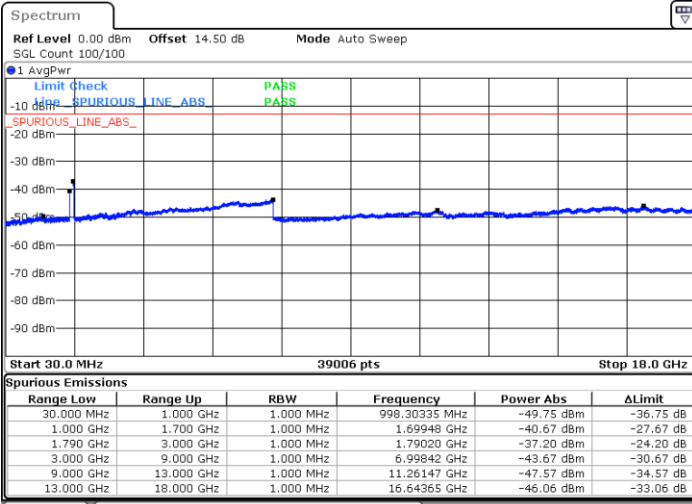

Date: 19.FEB.2021 17:55:20

Highest Channel / FullIRB

N/A

Date: 19.FEB.2021 18:02:28

LTE Band 66C / 15MHz+15MHz

16QAM

Lowest Channel / 1RB0 and 1RB74

Lowest Channel / 1RB74 and 1RB0

Date: 19.FEB.2021 10:57:59

Date: 19.FEB.2021 11:51:16

Lowest Channel / FullIRB

N/A

Date: 19.FEB.2021 10:47:28

LTE Band 66C / 15MHz+15MHz

16QAM

Middle Channel / 1RB0 and 1RB74

Middle Channel / 1RB74 and 1RB0

Date: 19.FEB.2021 11:03:25

Date: 19.FEB.2021 11:43:34

Middle Channel / FullIRB

N/A

Date: 19.FEB.2021 10:41:09

LTE Band 66C / 15MHz+15MHz

16QAM

Highest Channel / 1RB0 and 1RB74

Highest Channel / 1RB74 and 1RB0

Date: 19.FEB.2021 11:09:27

Date: 19.FEB.2021 11:15:54

Highest Channel / FullIRB

N/A

Date: 19.FEB.2021 10:36:11

LTE Band 66C / 15MHz+20MHz