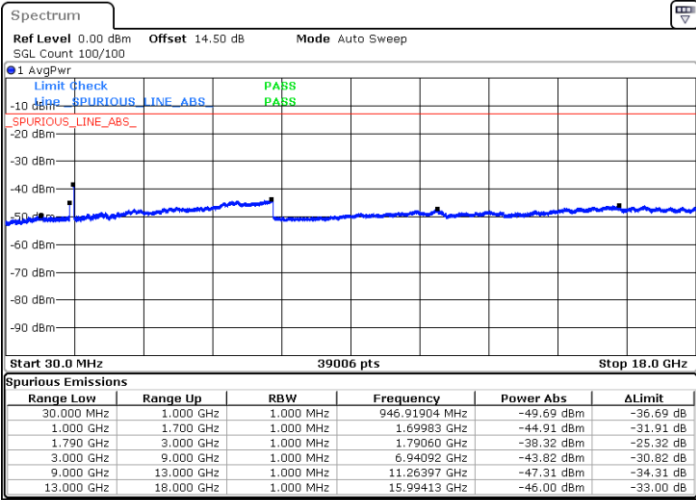

N/A

Date: 20.FEB.2021 01:54:10

LTE Band 66C / 20MHz+5MHz

16QAM

Lowest Channel / 1RB0 and 1RB24

Lowest Channel / 1RB99 and 1RB0

Date: 19.FEB.2021 02:49:14

Date: 19.FEB.2021 02:53:40

Lowest Channel / FullIRB

N/A

Date: 19.FEB.2021 02:34:57

LTE Band 66C / 20MHz+5MHz

16QAM

Middle Channel / 1RB0 and 1RB24

Middle Channel / 1RB99 and 1RB0

Date: 19.FEB.2021 03:04:27

Date: 19.FEB.2021 03:10:34

Middle Channel / FullIRB

N/A

Date: 19.FEB.2021 03:00:18

LTE Band 66C / 20MHz+5MHz

16QAM

Highest Channel / 1RB0 and 1RB24

Highest Channel / 1RB99 and 1RB0

Date: 19.FEB.2021 03:25:08

Date: 19.FEB.2021 03:30:37

Highest Channel / FullIRB

N/A

Date: 19.FEB.2021 03:20:54

LTE Band 66C / 20MHz+10MHz

16QAM

Lowest Channel / 1RB0 and 1RB49