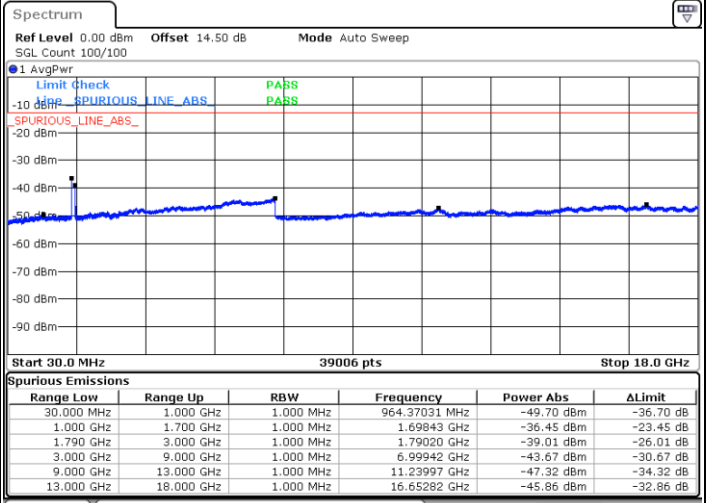

Lowest Channel / FullIRB

N/A

Date: 19.FEB.2021 02:34:57

LTE Band 66C / 20MHz+5MHz

16QAM

Middle Channel / 1RB0 and 1RB24

Middle Channel / 1RB99 and 1RB0

Date: 19.FEB.2021 03:04:27

Date: 19.FEB.2021 03:10:34

Middle Channel / FullIRB

N/A

Date: 19.FEB.2021 03:00:18

LTE Band 66C / 20MHz+5MHz

16QAM

Highest Channel / 1RB0 and 1RB24

Highest Channel / 1RB99 and 1RB0

Date: 19.FEB.2021 03:25:08

Date: 19.FEB.2021 03:30:37

Highest Channel / FullIRB

N/A

Date: 19.FEB.2021 03:20:54

LTE Band 66C / 20MHz+10MHz

16QAM

Lowest Channel / 1RB0 and 1RB49

Lowest Channel / 1RB99 and 1RB0

Date: 19.FEB.2021 03:52:18

Date: 19.FEB.2021 03:55:09

Lowest Channel / FullIRB

N/A

Date: 19.FEB.2021 03:46:57

LTE Band 66C / 20MHz+10MHz

16QAM