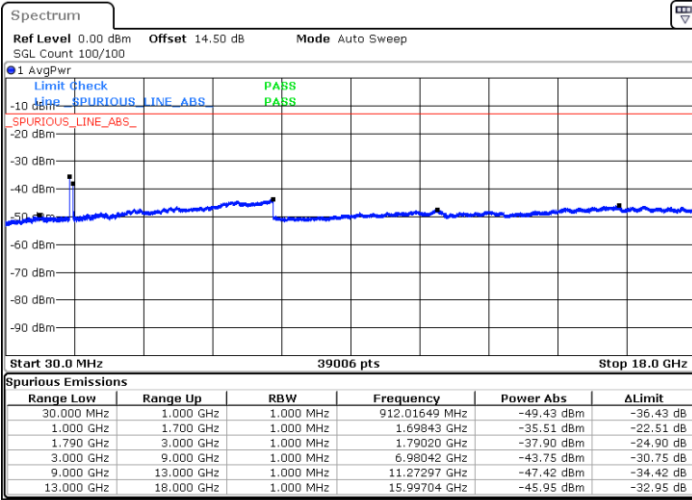

Lowest Channel / FullIRB

N/A

Date: 19.FEB.2021 02:34:57

LTE Band 66C / 20MHz+5MHz

16QAM

Middle Channel / 1RB0 and 1RB24

Middle Channel / 1RB99 and 1RB0

Date: 19.FEB.2021 03:04:27

Date: 19.FEB.2021 03:10:34

Middle Channel / FullIRB

N/A

Date: 19.FEB.2021 03:00:18

LTE Band 66C / 20MHz+5MHz

16QAM

Highest Channel / 1RB0 and 1RB24

Highest Channel / 1RB99 and 1RB0

Date: 19.FEB.2021 03:25:08

Date: 19.FEB.2021 03:30:37

Highest Channel / FullIRB

N/A

Date: 19.FEB.2021 03:20:54

LTE Band 66C / 20MHz+10MHz

16QAM

Lowest Channel / 1RB0 and 1RB49

Lowest Channel / 1RB99 and 1RB0

Date: 19.FEB.2021 03:52:18

Date: 19.FEB.2021 03:55:09

Lowest Channel / FullIRB

N/A

Date: 19.FEB.2021 03:46:57

LTE Band 66C / 20MHz+10MHz

16QAM