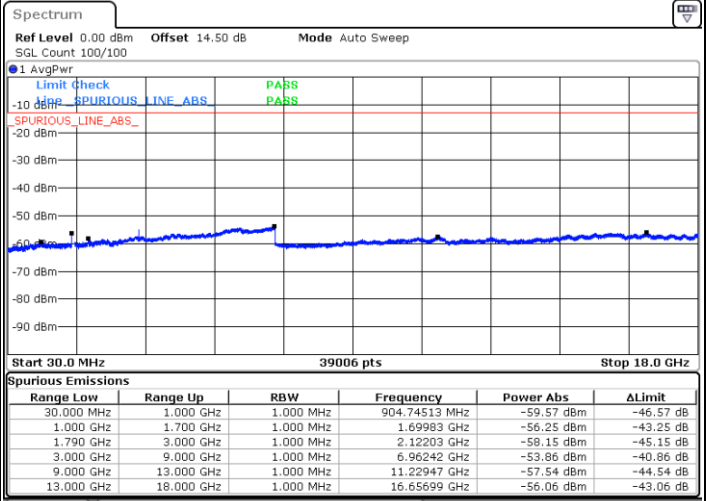

Date: 18.FEB.2021 22:24:01

Date: 18.FEB.2021 22:15:51

Middle Channel / FullIRB

N/A

Date: 18.FEB.2021 22:45:24

LTE Band 66C / 10MHz+15MHz

16QAM

Highest Channel / 1RB0 and 1RB74

Highest Channel / 1RB49 and 1RB0

Date: 18.FEB.2021 22:55:26

Date: 18.FEB.2021 22:59:55

Highest Channel / FullIRB

N/A

Date: 18.FEB.2021 22:51:05

LTE Band 66C / 10MHz+20MHz

16QAM

Lowest Channel / 1RB0 and 1RB99

Lowest Channel / 1RB49 and 1RB0

Date: 18.FEB.2021 23:11:18

Date: 18.FEB.2021 23:05:09

Lowest Channel / FullIRB

N/A

Date: 18.FEB.2021 23:15:47

LTE Band 66C / 10MHz+20MHz

LTE Band 66C / 10MHz+20MHz

16QAM

Highest Channel / 1RB0 and 1RB99

Highest Channel / 1RB49 and 1RB0

Date: 19.FEB.2021 00:31:19

Date: 19.FEB.2021 00:22:41

Highest Channel / FullIRB

N/A