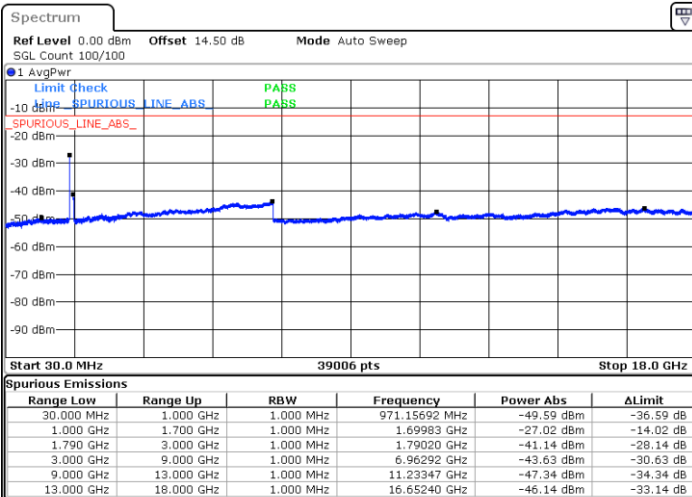

Date: 19.FEB.2021 06:09:46

Lowest Channel / FullIRB

N/A

Date: 19.FEB.2021 05:43:38

LTE Band 66C / 20MHz+20MHz

16QAM

MiddleChannel / 1RB0 and 1RB99

Middle Channel / 1RB99 and 1RB0

Date: 19.FEB.2021 06:40:11

Date: 19.FEB.2021 06:44:40

Middle Channel / FullIRB

N/A

Date: 19.FEB.2021 06:36:38

LTE Band 66C / 20MHz+20MHz

16QAM

Highest Channel / 1RB0 and 1RB99

Highest Channel / 1RB99 and 1RB0

Date: 19.FEB.2021 06:40:11

Date: 19.FEB.2021 07:00:05

Highest Channel / FullIRB

N/A

Date: 19.FEB.2021 06:49:23

LTE Band 66C / 5MHz+20MHz

64QAM

Lowest Channel / 1RB0 and 1RB99

Lowest Channel / 1RB24 and 1RB0

Date: 20.FEB.2021 09:05:02

Date: 20.FEB.2021 08:59:06

Lowest Channel / FullIRB

N/A

Date: 20.FEB.2021 09:06:13

LTE Band 66C / 5MHz+20MHz