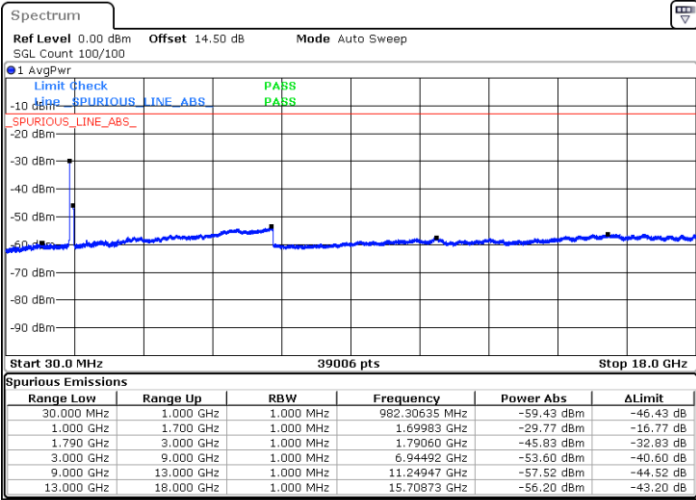

Date: 19.FEB.2021 03:25:08

Date: 19.FEB.2021 03:30:37

Highest Channel / FullIRB

N/A

Date: 19.FEB.2021 03:20:54

LTE Band 66C / 20MHz+10MHz

16QAM

Lowest Channel / 1RB0 and 1RB49

Lowest Channel / 1RB99 and 1RB0

Date: 19.FEB.2021 03:52:18

Date: 19.FEB.2021 03:55:09

Lowest Channel / FullIRB

N/A

Date: 19.FEB.2021 03:46:57

LTE Band 66C / 20MHz+10MHz

16QAM

Middle Channel / 1RB0 and 1RB49

Middle Channel / 1RB99 and 1RB0

Date: 19.FEB.2021 04:01:42

Date: 19.FEB.2021 04:04:53

Middle Channel / FullIRB

N/A

Date: 19.FEB.2021 03:57:53

LTE Band 66C / 20MHz+10MHz

16QAM

Highest Channel / 1RB0 and 1RB49

Highest Channel / 1RB99 and 1RB0

Date: 19.FEB.2021 04:11:36

Date: 19.FEB.2021 04:36:07

Highest Channel / FullIRB

N/A

Date: 19.FEB.2021 04:09:14