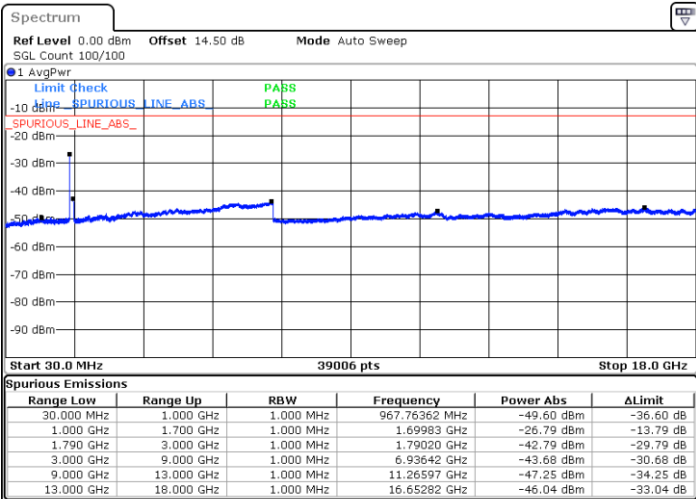

16QAM

Highest Channel / 1RB0 and 1RB49

Highest Channel / 1RB99 and 1RB0

Date: 19.FEB.2021 04:11:36

Date: 19.FEB.2021 04:36:07

Highest Channel / FullIRB

N/A

Date: 19.FEB.2021 04:09:14

LTE Band 66C / 20MHz+15MHz

16QAM

Lowest Channel / 1RB0 and 1RB74

Lowest Channel / 1RB99 and 1RB0

Date: 19.FEB.2021 04:51:23

Date: 19.FEB.2021 04:55:17

Lowest Channel / FullIRB

N/A

Date: 19.FEB.2021 04:48:51

LTE Band 66C / 20MHz+15MHz

16QAM

Middle Channel / 1RB0 and 1RB74

Middle Channel / 1RB99 and 1RB0

Date: 19.FEB.2021 05:01:13

Date: 19.FEB.2021 05:15:54

Middle Channel / FullIRB

N/A

Date: 19.FEB.2021 04:57:50

LTE Band 66C / 20MHz+15MHz

16QAM

Highest Channel / 1RB0 and 1RB74

Highest Channel / 1RB99 and 1RB0

Date: 19.FEB.2021 05:22:40

Date: 19.FEB.2021 05:25:56