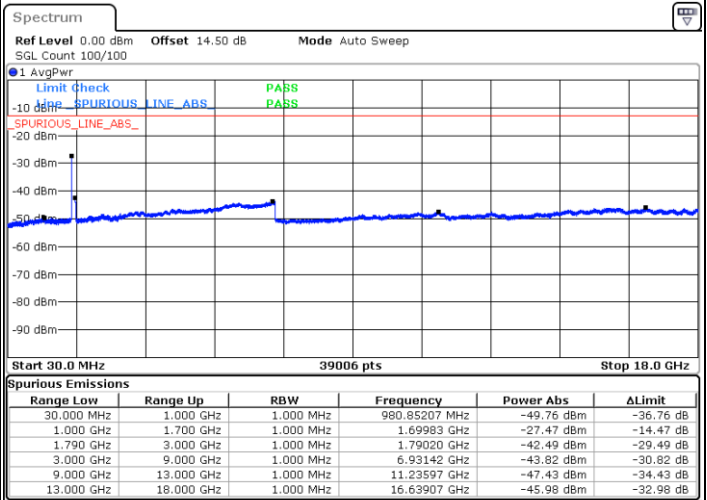

16QAM

Highest Channel / 1RB0 and 1RB49

Highest Channel / 1RB99 and 1RB0

Date: 19.FEB.2021 04:11:36

Date: 19.FEB.2021 04:36:07

Highest Channel / FullIRB

N/A

Date: 19.FEB.2021 04:09:14

LTE Band 66C / 20MHz+15MHz

16QAM

Lowest Channel / 1RB0 and 1RB74

Lowest Channel / 1RB99 and 1RB0

Date: 19.FEB.2021 04:51:23

Date: 19.FEB.2021 04:55:17

Lowest Channel / FullIRB

N/A

Date: 19.FEB.2021 04:48:51

LTE Band 66C / 20MHz+15MHz

16QAM

Middle Channel / 1RB0 and 1RB74

Middle Channel / 1RB99 and 1RB0

Date: 19.FEB.2021 05:01:13

Date: 19.FEB.2021 05:15:54

Middle Channel / FullIRB

N/A

Date: 19.FEB.2021 04:57:50

LTE Band 66C / 20MHz+15MHz

16QAM

Highest Channel / 1RB0 and 1RB74

Highest Channel / 1RB99 and 1RB0

Date: 19.FEB.2021 05:22:40

Date: 19.FEB.2021 05:25:56