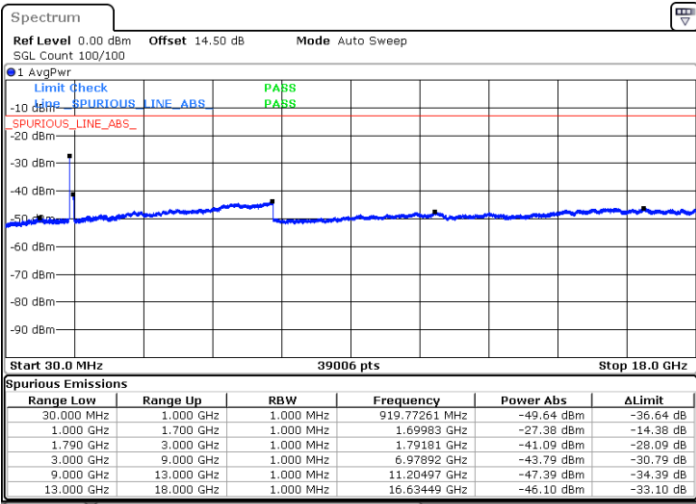

Highest Channel / FullIRB

N/A

Date: 19.FEB.2021 05:20:01

LTE Band 66C / 20MHz+20MHz

16QAM

Lowest Channel / 1RB0 and 1RB99

Lowest Channel / 1RB99 and 1RB0

Date: 19.FEB.2021 06:07:06

Date: 19.FEB.2021 06:09:46

Lowest Channel / FullIRB

N/A

Date: 19.FEB.2021 05:43:38

LTE Band 66C / 20MHz+20MHz

16QAM

MiddleChannel / 1RB0 and 1RB99

Middle Channel / 1RB99 and 1RB0

Date: 19.FEB.2021 06:40:11

Date: 19.FEB.2021 06:44:40

Middle Channel / FullIRB

N/A

Date: 19.FEB.2021 06:36:38

LTE Band 66C / 20MHz+20MHz

16QAM

Highest Channel / 1RB0 and 1RB99

Highest Channel / 1RB99 and 1RB0

Date: 19.FEB.2021 06:40:11

Date: 19.FEB.2021 07:00:05

Highest Channel / FullIRB

N/A

Date: 19.FEB.2021 06:49:23

LTE Band 66C / 5MHz+20MHz

64QAM