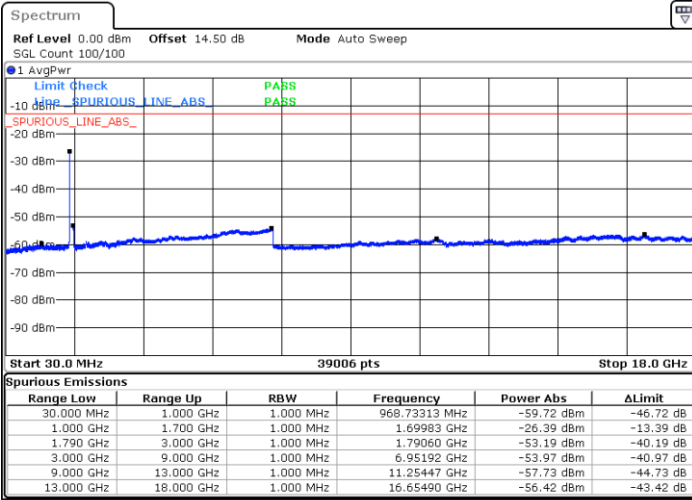

LTE Band 66C / 5MHz+20MHz

16QAM

Lowest Channel / 1RB0 and 1RB9

Lowest Channel / 1RB24 and 1RB0

Date: 20.FEB.2021 09:03:50

Date: 20.FEB.2021 09:00:17

Lowest Channel / FullIRB

N/A

Date: 20.FEB.2021 09:07:24

LTE Band 66C / 5MHz+20MHz

16QAM

Middle Channel / 1RB0 and 1RB9

Middle Channel / 1RB24 and 1RB0

Date: 20.FEB.2021 09:17:53

Date: 20.FEB.2021 09:21:26

Middle Channel / FullIRB

N/A

Date: 20.FEB.2021 09:14:19

LTE Band 66C / 5MHz+20MHz

16QAM

Highest Channel / 1RB0 and 1RB99

Highest Channel / 1RB24 and 1RB0

Date: 20.FEB.2021 09:42:39

Date: 20.FEB.2021 09:39:05

Highest Channel / FullIRB

N/A

Date: 20.FEB.2021 09:46:13

LTE Band 66C / 10MHz+15MHz

16QAM

Lowest Channel / 1RB0 and 1RB74

Lowest Channel / 1RB49 and 1RB0

Date: 18.FEB.2021 22:03:53