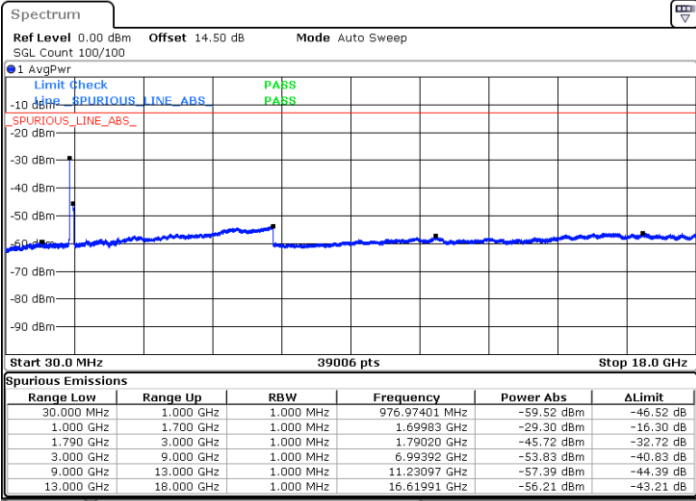

Date: 19.FEB.2021 03:10:34

Middle Channel / FullIRB

N/A

Date: 19.FEB.2021 03:00:18

LTE Band 66C / 20MHz+5MHz

16QAM

Highest Channel / 1RB0 and 1RB24

Highest Channel / 1RB99 and 1RB0

Date: 19.FEB.2021 03:25:08

Date: 19.FEB.2021 03:30:37

Highest Channel / FullIRB

N/A

Date: 19.FEB.2021 03:20:54

LTE Band 66C / 20MHz+10MHz

16QAM

Lowest Channel / 1RB0 and 1RB49

Lowest Channel / 1RB99 and 1RB0

Date: 19.FEB.2021 03:52:18

Date: 19.FEB.2021 03:55:09

Lowest Channel / FullIRB

N/A

Date: 19.FEB.2021 03:46:57

LTE Band 66C / 20MHz+10MHz

16QAM

Middle Channel / 1RB0 and 1RB49

Middle Channel / 1RB99 and 1RB0

Date: 19.FEB.2021 04:01:42

Date: 19.FEB.2021 04:04:53

Middle Channel / FullIRB

N/A

Date: 19.FEB.2021 03:57:53

LTE Band 66C / 20MHz+10MHz