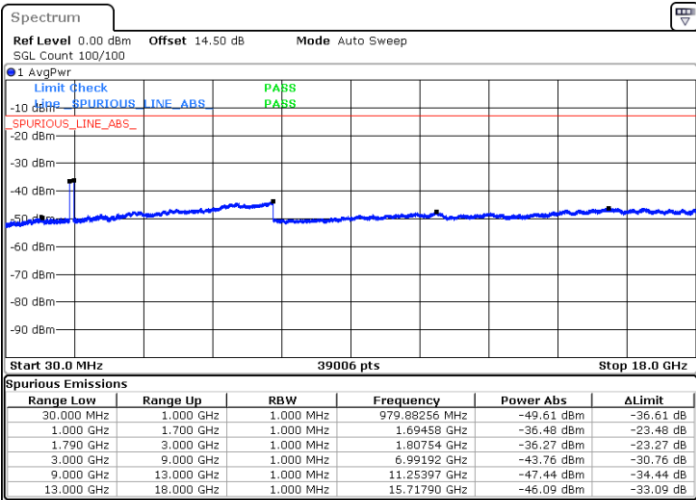

Date: 19.FEB.2021 17:55:20

Highest Channel / FullIRB

N/A

Date: 19.FEB.2021 18:02:28

LTE Band 66C / 15MHz+15MHz

16QAM

Lowest Channel / 1RB0 and 1RB74

Lowest Channel / 1RB74 and 1RB0

Date: 19.FEB.2021 10:57:59

Date: 19.FEB.2021 11:51:16

Lowest Channel / FullIRB

N/A

Date: 19.FEB.2021 10:47:28

LTE Band 66C / 15MHz+15MHz

16QAM

Middle Channel / 1RB0 and 1RB74

Middle Channel / 1RB74 and 1RB0

Date: 19.FEB.2021 11:03:25

Date: 19.FEB.2021 11:43:34

Middle Channel / FullIRB

N/A

Date: 19.FEB.2021 10:41:09

LTE Band 66C / 15MHz+15MHz

16QAM

Highest Channel / 1RB0 and 1RB74

Highest Channel / 1RB74 and 1RB0

Date: 19.FEB.2021 11:09:27

Date: 19.FEB.2021 11:15:54

Highest Channel / FullIRB

N/A

Date: 19.FEB.2021 10:36:11

LTE Band 66C / 15MHz+20MHz