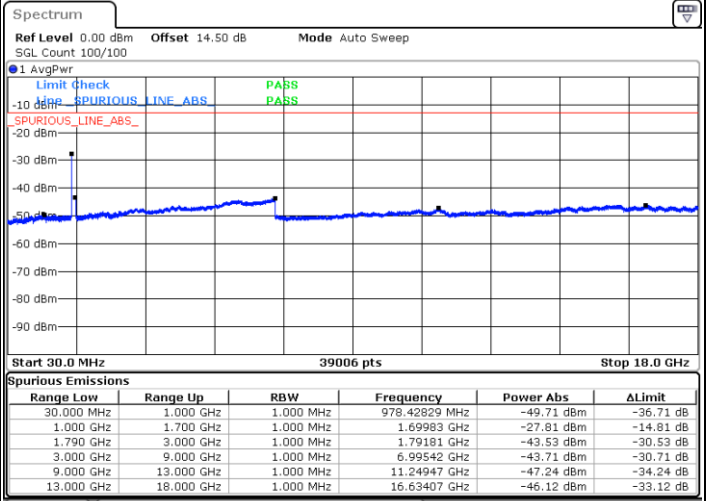

Date: 19.FEB.2021 04:48:51

LTE Band 66C / 20MHz+15MHz

16QAM

Middle Channel / 1RB0 and 1RB74

Middle Channel / 1RB99 and 1RB0

Date: 19.FEB.2021 05:01:13

Date: 19.FEB.2021 05:15:54

Middle Channel / FullIRB

N/A

Date: 19.FEB.2021 04:57:50

LTE Band 66C / 20MHz+15MHz

16QAM

Highest Channel / 1RB0 and 1RB74

Highest Channel / 1RB99 and 1RB0

Date: 19.FEB.2021 05:22:40

Date: 19.FEB.2021 05:25:56

Highest Channel / FullIRB

N/A

Date: 19.FEB.2021 05:20:01

LTE Band 66C / 20MHz+20MHz

16QAM

Lowest Channel / 1RB0 and 1RB99

Lowest Channel / 1RB99 and 1RB0

Date: 19.FEB.2021 06:07:06

Date: 19.FEB.2021 06:09:46

Lowest Channel / FullIRB

N/A

Date: 19.FEB.2021 05:43:38

LTE Band 66C / 20MHz+20MHz

16QAM

MiddleChannel / 1RB0 and 1RB99

Middle Channel / 1RB99 and 1RB0