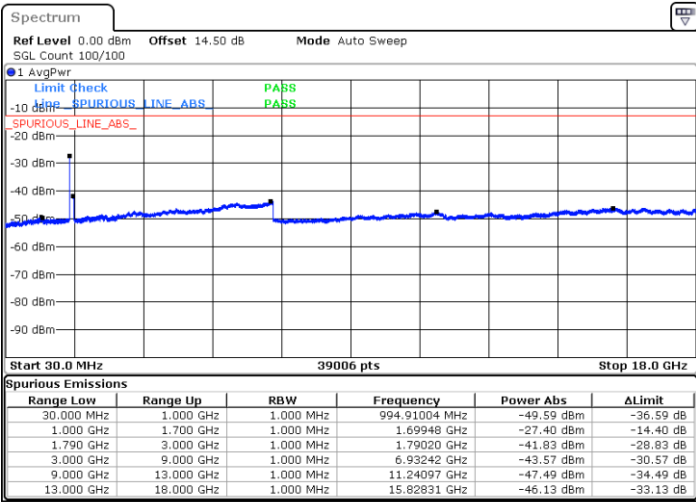

Highest Channel / FullIRB

N/A

Date: 19.FEB.2021 05:20:01

LTE Band 66C / 20MHz+20MHz

16QAM

Lowest Channel / 1RB0 and 1RB99

Lowest Channel / 1RB99 and 1RB0

Date: 19.FEB.2021 06:07:06

Date: 19.FEB.2021 06:09:46

Lowest Channel / FullIRB

N/A

Date: 19.FEB.2021 05:43:38

LTE Band 66C / 20MHz+20MHz

16QAM

MiddleChannel / 1RB0 and 1RB99

Middle Channel / 1RB99 and 1RB0

Date: 19.FEB.2021 06:40:11

Date: 19.FEB.2021 06:44:40

Middle Channel / FullIRB

N/A

Date: 19.FEB.2021 06:36:38

LTE Band 66C / 20MHz+20MHz

16QAM

Highest Channel / 1RB0 and 1RB99

Highest Channel / 1RB99 and 1RB0

Date: 19.FEB.2021 06:40:11

Date: 19.FEB.2021 07:00:05

Highest Channel / FullIRB

N/A

Date: 19.FEB.2021 06:49:23

LTE Band 66C / 5MHz+20MHz

64QAM