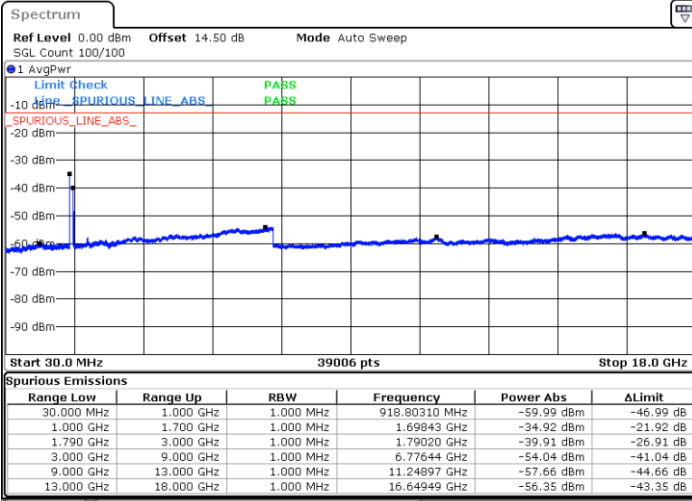

Date: 19.FEB.2021 06:40:11

Date: 19.FEB.2021 06:44:40

Middle Channel / FullIRB

N/A

Date: 19.FEB.2021 06:36:38

LTE Band 66C / 20MHz+20MHz

16QAM

Highest Channel / 1RB0 and 1RB99

Highest Channel / 1RB99 and 1RB0

Date: 19.FEB.2021 06:40:11

Date: 19.FEB.2021 07:00:05

Highest Channel / FullIRB

N/A

Date: 19.FEB.2021 06:49:23

LTE Band 66C / 5MHz+20MHz

64QAM

Lowest Channel / 1RB0 and 1RB99

Lowest Channel / 1RB24 and 1RB0

Date: 20.FEB.2021 09:05:02

Date: 20.FEB.2021 08:59:06

Lowest Channel / FullIRB

N/A

Date: 20.FEB.2021 09:06:13

LTE Band 66C / 5MHz+20MHz

64QAM

Middle Channel / 1RB0 and 1RB9

Middle Channel / 1RB24 and 1RB0

Date: 20.FEB.2021 09:16:42

Date: 20.FEB.2021 09:22:37

Middle Channel / FullIRB

N/A

Date: 20.FEB.2021 09:15:30