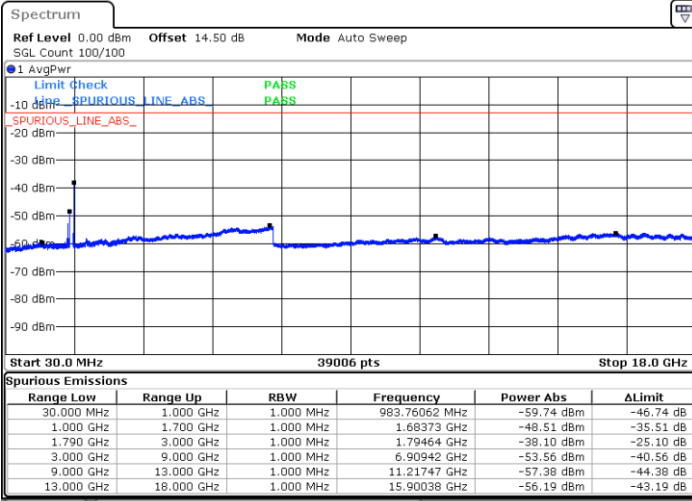

Date: 18.FEB.2021 22:24:01

Date: 18.FEB.2021 22:15:51

Middle Channel / FullIRB

N/A

Date: 18.FEB.2021 22:45:24

LTE Band 66C / 10MHz+15MHz

16QAM

Highest Channel / 1RB0 and 1RB74

Highest Channel / 1RB49 and 1RB0

Date: 18.FEB.2021 22:55:26

Date: 18.FEB.2021 22:59:55

Highest Channel / FullIRB

N/A

Date: 18.FEB.2021 22:51:05

LTE Band 66C / 10MHz+20MHz

16QAM

Lowest Channel / 1RB0 and 1RB99

Lowest Channel / 1RB49 and 1RB0

Date: 18.FEB.2021 23:11:18

Date: 18.FEB.2021 23:05:09

Lowest Channel / FullIRB

N/A

Date: 18.FEB.2021 23:15:47

LTE Band 66C / 10MHz+20MHz

LTE Band 66C / 10MHz+20MHz

16QAM

Highest Channel / 1RB0 and 1RB99

Highest Channel / 1RB49 and 1RB0

Date: 19.FEB.2021 00:31:19

Date: 19.FEB.2021 00:22:41

Highest Channel / FullIRB

N/A