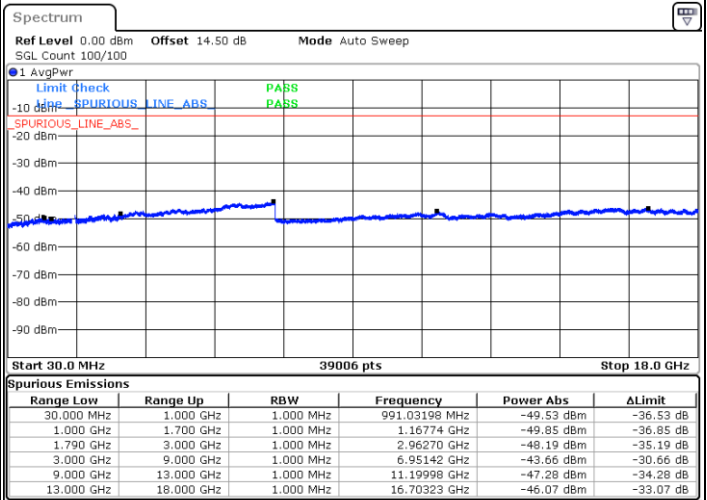

Date: 19.FEB.2021 17:55:20

Highest Channel / FullIRB

N/A

Date: 19.FEB.2021 18:02:28

LTE Band 66C / 15MHz+15MHz

16QAM

Lowest Channel / 1RB0 and 1RB74

Lowest Channel / 1RB74 and 1RB0

Date: 19.FEB.2021 10:57:59

Date: 19.FEB.2021 11:51:16

Lowest Channel / FullIRB

N/A

Date: 19.FEB.2021 10:47:28

LTE Band 66C / 15MHz+15MHz

16QAM

Middle Channel / 1RB0 and 1RB74

Middle Channel / 1RB74 and 1RB0

Date: 19.FEB.2021 11:03:25

Date: 19.FEB.2021 11:43:34

Middle Channel / FullIRB

N/A

Date: 19.FEB.2021 10:41:09

LTE Band 66C / 15MHz+15MHz

16QAM

Highest Channel / 1RB0 and 1RB74

Highest Channel / 1RB74 and 1RB0

Date: 19.FEB.2021 11:09:27

Date: 19.FEB.2021 11:15:54

Highest Channel / FullIRB

N/A

Date: 19.FEB.2021 10:36:11

LTE Band 66C / 15MHz+20MHz