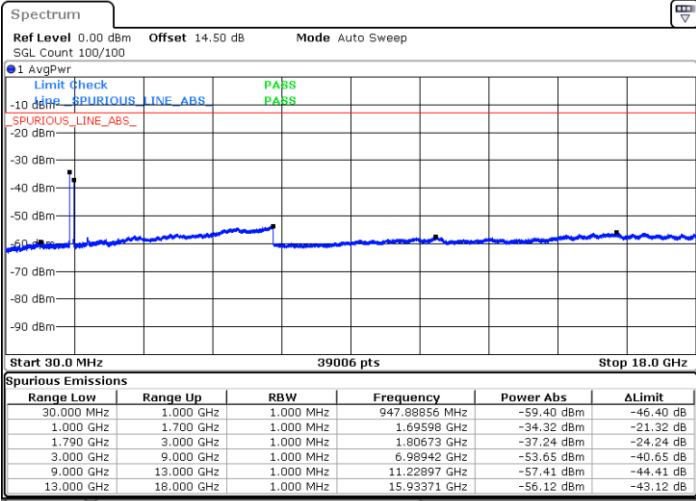

Lowest Channel / 1RB0 and 1RB99

Lowest Channel / 1RB49 and 1RB0

Date: 18.FEB.2021 23:11:18

Date: 18.FEB.2021 23:05:09

Lowest Channel / FullIRB

N/A

Date: 18.FEB.2021 23:15:47

LTE Band 66C / 10MHz+20MHz

16QAM

Middle Channel / 1RB0 and 1RB9

Middle Channel / 1RB49 and 1RB0

Date: 18.FEB.2021 23:25:56

Date: 18.FEB.2021 23:29:28

Middle Channel / FullIRB

N/A

Date: 18.FEB.2021 23:22:13

LTE Band 66C / 10MHz+20MHz

16QAM

Highest Channel / 1RB0 and 1RB99

Highest Channel / 1RB49 and 1RB0

Date: 19.FEB.2021 00:31:19

Date: 19.FEB.2021 00:22:41

Highest Channel / FullIRB

N/A

Date: 19.FEB.2021 00:38:54

LTE Band 66C / 15MHz+10MHz

16QAM

Lowest Channel / 1RB0 and 1RB49

Lowest Channel / 1RB74 and 1RB0

Date: 19.FEB.2021 16:16:34

Date: 19.FEB.2021 16:13:00

Lowest Channel / FullIRB