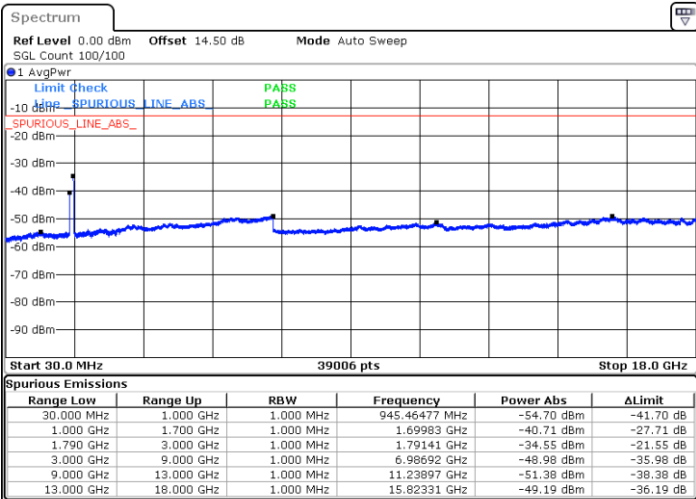

Highest Channel / 1RB0 and 1RB74

Highest Channel / 1RB74 and 1RB0

Date: 19.FEB.2021 11:09:27

Date: 19.FEB.2021 11:15:54

Highest Channel / FullIRB

N/A

Date: 19.FEB.2021 10:36:11

LTE Band 66C / 15MHz+20MHz

16QAM

Lowest Channel / 1RB0 and 1RB99

Lowest Channel / 1RB74 and 1RB80

Date: 20.FEB.2021 01:10:44

Date: 20.FEB.2021 01:07:10

Lowest Channel / FullIRB

N/A

Date: 20.FEB.2021 01:14:18

LTE Band 66C / 15MHz+20MHz

16QAM

Middle Channel / 1RB0 and 1RB9

Middle Channel / 1RB74 and 1RB0

Date: 20.FEB.2021 01:25:30

Date: 20.FEB.2021 01:29:04

Middle Channel / FullRB

N/A

Date: 20.FEB.2021 01:21:56

LTE Band 66C / 15MHz+20MHz

16QAM

Highest Channel / 1RB0 and 1RB99

Highest Channel / 1RB74 and 1RB0

Date: 20.FEB.2021 01:50:36

Date: 20.FEB.2021 01:47:02

Highest Channel / FullIRB