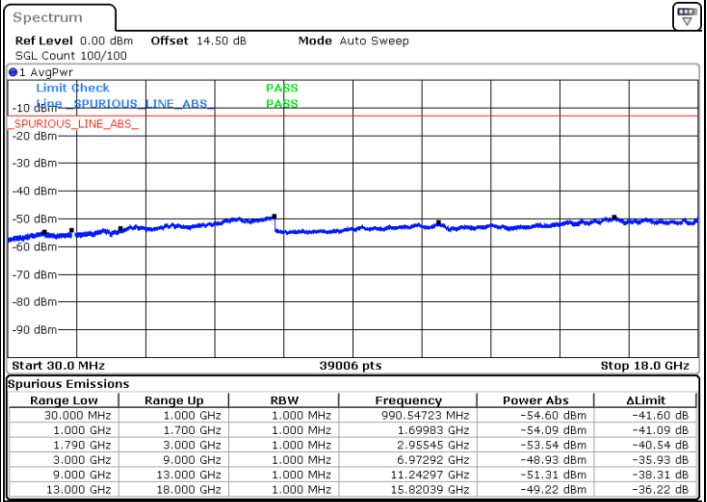

Middle Channel / 1RB74 and 1RB0

Date: 19.FEB.2021 11:03:25

Date: 19.FEB.2021 11:43:34

Middle Channel / FullIRB

N/A

Date: 19.FEB.2021 10:41:09

LTE Band 66C / 15MHz+15MHz

16QAM

Highest Channel / 1RB0 and 1RB74

Highest Channel / 1RB74 and 1RB0

Date: 19.FEB.2021 11:09:27

Date: 19.FEB.2021 11:15:54

Highest Channel / FullIRB

N/A

Date: 19.FEB.2021 10:36:11

LTE Band 66C / 15MHz+20MHz

16QAM

Lowest Channel / 1RB0 and 1RB99

Lowest Channel / 1RB74 and 1RB80

Date: 20.FEB.2021 01:10:44

Date: 20.FEB.2021 01:07:10

Lowest Channel / FullIRB

N/A

Date: 20.FEB.2021 01:14:18