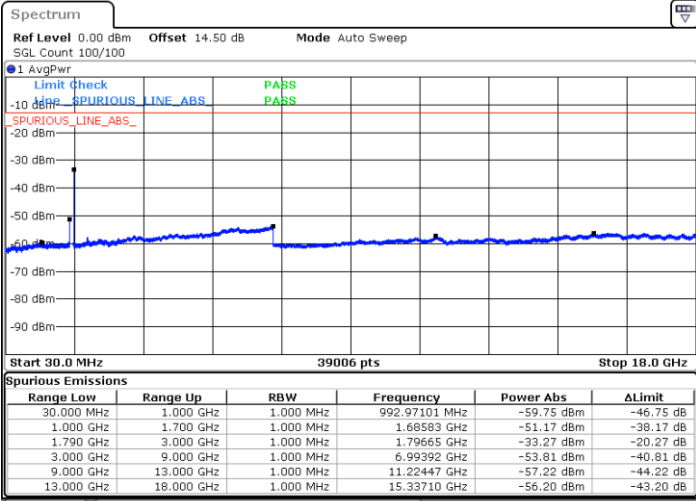

LTE Band 66C / 10MHz+20MHz

16QAM

Middle Channel / 1RB0 and 1RB9

Middle Channel / 1RB49 and 1RB0

Date: 18.FEB.2021 23:25:56