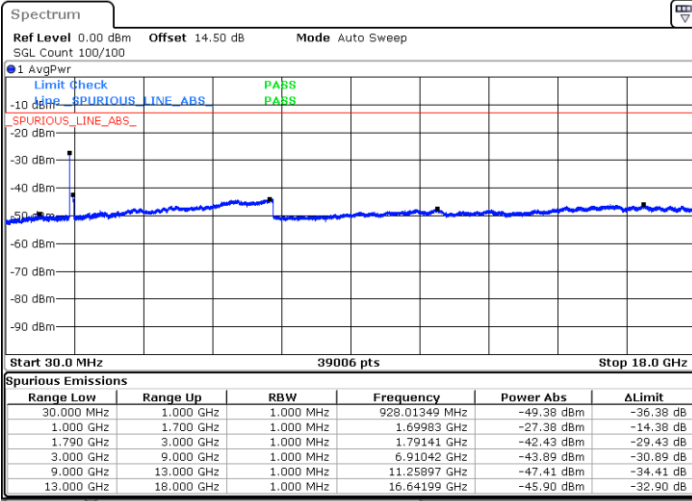

Date: 19.FEB.2021 04:48:51

LTE Band 66C / 20MHz+15MHz

16QAM

Middle Channel / 1RB0 and 1RB74

Middle Channel / 1RB99 and 1RB0

Date: 19.FEB.2021 05:01:13

Date: 19.FEB.2021 05:15:54

Middle Channel / FullIRB

N/A

Date: 19.FEB.2021 04:57:50

LTE Band 66C / 20MHz+15MHz

16QAM

Highest Channel / 1RB0 and 1RB74

Highest Channel / 1RB99 and 1RB0

Date: 19.FEB.2021 05:22:40

Date: 19.FEB.2021 05:25:56

Highest Channel / FullIRB

N/A

Date: 19.FEB.2021 05:20:01

LTE Band 66C / 20MHz+20MHz

16QAM

Lowest Channel / 1RB0 and 1RB99

Lowest Channel / 1RB99 and 1RB0

Date: 19.FEB.2021 06:07:06

Date: 19.FEB.2021 06:09:46

Lowest Channel / FullIRB

N/A

Date: 19.FEB.2021 05:43:38

LTE Band 66C / 20MHz+20MHz

16QAM

MiddleChannel / 1RB0 and 1RB99

Middle Channel / 1RB99 and 1RB0