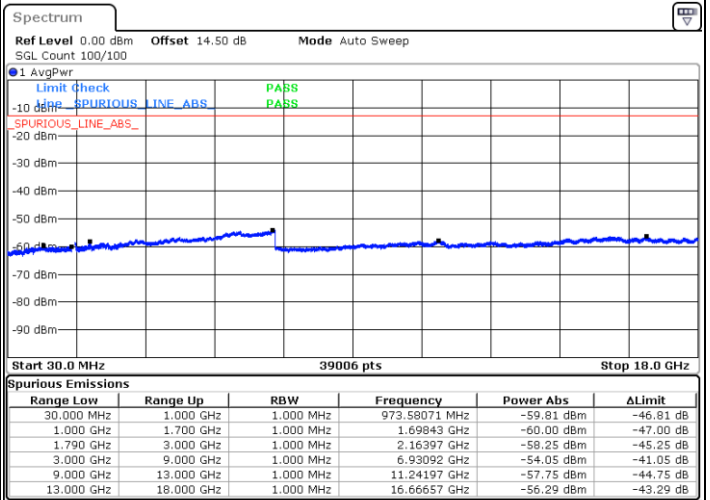

LTE Band 66C / 5MHz+20MHz

16QAM

Lowest Channel / 1RB0 and 1RB9

Lowest Channel / 1RB24 and 1RB0

Date: 20.FEB.2021 09:03:50

Date: 20.FEB.2021 09:00:17

Lowest Channel / FullIRB

N/A

Date: 20.FEB.2021 09:07:24

LTE Band 66C / 5MHz+20MHz

16QAM

Middle Channel / 1RB0 and 1RB9

Middle Channel / 1RB24 and 1RB0

Date: 20.FEB.2021 09:17:53

Date: 20.FEB.2021 09:21:26

Middle Channel / FullIRB

N/A

Date: 20.FEB.2021 09:14:19

LTE Band 66C / 5MHz+20MHz

16QAM

Highest Channel / 1RB0 and 1RB99

Highest Channel / 1RB24 and 1RB0

Date: 20.FEB.2021 09:42:39

Date: 20.FEB.2021 09:39:05

Highest Channel / FullIRB

N/A

Date: 20.FEB.2021 09:46:13

LTE Band 66C / 10MHz+15MHz

16QAM

Lowest Channel / 1RB0 and 1RB74

Lowest Channel / 1RB49 and 1RB0

Date: 18.FEB.2021 22:03:53