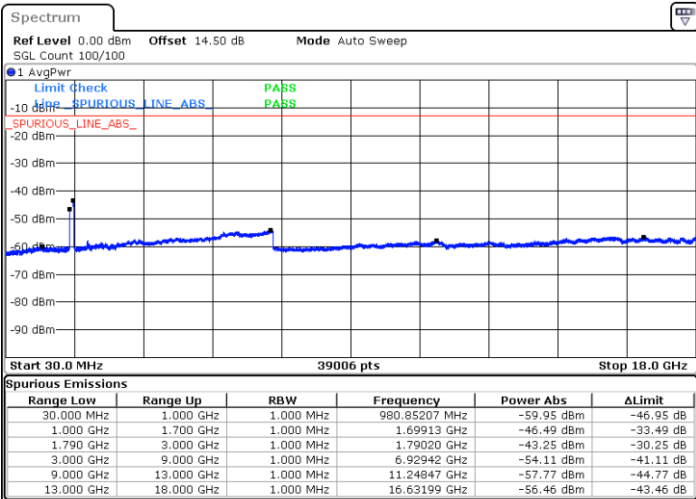

LTE Band 66C / 5MHz+20MHz

16QAM

Lowest Channel / 1RB0 and 1RB9

Lowest Channel / 1RB24 and 1RB0

Date: 20.FEB.2021 09:03:50

Date: 20.FEB.2021 09:00:17

Lowest Channel / FullIRB

N/A

Date: 20.FEB.2021 09:07:24

LTE Band 66C / 5MHz+20MHz

16QAM

Middle Channel / 1RB0 and 1RB9

Middle Channel / 1RB24 and 1RB0

Date: 20.FEB.2021 09:17:53

Date: 20.FEB.2021 09:21:26

Middle Channel / FullIRB

N/A

Date: 20.FEB.2021 09:14:19

LTE Band 66C / 5MHz+20MHz

16QAM

Highest Channel / 1RB0 and 1RB99

Highest Channel / 1RB24 and 1RB0

Date: 20.FEB.2021 09:42:39

Date: 20.FEB.2021 09:39:05

Highest Channel / FullIRB

N/A

Date: 20.FEB.2021 09:46:13

LTE Band 66C / 10MHz+15MHz

16QAM

Lowest Channel / 1RB0 and 1RB74

Lowest Channel / 1RB49 and 1RB0

Date: 18.FEB.2021 22:03:53