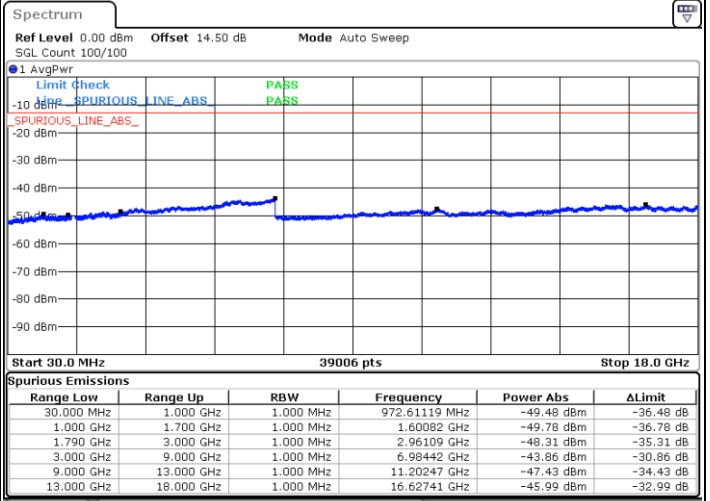

Date: 20.FEB.2021 01:21:56

LTE Band 66C / 15MHz+20MHz

16QAM

Highest Channel / 1RB0 and 1RB99

Highest Channel / 1RB74 and 1RB0

Date: 20.FEB.2021 01:50:36

Date: 20.FEB.2021 01:47:02

Highest Channel / FullIRB

N/A

Date: 20.FEB.2021 01:54:10

LTE Band 66C / 20MHz+5MHz

16QAM

Lowest Channel / 1RB0 and 1RB24

Lowest Channel / 1RB99 and 1RB0

Date: 19.FEB.2021 02:49:14

Date: 19.FEB.2021 02:53:40

Lowest Channel / FullIRB

N/A

Date: 19.FEB.2021 02:34:57

LTE Band 66C / 20MHz+5MHz

16QAM

Middle Channel / 1RB0 and 1RB24

Middle Channel / 1RB99 and 1RB0

Date: 19.FEB.2021 03:04:27

Date: 19.FEB.2021 03:10:34

Middle Channel / FullIRB

N/A

Date: 19.FEB.2021 03:00:18

LTE Band 66C / 20MHz+5MHz

16QAM

Highest Channel / 1RB0 and 1RB24

Highest Channel / 1RB99 and 1RB0