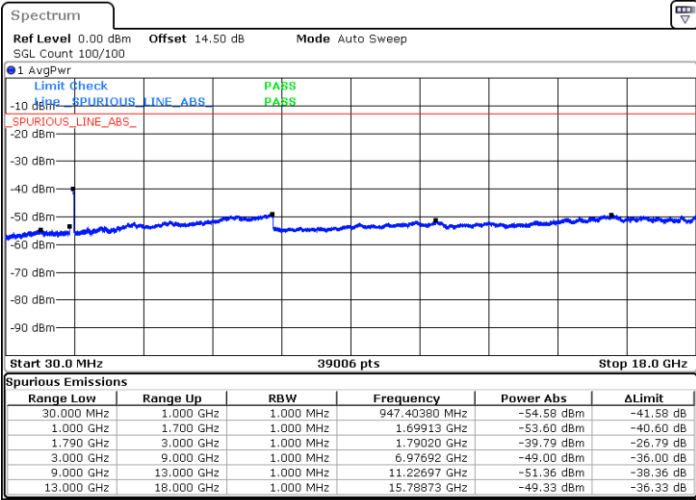

N/A

Date: 19.FEB.2021 16:20:09

LTE Band 66C / 15MHz+10MHz

16QAM

Middle Channel / 1RB0 and 1RB49

Middle Channel / 1RB74 and 1RB0

Date: 19.FEB.2021 19:35:03

Date: 19.FEB.2021 19:38:37

Middle Channel / FullIRB

N/A

Date: 19.FEB.2021 19:31:28

LTE Band 66C / 15MHz+10MHz

16QAM

Highest Channel / 1RB0 and 1RB49

Highest Channel / 1RB74 and 1RB0

Date: 19.FEB.2021 17:58:54

Date: 19.FEB.2021 17:55:20

Highest Channel / FullIRB

N/A

Date: 19.FEB.2021 18:02:28

LTE Band 66C / 15MHz+15MHz

16QAM

Lowest Channel / 1RB0 and 1RB74

Lowest Channel / 1RB74 and 1RB0

Date: 19.FEB.2021 10:57:59

Date: 19.FEB.2021 11:51:16

Lowest Channel / FullIRB

N/A

Date: 19.FEB.2021 10:47:28

LTE Band 66C / 15MHz+15MHz

16QAM

Middle Channel / 1RB0 and 1RB74