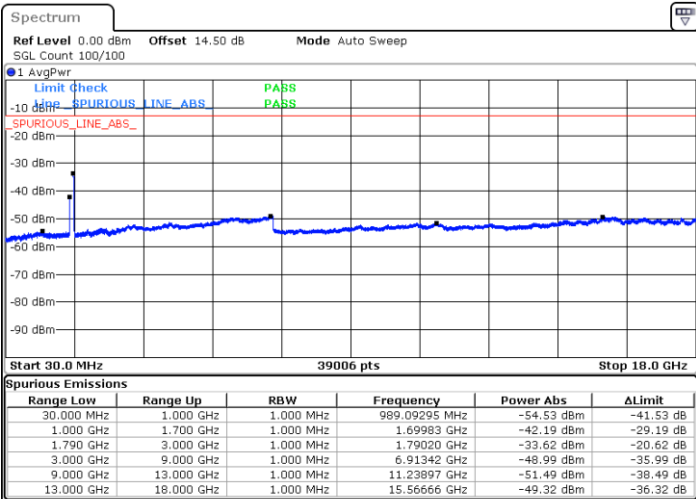

LTE Band 66C / 15MHz+20MHz

16QAM

Middle Channel / 1RB0 and 1RB9

Middle Channel / 1RB74 and 1RB0

Date: 20.FEB.2021 01:25:30

Date: 20.FEB.2021 01:29:04

Middle Channel / FullRB

N/A

Date: 20.FEB.2021 01:21:56

LTE Band 66C / 15MHz+20MHz

16QAM

Highest Channel / 1RB0 and 1RB99

Highest Channel / 1RB74 and 1RB0

Date: 20.FEB.2021 01:50:36

Date: 20.FEB.2021 01:47:02

Highest Channel / FullIRB

N/A

Date: 20.FEB.2021 01:54:10

LTE Band 66C / 20MHz+5MHz

16QAM

Lowest Channel / 1RB0 and 1RB24

Lowest Channel / 1RB99 and 1RB0

Date: 19.FEB.2021 02:49:14

Date: 19.FEB.2021 02:53:40

Lowest Channel / FullIRB

N/A

Date: 19.FEB.2021 02:34:57

LTE Band 66C / 20MHz+5MHz

16QAM

Middle Channel / 1RB0 and 1RB24

Middle Channel / 1RB99 and 1RB0

Date: 19.FEB.2021 03:04:27