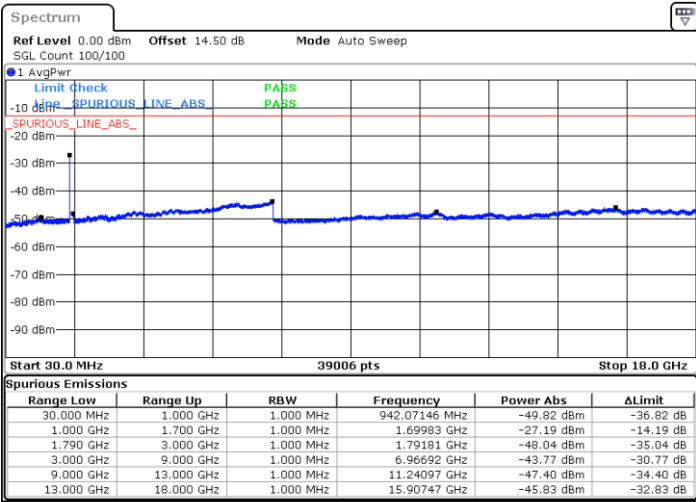

N/A

Date: 20.FEB.2021 09:14:19

LTE Band 66C / 5MHz+20MHz

16QAM

Highest Channel / 1RB0 and 1RB99

Highest Channel / 1RB24 and 1RB0

Date: 20.FEB.2021 09:42:39

Date: 20.FEB.2021 09:39:05

Highest Channel / FullIRB

N/A

Date: 20.FEB.2021 09:46:13

LTE Band 66C / 10MHz+15MHz

16QAM

Lowest Channel / 1RB0 and 1RB74

Lowest Channel / 1RB49 and 1RB0

Date: 18.FEB.2021 22:03:53

Date: 18.FEB.2021 22:13:14

Lowest Channel / FullIRB

N/A

Date: 18.FEB.2021 21:57:35

LTE Band 66C / 10MHz+15MHz

16QAM

MiddleChannel / 1RB0 and 1RB74

Middle Channel / 1RB49 and 1RB0

Date: 18.FEB.2021 22:24:01

Date: 18.FEB.2021 22:15:51

Middle Channel / FullIRB

N/A

Date: 18.FEB.2021 22:45:24

LTE Band 66C / 10MHz+15MHz

16QAM

Highest Channel / 1RB0 and 1RB74