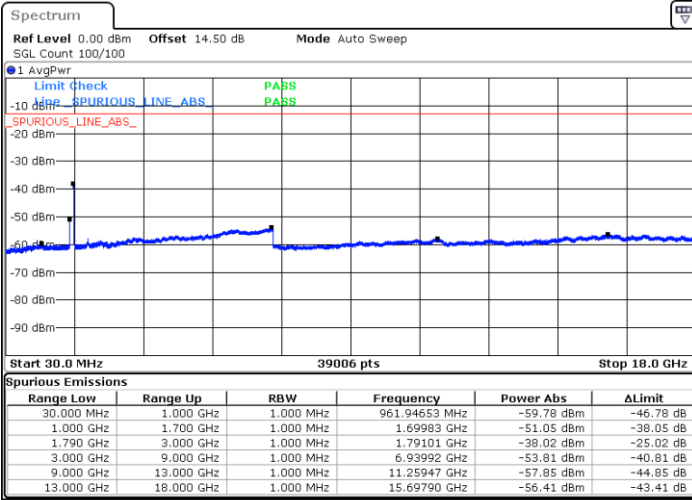

Date: 20.FEB.2021 09:07:24

LTE Band 66C / 5MHz+20MHz

16QAM

Middle Channel / 1RB0 and 1RB9

Middle Channel / 1RB24 and 1RB0

Date: 20.FEB.2021 09:17:53

Date: 20.FEB.2021 09:21:26

Middle Channel / FullIRB

N/A

Date: 20.FEB.2021 09:14:19

LTE Band 66C / 5MHz+20MHz

16QAM

Highest Channel / 1RB0 and 1RB99

Highest Channel / 1RB24 and 1RB0

Date: 20.FEB.2021 09:42:39

Date: 20.FEB.2021 09:39:05

Highest Channel / FullIRB

N/A

Date: 20.FEB.2021 09:46:13

LTE Band 66C / 10MHz+15MHz

16QAM

Lowest Channel / 1RB0 and 1RB74

Lowest Channel / 1RB49 and 1RB0

Date: 18.FEB.2021 22:03:53

Date: 18.FEB.2021 22:13:14

Lowest Channel / FullIRB

N/A

Date: 18.FEB.2021 21:57:35

LTE Band 66C / 10MHz+15MHz

16QAM

MiddleChannel / 1RB0 and 1RB74

Middle Channel / 1RB49 and 1RB0