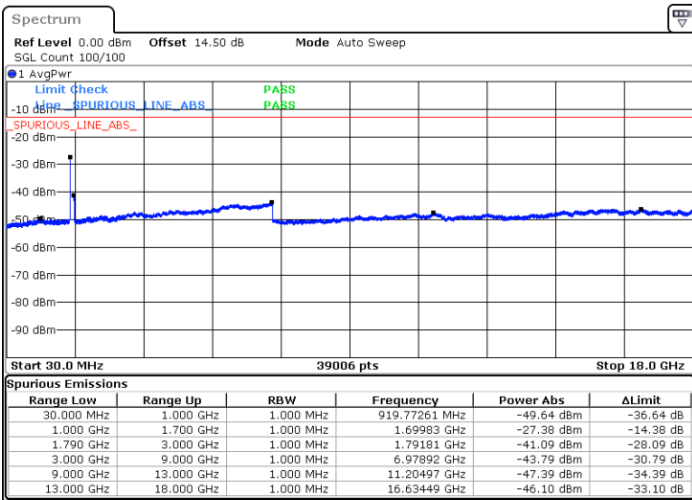

Date: 19.FEB.2021 06:09:46

Lowest Channel / FullIRB

N/A

Date: 19.FEB.2021 05:43:38

LTE Band 66C / 20MHz+20MHz

16QAM

MiddleChannel / 1RB0 and 1RB99

Middle Channel / 1RB99 and 1RB0

Date: 19.FEB.2021 06:40:11

Date: 19.FEB.2021 06:44:40

Middle Channel / FullIRB

N/A

Date: 19.FEB.2021 06:36:38

LTE Band 66C / 20MHz+20MHz

16QAM

Highest Channel / 1RB0 and 1RB99

Highest Channel / 1RB99 and 1RB0

Date: 19.FEB.2021 06:40:11

Date: 19.FEB.2021 07:00:05

Highest Channel / FullIRB

N/A

Date: 19.FEB.2021 06:49:23

LTE Band 66C / 5MHz+20MHz

64QAM

Lowest Channel / 1RB0 and 1RB99

Lowest Channel / 1RB24 and 1RB0

Date: 20.FEB.2021 09:05:02

Date: 20.FEB.2021 08:59:06

Lowest Channel / FullIRB

N/A

Date: 20.FEB.2021 09:06:13

LTE Band 66C / 5MHz+20MHz