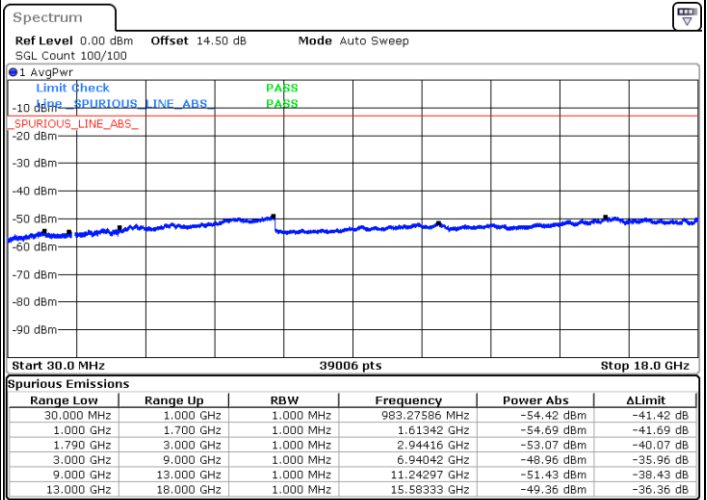

LTE Band 66C / 10MHz+20MHz

16QAM

Highest Channel / 1RB0 and 1RB99

Highest Channel / 1RB49 and 1RB0

Date: 19.FEB.2021 00:31:19

Date: 19.FEB.2021 00:22:41

Highest Channel / FullIRB

N/A

Date: 19.FEB.2021 00:38:54

LTE Band 66C / 15MHz+10MHz

16QAM

Lowest Channel / 1RB0 and 1RB49

Lowest Channel / 1RB74 and 1RB0

Date: 19.FEB.2021 16:16:34

Date: 19.FEB.2021 16:13:00

Lowest Channel / FullIRB

N/A

Date: 19.FEB.2021 16:20:09

LTE Band 66C / 15MHz+10MHz

16QAM

Middle Channel / 1RB0 and 1RB49

Middle Channel / 1RB74 and 1RB0

Date: 19.FEB.2021 19:35:03

Date: 19.FEB.2021 19:38:37

Middle Channel / FullIRB

N/A

Date: 19.FEB.2021 19:31:28

LTE Band 66C / 15MHz+10MHz

16QAM

Highest Channel / 1RB0 and 1RB49

Highest Channel / 1RB74 and 1RB0

Date: 19.FEB.2021 17:58:54