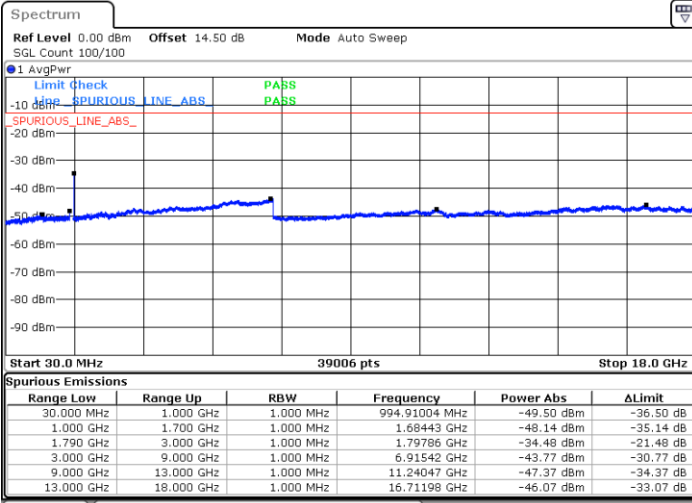

Date: 19.FEB.2021 17:55:20

Highest Channel / FullIRB

N/A

Date: 19.FEB.2021 18:02:28

LTE Band 66C / 15MHz+15MHz

16QAM

Lowest Channel / 1RB0 and 1RB74

Lowest Channel / 1RB74 and 1RB0

Date: 19.FEB.2021 10:57:59

Date: 19.FEB.2021 11:51:16

Lowest Channel / FullIRB

N/A

Date: 19.FEB.2021 10:47:28

LTE Band 66C / 15MHz+15MHz

16QAM

Middle Channel / 1RB0 and 1RB74

Middle Channel / 1RB74 and 1RB0

Date: 19.FEB.2021 11:03:25

Date: 19.FEB.2021 11:43:34

Middle Channel / FullIRB

N/A

Date: 19.FEB.2021 10:41:09

LTE Band 66C / 15MHz+15MHz

16QAM

Highest Channel / 1RB0 and 1RB74

Highest Channel / 1RB74 and 1RB0

Date: 19.FEB.2021 11:09:27

Date: 19.FEB.2021 11:15:54

Highest Channel / FullIRB

N/A

Date: 19.FEB.2021 10:36:11

LTE Band 66C / 15MHz+20MHz