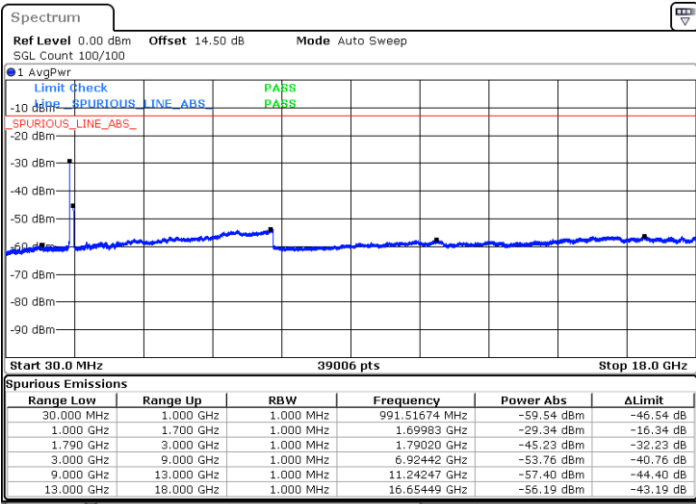

Date: 19.FEB.2021 03:25:08

Date: 19.FEB.2021 03:30:37

Highest Channel / FullIRB

N/A

Date: 19.FEB.2021 03:20:54

LTE Band 66C / 20MHz+10MHz

16QAM

Lowest Channel / 1RB0 and 1RB49

Lowest Channel / 1RB99 and 1RB0

Date: 19.FEB.2021 03:52:18

Date: 19.FEB.2021 03:55:09

Lowest Channel / FullIRB

N/A

Date: 19.FEB.2021 03:46:57

LTE Band 66C / 20MHz+10MHz

16QAM

Middle Channel / 1RB0 and 1RB49

Middle Channel / 1RB99 and 1RB0

Date: 19.FEB.2021 04:01:42

Date: 19.FEB.2021 04:04:53

Middle Channel / FullIRB

N/A

Date: 19.FEB.2021 03:57:53

LTE Band 66C / 20MHz+10MHz

16QAM

Highest Channel / 1RB0 and 1RB49

Highest Channel / 1RB99 and 1RB0

Date: 19.FEB.2021 04:11:36

Date: 19.FEB.2021 04:36:07

Highest Channel / FullIRB

N/A

Date: 19.FEB.2021 04:09:14