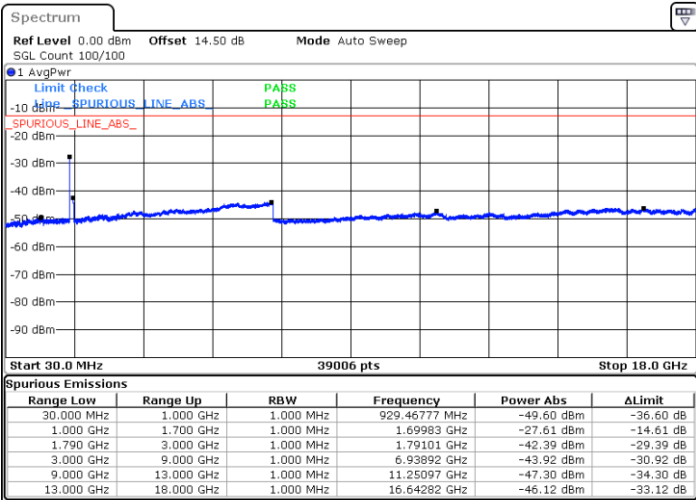

Lowest Channel / 1RB99 and 1RB0

Date: 19.FEB.2021 03:52:18

Date: 19.FEB.2021 03:55:09

Lowest Channel / FullIRB

N/A

Date: 19.FEB.2021 03:46:57

LTE Band 66C / 20MHz+10MHz

16QAM

Middle Channel / 1RB0 and 1RB49

Middle Channel / 1RB99 and 1RB0

Date: 19.FEB.2021 04:01:42

Date: 19.FEB.2021 04:04:53

Middle Channel / FullIRB

N/A

Date: 19.FEB.2021 03:57:53

LTE Band 66C / 20MHz+10MHz

16QAM

Highest Channel / 1RB0 and 1RB49

Highest Channel / 1RB99 and 1RB0

Date: 19.FEB.2021 04:11:36

Date: 19.FEB.2021 04:36:07

Highest Channel / FullIRB

N/A

Date: 19.FEB.2021 04:09:14

LTE Band 66C / 20MHz+15MHz

16QAM

Lowest Channel / 1RB0 and 1RB74

Lowest Channel / 1RB99 and 1RB0

Date: 19.FEB.2021 04:51:23

Date: 19.FEB.2021 04:55:17

Lowest Channel / FullIRB

N/A