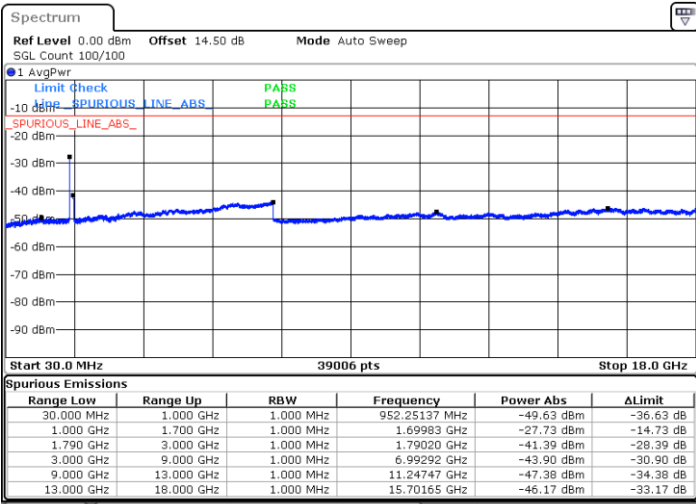

N/A

Date: 19.FEB.2021 04:57:50

LTE Band 66C / 20MHz+15MHz

16QAM

Highest Channel / 1RB0 and 1RB74

Highest Channel / 1RB99 and 1RB0

Date: 19.FEB.2021 05:22:40

Date: 19.FEB.2021 05:25:56

Highest Channel / FullIRB

N/A

Date: 19.FEB.2021 05:20:01

LTE Band 66C / 20MHz+20MHz

16QAM

Lowest Channel / 1RB0 and 1RB99

Lowest Channel / 1RB99 and 1RB0

Date: 19.FEB.2021 06:07:06

Date: 19.FEB.2021 06:09:46

Lowest Channel / FullIRB

N/A

Date: 19.FEB.2021 05:43:38

LTE Band 66C / 20MHz+20MHz

16QAM

MiddleChannel / 1RB0 and 1RB99

Middle Channel / 1RB99 and 1RB0

Date: 19.FEB.2021 06:40:11

Date: 19.FEB.2021 06:44:40

Middle Channel / FullIRB

N/A

Date: 19.FEB.2021 06:36:38

LTE Band 66C / 20MHz+20MHz

16QAM

Highest Channel / 1RB0 and 1RB99