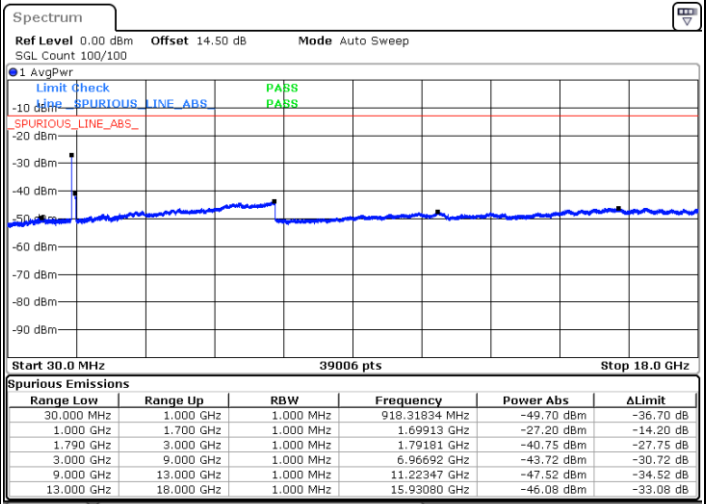

Highest Channel / FullIRB

N/A

Date: 19.FEB.2021 05:20:01

LTE Band 66C / 20MHz+20MHz

16QAM

Lowest Channel / 1RB0 and 1RB99

Lowest Channel / 1RB99 and 1RB0

Date: 19.FEB.2021 06:07:06

Date: 19.FEB.2021 06:09:46

Lowest Channel / FullIRB

N/A

Date: 19.FEB.2021 05:43:38

LTE Band 66C / 20MHz+20MHz

16QAM

MiddleChannel / 1RB0 and 1RB99

Middle Channel / 1RB99 and 1RB0

Date: 19.FEB.2021 06:40:11

Date: 19.FEB.2021 06:44:40

Middle Channel / FullIRB

N/A

Date: 19.FEB.2021 06:36:38

LTE Band 66C / 20MHz+20MHz

16QAM

Highest Channel / 1RB0 and 1RB99

Highest Channel / 1RB99 and 1RB0

Date: 19.FEB.2021 06:40:11

Date: 19.FEB.2021 07:00:05

Highest Channel / FullIRB

N/A

Date: 19.FEB.2021 06:49:23

LTE Band 66C / 5MHz+20MHz

64QAM