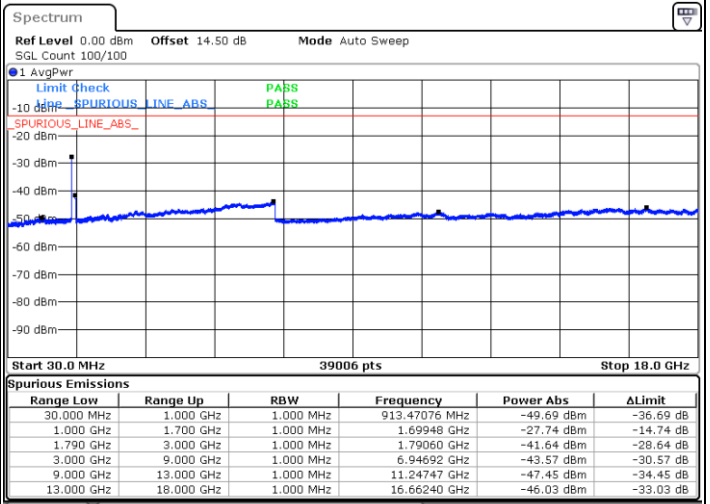

N/A

Date: 19.FEB.2021 04:57:50

LTE Band 66C / 20MHz+15MHz

16QAM

Highest Channel / 1RB0 and 1RB74

Highest Channel / 1RB99 and 1RB0

Date: 19.FEB.2021 05:22:40

Date: 19.FEB.2021 05:25:56

Highest Channel / FullIRB

N/A

Date: 19.FEB.2021 05:20:01

LTE Band 66C / 20MHz+20MHz

16QAM

Lowest Channel / 1RB0 and 1RB99

Lowest Channel / 1RB99 and 1RB0

Date: 19.FEB.2021 06:07:06

Date: 19.FEB.2021 06:09:46

Lowest Channel / FullIRB

N/A

Date: 19.FEB.2021 05:43:38

LTE Band 66C / 20MHz+20MHz

16QAM

MiddleChannel / 1RB0 and 1RB99

Middle Channel / 1RB99 and 1RB0

Date: 19.FEB.2021 06:40:11

Date: 19.FEB.2021 06:44:40

Middle Channel / FullIRB

N/A

Date: 19.FEB.2021 06:36:38

LTE Band 66C / 20MHz+20MHz

16QAM

Highest Channel / 1RB0 and 1RB99