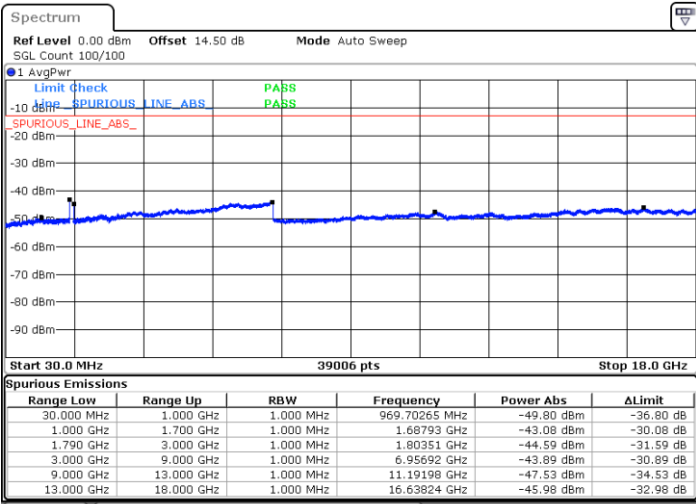

N/A

Date: 20.FEB.2021 09:14:19

LTE Band 66C / 5MHz+20MHz

16QAM

Highest Channel / 1RB0 and 1RB99

Highest Channel / 1RB24 and 1RB0

Date: 20.FEB.2021 09:42:39

Date: 20.FEB.2021 09:39:05

Highest Channel / FullIRB

N/A

Date: 20.FEB.2021 09:46:13

LTE Band 66C / 10MHz+15MHz

16QAM

Lowest Channel / 1RB0 and 1RB74

Lowest Channel / 1RB49 and 1RB0

Date: 18.FEB.2021 22:03:53

Date: 18.FEB.2021 22:13:14

Lowest Channel / FullIRB

N/A

Date: 18.FEB.2021 21:57:35

LTE Band 66C / 10MHz+15MHz

16QAM

MiddleChannel / 1RB0 and 1RB74

Middle Channel / 1RB49 and 1RB0

Date: 18.FEB.2021 22:24:01

Date: 18.FEB.2021 22:15:51

Middle Channel / FullIRB

N/A

Date: 18.FEB.2021 22:45:24

LTE Band 66C / 10MHz+15MHz

16QAM

Highest Channel / 1RB0 and 1RB74