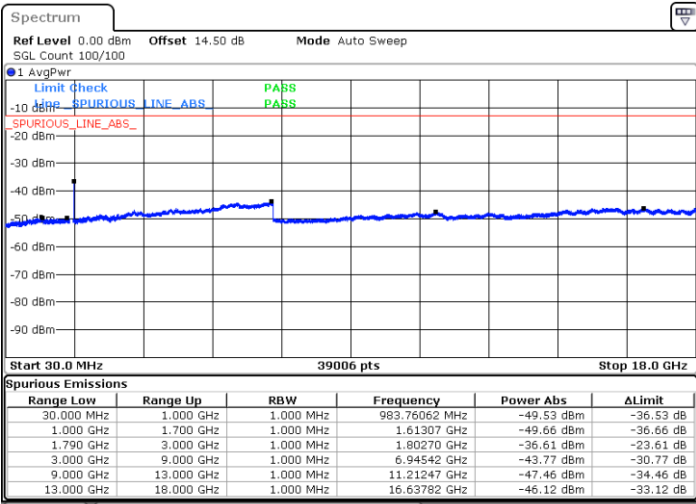

Date: 18.FEB.2021 22:13:14

Lowest Channel / FullIRB

N/A

Date: 18.FEB.2021 21:57:35

LTE Band 66C / 10MHz+15MHz

16QAM

MiddleChannel / 1RB0 and 1RB74

Middle Channel / 1RB49 and 1RB0

Date: 18.FEB.2021 22:24:01

Date: 18.FEB.2021 22:15:51

Middle Channel / FullIRB

N/A

Date: 18.FEB.2021 22:45:24

LTE Band 66C / 10MHz+15MHz

16QAM

Highest Channel / 1RB0 and 1RB74

Highest Channel / 1RB49 and 1RB0

Date: 18.FEB.2021 22:55:26

Date: 18.FEB.2021 22:59:55

Highest Channel / FullIRB

N/A

Date: 18.FEB.2021 22:51:05

LTE Band 66C / 10MHz+20MHz

16QAM

Lowest Channel / 1RB0 and 1RB99

Lowest Channel / 1RB49 and 1RB0

Date: 18.FEB.2021 23:11:18

Date: 18.FEB.2021 23:05:09

Lowest Channel / FullIRB

N/A

Date: 18.FEB.2021 23:15:47

LTE Band 66C / 10MHz+20MHz