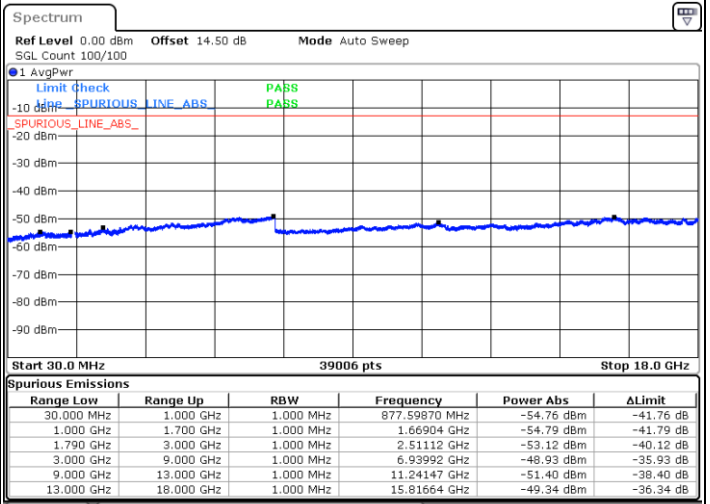

Date: 19.FEB.2021 00:38:54

LTE Band 66C / 15MHz+10MHz

16QAM

Lowest Channel / 1RB0 and 1RB49

Lowest Channel / 1RB74 and 1RB0

Date: 19.FEB.2021 16:16:34

Date: 19.FEB.2021 16:13:00

Lowest Channel / FullIRB

N/A

Date: 19.FEB.2021 16:20:09

LTE Band 66C / 15MHz+10MHz

16QAM

Middle Channel / 1RB0 and 1RB49

Middle Channel / 1RB74 and 1RB0

Date: 19.FEB.2021 19:35:03

Date: 19.FEB.2021 19:38:37

Middle Channel / FullIRB

N/A

Date: 19.FEB.2021 19:31:28

LTE Band 66C / 15MHz+10MHz

16QAM

Highest Channel / 1RB0 and 1RB49

Highest Channel / 1RB74 and 1RB0

Date: 19.FEB.2021 17:58:54

Date: 19.FEB.2021 17:55:20

Highest Channel / FullIRB

N/A

Date: 19.FEB.2021 18:02:28

LTE Band 66C / 15MHz+15MHz

16QAM

Lowest Channel / 1RB0 and 1RB74

Lowest Channel / 1RB74 and 1RB0