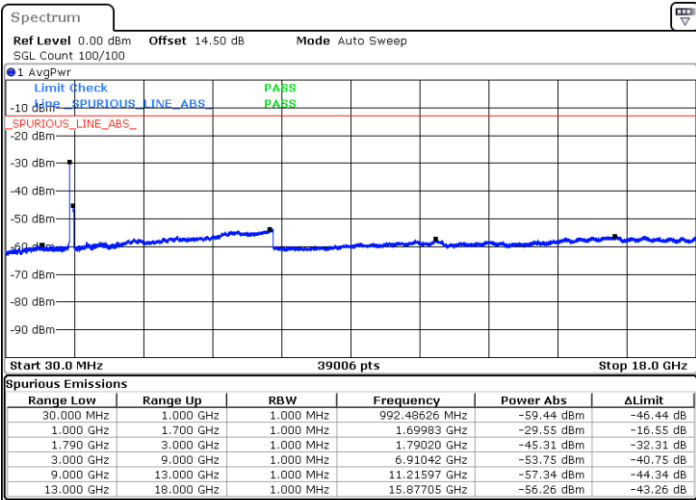

Date: 19.FEB.2021 03:10:34

Middle Channel / FullIRB

N/A

Date: 19.FEB.2021 03:00:18

LTE Band 66C / 20MHz+5MHz

16QAM

Highest Channel / 1RB0 and 1RB24

Highest Channel / 1RB99 and 1RB0

Date: 19.FEB.2021 03:25:08

Date: 19.FEB.2021 03:30:37

Highest Channel / FullIRB

N/A

Date: 19.FEB.2021 03:20:54

LTE Band 66C / 20MHz+10MHz

16QAM

Lowest Channel / 1RB0 and 1RB49

Lowest Channel / 1RB99 and 1RB0

Date: 19.FEB.2021 03:52:18

Date: 19.FEB.2021 03:55:09

Lowest Channel / FullIRB

N/A

Date: 19.FEB.2021 03:46:57

LTE Band 66C / 20MHz+10MHz

16QAM

Middle Channel / 1RB0 and 1RB49

Middle Channel / 1RB99 and 1RB0

Date: 19.FEB.2021 04:01:42

Date: 19.FEB.2021 04:04:53

Middle Channel / FullIRB

N/A

Date: 19.FEB.2021 03:57:53

LTE Band 66C / 20MHz+10MHz