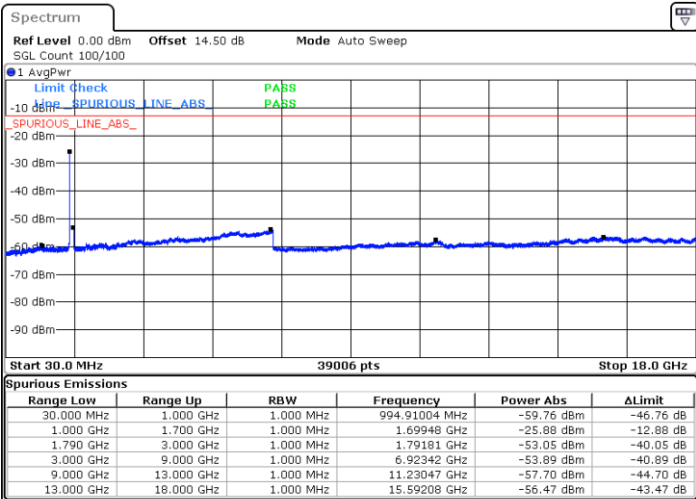

Date: 19.FEB.2021 06:40:11

Date: 19.FEB.2021 06:44:40

Middle Channel / FullIRB

N/A

Date: 19.FEB.2021 06:36:38

LTE Band 66C / 20MHz+20MHz

16QAM

Highest Channel / 1RB0 and 1RB99

Highest Channel / 1RB99 and 1RB0

Date: 19.FEB.2021 06:40:11

Date: 19.FEB.2021 07:00:05

Highest Channel / FullIRB

N/A

Date: 19.FEB.2021 06:49:23

LTE Band 66C / 5MHz+20MHz

64QAM

Lowest Channel / 1RB0 and 1RB99

Lowest Channel / 1RB24 and 1RB0

Date: 20.FEB.2021 09:05:02

Date: 20.FEB.2021 08:59:06

Lowest Channel / FullIRB

N/A

Date: 20.FEB.2021 09:06:13

LTE Band 66C / 5MHz+20MHz