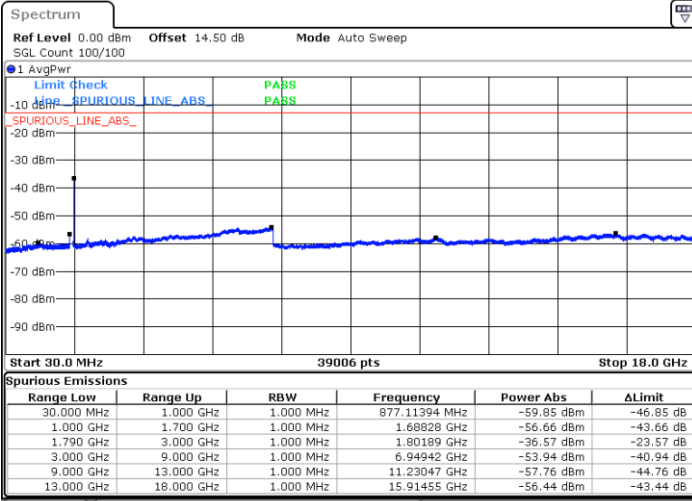

Date: 20.FEB.2021 09:07:24

LTE Band 66C / 5MHz+20MHz

16QAM

Middle Channel / 1RB0 and 1RB9

Middle Channel / 1RB24 and 1RB0

Date: 20.FEB.2021 09:17:53

Date: 20.FEB.2021 09:21:26

Middle Channel / FullIRB

N/A

Date: 20.FEB.2021 09:14:19

LTE Band 66C / 5MHz+20MHz

16QAM

Highest Channel / 1RB0 and 1RB99

Highest Channel / 1RB24 and 1RB0

Date: 20.FEB.2021 09:42:39

Date: 20.FEB.2021 09:39:05

Highest Channel / FullIRB

N/A

Date: 20.FEB.2021 09:46:13

LTE Band 66C / 10MHz+15MHz

16QAM

Lowest Channel / 1RB0 and 1RB74

Lowest Channel / 1RB49 and 1RB0

Date: 18.FEB.2021 22:03:53

Date: 18.FEB.2021 22:13:14

Lowest Channel / FullIRB

N/A

Date: 18.FEB.2021 21:57:35

LTE Band 66C / 10MHz+15MHz

16QAM

MiddleChannel / 1RB0 and 1RB74

Middle Channel / 1RB49 and 1RB0