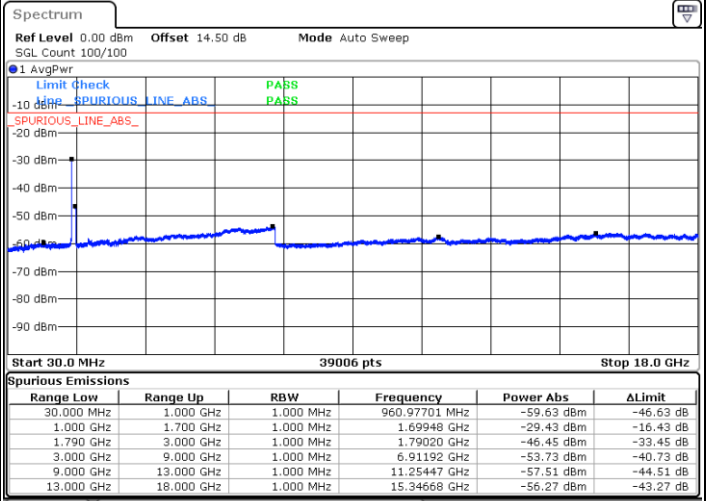

Date: 19.FEB.2021 03:10:34

Middle Channel / FullIRB

N/A

Date: 19.FEB.2021 03:00:18

LTE Band 66C / 20MHz+5MHz

16QAM

Highest Channel / 1RB0 and 1RB24

Highest Channel / 1RB99 and 1RB0

Date: 19.FEB.2021 03:25:08

Date: 19.FEB.2021 03:30:37

Highest Channel / FullIRB

N/A

Date: 19.FEB.2021 03:20:54

LTE Band 66C / 20MHz+10MHz

16QAM

Lowest Channel / 1RB0 and 1RB49

Lowest Channel / 1RB99 and 1RB0

Date: 19.FEB.2021 03:52:18

Date: 19.FEB.2021 03:55:09

Lowest Channel / FullIRB

N/A

Date: 19.FEB.2021 03:46:57

LTE Band 66C / 20MHz+10MHz

16QAM

Middle Channel / 1RB0 and 1RB49

Middle Channel / 1RB99 and 1RB0

Date: 19.FEB.2021 04:01:42

Date: 19.FEB.2021 04:04:53

Middle Channel / FullIRB

N/A

Date: 19.FEB.2021 03:57:53

LTE Band 66C / 20MHz+10MHz