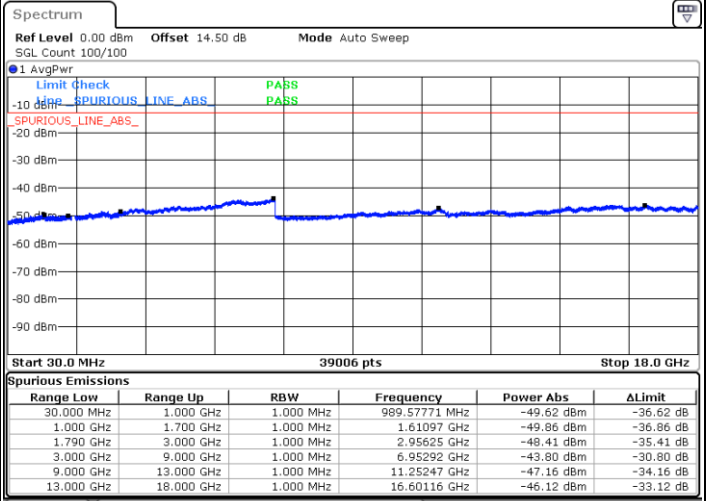

Highest Channel / FullIRB

N/A

Date: 20.FEB.2021 09:46:13

LTE Band 66C / 10MHz+15MHz

16QAM

Lowest Channel / 1RB0 and 1RB74

Lowest Channel / 1RB49 and 1RB0

Date: 18.FEB.2021 22:03:53

Date: 18.FEB.2021 22:13:14

Lowest Channel / FullIRB

N/A

Date: 18.FEB.2021 21:57:35

LTE Band 66C / 10MHz+15MHz

16QAM

MiddleChannel / 1RB0 and 1RB74

Middle Channel / 1RB49 and 1RB0

Date: 18.FEB.2021 22:24:01

Date: 18.FEB.2021 22:15:51

Middle Channel / FullIRB

N/A

Date: 18.FEB.2021 22:45:24

LTE Band 66C / 10MHz+15MHz

16QAM

Highest Channel / 1RB0 and 1RB74

Highest Channel / 1RB49 and 1RB0

Date: 18.FEB.2021 22:55:26

Date: 18.FEB.2021 22:59:55

Highest Channel / FullIRB

N/A

Date: 18.FEB.2021 22:51:05

LTE Band 66C / 10MHz+20MHz

16QAM