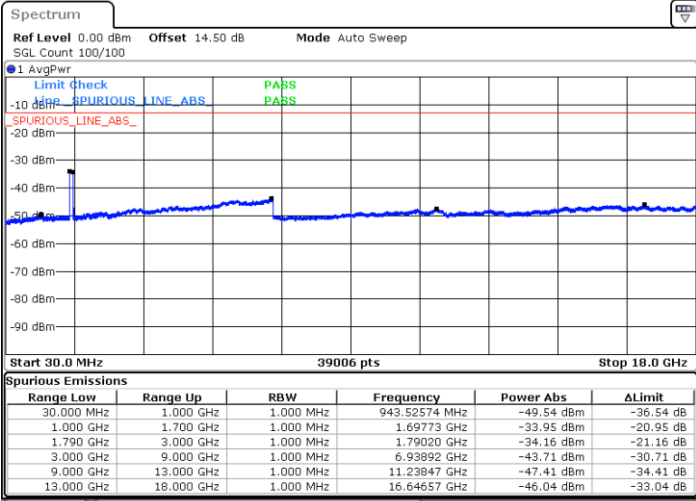

Highest Channel / FullIRB

N/A

Date: 20.FEB.2021 09:46:13

LTE Band 66C / 10MHz+15MHz

16QAM

Lowest Channel / 1RB0 and 1RB74

Lowest Channel / 1RB49 and 1RB0

Date: 18.FEB.2021 22:03:53

Date: 18.FEB.2021 22:13:14

Lowest Channel / FullIRB

N/A

Date: 18.FEB.2021 21:57:35

LTE Band 66C / 10MHz+15MHz

16QAM

MiddleChannel / 1RB0 and 1RB74

Middle Channel / 1RB49 and 1RB0

Date: 18.FEB.2021 22:24:01

Date: 18.FEB.2021 22:15:51

Middle Channel / FullIRB

N/A

Date: 18.FEB.2021 22:45:24

LTE Band 66C / 10MHz+15MHz

16QAM

Highest Channel / 1RB0 and 1RB74

Highest Channel / 1RB49 and 1RB0

Date: 18.FEB.2021 22:55:26

Date: 18.FEB.2021 22:59:55

Highest Channel / FullIRB

N/A

Date: 18.FEB.2021 22:51:05

LTE Band 66C / 10MHz+20MHz

16QAM