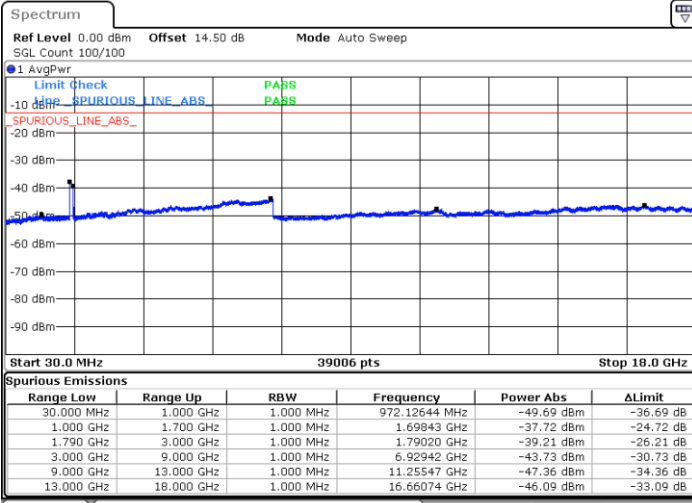

Lowest Channel / FullIRB

N/A

Date: 19.FEB.2021 02:34:57

LTE Band 66C / 20MHz+5MHz

16QAM

Middle Channel / 1RB0 and 1RB24

Middle Channel / 1RB99 and 1RB0

Date: 19.FEB.2021 03:04:27

Date: 19.FEB.2021 03:10:34

Middle Channel / FullIRB

N/A

Date: 19.FEB.2021 03:00:18

LTE Band 66C / 20MHz+5MHz

16QAM

Highest Channel / 1RB0 and 1RB24

Highest Channel / 1RB99 and 1RB0

Date: 19.FEB.2021 03:25:08

Date: 19.FEB.2021 03:30:37

Highest Channel / FullIRB

N/A

Date: 19.FEB.2021 03:20:54

LTE Band 66C / 20MHz+10MHz

16QAM

Lowest Channel / 1RB0 and 1RB49

Lowest Channel / 1RB99 and 1RB0

Date: 19.FEB.2021 03:52:18

Date: 19.FEB.2021 03:55:09

Lowest Channel / FullIRB

N/A

Date: 19.FEB.2021 03:46:57

LTE Band 66C / 20MHz+10MHz

16QAM