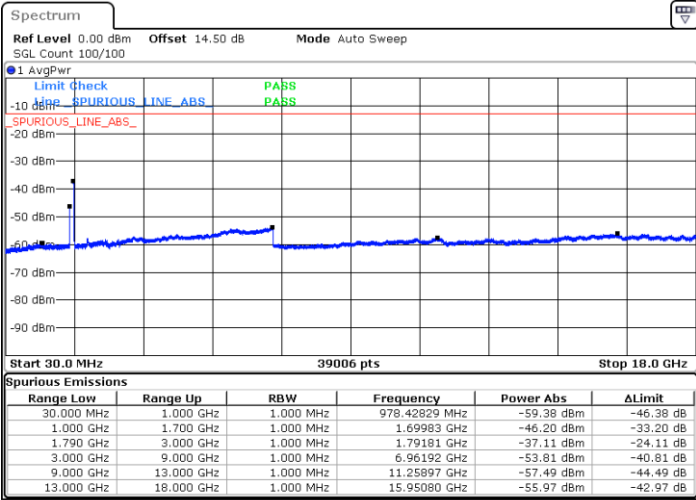

Lowest Channel / 1RB0 and 1RB99

Lowest Channel / 1RB49 and 1RB0

Date: 18.FEB.2021 23:11:18

Date: 18.FEB.2021 23:05:09

Lowest Channel / FullIRB

N/A

Date: 18.FEB.2021 23:15:47

LTE Band 66C / 10MHz+20MHz

LTE Band 66C / 10MHz+20MHz

16QAM

Highest Channel / 1RB0 and 1RB99

Highest Channel / 1RB49 and 1RB0

Date: 19.FEB.2021 00:31:19

Date: 19.FEB.2021 00:22:41

Highest Channel / FullIRB

N/A

Date: 19.FEB.2021 00:38:54

LTE Band 66C / 15MHz+10MHz

16QAM

Lowest Channel / 1RB0 and 1RB49

Lowest Channel / 1RB74 and 1RB0

Date: 19.FEB.2021 16:16:34

Date: 19.FEB.2021 16:13:00

Lowest Channel / FullIRB