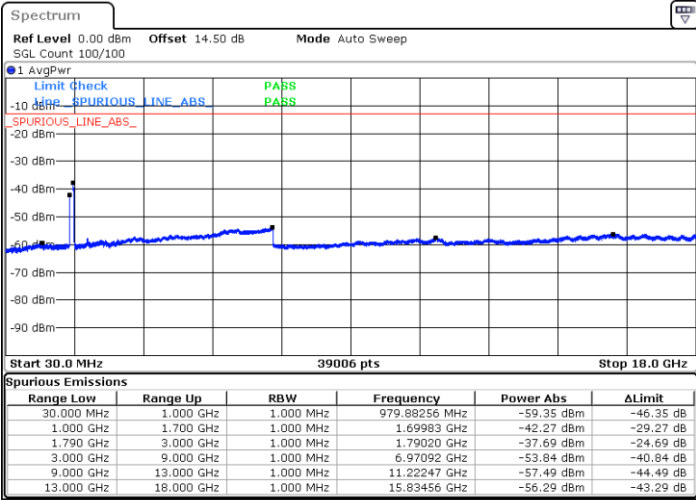

Lowest Channel / 1RB0 and 1RB99

Lowest Channel / 1RB49 and 1RB0

Date: 18.FEB.2021 23:11:18

Date: 18.FEB.2021 23:05:09

Lowest Channel / FullIRB

N/A

Date: 18.FEB.2021 23:15:47

LTE Band 66C / 10MHz+20MHz

16QAM

Middle Channel / 1RB0 and 1RB9

Middle Channel / 1RB49 and 1RB0

Date: 18.FEB.2021 23:25:56

Date: 18.FEB.2021 23:29:28

Middle Channel / FullIRB

N/A

Date: 18.FEB.2021 23:22:13

LTE Band 66C / 10MHz+20MHz

16QAM

Highest Channel / 1RB0 and 1RB99

Highest Channel / 1RB49 and 1RB0

Date: 19.FEB.2021 00:31:19

Date: 19.FEB.2021 00:22:41

Highest Channel / FullIRB

N/A

Date: 19.FEB.2021 00:38:54

LTE Band 66C / 15MHz+10MHz

16QAM

Lowest Channel / 1RB0 and 1RB49

Lowest Channel / 1RB74 and 1RB0

Date: 19.FEB.2021 16:16:34

Date: 19.FEB.2021 16:13:00

Lowest Channel / FullIRB