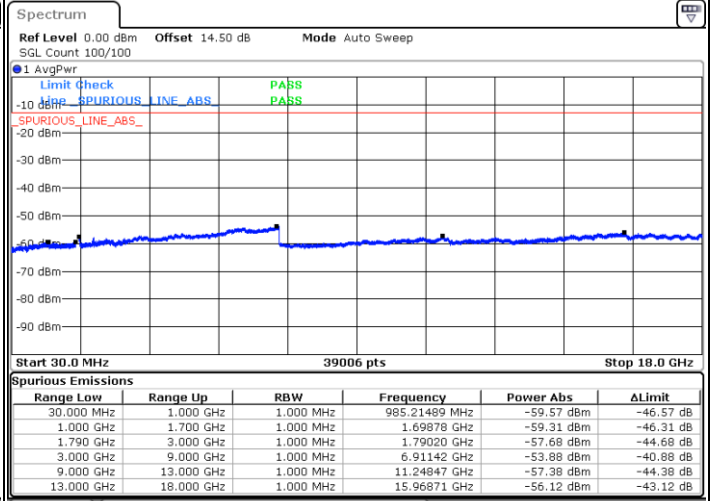

Date: 18.FEB.2021 23:29:28