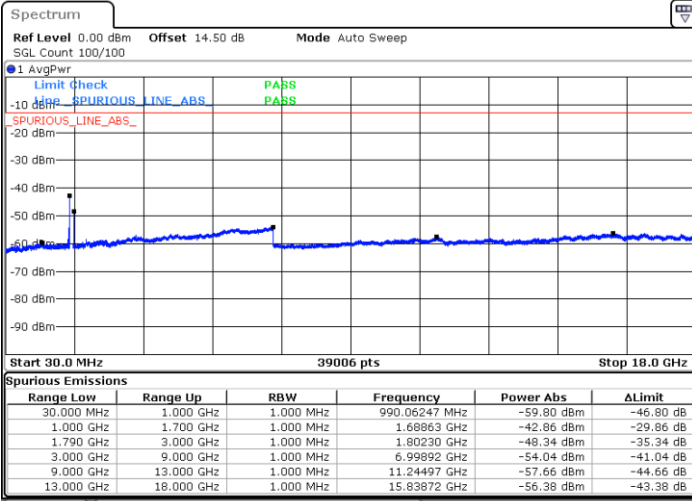

LTE Band 66C / 5MHz+20MHz

16QAM

Lowest Channel / 1RB0 and 1RB9

Lowest Channel / 1RB24 and 1RB0

Date: 20.FEB.2021 09:03:50

Date: 20.FEB.2021 09:00:17

Lowest Channel / FullIRB

N/A

Date: 20.FEB.2021 09:07:24

LTE Band 66C / 5MHz+20MHz

16QAM

Middle Channel / 1RB0 and 1RB9

Middle Channel / 1RB24 and 1RB0

Date: 20.FEB.2021 09:17:53

Date: 20.FEB.2021 09:21:26

Middle Channel / FullIRB

N/A

Date: 20.FEB.2021 09:14:19

LTE Band 66C / 5MHz+20MHz

16QAM

Highest Channel / 1RB0 and 1RB99

Highest Channel / 1RB24 and 1RB0

Date: 20.FEB.2021 09:42:39

Date: 20.FEB.2021 09:39:05

Highest Channel / FullIRB

N/A

Date: 20.FEB.2021 09:46:13

LTE Band 66C / 10MHz+15MHz

16QAM

Lowest Channel / 1RB0 and 1RB74

Lowest Channel / 1RB49 and 1RB0

Date: 18.FEB.2021 22:03:53