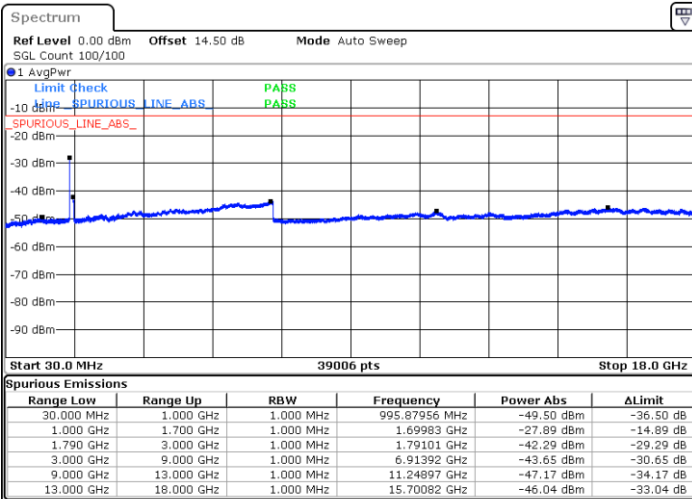

LTE Band 66C / 20MHz+15MHz

16QAM

Lowest Channel / 1RB0 and 1RB74

Lowest Channel / 1RB99 and 1RB0

Date: 19.FEB.2021 04:51:23

Date: 19.FEB.2021 04:55:17

Lowest Channel / FullIRB

N/A

Date: 19.FEB.2021 04:48:51

LTE Band 66C / 20MHz+15MHz

16QAM

Middle Channel / 1RB0 and 1RB74

Middle Channel / 1RB99 and 1RB0

Date: 19.FEB.2021 05:01:13

Date: 19.FEB.2021 05:15:54

Middle Channel / FullIRB

N/A

Date: 19.FEB.2021 04:57:50

LTE Band 66C / 20MHz+15MHz

16QAM

Highest Channel / 1RB0 and 1RB74

Highest Channel / 1RB99 and 1RB0

Date: 19.FEB.2021 05:22:40

Date: 19.FEB.2021 05:25:56

Highest Channel / FullIRB

N/A

Date: 19.FEB.2021 05:20:01

LTE Band 66C / 20MHz+20MHz

16QAM

Lowest Channel / 1RB0 and 1RB99

Lowest Channel / 1RB99 and 1RB0

Date: 19.FEB.2021 06:07:06