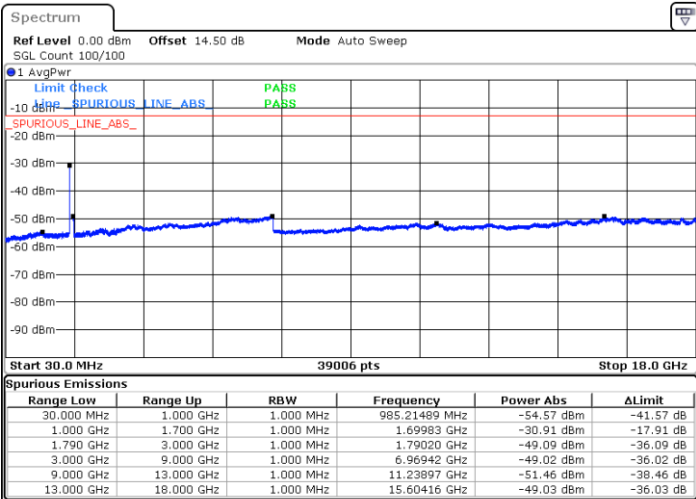

LTE Band 66C / 10MHz+20MHz

16QAM

Highest Channel / 1RB0 and 1RB99

Highest Channel / 1RB49 and 1RB0

Date: 19.FEB.2021 00:31:19

Date: 19.FEB.2021 00:22:41

Highest Channel / FullIRB

N/A

Date: 19.FEB.2021 00:38:54

LTE Band 66C / 15MHz+10MHz

16QAM

Lowest Channel / 1RB0 and 1RB49

Lowest Channel / 1RB74 and 1RB0

Date: 19.FEB.2021 16:16:34

Date: 19.FEB.2021 16:13:00

Lowest Channel / FullIRB

N/A

Date: 19.FEB.2021 16:20:09

LTE Band 66C / 15MHz+10MHz

16QAM

Middle Channel / 1RB0 and 1RB49

Middle Channel / 1RB74 and 1RB0

Date: 19.FEB.2021 19:35:03

Date: 19.FEB.2021 19:38:37

Middle Channel / FullIRB

N/A

Date: 19.FEB.2021 19:31:28

LTE Band 66C / 15MHz+10MHz

16QAM

Highest Channel / 1RB0 and 1RB49

Highest Channel / 1RB74 and 1RB0

Date: 19.FEB.2021 17:58:54