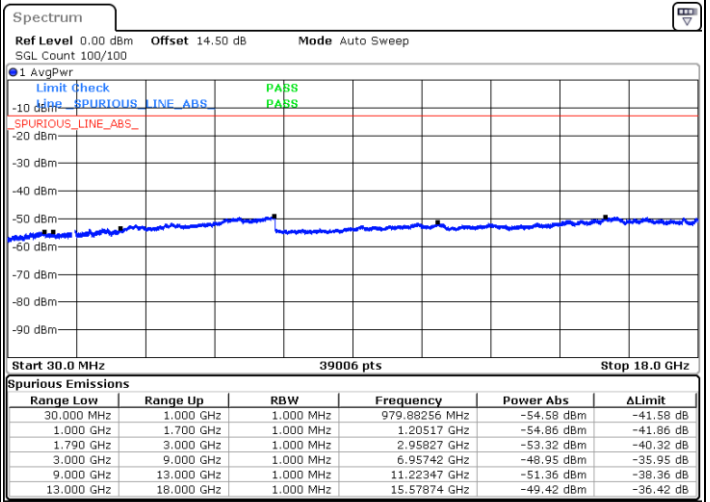

LTE Band 66C / 15MHz+20MHz

16QAM

Middle Channel / 1RB0 and 1RB9

Middle Channel / 1RB74 and 1RB0

Date: 20.FEB.2021 01:25:30

Date: 20.FEB.2021 01:29:04

Middle Channel / FullRB

N/A

Date: 20.FEB.2021 01:21:56

LTE Band 66C / 15MHz+20MHz

16QAM

Highest Channel / 1RB0 and 1RB99

Highest Channel / 1RB74 and 1RB0

Date: 20.FEB.2021 01:50:36

Date: 20.FEB.2021 01:47:02

Highest Channel / FullIRB

N/A

Date: 20.FEB.2021 01:54:10

LTE Band 66C / 20MHz+5MHz

16QAM

Lowest Channel / 1RB0 and 1RB24

Lowest Channel / 1RB99 and 1RB0

Date: 19.FEB.2021 02:49:14

Date: 19.FEB.2021 02:53:40

Lowest Channel / FullIRB

N/A

Date: 19.FEB.2021 02:34:57

LTE Band 66C / 20MHz+5MHz

16QAM

Middle Channel / 1RB0 and 1RB24

Middle Channel / 1RB99 and 1RB0

Date: 19.FEB.2021 03:04:27