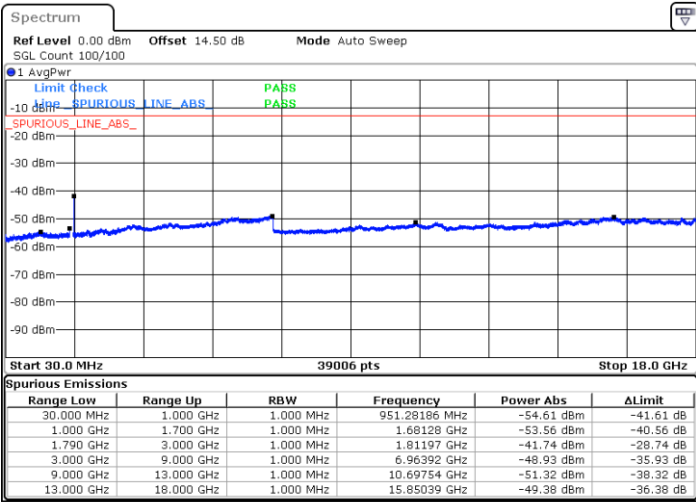

LTE Band 66C / 15MHz+20MHz

16QAM

Middle Channel / 1RB0 and 1RB9

Middle Channel / 1RB74 and 1RB0

Date: 20.FEB.2021 01:25:30

Date: 20.FEB.2021 01:29:04

Middle Channel / FullRB

N/A

Date: 20.FEB.2021 01:21:56

LTE Band 66C / 15MHz+20MHz

16QAM

Highest Channel / 1RB0 and 1RB99

Highest Channel / 1RB74 and 1RB0

Date: 20.FEB.2021 01:50:36

Date: 20.FEB.2021 01:47:02

Highest Channel / FullIRB

N/A

Date: 20.FEB.2021 01:54:10

LTE Band 66C / 20MHz+5MHz

16QAM

Lowest Channel / 1RB0 and 1RB24

Lowest Channel / 1RB99 and 1RB0

Date: 19.FEB.2021 02:49:14

Date: 19.FEB.2021 02:53:40

Lowest Channel / FullIRB

N/A

Date: 19.FEB.2021 02:34:57

LTE Band 66C / 20MHz+5MHz

16QAM

Middle Channel / 1RB0 and 1RB24

Middle Channel / 1RB99 and 1RB0

Date: 19.FEB.2021 03:04:27