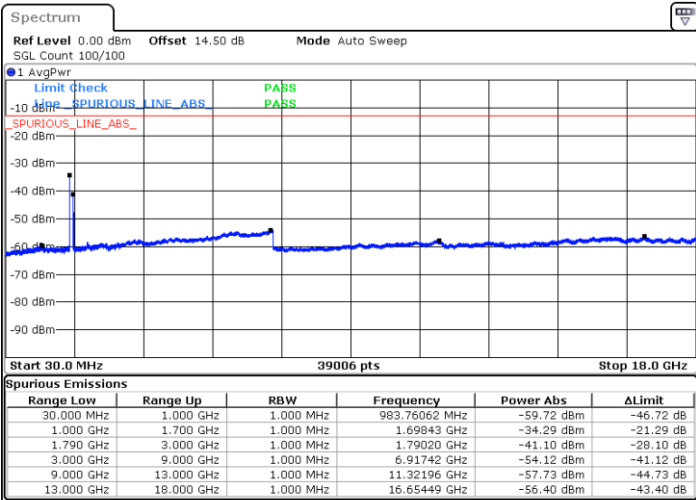

LTE Band 66C / 5MHz+20MHz

16QAM

Lowest Channel / 1RB0 and 1RB9

Lowest Channel / 1RB24 and 1RB0

Date: 20.FEB.2021 09:03:50

Date: 20.FEB.2021 09:00:17

Lowest Channel / FullIRB

N/A

Date: 20.FEB.2021 09:07:24

LTE Band 66C / 5MHz+20MHz

16QAM

Middle Channel / 1RB0 and 1RB9

Middle Channel / 1RB24 and 1RB0

Date: 20.FEB.2021 09:17:53

Date: 20.FEB.2021 09:21:26

Middle Channel / FullIRB

N/A

Date: 20.FEB.2021 09:14:19

LTE Band 66C / 5MHz+20MHz

16QAM

Highest Channel / 1RB0 and 1RB99

Highest Channel / 1RB24 and 1RB0

Date: 20.FEB.2021 09:42:39

Date: 20.FEB.2021 09:39:05

Highest Channel / FullIRB

N/A

Date: 20.FEB.2021 09:46:13

LTE Band 66C / 10MHz+15MHz

16QAM

Lowest Channel / 1RB0 and 1RB74

Lowest Channel / 1RB49 and 1RB0

Date: 18.FEB.2021 22:03:53