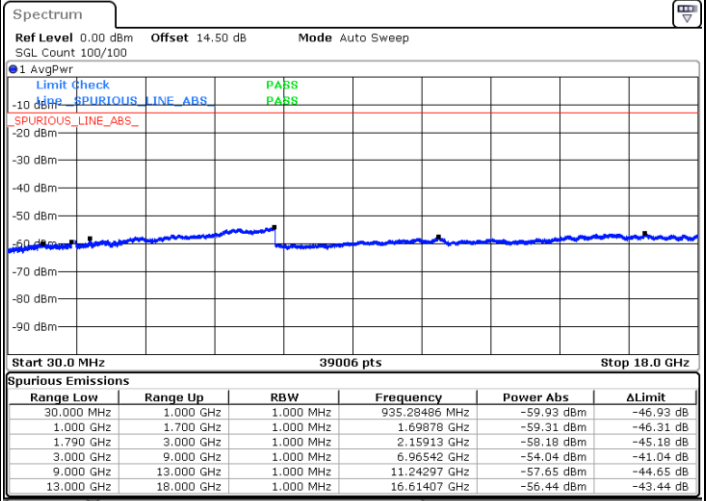

Date: 19.FEB.2021 06:40:11

Date: 19.FEB.2021 06:44:40

Middle Channel / FullIRB

N/A

Date: 19.FEB.2021 06:36:38

LTE Band 66C / 20MHz+20MHz

16QAM

Highest Channel / 1RB0 and 1RB99

Highest Channel / 1RB99 and 1RB0

Date: 19.FEB.2021 06:40:11

Date: 19.FEB.2021 07:00:05

Highest Channel / FullIRB

N/A

Date: 19.FEB.2021 06:49:23

LTE Band 66C / 5MHz+20MHz

64QAM

Lowest Channel / 1RB0 and 1RB99

Lowest Channel / 1RB24 and 1RB0

Date: 20.FEB.2021 09:05:02

Date: 20.FEB.2021 08:59:06

Lowest Channel / FullIRB

N/A

Date: 20.FEB.2021 09:06:13

LTE Band 66C / 5MHz+20MHz

64QAM

Middle Channel / 1RB0 and 1RB9

Middle Channel / 1RB24 and 1RB0

Date: 20.FEB.2021 09:16:42

Date: 20.FEB.2021 09:22:37

Middle Channel / FullIRB

N/A

Date: 20.FEB.2021 09:15:30