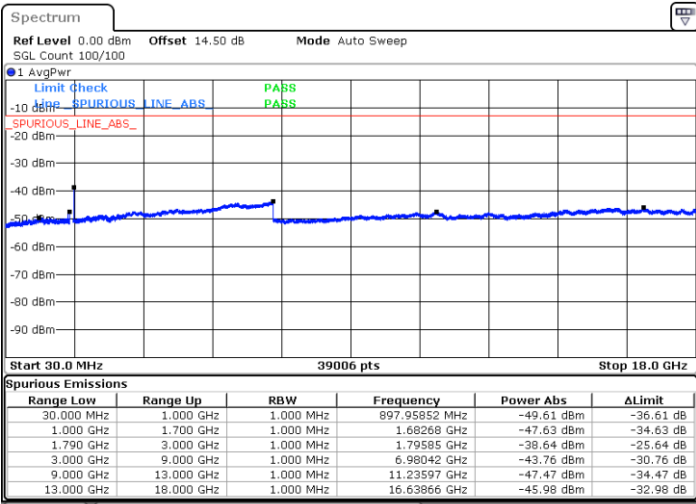

Middle Channel / FullIRB

N/A

Date: 19.FEB.2021 19:31:28

LTE Band 66C / 15MHz+10MHz

16QAM

Highest Channel / 1RB0 and 1RB49

Highest Channel / 1RB74 and 1RB0

Date: 19.FEB.2021 17:58:54

Date: 19.FEB.2021 17:55:20

Highest Channel / FullIRB

N/A

Date: 19.FEB.2021 18:02:28

LTE Band 66C / 15MHz+15MHz

16QAM

Lowest Channel / 1RB0 and 1RB74

Lowest Channel / 1RB74 and 1RB0

Date: 19.FEB.2021 10:57:59

Date: 19.FEB.2021 11:51:16

Lowest Channel / FullIRB

N/A

Date: 19.FEB.2021 10:47:28

LTE Band 66C / 15MHz+15MHz

16QAM

Middle Channel / 1RB0 and 1RB74