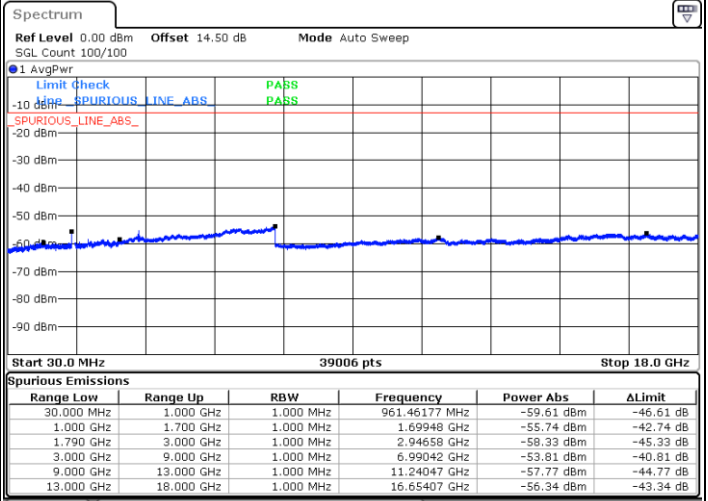

LTE Band 66C / 5MHz+20MHz

16QAM

Lowest Channel / 1RB0 and 1RB9

Lowest Channel / 1RB24 and 1RB0

Date: 20.FEB.2021 09:03:50

Date: 20.FEB.2021 09:00:17

Lowest Channel / FullIRB

N/A

Date: 20.FEB.2021 09:07:24

LTE Band 66C / 5MHz+20MHz

16QAM

Middle Channel / 1RB0 and 1RB9

Middle Channel / 1RB24 and 1RB0

Date: 20.FEB.2021 09:17:53

Date: 20.FEB.2021 09:21:26

Middle Channel / FullIRB

N/A

Date: 20.FEB.2021 09:14:19

LTE Band 66C / 5MHz+20MHz

16QAM

Highest Channel / 1RB0 and 1RB99

Highest Channel / 1RB24 and 1RB0

Date: 20.FEB.2021 09:42:39

Date: 20.FEB.2021 09:39:05

Highest Channel / FullIRB

N/A

Date: 20.FEB.2021 09:46:13

LTE Band 66C / 10MHz+15MHz

16QAM

Lowest Channel / 1RB0 and 1RB74

Lowest Channel / 1RB49 and 1RB0

Date: 18.FEB.2021 22:03:53