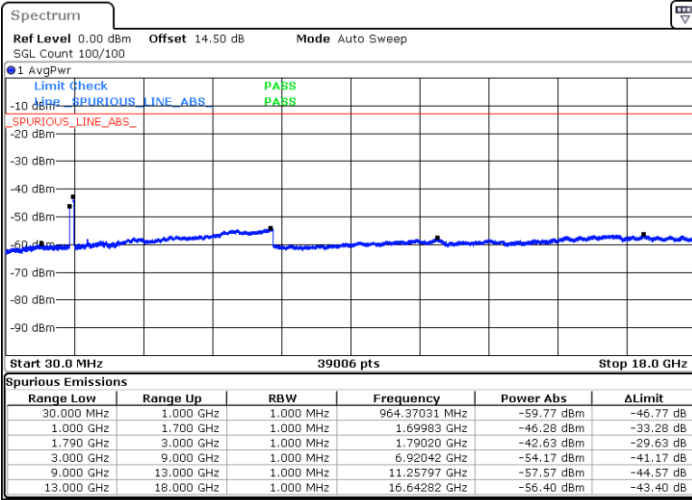

Highest Channel / 1RB99 and 1RB0

Date: 19.FEB.2021 06:40:11

Date: 19.FEB.2021 07:00:05

Highest Channel / FullIRB

N/A

Date: 19.FEB.2021 06:49:23

LTE Band 66C / 5MHz+20MHz

64QAM

Lowest Channel / 1RB0 and 1RB99

Lowest Channel / 1RB24 and 1RB0

Date: 20.FEB.2021 09:05:02

Date: 20.FEB.2021 08:59:06

Lowest Channel / FullIRB

N/A

Date: 20.FEB.2021 09:06:13

LTE Band 66C / 5MHz+20MHz

64QAM

Middle Channel / 1RB0 and 1RB9

Middle Channel / 1RB24 and 1RB0

Date: 20.FEB.2021 09:16:42

Date: 20.FEB.2021 09:22:37

Middle Channel / FullIRB

N/A

Date: 20.FEB.2021 09:15:30