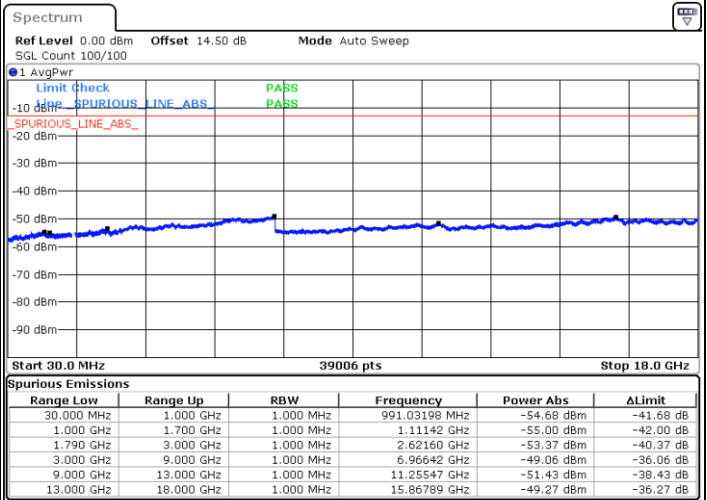

Highest Channel / 1RB0 and 1RB74

Highest Channel / 1RB74 and 1RB0

Date: 19.FEB.2021 11:09:27

Date: 19.FEB.2021 11:15:54

Highest Channel / FullIRB

N/A

Date: 19.FEB.2021 10:36:11

LTE Band 66C / 15MHz+20MHz

LTE Band 66C / 15MHz+20MHz

16QAM

Middle Channel / 1RB0 and 1RB9

Middle Channel / 1RB74 and 1RB0

Date: 20.FEB.2021 01:25:30

Date: 20.FEB.2021 01:29:04

Middle Channel / FullRB

N/A

Date: 20.FEB.2021 01:21:56

LTE Band 66C / 15MHz+20MHz

16QAM

Highest Channel / 1RB0 and 1RB99

Highest Channel / 1RB74 and 1RB0

Date: 20.FEB.2021 01:50:36

Date: 20.FEB.2021 01:47:02

Highest Channel / FullIRB

N/A

Date: 20.FEB.2021 01:54:10

LTE Band 66C / 20MHz+5MHz

16QAM

Lowest Channel / 1RB0 and 1RB24

Lowest Channel / 1RB99 and 1RB0

Date: 19.FEB.2021 02:49:14

Date: 19.FEB.2021 02:53:40