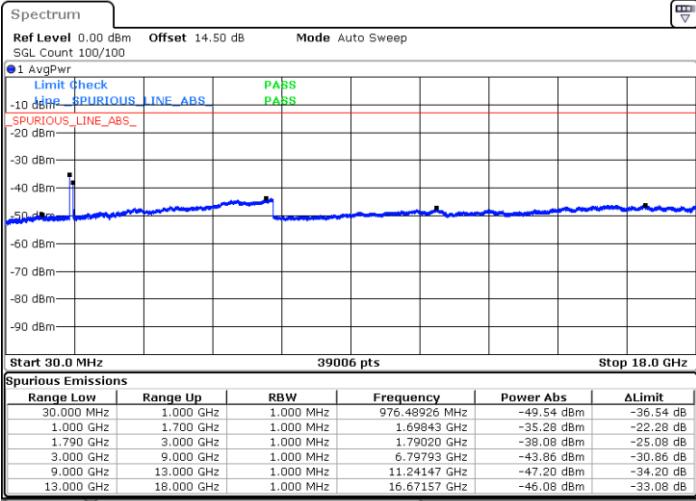

N/A

Date: 20.FEB.2021 01:54:10

LTE Band 66C / 20MHz+5MHz

16QAM

Lowest Channel / 1RB0 and 1RB24

Lowest Channel / 1RB99 and 1RB0

Date: 19.FEB.2021 02:49:14

Date: 19.FEB.2021 02:53:40

Lowest Channel / FullIRB

N/A

Date: 19.FEB.2021 02:34:57

LTE Band 66C / 20MHz+5MHz

16QAM

Middle Channel / 1RB0 and 1RB24

Middle Channel / 1RB99 and 1RB0

Date: 19.FEB.2021 03:04:27

Date: 19.FEB.2021 03:10:34

Middle Channel / FullIRB

N/A

Date: 19.FEB.2021 03:00:18

LTE Band 66C / 20MHz+5MHz

16QAM

Highest Channel / 1RB0 and 1RB24

Highest Channel / 1RB99 and 1RB0

Date: 19.FEB.2021 03:25:08

Date: 19.FEB.2021 03:30:37

Highest Channel / FullIRB

N/A

Date: 19.FEB.2021 03:20:54

LTE Band 66C / 20MHz+10MHz

16QAM

Lowest Channel / 1RB0 and 1RB49