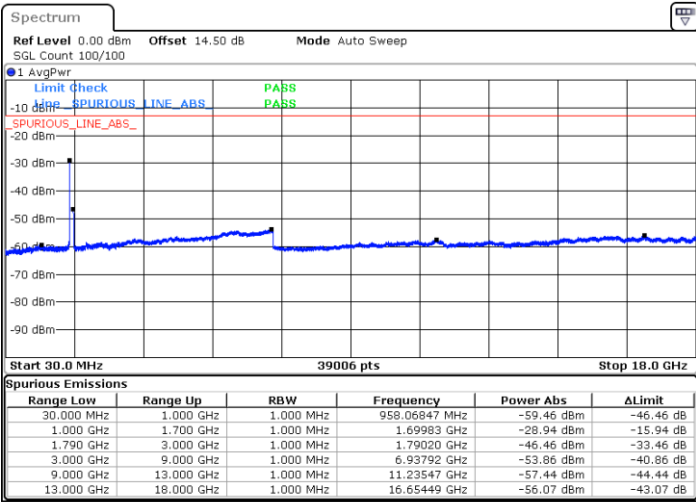

Lowest Channel / 1RB99 and 1RB0

Date: 19.FEB.2021 03:52:18

Date: 19.FEB.2021 03:55:09

Lowest Channel / FullIRB

N/A

Date: 19.FEB.2021 03:46:57

LTE Band 66C / 20MHz+10MHz

16QAM

Middle Channel / 1RB0 and 1RB49

Middle Channel / 1RB99 and 1RB0

Date: 19.FEB.2021 04:01:42

Date: 19.FEB.2021 04:04:53

Middle Channel / FullIRB

N/A

Date: 19.FEB.2021 03:57:53

LTE Band 66C / 20MHz+10MHz

16QAM

Highest Channel / 1RB0 and 1RB49

Highest Channel / 1RB99 and 1RB0

Date: 19.FEB.2021 04:11:36

Date: 19.FEB.2021 04:36:07

Highest Channel / FullIRB

N/A

Date: 19.FEB.2021 04:09:14

LTE Band 66C / 20MHz+15MHz

16QAM

Lowest Channel / 1RB0 and 1RB74

Lowest Channel / 1RB99 and 1RB0

Date: 19.FEB.2021 04:51:23

Date: 19.FEB.2021 04:55:17

Lowest Channel / FullIRB

N/A