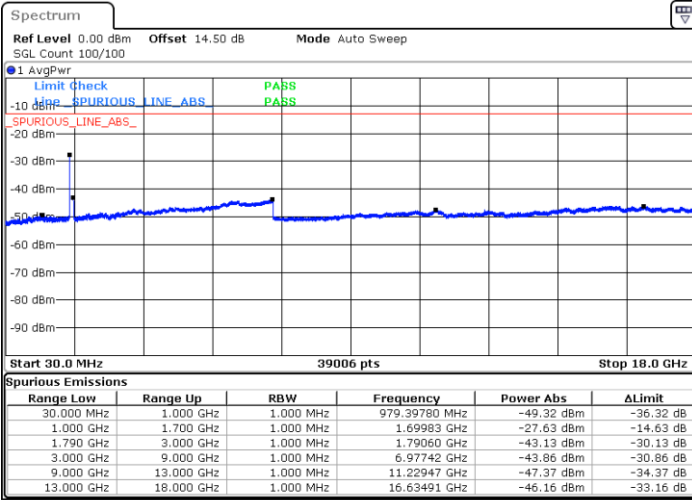

Date: 19.FEB.2021 04:48:51

LTE Band 66C / 20MHz+15MHz

16QAM

Middle Channel / 1RB0 and 1RB74

Middle Channel / 1RB99 and 1RB0

Date: 19.FEB.2021 05:01:13

Date: 19.FEB.2021 05:15:54

Middle Channel / FullIRB

N/A

Date: 19.FEB.2021 04:57:50

LTE Band 66C / 20MHz+15MHz

16QAM

Highest Channel / 1RB0 and 1RB74

Highest Channel / 1RB99 and 1RB0

Date: 19.FEB.2021 05:22:40

Date: 19.FEB.2021 05:25:56

Highest Channel / FullIRB

N/A

Date: 19.FEB.2021 05:20:01

LTE Band 66C / 20MHz+20MHz

16QAM

Lowest Channel / 1RB0 and 1RB99

Lowest Channel / 1RB99 and 1RB0

Date: 19.FEB.2021 06:07:06

Date: 19.FEB.2021 06:09:46

Lowest Channel / FullIRB

N/A

Date: 19.FEB.2021 05:43:38

LTE Band 66C / 20MHz+20MHz

16QAM

MiddleChannel / 1RB0 and 1RB99

Middle Channel / 1RB99 and 1RB0