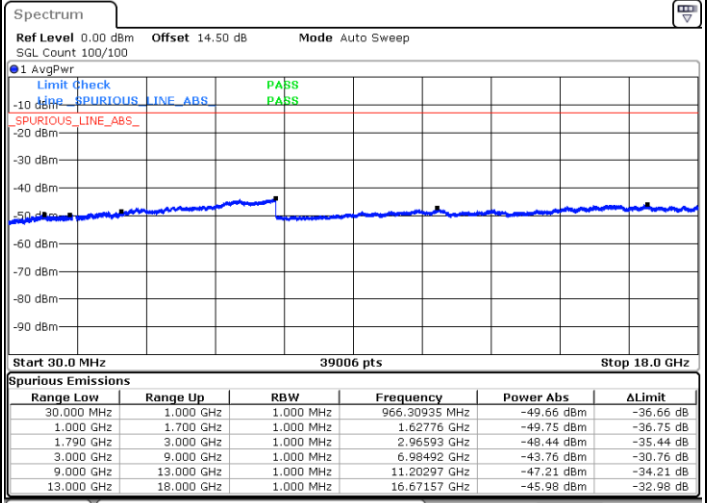

Date: 19.FEB.2021 17:55:20

Highest Channel / FullIRB

N/A

Date: 19.FEB.2021 18:02:28

LTE Band 66C / 15MHz+15MHz

16QAM

Lowest Channel / 1RB0 and 1RB74

Lowest Channel / 1RB74 and 1RB0

Date: 19.FEB.2021 10:57:59

Date: 19.FEB.2021 11:51:16

Lowest Channel / FullIRB

N/A

Date: 19.FEB.2021 10:47:28

LTE Band 66C / 15MHz+15MHz

16QAM

Middle Channel / 1RB0 and 1RB74

Middle Channel / 1RB74 and 1RB0

Date: 19.FEB.2021 11:03:25

Date: 19.FEB.2021 11:43:34

Middle Channel / FullIRB

N/A

Date: 19.FEB.2021 10:41:09

LTE Band 66C / 15MHz+15MHz

16QAM

Highest Channel / 1RB0 and 1RB74

Highest Channel / 1RB74 and 1RB0

Date: 19.FEB.2021 11:09:27

Date: 19.FEB.2021 11:15:54

Highest Channel / FullIRB

N/A

Date: 19.FEB.2021 10:36:11

LTE Band 66C / 15MHz+20MHz