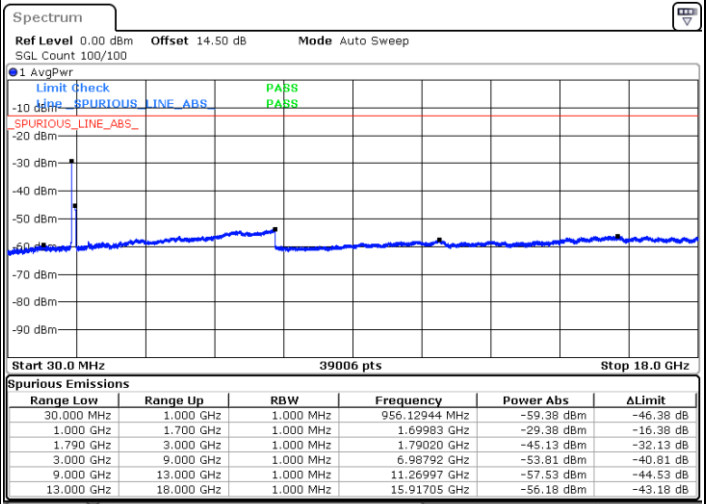

Date: 19.FEB.2021 03:25:08

Date: 19.FEB.2021 03:30:37

Highest Channel / FullIRB

N/A

Date: 19.FEB.2021 03:20:54

LTE Band 66C / 20MHz+10MHz

16QAM

Lowest Channel / 1RB0 and 1RB49

Lowest Channel / 1RB99 and 1RB0

Date: 19.FEB.2021 03:52:18

Date: 19.FEB.2021 03:55:09

Lowest Channel / FullIRB

N/A

Date: 19.FEB.2021 03:46:57

LTE Band 66C / 20MHz+10MHz

16QAM

Middle Channel / 1RB0 and 1RB49

Middle Channel / 1RB99 and 1RB0

Date: 19.FEB.2021 04:01:42

Date: 19.FEB.2021 04:04:53

Middle Channel / FullIRB

N/A

Date: 19.FEB.2021 03:57:53

LTE Band 66C / 20MHz+10MHz

16QAM

Highest Channel / 1RB0 and 1RB49

Highest Channel / 1RB99 and 1RB0

Date: 19.FEB.2021 04:11:36

Date: 19.FEB.2021 04:36:07

Highest Channel / FullIRB

N/A

Date: 19.FEB.2021 04:09:14