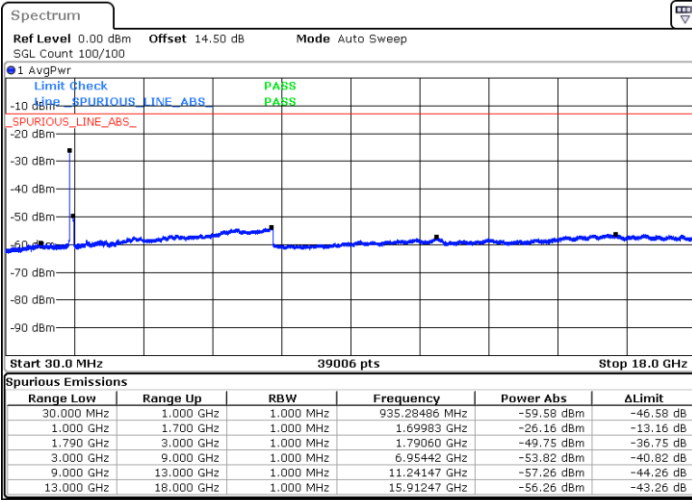

Date: 18.FEB.2021 22:24:01

Date: 18.FEB.2021 22:15:51

Middle Channel / FullIRB

N/A

Date: 18.FEB.2021 22:45:24

LTE Band 66C / 10MHz+15MHz

16QAM

Highest Channel / 1RB0 and 1RB74

Highest Channel / 1RB49 and 1RB0

Date: 18.FEB.2021 22:55:26

Date: 18.FEB.2021 22:59:55

Highest Channel / FullIRB

N/A

Date: 18.FEB.2021 22:51:05

LTE Band 66C / 10MHz+20MHz

16QAM

Lowest Channel / 1RB0 and 1RB99

Lowest Channel / 1RB49 and 1RB0

Date: 18.FEB.2021 23:11:18

Date: 18.FEB.2021 23:05:09

Lowest Channel / FullIRB

N/A

Date: 18.FEB.2021 23:15:47

LTE Band 66C / 10MHz+20MHz

LTE Band 66C / 10MHz+20MHz

16QAM

Highest Channel / 1RB0 and 1RB99

Highest Channel / 1RB49 and 1RB0

Date: 19.FEB.2021 00:31:19

Date: 19.FEB.2021 00:22:41

Highest Channel / FullIRB

N/A