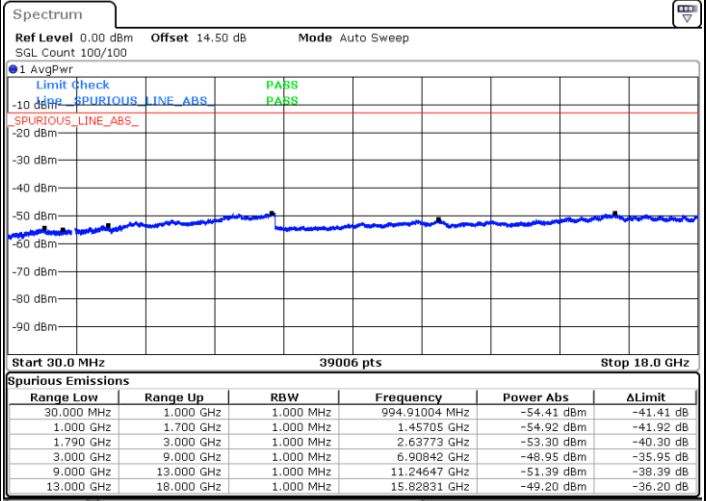

N/A

Date: 19.FEB.2021 16:20:09

LTE Band 66C / 15MHz+10MHz

16QAM

Middle Channel / 1RB0 and 1RB49

Middle Channel / 1RB74 and 1RB0

Date: 19.FEB.2021 19:35:03

Date: 19.FEB.2021 19:38:37

Middle Channel / FullIRB

N/A

Date: 19.FEB.2021 19:31:28

LTE Band 66C / 15MHz+10MHz

16QAM

Highest Channel / 1RB0 and 1RB49

Highest Channel / 1RB74 and 1RB0

Date: 19.FEB.2021 17:58:54

Date: 19.FEB.2021 17:55:20

Highest Channel / FullIRB

N/A

Date: 19.FEB.2021 18:02:28

LTE Band 66C / 15MHz+15MHz

16QAM

Lowest Channel / 1RB0 and 1RB74

Lowest Channel / 1RB74 and 1RB0

Date: 19.FEB.2021 10:57:59

Date: 19.FEB.2021 11:51:16

Lowest Channel / FullIRB

N/A

Date: 19.FEB.2021 10:47:28

LTE Band 66C / 15MHz+15MHz

16QAM

Middle Channel / 1RB0 and 1RB74