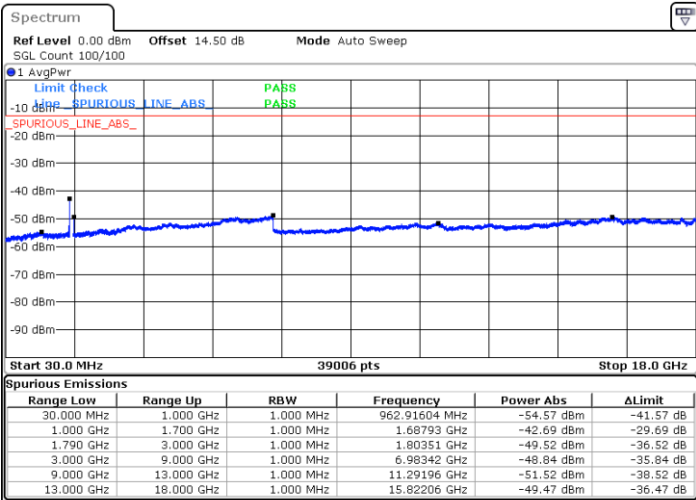

LTE Band 66C / 10MHz+20MHz

16QAM

Highest Channel / 1RB0 and 1RB99

Highest Channel / 1RB49 and 1RB0

Date: 19.FEB.2021 00:31:19

Date: 19.FEB.2021 00:22:41

Highest Channel / FullIRB

N/A

Date: 19.FEB.2021 00:38:54

LTE Band 66C / 15MHz+10MHz

16QAM

Lowest Channel / 1RB0 and 1RB49

Lowest Channel / 1RB74 and 1RB0

Date: 19.FEB.2021 16:16:34

Date: 19.FEB.2021 16:13:00

Lowest Channel / FullIRB

N/A

Date: 19.FEB.2021 16:20:09

LTE Band 66C / 15MHz+10MHz

16QAM

Middle Channel / 1RB0 and 1RB49

Middle Channel / 1RB74 and 1RB0

Date: 19.FEB.2021 19:35:03

Date: 19.FEB.2021 19:38:37

Middle Channel / FullIRB

N/A

Date: 19.FEB.2021 19:31:28

LTE Band 66C / 15MHz+10MHz

16QAM

Highest Channel / 1RB0 and 1RB49

Highest Channel / 1RB74 and 1RB0

Date: 19.FEB.2021 17:58:54