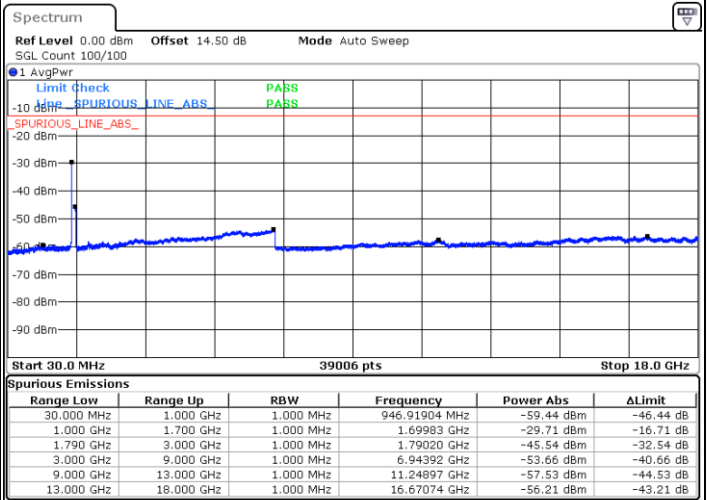

Date: 19.FEB.2021 03:10:34

Middle Channel / FullIRB

N/A

Date: 19.FEB.2021 03:00:18

LTE Band 66C / 20MHz+5MHz

16QAM

Highest Channel / 1RB0 and 1RB24

Highest Channel / 1RB99 and 1RB0

Date: 19.FEB.2021 03:25:08

Date: 19.FEB.2021 03:30:37

Highest Channel / FullIRB

N/A

Date: 19.FEB.2021 03:20:54

LTE Band 66C / 20MHz+10MHz

16QAM

Lowest Channel / 1RB0 and 1RB49

Lowest Channel / 1RB99 and 1RB0

Date: 19.FEB.2021 03:52:18

Date: 19.FEB.2021 03:55:09

Lowest Channel / FullIRB

N/A

Date: 19.FEB.2021 03:46:57

LTE Band 66C / 20MHz+10MHz

16QAM

Middle Channel / 1RB0 and 1RB49

Middle Channel / 1RB99 and 1RB0

Date: 19.FEB.2021 04:01:42

Date: 19.FEB.2021 04:04:53

Middle Channel / FullIRB

N/A

Date: 19.FEB.2021 03:57:53

LTE Band 66C / 20MHz+10MHz