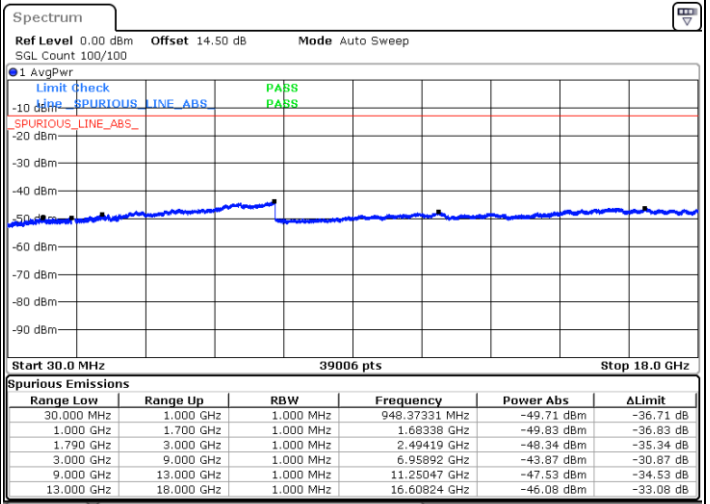

Date: 18.FEB.2021 22:13:14

Lowest Channel / FullIRB

N/A

Date: 18.FEB.2021 21:57:35

LTE Band 66C / 10MHz+15MHz

16QAM

MiddleChannel / 1RB0 and 1RB74

Middle Channel / 1RB49 and 1RB0

Date: 18.FEB.2021 22:24:01

Date: 18.FEB.2021 22:15:51

Middle Channel / FullIRB

N/A

Date: 18.FEB.2021 22:45:24

LTE Band 66C / 10MHz+15MHz

16QAM

Highest Channel / 1RB0 and 1RB74

Highest Channel / 1RB49 and 1RB0

Date: 18.FEB.2021 22:55:26

Date: 18.FEB.2021 22:59:55

Highest Channel / FullIRB

N/A

Date: 18.FEB.2021 22:51:05

LTE Band 66C / 10MHz+20MHz

16QAM

Lowest Channel / 1RB0 and 1RB99

Lowest Channel / 1RB49 and 1RB0

Date: 18.FEB.2021 23:11:18

Date: 18.FEB.2021 23:05:09

Lowest Channel / FullIRB

N/A

Date: 18.FEB.2021 23:15:47

LTE Band 66C / 10MHz+20MHz