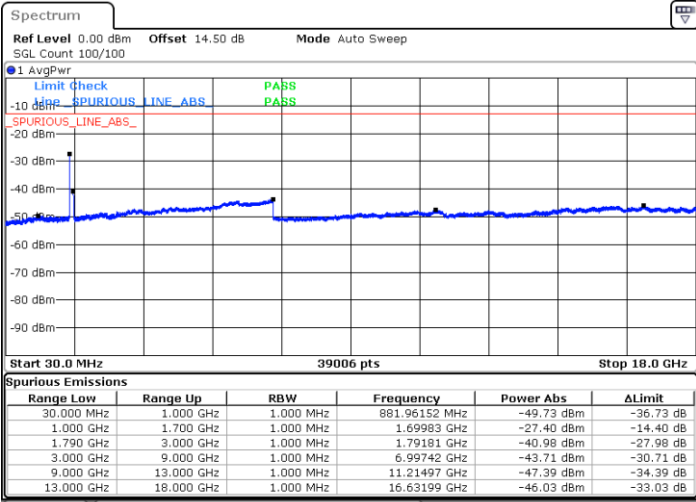

N/A

Date: 19.FEB.2021 04:57:50

LTE Band 66C / 20MHz+15MHz

16QAM

Highest Channel / 1RB0 and 1RB74

Highest Channel / 1RB99 and 1RB0

Date: 19.FEB.2021 05:22:40

Date: 19.FEB.2021 05:25:56

Highest Channel / FullIRB

N/A

Date: 19.FEB.2021 05:20:01

LTE Band 66C / 20MHz+20MHz

16QAM

Lowest Channel / 1RB0 and 1RB99

Lowest Channel / 1RB99 and 1RB0

Date: 19.FEB.2021 06:07:06

Date: 19.FEB.2021 06:09:46

Lowest Channel / FullIRB

N/A

Date: 19.FEB.2021 05:43:38

LTE Band 66C / 20MHz+20MHz

16QAM

MiddleChannel / 1RB0 and 1RB99

Middle Channel / 1RB99 and 1RB0

Date: 19.FEB.2021 06:40:11

Date: 19.FEB.2021 06:44:40

Middle Channel / FullIRB

N/A

Date: 19.FEB.2021 06:36:38

LTE Band 66C / 20MHz+20MHz

16QAM

Highest Channel / 1RB0 and 1RB99