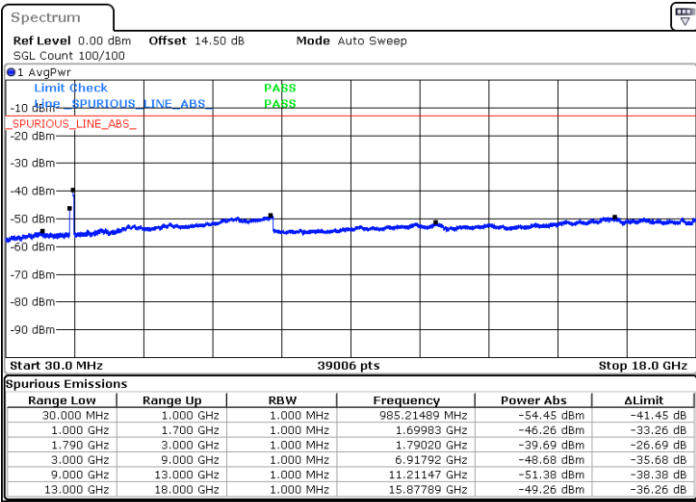

Date: 19.FEB.2021 00:38:54

LTE Band 66C / 15MHz+10MHz

16QAM

Lowest Channel / 1RB0 and 1RB49

Lowest Channel / 1RB74 and 1RB0

Date: 19.FEB.2021 16:16:34

Date: 19.FEB.2021 16:13:00

Lowest Channel / FullIRB

N/A

Date: 19.FEB.2021 16:20:09

LTE Band 66C / 15MHz+10MHz

16QAM

Middle Channel / 1RB0 and 1RB49

Middle Channel / 1RB74 and 1RB0

Date: 19.FEB.2021 19:35:03

Date: 19.FEB.2021 19:38:37

Middle Channel / FullIRB

N/A

Date: 19.FEB.2021 19:31:28

LTE Band 66C / 15MHz+10MHz

16QAM

Highest Channel / 1RB0 and 1RB49

Highest Channel / 1RB74 and 1RB0

Date: 19.FEB.2021 17:58:54

Date: 19.FEB.2021 17:55:20

Highest Channel / FullIRB

N/A

Date: 19.FEB.2021 18:02:28

LTE Band 66C / 15MHz+15MHz

16QAM

Lowest Channel / 1RB0 and 1RB74

Lowest Channel / 1RB74 and 1RB0