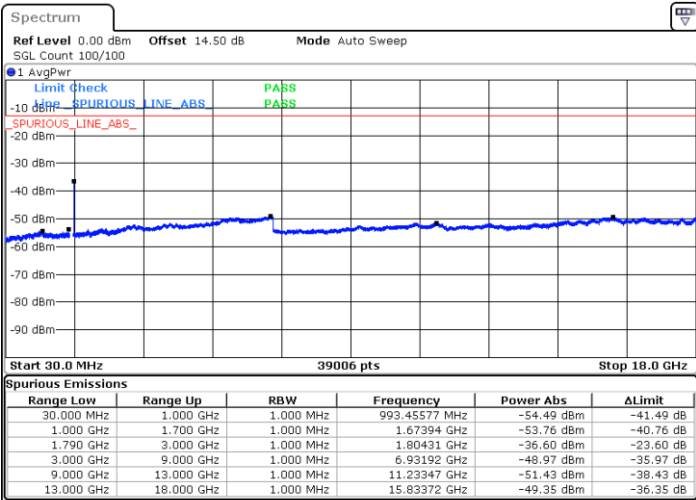

Highest Channel / 1RB0 and 1RB74

Highest Channel / 1RB74 and 1RB0

Date: 19.FEB.2021 11:09:27

Date: 19.FEB.2021 11:15:54

Highest Channel / FullIRB

N/A

Date: 19.FEB.2021 10:36:11

LTE Band 66C / 15MHz+20MHz

16QAM

Lowest Channel / 1RB0 and 1RB99

Lowest Channel / 1RB74 and 1RB80

Date: 20.FEB.2021 01:10:44

Date: 20.FEB.2021 01:07:10

Lowest Channel / FullIRB

N/A

Date: 20.FEB.2021 01:14:18

LTE Band 66C / 15MHz+20MHz

16QAM

Middle Channel / 1RB0 and 1RB9

Middle Channel / 1RB74 and 1RB0

Date: 20.FEB.2021 01:25:30

Date: 20.FEB.2021 01:29:04

Middle Channel / FullRB

N/A

Date: 20.FEB.2021 01:21:56

LTE Band 66C / 15MHz+20MHz

16QAM

Highest Channel / 1RB0 and 1RB99

Highest Channel / 1RB74 and 1RB0

Date: 20.FEB.2021 01:50:36

Date: 20.FEB.2021 01:47:02

Highest Channel / FullIRB