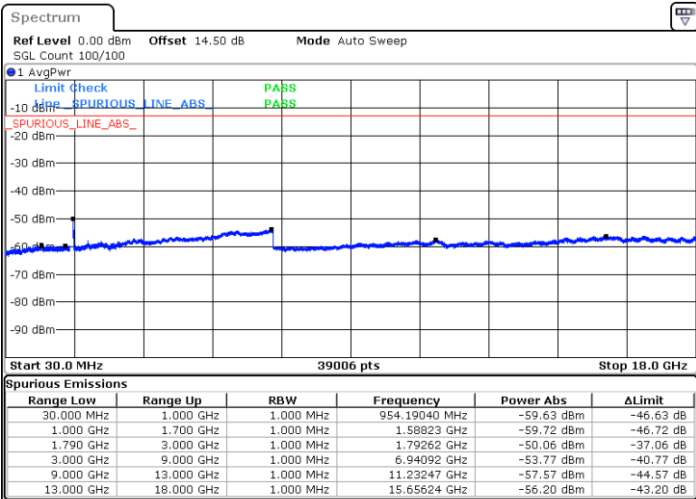

Date: 19.FEB.2021 03:10:34

Middle Channel / FullIRB

N/A

Date: 19.FEB.2021 03:00:18

LTE Band 66C / 20MHz+5MHz

16QAM

Highest Channel / 1RB0 and 1RB24

Highest Channel / 1RB99 and 1RB0

Date: 19.FEB.2021 03:25:08

Date: 19.FEB.2021 03:30:37

Highest Channel / FullIRB

N/A

Date: 19.FEB.2021 03:20:54

LTE Band 66C / 20MHz+10MHz

16QAM

Lowest Channel / 1RB0 and 1RB49

Lowest Channel / 1RB99 and 1RB0

Date: 19.FEB.2021 03:52:18

Date: 19.FEB.2021 03:55:09

Lowest Channel / FullIRB

N/A

Date: 19.FEB.2021 03:46:57

LTE Band 66C / 20MHz+10MHz

16QAM

Middle Channel / 1RB0 and 1RB49

Middle Channel / 1RB99 and 1RB0

Date: 19.FEB.2021 04:01:42

Date: 19.FEB.2021 04:04:53

Middle Channel / FullIRB

N/A

Date: 19.FEB.2021 03:57:53

LTE Band 66C / 20MHz+10MHz