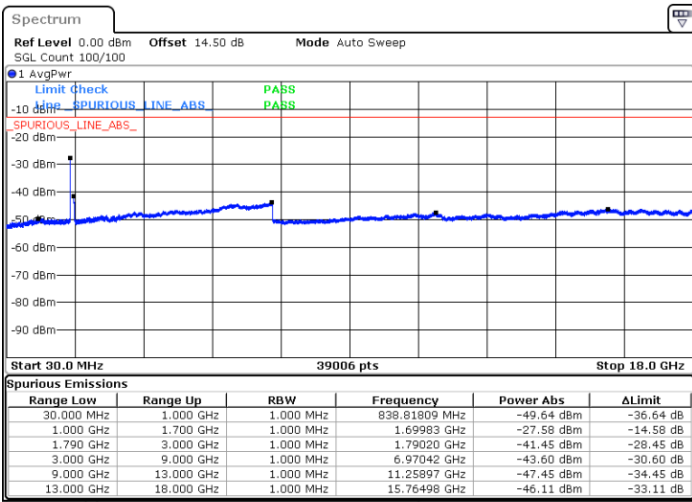

LTE Band 66C / 20MHz+15MHz

16QAM

Lowest Channel / 1RB0 and 1RB74

Lowest Channel / 1RB99 and 1RB0

Date: 19.FEB.2021 04:51:23

Date: 19.FEB.2021 04:55:17

Lowest Channel / FullIRB

N/A

Date: 19.FEB.2021 04:48:51

LTE Band 66C / 20MHz+15MHz

16QAM

Middle Channel / 1RB0 and 1RB74

Middle Channel / 1RB99 and 1RB0

Date: 19.FEB.2021 05:01:13

Date: 19.FEB.2021 05:15:54

Middle Channel / FullIRB

N/A

Date: 19.FEB.2021 04:57:50

LTE Band 66C / 20MHz+15MHz

16QAM

Highest Channel / 1RB0 and 1RB74

Highest Channel / 1RB99 and 1RB0

Date: 19.FEB.2021 05:22:40

Date: 19.FEB.2021 05:25:56

Highest Channel / FullIRB

N/A

Date: 19.FEB.2021 05:20:01

LTE Band 66C / 20MHz+20MHz

16QAM

Lowest Channel / 1RB0 and 1RB99

Lowest Channel / 1RB99 and 1RB0

Date: 19.FEB.2021 06:07:06