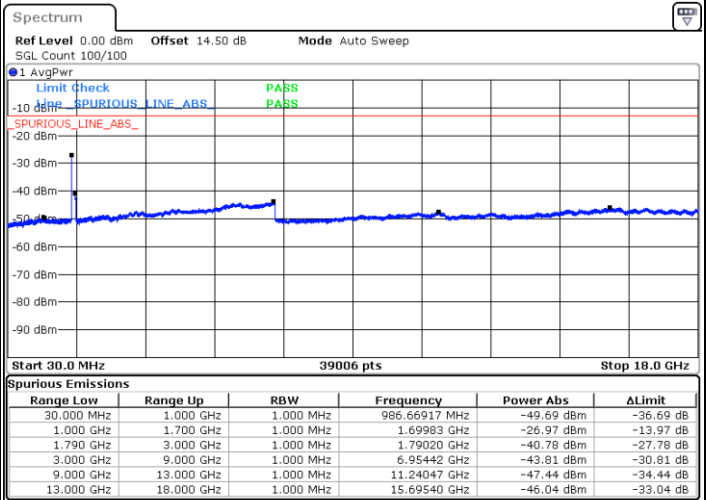

Date: 19.FEB.2021 06:09:46

Lowest Channel / FullIRB

N/A

Date: 19.FEB.2021 05:43:38

LTE Band 66C / 20MHz+20MHz

16QAM

MiddleChannel / 1RB0 and 1RB99

Middle Channel / 1RB99 and 1RB0

Date: 19.FEB.2021 06:40:11

Date: 19.FEB.2021 06:44:40

Middle Channel / FullIRB

N/A

Date: 19.FEB.2021 06:36:38

LTE Band 66C / 20MHz+20MHz

16QAM

Highest Channel / 1RB0 and 1RB99

Highest Channel / 1RB99 and 1RB0

Date: 19.FEB.2021 06:40:11

Date: 19.FEB.2021 07:00:05

Highest Channel / FullIRB

N/A

Date: 19.FEB.2021 06:49:23

LTE Band 66C / 5MHz+20MHz

64QAM

Lowest Channel / 1RB0 and 1RB99

Lowest Channel / 1RB24 and 1RB0

Date: 20.FEB.2021 09:05:02

Date: 20.FEB.2021 08:59:06

Lowest Channel / FullIRB

N/A

Date: 20.FEB.2021 09:06:13

LTE Band 66C / 5MHz+20MHz