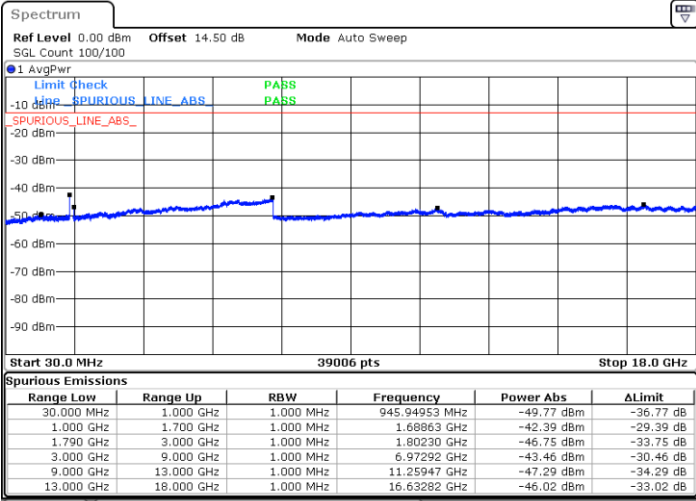

Date: 20.FEB.2021 01:21:56

LTE Band 66C / 15MHz+20MHz

16QAM

Highest Channel / 1RB0 and 1RB99

Highest Channel / 1RB74 and 1RB0

Date: 20.FEB.2021 01:50:36

Date: 20.FEB.2021 01:47:02

Highest Channel / FullIRB

N/A

Date: 20.FEB.2021 01:54:10

LTE Band 66C / 20MHz+5MHz

16QAM

Lowest Channel / 1RB0 and 1RB24

Lowest Channel / 1RB99 and 1RB0

Date: 19.FEB.2021 02:49:14

Date: 19.FEB.2021 02:53:40

Lowest Channel / FullIRB

N/A

Date: 19.FEB.2021 02:34:57

LTE Band 66C / 20MHz+5MHz

16QAM

Middle Channel / 1RB0 and 1RB24

Middle Channel / 1RB99 and 1RB0

Date: 19.FEB.2021 03:04:27

Date: 19.FEB.2021 03:10:34

Middle Channel / FullIRB

N/A

Date: 19.FEB.2021 03:00:18

LTE Band 66C / 20MHz+5MHz

16QAM

Highest Channel / 1RB0 and 1RB24

Highest Channel / 1RB99 and 1RB0