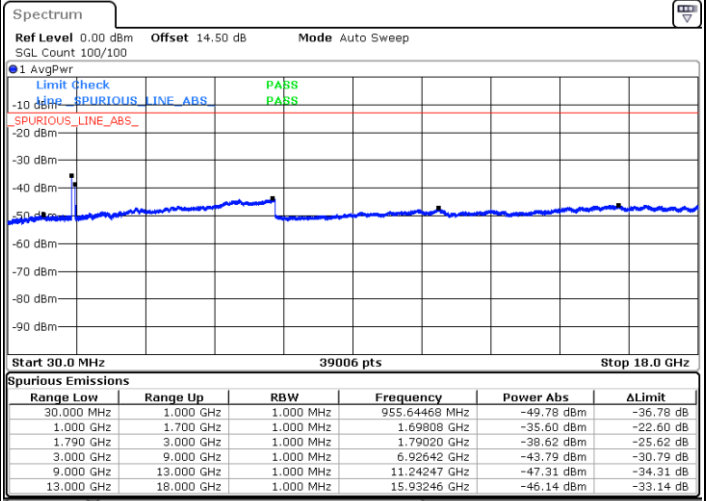

N/A

Date: 20.FEB.2021 01:54:10

LTE Band 66C / 20MHz+5MHz

16QAM

Lowest Channel / 1RB0 and 1RB24

Lowest Channel / 1RB99 and 1RB0

Date: 19.FEB.2021 02:49:14

Date: 19.FEB.2021 02:53:40

Lowest Channel / FullIRB

N/A

Date: 19.FEB.2021 02:34:57

LTE Band 66C / 20MHz+5MHz

16QAM

Middle Channel / 1RB0 and 1RB24

Middle Channel / 1RB99 and 1RB0

Date: 19.FEB.2021 03:04:27

Date: 19.FEB.2021 03:10:34

Middle Channel / FullIRB

N/A

Date: 19.FEB.2021 03:00:18

LTE Band 66C / 20MHz+5MHz

16QAM

Highest Channel / 1RB0 and 1RB24

Highest Channel / 1RB99 and 1RB0

Date: 19.FEB.2021 03:25:08

Date: 19.FEB.2021 03:30:37

Highest Channel / FullIRB

N/A

Date: 19.FEB.2021 03:20:54

LTE Band 66C / 20MHz+10MHz

16QAM

Lowest Channel / 1RB0 and 1RB49