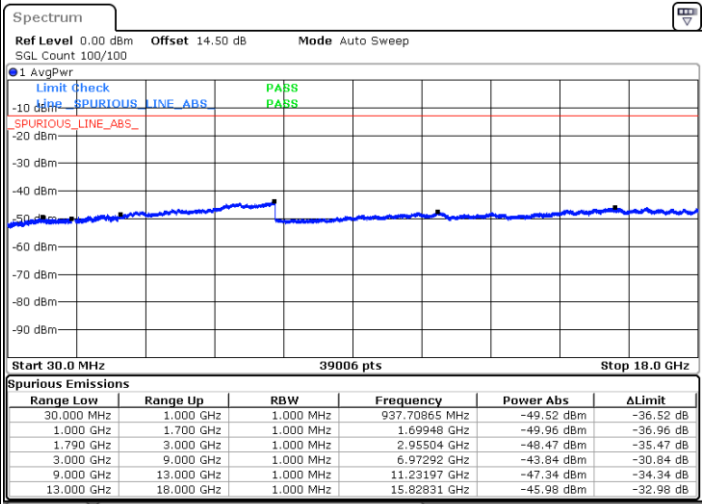

Middle Channel / FullIRB

N/A

Date: 19.FEB.2021 19:31:28

LTE Band 66C / 15MHz+10MHz

16QAM

Highest Channel / 1RB0 and 1RB49

Highest Channel / 1RB74 and 1RB0

Date: 19.FEB.2021 17:58:54

Date: 19.FEB.2021 17:55:20

Highest Channel / FullIRB

N/A

Date: 19.FEB.2021 18:02:28

LTE Band 66C / 15MHz+15MHz

16QAM

Lowest Channel / 1RB0 and 1RB74

Lowest Channel / 1RB74 and 1RB0

Date: 19.FEB.2021 10:57:59

Date: 19.FEB.2021 11:51:16

Lowest Channel / FullIRB

N/A

Date: 19.FEB.2021 10:47:28

LTE Band 66C / 15MHz+15MHz

16QAM

Middle Channel / 1RB0 and 1RB74

Highest Channel / 1RB0 and 1RB74

Highest Channel / 1RB74 and 1RB0

Date: 19.FEB.2021 11:09:27

Date: 19.FEB.2021 11:15:54

Highest Channel / FullIRB

N/A

Date: 19.FEB.2021 10:36:11

LTE Band 66C / 15MHz+20MHz