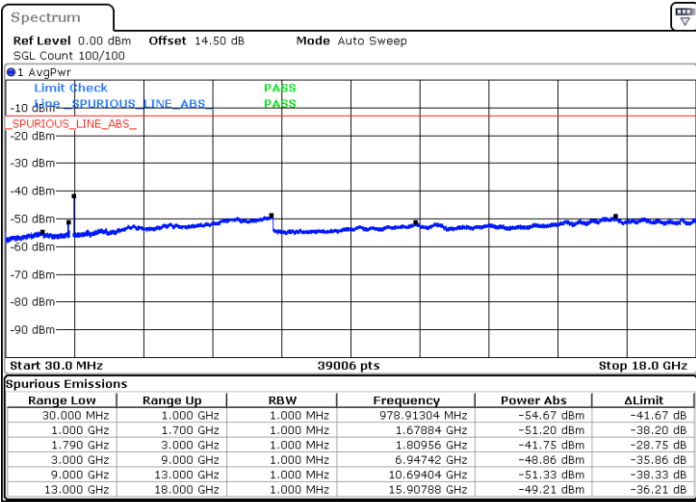

Middle Channel / 1RB74 and 1RB0

Date: 19.FEB.2021 11:03:25

Date: 19.FEB.2021 11:43:34

Middle Channel / FullIRB

N/A

Date: 19.FEB.2021 10:41:09

LTE Band 66C / 15MHz+15MHz

16QAM

Highest Channel / 1RB0 and 1RB74

Highest Channel / 1RB74 and 1RB0

Date: 19.FEB.2021 11:09:27

Date: 19.FEB.2021 11:15:54

Highest Channel / FullIRB

N/A

Date: 19.FEB.2021 10:36:11

LTE Band 66C / 15MHz+20MHz

16QAM

Lowest Channel / 1RB0 and 1RB99

Lowest Channel / 1RB74 and 1RB80

Date: 20.FEB.2021 01:10:44

Date: 20.FEB.2021 01:07:10

Lowest Channel / FullIRB

N/A

Date: 20.FEB.2021 01:14:18