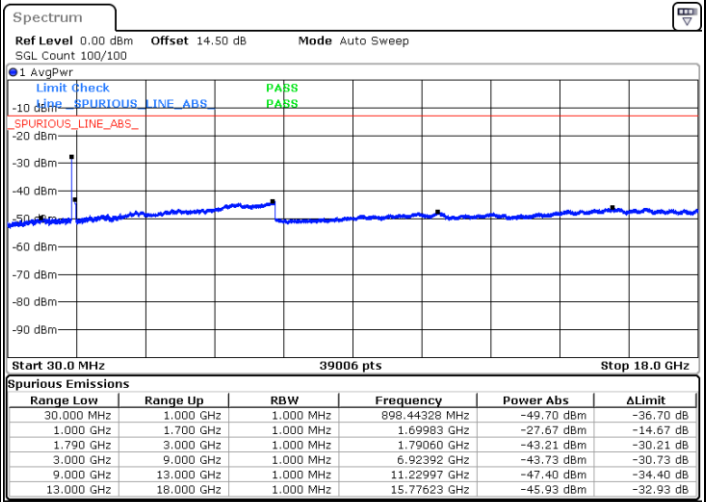

LTE Band 66C / 20MHz+15MHz

16QAM

Lowest Channel / 1RB0 and 1RB74

Lowest Channel / 1RB99 and 1RB0

Date: 19.FEB.2021 04:51:23

Date: 19.FEB.2021 04:55:17

Lowest Channel / FullIRB

N/A

Date: 19.FEB.2021 04:48:51

LTE Band 66C / 20MHz+15MHz

16QAM

Middle Channel / 1RB0 and 1RB74

Middle Channel / 1RB99 and 1RB0

Date: 19.FEB.2021 05:01:13

Date: 19.FEB.2021 05:15:54

Middle Channel / FullIRB

N/A

Date: 19.FEB.2021 04:57:50

LTE Band 66C / 20MHz+15MHz

16QAM

Highest Channel / 1RB0 and 1RB74

Highest Channel / 1RB99 and 1RB0

Date: 19.FEB.2021 05:22:40

Date: 19.FEB.2021 05:25:56

Highest Channel / FullIRB

N/A

Date: 19.FEB.2021 05:20:01

LTE Band 66C / 20MHz+20MHz

16QAM

Lowest Channel / 1RB0 and 1RB99

Lowest Channel / 1RB99 and 1RB0

Date: 19.FEB.2021 06:07:06