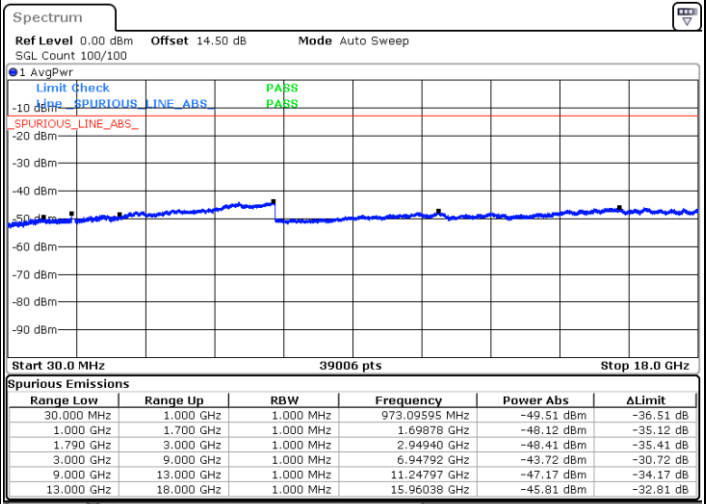

N/A

Date: 20.FEB.2021 09:14:19

LTE Band 66C / 5MHz+20MHz

16QAM

Highest Channel / 1RB0 and 1RB99

Highest Channel / 1RB24 and 1RB0

Date: 20.FEB.2021 09:42:39

Date: 20.FEB.2021 09:39:05

Highest Channel / FullIRB

N/A

Date: 20.FEB.2021 09:46:13

LTE Band 66C / 10MHz+15MHz

16QAM

Lowest Channel / 1RB0 and 1RB74

Lowest Channel / 1RB49 and 1RB0

Date: 18.FEB.2021 22:03:53

Date: 18.FEB.2021 22:13:14

Lowest Channel / FullIRB

N/A

Date: 18.FEB.2021 21:57:35

LTE Band 66C / 10MHz+15MHz

16QAM

MiddleChannel / 1RB0 and 1RB74

Middle Channel / 1RB49 and 1RB0

Date: 18.FEB.2021 22:24:01

Date: 18.FEB.2021 22:15:51

Middle Channel / FullIRB

N/A

Date: 18.FEB.2021 22:45:24

LTE Band 66C / 10MHz+15MHz

16QAM

Highest Channel / 1RB0 and 1RB74