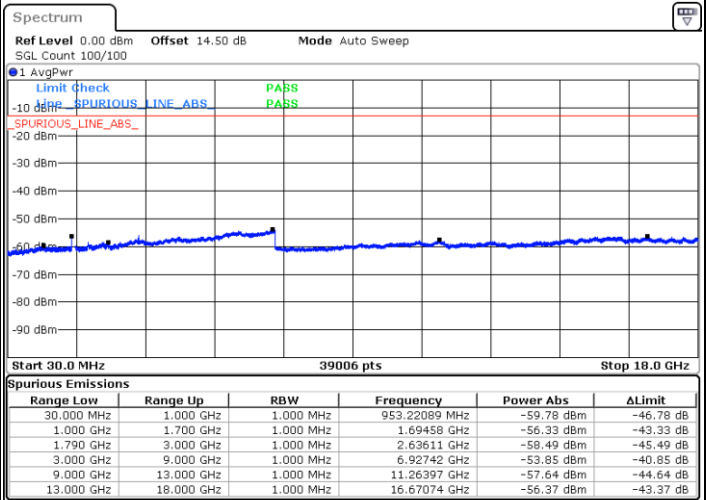

Date: 19.FEB.2021 06:09:46

Lowest Channel / FullIRB

N/A

Date: 19.FEB.2021 05:43:38

LTE Band 66C / 20MHz+20MHz

16QAM

MiddleChannel / 1RB0 and 1RB99

Middle Channel / 1RB99 and 1RB0

Date: 19.FEB.2021 06:40:11

Date: 19.FEB.2021 06:44:40

Middle Channel / FullIRB

N/A

Date: 19.FEB.2021 06:36:38

LTE Band 66C / 20MHz+20MHz

16QAM

Highest Channel / 1RB0 and 1RB99

Highest Channel / 1RB99 and 1RB0

Date: 19.FEB.2021 06:40:11

Date: 19.FEB.2021 07:00:05

Highest Channel / FullIRB

N/A

Date: 19.FEB.2021 06:49:23

LTE Band 66C / 5MHz+20MHz

64QAM

Lowest Channel / 1RB0 and 1RB99

Lowest Channel / 1RB24 and 1RB0

Date: 20.FEB.2021 09:05:02

Date: 20.FEB.2021 08:59:06

Lowest Channel / FullIRB

N/A

Date: 20.FEB.2021 09:06:13

LTE Band 66C / 5MHz+20MHz