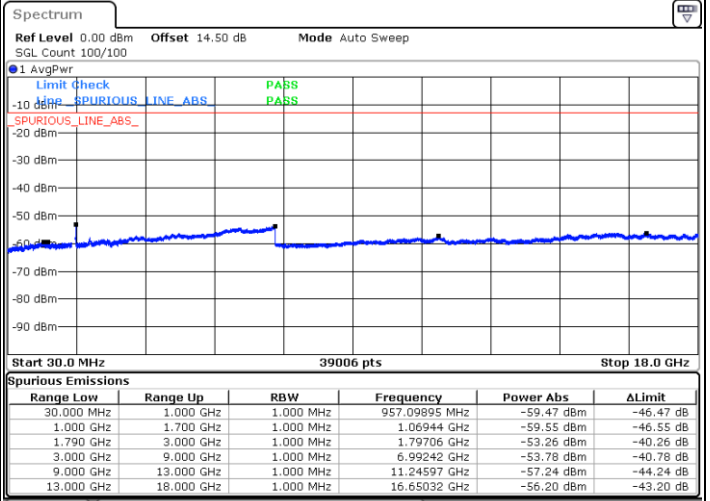

Lowest Channel / 1RB0 and 1RB99

Lowest Channel / 1RB49 and 1RB0

Date: 18.FEB.2021 23:11:18

Date: 18.FEB.2021 23:05:09

Lowest Channel / FullIRB

N/A

Date: 18.FEB.2021 23:15:47

LTE Band 66C / 10MHz+20MHz

LTE Band 66C / 10MHz+20MHz

16QAM

Highest Channel / 1RB0 and 1RB99

Highest Channel / 1RB49 and 1RB0

Date: 19.FEB.2021 00:31:19

Date: 19.FEB.2021 00:22:41

Highest Channel / FullIRB

N/A

Date: 19.FEB.2021 00:38:54

LTE Band 66C / 15MHz+10MHz

16QAM

Lowest Channel / 1RB0 and 1RB49

Lowest Channel / 1RB74 and 1RB0

Date: 19.FEB.2021 16:16:34

Date: 19.FEB.2021 16:13:00

Lowest Channel / FullIRB

Middle Channel / FullIRB

N/A

Date: 19.FEB.2021 19:31:28

LTE Band 66C / 15MHz+10MHz

16QAM

Highest Channel / 1RB0 and 1RB49

Highest Channel / 1RB74 and 1RB0

Date: 19.FEB.2021 17:58:54