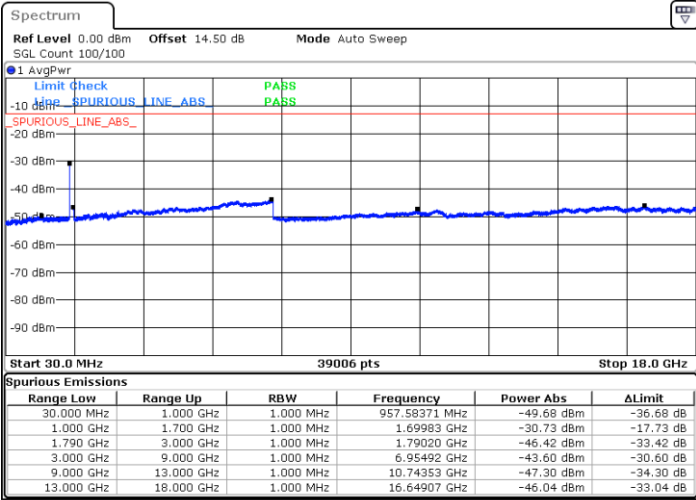

Date: 20.FEB.2021 01:21:56

LTE Band 66C / 15MHz+20MHz

16QAM

Highest Channel / 1RB0 and 1RB99

Highest Channel / 1RB74 and 1RB0

Date: 20.FEB.2021 01:50:36

Date: 20.FEB.2021 01:47:02

Highest Channel / FullIRB

N/A

Date: 20.FEB.2021 01:54:10

LTE Band 66C / 20MHz+5MHz

16QAM

Lowest Channel / 1RB0 and 1RB24

Lowest Channel / 1RB99 and 1RB0

Date: 19.FEB.2021 02:49:14

Date: 19.FEB.2021 02:53:40

Lowest Channel / FullIRB

N/A

Date: 19.FEB.2021 02:34:57

LTE Band 66C / 20MHz+5MHz

16QAM

Middle Channel / 1RB0 and 1RB24

Middle Channel / 1RB99 and 1RB0

Date: 19.FEB.2021 03:04:27

Date: 19.FEB.2021 03:10:34

Middle Channel / FullIRB

N/A

Date: 19.FEB.2021 03:00:18

LTE Band 66C / 20MHz+5MHz

16QAM

Highest Channel / 1RB0 and 1RB24

Highest Channel / 1RB99 and 1RB0