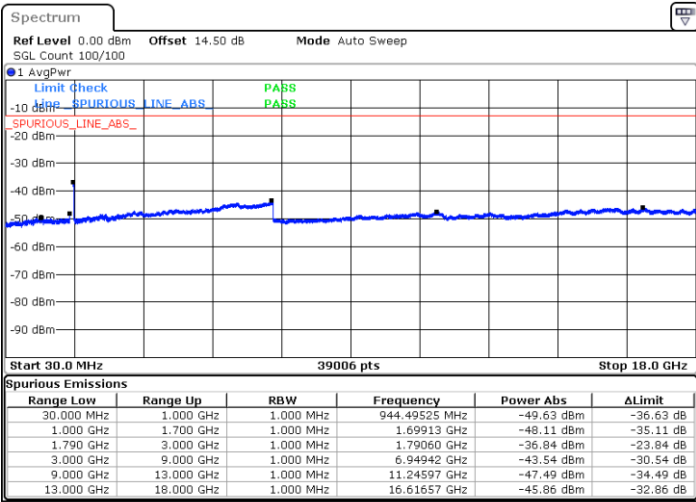

Date: 18.FEB.2021 22:24:01

Date: 18.FEB.2021 22:15:51

Middle Channel / FullIRB

N/A

Date: 18.FEB.2021 22:45:24

LTE Band 66C / 10MHz+15MHz

16QAM

Highest Channel / 1RB0 and 1RB74

Highest Channel / 1RB49 and 1RB0

Date: 18.FEB.2021 22:55:26

Date: 18.FEB.2021 22:59:55

Highest Channel / FullIRB

N/A

Date: 18.FEB.2021 22:51:05

LTE Band 66C / 10MHz+20MHz

16QAM

Lowest Channel / 1RB0 and 1RB99

Lowest Channel / 1RB49 and 1RB0

Date: 18.FEB.2021 23:11:18

Date: 18.FEB.2021 23:05:09

Lowest Channel / FullIRB

N/A

Date: 18.FEB.2021 23:15:47

LTE Band 66C / 10MHz+20MHz

LTE Band 66C / 10MHz+20MHz

16QAM

Highest Channel / 1RB0 and 1RB99

Highest Channel / 1RB49 and 1RB0

Date: 19.FEB.2021 00:31:19

Date: 19.FEB.2021 00:22:41

Highest Channel / FullIRB

N/A