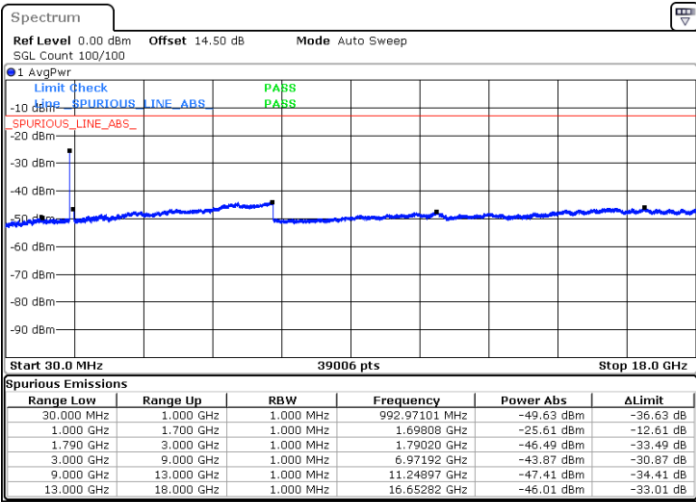

Middle Channel / FullIRB

N/A

Date: 19.FEB.2021 19:31:28

LTE Band 66C / 15MHz+10MHz

16QAM

Highest Channel / 1RB0 and 1RB49

Highest Channel / 1RB74 and 1RB0

Date: 19.FEB.2021 17:58:54

Date: 19.FEB.2021 17:55:20

Highest Channel / FullIRB

N/A

Date: 19.FEB.2021 18:02:28

LTE Band 66C / 15MHz+15MHz

16QAM

Lowest Channel / 1RB0 and 1RB74

Lowest Channel / 1RB74 and 1RB0

Date: 19.FEB.2021 10:57:59

Date: 19.FEB.2021 11:51:16

Lowest Channel / FullIRB

N/A

Date: 19.FEB.2021 10:47:28

LTE Band 66C / 15MHz+15MHz

16QAM

Middle Channel / 1RB0 and 1RB74

Highest Channel / 1RB0 and 1RB74

Highest Channel / 1RB74 and 1RB0

Date: 19.FEB.2021 11:09:27

Date: 19.FEB.2021 11:15:54

Highest Channel / FullIRB

N/A

Date: 19.FEB.2021 10:36:11

LTE Band 66C / 15MHz+20MHz