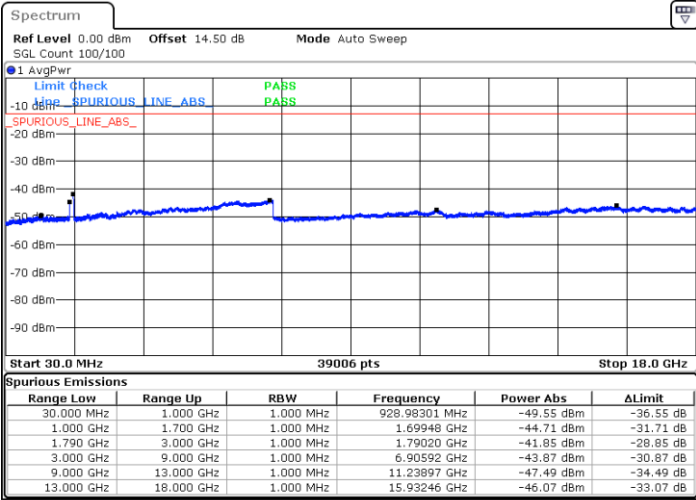

Highest Channel / FullIRB

N/A

Date: 20.FEB.2021 09:46:13

LTE Band 66C / 10MHz+15MHz

16QAM

Lowest Channel / 1RB0 and 1RB74

Lowest Channel / 1RB49 and 1RB0

Date: 18.FEB.2021 22:03:53

Date: 18.FEB.2021 22:13:14

Lowest Channel / FullIRB

N/A

Date: 18.FEB.2021 21:57:35

LTE Band 66C / 10MHz+15MHz

16QAM

MiddleChannel / 1RB0 and 1RB74

Middle Channel / 1RB49 and 1RB0

Date: 18.FEB.2021 22:24:01

Date: 18.FEB.2021 22:15:51

Middle Channel / FullIRB

N/A

Date: 18.FEB.2021 22:45:24

LTE Band 66C / 10MHz+15MHz

16QAM

Highest Channel / 1RB0 and 1RB74

Highest Channel / 1RB49 and 1RB0

Date: 18.FEB.2021 22:55:26

Date: 18.FEB.2021 22:59:55

Highest Channel / FullIRB

N/A

Date: 18.FEB.2021 22:51:05

LTE Band 66C / 10MHz+20MHz

16QAM