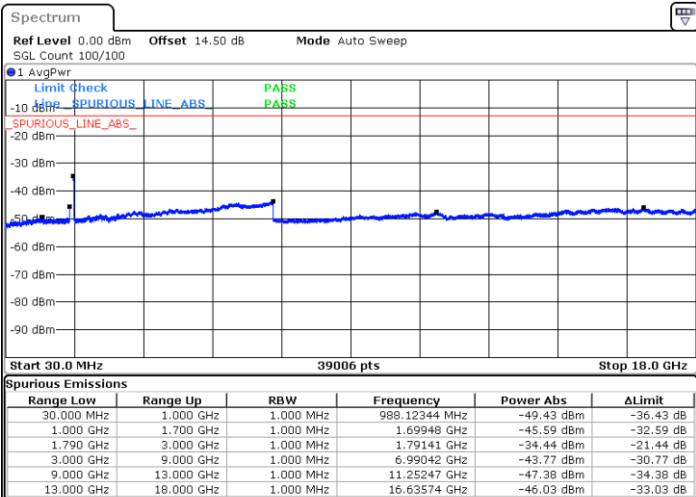

Date: 19.FEB.2021 10:57:59

Date: 19.FEB.2021 11:51:16

Lowest Channel / FullIRB

N/A

Date: 19.FEB.2021 10:47:28

LTE Band 66C / 15MHz+15MHz

16QAM

Middle Channel / 1RB0 and 1RB74

Middle Channel / 1RB74 and 1RB0

Date: 19.FEB.2021 11:03:25

Date: 19.FEB.2021 11:43:34

Middle Channel / FullIRB

N/A

Date: 19.FEB.2021 10:41:09

LTE Band 66C / 15MHz+15MHz

16QAM

Highest Channel / 1RB0 and 1RB74

Highest Channel / 1RB74 and 1RB0

Date: 19.FEB.2021 11:09:27

Date: 19.FEB.2021 11:15:54

Highest Channel / FullIRB

N/A

Date: 19.FEB.2021 10:36:11

LTE Band 66C / 15MHz+20MHz

16QAM

Lowest Channel / 1RB0 and 1RB99

Lowest Channel / 1RB74 and 1RB80

Date: 20.FEB.2021 01:10:44

Date: 20.FEB.2021 01:07:10

Lowest Channel / FullIRB

N/A

Date: 20.FEB.2021 01:14:18