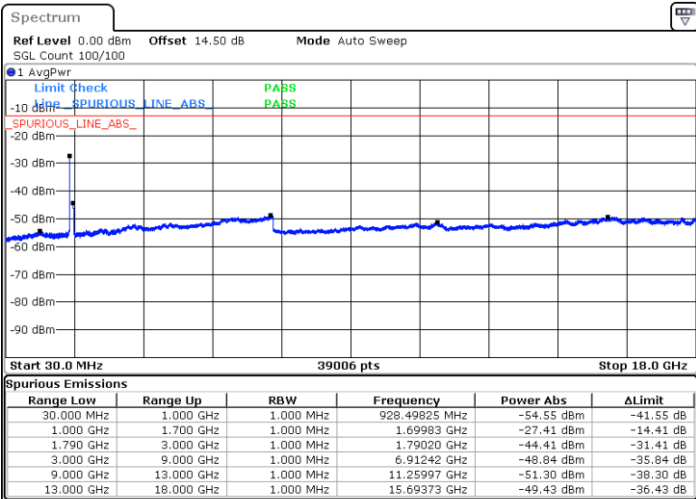

Highest Channel / 1RB0 and 1RB74

Highest Channel / 1RB74 and 1RB0

Date: 19.FEB.2021 11:09:27

Date: 19.FEB.2021 11:15:54

Highest Channel / FullIRB

N/A

Date: 19.FEB.2021 10:36:11

LTE Band 66C / 15MHz+20MHz

16QAM

Lowest Channel / 1RB0 and 1RB99

Lowest Channel / 1RB74 and 1RB80

Date: 20.FEB.2021 01:10:44

Date: 20.FEB.2021 01:07:10

Lowest Channel / FullIRB

N/A

Date: 20.FEB.2021 01:14:18

LTE Band 66C / 15MHz+20MHz

16QAM

Middle Channel / 1RB0 and 1RB9

Middle Channel / 1RB74 and 1RB0

Date: 20.FEB.2021 01:25:30

Date: 20.FEB.2021 01:29:04

Middle Channel / FullRB

N/A

Date: 20.FEB.2021 01:21:56

LTE Band 66C / 15MHz+20MHz

16QAM

Highest Channel / 1RB0 and 1RB99

Highest Channel / 1RB74 and 1RB0

Date: 20.FEB.2021 01:50:36

Date: 20.FEB.2021 01:47:02

Highest Channel / FullIRB