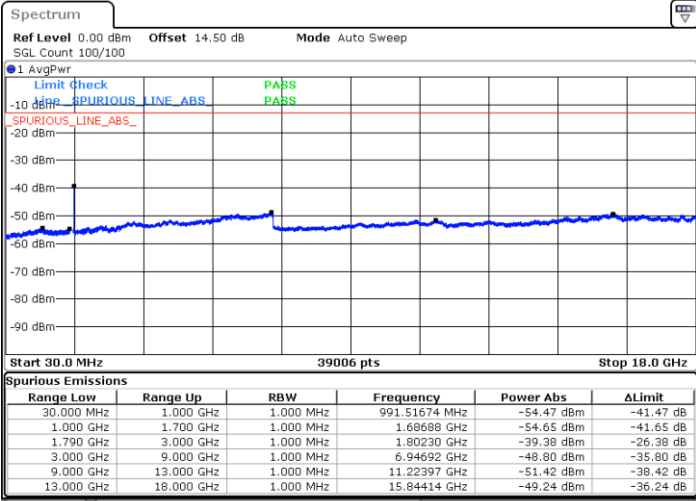

N/A

Date: 19.FEB.2021 16:20:09

LTE Band 66C / 15MHz+10MHz

16QAM

Middle Channel / 1RB0 and 1RB49

Middle Channel / 1RB74 and 1RB0

Date: 19.FEB.2021 19:35:03

Date: 19.FEB.2021 19:38:37

Middle Channel / FullIRB

N/A

Date: 19.FEB.2021 19:31:28

LTE Band 66C / 15MHz+10MHz

16QAM

Highest Channel / 1RB0 and 1RB49

Highest Channel / 1RB74 and 1RB0

Date: 19.FEB.2021 17:58:54

Date: 19.FEB.2021 17:55:20

Highest Channel / FullIRB

N/A

Date: 19.FEB.2021 18:02:28

LTE Band 66C / 15MHz+15MHz

16QAM

Lowest Channel / 1RB0 and 1RB74

Lowest Channel / 1RB74 and 1RB0

Date: 19.FEB.2021 10:57:59

Date: 19.FEB.2021 11:51:16

Lowest Channel / FullIRB

N/A

Date: 19.FEB.2021 10:47:28

LTE Band 66C / 15MHz+15MHz

16QAM

Middle Channel / 1RB0 and 1RB74