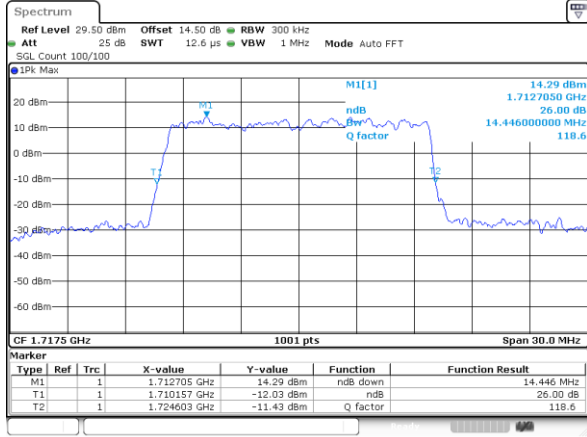

Date: 13.FEB.2021 16:55:38

LTE Band 66

Lowest Channel / 10MHz / QPSK

Lowest Channel / 10MHz / 16QAM

Middle Channel / 10MHz / QPSK

Middle Channel / 10MHz / 16QAM

Highest Channel / 10MHz / QPSK

Highest Channel / 10MHz / 16QAM

LTE Band 66

Lowest Channel / 15MHz / QPSK

Lowest Channel / 15MHz / 16QAM

Middle Channel / 15MHz / QPSK

Middle Channel / 15MHz / 16QAM

Highest Channel / 15MHz / QPSK

Highest Channel / 15MHz / 16QAM

LTE Band 66