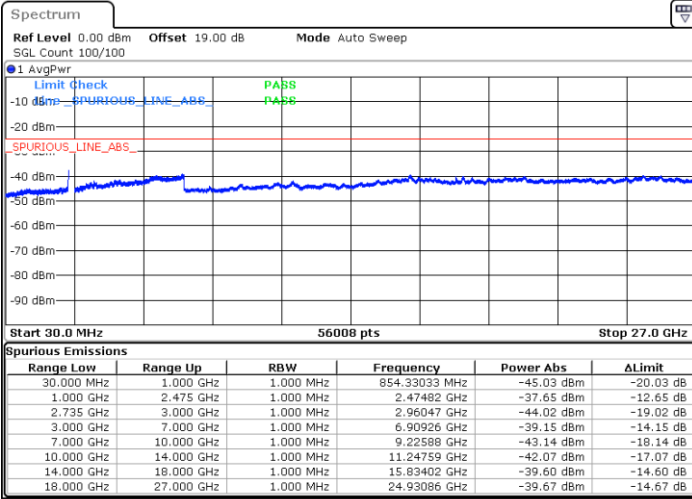

LTE Band 41C / 20MHz+20MHz

64QAM

Lowest Channel / 1RB0 and 1RB99

Lowest Channel / 1RB99 and 1RB0

Date: 15.FEB.2021 16:42:22

Date: 15.FEB.2021 16:43:24

Lowest Channel / FullRB

N/A

Date: 15.FEB.2021 16:30:12

LTE Band 41C / 20MHz+20MHz

64QAM

MiddleChannel / 1RB0 and 1RB99

Middle Channel / 1RB99 and 1RB0

Date: 15.FEB.2021 16:57:41

Date: 15.FEB.2021 16:56:20

Middle Channel / FullIRB

N/A

Date: 15.FEB.2021 17:22:26

LTE Band 41C / 20MHz+20MHz

64QAM

Highest Channel / 1RB0 and 1RB99

Highest Channel / 1RB99 and 1RB0

Date: 15.FEB.2021 17:36:22

Date: 15.FEB.2021 17:37:45