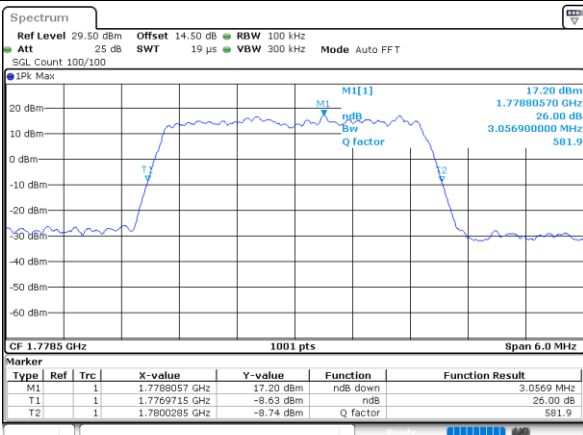

LTE Band 66

Lowest Channel / 1.4MHz / QPSK

Lowest Channel / 1.4MHz / 16QAM

Middle Channel / 1.4MHz / QPSK

Middle Channel / 1.4MHz / 16QAM

Highest Channel / 1.4MHz / QPSK

Highest Channel / 1.4MHz / 16QAM

LTE Band 66

Lowest Channel / 3MHz / QPSK

Date: 13.FEB.2021 15:26:49

Lowest Channel / 3MHz / 16QAM

Date: 13.FEB.2021 15:26:59

Middle Channel / 3MHz / QPSK

Date: 13.FEB.2021 15:40:12

Middle Channel / 3MHz / 16QAM

Date: 13.FEB.2021 15:40:23

Highest Channel / 3MHz / QPSK

Date: 13.FEB.2021 15:42:44

Highest Channel / 3MHz / 16QAM

Date: 13.FEB.2021 15:42:55

LTE Band 66

Lowest Channel / 5MHz / QPSK

Date: 13.FEB.2021 16:44:04

Lowest Channel / 5MHz / 16QAM