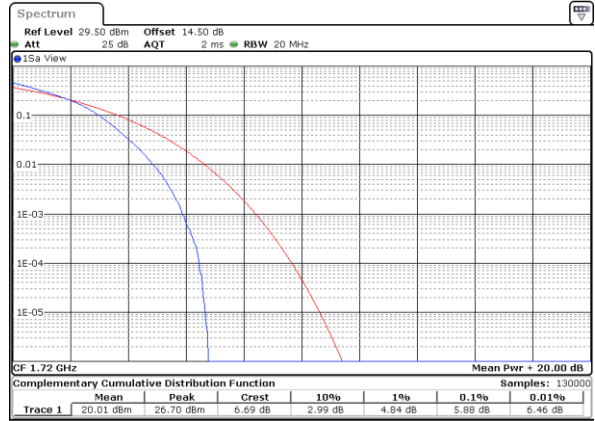

LTE Band 66 / 20MHz / QPSK

Lowest Channel / 1RB

Date: 13.FEB.2021 18:37:16

Lowest Channel / Full RB

Date: 13.FEB.2021 18:37:34

Middle Channel / 1RB

Date: 13.FEB.2021 18:38:02

Middle Channel / Full RB

Date: 13.FEB.2021 18:39:13

Highest Channel / 1RB

Date: 13.FEB.2021 18:40:28

Highest Channel / Full RB

Date: 13.FEB.2021 18:40:41

LTE Band 66 / 20MHz / 16QAM

Lowest Channel / 1RB

Date: 13.FEB.2021 18:33:40

Lowest Channel / Full RB

Date: 13.FEB.2021 18:35:01

Middle Channel / 1RB

Date: 13.FEB.2021 18:35:25

Middle Channel / Full RB

Date: 13.FEB.2021 18:36:27

Highest Channel / 1RB

Date: 13.FEB.2021 18:36:38

Highest Channel / Full RB

Date: 13.FEB.2021 18:36:50

LTE Band 66 / 20MHz / 64QAM

Lowest Channel / 1RB

Date: 13.FEB.2021 18:41:07

Lowest Channel / Full RB

Date: 13.FEB.2021 18:41:25

Middle Channel / 1RB