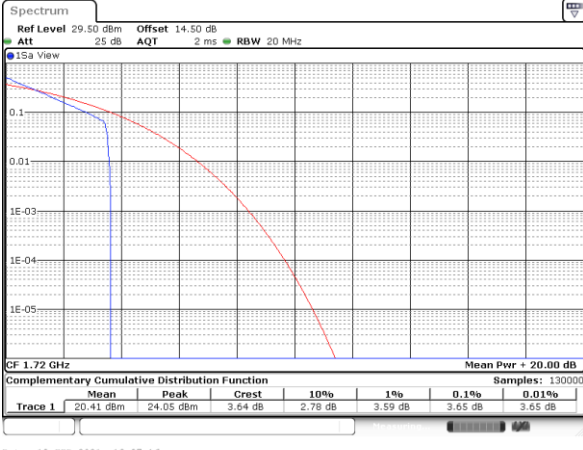

LTE Band 66 / 20MHz / QPSK

Lowest Channel / 1RB

Date: 13.FEB.2021 18:37:16