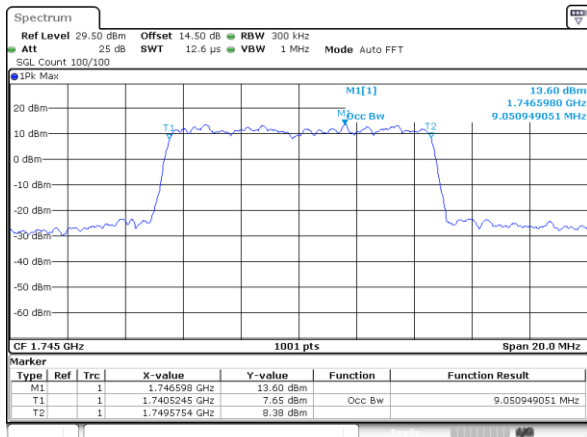

Date: 13.FEB.2021 16:55:16

LTE Band 66

Lowest Channel / 10MHz / QPSK

Lowest Channel / 10MHz / 16QAM

Middle Channel / 10MHz / QPSK

Middle Channel / 10MHz / 16QAM

Highest Channel / 10MHz / QPSK

Highest Channel / 10MHz / 16QAM

LTE Band 66

Lowest Channel / 15MHz / QPSK

Lowest Channel / 15MHz / 16QAM

Middle Channel / 15MHz / QPSK

Middle Channel / 15MHz / 16QAM

Highest Channel / 15MHz / QPSK

Highest Channel / 15MHz / 16QAM

LTE Band 66