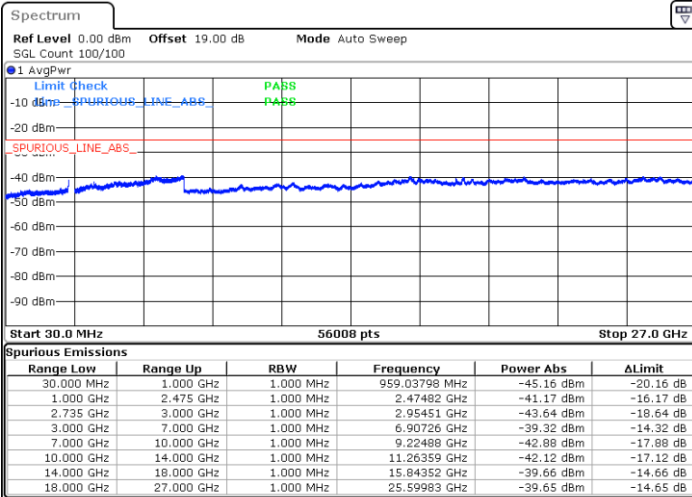

LTE Band 41C / 20MHz+20MHz

64QAM

Lowest Channel / 1RB0 and 1RB99

Lowest Channel / 1RB99 and 1RB0

Date: 15.FEB.2021 16:42:22

Date: 15.FEB.2021 16:43:24

Lowest Channel / FullRB

N/A

Date: 15.FEB.2021 16:30:12

LTE Band 41C / 20MHz+20MHz

64QAM

MiddleChannel / 1RB0 and 1RB99

Middle Channel / 1RB99 and 1RB0

Date: 15.FEB.2021 16:57:41

Date: 15.FEB.2021 16:56:20

Middle Channel / FullIRB

N/A

Date: 15.FEB.2021 17:22:26

LTE Band 41C / 20MHz+20MHz

64QAM

Highest Channel / 1RB0 and 1RB99

Highest Channel / 1RB99 and 1RB0

Date: 15.FEB.2021 17:36:22

Date: 15.FEB.2021 17:37:45