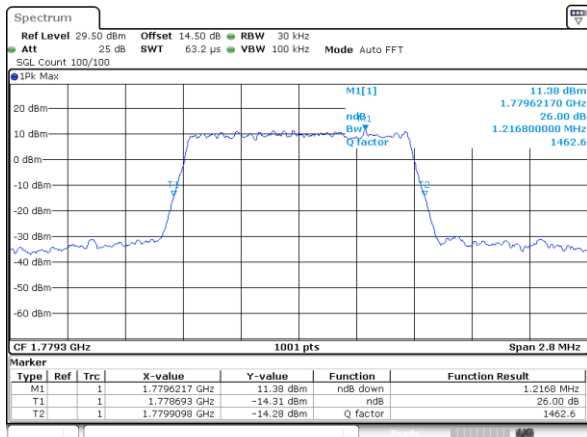

Lowest Channel / 20MHz / QPSK

Lowest Channel / 20MHz / 16QAM

Middle Channel / 20MHz / QPSK

Middle Channel / 20MHz / 16QAM

Highest Channel / 20MHz / QPSK

Highest Channel / 20MHz / 16QAM

LTE Band 66

Lowest Channel / 1.4MHz / 64QAM

Lowest Channel / 3MHz / 64QAM

Middle Channel / 20MHz / 64QAM

Middle Channel / 3MHz / 64QAM

Highest Channel / 20MHz / 64QAM

Highest Channel / 3MHz / 64QAM

LTE Band 66

Lowest Channel / 5MHz / 64QAM

Lowest Channel / 10MHz / 64QAM

Middle Channel / 5MHz / 64QAM

Middle Channel / 10MHz / 64QAM

Highest Channel / 5MHz / 64QAM

Highest Channel / 10MHz / 64QAM

LTE Band 66

Lowest Channel / 15MHz / 64QAM

Lowest Channel / 20MHz / 64QAM

Middle Channel / 15MHz / 64QAM