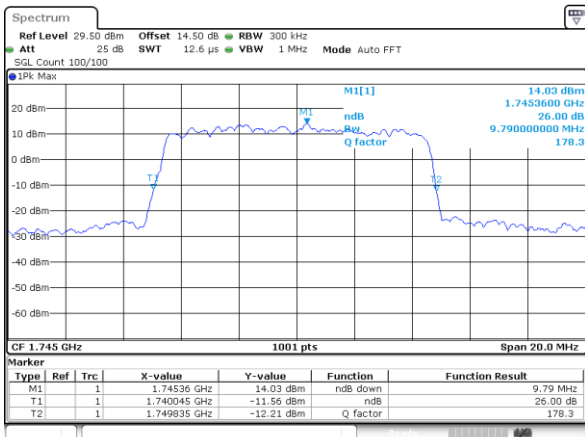

Date: 13.FEB.2021 16:55:38

LTE Band 66

Lowest Channel / 10MHz / QPSK

Lowest Channel / 10MHz / 16QAM

Middle Channel / 10MHz / QPSK

Middle Channel / 10MHz / 16QAM

Highest Channel / 10MHz / QPSK

Highest Channel / 10MHz / 16QAM

LTE Band 66

Lowest Channel / 15MHz / QPSK

Lowest Channel / 15MHz / 16QAM

Middle Channel / 15MHz / QPSK

Middle Channel / 15MHz / 16QAM

Highest Channel / 15MHz / QPSK

Highest Channel / 15MHz / 16QAM

LTE Band 66