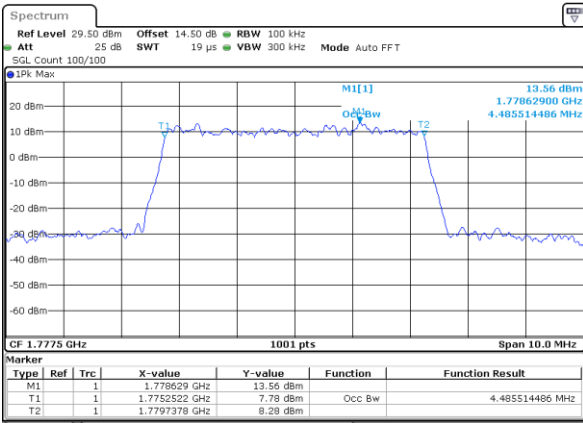

Highest Channel / 20MHz / QPSK

Date: 13.FEB.2021 18:17:11

Highest Channel / 20MHz / 16QAM

Date: 13.FEB.2021 18:17:22

LTE Band 66

Lowest Channel / 1.4MHz / 64QAM

Lowest Channel / 3MHz / 64QAM

Middle Channel / 20MHz / 64QAM

Middle Channel / 3MHz / 64QAM

Highest Channel / 20MHz / 64QAM

Highest Channel / 3MHz / 64QAM

LTE Band 66

Lowest Channel / 5MHz / 64QAM

Date: 13.FEB.2021 16:30:12

Lowest Channel / 10MHz / 64QAM

Middle Channel / 5MHz / 64QAM

Date: 13.FEB.2021 16:33:46

Middle Channel / 10MHz / 64QAM

Highest Channel / 5MHz / 64QAM

Date: 13.FEB.2021 16:35:02

Highest Channel / 10MHz / 64QAM

LTE Band 66

Lowest Channel / 15MHz / 64QAM

Lowest Channel / 20MHz / 64QAM