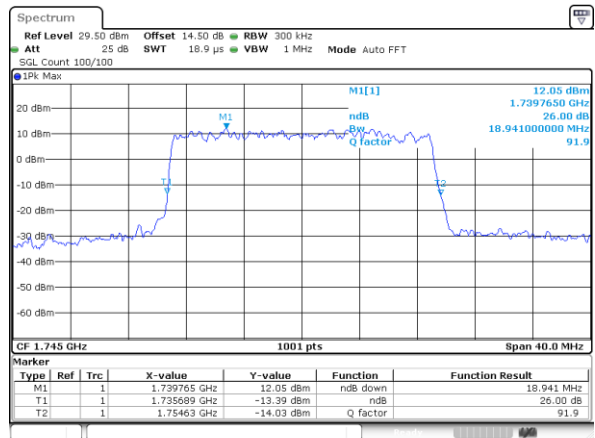

LTE Band 66

Lowest Channel / 15MHz / QPSK

Lowest Channel / 15MHz / 16QAM

Middle Channel / 15MHz / QPSK

Middle Channel / 15MHz / 16QAM

Highest Channel / 15MHz / QPSK

Highest Channel / 15MHz / 16QAM

LTE Band 66

Lowest Channel / 20MHz / QPSK

Lowest Channel / 20MHz / 16QAM

Middle Channel / 20MHz / QPSK

Middle Channel / 20MHz / 16QAM

Highest Channel / 20MHz / QPSK

Highest Channel / 20MHz / 16QAM

LTE Band 66

Lowest Channel / 1.4MHz / 64QAM

Lowest Channel / 3MHz / 64QAM

Middle Channel / 20MHz / 64QAM

Middle Channel / 3MHz / 64QAM

Highest Channel / 20MHz / 64QAM

Highest Channel / 3MHz / 64QAM

LTE Band 66

Lowest Channel / 5MHz / 64QAM

Lowest Channel / 10MHz / 64QAM