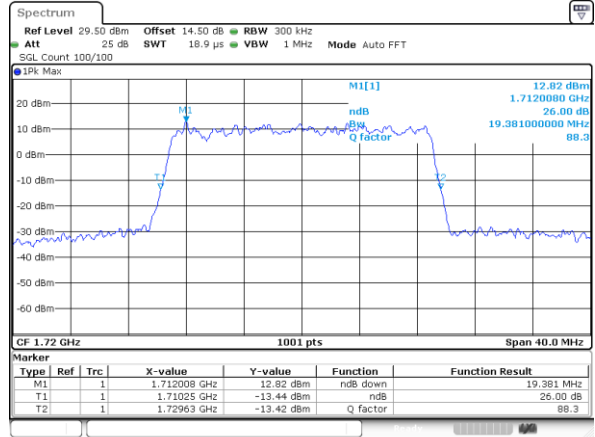

LTE Band 66

Lowest Channel / 15MHz / QPSK

Lowest Channel / 15MHz / 16QAM

Middle Channel / 15MHz / QPSK

Middle Channel / 15MHz / 16QAM

Highest Channel / 15MHz / QPSK

Highest Channel / 15MHz / 16QAM

LTE Band 66

Lowest Channel / 20MHz / QPSK

Lowest Channel / 20MHz / 16QAM

Middle Channel / 20MHz / QPSK

Middle Channel / 20MHz / 16QAM

Highest Channel / 20MHz / QPSK

Highest Channel / 20MHz / 16QAM

LTE Band 66

Lowest Channel / 1.4MHz / 64QAM