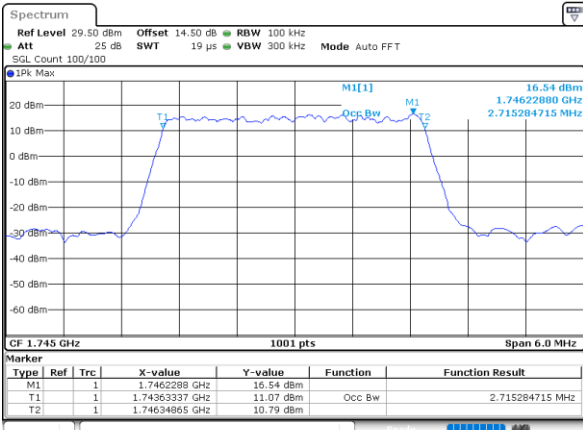

LTE Band 66

Lowest Channel / 1.4MHz / QPSK

Lowest Channel / 1.4MHz / 16QAM

Middle Channel / 1.4MHz / QPSK

Middle Channel / 1.4MHz / 16QAM

Highest Channel / 1.4MHz / QPSK

Highest Channel / 1.4MHz / 16QAM

LTE Band 66

Lowest Channel / 3MHz / QPSK

Date: 13.FEB.2021 15:26:27

Lowest Channel / 3MHz / 16QAM

Date: 13.FEB.2021 15:26:38

Middle Channel / 3MHz / QPSK

Date: 13.FEB.2021 15:39:50

Middle Channel / 3MHz / 16QAM

Date: 13.FEB.2021 15:40:01

Highest Channel / 3MHz / QPSK

Date: 13.FEB.2021 15:42:23

Highest Channel / 3MHz / 16QAM

Date: 13.FEB.2021 15:42:33

LTE Band 66

Lowest Channel / 5MHz / QPSK

Date: 13.FEB.2021 16:43:42

Lowest Channel / 5MHz / 16QAM