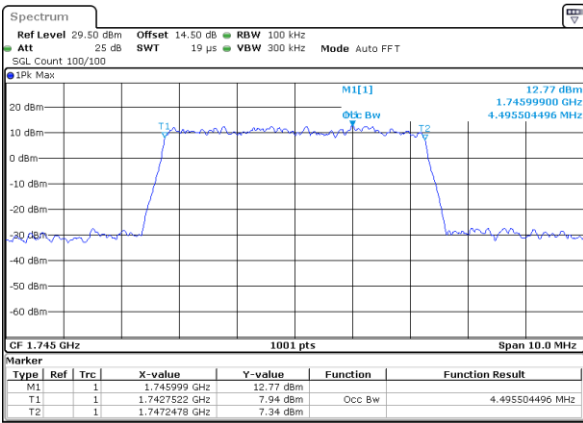

Highest Channel / 20MHz / QPSK

Date: 13.FEB.2021 18:17:11

Highest Channel / 20MHz / 16QAM

Date: 13.FEB.2021 18:17:22

LTE Band 66

Lowest Channel / 1.4MHz / 64QAM

Lowest Channel / 3MHz / 64QAM

Middle Channel / 20MHz / 64QAM

Middle Channel / 3MHz / 64QAM

Highest Channel / 20MHz / 64QAM

Highest Channel / 3MHz / 64QAM

LTE Band 66

Lowest Channel / 5MHz / 64QAM

Date: 13.FEB.2021 16:30:12

Lowest Channel / 10MHz / 64QAM

Middle Channel / 5MHz / 64QAM

Date: 13.FEB.2021 16:33:46

Middle Channel / 10MHz / 64QAM

Highest Channel / 5MHz / 64QAM

Date: 13.FEB.2021 16:35:02

Highest Channel / 10MHz / 64QAM

LTE Band 66

Lowest Channel / 15MHz / 64QAM

Lowest Channel / 20MHz / 64QAM