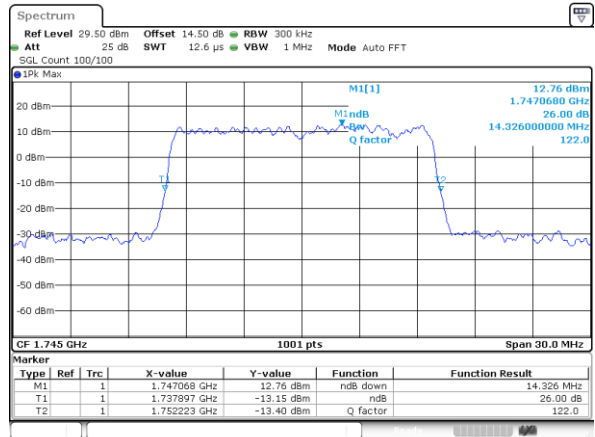

Date: 13.FEB.2021 16:55:38

LTE Band 66

Lowest Channel / 10MHz / QPSK

Lowest Channel / 10MHz / 16QAM

Middle Channel / 10MHz / QPSK

Middle Channel / 10MHz / 16QAM

Highest Channel / 10MHz / QPSK

Highest Channel / 10MHz / 16QAM

LTE Band 66

Lowest Channel / 15MHz / QPSK

Lowest Channel / 15MHz / 16QAM

Middle Channel / 15MHz / QPSK

Middle Channel / 15MHz / 16QAM

Highest Channel / 15MHz / QPSK

Highest Channel / 15MHz / 16QAM

LTE Band 66

Lowest Channel / 20MHz / QPSK

Lowest Channel / 20MHz / 16QAM

Middle Channel / 20MHz / QPSK

Middle Channel / 20MHz / 16QAM

Highest Channel / 20MHz / QPSK

Highest Channel / 20MHz / 16QAM

LTE Band 66

Lowest Channel / 1.4MHz / 64QAM