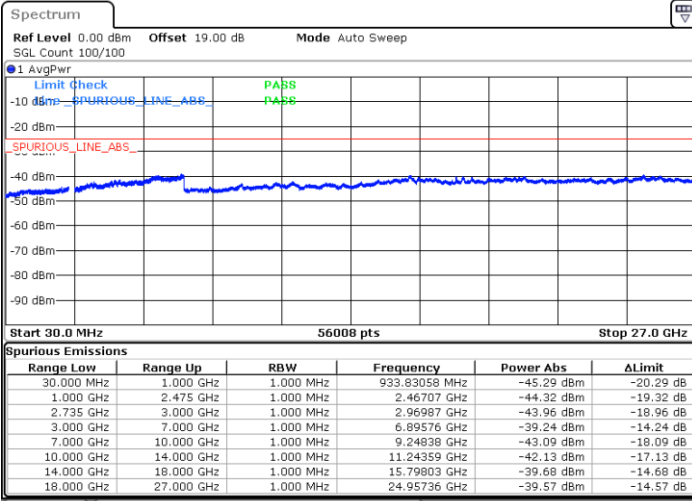

LTE Band 41C / 20MHz+20MHz

64QAM

Lowest Channel / 1RB0 and 1RB99

Lowest Channel / 1RB99 and 1RB0

Date: 15.FEB.2021 16:42:22

Date: 15.FEB.2021 16:43:24

Lowest Channel / FullRB

N/A

Date: 15.FEB.2021 16:30:12

LTE Band 41C / 20MHz+20MHz

64QAM

MiddleChannel / 1RB0 and 1RB99

Middle Channel / 1RB99 and 1RB0

Date: 15.FEB.2021 16:57:41

Date: 15.FEB.2021 16:56:20

Middle Channel / FullIRB

N/A

Date: 15.FEB.2021 17:22:26

LTE Band 41C / 20MHz+20MHz

64QAM

Highest Channel / 1RB0 and 1RB99

Highest Channel / 1RB99 and 1RB0

Date: 15.FEB.2021 17:36:22

Date: 15.FEB.2021 17:37:45