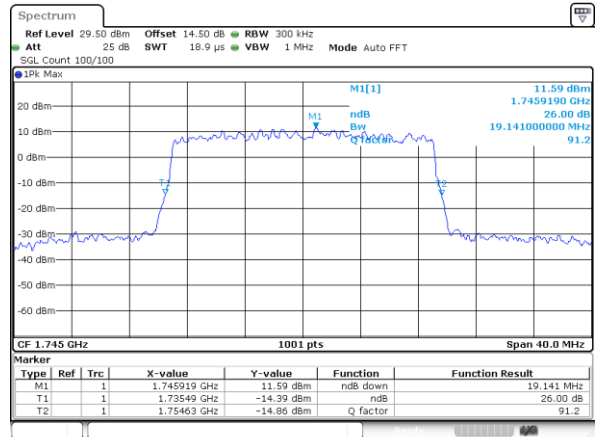

Lowest Channel / 3MHz / 64QAM

Middle Channel / 20MHz / 64QAM

Middle Channel / 3MHz / 64QAM

Highest Channel / 20MHz / 64QAM

Highest Channel / 3MHz / 64QAM

LTE Band 66

Lowest Channel / 5MHz / 64QAM

Lowest Channel / 10MHz / 64QAM

Middle Channel / 5MHz / 64QAM

Middle Channel / 10MHz / 64QAM

Highest Channel / 5MHz / 64QAM

Highest Channel / 10MHz / 64QAM

LTE Band 66

Lowest Channel / 15MHz / 64QAM

Lowest Channel / 20MHz / 64QAM

Middle Channel / 15MHz / 64QAM

Middle Channel / 20MHz / 64QAM

Highest Channel / 15MHz / 64QAM

Highest Channel / 20MHz / 64QAM