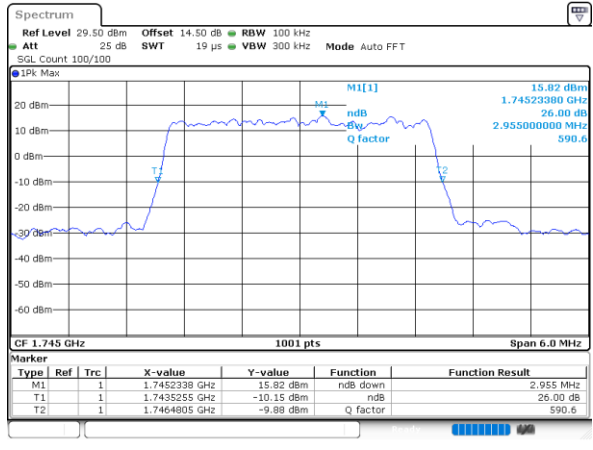

LTE Band 66

Lowest Channel / 15MHz / QPSK

Lowest Channel / 15MHz / 16QAM

Middle Channel / 15MHz / QPSK

Middle Channel / 15MHz / 16QAM

Highest Channel / 15MHz / QPSK

Highest Channel / 15MHz / 16QAM

LTE Band 66

Lowest Channel / 20MHz / QPSK

Lowest Channel / 20MHz / 16QAM

Middle Channel / 20MHz / QPSK

Middle Channel / 20MHz / 16QAM

Highest Channel / 20MHz / QPSK

Highest Channel / 20MHz / 16QAM

LTE Band 66

Lowest Channel / 1.4MHz / 64QAM

Lowest Channel / 3MHz / 64QAM

Middle Channel / 20MHz / 64QAM

Middle Channel / 3MHz / 64QAM

Highest Channel / 20MHz / 64QAM

Highest Channel / 3MHz / 64QAM

LTE Band 66

Lowest Channel / 5MHz / 64QAM

Lowest Channel / 10MHz / 64QAM