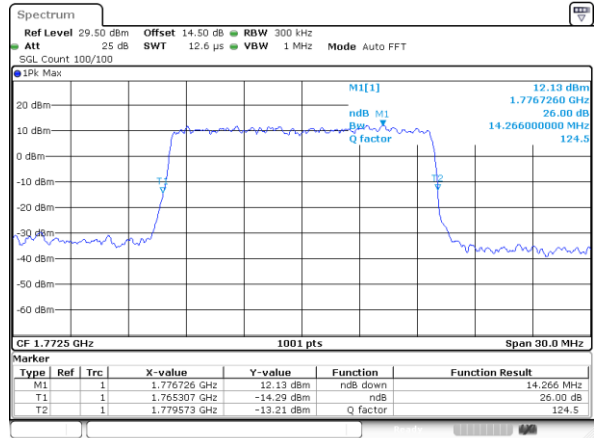

Date: 13.FEB.2021 16:55:38

LTE Band 66

Lowest Channel / 10MHz / QPSK

Lowest Channel / 10MHz / 16QAM

Middle Channel / 10MHz / QPSK

Middle Channel / 10MHz / 16QAM

Highest Channel / 10MHz / QPSK

Highest Channel / 10MHz / 16QAM

LTE Band 66

Lowest Channel / 15MHz / QPSK

Lowest Channel / 15MHz / 16QAM

Middle Channel / 15MHz / QPSK

Middle Channel / 15MHz / 16QAM

Highest Channel / 15MHz / QPSK

Highest Channel / 15MHz / 16QAM

LTE Band 66

Lowest Channel / 20MHz / QPSK

Lowest Channel / 20MHz / 16QAM

Middle Channel / 20MHz / QPSK

Middle Channel / 20MHz / 16QAM

Highest Channel / 20MHz / QPSK

Highest Channel / 20MHz / 16QAM

LTE Band 66

Lowest Channel / 1.4MHz / 64QAM