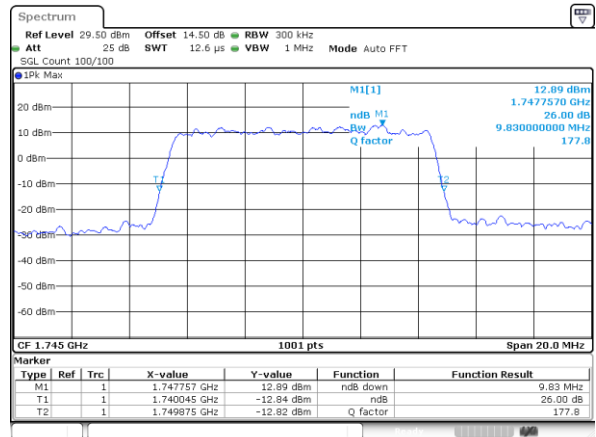

Date: 13.FEB.2021 16:55:38

LTE Band 66

Lowest Channel / 10MHz / QPSK

Lowest Channel / 10MHz / 16QAM

Middle Channel / 10MHz / QPSK

Middle Channel / 10MHz / 16QAM

Highest Channel / 10MHz / QPSK

Highest Channel / 10MHz / 16QAM

LTE Band 66

Lowest Channel / 15MHz / QPSK

Lowest Channel / 15MHz / 16QAM

Middle Channel / 15MHz / QPSK

Middle Channel / 15MHz / 16QAM

Highest Channel / 15MHz / QPSK

Highest Channel / 15MHz / 16QAM

LTE Band 66