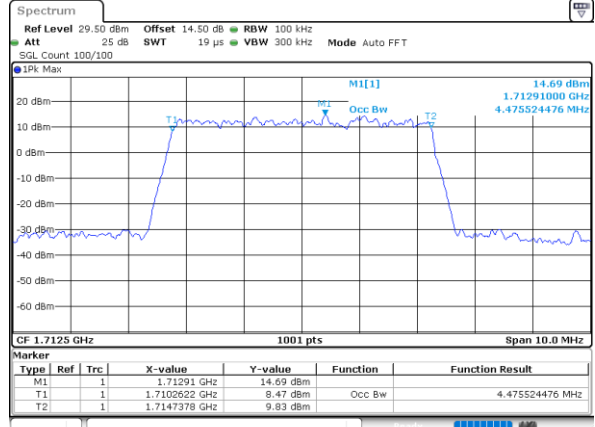

Highest Channel / 3MHz / QPSK

Date: 13.FEB.2021 15:42:23

Highest Channel / 3MHz / 16QAM

Date: 13.FEB.2021 15:42:33

LTE Band 66

Lowest Channel / 5MHz / QPSK

Date: 13.FEB.2021 16:43:42

Lowest Channel / 5MHz / 16QAM