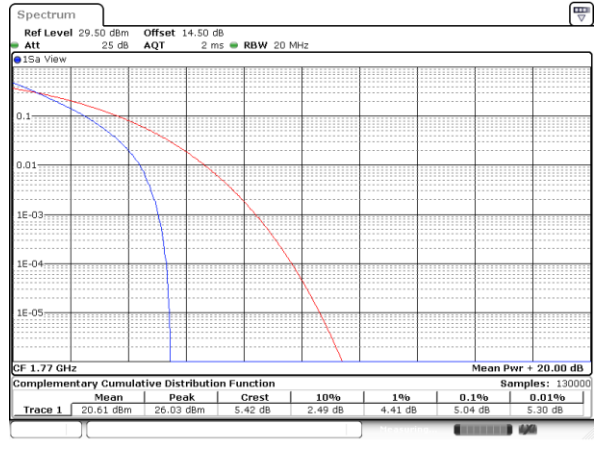

## Peak-to-Average Ratio

Mode	LTE Band 66 / 20MHz				
Mod.	QPSK		16QAM		Limit: 13dB
RB Size	1RB	Full RB	1RB	Full RB	Result
Lowest CH	3.65	5.10	5.28	5.88	PASS
Middle CH	4.00	5.01	5.71	5.77	
Highest CH	3.54	5.04	4.64	5.94	
Mode	LTE Band 66 / 20MHz				
Mod.	64QAM				Limit: 13dB
RB Size	1RB	Full RB			Result
Lowest CH	6.38	6.41	-	-	PASS
Middle CH	8.49	6.49	-	-	
Highest CH	6.12	6.49	-	-	

LTE Band 66 / 20MHz / QPSK

Lowest Channel / 1RB

Date: 13.FEB.2021 18:37:16

Lowest Channel / Full RB

Date: 13.FEB.2021 18:37:34

Middle Channel / 1RB

Date: 13.FEB.2021 18:38:02

Middle Channel / Full RB

Date: 13.FEB.2021 18:39:13

Highest Channel / 1RB

Date: 13.FEB.2021 18:40:28

Highest Channel / Full RB

Date: 13.FEB.2021 18:40:41

LTE Band 66 / 20MHz / 16QAM

Lowest Channel / 1RB

Date: 13.FEB.2021 18:33:40