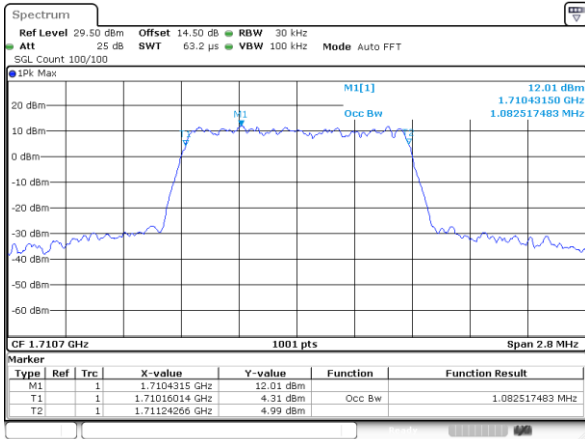

Highest Channel / 20MHz / QPSK

Date: 13.FEB.2021 18:17:11

Highest Channel / 20MHz / 16QAM

Date: 13.FEB.2021 18:17:22

LTE Band 66

Lowest Channel / 1.4MHz / 64QAM

Lowest Channel / 3MHz / 64QAM

Middle Channel / 20MHz / 64QAM

Middle Channel / 3MHz / 64QAM

Highest Channel / 20MHz / 64QAM

Highest Channel / 3MHz / 64QAM

LTE Band 66

Lowest Channel / 5MHz / 64QAM

Date: 13.FEB.2021 16:30:12

Lowest Channel / 10MHz / 64QAM

Middle Channel / 5MHz / 64QAM

Date: 13.FEB.2021 16:33:46

Middle Channel / 10MHz / 64QAM

Highest Channel / 5MHz / 64QAM

Date: 13.FEB.2021 16:35:02

Highest Channel / 10MHz / 64QAM

LTE Band 66

Lowest Channel / 15MHz / 64QAM

Lowest Channel / 20MHz / 64QAM