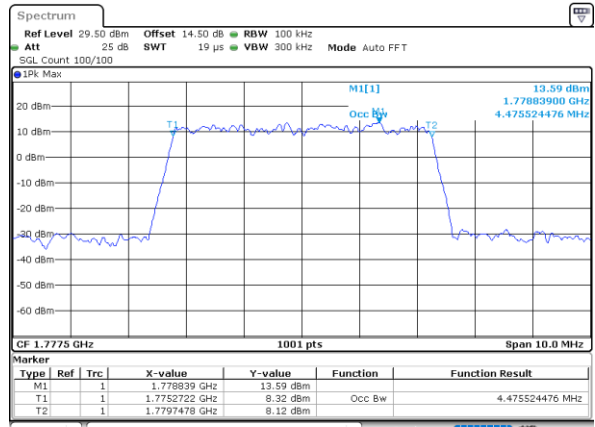

Highest Channel / 3MHz / QPSK

Date: 13.FEB.2021 15:42:23

Highest Channel / 3MHz / 16QAM

Date: 13.FEB.2021 15:42:33

LTE Band 66

Lowest Channel / 5MHz / QPSK

Date: 13.FEB.2021 16:43:42

Lowest Channel / 5MHz / 16QAM

Date: 13.FEB.2021 16:43:53

Middle Channel / 5MHz / QPSK

Date: 13.FEB.2021 16:52:03

Middle Channel / 5MHz / 16QAM

Date: 13.FEB.2021 16:52:44

Highest Channel / 5MHz / QPSK

Date: 13.FEB.2021 16:55:05

Highest Channel / 5MHz / 16QAM

Date: 13.FEB.2021 16:55:16

LTE Band 66

Lowest Channel / 10MHz / QPSK

Lowest Channel / 10MHz / 16QAM

Middle Channel / 10MHz / QPSK

Middle Channel / 10MHz / 16QAM

Highest Channel / 10MHz / QPSK

Highest Channel / 10MHz / 16QAM