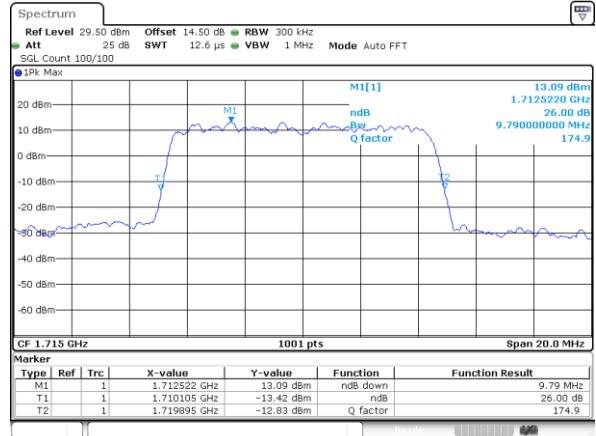

Date: 13.FEB.2021 16:55:38

LTE Band 66

Lowest Channel / 10MHz / QPSK

Lowest Channel / 10MHz / 16QAM

Middle Channel / 10MHz / QPSK

Middle Channel / 10MHz / 16QAM

Highest Channel / 10MHz / QPSK

Highest Channel / 10MHz / 16QAM

LTE Band 66

Lowest Channel / 15MHz / QPSK

Lowest Channel / 15MHz / 16QAM

Middle Channel / 15MHz / QPSK

Middle Channel / 15MHz / 16QAM

Highest Channel / 15MHz / QPSK

Highest Channel / 15MHz / 16QAM

LTE Band 66