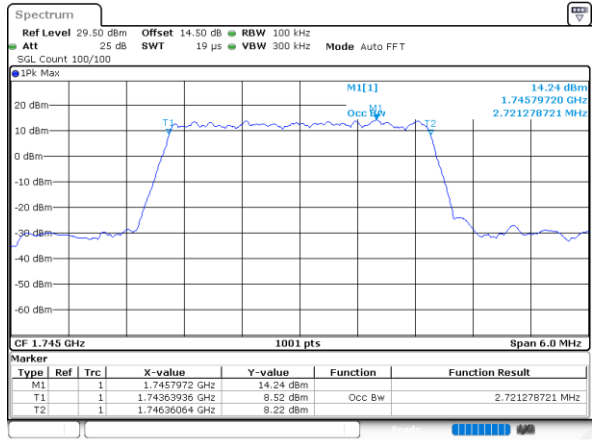

Highest Channel / 20MHz / QPSK

Date: 13.FEB.2021 18:17:11

Highest Channel / 20MHz / 16QAM

Date: 13.FEB.2021 18:17:22

LTE Band 66

Lowest Channel / 1.4MHz / 64QAM

Lowest Channel / 3MHz / 64QAM

Middle Channel / 20MHz / 64QAM

Middle Channel / 3MHz / 64QAM

Highest Channel / 20MHz / 64QAM

Highest Channel / 3MHz / 64QAM

LTE Band 66

Lowest Channel / 5MHz / 64QAM

Date: 13.FEB.2021 16:30:12

Lowest Channel / 10MHz / 64QAM

Middle Channel / 5MHz / 64QAM