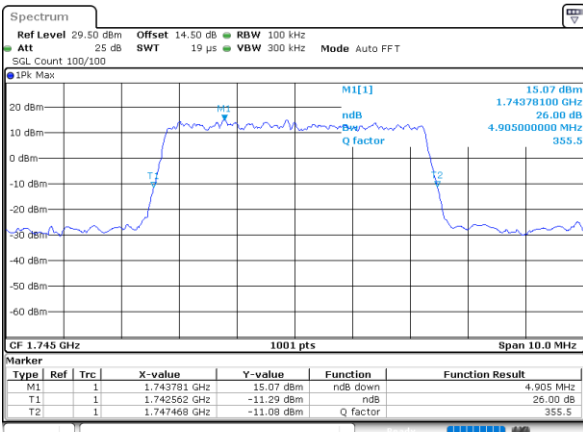

Middle Channel / 5MHz / QPSK

Date: 13.FEB.2021 16:52:05