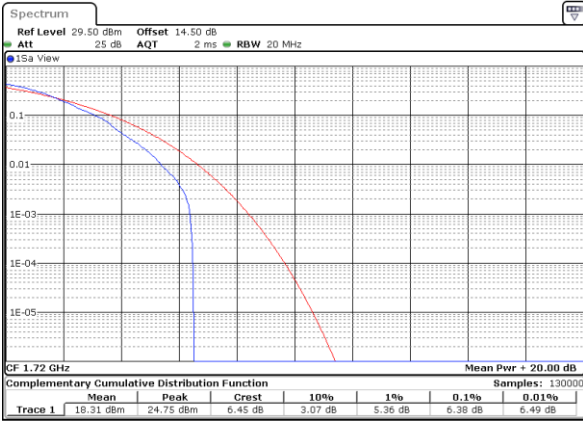

Lowest Channel / Full RB

Date: 13.FEB.2021 18:35:01

Middle Channel / 1RB

Date: 13.FEB.2021 18:35:25

Middle Channel / Full RB

Date: 13.FEB.2021 18:36:27

Highest Channel / 1RB

Date: 13.FEB.2021 18:36:38

Highest Channel / Full RB

Date: 13.FEB.2021 18:36:50

LTE Band 66 / 20MHz / 64QAM

Lowest Channel / 1RB

Date: 13.FEB.2021 18:41:07

Lowest Channel / Full RB

Date: 13.FEB.2021 18:41:25

Middle Channel / 1RB

Date: 13.FEB.2021 18:44:04

Middle Channel / Full RB

Date: 13.FEB.2021 18:44:14

Highest Channel / 1RB

Date: 13.FEB.2021 18:44:58

Highest Channel / Full RB

Date: 13.FEB.2021 18:45:17

**26dB Bandwidth**

Mode	LTE Band 66 : 26dB BW(MHz)											
BW	1.4MHz		3MHz		5MHz		10MHz		15MHz		20MHz	
Mod.	QPSK	16QAM	QPSK	16QAM	QPSK	16QAM	QPSK	16QAM	QPSK	16QAM	QPSK	16QAM
Lowest CH	1.22	1.21	3.00	3.02	4.91	4.80	9.63	9.79	14.45	14.75	18.90	19.38
Middle CH	1.22	1.23	3.05	2.99	4.91	4.88	9.79	9.83	14.27	14.33	18.86	18.94
Highest CH	1.22	1.23	3.06	3.00	4.85	4.84	9.81	9.59	14.39	14.27	18.78	18.74
Mode	LTE Band 66 : 26dB BW(MHz)											
BW	1.4MHz		3MHz		5MHz		10MHz		15MHz		20MHz	
Mod.	64QAM		64QAM		64QAM		64QAM		64QAM		64QAM	
Lowest CH	1.23	-	3.03	-	4.86	-	9.91	-	14.48	-	18.78	-
Middle CH	1.22	-	2.96	-	4.90	-	9.85	-	14.27	-	19.14	-
Highest CH	1.22	-	2.99	-	5.00	-	9.75	-	14.51	-	18.90	-