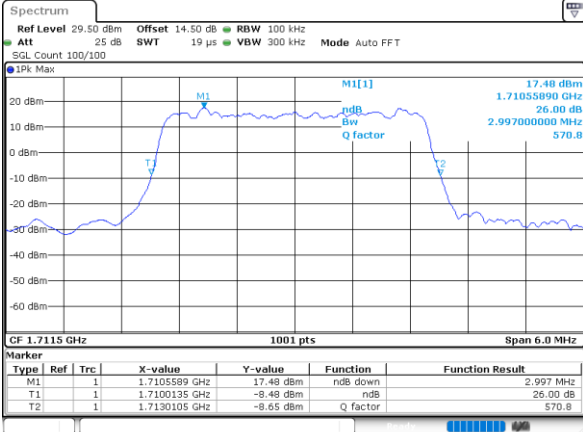

LTE Band 66

Lowest Channel / 3MHz / QPSK

Date: 13.FEB.2021 15:26:49