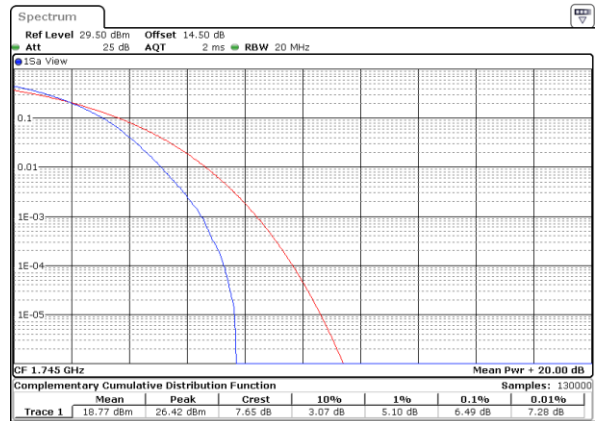

Lowest Channel / Full RB

Date: 13.FEB.2021 18:35:01

Middle Channel / 1RB

Date: 13.FEB.2021 18:35:25

Middle Channel / Full RB

Date: 13.FEB.2021 18:36:27

Highest Channel / 1RB

Date: 13.FEB.2021 18:36:38

Highest Channel / Full RB

Date: 13.FEB.2021 18:36:50

LTE Band 66 / 20MHz / 64QAM

Lowest Channel / 1RB

Date: 13.FEB.2021 18:41:07

Lowest Channel / Full RB

Date: 13.FEB.2021 18:41:25

Middle Channel / 1RB

Date: 13.FEB.2021 18:44:04

Middle Channel / Full RB

Date: 13.FEB.2021 18:44:14

Highest Channel / 1RB

Date: 13.FEB.2021 18:44:58

Highest Channel / Full RB

Date: 13.FEB.2021 18:45:17

**26dB Bandwidth**

Mode	LTE Band 66 : 26dB BW(MHz)											
BW	1.4MHz		3MHz		5MHz		10MHz		15MHz		20MHz	
Mod.	QPSK	16QAM	QPSK	16QAM	QPSK	16QAM	QPSK	16QAM	QPSK	16QAM	QPSK	16QAM
Lowest CH	1.22	1.21	3.00	3.02	4.91	4.80	9.63	9.79	14.45	14.75	18.90	19.38
Middle CH	1.22	1.23	3.05	2.99	4.91	4.88	9.79	9.83	14.27	14.33	18.86	18.94
Highest CH	1.22	1.23	3.06	3.00	4.85	4.84	9.81	9.59	14.39	14.27	18.78	18.74
Mode	LTE Band 66 : 26dB BW(MHz)											
BW	1.4MHz		3MHz		5MHz		10MHz		15MHz		20MHz	
Mod.	64QAM		64QAM		64QAM		64QAM		64QAM		64QAM	
Lowest CH	1.23	-	3.03	-	4.86	-	9.91	-	14.48	-	18.78	-
Middle CH	1.22	-	2.96	-	4.90	-	9.85	-	14.27	-	19.14	-
Highest CH	1.22	-	2.99	-	5.00	-	9.75	-	14.51	-	18.90	-