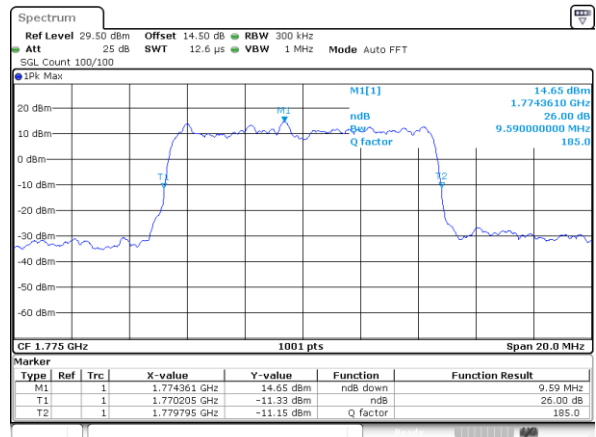

Date: 13.FEB.2021 16:55:38

LTE Band 66

Lowest Channel / 10MHz / QPSK

Lowest Channel / 10MHz / 16QAM

Middle Channel / 10MHz / QPSK

Middle Channel / 10MHz / 16QAM

Highest Channel / 10MHz / QPSK

Highest Channel / 10MHz / 16QAM

LTE Band 66

Lowest Channel / 15MHz / QPSK

Lowest Channel / 15MHz / 16QAM

Middle Channel / 15MHz / QPSK

Middle Channel / 15MHz / 16QAM

Highest Channel / 15MHz / QPSK

Highest Channel / 15MHz / 16QAM

LTE Band 66