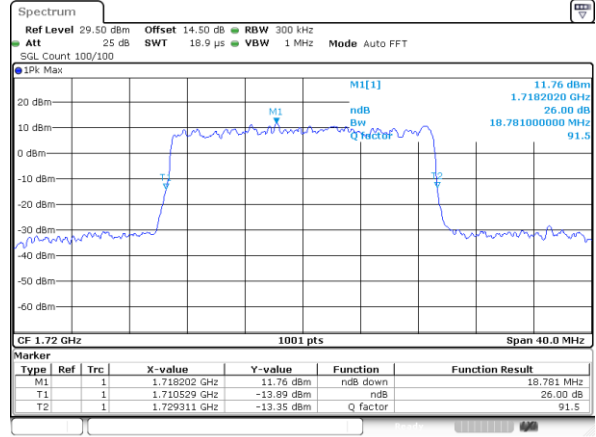

Lowest Channel / 3MHz / 64QAM

Middle Channel / 20MHz / 64QAM

Middle Channel / 3MHz / 64QAM

Highest Channel / 20MHz / 64QAM

Highest Channel / 3MHz / 64QAM

LTE Band 66

Lowest Channel / 5MHz / 64QAM

Lowest Channel / 10MHz / 64QAM

Middle Channel / 5MHz / 64QAM

Middle Channel / 10MHz / 64QAM

Highest Channel / 5MHz / 64QAM

Highest Channel / 10MHz / 64QAM

LTE Band 66

Lowest Channel / 15MHz / 64QAM

Lowest Channel / 20MHz / 64QAM

Middle Channel / 15MHz / 64QAM

Middle Channel / 20MHz / 64QAM

Highest Channel / 15MHz / 64QAM

Highest Channel / 20MHz / 64QAM