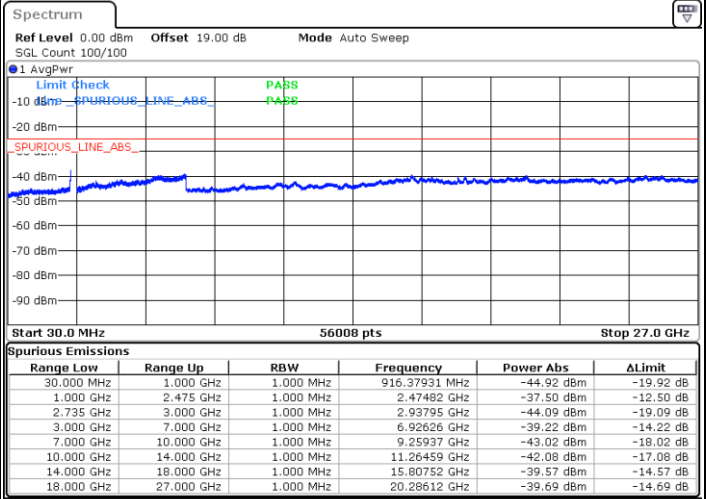

LTE Band 41C / 20MHz+20MHz

64QAM

Lowest Channel / 1RB0 and 1RB99

Lowest Channel / 1RB99 and 1RB0

Date: 15.FEB.2021 16:42:22

Date: 15.FEB.2021 16:43:24

Lowest Channel / FullRB

N/A

Date: 15.FEB.2021 16:30:12

LTE Band 41C / 20MHz+20MHz

64QAM

MiddleChannel / 1RB0 and 1RB99

Middle Channel / 1RB99 and 1RB0

Date: 15.FEB.2021 16:57:41

Date: 15.FEB.2021 16:56:20

Middle Channel / FullIRB

N/A

Date: 15.FEB.2021 17:22:26

LTE Band 41C / 20MHz+20MHz

64QAM

Highest Channel / 1RB0 and 1RB99

Highest Channel / 1RB99 and 1RB0

Date: 15.FEB.2021 17:36:22

Date: 15.FEB.2021 17:37:45