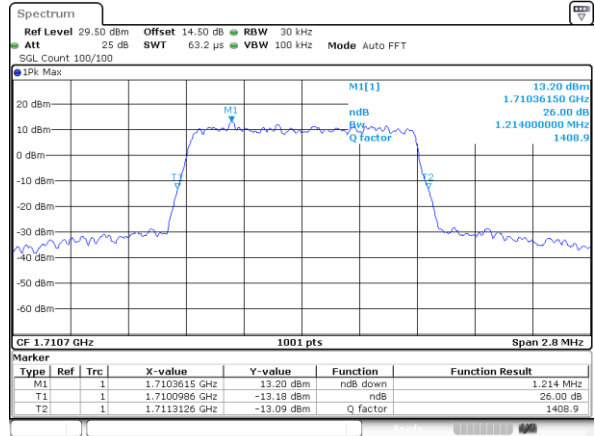

Date: 13.FEB.2021 18:44:04

Middle Channel / Full RB

Date: 13.FEB.2021 18:44:14

Highest Channel / 1RB

Date: 13.FEB.2021 18:44:58

Highest Channel / Full RB

Date: 13.FEB.2021 18:45:17

**26dB Bandwidth**

Mode	LTE Band 66 : 26dB BW(MHz)											
BW	1.4MHz		3MHz		5MHz		10MHz		15MHz		20MHz	
Mod.	QPSK	16QAM	QPSK	16QAM	QPSK	16QAM	QPSK	16QAM	QPSK	16QAM	QPSK	16QAM
Lowest CH	1.22	1.21	3.00	3.02	4.91	4.80	9.63	9.79	14.45	14.75	18.90	19.38
Middle CH	1.22	1.23	3.05	2.99	4.91	4.88	9.79	9.83	14.27	14.33	18.86	18.94
Highest CH	1.22	1.23	3.06	3.00	4.85	4.84	9.81	9.59	14.39	14.27	18.78	18.74
Mode	LTE Band 66 : 26dB BW(MHz)											
BW	1.4MHz		3MHz		5MHz		10MHz		15MHz		20MHz	
Mod.	64QAM		64QAM		64QAM		64QAM		64QAM		64QAM	
Lowest CH	1.23	-	3.03	-	4.86	-	9.91	-	14.48	-	18.78	-
Middle CH	1.22	-	2.96	-	4.90	-	9.85	-	14.27	-	19.14	-
Highest CH	1.22	-	2.99	-	5.00	-	9.75	-	14.51	-	18.90	-

LTE Band 66

Lowest Channel / 1.4MHz / QPSK

Lowest Channel / 1.4MHz / 16QAM

Middle Channel / 1.4MHz / QPSK

Middle Channel / 1.4MHz / 16QAM

Highest Channel / 1.4MHz / QPSK

Highest Channel / 1.4MHz / 16QAM

LTE Band 66