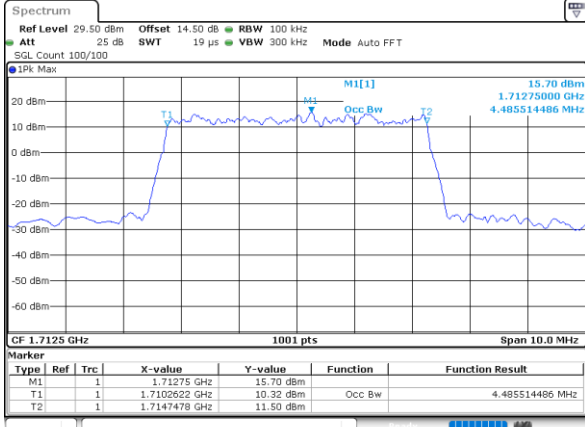

Highest Channel / 3MHz / QPSK

Date: 13.FEB.2021 15:42:23

Highest Channel / 3MHz / 16QAM

Date: 13.FEB.2021 15:42:33

LTE Band 66

Lowest Channel / 5MHz / QPSK

Date: 13.FEB.2021 16:43:42

Lowest Channel / 5MHz / 16QAM