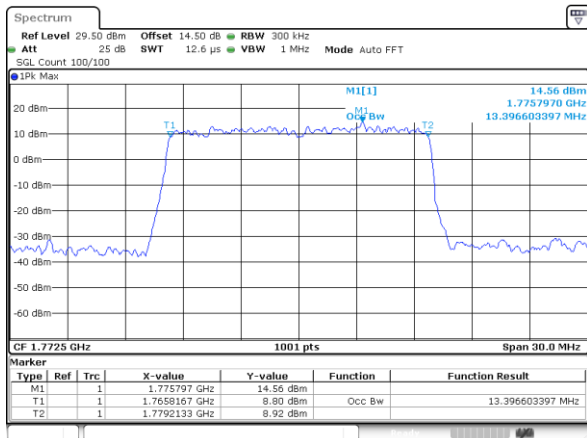

Date: 13.FEB.2021 16:55:16

LTE Band 66

Lowest Channel / 10MHz / QPSK

Lowest Channel / 10MHz / 16QAM

Middle Channel / 10MHz / QPSK

Middle Channel / 10MHz / 16QAM

Highest Channel / 10MHz / QPSK

Highest Channel / 10MHz / 16QAM

LTE Band 66

Lowest Channel / 15MHz / QPSK

Lowest Channel / 15MHz / 16QAM

Middle Channel / 15MHz / QPSK

Middle Channel / 15MHz / 16QAM

Highest Channel / 15MHz / QPSK

Highest Channel / 15MHz / 16QAM

LTE Band 66