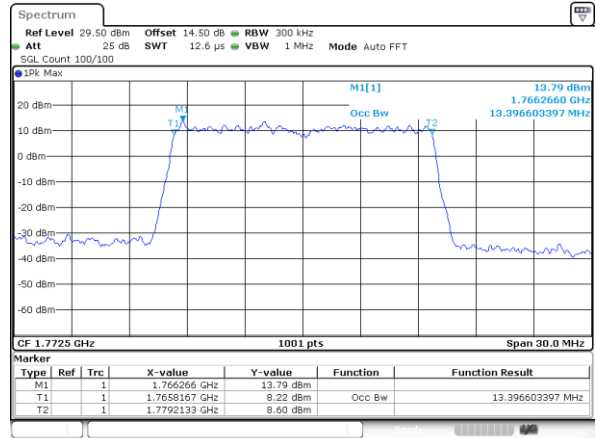

Date: 13.FEB.2021 16:55:16

LTE Band 66

Lowest Channel / 10MHz / QPSK

Lowest Channel / 10MHz / 16QAM

Middle Channel / 10MHz / QPSK

Middle Channel / 10MHz / 16QAM

Highest Channel / 10MHz / QPSK

Highest Channel / 10MHz / 16QAM

LTE Band 66

Lowest Channel / 15MHz / QPSK

Lowest Channel / 15MHz / 16QAM

Middle Channel / 15MHz / QPSK

Middle Channel / 15MHz / 16QAM

Highest Channel / 15MHz / QPSK

Highest Channel / 15MHz / 16QAM

LTE Band 66

Highest Channel / 20MHz / QPSK

Date: 13.FEB.2021 18:17:11

Highest Channel / 20MHz / 16QAM

Date: 13.FEB.2021 18:17:22

LTE Band 66

Lowest Channel / 1.4MHz / 64QAM

Lowest Channel / 3MHz / 64QAM

Middle Channel / 20MHz / 64QAM