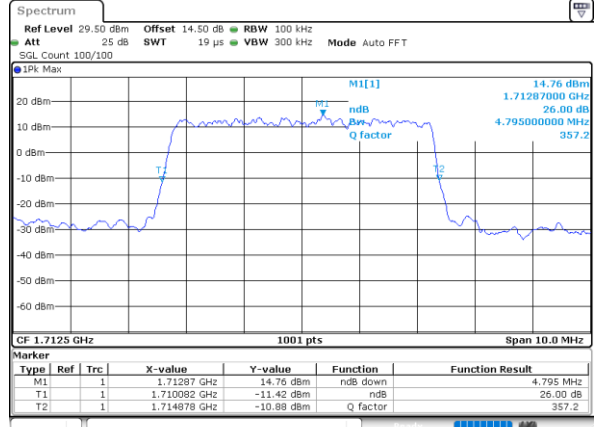

Highest Channel / 3MHz / QPSK

Date: 13.FEB.2021 15:42:44

Highest Channel / 3MHz / 16QAM

Date: 13.FEB.2021 15:42:55

LTE Band 66

Lowest Channel / 5MHz / QPSK

Date: 13.FEB.2021 16:44:04

Lowest Channel / 5MHz / 16QAM