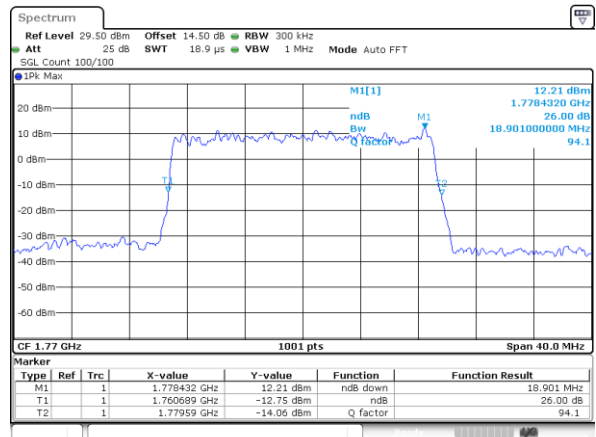

Highest Channel / 20MHz / 64QAM