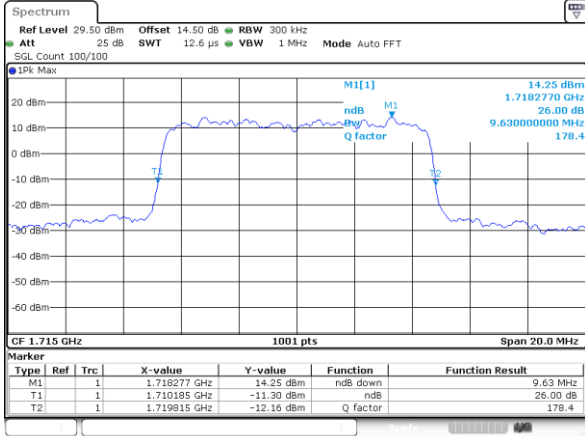

Highest Channel / 3MHz / QPSK

Date: 13.FEB.2021 15:42:44

Highest Channel / 3MHz / 16QAM

Date: 13.FEB.2021 15:42:55

LTE Band 66

Lowest Channel / 5MHz / QPSK

Date: 13.FEB.2021 16:44:04

Lowest Channel / 5MHz / 16QAM

Date: 13.FEB.2021 16:44:15

Middle Channel / 5MHz / QPSK

Date: 13.FEB.2021 16:52:05

Middle Channel / 5MHz / 16QAM

Date: 13.FEB.2021 16:53:06

Highest Channel / 5MHz / QPSK

Date: 13.FEB.2021 16:55:27

Highest Channel / 5MHz / 16QAM

Date: 13.FEB.2021 16:55:38

LTE Band 66

Lowest Channel / 10MHz / QPSK

Lowest Channel / 10MHz / 16QAM

Middle Channel / 10MHz / QPSK

Middle Channel / 10MHz / 16QAM

Highest Channel / 10MHz / QPSK

Highest Channel / 10MHz / 16QAM