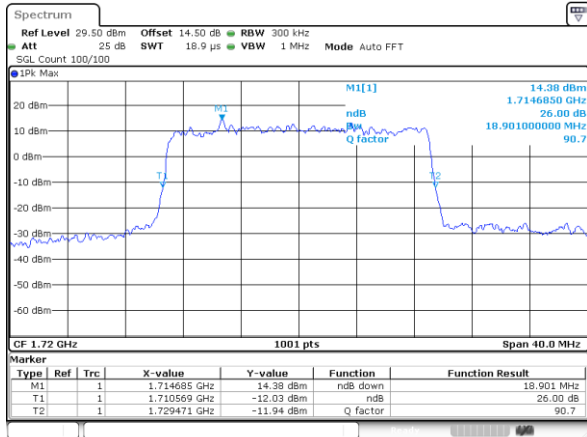

Date: 13.FEB.2021 16:55:38

LTE Band 66

Lowest Channel / 10MHz / QPSK

Lowest Channel / 10MHz / 16QAM

Middle Channel / 10MHz / QPSK

Middle Channel / 10MHz / 16QAM

Highest Channel / 10MHz / QPSK

Highest Channel / 10MHz / 16QAM

LTE Band 66

Lowest Channel / 15MHz / QPSK

Lowest Channel / 15MHz / 16QAM

Middle Channel / 15MHz / QPSK

Middle Channel / 15MHz / 16QAM

Highest Channel / 15MHz / QPSK

Highest Channel / 15MHz / 16QAM

LTE Band 66

Lowest Channel / 20MHz / QPSK

Lowest Channel / 20MHz / 16QAM

Middle Channel / 20MHz / QPSK

Middle Channel / 20MHz / 16QAM

Highest Channel / 20MHz / QPSK

Highest Channel / 20MHz / 16QAM

LTE Band 66

Lowest Channel / 1.4MHz / 64QAM