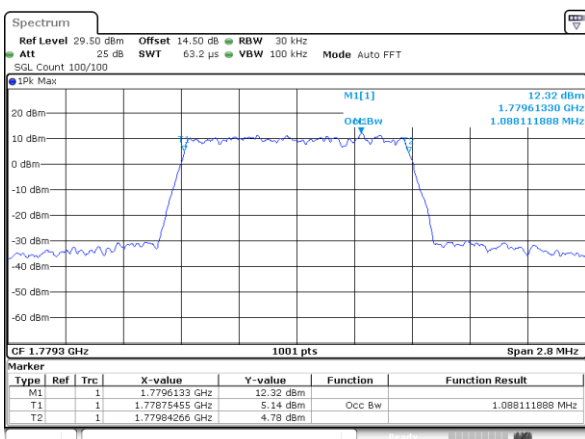

Highest Channel / 20MHz / QPSK

Date: 13.FEB.2021 18:17:11

Highest Channel / 20MHz / 16QAM

Date: 13.FEB.2021 18:17:22

LTE Band 66

Lowest Channel / 1.4MHz / 64QAM

Lowest Channel / 3MHz / 64QAM

Middle Channel / 20MHz / 64QAM

Middle Channel / 3MHz / 64QAM

Highest Channel / 20MHz / 64QAM

Highest Channel / 3MHz / 64QAM

LTE Band 66

Lowest Channel / 5MHz / 64QAM

Date: 13.FEB.2021 16:30:12

Lowest Channel / 10MHz / 64QAM

Middle Channel / 5MHz / 64QAM