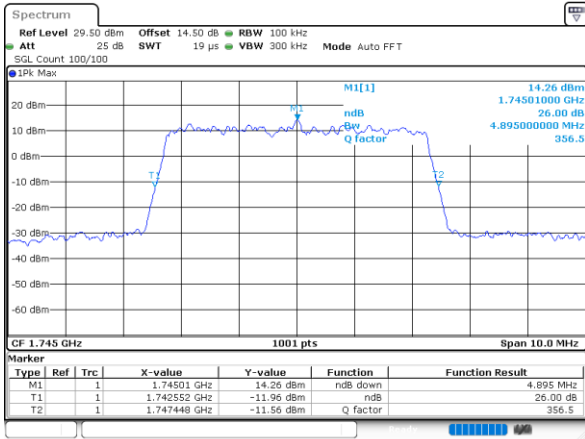

Lowest Channel / 20MHz / QPSK

Lowest Channel / 20MHz / 16QAM

Middle Channel / 20MHz / QPSK

Middle Channel / 20MHz / 16QAM

Highest Channel / 20MHz / QPSK

Highest Channel / 20MHz / 16QAM

LTE Band 66

Lowest Channel / 1.4MHz / 64QAM

Lowest Channel / 3MHz / 64QAM

Middle Channel / 20MHz / 64QAM

Middle Channel / 3MHz / 64QAM

Highest Channel / 20MHz / 64QAM

Highest Channel / 3MHz / 64QAM

LTE Band 66

Lowest Channel / 5MHz / 64QAM

Lowest Channel / 10MHz / 64QAM

Middle Channel / 5MHz / 64QAM

Middle Channel / 10MHz / 64QAM

Highest Channel / 5MHz / 64QAM

Highest Channel / 10MHz / 64QAM

LTE Band 66

Lowest Channel / 15MHz / 64QAM

Lowest Channel / 20MHz / 64QAM

Middle Channel / 15MHz / 64QAM