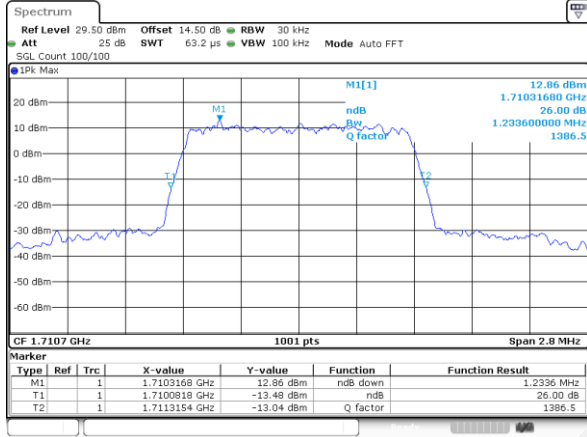

LTE Band 66

Lowest Channel / 15MHz / QPSK

Lowest Channel / 15MHz / 16QAM

Middle Channel / 15MHz / QPSK

Middle Channel / 15MHz / 16QAM

Highest Channel / 15MHz / QPSK

Highest Channel / 15MHz / 16QAM

LTE Band 66

Lowest Channel / 20MHz / QPSK

Lowest Channel / 20MHz / 16QAM

Middle Channel / 20MHz / QPSK

Middle Channel / 20MHz / 16QAM

Highest Channel / 20MHz / QPSK

Highest Channel / 20MHz / 16QAM

LTE Band 66

Lowest Channel / 1.4MHz / 64QAM

Lowest Channel / 3MHz / 64QAM

Middle Channel / 20MHz / 64QAM

Middle Channel / 3MHz / 64QAM

Highest Channel / 20MHz / 64QAM

Highest Channel / 3MHz / 64QAM

LTE Band 66

Lowest Channel / 5MHz / 64QAM

Lowest Channel / 10MHz / 64QAM