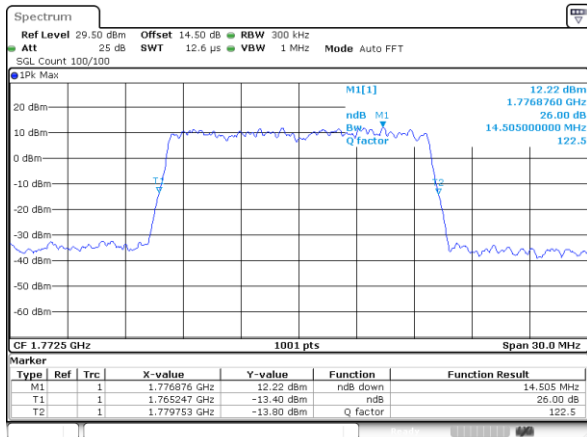

Lowest Channel / 3MHz / 64QAM

Middle Channel / 20MHz / 64QAM

Middle Channel / 3MHz / 64QAM

Highest Channel / 20MHz / 64QAM

Highest Channel / 3MHz / 64QAM

LTE Band 66

Lowest Channel / 5MHz / 64QAM

Lowest Channel / 10MHz / 64QAM

Middle Channel / 5MHz / 64QAM

Middle Channel / 10MHz / 64QAM

Highest Channel / 5MHz / 64QAM

Highest Channel / 10MHz / 64QAM

LTE Band 66

Lowest Channel / 15MHz / 64QAM

Lowest Channel / 20MHz / 64QAM

Middle Channel / 15MHz / 64QAM

Middle Channel / 20MHz / 64QAM

Highest Channel / 15MHz / 64QAM

Highest Channel / 20MHz / 64QAM