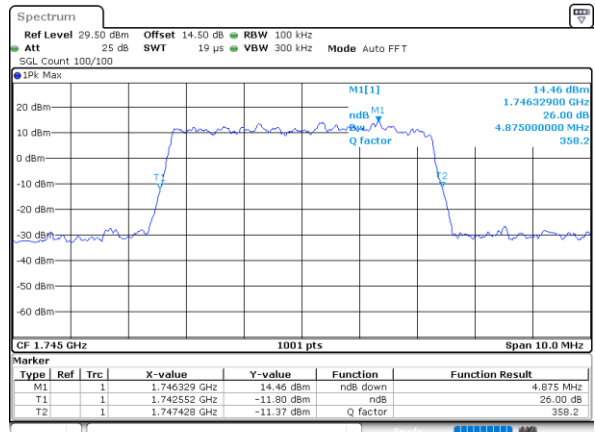

Middle Channel / 5MHz / 16QAM

Date: 13.FEB.2021 16:53:06