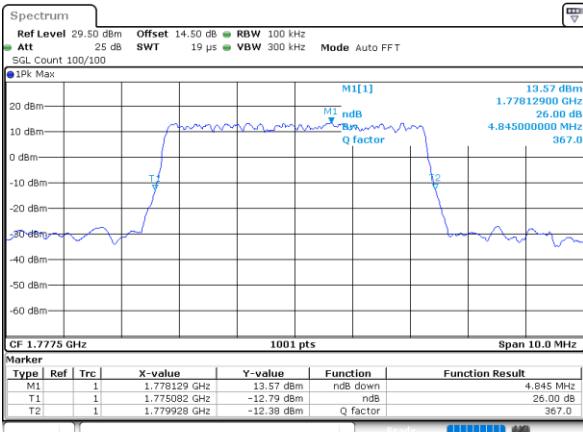

Date: 13.FEB.2021 16:44:15

Middle Channel / 5MHz / QPSK

Date: 13.FEB.2021 16:52:05

Middle Channel / 5MHz / 16QAM

Date: 13.FEB.2021 16:53:06

Highest Channel / 5MHz / QPSK

Date: 13.FEB.2021 16:55:27

Highest Channel / 5MHz / 16QAM

Date: 13.FEB.2021 16:55:38

LTE Band 66

Lowest Channel / 10MHz / QPSK

Lowest Channel / 10MHz / 16QAM

Middle Channel / 10MHz / QPSK

Middle Channel / 10MHz / 16QAM

Highest Channel / 10MHz / QPSK

Highest Channel / 10MHz / 16QAM