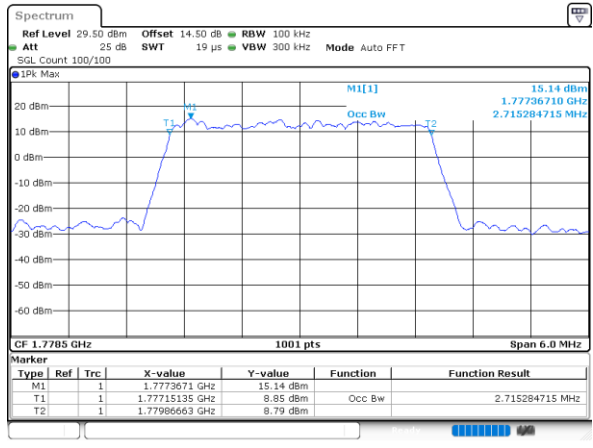

Highest Channel / 20MHz / QPSK

Date: 13.FEB.2021 18:17:11

Highest Channel / 20MHz / 16QAM

Date: 13.FEB.2021 18:17:22

LTE Band 66

Lowest Channel / 1.4MHz / 64QAM

Lowest Channel / 3MHz / 64QAM

Middle Channel / 20MHz / 64QAM

Middle Channel / 3MHz / 64QAM

Highest Channel / 20MHz / 64QAM

Highest Channel / 3MHz / 64QAM

LTE Band 66

Lowest Channel / 5MHz / 64QAM

Date: 13.FEB.2021 16:30:12

Lowest Channel / 10MHz / 64QAM

Middle Channel / 5MHz / 64QAM