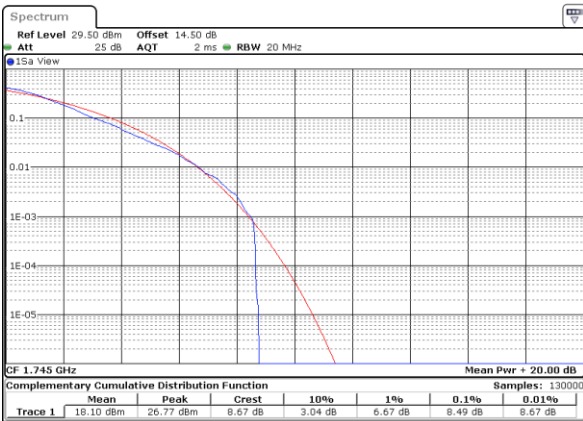

Lowest Channel / Full RB

Date: 13.FEB.2021 18:35:01

Middle Channel / 1RB

Date: 13.FEB.2021 18:35:25

Middle Channel / Full RB

Date: 13.FEB.2021 18:36:27

Highest Channel / 1RB

Date: 13.FEB.2021 18:36:38

Highest Channel / Full RB

Date: 13.FEB.2021 18:36:50

LTE Band 66 / 20MHz / 64QAM

Lowest Channel / 1RB

Date: 13.FEB.2021 18:41:07

Lowest Channel / Full RB

Date: 13.FEB.2021 18:41:25

Middle Channel / 1RB

Date: 13.FEB.2021 18:44:04

Middle Channel / Full RB

Date: 13.FEB.2021 18:44:14

Highest Channel / 1RB

Date: 13.FEB.2021 18:44:58

Highest Channel / Full RB

Date: 13.FEB.2021 18:45:17

**26dB Bandwidth**

Mode	LTE Band 66 : 26dB BW(MHz)											
BW	1.4MHz		3MHz		5MHz		10MHz		15MHz		20MHz	
Mod.	QPSK	16QAM	QPSK	16QAM	QPSK	16QAM	QPSK	16QAM	QPSK	16QAM	QPSK	16QAM
Lowest CH	1.22	1.21	3.00	3.02	4.91	4.80	9.63	9.79	14.45	14.75	18.90	19.38
Middle CH	1.22	1.23	3.05	2.99	4.91	4.88	9.79	9.83	14.27	14.33	18.86	18.94
Highest CH	1.22	1.23	3.06	3.00	4.85	4.84	9.81	9.59	14.39	14.27	18.78	18.74
Mode	LTE Band 66 : 26dB BW(MHz)											
BW	1.4MHz		3MHz		5MHz		10MHz		15MHz		20MHz	
Mod.	64QAM		64QAM		64QAM		64QAM		64QAM		64QAM	
Lowest CH	1.23	-	3.03	-	4.86	-	9.91	-	14.48	-	18.78	-
Middle CH	1.22	-	2.96	-	4.90	-	9.85	-	14.27	-	19.14	-
Highest CH	1.22	-	2.99	-	5.00	-	9.75	-	14.51	-	18.90	-