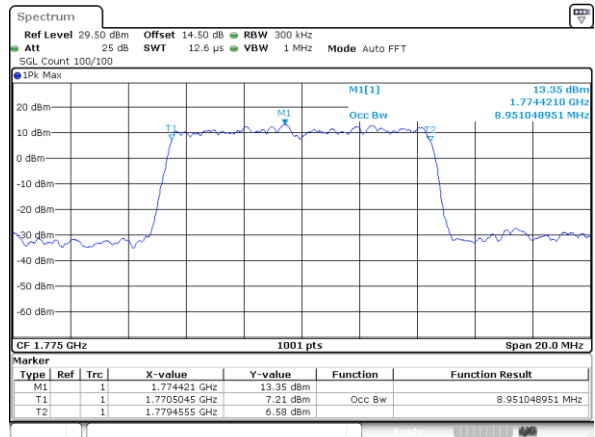

Date: 13.FEB.2021 16:55:16

LTE Band 66

Lowest Channel / 10MHz / QPSK

Lowest Channel / 10MHz / 16QAM

Middle Channel / 10MHz / QPSK

Middle Channel / 10MHz / 16QAM

Highest Channel / 10MHz / QPSK

Highest Channel / 10MHz / 16QAM

LTE Band 66

Lowest Channel / 15MHz / QPSK

Lowest Channel / 15MHz / 16QAM

Middle Channel / 15MHz / QPSK

Middle Channel / 15MHz / 16QAM

Highest Channel / 15MHz / QPSK

Highest Channel / 15MHz / 16QAM

LTE Band 66