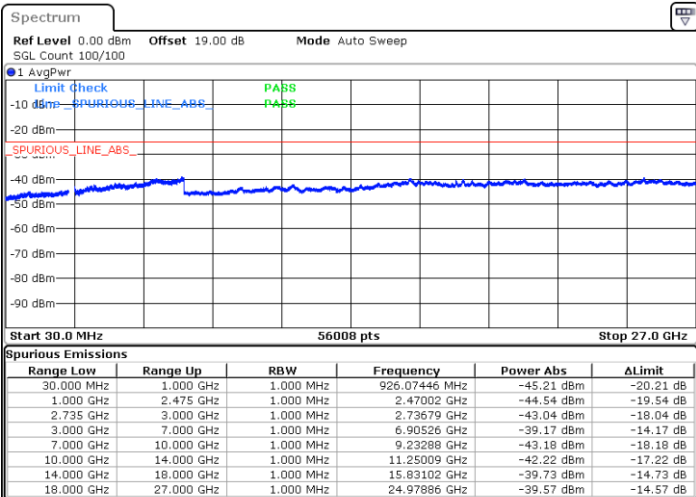

N/A

Date: 15.FEB.2021 17:22:26

LTE Band 41C / 20MHz+20MHz

64QAM

Highest Channel / 1RB0 and 1RB99

Highest Channel / 1RB99 and 1RB0

Date: 15.FEB.2021 17:36:22

Date: 15.FEB.2021 17:37:45

Highest Channel / FullIRB

N/A

Date: 15.FEB.2021 17:26:38

# LTE Band 66

## Peak-to-Average Ratio

Mode	LTE Band 66 / 20MHz				
Mod.	QPSK		16QAM		Limit: 13dB
RB Size	1RB	Full RB	1RB	Full RB	Result
Lowest CH	3.65	5.10	5.28	5.88	PASS
Middle CH	4.00	5.01	5.71	5.77	
Highest CH	3.54	5.04	4.64	5.94	
Mode	LTE Band 66 / 20MHz				
Mod.	64QAM				Limit: 13dB
RB Size	1RB	Full RB			Result
Lowest CH	6.38	6.41	-	-	PASS
Middle CH	8.49	6.49	-	-	
Highest CH	6.12	6.49	-	-	