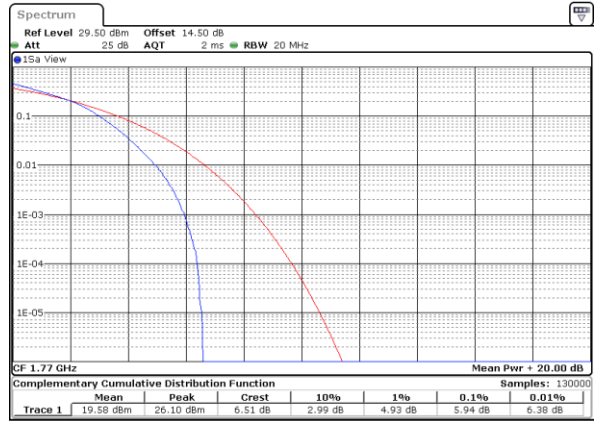

Date: 13.FEB.2021 18:39:13

Highest Channel / 1RB

Date: 13.FEB.2021 18:40:28

Highest Channel / Full RB

Date: 13.FEB.2021 18:40:41

LTE Band 66 / 20MHz / 16QAM

Lowest Channel / 1RB

Date: 13.FEB.2021 18:33:40

Lowest Channel / Full RB

Date: 13.FEB.2021 18:35:01

Middle Channel / 1RB

Date: 13.FEB.2021 18:35:25

Middle Channel / Full RB

Date: 13.FEB.2021 18:36:27

Highest Channel / 1RB

Date: 13.FEB.2021 18:36:38

Highest Channel / Full RB

Date: 13.FEB.2021 18:36:50

LTE Band 66 / 20MHz / 64QAM

Lowest Channel / 1RB

Date: 13.FEB.2021 18:41:07

Lowest Channel / Full RB

Date: 13.FEB.2021 18:41:25

Middle Channel / 1RB

Date: 13.FEB.2021 18:44:04

Middle Channel / Full RB

Date: 13.FEB.2021 18:44:14

Highest Channel / 1RB

Date: 13.FEB.2021 18:44:58

Highest Channel / Full RB

Date: 13.FEB.2021 18:45:17

**26dB Bandwidth**