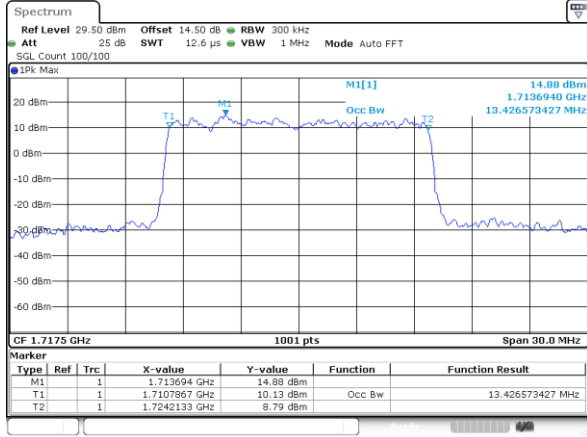

LTE Band 66

Lowest Channel / 15MHz / QPSK