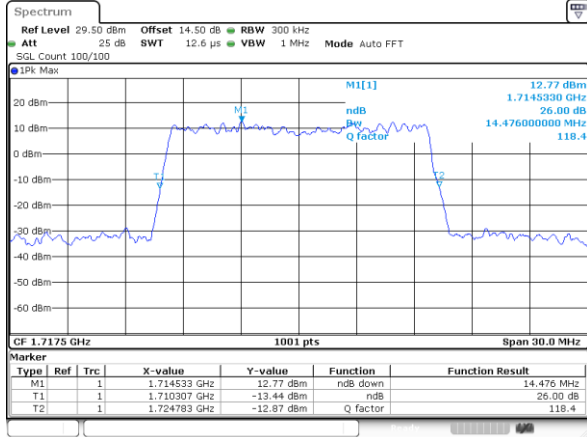

Lowest Channel / 3MHz / 64QAM

Middle Channel / 20MHz / 64QAM

Middle Channel / 3MHz / 64QAM

Highest Channel / 20MHz / 64QAM

Highest Channel / 3MHz / 64QAM

LTE Band 66

Lowest Channel / 5MHz / 64QAM

Lowest Channel / 10MHz / 64QAM

Middle Channel / 5MHz / 64QAM

Middle Channel / 10MHz / 64QAM

Highest Channel / 5MHz / 64QAM

Highest Channel / 10MHz / 64QAM

LTE Band 66

Lowest Channel / 15MHz / 64QAM

Lowest Channel / 20MHz / 64QAM

Middle Channel / 15MHz / 64QAM

Middle Channel / 20MHz / 64QAM

Highest Channel / 15MHz / 64QAM

Highest Channel / 20MHz / 64QAM