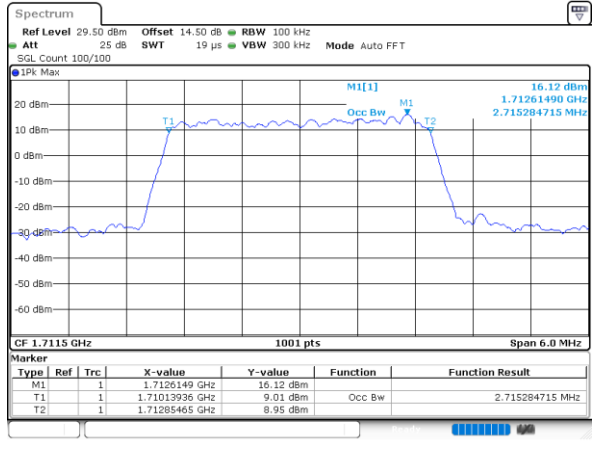

Highest Channel / 20MHz / QPSK

Date: 13.FEB.2021 18:17:11

Highest Channel / 20MHz / 16QAM

Date: 13.FEB.2021 18:17:22

LTE Band 66

Lowest Channel / 1.4MHz / 64QAM

Lowest Channel / 3MHz / 64QAM

Middle Channel / 20MHz / 64QAM

Middle Channel / 3MHz / 64QAM

Highest Channel / 20MHz / 64QAM

Highest Channel / 3MHz / 64QAM

LTE Band 66

Lowest Channel / 5MHz / 64QAM

Date: 13.FEB.2021 16:30:12

Lowest Channel / 10MHz / 64QAM

Middle Channel / 5MHz / 64QAM