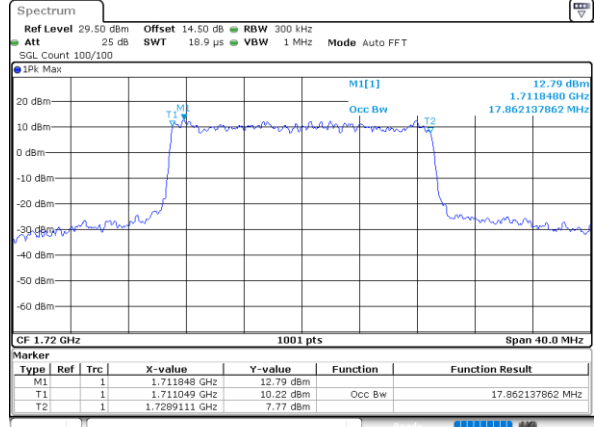

Lowest Channel / 20MHz / 16QAM

Date: 13.FEB.2021 17:59:58