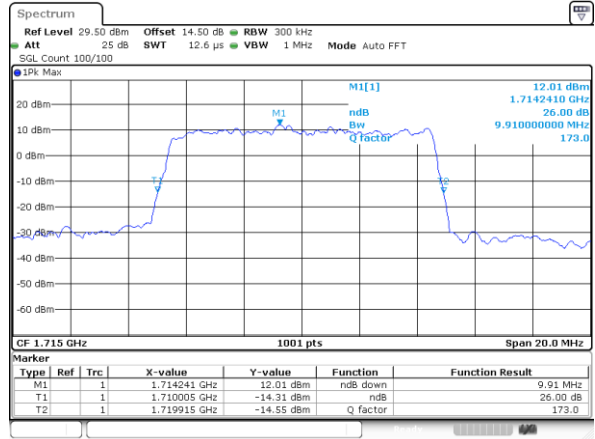

Lowest Channel / 20MHz / QPSK

Lowest Channel / 20MHz / 16QAM

Middle Channel / 20MHz / QPSK

Middle Channel / 20MHz / 16QAM

Highest Channel / 20MHz / QPSK

Highest Channel / 20MHz / 16QAM

LTE Band 66

Lowest Channel / 1.4MHz / 64QAM

Lowest Channel / 3MHz / 64QAM

Middle Channel / 20MHz / 64QAM

Middle Channel / 3MHz / 64QAM

Highest Channel / 20MHz / 64QAM

Highest Channel / 3MHz / 64QAM

LTE Band 66

Lowest Channel / 5MHz / 64QAM

Lowest Channel / 10MHz / 64QAM

Middle Channel / 5MHz / 64QAM

Middle Channel / 10MHz / 64QAM

Highest Channel / 5MHz / 64QAM

Highest Channel / 10MHz / 64QAM

LTE Band 66

Lowest Channel / 15MHz / 64QAM

Lowest Channel / 20MHz / 64QAM

Middle Channel / 15MHz / 64QAM