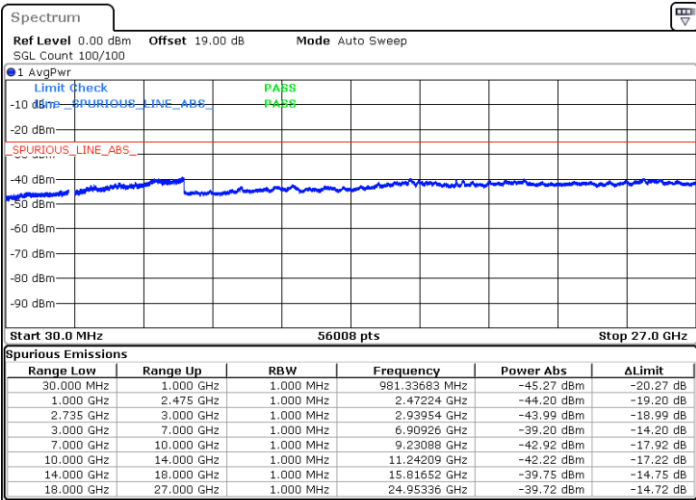

N/A

Date: 15.FEB.2021 17:22:26

LTE Band 41C / 20MHz+20MHz

64QAM

Highest Channel / 1RB0 and 1RB99

Highest Channel / 1RB99 and 1RB0

Date: 15.FEB.2021 17:36:22

Date: 15.FEB.2021 17:37:45

Highest Channel / FullIRB

N/A

Date: 15.FEB.2021 17:26:38

# LTE Band 66

## Peak-to-Average Ratio

Mode	LTE Band 66 / 20MHz				
Mod.	QPSK		16QAM		Limit: 13dB
RB Size	1RB	Full RB	1RB	Full RB	Result
Lowest CH	3.65	5.10	5.28	5.88	PASS
Middle CH	4.00	5.01	5.71	5.77	
Highest CH	3.54	5.04	4.64	5.94	
Mode	LTE Band 66 / 20MHz				
Mod.	64QAM				Limit: 13dB
RB Size	1RB	Full RB			Result
Lowest CH	6.38	6.41	-	-	PASS
Middle CH	8.49	6.49	-	-	
Highest CH	6.12	6.49	-	-	