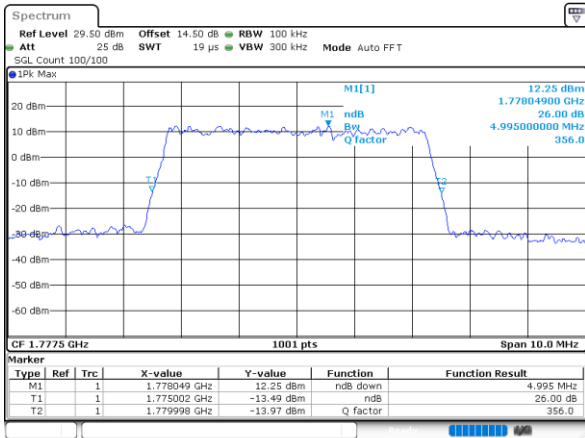

Lowest Channel / 20MHz / QPSK

Lowest Channel / 20MHz / 16QAM

Middle Channel / 20MHz / QPSK

Middle Channel / 20MHz / 16QAM

Highest Channel / 20MHz / QPSK

Highest Channel / 20MHz / 16QAM

LTE Band 66

Lowest Channel / 1.4MHz / 64QAM

Lowest Channel / 3MHz / 64QAM

Middle Channel / 20MHz / 64QAM

Middle Channel / 3MHz / 64QAM

Highest Channel / 20MHz / 64QAM

Highest Channel / 3MHz / 64QAM

LTE Band 66

Lowest Channel / 5MHz / 64QAM

Lowest Channel / 10MHz / 64QAM

Middle Channel / 5MHz / 64QAM

Middle Channel / 10MHz / 64QAM

Highest Channel / 5MHz / 64QAM

Highest Channel / 10MHz / 64QAM

LTE Band 66

Lowest Channel / 15MHz / 64QAM

Lowest Channel / 20MHz / 64QAM

Middle Channel / 15MHz / 64QAM