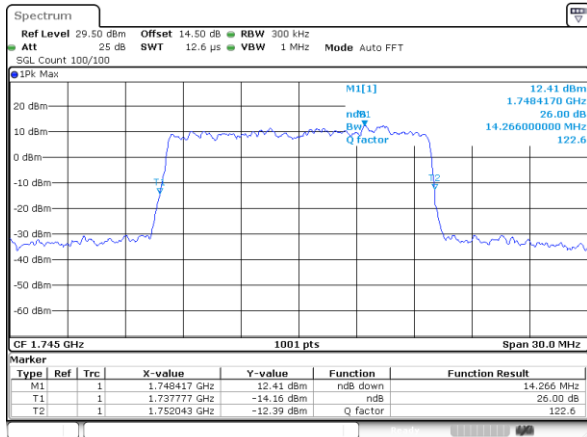

Lowest Channel / 3MHz / 64QAM

Middle Channel / 20MHz / 64QAM

Middle Channel / 3MHz / 64QAM

Highest Channel / 20MHz / 64QAM

Highest Channel / 3MHz / 64QAM

LTE Band 66

Lowest Channel / 5MHz / 64QAM

Lowest Channel / 10MHz / 64QAM

Middle Channel / 5MHz / 64QAM

Middle Channel / 10MHz / 64QAM

Highest Channel / 5MHz / 64QAM

Highest Channel / 10MHz / 64QAM

LTE Band 66

Lowest Channel / 15MHz / 64QAM

Lowest Channel / 20MHz / 64QAM

Middle Channel / 15MHz / 64QAM

Middle Channel / 20MHz / 64QAM

Highest Channel / 15MHz / 64QAM

Highest Channel / 20MHz / 64QAM

### Occupied Bandwidth

Mode	LTE Band 66 : 99%OBW(MHz)											
BW	1.4MHz		3MHz		5MHz		10MHz		15MHz		20MHz	
Mod.	QPSK	16QAM	QPSK	16QAM	QPSK	16QAM	QPSK	16QAM	QPSK	16QAM	QPSK	16QAM
Lowest CH	1.10	1.09	2.73	2.71	4.49	4.48	8.99	8.99	13.43	13.43	17.94	17.86
Middle CH	1.09	1.09	2.72	2.73	4.50	4.49	9.05	9.01	13.43	13.43	17.94	17.94
Highest CH	1.09	1.09	2.72	2.73	4.50	4.48	9.03	8.95	13.40	13.40	17.86	17.94
Mode	LTE Band 66 : 99%OBW(MHz)											
BW	1.4MHz		3MHz		5MHz		10MHz		15MHz		20MHz	
Mod.	64QAM		64QAM		64QAM		64QAM		64QAM		64QAM	
Lowest CH	1.08	-	2.72	-	4.52	-	8.99	-	13.40	-	17.90	-
Middle CH	1.09	-	2.72	-	4.50	-	8.97	-	13.43	-	17.82	-
Highest CH	1.09	-	2.72	-	4.49	-	8.97	-	13.43	-	17.90	-