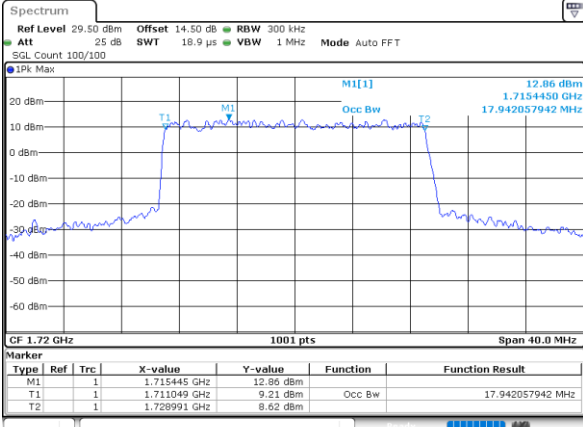

LTE Band 66

Lowest Channel / 20MHz / QPSK

Date: 13.FEB.2021 17:59:47