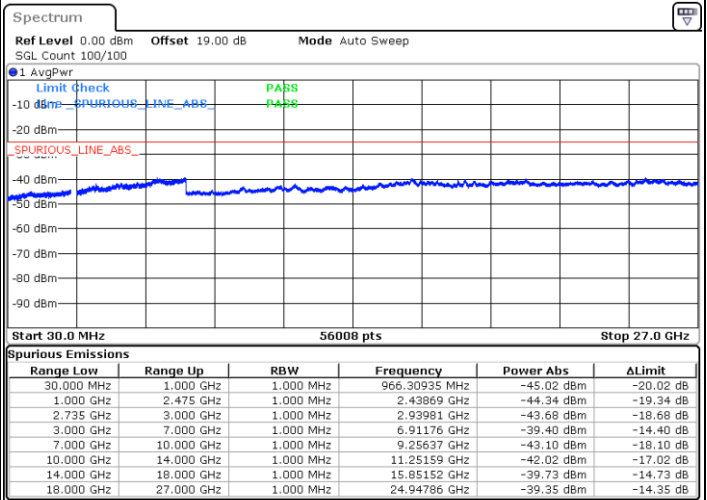

N/A

Date: 15.FEB.2021 17:22:26

LTE Band 41C / 20MHz+20MHz

64QAM

Highest Channel / 1RB0 and 1RB99

Highest Channel / 1RB99 and 1RB0

Date: 15.FEB.2021 17:36:22

Date: 15.FEB.2021 17:37:45

Highest Channel / FullIRB

N/A

Date: 15.FEB.2021 17:26:38

# LTE Band 66

## Peak-to-Average Ratio

Mode	LTE Band 66 / 20MHz				
Mod.	QPSK		16QAM		Limit: 13dB
RB Size	1RB	Full RB	1RB	Full RB	Result
Lowest CH	3.65	5.10	5.28	5.88	PASS
Middle CH	4.00	5.01	5.71	5.77	
Highest CH	3.54	5.04	4.64	5.94	
Mode	LTE Band 66 / 20MHz				
Mod.	64QAM				Limit: 13dB
RB Size	1RB	Full RB			Result
Lowest CH	6.38	6.41	-	-	PASS
Middle CH	8.49	6.49	-	-	
Highest CH	6.12	6.49	-	-	