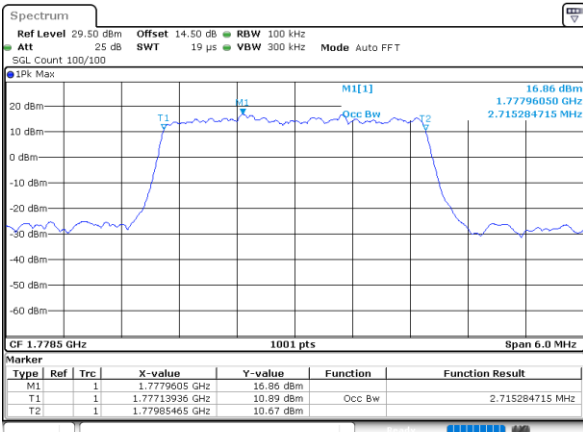

LTE Band 66

Lowest Channel / 1.4MHz / QPSK

Lowest Channel / 1.4MHz / 16QAM

Middle Channel / 1.4MHz / QPSK

Middle Channel / 1.4MHz / 16QAM

Highest Channel / 1.4MHz / QPSK

Highest Channel / 1.4MHz / 16QAM

LTE Band 66

Lowest Channel / 3MHz / QPSK

Date: 13.FEB.2021 15:26:27

Lowest Channel / 3MHz / 16QAM

Date: 13.FEB.2021 15:26:38

Middle Channel / 3MHz / QPSK

Date: 13.FEB.2021 15:39:50

Middle Channel / 3MHz / 16QAM

Date: 13.FEB.2021 15:40:01

Highest Channel / 3MHz / QPSK

Date: 13.FEB.2021 15:42:23

Highest Channel / 3MHz / 16QAM

Date: 13.FEB.2021 15:42:33

LTE Band 66

Lowest Channel / 5MHz / QPSK

Date: 13.FEB.2021 16:43:42

Lowest Channel / 5MHz / 16QAM