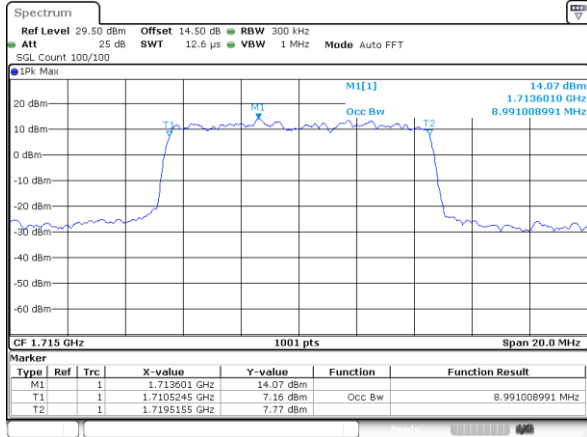

Highest Channel / 3MHz / QPSK

Date: 13.FEB.2021 15:42:23

Highest Channel / 3MHz / 16QAM

Date: 13.FEB.2021 15:42:33

LTE Band 66

Lowest Channel / 5MHz / QPSK

Date: 13.FEB.2021 16:43:42

Lowest Channel / 5MHz / 16QAM

Date: 13.FEB.2021 16:43:53

Middle Channel / 5MHz / QPSK

Date: 13.FEB.2021 16:52:03

Middle Channel / 5MHz / 16QAM

Date: 13.FEB.2021 16:52:44

Highest Channel / 5MHz / QPSK

Date: 13.FEB.2021 16:55:05

Highest Channel / 5MHz / 16QAM

Date: 13.FEB.2021 16:55:16

LTE Band 66

Lowest Channel / 10MHz / QPSK

Lowest Channel / 10MHz / 16QAM

Middle Channel / 10MHz / QPSK

Middle Channel / 10MHz / 16QAM

Highest Channel / 10MHz / QPSK

Highest Channel / 10MHz / 16QAM