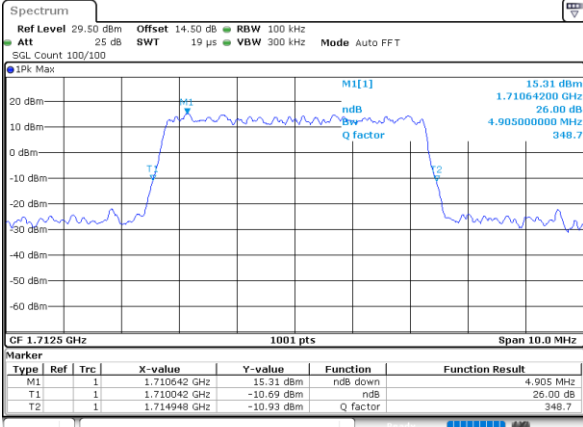

Highest Channel / 3MHz / QPSK

Date: 13.FEB.2021 15:42:44

Highest Channel / 3MHz / 16QAM

Date: 13.FEB.2021 15:42:55

LTE Band 66

Lowest Channel / 5MHz / QPSK

Date: 13.FEB.2021 16:44:04

Lowest Channel / 5MHz / 16QAM