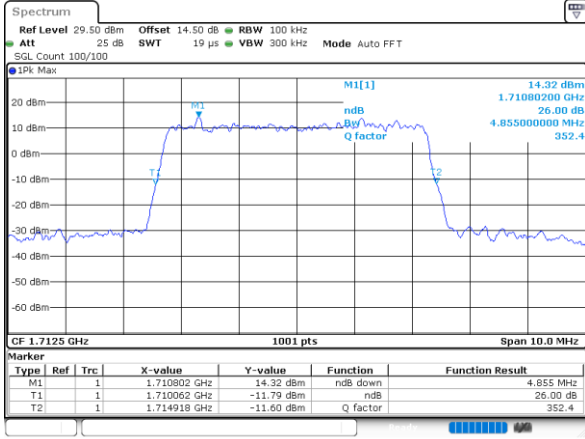

Lowest Channel / 20MHz / QPSK

Lowest Channel / 20MHz / 16QAM

Middle Channel / 20MHz / QPSK

Middle Channel / 20MHz / 16QAM

Highest Channel / 20MHz / QPSK

Highest Channel / 20MHz / 16QAM

LTE Band 66

Lowest Channel / 1.4MHz / 64QAM

Lowest Channel / 3MHz / 64QAM

Middle Channel / 20MHz / 64QAM

Middle Channel / 3MHz / 64QAM

Highest Channel / 20MHz / 64QAM

Highest Channel / 3MHz / 64QAM

LTE Band 66

Lowest Channel / 5MHz / 64QAM

Lowest Channel / 10MHz / 64QAM

Middle Channel / 5MHz / 64QAM

Middle Channel / 10MHz / 64QAM

Highest Channel / 5MHz / 64QAM

Highest Channel / 10MHz / 64QAM

LTE Band 66

Lowest Channel / 15MHz / 64QAM

Lowest Channel / 20MHz / 64QAM

Middle Channel / 15MHz / 64QAM