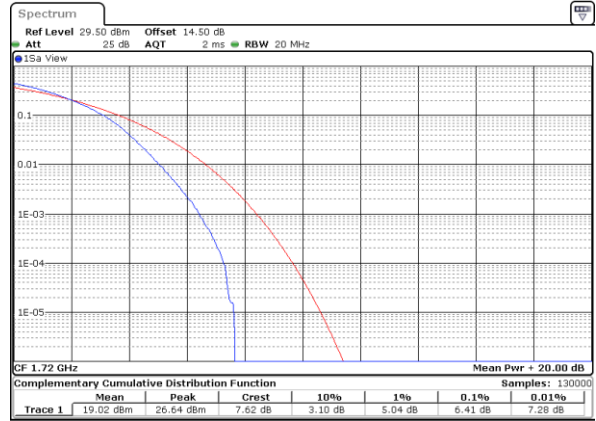

Lowest Channel / Full RB

Date: 13.FEB.2021 18:35:01

Middle Channel / 1RB

Date: 13.FEB.2021 18:35:25

Middle Channel / Full RB

Date: 13.FEB.2021 18:36:27

Highest Channel / 1RB

Date: 13.FEB.2021 18:36:38

Highest Channel / Full RB

Date: 13.FEB.2021 18:36:50

LTE Band 66 / 20MHz / 64QAM

Lowest Channel / 1RB

Date: 13.FEB.2021 18:41:07

Lowest Channel / Full RB

Date: 13.FEB.2021 18:41:25

Middle Channel / 1RB

Date: 13.FEB.2021 18:44:04

Middle Channel / Full RB

Date: 13.FEB.2021 18:44:14

Highest Channel / 1RB

Date: 13.FEB.2021 18:44:58

Highest Channel / Full RB

Date: 13.FEB.2021 18:45:17

**26dB Bandwidth**