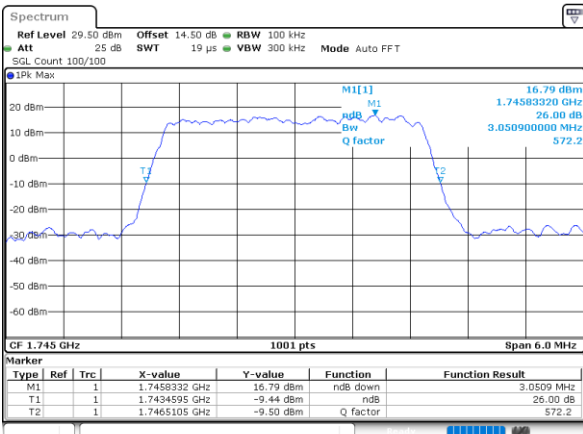

LTE Band 66

Lowest Channel / 1.4MHz / QPSK

Lowest Channel / 1.4MHz / 16QAM

Middle Channel / 1.4MHz / QPSK

Middle Channel / 1.4MHz / 16QAM

Highest Channel / 1.4MHz / QPSK

Highest Channel / 1.4MHz / 16QAM

LTE Band 66

Lowest Channel / 3MHz / QPSK

Date: 13.FEB.2021 15:26:49

Lowest Channel / 3MHz / 16QAM

Date: 13.FEB.2021 15:26:59

Middle Channel / 3MHz / QPSK

Date: 13.FEB.2021 15:40:12

Middle Channel / 3MHz / 16QAM

Date: 13.FEB.2021 15:40:23

Highest Channel / 3MHz / QPSK

Date: 13.FEB.2021 15:42:44

Highest Channel / 3MHz / 16QAM

Date: 13.FEB.2021 15:42:55

LTE Band 66

Lowest Channel / 5MHz / QPSK

Date: 13.FEB.2021 16:44:04

Lowest Channel / 5MHz / 16QAM