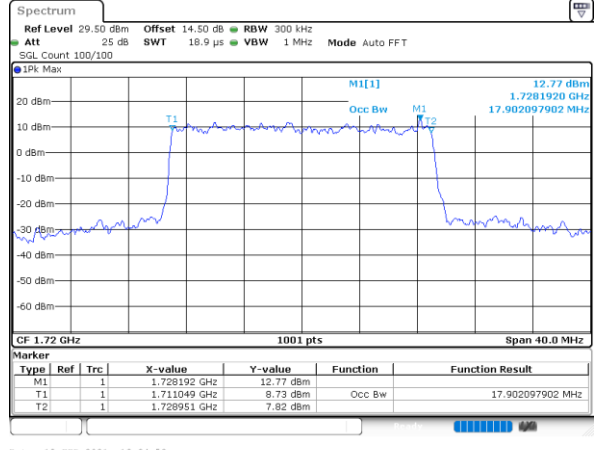

Middle Channel / 3MHz / 64QAM

Highest Channel / 20MHz / 64QAM

Highest Channel / 3MHz / 64QAM

LTE Band 66

Lowest Channel / 5MHz / 64QAM

Date: 13.FEB.2021 16:30:12

Lowest Channel / 10MHz / 64QAM

Middle Channel / 5MHz / 64QAM

Date: 13.FEB.2021 16:33:46

Middle Channel / 10MHz / 64QAM

Highest Channel / 5MHz / 64QAM

Date: 13.FEB.2021 16:35:02

Highest Channel / 10MHz / 64QAM

LTE Band 66

Lowest Channel / 15MHz / 64QAM

Lowest Channel / 20MHz / 64QAM