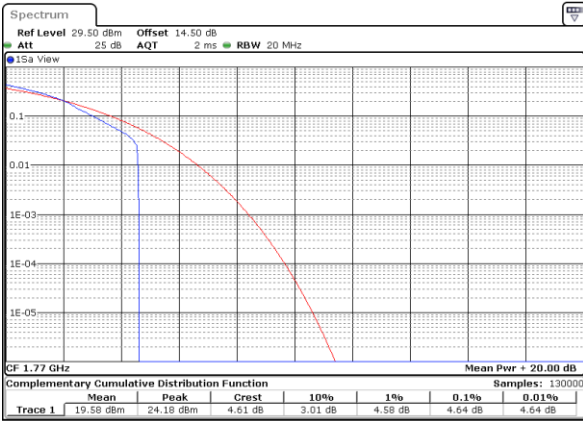

Date: 13.FEB.2021 18:39:13

Highest Channel / 1RB

Date: 13.FEB.2021 18:40:28

Highest Channel / Full RB

Date: 13.FEB.2021 18:40:41

LTE Band 66 / 20MHz / 16QAM

Lowest Channel / 1RB

Date: 13.FEB.2021 18:33:40

Lowest Channel / Full RB

Date: 13.FEB.2021 18:35:01

Middle Channel / 1RB

Date: 13.FEB.2021 18:35:25

Middle Channel / Full RB

Date: 13.FEB.2021 18:36:27

Highest Channel / 1RB

Date: 13.FEB.2021 18:36:38

Highest Channel / Full RB

Date: 13.FEB.2021 18:36:50

LTE Band 66 / 20MHz / 64QAM

Lowest Channel / 1RB

Date: 13.FEB.2021 18:41:07

Lowest Channel / Full RB

Date: 13.FEB.2021 18:41:25

Middle Channel / 1RB

Date: 13.FEB.2021 18:44:04

Middle Channel / Full RB

Date: 13.FEB.2021 18:44:14

Highest Channel / 1RB

Date: 13.FEB.2021 18:44:58

Highest Channel / Full RB

Date: 13.FEB.2021 18:45:17

**26dB Bandwidth**