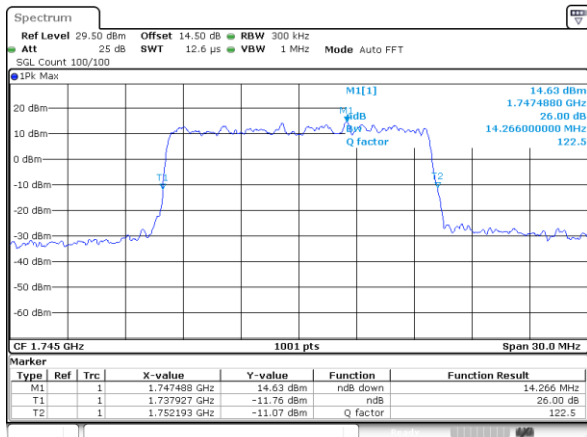

Date: 13.FEB.2021 16:55:38

LTE Band 66

Lowest Channel / 10MHz / QPSK

Lowest Channel / 10MHz / 16QAM

Middle Channel / 10MHz / QPSK

Middle Channel / 10MHz / 16QAM

Highest Channel / 10MHz / QPSK

Highest Channel / 10MHz / 16QAM

LTE Band 66

Lowest Channel / 15MHz / QPSK

Lowest Channel / 15MHz / 16QAM

Middle Channel / 15MHz / QPSK

Middle Channel / 15MHz / 16QAM

Highest Channel / 15MHz / QPSK

Highest Channel / 15MHz / 16QAM

LTE Band 66

Lowest Channel / 20MHz / QPSK

Lowest Channel / 20MHz / 16QAM

Middle Channel / 20MHz / QPSK

Middle Channel / 20MHz / 16QAM

Highest Channel / 20MHz / QPSK

Highest Channel / 20MHz / 16QAM

LTE Band 66

Lowest Channel / 1.4MHz / 64QAM