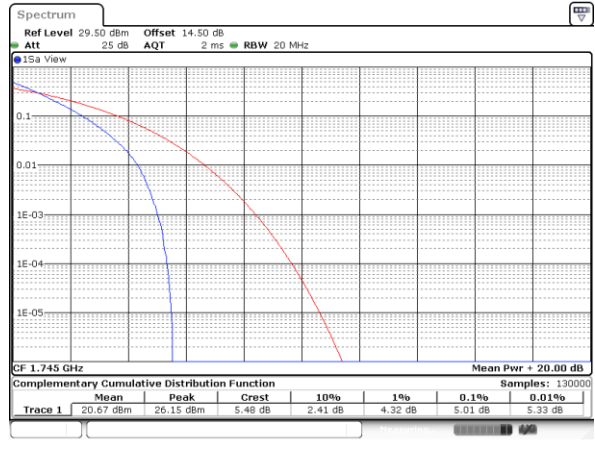

## Peak-to-Average Ratio

Mode	LTE Band 66 / 20MHz				
Mod.	QPSK		16QAM		Limit: 13dB
RB Size	1RB	Full RB	1RB	Full RB	Result
Lowest CH	3.65	5.10	5.28	5.88	PASS
Middle CH	4.00	5.01	5.71	5.77	
Highest CH	3.54	5.04	4.64	5.94	
Mode	LTE Band 66 / 20MHz				
Mod.	64QAM				Limit: 13dB
RB Size	1RB	Full RB			Result
Lowest CH	6.38	6.41	-	-	PASS
Middle CH	8.49	6.49	-	-	
Highest CH	6.12	6.49	-	-	

LTE Band 66 / 20MHz / QPSK

Lowest Channel / 1RB

Date: 13.FEB.2021 18:37:16

Lowest Channel / Full RB

Date: 13.FEB.2021 18:37:34

Middle Channel / 1RB

Date: 13.FEB.2021 18:38:02

Middle Channel / Full RB

Date: 13.FEB.2021 18:39:13

Highest Channel / 1RB

Date: 13.FEB.2021 18:40:28

Highest Channel / Full RB

Date: 13.FEB.2021 18:40:41

LTE Band 66 / 20MHz / 16QAM

Lowest Channel / 1RB

Date: 13.FEB.2021 18:33:40