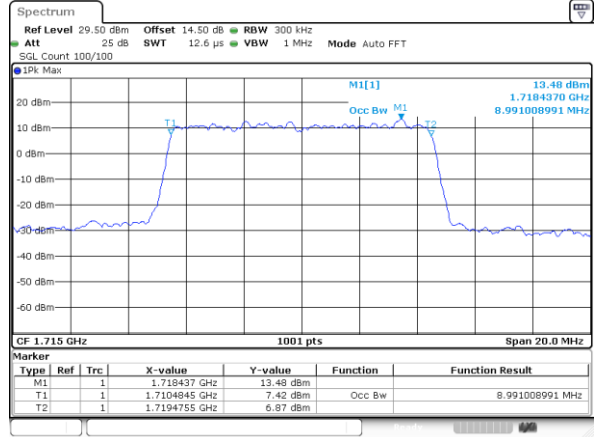

Date: 13.FEB.2021 16:55:16

LTE Band 66

Lowest Channel / 10MHz / QPSK

Lowest Channel / 10MHz / 16QAM

Middle Channel / 10MHz / QPSK

Middle Channel / 10MHz / 16QAM

Highest Channel / 10MHz / QPSK

Highest Channel / 10MHz / 16QAM

LTE Band 66

Lowest Channel / 15MHz / QPSK

Lowest Channel / 15MHz / 16QAM

Middle Channel / 15MHz / QPSK

Middle Channel / 15MHz / 16QAM

Highest Channel / 15MHz / QPSK

Highest Channel / 15MHz / 16QAM

LTE Band 66