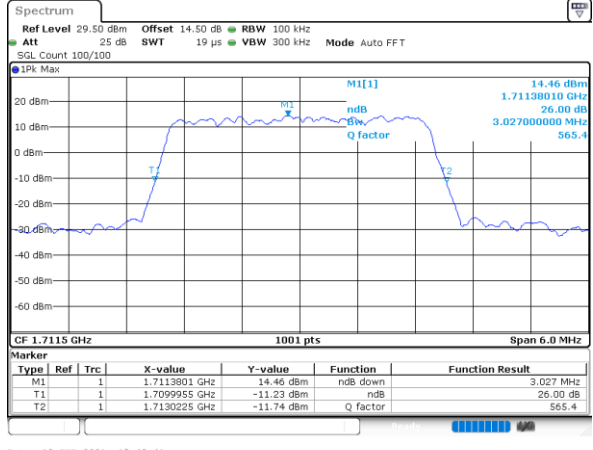

Lowest Channel / 20MHz / QPSK

Lowest Channel / 20MHz / 16QAM

Middle Channel / 20MHz / QPSK

Middle Channel / 20MHz / 16QAM

Highest Channel / 20MHz / QPSK

Highest Channel / 20MHz / 16QAM

LTE Band 66

Lowest Channel / 1.4MHz / 64QAM

Lowest Channel / 3MHz / 64QAM

Middle Channel / 20MHz / 64QAM

Middle Channel / 3MHz / 64QAM

Highest Channel / 20MHz / 64QAM

Highest Channel / 3MHz / 64QAM

LTE Band 66

Lowest Channel / 5MHz / 64QAM

Lowest Channel / 10MHz / 64QAM