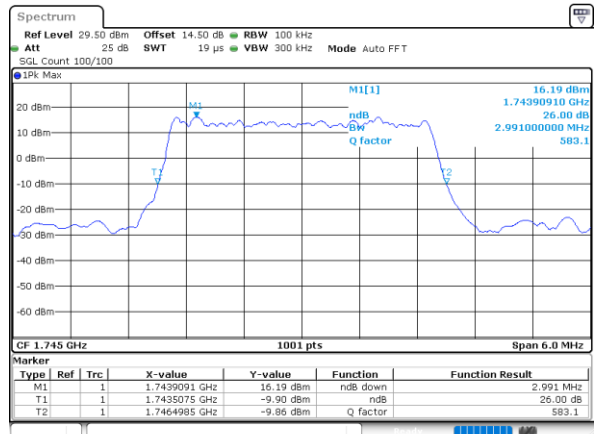

LTE Band 66

Lowest Channel / 1.4MHz / QPSK

Lowest Channel / 1.4MHz / 16QAM

Middle Channel / 1.4MHz / QPSK

Middle Channel / 1.4MHz / 16QAM

Highest Channel / 1.4MHz / QPSK

Highest Channel / 1.4MHz / 16QAM

LTE Band 66

Lowest Channel / 3MHz / QPSK

Date: 13.FEB.2021 15:26:49

Lowest Channel / 3MHz / 16QAM

Date: 13.FEB.2021 15:26:59

Middle Channel / 3MHz / QPSK

Date: 13.FEB.2021 15:40:12

Middle Channel / 3MHz / 16QAM

Date: 13.FEB.2021 15:40:23

Highest Channel / 3MHz / QPSK

Date: 13.FEB.2021 15:42:44

Highest Channel / 3MHz / 16QAM

Date: 13.FEB.2021 15:42:55

LTE Band 66

Lowest Channel / 5MHz / QPSK

Date: 13.FEB.2021 16:44:04

Lowest Channel / 5MHz / 16QAM