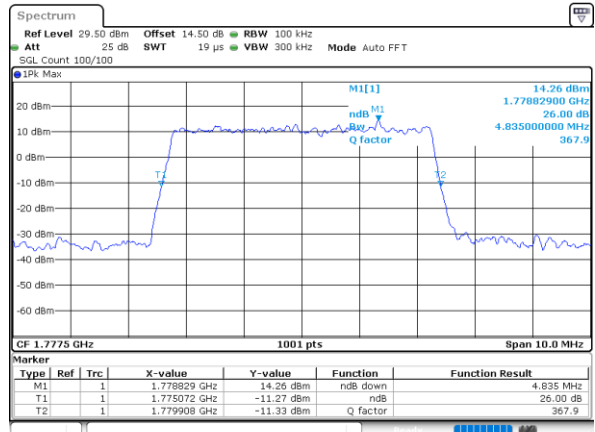

Highest Channel / 3MHz / QPSK

Date: 13.FEB.2021 15:42:44

Highest Channel / 3MHz / 16QAM

Date: 13.FEB.2021 15:42:55

LTE Band 66

Lowest Channel / 5MHz / QPSK

Date: 13.FEB.2021 16:44:04

Lowest Channel / 5MHz / 16QAM

Date: 13.FEB.2021 16:44:15

Middle Channel / 5MHz / QPSK

Date: 13.FEB.2021 16:52:05

Middle Channel / 5MHz / 16QAM

Date: 13.FEB.2021 16:53:06

Highest Channel / 5MHz / QPSK

Date: 13.FEB.2021 16:55:27

Highest Channel / 5MHz / 16QAM

Date: 13.FEB.2021 16:55:38

LTE Band 66

Lowest Channel / 10MHz / QPSK

Lowest Channel / 10MHz / 16QAM

Middle Channel / 10MHz / QPSK

Middle Channel / 10MHz / 16QAM

Highest Channel / 10MHz / QPSK

Highest Channel / 10MHz / 16QAM