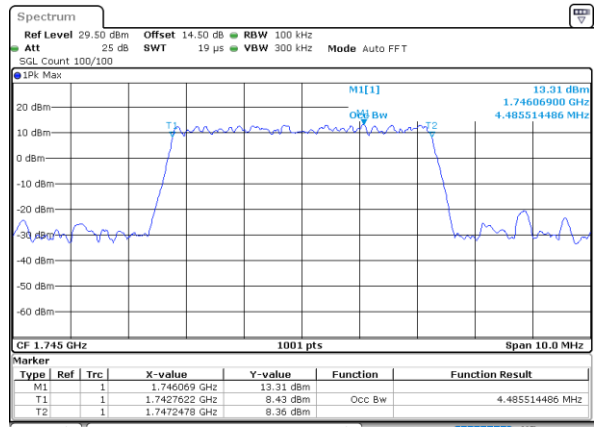

Middle Channel / 5MHz / 16QAM

Date: 13.FEB.2021 16:52:44