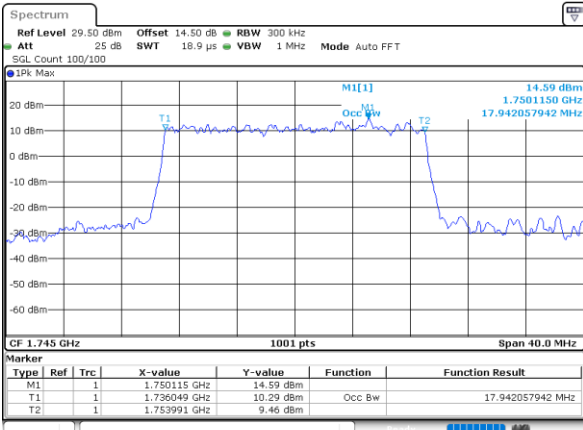

Lowest Channel / 20MHz / QPSK

Date: 13.FEB.2021 17:59:47

Lowest Channel / 20MHz / 16QAM

Date: 13.FEB.2021 17:59:58

Middle Channel / 20MHz / QPSK

Date: 13.FEB.2021 18:14:05

Middle Channel / 20MHz / 16QAM

Date: 13.FEB.2021 18:14:15

Highest Channel / 20MHz / QPSK

Date: 13.FEB.2021 18:17:11

Highest Channel / 20MHz / 16QAM

Date: 13.FEB.2021 18:17:22

LTE Band 66

Lowest Channel / 1.4MHz / 64QAM

Lowest Channel / 3MHz / 64QAM

Middle Channel / 20MHz / 64QAM