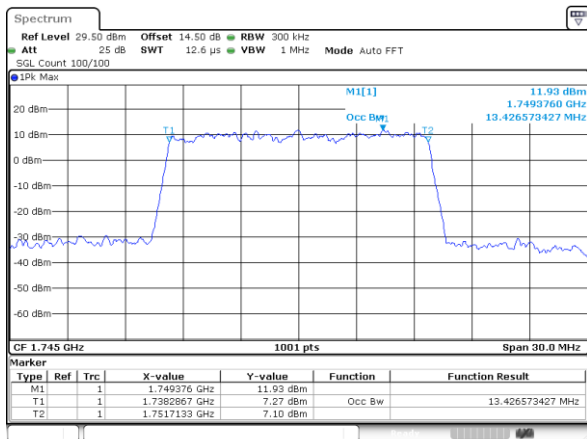

Middle Channel / 3MHz / 64QAM

Highest Channel / 20MHz / 64QAM

Highest Channel / 3MHz / 64QAM

LTE Band 66

Lowest Channel / 5MHz / 64QAM

Date: 13.FEB.2021 16:30:12

Lowest Channel / 10MHz / 64QAM

Middle Channel / 5MHz / 64QAM

Date: 13.FEB.2021 16:33:46

Middle Channel / 10MHz / 64QAM

Highest Channel / 5MHz / 64QAM

Date: 13.FEB.2021 16:35:02

Highest Channel / 10MHz / 64QAM

LTE Band 66

Lowest Channel / 15MHz / 64QAM

Lowest Channel / 20MHz / 64QAM

Middle Channel / 15MHz / 64QAM

Middle Channel / 20MHz / 64QAM

Highest Channel / 15MHz / 64QAM

Highest Channel / 20MHz / 64QAM