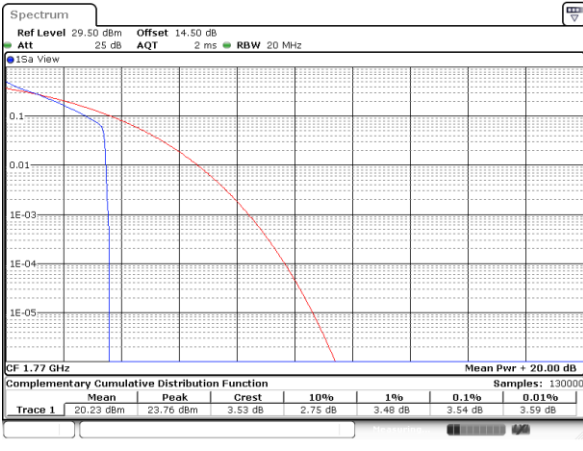

## Peak-to-Average Ratio

Mode	LTE Band 66 / 20MHz				
Mod.	QPSK		16QAM		Limit: 13dB
RB Size	1RB	Full RB	1RB	Full RB	Result
Lowest CH	3.65	5.10	5.28	5.88	PASS
Middle CH	4.00	5.01	5.71	5.77	
Highest CH	3.54	5.04	4.64	5.94	
Mode	LTE Band 66 / 20MHz				
Mod.	64QAM				Limit: 13dB
RB Size	1RB	Full RB			Result
Lowest CH	6.38	6.41	-	-	PASS
Middle CH	8.49	6.49	-	-	
Highest CH	6.12	6.49	-	-	

LTE Band 66 / 20MHz / QPSK

Lowest Channel / 1RB

Date: 13.FEB.2021 18:37:16

Lowest Channel / Full RB

Date: 13.FEB.2021 18:37:34

Middle Channel / 1RB

Date: 13.FEB.2021 18:38:02

Middle Channel / Full RB

Date: 13.FEB.2021 18:39:13

Highest Channel / 1RB

Date: 13.FEB.2021 18:40:28

Highest Channel / Full RB

Date: 13.FEB.2021 18:40:41

LTE Band 66 / 20MHz / 16QAM

Lowest Channel / 1RB

Date: 13.FEB.2021 18:33:40