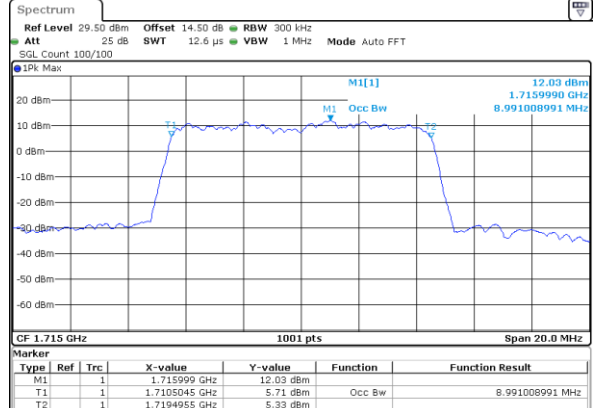

Highest Channel / 20MHz / QPSK

Date: 13.FEB.2021 18:17:11

Highest Channel / 20MHz / 16QAM

Date: 13.FEB.2021 18:17:22

LTE Band 66

Lowest Channel / 1.4MHz / 64QAM

Lowest Channel / 3MHz / 64QAM

Middle Channel / 20MHz / 64QAM

Middle Channel / 3MHz / 64QAM

Highest Channel / 20MHz / 64QAM

Highest Channel / 3MHz / 64QAM

LTE Band 66

Lowest Channel / 5MHz / 64QAM

Date: 13.FEB.2021 16:30:12

Lowest Channel / 10MHz / 64QAM

Middle Channel / 5MHz / 64QAM

Date: 13.FEB.2021 16:33:46

Middle Channel / 10MHz / 64QAM

Highest Channel / 5MHz / 64QAM

Date: 13.FEB.2021 16:35:02

Highest Channel / 10MHz / 64QAM

LTE Band 66

Lowest Channel / 15MHz / 64QAM

Lowest Channel / 20MHz / 64QAM