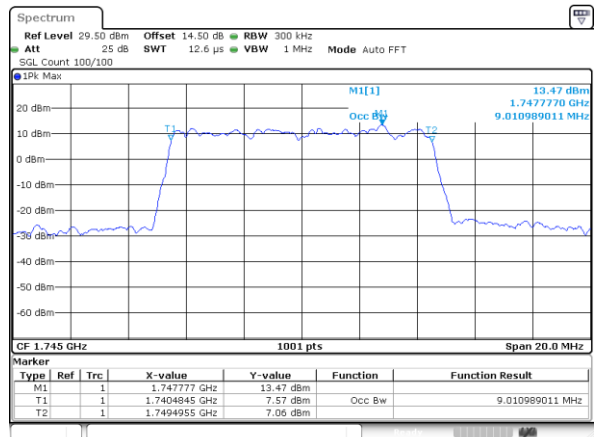

Date: 13.FEB.2021 16:55:16

LTE Band 66

Lowest Channel / 10MHz / QPSK

Lowest Channel / 10MHz / 16QAM

Middle Channel / 10MHz / QPSK

Middle Channel / 10MHz / 16QAM

Highest Channel / 10MHz / QPSK

Highest Channel / 10MHz / 16QAM

LTE Band 66

Lowest Channel / 15MHz / QPSK

Lowest Channel / 15MHz / 16QAM

Middle Channel / 15MHz / QPSK

Middle Channel / 15MHz / 16QAM

Highest Channel / 15MHz / QPSK

Highest Channel / 15MHz / 16QAM

LTE Band 66