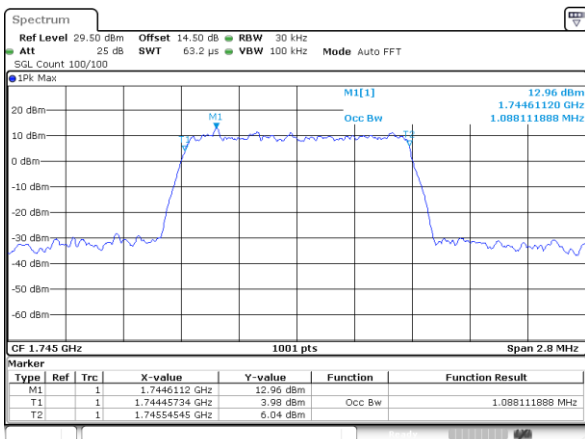

Highest Channel / 20MHz / QPSK

Date: 13.FEB.2021 18:17:11

Highest Channel / 20MHz / 16QAM

Date: 13.FEB.2021 18:17:22

LTE Band 66

Lowest Channel / 1.4MHz / 64QAM

Lowest Channel / 3MHz / 64QAM

Middle Channel / 20MHz / 64QAM

Middle Channel / 3MHz / 64QAM

Highest Channel / 20MHz / 64QAM

Highest Channel / 3MHz / 64QAM

LTE Band 66

Lowest Channel / 5MHz / 64QAM

Date: 13.FEB.2021 16:30:12

Lowest Channel / 10MHz / 64QAM

Middle Channel / 5MHz / 64QAM