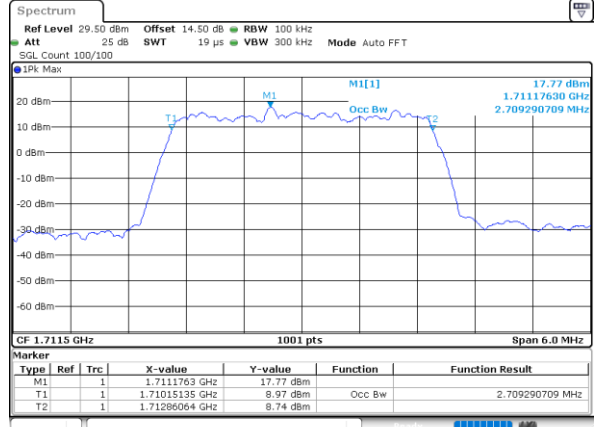

Lowest Channel / 3MHz / 16QAM

Date: 13.FEB.2021 15:26:38