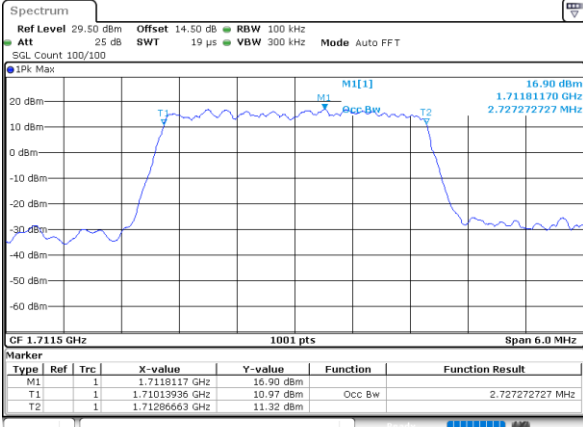

LTE Band 66

Lowest Channel / 3MHz / QPSK

Date: 13.FEB.2021 15:26:27