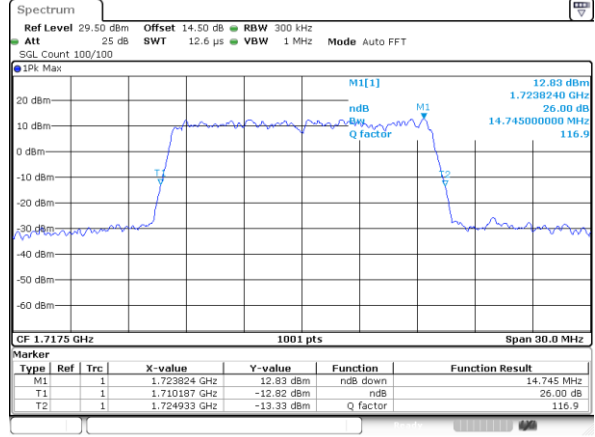

Date: 13.FEB.2021 16:55:38

LTE Band 66

Lowest Channel / 10MHz / QPSK

Lowest Channel / 10MHz / 16QAM

Middle Channel / 10MHz / QPSK

Middle Channel / 10MHz / 16QAM

Highest Channel / 10MHz / QPSK

Highest Channel / 10MHz / 16QAM

LTE Band 66

Lowest Channel / 15MHz / QPSK

Lowest Channel / 15MHz / 16QAM

Middle Channel / 15MHz / QPSK

Middle Channel / 15MHz / 16QAM

Highest Channel / 15MHz / QPSK

Highest Channel / 15MHz / 16QAM

LTE Band 66