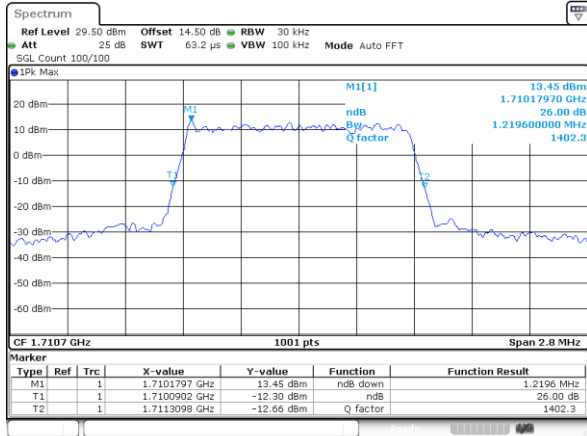

LTE Band 66

Lowest Channel / 1.4MHz / QPSK