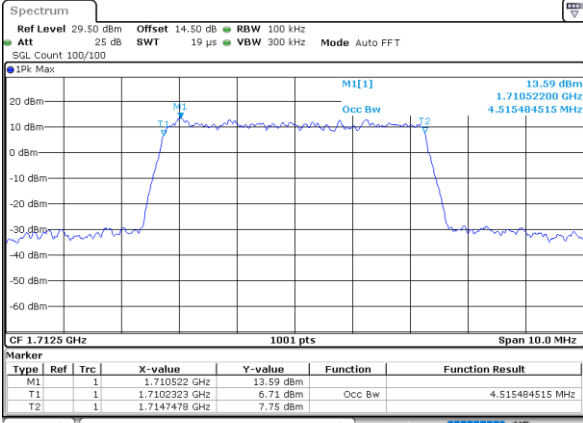

Highest Channel / 20MHz / QPSK

Date: 13.FEB.2021 18:17:11

Highest Channel / 20MHz / 16QAM

Date: 13.FEB.2021 18:17:22

LTE Band 66

Lowest Channel / 1.4MHz / 64QAM

Lowest Channel / 3MHz / 64QAM

Middle Channel / 20MHz / 64QAM

Middle Channel / 3MHz / 64QAM

Highest Channel / 20MHz / 64QAM

Highest Channel / 3MHz / 64QAM

LTE Band 66

Lowest Channel / 5MHz / 64QAM

Date: 13.FEB.2021 16:30:12

Lowest Channel / 10MHz / 64QAM

Middle Channel / 5MHz / 64QAM

Date: 13.FEB.2021 16:33:46

Middle Channel / 10MHz / 64QAM

Highest Channel / 5MHz / 64QAM

Date: 13.FEB.2021 16:35:02

Highest Channel / 10MHz / 64QAM

LTE Band 66

Lowest Channel / 15MHz / 64QAM

Lowest Channel / 20MHz / 64QAM