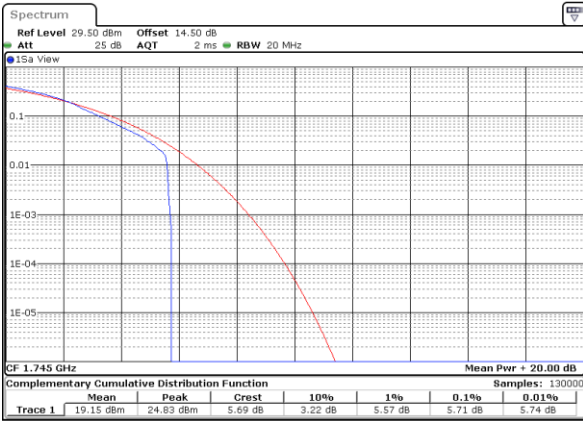

## Peak-to-Average Ratio

Mode	LTE Band 66 / 20MHz				
Mod.	QPSK		16QAM		Limit: 13dB
RB Size	1RB	Full RB	1RB	Full RB	Result
Lowest CH	3.65	5.10	5.28	5.88	PASS
Middle CH	4.00	5.01	5.71	5.77	
Highest CH	3.54	5.04	4.64	5.94	
Mode	LTE Band 66 / 20MHz				
Mod.	64QAM				Limit: 13dB
RB Size	1RB	Full RB			Result
Lowest CH	6.38	6.41	-	-	PASS
Middle CH	8.49	6.49	-	-	
Highest CH	6.12	6.49	-	-	

LTE Band 66 / 20MHz / QPSK

Lowest Channel / 1RB

Date: 13.FEB.2021 18:37:16

Lowest Channel / Full RB

Date: 13.FEB.2021 18:37:34

Middle Channel / 1RB

Date: 13.FEB.2021 18:38:02

Middle Channel / Full RB

Date: 13.FEB.2021 18:39:13

Highest Channel / 1RB

Date: 13.FEB.2021 18:40:28

Highest Channel / Full RB

Date: 13.FEB.2021 18:40:41

LTE Band 66 / 20MHz / 16QAM

Lowest Channel / 1RB

Date: 13.FEB.2021 18:33:40

Lowest Channel / Full RB

Date: 13.FEB.2021 18:35:01

Middle Channel / 1RB

Date: 13.FEB.2021 18:35:25

Middle Channel / Full RB

Date: 13.FEB.2021 18:36:27

Highest Channel / 1RB

Date: 13.FEB.2021 18:36:38