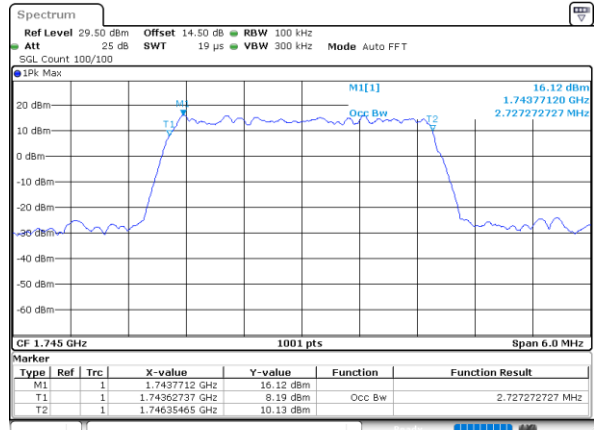

LTE Band 66

Lowest Channel / 1.4MHz / QPSK

Lowest Channel / 1.4MHz / 16QAM

Middle Channel / 1.4MHz / QPSK

Middle Channel / 1.4MHz / 16QAM

Highest Channel / 1.4MHz / QPSK

Highest Channel / 1.4MHz / 16QAM

LTE Band 66

Lowest Channel / 3MHz / QPSK

Date: 13.FEB.2021 15:26:27

Lowest Channel / 3MHz / 16QAM

Date: 13.FEB.2021 15:26:38

Middle Channel / 3MHz / QPSK

Date: 13.FEB.2021 15:39:50

Middle Channel / 3MHz / 16QAM

Date: 13.FEB.2021 15:40:01

Highest Channel / 3MHz / QPSK

Date: 13.FEB.2021 15:42:23

Highest Channel / 3MHz / 16QAM

Date: 13.FEB.2021 15:42:33

LTE Band 66

Lowest Channel / 5MHz / QPSK

Date: 13.FEB.2021 16:43:42

Lowest Channel / 5MHz / 16QAM