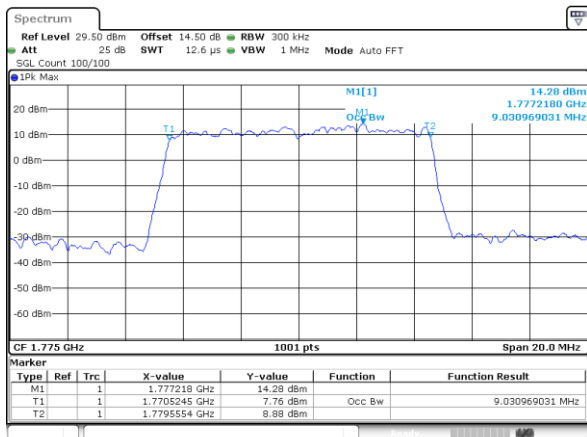

Date: 13.FEB.2021 16:55:16

LTE Band 66

Lowest Channel / 10MHz / QPSK

Lowest Channel / 10MHz / 16QAM

Middle Channel / 10MHz / QPSK

Middle Channel / 10MHz / 16QAM

Highest Channel / 10MHz / QPSK

Highest Channel / 10MHz / 16QAM

LTE Band 66

Lowest Channel / 15MHz / QPSK

Lowest Channel / 15MHz / 16QAM

Middle Channel / 15MHz / QPSK

Middle Channel / 15MHz / 16QAM

Highest Channel / 15MHz / QPSK

Highest Channel / 15MHz / 16QAM

LTE Band 66