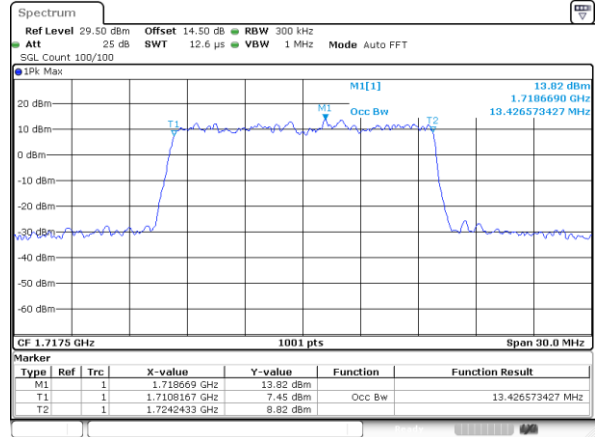

Date: 13.FEB.2021 16:55:16

LTE Band 66

Lowest Channel / 10MHz / QPSK

Lowest Channel / 10MHz / 16QAM

Middle Channel / 10MHz / QPSK

Middle Channel / 10MHz / 16QAM

Highest Channel / 10MHz / QPSK

Highest Channel / 10MHz / 16QAM

LTE Band 66

Lowest Channel / 15MHz / QPSK

Lowest Channel / 15MHz / 16QAM

Middle Channel / 15MHz / QPSK

Middle Channel / 15MHz / 16QAM

Highest Channel / 15MHz / QPSK

Highest Channel / 15MHz / 16QAM

LTE Band 66