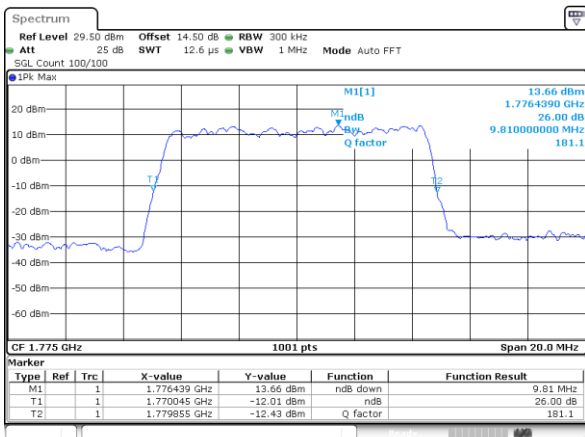

Date: 13.FEB.2021 16:55:38

LTE Band 66

Lowest Channel / 10MHz / QPSK

Lowest Channel / 10MHz / 16QAM

Middle Channel / 10MHz / QPSK

Middle Channel / 10MHz / 16QAM

Highest Channel / 10MHz / QPSK

Highest Channel / 10MHz / 16QAM

LTE Band 66

Lowest Channel / 15MHz / QPSK

Lowest Channel / 15MHz / 16QAM

Middle Channel / 15MHz / QPSK

Middle Channel / 15MHz / 16QAM

Highest Channel / 15MHz / QPSK

Highest Channel / 15MHz / 16QAM

LTE Band 66