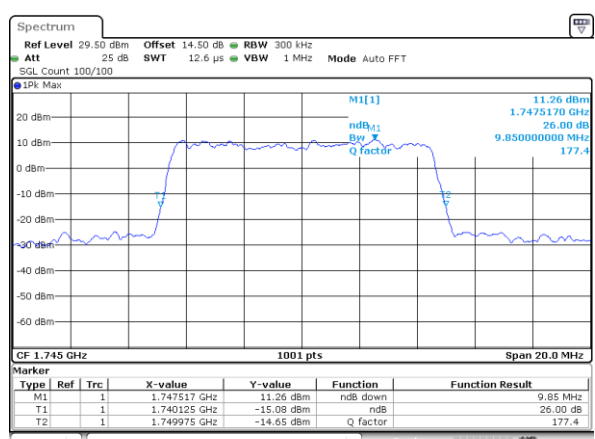

Lowest Channel / 20MHz / QPSK

Lowest Channel / 20MHz / 16QAM

Middle Channel / 20MHz / QPSK

Middle Channel / 20MHz / 16QAM

Highest Channel / 20MHz / QPSK

Highest Channel / 20MHz / 16QAM

LTE Band 66

Lowest Channel / 1.4MHz / 64QAM

Lowest Channel / 3MHz / 64QAM

Middle Channel / 20MHz / 64QAM

Middle Channel / 3MHz / 64QAM

Highest Channel / 20MHz / 64QAM

Highest Channel / 3MHz / 64QAM

LTE Band 66

Lowest Channel / 5MHz / 64QAM

Lowest Channel / 10MHz / 64QAM

Middle Channel / 5MHz / 64QAM

Middle Channel / 10MHz / 64QAM

Highest Channel / 5MHz / 64QAM

Highest Channel / 10MHz / 64QAM

LTE Band 66

Lowest Channel / 15MHz / 64QAM

Lowest Channel / 20MHz / 64QAM

Middle Channel / 15MHz / 64QAM