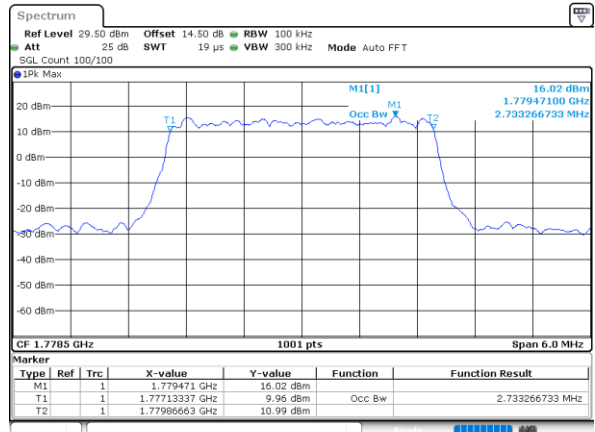

LTE Band 66

Lowest Channel / 1.4MHz / QPSK

Lowest Channel / 1.4MHz / 16QAM

Middle Channel / 1.4MHz / QPSK

Middle Channel / 1.4MHz / 16QAM

Highest Channel / 1.4MHz / QPSK

Highest Channel / 1.4MHz / 16QAM

LTE Band 66

Lowest Channel / 3MHz / QPSK

Date: 13.FEB.2021 15:26:27

Lowest Channel / 3MHz / 16QAM

Date: 13.FEB.2021 15:26:38

Middle Channel / 3MHz / QPSK

Date: 13.FEB.2021 15:39:50

Middle Channel / 3MHz / 16QAM

Date: 13.FEB.2021 15:40:01

Highest Channel / 3MHz / QPSK

Date: 13.FEB.2021 15:42:23

Highest Channel / 3MHz / 16QAM

Date: 13.FEB.2021 15:42:33

LTE Band 66

Lowest Channel / 5MHz / QPSK

Date: 13.FEB.2021 16:43:42

Lowest Channel / 5MHz / 16QAM