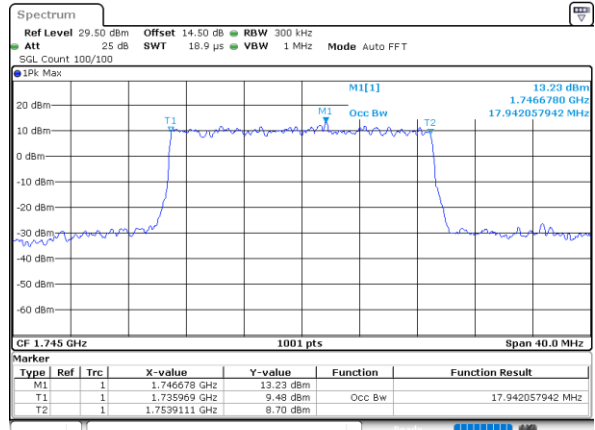

LTE Band 66

Lowest Channel / 15MHz / QPSK

Lowest Channel / 15MHz / 16QAM

Middle Channel / 15MHz / QPSK

Middle Channel / 15MHz / 16QAM

Highest Channel / 15MHz / QPSK

Highest Channel / 15MHz / 16QAM

LTE Band 66

Lowest Channel / 20MHz / QPSK

Date: 13.FEB.2021 17:59:47

Lowest Channel / 20MHz / 16QAM

Date: 13.FEB.2021 17:59:58

Middle Channel / 20MHz / QPSK

Date: 13.FEB.2021 18:14:05

Middle Channel / 20MHz / 16QAM

Date: 13.FEB.2021 18:14:15

Highest Channel / 20MHz / QPSK

Date: 13.FEB.2021 18:17:11

Highest Channel / 20MHz / 16QAM

Date: 13.FEB.2021 18:17:22

LTE Band 66

Lowest Channel / 1.4MHz / 64QAM

Lowest Channel / 3MHz / 64QAM

Middle Channel / 20MHz / 64QAM