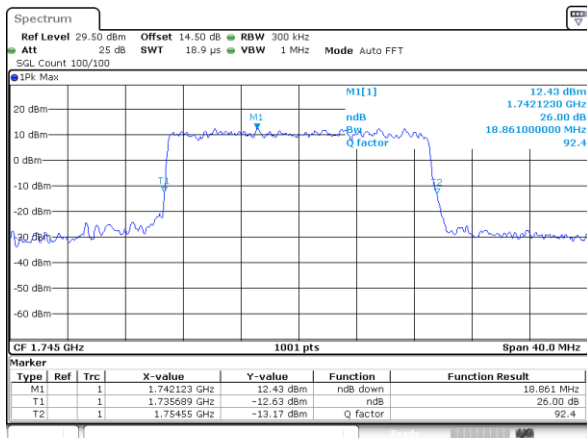

Date: 13.FEB.2021 16:55:38

LTE Band 66

Lowest Channel / 10MHz / QPSK

Lowest Channel / 10MHz / 16QAM

Middle Channel / 10MHz / QPSK

Middle Channel / 10MHz / 16QAM

Highest Channel / 10MHz / QPSK

Highest Channel / 10MHz / 16QAM

LTE Band 66

Lowest Channel / 15MHz / QPSK

Lowest Channel / 15MHz / 16QAM

Middle Channel / 15MHz / QPSK

Middle Channel / 15MHz / 16QAM

Highest Channel / 15MHz / QPSK

Highest Channel / 15MHz / 16QAM

LTE Band 66

Lowest Channel / 20MHz / QPSK

Lowest Channel / 20MHz / 16QAM

Middle Channel / 20MHz / QPSK

Middle Channel / 20MHz / 16QAM

Highest Channel / 20MHz / QPSK

Highest Channel / 20MHz / 16QAM

LTE Band 66

Lowest Channel / 1.4MHz / 64QAM