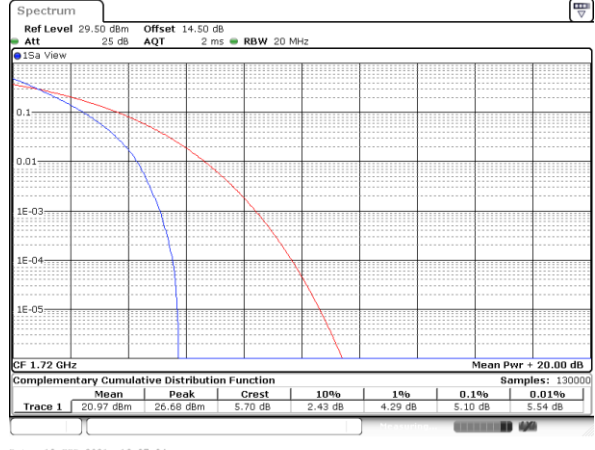

## Peak-to-Average Ratio

Mode	LTE Band 66 / 20MHz				
Mod.	QPSK		16QAM		Limit: 13dB
RB Size	1RB	Full RB	1RB	Full RB	Result
Lowest CH	3.65	5.10	5.28	5.88	PASS
Middle CH	4.00	5.01	5.71	5.77	
Highest CH	3.54	5.04	4.64	5.94	
Mode	LTE Band 66 / 20MHz				
Mod.	64QAM				Limit: 13dB
RB Size	1RB	Full RB			Result
Lowest CH	6.38	6.41	-	-	PASS
Middle CH	8.49	6.49	-	-	
Highest CH	6.12	6.49	-	-	

LTE Band 66 / 20MHz / QPSK

Lowest Channel / 1RB

Date: 13.FEB.2021 18:37:16

Lowest Channel / Full RB

Date: 13.FEB.2021 18:37:34

Middle Channel / 1RB

Date: 13.FEB.2021 18:38:02

Middle Channel / Full RB