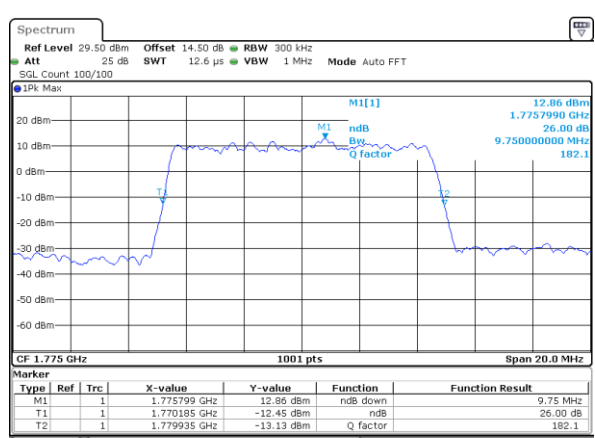

Lowest Channel / 3MHz / 64QAM

Middle Channel / 20MHz / 64QAM

Middle Channel / 3MHz / 64QAM

Highest Channel / 20MHz / 64QAM

Highest Channel / 3MHz / 64QAM

LTE Band 66

Lowest Channel / 5MHz / 64QAM

Lowest Channel / 10MHz / 64QAM

Middle Channel / 5MHz / 64QAM

Middle Channel / 10MHz / 64QAM

Highest Channel / 5MHz / 64QAM

Highest Channel / 10MHz / 64QAM

LTE Band 66

Lowest Channel / 15MHz / 64QAM

Lowest Channel / 20MHz / 64QAM

Middle Channel / 15MHz / 64QAM

Middle Channel / 20MHz / 64QAM

Highest Channel / 15MHz / 64QAM

Highest Channel / 20MHz / 64QAM