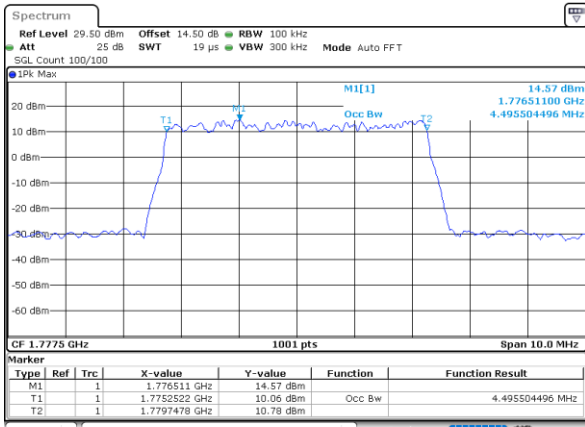

Highest Channel / 3MHz / QPSK

Date: 13.FEB.2021 15:42:23

Highest Channel / 3MHz / 16QAM

Date: 13.FEB.2021 15:42:33

LTE Band 66

Lowest Channel / 5MHz / QPSK

Date: 13.FEB.2021 16:43:42

Lowest Channel / 5MHz / 16QAM

Date: 13.FEB.2021 16:43:53

Middle Channel / 5MHz / QPSK

Date: 13.FEB.2021 16:52:03

Middle Channel / 5MHz / 16QAM

Date: 13.FEB.2021 16:52:44

Highest Channel / 5MHz / QPSK

Date: 13.FEB.2021 16:55:05

Highest Channel / 5MHz / 16QAM

Date: 13.FEB.2021 16:55:16

LTE Band 66

Lowest Channel / 10MHz / QPSK

Lowest Channel / 10MHz / 16QAM

Middle Channel / 10MHz / QPSK

Middle Channel / 10MHz / 16QAM

Highest Channel / 10MHz / QPSK

Highest Channel / 10MHz / 16QAM