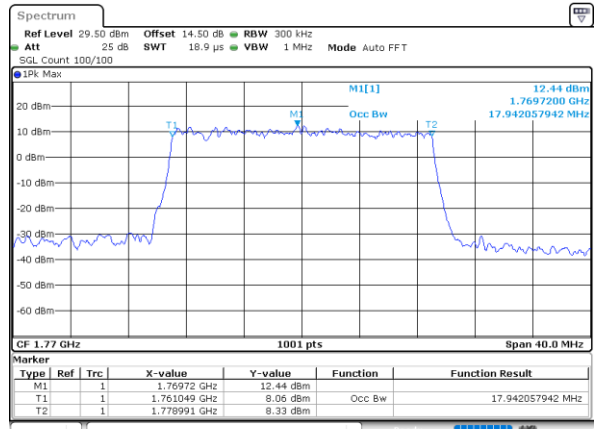

LTE Band 66

Lowest Channel / 15MHz / QPSK

Lowest Channel / 15MHz / 16QAM

Middle Channel / 15MHz / QPSK

Middle Channel / 15MHz / 16QAM

Highest Channel / 15MHz / QPSK

Highest Channel / 15MHz / 16QAM

LTE Band 66

Lowest Channel / 20MHz / QPSK

Date: 13.FEB.2021 17:59:47

Lowest Channel / 20MHz / 16QAM

Date: 13.FEB.2021 17:59:58

Middle Channel / 20MHz / QPSK

Date: 13.FEB.2021 18:14:05

Middle Channel / 20MHz / 16QAM

Date: 13.FEB.2021 18:14:15

Highest Channel / 20MHz / QPSK

Date: 13.FEB.2021 18:17:11

Highest Channel / 20MHz / 16QAM

Date: 13.FEB.2021 18:17:22

LTE Band 66

Lowest Channel / 1.4MHz / 64QAM

Lowest Channel / 3MHz / 64QAM

Middle Channel / 20MHz / 64QAM