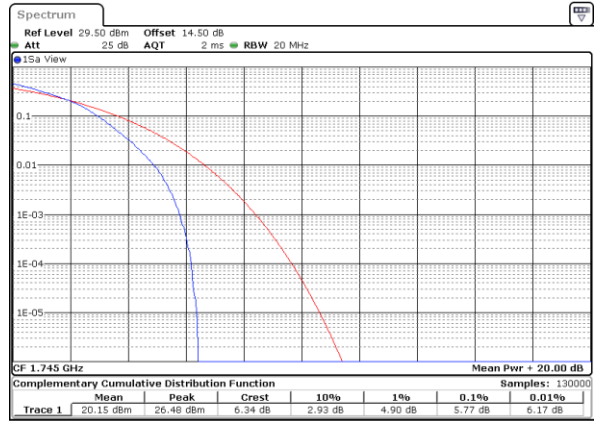

Date: 13.FEB.2021 18:39:13

Highest Channel / 1RB

Date: 13.FEB.2021 18:40:28

Highest Channel / Full RB

Date: 13.FEB.2021 18:40:41

LTE Band 66 / 20MHz / 16QAM

Lowest Channel / 1RB

Date: 13.FEB.2021 18:33:40

Lowest Channel / Full RB

Date: 13.FEB.2021 18:35:01

Middle Channel / 1RB

Date: 13.FEB.2021 18:35:25

Middle Channel / Full RB

Date: 13.FEB.2021 18:36:27

Highest Channel / 1RB

Date: 13.FEB.2021 18:36:38

Highest Channel / Full RB

Date: 13.FEB.2021 18:36:50

LTE Band 66 / 20MHz / 64QAM

Lowest Channel / 1RB

Date: 13.FEB.2021 18:41:07

Lowest Channel / Full RB

Date: 13.FEB.2021 18:41:25

Middle Channel / 1RB

Date: 13.FEB.2021 18:44:04

Middle Channel / Full RB

Date: 13.FEB.2021 18:44:14

Highest Channel / 1RB

Date: 13.FEB.2021 18:44:58

Highest Channel / Full RB

Date: 13.FEB.2021 18:45:17

**26dB Bandwidth**