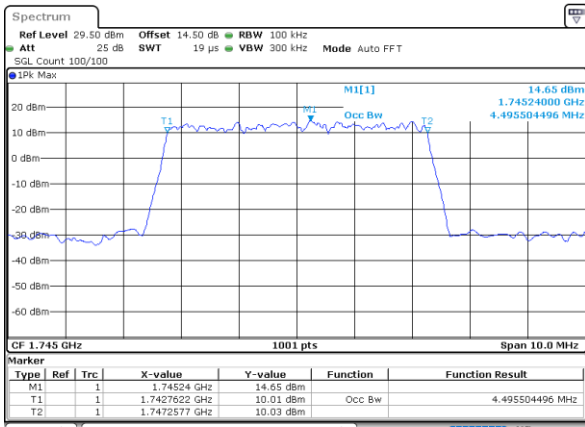

Middle Channel / 5MHz / QPSK

Date: 13.FEB.2021 16:52:03