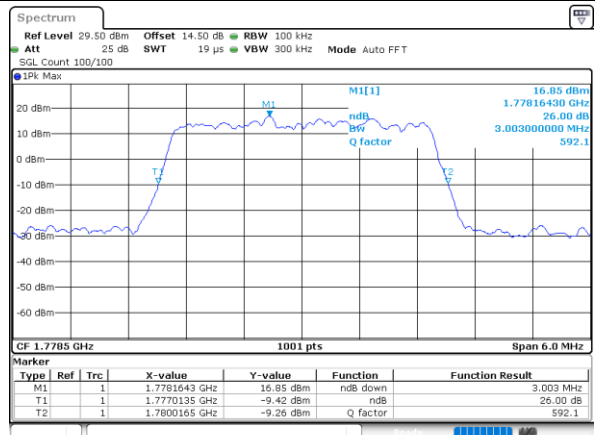

Highest Channel / 3MHz / QPSK

Date: 13.FEB.2021 15:42:44

Highest Channel / 3MHz / 16QAM

Date: 13.FEB.2021 15:42:55

LTE Band 66

Lowest Channel / 5MHz / QPSK

Date: 13.FEB.2021 16:44:04

Lowest Channel / 5MHz / 16QAM