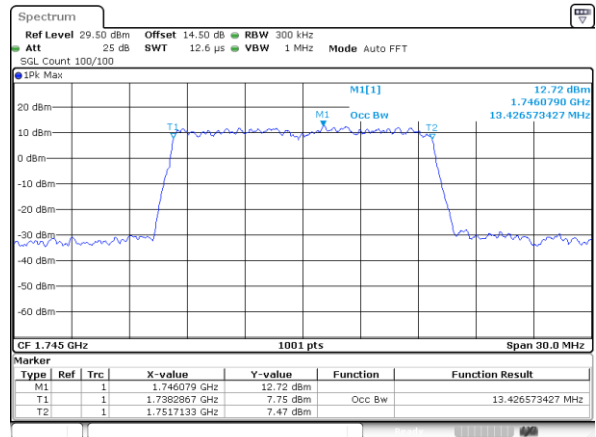

LTE Band 66

Lowest Channel / 15MHz / QPSK

Lowest Channel / 15MHz / 16QAM

Middle Channel / 15MHz / QPSK

Middle Channel / 15MHz / 16QAM

Highest Channel / 15MHz / QPSK

Highest Channel / 15MHz / 16QAM

LTE Band 66