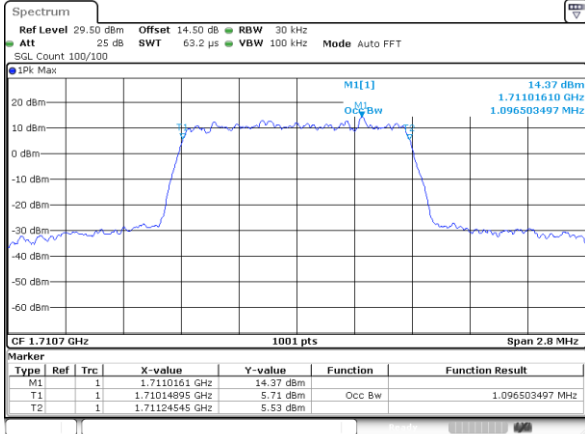

LTE Band 66

Lowest Channel / 1.4MHz / QPSK