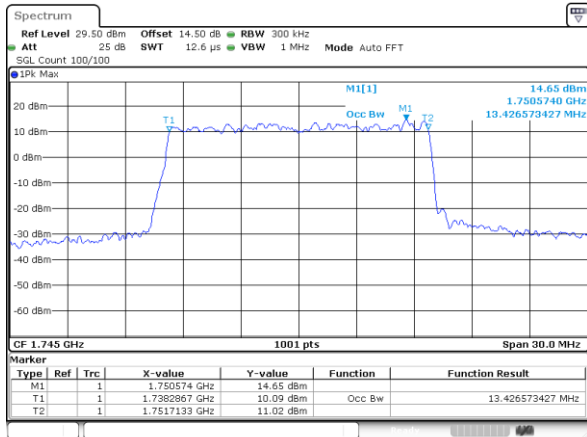

Date: 13.FEB.2021 16:55:16

LTE Band 66

Lowest Channel / 10MHz / QPSK

Lowest Channel / 10MHz / 16QAM

Middle Channel / 10MHz / QPSK

Middle Channel / 10MHz / 16QAM

Highest Channel / 10MHz / QPSK

Highest Channel / 10MHz / 16QAM

LTE Band 66

Lowest Channel / 15MHz / QPSK

Lowest Channel / 15MHz / 16QAM

Middle Channel / 15MHz / QPSK

Middle Channel / 15MHz / 16QAM

Highest Channel / 15MHz / QPSK

Highest Channel / 15MHz / 16QAM

LTE Band 66