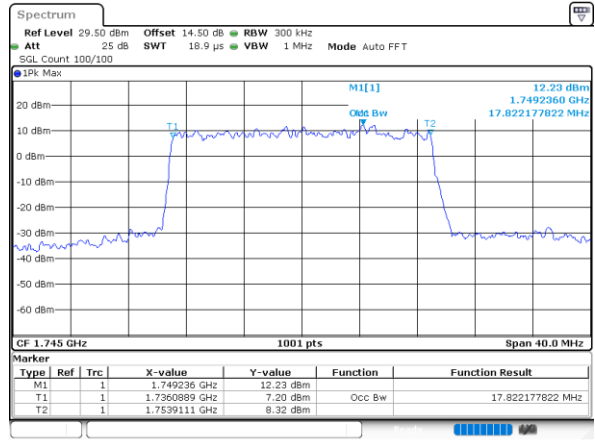

Middle Channel / 3MHz / 64QAM

Highest Channel / 20MHz / 64QAM

Highest Channel / 3MHz / 64QAM

LTE Band 66

Lowest Channel / 5MHz / 64QAM

Date: 13.FEB.2021 16:30:12

Lowest Channel / 10MHz / 64QAM

Middle Channel / 5MHz / 64QAM

Date: 13.FEB.2021 16:33:46

Middle Channel / 10MHz / 64QAM

Highest Channel / 5MHz / 64QAM

Date: 13.FEB.2021 16:35:02

Highest Channel / 10MHz / 64QAM

LTE Band 66

Lowest Channel / 15MHz / 64QAM

Lowest Channel / 20MHz / 64QAM

Middle Channel / 15MHz / 64QAM

Middle Channel / 20MHz / 64QAM

Highest Channel / 15MHz / 64QAM

Highest Channel / 20MHz / 64QAM