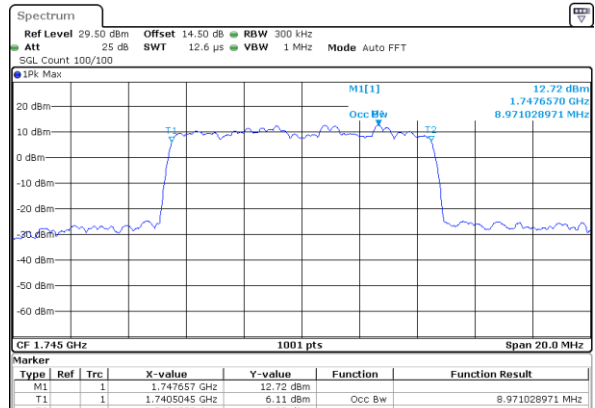

Highest Channel / 20MHz / QPSK

Date: 13.FEB.2021 18:17:11

Highest Channel / 20MHz / 16QAM

Date: 13.FEB.2021 18:17:22

LTE Band 66

Lowest Channel / 1.4MHz / 64QAM

Lowest Channel / 3MHz / 64QAM

Middle Channel / 20MHz / 64QAM

Middle Channel / 3MHz / 64QAM

Highest Channel / 20MHz / 64QAM

Highest Channel / 3MHz / 64QAM

LTE Band 66

Lowest Channel / 5MHz / 64QAM

Date: 13.FEB.2021 16:30:12

Lowest Channel / 10MHz / 64QAM

Middle Channel / 5MHz / 64QAM

Date: 13.FEB.2021 16:33:46

Middle Channel / 10MHz / 64QAM

Highest Channel / 5MHz / 64QAM

Date: 13.FEB.2021 16:35:02

Highest Channel / 10MHz / 64QAM

LTE Band 66

Lowest Channel / 15MHz / 64QAM

Lowest Channel / 20MHz / 64QAM