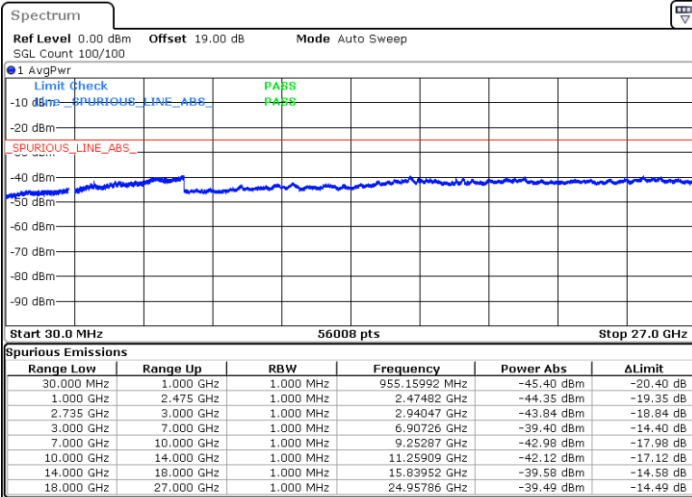

LTE Band 41C / 20MHz+20MHz

64QAM

Lowest Channel / 1RB0 and 1RB99

Lowest Channel / 1RB99 and 1RB0

Date: 15.FEB.2021 16:42:22

Date: 15.FEB.2021 16:43:24

Lowest Channel / FullRB

N/A

Date: 15.FEB.2021 16:30:12

LTE Band 41C / 20MHz+20MHz

64QAM

MiddleChannel / 1RB0 and 1RB99

Middle Channel / 1RB99 and 1RB0

Date: 15.FEB.2021 16:57:41

Date: 15.FEB.2021 16:56:20

Middle Channel / FullIRB

N/A

Date: 15.FEB.2021 17:22:26

LTE Band 41C / 20MHz+20MHz

64QAM

Highest Channel / 1RB0 and 1RB99

Highest Channel / 1RB99 and 1RB0

Date: 15.FEB.2021 17:36:22

Date: 15.FEB.2021 17:37:45

## Peak-to-Average Ratio

Mode	LTE Band 66 / 20MHz				
Mod.	QPSK		16QAM		Limit: 13dB
RB Size	1RB	Full RB	1RB	Full RB	Result
Lowest CH	3.65	5.10	5.28	5.88	PASS
Middle CH	4.00	5.01	5.71	5.77	
Highest CH	3.54	5.04	4.64	5.94	
Mode	LTE Band 66 / 20MHz				
Mod.	64QAM				Limit: 13dB
RB Size	1RB	Full RB			Result
Lowest CH	6.38	6.41	-	-	PASS
Middle CH	8.49	6.49	-	-	
Highest CH	6.12	6.49	-	-	