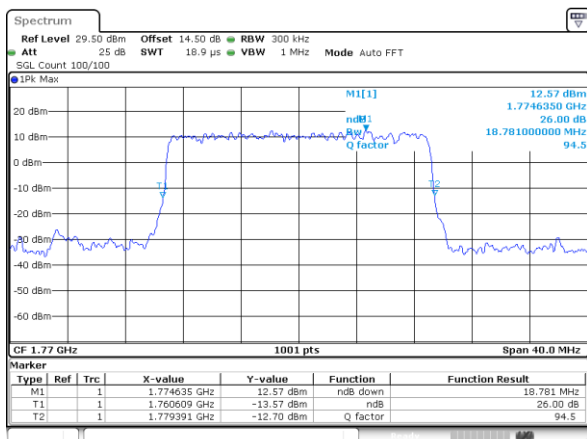

LTE Band 66

Lowest Channel / 15MHz / QPSK

Lowest Channel / 15MHz / 16QAM

Middle Channel / 15MHz / QPSK

Middle Channel / 15MHz / 16QAM

Highest Channel / 15MHz / QPSK

Highest Channel / 15MHz / 16QAM

LTE Band 66

Lowest Channel / 20MHz / QPSK

Lowest Channel / 20MHz / 16QAM

Middle Channel / 20MHz / QPSK

Middle Channel / 20MHz / 16QAM

Highest Channel / 20MHz / QPSK

Highest Channel / 20MHz / 16QAM

LTE Band 66

Lowest Channel / 1.4MHz / 64QAM

Lowest Channel / 3MHz / 64QAM

Middle Channel / 20MHz / 64QAM

Middle Channel / 3MHz / 64QAM

Highest Channel / 20MHz / 64QAM

Highest Channel / 3MHz / 64QAM

LTE Band 66

Lowest Channel / 5MHz / 64QAM

Lowest Channel / 10MHz / 64QAM