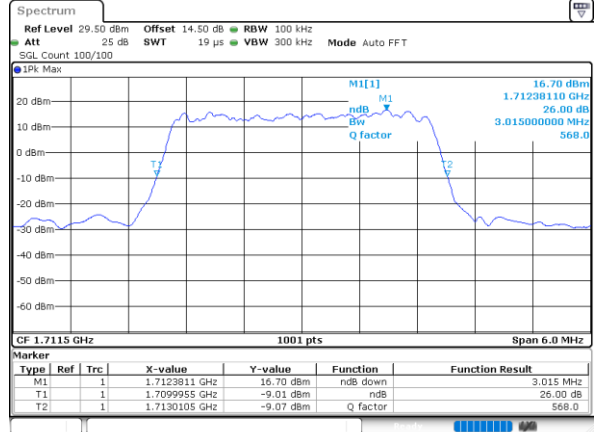

Lowest Channel / 3MHz / 16QAM

Date: 13.FEB.2021 15:26:59