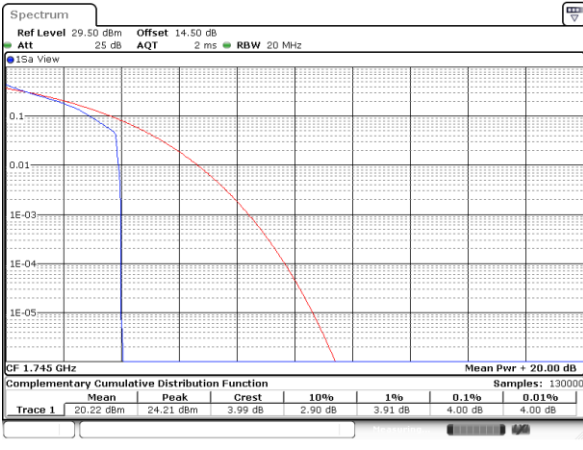

## Peak-to-Average Ratio

Mode	LTE Band 66 / 20MHz				
Mod.	QPSK		16QAM		Limit: 13dB
RB Size	1RB	Full RB	1RB	Full RB	Result
Lowest CH	3.65	5.10	5.28	5.88	PASS
Middle CH	4.00	5.01	5.71	5.77	
Highest CH	3.54	5.04	4.64	5.94	
Mode	LTE Band 66 / 20MHz				
Mod.	64QAM				Limit: 13dB
RB Size	1RB	Full RB			Result
Lowest CH	6.38	6.41	-	-	PASS
Middle CH	8.49	6.49	-	-	
Highest CH	6.12	6.49	-	-	

LTE Band 66 / 20MHz / QPSK

Lowest Channel / 1RB

Date: 13.FEB.2021 18:37:16

Lowest Channel / Full RB

Date: 13.FEB.2021 18:37:34

Middle Channel / 1RB

Date: 13.FEB.2021 18:38:02

Middle Channel / Full RB

Date: 13.FEB.2021 18:39:13

Highest Channel / 1RB

Date: 13.FEB.2021 18:40:28

Highest Channel / Full RB

Date: 13.FEB.2021 18:40:41

LTE Band 66 / 20MHz / 16QAM

Lowest Channel / 1RB

Date: 13.FEB.2021 18:33:40