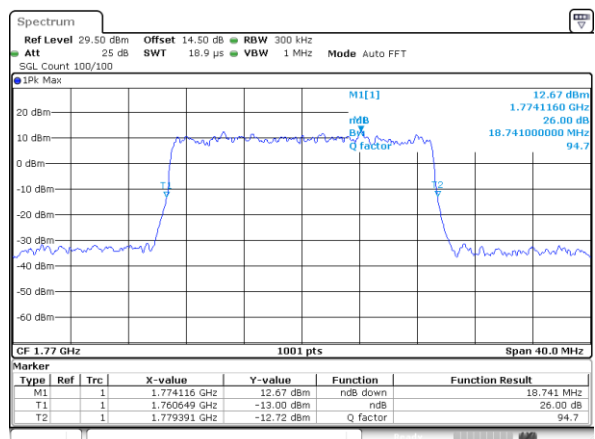

LTE Band 66

Lowest Channel / 15MHz / QPSK

Lowest Channel / 15MHz / 16QAM

Middle Channel / 15MHz / QPSK

Middle Channel / 15MHz / 16QAM

Highest Channel / 15MHz / QPSK

Highest Channel / 15MHz / 16QAM

LTE Band 66

Lowest Channel / 20MHz / QPSK

Lowest Channel / 20MHz / 16QAM

Middle Channel / 20MHz / QPSK

Middle Channel / 20MHz / 16QAM

Highest Channel / 20MHz / QPSK

Highest Channel / 20MHz / 16QAM

LTE Band 66

Lowest Channel / 1.4MHz / 64QAM

Lowest Channel / 3MHz / 64QAM

Middle Channel / 20MHz / 64QAM

Middle Channel / 3MHz / 64QAM

Highest Channel / 20MHz / 64QAM

Highest Channel / 3MHz / 64QAM

LTE Band 66

Lowest Channel / 5MHz / 64QAM

Lowest Channel / 10MHz / 64QAM