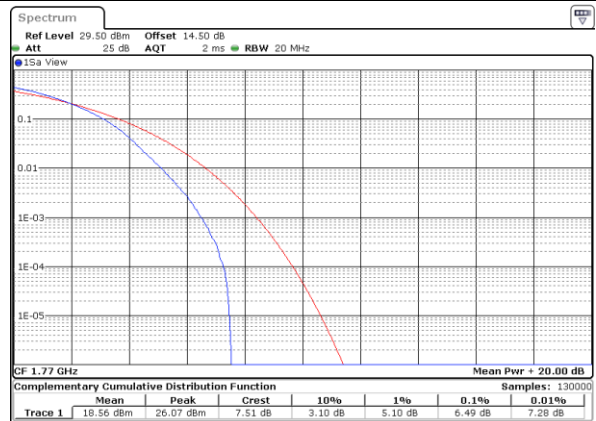

Highest Channel / Full RB

Date: 13.FEB.2021 18:36:50

LTE Band 66 / 20MHz / 64QAM

Lowest Channel / 1RB

Date: 13.FEB.2021 18:41:07

Lowest Channel / Full RB

Date: 13.FEB.2021 18:41:25

Middle Channel / 1RB

Date: 13.FEB.2021 18:44:04

Middle Channel / Full RB

Date: 13.FEB.2021 18:44:14

Highest Channel / 1RB

Date: 13.FEB.2021 18:44:58

Highest Channel / Full RB

Date: 13.FEB.2021 18:45:17

**26dB Bandwidth**

Mode	LTE Band 66 : 26dB BW(MHz)											
BW	1.4MHz		3MHz		5MHz		10MHz		15MHz		20MHz	
Mod.	QPSK	16QAM	QPSK	16QAM	QPSK	16QAM	QPSK	16QAM	QPSK	16QAM	QPSK	16QAM
Lowest CH	1.22	1.21	3.00	3.02	4.91	4.80	9.63	9.79	14.45	14.75	18.90	19.38
Middle CH	1.22	1.23	3.05	2.99	4.91	4.88	9.79	9.83	14.27	14.33	18.86	18.94
Highest CH	1.22	1.23	3.06	3.00	4.85	4.84	9.81	9.59	14.39	14.27	18.78	18.74
Mode	LTE Band 66 : 26dB BW(MHz)											
BW	1.4MHz		3MHz		5MHz		10MHz		15MHz		20MHz	
Mod.	64QAM		64QAM		64QAM		64QAM		64QAM		64QAM	
Lowest CH	1.23	-	3.03	-	4.86	-	9.91	-	14.48	-	18.78	-
Middle CH	1.22	-	2.96	-	4.90	-	9.85	-	14.27	-	19.14	-
Highest CH	1.22	-	2.99	-	5.00	-	9.75	-	14.51	-	18.90	-