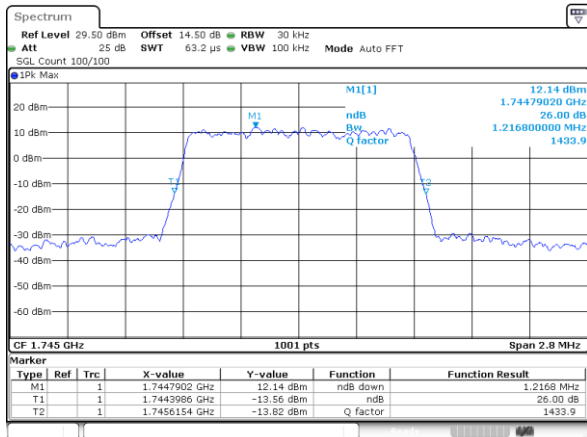

LTE Band 66

Lowest Channel / 15MHz / QPSK

Lowest Channel / 15MHz / 16QAM

Middle Channel / 15MHz / QPSK

Middle Channel / 15MHz / 16QAM

Highest Channel / 15MHz / QPSK

Highest Channel / 15MHz / 16QAM

LTE Band 66

Lowest Channel / 20MHz / QPSK

Lowest Channel / 20MHz / 16QAM

Middle Channel / 20MHz / QPSK

Middle Channel / 20MHz / 16QAM

Highest Channel / 20MHz / QPSK

Highest Channel / 20MHz / 16QAM

LTE Band 66

Lowest Channel / 1.4MHz / 64QAM

Lowest Channel / 3MHz / 64QAM

Middle Channel / 20MHz / 64QAM

Middle Channel / 3MHz / 64QAM

Highest Channel / 20MHz / 64QAM

Highest Channel / 3MHz / 64QAM

LTE Band 66

Lowest Channel / 5MHz / 64QAM

Lowest Channel / 10MHz / 64QAM