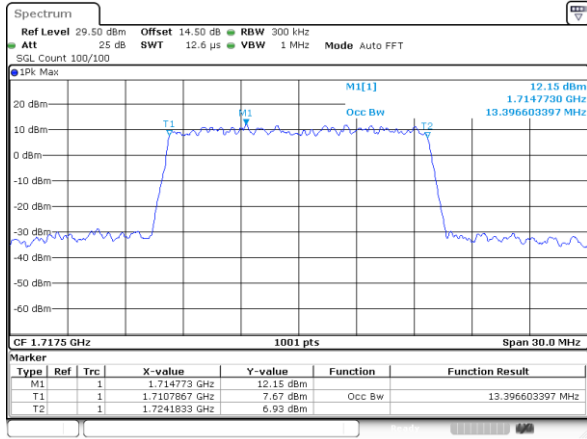

Middle Channel / 3MHz / 64QAM

Highest Channel / 20MHz / 64QAM

Highest Channel / 3MHz / 64QAM

LTE Band 66

Lowest Channel / 5MHz / 64QAM

Date: 13.FEB.2021 16:30:12

Lowest Channel / 10MHz / 64QAM

Middle Channel / 5MHz / 64QAM

Date: 13.FEB.2021 16:33:46

Middle Channel / 10MHz / 64QAM

Highest Channel / 5MHz / 64QAM

Date: 13.FEB.2021 16:35:02

Highest Channel / 10MHz / 64QAM

LTE Band 66

Lowest Channel / 15MHz / 64QAM

Lowest Channel / 20MHz / 64QAM

Middle Channel / 15MHz / 64QAM

Middle Channel / 20MHz / 64QAM

Highest Channel / 15MHz / 64QAM

Highest Channel / 20MHz / 64QAM