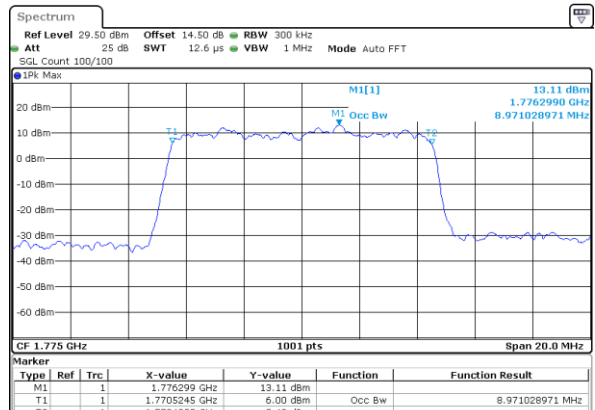

Highest Channel / 20MHz / QPSK

Date: 13.FEB.2021 18:17:11

Highest Channel / 20MHz / 16QAM

Date: 13.FEB.2021 18:17:22

LTE Band 66

Lowest Channel / 1.4MHz / 64QAM

Lowest Channel / 3MHz / 64QAM

Middle Channel / 20MHz / 64QAM

Middle Channel / 3MHz / 64QAM

Highest Channel / 20MHz / 64QAM

Highest Channel / 3MHz / 64QAM

LTE Band 66

Lowest Channel / 5MHz / 64QAM

Date: 13.FEB.2021 16:30:12

Lowest Channel / 10MHz / 64QAM

Middle Channel / 5MHz / 64QAM

Date: 13.FEB.2021 16:33:46

Middle Channel / 10MHz / 64QAM

Highest Channel / 5MHz / 64QAM

Date: 13.FEB.2021 16:35:02

Highest Channel / 10MHz / 64QAM

LTE Band 66

Lowest Channel / 15MHz / 64QAM

Lowest Channel / 20MHz / 64QAM

Middle Channel / 15MHz / 64QAM

Middle Channel / 20MHz / 64QAM

Highest Channel / 15MHz / 64QAM

Highest Channel / 20MHz / 64QAM