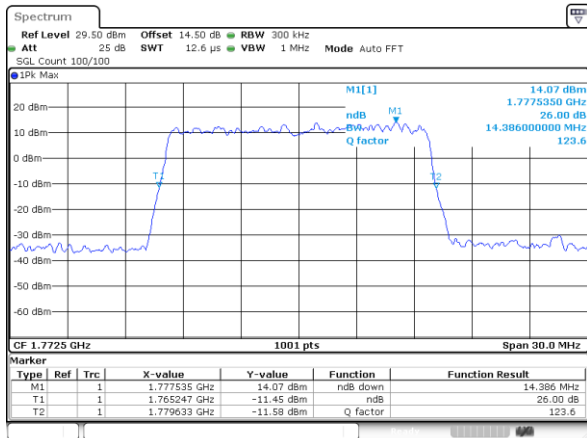

LTE Band 66

Lowest Channel / 15MHz / QPSK

Lowest Channel / 15MHz / 16QAM

Middle Channel / 15MHz / QPSK

Middle Channel / 15MHz / 16QAM

Highest Channel / 15MHz / QPSK

Highest Channel / 15MHz / 16QAM

LTE Band 66

Lowest Channel / 20MHz / QPSK

Lowest Channel / 20MHz / 16QAM

Middle Channel / 20MHz / QPSK

Middle Channel / 20MHz / 16QAM

Highest Channel / 20MHz / QPSK

Highest Channel / 20MHz / 16QAM

LTE Band 66

Lowest Channel / 1.4MHz / 64QAM