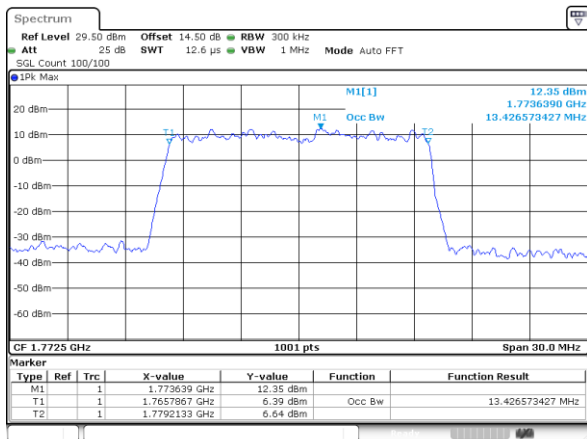

Middle Channel / 3MHz / 64QAM

Highest Channel / 20MHz / 64QAM

Highest Channel / 3MHz / 64QAM

LTE Band 66

Lowest Channel / 5MHz / 64QAM

Date: 13.FEB.2021 16:30:12

Lowest Channel / 10MHz / 64QAM

Middle Channel / 5MHz / 64QAM

Date: 13.FEB.2021 16:33:46

Middle Channel / 10MHz / 64QAM

Highest Channel / 5MHz / 64QAM

Date: 13.FEB.2021 16:35:02

Highest Channel / 10MHz / 64QAM

LTE Band 66

Lowest Channel / 15MHz / 64QAM

Lowest Channel / 20MHz / 64QAM

Middle Channel / 15MHz / 64QAM

Middle Channel / 20MHz / 64QAM

Highest Channel / 15MHz / 64QAM

Highest Channel / 20MHz / 64QAM