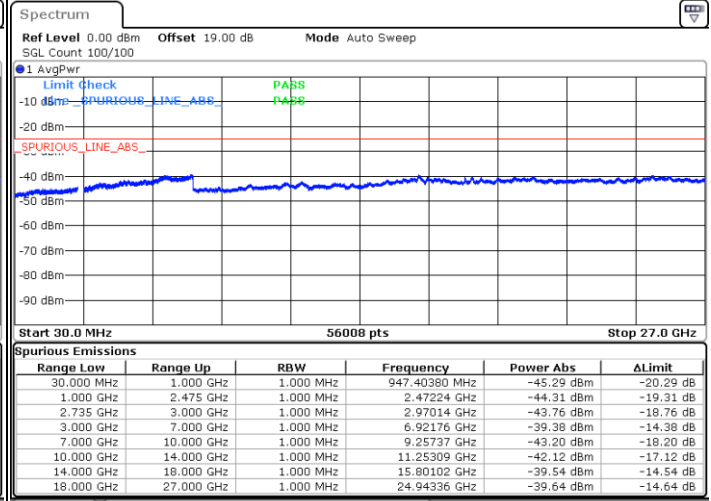

LTE Band 41C / 20MHz+20MHz

64QAM

Lowest Channel / 1RB0 and 1RB99

Lowest Channel / 1RB99 and 1RB0

Date: 15.FEB.2021 16:42:22

Date: 15.FEB.2021 16:43:24

Lowest Channel / FullRB

N/A

Date: 15.FEB.2021 16:30:12

LTE Band 41C / 20MHz+20MHz

64QAM

MiddleChannel / 1RB0 and 1RB99

Middle Channel / 1RB99 and 1RB0

Date: 15.FEB.2021 16:57:41

Date: 15.FEB.2021 16:56:20

Middle Channel / FullIRB

N/A

Date: 15.FEB.2021 17:22:26

LTE Band 41C / 20MHz+20MHz

64QAM

Highest Channel / 1RB0 and 1RB99

Highest Channel / 1RB99 and 1RB0

Date: 15.FEB.2021 17:36:22

Date: 15.FEB.2021 17:37:45