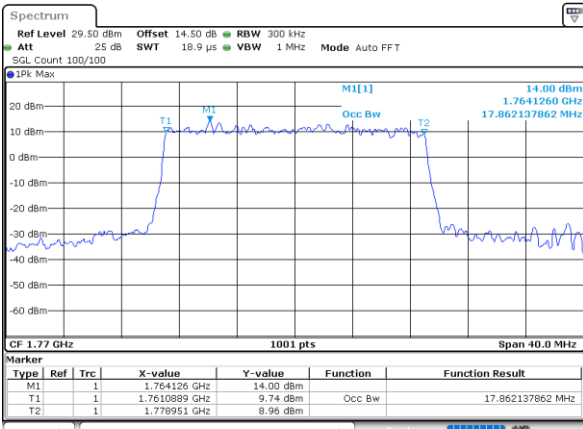

LTE Band 66

Lowest Channel / 15MHz / QPSK

Lowest Channel / 15MHz / 16QAM

Middle Channel / 15MHz / QPSK

Middle Channel / 15MHz / 16QAM

Highest Channel / 15MHz / QPSK

Highest Channel / 15MHz / 16QAM

LTE Band 66

Lowest Channel / 20MHz / QPSK

Date: 13.FEB.2021 17:59:47

Lowest Channel / 20MHz / 16QAM

Date: 13.FEB.2021 17:59:58

Middle Channel / 20MHz / QPSK

Date: 13.FEB.2021 18:14:05

Middle Channel / 20MHz / 16QAM

Date: 13.FEB.2021 18:14:15

Highest Channel / 20MHz / QPSK

Date: 13.FEB.2021 18:17:11

Highest Channel / 20MHz / 16QAM

Date: 13.FEB.2021 18:17:22

LTE Band 66

Lowest Channel / 1.4MHz / 64QAM

Lowest Channel / 3MHz / 64QAM

Middle Channel / 20MHz / 64QAM