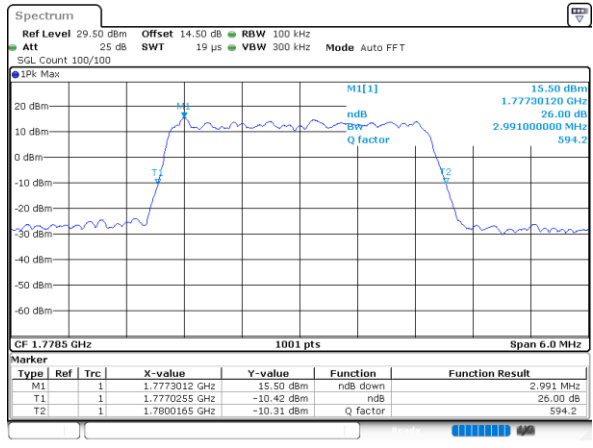

Lowest Channel / 20MHz / QPSK

Lowest Channel / 20MHz / 16QAM

Middle Channel / 20MHz / QPSK

Middle Channel / 20MHz / 16QAM

Highest Channel / 20MHz / QPSK

Highest Channel / 20MHz / 16QAM

LTE Band 66

Lowest Channel / 1.4MHz / 64QAM

Lowest Channel / 3MHz / 64QAM

Middle Channel / 20MHz / 64QAM

Middle Channel / 3MHz / 64QAM

Highest Channel / 20MHz / 64QAM

Highest Channel / 3MHz / 64QAM

LTE Band 66

Lowest Channel / 5MHz / 64QAM

Lowest Channel / 10MHz / 64QAM

Middle Channel / 5MHz / 64QAM

Middle Channel / 10MHz / 64QAM

Highest Channel / 5MHz / 64QAM

Highest Channel / 10MHz / 64QAM

LTE Band 66

Lowest Channel / 15MHz / 64QAM

Lowest Channel / 20MHz / 64QAM

Middle Channel / 15MHz / 64QAM