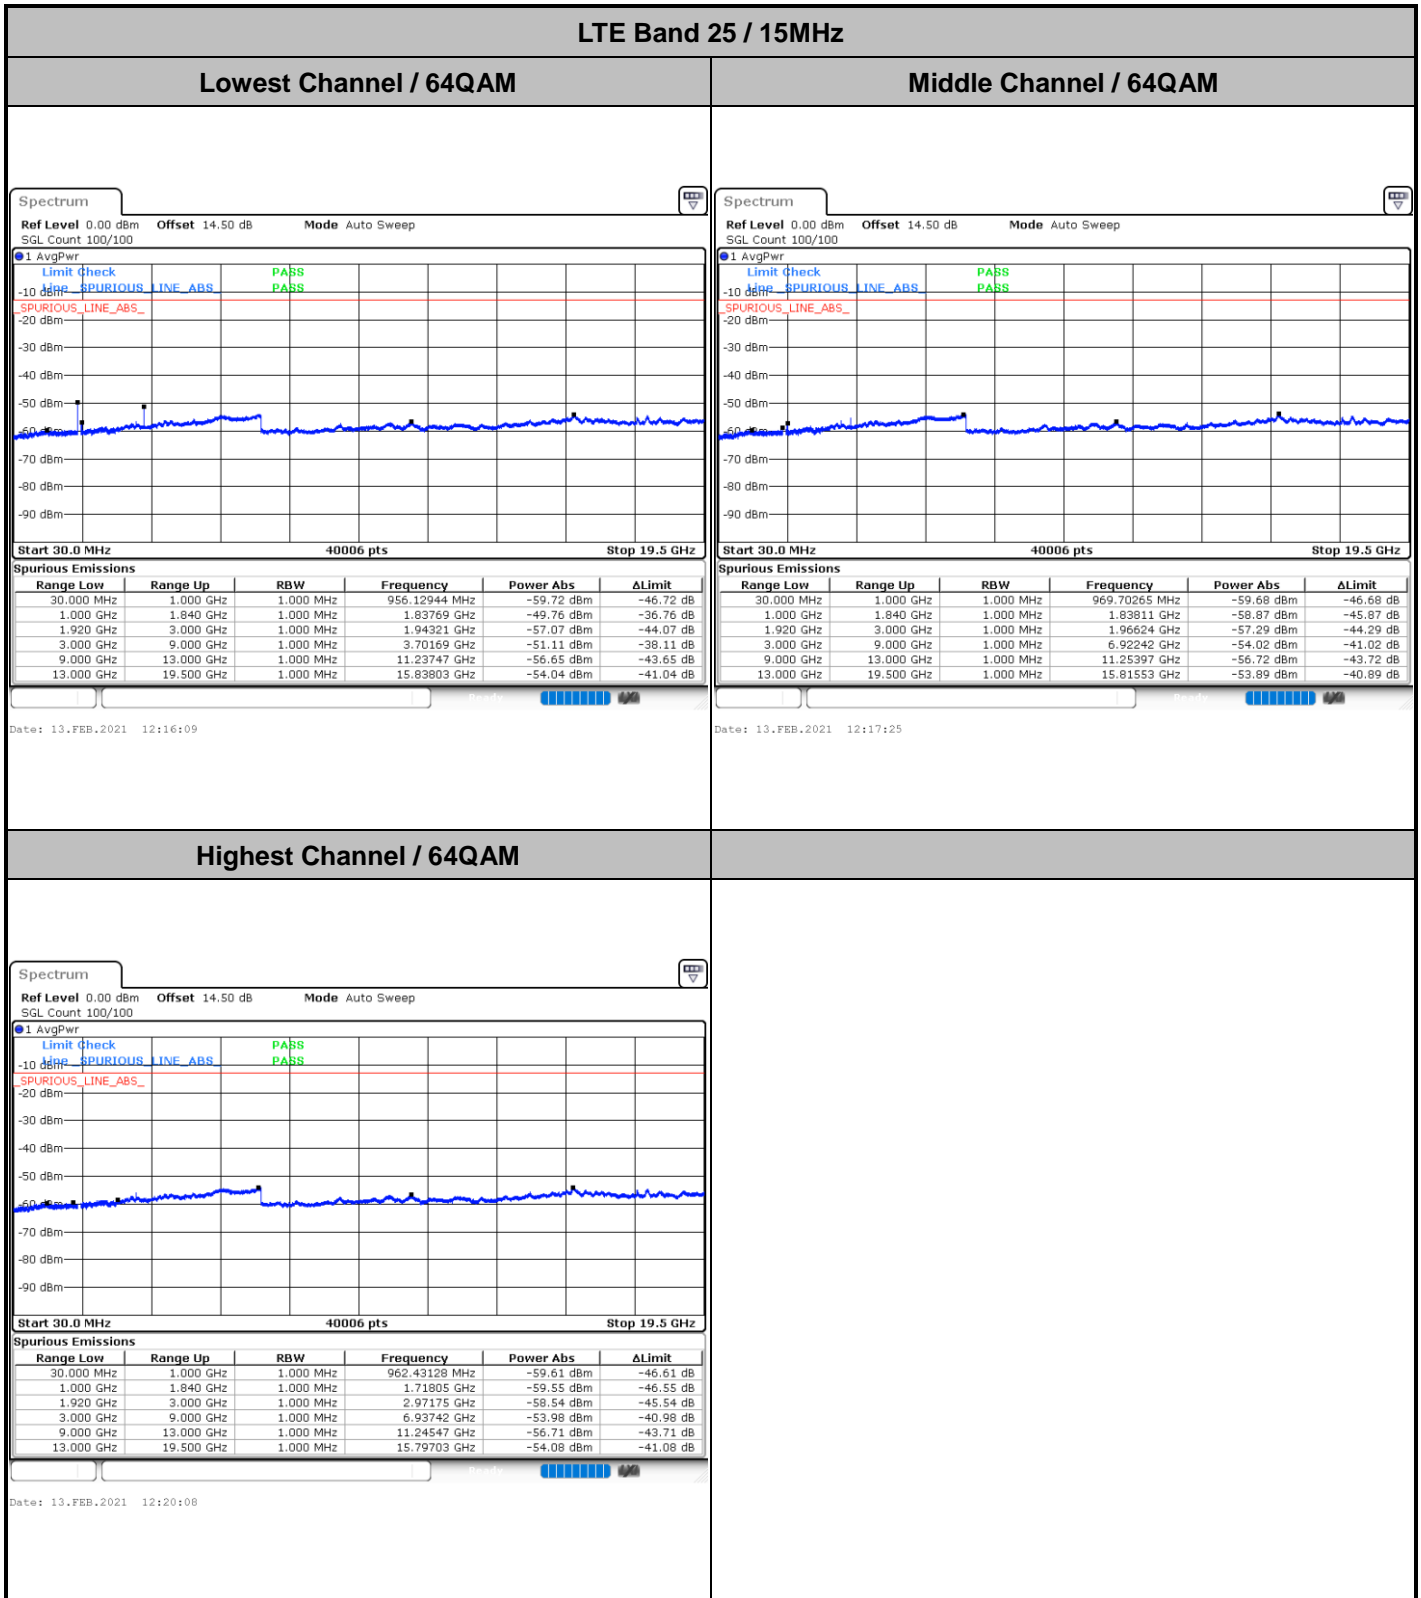

Highest Channel / 64QAM

Date: 13.FEB.2021 10:03:08

LTE Band 25 / 3MHz

Lowest Channel / 64QAM

Middle Channel / 64QAM

Date: 13.FEB.2021 10:52:57

Date: 13.FEB.2021 10:57:05

Highest Channel / 64QAM

Date: 13.FEB.2021 11:05:38

LTE Band 25 / 20MHz

Lowest Channel / 64QAM

Middle Channel / 64QAM

Date: 13.FEB.2021 13:23:14

Date: 13.FEB.2021 13:24:30

Highest Channel / 64QAM

Date: 13.FEB.2021 13:27:31