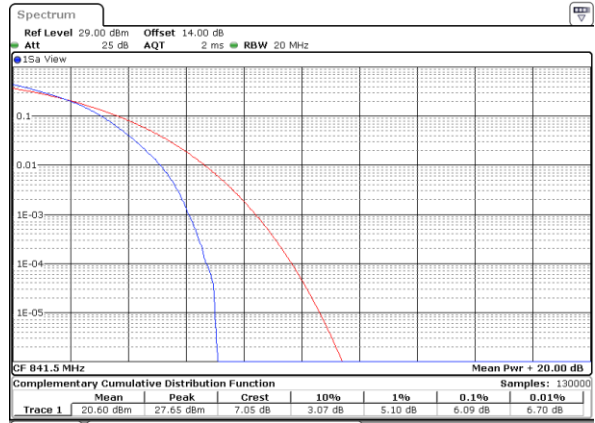

Date: 11.FEB.2021 17:06:28

Highest Channel / 1RB

Date: 11.FEB.2021 17:00:49

Highest Channel / Full RB

Date: 11.FEB.2021 16:58:02

LTE Band 26 / 15MHz / 16QAM

Lowest Channel / 1RB

Date: 11.FEB.2021 17:12:19

Lowest Channel / Full RB

Date: 11.FEB.2021 17:08:12

Middle Channel / 1RB

Date: 11.FEB.2021 17:03:29

Middle Channel / Full RB

Date: 11.FEB.2021 17:04:36

Highest Channel / 1RB

Date: 11.FEB.2021 17:01:11

Highest Channel / Full RB

Date: 11.FEB.2021 16:57:08

LTE Band 26 / 15MHz / 64QAM

Lowest Channel / 1RB

Date: 11.FEB.2021 17:09:45

Lowest Channel / Full RB

Date: 11.FEB.2021 17:08:36

Middle Channel / 1RB

Date: 11.FEB.2021 17:03:51

Middle Channel / Full RB

Date: 11.FEB.2021 17:04:20

Highest Channel / 1RB

Date: 11.FEB.2021 17:01:45

Highest Channel / Full RB

Date: 11.FEB.2021 16:56:53

26dB Bandwidth