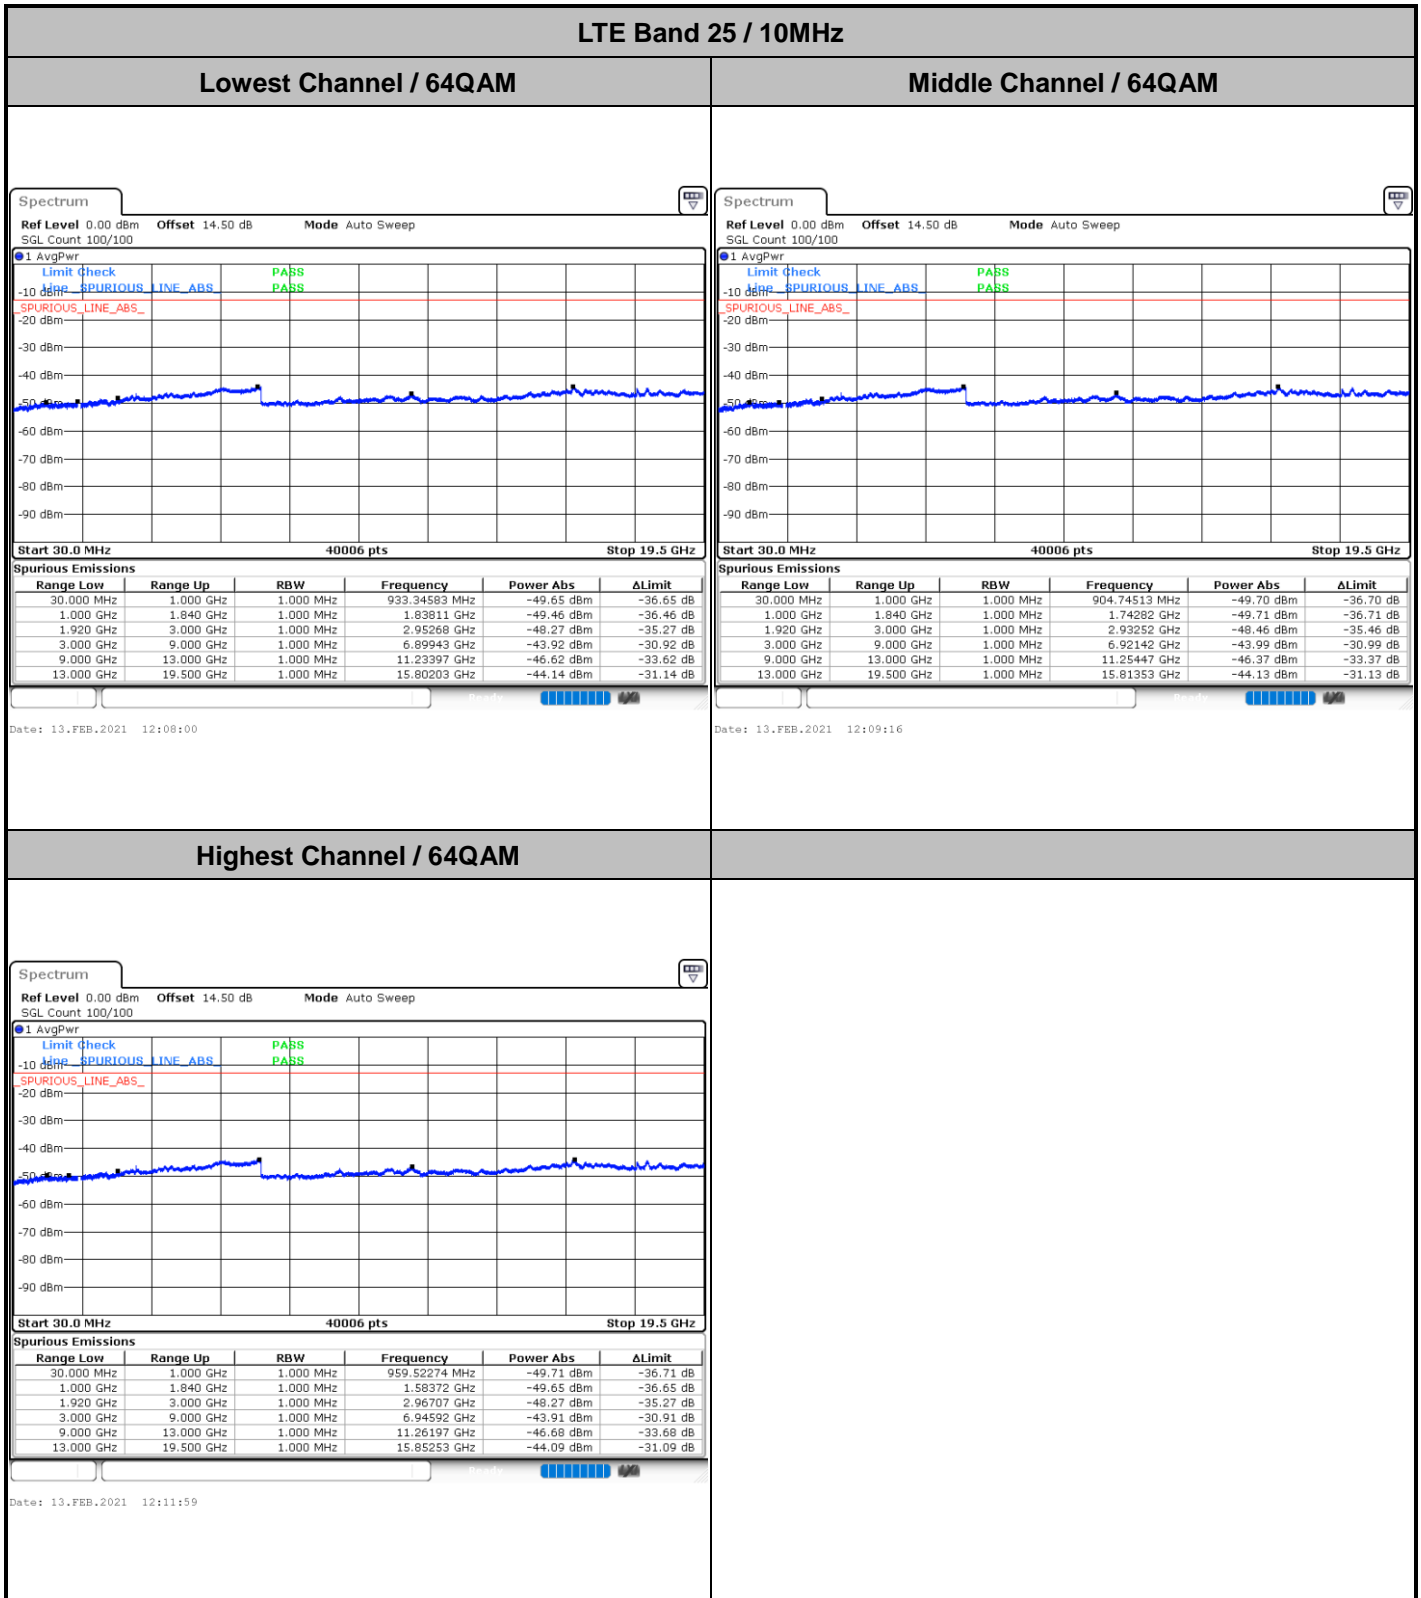

Highest Channel / 16QAM

Date: 13.FEB.2021 13:19:37

Date: 13.FEB.2021 13:20:31

LTE Band 25 / 1.4MHz

Lowest Channel / 64QAM

Middle Channel / 64QAM

Date: 13.FEB.2021 09:53:33

Date: 13.FEB.2021 09:58:38

Highest Channel / 64QAM

Date: 13.FEB.2021 10:03:08

LTE Band 25 / 3MHz

Lowest Channel / 64QAM

Middle Channel / 64QAM

Date: 13.FEB.2021 10:52:57

Date: 13.FEB.2021 10:57:05

Highest Channel / 64QAM

Date: 13.FEB.2021 11:05:38

LTE Band 25 / 20MHz

Lowest Channel / 64QAM

Middle Channel / 64QAM

Date: 13.FEB.2021 13:23:14

Date: 13.FEB.2021 13:24:30

Highest Channel / 64QAM

Date: 13.FEB.2021 13:27:31

Frequency Stability

Test Conditions		LTE Band 25 (QPSK) / Middle Channel	Limit
Temperature (°C)	Voltage (Volt)	BW 10MHz	Note 2.
		Deviation (ppm)	Result
50	Normal Voltage	0.0003	PASS
40	Normal Voltage	0.0007	
30	Normal Voltage	0.0019	
20(Ref.)	Normal Voltage	0.0000	
10	Normal Voltage	0.0016	
0	Normal Voltage	0.0012	
-10	Normal Voltage	0.0016	
-20	Normal Voltage	0.0013	
-30	Normal Voltage	0.0008	
20	Maximum Voltage	0.0002	
20	Normal Voltage	0.0000	
20	Battery End Point	0.0025	