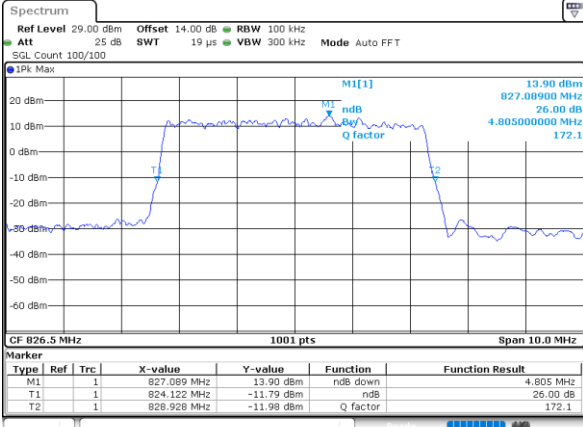

Date: 11.FEB.2021 16:15:14

LTE Band 26

Lowest Channel / 1.4MHz / 64QAM

Date: 11.FEB.2021 11:28:27

Lowest Channel / 3MHz / 64QAM

Date: 11.FEB.2021 12:42:57

Middle Channel / 1.4MHz / 64QAM

Date: 11.FEB.2021 11:42:10

Middle Channel / 3MHz / 64QAM

Date: 11.FEB.2021 13:06:25

Highest Channel / 1.4MHz / 64QAM

Date: 11.FEB.2021 12:34:22

Highest Channel / 3MHz / 64QAM

Date: 11.FEB.2021 13:21:08

LTE Band 26

Lowest Channel / 5MHz / 64QAM

Date: 11.FEB.2021 13:51:06

Lowest Channel / 10MHz / 64QAM

Date: 11.FEB.2021 14:56:37

Middle Channel / 5MHz / 64QAM

Date: 11.FEB.2021 13:56:06

Middle Channel / 10MHz / 64QAM

Date: 11.FEB.2021 15:35:17

Highest Channel / 5MHz / 64QAM