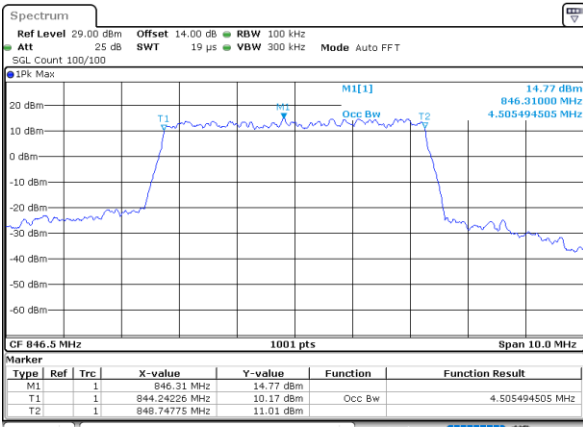

Highest Channel / 3MHz / QPSK

Date: 11.FEB.2021 13:09:22

Highest Channel / 3MHz / 16QAM

Date: 11.FEB.2021 13:11:55

LTE Band 26

Lowest Channel / 5MHz / QPSK

Date: 11.FEB.2021 13:52:47

Lowest Channel / 5MHz / 16QAM

Date: 11.FEB.2021 13:48:48

Middle Channel / 5MHz / QPSK

Date: 11.FEB.2021 13:54:49

Middle Channel / 5MHz / 16QAM

Date: 11.FEB.2021 13:55:20

Highest Channel / 5MHz / QPSK

Date: 11.FEB.2021 14:49:52

Highest Channel / 5MHz / 16QAM