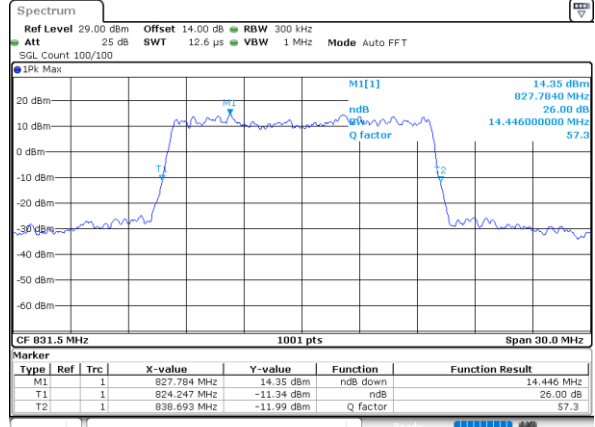

Highest Channel / 10MHz / QPSK

Date: 11.FEB.2021 15:38:50

Highest Channel / 10MHz / 16QAM

Date: 11.FEB.2021 15:43:32

LTE Band 26

Lowest Channel / 15MHz / QPSK

Date: 11.FEB.2021 16:11:51

Lowest Channel / 15MHz / 16QAM