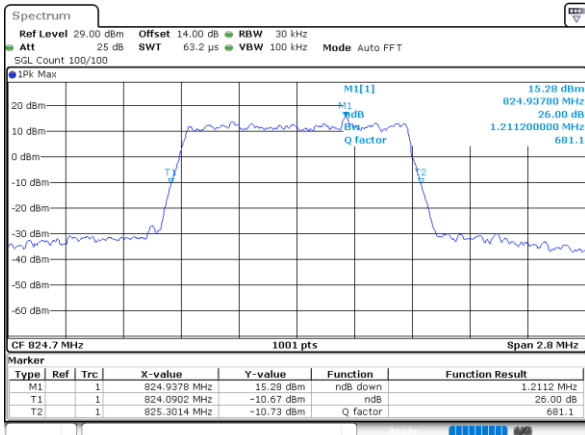

Highest Channel / 10MHz / QPSK

Date: 11.FEB.2021 15:38:50

Highest Channel / 10MHz / 16QAM

Date: 11.FEB.2021 15:43:32

LTE Band 26

Lowest Channel / 15MHz / QPSK

Date: 11.FEB.2021 16:11:51

Lowest Channel / 15MHz / 16QAM

Date: 11.FEB.2021 16:10:10

Middle Channel / 15MHz / QPSK

Date: 11.FEB.2021 16:13:53

Middle Channel / 15MHz / 16QAM

Date: 11.FEB.2021 16:15:29

Highest Channel / 15MHz / QPSK

Date: 11.FEB.2021 16:13:57

Highest Channel / 15MHz / 16QAM

Date: 11.FEB.2021 16:15:14

LTE Band 26

Lowest Channel / 1.4MHz / 64QAM

Date: 11.FEB.2021 11:28:27

Lowest Channel / 3MHz / 64QAM

Date: 11.FEB.2021 12:42:57

Middle Channel / 1.4MHz / 64QAM

Date: 11.FEB.2021 11:42:10

Middle Channel / 3MHz / 64QAM

Date: 11.FEB.2021 13:06:25

Highest Channel / 1.4MHz / 64QAM

Date: 11.FEB.2021 12:34:22

Highest Channel / 3MHz / 64QAM

Date: 11.FEB.2021 13:21:08

LTE Band 26

Lowest Channel / 5MHz / 64QAM