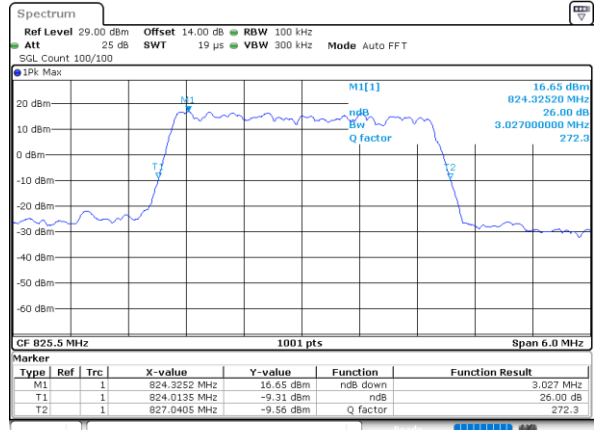

Lowest Channel / 3MHz / 16QAM

Date: 11.FEB.2021 12:39:36