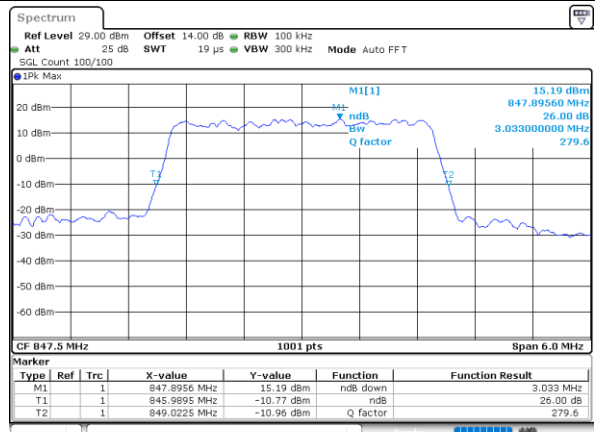

Date: 11.FEB.2021 11:41:37

Highest Channel / 1.4MHz / QPSK

Date: 11.FEB.2021 12:26:51

Highest Channel / 1.4MHz / 16QAM

Date: 11.FEB.2021 12:30:45

LTE Band 26

Lowest Channel / 3MHz / QPSK

Date: 11.FEB.2021 12:36:40

Lowest Channel / 3MHz / 16QAM

Date: 11.FEB.2021 12:39:36

Middle Channel / 3MHz / QPSK

Date: 11.FEB.2021 13:08:30

Middle Channel / 3MHz / 16QAM

Date: 11.FEB.2021 13:07:36

Highest Channel / 3MHz / QPSK

Date: 11.FEB.2021 13:09:32

Highest Channel / 3MHz / 16QAM

Date: 11.FEB.2021 13:12:06

LTE Band 26

Lowest Channel / 5MHz / QPSK

Date: 11.FEB.2021 13:53:00

Lowest Channel / 5MHz / 16QAM

Date: 11.FEB.2021 13:49:22

Middle Channel / 5MHz / QPSK