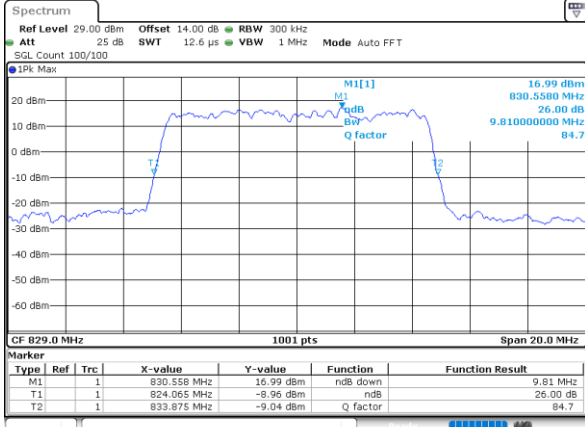

LTE Band 26

Lowest Channel / 10MHz / QPSK

Date: 11.FEB.2021 14:54:05