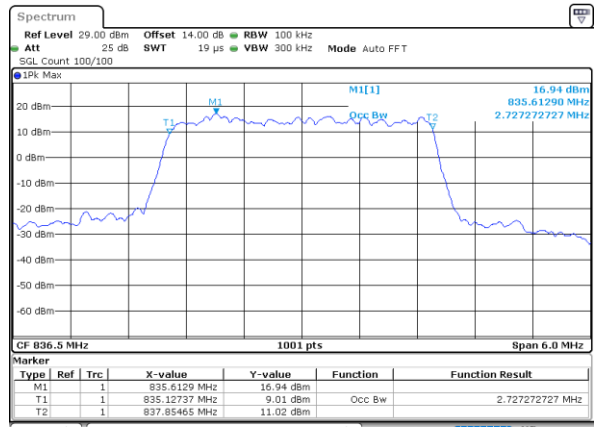

LTE Band 26

Lowest Channel / 1.4MHz / QPSK

Lowest Channel / 1.4MHz / 16QAM

Middle Channel / 1.4MHz / QPSK

Middle Channel / 1.4MHz / 16QAM

Highest Channel / 1.4MHz / QPSK

Highest Channel / 1.4MHz / 16QAM

LTE Band 26

Lowest Channel / 3MHz / QPSK

Date: 11.FEB.2021 12:36:39

Lowest Channel / 3MHz / 16QAM

Date: 11.FEB.2021 12:39:27

Middle Channel / 3MHz / QPSK

Date: 11.FEB.2021 13:08:25

Middle Channel / 3MHz / 16QAM

Date: 11.FEB.2021 13:07:13

Highest Channel / 3MHz / QPSK

Date: 11.FEB.2021 13:09:22

Highest Channel / 3MHz / 16QAM

Date: 11.FEB.2021 13:11:55

LTE Band 26

Lowest Channel / 5MHz / QPSK

Date: 11.FEB.2021 13:52:47

Lowest Channel / 5MHz / 16QAM