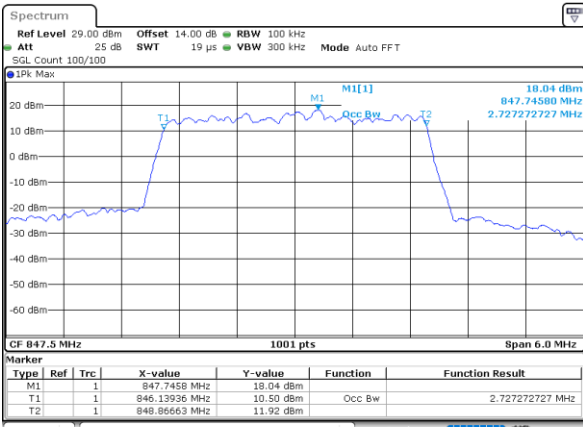

Lowest Channel / 3MHz / QPSK

Date: 11.FEB.2021 12:36:39

Lowest Channel / 3MHz / 16QAM

Date: 11.FEB.2021 12:39:27

Middle Channel / 3MHz / QPSK

Date: 11.FEB.2021 13:08:25

Middle Channel / 3MHz / 16QAM

Date: 11.FEB.2021 13:07:13

Highest Channel / 3MHz / QPSK

Date: 11.FEB.2021 13:09:22

Highest Channel / 3MHz / 16QAM

Date: 11.FEB.2021 13:11:55

LTE Band 26

Lowest Channel / 5MHz / QPSK

Date: 11.FEB.2021 13:52:47

Lowest Channel / 5MHz / 16QAM