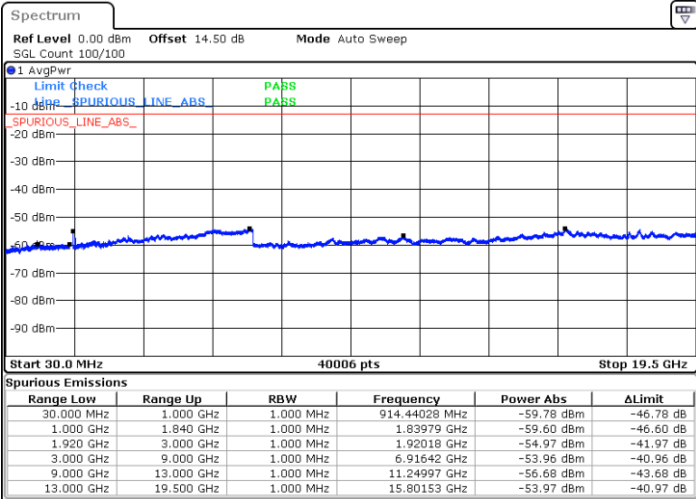

Highest Channel / 64QAM

Date: 13.FEB.2021 10:03:08

LTE Band 25 / 3MHz

Lowest Channel / 64QAM

Middle Channel / 64QAM

Date: 13.FEB.2021 10:52:57

Date: 13.FEB.2021 10:57:05

Highest Channel / 64QAM

Date: 13.FEB.2021 11:05:38

LTE Band 25 / 20MHz

Lowest Channel / 64QAM

Middle Channel / 64QAM

Date: 13.FEB.2021 13:23:14

Date: 13.FEB.2021 13:24:30

Highest Channel / 64QAM

Date: 13.FEB.2021 13:27:31

Frequency Stability

Test Conditions		LTE Band 25 (QPSK) / Middle Channel	Limit
Temperature (°C)	Voltage (Volt)	BW 10MHz	Note 2.
		Deviation (ppm)	Result
50	Normal Voltage	0.0003	PASS
40	Normal Voltage	0.0007	
30	Normal Voltage	0.0019	
20(Ref.)	Normal Voltage	0.0000	
10	Normal Voltage	0.0016	
0	Normal Voltage	0.0012	
-10	Normal Voltage	0.0016	
-20	Normal Voltage	0.0013	
-30	Normal Voltage	0.0008	
20	Maximum Voltage	0.0002	
20	Normal Voltage	0.0000	
20	Battery End Point	0.0025	

Note:

1. Normal Voltage =3.87 V. ; Battery End Point (BEP) =3.4 V. ; Maximum Voltage =4.45 V.
2. Note: The frequency fundamental emissions stay within the authorized frequency block.

LTE Band 26

Peak-to-Average Ratio