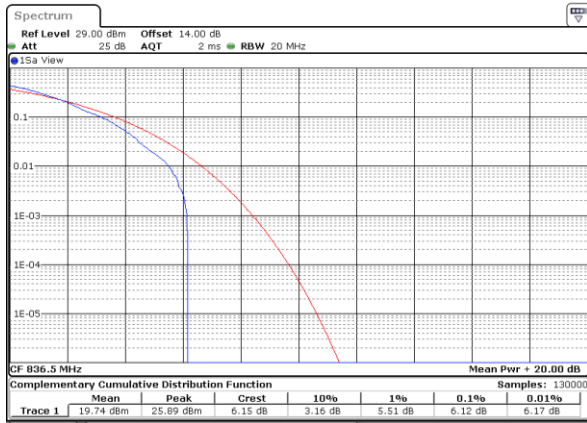

Lowest Channel / Full RB

Date: 11.FEB.2021 17:08:12

Middle Channel / 1RB

Date: 11.FEB.2021 17:03:29

Middle Channel / Full RB

Date: 11.FEB.2021 17:04:36

Highest Channel / 1RB

Date: 11.FEB.2021 17:01:11

Highest Channel / Full RB

Date: 11.FEB.2021 16:57:08

LTE Band 26 / 15MHz / 64QAM

Lowest Channel / 1RB

Date: 11.FEB.2021 17:09:45

Lowest Channel / Full RB

Date: 11.FEB.2021 17:08:36

Middle Channel / 1RB

Date: 11.FEB.2021 17:03:51

Middle Channel / Full RB

Date: 11.FEB.2021 17:04:20

Highest Channel / 1RB

Date: 11.FEB.2021 17:01:45

Highest Channel / Full RB

Date: 11.FEB.2021 16:56:53

26dB Bandwidth