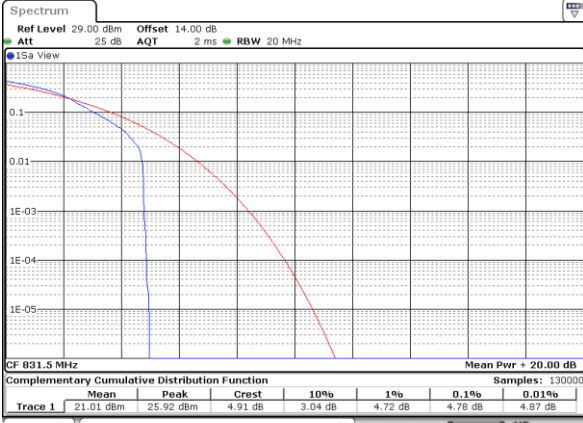

LTE Band 26 / 15MHz / QPSK

Lowest Channel / 1RB

Date: 11.FEB.2021 17:12:59

Lowest Channel / Full RB

Date: 11.FEB.2021 17:06:51

Middle Channel / 1RB

Date: 11.FEB.2021 17:03:06

Middle Channel / Full RB

Date: 11.FEB.2021 17:06:28

Highest Channel / 1RB

Date: 11.FEB.2021 17:00:49

Highest Channel / Full RB

Date: 11.FEB.2021 16:58:02

LTE Band 26 / 15MHz / 16QAM

Lowest Channel / 1RB

Date: 11.FEB.2021 17:12:19

Lowest Channel / Full RB

Date: 11.FEB.2021 17:08:12

Middle Channel / 1RB

Date: 11.FEB.2021 17:03:29

Middle Channel / Full RB

Date: 11.FEB.2021 17:04:36

Highest Channel / 1RB

Date: 11.FEB.2021 17:01:11

Highest Channel / Full RB

Date: 11.FEB.2021 16:57:08

LTE Band 26 / 15MHz / 64QAM

Lowest Channel / 1RB

Date: 11.FEB.2021 17:09:45

Lowest Channel / Full RB

Date: 11.FEB.2021 17:08:36

Middle Channel / 1RB