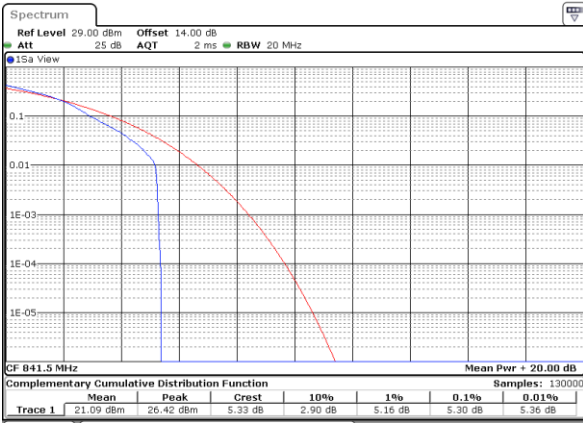

Date: 11.FEB.2021 17:06:28

Highest Channel / 1RB

Date: 11.FEB.2021 17:00:49

Highest Channel / Full RB

Date: 11.FEB.2021 16:58:02

LTE Band 26 / 15MHz / 16QAM

Lowest Channel / 1RB

Date: 11.FEB.2021 17:12:19

Lowest Channel / Full RB

Date: 11.FEB.2021 17:08:12

Middle Channel / 1RB

Date: 11.FEB.2021 17:03:29

Middle Channel / Full RB

Date: 11.FEB.2021 17:04:36

Highest Channel / 1RB

Date: 11.FEB.2021 17:01:11

Highest Channel / Full RB

Date: 11.FEB.2021 16:57:08

LTE Band 26 / 15MHz / 64QAM

Lowest Channel / 1RB

Date: 11.FEB.2021 17:09:45

Lowest Channel / Full RB

Date: 11.FEB.2021 17:08:36

Middle Channel / 1RB

Date: 11.FEB.2021 17:03:51

Middle Channel / Full RB

Date: 11.FEB.2021 17:04:20

Highest Channel / 1RB

Date: 11.FEB.2021 17:01:45

Highest Channel / Full RB

Date: 11.FEB.2021 16:56:53

26dB Bandwidth