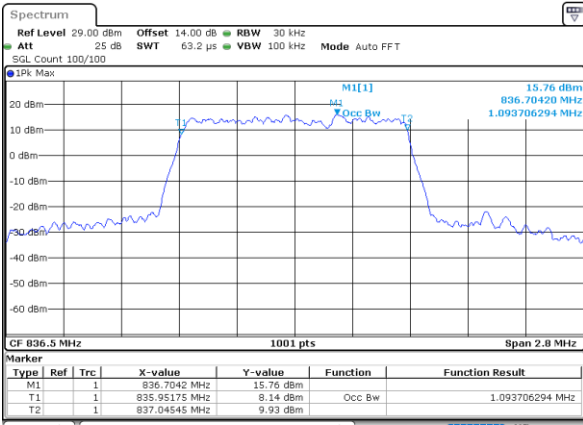

LTE Band 26

Lowest Channel / 1.4MHz / QPSK

Lowest Channel / 1.4MHz / 16QAM

Middle Channel / 1.4MHz / QPSK

Middle Channel / 1.4MHz / 16QAM

Highest Channel / 1.4MHz / QPSK

Highest Channel / 1.4MHz / 16QAM

LTE Band 26