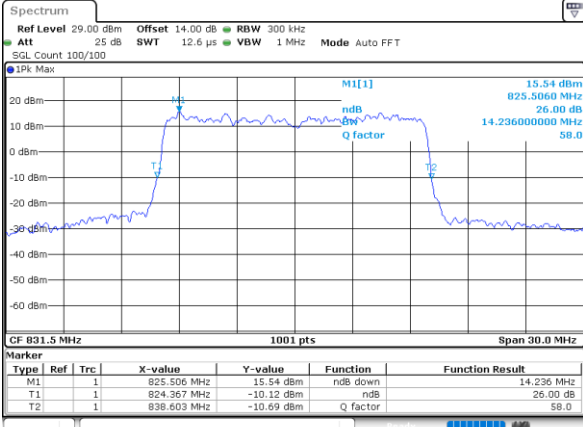

Highest Channel / 10MHz / QPSK

Date: 11.FEB.2021 15:38:50

Highest Channel / 10MHz / 16QAM

Date: 11.FEB.2021 15:43:32

LTE Band 26

Lowest Channel / 15MHz / QPSK

Date: 11.FEB.2021 16:11:51

Lowest Channel / 15MHz / 16QAM