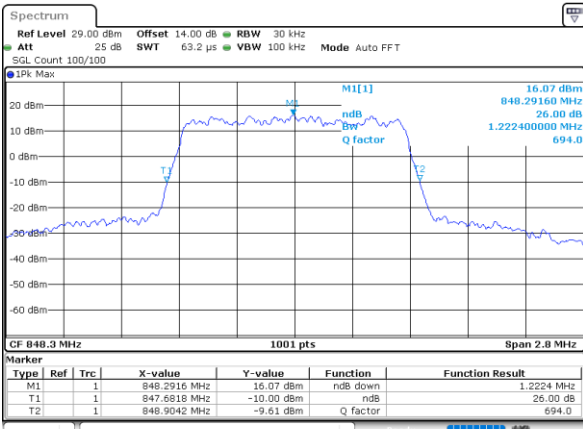

Mode	LTE Band 26 : 26dB BW(MHz)											
BW	1.4MHz		3MHz		5MHz		10MHz		15MHz		20MHz	
Mod.	QPSK	16QAM	QPSK	16QAM	QPSK	16QAM	QPSK	16QAM	QPSK	16QAM	QPSK	16QAM
Lowest CH	1.23	1.21	3.04	3.03	4.90	4.91	9.81	9.97	14.24	14.45	-	-
Middle CH	1.24	1.23	3.01	3.03	4.91	4.87	9.73	9.65	14.39	14.57	-	-
Highest CH	1.22	1.22	3.02	3.03	4.82	4.91	9.71	9.75	14.27	14.39	-	-
Mode	LTE Band 26 : 26dB BW(MHz)											
BW	1.4MHz		3MHz		5MHz		10MHz		15MHz		20MHz	
Mod.	64QAM		64QAM		64QAM		64QAM		64QAM		64QAM	
Lowest CH	1.21	-	3.03	-	4.81	-	9.91	-	14.36	-	-	-
Middle CH	1.22	-	2.99	-	4.88	-	10.01	-	14.36	-	-	-
Highest CH	1.23	-	3.03	-	4.86	-	9.79	-	14.36	-	-	-

LTE Band 26

Lowest Channel / 1.4MHz / QPSK

Date: 11.FEB.2021 11:36:20

Lowest Channel / 1.4MHz / 16QAM

Date: 11.FEB.2021 11:31:11

Middle Channel / 1.4MHz / QPSK

Date: 11.FEB.2021 11:40:57

Middle Channel / 1.4MHz / 16QAM

Date: 11.FEB.2021 11:41:37

Highest Channel / 1.4MHz / QPSK

Date: 11.FEB.2021 12:26:51

Highest Channel / 1.4MHz / 16QAM

Date: 11.FEB.2021 12:30:45

LTE Band 26

Lowest Channel / 3MHz / QPSK

Date: 11.FEB.2021 12:36:40