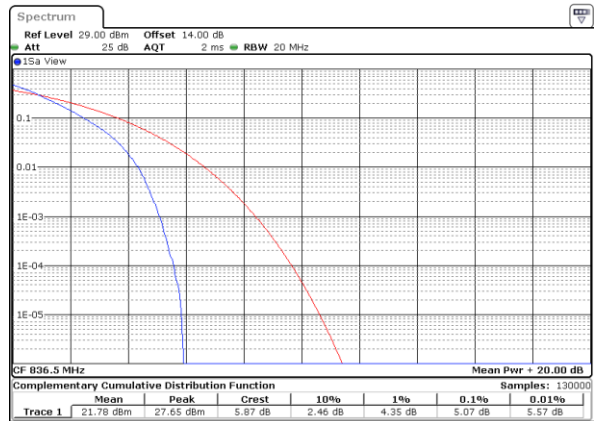

LTE Band 26 / 15MHz / QPSK

Lowest Channel / 1RB

Date: 11.FEB.2021 17:12:59

Lowest Channel / Full RB

Date: 11.FEB.2021 17:06:51

Middle Channel / 1RB

Date: 11.FEB.2021 17:03:06

Middle Channel / Full RB

Date: 11.FEB.2021 17:06:28

Highest Channel / 1RB

Date: 11.FEB.2021 17:00:49

Highest Channel / Full RB

Date: 11.FEB.2021 16:58:02

LTE Band 26 / 15MHz / 16QAM

Lowest Channel / 1RB

Date: 11.FEB.2021 17:12:19