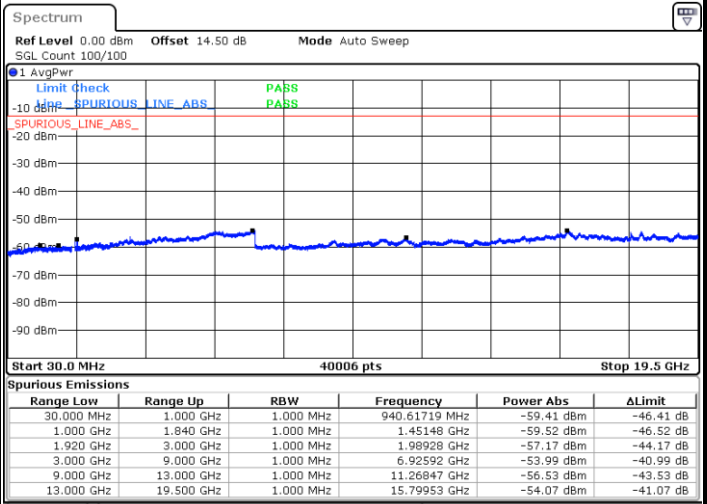

LTE Band 25 / 15MHz

Highest Channel / QPSK

Highest Channel / 16QAM

Date: 13.FEB.2021 12:34:57

Date: 13.FEB.2021 12:35:51

LTE Band 25 / 20MHz

Lowest Channel / QPSK

Lowest Channel / 16QAM

Date: 13.FEB.2021 12:40:38

Date: 13.FEB.2021 12:41:32

LTE Band 25 / 20MHz

Middle Channel / QPSK

Middle Channel / 16QAM

Date: 13.FEB.2021 12:43:09

Date: 13.FEB.2021 12:44:03

Highest Channel / QPSK

Highest Channel / 16QAM

Date: 13.FEB.2021 13:19:37

Date: 13.FEB.2021 13:20:31

LTE Band 25 / 1.4MHz

Lowest Channel / 64QAM

Middle Channel / 64QAM

Date: 13.FEB.2021 09:53:33

Date: 13.FEB.2021 09:58:38