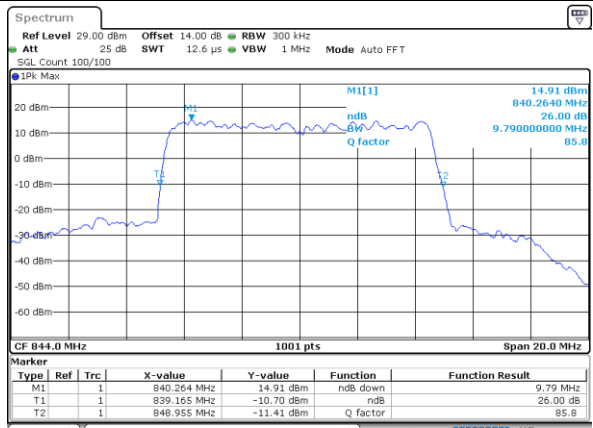

Middle Channel / 3MHz / 64QAM

Date: 11.FEB.2021 13:06:25

Highest Channel / 1.4MHz / 64QAM

Date: 11.FEB.2021 12:34:22

Highest Channel / 3MHz / 64QAM

Date: 11.FEB.2021 13:21:08

LTE Band 26

Lowest Channel / 5MHz / 64QAM

Date: 11.FEB.2021 13:51:06

Lowest Channel / 10MHz / 64QAM

Date: 11.FEB.2021 14:56:37

Middle Channel / 5MHz / 64QAM

Date: 11.FEB.2021 13:56:06

Middle Channel / 10MHz / 64QAM

Date: 11.FEB.2021 15:35:17

Highest Channel / 5MHz / 64QAM

Date: 11.FEB.2021 14:52:38

Highest Channel / 10MHz / 64QAM

Date: 11.FEB.2021 15:45:36

LTE Band 26

Lowest Channel / 15MHz / 64QAM

Date: 11.FEB.2021 16:05:35

Middle Channel / 15MHz / 64QAM

Date: 11.FEB.2021 16:16:08