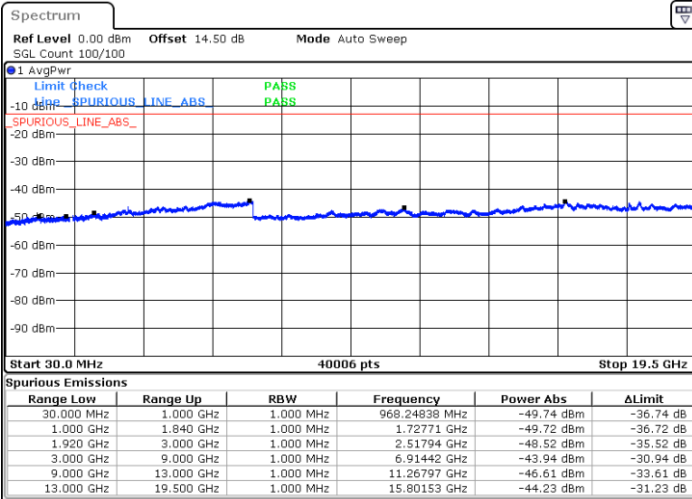

LTE Band 25 / 5MHz

Highest Channel / QPSK

Highest Channel / 16QAM

LTE Band 25 / 10MHz

Lowest Channel / QPSK

Lowest Channel / 16QAM

LTE Band 25 / 10MHz

Middle Channel / QPSK

Middle Channel / 16QAM

Date: 13.FEB.2021 11:58:35

Date: 13.FEB.2021 11:59:29

Highest Channel / QPSK

Highest Channel / 16QAM

Date: 13.FEB.2021 12:04:23

Date: 13.FEB.2021 12:05:17

LTE Band 25 / 15MHz