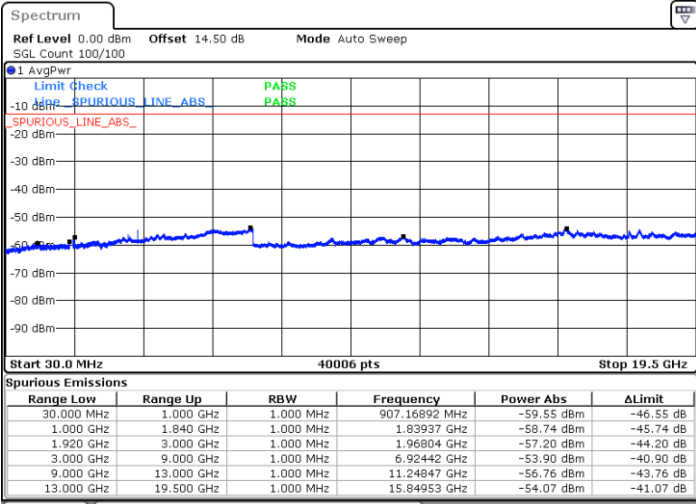

LTE Band 25 / 15MHz

Highest Channel / QPSK

Highest Channel / 16QAM

Date: 13.FEB.2021 12:34:57

Date: 13.FEB.2021 12:35:51

LTE Band 25 / 20MHz

Lowest Channel / QPSK

Lowest Channel / 16QAM

Date: 13.FEB.2021 12:40:38

Date: 13.FEB.2021 12:41:32

LTE Band 25 / 20MHz

Middle Channel / QPSK

Middle Channel / 16QAM

Date: 13.FEB.2021 12:43:09

Date: 13.FEB.2021 12:44:03

Highest Channel / QPSK

Highest Channel / 16QAM

Date: 13.FEB.2021 13:19:37

Date: 13.FEB.2021 13:20:31

LTE Band 25 / 1.4MHz

Lowest Channel / 64QAM

Middle Channel / 64QAM

Date: 13.FEB.2021 09:53:33

Date: 13.FEB.2021 09:58:38