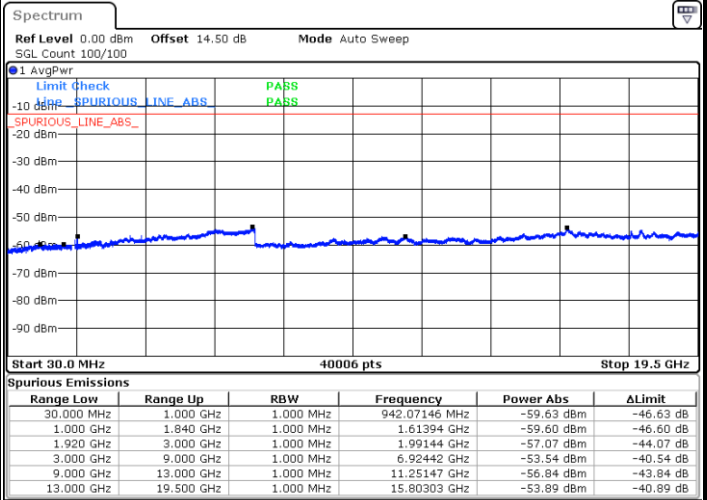

Middle Channel / 16QAM

Date: 13.FEB.2021 11:58:35

Date: 13.FEB.2021 11:59:29

Highest Channel / QPSK

Highest Channel / 16QAM

Date: 13.FEB.2021 12:04:23

Date: 13.FEB.2021 12:05:17

LTE Band 25 / 15MHz

Lowest Channel / QPSK

Lowest Channel / 16QAM

Date: 13.FEB.2021 12:25:10

Date: 13.FEB.2021 12:26:04

Middle Channel / QPSK

Middle Channel / 16QAM

Date: 13.FEB.2021 12:28:01

Date: 13.FEB.2021 12:28:55

LTE Band 25 / 15MHz

Highest Channel / QPSK

Highest Channel / 16QAM

Date: 13.FEB.2021 12:34:57

Date: 13.FEB.2021 12:35:51

LTE Band 25 / 20MHz

Lowest Channel / QPSK

Lowest Channel / 16QAM