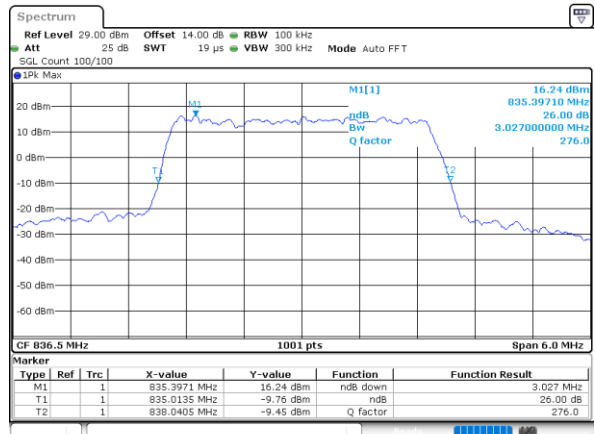

Date: 11.FEB.2021 11:41:37

Highest Channel / 1.4MHz / QPSK

Date: 11.FEB.2021 12:26:51

Highest Channel / 1.4MHz / 16QAM

Date: 11.FEB.2021 12:30:45

LTE Band 26

Lowest Channel / 3MHz / QPSK

Date: 11.FEB.2021 12:36:40

Lowest Channel / 3MHz / 16QAM

Date: 11.FEB.2021 12:39:36

Middle Channel / 3MHz / QPSK

Date: 11.FEB.2021 13:08:30

Middle Channel / 3MHz / 16QAM

Date: 11.FEB.2021 13:07:36

Highest Channel / 3MHz / QPSK

Date: 11.FEB.2021 13:09:32

Highest Channel / 3MHz / 16QAM

Date: 11.FEB.2021 13:12:06

LTE Band 26

Lowest Channel / 5MHz / QPSK

Date: 11.FEB.2021 13:53:00

Lowest Channel / 5MHz / 16QAM

Date: 11.FEB.2021 13:49:22

Middle Channel / 5MHz / QPSK