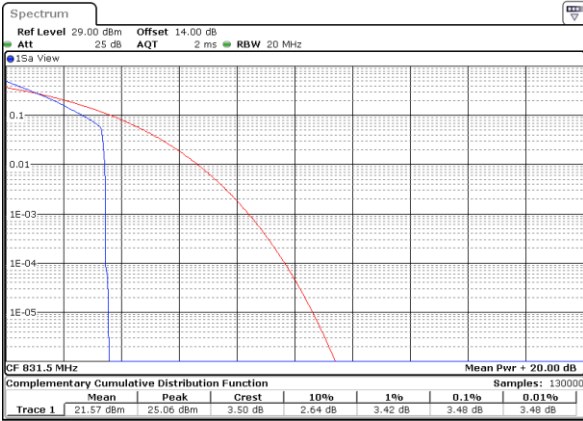

LTE Band 26 / 15MHz / QPSK

Lowest Channel / 1RB

Date: 11.FEB.2021 17:12:59