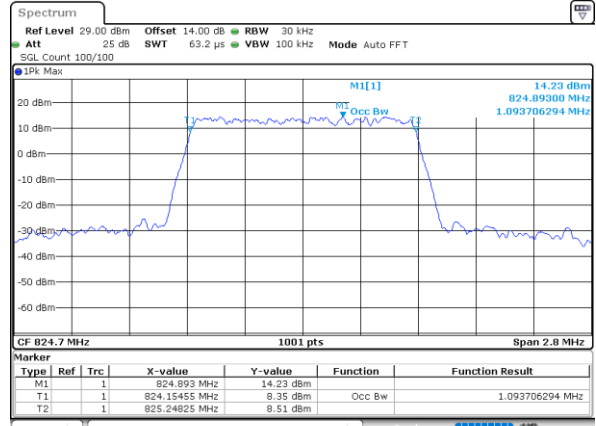

Date: 11.FEB.2021 14:52:38

Highest Channel / 10MHz / 64QAM

Date: 11.FEB.2021 15:45:36

LTE Band 26

Lowest Channel / 15MHz / 64QAM

Date: 11.FEB.2021 16:05:35

Middle Channel / 15MHz / 64QAM

Date: 11.FEB.2021 16:16:08

Highest Channel / 15MHz / 64QAM

Date: 11.FEB.2021 16:54:10

Occupied Bandwidth

Mode	LTE Band 26 : 99%OBW(MHz)											
BW	1.4MHz		3MHz		5MHz		10MHz		15MHz		CH26765	
Mod.	QPSK	16QAM	QPSK	16QAM	QPSK	16QAM	QPSK	16QAM	QPSK	16QAM	QPSK	16QAM
Lowest CH	1.10	1.09	2.72	2.74	4.50	4.49	9.09	9.07	13.43	13.49	13.46	13.37
Middle CH	1.09	1.10	2.72	2.73	4.50	4.51	9.01	9.03	13.40	13.43	-	-
Highest CH	1.10	1.10	2.73	2.73	4.51	4.50	9.03	8.97	13.43	13.46	-	-
Mode	LTE Band 26 : 99%OBW(MHz)											
BW	1.4MHz		3MHz		5MHz		10MHz		15MHz		CH26765	
Mod.	64QAM		64QAM		64QAM		64QAM		64QAM		64QAM	
Lowest CH	1.09	-	2.72	-	4.51	-	9.07	-	13.46	-	13.40	-
Middle CH	1.09	-	2.72	-	4.55	-	9.03	-	13.37	-	-	-
Highest CH	1.09	-	2.72	-	4.49	-	9.03	-	13.40	-	-	-

LTE Band 26

Lowest Channel / 1.4MHz / QPSK

Lowest Channel / 1.4MHz / 16QAM

Middle Channel / 1.4MHz / QPSK

Middle Channel / 1.4MHz / 16QAM

Highest Channel / 1.4MHz / QPSK

Highest Channel / 1.4MHz / 16QAM

LTE Band 26