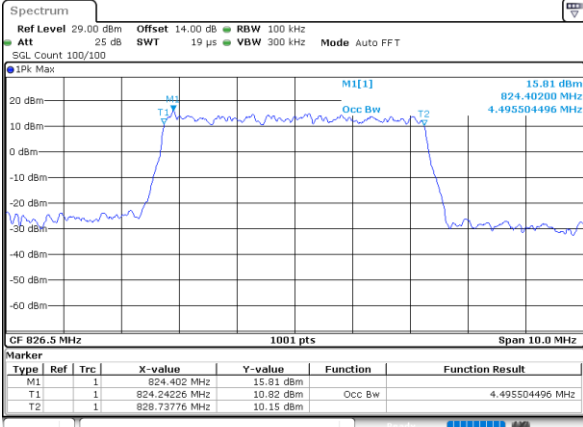

Highest Channel / 3MHz / QPSK

Date: 11.FEB.2021 13:09:22

Highest Channel / 3MHz / 16QAM

Date: 11.FEB.2021 13:11:55

LTE Band 26

Lowest Channel / 5MHz / QPSK

Date: 11.FEB.2021 13:52:47

Lowest Channel / 5MHz / 16QAM