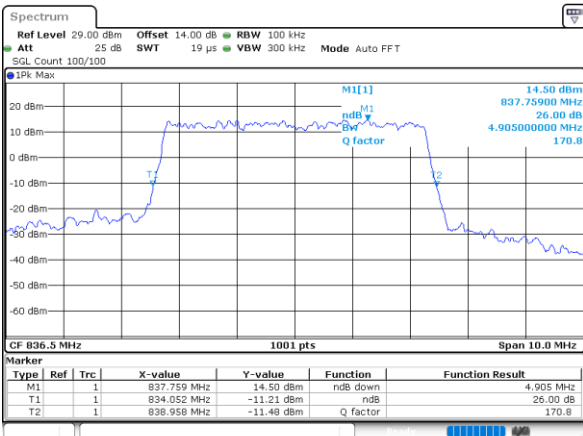

Highest Channel / 3MHz / 16QAM

Date: 11.FEB.2021 13:12:06

LTE Band 26

Lowest Channel / 5MHz / QPSK

Date: 11.FEB.2021 13:53:00

Lowest Channel / 5MHz / 16QAM

Date: 11.FEB.2021 13:49:22

Middle Channel / 5MHz / QPSK

Date: 11.FEB.2021 13:55:04

Middle Channel / 5MHz / 16QAM

Date: 11.FEB.2021 13:55:31

Highest Channel / 5MHz / QPSK

Date: 11.FEB.2021 14:50:12

Highest Channel / 5MHz / 16QAM

Date: 11.FEB.2021 14:51:27

LTE Band 26