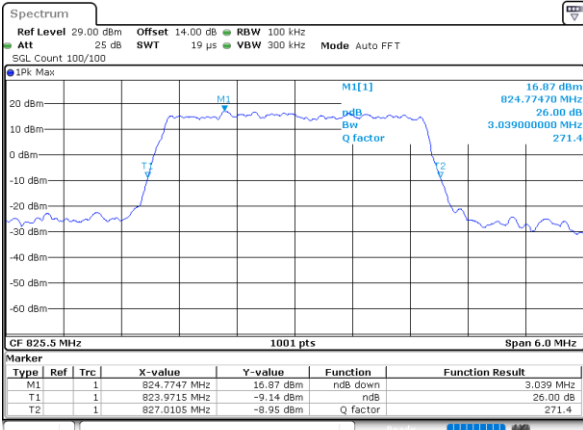

LTE Band 26

Lowest Channel / 1.4MHz / QPSK

Date: 11.FEB.2021 11:36:20

Lowest Channel / 1.4MHz / 16QAM

Date: 11.FEB.2021 11:31:11

Middle Channel / 1.4MHz / QPSK

Date: 11.FEB.2021 11:40:57

Middle Channel / 1.4MHz / 16QAM

Date: 11.FEB.2021 11:41:37

Highest Channel / 1.4MHz / QPSK

Date: 11.FEB.2021 12:26:51

Highest Channel / 1.4MHz / 16QAM

Date: 11.FEB.2021 12:30:45

LTE Band 26

Lowest Channel / 3MHz / QPSK

Date: 11.FEB.2021 12:36:40