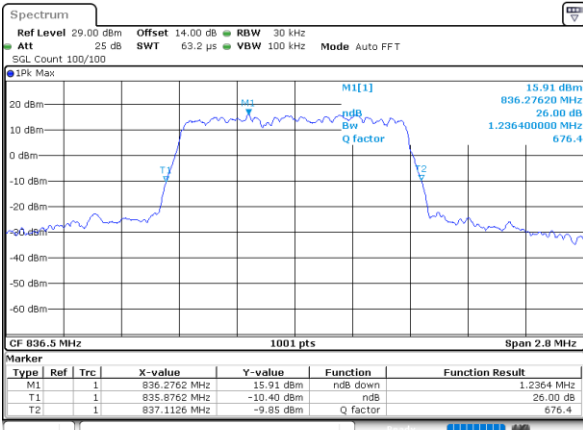

Mode	LTE Band 26 : 26dB BW(MHz)											
BW	1.4MHz		3MHz		5MHz		10MHz		15MHz		20MHz	
Mod.	QPSK	16QAM	QPSK	16QAM	QPSK	16QAM	QPSK	16QAM	QPSK	16QAM	QPSK	16QAM
Lowest CH	1.23	1.21	3.04	3.03	4.90	4.91	9.81	9.97	14.24	14.45	-	-
Middle CH	1.24	1.23	3.01	3.03	4.91	4.87	9.73	9.65	14.39	14.57	-	-
Highest CH	1.22	1.22	3.02	3.03	4.82	4.91	9.71	9.75	14.27	14.39	-	-
Mode	LTE Band 26 : 26dB BW(MHz)											
BW	1.4MHz		3MHz		5MHz		10MHz		15MHz		20MHz	
Mod.	64QAM		64QAM		64QAM		64QAM		64QAM		64QAM	
Lowest CH	1.21	-	3.03	-	4.81	-	9.91	-	14.36	-	-	-
Middle CH	1.22	-	2.99	-	4.88	-	10.01	-	14.36	-	-	-
Highest CH	1.23	-	3.03	-	4.86	-	9.79	-	14.36	-	-	-

LTE Band 26

Lowest Channel / 1.4MHz / QPSK

Date: 11.FEB.2021 11:36:20

Lowest Channel / 1.4MHz / 16QAM

Date: 11.FEB.2021 11:31:11

Middle Channel / 1.4MHz / QPSK

Date: 11.FEB.2021 11:40:57

Middle Channel / 1.4MHz / 16QAM

Date: 11.FEB.2021 11:41:37

Highest Channel / 1.4MHz / QPSK

Date: 11.FEB.2021 12:26:51

Highest Channel / 1.4MHz / 16QAM

Date: 11.FEB.2021 12:30:45

LTE Band 26

Lowest Channel / 3MHz / QPSK

Date: 11.FEB.2021 12:36:40