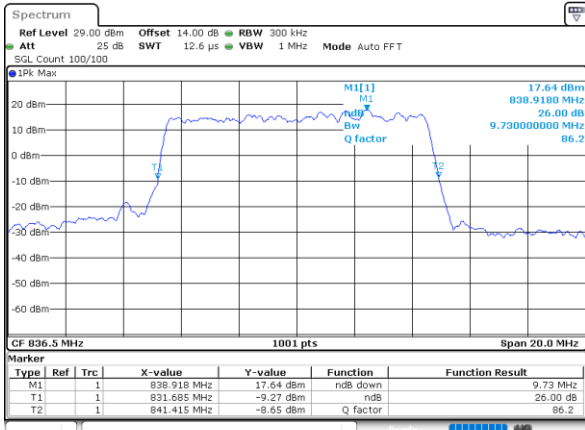

Date: 11.FEB.2021 13:55:04

Middle Channel / 5MHz / 16QAM

Date: 11.FEB.2021 13:55:31

Highest Channel / 5MHz / QPSK

Date: 11.FEB.2021 14:50:12

Highest Channel / 5MHz / 16QAM

Date: 11.FEB.2021 14:51:27

LTE Band 26

Lowest Channel / 10MHz / QPSK

Date: 11.FEB.2021 14:54:05

Lowest Channel / 10MHz / 16QAM

Date: 11.FEB.2021 14:55:16

Middle Channel / 10MHz / QPSK

Date: 11.FEB.2021 15:37:24

Middle Channel / 10MHz / 16QAM

Date: 11.FEB.2021 15:36:11

Highest Channel / 10MHz / QPSK

Date: 11.FEB.2021 15:38:50

Highest Channel / 10MHz / 16QAM

Date: 11.FEB.2021 15:43:32

LTE Band 26

Lowest Channel / 15MHz / QPSK

Date: 11.FEB.2021 16:11:51

Lowest Channel / 15MHz / 16QAM