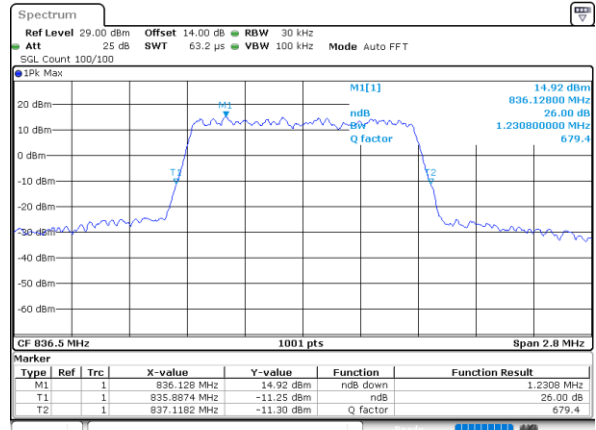

Mode	LTE Band 26 : 26dB BW(MHz)											
BW	1.4MHz		3MHz		5MHz		10MHz		15MHz		20MHz	
Mod.	QPSK	16QAM	QPSK	16QAM	QPSK	16QAM	QPSK	16QAM	QPSK	16QAM	QPSK	16QAM
Lowest CH	1.23	1.21	3.04	3.03	4.90	4.91	9.81	9.97	14.24	14.45	-	-
Middle CH	1.24	1.23	3.01	3.03	4.91	4.87	9.73	9.65	14.39	14.57	-	-
Highest CH	1.22	1.22	3.02	3.03	4.82	4.91	9.71	9.75	14.27	14.39	-	-
Mode	LTE Band 26 : 26dB BW(MHz)											
BW	1.4MHz		3MHz		5MHz		10MHz		15MHz		20MHz	
Mod.	64QAM		64QAM		64QAM		64QAM		64QAM		64QAM	
Lowest CH	1.21	-	3.03	-	4.81	-	9.91	-	14.36	-	-	-
Middle CH	1.22	-	2.99	-	4.88	-	10.01	-	14.36	-	-	-
Highest CH	1.23	-	3.03	-	4.86	-	9.79	-	14.36	-	-	-

LTE Band 26

Lowest Channel / 1.4MHz / QPSK

Date: 11.FEB.2021 11:36:20

Lowest Channel / 1.4MHz / 16QAM

Date: 11.FEB.2021 11:31:11

Middle Channel / 1.4MHz / QPSK

Date: 11.FEB.2021 11:40:57

Middle Channel / 1.4MHz / 16QAM

Date: 11.FEB.2021 11:41:37

Highest Channel / 1.4MHz / QPSK

Date: 11.FEB.2021 12:26:51

Highest Channel / 1.4MHz / 16QAM

Date: 11.FEB.2021 12:30:45

LTE Band 26

Lowest Channel / 3MHz / QPSK

Date: 11.FEB.2021 12:36:40