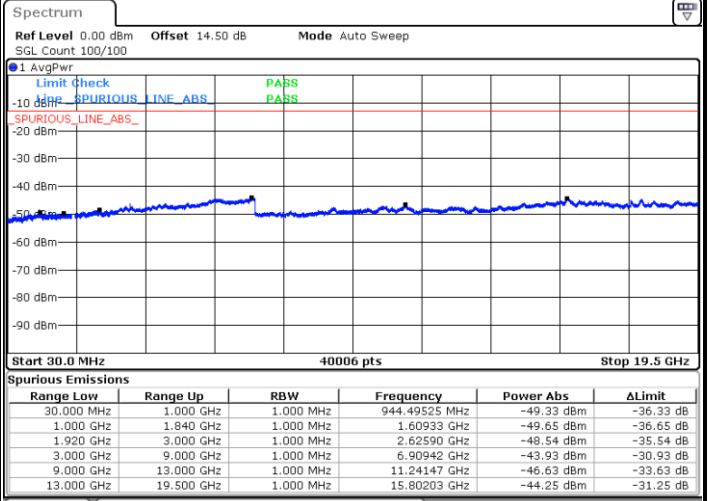

Highest Channel / 16QAM

Date: 13.FEB.2021 13:19:37

Date: 13.FEB.2021 13:20:31

LTE Band 25 / 1.4MHz

Lowest Channel / 64QAM

Middle Channel / 64QAM

Date: 13.FEB.2021 09:53:33

Date: 13.FEB.2021 09:58:38

Highest Channel / 64QAM

Date: 13.FEB.2021 10:03:08

LTE Band 25 / 3MHz

Lowest Channel / 64QAM

Middle Channel / 64QAM

Date: 13.FEB.2021 10:52:57

Date: 13.FEB.2021 10:57:05

Highest Channel / 64QAM

Date: 13.FEB.2021 11:05:38

LTE Band 25 / 20MHz

Lowest Channel / 64QAM

Middle Channel / 64QAM

Date: 13.FEB.2021 13:23:14

Date: 13.FEB.2021 13:24:30

Highest Channel / 64QAM

Date: 13.FEB.2021 13:27:31