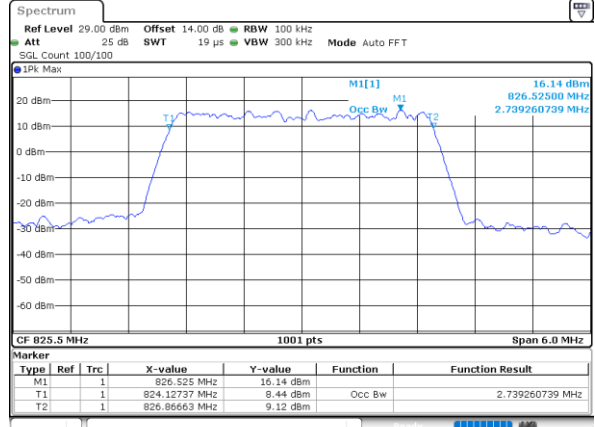

Lowest Channel / 3MHz / 16QAM

Date: 11.FEB.2021 12:39:27