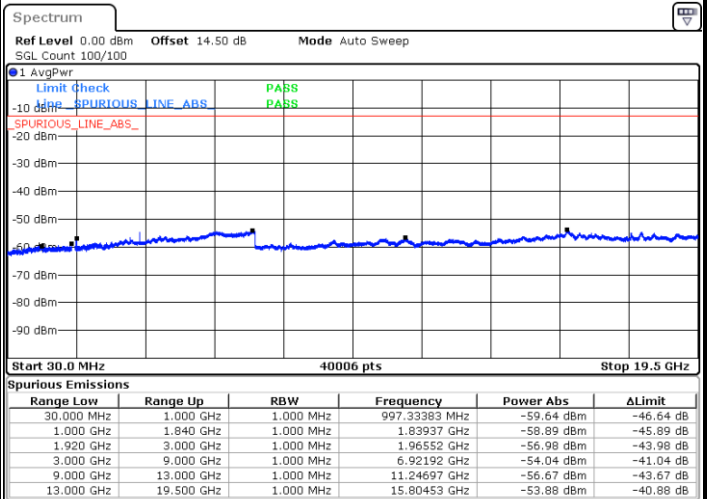

Middle Channel / QPSK

Middle Channel / 16QAM

Date: 13.FEB.2021 12:28:01

Date: 13.FEB.2021 12:28:55