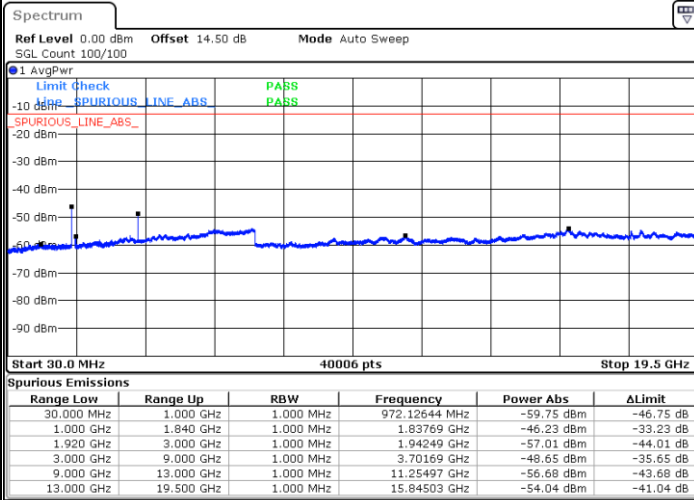

LTE Band 25 / 15MHz

Lowest Channel / QPSK

Lowest Channel / 16QAM

Date: 13.FEB.2021 12:25:10

Date: 13.FEB.2021 12:26:04