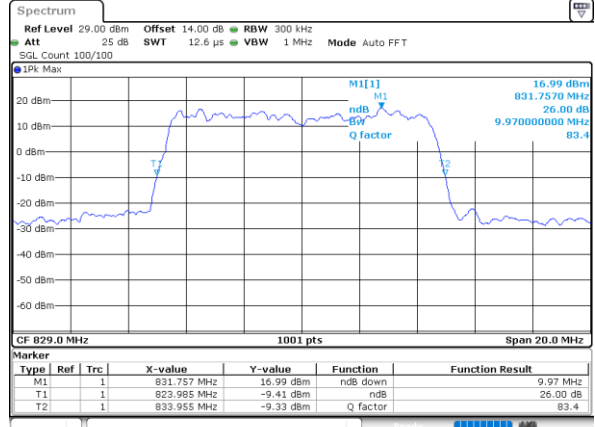

Lowest Channel / 10MHz / 16QAM

Date: 11.FEB.2021 14:55:16