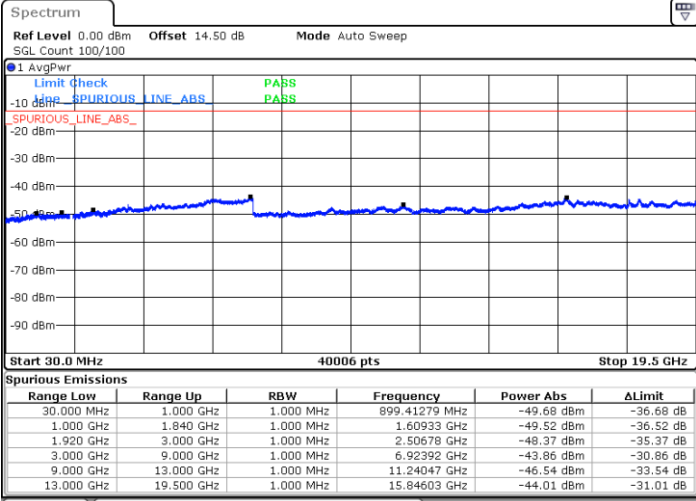

Highest Channel / 16QAM

Date: 13.FEB.2021 13:19:37

Date: 13.FEB.2021 13:20:31

LTE Band 25 / 1.4MHz

Lowest Channel / 64QAM

Middle Channel / 64QAM

Date: 13.FEB.2021 09:53:33

Date: 13.FEB.2021 09:58:38

Highest Channel / 64QAM

Date: 13.FEB.2021 10:03:08

LTE Band 25 / 3MHz

Lowest Channel / 64QAM

Middle Channel / 64QAM

Date: 13.FEB.2021 10:52:57

Date: 13.FEB.2021 10:57:05

Highest Channel / 64QAM

Date: 13.FEB.2021 11:05:38

LTE Band 25 / 20MHz

Lowest Channel / 64QAM

Middle Channel / 64QAM

Date: 13.FEB.2021 13:23:14

Date: 13.FEB.2021 13:24:30

Highest Channel / 64QAM

Date: 13.FEB.2021 13:27:31