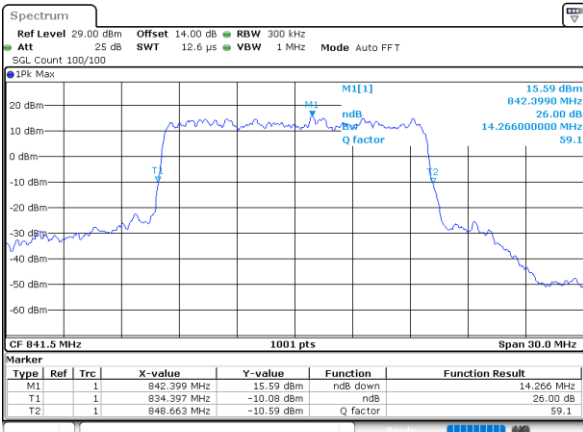

Highest Channel / 10MHz / QPSK

Date: 11.FEB.2021 15:38:50

Highest Channel / 10MHz / 16QAM

Date: 11.FEB.2021 15:43:32

LTE Band 26

Lowest Channel / 15MHz / QPSK

Date: 11.FEB.2021 16:11:51

Lowest Channel / 15MHz / 16QAM

Date: 11.FEB.2021 16:10:10

Middle Channel / 15MHz / QPSK

Date: 11.FEB.2021 16:13:53

Middle Channel / 15MHz / 16QAM

Date: 11.FEB.2021 16:15:29

Highest Channel / 15MHz / QPSK

Date: 11.FEB.2021 16:13:57

Highest Channel / 15MHz / 16QAM

Date: 11.FEB.2021 16:15:14

LTE Band 26

Lowest Channel / 1.4MHz / 64QAM

Date: 11.FEB.2021 11:28:27

Lowest Channel / 3MHz / 64QAM

Date: 11.FEB.2021 12:42:57

Middle Channel / 1.4MHz / 64QAM

Date: 11.FEB.2021 11:42:10