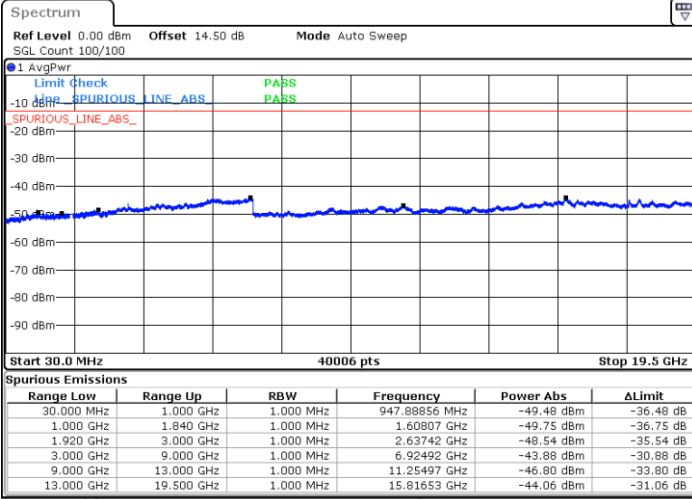

LTE Band 25 / 5MHz

Highest Channel / QPSK

Highest Channel / 16QAM

LTE Band 25 / 10MHz

Lowest Channel / QPSK

Lowest Channel / 16QAM

LTE Band 25 / 10MHz

Middle Channel / QPSK

Middle Channel / 16QAM

Date: 13.FEB.2021 11:58:35

Date: 13.FEB.2021 11:59:29

Highest Channel / QPSK

Highest Channel / 16QAM

Date: 13.FEB.2021 12:04:23

Date: 13.FEB.2021 12:05:17

LTE Band 25 / 15MHz