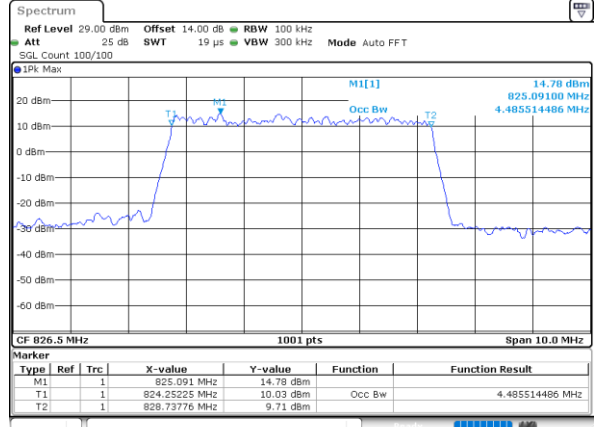

Highest Channel / 3MHz / QPSK

Date: 11.FEB.2021 13:09:22

Highest Channel / 3MHz / 16QAM

Date: 11.FEB.2021 13:11:55

LTE Band 26

Lowest Channel / 5MHz / QPSK

Date: 11.FEB.2021 13:52:47

Lowest Channel / 5MHz / 16QAM