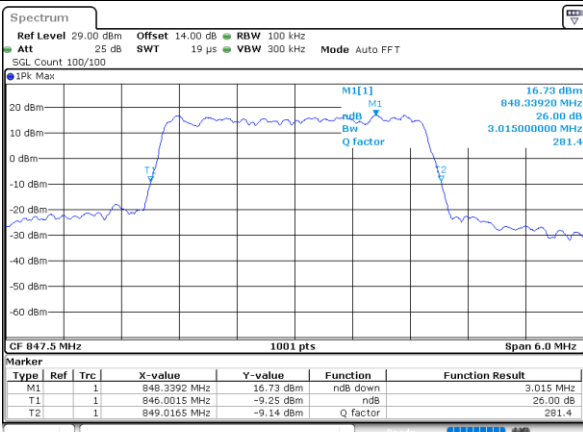

Date: 11.FEB.2021 11:41:37

Highest Channel / 1.4MHz / QPSK

Date: 11.FEB.2021 12:26:51

Highest Channel / 1.4MHz / 16QAM

Date: 11.FEB.2021 12:30:45

LTE Band 26

Lowest Channel / 3MHz / QPSK

Date: 11.FEB.2021 12:36:40

Lowest Channel / 3MHz / 16QAM

Date: 11.FEB.2021 12:39:36

Middle Channel / 3MHz / QPSK

Date: 11.FEB.2021 13:08:30

Middle Channel / 3MHz / 16QAM

Date: 11.FEB.2021 13:07:36

Highest Channel / 3MHz / QPSK

Date: 11.FEB.2021 13:09:32

Highest Channel / 3MHz / 16QAM

Date: 11.FEB.2021 13:12:06

LTE Band 26

Lowest Channel / 5MHz / QPSK

Date: 11.FEB.2021 13:53:00

Lowest Channel / 5MHz / 16QAM

Date: 11.FEB.2021 13:49:22

Middle Channel / 5MHz / QPSK