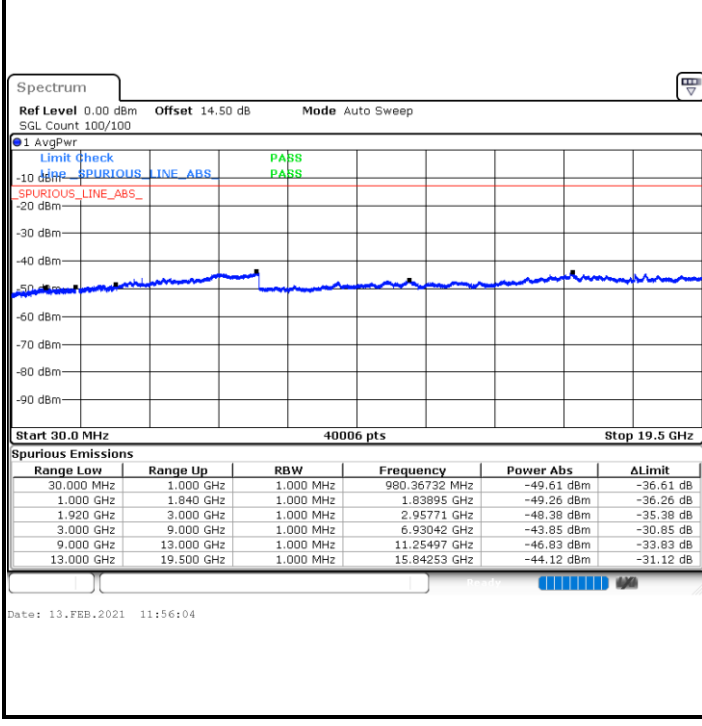

LTE Band 25 / 5MHz

Highest Channel / QPSK

Highest Channel / 16QAM

LTE Band 25 / 10MHz

Lowest Channel / QPSK

Lowest Channel / 16QAM

LTE Band 25 / 10MHz

Middle Channel / QPSK

Middle Channel / 16QAM

Date: 13.FEB.2021 11:58:35

Date: 13.FEB.2021 11:59:29

Highest Channel / QPSK

Highest Channel / 16QAM

Date: 13.FEB.2021 12:04:23

Date: 13.FEB.2021 12:05:17

LTE Band 25 / 15MHz