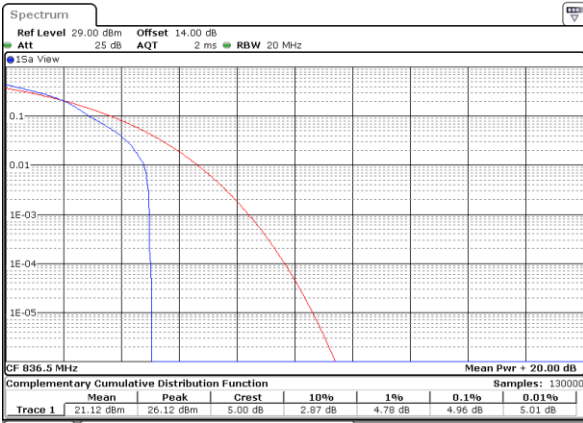

LTE Band 26 / 15MHz / QPSK

Lowest Channel / 1RB

Date: 11.FEB.2021 17:12:59

Lowest Channel / Full RB

Date: 11.FEB.2021 17:06:51

Middle Channel / 1RB

Date: 11.FEB.2021 17:03:06

Middle Channel / Full RB

Date: 11.FEB.2021 17:06:28

Highest Channel / 1RB

Date: 11.FEB.2021 17:00:49

Highest Channel / Full RB

Date: 11.FEB.2021 16:58:02

LTE Band 26 / 15MHz / 16QAM

Lowest Channel / 1RB

Date: 11.FEB.2021 17:12:19

Lowest Channel / Full RB

Date: 11.FEB.2021 17:08:12

Middle Channel / 1RB

Date: 11.FEB.2021 17:03:29

Middle Channel / Full RB

Date: 11.FEB.2021 17:04:36

Highest Channel / 1RB

Date: 11.FEB.2021 17:01:11