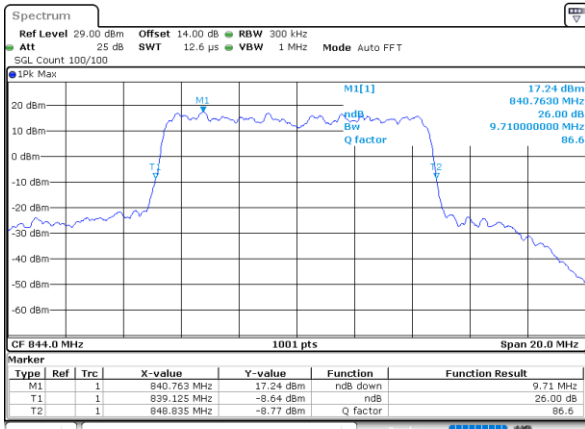

Date: 11.FEB.2021 13:55:04

Middle Channel / 5MHz / 16QAM

Date: 11.FEB.2021 13:55:31

Highest Channel / 5MHz / QPSK

Date: 11.FEB.2021 14:50:12

Highest Channel / 5MHz / 16QAM

Date: 11.FEB.2021 14:51:27

LTE Band 26

Lowest Channel / 10MHz / QPSK

Date: 11.FEB.2021 14:54:05

Lowest Channel / 10MHz / 16QAM

Date: 11.FEB.2021 14:55:16

Middle Channel / 10MHz / QPSK

Date: 11.FEB.2021 15:37:24

Middle Channel / 10MHz / 16QAM

Date: 11.FEB.2021 15:36:11

Highest Channel / 10MHz / QPSK

Date: 11.FEB.2021 15:38:50

Highest Channel / 10MHz / 16QAM

Date: 11.FEB.2021 15:43:32

LTE Band 26

Lowest Channel / 15MHz / QPSK

Date: 11.FEB.2021 16:11:51

Lowest Channel / 15MHz / 16QAM