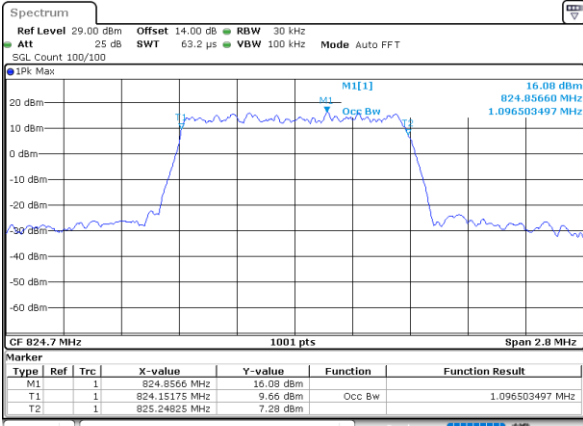

Date: 11.FEB.2021 14:52:38

Highest Channel / 10MHz / 64QAM

Date: 11.FEB.2021 15:45:36

LTE Band 26

Lowest Channel / 15MHz / 64QAM

Date: 11.FEB.2021 16:05:35

Middle Channel / 15MHz / 64QAM

Date: 11.FEB.2021 16:16:08

Highest Channel / 15MHz / 64QAM

Date: 11.FEB.2021 16:54:10

Occupied Bandwidth

Mode	LTE Band 26 : 99%OBW(MHz)											
BW	1.4MHz		3MHz		5MHz		10MHz		15MHz		CH26765	
Mod.	QPSK	16QAM	QPSK	16QAM	QPSK	16QAM	QPSK	16QAM	QPSK	16QAM	QPSK	16QAM
Lowest CH	1.10	1.09	2.72	2.74	4.50	4.49	9.09	9.07	13.43	13.49	13.46	13.37
Middle CH	1.09	1.10	2.72	2.73	4.50	4.51	9.01	9.03	13.40	13.43	-	-
Highest CH	1.10	1.10	2.73	2.73	4.51	4.50	9.03	8.97	13.43	13.46	-	-
Mode	LTE Band 26 : 99%OBW(MHz)											
BW	1.4MHz		3MHz		5MHz		10MHz		15MHz		CH26765	
Mod.	64QAM		64QAM		64QAM		64QAM		64QAM		64QAM	
Lowest CH	1.09	-	2.72	-	4.51	-	9.07	-	13.46	-	13.40	-
Middle CH	1.09	-	2.72	-	4.55	-	9.03	-	13.37	-	-	-
Highest CH	1.09	-	2.72	-	4.49	-	9.03	-	13.40	-	-	-

LTE Band 26

Lowest Channel / 1.4MHz / QPSK

Lowest Channel / 1.4MHz / 16QAM

Middle Channel / 1.4MHz / QPSK

Middle Channel / 1.4MHz / 16QAM

Highest Channel / 1.4MHz / QPSK

Highest Channel / 1.4MHz / 16QAM

LTE Band 26