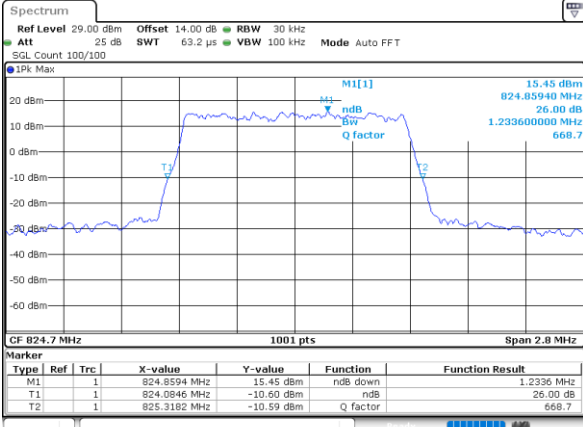

LTE Band 26

Lowest Channel / 1.4MHz / QPSK

Date: 11.FEB.2021 11:36:20