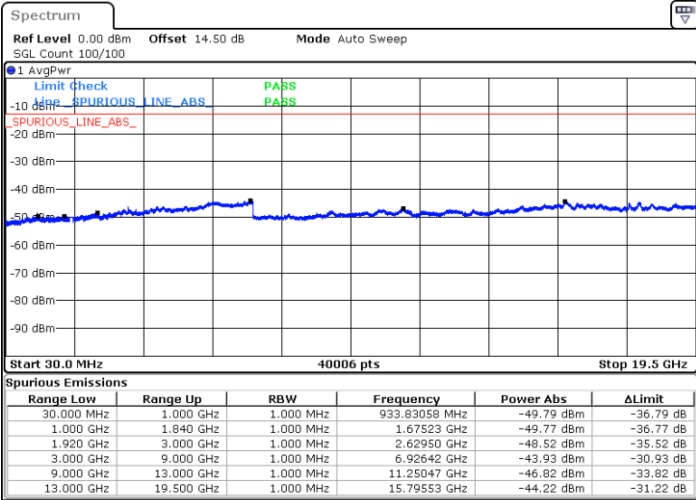

Date: 13.FEB.2021 12:40:38

Date: 13.FEB.2021 12:41:32

LTE Band 25 / 20MHz

Middle Channel / QPSK

Middle Channel / 16QAM

Date: 13.FEB.2021 12:43:09

Date: 13.FEB.2021 12:44:03

Highest Channel / QPSK

Highest Channel / 16QAM

Date: 13.FEB.2021 13:19:37

Date: 13.FEB.2021 13:20:31

LTE Band 25 / 1.4MHz

Lowest Channel / 64QAM

Middle Channel / 64QAM

Date: 13.FEB.2021 09:53:33

Date: 13.FEB.2021 09:58:38

Highest Channel / 64QAM

Date: 13.FEB.2021 10:03:08

LTE Band 25 / 3MHz

Lowest Channel / 64QAM

Middle Channel / 64QAM

Date: 13.FEB.2021 10:52:57

Date: 13.FEB.2021 10:57:05

Highest Channel / 64QAM