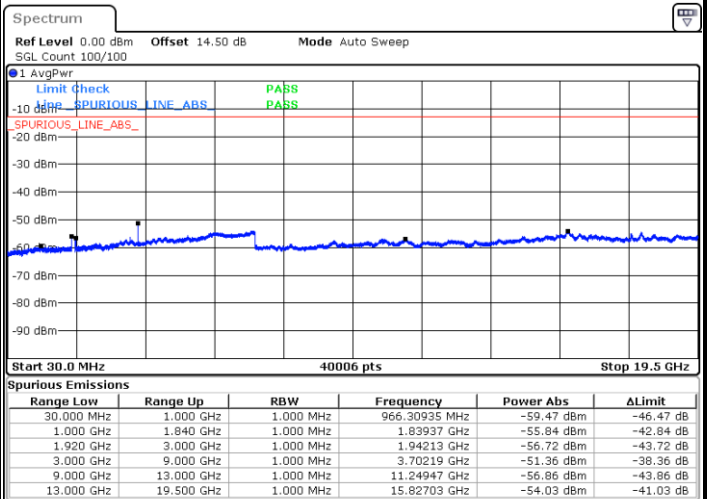

LTE Band 25 / 15MHz

Highest Channel / QPSK

Highest Channel / 16QAM

Date: 13.FEB.2021 12:34:57

Date: 13.FEB.2021 12:35:51

LTE Band 25 / 20MHz

Lowest Channel / QPSK

Lowest Channel / 16QAM

Date: 13.FEB.2021 12:40:38

Date: 13.FEB.2021 12:41:32

LTE Band 25 / 20MHz

Middle Channel / QPSK

Middle Channel / 16QAM

Date: 13.FEB.2021 12:43:09

Date: 13.FEB.2021 12:44:03

Highest Channel / QPSK