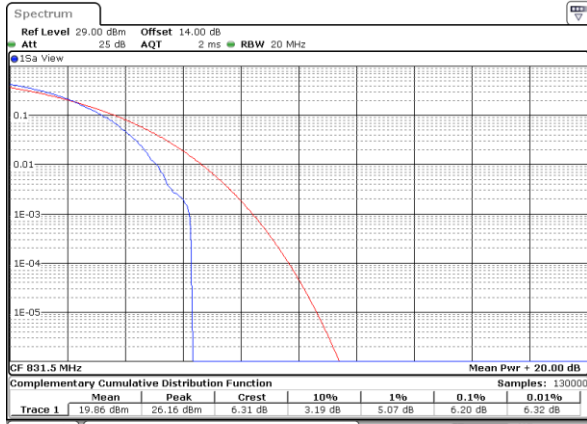

Lowest Channel / Full RB

Date: 11.FEB.2021 17:08:12

Middle Channel / 1RB

Date: 11.FEB.2021 17:03:29

Middle Channel / Full RB

Date: 11.FEB.2021 17:04:36

Highest Channel / 1RB

Date: 11.FEB.2021 17:01:11

Highest Channel / Full RB

Date: 11.FEB.2021 16:57:08

LTE Band 26 / 15MHz / 64QAM

Lowest Channel / 1RB

Date: 11.FEB.2021 17:09:45

Lowest Channel / Full RB

Date: 11.FEB.2021 17:08:36

Middle Channel / 1RB

Date: 11.FEB.2021 17:03:51

Middle Channel / Full RB

Date: 11.FEB.2021 17:04:20

Highest Channel / 1RB

Date: 11.FEB.2021 17:01:45

Highest Channel / Full RB

Date: 11.FEB.2021 16:56:53

26dB Bandwidth

Mode	LTE Band 26 : 26dB BW(MHz)											
BW	1.4MHz		3MHz		5MHz		10MHz		15MHz		20MHz	
Mod.	QPSK	16QAM	QPSK	16QAM	QPSK	16QAM	QPSK	16QAM	QPSK	16QAM	QPSK	16QAM
Lowest CH	1.23	1.21	3.04	3.03	4.90	4.91	9.81	9.97	14.24	14.45	-	-
Middle CH	1.24	1.23	3.01	3.03	4.91	4.87	9.73	9.65	14.39	14.57	-	-
Highest CH	1.22	1.22	3.02	3.03	4.82	4.91	9.71	9.75	14.27	14.39	-	-
Mode	LTE Band 26 : 26dB BW(MHz)											
BW	1.4MHz		3MHz		5MHz		10MHz		15MHz		20MHz	
Mod.	64QAM		64QAM		64QAM		64QAM		64QAM		64QAM	
Lowest CH	1.21	-	3.03	-	4.81	-	9.91	-	14.36	-	-	-
Middle CH	1.22	-	2.99	-	4.88	-	10.01	-	14.36	-	-	-
Highest CH	1.23	-	3.03	-	4.86	-	9.79	-	14.36	-	-	-