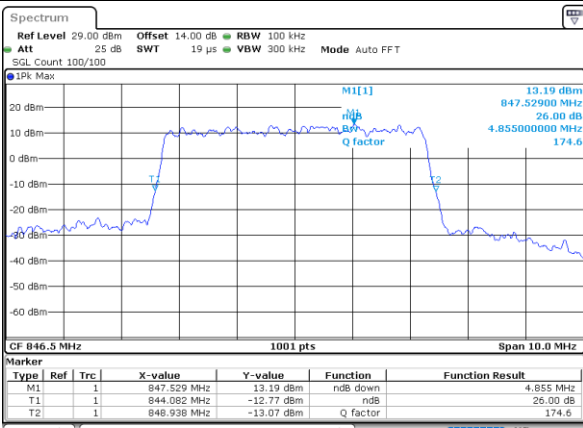

Middle Channel / 3MHz / 64QAM

Date: 11.FEB.2021 13:06:25

Highest Channel / 1.4MHz / 64QAM

Date: 11.FEB.2021 12:34:22

Highest Channel / 3MHz / 64QAM

Date: 11.FEB.2021 13:21:08

LTE Band 26

Lowest Channel / 5MHz / 64QAM

Date: 11.FEB.2021 13:51:06

Lowest Channel / 10MHz / 64QAM

Date: 11.FEB.2021 14:56:37

Middle Channel / 5MHz / 64QAM

Date: 11.FEB.2021 13:56:06

Middle Channel / 10MHz / 64QAM

Date: 11.FEB.2021 15:35:17

Highest Channel / 5MHz / 64QAM

Date: 11.FEB.2021 14:52:38

Highest Channel / 10MHz / 64QAM

Date: 11.FEB.2021 15:45:36

LTE Band 26

Lowest Channel / 15MHz / 64QAM

Date: 11.FEB.2021 16:05:35

Middle Channel / 15MHz / 64QAM

Date: 11.FEB.2021 16:16:08