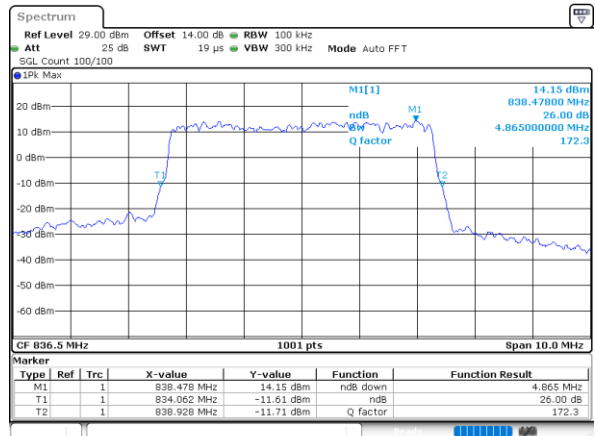

Highest Channel / 3MHz / 16QAM

Date: 11.FEB.2021 13:12:06

LTE Band 26

Lowest Channel / 5MHz / QPSK

Date: 11.FEB.2021 13:53:00

Lowest Channel / 5MHz / 16QAM

Date: 11.FEB.2021 13:49:22

Middle Channel / 5MHz / QPSK

Date: 11.FEB.2021 13:55:04

Middle Channel / 5MHz / 16QAM

Date: 11.FEB.2021 13:55:31

Highest Channel / 5MHz / QPSK

Date: 11.FEB.2021 14:50:12

Highest Channel / 5MHz / 16QAM

Date: 11.FEB.2021 14:51:27

LTE Band 26