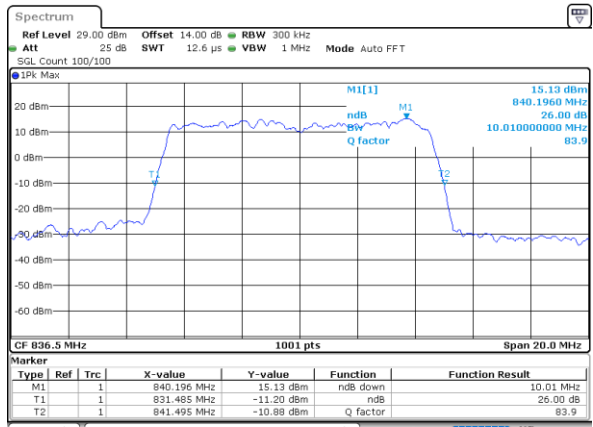

Middle Channel / 3MHz / 64QAM

Date: 11.FEB.2021 13:06:25

Highest Channel / 1.4MHz / 64QAM

Date: 11.FEB.2021 12:34:22

Highest Channel / 3MHz / 64QAM

Date: 11.FEB.2021 13:21:08

LTE Band 26

Lowest Channel / 5MHz / 64QAM

Date: 11.FEB.2021 13:51:06

Lowest Channel / 10MHz / 64QAM

Date: 11.FEB.2021 14:56:37

Middle Channel / 5MHz / 64QAM

Date: 11.FEB.2021 13:56:06

Middle Channel / 10MHz / 64QAM

Date: 11.FEB.2021 15:35:17

Highest Channel / 5MHz / 64QAM

Date: 11.FEB.2021 14:52:38

Highest Channel / 10MHz / 64QAM

Date: 11.FEB.2021 15:45:36

LTE Band 26

Lowest Channel / 15MHz / 64QAM

Date: 11.FEB.2021 16:05:35

Middle Channel / 15MHz / 64QAM

Date: 11.FEB.2021 16:16:08