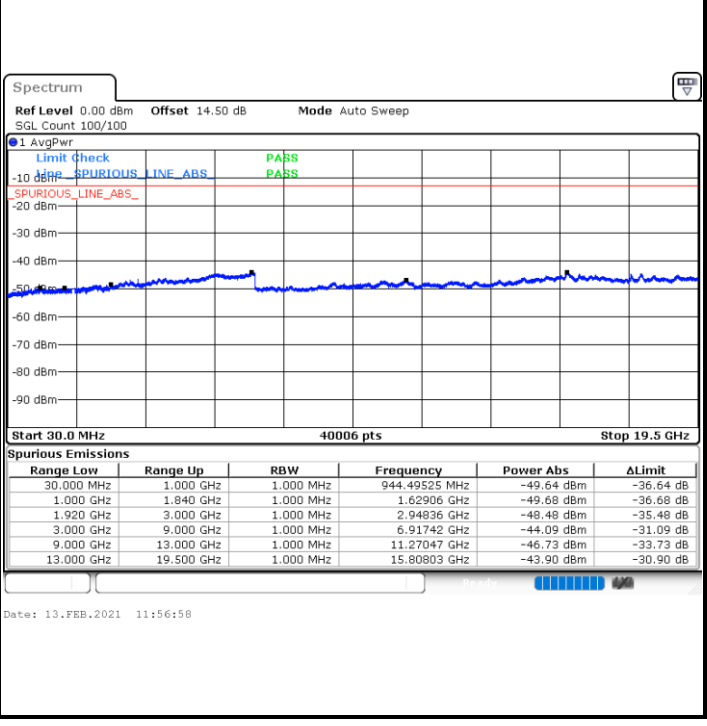

LTE Band 25 / 5MHz

Highest Channel / QPSK

Highest Channel / 16QAM

LTE Band 25 / 10MHz

Lowest Channel / QPSK

Lowest Channel / 16QAM

LTE Band 25 / 10MHz

Middle Channel / QPSK

Middle Channel / 16QAM

Date: 13.FEB.2021 11:58:35

Date: 13.FEB.2021 11:59:29

Highest Channel / QPSK

Highest Channel / 16QAM

Date: 13.FEB.2021 12:04:23

Date: 13.FEB.2021 12:05:17

LTE Band 25 / 15MHz