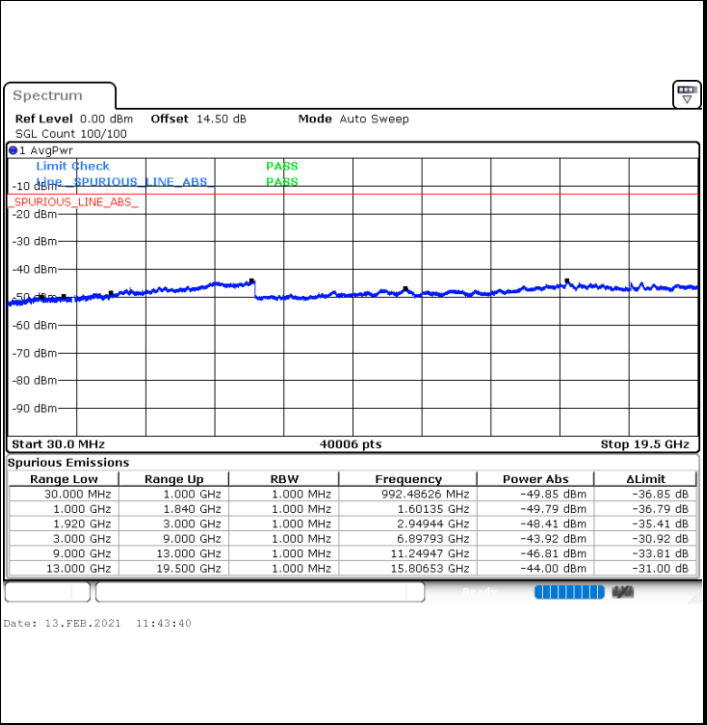

LTE Band 25 / 5MHz

Highest Channel / QPSK

Highest Channel / 16QAM

LTE Band 25 / 10MHz

Lowest Channel / QPSK

Lowest Channel / 16QAM

LTE Band 25 / 10MHz

Middle Channel / QPSK

Middle Channel / 16QAM

Date: 13.FEB.2021 11:58:35

Date: 13.FEB.2021 11:59:29

Highest Channel / QPSK

Highest Channel / 16QAM

Date: 13.FEB.2021 12:04:23

Date: 13.FEB.2021 12:05:17

LTE Band 25 / 15MHz