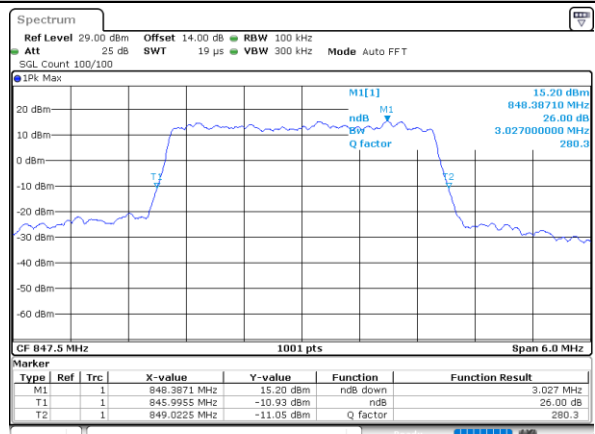

Date: 11.FEB.2021 16:15:14

LTE Band 26

Lowest Channel / 1.4MHz / 64QAM

Date: 11.FEB.2021 11:28:27

Lowest Channel / 3MHz / 64QAM

Date: 11.FEB.2021 12:42:57

Middle Channel / 1.4MHz / 64QAM

Date: 11.FEB.2021 11:42:10

Middle Channel / 3MHz / 64QAM

Date: 11.FEB.2021 13:06:25

Highest Channel / 1.4MHz / 64QAM

Date: 11.FEB.2021 12:34:22

Highest Channel / 3MHz / 64QAM

Date: 11.FEB.2021 13:21:08

LTE Band 26

Lowest Channel / 5MHz / 64QAM

Date: 11.FEB.2021 13:51:06

Lowest Channel / 10MHz / 64QAM

Date: 11.FEB.2021 14:56:37

Middle Channel / 5MHz / 64QAM

Date: 11.FEB.2021 13:56:06

Middle Channel / 10MHz / 64QAM

Date: 11.FEB.2021 15:35:17

Highest Channel / 5MHz / 64QAM

Date: 11.FEB.2021 14:52:38

Highest Channel / 10MHz / 64QAM

Date: 11.FEB.2021 15:45:36

LTE Band 26

Lowest Channel / 15MHz / 64QAM

Date: 11.FEB.2021 16:05:35

Middle Channel / 15MHz / 64QAM

Date: 11.FEB.2021 16:16:08