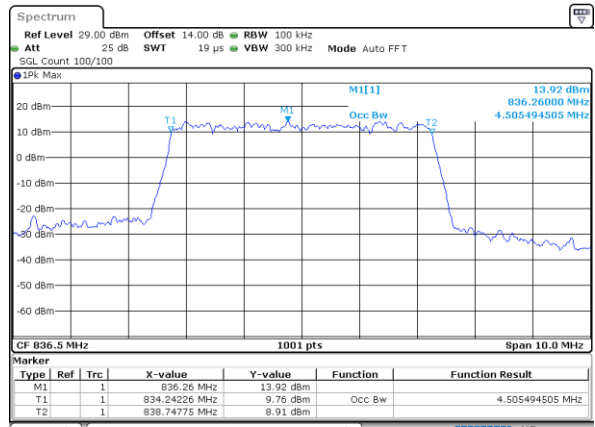

Middle Channel / 5MHz / 16QAM

Date: 11.FEB.2021 13:55:20