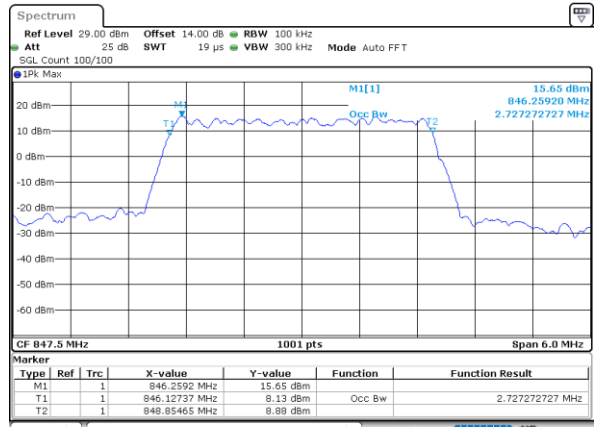

LTE Band 26

Lowest Channel / 1.4MHz / QPSK

Lowest Channel / 1.4MHz / 16QAM

Middle Channel / 1.4MHz / QPSK

Middle Channel / 1.4MHz / 16QAM

Highest Channel / 1.4MHz / QPSK

Highest Channel / 1.4MHz / 16QAM

LTE Band 26

Lowest Channel / 3MHz / QPSK

Date: 11.FEB.2021 12:36:39

Lowest Channel / 3MHz / 16QAM

Date: 11.FEB.2021 12:39:27

Middle Channel / 3MHz / QPSK

Date: 11.FEB.2021 13:08:25

Middle Channel / 3MHz / 16QAM

Date: 11.FEB.2021 13:07:13

Highest Channel / 3MHz / QPSK

Date: 11.FEB.2021 13:09:22

Highest Channel / 3MHz / 16QAM

Date: 11.FEB.2021 13:11:55

LTE Band 26

Lowest Channel / 5MHz / QPSK

Date: 11.FEB.2021 13:52:47

Lowest Channel / 5MHz / 16QAM