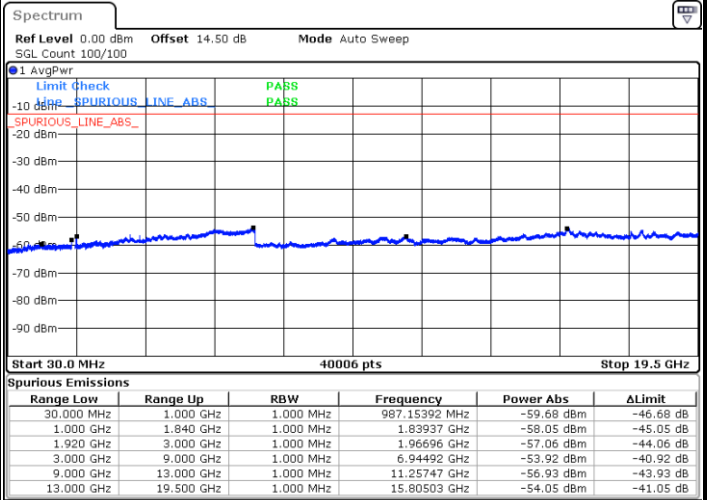

Highest Channel / 64QAM

Date: 13.FEB.2021 10:03:08

LTE Band 25 / 3MHz

Lowest Channel / 64QAM

Middle Channel / 64QAM

Date: 13.FEB.2021 10:52:57

Date: 13.FEB.2021 10:57:05

Highest Channel / 64QAM

Date: 13.FEB.2021 11:05:38

LTE Band 25 / 20MHz

Lowest Channel / 64QAM

Middle Channel / 64QAM

Date: 13.FEB.2021 13:23:14

Date: 13.FEB.2021 13:24:30

Highest Channel / 64QAM

Date: 13.FEB.2021 13:27:31

Frequency Stability

Test Conditions		LTE Band 25 (QPSK) / Middle Channel	Limit
Temperature (°C)	Voltage (Volt)	BW 10MHz	Note 2.
		Deviation (ppm)	Result
50	Normal Voltage	0.0003	PASS
40	Normal Voltage	0.0007	
30	Normal Voltage	0.0019	
20(Ref.)	Normal Voltage	0.0000	
10	Normal Voltage	0.0016	
0	Normal Voltage	0.0012	
-10	Normal Voltage	0.0016	
-20	Normal Voltage	0.0013	
-30	Normal Voltage	0.0008	
20	Maximum Voltage	0.0002	
20	Normal Voltage	0.0000	
20	Battery End Point	0.0025	

Note:

1. Normal Voltage =3.87 V. ; Battery End Point (BEP) =3.4 V. ; Maximum Voltage =4.45 V.
2. Note: The frequency fundamental emissions stay within the authorized frequency block.

LTE Band 26

Peak-to-Average Ratio