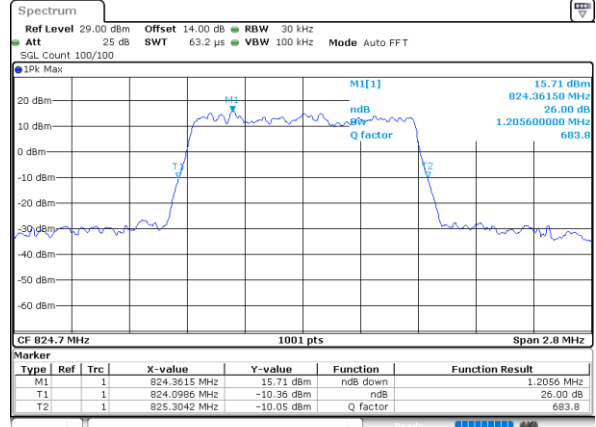

Date: 11.FEB.2021 17:03:51

Middle Channel / Full RB

Date: 11.FEB.2021 17:04:20

Highest Channel / 1RB

Date: 11.FEB.2021 17:01:45

Highest Channel / Full RB

Date: 11.FEB.2021 16:56:53

26dB Bandwidth

Mode	LTE Band 26 : 26dB BW(MHz)											
BW	1.4MHz		3MHz		5MHz		10MHz		15MHz		20MHz	
Mod.	QPSK	16QAM	QPSK	16QAM	QPSK	16QAM	QPSK	16QAM	QPSK	16QAM	QPSK	16QAM
Lowest CH	1.23	1.21	3.04	3.03	4.90	4.91	9.81	9.97	14.24	14.45	-	-
Middle CH	1.24	1.23	3.01	3.03	4.91	4.87	9.73	9.65	14.39	14.57	-	-
Highest CH	1.22	1.22	3.02	3.03	4.82	4.91	9.71	9.75	14.27	14.39	-	-
Mode	LTE Band 26 : 26dB BW(MHz)											
BW	1.4MHz		3MHz		5MHz		10MHz		15MHz		20MHz	
Mod.	64QAM		64QAM		64QAM		64QAM		64QAM		64QAM	
Lowest CH	1.21	-	3.03	-	4.81	-	9.91	-	14.36	-	-	-
Middle CH	1.22	-	2.99	-	4.88	-	10.01	-	14.36	-	-	-
Highest CH	1.23	-	3.03	-	4.86	-	9.79	-	14.36	-	-	-

LTE Band 26

Lowest Channel / 1.4MHz / QPSK

Date: 11.FEB.2021 11:36:20

Lowest Channel / 1.4MHz / 16QAM

Date: 11.FEB.2021 11:31:11

Middle Channel / 1.4MHz / QPSK

Date: 11.FEB.2021 11:40:57

Middle Channel / 1.4MHz / 16QAM