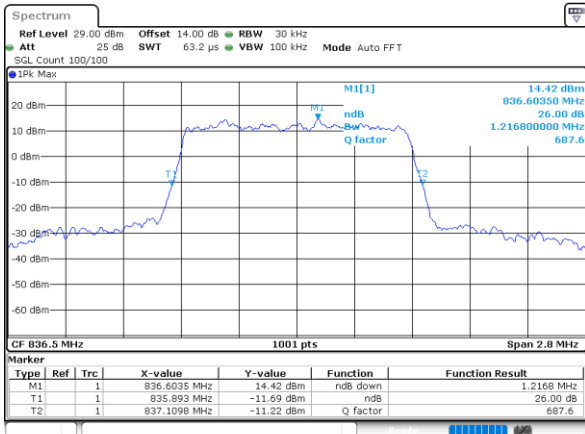

Date: 11.FEB.2021 16:15:14

LTE Band 26

Lowest Channel / 1.4MHz / 64QAM

Date: 11.FEB.2021 11:28:27

Lowest Channel / 3MHz / 64QAM

Date: 11.FEB.2021 12:42:57

Middle Channel / 1.4MHz / 64QAM

Date: 11.FEB.2021 11:42:10

Middle Channel / 3MHz / 64QAM

Date: 11.FEB.2021 13:06:25

Highest Channel / 1.4MHz / 64QAM

Date: 11.FEB.2021 12:34:22

Highest Channel / 3MHz / 64QAM

Date: 11.FEB.2021 13:21:08

LTE Band 26

Lowest Channel / 5MHz / 64QAM