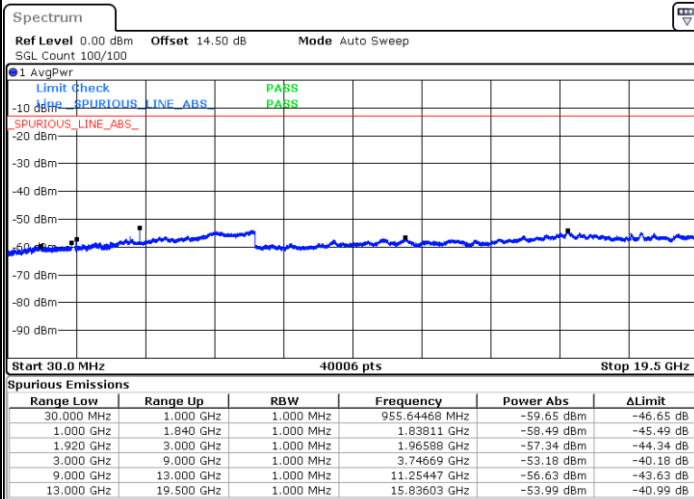

Lowest Channel / QPSK

Lowest Channel / 16QAM

Date: 13.FEB.2021 12:25:10

Date: 13.FEB.2021 12:26:04

Middle Channel / QPSK

Middle Channel / 16QAM

Date: 13.FEB.2021 12:28:01

Date: 13.FEB.2021 12:28:55

LTE Band 25 / 15MHz

Highest Channel / QPSK

Highest Channel / 16QAM

Date: 13.FEB.2021 12:34:57

Date: 13.FEB.2021 12:35:51

LTE Band 25 / 20MHz

Lowest Channel / QPSK

Lowest Channel / 16QAM