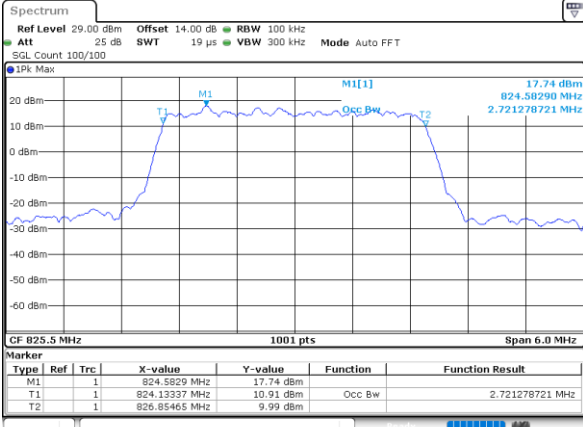

LTE Band 26

Lowest Channel / 3MHz / QPSK

Date: 11.FEB.2021 12:36:39