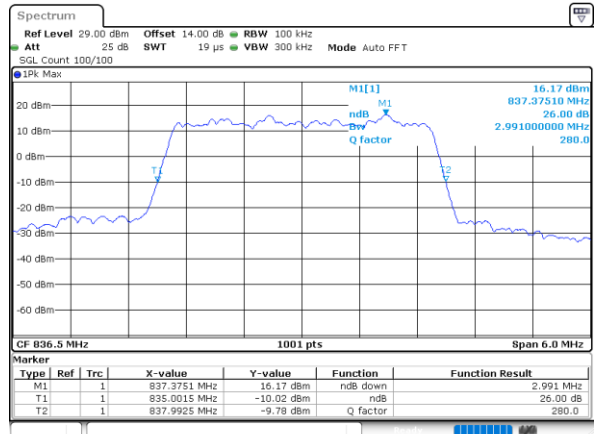

Date: 11.FEB.2021 16:15:14

LTE Band 26

Lowest Channel / 1.4MHz / 64QAM

Date: 11.FEB.2021 11:28:27

Lowest Channel / 3MHz / 64QAM

Date: 11.FEB.2021 12:42:57

Middle Channel / 1.4MHz / 64QAM

Date: 11.FEB.2021 11:42:10

Middle Channel / 3MHz / 64QAM

Date: 11.FEB.2021 13:06:25

Highest Channel / 1.4MHz / 64QAM

Date: 11.FEB.2021 12:34:22

Highest Channel / 3MHz / 64QAM

Date: 11.FEB.2021 13:21:08

LTE Band 26

Lowest Channel / 5MHz / 64QAM