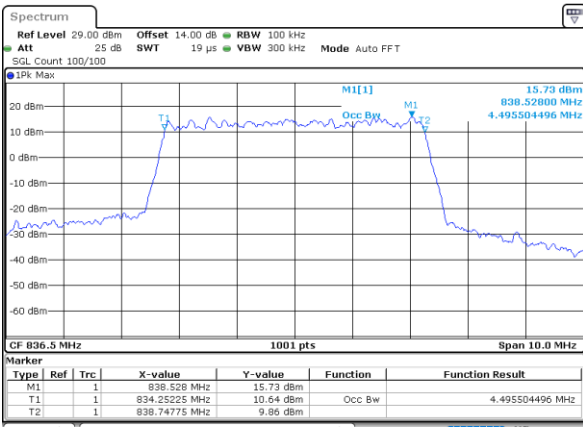

Middle Channel / 5MHz / QPSK

Date: 11.FEB.2021 13:54:49