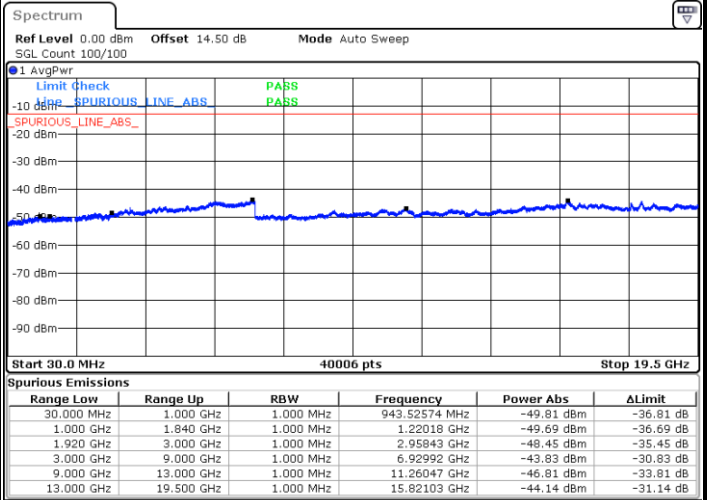

Date: 13.FEB.2021 12:40:38

Date: 13.FEB.2021 12:41:32

LTE Band 25 / 20MHz

Middle Channel / QPSK

Middle Channel / 16QAM

Date: 13.FEB.2021 12:43:09

Date: 13.FEB.2021 12:44:03

Highest Channel / QPSK

Highest Channel / 16QAM

Date: 13.FEB.2021 13:19:37

Date: 13.FEB.2021 13:20:31

LTE Band 25 / 1.4MHz

Lowest Channel / 64QAM

Middle Channel / 64QAM

Date: 13.FEB.2021 09:53:33

Date: 13.FEB.2021 09:58:38

Highest Channel / 64QAM

Date: 13.FEB.2021 10:03:08

LTE Band 25 / 3MHz

Lowest Channel / 64QAM

Middle Channel / 64QAM

Date: 13.FEB.2021 10:52:57

Date: 13.FEB.2021 10:57:05

Highest Channel / 64QAM