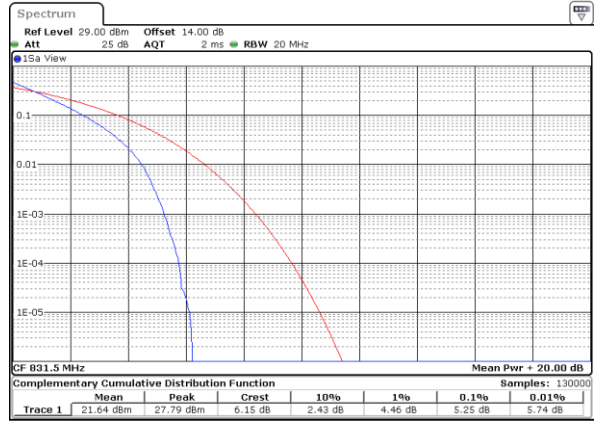

Note:

1. Normal Voltage =3.87 V. ; Battery End Point (BEP) =3.4 V. ; Maximum Voltage =4.45 V.
2. Note: The frequency fundamental emissions stay within the authorized frequency block.

LTE Band 26

Peak-to-Average Ratio

Mode	LTE Band 26 / 15MHz				
Mod.	QPSK		16QAM		Limit: 13dB
RB Size	1RB	Full RB	1RB	Full RB	Result
Lowest CH	3.48	5.25	4.78	6.00	PASS
Middle CH	3.57	5.07	4.96	5.97	
Highest CH	3.68	5.25	5.30	6.09	
Mode	LTE Band 26 / 15MHz				
Mod.	64QAM				Limit: 13dB
RB Size	1RB	Full RB			Result
Lowest CH	6.20	6.70	-	-	PASS
Middle CH	6.12	6.58	-	-	
Highest CH	6.90	6.58	-	-	

LTE Band 26 / 15MHz / QPSK

Lowest Channel / 1RB

Date: 11.FEB.2021 17:12:59

Lowest Channel / Full RB

Date: 11.FEB.2021 17:06:51

Middle Channel / 1RB

Date: 11.FEB.2021 17:03:06

Middle Channel / Full RB