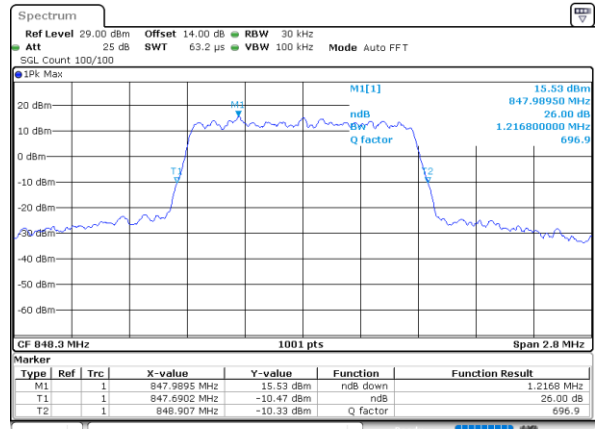

Mode	LTE Band 26 : 26dB BW(MHz)											
BW	1.4MHz		3MHz		5MHz		10MHz		15MHz		20MHz	
Mod.	QPSK	16QAM	QPSK	16QAM	QPSK	16QAM	QPSK	16QAM	QPSK	16QAM	QPSK	16QAM
Lowest CH	1.23	1.21	3.04	3.03	4.90	4.91	9.81	9.97	14.24	14.45	-	-
Middle CH	1.24	1.23	3.01	3.03	4.91	4.87	9.73	9.65	14.39	14.57	-	-
Highest CH	1.22	1.22	3.02	3.03	4.82	4.91	9.71	9.75	14.27	14.39	-	-
Mode	LTE Band 26 : 26dB BW(MHz)											
BW	1.4MHz		3MHz		5MHz		10MHz		15MHz		20MHz	
Mod.	64QAM		64QAM		64QAM		64QAM		64QAM		64QAM	
Lowest CH	1.21	-	3.03	-	4.81	-	9.91	-	14.36	-	-	-
Middle CH	1.22	-	2.99	-	4.88	-	10.01	-	14.36	-	-	-
Highest CH	1.23	-	3.03	-	4.86	-	9.79	-	14.36	-	-	-

LTE Band 26

Lowest Channel / 1.4MHz / QPSK

Date: 11.FEB.2021 11:36:20

Lowest Channel / 1.4MHz / 16QAM

Date: 11.FEB.2021 11:31:11

Middle Channel / 1.4MHz / QPSK

Date: 11.FEB.2021 11:40:57

Middle Channel / 1.4MHz / 16QAM

Date: 11.FEB.2021 11:41:37

Highest Channel / 1.4MHz / QPSK

Date: 11.FEB.2021 12:26:51

Highest Channel / 1.4MHz / 16QAM

Date: 11.FEB.2021 12:30:45

LTE Band 26

Lowest Channel / 3MHz / QPSK

Date: 11.FEB.2021 12:36:40