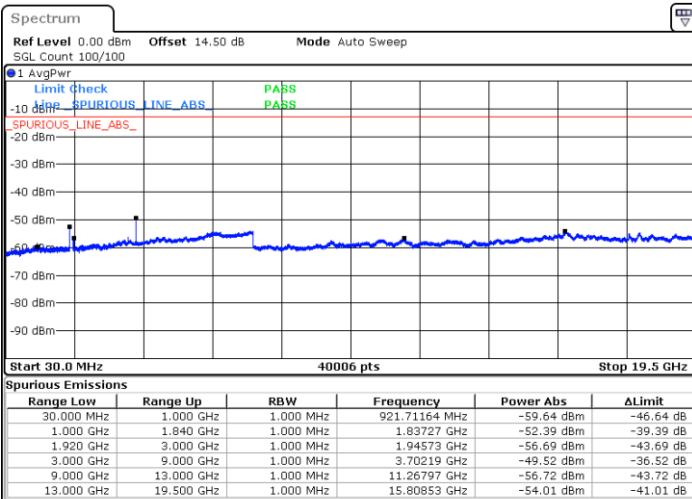

LTE Band 25 / 15MHz

Highest Channel / QPSK

Highest Channel / 16QAM

Date: 13.FEB.2021 12:34:57

Date: 13.FEB.2021 12:35:51

LTE Band 25 / 20MHz

Lowest Channel / QPSK

Lowest Channel / 16QAM

Date: 13.FEB.2021 12:40:38

Date: 13.FEB.2021 12:41:32

LTE Band 25 / 20MHz

Middle Channel / QPSK

Middle Channel / 16QAM

Date: 13.FEB.2021 12:43:09

Date: 13.FEB.2021 12:44:03

Highest Channel / QPSK