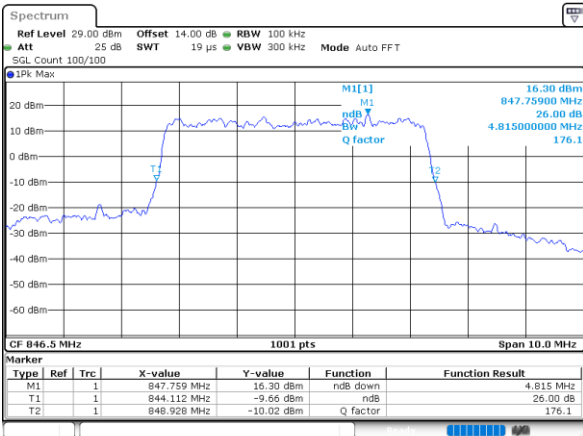

Highest Channel / 3MHz / 16QAM

Date: 11.FEB.2021 13:12:06

LTE Band 26

Lowest Channel / 5MHz / QPSK

Date: 11.FEB.2021 13:53:00

Lowest Channel / 5MHz / 16QAM

Date: 11.FEB.2021 13:49:22

Middle Channel / 5MHz / QPSK

Date: 11.FEB.2021 13:55:04

Middle Channel / 5MHz / 16QAM

Date: 11.FEB.2021 13:55:31

Highest Channel / 5MHz / QPSK

Date: 11.FEB.2021 14:50:12

Highest Channel / 5MHz / 16QAM

Date: 11.FEB.2021 14:51:27

LTE Band 26