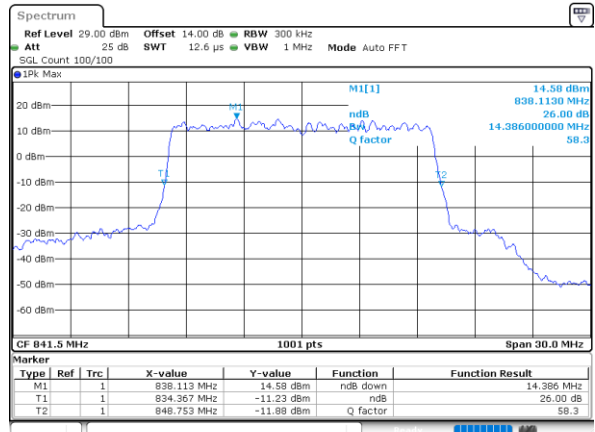

Highest Channel / 10MHz / QPSK

Date: 11.FEB.2021 15:38:50

Highest Channel / 10MHz / 16QAM

Date: 11.FEB.2021 15:43:32

LTE Band 26

Lowest Channel / 15MHz / QPSK

Date: 11.FEB.2021 16:11:51

Lowest Channel / 15MHz / 16QAM

Date: 11.FEB.2021 16:10:10

Middle Channel / 15MHz / QPSK

Date: 11.FEB.2021 16:13:53

Middle Channel / 15MHz / 16QAM

Date: 11.FEB.2021 16:15:29

Highest Channel / 15MHz / QPSK

Date: 11.FEB.2021 16:13:57

Highest Channel / 15MHz / 16QAM

Date: 11.FEB.2021 16:15:14

LTE Band 26

Lowest Channel / 1.4MHz / 64QAM

Date: 11.FEB.2021 11:28:27

Lowest Channel / 3MHz / 64QAM

Date: 11.FEB.2021 12:42:57

Middle Channel / 1.4MHz / 64QAM

Date: 11.FEB.2021 11:42:10