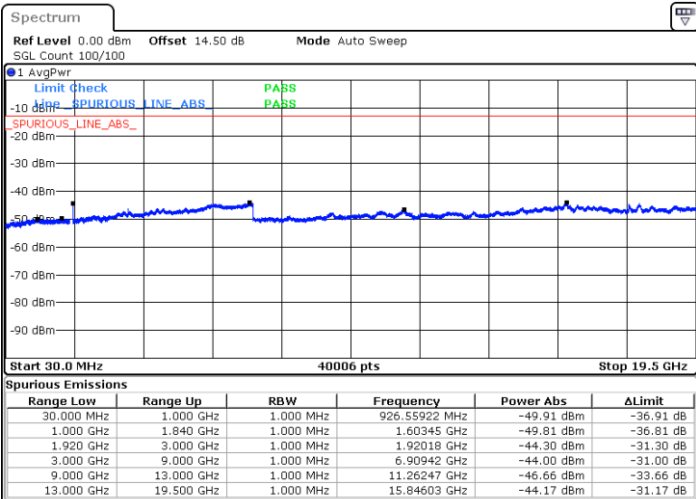

Highest Channel / 16QAM

Date: 13.FEB.2021 13:19:37

Date: 13.FEB.2021 13:20:31

LTE Band 25 / 1.4MHz

Lowest Channel / 64QAM

Middle Channel / 64QAM

Date: 13.FEB.2021 09:53:33

Date: 13.FEB.2021 09:58:38

Highest Channel / 64QAM

Date: 13.FEB.2021 10:03:08

LTE Band 25 / 3MHz

Lowest Channel / 64QAM

Middle Channel / 64QAM

Date: 13.FEB.2021 10:52:57

Date: 13.FEB.2021 10:57:05

Highest Channel / 64QAM