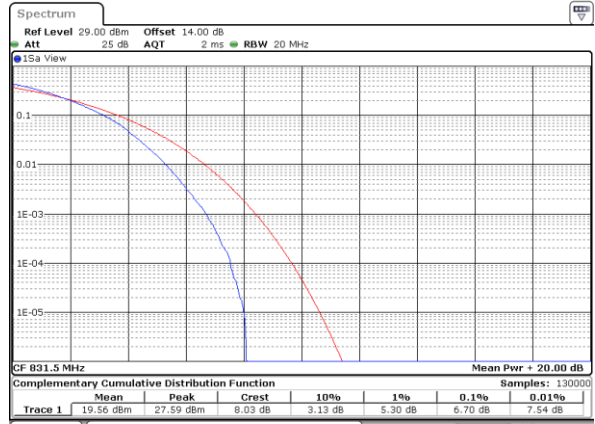

Lowest Channel / Full RB

Date: 11.FEB.2021 17:08:12

Middle Channel / 1RB

Date: 11.FEB.2021 17:03:29

Middle Channel / Full RB

Date: 11.FEB.2021 17:04:36

Highest Channel / 1RB

Date: 11.FEB.2021 17:01:11

Highest Channel / Full RB

Date: 11.FEB.2021 16:57:08

LTE Band 26 / 15MHz / 64QAM

Lowest Channel / 1RB

Date: 11.FEB.2021 17:09:45

Lowest Channel / Full RB

Date: 11.FEB.2021 17:08:36

Middle Channel / 1RB

Date: 11.FEB.2021 17:03:51

Middle Channel / Full RB

Date: 11.FEB.2021 17:04:20

Highest Channel / 1RB

Date: 11.FEB.2021 17:01:45

Highest Channel / Full RB

Date: 11.FEB.2021 16:56:53

26dB Bandwidth