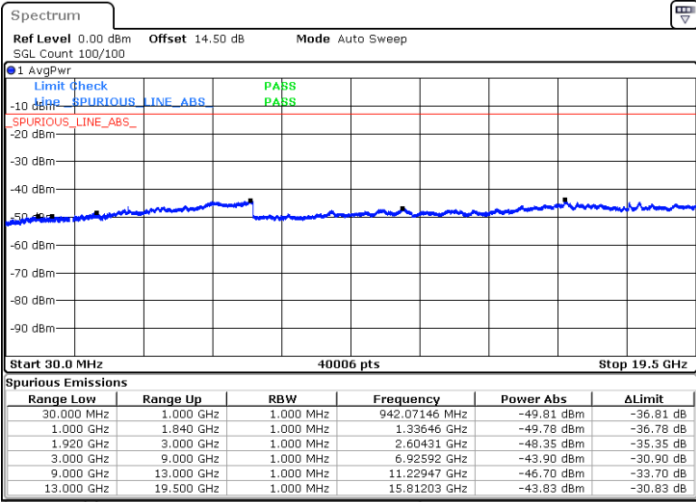

Highest Channel / 16QAM

Date: 13.FEB.2021 13:19:37

Date: 13.FEB.2021 13:20:31

LTE Band 25 / 1.4MHz

Lowest Channel / 64QAM

Middle Channel / 64QAM

Date: 13.FEB.2021 09:53:33

Date: 13.FEB.2021 09:58:38

Highest Channel / 64QAM

Date: 13.FEB.2021 10:03:08

LTE Band 25 / 3MHz

Lowest Channel / 64QAM

Middle Channel / 64QAM

Date: 13.FEB.2021 10:52:57

Date: 13.FEB.2021 10:57:05

Highest Channel / 64QAM

Date: 13.FEB.2021 11:05:38

LTE Band 25 / 20MHz

Lowest Channel / 64QAM

Middle Channel / 64QAM

Date: 13.FEB.2021 13:23:14

Date: 13.FEB.2021 13:24:30

Highest Channel / 64QAM

Date: 13.FEB.2021 13:27:31

Note:

1. Normal Voltage =3.87 V. ; Battery End Point (BEP) =3.4 V. ; Maximum Voltage =4.45 V.
2. Note: The frequency fundamental emissions stay within the authorized frequency block.

LTE Band 26

Peak-to-Average Ratio