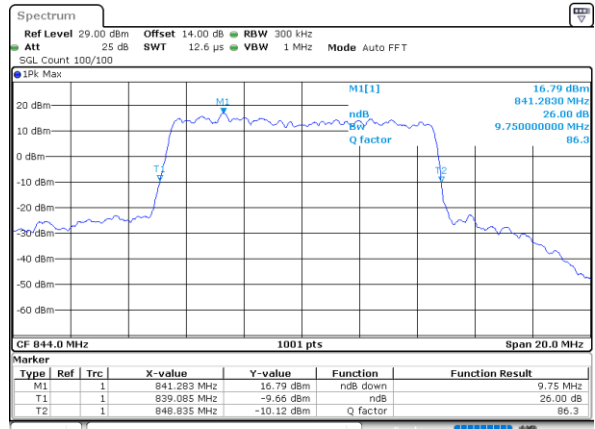

Date: 11.FEB.2021 13:55:04

Middle Channel / 5MHz / 16QAM

Date: 11.FEB.2021 13:55:31

Highest Channel / 5MHz / QPSK

Date: 11.FEB.2021 14:50:12

Highest Channel / 5MHz / 16QAM

Date: 11.FEB.2021 14:51:27

LTE Band 26

Lowest Channel / 10MHz / QPSK

Date: 11.FEB.2021 14:54:05

Lowest Channel / 10MHz / 16QAM

Date: 11.FEB.2021 14:55:16

Middle Channel / 10MHz / QPSK

Date: 11.FEB.2021 15:37:24

Middle Channel / 10MHz / 16QAM

Date: 11.FEB.2021 15:36:11

Highest Channel / 10MHz / QPSK

Date: 11.FEB.2021 15:38:50

Highest Channel / 10MHz / 16QAM

Date: 11.FEB.2021 15:43:32

LTE Band 26

Lowest Channel / 15MHz / QPSK

Date: 11.FEB.2021 16:11:51

Lowest Channel / 15MHz / 16QAM