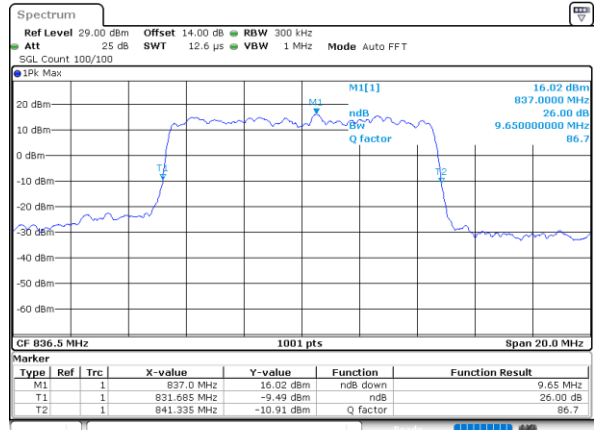

Date: 11.FEB.2021 13:55:04

Middle Channel / 5MHz / 16QAM

Date: 11.FEB.2021 13:55:31

Highest Channel / 5MHz / QPSK

Date: 11.FEB.2021 14:50:12

Highest Channel / 5MHz / 16QAM

Date: 11.FEB.2021 14:51:27

LTE Band 26

Lowest Channel / 10MHz / QPSK

Date: 11.FEB.2021 14:54:05

Lowest Channel / 10MHz / 16QAM

Date: 11.FEB.2021 14:55:16

Middle Channel / 10MHz / QPSK

Date: 11.FEB.2021 15:37:24

Middle Channel / 10MHz / 16QAM

Date: 11.FEB.2021 15:36:11

Highest Channel / 10MHz / QPSK

Date: 11.FEB.2021 15:38:50

Highest Channel / 10MHz / 16QAM

Date: 11.FEB.2021 15:43:32

LTE Band 26

Lowest Channel / 15MHz / QPSK

Date: 11.FEB.2021 16:11:51

Lowest Channel / 15MHz / 16QAM