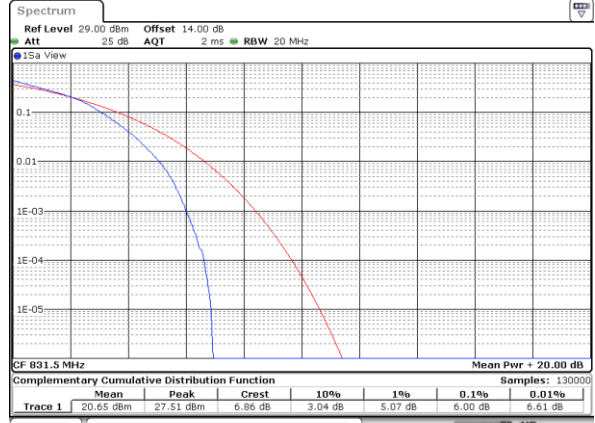

LTE Band 26 / 15MHz / QPSK

Lowest Channel / 1RB

Date: 11.FEB.2021 17:12:59

Lowest Channel / Full RB

Date: 11.FEB.2021 17:06:51

Middle Channel / 1RB

Date: 11.FEB.2021 17:03:06

Middle Channel / Full RB

Date: 11.FEB.2021 17:06:28

Highest Channel / 1RB

Date: 11.FEB.2021 17:00:49

Highest Channel / Full RB

Date: 11.FEB.2021 16:58:02

LTE Band 26 / 15MHz / 16QAM

Lowest Channel / 1RB

Date: 11.FEB.2021 17:12:19

Lowest Channel / Full RB

Date: 11.FEB.2021 17:08:12

Middle Channel / 1RB

Date: 11.FEB.2021 17:03:29

Middle Channel / Full RB

Date: 11.FEB.2021 17:04:36

Highest Channel / 1RB

Date: 11.FEB.2021 17:01:11