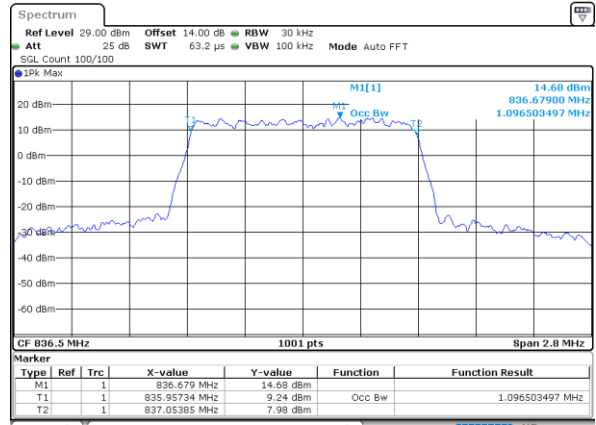

Date: 11.FEB.2021 14:52:38

Highest Channel / 10MHz / 64QAM

Date: 11.FEB.2021 15:45:36

LTE Band 26

Lowest Channel / 15MHz / 64QAM

Date: 11.FEB.2021 16:05:35

Middle Channel / 15MHz / 64QAM

Date: 11.FEB.2021 16:16:08

Highest Channel / 15MHz / 64QAM

Date: 11.FEB.2021 16:54:10

Occupied Bandwidth

Mode	LTE Band 26 : 99%OBW(MHz)											
BW	1.4MHz		3MHz		5MHz		10MHz		15MHz		CH26765	
Mod.	QPSK	16QAM	QPSK	16QAM	QPSK	16QAM	QPSK	16QAM	QPSK	16QAM	QPSK	16QAM
Lowest CH	1.10	1.09	2.72	2.74	4.50	4.49	9.09	9.07	13.43	13.49	13.46	13.37
Middle CH	1.09	1.10	2.72	2.73	4.50	4.51	9.01	9.03	13.40	13.43	-	-
Highest CH	1.10	1.10	2.73	2.73	4.51	4.50	9.03	8.97	13.43	13.46	-	-
Mode	LTE Band 26 : 99%OBW(MHz)											
BW	1.4MHz		3MHz		5MHz		10MHz		15MHz		CH26765	
Mod.	64QAM		64QAM		64QAM		64QAM		64QAM		64QAM	
Lowest CH	1.09	-	2.72	-	4.51	-	9.07	-	13.46	-	13.40	-
Middle CH	1.09	-	2.72	-	4.55	-	9.03	-	13.37	-	-	-
Highest CH	1.09	-	2.72	-	4.49	-	9.03	-	13.40	-	-	-

LTE Band 26

Lowest Channel / 1.4MHz / QPSK

Lowest Channel / 1.4MHz / 16QAM

Middle Channel / 1.4MHz / QPSK

Middle Channel / 1.4MHz / 16QAM

Highest Channel / 1.4MHz / QPSK

Highest Channel / 1.4MHz / 16QAM

LTE Band 26

Highest Channel / 3MHz / QPSK

Date: 11.FEB.2021 13:09:22

Highest Channel / 3MHz / 16QAM

Date: 11.FEB.2021 13:11:55

LTE Band 26

Lowest Channel / 5MHz / QPSK

Date: 11.FEB.2021 13:52:47

Lowest Channel / 5MHz / 16QAM