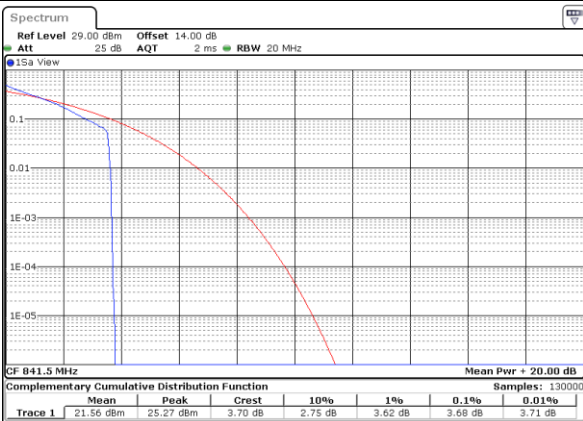

Note:

1. Normal Voltage =3.87 V. ; Battery End Point (BEP) =3.4 V. ; Maximum Voltage =4.45 V.
2. Note: The frequency fundamental emissions stay within the authorized frequency block.

LTE Band 26

Peak-to-Average Ratio

LTE Band 26 / 15MHz / QPSK

Lowest Channel / 1RB

Date: 11.FEB.2021 17:12:59

Lowest Channel / Full RB

Date: 11.FEB.2021 17:06:51

Middle Channel / 1RB

Date: 11.FEB.2021 17:03:06

Middle Channel / Full RB

Date: 11.FEB.2021 17:06:28

Highest Channel / 1RB

Date: 11.FEB.2021 17:00:49

Highest Channel / Full RB

Date: 11.FEB.2021 16:58:02

LTE Band 26 / 15MHz / 16QAM

Lowest Channel / 1RB

Date: 11.FEB.2021 17:12:19