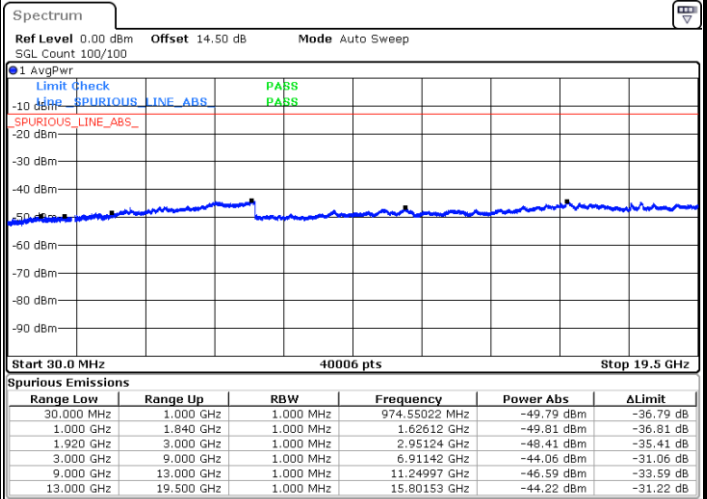

LTE Band 25 / 5MHz

Highest Channel / QPSK

Highest Channel / 16QAM

LTE Band 25 / 10MHz

Lowest Channel / QPSK

Lowest Channel / 16QAM

LTE Band 25 / 10MHz

Middle Channel / QPSK

Middle Channel / 16QAM

Date: 13.FEB.2021 11:58:35

Date: 13.FEB.2021 11:59:29

Highest Channel / QPSK

Highest Channel / 16QAM

Date: 13.FEB.2021 12:04:23

Date: 13.FEB.2021 12:05:17

LTE Band 25 / 15MHz