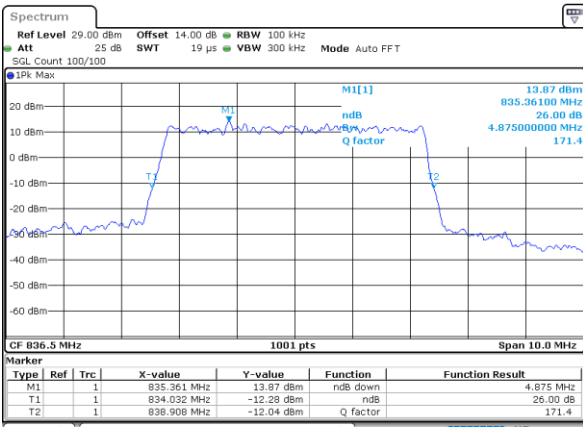

Date: 11.FEB.2021 16:15:14

LTE Band 26

Lowest Channel / 1.4MHz / 64QAM

Date: 11.FEB.2021 11:28:27

Lowest Channel / 3MHz / 64QAM

Date: 11.FEB.2021 12:42:57

Middle Channel / 1.4MHz / 64QAM

Date: 11.FEB.2021 11:42:10

Middle Channel / 3MHz / 64QAM

Date: 11.FEB.2021 13:06:25

Highest Channel / 1.4MHz / 64QAM

Date: 11.FEB.2021 12:34:22

Highest Channel / 3MHz / 64QAM

Date: 11.FEB.2021 13:21:08

LTE Band 26

Lowest Channel / 5MHz / 64QAM

Date: 11.FEB.2021 13:51:06

Lowest Channel / 10MHz / 64QAM

Date: 11.FEB.2021 14:56:37

Middle Channel / 5MHz / 64QAM

Date: 11.FEB.2021 13:56:06

Middle Channel / 10MHz / 64QAM

Date: 11.FEB.2021 15:35:17

Highest Channel / 5MHz / 64QAM

Date: 11.FEB.2021 14:52:38

Highest Channel / 10MHz / 64QAM

Date: 11.FEB.2021 15:45:36

LTE Band 26

Lowest Channel / 15MHz / 64QAM

Date: 11.FEB.2021 16:05:35

Middle Channel / 15MHz / 64QAM

Date: 11.FEB.2021 16:16:08