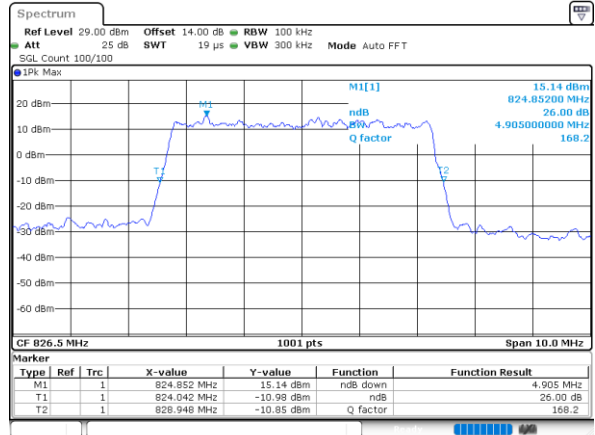

Highest Channel / 3MHz / 16QAM

Date: 11.FEB.2021 13:12:06

LTE Band 26

Lowest Channel / 5MHz / QPSK

Date: 11.FEB.2021 13:53:00

Lowest Channel / 5MHz / 16QAM

Date: 11.FEB.2021 13:49:22

Middle Channel / 5MHz / QPSK

Date: 11.FEB.2021 13:55:04

Middle Channel / 5MHz / 16QAM

Date: 11.FEB.2021 13:55:31

Highest Channel / 5MHz / QPSK

Date: 11.FEB.2021 14:50:12

Highest Channel / 5MHz / 16QAM

Date: 11.FEB.2021 14:51:27

LTE Band 26