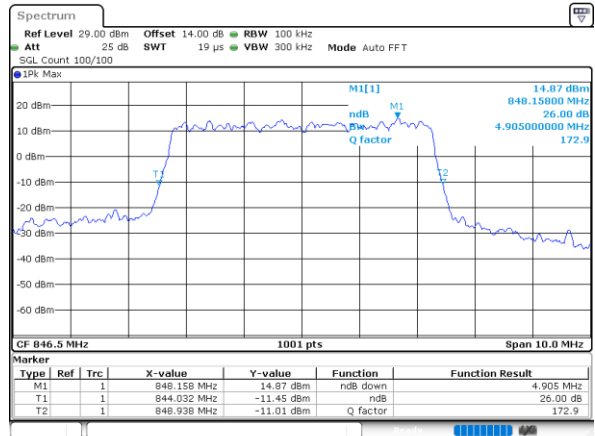

Highest Channel / 3MHz / 16QAM

Date: 11.FEB.2021 13:12:06

LTE Band 26

Lowest Channel / 5MHz / QPSK

Date: 11.FEB.2021 13:53:00

Lowest Channel / 5MHz / 16QAM

Date: 11.FEB.2021 13:49:22

Middle Channel / 5MHz / QPSK

Date: 11.FEB.2021 13:55:04

Middle Channel / 5MHz / 16QAM

Date: 11.FEB.2021 13:55:31

Highest Channel / 5MHz / QPSK

Date: 11.FEB.2021 14:50:12

Highest Channel / 5MHz / 16QAM

Date: 11.FEB.2021 14:51:27

LTE Band 26