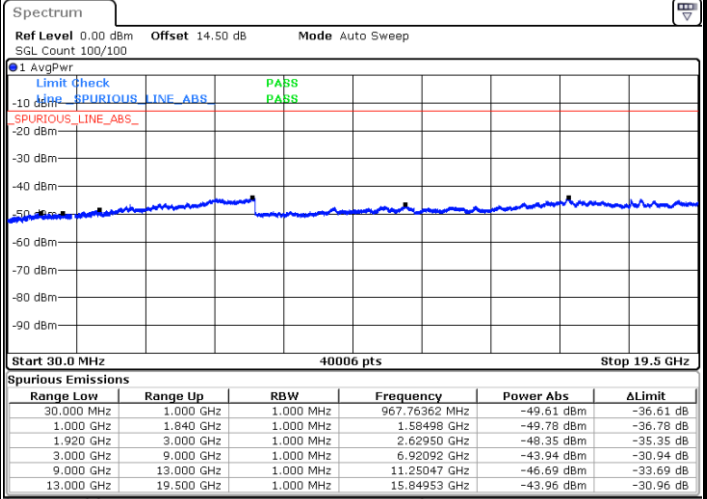

LTE Band 25 / 5MHz

Highest Channel / QPSK

Highest Channel / 16QAM

LTE Band 25 / 10MHz

Lowest Channel / QPSK

Lowest Channel / 16QAM

LTE Band 25 / 10MHz

Middle Channel / QPSK

Middle Channel / 16QAM

Date: 13.FEB.2021 11:58:35

Date: 13.FEB.2021 11:59:29

Highest Channel / QPSK

Highest Channel / 16QAM

Date: 13.FEB.2021 12:04:23

Date: 13.FEB.2021 12:05:17

LTE Band 25 / 15MHz