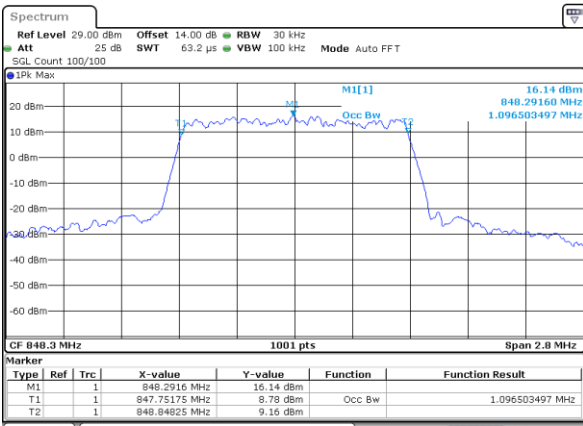

Highest Channel / 15MHz / 64QAM

Date: 11.FEB.2021 16:54:10

Occupied Bandwidth

Mode	LTE Band 26 : 99%OBW(MHz)											
BW	1.4MHz		3MHz		5MHz		10MHz		15MHz		CH26765	
Mod.	QPSK	16QAM	QPSK	16QAM	QPSK	16QAM	QPSK	16QAM	QPSK	16QAM	QPSK	16QAM
Lowest CH	1.10	1.09	2.72	2.74	4.50	4.49	9.09	9.07	13.43	13.49	13.46	13.37
Middle CH	1.09	1.10	2.72	2.73	4.50	4.51	9.01	9.03	13.40	13.43	-	-
Highest CH	1.10	1.10	2.73	2.73	4.51	4.50	9.03	8.97	13.43	13.46	-	-
Mode	LTE Band 26 : 99%OBW(MHz)											
BW	1.4MHz		3MHz		5MHz		10MHz		15MHz		CH26765	
Mod.	64QAM		64QAM		64QAM		64QAM		64QAM		64QAM	
Lowest CH	1.09	-	2.72	-	4.51	-	9.07	-	13.46	-	13.40	-
Middle CH	1.09	-	2.72	-	4.55	-	9.03	-	13.37	-	-	-
Highest CH	1.09	-	2.72	-	4.49	-	9.03	-	13.40	-	-	-

LTE Band 26

Lowest Channel / 1.4MHz / QPSK

Lowest Channel / 1.4MHz / 16QAM

Middle Channel / 1.4MHz / QPSK

Middle Channel / 1.4MHz / 16QAM

Highest Channel / 1.4MHz / QPSK

Highest Channel / 1.4MHz / 16QAM

LTE Band 26