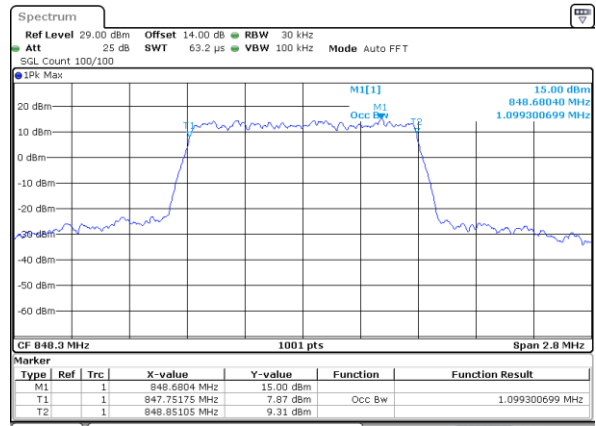

Highest Channel / 15MHz / 64QAM

Date: 11.FEB.2021 16:54:10

Occupied Bandwidth

Mode	LTE Band 26 : 99%OBW(MHz)											
BW	1.4MHz		3MHz		5MHz		10MHz		15MHz		CH26765	
Mod.	QPSK	16QAM	QPSK	16QAM	QPSK	16QAM	QPSK	16QAM	QPSK	16QAM	QPSK	16QAM
Lowest CH	1.10	1.09	2.72	2.74	4.50	4.49	9.09	9.07	13.43	13.49	13.46	13.37
Middle CH	1.09	1.10	2.72	2.73	4.50	4.51	9.01	9.03	13.40	13.43	-	-
Highest CH	1.10	1.10	2.73	2.73	4.51	4.50	9.03	8.97	13.43	13.46	-	-
Mode	LTE Band 26 : 99%OBW(MHz)											
BW	1.4MHz		3MHz		5MHz		10MHz		15MHz		CH26765	
Mod.	64QAM		64QAM		64QAM		64QAM		64QAM		64QAM	
Lowest CH	1.09	-	2.72	-	4.51	-	9.07	-	13.46	-	13.40	-
Middle CH	1.09	-	2.72	-	4.55	-	9.03	-	13.37	-	-	-
Highest CH	1.09	-	2.72	-	4.49	-	9.03	-	13.40	-	-	-

LTE Band 26

Lowest Channel / 1.4MHz / QPSK

Lowest Channel / 1.4MHz / 16QAM

Middle Channel / 1.4MHz / QPSK

Middle Channel / 1.4MHz / 16QAM

Highest Channel / 1.4MHz / QPSK

Highest Channel / 1.4MHz / 16QAM

LTE Band 26