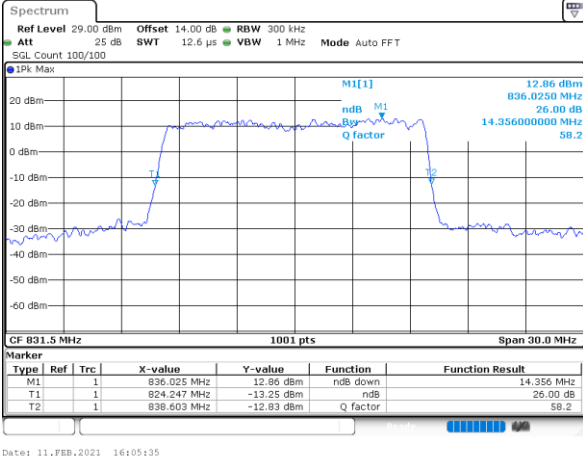

Date: 11.FEB.2021 13:51:06

Lowest Channel / 10MHz / 64QAM

Date: 11.FEB.2021 14:56:37

Middle Channel / 5MHz / 64QAM

Date: 11.FEB.2021 13:56:06

Middle Channel / 10MHz / 64QAM

Date: 11.FEB.2021 15:35:17

Highest Channel / 5MHz / 64QAM

Date: 11.FEB.2021 14:52:38

Highest Channel / 10MHz / 64QAM

Date: 11.FEB.2021 15:45:36

LTE Band 26

Lowest Channel / 15MHz / 64QAM

Date: 11.FEB.2021 16:05:35

Middle Channel / 15MHz / 64QAM

Date: 11.FEB.2021 16:16:08