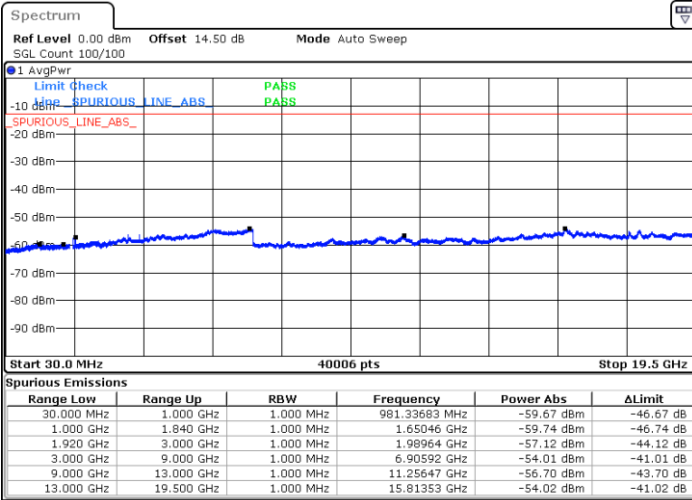

Middle Channel / 16QAM

Date: 13.FEB.2021 11:58:35

Date: 13.FEB.2021 11:59:29

Highest Channel / QPSK

Highest Channel / 16QAM

Date: 13.FEB.2021 12:04:23

Date: 13.FEB.2021 12:05:17

LTE Band 25 / 15MHz

Lowest Channel / QPSK

Lowest Channel / 16QAM

Date: 13.FEB.2021 12:25:10

Date: 13.FEB.2021 12:26:04

Middle Channel / QPSK

Middle Channel / 16QAM

Date: 13.FEB.2021 12:28:01

Date: 13.FEB.2021 12:28:55

LTE Band 25 / 15MHz

Highest Channel / QPSK

Highest Channel / 16QAM

Date: 13.FEB.2021 12:34:57

Date: 13.FEB.2021 12:35:51

LTE Band 25 / 20MHz

Lowest Channel / QPSK

Lowest Channel / 16QAM