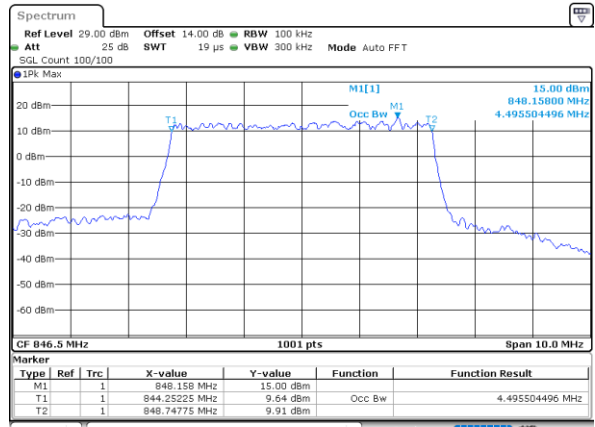

Highest Channel / 3MHz / QPSK

Date: 11.FEB.2021 13:09:22

Highest Channel / 3MHz / 16QAM

Date: 11.FEB.2021 13:11:55

LTE Band 26

Lowest Channel / 5MHz / QPSK

Date: 11.FEB.2021 13:52:47

Lowest Channel / 5MHz / 16QAM

Date: 11.FEB.2021 13:48:48

Middle Channel / 5MHz / QPSK

Date: 11.FEB.2021 13:54:49

Middle Channel / 5MHz / 16QAM

Date: 11.FEB.2021 13:55:20

Highest Channel / 5MHz / QPSK

Date: 11.FEB.2021 14:49:52

Highest Channel / 5MHz / 16QAM