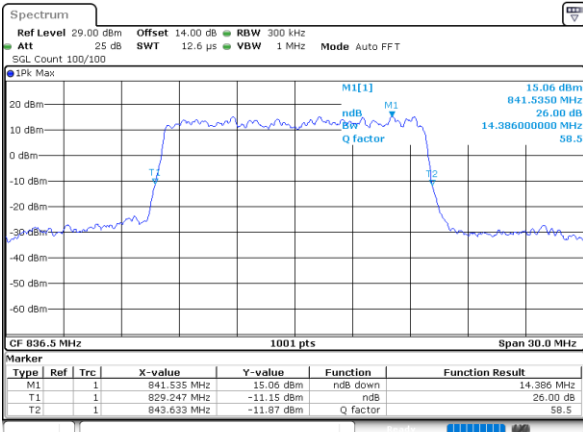

Highest Channel / 10MHz / QPSK

Date: 11.FEB.2021 15:38:50

Highest Channel / 10MHz / 16QAM

Date: 11.FEB.2021 15:43:32

LTE Band 26

Lowest Channel / 15MHz / QPSK

Date: 11.FEB.2021 16:11:51

Lowest Channel / 15MHz / 16QAM

Date: 11.FEB.2021 16:10:10

Middle Channel / 15MHz / QPSK

Date: 11.FEB.2021 16:13:53

Middle Channel / 15MHz / 16QAM

Date: 11.FEB.2021 16:15:29

Highest Channel / 15MHz / QPSK

Date: 11.FEB.2021 16:13:57

Highest Channel / 15MHz / 16QAM