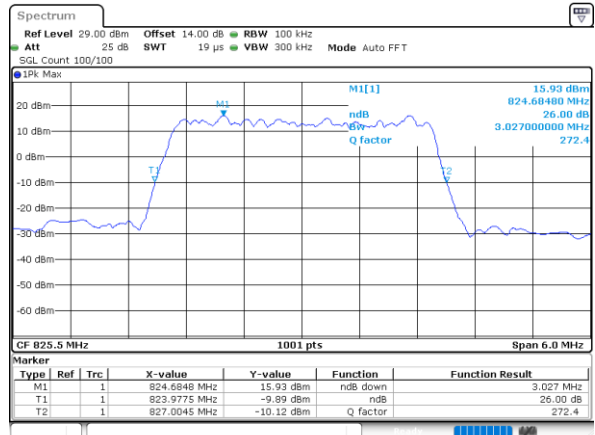

Date: 11.FEB.2021 16:15:14

LTE Band 26

Lowest Channel / 1.4MHz / 64QAM

Date: 11.FEB.2021 11:28:27

Lowest Channel / 3MHz / 64QAM

Date: 11.FEB.2021 12:42:57

Middle Channel / 1.4MHz / 64QAM

Date: 11.FEB.2021 11:42:10

Middle Channel / 3MHz / 64QAM

Date: 11.FEB.2021 13:06:25

Highest Channel / 1.4MHz / 64QAM

Date: 11.FEB.2021 12:34:22

Highest Channel / 3MHz / 64QAM

Date: 11.FEB.2021 13:21:08

LTE Band 26

Lowest Channel / 5MHz / 64QAM