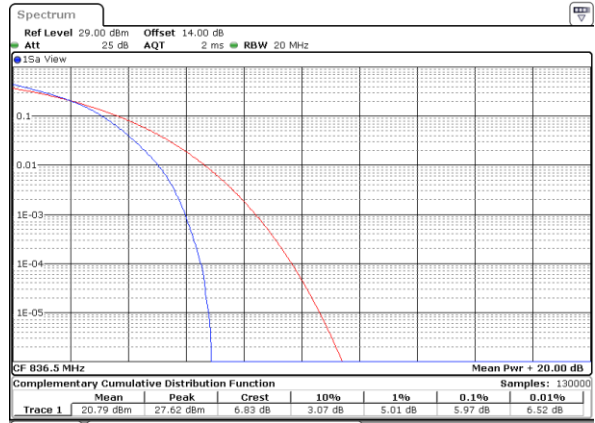

Date: 11.FEB.2021 17:06:28

Highest Channel / 1RB

Date: 11.FEB.2021 17:00:49

Highest Channel / Full RB

Date: 11.FEB.2021 16:58:02

LTE Band 26 / 15MHz / 16QAM

Lowest Channel / 1RB

Date: 11.FEB.2021 17:12:19

Lowest Channel / Full RB

Date: 11.FEB.2021 17:08:12

Middle Channel / 1RB

Date: 11.FEB.2021 17:03:29

Middle Channel / Full RB

Date: 11.FEB.2021 17:04:36

Highest Channel / 1RB

Date: 11.FEB.2021 17:01:11

Highest Channel / Full RB

Date: 11.FEB.2021 16:57:08

LTE Band 26 / 15MHz / 64QAM

Lowest Channel / 1RB

Date: 11.FEB.2021 17:09:45

Lowest Channel / Full RB

Date: 11.FEB.2021 17:08:36

Middle Channel / 1RB

Date: 11.FEB.2021 17:03:51

Middle Channel / Full RB

Date: 11.FEB.2021 17:04:20

Highest Channel / 1RB

Date: 11.FEB.2021 17:01:45

Highest Channel / Full RB

Date: 11.FEB.2021 16:56:53

26dB Bandwidth