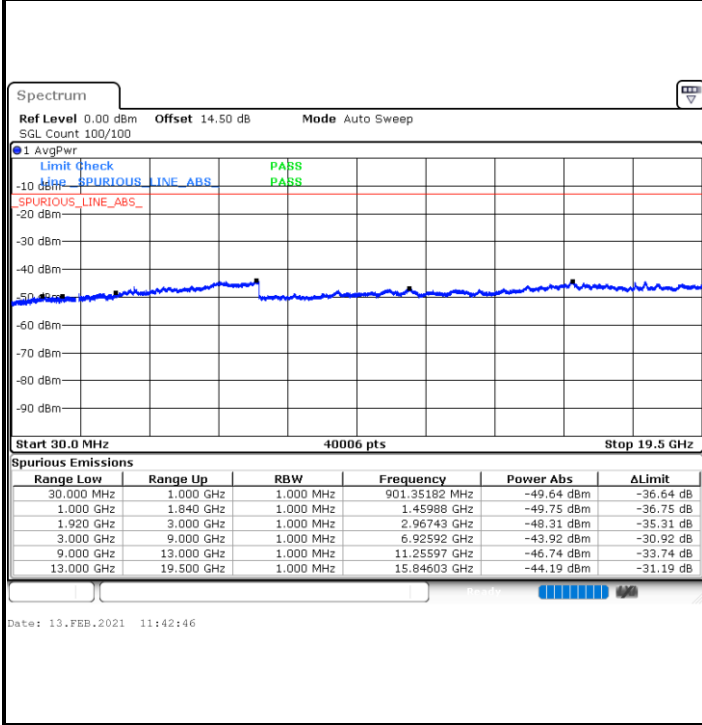

LTE Band 25 / 5MHz

Highest Channel / QPSK

Highest Channel / 16QAM

LTE Band 25 / 10MHz

Lowest Channel / QPSK

Lowest Channel / 16QAM

LTE Band 25 / 10MHz

Middle Channel / QPSK

Middle Channel / 16QAM

Date: 13.FEB.2021 11:58:35

Date: 13.FEB.2021 11:59:29

Highest Channel / QPSK

Highest Channel / 16QAM

Date: 13.FEB.2021 12:04:23

Date: 13.FEB.2021 12:05:17

LTE Band 25 / 15MHz