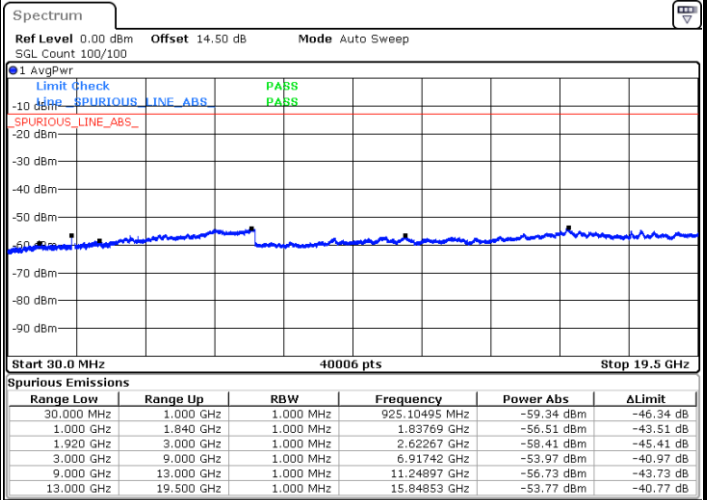

LTE Band 25 / 15MHz

Lowest Channel / QPSK

Lowest Channel / 16QAM

Date: 13.FEB.2021 12:25:10

Date: 13.FEB.2021 12:26:04