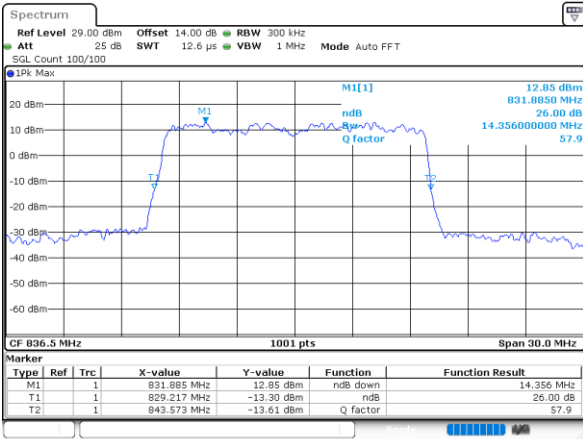

Date: 11.FEB.2021 13:51:06

Lowest Channel / 10MHz / 64QAM

Date: 11.FEB.2021 14:56:37

Middle Channel / 5MHz / 64QAM

Date: 11.FEB.2021 13:56:06

Middle Channel / 10MHz / 64QAM

Date: 11.FEB.2021 15:35:17

Highest Channel / 5MHz / 64QAM

Date: 11.FEB.2021 14:52:38

Highest Channel / 10MHz / 64QAM

Date: 11.FEB.2021 15:45:36

LTE Band 26

Lowest Channel / 15MHz / 64QAM

Date: 11.FEB.2021 16:05:35

Middle Channel / 15MHz / 64QAM

Date: 11.FEB.2021 16:16:08

Highest Channel / 15MHz / 64QAM

Date: 11.FEB.2021 16:54:10

Occupied Bandwidth

Mode	LTE Band 26 : 99%OBW(MHz)											
BW	1.4MHz		3MHz		5MHz		10MHz		15MHz		CH26765	
Mod.	QPSK	16QAM	QPSK	16QAM	QPSK	16QAM	QPSK	16QAM	QPSK	16QAM	QPSK	16QAM
Lowest CH	1.10	1.09	2.72	2.74	4.50	4.49	9.09	9.07	13.43	13.49	13.46	13.37
Middle CH	1.09	1.10	2.72	2.73	4.50	4.51	9.01	9.03	13.40	13.43	-	-
Highest CH	1.10	1.10	2.73	2.73	4.51	4.50	9.03	8.97	13.43	13.46	-	-
Mode	LTE Band 26 : 99%OBW(MHz)											
BW	1.4MHz		3MHz		5MHz		10MHz		15MHz		CH26765	
Mod.	64QAM		64QAM		64QAM		64QAM		64QAM		64QAM	
Lowest CH	1.09	-	2.72	-	4.51	-	9.07	-	13.46	-	13.40	-
Middle CH	1.09	-	2.72	-	4.55	-	9.03	-	13.37	-	-	-
Highest CH	1.09	-	2.72	-	4.49	-	9.03	-	13.40	-	-	-