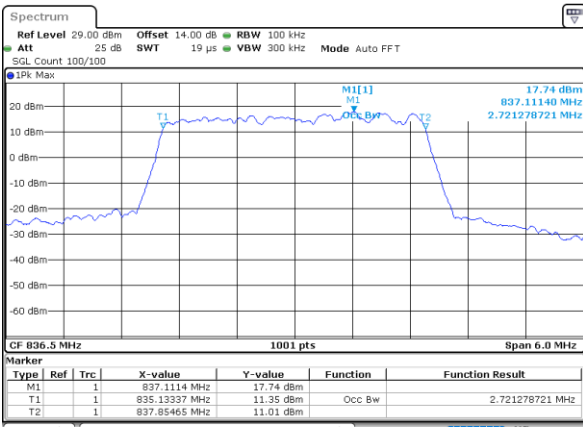

LTE Band 26

Lowest Channel / 1.4MHz / QPSK

Lowest Channel / 1.4MHz / 16QAM

Middle Channel / 1.4MHz / QPSK

Middle Channel / 1.4MHz / 16QAM

Highest Channel / 1.4MHz / QPSK

Highest Channel / 1.4MHz / 16QAM

LTE Band 26

Lowest Channel / 3MHz / QPSK

Date: 11.FEB.2021 12:36:39

Lowest Channel / 3MHz / 16QAM

Date: 11.FEB.2021 12:39:27

Middle Channel / 3MHz / QPSK

Date: 11.FEB.2021 13:08:25

Middle Channel / 3MHz / 16QAM

Date: 11.FEB.2021 13:07:13

Highest Channel / 3MHz / QPSK

Date: 11.FEB.2021 13:09:22

Highest Channel / 3MHz / 16QAM

Date: 11.FEB.2021 13:11:55

LTE Band 26

Lowest Channel / 5MHz / QPSK

Date: 11.FEB.2021 13:52:47

Lowest Channel / 5MHz / 16QAM