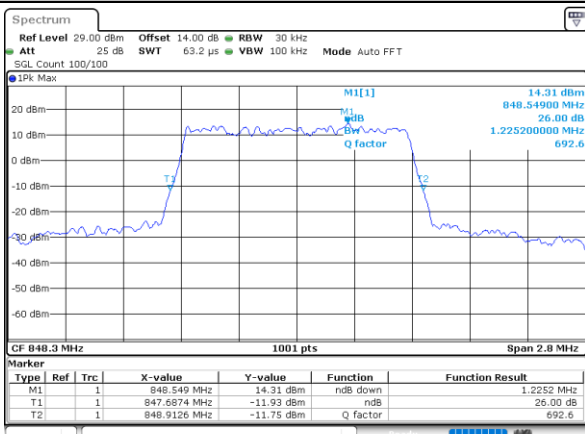

Date: 11.FEB.2021 16:15:14

LTE Band 26

Lowest Channel / 1.4MHz / 64QAM

Date: 11.FEB.2021 11:28:27

Lowest Channel / 3MHz / 64QAM

Date: 11.FEB.2021 12:42:57

Middle Channel / 1.4MHz / 64QAM

Date: 11.FEB.2021 11:42:10

Middle Channel / 3MHz / 64QAM

Date: 11.FEB.2021 13:06:25

Highest Channel / 1.4MHz / 64QAM

Date: 11.FEB.2021 12:34:22

Highest Channel / 3MHz / 64QAM

Date: 11.FEB.2021 13:21:08

LTE Band 26

Lowest Channel / 5MHz / 64QAM