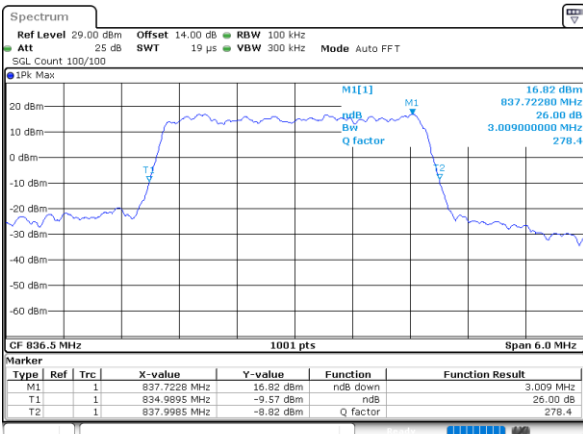

Middle Channel / 3MHz / QPSK

Date: 11.FEB.2021 13:08:30