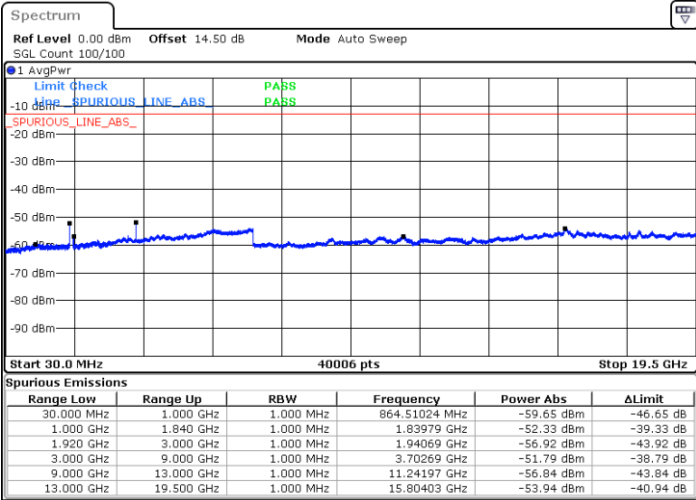

Highest Channel / 64QAM

Date: 13.FEB.2021 10:03:08

LTE Band 25 / 3MHz

Lowest Channel / 64QAM

Middle Channel / 64QAM

Date: 13.FEB.2021 10:52:57

Date: 13.FEB.2021 10:57:05

Highest Channel / 64QAM

Date: 13.FEB.2021 11:05:38

LTE Band 25 / 20MHz

Lowest Channel / 64QAM

Middle Channel / 64QAM

Date: 13.FEB.2021 13:23:14

Date: 13.FEB.2021 13:24:30

Highest Channel / 64QAM

Date: 13.FEB.2021 13:27:31

Frequency Stability

Test Conditions		LTE Band 25 (QPSK) / Middle Channel	Limit
Temperature (°C)	Voltage (Volt)	BW 10MHz	Note 2.
		Deviation (ppm)	Result
50	Normal Voltage	0.0003	PASS
40	Normal Voltage	0.0007	
30	Normal Voltage	0.0019	
20(Ref.)	Normal Voltage	0.0000	
10	Normal Voltage	0.0016	
0	Normal Voltage	0.0012	
-10	Normal Voltage	0.0016	
-20	Normal Voltage	0.0013	
-30	Normal Voltage	0.0008	
20	Maximum Voltage	0.0002	
20	Normal Voltage	0.0000	
20	Battery End Point	0.0025	

Note:

1. Normal Voltage =3.87 V. ; Battery End Point (BEP) =3.4 V. ; Maximum Voltage =4.45 V.
2. Note: The frequency fundamental emissions stay within the authorized frequency block.

LTE Band 26

Peak-to-Average Ratio