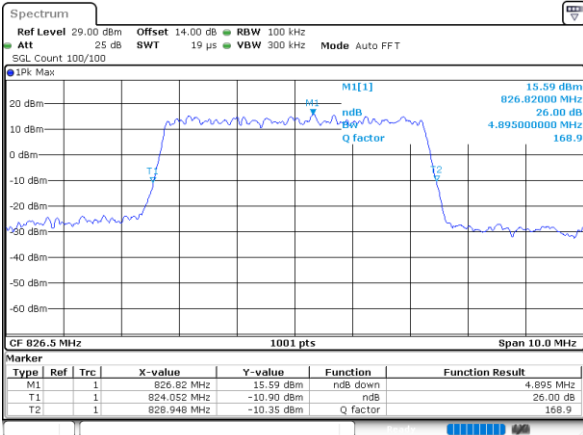

Highest Channel / 3MHz / 16QAM

Date: 11.FEB.2021 13:12:06

LTE Band 26

Lowest Channel / 5MHz / QPSK

Date: 11.FEB.2021 13:53:00

Lowest Channel / 5MHz / 16QAM

Date: 11.FEB.2021 13:49:22

Middle Channel / 5MHz / QPSK

Date: 11.FEB.2021 13:55:04

Middle Channel / 5MHz / 16QAM

Date: 11.FEB.2021 13:55:31

Highest Channel / 5MHz / QPSK

Date: 11.FEB.2021 14:50:12

Highest Channel / 5MHz / 16QAM

Date: 11.FEB.2021 14:51:27

LTE Band 26