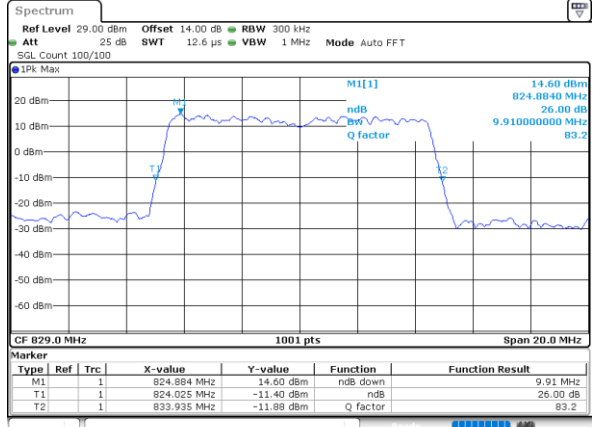

Date: 11.FEB.2021 16:15:14

LTE Band 26

Lowest Channel / 1.4MHz / 64QAM

Date: 11.FEB.2021 11:28:27

Lowest Channel / 3MHz / 64QAM

Date: 11.FEB.2021 12:42:57

Middle Channel / 1.4MHz / 64QAM

Date: 11.FEB.2021 11:42:10

Middle Channel / 3MHz / 64QAM

Date: 11.FEB.2021 13:06:25

Highest Channel / 1.4MHz / 64QAM

Date: 11.FEB.2021 12:34:22

Highest Channel / 3MHz / 64QAM

Date: 11.FEB.2021 13:21:08

LTE Band 26

Lowest Channel / 5MHz / 64QAM

Date: 11.FEB.2021 13:51:06

Lowest Channel / 10MHz / 64QAM

Date: 11.FEB.2021 14:56:37

Middle Channel / 5MHz / 64QAM

Date: 11.FEB.2021 13:56:06

Middle Channel / 10MHz / 64QAM

Date: 11.FEB.2021 15:35:17

Highest Channel / 5MHz / 64QAM