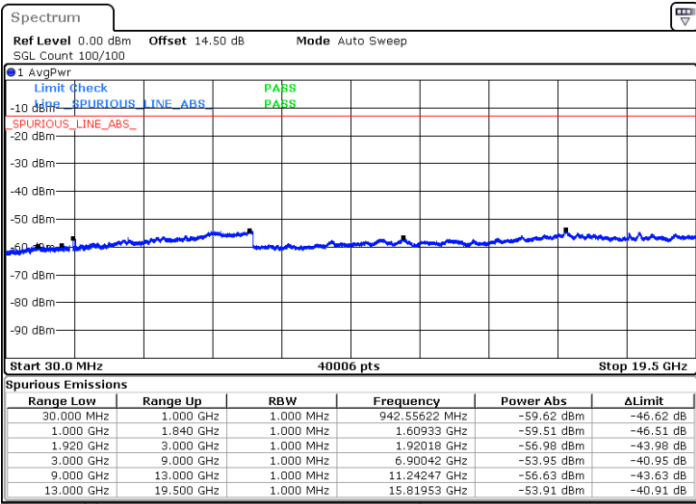

LTE Band 25 / 15MHz

Highest Channel / QPSK

Highest Channel / 16QAM

Date: 13.FEB.2021 12:34:57

Date: 13.FEB.2021 12:35:51

LTE Band 25 / 20MHz

Lowest Channel / QPSK

Lowest Channel / 16QAM

Date: 13.FEB.2021 12:40:38

Date: 13.FEB.2021 12:41:32

LTE Band 25 / 20MHz

Middle Channel / QPSK

Middle Channel / 16QAM

Date: 13.FEB.2021 12:43:09

Date: 13.FEB.2021 12:44:03

Highest Channel / QPSK

Highest Channel / 16QAM

Date: 13.FEB.2021 13:19:37

Date: 13.FEB.2021 13:20:31

LTE Band 25 / 1.4MHz

Lowest Channel / 64QAM

Middle Channel / 64QAM

Date: 13.FEB.2021 09:53:33

Date: 13.FEB.2021 09:58:38