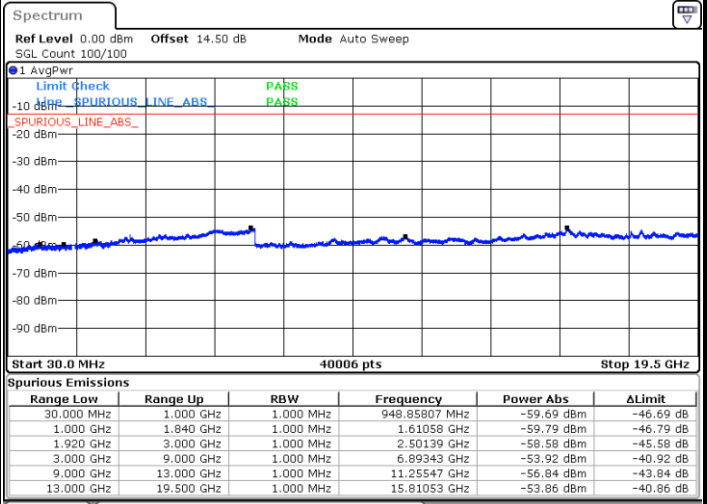

LTE Band 25 / 15MHz

Highest Channel / QPSK

Highest Channel / 16QAM

Date: 13.FEB.2021 12:34:57

Date: 13.FEB.2021 12:35:51

LTE Band 25 / 20MHz

Lowest Channel / QPSK

Lowest Channel / 16QAM

Date: 13.FEB.2021 12:40:38

Date: 13.FEB.2021 12:41:32

LTE Band 25 / 20MHz

Middle Channel / QPSK

Middle Channel / 16QAM

Date: 13.FEB.2021 12:43:09

Date: 13.FEB.2021 12:44:03

Highest Channel / QPSK

Highest Channel / 16QAM

Date: 13.FEB.2021 13:19:37

Date: 13.FEB.2021 13:20:31

LTE Band 25 / 1.4MHz

Lowest Channel / 64QAM

Middle Channel / 64QAM

Date: 13.FEB.2021 09:53:33

Date: 13.FEB.2021 09:58:38

Highest Channel / 64QAM

Date: 13.FEB.2021 10:03:08

LTE Band 25 / 3MHz

Lowest Channel / 64QAM

Middle Channel / 64QAM

Date: 13.FEB.2021 10:52:57

Date: 13.FEB.2021 10:57:05

Highest Channel / 64QAM