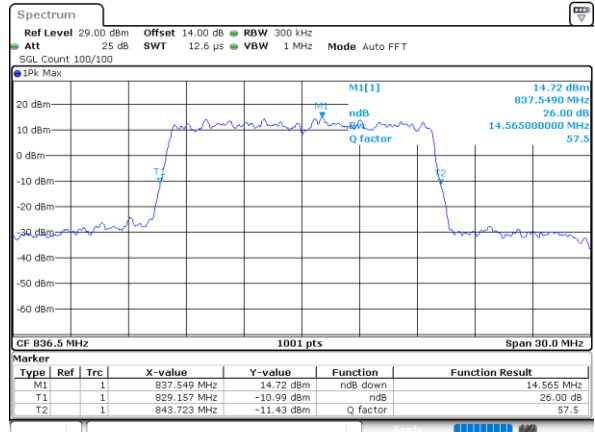

Middle Channel / 15MHz / 16QAM

Date: 11.FEB.2021 16:15:29