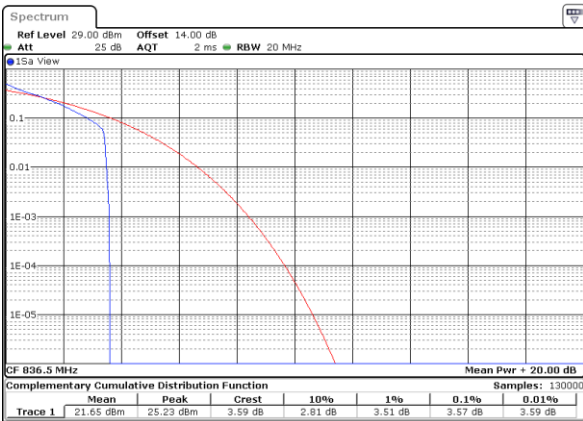

Note:

1. Normal Voltage =3.87 V. ; Battery End Point (BEP) =3.4 V. ; Maximum Voltage =4.45 V.
2. Note: The frequency fundamental emissions stay within the authorized frequency block.

LTE Band 26

Peak-to-Average Ratio

LTE Band 26 / 15MHz / QPSK

Lowest Channel / 1RB

Date: 11.FEB.2021 17:12:59

Lowest Channel / Full RB

Date: 11.FEB.2021 17:06:51

Middle Channel / 1RB

Date: 11.FEB.2021 17:03:06

Middle Channel / Full RB

Date: 11.FEB.2021 17:06:28

Highest Channel / 1RB

Date: 11.FEB.2021 17:00:49

Highest Channel / Full RB

Date: 11.FEB.2021 16:58:02

LTE Band 26 / 15MHz / 16QAM

Lowest Channel / 1RB

Date: 11.FEB.2021 17:12:19

Lowest Channel / Full RB

Date: 11.FEB.2021 17:08:12

Middle Channel / 1RB

Date: 11.FEB.2021 17:03:29

Middle Channel / Full RB

Date: 11.FEB.2021 17:04:36

Highest Channel / 1RB

Date: 11.FEB.2021 17:01:11