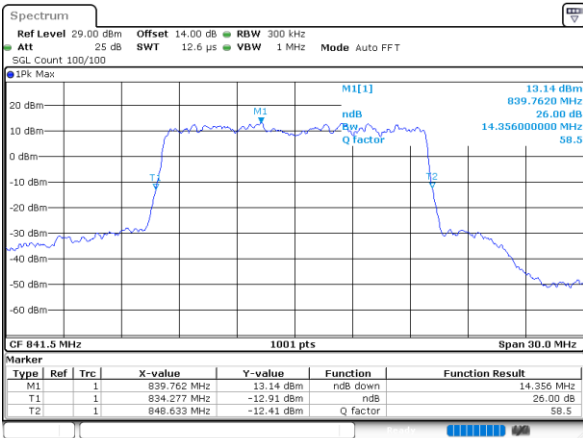

Date: 11.FEB.2021 13:51:06

Lowest Channel / 10MHz / 64QAM

Date: 11.FEB.2021 14:56:37

Middle Channel / 5MHz / 64QAM

Date: 11.FEB.2021 13:56:06

Middle Channel / 10MHz / 64QAM

Date: 11.FEB.2021 15:35:17

Highest Channel / 5MHz / 64QAM

Date: 11.FEB.2021 14:52:38

Highest Channel / 10MHz / 64QAM

Date: 11.FEB.2021 15:45:36

LTE Band 26

Lowest Channel / 15MHz / 64QAM

Date: 11.FEB.2021 16:05:35

Middle Channel / 15MHz / 64QAM

Date: 11.FEB.2021 16:16:08

Highest Channel / 15MHz / 64QAM

Date: 11.FEB.2021 16:54:10

Occupied Bandwidth

Mode	LTE Band 26 : 99%OBW(MHz)											
BW	1.4MHz		3MHz		5MHz		10MHz		15MHz		CH26765	
Mod.	QPSK	16QAM	QPSK	16QAM	QPSK	16QAM	QPSK	16QAM	QPSK	16QAM	QPSK	16QAM
Lowest CH	1.10	1.09	2.72	2.74	4.50	4.49	9.09	9.07	13.43	13.49	13.46	13.37
Middle CH	1.09	1.10	2.72	2.73	4.50	4.51	9.01	9.03	13.40	13.43	-	-
Highest CH	1.10	1.10	2.73	2.73	4.51	4.50	9.03	8.97	13.43	13.46	-	-
Mode	LTE Band 26 : 99%OBW(MHz)											
BW	1.4MHz		3MHz		5MHz		10MHz		15MHz		CH26765	
Mod.	64QAM		64QAM		64QAM		64QAM		64QAM		64QAM	
Lowest CH	1.09	-	2.72	-	4.51	-	9.07	-	13.46	-	13.40	-
Middle CH	1.09	-	2.72	-	4.55	-	9.03	-	13.37	-	-	-
Highest CH	1.09	-	2.72	-	4.49	-	9.03	-	13.40	-	-	-