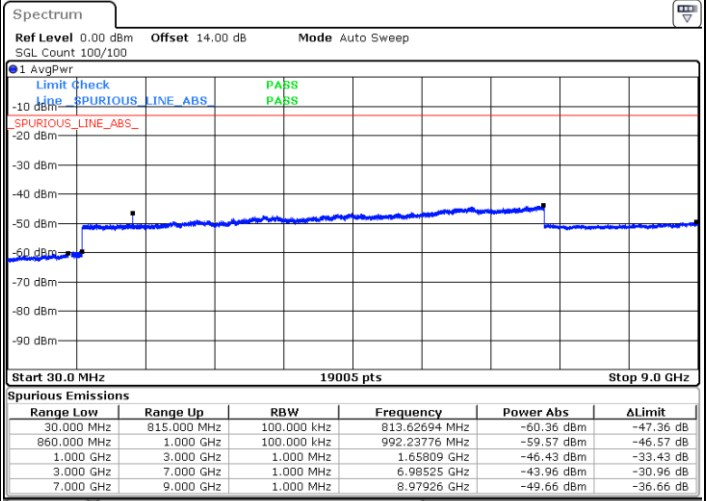

Date: 2.MAR.2021 14:11:02

Date: 2.MAR.2021 14:27:59

Lowest Channel / FullIRB

N/A

Date: 2.MAR.2021 14:06:37

LTE Band 5B / 3MHz+5MHz

64QAM

MiddleChannel / 1RB0 and 1RB24

Middle Channel / 1RB14 and 1RB0

Date: 2.MAR.2021 14:39:10

Date: 2.MAR.2021 14:32:44

Middle Channel / FullIRB

N/A

Date: 2.MAR.2021 14:41:13

LTE Band 5B / 3MHz+5MHz

64QAM

Highest Channel / 1RB0 and 1RB24

Highest Channel / 1RB14 and 1RB0

Date: 2.MAR.2021 15:18:11

Date: 2.MAR.2021 15:46:10

Highest Channel / FullIRB

N/A

Date: 2.MAR.2021 15:14:57

LTE Band 5B / 5MHz+3MHz

64QAM

Lowest Channel / 1RB0 and 1RB14

Lowest Channel / 1RB24 and 1RB0

Date: 2.MAR.2021 16:56:09

Date: 2.MAR.2021 16:59:05

Lowest Channel / FullIRB

N/A

Date: 2.MAR.2021 16:44:30