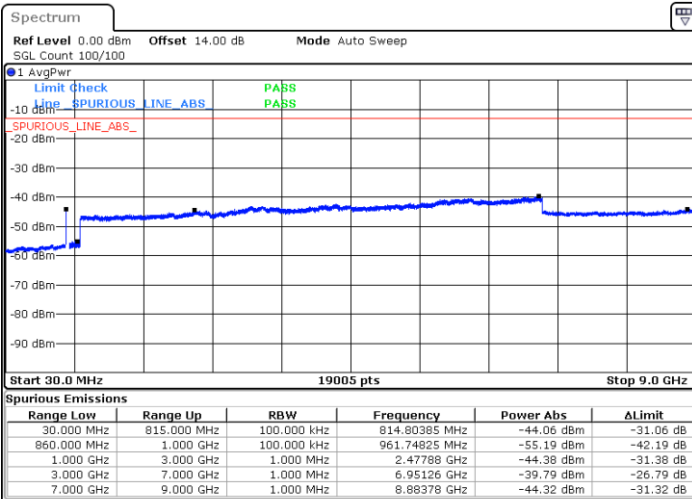

N/A

Date: 2.MAR.2021 17:17:48

LTE Band 5B / 5MHz+3MHz

16QAM

Highest Channel / 1RB0 and 1RB14

Highest Channel / 1RB24 and 1RB0

Date: 2.MAR.2021 17:46:06

Date: 2.MAR.2021 17:38:10

Highest Channel / FullIRB

N/A

Date: 2.MAR.2021 17:52:46

LTE Band 5B / 5MHz+10MHz

16QAM

Lowest Channel / 1RB0 and 1RB49

Lowest Channel / 1RB24 and 1RB0

Date: 25.FEB.2021 09:24:54

Date: 25.FEB.2021 09:20:20

Lowest Channel / FullIRB

N/A

Date: 25.FEB.2021 09:29:30

LTE Band 5B / 5MHz+10MHz

16QAM

Middle Channel / 1RB0 and 1RB49

Middle Channel / 1RB24 and 1RB0

Date: 25.FEB.2021 09:43:14

Date: 25.FEB.2021 09:47:49

Middle Channel / FullIRB

N/A

Date: 25.FEB.2021 09:38:40

LTE Band 5B / 5MHz+10MHz

16QAM

Highest Channel / 1RB0 and 1RB49