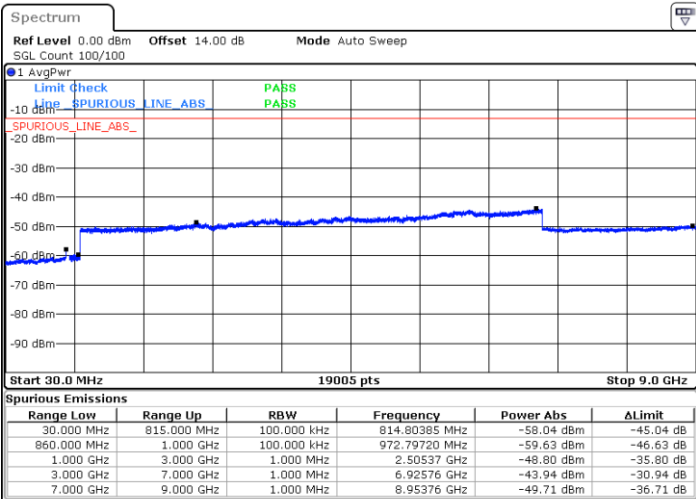

N/A

Date: 2.MAR.2021 16:48:24

LTE Band 5B / 5MHz+3MHz

QPSK

Middle Channel / 1RB0 and 1RB14

Middle Channel / 1RB24 and 1RB0

Date: 2.MAR.2021 17:22:19

Date: 2.MAR.2021 17:24:01

Middle Channel / FullIRB

N/A

Date: 2.MAR.2021 17:16:27

LTE Band 5B / 5MHz+3MHz

QPSK

Highest Channel / 1RB0 and 1RB14

Highest Channel / 1RB24 and 1RB0

Date: 2.MAR.2021 17:47:38

Date: 2.MAR.2021 17:36:18

Highest Channel / FullIRB

N/A

Date: 2.MAR.2021 17:50:07

LTE Band 5B / 5MHz+10MHz

QPSK

Lowest Channel / 1RB0 and 1RB49

Lowest Channel / 1RB24 and 1RB0

Date: 25.FEB.2021 09:23:23

Date: 25.FEB.2021 09:21:52

Lowest Channel / FullIRB

N/A

Date: 25.FEB.2021 09:31:01

LTE Band 5B / 5MHz+10MHz

QPSK

Middle Channel / 1RB0 and 1RB49