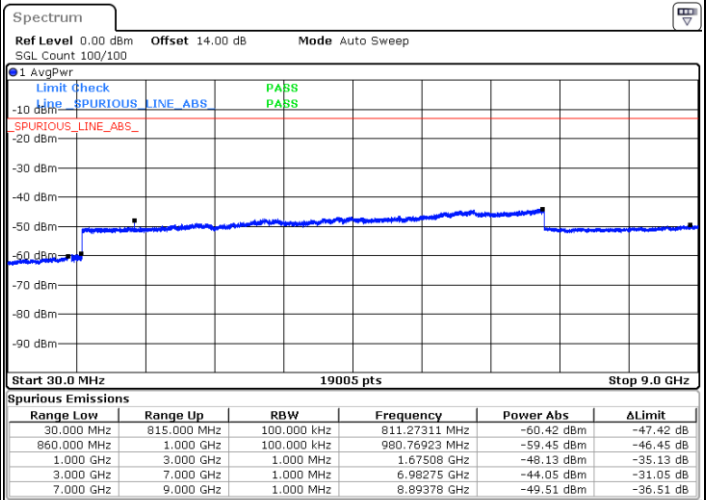

Date: 2.MAR.2021 15:09:46

LTE Band 5B / 5MHz+3MHz

QPSK

Lowest Channel / 1RB0 and 1RB14

Lowest Channel / 1RB24 and 1RB0

Date: 2.MAR.2021 16:51:50

Date: 2.MAR.2021 17:03:27

Lowest Channel / FullIRB

N/A

Date: 2.MAR.2021 16:48:24

LTE Band 5B / 5MHz+3MHz

QPSK

Middle Channel / 1RB0 and 1RB14

Middle Channel / 1RB24 and 1RB0

Date: 2.MAR.2021 17:22:19

Date: 2.MAR.2021 17:24:01

Middle Channel / FullIRB

N/A

Date: 2.MAR.2021 17:16:27

LTE Band 5B / 5MHz+3MHz

QPSK

Highest Channel / 1RB0 and 1RB14

Highest Channel / 1RB24 and 1RB0

Date: 2.MAR.2021 17:47:38

Date: 2.MAR.2021 17:36:18

Highest Channel / FullIRB

N/A

Date: 2.MAR.2021 17:50:07

LTE Band 5B / 5MHz+10MHz

QPSK

Lowest Channel / 1RB0 and 1RB49

Lowest Channel / 1RB24 and 1RB0