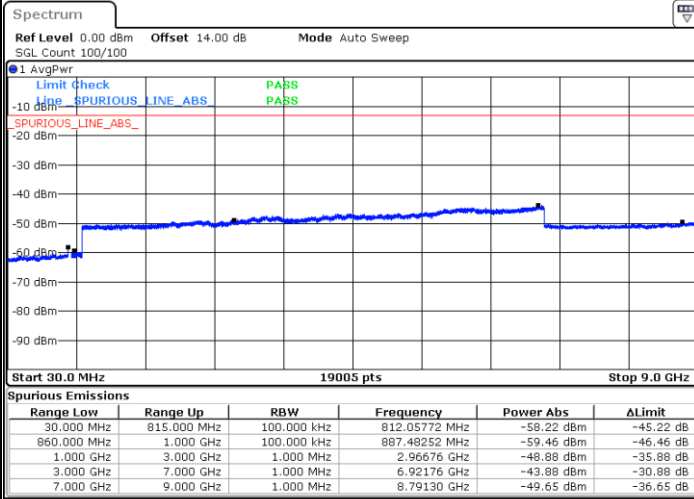

Date: 2.MAR.2021 16:46:22

LTE Band 5B / 5MHz+3MHz

16QAM

Middle Channel / 1RB0 and 1RB14

Middle Channel / 1RB24 and 1RB0

Date: 2.MAR.2021 17:21:16

Date: 2.MAR.2021 17:25:37

Middle Channel / FullIRB

N/A

Date: 2.MAR.2021 17:17:48

LTE Band 5B / 5MHz+3MHz

16QAM

Highest Channel / 1RB0 and 1RB14

Highest Channel / 1RB24 and 1RB0

Date: 2.MAR.2021 17:46:06

Date: 2.MAR.2021 17:38:10

Highest Channel / FullIRB

N/A

Date: 2.MAR.2021 17:52:46

LTE Band 5B / 5MHz+10MHz

16QAM

Lowest Channel / 1RB0 and 1RB49

Lowest Channel / 1RB24 and 1RB0

Date: 25.FEB.2021 09:24:54

Date: 25.FEB.2021 09:20:20

Lowest Channel / FullIRB

N/A

Date: 25.FEB.2021 09:29:30

LTE Band 5B / 5MHz+10MHz

16QAM

Middle Channel / 1RB0 and 1RB49

Middle Channel / 1RB24 and 1RB0