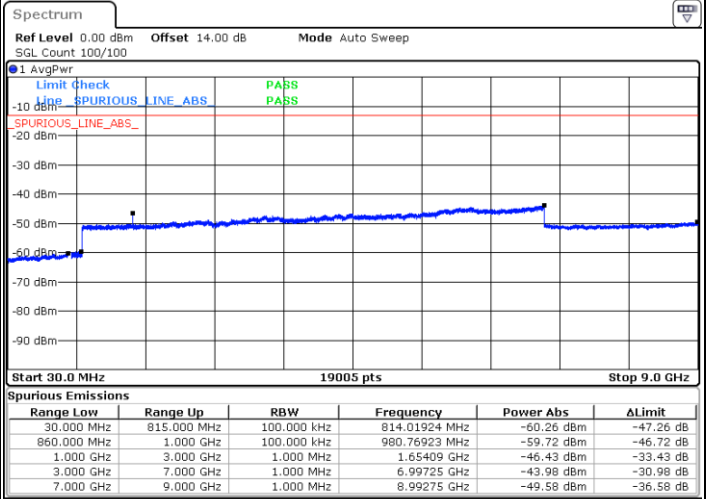

Middle Channel / FullIRB

N/A

Date: 24.FEB.2021 11:14:39

LTE Band 5B / 10MHz+10MHz

16QAM

Highest Channel / 1RB0 and 1RB49

Highest Channel / 1RB49 and 1RB0

Date: 25.FEB.2021 13:52:04

Date: 24.FEB.2021 11:51:20

Highest Channel / FullIRB

N/A

Date: 25.FEB.2021 13:54:27

LTE Band 5B / 3MHz+5MHz

64QAM

Lowest Channel / 1RB0 and 1RB24

Lowest Channel / 1RB14 and 1RB0

Date: 2.MAR.2021 14:11:02

Date: 2.MAR.2021 14:27:59

Lowest Channel / FullIRB

N/A

Date: 2.MAR.2021 14:06:37

LTE Band 5B / 3MHz+5MHz

64QAM

MiddleChannel / 1RB0 and 1RB24

Middle Channel / 1RB14 and 1RB0

Date: 2.MAR.2021 14:39:10

Date: 2.MAR.2021 14:32:44

Middle Channel / FullIRB

N/A

Date: 2.MAR.2021 14:41:13

LTE Band 5B / 3MHz+5MHz

64QAM