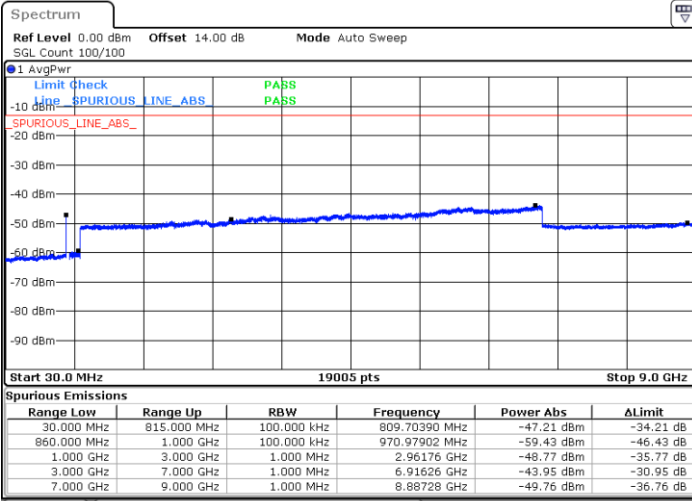

Date: 2.MAR.2021 14:11:02

Date: 2.MAR.2021 14:27:59

Lowest Channel / FullIRB

N/A

Date: 2.MAR.2021 14:06:37

LTE Band 5B / 3MHz+5MHz

64QAM

MiddleChannel / 1RB0 and 1RB24

Middle Channel / 1RB14 and 1RB0

Date: 2.MAR.2021 14:39:10

Date: 2.MAR.2021 14:32:44

Middle Channel / FullIRB

N/A

Date: 2.MAR.2021 14:41:13

LTE Band 5B / 3MHz+5MHz

64QAM

Highest Channel / 1RB0 and 1RB24

Highest Channel / 1RB14 and 1RB0

Date: 2.MAR.2021 15:18:11

Date: 2.MAR.2021 15:46:10

Highest Channel / FullIRB

N/A

Date: 2.MAR.2021 15:14:57

LTE Band 5B / 5MHz+3MHz

64QAM

Lowest Channel / 1RB0 and 1RB14

Lowest Channel / 1RB24 and 1RB0

Date: 2.MAR.2021 16:56:09

Date: 2.MAR.2021 16:59:05

Lowest Channel / FullIRB

N/A

Date: 2.MAR.2021 16:44:30