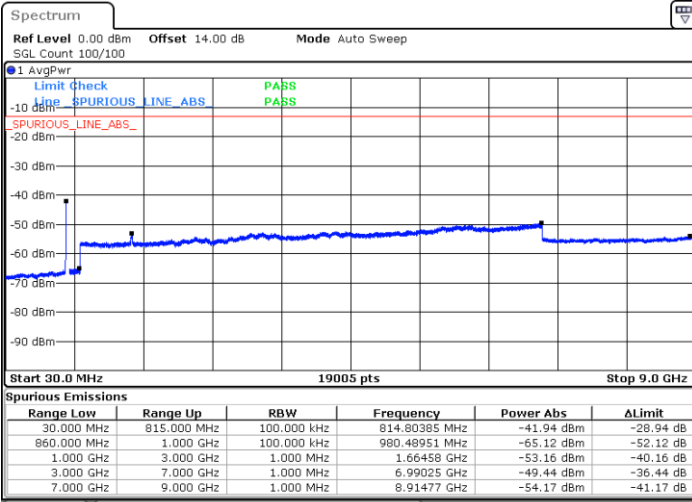

Date: 25.FEB.2021 11:25:26

LTE Band 5B / 10MHz+10MHz

16QAM

Lowest Channel / 1RB0 and 1RB49

Lowest Channel / 1RB49 and 1RB0

Date: 24.FEB.2021 11:00:48

Date: 24.FEB.2021 10:56:14

Lowest Channel / FullIRB

N/A

Date: 24.FEB.2021 11:05:23

LTE Band 5B / 10MHz+10MHz

16QAM

Middle Channel / 1RB0 and 1RB49

Middle Channel / 1RB49 and 1RB0

Date: 24.FEB.2021 11:19:14

Date: 24.FEB.2021 11:23:49

Middle Channel / FullIRB

N/A

Date: 24.FEB.2021 11:14:39

LTE Band 5B / 10MHz+10MHz

16QAM

Highest Channel / 1RB0 and 1RB49

Highest Channel / 1RB49 and 1RB0

Date: 25.FEB.2021 13:52:04

Date: 24.FEB.2021 11:51:20

Highest Channel / FullIRB

N/A

Date: 25.FEB.2021 13:54:27

LTE Band 5B / 3MHz+5MHz

64QAM

Lowest Channel / 1RB0 and 1RB24

Lowest Channel / 1RB14 and 1RB0