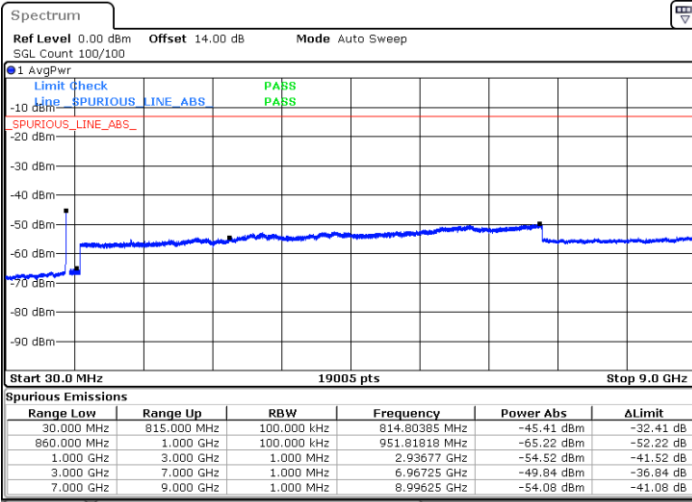

Highest Channel / 1RB24 and 1RB0

Date: 25.FEB.2021 15:42:27

Date: 25.FEB.2021 15:50:40

Highest Channel / FullIRB

N/A

Date: 25.FEB.2021 15:34:52

LTE Band 5B / 10MHz+5MHz

16QAM

Lowest Channel / 1RB0 and 1RB24

Lowest Channel / 1RB49 and 1RB0

Date: 25.FEB.2021 10:29:21

Date: 25.FEB.2021 10:25:18

Lowest Channel / FullIRB

N/A

Date: 25.FEB.2021 10:33:24

LTE Band 5B / 10MHz+5MHz

LTE Band 5B / 10MHz+5MHz

16QAM

Highest Channel / 1RB0 and 1RB24

Highest Channel / 1RB49 and 1RB0

Date: 25.FEB.2021 11:21:23

Date: 25.FEB.2021 11:17:20

Highest Channel / FullIRB

N/A