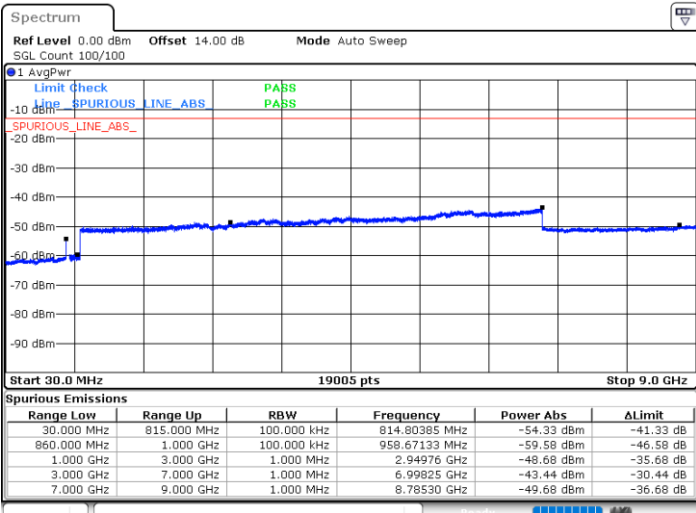

Highest Channel / 1RB0 and 1RB24

Highest Channel / 1RB14 and 1RB0

Date: 2.MAR.2021 15:18:11

Date: 2.MAR.2021 15:46:10

Highest Channel / FullIRB

N/A

Date: 2.MAR.2021 15:14:57

LTE Band 5B / 5MHz+3MHz

64QAM

Lowest Channel / 1RB0 and 1RB14

Lowest Channel / 1RB24 and 1RB0

Date: 2.MAR.2021 16:56:09

Date: 2.MAR.2021 16:59:05

Lowest Channel / FullIRB

N/A

Date: 2.MAR.2021 16:44:30

LTE Band 5B / 5MHz+3MHz

64QAM

Middle Channel / 1RB0 and 1RB14

Middle Channel / 1RB24 and 1RB0

Date: 2.MAR.2021 17:20:15

Date: 2.MAR.2021 17:26:32

Middle Channel / FullIRB

N/A