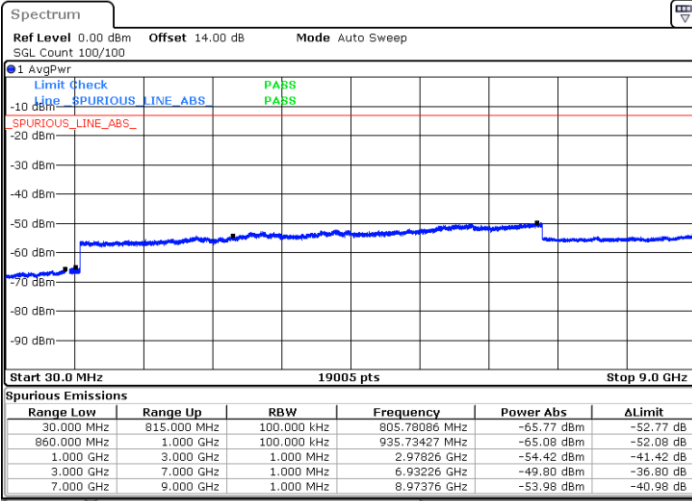

LTE Band 5B / 10MHz+5MHz

16QAM

Highest Channel / 1RB0 and 1RB24

Highest Channel / 1RB49 and 1RB0

Date: 25.FEB.2021 11:21:23

Date: 25.FEB.2021 11:17:20

Highest Channel / FullIRB

N/A

Date: 25.FEB.2021 11:25:26

LTE Band 5B / 10MHz+10MHz

16QAM

Lowest Channel / 1RB0 and 1RB49

Lowest Channel / 1RB49 and 1RB0

Date: 24.FEB.2021 11:00:48

Date: 24.FEB.2021 10:56:14

Lowest Channel / FullIRB

N/A

Date: 24.FEB.2021 11:05:23

LTE Band 5B / 10MHz+10MHz

16QAM

Middle Channel / 1RB0 and 1RB49

Middle Channel / 1RB49 and 1RB0

Date: 24.FEB.2021 11:19:14

Date: 24.FEB.2021 11:23:49

Middle Channel / FullIRB

N/A

Date: 24.FEB.2021 11:14:39

LTE Band 5B / 10MHz+10MHz

16QAM

Highest Channel / 1RB0 and 1RB49

Highest Channel / 1RB49 and 1RB0

Date: 25.FEB.2021 13:52:04