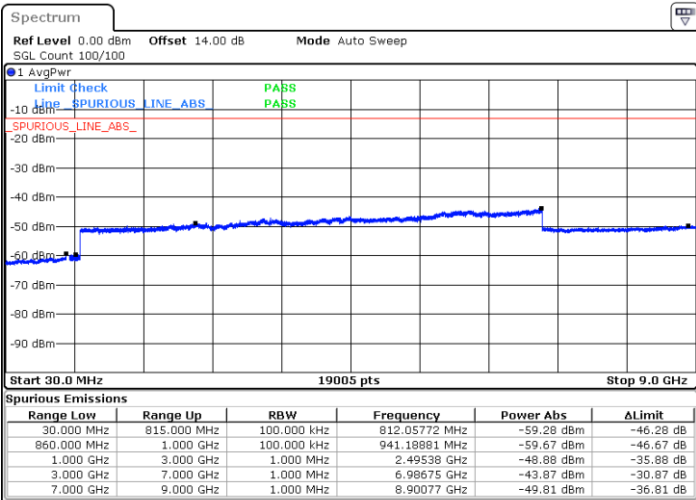

LTE Band 5B / 3MHz+5MHz

QPSK

Highest Channel / 1RB0 and 1RB24

Highest Channel / 1RB14 and 1RB0

Date: 2.MAR.2021 15:30:03

Date: 2.MAR.2021 15:42:37

Highest Channel / FullIRB

N/A

Date: 2.MAR.2021 15:09:46

LTE Band 5B / 5MHz+3MHz

QPSK

Lowest Channel / 1RB0 and 1RB14

Lowest Channel / 1RB24 and 1RB0

Date: 2.MAR.2021 16:51:50

Date: 2.MAR.2021 17:03:27

Lowest Channel / FullIRB