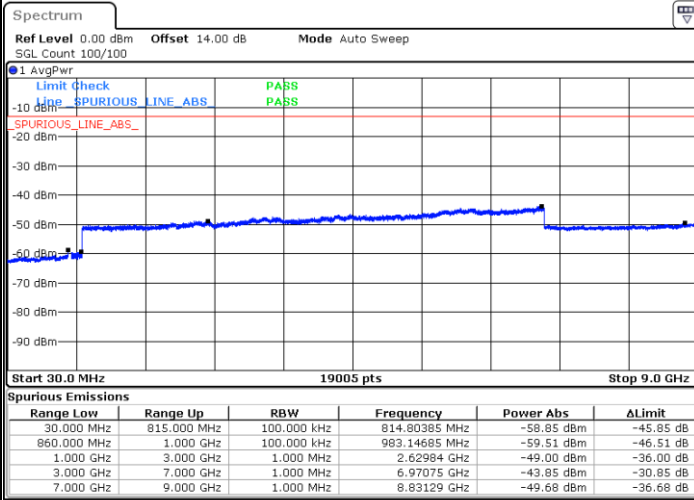

Date: 2.MAR.2021 16:46:22

LTE Band 5B / 5MHz+3MHz

16QAM

Middle Channel / 1RB0 and 1RB14

Middle Channel / 1RB24 and 1RB0

Date: 2.MAR.2021 17:21:16

Date: 2.MAR.2021 17:25:37

Middle Channel / FullIRB

N/A

Date: 2.MAR.2021 17:17:48

LTE Band 5B / 5MHz+3MHz

16QAM

Highest Channel / 1RB0 and 1RB14

Highest Channel / 1RB24 and 1RB0

Date: 2.MAR.2021 17:46:06

Date: 2.MAR.2021 17:38:10

Highest Channel / FullIRB

N/A

Date: 2.MAR.2021 17:52:46

LTE Band 5B / 5MHz+10MHz

16QAM

Lowest Channel / 1RB0 and 1RB49

Lowest Channel / 1RB24 and 1RB0

Date: 25.FEB.2021 09:24:54

Date: 25.FEB.2021 09:20:20

Lowest Channel / FullIRB

N/A

Date: 25.FEB.2021 09:29:30

LTE Band 5B / 5MHz+10MHz

16QAM

Middle Channel / 1RB0 and 1RB49

Middle Channel / 1RB24 and 1RB0