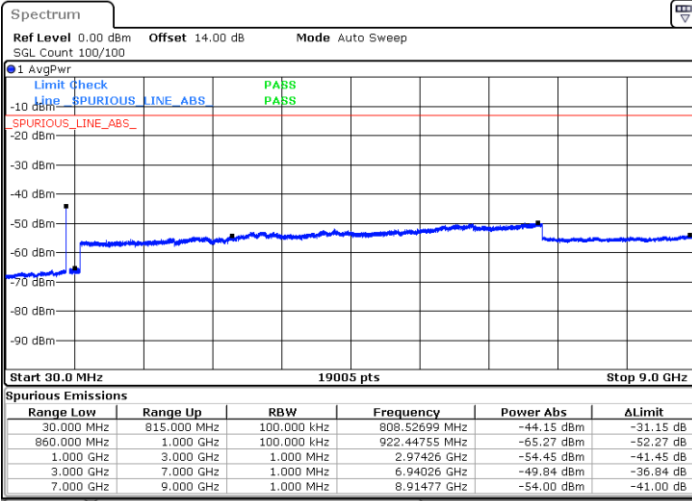

Date: 25.FEB.2021 11:25:26

LTE Band 5B / 10MHz+10MHz

16QAM

Lowest Channel / 1RB0 and 1RB49

Lowest Channel / 1RB49 and 1RB0

Date: 24.FEB.2021 11:00:48

Date: 24.FEB.2021 10:56:14

Lowest Channel / FullIRB

N/A

Date: 24.FEB.2021 11:05:23

LTE Band 5B / 10MHz+10MHz

16QAM

Middle Channel / 1RB0 and 1RB49

Middle Channel / 1RB49 and 1RB0

Date: 24.FEB.2021 11:19:14

Date: 24.FEB.2021 11:23:49

Middle Channel / FullIRB

N/A

Date: 24.FEB.2021 11:14:39

LTE Band 5B / 10MHz+10MHz

16QAM

Highest Channel / 1RB0 and 1RB49

Highest Channel / 1RB49 and 1RB0

Date: 25.FEB.2021 13:52:04

Date: 24.FEB.2021 11:51:20

Highest Channel / FullIRB

N/A

Date: 25.FEB.2021 13:54:27

LTE Band 5B / 3MHz+5MHz

64QAM

Lowest Channel / 1RB0 and 1RB24

Lowest Channel / 1RB14 and 1RB0