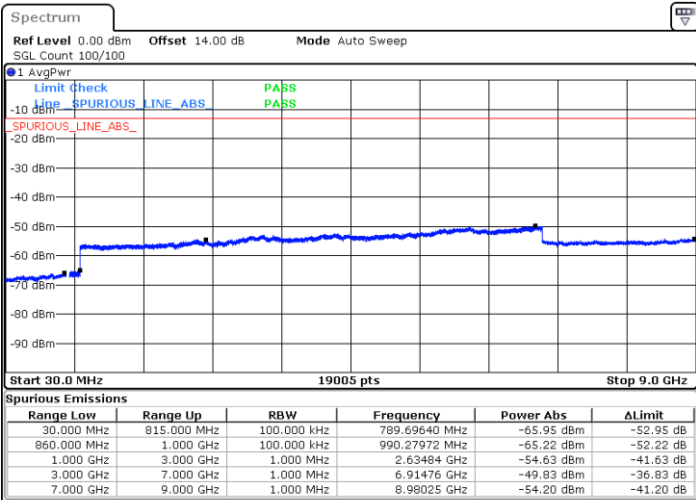

Highest Channel / 1RB0 and 1RB49

Highest Channel / 1RB24 and 1RB0

Date: 25.FEB.2021 15:45:02

Date: 25.FEB.2021 15:47:51

Highest Channel / FullIRB

N/A

Date: 25.FEB.2021 15:31:52

LTE Band 5B / 10MHz+5MHz

QPSK

Lowest Channel / 1RB0 and 1RB24

Lowest Channel / 1RB49 and 1RB0

Date: 25.FEB.2021 10:28:00

Date: 25.FEB.2021 10:26:39

Lowest Channel / FullIRB

N/A

Date: 25.FEB.2021 10:34:45

LTE Band 5B / 10MHz+5MHz

QPSK

Middle Channel / 1RB0 and 1RB24

Middle Channel / 1RB49 and 1RB0

Date: 25.FEB.2021 10:47:10

Date: 25.FEB.2021 10:48:31

Middle Channel / FullIRB

N/A

Date: 25.FEB.2021 10:40:10

LTE Band 5B / 10MHz+5MHz

QPSK

Highest Channel / 1RB0 and 1RB24

Highest Channel / 1RB49 and 1RB0

Date: 25.FEB.2021 11:22:44

Date: 25.FEB.2021 11:15:59

Highest Channel / FullIRB