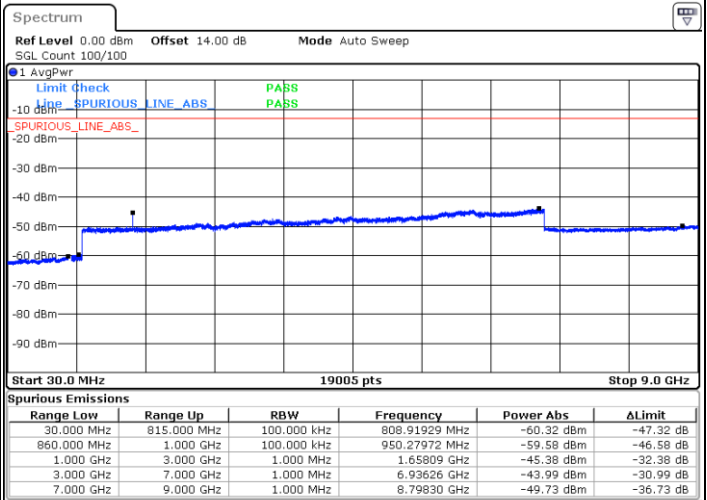

LTE Band 5B / 3MHz+5MHz

QPSK

Highest Channel / 1RB0 and 1RB24

Highest Channel / 1RB14 and 1RB0

Date: 2.MAR.2021 15:30:03

Date: 2.MAR.2021 15:42:37

Highest Channel / FullIRB

N/A

Date: 2.MAR.2021 15:09:46

LTE Band 5B / 5MHz+3MHz

QPSK

Lowest Channel / 1RB0 and 1RB14

Lowest Channel / 1RB24 and 1RB0

Date: 2.MAR.2021 16:51:50

Date: 2.MAR.2021 17:03:27

Lowest Channel / FullIRB

N/A

Date: 2.MAR.2021 16:48:24

LTE Band 5B / 5MHz+3MHz

QPSK

Middle Channel / 1RB0 and 1RB14

Middle Channel / 1RB24 and 1RB0

Date: 2.MAR.2021 17:22:19

Date: 2.MAR.2021 17:24:01

Middle Channel / FullIRB

N/A

Date: 2.MAR.2021 17:16:27

LTE Band 5B / 5MHz+3MHz

QPSK

Highest Channel / 1RB0 and 1RB14

Highest Channel / 1RB24 and 1RB0

Date: 2.MAR.2021 17:47:38