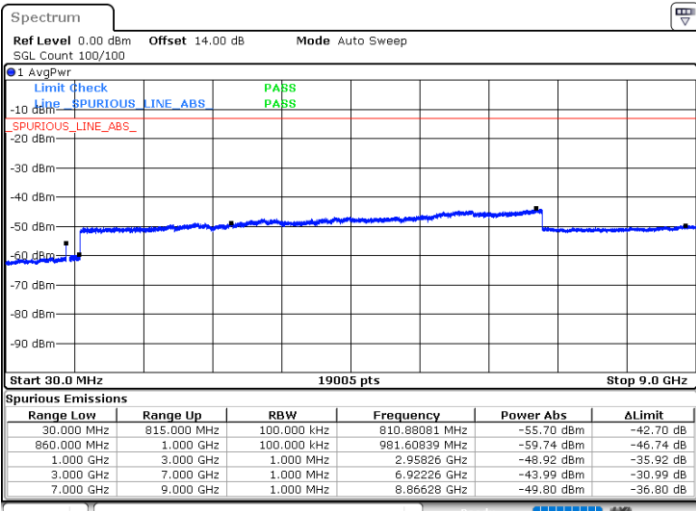

Highest Channel / 1RB0 and 1RB24

Highest Channel / 1RB14 and 1RB0

Date: 2.MAR.2021 15:18:11

Date: 2.MAR.2021 15:46:10

Highest Channel / FullIRB

N/A

Date: 2.MAR.2021 15:14:57

LTE Band 5B / 5MHz+3MHz

64QAM

Lowest Channel / 1RB0 and 1RB14

Lowest Channel / 1RB24 and 1RB0

Date: 2.MAR.2021 16:56:09

Date: 2.MAR.2021 16:59:05

Lowest Channel / FullIRB

N/A

Date: 2.MAR.2021 16:44:30

LTE Band 5B / 5MHz+3MHz

64QAM

Middle Channel / 1RB0 and 1RB14

Middle Channel / 1RB24 and 1RB0

Date: 2.MAR.2021 17:20:15

Date: 2.MAR.2021 17:26:32

Middle Channel / FullIRB

N/A