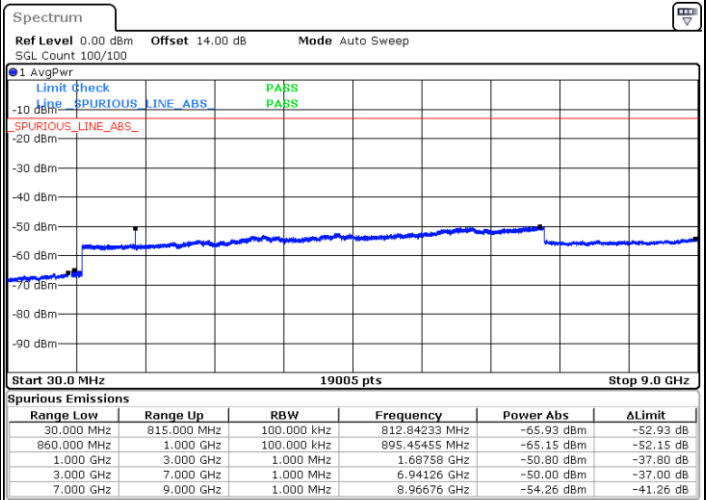

LTE Band 5B / 10MHz+5MHz

QPSK

Middle Channel / 1RB0 and 1RB24

Middle Channel / 1RB49 and 1RB0

Date: 25.FEB.2021 10:47:10

Date: 25.FEB.2021 10:48:31

Middle Channel / FullIRB

N/A

Date: 25.FEB.2021 10:40:10

LTE Band 5B / 10MHz+5MHz

QPSK

Highest Channel / 1RB0 and 1RB24

Highest Channel / 1RB49 and 1RB0

Date: 25.FEB.2021 11:22:44

Date: 25.FEB.2021 11:15:59

Highest Channel / FullIRB

N/A

Date: 25.FEB.2021 11:24:05

LTE Band 5B / 10MHz+10MHz

QPSK

Lowest Channel / 1RB0 and 1RB49

Lowest Channel / 1RB49 and 1RB0

Date: 24.FEB.2021 10:59:16

Date: 24.FEB.2021 10:57:45

Lowest Channel / FullIRB

N/A

Date: 24.FEB.2021 11:06:54

LTE Band 5B / 10MHz+10MHz

QPSK

Middle Channel / 1RB0 and 1RB49

Middle Channel / 1RB49 and 1RB0

Date: 24.FEB.2021 11:20:46