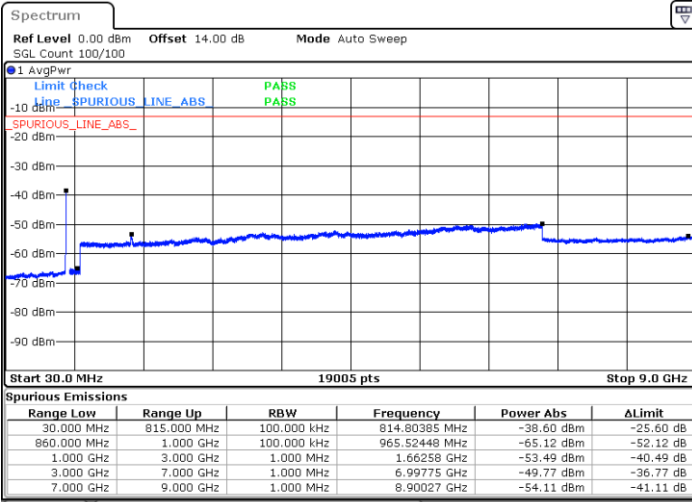

LTE Band 5B / 10MHz+5MHz

16QAM

Highest Channel / 1RB0 and 1RB24

Highest Channel / 1RB49 and 1RB0

Date: 25.FEB.2021 11:21:23

Date: 25.FEB.2021 11:17:20

Highest Channel / FullIRB

N/A

Date: 25.FEB.2021 11:25:26

LTE Band 5B / 10MHz+10MHz

16QAM

Lowest Channel / 1RB0 and 1RB49

Lowest Channel / 1RB49 and 1RB0

Date: 24.FEB.2021 11:00:48

Date: 24.FEB.2021 10:56:14

Lowest Channel / FullIRB

N/A

Date: 24.FEB.2021 11:05:23

LTE Band 5B / 10MHz+10MHz

16QAM

Middle Channel / 1RB0 and 1RB49

Middle Channel / 1RB49 and 1RB0

Date: 24.FEB.2021 11:19:14

Date: 24.FEB.2021 11:23:49

Middle Channel / FullIRB

N/A

Date: 24.FEB.2021 11:14:39

LTE Band 5B / 10MHz+10MHz

16QAM

Highest Channel / 1RB0 and 1RB49

Highest Channel / 1RB49 and 1RB0

Date: 25.FEB.2021 13:52:04