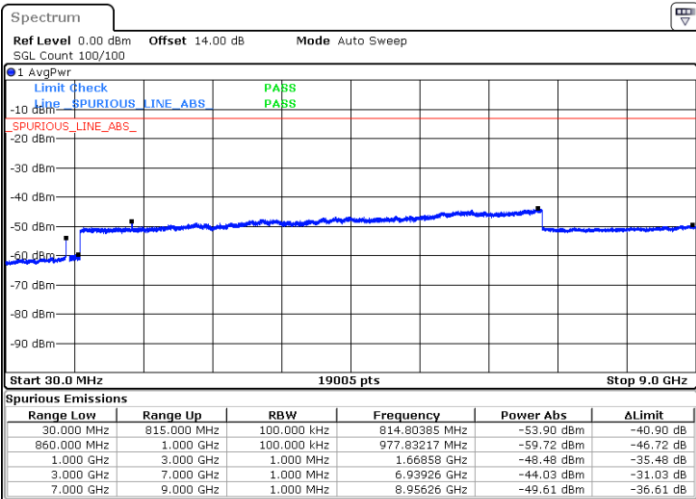

Date: 24.FEB.2021 11:51:20

Highest Channel / FullIRB

N/A

Date: 25.FEB.2021 13:54:27

LTE Band 5B / 3MHz+5MHz

64QAM

Lowest Channel / 1RB0 and 1RB24

Lowest Channel / 1RB14 and 1RB0

Date: 2.MAR.2021 14:11:02

Date: 2.MAR.2021 14:27:59

Lowest Channel / FullIRB

N/A

Date: 2.MAR.2021 14:06:37

LTE Band 5B / 3MHz+5MHz

64QAM

MiddleChannel / 1RB0 and 1RB24

Middle Channel / 1RB14 and 1RB0

Date: 2.MAR.2021 14:39:10

Date: 2.MAR.2021 14:32:44

Middle Channel / FullIRB

N/A

Date: 2.MAR.2021 14:41:13

LTE Band 5B / 3MHz+5MHz

64QAM

Highest Channel / 1RB0 and 1RB24

Highest Channel / 1RB14 and 1RB0

Date: 2.MAR.2021 15:18:11

Date: 2.MAR.2021 15:46:10

Highest Channel / FullIRB

N/A

Date: 2.MAR.2021 15:14:57

LTE Band 5B / 5MHz+3MHz