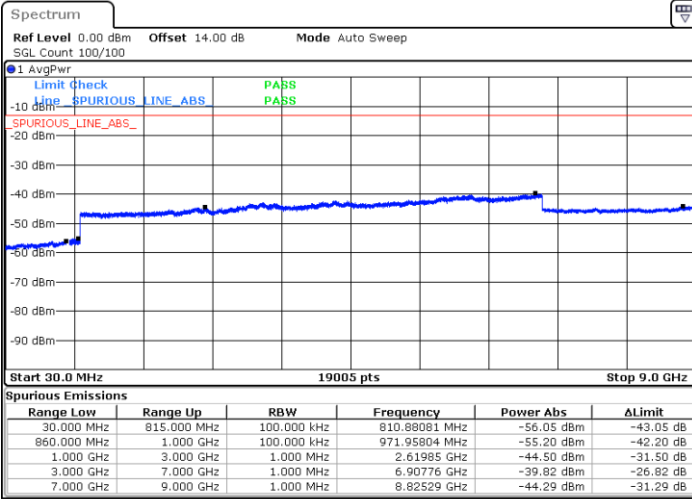

Date: 25.FEB.2021 09:20:20

Lowest Channel / FullIRB

N/A

Date: 25.FEB.2021 09:29:30

LTE Band 5B / 5MHz+10MHz

16QAM

Middle Channel / 1RB0 and 1RB49

Middle Channel / 1RB24 and 1RB0

Date: 25.FEB.2021 09:43:14

Date: 25.FEB.2021 09:47:49

Middle Channel / FullIRB

N/A

Date: 25.FEB.2021 09:38:40

LTE Band 5B / 5MHz+10MHz

16QAM

Highest Channel / 1RB0 and 1RB49

Highest Channel / 1RB24 and 1RB0

Date: 25.FEB.2021 15:42:27

Date: 25.FEB.2021 15:50:40

Highest Channel / FullIRB

N/A

Date: 25.FEB.2021 15:34:52

LTE Band 5B / 10MHz+5MHz

16QAM

Lowest Channel / 1RB0 and 1RB24

Lowest Channel / 1RB49 and 1RB0

Date: 25.FEB.2021 10:29:21

Date: 25.FEB.2021 10:25:18

Lowest Channel / FullIRB

N/A

Date: 25.FEB.2021 10:33:24

LTE Band 5B / 10MHz+5MHz