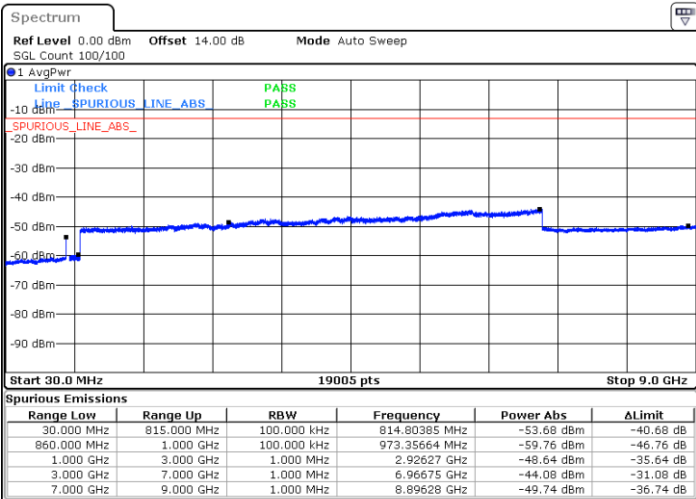

Date: 2.MAR.2021 15:09:46

LTE Band 5B / 5MHz+3MHz

QPSK

Lowest Channel / 1RB0 and 1RB14

Lowest Channel / 1RB24 and 1RB0

Date: 2.MAR.2021 16:51:50

Date: 2.MAR.2021 17:03:27

Lowest Channel / FullIRB

N/A

Date: 2.MAR.2021 16:48:24

LTE Band 5B / 5MHz+3MHz

QPSK

Middle Channel / 1RB0 and 1RB14

Middle Channel / 1RB24 and 1RB0

Date: 2.MAR.2021 17:22:19

Date: 2.MAR.2021 17:24:01

Middle Channel / FullIRB

N/A

Date: 2.MAR.2021 17:16:27

LTE Band 5B / 5MHz+3MHz

QPSK

Highest Channel / 1RB0 and 1RB14

Highest Channel / 1RB24 and 1RB0

Date: 2.MAR.2021 17:47:38

Date: 2.MAR.2021 17:36:18

Highest Channel / FullIRB

N/A

Date: 2.MAR.2021 17:50:07

LTE Band 5B / 5MHz+10MHz

QPSK

Lowest Channel / 1RB0 and 1RB49

Lowest Channel / 1RB24 and 1RB0