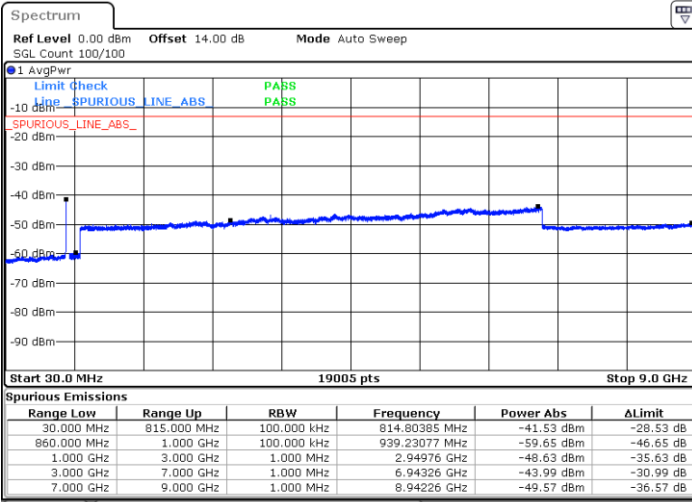

Highest Channel / 1RB0 and 1RB24

Highest Channel / 1RB14 and 1RB0

Date: 2.MAR.2021 15:18:11

Date: 2.MAR.2021 15:46:10

Highest Channel / FullIRB

N/A

Date: 2.MAR.2021 15:14:57

LTE Band 5B / 5MHz+3MHz

64QAM

Lowest Channel / 1RB0 and 1RB14

Lowest Channel / 1RB24 and 1RB0

Date: 2.MAR.2021 16:56:09

Date: 2.MAR.2021 16:59:05

Lowest Channel / FullIRB

N/A

Date: 2.MAR.2021 16:44:30

LTE Band 5B / 5MHz+3MHz

64QAM

Middle Channel / 1RB0 and 1RB14

Middle Channel / 1RB24 and 1RB0

Date: 2.MAR.2021 17:20:15

Date: 2.MAR.2021 17:26:32

Middle Channel / FullIRB

N/A