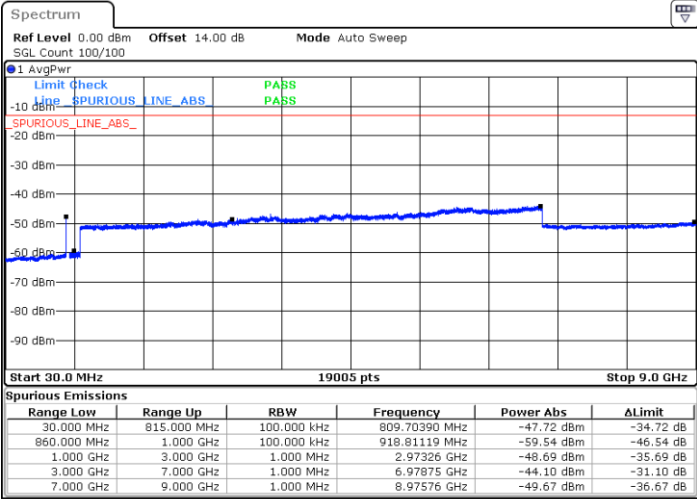

Middle Channel / FullIRB

N/A

Date: 24.FEB.2021 11:14:39

LTE Band 5B / 10MHz+10MHz

16QAM

Highest Channel / 1RB0 and 1RB49

Highest Channel / 1RB49 and 1RB0

Date: 25.FEB.2021 13:52:04

Date: 24.FEB.2021 11:51:20

Highest Channel / FullIRB

N/A

Date: 25.FEB.2021 13:54:27

LTE Band 5B / 3MHz+5MHz

64QAM

Lowest Channel / 1RB0 and 1RB24

Lowest Channel / 1RB14 and 1RB0

Date: 2.MAR.2021 14:11:02

Date: 2.MAR.2021 14:27:59

Lowest Channel / FullIRB

N/A

Date: 2.MAR.2021 14:06:37

LTE Band 5B / 3MHz+5MHz

64QAM

MiddleChannel / 1RB0 and 1RB24