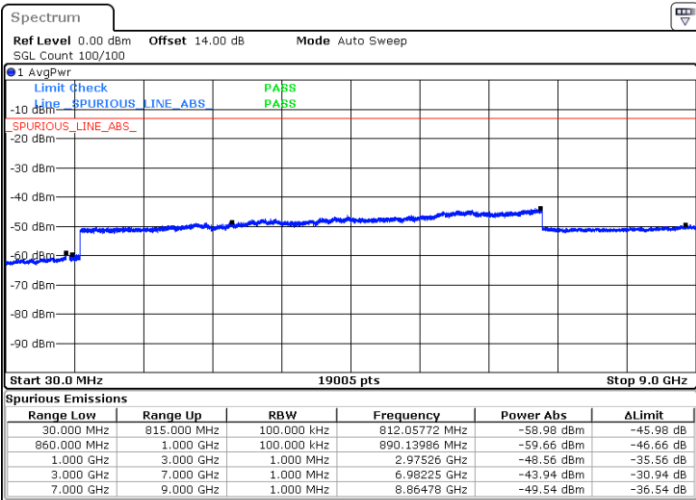

N/A

Date: 2.MAR.2021 16:48:24

LTE Band 5B / 5MHz+3MHz

QPSK

Middle Channel / 1RB0 and 1RB14

Middle Channel / 1RB24 and 1RB0

Date: 2.MAR.2021 17:22:19

Date: 2.MAR.2021 17:24:01

Middle Channel / FullIRB

N/A

Date: 2.MAR.2021 17:16:27

LTE Band 5B / 5MHz+3MHz

QPSK

Highest Channel / 1RB0 and 1RB14

Highest Channel / 1RB24 and 1RB0

Date: 2.MAR.2021 17:47:38

Date: 2.MAR.2021 17:36:18

Highest Channel / FullIRB

N/A

Date: 2.MAR.2021 17:50:07

LTE Band 5B / 5MHz+10MHz

QPSK

Lowest Channel / 1RB0 and 1RB49

Lowest Channel / 1RB24 and 1RB0

Date: 25.FEB.2021 09:23:23

Date: 25.FEB.2021 09:21:52

Lowest Channel / FullIRB

N/A

Date: 25.FEB.2021 09:31:01

LTE Band 5B / 5MHz+10MHz

QPSK

Middle Channel / 1RB0 and 1RB49