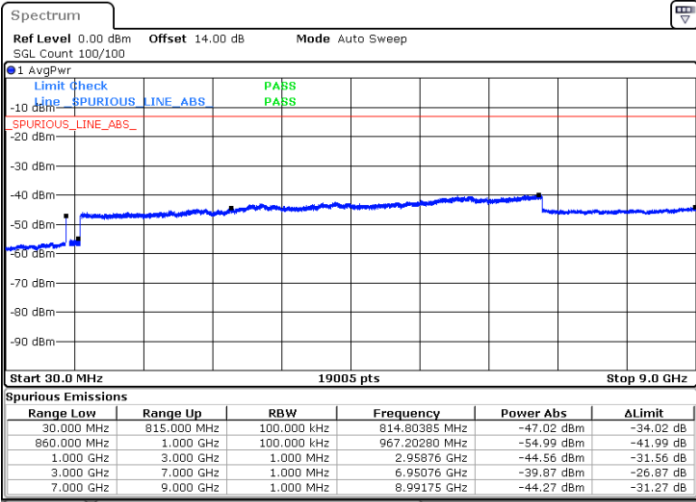

Highest Channel / FullIRB

N/A

Date: 2.MAR.2021 17:52:46

LTE Band 5B / 5MHz+10MHz

16QAM

Lowest Channel / 1RB0 and 1RB49

Lowest Channel / 1RB24 and 1RB0

Date: 25.FEB.2021 09:24:54

Date: 25.FEB.2021 09:20:20

Lowest Channel / FullIRB

N/A

Date: 25.FEB.2021 09:29:30

LTE Band 5B / 5MHz+10MHz

16QAM

Middle Channel / 1RB0 and 1RB49

Middle Channel / 1RB24 and 1RB0

Date: 25.FEB.2021 09:43:14

Date: 25.FEB.2021 09:47:49

Middle Channel / FullIRB

N/A

Date: 25.FEB.2021 09:38:40

LTE Band 5B / 5MHz+10MHz

16QAM

Highest Channel / 1RB0 and 1RB49

Highest Channel / 1RB24 and 1RB0

Date: 25.FEB.2021 15:42:27

Date: 25.FEB.2021 15:50:40

Highest Channel / FullIRB

N/A

Date: 25.FEB.2021 15:34:52

LTE Band 5B / 10MHz+5MHz

16QAM