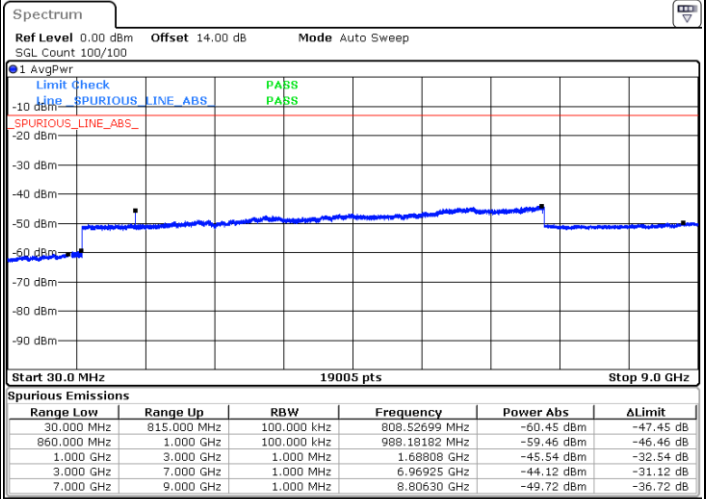

Date: 24.FEB.2021 11:51:20

Highest Channel / FullIRB

N/A

Date: 25.FEB.2021 13:54:27

LTE Band 5B / 3MHz+5MHz

64QAM

Lowest Channel / 1RB0 and 1RB24

Lowest Channel / 1RB14 and 1RB0

Date: 2.MAR.2021 14:11:02

Date: 2.MAR.2021 14:27:59

Lowest Channel / FullIRB

N/A

Date: 2.MAR.2021 14:06:37

LTE Band 5B / 3MHz+5MHz

64QAM

MiddleChannel / 1RB0 and 1RB24

Middle Channel / 1RB14 and 1RB0

Date: 2.MAR.2021 14:39:10

Date: 2.MAR.2021 14:32:44

Middle Channel / FullIRB

N/A

Date: 2.MAR.2021 14:41:13

LTE Band 5B / 3MHz+5MHz

64QAM

Highest Channel / 1RB0 and 1RB24

Highest Channel / 1RB14 and 1RB0

Date: 2.MAR.2021 15:18:11

Date: 2.MAR.2021 15:46:10

Highest Channel / FullIRB

N/A

Date: 2.MAR.2021 15:14:57

LTE Band 5B / 5MHz+3MHz