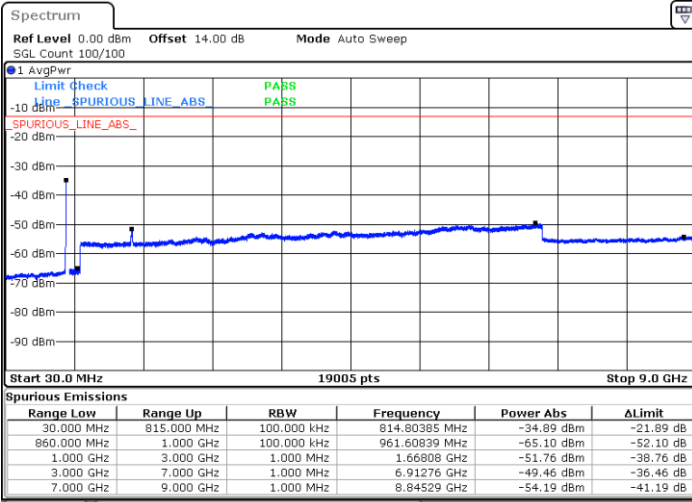

N/A

Date: 25.FEB.2021 11:24:05

LTE Band 5B / 10MHz+10MHz

QPSK

Lowest Channel / 1RB0 and 1RB49

Lowest Channel / 1RB49 and 1RB0

Date: 24.FEB.2021 10:59:16

Date: 24.FEB.2021 10:57:45

Lowest Channel / FullIRB

N/A

Date: 24.FEB.2021 11:06:54

LTE Band 5B / 10MHz+10MHz

QPSK

Middle Channel / 1RB0 and 1RB49

Middle Channel / 1RB49 and 1RB0

Date: 24.FEB.2021 11:20:46

Date: 24.FEB.2021 11:22:18

Middle Channel / FullIRB

N/A

Date: 24.FEB.2021 11:13:07

LTE Band 5B / 10MHz+10MHz

QPSK

Highest Channel / 1RB0 and 1RB49

Highest Channel / 1RB49 and 1RB0

Date: 25.FEB.2021 13:50:15

Date: 24.FEB.2021 11:49:48

Highest Channel / FullIRB

N/A

Date: 25.FEB.2021 13:55:41

LTE Band 5B / 3MHz+5MHz

16QAM

Lowest Channel / 1RB0 and 1RB24