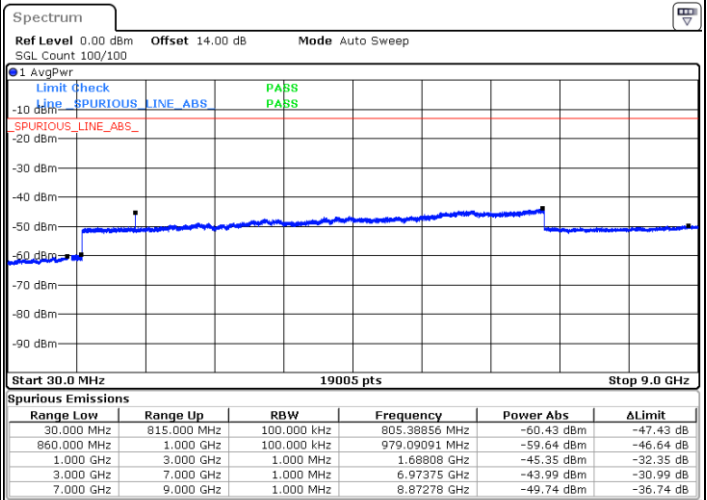

LTE Band 5B / 3MHz+5MHz

QPSK

Highest Channel / 1RB0 and 1RB24

Highest Channel / 1RB14 and 1RB0

Date: 2.MAR.2021 15:30:03

Date: 2.MAR.2021 15:42:37

Highest Channel / FullIRB

N/A

Date: 2.MAR.2021 15:09:46

LTE Band 5B / 5MHz+3MHz

QPSK

Lowest Channel / 1RB0 and 1RB14

Lowest Channel / 1RB24 and 1RB0

Date: 2.MAR.2021 16:51:50

Date: 2.MAR.2021 17:03:27

Lowest Channel / FullIRB