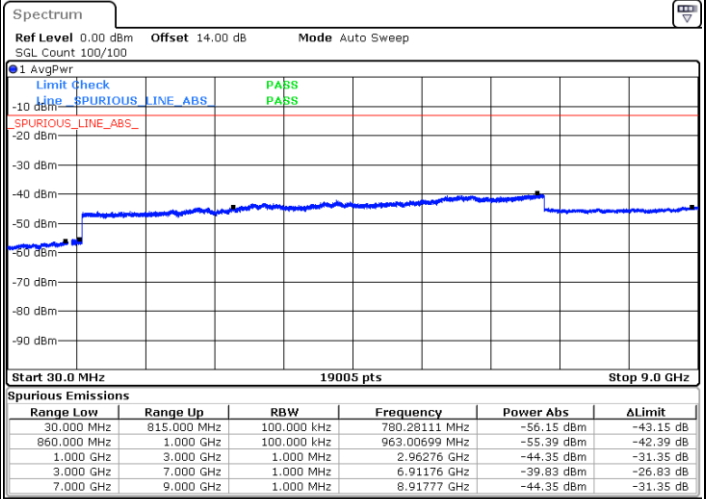

N/A

Date: 2.MAR.2021 17:17:48

LTE Band 5B / 5MHz+3MHz

16QAM

Highest Channel / 1RB0 and 1RB14

Highest Channel / 1RB24 and 1RB0

Date: 2.MAR.2021 17:46:06

Date: 2.MAR.2021 17:38:10

Highest Channel / FullIRB

N/A

Date: 2.MAR.2021 17:52:46

LTE Band 5B / 5MHz+10MHz

16QAM

Lowest Channel / 1RB0 and 1RB49

Lowest Channel / 1RB24 and 1RB0

Date: 25.FEB.2021 09:24:54

Date: 25.FEB.2021 09:20:20

Lowest Channel / FullIRB

N/A

Date: 25.FEB.2021 09:29:30

LTE Band 5B / 5MHz+10MHz

16QAM

Middle Channel / 1RB0 and 1RB49

Middle Channel / 1RB24 and 1RB0

Date: 25.FEB.2021 09:43:14

Date: 25.FEB.2021 09:47:49

Middle Channel / FullIRB

N/A

Date: 25.FEB.2021 09:38:40

LTE Band 5B / 5MHz+10MHz

16QAM

Highest Channel / 1RB0 and 1RB49