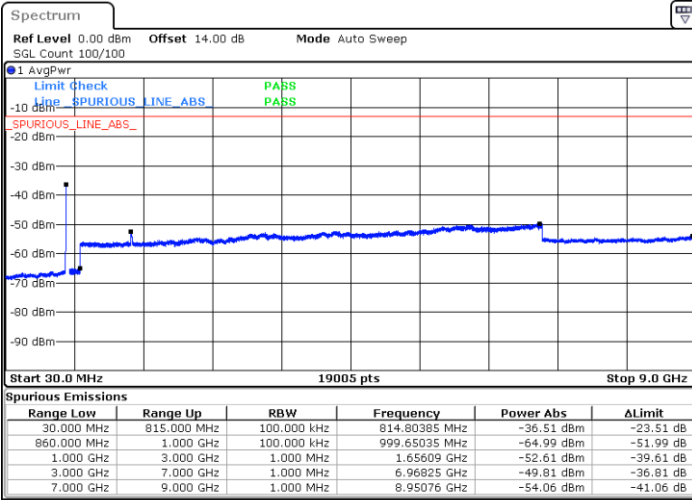

Date: 25.FEB.2021 10:40:10

LTE Band 5B / 10MHz+5MHz

QPSK

Highest Channel / 1RB0 and 1RB24

Highest Channel / 1RB49 and 1RB0

Date: 25.FEB.2021 11:22:44

Date: 25.FEB.2021 11:15:59

Highest Channel / FullIRB

N/A

Date: 25.FEB.2021 11:24:05

LTE Band 5B / 10MHz+10MHz

QPSK

Lowest Channel / 1RB0 and 1RB49

Lowest Channel / 1RB49 and 1RB0

Date: 24.FEB.2021 10:59:16

Date: 24.FEB.2021 10:57:45

Lowest Channel / FullIRB

N/A

Date: 24.FEB.2021 11:06:54

LTE Band 5B / 10MHz+10MHz

QPSK

Middle Channel / 1RB0 and 1RB49

Middle Channel / 1RB49 and 1RB0

Date: 24.FEB.2021 11:20:46

Date: 24.FEB.2021 11:22:18

Middle Channel / FullIRB

N/A

Date: 24.FEB.2021 11:13:07

LTE Band 5B / 10MHz+10MHz

QPSK

Highest Channel / 1RB0 and 1RB49

Highest Channel / 1RB49 and 1RB0