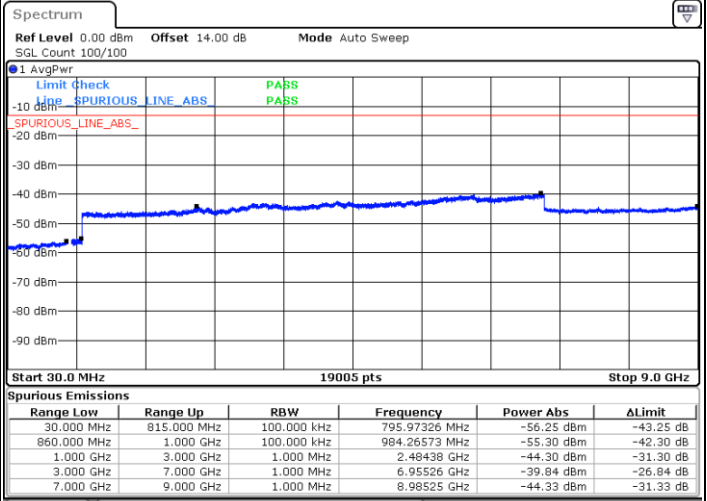

Middle Channel / FullIRB

N/A

Date: 2.MAR.2021 17:16:27

LTE Band 5B / 5MHz+3MHz

QPSK

Highest Channel / 1RB0 and 1RB14

Highest Channel / 1RB24 and 1RB0

Date: 2.MAR.2021 17:47:38

Date: 2.MAR.2021 17:36:18

Highest Channel / FullIRB

N/A

Date: 2.MAR.2021 17:50:07

LTE Band 5B / 5MHz+10MHz

QPSK

Lowest Channel / 1RB0 and 1RB49

Lowest Channel / 1RB24 and 1RB0

Date: 25.FEB.2021 09:23:23

Date: 25.FEB.2021 09:21:52

Lowest Channel / FullIRB

N/A

Date: 25.FEB.2021 09:31:01

LTE Band 5B / 5MHz+10MHz

QPSK

Middle Channel / 1RB0 and 1RB49

Highest Channel / 1RB0 and 1RB49

Highest Channel / 1RB24 and 1RB0

Date: 25.FEB.2021 15:45:02

Date: 25.FEB.2021 15:47:51

Highest Channel / FullIRB

N/A

Date: 25.FEB.2021 15:31:52

LTE Band 5B / 10MHz+5MHz