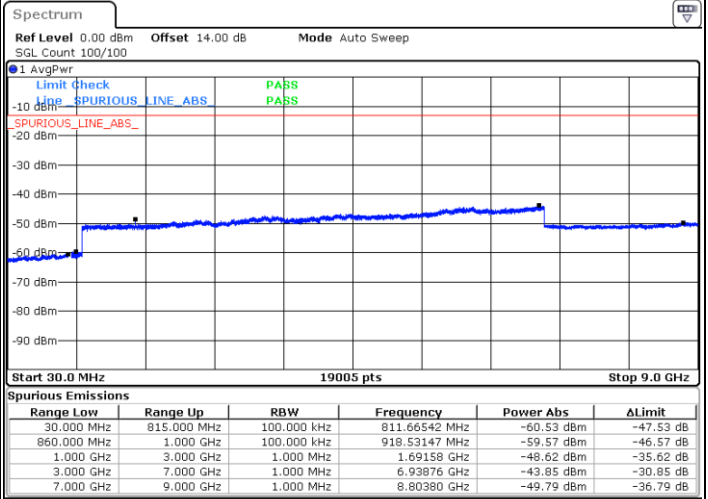

Date: 2.MAR.2021 16:46:22

LTE Band 5B / 5MHz+3MHz

16QAM

Middle Channel / 1RB0 and 1RB14

Middle Channel / 1RB24 and 1RB0

Date: 2.MAR.2021 17:21:16

Date: 2.MAR.2021 17:25:37

Middle Channel / FullIRB

N/A

Date: 2.MAR.2021 17:17:48

LTE Band 5B / 5MHz+3MHz

16QAM

Highest Channel / 1RB0 and 1RB14

Highest Channel / 1RB24 and 1RB0

Date: 2.MAR.2021 17:46:06

Date: 2.MAR.2021 17:38:10

Highest Channel / FullIRB

N/A

Date: 2.MAR.2021 17:52:46

LTE Band 5B / 5MHz+10MHz

16QAM

Lowest Channel / 1RB0 and 1RB49

Lowest Channel / 1RB24 and 1RB0

Date: 25.FEB.2021 09:24:54

Date: 25.FEB.2021 09:20:20

Lowest Channel / FullIRB

N/A

Date: 25.FEB.2021 09:29:30

LTE Band 5B / 5MHz+10MHz

16QAM

Middle Channel / 1RB0 and 1RB49

Middle Channel / 1RB24 and 1RB0