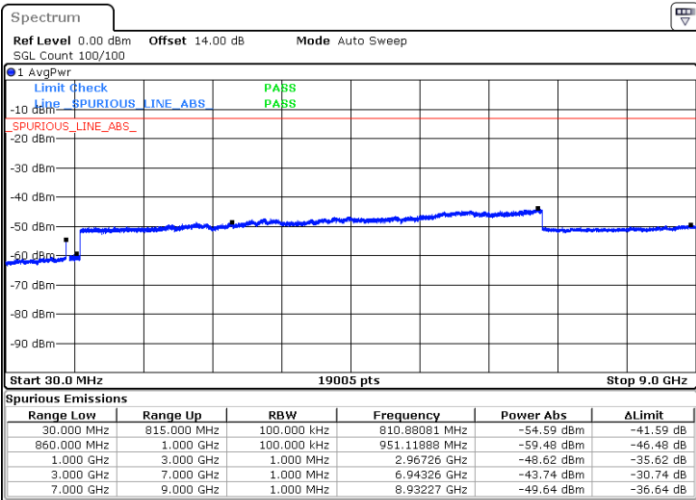

Date: 24.FEB.2021 11:22:18

Middle Channel / FullIRB

N/A

Date: 24.FEB.2021 11:13:07

LTE Band 5B / 10MHz+10MHz

QPSK

Highest Channel / 1RB0 and 1RB49

Highest Channel / 1RB49 and 1RB0

Date: 25.FEB.2021 13:50:15

Date: 24.FEB.2021 11:49:48

Highest Channel / FullIRB

N/A

Date: 25.FEB.2021 13:55:41

LTE Band 5B / 3MHz+5MHz

16QAM

Lowest Channel / 1RB0 and 1RB24

Lowest Channel / 1RB14 and 1RB0

Date: 2.MAR.2021 14:12:41

Date: 2.MAR.2021 14:18:33

Lowest Channel / FullIRB

N/A

Date: 2.MAR.2021 14:04:54

LTE Band 5B / 3MHz+5MHz

16QAM

MiddleChannel / 1RB0 and 1RB24

Middle Channel / 1RB14 and 1RB0

Date: 2.MAR.2021 14:37:56

Date: 2.MAR.2021 14:33:58

Middle Channel / FullIRB

N/A

Date: 2.MAR.2021 14:42:49

LTE Band 5B / 3MHz+5MHz