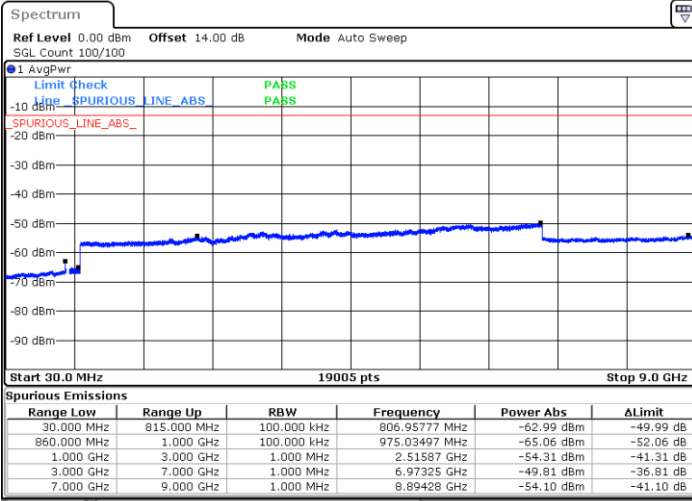

Lowest Channel / 1RB0 and 1RB24

Lowest Channel / 1RB49 and 1RB0

Date: 25.FEB.2021 10:29:21

Date: 25.FEB.2021 10:25:18

Lowest Channel / FullIRB

N/A

Date: 25.FEB.2021 10:33:24

LTE Band 5B / 10MHz+5MHz

16QAM

Middle Channel / 1RB0 and 1RB24

Middle Channel / 1RB49 and 1RB0

Date: 25.FEB.2021 10:45:49

Date: 25.FEB.2021 10:49:52

Middle Channel / FullIRB

N/A

Date: 25.FEB.2021 10:41:32

LTE Band 5B / 10MHz+5MHz

16QAM

Highest Channel / 1RB0 and 1RB24

Highest Channel / 1RB49 and 1RB0

Date: 25.FEB.2021 11:21:23

Date: 25.FEB.2021 11:17:20

Highest Channel / FullIRB

N/A

Date: 25.FEB.2021 11:25:26

LTE Band 5B / 10MHz+10MHz

16QAM

Lowest Channel / 1RB0 and 1RB49

Lowest Channel / 1RB49 and 1RB0

Date: 24.FEB.2021 11:00:48

Date: 24.FEB.2021 10:56:14

Lowest Channel / FullIRB