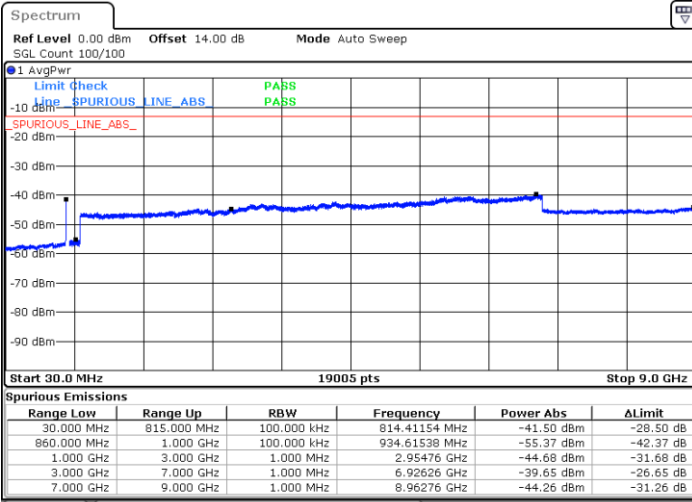

Middle Channel / FullIRB

N/A

Date: 2.MAR.2021 17:16:27

LTE Band 5B / 5MHz+3MHz

QPSK

Highest Channel / 1RB0 and 1RB14

Highest Channel / 1RB24 and 1RB0

Date: 2.MAR.2021 17:47:38

Date: 2.MAR.2021 17:36:18

Highest Channel / FullIRB

N/A

Date: 2.MAR.2021 17:50:07

LTE Band 5B / 5MHz+10MHz

QPSK

Lowest Channel / 1RB0 and 1RB49

Lowest Channel / 1RB24 and 1RB0

Date: 25.FEB.2021 09:23:23

Date: 25.FEB.2021 09:21:52

Lowest Channel / FullIRB

N/A

Date: 25.FEB.2021 09:31:01

LTE Band 5B / 5MHz+10MHz

QPSK

Middle Channel / 1RB0 and 1RB49

Highest Channel / 1RB0 and 1RB49

Highest Channel / 1RB24 and 1RB0

Date: 25.FEB.2021 15:45:02

Date: 25.FEB.2021 15:47:51

Highest Channel / FullIRB

N/A

Date: 25.FEB.2021 15:31:52

LTE Band 5B / 10MHz+5MHz