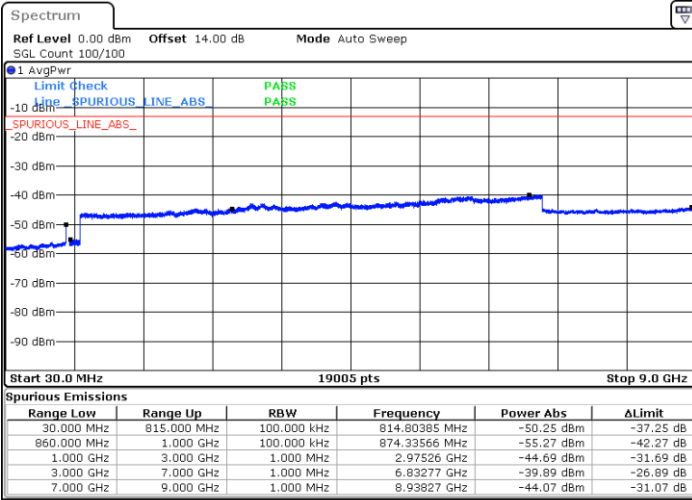

Date: 25.FEB.2021 09:43:14

Date: 25.FEB.2021 09:47:49

Middle Channel / FullIRB

N/A

Date: 25.FEB.2021 09:38:40

LTE Band 5B / 5MHz+10MHz

16QAM

Highest Channel / 1RB0 and 1RB49

Highest Channel / 1RB24 and 1RB0

Date: 25.FEB.2021 15:42:27

Date: 25.FEB.2021 15:50:40

Highest Channel / FullIRB

N/A

Date: 25.FEB.2021 15:34:52

LTE Band 5B / 10MHz+5MHz

16QAM

Lowest Channel / 1RB0 and 1RB24

Lowest Channel / 1RB49 and 1RB0

Date: 25.FEB.2021 10:29:21

Date: 25.FEB.2021 10:25:18

Lowest Channel / FullIRB

N/A

Date: 25.FEB.2021 10:33:24

LTE Band 5B / 10MHz+5MHz