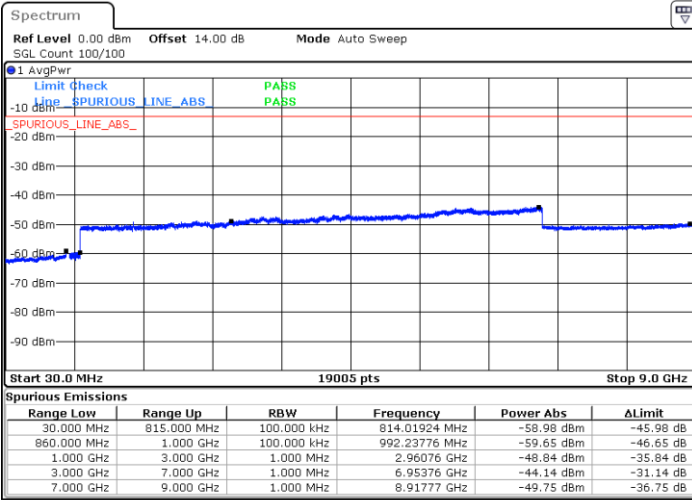

Date: 2.MAR.2021 14:11:02

Date: 2.MAR.2021 14:27:59

Lowest Channel / FullIRB

N/A

Date: 2.MAR.2021 14:06:37

LTE Band 5B / 3MHz+5MHz

64QAM

MiddleChannel / 1RB0 and 1RB24

Middle Channel / 1RB14 and 1RB0

Date: 2.MAR.2021 14:39:10

Date: 2.MAR.2021 14:32:44

Middle Channel / FullIRB

N/A

Date: 2.MAR.2021 14:41:13

LTE Band 5B / 3MHz+5MHz

64QAM

Highest Channel / 1RB0 and 1RB24

Highest Channel / 1RB14 and 1RB0

Date: 2.MAR.2021 15:18:11

Date: 2.MAR.2021 15:46:10

Highest Channel / FullIRB

N/A

Date: 2.MAR.2021 15:14:57

LTE Band 5B / 5MHz+3MHz

64QAM

Lowest Channel / 1RB0 and 1RB14

Lowest Channel / 1RB24 and 1RB0

Date: 2.MAR.2021 16:56:09

Date: 2.MAR.2021 16:59:05

Lowest Channel / FullIRB

N/A

Date: 2.MAR.2021 16:44:30