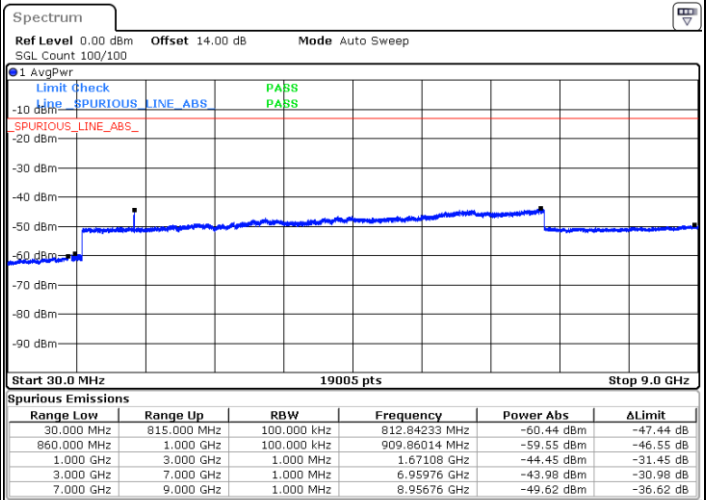

Date: 24.FEB.2021 11:51:20

Highest Channel / FullIRB

N/A

Date: 25.FEB.2021 13:54:27

LTE Band 5B / 3MHz+5MHz

64QAM

Lowest Channel / 1RB0 and 1RB24

Lowest Channel / 1RB14 and 1RB0

Date: 2.MAR.2021 14:11:02

Date: 2.MAR.2021 14:27:59

Lowest Channel / FullIRB

N/A

Date: 2.MAR.2021 14:06:37

LTE Band 5B / 3MHz+5MHz

64QAM

MiddleChannel / 1RB0 and 1RB24

Middle Channel / 1RB14 and 1RB0

Date: 2.MAR.2021 14:39:10

Date: 2.MAR.2021 14:32:44

Middle Channel / FullIRB

N/A

Date: 2.MAR.2021 14:41:13

LTE Band 5B / 3MHz+5MHz

64QAM

Highest Channel / 1RB0 and 1RB24

Highest Channel / 1RB14 and 1RB0

Date: 2.MAR.2021 15:18:11

Date: 2.MAR.2021 15:46:10

Highest Channel / FullIRB

N/A

Date: 2.MAR.2021 15:14:57

LTE Band 5B / 5MHz+3MHz