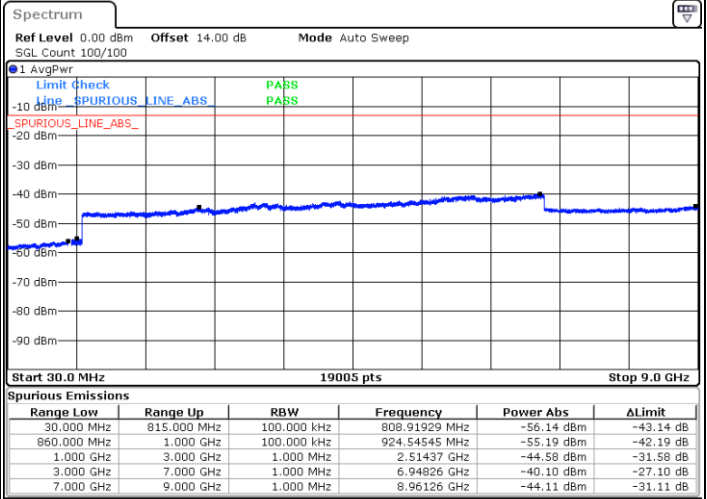

Date: 25.FEB.2021 09:20:20

Lowest Channel / FullIRB

N/A

Date: 25.FEB.2021 09:29:30

LTE Band 5B / 5MHz+10MHz

16QAM

Middle Channel / 1RB0 and 1RB49

Middle Channel / 1RB24 and 1RB0

Date: 25.FEB.2021 09:43:14

Date: 25.FEB.2021 09:47:49

Middle Channel / FullIRB

N/A

Date: 25.FEB.2021 09:38:40

LTE Band 5B / 5MHz+10MHz

16QAM

Highest Channel / 1RB0 and 1RB49

Highest Channel / 1RB24 and 1RB0

Date: 25.FEB.2021 15:42:27

Date: 25.FEB.2021 15:50:40

Highest Channel / FullIRB

N/A

Date: 25.FEB.2021 15:34:52

LTE Band 5B / 10MHz+5MHz

16QAM

Lowest Channel / 1RB0 and 1RB24

Lowest Channel / 1RB49 and 1RB0

Date: 25.FEB.2021 10:29:21

Date: 25.FEB.2021 10:25:18

Lowest Channel / FullIRB

N/A

Date: 25.FEB.2021 10:33:24

LTE Band 5B / 10MHz+5MHz