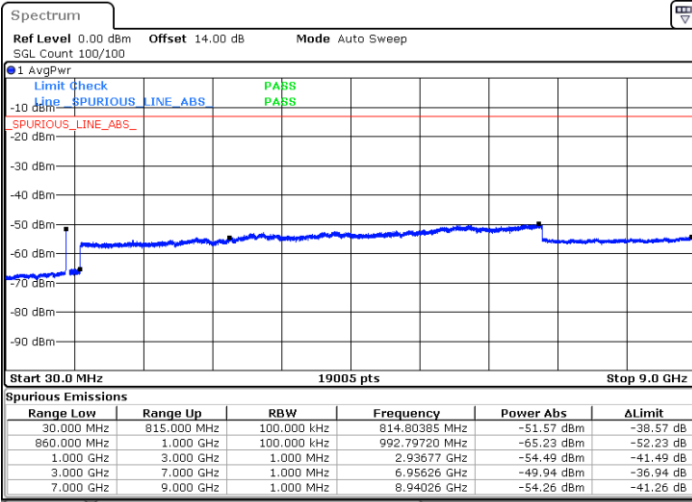

Lowest Channel / 1RB0 and 1RB24

Lowest Channel / 1RB49 and 1RB0

Date: 25.FEB.2021 10:29:21

Date: 25.FEB.2021 10:25:18

Lowest Channel / FullIRB

N/A

Date: 25.FEB.2021 10:33:24

LTE Band 5B / 10MHz+5MHz

LTE Band 5B / 10MHz+5MHz

16QAM

Highest Channel / 1RB0 and 1RB24

Highest Channel / 1RB49 and 1RB0

Date: 25.FEB.2021 11:21:23

Date: 25.FEB.2021 11:17:20

Highest Channel / FullIRB

N/A

Date: 25.FEB.2021 11:25:26

LTE Band 5B / 10MHz+10MHz

16QAM

Lowest Channel / 1RB0 and 1RB49

Lowest Channel / 1RB49 and 1RB0

Date: 24.FEB.2021 11:00:48

Date: 24.FEB.2021 10:56:14

Lowest Channel / FullIRB