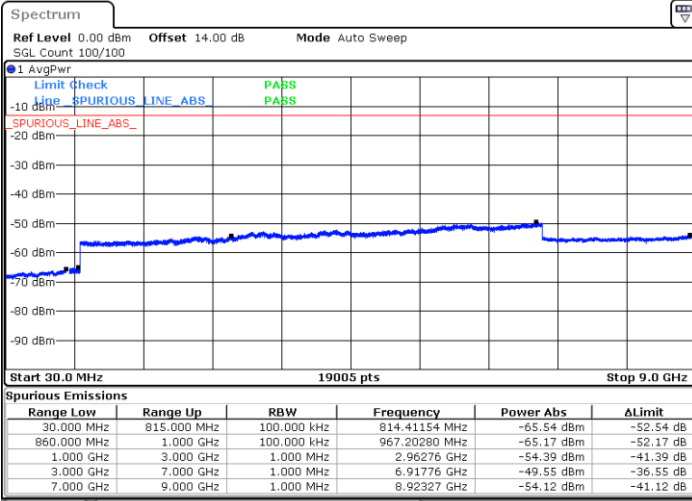

Date: 25.FEB.2021 10:40:10

LTE Band 5B / 10MHz+5MHz

QPSK

Highest Channel / 1RB0 and 1RB24

Highest Channel / 1RB49 and 1RB0

Date: 25.FEB.2021 11:22:44

Date: 25.FEB.2021 11:15:59

Highest Channel / FullIRB

N/A

Date: 25.FEB.2021 11:24:05

LTE Band 5B / 10MHz+10MHz

QPSK

Lowest Channel / 1RB0 and 1RB49

Lowest Channel / 1RB49 and 1RB0

Date: 24.FEB.2021 10:59:16

Date: 24.FEB.2021 10:57:45

Lowest Channel / FullIRB

N/A

Date: 24.FEB.2021 11:06:54

LTE Band 5B / 10MHz+10MHz

QPSK

Middle Channel / 1RB0 and 1RB49

Middle Channel / 1RB49 and 1RB0

Date: 24.FEB.2021 11:20:46

Date: 24.FEB.2021 11:22:18

Middle Channel / FullIRB

N/A

Date: 24.FEB.2021 11:13:07

LTE Band 5B / 10MHz+10MHz

QPSK

Highest Channel / 1RB0 and 1RB49

Highest Channel / 1RB49 and 1RB0