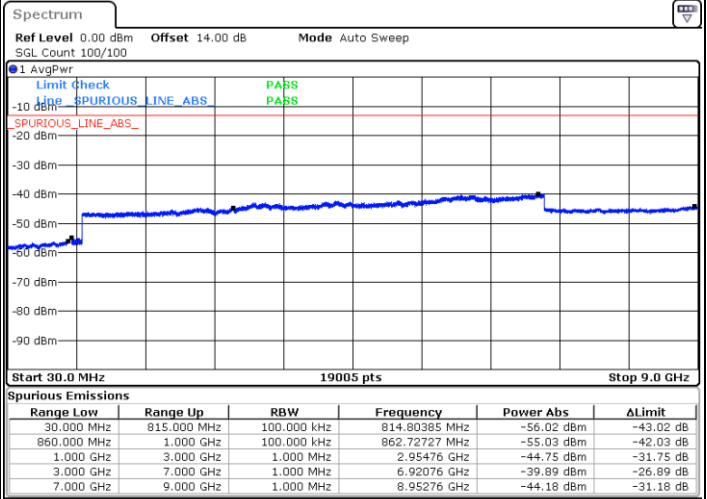

Date: 2.MAR.2021 17:36:18

Highest Channel / FullIRB

N/A

Date: 2.MAR.2021 17:50:07

LTE Band 5B / 5MHz+10MHz

QPSK

Lowest Channel / 1RB0 and 1RB49

Lowest Channel / 1RB24 and 1RB0

Date: 25.FEB.2021 09:23:23

Date: 25.FEB.2021 09:21:52

Lowest Channel / FullIRB

N/A

Date: 25.FEB.2021 09:31:01

LTE Band 5B / 5MHz+10MHz

QPSK

Middle Channel / 1RB0 and 1RB49

Middle Channel / 1RB24 and 1RB0

Date: 25.FEB.2021 09:44:46

Date: 25.FEB.2021 09:46:17

Middle Channel / FullIRB

N/A

Date: 25.FEB.2021 09:37:09

LTE Band 5B / 5MHz+10MHz

QPSK

Highest Channel / 1RB0 and 1RB49

Highest Channel / 1RB24 and 1RB0

Date: 25.FEB.2021 15:45:02

Date: 25.FEB.2021 15:47:51

Highest Channel / FullIRB

N/A

Date: 25.FEB.2021 15:31:52

LTE Band 5B / 10MHz+5MHz