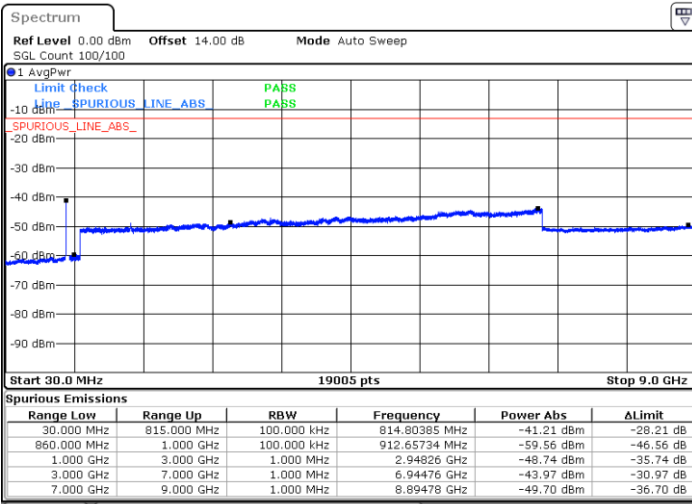

16QAM

Highest Channel / 1RB0 and 1RB24

Highest Channel / 1RB14 and 1RB0

Date: 2.MAR.2021 15:28:03

Date: 2.MAR.2021 15:44:11

Highest Channel / FullIRB

N/A

Date: 2.MAR.2021 15:12:28

LTE Band 5B / 5MHz+3MHz

16QAM

Lowest Channel / 1RB0 and 1RB14

Lowest Channel / 1RB24 and 1RB0

Date: 2.MAR.2021 16:53:39

Date: 2.MAR.2021 17:00:58

Lowest Channel / FullIRB

N/A

Date: 2.MAR.2021 16:46:22

LTE Band 5B / 5MHz+3MHz

16QAM

Middle Channel / 1RB0 and 1RB14

Middle Channel / 1RB24 and 1RB0

Date: 2.MAR.2021 17:21:16

Date: 2.MAR.2021 17:25:37

Middle Channel / FullIRB

N/A

Date: 2.MAR.2021 17:17:48

LTE Band 5B / 5MHz+3MHz

16QAM

Highest Channel / 1RB0 and 1RB14

Highest Channel / 1RB24 and 1RB0

Date: 2.MAR.2021 17:46:06

Date: 2.MAR.2021 17:38:10