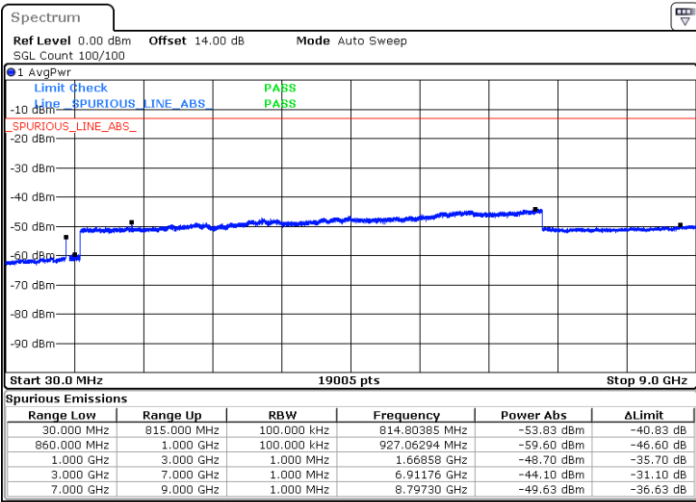

Lowest Channel / 1RB14 and 1RB0

Date: 2.MAR.2021 14:12:41

Date: 2.MAR.2021 14:18:33

Lowest Channel / FullIRB

N/A

Date: 2.MAR.2021 14:04:54

LTE Band 5B / 3MHz+5MHz

16QAM

MiddleChannel / 1RB0 and 1RB24

Middle Channel / 1RB14 and 1RB0

Date: 2.MAR.2021 14:37:56

Date: 2.MAR.2021 14:33:58

Middle Channel / FullIRB

N/A

Date: 2.MAR.2021 14:42:49

LTE Band 5B / 3MHz+5MHz

16QAM

Highest Channel / 1RB0 and 1RB24

Highest Channel / 1RB14 and 1RB0

Date: 2.MAR.2021 15:28:03

Date: 2.MAR.2021 15:44:11

Highest Channel / FullIRB

N/A

Date: 2.MAR.2021 15:12:28

LTE Band 5B / 5MHz+3MHz

16QAM

Lowest Channel / 1RB0 and 1RB14

Lowest Channel / 1RB24 and 1RB0

Date: 2.MAR.2021 16:53:39

Date: 2.MAR.2021 17:00:58

Lowest Channel / FullIRB

N/A