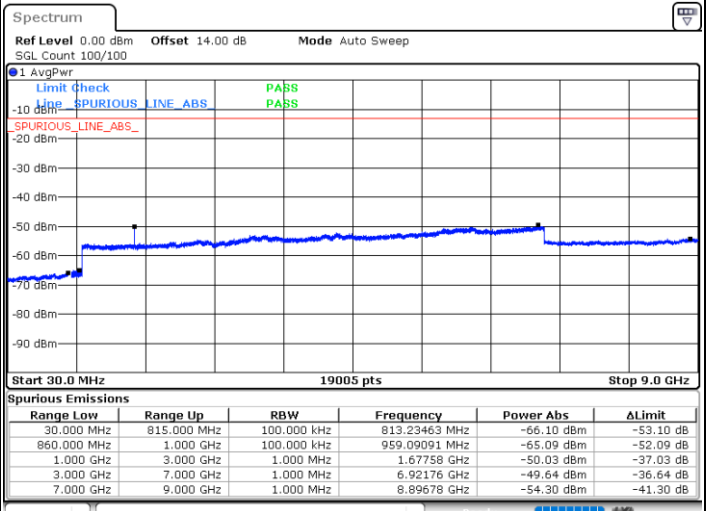

Date: 25.FEB.2021 10:49:52