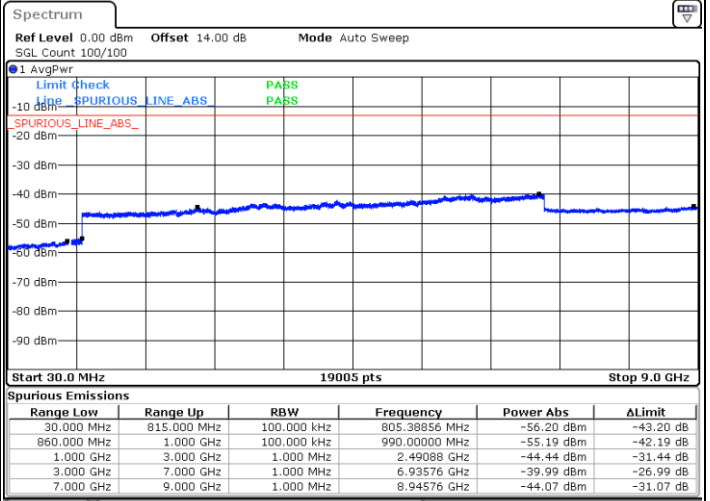

Highest Channel / FullIRB

N/A

Date: 2.MAR.2021 17:52:46

LTE Band 5B / 5MHz+10MHz

16QAM

Lowest Channel / 1RB0 and 1RB49

Lowest Channel / 1RB24 and 1RB0

Date: 25.FEB.2021 09:24:54

Date: 25.FEB.2021 09:20:20

Lowest Channel / FullIRB

N/A

Date: 25.FEB.2021 09:29:30

LTE Band 5B / 5MHz+10MHz

16QAM

Middle Channel / 1RB0 and 1RB49

Middle Channel / 1RB24 and 1RB0

Date: 25.FEB.2021 09:43:14

Date: 25.FEB.2021 09:47:49

Middle Channel / FullIRB

N/A

Date: 25.FEB.2021 09:38:40

LTE Band 5B / 5MHz+10MHz

16QAM

Highest Channel / 1RB0 and 1RB49

Highest Channel / 1RB24 and 1RB0

Date: 25.FEB.2021 15:42:27

Date: 25.FEB.2021 15:50:40

Highest Channel / FullIRB

N/A

Date: 25.FEB.2021 15:34:52

LTE Band 5B / 10MHz+5MHz

16QAM