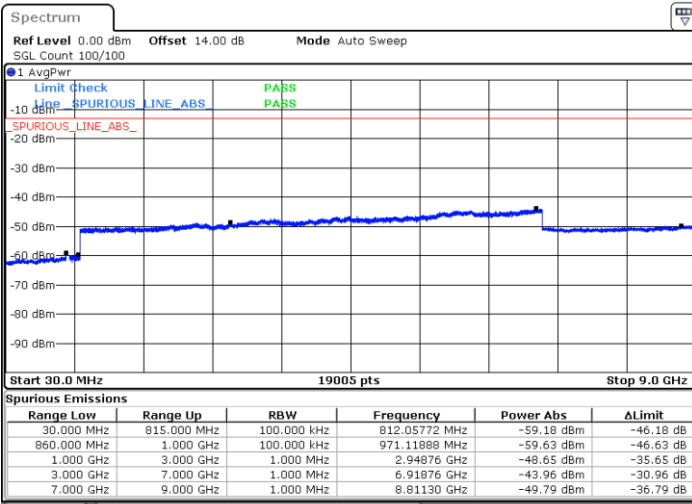

Lowest Channel / 1RB14 and 1RB0

Date: 2.MAR.2021 14:12:41

Date: 2.MAR.2021 14:18:33

Lowest Channel / FullIRB

N/A

Date: 2.MAR.2021 14:04:54

LTE Band 5B / 3MHz+5MHz

16QAM

MiddleChannel / 1RB0 and 1RB24

Middle Channel / 1RB14 and 1RB0

Date: 2.MAR.2021 14:37:56

Date: 2.MAR.2021 14:33:58

Middle Channel / FullIRB

N/A

Date: 2.MAR.2021 14:42:49

LTE Band 5B / 3MHz+5MHz

16QAM

Highest Channel / 1RB0 and 1RB24

Highest Channel / 1RB14 and 1RB0

Date: 2.MAR.2021 15:28:03

Date: 2.MAR.2021 15:44:11

Highest Channel / FullIRB

N/A

Date: 2.MAR.2021 15:12:28

LTE Band 5B / 5MHz+3MHz

16QAM

Lowest Channel / 1RB0 and 1RB14

Lowest Channel / 1RB24 and 1RB0

Date: 2.MAR.2021 16:53:39

Date: 2.MAR.2021 17:00:58

Lowest Channel / FullIRB

N/A