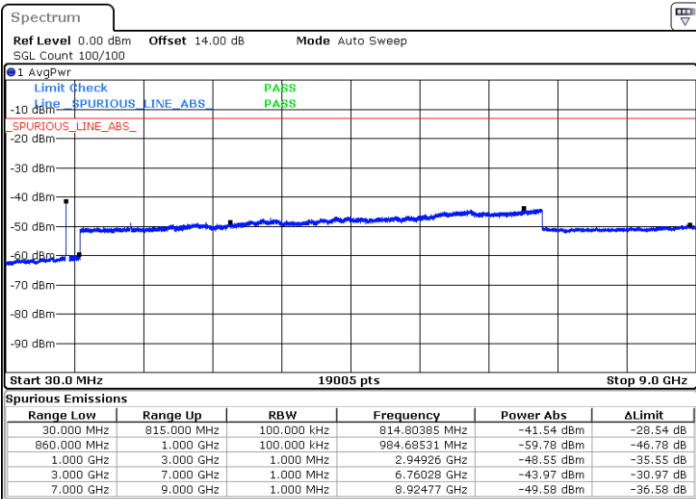

Date: 24.FEB.2021 11:22:18

Middle Channel / FullIRB

N/A

Date: 24.FEB.2021 11:13:07

LTE Band 5B / 10MHz+10MHz

QPSK

Highest Channel / 1RB0 and 1RB49

Highest Channel / 1RB49 and 1RB0

Date: 25.FEB.2021 13:50:15

Date: 24.FEB.2021 11:49:48

Highest Channel / FullIRB

N/A

Date: 25.FEB.2021 13:55:41

LTE Band 5B / 3MHz+5MHz

16QAM

Lowest Channel / 1RB0 and 1RB24

Lowest Channel / 1RB14 and 1RB0

Date: 2.MAR.2021 14:12:41

Date: 2.MAR.2021 14:18:33

Lowest Channel / FullIRB

N/A

Date: 2.MAR.2021 14:04:54

LTE Band 5B / 3MHz+5MHz

16QAM

MiddleChannel / 1RB0 and 1RB24

Middle Channel / 1RB14 and 1RB0

Date: 2.MAR.2021 14:37:56

Date: 2.MAR.2021 14:33:58

Middle Channel / FullIRB

N/A

Date: 2.MAR.2021 14:42:49

LTE Band 5B / 3MHz+5MHz