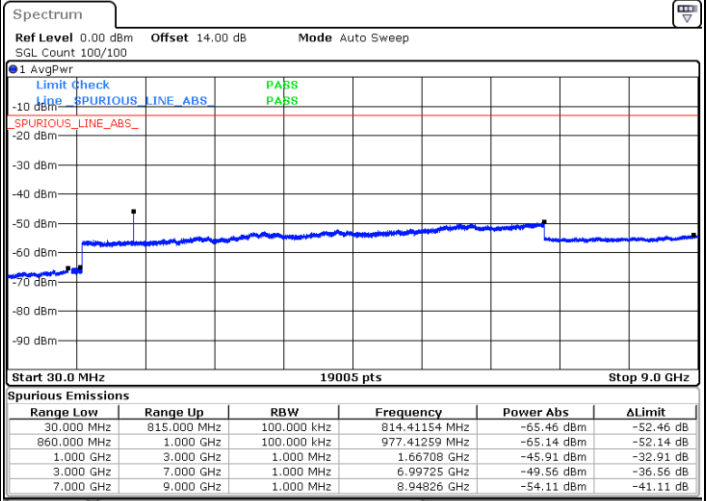

LTE Band 5B / 10MHz+5MHz

16QAM

Highest Channel / 1RB0 and 1RB24

Highest Channel / 1RB49 and 1RB0

Date: 25.FEB.2021 11:21:23

Date: 25.FEB.2021 11:17:20

Highest Channel / FullIRB

N/A

Date: 25.FEB.2021 11:25:26

LTE Band 5B / 10MHz+10MHz

16QAM

Lowest Channel / 1RB0 and 1RB49

Lowest Channel / 1RB49 and 1RB0

Date: 24.FEB.2021 11:00:48

Date: 24.FEB.2021 10:56:14

Lowest Channel / FullIRB

N/A

Date: 24.FEB.2021 11:05:23

LTE Band 5B / 10MHz+10MHz

16QAM

Middle Channel / 1RB0 and 1RB49

Middle Channel / 1RB49 and 1RB0

Date: 24.FEB.2021 11:19:14

Date: 24.FEB.2021 11:23:49

Middle Channel / FullIRB

N/A

Date: 24.FEB.2021 11:14:39

LTE Band 5B / 10MHz+10MHz

16QAM

Highest Channel / 1RB0 and 1RB49

Highest Channel / 1RB49 and 1RB0

Date: 25.FEB.2021 13:52:04