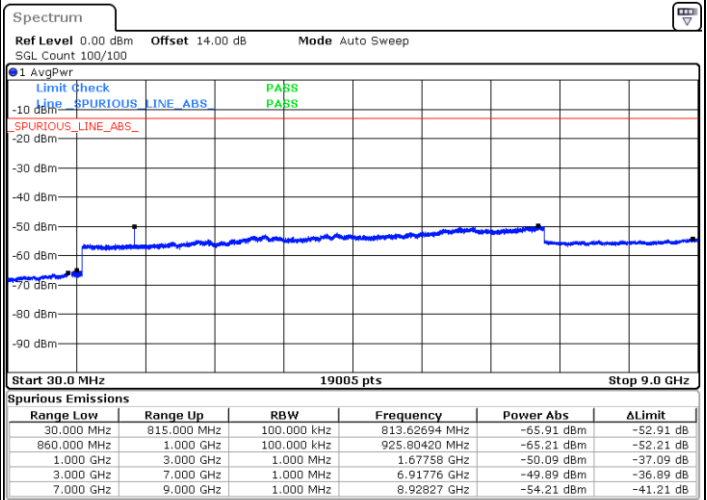

Highest Channel / 1RB0 and 1RB49

Highest Channel / 1RB24 and 1RB0

Date: 25.FEB.2021 15:45:02

Date: 25.FEB.2021 15:47:51

Highest Channel / FullIRB

N/A

Date: 25.FEB.2021 15:31:52

LTE Band 5B / 10MHz+5MHz

QPSK

Lowest Channel / 1RB0 and 1RB24

Lowest Channel / 1RB49 and 1RB0

Date: 25.FEB.2021 10:28:00

Date: 25.FEB.2021 10:26:39

Lowest Channel / FullIRB

N/A

Date: 25.FEB.2021 10:34:45

LTE Band 5B / 10MHz+5MHz

QPSK

Middle Channel / 1RB0 and 1RB24

Middle Channel / 1RB49 and 1RB0

Date: 25.FEB.2021 10:47:10

Date: 25.FEB.2021 10:48:31

Middle Channel / FullIRB

N/A

Date: 25.FEB.2021 10:40:10

LTE Band 5B / 10MHz+5MHz

QPSK

Highest Channel / 1RB0 and 1RB24

Highest Channel / 1RB49 and 1RB0

Date: 25.FEB.2021 11:22:44

Date: 25.FEB.2021 11:15:59

Highest Channel / FullIRB