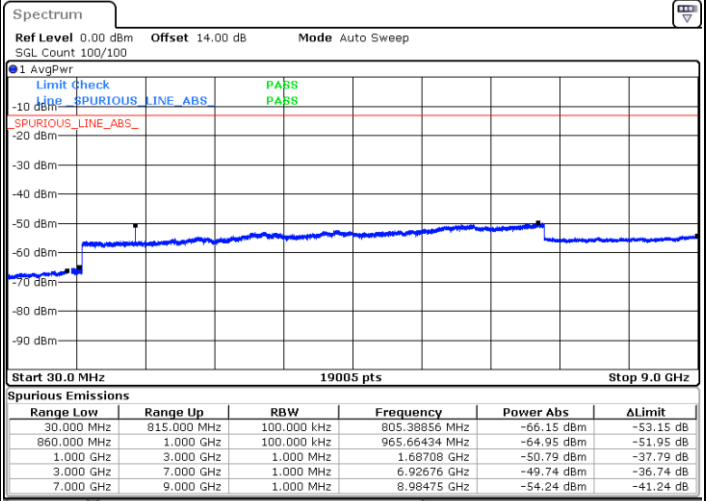

Lowest Channel / 1RB0 and 1RB24

Lowest Channel / 1RB49 and 1RB0

Date: 25.FEB.2021 10:29:21

Date: 25.FEB.2021 10:25:18

Lowest Channel / FullIRB

N/A

Date: 25.FEB.2021 10:33:24

LTE Band 5B / 10MHz+5MHz

LTE Band 5B / 10MHz+5MHz

16QAM

Highest Channel / 1RB0 and 1RB24

Highest Channel / 1RB49 and 1RB0

Date: 25.FEB.2021 11:21:23

Date: 25.FEB.2021 11:17:20

Highest Channel / FullIRB

N/A

Date: 25.FEB.2021 11:25:26

LTE Band 5B / 10MHz+10MHz

16QAM

Lowest Channel / 1RB0 and 1RB49

Lowest Channel / 1RB49 and 1RB0

Date: 24.FEB.2021 11:00:48

Date: 24.FEB.2021 10:56:14

Lowest Channel / FullIRB