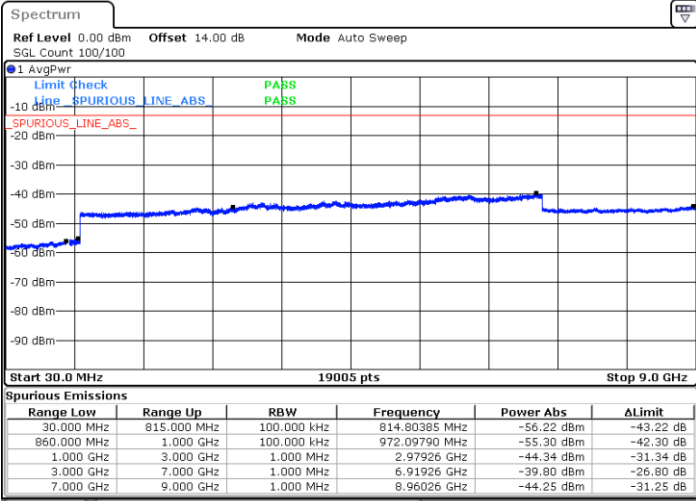

Highest Channel / FullIRB

N/A

Date: 2.MAR.2021 17:52:46

LTE Band 5B / 5MHz+10MHz

16QAM

Lowest Channel / 1RB0 and 1RB49

Lowest Channel / 1RB24 and 1RB0

Date: 25.FEB.2021 09:24:54

Date: 25.FEB.2021 09:20:20

Lowest Channel / FullIRB

N/A

Date: 25.FEB.2021 09:29:30

LTE Band 5B / 5MHz+10MHz

16QAM

Middle Channel / 1RB0 and 1RB49

Middle Channel / 1RB24 and 1RB0

Date: 25.FEB.2021 09:43:14

Date: 25.FEB.2021 09:47:49

Middle Channel / FullIRB

N/A

Date: 25.FEB.2021 09:38:40

LTE Band 5B / 5MHz+10MHz

16QAM

Highest Channel / 1RB0 and 1RB49

Highest Channel / 1RB24 and 1RB0

Date: 25.FEB.2021 15:42:27

Date: 25.FEB.2021 15:50:40

Highest Channel / FullIRB

N/A

Date: 25.FEB.2021 15:34:52

LTE Band 5B / 10MHz+5MHz

16QAM