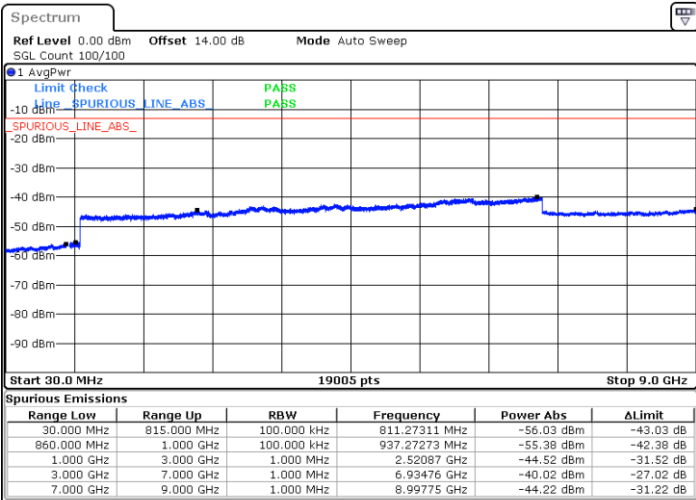

Date: 2.MAR.2021 17:36:18

Highest Channel / FullIRB

N/A

Date: 2.MAR.2021 17:50:07

LTE Band 5B / 5MHz+10MHz

QPSK

Lowest Channel / 1RB0 and 1RB49

Lowest Channel / 1RB24 and 1RB0

Date: 25.FEB.2021 09:23:23

Date: 25.FEB.2021 09:21:52

Lowest Channel / FullIRB

N/A

Date: 25.FEB.2021 09:31:01

LTE Band 5B / 5MHz+10MHz

QPSK

Middle Channel / 1RB0 and 1RB49

Middle Channel / 1RB24 and 1RB0

Date: 25.FEB.2021 09:44:46

Date: 25.FEB.2021 09:46:17

Middle Channel / FullIRB

N/A

Date: 25.FEB.2021 09:37:09

LTE Band 5B / 5MHz+10MHz

QPSK

Highest Channel / 1RB0 and 1RB49

Highest Channel / 1RB24 and 1RB0

Date: 25.FEB.2021 15:45:02

Date: 25.FEB.2021 15:47:51

Highest Channel / FullIRB

N/A

Date: 25.FEB.2021 15:31:52

LTE Band 5B / 10MHz+5MHz