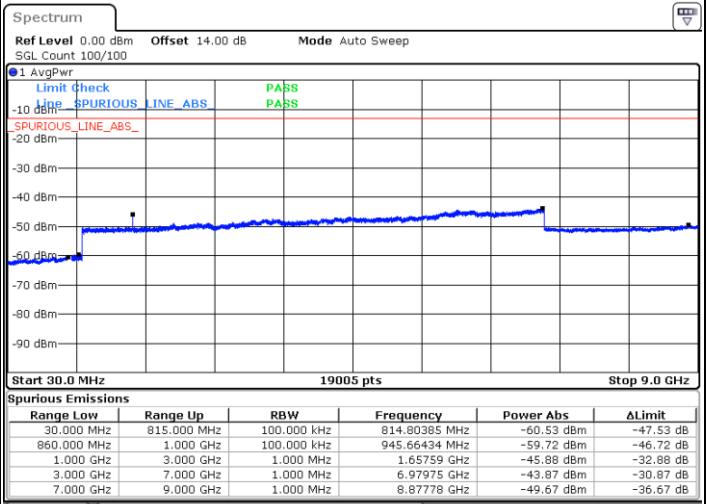

16QAM

Highest Channel / 1RB0 and 1RB24

Highest Channel / 1RB14 and 1RB0

Date: 2.MAR.2021 15:28:03

Date: 2.MAR.2021 15:44:11

Highest Channel / FullIRB

N/A

Date: 2.MAR.2021 15:12:28

LTE Band 5B / 5MHz+3MHz

16QAM

Lowest Channel / 1RB0 and 1RB14

Lowest Channel / 1RB24 and 1RB0

Date: 2.MAR.2021 16:53:39

Date: 2.MAR.2021 17:00:58

Lowest Channel / FullIRB

N/A

Date: 2.MAR.2021 16:46:22

LTE Band 5B / 5MHz+3MHz

16QAM

Middle Channel / 1RB0 and 1RB14

Middle Channel / 1RB24 and 1RB0

Date: 2.MAR.2021 17:21:16

Date: 2.MAR.2021 17:25:37

Middle Channel / FullIRB

N/A

Date: 2.MAR.2021 17:17:48

LTE Band 5B / 5MHz+3MHz

16QAM

Highest Channel / 1RB0 and 1RB14

Highest Channel / 1RB24 and 1RB0

Date: 2.MAR.2021 17:46:06

Date: 2.MAR.2021 17:38:10