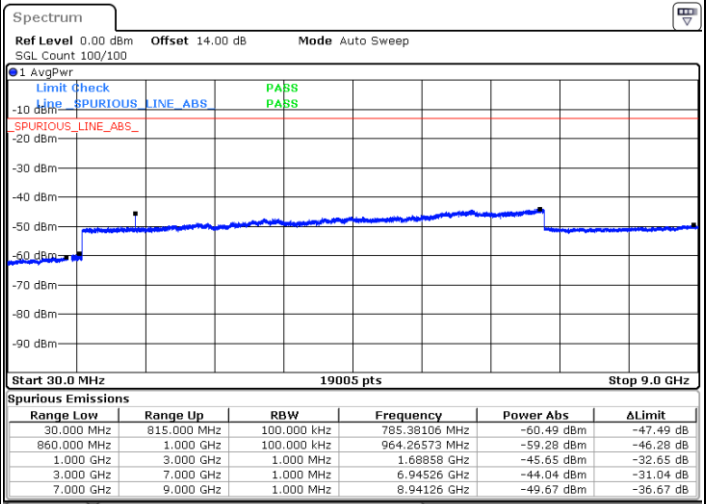

Lowest Channel / 1RB14 and 1RB0

Date: 2.MAR.2021 14:12:41

Date: 2.MAR.2021 14:18:33

Lowest Channel / FullIRB

N/A

Date: 2.MAR.2021 14:04:54

LTE Band 5B / 3MHz+5MHz

16QAM

MiddleChannel / 1RB0 and 1RB24

Middle Channel / 1RB14 and 1RB0

Date: 2.MAR.2021 14:37:56

Date: 2.MAR.2021 14:33:58

Middle Channel / FullIRB

N/A

Date: 2.MAR.2021 14:42:49

LTE Band 5B / 3MHz+5MHz

16QAM

Highest Channel / 1RB0 and 1RB24

Highest Channel / 1RB14 and 1RB0

Date: 2.MAR.2021 15:28:03

Date: 2.MAR.2021 15:44:11

Highest Channel / FullIRB

N/A

Date: 2.MAR.2021 15:12:28

LTE Band 5B / 5MHz+3MHz

16QAM

Lowest Channel / 1RB0 and 1RB14

Lowest Channel / 1RB24 and 1RB0

Date: 2.MAR.2021 16:53:39

Date: 2.MAR.2021 17:00:58

Lowest Channel / FullIRB

N/A