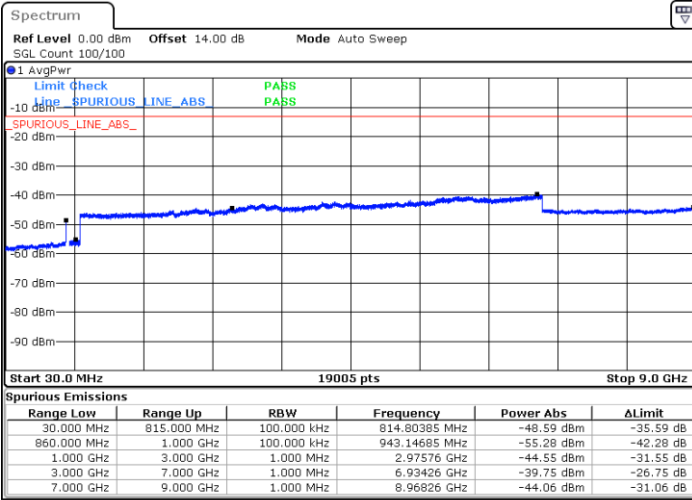

Middle Channel / 1RB24 and 1RB0

Date: 25.FEB.2021 09:44:46

Date: 25.FEB.2021 09:46:17

Middle Channel / FullIRB

N/A

Date: 25.FEB.2021 09:37:09

LTE Band 5B / 5MHz+10MHz

QPSK

Highest Channel / 1RB0 and 1RB49

Highest Channel / 1RB24 and 1RB0

Date: 25.FEB.2021 15:45:02

Date: 25.FEB.2021 15:47:51

Highest Channel / FullIRB

N/A

Date: 25.FEB.2021 15:31:52

LTE Band 5B / 10MHz+5MHz

QPSK

Lowest Channel / 1RB0 and 1RB24

Lowest Channel / 1RB49 and 1RB0

Date: 25.FEB.2021 10:28:00

Date: 25.FEB.2021 10:26:39

Lowest Channel / FullIRB

N/A

Date: 25.FEB.2021 10:34:45

LTE Band 5B / 10MHz+5MHz

QPSK

Middle Channel / 1RB0 and 1RB24

Middle Channel / 1RB49 and 1RB0

Date: 25.FEB.2021 10:47:10

Date: 25.FEB.2021 10:48:31

Middle Channel / FullIRB

N/A