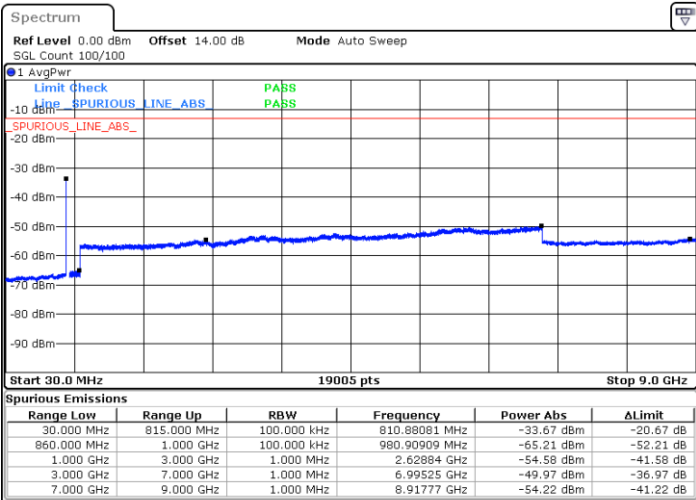

Middle Channel / 1RB24 and 1RB0

Date: 25.FEB.2021 09:44:46

Date: 25.FEB.2021 09:46:17

Middle Channel / FullIRB

N/A

Date: 25.FEB.2021 09:37:09

LTE Band 5B / 5MHz+10MHz

QPSK

Highest Channel / 1RB0 and 1RB49

Highest Channel / 1RB24 and 1RB0

Date: 25.FEB.2021 15:45:02

Date: 25.FEB.2021 15:47:51

Highest Channel / FullIRB

N/A

Date: 25.FEB.2021 15:31:52

LTE Band 5B / 10MHz+5MHz

QPSK

Lowest Channel / 1RB0 and 1RB24

Lowest Channel / 1RB49 and 1RB0

Date: 25.FEB.2021 10:28:00

Date: 25.FEB.2021 10:26:39

Lowest Channel / FullIRB

N/A

Date: 25.FEB.2021 10:34:45

LTE Band 5B / 10MHz+5MHz

QPSK

Middle Channel / 1RB0 and 1RB24

Middle Channel / 1RB49 and 1RB0

Date: 25.FEB.2021 10:47:10

Date: 25.FEB.2021 10:48:31

Middle Channel / FullIRB

N/A