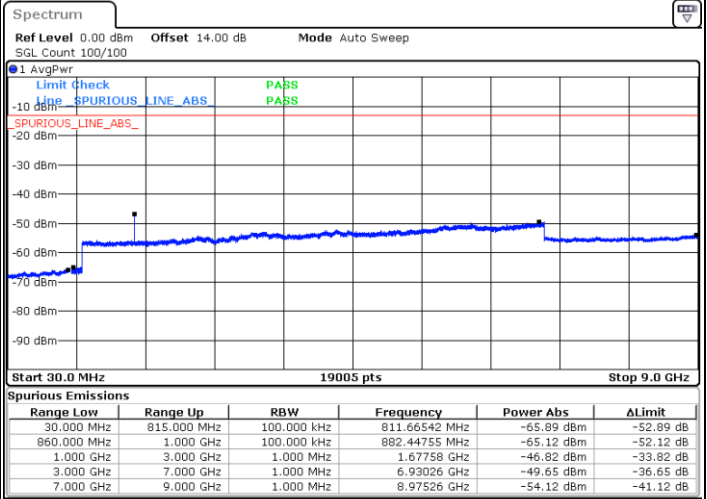

Date: 25.FEB.2021 11:25:26

LTE Band 5B / 10MHz+10MHz

16QAM

Lowest Channel / 1RB0 and 1RB49

Lowest Channel / 1RB49 and 1RB0

Date: 24.FEB.2021 11:00:48

Date: 24.FEB.2021 10:56:14

Lowest Channel / FullIRB

N/A

Date: 24.FEB.2021 11:05:23

LTE Band 5B / 10MHz+10MHz

16QAM

Middle Channel / 1RB0 and 1RB49

Middle Channel / 1RB49 and 1RB0

Date: 24.FEB.2021 11:19:14

Date: 24.FEB.2021 11:23:49

Middle Channel / FullIRB

N/A

Date: 24.FEB.2021 11:14:39

LTE Band 5B / 10MHz+10MHz

16QAM

Highest Channel / 1RB0 and 1RB49

Highest Channel / 1RB49 and 1RB0

Date: 25.FEB.2021 13:52:04

Date: 24.FEB.2021 11:51:20

Highest Channel / FullIRB

N/A

Date: 25.FEB.2021 13:54:27

LTE Band 5B / 3MHz+5MHz

64QAM

Lowest Channel / 1RB0 and 1RB24

Lowest Channel / 1RB14 and 1RB0