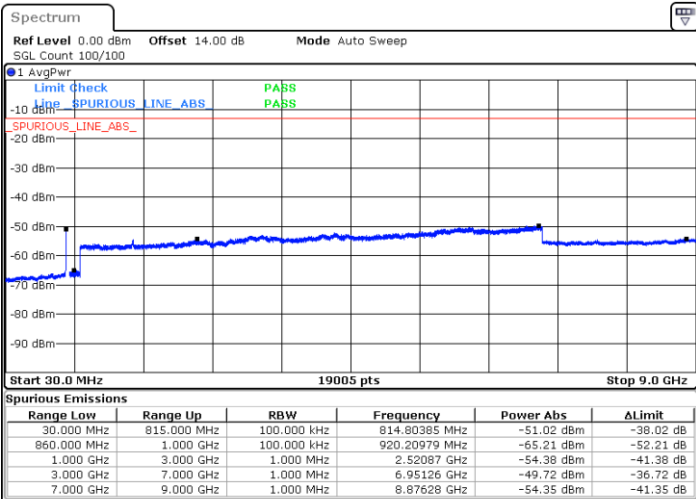

LTE Band 5B / 10MHz+5MHz

QPSK

Middle Channel / 1RB0 and 1RB24

Middle Channel / 1RB49 and 1RB0

Date: 25.FEB.2021 10:47:10

Date: 25.FEB.2021 10:48:31

Middle Channel / FullIRB

N/A

Date: 25.FEB.2021 10:40:10

LTE Band 5B / 10MHz+5MHz

QPSK

Highest Channel / 1RB0 and 1RB24

Highest Channel / 1RB49 and 1RB0

Date: 25.FEB.2021 11:22:44

Date: 25.FEB.2021 11:15:59

Highest Channel / FullIRB

N/A

Date: 25.FEB.2021 11:24:05

LTE Band 5B / 10MHz+10MHz

QPSK

Lowest Channel / 1RB0 and 1RB49

Lowest Channel / 1RB49 and 1RB0

Date: 24.FEB.2021 10:59:16

Date: 24.FEB.2021 10:57:45

Lowest Channel / FullIRB

N/A

Date: 24.FEB.2021 11:06:54

LTE Band 5B / 10MHz+10MHz

QPSK

Middle Channel / 1RB0 and 1RB49

Middle Channel / 1RB49 and 1RB0

Date: 24.FEB.2021 11:20:46