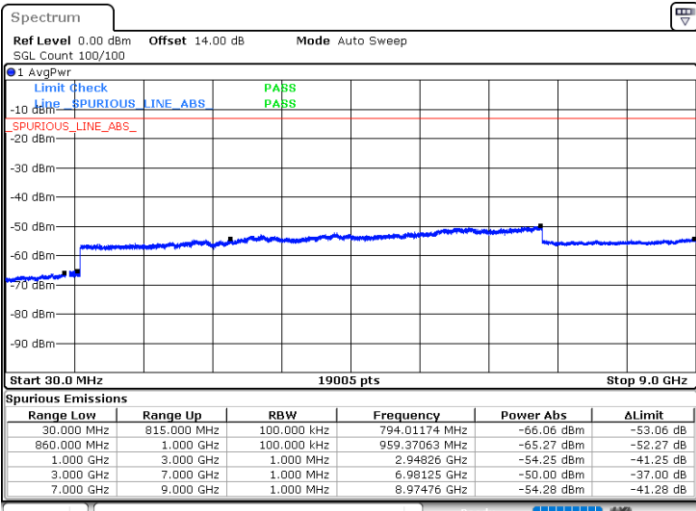

LTE Band 5B / 10MHz+5MHz

16QAM

Middle Channel / 1RB0 and 1RB24

Middle Channel / 1RB49 and 1RB0

Date: 25.FEB.2021 10:45:49