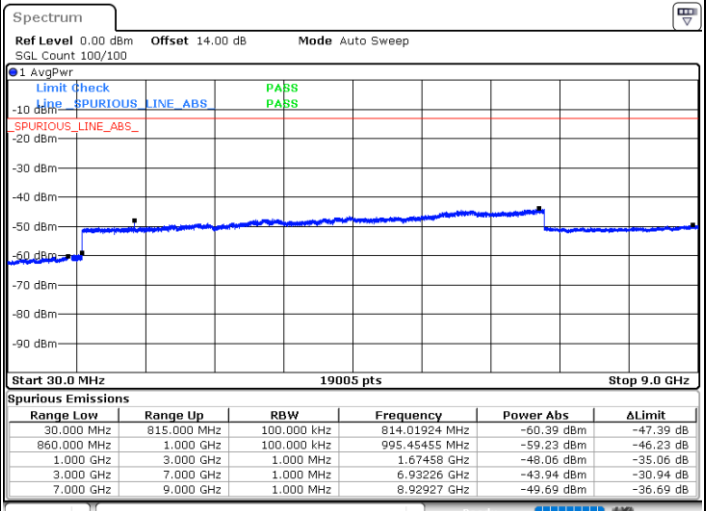

Highest Channel / 1RB0 and 1RB24

Highest Channel / 1RB14 and 1RB0

Date: 2.MAR.2021 15:18:11

Date: 2.MAR.2021 15:46:10

Highest Channel / FullIRB

N/A

Date: 2.MAR.2021 15:14:57

LTE Band 5B / 5MHz+3MHz

64QAM

Lowest Channel / 1RB0 and 1RB14

Lowest Channel / 1RB24 and 1RB0

Date: 2.MAR.2021 16:56:09

Date: 2.MAR.2021 16:59:05

Lowest Channel / FullIRB

N/A

Date: 2.MAR.2021 16:44:30

LTE Band 5B / 5MHz+3MHz

64QAM

Middle Channel / 1RB0 and 1RB14

Middle Channel / 1RB24 and 1RB0

Date: 2.MAR.2021 17:20:15

Date: 2.MAR.2021 17:26:32

Middle Channel / FullIRB

N/A