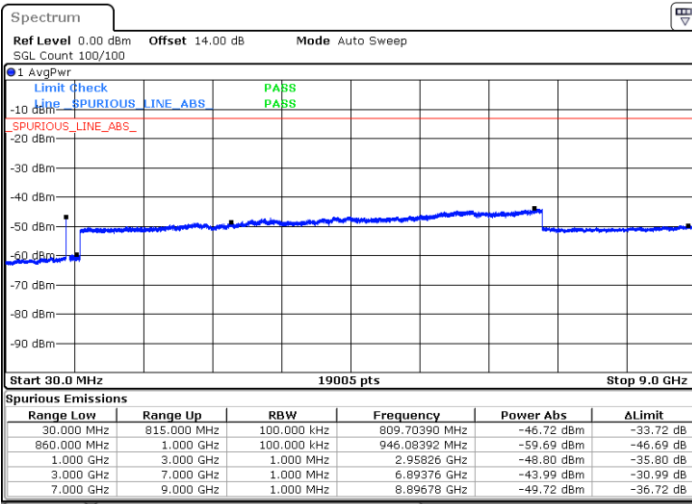

MiddleChannel / 1RB0 and 1RB24

Middle Channel / 1RB14 and 1RB0

Date: 2.MAR.2021 14:37:56

Date: 2.MAR.2021 14:33:58

Middle Channel / FullIRB

N/A

Date: 2.MAR.2021 14:42:49

LTE Band 5B / 3MHz+5MHz

16QAM

Highest Channel / 1RB0 and 1RB24

Highest Channel / 1RB14 and 1RB0

Date: 2.MAR.2021 15:28:03

Date: 2.MAR.2021 15:44:11

Highest Channel / FullIRB

N/A

Date: 2.MAR.2021 15:12:28

LTE Band 5B / 5MHz+3MHz

16QAM

Lowest Channel / 1RB0 and 1RB14

Lowest Channel / 1RB24 and 1RB0

Date: 2.MAR.2021 16:53:39

Date: 2.MAR.2021 17:00:58

Lowest Channel / FullIRB

N/A