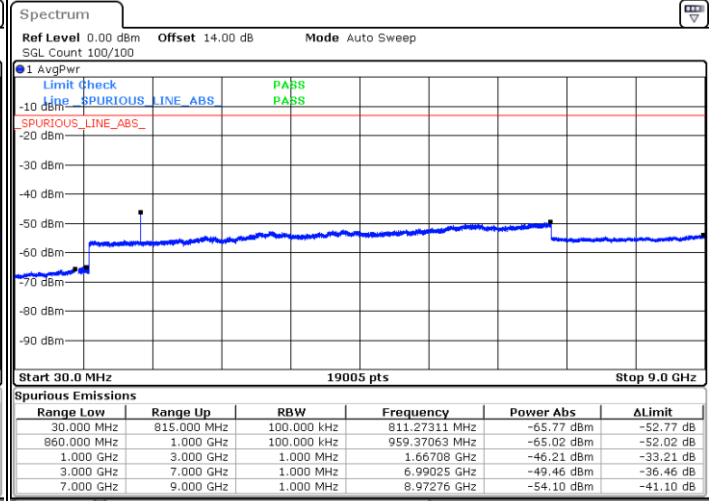

Date: 25.FEB.2021 10:40:10

LTE Band 5B / 10MHz+5MHz

QPSK

Highest Channel / 1RB0 and 1RB24

Highest Channel / 1RB49 and 1RB0

Date: 25.FEB.2021 11:22:44

Date: 25.FEB.2021 11:15:59

Highest Channel / FullIRB

N/A

Date: 25.FEB.2021 11:24:05

LTE Band 5B / 10MHz+10MHz

QPSK

Lowest Channel / 1RB0 and 1RB49

Lowest Channel / 1RB49 and 1RB0

Date: 24.FEB.2021 10:59:16

Date: 24.FEB.2021 10:57:45

Lowest Channel / FullIRB

N/A

Date: 24.FEB.2021 11:06:54

LTE Band 5B / 10MHz+10MHz

QPSK

Middle Channel / 1RB0 and 1RB49

Middle Channel / 1RB49 and 1RB0

Date: 24.FEB.2021 11:20:46

Date: 24.FEB.2021 11:22:18

Middle Channel / FullIRB

N/A

Date: 24.FEB.2021 11:13:07

LTE Band 5B / 10MHz+10MHz

QPSK

Highest Channel / 1RB0 and 1RB49

Highest Channel / 1RB49 and 1RB0