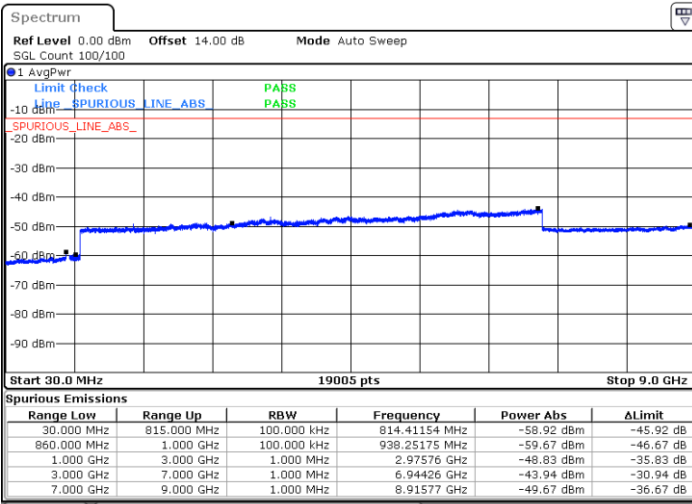

MiddleChannel / 1RB0 and 1RB24

Middle Channel / 1RB14 and 1RB0

Date: 2.MAR.2021 14:37:56

Date: 2.MAR.2021 14:33:58

Middle Channel / FullIRB

N/A

Date: 2.MAR.2021 14:42:49

LTE Band 5B / 3MHz+5MHz

16QAM

Highest Channel / 1RB0 and 1RB24

Highest Channel / 1RB14 and 1RB0

Date: 2.MAR.2021 15:28:03

Date: 2.MAR.2021 15:44:11

Highest Channel / FullIRB

N/A

Date: 2.MAR.2021 15:12:28

LTE Band 5B / 5MHz+3MHz

16QAM

Lowest Channel / 1RB0 and 1RB14

Lowest Channel / 1RB24 and 1RB0

Date: 2.MAR.2021 16:53:39

Date: 2.MAR.2021 17:00:58

Lowest Channel / FullIRB

N/A