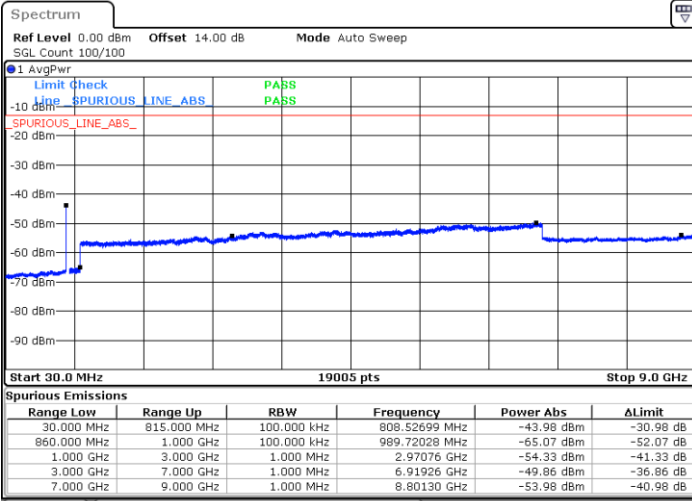

N/A

Date: 25.FEB.2021 11:24:05

LTE Band 5B / 10MHz+10MHz

QPSK

Lowest Channel / 1RB0 and 1RB49

Lowest Channel / 1RB49 and 1RB0

Date: 24.FEB.2021 10:59:16

Date: 24.FEB.2021 10:57:45

Lowest Channel / FullIRB

N/A

Date: 24.FEB.2021 11:06:54

LTE Band 5B / 10MHz+10MHz

QPSK

Middle Channel / 1RB0 and 1RB49

Middle Channel / 1RB49 and 1RB0

Date: 24.FEB.2021 11:20:46

Date: 24.FEB.2021 11:22:18

Middle Channel / FullIRB

N/A

Date: 24.FEB.2021 11:13:07

LTE Band 5B / 10MHz+10MHz

QPSK

Highest Channel / 1RB0 and 1RB49

Highest Channel / 1RB49 and 1RB0

Date: 25.FEB.2021 13:50:15

Date: 24.FEB.2021 11:49:48

Highest Channel / FullIRB

N/A

Date: 25.FEB.2021 13:55:41

LTE Band 5B / 3MHz+5MHz

16QAM

Lowest Channel / 1RB0 and 1RB24