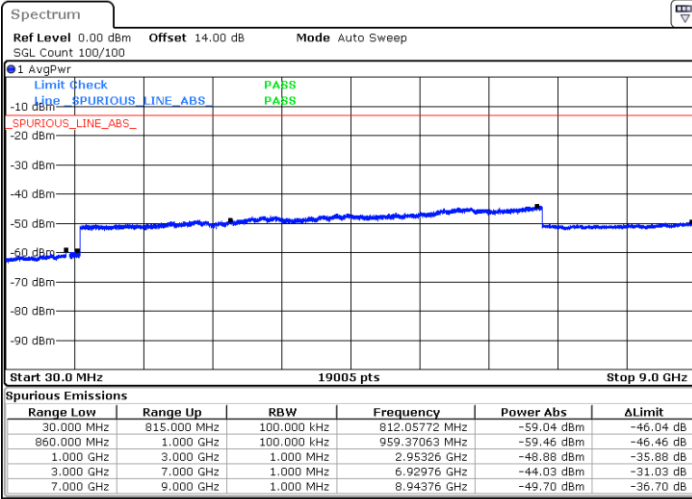

Date: 24.FEB.2021 11:51:20

Highest Channel / FullIRB

N/A

Date: 25.FEB.2021 13:54:27

LTE Band 5B / 3MHz+5MHz

64QAM

Lowest Channel / 1RB0 and 1RB24

Lowest Channel / 1RB14 and 1RB0

Date: 2.MAR.2021 14:11:02

Date: 2.MAR.2021 14:27:59

Lowest Channel / FullIRB

N/A

Date: 2.MAR.2021 14:06:37

LTE Band 5B / 3MHz+5MHz

64QAM

MiddleChannel / 1RB0 and 1RB24

Middle Channel / 1RB14 and 1RB0

Date: 2.MAR.2021 14:39:10

Date: 2.MAR.2021 14:32:44

Middle Channel / FullIRB

N/A

Date: 2.MAR.2021 14:41:13

LTE Band 5B / 3MHz+5MHz

64QAM

Highest Channel / 1RB0 and 1RB24

Highest Channel / 1RB14 and 1RB0

Date: 2.MAR.2021 15:18:11

Date: 2.MAR.2021 15:46:10

Highest Channel / FullIRB

N/A

Date: 2.MAR.2021 15:14:57

LTE Band 5B / 5MHz+3MHz