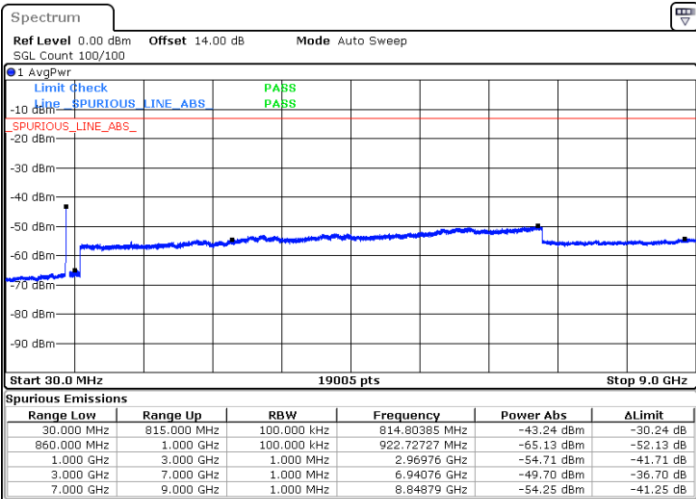

Highest Channel / 1RB0 and 1RB49

Highest Channel / 1RB24 and 1RB0

Date: 25.FEB.2021 15:45:02

Date: 25.FEB.2021 15:47:51

Highest Channel / FullIRB

N/A

Date: 25.FEB.2021 15:31:52

LTE Band 5B / 10MHz+5MHz

QPSK

Lowest Channel / 1RB0 and 1RB24

Lowest Channel / 1RB49 and 1RB0

Date: 25.FEB.2021 10:28:00

Date: 25.FEB.2021 10:26:39

Lowest Channel / FullIRB

N/A

Date: 25.FEB.2021 10:34:45

LTE Band 5B / 10MHz+5MHz

QPSK

Middle Channel / 1RB0 and 1RB24

Middle Channel / 1RB49 and 1RB0

Date: 25.FEB.2021 10:47:10

Date: 25.FEB.2021 10:48:31

Middle Channel / FullIRB

N/A

Date: 25.FEB.2021 10:40:10

LTE Band 5B / 10MHz+5MHz

QPSK

Highest Channel / 1RB0 and 1RB24

Highest Channel / 1RB49 and 1RB0

Date: 25.FEB.2021 11:22:44

Date: 25.FEB.2021 11:15:59

Highest Channel / FullIRB