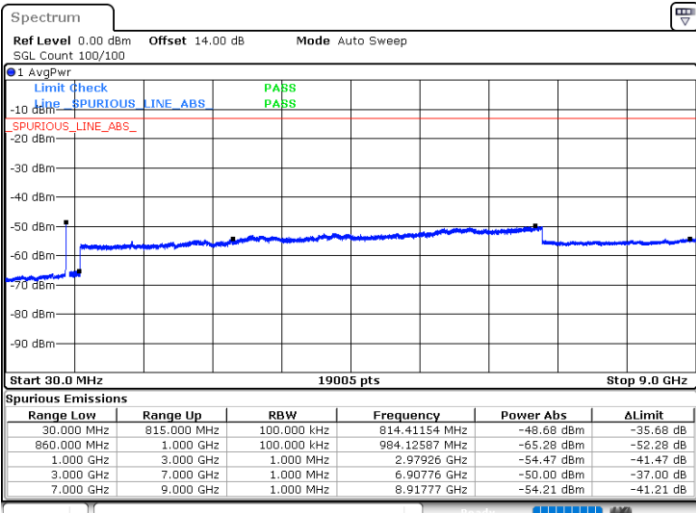

Highest Channel / 1RB24 and 1RB0

Date: 25.FEB.2021 15:42:27

Date: 25.FEB.2021 15:50:40

Highest Channel / FullIRB

N/A

Date: 25.FEB.2021 15:34:52

LTE Band 5B / 10MHz+5MHz

16QAM

Lowest Channel / 1RB0 and 1RB24

Lowest Channel / 1RB49 and 1RB0

Date: 25.FEB.2021 10:29:21

Date: 25.FEB.2021 10:25:18

Lowest Channel / FullIRB

N/A

Date: 25.FEB.2021 10:33:24

LTE Band 5B / 10MHz+5MHz

16QAM

Middle Channel / 1RB0 and 1RB24

Middle Channel / 1RB49 and 1RB0

Date: 25.FEB.2021 10:45:49

Date: 25.FEB.2021 10:49:52

Middle Channel / FullIRB

N/A

Date: 25.FEB.2021 10:41:32

LTE Band 5B / 10MHz+5MHz

16QAM

Highest Channel / 1RB0 and 1RB24

Highest Channel / 1RB49 and 1RB0

Date: 25.FEB.2021 11:21:23

Date: 25.FEB.2021 11:17:20

Highest Channel / FullIRB

N/A