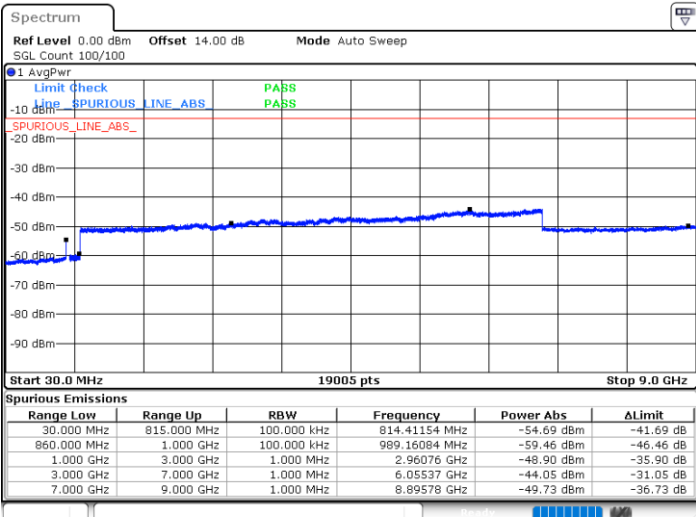

LTE Band 5B / 5MHz+3MHz

16QAM

Lowest Channel / 1RB0 and 1RB14

Lowest Channel / 1RB24 and 1RB0

Date: 2.MAR.2021 16:53:39

Date: 2.MAR.2021 17:00:58

Lowest Channel / FullIRB

N/A

Date: 2.MAR.2021 16:46:22

LTE Band 5B / 5MHz+3MHz

16QAM

Middle Channel / 1RB0 and 1RB14

Middle Channel / 1RB24 and 1RB0

Date: 2.MAR.2021 17:21:16

Date: 2.MAR.2021 17:25:37

Middle Channel / FullIRB

N/A

Date: 2.MAR.2021 17:17:48

LTE Band 5B / 5MHz+3MHz

16QAM

Highest Channel / 1RB0 and 1RB14

Highest Channel / 1RB24 and 1RB0

Date: 2.MAR.2021 17:46:06

Date: 2.MAR.2021 17:38:10

Highest Channel / FullIRB

N/A

Date: 2.MAR.2021 17:52:46

LTE Band 5B / 5MHz+10MHz

16QAM

Lowest Channel / 1RB0 and 1RB49

Lowest Channel / 1RB24 and 1RB0

Date: 25.FEB.2021 09:24:54