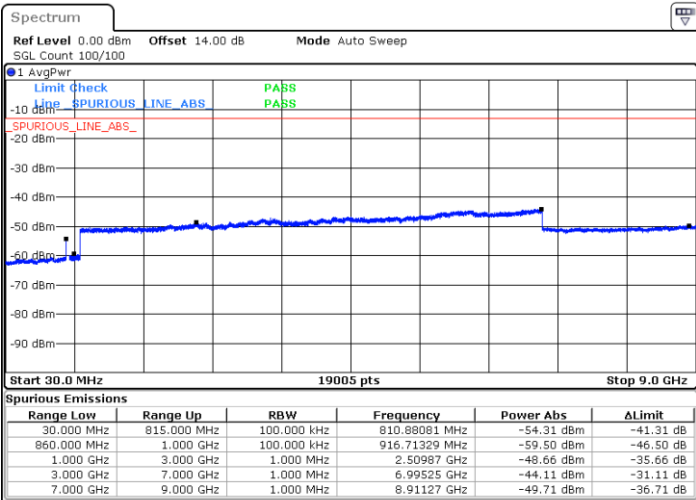

Date: 24.FEB.2021 11:51:20

Highest Channel / FullIRB

N/A

Date: 25.FEB.2021 13:54:27

LTE Band 5B / 3MHz+5MHz

64QAM

Lowest Channel / 1RB0 and 1RB24

Lowest Channel / 1RB14 and 1RB0

Date: 2.MAR.2021 14:11:02

Date: 2.MAR.2021 14:27:59

Lowest Channel / FullIRB

N/A

Date: 2.MAR.2021 14:06:37

LTE Band 5B / 3MHz+5MHz

64QAM

MiddleChannel / 1RB0 and 1RB24

Middle Channel / 1RB14 and 1RB0

Date: 2.MAR.2021 14:39:10

Date: 2.MAR.2021 14:32:44

Middle Channel / FullIRB

N/A

Date: 2.MAR.2021 14:41:13

LTE Band 5B / 3MHz+5MHz

64QAM

Highest Channel / 1RB0 and 1RB24

Highest Channel / 1RB14 and 1RB0

Date: 2.MAR.2021 15:18:11

Date: 2.MAR.2021 15:46:10

Highest Channel / FullIRB

N/A

Date: 2.MAR.2021 15:14:57

LTE Band 5B / 5MHz+3MHz