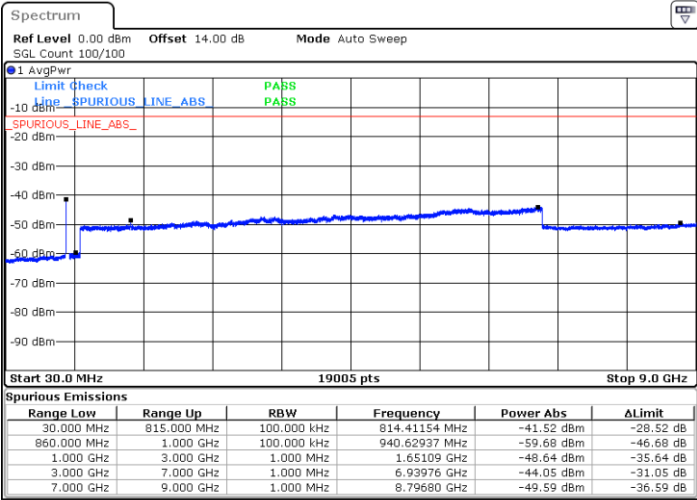

Middle Channel / FullIRB

N/A

Date: 24.FEB.2021 11:14:39

LTE Band 5B / 10MHz+10MHz

16QAM

Highest Channel / 1RB0 and 1RB49

Highest Channel / 1RB49 and 1RB0

Date: 25.FEB.2021 13:52:04

Date: 24.FEB.2021 11:51:20

Highest Channel / FullIRB

N/A

Date: 25.FEB.2021 13:54:27

LTE Band 5B / 3MHz+5MHz

64QAM

Lowest Channel / 1RB0 and 1RB24

Lowest Channel / 1RB14 and 1RB0

Date: 2.MAR.2021 14:11:02

Date: 2.MAR.2021 14:27:59

Lowest Channel / FullIRB

N/A

Date: 2.MAR.2021 14:06:37

LTE Band 5B / 3MHz+5MHz

64QAM

MiddleChannel / 1RB0 and 1RB24