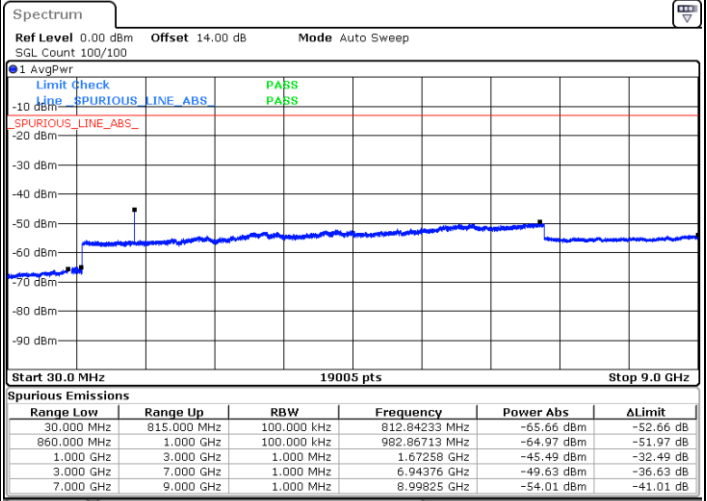

N/A

Date: 25.FEB.2021 11:24:05

LTE Band 5B / 10MHz+10MHz

QPSK

Lowest Channel / 1RB0 and 1RB49

Lowest Channel / 1RB49 and 1RB0

Date: 24.FEB.2021 10:59:16

Date: 24.FEB.2021 10:57:45

Lowest Channel / FullIRB

N/A

Date: 24.FEB.2021 11:06:54

LTE Band 5B / 10MHz+10MHz

QPSK

Middle Channel / 1RB0 and 1RB49

Middle Channel / 1RB49 and 1RB0

Date: 24.FEB.2021 11:20:46

Date: 24.FEB.2021 11:22:18

Middle Channel / FullIRB

N/A

Date: 24.FEB.2021 11:13:07

LTE Band 5B / 10MHz+10MHz

QPSK

Highest Channel / 1RB0 and 1RB49

Highest Channel / 1RB49 and 1RB0

Date: 25.FEB.2021 13:50:15

Date: 24.FEB.2021 11:49:48

Highest Channel / FullIRB

N/A

Date: 25.FEB.2021 13:55:41

LTE Band 5B / 3MHz+5MHz

16QAM

Lowest Channel / 1RB0 and 1RB24