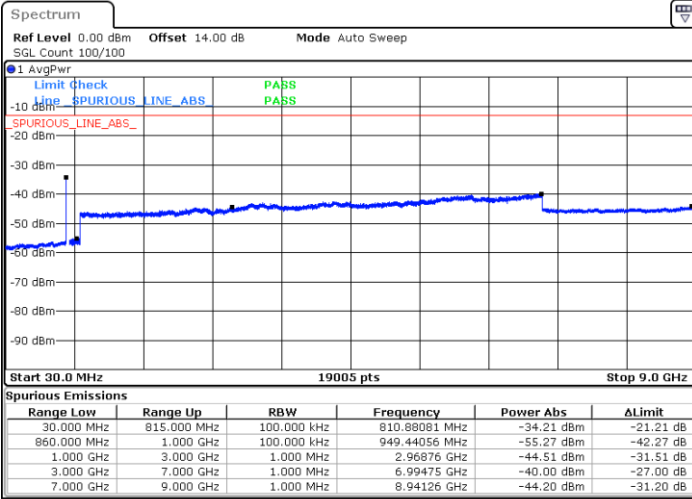

N/A

Date: 2.MAR.2021 17:17:48

LTE Band 5B / 5MHz+3MHz

16QAM

Highest Channel / 1RB0 and 1RB14

Highest Channel / 1RB24 and 1RB0

Date: 2.MAR.2021 17:46:06

Date: 2.MAR.2021 17:38:10

Highest Channel / FullIRB

N/A

Date: 2.MAR.2021 17:52:46

LTE Band 5B / 5MHz+10MHz

16QAM

Lowest Channel / 1RB0 and 1RB49

Lowest Channel / 1RB24 and 1RB0

Date: 25.FEB.2021 09:24:54

Date: 25.FEB.2021 09:20:20

Lowest Channel / FullIRB

N/A

Date: 25.FEB.2021 09:29:30

LTE Band 5B / 5MHz+10MHz

16QAM

Middle Channel / 1RB0 and 1RB49

Middle Channel / 1RB24 and 1RB0

Date: 25.FEB.2021 09:43:14

Date: 25.FEB.2021 09:47:49

Middle Channel / FullIRB

N/A

Date: 25.FEB.2021 09:38:40

LTE Band 5B / 5MHz+10MHz

16QAM

Highest Channel / 1RB0 and 1RB49