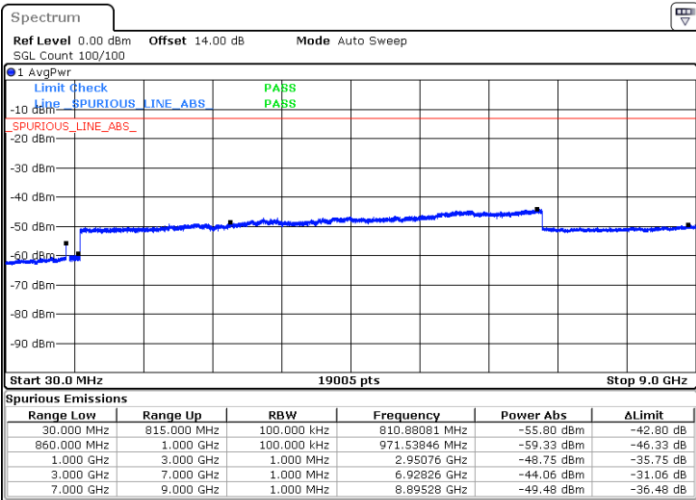

Date: 2.MAR.2021 15:09:46

LTE Band 5B / 5MHz+3MHz

QPSK

Lowest Channel / 1RB0 and 1RB14

Lowest Channel / 1RB24 and 1RB0

Date: 2.MAR.2021 16:51:50

Date: 2.MAR.2021 17:03:27

Lowest Channel / FullIRB

N/A

Date: 2.MAR.2021 16:48:24

LTE Band 5B / 5MHz+3MHz

QPSK

Middle Channel / 1RB0 and 1RB14

Middle Channel / 1RB24 and 1RB0

Date: 2.MAR.2021 17:22:19

Date: 2.MAR.2021 17:24:01

Middle Channel / FullIRB

N/A

Date: 2.MAR.2021 17:16:27

LTE Band 5B / 5MHz+3MHz

QPSK

Highest Channel / 1RB0 and 1RB14

Highest Channel / 1RB24 and 1RB0

Date: 2.MAR.2021 17:47:38

Date: 2.MAR.2021 17:36:18

Highest Channel / FullIRB

N/A

Date: 2.MAR.2021 17:50:07

LTE Band 5B / 5MHz+10MHz

QPSK

Lowest Channel / 1RB0 and 1RB49

Lowest Channel / 1RB24 and 1RB0