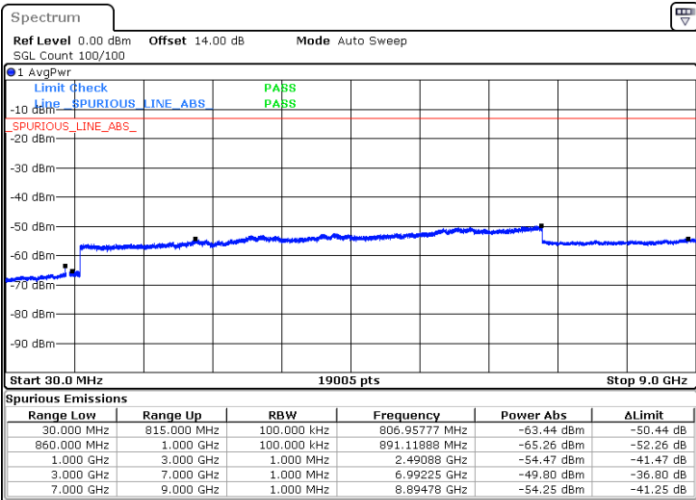

LTE Band 5B / 10MHz+5MHz

QPSK

Middle Channel / 1RB0 and 1RB24

Middle Channel / 1RB49 and 1RB0

Date: 25.FEB.2021 10:47:10

Date: 25.FEB.2021 10:48:31

Middle Channel / FullIRB

N/A

Date: 25.FEB.2021 10:40:10

LTE Band 5B / 10MHz+5MHz

QPSK

Highest Channel / 1RB0 and 1RB24

Highest Channel / 1RB49 and 1RB0

Date: 25.FEB.2021 11:22:44

Date: 25.FEB.2021 11:15:59

Highest Channel / FullIRB

N/A

Date: 25.FEB.2021 11:24:05

LTE Band 5B / 10MHz+10MHz

QPSK

Lowest Channel / 1RB0 and 1RB49

Lowest Channel / 1RB49 and 1RB0

Date: 24.FEB.2021 10:59:16

Date: 24.FEB.2021 10:57:45

Lowest Channel / FullIRB

N/A

Date: 24.FEB.2021 11:06:54

LTE Band 5B / 10MHz+10MHz

QPSK

Middle Channel / 1RB0 and 1RB49

Middle Channel / 1RB49 and 1RB0

Date: 24.FEB.2021 11:20:46