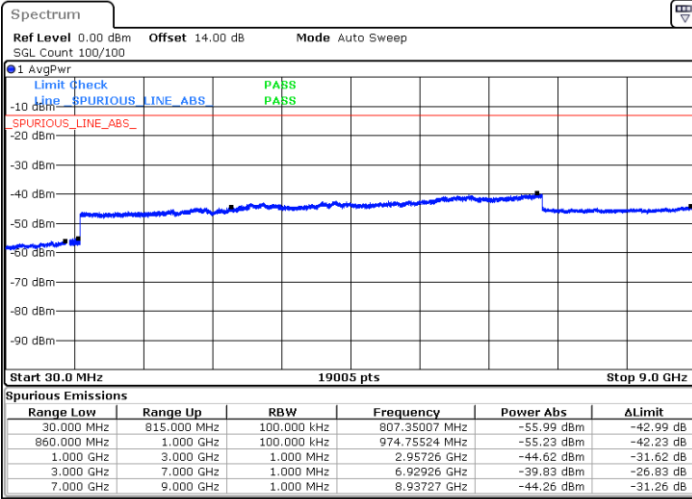

Date: 2.MAR.2021 17:36:18

Highest Channel / FullIRB

N/A

Date: 2.MAR.2021 17:50:07

LTE Band 5B / 5MHz+10MHz

QPSK

Lowest Channel / 1RB0 and 1RB49

Lowest Channel / 1RB24 and 1RB0

Date: 25.FEB.2021 09:23:23

Date: 25.FEB.2021 09:21:52

Lowest Channel / FullIRB

N/A

Date: 25.FEB.2021 09:31:01

LTE Band 5B / 5MHz+10MHz

QPSK

Middle Channel / 1RB0 and 1RB49

Middle Channel / 1RB24 and 1RB0

Date: 25.FEB.2021 09:44:46

Date: 25.FEB.2021 09:46:17

Middle Channel / FullIRB

N/A

Date: 25.FEB.2021 09:37:09

LTE Band 5B / 5MHz+10MHz

QPSK

Highest Channel / 1RB0 and 1RB49

Highest Channel / 1RB24 and 1RB0

Date: 25.FEB.2021 15:45:02

Date: 25.FEB.2021 15:47:51

Highest Channel / FullIRB

N/A

Date: 25.FEB.2021 15:31:52

LTE Band 5B / 10MHz+5MHz