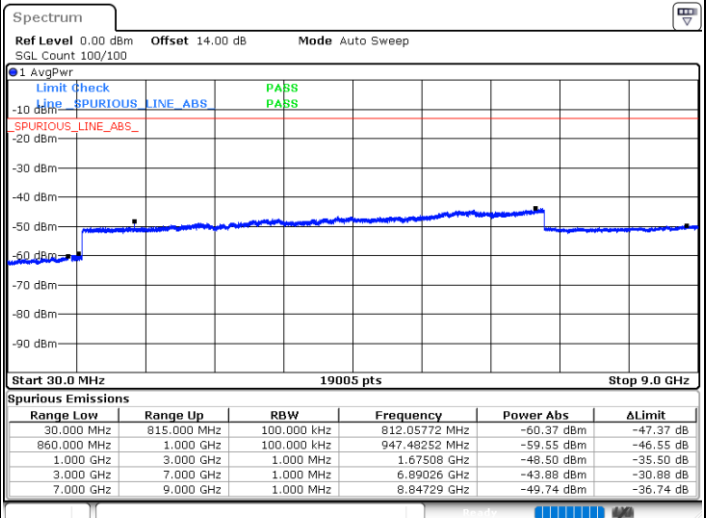

LTE Band 5B / 5MHz+3MHz

16QAM

Lowest Channel / 1RB0 and 1RB14

Lowest Channel / 1RB24 and 1RB0

Date: 2.MAR.2021 16:53:39

Date: 2.MAR.2021 17:00:58

Lowest Channel / FullIRB

N/A

Date: 2.MAR.2021 16:46:22

LTE Band 5B / 5MHz+3MHz

16QAM

Middle Channel / 1RB0 and 1RB14

Middle Channel / 1RB24 and 1RB0

Date: 2.MAR.2021 17:21:16

Date: 2.MAR.2021 17:25:37

Middle Channel / FullIRB

N/A

Date: 2.MAR.2021 17:17:48

LTE Band 5B / 5MHz+3MHz

16QAM

Highest Channel / 1RB0 and 1RB14

Highest Channel / 1RB24 and 1RB0

Date: 2.MAR.2021 17:46:06

Date: 2.MAR.2021 17:38:10

Highest Channel / FullIRB

N/A

Date: 2.MAR.2021 17:52:46

LTE Band 5B / 5MHz+10MHz

16QAM

Lowest Channel / 1RB0 and 1RB49

Lowest Channel / 1RB24 and 1RB0

Date: 25.FEB.2021 09:24:54