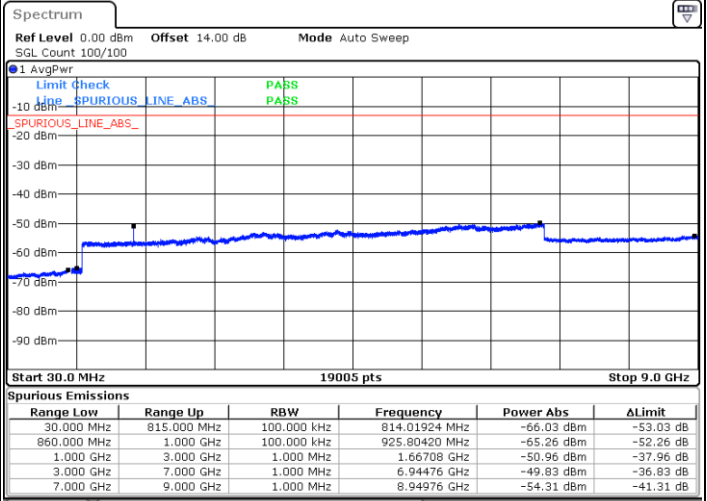

Date: 25.FEB.2021 09:20:20

Lowest Channel / FullIRB

N/A

Date: 25.FEB.2021 09:29:30

LTE Band 5B / 5MHz+10MHz

16QAM

Middle Channel / 1RB0 and 1RB49

Middle Channel / 1RB24 and 1RB0

Date: 25.FEB.2021 09:43:14

Date: 25.FEB.2021 09:47:49

Middle Channel / FullIRB

N/A

Date: 25.FEB.2021 09:38:40

LTE Band 5B / 5MHz+10MHz

16QAM

Highest Channel / 1RB0 and 1RB49

Highest Channel / 1RB24 and 1RB0

Date: 25.FEB.2021 15:42:27

Date: 25.FEB.2021 15:50:40

Highest Channel / FullIRB

N/A

Date: 25.FEB.2021 15:34:52

LTE Band 5B / 10MHz+5MHz

16QAM

Lowest Channel / 1RB0 and 1RB24

Lowest Channel / 1RB49 and 1RB0

Date: 25.FEB.2021 10:29:21

Date: 25.FEB.2021 10:25:18

Lowest Channel / FullIRB

N/A

Date: 25.FEB.2021 10:33:24

LTE Band 5B / 10MHz+5MHz