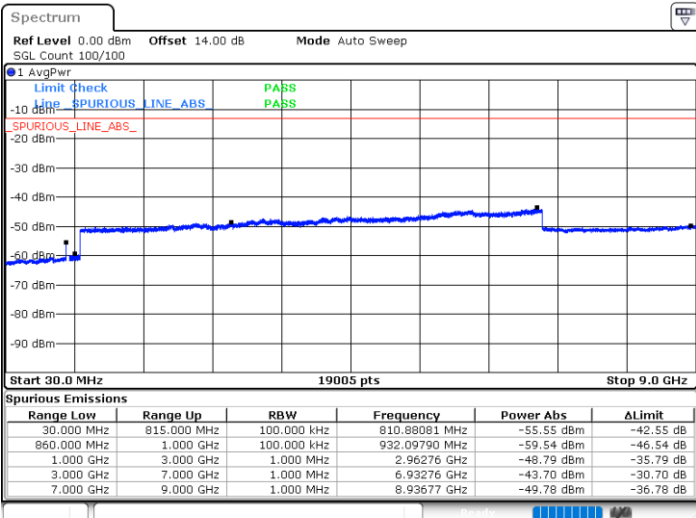

LTE Band 5B / 5MHz+3MHz

16QAM

Lowest Channel / 1RB0 and 1RB14

Lowest Channel / 1RB24 and 1RB0

Date: 2.MAR.2021 16:53:39

Date: 2.MAR.2021 17:00:58

Lowest Channel / FullIRB

N/A

Date: 2.MAR.2021 16:46:22

LTE Band 5B / 5MHz+3MHz

16QAM

Middle Channel / 1RB0 and 1RB14

Middle Channel / 1RB24 and 1RB0

Date: 2.MAR.2021 17:21:16

Date: 2.MAR.2021 17:25:37

Middle Channel / FullIRB

N/A

Date: 2.MAR.2021 17:17:48

LTE Band 5B / 5MHz+3MHz

16QAM

Highest Channel / 1RB0 and 1RB14

Highest Channel / 1RB24 and 1RB0

Date: 2.MAR.2021 17:46:06

Date: 2.MAR.2021 17:38:10

Highest Channel / FullIRB

N/A

Date: 2.MAR.2021 17:52:46

LTE Band 5B / 5MHz+10MHz

16QAM

Lowest Channel / 1RB0 and 1RB49

Lowest Channel / 1RB24 and 1RB0

Date: 25.FEB.2021 09:24:54