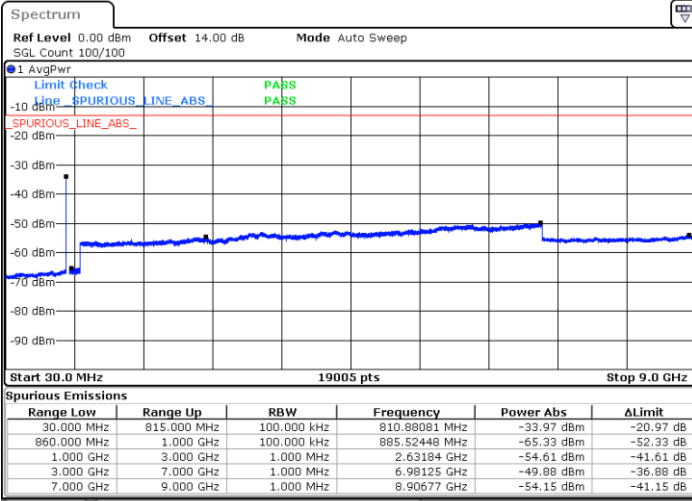

Lowest Channel / FullIRB

N/A

Date: 24.FEB.2021 11:06:54

LTE Band 5B / 10MHz+10MHz

QPSK

Middle Channel / 1RB0 and 1RB49

Middle Channel / 1RB49 and 1RB0

Date: 24.FEB.2021 11:20:46

Date: 24.FEB.2021 11:22:18

Middle Channel / FullIRB

N/A

Date: 24.FEB.2021 11:13:07

LTE Band 5B / 10MHz+10MHz

QPSK

Highest Channel / 1RB0 and 1RB49

Highest Channel / 1RB49 and 1RB0

Date: 25.FEB.2021 13:50:15

Date: 24.FEB.2021 11:49:48

Highest Channel / FullIRB

N/A

Date: 25.FEB.2021 13:55:41

LTE Band 5B / 3MHz+5MHz

16QAM

Lowest Channel / 1RB0 and 1RB24

Lowest Channel / 1RB14 and 1RB0

Date: 2.MAR.2021 14:12:41

Date: 2.MAR.2021 14:18:33

Lowest Channel / FullIRB

N/A

Date: 2.MAR.2021 14:04:54

LTE Band 5B / 3MHz+5MHz

16QAM