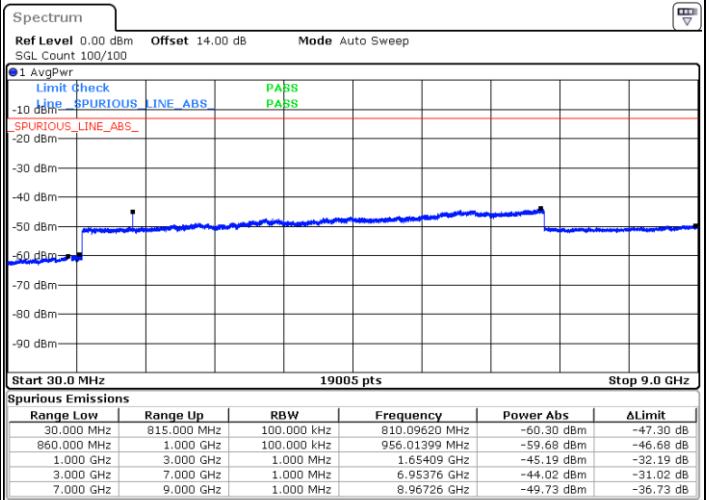

Lowest Channel / FullIRB

N/A

Date: 24.FEB.2021 11:06:54

LTE Band 5B / 10MHz+10MHz

QPSK

Middle Channel / 1RB0 and 1RB49

Middle Channel / 1RB49 and 1RB0

Date: 24.FEB.2021 11:20:46

Date: 24.FEB.2021 11:22:18

Middle Channel / FullIRB

N/A

Date: 24.FEB.2021 11:13:07

LTE Band 5B / 10MHz+10MHz

QPSK

Highest Channel / 1RB0 and 1RB49

Highest Channel / 1RB49 and 1RB0

Date: 25.FEB.2021 13:50:15

Date: 24.FEB.2021 11:49:48

Highest Channel / FullIRB

N/A

Date: 25.FEB.2021 13:55:41

LTE Band 5B / 3MHz+5MHz

16QAM

Lowest Channel / 1RB0 and 1RB24

Lowest Channel / 1RB14 and 1RB0

Date: 2.MAR.2021 14:12:41

Date: 2.MAR.2021 14:18:33

Lowest Channel / FullIRB

N/A

Date: 2.MAR.2021 14:04:54

LTE Band 5B / 3MHz+5MHz

16QAM