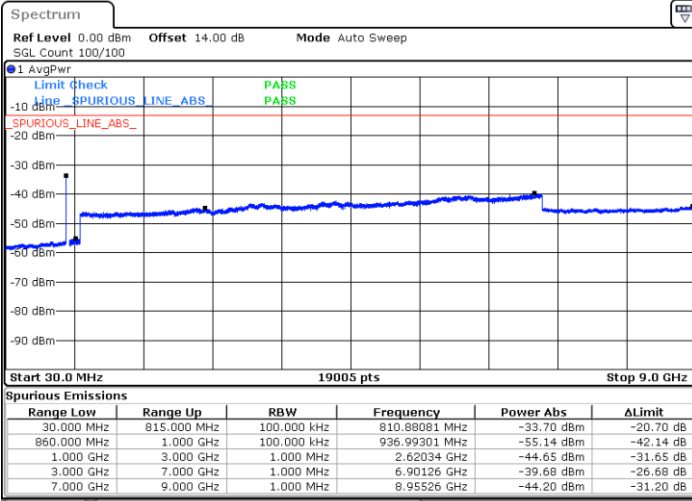

Middle Channel / FullIRB

N/A

Date: 2.MAR.2021 17:16:27

LTE Band 5B / 5MHz+3MHz

QPSK

Highest Channel / 1RB0 and 1RB14

Highest Channel / 1RB24 and 1RB0

Date: 2.MAR.2021 17:47:38

Date: 2.MAR.2021 17:36:18

Highest Channel / FullIRB

N/A

Date: 2.MAR.2021 17:50:07

LTE Band 5B / 5MHz+10MHz

QPSK

Lowest Channel / 1RB0 and 1RB49

Lowest Channel / 1RB24 and 1RB0

Date: 25.FEB.2021 09:23:23

Date: 25.FEB.2021 09:21:52

Lowest Channel / FullIRB

N/A

Date: 25.FEB.2021 09:31:01

LTE Band 5B / 5MHz+10MHz

QPSK

Middle Channel / 1RB0 and 1RB49

Highest Channel / 1RB0 and 1RB49

Highest Channel / 1RB24 and 1RB0

Date: 25.FEB.2021 15:45:02

Date: 25.FEB.2021 15:47:51

Highest Channel / FullIRB

N/A

Date: 25.FEB.2021 15:31:52

LTE Band 5B / 10MHz+5MHz