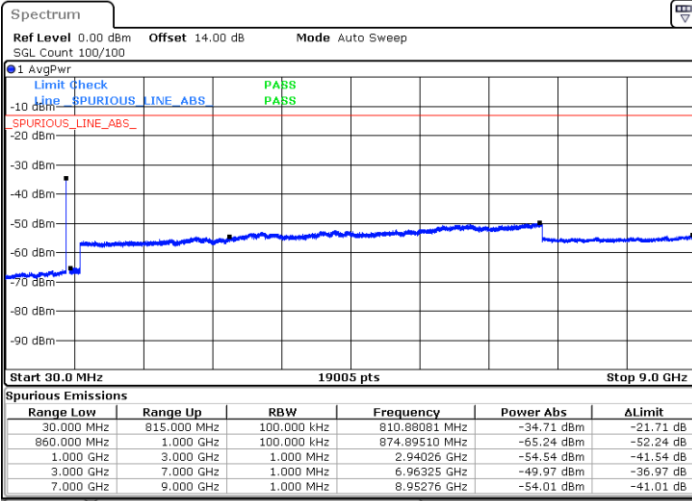

Date: 25.FEB.2021 09:43:14

Date: 25.FEB.2021 09:47:49

Middle Channel / FullIRB

N/A

Date: 25.FEB.2021 09:38:40

LTE Band 5B / 5MHz+10MHz

16QAM

Highest Channel / 1RB0 and 1RB49

Highest Channel / 1RB24 and 1RB0

Date: 25.FEB.2021 15:42:27

Date: 25.FEB.2021 15:50:40

Highest Channel / FullIRB

N/A

Date: 25.FEB.2021 15:34:52

LTE Band 5B / 10MHz+5MHz

16QAM

Lowest Channel / 1RB0 and 1RB24

Lowest Channel / 1RB49 and 1RB0

Date: 25.FEB.2021 10:29:21

Date: 25.FEB.2021 10:25:18

Lowest Channel / FullIRB

N/A

Date: 25.FEB.2021 10:33:24

LTE Band 5B / 10MHz+5MHz