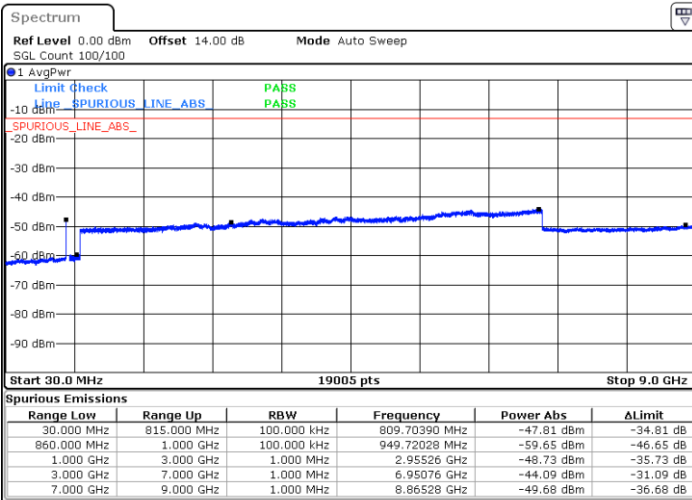

LTE Band 5B / 3MHz+5MHz

QPSK

Highest Channel / 1RB0 and 1RB24

Highest Channel / 1RB14 and 1RB0

Date: 2.MAR.2021 15:30:03

Date: 2.MAR.2021 15:42:37

Highest Channel / FullIRB

N/A

Date: 2.MAR.2021 15:09:46

LTE Band 5B / 5MHz+3MHz

QPSK

Lowest Channel / 1RB0 and 1RB14

Lowest Channel / 1RB24 and 1RB0

Date: 2.MAR.2021 16:51:50

Date: 2.MAR.2021 17:03:27

Lowest Channel / FullIRB

N/A

Date: 2.MAR.2021 16:48:24

LTE Band 5B / 5MHz+3MHz

QPSK

Middle Channel / 1RB0 and 1RB14

Middle Channel / 1RB24 and 1RB0

Date: 2.MAR.2021 17:22:19

Date: 2.MAR.2021 17:24:01

Middle Channel / FullIRB

N/A

Date: 2.MAR.2021 17:16:27

LTE Band 5B / 5MHz+3MHz

QPSK

Highest Channel / 1RB0 and 1RB14

Highest Channel / 1RB24 and 1RB0

Date: 2.MAR.2021 17:47:38