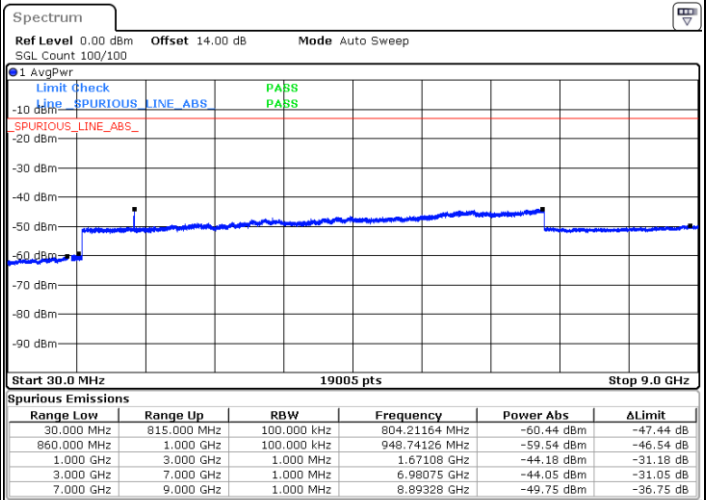

Date: 24.FEB.2021 11:22:18

Middle Channel / FullIRB

N/A

Date: 24.FEB.2021 11:13:07

LTE Band 5B / 10MHz+10MHz

QPSK

Highest Channel / 1RB0 and 1RB49

Highest Channel / 1RB49 and 1RB0

Date: 25.FEB.2021 13:50:15

Date: 24.FEB.2021 11:49:48

Highest Channel / FullIRB

N/A

Date: 25.FEB.2021 13:55:41

LTE Band 5B / 3MHz+5MHz

16QAM

Lowest Channel / 1RB0 and 1RB24

Lowest Channel / 1RB14 and 1RB0

Date: 2.MAR.2021 14:12:41

Date: 2.MAR.2021 14:18:33

Lowest Channel / FullIRB

N/A

Date: 2.MAR.2021 14:04:54

LTE Band 5B / 3MHz+5MHz

16QAM

MiddleChannel / 1RB0 and 1RB24

Middle Channel / 1RB14 and 1RB0

Date: 2.MAR.2021 14:37:56

Date: 2.MAR.2021 14:33:58

Middle Channel / FullIRB

N/A

Date: 2.MAR.2021 14:42:49

LTE Band 5B / 3MHz+5MHz