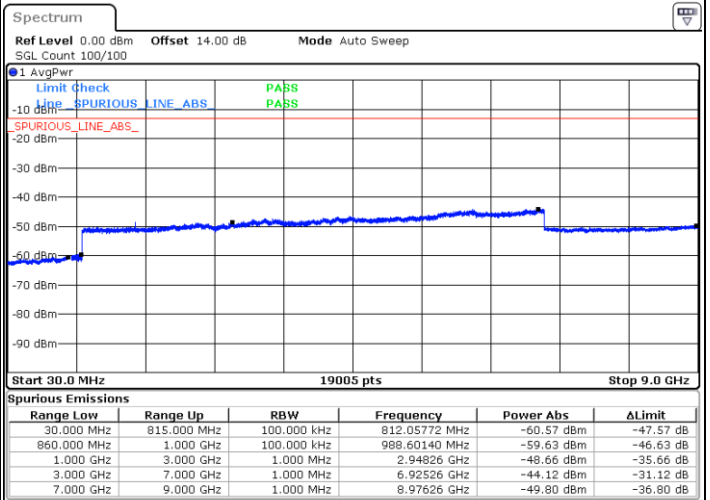

N/A

Date: 2.MAR.2021 16:48:24

LTE Band 5B / 5MHz+3MHz

QPSK

Middle Channel / 1RB0 and 1RB14

Middle Channel / 1RB24 and 1RB0

Date: 2.MAR.2021 17:22:19

Date: 2.MAR.2021 17:24:01

Middle Channel / FullIRB

N/A

Date: 2.MAR.2021 17:16:27

LTE Band 5B / 5MHz+3MHz

QPSK

Highest Channel / 1RB0 and 1RB14

Highest Channel / 1RB24 and 1RB0

Date: 2.MAR.2021 17:47:38

Date: 2.MAR.2021 17:36:18

Highest Channel / FullIRB

N/A

Date: 2.MAR.2021 17:50:07

LTE Band 5B / 5MHz+10MHz

QPSK

Lowest Channel / 1RB0 and 1RB49

Lowest Channel / 1RB24 and 1RB0

Date: 25.FEB.2021 09:23:23

Date: 25.FEB.2021 09:21:52

Lowest Channel / FullIRB

N/A

Date: 25.FEB.2021 09:31:01

LTE Band 5B / 5MHz+10MHz

QPSK

Middle Channel / 1RB0 and 1RB49