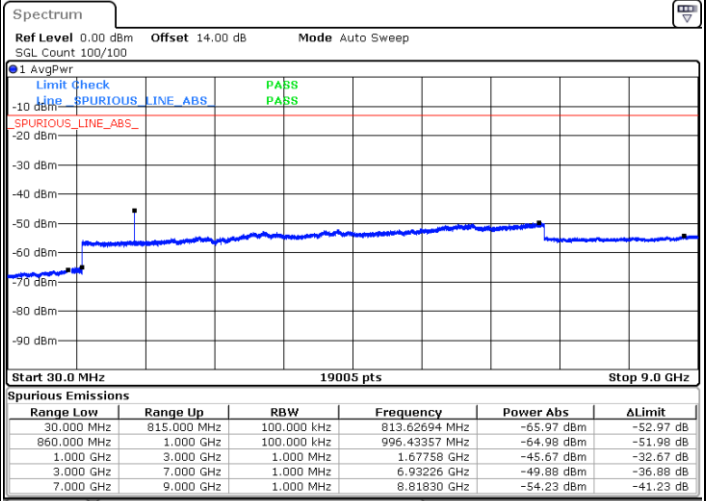

Lowest Channel / FullIRB

N/A

Date: 24.FEB.2021 11:06:54

LTE Band 5B / 10MHz+10MHz

QPSK

Middle Channel / 1RB0 and 1RB49

Middle Channel / 1RB49 and 1RB0

Date: 24.FEB.2021 11:20:46

Date: 24.FEB.2021 11:22:18

Middle Channel / FullIRB

N/A

Date: 24.FEB.2021 11:13:07

LTE Band 5B / 10MHz+10MHz

QPSK

Highest Channel / 1RB0 and 1RB49

Highest Channel / 1RB49 and 1RB0

Date: 25.FEB.2021 13:50:15

Date: 24.FEB.2021 11:49:48

Highest Channel / FullIRB

N/A

Date: 25.FEB.2021 13:55:41

LTE Band 5B / 3MHz+5MHz

16QAM

Lowest Channel / 1RB0 and 1RB24

Lowest Channel / 1RB14 and 1RB0

Date: 2.MAR.2021 14:12:41

Date: 2.MAR.2021 14:18:33

Lowest Channel / FullIRB

N/A

Date: 2.MAR.2021 14:04:54

LTE Band 5B / 3MHz+5MHz

16QAM