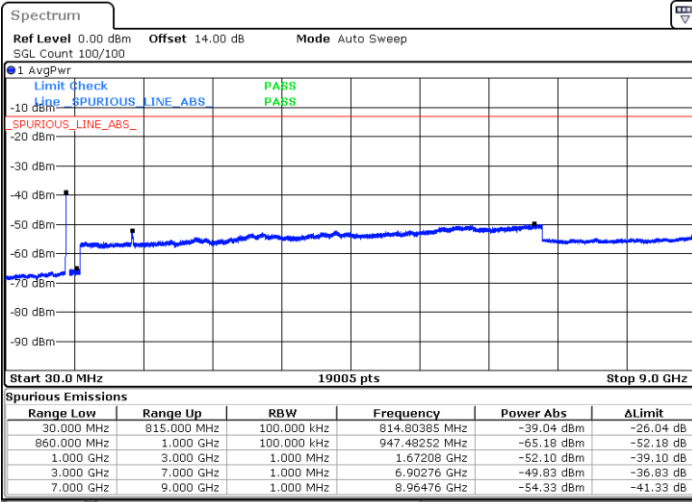

Lowest Channel / FullIRB

N/A

Date: 24.FEB.2021 11:06:54

LTE Band 5B / 10MHz+10MHz

QPSK

Middle Channel / 1RB0 and 1RB49

Middle Channel / 1RB49 and 1RB0

Date: 24.FEB.2021 11:20:46

Date: 24.FEB.2021 11:22:18

Middle Channel / FullIRB

N/A

Date: 24.FEB.2021 11:13:07

LTE Band 5B / 10MHz+10MHz

QPSK

Highest Channel / 1RB0 and 1RB49

Highest Channel / 1RB49 and 1RB0

Date: 25.FEB.2021 13:50:15

Date: 24.FEB.2021 11:49:48

Highest Channel / FullIRB

N/A

Date: 25.FEB.2021 13:55:41

LTE Band 5B / 3MHz+5MHz

16QAM

Lowest Channel / 1RB0 and 1RB24

Lowest Channel / 1RB14 and 1RB0

Date: 2.MAR.2021 14:12:41

Date: 2.MAR.2021 14:18:33

Lowest Channel / FullIRB

N/A

Date: 2.MAR.2021 14:04:54

LTE Band 5B / 3MHz+5MHz

16QAM