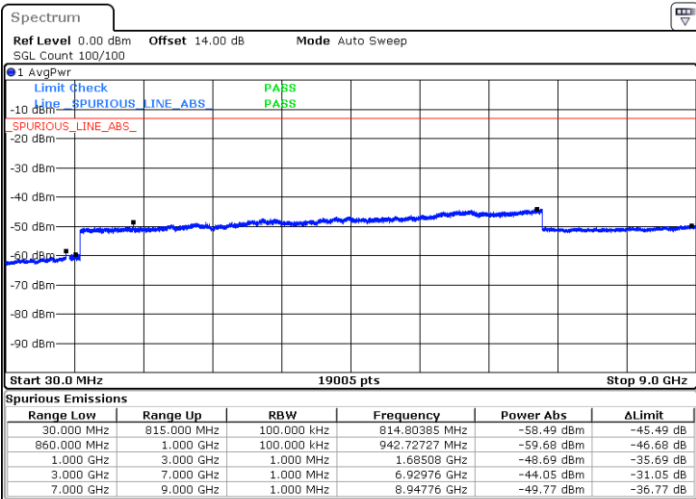

LTE Band 5B / 3MHz+5MHz

QPSK

Highest Channel / 1RB0 and 1RB24

Highest Channel / 1RB14 and 1RB0

Date: 2.MAR.2021 15:30:03

Date: 2.MAR.2021 15:42:37

Highest Channel / FullIRB

N/A

Date: 2.MAR.2021 15:09:46

LTE Band 5B / 5MHz+3MHz

QPSK

Lowest Channel / 1RB0 and 1RB14

Lowest Channel / 1RB24 and 1RB0

Date: 2.MAR.2021 16:51:50

Date: 2.MAR.2021 17:03:27

Lowest Channel / FullIRB