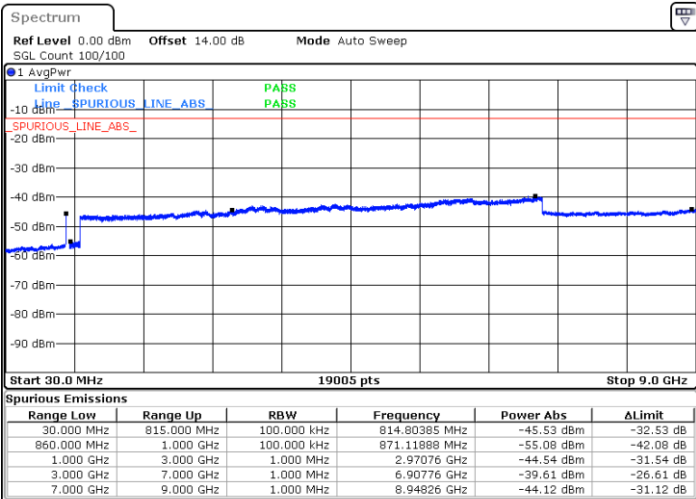

Date: 2.MAR.2021 17:36:18

Highest Channel / FullIRB

N/A

Date: 2.MAR.2021 17:50:07

LTE Band 5B / 5MHz+10MHz

QPSK

Lowest Channel / 1RB0 and 1RB49

Lowest Channel / 1RB24 and 1RB0

Date: 25.FEB.2021 09:23:23

Date: 25.FEB.2021 09:21:52

Lowest Channel / FullIRB

N/A

Date: 25.FEB.2021 09:31:01

LTE Band 5B / 5MHz+10MHz

QPSK

Middle Channel / 1RB0 and 1RB49

Middle Channel / 1RB24 and 1RB0

Date: 25.FEB.2021 09:44:46

Date: 25.FEB.2021 09:46:17

Middle Channel / FullIRB

N/A

Date: 25.FEB.2021 09:37:09

LTE Band 5B / 5MHz+10MHz

QPSK

Highest Channel / 1RB0 and 1RB49

Highest Channel / 1RB24 and 1RB0

Date: 25.FEB.2021 15:45:02

Date: 25.FEB.2021 15:47:51

Highest Channel / FullIRB

N/A

Date: 25.FEB.2021 15:31:52

LTE Band 5B / 10MHz+5MHz