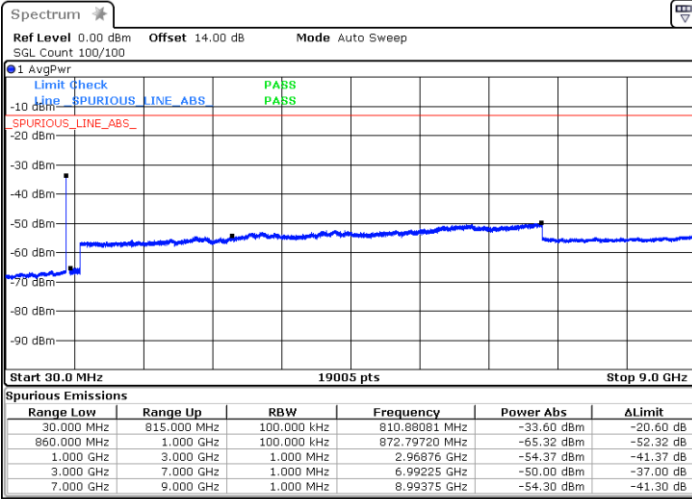

Date: 25.FEB.2021 11:25:26

LTE Band 5B / 10MHz+10MHz

16QAM

Lowest Channel / 1RB0 and 1RB49

Lowest Channel / 1RB49 and 1RB0

Date: 24.FEB.2021 11:00:48

Date: 24.FEB.2021 10:56:14

Lowest Channel / FullIRB

N/A

Date: 24.FEB.2021 11:05:23

LTE Band 5B / 10MHz+10MHz

16QAM

Middle Channel / 1RB0 and 1RB49

Middle Channel / 1RB49 and 1RB0

Date: 24.FEB.2021 11:19:14

Date: 24.FEB.2021 11:23:49

Middle Channel / FullIRB

N/A

Date: 24.FEB.2021 11:14:39

LTE Band 5B / 10MHz+10MHz

16QAM

Highest Channel / 1RB0 and 1RB49

Highest Channel / 1RB49 and 1RB0

Date: 25.FEB.2021 13:52:04

Date: 24.FEB.2021 11:51:20

Highest Channel / FullIRB

N/A

Date: 25.FEB.2021 13:54:27

LTE Band 5B / 3MHz+5MHz

64QAM

Lowest Channel / 1RB0 and 1RB24

Lowest Channel / 1RB14 and 1RB0