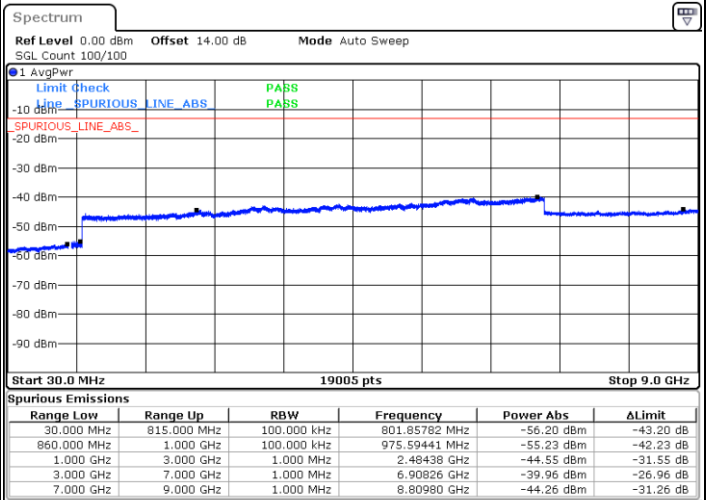

Date: 2.MAR.2021 17:36:18

Highest Channel / FullIRB

N/A

Date: 2.MAR.2021 17:50:07

LTE Band 5B / 5MHz+10MHz

QPSK

Lowest Channel / 1RB0 and 1RB49

Lowest Channel / 1RB24 and 1RB0

Date: 25.FEB.2021 09:23:23

Date: 25.FEB.2021 09:21:52

Lowest Channel / FullIRB

N/A

Date: 25.FEB.2021 09:31:01

LTE Band 5B / 5MHz+10MHz

QPSK

Middle Channel / 1RB0 and 1RB49

Middle Channel / 1RB24 and 1RB0

Date: 25.FEB.2021 09:44:46

Date: 25.FEB.2021 09:46:17

Middle Channel / FullIRB

N/A

Date: 25.FEB.2021 09:37:09

LTE Band 5B / 5MHz+10MHz

QPSK

Highest Channel / 1RB0 and 1RB49

Highest Channel / 1RB24 and 1RB0

Date: 25.FEB.2021 15:45:02

Date: 25.FEB.2021 15:47:51

Highest Channel / FullIRB

N/A

Date: 25.FEB.2021 15:31:52

LTE Band 5B / 10MHz+5MHz