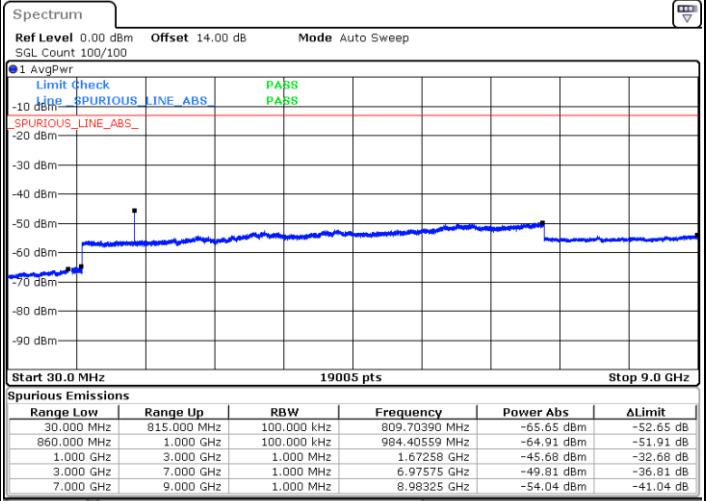

Date: 25.FEB.2021 11:25:26

LTE Band 5B / 10MHz+10MHz

16QAM

Lowest Channel / 1RB0 and 1RB49

Lowest Channel / 1RB49 and 1RB0

Date: 24.FEB.2021 11:00:48

Date: 24.FEB.2021 10:56:14

Lowest Channel / FullIRB

N/A

Date: 24.FEB.2021 11:05:23

LTE Band 5B / 10MHz+10MHz

16QAM

Middle Channel / 1RB0 and 1RB49

Middle Channel / 1RB49 and 1RB0

Date: 24.FEB.2021 11:19:14

Date: 24.FEB.2021 11:23:49

Middle Channel / FullIRB

N/A

Date: 24.FEB.2021 11:14:39

LTE Band 5B / 10MHz+10MHz

16QAM

Highest Channel / 1RB0 and 1RB49

Highest Channel / 1RB49 and 1RB0

Date: 25.FEB.2021 13:52:04

Date: 24.FEB.2021 11:51:20

Highest Channel / FullIRB

N/A

Date: 25.FEB.2021 13:54:27

LTE Band 5B / 3MHz+5MHz

64QAM

Lowest Channel / 1RB0 and 1RB24

Lowest Channel / 1RB14 and 1RB0