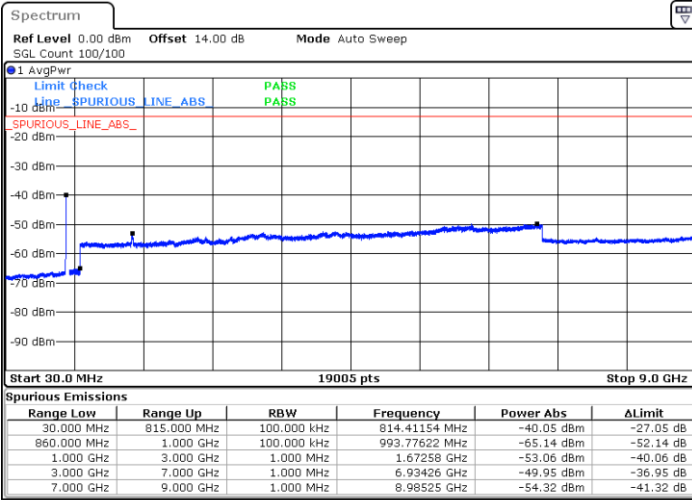

N/A

Date: 24.FEB.2021 11:05:23

LTE Band 5B / 10MHz+10MHz

16QAM

Middle Channel / 1RB0 and 1RB49

Middle Channel / 1RB49 and 1RB0

Date: 24.FEB.2021 11:19:14

Date: 24.FEB.2021 11:23:49

Middle Channel / FullIRB

N/A

Date: 24.FEB.2021 11:14:39

LTE Band 5B / 10MHz+10MHz

16QAM

Highest Channel / 1RB0 and 1RB49

Highest Channel / 1RB49 and 1RB0

Date: 25.FEB.2021 13:52:04

Date: 24.FEB.2021 11:51:20

Highest Channel / FullIRB

N/A

Date: 25.FEB.2021 13:54:27

LTE Band 5B / 3MHz+5MHz

64QAM

Lowest Channel / 1RB0 and 1RB24

Lowest Channel / 1RB14 and 1RB0

Date: 2.MAR.2021 14:11:02

Date: 2.MAR.2021 14:27:59

Lowest Channel / FullIRB

N/A

Date: 2.MAR.2021 14:06:37

LTE Band 5B / 3MHz+5MHz

64QAM

MiddleChannel / 1RB0 and 1RB24