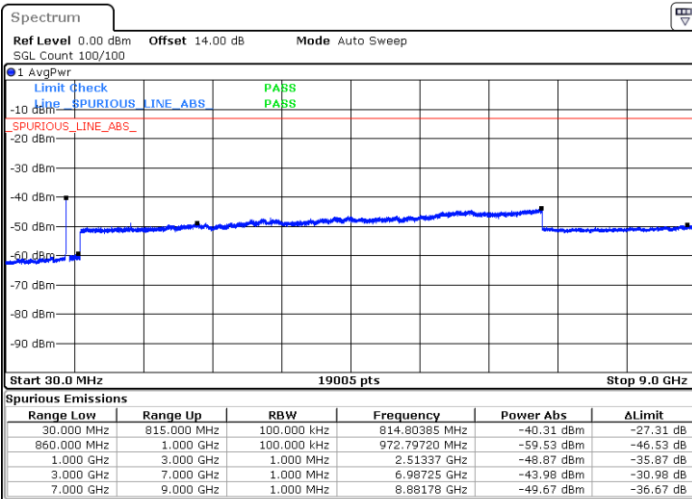

LTE Band 5B / 3MHz+5MHz

QPSK

Highest Channel / 1RB0 and 1RB24

Highest Channel / 1RB14 and 1RB0

Date: 2.MAR.2021 15:30:03

Date: 2.MAR.2021 15:42:37

Highest Channel / FullIRB

N/A

Date: 2.MAR.2021 15:09:46

LTE Band 5B / 5MHz+3MHz

QPSK

Lowest Channel / 1RB0 and 1RB14

Lowest Channel / 1RB24 and 1RB0

Date: 2.MAR.2021 16:51:50

Date: 2.MAR.2021 17:03:27

Lowest Channel / FullIRB

N/A

Date: 2.MAR.2021 16:48:24

LTE Band 5B / 5MHz+3MHz

QPSK

Middle Channel / 1RB0 and 1RB14

Middle Channel / 1RB24 and 1RB0

Date: 2.MAR.2021 17:22:19

Date: 2.MAR.2021 17:24:01

Middle Channel / FullIRB

N/A

Date: 2.MAR.2021 17:16:27

LTE Band 5B / 5MHz+3MHz

QPSK

Highest Channel / 1RB0 and 1RB14

Highest Channel / 1RB24 and 1RB0

Date: 2.MAR.2021 17:47:38