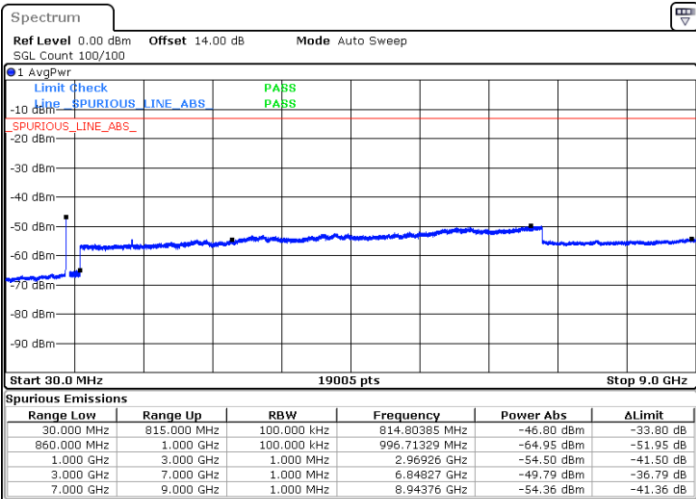

Highest Channel / 1RB0 and 1RB49

Highest Channel / 1RB24 and 1RB0

Date: 25.FEB.2021 15:45:02

Date: 25.FEB.2021 15:47:51

Highest Channel / FullIRB

N/A

Date: 25.FEB.2021 15:31:52

LTE Band 5B / 10MHz+5MHz

QPSK

Lowest Channel / 1RB0 and 1RB24

Lowest Channel / 1RB49 and 1RB0

Date: 25.FEB.2021 10:28:00

Date: 25.FEB.2021 10:26:39

Lowest Channel / FullIRB

N/A

Date: 25.FEB.2021 10:34:45

LTE Band 5B / 10MHz+5MHz

QPSK

Middle Channel / 1RB0 and 1RB24

Middle Channel / 1RB49 and 1RB0

Date: 25.FEB.2021 10:47:10

Date: 25.FEB.2021 10:48:31

Middle Channel / FullIRB

N/A

Date: 25.FEB.2021 10:40:10

LTE Band 5B / 10MHz+5MHz

QPSK

Highest Channel / 1RB0 and 1RB24

Highest Channel / 1RB49 and 1RB0

Date: 25.FEB.2021 11:22:44

Date: 25.FEB.2021 11:15:59

Highest Channel / FullIRB