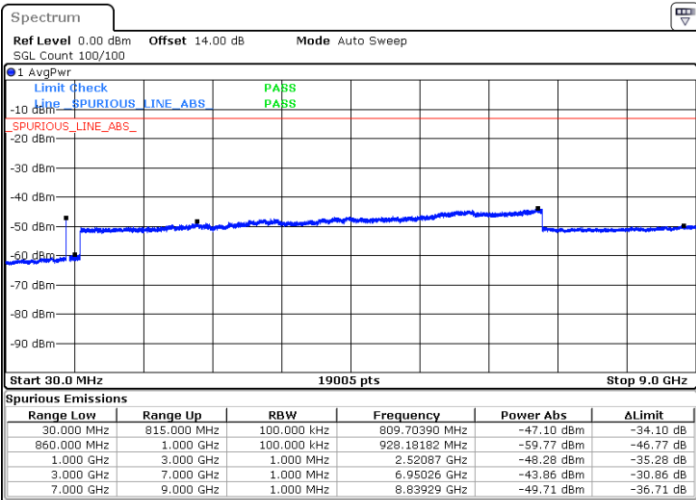

Lowest Channel / FullIRB

N/A

Date: 24.FEB.2021 11:06:54

LTE Band 5B / 10MHz+10MHz

QPSK

Middle Channel / 1RB0 and 1RB49

Middle Channel / 1RB49 and 1RB0

Date: 24.FEB.2021 11:20:46

Date: 24.FEB.2021 11:22:18

Middle Channel / FullIRB

N/A

Date: 24.FEB.2021 11:13:07

LTE Band 5B / 10MHz+10MHz

QPSK

Highest Channel / 1RB0 and 1RB49

Highest Channel / 1RB49 and 1RB0

Date: 25.FEB.2021 13:50:15

Date: 24.FEB.2021 11:49:48

Highest Channel / FullIRB

N/A

Date: 25.FEB.2021 13:55:41

LTE Band 5B / 3MHz+5MHz

16QAM

Lowest Channel / 1RB0 and 1RB24

Lowest Channel / 1RB14 and 1RB0

Date: 2.MAR.2021 14:12:41

Date: 2.MAR.2021 14:18:33

Lowest Channel / FullIRB

N/A

Date: 2.MAR.2021 14:04:54

LTE Band 5B / 3MHz+5MHz

16QAM