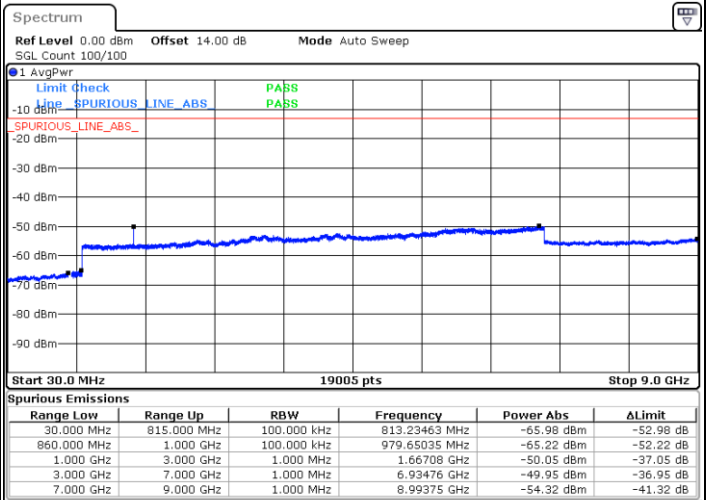

Middle Channel / 1RB24 and 1RB0

Date: 25.FEB.2021 09:44:46

Date: 25.FEB.2021 09:46:17

Middle Channel / FullIRB

N/A

Date: 25.FEB.2021 09:37:09

LTE Band 5B / 5MHz+10MHz

QPSK

Highest Channel / 1RB0 and 1RB49

Highest Channel / 1RB24 and 1RB0

Date: 25.FEB.2021 15:45:02

Date: 25.FEB.2021 15:47:51

Highest Channel / FullIRB

N/A

Date: 25.FEB.2021 15:31:52

LTE Band 5B / 10MHz+5MHz

QPSK

Lowest Channel / 1RB0 and 1RB24

Lowest Channel / 1RB49 and 1RB0

Date: 25.FEB.2021 10:28:00

Date: 25.FEB.2021 10:26:39

Lowest Channel / FullIRB

N/A

Date: 25.FEB.2021 10:34:45

LTE Band 5B / 10MHz+5MHz

QPSK

Middle Channel / 1RB0 and 1RB24

Middle Channel / 1RB49 and 1RB0

Date: 25.FEB.2021 10:47:10

Date: 25.FEB.2021 10:48:31

Middle Channel / FullIRB

N/A