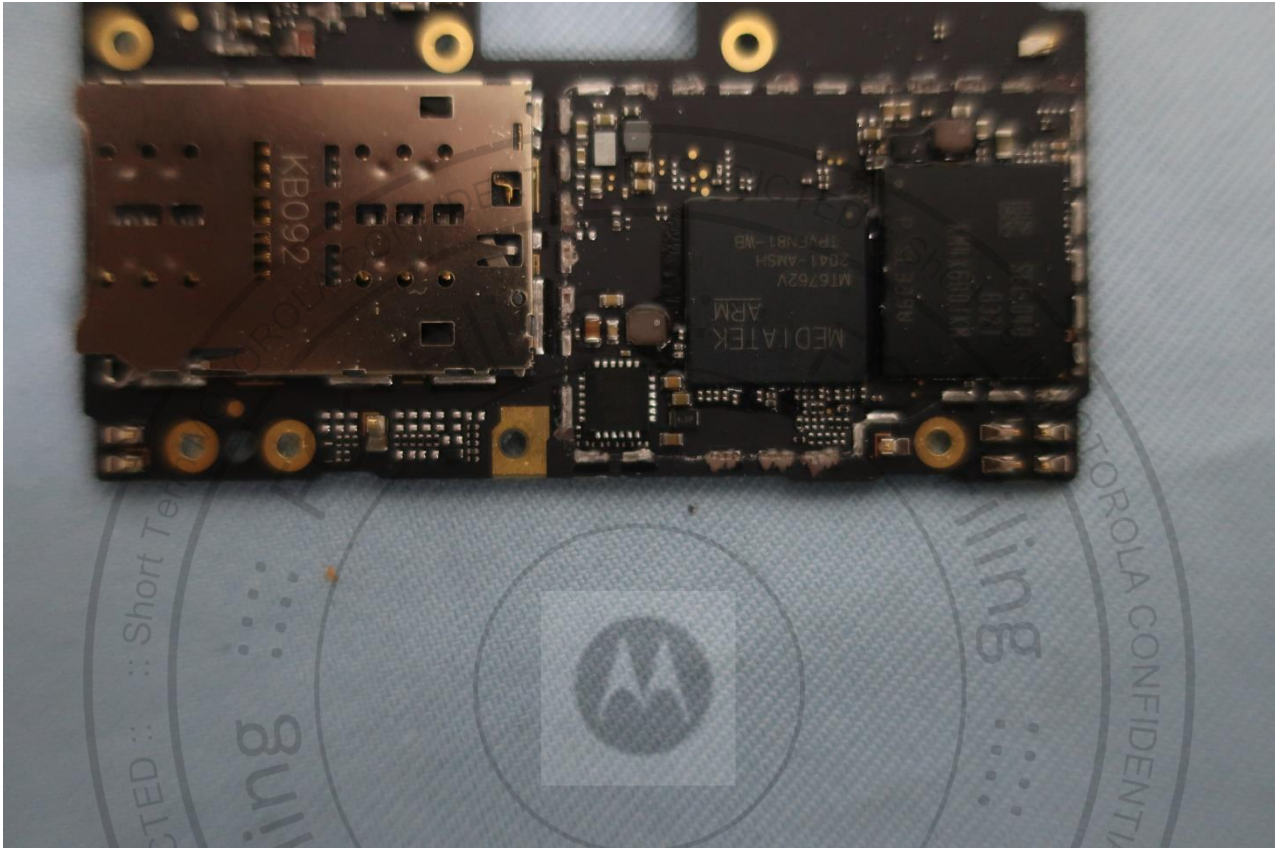

Brand Name: Motorola / Model Name: XT2095-2

Brand Name: Motorola / Model Name: XT2095-2

Brand Name: Motorola / Model Name: XT2095-2

Brand Name: Motorola / Model Name: XT2095-2

Brand Name: Motorola / Model Name: XT2095-2

Brand Name: Motorola / Model Name: XT2095-2

Brand Name: Motorola / Model Name: XT2095-2

Brand Name: Motorola / Model Name: XT2095-2

Brand Name: Motorola / Model Name: XT2095-2

Bluetooth & WLAN 2.4G Antenna<Tx/Rx>
GNSS Antenna<Rx>