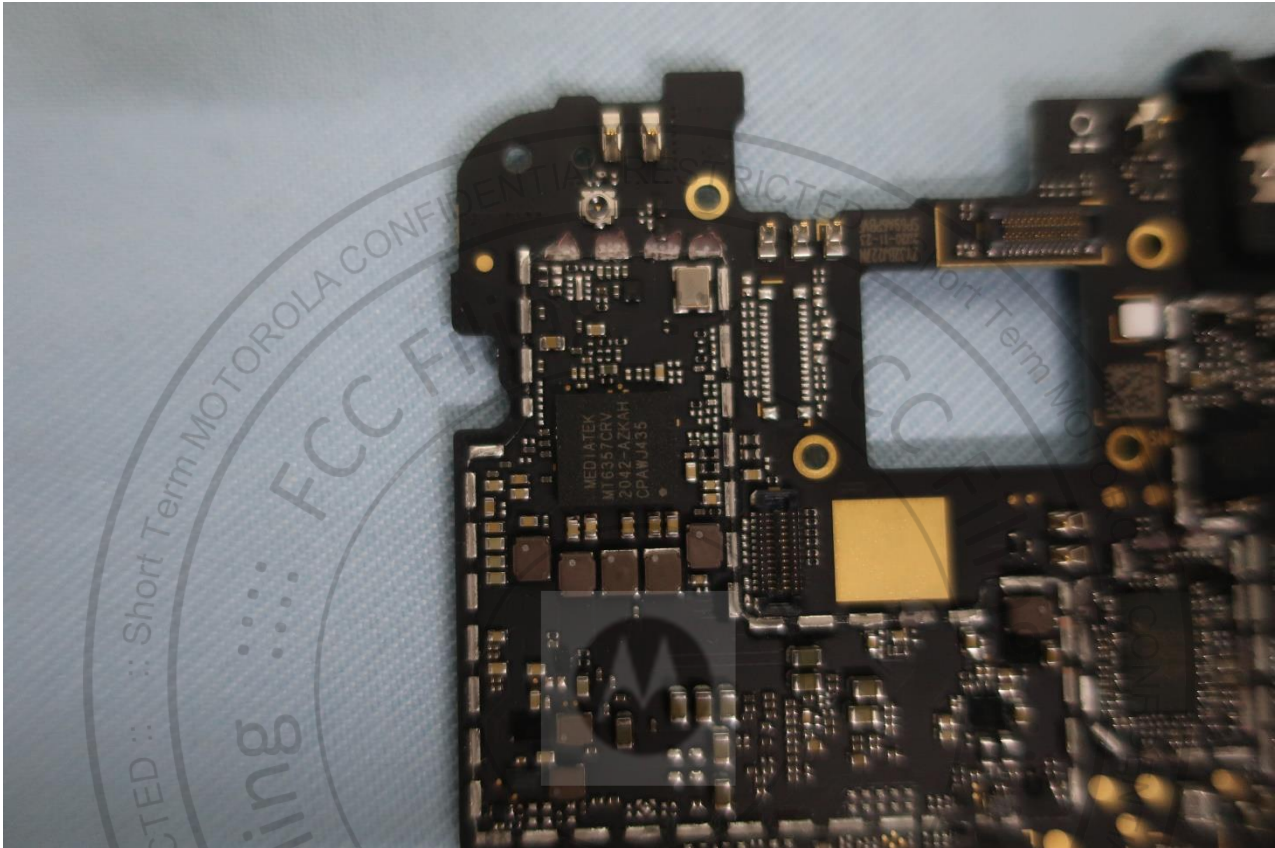

Brand Name: Motorola / Model Name: XT2095-2

Brand Name: Motorola / Model Name: XT2095-2

Brand Name: Motorola / Model Name: XT2095-2

Brand Name: Motorola / Model Name: XT2095-2

Brand Name: Motorola / Model Name: XT2095-2

Brand Name: Motorola / Model Name: XT2095-2

Brand Name: Motorola / Model Name: XT2095-2

Brand Name: Motorola / Model Name: XT2095-2

Brand Name: Motorola / Model Name: XT2095-2

Bluetooth & WLAN 2.4G Antenna<Tx/Rx>
GNSS Antenna<Rx>