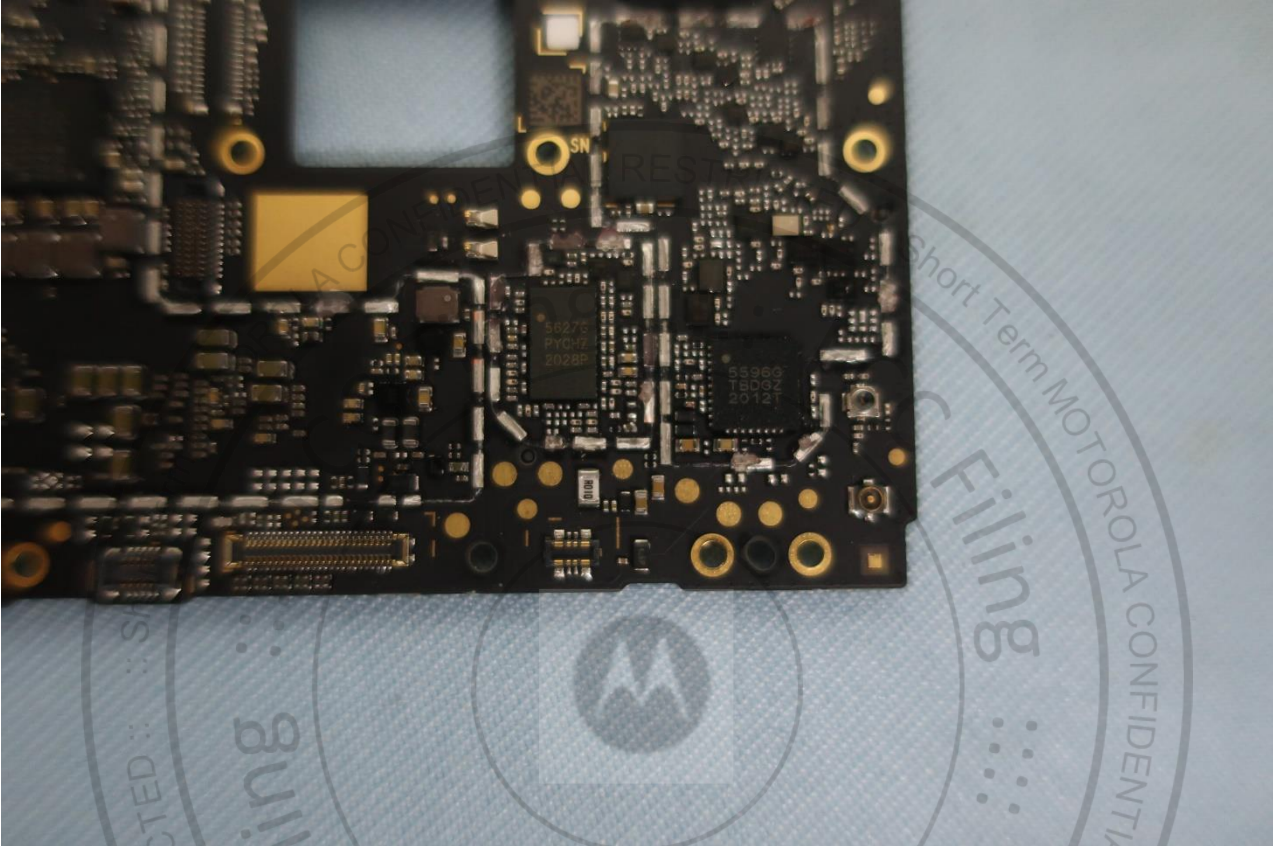

Brand Name: Motorola / Model Name: XT2095-2

Brand Name: Motorola / Model Name: XT2095-2

Brand Name: Motorola / Model Name: XT2095-2

Brand Name: Motorola / Model Name: XT2095-2

Brand Name: Motorola / Model Name: XT2095-2

Brand Name: Motorola / Model Name: XT2095-2

Brand Name: Motorola / Model Name: XT2095-2

Brand Name: Motorola / Model Name: XT2095-2

Brand Name: Motorola / Model Name: XT2095-2

Bluetooth & WLAN 2.4G Antenna<Tx/Rx>
GNSS Antenna<Rx>