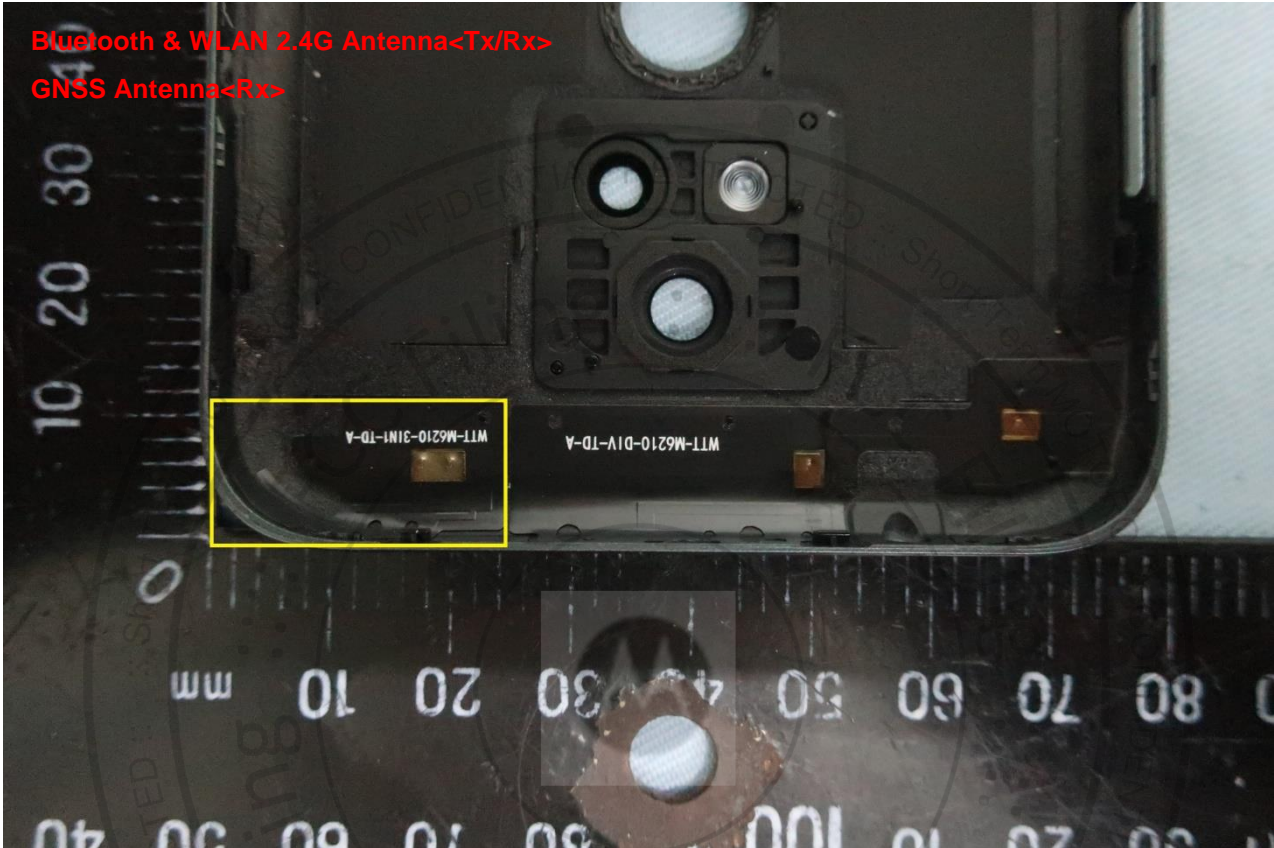

Brand Name: Motorola / Model Name: XT2095-2

Brand Name: Motorola / Model Name: XT2095-2

Brand Name: Motorola / Model Name: XT2095-2

Brand Name: Motorola / Model Name: XT2095-2

Bluetooth & WLAN 2.4G Antenna<Tx/Rx>
GNSS Antenna<Rx>