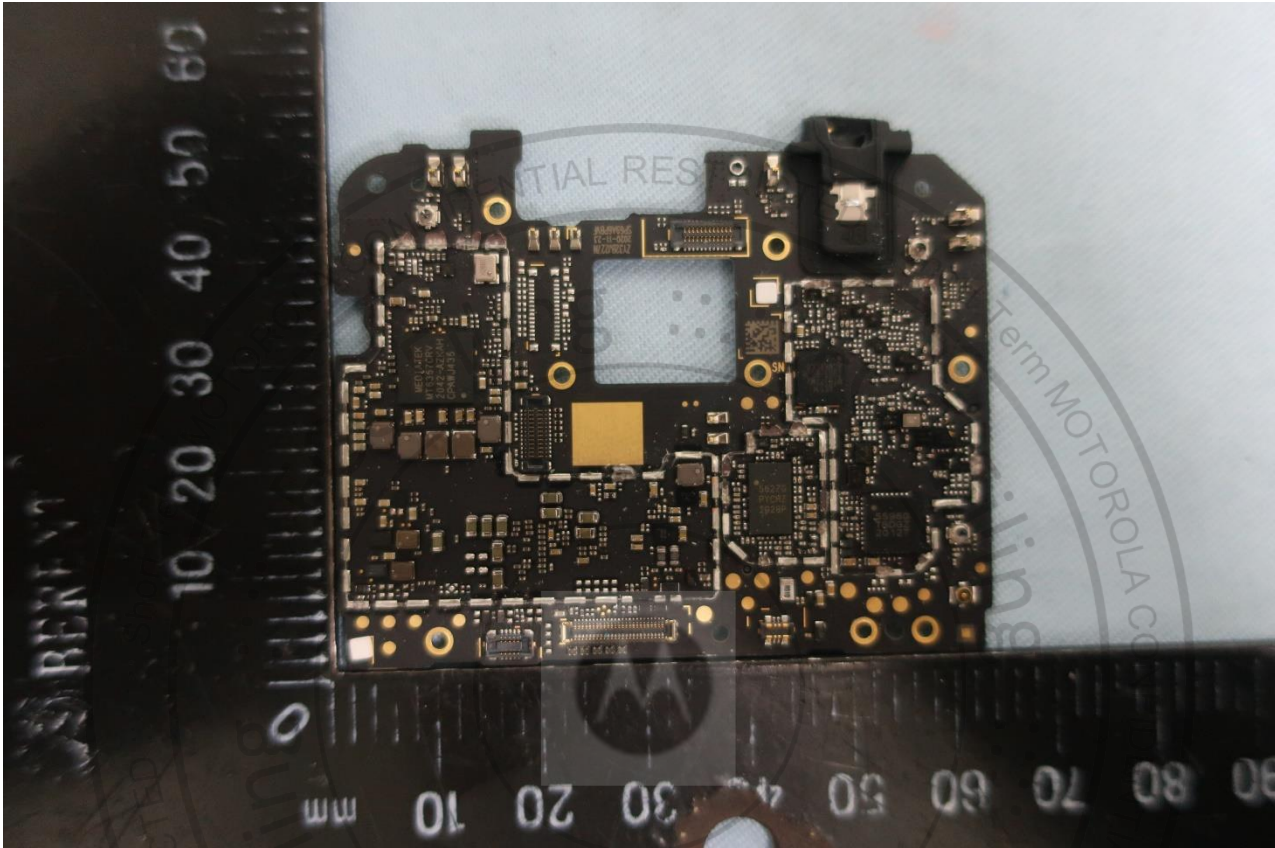

Brand Name: Motorola / Model Name: XT2095-2

Brand Name: Motorola / Model Name: XT2095-2

Brand Name: Motorola / Model Name: XT2095-2

Brand Name: Motorola / Model Name: XT2095-2

Brand Name: Motorola / Model Name: XT2095-2

Brand Name: Motorola / Model Name: XT2095-2

Brand Name: Motorola / Model Name: XT2095-2

Brand Name: Motorola / Model Name: XT2095-2

Brand Name: Motorola / Model Name: XT2095-2

Bluetooth & WLAN 2.4G Antenna<Tx/Rx>
GNSS Antenna<Rx>