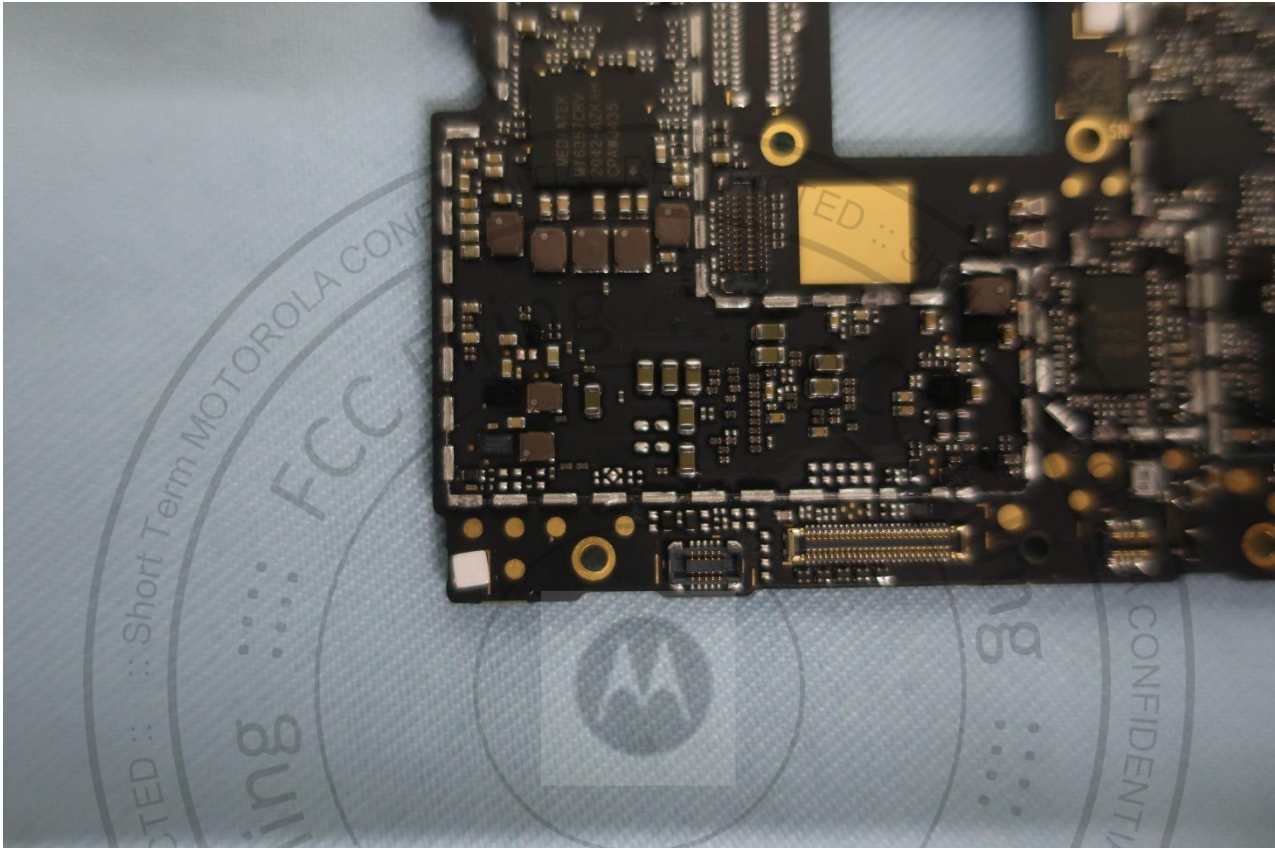

Brand Name: Motorola / Model Name: XT2095-2

Brand Name: Motorola / Model Name: XT2095-2

Brand Name: Motorola / Model Name: XT2095-2

Brand Name: Motorola / Model Name: XT2095-2

Brand Name: Motorola / Model Name: XT2095-2

Brand Name: Motorola / Model Name: XT2095-2

Brand Name: Motorola / Model Name: XT2095-2

Brand Name: Motorola / Model Name: XT2095-2

Brand Name: Motorola / Model Name: XT2095-2

Bluetooth & WLAN 2.4G Antenna<Tx/Rx>
GNSS Antenna<Rx>