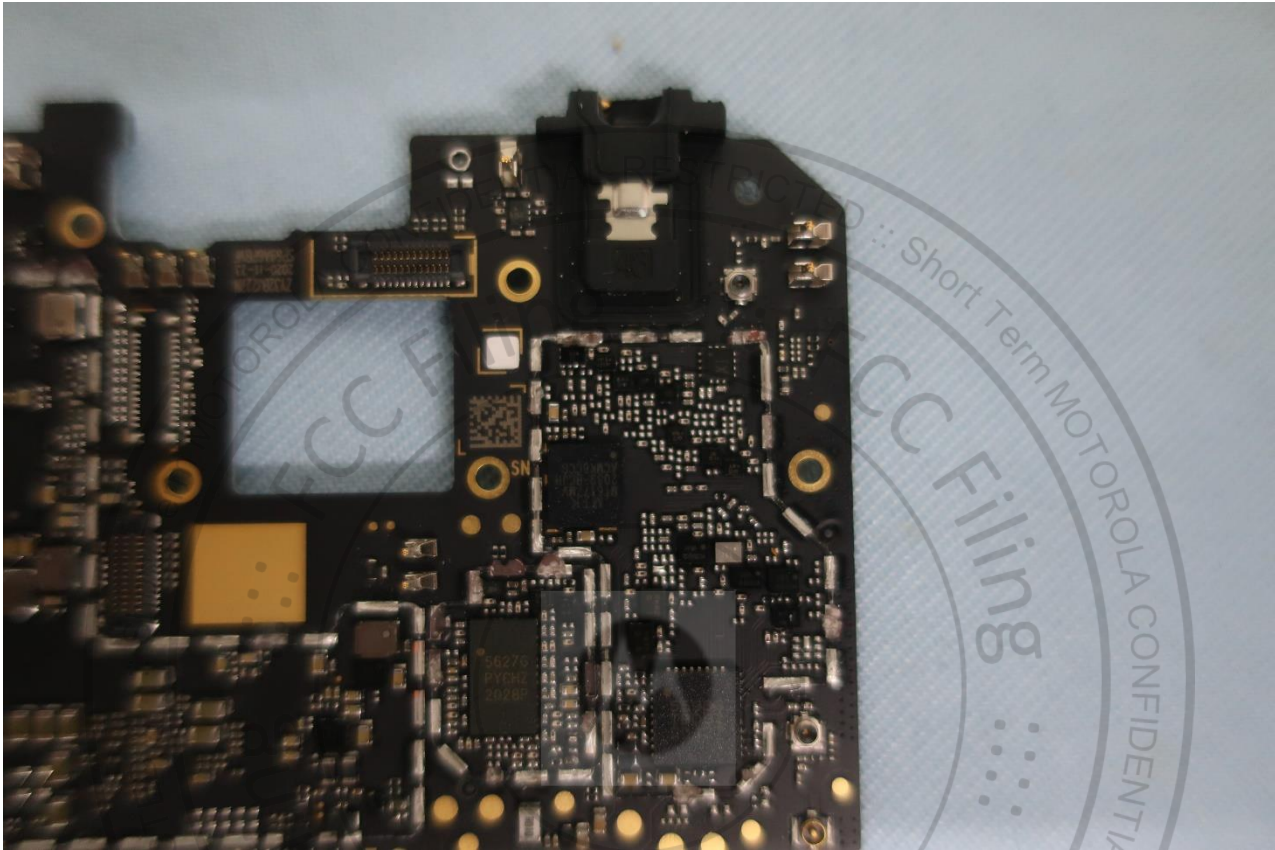

Brand Name: Motorola / Model Name: XT2095-2

Brand Name: Motorola / Model Name: XT2095-2

Brand Name: Motorola / Model Name: XT2095-2

Brand Name: Motorola / Model Name: XT2095-2

Brand Name: Motorola / Model Name: XT2095-2

Brand Name: Motorola / Model Name: XT2095-2

Brand Name: Motorola / Model Name: XT2095-2

Brand Name: Motorola / Model Name: XT2095-2

Brand Name: Motorola / Model Name: XT2095-2

Bluetooth & WLAN 2.4G Antenna<Tx/Rx>
GNSS Antenna<Rx>