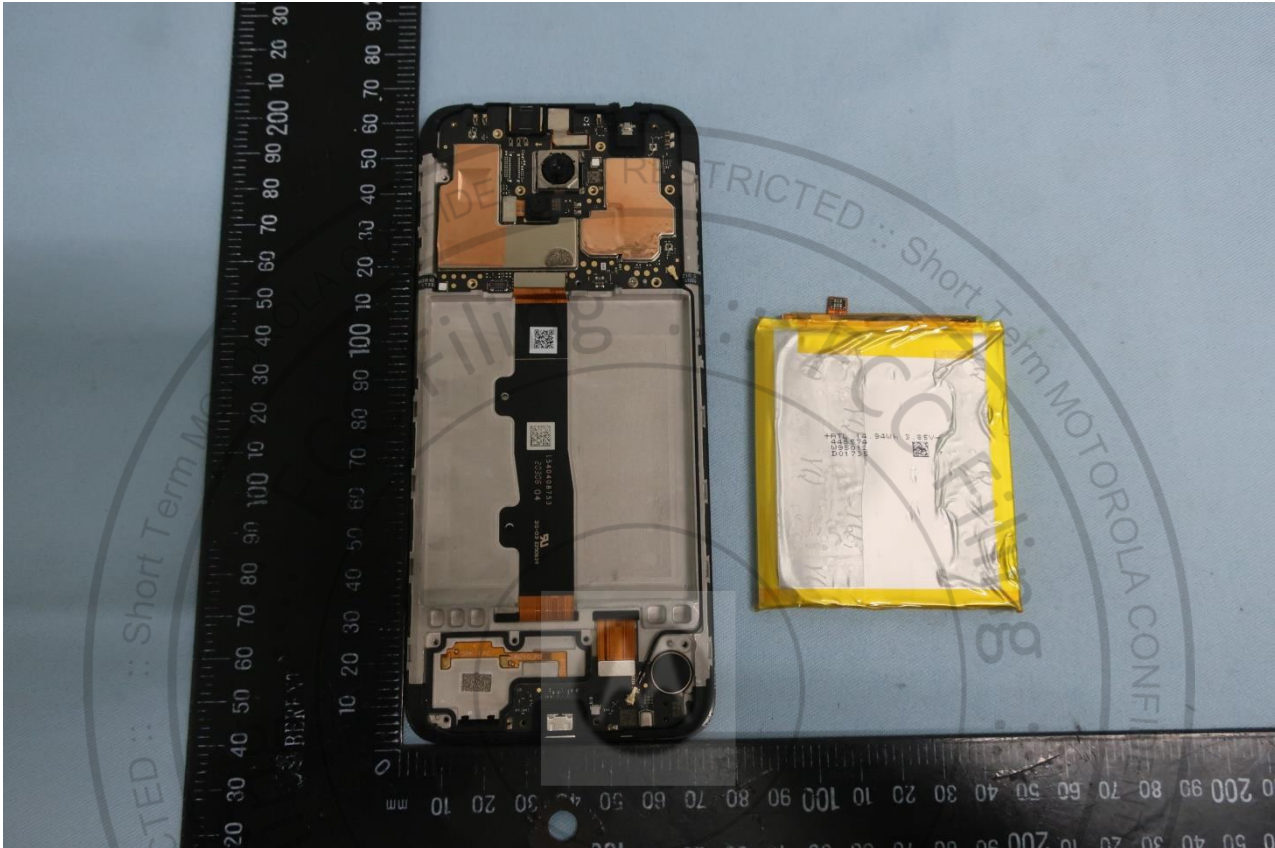

Brand Name: Motorola / Model Name: XT2095-2

Sample 2 (1<sup>st</sup> source + Single SIM)

Brand Name: Motorola / Model Name: XT2095-2

Brand Name: Motorola / Model Name: XT2095-2

Brand Name: Motorola / Model Name: XT2095-2

Brand Name: Motorola / Model Name: XT2095-2

Brand Name: Motorola / Model Name: XT2095-2

Brand Name: Motorola / Model Name: XT2095-2

Brand Name: Motorola / Model Name: XT2095-2

Brand Name: Motorola / Model Name: XT2095-2