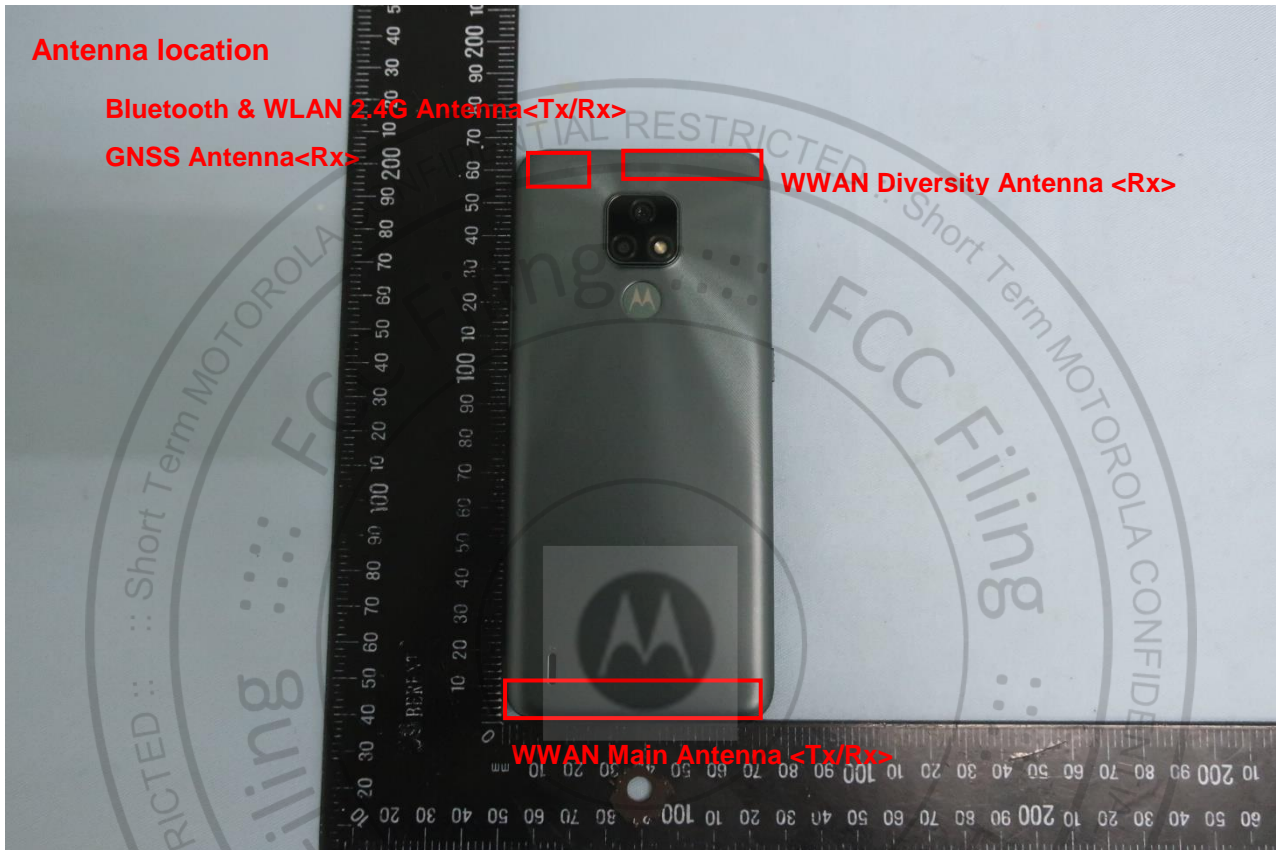

### 3. Internal Photograph of EUT

Brand Name: Motorola / Model Name: XT2095-2

Brand Name: Motorola / Model Name: XT2095-2

Brand Name: Motorola / Model Name: XT2095-2

Brand Name: Motorola / Model Name: XT2095-2

Brand Name: Motorola / Model Name: XT2095-2

Sample 2 (1<sup>st</sup> source + Single SIM)

Brand Name: Motorola / Model Name: XT2095-2

Brand Name: Motorola / Model Name: XT2095-2

Brand Name: Motorola / Model Name: XT2095-2