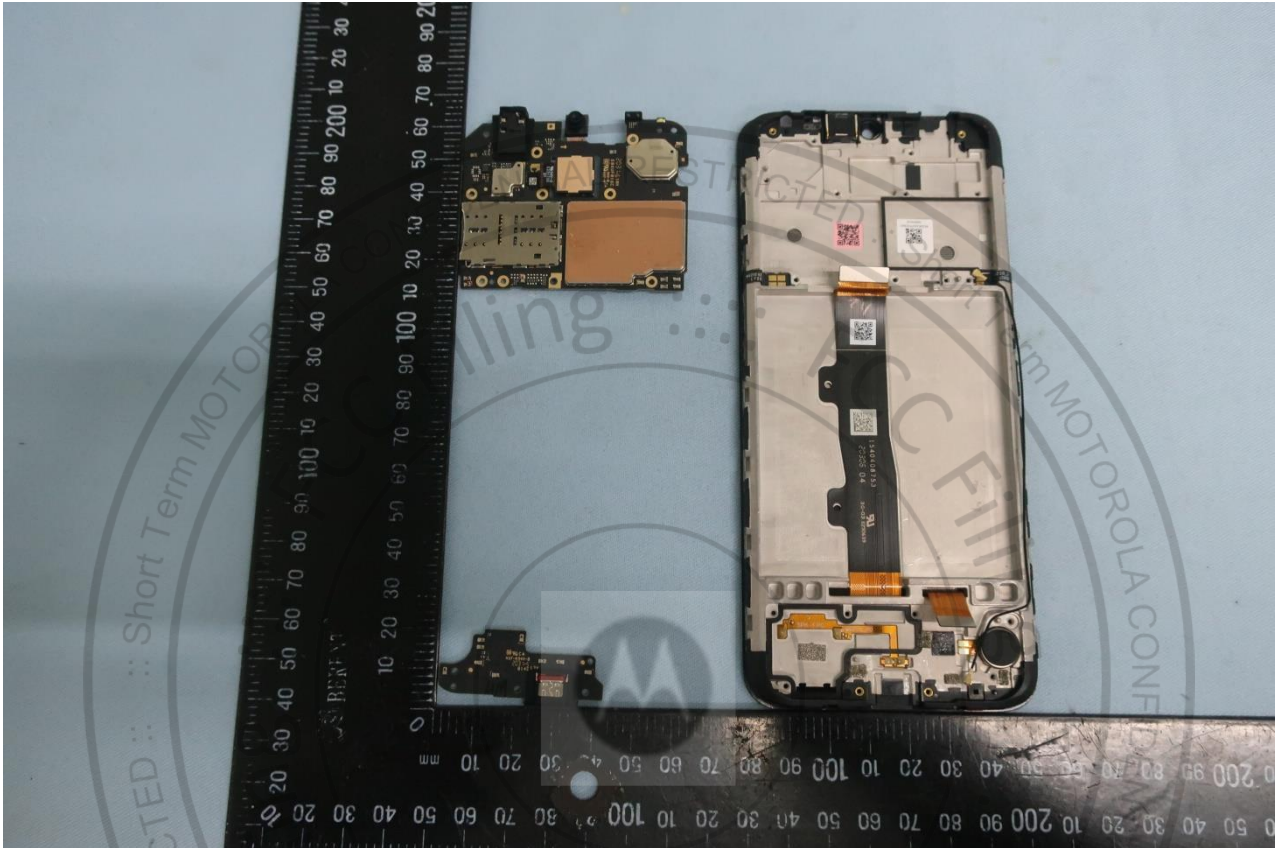

Brand Name: Motorola / Model Name: XT2095-2

Sample 2 (1<sup>st</sup> source + Single SIM)

Brand Name: Motorola / Model Name: XT2095-2

Brand Name: Motorola / Model Name: XT2095-2

Brand Name: Motorola / Model Name: XT2095-2

Brand Name: Motorola / Model Name: XT2095-2

Brand Name: Motorola / Model Name: XT2095-2

Brand Name: Motorola / Model Name: XT2095-2

Brand Name: Motorola / Model Name: XT2095-2

Brand Name: Motorola / Model Name: XT2095-2