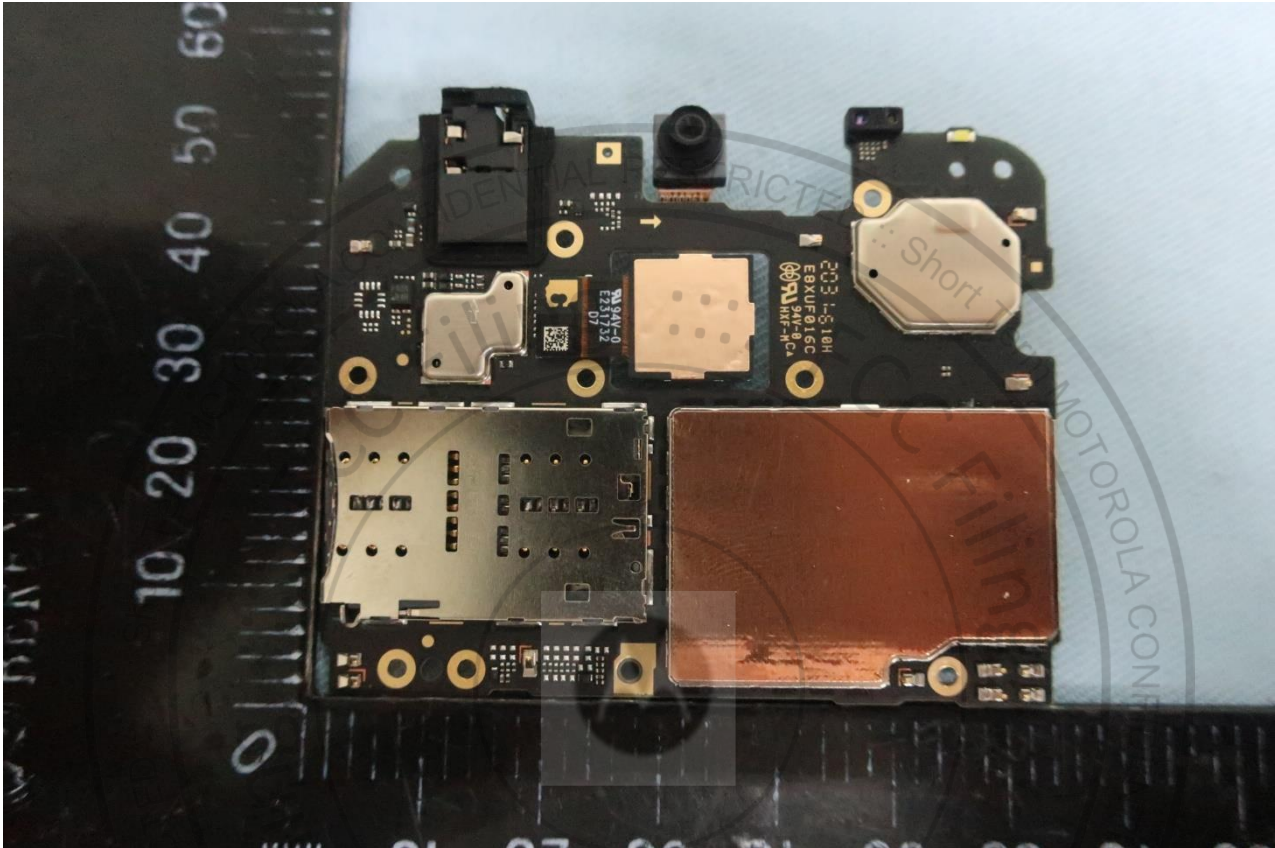

Brand Name: Motorola / Model Name: XT2095-2

Sample 2 (1<sup>st</sup> source + Single SIM)

Brand Name: Motorola / Model Name: XT2095-2

Brand Name: Motorola / Model Name: XT2095-2

Brand Name: Motorola / Model Name: XT2095-2

Brand Name: Motorola / Model Name: XT2095-2

Brand Name: Motorola / Model Name: XT2095-2

Brand Name: Motorola / Model Name: XT2095-2

Brand Name: Motorola / Model Name: XT2095-2

Brand Name: Motorola / Model Name: XT2095-2