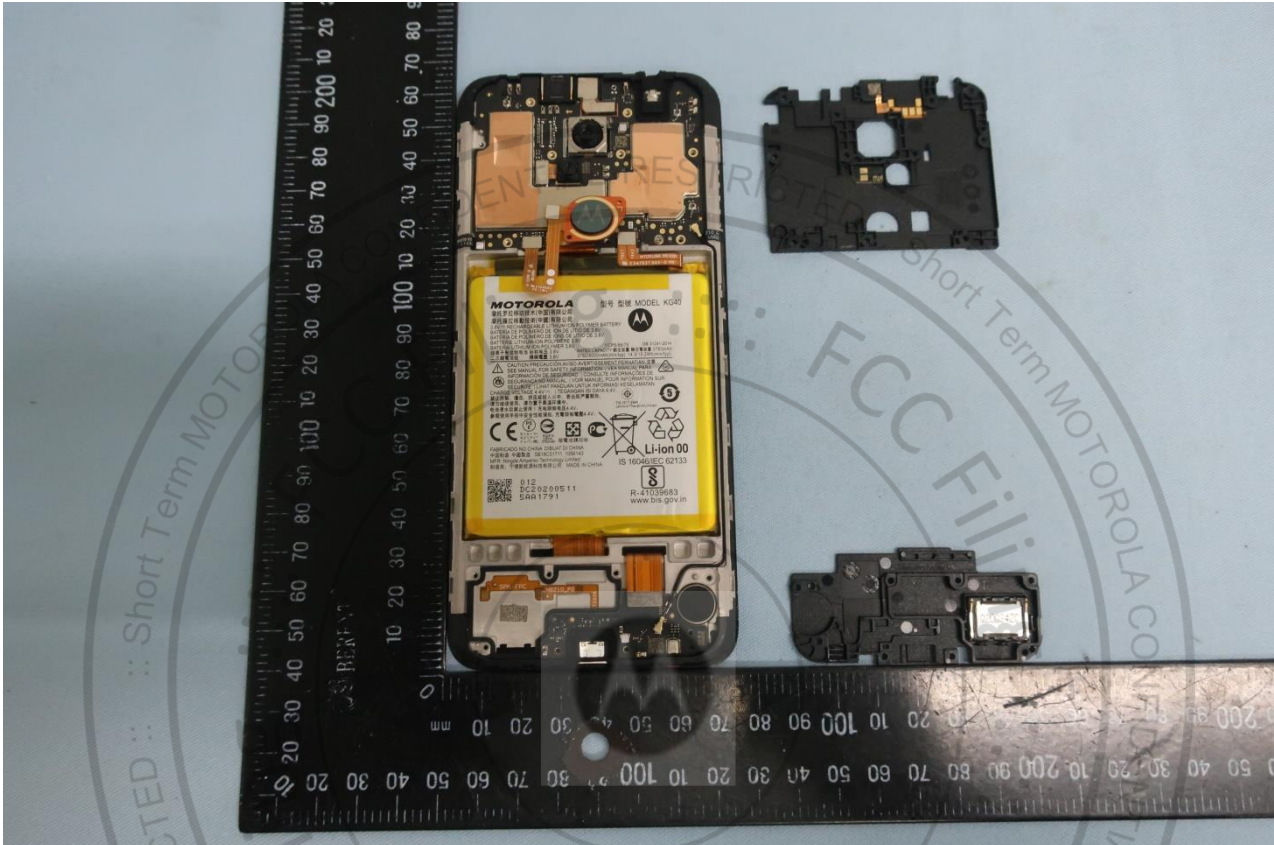

### 3. Internal Photograph of EUT

Brand Name: Motorola / Model Name: XT2095-2

Brand Name: Motorola / Model Name: XT2095-2

Brand Name: Motorola / Model Name: XT2095-2

Brand Name: Motorola / Model Name: XT2095-2

Brand Name: Motorola / Model Name: XT2095-2

Sample 2 (1<sup>st</sup> source + Single SIM)

Brand Name: Motorola / Model Name: XT2095-2

Brand Name: Motorola / Model Name: XT2095-2

Brand Name: Motorola / Model Name: XT2095-2

Brand Name: Motorola / Model Name: XT2095-2

Brand Name: Motorola / Model Name: XT2095-2

Brand Name: Motorola / Model Name: XT2095-2

Brand Name: Motorola / Model Name: XT2095-2

Brand Name: Motorola / Model Name: XT2095-2