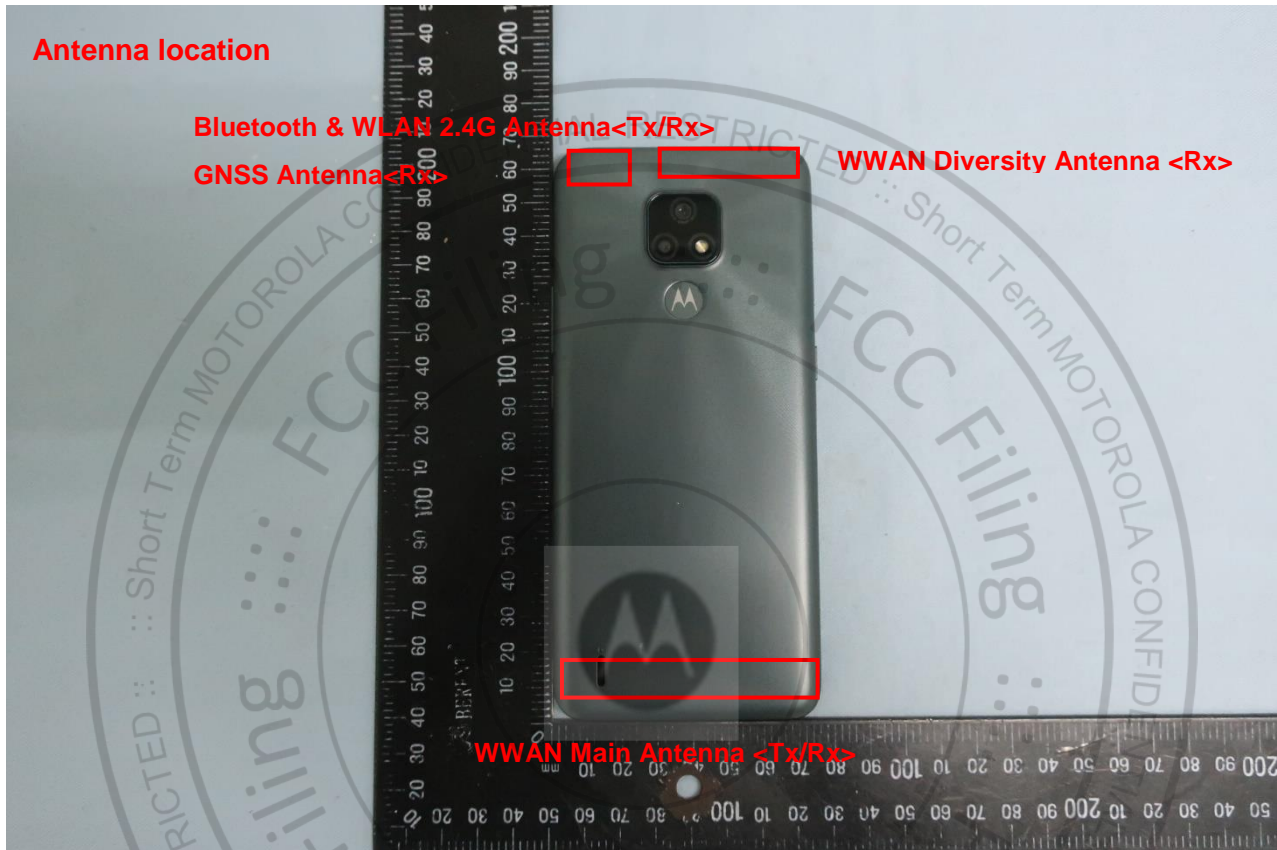

3. Internal Photograph of EUT

Brand Name: Motorola, Lenovo / Model Name: XT2095-3, XT2095-4

Brand Name: Motorola, Lenovo / Model Name: XT2095-3, XT2095-4

Brand Name: Motorola, Lenovo / Model Name: XT2095-3, XT2095-4