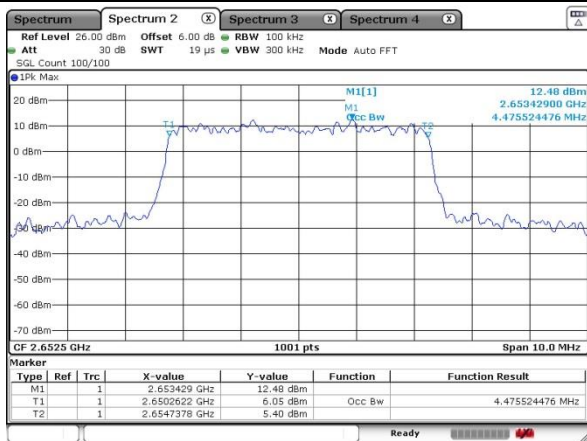

Middle Channel / 20MHz / 16QAM

Date: 17 SEP 2020 17:53:21

Highest Channel / 20MHz / QPSK

Date: 17 SEP 2020 17:33:10

Highest Channel / 20MHz / 16QAM

Date: 17 SEP 2020 17:34:47

Lowest Channel / 5MHz / 64QAM

Date: 17.SEP.2020 14.42.21

Lowest Channel / 10MHz / 64QAM

Date: 17.SEP.2020 15.31.32

Middle Channel / 5MHz / 64QAM

Date: 17.SEP.2020 14.46.49

Middle Channel / 10MHz / 64QAM

Date: 17.SEP.2020 15.41.01

Highest Channel / 5MHz / 64QAM

Date: 17.SEP.2020 14.47.31

Highest Channel / 10MHz / 64QAM

Date: 17.SEP.2020 16.06.18