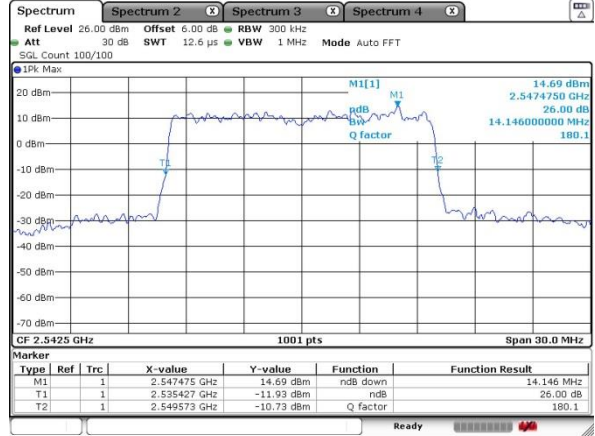

Highest Channel / 10MHz / 16QAM

Date: 17 SEP 2020 16:03:51

LTE Band 41

Lowest Channel / 15MHz / QPSK

Date: 17 SEP 2020 16:44:29

Lowest Channel / 15MHz / 16QAM

Date: 17 SEP 2020 16:42:19

Middle Channel / 15MHz / QPSK