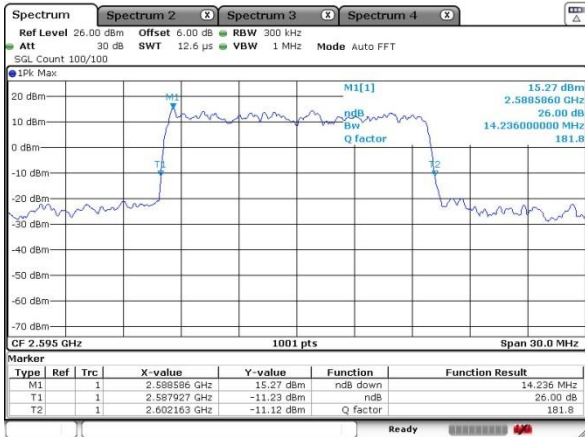

Highest Channel / 10MHz / 16QAM

Date: 17 SEP 2020 16:03:51

LTE Band 41

Lowest Channel / 15MHz / QPSK

Date: 17 SEP 2020 16:44:29

Lowest Channel / 15MHz / 16QAM

Date: 17 SEP 2020 16:42:19

Middle Channel / 15MHz / QPSK

Date: 17 SEP 2020 16:50:16

Middle Channel / 15MHz / 16QAM

Date: 17 SEP 2020 16:53:22

Highest Channel / 15MHz / QPSK

Date: 17 SEP 2020 16:55:38

Highest Channel / 15MHz / 16QAM

Date: 17 SEP 2020 16:57:30

LTE Band 41