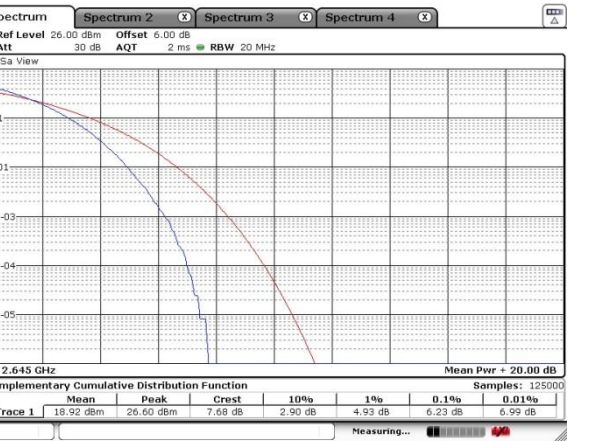

Highest Channel / Full RB

Date: 17 SEP 2020 19:15:50

LTE Band 41 / 20MHz / 64QAM

Lowest Channel / 1RB

Date: 17 SEP 2020 18:12:40

Lowest Channel / Full RB

Date: 17 SEP 2020 18:14:23

Middle Channel / 1RB

Date: 17 SEP 2020 18:03:54

Middle Channel / Full RB

Date: 17 SEP 2020 18:01:29

Highest Channel / 1RB

Date: 17 SEP 2020 19:19:41

Highest Channel / Full RB

Date: 17 SEP 2020 19:16:40

26dB Bandwidth

Mode												
BW	5MHz		10MHz		15MHz		20MHz		5MHz	10MHz	15MHz	20MHz
Mod.	QPSK	16QAM	QPSK	16QAM	QPSK	16QAM	QPSK	16QAM	64QAM	64QAM	64QAM	64QAM
Lowest CH	4.805	4.865	9.69	9.69	14.386	14.146	20.18	20.18	4.855	9.81	14.206	20.18
Middle CH	4.785	4.745	9.69	9.79	14.236	14.266	20.34	20.18	4.745	9.73	14.356	20.22
Highest CH	4.835	4.865	9.69	9.71	14.326	14.386	20.1	20.3	4.825	9.69	14.715	20.18