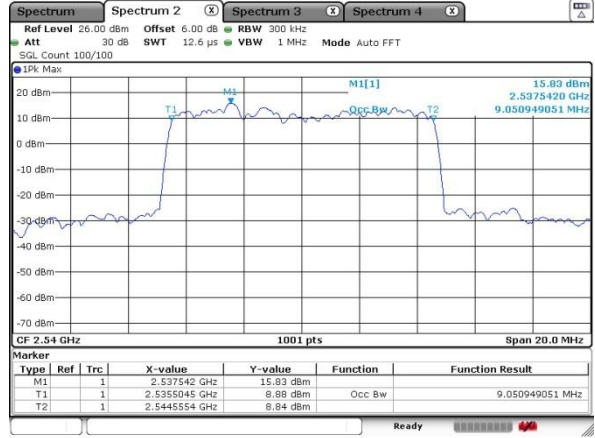

Date: 17 SEP 2020 14:46:04

Highest Channel / 5MHz / QPSK

Date: 17 SEP 2020 14:50:36

Highest Channel / 5MHz / 16QAM

Date: 17 SEP 2020 14:49:36

LTE Band 41

Lowest Channel / 10MHz / QPSK

Lowest Channel / 10MHz / 16QAM