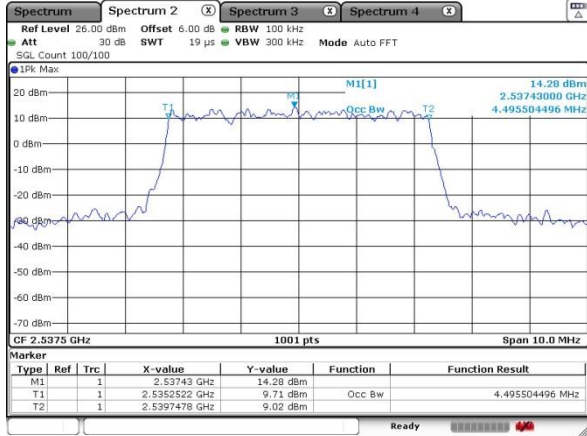

LTE Band 41

Lowest Channel / 5MHz / QPSK

Date: 17 SEP 2020 14:38:55