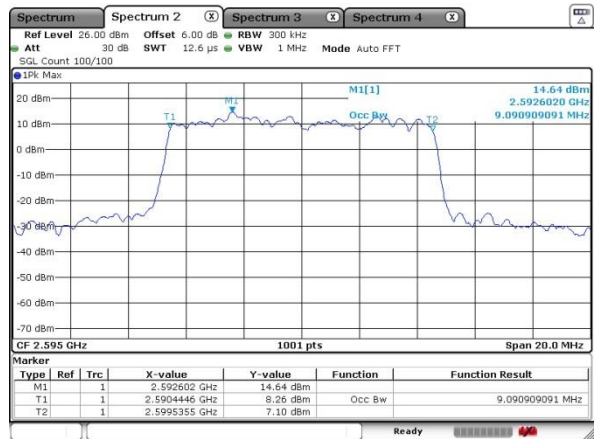

Middle Channel / 20MHz / 16QAM

Date: 17 SEP 2020 17:53:21

Highest Channel / 20MHz / QPSK

Date: 17 SEP 2020 17:33:10

Highest Channel / 20MHz / 16QAM

Date: 17 SEP 2020 17:34:47

Lowest Channel / 5MHz / 64QAM

Date: 17.SEP.2020 14.42.21

Lowest Channel / 10MHz / 64QAM

Date: 17.SEP.2020 15.31.32

Middle Channel / 5MHz / 64QAM

Date: 17.SEP.2020 14.46.49

Middle Channel / 10MHz / 64QAM

Date: 17.SEP.2020 15.41.01

Highest Channel / 5MHz / 64QAM

Date: 17.SEP.2020 14.47.31

Highest Channel / 10MHz / 64QAM

Date: 17.SEP.2020 16.06.18