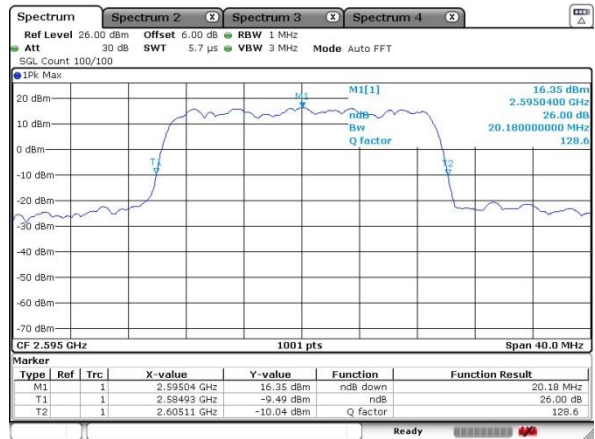

Lowest Channel / 20MHz / QPSK

Date: 17 SEP 2020 17:43:28

Lowest Channel / 20MHz / 16QAM

Date: 17 SEP 2020 17:44:57

Middle Channel / 20MHz / QPSK

Date: 17 SEP 2020 17:54:28

Middle Channel / 20MHz / 16QAM

Date: 17 SEP 2020 17:53:58

Highest Channel / 20MHz / QPSK

Date: 17 SEP 2020 17:32:38

Highest Channel / 20MHz / 16QAM

Date: 17 SEP 2020 17:35:30

LTE Band 41

Lowest Channel / 5MHz / 64QAM

Date: 17 SEP 2020 14:42:08

Lowest Channel / 10MHz / 64QAM