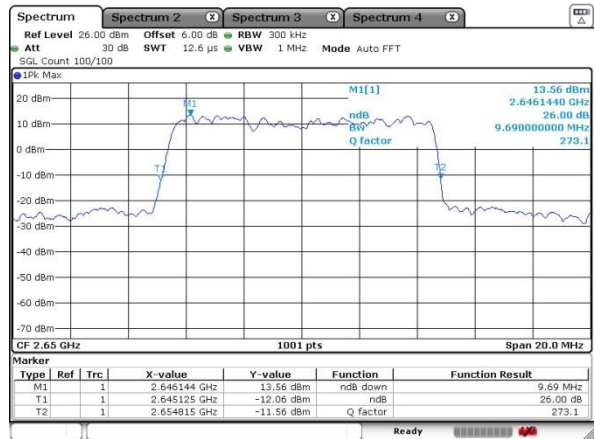

Highest Channel / 20MHz / QPSK

Date: 17 SEP 2020 17:32:38

Highest Channel / 20MHz / 16QAM

Date: 17 SEP 2020 17:35:30

LTE Band 41

Lowest Channel / 5MHz / 64QAM

Date: 17 SEP 2020 14:42:08

Lowest Channel / 10MHz / 64QAM

Date: 17 SEP 2020 15:31:10

Middle Channel / 5MHz / 64QAM

Date: 17 SEP 2020 14:46:32

Middle Channel / 10MHz / 64QAM

Date: 17 SEP 2020 15:39:40

Highest Channel / 5MHz / 64QAM

Date: 17 SEP 2020 14:48:10

Highest Channel / 10MHz / 64QAM

Date: 17 SEP 2020 16:06:48

LTE Band 41

Lowest Channel / 15MHz / 64QAM

Date: 17 SEP 2020 16:39:18

Lowest Channel / 20MHz / 64QAM

Date: 17 SEP 2020 17:47:08

Middle Channel / 15MHz / 64QAM

Date: 17 SEP 2020 16:53:54