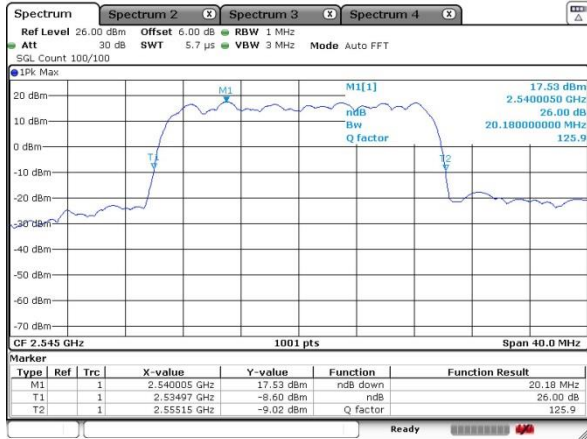

LTE Band 41

Lowest Channel / 20MHz / QPSK

Date: 17 SEP 2020 17:43:28