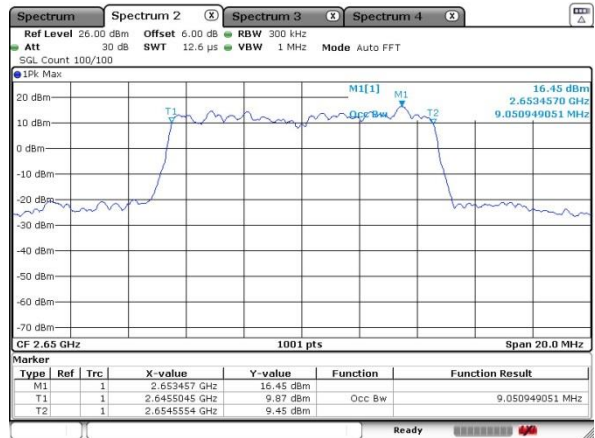

Date: 17 SEP 2020 14:46:04

Highest Channel / 5MHz / QPSK

Date: 17 SEP 2020 14:50:36

Highest Channel / 5MHz / 16QAM

Date: 17 SEP 2020 14:49:36

LTE Band 41

Lowest Channel / 10MHz / QPSK

Lowest Channel / 10MHz / 16QAM

Middle Channel / 10MHz / QPSK

Middle Channel / 10MHz / 16QAM

Highest Channel / 10MHz / QPSK

Highest Channel / 10MHz / 16QAM

LTE Band 41

Lowest Channel / 15MHz / QPSK

Date: 17 SEP 2020 16:45:05

Lowest Channel / 15MHz / 16QAM