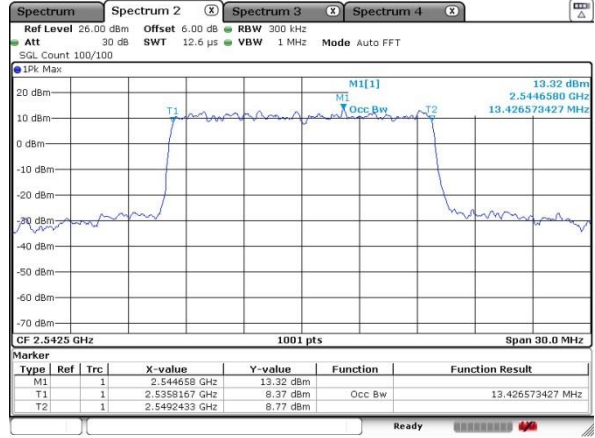

Date: 17 SEP 2020 14:46:04

Highest Channel / 5MHz / QPSK

Date: 17 SEP 2020 14:50:36

Highest Channel / 5MHz / 16QAM

Date: 17 SEP 2020 14:49:36

LTE Band 41

Lowest Channel / 10MHz / QPSK

Lowest Channel / 10MHz / 16QAM

Middle Channel / 10MHz / QPSK

Middle Channel / 10MHz / 16QAM

Highest Channel / 10MHz / QPSK

Highest Channel / 10MHz / 16QAM

LTE Band 41

Lowest Channel / 15MHz / QPSK

Date: 17 SEP 2020 16:45:05

Lowest Channel / 15MHz / 16QAM