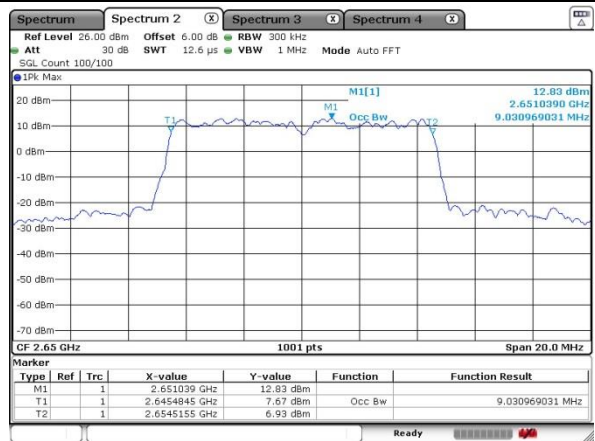

Middle Channel / 20MHz / 16QAM

Date: 17 SEP 2020 17:53:21

Highest Channel / 20MHz / QPSK

Date: 17 SEP 2020 17:33:10

Highest Channel / 20MHz / 16QAM

Date: 17 SEP 2020 17:34:47

Lowest Channel / 5MHz / 64QAM

Date: 17.SEP.2020 14.42.21

Lowest Channel / 10MHz / 64QAM

Date: 17.SEP.2020 15.31.32

Middle Channel / 5MHz / 64QAM

Date: 17.SEP.2020 14.46.49

Middle Channel / 10MHz / 64QAM

Date: 17.SEP.2020 15.41.01

Highest Channel / 5MHz / 64QAM

Date: 17.SEP.2020 14.47.31

Highest Channel / 10MHz / 64QAM

Date: 17.SEP.2020 16.06.18