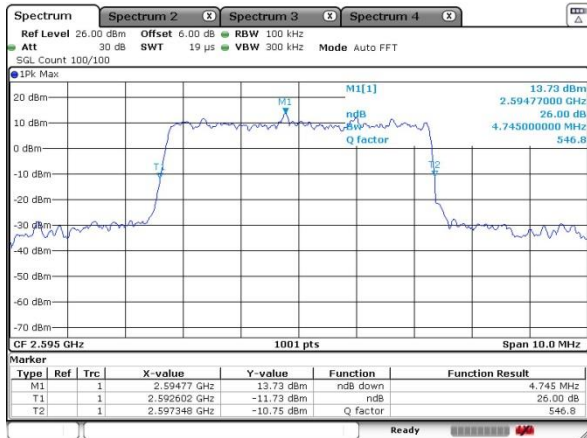

Middle Channel / 5MHz / 64QAM

Date: 17 SEP 2020 14:46:32