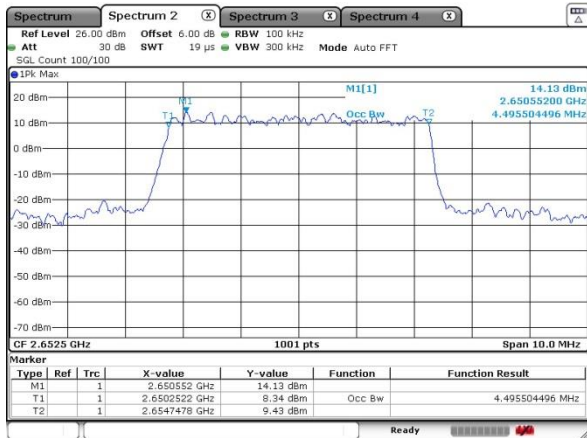

LTE Band 41

Lowest Channel / 5MHz / QPSK

Date: 17 SEP 2020 14:38:55

Lowest Channel / 5MHz / 16QAM

Date: 17 SEP 2020 14:41:42

Middle Channel / 5MHz / QPSK

Date: 17 SEP 2020 14:45:47

Middle Channel / 5MHz / 16QAM

Date: 17 SEP 2020 14:46:04

Highest Channel / 5MHz / QPSK

Date: 17 SEP 2020 14:50:36

Highest Channel / 5MHz / 16QAM

Date: 17 SEP 2020 14:49:36

LTE Band 41

Lowest Channel / 10MHz / QPSK

Lowest Channel / 10MHz / 16QAM