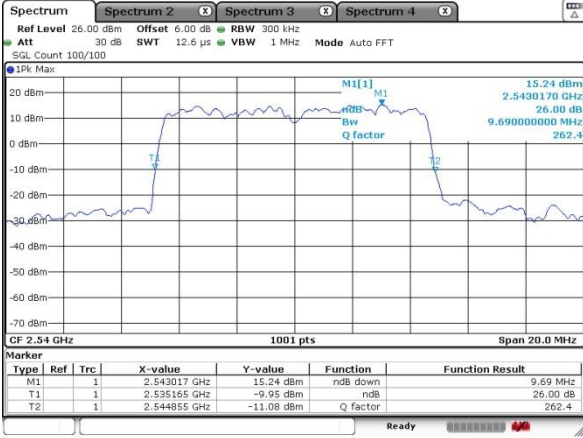

Date: 17 SEP 2020 14:46:17

Highest Channel / 5MHz / QPSK

Date: 17 SEP 2020 14:50:07

Highest Channel / 5MHz / 16QAM

Date: 17 SEP 2020 14:49:47

LTE Band 41

Lowest Channel / 10MHz / QPSK

Date: 17 SEP 2020 15:28:38