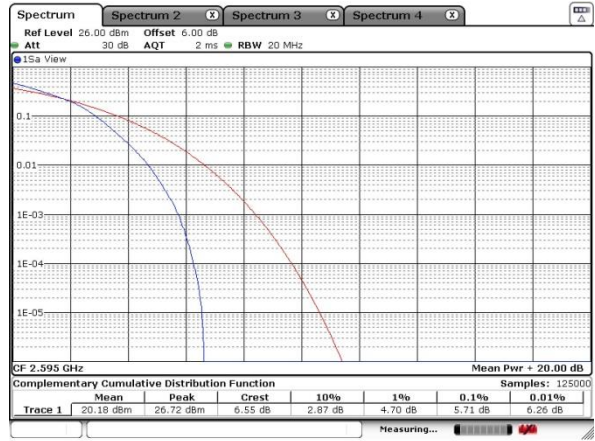

Date: 17 SEP 2020 17:58:46

Highest Channel / 1RB

Date: 17 SEP 2020 19:17:29

Highest Channel / Full RB

Date: 17 SEP 2020 19:15:02

LTE Band 41 / 20MHz / 16QAM

Lowest Channel / 1RB

Date: 17 SEP 2020 18:11:38

Lowest Channel / Full RB

Date: 17 SEP 2020 18:15:03

Middle Channel / 1RB

Date: 17 SEP 2020 18:04:39

Middle Channel / Full RB

Date: 17 SEP 2020 18:00:47

Highest Channel / 1RB

Date: 17 SEP 2020 19:18:20

Highest Channel / Full RB

Date: 17 SEP 2020 19:15:50

LTE Band 41 / 20MHz / 64QAM

Lowest Channel / 1RB

Date: 17 SEP 2020 18:12:40

Lowest Channel / Full RB

Date: 17 SEP 2020 18:14:23

Middle Channel / 1RB