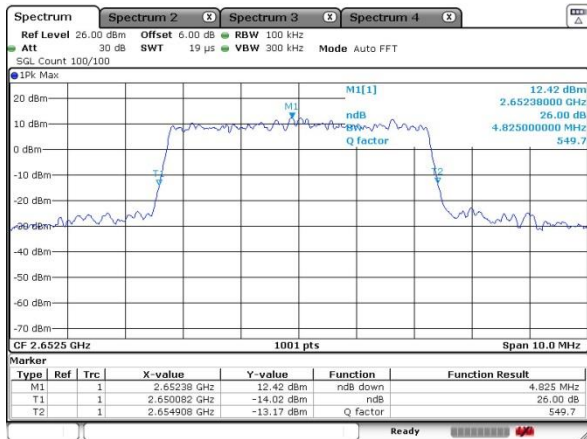

Highest Channel / 20MHz / QPSK

Date: 17 SEP 2020 17:32:38

Highest Channel / 20MHz / 16QAM

Date: 17 SEP 2020 17:35:30

LTE Band 41

Lowest Channel / 5MHz / 64QAM

Date: 17 SEP 2020 14:42:08

Lowest Channel / 10MHz / 64QAM

Date: 17 SEP 2020 15:31:10

Middle Channel / 5MHz / 64QAM

Date: 17 SEP 2020 14:46:32

Middle Channel / 10MHz / 64QAM

Date: 17 SEP 2020 15:39:40

Highest Channel / 5MHz / 64QAM

Date: 17 SEP 2020 14:48:10

Highest Channel / 10MHz / 64QAM

Date: 17 SEP 2020 16:06:48

LTE Band 41

Lowest Channel / 15MHz / 64QAM

Date: 17 SEP 2020 16:39:18

Lowest Channel / 20MHz / 64QAM

Date: 17 SEP 2020 17:47:08

Middle Channel / 15MHz / 64QAM

Date: 17 SEP 2020 16:53:54