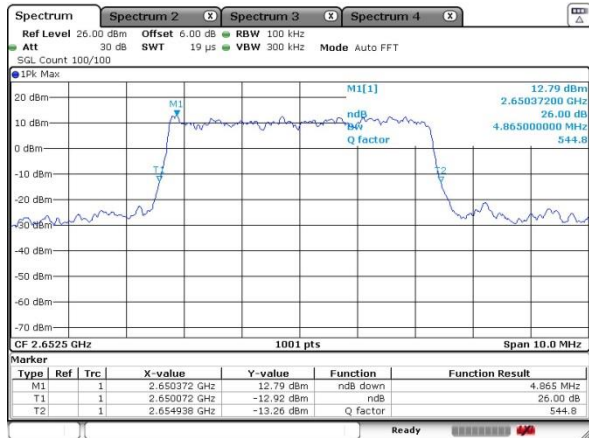

Mode												
BW	5MHz		10MHz		15MHz		20MHz		5MHz	10MHz	15MHz	20MHz
Mod.	QPSK	16QAM	QPSK	16QAM	QPSK	16QAM	QPSK	16QAM	64QAM	64QAM	64QAM	64QAM
Lowest CH	4.805	4.865	9.69	9.69	14.386	14.146	20.18	20.18	4.855	9.81	14.206	20.18
Middle CH	4.785	4.745	9.69	9.79	14.236	14.266	20.34	20.18	4.745	9.73	14.356	20.22
Highest CH	4.835	4.865	9.69	9.71	14.326	14.386	20.1	20.3	4.825	9.69	14.715	20.18

LTE Band 41

Lowest Channel / 5MHz / QPSK

Date: 17 SEP 2020 14:38:39

Lowest Channel / 5MHz / 16QAM

Date: 17 SEP 2020 14:41:56

Middle Channel / 5MHz / QPSK

Date: 17 SEP 2020 14:45:20

Middle Channel / 5MHz / 16QAM

Date: 17 SEP 2020 14:46:17

Highest Channel / 5MHz / QPSK

Date: 17 SEP 2020 14:50:07

Highest Channel / 5MHz / 16QAM

Date: 17 SEP 2020 14:49:47

LTE Band 41

Lowest Channel / 10MHz / QPSK

Date: 17 SEP 2020 15:28:38