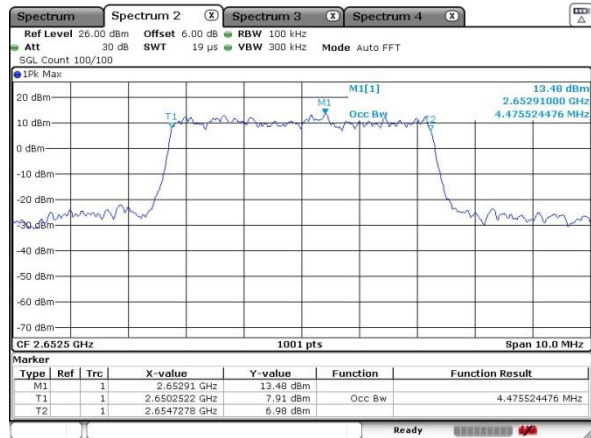

Middle Channel / 20MHz / 64QAM

Date: 17 SEP 2020 17:52:03

Highest Channel / 15MHz / 64QAM

Date: 17 SEP 2020 17:07:27

Highest Channel / 20MHz / 64QAM

Date: 17 SEP 2020 17:36:19

Occupied Bandwidth

Mode	LTE Band 41 : 99%OBW(MHz)											
	5MHz		10MHz		15MHz		20MHz		5MHz	10MHz	15MHz	20MHz
BW	QPSK	16QAM	QPSK	16QAM	QPSK	16QAM	QPSK	16QAM	64QAM	64QAM	64QAM	64QAM
Mod.	QPSK	16QAM	QPSK	16QAM	QPSK	16QAM	QPSK	16QAM	64QAM	64QAM	64QAM	64QAM
Lowest CH	4.50	4.48	8.97	9.05	13.43	13.43	18.42	18.34	4.50	8.99	13.43	18.22
Middle CH	4.50	4.49	9.03	9.05	13.40	13.46	18.38	18.46	4.50	9.09	13.43	18.42
Highest CH	4.50	4.48	8.97	9.05	13.43	13.49	18.38	18.46	4.48	9.03	13.43	18.34

LTE Band 41

Lowest Channel / 5MHz / QPSK

Date: 17 SEP 2020 14:38:55

Lowest Channel / 5MHz / 16QAM

Date: 17 SEP 2020 14:41:42

Middle Channel / 5MHz / QPSK

Date: 17 SEP 2020 14:45:47

Middle Channel / 5MHz / 16QAM

Date: 17 SEP 2020 14:46:04

Highest Channel / 5MHz / QPSK

Date: 17 SEP 2020 14:50:36

Highest Channel / 5MHz / 16QAM

Date: 17 SEP 2020 14:49:36

LTE Band 41

Lowest Channel / 10MHz / QPSK

Lowest Channel / 10MHz / 16QAM