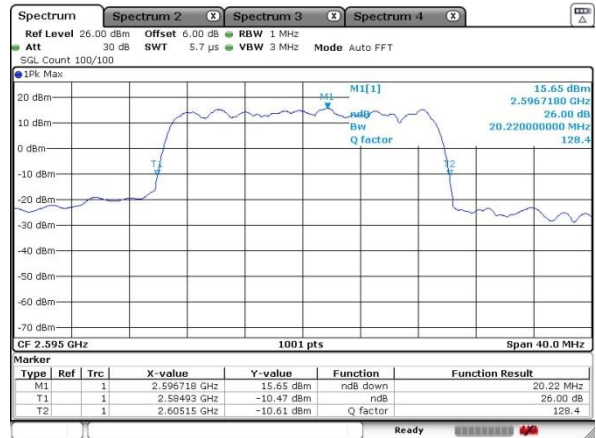

Middle Channel / 20MHz / 64QAM

Date: 17 SEP 2020 17:52:03