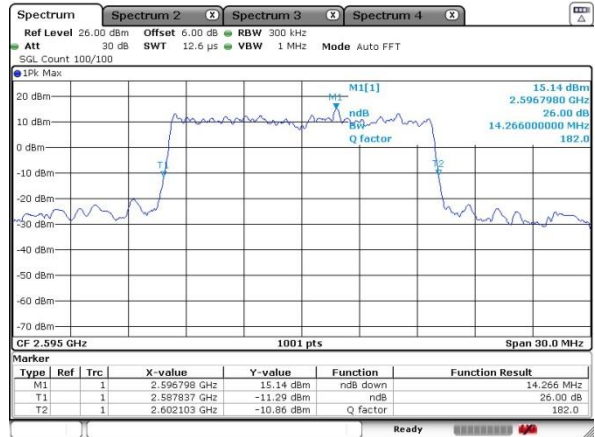

Middle Channel / 15MHz / 16QAM

Date: 17 SEP 2020 16:53:22