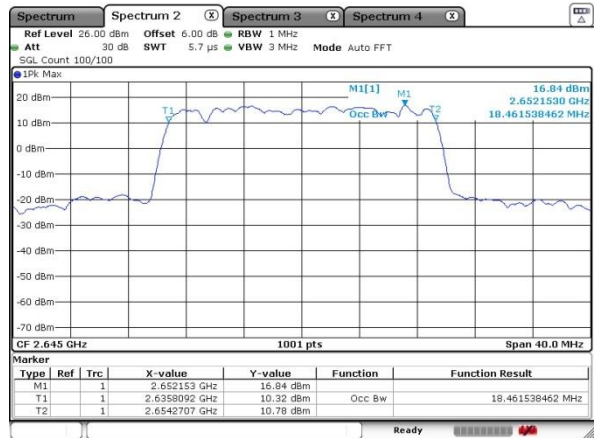

Date: 17 SEP 2020 16:58:39

LTE Band 41

Lowest Channel / 20MHz / QPSK

Date: 17 SEP 2020 17:43:54

Lowest Channel / 20MHz / 16QAM

Date: 17 SEP 2020 17:45:19

Middle Channel / 20MHz / QPSK

Date: 17 SEP 2020 17:54:49

Middle Channel / 20MHz / 16QAM

Date: 17 SEP 2020 17:53:21

Highest Channel / 20MHz / QPSK

Date: 17 SEP 2020 17:33:10

Highest Channel / 20MHz / 16QAM

Date: 17 SEP 2020 17:34:47

Lowest Channel / 5MHz / 64QAM

Date: 17.SEP.2020 14.42.21

Lowest Channel / 10MHz / 64QAM

Date: 17.SEP.2020 15.31.32

Middle Channel / 5MHz / 64QAM

Date: 17.SEP.2020 14.46.49

Middle Channel / 10MHz / 64QAM

Date: 17.SEP.2020 15.41.01

Highest Channel / 5MHz / 64QAM

Date: 17.SEP.2020 14.47.31