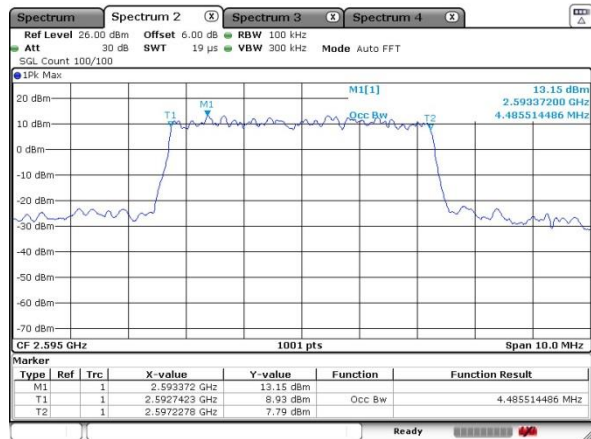

LTE Band 41

Lowest Channel / 5MHz / QPSK

Date: 17 SEP 2020 14:38:55

Lowest Channel / 5MHz / 16QAM

Date: 17 SEP 2020 14:41:42

Middle Channel / 5MHz / QPSK

Date: 17 SEP 2020 14:45:47

Middle Channel / 5MHz / 16QAM

Date: 17 SEP 2020 14:46:04

Highest Channel / 5MHz / QPSK

Date: 17 SEP 2020 14:50:36

Highest Channel / 5MHz / 16QAM

Date: 17 SEP 2020 14:49:36

LTE Band 41

Lowest Channel / 10MHz / QPSK

Lowest Channel / 10MHz / 16QAM