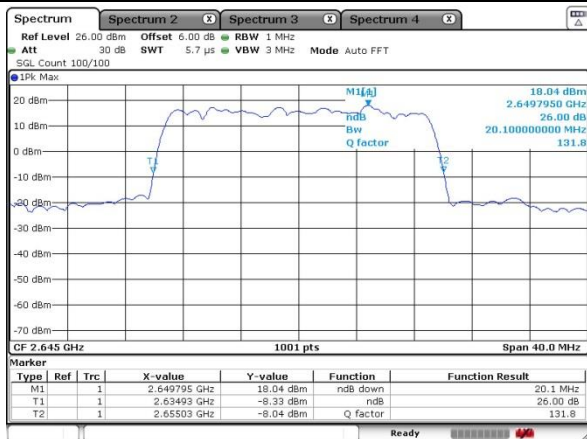

Date: 17 SEP 2020 16:50:16

Middle Channel / 15MHz / 16QAM

Date: 17 SEP 2020 16:53:22

Highest Channel / 15MHz / QPSK

Date: 17 SEP 2020 16:55:38

Highest Channel / 15MHz / 16QAM

Date: 17 SEP 2020 16:57:30

LTE Band 41

Lowest Channel / 20MHz / QPSK

Date: 17 SEP 2020 17:43:28

Lowest Channel / 20MHz / 16QAM

Date: 17 SEP 2020 17:44:57

Middle Channel / 20MHz / QPSK

Date: 17 SEP 2020 17:54:28

Middle Channel / 20MHz / 16QAM

Date: 17 SEP 2020 17:53:58

Highest Channel / 20MHz / QPSK

Date: 17 SEP 2020 17:32:38

Highest Channel / 20MHz / 16QAM

Date: 17 SEP 2020 17:35:30

LTE Band 41

Lowest Channel / 5MHz / 64QAM

Date: 17 SEP 2020 14:42:08

Lowest Channel / 10MHz / 64QAM