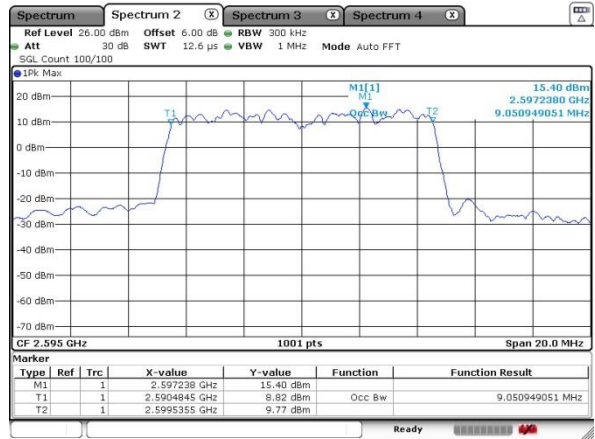

Date: 17 SEP 2020 14:46:04

Highest Channel / 5MHz / QPSK

Date: 17 SEP 2020 14:50:36

Highest Channel / 5MHz / 16QAM

Date: 17 SEP 2020 14:49:36

LTE Band 41

Lowest Channel / 10MHz / QPSK

Lowest Channel / 10MHz / 16QAM

Middle Channel / 10MHz / QPSK

Middle Channel / 10MHz / 16QAM

Highest Channel / 10MHz / QPSK

Highest Channel / 10MHz / 16QAM

LTE Band 41

Lowest Channel / 15MHz / QPSK

Date: 17 SEP 2020 16:45:05

Lowest Channel / 15MHz / 16QAM