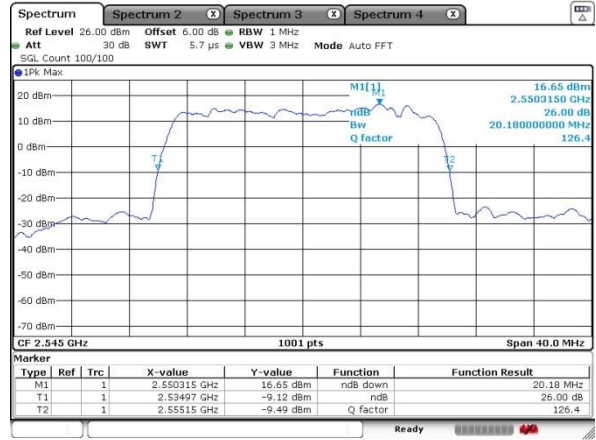

Date: 17 SEP 2020 16:06:48

LTE Band 41

Lowest Channel / 15MHz / 64QAM

Date: 17 SEP 2020 16:39:18

Lowest Channel / 20MHz / 64QAM

Date: 17 SEP 2020 17:47:08

Middle Channel / 15MHz / 64QAM

Date: 17 SEP 2020 16:53:54

Middle Channel / 20MHz / 64QAM

Date: 17 SEP 2020 17:52:03

Highest Channel / 15MHz / 64QAM

Date: 17 SEP 2020 17:07:27

Highest Channel / 20MHz / 64QAM

Date: 17 SEP 2020 17:36:19

Occupied Bandwidth

Mode	LTE Band 41 : 99%OBW(MHz)											
	5MHz		10MHz		15MHz		20MHz		5MHz	10MHz	15MHz	20MHz
BW	QPSK	16QAM	QPSK	16QAM	QPSK	16QAM	QPSK	16QAM	64QAM	64QAM	64QAM	64QAM
Mod.	QPSK	16QAM	QPSK	16QAM	QPSK	16QAM	QPSK	16QAM	64QAM	64QAM	64QAM	64QAM
Lowest CH	4.50	4.48	8.97	9.05	13.43	13.43	18.42	18.34	4.50	8.99	13.43	18.22
Middle CH	4.50	4.49	9.03	9.05	13.40	13.46	18.38	18.46	4.50	9.09	13.43	18.42
Highest CH	4.50	4.48	8.97	9.05	13.43	13.49	18.38	18.46	4.48	9.03	13.43	18.34