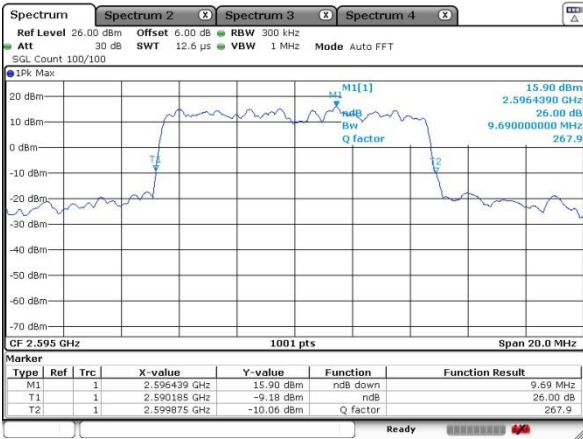

Middle Channel / 10MHz / QPSK

Date: 17 SEP 2020 15:38:12