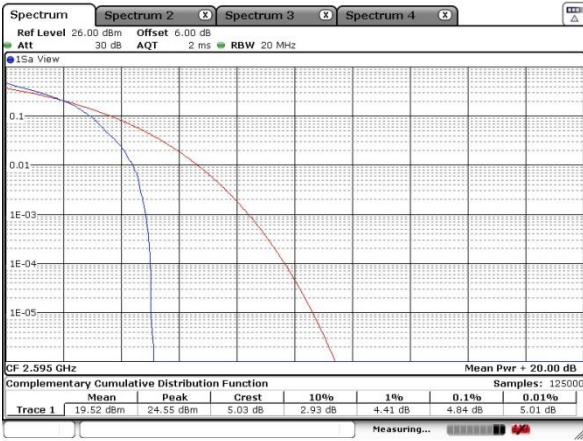

Date: 17 SEP 2020 17:58:46

Highest Channel / 1RB

Date: 17 SEP 2020 19:17:29

Highest Channel / Full RB

Date: 17 SEP 2020 19:15:02

LTE Band 41 / 20MHz / 16QAM

Lowest Channel / 1RB

Date: 17 SEP 2020 18:11:38

Lowest Channel / Full RB

Date: 17 SEP 2020 18:15:03

Middle Channel / 1RB

Date: 17 SEP 2020 18:04:39

Middle Channel / Full RB

Date: 17 SEP 2020 18:00:47

Highest Channel / 1RB

Date: 17 SEP 2020 19:18:20