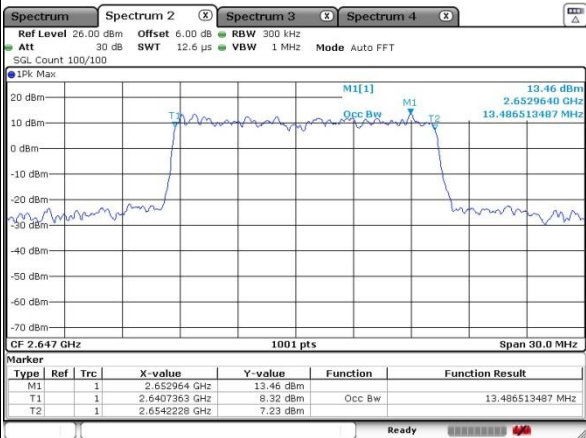

Middle Channel / 10MHz / QPSK

Middle Channel / 10MHz / 16QAM

Highest Channel / 10MHz / QPSK

Highest Channel / 10MHz / 16QAM

LTE Band 41

Lowest Channel / 15MHz / QPSK

Date: 17 SEP 2020 16:45:05

Lowest Channel / 15MHz / 16QAM

Date: 17 SEP 2020 16:42:43

Middle Channel / 15MHz / QPSK

Date: 17 SEP 2020 16:52:11

Middle Channel / 15MHz / 16QAM

Date: 17 SEP 2020 16:52:53

Highest Channel / 15MHz / QPSK

Date: 17 SEP 2020 16:56:07

Highest Channel / 15MHz / 16QAM

Date: 17 SEP 2020 16:58:39

LTE Band 41

Lowest Channel / 20MHz / QPSK

Date: 17 SEP 2020 17:43:54

Lowest Channel / 20MHz / 16QAM

Date: 17 SEP 2020 17:45:19

Middle Channel / 20MHz / QPSK

Date: 17 SEP 2020 17:54:49