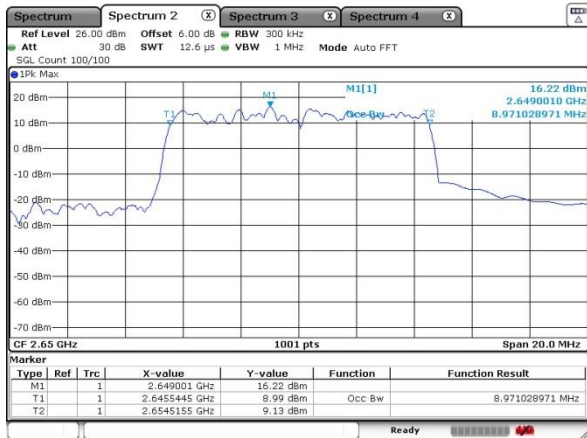

Highest Channel / 10MHz / QPSK