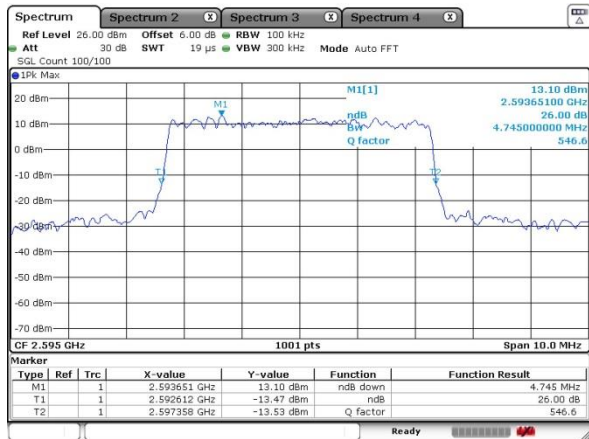

Mode												
BW	5MHz		10MHz		15MHz		20MHz		5MHz	10MHz	15MHz	20MHz
Mod.	QPSK	16QAM	QPSK	16QAM	QPSK	16QAM	QPSK	16QAM	64QAM	64QAM	64QAM	64QAM
Lowest CH	4.805	4.865	9.69	9.69	14.386	14.146	20.18	20.18	4.855	9.81	14.206	20.18
Middle CH	4.785	4.745	9.69	9.79	14.236	14.266	20.34	20.18	4.745	9.73	14.356	20.22
Highest CH	4.835	4.865	9.69	9.71	14.326	14.386	20.1	20.3	4.825	9.69	14.715	20.18

LTE Band 41

Lowest Channel / 5MHz / QPSK

Date: 17 SEP 2020 14:38:39

Lowest Channel / 5MHz / 16QAM

Date: 17 SEP 2020 14:41:56

Middle Channel / 5MHz / QPSK

Date: 17 SEP 2020 14:45:20

Middle Channel / 5MHz / 16QAM

Date: 17 SEP 2020 14:46:17

Highest Channel / 5MHz / QPSK

Date: 17 SEP 2020 14:50:07

Highest Channel / 5MHz / 16QAM

Date: 17 SEP 2020 14:49:47

LTE Band 41

Lowest Channel / 10MHz / QPSK

Date: 17 SEP 2020 15:28:38