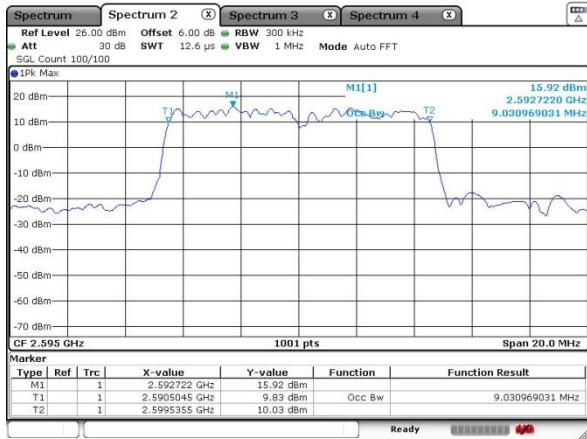

LTE Band 41

Lowest Channel / 5MHz / QPSK

Date: 17 SEP 2020 14:38:55

Lowest Channel / 5MHz / 16QAM

Date: 17 SEP 2020 14:41:42

Middle Channel / 5MHz / QPSK

Date: 17 SEP 2020 14:45:47

Middle Channel / 5MHz / 16QAM

Date: 17 SEP 2020 14:46:04

Highest Channel / 5MHz / QPSK

Date: 17 SEP 2020 14:50:36

Highest Channel / 5MHz / 16QAM

Date: 17 SEP 2020 14:49:36

LTE Band 41

Lowest Channel / 10MHz / QPSK

Lowest Channel / 10MHz / 16QAM

Middle Channel / 10MHz / QPSK

Middle Channel / 10MHz / 16QAM

Highest Channel / 10MHz / QPSK

Highest Channel / 10MHz / 16QAM

LTE Band 41

Lowest Channel / 15MHz / QPSK

Date: 17 SEP 2020 16:45:05

Lowest Channel / 15MHz / 16QAM