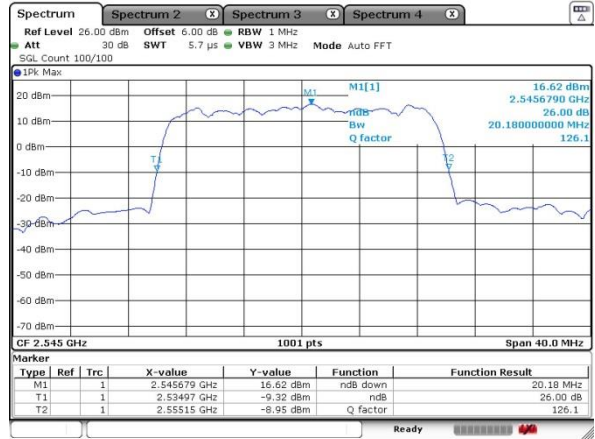

Lowest Channel / 20MHz / 16QAM

Date: 17 SEP 2020 17:44:57