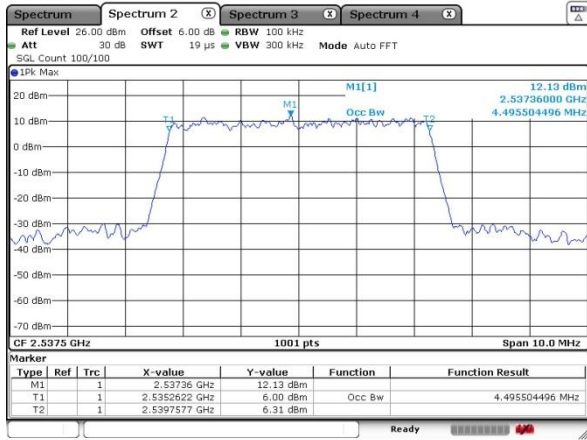

Date: 17 SEP 2020 16:58:39

LTE Band 41

Lowest Channel / 20MHz / QPSK

Date: 17 SEP 2020 17:43:54

Lowest Channel / 20MHz / 16QAM

Date: 17 SEP 2020 17:45:19

Middle Channel / 20MHz / QPSK

Date: 17 SEP 2020 17:54:49

Middle Channel / 20MHz / 16QAM

Date: 17 SEP 2020 17:53:21

Highest Channel / 20MHz / QPSK

Date: 17 SEP 2020 17:33:10

Highest Channel / 20MHz / 16QAM

Date: 17 SEP 2020 17:34:47

Lowest Channel / 5MHz / 64QAM

Date: 17.SEP.2020 14.42.21

Lowest Channel / 10MHz / 64QAM

Date: 17.SEP.2020 15.31.32

Middle Channel / 5MHz / 64QAM

Date: 17.SEP.2020 14.46.49

Middle Channel / 10MHz / 64QAM

Date: 17.SEP.2020 15.41.01

Highest Channel / 5MHz / 64QAM

Date: 17.SEP.2020 14.47.31

Highest Channel / 10MHz / 64QAM

Date: 17.SEP.2020 16.06.18