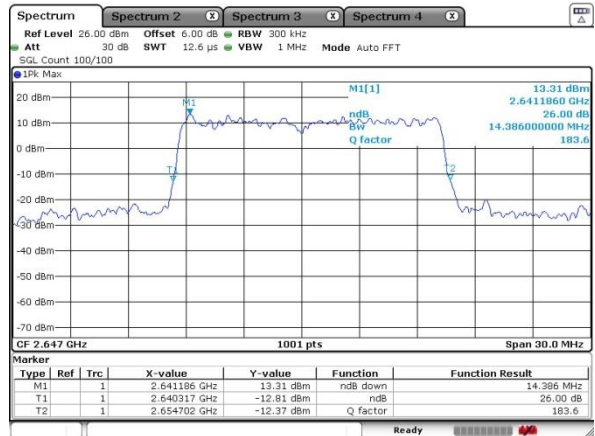

Date: 17 SEP 2020 16:50:16

Middle Channel / 15MHz / 16QAM

Date: 17 SEP 2020 16:53:22

Highest Channel / 15MHz / QPSK

Date: 17 SEP 2020 16:55:38

Highest Channel / 15MHz / 16QAM

Date: 17 SEP 2020 16:57:30

LTE Band 41