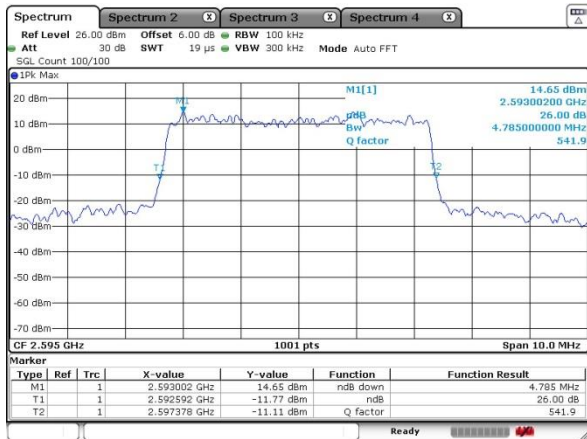

Mode												
BW	5MHz		10MHz		15MHz		20MHz		5MHz	10MHz	15MHz	20MHz
Mod.	QPSK	16QAM	QPSK	16QAM	QPSK	16QAM	QPSK	16QAM	64QAM	64QAM	64QAM	64QAM
Lowest CH	4.805	4.865	9.69	9.69	14.386	14.146	20.18	20.18	4.855	9.81	14.206	20.18
Middle CH	4.785	4.745	9.69	9.79	14.236	14.266	20.34	20.18	4.745	9.73	14.356	20.22
Highest CH	4.835	4.865	9.69	9.71	14.326	14.386	20.1	20.3	4.825	9.69	14.715	20.18

LTE Band 41

Lowest Channel / 5MHz / QPSK

Date: 17 SEP 2020 14:38:39

Lowest Channel / 5MHz / 16QAM

Date: 17 SEP 2020 14:41:56

Middle Channel / 5MHz / QPSK

Date: 17 SEP 2020 14:45:20

Middle Channel / 5MHz / 16QAM

Date: 17 SEP 2020 14:46:17

Highest Channel / 5MHz / QPSK

Date: 17 SEP 2020 14:50:07

Highest Channel / 5MHz / 16QAM

Date: 17 SEP 2020 14:49:47

LTE Band 41

Lowest Channel / 10MHz / QPSK

Date: 17 SEP 2020 15:28:38