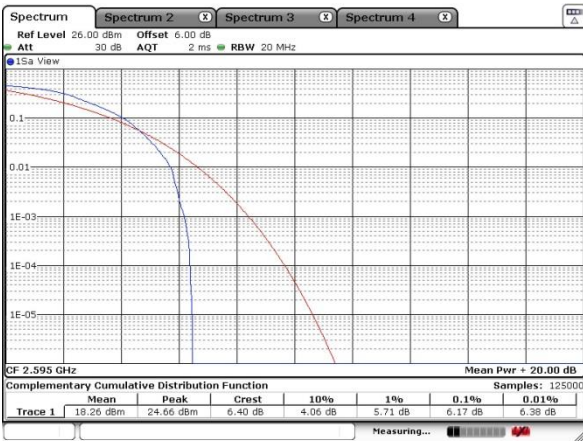

LTE Band 41 / 20MHz / QPSK

Lowest Channel / 1RB

Date: 17 SEP 2020 18:08:40

Lowest Channel / Full RB

Date: 17 SEP 2020 18:15:40

Middle Channel / 1RB

Date: 17 SEP 2020 18:07:07

Middle Channel / Full RB

Date: 17 SEP 2020 17:58:46

Highest Channel / 1RB

Date: 17 SEP 2020 19:17:29

Highest Channel / Full RB

Date: 17 SEP 2020 19:15:02

LTE Band 41 / 20MHz / 16QAM

Lowest Channel / 1RB

Date: 17 SEP 2020 18:11:38