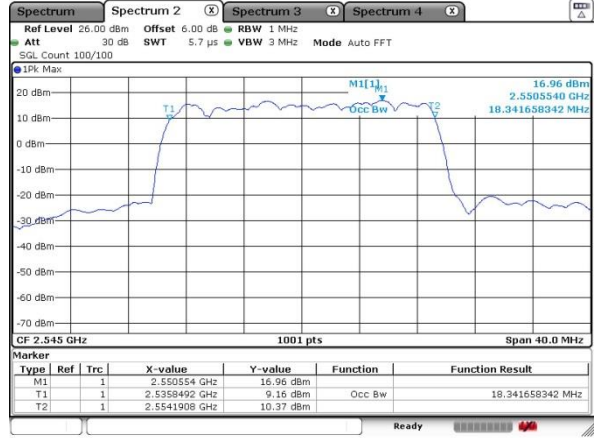

Date: 17 SEP 2020 16:58:39

LTE Band 41

Lowest Channel / 20MHz / QPSK

Date: 17 SEP 2020 17:43:54

Lowest Channel / 20MHz / 16QAM

Date: 17 SEP 2020 17:45:19

Middle Channel / 20MHz / QPSK

Date: 17 SEP 2020 17:54:49