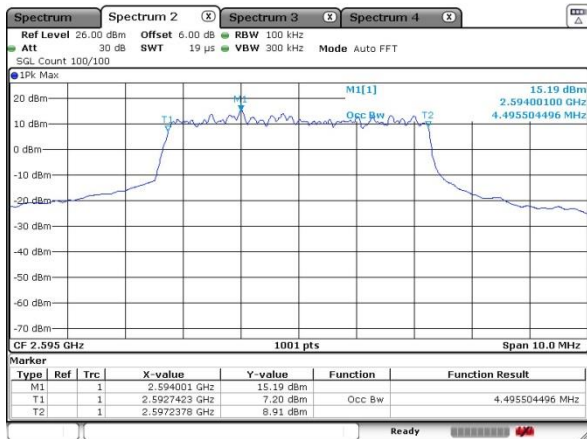

LTE Band 41

Lowest Channel / 5MHz / QPSK

Date: 17 SEP 2020 14:38:55

Lowest Channel / 5MHz / 16QAM

Date: 17 SEP 2020 14:41:42

Middle Channel / 5MHz / QPSK

Date: 17 SEP 2020 14:45:47

Middle Channel / 5MHz / 16QAM

Date: 17 SEP 2020 14:46:04

Highest Channel / 5MHz / QPSK

Date: 17 SEP 2020 14:50:36

Highest Channel / 5MHz / 16QAM

Date: 17 SEP 2020 14:49:36

LTE Band 41

Lowest Channel / 10MHz / QPSK

Lowest Channel / 10MHz / 16QAM