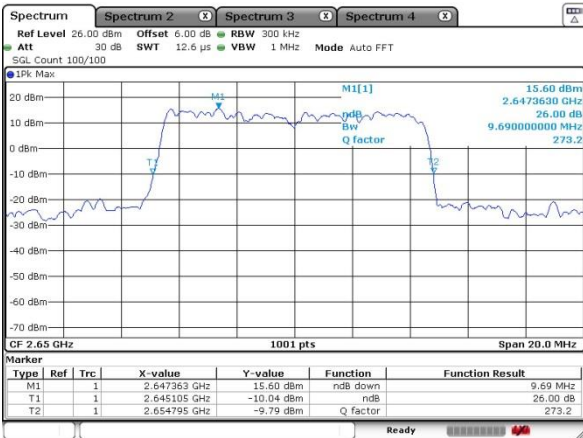

Date: 17 SEP 2020 14:46:17

Highest Channel / 5MHz / QPSK

Date: 17 SEP 2020 14:50:07

Highest Channel / 5MHz / 16QAM

Date: 17 SEP 2020 14:49:47

LTE Band 41

Lowest Channel / 10MHz / QPSK

Date: 17 SEP 2020 15:28:38

Lowest Channel / 10MHz / 16QAM

Date: 17 SEP 2020 15:29:23

Middle Channel / 10MHz / QPSK

Date: 17 SEP 2020 15:38:12

Middle Channel / 10MHz / 16QAM

Date: 17 SEP 2020 15:39:12

Highest Channel / 10MHz / QPSK

Date: 17 SEP 2020 15:44:05

Highest Channel / 10MHz / 16QAM

Date: 17 SEP 2020 16:03:51

LTE Band 41

Lowest Channel / 15MHz / QPSK

Date: 17 SEP 2020 16:44:29

Lowest Channel / 15MHz / 16QAM

Date: 17 SEP 2020 16:42:19

Middle Channel / 15MHz / QPSK