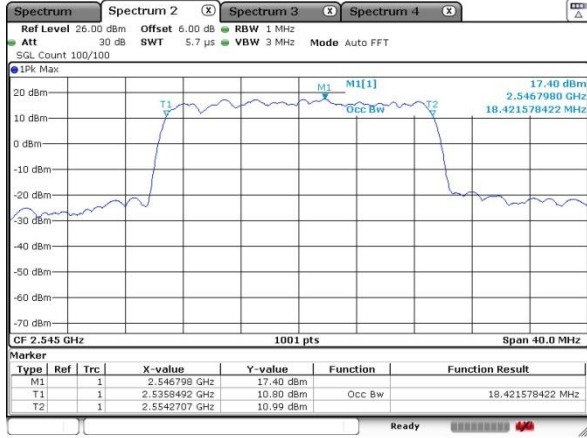

Middle Channel / 10MHz / QPSK

Middle Channel / 10MHz / 16QAM

Highest Channel / 10MHz / QPSK

Highest Channel / 10MHz / 16QAM

LTE Band 41

Lowest Channel / 15MHz / QPSK

Date: 17 SEP 2020 16:45:05

Lowest Channel / 15MHz / 16QAM

Date: 17 SEP 2020 16:42:43

Middle Channel / 15MHz / QPSK

Date: 17 SEP 2020 16:52:11

Middle Channel / 15MHz / 16QAM

Date: 17 SEP 2020 16:52:53

Highest Channel / 15MHz / QPSK

Date: 17 SEP 2020 16:56:07

Highest Channel / 15MHz / 16QAM

Date: 17 SEP 2020 16:58:39

LTE Band 41

Lowest Channel / 20MHz / QPSK

Date: 17 SEP 2020 17:43:54

Lowest Channel / 20MHz / 16QAM

Date: 17 SEP 2020 17:45:19

Middle Channel / 20MHz / QPSK

Date: 17 SEP 2020 17:54:49