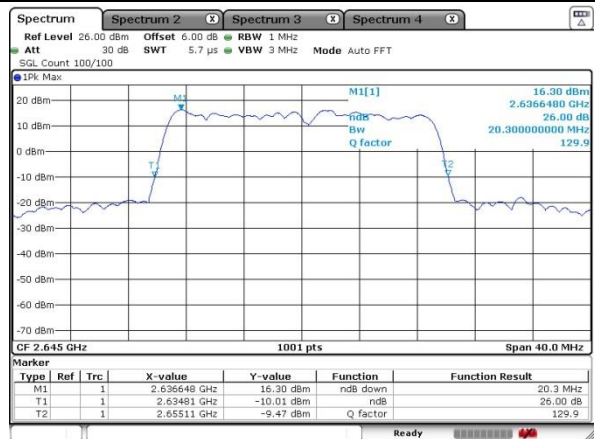

Lowest Channel / 20MHz / QPSK

Date: 17 SEP 2020 17:43:28

Lowest Channel / 20MHz / 16QAM

Date: 17 SEP 2020 17:44:57

Middle Channel / 20MHz / QPSK

Date: 17 SEP 2020 17:54:28

Middle Channel / 20MHz / 16QAM

Date: 17 SEP 2020 17:53:58

Highest Channel / 20MHz / QPSK

Date: 17 SEP 2020 17:32:38

Highest Channel / 20MHz / 16QAM

Date: 17 SEP 2020 17:35:30

LTE Band 41

Lowest Channel / 5MHz / 64QAM

Date: 17 SEP 2020 14:42:08

Lowest Channel / 10MHz / 64QAM