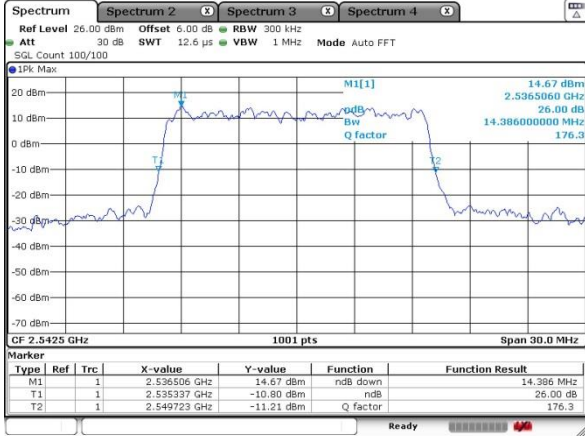

Highest Channel / 10MHz / 16QAM

Date: 17 SEP 2020 16:03:51

LTE Band 41

Lowest Channel / 15MHz / QPSK

Date: 17 SEP 2020 16:44:29

Lowest Channel / 15MHz / 16QAM

Date: 17 SEP 2020 16:42:19

Middle Channel / 15MHz / QPSK

Date: 17 SEP 2020 16:50:16

Middle Channel / 15MHz / 16QAM

Date: 17 SEP 2020 16:53:22

Highest Channel / 15MHz / QPSK

Date: 17 SEP 2020 16:55:38

Highest Channel / 15MHz / 16QAM

Date: 17 SEP 2020 16:57:30

LTE Band 41