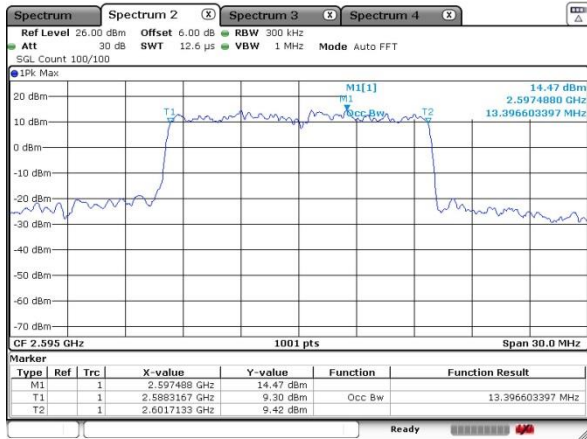

Middle Channel / 15MHz / QPSK

Date: 17 SEP 2020 16:52:11