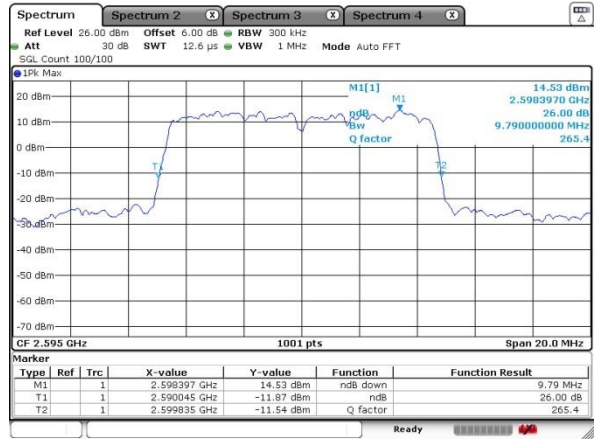

Date: 17 SEP 2020 14:46:17

Highest Channel / 5MHz / QPSK

Date: 17 SEP 2020 14:50:07

Highest Channel / 5MHz / 16QAM

Date: 17 SEP 2020 14:49:47

LTE Band 41

Lowest Channel / 10MHz / QPSK

Date: 17 SEP 2020 15:28:38

Lowest Channel / 10MHz / 16QAM

Date: 17 SEP 2020 15:29:23

Middle Channel / 10MHz / QPSK

Date: 17 SEP 2020 15:38:12

Middle Channel / 10MHz / 16QAM

Date: 17 SEP 2020 15:39:12

Highest Channel / 10MHz / QPSK

Date: 17 SEP 2020 15:44:05

Highest Channel / 10MHz / 16QAM

Date: 17 SEP 2020 16:03:51

LTE Band 41

Lowest Channel / 15MHz / QPSK

Date: 17 SEP 2020 16:44:29

Lowest Channel / 15MHz / 16QAM

Date: 17 SEP 2020 16:42:19

Middle Channel / 15MHz / QPSK