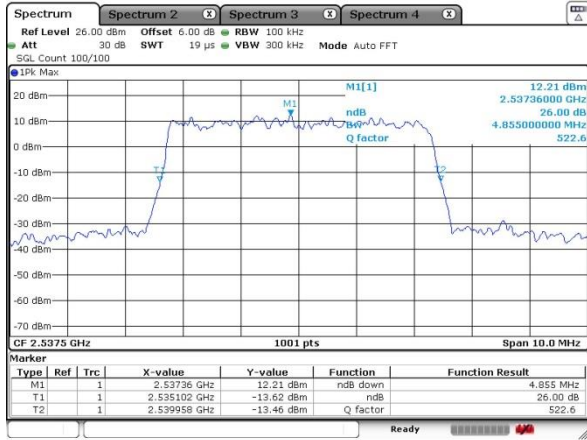

Highest Channel / 20MHz / QPSK

Date: 17 SEP 2020 17:32:38

Highest Channel / 20MHz / 16QAM

Date: 17 SEP 2020 17:35:30

LTE Band 41

Lowest Channel / 5MHz / 64QAM

Date: 17 SEP 2020 14:42:08

Lowest Channel / 10MHz / 64QAM