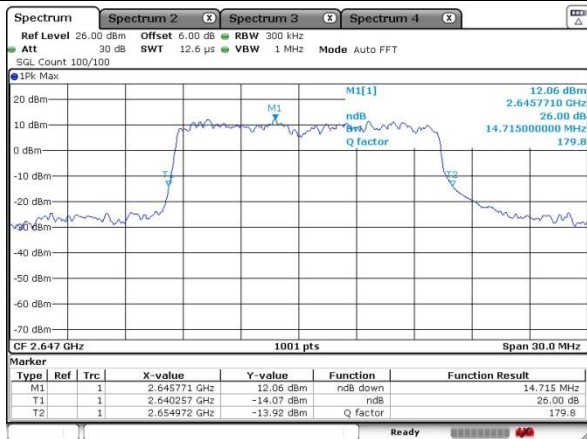

Date: 17 SEP 2020 16:06:48

LTE Band 41

Lowest Channel / 15MHz / 64QAM

Date: 17 SEP 2020 16:39:18

Lowest Channel / 20MHz / 64QAM

Date: 17 SEP 2020 17:47:08

Middle Channel / 15MHz / 64QAM

Date: 17 SEP 2020 16:53:54

Middle Channel / 20MHz / 64QAM

Date: 17 SEP 2020 17:52:03

Highest Channel / 15MHz / 64QAM

Date: 17 SEP 2020 17:07:27

Highest Channel / 20MHz / 64QAM

Date: 17 SEP 2020 17:36:19

Occupied Bandwidth

Mode	LTE Band 41 : 99%OBW(MHz)											
	5MHz		10MHz		15MHz		20MHz		5MHz	10MHz	15MHz	20MHz
BW	QPSK	16QAM	QPSK	16QAM	QPSK	16QAM	QPSK	16QAM	64QAM	64QAM	64QAM	64QAM
Mod.	QPSK	16QAM	QPSK	16QAM	QPSK	16QAM	QPSK	16QAM	64QAM	64QAM	64QAM	64QAM
Lowest CH	4.50	4.48	8.97	9.05	13.43	13.43	18.42	18.34	4.50	8.99	13.43	18.22
Middle CH	4.50	4.49	9.03	9.05	13.40	13.46	18.38	18.46	4.50	9.09	13.43	18.42
Highest CH	4.50	4.48	8.97	9.05	13.43	13.49	18.38	18.46	4.48	9.03	13.43	18.34