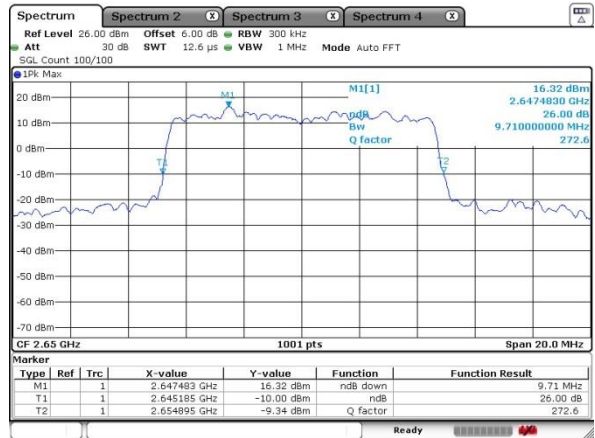

Date: 17 SEP 2020 14:46:17

Highest Channel / 5MHz / QPSK

Date: 17 SEP 2020 14:50:07

Highest Channel / 5MHz / 16QAM

Date: 17 SEP 2020 14:49:47

LTE Band 41

Lowest Channel / 10MHz / QPSK

Date: 17 SEP 2020 15:28:38

Lowest Channel / 10MHz / 16QAM

Date: 17 SEP 2020 15:29:23

Middle Channel / 10MHz / QPSK

Date: 17 SEP 2020 15:38:12

Middle Channel / 10MHz / 16QAM

Date: 17 SEP 2020 15:39:12

Highest Channel / 10MHz / QPSK

Date: 17 SEP 2020 15:44:05

Highest Channel / 10MHz / 16QAM

Date: 17 SEP 2020 16:03:51

LTE Band 41

Lowest Channel / 15MHz / QPSK

Date: 17 SEP 2020 16:44:29

Lowest Channel / 15MHz / 16QAM

Date: 17 SEP 2020 16:42:19

Middle Channel / 15MHz / QPSK