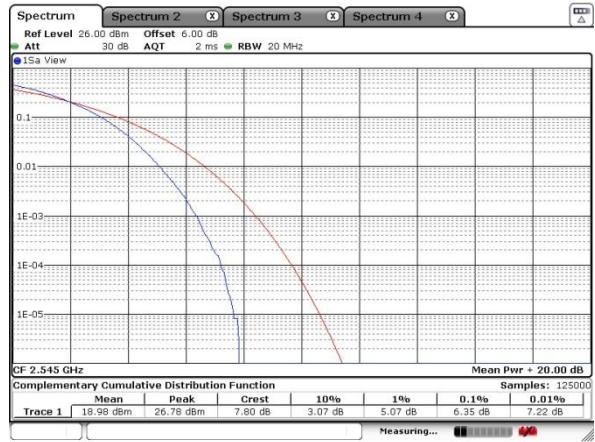

Highest Channel / Full RB

Date: 17 SEP 2020 19:15:50

LTE Band 41 / 20MHz / 64QAM

Lowest Channel / 1RB

Date: 17 SEP 2020 18:12:40

Lowest Channel / Full RB

Date: 17 SEP 2020 18:14:23

Middle Channel / 1RB

Date: 17 SEP 2020 18:03:54

Middle Channel / Full RB

Date: 17 SEP 2020 18:01:29

Highest Channel / 1RB

Date: 17 SEP 2020 19:19:41

Highest Channel / Full RB

Date: 17 SEP 2020 19:16:40

26dB Bandwidth