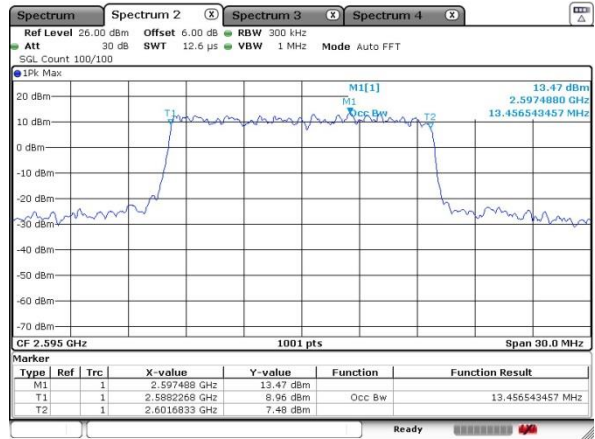

Middle Channel / 15MHz / 16QAM

Date: 17 SEP 2020 16:52:53