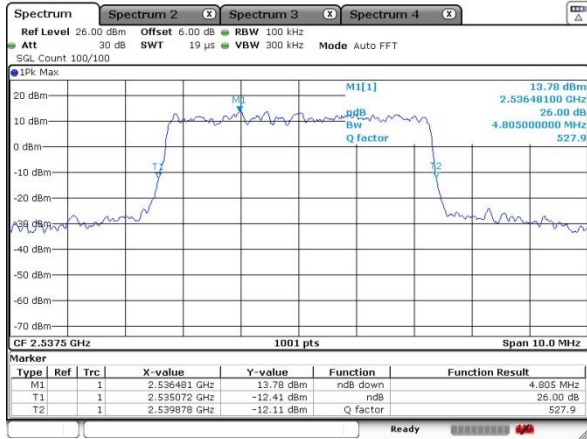

LTE Band 41

Lowest Channel / 5MHz / QPSK

Date: 17 SEP 2020 14:38:39