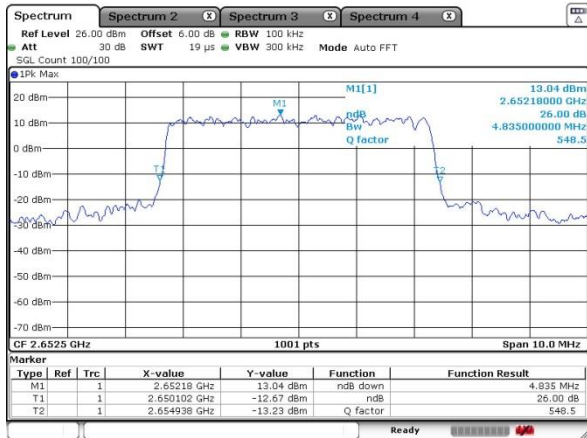

Mode												
BW	5MHz		10MHz		15MHz		20MHz		5MHz	10MHz	15MHz	20MHz
Mod.	QPSK	16QAM	QPSK	16QAM	QPSK	16QAM	QPSK	16QAM	64QAM	64QAM	64QAM	64QAM
Lowest CH	4.805	4.865	9.69	9.69	14.386	14.146	20.18	20.18	4.855	9.81	14.206	20.18
Middle CH	4.785	4.745	9.69	9.79	14.236	14.266	20.34	20.18	4.745	9.73	14.356	20.22
Highest CH	4.835	4.865	9.69	9.71	14.326	14.386	20.1	20.3	4.825	9.69	14.715	20.18

LTE Band 41

Lowest Channel / 5MHz / QPSK

Date: 17 SEP 2020 14:38:39

Lowest Channel / 5MHz / 16QAM

Date: 17 SEP 2020 14:41:56

Middle Channel / 5MHz / QPSK

Date: 17 SEP 2020 14:45:20

Middle Channel / 5MHz / 16QAM

Date: 17 SEP 2020 14:46:17

Highest Channel / 5MHz / QPSK

Date: 17 SEP 2020 14:50:07

Highest Channel / 5MHz / 16QAM

Date: 17 SEP 2020 14:49:47

LTE Band 41

Lowest Channel / 10MHz / QPSK

Date: 17 SEP 2020 15:28:38