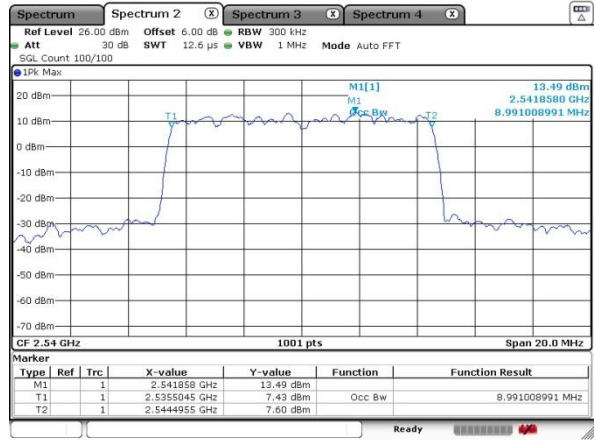

Date: 17 SEP 2020 16:58:39

LTE Band 41

Lowest Channel / 20MHz / QPSK

Date: 17 SEP 2020 17:43:54

Lowest Channel / 20MHz / 16QAM

Date: 17 SEP 2020 17:45:19

Middle Channel / 20MHz / QPSK

Date: 17 SEP 2020 17:54:49

Middle Channel / 20MHz / 16QAM

Date: 17 SEP 2020 17:53:21

Highest Channel / 20MHz / QPSK

Date: 17 SEP 2020 17:33:10

Highest Channel / 20MHz / 16QAM

Date: 17 SEP 2020 17:34:47

Lowest Channel / 5MHz / 64QAM

Date: 17.SEP.2020 14.42.21

Lowest Channel / 10MHz / 64QAM

Date: 17.SEP.2020 15.31.32

Middle Channel / 5MHz / 64QAM

Date: 17.SEP.2020 14.46.49

Middle Channel / 10MHz / 64QAM

Date: 17.SEP.2020 15.41.01

Highest Channel / 5MHz / 64QAM

Date: 17.SEP.2020 14.47.31