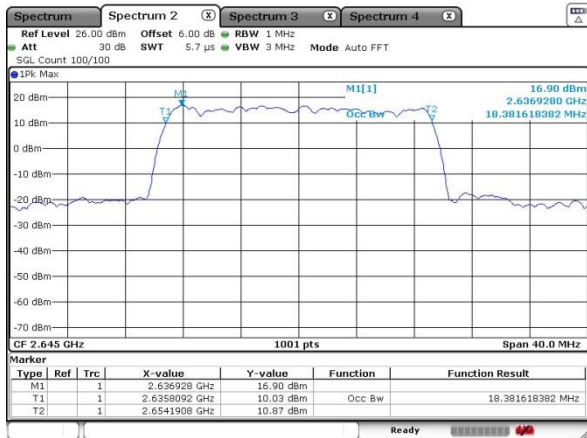

Date: 17 SEP 2020 16:58:39

LTE Band 41

Lowest Channel / 20MHz / QPSK

Date: 17 SEP 2020 17:43:54

Lowest Channel / 20MHz / 16QAM

Date: 17 SEP 2020 17:45:19

Middle Channel / 20MHz / QPSK

Date: 17 SEP 2020 17:54:49

Middle Channel / 20MHz / 16QAM

Date: 17 SEP 2020 17:53:21

Highest Channel / 20MHz / QPSK

Date: 17 SEP 2020 17:33:10

Highest Channel / 20MHz / 16QAM

Date: 17 SEP 2020 17:34:47

Lowest Channel / 5MHz / 64QAM

Date: 17.SEP.2020 14.42.21