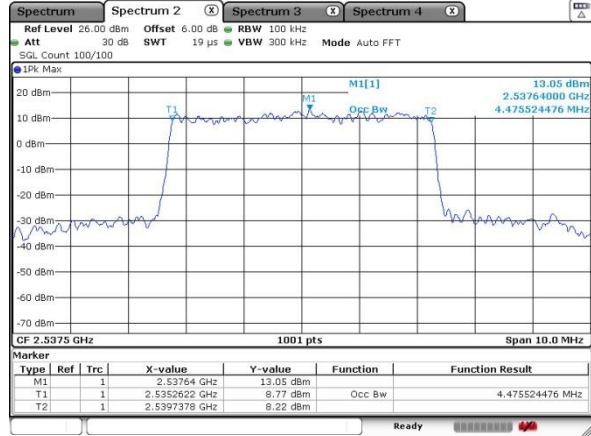

Lowest Channel / 5MHz / 16QAM

Date: 17 SEP 2020 14:41:42