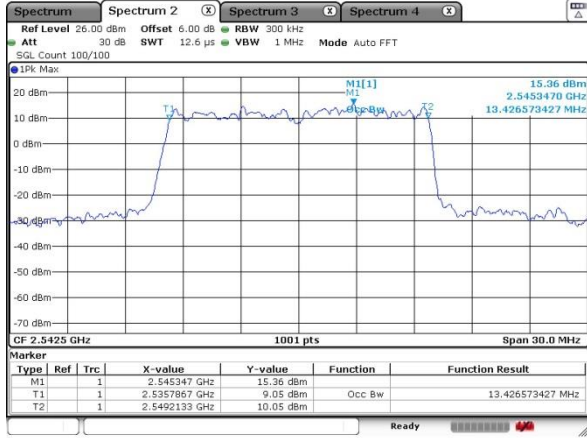

Date: 17 SEP 2020 14:46:04

Highest Channel / 5MHz / QPSK

Date: 17 SEP 2020 14:50:36

Highest Channel / 5MHz / 16QAM

Date: 17 SEP 2020 14:49:36

LTE Band 41

Lowest Channel / 10MHz / QPSK

Lowest Channel / 10MHz / 16QAM

Middle Channel / 10MHz / QPSK

Middle Channel / 10MHz / 16QAM

Highest Channel / 10MHz / QPSK

Highest Channel / 10MHz / 16QAM

LTE Band 41

Lowest Channel / 15MHz / QPSK

Date: 17 SEP 2020 16:45:05

Lowest Channel / 15MHz / 16QAM