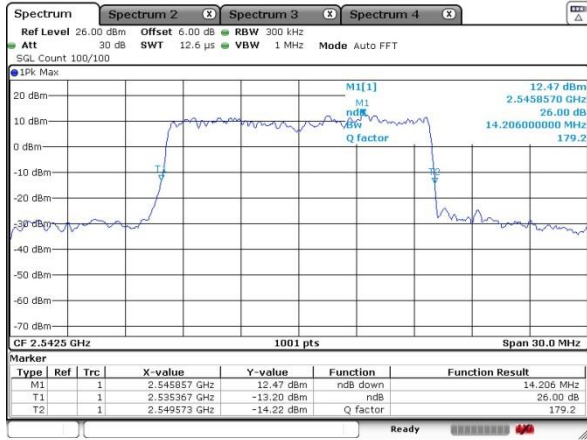

Highest Channel / 20MHz / QPSK

Date: 17 SEP 2020 17:32:38

Highest Channel / 20MHz / 16QAM

Date: 17 SEP 2020 17:35:30

LTE Band 41

Lowest Channel / 5MHz / 64QAM

Date: 17 SEP 2020 14:42:08

Lowest Channel / 10MHz / 64QAM

Date: 17 SEP 2020 15:31:10

Middle Channel / 5MHz / 64QAM

Date: 17 SEP 2020 14:46:32

Middle Channel / 10MHz / 64QAM

Date: 17 SEP 2020 15:39:40

Highest Channel / 5MHz / 64QAM

Date: 17 SEP 2020 14:48:10

Highest Channel / 10MHz / 64QAM

Date: 17 SEP 2020 16:06:48

LTE Band 41

Lowest Channel / 15MHz / 64QAM

Date: 17 SEP 2020 16:39:18

Lowest Channel / 20MHz / 64QAM

Date: 17 SEP 2020 17:47:08

Middle Channel / 15MHz / 64QAM

Date: 17 SEP 2020 16:53:54