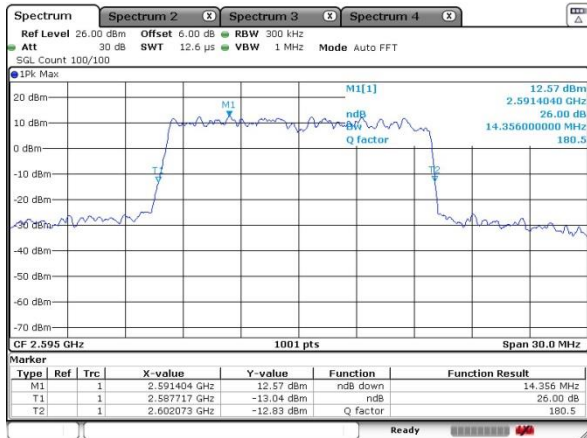

Date: 17 SEP 2020 16:06:48

LTE Band 41

Lowest Channel / 15MHz / 64QAM

Date: 17 SEP 2020 16:39:18

Lowest Channel / 20MHz / 64QAM

Date: 17 SEP 2020 17:47:08

Middle Channel / 15MHz / 64QAM

Date: 17 SEP 2020 16:53:54

Middle Channel / 20MHz / 64QAM

Date: 17 SEP 2020 17:52:03

Highest Channel / 15MHz / 64QAM

Date: 17 SEP 2020 17:07:27

Highest Channel / 20MHz / 64QAM

Date: 17 SEP 2020 17:36:19

Occupied Bandwidth

Mode	LTE Band 41 : 99%OBW(MHz)											
	5MHz		10MHz		15MHz		20MHz		5MHz	10MHz	15MHz	20MHz
BW	QPSK	16QAM	QPSK	16QAM	QPSK	16QAM	QPSK	16QAM	64QAM	64QAM	64QAM	64QAM
Mod.	QPSK	16QAM	QPSK	16QAM	QPSK	16QAM	QPSK	16QAM	64QAM	64QAM	64QAM	64QAM
Lowest CH	4.50	4.48	8.97	9.05	13.43	13.43	18.42	18.34	4.50	8.99	13.43	18.22
Middle CH	4.50	4.49	9.03	9.05	13.40	13.46	18.38	18.46	4.50	9.09	13.43	18.42
Highest CH	4.50	4.48	8.97	9.05	13.43	13.49	18.38	18.46	4.48	9.03	13.43	18.34