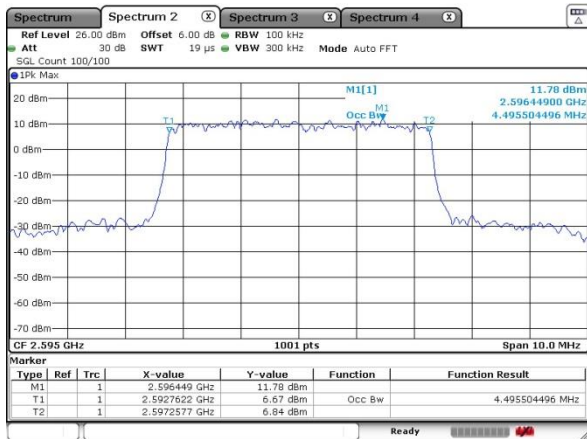

Date: 17 SEP 2020 16:58:39

LTE Band 41

Lowest Channel / 20MHz / QPSK

Date: 17 SEP 2020 17:43:54

Lowest Channel / 20MHz / 16QAM

Date: 17 SEP 2020 17:45:19

Middle Channel / 20MHz / QPSK

Date: 17 SEP 2020 17:54:49

Middle Channel / 20MHz / 16QAM

Date: 17 SEP 2020 17:53:21

Highest Channel / 20MHz / QPSK

Date: 17 SEP 2020 17:33:10

Highest Channel / 20MHz / 16QAM

Date: 17 SEP 2020 17:34:47

Lowest Channel / 5MHz / 64QAM

Date: 17.SEP.2020 14.42.21

Lowest Channel / 10MHz / 64QAM

Date: 17.SEP.2020 15.31.32

Middle Channel / 5MHz / 64QAM

Date: 17.SEP.2020 14.46.49

Middle Channel / 10MHz / 64QAM

Date: 17.SEP.2020 15.41.01

Highest Channel / 5MHz / 64QAM

Date: 17.SEP.2020 14.47.31