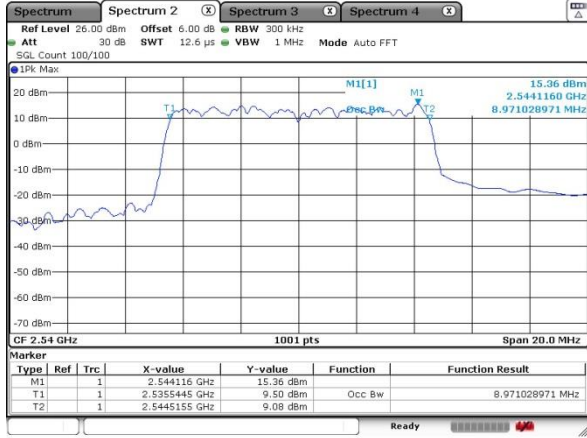

Date: 17 SEP 2020 14:46:04

Highest Channel / 5MHz / QPSK

Date: 17 SEP 2020 14:50:36

Highest Channel / 5MHz / 16QAM

Date: 17 SEP 2020 14:49:36

LTE Band 41

Lowest Channel / 10MHz / QPSK

Lowest Channel / 10MHz / 16QAM