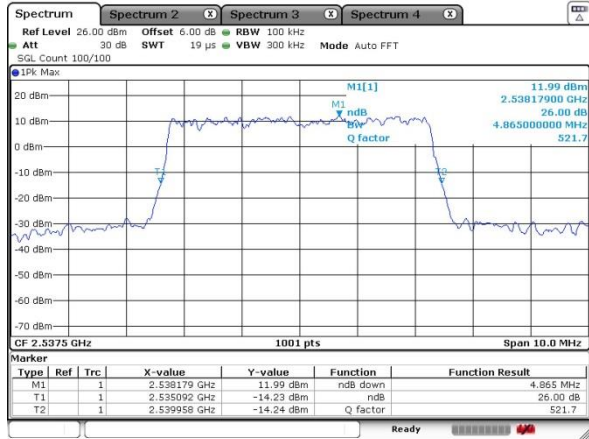

Lowest Channel / 5MHz / 16QAM

Date: 17 SEP 2020 14:41:56