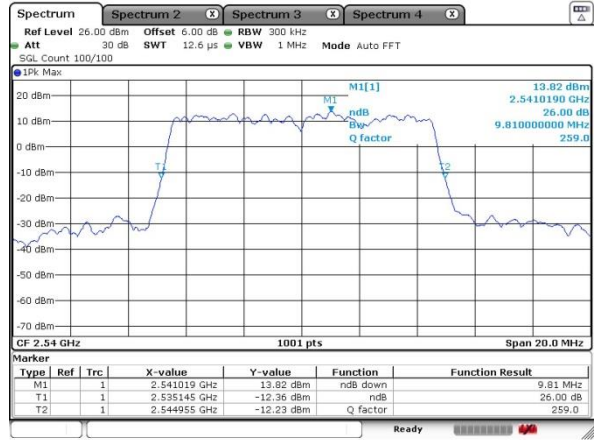

Highest Channel / 20MHz / QPSK

Date: 17 SEP 2020 17:32:38

Highest Channel / 20MHz / 16QAM

Date: 17 SEP 2020 17:35:30

LTE Band 41

Lowest Channel / 5MHz / 64QAM

Date: 17 SEP 2020 14:42:08

Lowest Channel / 10MHz / 64QAM