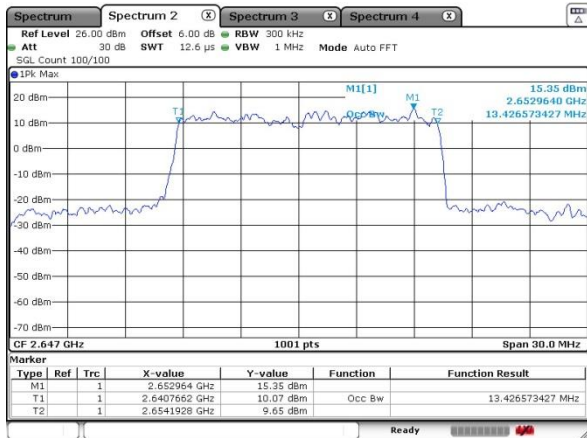

Date: 17 SEP 2020 16:42:43

Middle Channel / 15MHz / QPSK

Date: 17 SEP 2020 16:52:11

Middle Channel / 15MHz / 16QAM

Date: 17 SEP 2020 16:52:53

Highest Channel / 15MHz / QPSK

Date: 17 SEP 2020 16:56:07

Highest Channel / 15MHz / 16QAM

Date: 17 SEP 2020 16:58:39

LTE Band 41

Lowest Channel / 20MHz / QPSK

Date: 17 SEP 2020 17:43:54

Lowest Channel / 20MHz / 16QAM

Date: 17 SEP 2020 17:45:19

Middle Channel / 20MHz / QPSK

Date: 17 SEP 2020 17:54:49