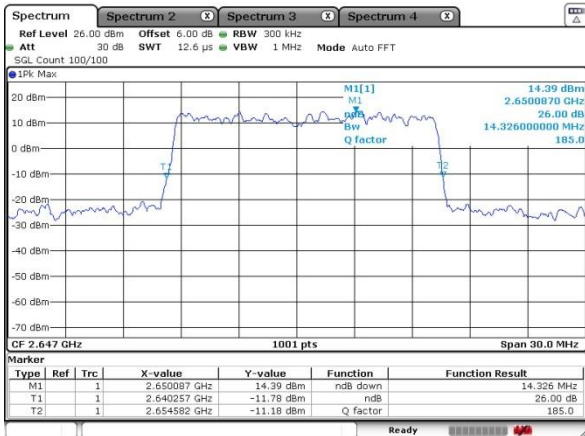

Highest Channel / 15MHz / QPSK

Date: 17 SEP 2020 16:55:38