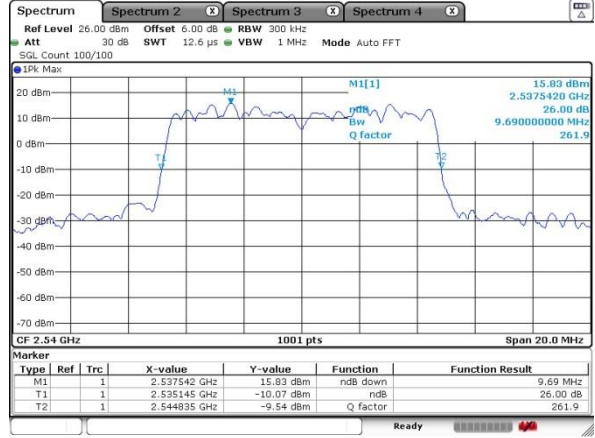

Lowest Channel / 10MHz / 16QAM

Date: 17 SEP 2020 15:29:23