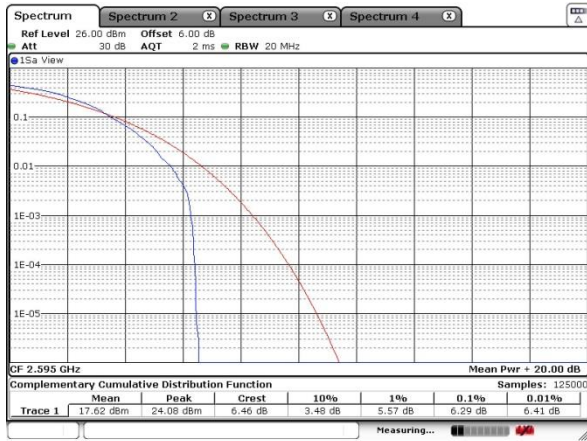

Highest Channel / Full RB

Date: 17 SEP 2020 19:15:50

LTE Band 41 / 20MHz / 64QAM

Lowest Channel / 1RB

Date: 17 SEP 2020 18:12:40

Lowest Channel / Full RB

Date: 17 SEP 2020 18:14:23

Middle Channel / 1RB

Date: 17 SEP 2020 18:03:54

Middle Channel / Full RB

Date: 17 SEP 2020 18:01:29

Highest Channel / 1RB

Date: 17 SEP 2020 19:19:41

Highest Channel / Full RB

Date: 17 SEP 2020 19:16:40

26dB Bandwidth

Mode												
BW	5MHz		10MHz		15MHz		20MHz		5MHz	10MHz	15MHz	20MHz
Mod.	QPSK	16QAM	QPSK	16QAM	QPSK	16QAM	QPSK	16QAM	64QAM	64QAM	64QAM	64QAM
Lowest CH	4.805	4.865	9.69	9.69	14.386	14.146	20.18	20.18	4.855	9.81	14.206	20.18
Middle CH	4.785	4.745	9.69	9.79	14.236	14.266	20.34	20.18	4.745	9.73	14.356	20.22
Highest CH	4.835	4.865	9.69	9.71	14.326	14.386	20.1	20.3	4.825	9.69	14.715	20.18