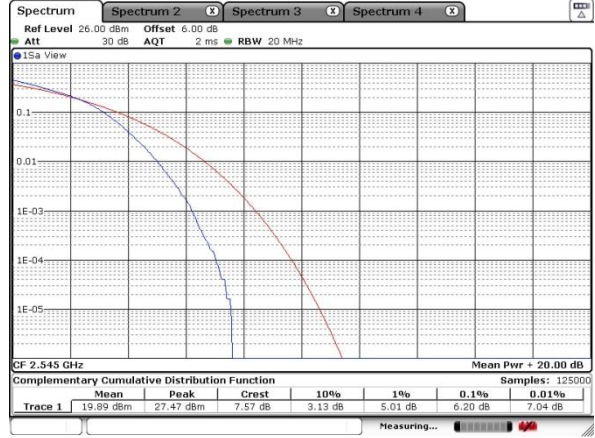

Date: 17 SEP 2020 17:58:46

Highest Channel / 1RB

Date: 17 SEP 2020 19:17:29

Highest Channel / Full RB

Date: 17 SEP 2020 19:15:02

LTE Band 41 / 20MHz / 16QAM

Lowest Channel / 1RB

Date: 17 SEP 2020 18:11:38

Lowest Channel / Full RB

Date: 17 SEP 2020 18:15:03

Middle Channel / 1RB

Date: 17 SEP 2020 18:04:39

Middle Channel / Full RB

Date: 17 SEP 2020 18:00:47

Highest Channel / 1RB

Date: 17 SEP 2020 19:18:20