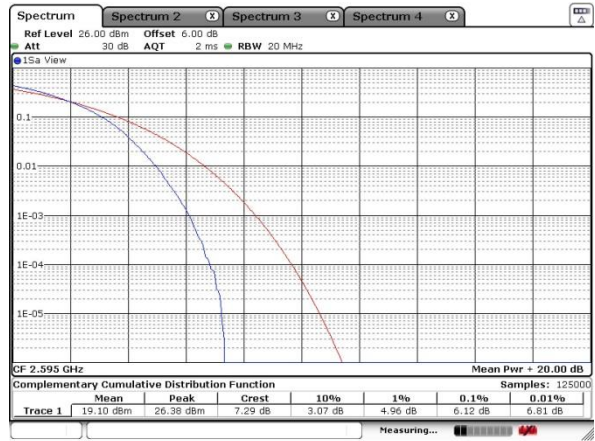

Highest Channel / Full RB

Date: 17 SEP 2020 19:15:50

LTE Band 41 / 20MHz / 64QAM

Lowest Channel / 1RB

Date: 17 SEP 2020 18:12:40

Lowest Channel / Full RB

Date: 17 SEP 2020 18:14:23

Middle Channel / 1RB

Date: 17 SEP 2020 18:03:54

Middle Channel / Full RB

Date: 17 SEP 2020 18:01:29

Highest Channel / 1RB

Date: 17 SEP 2020 19:19:41

Highest Channel / Full RB

Date: 17 SEP 2020 19:16:40

26dB Bandwidth

Mode												
BW	5MHz		10MHz		15MHz		20MHz		5MHz	10MHz	15MHz	20MHz
Mod.	QPSK	16QAM	QPSK	16QAM	QPSK	16QAM	QPSK	16QAM	64QAM	64QAM	64QAM	64QAM
Lowest CH	4.805	4.865	9.69	9.69	14.386	14.146	20.18	20.18	4.855	9.81	14.206	20.18
Middle CH	4.785	4.745	9.69	9.79	14.236	14.266	20.34	20.18	4.745	9.73	14.356	20.22
Highest CH	4.835	4.865	9.69	9.71	14.326	14.386	20.1	20.3	4.825	9.69	14.715	20.18