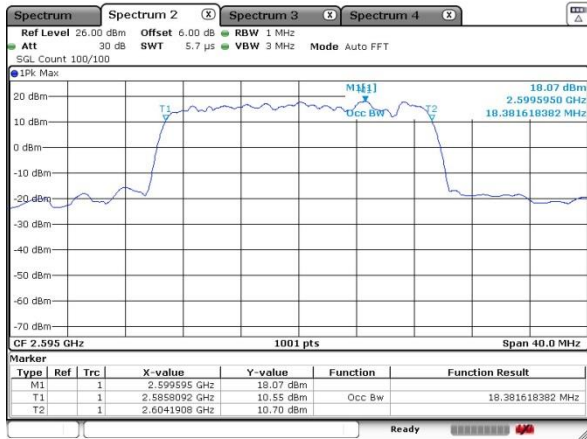

Date: 17 SEP 2020 16:58:39

LTE Band 41

Lowest Channel / 20MHz / QPSK

Date: 17 SEP 2020 17:43:54

Lowest Channel / 20MHz / 16QAM

Date: 17 SEP 2020 17:45:19

Middle Channel / 20MHz / QPSK

Date: 17 SEP 2020 17:54:49

Middle Channel / 20MHz / 16QAM

Date: 17 SEP 2020 17:53:21

Highest Channel / 20MHz / QPSK

Date: 17 SEP 2020 17:33:10

Highest Channel / 20MHz / 16QAM

Date: 17 SEP 2020 17:34:47

Lowest Channel / 5MHz / 64QAM

Date: 17.SEP.2020 14.42.21