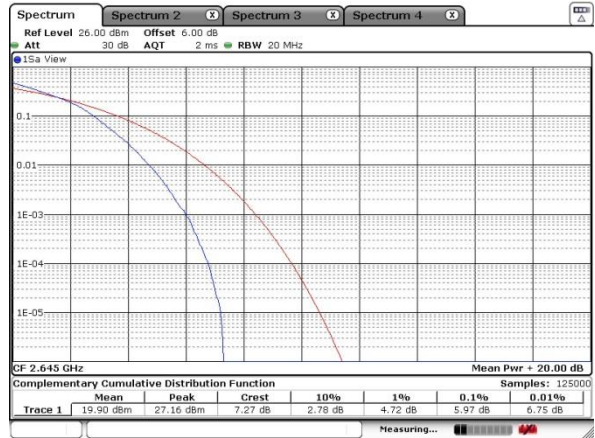

Date: 17 SEP 2020 17:58:46

Highest Channel / 1RB

Date: 17 SEP 2020 19:17:29

Highest Channel / Full RB

Date: 17 SEP 2020 19:15:02

LTE Band 41 / 20MHz / 16QAM

Lowest Channel / 1RB

Date: 17 SEP 2020 18:11:38

Lowest Channel / Full RB

Date: 17 SEP 2020 18:15:03

Middle Channel / 1RB

Date: 17 SEP 2020 18:04:39

Middle Channel / Full RB

Date: 17 SEP 2020 18:00:47

Highest Channel / 1RB

Date: 17 SEP 2020 19:18:20

Highest Channel / Full RB

Date: 17 SEP 2020 19:15:50

LTE Band 41 / 20MHz / 64QAM

Lowest Channel / 1RB

Date: 17 SEP 2020 18:12:40

Lowest Channel / Full RB

Date: 17 SEP 2020 18:14:23

Middle Channel / 1RB

Date: 17 SEP 2020 18:03:54

Middle Channel / Full RB

Date: 17 SEP 2020 18:01:29

Highest Channel / 1RB

Date: 17 SEP 2020 19:19:41

Highest Channel / Full RB

Date: 17 SEP 2020 19:16:40

26dB Bandwidth