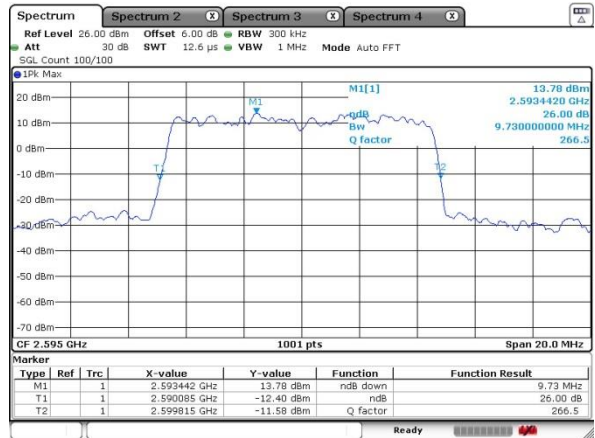

Middle Channel / 10MHz / 64QAM

Date: 17 SEP 2020 15:39:40