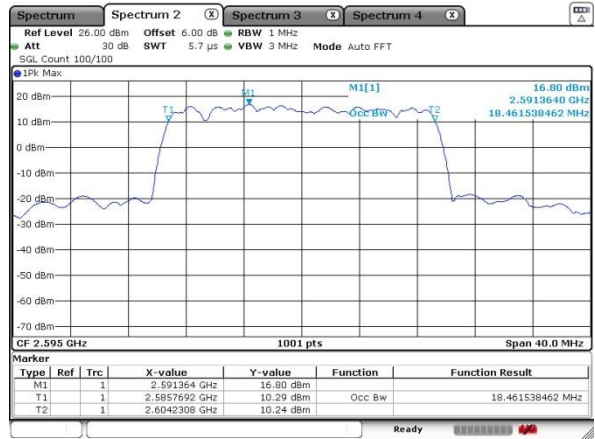

Date: 17 SEP 2020 16:58:39

LTE Band 41

Lowest Channel / 20MHz / QPSK

Date: 17 SEP 2020 17:43:54

Lowest Channel / 20MHz / 16QAM

Date: 17 SEP 2020 17:45:19

Middle Channel / 20MHz / QPSK

Date: 17 SEP 2020 17:54:49

Middle Channel / 20MHz / 16QAM

Date: 17 SEP 2020 17:53:21

Highest Channel / 20MHz / QPSK

Date: 17 SEP 2020 17:33:10

Highest Channel / 20MHz / 16QAM

Date: 17 SEP 2020 17:34:47

Lowest Channel / 5MHz / 64QAM

Date: 17.SEP.2020 14.42.21