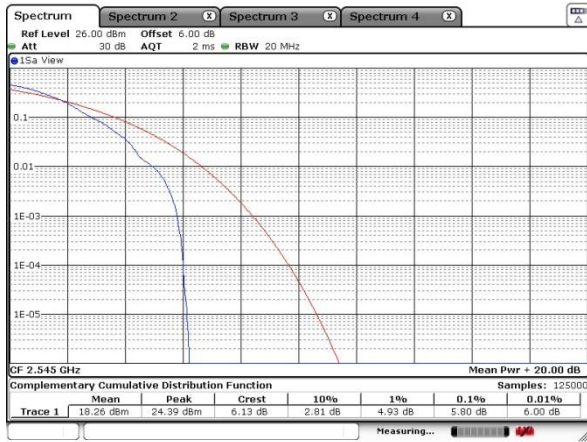

Highest Channel / Full RB

Date: 17 SEP 2020 19:15:50

LTE Band 41 / 20MHz / 64QAM

Lowest Channel / 1RB

Date: 17 SEP 2020 18:12:40

Lowest Channel / Full RB

Date: 17 SEP 2020 18:14:23

Middle Channel / 1RB

Date: 17 SEP 2020 18:03:54

Middle Channel / Full RB

Date: 17 SEP 2020 18:01:29

Highest Channel / 1RB

Date: 17 SEP 2020 19:19:41

Highest Channel / Full RB

Date: 17 SEP 2020 19:16:40

26dB Bandwidth