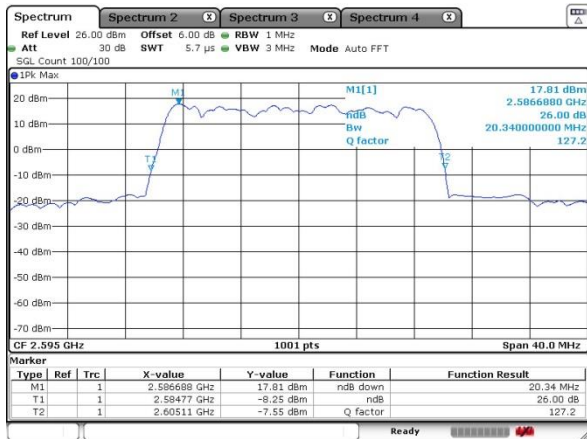

Date: 17 SEP 2020 16:50:16

Middle Channel / 15MHz / 16QAM

Date: 17 SEP 2020 16:53:22

Highest Channel / 15MHz / QPSK

Date: 17 SEP 2020 16:55:38

Highest Channel / 15MHz / 16QAM

Date: 17 SEP 2020 16:57:30

LTE Band 41

Lowest Channel / 20MHz / QPSK

Date: 17 SEP 2020 17:43:28

Lowest Channel / 20MHz / 16QAM

Date: 17 SEP 2020 17:44:57

Middle Channel / 20MHz / QPSK

Date: 17 SEP 2020 17:54:28

Middle Channel / 20MHz / 16QAM

Date: 17 SEP 2020 17:53:58

Highest Channel / 20MHz / QPSK

Date: 17 SEP 2020 17:32:38

Highest Channel / 20MHz / 16QAM

Date: 17 SEP 2020 17:35:30

LTE Band 41

Lowest Channel / 5MHz / 64QAM

Date: 17 SEP 2020 14:42:08

Lowest Channel / 10MHz / 64QAM